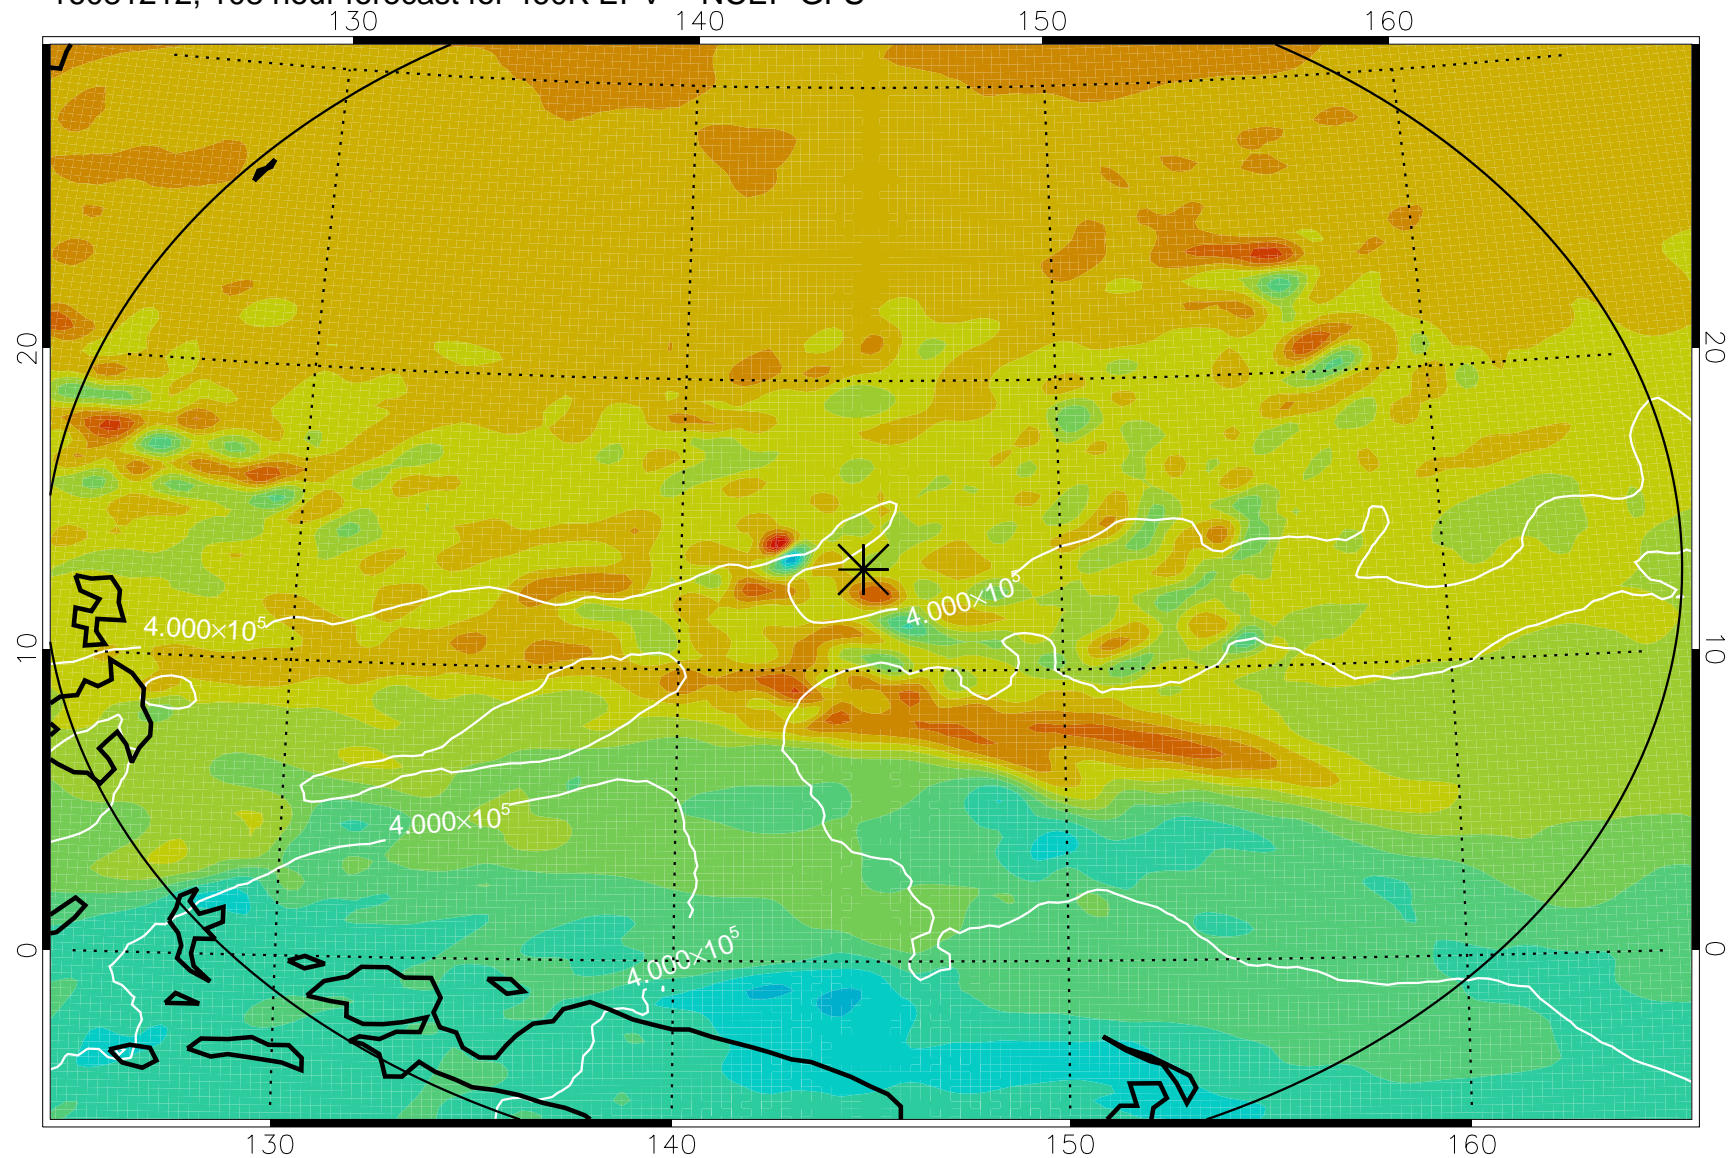

460K Montgomery Streamfunction, white

Range ring of 2304 km

16081112, 84 hour forecast for 460K EPV -- NCEP GFS

460K Montgomery Streamfunction, white

Range ring of 2304 km

16081118, 90 hour forecast for 460K EPV -- NCEP GFS

460K Montgomery Streamfunction, white

Range ring of 2304 km

16081200, 96 hour forecast for 460K EPV -- NCEP GFS

460K Montgomery Streamfunction, white

Range ring of 2304 km

16081206, 102 hour forecast for 460K EPV -- NCEP GFS

460K Montgomery Streamfunction, white

Range ring of 2304 km

16081212, 108 hour forecast for 460K EPV -- NCEP GFS

460K Montgomery Streamfunction, white

Range ring of 2304 km

16081218, 114 hour forecast for 460K EPV -- NCEP GFS

460K Montgomery Streamfunction, white

Range ring of 2304 km

16081300, 120 hour forecast for 460K EPV -- NCEP GFS

460K Montgomery Streamfunction, white

Range ring of 2304 km