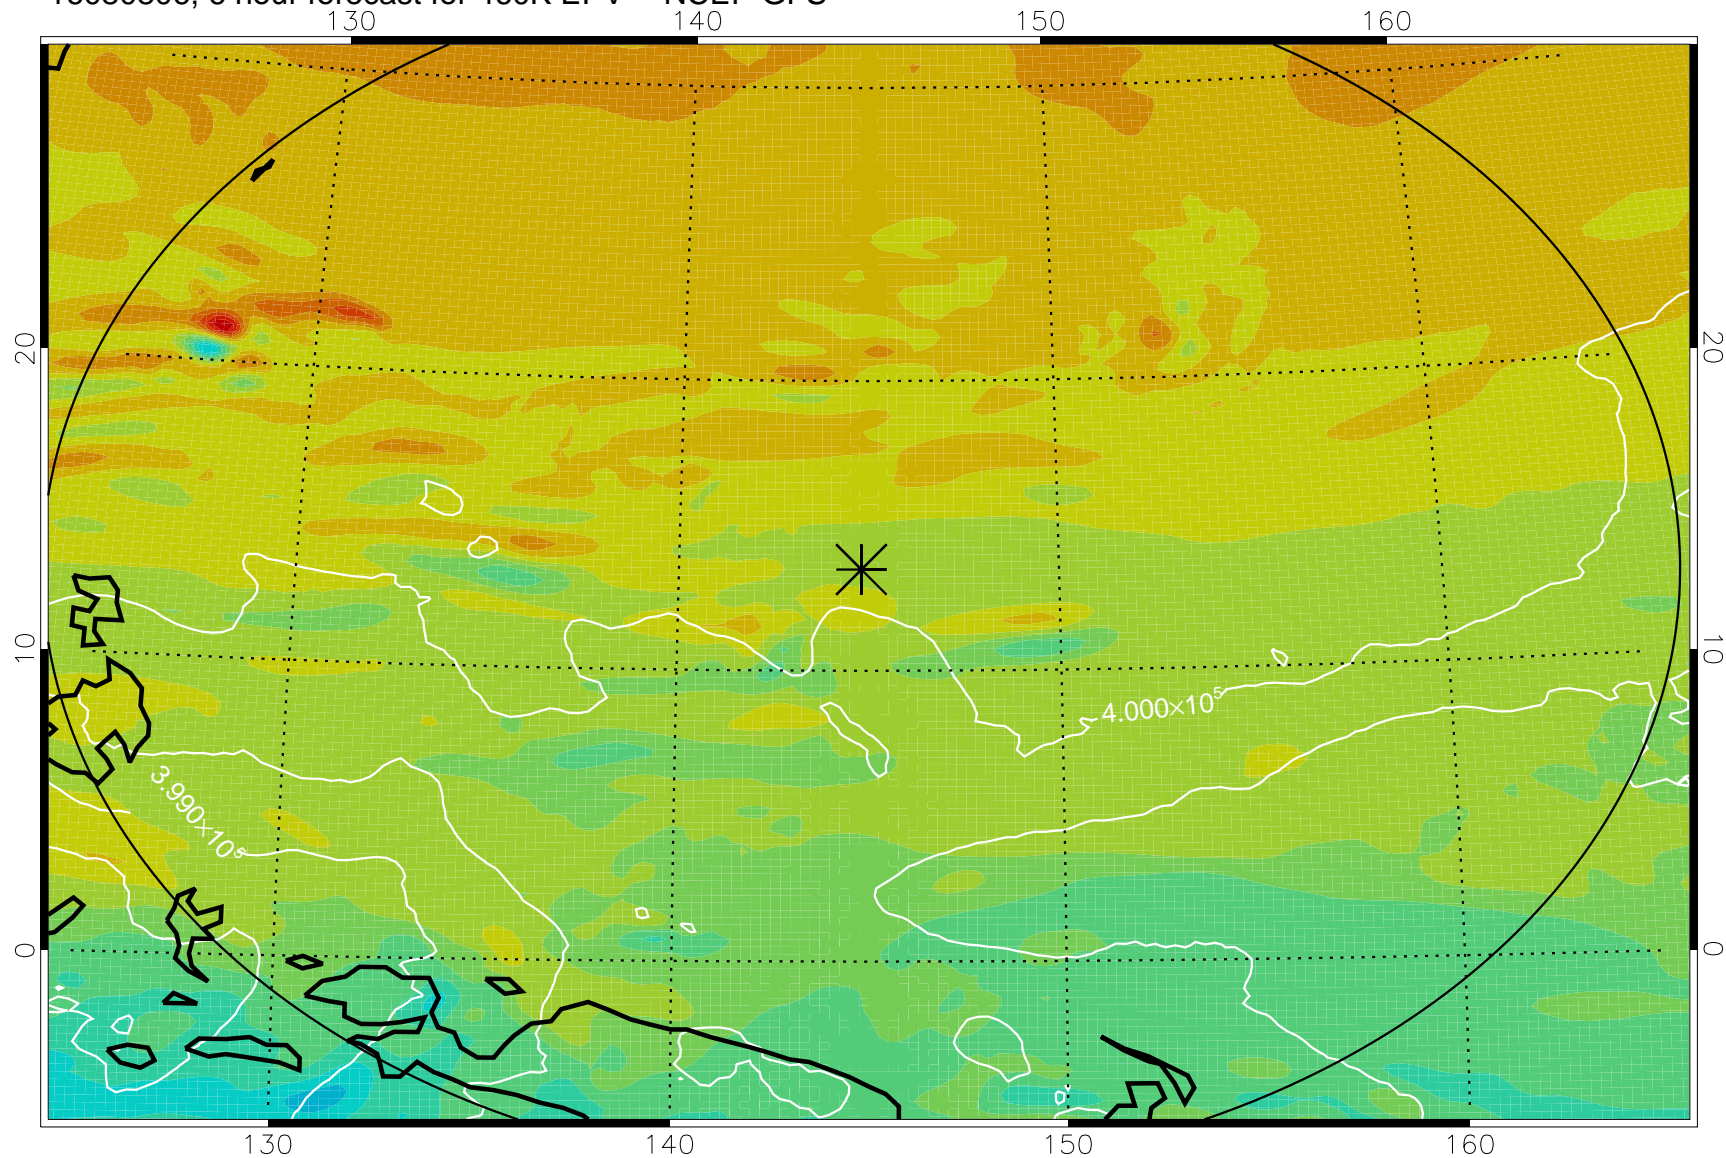

16080806, 6 hour forecast for 460K EPV -- NCEP GFS

460K Montgomery Streamfunction, white

Range ring of 2304 km

16080812, 12 hour forecast for 460K EPV -- NCEP GFS

460K Montgomery Streamfunction, white

Range ring of 2304 km

16080818, 18 hour forecast for 460K EPV -- NCEP GFS

460K Montgomery Streamfunction, white

Range ring of 2304 km

16080900, 24 hour forecast for 460K EPV -- NCEP GFS

460K Montgomery Streamfunction, white

Range ring of 2304 km

16080918, 42 hour forecast for 460K EPV -- NCEP GFS

460K Montgomery Streamfunction, white

Range ring of 2304 km

16081000, 48 hour forecast for 460K EPV -- NCEP GFS

16081006, 54 hour forecast for 460K EPV -- NCEP GFS

460K Montgomery Streamfunction, white

Range ring of 2304 km

16081012, 60 hour forecast for 460K EPV -- NCEP GFS

460K Montgomery Streamfunction, white

Range ring of 2304 km

16081018, 66 hour forecast for 460K EPV -- NCEP GFS