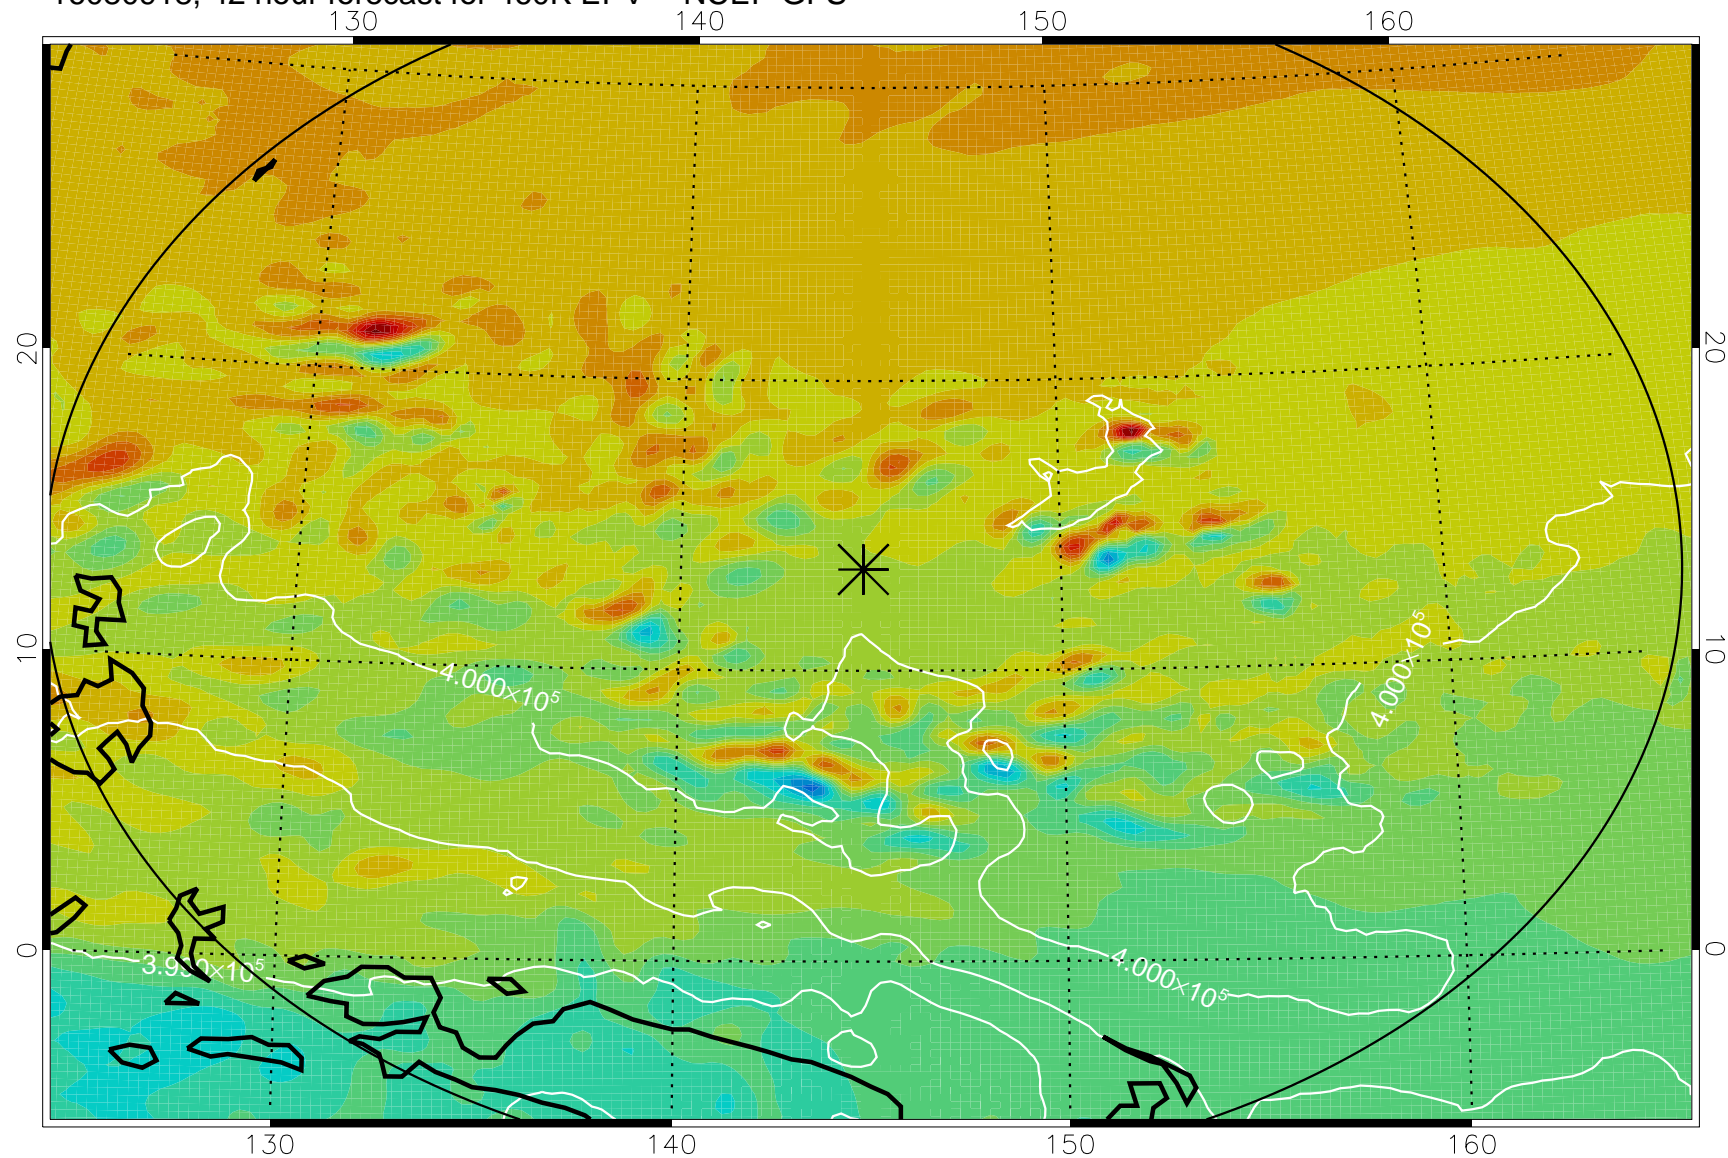

16080818, 18 hour forecast for 460K EPV -- NCEP GFS

460K Montgomery Streamfunction, white

Range ring of 2304 km

16080900, 24 hour forecast for 460K EPV -- NCEP GFS

460K Montgomery Streamfunction, white

Range ring of 2304 km

16080906, 30 hour forecast for 460K EPV -- NCEP GFS

460K Montgomery Streamfunction, white

Range ring of 2304 km

16080912, 36 hour forecast for 460K EPV -- NCEP GFS

460K Montgomery Streamfunction, white

Range ring of 2304 km

16080918, 42 hour forecast for 460K EPV -- NCEP GFS

460K Montgomery Streamfunction, white

Range ring of 2304 km

16081000, 48 hour forecast for 460K EPV -- NCEP GFS

16081006, 54 hour forecast for 460K EPV -- NCEP GFS

460K Montgomery Streamfunction, white

Range ring of 2304 km

16081012, 60 hour forecast for 460K EPV -- NCEP GFS

460K Montgomery Streamfunction, white

Range ring of 2304 km

16081018, 66 hour forecast for 460K EPV -- NCEP GFS