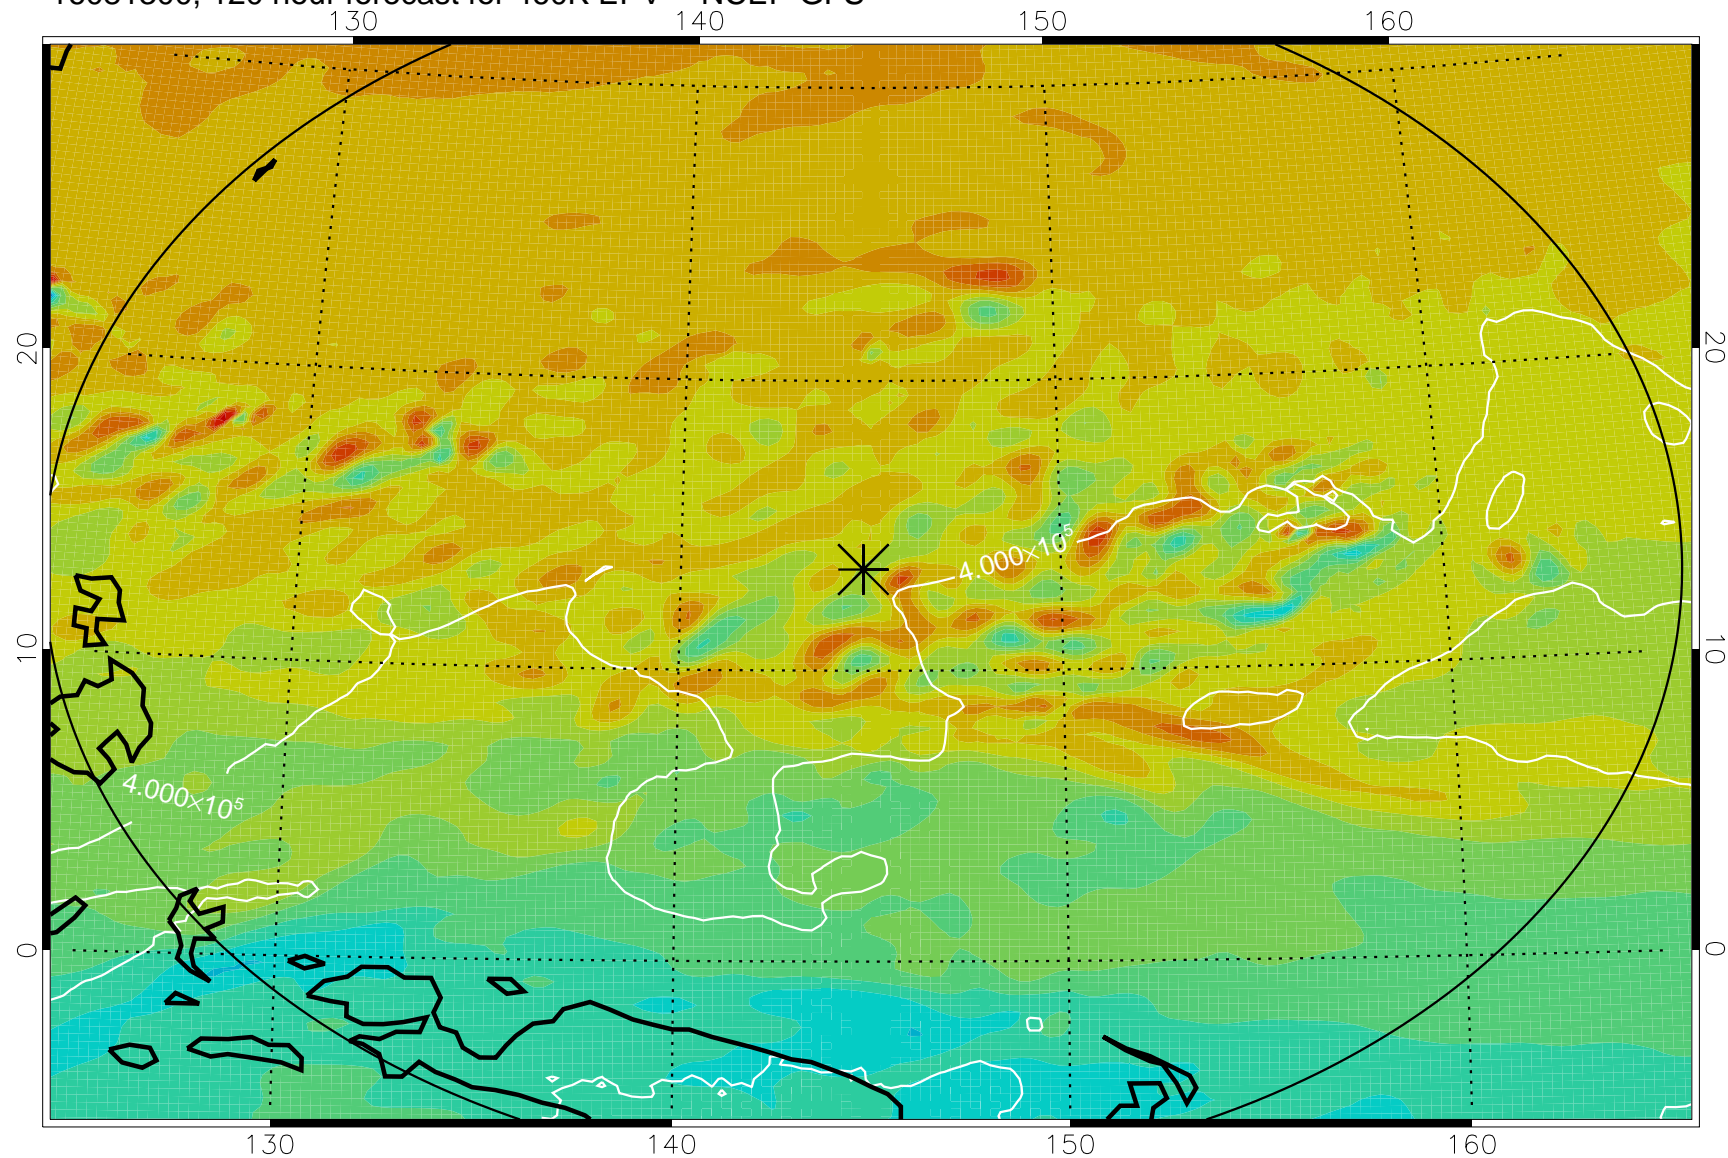

460K Montgomery Streamfunction, white

Range ring of 2304 km

16081112, 84 hour forecast for 460K EPV -- NCEP GFS

460K Montgomery Streamfunction, white

Range ring of 2304 km

16081118, 90 hour forecast for 460K EPV -- NCEP GFS

460K Montgomery Streamfunction, white

Range ring of 2304 km

16081200, 96 hour forecast for 460K EPV -- NCEP GFS

460K Montgomery Streamfunction, white

Range ring of 2304 km

16081206, 102 hour forecast for 460K EPV -- NCEP GFS

460K Montgomery Streamfunction, white

Range ring of 2304 km

16081212, 108 hour forecast for 460K EPV -- NCEP GFS

460K Montgomery Streamfunction, white

Range ring of 2304 km

16081218, 114 hour forecast for 460K EPV -- NCEP GFS

460K Montgomery Streamfunction, white

Range ring of 2304 km

16081300, 120 hour forecast for 460K EPV -- NCEP GFS

460K Montgomery Streamfunction, white

Range ring of 2304 km