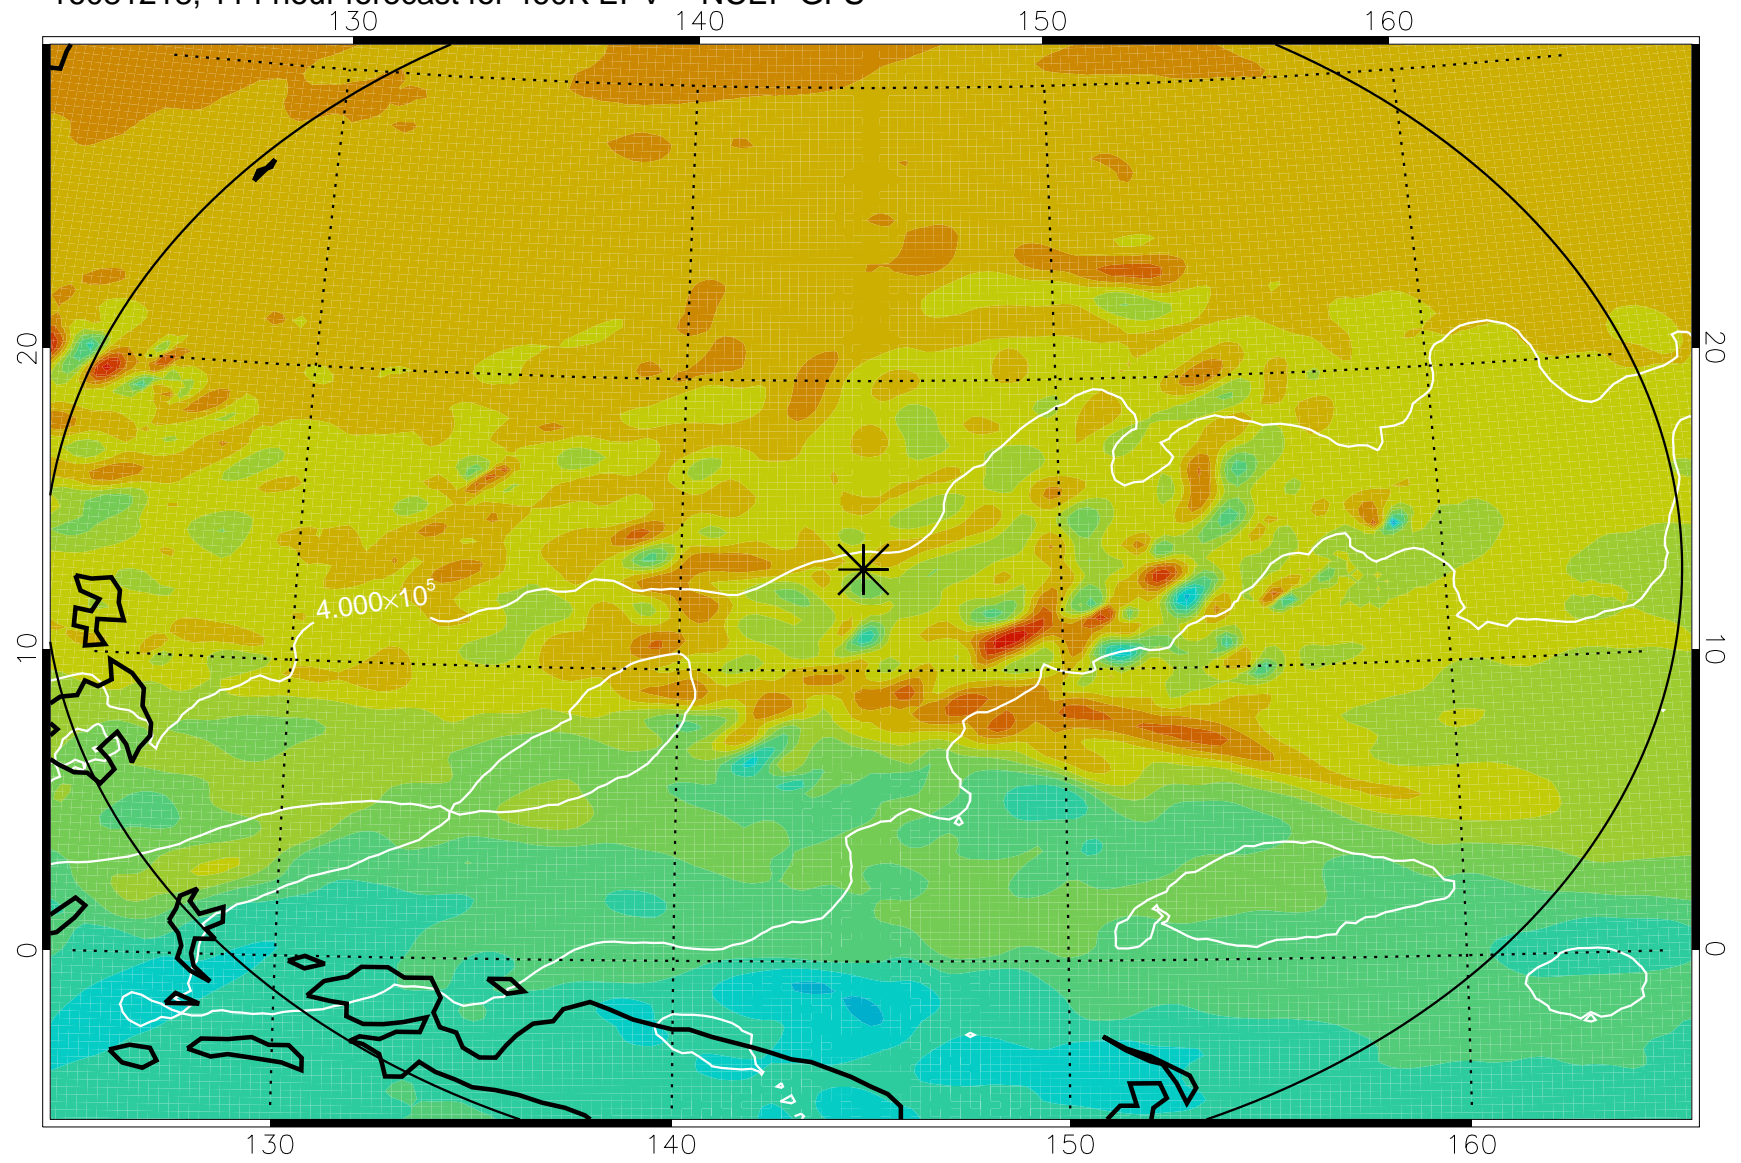

460K Montgomery Streamfunction, white

Range ring of 2304 km

16081112, 84 hour forecast for 460K EPV -- NCEP GFS

460K Montgomery Streamfunction, white

Range ring of 2304 km

16081118, 90 hour forecast for 460K EPV -- NCEP GFS

460K Montgomery Streamfunction, white

Range ring of 2304 km

16081200, 96 hour forecast for 460K EPV -- NCEP GFS

460K Montgomery Streamfunction, white

Range ring of 2304 km

16081206, 102 hour forecast for 460K EPV -- NCEP GFS

460K Montgomery Streamfunction, white

Range ring of 2304 km

16081212, 108 hour forecast for 460K EPV -- NCEP GFS

460K Montgomery Streamfunction, white

Range ring of 2304 km

16081218, 114 hour forecast for 460K EPV -- NCEP GFS

460K Montgomery Streamfunction, white

Range ring of 2304 km

16081300, 120 hour forecast for 460K EPV -- NCEP GFS

460K Montgomery Streamfunction, white

Range ring of 2304 km