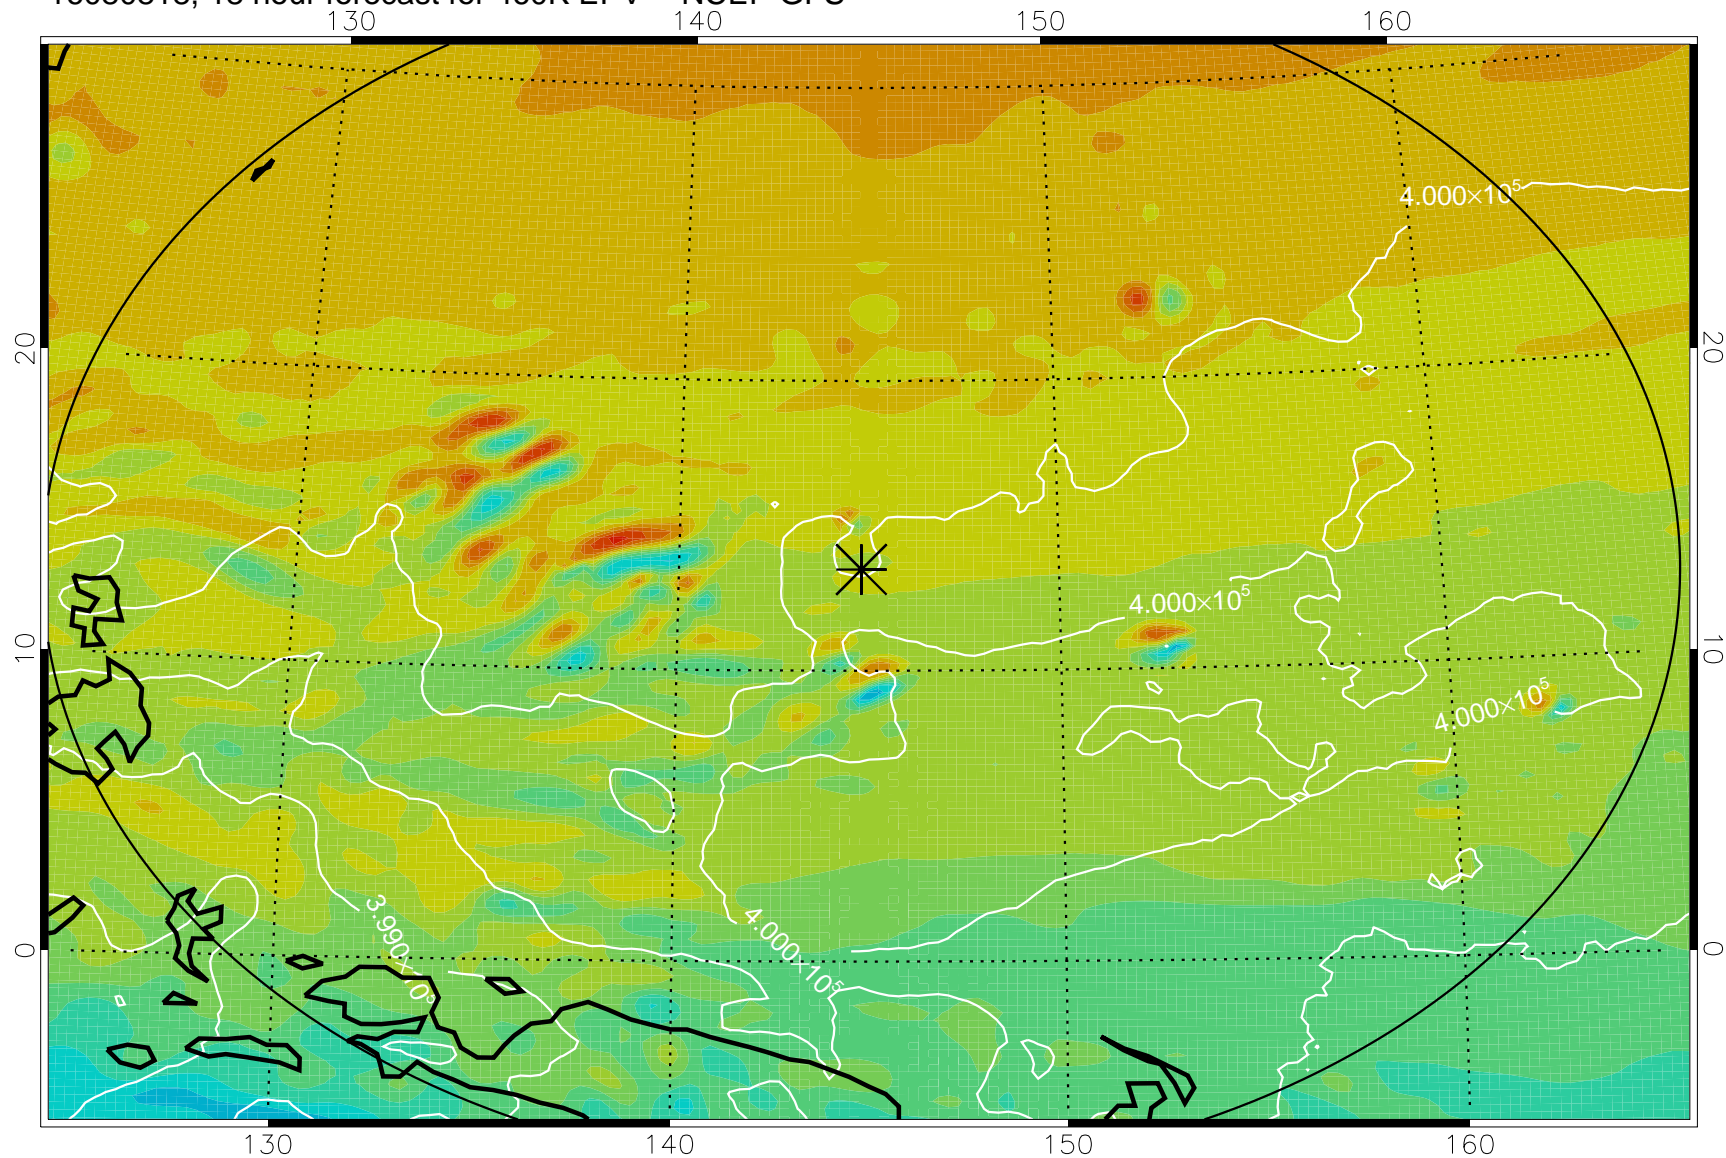

16080806, 6 hour forecast for 460K EPV -- NCEP GFS

460K Montgomery Streamfunction, white

Range ring of 2304 km

16080812, 12 hour forecast for 460K EPV -- NCEP GFS

460K Montgomery Streamfunction, white

Range ring of 2304 km

16080818, 18 hour forecast for 460K EPV -- NCEP GFS

460K Montgomery Streamfunction, white

Range ring of 2304 km

16080900, 24 hour forecast for 460K EPV -- NCEP GFS

460K Montgomery Streamfunction, white

Range ring of 2304 km

16080906, 30 hour forecast for 460K EPV -- NCEP GFS

460K Montgomery Streamfunction, white

Range ring of 2304 km

16080912, 36 hour forecast for 460K EPV -- NCEP GFS

460K Montgomery Streamfunction, white

Range ring of 2304 km

16080918, 42 hour forecast for 460K EPV -- NCEP GFS

460K Montgomery Streamfunction, white

Range ring of 2304 km

16081000, 48 hour forecast for 460K EPV -- NCEP GFS

16081006, 54 hour forecast for 460K EPV -- NCEP GFS