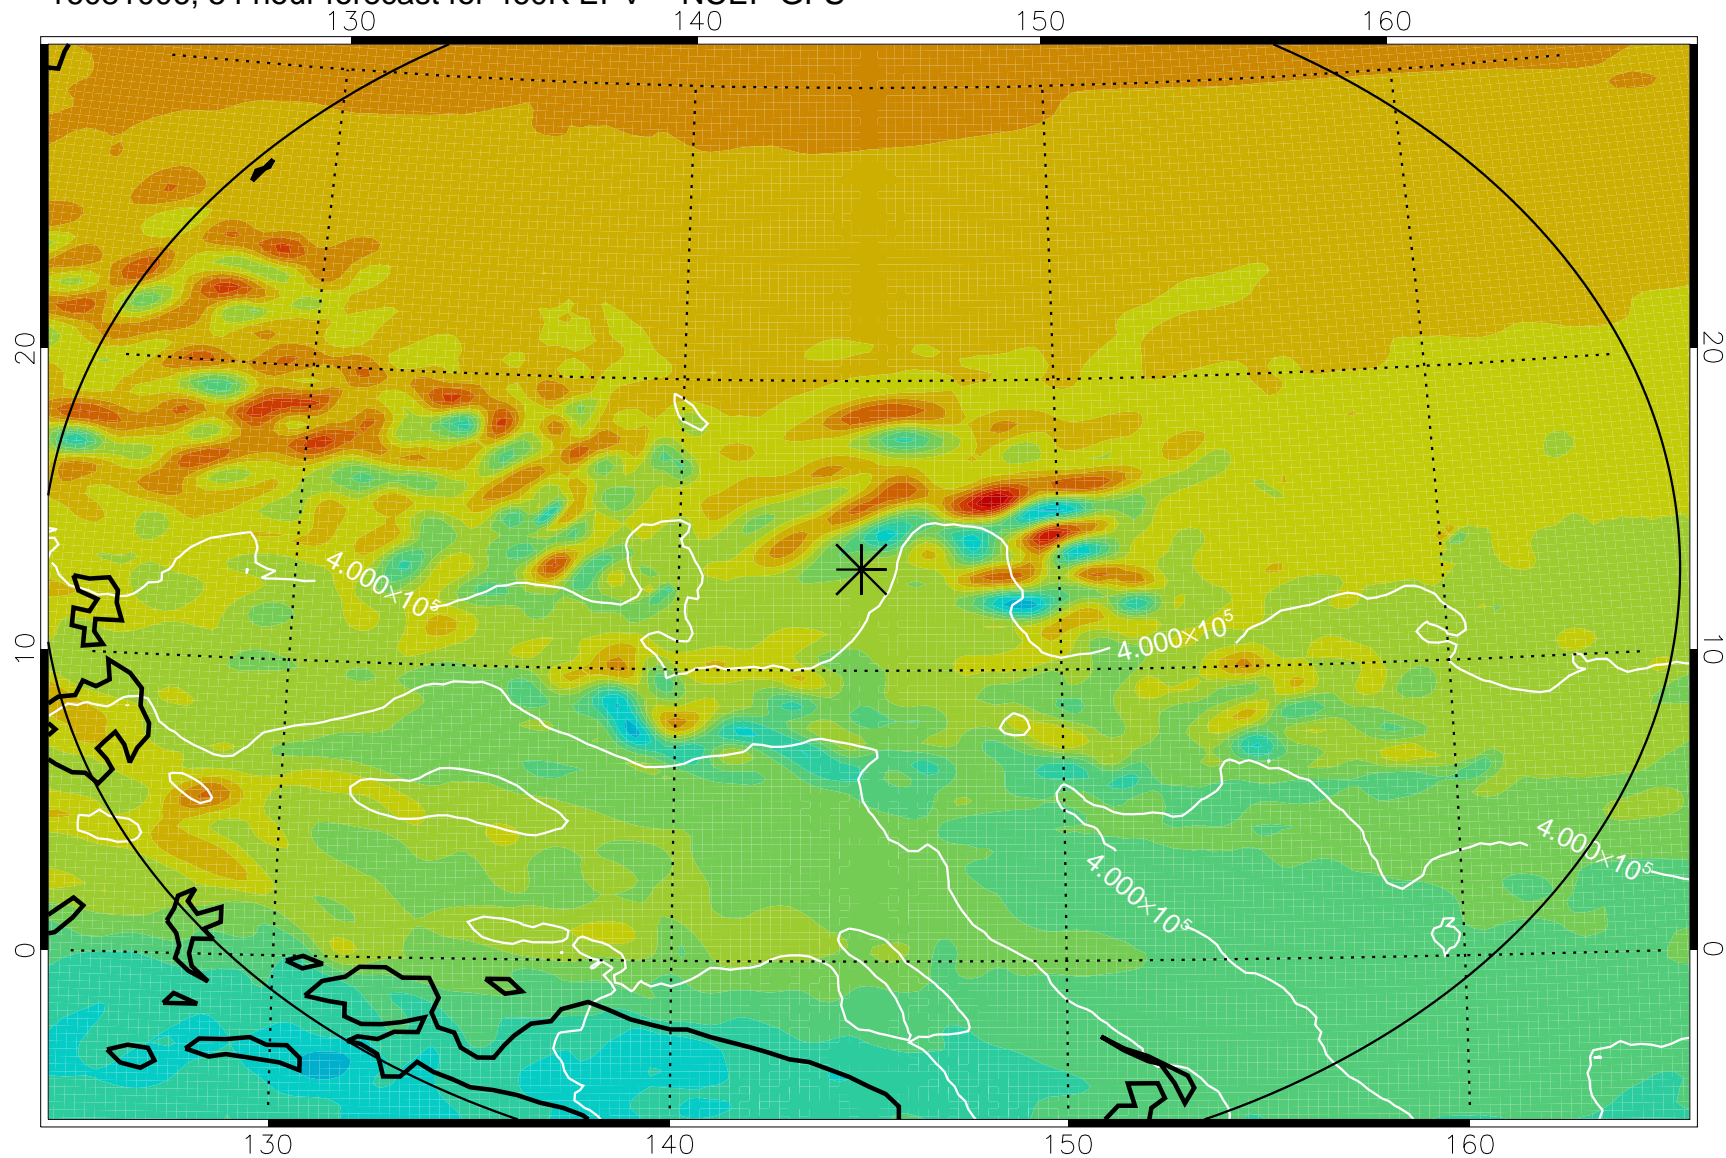

16080906, 30 hour forecast for 460K EPV -- NCEP GFS

460K Montgomery Streamfunction, white

Range ring of 2304 km

16080912, 36 hour forecast for 460K EPV -- NCEP GFS

460K Montgomery Streamfunction, white

Range ring of 2304 km

16080918, 42 hour forecast for 460K EPV -- NCEP GFS

460K Montgomery Streamfunction, white

Range ring of 2304 km

16081000, 48 hour forecast for 460K EPV -- NCEP GFS

16081006, 54 hour forecast for 460K EPV -- NCEP GFS

460K Montgomery Streamfunction, white

Range ring of 2304 km

16081012, 60 hour forecast for 460K EPV -- NCEP GFS

460K Montgomery Streamfunction, white

Range ring of 2304 km

16081018, 66 hour forecast for 460K EPV -- NCEP GFS

460K Montgomery Streamfunction, white

Range ring of 2304 km

16081100, 72 hour forecast for 460K EPV -- NCEP GFS

460K Montgomery Streamfunction, white

Range ring of 2304 km

16081106, 78 hour forecast for 460K EPV -- NCEP GFS