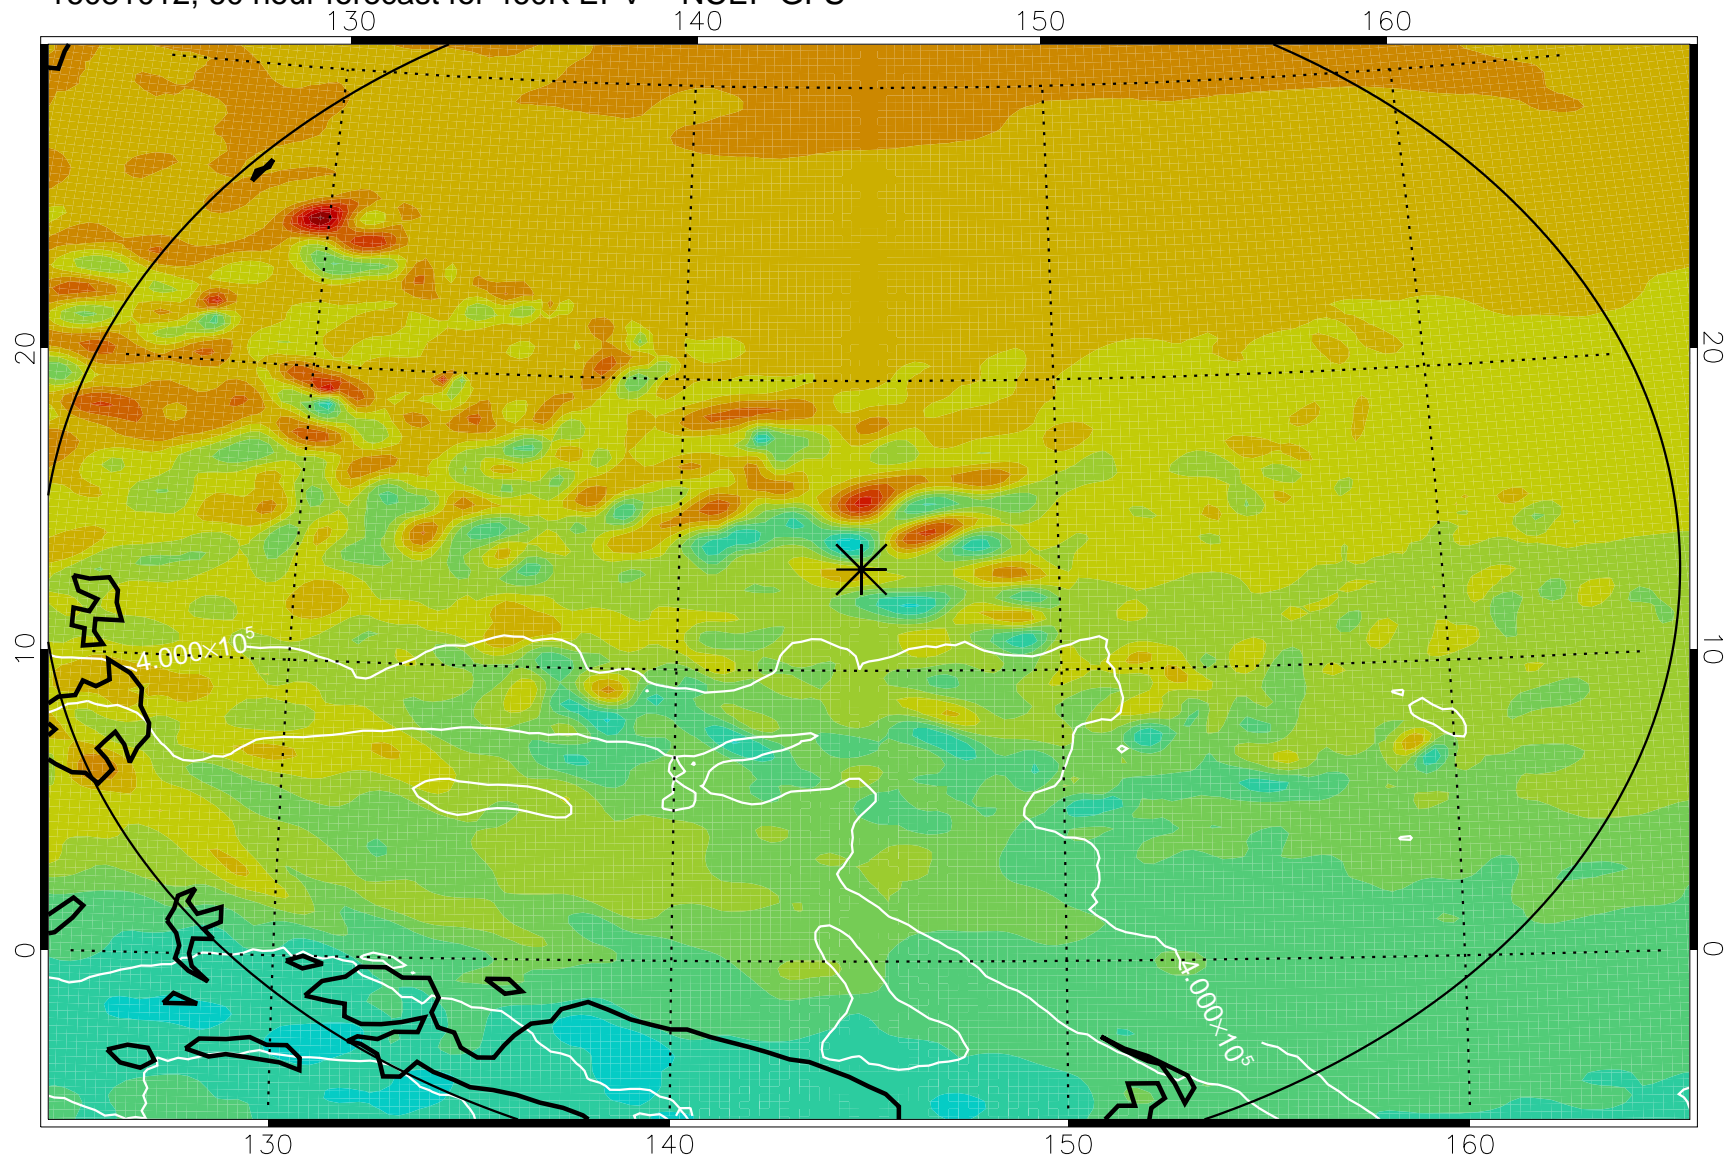

16080906, 30 hour forecast for 460K EPV -- NCEP GFS

460K Montgomery Streamfunction, white

Range ring of 2304 km

16080912, 36 hour forecast for 460K EPV -- NCEP GFS

460K Montgomery Streamfunction, white

Range ring of 2304 km

16080918, 42 hour forecast for 460K EPV -- NCEP GFS

460K Montgomery Streamfunction, white

Range ring of 2304 km

16081000, 48 hour forecast for 460K EPV -- NCEP GFS

16081006, 54 hour forecast for 460K EPV -- NCEP GFS

460K Montgomery Streamfunction, white

Range ring of 2304 km

16081012, 60 hour forecast for 460K EPV -- NCEP GFS

460K Montgomery Streamfunction, white

Range ring of 2304 km

16081018, 66 hour forecast for 460K EPV -- NCEP GFS

460K Montgomery Streamfunction, white

Range ring of 2304 km

16081100, 72 hour forecast for 460K EPV -- NCEP GFS

460K Montgomery Streamfunction, white

Range ring of 2304 km

16081106, 78 hour forecast for 460K EPV -- NCEP GFS