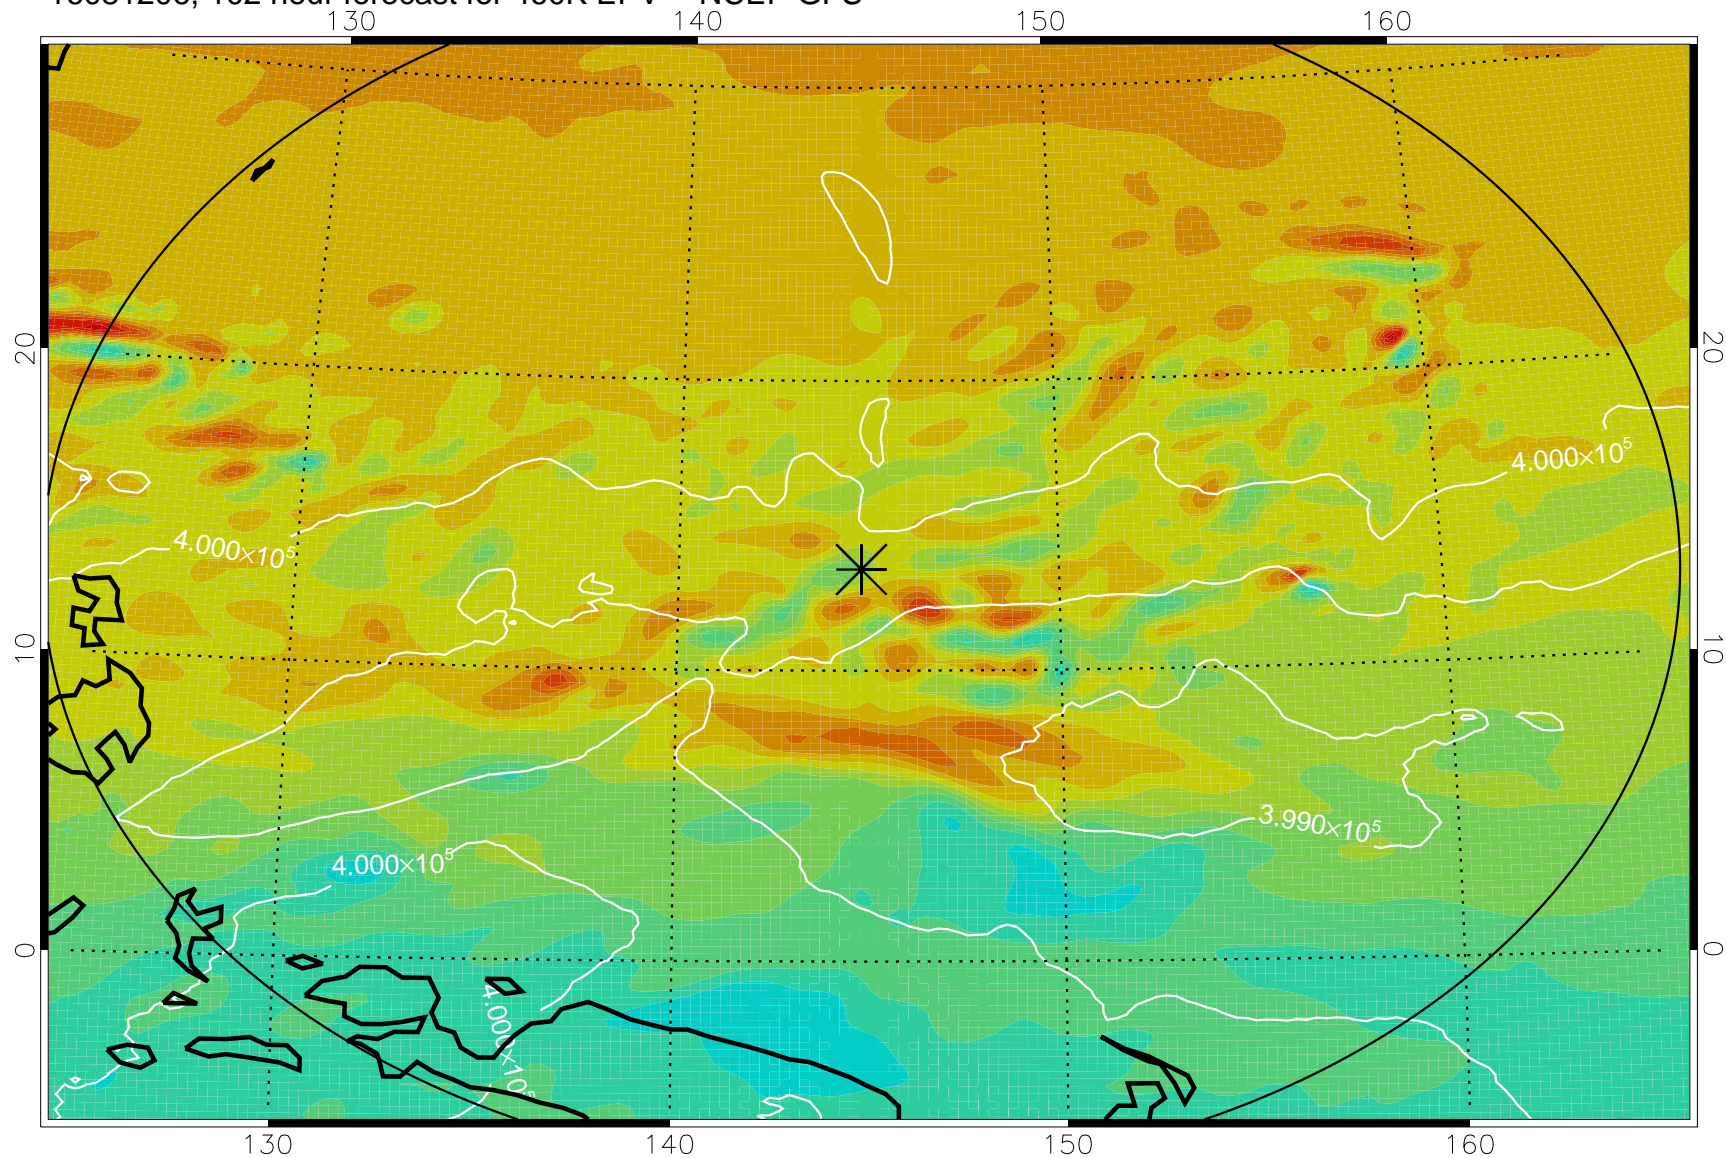

460K Montgomery Streamfunction, white

Range ring of 2304 km

16081112, 84 hour forecast for 460K EPV -- NCEP GFS

460K Montgomery Streamfunction, white

Range ring of 2304 km

16081118, 90 hour forecast for 460K EPV -- NCEP GFS

460K Montgomery Streamfunction, white

Range ring of 2304 km

16081200, 96 hour forecast for 460K EPV -- NCEP GFS

460K Montgomery Streamfunction, white

Range ring of 2304 km

16081206, 102 hour forecast for 460K EPV -- NCEP GFS

460K Montgomery Streamfunction, white

Range ring of 2304 km

16081212, 108 hour forecast for 460K EPV -- NCEP GFS

460K Montgomery Streamfunction, white

Range ring of 2304 km

16081218, 114 hour forecast for 460K EPV -- NCEP GFS

460K Montgomery Streamfunction, white

Range ring of 2304 km

16081300, 120 hour forecast for 460K EPV -- NCEP GFS

460K Montgomery Streamfunction, white

Range ring of 2304 km