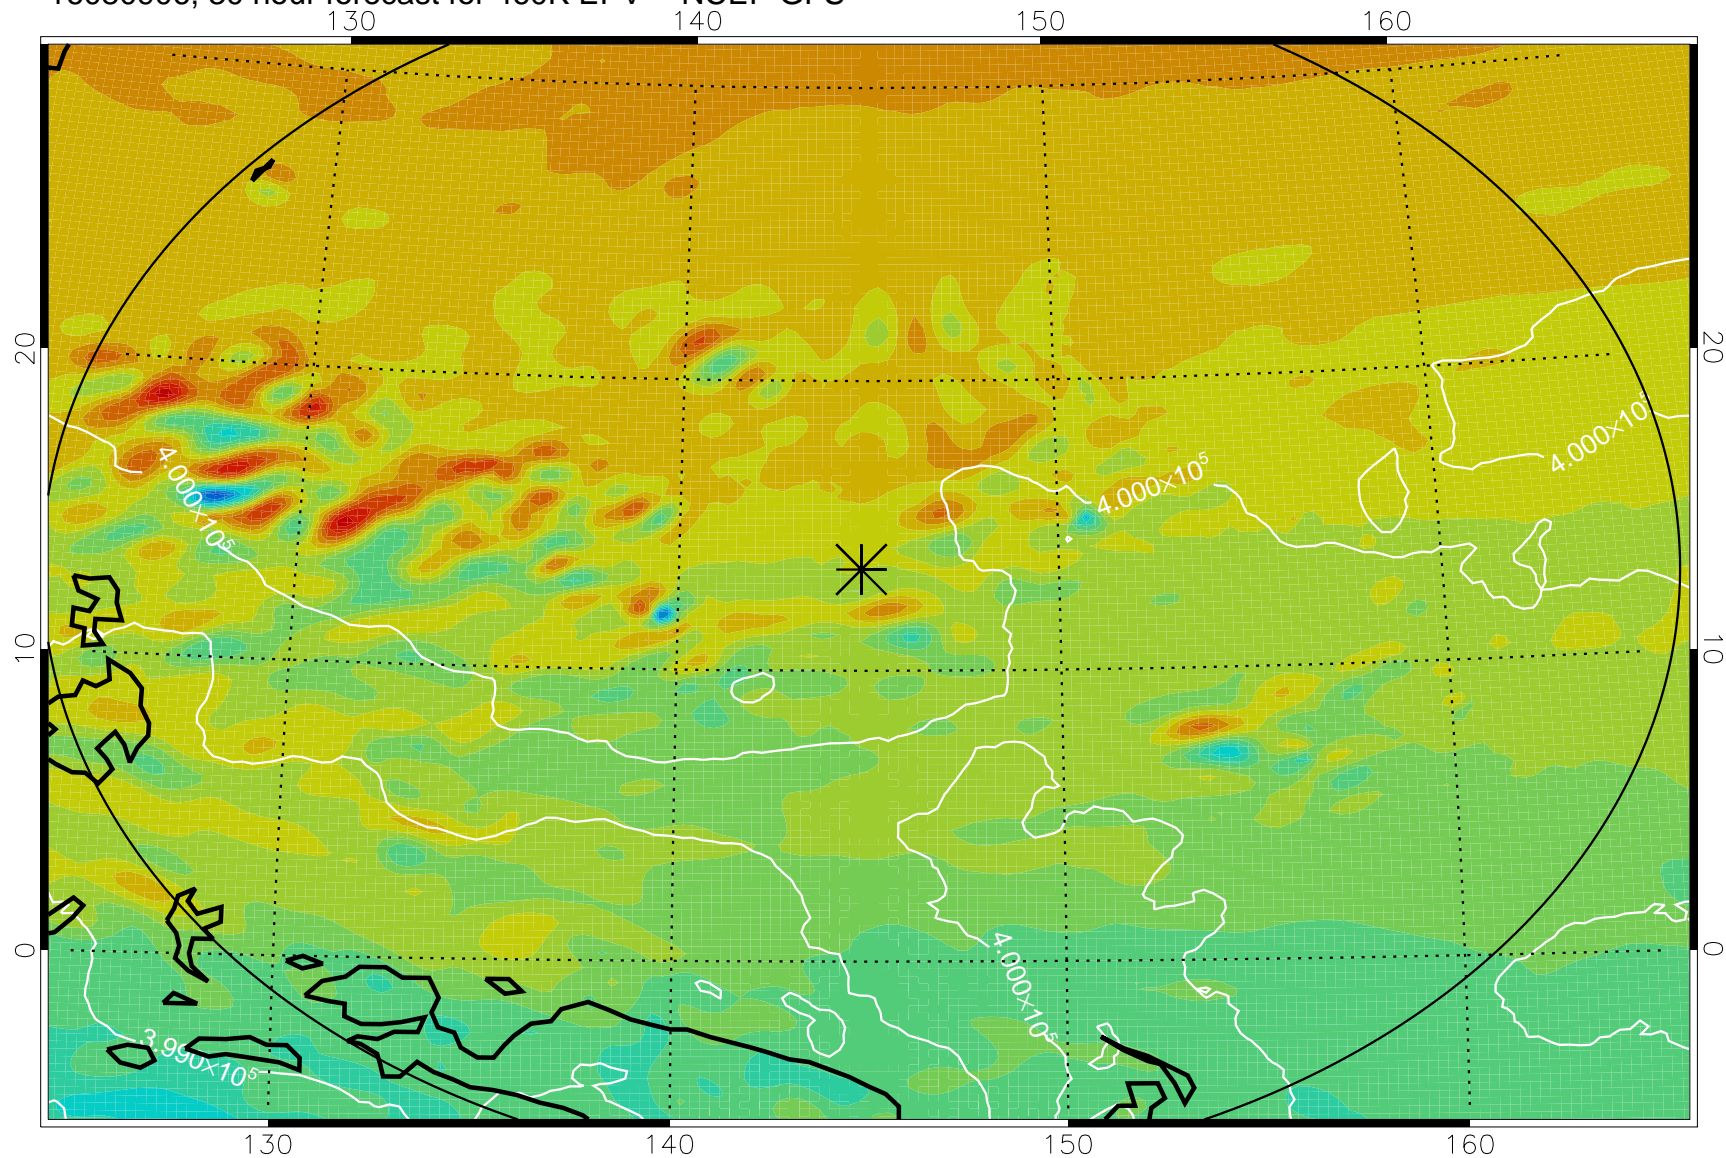

16080806, 6 hour forecast for 460K EPV -- NCEP GFS

460K Montgomery Streamfunction, white

Range ring of 2304 km

16080812, 12 hour forecast for 460K EPV -- NCEP GFS

460K Montgomery Streamfunction, white

Range ring of 2304 km

16080818, 18 hour forecast for 460K EPV -- NCEP GFS

460K Montgomery Streamfunction, white

Range ring of 2304 km

16080900, 24 hour forecast for 460K EPV -- NCEP GFS

460K Montgomery Streamfunction, white

Range ring of 2304 km

16080906, 30 hour forecast for 460K EPV -- NCEP GFS

460K Montgomery Streamfunction, white

Range ring of 2304 km

16080912, 36 hour forecast for 460K EPV -- NCEP GFS

460K Montgomery Streamfunction, white

Range ring of 2304 km

16080918, 42 hour forecast for 460K EPV -- NCEP GFS

460K Montgomery Streamfunction, white

Range ring of 2304 km

16081000, 48 hour forecast for 460K EPV -- NCEP GFS

16081006, 54 hour forecast for 460K EPV -- NCEP GFS