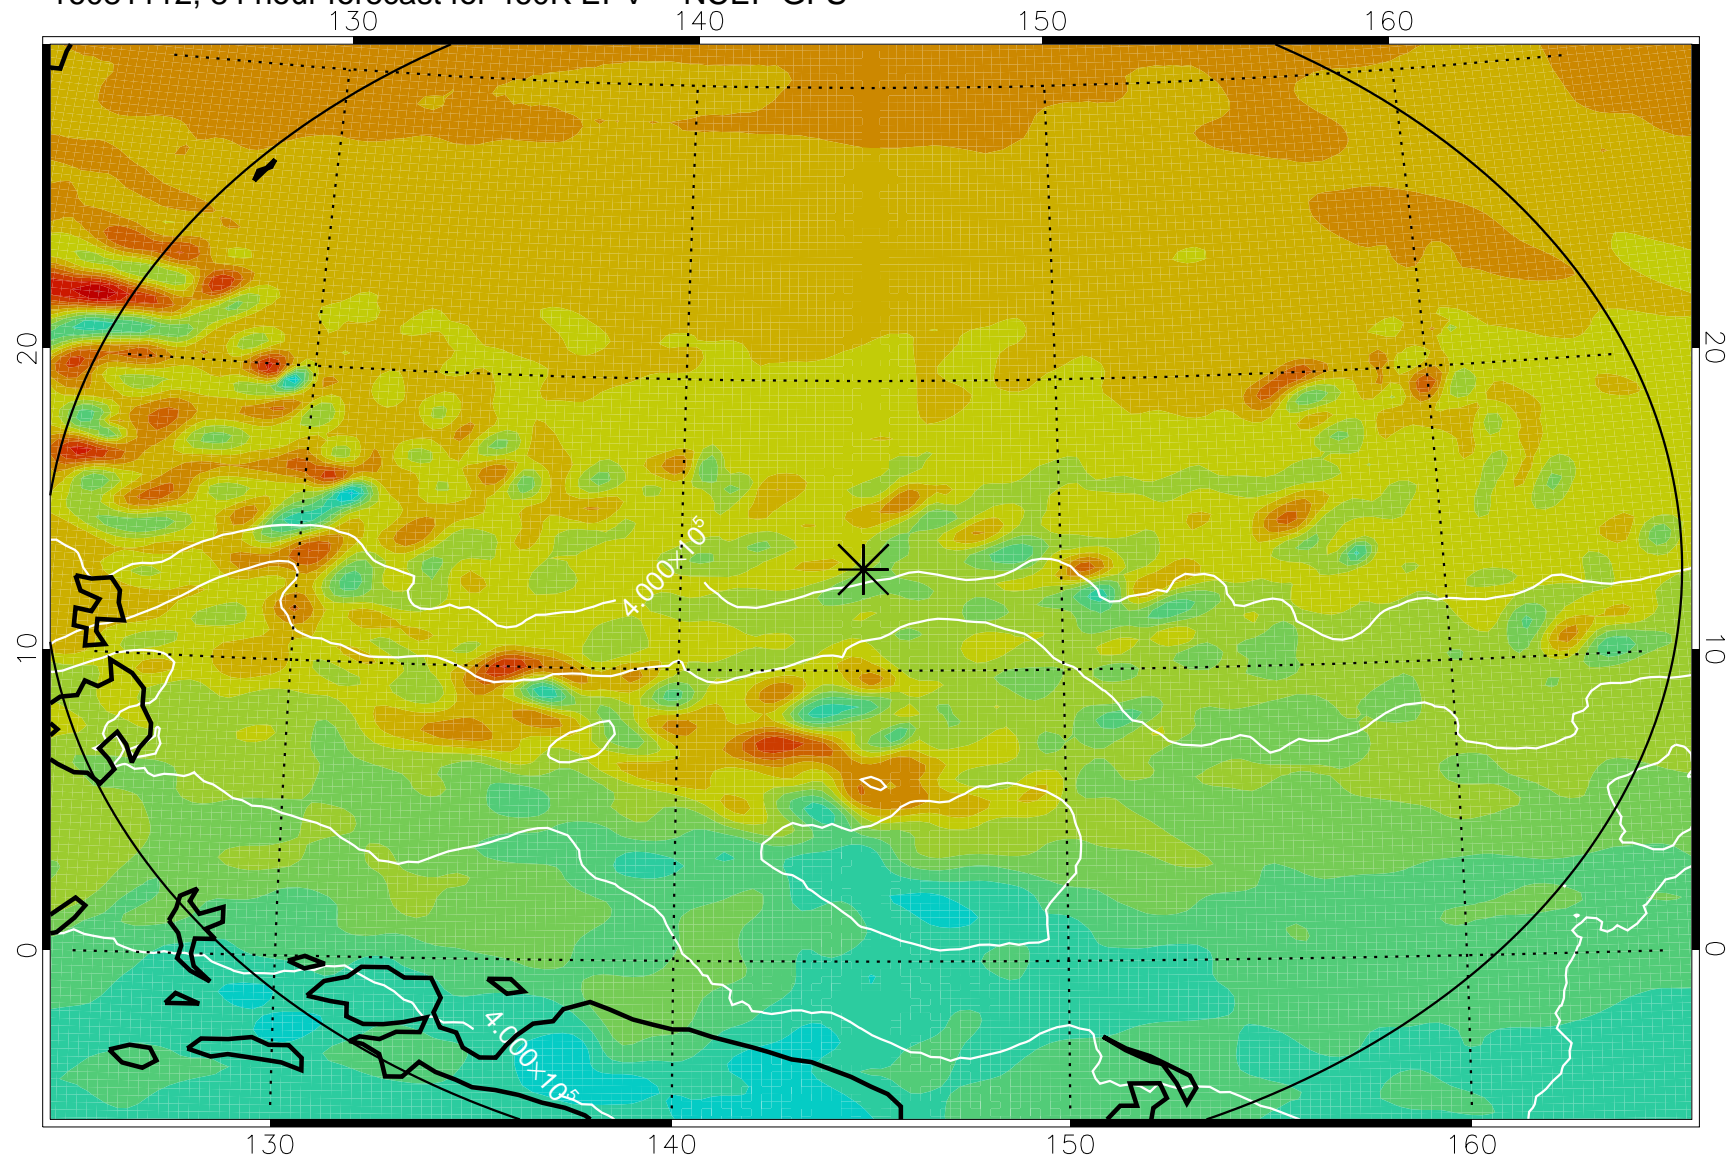

460K Montgomery Streamfunction, white

Range ring of 2304 km

16081012, 60 hour forecast for 460K EPV -- NCEP GFS

460K Montgomery Streamfunction, white

Range ring of 2304 km

16081018, 66 hour forecast for 460K EPV -- NCEP GFS

460K Montgomery Streamfunction, white

Range ring of 2304 km

16081100, 72 hour forecast for 460K EPV -- NCEP GFS

460K Montgomery Streamfunction, white

Range ring of 2304 km

16081106, 78 hour forecast for 460K EPV -- NCEP GFS

460K Montgomery Streamfunction, white

Range ring of 2304 km

16081112, 84 hour forecast for 460K EPV -- NCEP GFS

460K Montgomery Streamfunction, white

Range ring of 2304 km

16081118, 90 hour forecast for 460K EPV -- NCEP GFS

460K Montgomery Streamfunction, white

Range ring of 2304 km

16081200, 96 hour forecast for 460K EPV -- NCEP GFS

460K Montgomery Streamfunction, white

Range ring of 2304 km

16081206, 102 hour forecast for 460K EPV -- NCEP GFS