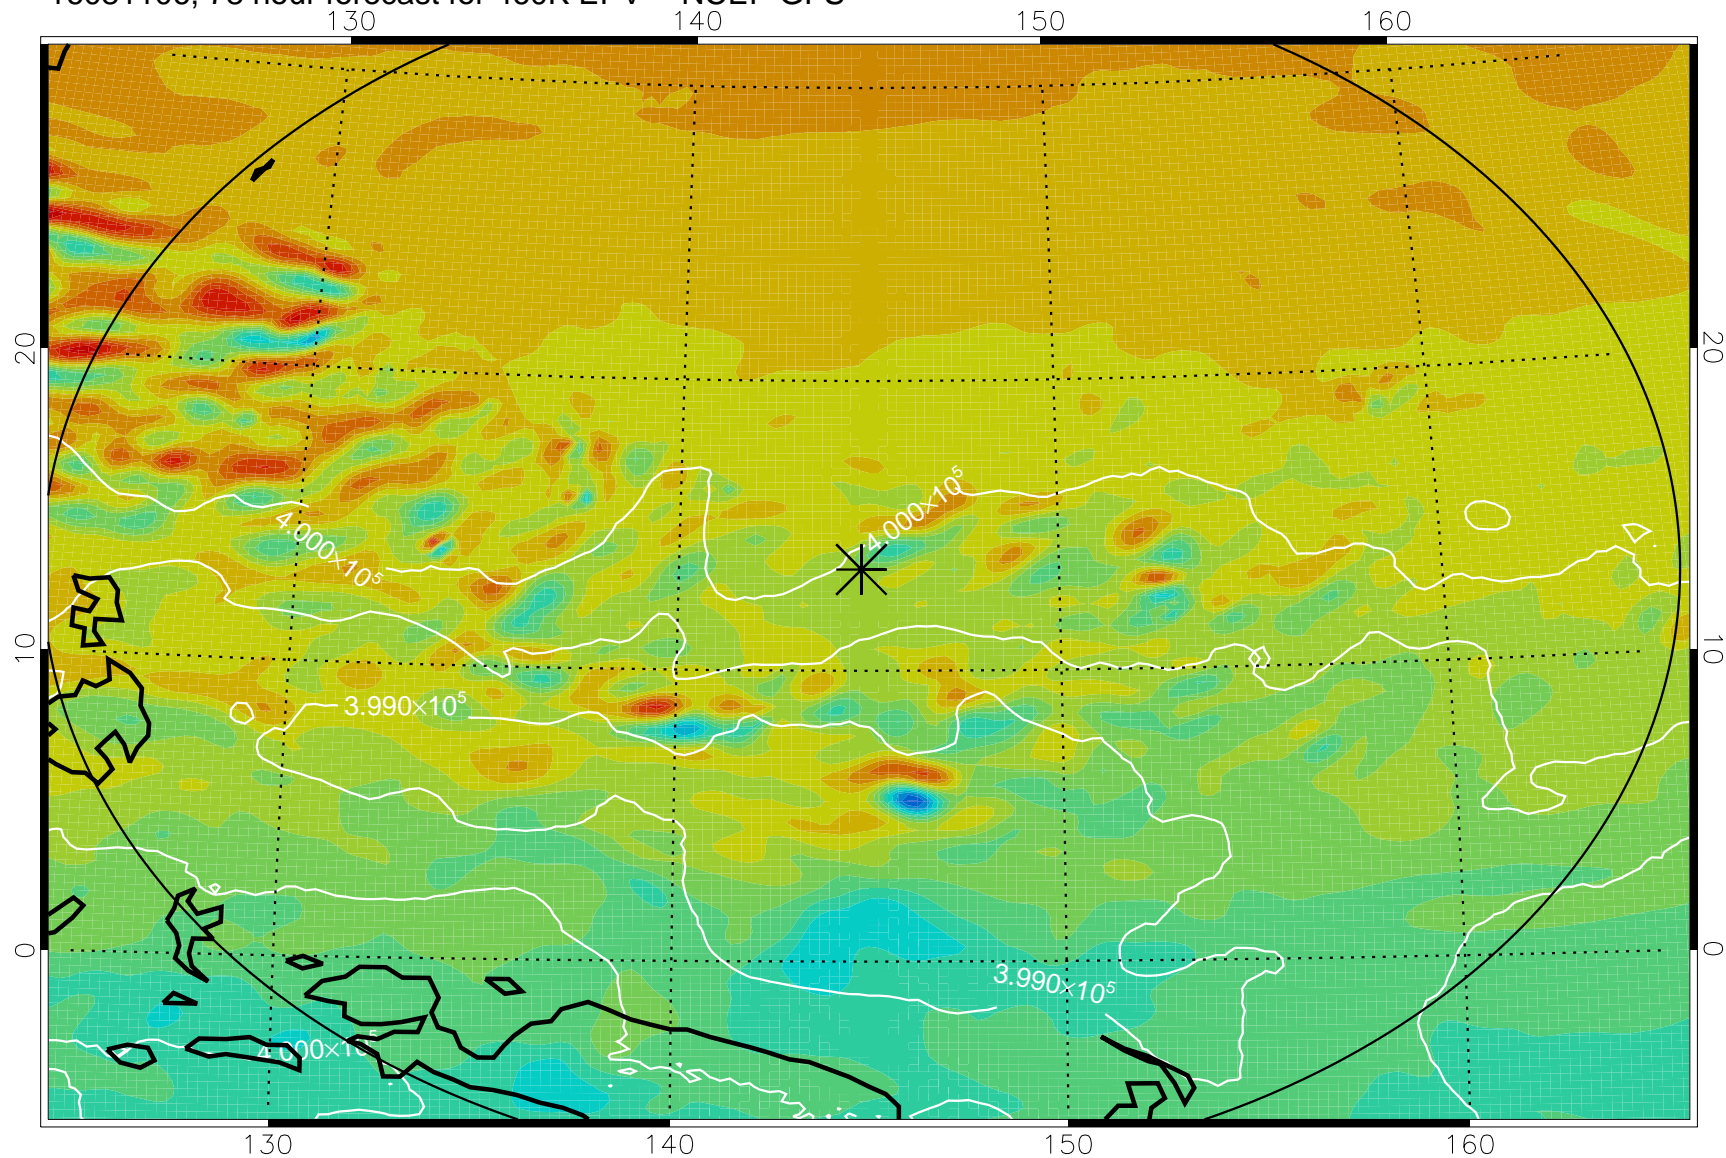

460K Montgomery Streamfunction, white

Range ring of 2304 km

16081012, 60 hour forecast for 460K EPV -- NCEP GFS

460K Montgomery Streamfunction, white

Range ring of 2304 km

16081018, 66 hour forecast for 460K EPV -- NCEP GFS

460K Montgomery Streamfunction, white

Range ring of 2304 km

16081100, 72 hour forecast for 460K EPV -- NCEP GFS

460K Montgomery Streamfunction, white

Range ring of 2304 km

16081106, 78 hour forecast for 460K EPV -- NCEP GFS

460K Montgomery Streamfunction, white

Range ring of 2304 km

16081112, 84 hour forecast for 460K EPV -- NCEP GFS

460K Montgomery Streamfunction, white

Range ring of 2304 km

16081118, 90 hour forecast for 460K EPV -- NCEP GFS

460K Montgomery Streamfunction, white

Range ring of 2304 km

16081200, 96 hour forecast for 460K EPV -- NCEP GFS

460K Montgomery Streamfunction, white

Range ring of 2304 km

16081206, 102 hour forecast for 460K EPV -- NCEP GFS