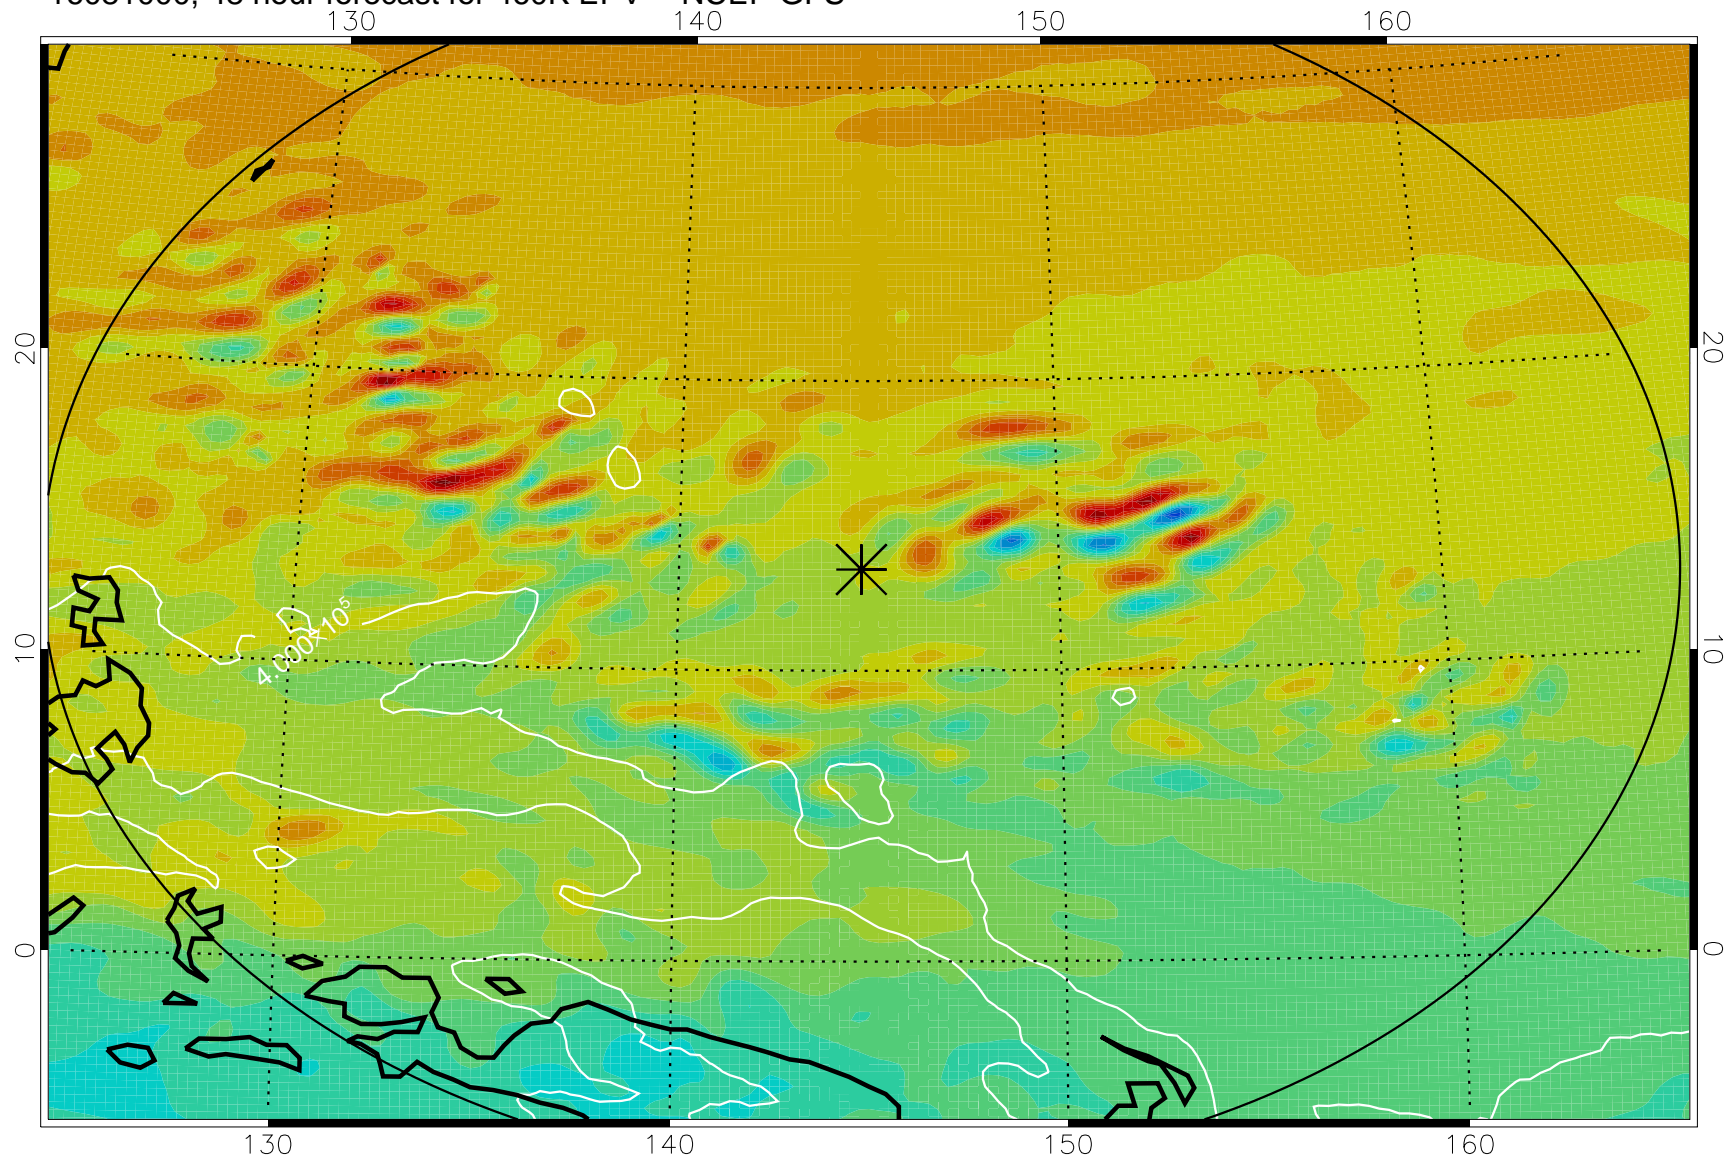

16080818, 18 hour forecast for 460K EPV -- NCEP GFS

460K Montgomery Streamfunction, white

Range ring of 2304 km

16080900, 24 hour forecast for 460K EPV -- NCEP GFS

460K Montgomery Streamfunction, white

Range ring of 2304 km

16080906, 30 hour forecast for 460K EPV -- NCEP GFS

460K Montgomery Streamfunction, white

Range ring of 2304 km

16080912, 36 hour forecast for 460K EPV -- NCEP GFS

460K Montgomery Streamfunction, white

Range ring of 2304 km

16080918, 42 hour forecast for 460K EPV -- NCEP GFS

460K Montgomery Streamfunction, white

Range ring of 2304 km

16081000, 48 hour forecast for 460K EPV -- NCEP GFS

16081006, 54 hour forecast for 460K EPV -- NCEP GFS

460K Montgomery Streamfunction, white

Range ring of 2304 km

16081012, 60 hour forecast for 460K EPV -- NCEP GFS

460K Montgomery Streamfunction, white

Range ring of 2304 km

16081018, 66 hour forecast for 460K EPV -- NCEP GFS