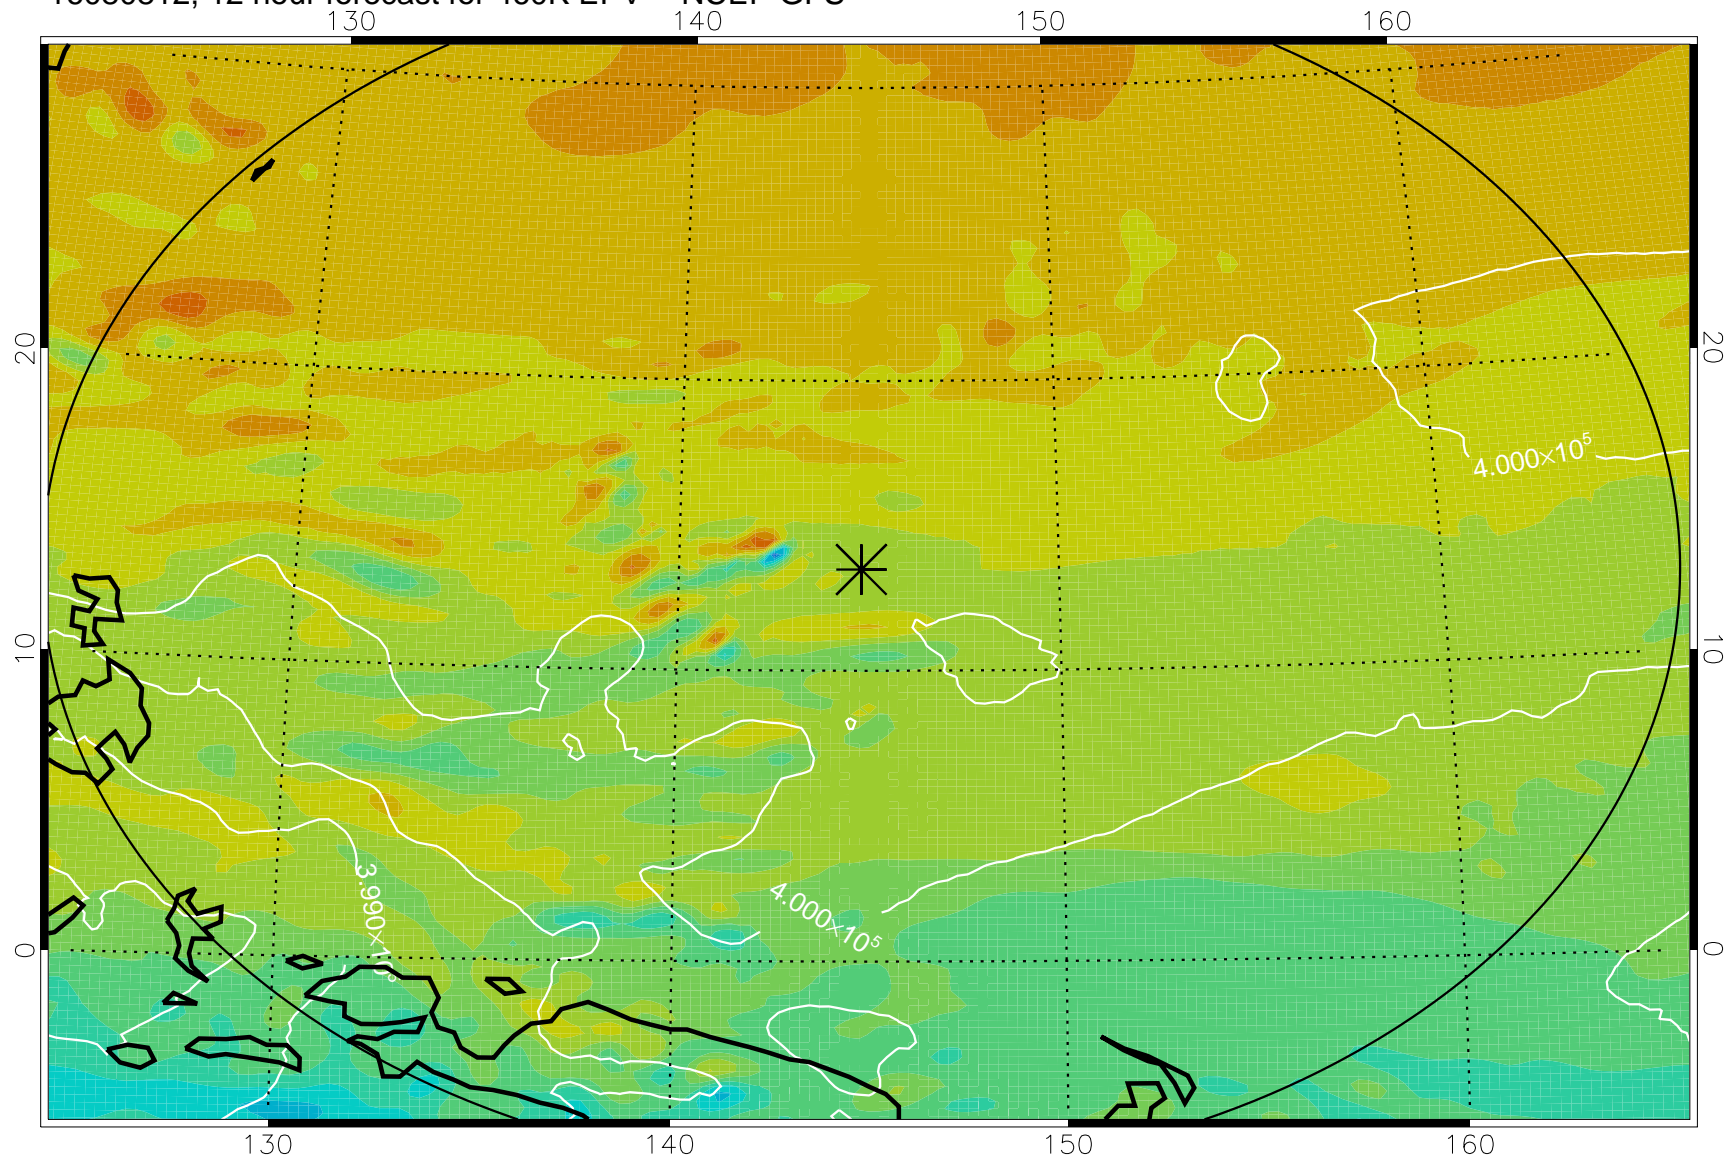

16080806, 6 hour forecast for 460K EPV -- NCEP GFS

460K Montgomery Streamfunction, white

Range ring of 2304 km

16080812, 12 hour forecast for 460K EPV -- NCEP GFS

460K Montgomery Streamfunction, white

Range ring of 2304 km

16080818, 18 hour forecast for 460K EPV -- NCEP GFS

460K Montgomery Streamfunction, white

Range ring of 2304 km

16080900, 24 hour forecast for 460K EPV -- NCEP GFS

460K Montgomery Streamfunction, white

Range ring of 2304 km

16080906, 30 hour forecast for 460K EPV -- NCEP GFS

460K Montgomery Streamfunction, white

Range ring of 2304 km

16080912, 36 hour forecast for 460K EPV -- NCEP GFS

460K Montgomery Streamfunction, white

Range ring of 2304 km

16080918, 42 hour forecast for 460K EPV -- NCEP GFS

460K Montgomery Streamfunction, white

Range ring of 2304 km

16081000, 48 hour forecast for 460K EPV -- NCEP GFS

16081006, 54 hour forecast for 460K EPV -- NCEP GFS