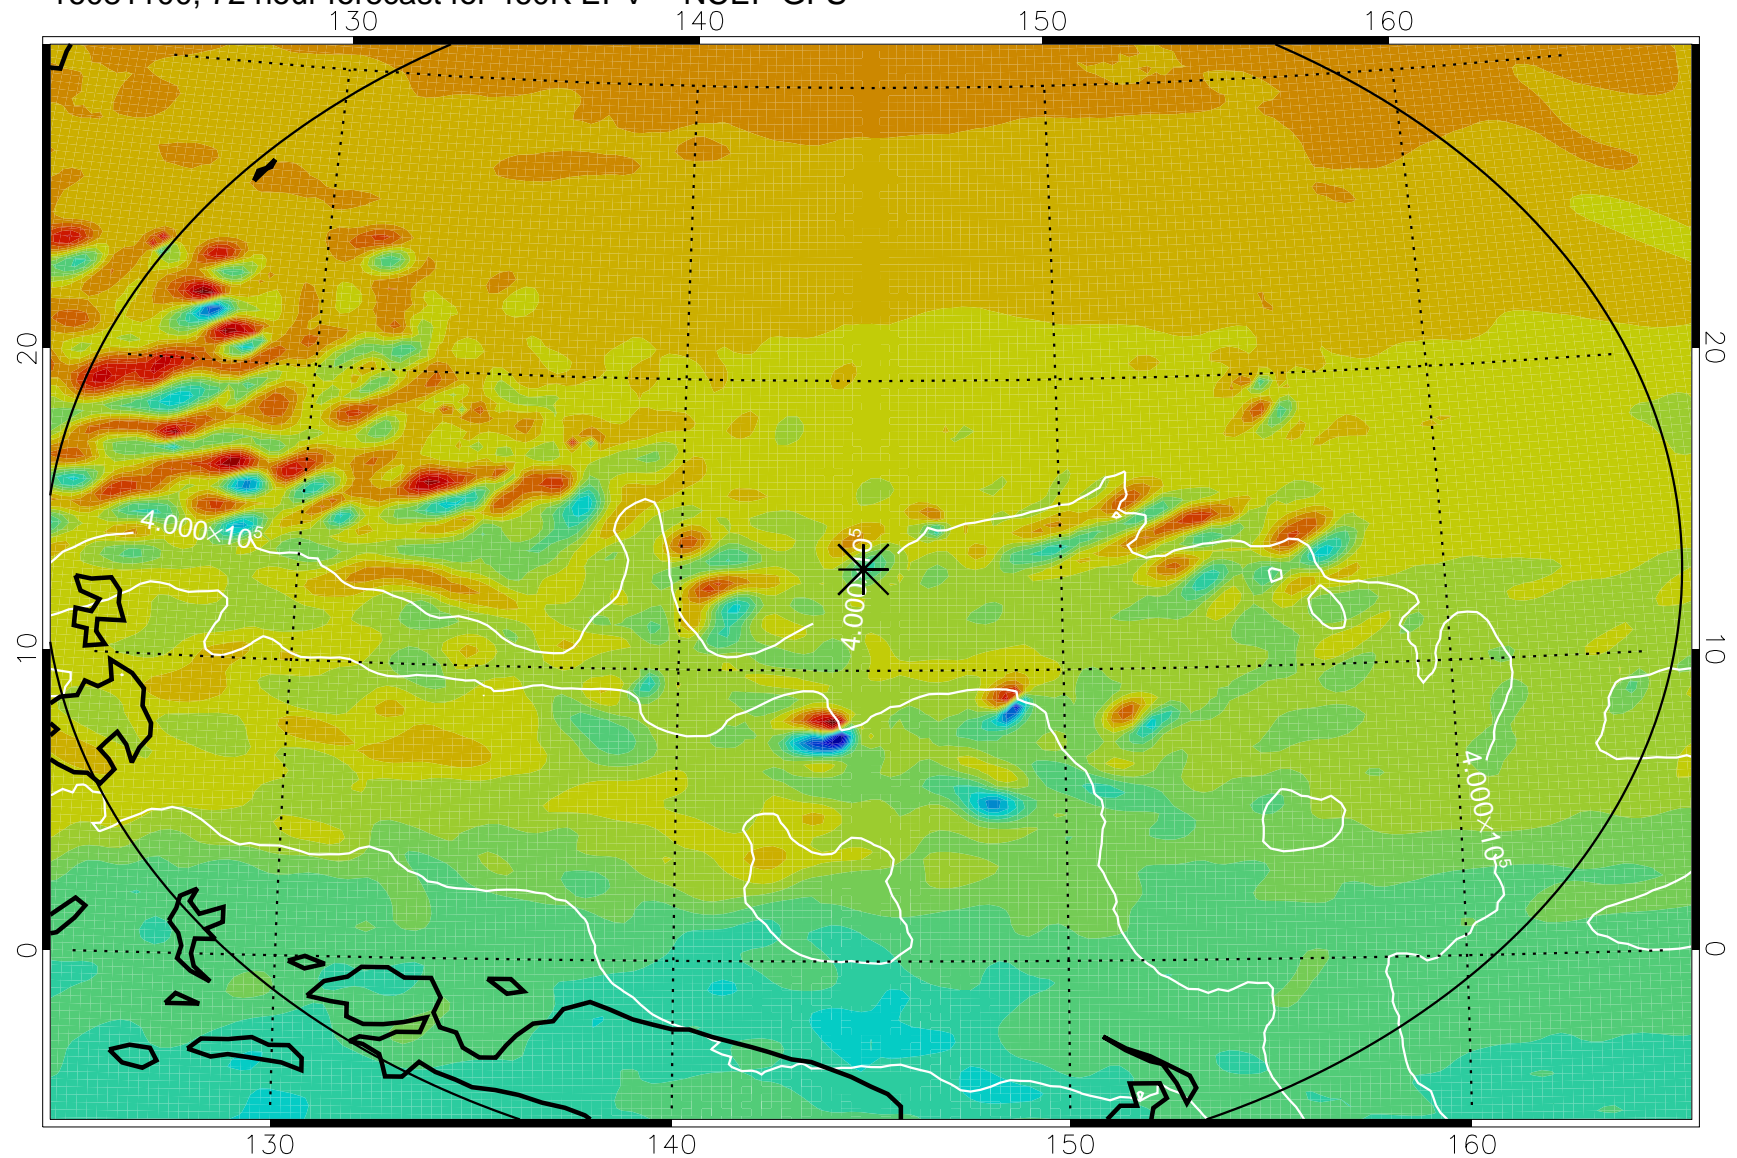

16080918, 42 hour forecast for 460K EPV -- NCEP GFS

460K Montgomery Streamfunction, white

Range ring of 2304 km

16081000, 48 hour forecast for 460K EPV -- NCEP GFS

16081006, 54 hour forecast for 460K EPV -- NCEP GFS

460K Montgomery Streamfunction, white

Range ring of 2304 km

16081012, 60 hour forecast for 460K EPV -- NCEP GFS

460K Montgomery Streamfunction, white

Range ring of 2304 km

16081018, 66 hour forecast for 460K EPV -- NCEP GFS

460K Montgomery Streamfunction, white

Range ring of 2304 km

16081100, 72 hour forecast for 460K EPV -- NCEP GFS

460K Montgomery Streamfunction, white

Range ring of 2304 km

16081106, 78 hour forecast for 460K EPV -- NCEP GFS

460K Montgomery Streamfunction, white

Range ring of 2304 km

16081112, 84 hour forecast for 460K EPV -- NCEP GFS

460K Montgomery Streamfunction, white

Range ring of 2304 km

16081118, 90 hour forecast for 460K EPV -- NCEP GFS