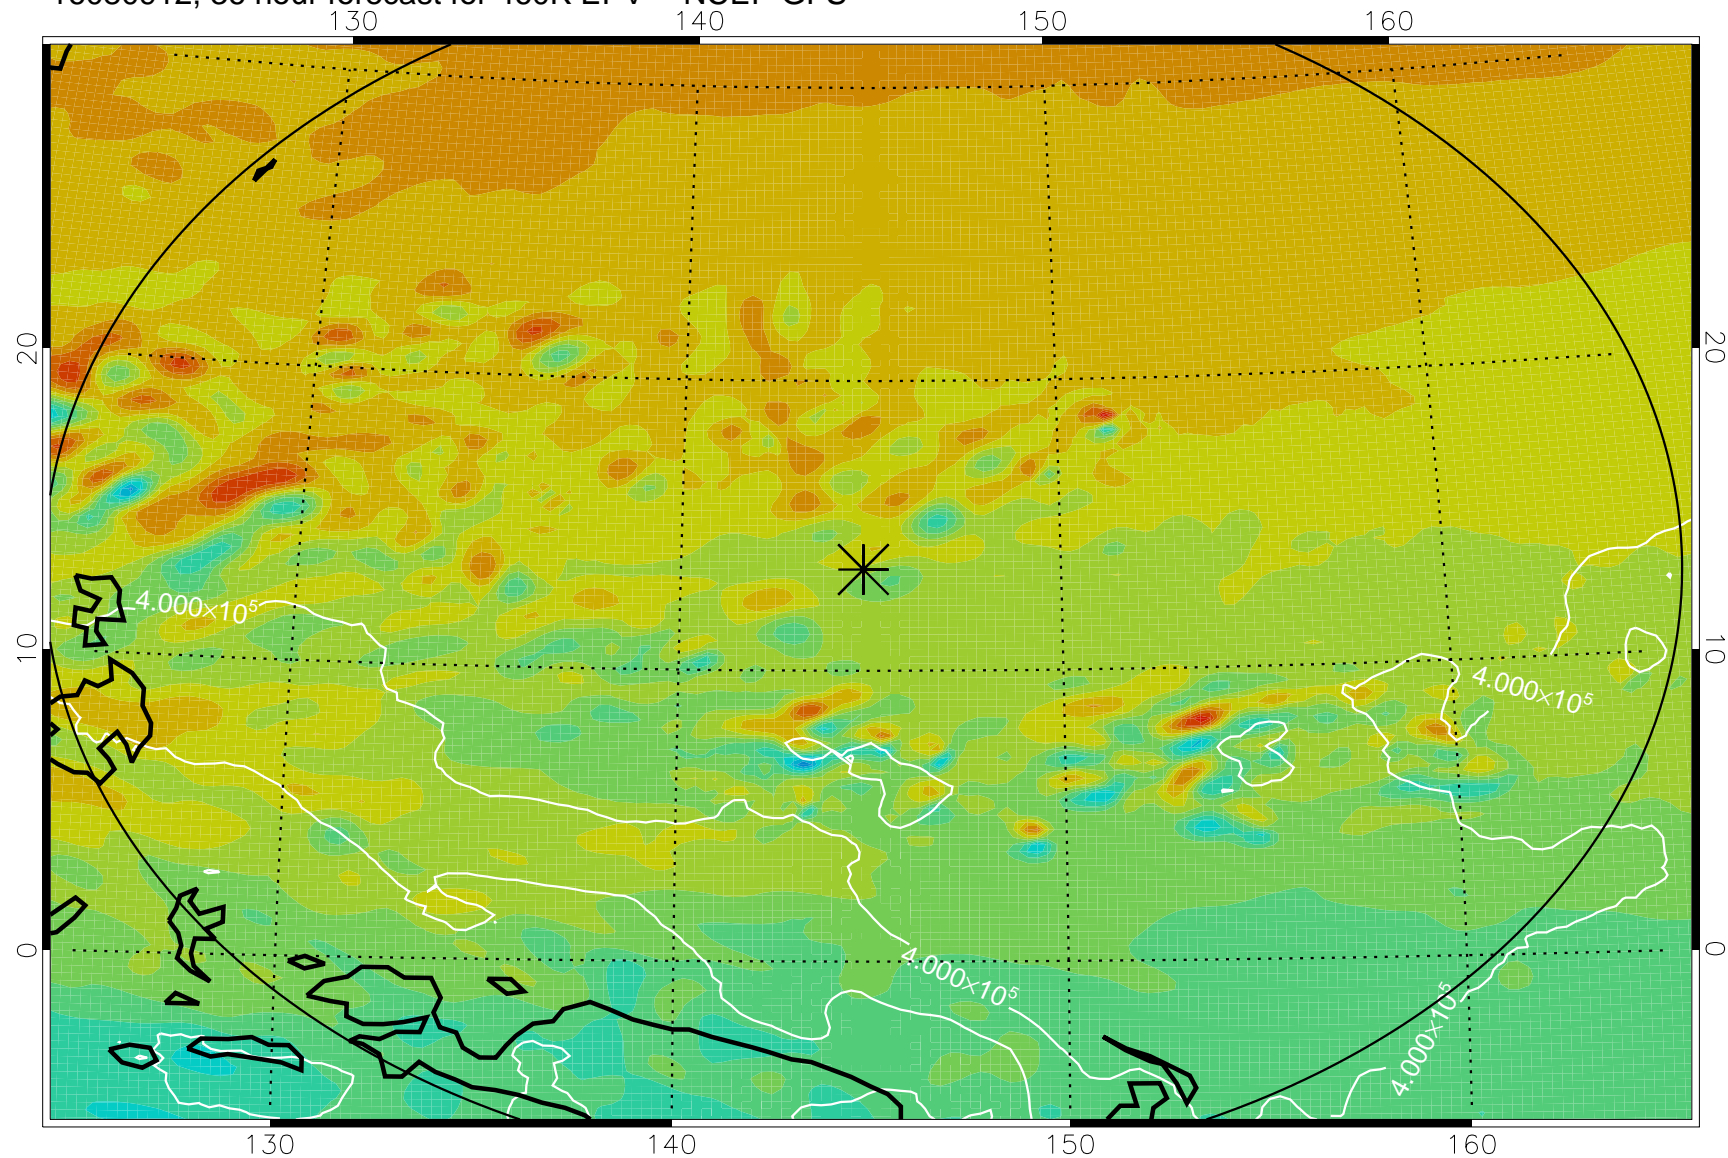

16080806, 6 hour forecast for 460K EPV -- NCEP GFS

460K Montgomery Streamfunction, white

Range ring of 2304 km

16080812, 12 hour forecast for 460K EPV -- NCEP GFS

460K Montgomery Streamfunction, white

Range ring of 2304 km

16080818, 18 hour forecast for 460K EPV -- NCEP GFS

460K Montgomery Streamfunction, white

Range ring of 2304 km

16080900, 24 hour forecast for 460K EPV -- NCEP GFS

460K Montgomery Streamfunction, white

Range ring of 2304 km

16080906, 30 hour forecast for 460K EPV -- NCEP GFS

460K Montgomery Streamfunction, white

Range ring of 2304 km

16080912, 36 hour forecast for 460K EPV -- NCEP GFS

460K Montgomery Streamfunction, white

Range ring of 2304 km

16080918, 42 hour forecast for 460K EPV -- NCEP GFS

460K Montgomery Streamfunction, white

Range ring of 2304 km

16081000, 48 hour forecast for 460K EPV -- NCEP GFS

16081006, 54 hour forecast for 460K EPV -- NCEP GFS