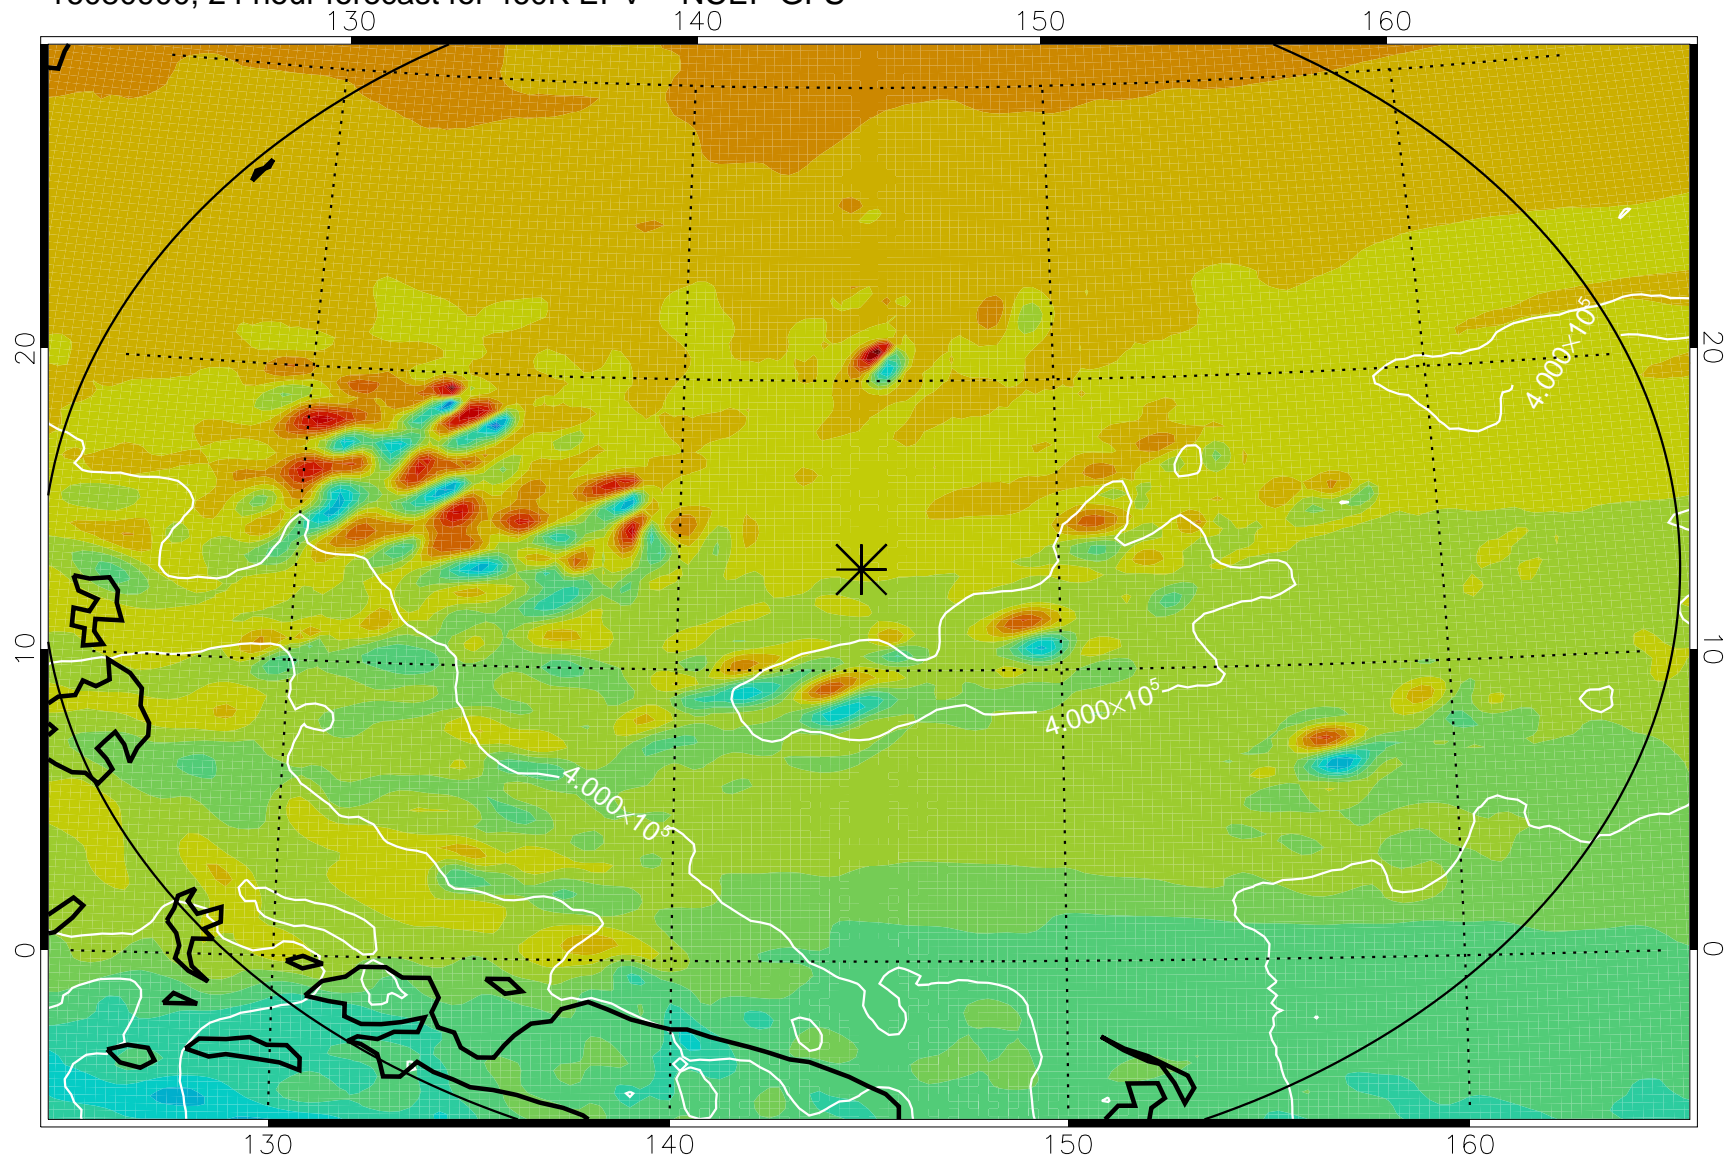

16080806, 6 hour forecast for 460K EPV -- NCEP GFS

460K Montgomery Streamfunction, white

Range ring of 2304 km

16080812, 12 hour forecast for 460K EPV -- NCEP GFS

460K Montgomery Streamfunction, white

Range ring of 2304 km

16080818, 18 hour forecast for 460K EPV -- NCEP GFS

460K Montgomery Streamfunction, white

Range ring of 2304 km

16080900, 24 hour forecast for 460K EPV -- NCEP GFS

460K Montgomery Streamfunction, white

Range ring of 2304 km

16080918, 42 hour forecast for 460K EPV -- NCEP GFS

460K Montgomery Streamfunction, white

Range ring of 2304 km

16081000, 48 hour forecast for 460K EPV -- NCEP GFS

16081006, 54 hour forecast for 460K EPV -- NCEP GFS

460K Montgomery Streamfunction, white

Range ring of 2304 km

16081012, 60 hour forecast for 460K EPV -- NCEP GFS

460K Montgomery Streamfunction, white

Range ring of 2304 km

16081018, 66 hour forecast for 460K EPV -- NCEP GFS