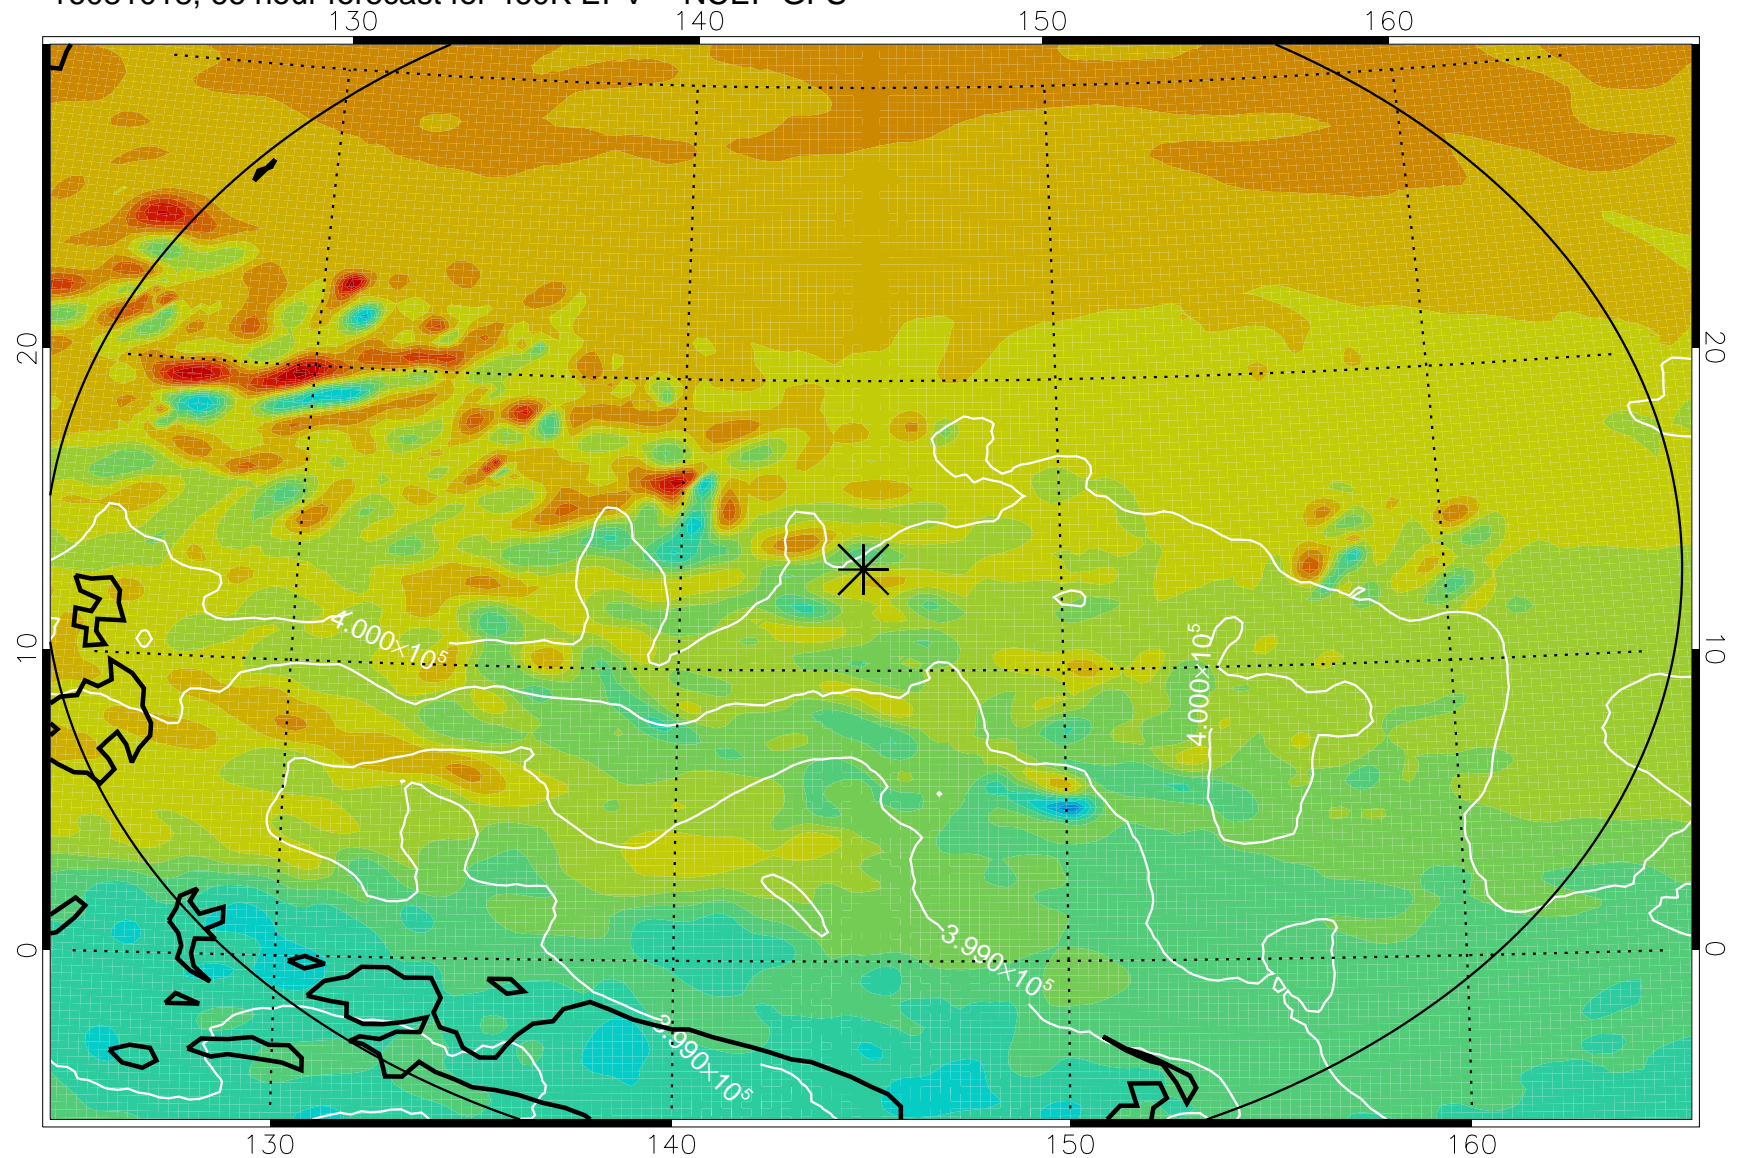

16080918, 42 hour forecast for 460K EPV -- NCEP GFS

460K Montgomery Streamfunction, white

Range ring of 2304 km

16081000, 48 hour forecast for 460K EPV -- NCEP GFS

16081006, 54 hour forecast for 460K EPV -- NCEP GFS

460K Montgomery Streamfunction, white

Range ring of 2304 km

16081012, 60 hour forecast for 460K EPV -- NCEP GFS

460K Montgomery Streamfunction, white

Range ring of 2304 km

16081018, 66 hour forecast for 460K EPV -- NCEP GFS

460K Montgomery Streamfunction, white

Range ring of 2304 km

16081100, 72 hour forecast for 460K EPV -- NCEP GFS

460K Montgomery Streamfunction, white

Range ring of 2304 km

16081106, 78 hour forecast for 460K EPV -- NCEP GFS

460K Montgomery Streamfunction, white

Range ring of 2304 km

16081112, 84 hour forecast for 460K EPV -- NCEP GFS

460K Montgomery Streamfunction, white

Range ring of 2304 km

16081118, 90 hour forecast for 460K EPV -- NCEP GFS