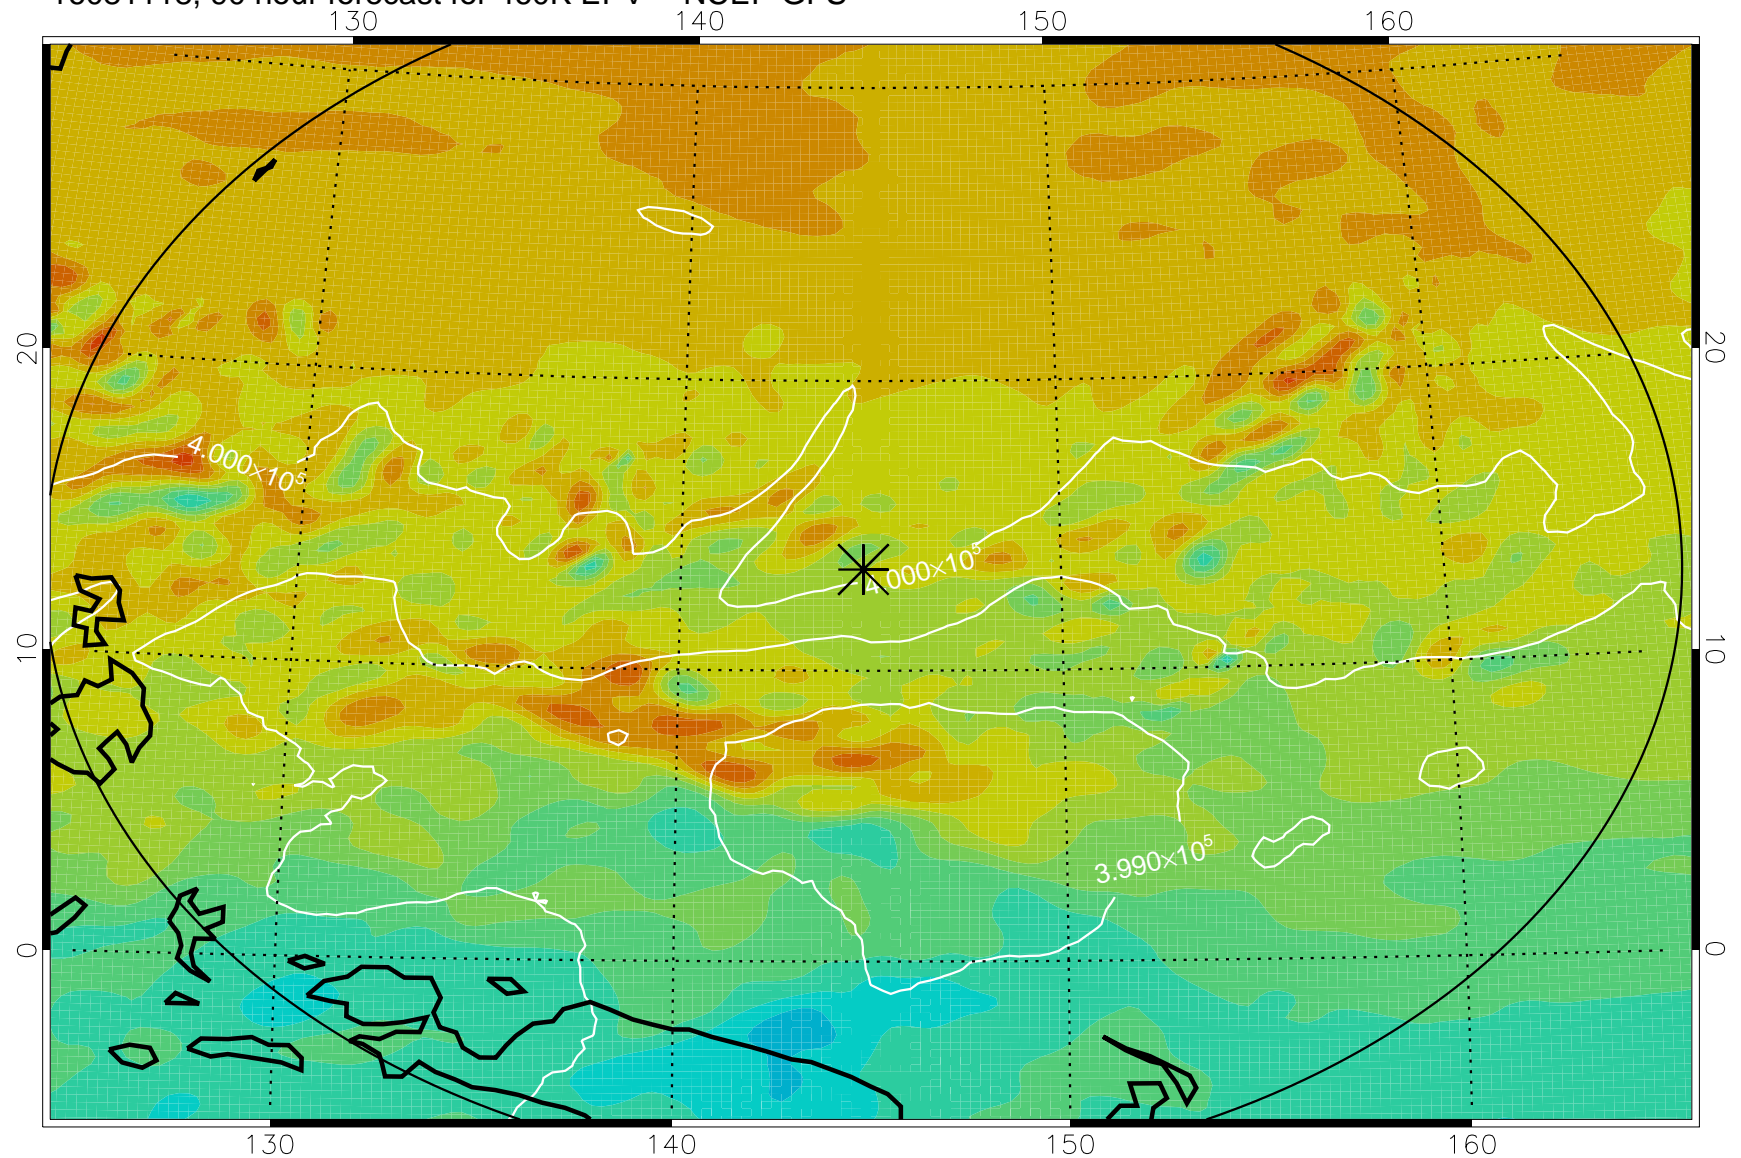

460K Montgomery Streamfunction, white

Range ring of 2304 km

16081100, 72 hour forecast for 460K EPV -- NCEP GFS

460K Montgomery Streamfunction, white

Range ring of 2304 km

16081106, 78 hour forecast for 460K EPV -- NCEP GFS

460K Montgomery Streamfunction, white

Range ring of 2304 km

16081112, 84 hour forecast for 460K EPV -- NCEP GFS

460K Montgomery Streamfunction, white

Range ring of 2304 km

16081118, 90 hour forecast for 460K EPV -- NCEP GFS

460K Montgomery Streamfunction, white

Range ring of 2304 km

16081200, 96 hour forecast for 460K EPV -- NCEP GFS

460K Montgomery Streamfunction, white

Range ring of 2304 km

16081206, 102 hour forecast for 460K EPV -- NCEP GFS

460K Montgomery Streamfunction, white

Range ring of 2304 km

16081212, 108 hour forecast for 460K EPV -- NCEP GFS

460K Montgomery Streamfunction, white

Range ring of 2304 km

16081218, 114 hour forecast for 460K EPV -- NCEP GFS