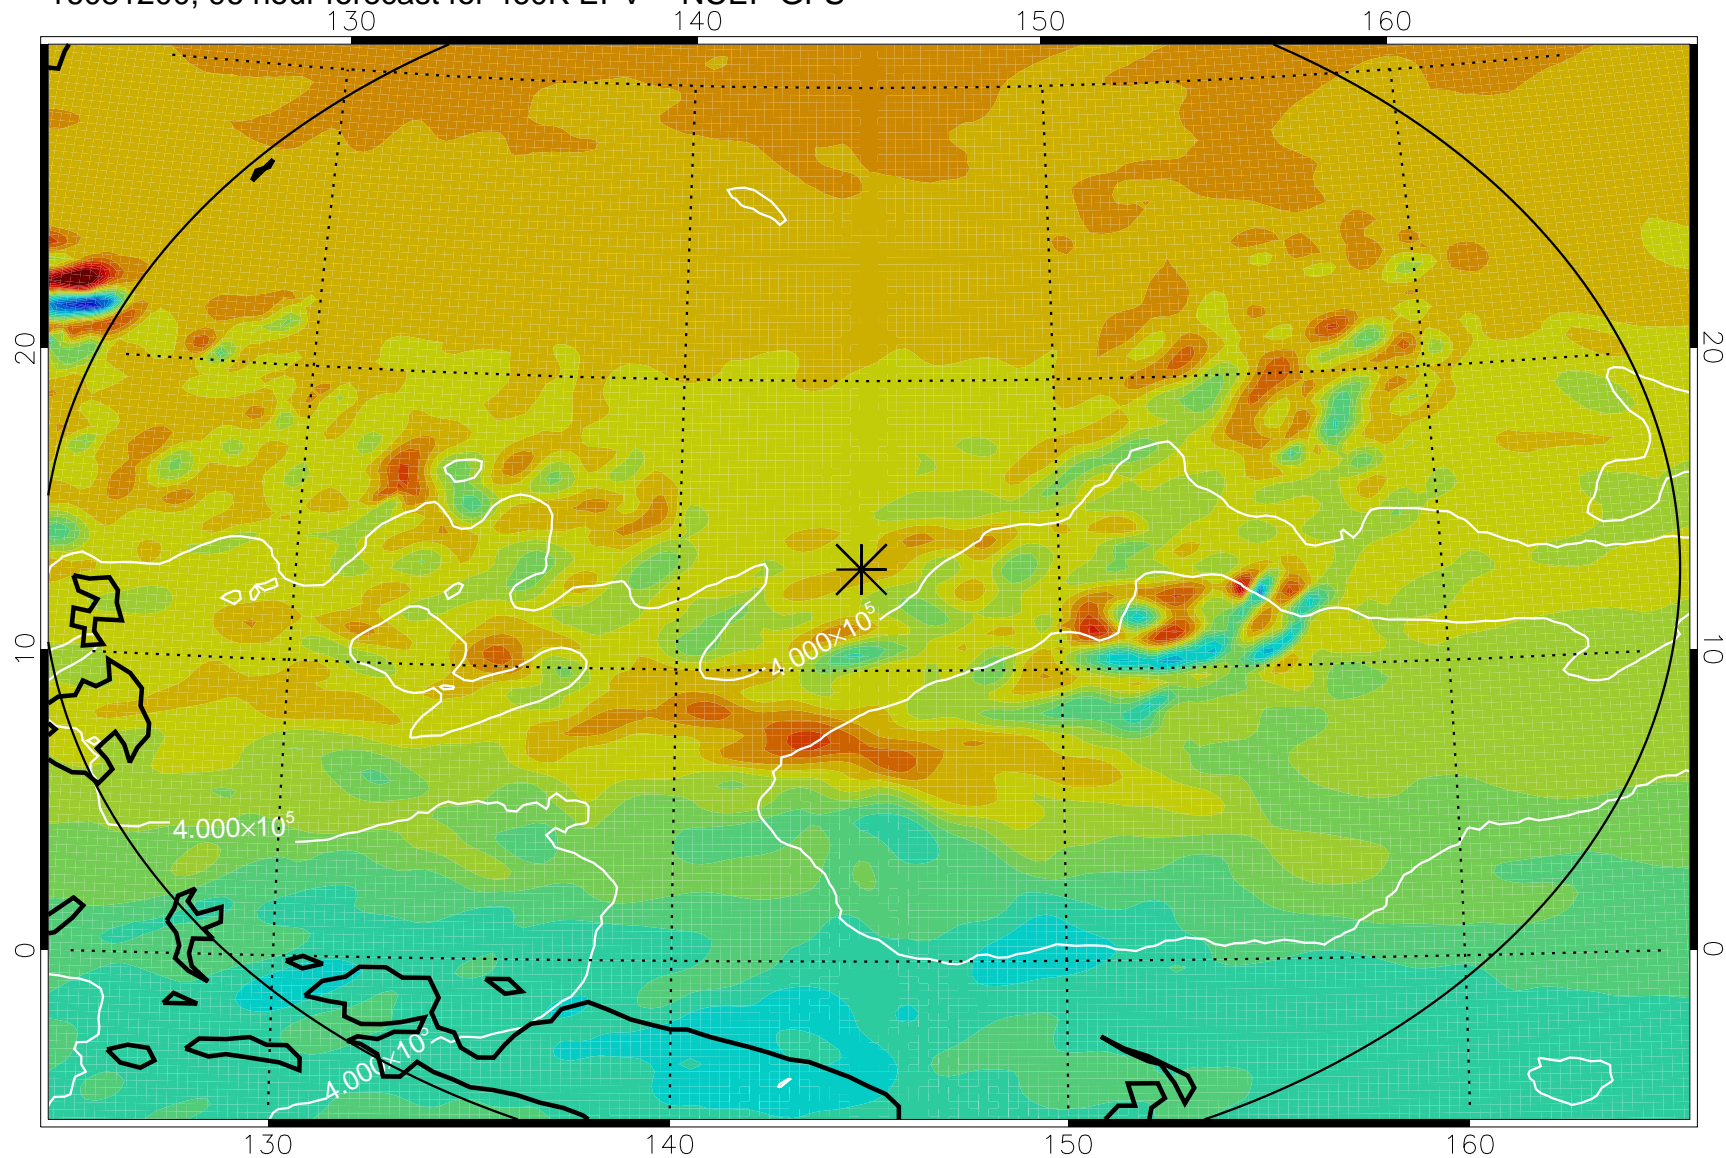

460K Montgomery Streamfunction, white

Range ring of 2304 km

16081100, 72 hour forecast for 460K EPV -- NCEP GFS

460K Montgomery Streamfunction, white

Range ring of 2304 km

16081106, 78 hour forecast for 460K EPV -- NCEP GFS

460K Montgomery Streamfunction, white

Range ring of 2304 km

16081112, 84 hour forecast for 460K EPV -- NCEP GFS

460K Montgomery Streamfunction, white

Range ring of 2304 km

16081118, 90 hour forecast for 460K EPV -- NCEP GFS

460K Montgomery Streamfunction, white

Range ring of 2304 km

16081200, 96 hour forecast for 460K EPV -- NCEP GFS

460K Montgomery Streamfunction, white

Range ring of 2304 km

16081206, 102 hour forecast for 460K EPV -- NCEP GFS

460K Montgomery Streamfunction, white

Range ring of 2304 km

16081212, 108 hour forecast for 460K EPV -- NCEP GFS

460K Montgomery Streamfunction, white

Range ring of 2304 km

16081218, 114 hour forecast for 460K EPV -- NCEP GFS