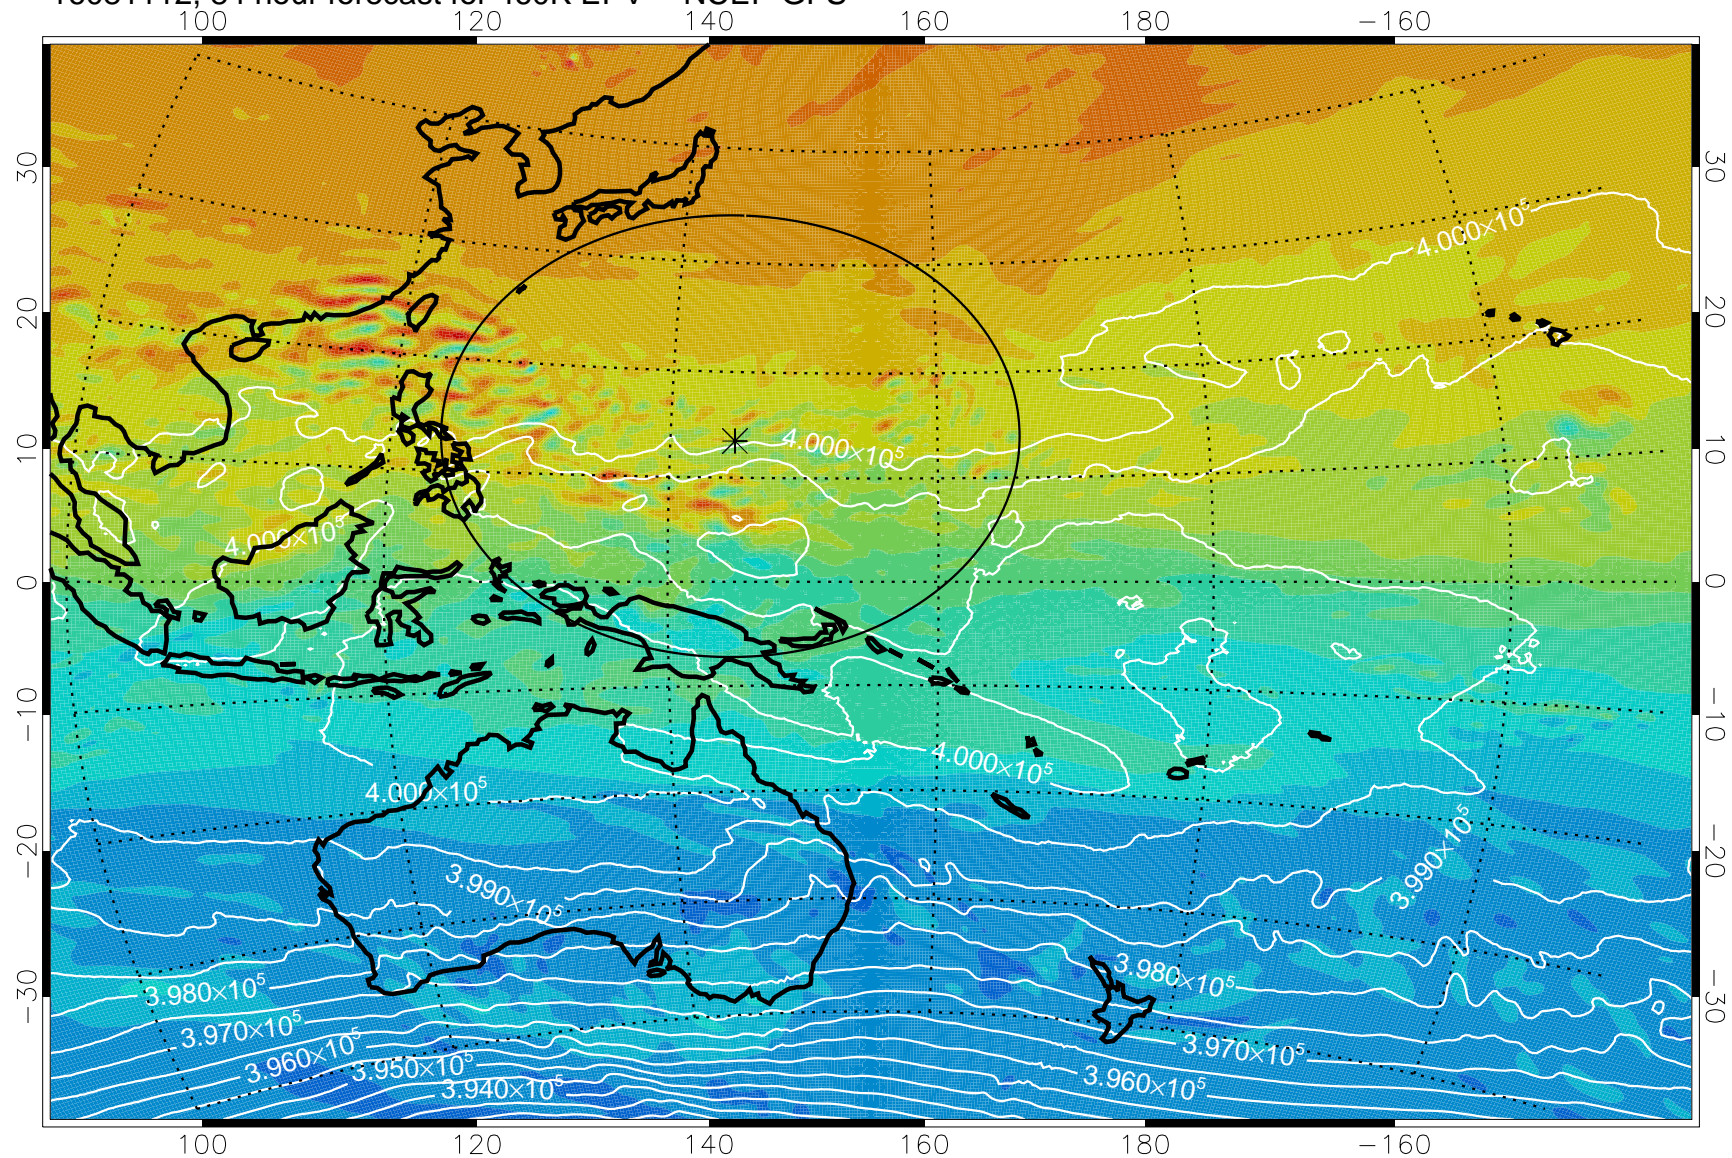

16081018, 66 hour forecast for 460K EPV -- NCEP GFS

460K Montgomery Streamfunction, white

Range ring of 2304 km

16081100, 72 hour forecast for 460K EPV -- NCEP GFS

460K Montgomery Streamfunction, white

Range ring of 2304 km

16081106, 78 hour forecast for 460K EPV -- NCEP GFS

460K Montgomery Streamfunction, white

Range ring of 2304 km

16081112, 84 hour forecast for 460K EPV -- NCEP GFS

460K Montgomery Streamfunction, white

Range ring of 2304 km

16081118, 90 hour forecast for 460K EPV -- NCEP GFS

460K Montgomery Streamfunction, white

Range ring of 2304 km

16081200, 96 hour forecast for 460K EPV -- NCEP GFS

460K Montgomery Streamfunction, white

Range ring of 2304 km

16081206, 102 hour forecast for 460K EPV -- NCEP GFS

460K Montgomery Streamfunction, white

Range ring of 2304 km

16081212, 108 hour forecast for 460K EPV -- NCEP GFS

460K Montgomery Streamfunction, white

Range ring of 2304 km