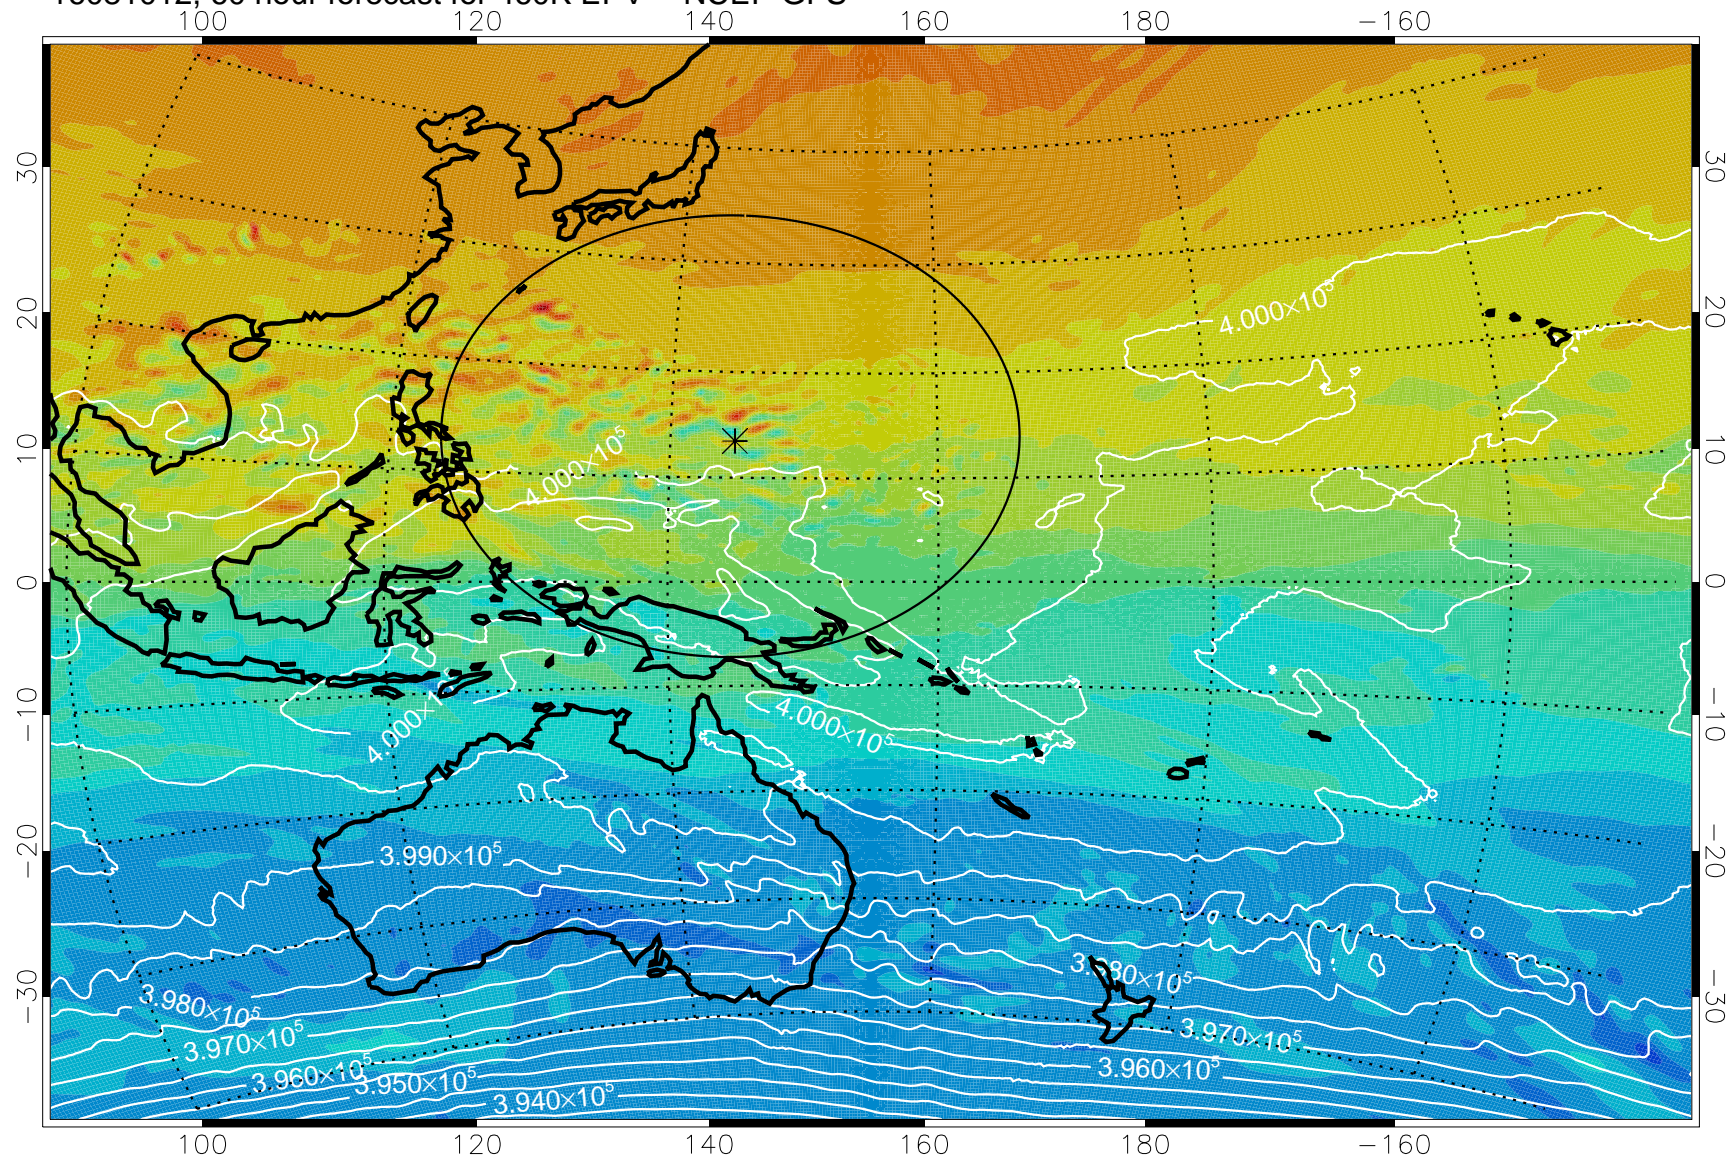

16080918, 42 hour forecast for 460K EPV -- NCEP GFS

460K Montgomery Streamfunction, white

Range ring of 2304 km

16081000, 48 hour forecast for 460K EPV -- NCEP GFS

460K Montgomery Streamfunction, white

Range ring of 2304 km

16081006, 54 hour forecast for 460K EPV -- NCEP GFS

460K Montgomery Streamfunction, white

Range ring of 2304 km

16081012, 60 hour forecast for 460K EPV -- NCEP GFS

460K Montgomery Streamfunction, white

Range ring of 2304 km

16081018, 66 hour forecast for 460K EPV -- NCEP GFS

460K Montgomery Streamfunction, white

Range ring of 2304 km

16081100, 72 hour forecast for 460K EPV -- NCEP GFS

460K Montgomery Streamfunction, white

Range ring of 2304 km

16081106, 78 hour forecast for 460K EPV -- NCEP GFS

460K Montgomery Streamfunction, white

Range ring of 2304 km

16081112, 84 hour forecast for 460K EPV -- NCEP GFS

460K Montgomery Streamfunction, white

Range ring of 2304 km