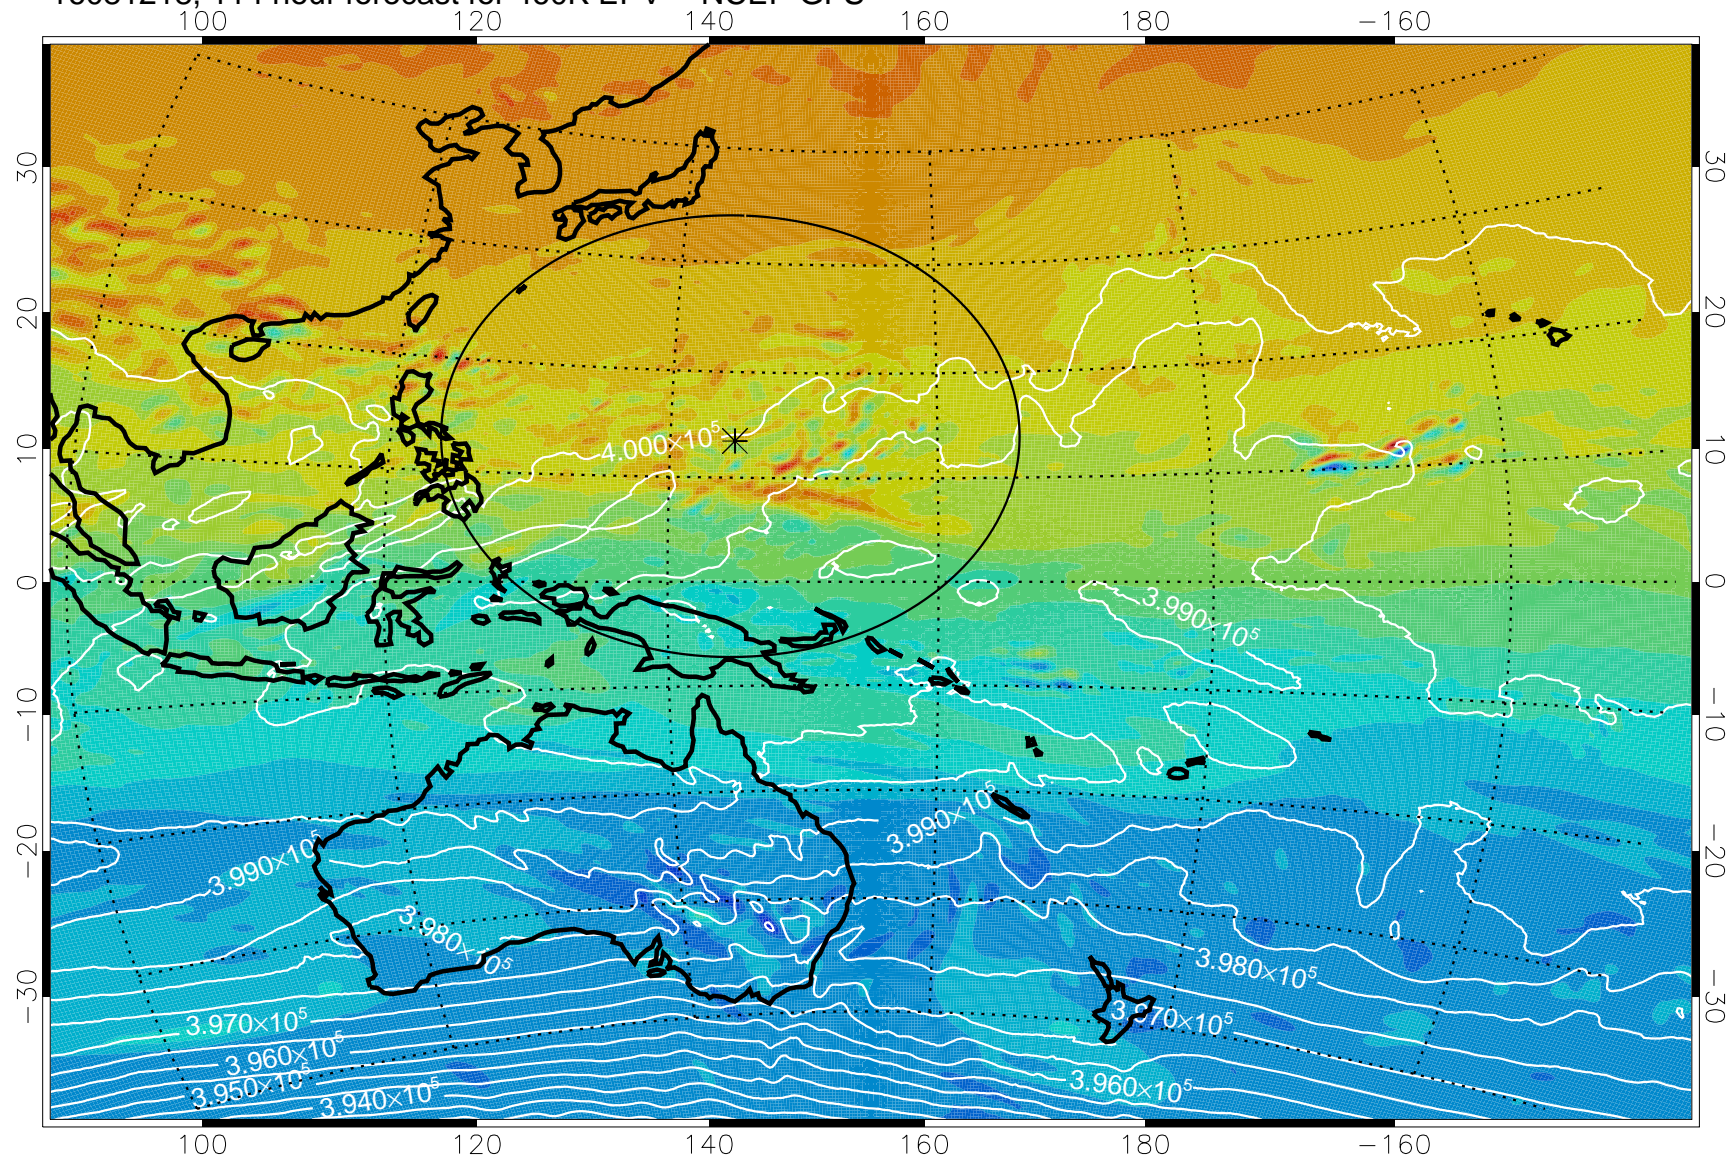

16081106, 78 hour forecast for 460K EPV -- NCEP GFS

460K Montgomery Streamfunction, white

Range ring of 2304 km

16081112, 84 hour forecast for 460K EPV -- NCEP GFS

460K Montgomery Streamfunction, white

Range ring of 2304 km

16081118, 90 hour forecast for 460K EPV -- NCEP GFS

460K Montgomery Streamfunction, white

Range ring of 2304 km

16081200, 96 hour forecast for 460K EPV -- NCEP GFS

460K Montgomery Streamfunction, white

Range ring of 2304 km

16081206, 102 hour forecast for 460K EPV -- NCEP GFS

460K Montgomery Streamfunction, white

Range ring of 2304 km

16081212, 108 hour forecast for 460K EPV -- NCEP GFS

460K Montgomery Streamfunction, white

Range ring of 2304 km

16081218, 114 hour forecast for 460K EPV -- NCEP GFS

460K Montgomery Streamfunction, white

Range ring of 2304 km

16081300, 120 hour forecast for 460K EPV -- NCEP GFS

460K Montgomery Streamfunction, white

Range ring of 2304 km