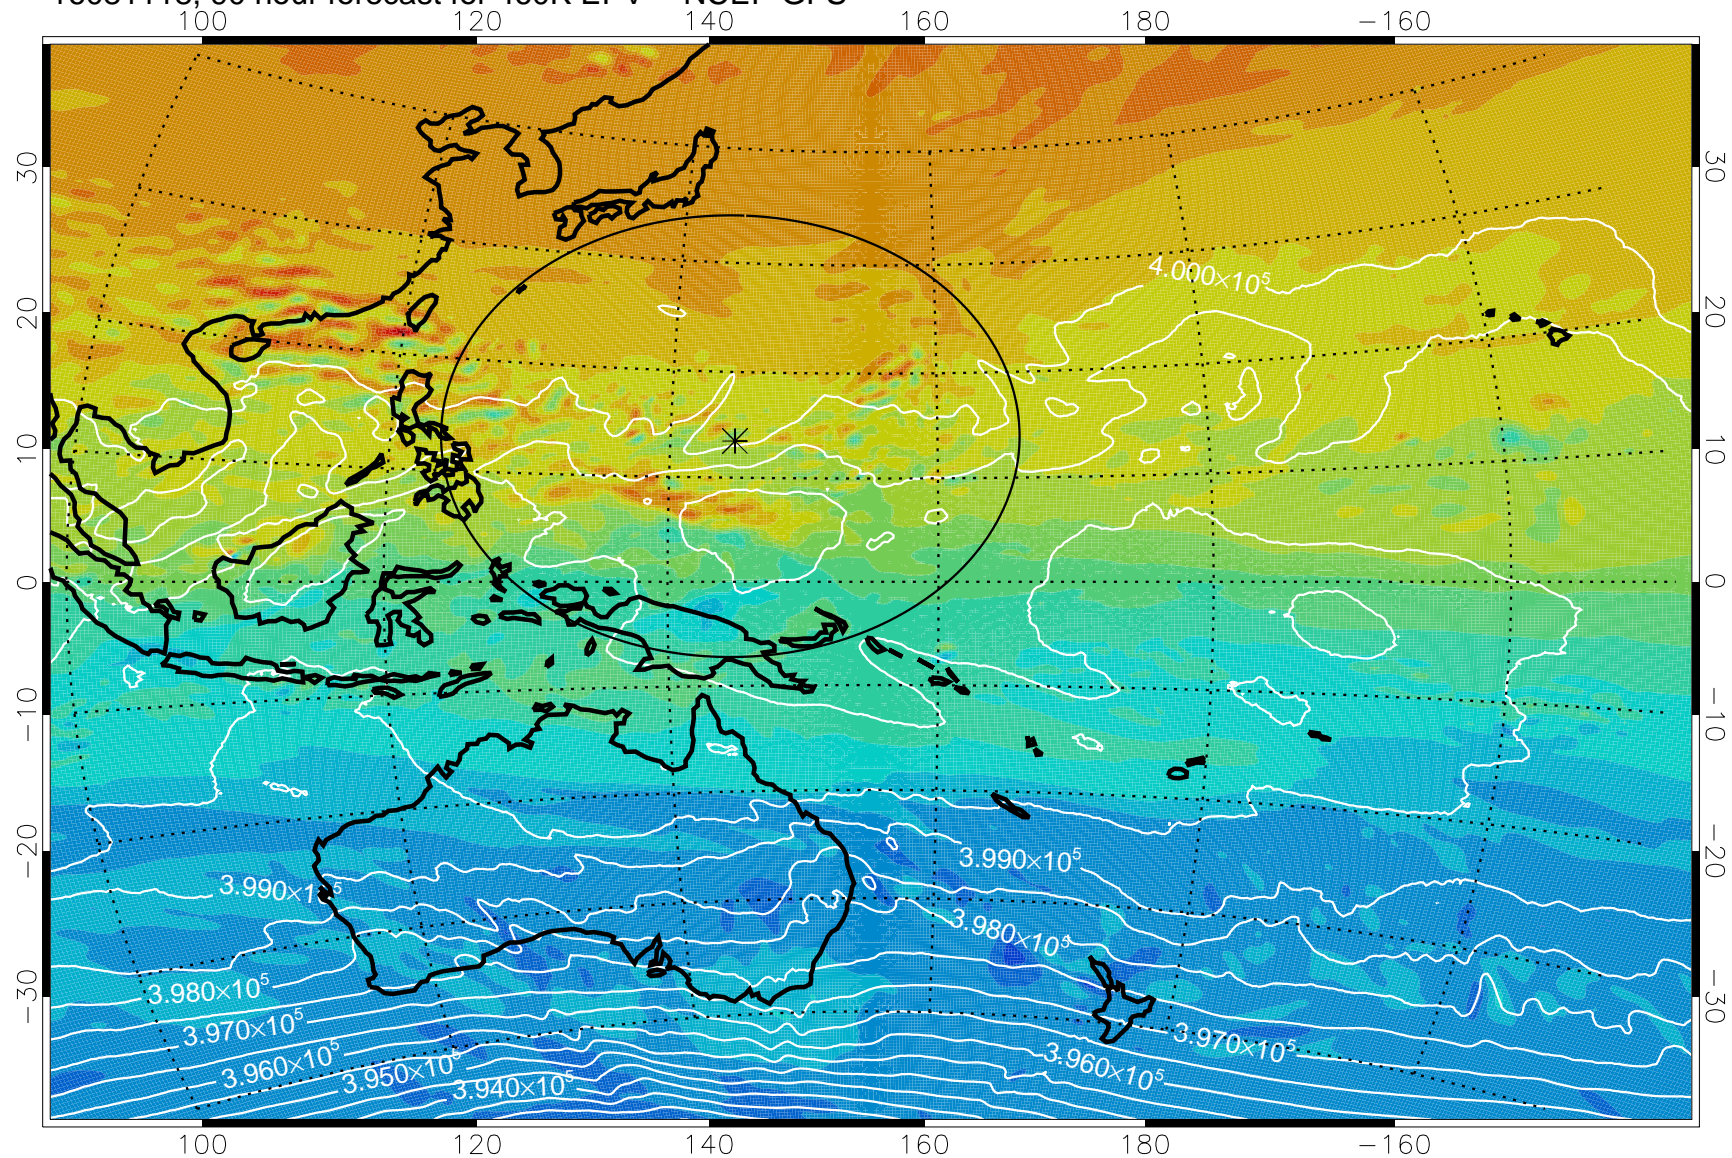

16081018, 66 hour forecast for 460K EPV -- NCEP GFS

460K Montgomery Streamfunction, white

Range ring of 2304 km

16081100, 72 hour forecast for 460K EPV -- NCEP GFS

460K Montgomery Streamfunction, white

Range ring of 2304 km

16081106, 78 hour forecast for 460K EPV -- NCEP GFS

460K Montgomery Streamfunction, white

Range ring of 2304 km

16081112, 84 hour forecast for 460K EPV -- NCEP GFS

460K Montgomery Streamfunction, white

Range ring of 2304 km

16081118, 90 hour forecast for 460K EPV -- NCEP GFS

460K Montgomery Streamfunction, white

Range ring of 2304 km

16081200, 96 hour forecast for 460K EPV -- NCEP GFS

460K Montgomery Streamfunction, white

Range ring of 2304 km

16081206, 102 hour forecast for 460K EPV -- NCEP GFS

460K Montgomery Streamfunction, white

Range ring of 2304 km

16081212, 108 hour forecast for 460K EPV -- NCEP GFS

460K Montgomery Streamfunction, white

Range ring of 2304 km