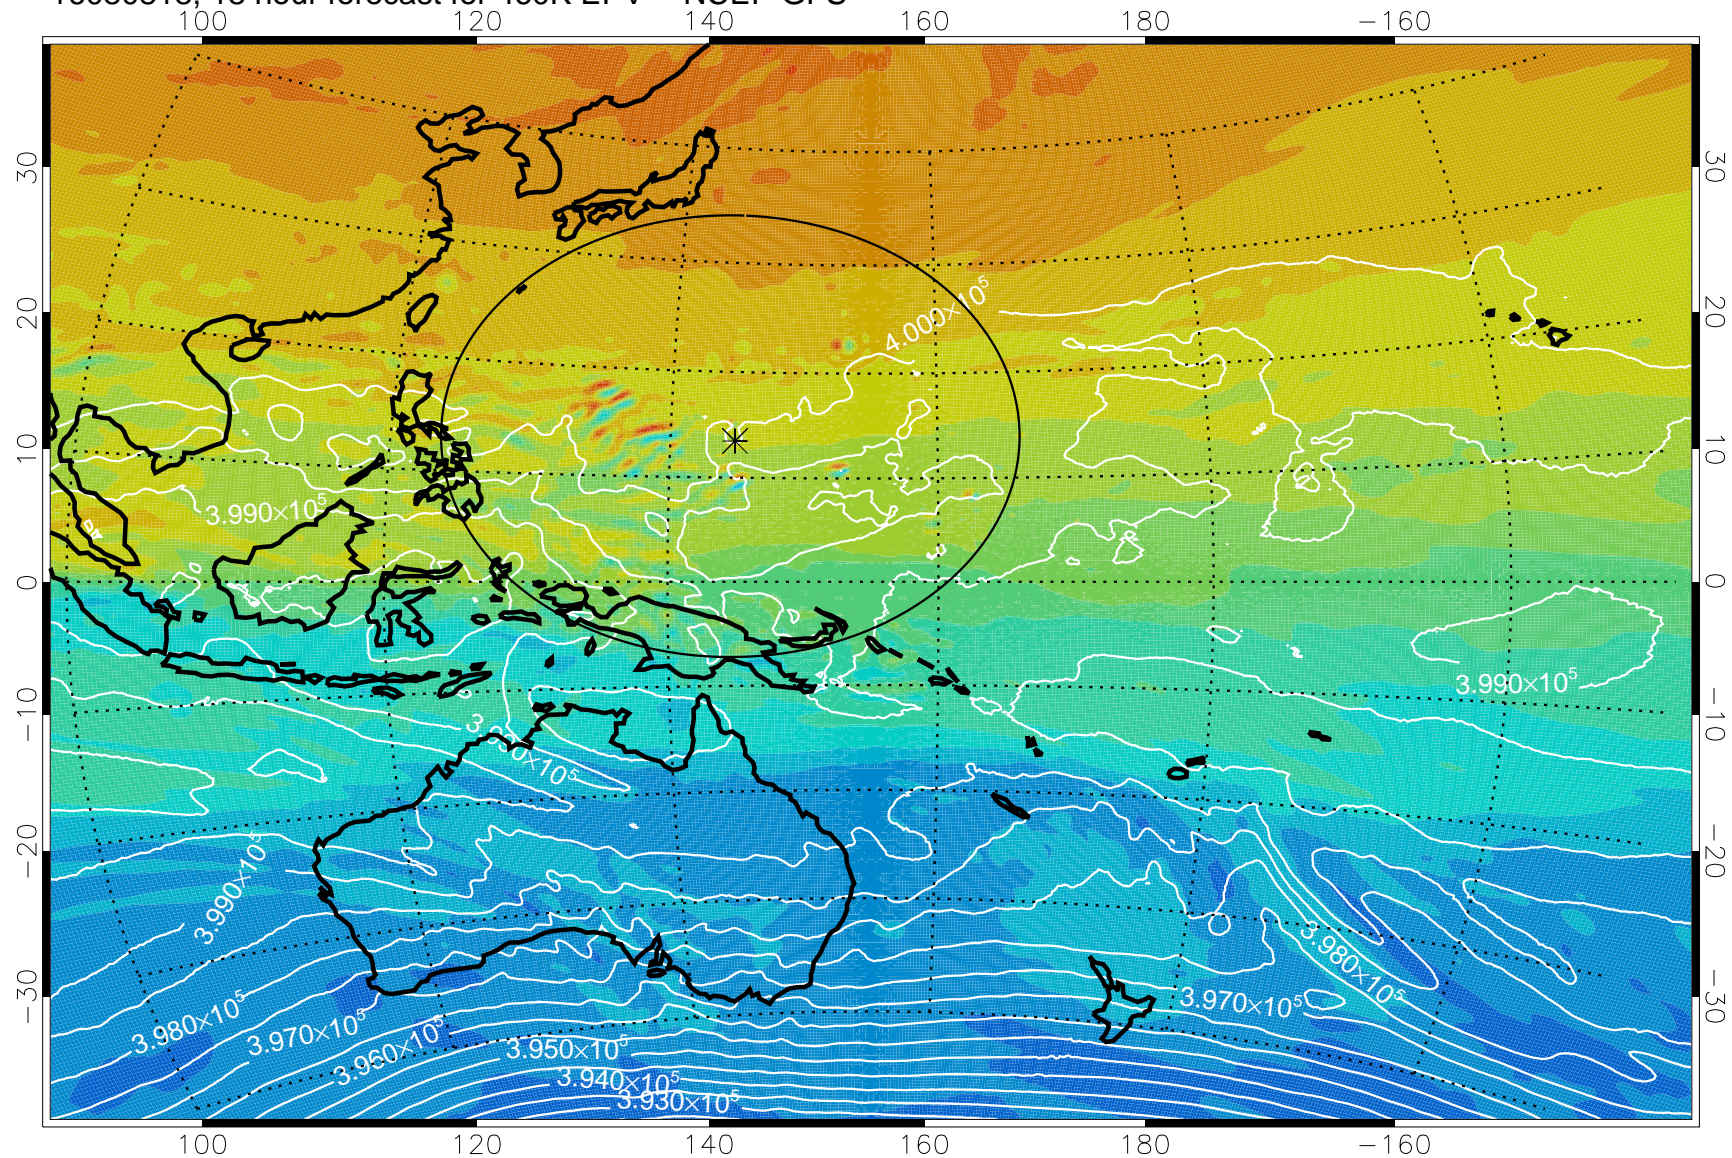

16080806, 6 hour forecast for 460K EPV -- NCEP GFS

460K Montgomery Streamfunction, white

Range ring of 2304 km

16080812, 12 hour forecast for 460K EPV -- NCEP GFS

460K Montgomery Streamfunction, white

Range ring of 2304 km

16080818, 18 hour forecast for 460K EPV -- NCEP GFS

460K Montgomery Streamfunction, white

Range ring of 2304 km

16080900, 24 hour forecast for 460K EPV -- NCEP GFS

460K Montgomery Streamfunction, white

Range ring of 2304 km

16080906, 30 hour forecast for 460K EPV -- NCEP GFS

460K Montgomery Streamfunction, white

Range ring of 2304 km

16080912, 36 hour forecast for 460K EPV -- NCEP GFS

460K Montgomery Streamfunction, white

Range ring of 2304 km

16080918, 42 hour forecast for 460K EPV -- NCEP GFS

460K Montgomery Streamfunction, white

Range ring of 2304 km

16081000, 48 hour forecast for 460K EPV -- NCEP GFS

460K Montgomery Streamfunction, white

Range ring of 2304 km