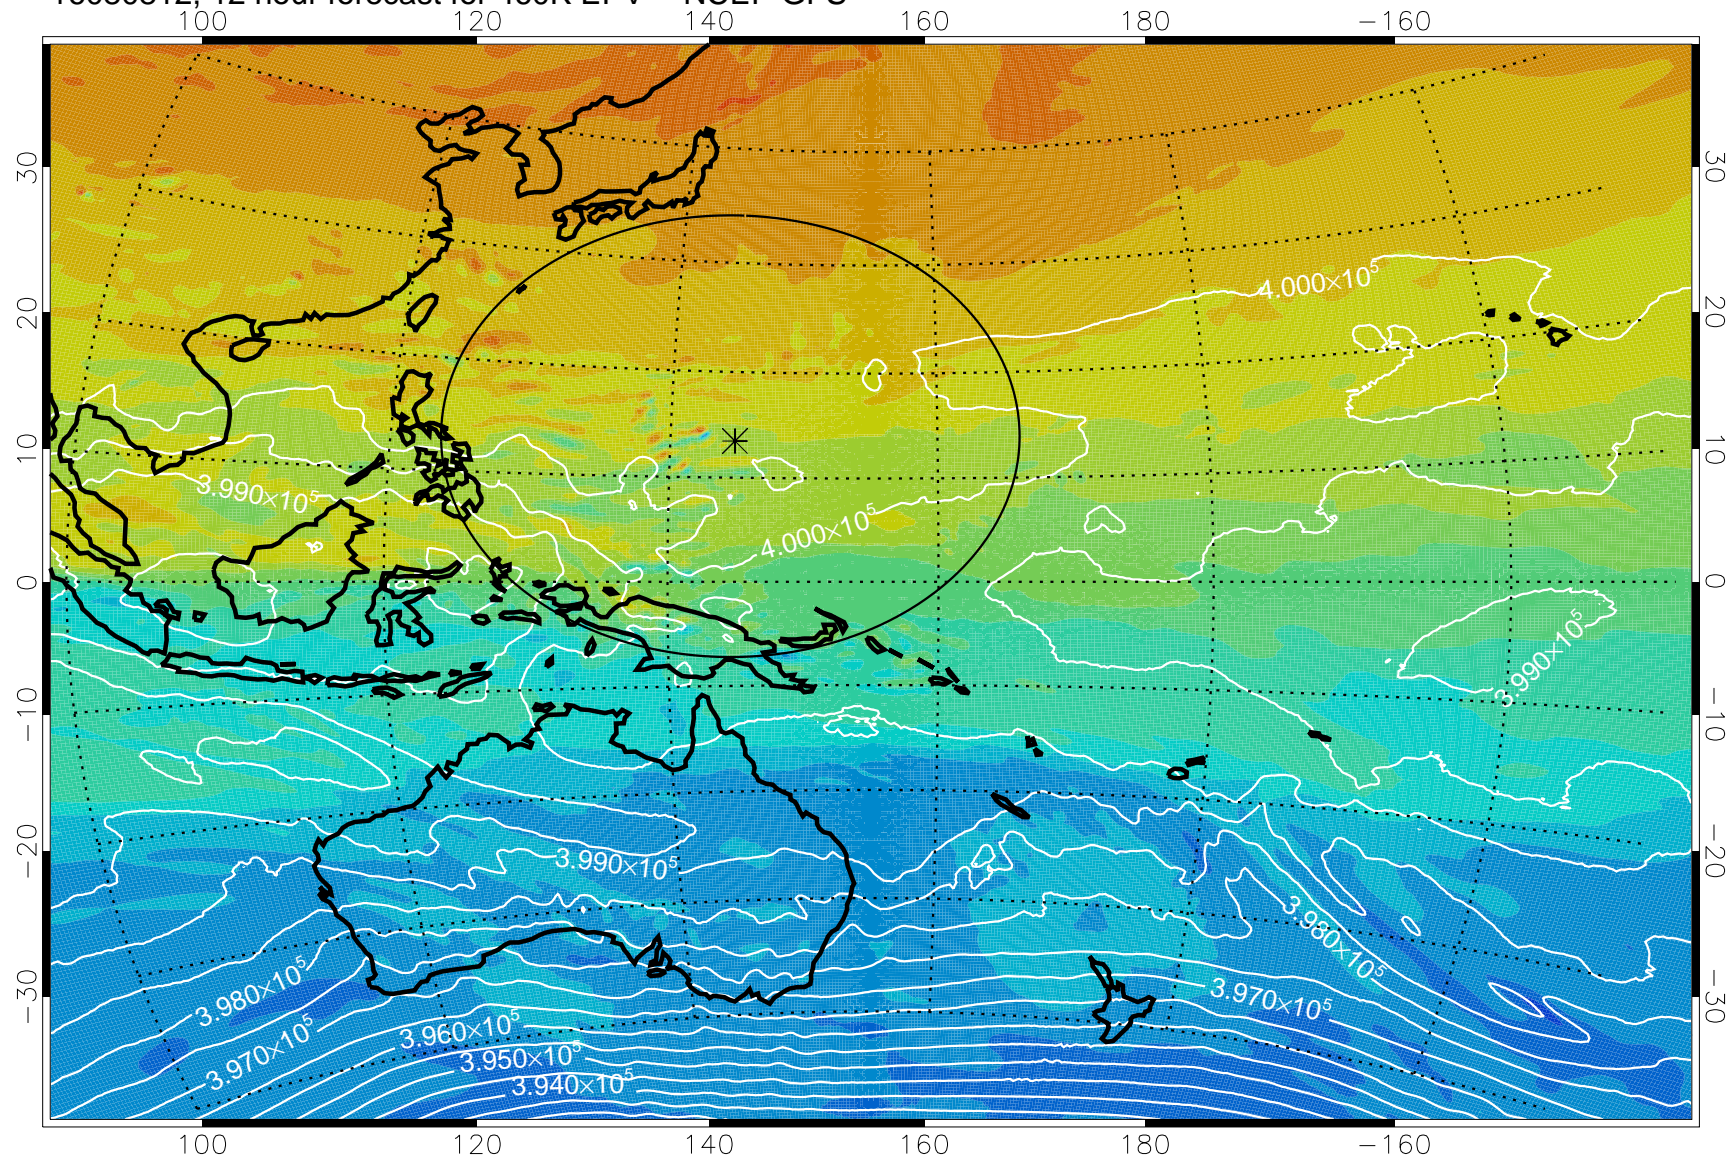

16080806, 6 hour forecast for 460K EPV -- NCEP GFS

460K Montgomery Streamfunction, white

Range ring of 2304 km

16080812, 12 hour forecast for 460K EPV -- NCEP GFS

460K Montgomery Streamfunction, white

Range ring of 2304 km

16080818, 18 hour forecast for 460K EPV -- NCEP GFS

460K Montgomery Streamfunction, white

Range ring of 2304 km

16080900, 24 hour forecast for 460K EPV -- NCEP GFS

460K Montgomery Streamfunction, white

Range ring of 2304 km

16080906, 30 hour forecast for 460K EPV -- NCEP GFS

460K Montgomery Streamfunction, white

Range ring of 2304 km

16080912, 36 hour forecast for 460K EPV -- NCEP GFS

460K Montgomery Streamfunction, white

Range ring of 2304 km

16080918, 42 hour forecast for 460K EPV -- NCEP GFS

460K Montgomery Streamfunction, white

Range ring of 2304 km

16081000, 48 hour forecast for 460K EPV -- NCEP GFS

460K Montgomery Streamfunction, white

Range ring of 2304 km