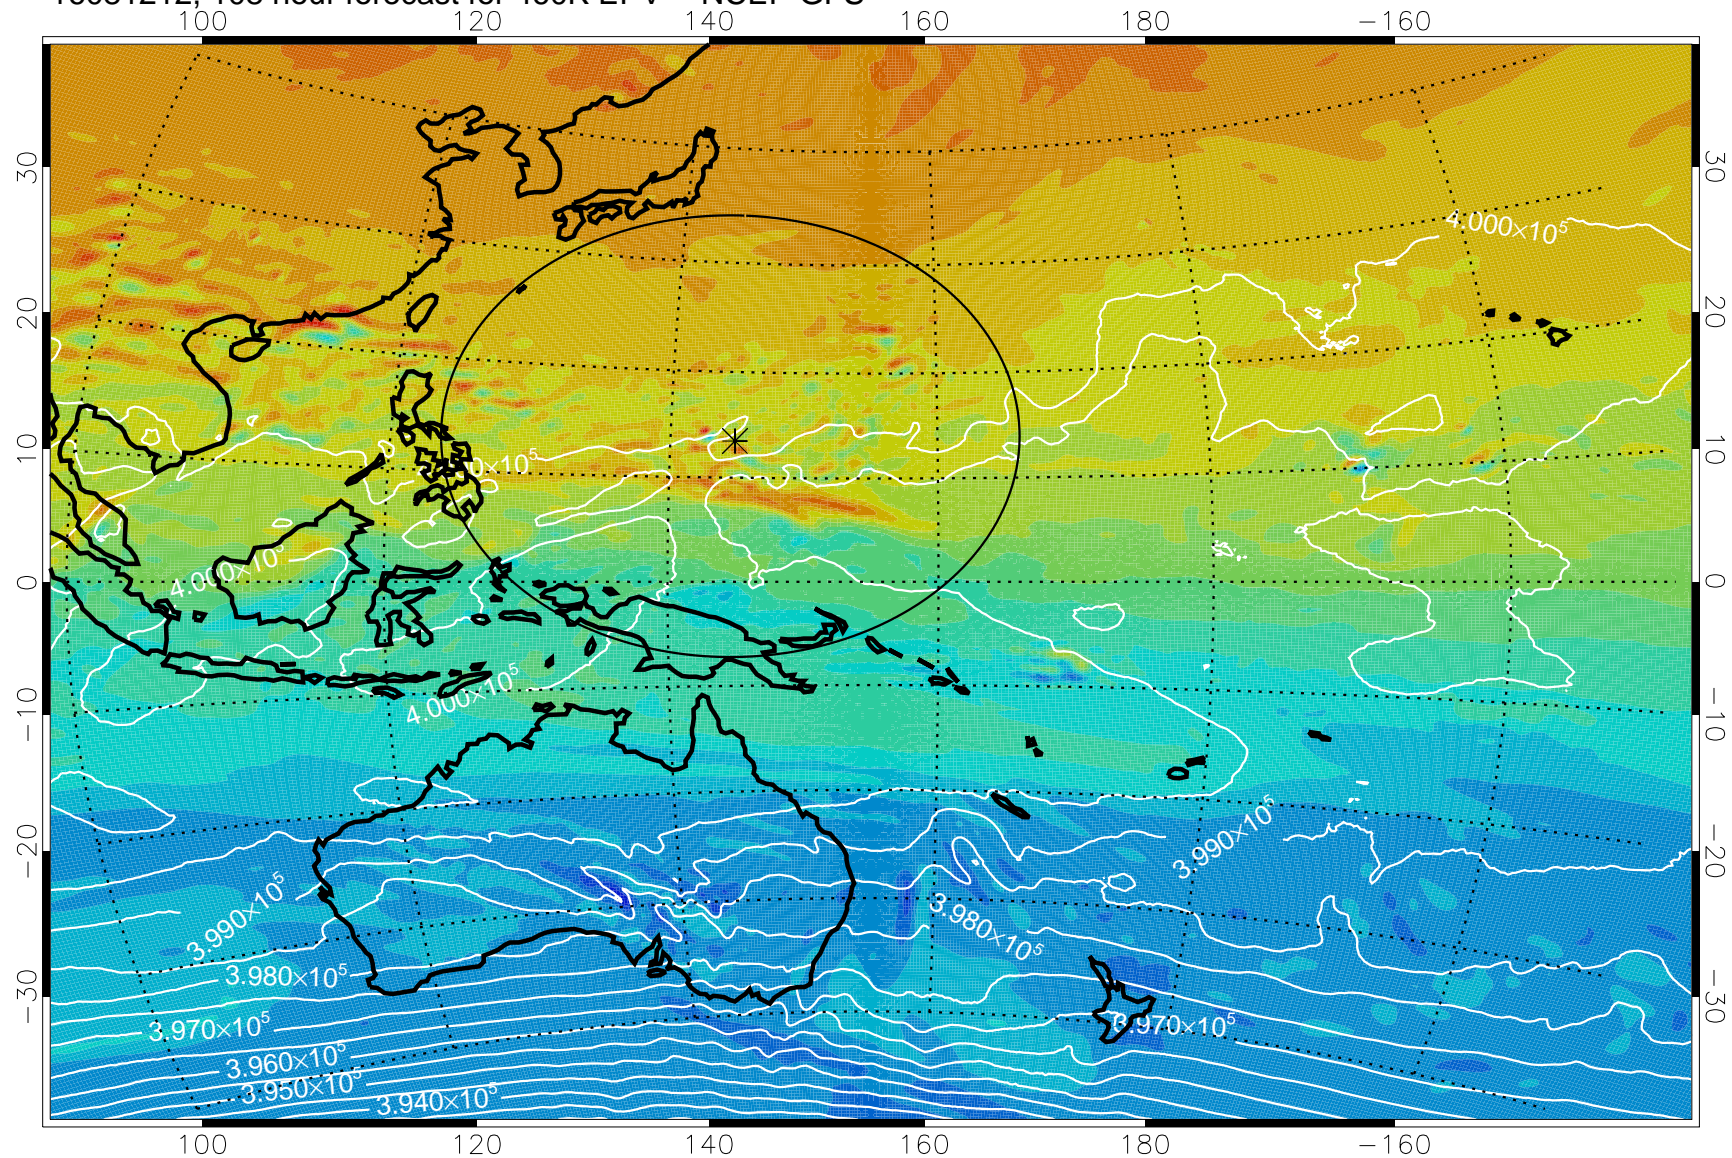

16081118, 90 hour forecast for 460K EPV -- NCEP GFS

460K Montgomery Streamfunction, white

Range ring of 2304 km

16081200, 96 hour forecast for 460K EPV -- NCEP GFS

460K Montgomery Streamfunction, white

Range ring of 2304 km

16081206, 102 hour forecast for 460K EPV -- NCEP GFS

460K Montgomery Streamfunction, white

Range ring of 2304 km

16081212, 108 hour forecast for 460K EPV -- NCEP GFS

460K Montgomery Streamfunction, white

Range ring of 2304 km

16081218, 114 hour forecast for 460K EPV -- NCEP GFS

460K Montgomery Streamfunction, white

Range ring of 2304 km

16081300, 120 hour forecast for 460K EPV -- NCEP GFS

460K Montgomery Streamfunction, white

Range ring of 2304 km