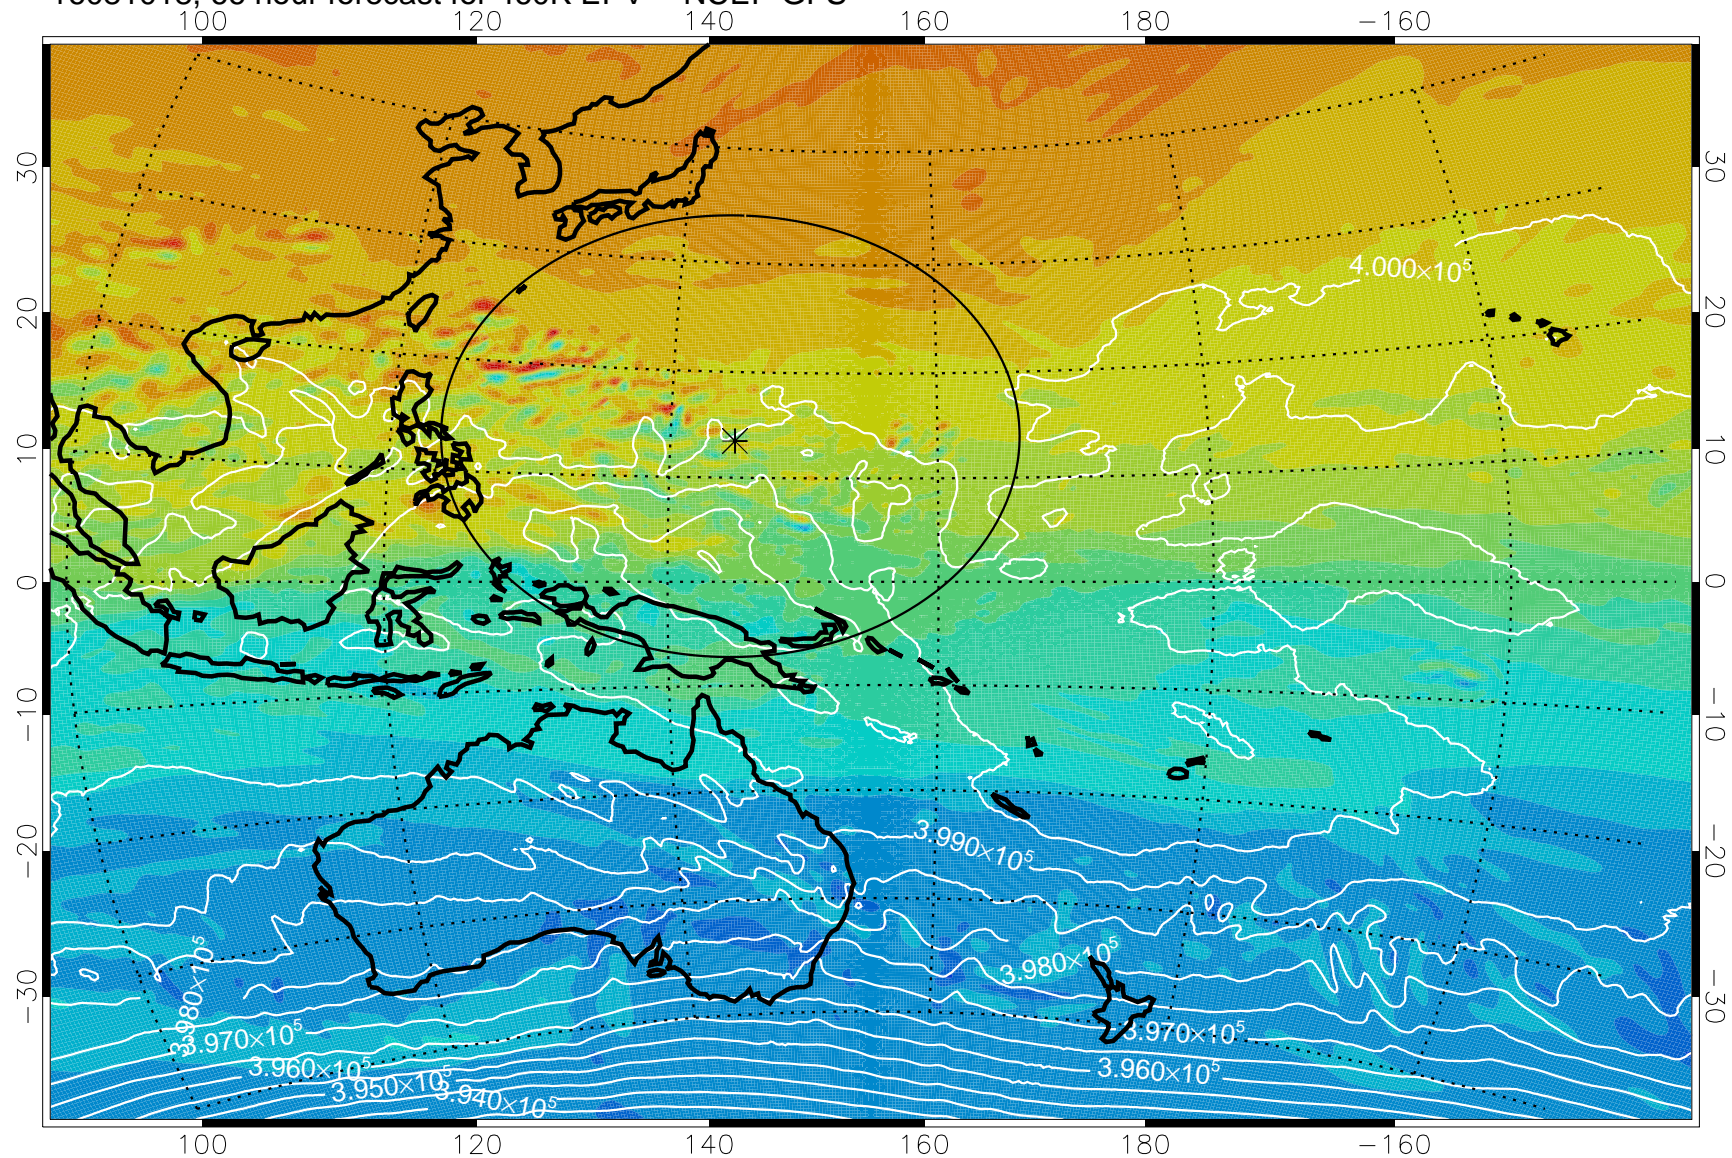

16080918, 42 hour forecast for 460K EPV -- NCEP GFS

460K Montgomery Streamfunction, white

Range ring of 2304 km

16081000, 48 hour forecast for 460K EPV -- NCEP GFS

460K Montgomery Streamfunction, white

Range ring of 2304 km

16081006, 54 hour forecast for 460K EPV -- NCEP GFS

460K Montgomery Streamfunction, white

Range ring of 2304 km

16081012, 60 hour forecast for 460K EPV -- NCEP GFS

460K Montgomery Streamfunction, white

Range ring of 2304 km

16081018, 66 hour forecast for 460K EPV -- NCEP GFS

460K Montgomery Streamfunction, white

Range ring of 2304 km

16081100, 72 hour forecast for 460K EPV -- NCEP GFS

460K Montgomery Streamfunction, white

Range ring of 2304 km

16081106, 78 hour forecast for 460K EPV -- NCEP GFS

460K Montgomery Streamfunction, white

Range ring of 2304 km

16081112, 84 hour forecast for 460K EPV -- NCEP GFS

460K Montgomery Streamfunction, white

Range ring of 2304 km