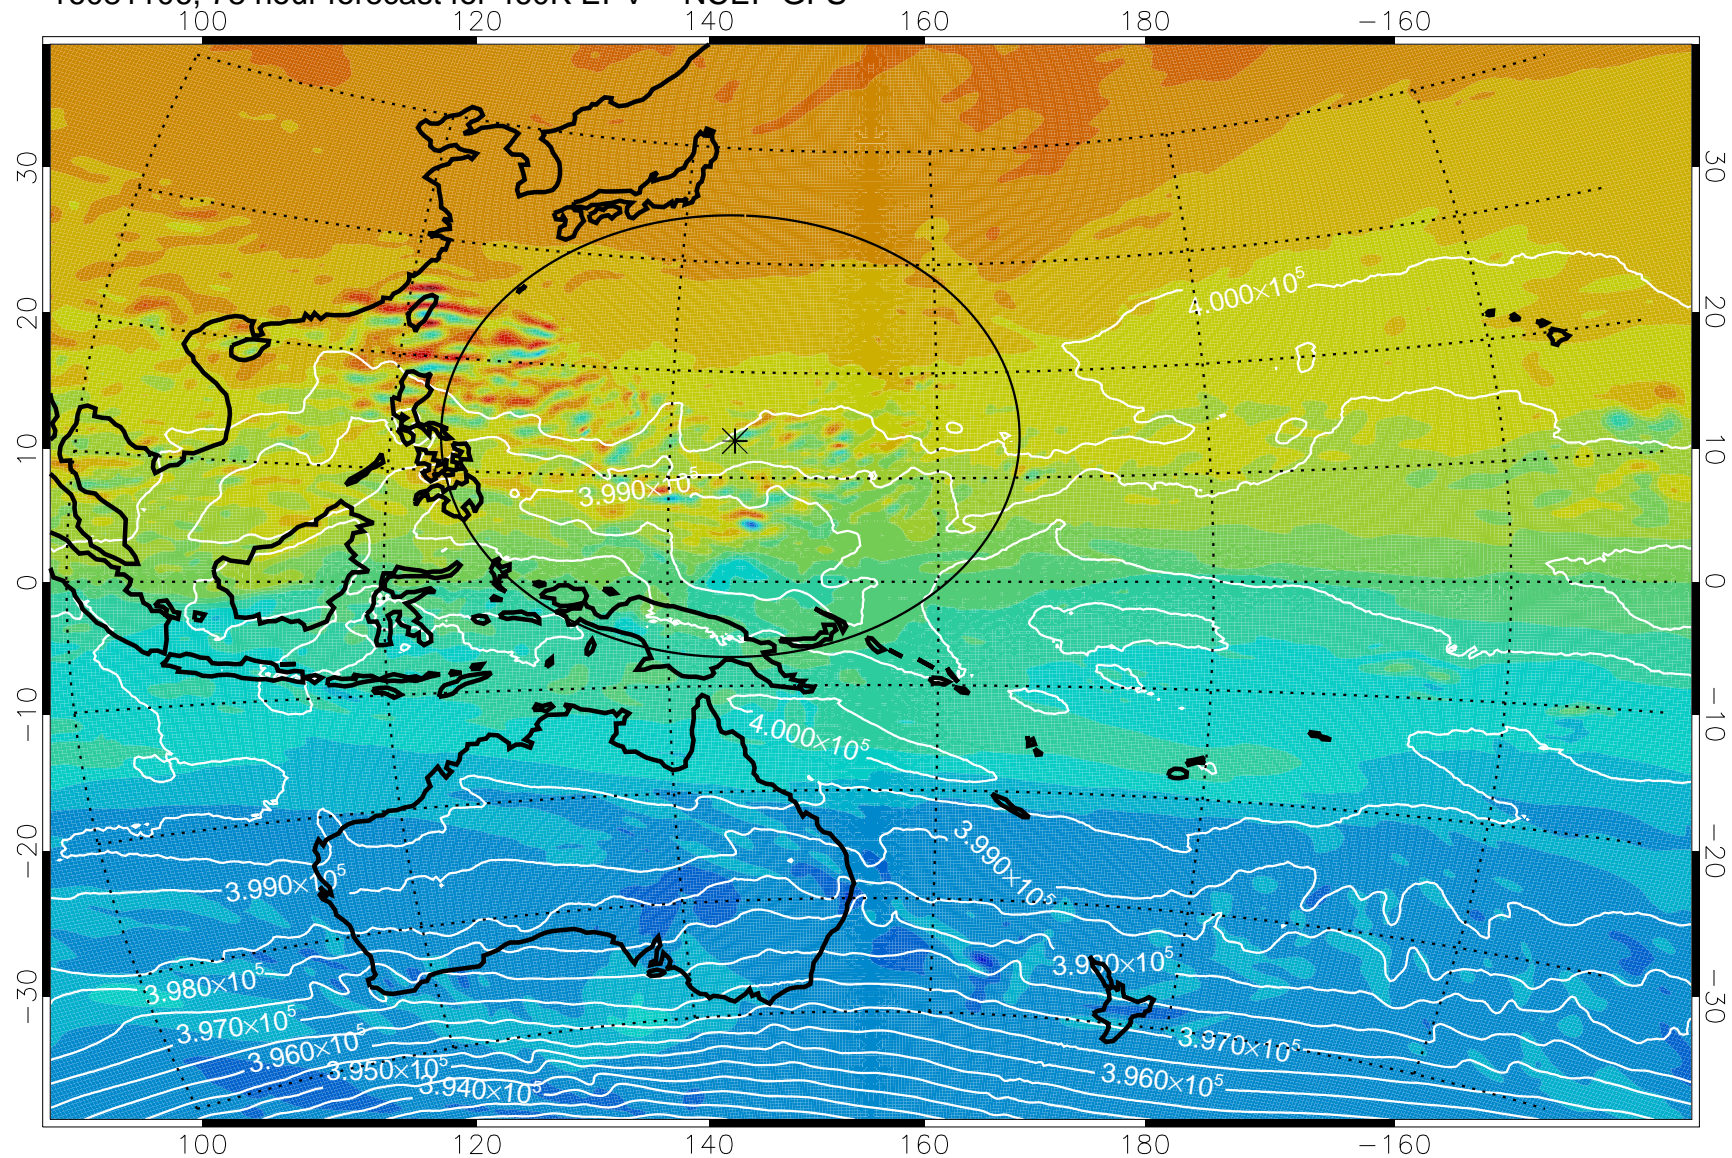

16081006, 54 hour forecast for 460K EPV -- NCEP GFS

460K Montgomery Streamfunction, white

Range ring of 2304 km

16081012, 60 hour forecast for 460K EPV -- NCEP GFS

460K Montgomery Streamfunction, white

Range ring of 2304 km

16081018, 66 hour forecast for 460K EPV -- NCEP GFS

460K Montgomery Streamfunction, white

Range ring of 2304 km

16081100, 72 hour forecast for 460K EPV -- NCEP GFS

460K Montgomery Streamfunction, white

Range ring of 2304 km

16081106, 78 hour forecast for 460K EPV -- NCEP GFS

460K Montgomery Streamfunction, white

Range ring of 2304 km

16081112, 84 hour forecast for 460K EPV -- NCEP GFS

460K Montgomery Streamfunction, white

Range ring of 2304 km

16081118, 90 hour forecast for 460K EPV -- NCEP GFS

460K Montgomery Streamfunction, white

Range ring of 2304 km

16081200, 96 hour forecast for 460K EPV -- NCEP GFS

460K Montgomery Streamfunction, white

Range ring of 2304 km