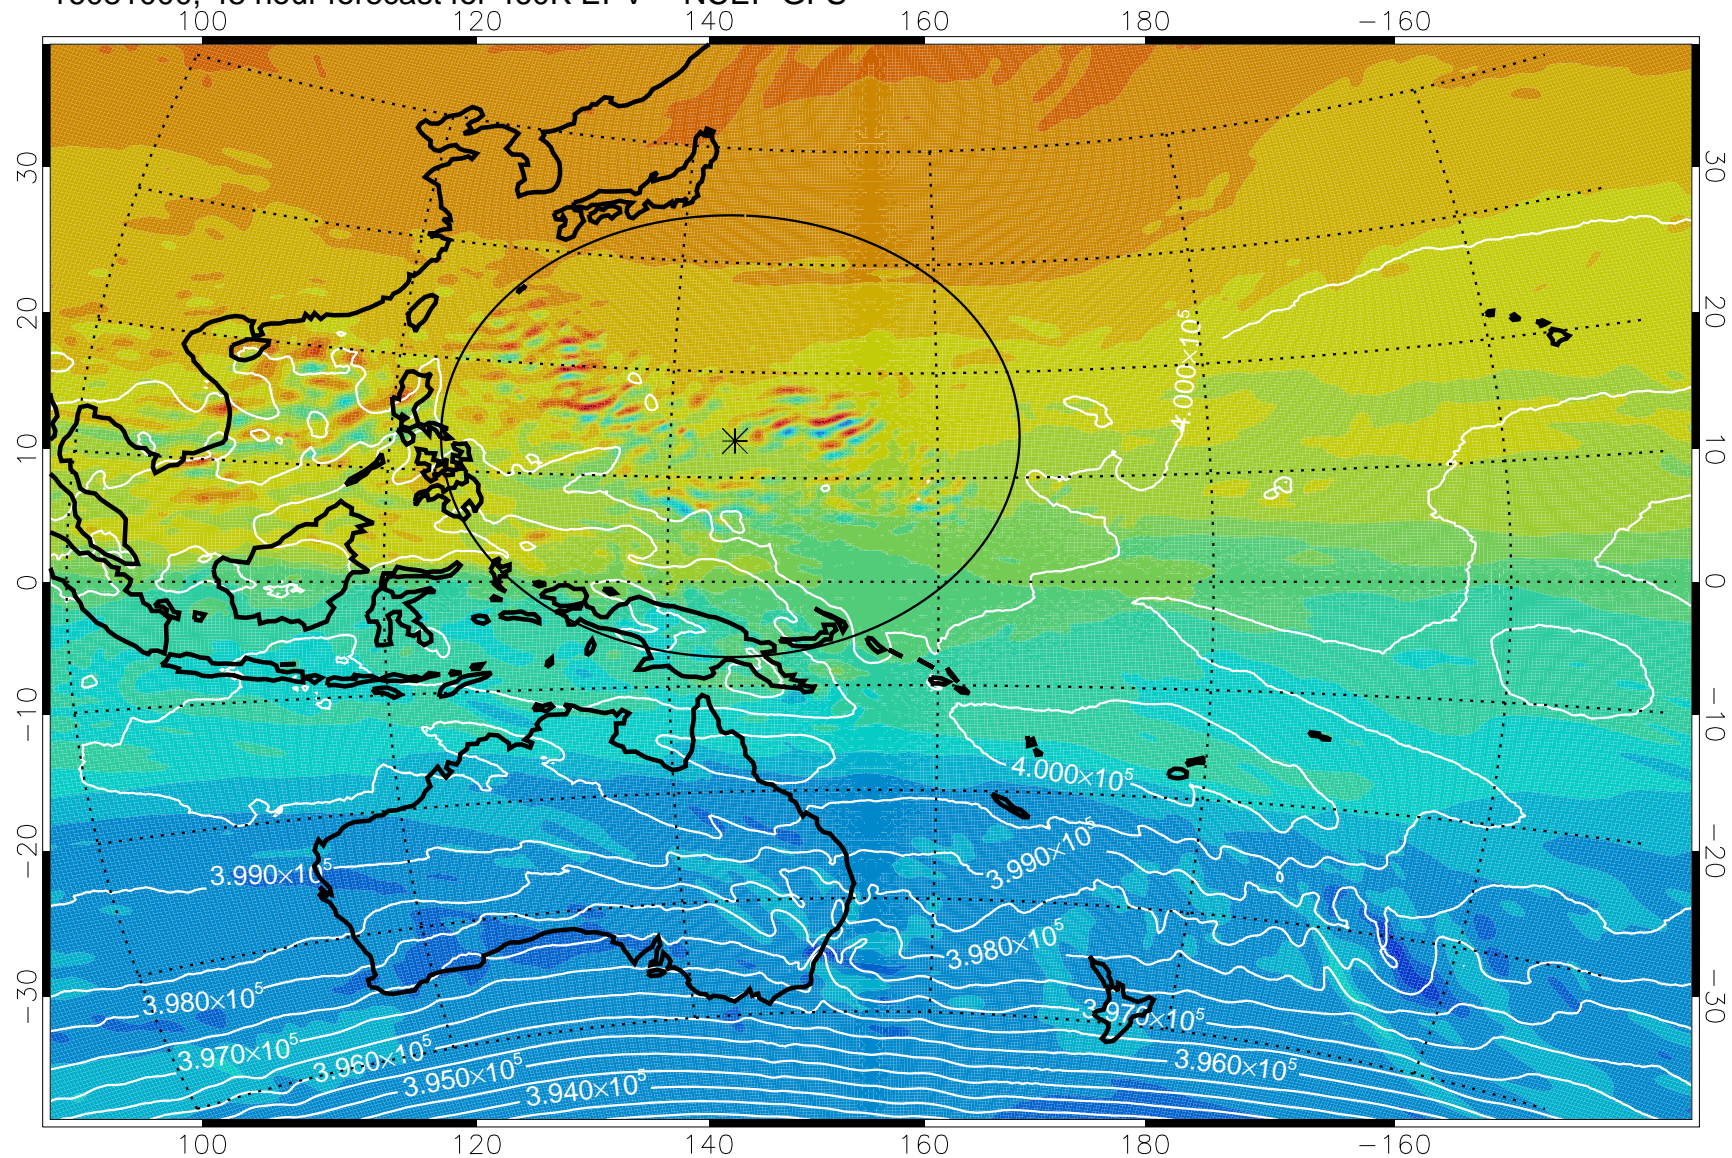

16080918, 42 hour forecast for 460K EPV -- NCEP GFS

460K Montgomery Streamfunction, white

Range ring of 2304 km

16081000, 48 hour forecast for 460K EPV -- NCEP GFS

460K Montgomery Streamfunction, white

Range ring of 2304 km

16081006, 54 hour forecast for 460K EPV -- NCEP GFS

460K Montgomery Streamfunction, white

Range ring of 2304 km

16081012, 60 hour forecast for 460K EPV -- NCEP GFS

460K Montgomery Streamfunction, white

Range ring of 2304 km

16081018, 66 hour forecast for 460K EPV -- NCEP GFS

460K Montgomery Streamfunction, white

Range ring of 2304 km

16081100, 72 hour forecast for 460K EPV -- NCEP GFS

460K Montgomery Streamfunction, white

Range ring of 2304 km

16081106, 78 hour forecast for 460K EPV -- NCEP GFS

460K Montgomery Streamfunction, white

Range ring of 2304 km

16081112, 84 hour forecast for 460K EPV -- NCEP GFS

460K Montgomery Streamfunction, white

Range ring of 2304 km