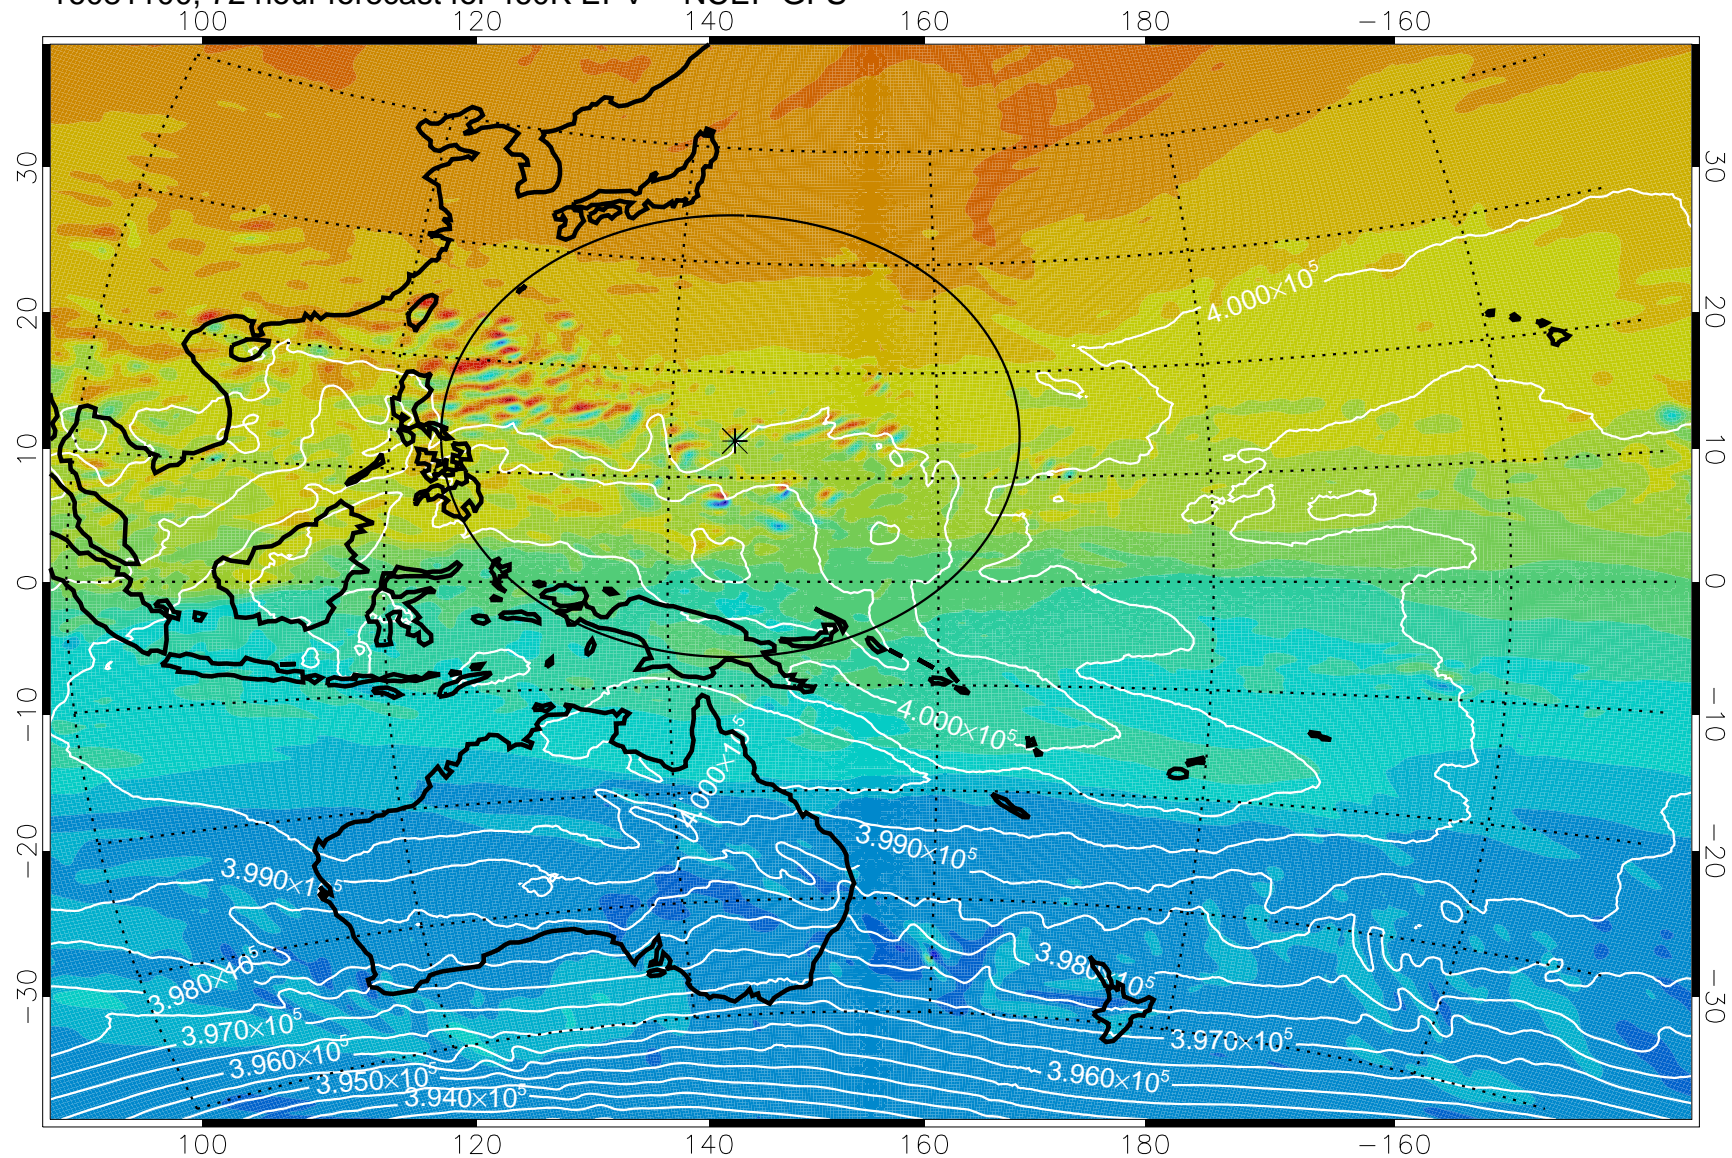

16081006, 54 hour forecast for 460K EPV -- NCEP GFS

460K Montgomery Streamfunction, white

Range ring of 2304 km

16081012, 60 hour forecast for 460K EPV -- NCEP GFS

460K Montgomery Streamfunction, white

Range ring of 2304 km

16081018, 66 hour forecast for 460K EPV -- NCEP GFS

460K Montgomery Streamfunction, white

Range ring of 2304 km

16081100, 72 hour forecast for 460K EPV -- NCEP GFS

460K Montgomery Streamfunction, white

Range ring of 2304 km

16081106, 78 hour forecast for 460K EPV -- NCEP GFS

460K Montgomery Streamfunction, white

Range ring of 2304 km

16081112, 84 hour forecast for 460K EPV -- NCEP GFS

460K Montgomery Streamfunction, white

Range ring of 2304 km

16081118, 90 hour forecast for 460K EPV -- NCEP GFS

460K Montgomery Streamfunction, white

Range ring of 2304 km

16081200, 96 hour forecast for 460K EPV -- NCEP GFS

460K Montgomery Streamfunction, white

Range ring of 2304 km