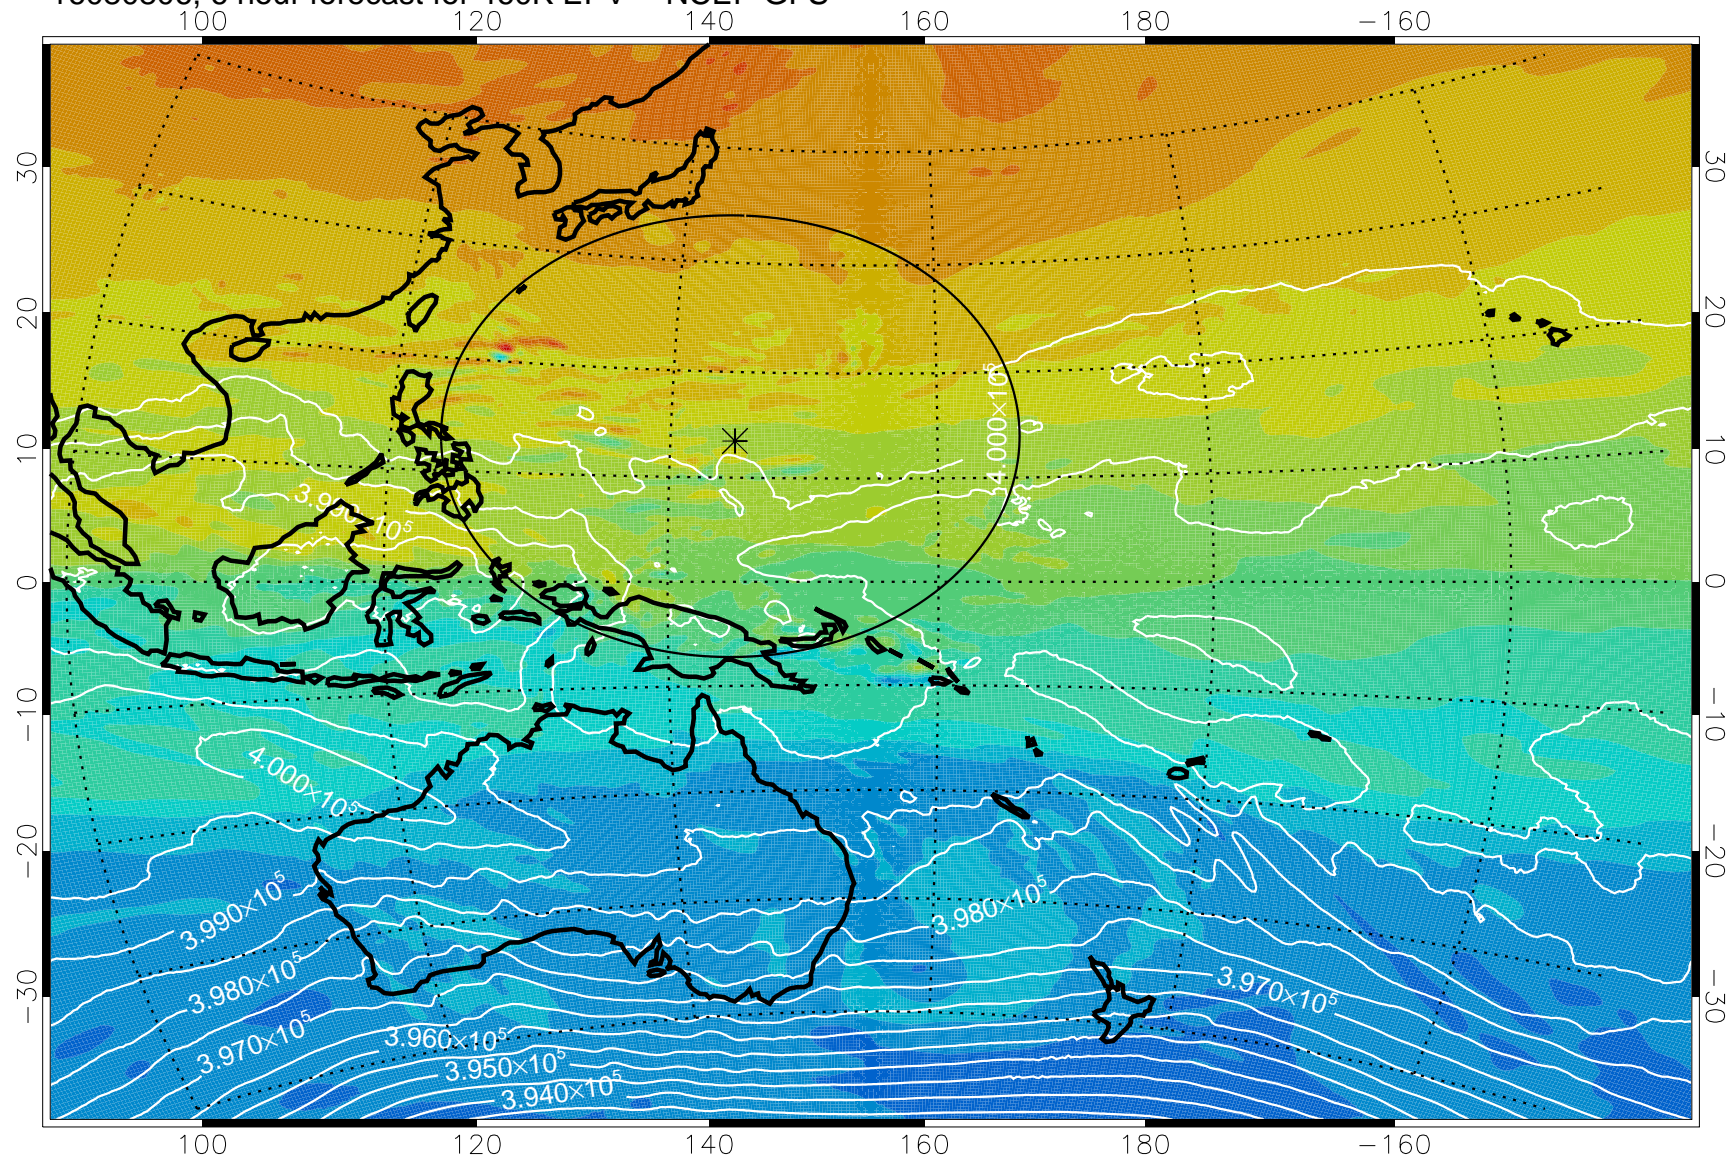

16080806, 6 hour forecast for 460K EPV -- NCEP GFS

460K Montgomery Streamfunction, white

Range ring of 2304 km

16080812, 12 hour forecast for 460K EPV -- NCEP GFS

460K Montgomery Streamfunction, white

Range ring of 2304 km

16080818, 18 hour forecast for 460K EPV -- NCEP GFS

460K Montgomery Streamfunction, white

Range ring of 2304 km

16080900, 24 hour forecast for 460K EPV -- NCEP GFS

460K Montgomery Streamfunction, white

Range ring of 2304 km

16080906, 30 hour forecast for 460K EPV -- NCEP GFS

460K Montgomery Streamfunction, white

Range ring of 2304 km

16080912, 36 hour forecast for 460K EPV -- NCEP GFS

460K Montgomery Streamfunction, white

Range ring of 2304 km

16080918, 42 hour forecast for 460K EPV -- NCEP GFS

460K Montgomery Streamfunction, white

Range ring of 2304 km

16081000, 48 hour forecast for 460K EPV -- NCEP GFS

460K Montgomery Streamfunction, white

Range ring of 2304 km