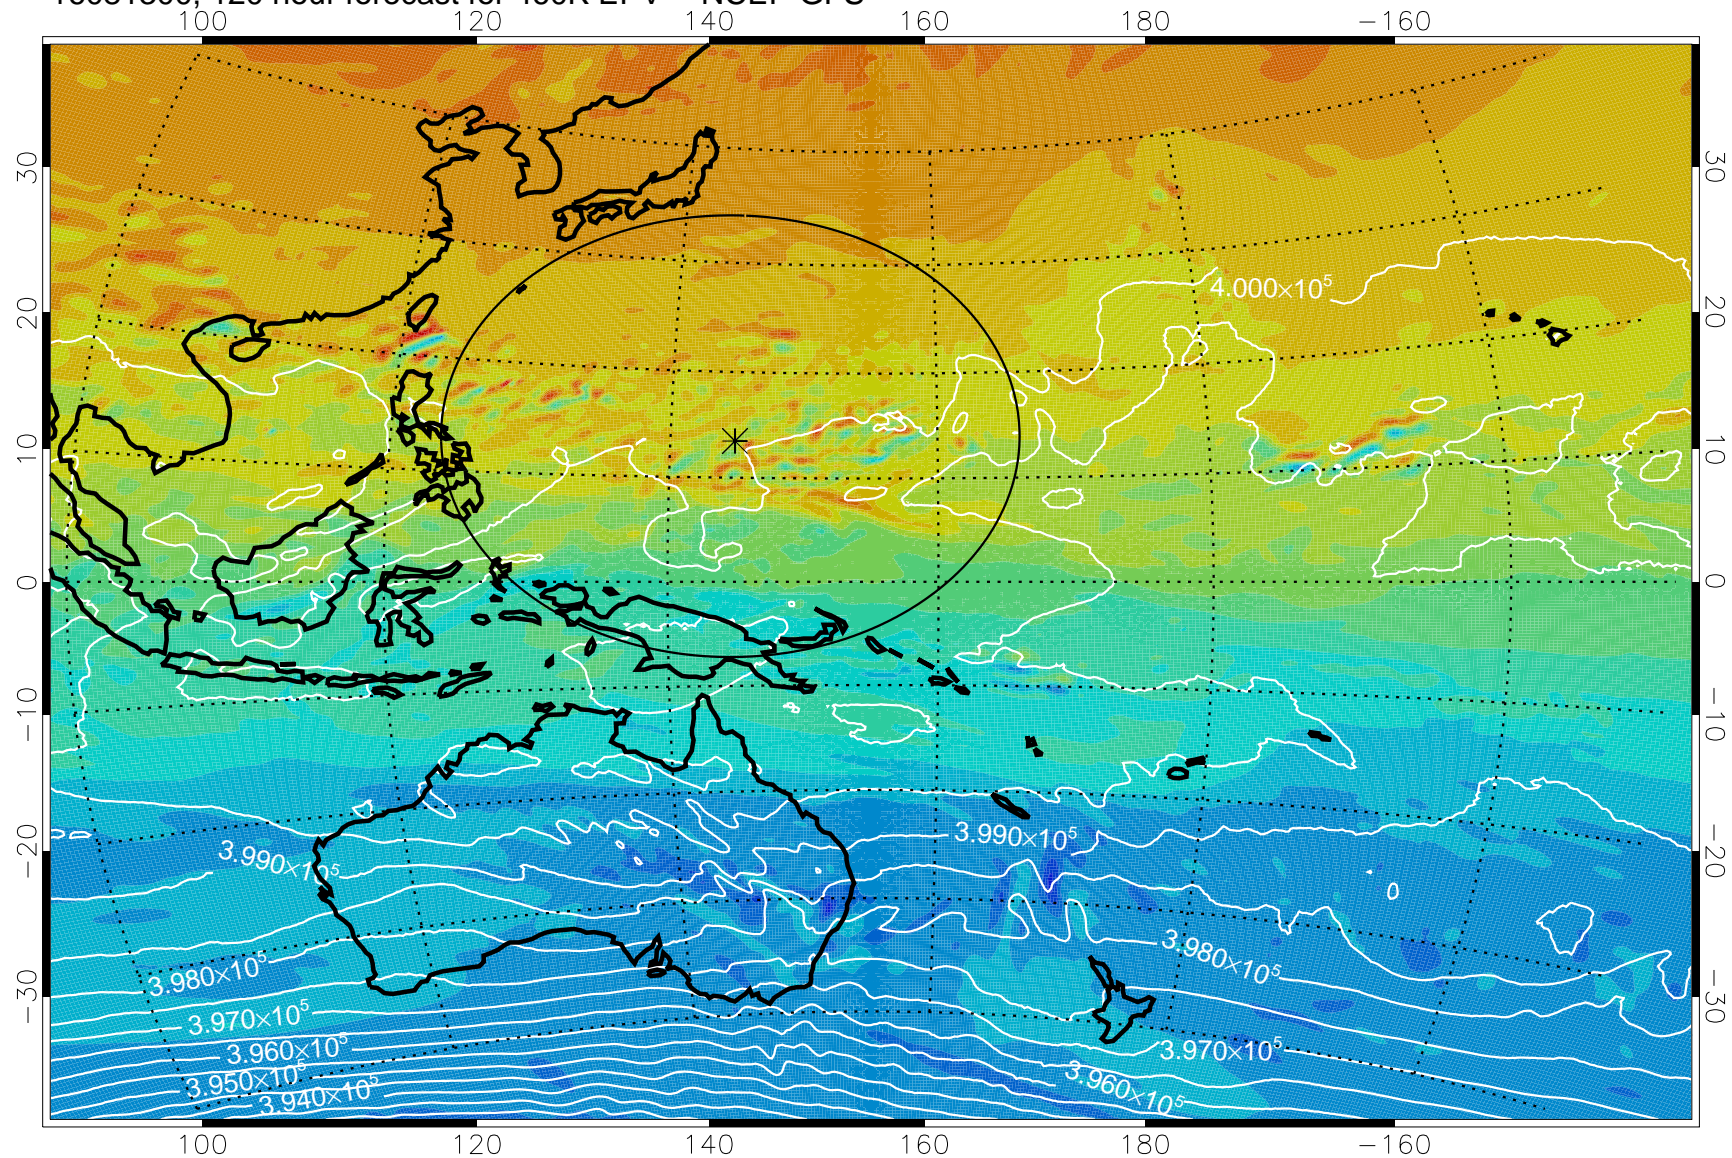

16081118, 90 hour forecast for 460K EPV -- NCEP GFS

460K Montgomery Streamfunction, white

Range ring of 2304 km

16081200, 96 hour forecast for 460K EPV -- NCEP GFS

460K Montgomery Streamfunction, white

Range ring of 2304 km

16081206, 102 hour forecast for 460K EPV -- NCEP GFS

460K Montgomery Streamfunction, white

Range ring of 2304 km

16081212, 108 hour forecast for 460K EPV -- NCEP GFS

460K Montgomery Streamfunction, white

Range ring of 2304 km

16081218, 114 hour forecast for 460K EPV -- NCEP GFS

460K Montgomery Streamfunction, white

Range ring of 2304 km

16081300, 120 hour forecast for 460K EPV -- NCEP GFS

460K Montgomery Streamfunction, white

Range ring of 2304 km