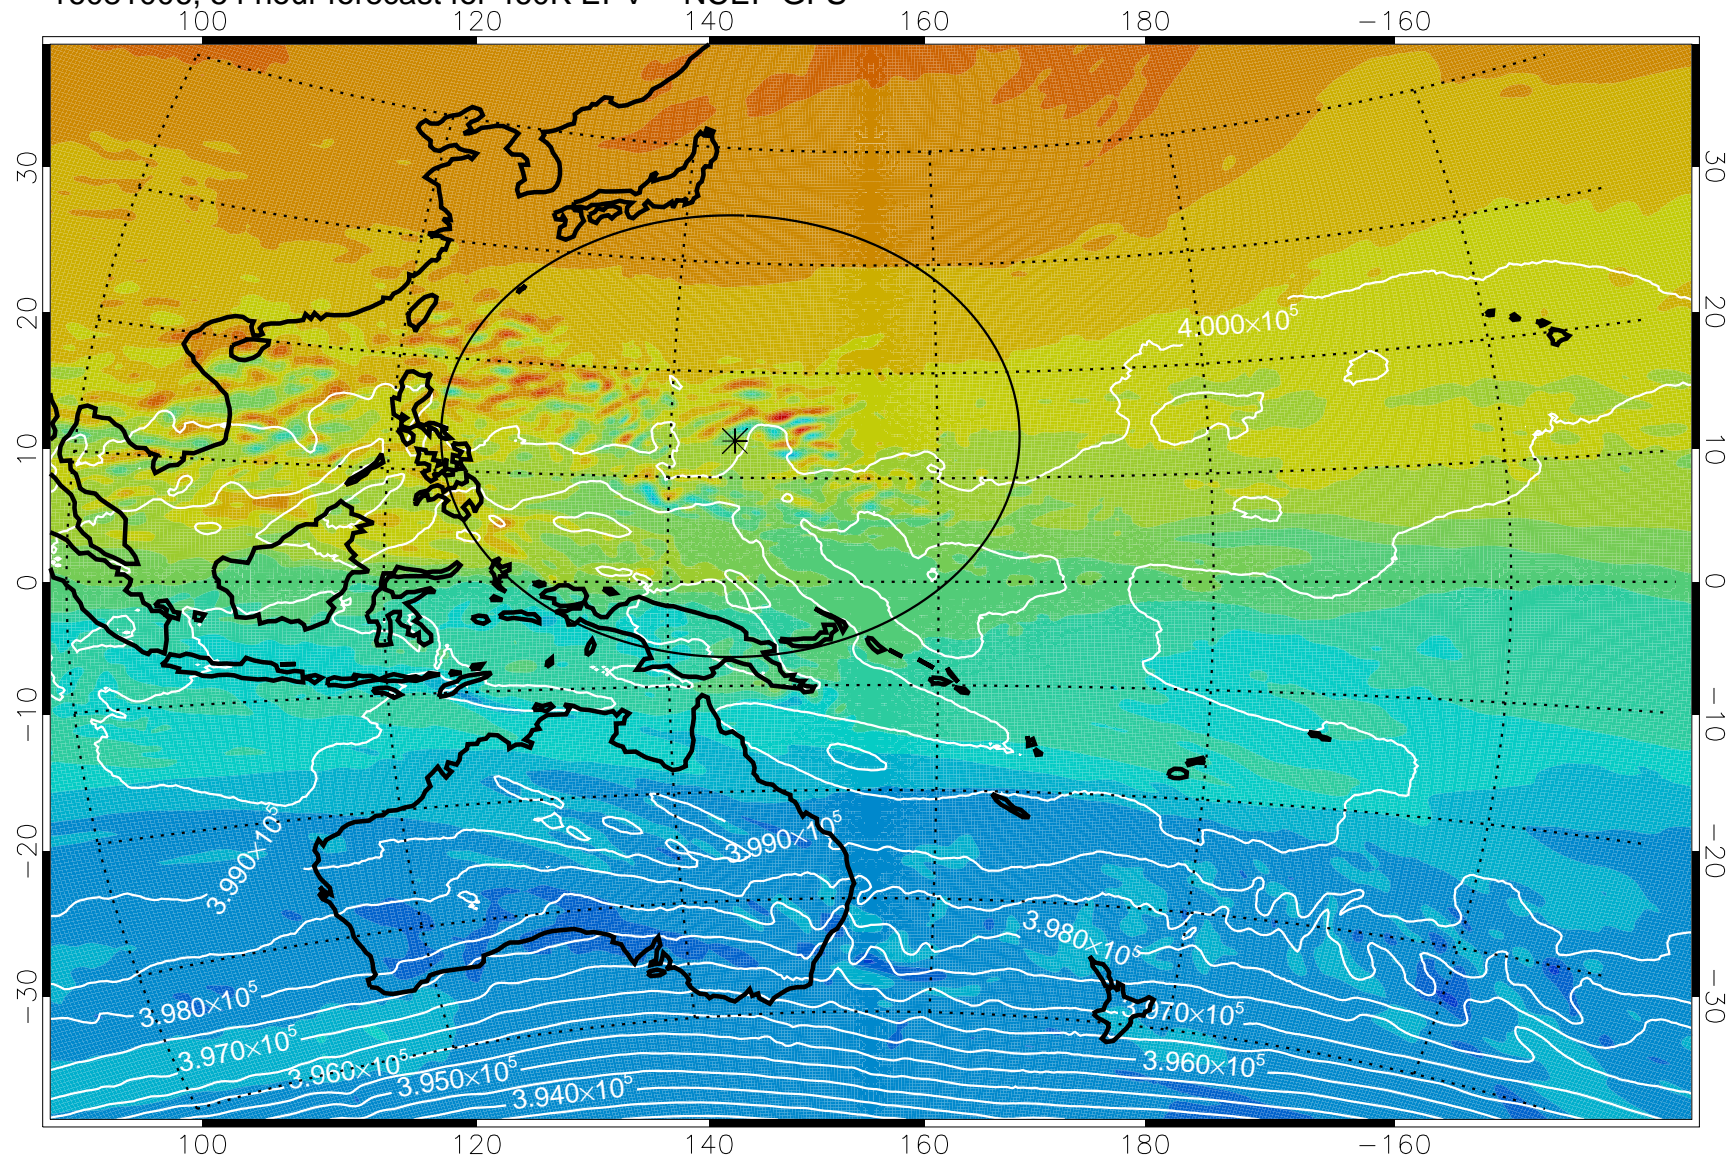

16080918, 42 hour forecast for 460K EPV -- NCEP GFS

460K Montgomery Streamfunction, white

Range ring of 2304 km

16081000, 48 hour forecast for 460K EPV -- NCEP GFS

460K Montgomery Streamfunction, white

Range ring of 2304 km

16081006, 54 hour forecast for 460K EPV -- NCEP GFS

460K Montgomery Streamfunction, white

Range ring of 2304 km

16081012, 60 hour forecast for 460K EPV -- NCEP GFS

460K Montgomery Streamfunction, white

Range ring of 2304 km

16081018, 66 hour forecast for 460K EPV -- NCEP GFS

460K Montgomery Streamfunction, white

Range ring of 2304 km

16081100, 72 hour forecast for 460K EPV -- NCEP GFS

460K Montgomery Streamfunction, white

Range ring of 2304 km

16081106, 78 hour forecast for 460K EPV -- NCEP GFS

460K Montgomery Streamfunction, white

Range ring of 2304 km

16081112, 84 hour forecast for 460K EPV -- NCEP GFS

460K Montgomery Streamfunction, white

Range ring of 2304 km