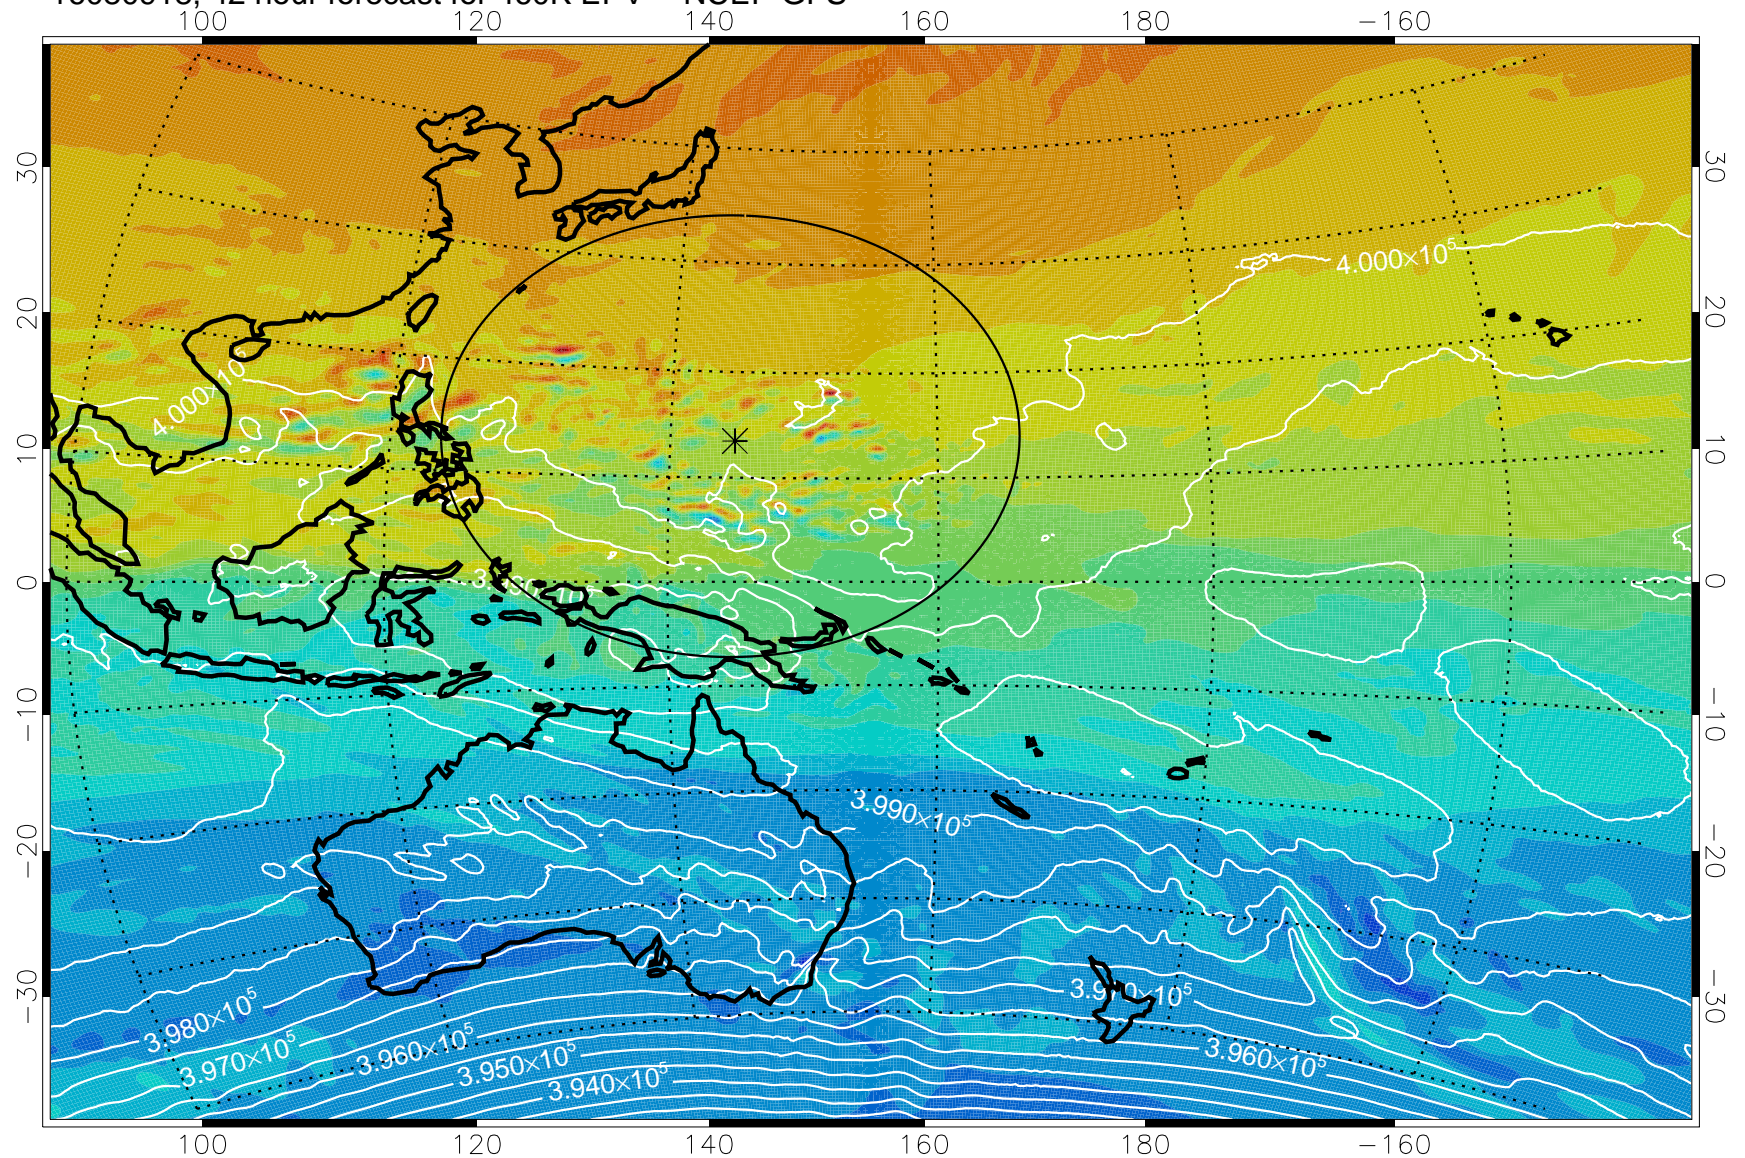

16080906, 30 hour forecast for 460K EPV -- NCEP GFS

460K Montgomery Streamfunction, white

Range ring of 2304 km

16080912, 36 hour forecast for 460K EPV -- NCEP GFS

460K Montgomery Streamfunction, white

Range ring of 2304 km

16080918, 42 hour forecast for 460K EPV -- NCEP GFS

460K Montgomery Streamfunction, white

Range ring of 2304 km

16081000, 48 hour forecast for 460K EPV -- NCEP GFS

460K Montgomery Streamfunction, white

Range ring of 2304 km

16081006, 54 hour forecast for 460K EPV -- NCEP GFS

460K Montgomery Streamfunction, white

Range ring of 2304 km

16081012, 60 hour forecast for 460K EPV -- NCEP GFS

460K Montgomery Streamfunction, white

Range ring of 2304 km

16081018, 66 hour forecast for 460K EPV -- NCEP GFS

460K Montgomery Streamfunction, white

Range ring of 2304 km

16081100, 72 hour forecast for 460K EPV -- NCEP GFS

460K Montgomery Streamfunction, white

Range ring of 2304 km