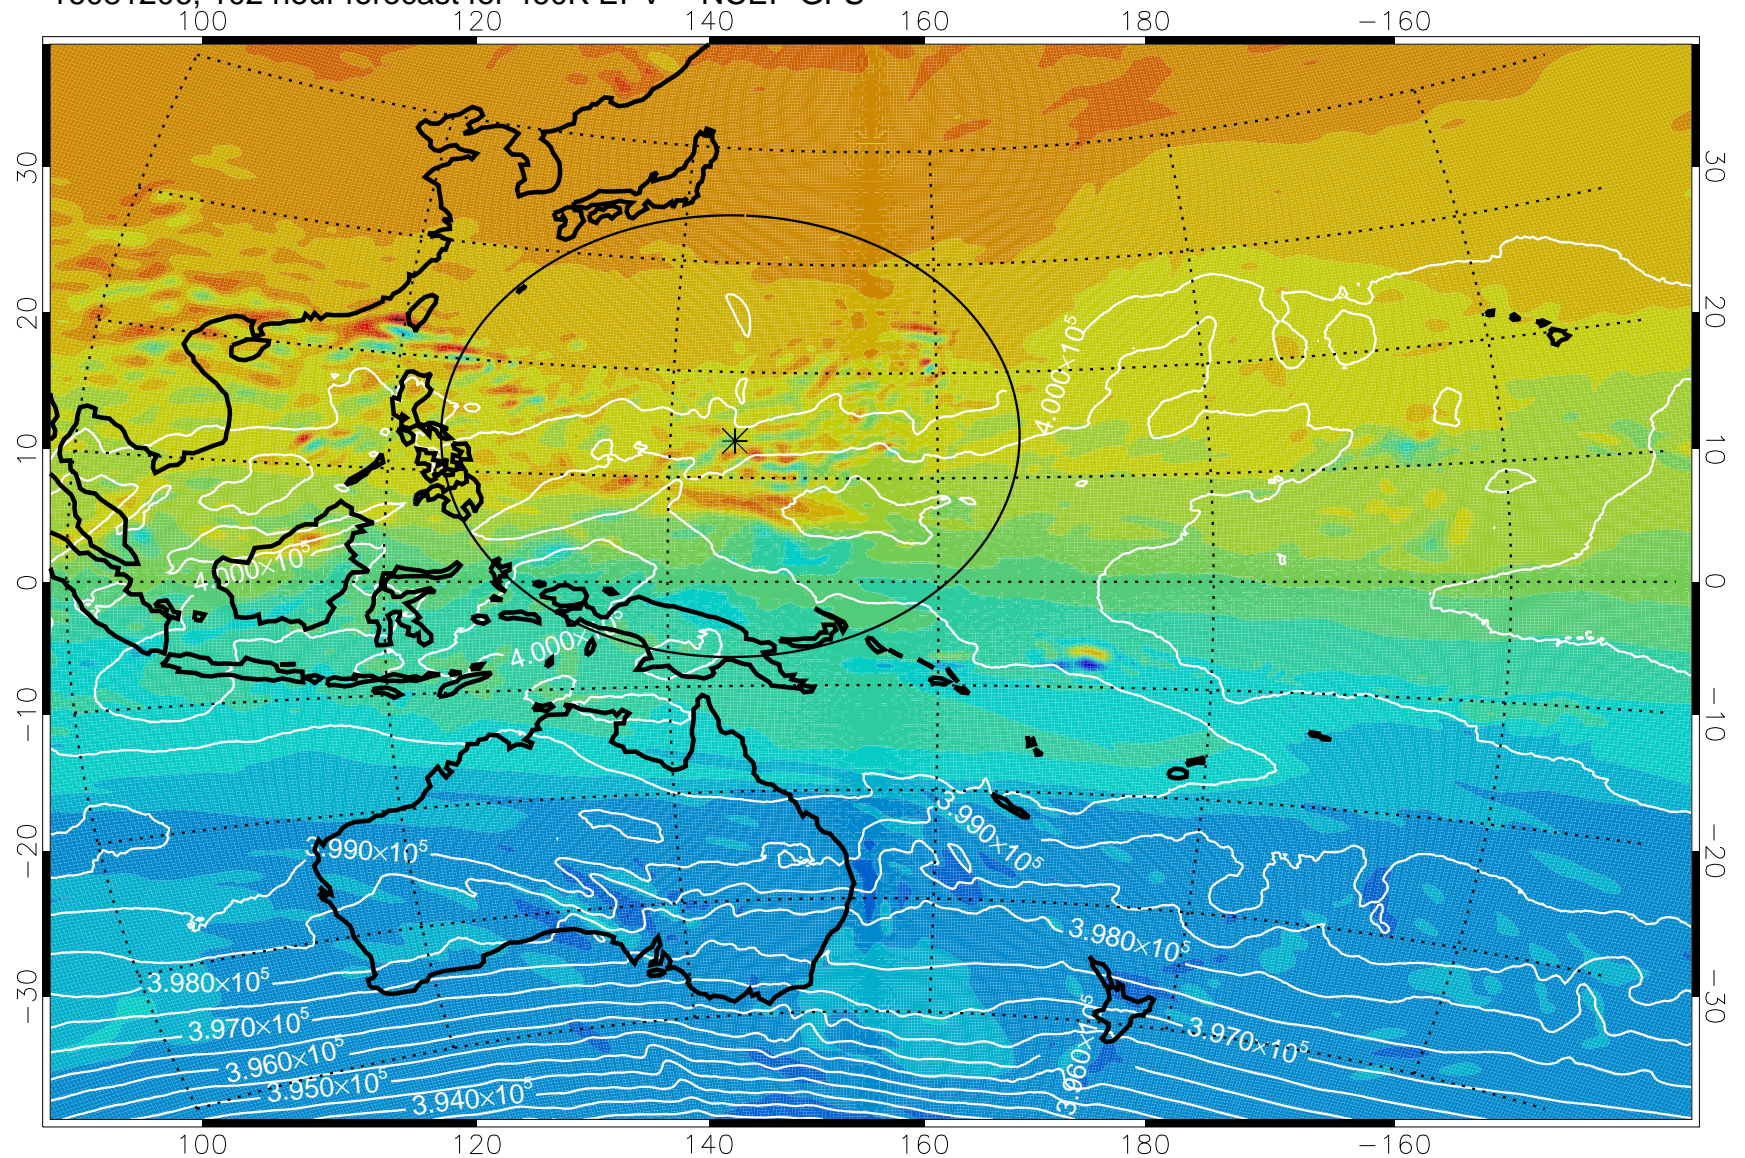

16081106, 78 hour forecast for 460K EPV -- NCEP GFS

460K Montgomery Streamfunction, white

Range ring of 2304 km

16081112, 84 hour forecast for 460K EPV -- NCEP GFS

460K Montgomery Streamfunction, white

Range ring of 2304 km

16081118, 90 hour forecast for 460K EPV -- NCEP GFS

460K Montgomery Streamfunction, white

Range ring of 2304 km

16081200, 96 hour forecast for 460K EPV -- NCEP GFS

460K Montgomery Streamfunction, white

Range ring of 2304 km

16081206, 102 hour forecast for 460K EPV -- NCEP GFS

460K Montgomery Streamfunction, white

Range ring of 2304 km

16081212, 108 hour forecast for 460K EPV -- NCEP GFS

460K Montgomery Streamfunction, white

Range ring of 2304 km

16081218, 114 hour forecast for 460K EPV -- NCEP GFS

460K Montgomery Streamfunction, white

Range ring of 2304 km

16081300, 120 hour forecast for 460K EPV -- NCEP GFS

460K Montgomery Streamfunction, white

Range ring of 2304 km