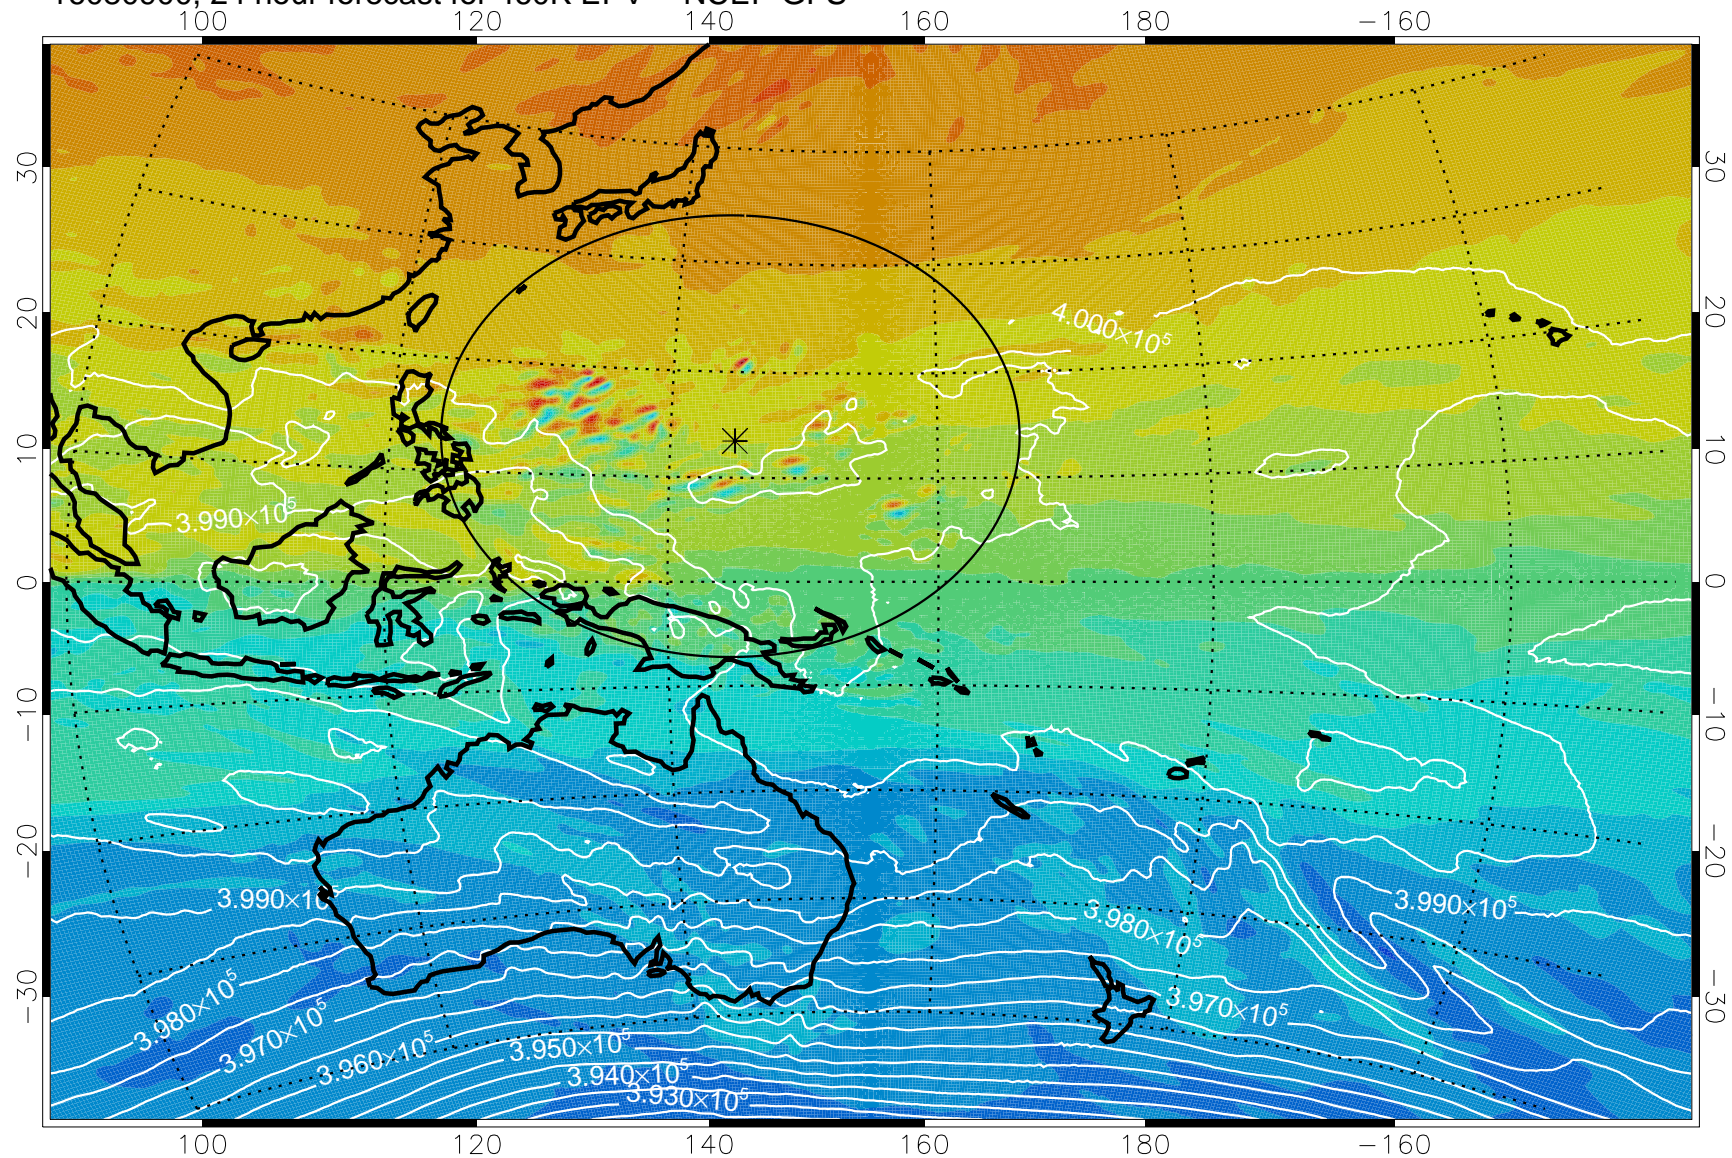

16080818, 18 hour forecast for 460K EPV -- NCEP GFS

460K Montgomery Streamfunction, white

Range ring of 2304 km

16080900, 24 hour forecast for 460K EPV -- NCEP GFS

460K Montgomery Streamfunction, white

Range ring of 2304 km

16080906, 30 hour forecast for 460K EPV -- NCEP GFS

460K Montgomery Streamfunction, white

Range ring of 2304 km

16080912, 36 hour forecast for 460K EPV -- NCEP GFS

460K Montgomery Streamfunction, white

Range ring of 2304 km

16080918, 42 hour forecast for 460K EPV -- NCEP GFS

460K Montgomery Streamfunction, white

Range ring of 2304 km

16081000, 48 hour forecast for 460K EPV -- NCEP GFS

460K Montgomery Streamfunction, white

Range ring of 2304 km

16081006, 54 hour forecast for 460K EPV -- NCEP GFS

460K Montgomery Streamfunction, white

Range ring of 2304 km

16081012, 60 hour forecast for 460K EPV -- NCEP GFS

460K Montgomery Streamfunction, white

Range ring of 2304 km