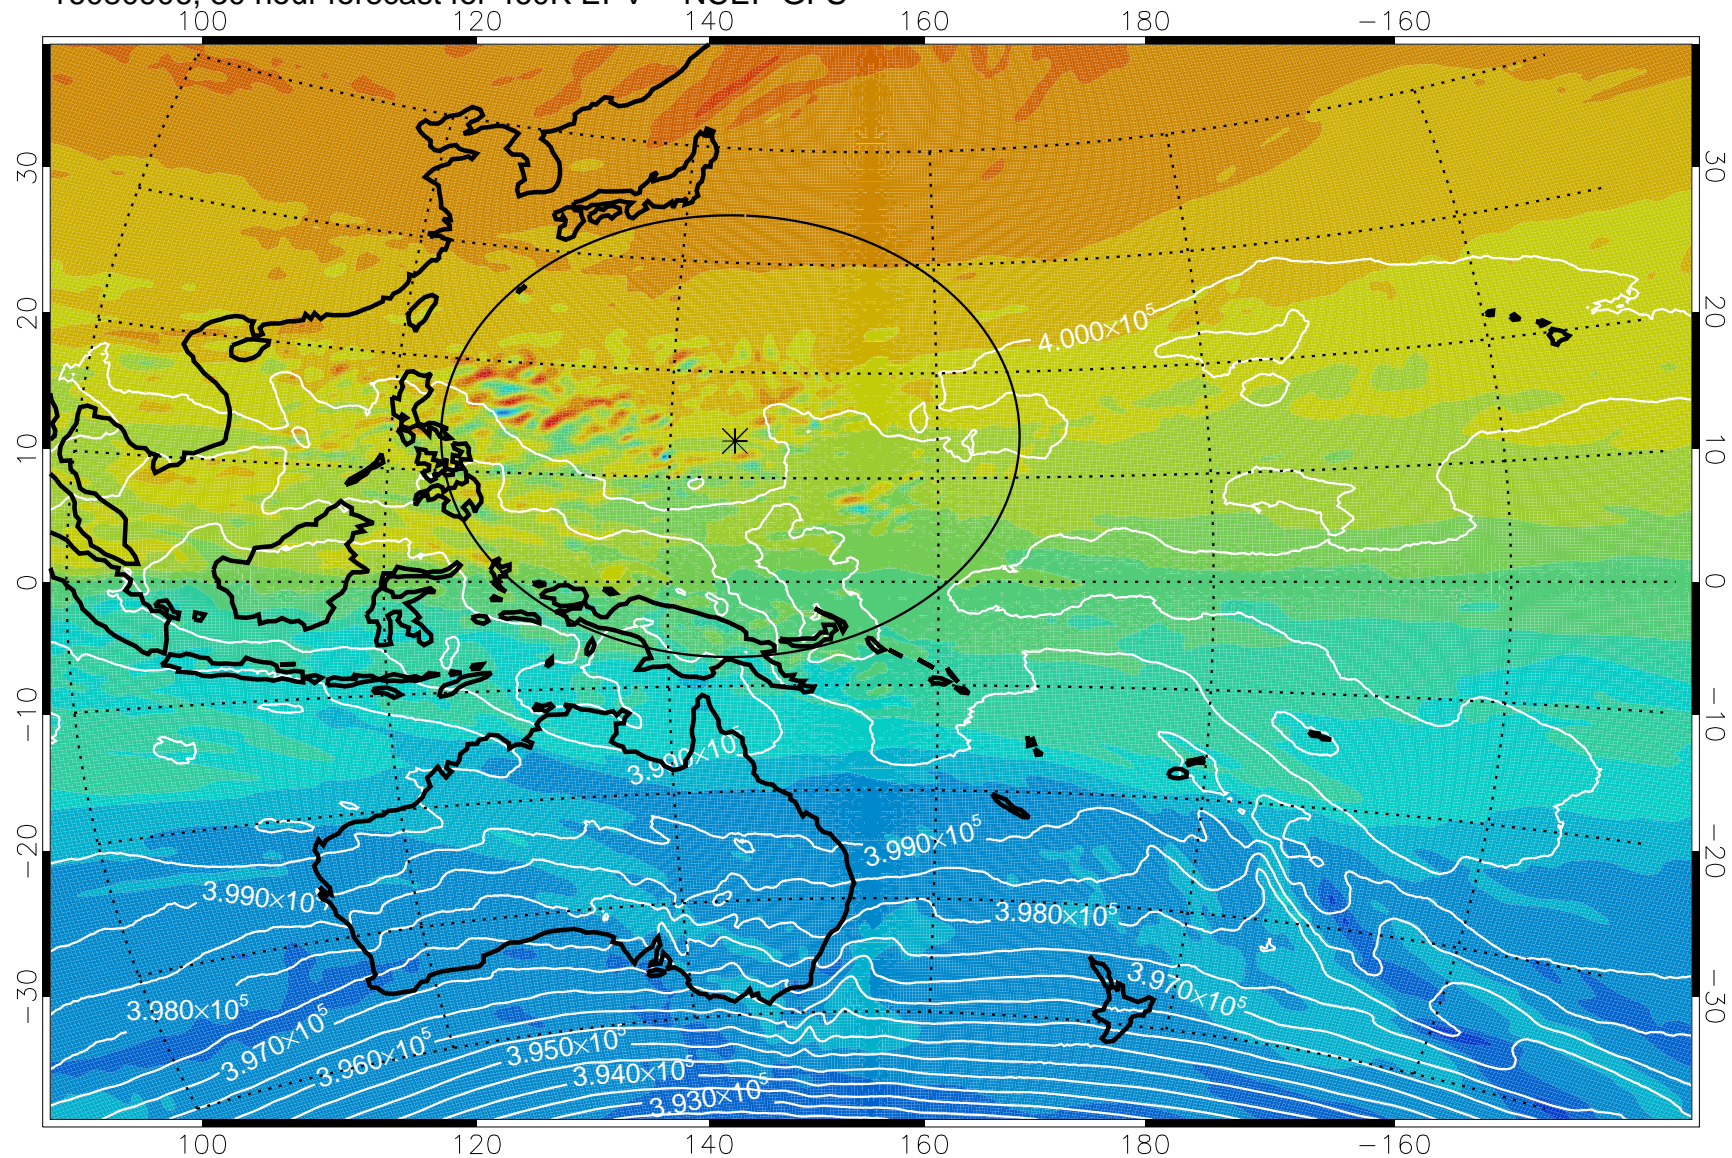

16080818, 18 hour forecast for 460K EPV -- NCEP GFS

460K Montgomery Streamfunction, white

Range ring of 2304 km

16080900, 24 hour forecast for 460K EPV -- NCEP GFS

460K Montgomery Streamfunction, white

Range ring of 2304 km

16080906, 30 hour forecast for 460K EPV -- NCEP GFS

460K Montgomery Streamfunction, white

Range ring of 2304 km

16080912, 36 hour forecast for 460K EPV -- NCEP GFS

460K Montgomery Streamfunction, white

Range ring of 2304 km

16080918, 42 hour forecast for 460K EPV -- NCEP GFS

460K Montgomery Streamfunction, white

Range ring of 2304 km

16081000, 48 hour forecast for 460K EPV -- NCEP GFS

460K Montgomery Streamfunction, white

Range ring of 2304 km

16081006, 54 hour forecast for 460K EPV -- NCEP GFS

460K Montgomery Streamfunction, white

Range ring of 2304 km

16081012, 60 hour forecast for 460K EPV -- NCEP GFS

460K Montgomery Streamfunction, white

Range ring of 2304 km