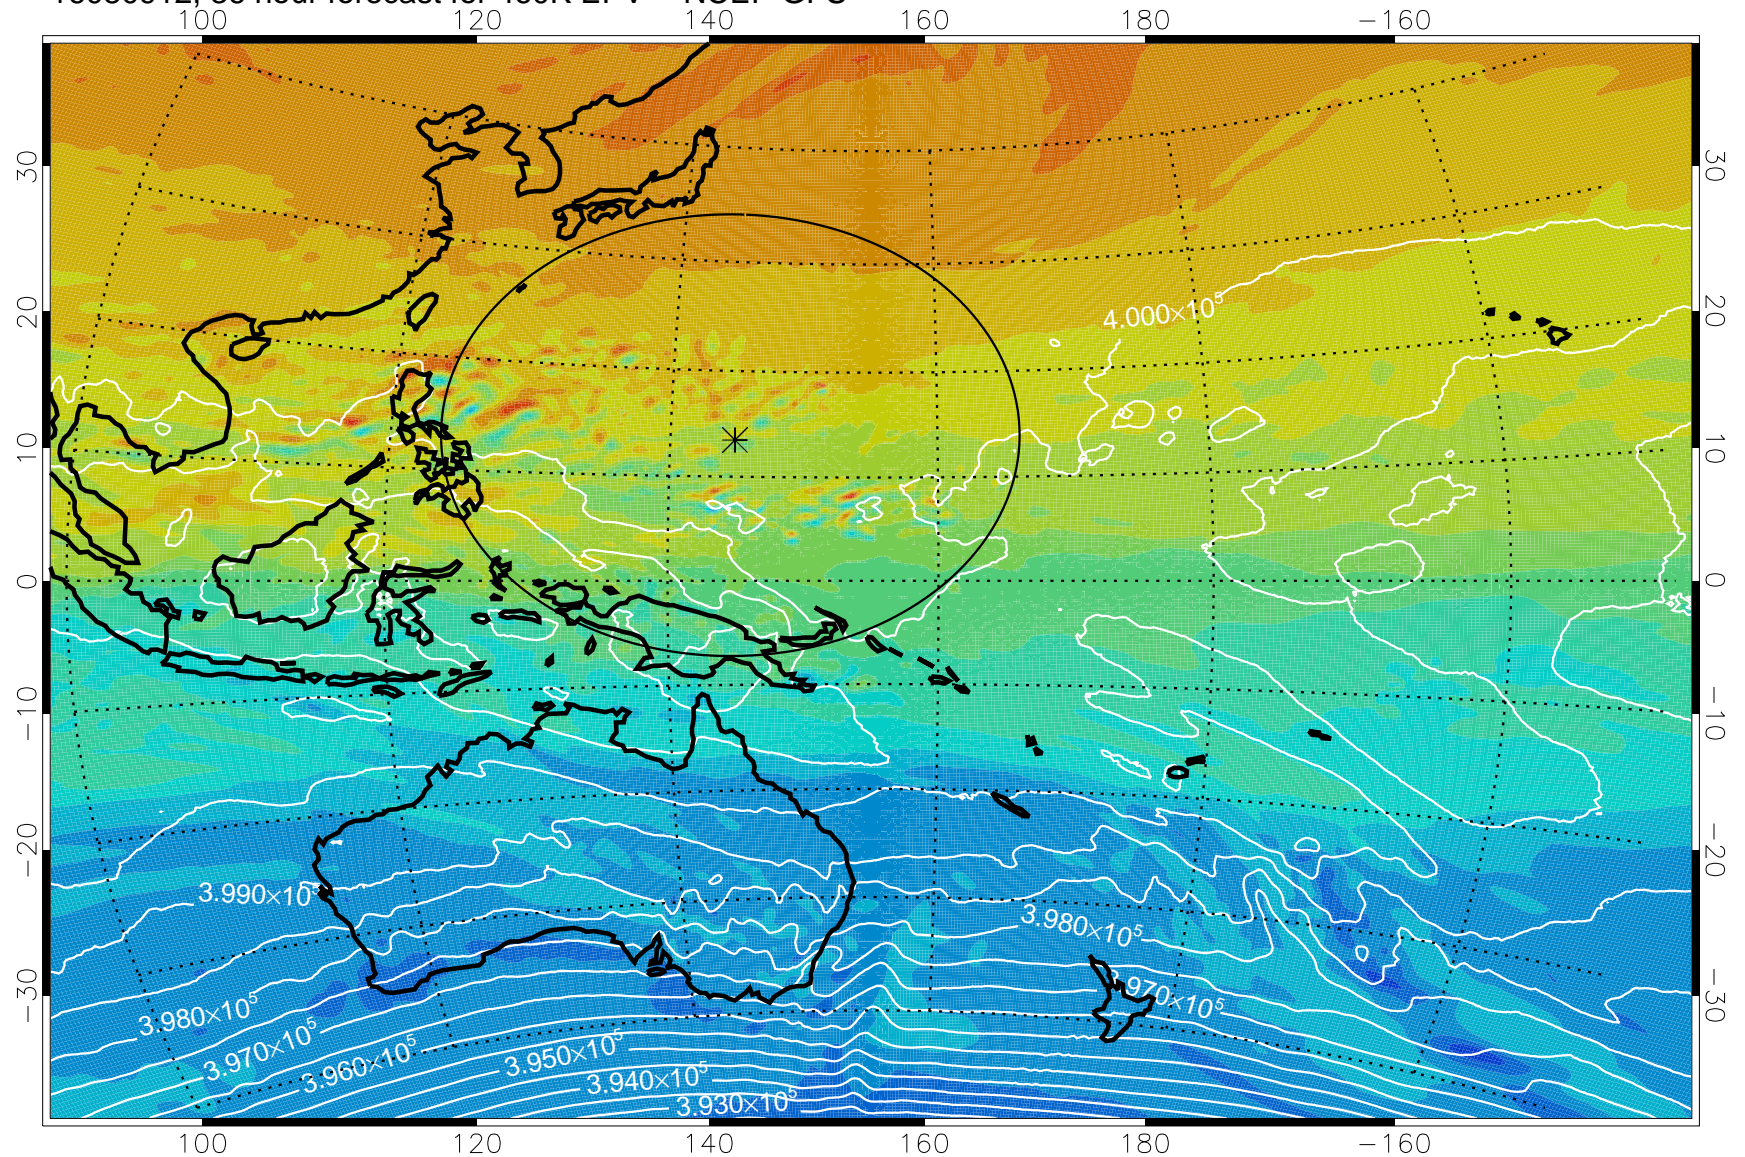

16080906, 30 hour forecast for 460K EPV -- NCEP GFS

460K Montgomery Streamfunction, white

Range ring of 2304 km

16080912, 36 hour forecast for 460K EPV -- NCEP GFS

460K Montgomery Streamfunction, white

Range ring of 2304 km

16080918, 42 hour forecast for 460K EPV -- NCEP GFS

460K Montgomery Streamfunction, white

Range ring of 2304 km

16081000, 48 hour forecast for 460K EPV -- NCEP GFS

460K Montgomery Streamfunction, white

Range ring of 2304 km

16081006, 54 hour forecast for 460K EPV -- NCEP GFS

460K Montgomery Streamfunction, white

Range ring of 2304 km

16081012, 60 hour forecast for 460K EPV -- NCEP GFS

460K Montgomery Streamfunction, white

Range ring of 2304 km

16081018, 66 hour forecast for 460K EPV -- NCEP GFS

460K Montgomery Streamfunction, white

Range ring of 2304 km

16081100, 72 hour forecast for 460K EPV -- NCEP GFS

460K Montgomery Streamfunction, white

Range ring of 2304 km