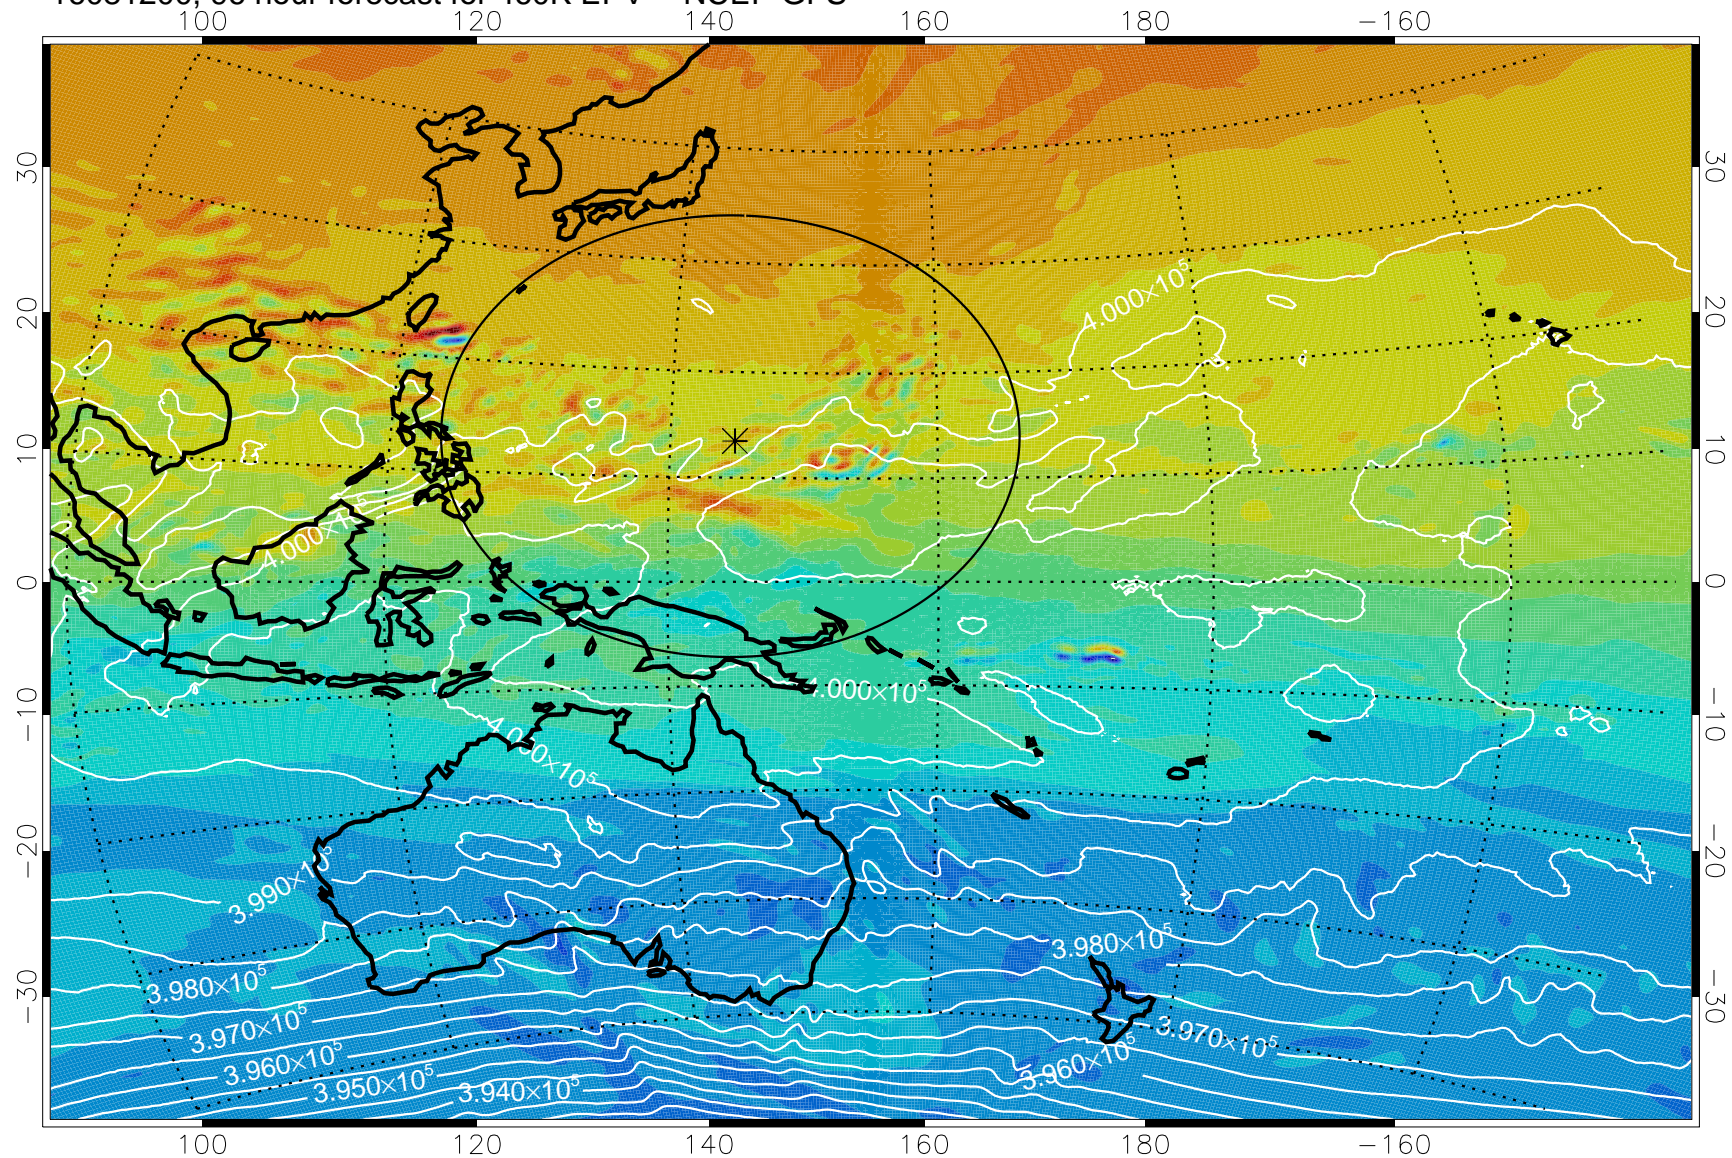

16081106, 78 hour forecast for 460K EPV -- NCEP GFS

460K Montgomery Streamfunction, white

Range ring of 2304 km

16081112, 84 hour forecast for 460K EPV -- NCEP GFS

460K Montgomery Streamfunction, white

Range ring of 2304 km

16081118, 90 hour forecast for 460K EPV -- NCEP GFS

460K Montgomery Streamfunction, white

Range ring of 2304 km

16081200, 96 hour forecast for 460K EPV -- NCEP GFS

460K Montgomery Streamfunction, white

Range ring of 2304 km

16081206, 102 hour forecast for 460K EPV -- NCEP GFS

460K Montgomery Streamfunction, white

Range ring of 2304 km

16081212, 108 hour forecast for 460K EPV -- NCEP GFS

460K Montgomery Streamfunction, white

Range ring of 2304 km

16081218, 114 hour forecast for 460K EPV -- NCEP GFS

460K Montgomery Streamfunction, white

Range ring of 2304 km

16081300, 120 hour forecast for 460K EPV -- NCEP GFS

460K Montgomery Streamfunction, white

Range ring of 2304 km