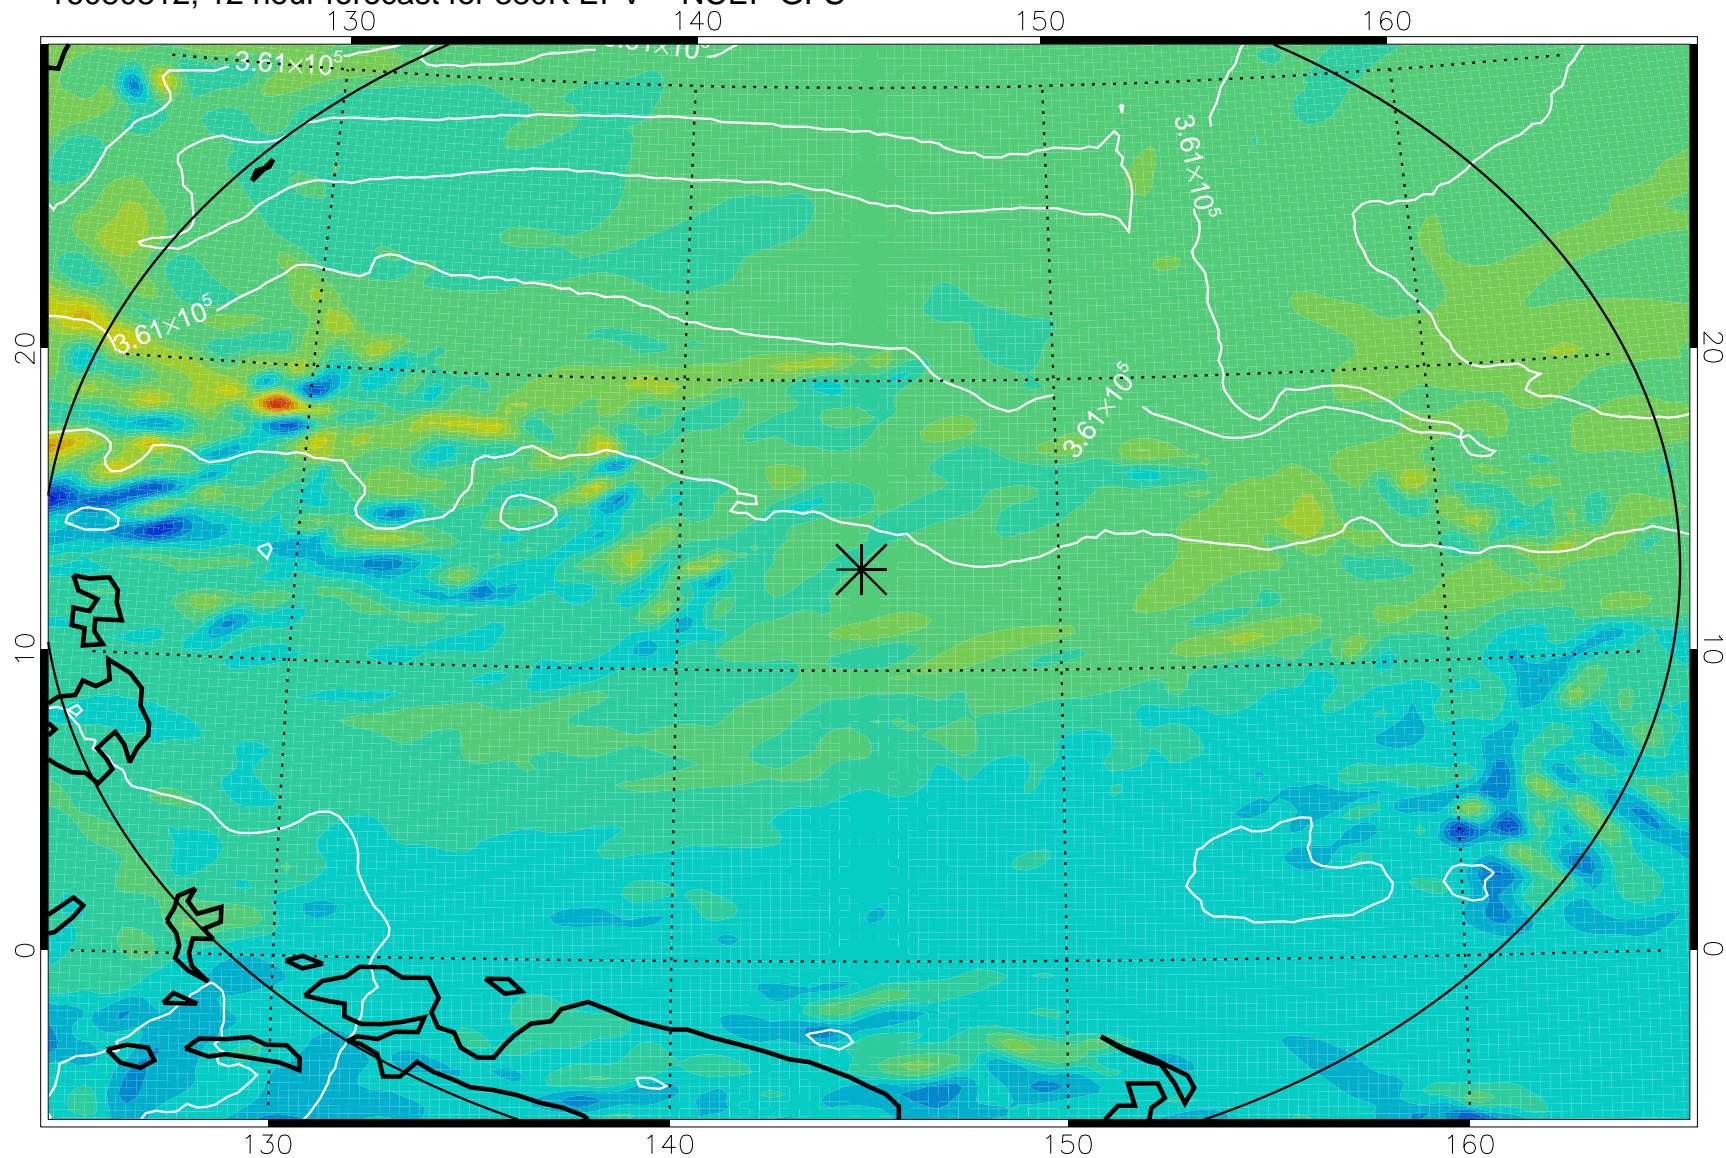

16080806, 6 hour forecast for 380K EPV -- NCEP GFS

380K Montgomery Streamfunction, white

Range ring of 2304 km

16080812, 12 hour forecast for 380K EPV -- NCEP GFS

380K Montgomery Streamfunction, white

Range ring of 2304 km

16080818, 18 hour forecast for 380K EPV -- NCEP GFS

380K Montgomery Streamfunction, white

Range ring of 2304 km

16080900, 24 hour forecast for 380K EPV -- NCEP GFS

380K Montgomery Streamfunction, white

Range ring of 2304 km

16080906, 30 hour forecast for 380K EPV -- NCEP GFS

380K Montgomery Streamfunction, white

Range ring of 2304 km

16080912, 36 hour forecast for 380K EPV -- NCEP GFS

380K Montgomery Streamfunction, white

Range ring of 2304 km

16080918, 42 hour forecast for 380K EPV -- NCEP GFS

380K Montgomery Streamfunction, white

Range ring of 2304 km

16081000, 48 hour forecast for 380K EPV -- NCEP GFS

380K Montgomery Streamfunction, white

Range ring of 2304 km