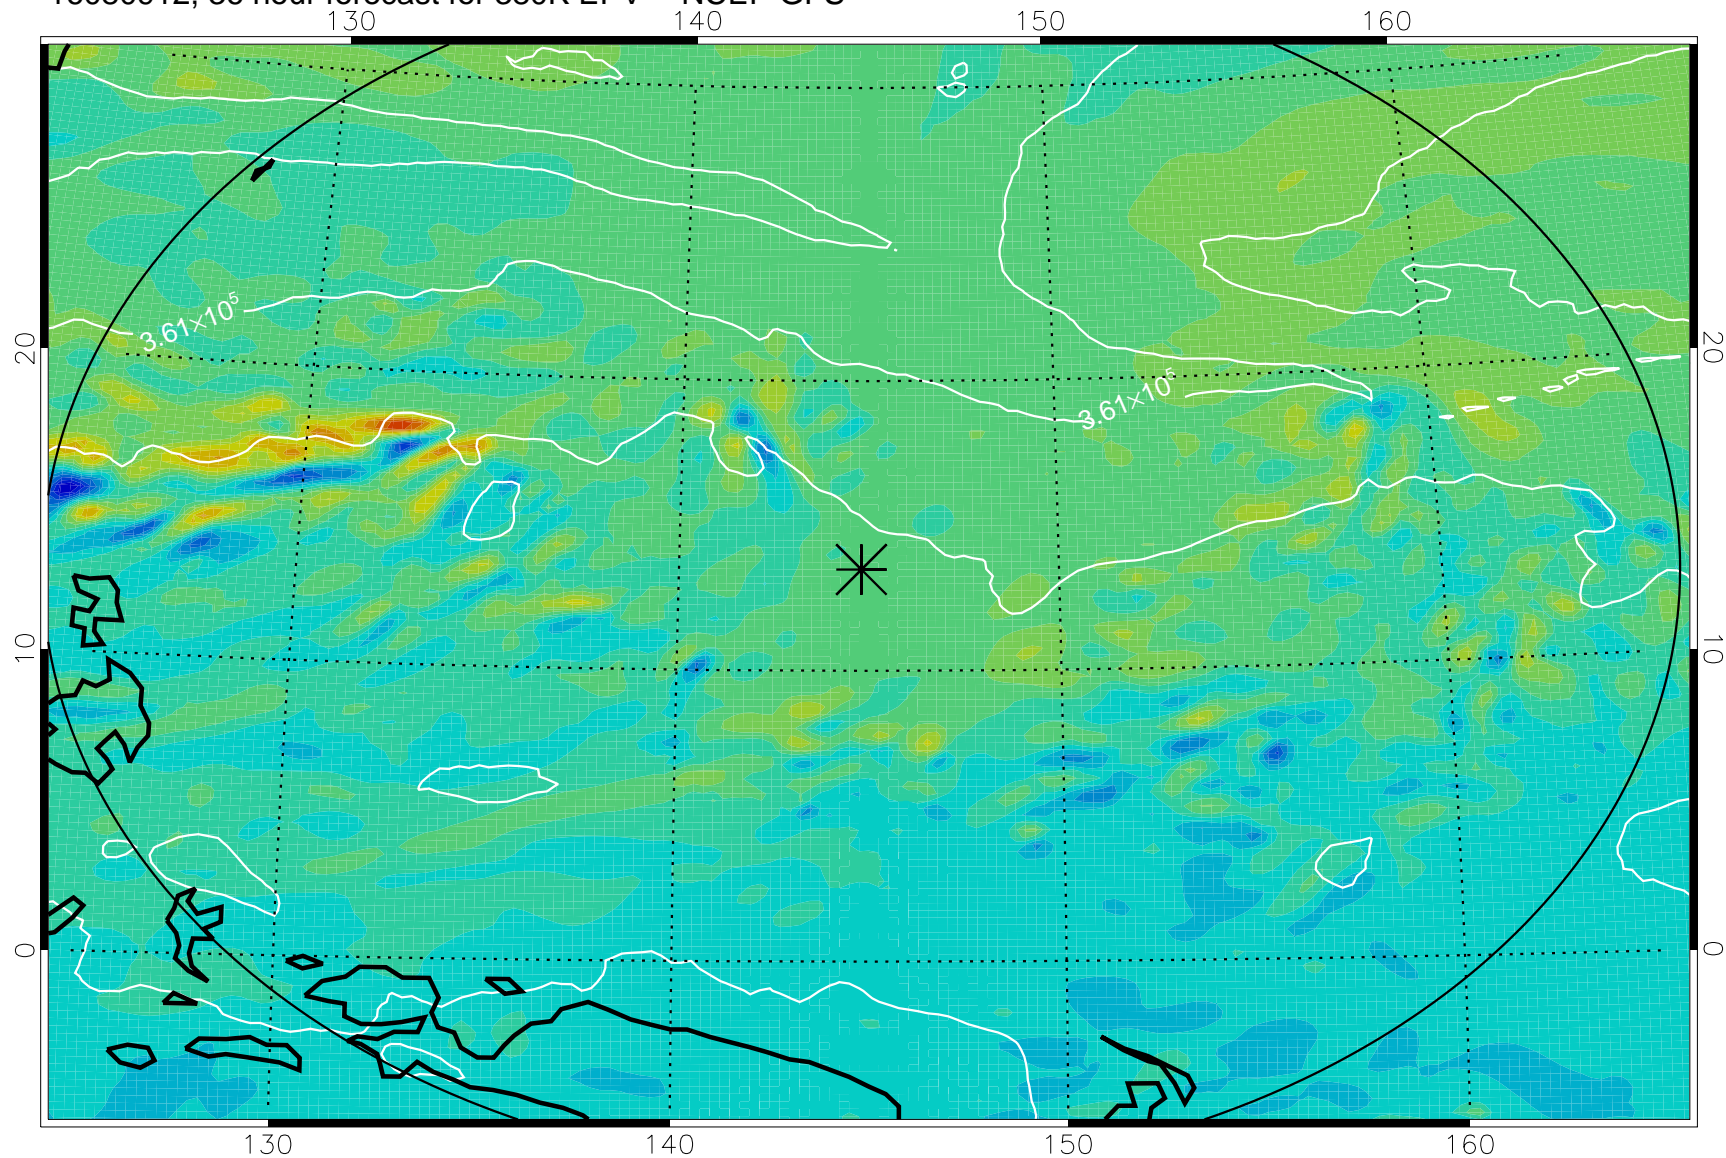

16080806, 6 hour forecast for 380K EPV -- NCEP GFS

380K Montgomery Streamfunction, white

Range ring of 2304 km

16080812, 12 hour forecast for 380K EPV -- NCEP GFS

380K Montgomery Streamfunction, white

Range ring of 2304 km

16080818, 18 hour forecast for 380K EPV -- NCEP GFS

380K Montgomery Streamfunction, white

Range ring of 2304 km

16080900, 24 hour forecast for 380K EPV -- NCEP GFS

380K Montgomery Streamfunction, white

Range ring of 2304 km

16080906, 30 hour forecast for 380K EPV -- NCEP GFS

380K Montgomery Streamfunction, white

Range ring of 2304 km

16080912, 36 hour forecast for 380K EPV -- NCEP GFS

380K Montgomery Streamfunction, white

Range ring of 2304 km

16080918, 42 hour forecast for 380K EPV -- NCEP GFS

380K Montgomery Streamfunction, white

Range ring of 2304 km

16081000, 48 hour forecast for 380K EPV -- NCEP GFS

380K Montgomery Streamfunction, white

Range ring of 2304 km