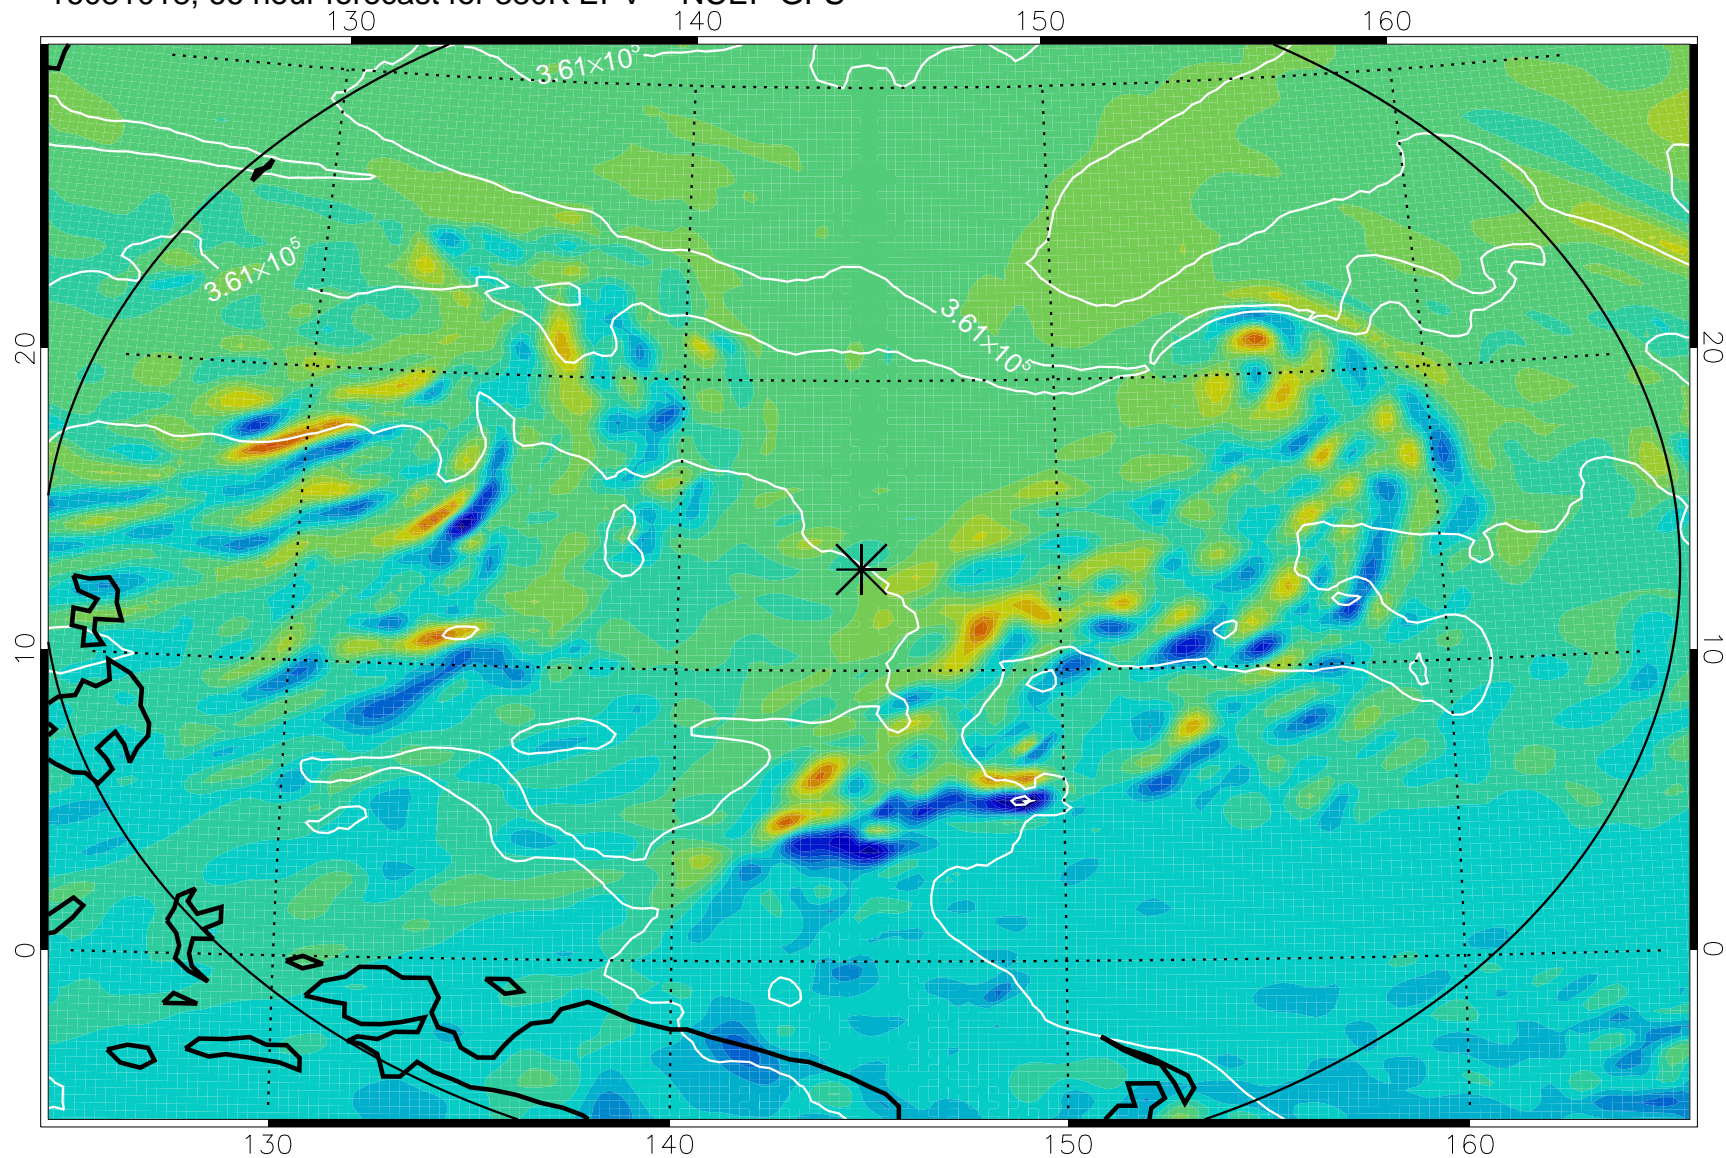

16081006, 54 hour forecast for 380K EPV -- NCEP GFS

380K Montgomery Streamfunction, white

Range ring of 2304 km

16081012, 60 hour forecast for 380K EPV -- NCEP GFS

380K Montgomery Streamfunction, white

Range ring of 2304 km

16081018, 66 hour forecast for 380K EPV -- NCEP GFS

380K Montgomery Streamfunction, white

Range ring of 2304 km

16081100, 72 hour forecast for 380K EPV -- NCEP GFS

380K Montgomery Streamfunction, white

Range ring of 2304 km

16081106, 78 hour forecast for 380K EPV -- NCEP GFS

380K Montgomery Streamfunction, white

Range ring of 2304 km

16081112, 84 hour forecast for 380K EPV -- NCEP GFS

380K Montgomery Streamfunction, white

Range ring of 2304 km

16081118, 90 hour forecast for 380K EPV -- NCEP GFS

380K Montgomery Streamfunction, white

Range ring of 2304 km

16081200, 96 hour forecast for 380K EPV -- NCEP GFS

380K Montgomery Streamfunction, white

Range ring of 2304 km