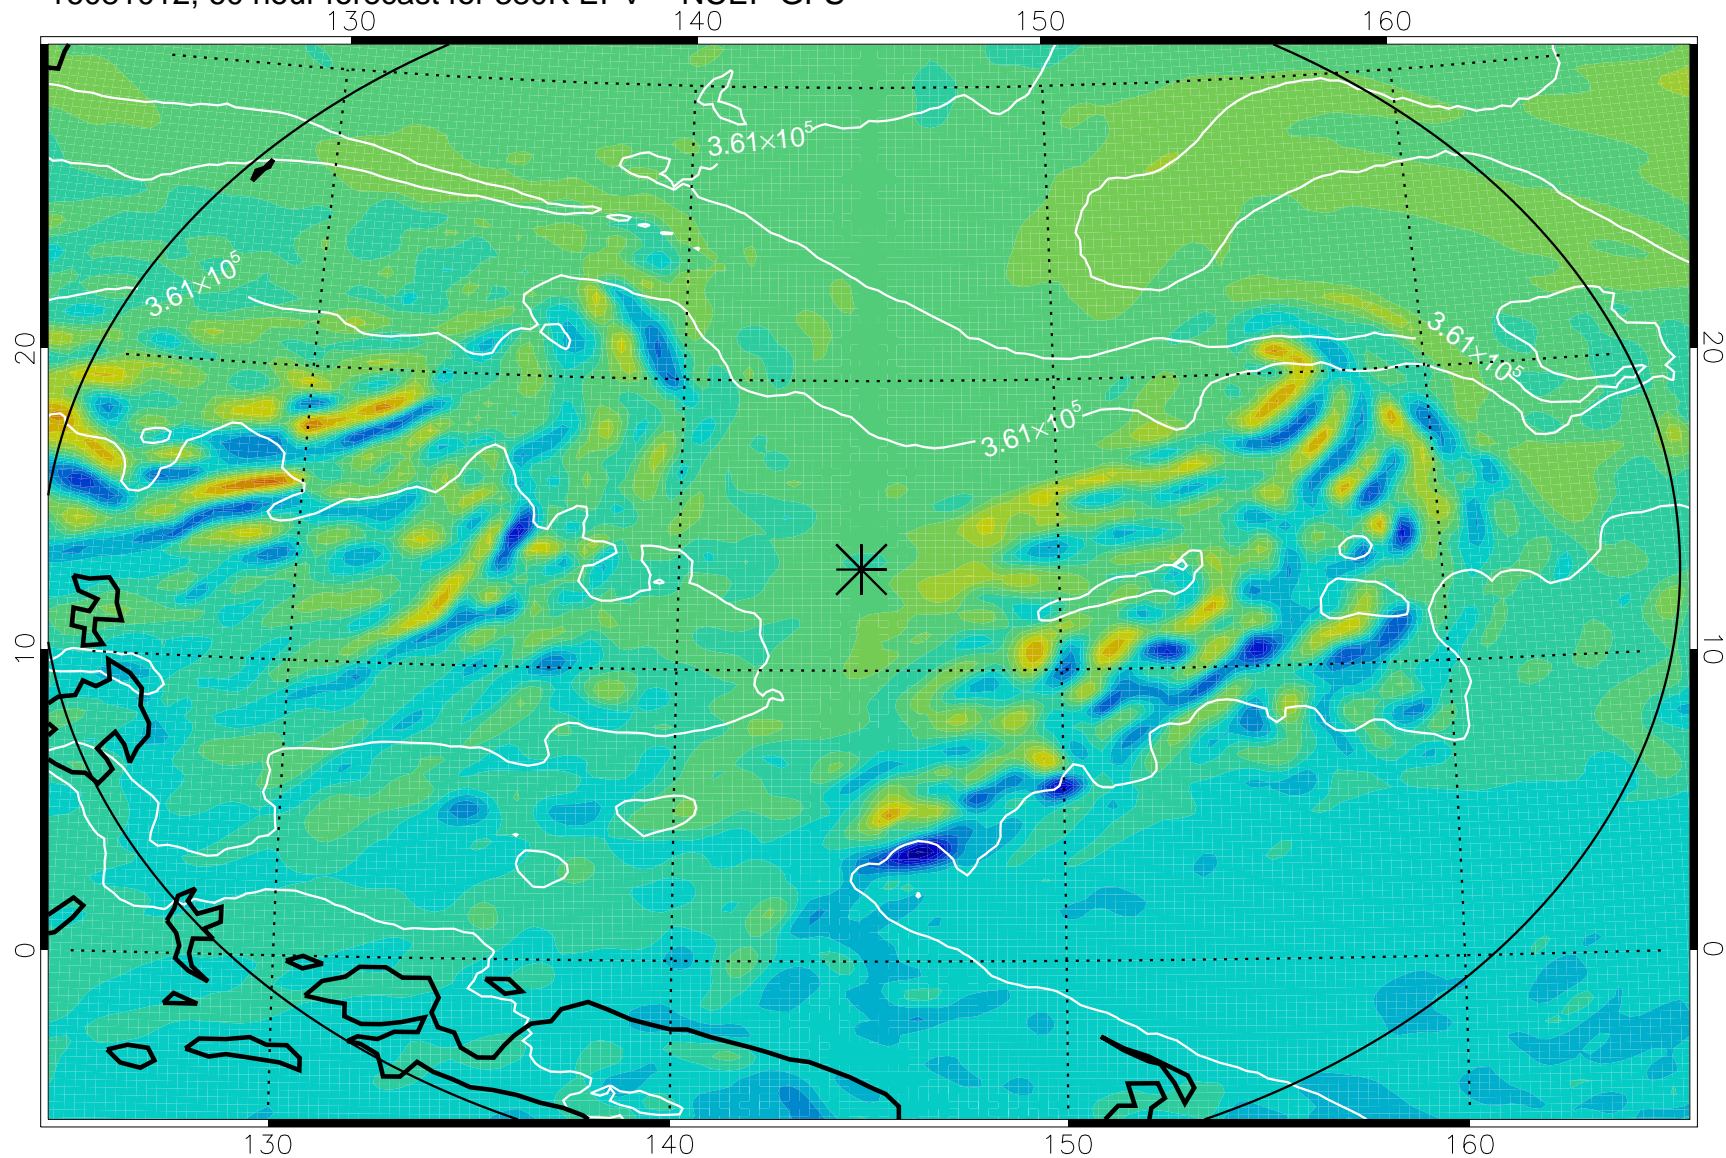

16080918, 42 hour forecast for 380K EPV -- NCEP GFS

380K Montgomery Streamfunction, white

Range ring of 2304 km

16081000, 48 hour forecast for 380K EPV -- NCEP GFS

380K Montgomery Streamfunction, white

Range ring of 2304 km

16081006, 54 hour forecast for 380K EPV -- NCEP GFS

380K Montgomery Streamfunction, white

Range ring of 2304 km

16081012, 60 hour forecast for 380K EPV -- NCEP GFS

380K Montgomery Streamfunction, white

Range ring of 2304 km

16081018, 66 hour forecast for 380K EPV -- NCEP GFS

380K Montgomery Streamfunction, white

Range ring of 2304 km

16081100, 72 hour forecast for 380K EPV -- NCEP GFS

380K Montgomery Streamfunction, white

Range ring of 2304 km

16081106, 78 hour forecast for 380K EPV -- NCEP GFS

380K Montgomery Streamfunction, white

Range ring of 2304 km

16081112, 84 hour forecast for 380K EPV -- NCEP GFS

380K Montgomery Streamfunction, white

Range ring of 2304 km