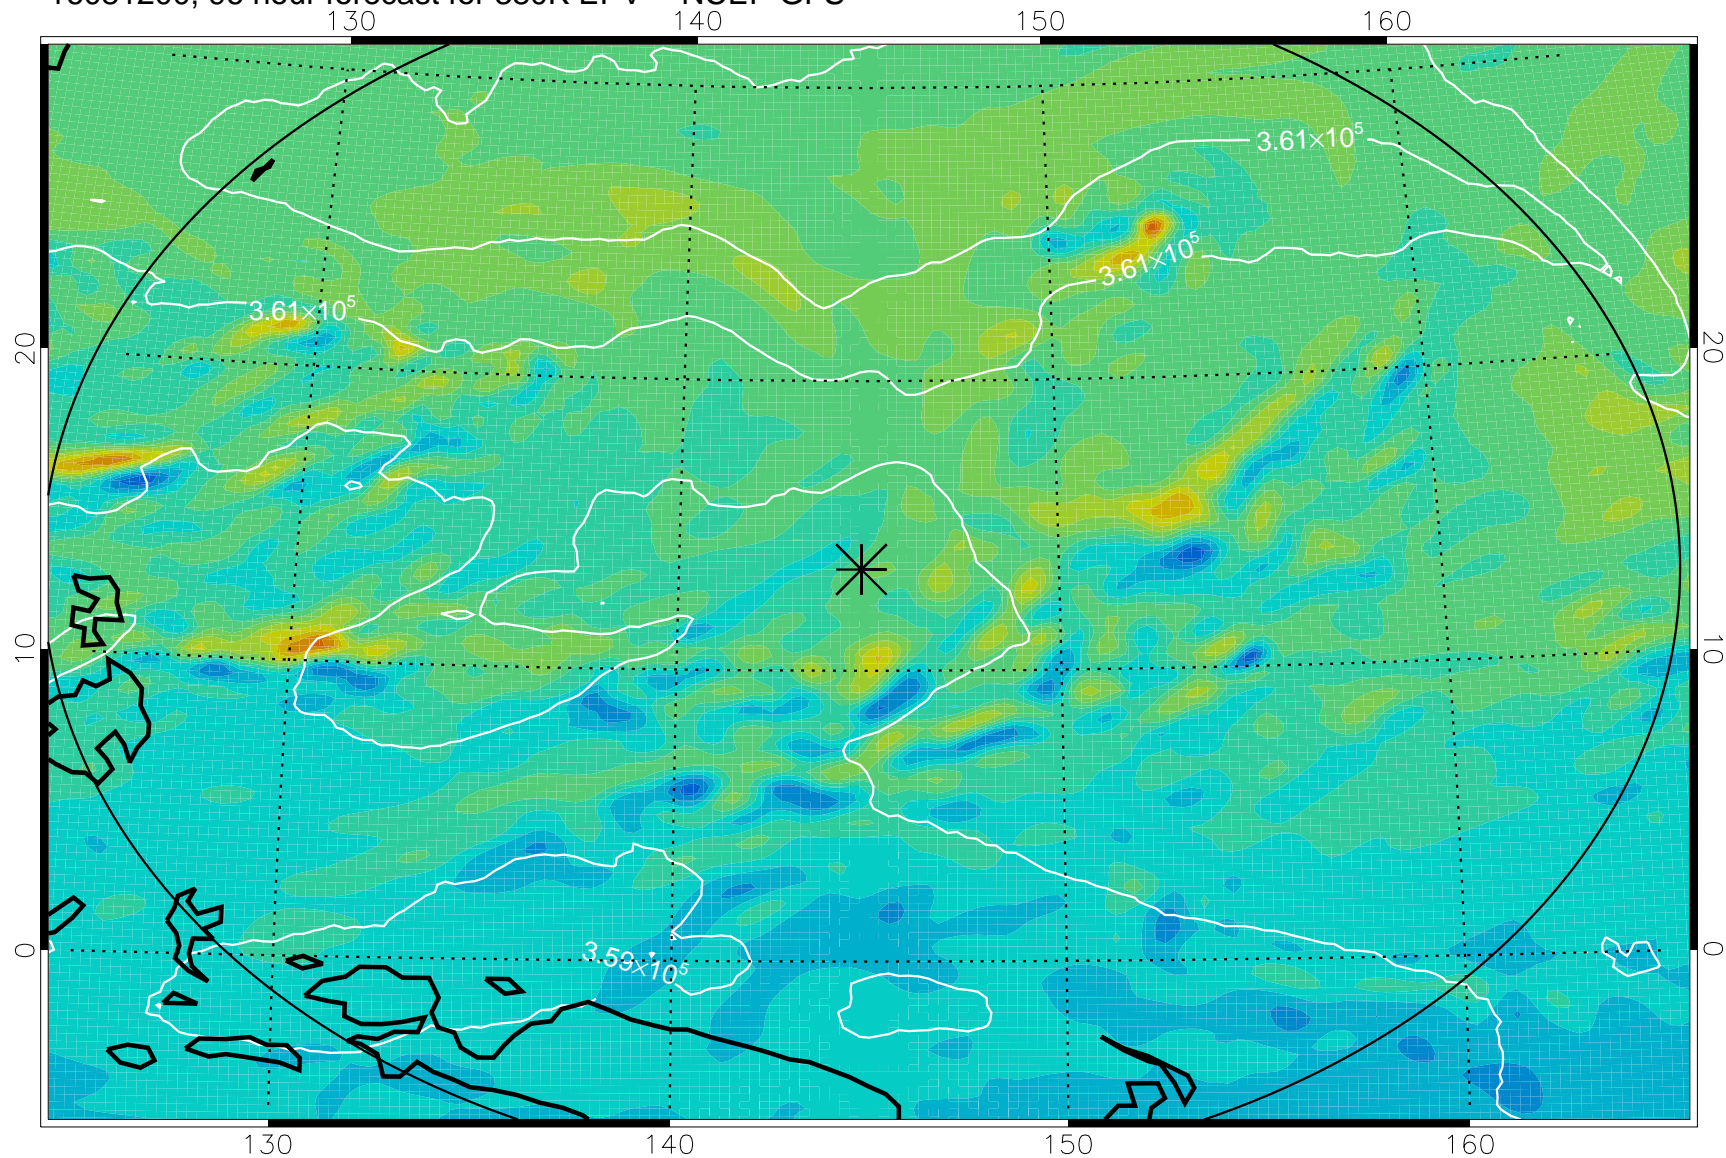

16081018, 66 hour forecast for 380K EPV -- NCEP GFS

380K Montgomery Streamfunction, white

Range ring of 2304 km

16081100, 72 hour forecast for 380K EPV -- NCEP GFS

380K Montgomery Streamfunction, white

Range ring of 2304 km

16081106, 78 hour forecast for 380K EPV -- NCEP GFS

380K Montgomery Streamfunction, white

Range ring of 2304 km

16081112, 84 hour forecast for 380K EPV -- NCEP GFS

380K Montgomery Streamfunction, white

Range ring of 2304 km

16081118, 90 hour forecast for 380K EPV -- NCEP GFS

380K Montgomery Streamfunction, white

Range ring of 2304 km

16081200, 96 hour forecast for 380K EPV -- NCEP GFS

380K Montgomery Streamfunction, white

Range ring of 2304 km

16081206, 102 hour forecast for 380K EPV -- NCEP GFS

380K Montgomery Streamfunction, white

Range ring of 2304 km

16081212, 108 hour forecast for 380K EPV -- NCEP GFS

380K Montgomery Streamfunction, white

Range ring of 2304 km