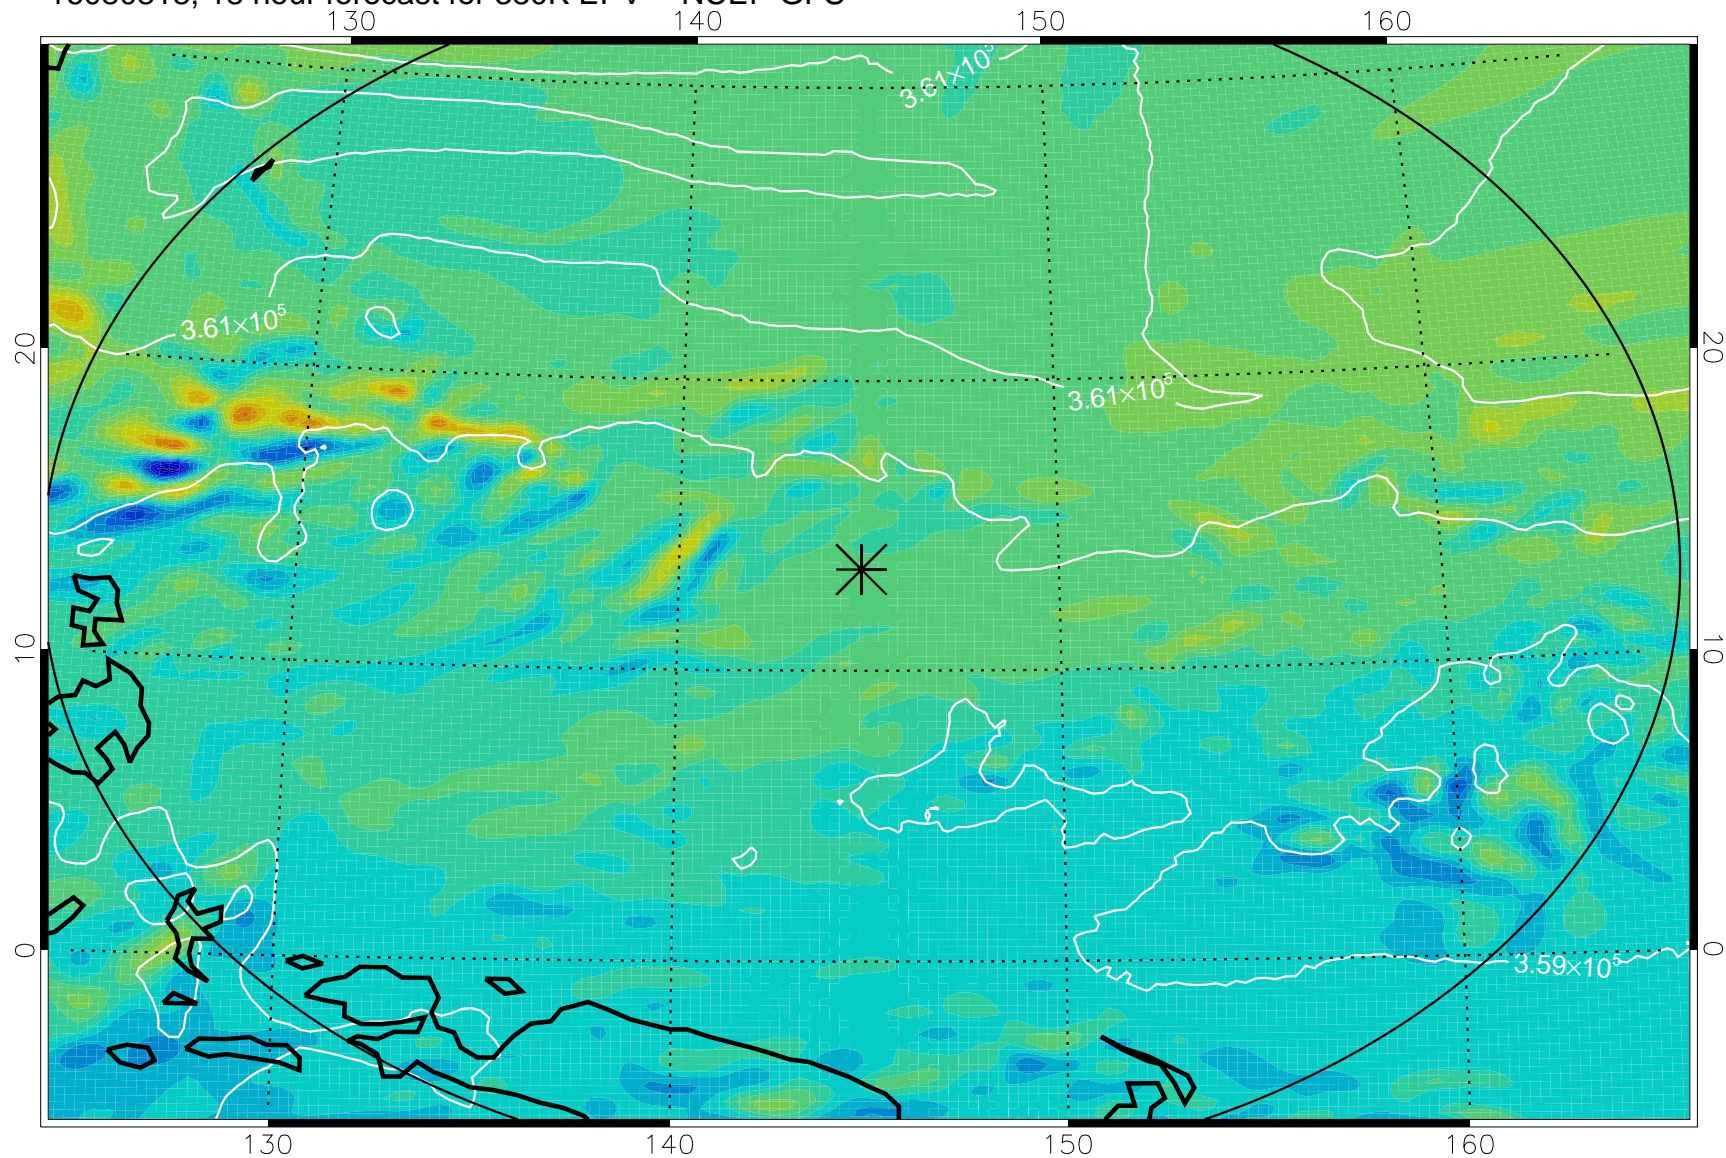

16080806, 6 hour forecast for 380K EPV -- NCEP GFS

380K Montgomery Streamfunction, white

Range ring of 2304 km

16080812, 12 hour forecast for 380K EPV -- NCEP GFS

380K Montgomery Streamfunction, white

Range ring of 2304 km

16080818, 18 hour forecast for 380K EPV -- NCEP GFS

380K Montgomery Streamfunction, white

Range ring of 2304 km

16080900, 24 hour forecast for 380K EPV -- NCEP GFS

380K Montgomery Streamfunction, white

Range ring of 2304 km

16080906, 30 hour forecast for 380K EPV -- NCEP GFS

380K Montgomery Streamfunction, white

Range ring of 2304 km

16080912, 36 hour forecast for 380K EPV -- NCEP GFS

380K Montgomery Streamfunction, white

Range ring of 2304 km

16080918, 42 hour forecast for 380K EPV -- NCEP GFS

380K Montgomery Streamfunction, white

Range ring of 2304 km

16081000, 48 hour forecast for 380K EPV -- NCEP GFS

380K Montgomery Streamfunction, white

Range ring of 2304 km