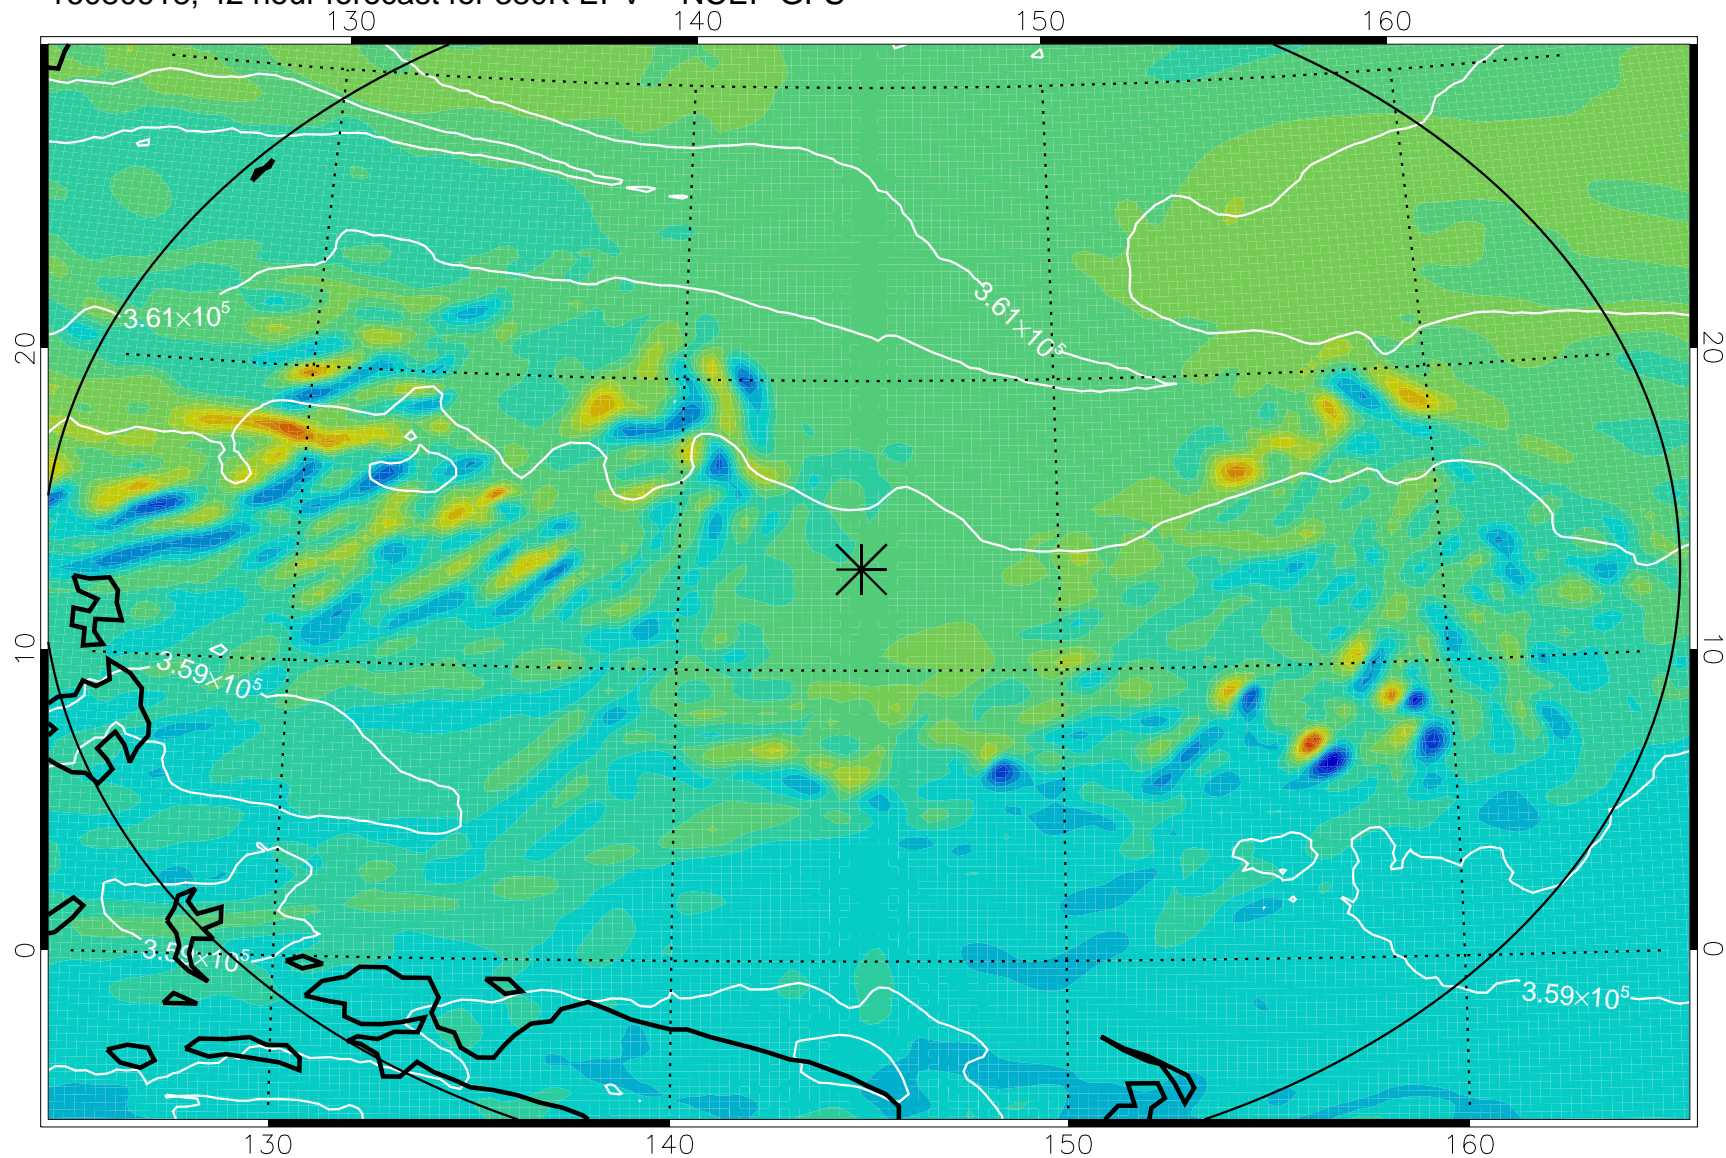

16080906, 30 hour forecast for 380K EPV -- NCEP GFS

380K Montgomery Streamfunction, white

Range ring of 2304 km

16080912, 36 hour forecast for 380K EPV -- NCEP GFS

380K Montgomery Streamfunction, white

Range ring of 2304 km

16080918, 42 hour forecast for 380K EPV -- NCEP GFS

380K Montgomery Streamfunction, white

Range ring of 2304 km

16081000, 48 hour forecast for 380K EPV -- NCEP GFS

380K Montgomery Streamfunction, white

Range ring of 2304 km

16081006, 54 hour forecast for 380K EPV -- NCEP GFS

380K Montgomery Streamfunction, white

Range ring of 2304 km

16081012, 60 hour forecast for 380K EPV -- NCEP GFS

380K Montgomery Streamfunction, white

Range ring of 2304 km

16081018, 66 hour forecast for 380K EPV -- NCEP GFS

380K Montgomery Streamfunction, white

Range ring of 2304 km

16081100, 72 hour forecast for 380K EPV -- NCEP GFS

380K Montgomery Streamfunction, white

Range ring of 2304 km