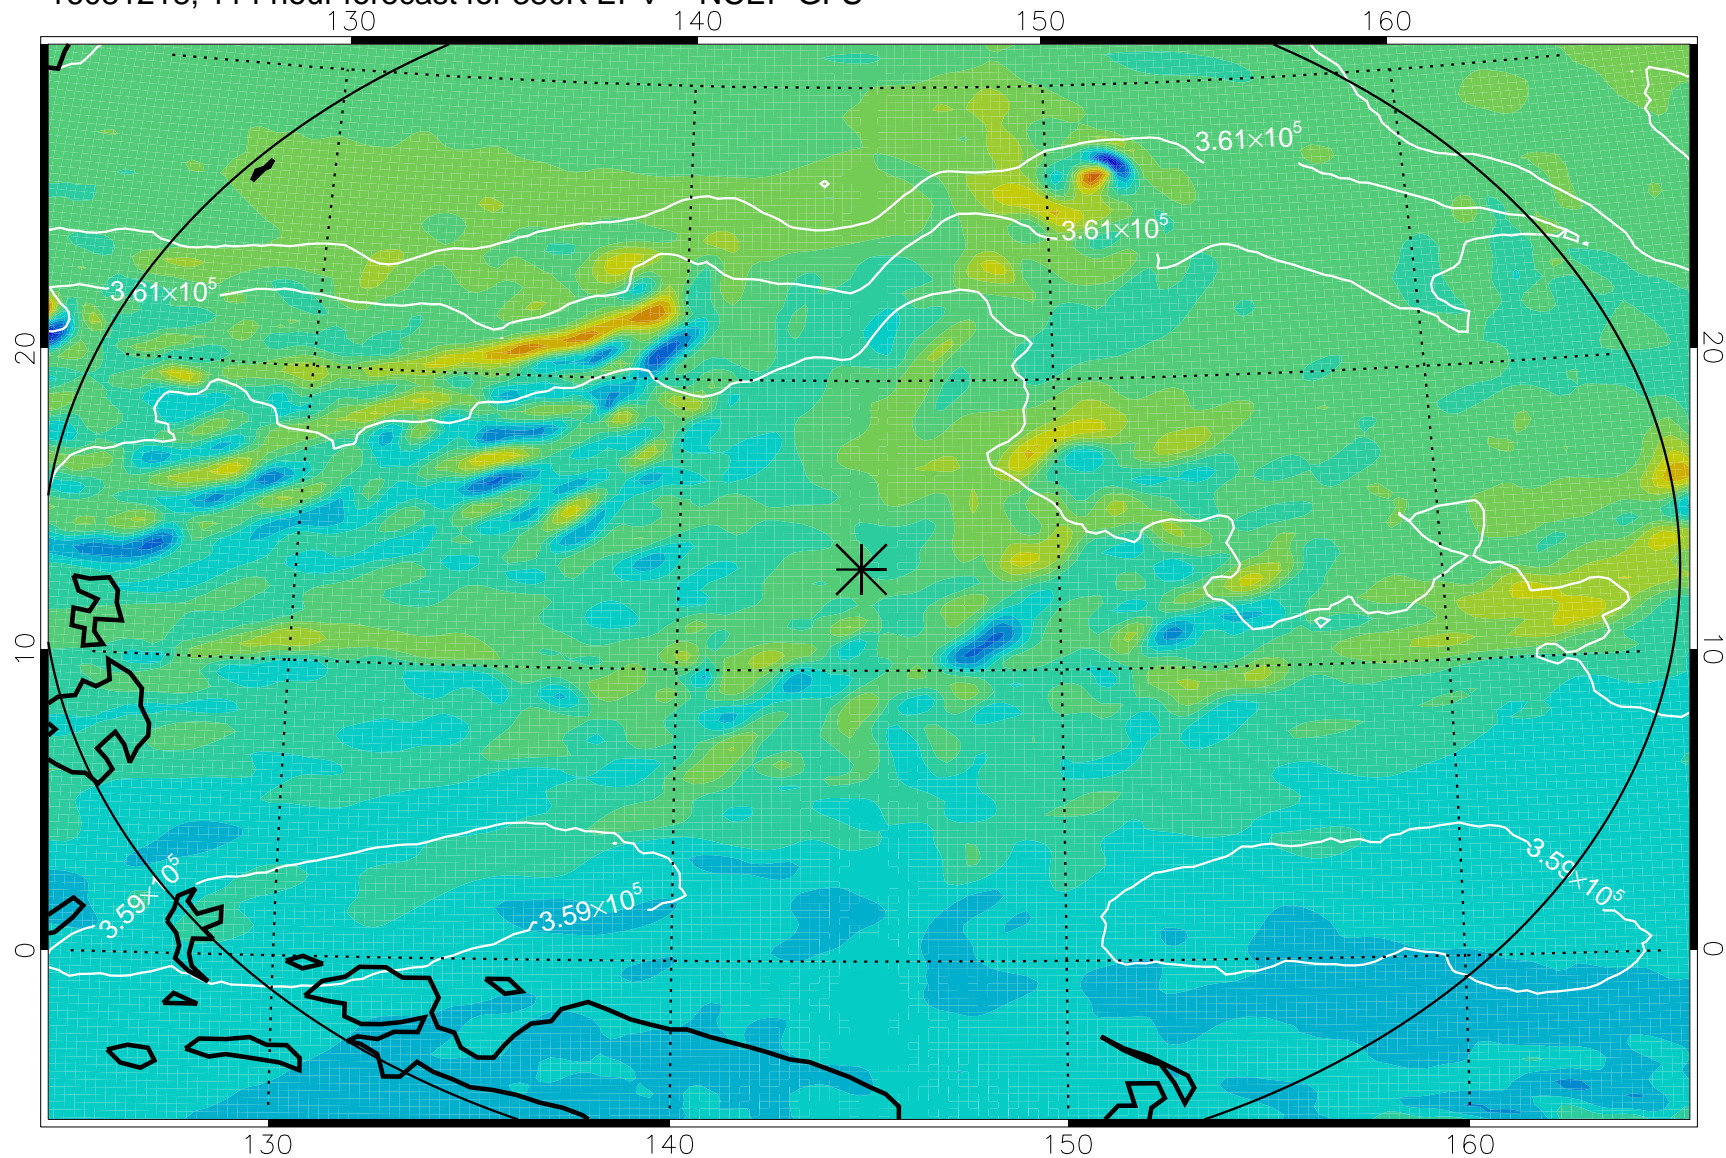

16081106, 78 hour forecast for 380K EPV -- NCEP GFS

380K Montgomery Streamfunction, white

Range ring of 2304 km

16081112, 84 hour forecast for 380K EPV -- NCEP GFS

380K Montgomery Streamfunction, white

Range ring of 2304 km

16081118, 90 hour forecast for 380K EPV -- NCEP GFS

380K Montgomery Streamfunction, white

Range ring of 2304 km

16081200, 96 hour forecast for 380K EPV -- NCEP GFS

380K Montgomery Streamfunction, white

Range ring of 2304 km

16081206, 102 hour forecast for 380K EPV -- NCEP GFS

380K Montgomery Streamfunction, white

Range ring of 2304 km

16081212, 108 hour forecast for 380K EPV -- NCEP GFS

380K Montgomery Streamfunction, white

Range ring of 2304 km

16081218, 114 hour forecast for 380K EPV -- NCEP GFS

380K Montgomery Streamfunction, white

Range ring of 2304 km

16081300, 120 hour forecast for 380K EPV -- NCEP GFS