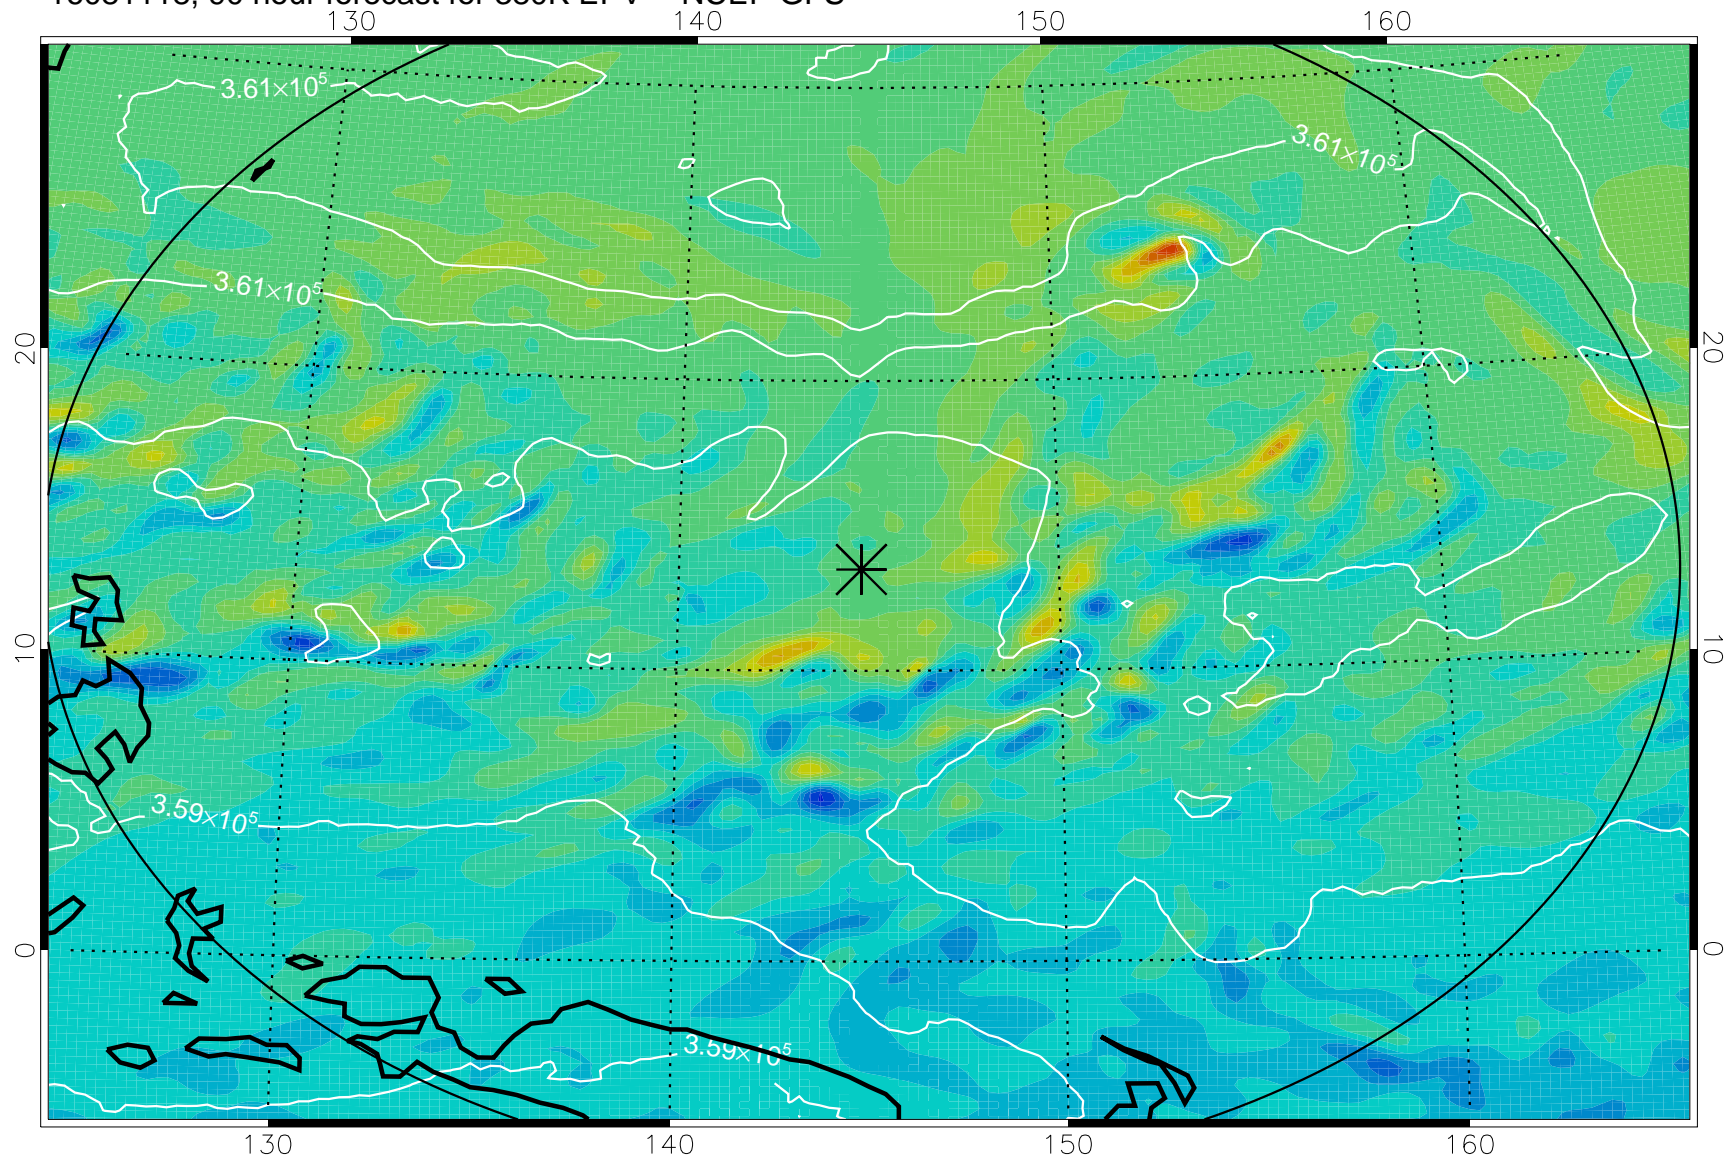

16081018, 66 hour forecast for 380K EPV -- NCEP GFS

380K Montgomery Streamfunction, white

Range ring of 2304 km

16081100, 72 hour forecast for 380K EPV -- NCEP GFS

380K Montgomery Streamfunction, white

Range ring of 2304 km

16081106, 78 hour forecast for 380K EPV -- NCEP GFS

380K Montgomery Streamfunction, white

Range ring of 2304 km

16081112, 84 hour forecast for 380K EPV -- NCEP GFS

380K Montgomery Streamfunction, white

Range ring of 2304 km

16081118, 90 hour forecast for 380K EPV -- NCEP GFS

380K Montgomery Streamfunction, white

Range ring of 2304 km

16081200, 96 hour forecast for 380K EPV -- NCEP GFS

380K Montgomery Streamfunction, white

Range ring of 2304 km

16081206, 102 hour forecast for 380K EPV -- NCEP GFS

380K Montgomery Streamfunction, white

Range ring of 2304 km

16081212, 108 hour forecast for 380K EPV -- NCEP GFS

380K Montgomery Streamfunction, white

Range ring of 2304 km