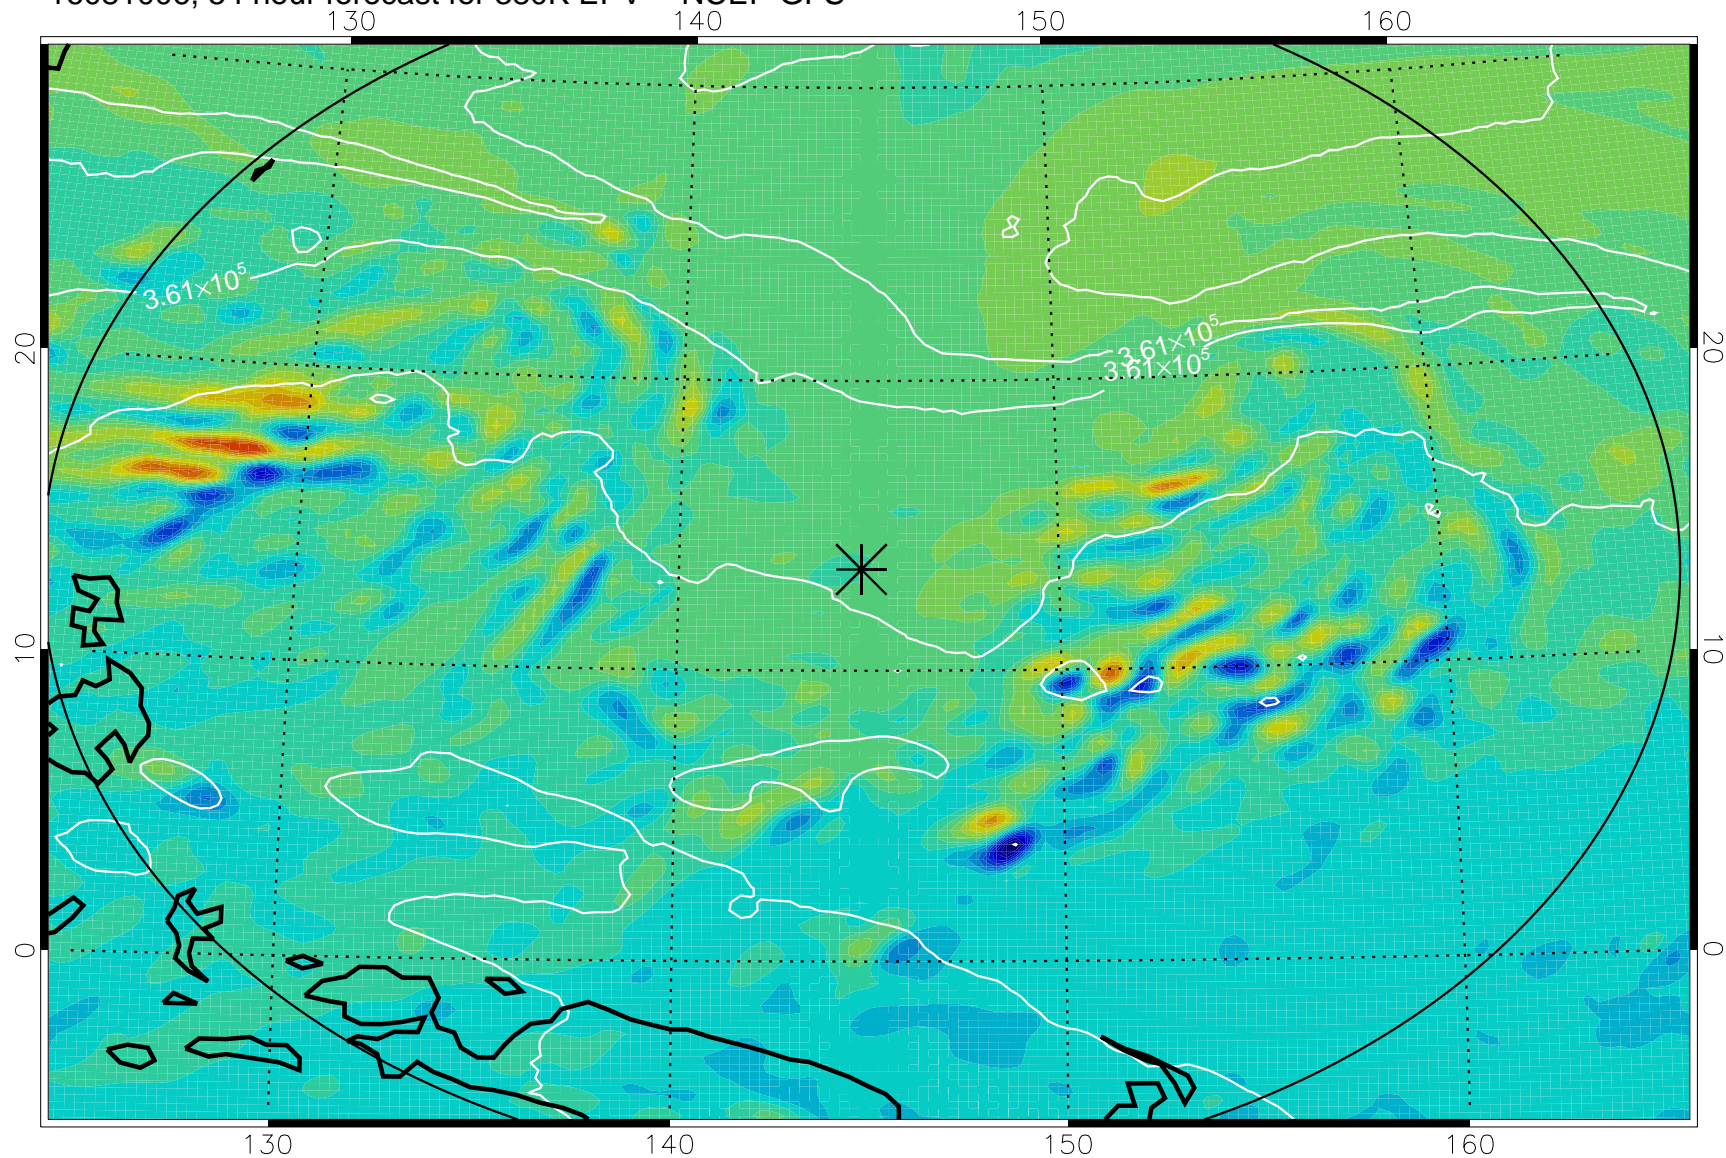

16080918, 42 hour forecast for 380K EPV -- NCEP GFS

380K Montgomery Streamfunction, white

Range ring of 2304 km

16081000, 48 hour forecast for 380K EPV -- NCEP GFS

380K Montgomery Streamfunction, white

Range ring of 2304 km

16081006, 54 hour forecast for 380K EPV -- NCEP GFS

380K Montgomery Streamfunction, white

Range ring of 2304 km

16081012, 60 hour forecast for 380K EPV -- NCEP GFS

380K Montgomery Streamfunction, white

Range ring of 2304 km

16081018, 66 hour forecast for 380K EPV -- NCEP GFS

380K Montgomery Streamfunction, white

Range ring of 2304 km

16081100, 72 hour forecast for 380K EPV -- NCEP GFS

380K Montgomery Streamfunction, white

Range ring of 2304 km

16081106, 78 hour forecast for 380K EPV -- NCEP GFS

380K Montgomery Streamfunction, white

Range ring of 2304 km

16081112, 84 hour forecast for 380K EPV -- NCEP GFS

380K Montgomery Streamfunction, white

Range ring of 2304 km