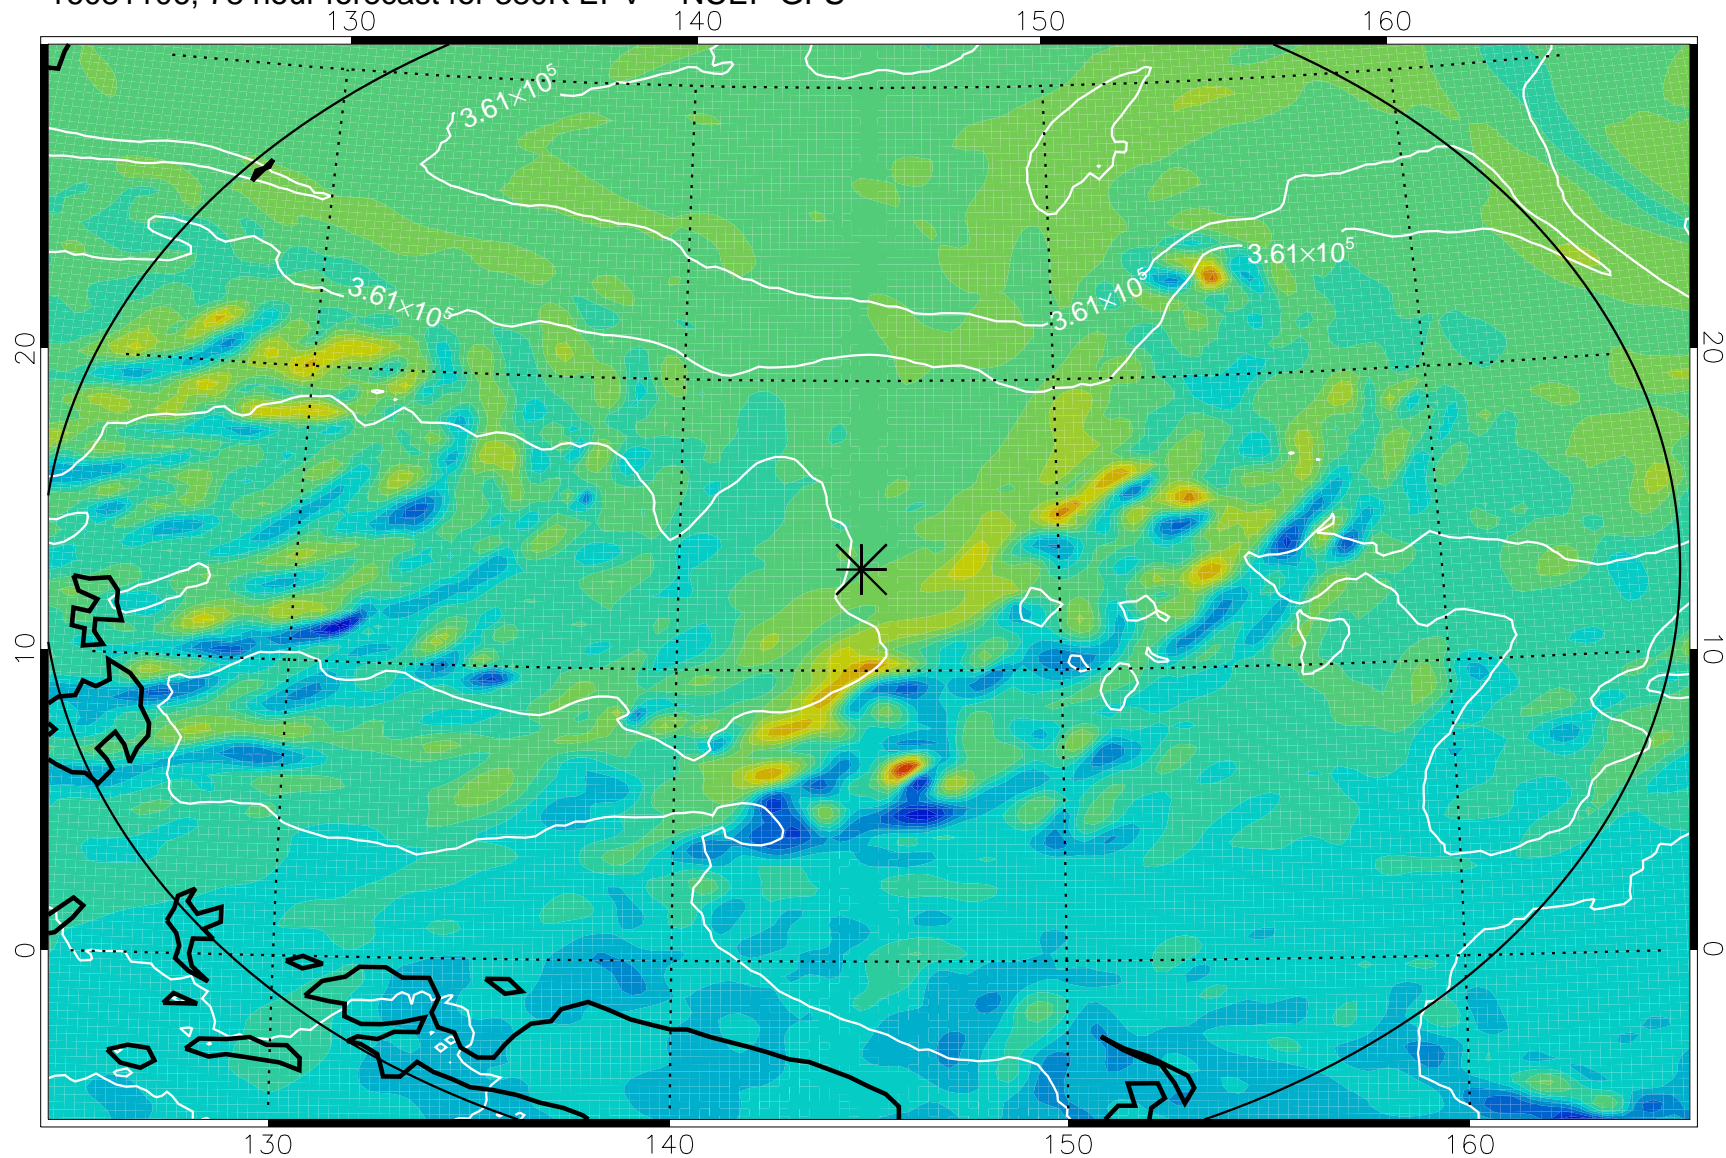

16081006, 54 hour forecast for 380K EPV -- NCEP GFS

380K Montgomery Streamfunction, white

Range ring of 2304 km

16081012, 60 hour forecast for 380K EPV -- NCEP GFS

380K Montgomery Streamfunction, white

Range ring of 2304 km

16081018, 66 hour forecast for 380K EPV -- NCEP GFS

380K Montgomery Streamfunction, white

Range ring of 2304 km

16081100, 72 hour forecast for 380K EPV -- NCEP GFS

380K Montgomery Streamfunction, white

Range ring of 2304 km

16081106, 78 hour forecast for 380K EPV -- NCEP GFS

380K Montgomery Streamfunction, white

Range ring of 2304 km

16081112, 84 hour forecast for 380K EPV -- NCEP GFS

380K Montgomery Streamfunction, white

Range ring of 2304 km

16081118, 90 hour forecast for 380K EPV -- NCEP GFS

380K Montgomery Streamfunction, white

Range ring of 2304 km

16081200, 96 hour forecast for 380K EPV -- NCEP GFS

380K Montgomery Streamfunction, white

Range ring of 2304 km