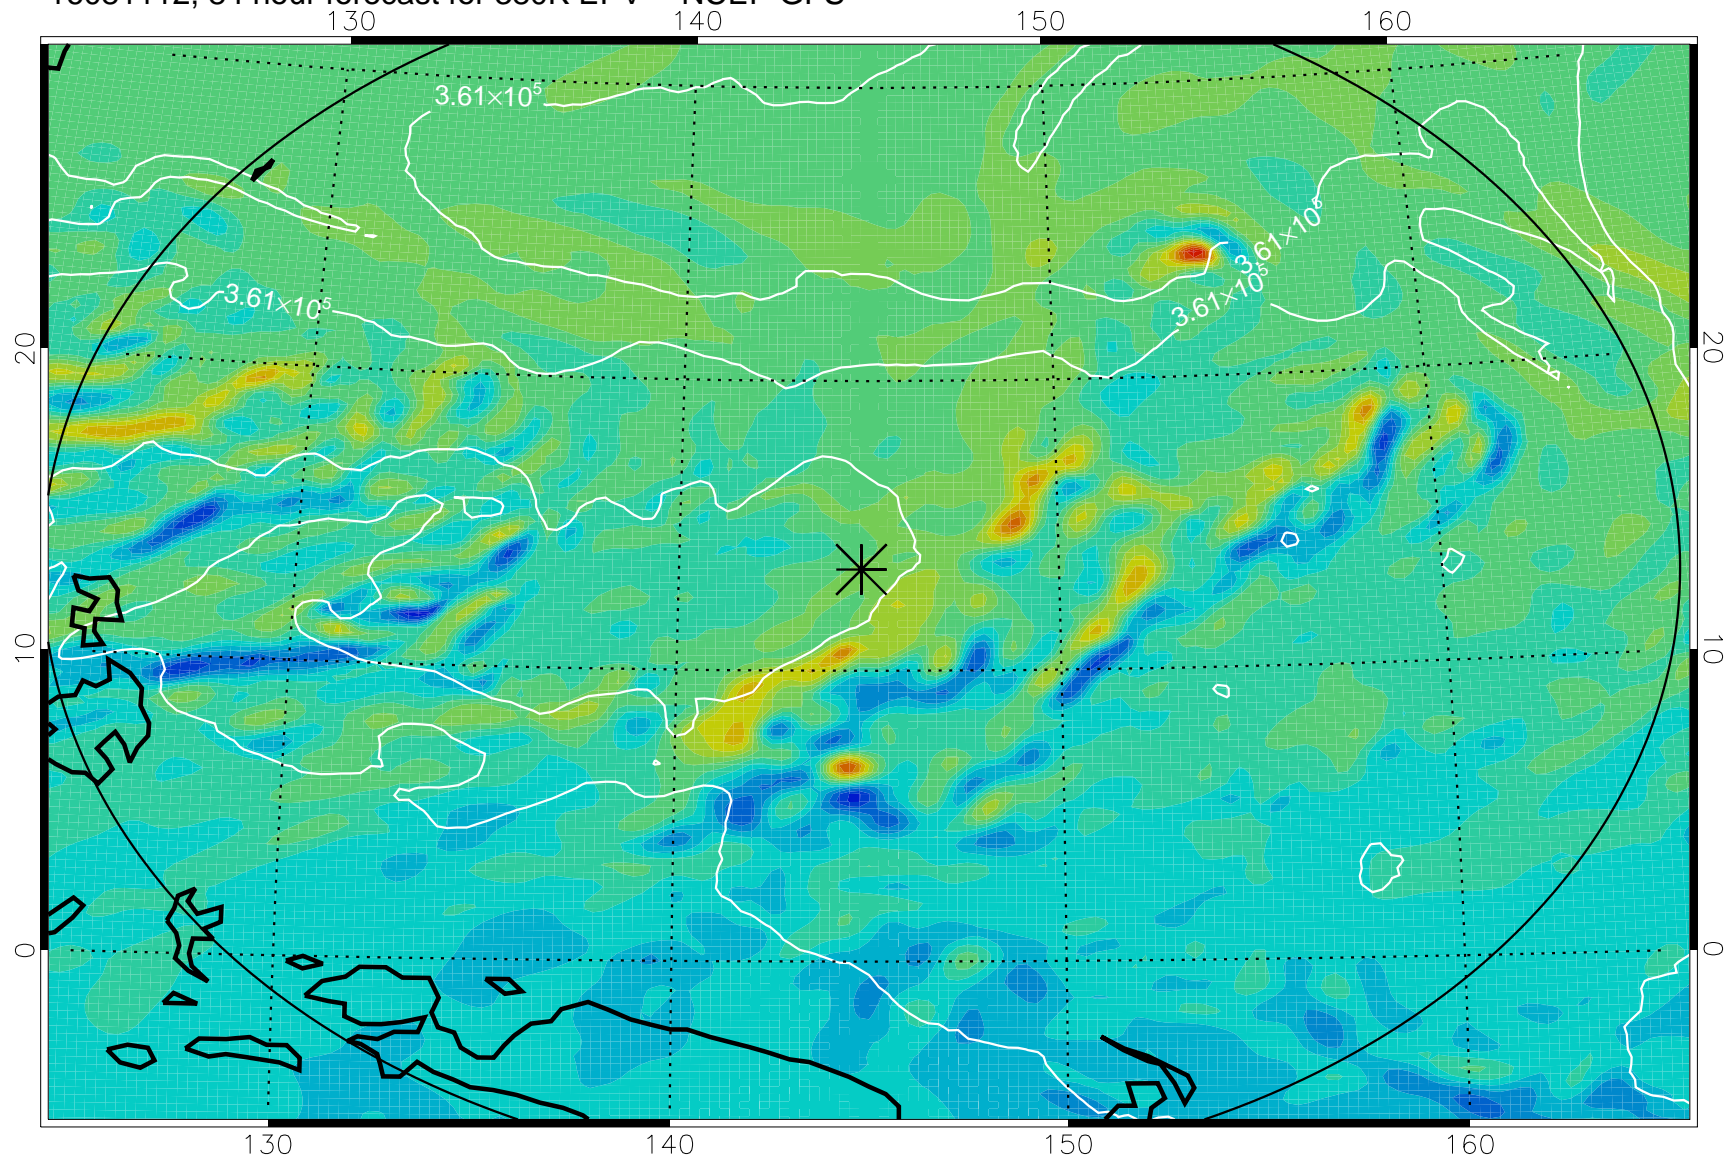

16081018, 66 hour forecast for 380K EPV -- NCEP GFS

380K Montgomery Streamfunction, white

Range ring of 2304 km

16081100, 72 hour forecast for 380K EPV -- NCEP GFS

380K Montgomery Streamfunction, white

Range ring of 2304 km

16081106, 78 hour forecast for 380K EPV -- NCEP GFS

380K Montgomery Streamfunction, white

Range ring of 2304 km

16081112, 84 hour forecast for 380K EPV -- NCEP GFS

380K Montgomery Streamfunction, white

Range ring of 2304 km

16081118, 90 hour forecast for 380K EPV -- NCEP GFS

380K Montgomery Streamfunction, white

Range ring of 2304 km

16081200, 96 hour forecast for 380K EPV -- NCEP GFS

380K Montgomery Streamfunction, white

Range ring of 2304 km

16081206, 102 hour forecast for 380K EPV -- NCEP GFS

380K Montgomery Streamfunction, white

Range ring of 2304 km

16081212, 108 hour forecast for 380K EPV -- NCEP GFS

380K Montgomery Streamfunction, white

Range ring of 2304 km