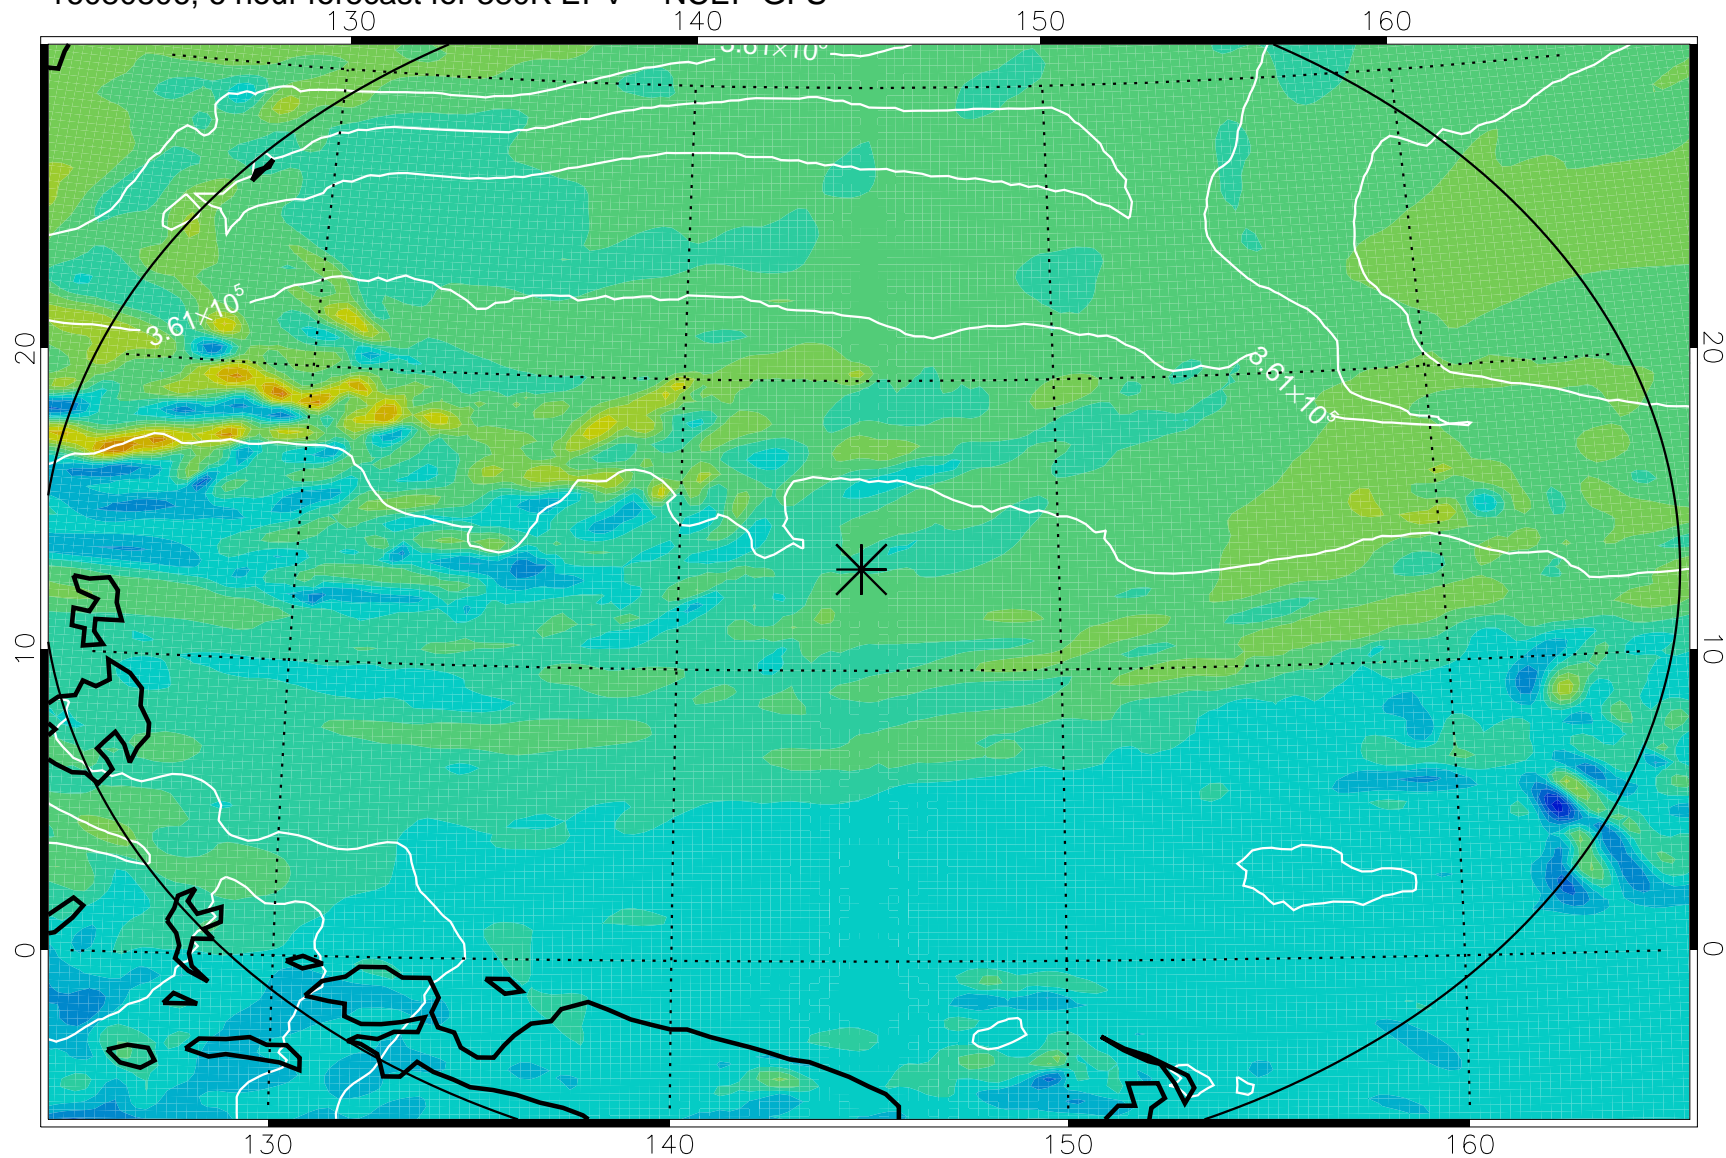

16080806, 6 hour forecast for 380K EPV -- NCEP GFS

380K Montgomery Streamfunction, white

Range ring of 2304 km

16080812, 12 hour forecast for 380K EPV -- NCEP GFS

380K Montgomery Streamfunction, white

Range ring of 2304 km

16080818, 18 hour forecast for 380K EPV -- NCEP GFS

380K Montgomery Streamfunction, white

Range ring of 2304 km

16080900, 24 hour forecast for 380K EPV -- NCEP GFS

380K Montgomery Streamfunction, white

Range ring of 2304 km

16080906, 30 hour forecast for 380K EPV -- NCEP GFS

380K Montgomery Streamfunction, white

Range ring of 2304 km

16080912, 36 hour forecast for 380K EPV -- NCEP GFS

380K Montgomery Streamfunction, white

Range ring of 2304 km

16080918, 42 hour forecast for 380K EPV -- NCEP GFS

380K Montgomery Streamfunction, white

Range ring of 2304 km

16081000, 48 hour forecast for 380K EPV -- NCEP GFS

380K Montgomery Streamfunction, white

Range ring of 2304 km