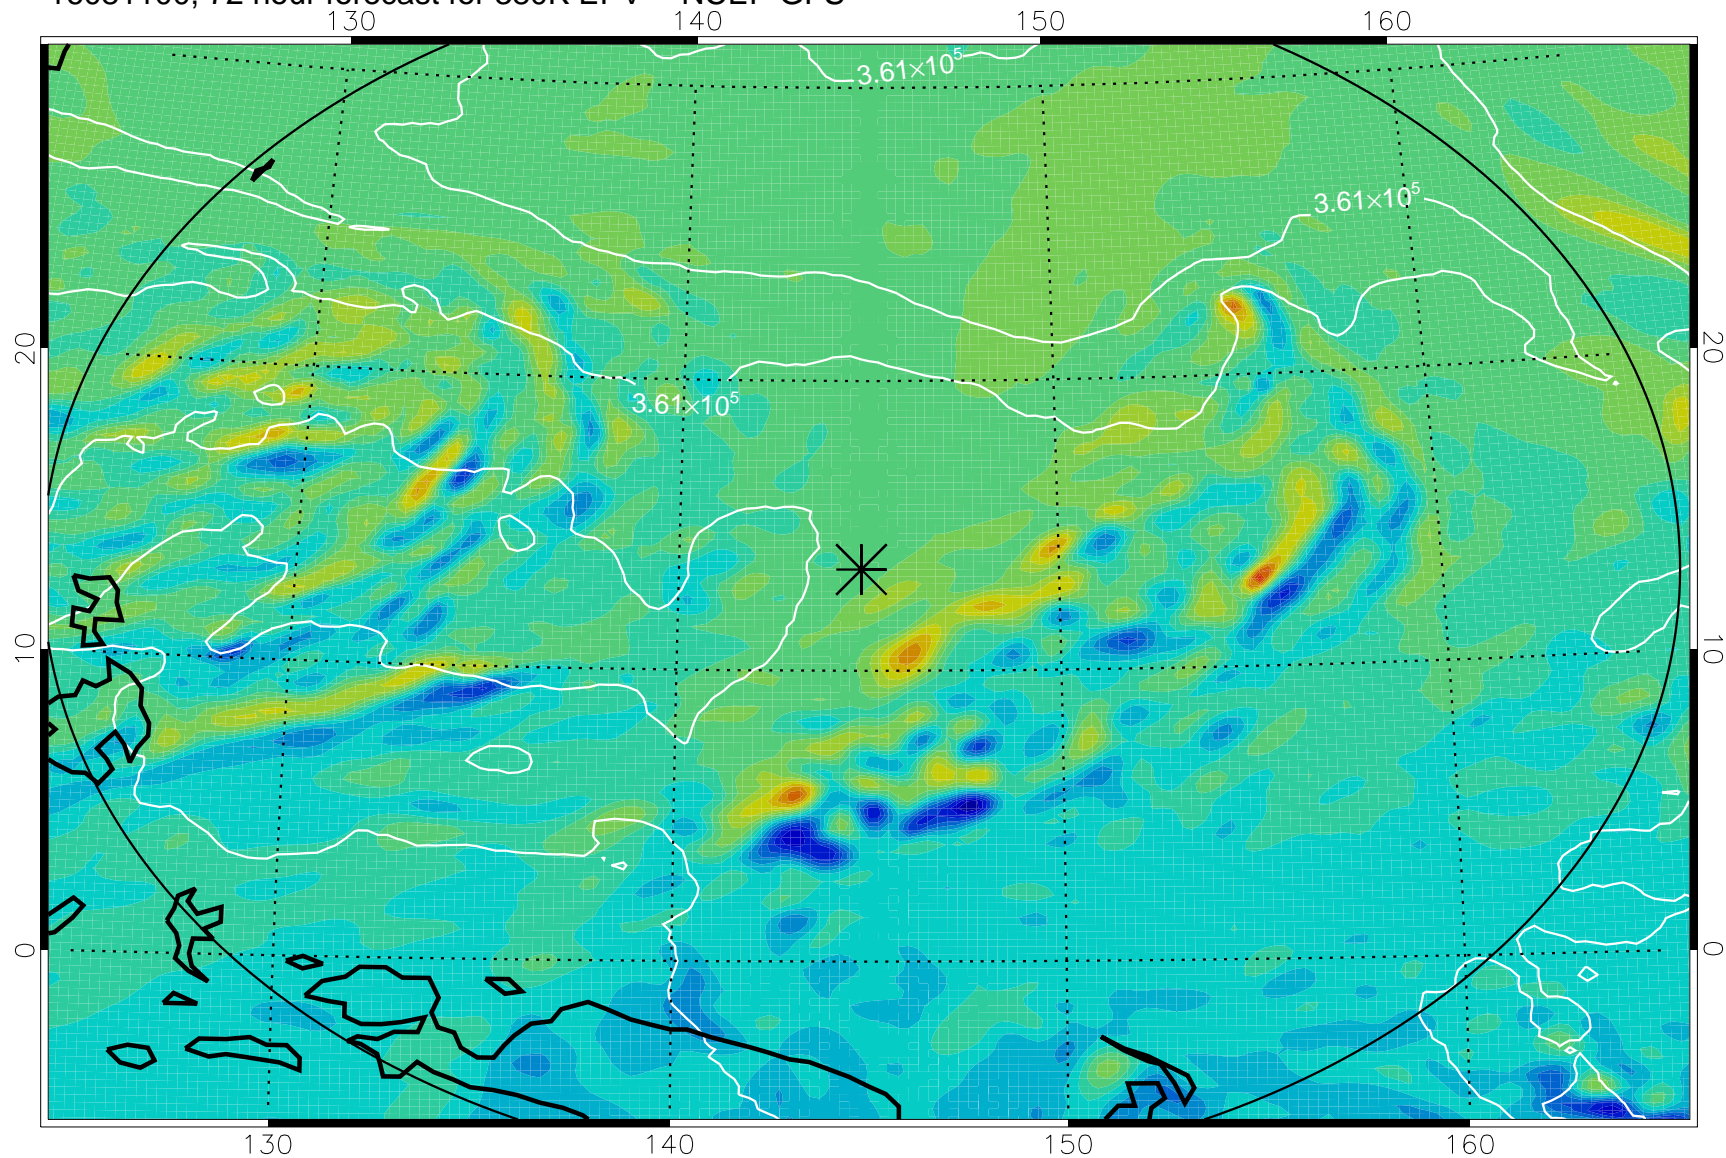

16081006, 54 hour forecast for 380K EPV -- NCEP GFS

380K Montgomery Streamfunction, white

Range ring of 2304 km

16081012, 60 hour forecast for 380K EPV -- NCEP GFS

380K Montgomery Streamfunction, white

Range ring of 2304 km

16081018, 66 hour forecast for 380K EPV -- NCEP GFS

380K Montgomery Streamfunction, white

Range ring of 2304 km

16081100, 72 hour forecast for 380K EPV -- NCEP GFS

380K Montgomery Streamfunction, white

Range ring of 2304 km

16081106, 78 hour forecast for 380K EPV -- NCEP GFS

380K Montgomery Streamfunction, white

Range ring of 2304 km

16081112, 84 hour forecast for 380K EPV -- NCEP GFS

380K Montgomery Streamfunction, white

Range ring of 2304 km

16081118, 90 hour forecast for 380K EPV -- NCEP GFS

380K Montgomery Streamfunction, white

Range ring of 2304 km

16081200, 96 hour forecast for 380K EPV -- NCEP GFS

380K Montgomery Streamfunction, white

Range ring of 2304 km