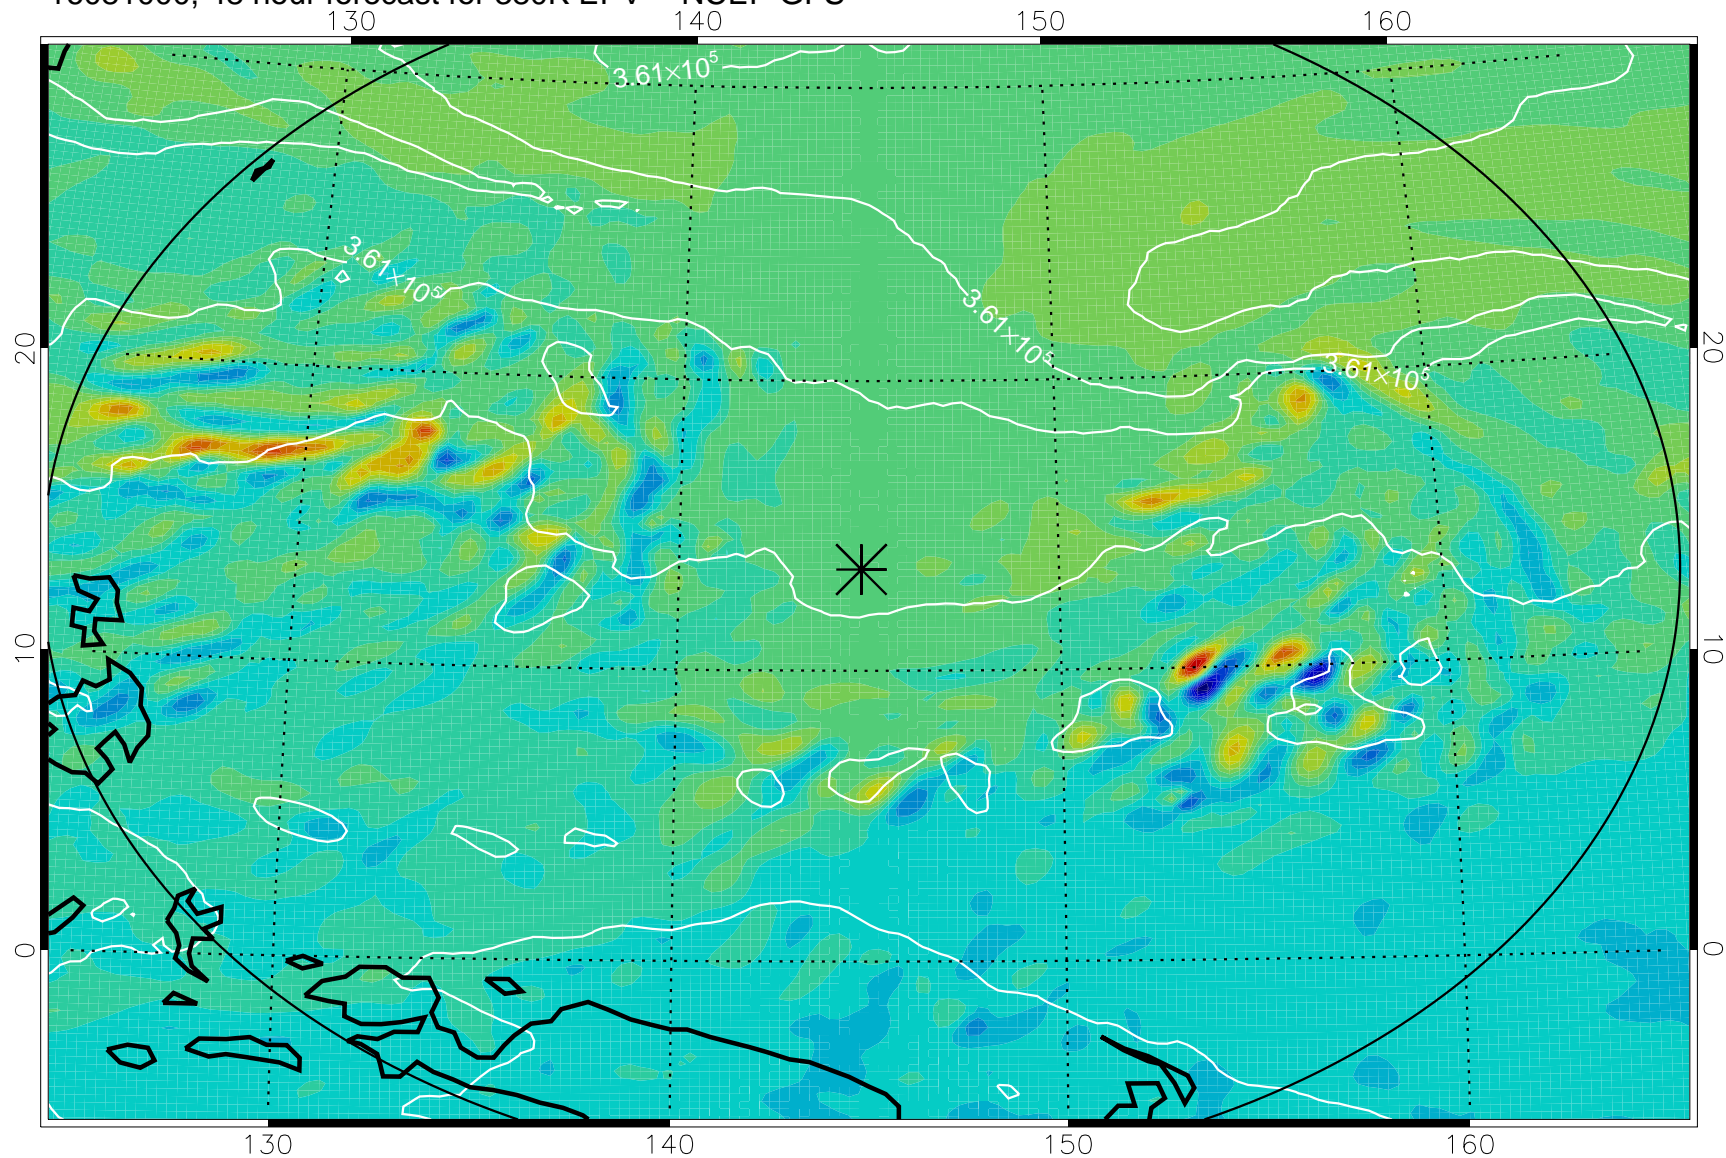

16080818, 18 hour forecast for 380K EPV -- NCEP GFS

380K Montgomery Streamfunction, white

Range ring of 2304 km

16080900, 24 hour forecast for 380K EPV -- NCEP GFS

380K Montgomery Streamfunction, white

Range ring of 2304 km

16080906, 30 hour forecast for 380K EPV -- NCEP GFS

380K Montgomery Streamfunction, white

Range ring of 2304 km

16080912, 36 hour forecast for 380K EPV -- NCEP GFS

380K Montgomery Streamfunction, white

Range ring of 2304 km

16080918, 42 hour forecast for 380K EPV -- NCEP GFS

380K Montgomery Streamfunction, white

Range ring of 2304 km

16081000, 48 hour forecast for 380K EPV -- NCEP GFS

380K Montgomery Streamfunction, white

Range ring of 2304 km

16081006, 54 hour forecast for 380K EPV -- NCEP GFS

380K Montgomery Streamfunction, white

Range ring of 2304 km

16081012, 60 hour forecast for 380K EPV -- NCEP GFS

380K Montgomery Streamfunction, white

Range ring of 2304 km