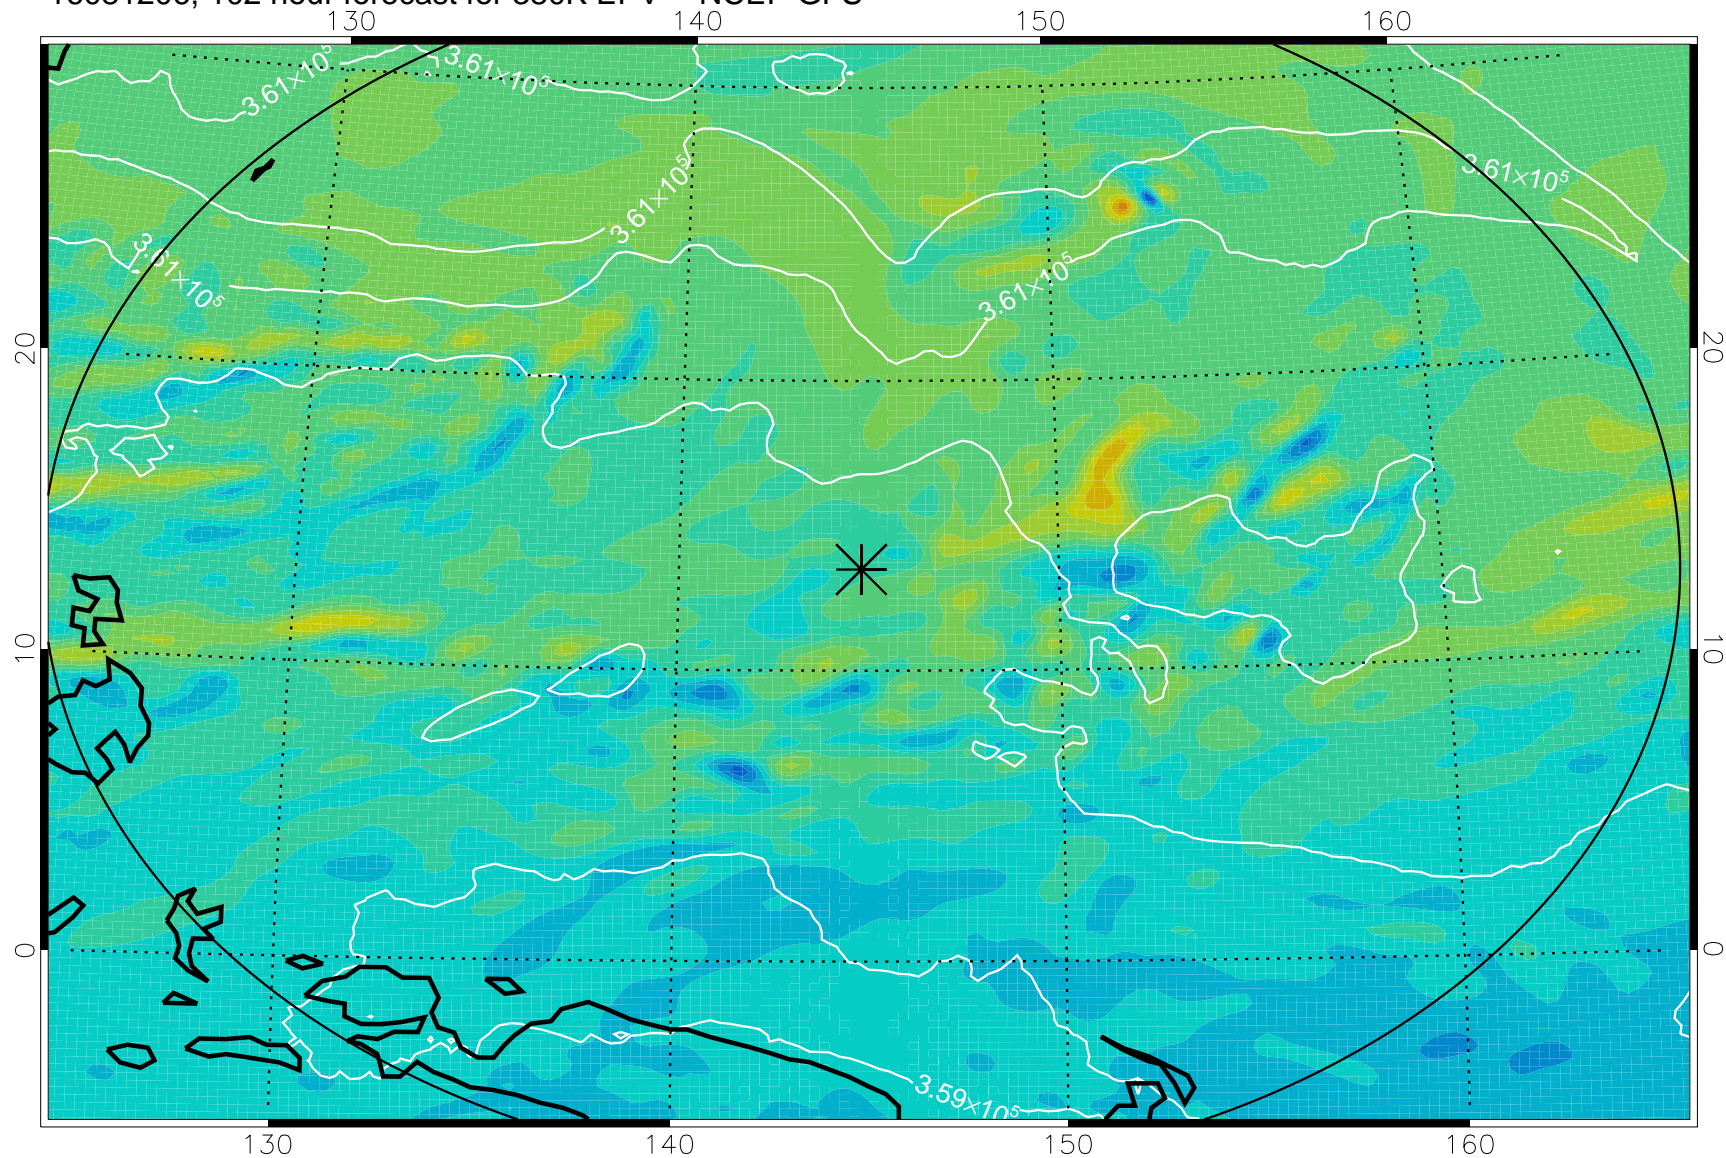

16081106, 78 hour forecast for 380K EPV -- NCEP GFS

380K Montgomery Streamfunction, white

Range ring of 2304 km

16081112, 84 hour forecast for 380K EPV -- NCEP GFS

380K Montgomery Streamfunction, white

Range ring of 2304 km

16081118, 90 hour forecast for 380K EPV -- NCEP GFS

380K Montgomery Streamfunction, white

Range ring of 2304 km

16081200, 96 hour forecast for 380K EPV -- NCEP GFS

380K Montgomery Streamfunction, white

Range ring of 2304 km

16081206, 102 hour forecast for 380K EPV -- NCEP GFS

380K Montgomery Streamfunction, white

Range ring of 2304 km

16081212, 108 hour forecast for 380K EPV -- NCEP GFS

380K Montgomery Streamfunction, white

Range ring of 2304 km

16081218, 114 hour forecast for 380K EPV -- NCEP GFS

380K Montgomery Streamfunction, white

Range ring of 2304 km

16081300, 120 hour forecast for 380K EPV -- NCEP GFS