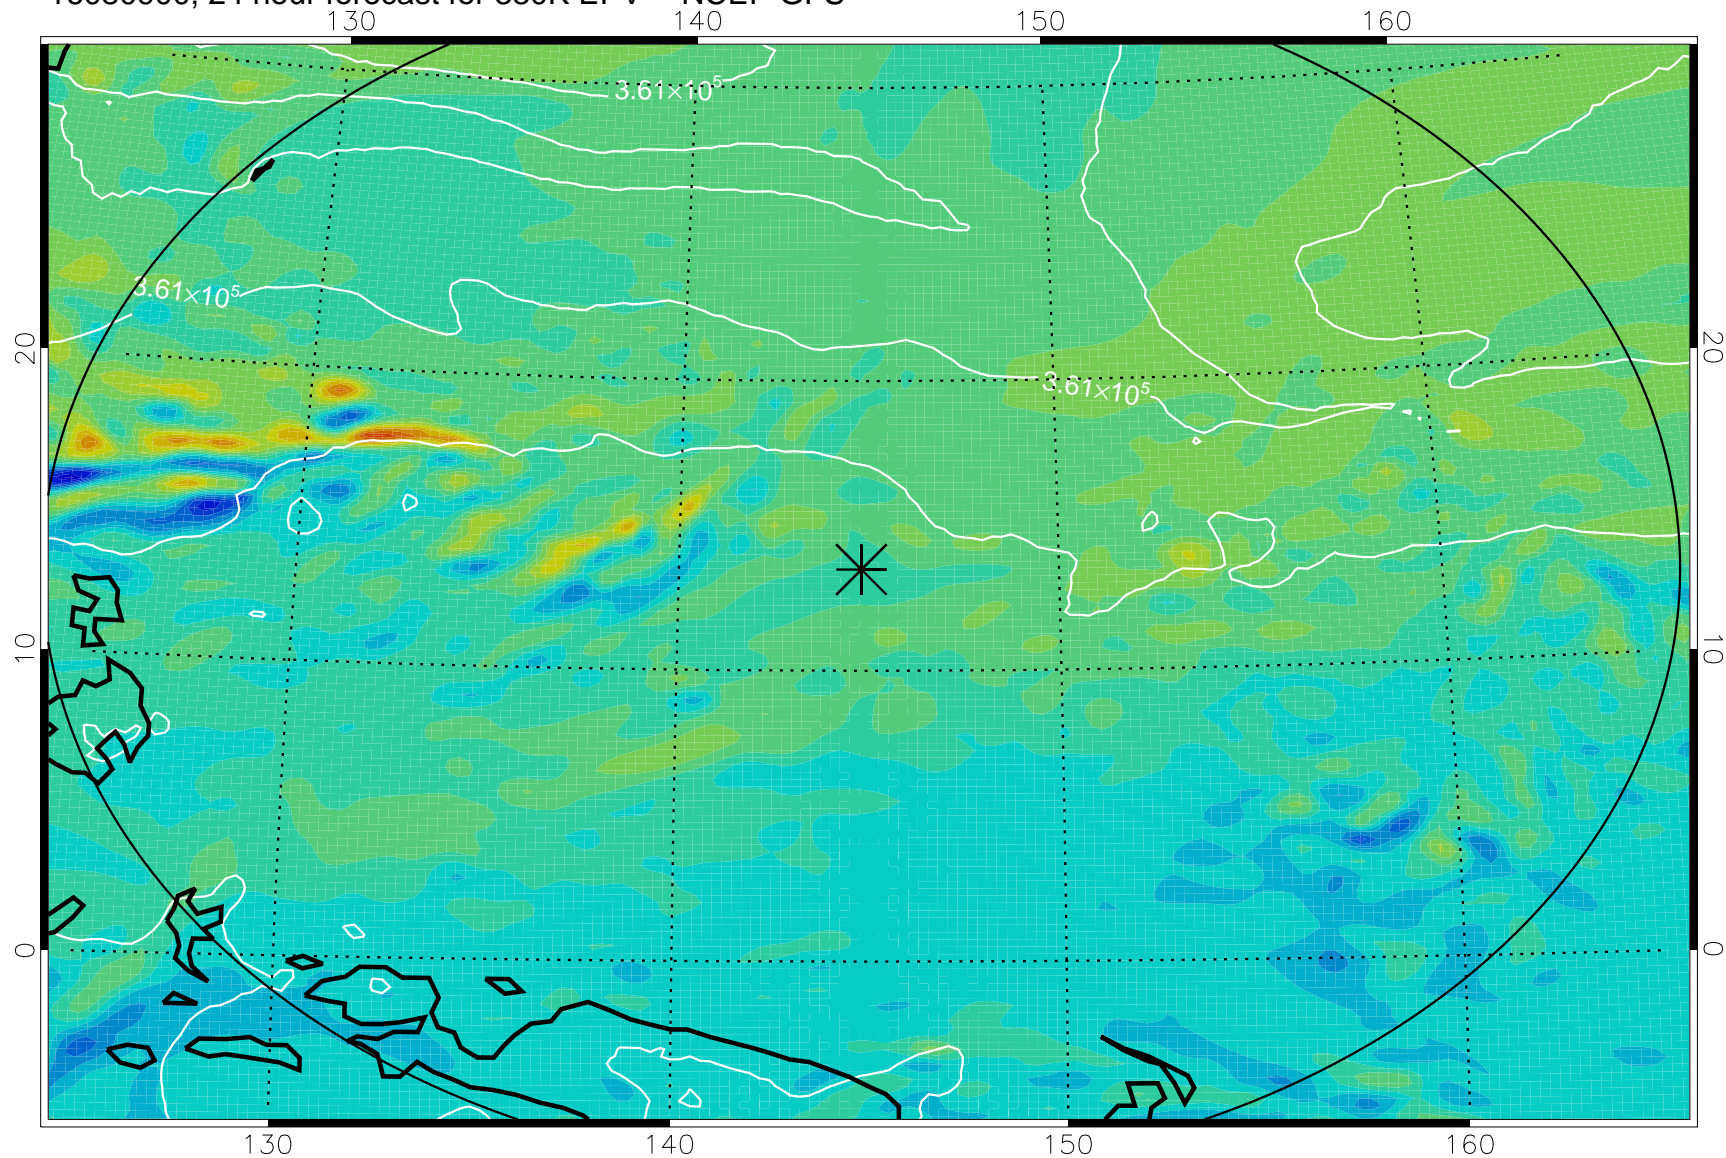

16080806, 6 hour forecast for 380K EPV -- NCEP GFS

380K Montgomery Streamfunction, white

Range ring of 2304 km

16080812, 12 hour forecast for 380K EPV -- NCEP GFS

380K Montgomery Streamfunction, white

Range ring of 2304 km

16080818, 18 hour forecast for 380K EPV -- NCEP GFS

380K Montgomery Streamfunction, white

Range ring of 2304 km

16080900, 24 hour forecast for 380K EPV -- NCEP GFS

380K Montgomery Streamfunction, white

Range ring of 2304 km

16080906, 30 hour forecast for 380K EPV -- NCEP GFS

380K Montgomery Streamfunction, white

Range ring of 2304 km

16080912, 36 hour forecast for 380K EPV -- NCEP GFS

380K Montgomery Streamfunction, white

Range ring of 2304 km

16080918, 42 hour forecast for 380K EPV -- NCEP GFS

380K Montgomery Streamfunction, white

Range ring of 2304 km

16081000, 48 hour forecast for 380K EPV -- NCEP GFS

380K Montgomery Streamfunction, white

Range ring of 2304 km