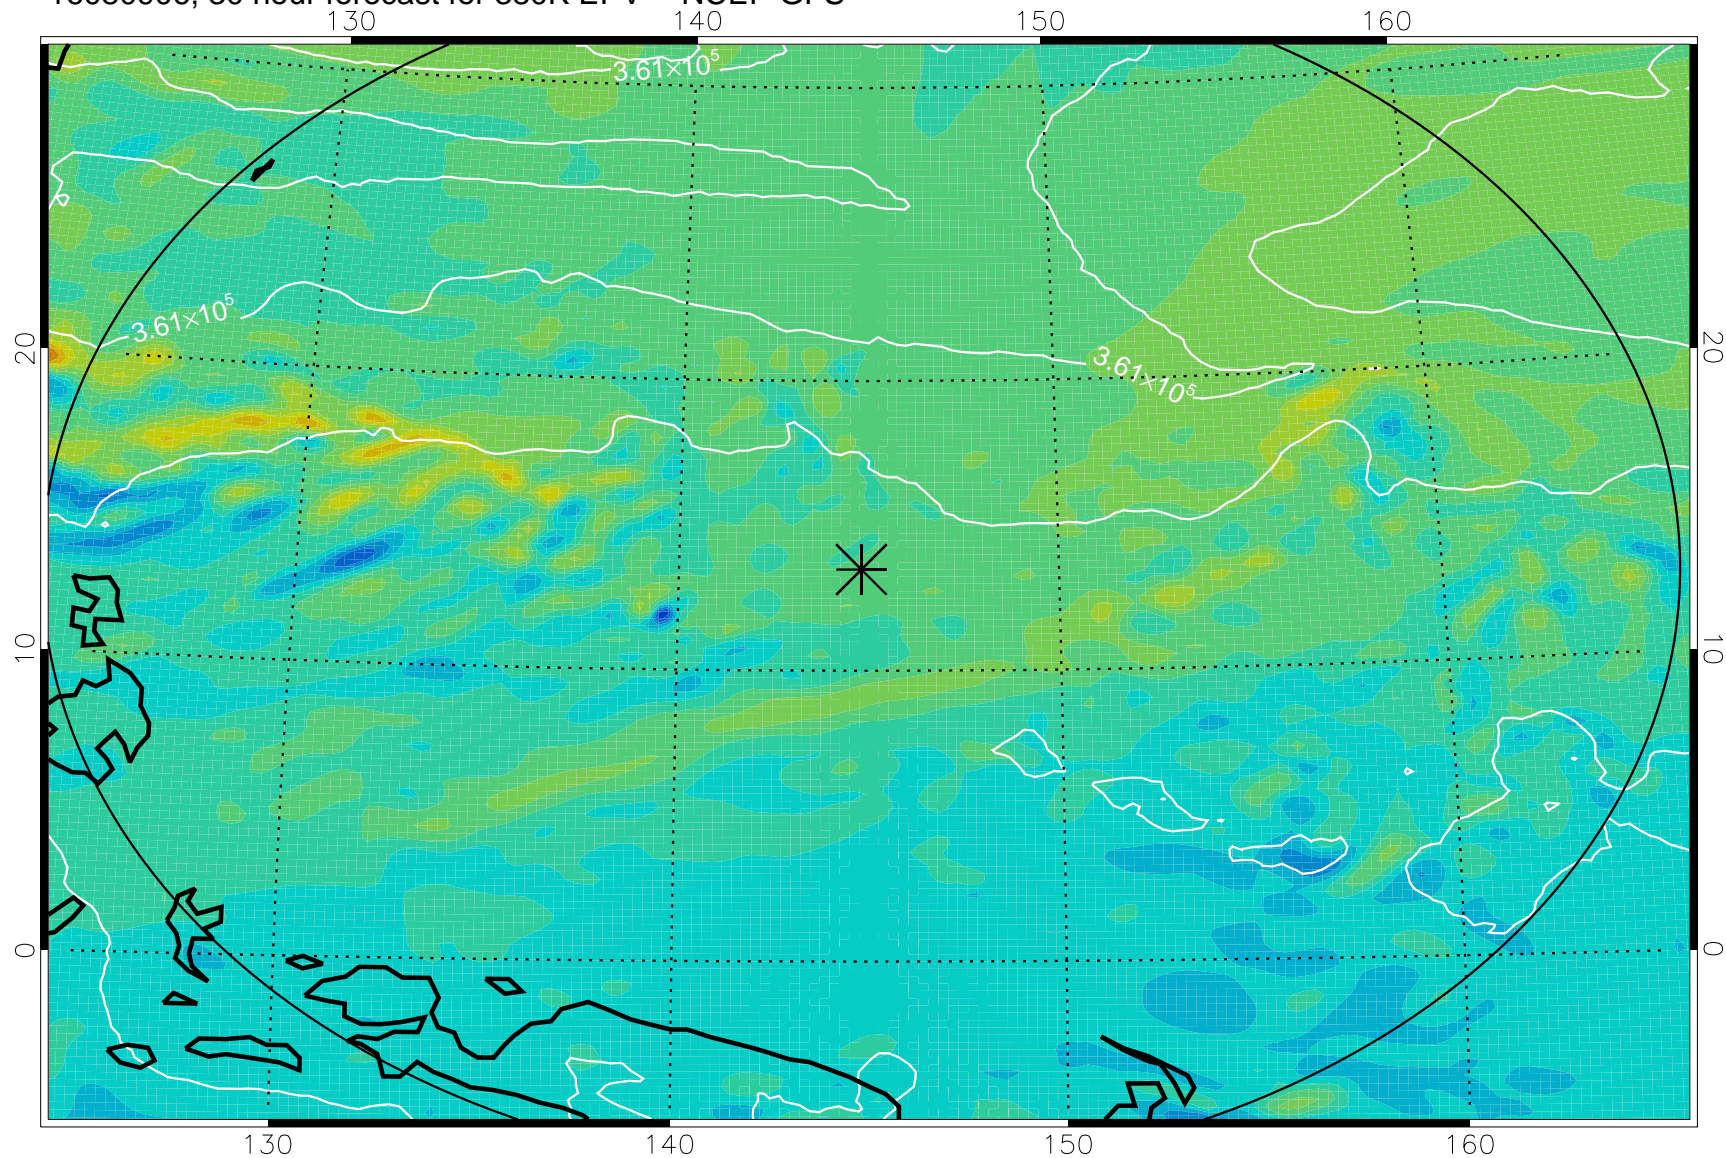

16080806, 6 hour forecast for 380K EPV -- NCEP GFS

380K Montgomery Streamfunction, white

Range ring of 2304 km

16080812, 12 hour forecast for 380K EPV -- NCEP GFS

380K Montgomery Streamfunction, white

Range ring of 2304 km

16080818, 18 hour forecast for 380K EPV -- NCEP GFS

380K Montgomery Streamfunction, white

Range ring of 2304 km

16080900, 24 hour forecast for 380K EPV -- NCEP GFS

380K Montgomery Streamfunction, white

Range ring of 2304 km

16080906, 30 hour forecast for 380K EPV -- NCEP GFS

380K Montgomery Streamfunction, white

Range ring of 2304 km

16080912, 36 hour forecast for 380K EPV -- NCEP GFS

380K Montgomery Streamfunction, white

Range ring of 2304 km

16080918, 42 hour forecast for 380K EPV -- NCEP GFS

380K Montgomery Streamfunction, white

Range ring of 2304 km

16081000, 48 hour forecast for 380K EPV -- NCEP GFS

380K Montgomery Streamfunction, white

Range ring of 2304 km