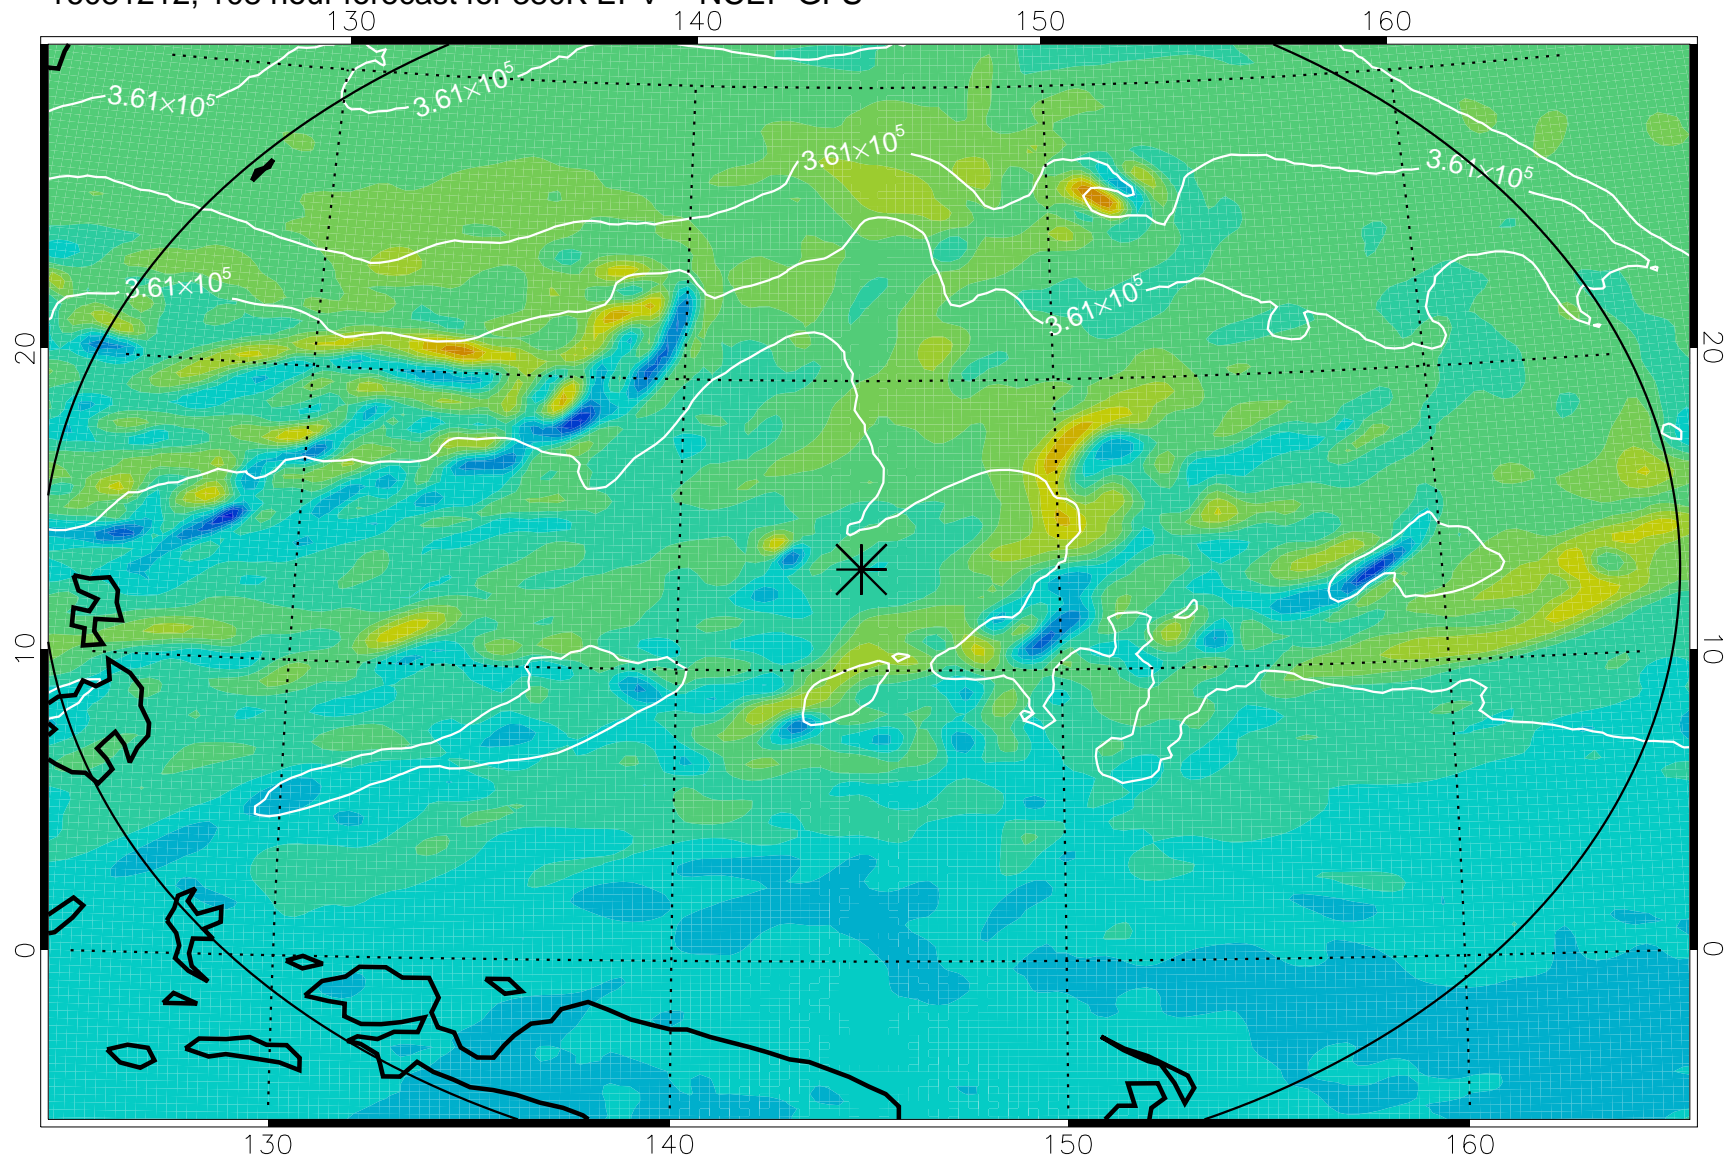

16081106, 78 hour forecast for 380K EPV -- NCEP GFS

380K Montgomery Streamfunction, white

Range ring of 2304 km

16081112, 84 hour forecast for 380K EPV -- NCEP GFS

380K Montgomery Streamfunction, white

Range ring of 2304 km

16081118, 90 hour forecast for 380K EPV -- NCEP GFS

380K Montgomery Streamfunction, white

Range ring of 2304 km

16081200, 96 hour forecast for 380K EPV -- NCEP GFS

380K Montgomery Streamfunction, white

Range ring of 2304 km

16081206, 102 hour forecast for 380K EPV -- NCEP GFS

380K Montgomery Streamfunction, white

Range ring of 2304 km

16081212, 108 hour forecast for 380K EPV -- NCEP GFS

380K Montgomery Streamfunction, white

Range ring of 2304 km

16081218, 114 hour forecast for 380K EPV -- NCEP GFS

380K Montgomery Streamfunction, white

Range ring of 2304 km

16081300, 120 hour forecast for 380K EPV -- NCEP GFS