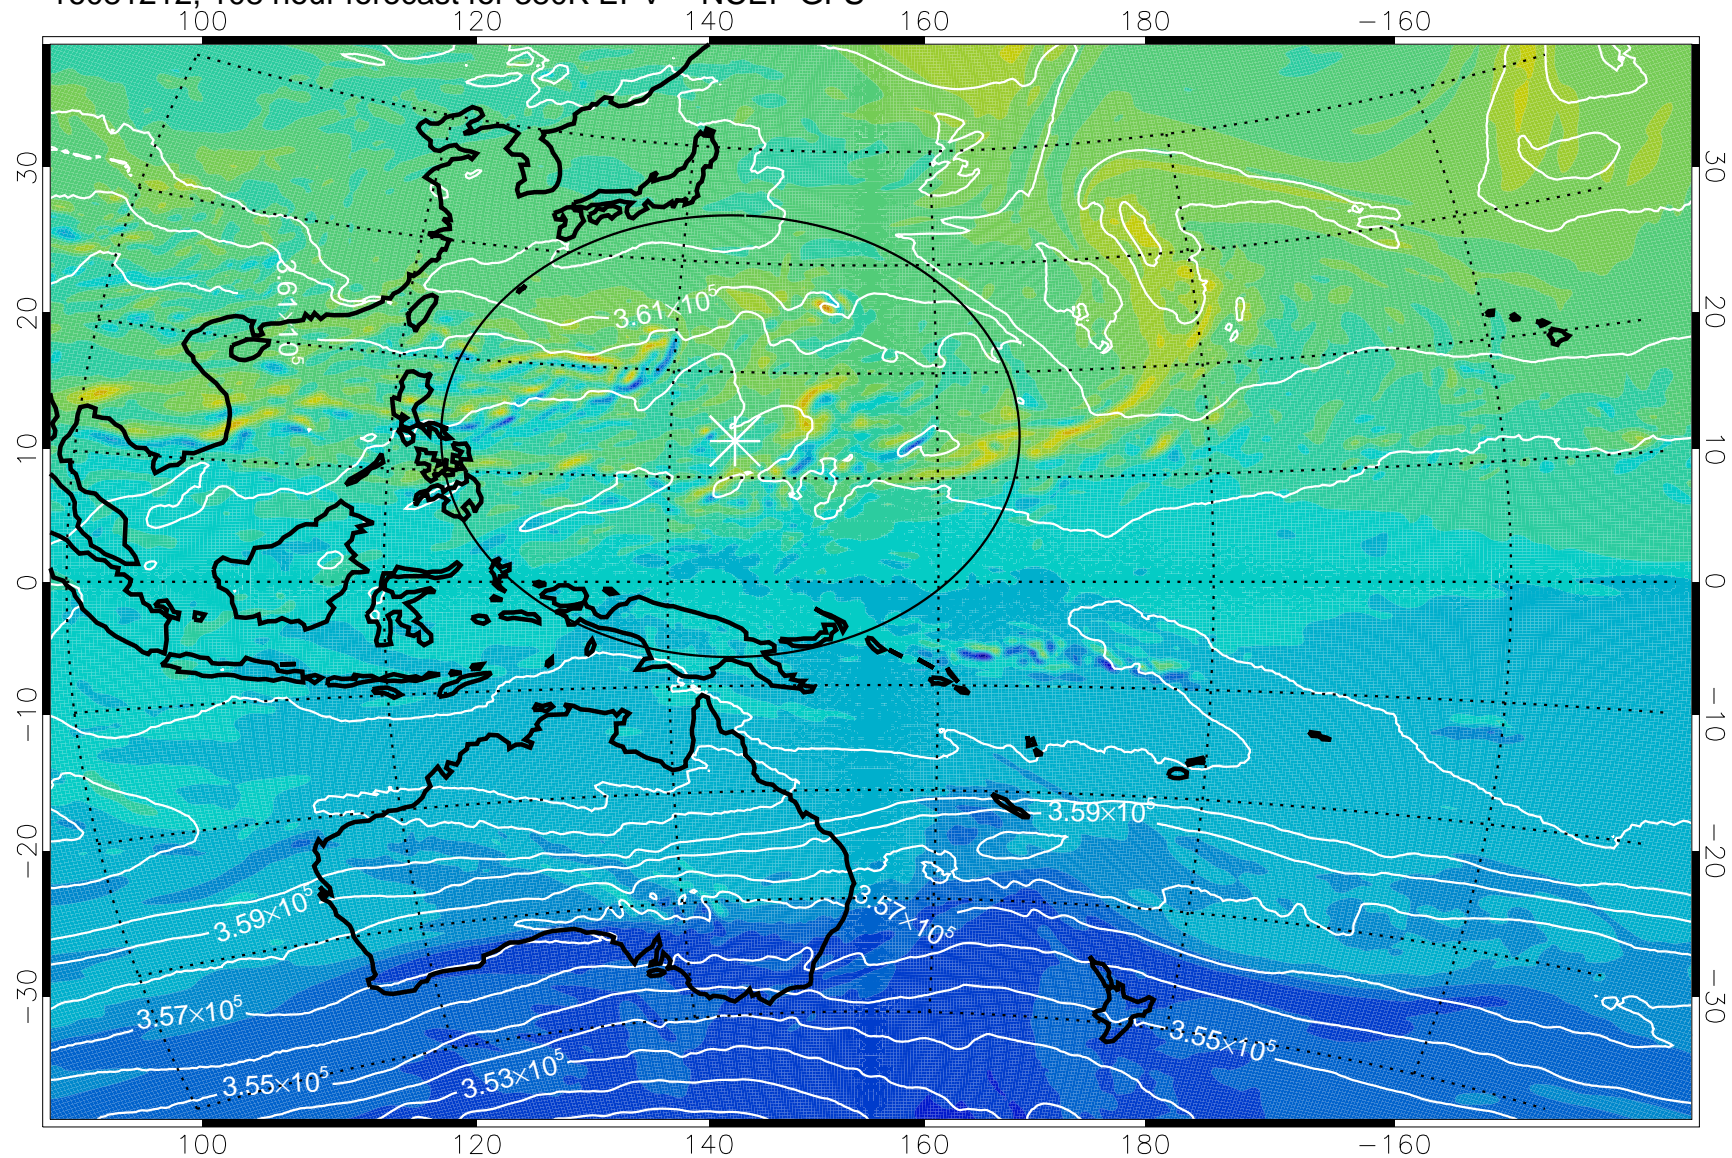

16081118, 90 hour forecast for 380K EPV -- NCEP GFS

380K Montgomery Streamfunction, white

Range ring of 2304 km

16081200, 96 hour forecast for 380K EPV -- NCEP GFS

380K Montgomery Streamfunction, white

Range ring of 2304 km

16081206, 102 hour forecast for 380K EPV -- NCEP GFS

380K Montgomery Streamfunction, white

Range ring of 2304 km

16081212, 108 hour forecast for 380K EPV -- NCEP GFS

380K Montgomery Streamfunction, white

Range ring of 2304 km

16081218, 114 hour forecast for 380K EPV -- NCEP GFS

380K Montgomery Streamfunction, white

Range ring of 2304 km

16081300, 120 hour forecast for 380K EPV -- NCEP GFS

380K Montgomery Streamfunction, white

Range ring of 2304 km