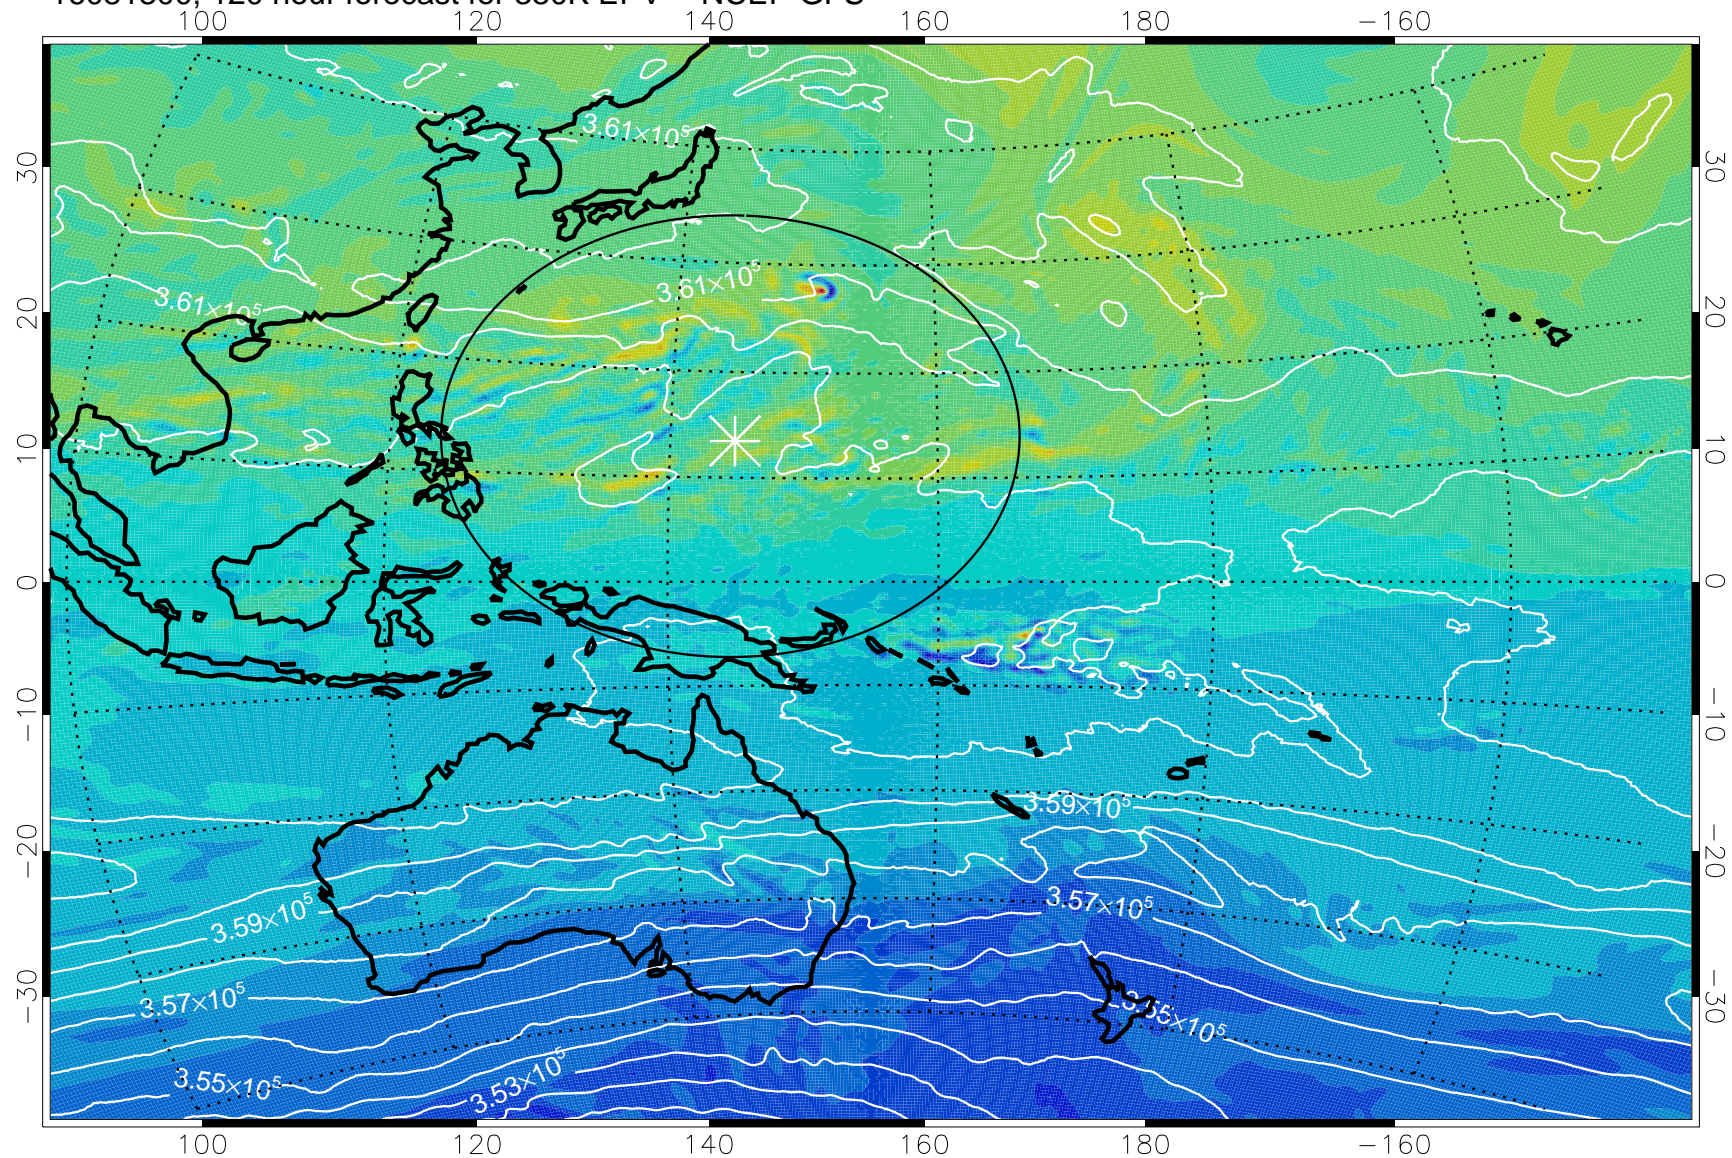

16081118, 90 hour forecast for 380K EPV -- NCEP GFS

380K Montgomery Streamfunction, white

Range ring of 2304 km

16081200, 96 hour forecast for 380K EPV -- NCEP GFS

380K Montgomery Streamfunction, white

Range ring of 2304 km

16081206, 102 hour forecast for 380K EPV -- NCEP GFS

380K Montgomery Streamfunction, white

Range ring of 2304 km

16081212, 108 hour forecast for 380K EPV -- NCEP GFS

380K Montgomery Streamfunction, white

Range ring of 2304 km

16081218, 114 hour forecast for 380K EPV -- NCEP GFS

380K Montgomery Streamfunction, white

Range ring of 2304 km

16081300, 120 hour forecast for 380K EPV -- NCEP GFS

380K Montgomery Streamfunction, white

Range ring of 2304 km