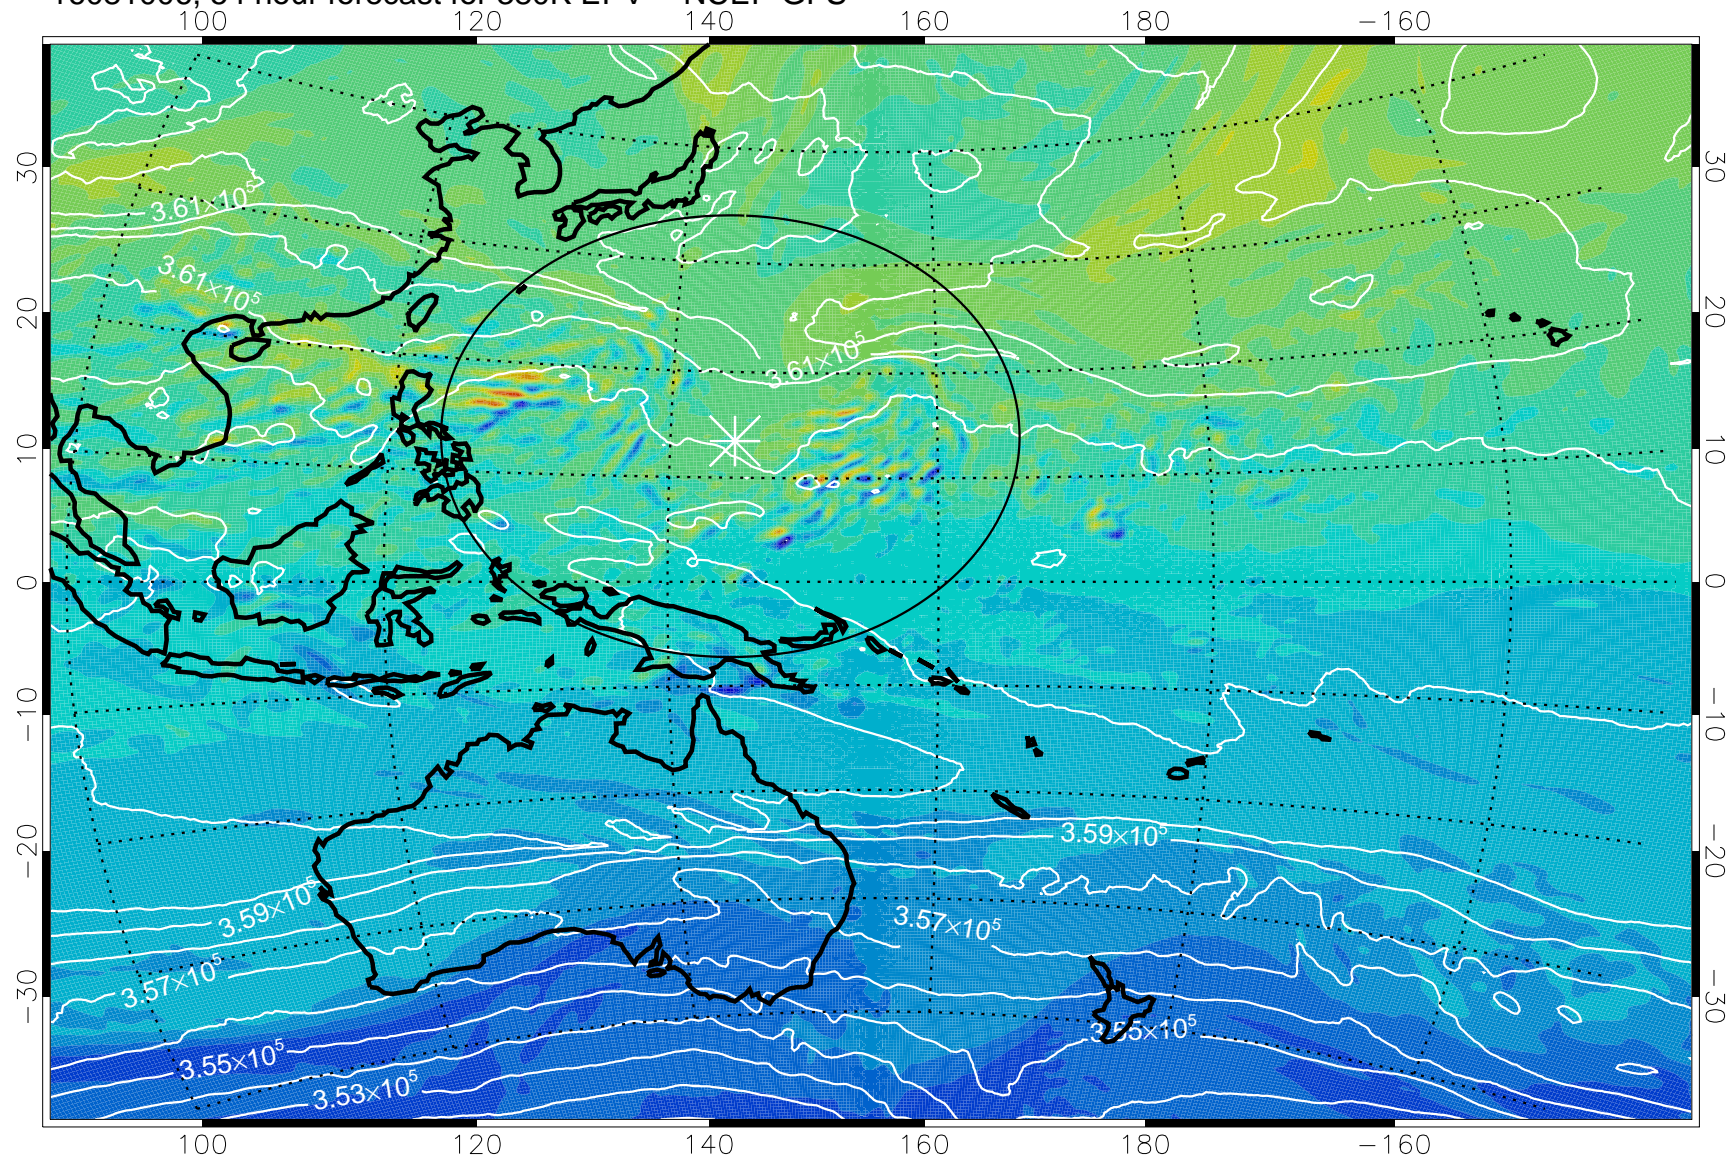

16080918, 42 hour forecast for 380K EPV -- NCEP GFS

380K Montgomery Streamfunction, white

Range ring of 2304 km

16081000, 48 hour forecast for 380K EPV -- NCEP GFS

380K Montgomery Streamfunction, white

Range ring of 2304 km

16081006, 54 hour forecast for 380K EPV -- NCEP GFS

380K Montgomery Streamfunction, white

Range ring of 2304 km

16081012, 60 hour forecast for 380K EPV -- NCEP GFS

380K Montgomery Streamfunction, white

Range ring of 2304 km

16081018, 66 hour forecast for 380K EPV -- NCEP GFS

380K Montgomery Streamfunction, white

Range ring of 2304 km

16081100, 72 hour forecast for 380K EPV -- NCEP GFS

380K Montgomery Streamfunction, white

Range ring of 2304 km

16081106, 78 hour forecast for 380K EPV -- NCEP GFS

380K Montgomery Streamfunction, white

Range ring of 2304 km

16081112, 84 hour forecast for 380K EPV -- NCEP GFS

380K Montgomery Streamfunction, white

Range ring of 2304 km