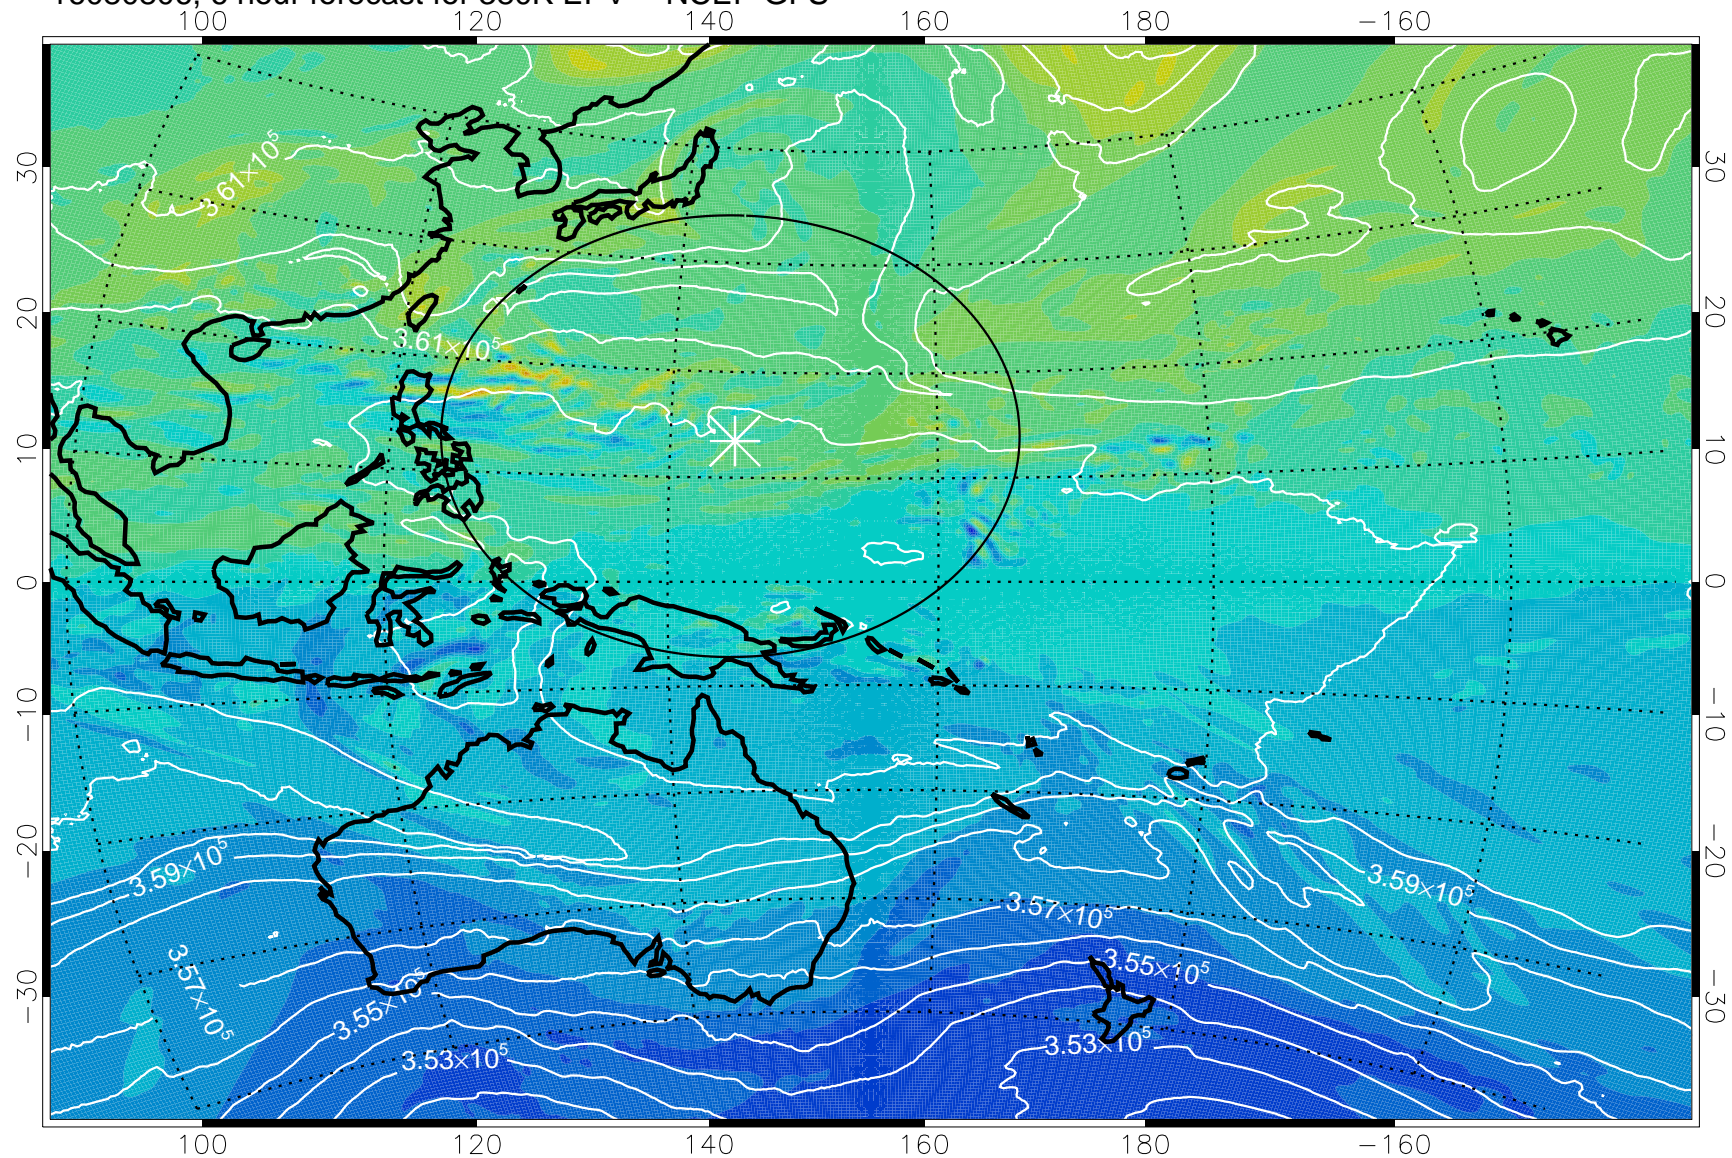

16080806, 6 hour forecast for 380K EPV -- NCEP GFS

380K Montgomery Streamfunction, white

Range ring of 2304 km

16080812, 12 hour forecast for 380K EPV -- NCEP GFS

380K Montgomery Streamfunction, white

Range ring of 2304 km

16080818, 18 hour forecast for 380K EPV -- NCEP GFS

380K Montgomery Streamfunction, white

Range ring of 2304 km

16080900, 24 hour forecast for 380K EPV -- NCEP GFS

380K Montgomery Streamfunction, white

Range ring of 2304 km

16080906, 30 hour forecast for 380K EPV -- NCEP GFS

380K Montgomery Streamfunction, white

Range ring of 2304 km

16080912, 36 hour forecast for 380K EPV -- NCEP GFS

380K Montgomery Streamfunction, white

Range ring of 2304 km

16080918, 42 hour forecast for 380K EPV -- NCEP GFS

380K Montgomery Streamfunction, white

Range ring of 2304 km

16081000, 48 hour forecast for 380K EPV -- NCEP GFS

380K Montgomery Streamfunction, white

Range ring of 2304 km