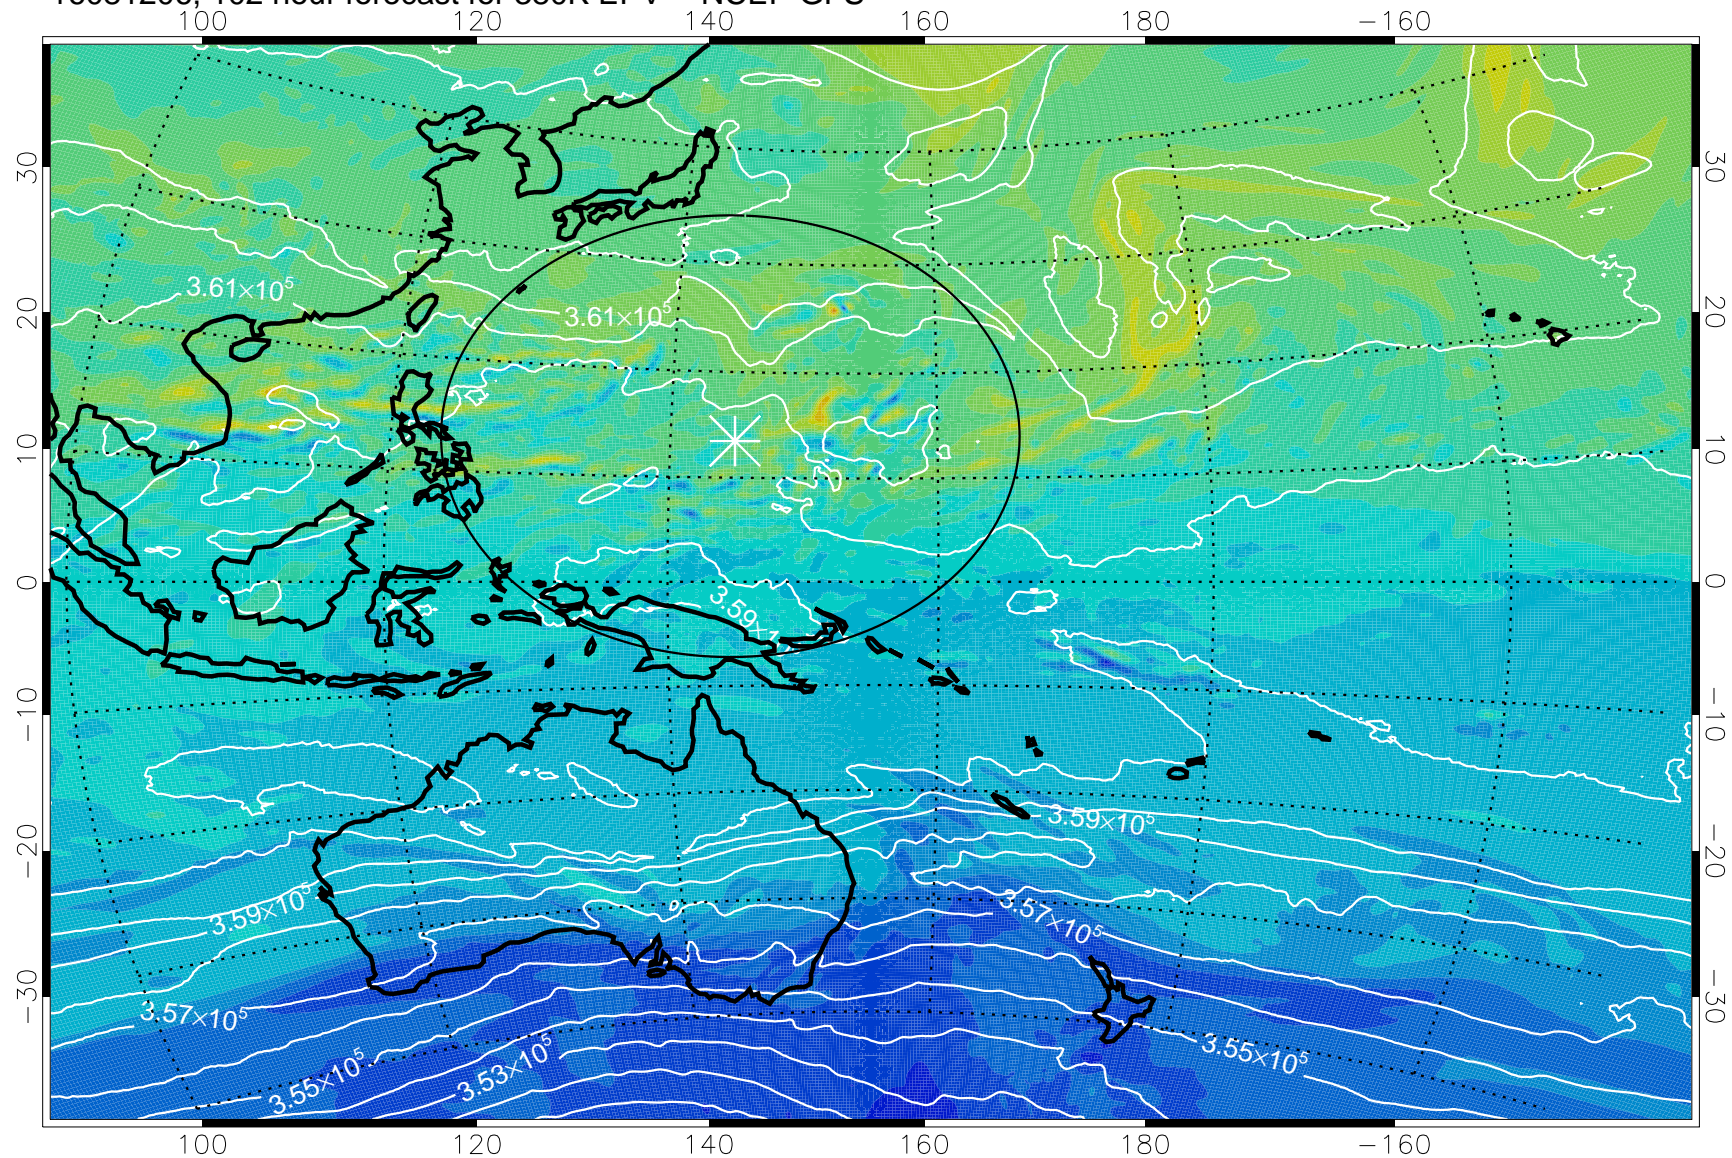

16081106, 78 hour forecast for 380K EPV -- NCEP GFS

380K Montgomery Streamfunction, white

Range ring of 2304 km

16081112, 84 hour forecast for 380K EPV -- NCEP GFS

380K Montgomery Streamfunction, white

Range ring of 2304 km

16081118, 90 hour forecast for 380K EPV -- NCEP GFS

380K Montgomery Streamfunction, white

Range ring of 2304 km

16081200, 96 hour forecast for 380K EPV -- NCEP GFS

380K Montgomery Streamfunction, white

Range ring of 2304 km

16081206, 102 hour forecast for 380K EPV -- NCEP GFS

380K Montgomery Streamfunction, white

Range ring of 2304 km

16081212, 108 hour forecast for 380K EPV -- NCEP GFS

380K Montgomery Streamfunction, white

Range ring of 2304 km

16081218, 114 hour forecast for 380K EPV -- NCEP GFS

380K Montgomery Streamfunction, white

Range ring of 2304 km

16081300, 120 hour forecast for 380K EPV -- NCEP GFS

380K Montgomery Streamfunction, white

Range ring of 2304 km