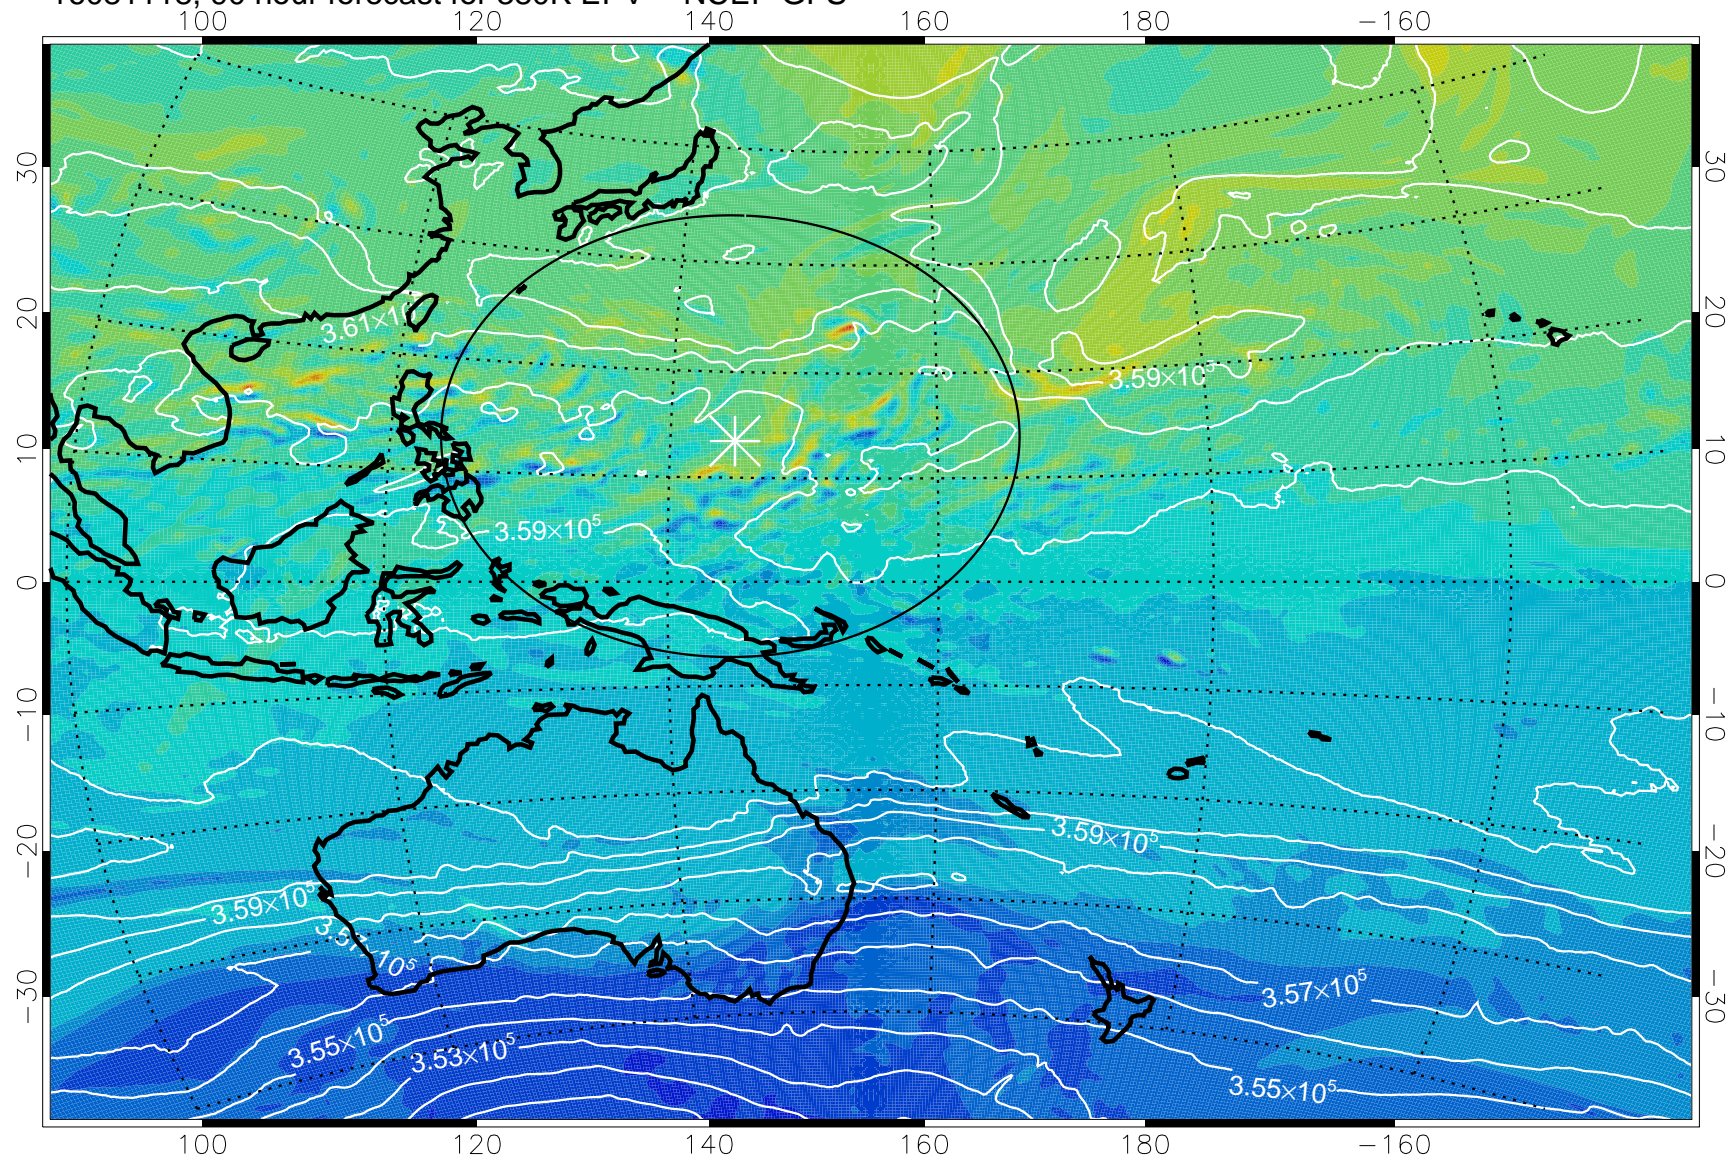

16081018, 66 hour forecast for 380K EPV -- NCEP GFS

380K Montgomery Streamfunction, white

Range ring of 2304 km

16081100, 72 hour forecast for 380K EPV -- NCEP GFS

380K Montgomery Streamfunction, white

Range ring of 2304 km

16081106, 78 hour forecast for 380K EPV -- NCEP GFS

380K Montgomery Streamfunction, white

Range ring of 2304 km

16081112, 84 hour forecast for 380K EPV -- NCEP GFS

380K Montgomery Streamfunction, white

Range ring of 2304 km

16081118, 90 hour forecast for 380K EPV -- NCEP GFS

380K Montgomery Streamfunction, white

Range ring of 2304 km

16081200, 96 hour forecast for 380K EPV -- NCEP GFS

380K Montgomery Streamfunction, white

Range ring of 2304 km

16081206, 102 hour forecast for 380K EPV -- NCEP GFS

380K Montgomery Streamfunction, white

Range ring of 2304 km

16081212, 108 hour forecast for 380K EPV -- NCEP GFS

380K Montgomery Streamfunction, white

Range ring of 2304 km