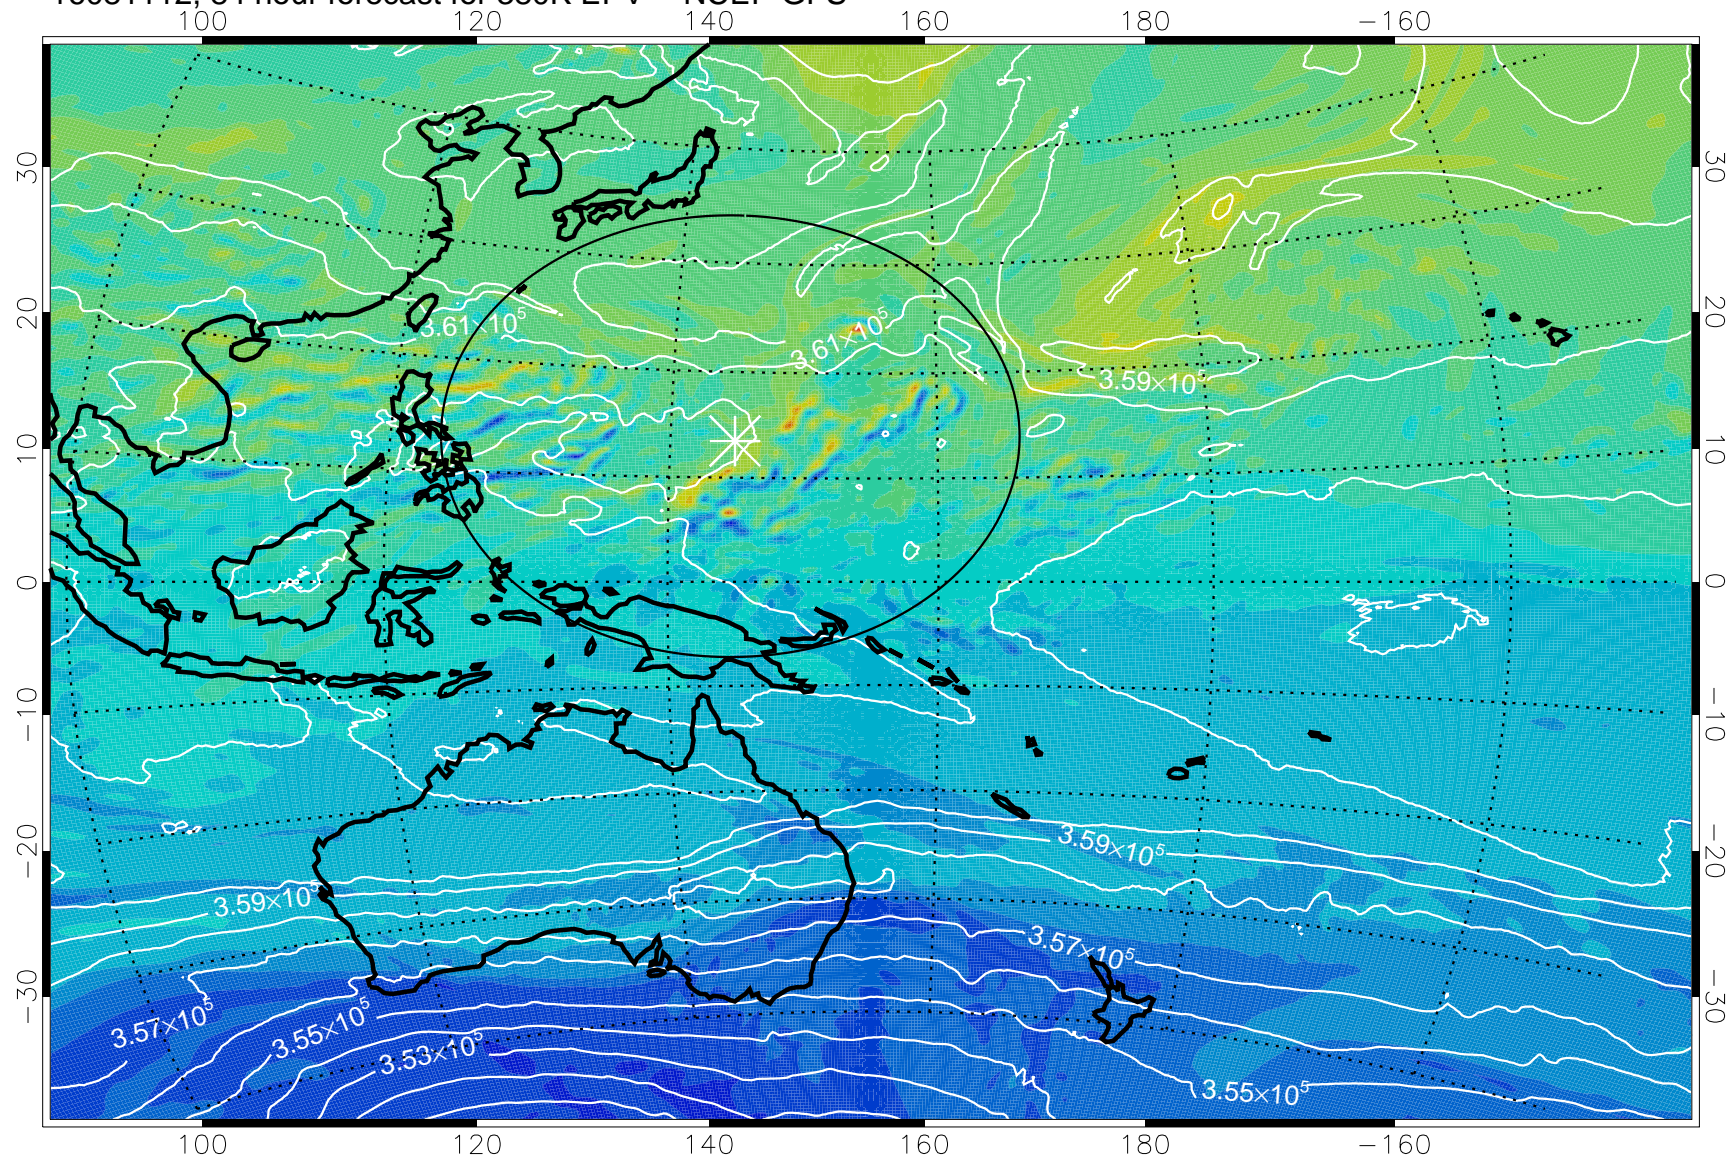

16081018, 66 hour forecast for 380K EPV -- NCEP GFS

380K Montgomery Streamfunction, white

Range ring of 2304 km

16081100, 72 hour forecast for 380K EPV -- NCEP GFS

380K Montgomery Streamfunction, white

Range ring of 2304 km

16081106, 78 hour forecast for 380K EPV -- NCEP GFS

380K Montgomery Streamfunction, white

Range ring of 2304 km

16081112, 84 hour forecast for 380K EPV -- NCEP GFS

380K Montgomery Streamfunction, white

Range ring of 2304 km

16081118, 90 hour forecast for 380K EPV -- NCEP GFS

380K Montgomery Streamfunction, white

Range ring of 2304 km

16081200, 96 hour forecast for 380K EPV -- NCEP GFS

380K Montgomery Streamfunction, white

Range ring of 2304 km

16081206, 102 hour forecast for 380K EPV -- NCEP GFS

380K Montgomery Streamfunction, white

Range ring of 2304 km

16081212, 108 hour forecast for 380K EPV -- NCEP GFS

380K Montgomery Streamfunction, white

Range ring of 2304 km