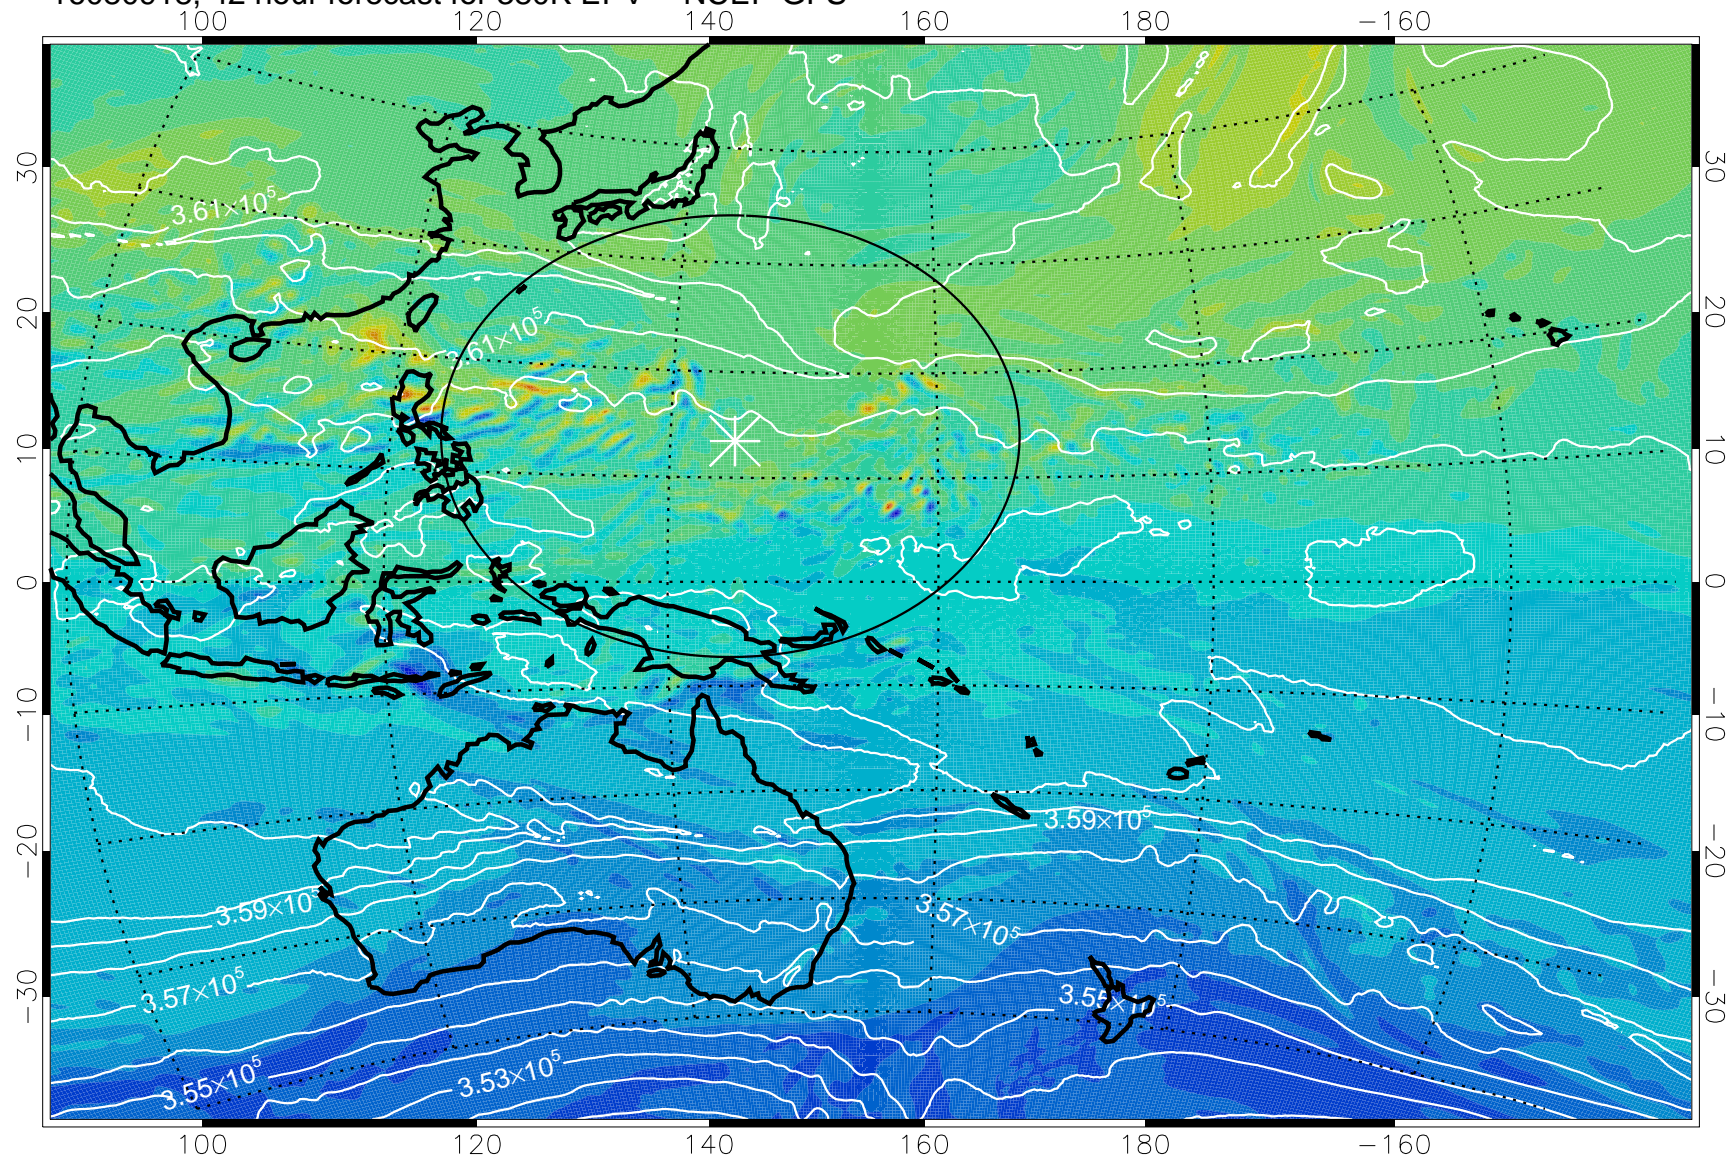

16080906, 30 hour forecast for 380K EPV -- NCEP GFS

380K Montgomery Streamfunction, white

Range ring of 2304 km

16080912, 36 hour forecast for 380K EPV -- NCEP GFS

380K Montgomery Streamfunction, white

Range ring of 2304 km

16080918, 42 hour forecast for 380K EPV -- NCEP GFS

380K Montgomery Streamfunction, white

Range ring of 2304 km

16081000, 48 hour forecast for 380K EPV -- NCEP GFS

380K Montgomery Streamfunction, white

Range ring of 2304 km

16081006, 54 hour forecast for 380K EPV -- NCEP GFS

380K Montgomery Streamfunction, white

Range ring of 2304 km

16081012, 60 hour forecast for 380K EPV -- NCEP GFS

380K Montgomery Streamfunction, white

Range ring of 2304 km

16081018, 66 hour forecast for 380K EPV -- NCEP GFS

380K Montgomery Streamfunction, white

Range ring of 2304 km

16081100, 72 hour forecast for 380K EPV -- NCEP GFS

380K Montgomery Streamfunction, white

Range ring of 2304 km