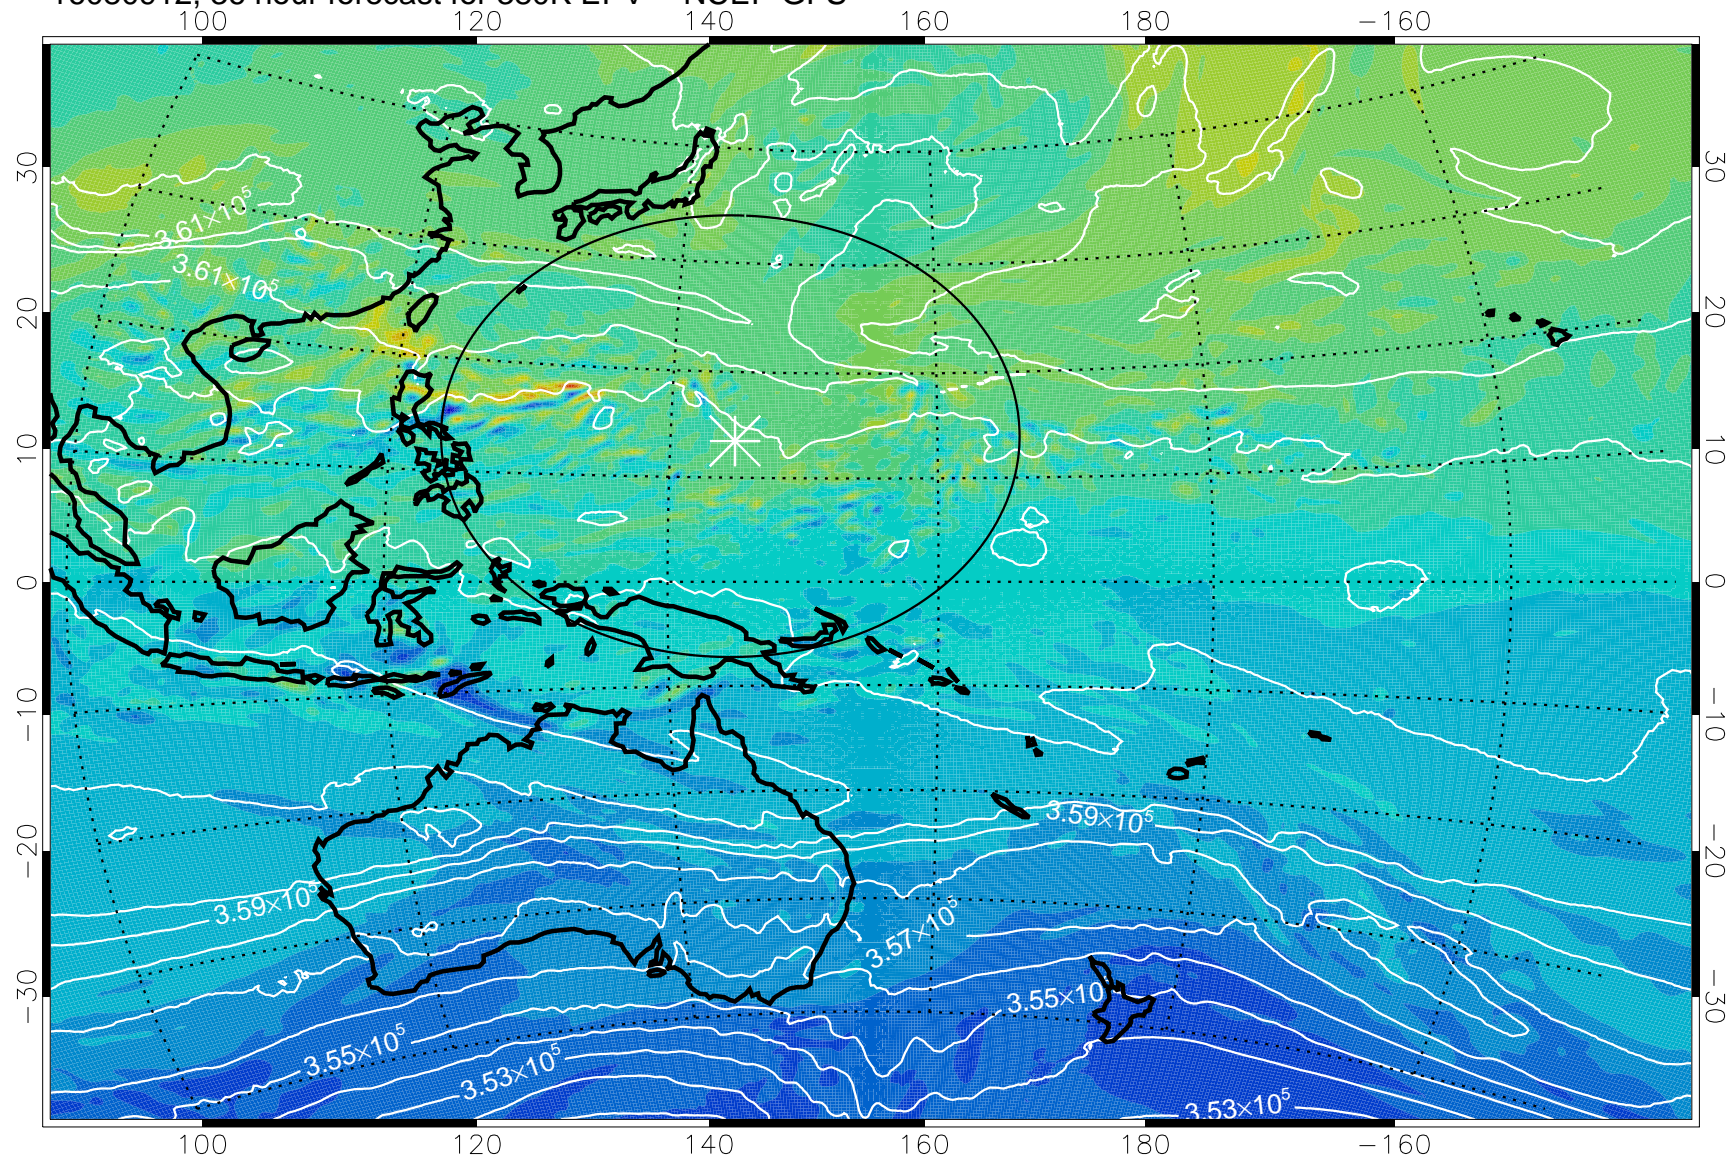

16080818, 18 hour forecast for 380K EPV -- NCEP GFS

380K Montgomery Streamfunction, white

Range ring of 2304 km

16080900, 24 hour forecast for 380K EPV -- NCEP GFS

380K Montgomery Streamfunction, white

Range ring of 2304 km

16080906, 30 hour forecast for 380K EPV -- NCEP GFS

380K Montgomery Streamfunction, white

Range ring of 2304 km

16080912, 36 hour forecast for 380K EPV -- NCEP GFS

380K Montgomery Streamfunction, white

Range ring of 2304 km

16080918, 42 hour forecast for 380K EPV -- NCEP GFS

380K Montgomery Streamfunction, white

Range ring of 2304 km

16081000, 48 hour forecast for 380K EPV -- NCEP GFS

380K Montgomery Streamfunction, white

Range ring of 2304 km

16081006, 54 hour forecast for 380K EPV -- NCEP GFS

380K Montgomery Streamfunction, white

Range ring of 2304 km

16081012, 60 hour forecast for 380K EPV -- NCEP GFS

380K Montgomery Streamfunction, white

Range ring of 2304 km