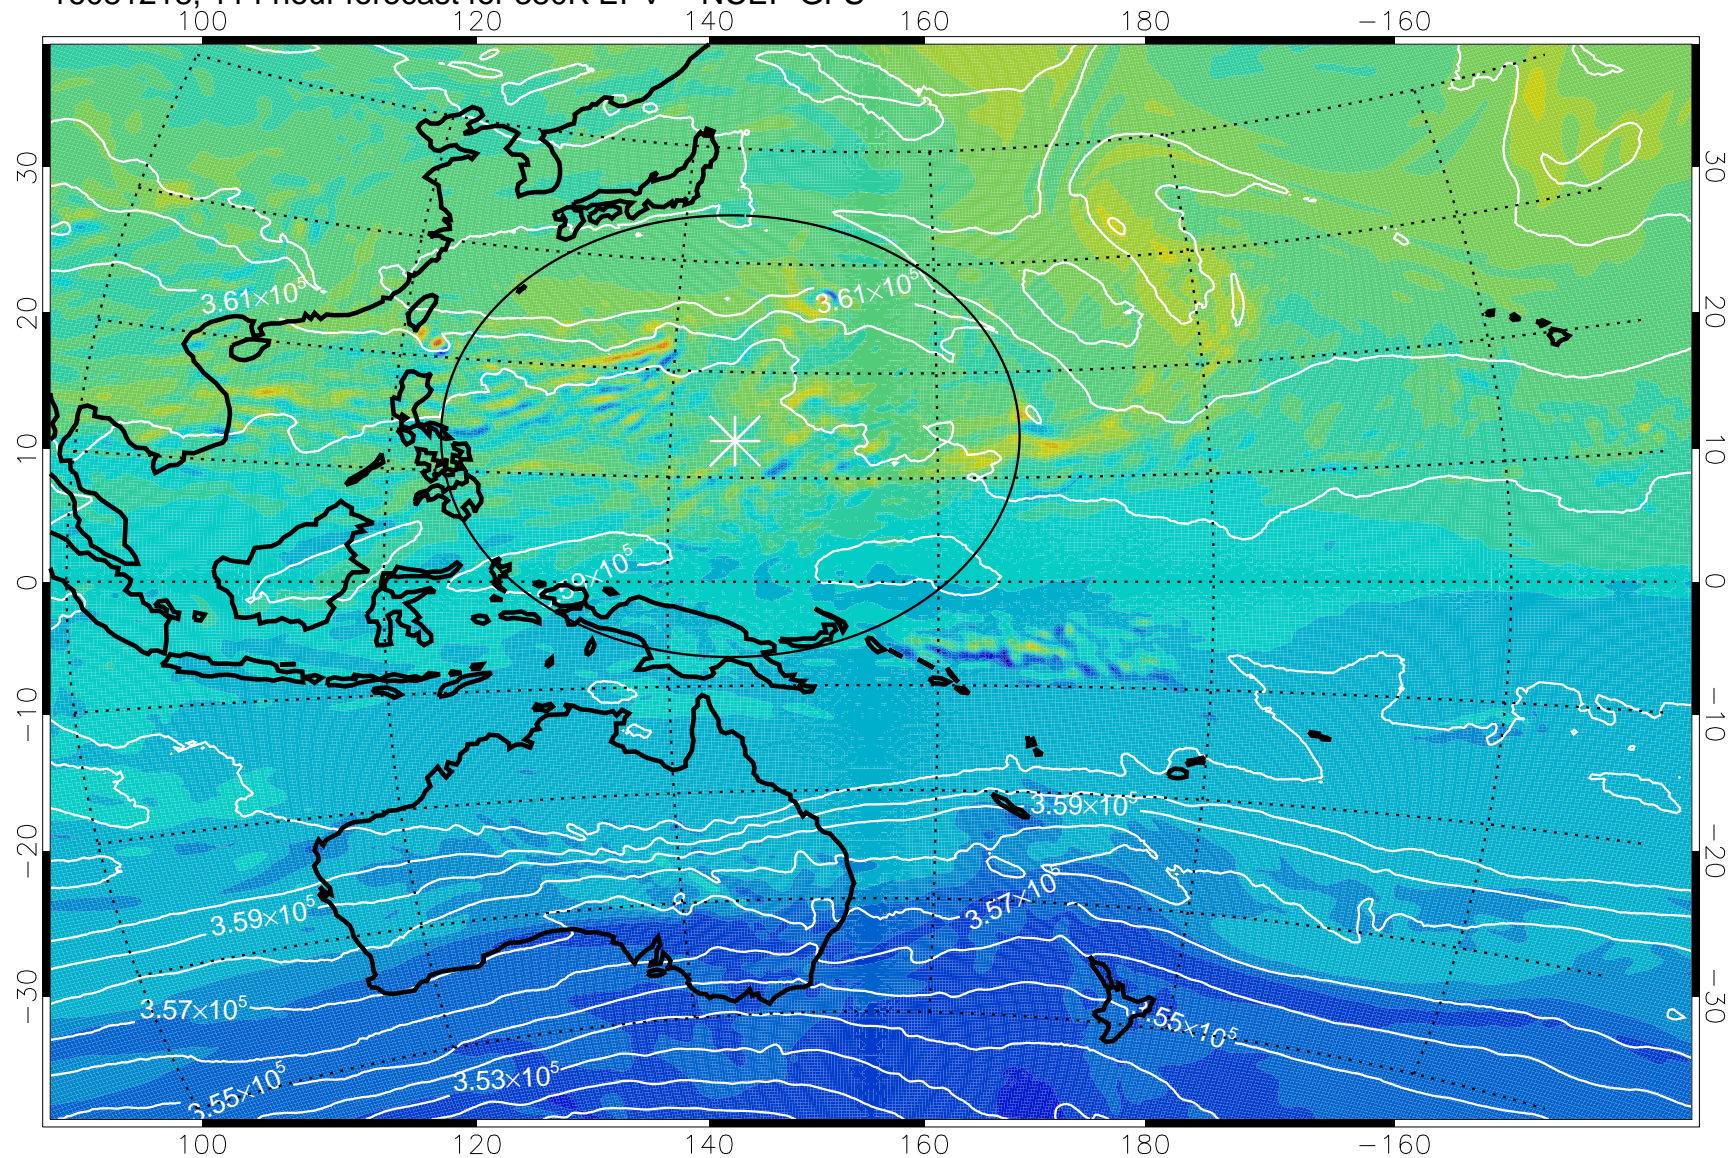

16081118, 90 hour forecast for 380K EPV -- NCEP GFS

380K Montgomery Streamfunction, white

Range ring of 2304 km

16081200, 96 hour forecast for 380K EPV -- NCEP GFS

380K Montgomery Streamfunction, white

Range ring of 2304 km

16081206, 102 hour forecast for 380K EPV -- NCEP GFS

380K Montgomery Streamfunction, white

Range ring of 2304 km

16081212, 108 hour forecast for 380K EPV -- NCEP GFS

380K Montgomery Streamfunction, white

Range ring of 2304 km

16081218, 114 hour forecast for 380K EPV -- NCEP GFS

380K Montgomery Streamfunction, white

Range ring of 2304 km

16081300, 120 hour forecast for 380K EPV -- NCEP GFS

380K Montgomery Streamfunction, white

Range ring of 2304 km