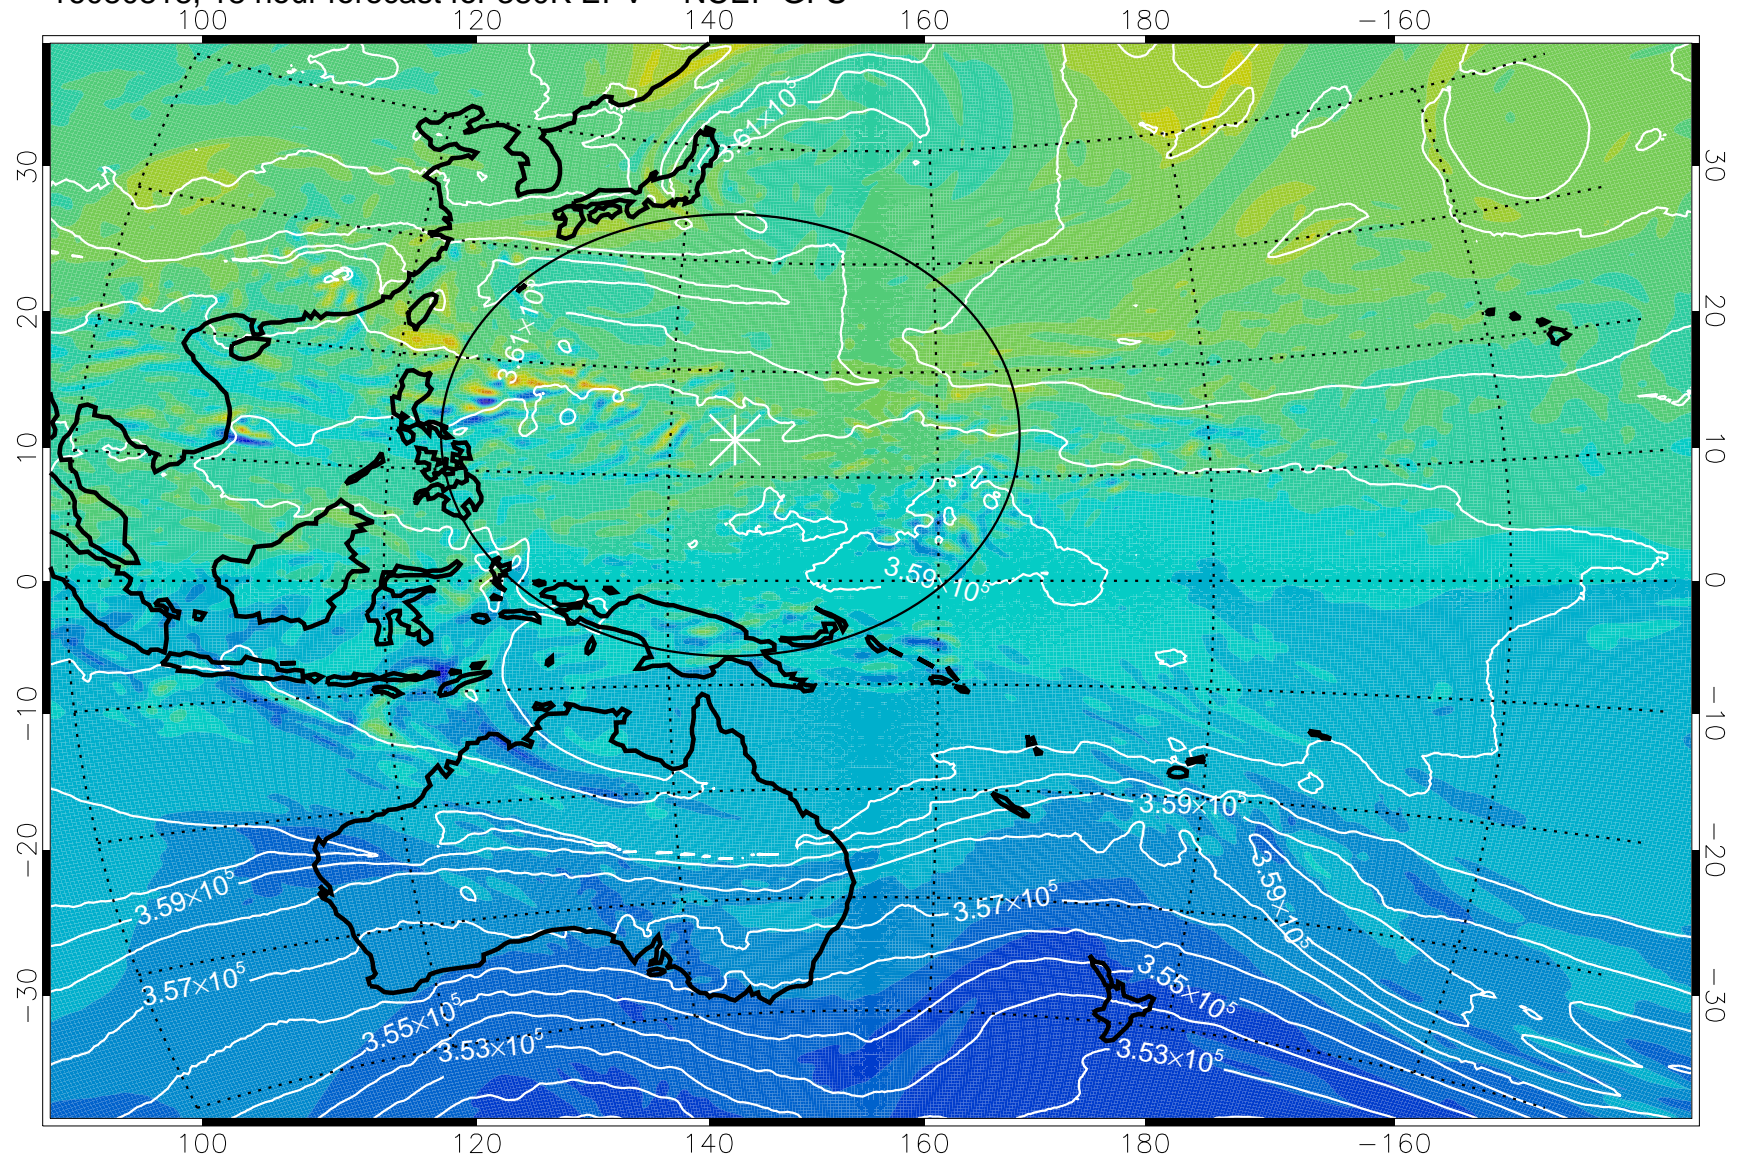

16080806, 6 hour forecast for 380K EPV -- NCEP GFS

380K Montgomery Streamfunction, white

Range ring of 2304 km

16080812, 12 hour forecast for 380K EPV -- NCEP GFS

380K Montgomery Streamfunction, white

Range ring of 2304 km

16080818, 18 hour forecast for 380K EPV -- NCEP GFS

380K Montgomery Streamfunction, white

Range ring of 2304 km

16080900, 24 hour forecast for 380K EPV -- NCEP GFS

380K Montgomery Streamfunction, white

Range ring of 2304 km

16080906, 30 hour forecast for 380K EPV -- NCEP GFS

380K Montgomery Streamfunction, white

Range ring of 2304 km

16080912, 36 hour forecast for 380K EPV -- NCEP GFS

380K Montgomery Streamfunction, white

Range ring of 2304 km

16080918, 42 hour forecast for 380K EPV -- NCEP GFS

380K Montgomery Streamfunction, white

Range ring of 2304 km

16081000, 48 hour forecast for 380K EPV -- NCEP GFS

380K Montgomery Streamfunction, white

Range ring of 2304 km