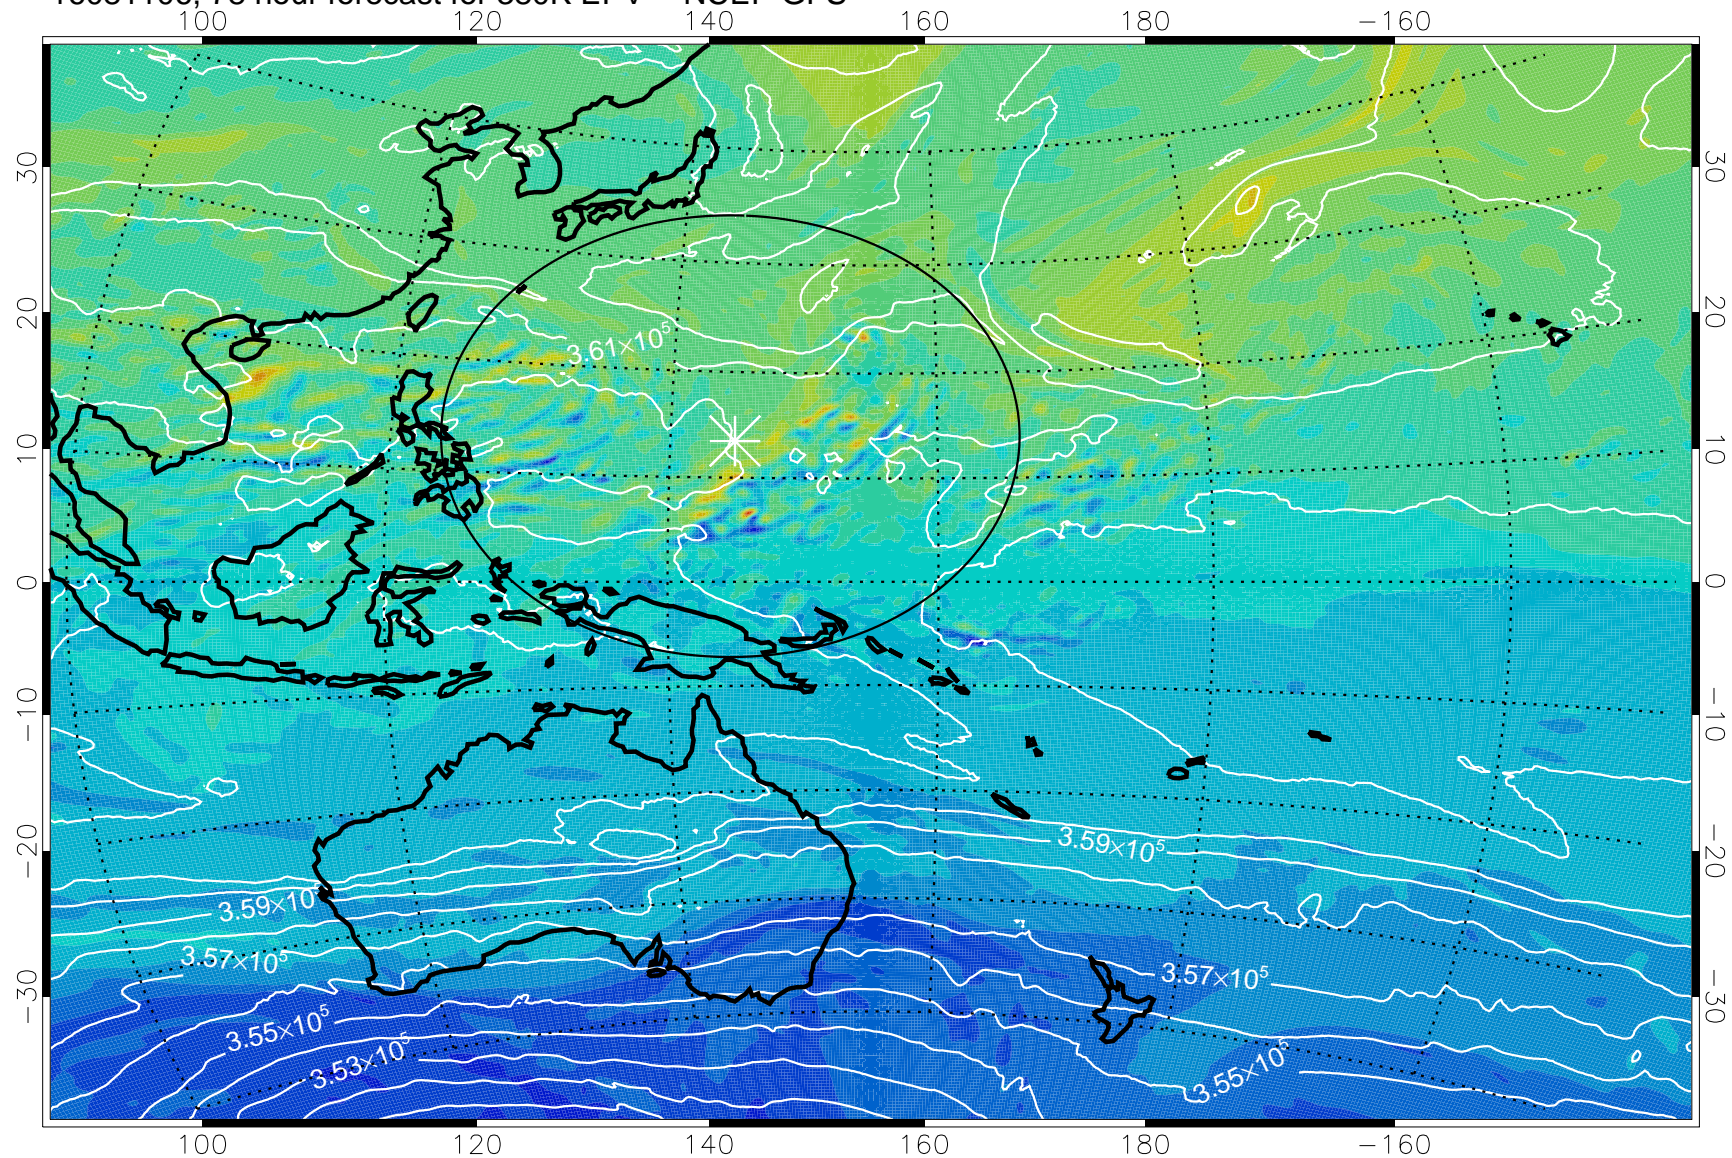

16081006, 54 hour forecast for 380K EPV -- NCEP GFS

380K Montgomery Streamfunction, white

Range ring of 2304 km

16081012, 60 hour forecast for 380K EPV -- NCEP GFS

380K Montgomery Streamfunction, white

Range ring of 2304 km

16081018, 66 hour forecast for 380K EPV -- NCEP GFS

380K Montgomery Streamfunction, white

Range ring of 2304 km

16081100, 72 hour forecast for 380K EPV -- NCEP GFS

380K Montgomery Streamfunction, white

Range ring of 2304 km

16081106, 78 hour forecast for 380K EPV -- NCEP GFS

380K Montgomery Streamfunction, white

Range ring of 2304 km

16081112, 84 hour forecast for 380K EPV -- NCEP GFS

380K Montgomery Streamfunction, white

Range ring of 2304 km

16081118, 90 hour forecast for 380K EPV -- NCEP GFS

380K Montgomery Streamfunction, white

Range ring of 2304 km

16081200, 96 hour forecast for 380K EPV -- NCEP GFS

380K Montgomery Streamfunction, white

Range ring of 2304 km