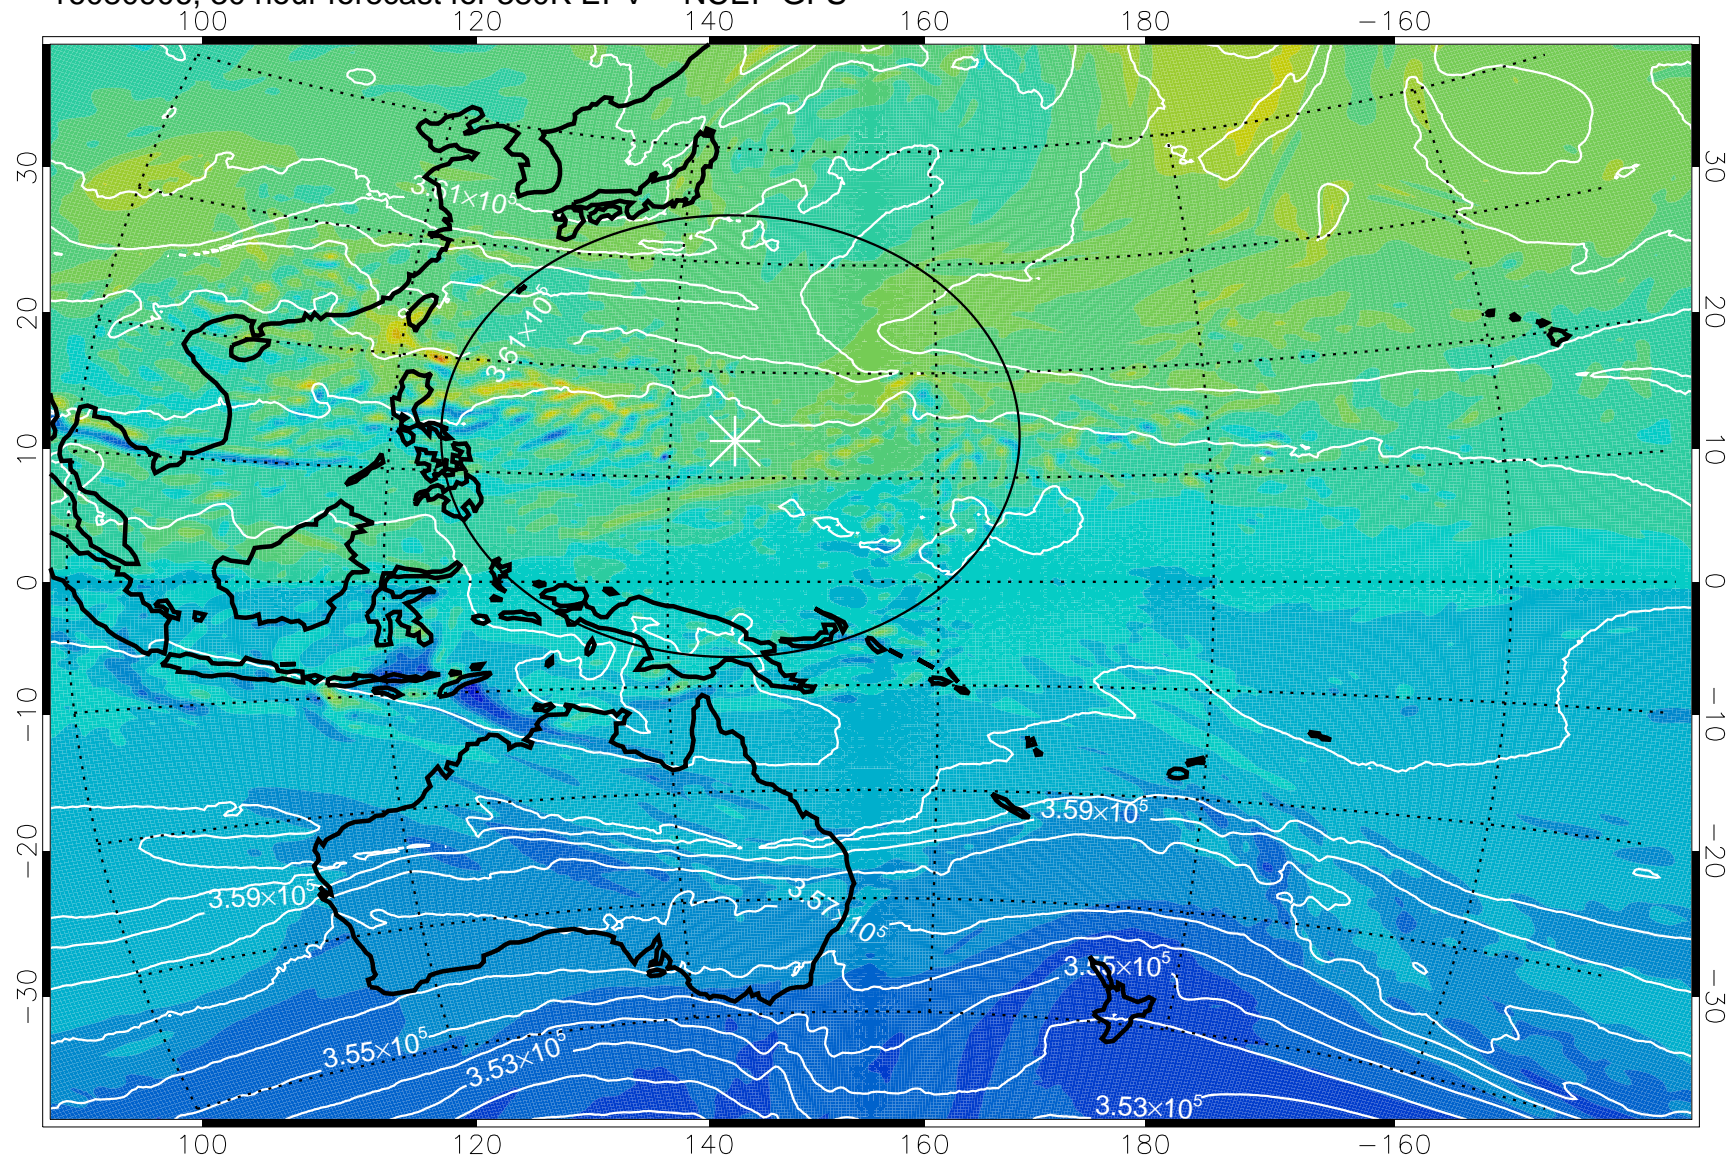

16080818, 18 hour forecast for 380K EPV -- NCEP GFS

380K Montgomery Streamfunction, white

Range ring of 2304 km

16080900, 24 hour forecast for 380K EPV -- NCEP GFS

380K Montgomery Streamfunction, white

Range ring of 2304 km

16080906, 30 hour forecast for 380K EPV -- NCEP GFS

380K Montgomery Streamfunction, white

Range ring of 2304 km

16080912, 36 hour forecast for 380K EPV -- NCEP GFS

380K Montgomery Streamfunction, white

Range ring of 2304 km

16080918, 42 hour forecast for 380K EPV -- NCEP GFS

380K Montgomery Streamfunction, white

Range ring of 2304 km

16081000, 48 hour forecast for 380K EPV -- NCEP GFS

380K Montgomery Streamfunction, white

Range ring of 2304 km

16081006, 54 hour forecast for 380K EPV -- NCEP GFS

380K Montgomery Streamfunction, white

Range ring of 2304 km

16081012, 60 hour forecast for 380K EPV -- NCEP GFS

380K Montgomery Streamfunction, white

Range ring of 2304 km