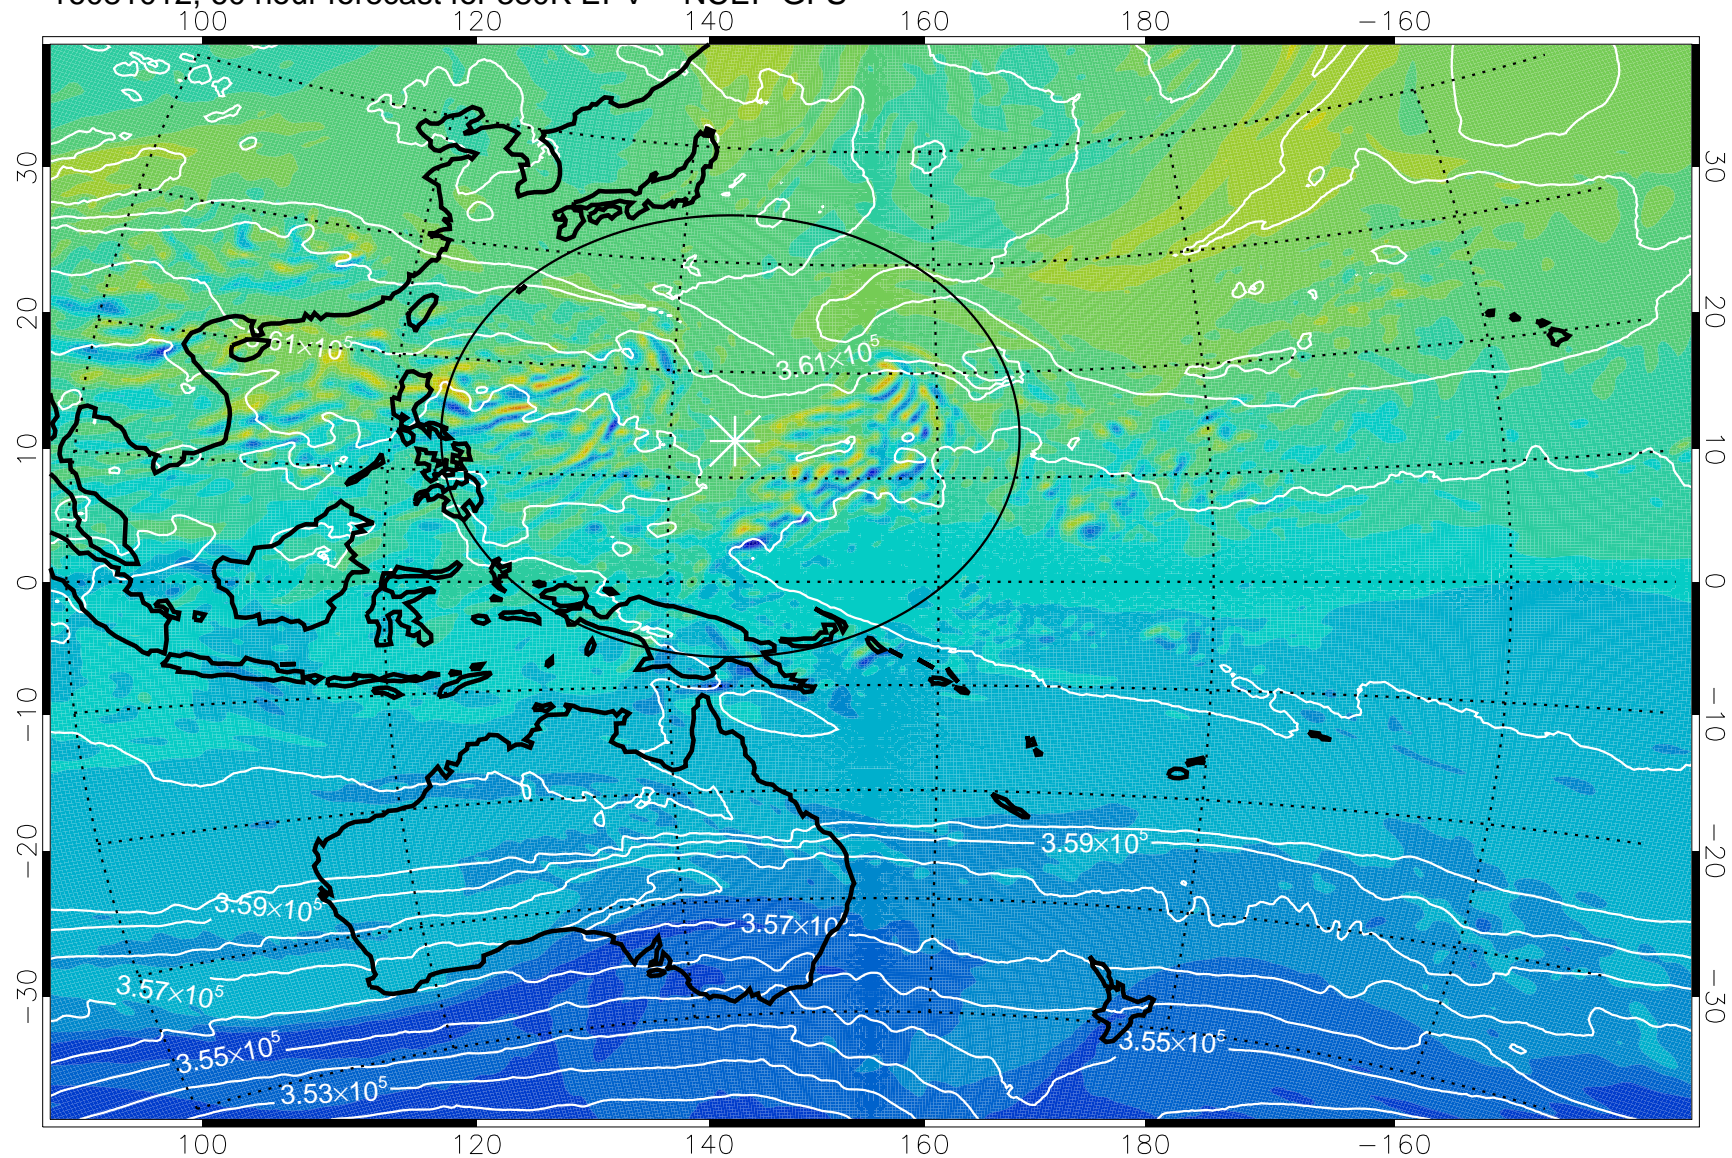

16080918, 42 hour forecast for 380K EPV -- NCEP GFS

380K Montgomery Streamfunction, white

Range ring of 2304 km

16081000, 48 hour forecast for 380K EPV -- NCEP GFS

380K Montgomery Streamfunction, white

Range ring of 2304 km

16081006, 54 hour forecast for 380K EPV -- NCEP GFS

380K Montgomery Streamfunction, white

Range ring of 2304 km

16081012, 60 hour forecast for 380K EPV -- NCEP GFS

380K Montgomery Streamfunction, white

Range ring of 2304 km

16081018, 66 hour forecast for 380K EPV -- NCEP GFS

380K Montgomery Streamfunction, white

Range ring of 2304 km

16081100, 72 hour forecast for 380K EPV -- NCEP GFS

380K Montgomery Streamfunction, white

Range ring of 2304 km

16081106, 78 hour forecast for 380K EPV -- NCEP GFS

380K Montgomery Streamfunction, white

Range ring of 2304 km

16081112, 84 hour forecast for 380K EPV -- NCEP GFS

380K Montgomery Streamfunction, white

Range ring of 2304 km