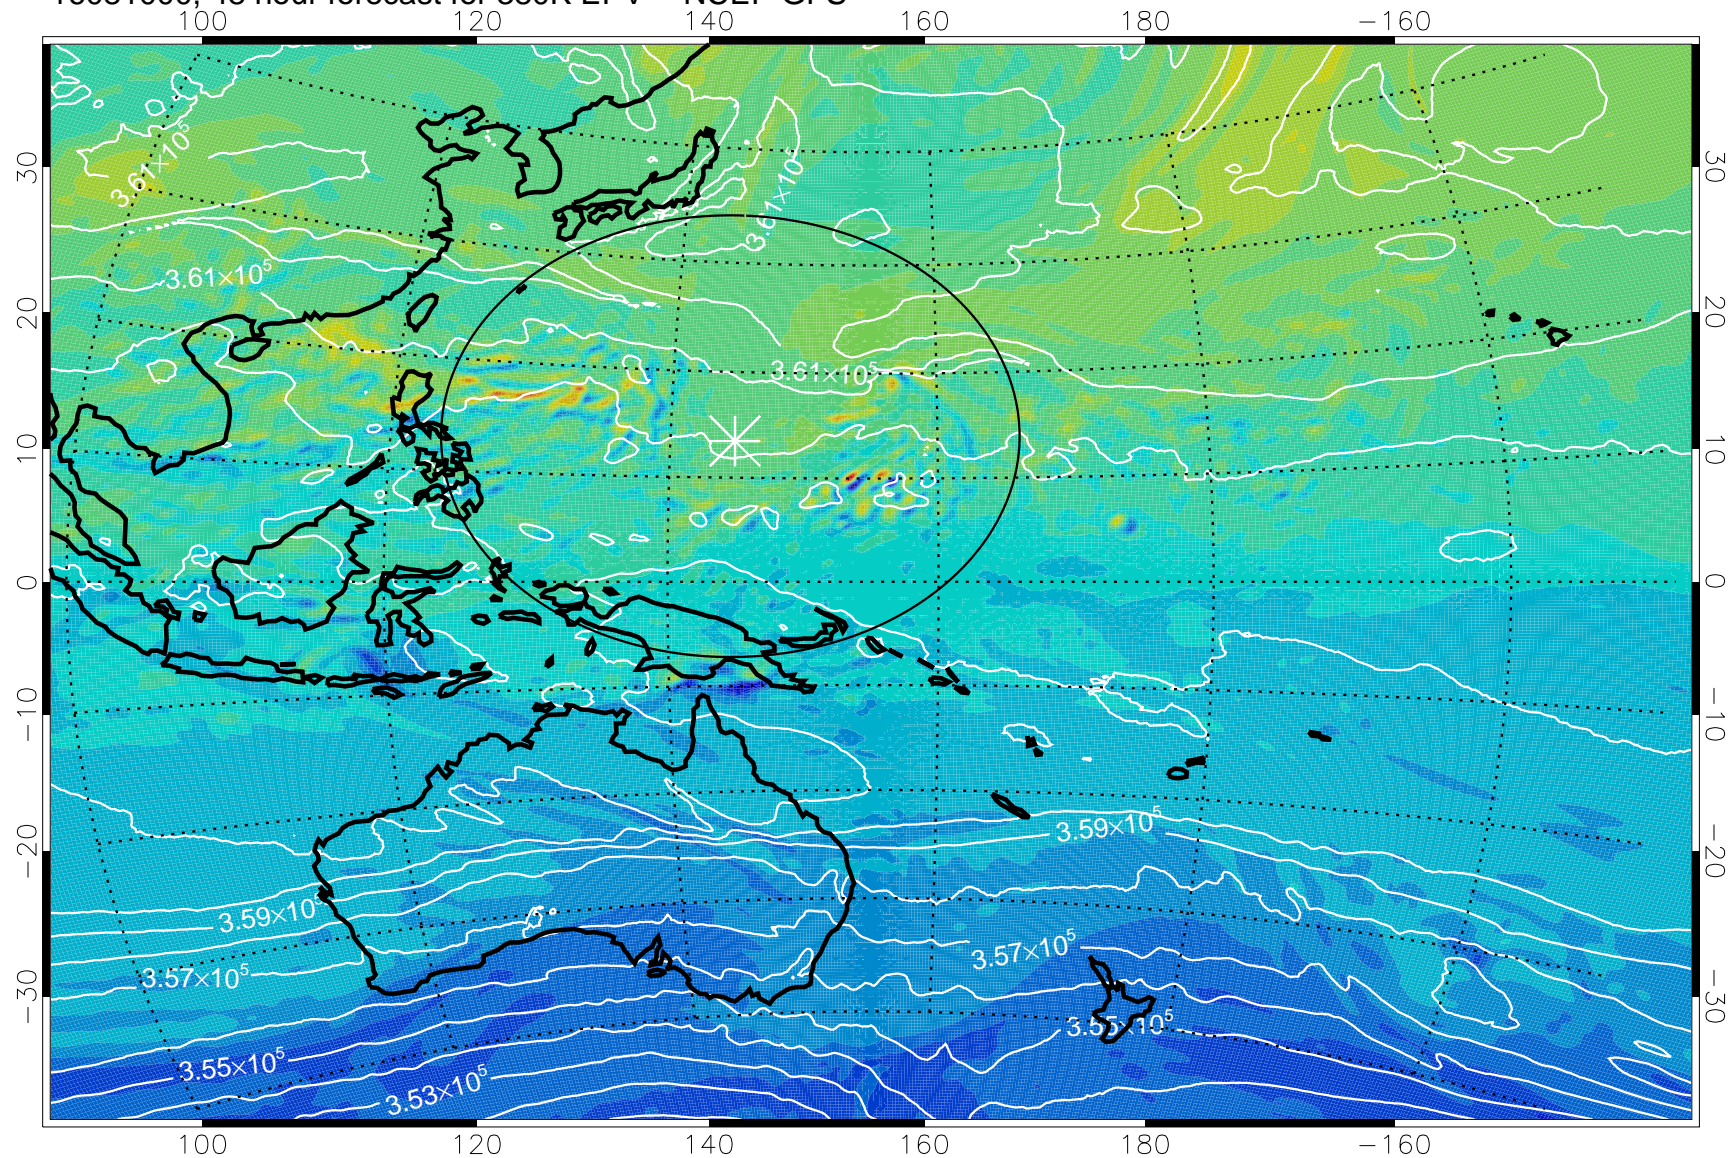

16080918, 42 hour forecast for 380K EPV -- NCEP GFS

380K Montgomery Streamfunction, white

Range ring of 2304 km

16081000, 48 hour forecast for 380K EPV -- NCEP GFS

380K Montgomery Streamfunction, white

Range ring of 2304 km

16081006, 54 hour forecast for 380K EPV -- NCEP GFS

380K Montgomery Streamfunction, white

Range ring of 2304 km

16081012, 60 hour forecast for 380K EPV -- NCEP GFS

380K Montgomery Streamfunction, white

Range ring of 2304 km

16081018, 66 hour forecast for 380K EPV -- NCEP GFS

380K Montgomery Streamfunction, white

Range ring of 2304 km

16081100, 72 hour forecast for 380K EPV -- NCEP GFS

380K Montgomery Streamfunction, white

Range ring of 2304 km

16081106, 78 hour forecast for 380K EPV -- NCEP GFS

380K Montgomery Streamfunction, white

Range ring of 2304 km

16081112, 84 hour forecast for 380K EPV -- NCEP GFS

380K Montgomery Streamfunction, white

Range ring of 2304 km