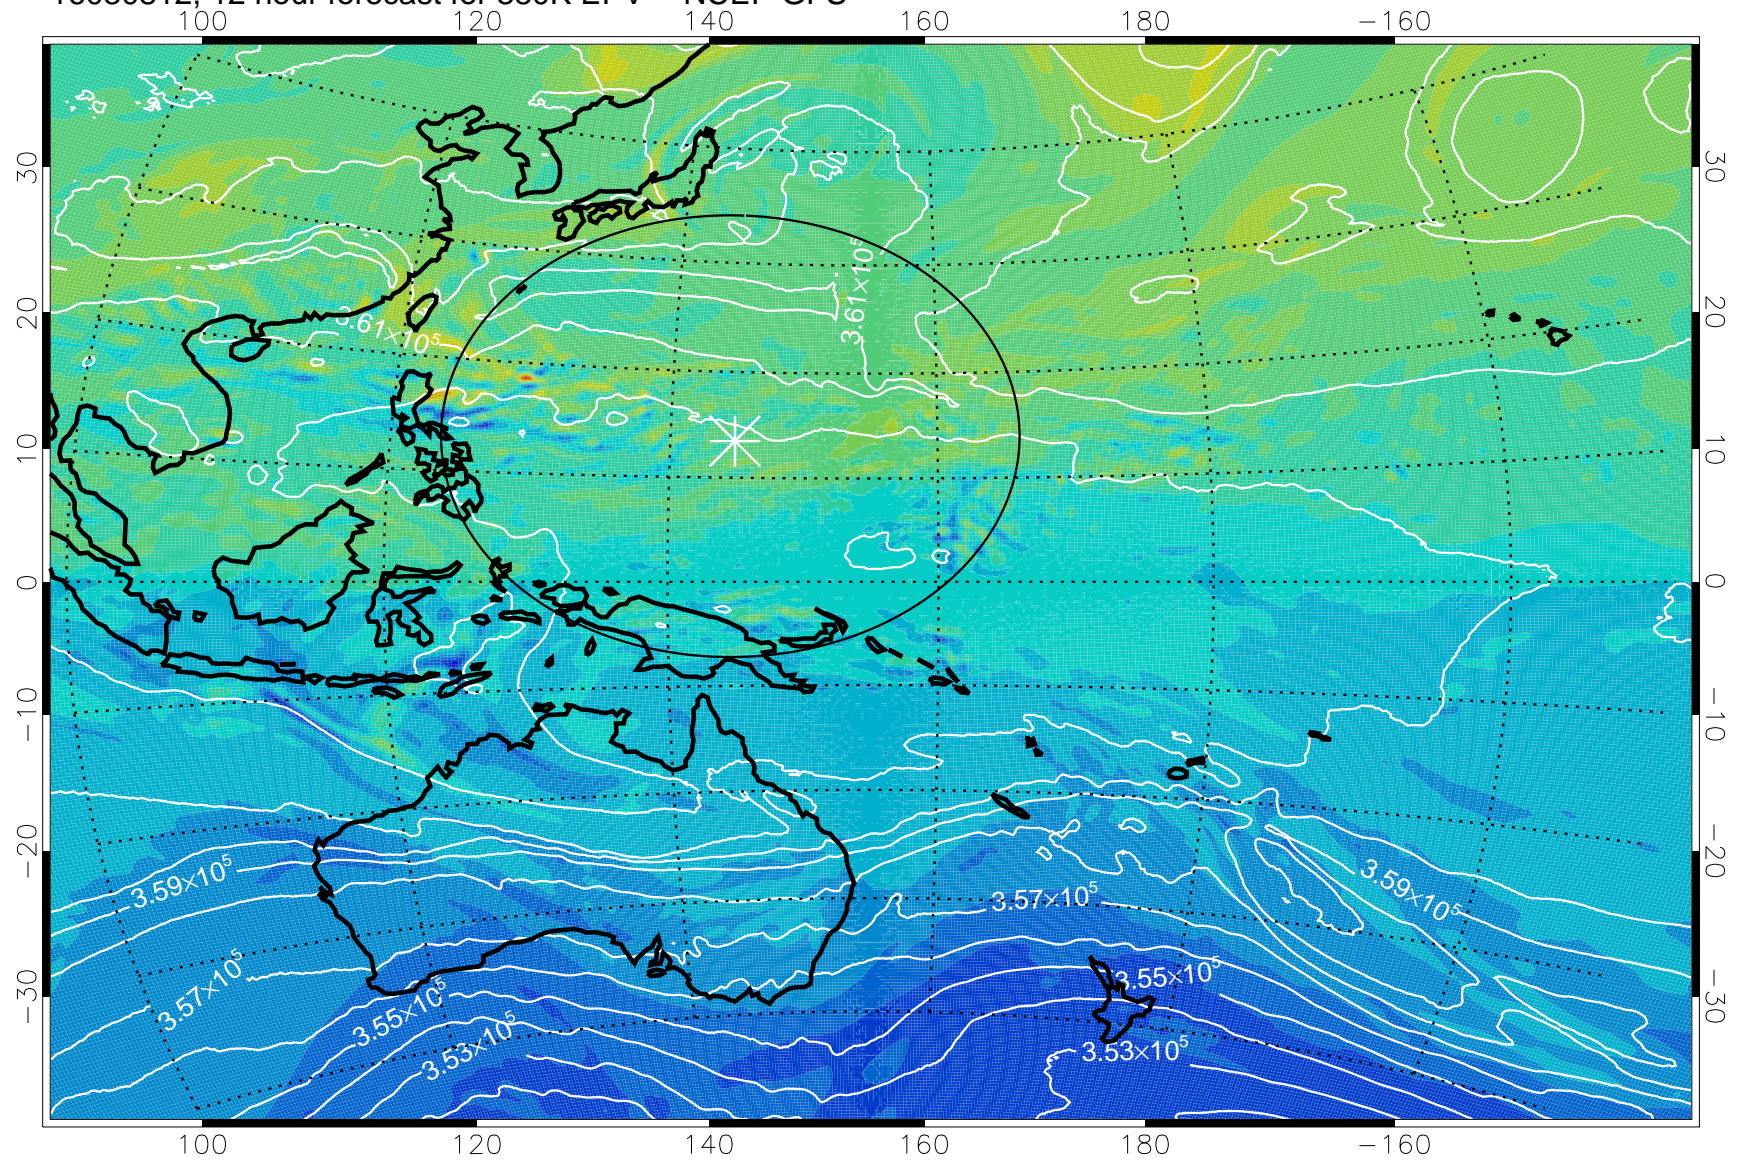

16080806, 6 hour forecast for 380K EPV -- NCEP GFS

380K Montgomery Streamfunction, white

Range ring of 2304 km

16080812, 12 hour forecast for 380K EPV -- NCEP GFS

380K Montgomery Streamfunction, white

Range ring of 2304 km

16080818, 18 hour forecast for 380K EPV -- NCEP GFS

380K Montgomery Streamfunction, white

Range ring of 2304 km

16080900, 24 hour forecast for 380K EPV -- NCEP GFS

380K Montgomery Streamfunction, white

Range ring of 2304 km

16080906, 30 hour forecast for 380K EPV -- NCEP GFS

380K Montgomery Streamfunction, white

Range ring of 2304 km

16080912, 36 hour forecast for 380K EPV -- NCEP GFS

380K Montgomery Streamfunction, white

Range ring of 2304 km

16080918, 42 hour forecast for 380K EPV -- NCEP GFS

380K Montgomery Streamfunction, white

Range ring of 2304 km

16081000, 48 hour forecast for 380K EPV -- NCEP GFS

380K Montgomery Streamfunction, white

Range ring of 2304 km