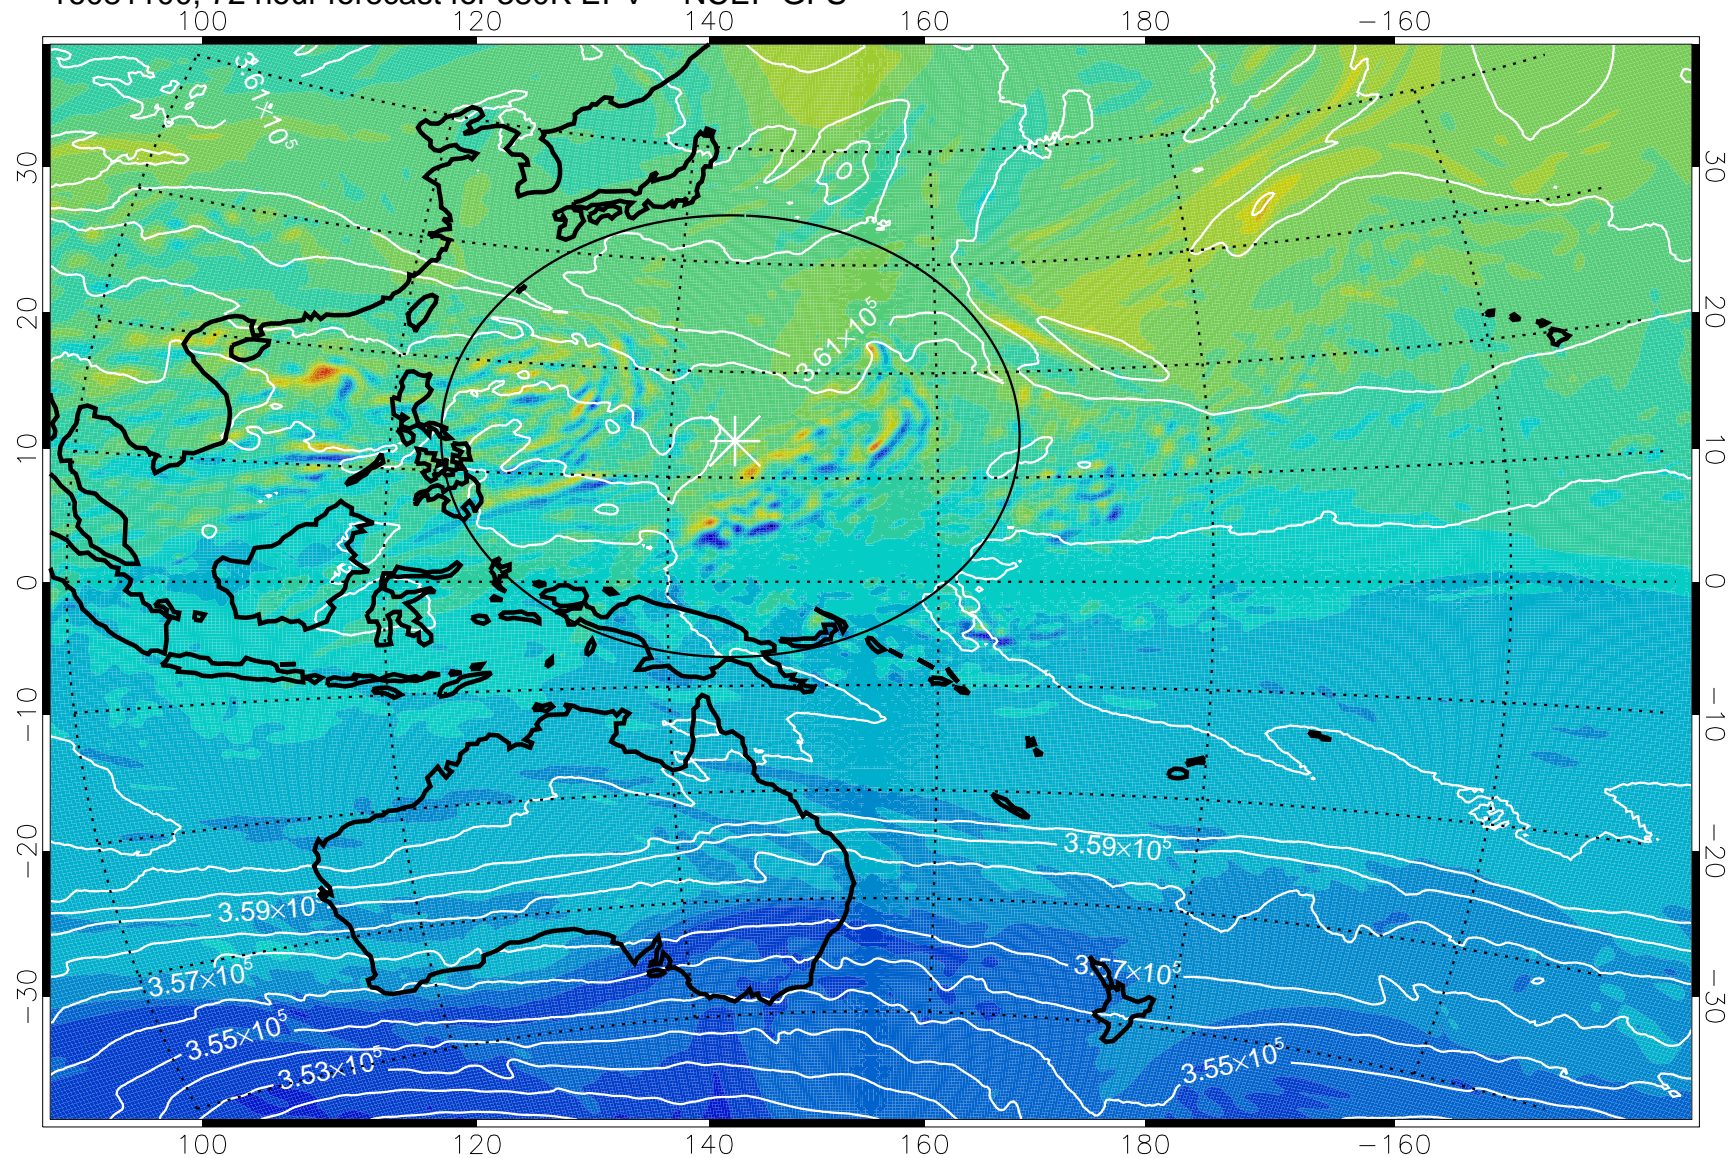

16081006, 54 hour forecast for 380K EPV -- NCEP GFS

380K Montgomery Streamfunction, white

Range ring of 2304 km

16081012, 60 hour forecast for 380K EPV -- NCEP GFS

380K Montgomery Streamfunction, white

Range ring of 2304 km

16081018, 66 hour forecast for 380K EPV -- NCEP GFS

380K Montgomery Streamfunction, white

Range ring of 2304 km

16081100, 72 hour forecast for 380K EPV -- NCEP GFS

380K Montgomery Streamfunction, white

Range ring of 2304 km

16081106, 78 hour forecast for 380K EPV -- NCEP GFS

380K Montgomery Streamfunction, white

Range ring of 2304 km

16081112, 84 hour forecast for 380K EPV -- NCEP GFS

380K Montgomery Streamfunction, white

Range ring of 2304 km

16081118, 90 hour forecast for 380K EPV -- NCEP GFS

380K Montgomery Streamfunction, white

Range ring of 2304 km

16081200, 96 hour forecast for 380K EPV -- NCEP GFS

380K Montgomery Streamfunction, white

Range ring of 2304 km