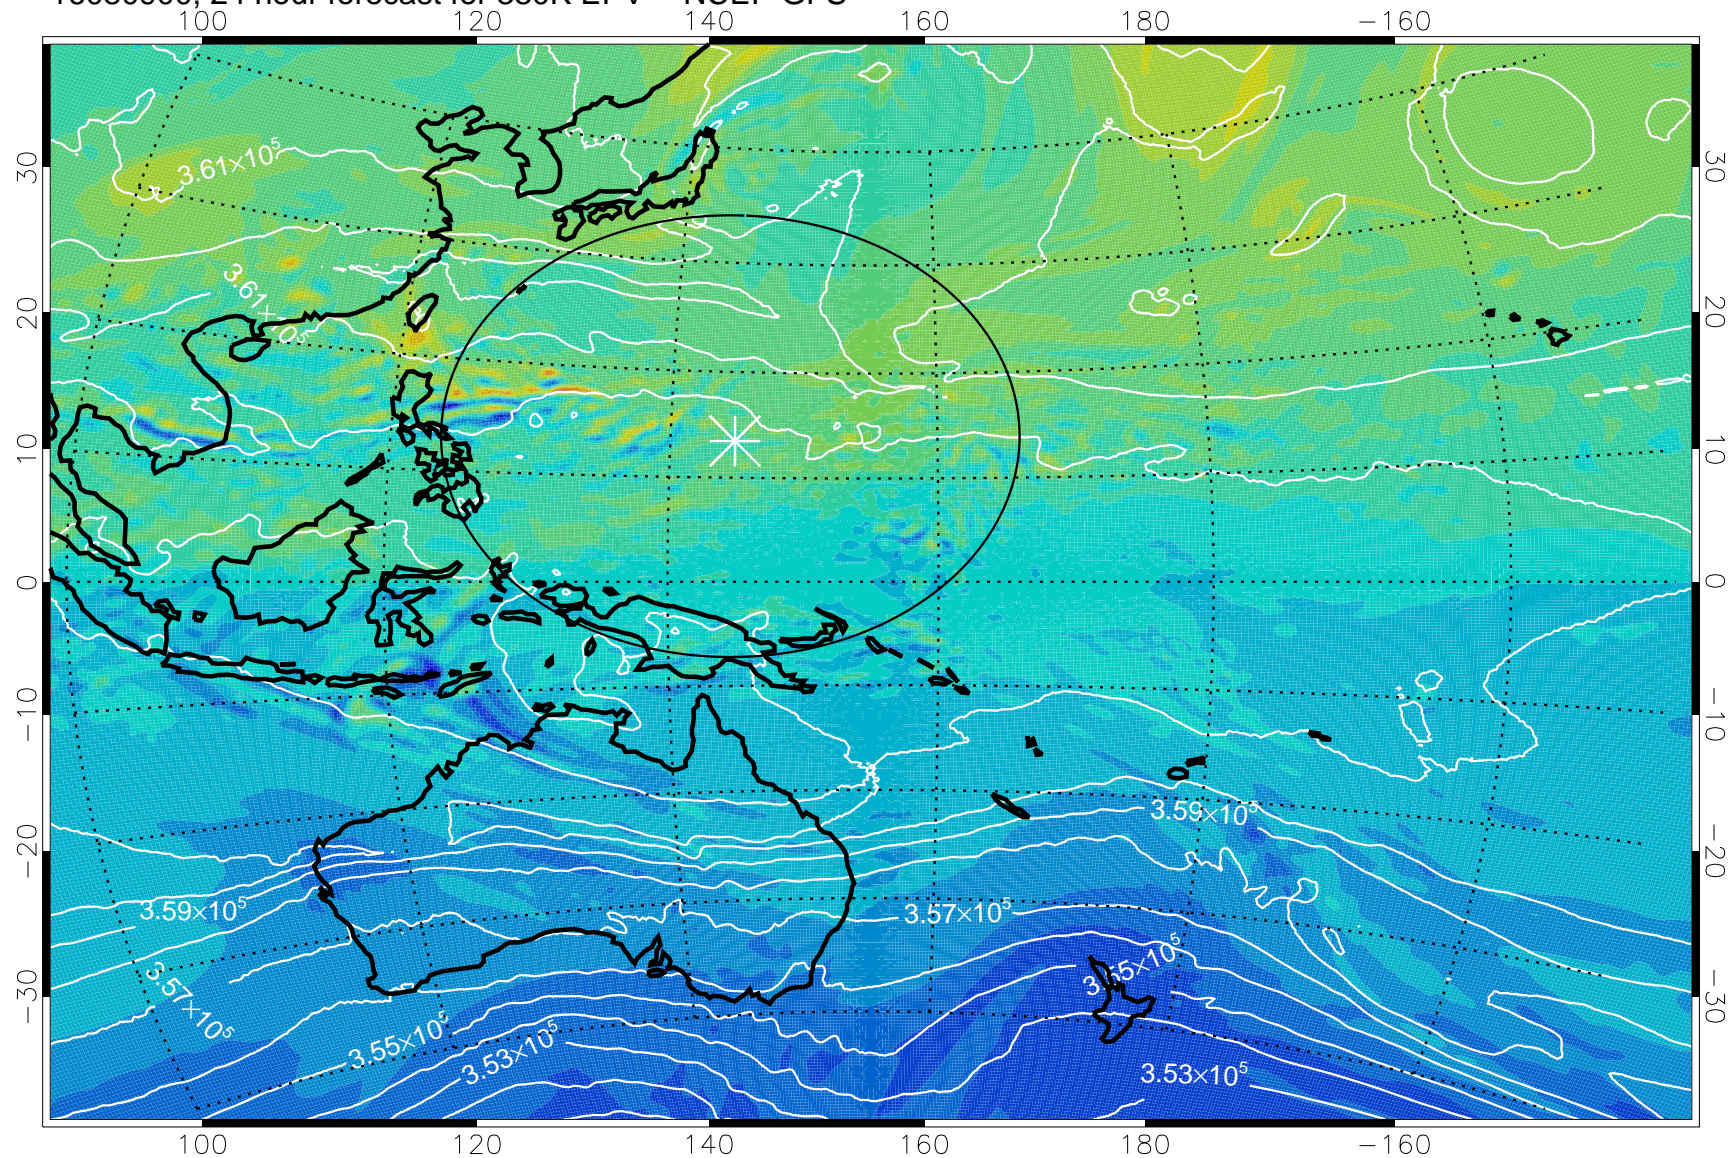

16080818, 18 hour forecast for 380K EPV -- NCEP GFS

380K Montgomery Streamfunction, white

Range ring of 2304 km

16080900, 24 hour forecast for 380K EPV -- NCEP GFS

380K Montgomery Streamfunction, white

Range ring of 2304 km

16080906, 30 hour forecast for 380K EPV -- NCEP GFS

380K Montgomery Streamfunction, white

Range ring of 2304 km

16080912, 36 hour forecast for 380K EPV -- NCEP GFS

380K Montgomery Streamfunction, white

Range ring of 2304 km

16080918, 42 hour forecast for 380K EPV -- NCEP GFS

380K Montgomery Streamfunction, white

Range ring of 2304 km

16081000, 48 hour forecast for 380K EPV -- NCEP GFS

380K Montgomery Streamfunction, white

Range ring of 2304 km

16081006, 54 hour forecast for 380K EPV -- NCEP GFS

380K Montgomery Streamfunction, white

Range ring of 2304 km

16081012, 60 hour forecast for 380K EPV -- NCEP GFS

380K Montgomery Streamfunction, white

Range ring of 2304 km