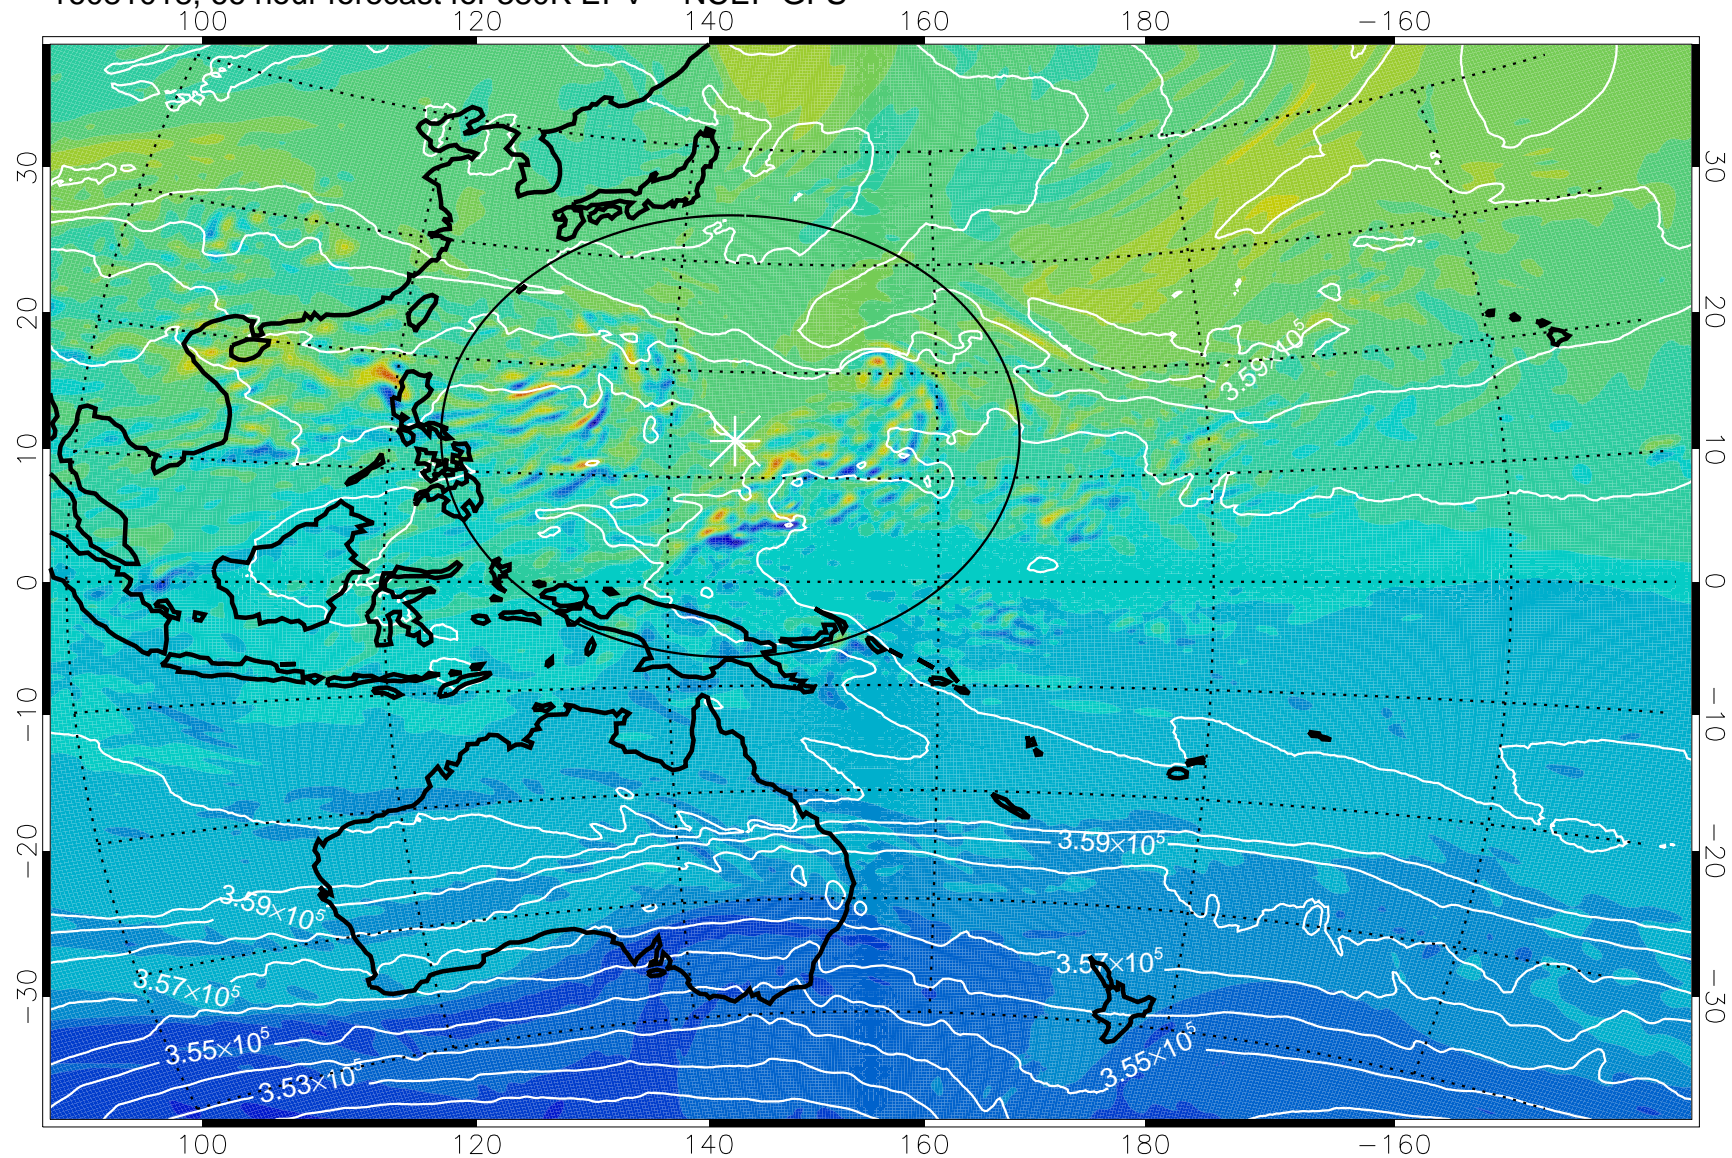

16080918, 42 hour forecast for 380K EPV -- NCEP GFS

380K Montgomery Streamfunction, white

Range ring of 2304 km

16081000, 48 hour forecast for 380K EPV -- NCEP GFS

380K Montgomery Streamfunction, white

Range ring of 2304 km

16081006, 54 hour forecast for 380K EPV -- NCEP GFS

380K Montgomery Streamfunction, white

Range ring of 2304 km

16081012, 60 hour forecast for 380K EPV -- NCEP GFS

380K Montgomery Streamfunction, white

Range ring of 2304 km

16081018, 66 hour forecast for 380K EPV -- NCEP GFS

380K Montgomery Streamfunction, white

Range ring of 2304 km

16081100, 72 hour forecast for 380K EPV -- NCEP GFS

380K Montgomery Streamfunction, white

Range ring of 2304 km

16081106, 78 hour forecast for 380K EPV -- NCEP GFS

380K Montgomery Streamfunction, white

Range ring of 2304 km

16081112, 84 hour forecast for 380K EPV -- NCEP GFS

380K Montgomery Streamfunction, white

Range ring of 2304 km