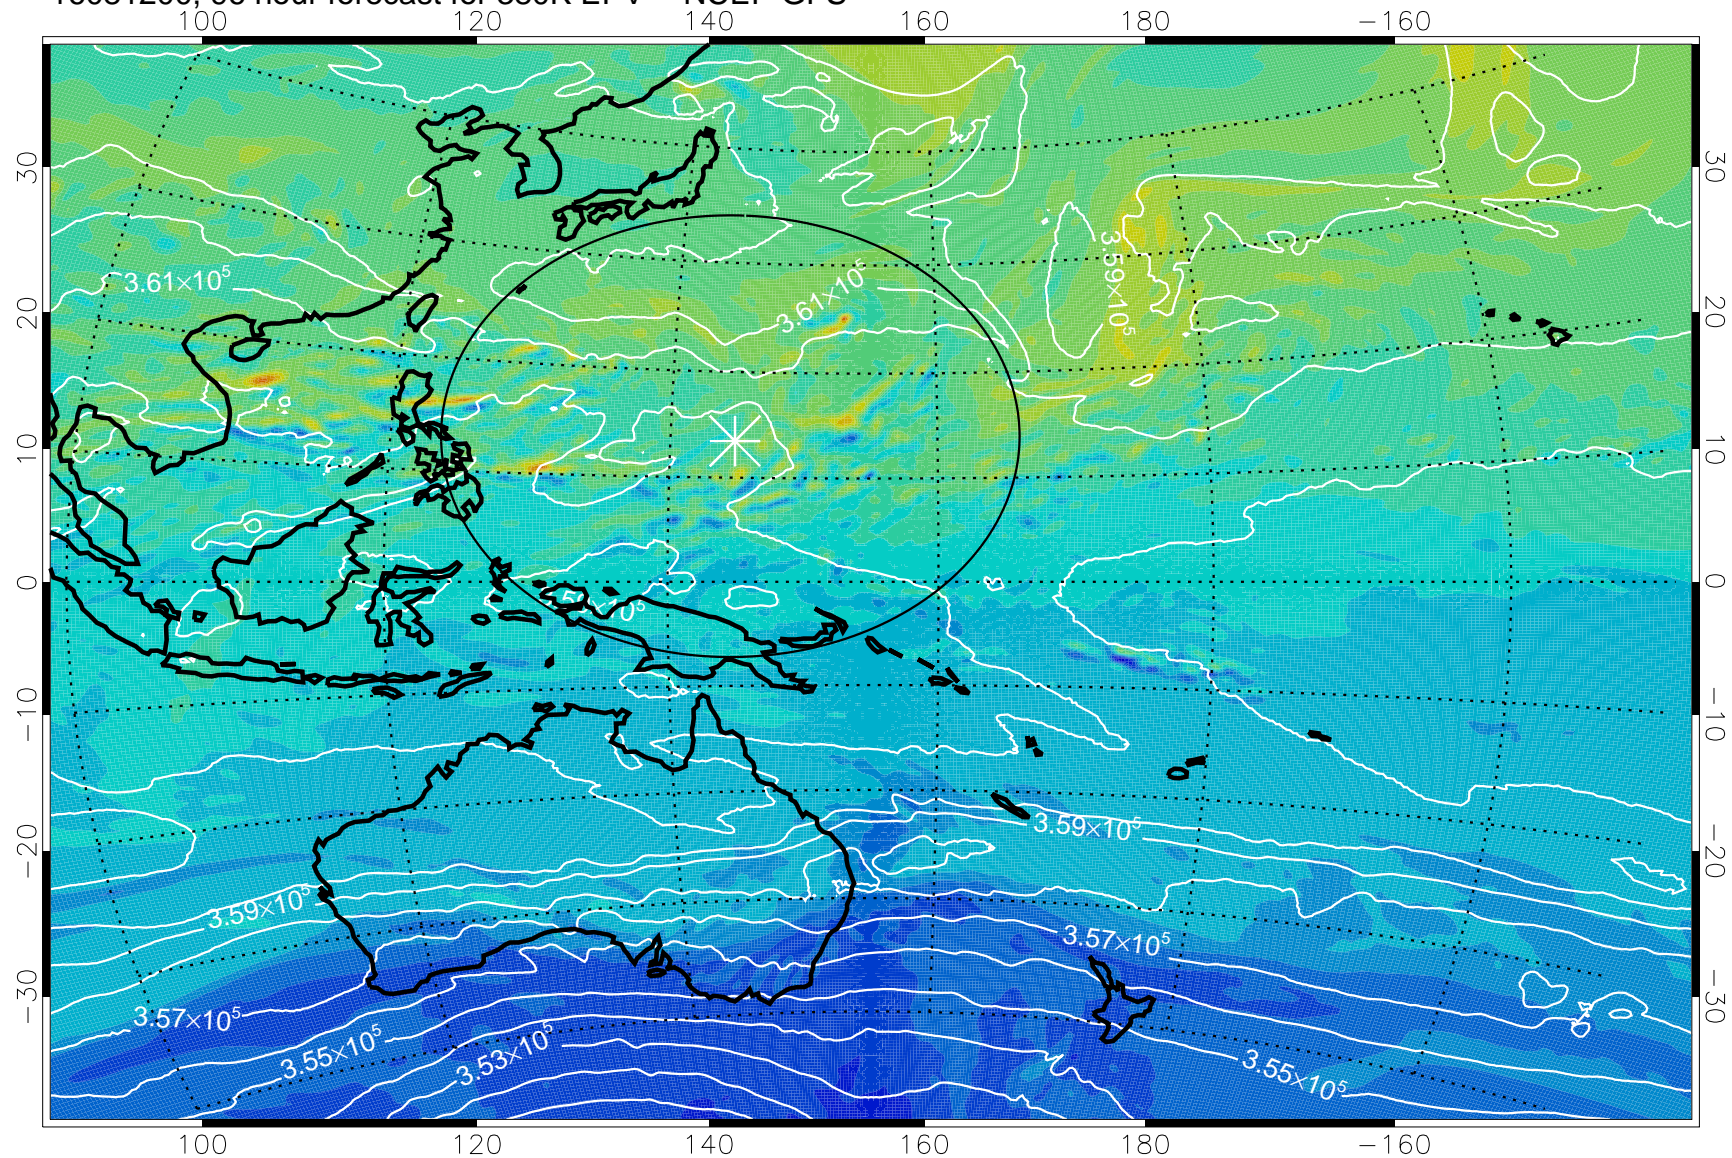

16081018, 66 hour forecast for 380K EPV -- NCEP GFS

380K Montgomery Streamfunction, white

Range ring of 2304 km

16081100, 72 hour forecast for 380K EPV -- NCEP GFS

380K Montgomery Streamfunction, white

Range ring of 2304 km

16081106, 78 hour forecast for 380K EPV -- NCEP GFS

380K Montgomery Streamfunction, white

Range ring of 2304 km

16081112, 84 hour forecast for 380K EPV -- NCEP GFS

380K Montgomery Streamfunction, white

Range ring of 2304 km

16081118, 90 hour forecast for 380K EPV -- NCEP GFS

380K Montgomery Streamfunction, white

Range ring of 2304 km

16081200, 96 hour forecast for 380K EPV -- NCEP GFS

380K Montgomery Streamfunction, white

Range ring of 2304 km

16081206, 102 hour forecast for 380K EPV -- NCEP GFS

380K Montgomery Streamfunction, white

Range ring of 2304 km

16081212, 108 hour forecast for 380K EPV -- NCEP GFS

380K Montgomery Streamfunction, white

Range ring of 2304 km