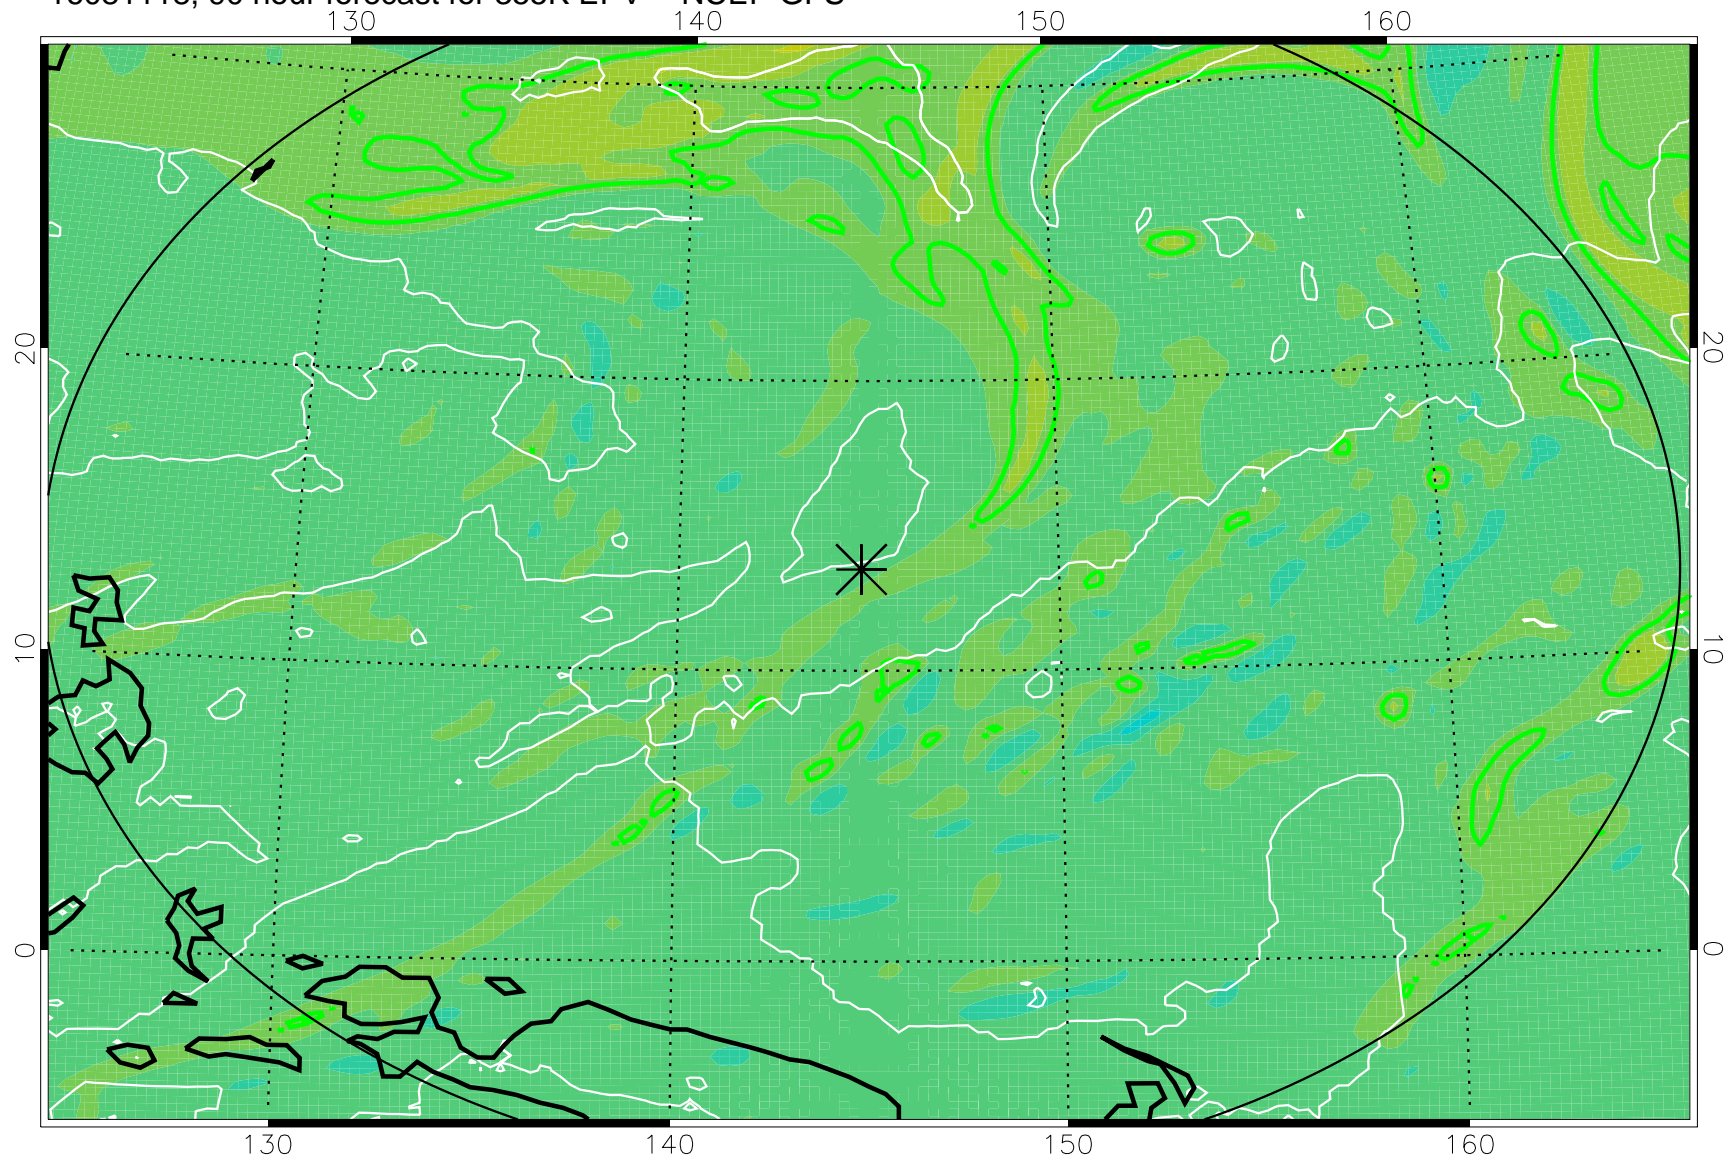

16081106, 78 hour forecast for 355K EPV -- NCEP GFS

355K Montgomery Streamfunction, white
EPV Tropopause (2 PVU) Position
Range ring of 2304 km

16081112, 84 hour forecast for 355K EPV -- NCEP GFS

355K Montgomery Streamfunction, white
EPV Tropopause (2 PVU) Position
Range ring of 2304 km

16081118, 90 hour forecast for 355K EPV -- NCEP GFS

355K Montgomery Streamfunction, white
EPV Tropopause (2 PVU) Position
Range ring of 2304 km

16081200, 96 hour forecast for 355K EPV -- NCEP GFS

355K Montgomery Streamfunction, white
EPV Tropopause (2 PVU) Position
Range ring of 2304 km

16081206, 102 hour forecast for 355K EPV -- NCEP GFS

355K Montgomery Streamfunction, white
EPV Tropopause (2 PVU) Position
Range ring of 2304 km

16081212, 108 hour forecast for 355K EPV -- NCEP GFS

355K Montgomery Streamfunction, white
EPV Tropopause (2 PVU) Position
Range ring of 2304 km

16081218, 114 hour forecast for 355K EPV -- NCEP GFS

355K Montgomery Streamfunction, white
EPV Tropopause (2 PVU) Position
Range ring of 2304 km

16081300, 120 hour forecast for 355K EPV -- NCEP GFS

355K Montgomery Streamfunction, white
EPV Tropopause (2 PVU) Position
Range ring of 2304 km