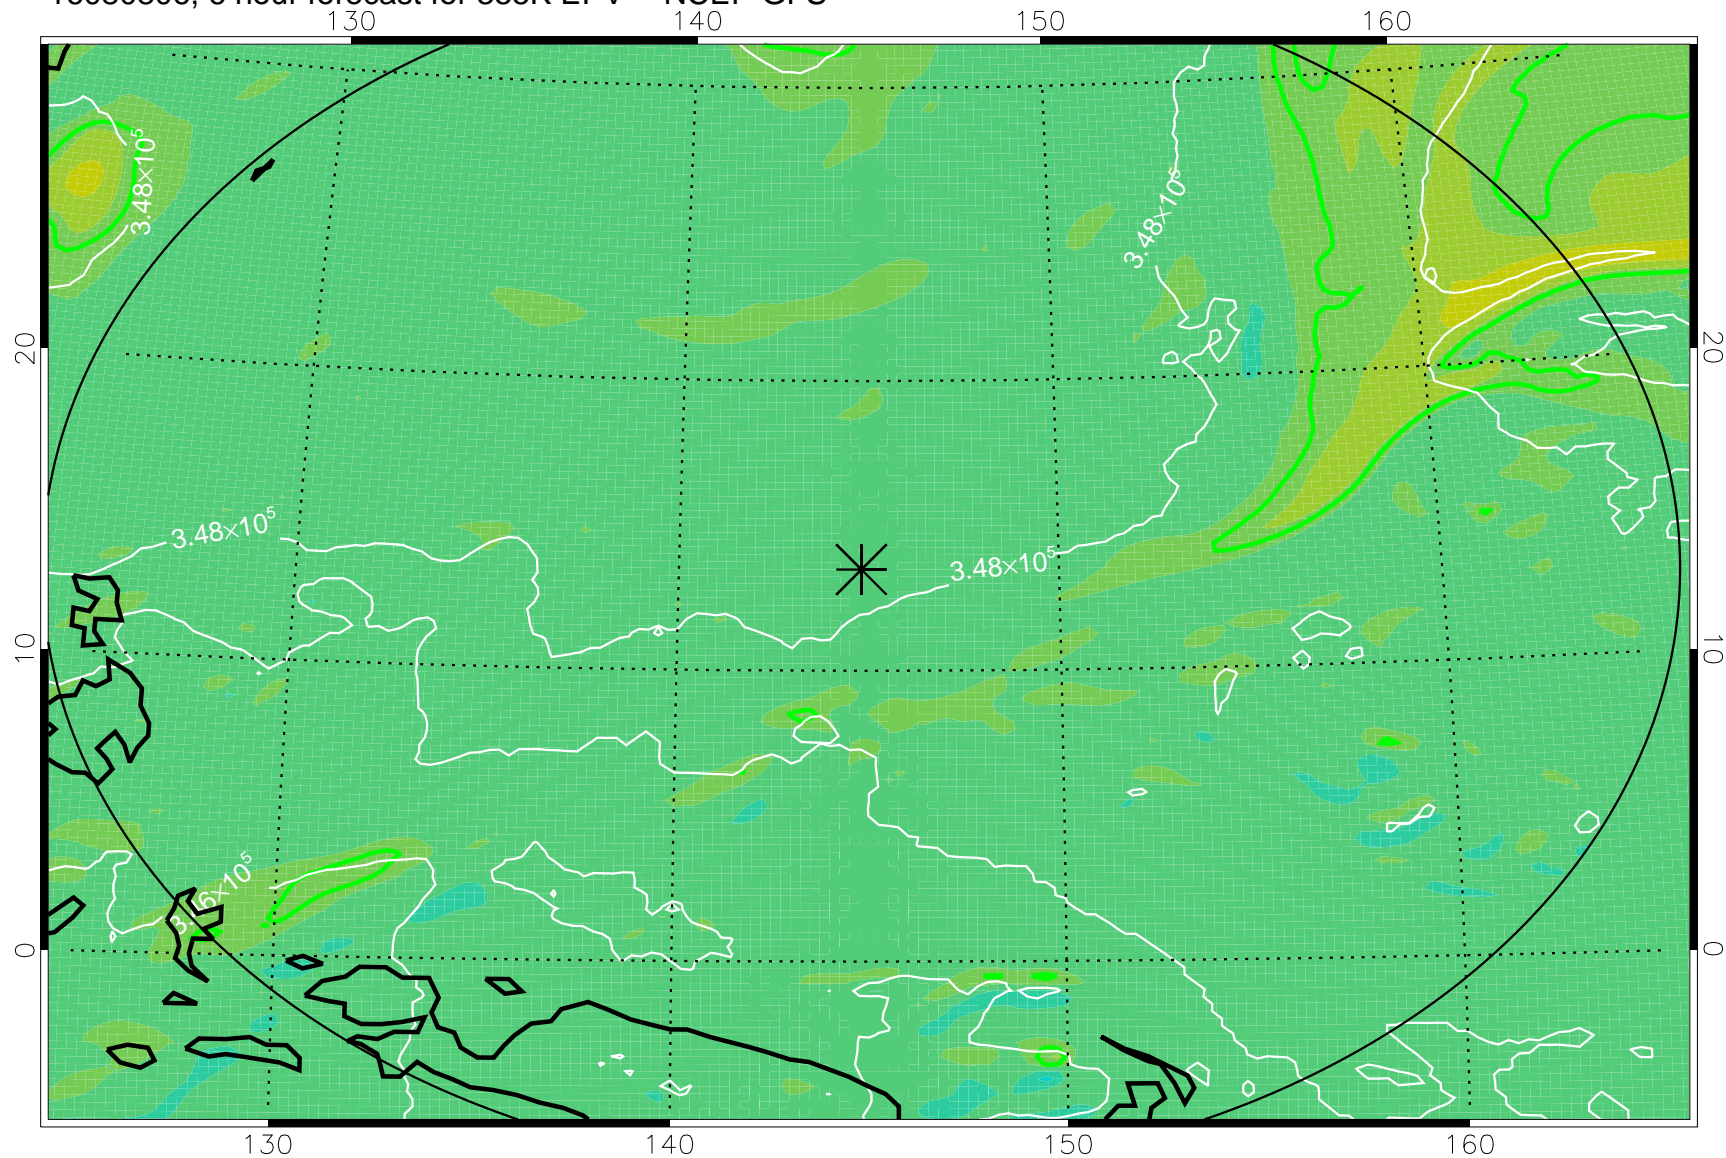

16080806, 6 hour forecast for 355K EPV -- NCEP GFS

355K Montgomery Streamfunction, white
EPV Tropopause (2 PVU) Position
Range ring of 2304 km

16080812, 12 hour forecast for 355K EPV -- NCEP GFS

355K Montgomery Streamfunction, white
EPV Tropopause (2 PVU) Position
Range ring of 2304 km

16080818, 18 hour forecast for 355K EPV -- NCEP GFS

355K Montgomery Streamfunction, white
EPV Tropopause (2 PVU) Position
Range ring of 2304 km

16080900, 24 hour forecast for 355K EPV -- NCEP GFS

355K Montgomery Streamfunction, white
EPV Tropopause (2 PVU) Position
Range ring of 2304 km

16080906, 30 hour forecast for 355K EPV -- NCEP GFS

355K Montgomery Streamfunction, white
EPV Tropopause (2 PVU) Position
Range ring of 2304 km

16080912, 36 hour forecast for 355K EPV -- NCEP GFS

355K Montgomery Streamfunction, white
EPV Tropopause (2 PVU) Position
Range ring of 2304 km

16081018, 66 hour forecast for 355K EPV -- NCEP GFS

355K Montgomery Streamfunction, white
EPV Tropopause (2 PVU) Position
Range ring of 2304 km

16081100, 72 hour forecast for 355K EPV -- NCEP GFS

355K Montgomery Streamfunction, white
EPV Tropopause (2 PVU) Position
Range ring of 2304 km