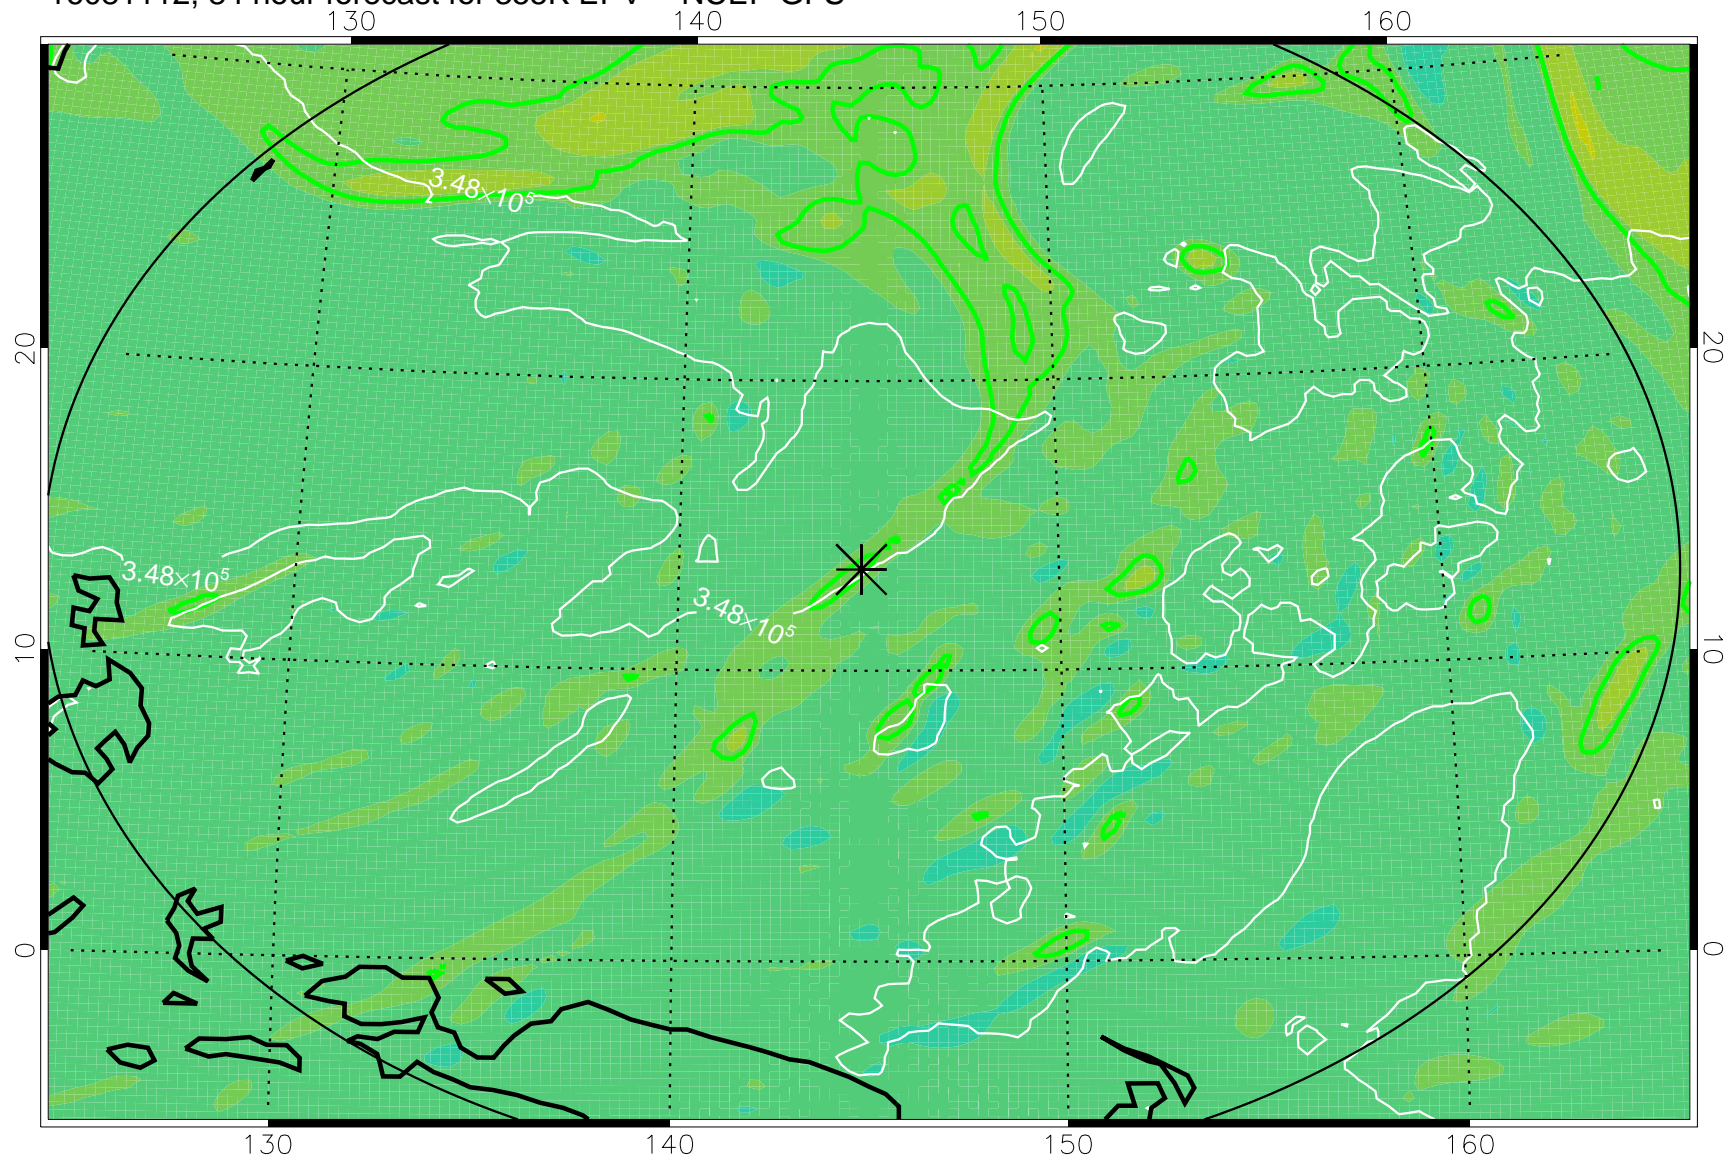

16081018, 66 hour forecast for 355K EPV -- NCEP GFS

355K Montgomery Streamfunction, white
EPV Tropopause (2 PVU) Position
Range ring of 2304 km

16081100, 72 hour forecast for 355K EPV -- NCEP GFS

355K Montgomery Streamfunction, white
EPV Tropopause (2 PVU) Position
Range ring of 2304 km

16081106, 78 hour forecast for 355K EPV -- NCEP GFS

355K Montgomery Streamfunction, white
EPV Tropopause (2 PVU) Position
Range ring of 2304 km

16081112, 84 hour forecast for 355K EPV -- NCEP GFS

355K Montgomery Streamfunction, white
EPV Tropopause (2 PVU) Position
Range ring of 2304 km

16081118, 90 hour forecast for 355K EPV -- NCEP GFS

355K Montgomery Streamfunction, white
EPV Tropopause (2 PVU) Position
Range ring of 2304 km

16081200, 96 hour forecast for 355K EPV -- NCEP GFS

355K Montgomery Streamfunction, white
EPV Tropopause (2 PVU) Position
Range ring of 2304 km

16081206, 102 hour forecast for 355K EPV -- NCEP GFS

355K Montgomery Streamfunction, white
EPV Tropopause (2 PVU) Position
Range ring of 2304 km

16081212, 108 hour forecast for 355K EPV -- NCEP GFS

355K Montgomery Streamfunction, white
EPV Tropopause (2 PVU) Position
Range ring of 2304 km