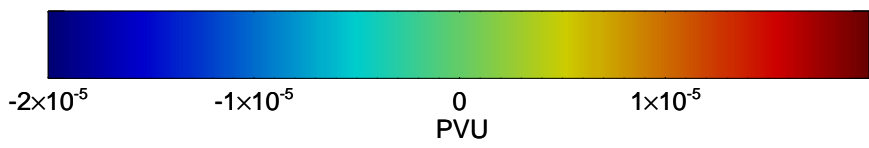

16080806, 6 hour forecast for 355K EPV -- NCEP GFS

355K Montgomery Streamfunction, white
EPV Tropopause (2 PVU) Position
Range ring of 2304 km

16080812, 12 hour forecast for 355K EPV -- NCEP GFS

355K Montgomery Streamfunction, white
EPV Tropopause (2 PVU) Position
Range ring of 2304 km