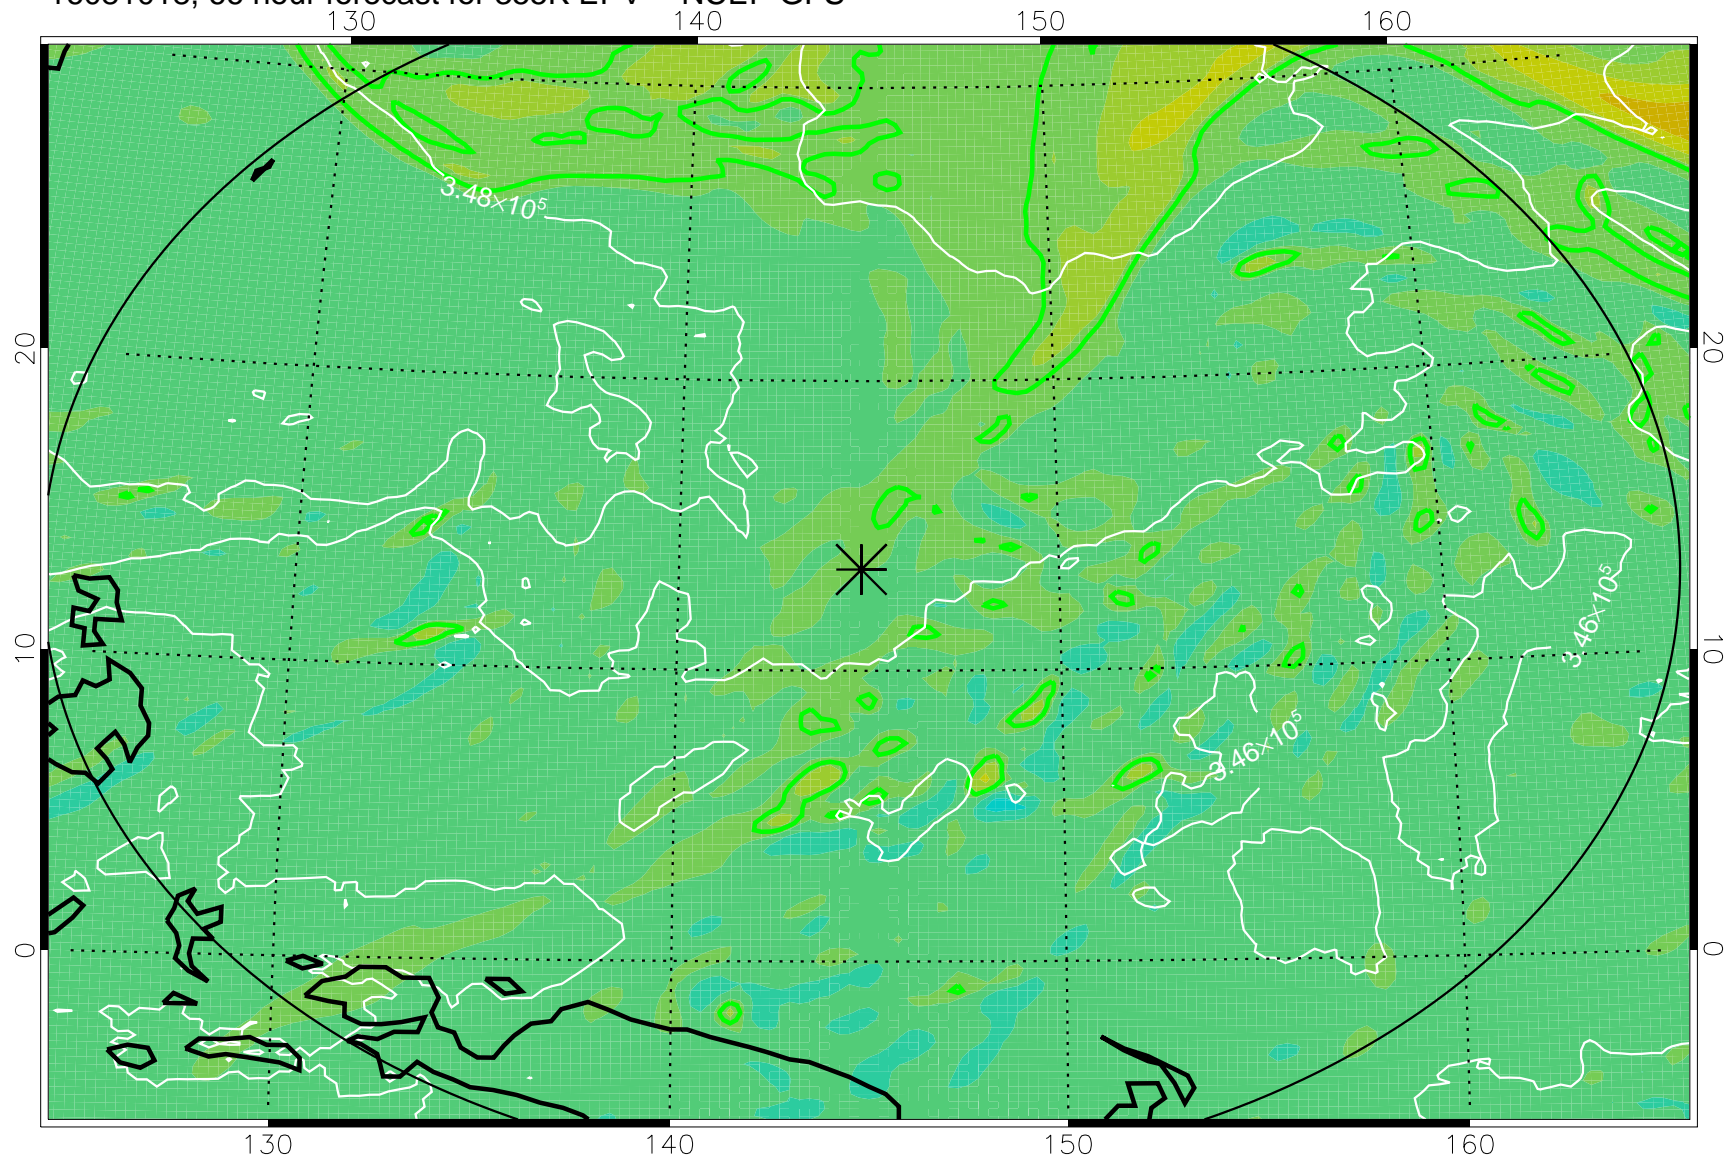

16081006, 54 hour forecast for 355K EPV -- NCEP GFS

355K Montgomery Streamfunction, white
EPV Tropopause (2 PVU) Position
Range ring of 2304 km

16081012, 60 hour forecast for 355K EPV -- NCEP GFS

355K Montgomery Streamfunction, white
EPV Tropopause (2 PVU) Position
Range ring of 2304 km

16081018, 66 hour forecast for 355K EPV -- NCEP GFS

355K Montgomery Streamfunction, white
EPV Tropopause (2 PVU) Position
Range ring of 2304 km

16081100, 72 hour forecast for 355K EPV -- NCEP GFS

355K Montgomery Streamfunction, white
EPV Tropopause (2 PVU) Position
Range ring of 2304 km

16081106, 78 hour forecast for 355K EPV -- NCEP GFS

355K Montgomery Streamfunction, white
EPV Tropopause (2 PVU) Position
Range ring of 2304 km

16081112, 84 hour forecast for 355K EPV -- NCEP GFS

355K Montgomery Streamfunction, white
EPV Tropopause (2 PVU) Position
Range ring of 2304 km

16081118, 90 hour forecast for 355K EPV -- NCEP GFS

355K Montgomery Streamfunction, white
EPV Tropopause (2 PVU) Position
Range ring of 2304 km

16081200, 96 hour forecast for 355K EPV -- NCEP GFS

355K Montgomery Streamfunction, white
EPV Tropopause (2 PVU) Position
Range ring of 2304 km