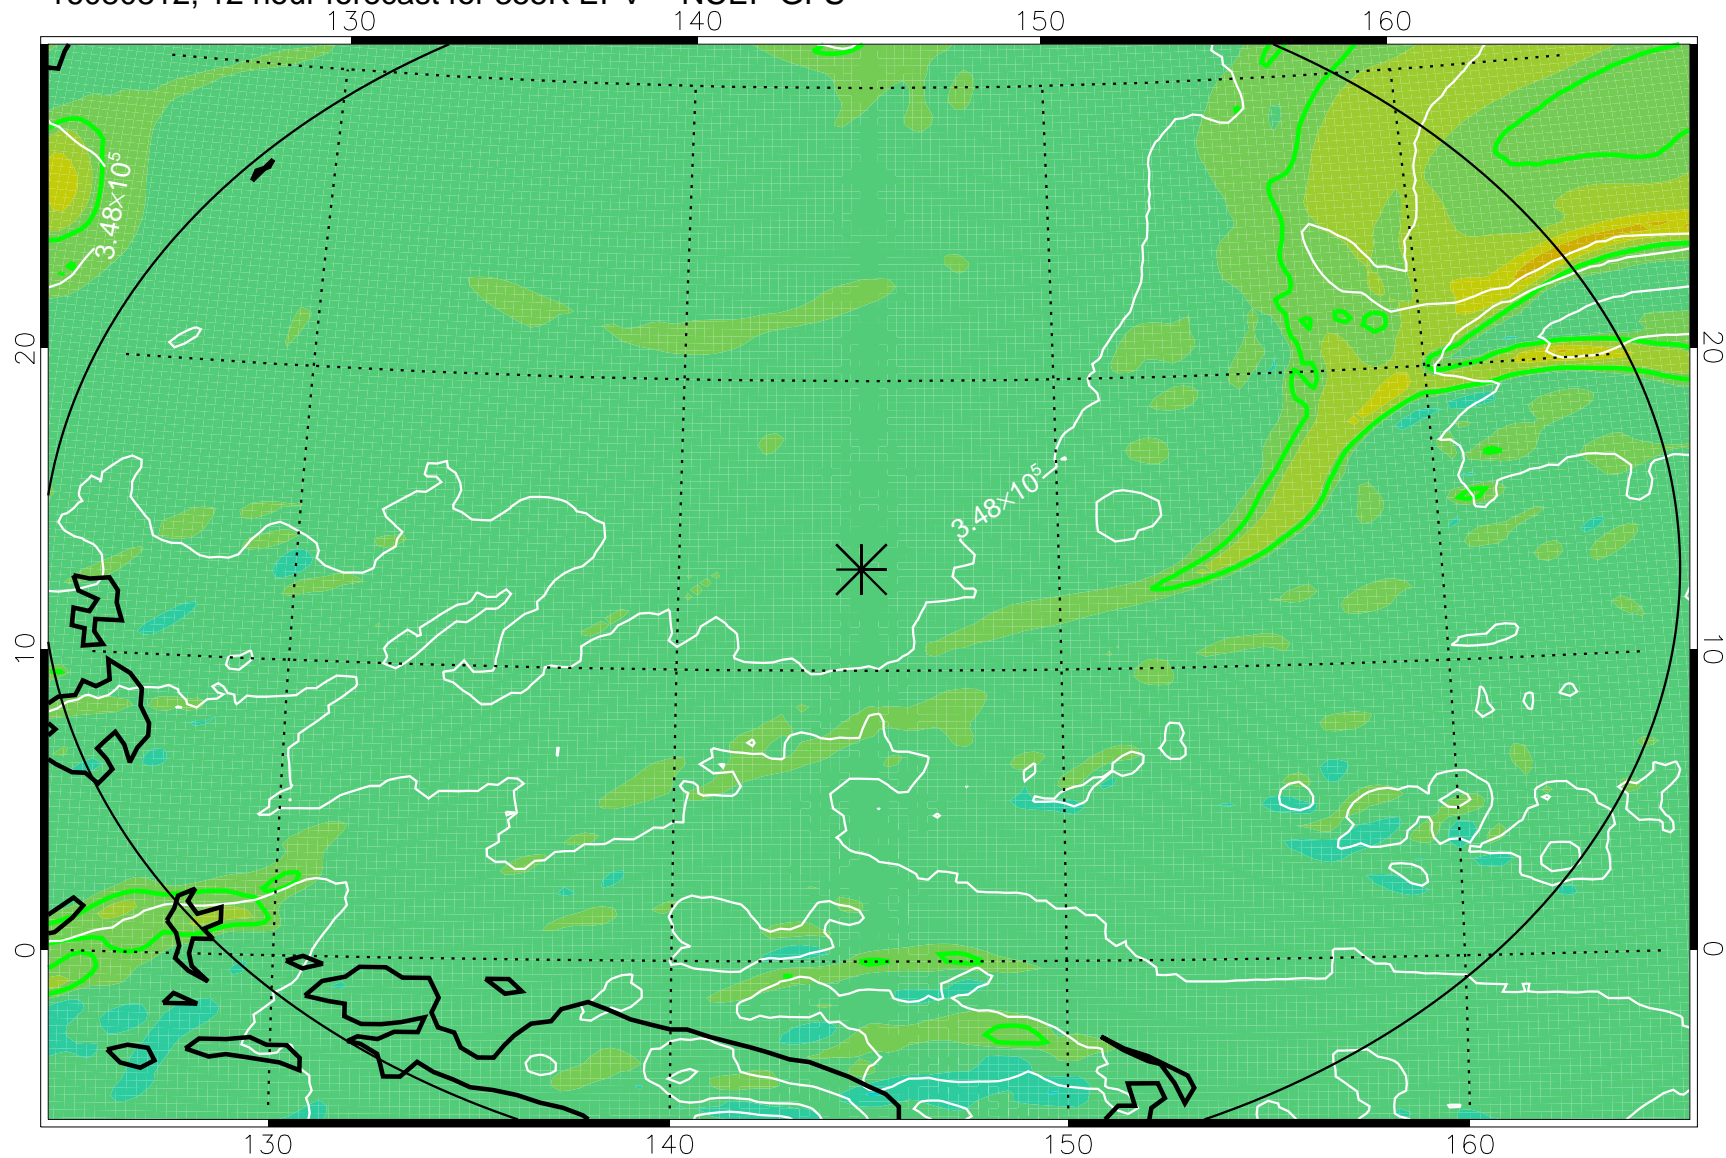

16080806, 6 hour forecast for 355K EPV -- NCEP GFS

355K Montgomery Streamfunction, white
EPV Tropopause (2 PVU) Position
Range ring of 2304 km

16080812, 12 hour forecast for 355K EPV -- NCEP GFS

355K Montgomery Streamfunction, white
EPV Tropopause (2 PVU) Position
Range ring of 2304 km

16080818, 18 hour forecast for 355K EPV -- NCEP GFS

355K Montgomery Streamfunction, white
EPV Tropopause (2 PVU) Position
Range ring of 2304 km

16080900, 24 hour forecast for 355K EPV -- NCEP GFS

355K Montgomery Streamfunction, white
EPV Tropopause (2 PVU) Position
Range ring of 2304 km

16080906, 30 hour forecast for 355K EPV -- NCEP GFS

355K Montgomery Streamfunction, white
EPV Tropopause (2 PVU) Position
Range ring of 2304 km

16080912, 36 hour forecast for 355K EPV -- NCEP GFS

355K Montgomery Streamfunction, white
EPV Tropopause (2 PVU) Position
Range ring of 2304 km

16081018, 66 hour forecast for 355K EPV -- NCEP GFS

355K Montgomery Streamfunction, white
EPV Tropopause (2 PVU) Position
Range ring of 2304 km

16081100, 72 hour forecast for 355K EPV -- NCEP GFS

355K Montgomery Streamfunction, white
EPV Tropopause (2 PVU) Position
Range ring of 2304 km