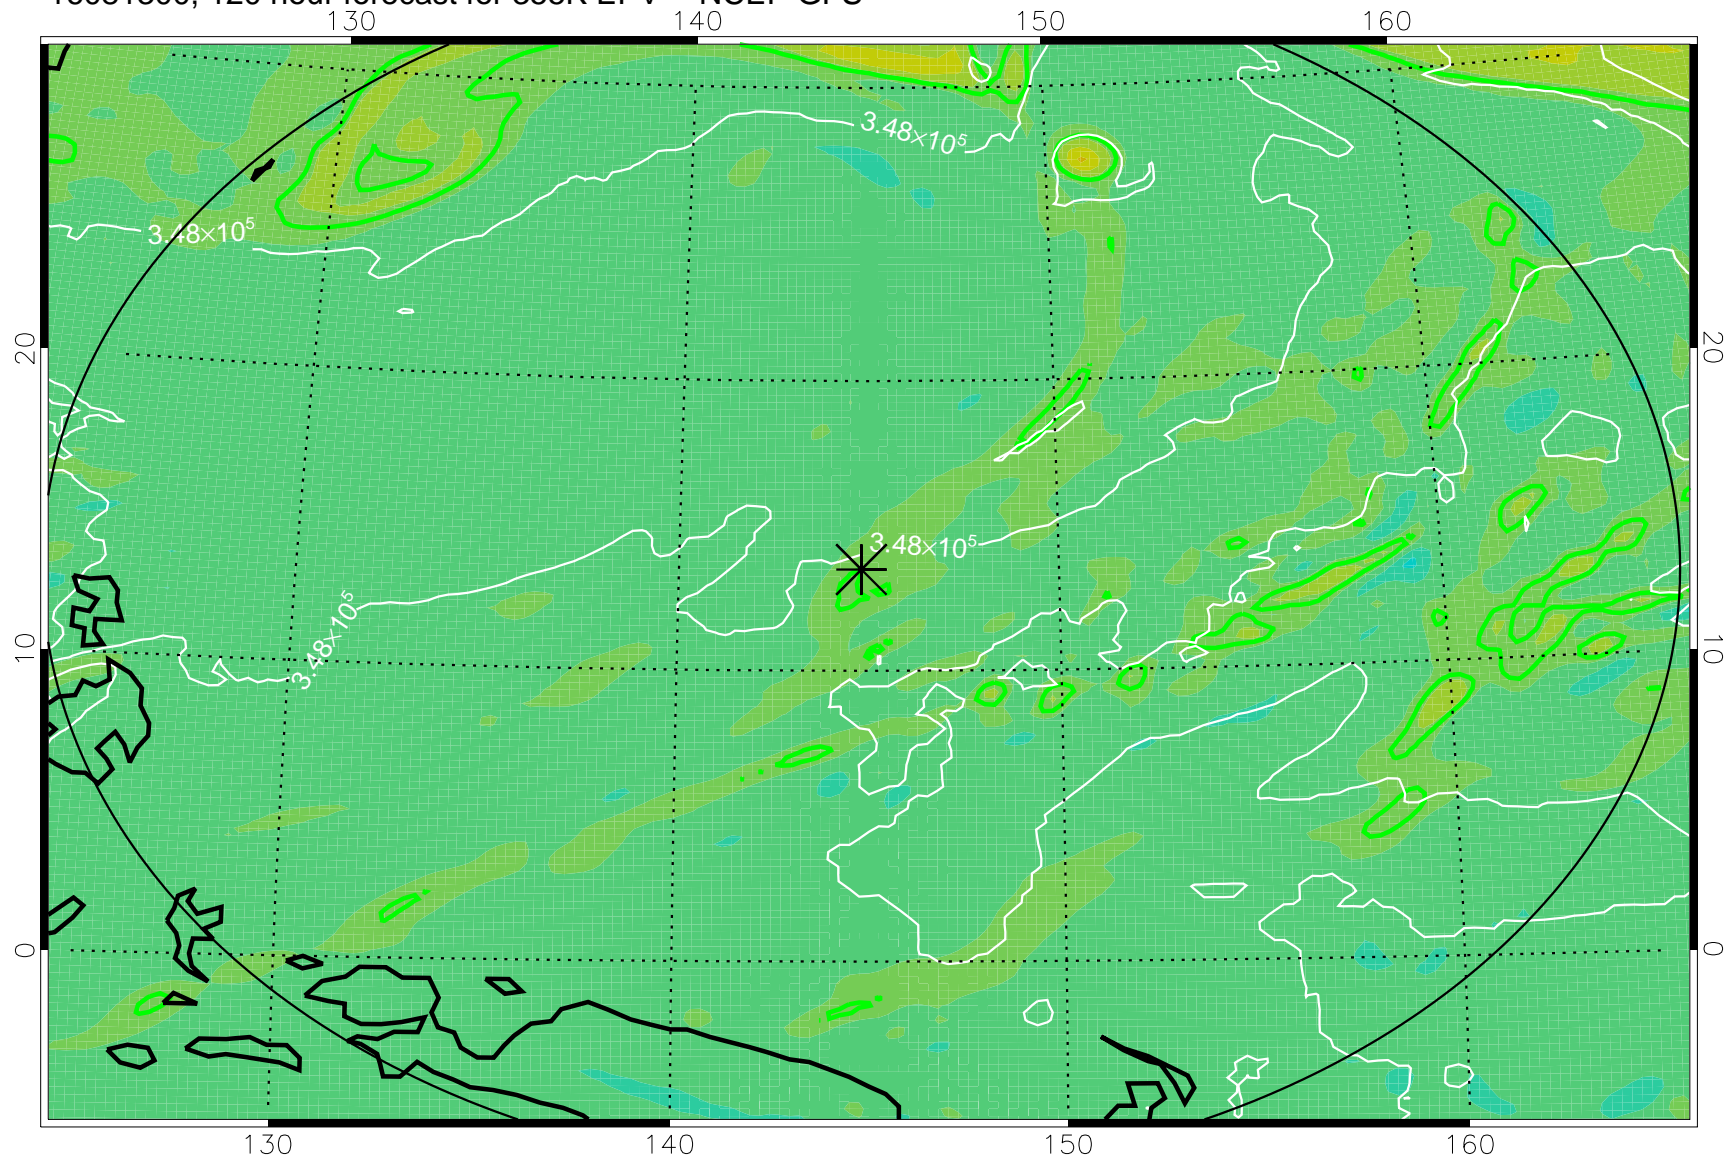

16081106, 78 hour forecast for 355K EPV -- NCEP GFS

355K Montgomery Streamfunction, white
EPV Tropopause (2 PVU) Position
Range ring of 2304 km

16081112, 84 hour forecast for 355K EPV -- NCEP GFS

355K Montgomery Streamfunction, white
EPV Tropopause (2 PVU) Position
Range ring of 2304 km

16081118, 90 hour forecast for 355K EPV -- NCEP GFS

355K Montgomery Streamfunction, white
EPV Tropopause (2 PVU) Position
Range ring of 2304 km

16081200, 96 hour forecast for 355K EPV -- NCEP GFS

355K Montgomery Streamfunction, white
EPV Tropopause (2 PVU) Position
Range ring of 2304 km

16081206, 102 hour forecast for 355K EPV -- NCEP GFS

355K Montgomery Streamfunction, white
EPV Tropopause (2 PVU) Position
Range ring of 2304 km

16081212, 108 hour forecast for 355K EPV -- NCEP GFS

355K Montgomery Streamfunction, white
EPV Tropopause (2 PVU) Position
Range ring of 2304 km

16081218, 114 hour forecast for 355K EPV -- NCEP GFS

355K Montgomery Streamfunction, white
EPV Tropopause (2 PVU) Position
Range ring of 2304 km

16081300, 120 hour forecast for 355K EPV -- NCEP GFS

355K Montgomery Streamfunction, white
EPV Tropopause (2 PVU) Position
Range ring of 2304 km