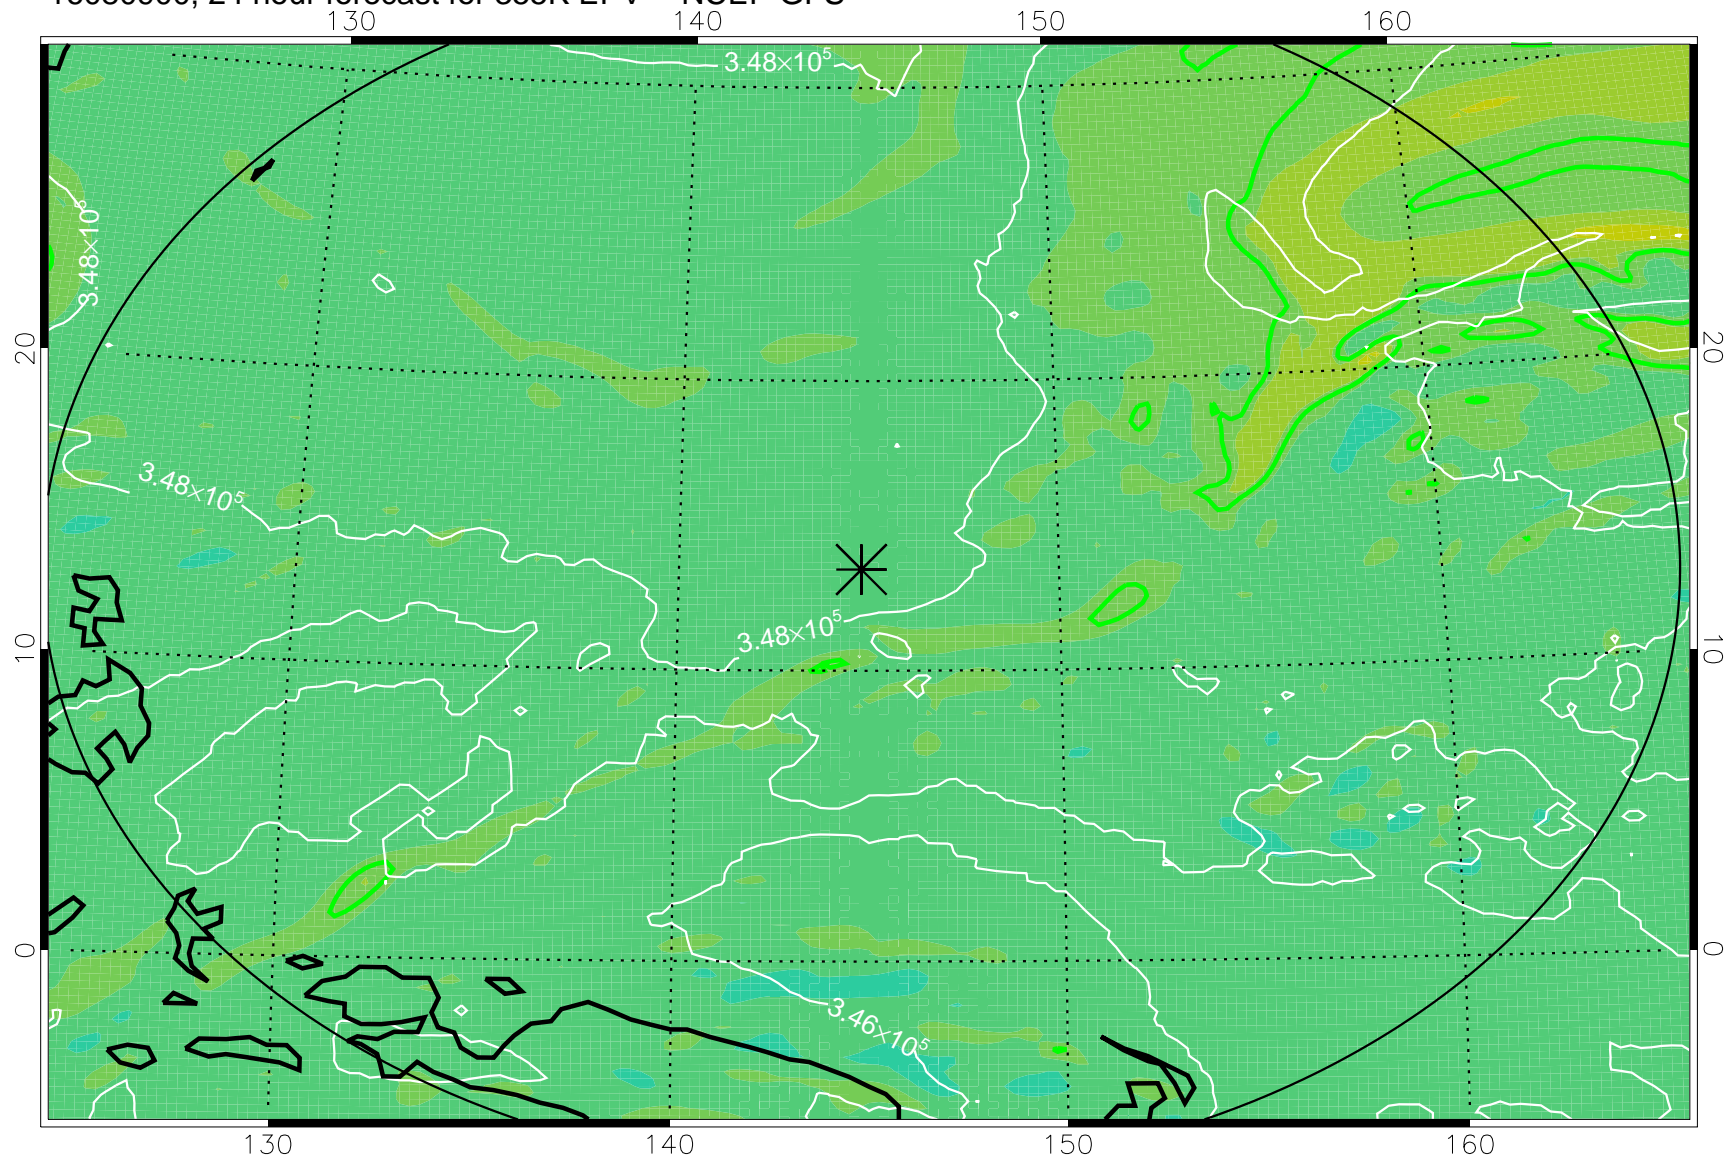

16080806, 6 hour forecast for 355K EPV -- NCEP GFS

355K Montgomery Streamfunction, white
EPV Tropopause (2 PVU) Position
Range ring of 2304 km

16080812, 12 hour forecast for 355K EPV -- NCEP GFS

355K Montgomery Streamfunction, white
EPV Tropopause (2 PVU) Position
Range ring of 2304 km

16080818, 18 hour forecast for 355K EPV -- NCEP GFS

355K Montgomery Streamfunction, white
EPV Tropopause (2 PVU) Position
Range ring of 2304 km

16080900, 24 hour forecast for 355K EPV -- NCEP GFS

355K Montgomery Streamfunction, white
EPV Tropopause (2 PVU) Position
Range ring of 2304 km

16080906, 30 hour forecast for 355K EPV -- NCEP GFS

355K Montgomery Streamfunction, white
EPV Tropopause (2 PVU) Position
Range ring of 2304 km

16080912, 36 hour forecast for 355K EPV -- NCEP GFS

355K Montgomery Streamfunction, white
EPV Tropopause (2 PVU) Position
Range ring of 2304 km

16081018, 66 hour forecast for 355K EPV -- NCEP GFS

355K Montgomery Streamfunction, white
EPV Tropopause (2 PVU) Position
Range ring of 2304 km

16081100, 72 hour forecast for 355K EPV -- NCEP GFS

355K Montgomery Streamfunction, white
EPV Tropopause (2 PVU) Position
Range ring of 2304 km