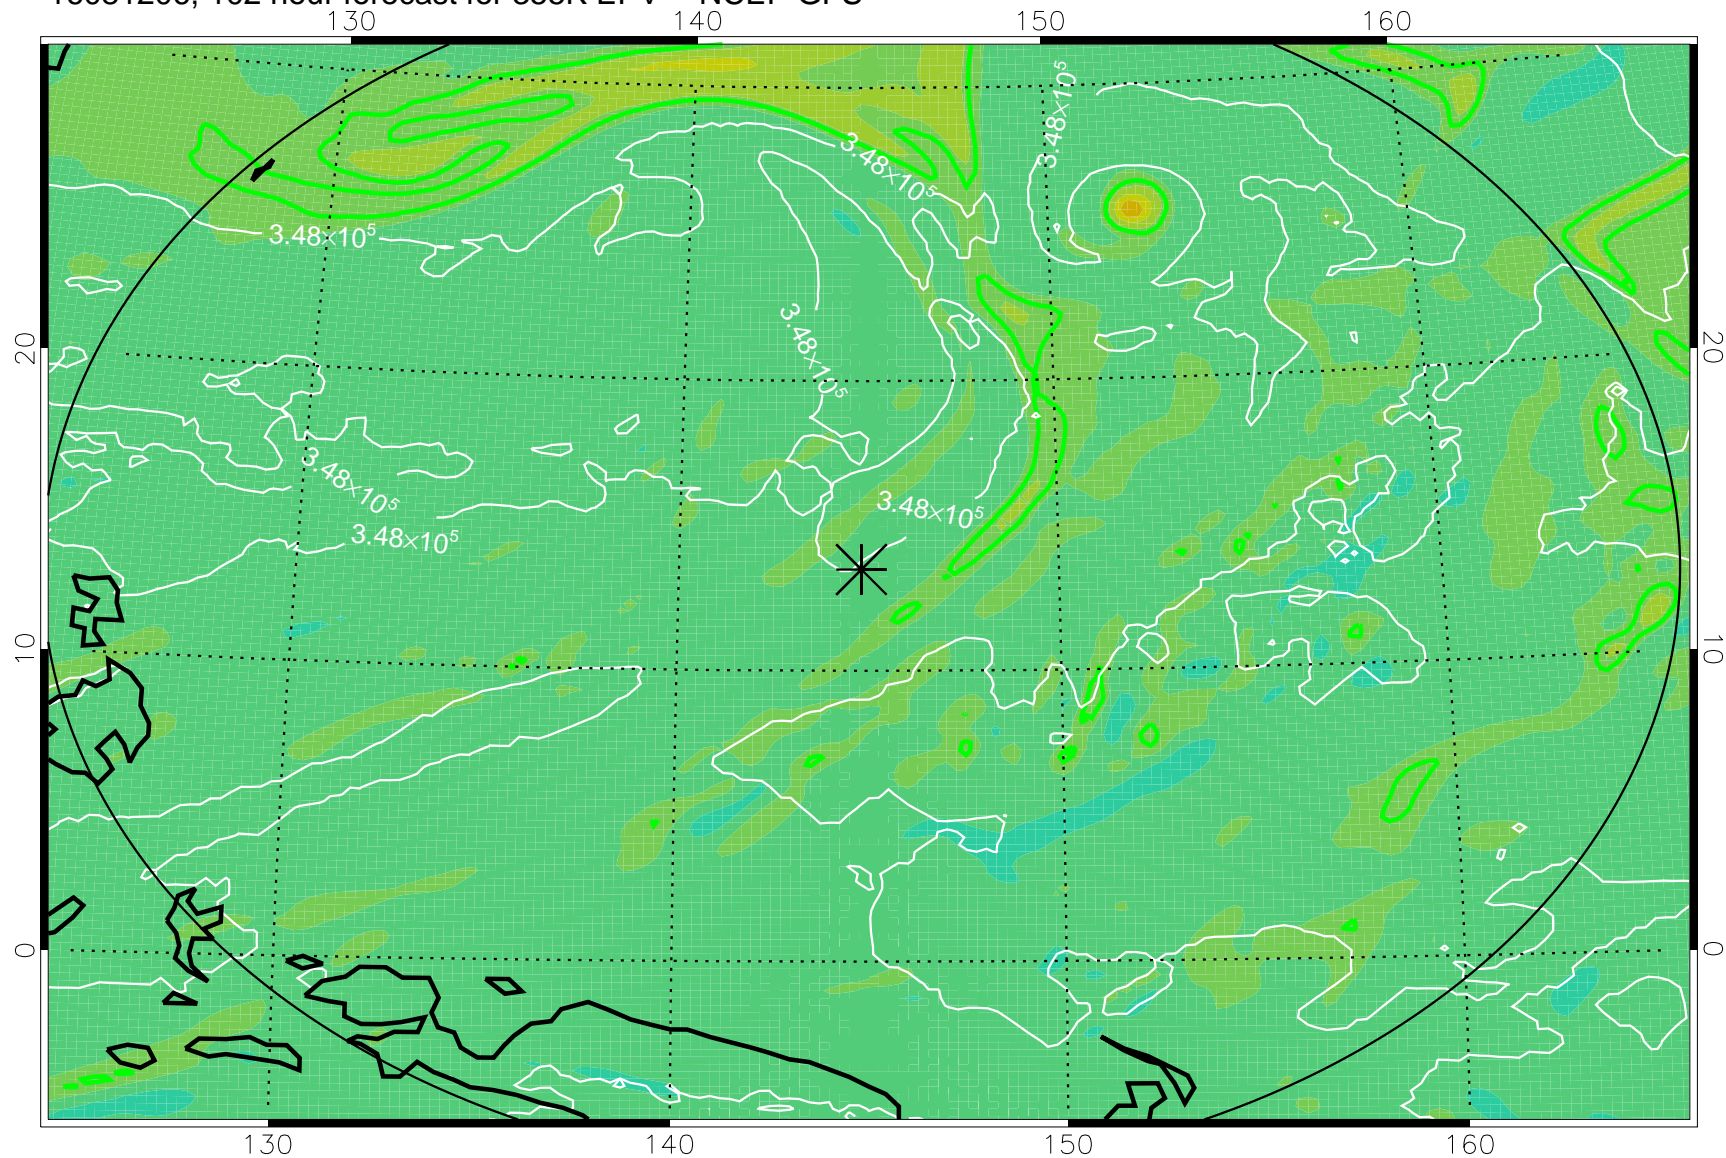

16081106, 78 hour forecast for 355K EPV -- NCEP GFS

355K Montgomery Streamfunction, white
EPV Tropopause (2 PVU) Position
Range ring of 2304 km

16081112, 84 hour forecast for 355K EPV -- NCEP GFS

355K Montgomery Streamfunction, white
EPV Tropopause (2 PVU) Position
Range ring of 2304 km

16081118, 90 hour forecast for 355K EPV -- NCEP GFS

355K Montgomery Streamfunction, white
EPV Tropopause (2 PVU) Position
Range ring of 2304 km

16081200, 96 hour forecast for 355K EPV -- NCEP GFS

355K Montgomery Streamfunction, white
EPV Tropopause (2 PVU) Position
Range ring of 2304 km

16081206, 102 hour forecast for 355K EPV -- NCEP GFS

355K Montgomery Streamfunction, white
EPV Tropopause (2 PVU) Position
Range ring of 2304 km

16081212, 108 hour forecast for 355K EPV -- NCEP GFS

355K Montgomery Streamfunction, white
EPV Tropopause (2 PVU) Position
Range ring of 2304 km

16081218, 114 hour forecast for 355K EPV -- NCEP GFS

355K Montgomery Streamfunction, white
EPV Tropopause (2 PVU) Position
Range ring of 2304 km

16081300, 120 hour forecast for 355K EPV -- NCEP GFS

355K Montgomery Streamfunction, white
EPV Tropopause (2 PVU) Position
Range ring of 2304 km