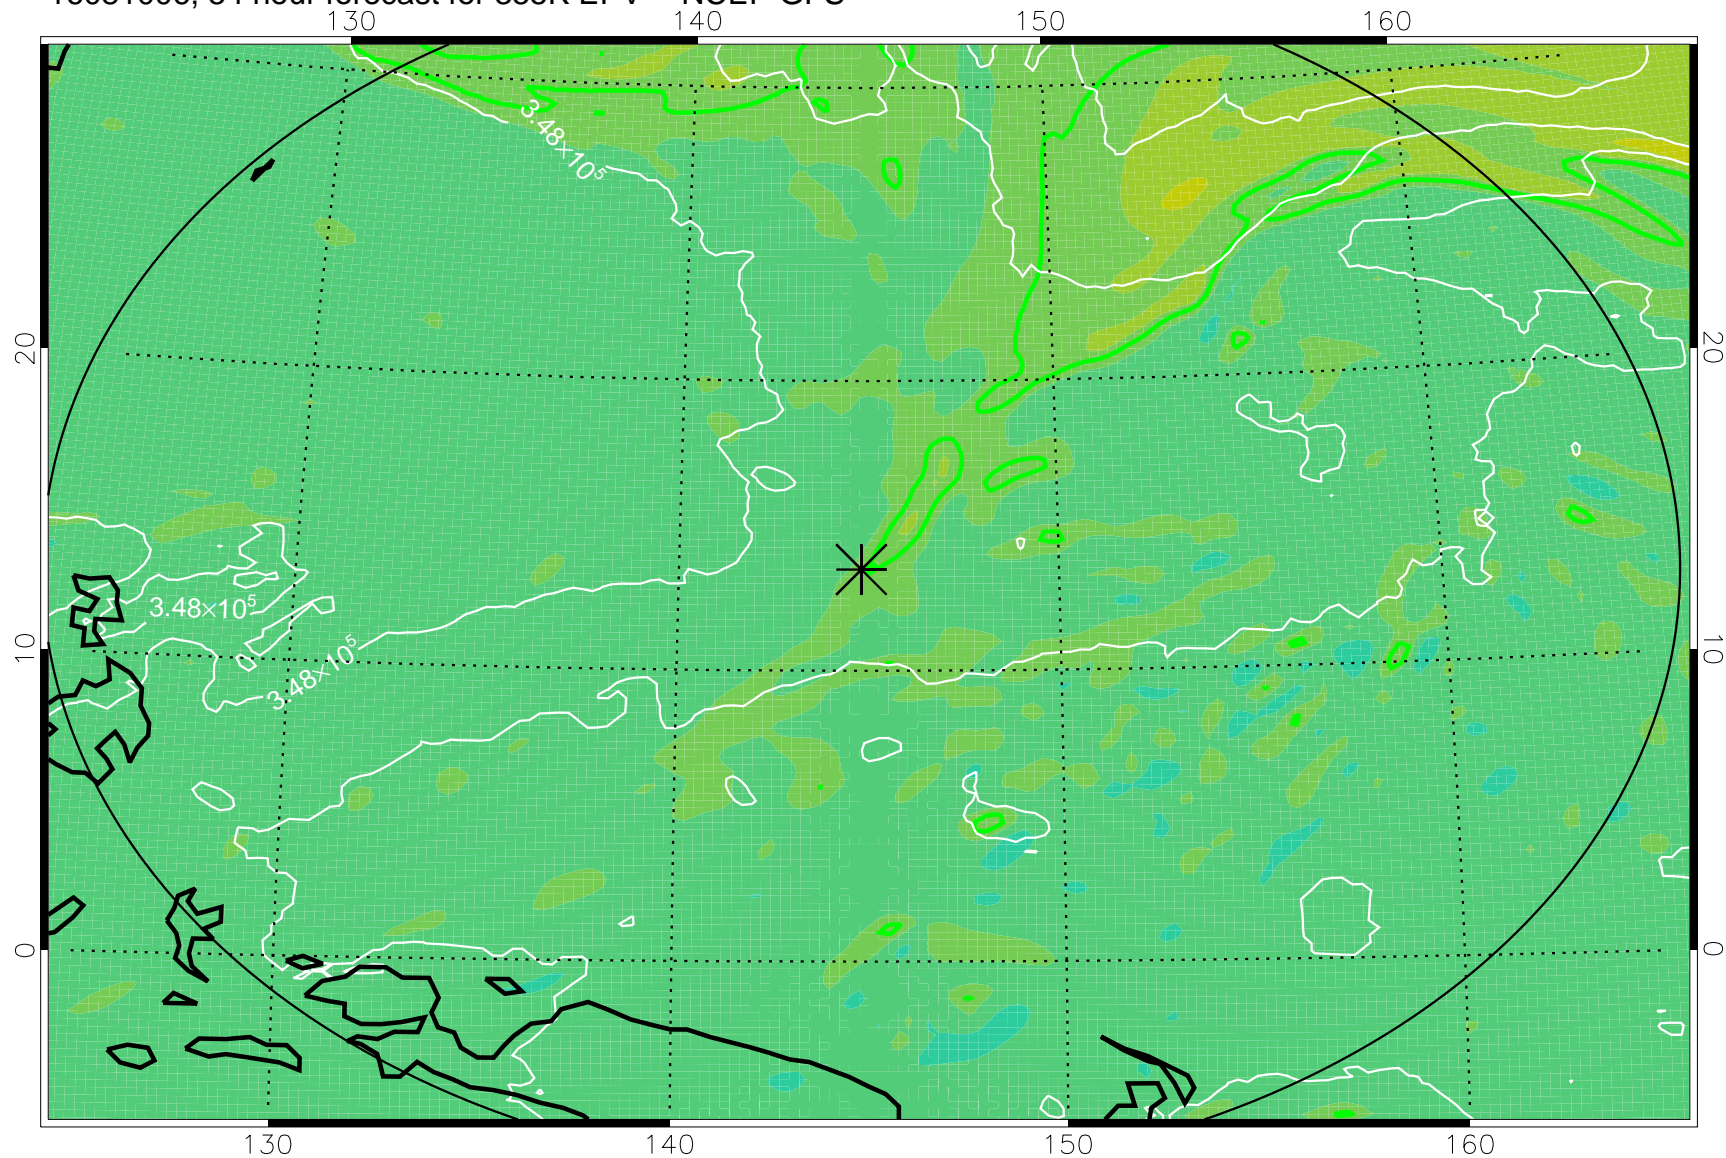

16080918, 42 hour forecast for 355K EPV -- NCEP GFS

355K Montgomery Streamfunction, white
EPV Tropopause (2 PVU) Position
Range ring of 2304 km

16081000, 48 hour forecast for 355K EPV -- NCEP GFS

355K Montgomery Streamfunction, white
EPV Tropopause (2 PVU) Position
Range ring of 2304 km

16081006, 54 hour forecast for 355K EPV -- NCEP GFS

355K Montgomery Streamfunction, white
EPV Tropopause (2 PVU) Position
Range ring of 2304 km

16081012, 60 hour forecast for 355K EPV -- NCEP GFS

355K Montgomery Streamfunction, white
EPV Tropopause (2 PVU) Position
Range ring of 2304 km

16081018, 66 hour forecast for 355K EPV -- NCEP GFS

355K Montgomery Streamfunction, white
EPV Tropopause (2 PVU) Position
Range ring of 2304 km

16081100, 72 hour forecast for 355K EPV -- NCEP GFS

355K Montgomery Streamfunction, white
EPV Tropopause (2 PVU) Position
Range ring of 2304 km

16081118, 90 hour forecast for 355K EPV -- NCEP GFS

355K Montgomery Streamfunction, white
EPV Tropopause (2 PVU) Position
Range ring of 2304 km

16081200, 96 hour forecast for 355K EPV -- NCEP GFS

355K Montgomery Streamfunction, white
EPV Tropopause (2 PVU) Position
Range ring of 2304 km