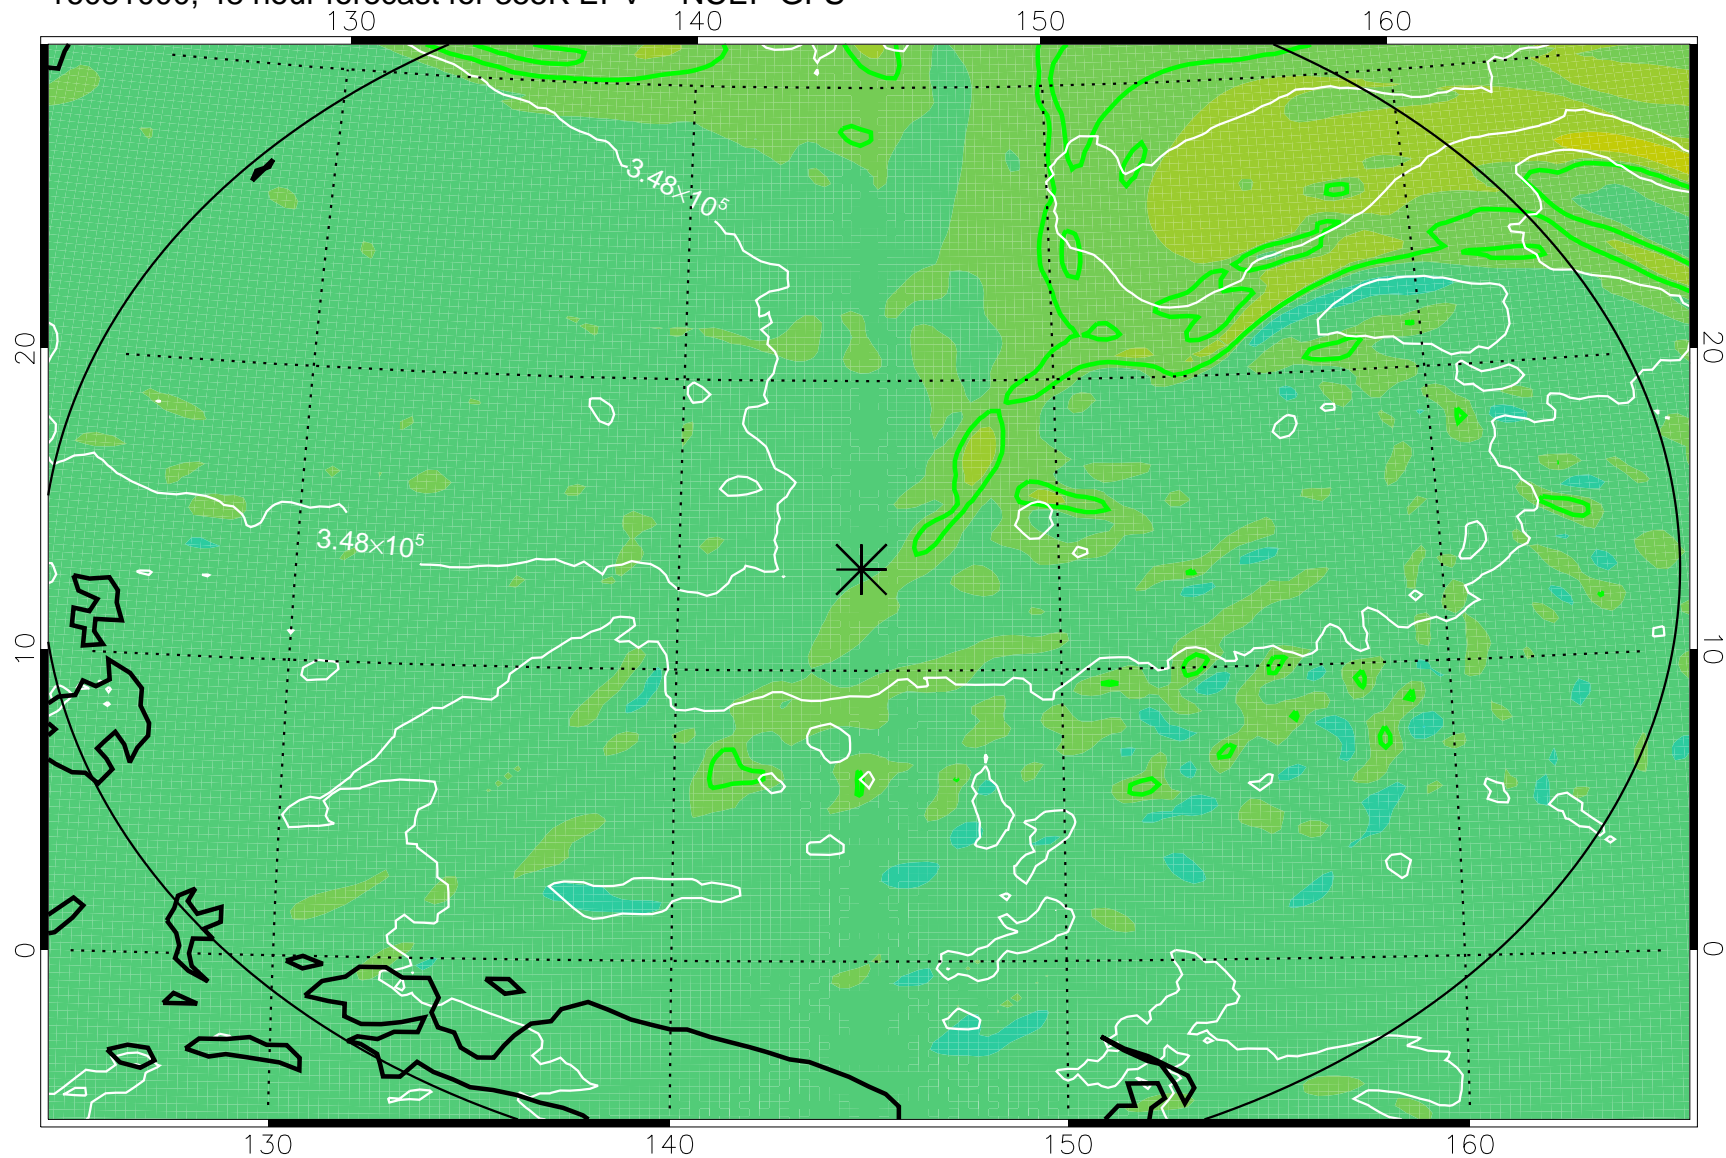

16080906, 30 hour forecast for 355K EPV -- NCEP GFS

355K Montgomery Streamfunction, white
EPV Tropopause (2 PVU) Position
Range ring of 2304 km

16080912, 36 hour forecast for 355K EPV -- NCEP GFS

355K Montgomery Streamfunction, white
EPV Tropopause (2 PVU) Position
Range ring of 2304 km

16080918, 42 hour forecast for 355K EPV -- NCEP GFS

355K Montgomery Streamfunction, white
EPV Tropopause (2 PVU) Position
Range ring of 2304 km

16081000, 48 hour forecast for 355K EPV -- NCEP GFS

355K Montgomery Streamfunction, white
EPV Tropopause (2 PVU) Position
Range ring of 2304 km

16081006, 54 hour forecast for 355K EPV -- NCEP GFS

355K Montgomery Streamfunction, white
EPV Tropopause (2 PVU) Position
Range ring of 2304 km

16081012, 60 hour forecast for 355K EPV -- NCEP GFS

355K Montgomery Streamfunction, white
EPV Tropopause (2 PVU) Position
Range ring of 2304 km

16081018, 66 hour forecast for 355K EPV -- NCEP GFS

355K Montgomery Streamfunction, white
EPV Tropopause (2 PVU) Position
Range ring of 2304 km

16081100, 72 hour forecast for 355K EPV -- NCEP GFS

355K Montgomery Streamfunction, white
EPV Tropopause (2 PVU) Position
Range ring of 2304 km