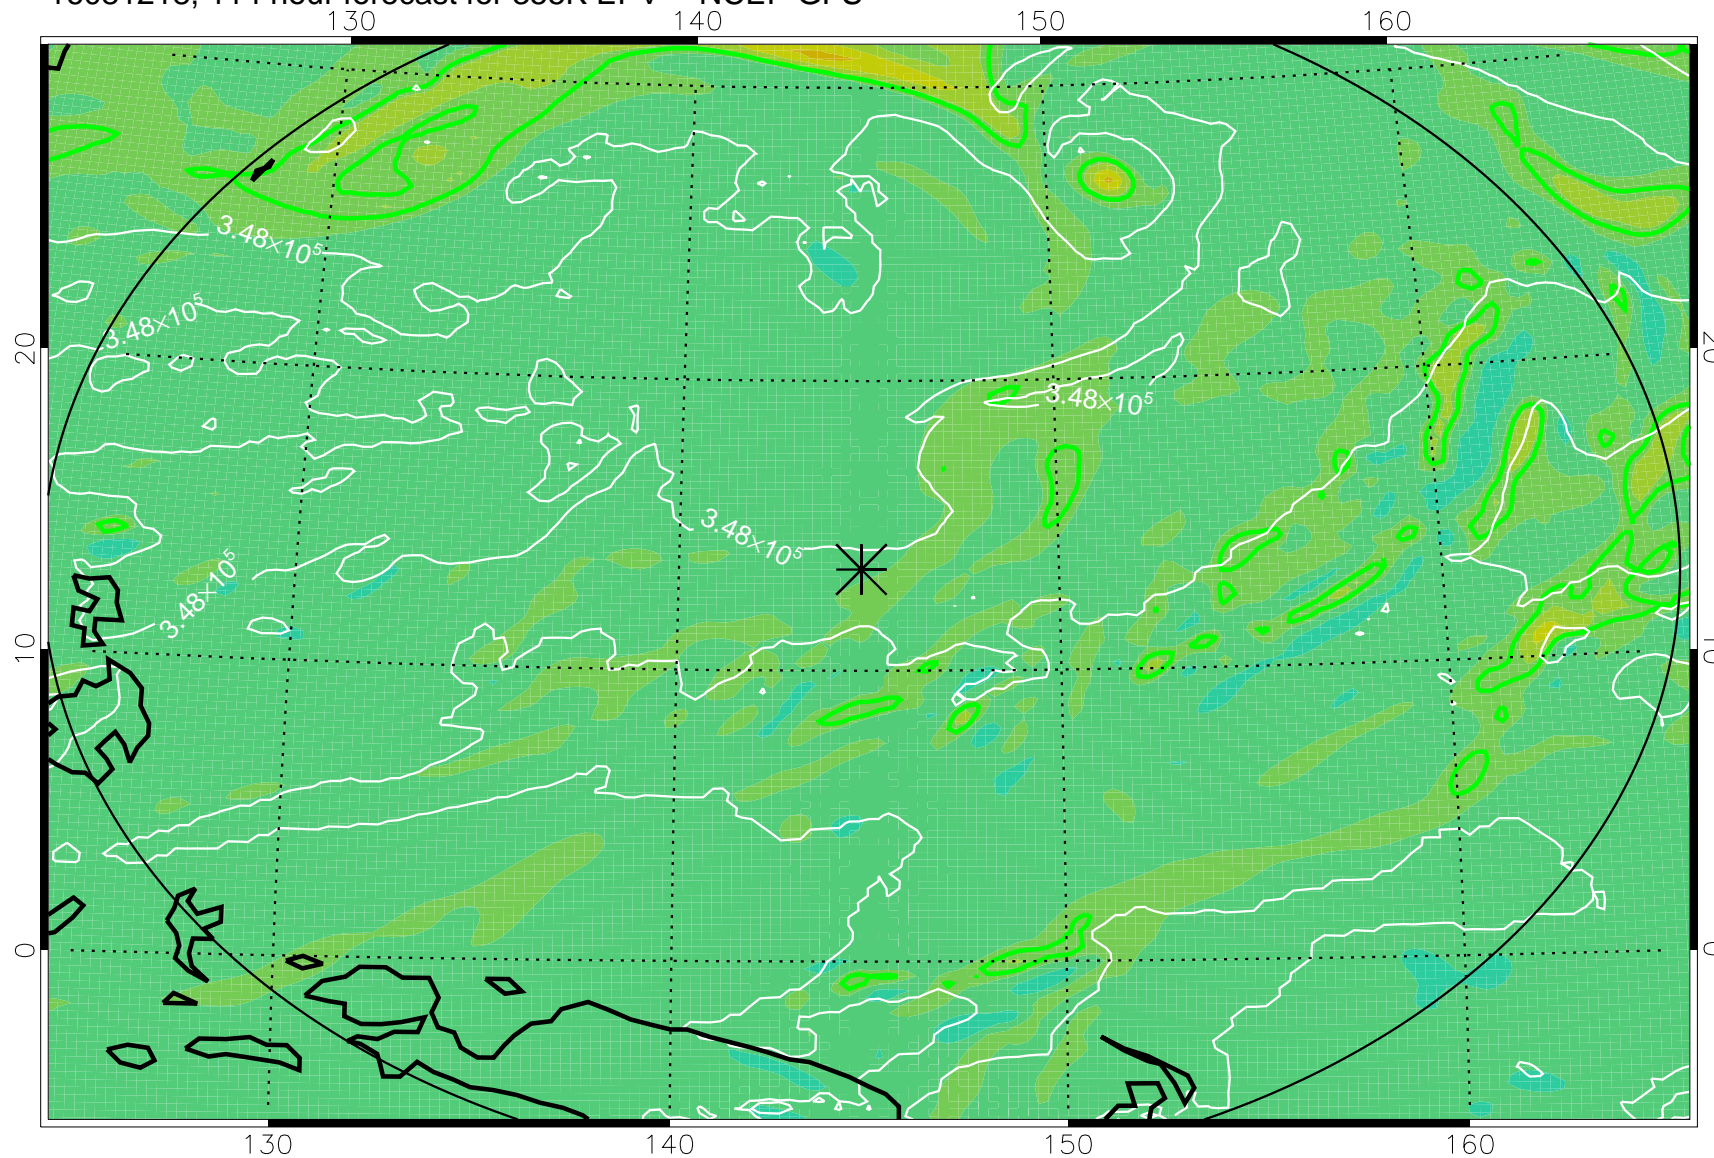

16081106, 78 hour forecast for 355K EPV -- NCEP GFS

355K Montgomery Streamfunction, white
EPV Tropopause (2 PVU) Position
Range ring of 2304 km

16081112, 84 hour forecast for 355K EPV -- NCEP GFS

355K Montgomery Streamfunction, white
EPV Tropopause (2 PVU) Position
Range ring of 2304 km

16081118, 90 hour forecast for 355K EPV -- NCEP GFS

355K Montgomery Streamfunction, white
EPV Tropopause (2 PVU) Position
Range ring of 2304 km

16081200, 96 hour forecast for 355K EPV -- NCEP GFS

355K Montgomery Streamfunction, white
EPV Tropopause (2 PVU) Position
Range ring of 2304 km

16081206, 102 hour forecast for 355K EPV -- NCEP GFS

355K Montgomery Streamfunction, white
EPV Tropopause (2 PVU) Position
Range ring of 2304 km

16081212, 108 hour forecast for 355K EPV -- NCEP GFS

355K Montgomery Streamfunction, white
EPV Tropopause (2 PVU) Position
Range ring of 2304 km

16081218, 114 hour forecast for 355K EPV -- NCEP GFS

355K Montgomery Streamfunction, white
EPV Tropopause (2 PVU) Position
Range ring of 2304 km

16081300, 120 hour forecast for 355K EPV -- NCEP GFS

355K Montgomery Streamfunction, white
EPV Tropopause (2 PVU) Position
Range ring of 2304 km