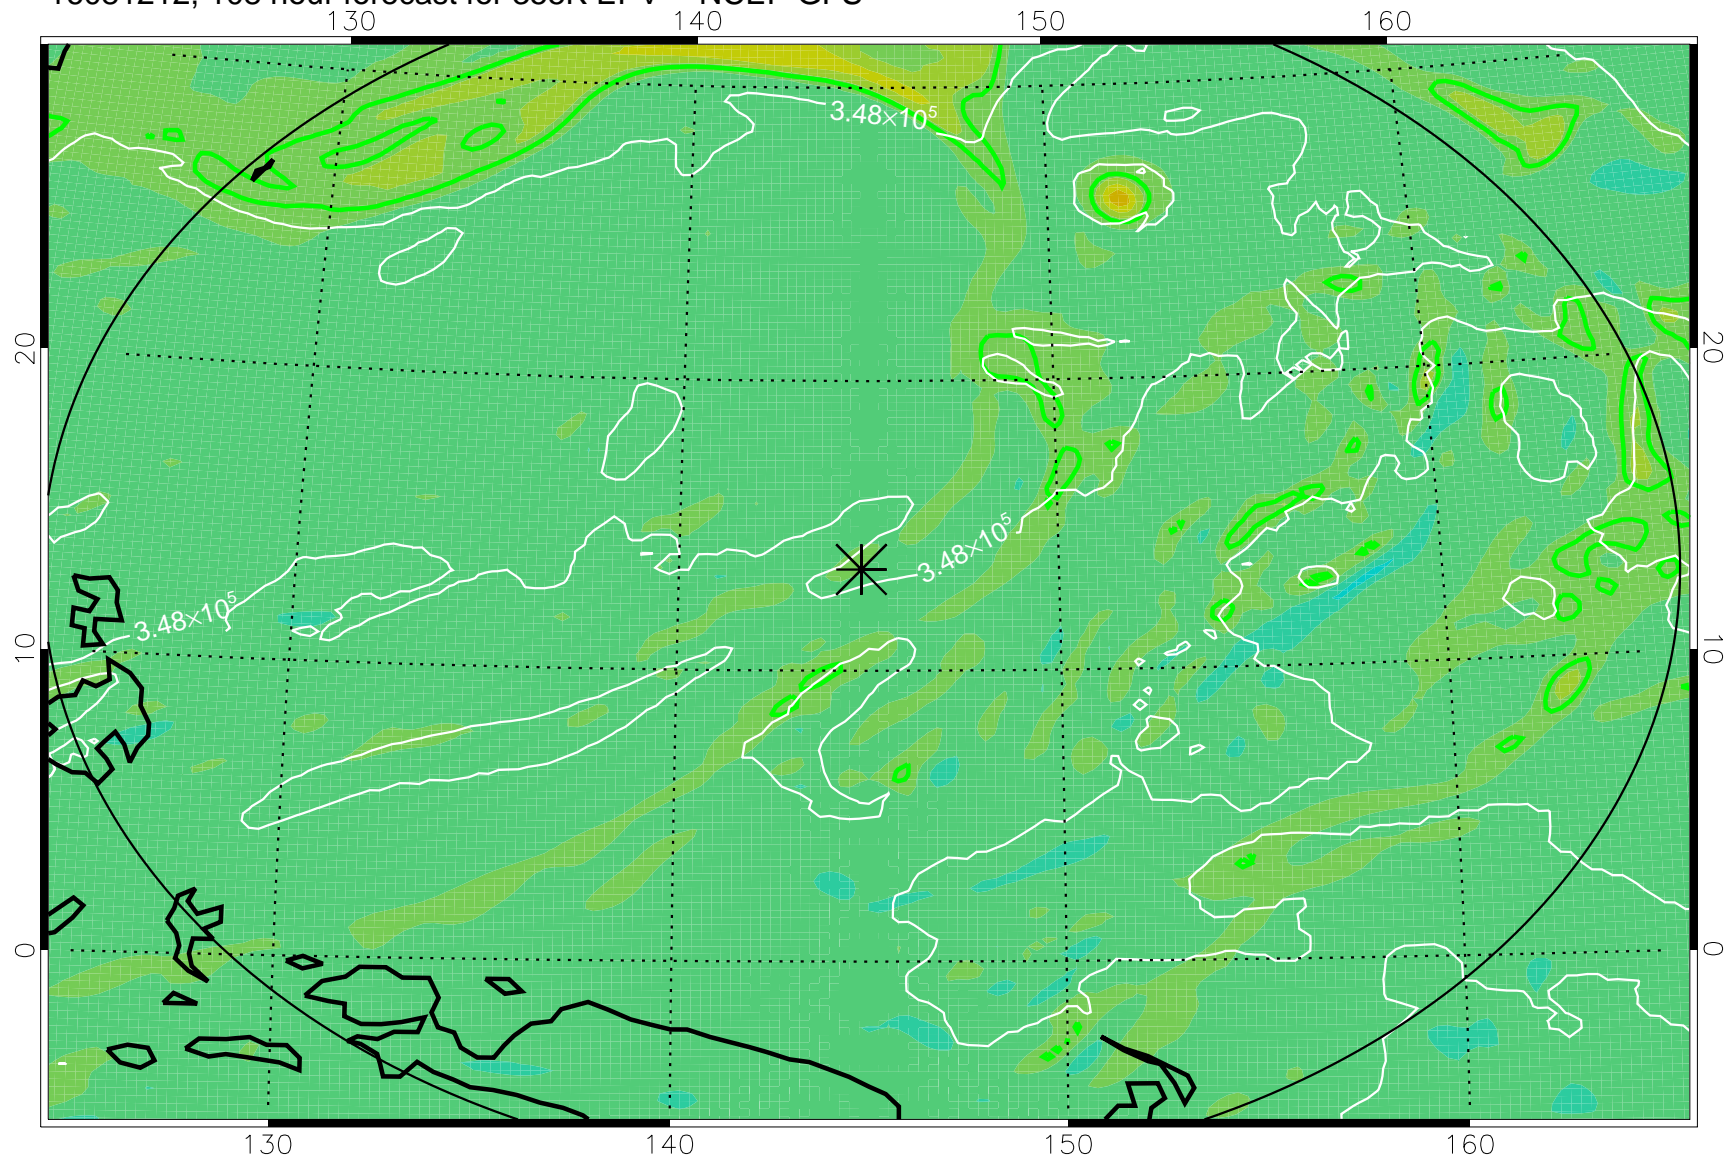

16081106, 78 hour forecast for 355K EPV -- NCEP GFS

355K Montgomery Streamfunction, white
EPV Tropopause (2 PVU) Position
Range ring of 2304 km

16081112, 84 hour forecast for 355K EPV -- NCEP GFS

355K Montgomery Streamfunction, white
EPV Tropopause (2 PVU) Position
Range ring of 2304 km

16081118, 90 hour forecast for 355K EPV -- NCEP GFS

355K Montgomery Streamfunction, white
EPV Tropopause (2 PVU) Position
Range ring of 2304 km

16081200, 96 hour forecast for 355K EPV -- NCEP GFS

355K Montgomery Streamfunction, white
EPV Tropopause (2 PVU) Position
Range ring of 2304 km

16081206, 102 hour forecast for 355K EPV -- NCEP GFS

355K Montgomery Streamfunction, white
EPV Tropopause (2 PVU) Position
Range ring of 2304 km

16081212, 108 hour forecast for 355K EPV -- NCEP GFS

355K Montgomery Streamfunction, white
EPV Tropopause (2 PVU) Position
Range ring of 2304 km

16081218, 114 hour forecast for 355K EPV -- NCEP GFS

355K Montgomery Streamfunction, white
EPV Tropopause (2 PVU) Position
Range ring of 2304 km

16081300, 120 hour forecast for 355K EPV -- NCEP GFS

355K Montgomery Streamfunction, white
EPV Tropopause (2 PVU) Position
Range ring of 2304 km