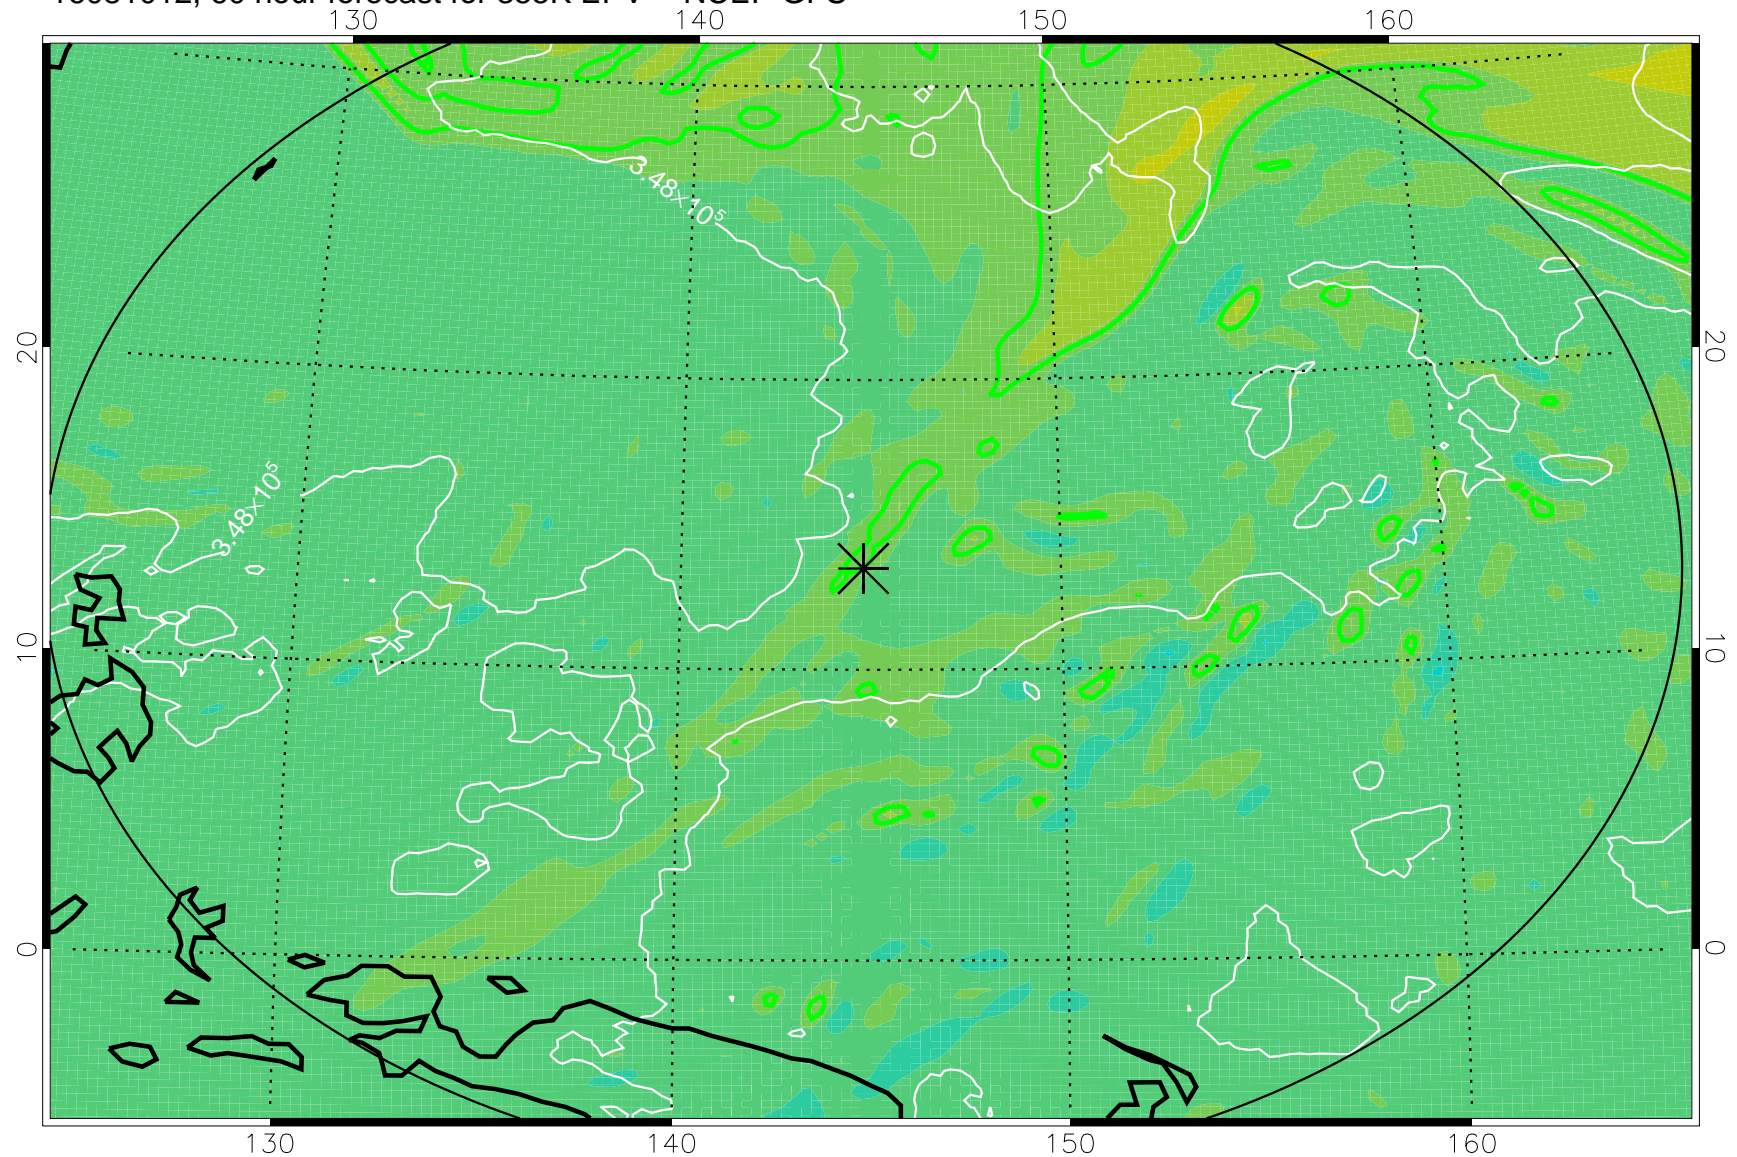

16080918, 42 hour forecast for 355K EPV -- NCEP GFS

355K Montgomery Streamfunction, white
EPV Tropopause (2 PVU) Position
Range ring of 2304 km

16081000, 48 hour forecast for 355K EPV -- NCEP GFS

355K Montgomery Streamfunction, white
EPV Tropopause (2 PVU) Position
Range ring of 2304 km

16081006, 54 hour forecast for 355K EPV -- NCEP GFS

355K Montgomery Streamfunction, white
EPV Tropopause (2 PVU) Position
Range ring of 2304 km

16081012, 60 hour forecast for 355K EPV -- NCEP GFS

355K Montgomery Streamfunction, white
EPV Tropopause (2 PVU) Position
Range ring of 2304 km

16081018, 66 hour forecast for 355K EPV -- NCEP GFS

355K Montgomery Streamfunction, white
EPV Tropopause (2 PVU) Position
Range ring of 2304 km

16081100, 72 hour forecast for 355K EPV -- NCEP GFS

355K Montgomery Streamfunction, white
EPV Tropopause (2 PVU) Position
Range ring of 2304 km

16081118, 90 hour forecast for 355K EPV -- NCEP GFS

355K Montgomery Streamfunction, white
EPV Tropopause (2 PVU) Position
Range ring of 2304 km

16081200, 96 hour forecast for 355K EPV -- NCEP GFS

355K Montgomery Streamfunction, white
EPV Tropopause (2 PVU) Position
Range ring of 2304 km