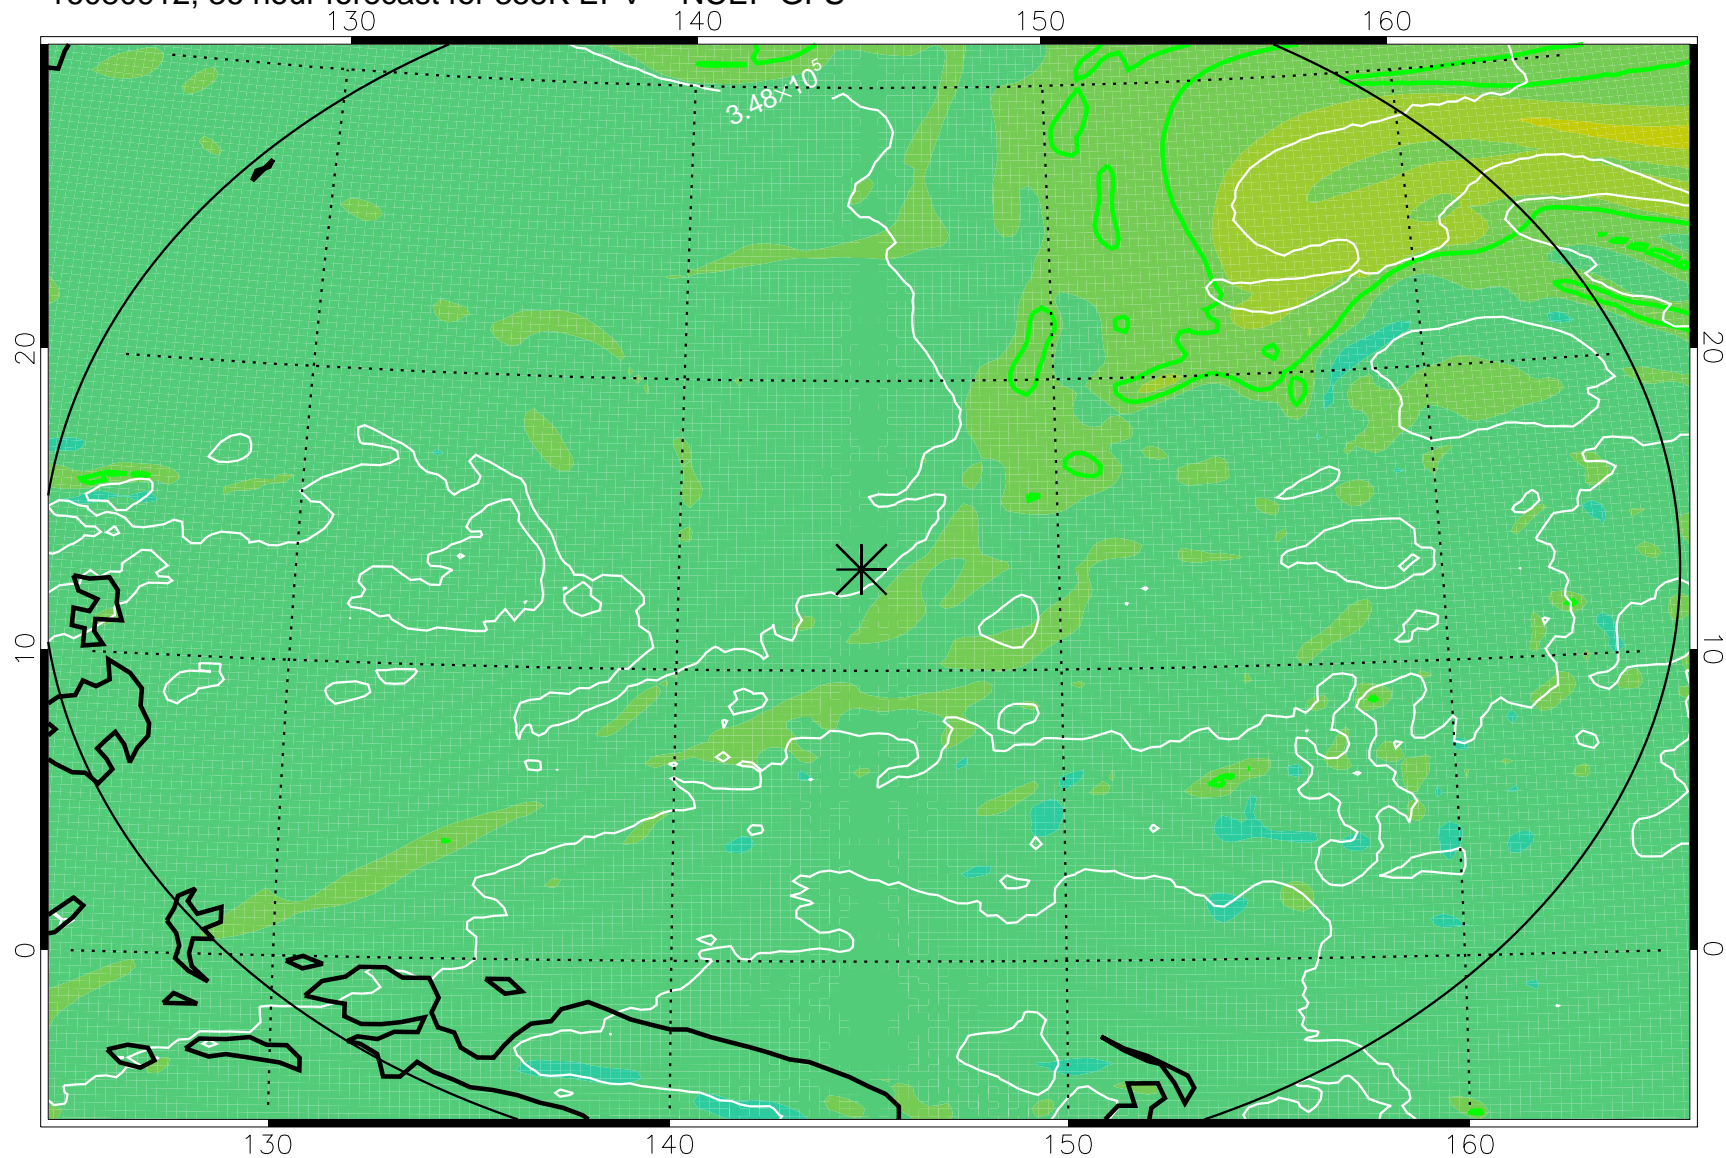

16080806, 6 hour forecast for 355K EPV -- NCEP GFS

355K Montgomery Streamfunction, white
EPV Tropopause (2 PVU) Position
Range ring of 2304 km

16080812, 12 hour forecast for 355K EPV -- NCEP GFS

355K Montgomery Streamfunction, white
EPV Tropopause (2 PVU) Position
Range ring of 2304 km

16080818, 18 hour forecast for 355K EPV -- NCEP GFS

355K Montgomery Streamfunction, white
EPV Tropopause (2 PVU) Position
Range ring of 2304 km

16080900, 24 hour forecast for 355K EPV -- NCEP GFS

355K Montgomery Streamfunction, white
EPV Tropopause (2 PVU) Position
Range ring of 2304 km

16080906, 30 hour forecast for 355K EPV -- NCEP GFS

355K Montgomery Streamfunction, white
EPV Tropopause (2 PVU) Position
Range ring of 2304 km

16080912, 36 hour forecast for 355K EPV -- NCEP GFS

355K Montgomery Streamfunction, white
EPV Tropopause (2 PVU) Position
Range ring of 2304 km

16080918, 42 hour forecast for 355K EPV -- NCEP GFS

355K Montgomery Streamfunction, white
EPV Tropopause (2 PVU) Position
Range ring of 2304 km

16081000, 48 hour forecast for 355K EPV -- NCEP GFS

355K Montgomery Streamfunction, white
EPV Tropopause (2 PVU) Position
Range ring of 2304 km