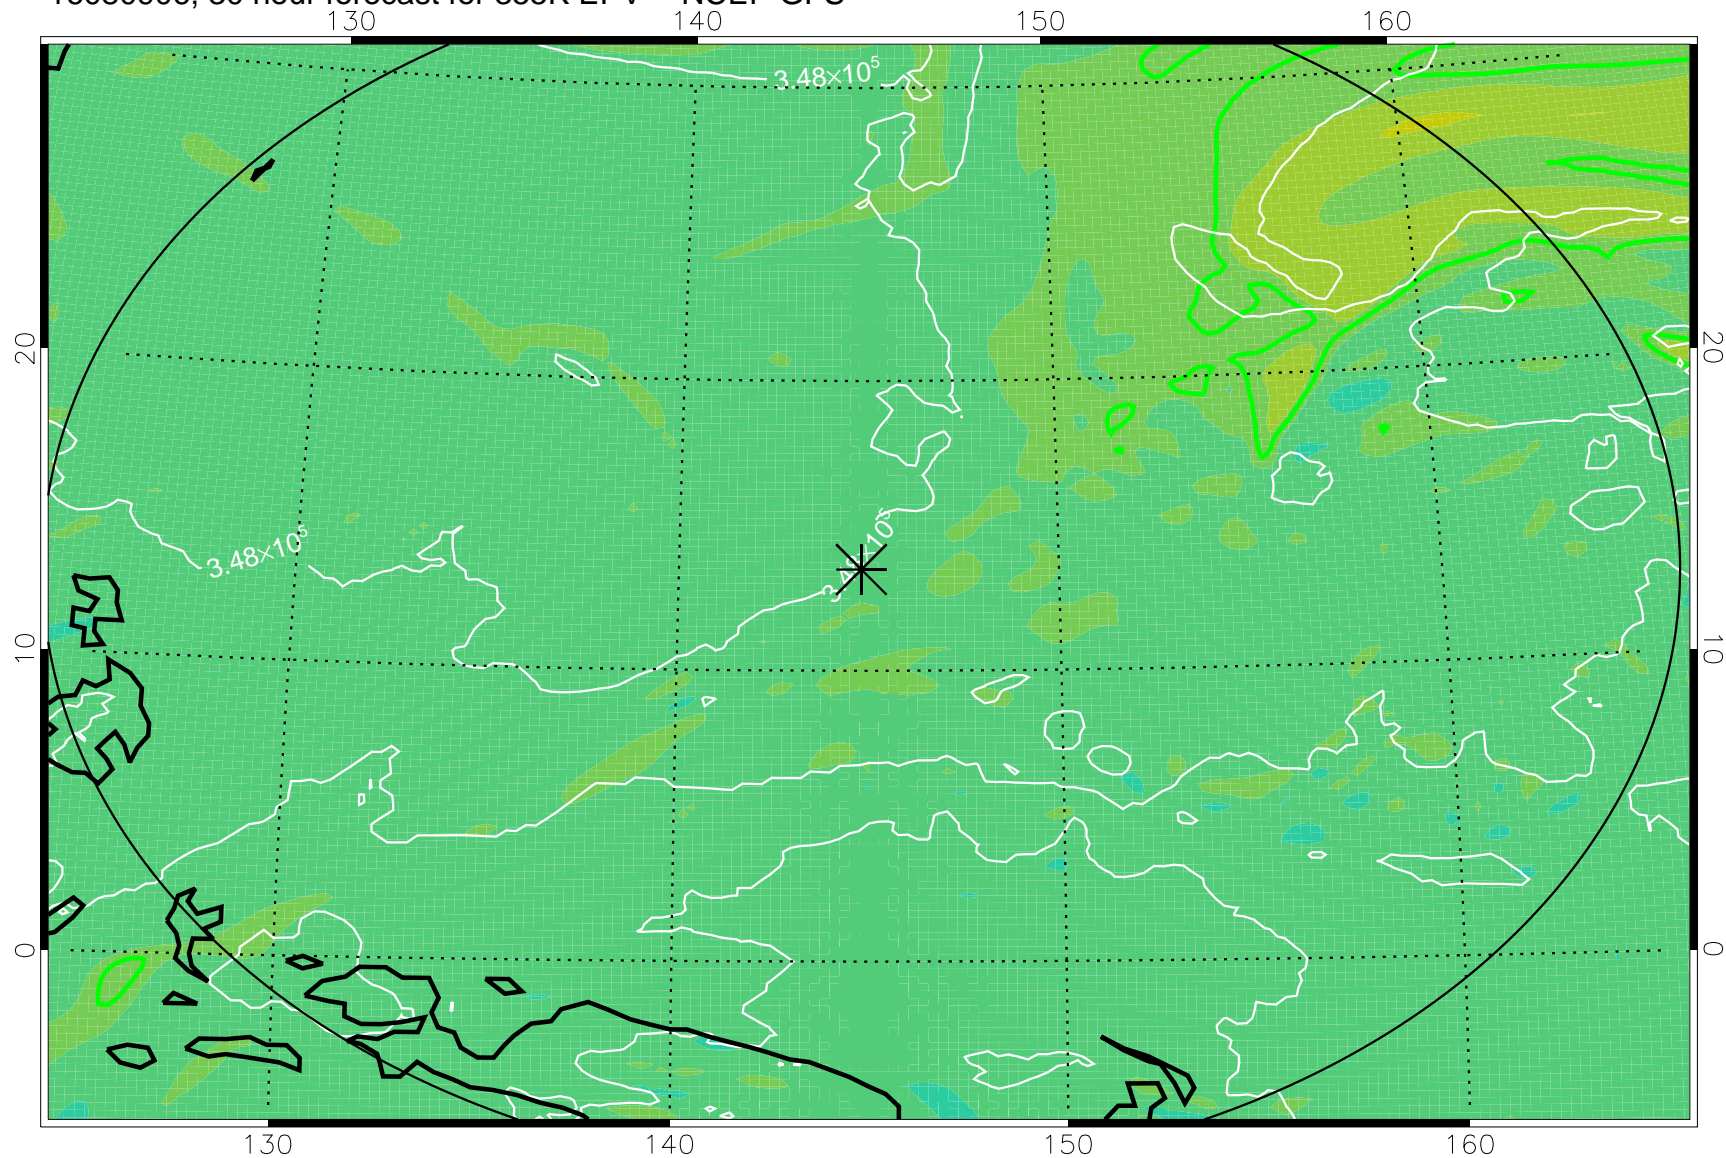

16080806, 6 hour forecast for 355K EPV -- NCEP GFS

355K Montgomery Streamfunction, white
EPV Tropopause (2 PVU) Position
Range ring of 2304 km

16080812, 12 hour forecast for 355K EPV -- NCEP GFS

355K Montgomery Streamfunction, white
EPV Tropopause (2 PVU) Position
Range ring of 2304 km

16080818, 18 hour forecast for 355K EPV -- NCEP GFS

355K Montgomery Streamfunction, white
EPV Tropopause (2 PVU) Position
Range ring of 2304 km

16080900, 24 hour forecast for 355K EPV -- NCEP GFS

355K Montgomery Streamfunction, white
EPV Tropopause (2 PVU) Position
Range ring of 2304 km

16080906, 30 hour forecast for 355K EPV -- NCEP GFS

355K Montgomery Streamfunction, white
EPV Tropopause (2 PVU) Position
Range ring of 2304 km

16080912, 36 hour forecast for 355K EPV -- NCEP GFS

355K Montgomery Streamfunction, white
EPV Tropopause (2 PVU) Position
Range ring of 2304 km

16080918, 42 hour forecast for 355K EPV -- NCEP GFS

355K Montgomery Streamfunction, white
EPV Tropopause (2 PVU) Position
Range ring of 2304 km

16081000, 48 hour forecast for 355K EPV -- NCEP GFS

355K Montgomery Streamfunction, white
EPV Tropopause (2 PVU) Position
Range ring of 2304 km