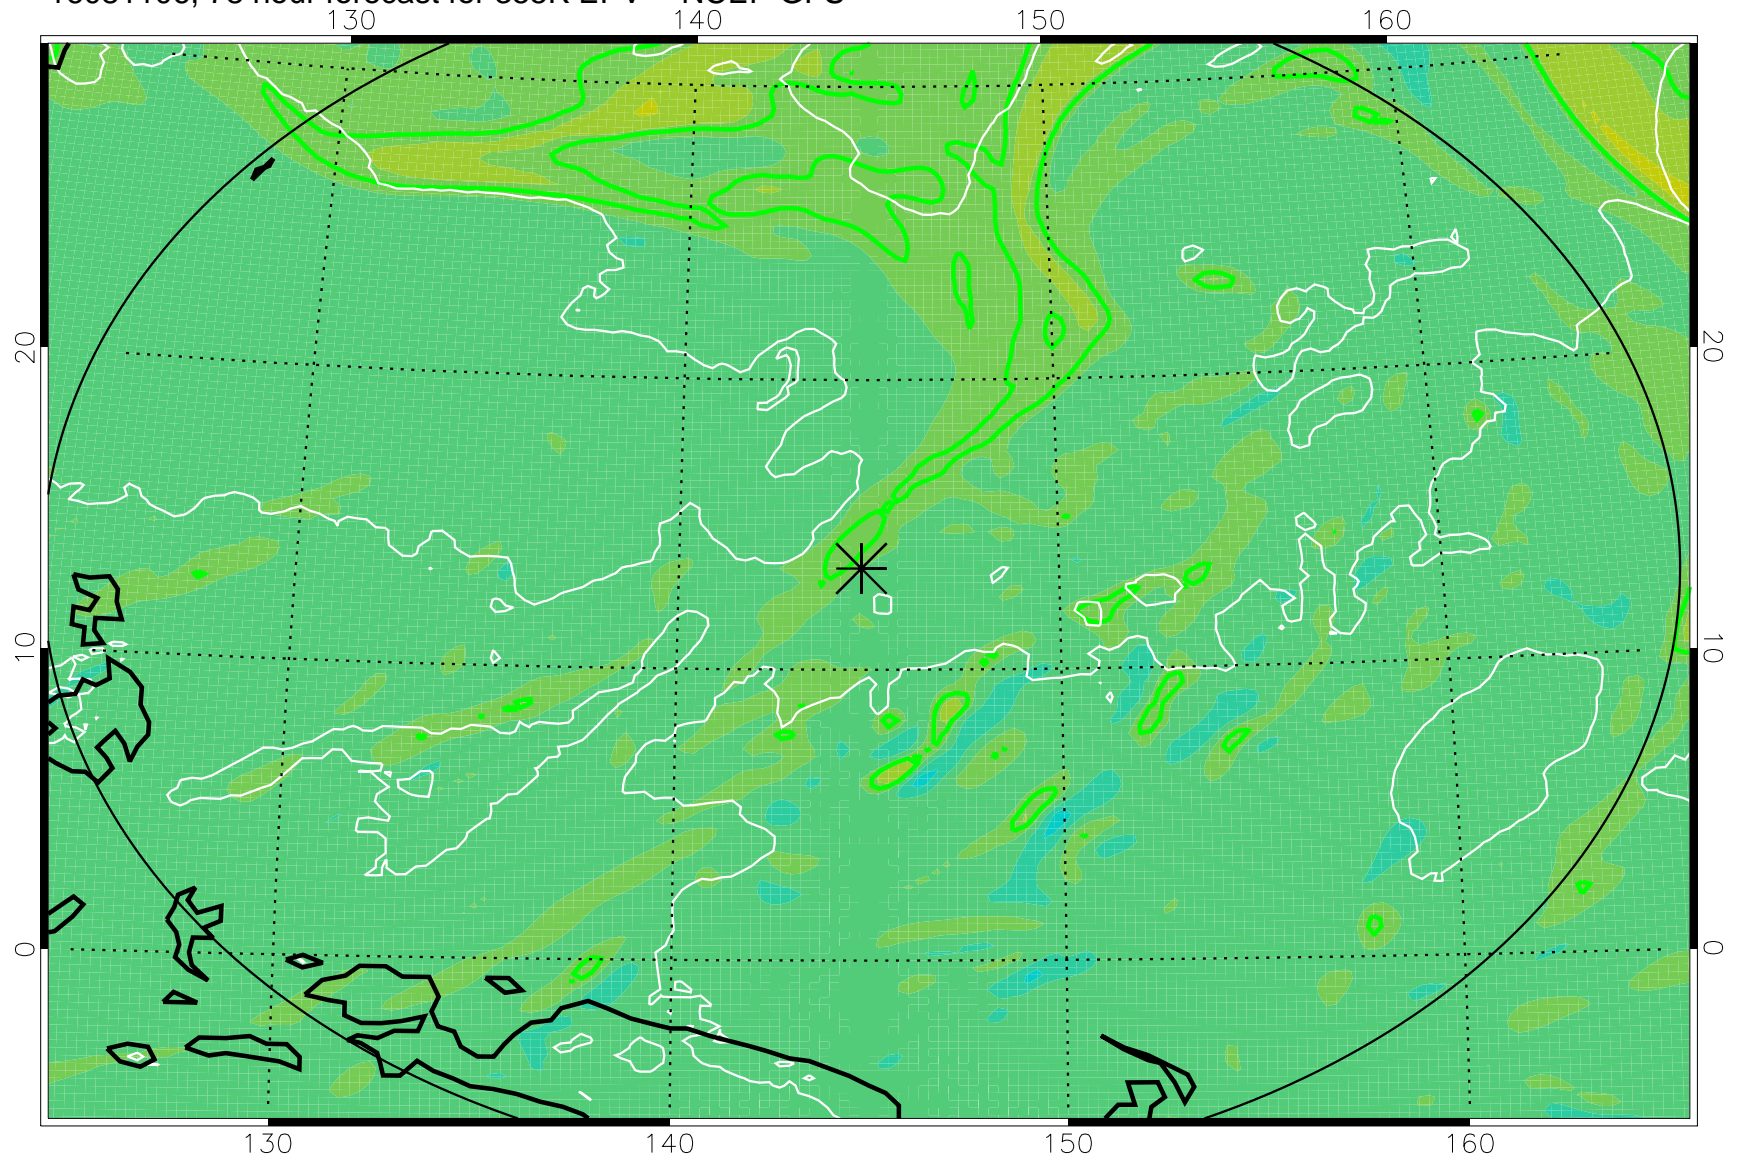

16081018, 66 hour forecast for 355K EPV -- NCEP GFS

355K Montgomery Streamfunction, white
EPV Tropopause (2 PVU) Position
Range ring of 2304 km

16081100, 72 hour forecast for 355K EPV -- NCEP GFS

355K Montgomery Streamfunction, white
EPV Tropopause (2 PVU) Position
Range ring of 2304 km

16081106, 78 hour forecast for 355K EPV -- NCEP GFS

355K Montgomery Streamfunction, white
EPV Tropopause (2 PVU) Position
Range ring of 2304 km

16081112, 84 hour forecast for 355K EPV -- NCEP GFS

355K Montgomery Streamfunction, white
EPV Tropopause (2 PVU) Position
Range ring of 2304 km

16081118, 90 hour forecast for 355K EPV -- NCEP GFS

355K Montgomery Streamfunction, white
EPV Tropopause (2 PVU) Position
Range ring of 2304 km

16081200, 96 hour forecast for 355K EPV -- NCEP GFS

355K Montgomery Streamfunction, white
EPV Tropopause (2 PVU) Position
Range ring of 2304 km

16081206, 102 hour forecast for 355K EPV -- NCEP GFS

355K Montgomery Streamfunction, white
EPV Tropopause (2 PVU) Position
Range ring of 2304 km

16081212, 108 hour forecast for 355K EPV -- NCEP GFS

355K Montgomery Streamfunction, white
EPV Tropopause (2 PVU) Position
Range ring of 2304 km