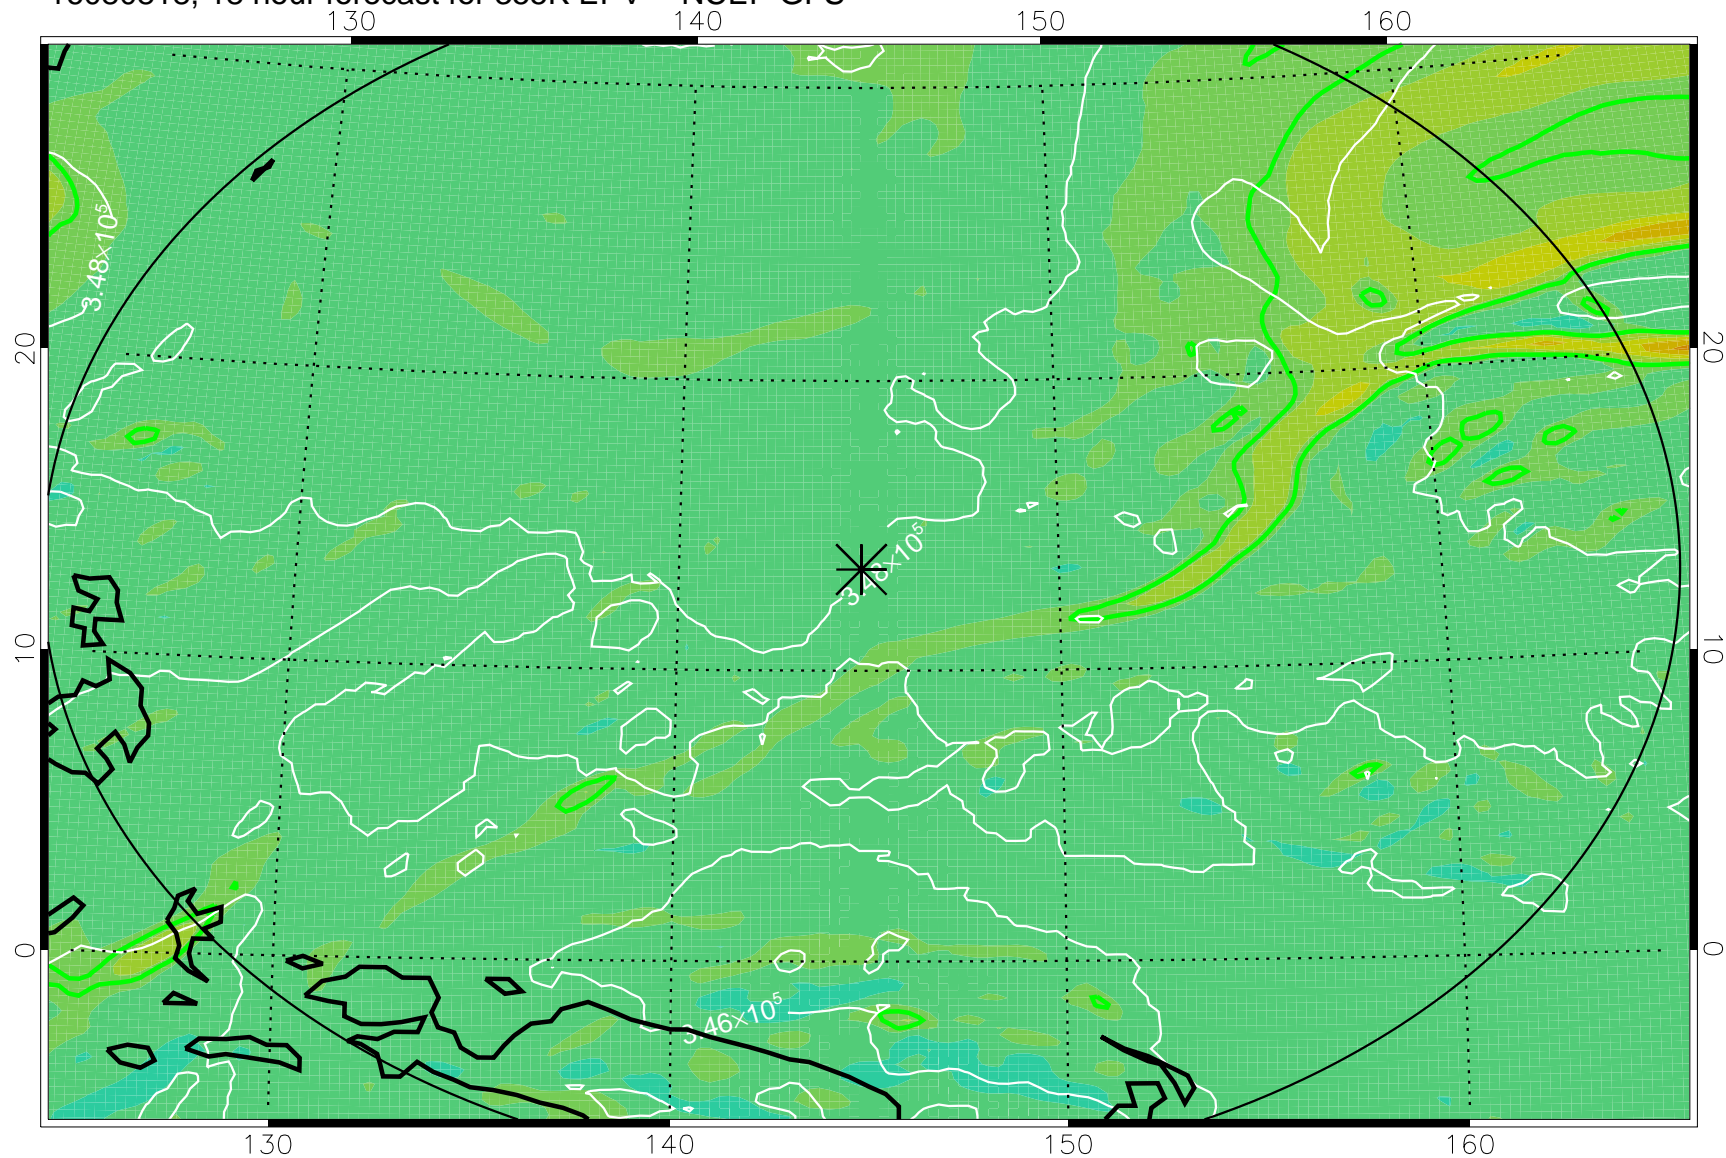

16080806, 6 hour forecast for 355K EPV -- NCEP GFS

355K Montgomery Streamfunction, white
EPV Tropopause (2 PVU) Position
Range ring of 2304 km

16080812, 12 hour forecast for 355K EPV -- NCEP GFS

355K Montgomery Streamfunction, white
EPV Tropopause (2 PVU) Position
Range ring of 2304 km

16080818, 18 hour forecast for 355K EPV -- NCEP GFS

355K Montgomery Streamfunction, white
EPV Tropopause (2 PVU) Position
Range ring of 2304 km

16080900, 24 hour forecast for 355K EPV -- NCEP GFS

355K Montgomery Streamfunction, white
EPV Tropopause (2 PVU) Position
Range ring of 2304 km

16080906, 30 hour forecast for 355K EPV -- NCEP GFS

355K Montgomery Streamfunction, white
EPV Tropopause (2 PVU) Position
Range ring of 2304 km

16080912, 36 hour forecast for 355K EPV -- NCEP GFS

355K Montgomery Streamfunction, white
EPV Tropopause (2 PVU) Position
Range ring of 2304 km

16081018, 66 hour forecast for 355K EPV -- NCEP GFS

355K Montgomery Streamfunction, white
EPV Tropopause (2 PVU) Position
Range ring of 2304 km

16081100, 72 hour forecast for 355K EPV -- NCEP GFS

355K Montgomery Streamfunction, white
EPV Tropopause (2 PVU) Position
Range ring of 2304 km