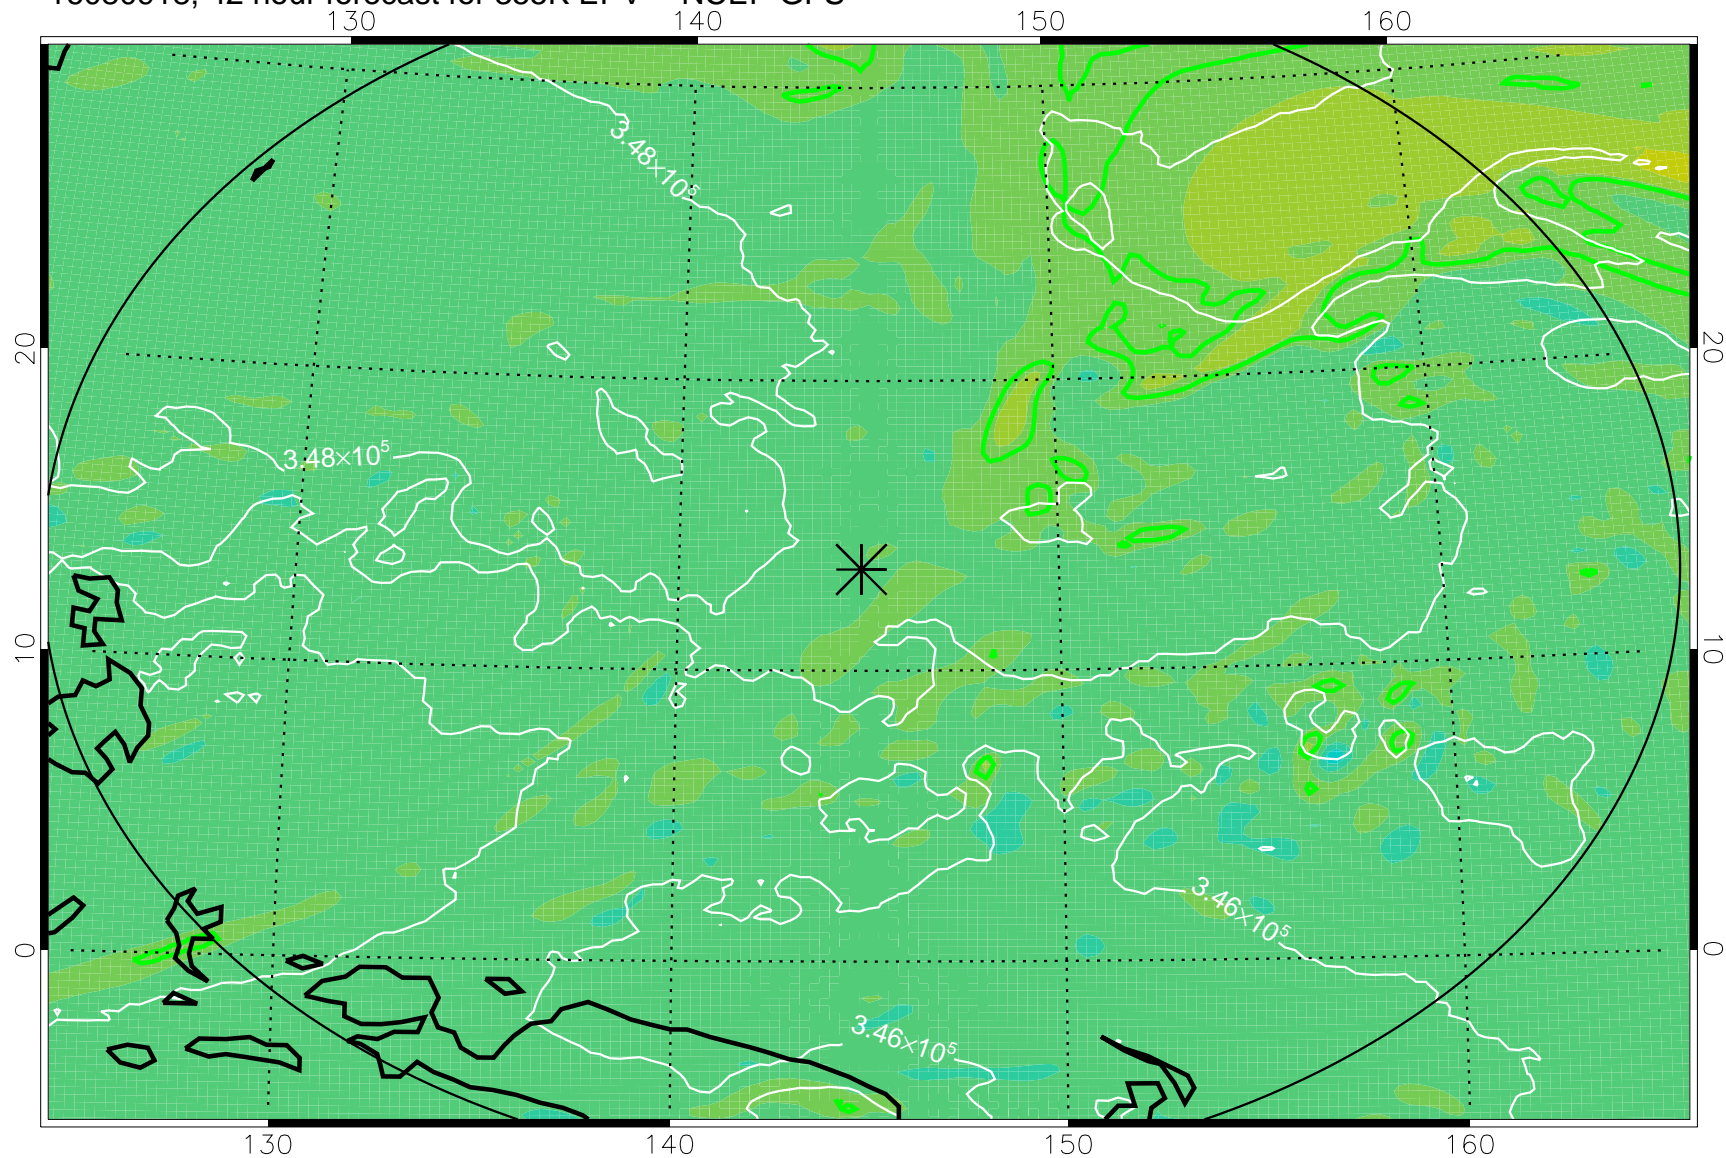

16080906, 30 hour forecast for 355K EPV -- NCEP GFS

355K Montgomery Streamfunction, white
EPV Tropopause (2 PVU) Position
Range ring of 2304 km

16080912, 36 hour forecast for 355K EPV -- NCEP GFS

355K Montgomery Streamfunction, white
EPV Tropopause (2 PVU) Position
Range ring of 2304 km

16080918, 42 hour forecast for 355K EPV -- NCEP GFS

355K Montgomery Streamfunction, white
EPV Tropopause (2 PVU) Position
Range ring of 2304 km

16081000, 48 hour forecast for 355K EPV -- NCEP GFS

355K Montgomery Streamfunction, white
EPV Tropopause (2 PVU) Position
Range ring of 2304 km

16081006, 54 hour forecast for 355K EPV -- NCEP GFS

355K Montgomery Streamfunction, white
EPV Tropopause (2 PVU) Position
Range ring of 2304 km

16081012, 60 hour forecast for 355K EPV -- NCEP GFS

355K Montgomery Streamfunction, white
EPV Tropopause (2 PVU) Position
Range ring of 2304 km

16081018, 66 hour forecast for 355K EPV -- NCEP GFS

355K Montgomery Streamfunction, white
EPV Tropopause (2 PVU) Position
Range ring of 2304 km

16081100, 72 hour forecast for 355K EPV -- NCEP GFS

355K Montgomery Streamfunction, white
EPV Tropopause (2 PVU) Position
Range ring of 2304 km