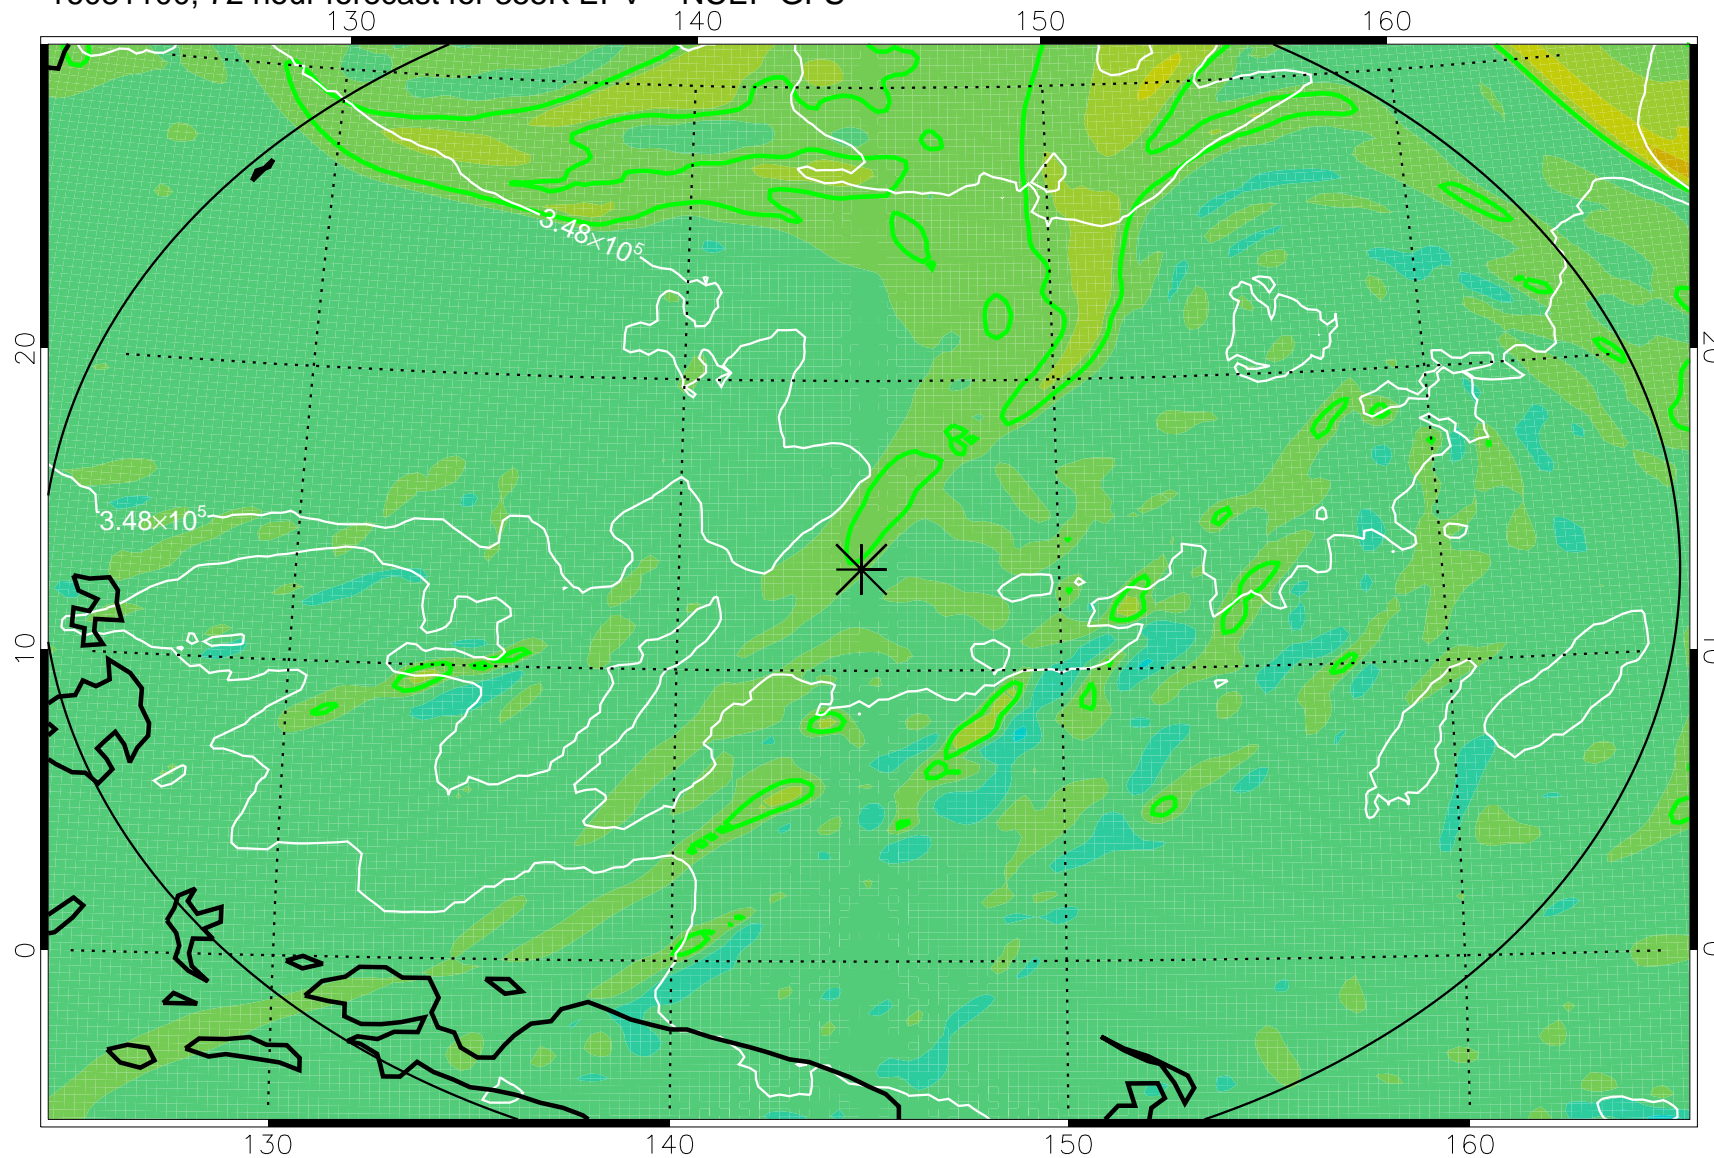

16081006, 54 hour forecast for 355K EPV -- NCEP GFS

355K Montgomery Streamfunction, white
EPV Tropopause (2 PVU) Position
Range ring of 2304 km

16081012, 60 hour forecast for 355K EPV -- NCEP GFS

355K Montgomery Streamfunction, white
EPV Tropopause (2 PVU) Position
Range ring of 2304 km

16081018, 66 hour forecast for 355K EPV -- NCEP GFS

355K Montgomery Streamfunction, white
EPV Tropopause (2 PVU) Position
Range ring of 2304 km

16081100, 72 hour forecast for 355K EPV -- NCEP GFS

355K Montgomery Streamfunction, white
EPV Tropopause (2 PVU) Position
Range ring of 2304 km

16081106, 78 hour forecast for 355K EPV -- NCEP GFS

355K Montgomery Streamfunction, white
EPV Tropopause (2 PVU) Position
Range ring of 2304 km

16081112, 84 hour forecast for 355K EPV -- NCEP GFS

355K Montgomery Streamfunction, white
EPV Tropopause (2 PVU) Position
Range ring of 2304 km

16081118, 90 hour forecast for 355K EPV -- NCEP GFS

355K Montgomery Streamfunction, white
EPV Tropopause (2 PVU) Position
Range ring of 2304 km

16081200, 96 hour forecast for 355K EPV -- NCEP GFS

355K Montgomery Streamfunction, white
EPV Tropopause (2 PVU) Position
Range ring of 2304 km