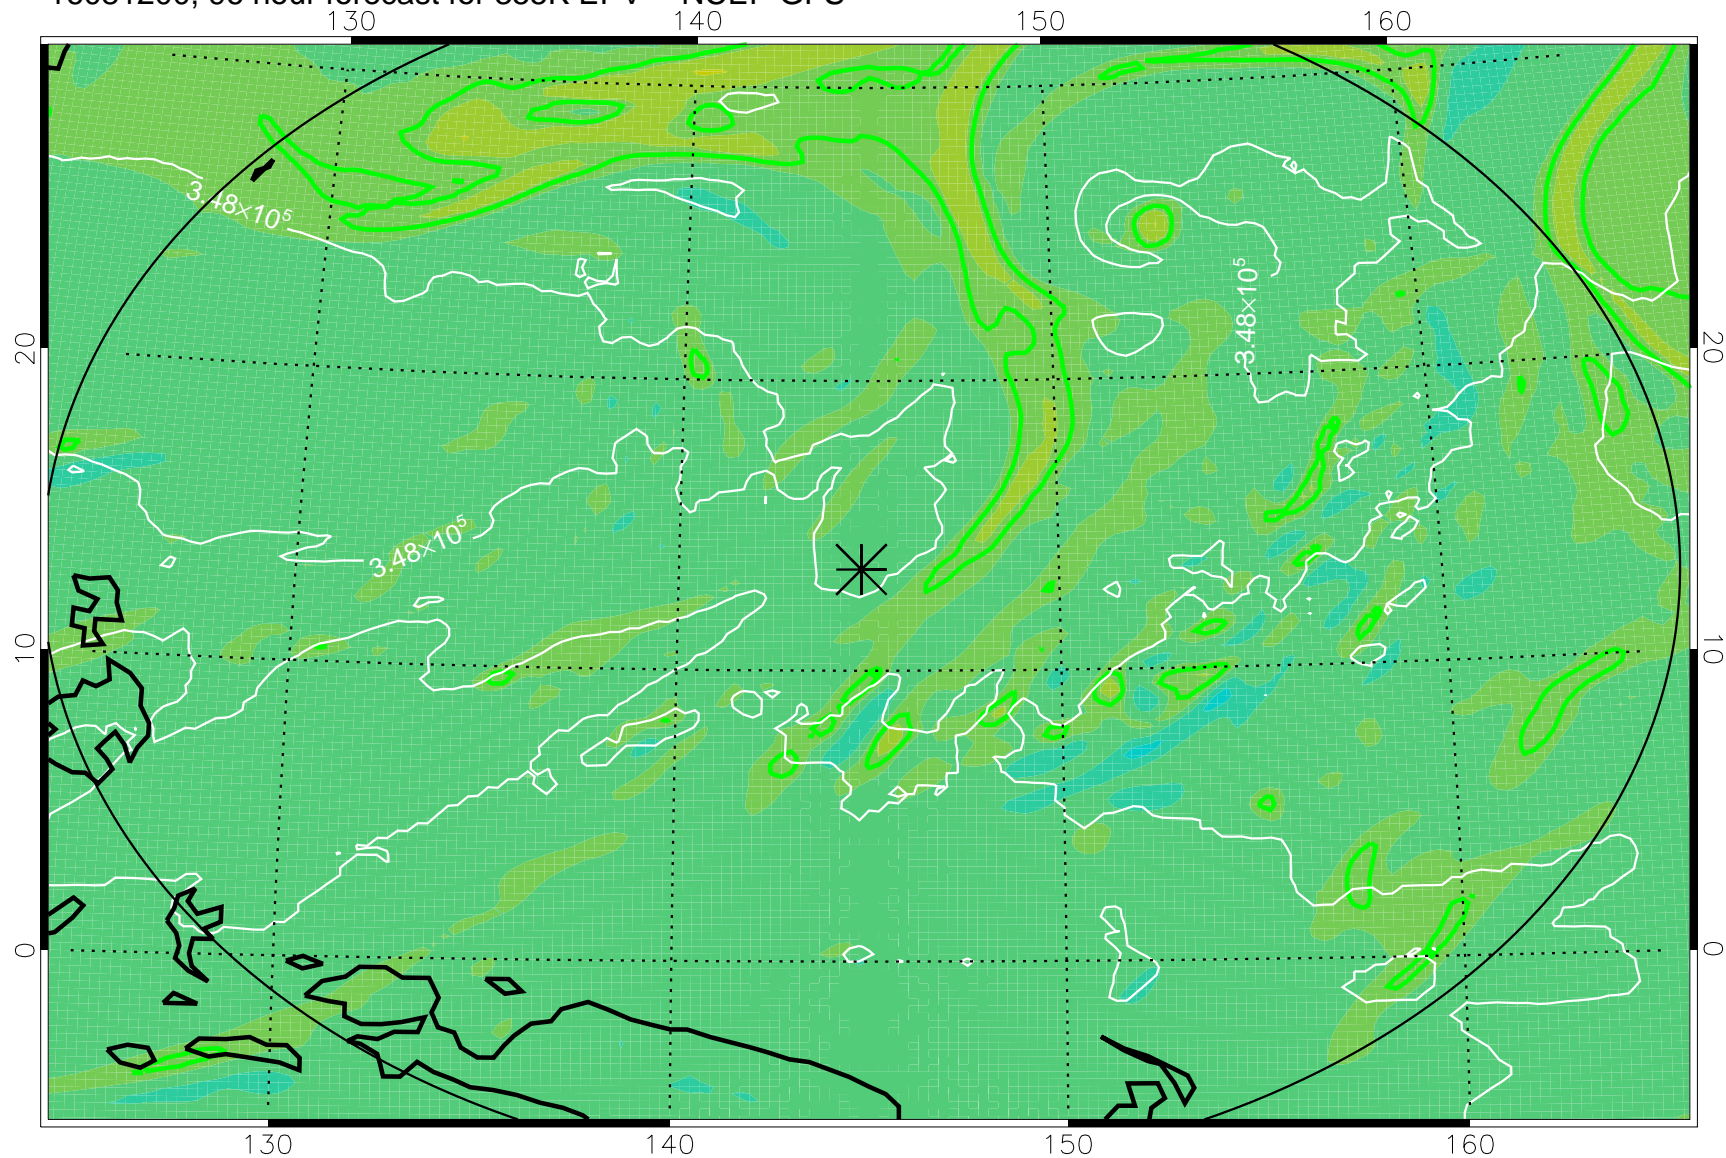

16081106, 78 hour forecast for 355K EPV -- NCEP GFS

355K Montgomery Streamfunction, white
EPV Tropopause (2 PVU) Position
Range ring of 2304 km

16081112, 84 hour forecast for 355K EPV -- NCEP GFS

355K Montgomery Streamfunction, white
EPV Tropopause (2 PVU) Position
Range ring of 2304 km

16081118, 90 hour forecast for 355K EPV -- NCEP GFS

355K Montgomery Streamfunction, white
EPV Tropopause (2 PVU) Position
Range ring of 2304 km

16081200, 96 hour forecast for 355K EPV -- NCEP GFS

355K Montgomery Streamfunction, white
EPV Tropopause (2 PVU) Position
Range ring of 2304 km

16081206, 102 hour forecast for 355K EPV -- NCEP GFS

355K Montgomery Streamfunction, white
EPV Tropopause (2 PVU) Position
Range ring of 2304 km

16081212, 108 hour forecast for 355K EPV -- NCEP GFS

355K Montgomery Streamfunction, white
EPV Tropopause (2 PVU) Position
Range ring of 2304 km

16081218, 114 hour forecast for 355K EPV -- NCEP GFS

355K Montgomery Streamfunction, white
EPV Tropopause (2 PVU) Position
Range ring of 2304 km

16081300, 120 hour forecast for 355K EPV -- NCEP GFS

355K Montgomery Streamfunction, white
EPV Tropopause (2 PVU) Position
Range ring of 2304 km