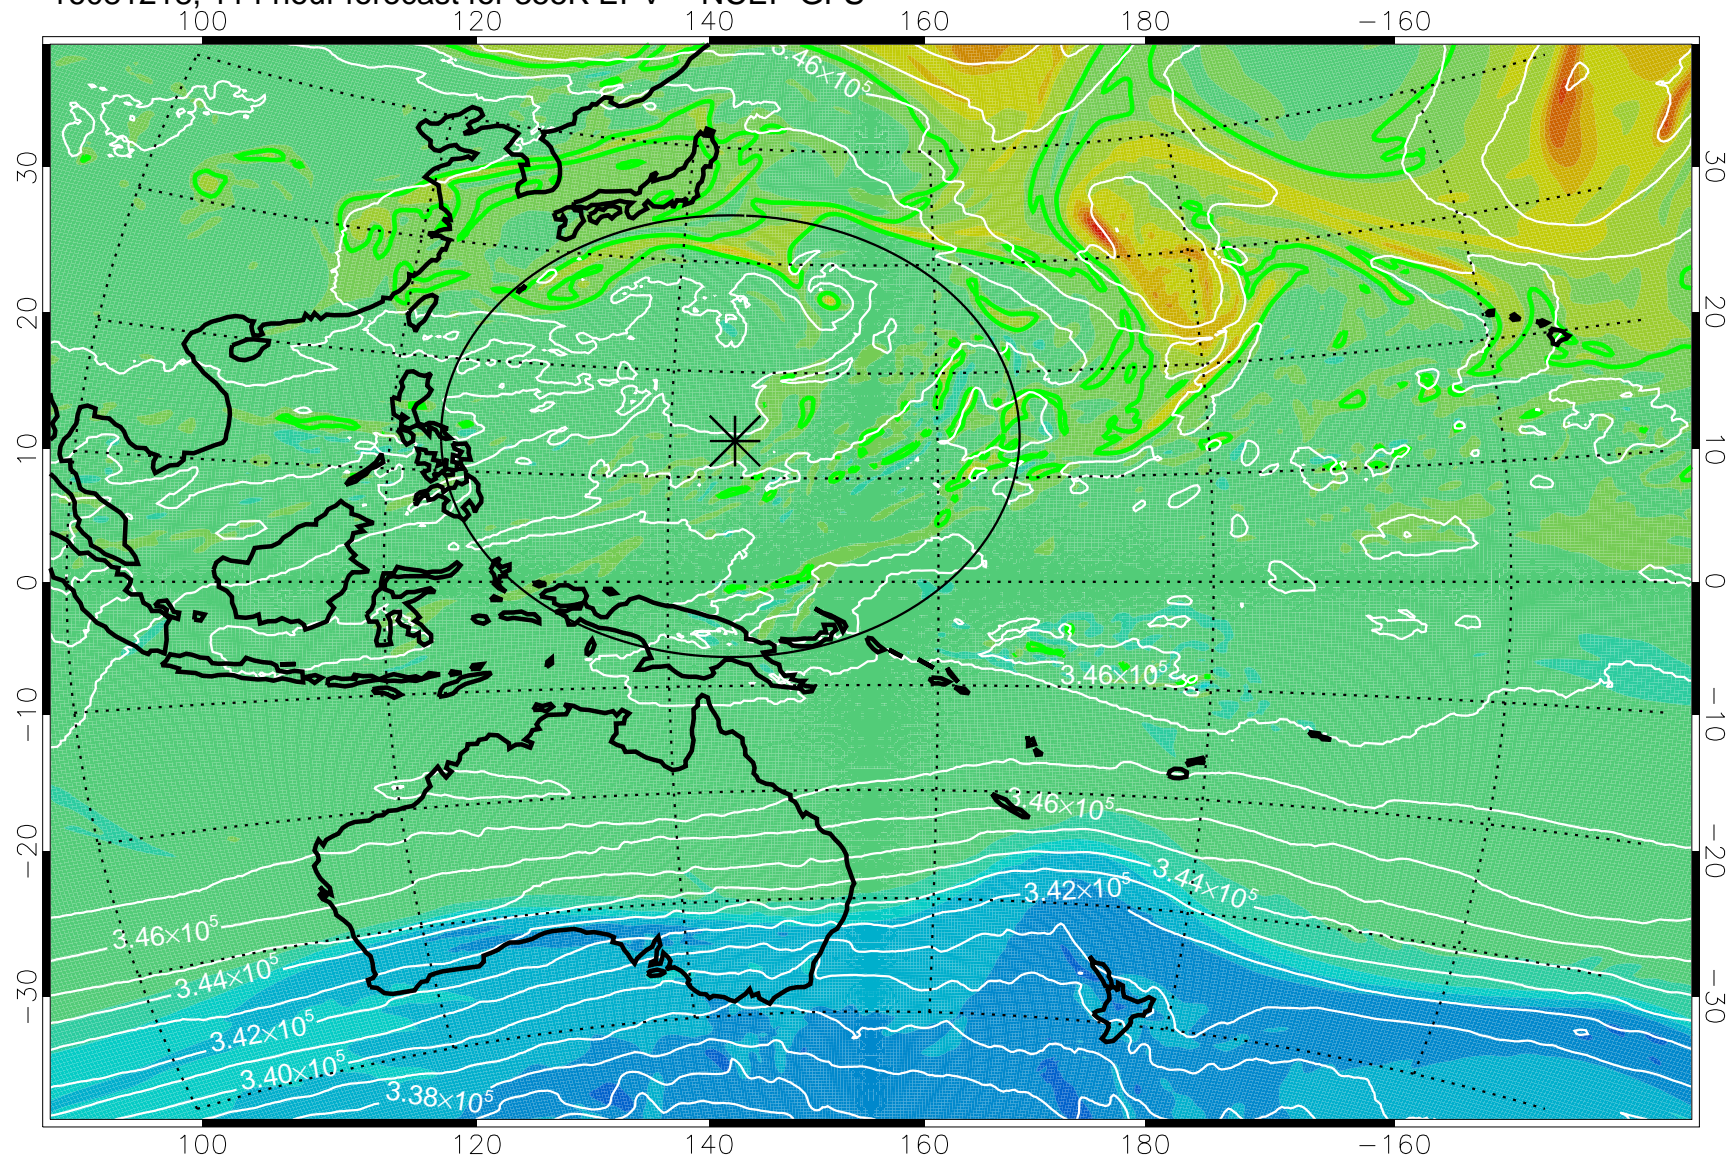

16081112, 84 hour forecast for 355K EPV -- NCEP GFS

355K Montgomery Streamfunction, white
EPV Tropopause (2 PVU) Position
Range ring of 2304 km

16081118, 90 hour forecast for 355K EPV -- NCEP GFS

355K Montgomery Streamfunction, white
EPV Tropopause (2 PVU) Position
Range ring of 2304 km

16081200, 96 hour forecast for 355K EPV -- NCEP GFS

355K Montgomery Streamfunction, white
EPV Tropopause (2 PVU) Position
Range ring of 2304 km

16081206, 102 hour forecast for 355K EPV -- NCEP GFS

355K Montgomery Streamfunction, white
EPV Tropopause (2 PVU) Position
Range ring of 2304 km

16081212, 108 hour forecast for 355K EPV -- NCEP GFS

355K Montgomery Streamfunction, white
EPV Tropopause (2 PVU) Position
Range ring of 2304 km

16081218, 114 hour forecast for 355K EPV -- NCEP GFS

355K Montgomery Streamfunction, white
EPV Tropopause (2 PVU) Position
Range ring of 2304 km

16081300, 120 hour forecast for 355K EPV -- NCEP GFS

355K Montgomery Streamfunction, white
EPV Tropopause (2 PVU) Position
Range ring of 2304 km