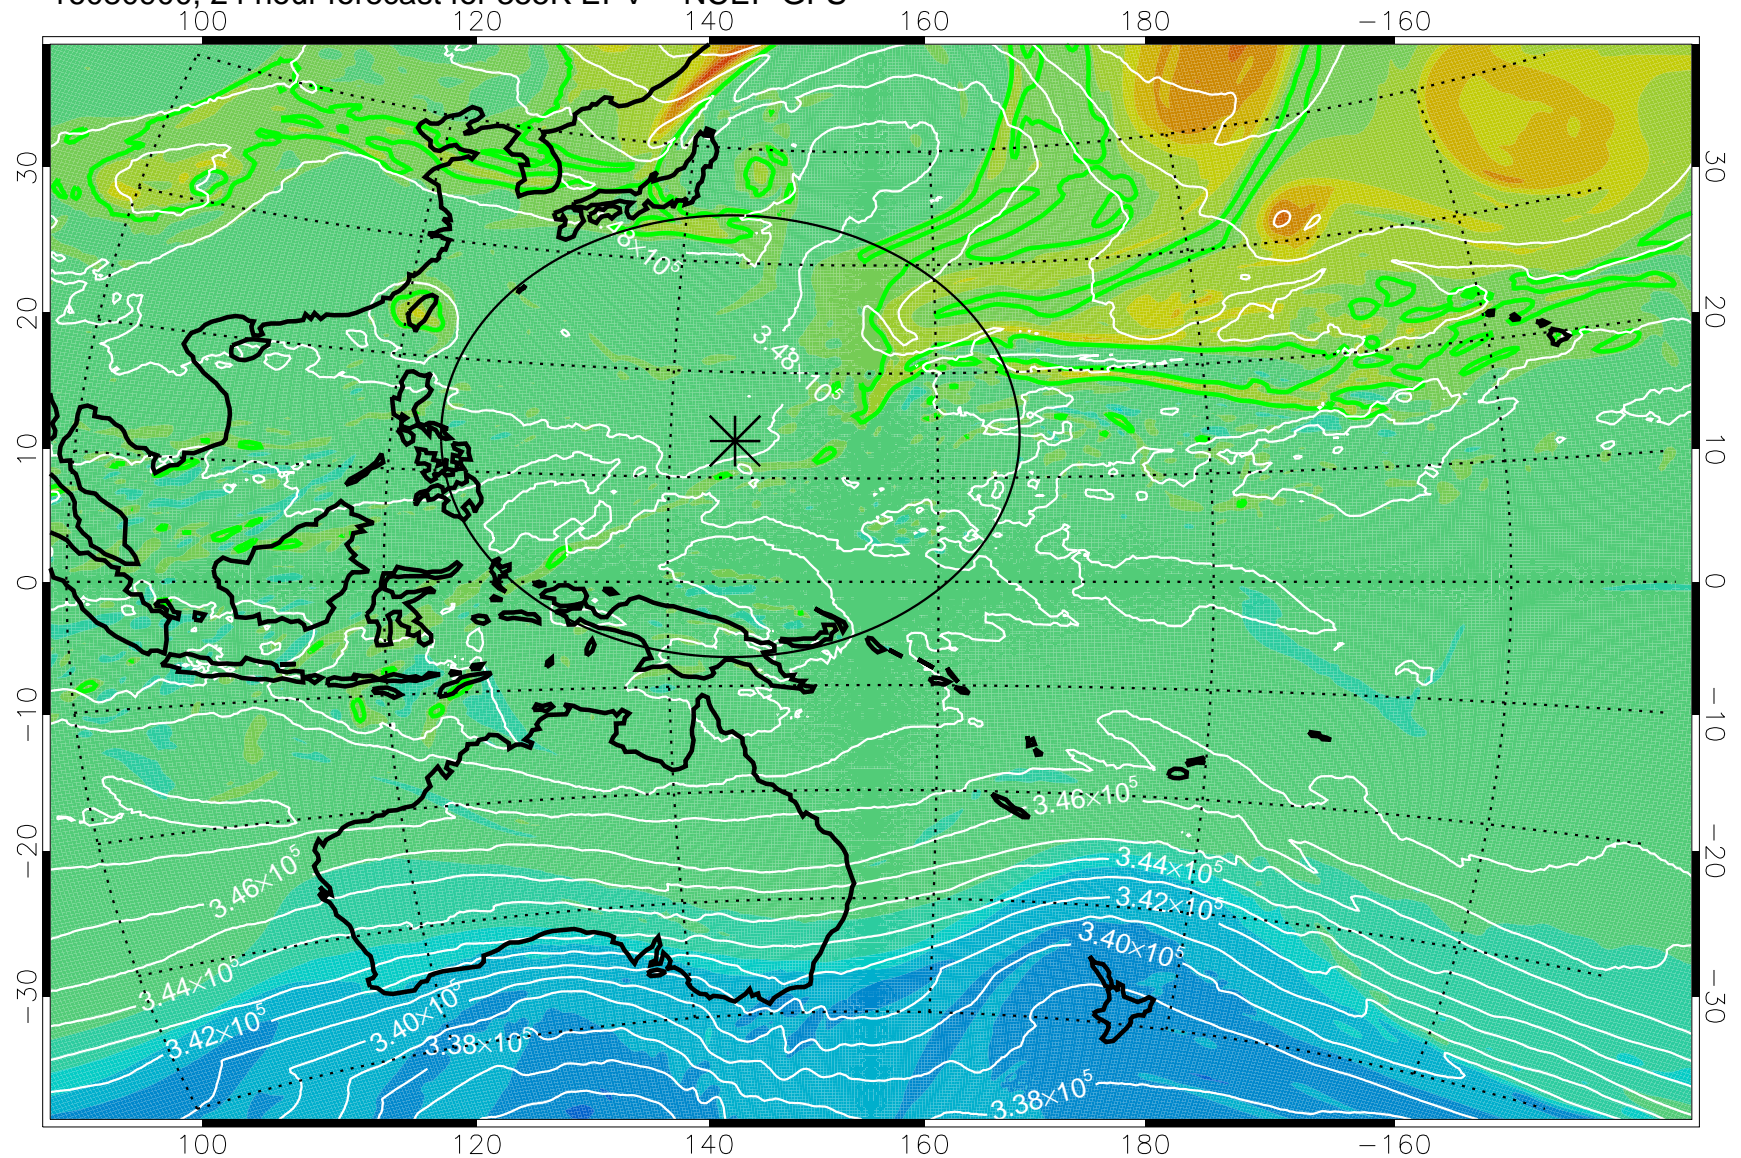

16080806, 6 hour forecast for 355K EPV -- NCEP GFS

355K Montgomery Streamfunction, white
EPV Tropopause (2 PVU) Position
Range ring of 2304 km

16080812, 12 hour forecast for 355K EPV -- NCEP GFS

355K Montgomery Streamfunction, white
EPV Tropopause (2 PVU) Position
Range ring of 2304 km

16080818, 18 hour forecast for 355K EPV -- NCEP GFS

355K Montgomery Streamfunction, white
EPV Tropopause (2 PVU) Position
Range ring of 2304 km

16080900, 24 hour forecast for 355K EPV -- NCEP GFS

355K Montgomery Streamfunction, white
EPV Tropopause (2 PVU) Position
Range ring of 2304 km

16080906, 30 hour forecast for 355K EPV -- NCEP GFS

355K Montgomery Streamfunction, white
EPV Tropopause (2 PVU) Position
Range ring of 2304 km

16080912, 36 hour forecast for 355K EPV -- NCEP GFS

355K Montgomery Streamfunction, white
EPV Tropopause (2 PVU) Position
Range ring of 2304 km

16080918, 42 hour forecast for 355K EPV -- NCEP GFS

355K Montgomery Streamfunction, white
EPV Tropopause (2 PVU) Position
Range ring of 2304 km

16081000, 48 hour forecast for 355K EPV -- NCEP GFS

355K Montgomery Streamfunction, white
EPV Tropopause (2 PVU) Position
Range ring of 2304 km