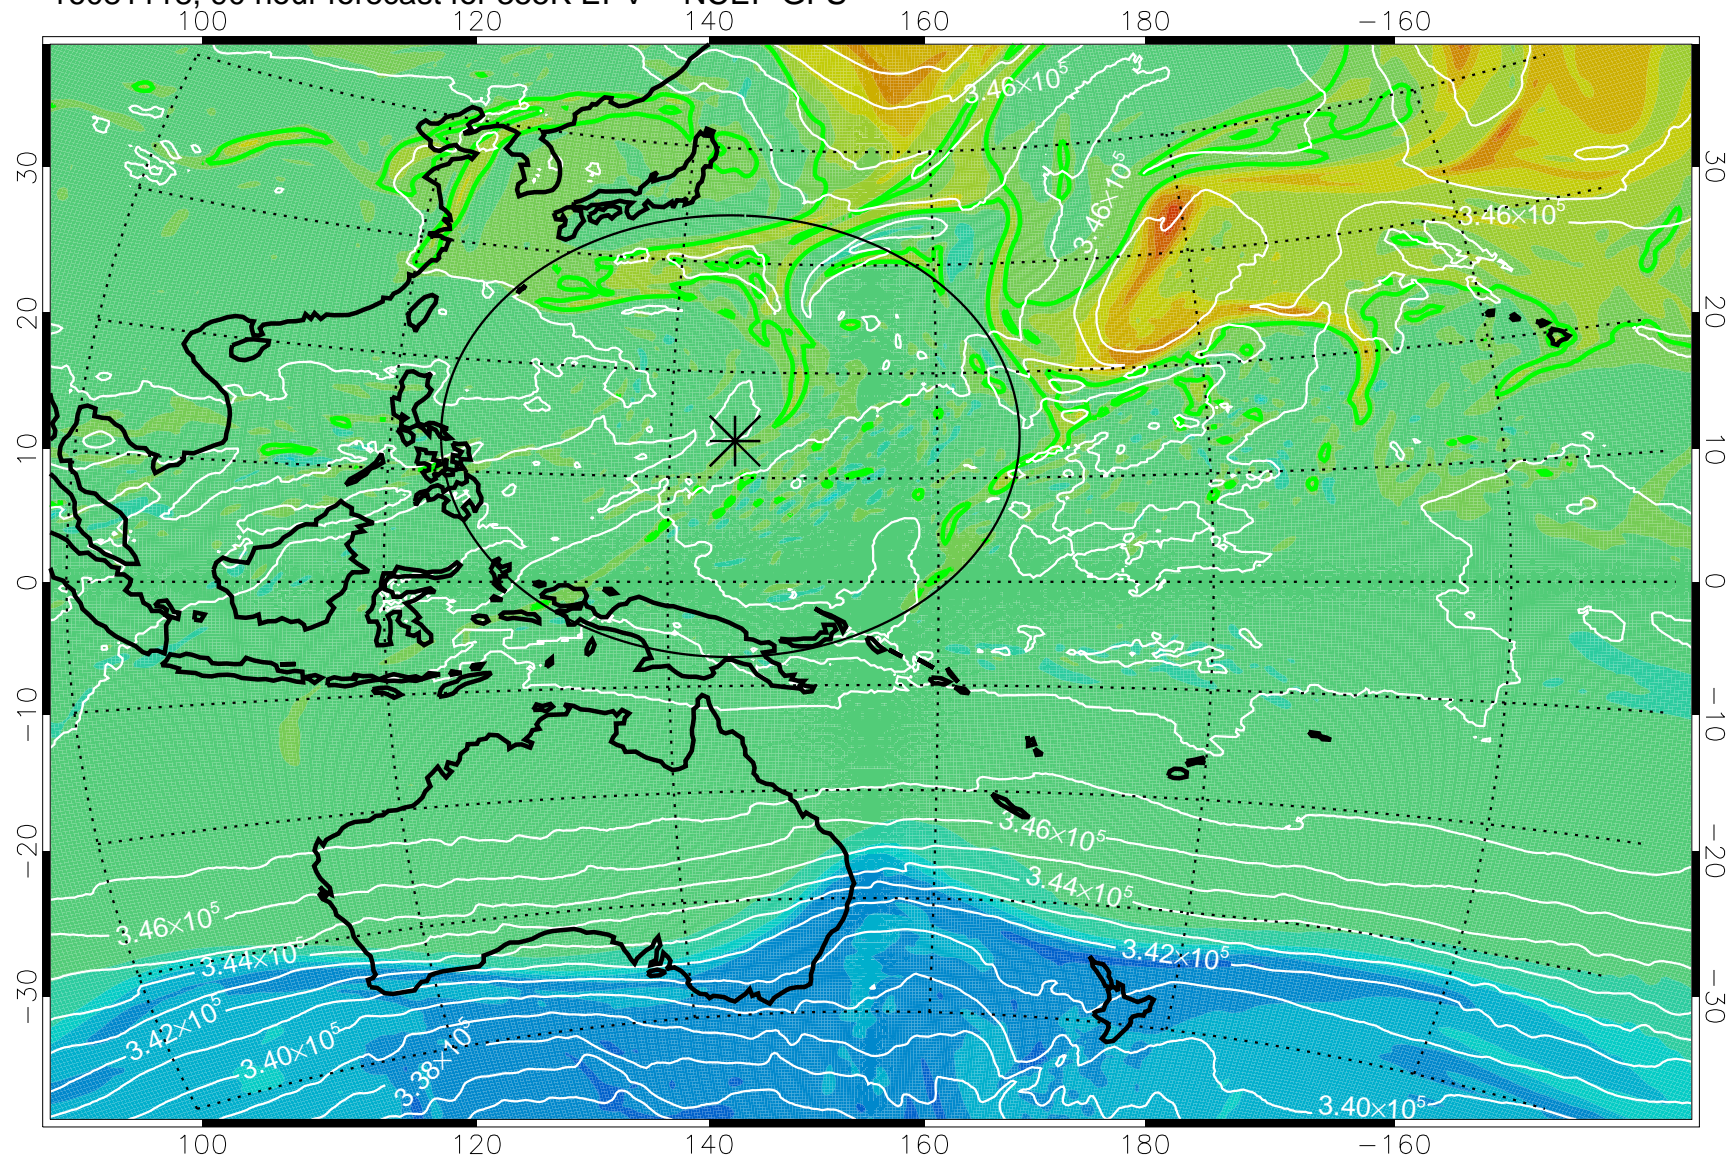

16081006, 54 hour forecast for 355K EPV -- NCEP GFS

355K Montgomery Streamfunction, white
EPV Tropopause (2 PVU) Position
Range ring of 2304 km

16081012, 60 hour forecast for 355K EPV -- NCEP GFS

355K Montgomery Streamfunction, white
EPV Tropopause (2 PVU) Position
Range ring of 2304 km

16081100, 72 hour forecast for 355K EPV -- NCEP GFS

355K Montgomery Streamfunction, white
EPV Tropopause (2 PVU) Position
Range ring of 2304 km

16081106, 78 hour forecast for 355K EPV -- NCEP GFS

355K Montgomery Streamfunction, white
EPV Tropopause (2 PVU) Position
Range ring of 2304 km

16081112, 84 hour forecast for 355K EPV -- NCEP GFS

355K Montgomery Streamfunction, white
EPV Tropopause (2 PVU) Position
Range ring of 2304 km

16081118, 90 hour forecast for 355K EPV -- NCEP GFS

355K Montgomery Streamfunction, white
EPV Tropopause (2 PVU) Position
Range ring of 2304 km

16081200, 96 hour forecast for 355K EPV -- NCEP GFS

355K Montgomery Streamfunction, white
EPV Tropopause (2 PVU) Position
Range ring of 2304 km

16081206, 102 hour forecast for 355K EPV -- NCEP GFS

355K Montgomery Streamfunction, white
EPV Tropopause (2 PVU) Position
Range ring of 2304 km