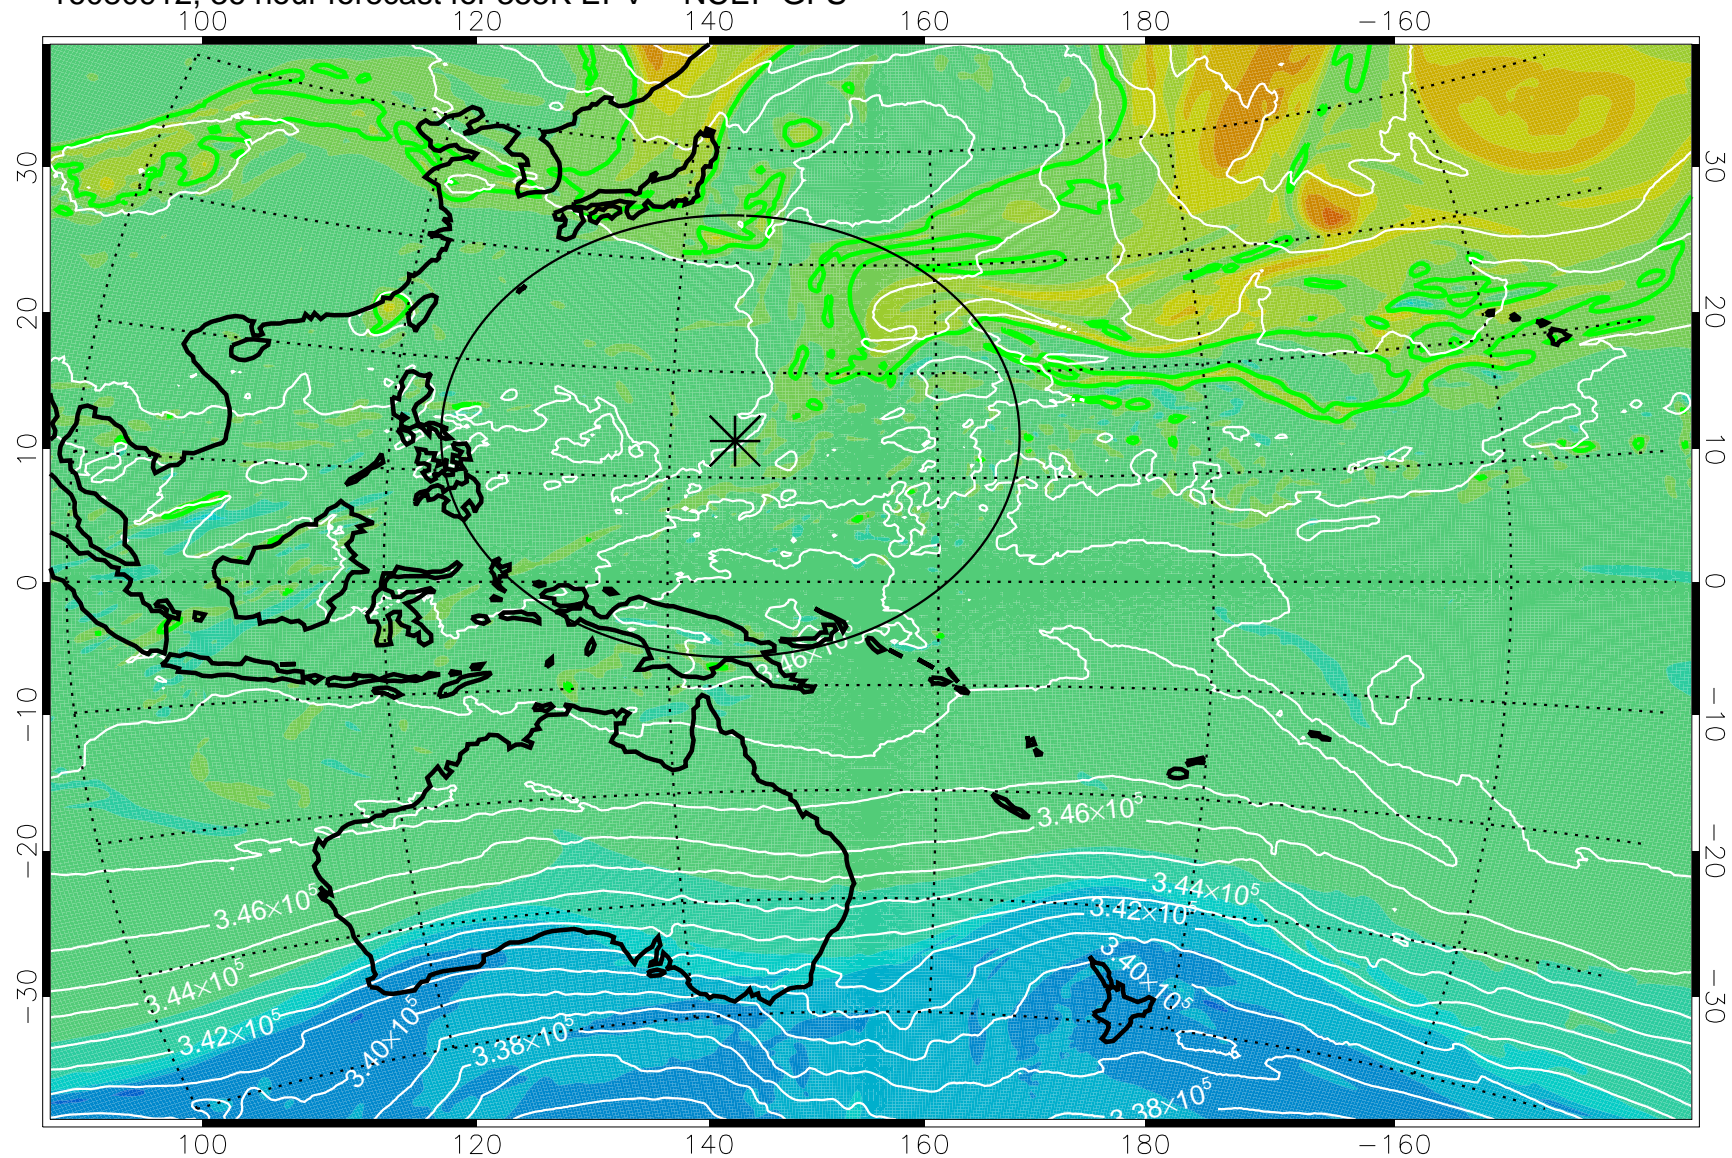

16080818, 18 hour forecast for 355K EPV -- NCEP GFS

355K Montgomery Streamfunction, white
EPV Tropopause (2 PVU) Position
Range ring of 2304 km

16080900, 24 hour forecast for 355K EPV -- NCEP GFS

355K Montgomery Streamfunction, white
EPV Tropopause (2 PVU) Position
Range ring of 2304 km

16080906, 30 hour forecast for 355K EPV -- NCEP GFS

355K Montgomery Streamfunction, white
EPV Tropopause (2 PVU) Position
Range ring of 2304 km

16080912, 36 hour forecast for 355K EPV -- NCEP GFS

355K Montgomery Streamfunction, white
EPV Tropopause (2 PVU) Position
Range ring of 2304 km

16080918, 42 hour forecast for 355K EPV -- NCEP GFS

355K Montgomery Streamfunction, white
EPV Tropopause (2 PVU) Position
Range ring of 2304 km

16081000, 48 hour forecast for 355K EPV -- NCEP GFS

355K Montgomery Streamfunction, white
EPV Tropopause (2 PVU) Position
Range ring of 2304 km

16081006, 54 hour forecast for 355K EPV -- NCEP GFS

355K Montgomery Streamfunction, white
EPV Tropopause (2 PVU) Position
Range ring of 2304 km

16081012, 60 hour forecast for 355K EPV -- NCEP GFS

355K Montgomery Streamfunction, white
EPV Tropopause (2 PVU) Position
Range ring of 2304 km