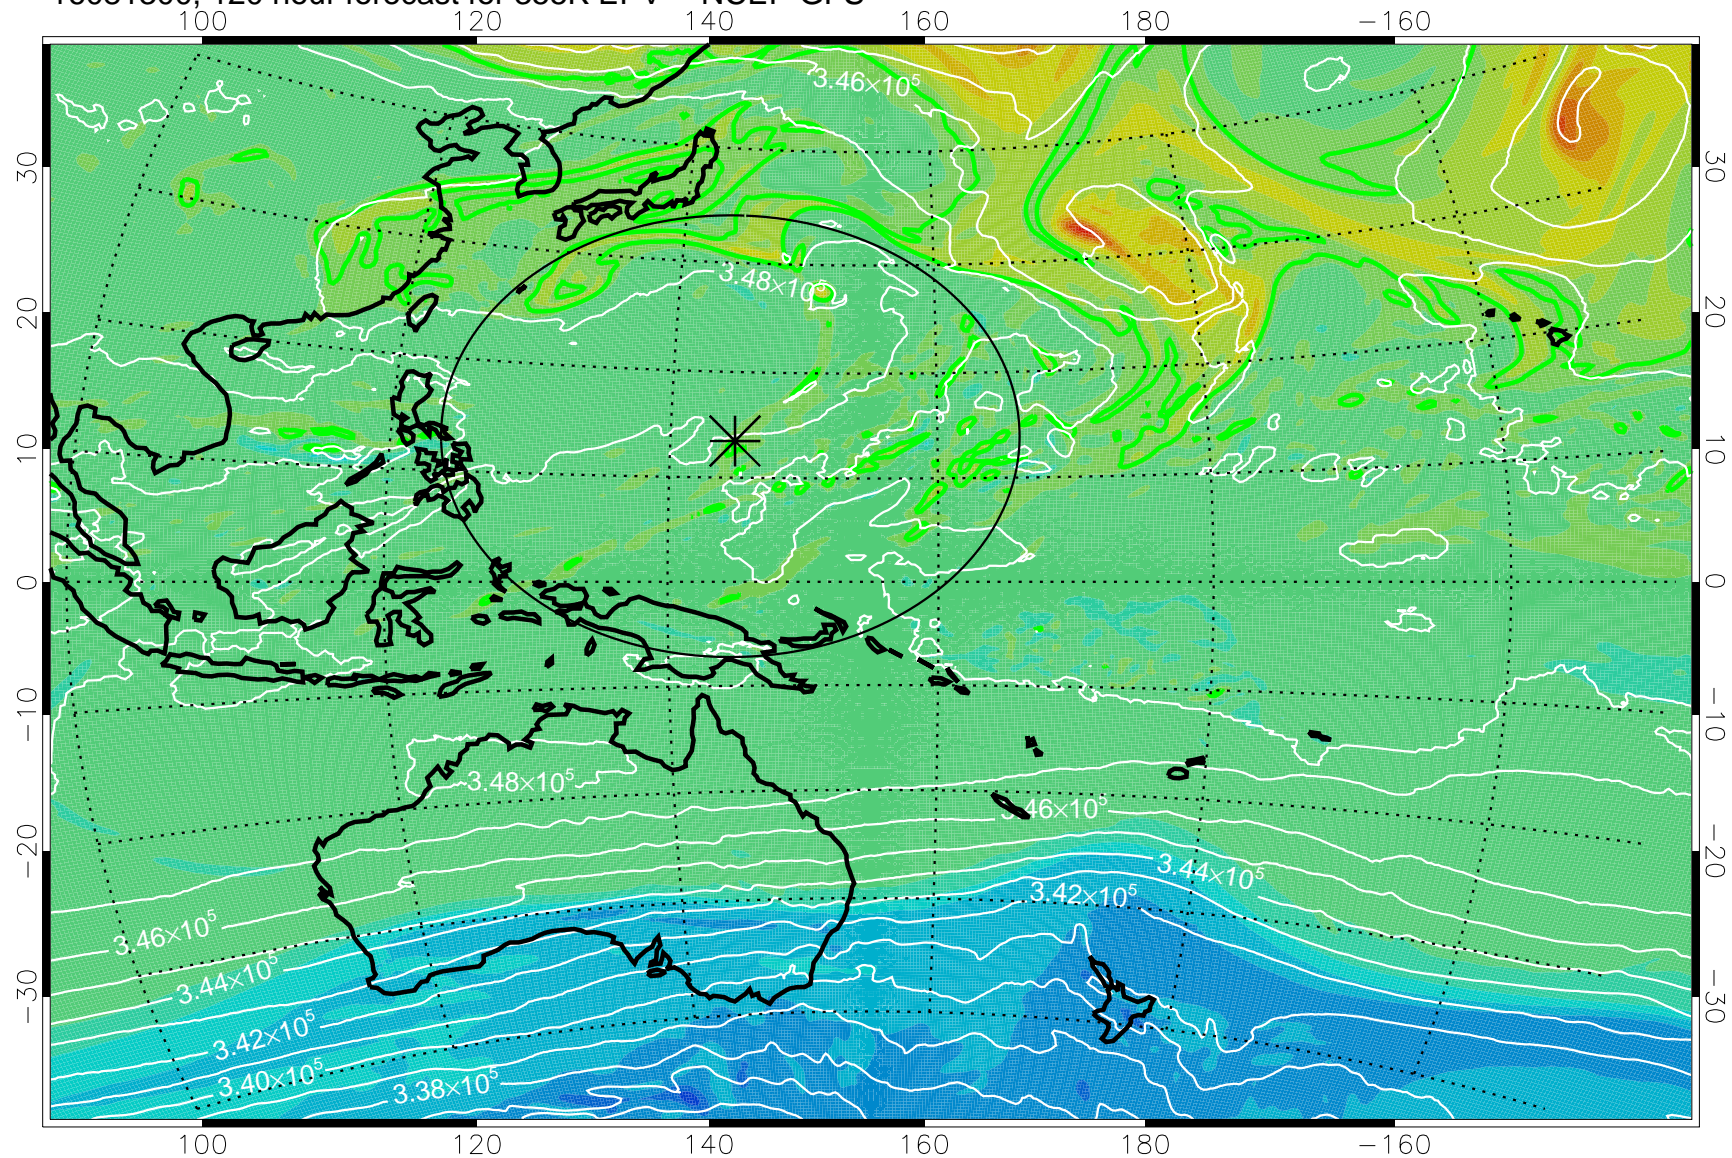

16081200, 96 hour forecast for 355K EPV -- NCEP GFS

355K Montgomery Streamfunction, white
EPV Tropopause (2 PVU) Position
Range ring of 2304 km

16081206, 102 hour forecast for 355K EPV -- NCEP GFS

355K Montgomery Streamfunction, white
EPV Tropopause (2 PVU) Position
Range ring of 2304 km

16081212, 108 hour forecast for 355K EPV -- NCEP GFS

355K Montgomery Streamfunction, white
EPV Tropopause (2 PVU) Position
Range ring of 2304 km

16081218, 114 hour forecast for 355K EPV -- NCEP GFS

355K Montgomery Streamfunction, white
EPV Tropopause (2 PVU) Position
Range ring of 2304 km

16081300, 120 hour forecast for 355K EPV -- NCEP GFS

355K Montgomery Streamfunction, white
EPV Tropopause (2 PVU) Position
Range ring of 2304 km