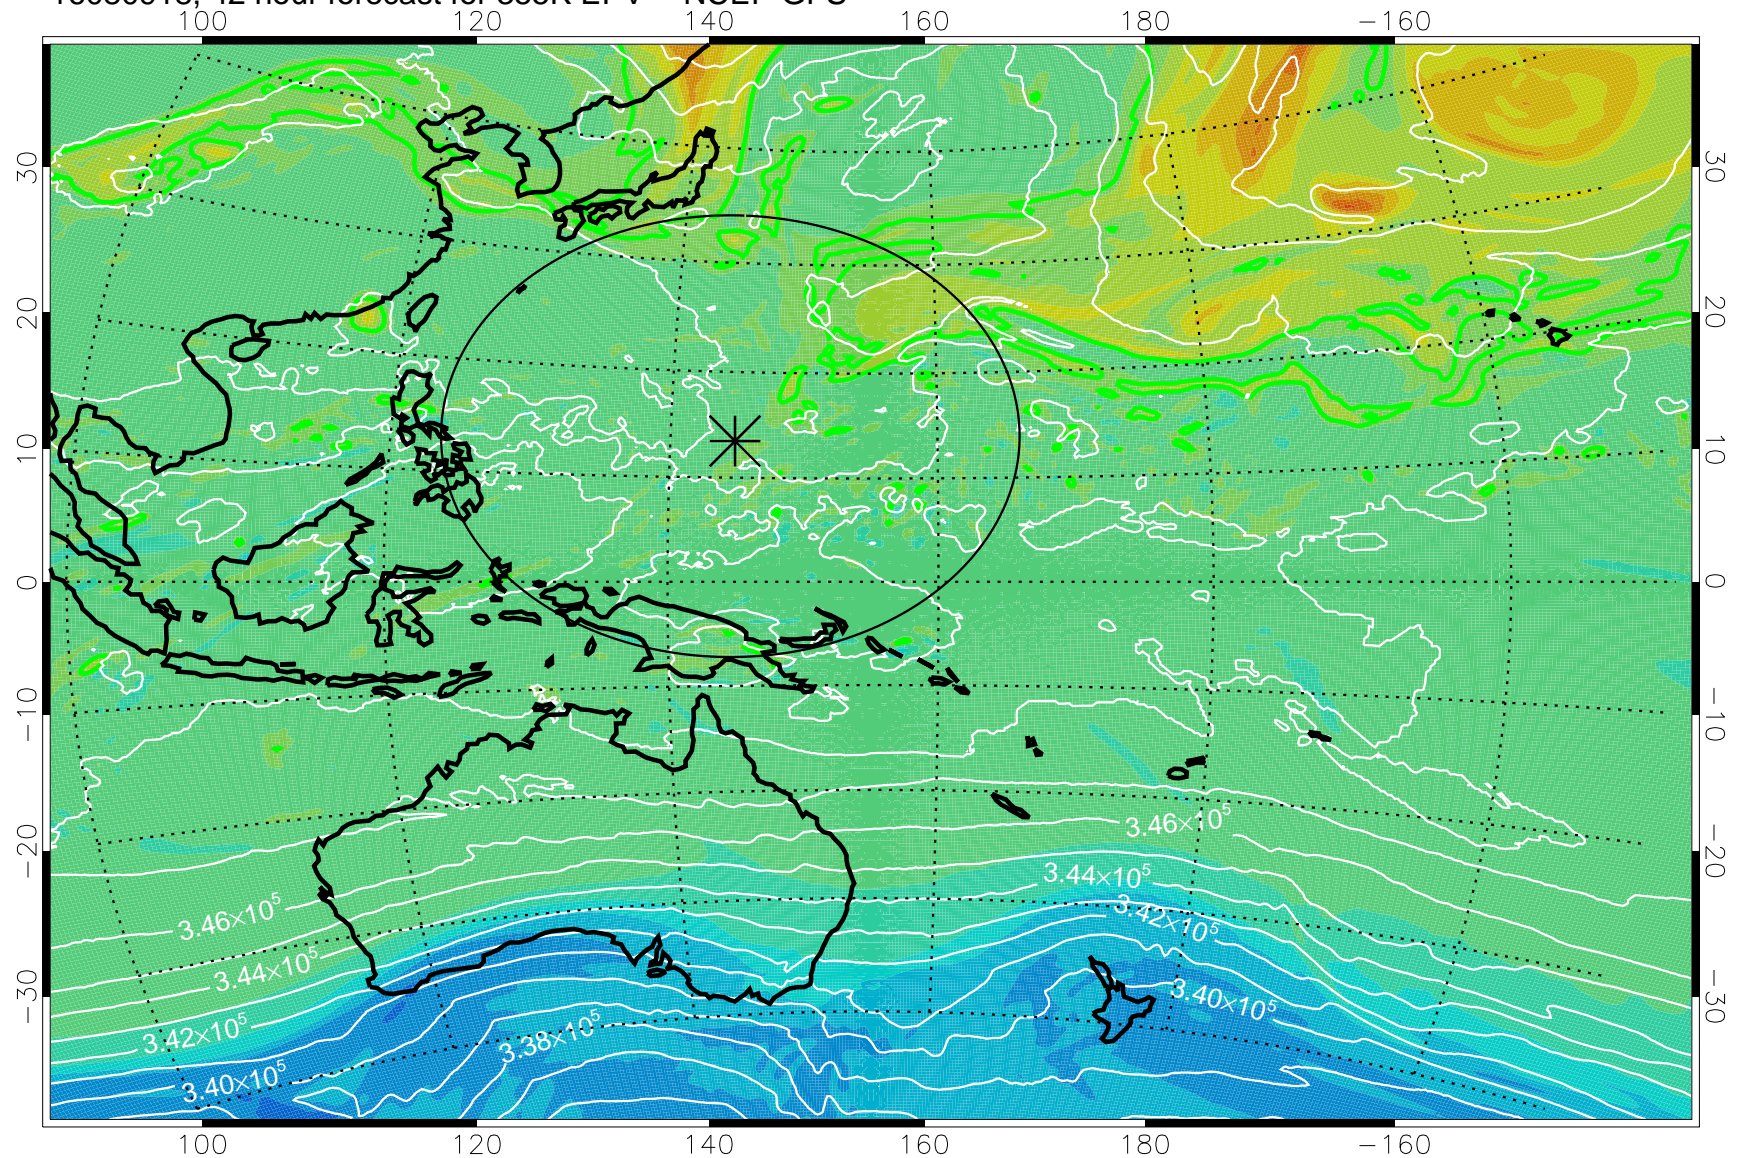

16080818, 18 hour forecast for 355K EPV -- NCEP GFS

355K Montgomery Streamfunction, white
EPV Tropopause (2 PVU) Position
Range ring of 2304 km

16080900, 24 hour forecast for 355K EPV -- NCEP GFS

355K Montgomery Streamfunction, white
EPV Tropopause (2 PVU) Position
Range ring of 2304 km

16080906, 30 hour forecast for 355K EPV -- NCEP GFS

355K Montgomery Streamfunction, white
EPV Tropopause (2 PVU) Position
Range ring of 2304 km

16080912, 36 hour forecast for 355K EPV -- NCEP GFS

355K Montgomery Streamfunction, white
EPV Tropopause (2 PVU) Position
Range ring of 2304 km

16080918, 42 hour forecast for 355K EPV -- NCEP GFS

355K Montgomery Streamfunction, white
EPV Tropopause (2 PVU) Position
Range ring of 2304 km

16081000, 48 hour forecast for 355K EPV -- NCEP GFS

355K Montgomery Streamfunction, white
EPV Tropopause (2 PVU) Position
Range ring of 2304 km

16081006, 54 hour forecast for 355K EPV -- NCEP GFS

355K Montgomery Streamfunction, white
EPV Tropopause (2 PVU) Position
Range ring of 2304 km

16081012, 60 hour forecast for 355K EPV -- NCEP GFS

355K Montgomery Streamfunction, white
EPV Tropopause (2 PVU) Position
Range ring of 2304 km