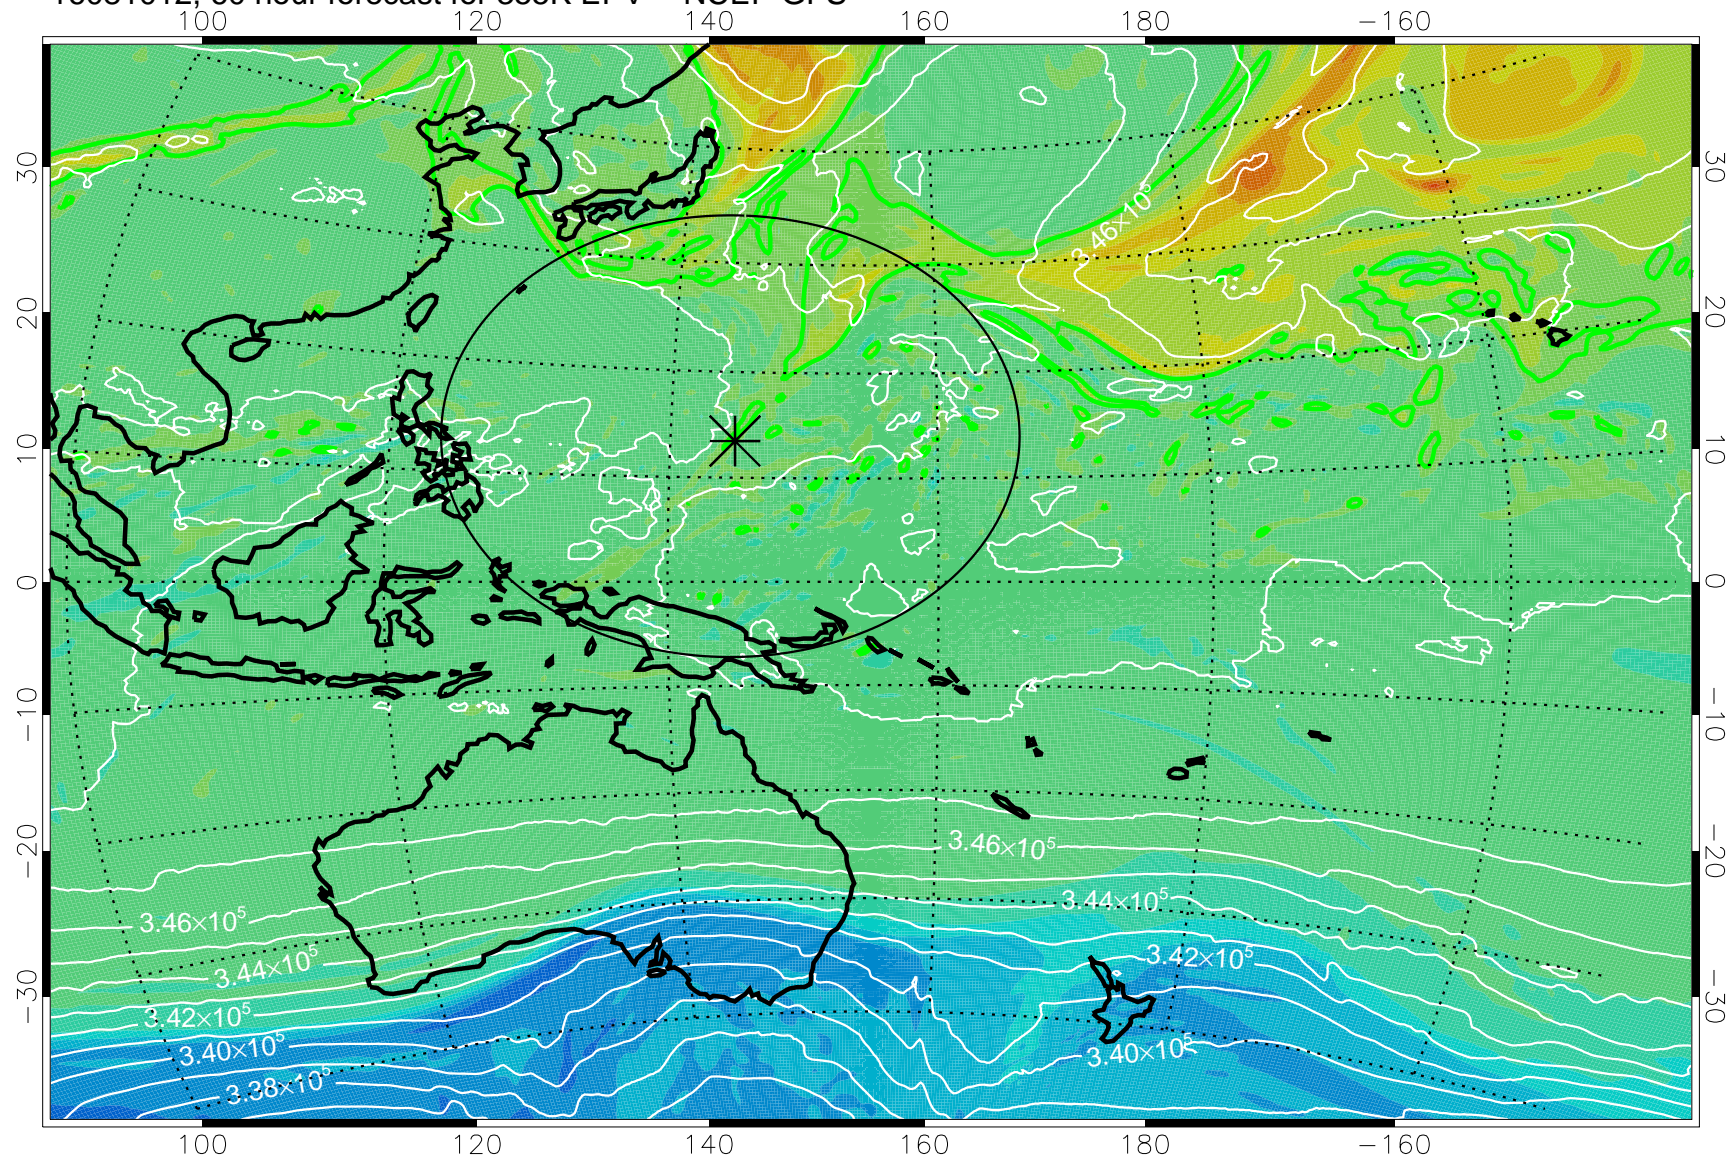

16080906, 30 hour forecast for 355K EPV -- NCEP GFS

355K Montgomery Streamfunction, white
EPV Tropopause (2 PVU) Position
Range ring of 2304 km

16080912, 36 hour forecast for 355K EPV -- NCEP GFS

355K Montgomery Streamfunction, white
EPV Tropopause (2 PVU) Position
Range ring of 2304 km

16080918, 42 hour forecast for 355K EPV -- NCEP GFS

355K Montgomery Streamfunction, white
EPV Tropopause (2 PVU) Position
Range ring of 2304 km

16081000, 48 hour forecast for 355K EPV -- NCEP GFS

355K Montgomery Streamfunction, white
EPV Tropopause (2 PVU) Position
Range ring of 2304 km

16081006, 54 hour forecast for 355K EPV -- NCEP GFS

355K Montgomery Streamfunction, white
EPV Tropopause (2 PVU) Position
Range ring of 2304 km

16081012, 60 hour forecast for 355K EPV -- NCEP GFS

355K Montgomery Streamfunction, white
EPV Tropopause (2 PVU) Position
Range ring of 2304 km

16081100, 72 hour forecast for 355K EPV -- NCEP GFS

355K Montgomery Streamfunction, white
EPV Tropopause (2 PVU) Position
Range ring of 2304 km

16081106, 78 hour forecast for 355K EPV -- NCEP GFS

355K Montgomery Streamfunction, white
EPV Tropopause (2 PVU) Position
Range ring of 2304 km