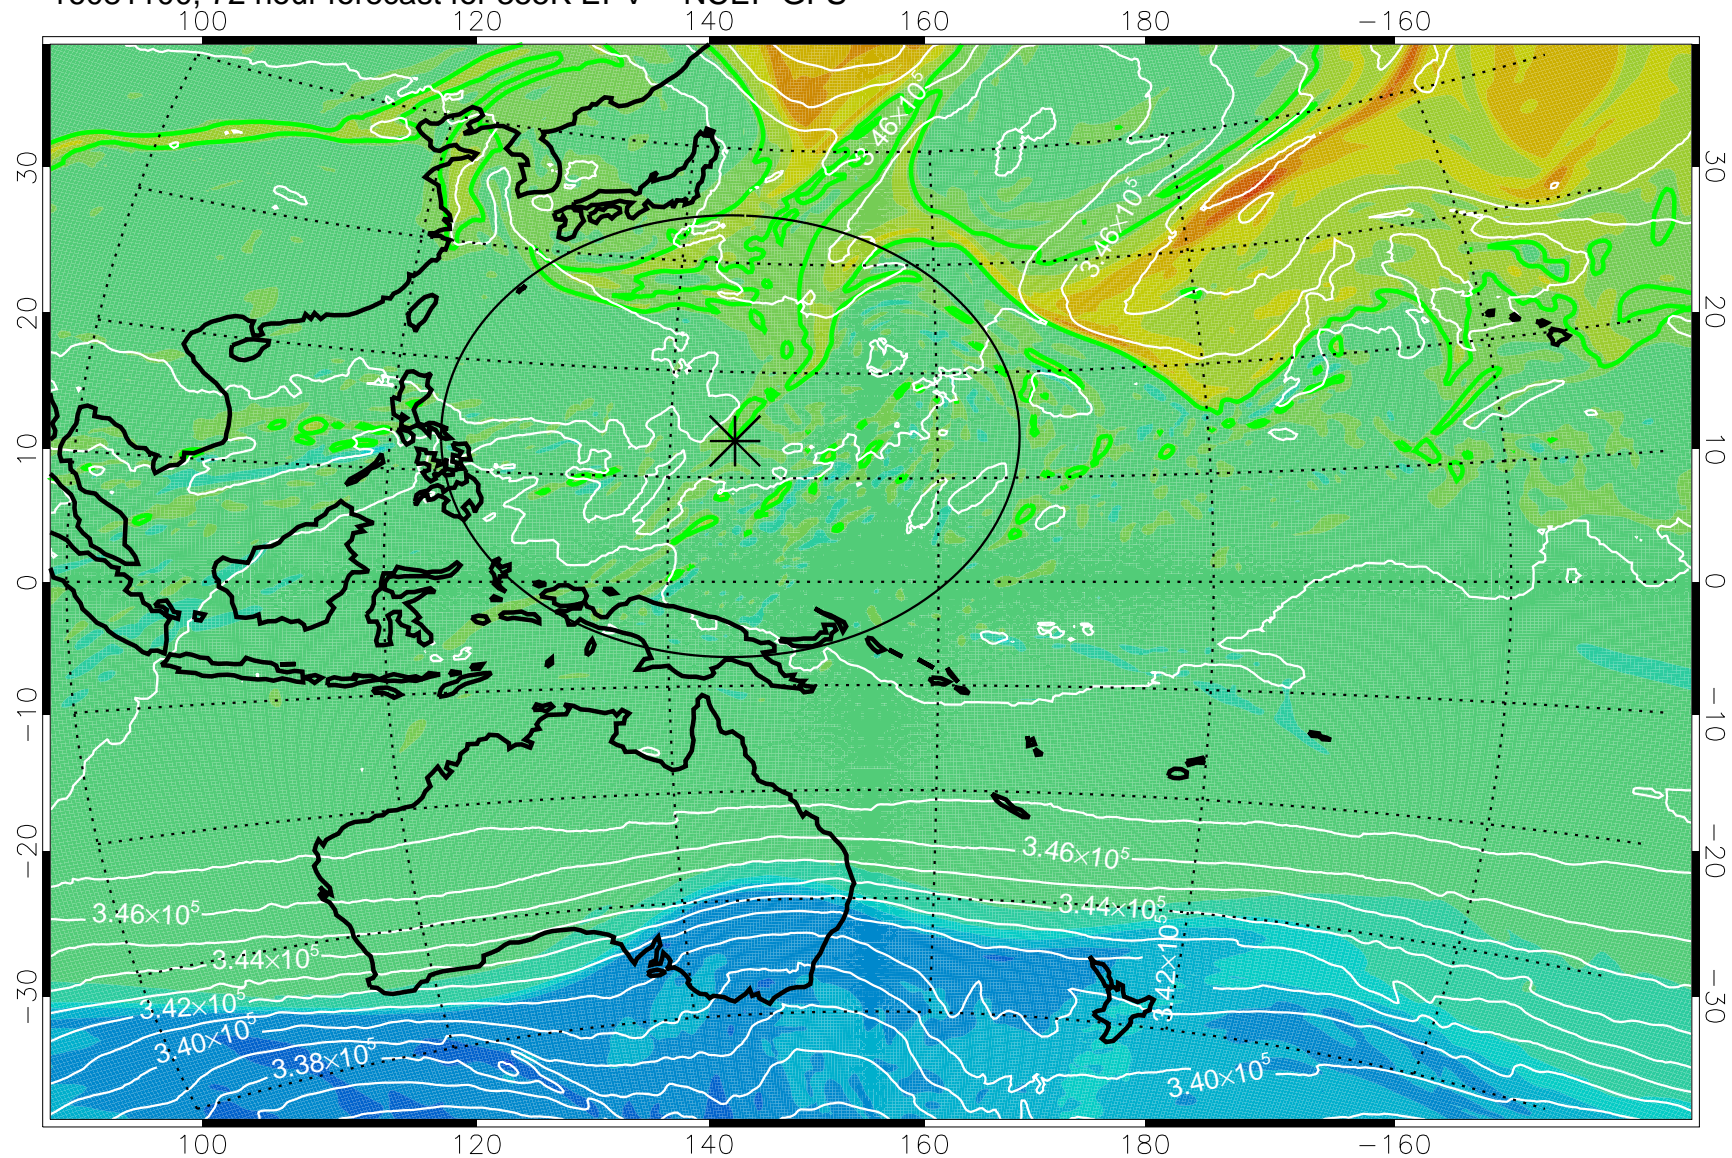

16080918, 42 hour forecast for 355K EPV -- NCEP GFS

355K Montgomery Streamfunction, white
EPV Tropopause (2 PVU) Position
Range ring of 2304 km

16081000, 48 hour forecast for 355K EPV -- NCEP GFS

355K Montgomery Streamfunction, white
EPV Tropopause (2 PVU) Position
Range ring of 2304 km

16081006, 54 hour forecast for 355K EPV -- NCEP GFS

355K Montgomery Streamfunction, white
EPV Tropopause (2 PVU) Position
Range ring of 2304 km

16081012, 60 hour forecast for 355K EPV -- NCEP GFS

355K Montgomery Streamfunction, white
EPV Tropopause (2 PVU) Position
Range ring of 2304 km

16081100, 72 hour forecast for 355K EPV -- NCEP GFS

355K Montgomery Streamfunction, white
EPV Tropopause (2 PVU) Position
Range ring of 2304 km

16081106, 78 hour forecast for 355K EPV -- NCEP GFS

355K Montgomery Streamfunction, white
EPV Tropopause (2 PVU) Position
Range ring of 2304 km

16081112, 84 hour forecast for 355K EPV -- NCEP GFS

355K Montgomery Streamfunction, white
EPV Tropopause (2 PVU) Position
Range ring of 2304 km

16081118, 90 hour forecast for 355K EPV -- NCEP GFS

355K Montgomery Streamfunction, white
EPV Tropopause (2 PVU) Position
Range ring of 2304 km