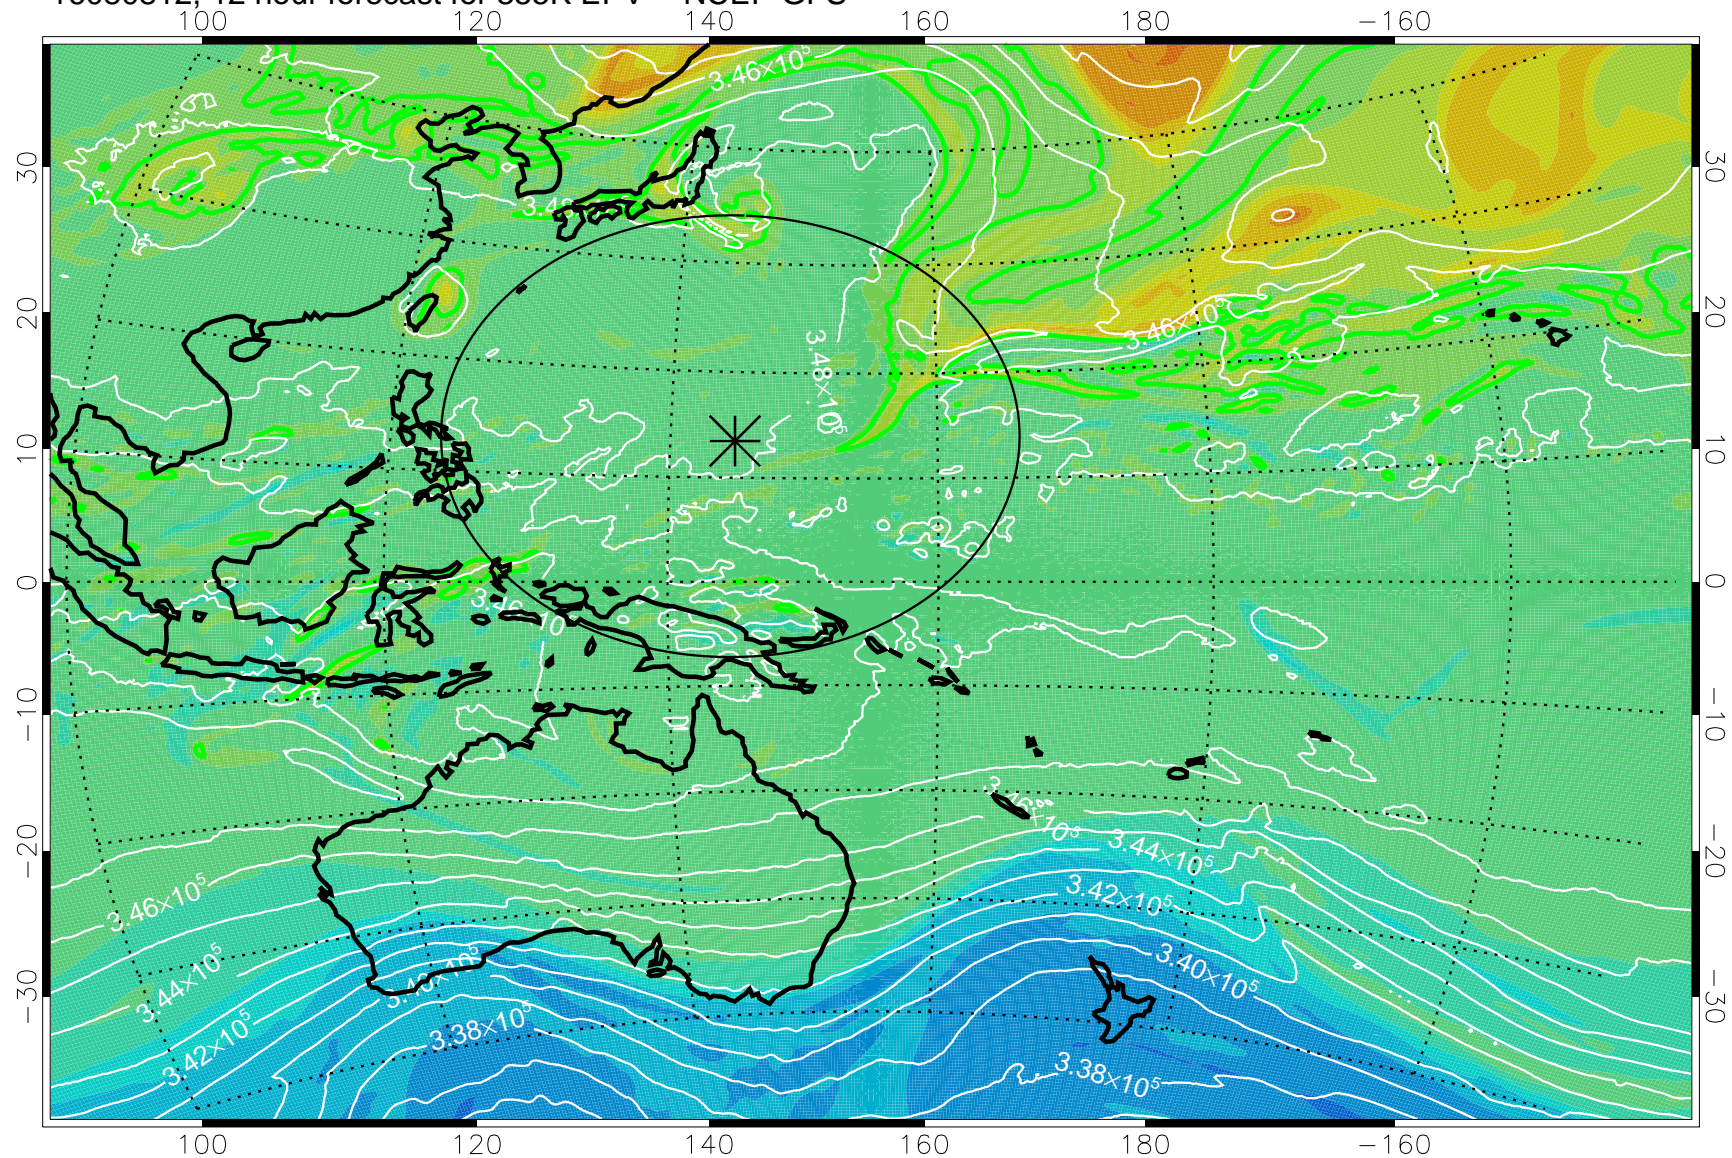

16080806, 6 hour forecast for 355K EPV -- NCEP GFS

355K Montgomery Streamfunction, white
EPV Tropopause (2 PVU) Position
Range ring of 2304 km

16080812, 12 hour forecast for 355K EPV -- NCEP GFS

355K Montgomery Streamfunction, white
EPV Tropopause (2 PVU) Position
Range ring of 2304 km

16080818, 18 hour forecast for 355K EPV -- NCEP GFS

355K Montgomery Streamfunction, white
EPV Tropopause (2 PVU) Position
Range ring of 2304 km

16080900, 24 hour forecast for 355K EPV -- NCEP GFS

355K Montgomery Streamfunction, white
EPV Tropopause (2 PVU) Position
Range ring of 2304 km

16080906, 30 hour forecast for 355K EPV -- NCEP GFS

355K Montgomery Streamfunction, white
EPV Tropopause (2 PVU) Position
Range ring of 2304 km

16080912, 36 hour forecast for 355K EPV -- NCEP GFS

355K Montgomery Streamfunction, white
EPV Tropopause (2 PVU) Position
Range ring of 2304 km

16080918, 42 hour forecast for 355K EPV -- NCEP GFS

355K Montgomery Streamfunction, white
EPV Tropopause (2 PVU) Position
Range ring of 2304 km

16081000, 48 hour forecast for 355K EPV -- NCEP GFS

355K Montgomery Streamfunction, white
EPV Tropopause (2 PVU) Position
Range ring of 2304 km