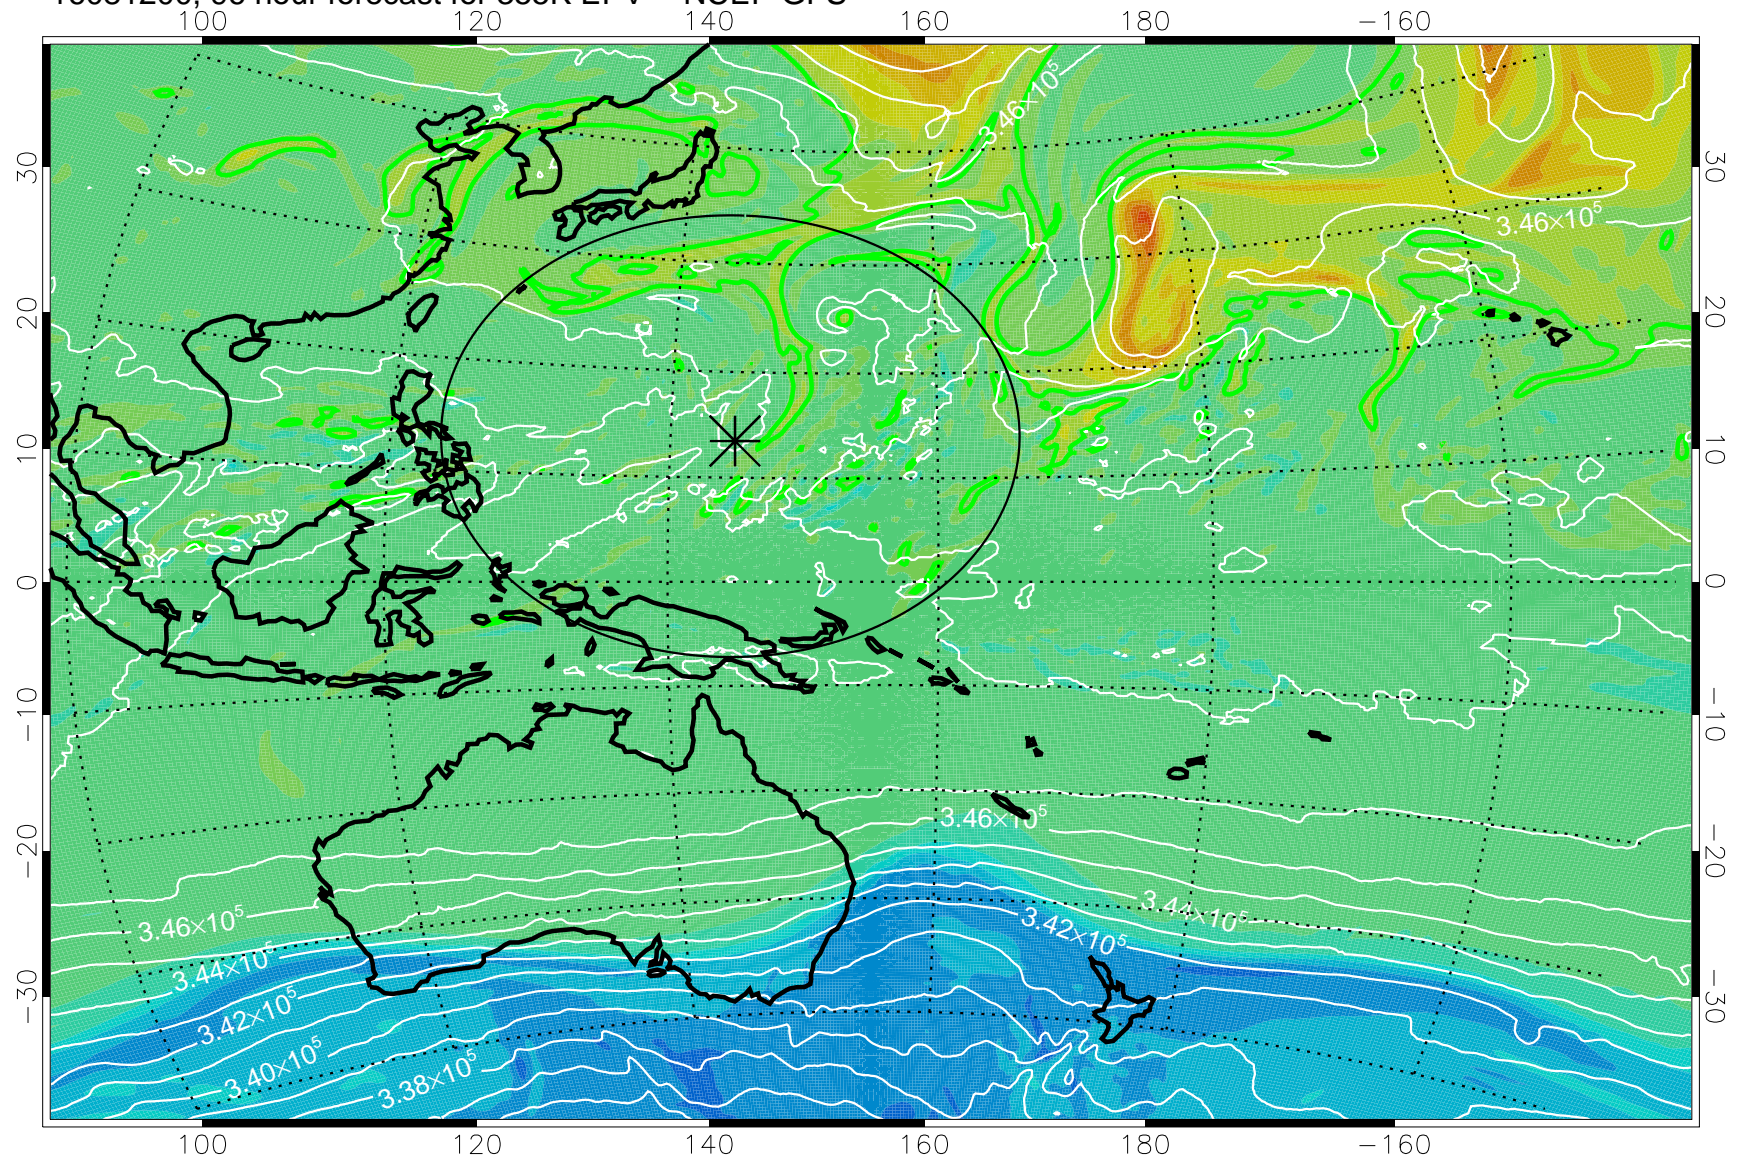

16081100, 72 hour forecast for 355K EPV -- NCEP GFS

355K Montgomery Streamfunction, white
EPV Tropopause (2 PVU) Position
Range ring of 2304 km

16081106, 78 hour forecast for 355K EPV -- NCEP GFS

355K Montgomery Streamfunction, white
EPV Tropopause (2 PVU) Position
Range ring of 2304 km

16081112, 84 hour forecast for 355K EPV -- NCEP GFS

355K Montgomery Streamfunction, white
EPV Tropopause (2 PVU) Position
Range ring of 2304 km

16081118, 90 hour forecast for 355K EPV -- NCEP GFS

355K Montgomery Streamfunction, white
EPV Tropopause (2 PVU) Position
Range ring of 2304 km

16081200, 96 hour forecast for 355K EPV -- NCEP GFS

355K Montgomery Streamfunction, white
EPV Tropopause (2 PVU) Position
Range ring of 2304 km

16081206, 102 hour forecast for 355K EPV -- NCEP GFS

355K Montgomery Streamfunction, white
EPV Tropopause (2 PVU) Position
Range ring of 2304 km

16081212, 108 hour forecast for 355K EPV -- NCEP GFS

355K Montgomery Streamfunction, white
EPV Tropopause (2 PVU) Position
Range ring of 2304 km

16081218, 114 hour forecast for 355K EPV -- NCEP GFS

355K Montgomery Streamfunction, white
EPV Tropopause (2 PVU) Position
Range ring of 2304 km