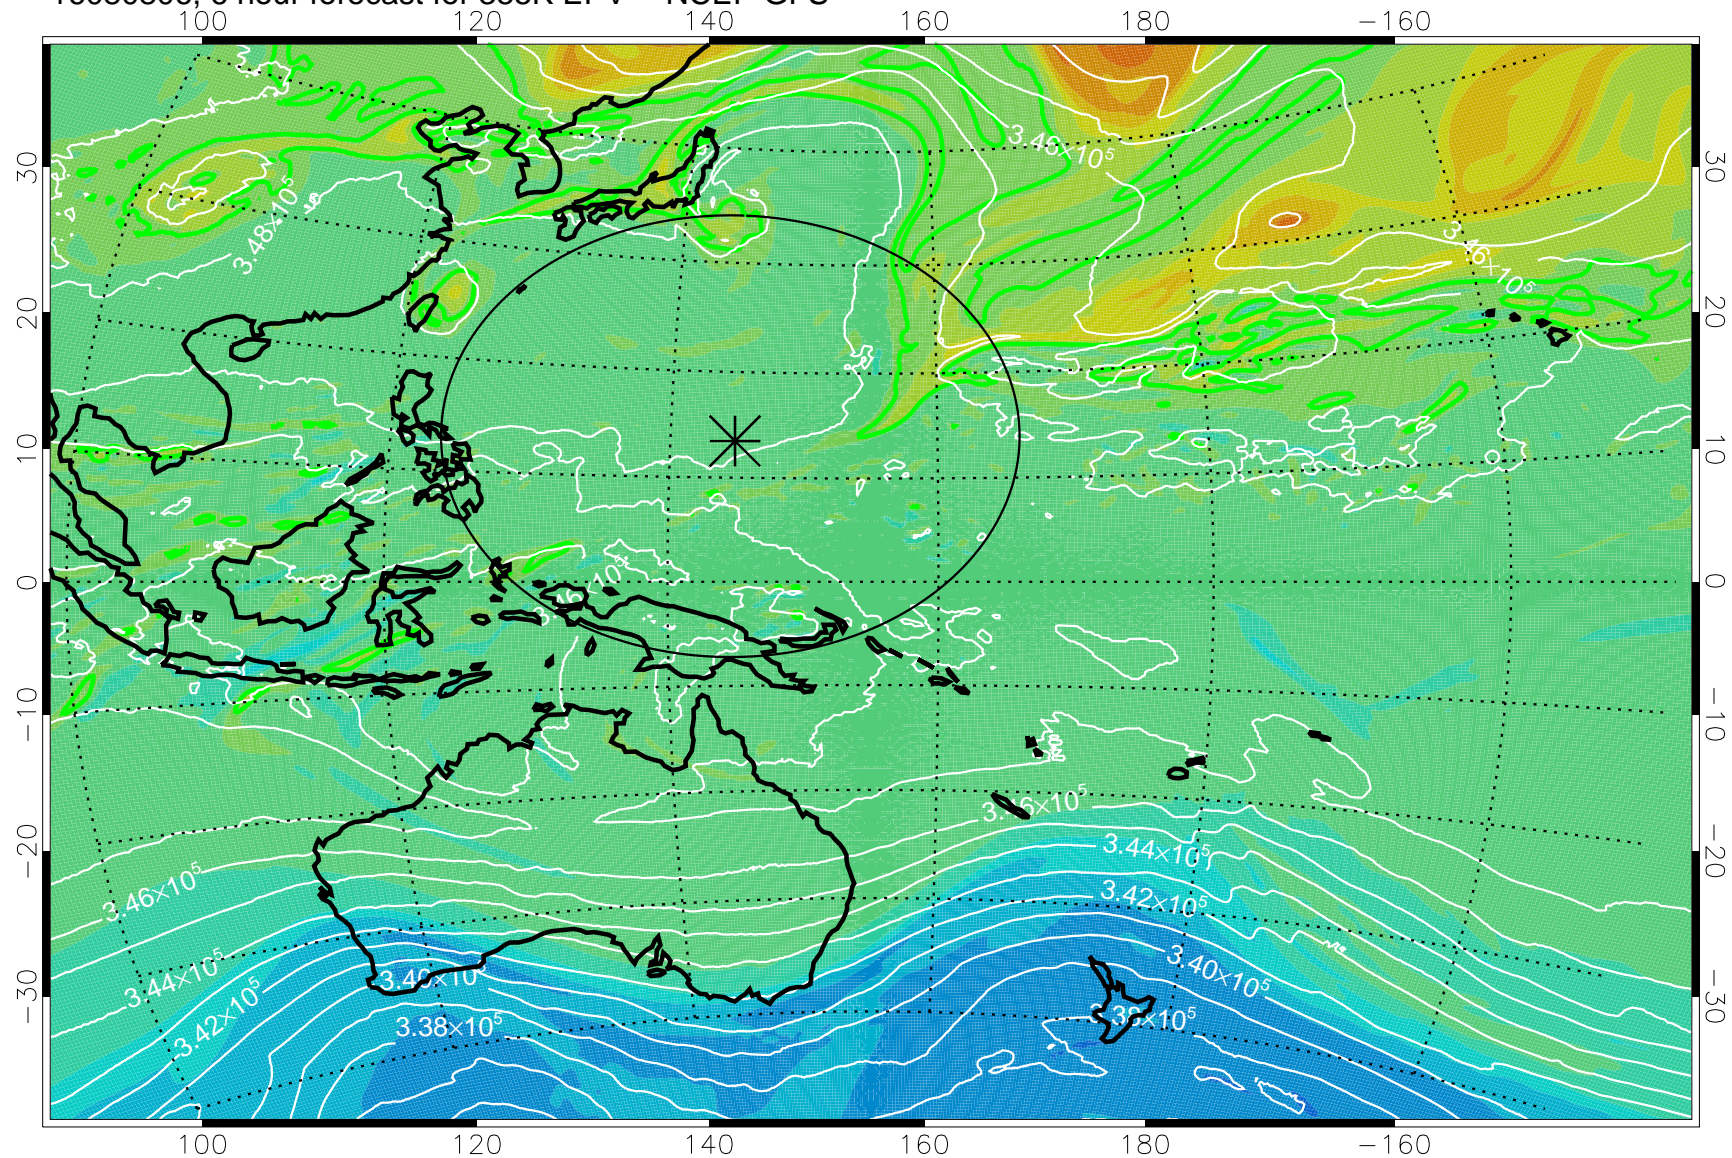

16080806, 6 hour forecast for 355K EPV -- NCEP GFS

355K Montgomery Streamfunction, white
EPV Tropopause (2 PVU) Position
Range ring of 2304 km

16080812, 12 hour forecast for 355K EPV -- NCEP GFS

355K Montgomery Streamfunction, white
EPV Tropopause (2 PVU) Position
Range ring of 2304 km

16080818, 18 hour forecast for 355K EPV -- NCEP GFS

355K Montgomery Streamfunction, white
EPV Tropopause (2 PVU) Position
Range ring of 2304 km

16080900, 24 hour forecast for 355K EPV -- NCEP GFS

355K Montgomery Streamfunction, white
EPV Tropopause (2 PVU) Position
Range ring of 2304 km

16080906, 30 hour forecast for 355K EPV -- NCEP GFS

355K Montgomery Streamfunction, white
EPV Tropopause (2 PVU) Position
Range ring of 2304 km

16080912, 36 hour forecast for 355K EPV -- NCEP GFS

355K Montgomery Streamfunction, white
EPV Tropopause (2 PVU) Position
Range ring of 2304 km

16080918, 42 hour forecast for 355K EPV -- NCEP GFS

355K Montgomery Streamfunction, white
EPV Tropopause (2 PVU) Position
Range ring of 2304 km

16081000, 48 hour forecast for 355K EPV -- NCEP GFS

355K Montgomery Streamfunction, white
EPV Tropopause (2 PVU) Position
Range ring of 2304 km