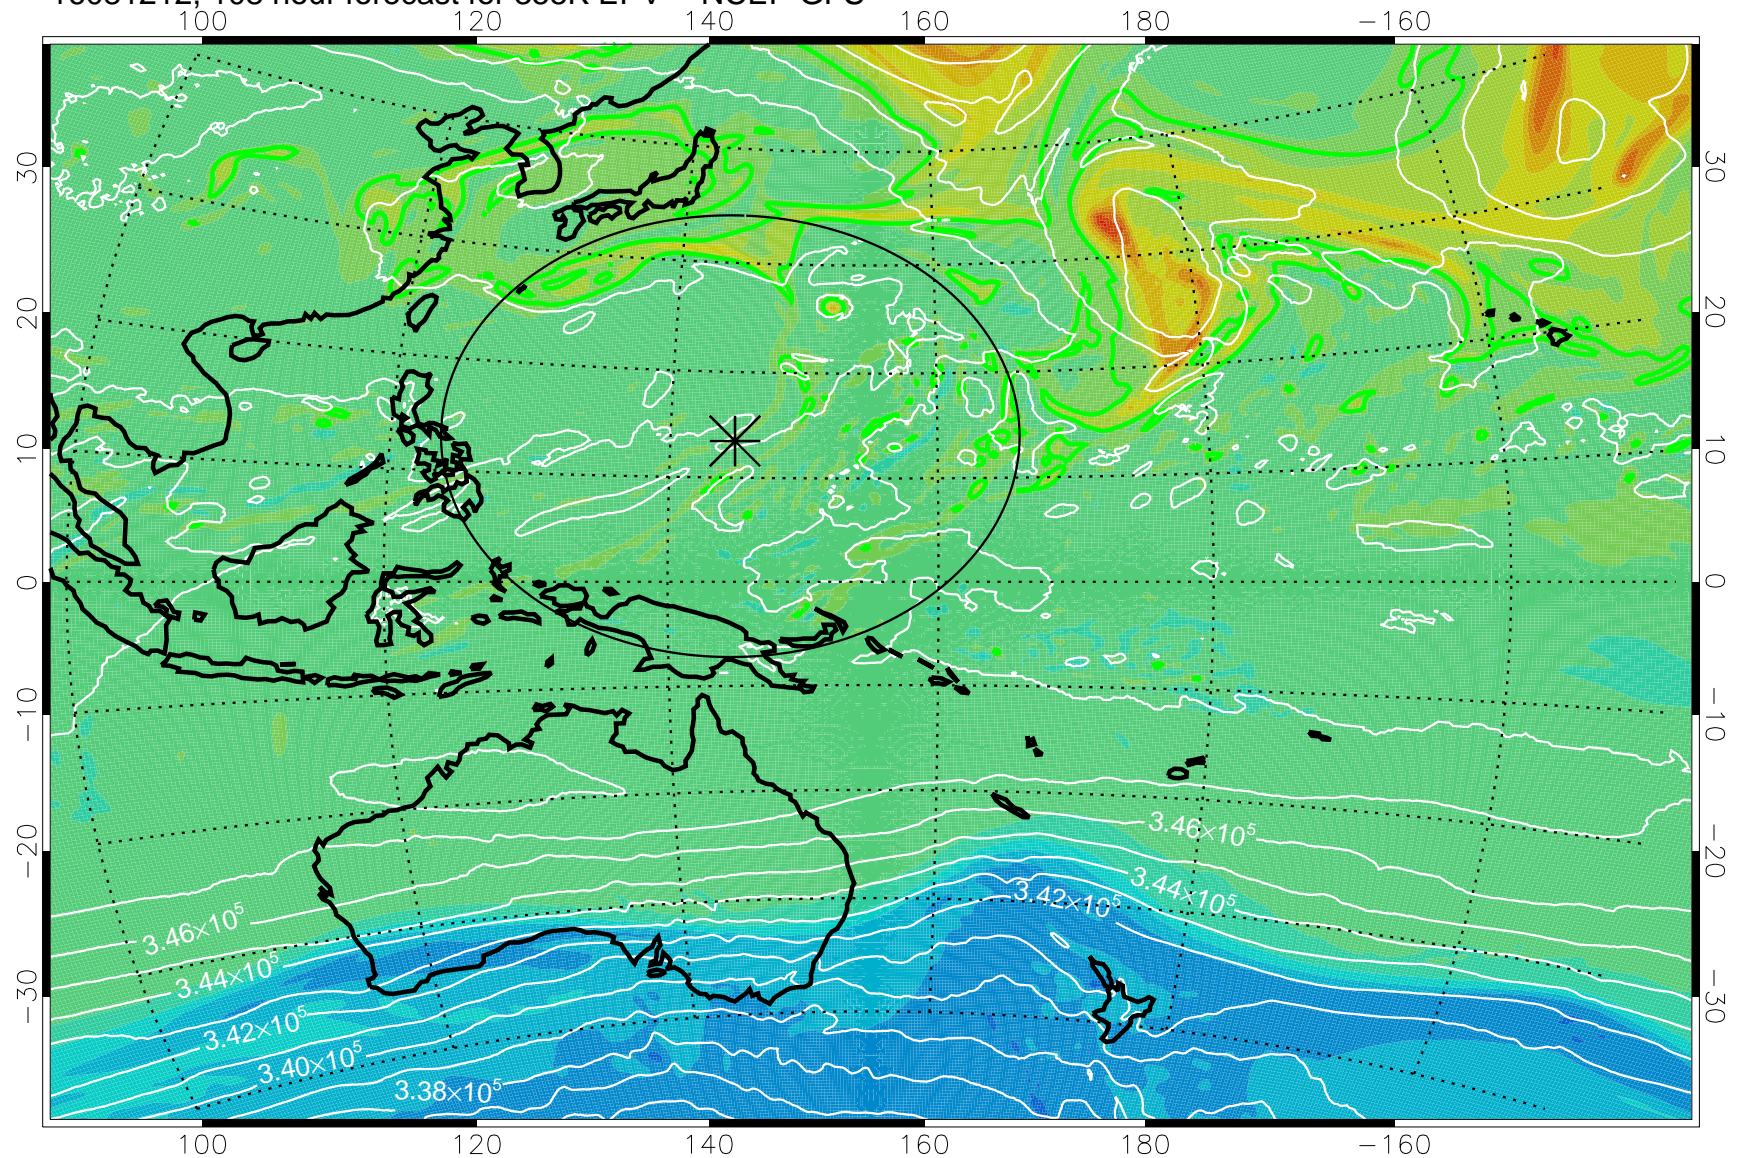

16081112, 84 hour forecast for 355K EPV -- NCEP GFS

355K Montgomery Streamfunction, white
EPV Tropopause (2 PVU) Position
Range ring of 2304 km

16081118, 90 hour forecast for 355K EPV -- NCEP GFS

355K Montgomery Streamfunction, white
EPV Tropopause (2 PVU) Position
Range ring of 2304 km

16081200, 96 hour forecast for 355K EPV -- NCEP GFS

355K Montgomery Streamfunction, white
EPV Tropopause (2 PVU) Position
Range ring of 2304 km

16081206, 102 hour forecast for 355K EPV -- NCEP GFS

355K Montgomery Streamfunction, white
EPV Tropopause (2 PVU) Position
Range ring of 2304 km

16081212, 108 hour forecast for 355K EPV -- NCEP GFS

355K Montgomery Streamfunction, white
EPV Tropopause (2 PVU) Position
Range ring of 2304 km

16081218, 114 hour forecast for 355K EPV -- NCEP GFS

355K Montgomery Streamfunction, white
EPV Tropopause (2 PVU) Position
Range ring of 2304 km

16081300, 120 hour forecast for 355K EPV -- NCEP GFS

355K Montgomery Streamfunction, white
EPV Tropopause (2 PVU) Position
Range ring of 2304 km