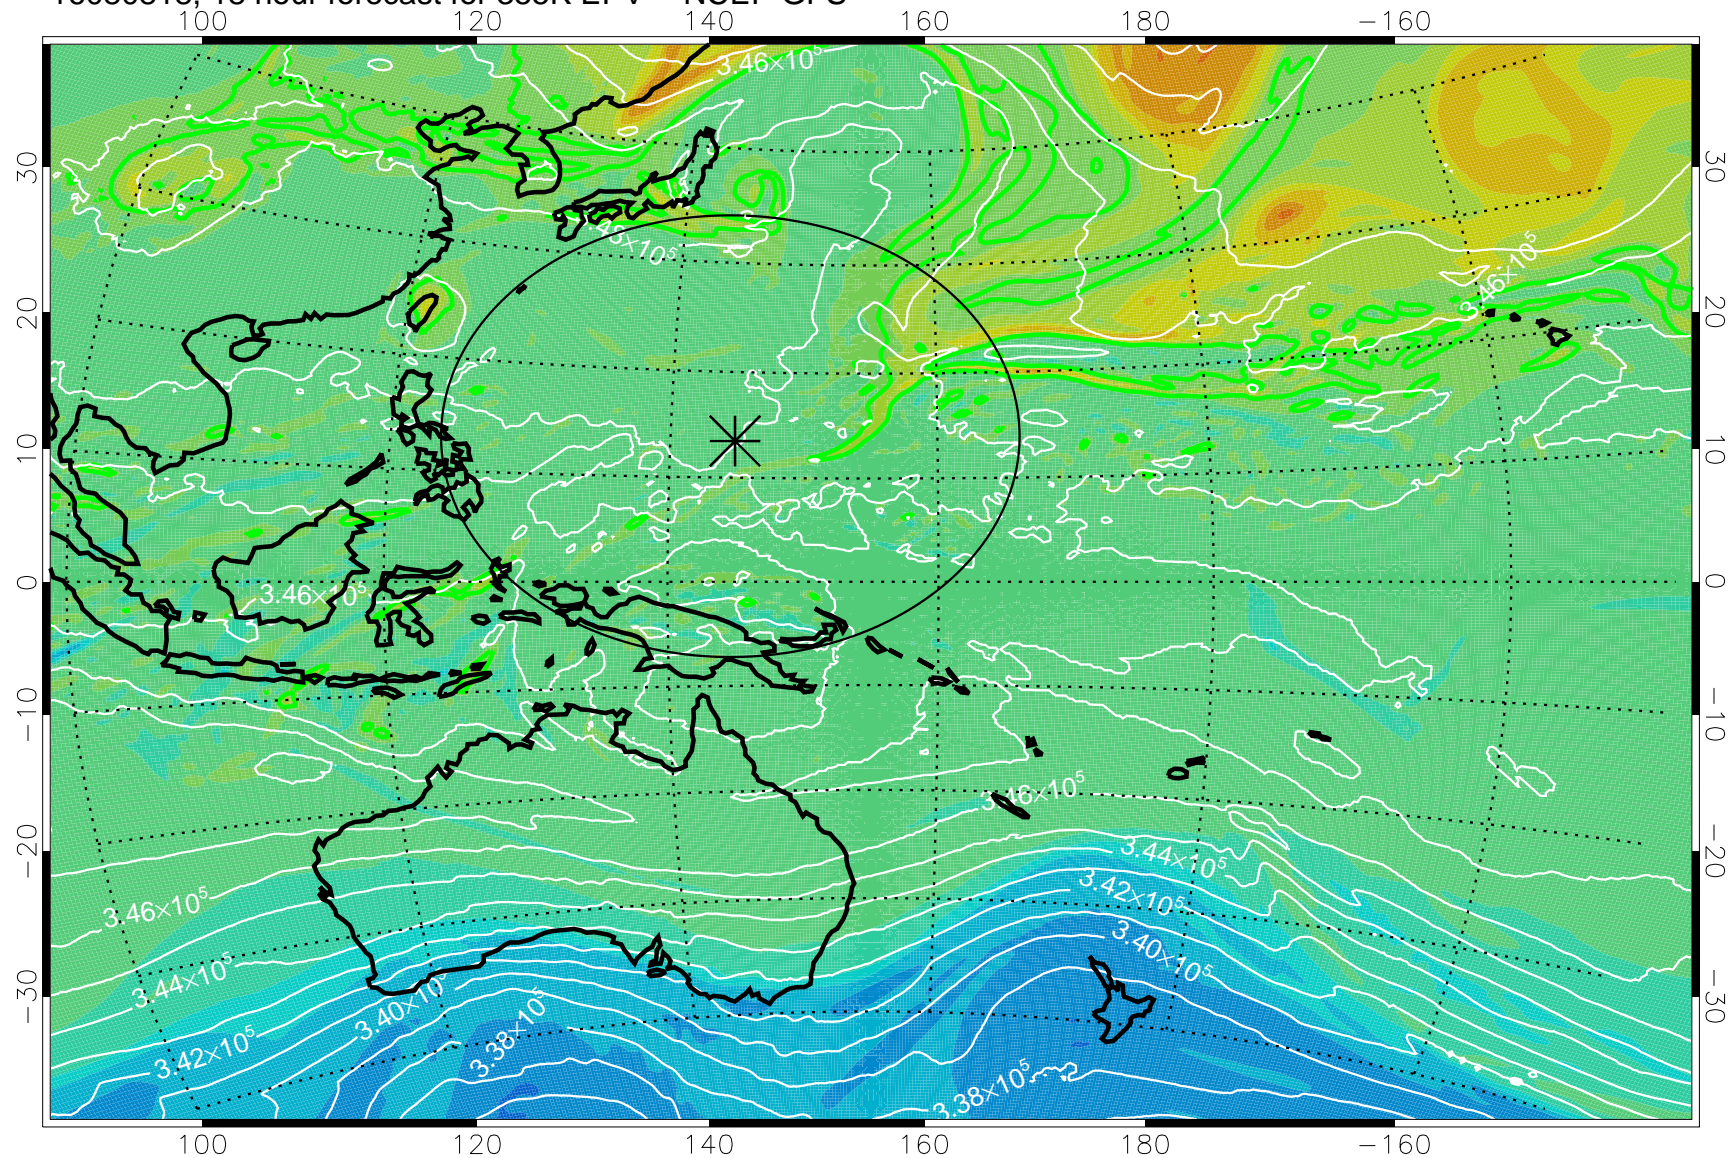

16080806, 6 hour forecast for 355K EPV -- NCEP GFS

355K Montgomery Streamfunction, white
EPV Tropopause (2 PVU) Position
Range ring of 2304 km

16080812, 12 hour forecast for 355K EPV -- NCEP GFS

355K Montgomery Streamfunction, white
EPV Tropopause (2 PVU) Position
Range ring of 2304 km

16080818, 18 hour forecast for 355K EPV -- NCEP GFS

355K Montgomery Streamfunction, white
EPV Tropopause (2 PVU) Position
Range ring of 2304 km

16080900, 24 hour forecast for 355K EPV -- NCEP GFS

355K Montgomery Streamfunction, white
EPV Tropopause (2 PVU) Position
Range ring of 2304 km

16080906, 30 hour forecast for 355K EPV -- NCEP GFS

355K Montgomery Streamfunction, white
EPV Tropopause (2 PVU) Position
Range ring of 2304 km

16080912, 36 hour forecast for 355K EPV -- NCEP GFS

355K Montgomery Streamfunction, white
EPV Tropopause (2 PVU) Position
Range ring of 2304 km

16080918, 42 hour forecast for 355K EPV -- NCEP GFS

355K Montgomery Streamfunction, white
EPV Tropopause (2 PVU) Position
Range ring of 2304 km

16081000, 48 hour forecast for 355K EPV -- NCEP GFS

355K Montgomery Streamfunction, white
EPV Tropopause (2 PVU) Position
Range ring of 2304 km