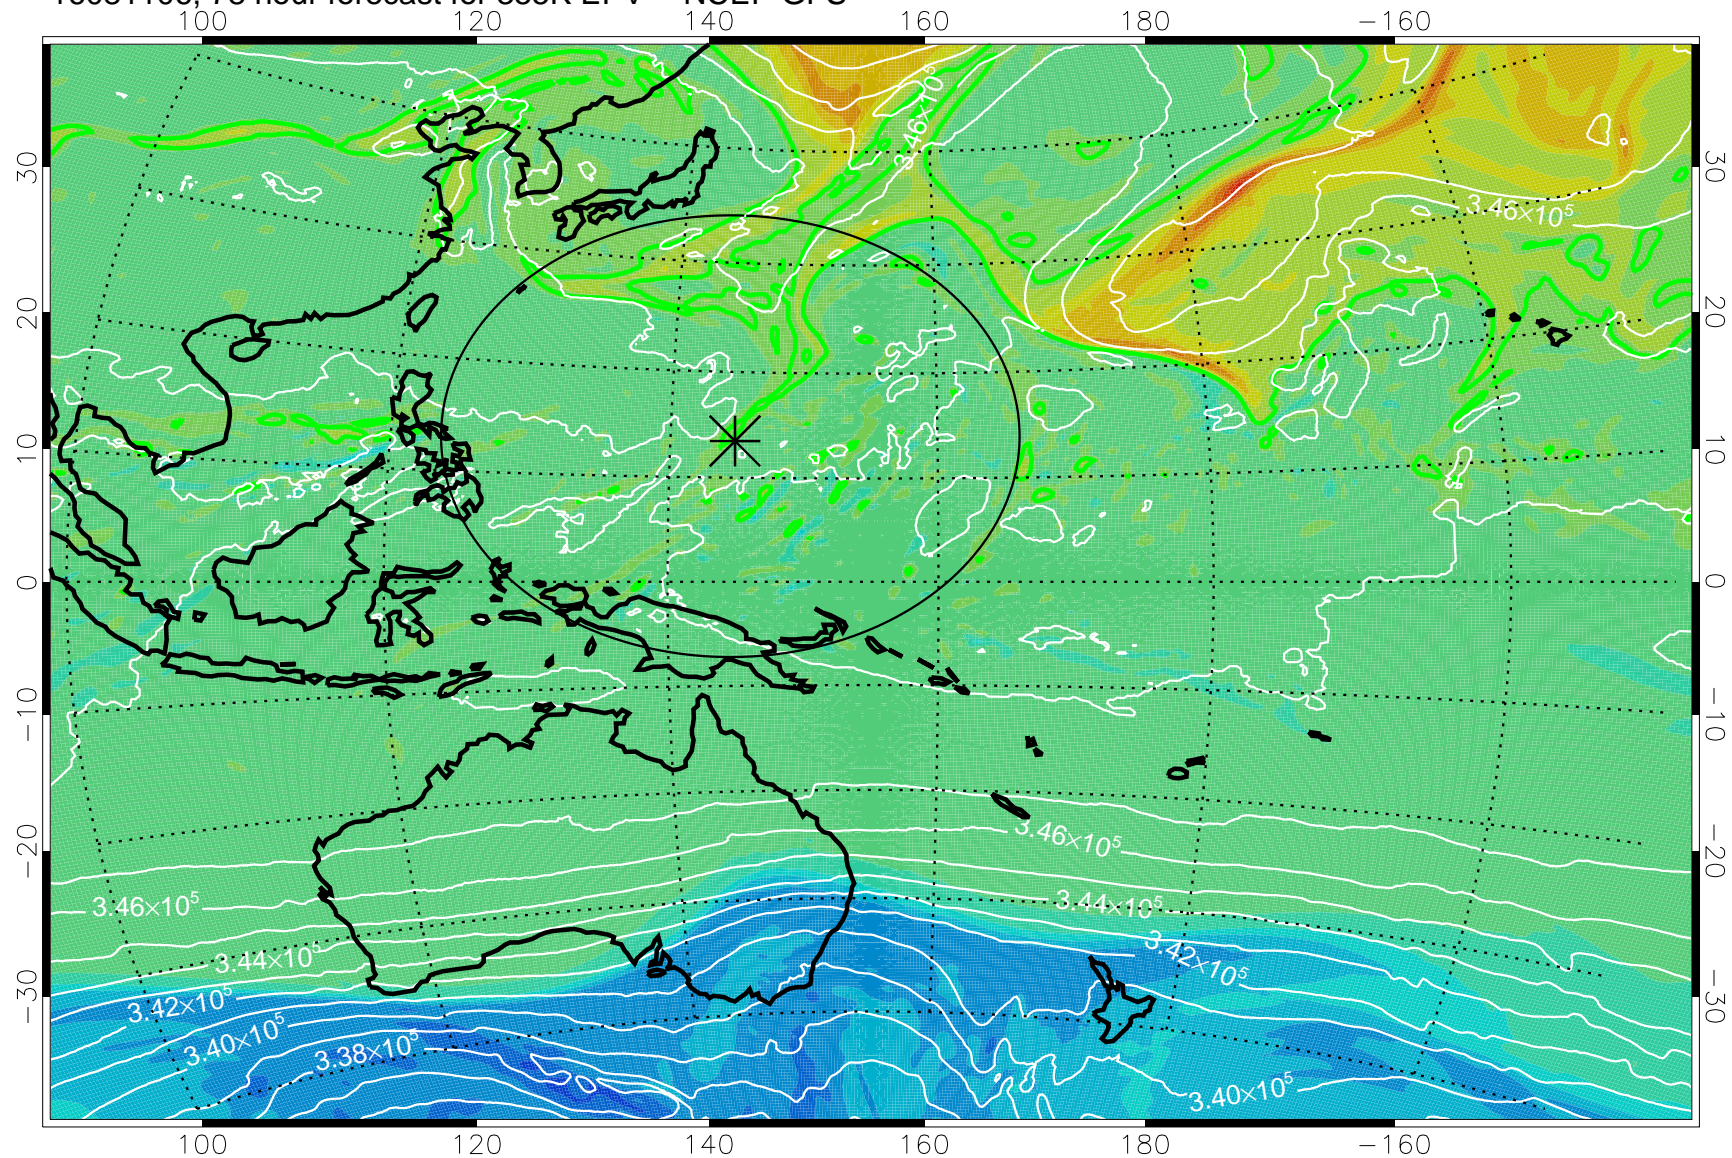

16080918, 42 hour forecast for 355K EPV -- NCEP GFS

355K Montgomery Streamfunction, white
EPV Tropopause (2 PVU) Position
Range ring of 2304 km

16081000, 48 hour forecast for 355K EPV -- NCEP GFS

355K Montgomery Streamfunction, white
EPV Tropopause (2 PVU) Position
Range ring of 2304 km

16081006, 54 hour forecast for 355K EPV -- NCEP GFS

355K Montgomery Streamfunction, white
EPV Tropopause (2 PVU) Position
Range ring of 2304 km

16081012, 60 hour forecast for 355K EPV -- NCEP GFS

355K Montgomery Streamfunction, white
EPV Tropopause (2 PVU) Position
Range ring of 2304 km

16081100, 72 hour forecast for 355K EPV -- NCEP GFS

355K Montgomery Streamfunction, white
EPV Tropopause (2 PVU) Position
Range ring of 2304 km

16081106, 78 hour forecast for 355K EPV -- NCEP GFS

355K Montgomery Streamfunction, white
EPV Tropopause (2 PVU) Position
Range ring of 2304 km

16081112, 84 hour forecast for 355K EPV -- NCEP GFS

355K Montgomery Streamfunction, white
EPV Tropopause (2 PVU) Position
Range ring of 2304 km

16081118, 90 hour forecast for 355K EPV -- NCEP GFS

355K Montgomery Streamfunction, white
EPV Tropopause (2 PVU) Position
Range ring of 2304 km