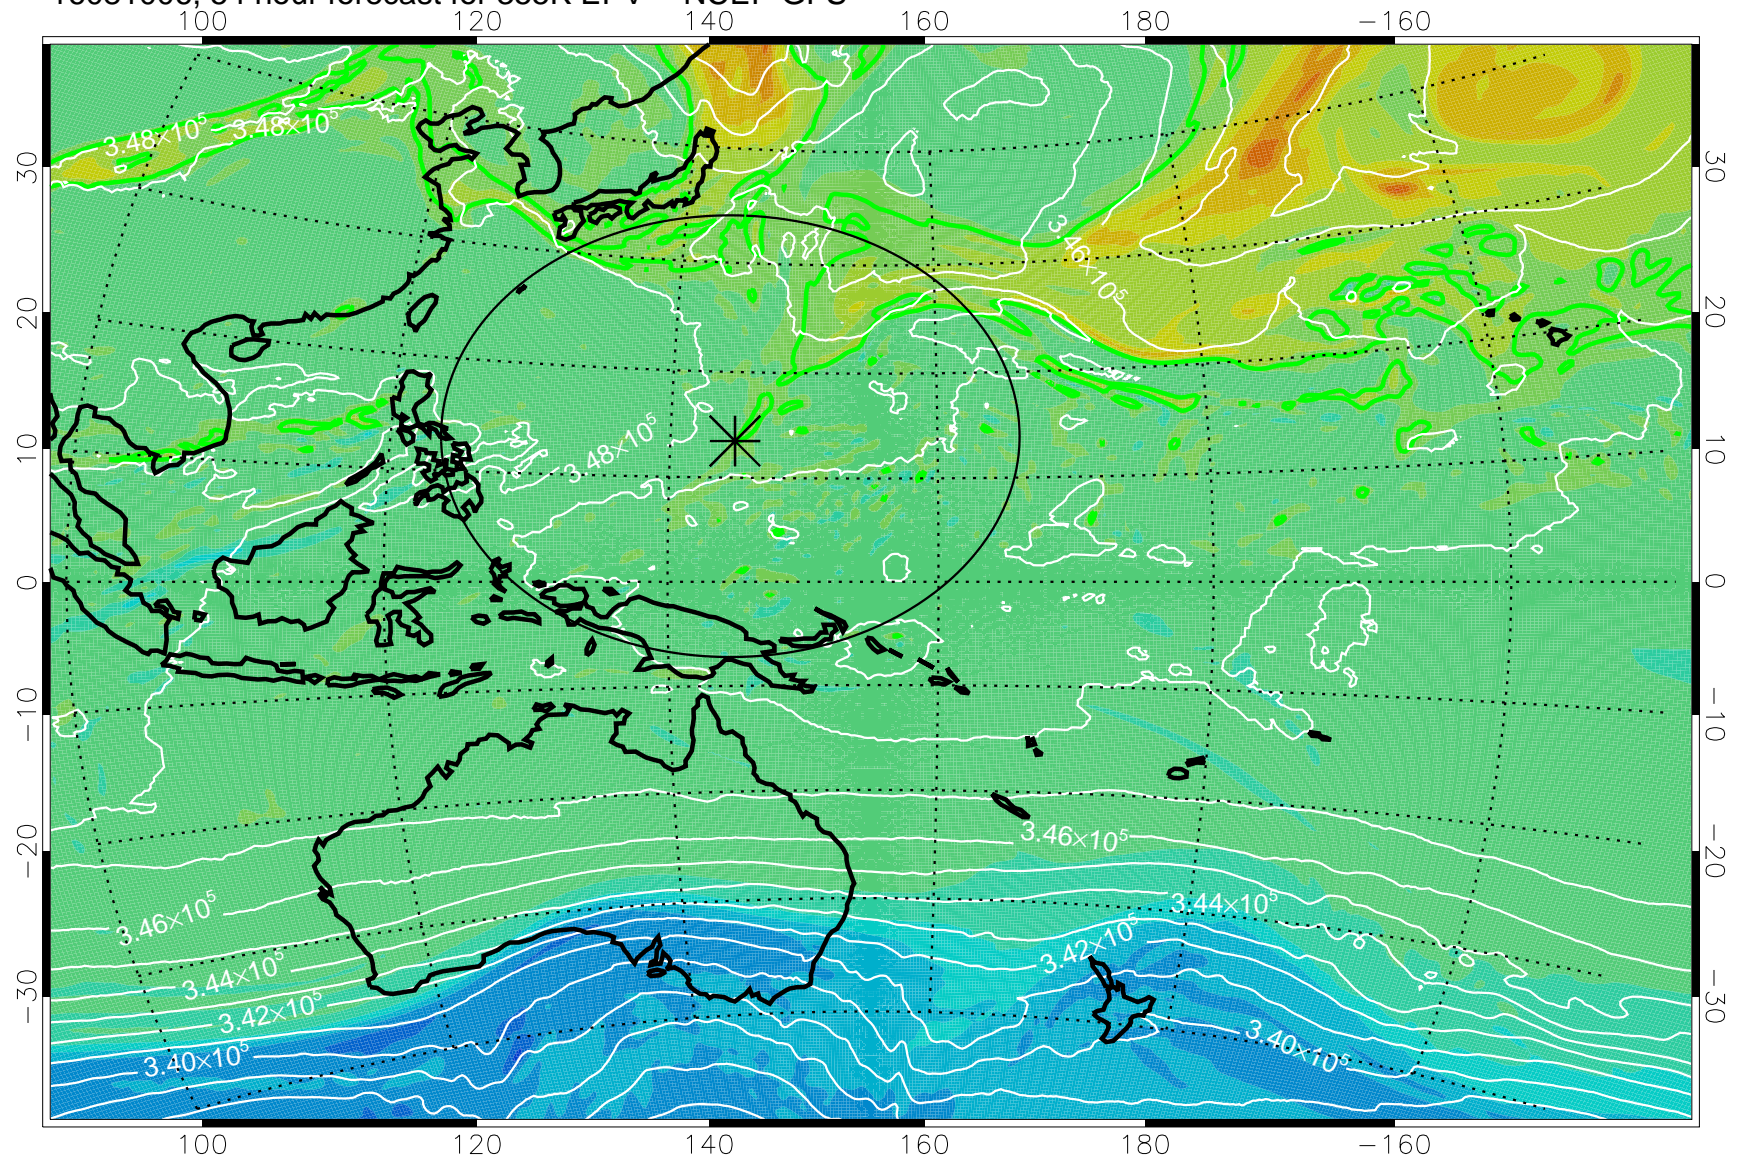

16080906, 30 hour forecast for 355K EPV -- NCEP GFS

355K Montgomery Streamfunction, white
EPV Tropopause (2 PVU) Position
Range ring of 2304 km

16080912, 36 hour forecast for 355K EPV -- NCEP GFS

355K Montgomery Streamfunction, white
EPV Tropopause (2 PVU) Position
Range ring of 2304 km

16080918, 42 hour forecast for 355K EPV -- NCEP GFS

355K Montgomery Streamfunction, white
EPV Tropopause (2 PVU) Position
Range ring of 2304 km

16081000, 48 hour forecast for 355K EPV -- NCEP GFS

355K Montgomery Streamfunction, white
EPV Tropopause (2 PVU) Position
Range ring of 2304 km

16081006, 54 hour forecast for 355K EPV -- NCEP GFS

355K Montgomery Streamfunction, white
EPV Tropopause (2 PVU) Position
Range ring of 2304 km

16081012, 60 hour forecast for 355K EPV -- NCEP GFS

355K Montgomery Streamfunction, white
EPV Tropopause (2 PVU) Position
Range ring of 2304 km

16081100, 72 hour forecast for 355K EPV -- NCEP GFS

355K Montgomery Streamfunction, white
EPV Tropopause (2 PVU) Position
Range ring of 2304 km

16081106, 78 hour forecast for 355K EPV -- NCEP GFS

355K Montgomery Streamfunction, white
EPV Tropopause (2 PVU) Position
Range ring of 2304 km