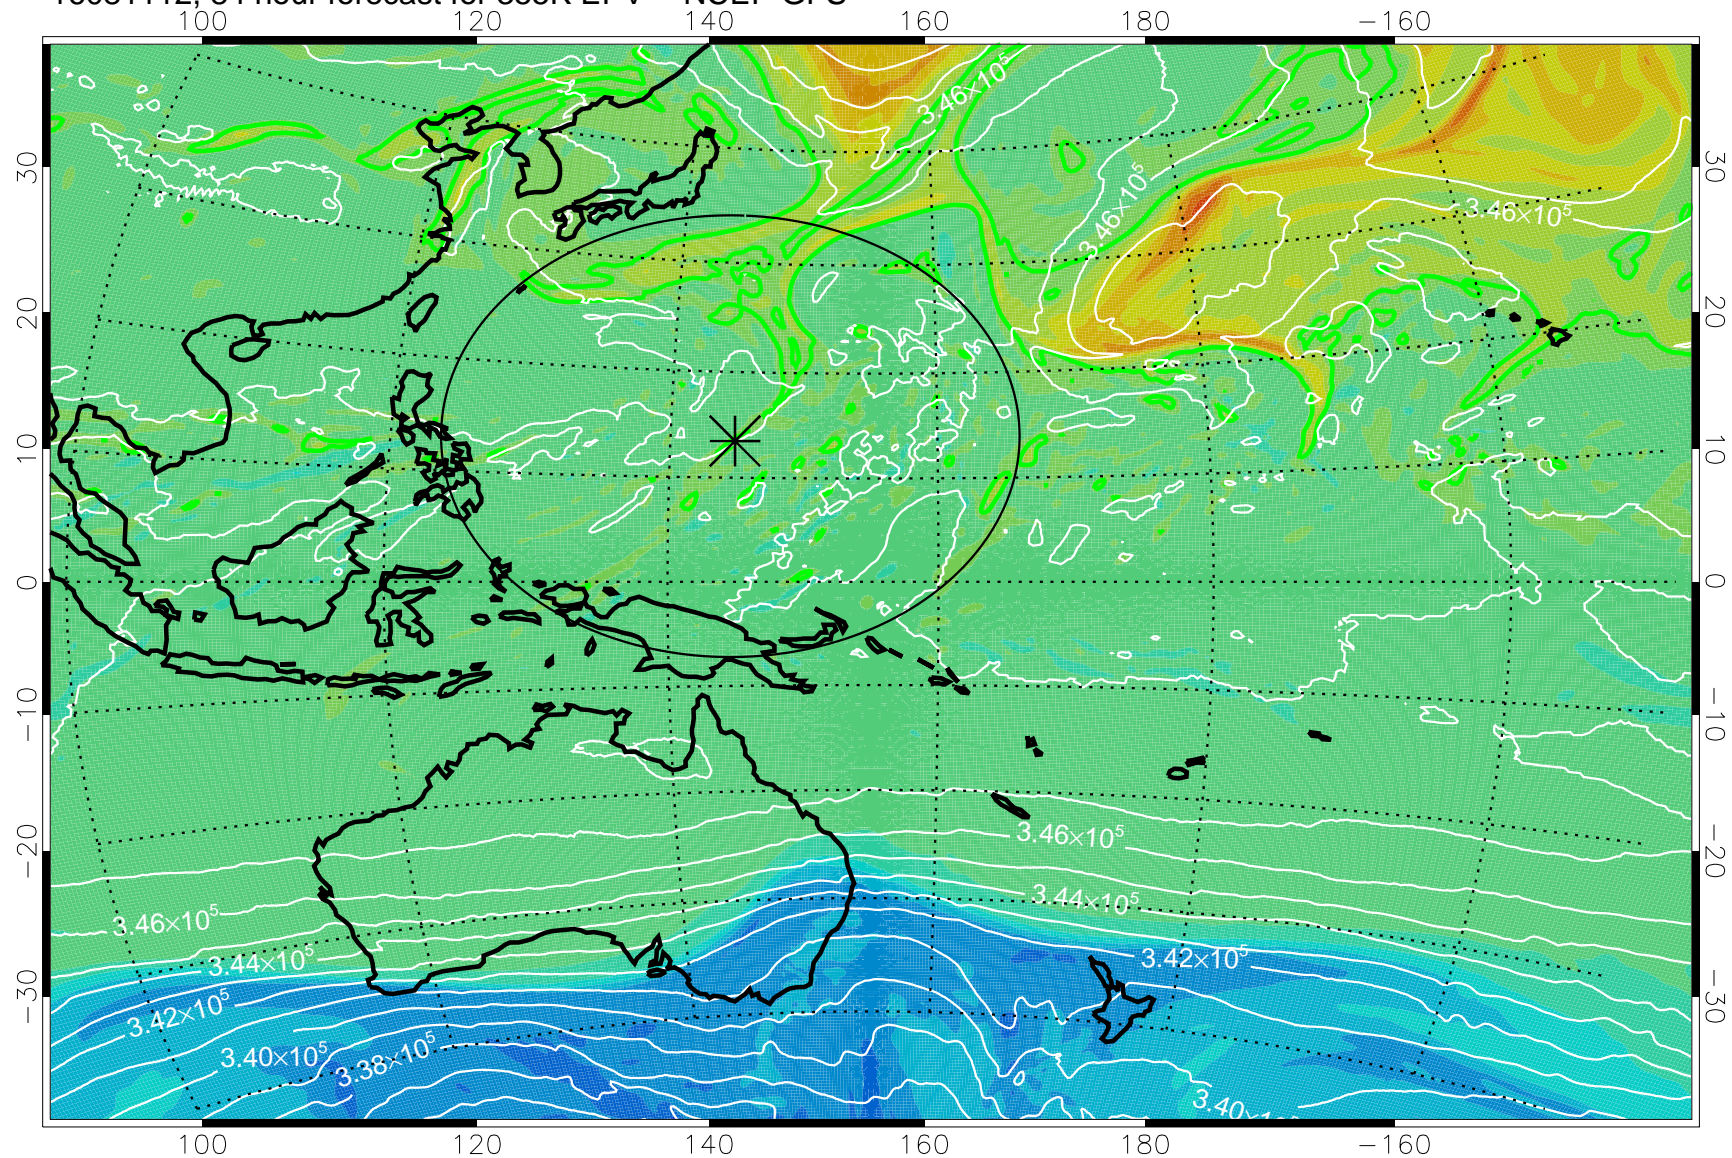

16081006, 54 hour forecast for 355K EPV -- NCEP GFS

355K Montgomery Streamfunction, white
EPV Tropopause (2 PVU) Position
Range ring of 2304 km

16081012, 60 hour forecast for 355K EPV -- NCEP GFS

355K Montgomery Streamfunction, white
EPV Tropopause (2 PVU) Position
Range ring of 2304 km

16081100, 72 hour forecast for 355K EPV -- NCEP GFS

355K Montgomery Streamfunction, white
EPV Tropopause (2 PVU) Position
Range ring of 2304 km

16081106, 78 hour forecast for 355K EPV -- NCEP GFS

355K Montgomery Streamfunction, white
EPV Tropopause (2 PVU) Position
Range ring of 2304 km

16081112, 84 hour forecast for 355K EPV -- NCEP GFS

355K Montgomery Streamfunction, white
EPV Tropopause (2 PVU) Position
Range ring of 2304 km

16081118, 90 hour forecast for 355K EPV -- NCEP GFS

355K Montgomery Streamfunction, white
EPV Tropopause (2 PVU) Position
Range ring of 2304 km

16081200, 96 hour forecast for 355K EPV -- NCEP GFS

355K Montgomery Streamfunction, white
EPV Tropopause (2 PVU) Position
Range ring of 2304 km

16081206, 102 hour forecast for 355K EPV -- NCEP GFS

355K Montgomery Streamfunction, white
EPV Tropopause (2 PVU) Position
Range ring of 2304 km