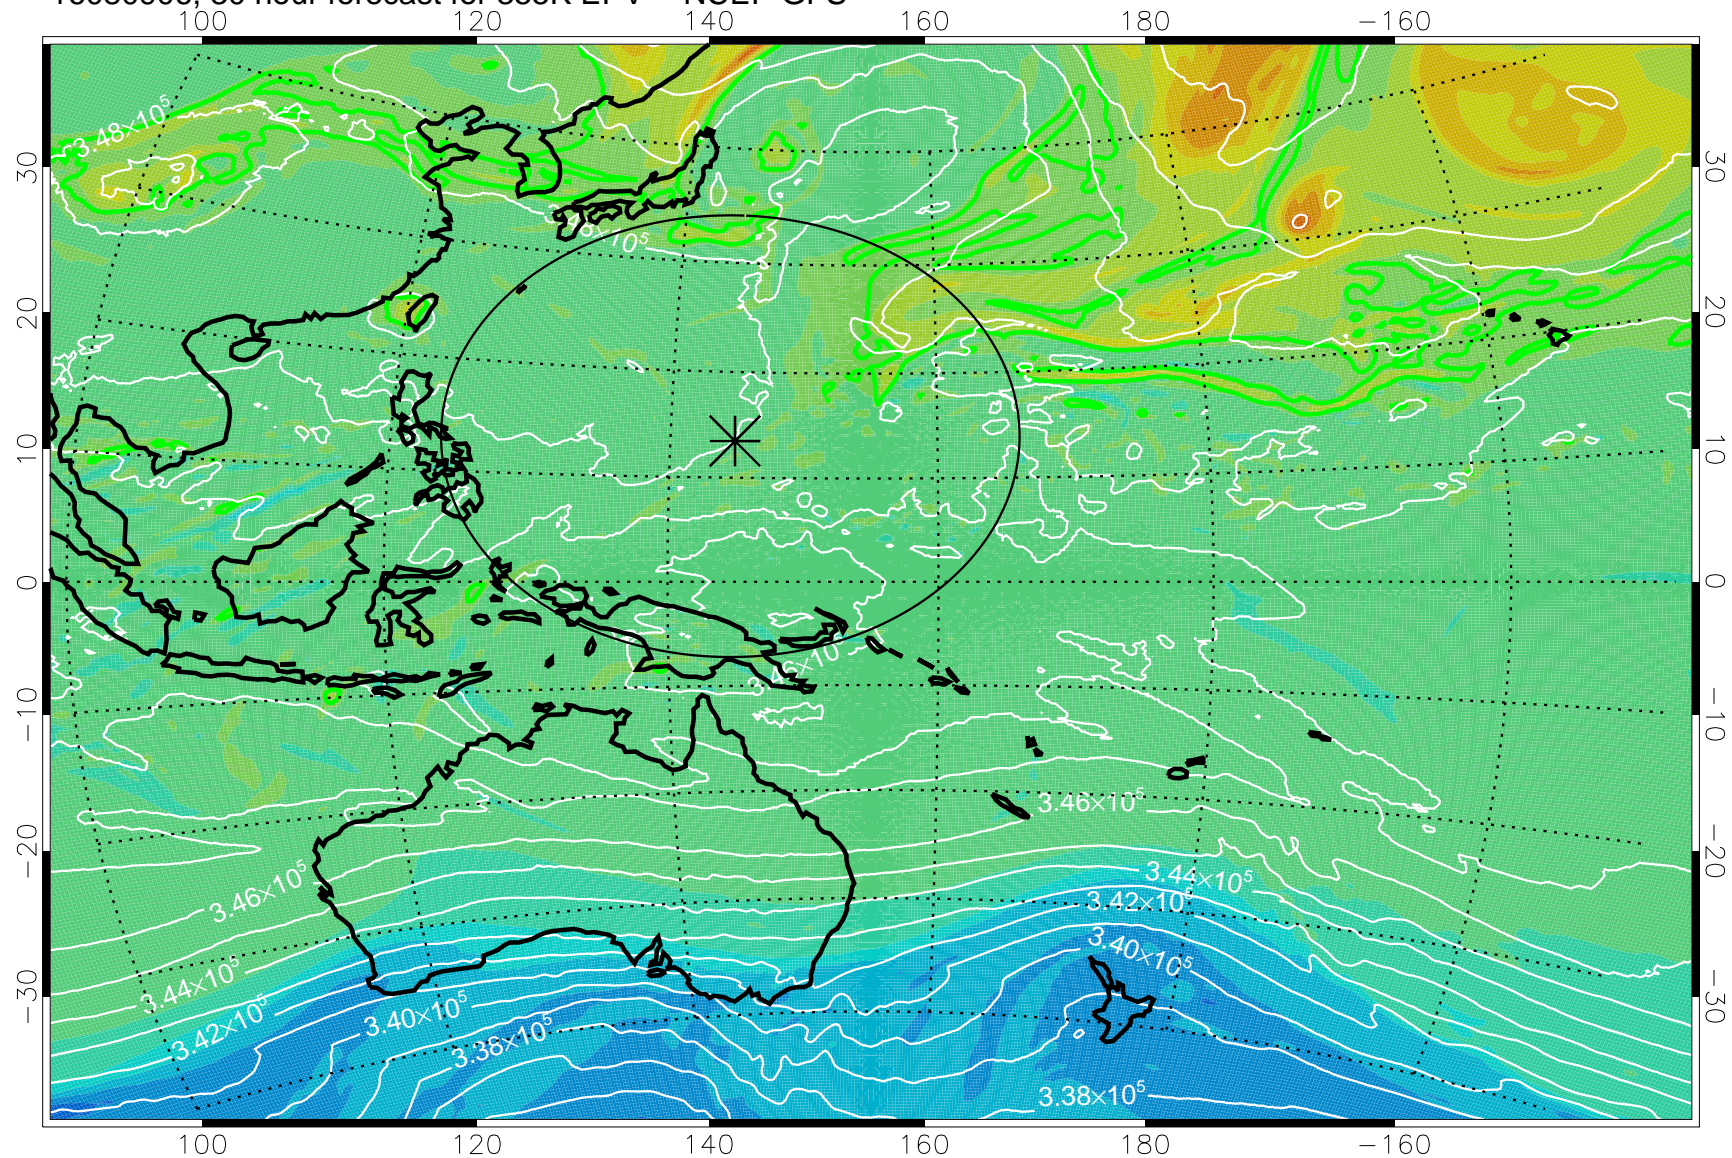

16080818, 18 hour forecast for 355K EPV -- NCEP GFS

355K Montgomery Streamfunction, white
EPV Tropopause (2 PVU) Position
Range ring of 2304 km

16080900, 24 hour forecast for 355K EPV -- NCEP GFS

355K Montgomery Streamfunction, white
EPV Tropopause (2 PVU) Position
Range ring of 2304 km

16080906, 30 hour forecast for 355K EPV -- NCEP GFS

355K Montgomery Streamfunction, white
EPV Tropopause (2 PVU) Position
Range ring of 2304 km

16080912, 36 hour forecast for 355K EPV -- NCEP GFS

355K Montgomery Streamfunction, white
EPV Tropopause (2 PVU) Position
Range ring of 2304 km

16080918, 42 hour forecast for 355K EPV -- NCEP GFS

355K Montgomery Streamfunction, white
EPV Tropopause (2 PVU) Position
Range ring of 2304 km

16081000, 48 hour forecast for 355K EPV -- NCEP GFS

355K Montgomery Streamfunction, white
EPV Tropopause (2 PVU) Position
Range ring of 2304 km

16081006, 54 hour forecast for 355K EPV -- NCEP GFS

355K Montgomery Streamfunction, white
EPV Tropopause (2 PVU) Position
Range ring of 2304 km

16081012, 60 hour forecast for 355K EPV -- NCEP GFS

355K Montgomery Streamfunction, white
EPV Tropopause (2 PVU) Position
Range ring of 2304 km