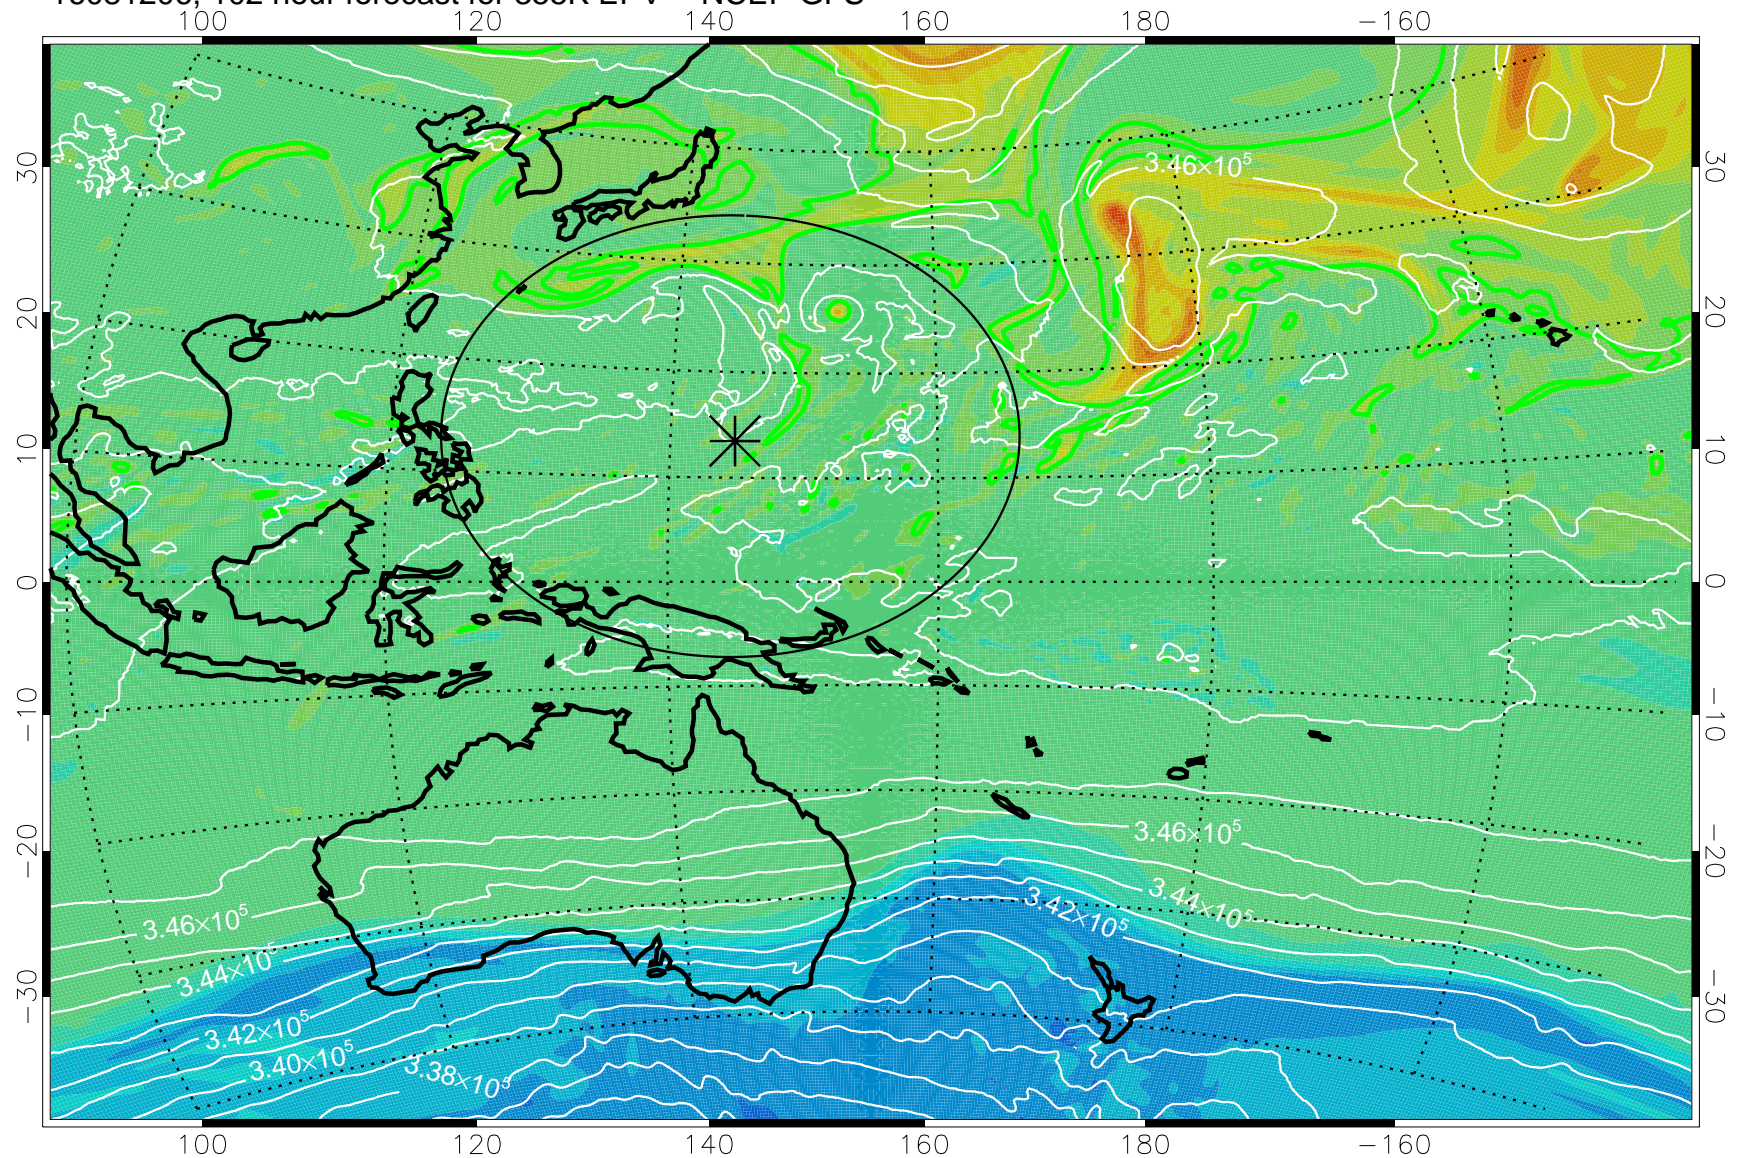

16081100, 72 hour forecast for 355K EPV -- NCEP GFS

355K Montgomery Streamfunction, white
EPV Tropopause (2 PVU) Position
Range ring of 2304 km

16081106, 78 hour forecast for 355K EPV -- NCEP GFS

355K Montgomery Streamfunction, white
EPV Tropopause (2 PVU) Position
Range ring of 2304 km

16081112, 84 hour forecast for 355K EPV -- NCEP GFS

355K Montgomery Streamfunction, white
EPV Tropopause (2 PVU) Position
Range ring of 2304 km

16081118, 90 hour forecast for 355K EPV -- NCEP GFS

355K Montgomery Streamfunction, white
EPV Tropopause (2 PVU) Position
Range ring of 2304 km

16081200, 96 hour forecast for 355K EPV -- NCEP GFS

355K Montgomery Streamfunction, white
EPV Tropopause (2 PVU) Position
Range ring of 2304 km

16081206, 102 hour forecast for 355K EPV -- NCEP GFS

355K Montgomery Streamfunction, white
EPV Tropopause (2 PVU) Position
Range ring of 2304 km

16081212, 108 hour forecast for 355K EPV -- NCEP GFS

355K Montgomery Streamfunction, white
EPV Tropopause (2 PVU) Position
Range ring of 2304 km

16081218, 114 hour forecast for 355K EPV -- NCEP GFS

355K Montgomery Streamfunction, white
EPV Tropopause (2 PVU) Position
Range ring of 2304 km