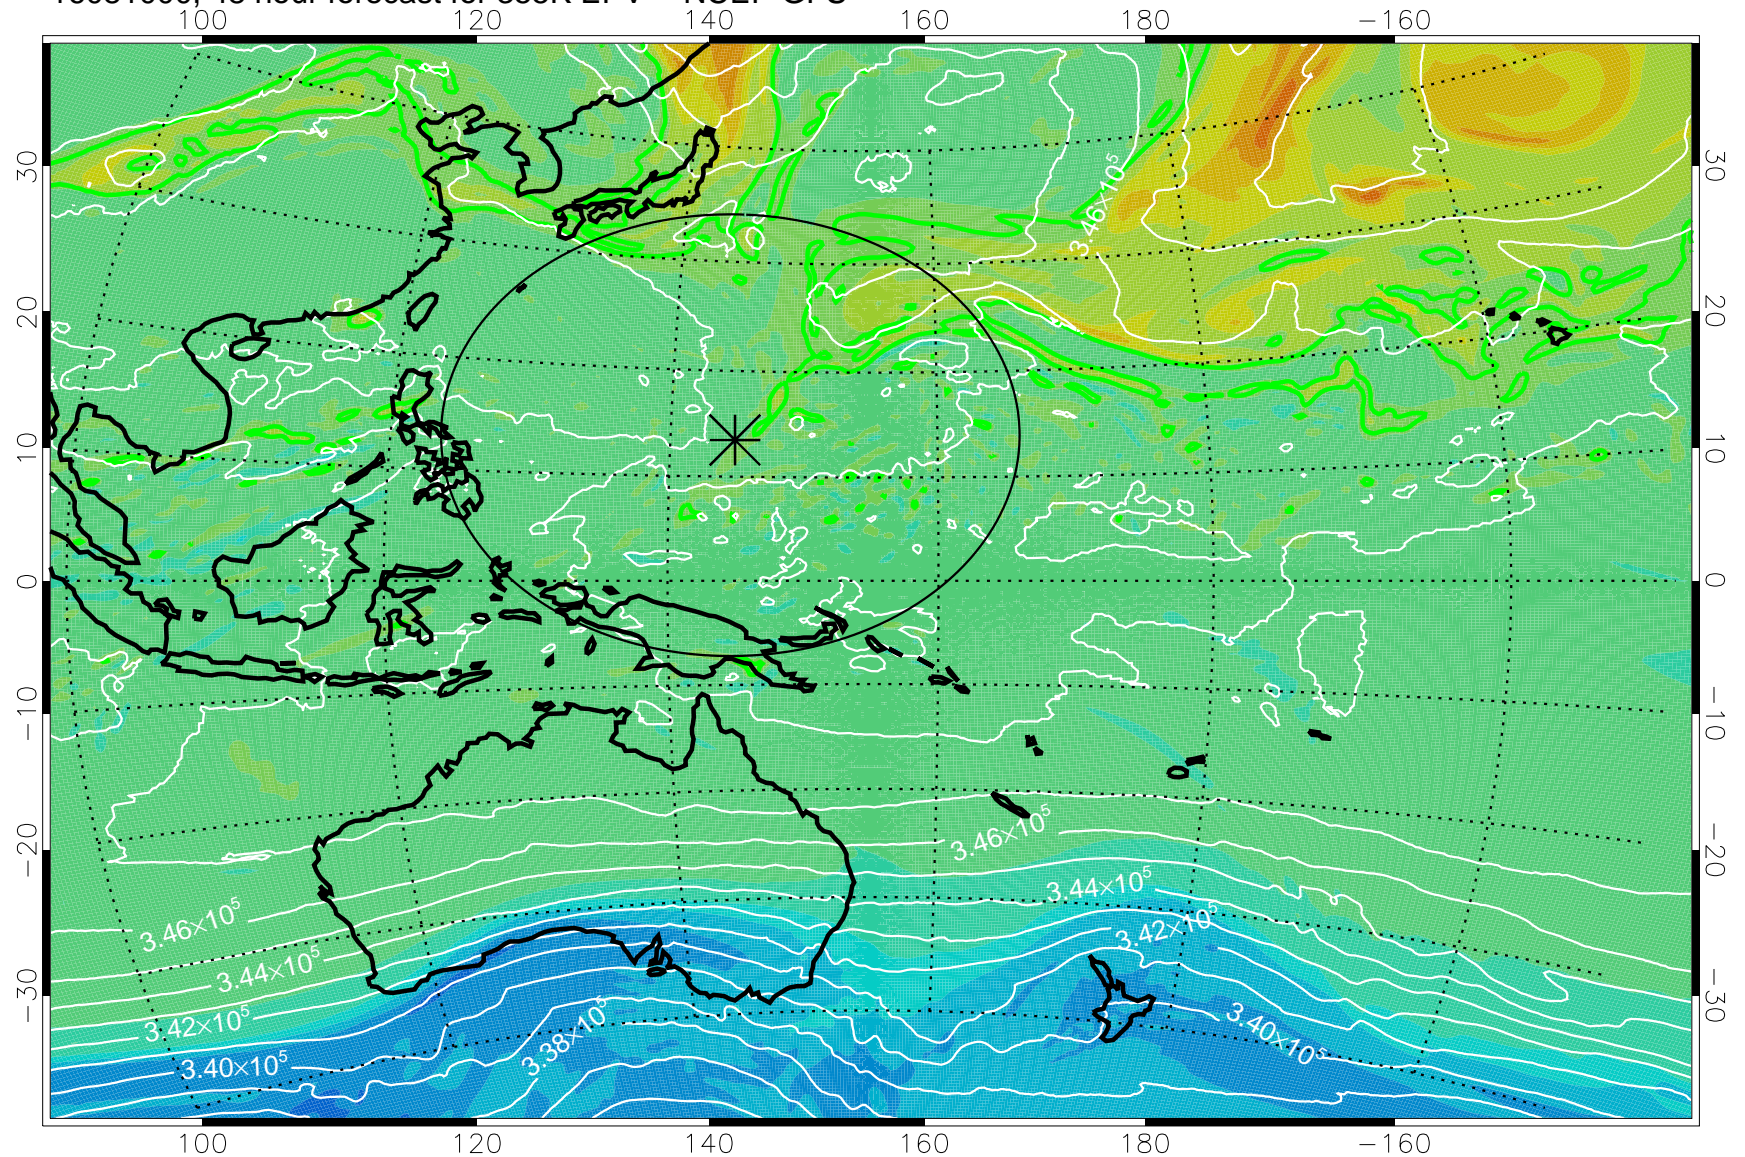

16080906, 30 hour forecast for 355K EPV -- NCEP GFS

355K Montgomery Streamfunction, white
EPV Tropopause (2 PVU) Position
Range ring of 2304 km

16080912, 36 hour forecast for 355K EPV -- NCEP GFS

355K Montgomery Streamfunction, white
EPV Tropopause (2 PVU) Position
Range ring of 2304 km

16080918, 42 hour forecast for 355K EPV -- NCEP GFS

355K Montgomery Streamfunction, white
EPV Tropopause (2 PVU) Position
Range ring of 2304 km

16081000, 48 hour forecast for 355K EPV -- NCEP GFS

355K Montgomery Streamfunction, white
EPV Tropopause (2 PVU) Position
Range ring of 2304 km

16081006, 54 hour forecast for 355K EPV -- NCEP GFS

355K Montgomery Streamfunction, white
EPV Tropopause (2 PVU) Position
Range ring of 2304 km

16081012, 60 hour forecast for 355K EPV -- NCEP GFS

355K Montgomery Streamfunction, white
EPV Tropopause (2 PVU) Position
Range ring of 2304 km

16081100, 72 hour forecast for 355K EPV -- NCEP GFS

355K Montgomery Streamfunction, white
EPV Tropopause (2 PVU) Position
Range ring of 2304 km

16081106, 78 hour forecast for 355K EPV -- NCEP GFS

355K Montgomery Streamfunction, white
EPV Tropopause (2 PVU) Position
Range ring of 2304 km