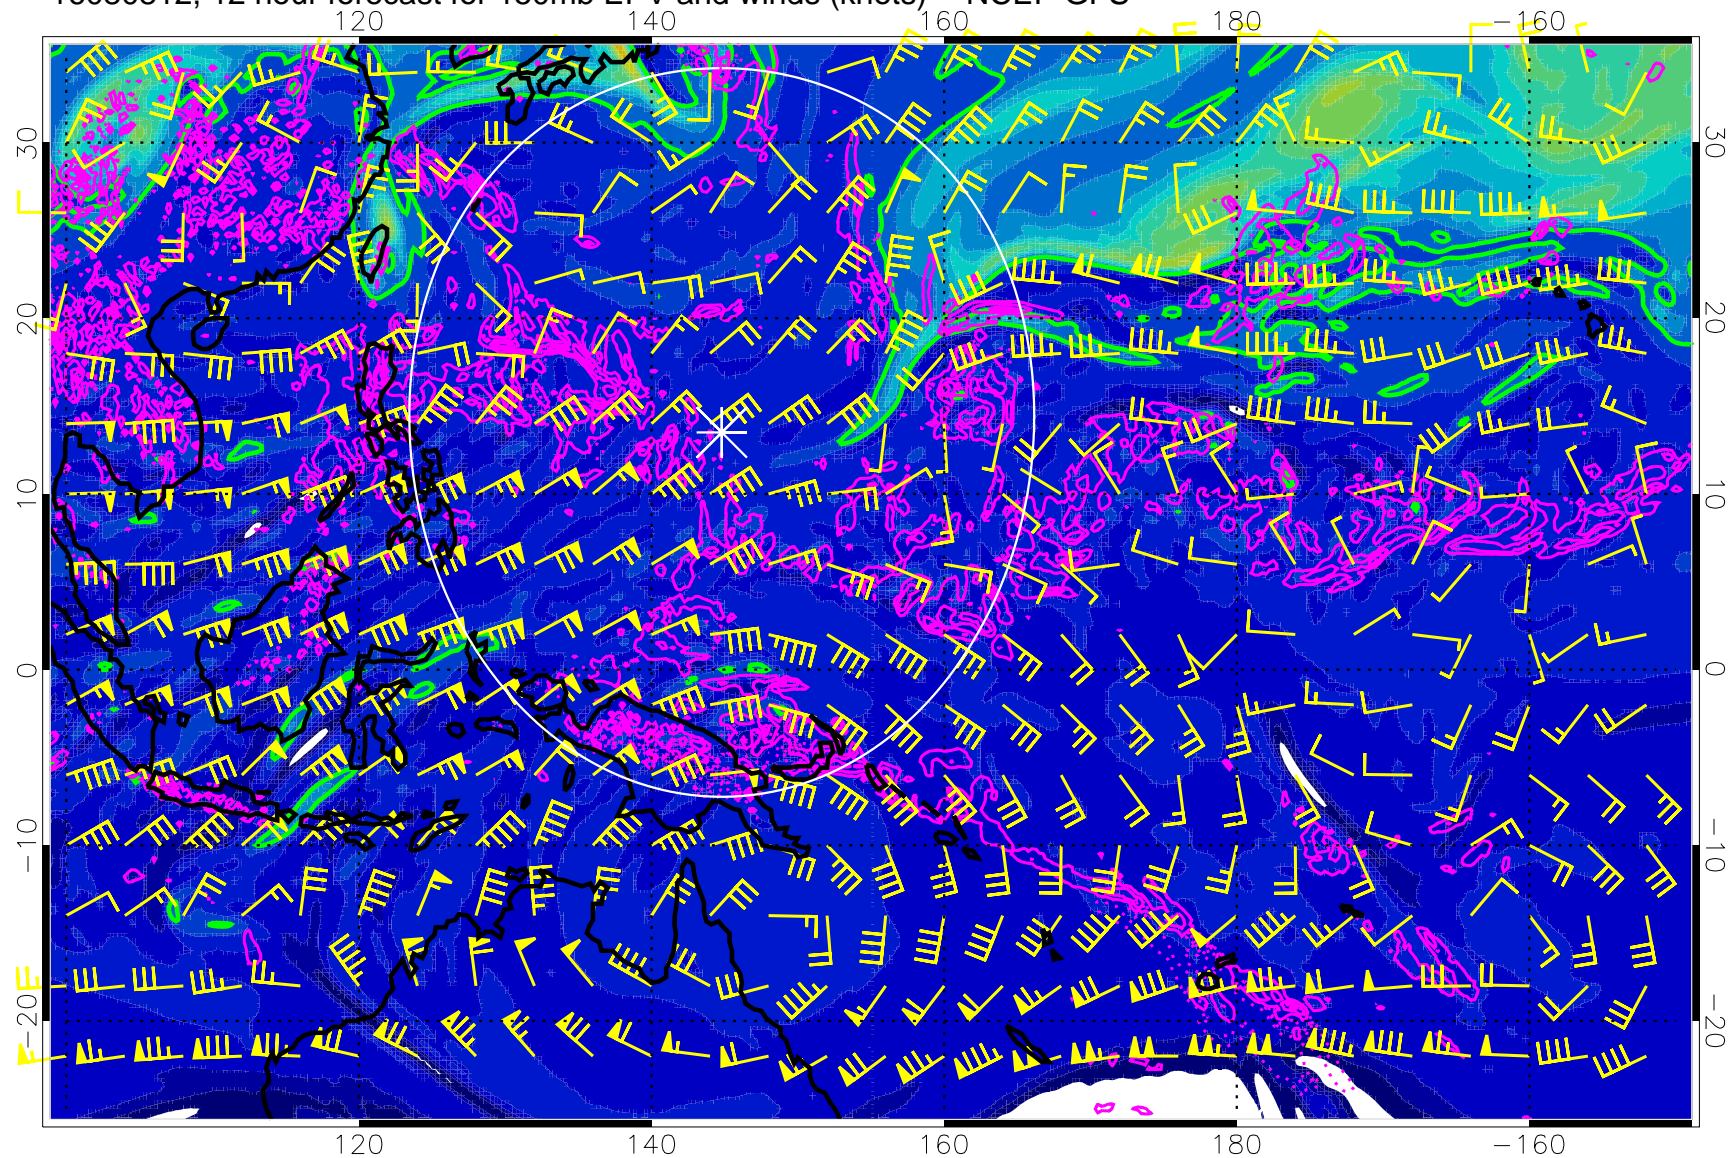

16080806, 6 hour forecast for 150mb EPV and winds (knots) -- NCEP GFS

Precip (tot dot, conv sol) mm/day 40 mm/day contours, min 20

EPV Tropopause (2 PVU) Position

Range ring of 2304 km

16080812, 12 hour forecast for 150mb EPV and winds (knots) -- NCEP GFS

0 5.0×10^{-6} 1.0×10^{-5} 1.5×10^{-5}
PVU

Precip (tot dot, conv sol) mm/day 40 mm/day contours, min 20

EPV Tropopause (2 PVU) Position

Range ring of 2304 km

16080818, 18 hour forecast for 150mb EPV and winds (knots) -- NCEP GFS