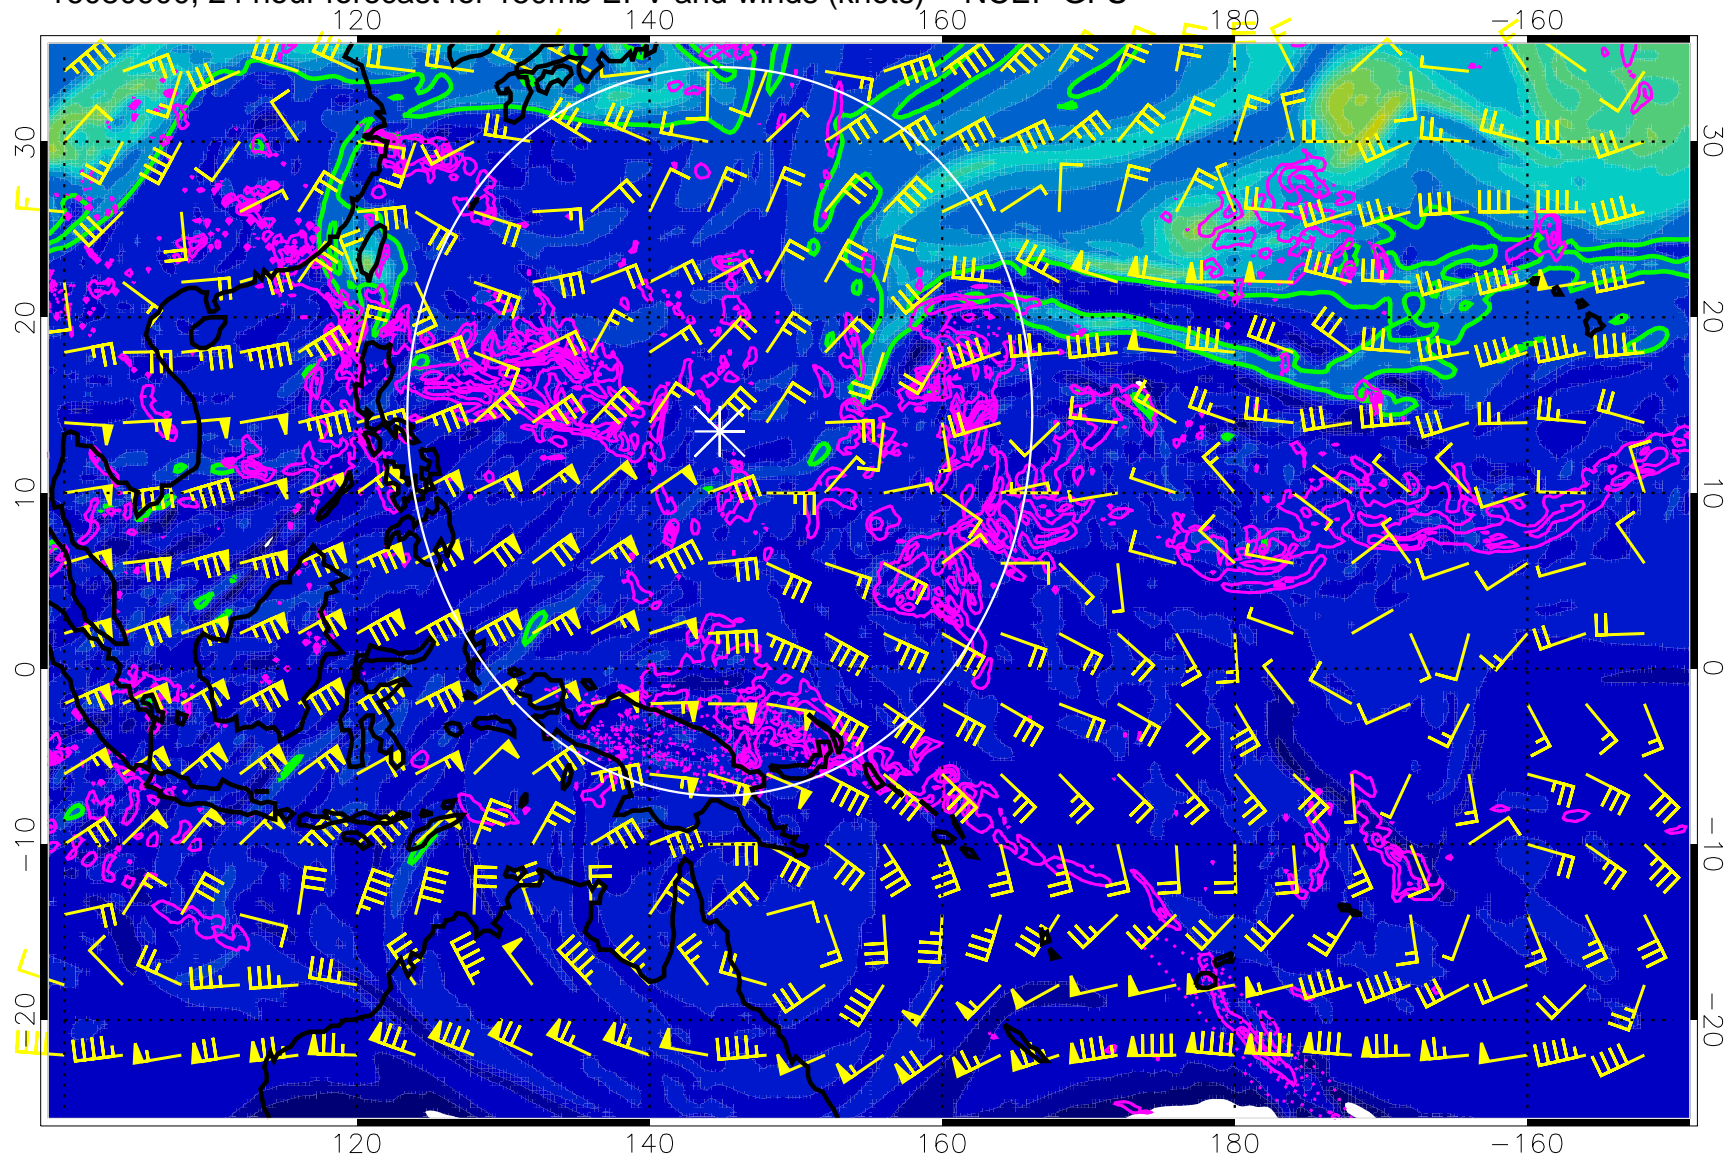

16080806, 6 hour forecast for 150mb EPV and winds (knots) -- NCEP GFS

Precip (tot dot, conv sol) mm/day 40 mm/day contours, min 20

EPV Tropopause (2 PVU) Position

Range ring of 2304 km

16080812, 12 hour forecast for 150mb EPV and winds (knots) -- NCEP GFS

0 5.0×10^{-6} 1.0×10^{-5} 1.5×10^{-5}
PVU

Precip (tot dot, conv sol) mm/day 40 mm/day contours, min 20

EPV Tropopause (2 PVU) Position

Range ring of 2304 km

16080818, 18 hour forecast for 150mb EPV and winds (knots) -- NCEP GFS

0 5.0×10^{-6} 1.0×10^{-5} 1.5×10^{-5}
PVU

Precip (tot dot, conv sol) mm/day 40 mm/day contours, min 20

EPV Tropopause (2 PVU) Position

Range ring of 2304 km

16080900, 24 hour forecast for 150mb EPV and winds (knots) -- NCEP GFS

0 5.0×10^{-6} 1.0×10^{-5} 1.5×10^{-5}
PVU

Precip (tot dot, conv sol) mm/day 40 mm/day contours, min 20

EPV Tropopause (2 PVU) Position

Range ring of 2304 km

16080906, 30 hour forecast for 150mb EPV and winds (knots) -- NCEP GFS