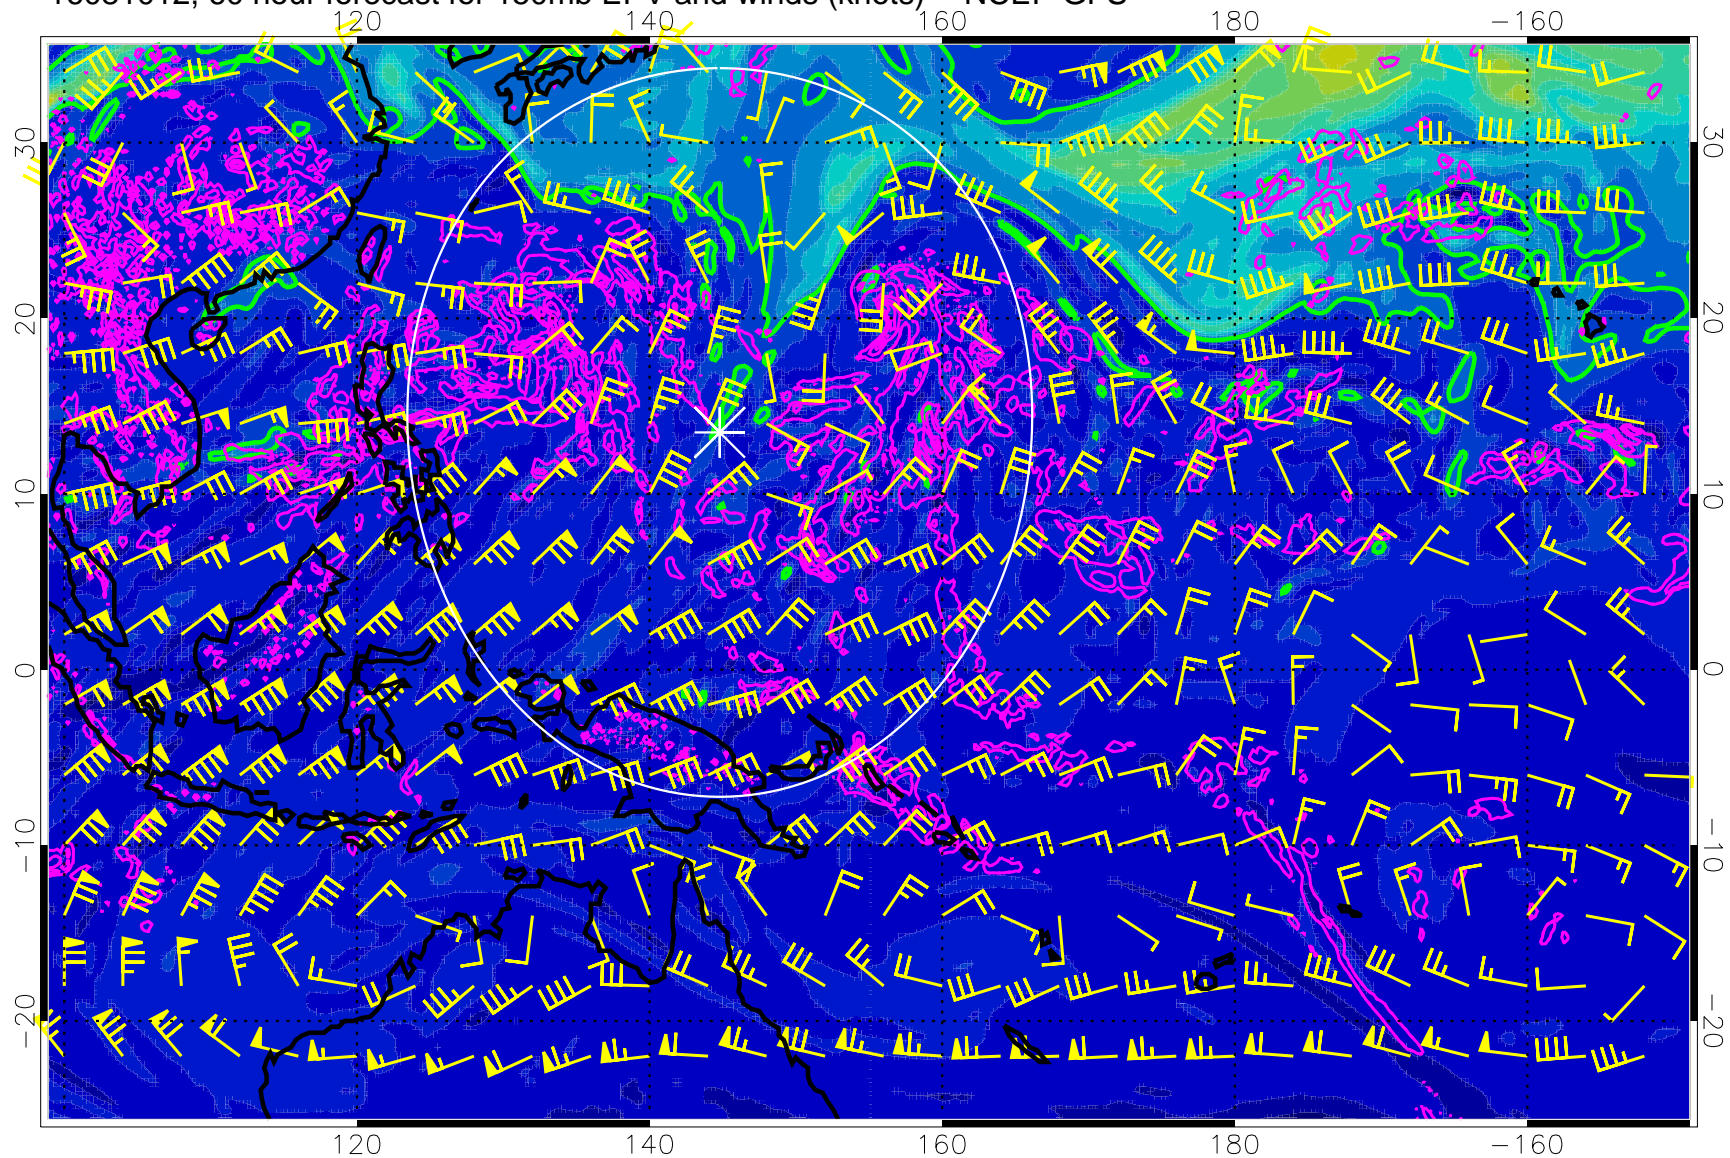

16081012, 60 hour forecast for 150mb EPV and winds (knots) -- NCEP GFS

0   5.0×10^{-6} 1.0×10^{-5} 1.5×10^{-5}
PVU

Precip (tot dot, conv sol) mm/day 40 mm/day contours, min 20

EPV Tropopause (2 PVU) Position

Range ring of 2304 km