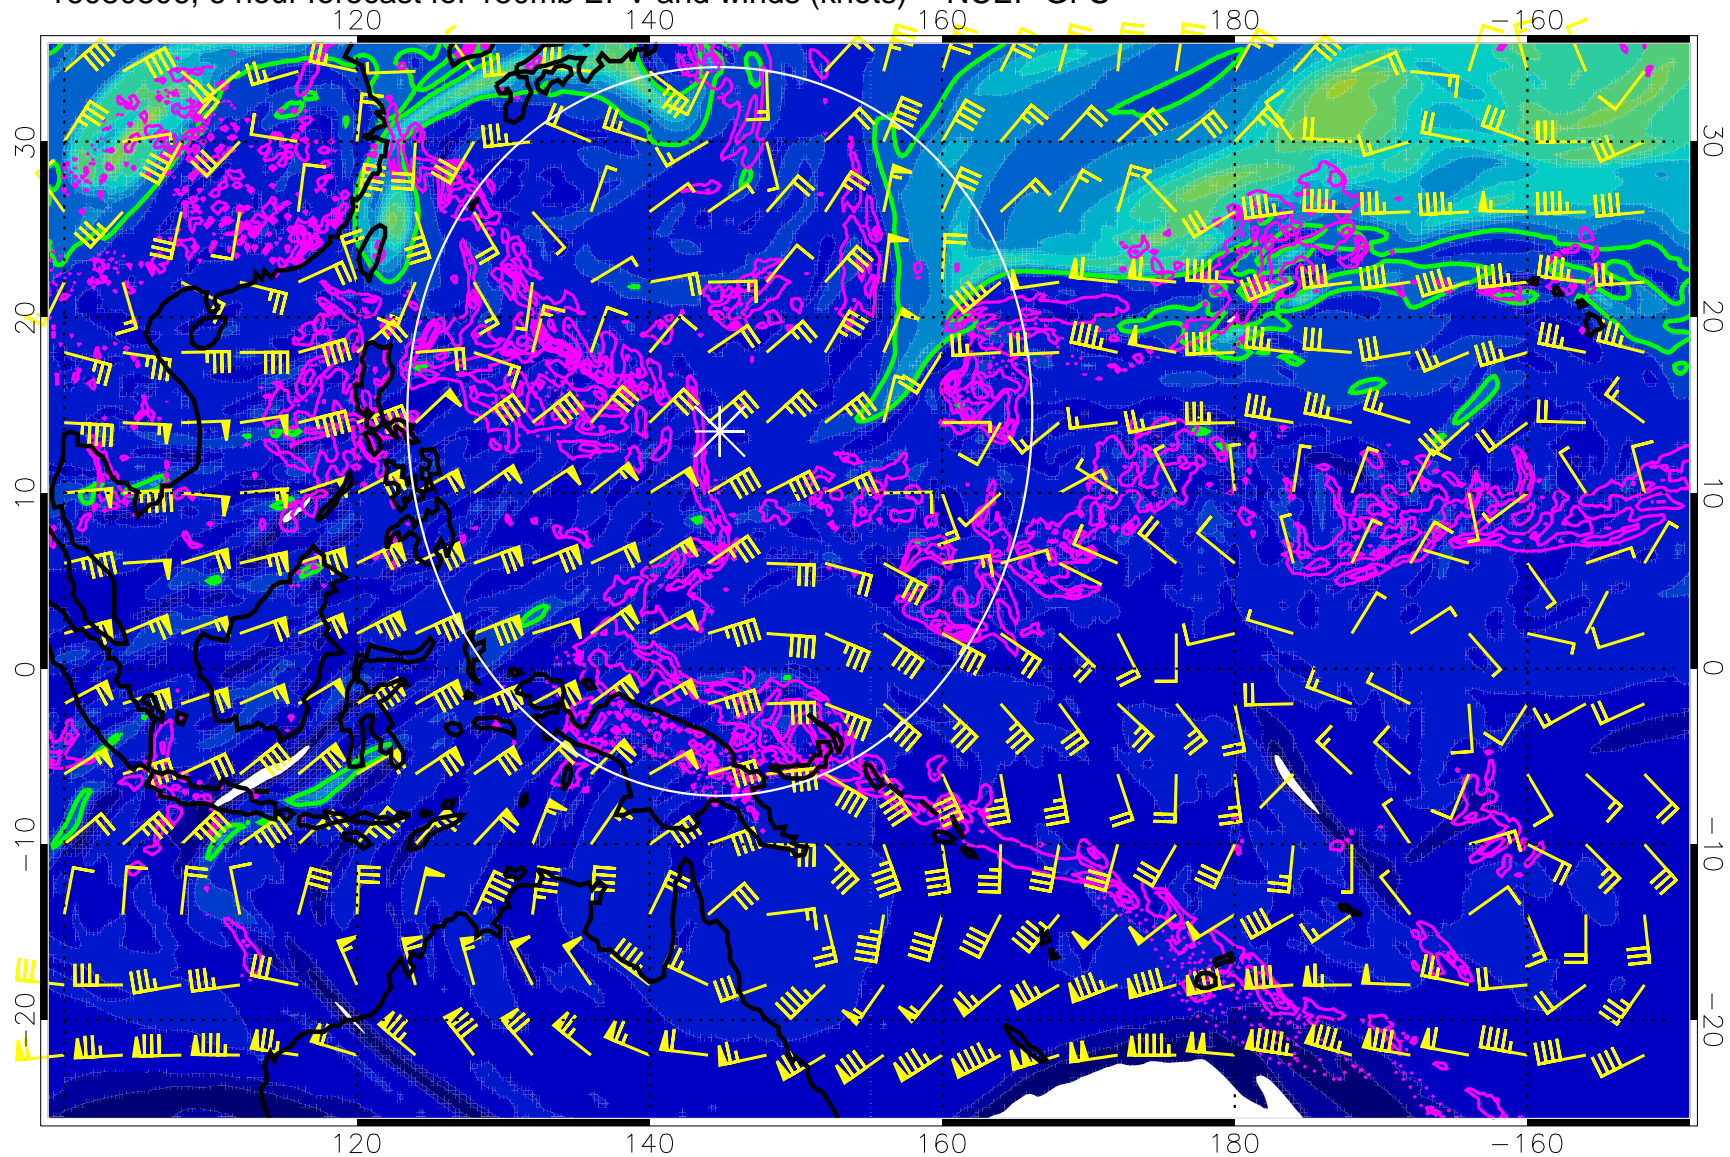

16080806, 6 hour forecast for 150mb EPV and winds (knots) -- NCEP GFS

Precip (tot dot, conv sol) mm/day 40 mm/day contours, min 20

EPV Tropopause (2 PVU) Position

Range ring of 2304 km

16080812, 12 hour forecast for 150mb EPV and winds (knots) -- NCEP GFS

0 5.0×10^{-6} 1.0×10^{-5} 1.5×10^{-5}
PVU

Precip (tot dot, conv sol) mm/day 40 mm/day contours, min 20

EPV Tropopause (2 PVU) Position

Range ring of 2304 km

16080818, 18 hour forecast for 150mb EPV and winds (knots) -- NCEP GFS