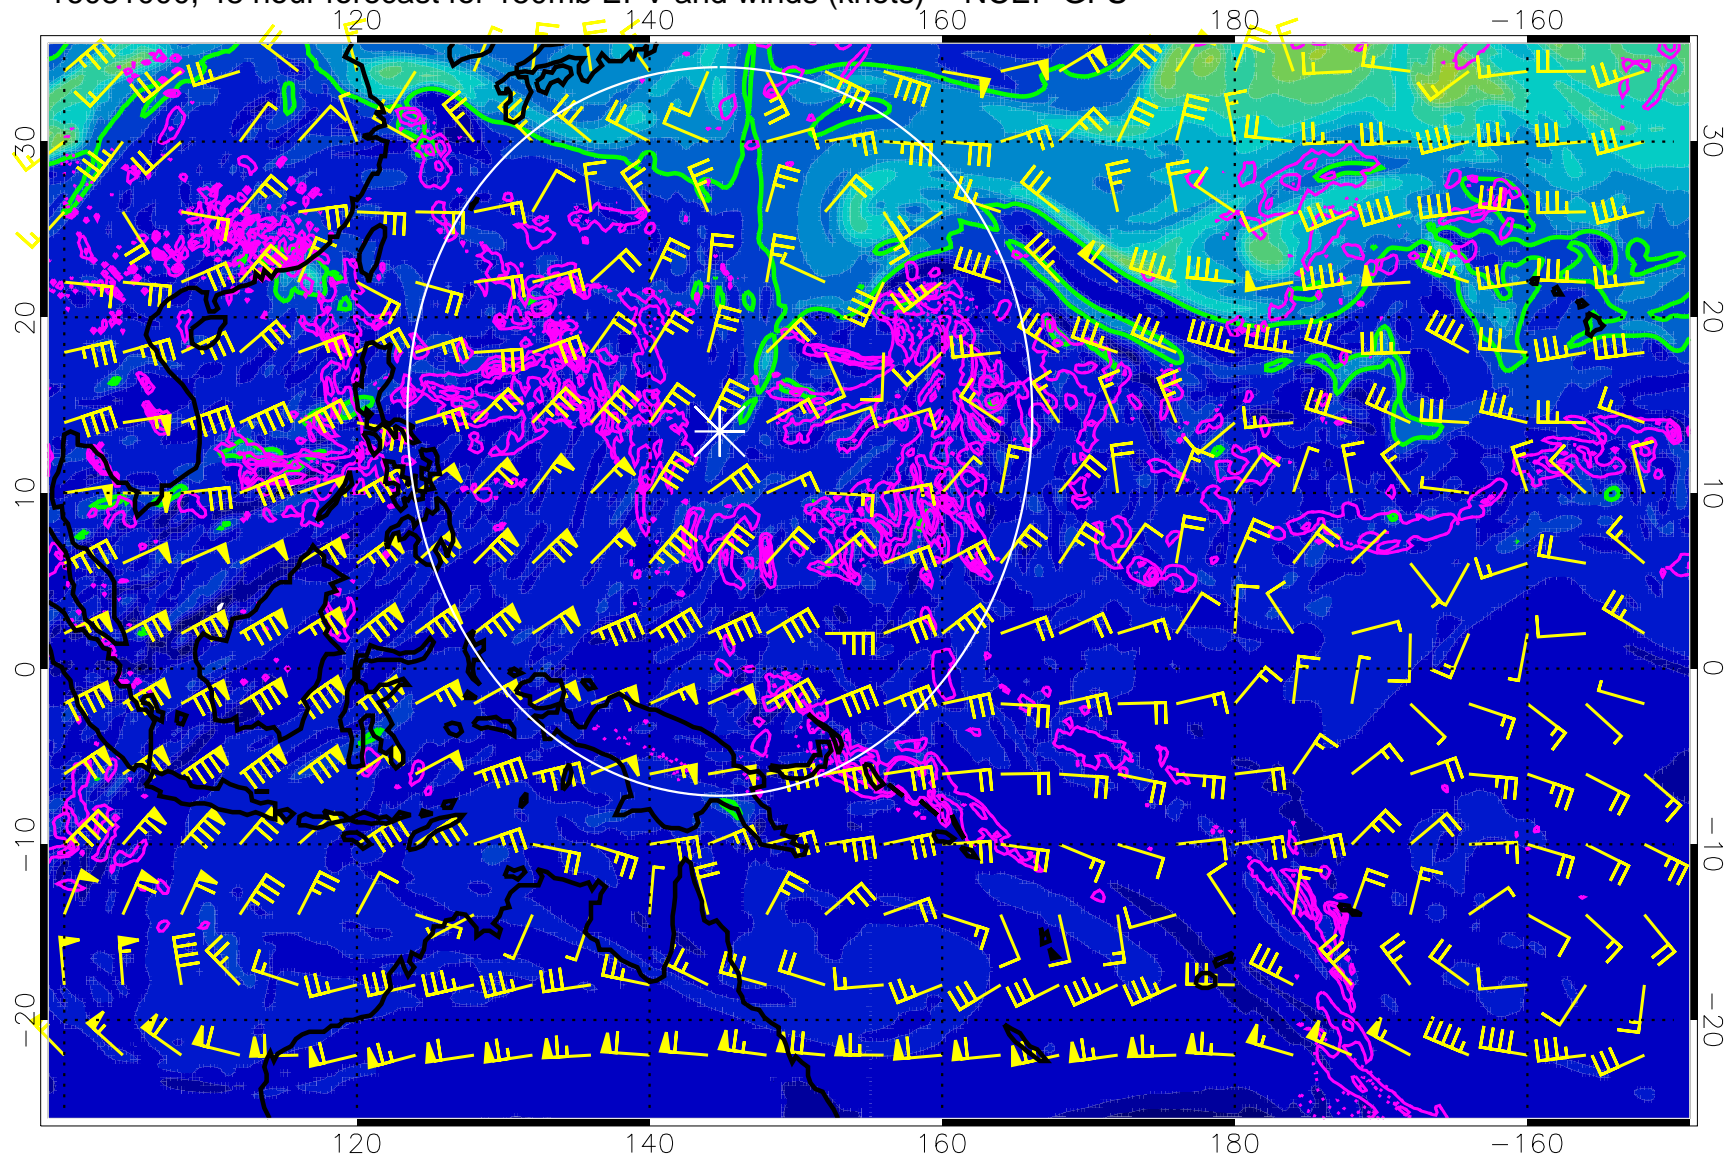

16081000, 48 hour forecast for 150mb EPV and winds (knots) -- NCEP GFS

0   5.0x10⁻⁶   1.0x10⁻⁵   1.5x10⁻⁵
PVU

Precip (tot dot, conv sol) mm/day 40 mm/day contours, min 20

EPV Tropopause (2 PVU) Position

Range ring of 2304 km