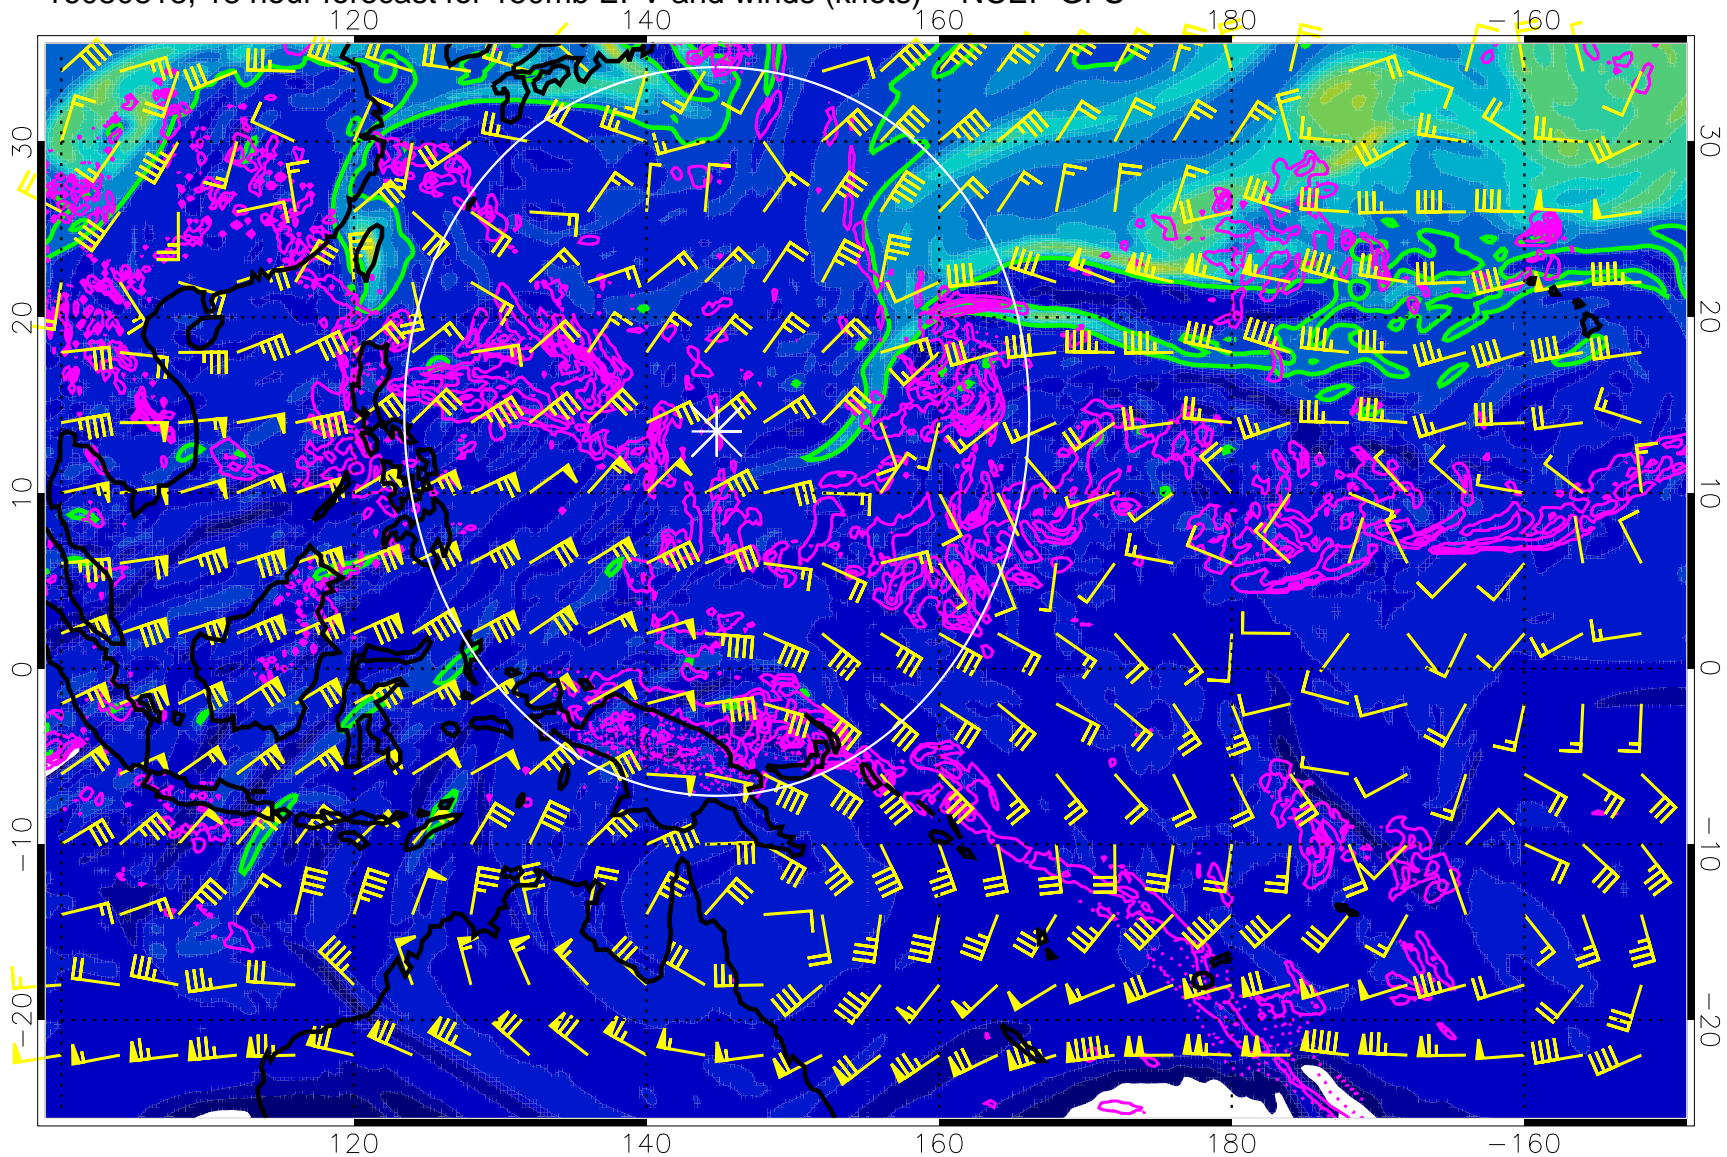

16080806, 6 hour forecast for 150mb EPV and winds (knots) -- NCEP GFS

Precip (tot dot, conv sol) mm/day 40 mm/day contours, min 20

EPV Tropopause (2 PVU) Position

Range ring of 2304 km

16080812, 12 hour forecast for 150mb EPV and winds (knots) -- NCEP GFS

0 5.0×10^{-6} 1.0×10^{-5} 1.5×10^{-5}
PVU

Precip (tot dot, conv sol) mm/day 40 mm/day contours, min 20

EPV Tropopause (2 PVU) Position

Range ring of 2304 km

16080818, 18 hour forecast for 150mb EPV and winds (knots) -- NCEP GFS

0 5.0×10^{-6} 1.0×10^{-5} 1.5×10^{-5}
PVU

Precip (tot dot, conv sol) mm/day 40 mm/day contours, min 20

EPV Tropopause (2 PVU) Position

Range ring of 2304 km

16080900, 24 hour forecast for 150mb EPV and winds (knots) -- NCEP GFS