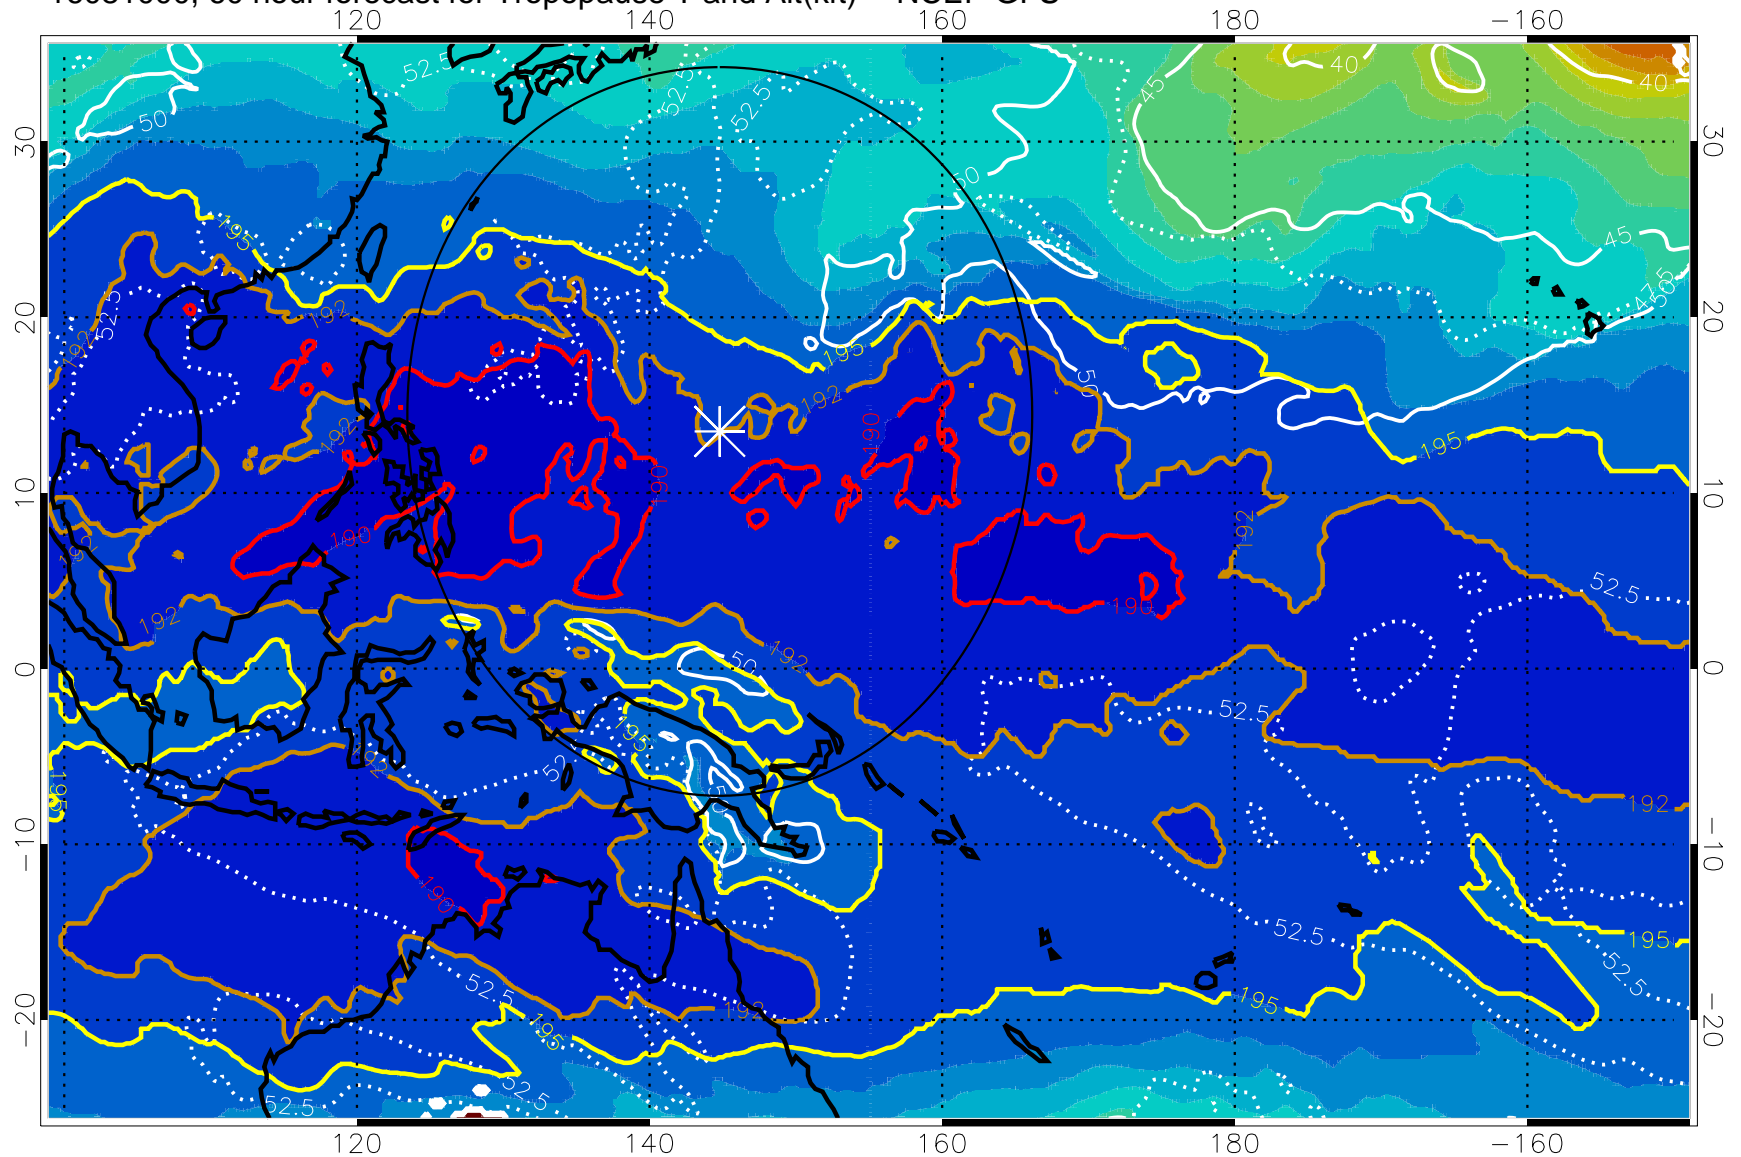

16081000, 60 hour forecast for Tropopause T and Alt(kft) -- NCEP GFS

190 200 210 220 230
Tropopause T, K

Tropopause Altitude in kft (white)

192.5K Isotherm 195K Isotherm
187.5K Isotherm 190K Isotherm

Range ring of 2304 km