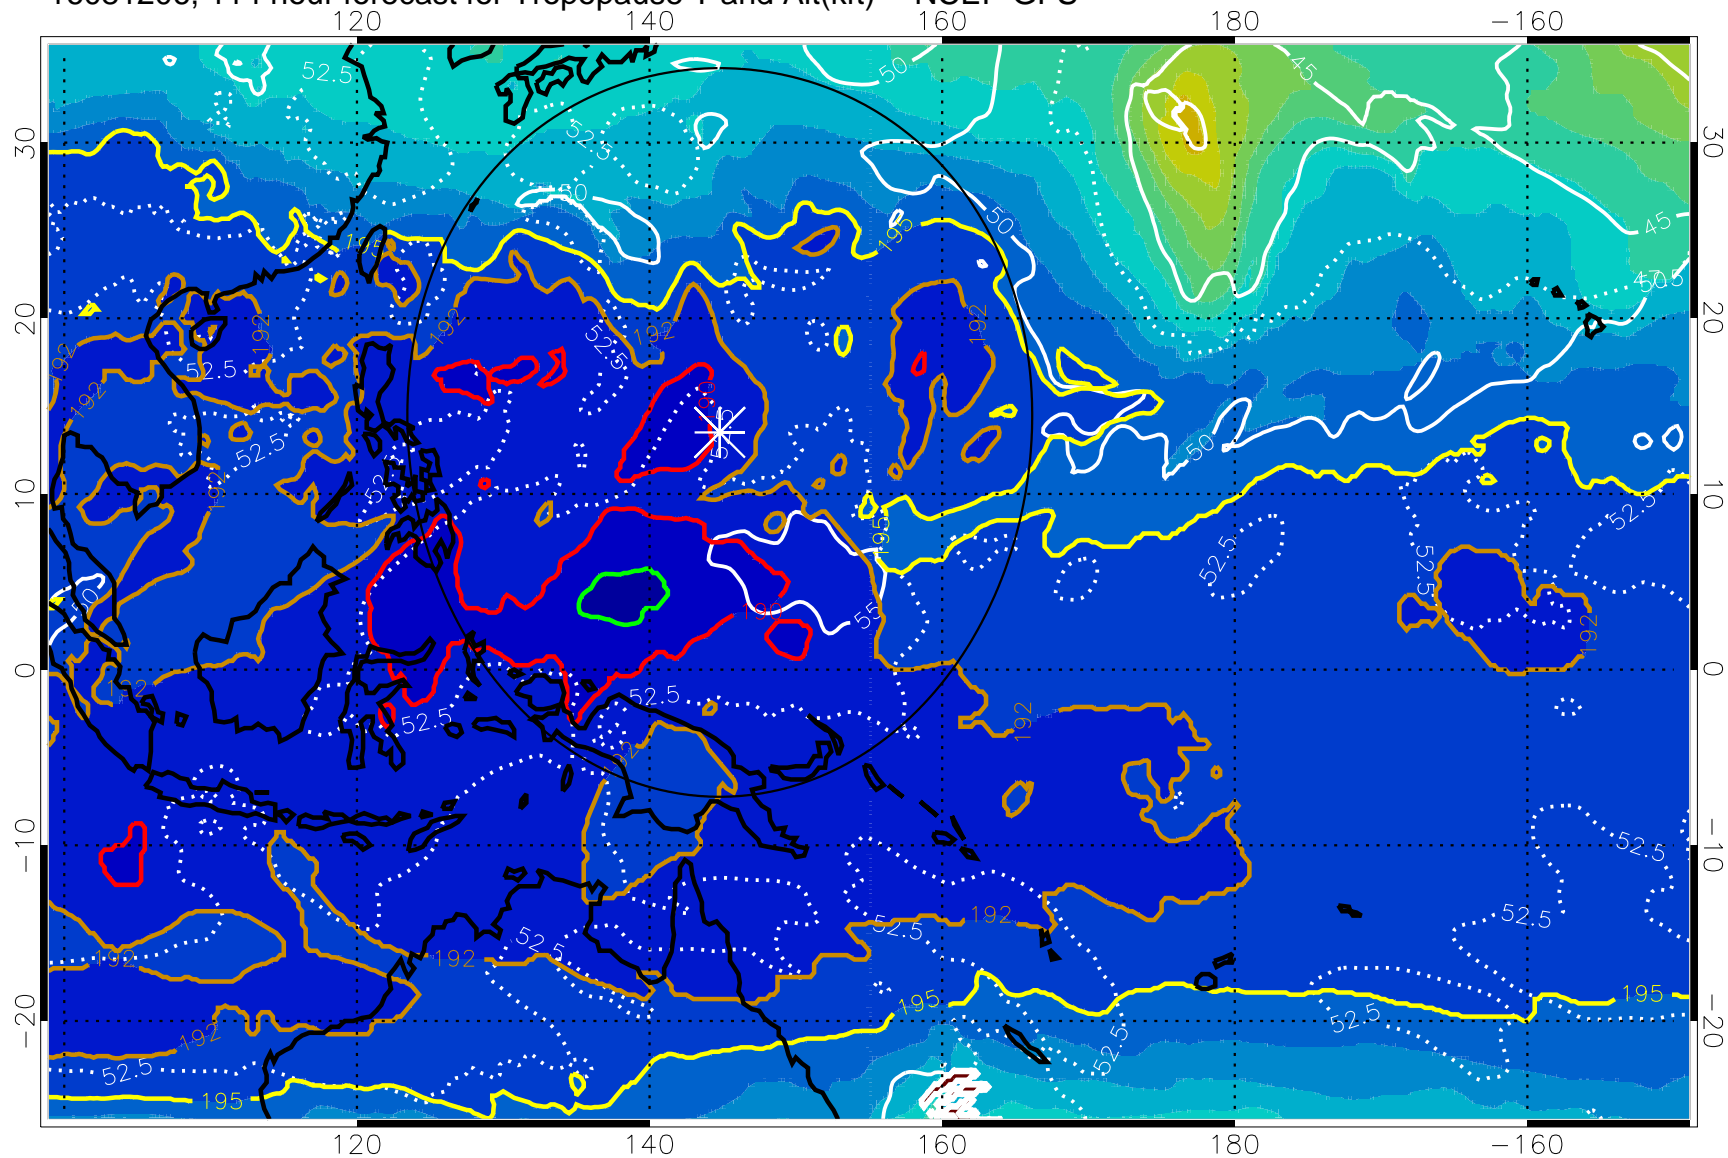

16081200, 108 hour forecast for Tropopause T and Alt(kft) -- NCEP GFS

190 200 210 220 230

Tropopause T, K

Tropopause Altitude in kft (white)

192.5K Isotherm 195K Isotherm
187.5K Isotherm 190K Isotherm

Range ring of 2304 km

16081206, 114 hour forecast for Tropopause T and Alt(kft) -- NCEP GFS

Tropopause Altitude in kft (white)

192.5K Isotherm 195K Isotherm
187.5K Isotherm 190K Isotherm

Range ring of 2304 km

16081212, 120 hour forecast for Tropopause T and Alt(kft) -- NCEP GFS