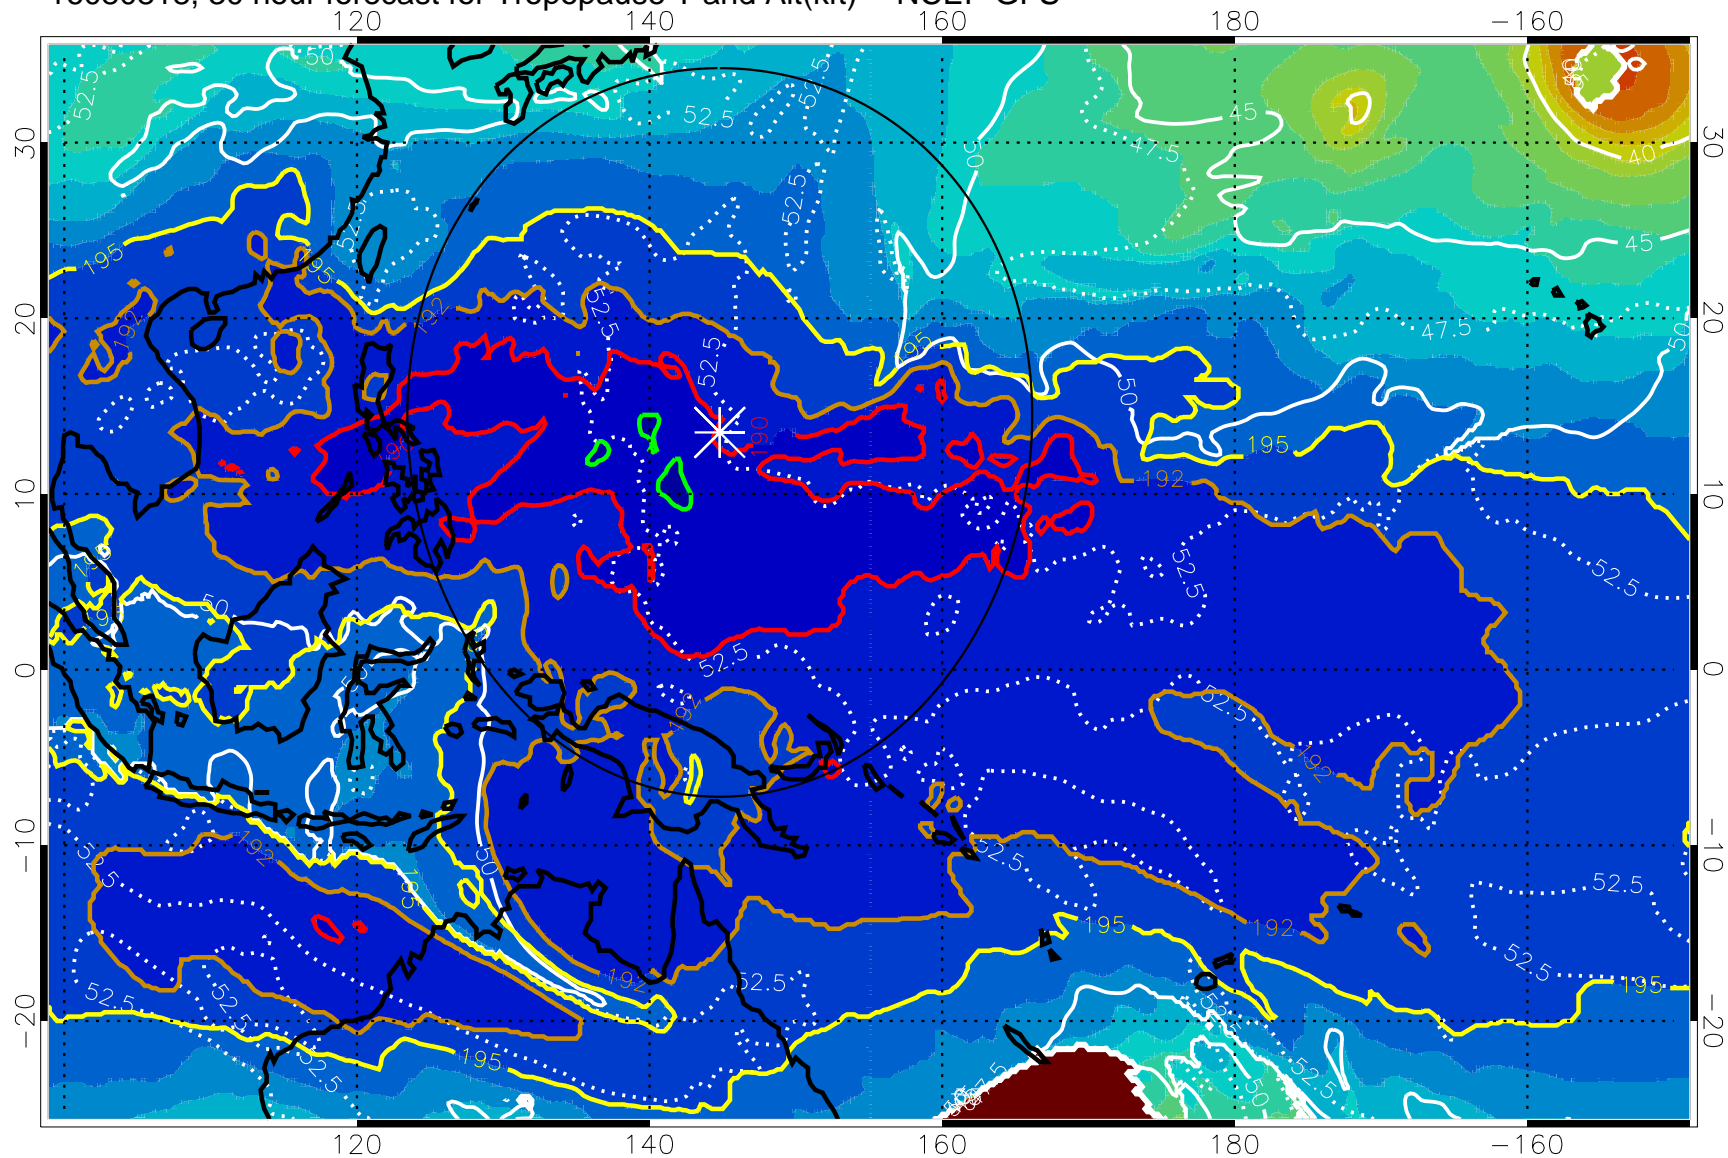

16080812, 24 hour forecast for Tropopause T and Alt(kft) -- NCEP GFS

190 200 210 220 230
Tropopause T, K

Tropopause Altitude in kft (white)

192.5K Isotherm 195K Isotherm
187.5K Isotherm 190K Isotherm

Range ring of 2304 km

16080818, 30 hour forecast for Tropopause T and Alt(kft) -- NCEP GFS

190 200 210 220 230

Tropopause T, K

Tropopause Altitude in kft (white)

192.5K Isotherm 195K Isotherm
187.5K Isotherm 190K Isotherm

Range ring of 2304 km