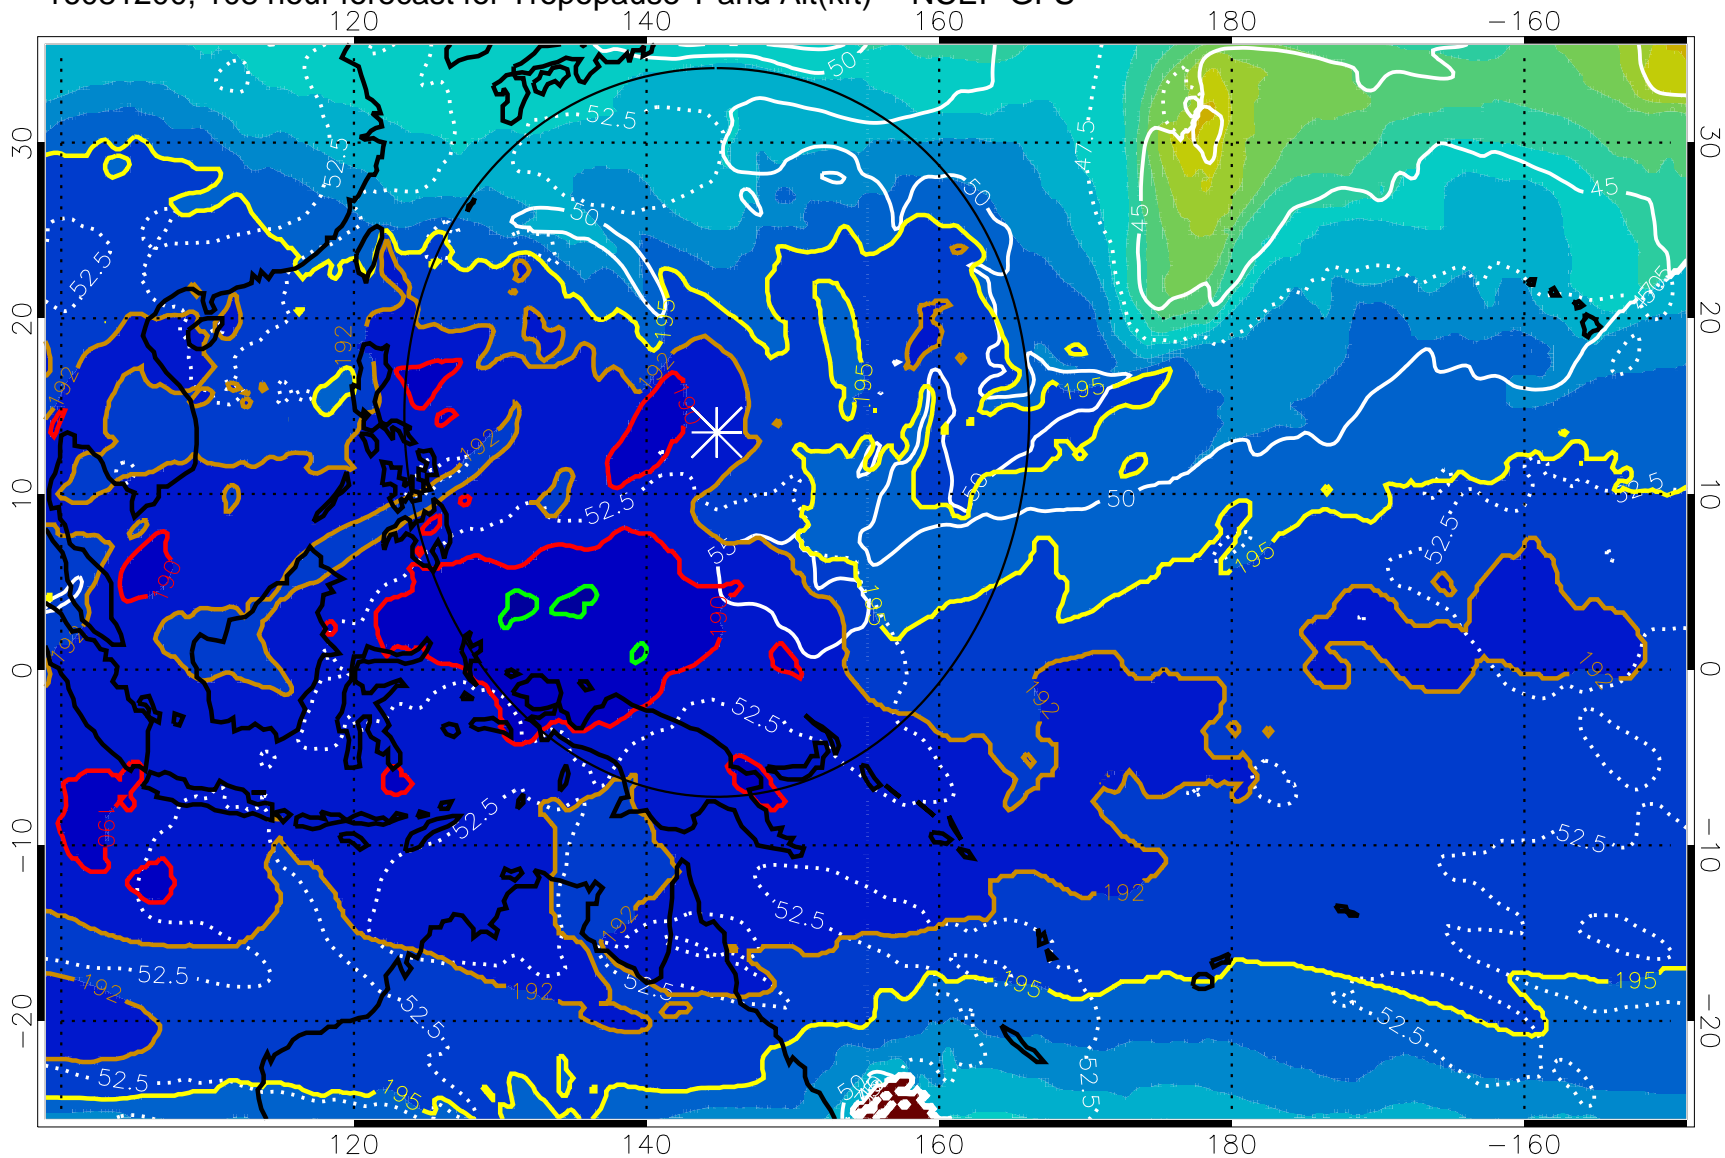

16081118, 102 hour forecast for Tropopause T and Alt(kft) -- NCEP GFS

190 200 210 220 230
Tropopause T, K

Tropopause Altitude in kft (white)

192.5K Isotherm 195K Isotherm
187.5K Isotherm 190K Isotherm

Range ring of 2304 km

16081200, 108 hour forecast for Tropopause T and Alt(kft) -- NCEP GFS

190 200 210 220 230

Tropopause T, K

Tropopause Altitude in kft (white)

192.5K Isotherm 195K Isotherm
187.5K Isotherm 190K Isotherm

Range ring of 2304 km