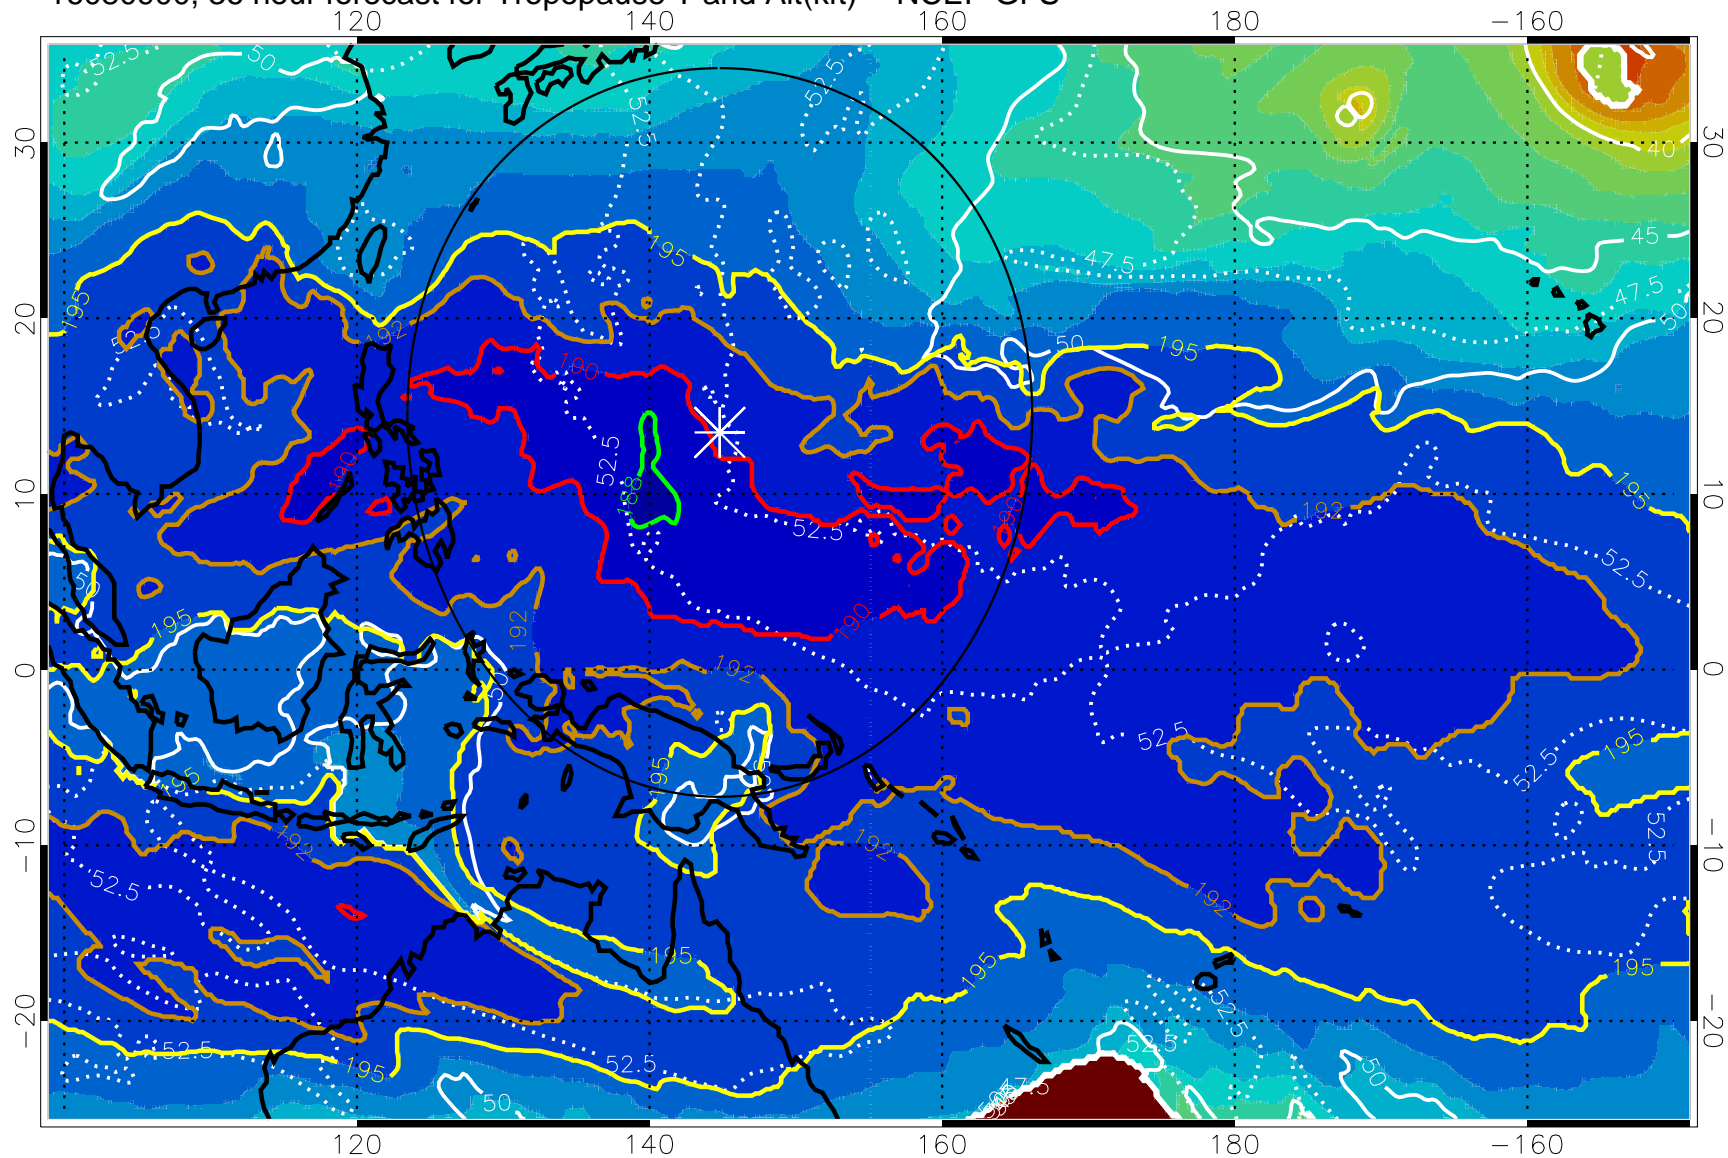

16080900, 36 hour forecast for Tropopause T and Alt(kft) -- NCEP GFS

190   200   210   220   230
Tropopause T, K

Tropopause Altitude in kft (white)

192.5K Isotherm   195K Isotherm
187.5K Isotherm   190K Isotherm

Range ring of 2304 km