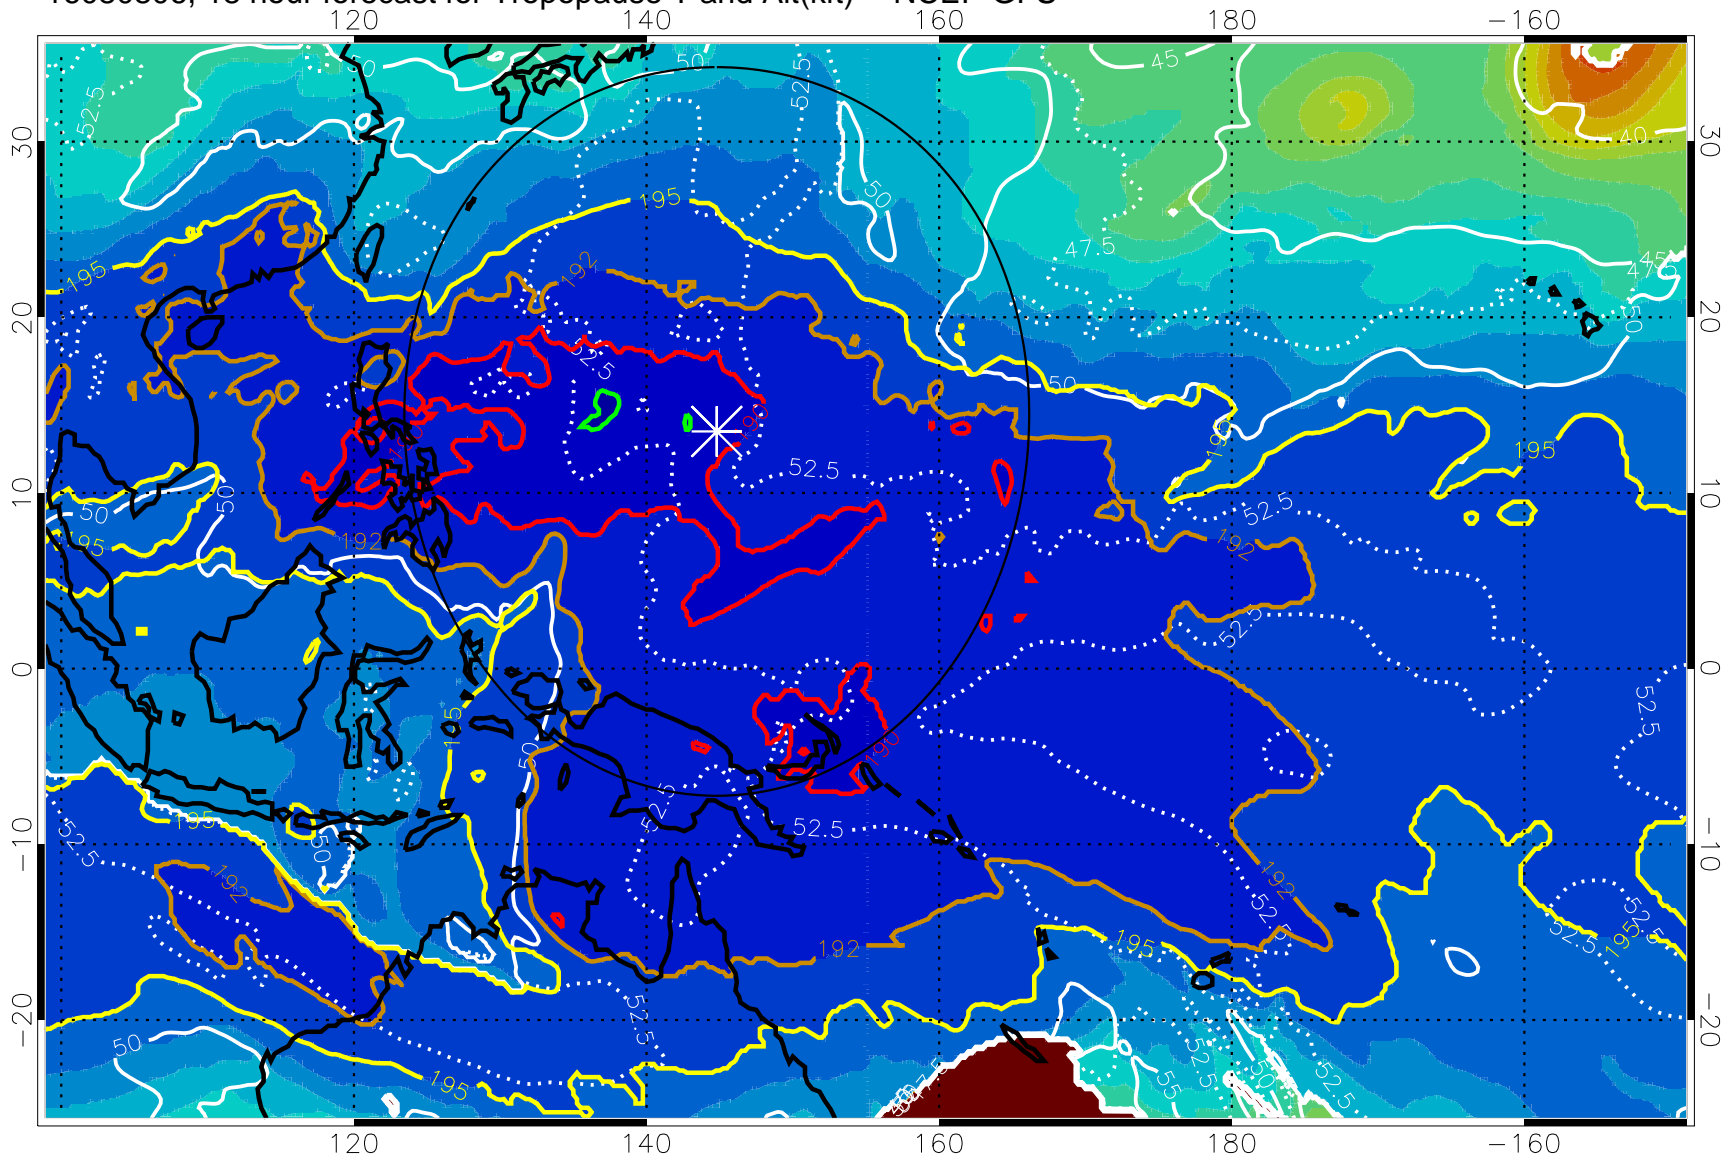

16080800, 12 hour forecast for Tropopause T and Alt(kft) -- NCEP GFS

190 200 210 220 230

Tropopause T, K

Tropopause Altitude in kft (white)

192.5K Isotherm 195K Isotherm

187.5K Isotherm 190K Isotherm

Range ring of 2304 km

16080806, 18 hour forecast for Tropopause T and Alt(kft) -- NCEP GFS

190 200 210 220 230
Tropopause T, K

Tropopause Altitude in kft (white)

192.5K Isotherm 195K Isotherm
187.5K Isotherm 190K Isotherm

Range ring of 2304 km