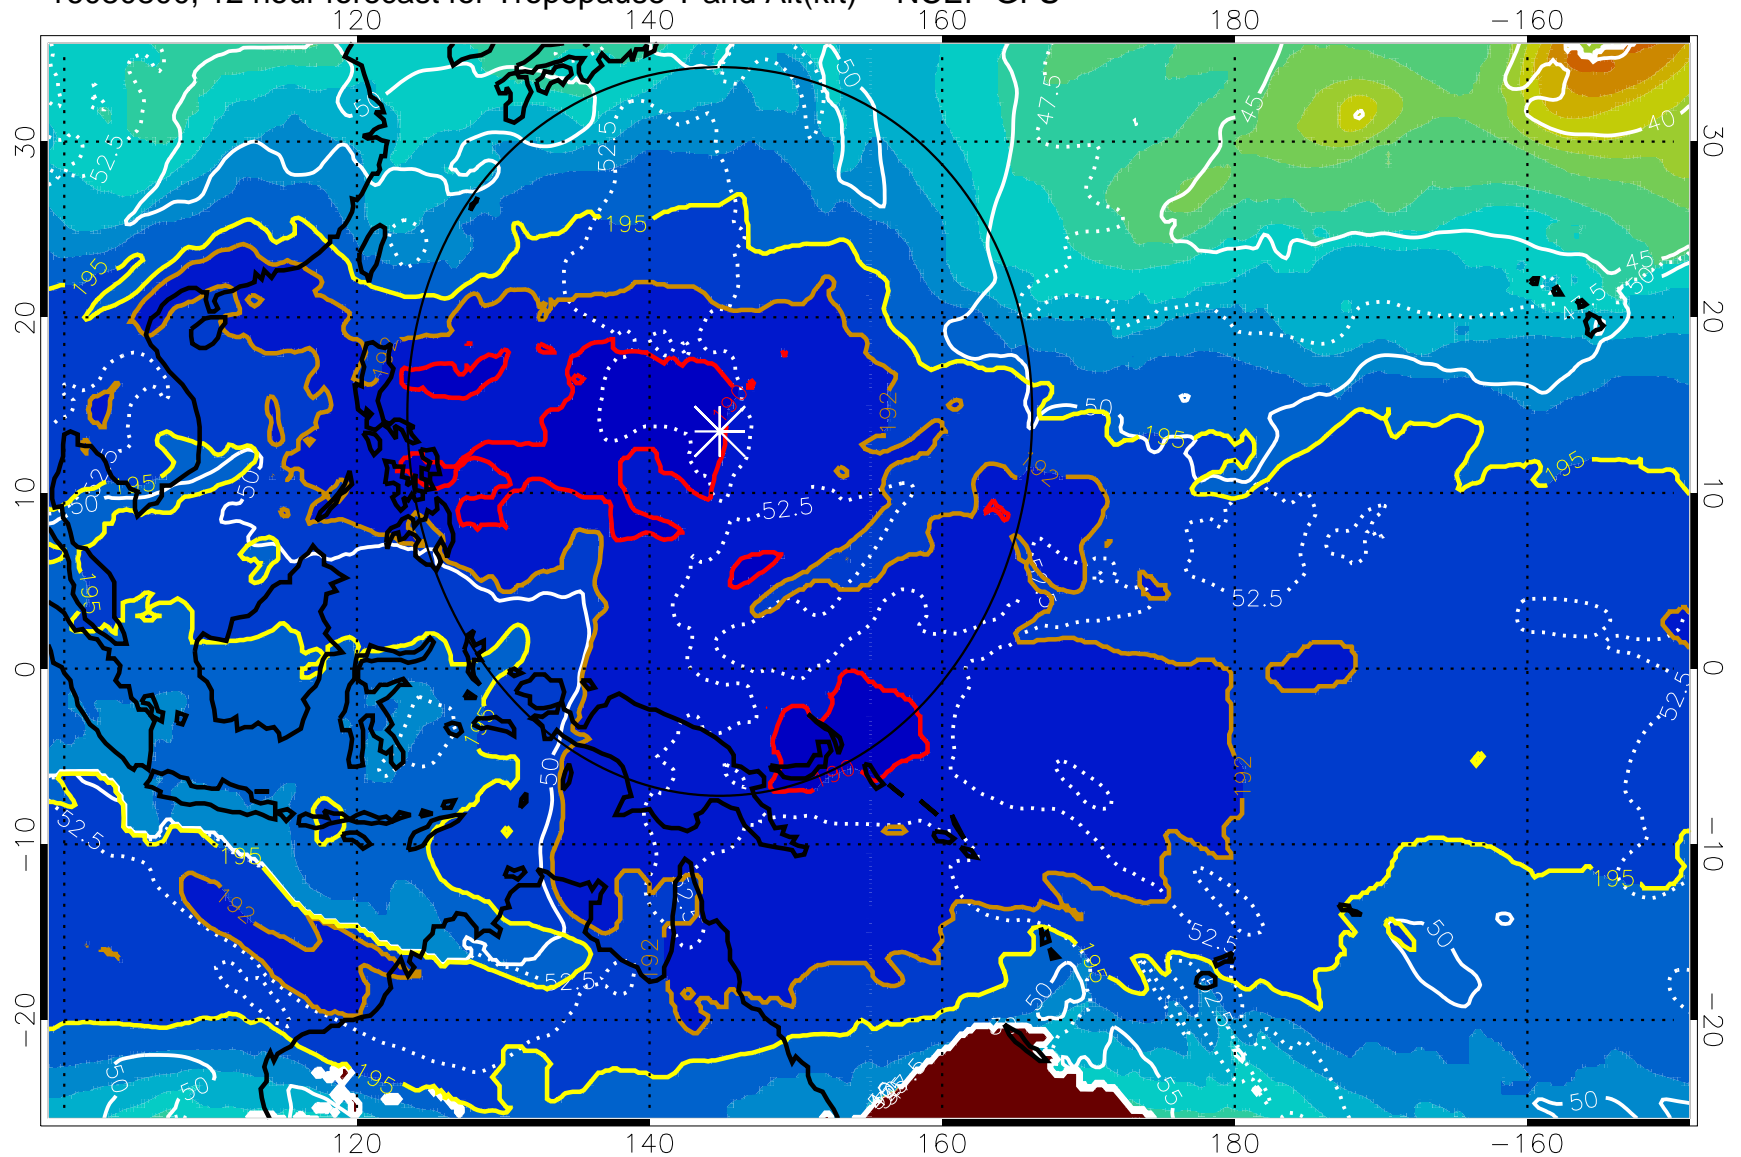

16080800, 12 hour forecast for Tropopause T and Alt(kft) -- NCEP GFS

190 200 210 220 230

Tropopause T, K

Tropopause Altitude in kft (white)

192.5K Isotherm 195K Isotherm

187.5K Isotherm 190K Isotherm

Range ring of 2304 km