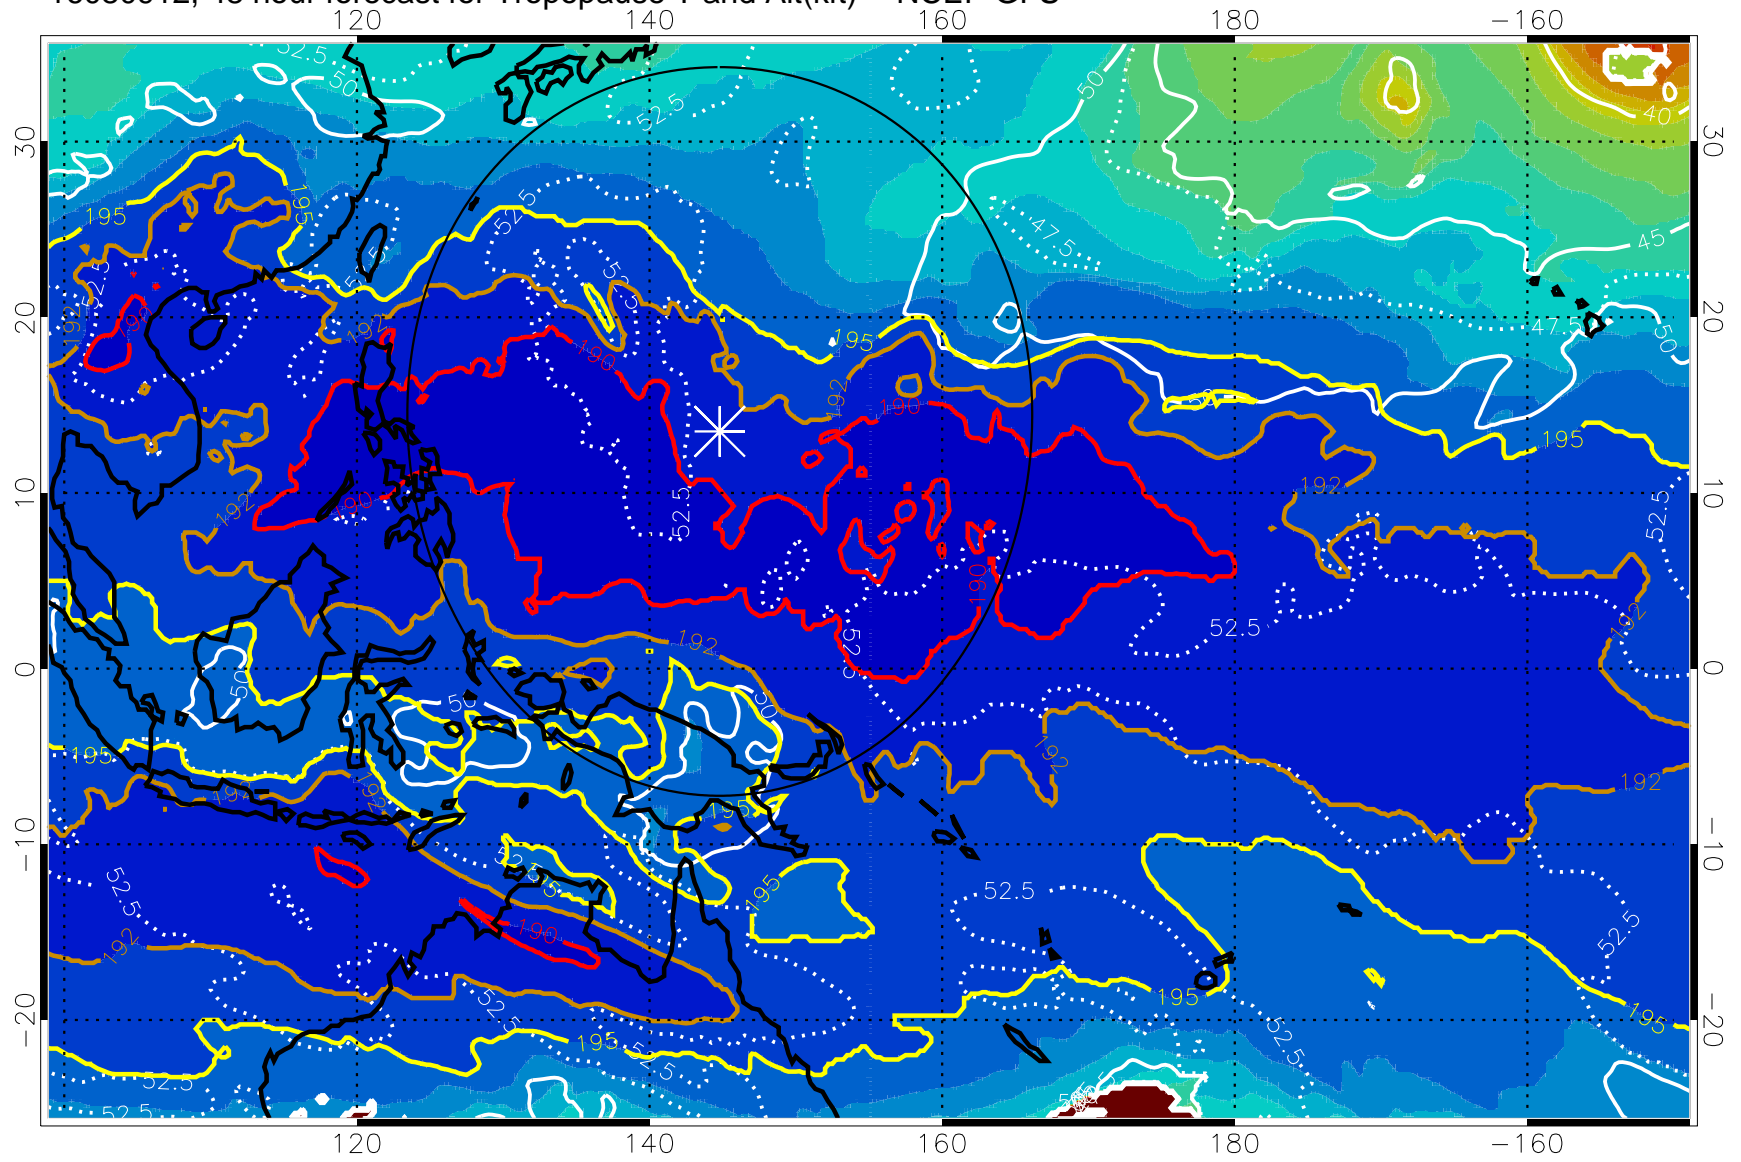

16080912, 48 hour forecast for Tropopause T and Alt(kft) -- NCEP GFS

190 200 210 220 230
Tropopause T, K

Tropopause Altitude in kft (white)

192.5K Isotherm 195K Isotherm
187.5K Isotherm 190K Isotherm

Range ring of 2304 km