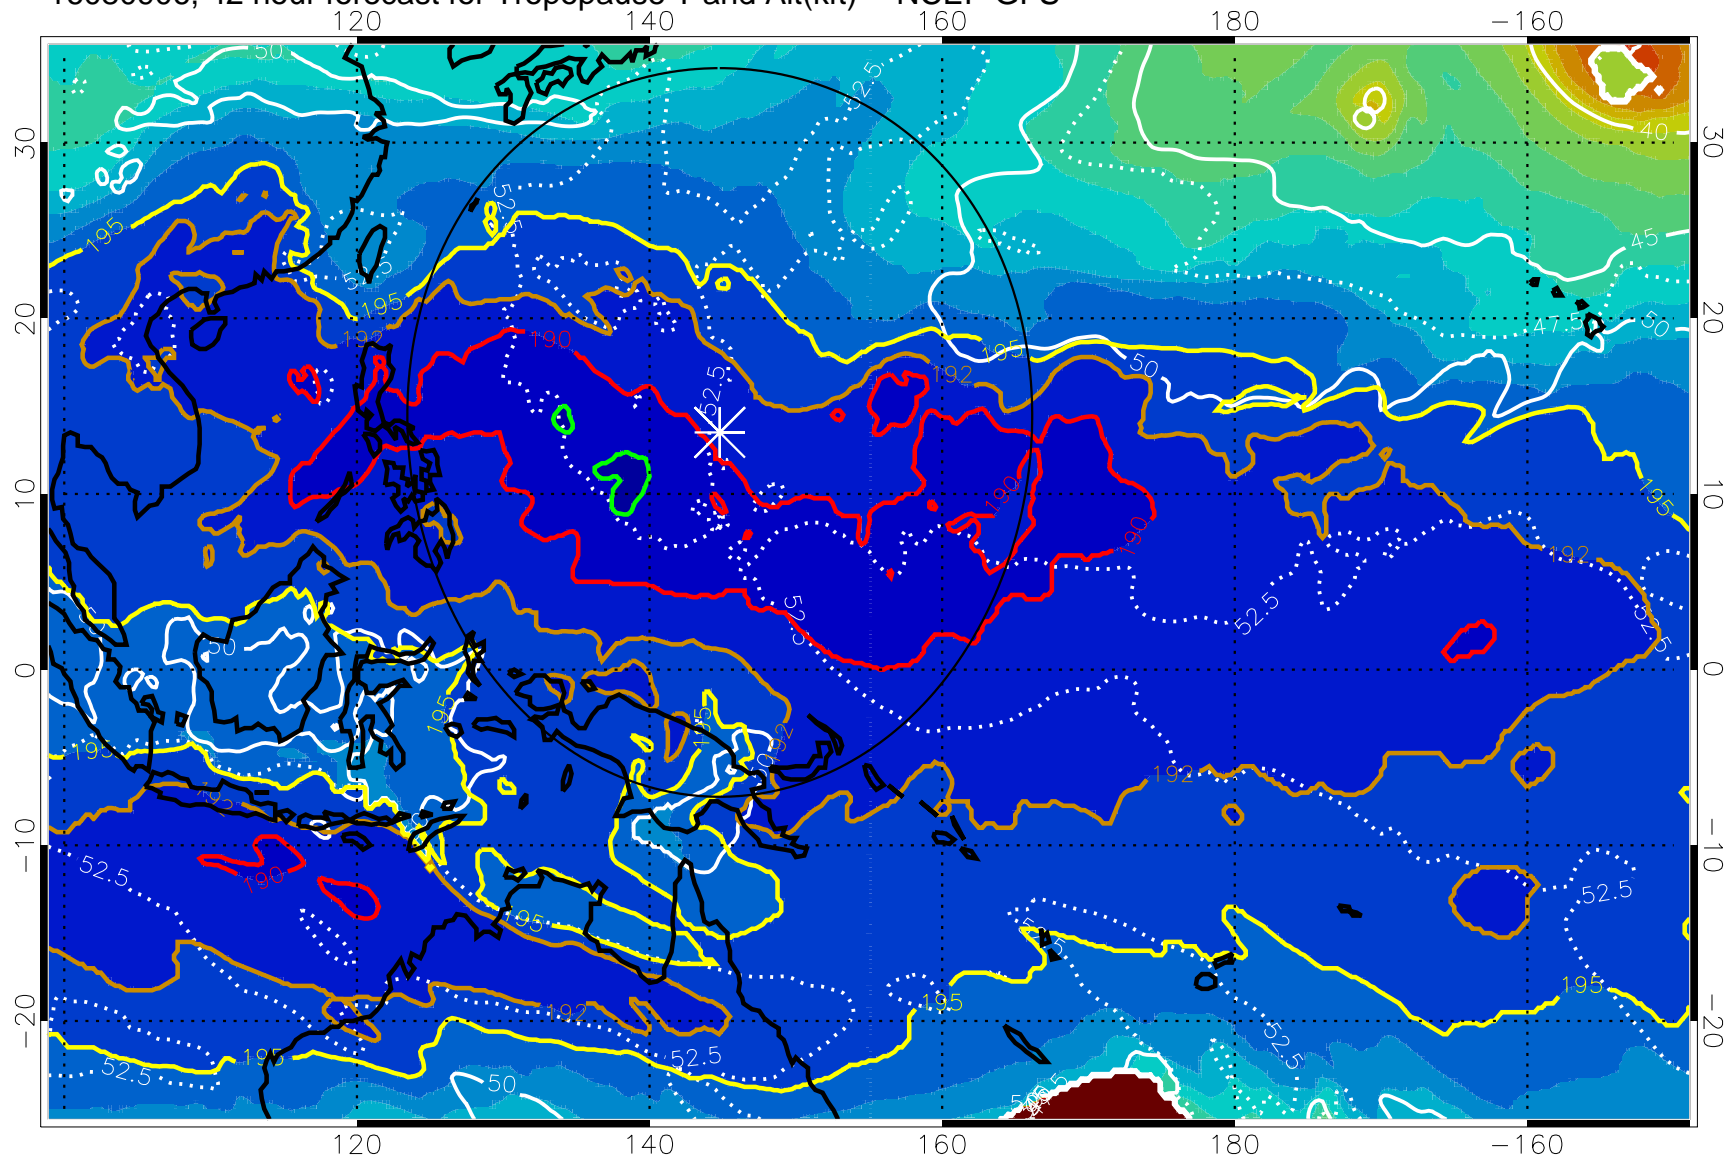

16080906, 42 hour forecast for Tropopause T and Alt(kft) -- NCEP GFS

190 200 210 220 230
Tropopause T, K

Tropopause Altitude in kft (white)

192.5K Isotherm 195K Isotherm
187.5K Isotherm 190K Isotherm

Range ring of 2304 km