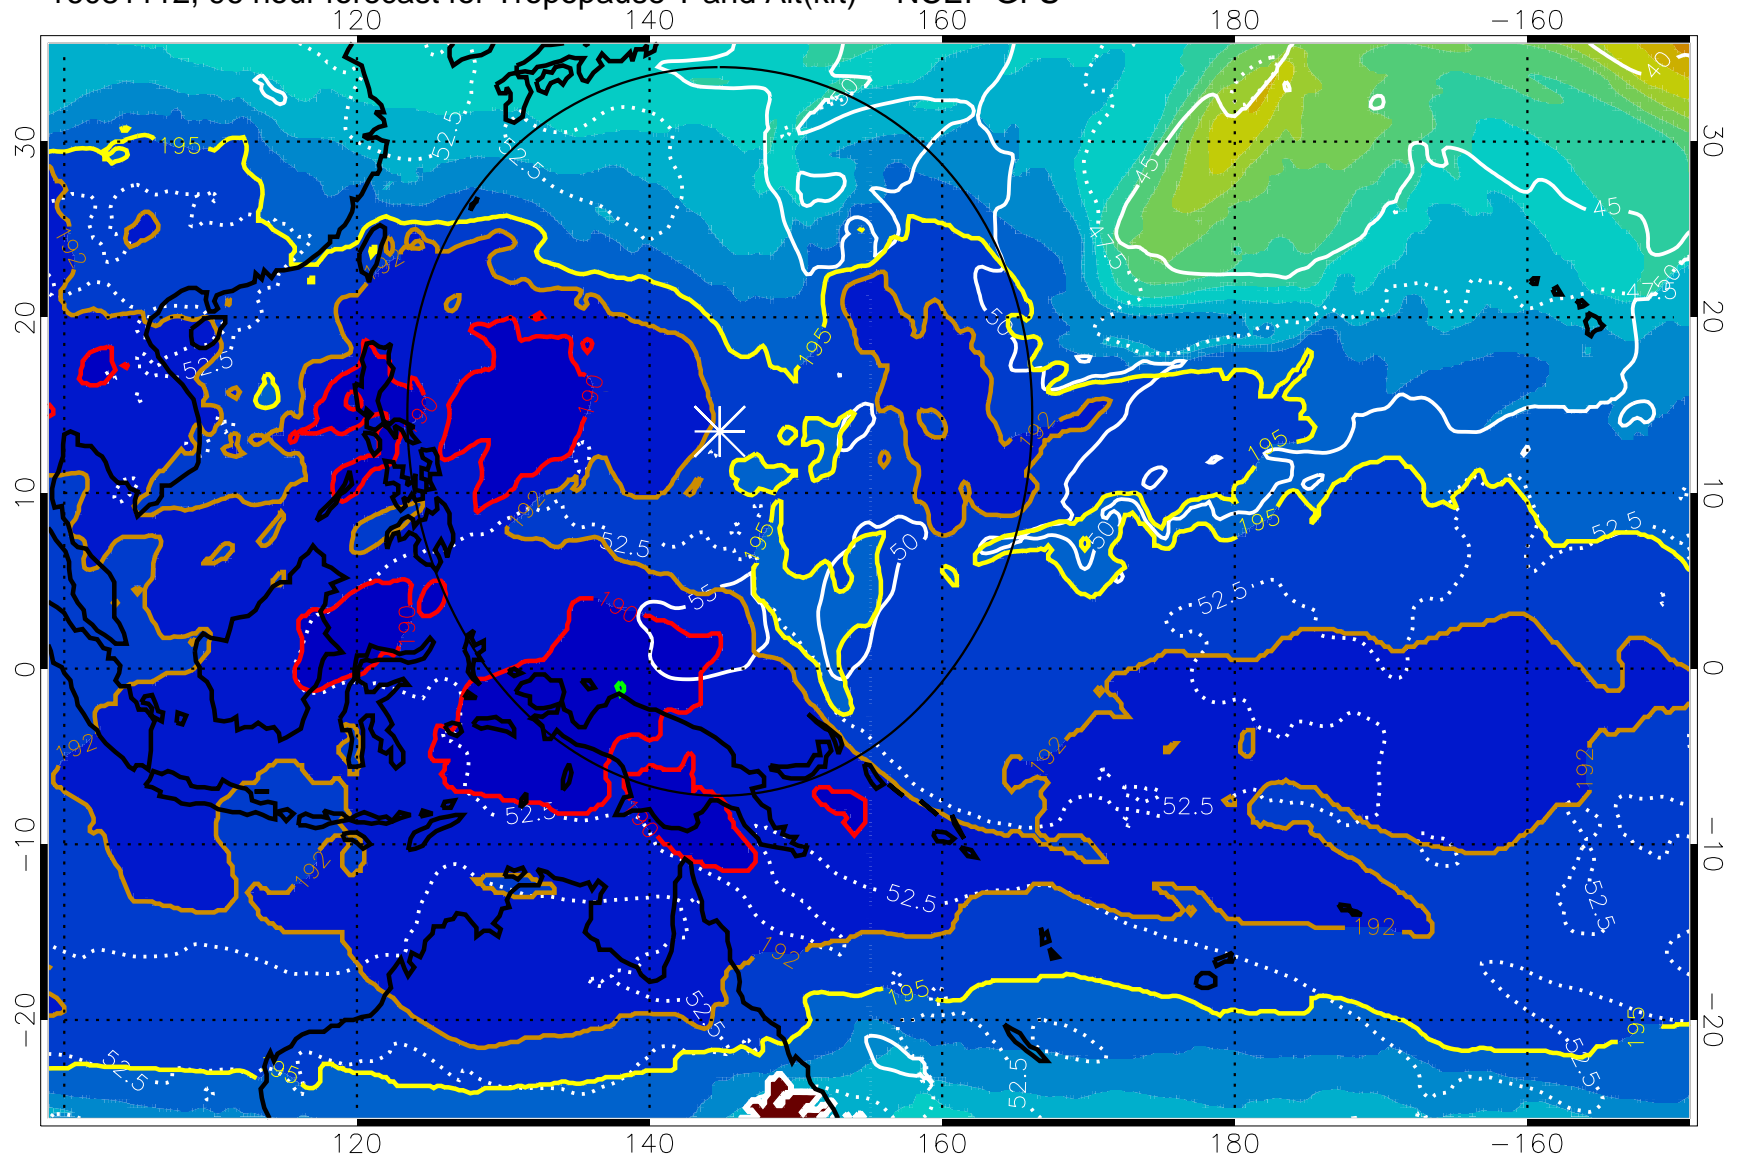

16081112, 96 hour forecast for Tropopause T and Alt(kft) -- NCEP GFS

190 200 210 220 230

Tropopause T, K

Tropopause Altitude in kft (white)

192.5K Isotherm 195K Isotherm
187.5K Isotherm 190K Isotherm

Range ring of 2304 km