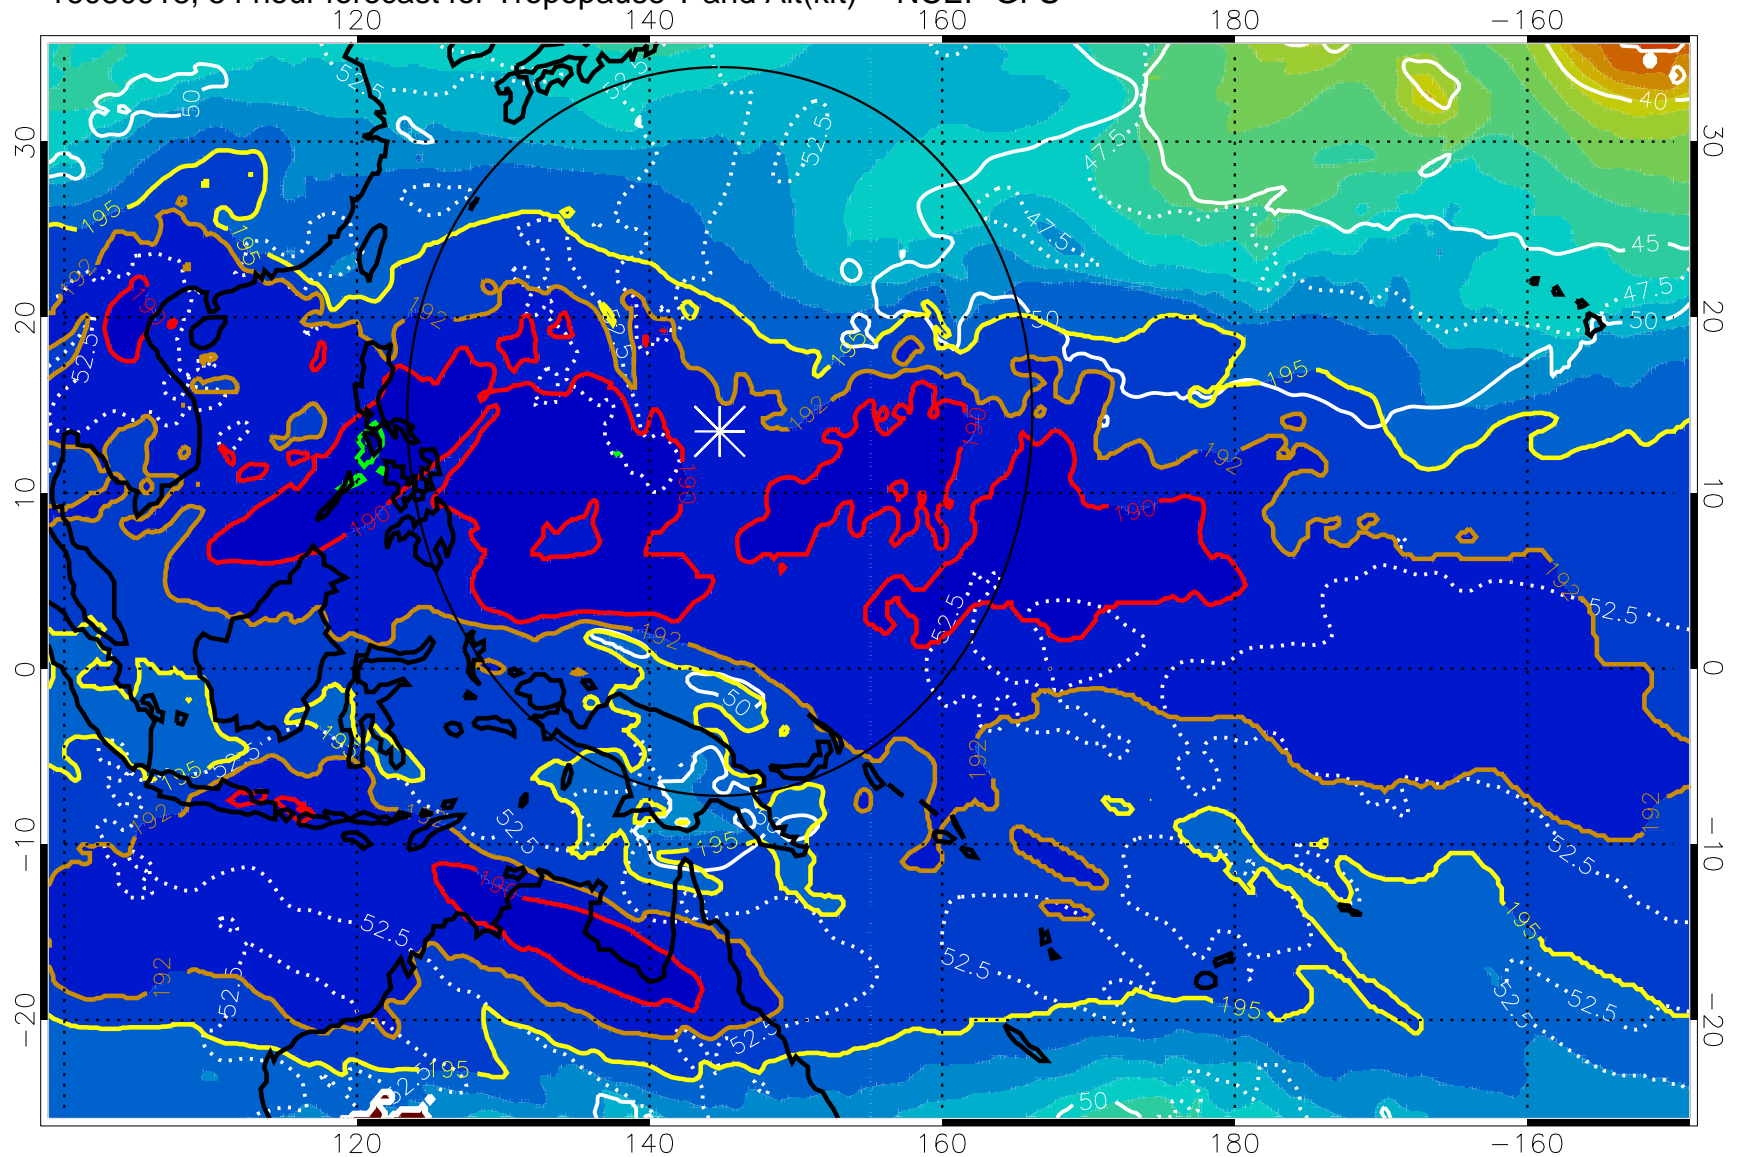

16080918, 54 hour forecast for Tropopause T and Alt(kft) -- NCEP GFS

190 200 210 220 230
Tropopause T, K

Tropopause Altitude in kft (white)

192.5K Isotherm 195K Isotherm
187.5K Isotherm 190K Isotherm

Range ring of 2304 km