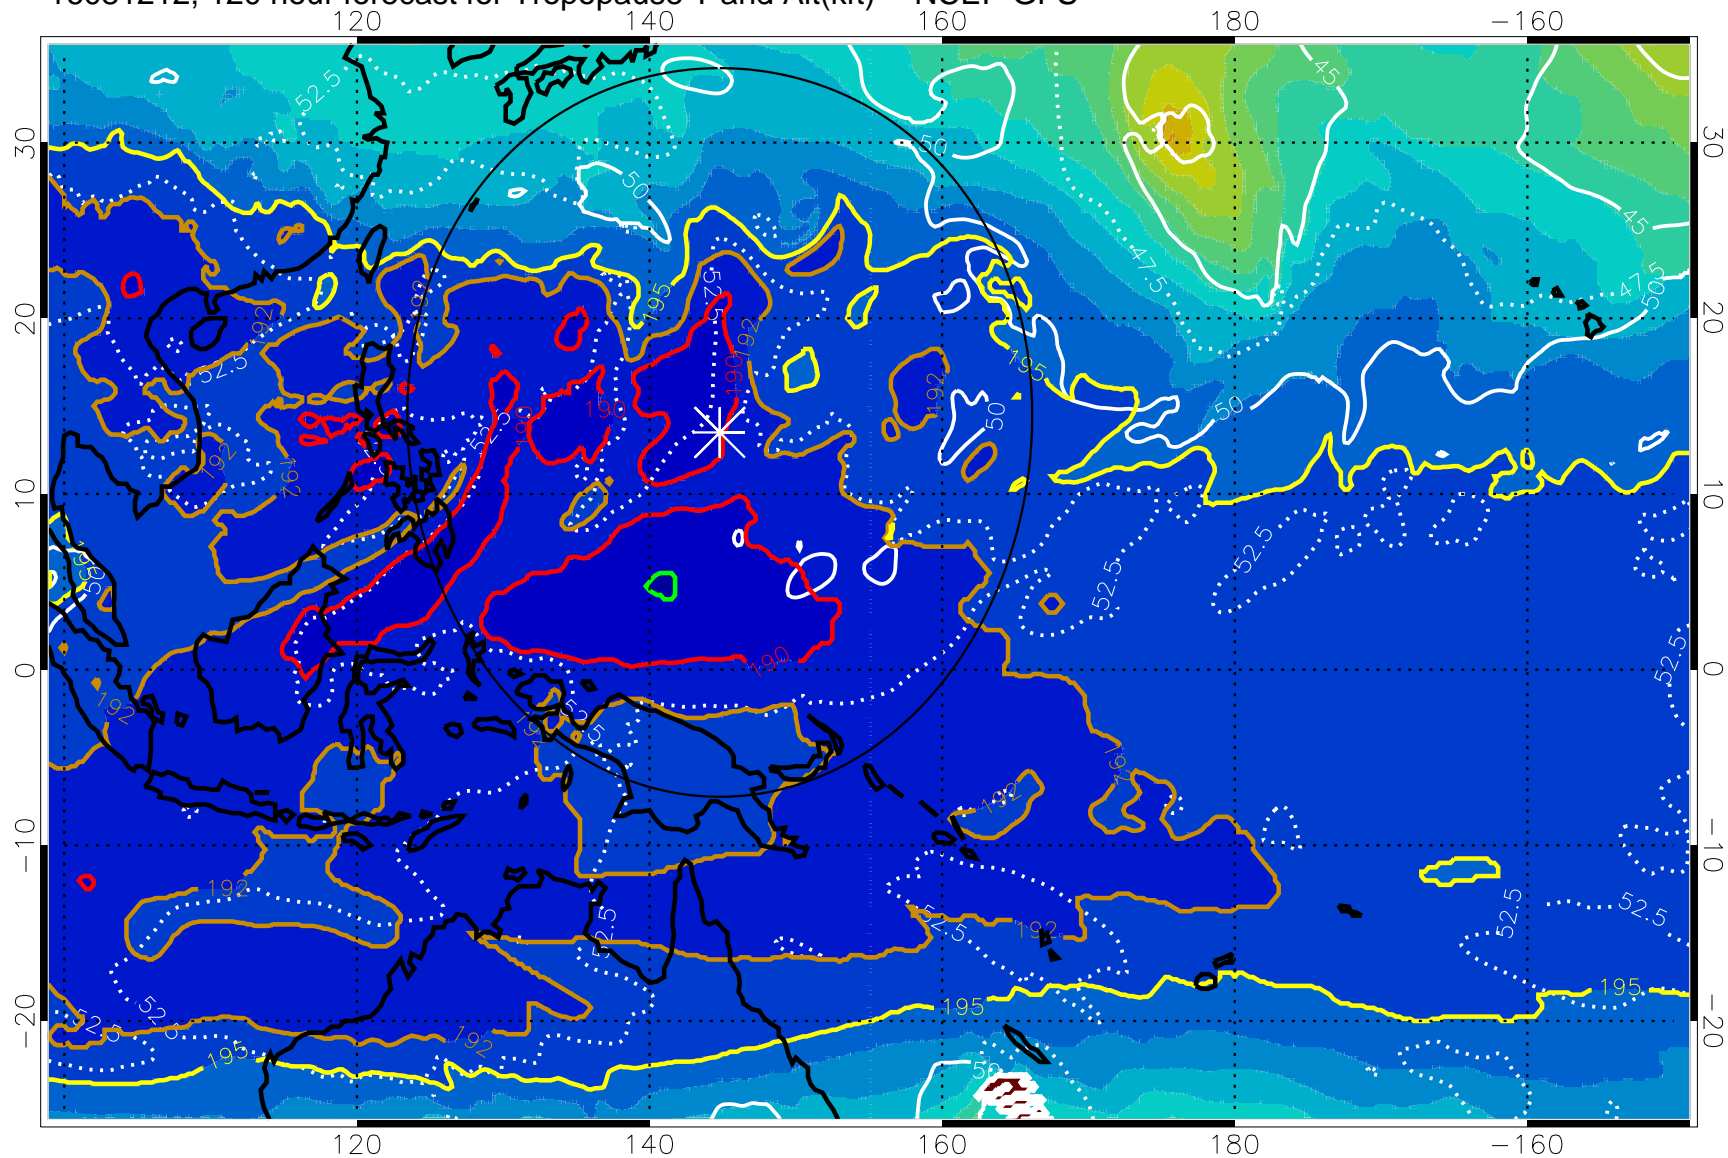

16081206, 114 hour forecast for Tropopause T and Alt(kft) -- NCEP GFS

Tropopause Altitude in kft (white)

192.5K Isotherm 195K Isotherm
187.5K Isotherm 190K Isotherm

Range ring of 2304 km

16081212, 120 hour forecast for Tropopause T and Alt(kft) -- NCEP GFS

190 200 210 220 230

Tropopause T, K

Tropopause Altitude in kft (white)

192.5K Isotherm 195K Isotherm
187.5K Isotherm 190K Isotherm

Range ring of 2304 km