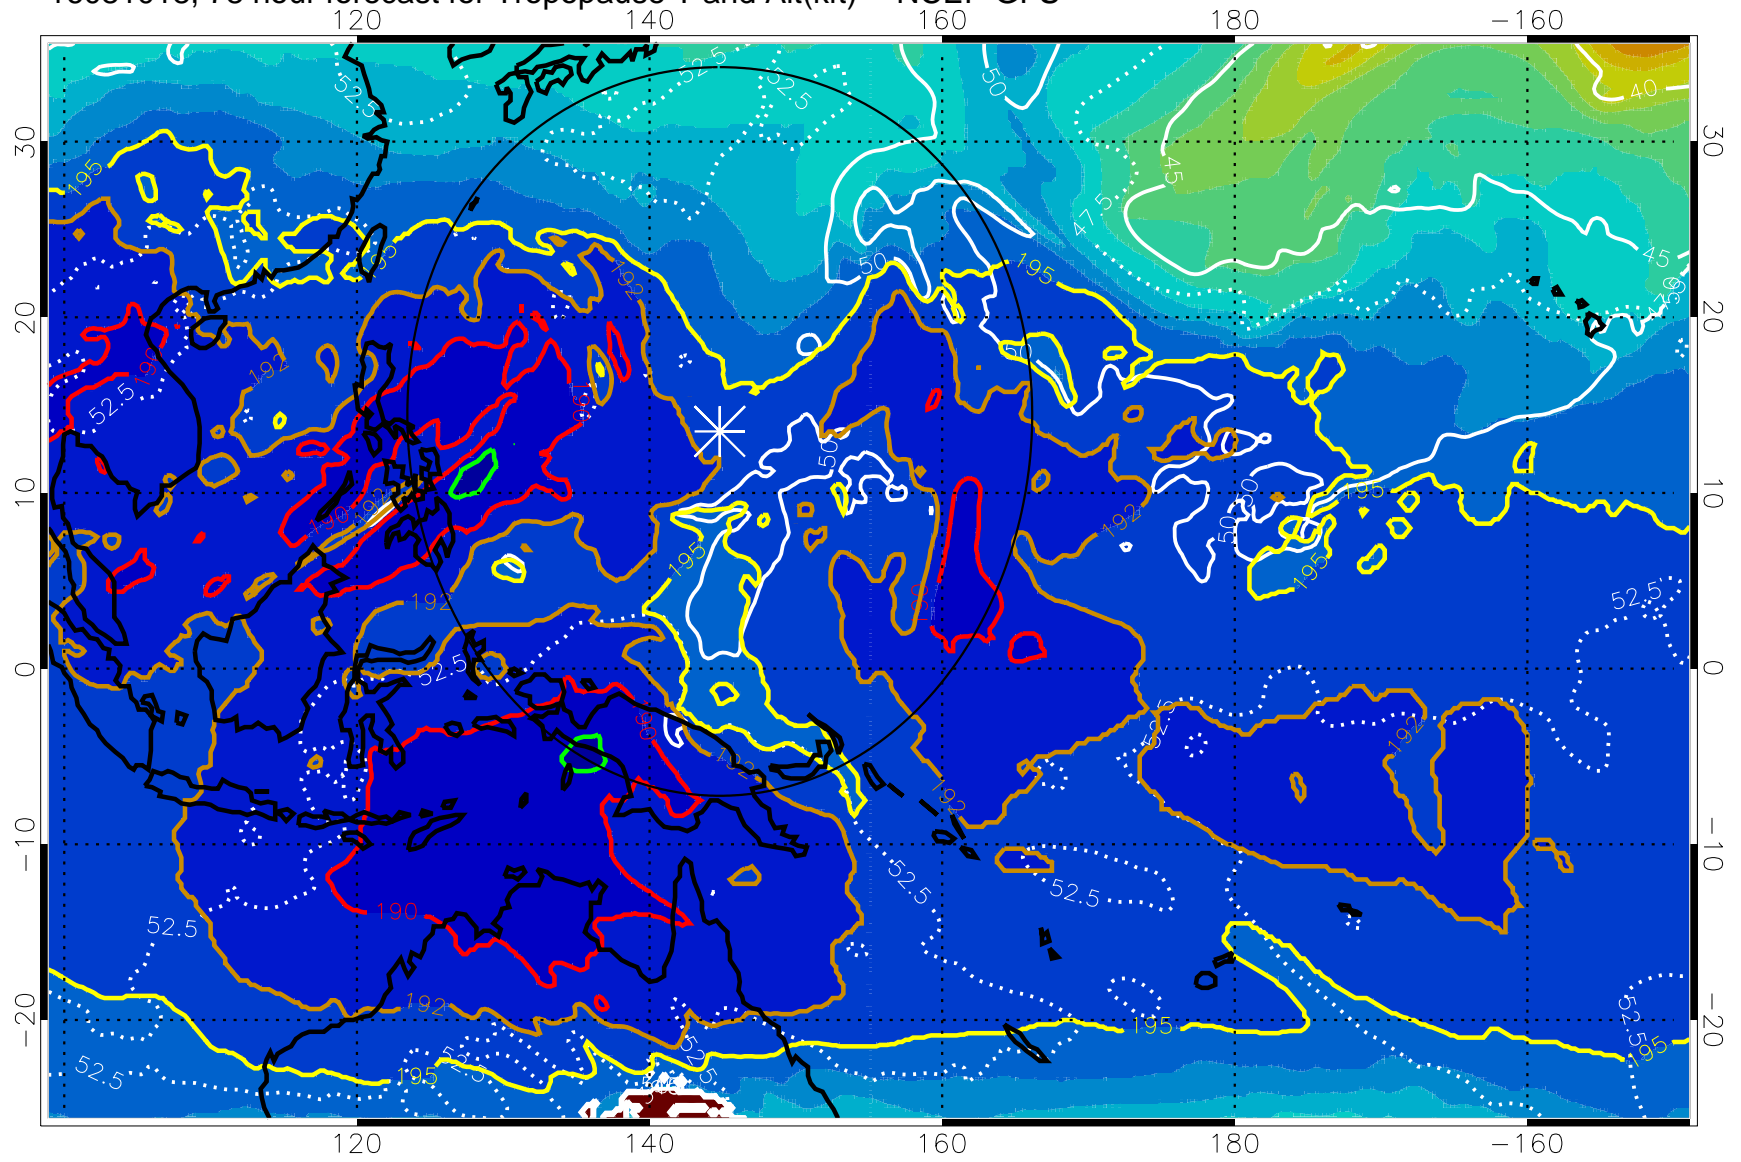

16081018, 78 hour forecast for Tropopause T and Alt(kft) -- NCEP GFS

190 200 210 220 230
Tropopause T, K

Tropopause Altitude in kft (white)

192.5K Isotherm 195K Isotherm
187.5K Isotherm 190K Isotherm

Range ring of 2304 km