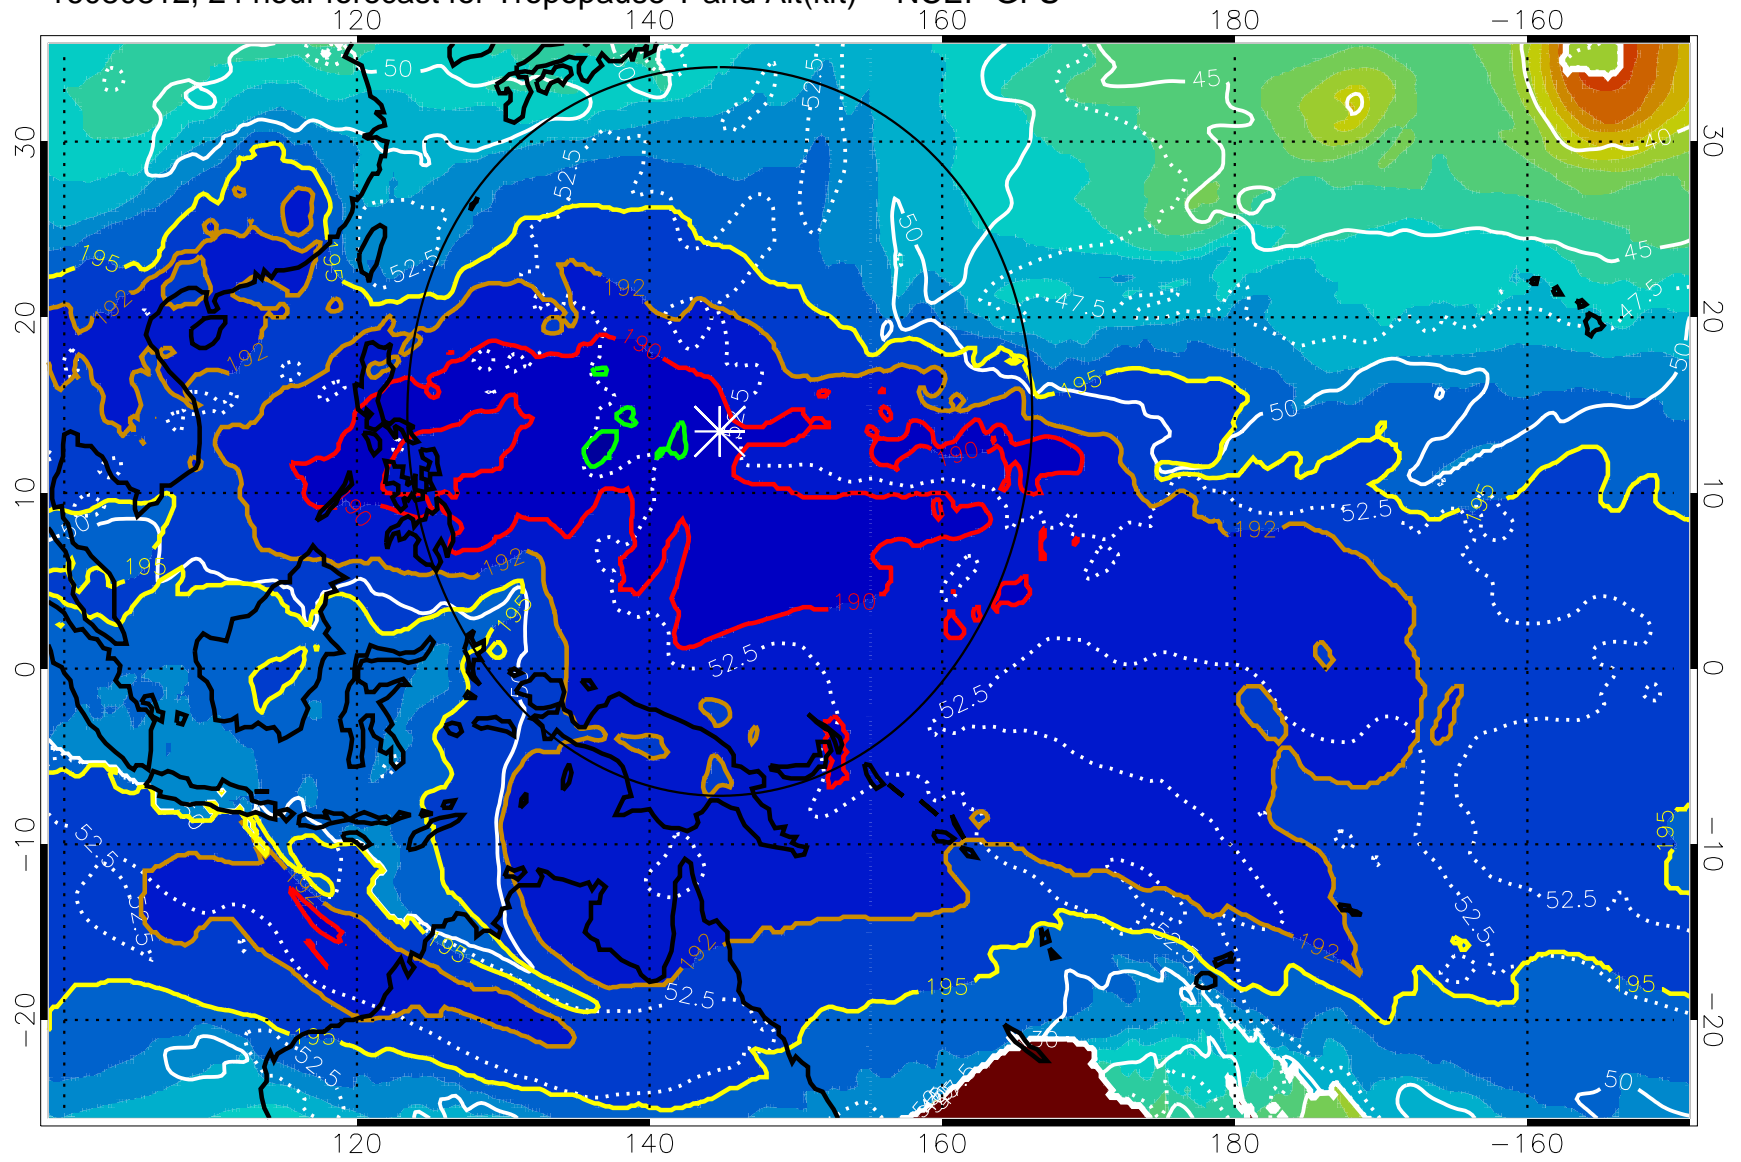

16080812, 24 hour forecast for Tropopause T and Alt(kft) -- NCEP GFS

190   200   210   220   230
Tropopause T, K

Tropopause Altitude in kft (white)

192.5K Isotherm   195K Isotherm
187.5K Isotherm   190K Isotherm

Range ring of 2304 km