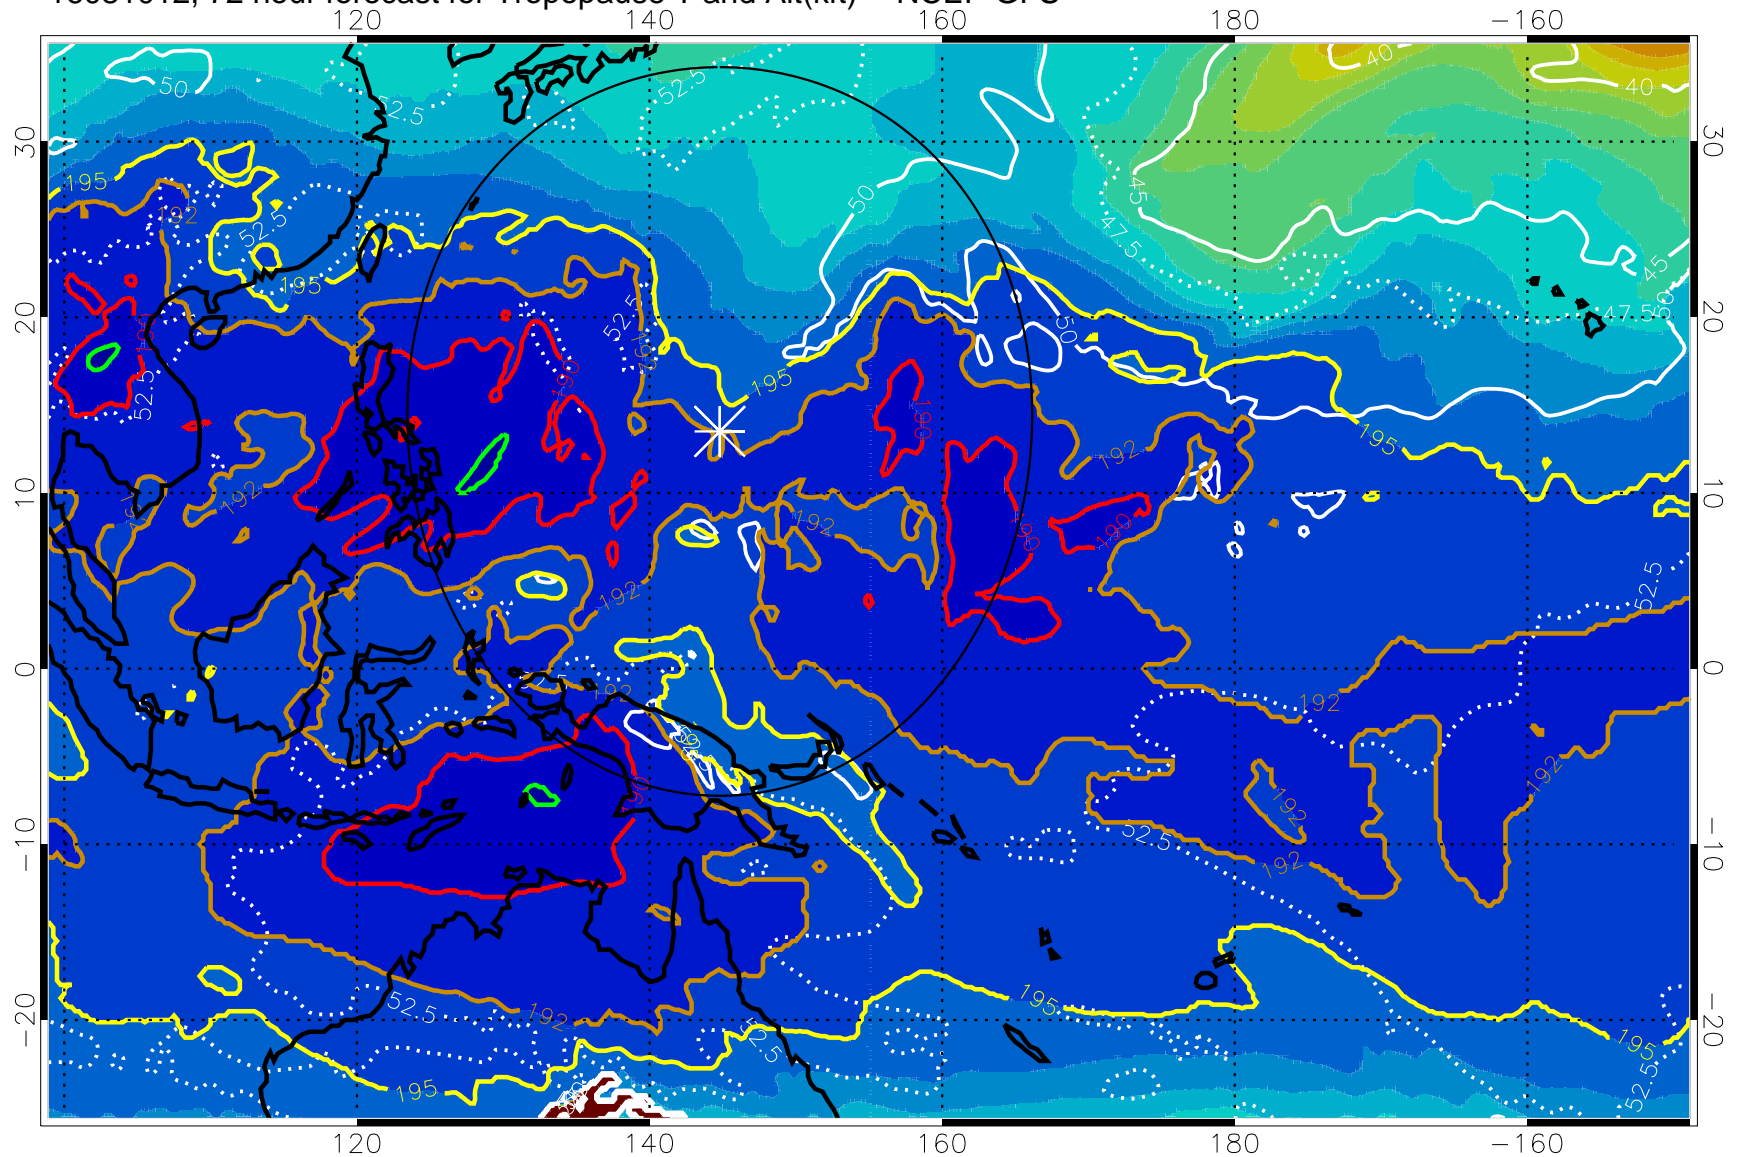

16081012, 72 hour forecast for Tropopause T and Alt(kft) -- NCEP GFS

190 200 210 220 230
Tropopause T, K

Tropopause Altitude in kft (white)

192.5K Isotherm 195K Isotherm
187.5K Isotherm 190K Isotherm

Range ring of 2304 km