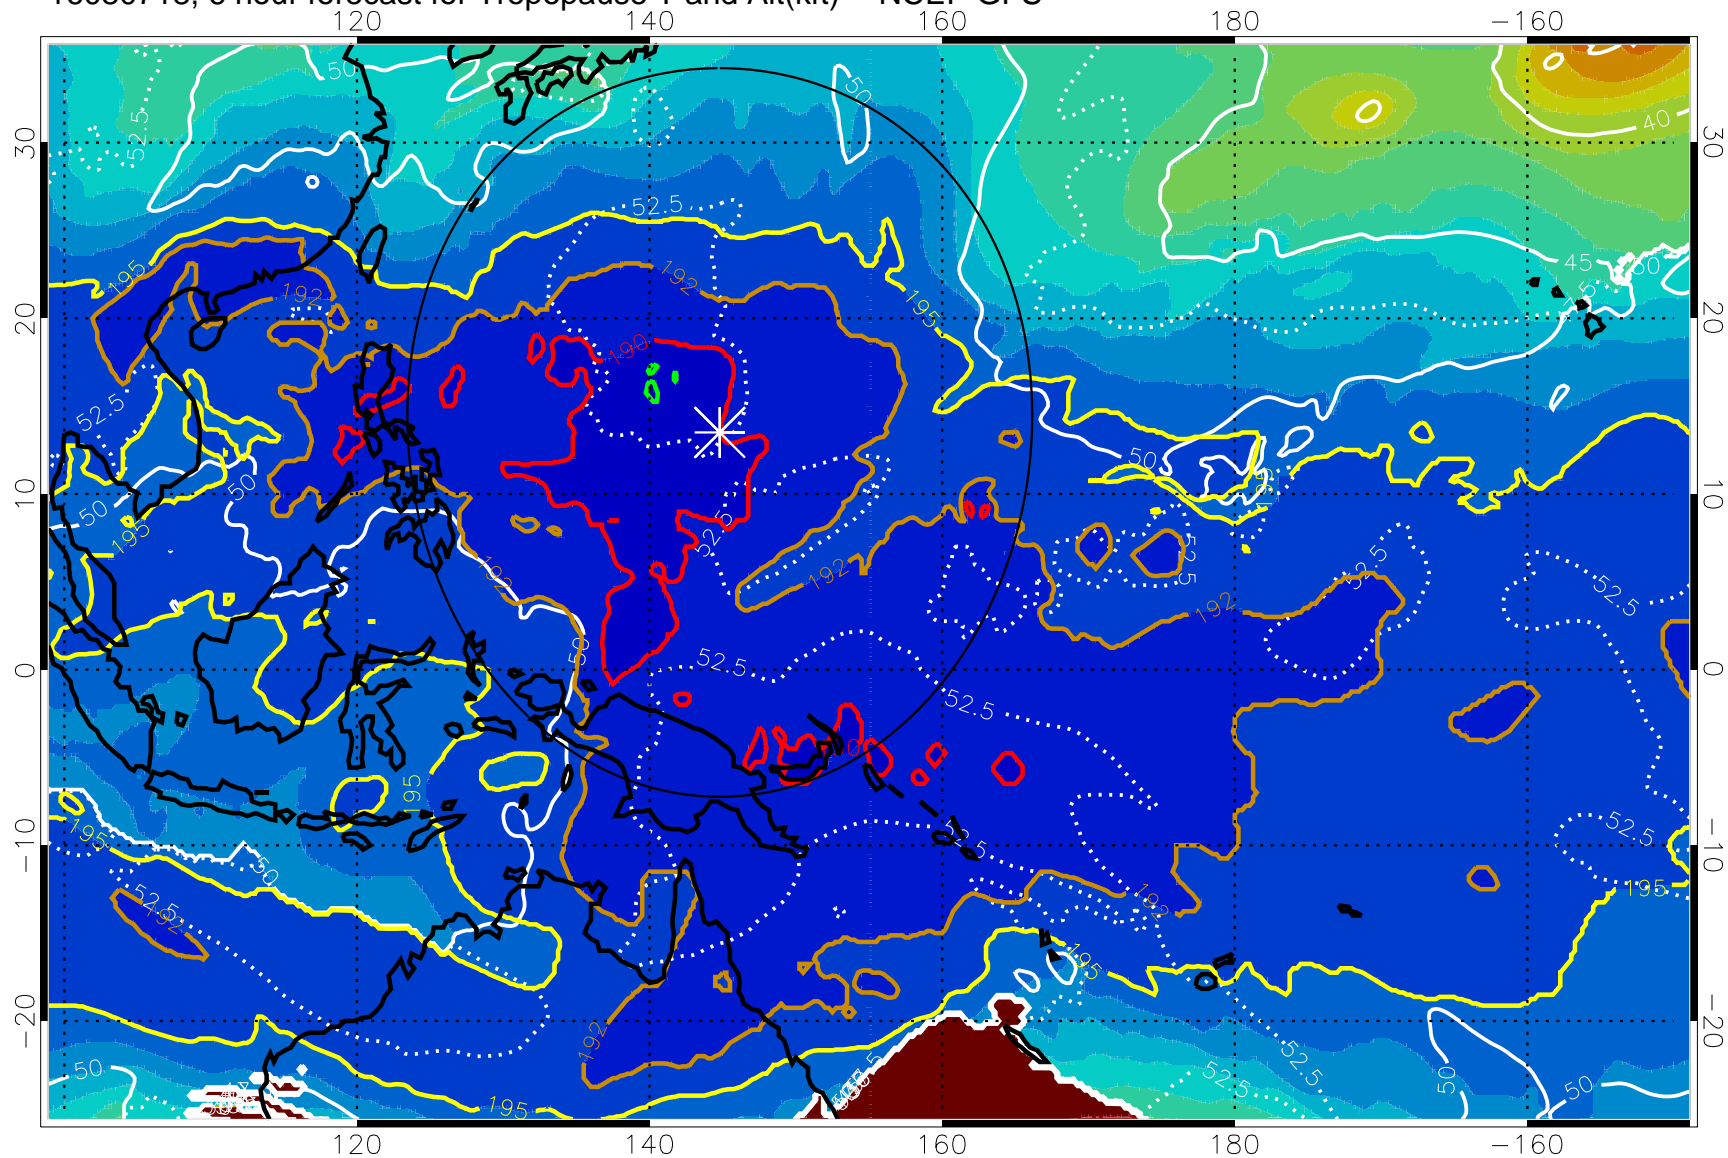

16080718, 6 hour forecast for Tropopause T and Alt(kft) -- NCEP GFS

190 200 210 220 230

Tropopause T, K

Tropopause Altitude in kft (white)

192.5K Isotherm 195K Isotherm

187.5K Isotherm 190K Isotherm

Range ring of 2304 km