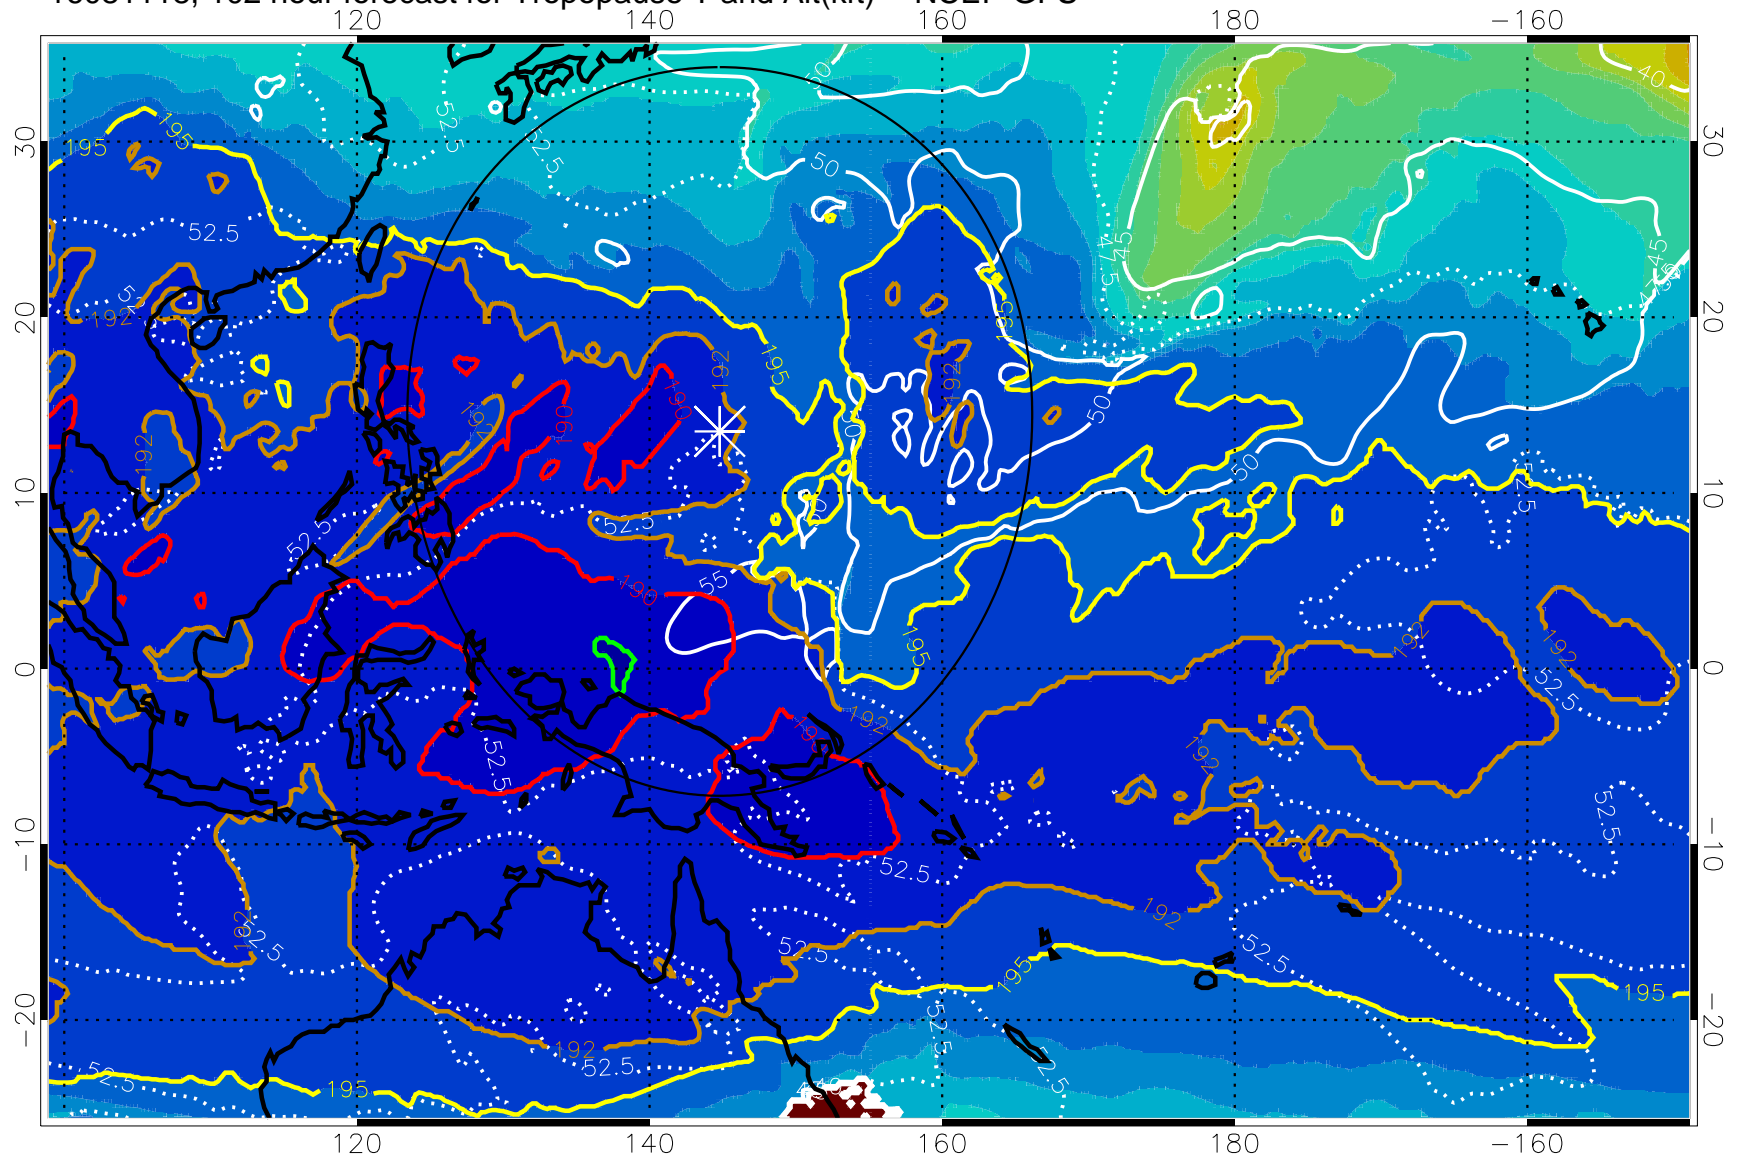

16081118, 102 hour forecast for Tropopause T and Alt(kft) -- NCEP GFS

190 200 210 220 230
Tropopause T, K

Tropopause Altitude in kft (white)

192.5K Isotherm 195K Isotherm
187.5K Isotherm 190K Isotherm

Range ring of 2304 km