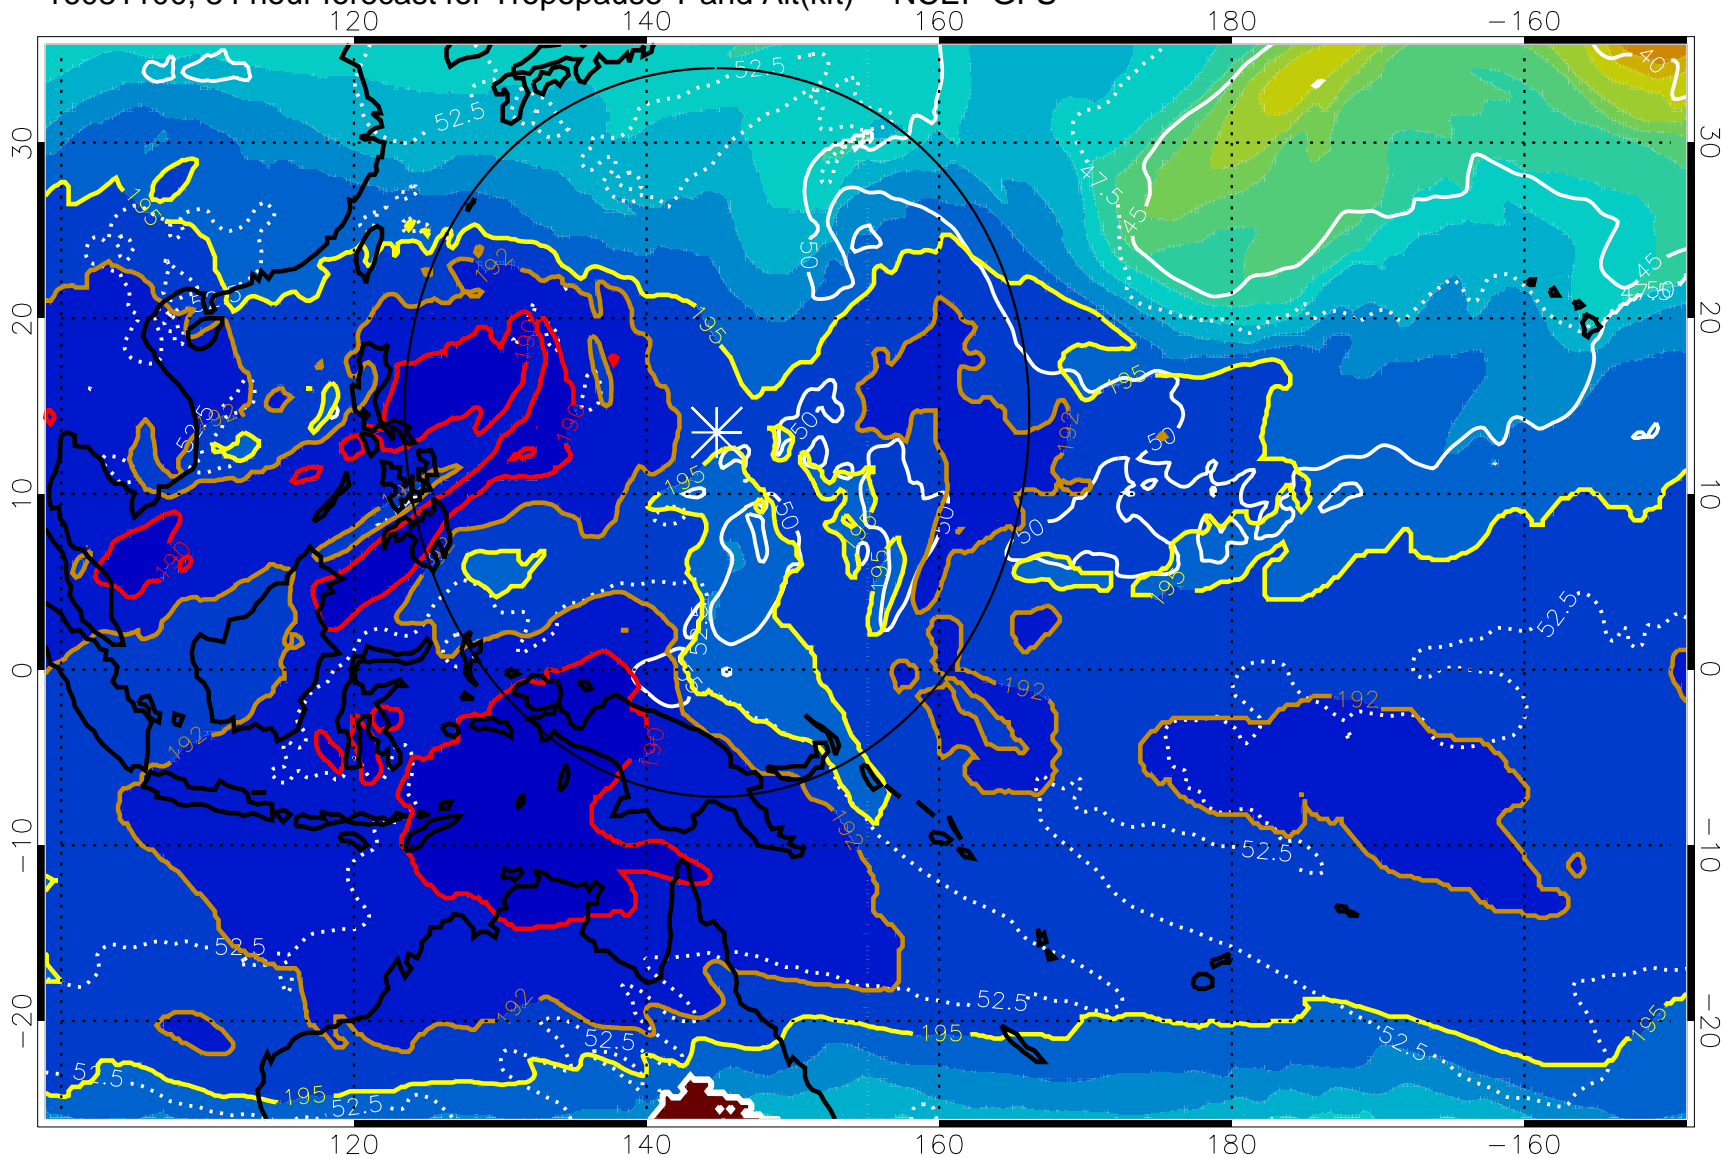

16081100, 84 hour forecast for Tropopause T and Alt(kft) -- NCEP GFS

190 200 210 220 230
Tropopause T, K

Tropopause Altitude in kft (white)

192.5K Isotherm 195K Isotherm
187.5K Isotherm 190K Isotherm

Range ring of 2304 km