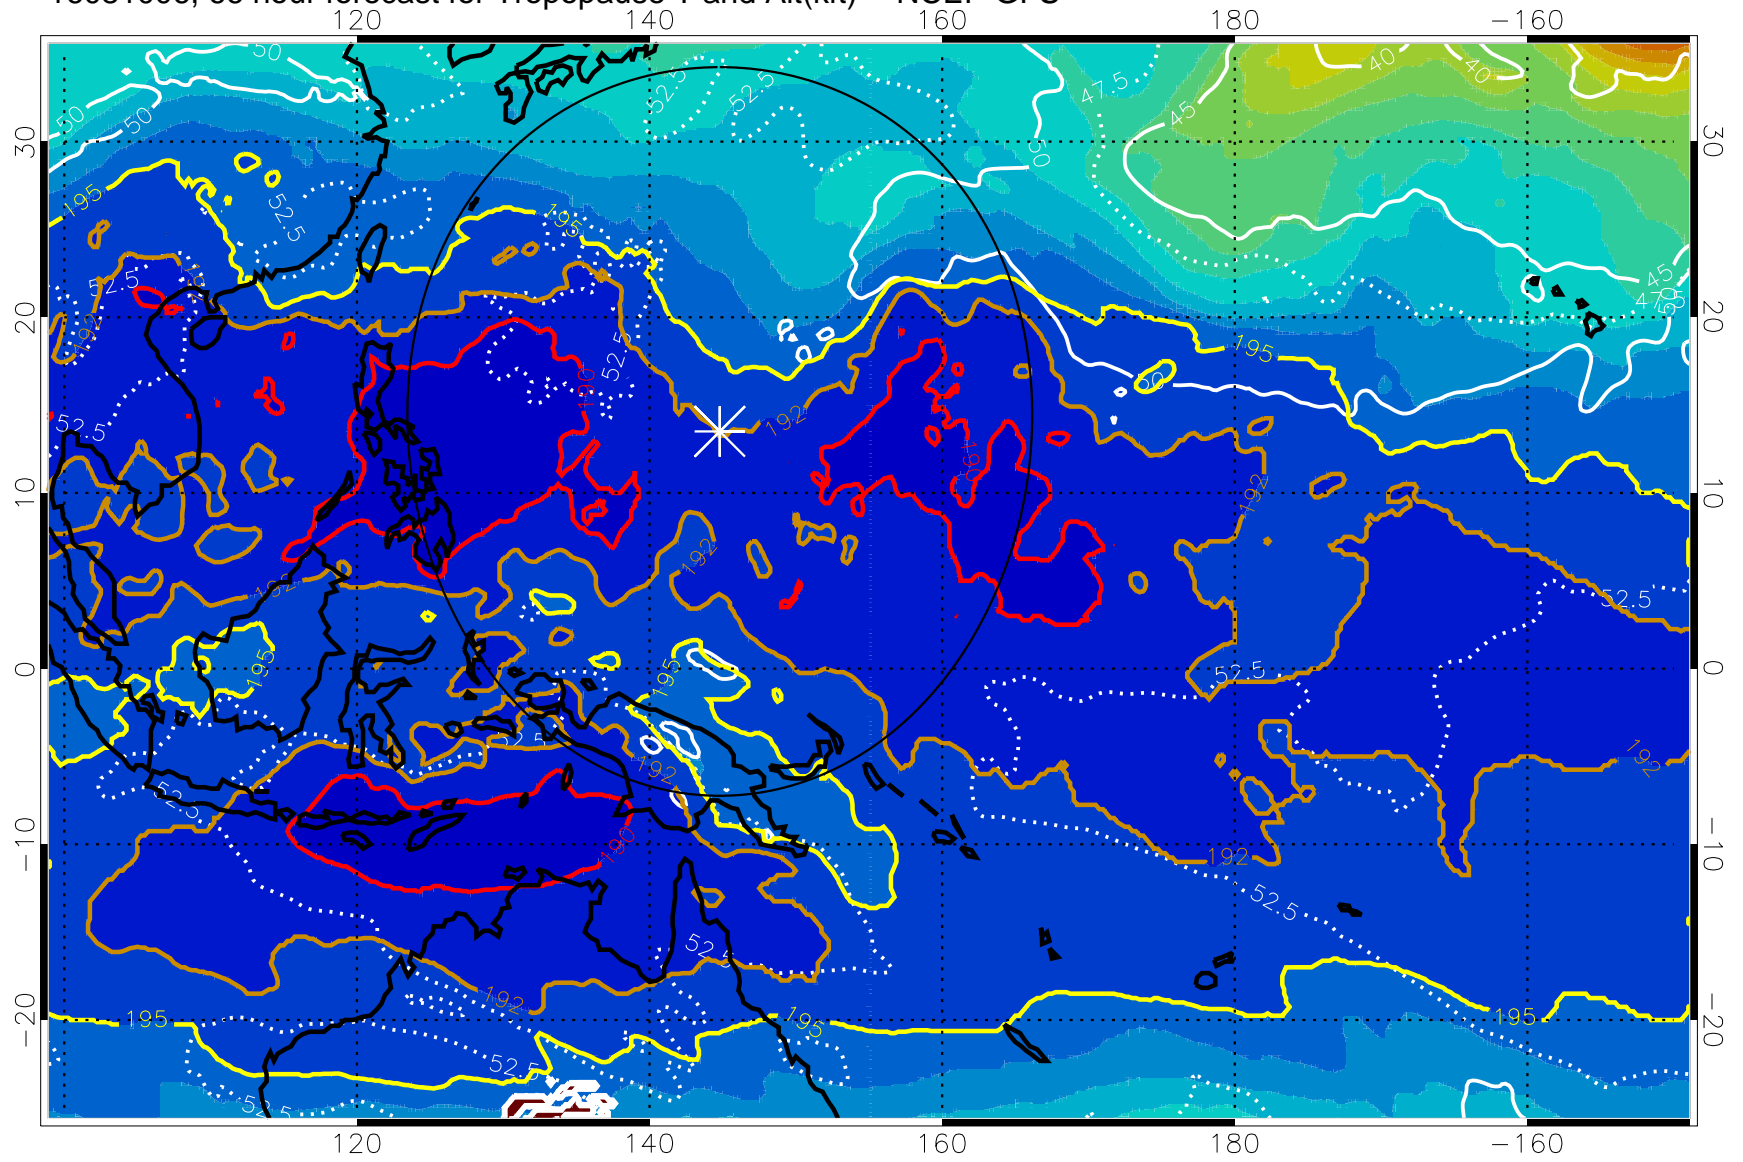

16081006, 66 hour forecast for Tropopause T and Alt(kft) -- NCEP GFS

190   200   210   220   230
Tropopause T, K

Tropopause Altitude in kft (white)

192.5K Isotherm   195K Isotherm
187.5K Isotherm   190K Isotherm

Range ring of 2304 km