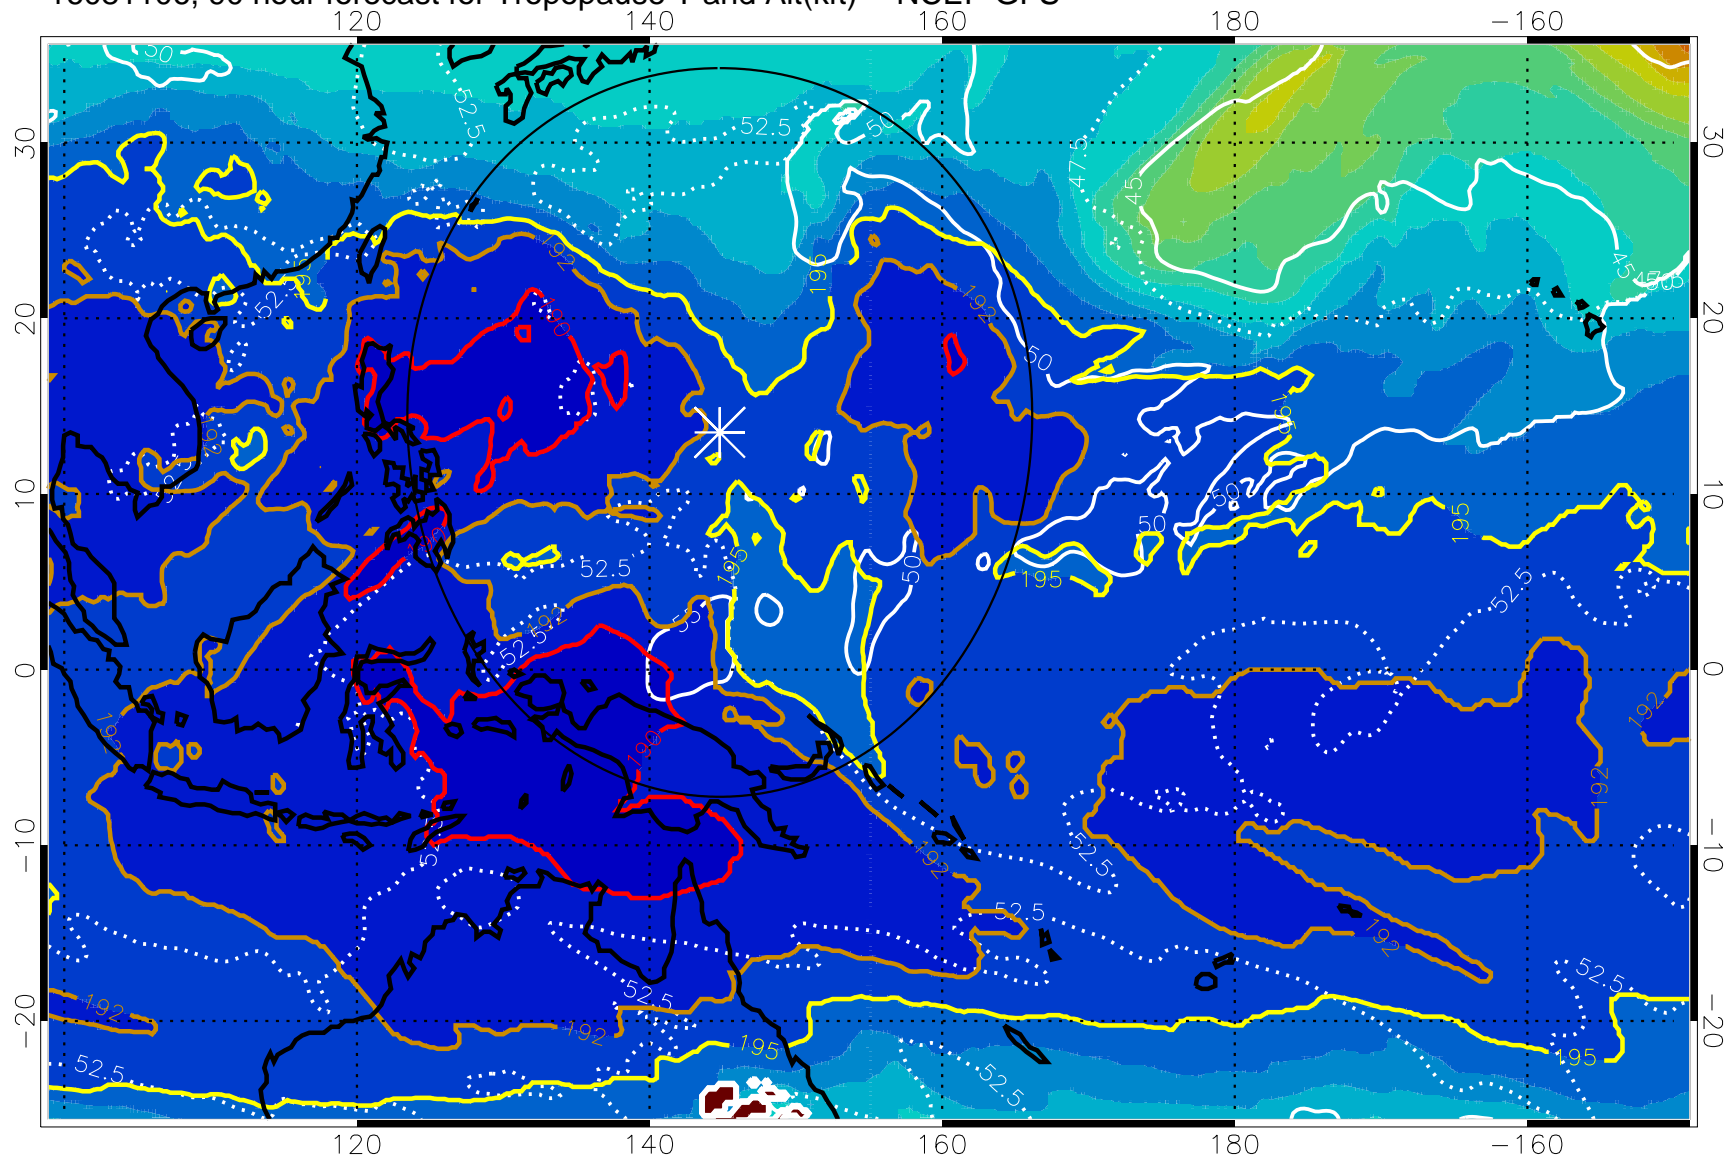

16081106, 90 hour forecast for Tropopause T and Alt(kft) -- NCEP GFS

190   200   210   220   230
Tropopause T, K

Tropopause Altitude in kft (white)

192.5K Isotherm   195K Isotherm
187.5K Isotherm   190K Isotherm

Range ring of 2304 km