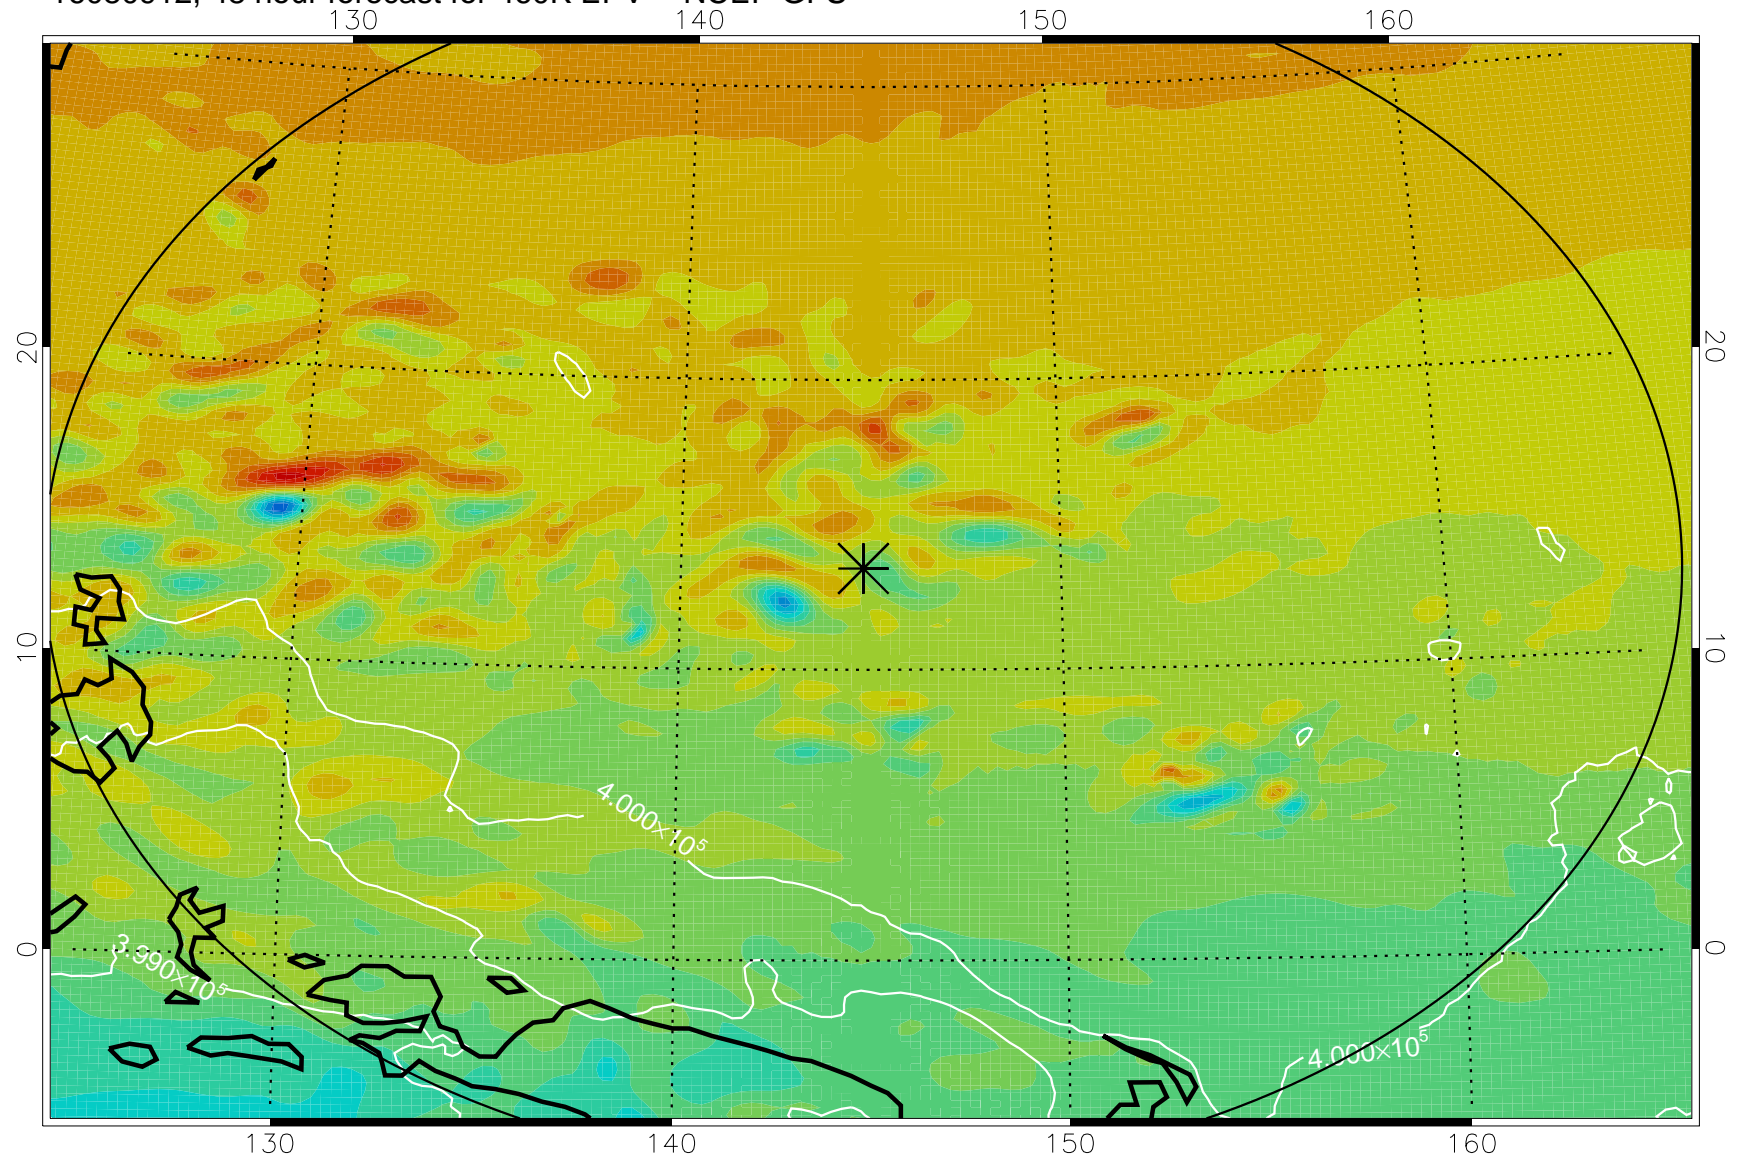

16080818, 30 hour forecast for 460K EPV -- NCEP GFS

460K Montgomery Streamfunction, white

Range ring of 2304 km

16080900, 36 hour forecast for 460K EPV -- NCEP GFS

460K Montgomery Streamfunction, white

Range ring of 2304 km

16080906, 42 hour forecast for 460K EPV -- NCEP GFS

460K Montgomery Streamfunction, white

Range ring of 2304 km

16080912, 48 hour forecast for 460K EPV -- NCEP GFS

460K Montgomery Streamfunction, white

Range ring of 2304 km

16080918, 54 hour forecast for 460K EPV -- NCEP GFS

460K Montgomery Streamfunction, white

Range ring of 2304 km

16081000, 60 hour forecast for 460K EPV -- NCEP GFS

460K Montgomery Streamfunction, white

Range ring of 2304 km

16081006, 66 hour forecast for 460K EPV -- NCEP GFS

460K Montgomery Streamfunction, white

Range ring of 2304 km

16081012, 72 hour forecast for 460K EPV -- NCEP GFS

460K Montgomery Streamfunction, white

Range ring of 2304 km