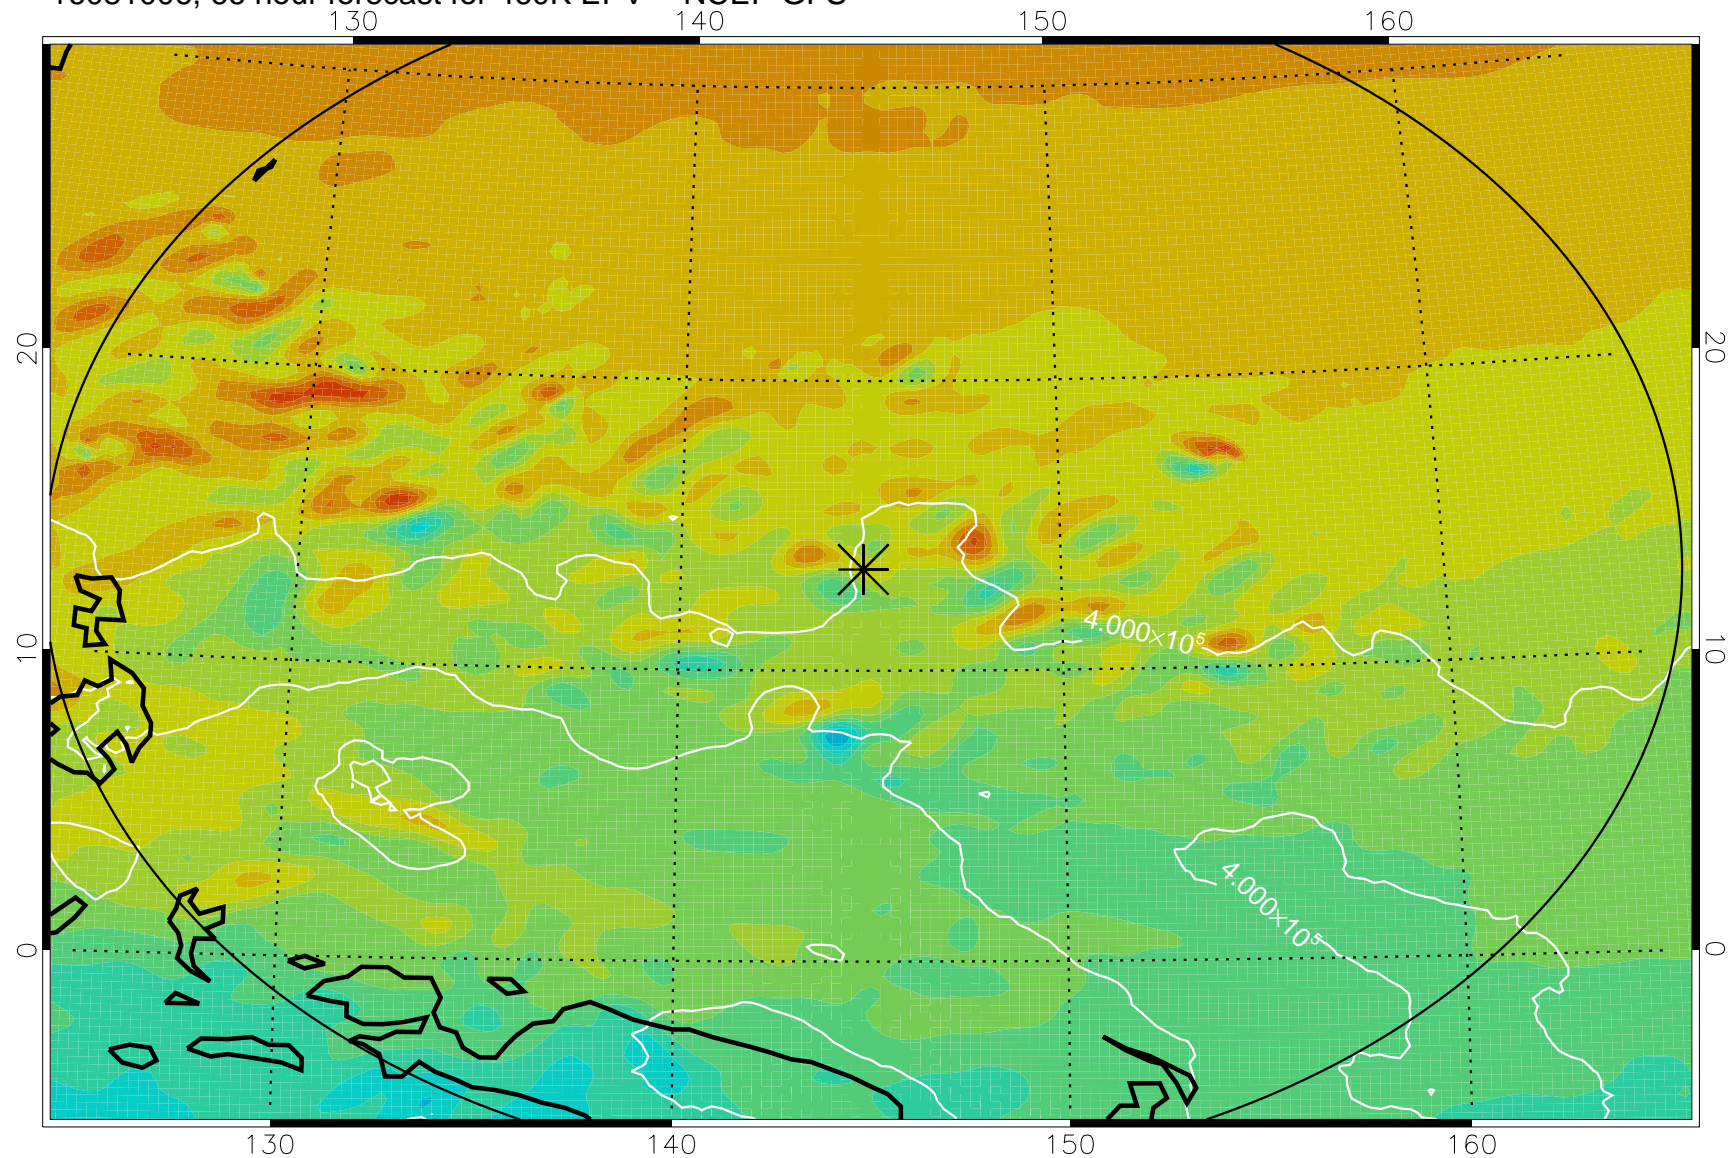

16080918, 54 hour forecast for 460K EPV -- NCEP GFS

460K Montgomery Streamfunction, white

Range ring of 2304 km

16081000, 60 hour forecast for 460K EPV -- NCEP GFS

460K Montgomery Streamfunction, white

Range ring of 2304 km

16081006, 66 hour forecast for 460K EPV -- NCEP GFS

460K Montgomery Streamfunction, white

Range ring of 2304 km

16081012, 72 hour forecast for 460K EPV -- NCEP GFS

460K Montgomery Streamfunction, white

Range ring of 2304 km

16081018, 78 hour forecast for 460K EPV -- NCEP GFS

460K Montgomery Streamfunction, white

Range ring of 2304 km

16081100, 84 hour forecast for 460K EPV -- NCEP GFS

460K Montgomery Streamfunction, white

Range ring of 2304 km

16081106, 90 hour forecast for 460K EPV -- NCEP GFS

460K Montgomery Streamfunction, white

Range ring of 2304 km

16081112, 96 hour forecast for 460K EPV -- NCEP GFS

460K Montgomery Streamfunction, white

Range ring of 2304 km