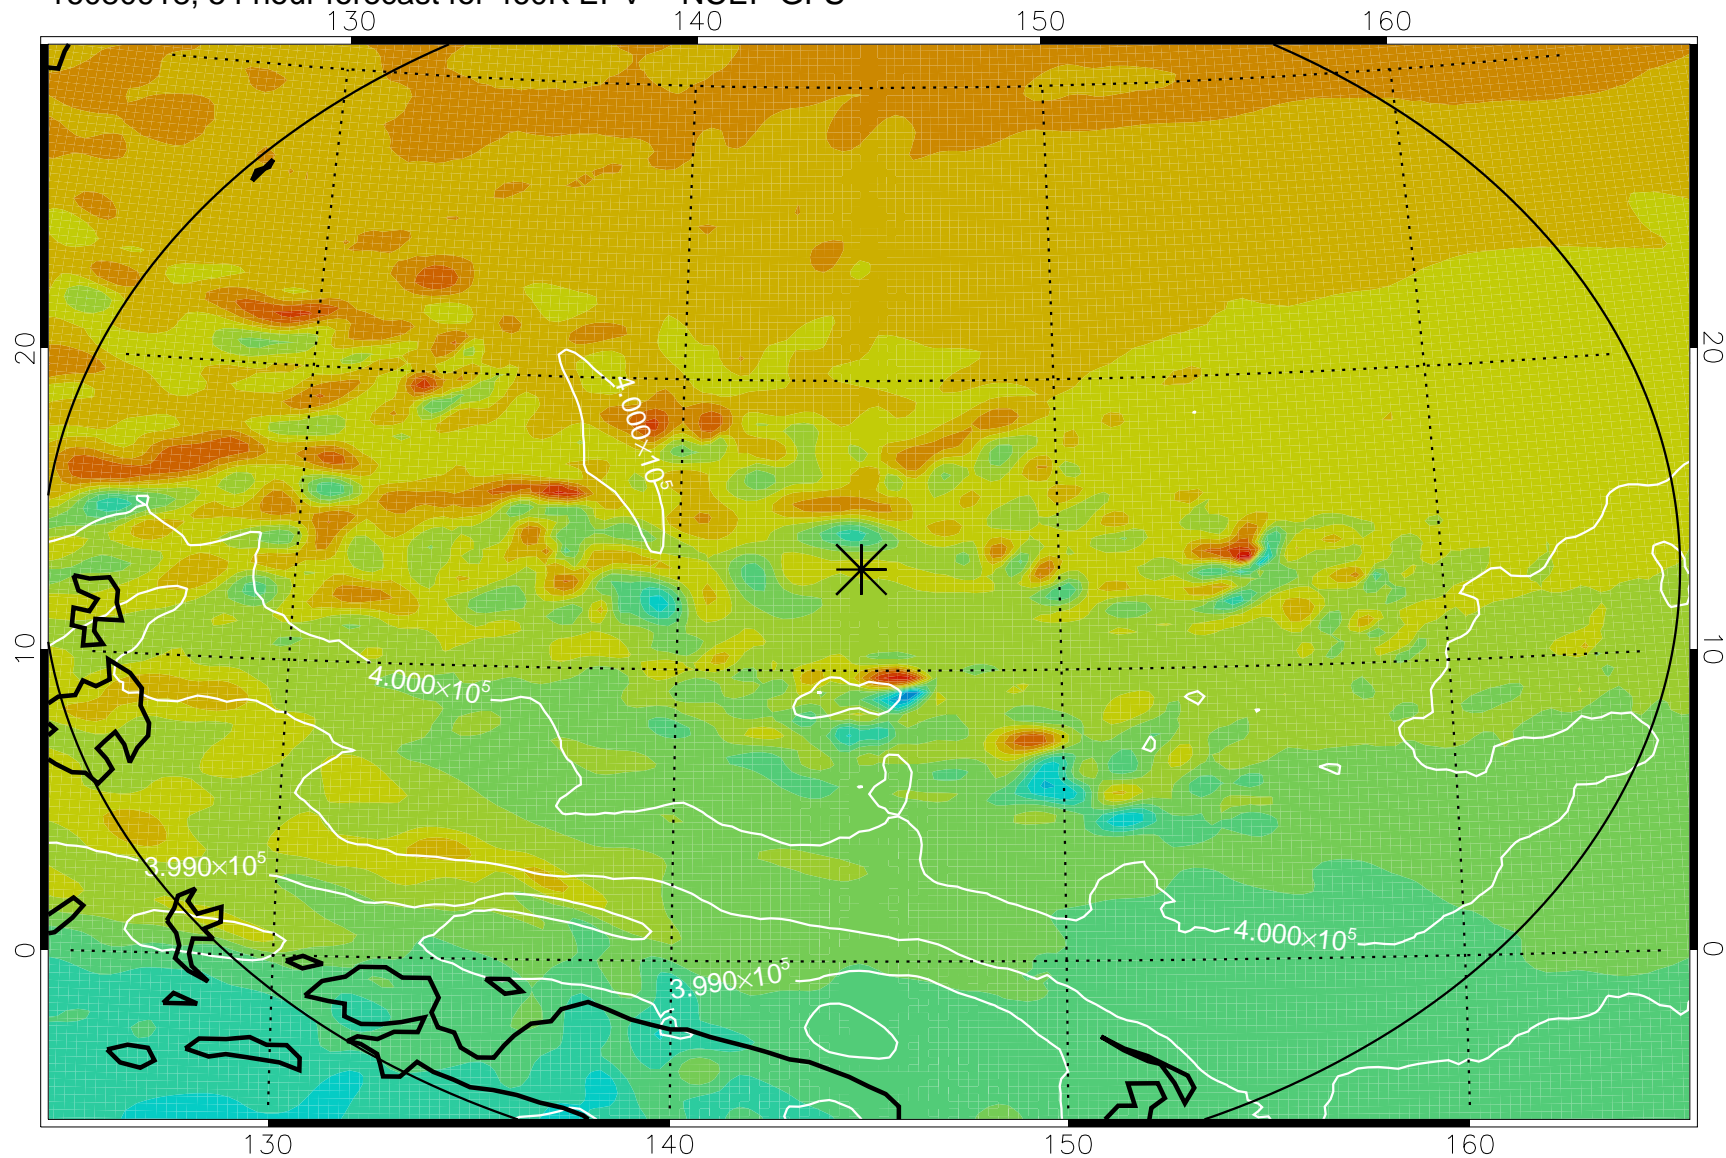

16080906, 42 hour forecast for 460K EPV -- NCEP GFS

460K Montgomery Streamfunction, white

Range ring of 2304 km

16080912, 48 hour forecast for 460K EPV -- NCEP GFS

460K Montgomery Streamfunction, white

Range ring of 2304 km

16080918, 54 hour forecast for 460K EPV -- NCEP GFS

460K Montgomery Streamfunction, white

Range ring of 2304 km

16081000, 60 hour forecast for 460K EPV -- NCEP GFS

460K Montgomery Streamfunction, white

Range ring of 2304 km

16081006, 66 hour forecast for 460K EPV -- NCEP GFS

460K Montgomery Streamfunction, white

Range ring of 2304 km

16081012, 72 hour forecast for 460K EPV -- NCEP GFS

460K Montgomery Streamfunction, white

Range ring of 2304 km

16081018, 78 hour forecast for 460K EPV -- NCEP GFS

460K Montgomery Streamfunction, white

Range ring of 2304 km

16081100, 84 hour forecast for 460K EPV -- NCEP GFS

460K Montgomery Streamfunction, white

Range ring of 2304 km