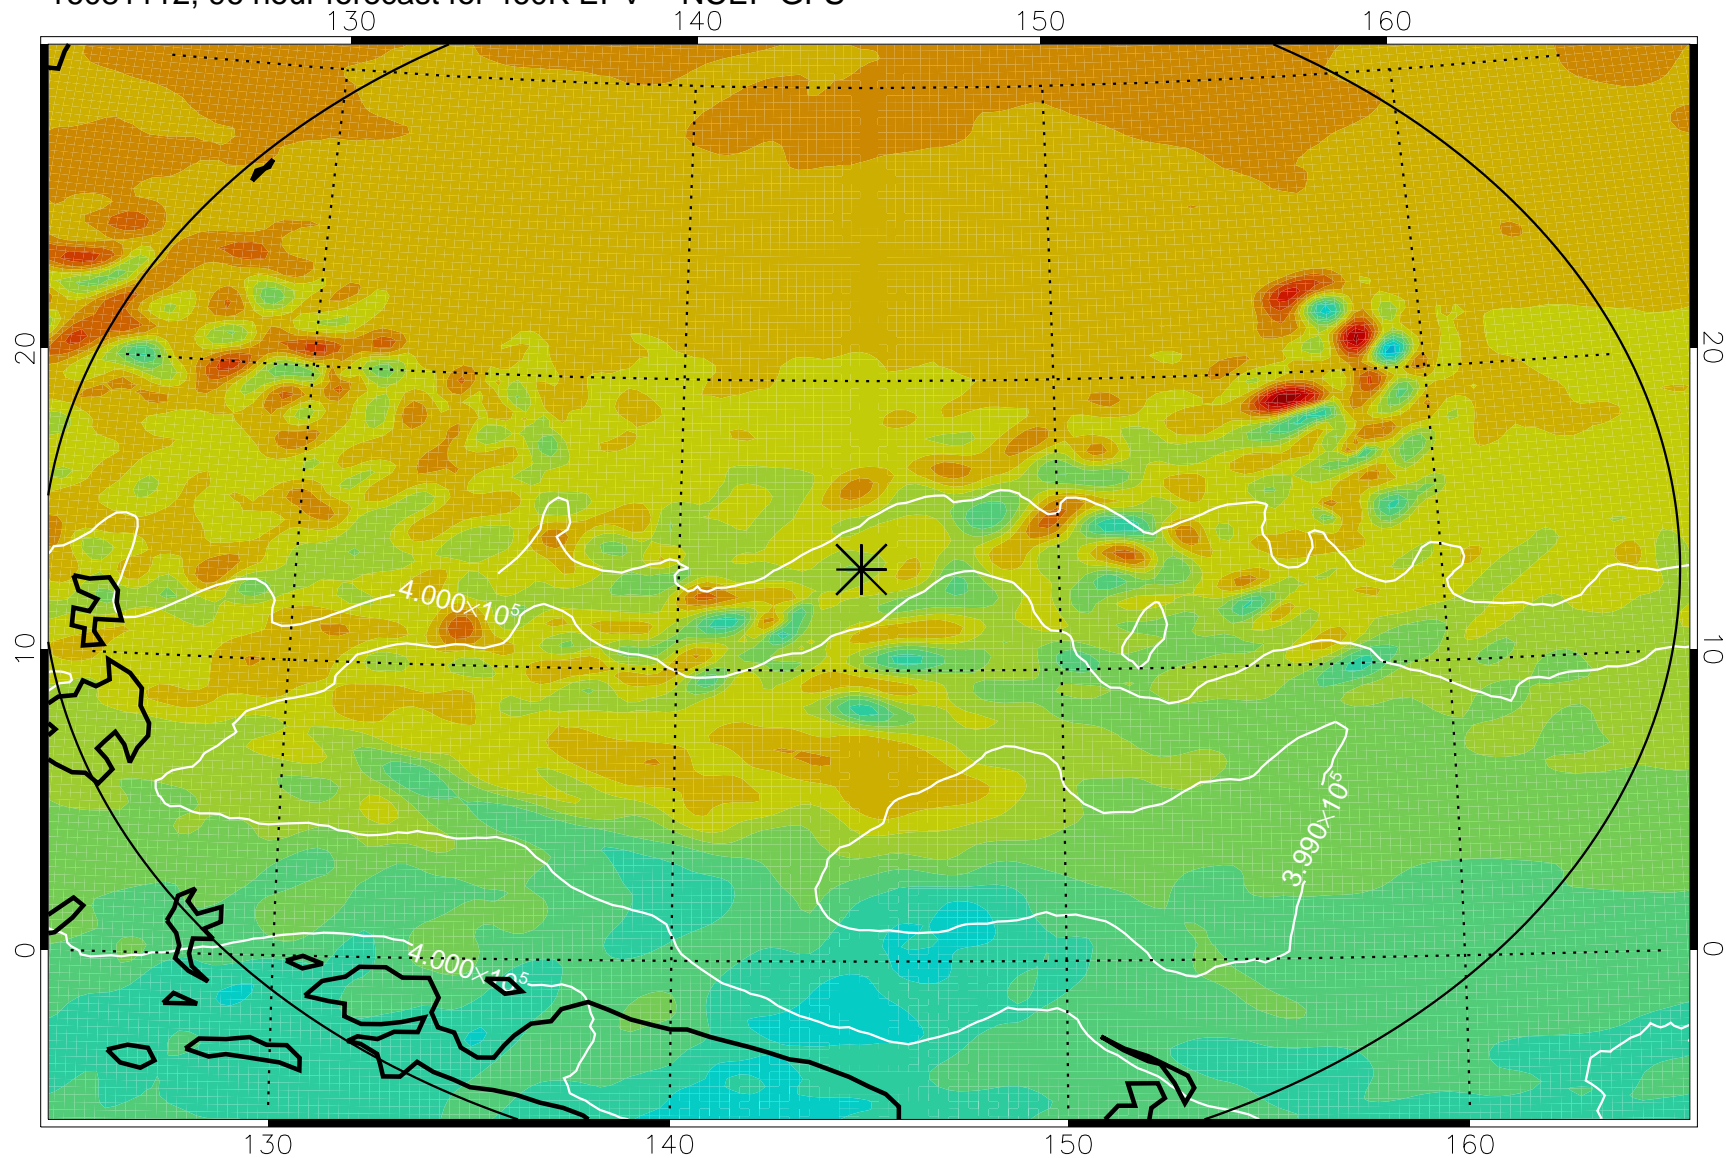

16081018, 78 hour forecast for 460K EPV -- NCEP GFS

460K Montgomery Streamfunction, white

Range ring of 2304 km

16081100, 84 hour forecast for 460K EPV -- NCEP GFS

460K Montgomery Streamfunction, white

Range ring of 2304 km

16081106, 90 hour forecast for 460K EPV -- NCEP GFS

460K Montgomery Streamfunction, white

Range ring of 2304 km

16081112, 96 hour forecast for 460K EPV -- NCEP GFS

460K Montgomery Streamfunction, white

Range ring of 2304 km

16081118, 102 hour forecast for 460K EPV -- NCEP GFS

460K Montgomery Streamfunction, white

Range ring of 2304 km

16081200, 108 hour forecast for 460K EPV -- NCEP GFS

460K Montgomery Streamfunction, white

Range ring of 2304 km

16081206, 114 hour forecast for 460K EPV -- NCEP GFS

460K Montgomery Streamfunction, white

Range ring of 2304 km

16081212, 120 hour forecast for 460K EPV -- NCEP GFS

460K Montgomery Streamfunction, white

Range ring of 2304 km