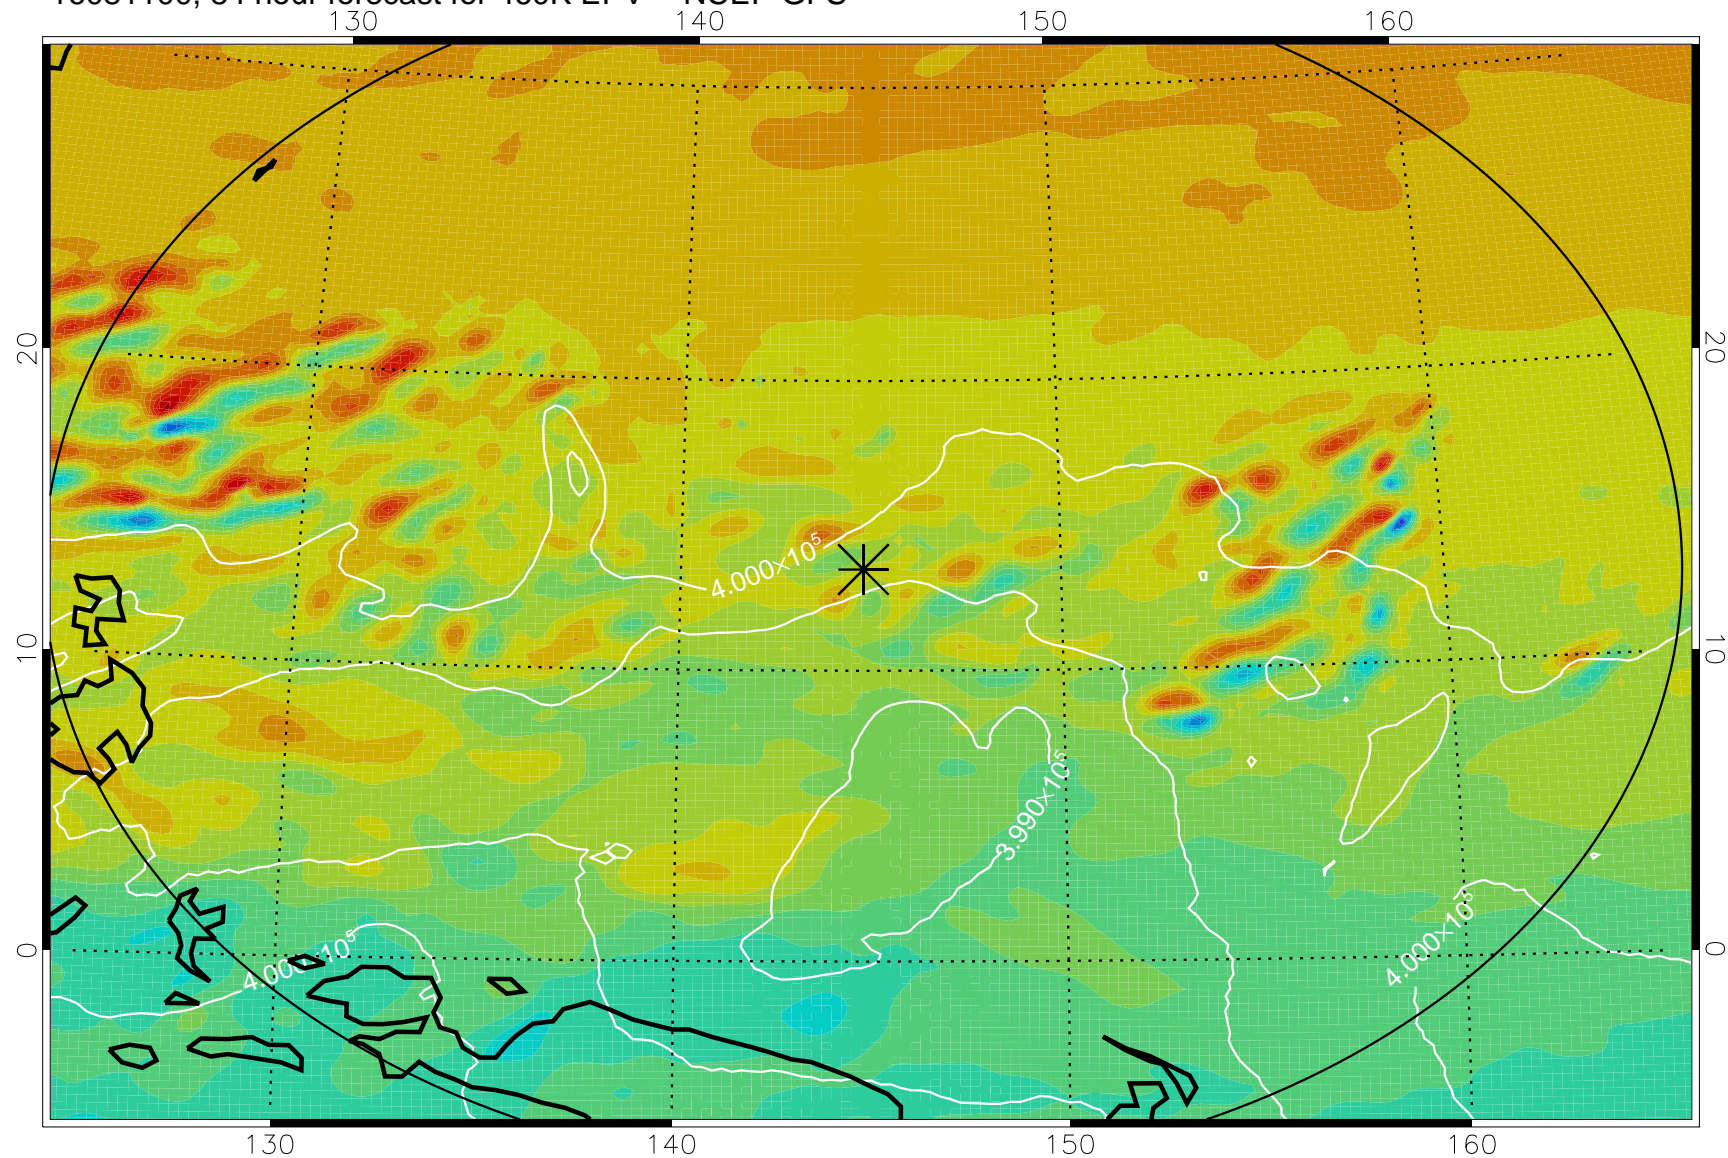

16081006, 66 hour forecast for 460K EPV -- NCEP GFS

460K Montgomery Streamfunction, white

Range ring of 2304 km

16081012, 72 hour forecast for 460K EPV -- NCEP GFS

460K Montgomery Streamfunction, white

Range ring of 2304 km

16081018, 78 hour forecast for 460K EPV -- NCEP GFS

460K Montgomery Streamfunction, white

Range ring of 2304 km

16081100, 84 hour forecast for 460K EPV -- NCEP GFS

460K Montgomery Streamfunction, white

Range ring of 2304 km

16081106, 90 hour forecast for 460K EPV -- NCEP GFS

460K Montgomery Streamfunction, white

Range ring of 2304 km

16081112, 96 hour forecast for 460K EPV -- NCEP GFS

460K Montgomery Streamfunction, white

Range ring of 2304 km

16081118, 102 hour forecast for 460K EPV -- NCEP GFS

460K Montgomery Streamfunction, white

Range ring of 2304 km

16081200, 108 hour forecast for 460K EPV -- NCEP GFS

460K Montgomery Streamfunction, white

Range ring of 2304 km