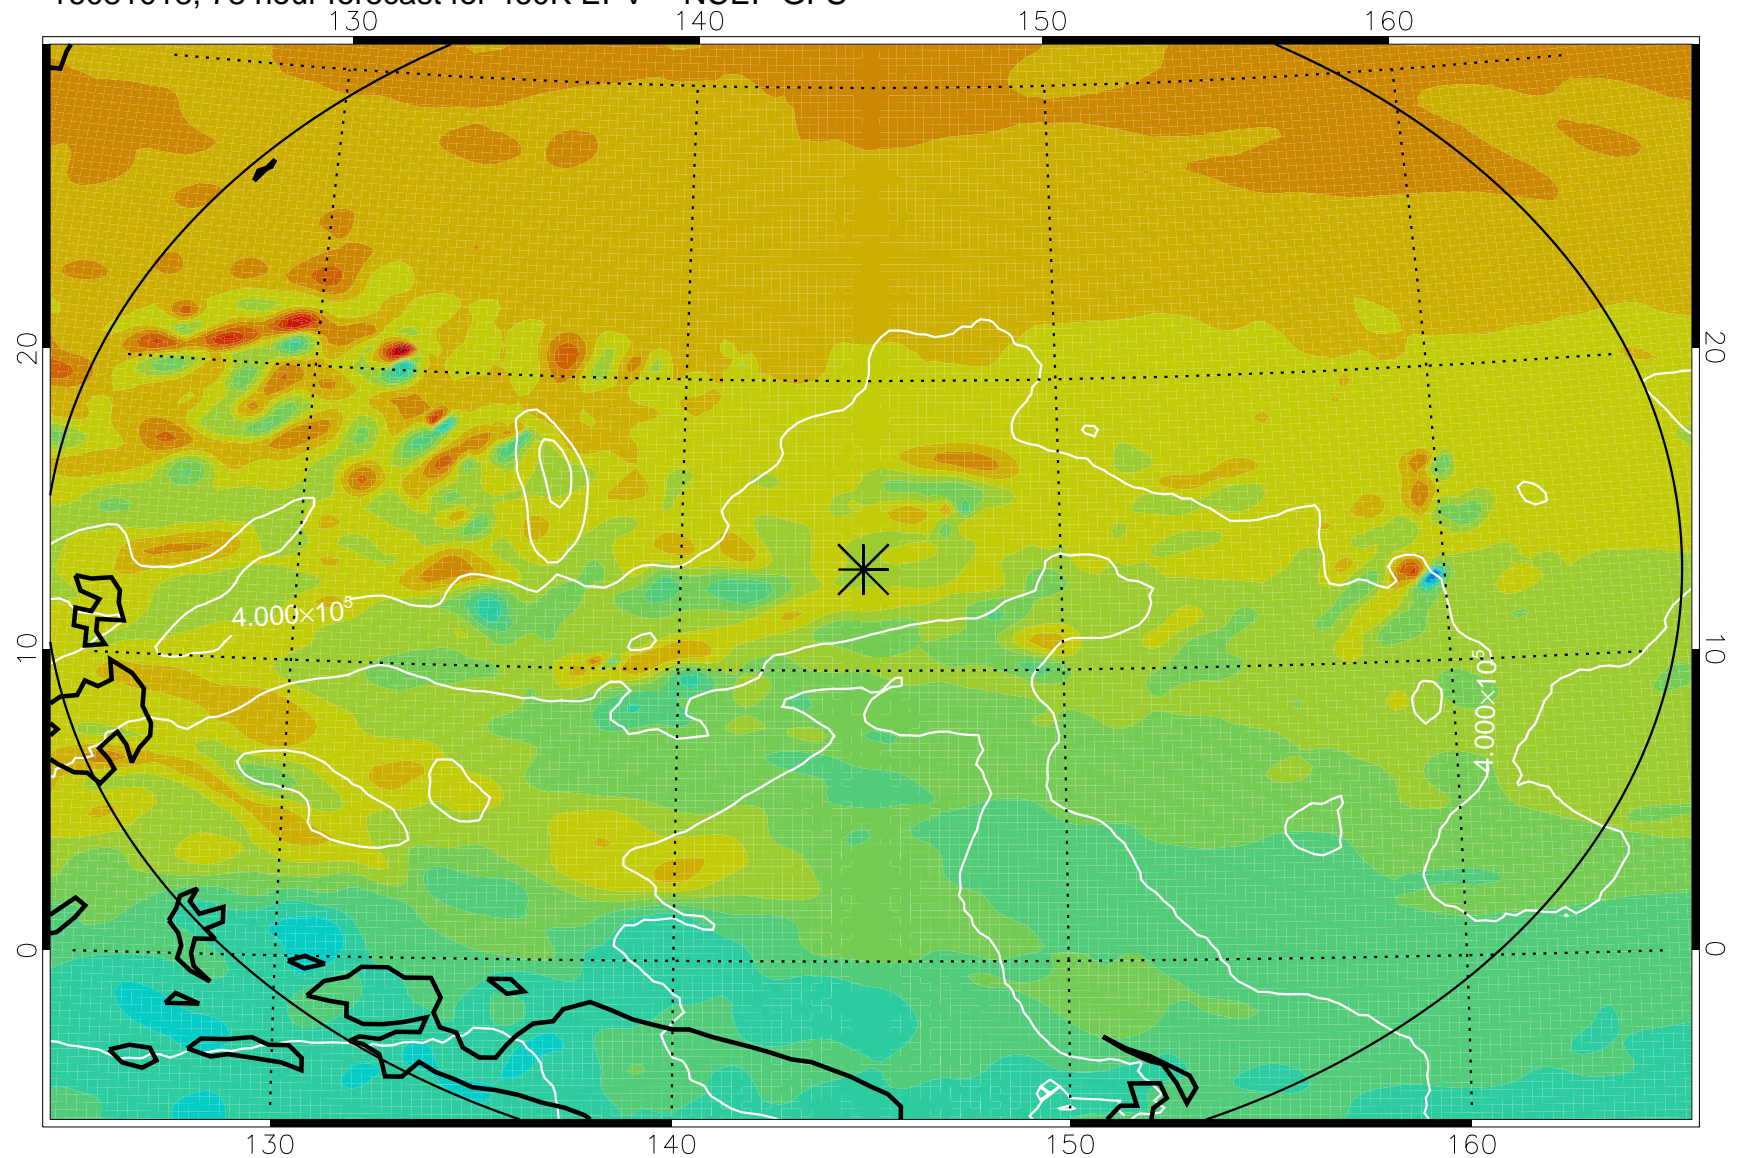

16081006, 66 hour forecast for 460K EPV -- NCEP GFS

460K Montgomery Streamfunction, white

Range ring of 2304 km

16081012, 72 hour forecast for 460K EPV -- NCEP GFS

460K Montgomery Streamfunction, white

Range ring of 2304 km

16081018, 78 hour forecast for 460K EPV -- NCEP GFS

460K Montgomery Streamfunction, white

Range ring of 2304 km

16081100, 84 hour forecast for 460K EPV -- NCEP GFS

460K Montgomery Streamfunction, white

Range ring of 2304 km

16081106, 90 hour forecast for 460K EPV -- NCEP GFS

460K Montgomery Streamfunction, white

Range ring of 2304 km

16081112, 96 hour forecast for 460K EPV -- NCEP GFS

460K Montgomery Streamfunction, white

Range ring of 2304 km

16081118, 102 hour forecast for 460K EPV -- NCEP GFS

460K Montgomery Streamfunction, white

Range ring of 2304 km

16081200, 108 hour forecast for 460K EPV -- NCEP GFS

460K Montgomery Streamfunction, white

Range ring of 2304 km