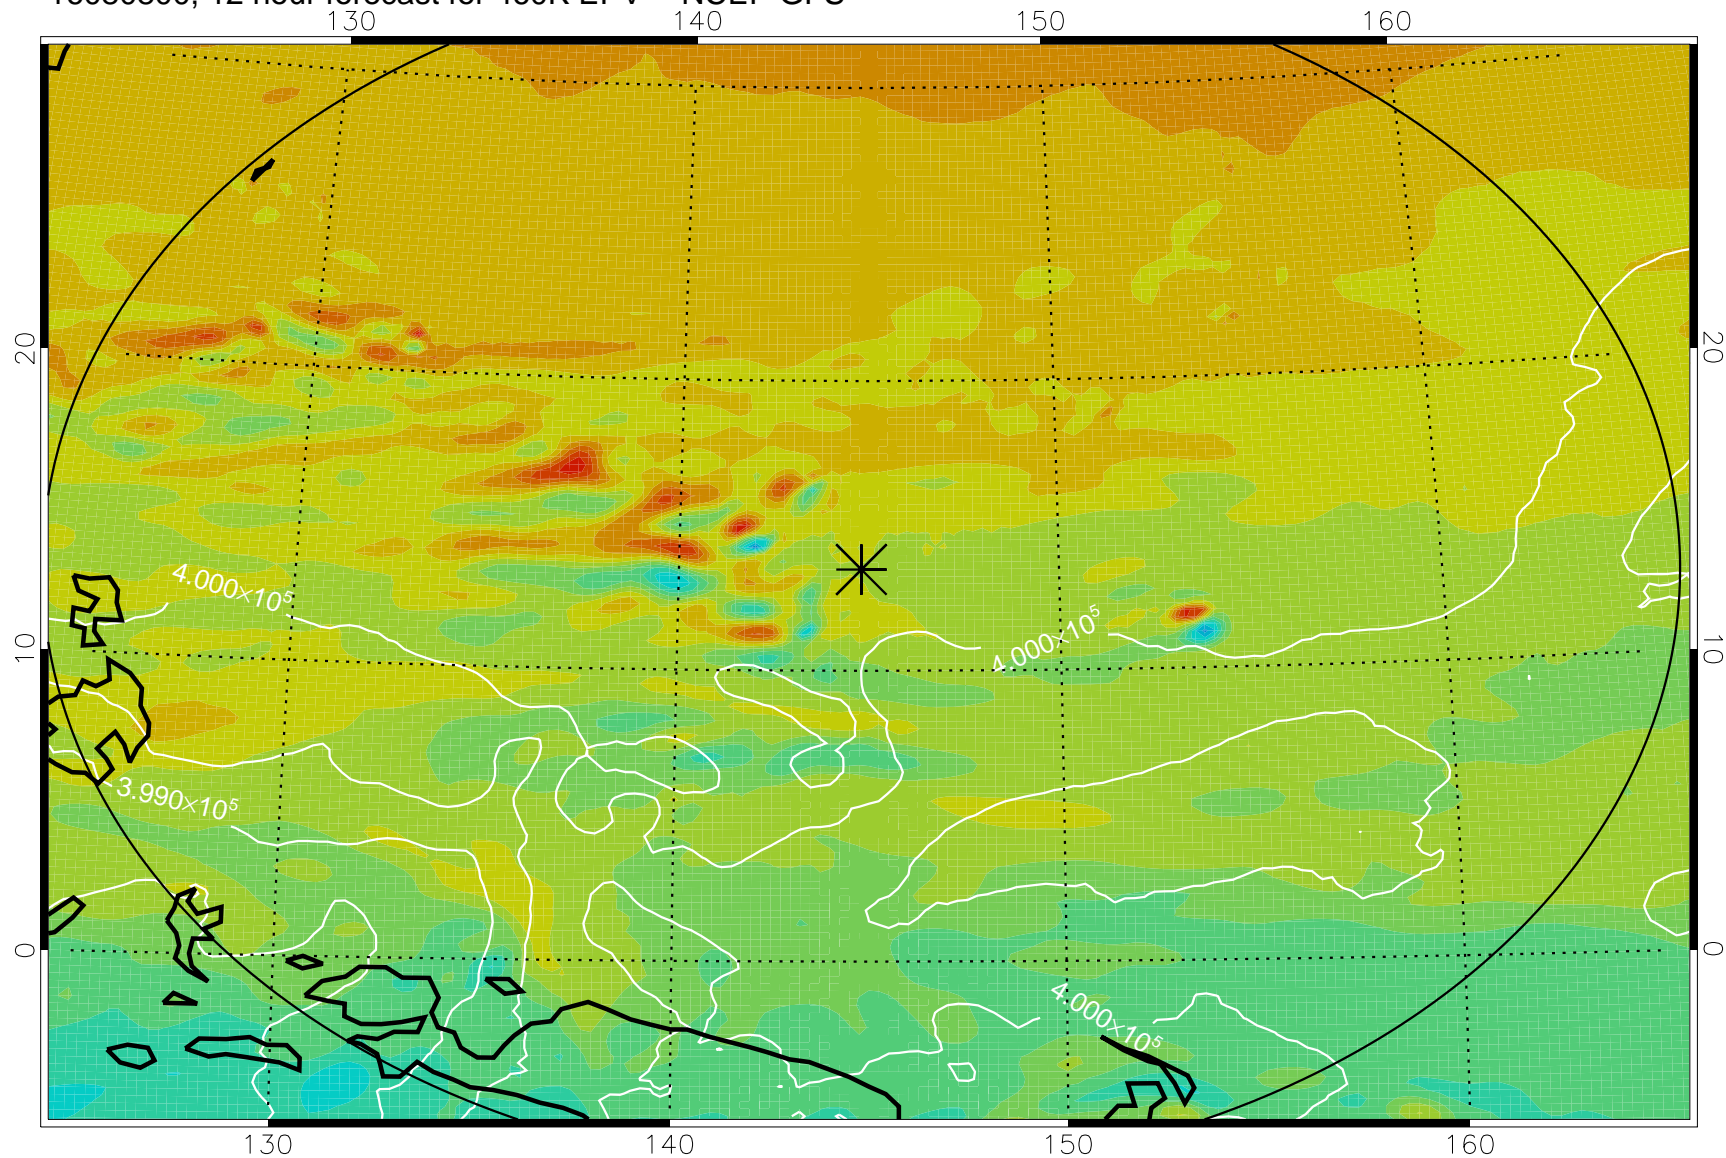

16080718, 6 hour forecast for 460K EPV -- NCEP GFS

460K Montgomery Streamfunction, white

Range ring of 2304 km

16080800, 12 hour forecast for 460K EPV -- NCEP GFS

460K Montgomery Streamfunction, white

Range ring of 2304 km

16080806, 18 hour forecast for 460K EPV -- NCEP GFS

460K Montgomery Streamfunction, white

Range ring of 2304 km

16080812, 24 hour forecast for 460K EPV -- NCEP GFS

460K Montgomery Streamfunction, white

Range ring of 2304 km

16080818, 30 hour forecast for 460K EPV -- NCEP GFS

460K Montgomery Streamfunction, white

Range ring of 2304 km

16080900, 36 hour forecast for 460K EPV -- NCEP GFS

460K Montgomery Streamfunction, white

Range ring of 2304 km

16081018, 78 hour forecast for 460K EPV -- NCEP GFS

460K Montgomery Streamfunction, white

Range ring of 2304 km

16081100, 84 hour forecast for 460K EPV -- NCEP GFS

460K Montgomery Streamfunction, white

Range ring of 2304 km