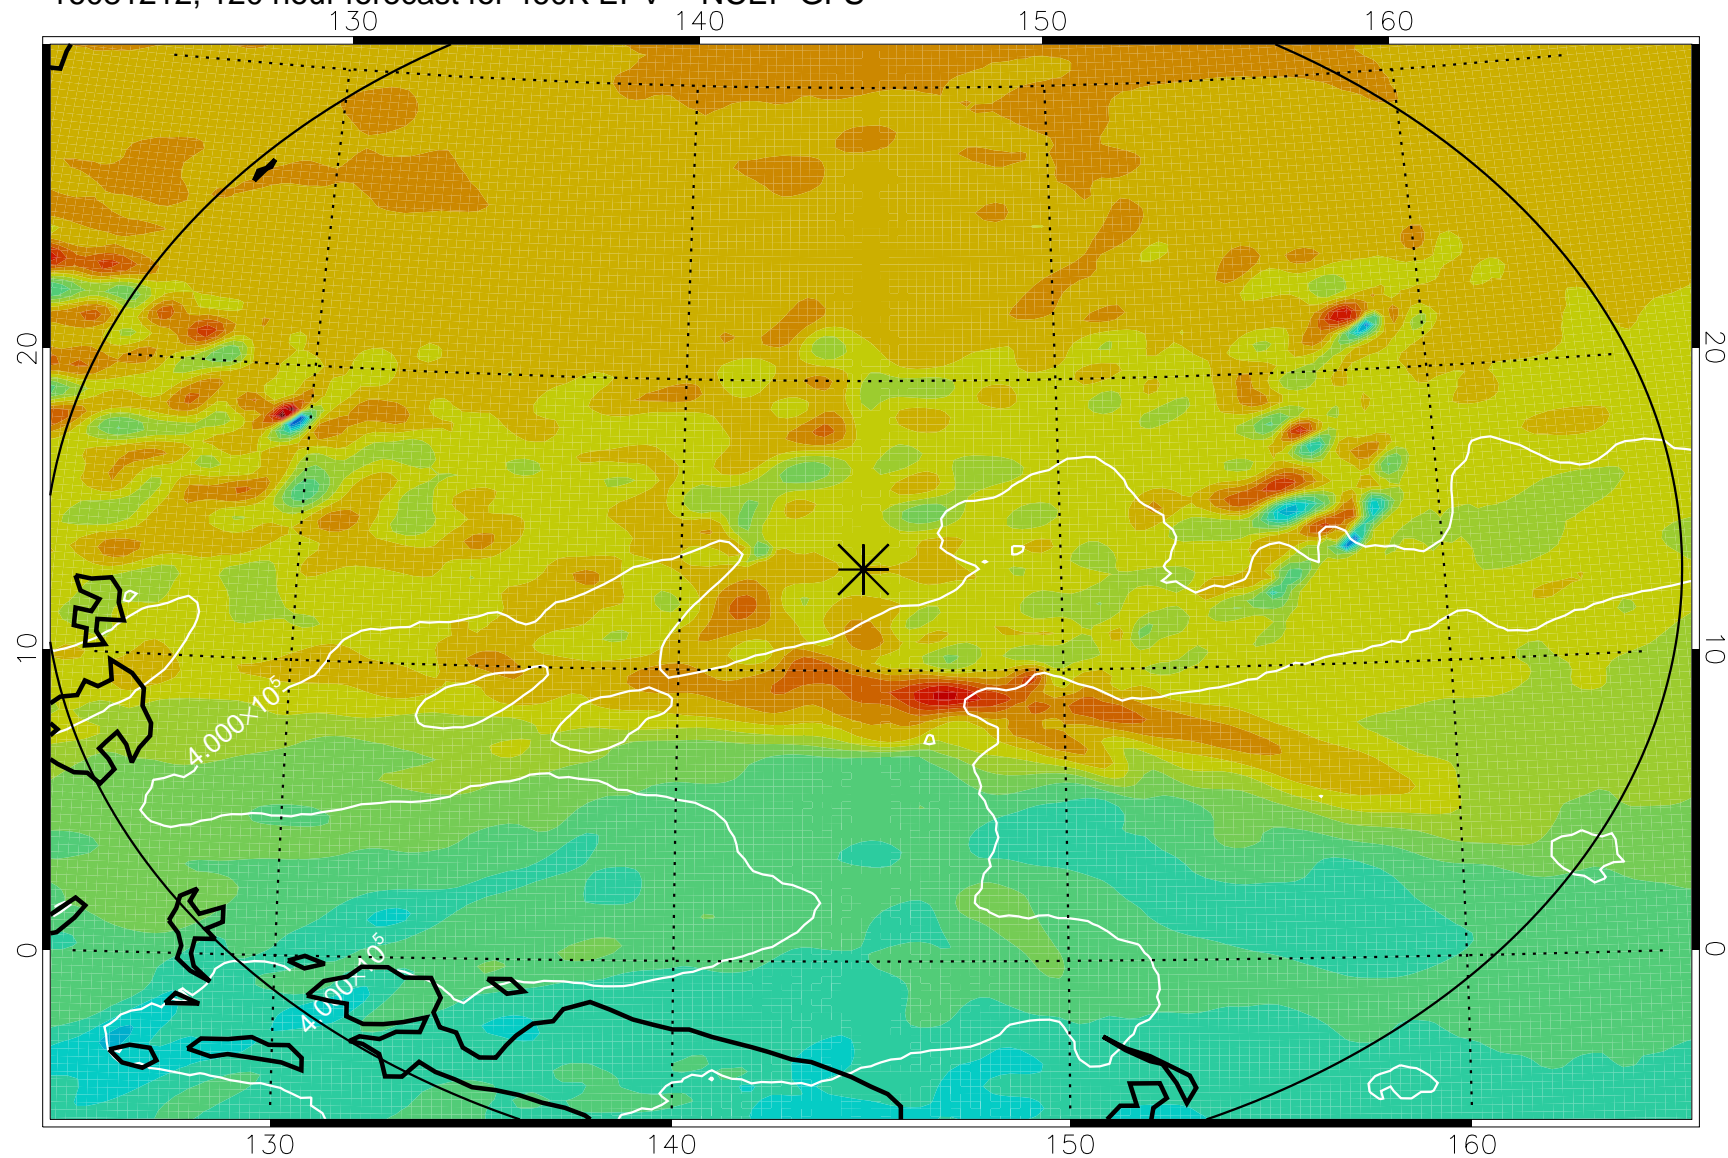

16081018, 78 hour forecast for 460K EPV -- NCEP GFS

460K Montgomery Streamfunction, white

Range ring of 2304 km

16081100, 84 hour forecast for 460K EPV -- NCEP GFS

460K Montgomery Streamfunction, white

Range ring of 2304 km

16081106, 90 hour forecast for 460K EPV -- NCEP GFS

460K Montgomery Streamfunction, white

Range ring of 2304 km

16081112, 96 hour forecast for 460K EPV -- NCEP GFS

460K Montgomery Streamfunction, white

Range ring of 2304 km

16081118, 102 hour forecast for 460K EPV -- NCEP GFS

460K Montgomery Streamfunction, white

Range ring of 2304 km

16081200, 108 hour forecast for 460K EPV -- NCEP GFS

460K Montgomery Streamfunction, white

Range ring of 2304 km

16081206, 114 hour forecast for 460K EPV -- NCEP GFS

460K Montgomery Streamfunction, white

Range ring of 2304 km

16081212, 120 hour forecast for 460K EPV -- NCEP GFS

460K Montgomery Streamfunction, white

Range ring of 2304 km