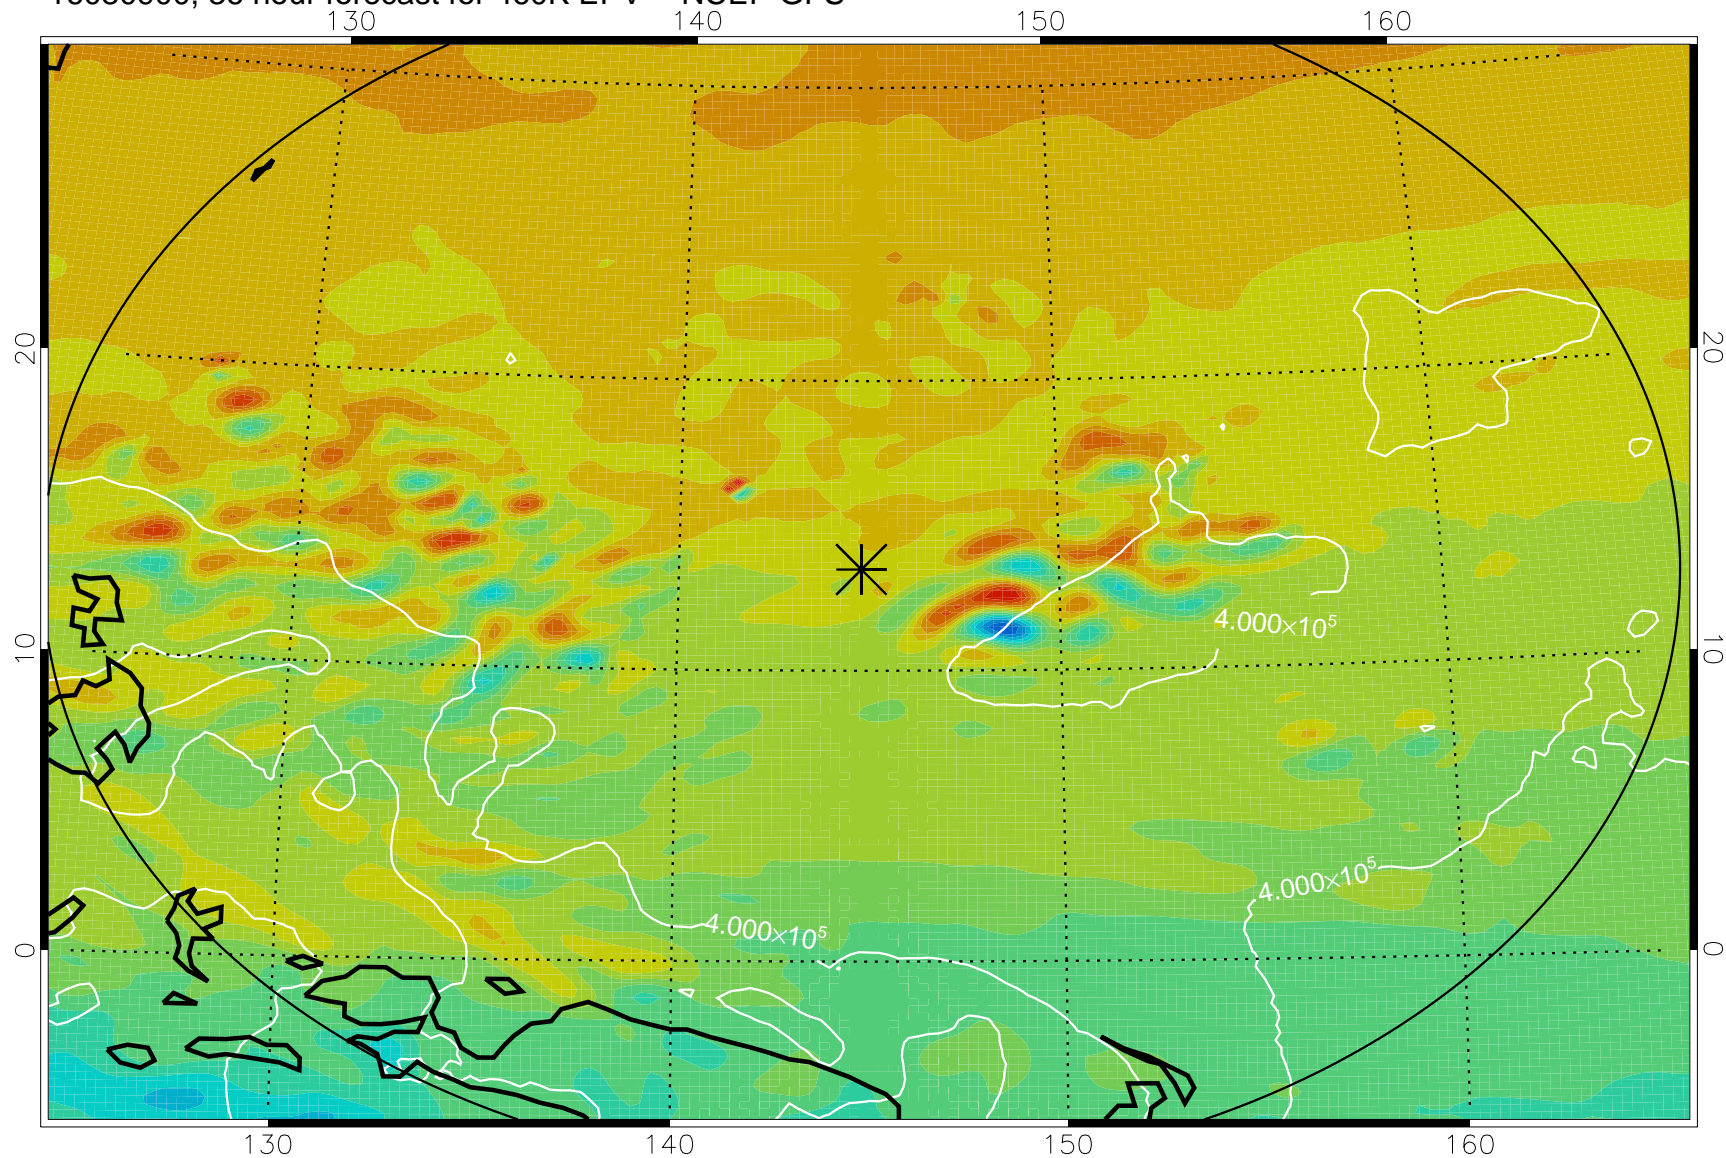

16080718, 6 hour forecast for 460K EPV -- NCEP GFS

460K Montgomery Streamfunction, white

Range ring of 2304 km

16080800, 12 hour forecast for 460K EPV -- NCEP GFS

460K Montgomery Streamfunction, white

Range ring of 2304 km

16080806, 18 hour forecast for 460K EPV -- NCEP GFS

460K Montgomery Streamfunction, white

Range ring of 2304 km

16080812, 24 hour forecast for 460K EPV -- NCEP GFS

460K Montgomery Streamfunction, white

Range ring of 2304 km

16080818, 30 hour forecast for 460K EPV -- NCEP GFS

460K Montgomery Streamfunction, white

Range ring of 2304 km

16080900, 36 hour forecast for 460K EPV -- NCEP GFS

460K Montgomery Streamfunction, white

Range ring of 2304 km

16081018, 78 hour forecast for 460K EPV -- NCEP GFS

460K Montgomery Streamfunction, white

Range ring of 2304 km

16081100, 84 hour forecast for 460K EPV -- NCEP GFS

460K Montgomery Streamfunction, white

Range ring of 2304 km