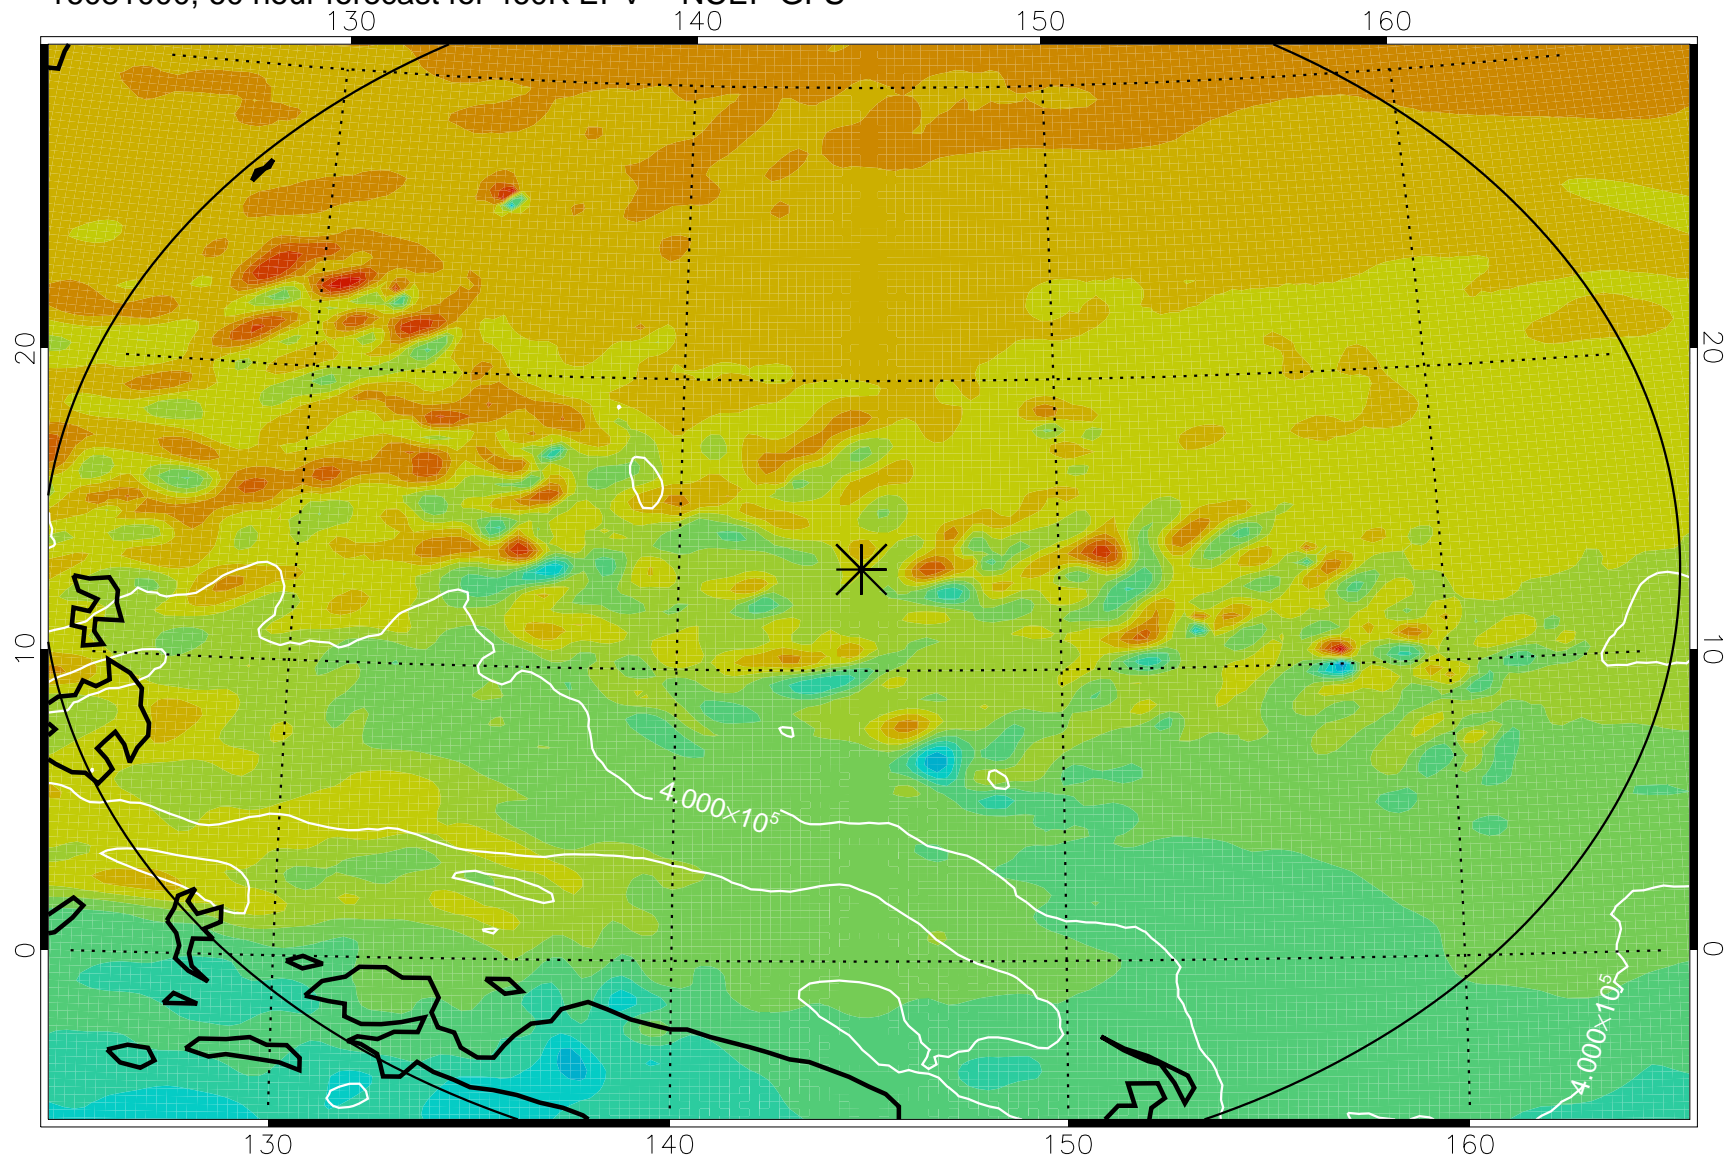

16080918, 54 hour forecast for 460K EPV -- NCEP GFS

460K Montgomery Streamfunction, white

Range ring of 2304 km

16081000, 60 hour forecast for 460K EPV -- NCEP GFS

460K Montgomery Streamfunction, white

Range ring of 2304 km

16081006, 66 hour forecast for 460K EPV -- NCEP GFS

460K Montgomery Streamfunction, white

Range ring of 2304 km

16081012, 72 hour forecast for 460K EPV -- NCEP GFS

460K Montgomery Streamfunction, white

Range ring of 2304 km

16081018, 78 hour forecast for 460K EPV -- NCEP GFS

460K Montgomery Streamfunction, white

Range ring of 2304 km

16081100, 84 hour forecast for 460K EPV -- NCEP GFS

460K Montgomery Streamfunction, white

Range ring of 2304 km

16081106, 90 hour forecast for 460K EPV -- NCEP GFS

460K Montgomery Streamfunction, white

Range ring of 2304 km

16081112, 96 hour forecast for 460K EPV -- NCEP GFS

460K Montgomery Streamfunction, white

Range ring of 2304 km