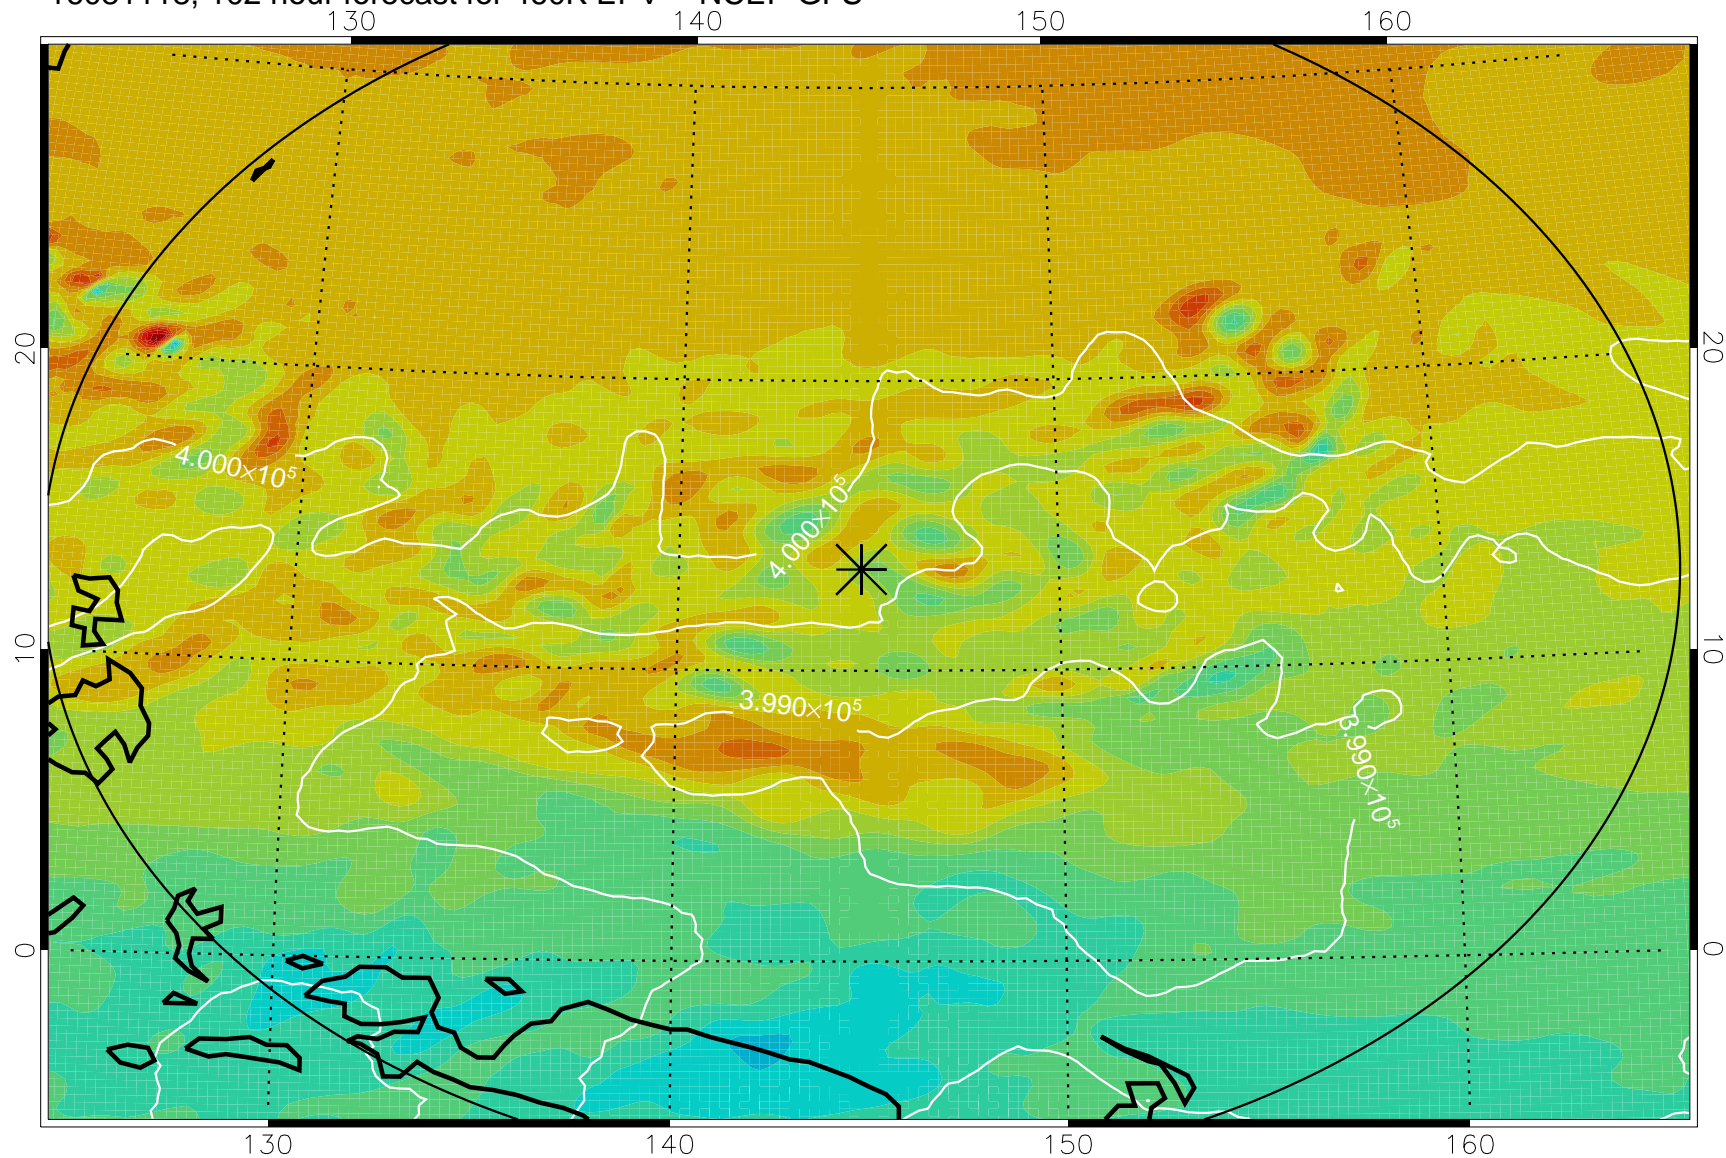

16081018, 78 hour forecast for 460K EPV -- NCEP GFS

460K Montgomery Streamfunction, white

Range ring of 2304 km

16081100, 84 hour forecast for 460K EPV -- NCEP GFS

460K Montgomery Streamfunction, white

Range ring of 2304 km

16081106, 90 hour forecast for 460K EPV -- NCEP GFS

460K Montgomery Streamfunction, white

Range ring of 2304 km

16081112, 96 hour forecast for 460K EPV -- NCEP GFS

460K Montgomery Streamfunction, white

Range ring of 2304 km

16081118, 102 hour forecast for 460K EPV -- NCEP GFS

460K Montgomery Streamfunction, white

Range ring of 2304 km

16081200, 108 hour forecast for 460K EPV -- NCEP GFS

460K Montgomery Streamfunction, white

Range ring of 2304 km

16081206, 114 hour forecast for 460K EPV -- NCEP GFS

460K Montgomery Streamfunction, white

Range ring of 2304 km

16081212, 120 hour forecast for 460K EPV -- NCEP GFS

460K Montgomery Streamfunction, white

Range ring of 2304 km