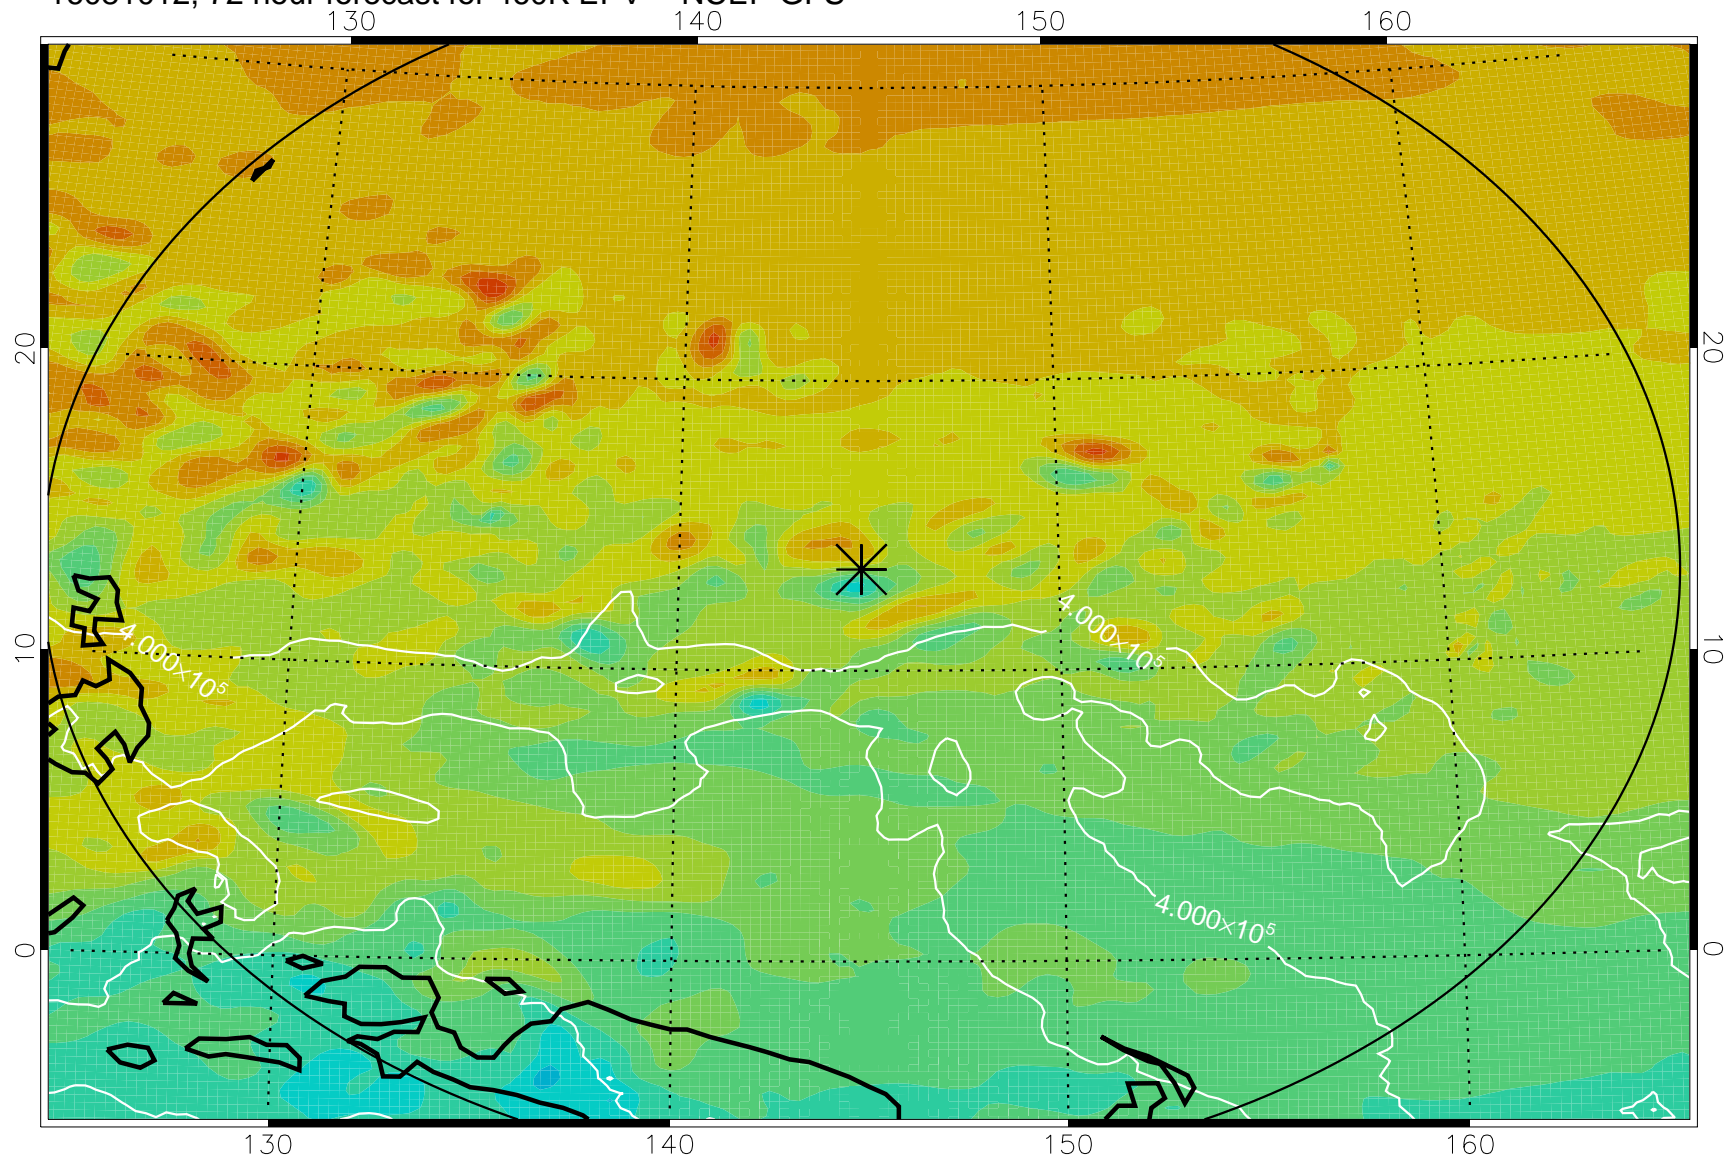

16080918, 54 hour forecast for 460K EPV -- NCEP GFS

460K Montgomery Streamfunction, white

Range ring of 2304 km

16081000, 60 hour forecast for 460K EPV -- NCEP GFS

460K Montgomery Streamfunction, white

Range ring of 2304 km

16081006, 66 hour forecast for 460K EPV -- NCEP GFS

460K Montgomery Streamfunction, white

Range ring of 2304 km

16081012, 72 hour forecast for 460K EPV -- NCEP GFS

460K Montgomery Streamfunction, white

Range ring of 2304 km

16081018, 78 hour forecast for 460K EPV -- NCEP GFS

460K Montgomery Streamfunction, white

Range ring of 2304 km

16081100, 84 hour forecast for 460K EPV -- NCEP GFS

460K Montgomery Streamfunction, white

Range ring of 2304 km

16081106, 90 hour forecast for 460K EPV -- NCEP GFS

460K Montgomery Streamfunction, white

Range ring of 2304 km

16081112, 96 hour forecast for 460K EPV -- NCEP GFS

460K Montgomery Streamfunction, white

Range ring of 2304 km