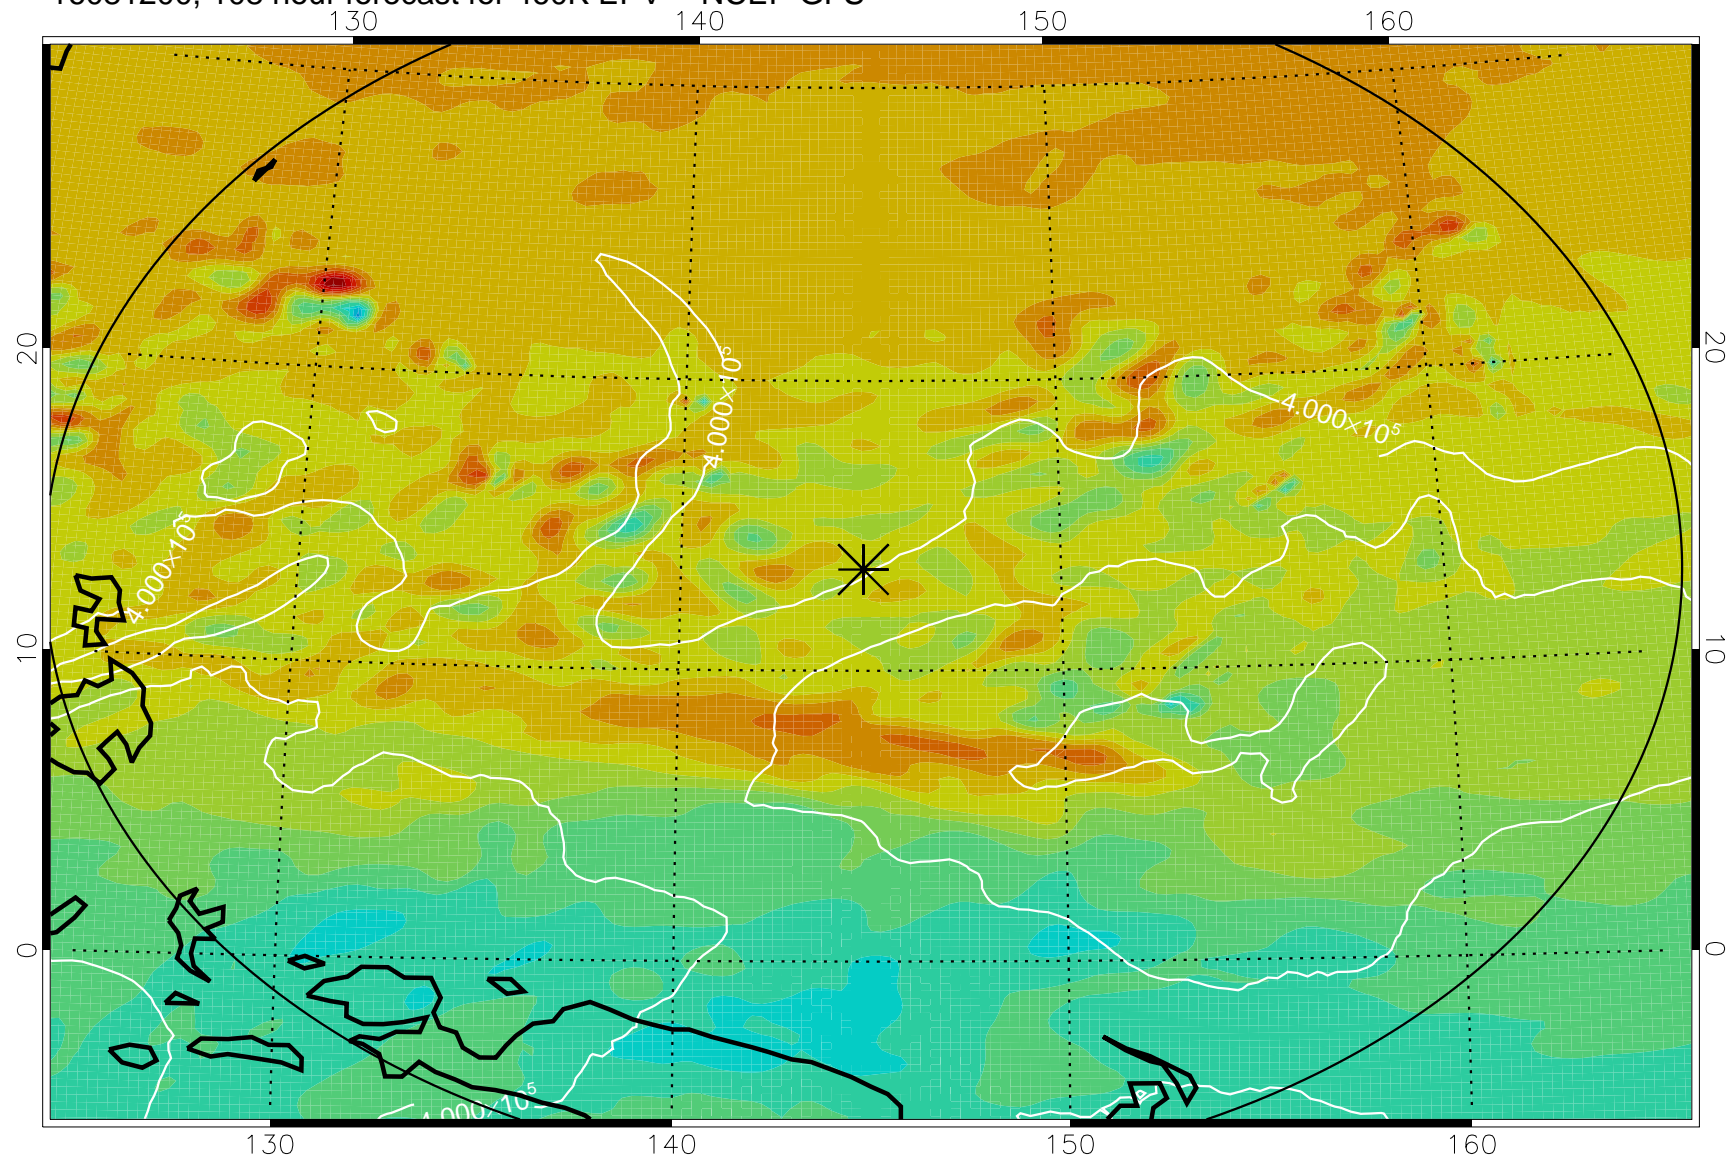

16081018, 78 hour forecast for 460K EPV -- NCEP GFS

460K Montgomery Streamfunction, white

Range ring of 2304 km

16081100, 84 hour forecast for 460K EPV -- NCEP GFS

460K Montgomery Streamfunction, white

Range ring of 2304 km

16081106, 90 hour forecast for 460K EPV -- NCEP GFS

460K Montgomery Streamfunction, white

Range ring of 2304 km

16081112, 96 hour forecast for 460K EPV -- NCEP GFS

460K Montgomery Streamfunction, white

Range ring of 2304 km

16081118, 102 hour forecast for 460K EPV -- NCEP GFS

460K Montgomery Streamfunction, white

Range ring of 2304 km

16081200, 108 hour forecast for 460K EPV -- NCEP GFS

460K Montgomery Streamfunction, white

Range ring of 2304 km

16081206, 114 hour forecast for 460K EPV -- NCEP GFS

460K Montgomery Streamfunction, white

Range ring of 2304 km

16081212, 120 hour forecast for 460K EPV -- NCEP GFS

460K Montgomery Streamfunction, white

Range ring of 2304 km