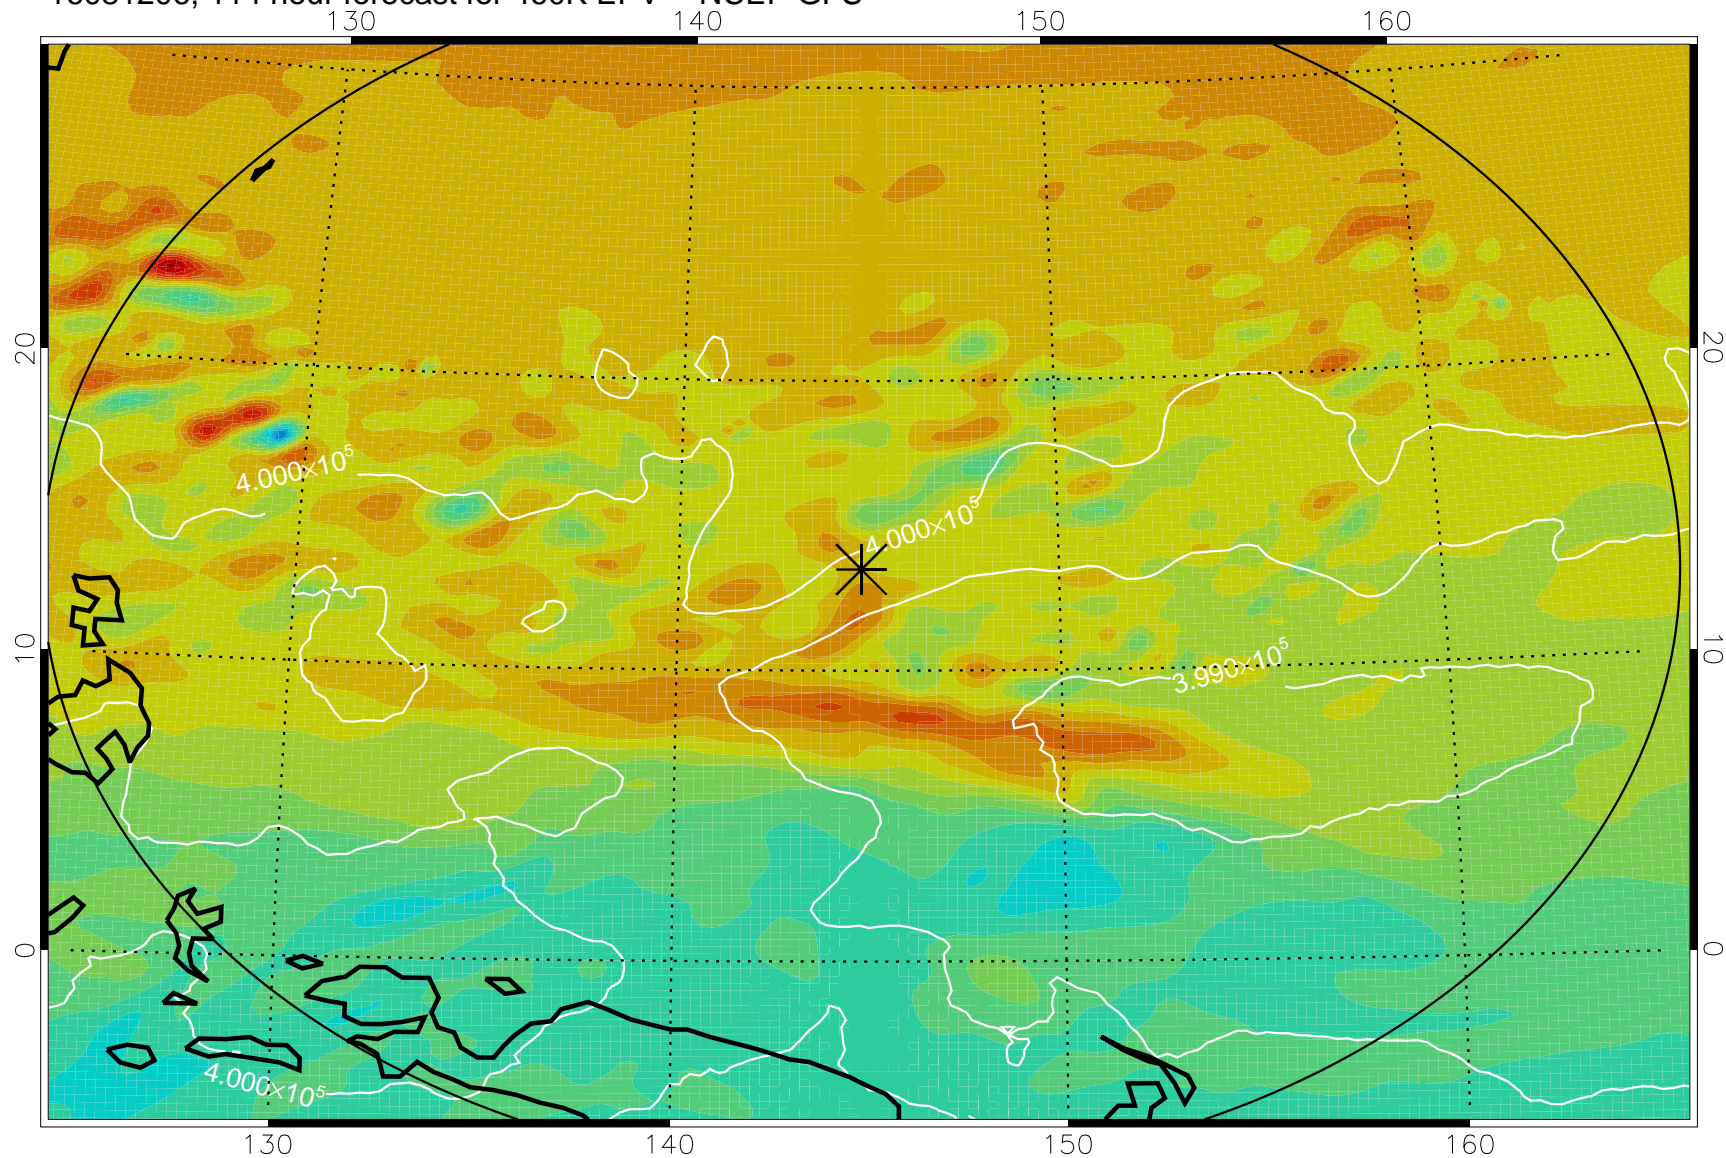

16081018, 78 hour forecast for 460K EPV -- NCEP GFS

460K Montgomery Streamfunction, white

Range ring of 2304 km

16081100, 84 hour forecast for 460K EPV -- NCEP GFS

460K Montgomery Streamfunction, white

Range ring of 2304 km

16081106, 90 hour forecast for 460K EPV -- NCEP GFS

460K Montgomery Streamfunction, white

Range ring of 2304 km

16081112, 96 hour forecast for 460K EPV -- NCEP GFS

460K Montgomery Streamfunction, white

Range ring of 2304 km

16081118, 102 hour forecast for 460K EPV -- NCEP GFS

460K Montgomery Streamfunction, white

Range ring of 2304 km

16081200, 108 hour forecast for 460K EPV -- NCEP GFS

460K Montgomery Streamfunction, white

Range ring of 2304 km

16081206, 114 hour forecast for 460K EPV -- NCEP GFS

460K Montgomery Streamfunction, white

Range ring of 2304 km

16081212, 120 hour forecast for 460K EPV -- NCEP GFS

460K Montgomery Streamfunction, white

Range ring of 2304 km