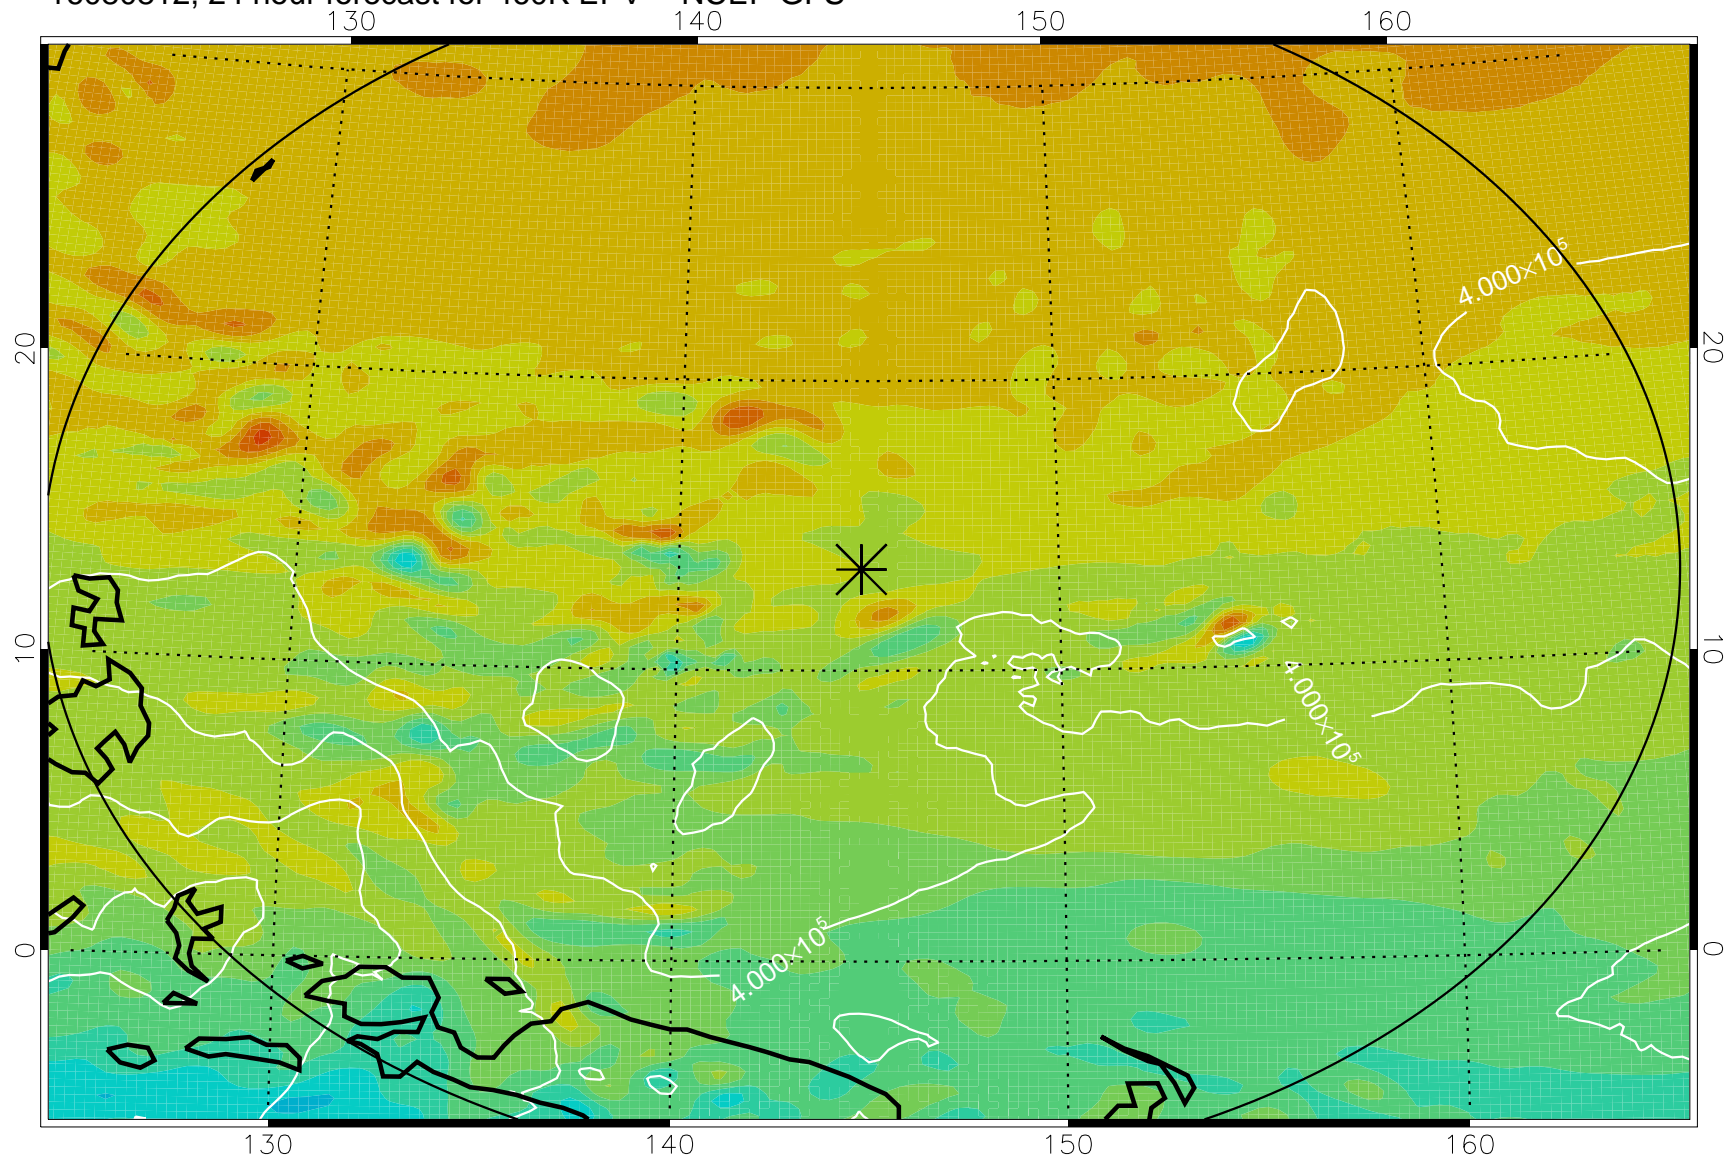

16080806, 18 hour forecast for 460K EPV -- NCEP GFS

460K Montgomery Streamfunction, white

Range ring of 2304 km

16080812, 24 hour forecast for 460K EPV -- NCEP GFS

460K Montgomery Streamfunction, white

Range ring of 2304 km

16080818, 30 hour forecast for 460K EPV -- NCEP GFS

460K Montgomery Streamfunction, white

Range ring of 2304 km

16080900, 36 hour forecast for 460K EPV -- NCEP GFS

460K Montgomery Streamfunction, white

Range ring of 2304 km

16081006, 66 hour forecast for 460K EPV -- NCEP GFS

460K Montgomery Streamfunction, white

Range ring of 2304 km

16081012, 72 hour forecast for 460K EPV -- NCEP GFS

460K Montgomery Streamfunction, white

Range ring of 2304 km

16081018, 78 hour forecast for 460K EPV -- NCEP GFS

460K Montgomery Streamfunction, white

Range ring of 2304 km

16081100, 84 hour forecast for 460K EPV -- NCEP GFS

460K Montgomery Streamfunction, white

Range ring of 2304 km