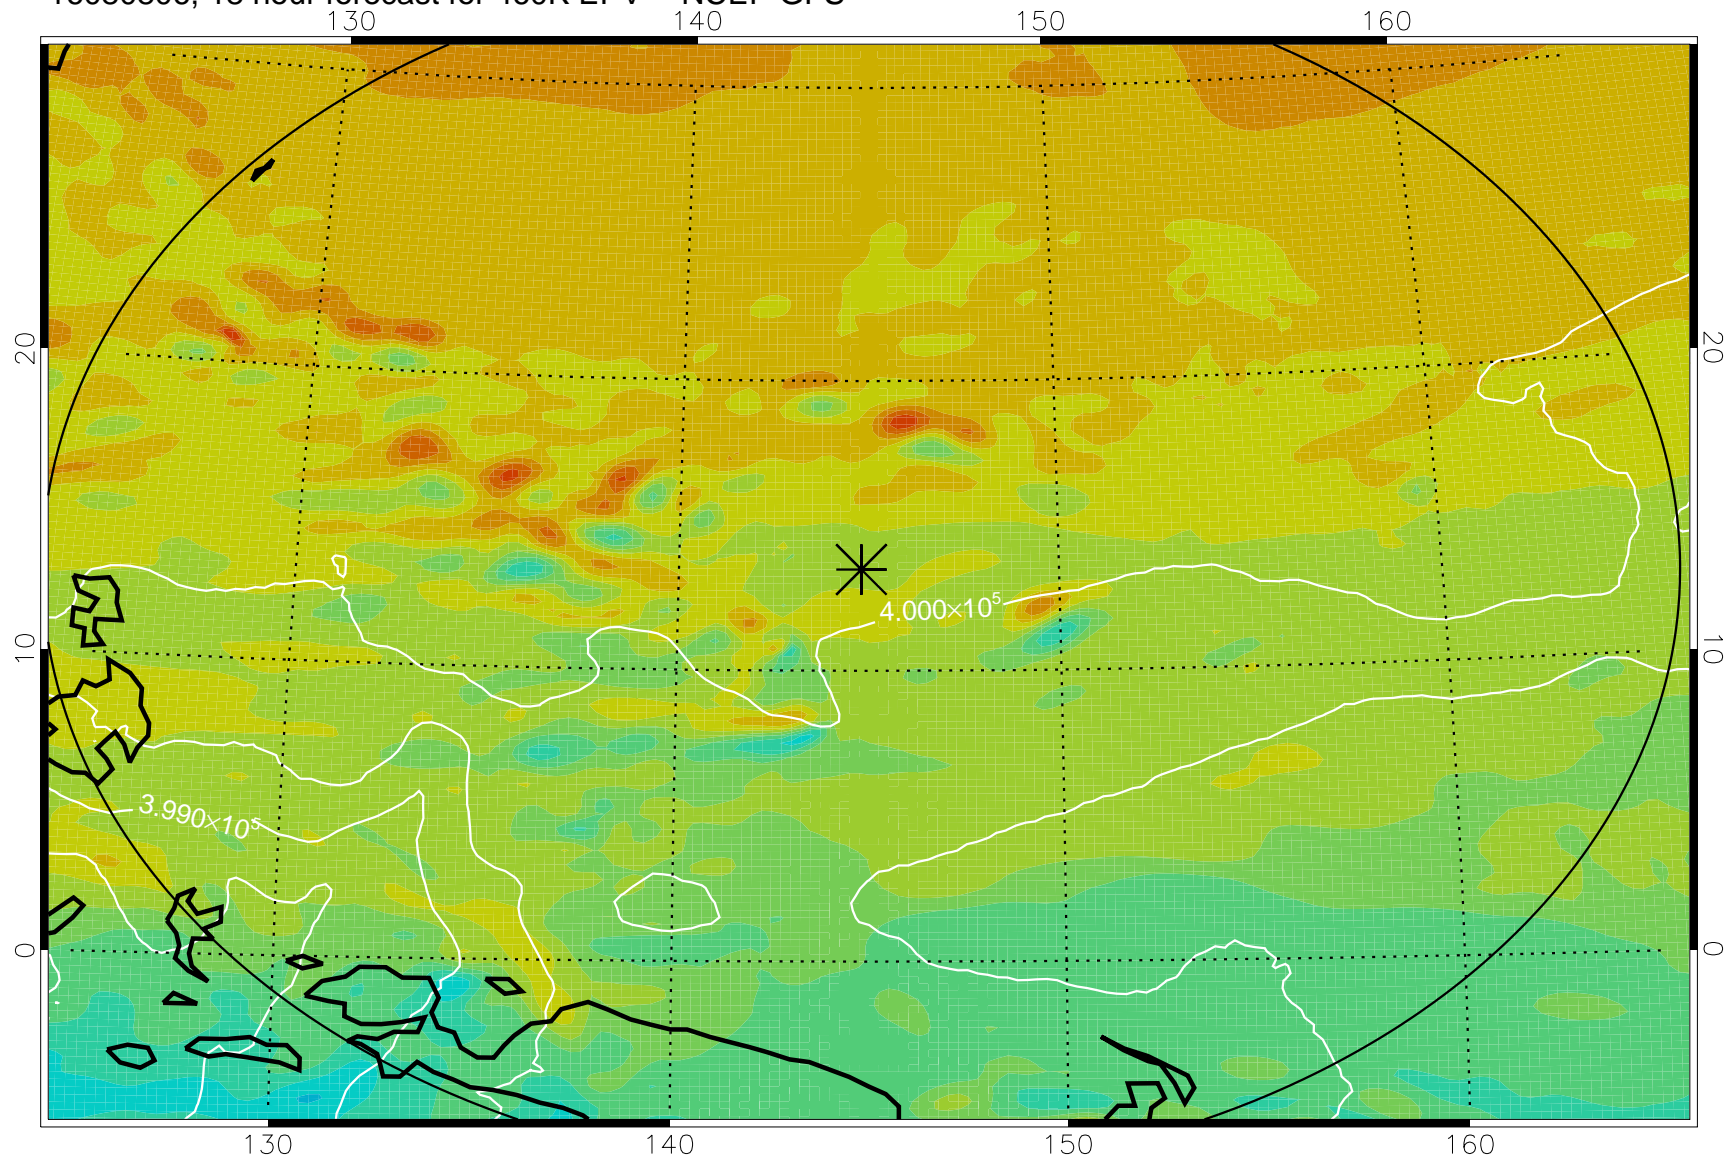

16080718, 6 hour forecast for 460K EPV -- NCEP GFS

460K Montgomery Streamfunction, white

Range ring of 2304 km

16080800, 12 hour forecast for 460K EPV -- NCEP GFS

460K Montgomery Streamfunction, white

Range ring of 2304 km

16080806, 18 hour forecast for 460K EPV -- NCEP GFS

460K Montgomery Streamfunction, white

Range ring of 2304 km

16080812, 24 hour forecast for 460K EPV -- NCEP GFS

460K Montgomery Streamfunction, white

Range ring of 2304 km

16080818, 30 hour forecast for 460K EPV -- NCEP GFS

460K Montgomery Streamfunction, white

Range ring of 2304 km

16080900, 36 hour forecast for 460K EPV -- NCEP GFS

460K Montgomery Streamfunction, white

Range ring of 2304 km

16081018, 78 hour forecast for 460K EPV -- NCEP GFS

460K Montgomery Streamfunction, white

Range ring of 2304 km

16081100, 84 hour forecast for 460K EPV -- NCEP GFS

460K Montgomery Streamfunction, white

Range ring of 2304 km