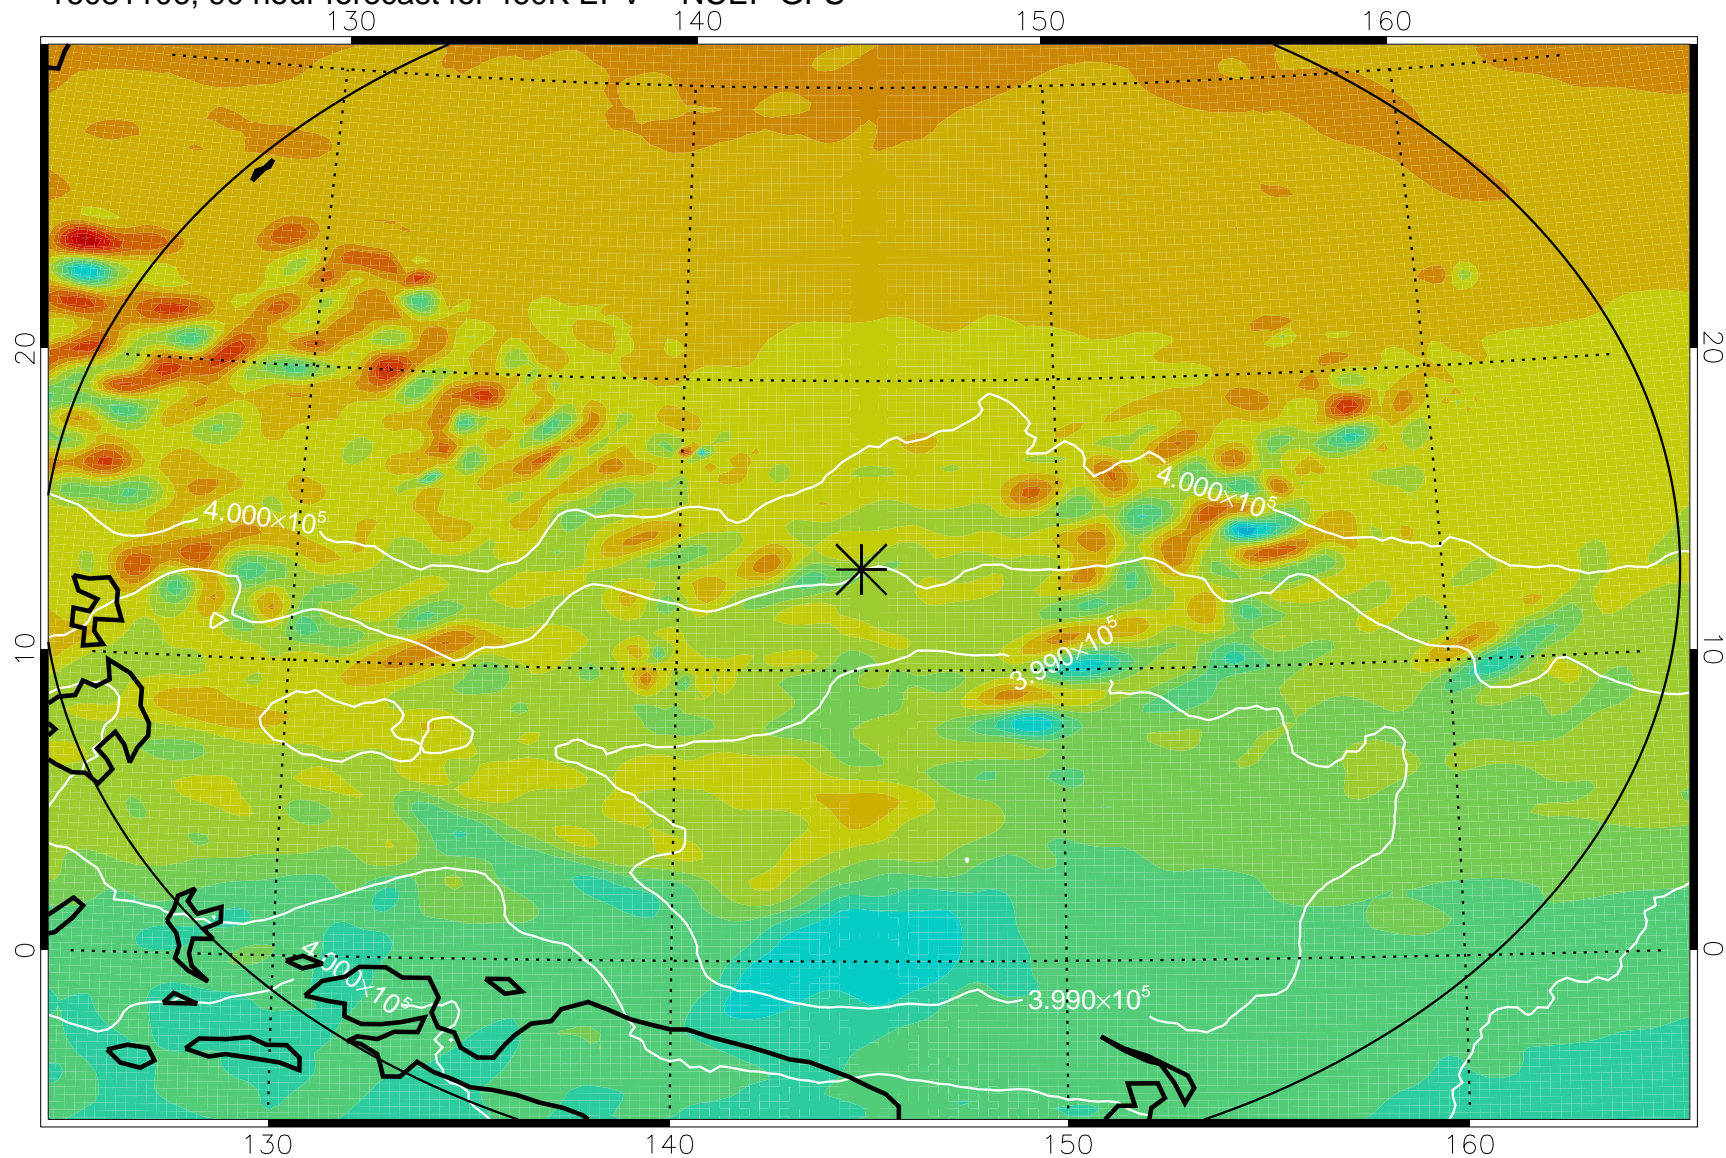

16081006, 66 hour forecast for 460K EPV -- NCEP GFS

460K Montgomery Streamfunction, white

Range ring of 2304 km

16081012, 72 hour forecast for 460K EPV -- NCEP GFS

460K Montgomery Streamfunction, white

Range ring of 2304 km

16081018, 78 hour forecast for 460K EPV -- NCEP GFS

460K Montgomery Streamfunction, white

Range ring of 2304 km

16081100, 84 hour forecast for 460K EPV -- NCEP GFS

460K Montgomery Streamfunction, white

Range ring of 2304 km

16081106, 90 hour forecast for 460K EPV -- NCEP GFS

460K Montgomery Streamfunction, white

Range ring of 2304 km

16081112, 96 hour forecast for 460K EPV -- NCEP GFS

460K Montgomery Streamfunction, white

Range ring of 2304 km

16081118, 102 hour forecast for 460K EPV -- NCEP GFS

460K Montgomery Streamfunction, white

Range ring of 2304 km

16081200, 108 hour forecast for 460K EPV -- NCEP GFS

460K Montgomery Streamfunction, white

Range ring of 2304 km