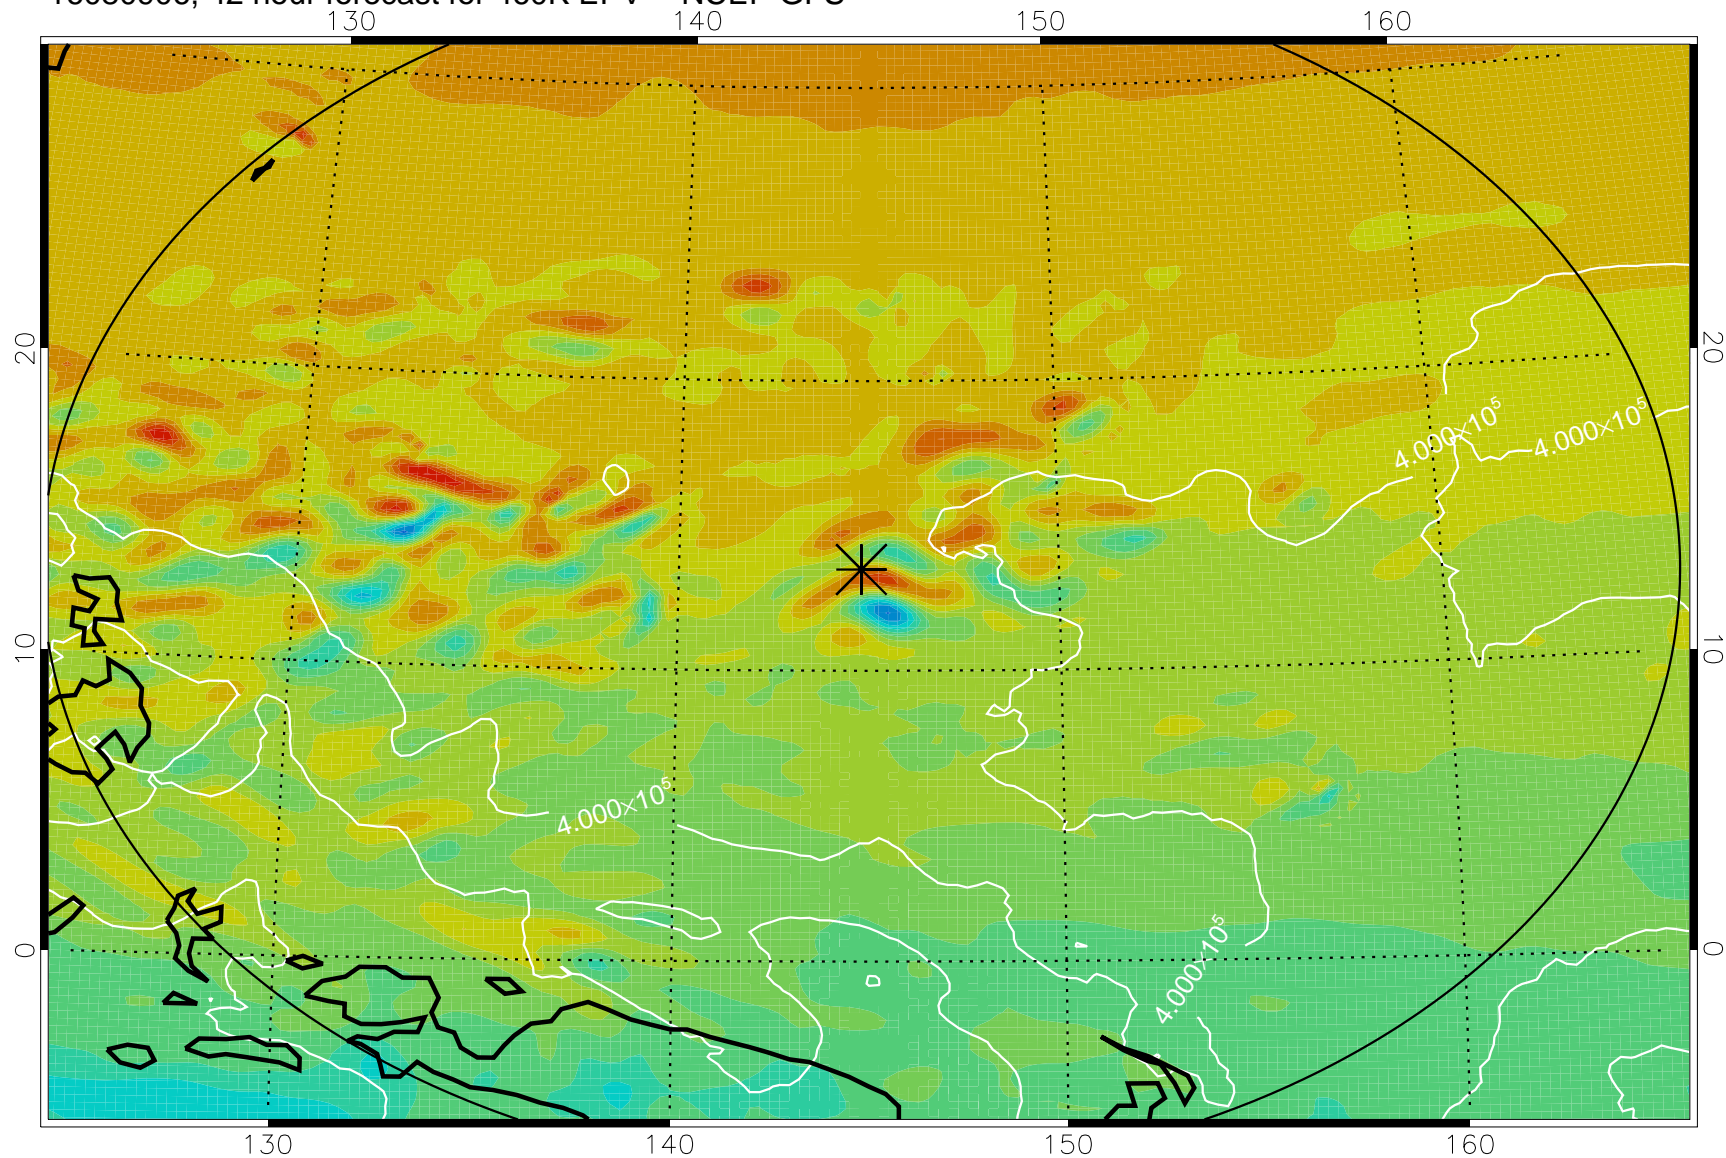

16080806, 18 hour forecast for 460K EPV -- NCEP GFS

460K Montgomery Streamfunction, white

Range ring of 2304 km

16080812, 24 hour forecast for 460K EPV -- NCEP GFS

460K Montgomery Streamfunction, white

Range ring of 2304 km

16080818, 30 hour forecast for 460K EPV -- NCEP GFS

460K Montgomery Streamfunction, white

Range ring of 2304 km

16080900, 36 hour forecast for 460K EPV -- NCEP GFS

460K Montgomery Streamfunction, white

Range ring of 2304 km

16080906, 42 hour forecast for 460K EPV -- NCEP GFS

460K Montgomery Streamfunction, white

Range ring of 2304 km

16080912, 48 hour forecast for 460K EPV -- NCEP GFS

460K Montgomery Streamfunction, white

Range ring of 2304 km

16080918, 54 hour forecast for 460K EPV -- NCEP GFS

460K Montgomery Streamfunction, white

Range ring of 2304 km

16081000, 60 hour forecast for 460K EPV -- NCEP GFS

460K Montgomery Streamfunction, white

Range ring of 2304 km