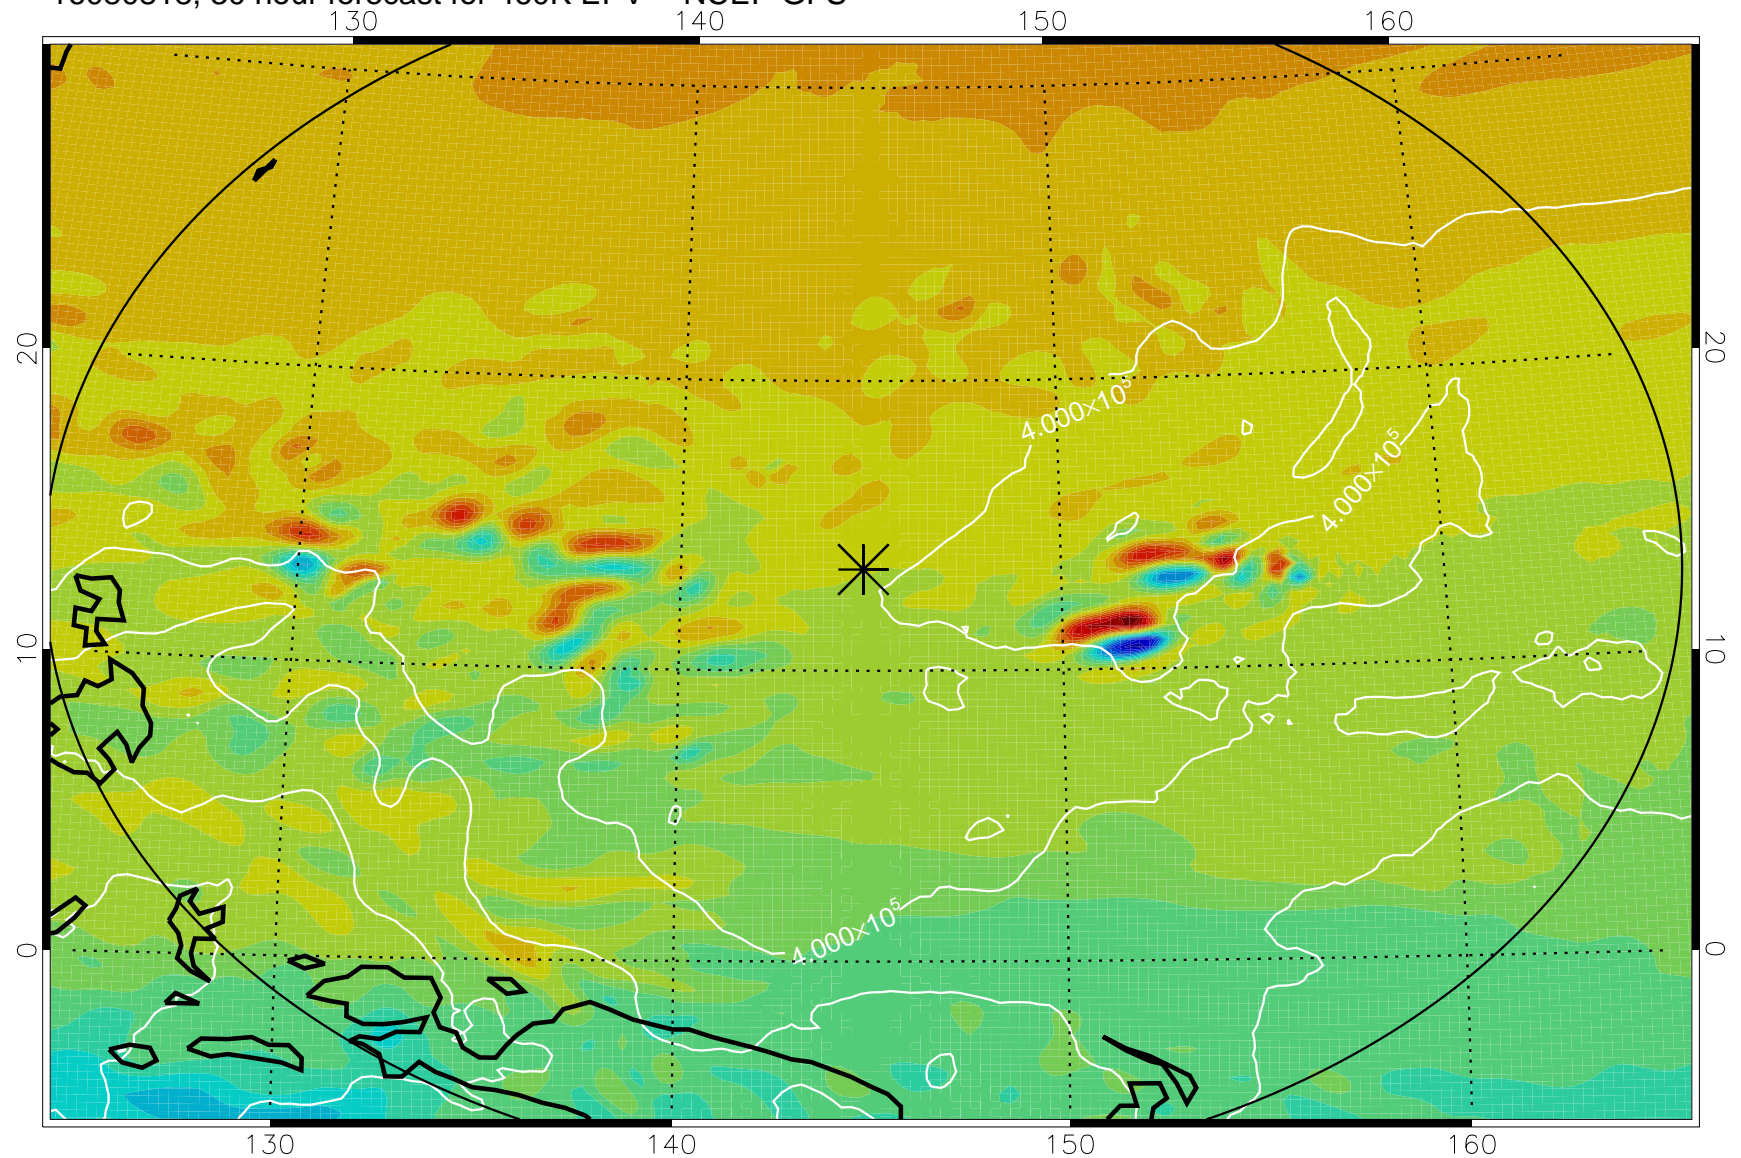

16080718, 6 hour forecast for 460K EPV -- NCEP GFS

460K Montgomery Streamfunction, white

Range ring of 2304 km

16080800, 12 hour forecast for 460K EPV -- NCEP GFS

460K Montgomery Streamfunction, white

Range ring of 2304 km

16080806, 18 hour forecast for 460K EPV -- NCEP GFS

460K Montgomery Streamfunction, white

Range ring of 2304 km

16080812, 24 hour forecast for 460K EPV -- NCEP GFS

460K Montgomery Streamfunction, white

Range ring of 2304 km

16080818, 30 hour forecast for 460K EPV -- NCEP GFS

460K Montgomery Streamfunction, white

Range ring of 2304 km

16080900, 36 hour forecast for 460K EPV -- NCEP GFS

460K Montgomery Streamfunction, white

Range ring of 2304 km

16081018, 78 hour forecast for 460K EPV -- NCEP GFS

460K Montgomery Streamfunction, white

Range ring of 2304 km

16081100, 84 hour forecast for 460K EPV -- NCEP GFS

460K Montgomery Streamfunction, white

Range ring of 2304 km