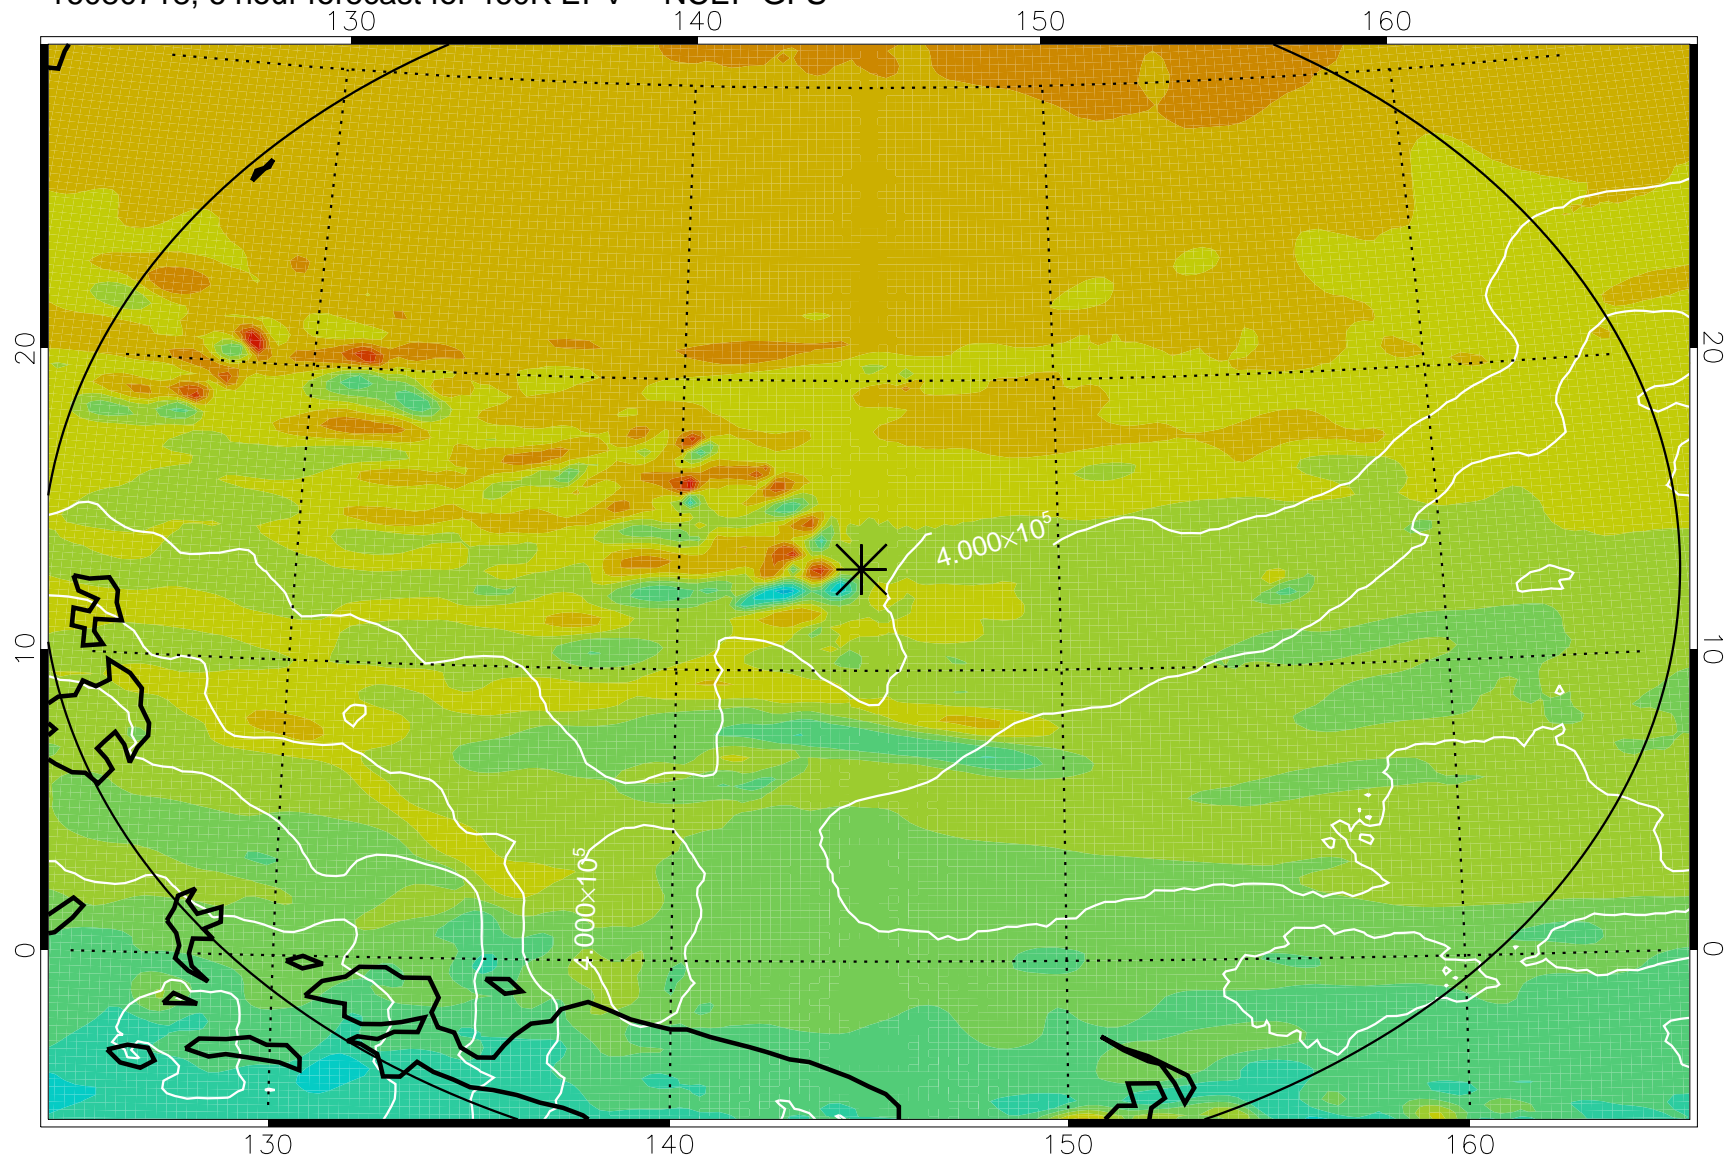

16080718, 6 hour forecast for 460K EPV -- NCEP GFS

460K Montgomery Streamfunction, white

Range ring of 2304 km

16080800, 12 hour forecast for 460K EPV -- NCEP GFS

460K Montgomery Streamfunction, white

Range ring of 2304 km

16080806, 18 hour forecast for 460K EPV -- NCEP GFS

460K Montgomery Streamfunction, white

Range ring of 2304 km

16080812, 24 hour forecast for 460K EPV -- NCEP GFS

460K Montgomery Streamfunction, white

Range ring of 2304 km

16080818, 30 hour forecast for 460K EPV -- NCEP GFS

460K Montgomery Streamfunction, white

Range ring of 2304 km

16080900, 36 hour forecast for 460K EPV -- NCEP GFS

460K Montgomery Streamfunction, white

Range ring of 2304 km

16081006, 66 hour forecast for 460K EPV -- NCEP GFS

460K Montgomery Streamfunction, white

Range ring of 2304 km

16081012, 72 hour forecast for 460K EPV -- NCEP GFS

460K Montgomery Streamfunction, white

Range ring of 2304 km