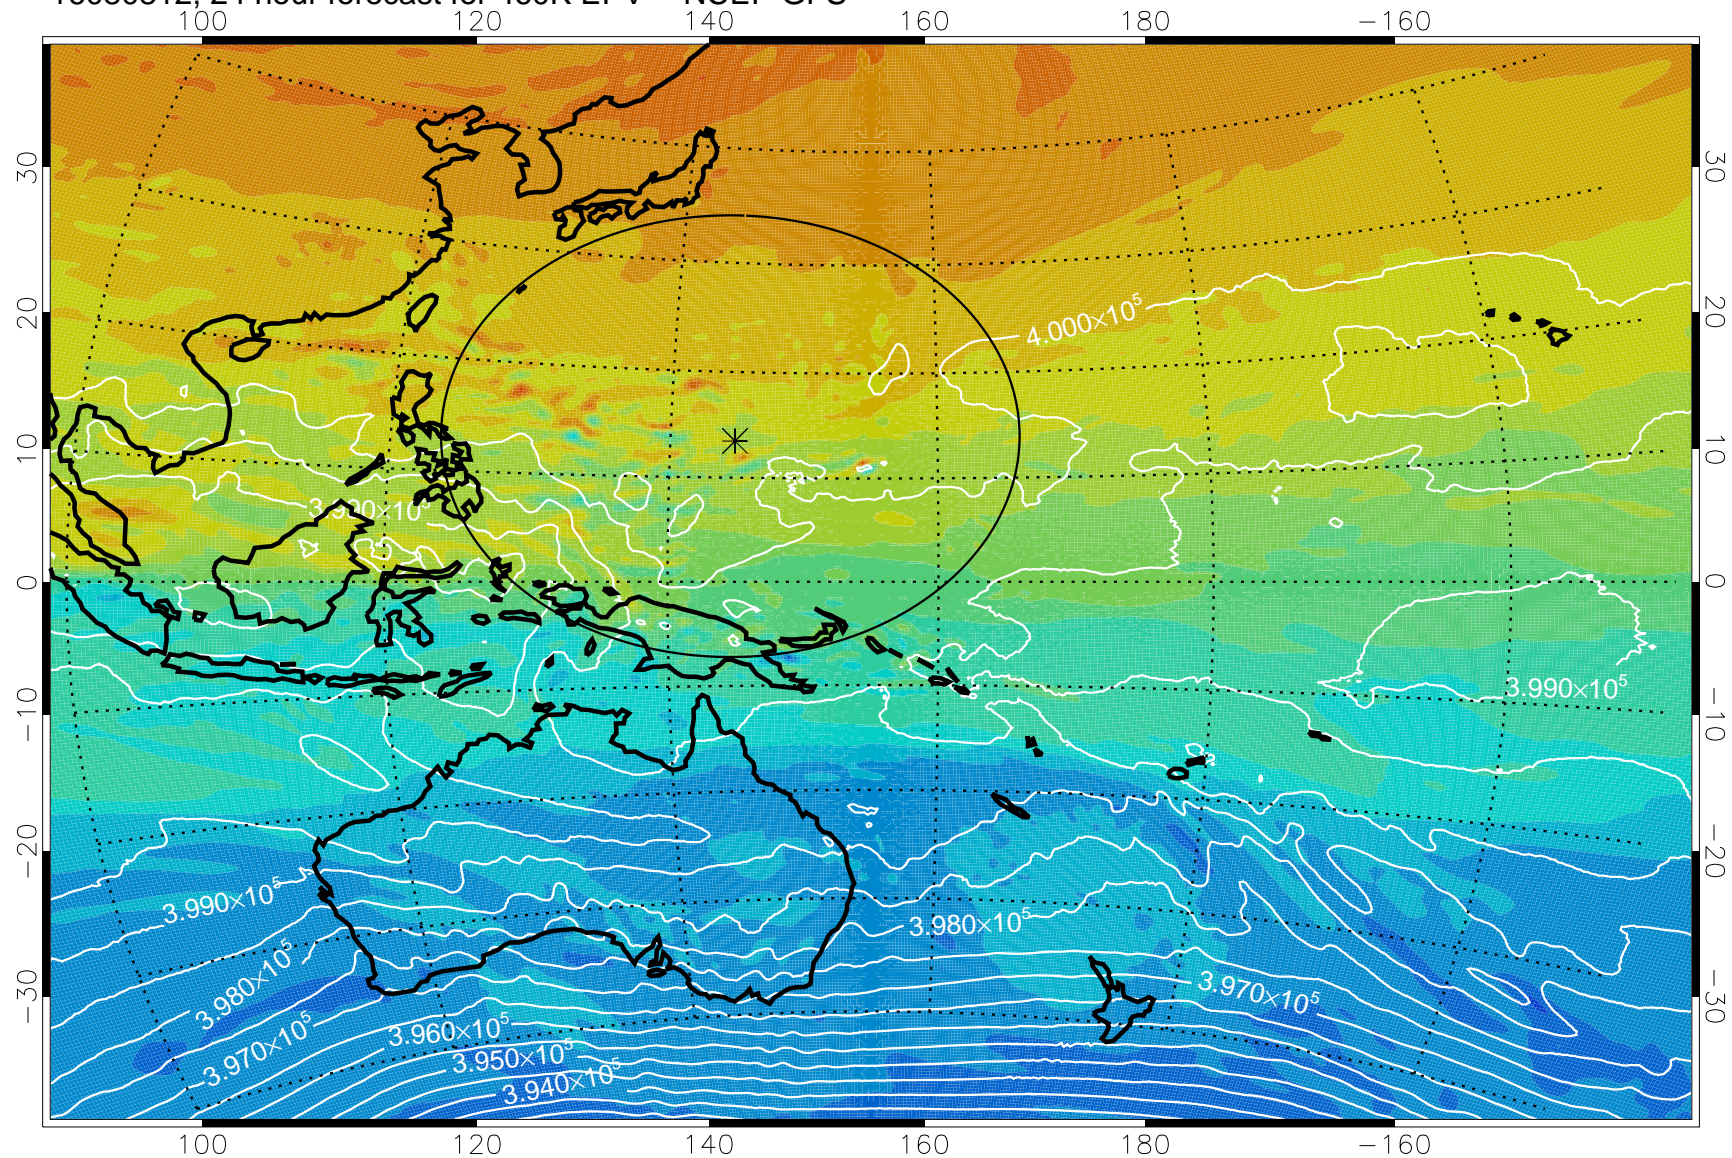

16080718, 6 hour forecast for 460K EPV -- NCEP GFS

460K Montgomery Streamfunction, white

Range ring of 2304 km

16080800, 12 hour forecast for 460K EPV -- NCEP GFS

460K Montgomery Streamfunction, white

Range ring of 2304 km

16080806, 18 hour forecast for 460K EPV -- NCEP GFS

460K Montgomery Streamfunction, white

Range ring of 2304 km

16080812, 24 hour forecast for 460K EPV -- NCEP GFS

460K Montgomery Streamfunction, white

Range ring of 2304 km

16080818, 30 hour forecast for 460K EPV -- NCEP GFS

460K Montgomery Streamfunction, white

Range ring of 2304 km

16080900, 36 hour forecast for 460K EPV -- NCEP GFS

460K Montgomery Streamfunction, white

Range ring of 2304 km

16080906, 42 hour forecast for 460K EPV -- NCEP GFS

460K Montgomery Streamfunction, white

Range ring of 2304 km

16080912, 48 hour forecast for 460K EPV -- NCEP GFS

460K Montgomery Streamfunction, white

Range ring of 2304 km