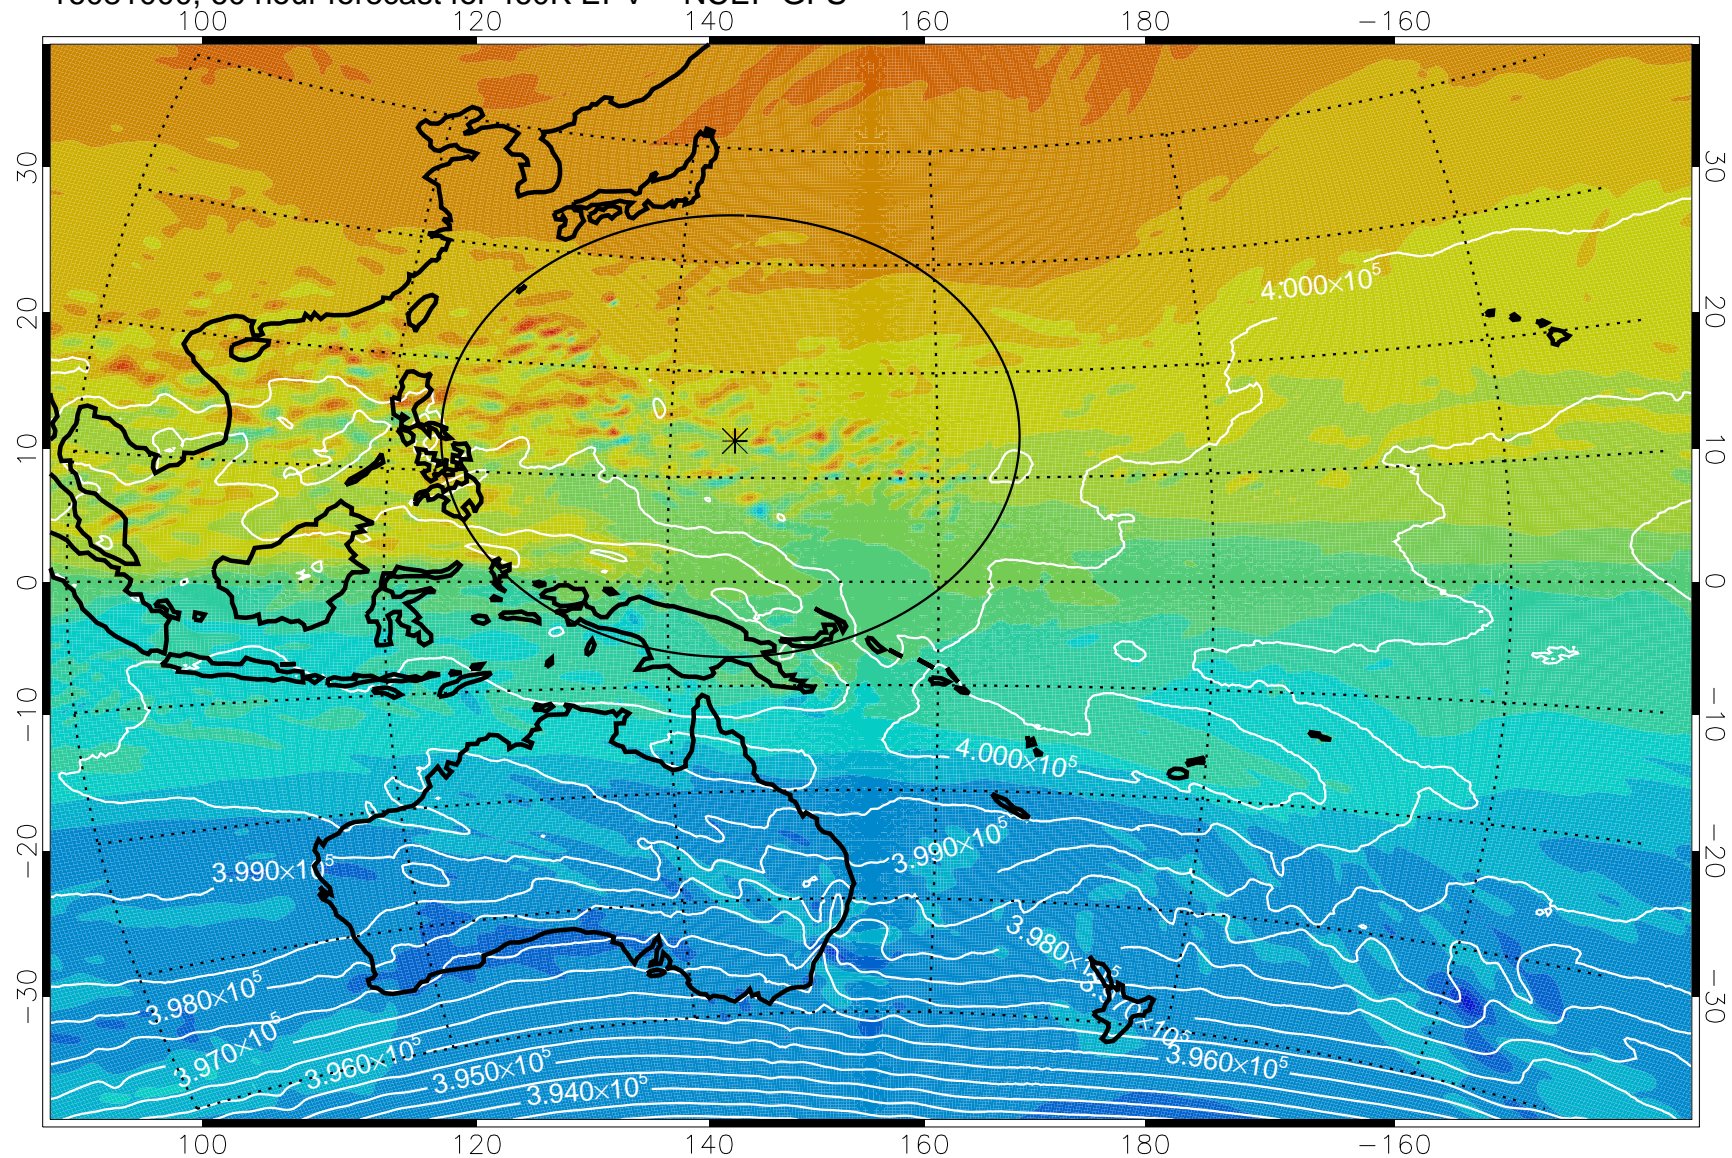

16080906, 42 hour forecast for 460K EPV -- NCEP GFS

460K Montgomery Streamfunction, white

Range ring of 2304 km

16080912, 48 hour forecast for 460K EPV -- NCEP GFS

460K Montgomery Streamfunction, white

Range ring of 2304 km

16080918, 54 hour forecast for 460K EPV -- NCEP GFS

460K Montgomery Streamfunction, white

Range ring of 2304 km

16081000, 60 hour forecast for 460K EPV -- NCEP GFS

460K Montgomery Streamfunction, white

Range ring of 2304 km

16081006, 66 hour forecast for 460K EPV -- NCEP GFS

460K Montgomery Streamfunction, white

-4×10^{-5} -2×10^{-5} 0 2×10^{-5} 4×10^{-5}
PVU

Range ring of 2304 km

16081012, 72 hour forecast for 460K EPV -- NCEP GFS

460K Montgomery Streamfunction, white

Range ring of 2304 km

16081018, 78 hour forecast for 460K EPV -- NCEP GFS

460K Montgomery Streamfunction, white

Range ring of 2304 km

16081100, 84 hour forecast for 460K EPV -- NCEP GFS