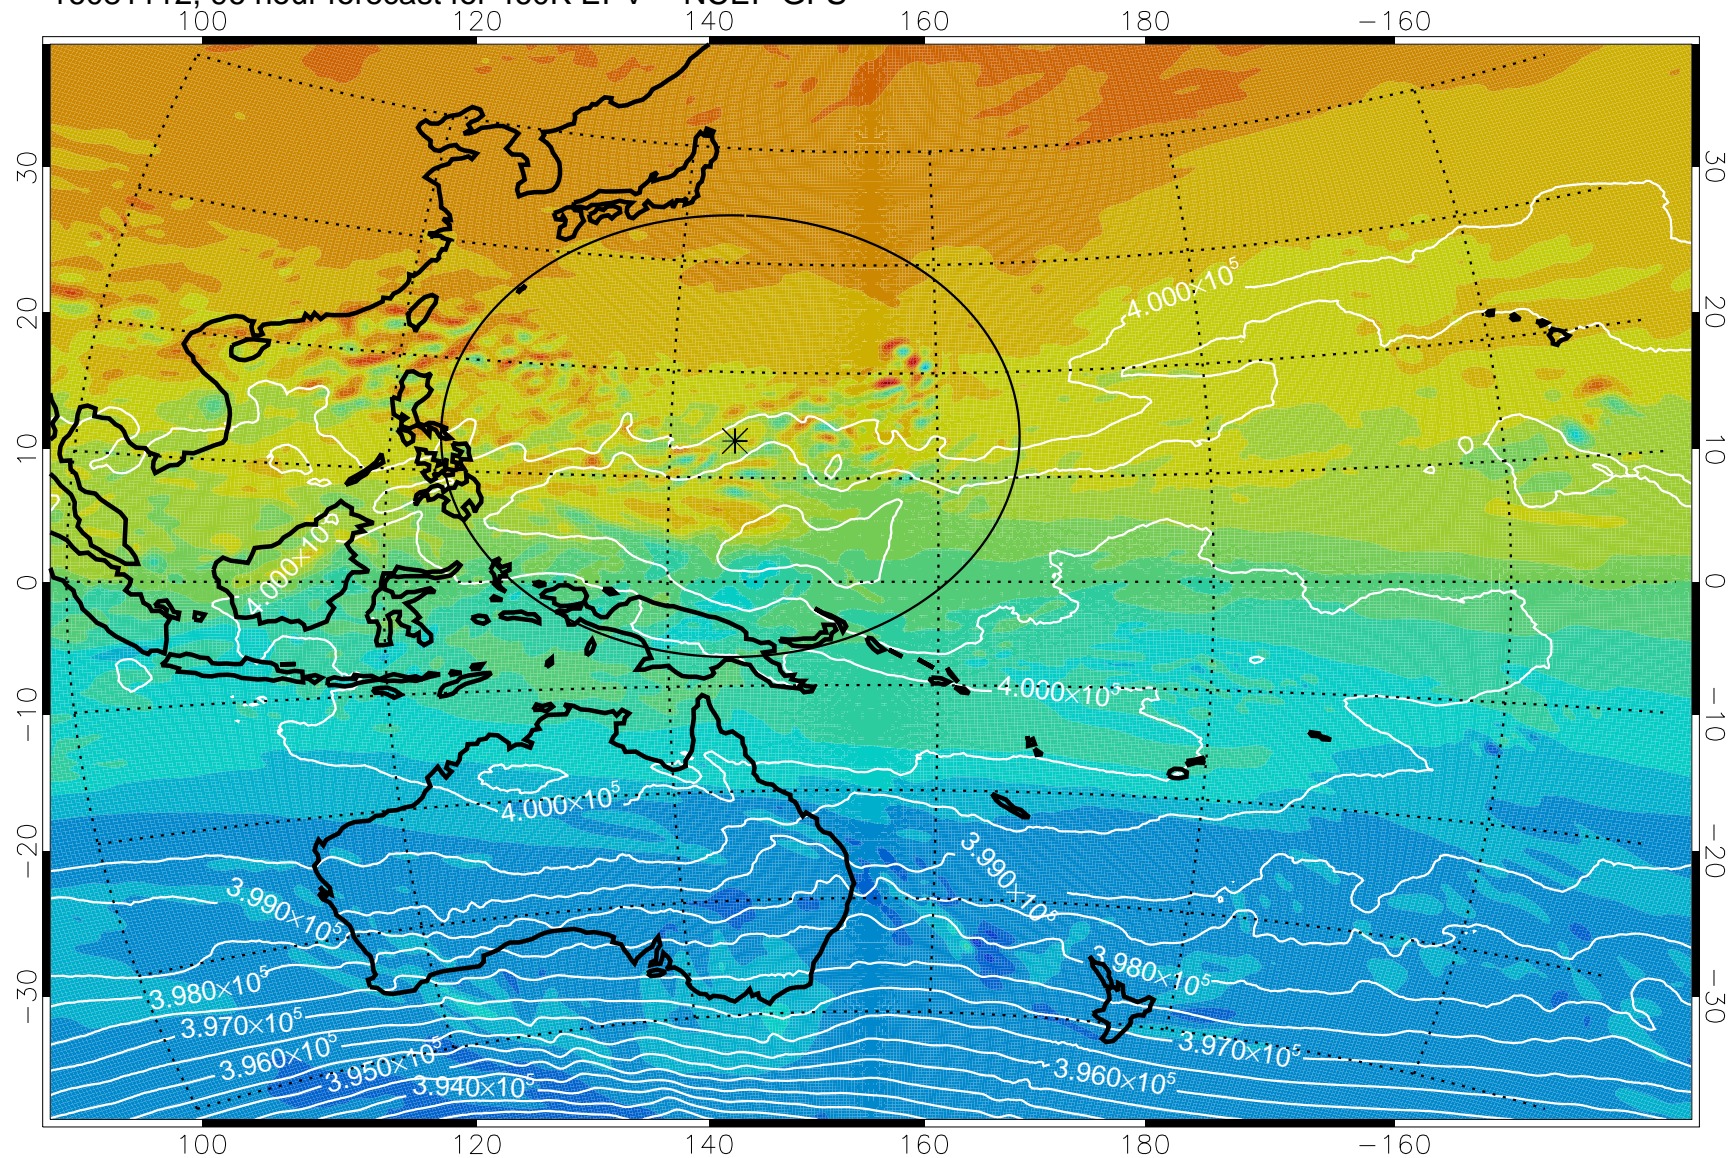

460K Montgomery Streamfunction, white

Range ring of 2304 km

16081018, 78 hour forecast for 460K EPV -- NCEP GFS

460K Montgomery Streamfunction, white

Range ring of 2304 km

16081100, 84 hour forecast for 460K EPV -- NCEP GFS

460K Montgomery Streamfunction, white

Range ring of 2304 km

16081106, 90 hour forecast for 460K EPV -- NCEP GFS

460K Montgomery Streamfunction, white

Range ring of 2304 km

16081112, 96 hour forecast for 460K EPV -- NCEP GFS

460K Montgomery Streamfunction, white

Range ring of 2304 km

16081118, 102 hour forecast for 460K EPV -- NCEP GFS

460K Montgomery Streamfunction, white

Range ring of 2304 km

16081200, 108 hour forecast for 460K EPV -- NCEP GFS

460K Montgomery Streamfunction, white

Range ring of 2304 km

16081206, 114 hour forecast for 460K EPV -- NCEP GFS

460K Montgomery Streamfunction, white

Range ring of 2304 km

16081212, 120 hour forecast for 460K EPV -- NCEP GFS