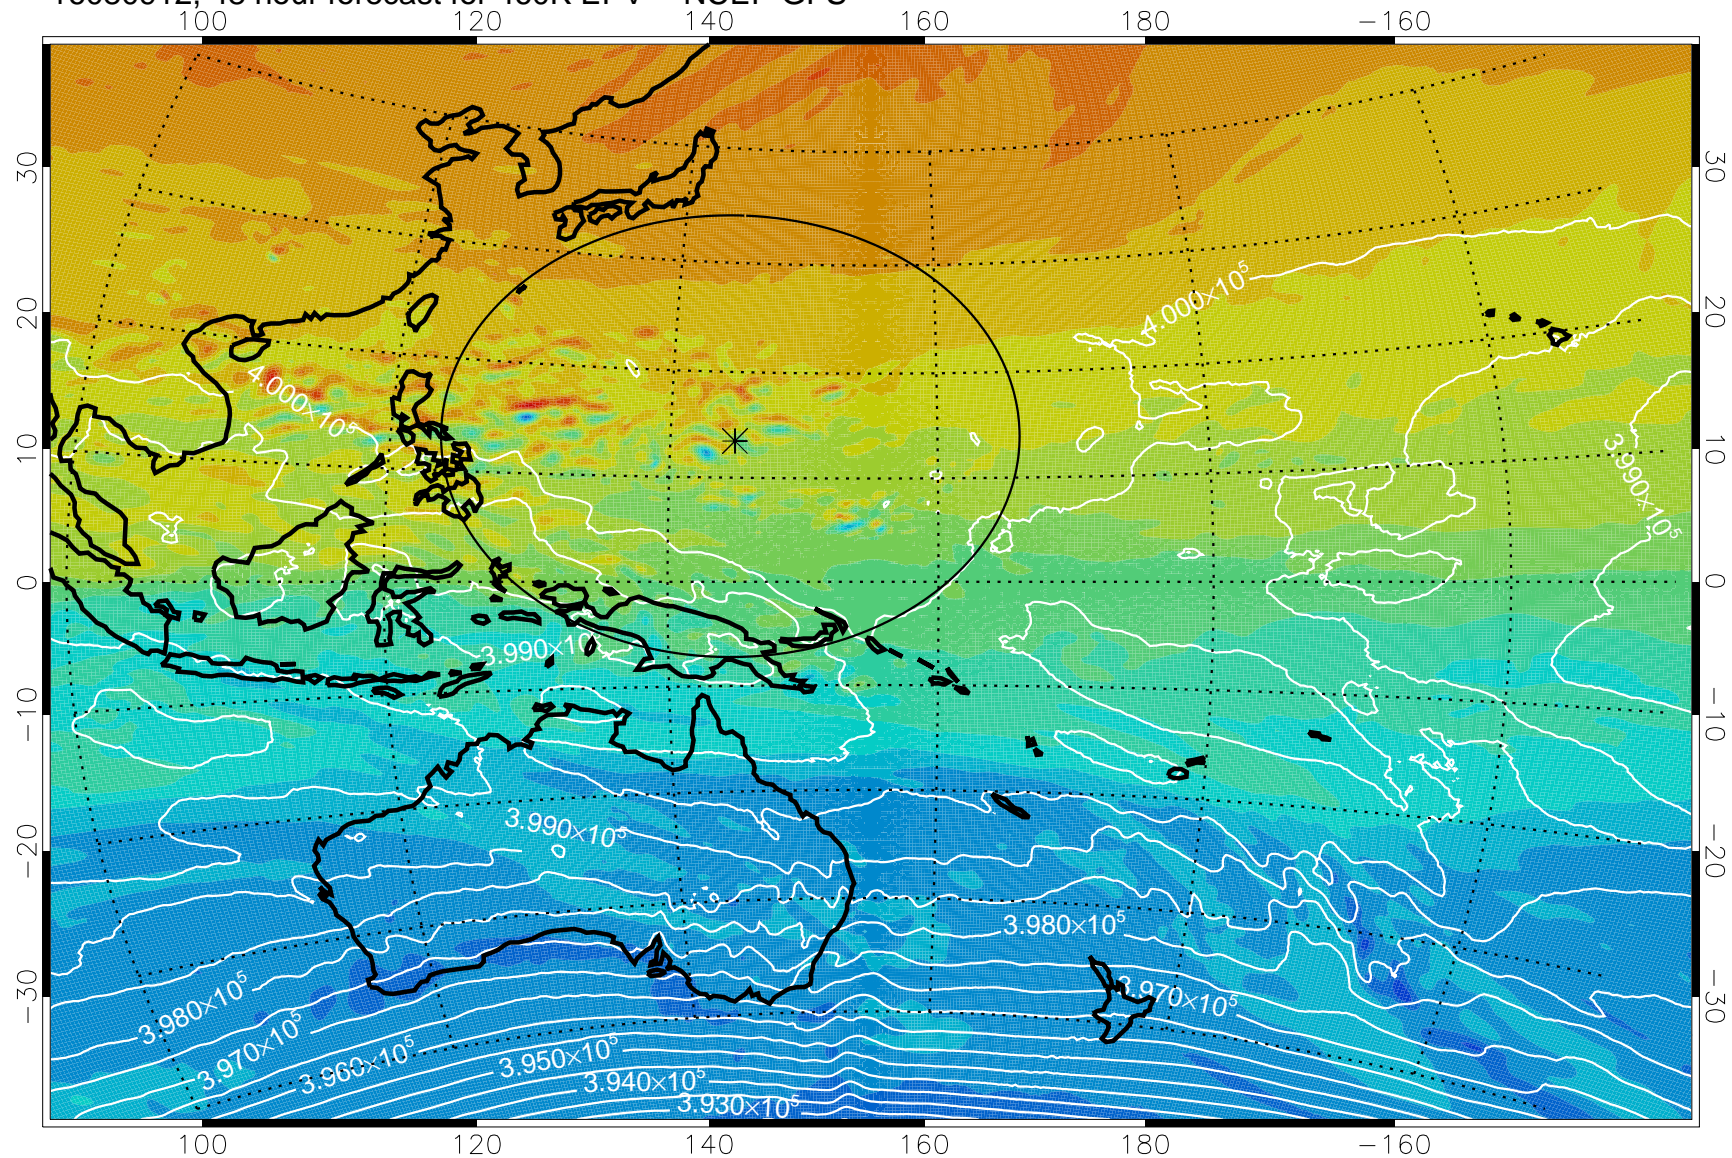

16080806, 18 hour forecast for 460K EPV -- NCEP GFS

460K Montgomery Streamfunction, white

Range ring of 2304 km

16080812, 24 hour forecast for 460K EPV -- NCEP GFS

460K Montgomery Streamfunction, white

Range ring of 2304 km

16080818, 30 hour forecast for 460K EPV -- NCEP GFS

460K Montgomery Streamfunction, white

Range ring of 2304 km

16080900, 36 hour forecast for 460K EPV -- NCEP GFS

460K Montgomery Streamfunction, white

Range ring of 2304 km

16080906, 42 hour forecast for 460K EPV -- NCEP GFS

460K Montgomery Streamfunction, white

Range ring of 2304 km

16080912, 48 hour forecast for 460K EPV -- NCEP GFS

460K Montgomery Streamfunction, white

Range ring of 2304 km

16080918, 54 hour forecast for 460K EPV -- NCEP GFS

460K Montgomery Streamfunction, white

Range ring of 2304 km

16081000, 60 hour forecast for 460K EPV -- NCEP GFS

460K Montgomery Streamfunction, white

Range ring of 2304 km