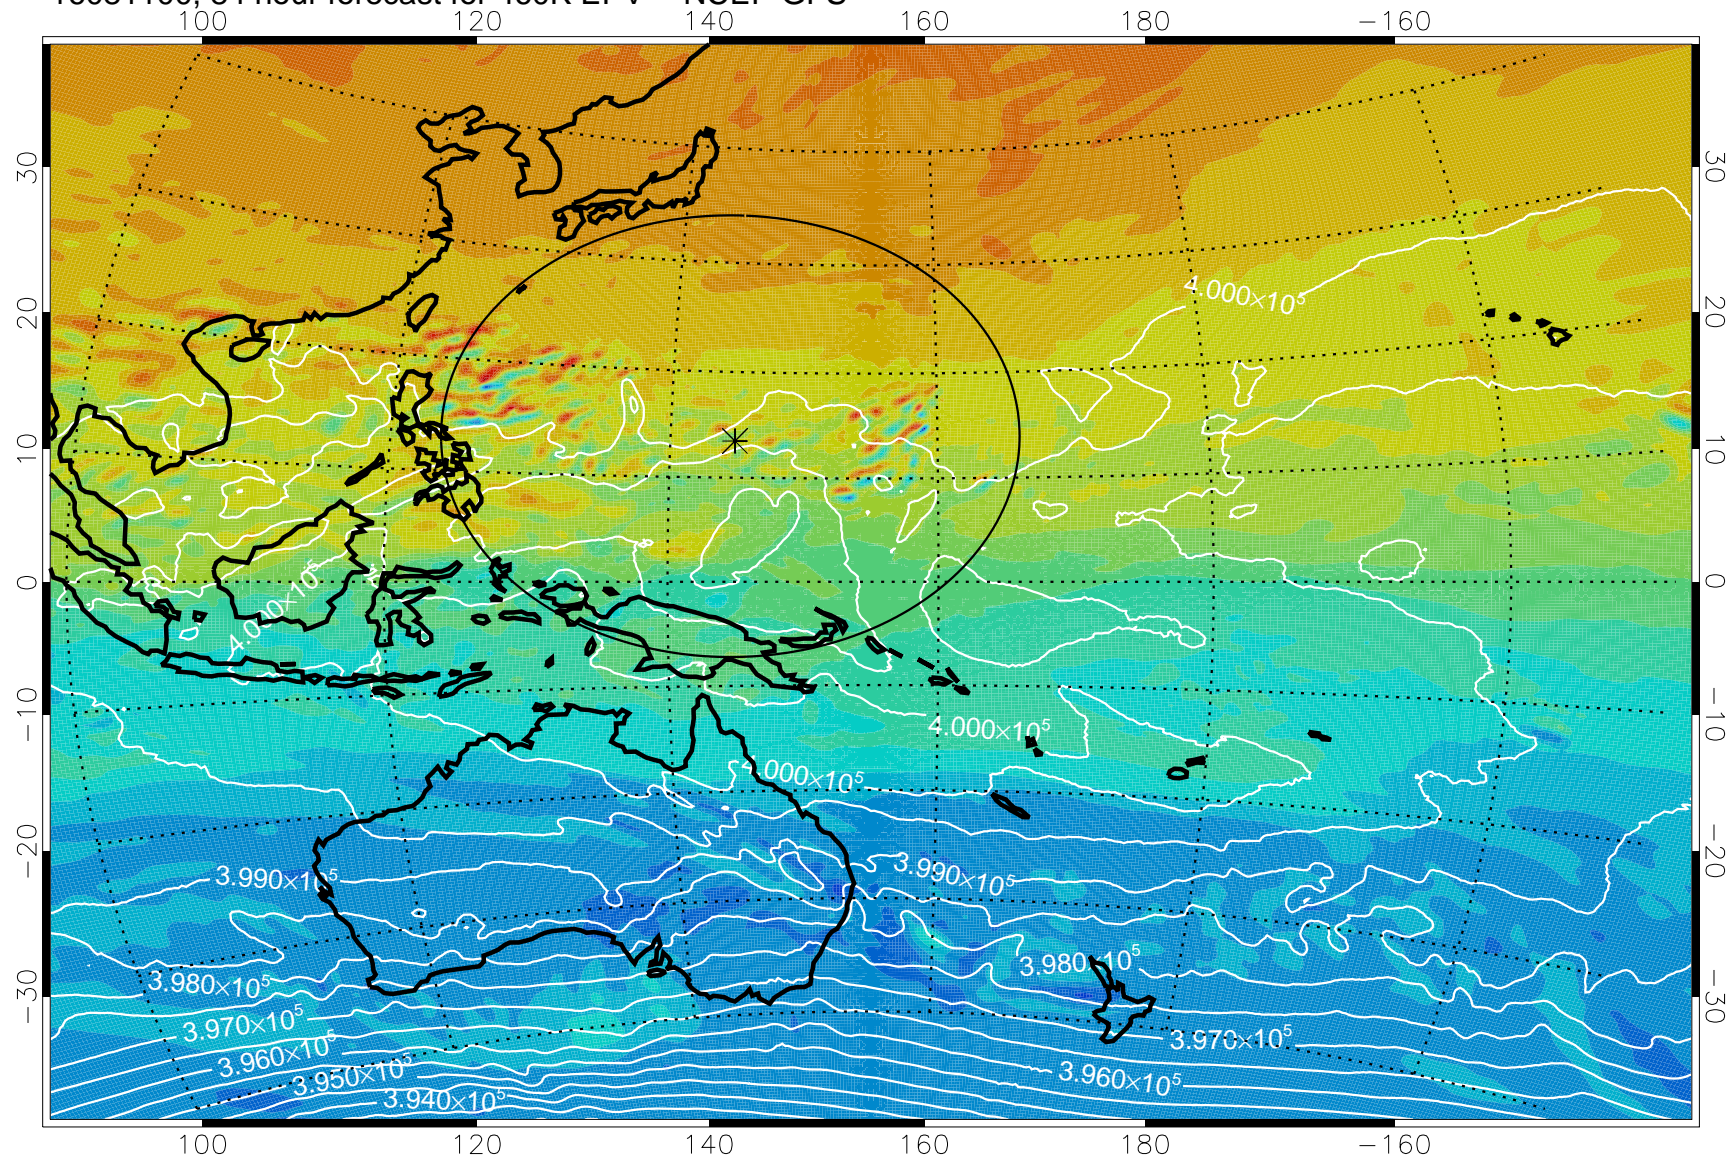

16081006, 66 hour forecast for 460K EPV -- NCEP GFS

460K Montgomery Streamfunction, white

-4×10^{-5} -2×10^{-5} 0 2×10^{-5} 4×10^{-5}
PVU

Range ring of 2304 km

16081012, 72 hour forecast for 460K EPV -- NCEP GFS

460K Montgomery Streamfunction, white

Range ring of 2304 km

16081018, 78 hour forecast for 460K EPV -- NCEP GFS

460K Montgomery Streamfunction, white

Range ring of 2304 km

16081100, 84 hour forecast for 460K EPV -- NCEP GFS

460K Montgomery Streamfunction, white

Range ring of 2304 km

16081106, 90 hour forecast for 460K EPV -- NCEP GFS

460K Montgomery Streamfunction, white

Range ring of 2304 km

16081112, 96 hour forecast for 460K EPV -- NCEP GFS

460K Montgomery Streamfunction, white

Range ring of 2304 km

16081118, 102 hour forecast for 460K EPV -- NCEP GFS

460K Montgomery Streamfunction, white

Range ring of 2304 km

16081200, 108 hour forecast for 460K EPV -- NCEP GFS