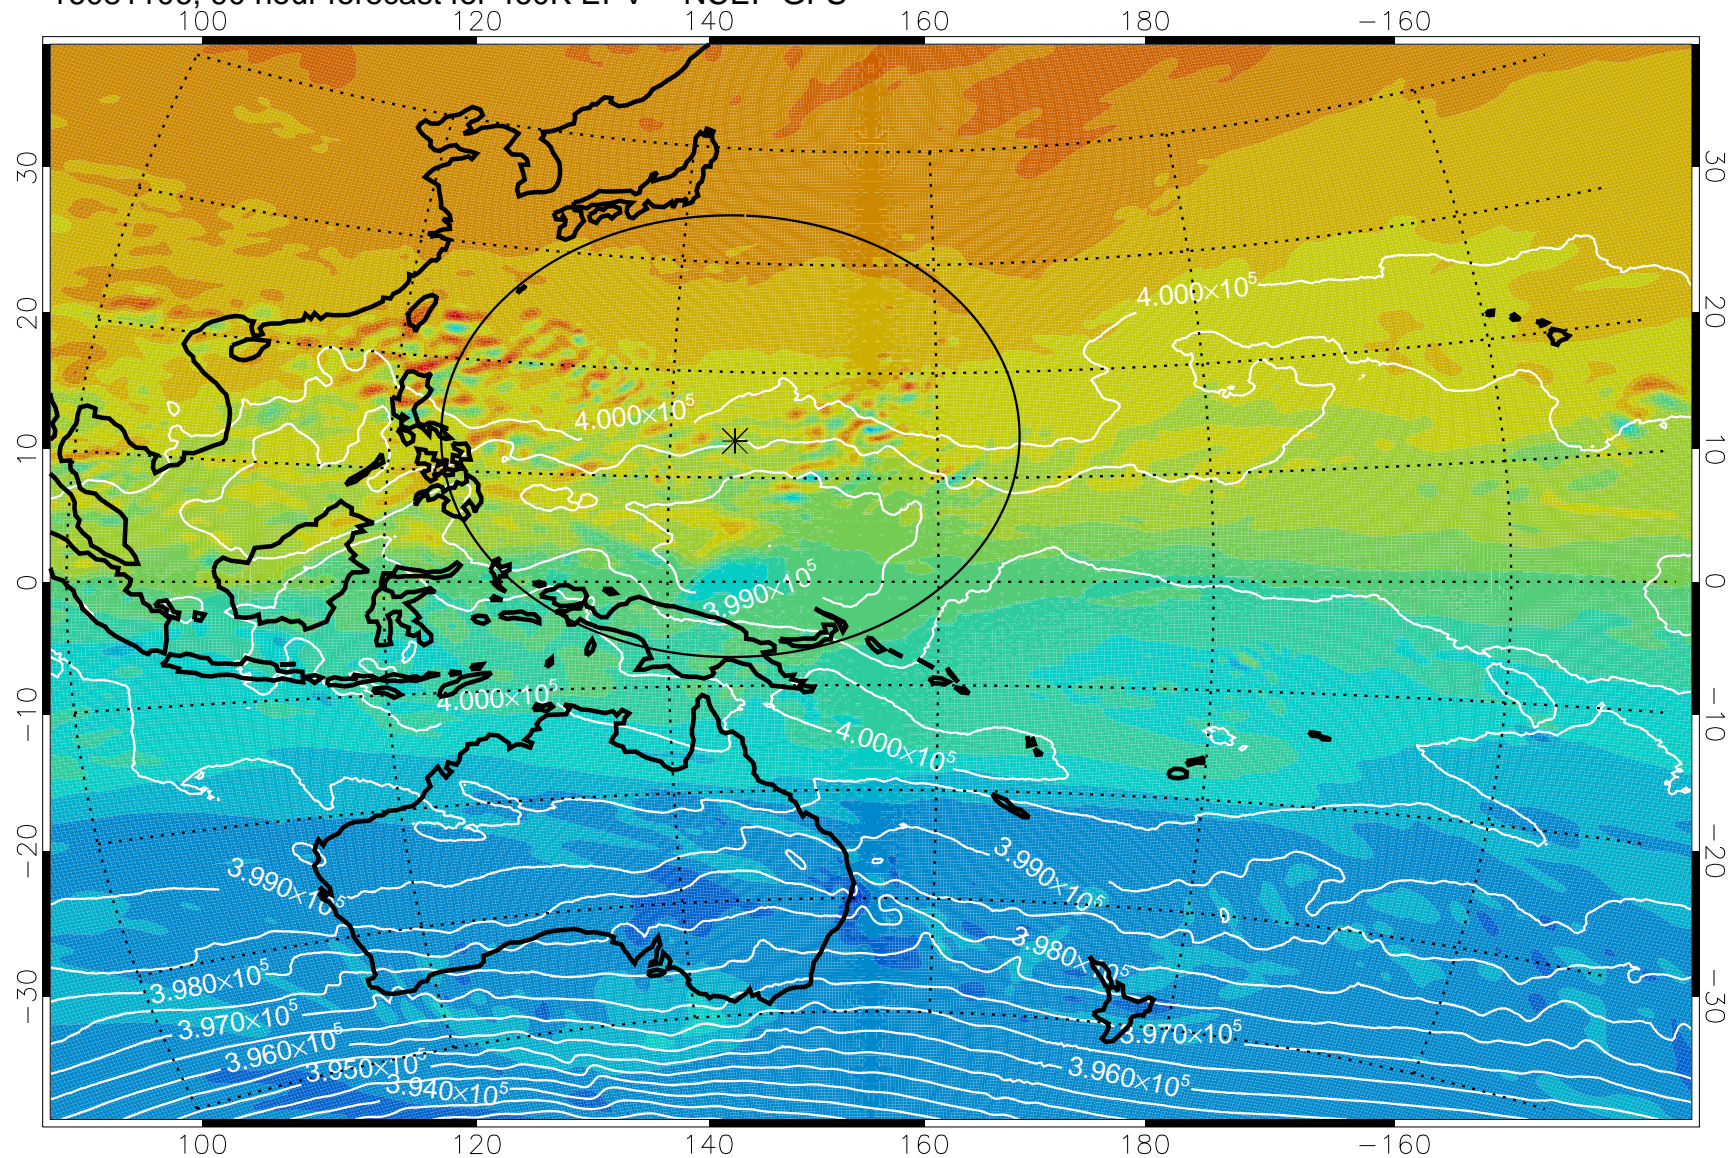

16081006, 66 hour forecast for 460K EPV -- NCEP GFS

460K Montgomery Streamfunction, white

-4×10^{-5} -2×10^{-5} 0 2×10^{-5} 4×10^{-5}
PVU

Range ring of 2304 km

16081012, 72 hour forecast for 460K EPV -- NCEP GFS

460K Montgomery Streamfunction, white

Range ring of 2304 km

16081018, 78 hour forecast for 460K EPV -- NCEP GFS

460K Montgomery Streamfunction, white

Range ring of 2304 km

16081100, 84 hour forecast for 460K EPV -- NCEP GFS

460K Montgomery Streamfunction, white

Range ring of 2304 km

16081106, 90 hour forecast for 460K EPV -- NCEP GFS

460K Montgomery Streamfunction, white

Range ring of 2304 km

16081112, 96 hour forecast for 460K EPV -- NCEP GFS

460K Montgomery Streamfunction, white

Range ring of 2304 km

16081118, 102 hour forecast for 460K EPV -- NCEP GFS

460K Montgomery Streamfunction, white

Range ring of 2304 km

16081200, 108 hour forecast for 460K EPV -- NCEP GFS