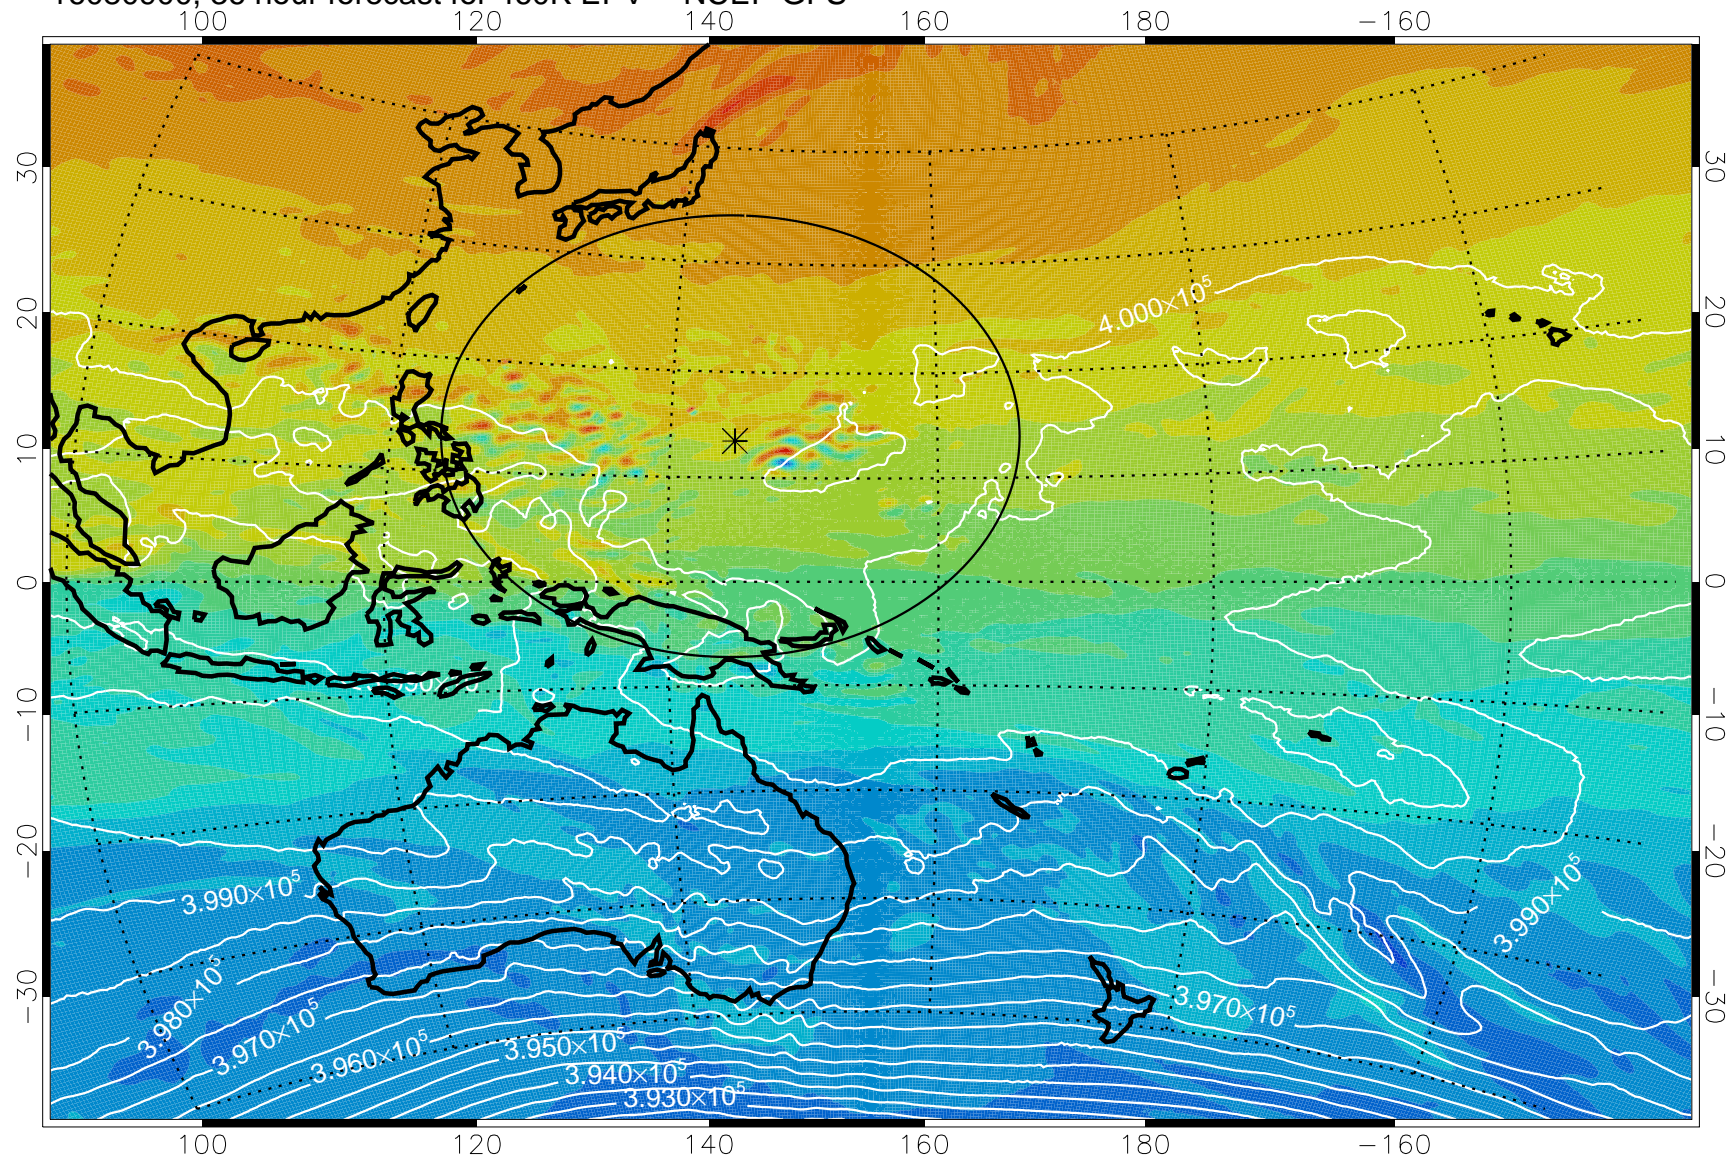

16080806, 18 hour forecast for 460K EPV -- NCEP GFS

460K Montgomery Streamfunction, white

Range ring of 2304 km

16080812, 24 hour forecast for 460K EPV -- NCEP GFS

460K Montgomery Streamfunction, white

Range ring of 2304 km

16080818, 30 hour forecast for 460K EPV -- NCEP GFS

460K Montgomery Streamfunction, white

Range ring of 2304 km

16080900, 36 hour forecast for 460K EPV -- NCEP GFS

460K Montgomery Streamfunction, white

Range ring of 2304 km

16080906, 42 hour forecast for 460K EPV -- NCEP GFS

460K Montgomery Streamfunction, white

Range ring of 2304 km

16080912, 48 hour forecast for 460K EPV -- NCEP GFS

460K Montgomery Streamfunction, white

Range ring of 2304 km

16080918, 54 hour forecast for 460K EPV -- NCEP GFS

460K Montgomery Streamfunction, white

Range ring of 2304 km

16081000, 60 hour forecast for 460K EPV -- NCEP GFS

460K Montgomery Streamfunction, white

Range ring of 2304 km