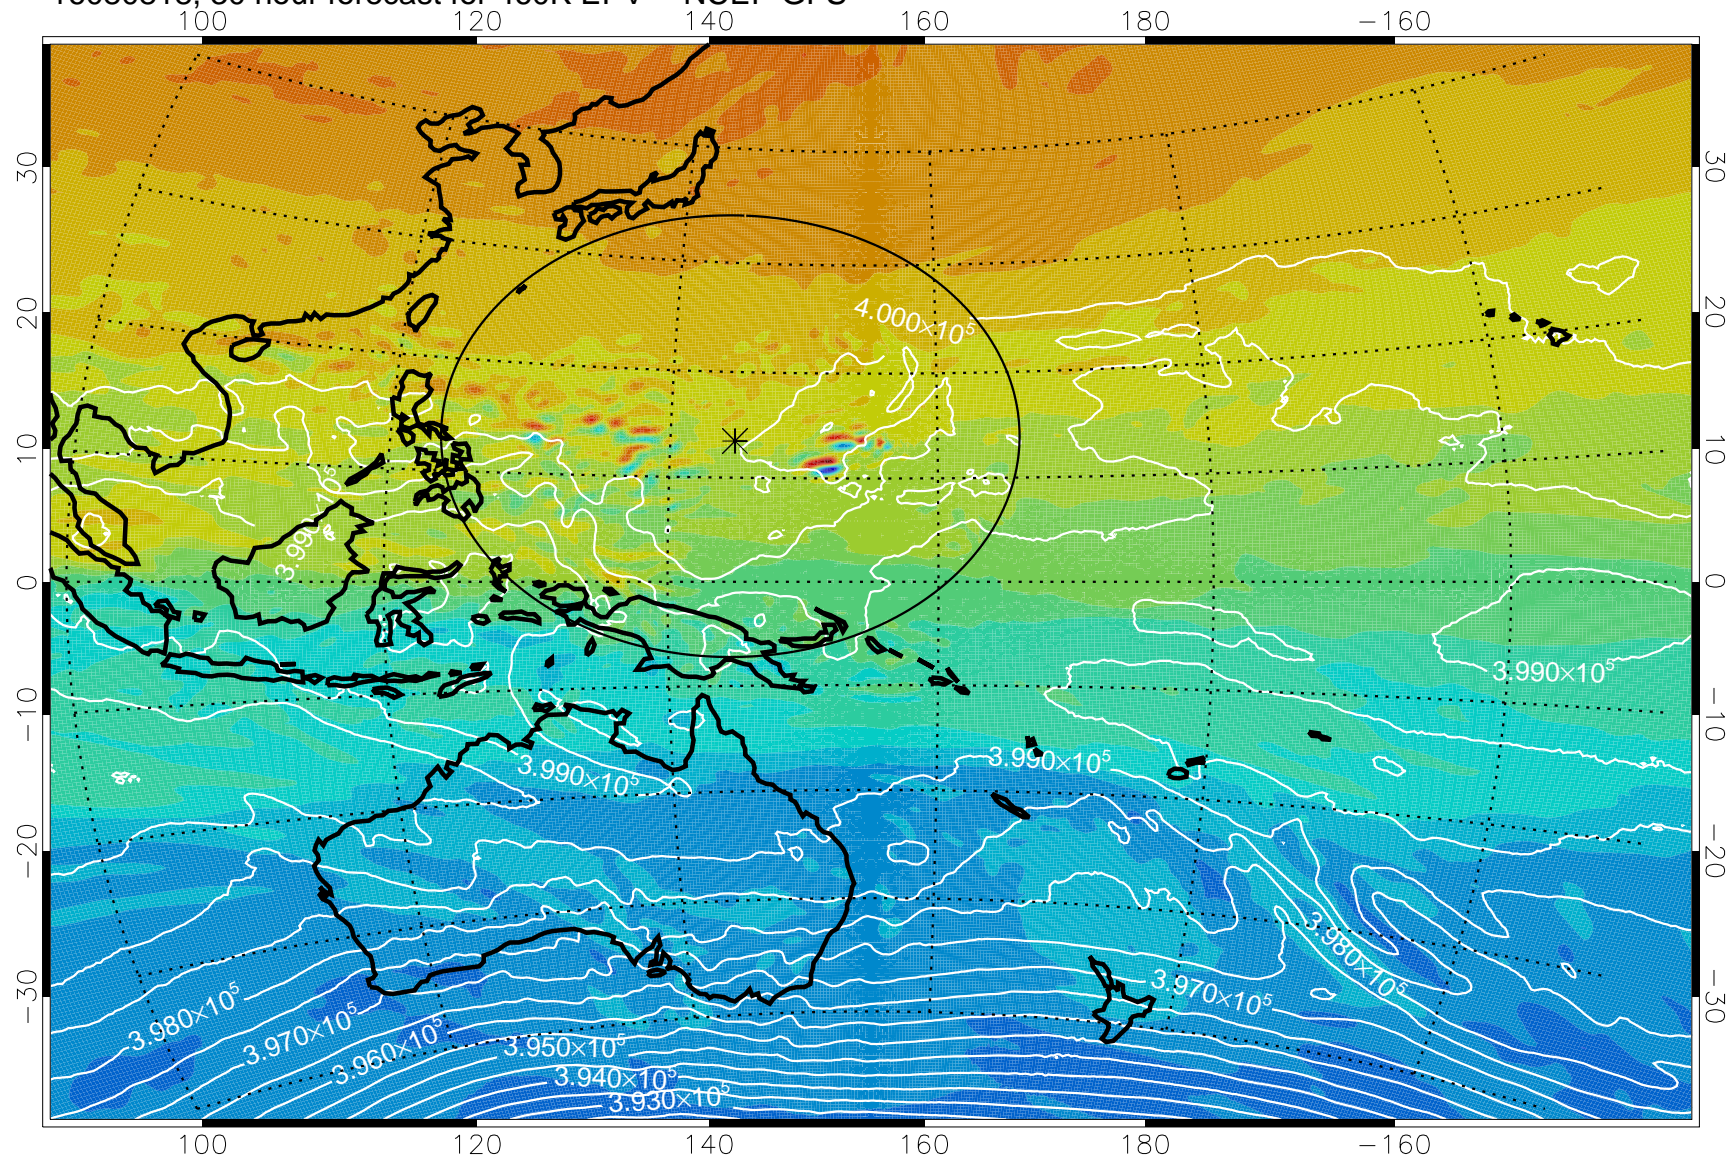

16080806, 18 hour forecast for 460K EPV -- NCEP GFS

460K Montgomery Streamfunction, white

Range ring of 2304 km

16080812, 24 hour forecast for 460K EPV -- NCEP GFS

460K Montgomery Streamfunction, white

Range ring of 2304 km

16080818, 30 hour forecast for 460K EPV -- NCEP GFS

460K Montgomery Streamfunction, white

Range ring of 2304 km

16080900, 36 hour forecast for 460K EPV -- NCEP GFS

460K Montgomery Streamfunction, white

Range ring of 2304 km

16080906, 42 hour forecast for 460K EPV -- NCEP GFS

460K Montgomery Streamfunction, white

Range ring of 2304 km

16080912, 48 hour forecast for 460K EPV -- NCEP GFS

460K Montgomery Streamfunction, white

Range ring of 2304 km

16080918, 54 hour forecast for 460K EPV -- NCEP GFS

460K Montgomery Streamfunction, white

Range ring of 2304 km

16081000, 60 hour forecast for 460K EPV -- NCEP GFS

460K Montgomery Streamfunction, white

Range ring of 2304 km