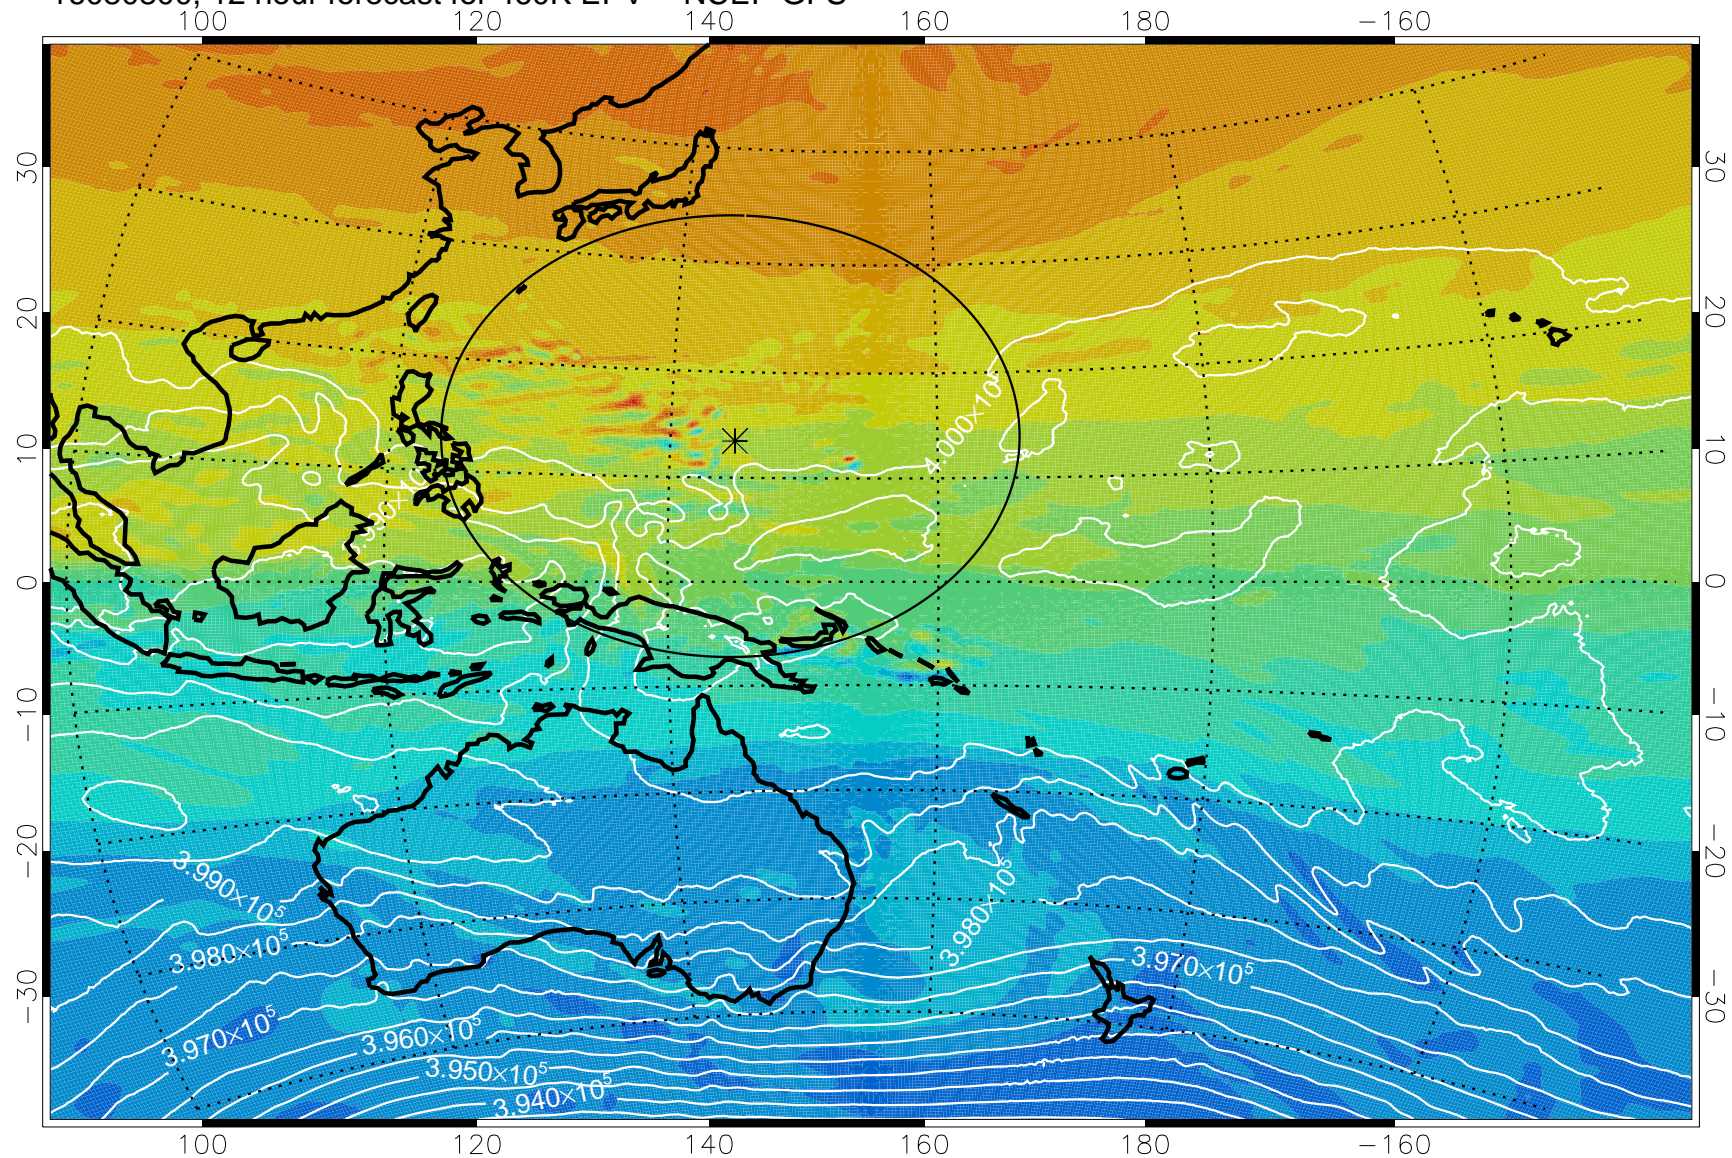

16080718, 6 hour forecast for 460K EPV -- NCEP GFS

460K Montgomery Streamfunction, white

Range ring of 2304 km

16080800, 12 hour forecast for 460K EPV -- NCEP GFS

460K Montgomery Streamfunction, white

Range ring of 2304 km

16080806, 18 hour forecast for 460K EPV -- NCEP GFS

460K Montgomery Streamfunction, white

Range ring of 2304 km

16080812, 24 hour forecast for 460K EPV -- NCEP GFS

460K Montgomery Streamfunction, white

Range ring of 2304 km

16080818, 30 hour forecast for 460K EPV -- NCEP GFS

460K Montgomery Streamfunction, white

Range ring of 2304 km

16080900, 36 hour forecast for 460K EPV -- NCEP GFS

460K Montgomery Streamfunction, white

Range ring of 2304 km

16080906, 42 hour forecast for 460K EPV -- NCEP GFS

460K Montgomery Streamfunction, white

Range ring of 2304 km

16080912, 48 hour forecast for 460K EPV -- NCEP GFS

460K Montgomery Streamfunction, white

Range ring of 2304 km