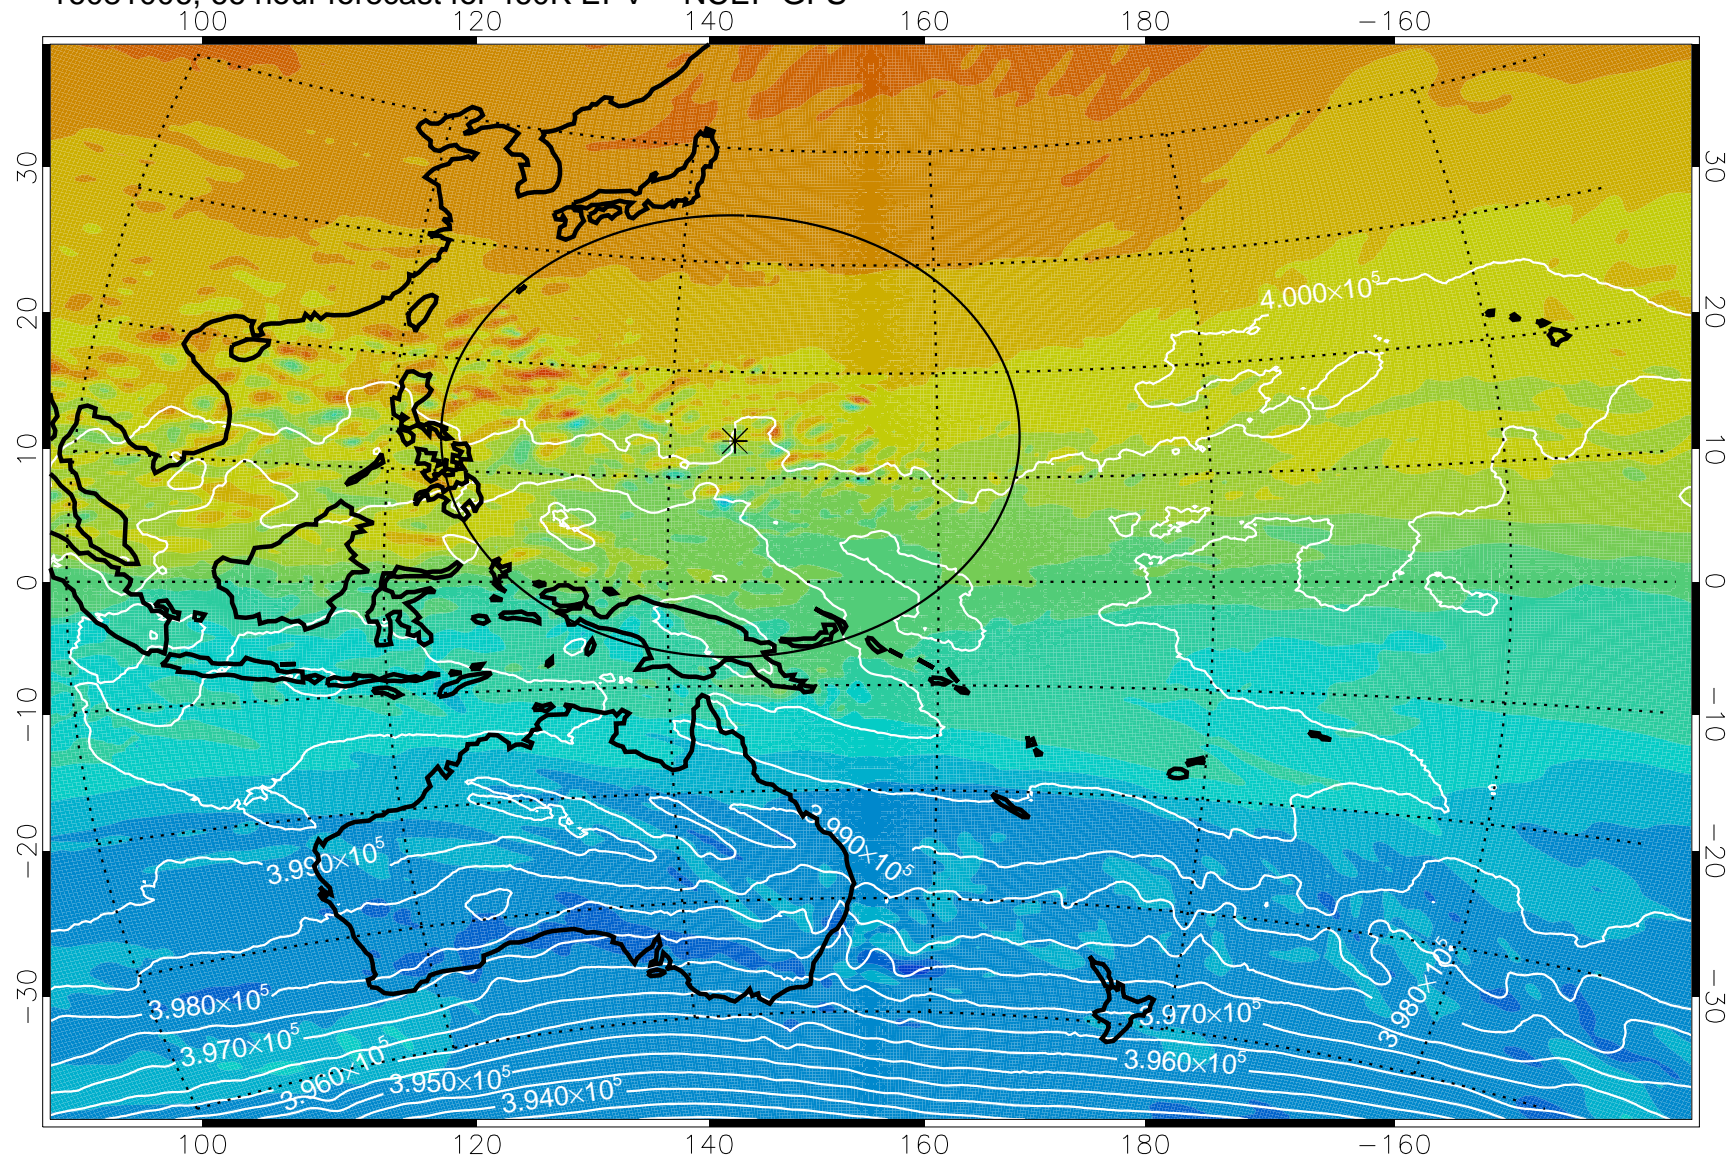

16080906, 42 hour forecast for 460K EPV -- NCEP GFS

460K Montgomery Streamfunction, white

Range ring of 2304 km

16080912, 48 hour forecast for 460K EPV -- NCEP GFS

460K Montgomery Streamfunction, white

Range ring of 2304 km

16080918, 54 hour forecast for 460K EPV -- NCEP GFS

460K Montgomery Streamfunction, white

Range ring of 2304 km

16081000, 60 hour forecast for 460K EPV -- NCEP GFS

460K Montgomery Streamfunction, white

Range ring of 2304 km

16081006, 66 hour forecast for 460K EPV -- NCEP GFS

460K Montgomery Streamfunction, white

-4×10^{-5} -2×10^{-5} 0 2×10^{-5} 4×10^{-5}
PVU

Range ring of 2304 km

16081012, 72 hour forecast for 460K EPV -- NCEP GFS

460K Montgomery Streamfunction, white

Range ring of 2304 km

16081018, 78 hour forecast for 460K EPV -- NCEP GFS

460K Montgomery Streamfunction, white

Range ring of 2304 km

16081100, 84 hour forecast for 460K EPV -- NCEP GFS