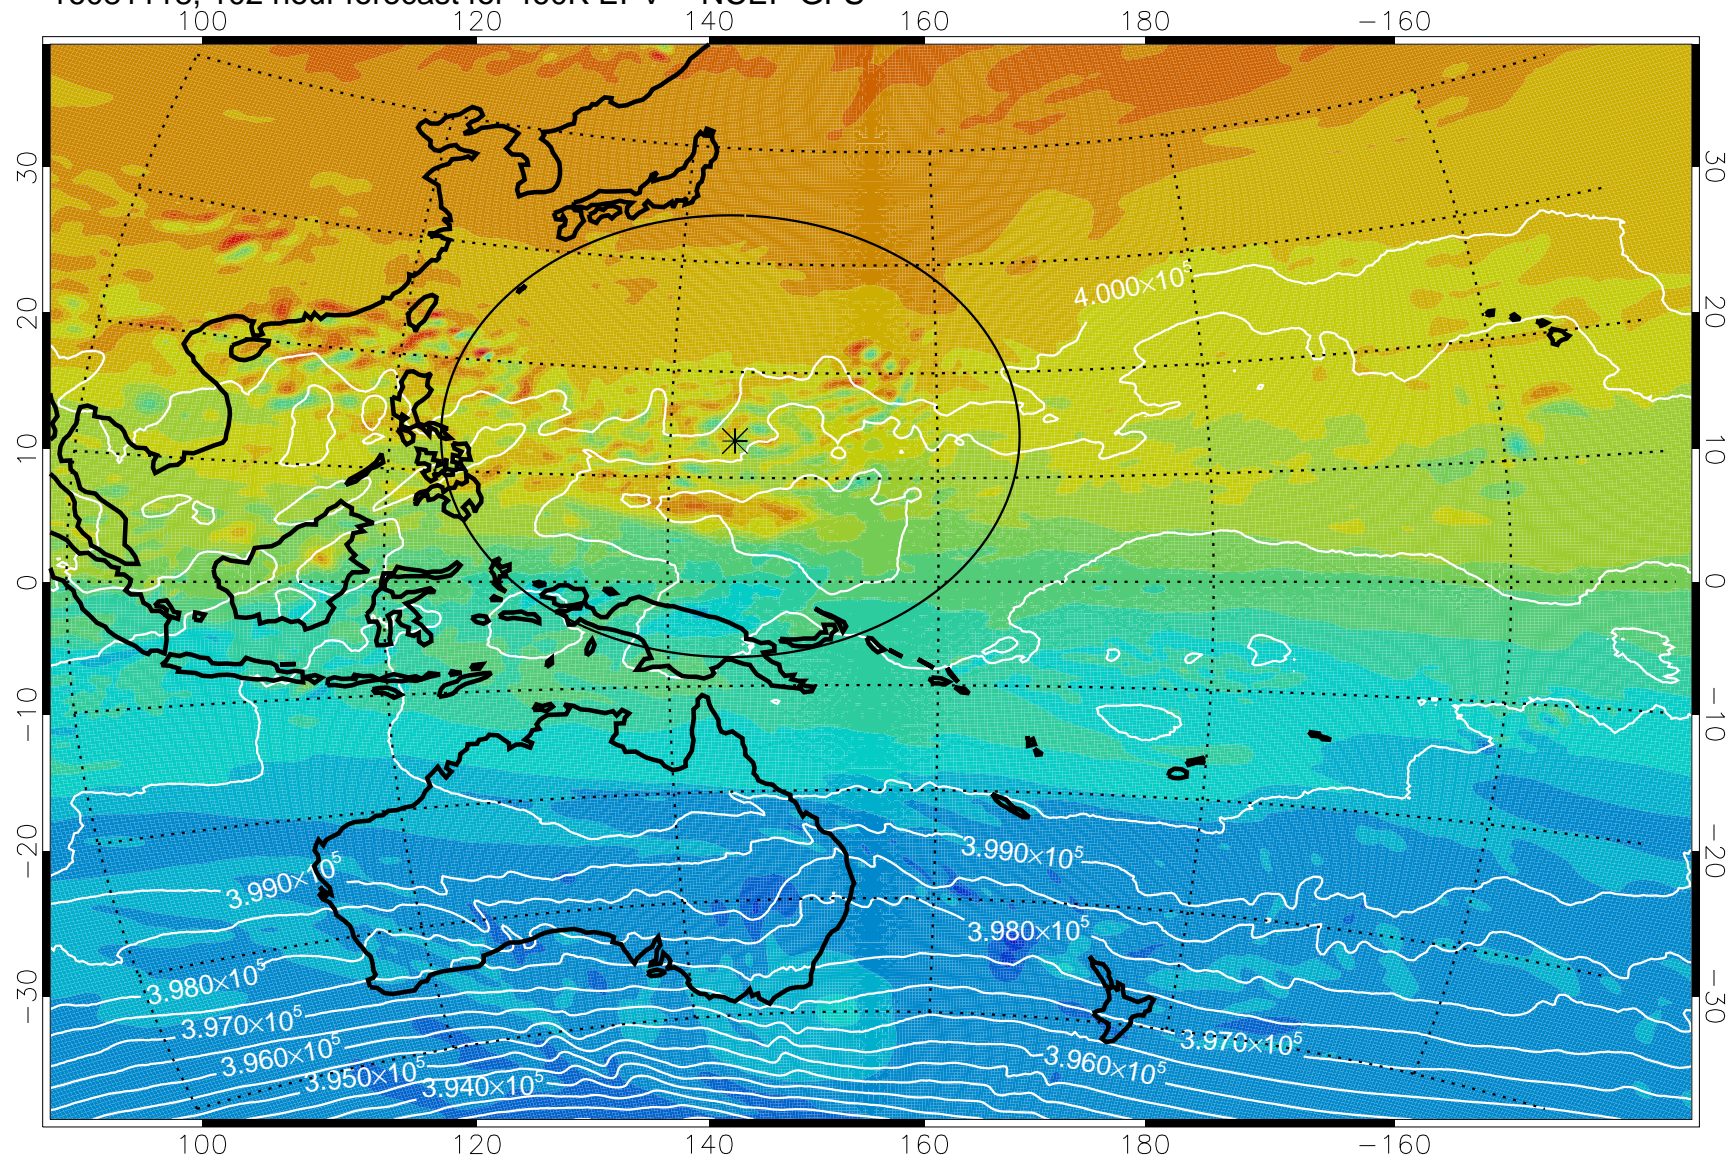

460K Montgomery Streamfunction, white

Range ring of 2304 km

16081018, 78 hour forecast for 460K EPV -- NCEP GFS

460K Montgomery Streamfunction, white

Range ring of 2304 km

16081100, 84 hour forecast for 460K EPV -- NCEP GFS

460K Montgomery Streamfunction, white

Range ring of 2304 km

16081106, 90 hour forecast for 460K EPV -- NCEP GFS

460K Montgomery Streamfunction, white

Range ring of 2304 km

16081112, 96 hour forecast for 460K EPV -- NCEP GFS

460K Montgomery Streamfunction, white

Range ring of 2304 km

16081118, 102 hour forecast for 460K EPV -- NCEP GFS

460K Montgomery Streamfunction, white

Range ring of 2304 km

16081200, 108 hour forecast for 460K EPV -- NCEP GFS

460K Montgomery Streamfunction, white

Range ring of 2304 km

16081206, 114 hour forecast for 460K EPV -- NCEP GFS

460K Montgomery Streamfunction, white

Range ring of 2304 km

16081212, 120 hour forecast for 460K EPV -- NCEP GFS