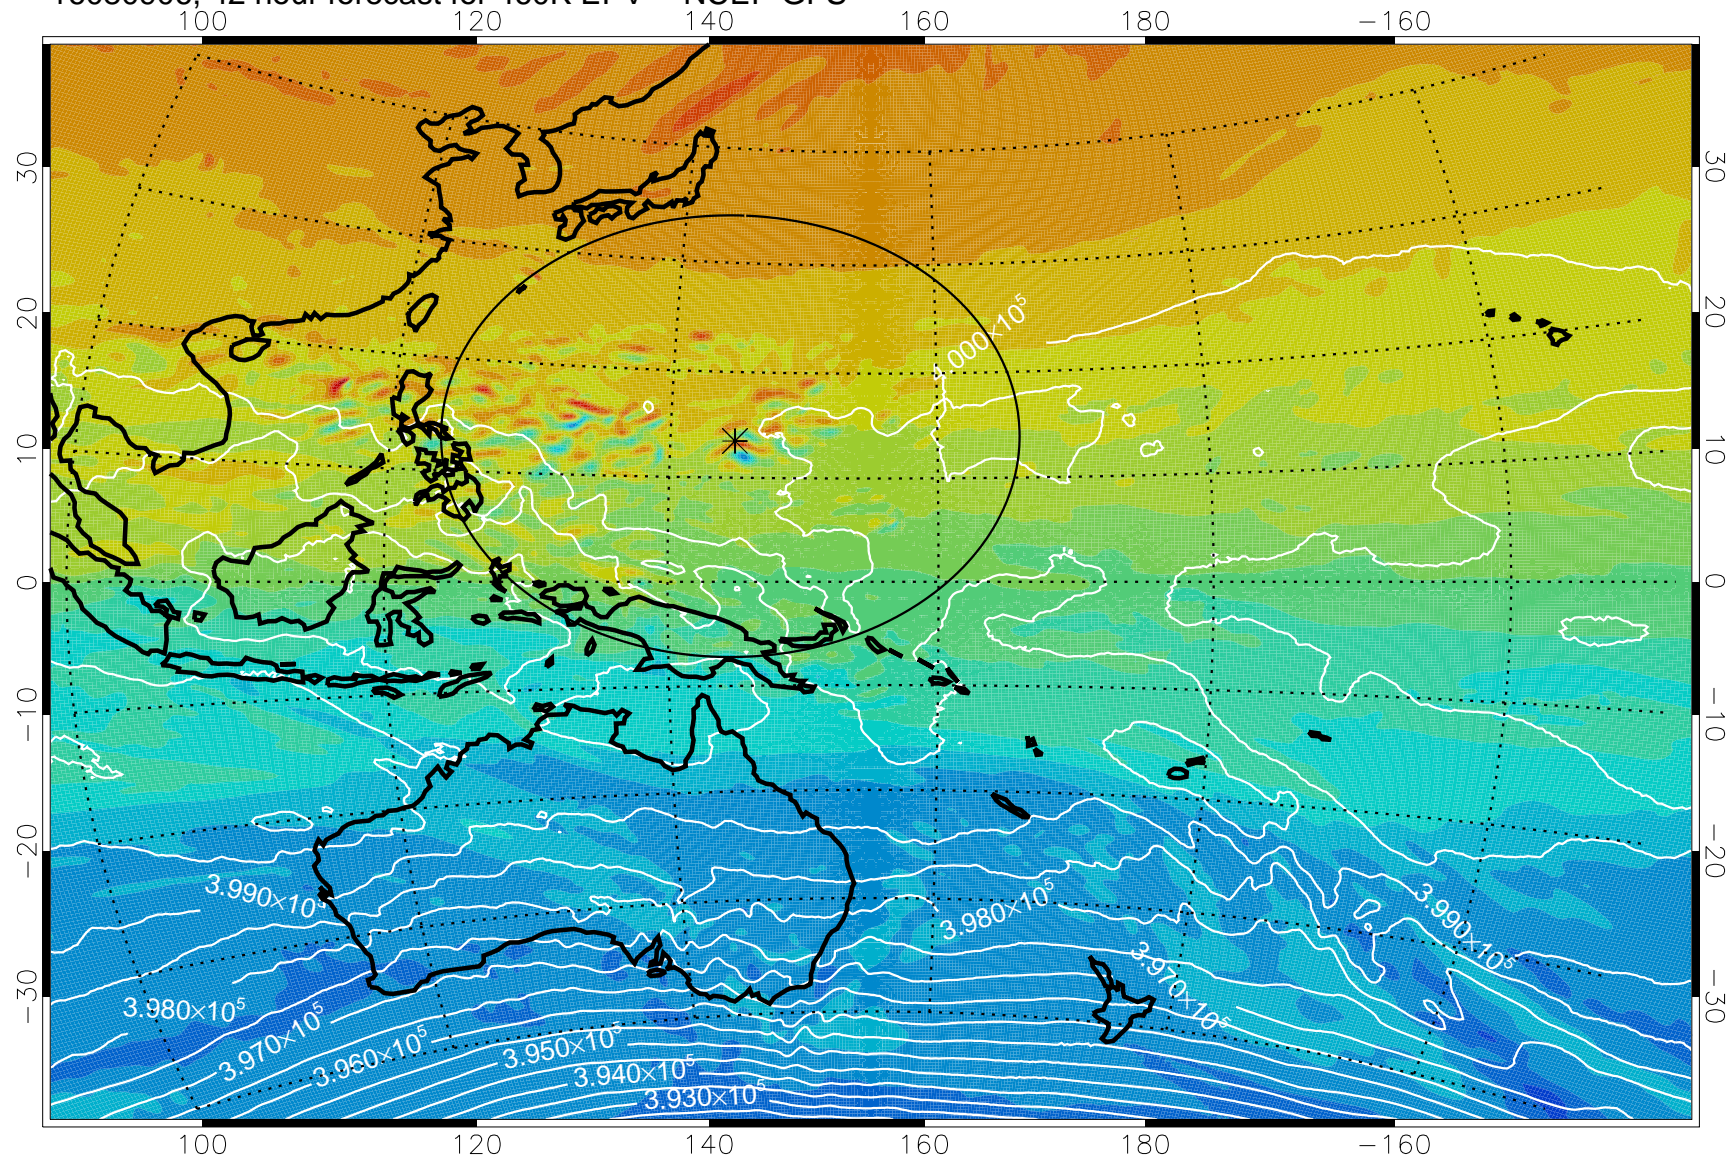

16080806, 18 hour forecast for 460K EPV -- NCEP GFS

460K Montgomery Streamfunction, white

Range ring of 2304 km

16080812, 24 hour forecast for 460K EPV -- NCEP GFS

460K Montgomery Streamfunction, white

Range ring of 2304 km

16080818, 30 hour forecast for 460K EPV -- NCEP GFS

460K Montgomery Streamfunction, white

Range ring of 2304 km

16080900, 36 hour forecast for 460K EPV -- NCEP GFS

460K Montgomery Streamfunction, white

Range ring of 2304 km

16080906, 42 hour forecast for 460K EPV -- NCEP GFS

460K Montgomery Streamfunction, white

Range ring of 2304 km

16080912, 48 hour forecast for 460K EPV -- NCEP GFS

460K Montgomery Streamfunction, white

Range ring of 2304 km

16080918, 54 hour forecast for 460K EPV -- NCEP GFS

460K Montgomery Streamfunction, white

Range ring of 2304 km

16081000, 60 hour forecast for 460K EPV -- NCEP GFS

460K Montgomery Streamfunction, white

Range ring of 2304 km