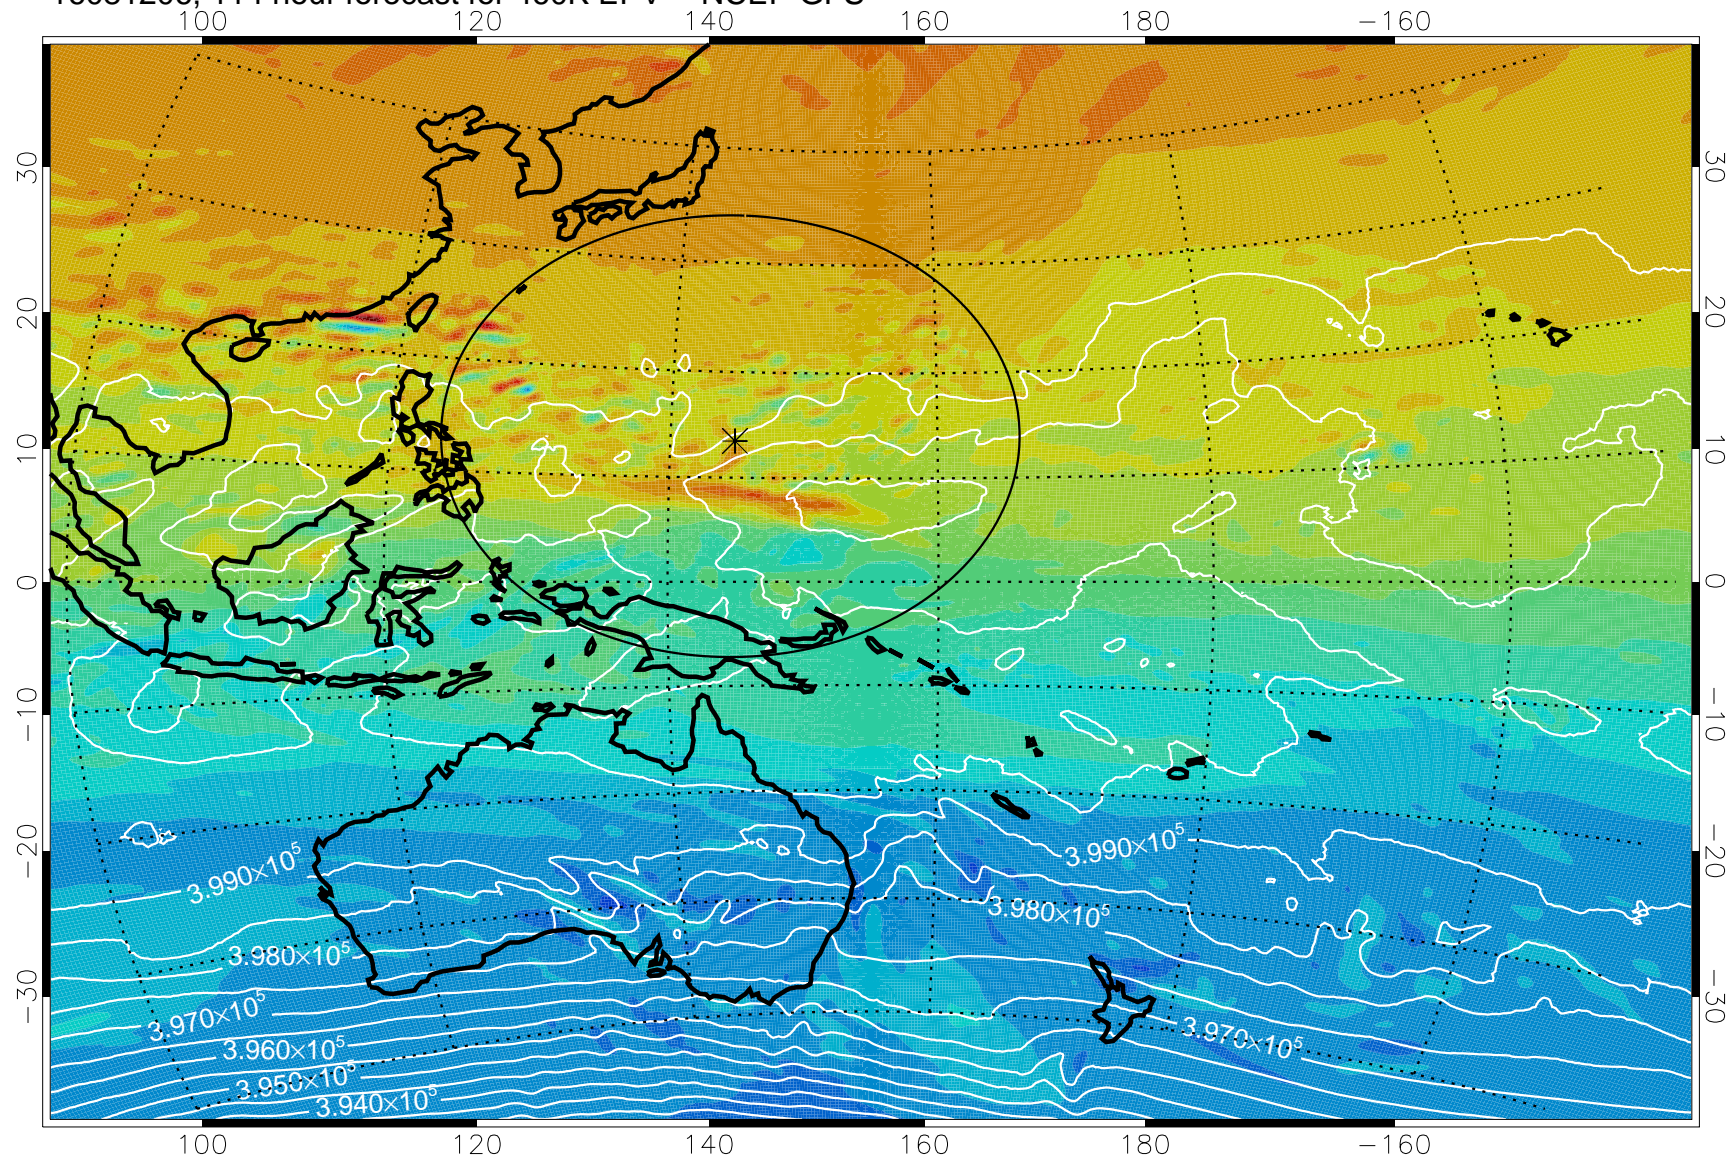

460K Montgomery Streamfunction, white

Range ring of 2304 km

16081106, 90 hour forecast for 460K EPV -- NCEP GFS

460K Montgomery Streamfunction, white

Range ring of 2304 km

16081112, 96 hour forecast for 460K EPV -- NCEP GFS

460K Montgomery Streamfunction, white

Range ring of 2304 km

16081118, 102 hour forecast for 460K EPV -- NCEP GFS

460K Montgomery Streamfunction, white

Range ring of 2304 km

16081200, 108 hour forecast for 460K EPV -- NCEP GFS

460K Montgomery Streamfunction, white

Range ring of 2304 km

16081206, 114 hour forecast for 460K EPV -- NCEP GFS

460K Montgomery Streamfunction, white

Range ring of 2304 km

16081212, 120 hour forecast for 460K EPV -- NCEP GFS