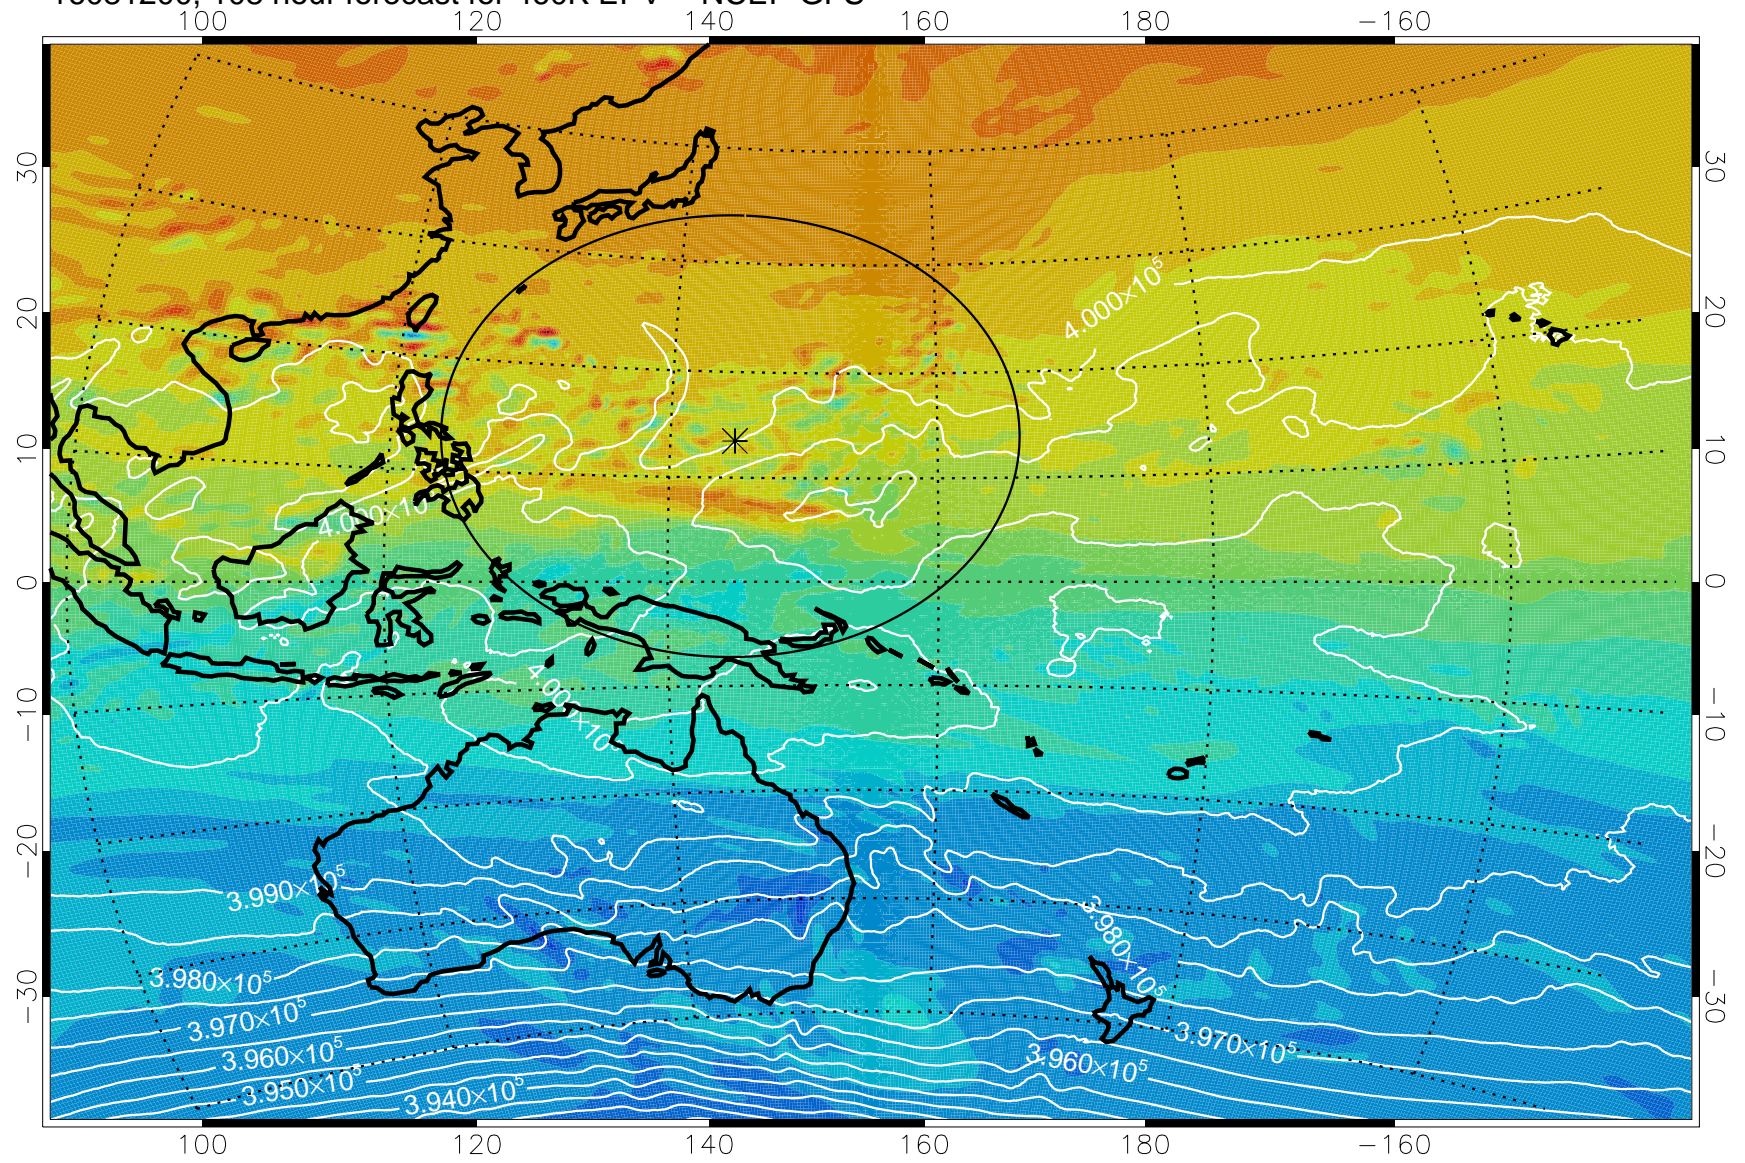

460K Montgomery Streamfunction, white

Range ring of 2304 km

16081106, 90 hour forecast for 460K EPV -- NCEP GFS

460K Montgomery Streamfunction, white

Range ring of 2304 km

16081112, 96 hour forecast for 460K EPV -- NCEP GFS

460K Montgomery Streamfunction, white

Range ring of 2304 km

16081118, 102 hour forecast for 460K EPV -- NCEP GFS

460K Montgomery Streamfunction, white

Range ring of 2304 km

16081200, 108 hour forecast for 460K EPV -- NCEP GFS

460K Montgomery Streamfunction, white

Range ring of 2304 km

16081206, 114 hour forecast for 460K EPV -- NCEP GFS

460K Montgomery Streamfunction, white

Range ring of 2304 km

16081212, 120 hour forecast for 460K EPV -- NCEP GFS