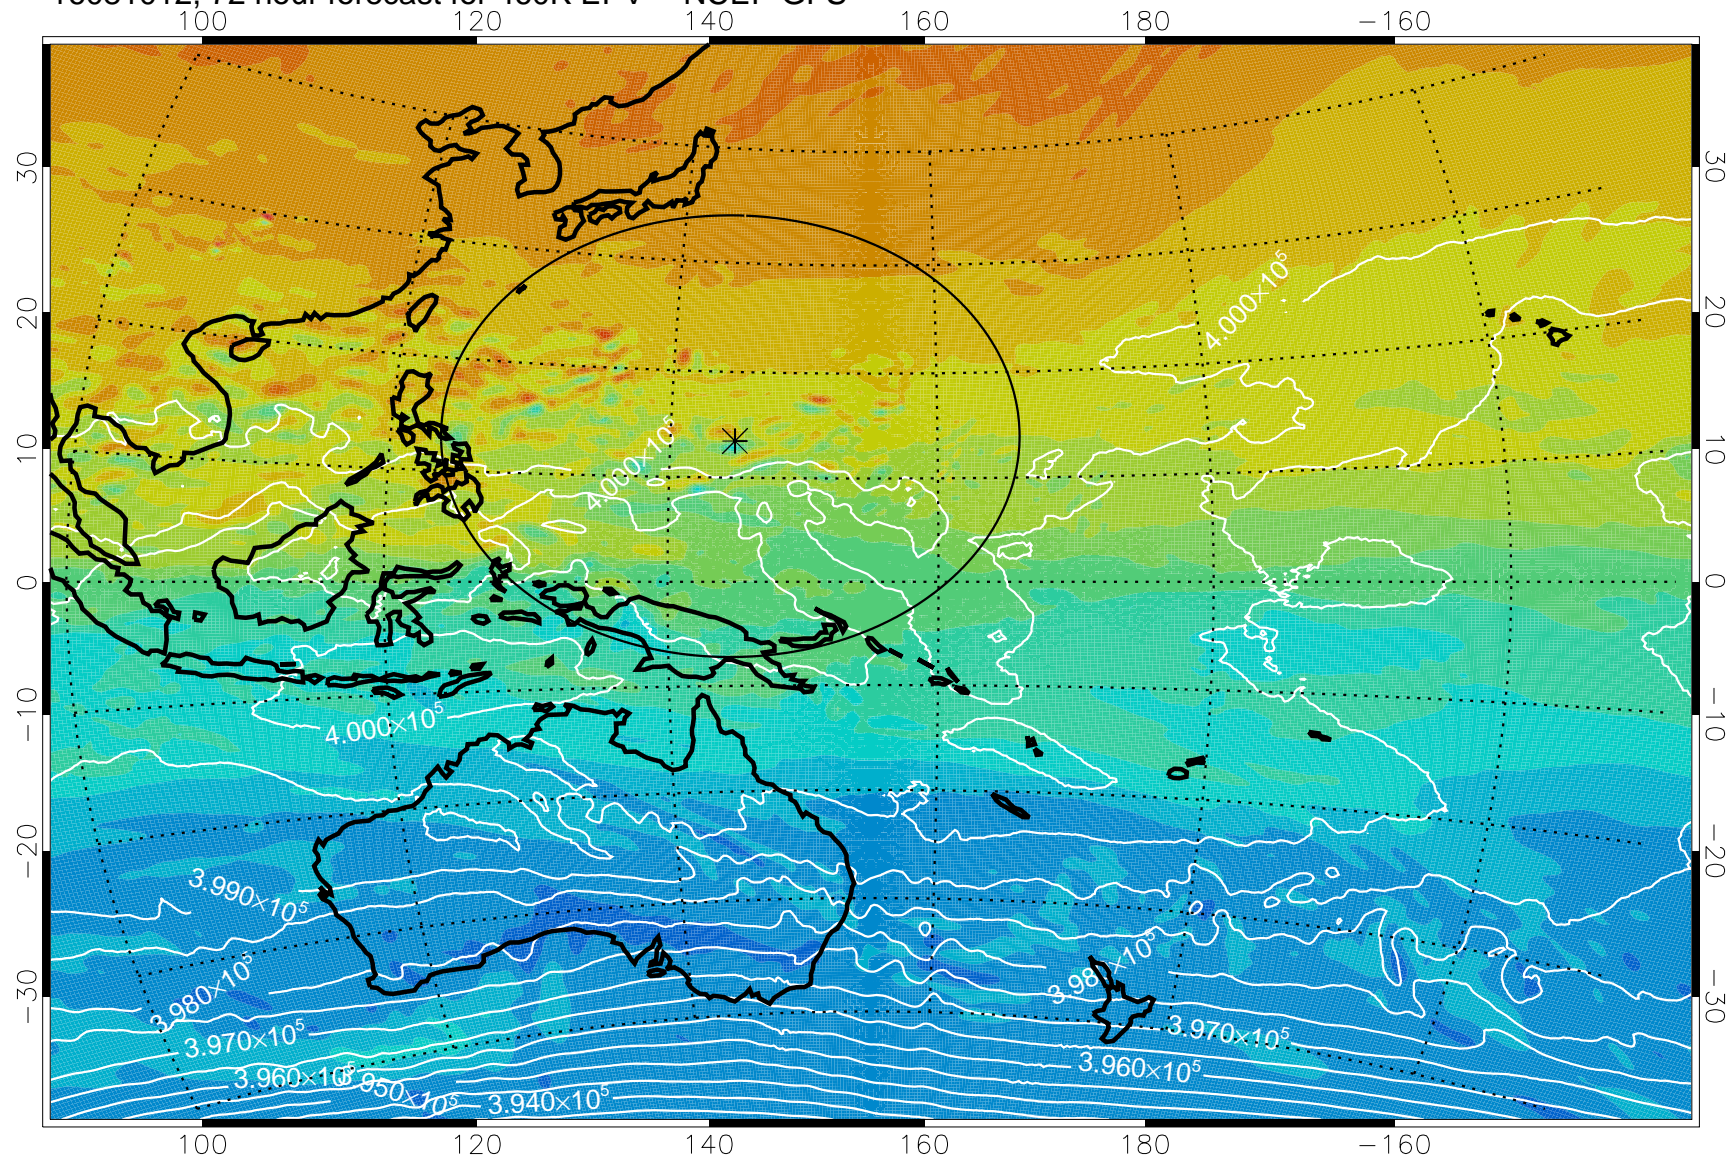

16080918, 54 hour forecast for 460K EPV -- NCEP GFS

460K Montgomery Streamfunction, white

Range ring of 2304 km

16081000, 60 hour forecast for 460K EPV -- NCEP GFS

460K Montgomery Streamfunction, white

Range ring of 2304 km

16081006, 66 hour forecast for 460K EPV -- NCEP GFS

460K Montgomery Streamfunction, white

-4×10^{-5} -2×10^{-5} 0 2×10^{-5} 4×10^{-5}
PVU

Range ring of 2304 km

16081012, 72 hour forecast for 460K EPV -- NCEP GFS

460K Montgomery Streamfunction, white

Range ring of 2304 km

16081018, 78 hour forecast for 460K EPV -- NCEP GFS

460K Montgomery Streamfunction, white

Range ring of 2304 km

16081100, 84 hour forecast for 460K EPV -- NCEP GFS

460K Montgomery Streamfunction, white

Range ring of 2304 km

16081106, 90 hour forecast for 460K EPV -- NCEP GFS

460K Montgomery Streamfunction, white

Range ring of 2304 km

16081112, 96 hour forecast for 460K EPV -- NCEP GFS