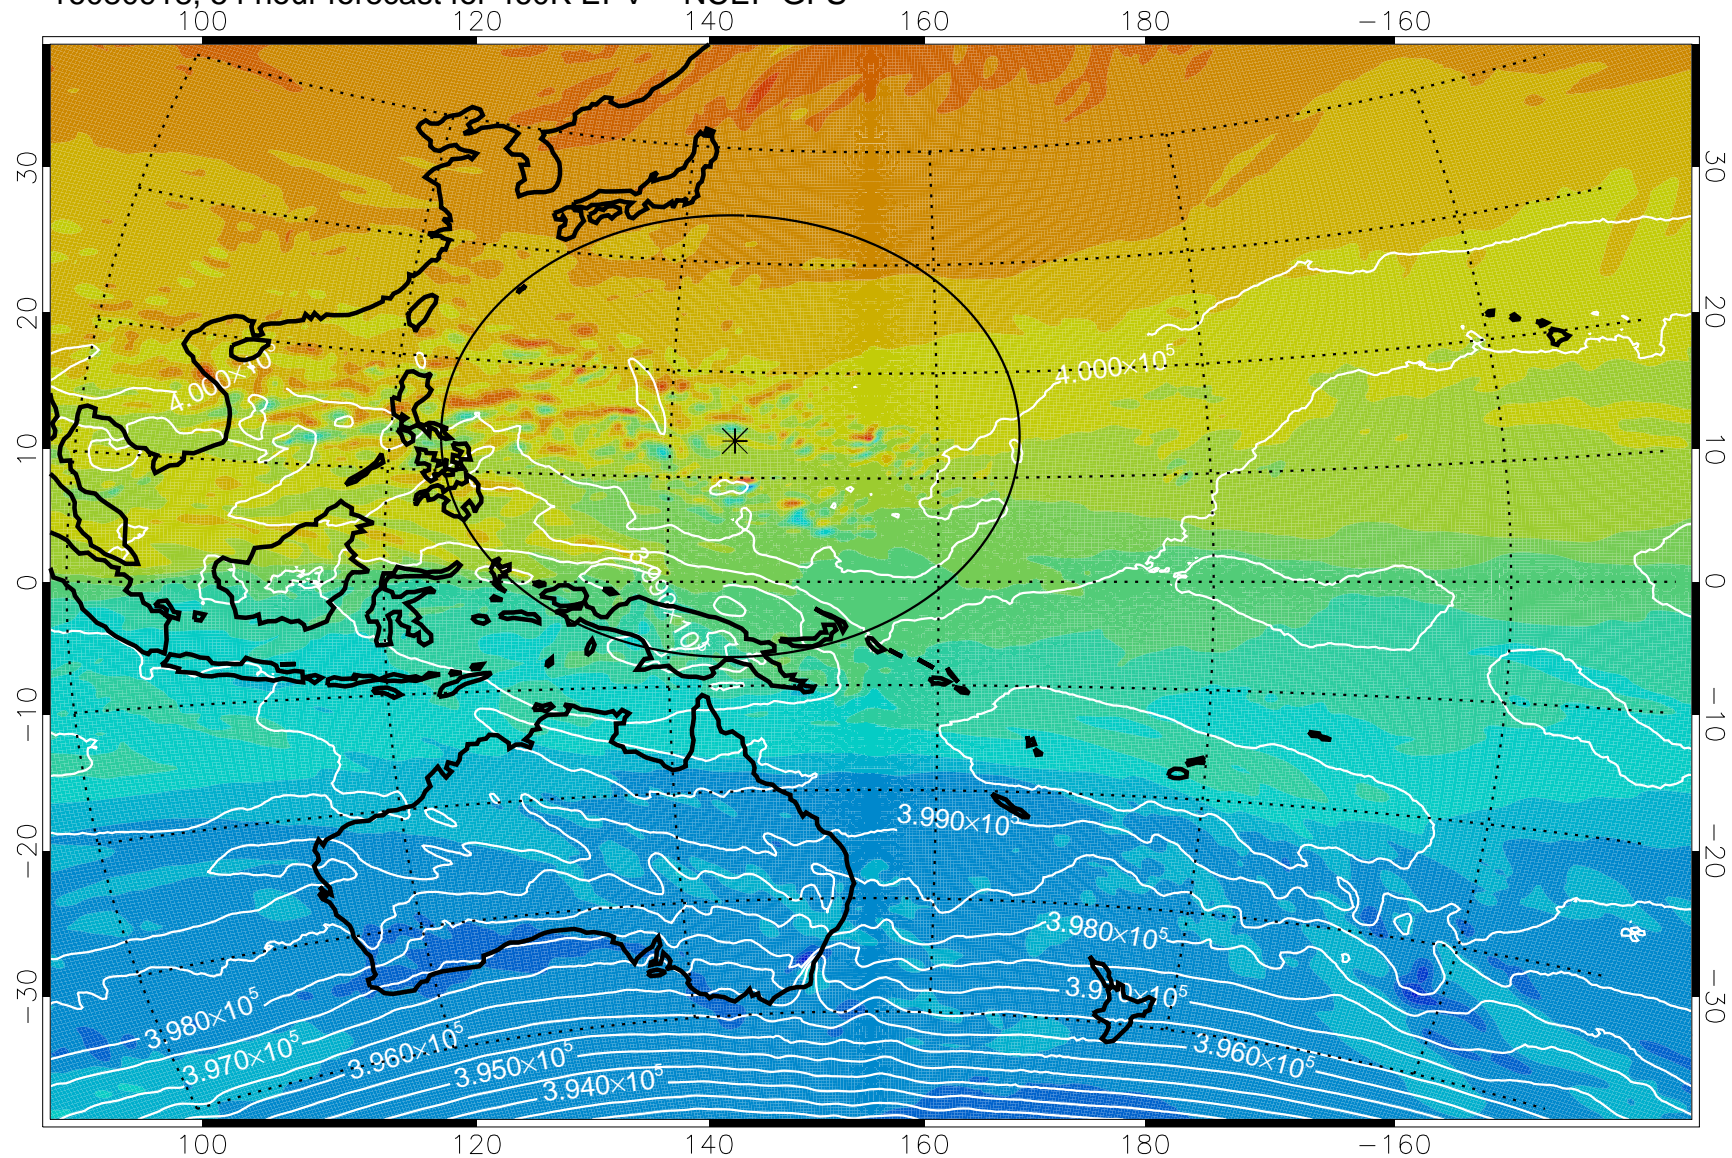

16080818, 30 hour forecast for 460K EPV -- NCEP GFS

460K Montgomery Streamfunction, white

Range ring of 2304 km

16080900, 36 hour forecast for 460K EPV -- NCEP GFS

460K Montgomery Streamfunction, white

Range ring of 2304 km

16080906, 42 hour forecast for 460K EPV -- NCEP GFS

460K Montgomery Streamfunction, white

Range ring of 2304 km

16080912, 48 hour forecast for 460K EPV -- NCEP GFS

460K Montgomery Streamfunction, white

Range ring of 2304 km

16080918, 54 hour forecast for 460K EPV -- NCEP GFS

460K Montgomery Streamfunction, white

Range ring of 2304 km

16081000, 60 hour forecast for 460K EPV -- NCEP GFS

460K Montgomery Streamfunction, white

Range ring of 2304 km

16081006, 66 hour forecast for 460K EPV -- NCEP GFS

460K Montgomery Streamfunction, white

-4×10^{-5} -2×10^{-5} 0 2×10^{-5} 4×10^{-5}
PVU

Range ring of 2304 km

16081012, 72 hour forecast for 460K EPV -- NCEP GFS