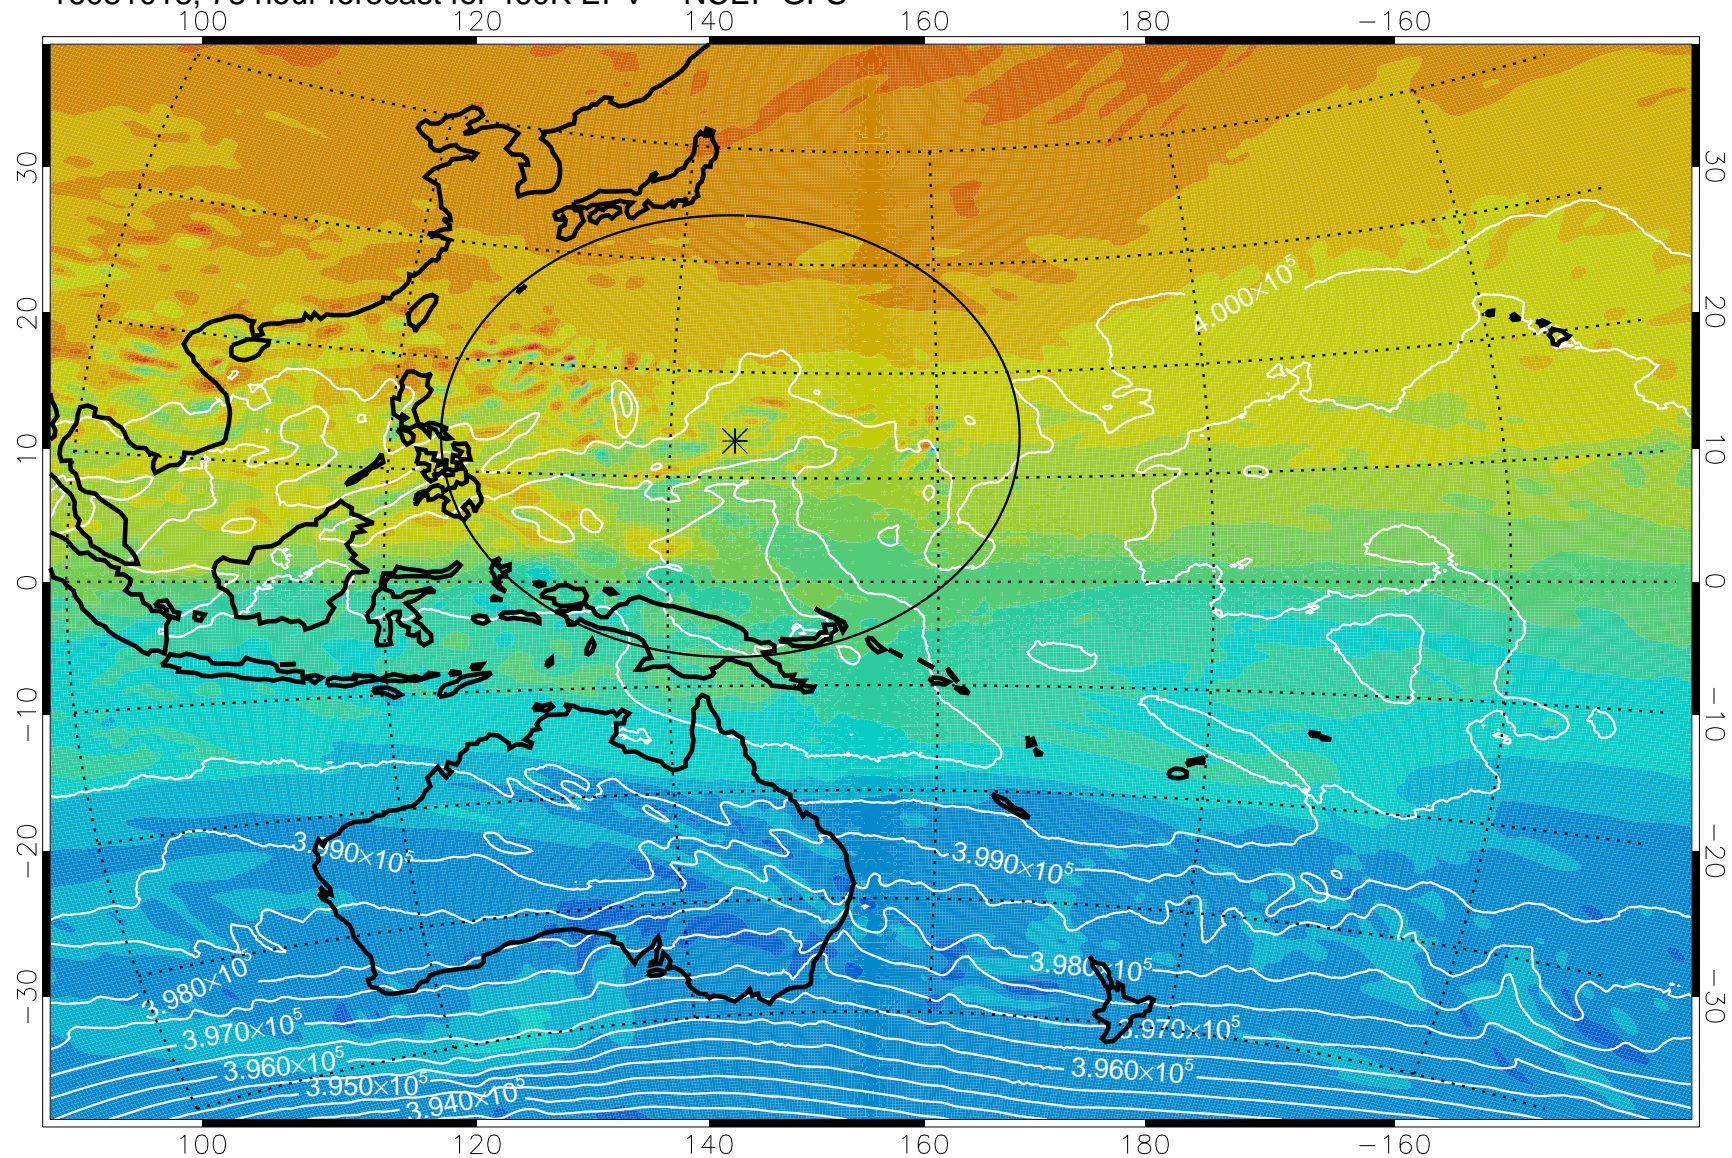

16080918, 54 hour forecast for 460K EPV -- NCEP GFS

460K Montgomery Streamfunction, white

Range ring of 2304 km

16081000, 60 hour forecast for 460K EPV -- NCEP GFS

460K Montgomery Streamfunction, white

Range ring of 2304 km

16081006, 66 hour forecast for 460K EPV -- NCEP GFS

460K Montgomery Streamfunction, white

-4×10^{-5} -2×10^{-5} 0 2×10^{-5} 4×10^{-5}
PVU

Range ring of 2304 km

16081012, 72 hour forecast for 460K EPV -- NCEP GFS

460K Montgomery Streamfunction, white

Range ring of 2304 km

16081018, 78 hour forecast for 460K EPV -- NCEP GFS

460K Montgomery Streamfunction, white

Range ring of 2304 km

16081100, 84 hour forecast for 460K EPV -- NCEP GFS

460K Montgomery Streamfunction, white

Range ring of 2304 km

16081106, 90 hour forecast for 460K EPV -- NCEP GFS

460K Montgomery Streamfunction, white

Range ring of 2304 km

16081112, 96 hour forecast for 460K EPV -- NCEP GFS