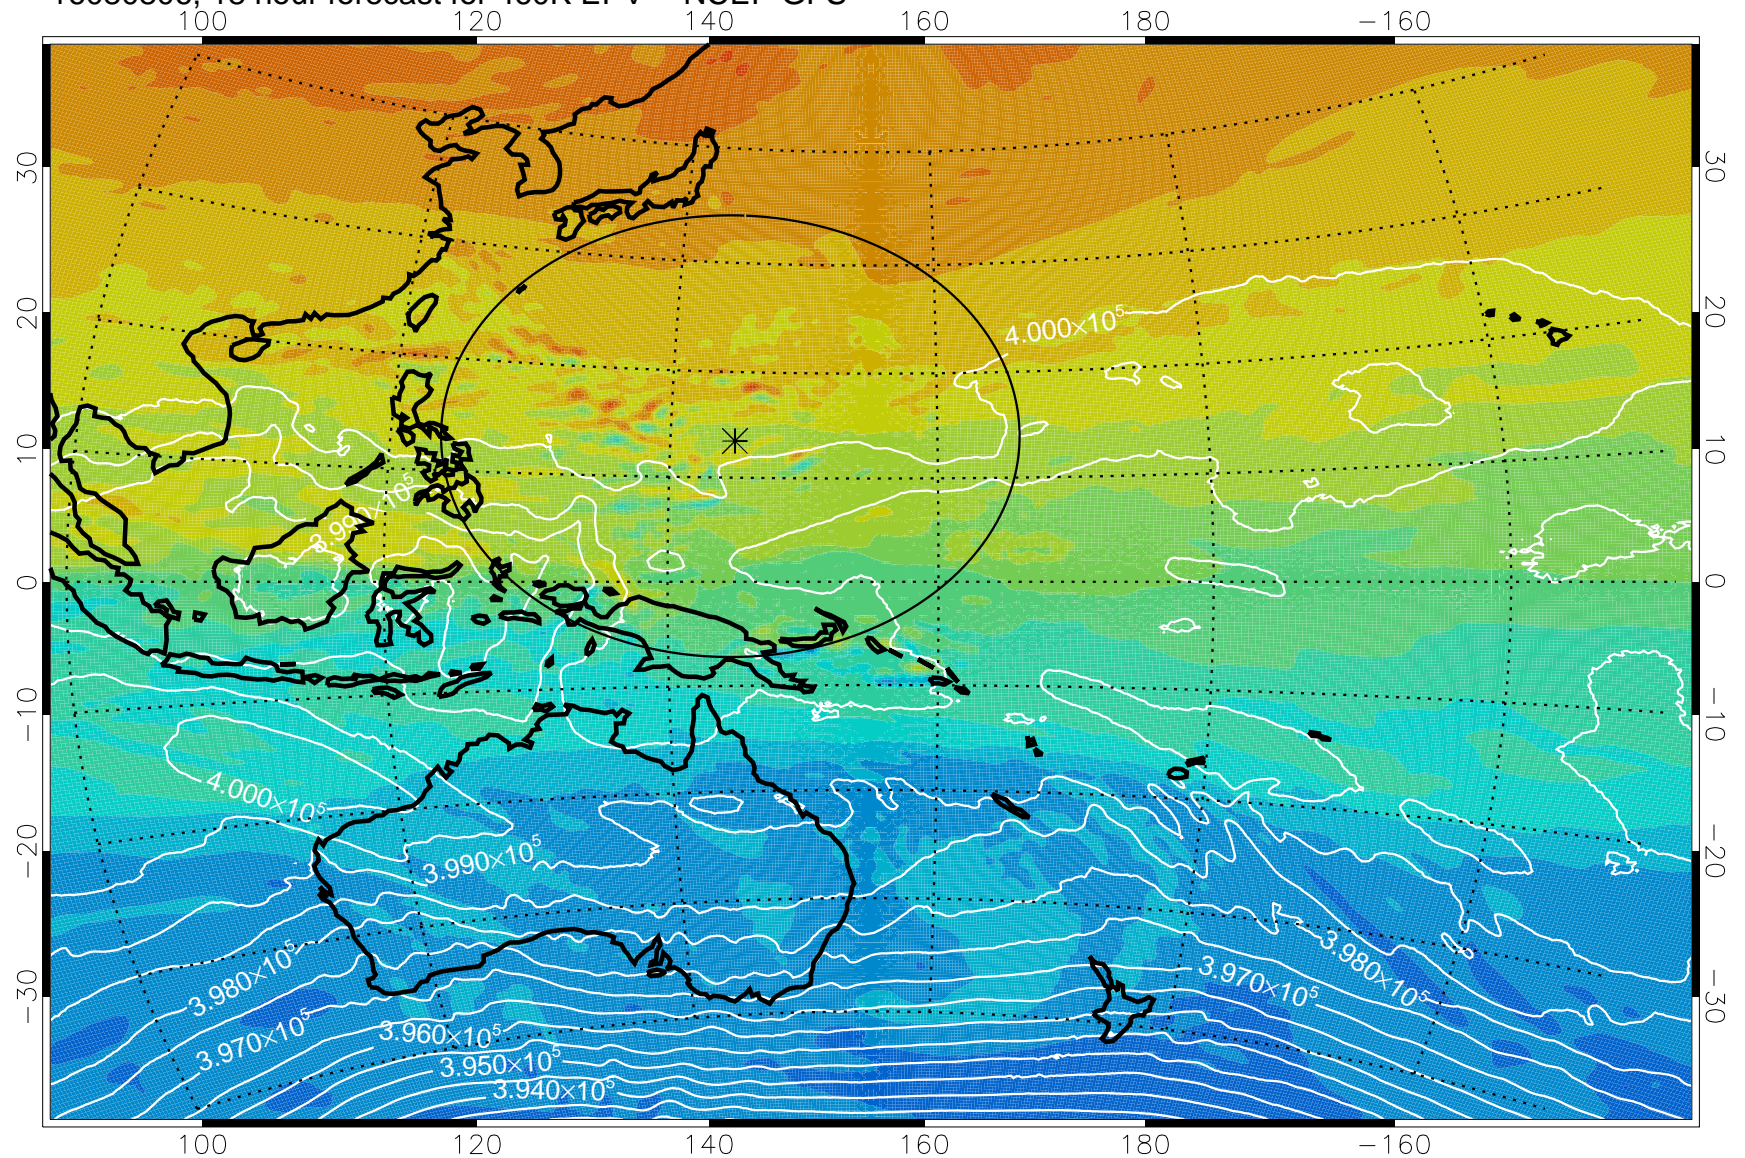

16080718, 6 hour forecast for 460K EPV -- NCEP GFS

460K Montgomery Streamfunction, white

Range ring of 2304 km

16080800, 12 hour forecast for 460K EPV -- NCEP GFS

460K Montgomery Streamfunction, white

Range ring of 2304 km

16080806, 18 hour forecast for 460K EPV -- NCEP GFS

460K Montgomery Streamfunction, white

Range ring of 2304 km

16080812, 24 hour forecast for 460K EPV -- NCEP GFS

460K Montgomery Streamfunction, white

Range ring of 2304 km

16080818, 30 hour forecast for 460K EPV -- NCEP GFS

460K Montgomery Streamfunction, white

Range ring of 2304 km

16080900, 36 hour forecast for 460K EPV -- NCEP GFS

460K Montgomery Streamfunction, white

Range ring of 2304 km

16080906, 42 hour forecast for 460K EPV -- NCEP GFS

460K Montgomery Streamfunction, white

Range ring of 2304 km

16080912, 48 hour forecast for 460K EPV -- NCEP GFS

460K Montgomery Streamfunction, white

Range ring of 2304 km