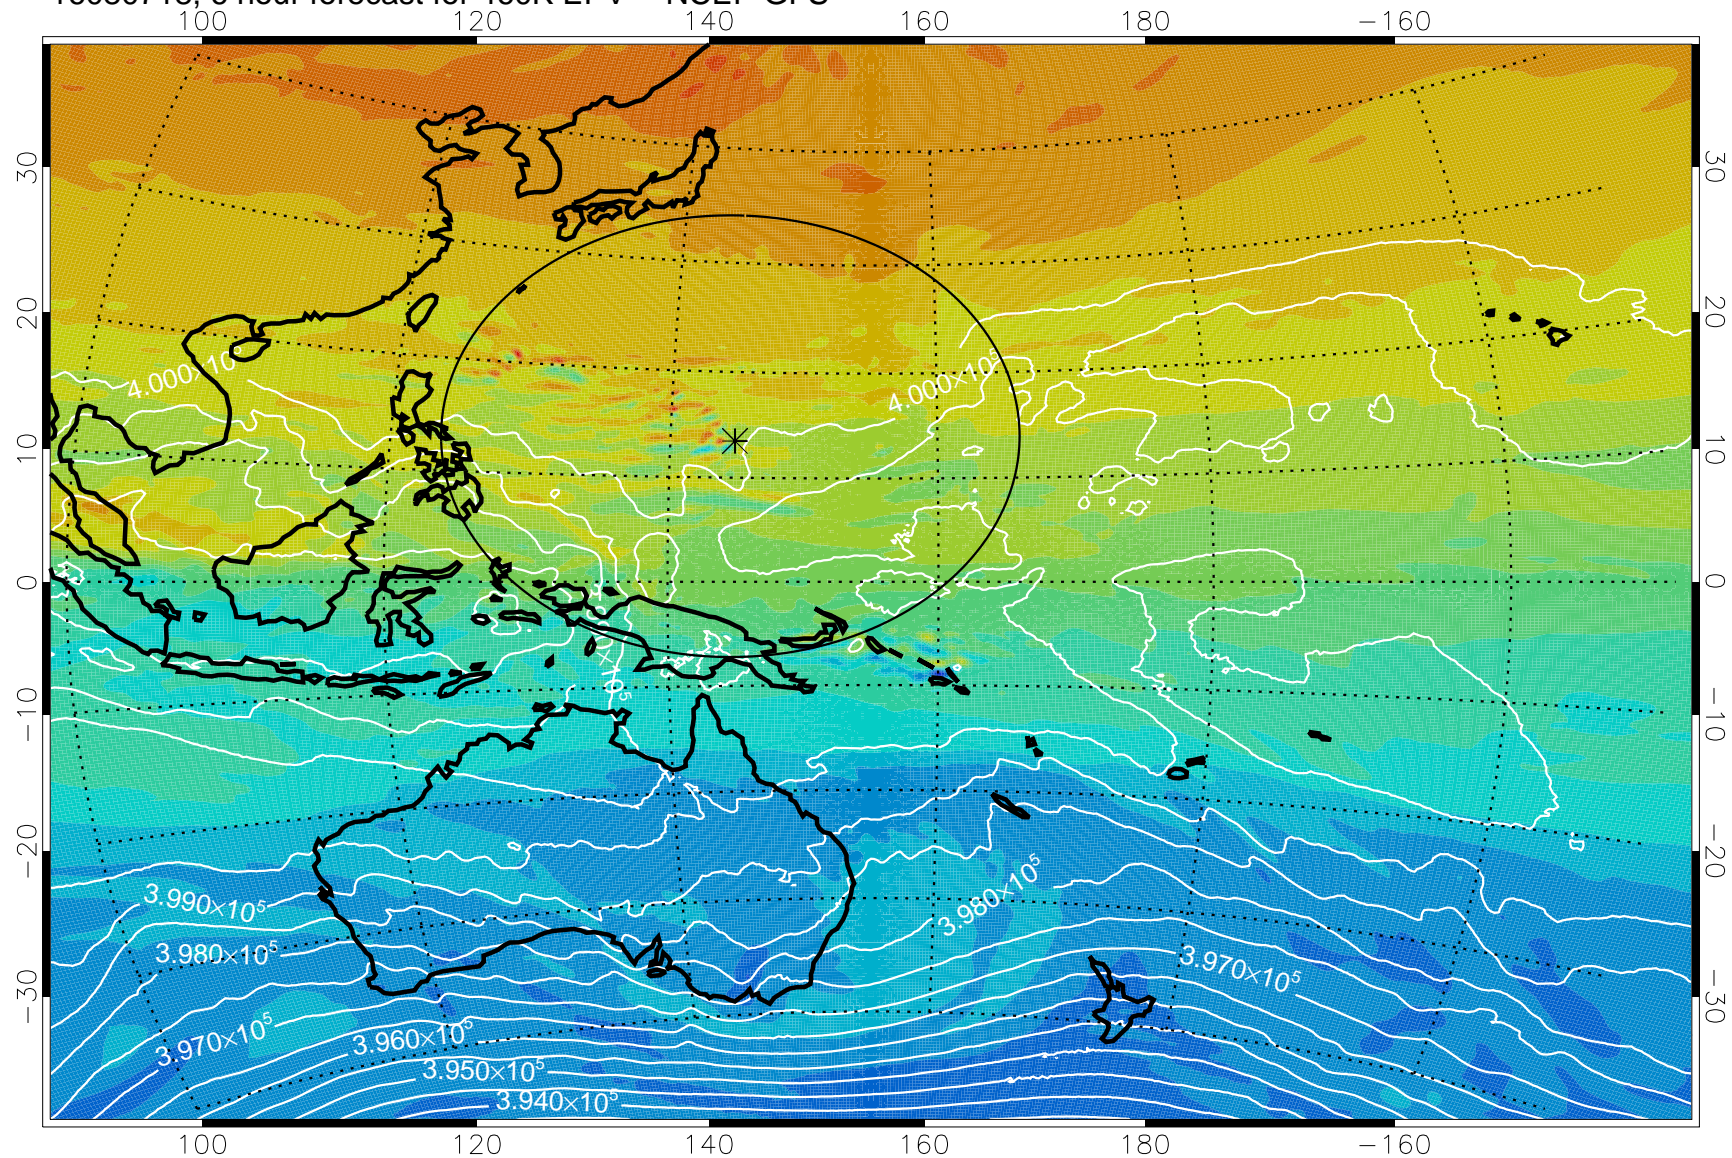

16080718, 6 hour forecast for 460K EPV -- NCEP GFS

460K Montgomery Streamfunction, white

Range ring of 2304 km

16080800, 12 hour forecast for 460K EPV -- NCEP GFS

460K Montgomery Streamfunction, white

Range ring of 2304 km

16080806, 18 hour forecast for 460K EPV -- NCEP GFS

460K Montgomery Streamfunction, white

Range ring of 2304 km

16080812, 24 hour forecast for 460K EPV -- NCEP GFS

460K Montgomery Streamfunction, white

Range ring of 2304 km

16080818, 30 hour forecast for 460K EPV -- NCEP GFS

460K Montgomery Streamfunction, white

Range ring of 2304 km

16080900, 36 hour forecast for 460K EPV -- NCEP GFS

460K Montgomery Streamfunction, white

Range ring of 2304 km

16080906, 42 hour forecast for 460K EPV -- NCEP GFS

460K Montgomery Streamfunction, white

Range ring of 2304 km

16080912, 48 hour forecast for 460K EPV -- NCEP GFS

460K Montgomery Streamfunction, white

Range ring of 2304 km