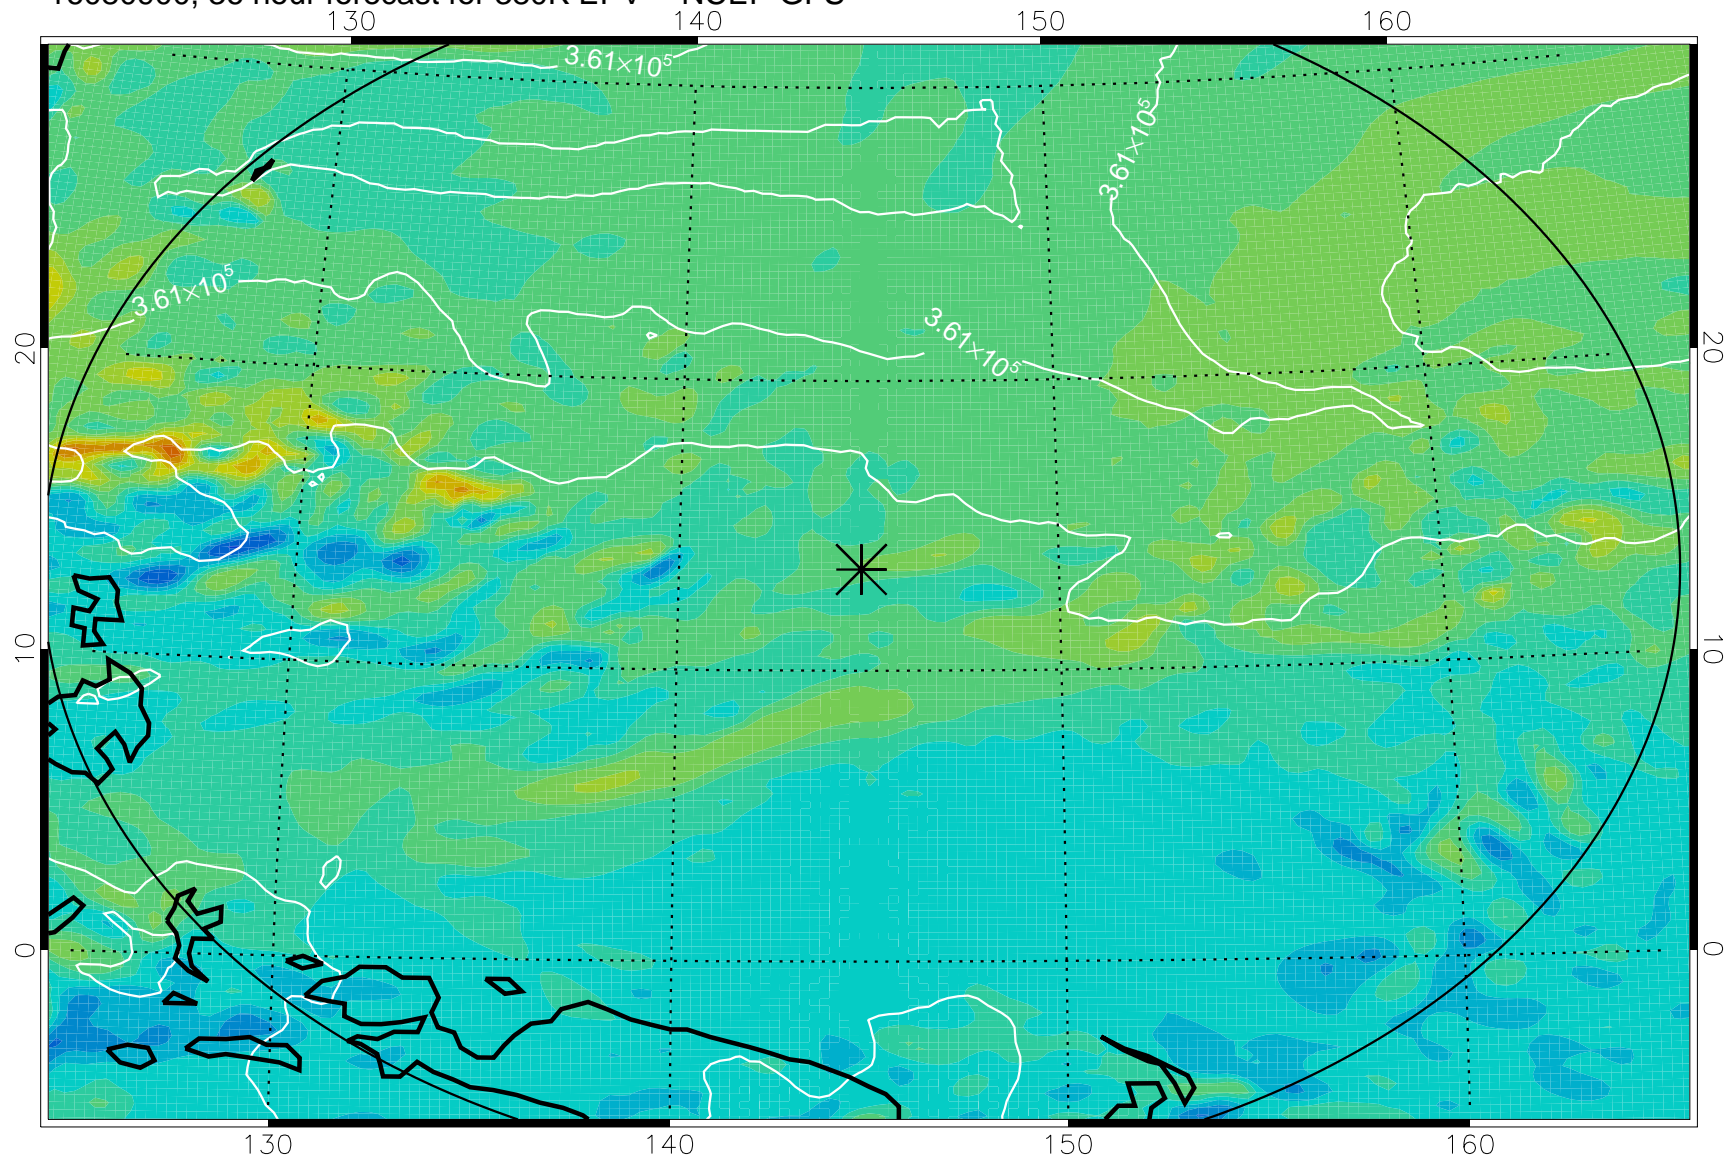

16080718, 6 hour forecast for 380K EPV -- NCEP GFS

380K Montgomery Streamfunction, white

Range ring of 2304 km

16080800, 12 hour forecast for 380K EPV -- NCEP GFS

380K Montgomery Streamfunction, white

Range ring of 2304 km

16080806, 18 hour forecast for 380K EPV -- NCEP GFS

380K Montgomery Streamfunction, white

Range ring of 2304 km

16080812, 24 hour forecast for 380K EPV -- NCEP GFS

380K Montgomery Streamfunction, white

Range ring of 2304 km

16080818, 30 hour forecast for 380K EPV -- NCEP GFS

380K Montgomery Streamfunction, white

Range ring of 2304 km

16080900, 36 hour forecast for 380K EPV -- NCEP GFS

380K Montgomery Streamfunction, white

Range ring of 2304 km

16080906, 42 hour forecast for 380K EPV -- NCEP GFS

380K Montgomery Streamfunction, white

Range ring of 2304 km

16080912, 48 hour forecast for 380K EPV -- NCEP GFS

380K Montgomery Streamfunction, white

Range ring of 2304 km