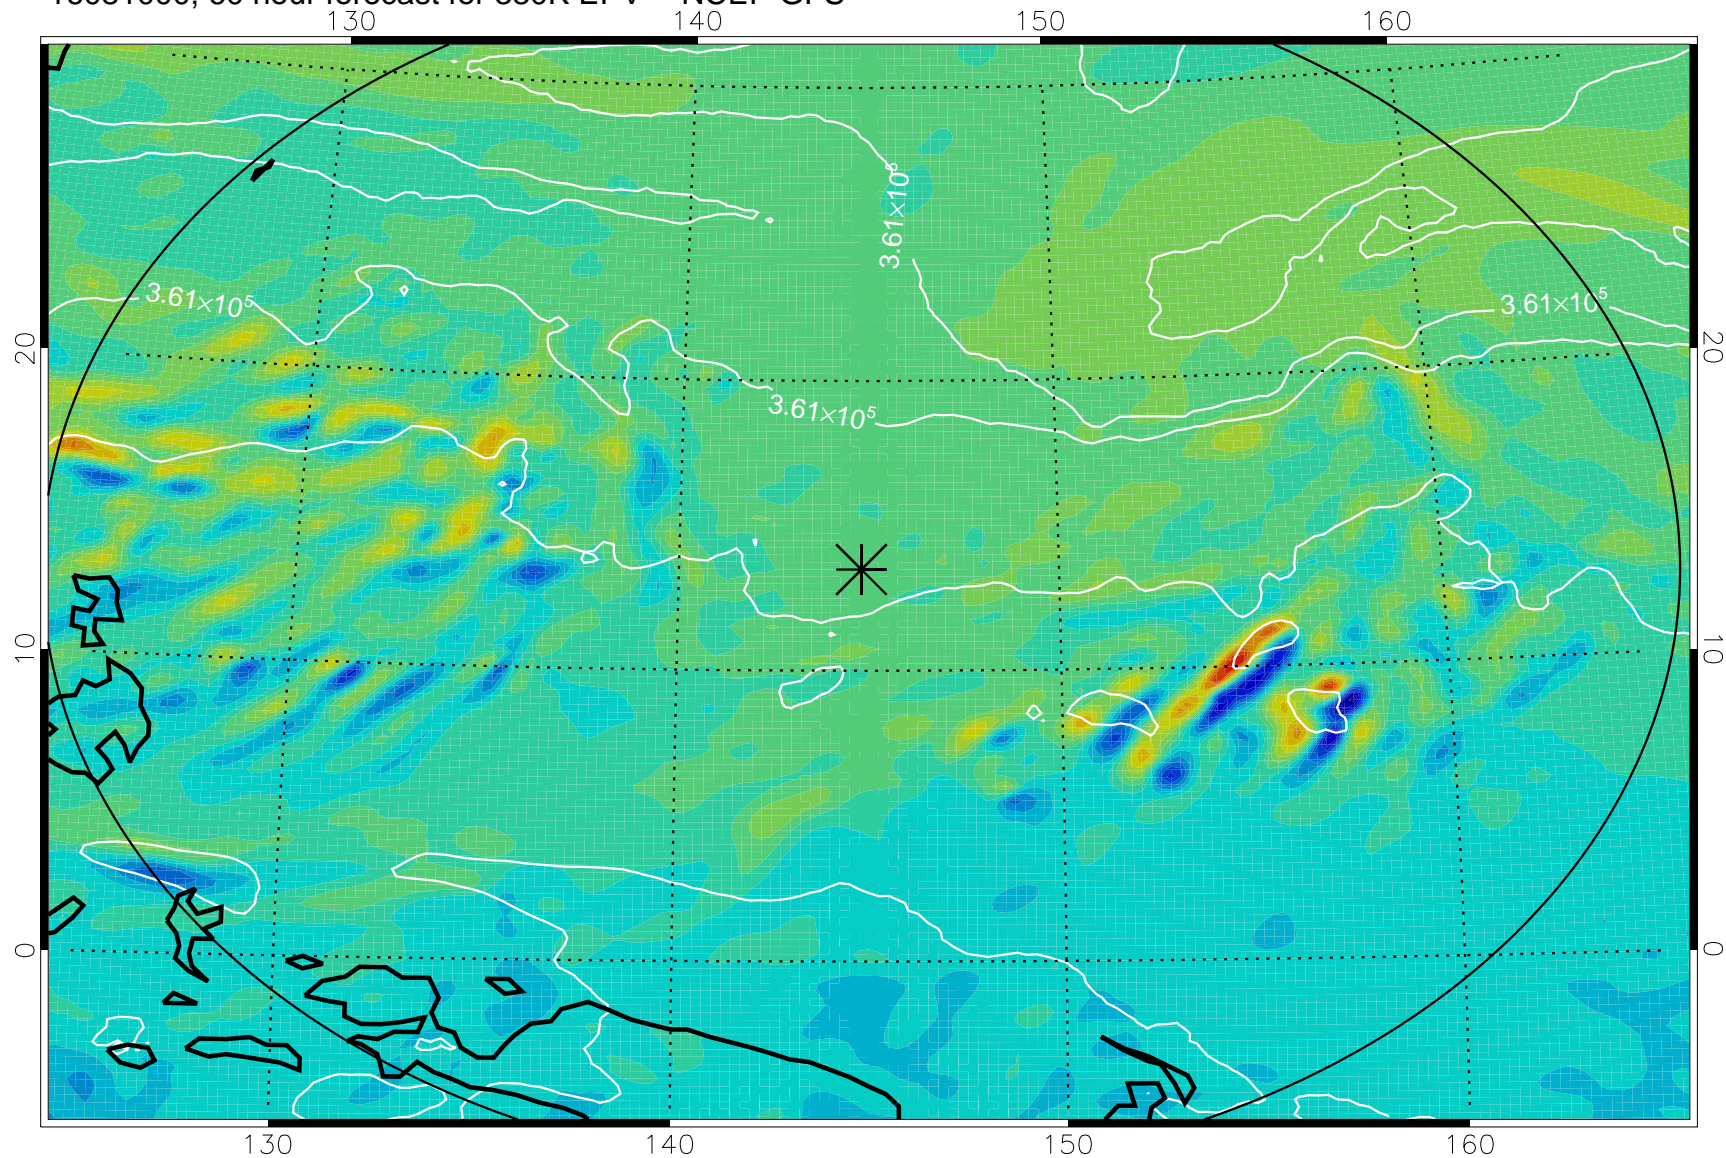

16080818, 30 hour forecast for 380K EPV -- NCEP GFS

380K Montgomery Streamfunction, white

Range ring of 2304 km

16080900, 36 hour forecast for 380K EPV -- NCEP GFS

380K Montgomery Streamfunction, white

Range ring of 2304 km

16080906, 42 hour forecast for 380K EPV -- NCEP GFS

380K Montgomery Streamfunction, white

Range ring of 2304 km

16080912, 48 hour forecast for 380K EPV -- NCEP GFS

380K Montgomery Streamfunction, white

Range ring of 2304 km

16080918, 54 hour forecast for 380K EPV -- NCEP GFS

380K Montgomery Streamfunction, white

Range ring of 2304 km

16081000, 60 hour forecast for 380K EPV -- NCEP GFS

380K Montgomery Streamfunction, white

Range ring of 2304 km

16081006, 66 hour forecast for 380K EPV -- NCEP GFS

380K Montgomery Streamfunction, white

Range ring of 2304 km

16081012, 72 hour forecast for 380K EPV -- NCEP GFS

380K Montgomery Streamfunction, white

Range ring of 2304 km