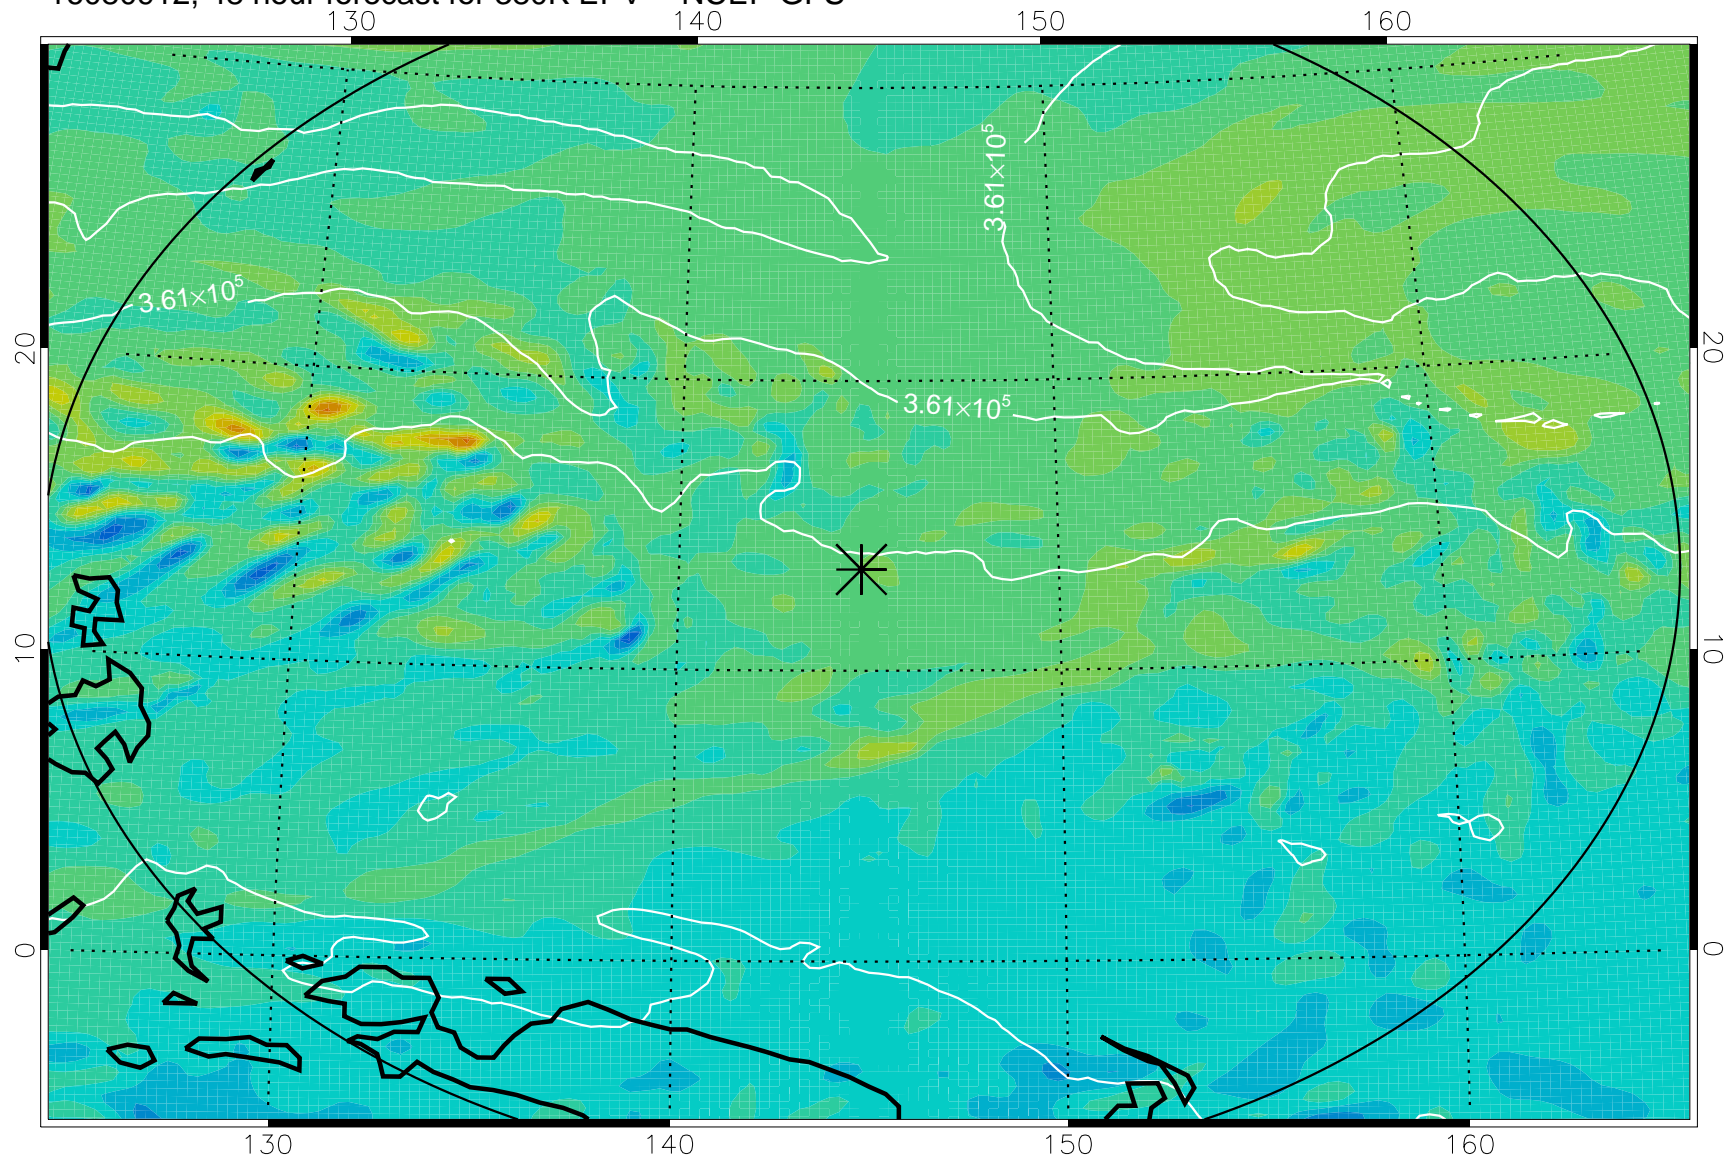

16080806, 18 hour forecast for 380K EPV -- NCEP GFS

380K Montgomery Streamfunction, white

Range ring of 2304 km

16080812, 24 hour forecast for 380K EPV -- NCEP GFS

380K Montgomery Streamfunction, white

Range ring of 2304 km

16080818, 30 hour forecast for 380K EPV -- NCEP GFS

380K Montgomery Streamfunction, white

Range ring of 2304 km

16080900, 36 hour forecast for 380K EPV -- NCEP GFS

380K Montgomery Streamfunction, white

Range ring of 2304 km

16080906, 42 hour forecast for 380K EPV -- NCEP GFS

380K Montgomery Streamfunction, white

Range ring of 2304 km

16080912, 48 hour forecast for 380K EPV -- NCEP GFS

380K Montgomery Streamfunction, white

Range ring of 2304 km

16080918, 54 hour forecast for 380K EPV -- NCEP GFS

380K Montgomery Streamfunction, white

Range ring of 2304 km

16081000, 60 hour forecast for 380K EPV -- NCEP GFS

380K Montgomery Streamfunction, white

Range ring of 2304 km