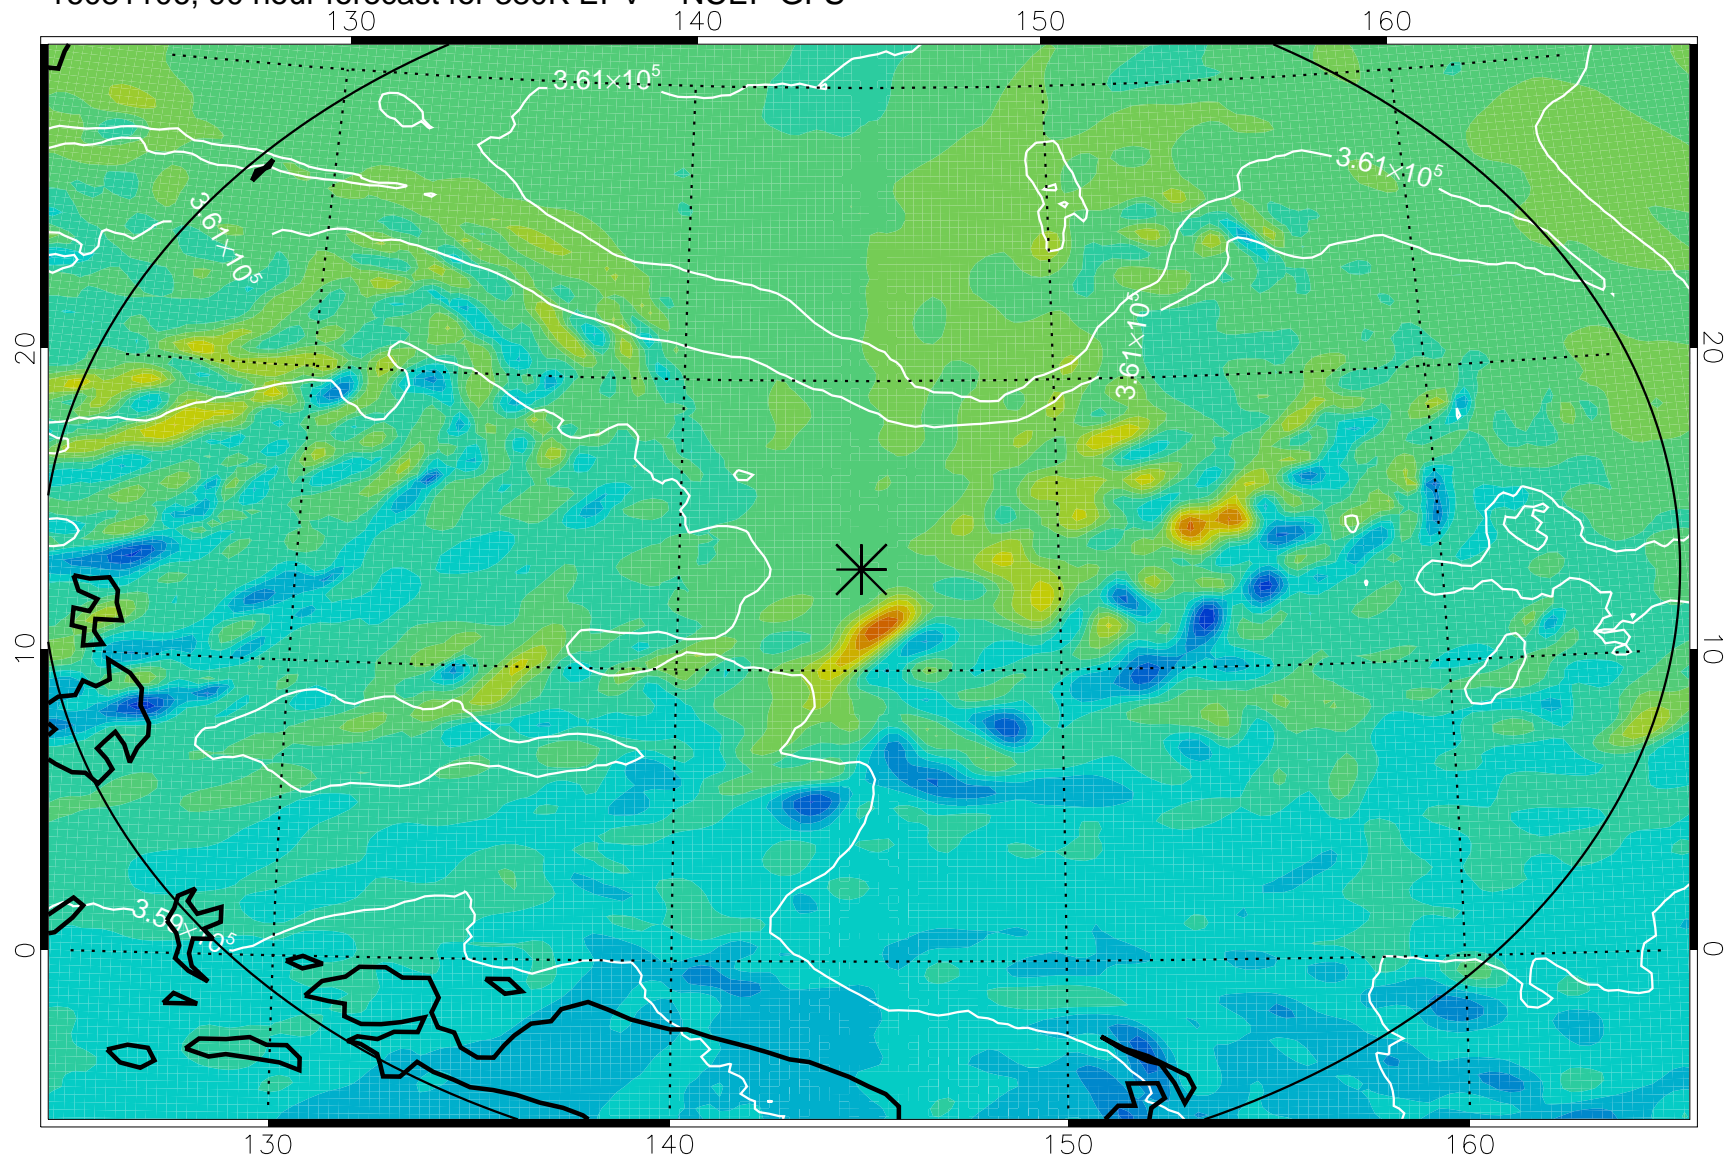

16081006, 66 hour forecast for 380K EPV -- NCEP GFS

380K Montgomery Streamfunction, white

Range ring of 2304 km

16081012, 72 hour forecast for 380K EPV -- NCEP GFS

380K Montgomery Streamfunction, white

Range ring of 2304 km

16081018, 78 hour forecast for 380K EPV -- NCEP GFS

380K Montgomery Streamfunction, white

Range ring of 2304 km

16081100, 84 hour forecast for 380K EPV -- NCEP GFS

380K Montgomery Streamfunction, white

Range ring of 2304 km

16081106, 90 hour forecast for 380K EPV -- NCEP GFS

380K Montgomery Streamfunction, white

Range ring of 2304 km

16081112, 96 hour forecast for 380K EPV -- NCEP GFS

380K Montgomery Streamfunction, white

Range ring of 2304 km

16081118, 102 hour forecast for 380K EPV -- NCEP GFS

380K Montgomery Streamfunction, white

Range ring of 2304 km

16081200, 108 hour forecast for 380K EPV -- NCEP GFS

380K Montgomery Streamfunction, white

Range ring of 2304 km