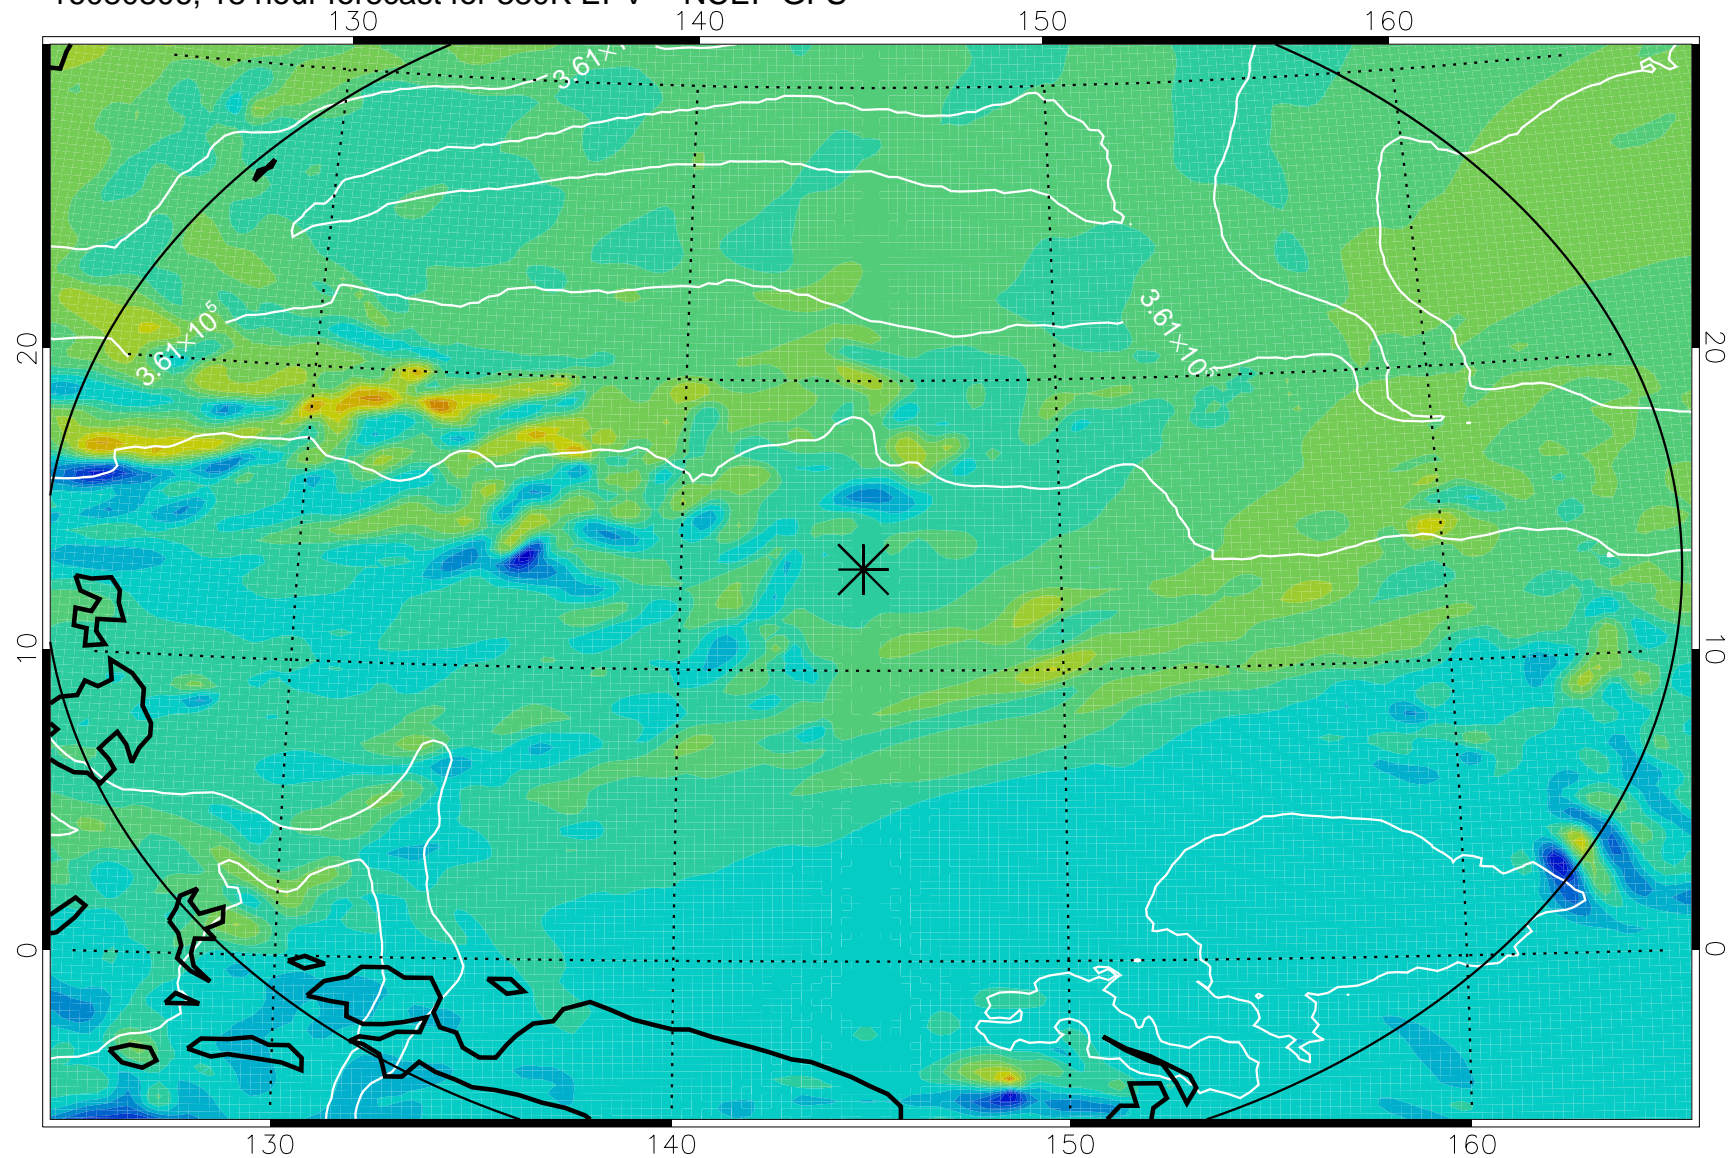

16080718, 6 hour forecast for 380K EPV -- NCEP GFS

380K Montgomery Streamfunction, white

Range ring of 2304 km

16080800, 12 hour forecast for 380K EPV -- NCEP GFS

380K Montgomery Streamfunction, white

Range ring of 2304 km

16080806, 18 hour forecast for 380K EPV -- NCEP GFS

380K Montgomery Streamfunction, white

Range ring of 2304 km

16080812, 24 hour forecast for 380K EPV -- NCEP GFS

380K Montgomery Streamfunction, white

Range ring of 2304 km

16080818, 30 hour forecast for 380K EPV -- NCEP GFS

380K Montgomery Streamfunction, white

Range ring of 2304 km

16080900, 36 hour forecast for 380K EPV -- NCEP GFS

380K Montgomery Streamfunction, white

Range ring of 2304 km

16081018, 78 hour forecast for 380K EPV -- NCEP GFS

380K Montgomery Streamfunction, white

Range ring of 2304 km

16081100, 84 hour forecast for 380K EPV -- NCEP GFS

380K Montgomery Streamfunction, white

Range ring of 2304 km