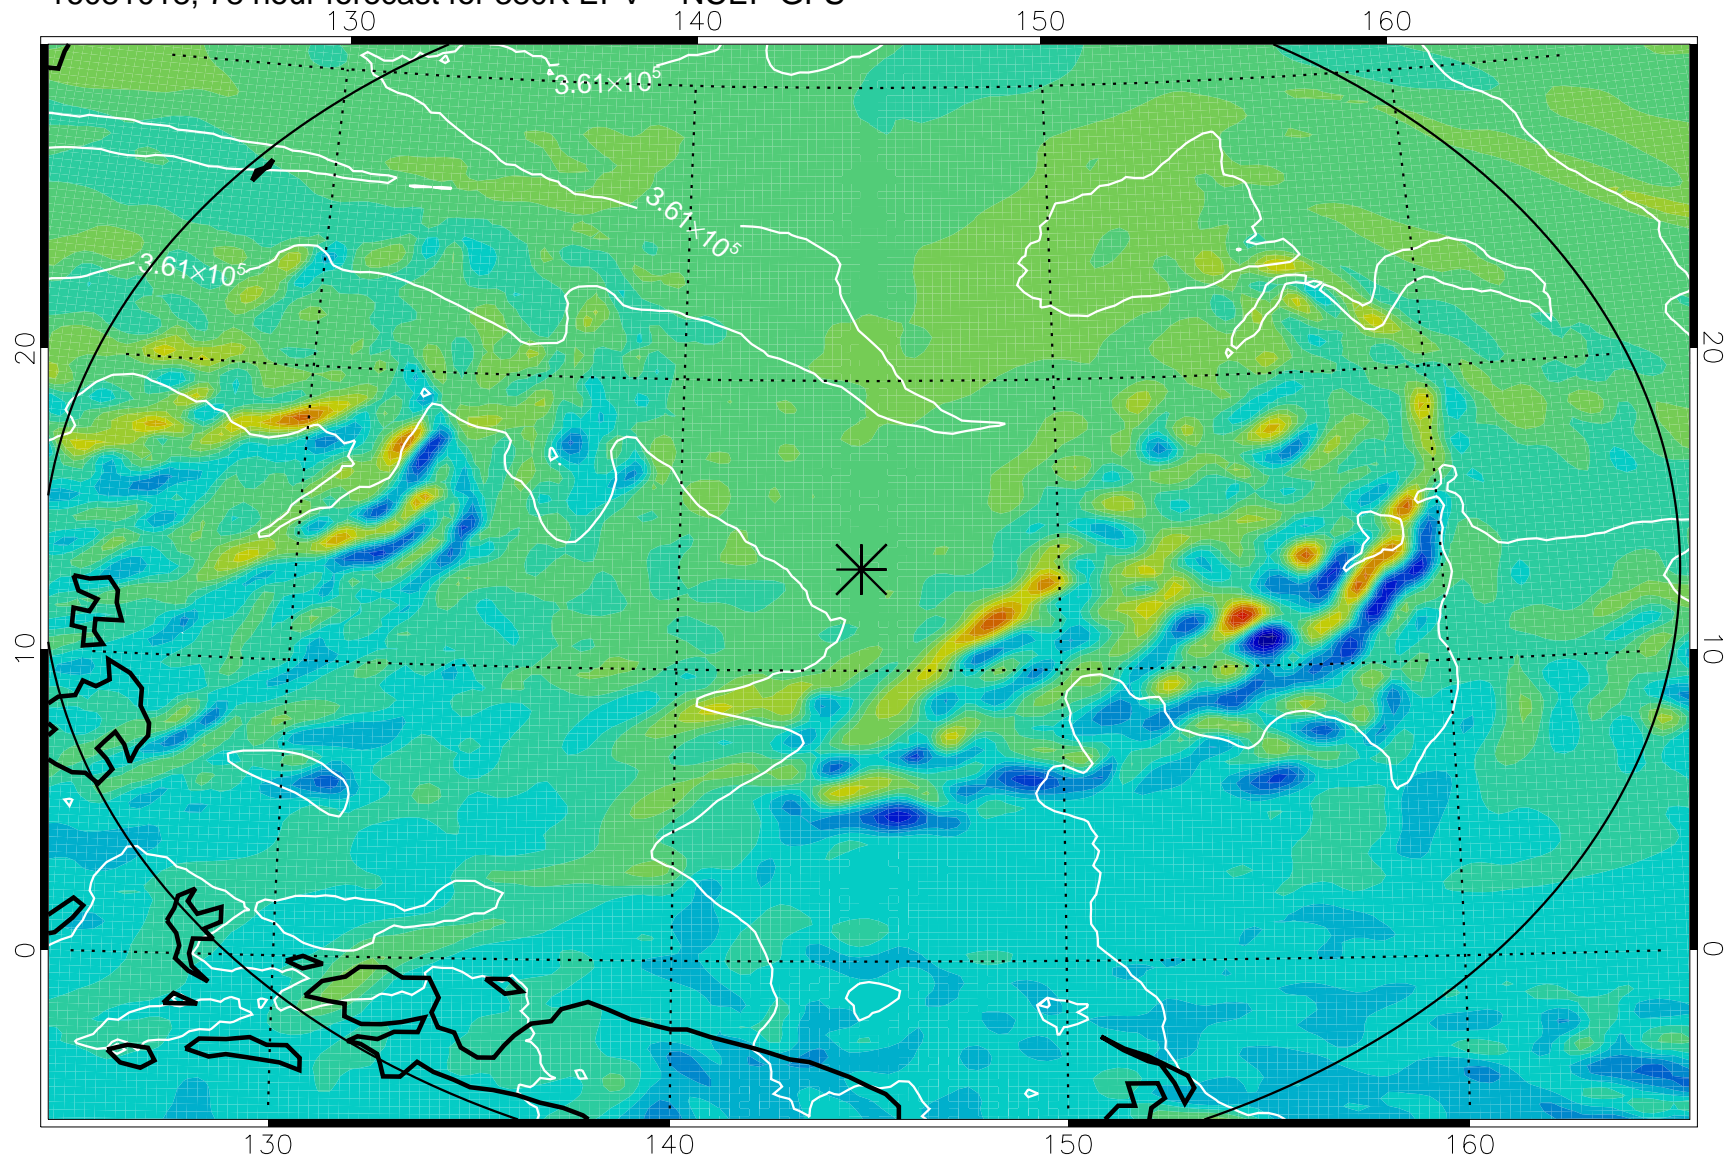

16080918, 54 hour forecast for 380K EPV -- NCEP GFS

380K Montgomery Streamfunction, white

Range ring of 2304 km

16081000, 60 hour forecast for 380K EPV -- NCEP GFS

380K Montgomery Streamfunction, white

Range ring of 2304 km

16081006, 66 hour forecast for 380K EPV -- NCEP GFS

380K Montgomery Streamfunction, white

Range ring of 2304 km

16081012, 72 hour forecast for 380K EPV -- NCEP GFS

380K Montgomery Streamfunction, white

Range ring of 2304 km

16081018, 78 hour forecast for 380K EPV -- NCEP GFS

380K Montgomery Streamfunction, white

Range ring of 2304 km

16081100, 84 hour forecast for 380K EPV -- NCEP GFS

380K Montgomery Streamfunction, white

Range ring of 2304 km

16081106, 90 hour forecast for 380K EPV -- NCEP GFS

380K Montgomery Streamfunction, white

Range ring of 2304 km

16081112, 96 hour forecast for 380K EPV -- NCEP GFS

380K Montgomery Streamfunction, white

Range ring of 2304 km