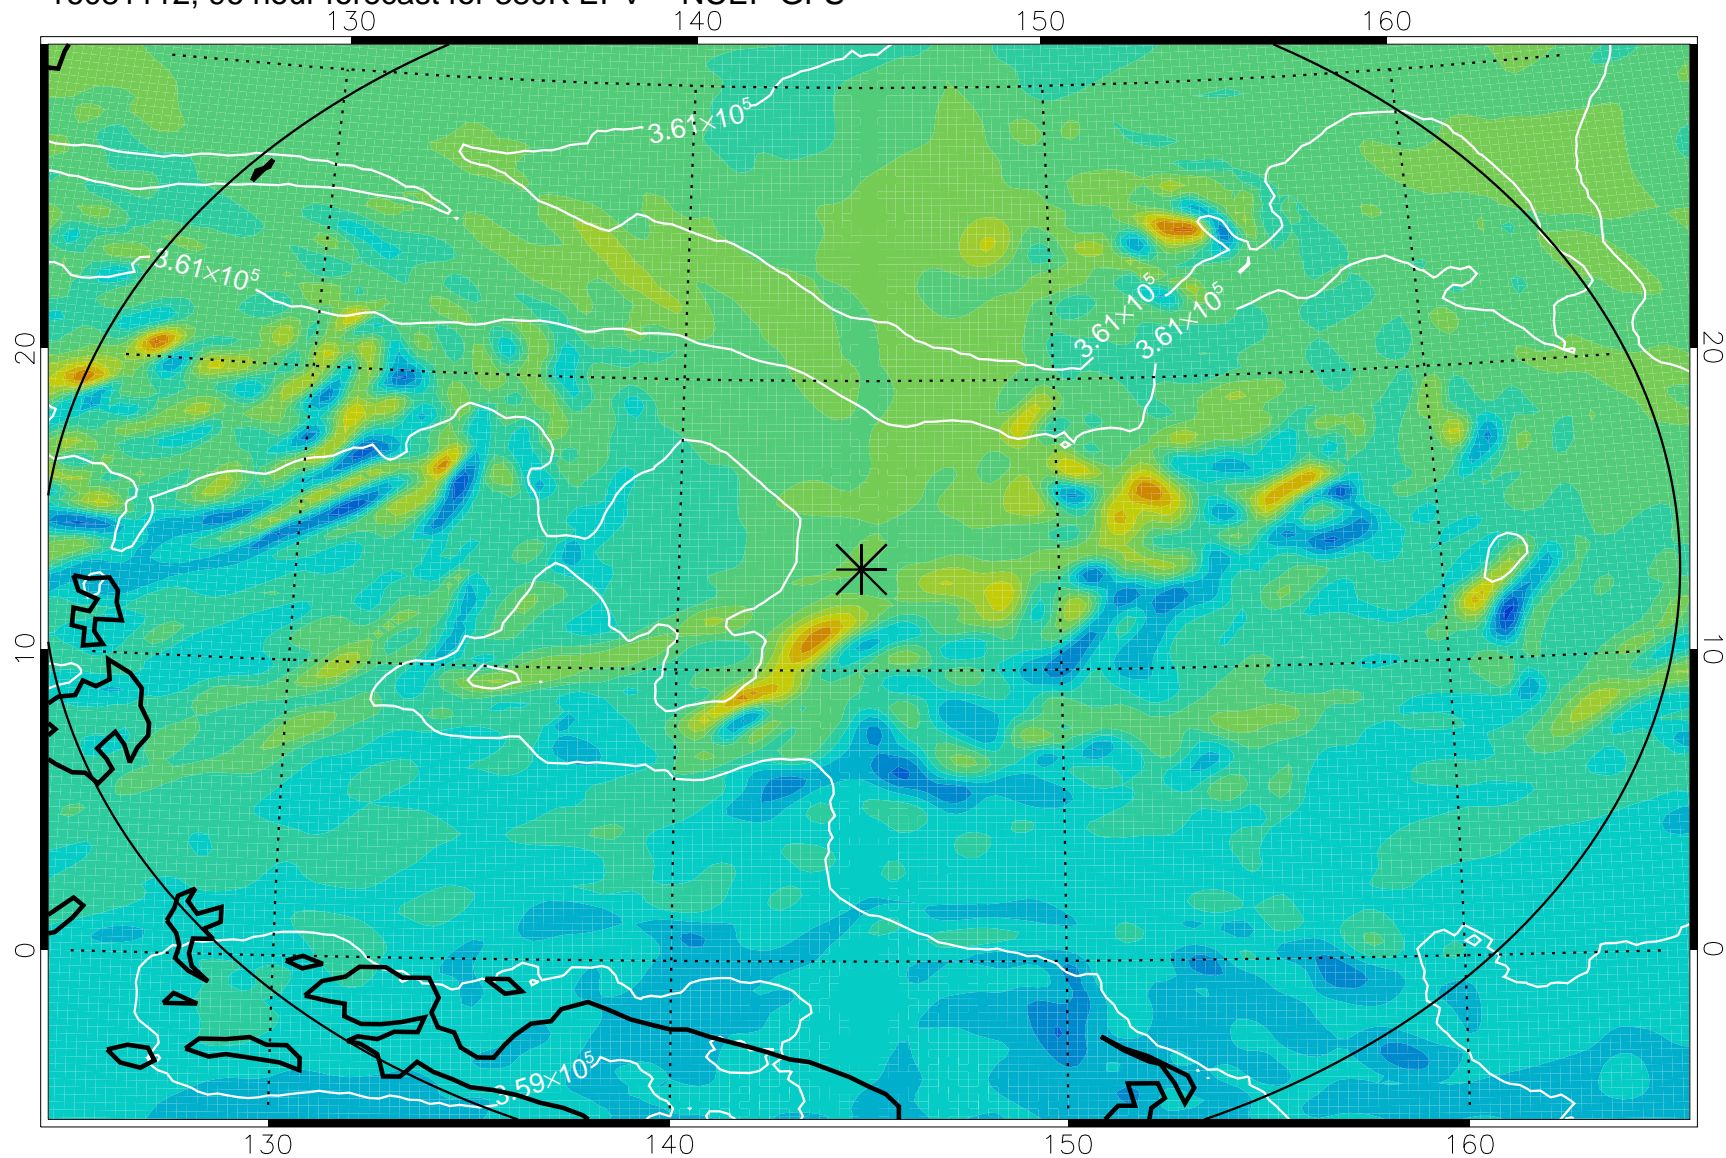

16081006, 66 hour forecast for 380K EPV -- NCEP GFS

380K Montgomery Streamfunction, white

Range ring of 2304 km

16081012, 72 hour forecast for 380K EPV -- NCEP GFS

380K Montgomery Streamfunction, white

Range ring of 2304 km

16081018, 78 hour forecast for 380K EPV -- NCEP GFS

380K Montgomery Streamfunction, white

Range ring of 2304 km

16081100, 84 hour forecast for 380K EPV -- NCEP GFS

380K Montgomery Streamfunction, white

Range ring of 2304 km

16081106, 90 hour forecast for 380K EPV -- NCEP GFS

380K Montgomery Streamfunction, white

Range ring of 2304 km

16081112, 96 hour forecast for 380K EPV -- NCEP GFS

380K Montgomery Streamfunction, white

Range ring of 2304 km

16081118, 102 hour forecast for 380K EPV -- NCEP GFS

380K Montgomery Streamfunction, white

Range ring of 2304 km

16081200, 108 hour forecast for 380K EPV -- NCEP GFS

380K Montgomery Streamfunction, white

Range ring of 2304 km