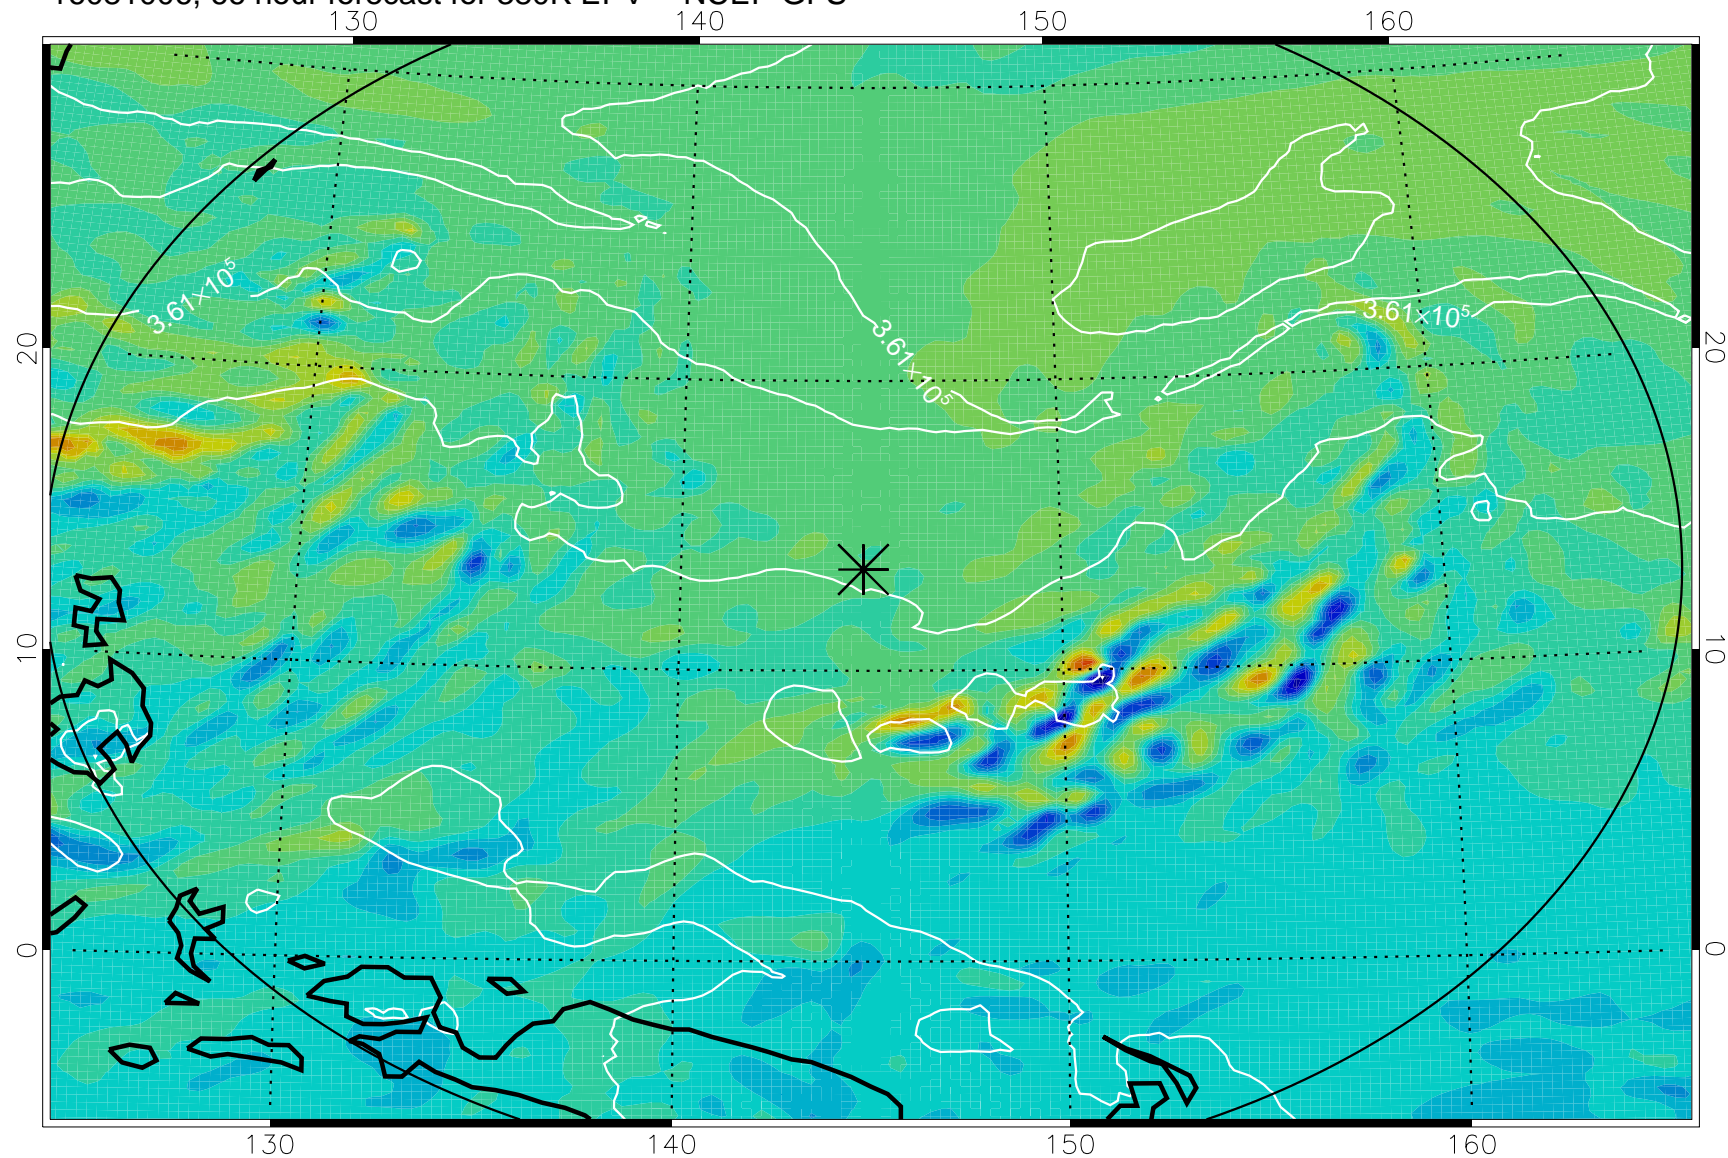

16080918, 54 hour forecast for 380K EPV -- NCEP GFS

380K Montgomery Streamfunction, white

Range ring of 2304 km

16081000, 60 hour forecast for 380K EPV -- NCEP GFS

380K Montgomery Streamfunction, white

Range ring of 2304 km

16081006, 66 hour forecast for 380K EPV -- NCEP GFS

380K Montgomery Streamfunction, white

Range ring of 2304 km

16081012, 72 hour forecast for 380K EPV -- NCEP GFS

380K Montgomery Streamfunction, white

Range ring of 2304 km

16081018, 78 hour forecast for 380K EPV -- NCEP GFS

380K Montgomery Streamfunction, white

Range ring of 2304 km

16081100, 84 hour forecast for 380K EPV -- NCEP GFS

380K Montgomery Streamfunction, white

Range ring of 2304 km

16081106, 90 hour forecast for 380K EPV -- NCEP GFS

380K Montgomery Streamfunction, white

Range ring of 2304 km

16081112, 96 hour forecast for 380K EPV -- NCEP GFS

380K Montgomery Streamfunction, white

Range ring of 2304 km