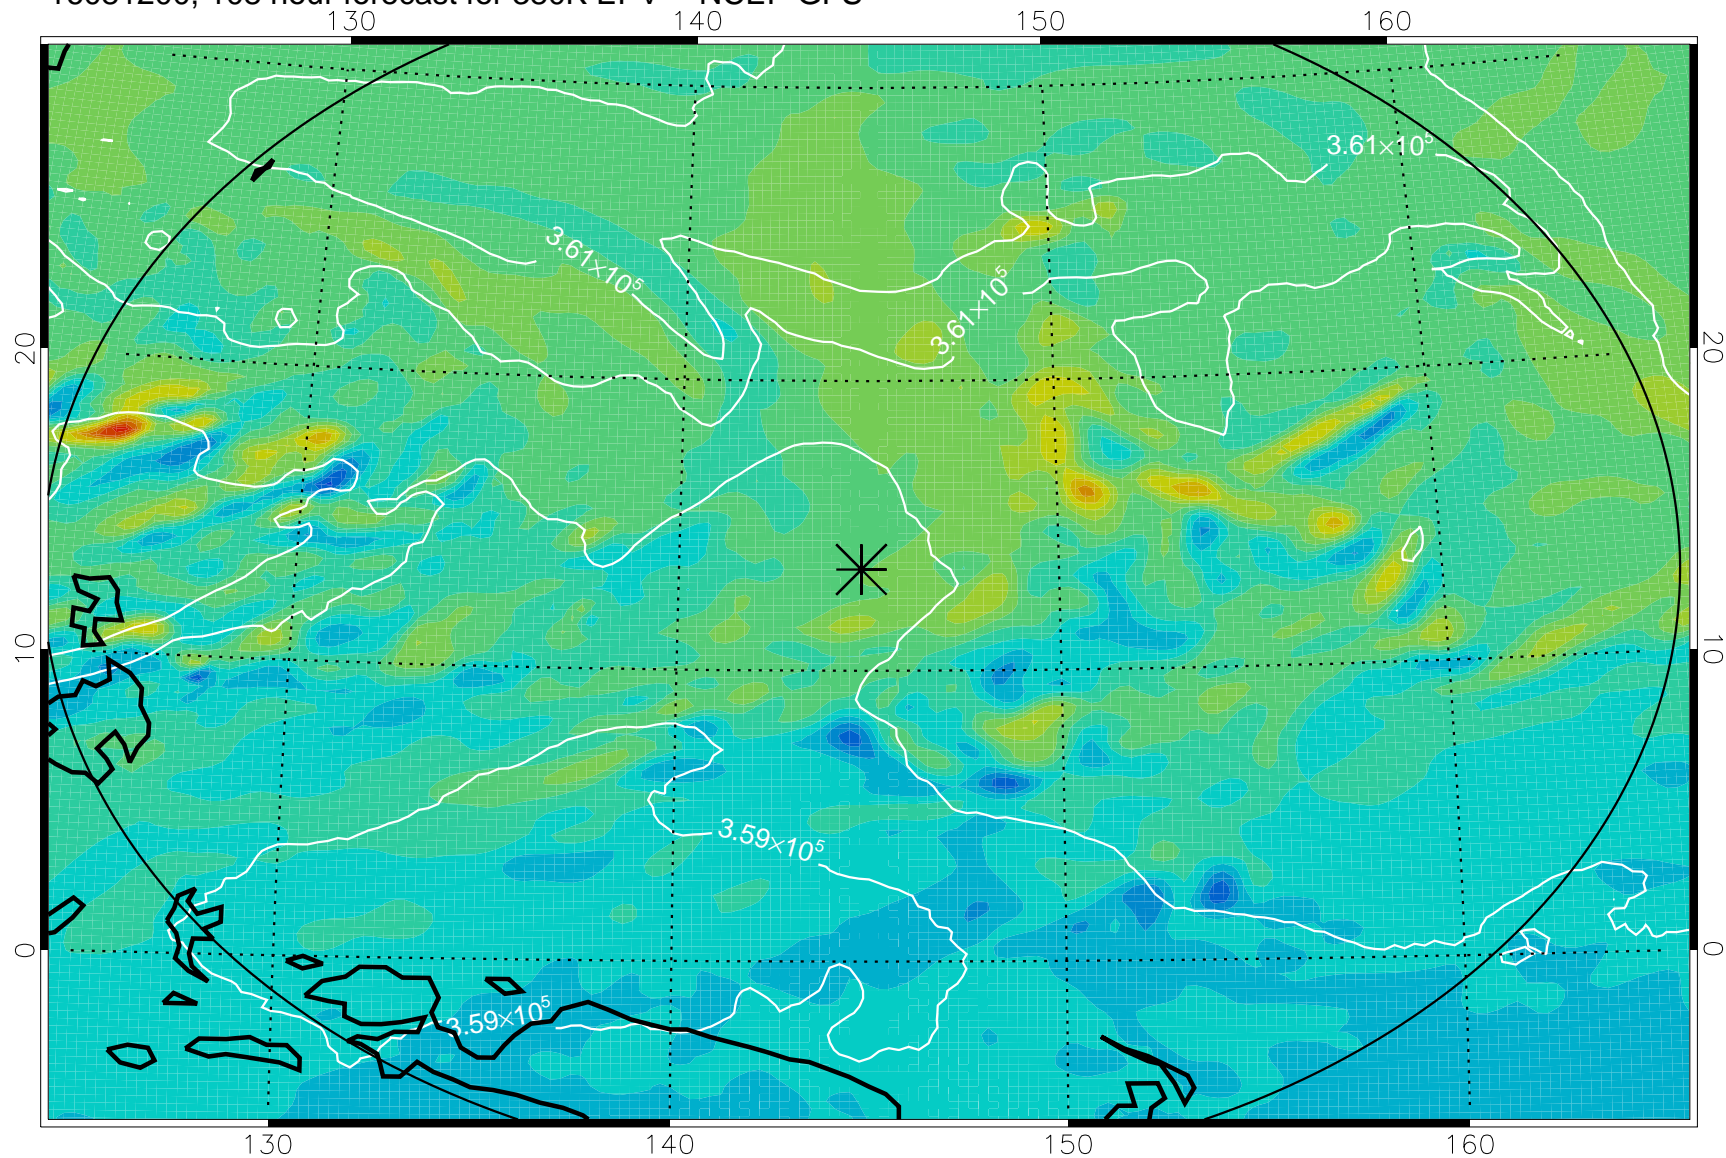

16081018, 78 hour forecast for 380K EPV -- NCEP GFS

380K Montgomery Streamfunction, white

Range ring of 2304 km

16081100, 84 hour forecast for 380K EPV -- NCEP GFS

380K Montgomery Streamfunction, white

Range ring of 2304 km

16081106, 90 hour forecast for 380K EPV -- NCEP GFS

380K Montgomery Streamfunction, white

Range ring of 2304 km

16081112, 96 hour forecast for 380K EPV -- NCEP GFS

380K Montgomery Streamfunction, white

Range ring of 2304 km

16081118, 102 hour forecast for 380K EPV -- NCEP GFS

380K Montgomery Streamfunction, white

Range ring of 2304 km

16081200, 108 hour forecast for 380K EPV -- NCEP GFS

380K Montgomery Streamfunction, white

Range ring of 2304 km

16081206, 114 hour forecast for 380K EPV -- NCEP GFS

380K Montgomery Streamfunction, white

Range ring of 2304 km

16081212, 120 hour forecast for 380K EPV -- NCEP GFS

380K Montgomery Streamfunction, white

Range ring of 2304 km