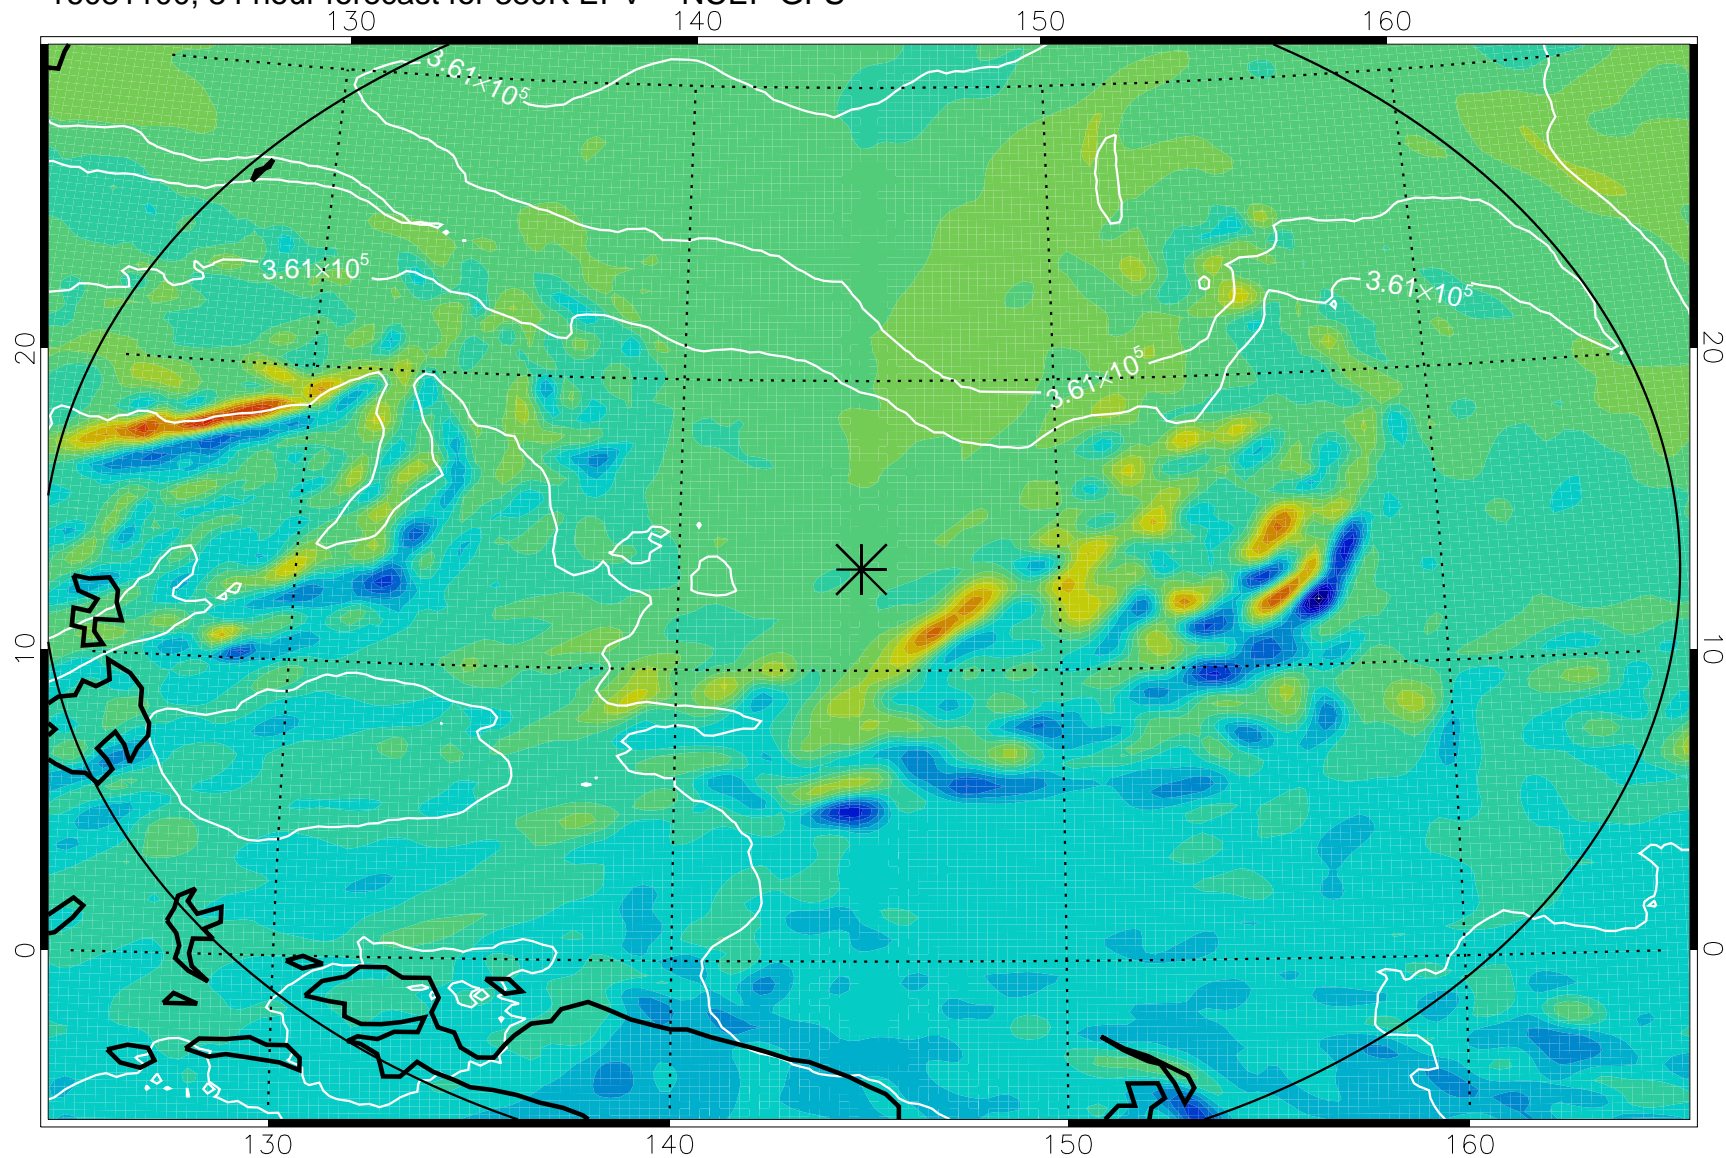

16081006, 66 hour forecast for 380K EPV -- NCEP GFS

380K Montgomery Streamfunction, white

Range ring of 2304 km

16081012, 72 hour forecast for 380K EPV -- NCEP GFS

380K Montgomery Streamfunction, white

Range ring of 2304 km

16081018, 78 hour forecast for 380K EPV -- NCEP GFS

380K Montgomery Streamfunction, white

Range ring of 2304 km

16081100, 84 hour forecast for 380K EPV -- NCEP GFS

380K Montgomery Streamfunction, white

Range ring of 2304 km

16081106, 90 hour forecast for 380K EPV -- NCEP GFS

380K Montgomery Streamfunction, white

Range ring of 2304 km

16081112, 96 hour forecast for 380K EPV -- NCEP GFS

380K Montgomery Streamfunction, white

Range ring of 2304 km

16081118, 102 hour forecast for 380K EPV -- NCEP GFS

380K Montgomery Streamfunction, white

Range ring of 2304 km

16081200, 108 hour forecast for 380K EPV -- NCEP GFS

380K Montgomery Streamfunction, white

Range ring of 2304 km