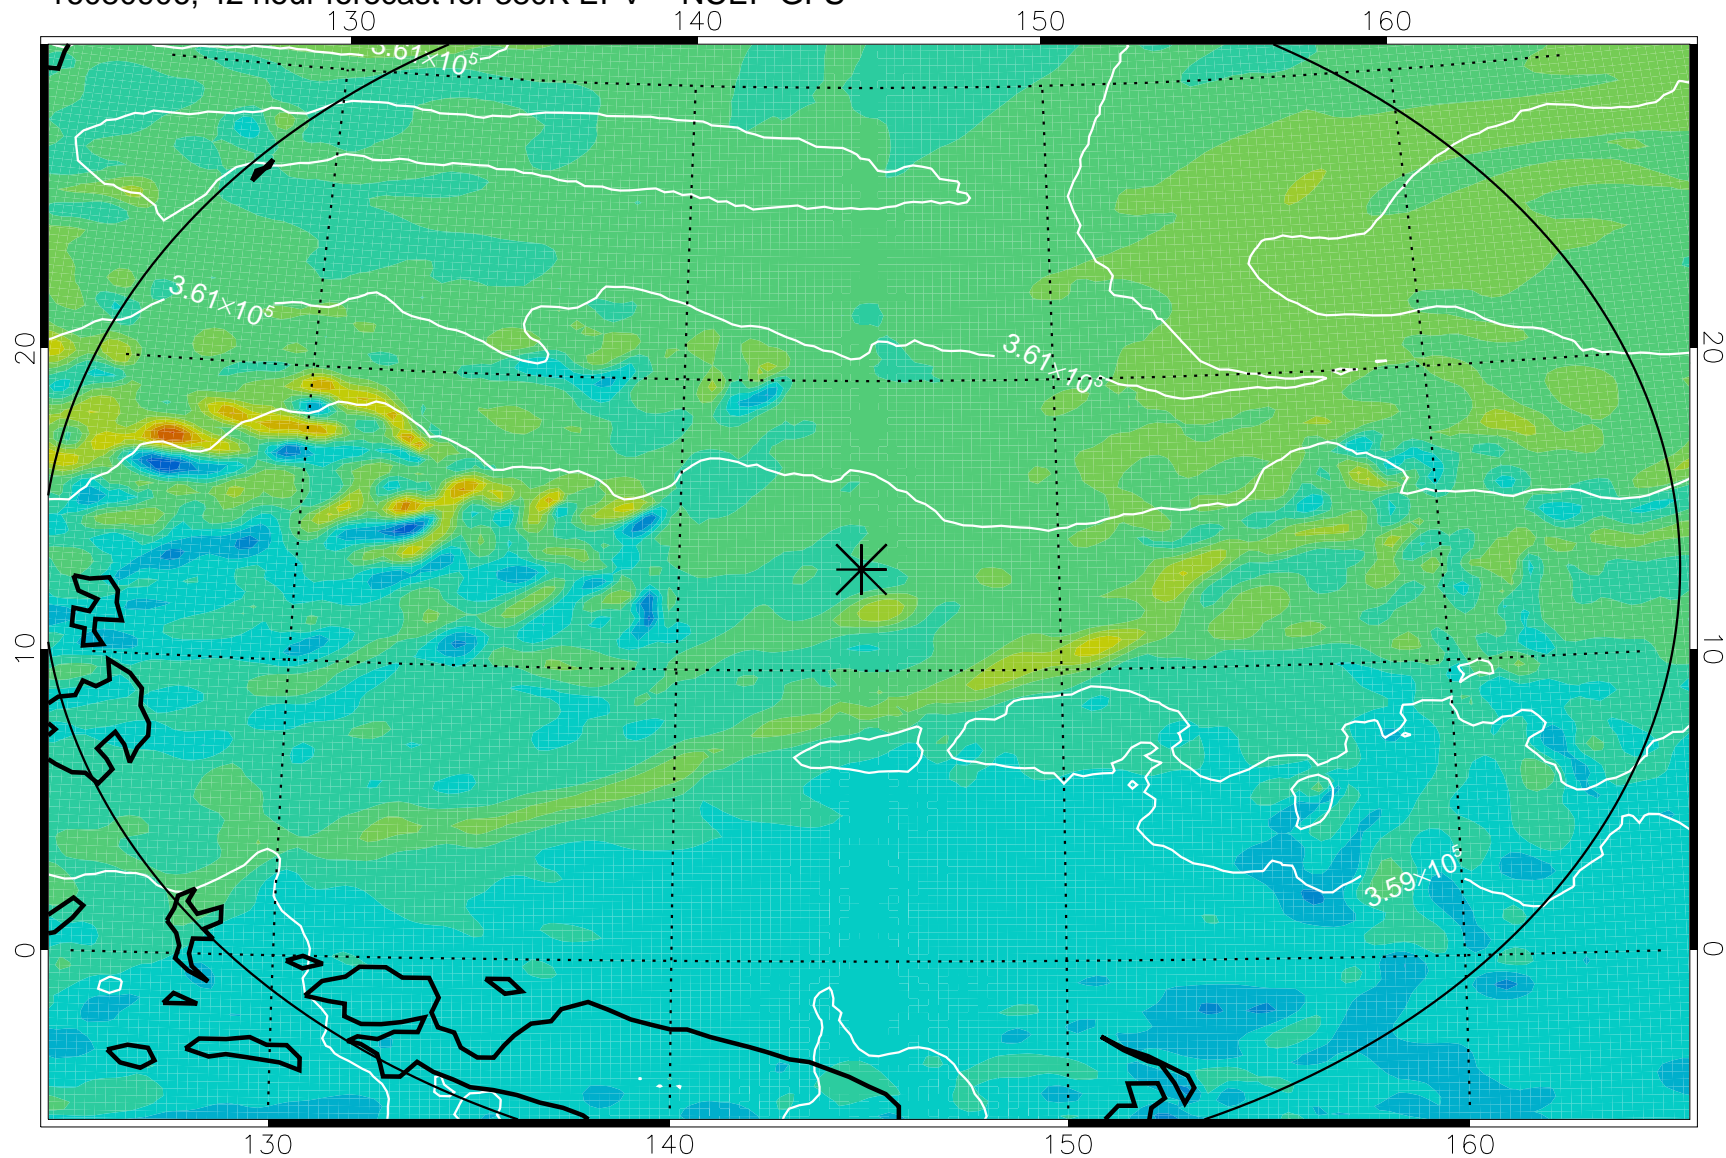

16080806, 18 hour forecast for 380K EPV -- NCEP GFS

380K Montgomery Streamfunction, white

Range ring of 2304 km

16080812, 24 hour forecast for 380K EPV -- NCEP GFS

380K Montgomery Streamfunction, white

Range ring of 2304 km

16080818, 30 hour forecast for 380K EPV -- NCEP GFS

380K Montgomery Streamfunction, white

Range ring of 2304 km

16080900, 36 hour forecast for 380K EPV -- NCEP GFS

380K Montgomery Streamfunction, white

Range ring of 2304 km

16080906, 42 hour forecast for 380K EPV -- NCEP GFS

380K Montgomery Streamfunction, white

Range ring of 2304 km

16080912, 48 hour forecast for 380K EPV -- NCEP GFS

380K Montgomery Streamfunction, white

Range ring of 2304 km

16080918, 54 hour forecast for 380K EPV -- NCEP GFS

380K Montgomery Streamfunction, white

Range ring of 2304 km

16081000, 60 hour forecast for 380K EPV -- NCEP GFS

380K Montgomery Streamfunction, white

Range ring of 2304 km