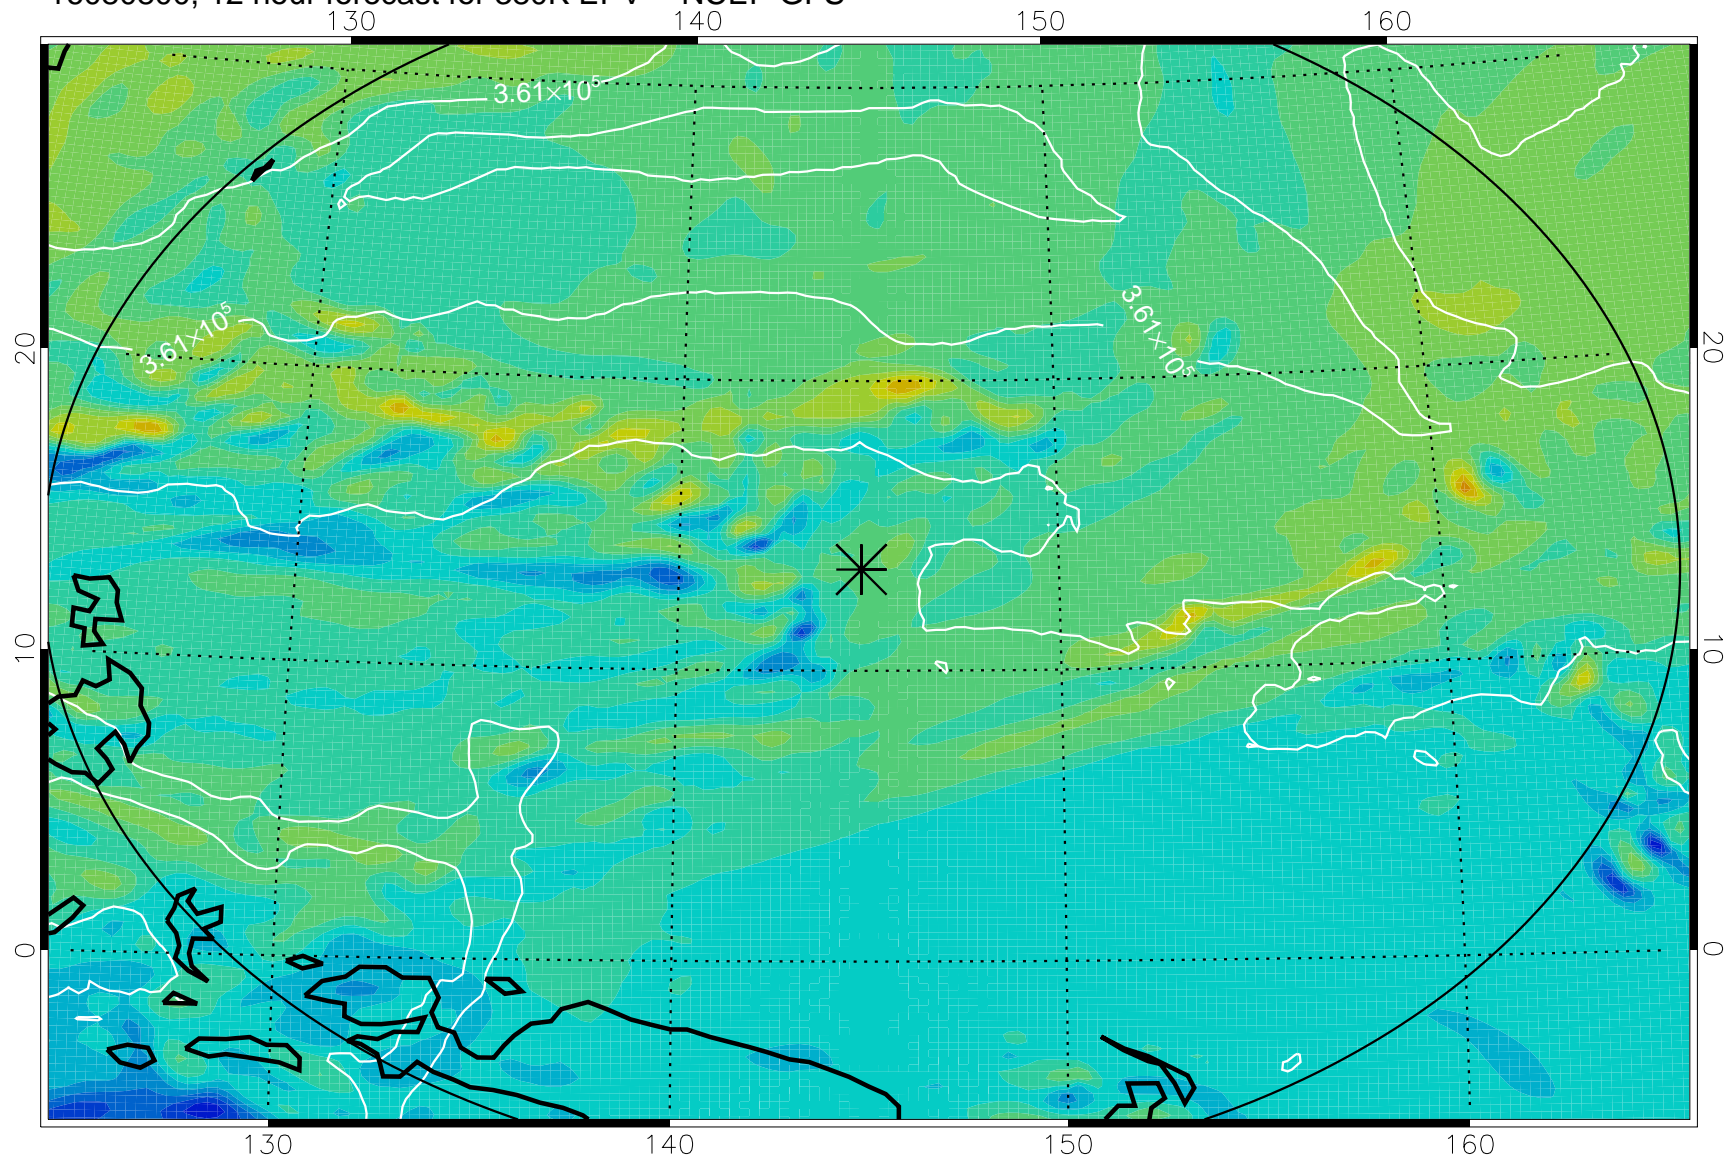

16080718, 6 hour forecast for 380K EPV -- NCEP GFS

380K Montgomery Streamfunction, white

Range ring of 2304 km

16080800, 12 hour forecast for 380K EPV -- NCEP GFS

380K Montgomery Streamfunction, white

Range ring of 2304 km

16080806, 18 hour forecast for 380K EPV -- NCEP GFS

380K Montgomery Streamfunction, white

Range ring of 2304 km

16080812, 24 hour forecast for 380K EPV -- NCEP GFS

380K Montgomery Streamfunction, white

Range ring of 2304 km

16080818, 30 hour forecast for 380K EPV -- NCEP GFS

380K Montgomery Streamfunction, white

Range ring of 2304 km

16080900, 36 hour forecast for 380K EPV -- NCEP GFS

380K Montgomery Streamfunction, white

Range ring of 2304 km

16081006, 66 hour forecast for 380K EPV -- NCEP GFS

380K Montgomery Streamfunction, white

Range ring of 2304 km

16081012, 72 hour forecast for 380K EPV -- NCEP GFS

380K Montgomery Streamfunction, white

Range ring of 2304 km