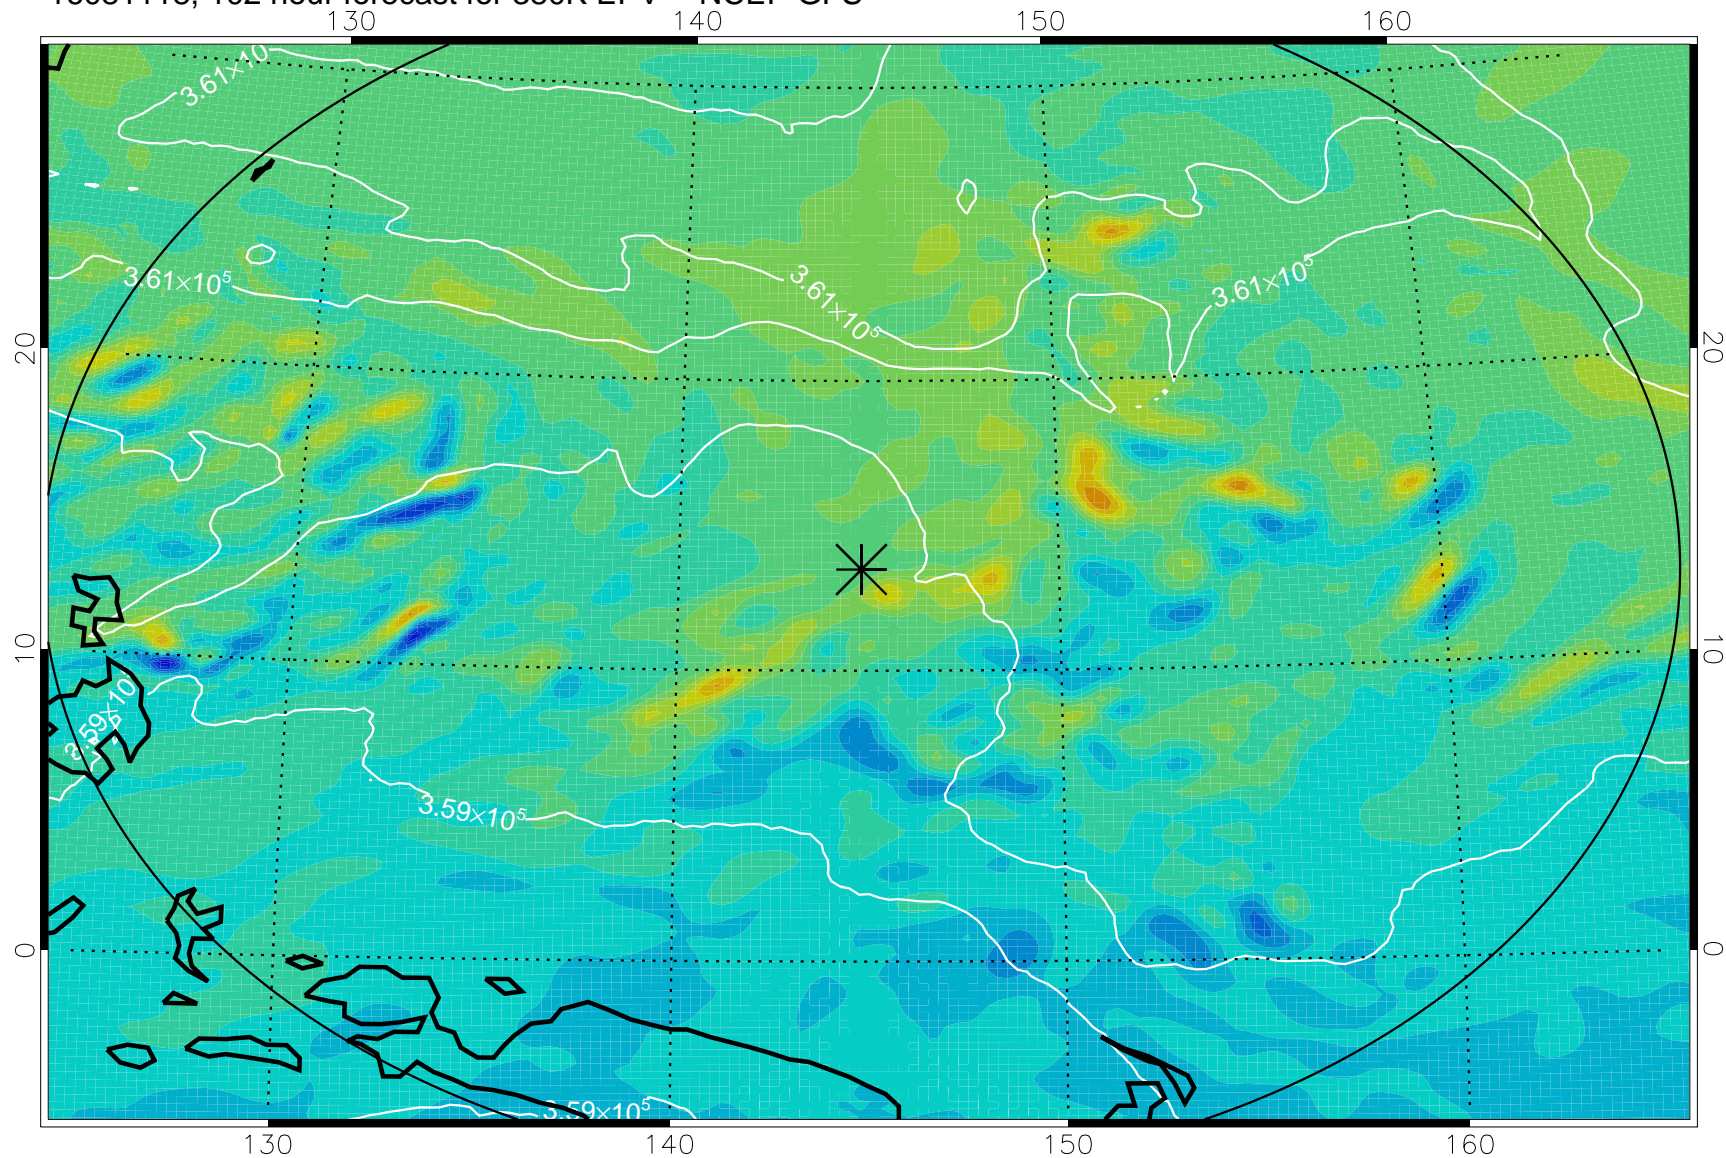

16081018, 78 hour forecast for 380K EPV -- NCEP GFS

380K Montgomery Streamfunction, white

Range ring of 2304 km

16081100, 84 hour forecast for 380K EPV -- NCEP GFS

380K Montgomery Streamfunction, white

Range ring of 2304 km

16081106, 90 hour forecast for 380K EPV -- NCEP GFS

380K Montgomery Streamfunction, white

Range ring of 2304 km

16081112, 96 hour forecast for 380K EPV -- NCEP GFS

380K Montgomery Streamfunction, white

Range ring of 2304 km

16081118, 102 hour forecast for 380K EPV -- NCEP GFS

380K Montgomery Streamfunction, white

Range ring of 2304 km

16081200, 108 hour forecast for 380K EPV -- NCEP GFS

380K Montgomery Streamfunction, white

Range ring of 2304 km

16081206, 114 hour forecast for 380K EPV -- NCEP GFS

380K Montgomery Streamfunction, white

Range ring of 2304 km

16081212, 120 hour forecast for 380K EPV -- NCEP GFS

380K Montgomery Streamfunction, white

Range ring of 2304 km