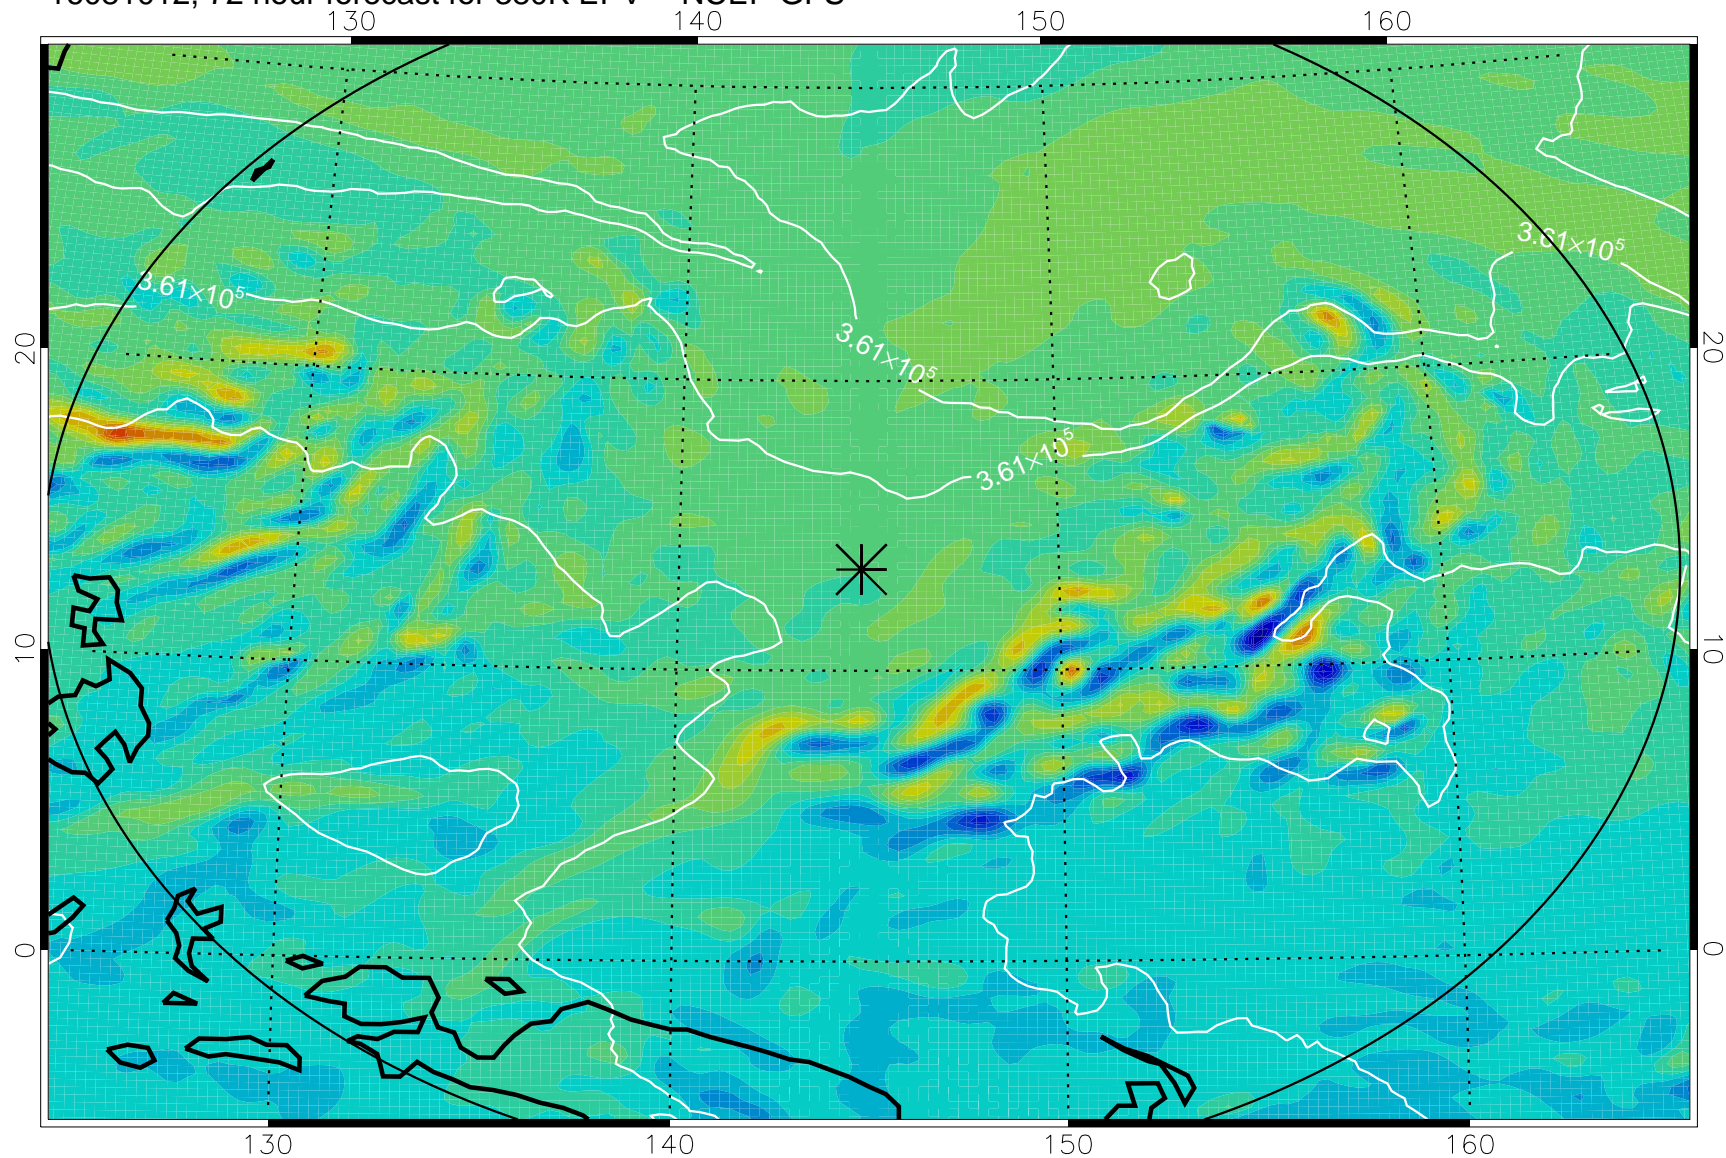

16080918, 54 hour forecast for 380K EPV -- NCEP GFS

380K Montgomery Streamfunction, white

Range ring of 2304 km

16081000, 60 hour forecast for 380K EPV -- NCEP GFS

380K Montgomery Streamfunction, white

Range ring of 2304 km

16081006, 66 hour forecast for 380K EPV -- NCEP GFS

380K Montgomery Streamfunction, white

Range ring of 2304 km

16081012, 72 hour forecast for 380K EPV -- NCEP GFS

380K Montgomery Streamfunction, white

Range ring of 2304 km

16081018, 78 hour forecast for 380K EPV -- NCEP GFS

380K Montgomery Streamfunction, white

Range ring of 2304 km

16081100, 84 hour forecast for 380K EPV -- NCEP GFS

380K Montgomery Streamfunction, white

Range ring of 2304 km

16081106, 90 hour forecast for 380K EPV -- NCEP GFS

380K Montgomery Streamfunction, white

Range ring of 2304 km

16081112, 96 hour forecast for 380K EPV -- NCEP GFS

380K Montgomery Streamfunction, white

Range ring of 2304 km