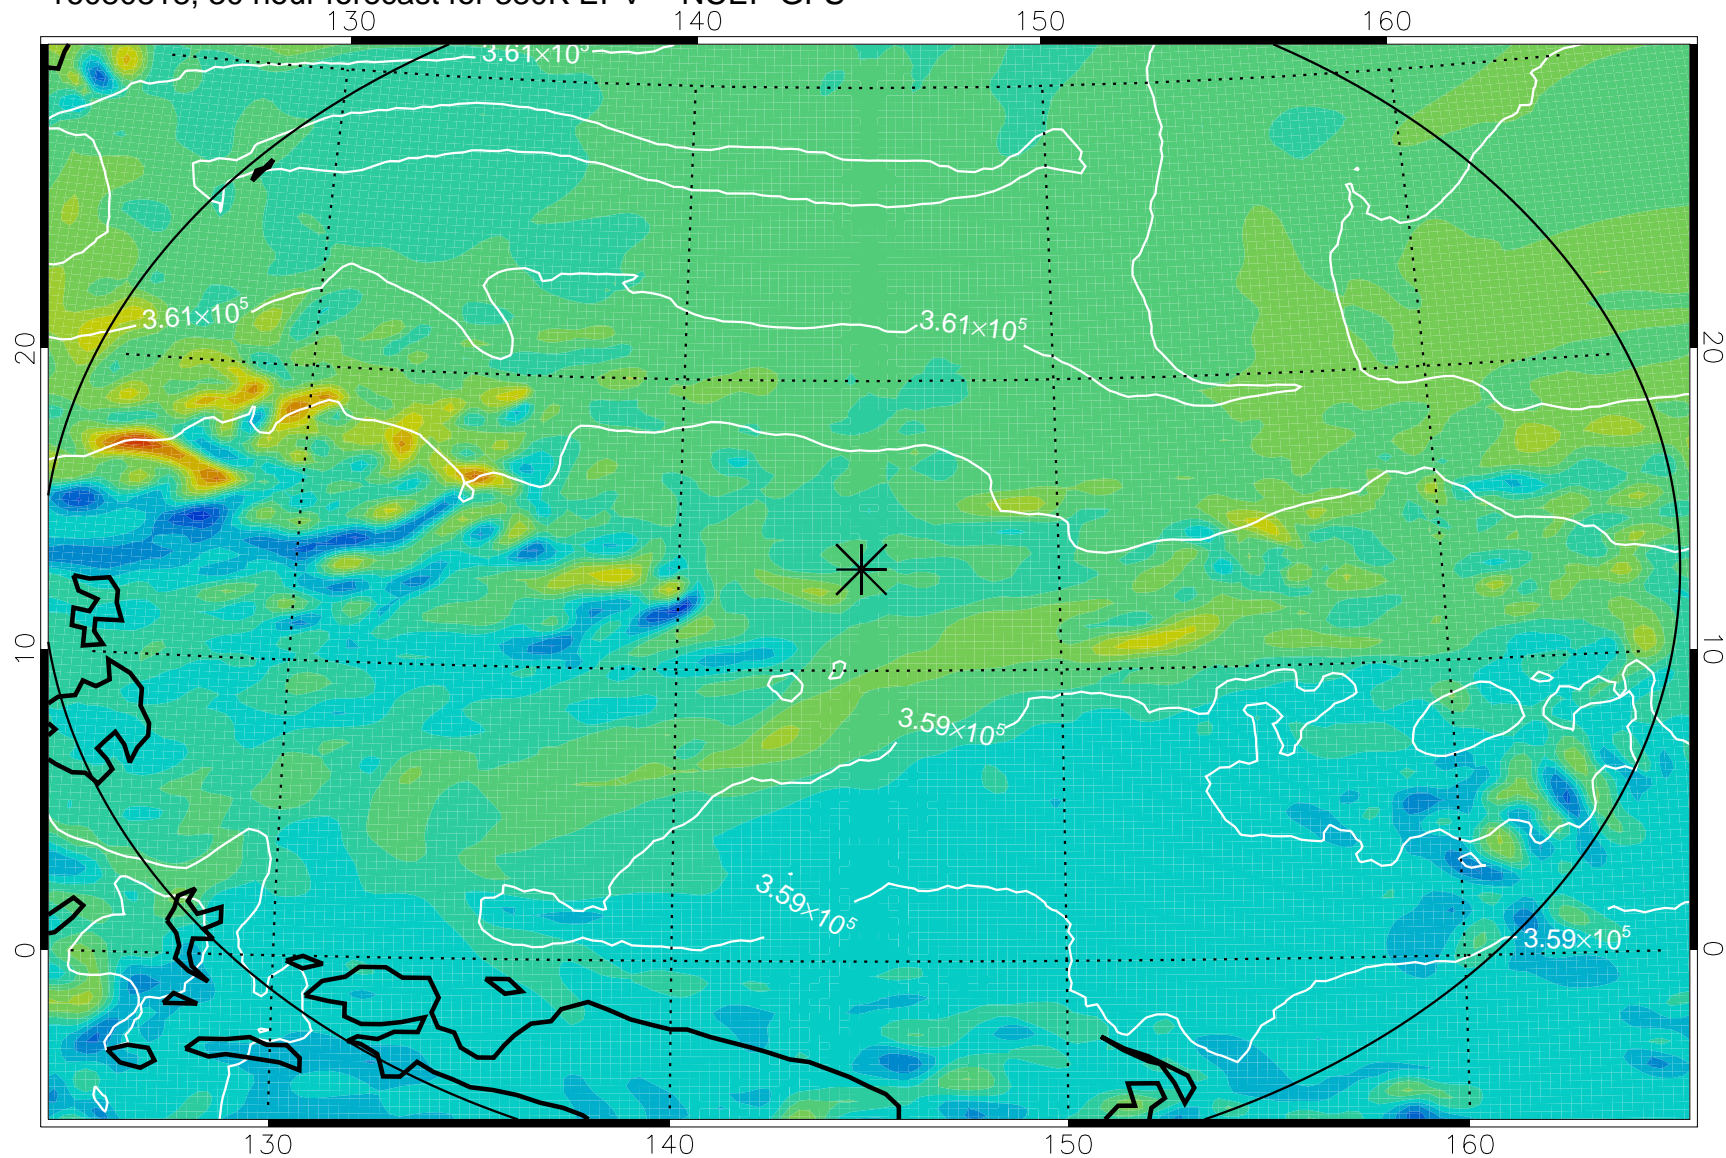

16080718, 6 hour forecast for 380K EPV -- NCEP GFS

380K Montgomery Streamfunction, white

Range ring of 2304 km

16080800, 12 hour forecast for 380K EPV -- NCEP GFS

380K Montgomery Streamfunction, white

Range ring of 2304 km

16080806, 18 hour forecast for 380K EPV -- NCEP GFS

380K Montgomery Streamfunction, white

Range ring of 2304 km

16080812, 24 hour forecast for 380K EPV -- NCEP GFS

380K Montgomery Streamfunction, white

Range ring of 2304 km

16080818, 30 hour forecast for 380K EPV -- NCEP GFS

380K Montgomery Streamfunction, white

Range ring of 2304 km

16080900, 36 hour forecast for 380K EPV -- NCEP GFS

380K Montgomery Streamfunction, white

Range ring of 2304 km

16080906, 42 hour forecast for 380K EPV -- NCEP GFS

380K Montgomery Streamfunction, white

Range ring of 2304 km

16080912, 48 hour forecast for 380K EPV -- NCEP GFS

380K Montgomery Streamfunction, white

Range ring of 2304 km