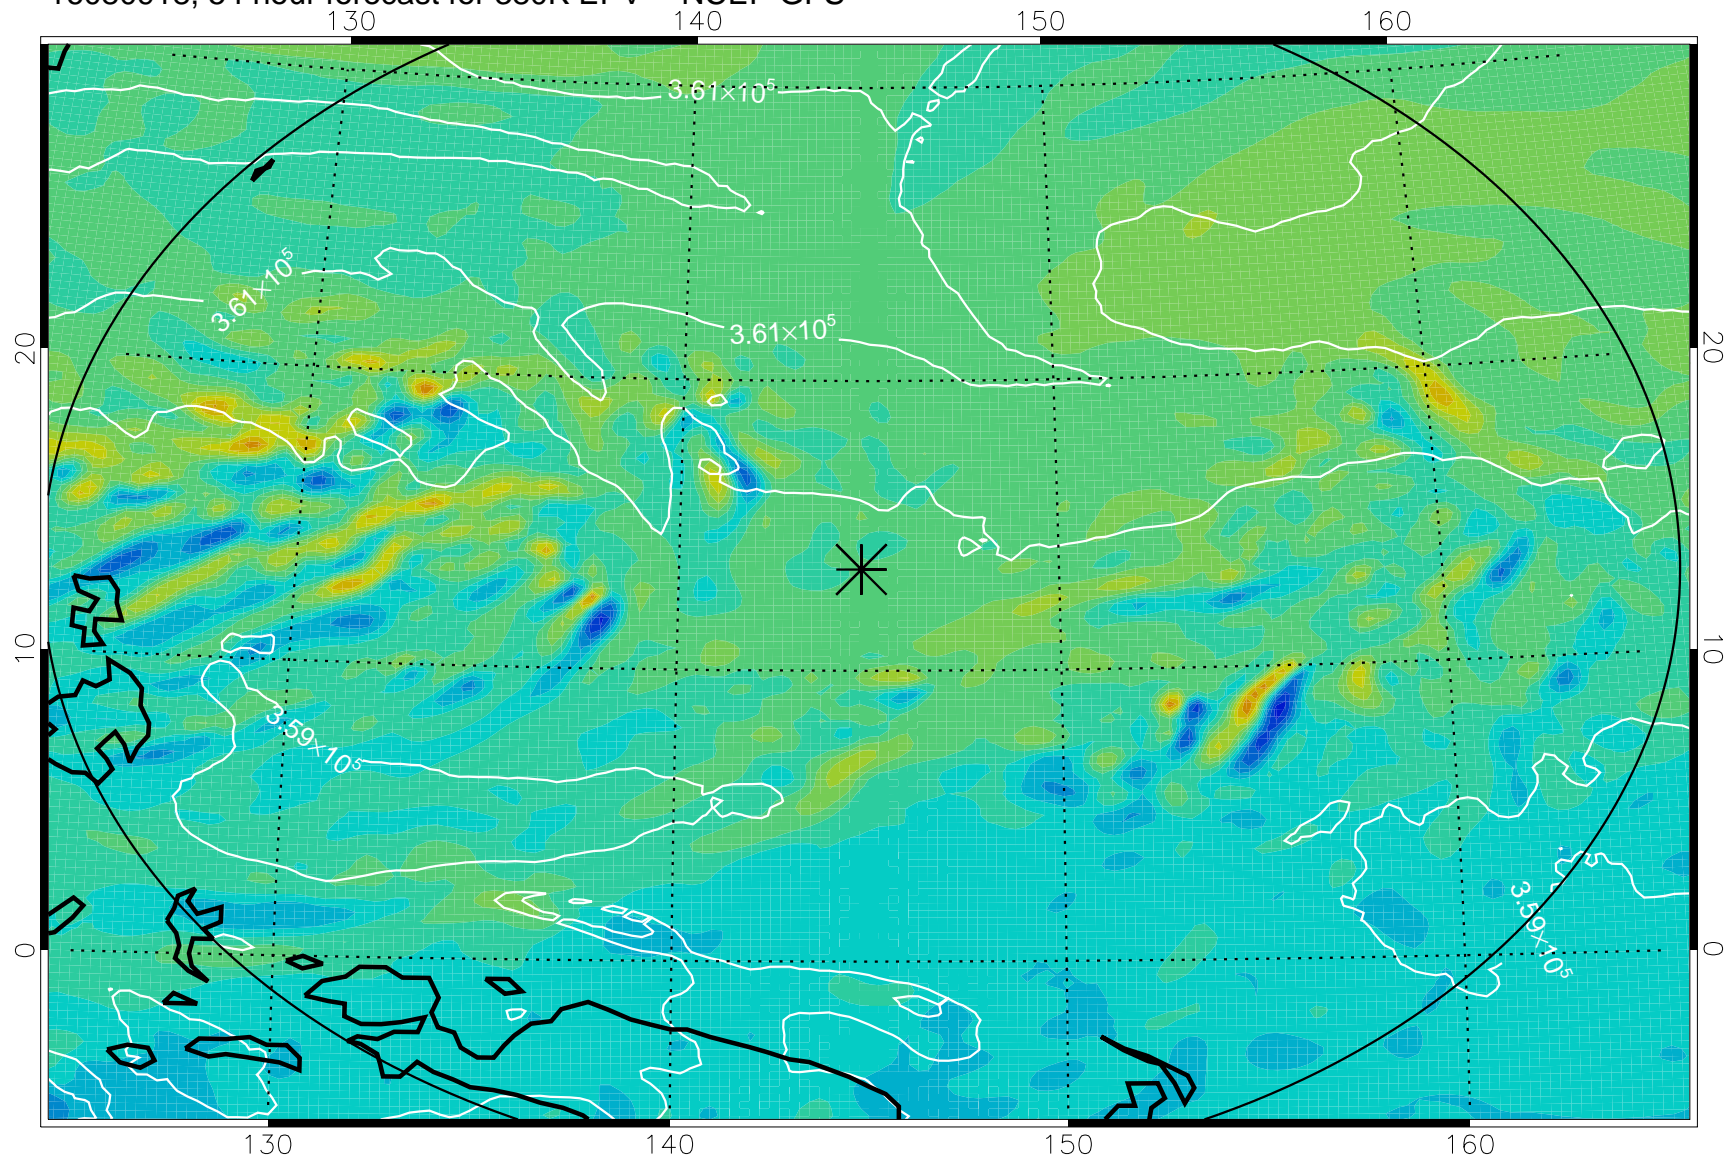

16080818, 30 hour forecast for 380K EPV -- NCEP GFS

380K Montgomery Streamfunction, white

Range ring of 2304 km

16080900, 36 hour forecast for 380K EPV -- NCEP GFS

380K Montgomery Streamfunction, white

Range ring of 2304 km

16080906, 42 hour forecast for 380K EPV -- NCEP GFS

380K Montgomery Streamfunction, white

Range ring of 2304 km

16080912, 48 hour forecast for 380K EPV -- NCEP GFS

380K Montgomery Streamfunction, white

Range ring of 2304 km

16080918, 54 hour forecast for 380K EPV -- NCEP GFS

380K Montgomery Streamfunction, white

Range ring of 2304 km

16081000, 60 hour forecast for 380K EPV -- NCEP GFS

380K Montgomery Streamfunction, white

Range ring of 2304 km

16081006, 66 hour forecast for 380K EPV -- NCEP GFS

380K Montgomery Streamfunction, white

Range ring of 2304 km

16081012, 72 hour forecast for 380K EPV -- NCEP GFS

380K Montgomery Streamfunction, white

Range ring of 2304 km