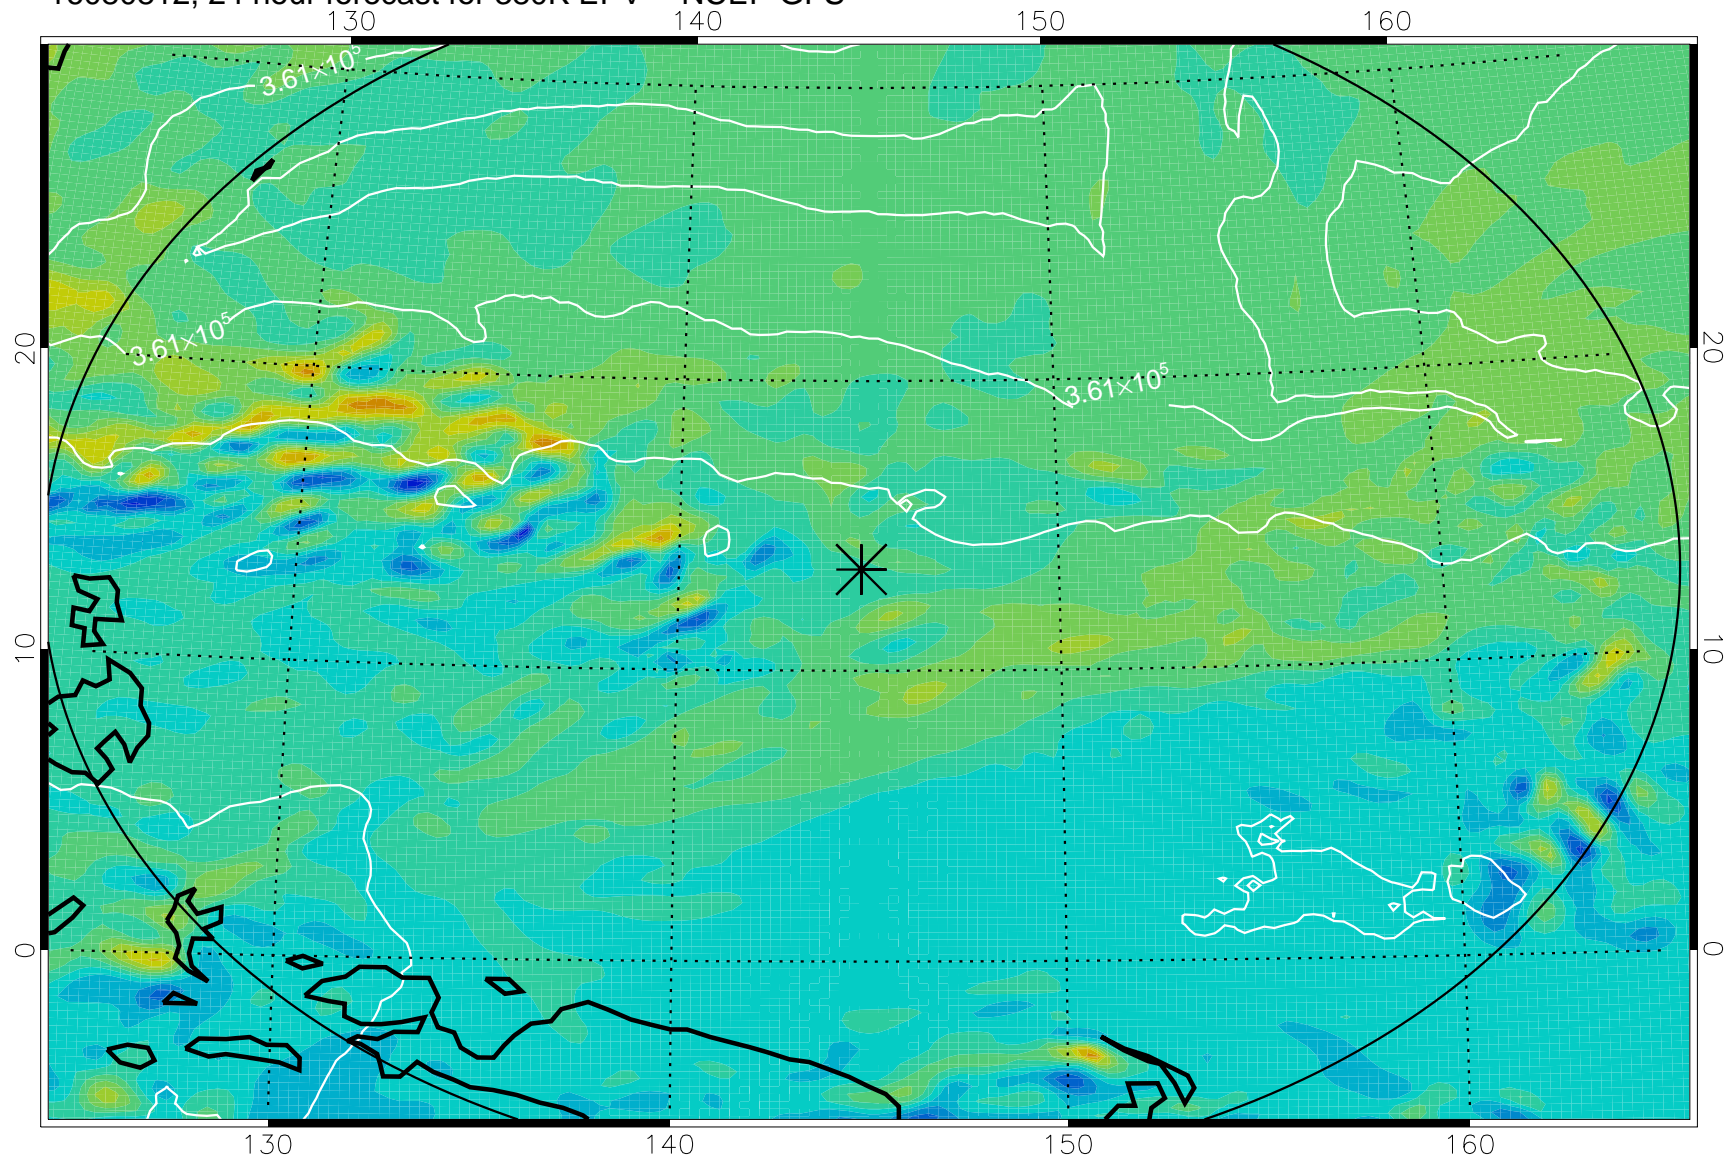

16080718, 6 hour forecast for 380K EPV -- NCEP GFS

380K Montgomery Streamfunction, white

Range ring of 2304 km

16080800, 12 hour forecast for 380K EPV -- NCEP GFS

380K Montgomery Streamfunction, white

Range ring of 2304 km

16080806, 18 hour forecast for 380K EPV -- NCEP GFS

380K Montgomery Streamfunction, white

Range ring of 2304 km

16080812, 24 hour forecast for 380K EPV -- NCEP GFS

380K Montgomery Streamfunction, white

Range ring of 2304 km

16080818, 30 hour forecast for 380K EPV -- NCEP GFS

380K Montgomery Streamfunction, white

Range ring of 2304 km

16080900, 36 hour forecast for 380K EPV -- NCEP GFS

380K Montgomery Streamfunction, white

Range ring of 2304 km

16081018, 78 hour forecast for 380K EPV -- NCEP GFS

380K Montgomery Streamfunction, white

Range ring of 2304 km

16081100, 84 hour forecast for 380K EPV -- NCEP GFS

380K Montgomery Streamfunction, white

Range ring of 2304 km