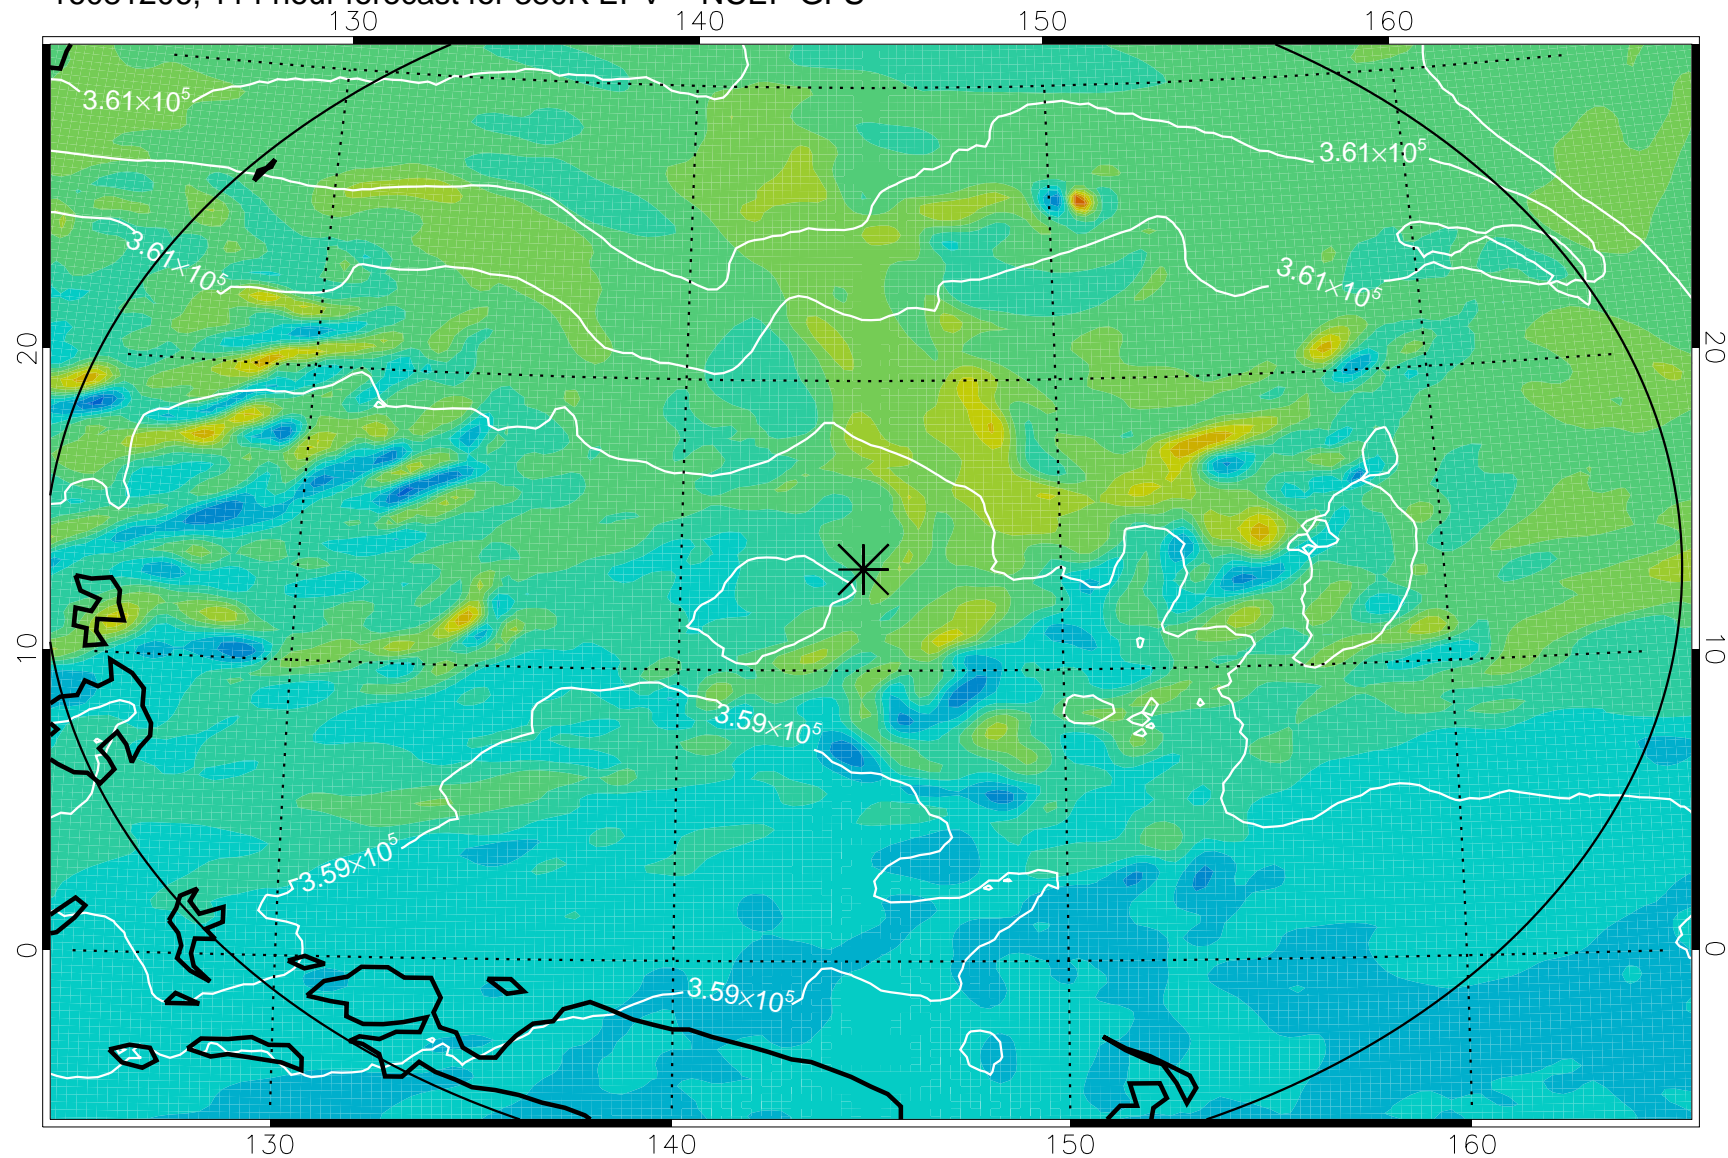

16081018, 78 hour forecast for 380K EPV -- NCEP GFS

380K Montgomery Streamfunction, white

Range ring of 2304 km

16081100, 84 hour forecast for 380K EPV -- NCEP GFS

380K Montgomery Streamfunction, white

Range ring of 2304 km

16081106, 90 hour forecast for 380K EPV -- NCEP GFS

380K Montgomery Streamfunction, white

Range ring of 2304 km

16081112, 96 hour forecast for 380K EPV -- NCEP GFS

380K Montgomery Streamfunction, white

Range ring of 2304 km

16081118, 102 hour forecast for 380K EPV -- NCEP GFS

380K Montgomery Streamfunction, white

Range ring of 2304 km

16081200, 108 hour forecast for 380K EPV -- NCEP GFS

380K Montgomery Streamfunction, white

Range ring of 2304 km

16081206, 114 hour forecast for 380K EPV -- NCEP GFS

380K Montgomery Streamfunction, white

Range ring of 2304 km

16081212, 120 hour forecast for 380K EPV -- NCEP GFS

380K Montgomery Streamfunction, white

Range ring of 2304 km