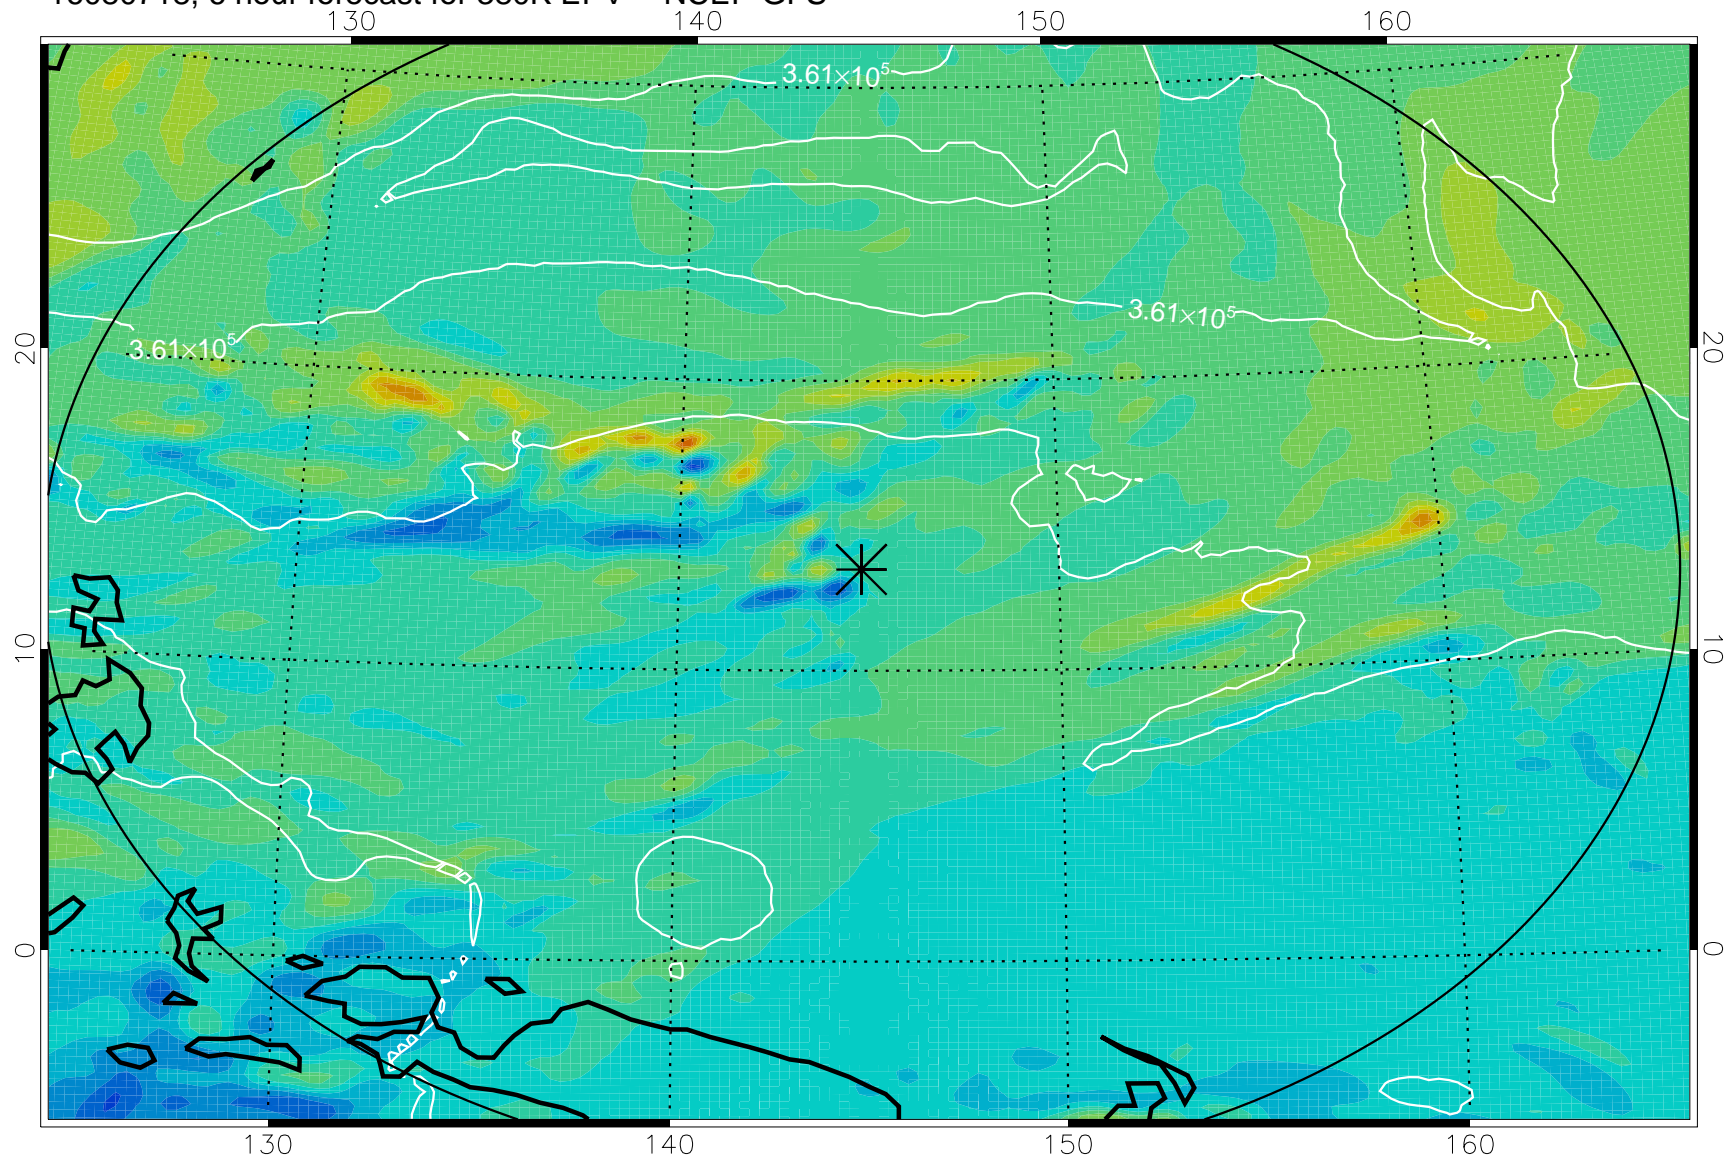

16080718, 6 hour forecast for 380K EPV -- NCEP GFS

380K Montgomery Streamfunction, white

Range ring of 2304 km

16080800, 12 hour forecast for 380K EPV -- NCEP GFS

380K Montgomery Streamfunction, white

Range ring of 2304 km

16080806, 18 hour forecast for 380K EPV -- NCEP GFS

380K Montgomery Streamfunction, white

Range ring of 2304 km

16080812, 24 hour forecast for 380K EPV -- NCEP GFS

380K Montgomery Streamfunction, white

Range ring of 2304 km

16080818, 30 hour forecast for 380K EPV -- NCEP GFS

380K Montgomery Streamfunction, white

Range ring of 2304 km

16080900, 36 hour forecast for 380K EPV -- NCEP GFS

380K Montgomery Streamfunction, white

Range ring of 2304 km

16080906, 42 hour forecast for 380K EPV -- NCEP GFS

380K Montgomery Streamfunction, white

Range ring of 2304 km

16080912, 48 hour forecast for 380K EPV -- NCEP GFS

380K Montgomery Streamfunction, white

Range ring of 2304 km