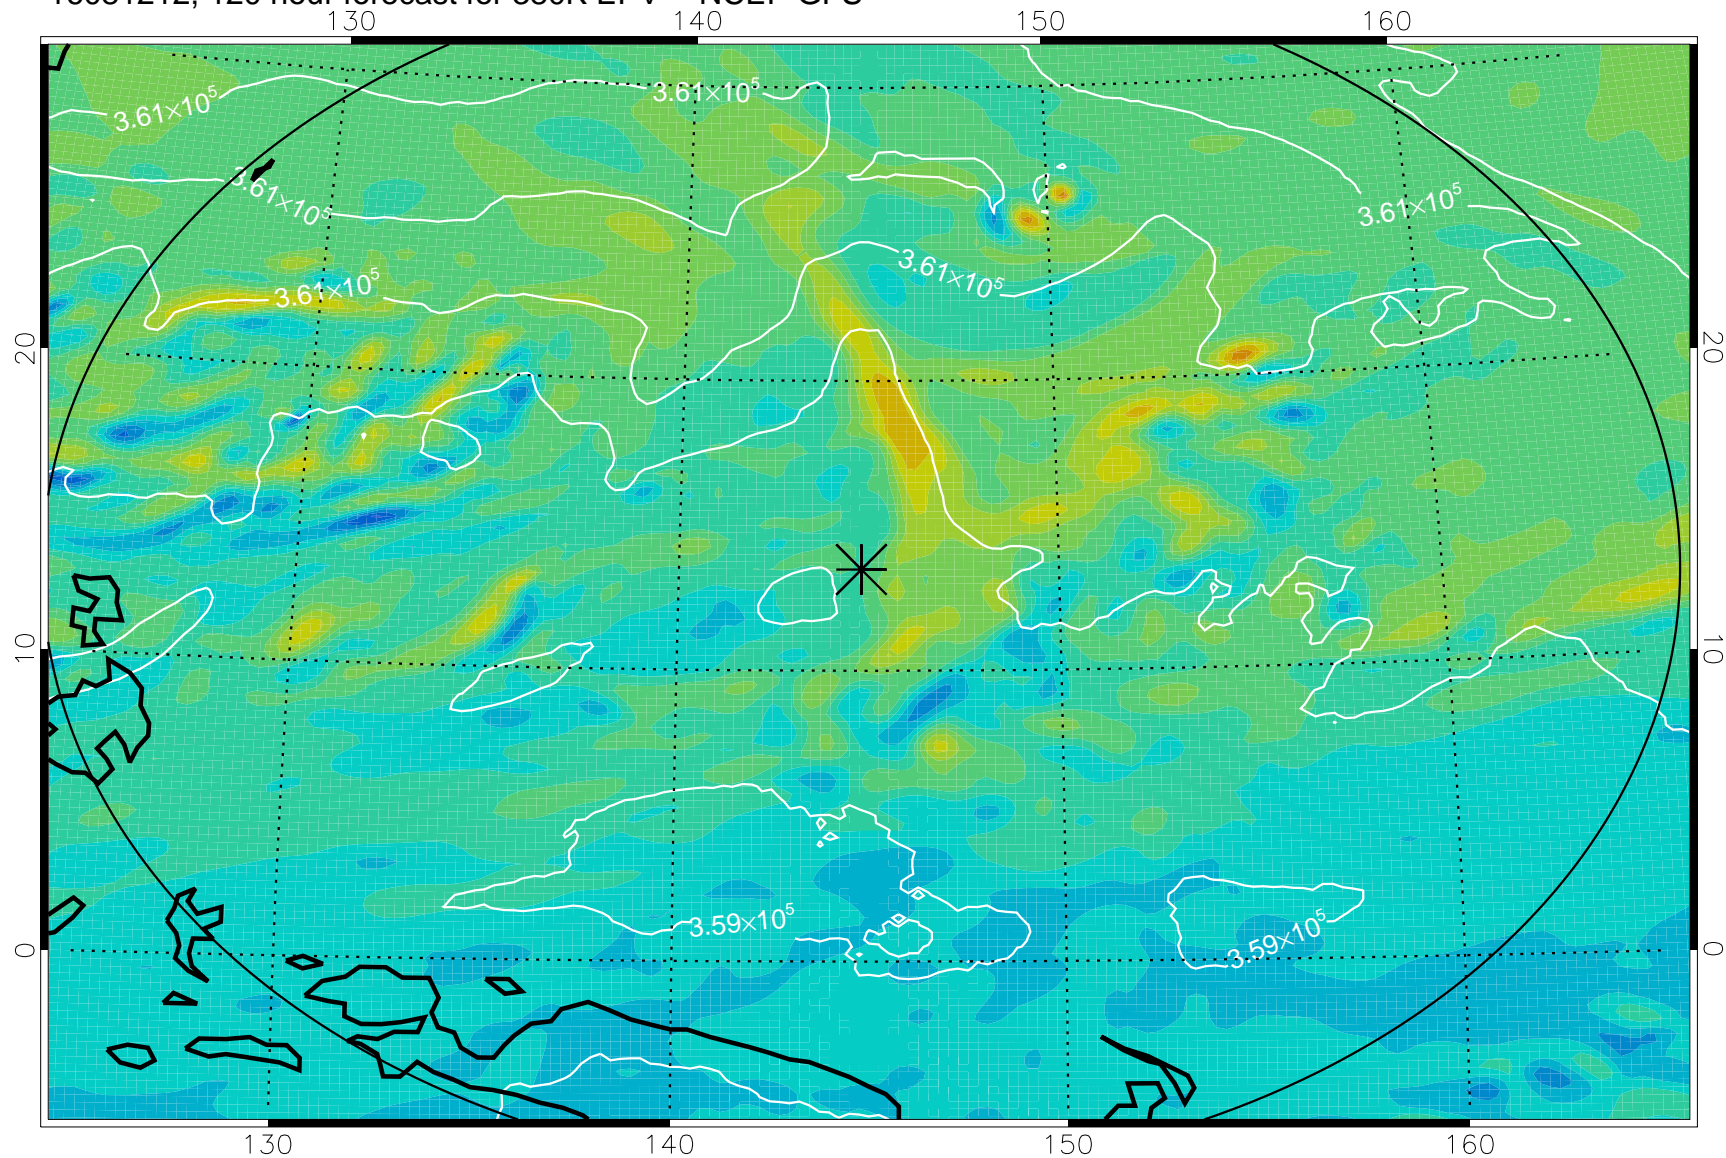

16081018, 78 hour forecast for 380K EPV -- NCEP GFS

380K Montgomery Streamfunction, white

Range ring of 2304 km

16081100, 84 hour forecast for 380K EPV -- NCEP GFS

380K Montgomery Streamfunction, white

Range ring of 2304 km

16081106, 90 hour forecast for 380K EPV -- NCEP GFS

380K Montgomery Streamfunction, white

Range ring of 2304 km

16081112, 96 hour forecast for 380K EPV -- NCEP GFS

380K Montgomery Streamfunction, white

Range ring of 2304 km

16081118, 102 hour forecast for 380K EPV -- NCEP GFS

380K Montgomery Streamfunction, white

Range ring of 2304 km

16081200, 108 hour forecast for 380K EPV -- NCEP GFS

380K Montgomery Streamfunction, white

Range ring of 2304 km

16081206, 114 hour forecast for 380K EPV -- NCEP GFS

380K Montgomery Streamfunction, white

Range ring of 2304 km

16081212, 120 hour forecast for 380K EPV -- NCEP GFS

380K Montgomery Streamfunction, white

Range ring of 2304 km