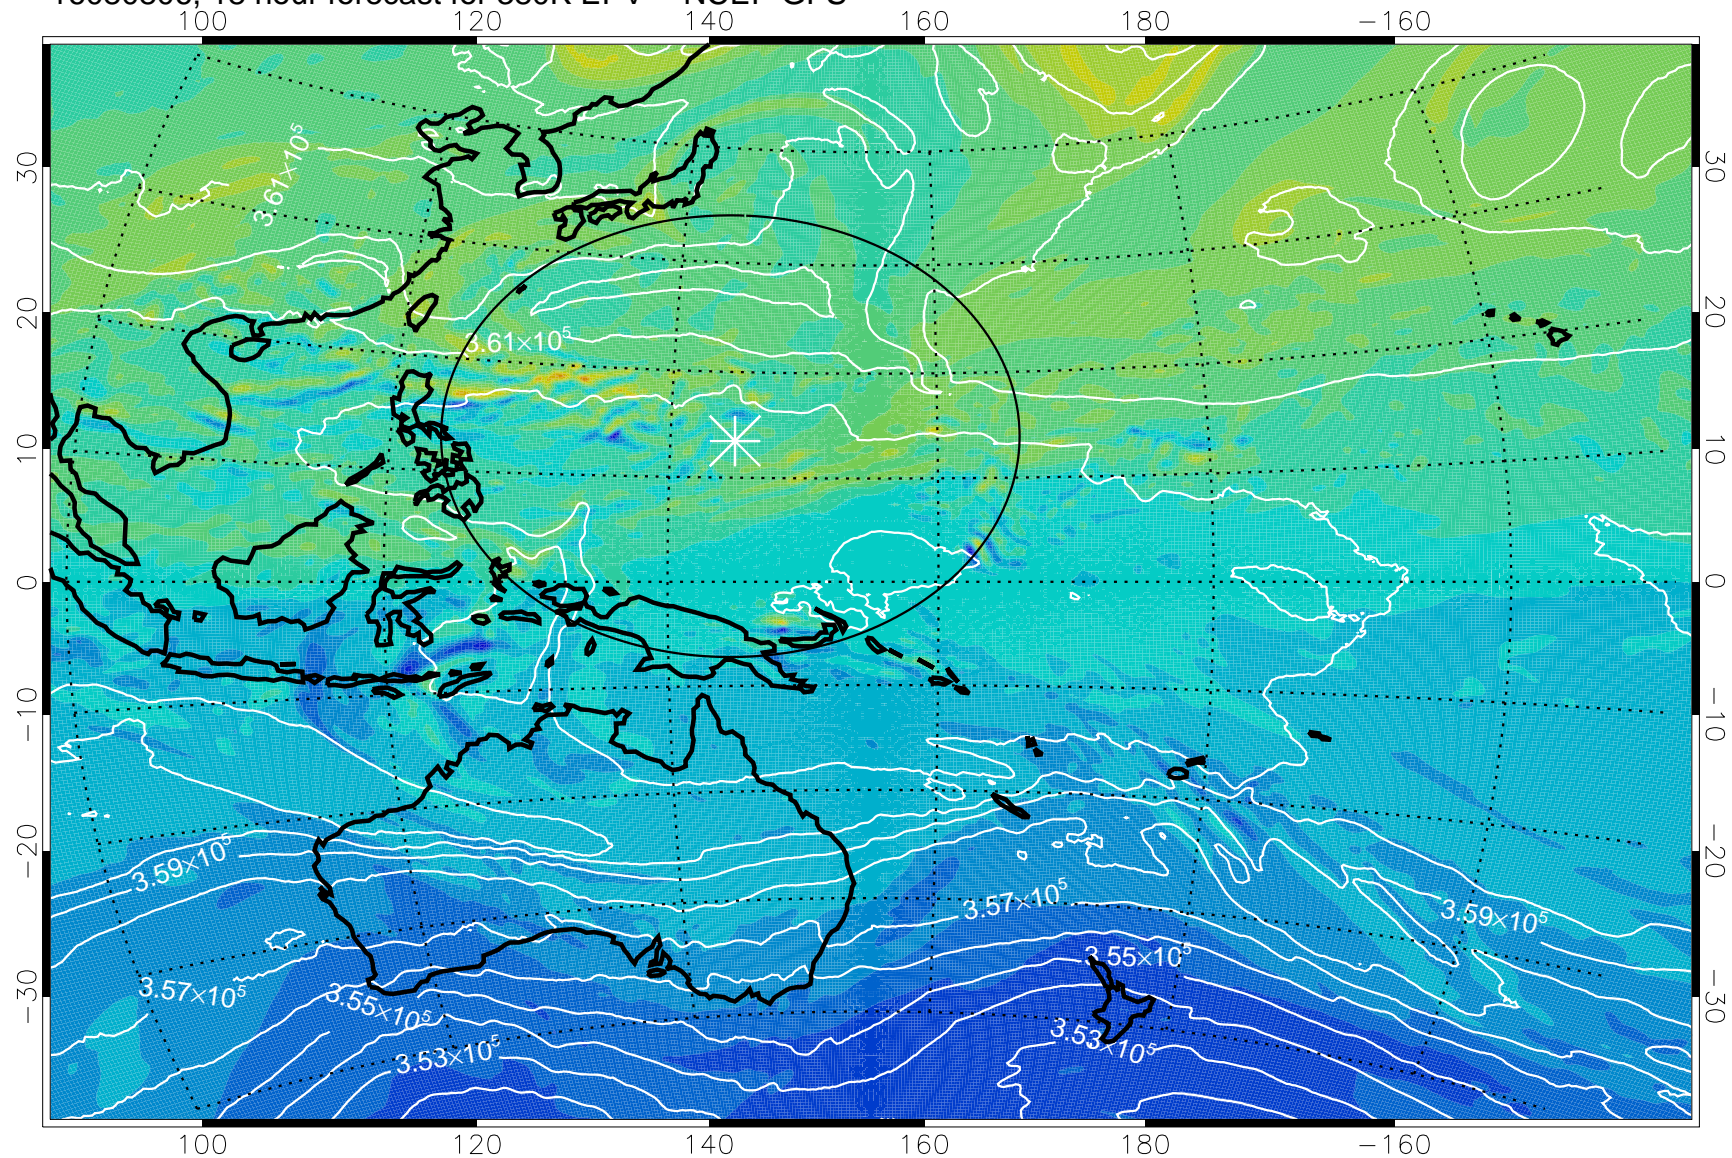

16080718, 6 hour forecast for 380K EPV -- NCEP GFS

380K Montgomery Streamfunction, white

Range ring of 2304 km

16080800, 12 hour forecast for 380K EPV -- NCEP GFS

380K Montgomery Streamfunction, white

Range ring of 2304 km

16080806, 18 hour forecast for 380K EPV -- NCEP GFS

380K Montgomery Streamfunction, white

Range ring of 2304 km

16080812, 24 hour forecast for 380K EPV -- NCEP GFS

380K Montgomery Streamfunction, white

Range ring of 2304 km

16080818, 30 hour forecast for 380K EPV -- NCEP GFS

380K Montgomery Streamfunction, white

Range ring of 2304 km

16080900, 36 hour forecast for 380K EPV -- NCEP GFS

380K Montgomery Streamfunction, white

Range ring of 2304 km

16080906, 42 hour forecast for 380K EPV -- NCEP GFS

380K Montgomery Streamfunction, white

Range ring of 2304 km

16080912, 48 hour forecast for 380K EPV -- NCEP GFS

380K Montgomery Streamfunction, white

Range ring of 2304 km