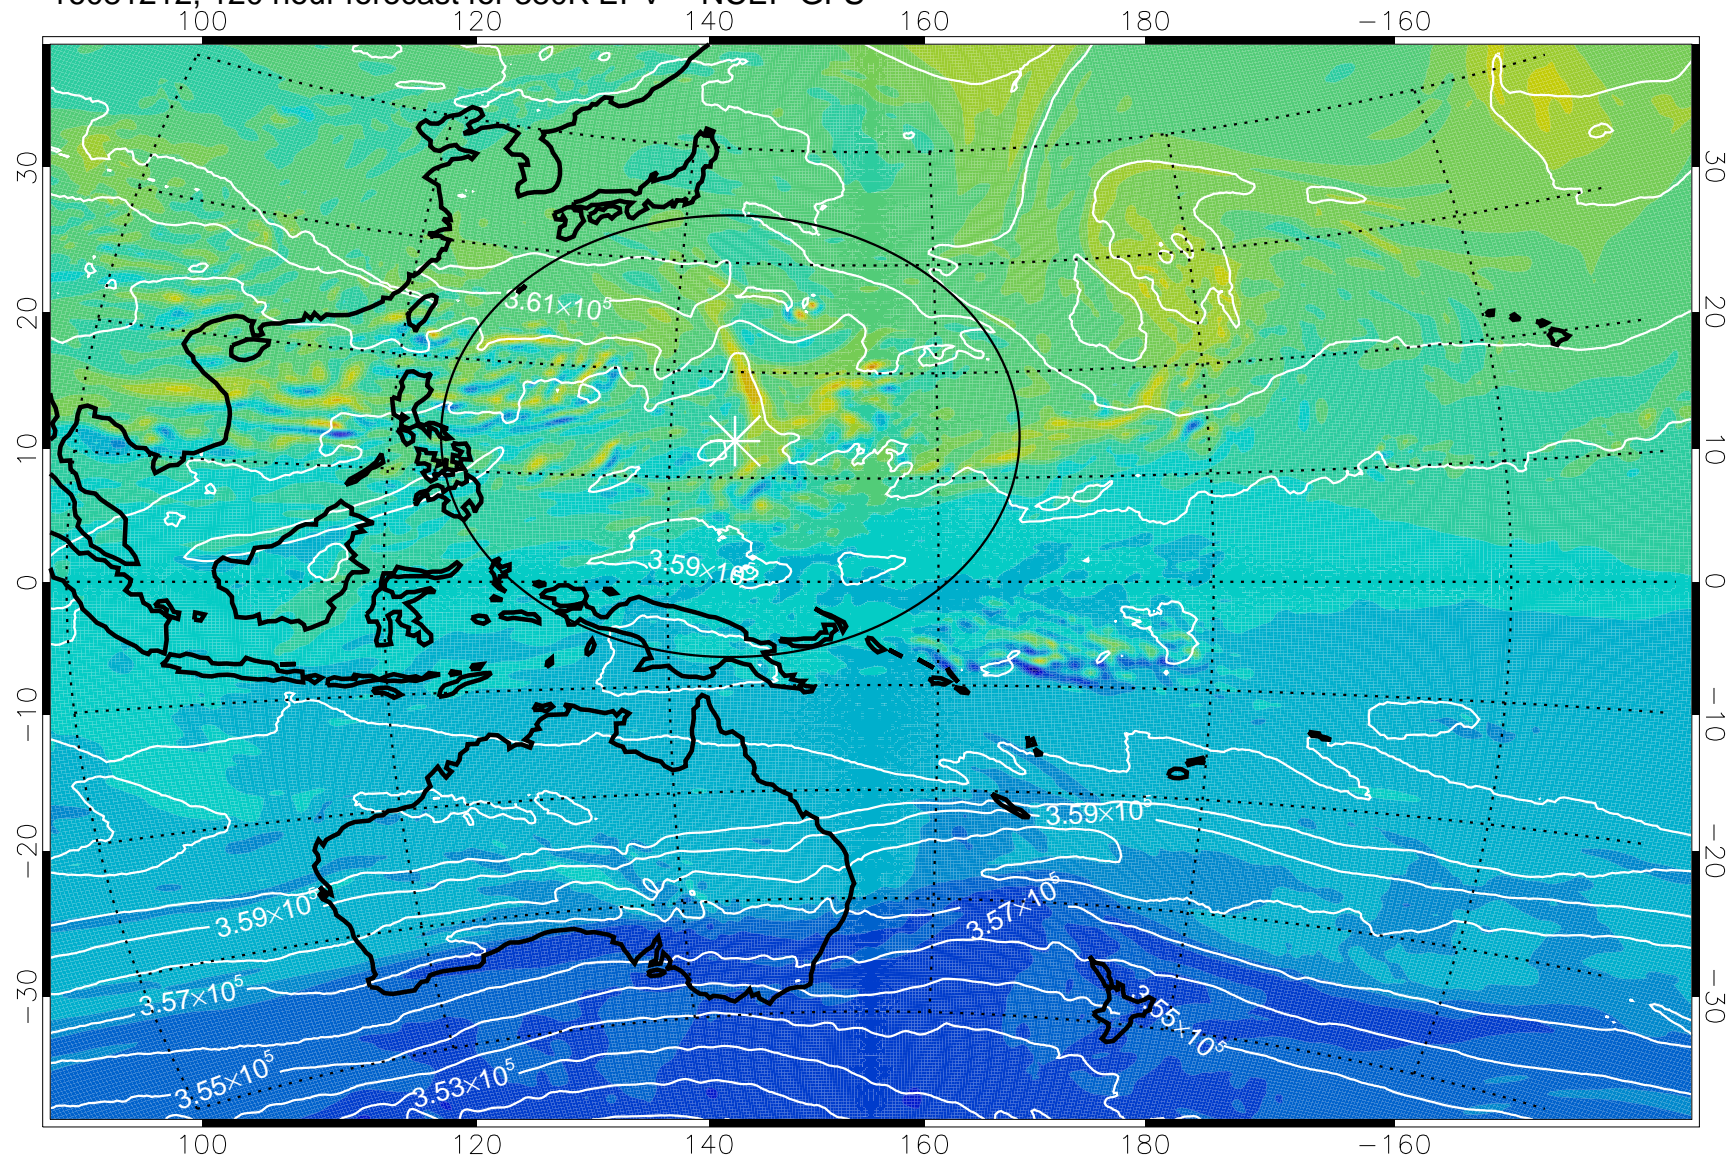

16081118, 102 hour forecast for 380K EPV -- NCEP GFS

380K Montgomery Streamfunction, white

Range ring of 2304 km

16081200, 108 hour forecast for 380K EPV -- NCEP GFS

380K Montgomery Streamfunction, white

Range ring of 2304 km

16081206, 114 hour forecast for 380K EPV -- NCEP GFS

380K Montgomery Streamfunction, white

Range ring of 2304 km

16081212, 120 hour forecast for 380K EPV -- NCEP GFS

380K Montgomery Streamfunction, white

Range ring of 2304 km