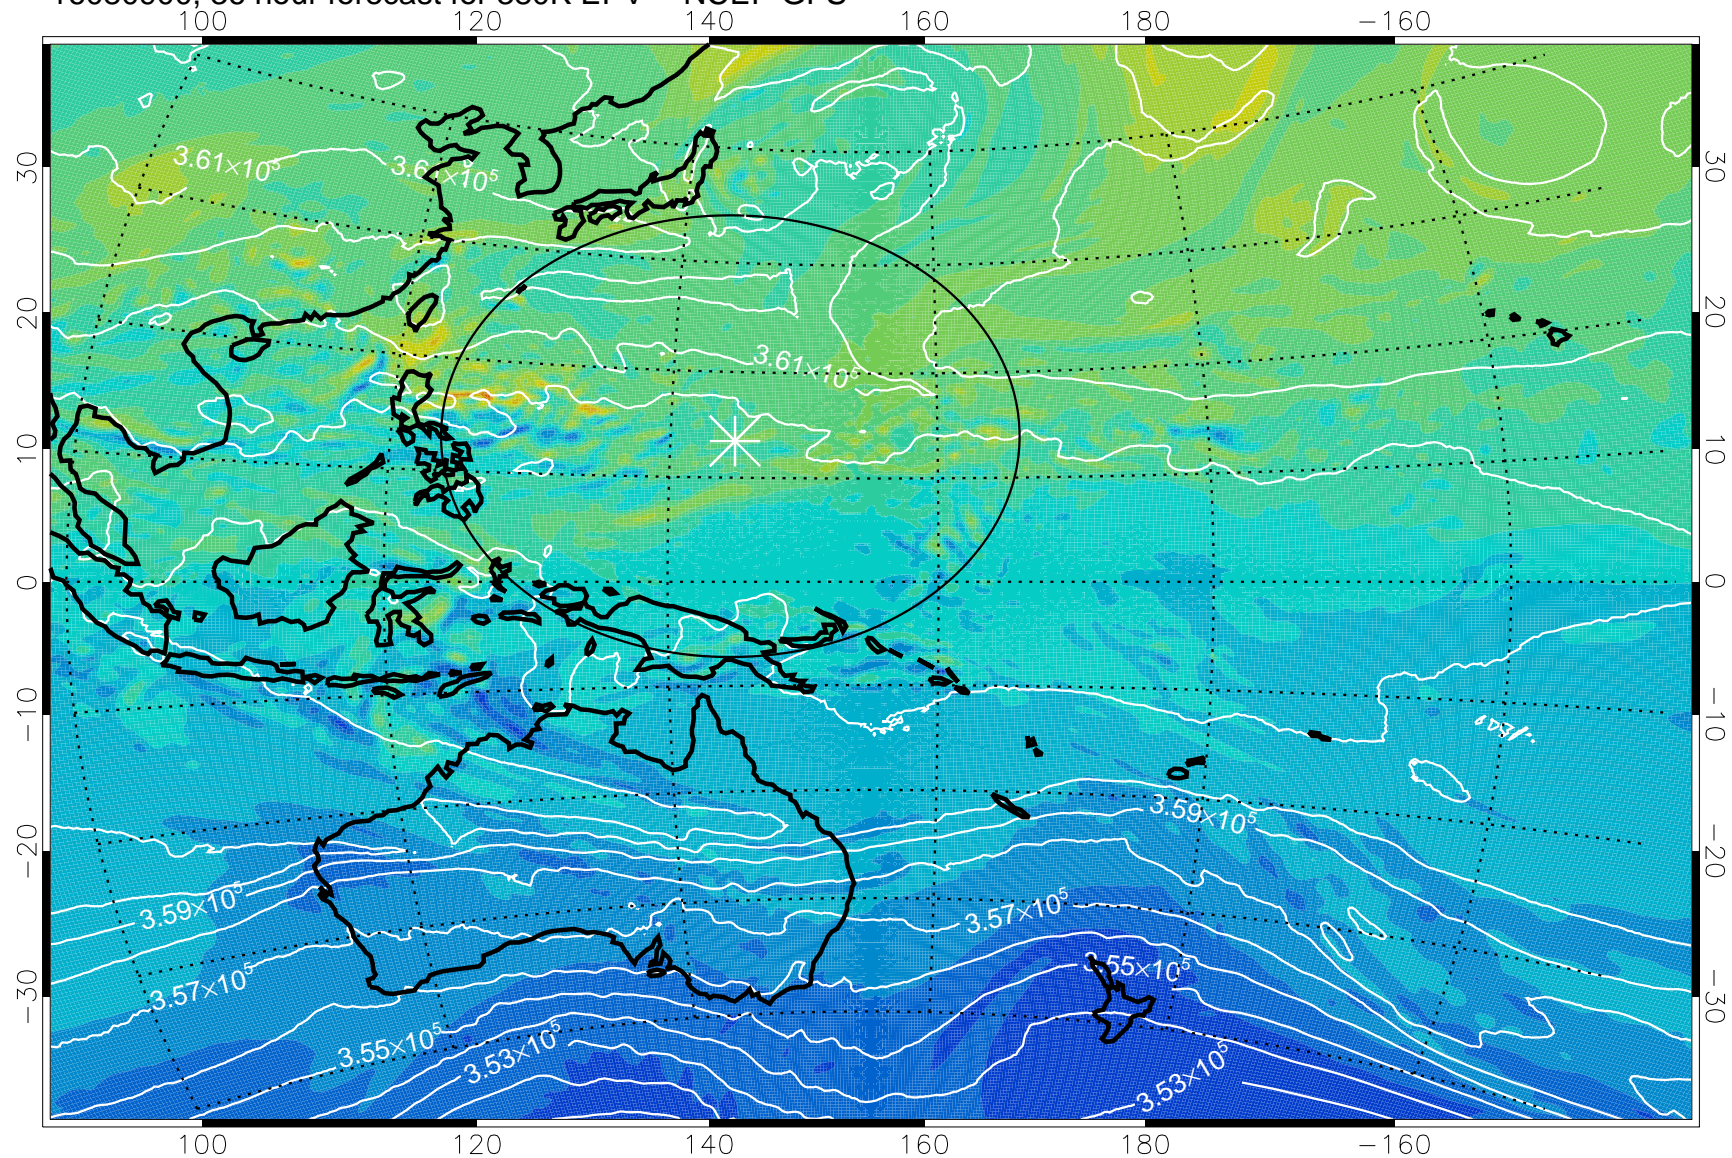

16080818, 30 hour forecast for 380K EPV -- NCEP GFS

380K Montgomery Streamfunction, white

Range ring of 2304 km

16080900, 36 hour forecast for 380K EPV -- NCEP GFS

380K Montgomery Streamfunction, white

Range ring of 2304 km

16080906, 42 hour forecast for 380K EPV -- NCEP GFS

380K Montgomery Streamfunction, white

Range ring of 2304 km

16080912, 48 hour forecast for 380K EPV -- NCEP GFS

380K Montgomery Streamfunction, white

Range ring of 2304 km

16080918, 54 hour forecast for 380K EPV -- NCEP GFS

380K Montgomery Streamfunction, white

Range ring of 2304 km

16081000, 60 hour forecast for 380K EPV -- NCEP GFS

380K Montgomery Streamfunction, white

Range ring of 2304 km

16081006, 66 hour forecast for 380K EPV -- NCEP GFS

380K Montgomery Streamfunction, white

Range ring of 2304 km

16081012, 72 hour forecast for 380K EPV -- NCEP GFS

380K Montgomery Streamfunction, white

Range ring of 2304 km