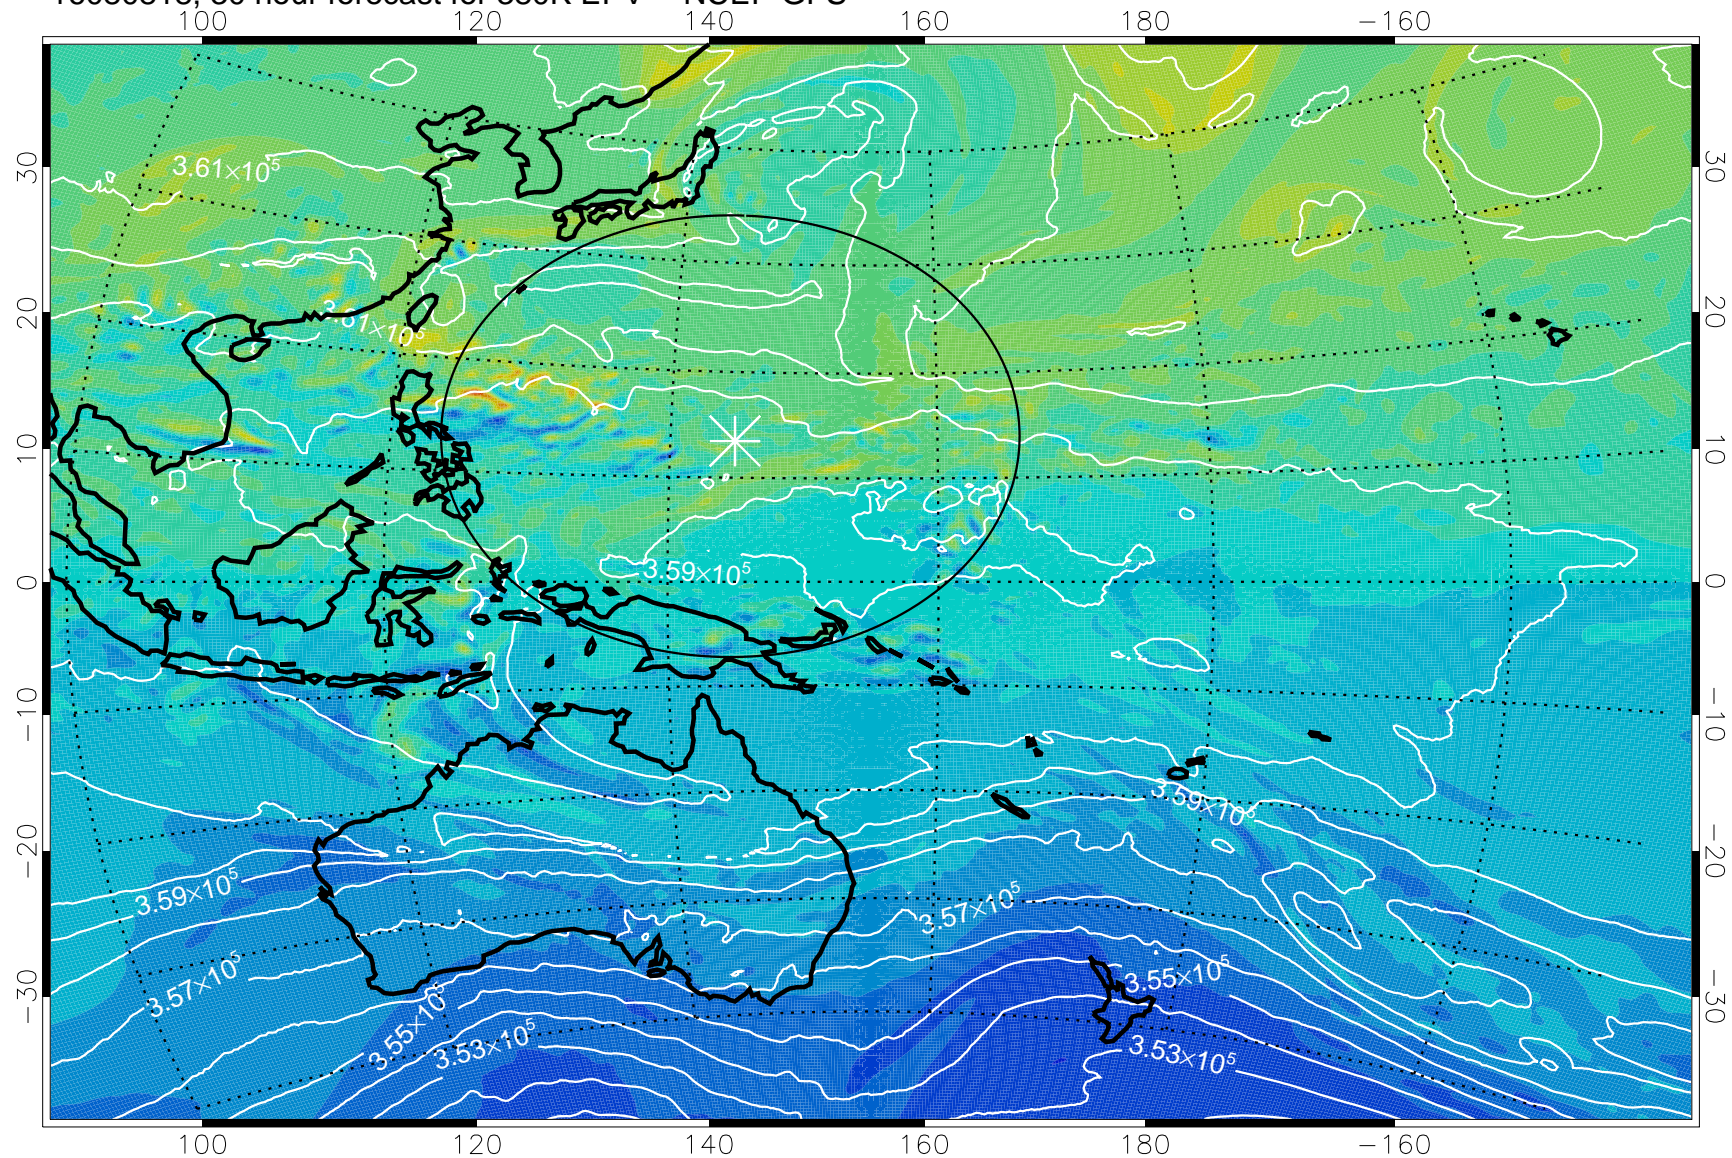

16080806, 18 hour forecast for 380K EPV -- NCEP GFS

380K Montgomery Streamfunction, white

Range ring of 2304 km

16080812, 24 hour forecast for 380K EPV -- NCEP GFS

380K Montgomery Streamfunction, white

Range ring of 2304 km

16080818, 30 hour forecast for 380K EPV -- NCEP GFS

380K Montgomery Streamfunction, white

Range ring of 2304 km

16080900, 36 hour forecast for 380K EPV -- NCEP GFS

380K Montgomery Streamfunction, white

Range ring of 2304 km

16080906, 42 hour forecast for 380K EPV -- NCEP GFS

380K Montgomery Streamfunction, white

Range ring of 2304 km

16080912, 48 hour forecast for 380K EPV -- NCEP GFS

380K Montgomery Streamfunction, white

Range ring of 2304 km

16080918, 54 hour forecast for 380K EPV -- NCEP GFS

380K Montgomery Streamfunction, white

Range ring of 2304 km

16081000, 60 hour forecast for 380K EPV -- NCEP GFS

380K Montgomery Streamfunction, white

Range ring of 2304 km