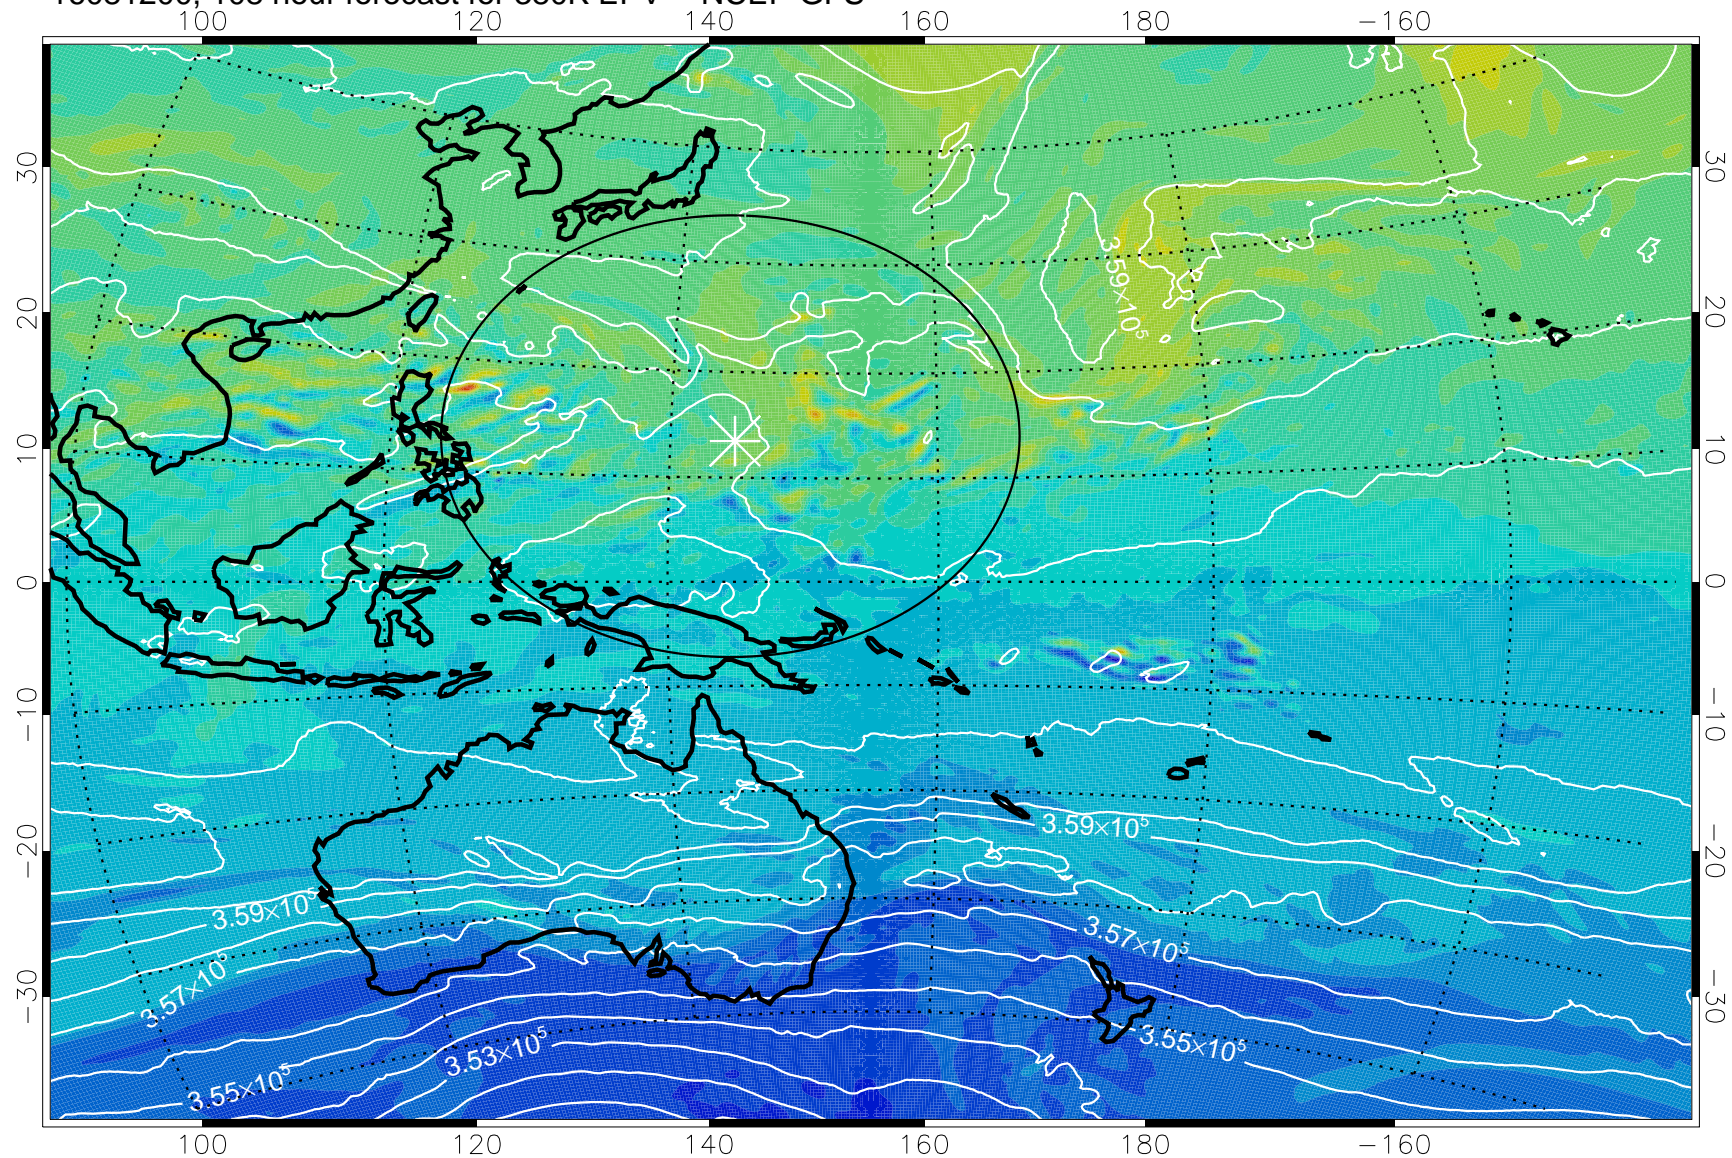

16081106, 90 hour forecast for 380K EPV -- NCEP GFS

380K Montgomery Streamfunction, white

Range ring of 2304 km

16081112, 96 hour forecast for 380K EPV -- NCEP GFS

380K Montgomery Streamfunction, white

Range ring of 2304 km

16081118, 102 hour forecast for 380K EPV -- NCEP GFS

380K Montgomery Streamfunction, white

Range ring of 2304 km

16081200, 108 hour forecast for 380K EPV -- NCEP GFS

380K Montgomery Streamfunction, white

Range ring of 2304 km

16081206, 114 hour forecast for 380K EPV -- NCEP GFS

380K Montgomery Streamfunction, white

Range ring of 2304 km

16081212, 120 hour forecast for 380K EPV -- NCEP GFS

380K Montgomery Streamfunction, white

Range ring of 2304 km