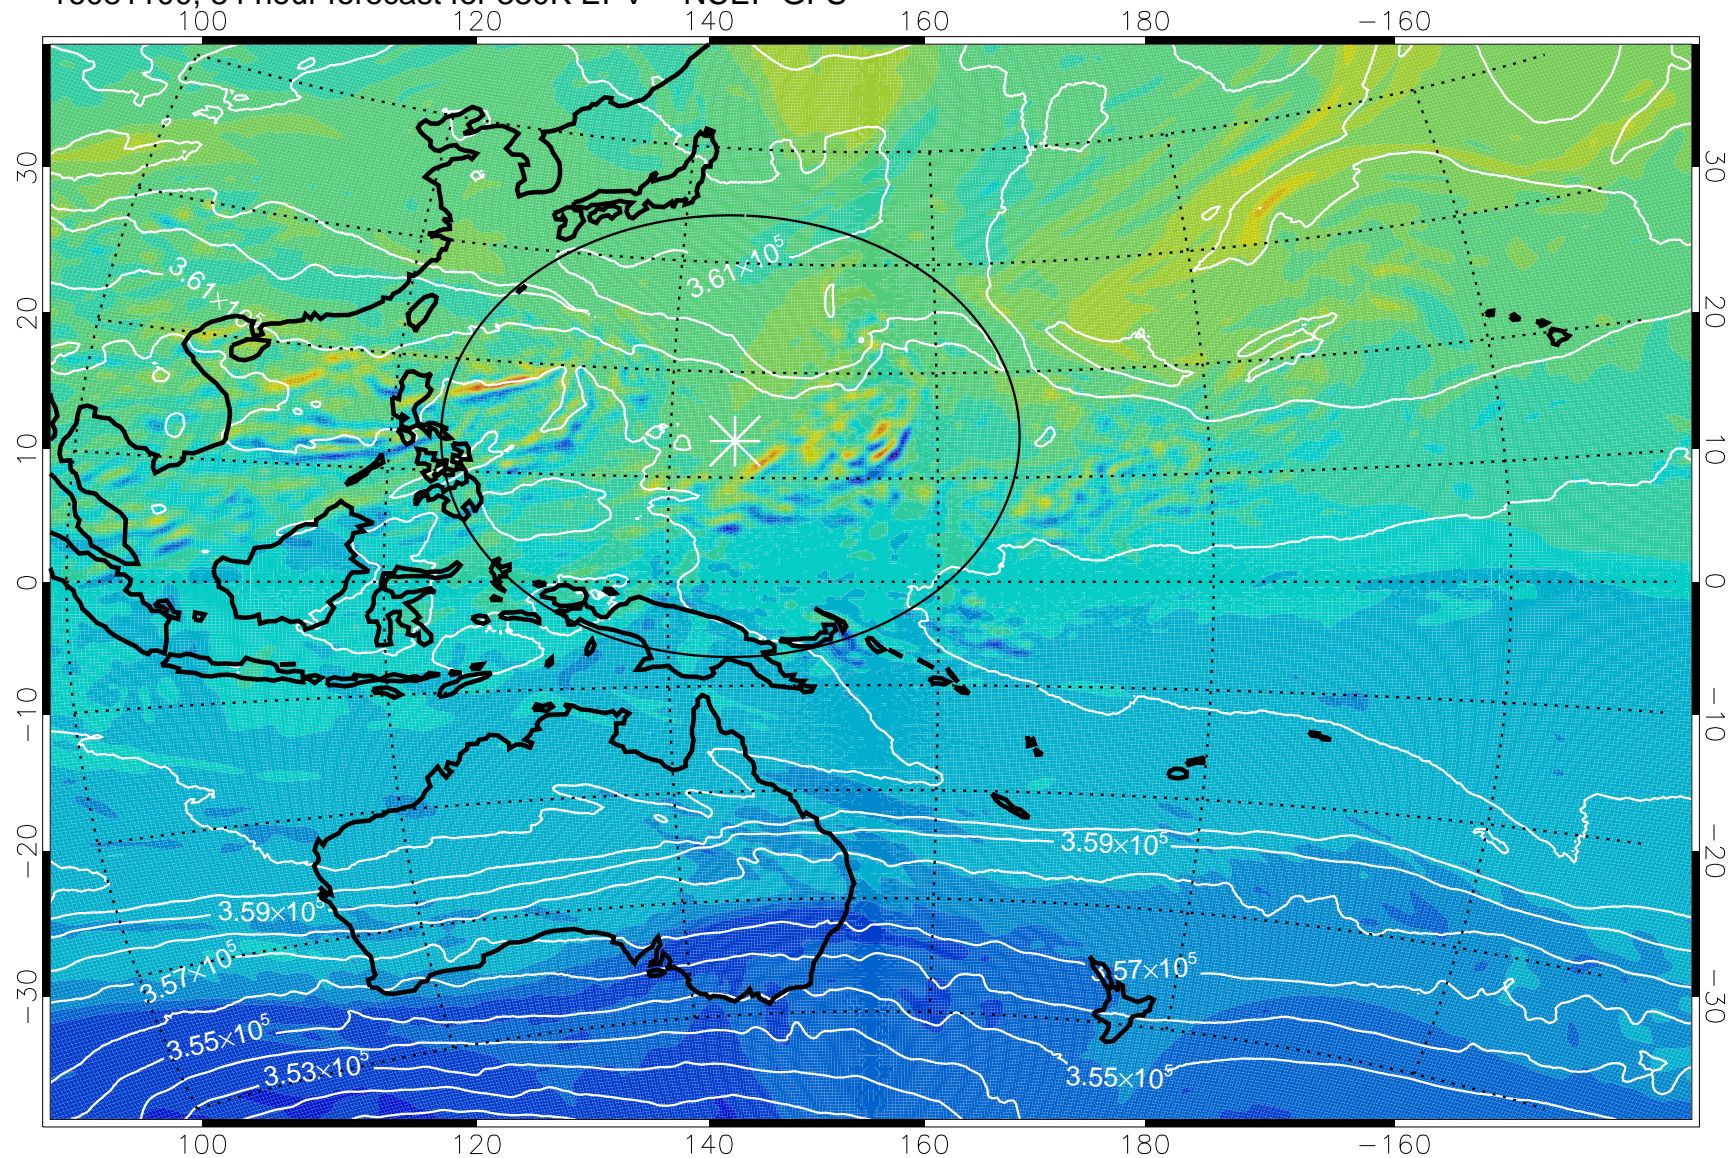

16081006, 66 hour forecast for 380K EPV -- NCEP GFS

380K Montgomery Streamfunction, white

Range ring of 2304 km

16081012, 72 hour forecast for 380K EPV -- NCEP GFS

380K Montgomery Streamfunction, white

Range ring of 2304 km

16081018, 78 hour forecast for 380K EPV -- NCEP GFS

380K Montgomery Streamfunction, white

Range ring of 2304 km

16081100, 84 hour forecast for 380K EPV -- NCEP GFS

380K Montgomery Streamfunction, white

Range ring of 2304 km

16081106, 90 hour forecast for 380K EPV -- NCEP GFS

380K Montgomery Streamfunction, white

Range ring of 2304 km

16081112, 96 hour forecast for 380K EPV -- NCEP GFS

380K Montgomery Streamfunction, white

Range ring of 2304 km

16081118, 102 hour forecast for 380K EPV -- NCEP GFS

380K Montgomery Streamfunction, white

Range ring of 2304 km

16081200, 108 hour forecast for 380K EPV -- NCEP GFS

380K Montgomery Streamfunction, white

Range ring of 2304 km