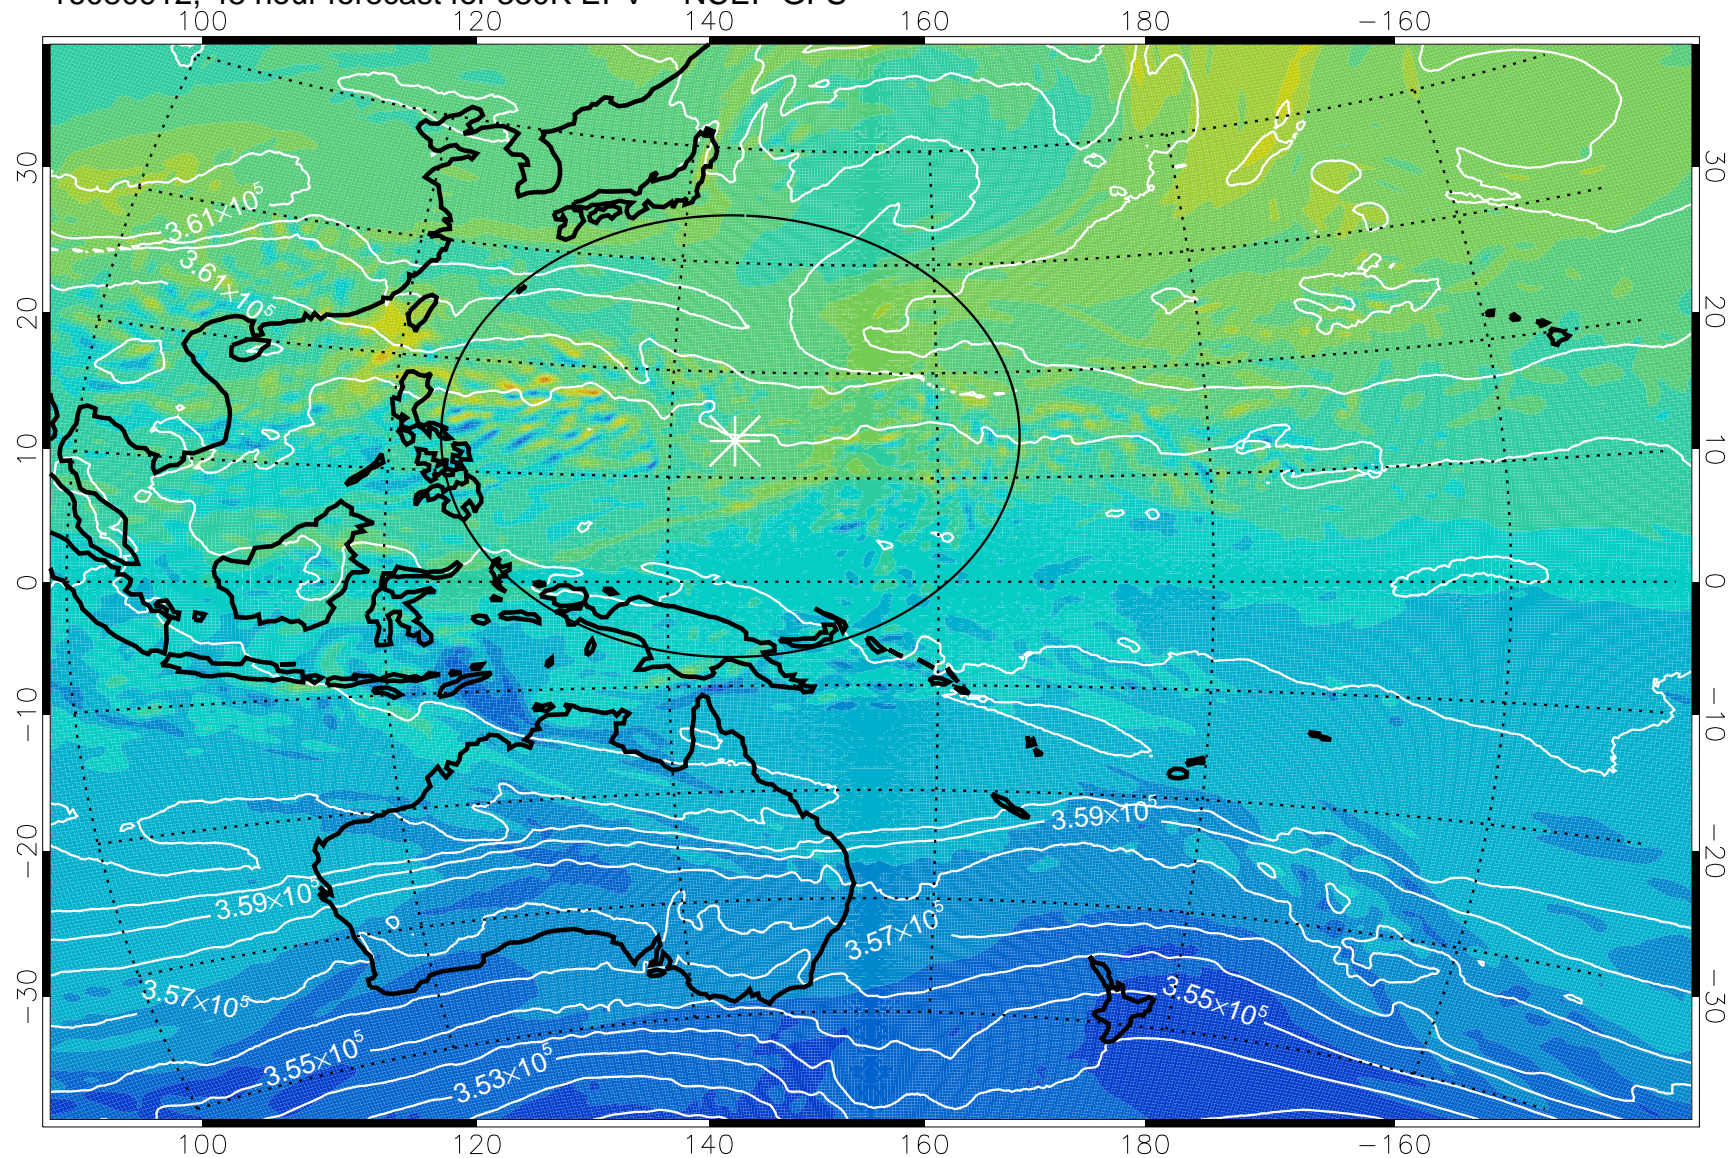

16080818, 30 hour forecast for 380K EPV -- NCEP GFS

380K Montgomery Streamfunction, white

Range ring of 2304 km

16080900, 36 hour forecast for 380K EPV -- NCEP GFS

380K Montgomery Streamfunction, white

Range ring of 2304 km

16080906, 42 hour forecast for 380K EPV -- NCEP GFS

380K Montgomery Streamfunction, white

Range ring of 2304 km

16080912, 48 hour forecast for 380K EPV -- NCEP GFS

380K Montgomery Streamfunction, white

Range ring of 2304 km

16080918, 54 hour forecast for 380K EPV -- NCEP GFS

380K Montgomery Streamfunction, white

Range ring of 2304 km

16081000, 60 hour forecast for 380K EPV -- NCEP GFS

380K Montgomery Streamfunction, white

Range ring of 2304 km

16081006, 66 hour forecast for 380K EPV -- NCEP GFS

380K Montgomery Streamfunction, white

Range ring of 2304 km

16081012, 72 hour forecast for 380K EPV -- NCEP GFS

380K Montgomery Streamfunction, white

Range ring of 2304 km