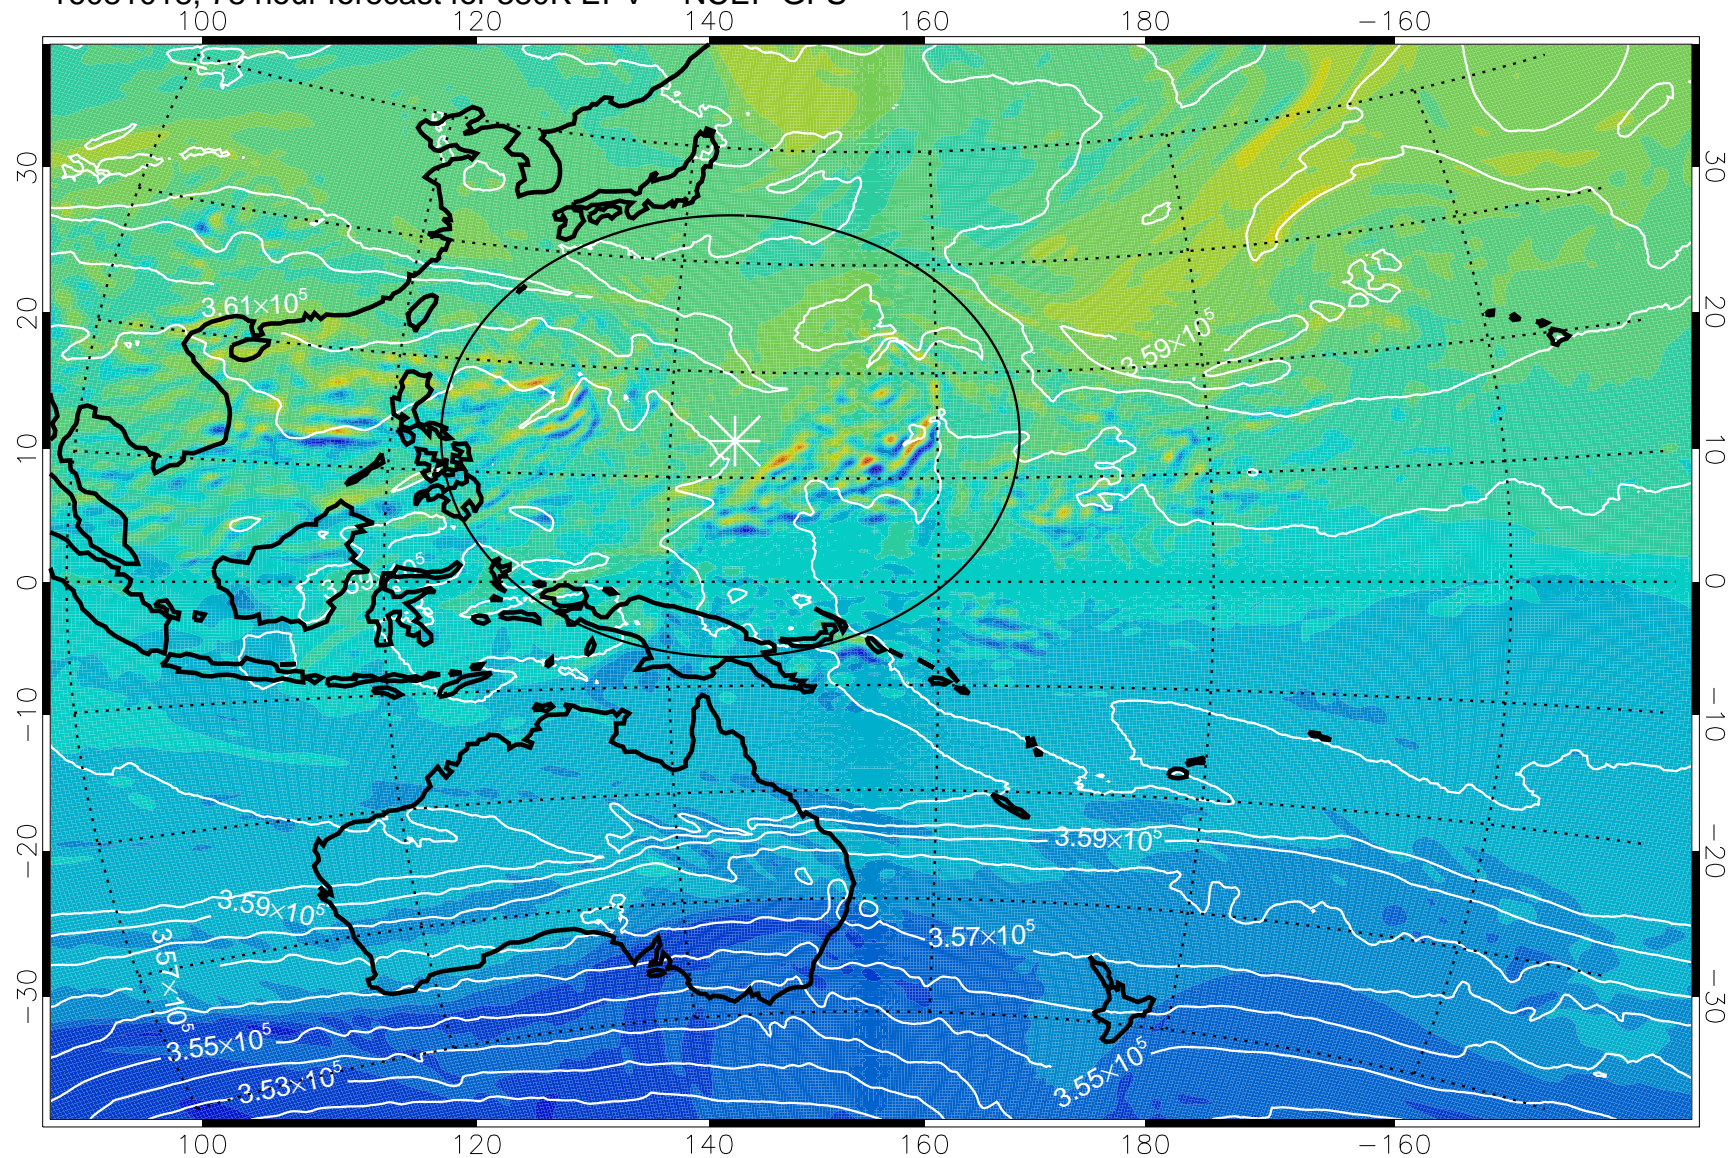

16080918, 54 hour forecast for 380K EPV -- NCEP GFS

380K Montgomery Streamfunction, white

Range ring of 2304 km

16081000, 60 hour forecast for 380K EPV -- NCEP GFS

380K Montgomery Streamfunction, white

Range ring of 2304 km

16081006, 66 hour forecast for 380K EPV -- NCEP GFS

380K Montgomery Streamfunction, white

Range ring of 2304 km

16081012, 72 hour forecast for 380K EPV -- NCEP GFS

380K Montgomery Streamfunction, white

Range ring of 2304 km

16081018, 78 hour forecast for 380K EPV -- NCEP GFS

380K Montgomery Streamfunction, white

Range ring of 2304 km

16081100, 84 hour forecast for 380K EPV -- NCEP GFS

380K Montgomery Streamfunction, white

Range ring of 2304 km

16081106, 90 hour forecast for 380K EPV -- NCEP GFS

380K Montgomery Streamfunction, white

Range ring of 2304 km

16081112, 96 hour forecast for 380K EPV -- NCEP GFS

380K Montgomery Streamfunction, white

Range ring of 2304 km