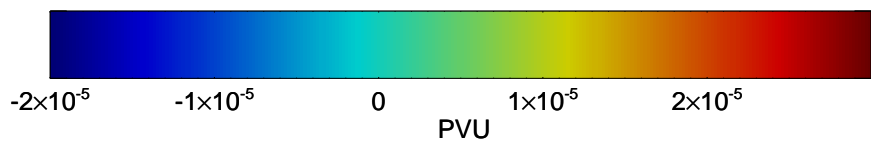

Range ring of 2304 km