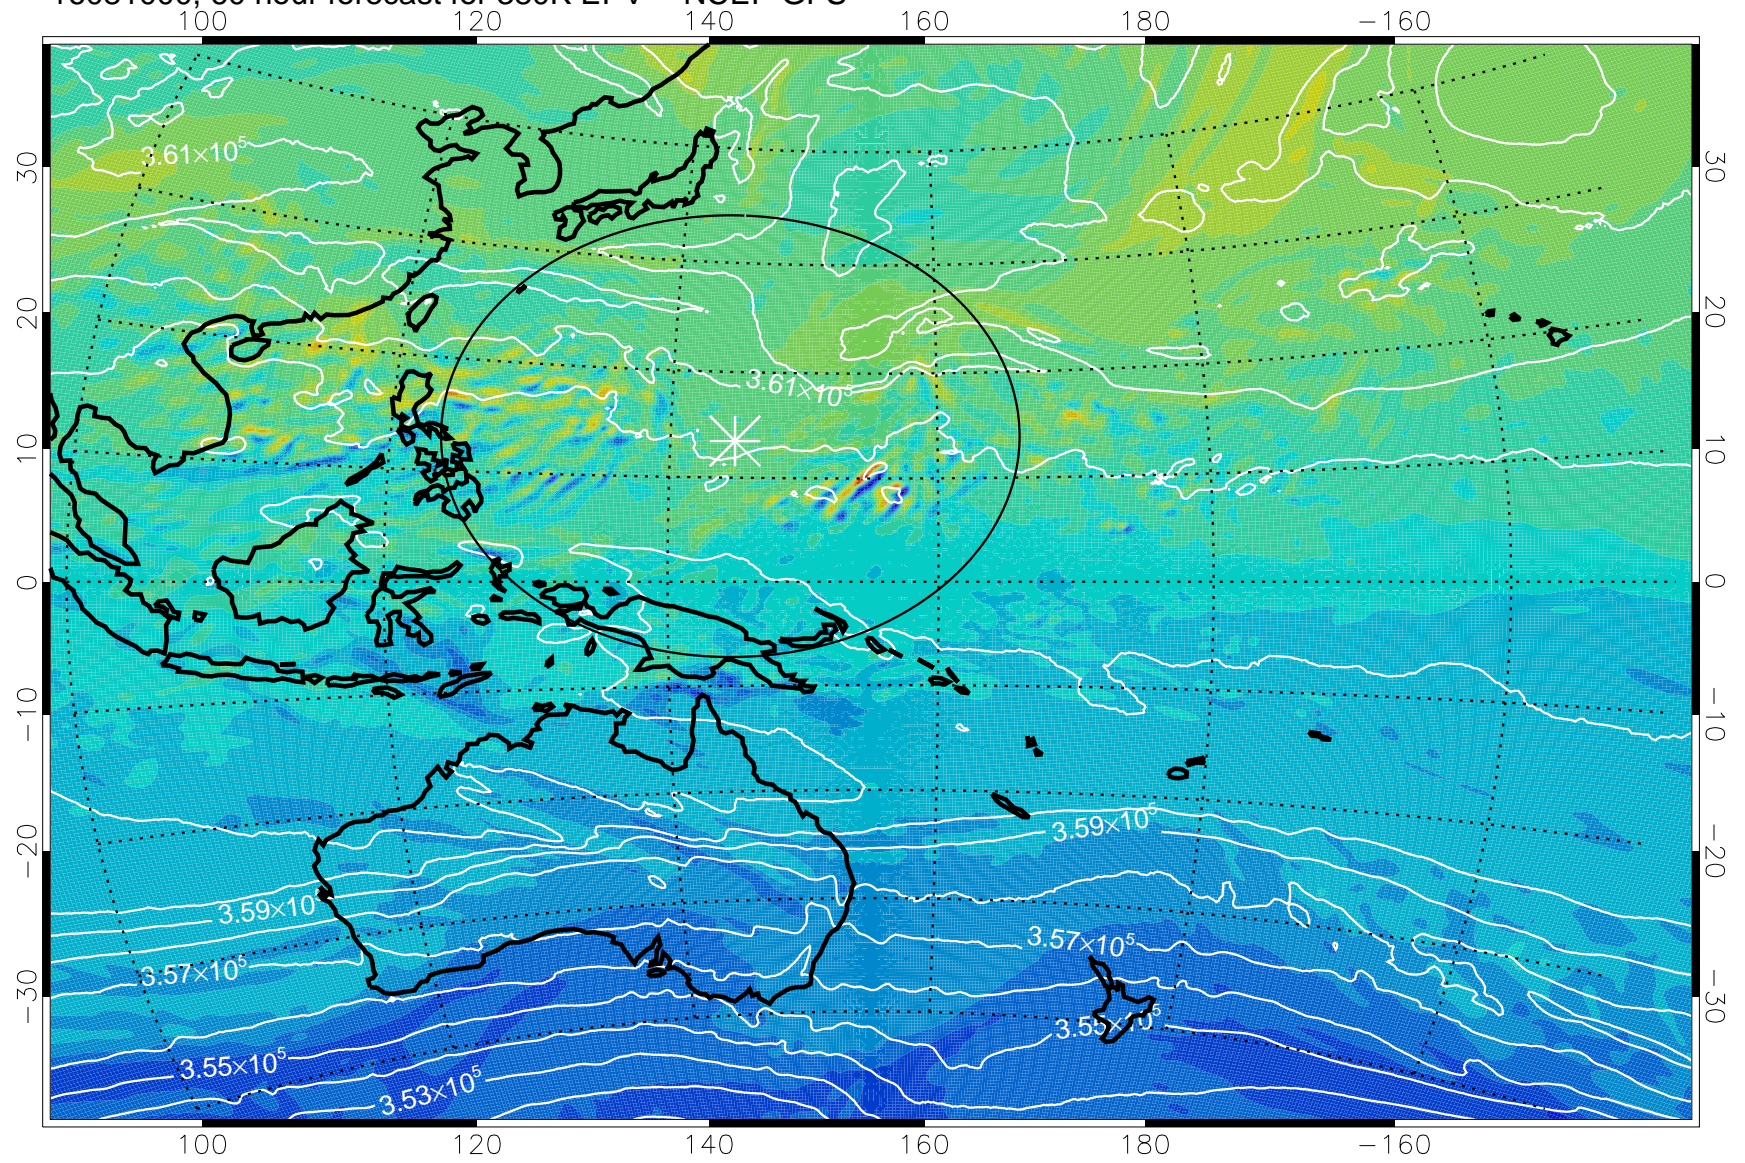

16080906, 42 hour forecast for 380K EPV -- NCEP GFS

380K Montgomery Streamfunction, white

Range ring of 2304 km

16080912, 48 hour forecast for 380K EPV -- NCEP GFS

380K Montgomery Streamfunction, white

Range ring of 2304 km

16080918, 54 hour forecast for 380K EPV -- NCEP GFS

380K Montgomery Streamfunction, white

Range ring of 2304 km

16081000, 60 hour forecast for 380K EPV -- NCEP GFS

380K Montgomery Streamfunction, white

Range ring of 2304 km

16081006, 66 hour forecast for 380K EPV -- NCEP GFS

380K Montgomery Streamfunction, white

Range ring of 2304 km

16081012, 72 hour forecast for 380K EPV -- NCEP GFS

380K Montgomery Streamfunction, white

Range ring of 2304 km

16081018, 78 hour forecast for 380K EPV -- NCEP GFS

380K Montgomery Streamfunction, white

Range ring of 2304 km

16081100, 84 hour forecast for 380K EPV -- NCEP GFS

380K Montgomery Streamfunction, white

Range ring of 2304 km