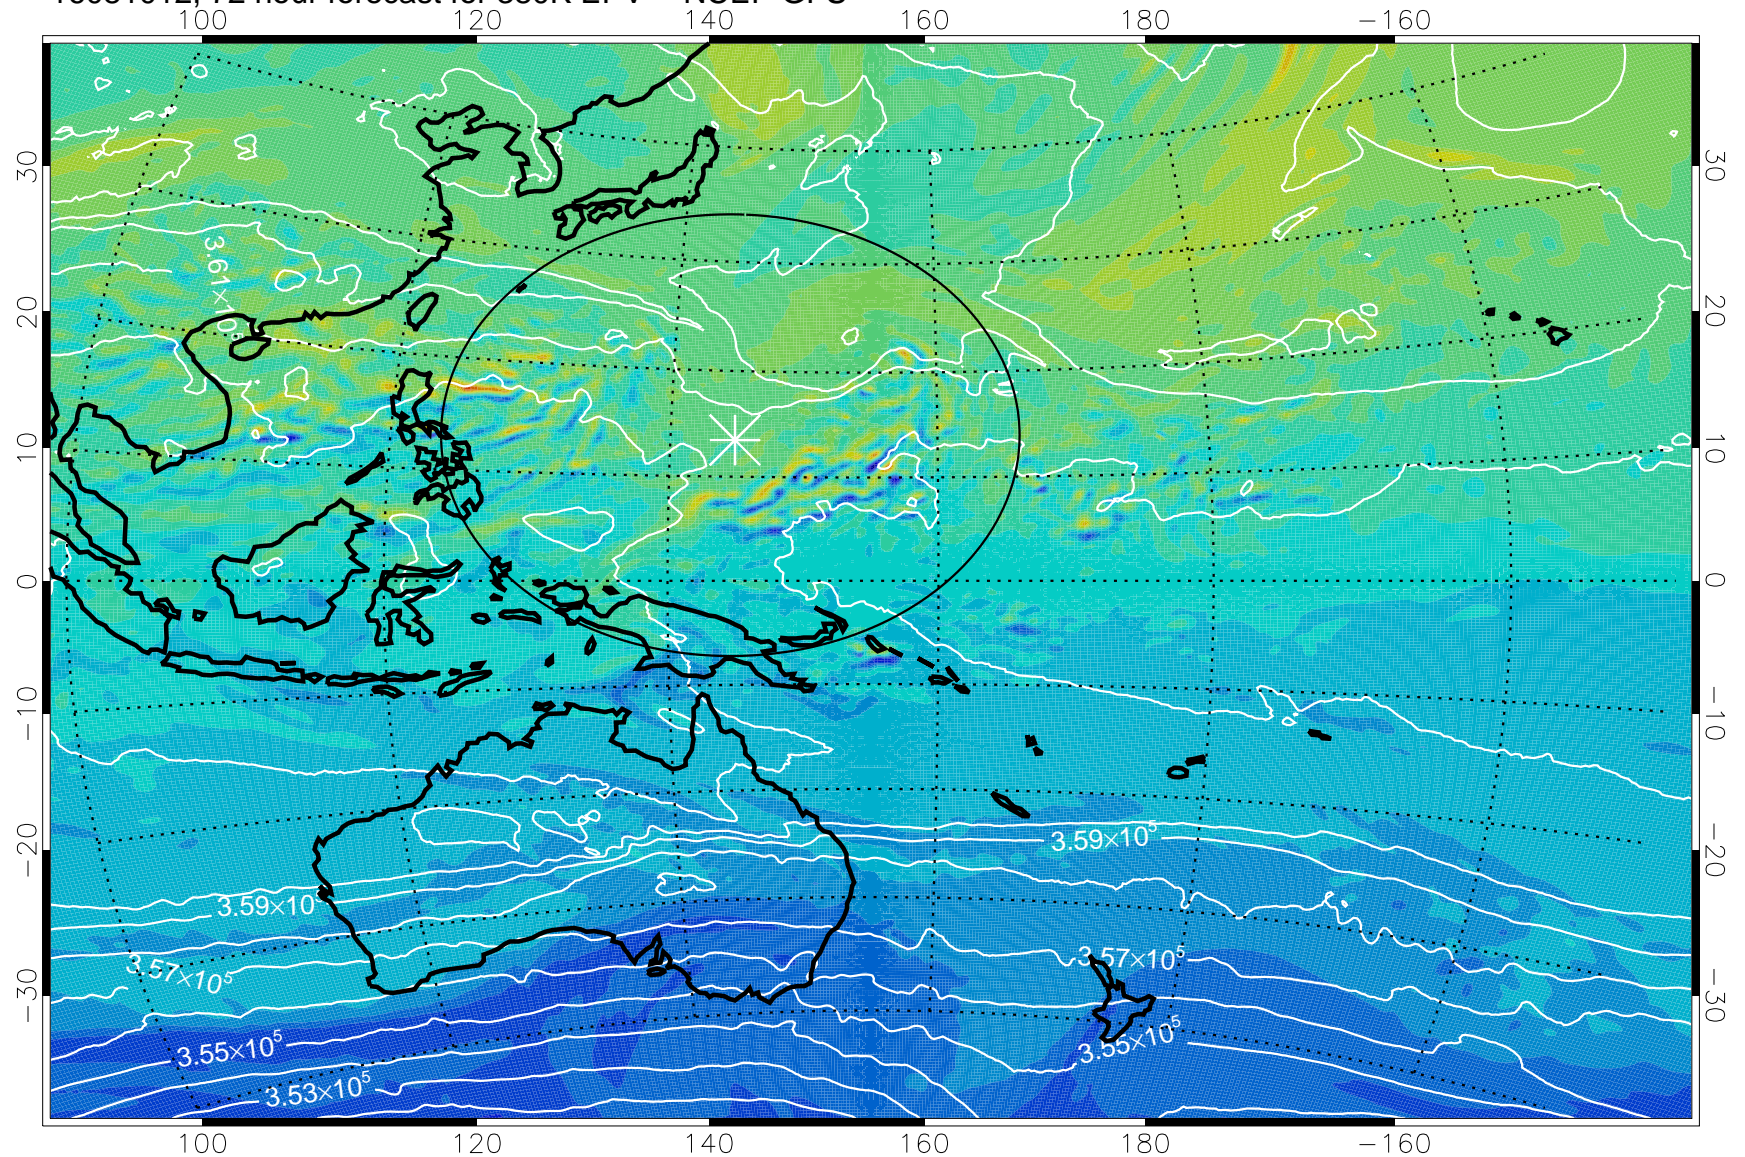

16080918, 54 hour forecast for 380K EPV -- NCEP GFS

380K Montgomery Streamfunction, white

Range ring of 2304 km

16081000, 60 hour forecast for 380K EPV -- NCEP GFS

380K Montgomery Streamfunction, white

Range ring of 2304 km

16081006, 66 hour forecast for 380K EPV -- NCEP GFS

380K Montgomery Streamfunction, white

Range ring of 2304 km

16081012, 72 hour forecast for 380K EPV -- NCEP GFS

380K Montgomery Streamfunction, white

Range ring of 2304 km

16081018, 78 hour forecast for 380K EPV -- NCEP GFS

380K Montgomery Streamfunction, white

Range ring of 2304 km

16081100, 84 hour forecast for 380K EPV -- NCEP GFS

380K Montgomery Streamfunction, white

Range ring of 2304 km

16081106, 90 hour forecast for 380K EPV -- NCEP GFS

380K Montgomery Streamfunction, white

Range ring of 2304 km

16081112, 96 hour forecast for 380K EPV -- NCEP GFS

380K Montgomery Streamfunction, white

Range ring of 2304 km