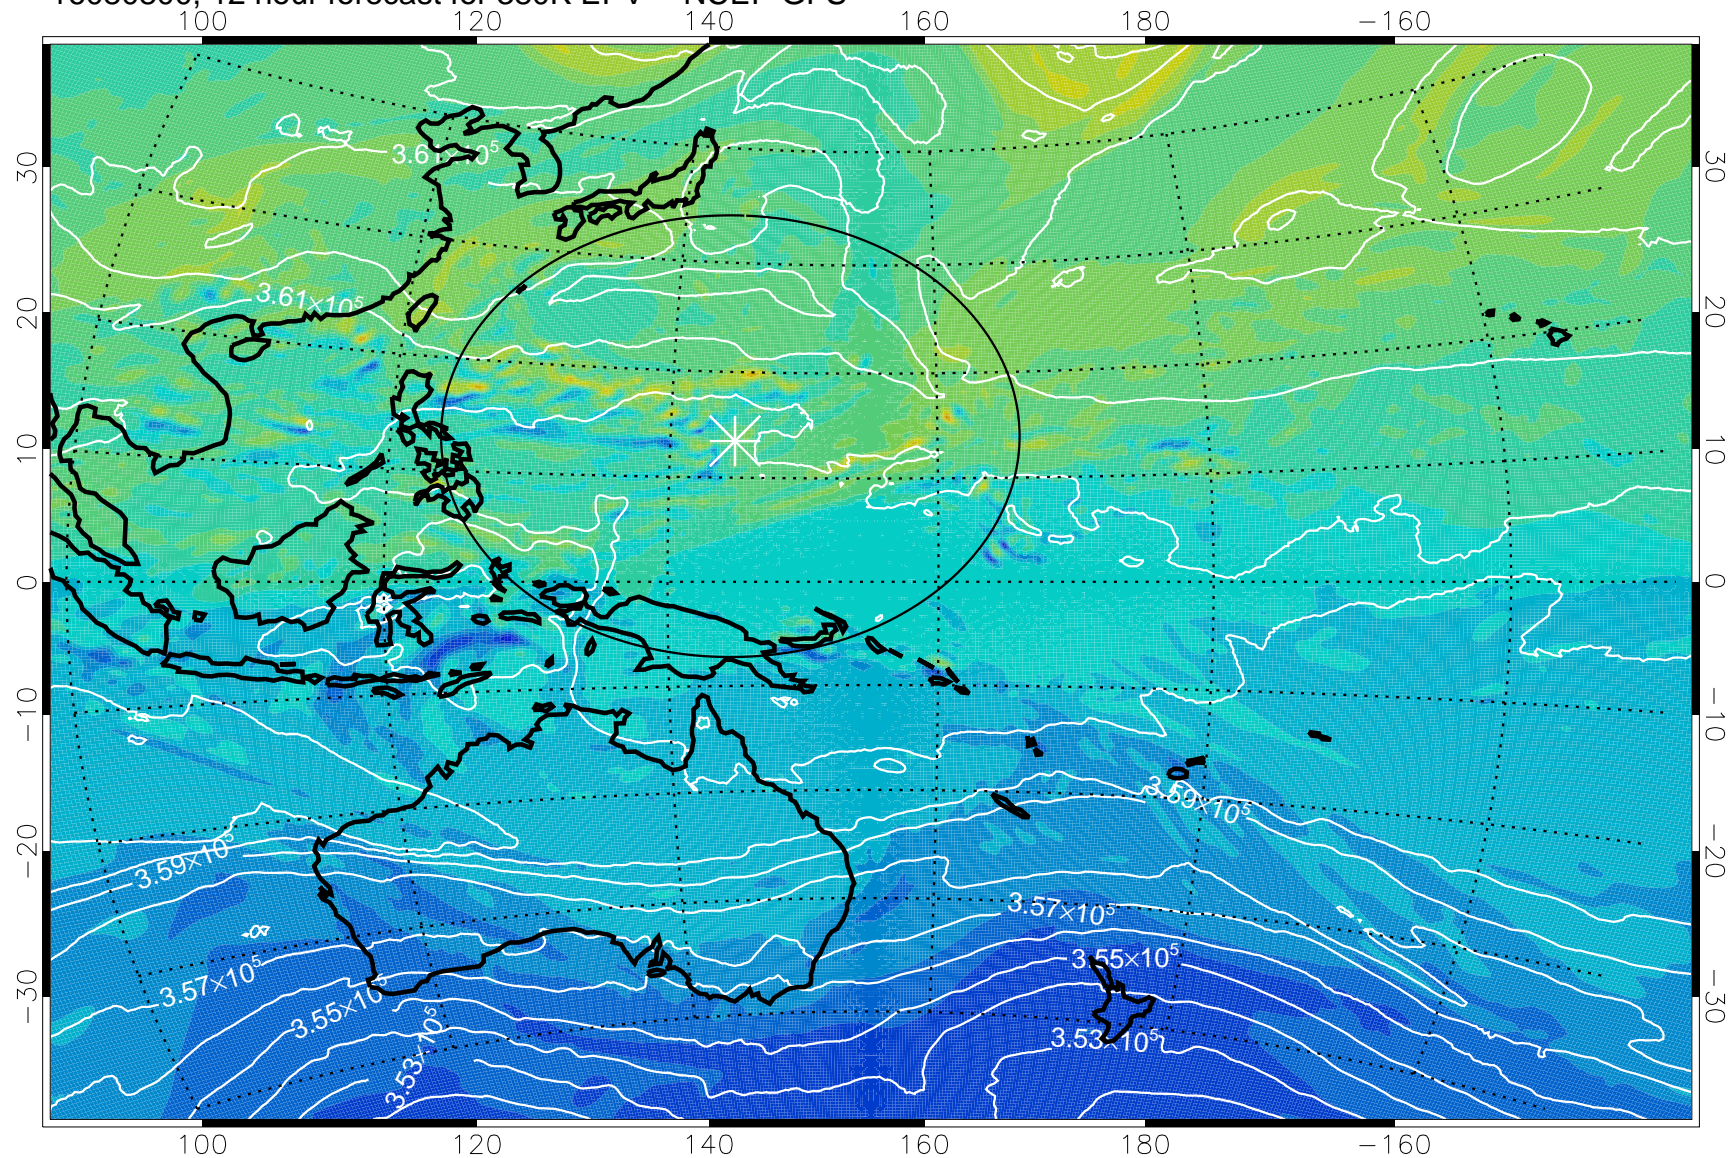

16080718, 6 hour forecast for 380K EPV -- NCEP GFS

380K Montgomery Streamfunction, white

Range ring of 2304 km

16080800, 12 hour forecast for 380K EPV -- NCEP GFS

380K Montgomery Streamfunction, white

Range ring of 2304 km

16080806, 18 hour forecast for 380K EPV -- NCEP GFS

380K Montgomery Streamfunction, white

Range ring of 2304 km

16080812, 24 hour forecast for 380K EPV -- NCEP GFS

380K Montgomery Streamfunction, white

Range ring of 2304 km

16080818, 30 hour forecast for 380K EPV -- NCEP GFS

380K Montgomery Streamfunction, white

Range ring of 2304 km

16080900, 36 hour forecast for 380K EPV -- NCEP GFS

380K Montgomery Streamfunction, white

Range ring of 2304 km

16080906, 42 hour forecast for 380K EPV -- NCEP GFS

380K Montgomery Streamfunction, white

Range ring of 2304 km

16080912, 48 hour forecast for 380K EPV -- NCEP GFS

380K Montgomery Streamfunction, white

Range ring of 2304 km