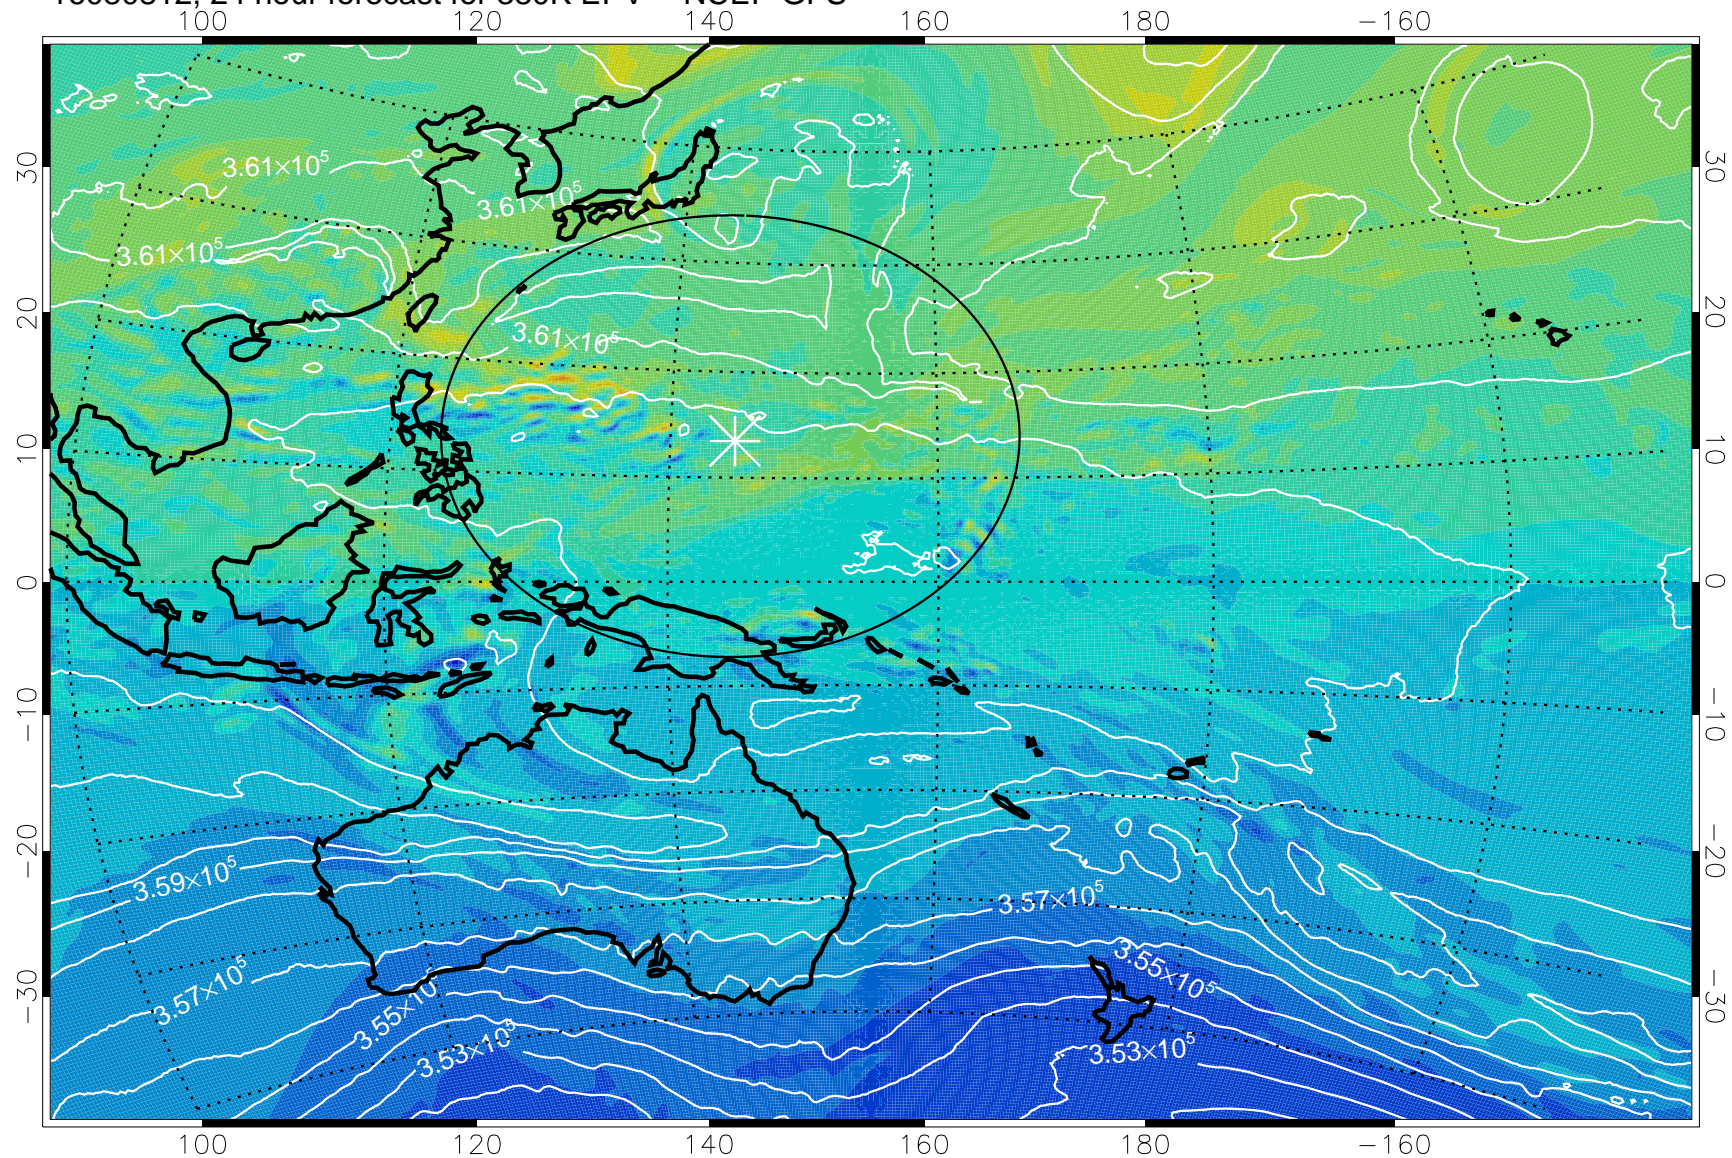

16080718, 6 hour forecast for 380K EPV -- NCEP GFS

380K Montgomery Streamfunction, white

Range ring of 2304 km

16080800, 12 hour forecast for 380K EPV -- NCEP GFS

380K Montgomery Streamfunction, white

Range ring of 2304 km

16080806, 18 hour forecast for 380K EPV -- NCEP GFS

380K Montgomery Streamfunction, white

Range ring of 2304 km

16080812, 24 hour forecast for 380K EPV -- NCEP GFS

380K Montgomery Streamfunction, white

Range ring of 2304 km

16080818, 30 hour forecast for 380K EPV -- NCEP GFS

380K Montgomery Streamfunction, white

Range ring of 2304 km

16080900, 36 hour forecast for 380K EPV -- NCEP GFS

380K Montgomery Streamfunction, white

Range ring of 2304 km

16080906, 42 hour forecast for 380K EPV -- NCEP GFS

380K Montgomery Streamfunction, white

Range ring of 2304 km

16080912, 48 hour forecast for 380K EPV -- NCEP GFS

380K Montgomery Streamfunction, white

Range ring of 2304 km