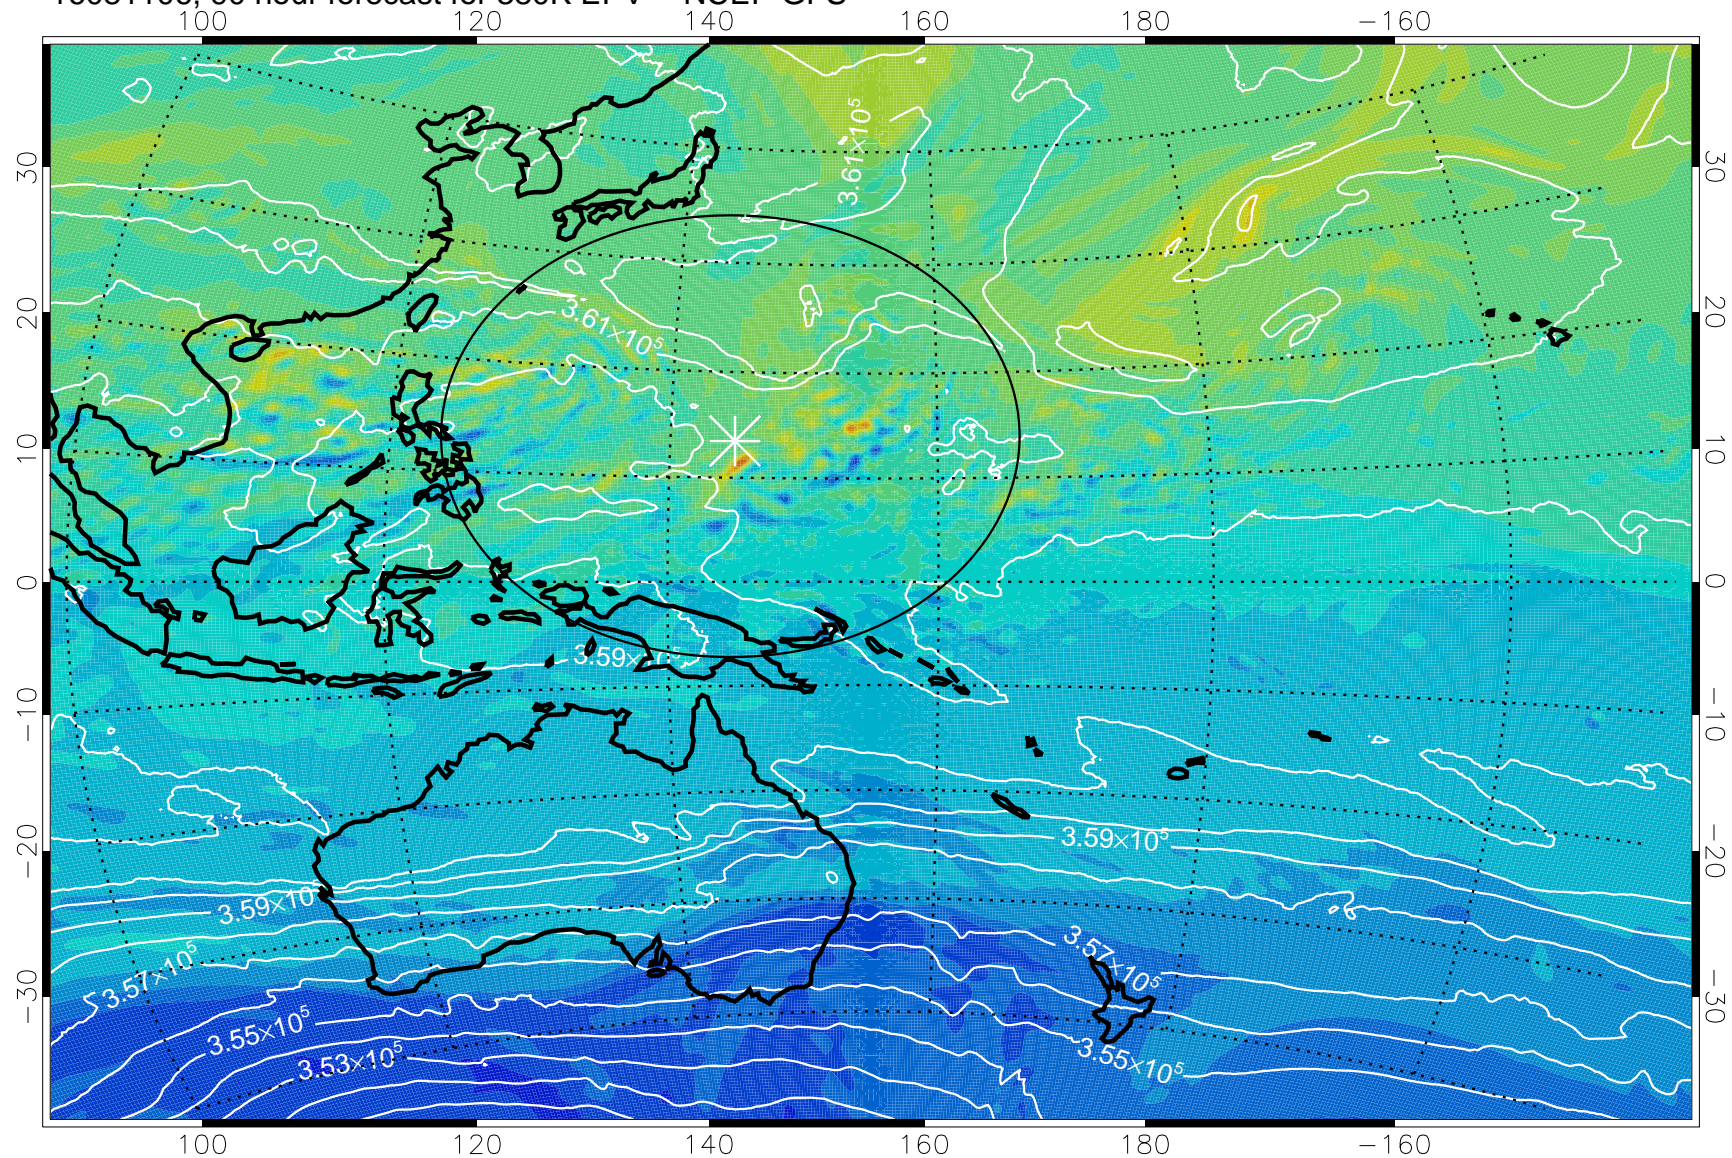

16081006, 66 hour forecast for 380K EPV -- NCEP GFS

380K Montgomery Streamfunction, white

Range ring of 2304 km

16081012, 72 hour forecast for 380K EPV -- NCEP GFS

380K Montgomery Streamfunction, white

Range ring of 2304 km

16081018, 78 hour forecast for 380K EPV -- NCEP GFS

380K Montgomery Streamfunction, white

Range ring of 2304 km

16081100, 84 hour forecast for 380K EPV -- NCEP GFS

380K Montgomery Streamfunction, white

Range ring of 2304 km

16081106, 90 hour forecast for 380K EPV -- NCEP GFS

380K Montgomery Streamfunction, white

Range ring of 2304 km

16081112, 96 hour forecast for 380K EPV -- NCEP GFS

380K Montgomery Streamfunction, white

Range ring of 2304 km

16081118, 102 hour forecast for 380K EPV -- NCEP GFS

380K Montgomery Streamfunction, white

Range ring of 2304 km

16081200, 108 hour forecast for 380K EPV -- NCEP GFS

380K Montgomery Streamfunction, white

Range ring of 2304 km