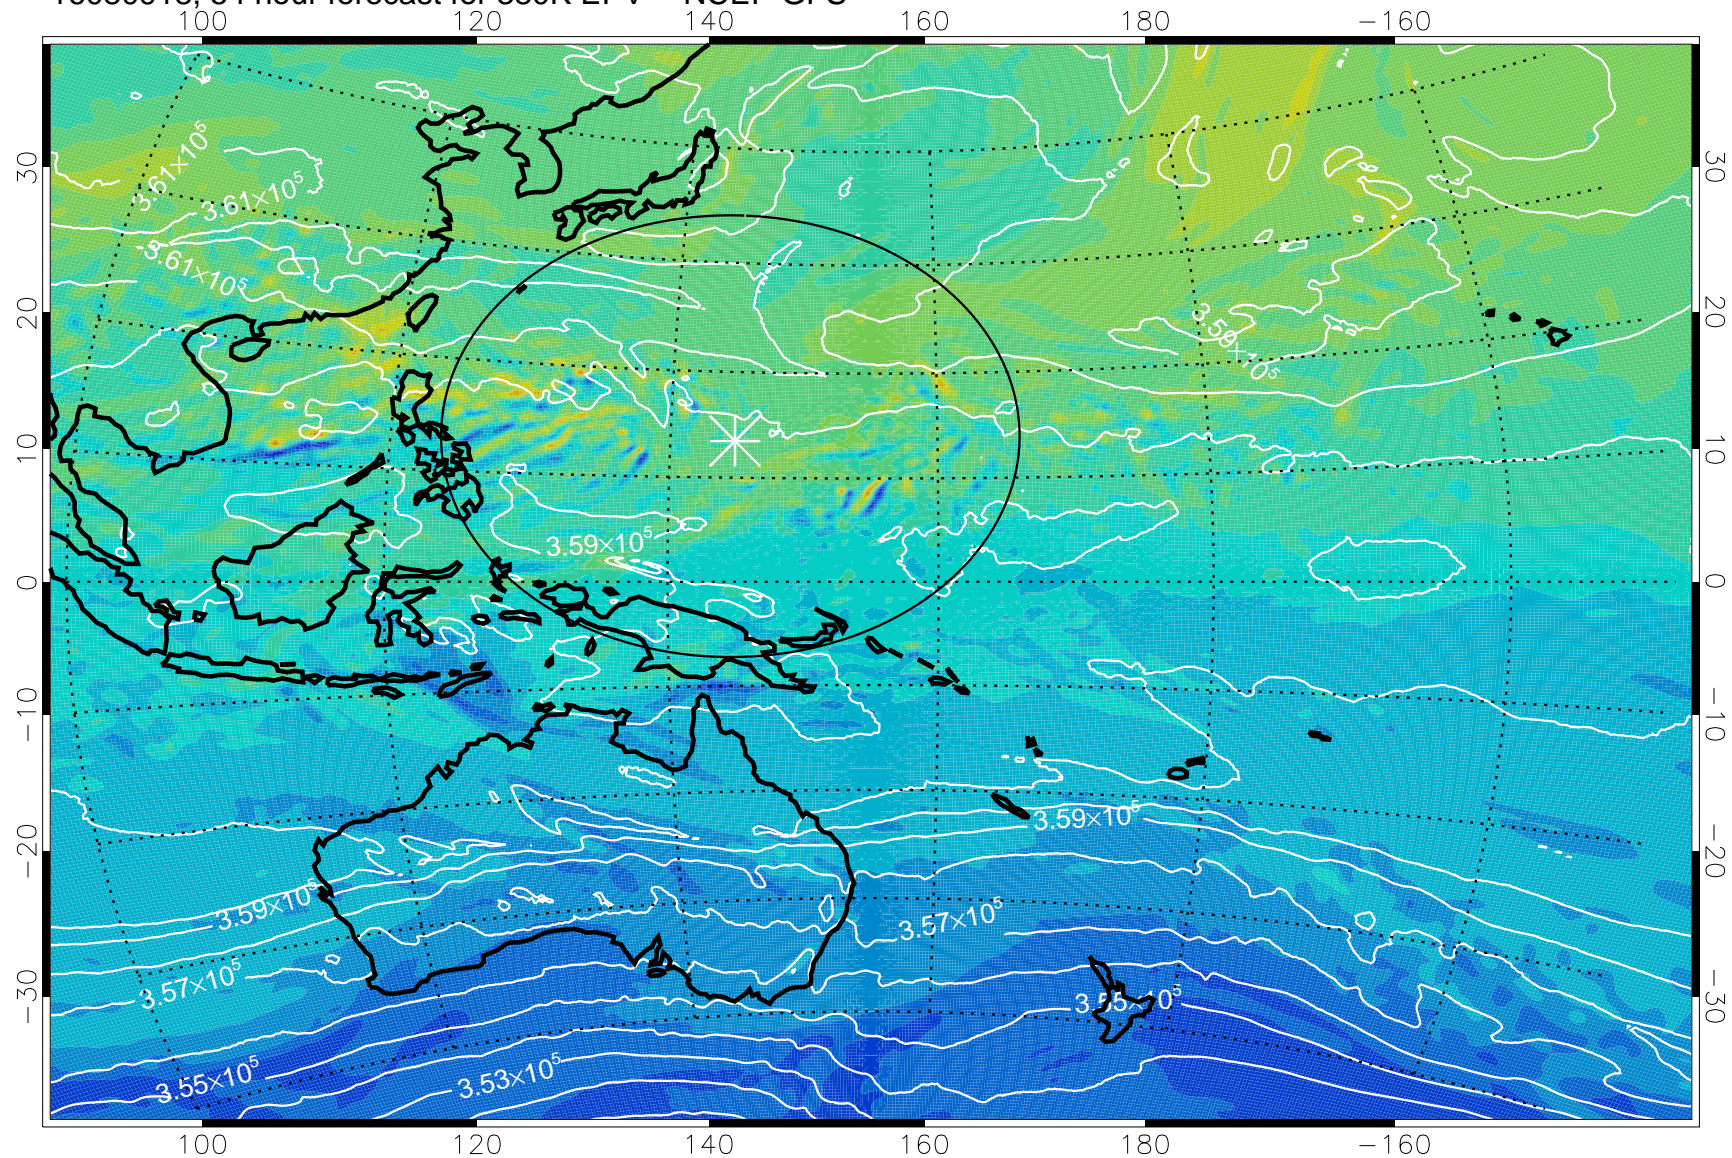

16080818, 30 hour forecast for 380K EPV -- NCEP GFS

380K Montgomery Streamfunction, white

Range ring of 2304 km

16080900, 36 hour forecast for 380K EPV -- NCEP GFS

380K Montgomery Streamfunction, white

Range ring of 2304 km

16080906, 42 hour forecast for 380K EPV -- NCEP GFS

380K Montgomery Streamfunction, white

Range ring of 2304 km

16080912, 48 hour forecast for 380K EPV -- NCEP GFS

380K Montgomery Streamfunction, white

Range ring of 2304 km

16080918, 54 hour forecast for 380K EPV -- NCEP GFS

380K Montgomery Streamfunction, white

Range ring of 2304 km

16081000, 60 hour forecast for 380K EPV -- NCEP GFS

380K Montgomery Streamfunction, white

Range ring of 2304 km

16081006, 66 hour forecast for 380K EPV -- NCEP GFS

380K Montgomery Streamfunction, white

Range ring of 2304 km

16081012, 72 hour forecast for 380K EPV -- NCEP GFS

380K Montgomery Streamfunction, white

Range ring of 2304 km