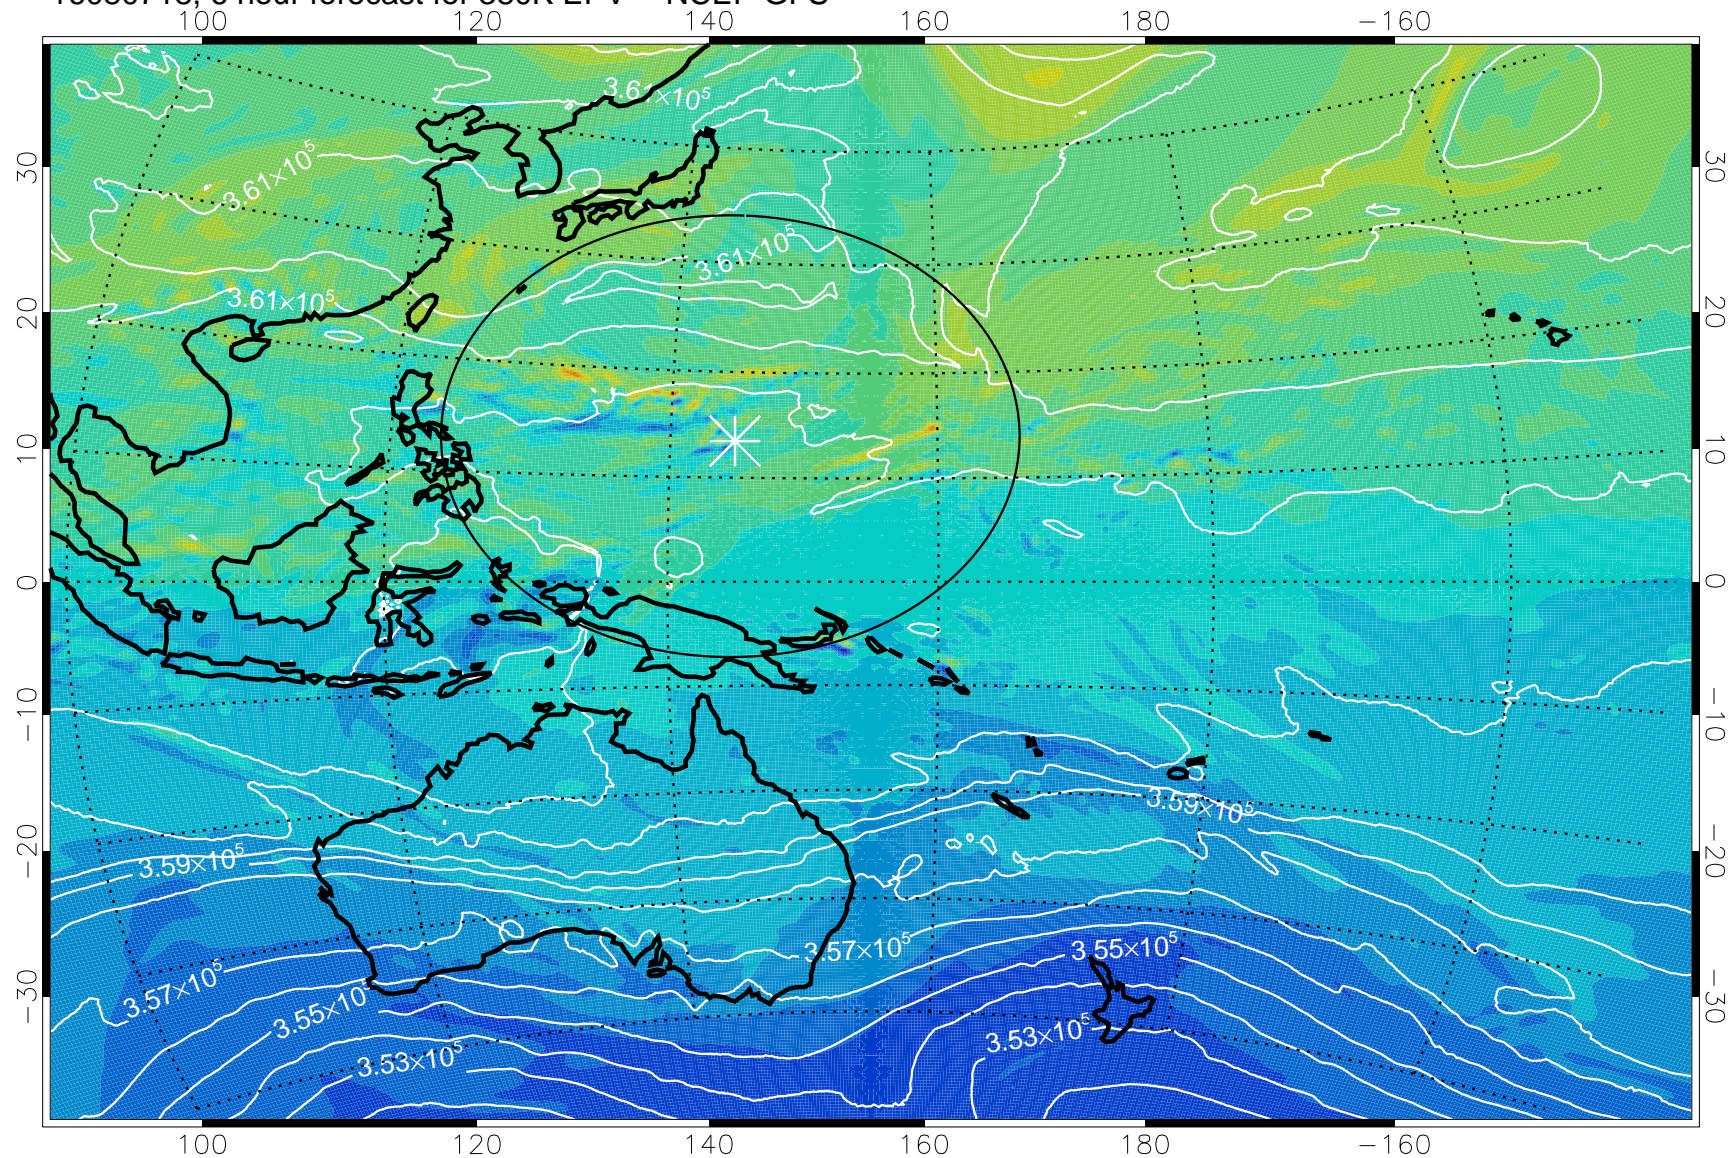

16080718, 6 hour forecast for 380K EPV -- NCEP GFS

380K Montgomery Streamfunction, white

Range ring of 2304 km

16080800, 12 hour forecast for 380K EPV -- NCEP GFS

380K Montgomery Streamfunction, white

Range ring of 2304 km

16080806, 18 hour forecast for 380K EPV -- NCEP GFS

380K Montgomery Streamfunction, white

Range ring of 2304 km

16080812, 24 hour forecast for 380K EPV -- NCEP GFS

380K Montgomery Streamfunction, white

Range ring of 2304 km

16080818, 30 hour forecast for 380K EPV -- NCEP GFS

380K Montgomery Streamfunction, white

Range ring of 2304 km

16080900, 36 hour forecast for 380K EPV -- NCEP GFS

380K Montgomery Streamfunction, white

Range ring of 2304 km

16080906, 42 hour forecast for 380K EPV -- NCEP GFS

380K Montgomery Streamfunction, white

Range ring of 2304 km

16080912, 48 hour forecast for 380K EPV -- NCEP GFS

380K Montgomery Streamfunction, white

Range ring of 2304 km