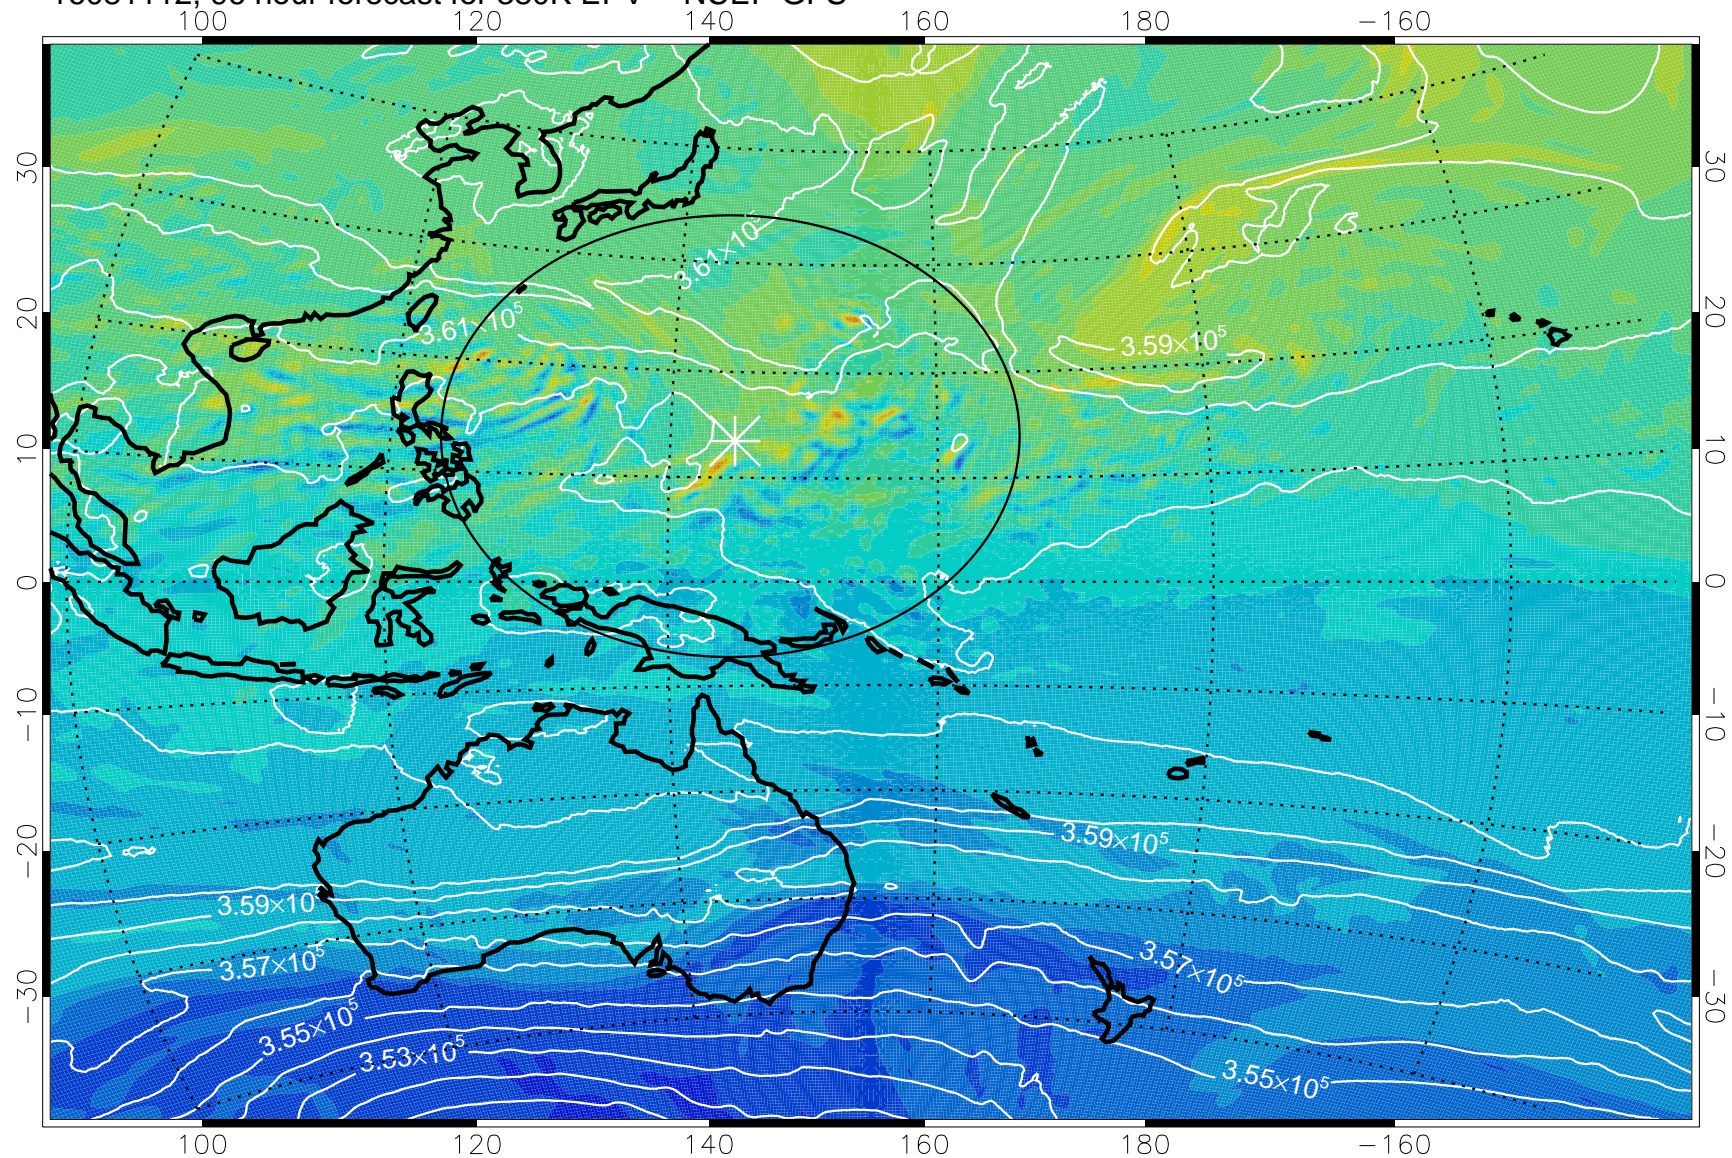

16081018, 78 hour forecast for 380K EPV -- NCEP GFS

380K Montgomery Streamfunction, white

Range ring of 2304 km

16081100, 84 hour forecast for 380K EPV -- NCEP GFS

380K Montgomery Streamfunction, white

Range ring of 2304 km

16081106, 90 hour forecast for 380K EPV -- NCEP GFS

380K Montgomery Streamfunction, white

Range ring of 2304 km

16081112, 96 hour forecast for 380K EPV -- NCEP GFS

380K Montgomery Streamfunction, white

Range ring of 2304 km

16081118, 102 hour forecast for 380K EPV -- NCEP GFS

380K Montgomery Streamfunction, white

Range ring of 2304 km

16081200, 108 hour forecast for 380K EPV -- NCEP GFS

380K Montgomery Streamfunction, white

Range ring of 2304 km

16081206, 114 hour forecast for 380K EPV -- NCEP GFS

380K Montgomery Streamfunction, white

Range ring of 2304 km

16081212, 120 hour forecast for 380K EPV -- NCEP GFS

380K Montgomery Streamfunction, white

Range ring of 2304 km