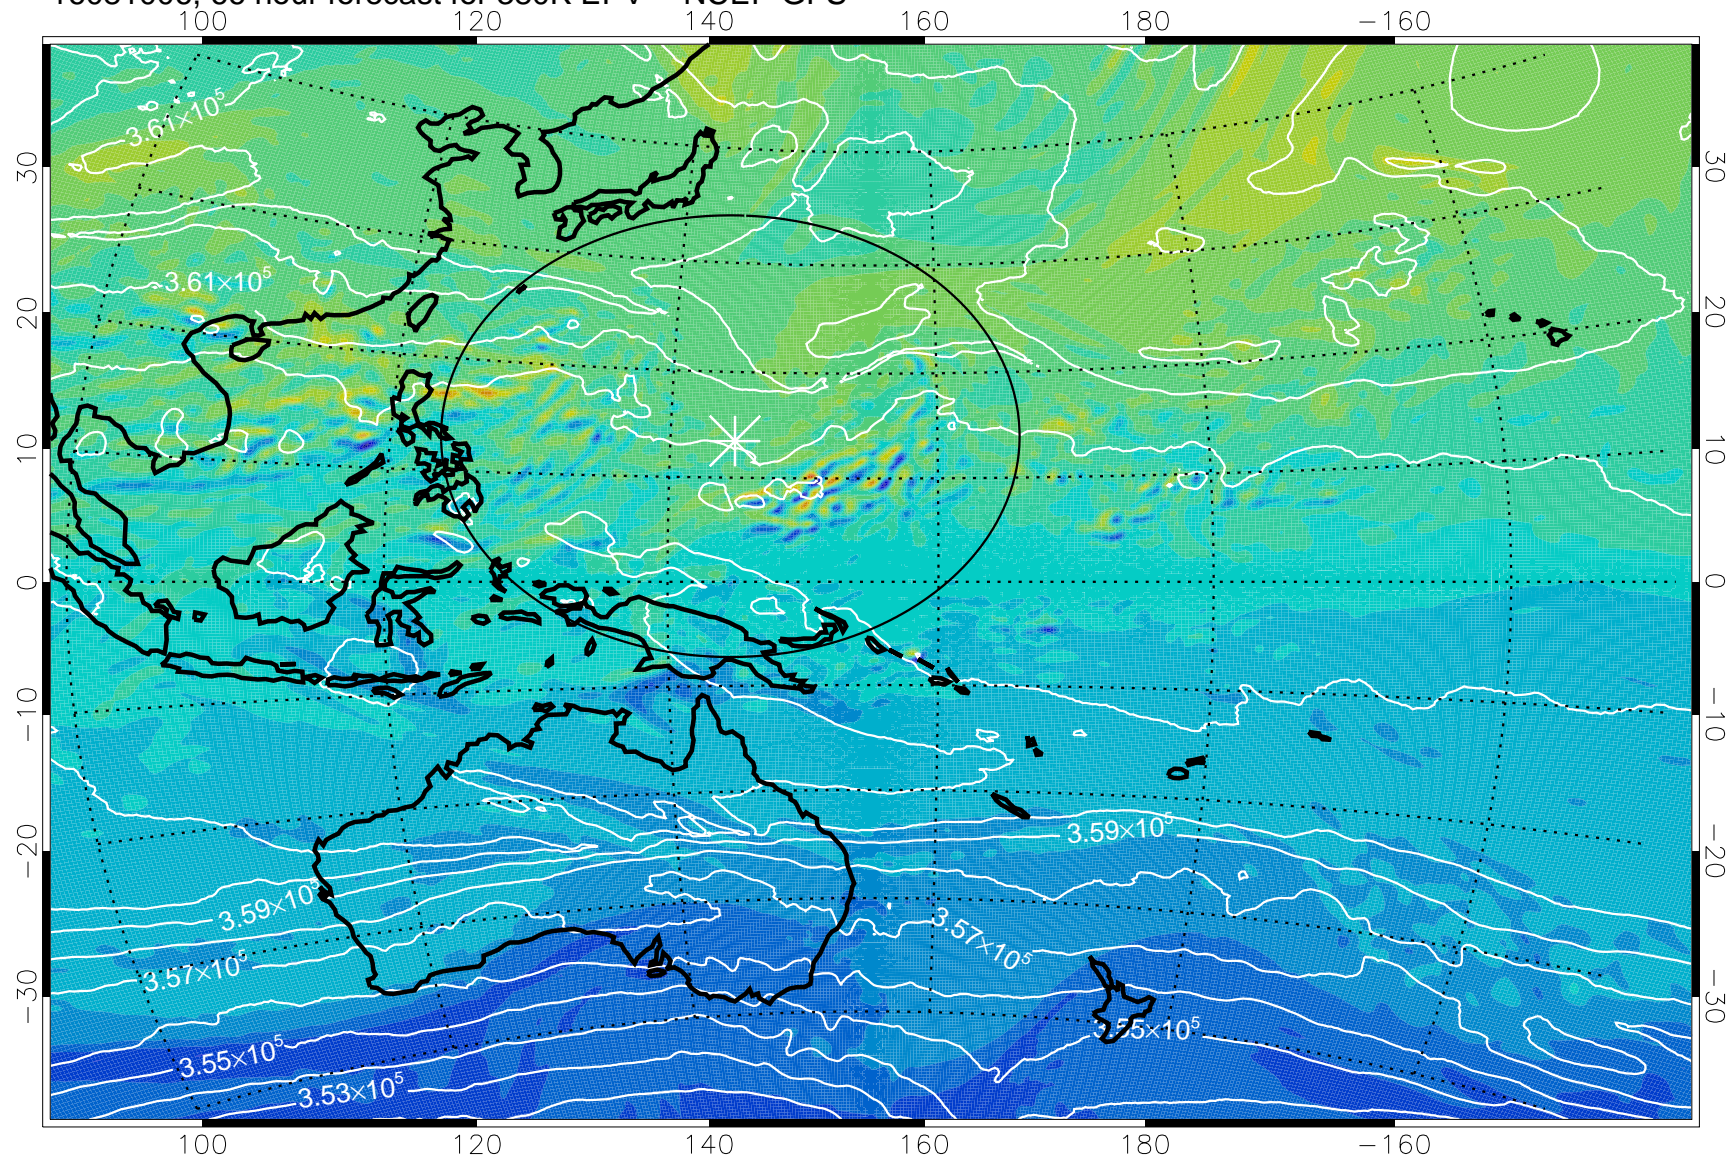

16080906, 42 hour forecast for 380K EPV -- NCEP GFS

380K Montgomery Streamfunction, white

Range ring of 2304 km

16080912, 48 hour forecast for 380K EPV -- NCEP GFS

380K Montgomery Streamfunction, white

Range ring of 2304 km

16080918, 54 hour forecast for 380K EPV -- NCEP GFS

380K Montgomery Streamfunction, white

Range ring of 2304 km

16081000, 60 hour forecast for 380K EPV -- NCEP GFS

380K Montgomery Streamfunction, white

Range ring of 2304 km

16081006, 66 hour forecast for 380K EPV -- NCEP GFS

380K Montgomery Streamfunction, white

Range ring of 2304 km

16081012, 72 hour forecast for 380K EPV -- NCEP GFS

380K Montgomery Streamfunction, white

Range ring of 2304 km

16081018, 78 hour forecast for 380K EPV -- NCEP GFS

380K Montgomery Streamfunction, white

Range ring of 2304 km

16081100, 84 hour forecast for 380K EPV -- NCEP GFS

380K Montgomery Streamfunction, white

Range ring of 2304 km