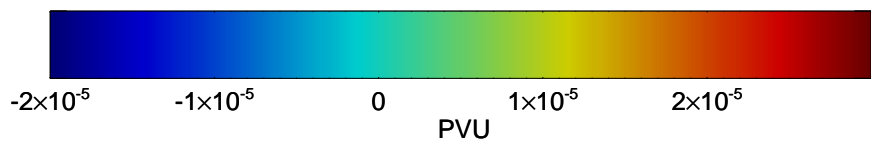

16080906, 42 hour forecast for 380K EPV -- NCEP GFS

380K Montgomery Streamfunction, white

Range ring of 2304 km

16080912, 48 hour forecast for 380K EPV -- NCEP GFS

380K Montgomery Streamfunction, white

Range ring of 2304 km