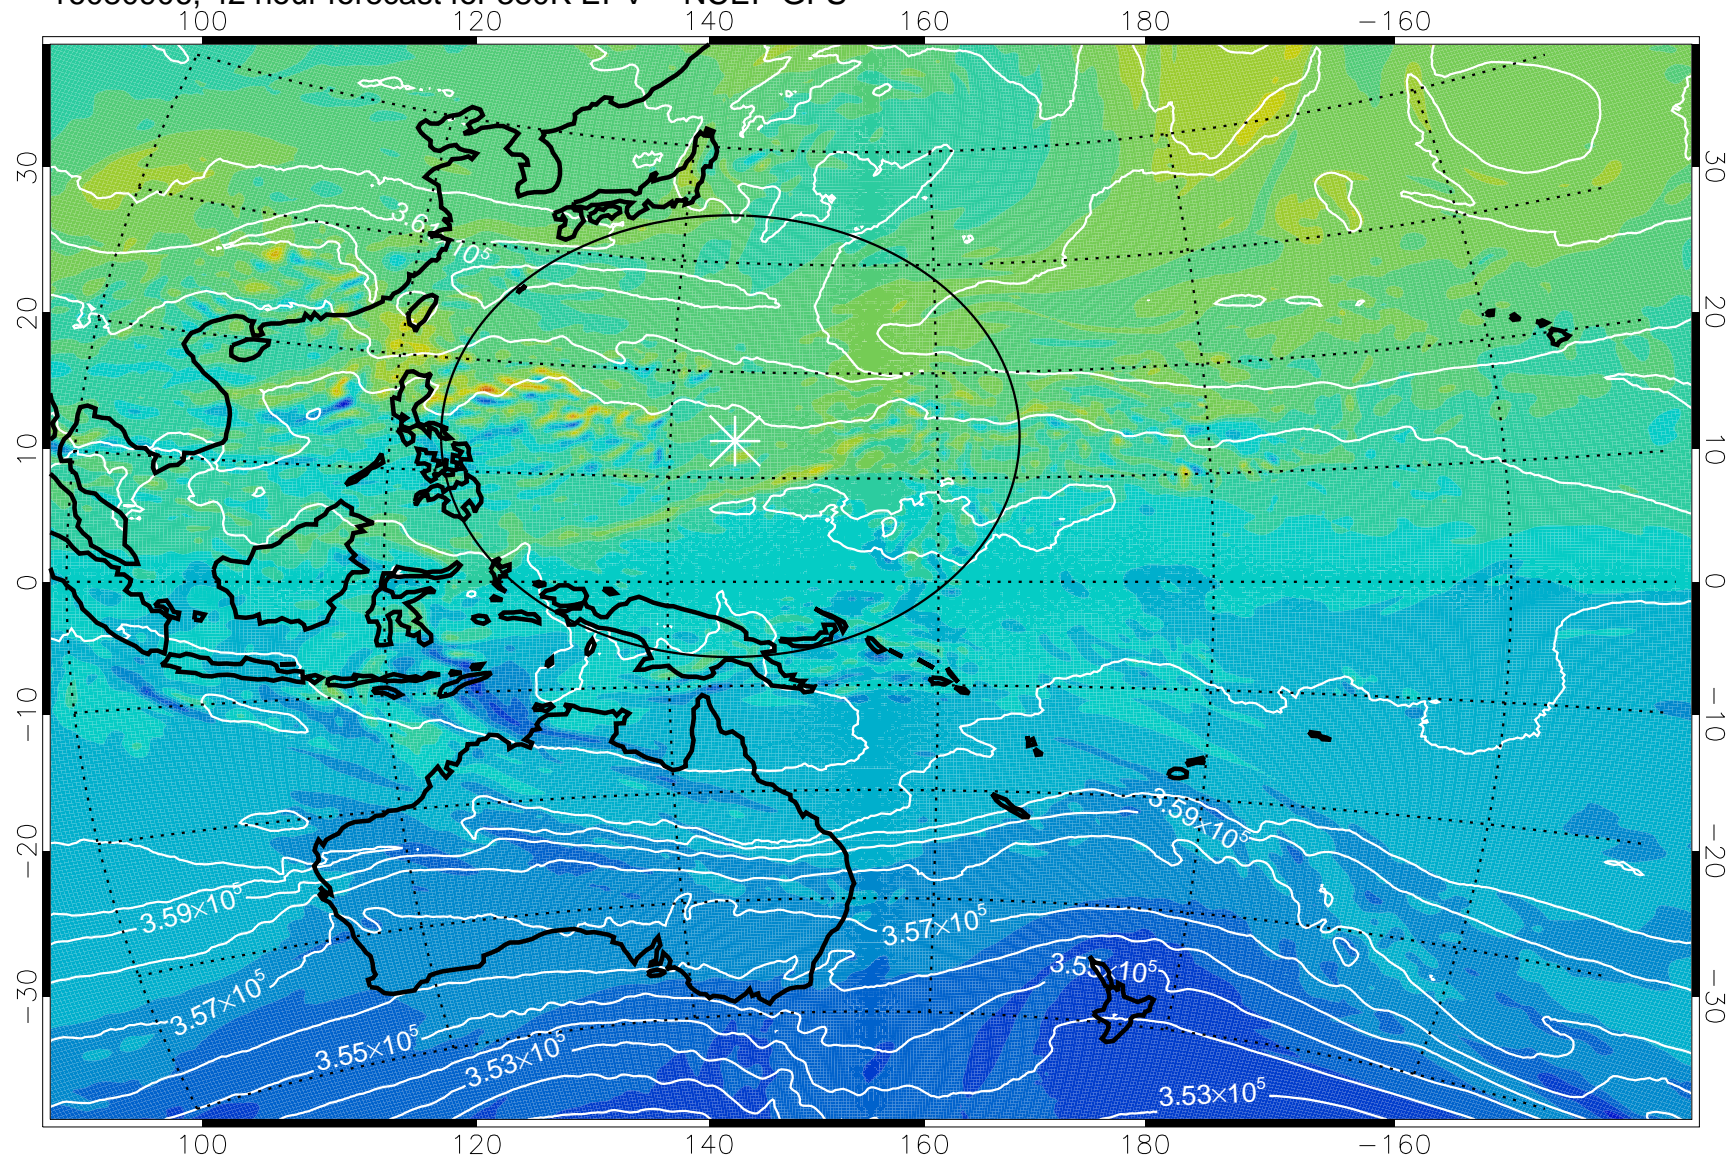

16080818, 30 hour forecast for 380K EPV -- NCEP GFS

380K Montgomery Streamfunction, white

Range ring of 2304 km

16080900, 36 hour forecast for 380K EPV -- NCEP GFS

380K Montgomery Streamfunction, white

Range ring of 2304 km

16080906, 42 hour forecast for 380K EPV -- NCEP GFS

380K Montgomery Streamfunction, white

Range ring of 2304 km

16080912, 48 hour forecast for 380K EPV -- NCEP GFS

380K Montgomery Streamfunction, white

Range ring of 2304 km

16080918, 54 hour forecast for 380K EPV -- NCEP GFS

380K Montgomery Streamfunction, white

Range ring of 2304 km

16081000, 60 hour forecast for 380K EPV -- NCEP GFS

380K Montgomery Streamfunction, white

Range ring of 2304 km

16081006, 66 hour forecast for 380K EPV -- NCEP GFS

380K Montgomery Streamfunction, white

Range ring of 2304 km

16081012, 72 hour forecast for 380K EPV -- NCEP GFS

380K Montgomery Streamfunction, white

Range ring of 2304 km