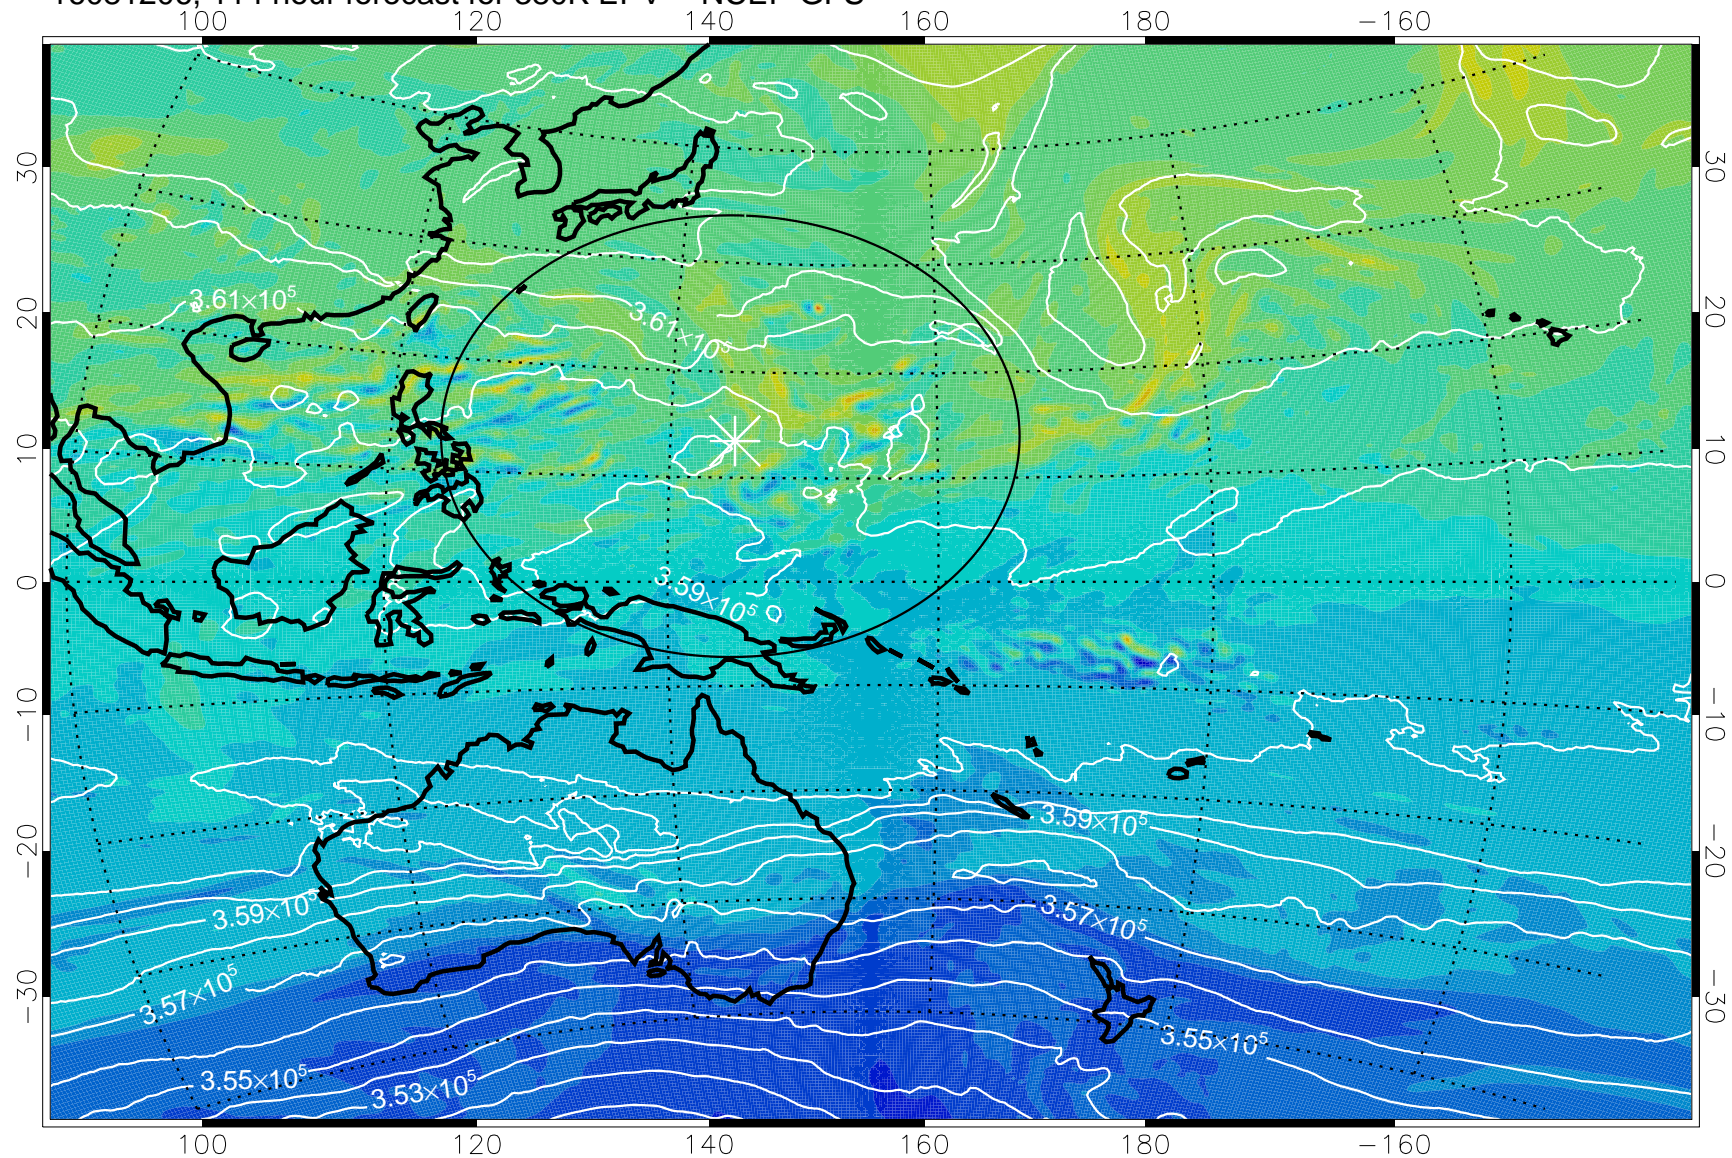

16081106, 90 hour forecast for 380K EPV -- NCEP GFS

380K Montgomery Streamfunction, white

Range ring of 2304 km

16081112, 96 hour forecast for 380K EPV -- NCEP GFS

380K Montgomery Streamfunction, white

Range ring of 2304 km

16081118, 102 hour forecast for 380K EPV -- NCEP GFS

380K Montgomery Streamfunction, white

Range ring of 2304 km

16081200, 108 hour forecast for 380K EPV -- NCEP GFS

380K Montgomery Streamfunction, white

Range ring of 2304 km

16081206, 114 hour forecast for 380K EPV -- NCEP GFS

380K Montgomery Streamfunction, white

Range ring of 2304 km

16081212, 120 hour forecast for 380K EPV -- NCEP GFS

380K Montgomery Streamfunction, white

Range ring of 2304 km