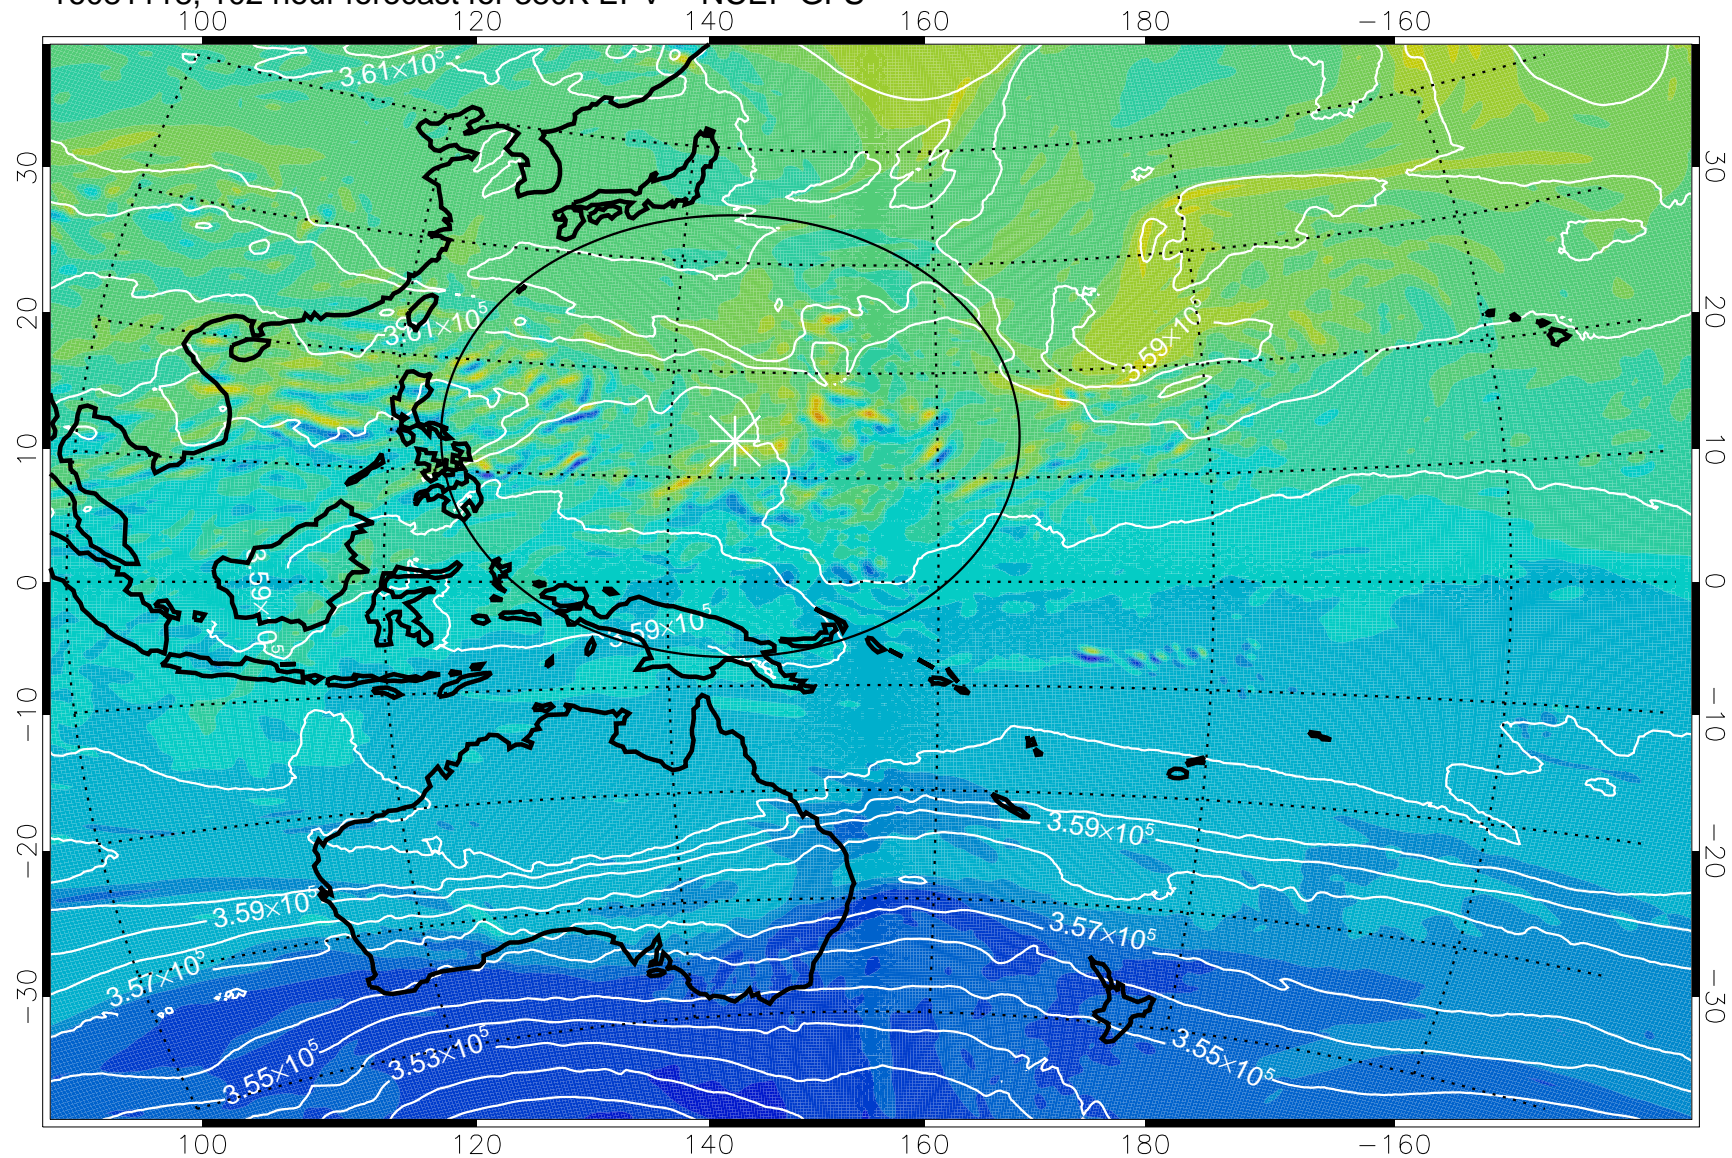

16081018, 78 hour forecast for 380K EPV -- NCEP GFS

380K Montgomery Streamfunction, white

Range ring of 2304 km

16081100, 84 hour forecast for 380K EPV -- NCEP GFS

380K Montgomery Streamfunction, white

Range ring of 2304 km

16081106, 90 hour forecast for 380K EPV -- NCEP GFS

380K Montgomery Streamfunction, white

Range ring of 2304 km

16081112, 96 hour forecast for 380K EPV -- NCEP GFS

380K Montgomery Streamfunction, white

Range ring of 2304 km

16081118, 102 hour forecast for 380K EPV -- NCEP GFS

380K Montgomery Streamfunction, white

Range ring of 2304 km

16081200, 108 hour forecast for 380K EPV -- NCEP GFS

380K Montgomery Streamfunction, white

Range ring of 2304 km

16081206, 114 hour forecast for 380K EPV -- NCEP GFS

380K Montgomery Streamfunction, white

Range ring of 2304 km

16081212, 120 hour forecast for 380K EPV -- NCEP GFS

380K Montgomery Streamfunction, white

Range ring of 2304 km