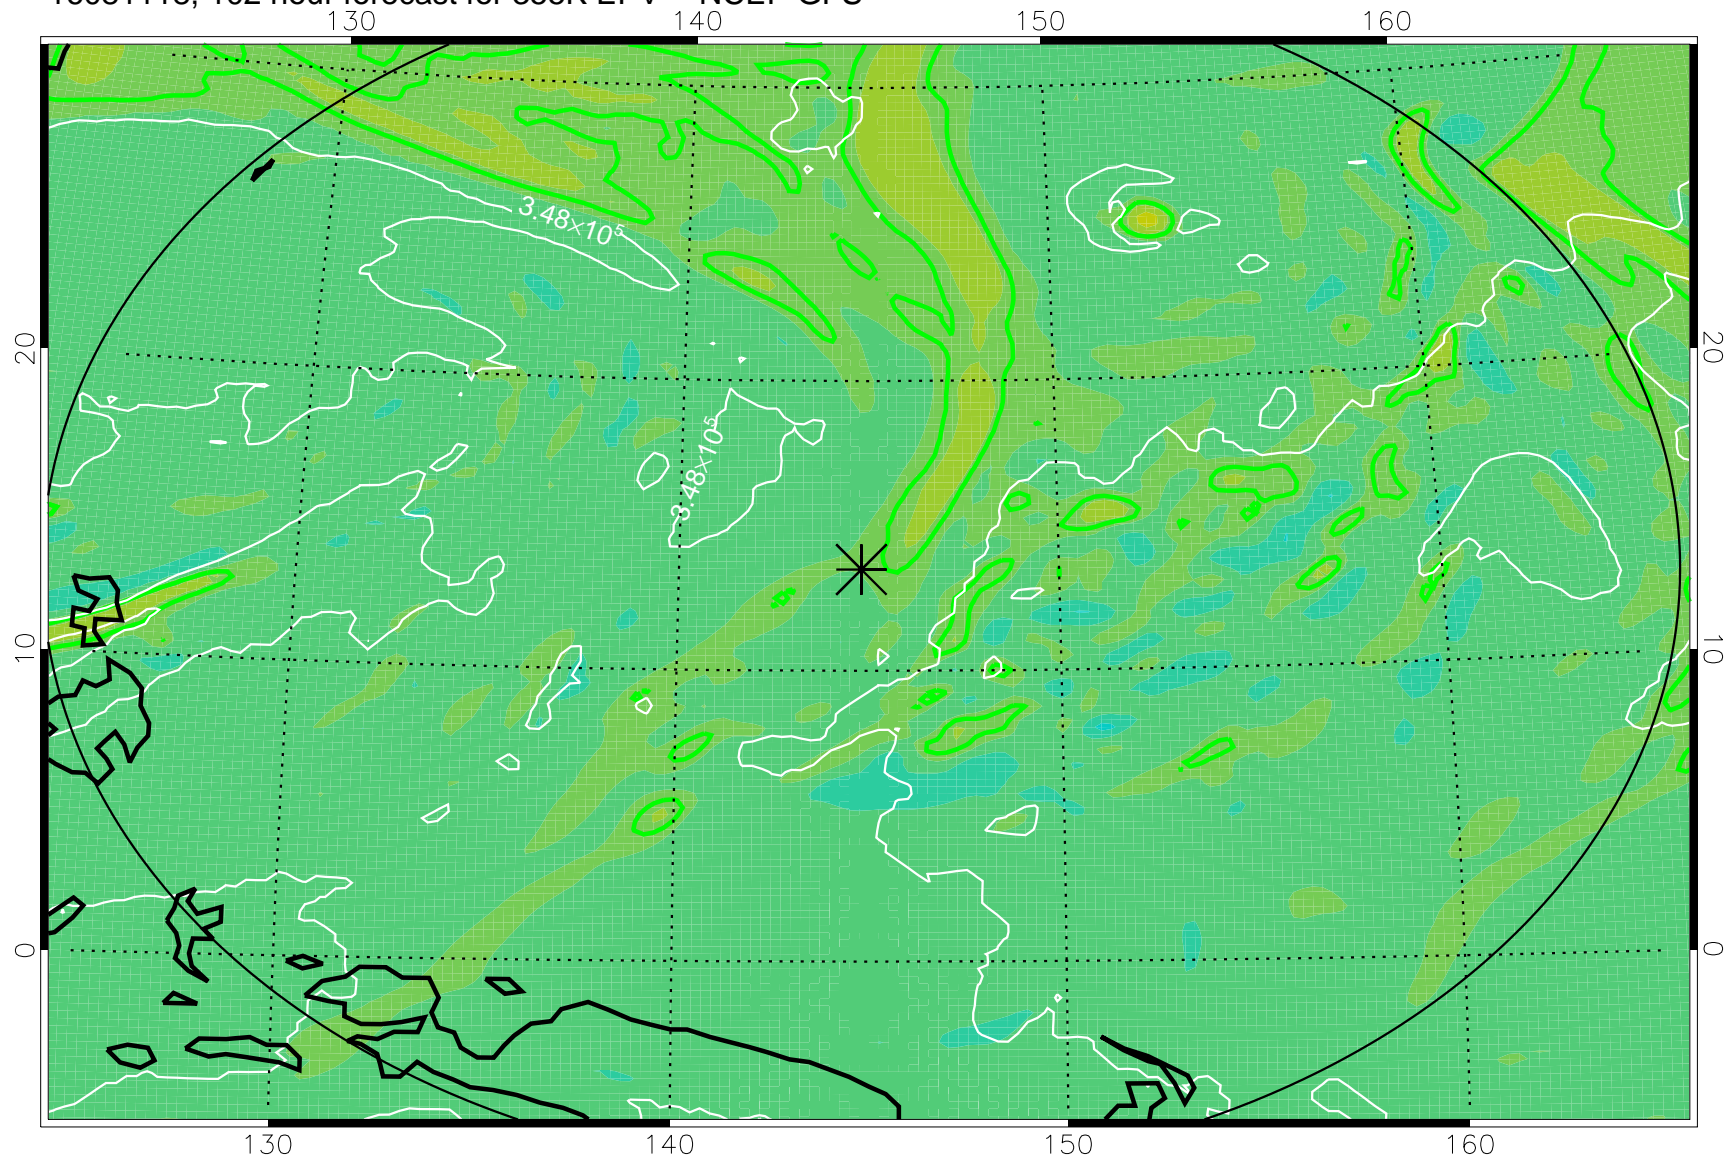

16081018, 78 hour forecast for 355K EPV -- NCEP GFS

355K Montgomery Streamfunction, white  
EPV Tropopause (2 PVU) Position  
Range ring of 2304 km

16081100, 84 hour forecast for 355K EPV -- NCEP GFS

355K Montgomery Streamfunction, white  
EPV Tropopause (2 PVU) Position  
Range ring of 2304 km

16081106, 90 hour forecast for 355K EPV -- NCEP GFS

355K Montgomery Streamfunction, white  
EPV Tropopause (2 PVU) Position  
Range ring of 2304 km

16081112, 96 hour forecast for 355K EPV -- NCEP GFS

355K Montgomery Streamfunction, white  
EPV Tropopause (2 PVU) Position  
Range ring of 2304 km

16081118, 102 hour forecast for 355K EPV -- NCEP GFS

355K Montgomery Streamfunction, white  
EPV Tropopause (2 PVU) Position  
Range ring of 2304 km

16081200, 108 hour forecast for 355K EPV -- NCEP GFS

355K Montgomery Streamfunction, white  
EPV Tropopause (2 PVU) Position  
Range ring of 2304 km

16081206, 114 hour forecast for 355K EPV -- NCEP GFS

355K Montgomery Streamfunction, white  
EPV Tropopause (2 PVU) Position  
Range ring of 2304 km

16081212, 120 hour forecast for 355K EPV -- NCEP GFS

355K Montgomery Streamfunction, white  
EPV Tropopause (2 PVU) Position  
Range ring of 2304 km