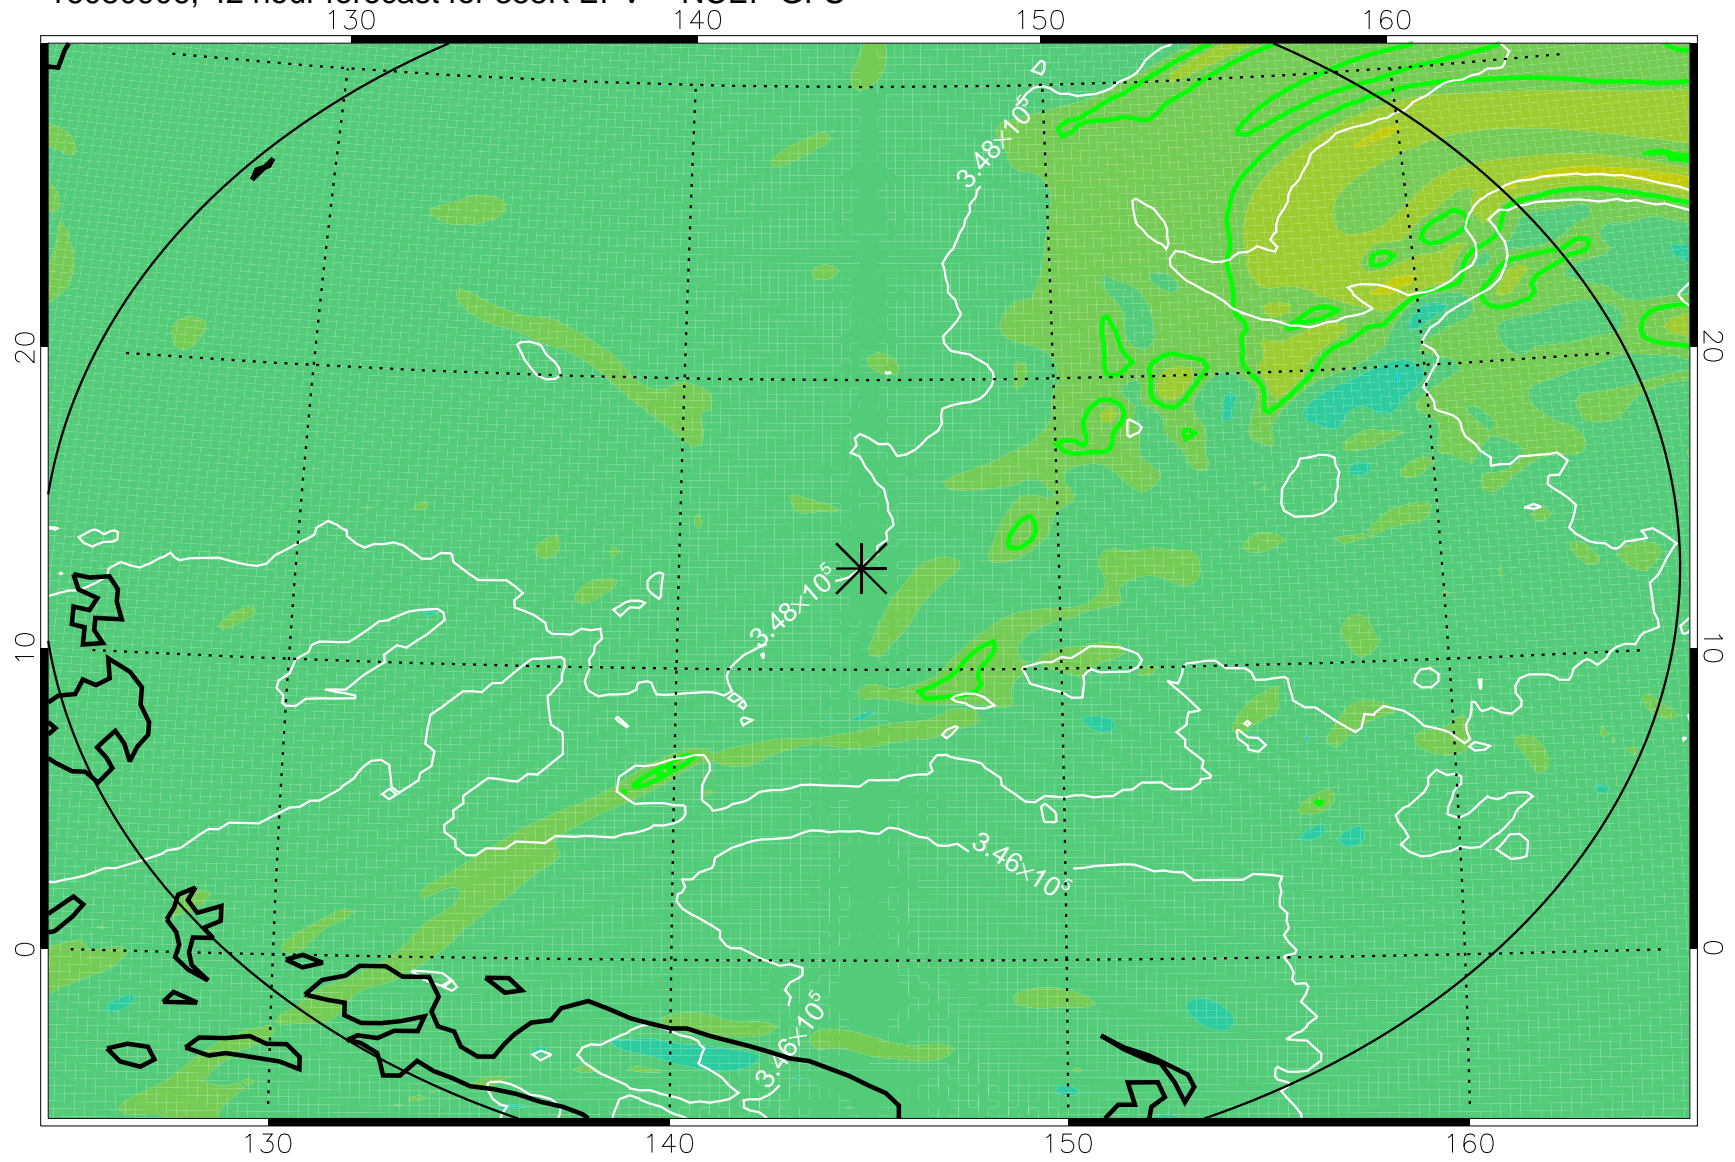

16080806, 18 hour forecast for 355K EPV -- NCEP GFS

355K Montgomery Streamfunction, white  
EPV Tropopause (2 PVU) Position  
Range ring of 2304 km

16080812, 24 hour forecast for 355K EPV -- NCEP GFS

355K Montgomery Streamfunction, white  
EPV Tropopause (2 PVU) Position  
Range ring of 2304 km

16080818, 30 hour forecast for 355K EPV -- NCEP GFS

355K Montgomery Streamfunction, white  
EPV Tropopause (2 PVU) Position  
Range ring of 2304 km

16080900, 36 hour forecast for 355K EPV -- NCEP GFS

355K Montgomery Streamfunction, white  
EPV Tropopause (2 PVU) Position  
Range ring of 2304 km

16080906, 42 hour forecast for 355K EPV -- NCEP GFS

355K Montgomery Streamfunction, white  
EPV Tropopause (2 PVU) Position  
Range ring of 2304 km

16080912, 48 hour forecast for 355K EPV -- NCEP GFS

355K Montgomery Streamfunction, white  
EPV Tropopause (2 PVU) Position  
Range ring of 2304 km

16080918, 54 hour forecast for 355K EPV -- NCEP GFS

355K Montgomery Streamfunction, white  
EPV Tropopause (2 PVU) Position  
Range ring of 2304 km

16081000, 60 hour forecast for 355K EPV -- NCEP GFS

355K Montgomery Streamfunction, white  
EPV Tropopause (2 PVU) Position  
Range ring of 2304 km