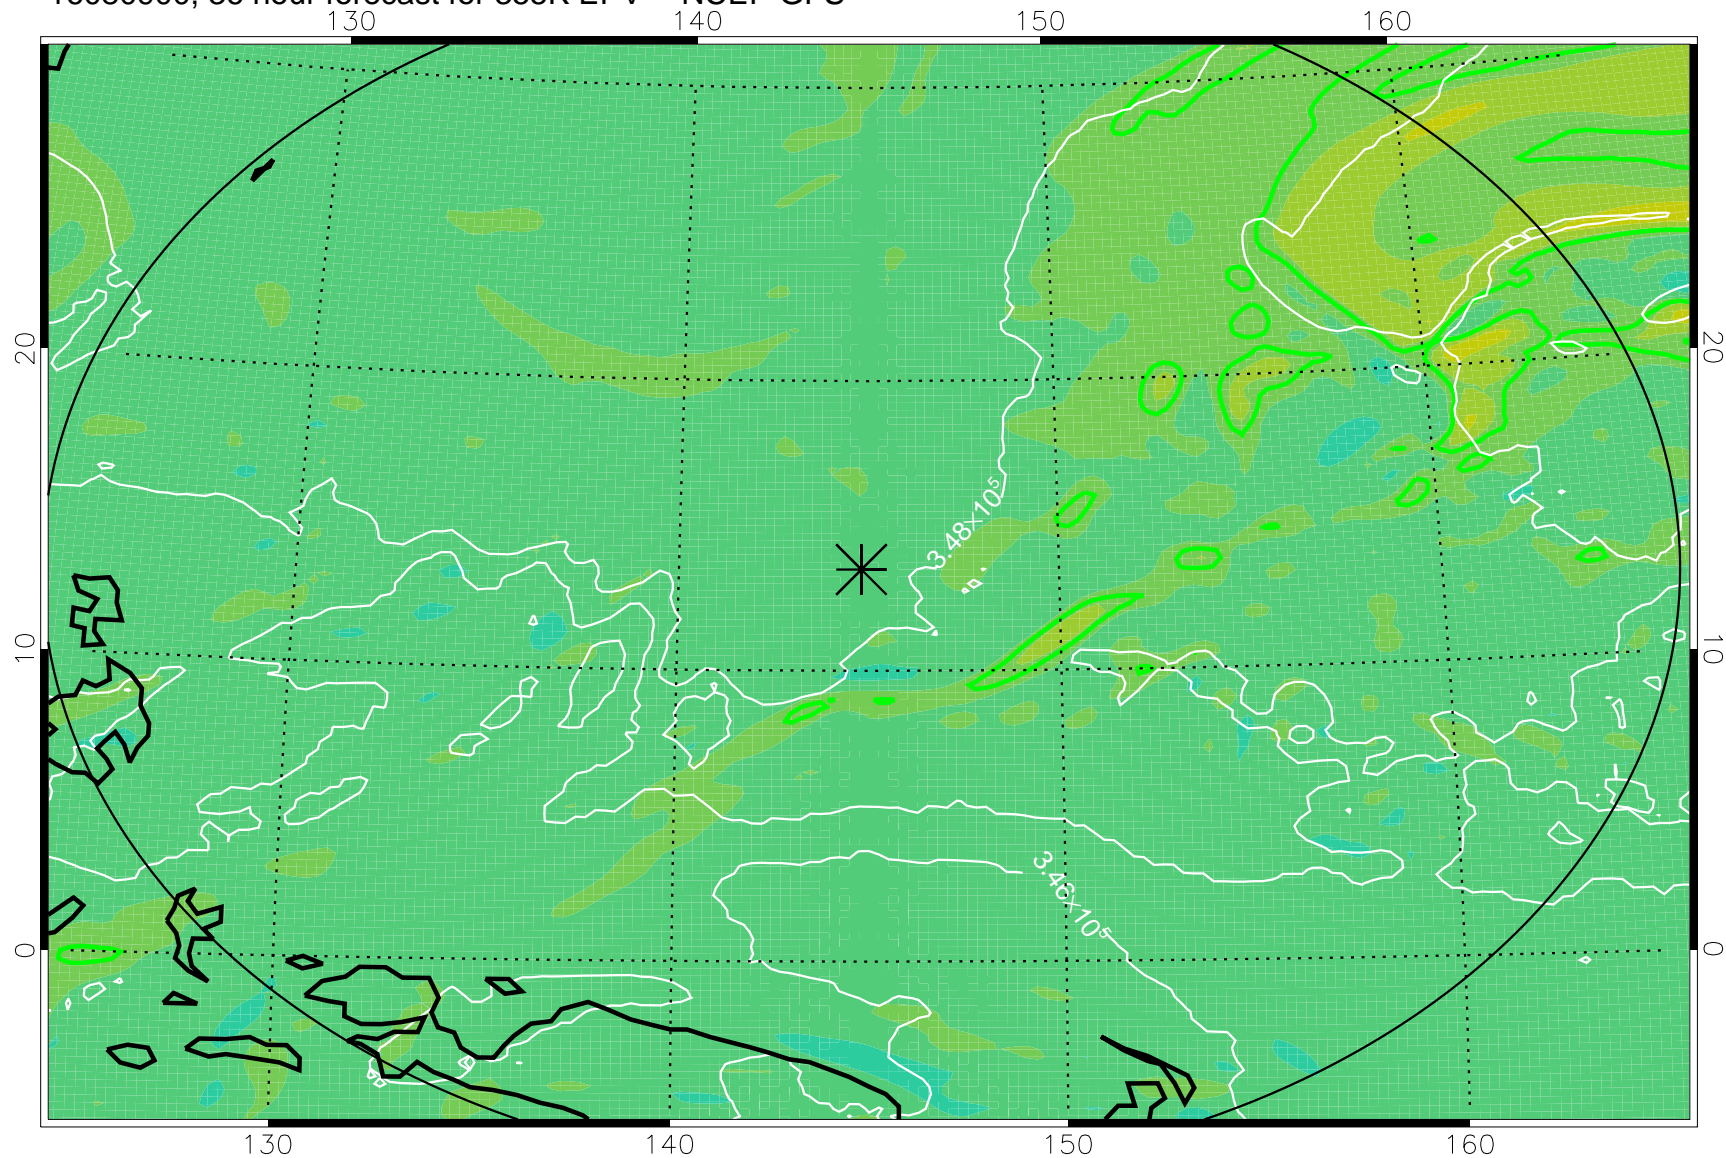

16080718, 6 hour forecast for 355K EPV -- NCEP GFS

355K Montgomery Streamfunction, white  
EPV Tropopause (2 PVU) Position  
Range ring of 2304 km

16080800, 12 hour forecast for 355K EPV -- NCEP GFS

355K Montgomery Streamfunction, white  
EPV Tropopause (2 PVU) Position  
Range ring of 2304 km

16080806, 18 hour forecast for 355K EPV -- NCEP GFS

355K Montgomery Streamfunction, white  
EPV Tropopause (2 PVU) Position  
Range ring of 2304 km

16080812, 24 hour forecast for 355K EPV -- NCEP GFS

355K Montgomery Streamfunction, white  
EPV Tropopause (2 PVU) Position  
Range ring of 2304 km

16080818, 30 hour forecast for 355K EPV -- NCEP GFS

355K Montgomery Streamfunction, white  
EPV Tropopause (2 PVU) Position  
Range ring of 2304 km

16080900, 36 hour forecast for 355K EPV -- NCEP GFS

355K Montgomery Streamfunction, white  
EPV Tropopause (2 PVU) Position  
Range ring of 2304 km

16080906, 42 hour forecast for 355K EPV -- NCEP GFS

355K Montgomery Streamfunction, white  
EPV Tropopause (2 PVU) Position  
Range ring of 2304 km

16080912, 48 hour forecast for 355K EPV -- NCEP GFS

355K Montgomery Streamfunction, white  
EPV Tropopause (2 PVU) Position  
Range ring of 2304 km