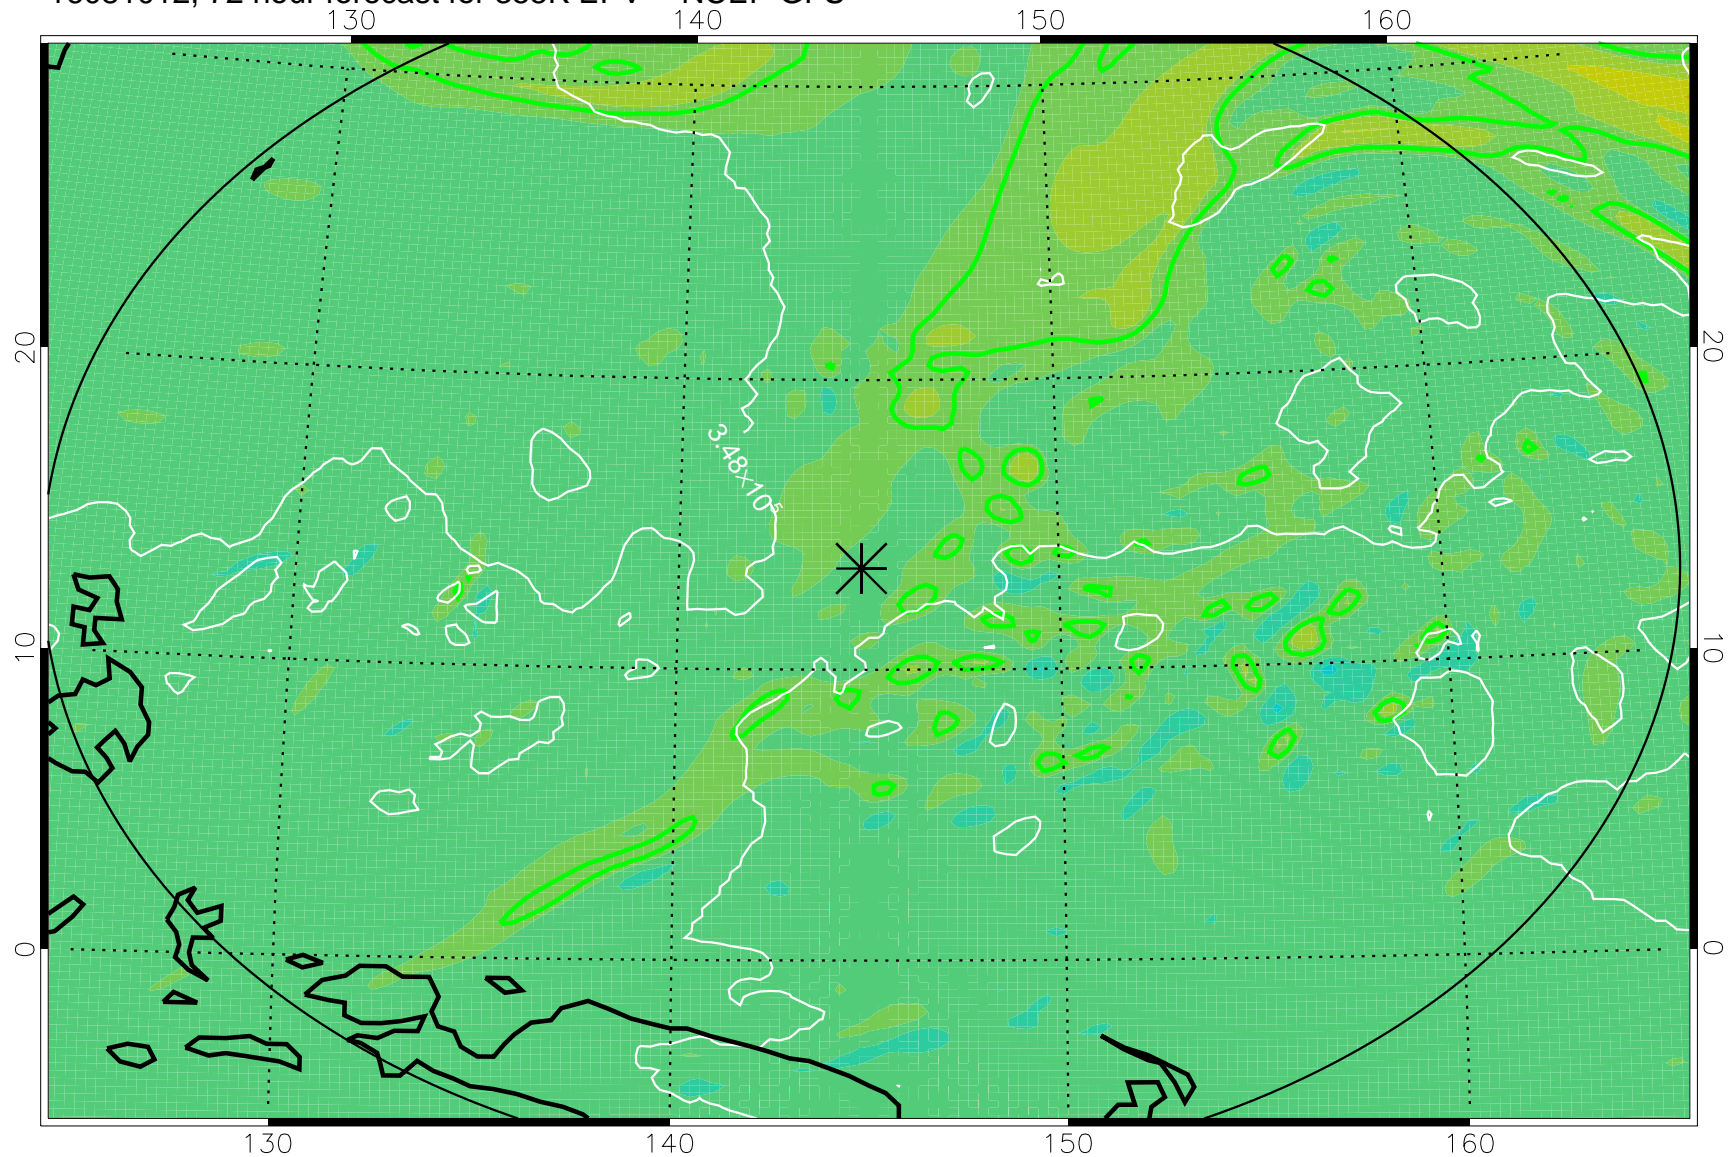

16080918, 54 hour forecast for 355K EPV -- NCEP GFS

355K Montgomery Streamfunction, white  
EPV Tropopause (2 PVU) Position  
Range ring of 2304 km

16081000, 60 hour forecast for 355K EPV -- NCEP GFS

355K Montgomery Streamfunction, white  
EPV Tropopause (2 PVU) Position  
Range ring of 2304 km

16081006, 66 hour forecast for 355K EPV -- NCEP GFS

355K Montgomery Streamfunction, white  
EPV Tropopause (2 PVU) Position  
Range ring of 2304 km

16081012, 72 hour forecast for 355K EPV -- NCEP GFS

355K Montgomery Streamfunction, white  
EPV Tropopause (2 PVU) Position  
Range ring of 2304 km

16081018, 78 hour forecast for 355K EPV -- NCEP GFS

355K Montgomery Streamfunction, white  
EPV Tropopause (2 PVU) Position  
Range ring of 2304 km

16081100, 84 hour forecast for 355K EPV -- NCEP GFS

355K Montgomery Streamfunction, white  
EPV Tropopause (2 PVU) Position  
Range ring of 2304 km

16081118, 102 hour forecast for 355K EPV -- NCEP GFS

355K Montgomery Streamfunction, white  
EPV Tropopause (2 PVU) Position  
Range ring of 2304 km

16081200, 108 hour forecast for 355K EPV -- NCEP GFS

355K Montgomery Streamfunction, white  
EPV Tropopause (2 PVU) Position  
Range ring of 2304 km