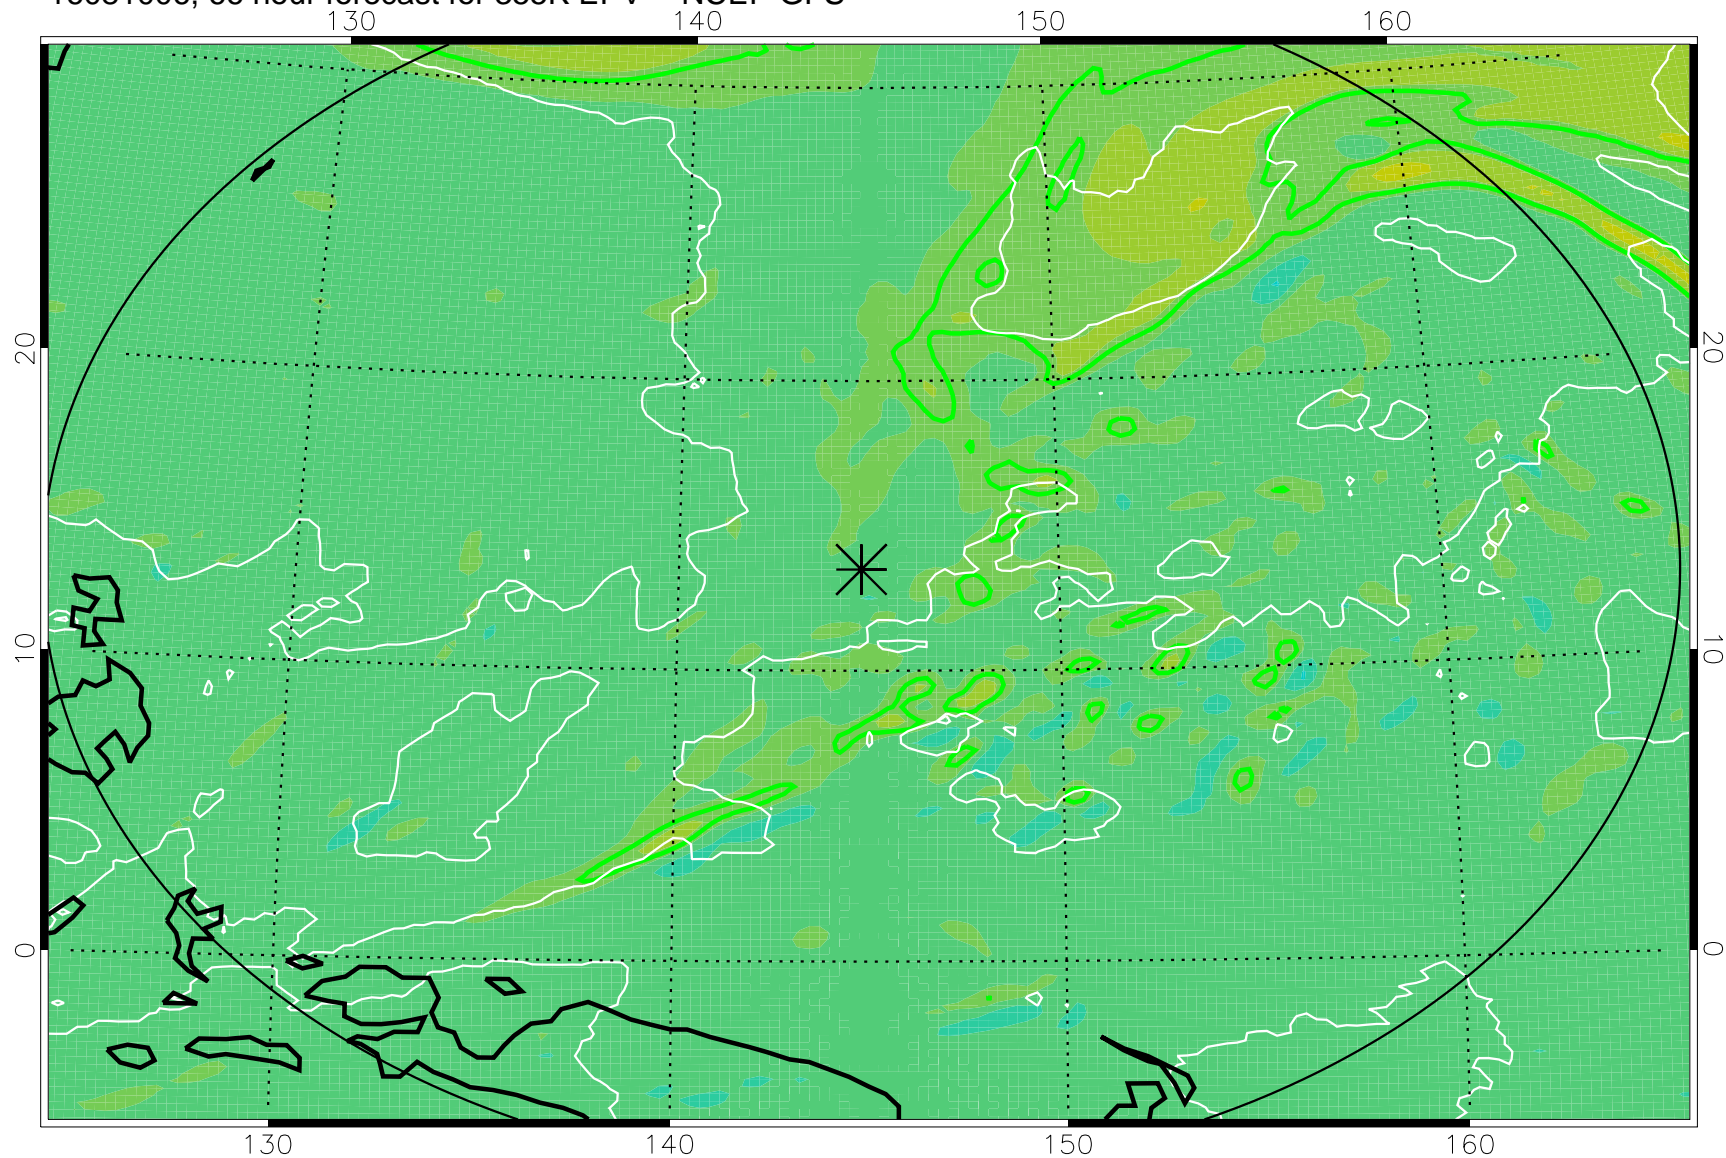

16080918, 54 hour forecast for 355K EPV -- NCEP GFS

355K Montgomery Streamfunction, white  
EPV Tropopause (2 PVU) Position  
Range ring of 2304 km

16081000, 60 hour forecast for 355K EPV -- NCEP GFS

355K Montgomery Streamfunction, white  
EPV Tropopause (2 PVU) Position  
Range ring of 2304 km

16081006, 66 hour forecast for 355K EPV -- NCEP GFS

355K Montgomery Streamfunction, white  
EPV Tropopause (2 PVU) Position  
Range ring of 2304 km

16081012, 72 hour forecast for 355K EPV -- NCEP GFS

355K Montgomery Streamfunction, white  
EPV Tropopause (2 PVU) Position  
Range ring of 2304 km

16081018, 78 hour forecast for 355K EPV -- NCEP GFS

355K Montgomery Streamfunction, white  
EPV Tropopause (2 PVU) Position  
Range ring of 2304 km

16081100, 84 hour forecast for 355K EPV -- NCEP GFS

355K Montgomery Streamfunction, white  
EPV Tropopause (2 PVU) Position  
Range ring of 2304 km

16081106, 90 hour forecast for 355K EPV -- NCEP GFS

355K Montgomery Streamfunction, white  
EPV Tropopause (2 PVU) Position  
Range ring of 2304 km

16081112, 96 hour forecast for 355K EPV -- NCEP GFS

355K Montgomery Streamfunction, white  
EPV Tropopause (2 PVU) Position  
Range ring of 2304 km