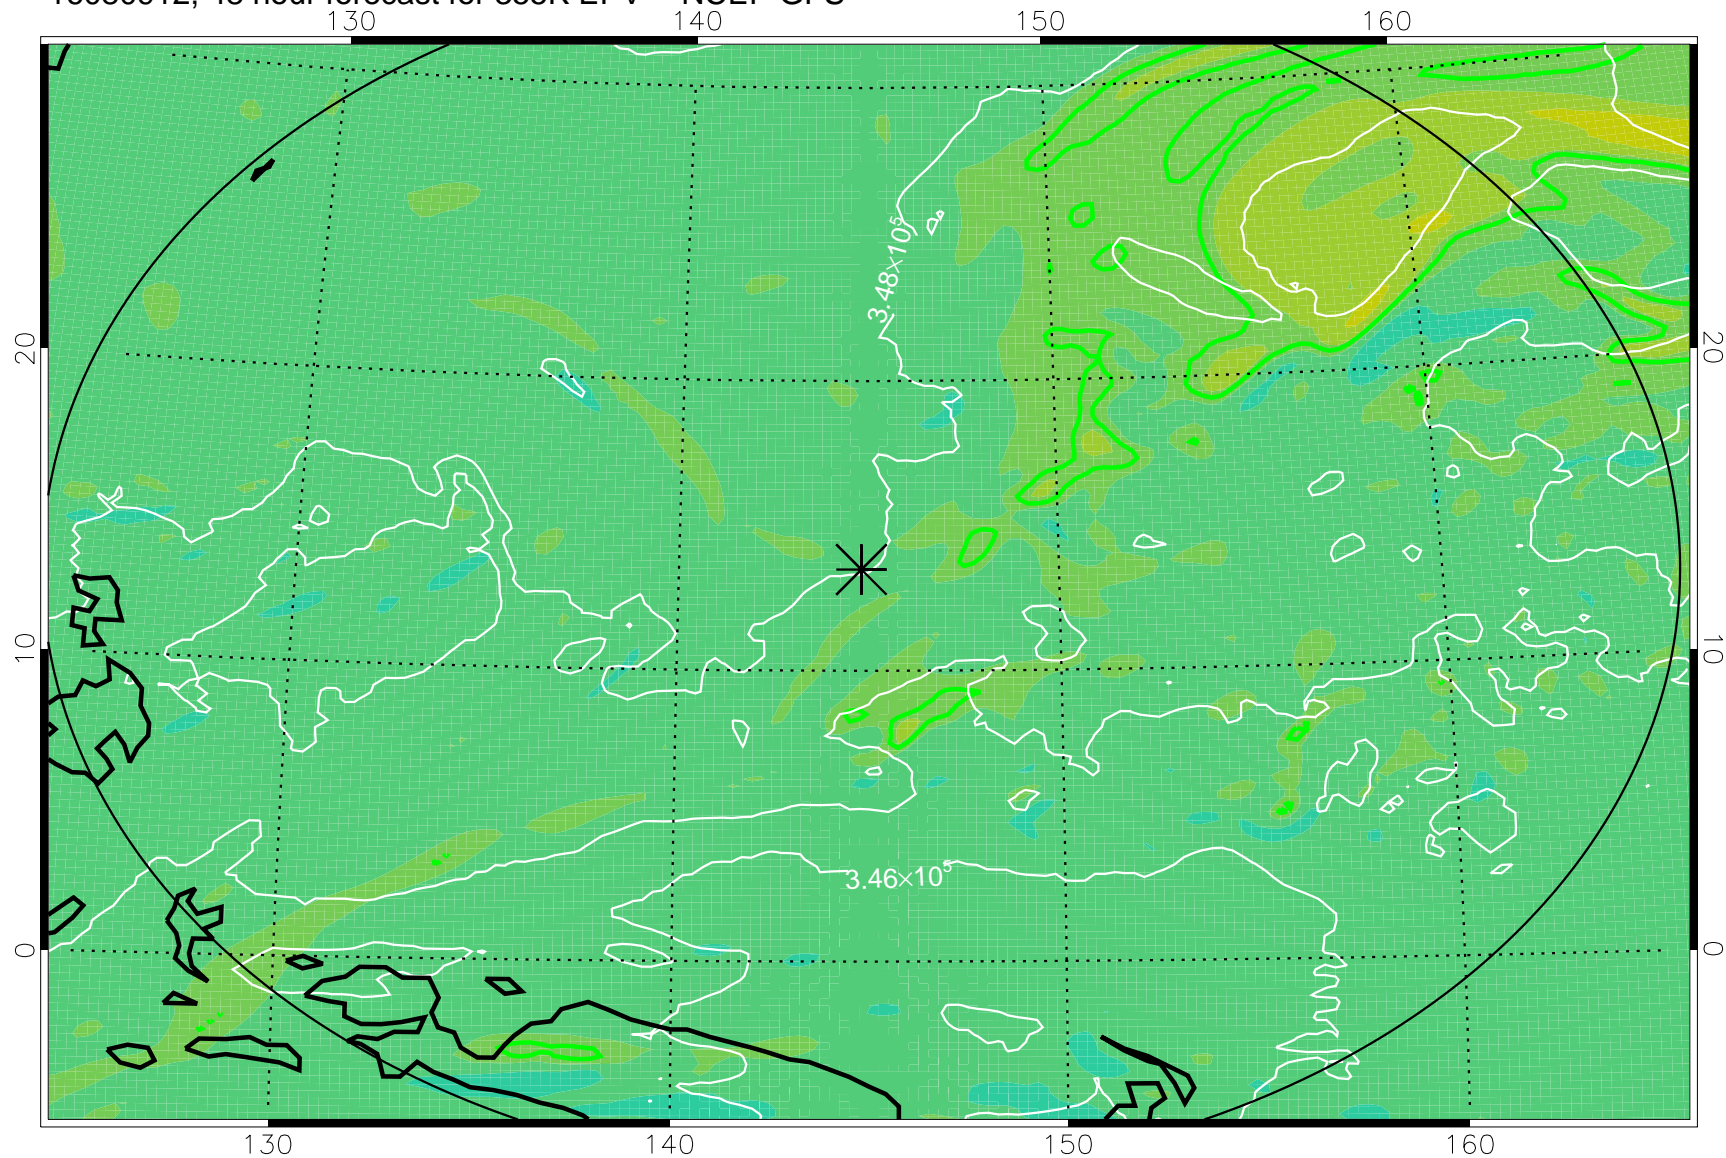

16080818, 30 hour forecast for 355K EPV -- NCEP GFS

355K Montgomery Streamfunction, white  
EPV Tropopause (2 PVU) Position  
Range ring of 2304 km

16080900, 36 hour forecast for 355K EPV -- NCEP GFS

355K Montgomery Streamfunction, white  
EPV Tropopause (2 PVU) Position  
Range ring of 2304 km

16080906, 42 hour forecast for 355K EPV -- NCEP GFS

355K Montgomery Streamfunction, white  
EPV Tropopause (2 PVU) Position  
Range ring of 2304 km

16080912, 48 hour forecast for 355K EPV -- NCEP GFS

355K Montgomery Streamfunction, white  
EPV Tropopause (2 PVU) Position  
Range ring of 2304 km

16080918, 54 hour forecast for 355K EPV -- NCEP GFS

355K Montgomery Streamfunction, white  
EPV Tropopause (2 PVU) Position  
Range ring of 2304 km

16081000, 60 hour forecast for 355K EPV -- NCEP GFS

355K Montgomery Streamfunction, white  
EPV Tropopause (2 PVU) Position  
Range ring of 2304 km

16081006, 66 hour forecast for 355K EPV -- NCEP GFS

355K Montgomery Streamfunction, white  
EPV Tropopause (2 PVU) Position  
Range ring of 2304 km

16081012, 72 hour forecast for 355K EPV -- NCEP GFS

355K Montgomery Streamfunction, white  
EPV Tropopause (2 PVU) Position  
Range ring of 2304 km