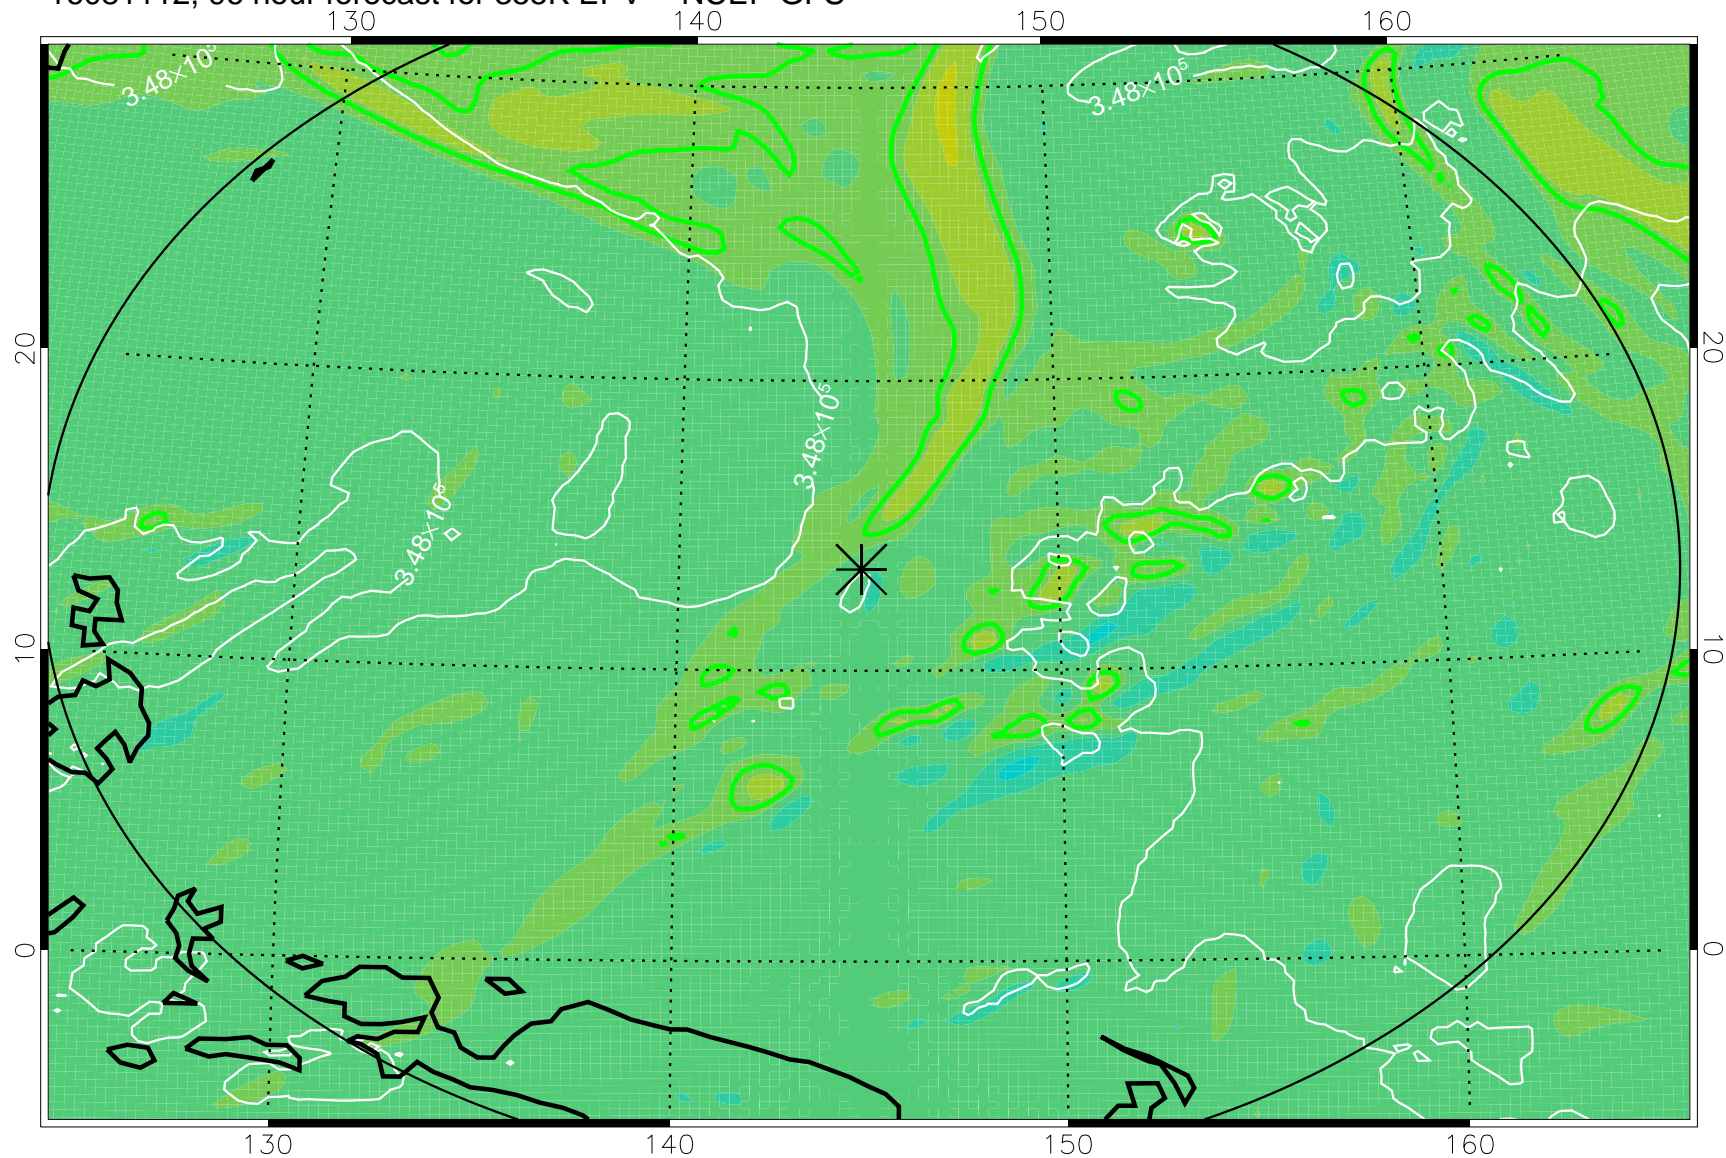

16081006, 66 hour forecast for 355K EPV -- NCEP GFS

355K Montgomery Streamfunction, white  
EPV Tropopause (2 PVU) Position  
Range ring of 2304 km

16081012, 72 hour forecast for 355K EPV -- NCEP GFS

355K Montgomery Streamfunction, white  
EPV Tropopause (2 PVU) Position  
Range ring of 2304 km

16081018, 78 hour forecast for 355K EPV -- NCEP GFS

355K Montgomery Streamfunction, white  
EPV Tropopause (2 PVU) Position  
Range ring of 2304 km

16081100, 84 hour forecast for 355K EPV -- NCEP GFS

355K Montgomery Streamfunction, white  
EPV Tropopause (2 PVU) Position  
Range ring of 2304 km

16081106, 90 hour forecast for 355K EPV -- NCEP GFS

355K Montgomery Streamfunction, white  
EPV Tropopause (2 PVU) Position  
Range ring of 2304 km

16081112, 96 hour forecast for 355K EPV -- NCEP GFS

355K Montgomery Streamfunction, white  
EPV Tropopause (2 PVU) Position  
Range ring of 2304 km

16081118, 102 hour forecast for 355K EPV -- NCEP GFS

355K Montgomery Streamfunction, white  
EPV Tropopause (2 PVU) Position  
Range ring of 2304 km

16081200, 108 hour forecast for 355K EPV -- NCEP GFS

355K Montgomery Streamfunction, white  
EPV Tropopause (2 PVU) Position  
Range ring of 2304 km