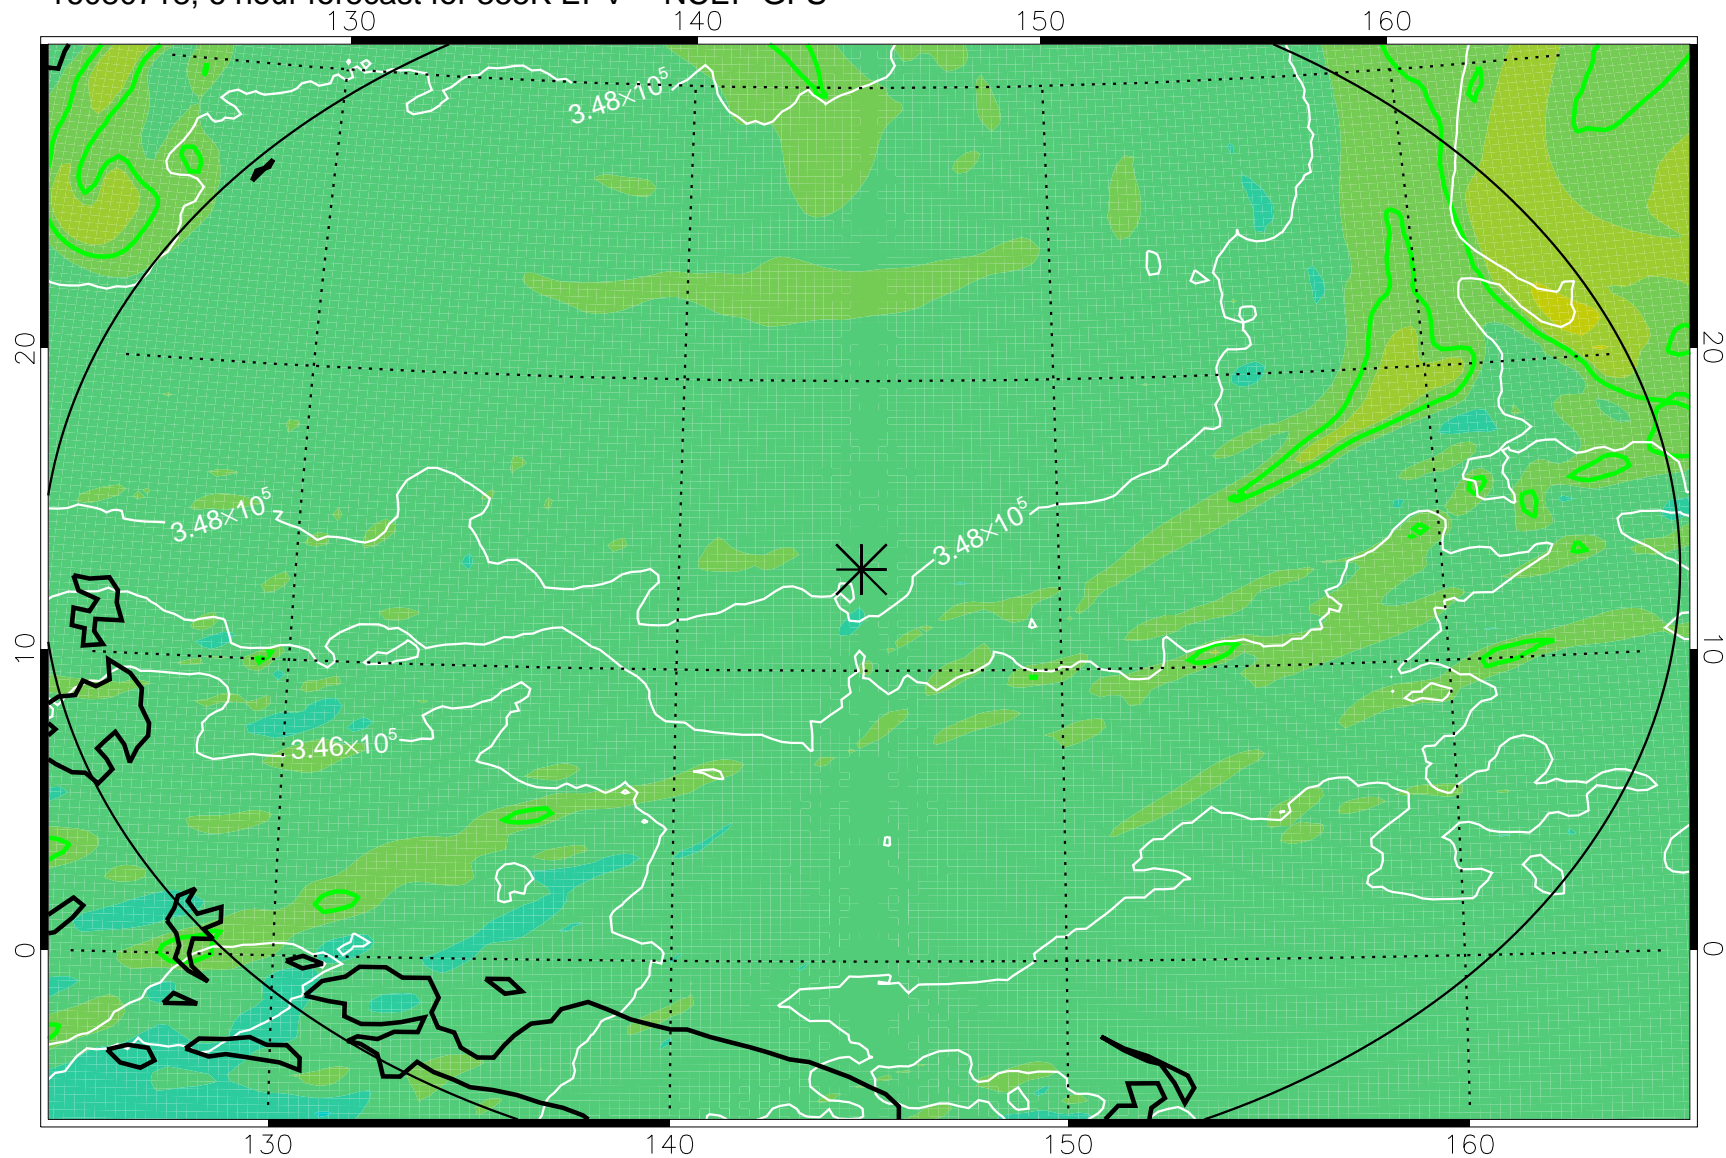

16080718, 6 hour forecast for 355K EPV -- NCEP GFS

355K Montgomery Streamfunction, white  
EPV Tropopause (2 PVU) Position  
Range ring of 2304 km

16080800, 12 hour forecast for 355K EPV -- NCEP GFS

355K Montgomery Streamfunction, white  
EPV Tropopause (2 PVU) Position  
Range ring of 2304 km

16080806, 18 hour forecast for 355K EPV -- NCEP GFS

355K Montgomery Streamfunction, white  
EPV Tropopause (2 PVU) Position  
Range ring of 2304 km

16080812, 24 hour forecast for 355K EPV -- NCEP GFS

355K Montgomery Streamfunction, white  
EPV Tropopause (2 PVU) Position  
Range ring of 2304 km

16080818, 30 hour forecast for 355K EPV -- NCEP GFS

355K Montgomery Streamfunction, white  
EPV Tropopause (2 PVU) Position  
Range ring of 2304 km

16080900, 36 hour forecast for 355K EPV -- NCEP GFS

355K Montgomery Streamfunction, white  
EPV Tropopause (2 PVU) Position  
Range ring of 2304 km

16081006, 66 hour forecast for 355K EPV -- NCEP GFS

355K Montgomery Streamfunction, white  
EPV Tropopause (2 PVU) Position  
Range ring of 2304 km

16081012, 72 hour forecast for 355K EPV -- NCEP GFS

355K Montgomery Streamfunction, white  
EPV Tropopause (2 PVU) Position  
Range ring of 2304 km