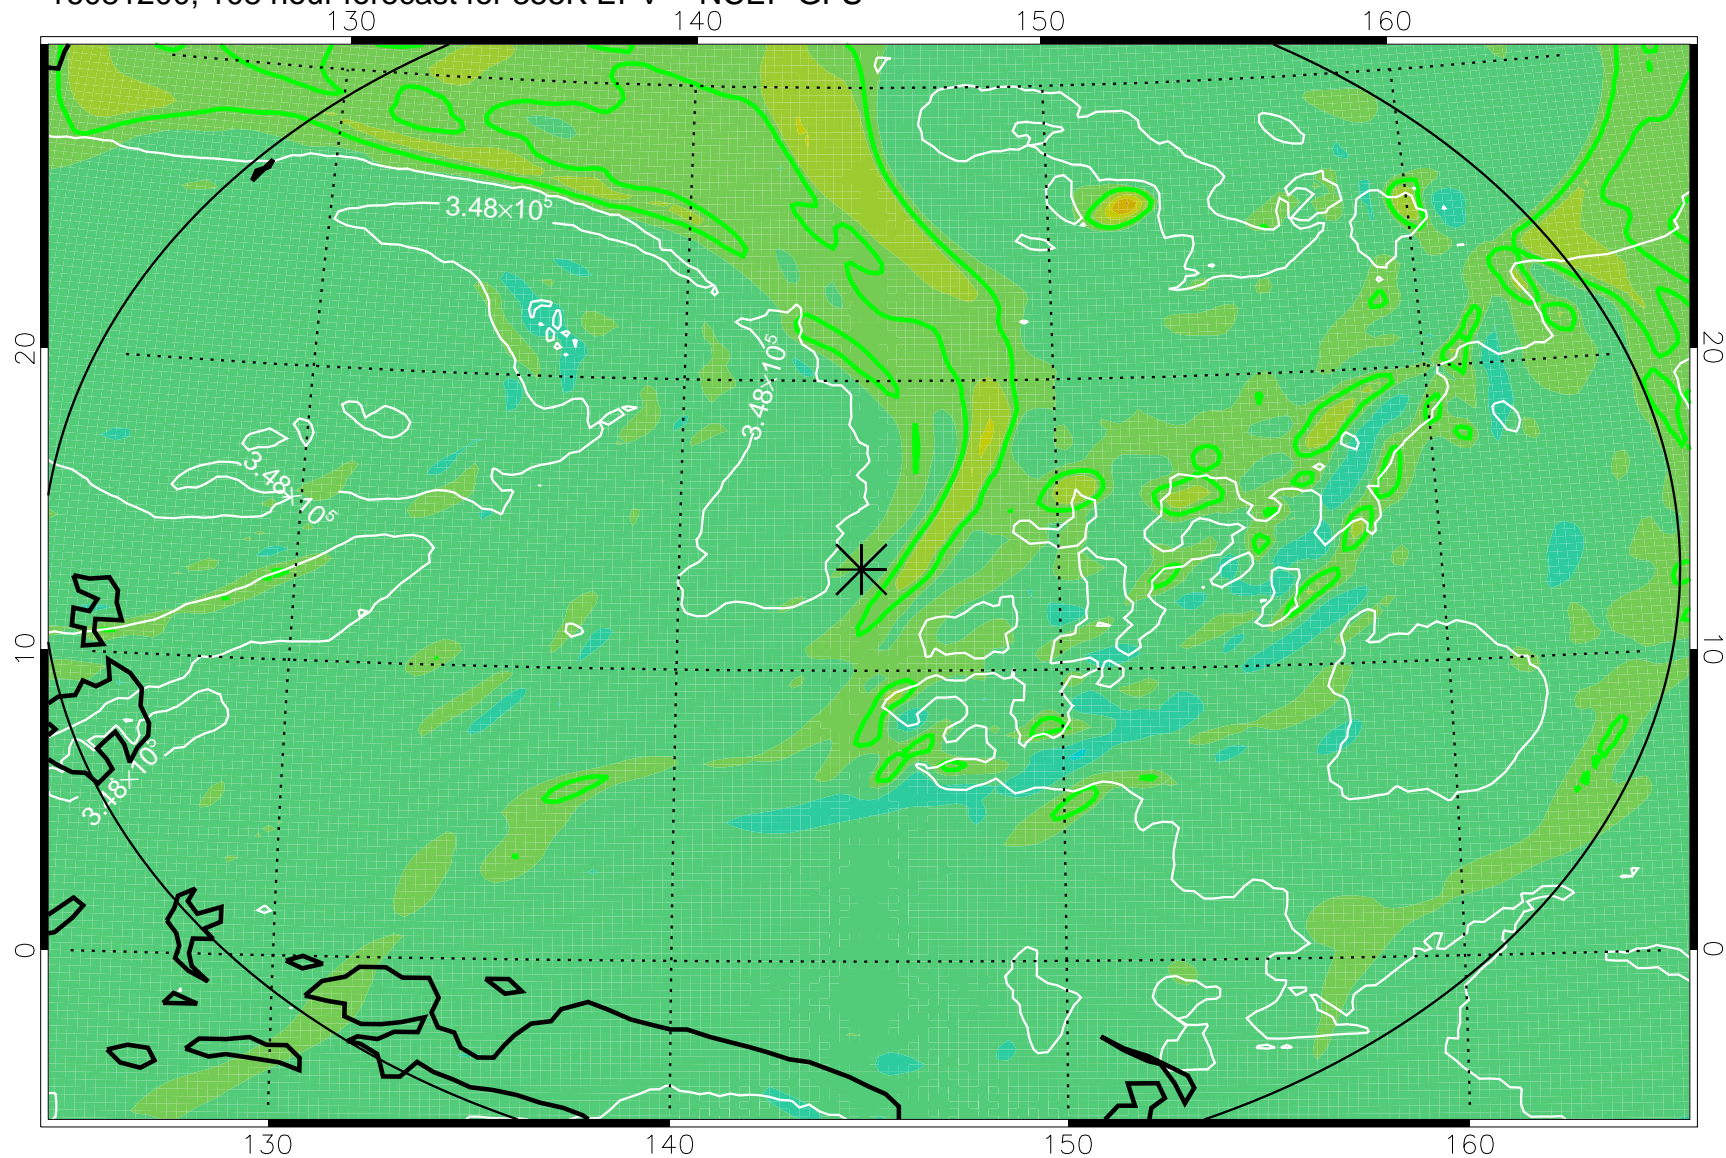

16081018, 78 hour forecast for 355K EPV -- NCEP GFS

355K Montgomery Streamfunction, white  
EPV Tropopause (2 PVU) Position  
Range ring of 2304 km

16081100, 84 hour forecast for 355K EPV -- NCEP GFS

355K Montgomery Streamfunction, white  
EPV Tropopause (2 PVU) Position  
Range ring of 2304 km

16081106, 90 hour forecast for 355K EPV -- NCEP GFS

355K Montgomery Streamfunction, white  
EPV Tropopause (2 PVU) Position  
Range ring of 2304 km

16081112, 96 hour forecast for 355K EPV -- NCEP GFS

355K Montgomery Streamfunction, white  
EPV Tropopause (2 PVU) Position  
Range ring of 2304 km

16081118, 102 hour forecast for 355K EPV -- NCEP GFS

355K Montgomery Streamfunction, white  
EPV Tropopause (2 PVU) Position  
Range ring of 2304 km

16081200, 108 hour forecast for 355K EPV -- NCEP GFS

355K Montgomery Streamfunction, white  
EPV Tropopause (2 PVU) Position  
Range ring of 2304 km

16081206, 114 hour forecast for 355K EPV -- NCEP GFS

355K Montgomery Streamfunction, white  
EPV Tropopause (2 PVU) Position  
Range ring of 2304 km

16081212, 120 hour forecast for 355K EPV -- NCEP GFS

355K Montgomery Streamfunction, white  
EPV Tropopause (2 PVU) Position  
Range ring of 2304 km