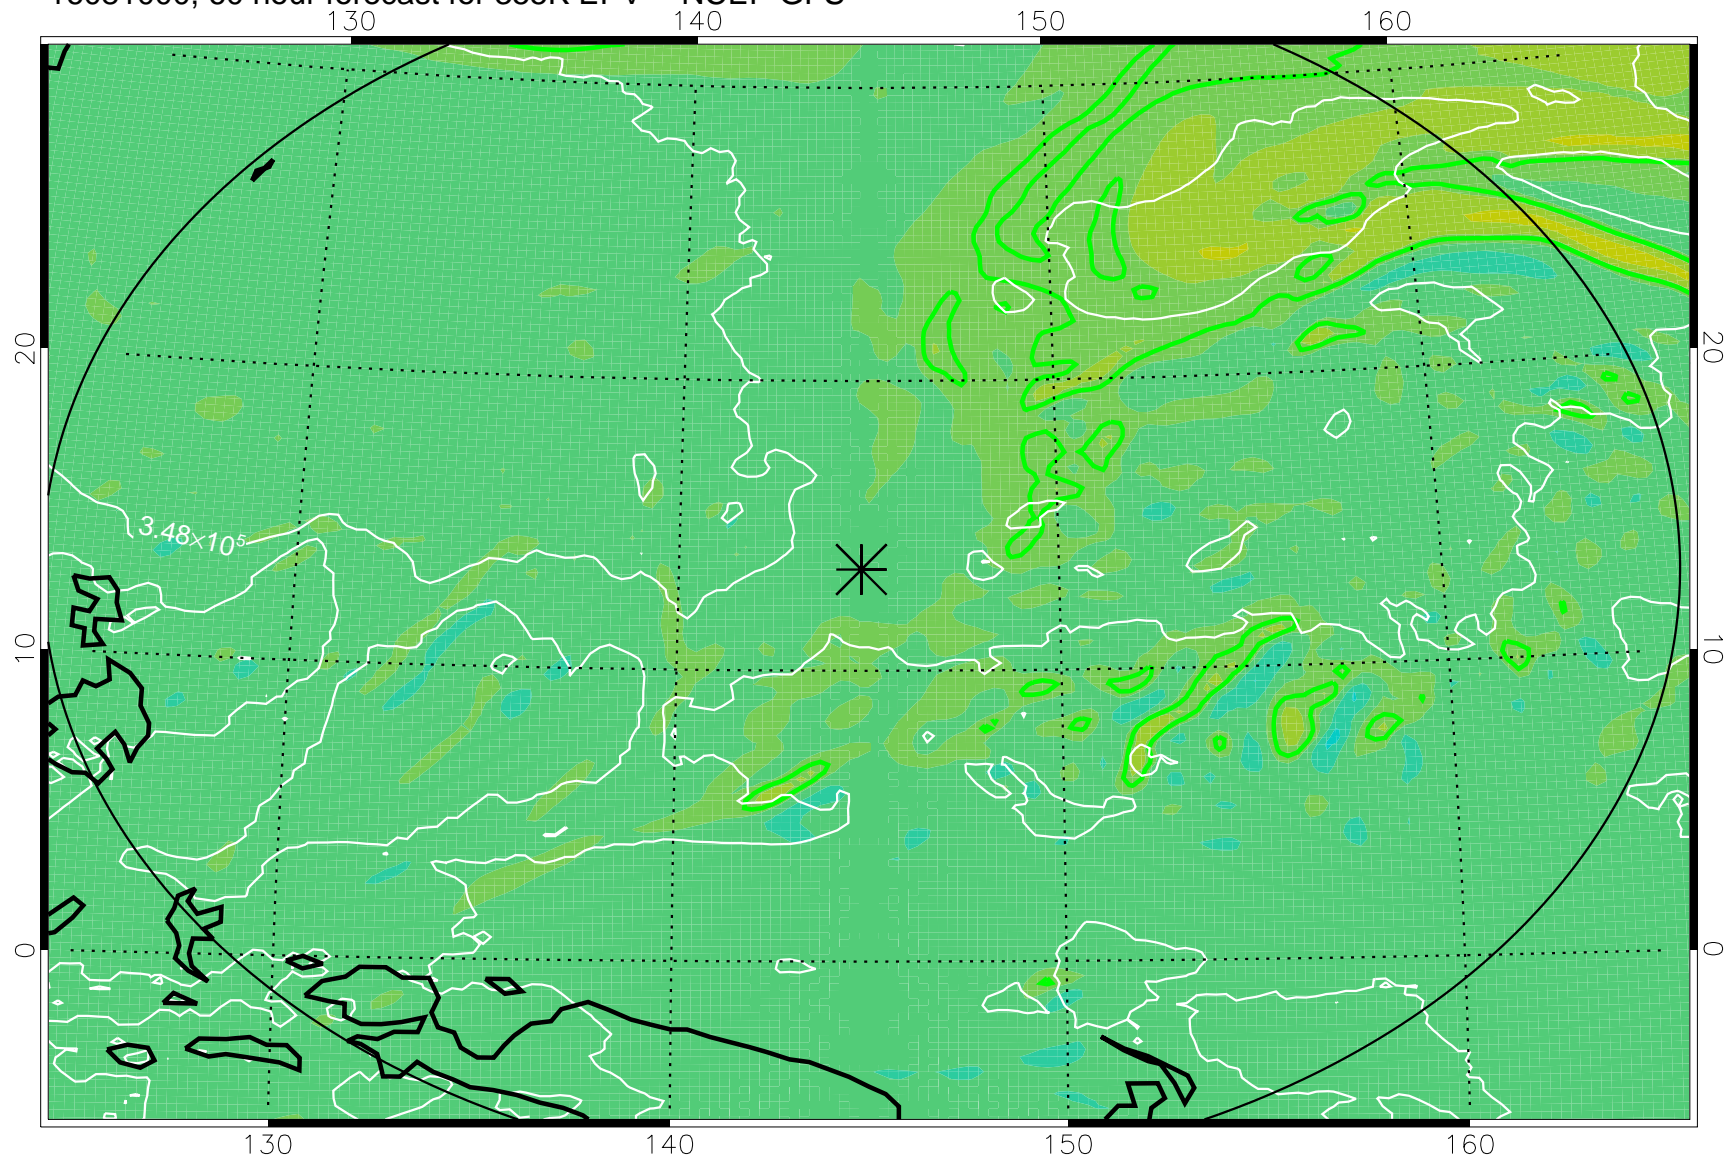

16080906, 42 hour forecast for 355K EPV -- NCEP GFS

355K Montgomery Streamfunction, white  
EPV Tropopause (2 PVU) Position  
Range ring of 2304 km

16080912, 48 hour forecast for 355K EPV -- NCEP GFS

355K Montgomery Streamfunction, white  
EPV Tropopause (2 PVU) Position  
Range ring of 2304 km

16080918, 54 hour forecast for 355K EPV -- NCEP GFS

355K Montgomery Streamfunction, white  
EPV Tropopause (2 PVU) Position  
Range ring of 2304 km

16081000, 60 hour forecast for 355K EPV -- NCEP GFS

355K Montgomery Streamfunction, white  
EPV Tropopause (2 PVU) Position  
Range ring of 2304 km

16081006, 66 hour forecast for 355K EPV -- NCEP GFS

355K Montgomery Streamfunction, white  
EPV Tropopause (2 PVU) Position  
Range ring of 2304 km

16081012, 72 hour forecast for 355K EPV -- NCEP GFS

355K Montgomery Streamfunction, white  
EPV Tropopause (2 PVU) Position  
Range ring of 2304 km

16081018, 78 hour forecast for 355K EPV -- NCEP GFS

355K Montgomery Streamfunction, white  
EPV Tropopause (2 PVU) Position  
Range ring of 2304 km

16081100, 84 hour forecast for 355K EPV -- NCEP GFS

355K Montgomery Streamfunction, white  
EPV Tropopause (2 PVU) Position  
Range ring of 2304 km