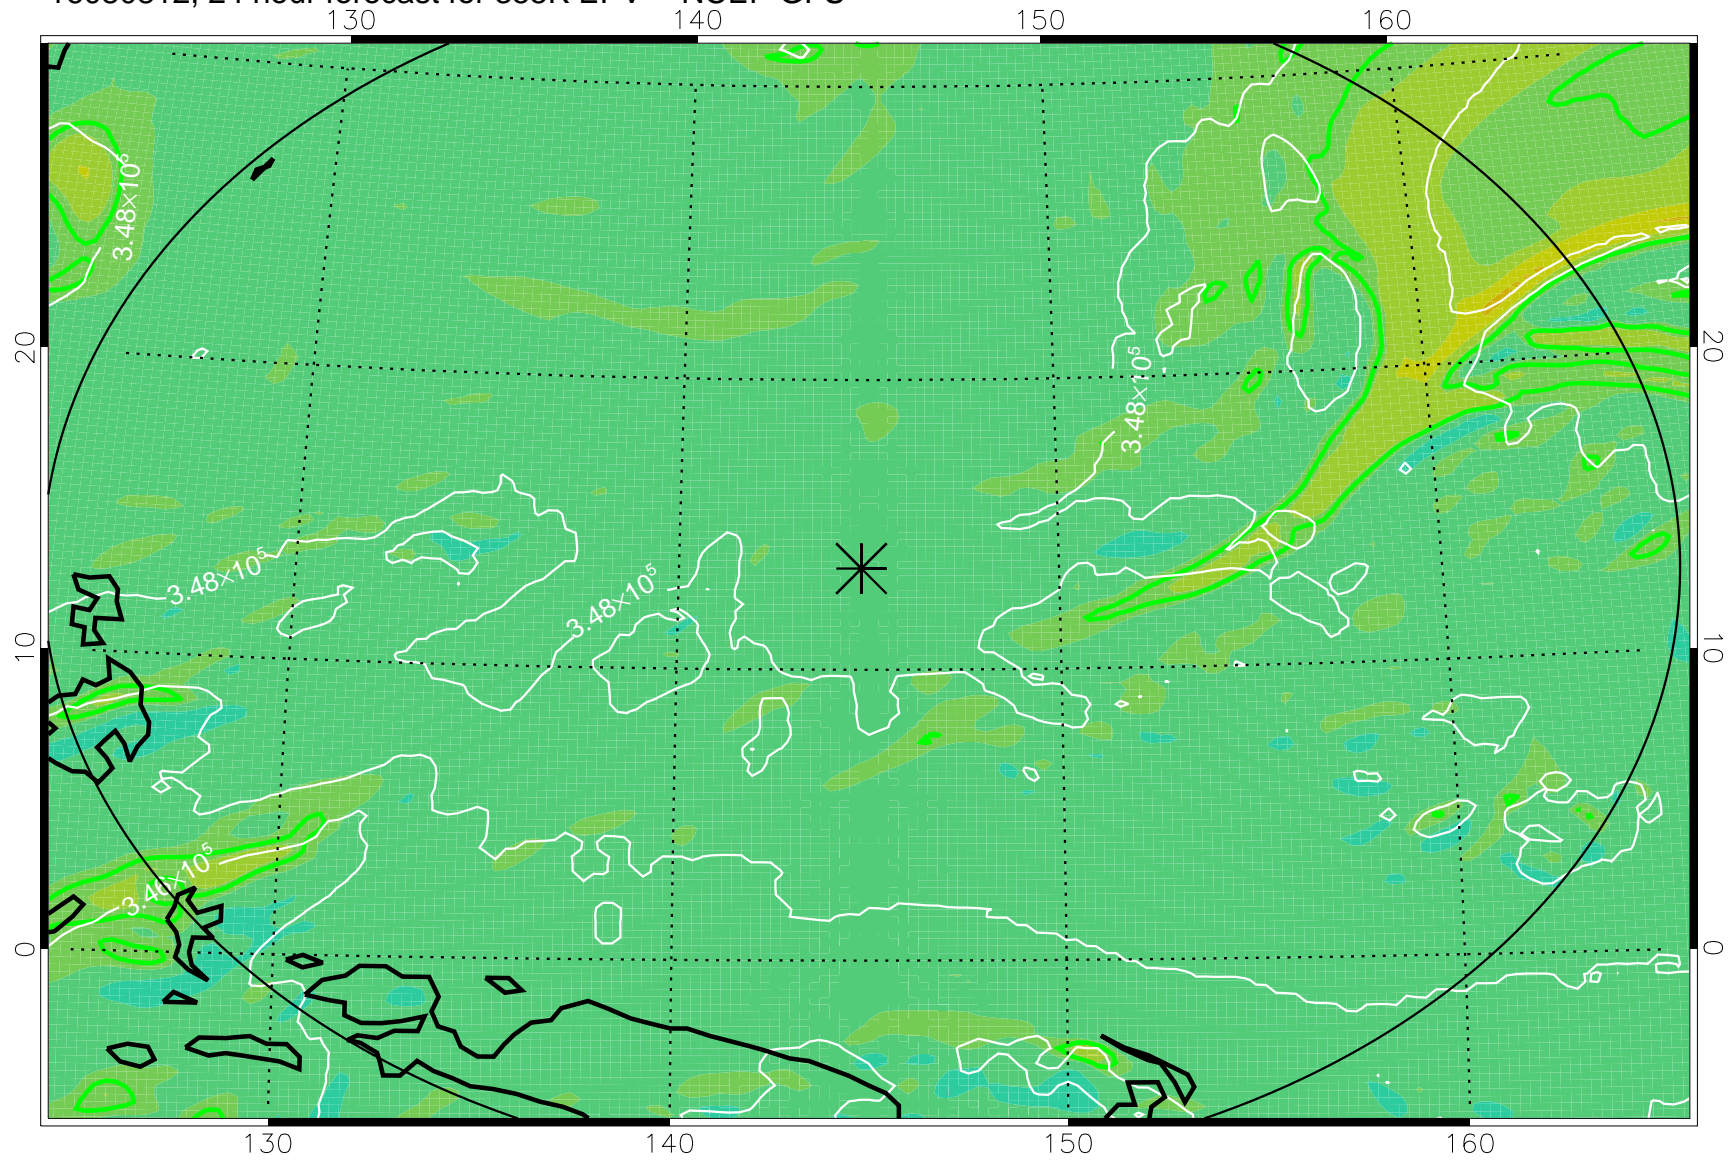

16080718, 6 hour forecast for 355K EPV -- NCEP GFS

355K Montgomery Streamfunction, white  
EPV Tropopause (2 PVU) Position  
Range ring of 2304 km

16080800, 12 hour forecast for 355K EPV -- NCEP GFS

355K Montgomery Streamfunction, white  
EPV Tropopause (2 PVU) Position  
Range ring of 2304 km

16080806, 18 hour forecast for 355K EPV -- NCEP GFS

355K Montgomery Streamfunction, white  
EPV Tropopause (2 PVU) Position  
Range ring of 2304 km

16080812, 24 hour forecast for 355K EPV -- NCEP GFS

355K Montgomery Streamfunction, white  
EPV Tropopause (2 PVU) Position  
Range ring of 2304 km

16080818, 30 hour forecast for 355K EPV -- NCEP GFS

355K Montgomery Streamfunction, white  
EPV Tropopause (2 PVU) Position  
Range ring of 2304 km

16080900, 36 hour forecast for 355K EPV -- NCEP GFS

355K Montgomery Streamfunction, white  
EPV Tropopause (2 PVU) Position  
Range ring of 2304 km

16081006, 66 hour forecast for 355K EPV -- NCEP GFS

355K Montgomery Streamfunction, white  
EPV Tropopause (2 PVU) Position  
Range ring of 2304 km

16081012, 72 hour forecast for 355K EPV -- NCEP GFS

355K Montgomery Streamfunction, white  
EPV Tropopause (2 PVU) Position  
Range ring of 2304 km