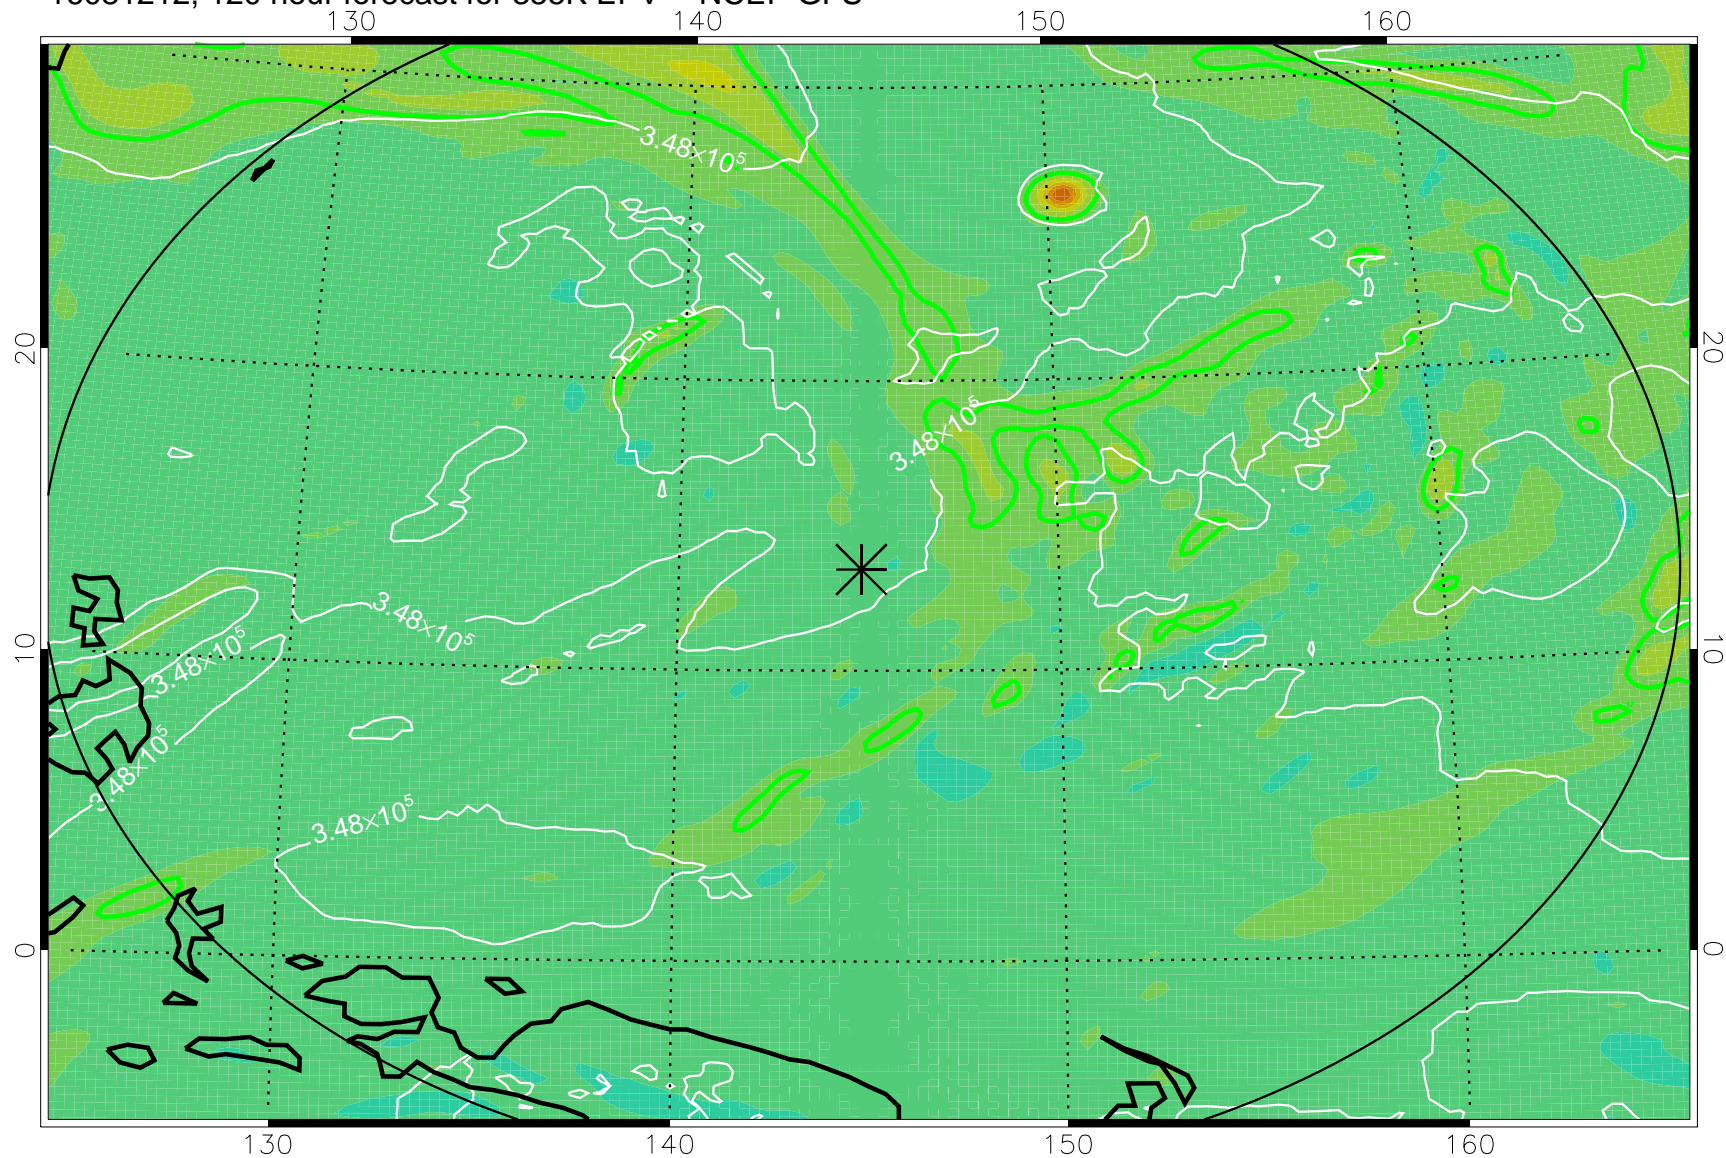

16081018, 78 hour forecast for 355K EPV -- NCEP GFS

355K Montgomery Streamfunction, white  
EPV Tropopause (2 PVU) Position  
Range ring of 2304 km

16081100, 84 hour forecast for 355K EPV -- NCEP GFS

355K Montgomery Streamfunction, white  
EPV Tropopause (2 PVU) Position  
Range ring of 2304 km

16081106, 90 hour forecast for 355K EPV -- NCEP GFS

355K Montgomery Streamfunction, white  
EPV Tropopause (2 PVU) Position  
Range ring of 2304 km

16081112, 96 hour forecast for 355K EPV -- NCEP GFS

355K Montgomery Streamfunction, white  
EPV Tropopause (2 PVU) Position  
Range ring of 2304 km

16081118, 102 hour forecast for 355K EPV -- NCEP GFS

355K Montgomery Streamfunction, white  
EPV Tropopause (2 PVU) Position  
Range ring of 2304 km

16081200, 108 hour forecast for 355K EPV -- NCEP GFS

355K Montgomery Streamfunction, white  
EPV Tropopause (2 PVU) Position  
Range ring of 2304 km

16081206, 114 hour forecast for 355K EPV -- NCEP GFS

355K Montgomery Streamfunction, white  
EPV Tropopause (2 PVU) Position  
Range ring of 2304 km

16081212, 120 hour forecast for 355K EPV -- NCEP GFS

355K Montgomery Streamfunction, white  
EPV Tropopause (2 PVU) Position  
Range ring of 2304 km