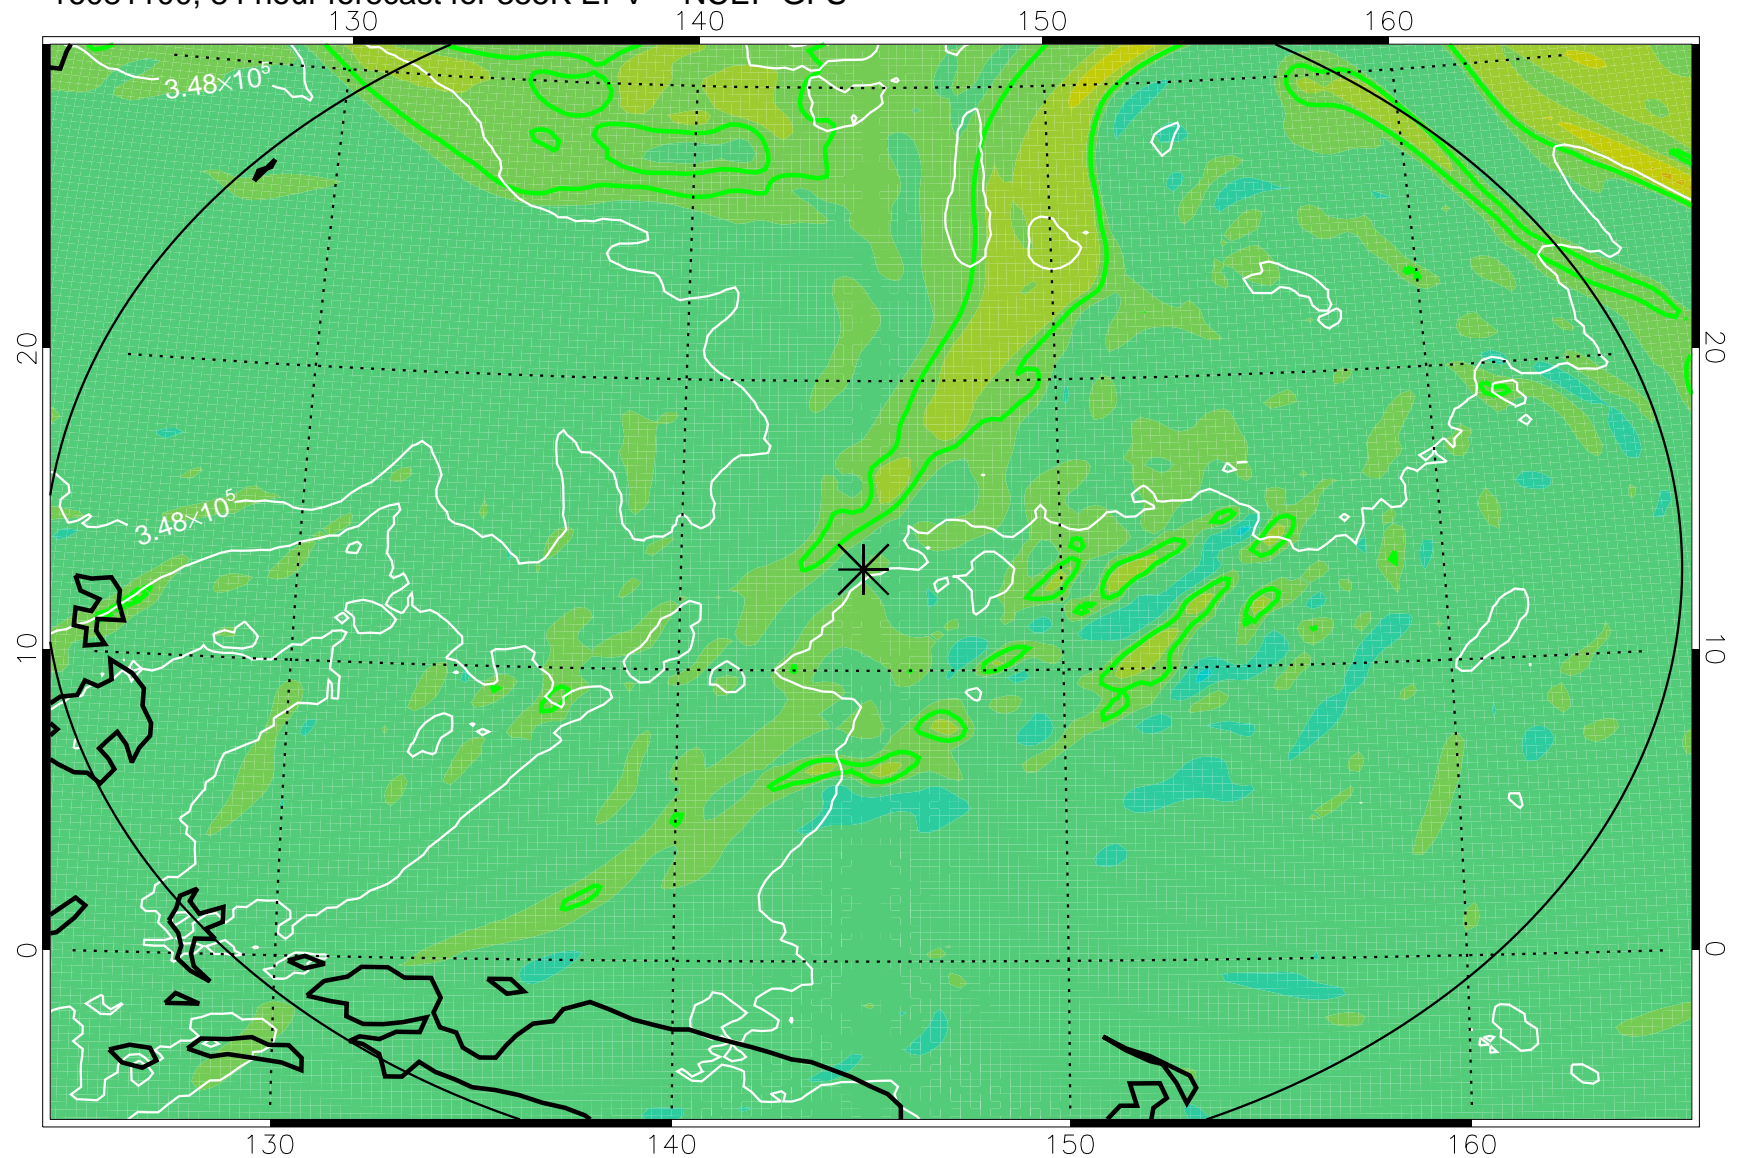

16081006, 66 hour forecast for 355K EPV -- NCEP GFS

355K Montgomery Streamfunction, white  
EPV Tropopause (2 PVU) Position  
Range ring of 2304 km

16081012, 72 hour forecast for 355K EPV -- NCEP GFS

355K Montgomery Streamfunction, white  
EPV Tropopause (2 PVU) Position  
Range ring of 2304 km

16081018, 78 hour forecast for 355K EPV -- NCEP GFS

355K Montgomery Streamfunction, white  
EPV Tropopause (2 PVU) Position  
Range ring of 2304 km

16081100, 84 hour forecast for 355K EPV -- NCEP GFS

355K Montgomery Streamfunction, white  
EPV Tropopause (2 PVU) Position  
Range ring of 2304 km

16081106, 90 hour forecast for 355K EPV -- NCEP GFS

355K Montgomery Streamfunction, white  
EPV Tropopause (2 PVU) Position  
Range ring of 2304 km

16081112, 96 hour forecast for 355K EPV -- NCEP GFS

355K Montgomery Streamfunction, white  
EPV Tropopause (2 PVU) Position  
Range ring of 2304 km

16081118, 102 hour forecast for 355K EPV -- NCEP GFS

355K Montgomery Streamfunction, white  
EPV Tropopause (2 PVU) Position  
Range ring of 2304 km

16081200, 108 hour forecast for 355K EPV -- NCEP GFS

355K Montgomery Streamfunction, white  
EPV Tropopause (2 PVU) Position  
Range ring of 2304 km