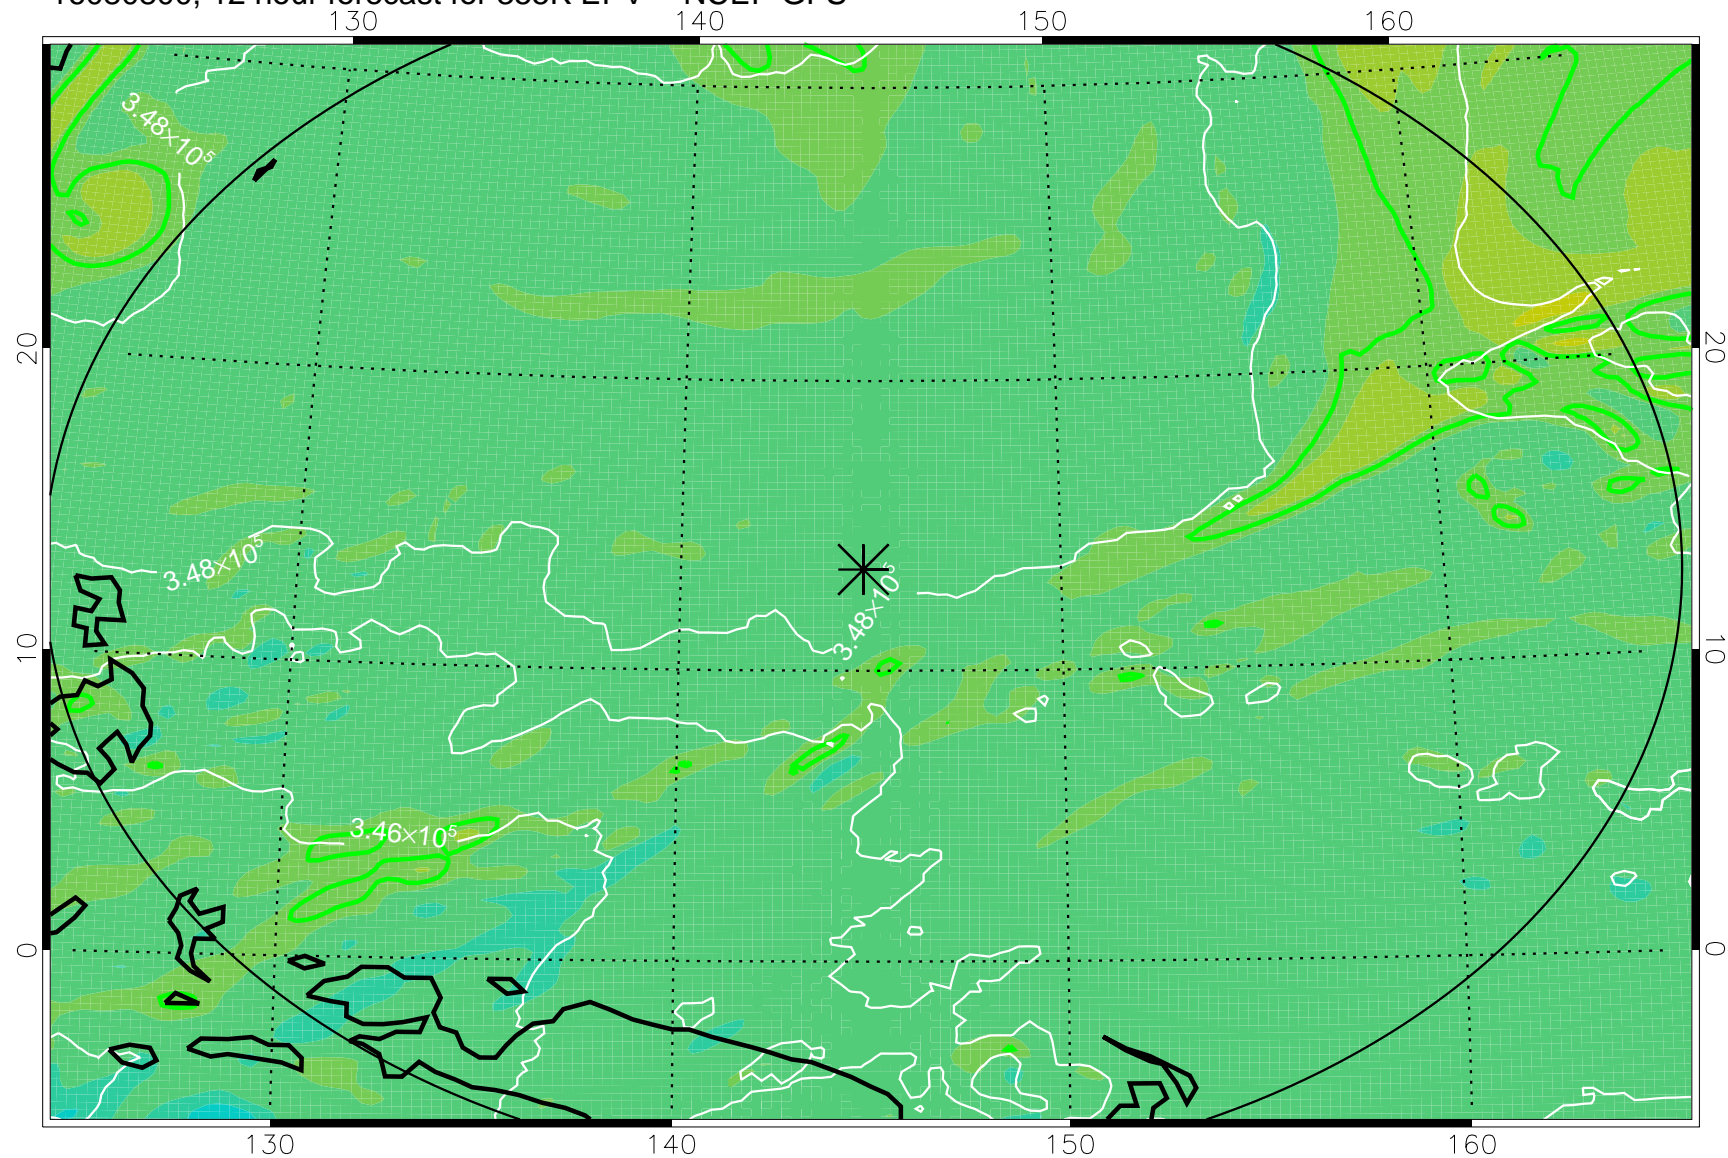

16080718, 6 hour forecast for 355K EPV -- NCEP GFS

355K Montgomery Streamfunction, white  
EPV Tropopause (2 PVU) Position  
Range ring of 2304 km

16080800, 12 hour forecast for 355K EPV -- NCEP GFS

355K Montgomery Streamfunction, white  
EPV Tropopause (2 PVU) Position  
Range ring of 2304 km

16080806, 18 hour forecast for 355K EPV -- NCEP GFS

355K Montgomery Streamfunction, white  
EPV Tropopause (2 PVU) Position  
Range ring of 2304 km

16080812, 24 hour forecast for 355K EPV -- NCEP GFS

355K Montgomery Streamfunction, white  
EPV Tropopause (2 PVU) Position  
Range ring of 2304 km

16080818, 30 hour forecast for 355K EPV -- NCEP GFS

355K Montgomery Streamfunction, white  
EPV Tropopause (2 PVU) Position  
Range ring of 2304 km

16080900, 36 hour forecast for 355K EPV -- NCEP GFS

355K Montgomery Streamfunction, white  
EPV Tropopause (2 PVU) Position  
Range ring of 2304 km

16081006, 66 hour forecast for 355K EPV -- NCEP GFS

355K Montgomery Streamfunction, white  
EPV Tropopause (2 PVU) Position  
Range ring of 2304 km

16081012, 72 hour forecast for 355K EPV -- NCEP GFS

355K Montgomery Streamfunction, white  
EPV Tropopause (2 PVU) Position  
Range ring of 2304 km