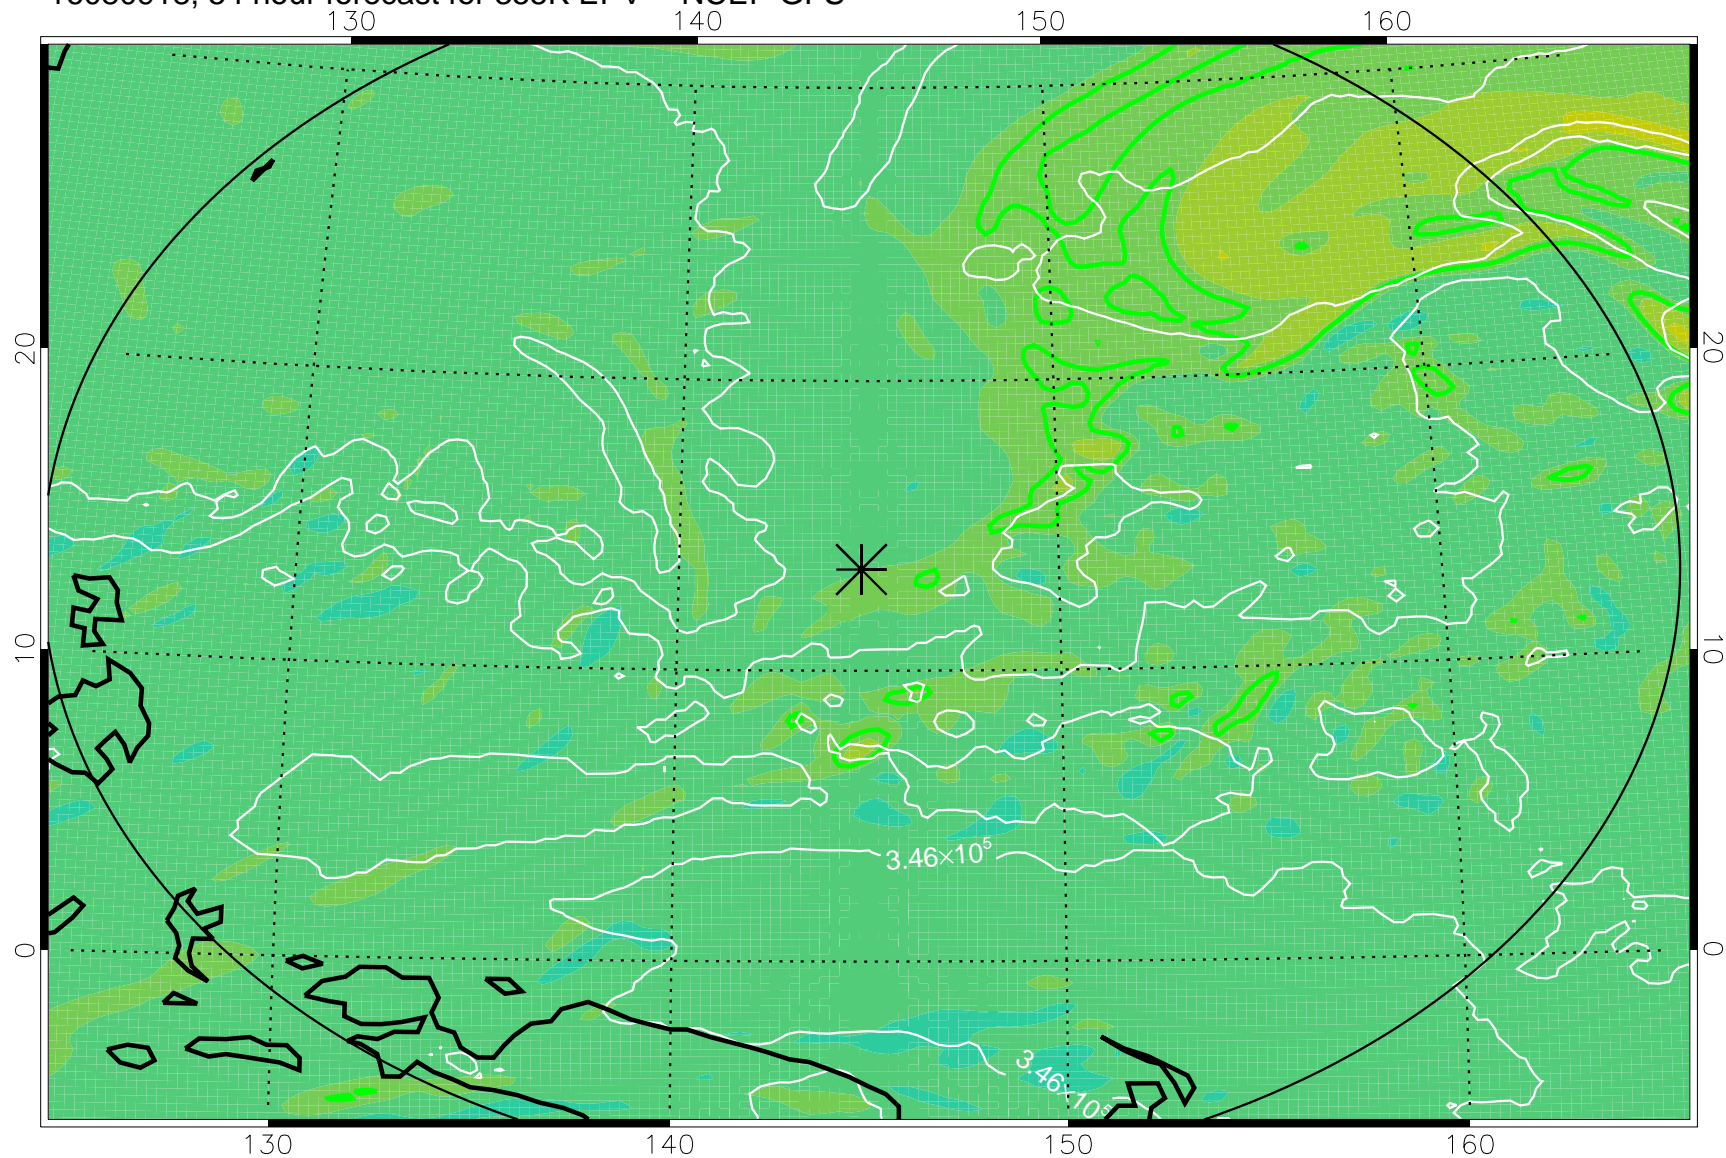

16080906, 42 hour forecast for 355K EPV -- NCEP GFS

355K Montgomery Streamfunction, white  
EPV Tropopause (2 PVU) Position  
Range ring of 2304 km

16080912, 48 hour forecast for 355K EPV -- NCEP GFS

355K Montgomery Streamfunction, white  
EPV Tropopause (2 PVU) Position  
Range ring of 2304 km

16080918, 54 hour forecast for 355K EPV -- NCEP GFS

355K Montgomery Streamfunction, white  
EPV Tropopause (2 PVU) Position  
Range ring of 2304 km

16081000, 60 hour forecast for 355K EPV -- NCEP GFS

355K Montgomery Streamfunction, white  
EPV Tropopause (2 PVU) Position  
Range ring of 2304 km

16081006, 66 hour forecast for 355K EPV -- NCEP GFS

355K Montgomery Streamfunction, white  
EPV Tropopause (2 PVU) Position  
Range ring of 2304 km

16081012, 72 hour forecast for 355K EPV -- NCEP GFS

355K Montgomery Streamfunction, white  
EPV Tropopause (2 PVU) Position  
Range ring of 2304 km

16081018, 78 hour forecast for 355K EPV -- NCEP GFS

355K Montgomery Streamfunction, white  
EPV Tropopause (2 PVU) Position  
Range ring of 2304 km

16081100, 84 hour forecast for 355K EPV -- NCEP GFS

355K Montgomery Streamfunction, white  
EPV Tropopause (2 PVU) Position  
Range ring of 2304 km