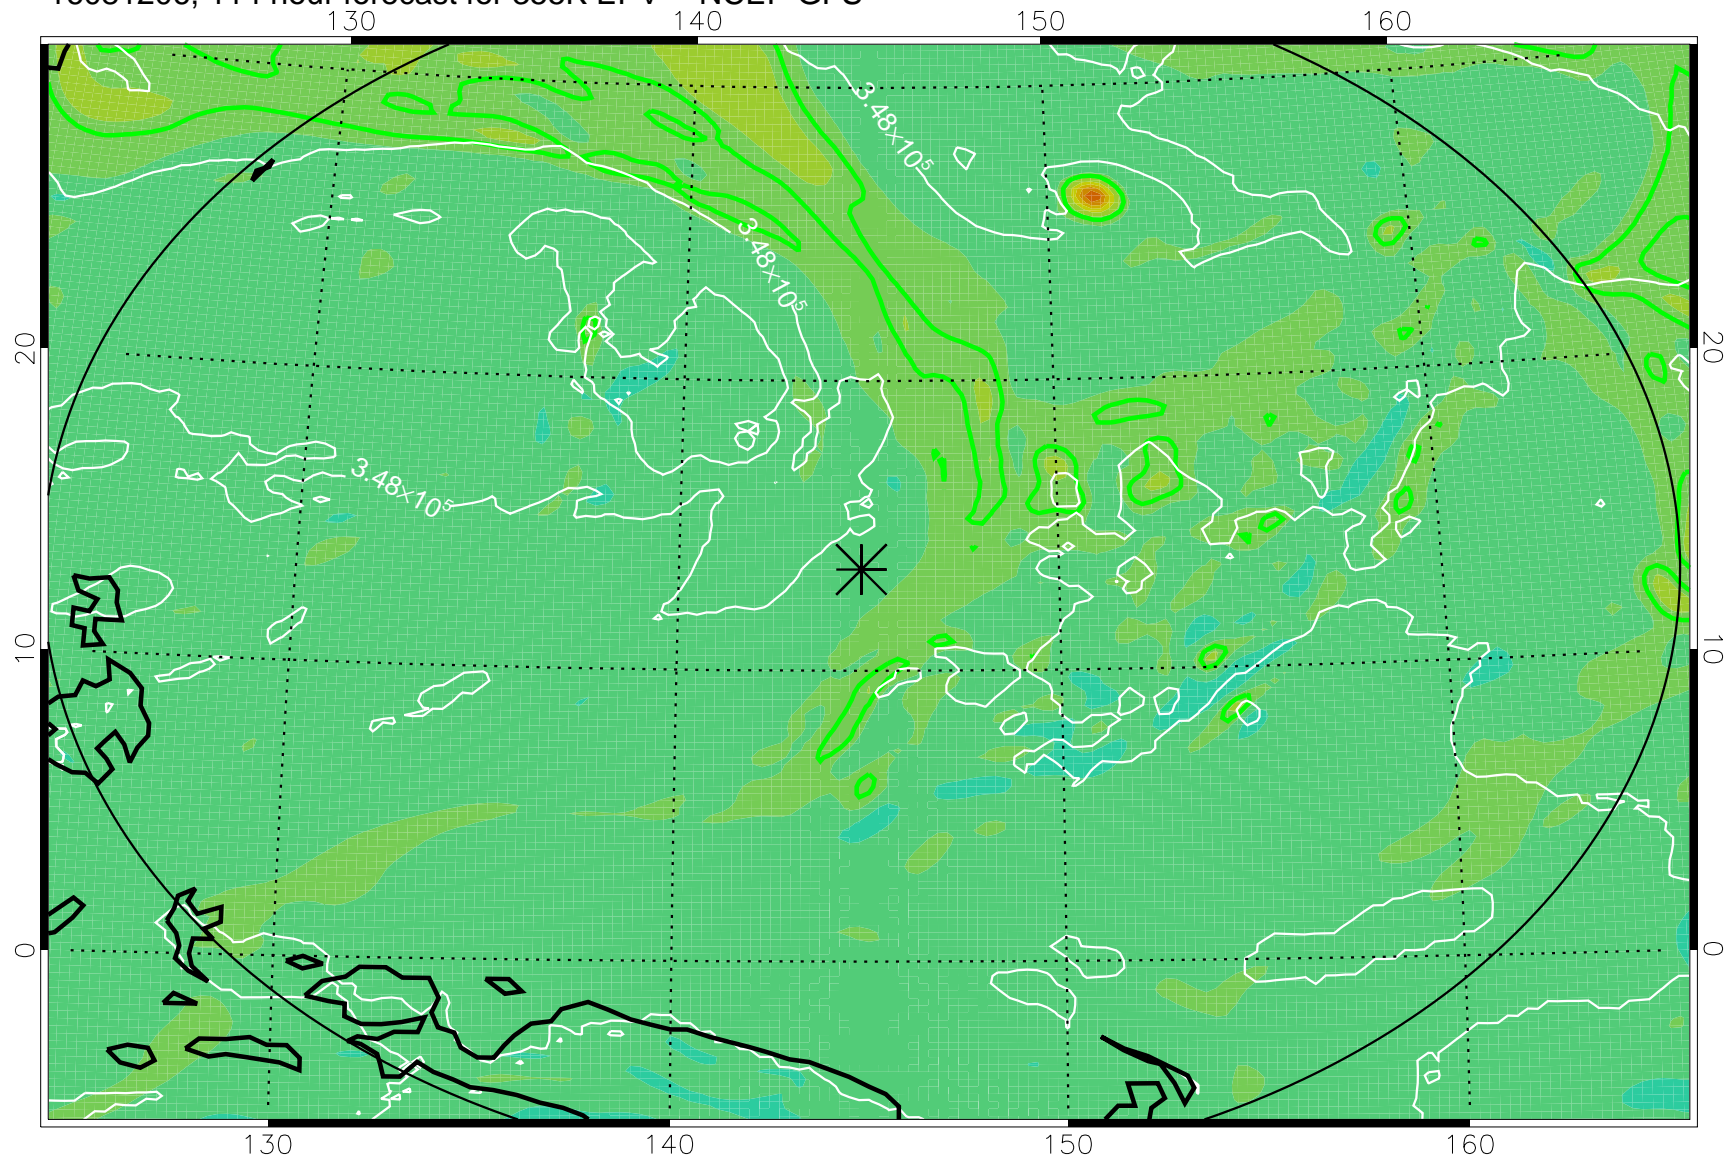

16081018, 78 hour forecast for 355K EPV -- NCEP GFS

355K Montgomery Streamfunction, white  
EPV Tropopause (2 PVU) Position  
Range ring of 2304 km

16081100, 84 hour forecast for 355K EPV -- NCEP GFS

355K Montgomery Streamfunction, white  
EPV Tropopause (2 PVU) Position  
Range ring of 2304 km

16081106, 90 hour forecast for 355K EPV -- NCEP GFS

355K Montgomery Streamfunction, white  
EPV Tropopause (2 PVU) Position  
Range ring of 2304 km

16081112, 96 hour forecast for 355K EPV -- NCEP GFS

355K Montgomery Streamfunction, white  
EPV Tropopause (2 PVU) Position  
Range ring of 2304 km

16081118, 102 hour forecast for 355K EPV -- NCEP GFS

355K Montgomery Streamfunction, white  
EPV Tropopause (2 PVU) Position  
Range ring of 2304 km

16081200, 108 hour forecast for 355K EPV -- NCEP GFS

355K Montgomery Streamfunction, white  
EPV Tropopause (2 PVU) Position  
Range ring of 2304 km

16081206, 114 hour forecast for 355K EPV -- NCEP GFS

355K Montgomery Streamfunction, white  
EPV Tropopause (2 PVU) Position  
Range ring of 2304 km

16081212, 120 hour forecast for 355K EPV -- NCEP GFS

355K Montgomery Streamfunction, white  
EPV Tropopause (2 PVU) Position  
Range ring of 2304 km