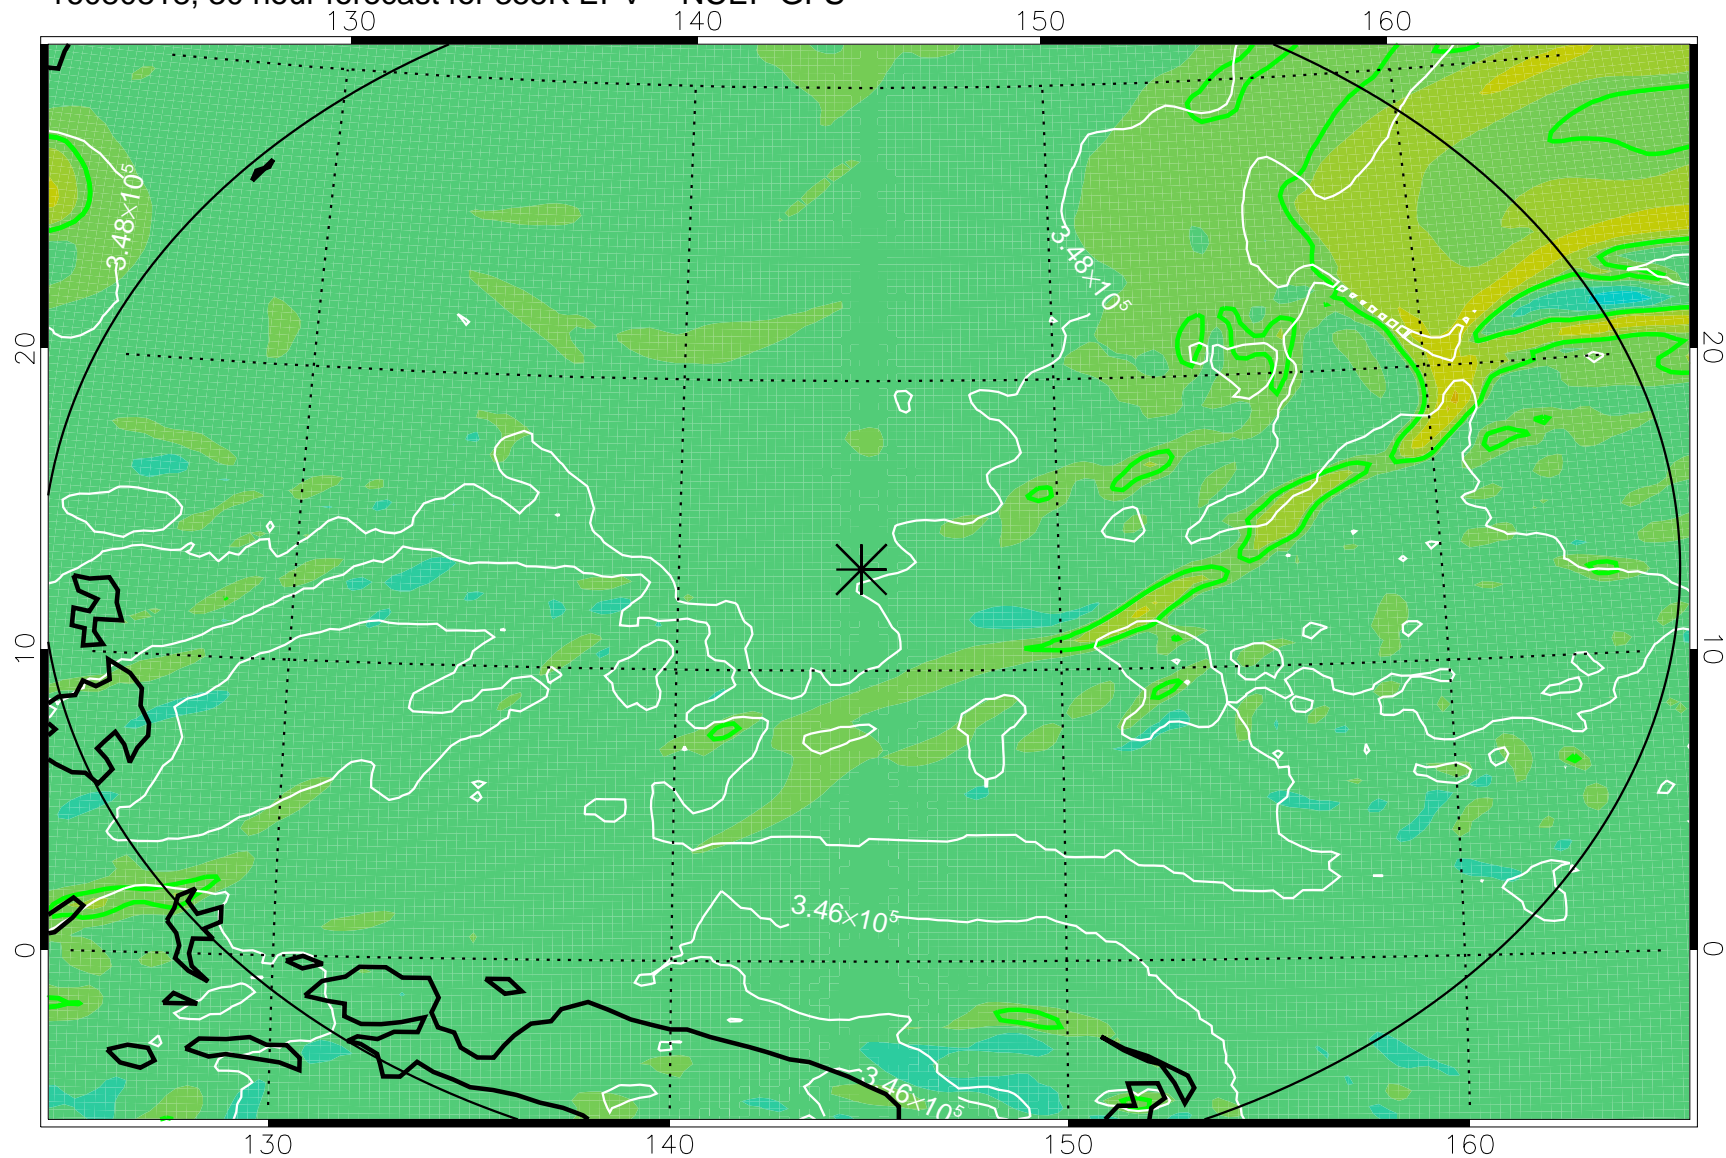

16080806, 18 hour forecast for 355K EPV -- NCEP GFS

355K Montgomery Streamfunction, white  
EPV Tropopause (2 PVU) Position  
Range ring of 2304 km

16080812, 24 hour forecast for 355K EPV -- NCEP GFS

355K Montgomery Streamfunction, white  
EPV Tropopause (2 PVU) Position  
Range ring of 2304 km

16080818, 30 hour forecast for 355K EPV -- NCEP GFS

355K Montgomery Streamfunction, white  
EPV Tropopause (2 PVU) Position  
Range ring of 2304 km

16080900, 36 hour forecast for 355K EPV -- NCEP GFS

355K Montgomery Streamfunction, white  
EPV Tropopause (2 PVU) Position  
Range ring of 2304 km

16080906, 42 hour forecast for 355K EPV -- NCEP GFS

355K Montgomery Streamfunction, white  
EPV Tropopause (2 PVU) Position  
Range ring of 2304 km

16080912, 48 hour forecast for 355K EPV -- NCEP GFS

355K Montgomery Streamfunction, white  
EPV Tropopause (2 PVU) Position  
Range ring of 2304 km

16081006, 66 hour forecast for 355K EPV -- NCEP GFS

355K Montgomery Streamfunction, white  
EPV Tropopause (2 PVU) Position  
Range ring of 2304 km

16081012, 72 hour forecast for 355K EPV -- NCEP GFS

355K Montgomery Streamfunction, white  
EPV Tropopause (2 PVU) Position  
Range ring of 2304 km