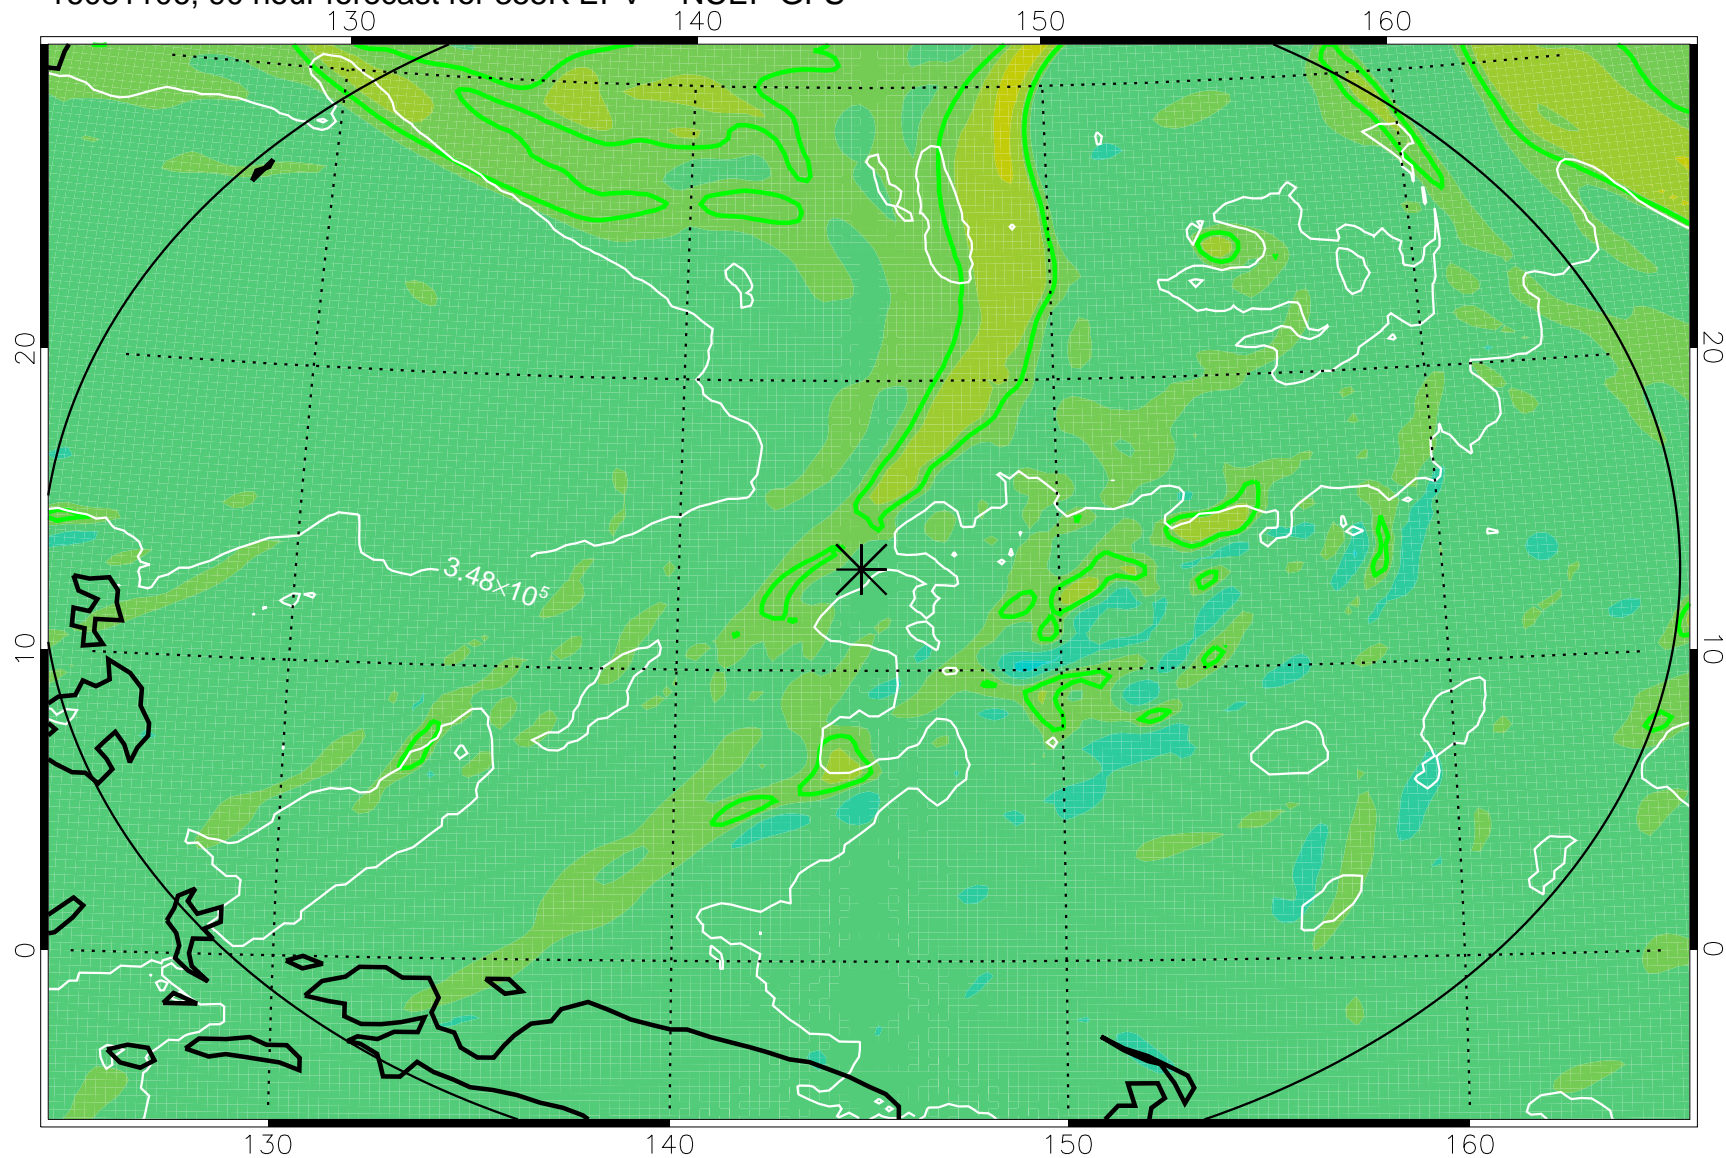

16081006, 66 hour forecast for 355K EPV -- NCEP GFS

355K Montgomery Streamfunction, white  
EPV Tropopause (2 PVU) Position  
Range ring of 2304 km

16081012, 72 hour forecast for 355K EPV -- NCEP GFS

355K Montgomery Streamfunction, white  
EPV Tropopause (2 PVU) Position  
Range ring of 2304 km

16081018, 78 hour forecast for 355K EPV -- NCEP GFS

355K Montgomery Streamfunction, white  
EPV Tropopause (2 PVU) Position  
Range ring of 2304 km

16081100, 84 hour forecast for 355K EPV -- NCEP GFS

355K Montgomery Streamfunction, white  
EPV Tropopause (2 PVU) Position  
Range ring of 2304 km

16081106, 90 hour forecast for 355K EPV -- NCEP GFS

355K Montgomery Streamfunction, white  
EPV Tropopause (2 PVU) Position  
Range ring of 2304 km

16081112, 96 hour forecast for 355K EPV -- NCEP GFS

355K Montgomery Streamfunction, white  
EPV Tropopause (2 PVU) Position  
Range ring of 2304 km

16081118, 102 hour forecast for 355K EPV -- NCEP GFS

355K Montgomery Streamfunction, white  
EPV Tropopause (2 PVU) Position  
Range ring of 2304 km

16081200, 108 hour forecast for 355K EPV -- NCEP GFS

355K Montgomery Streamfunction, white  
EPV Tropopause (2 PVU) Position  
Range ring of 2304 km