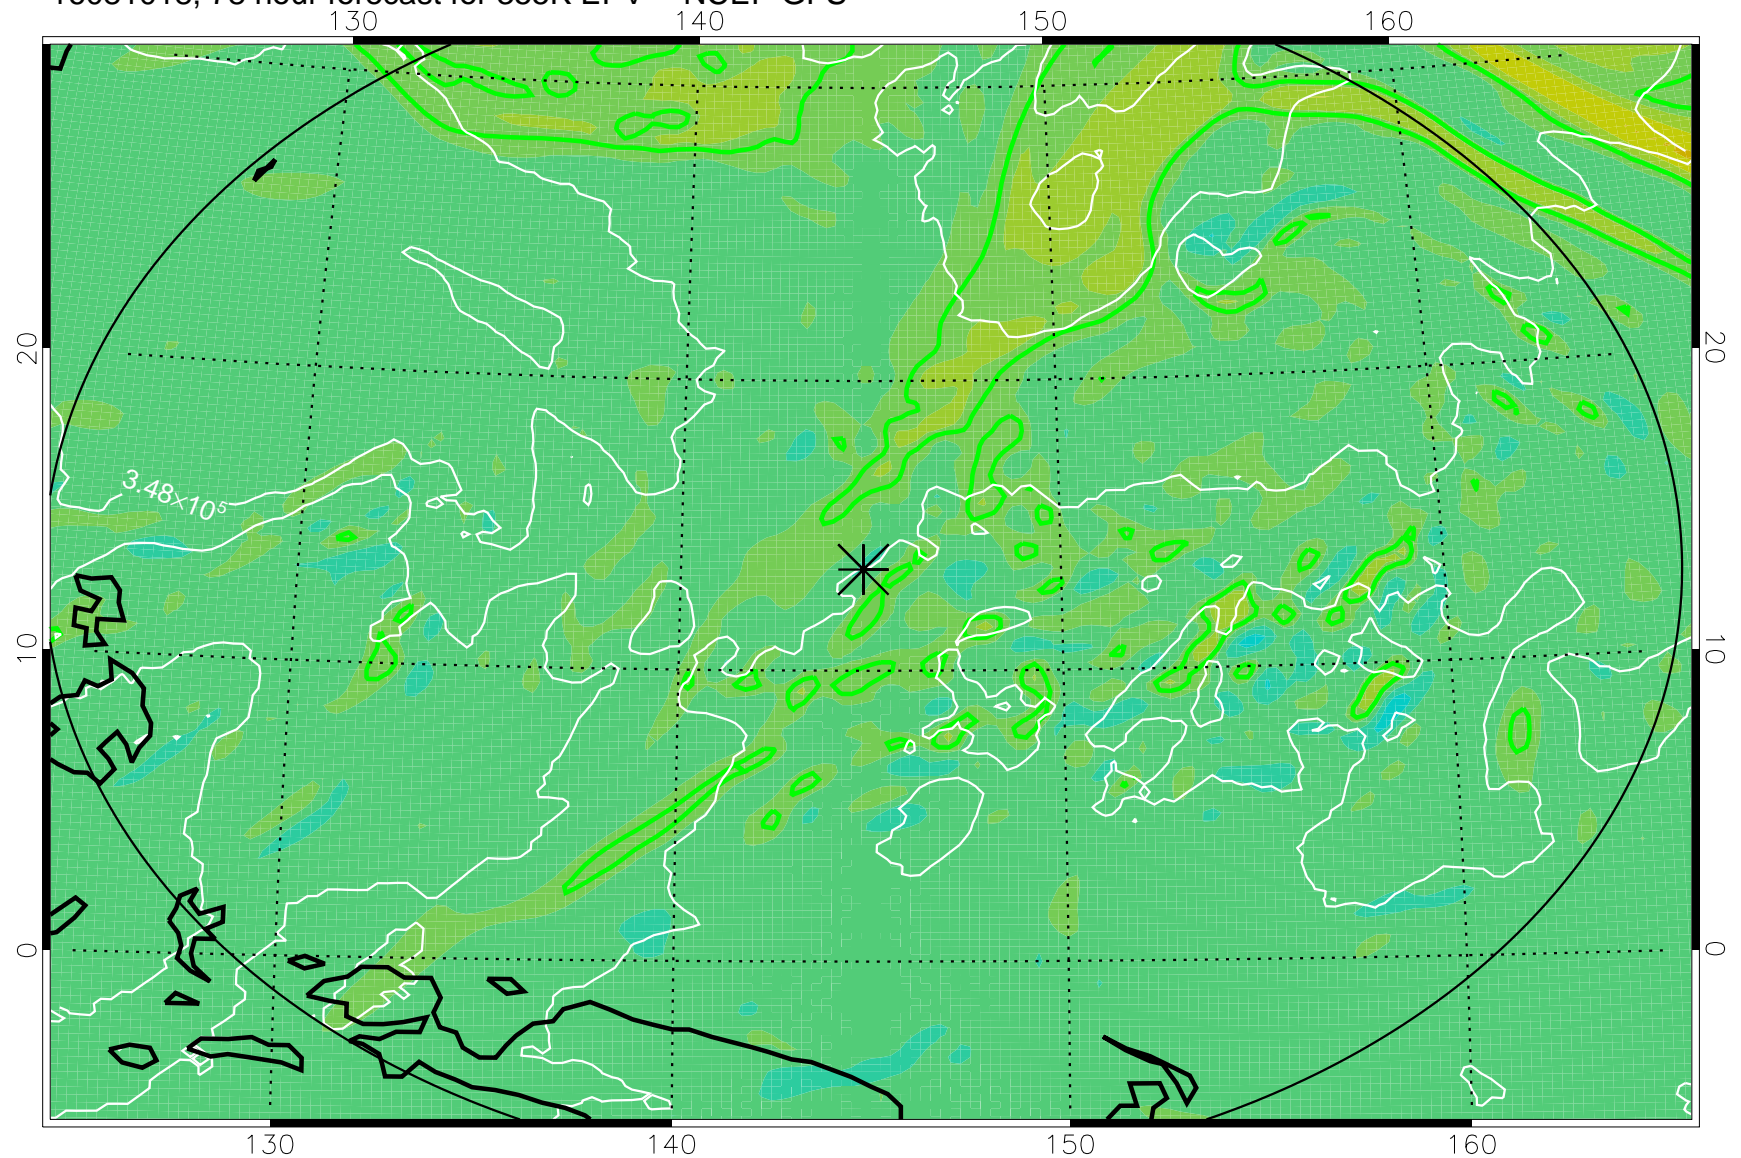

16081006, 66 hour forecast for 355K EPV -- NCEP GFS

355K Montgomery Streamfunction, white  
EPV Tropopause (2 PVU) Position  
Range ring of 2304 km

16081012, 72 hour forecast for 355K EPV -- NCEP GFS

355K Montgomery Streamfunction, white  
EPV Tropopause (2 PVU) Position  
Range ring of 2304 km

16081018, 78 hour forecast for 355K EPV -- NCEP GFS

355K Montgomery Streamfunction, white  
EPV Tropopause (2 PVU) Position  
Range ring of 2304 km

16081100, 84 hour forecast for 355K EPV -- NCEP GFS

355K Montgomery Streamfunction, white  
EPV Tropopause (2 PVU) Position  
Range ring of 2304 km

16081106, 90 hour forecast for 355K EPV -- NCEP GFS

355K Montgomery Streamfunction, white  
EPV Tropopause (2 PVU) Position  
Range ring of 2304 km

16081112, 96 hour forecast for 355K EPV -- NCEP GFS

355K Montgomery Streamfunction, white  
EPV Tropopause (2 PVU) Position  
Range ring of 2304 km

16081118, 102 hour forecast for 355K EPV -- NCEP GFS

355K Montgomery Streamfunction, white  
EPV Tropopause (2 PVU) Position  
Range ring of 2304 km

16081200, 108 hour forecast for 355K EPV -- NCEP GFS

355K Montgomery Streamfunction, white  
EPV Tropopause (2 PVU) Position  
Range ring of 2304 km