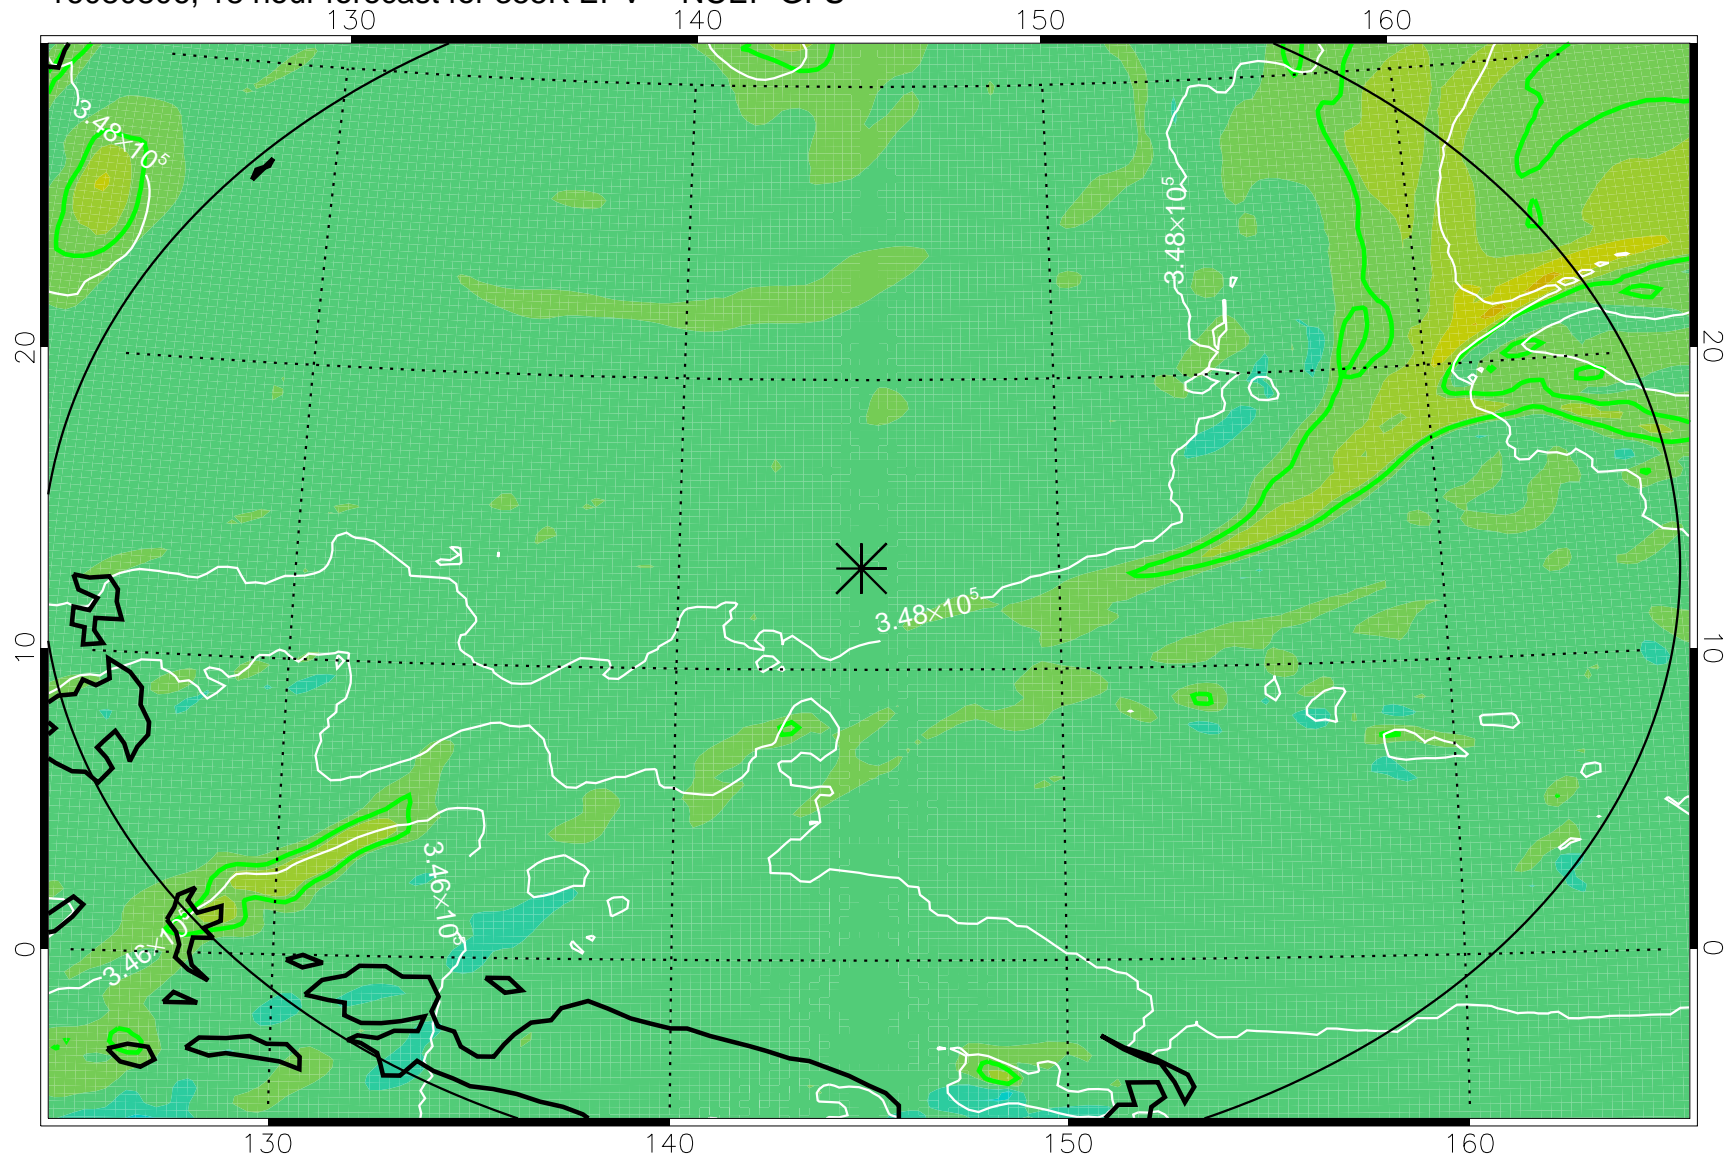

16080718, 6 hour forecast for 355K EPV -- NCEP GFS

355K Montgomery Streamfunction, white  
EPV Tropopause (2 PVU) Position  
Range ring of 2304 km

16080800, 12 hour forecast for 355K EPV -- NCEP GFS

355K Montgomery Streamfunction, white  
EPV Tropopause (2 PVU) Position  
Range ring of 2304 km

16080806, 18 hour forecast for 355K EPV -- NCEP GFS

355K Montgomery Streamfunction, white  
EPV Tropopause (2 PVU) Position  
Range ring of 2304 km

16080812, 24 hour forecast for 355K EPV -- NCEP GFS

355K Montgomery Streamfunction, white  
EPV Tropopause (2 PVU) Position  
Range ring of 2304 km

16080818, 30 hour forecast for 355K EPV -- NCEP GFS

355K Montgomery Streamfunction, white  
EPV Tropopause (2 PVU) Position  
Range ring of 2304 km

16080900, 36 hour forecast for 355K EPV -- NCEP GFS

355K Montgomery Streamfunction, white  
EPV Tropopause (2 PVU) Position  
Range ring of 2304 km

16081006, 66 hour forecast for 355K EPV -- NCEP GFS

355K Montgomery Streamfunction, white  
EPV Tropopause (2 PVU) Position  
Range ring of 2304 km

16081012, 72 hour forecast for 355K EPV -- NCEP GFS

355K Montgomery Streamfunction, white  
EPV Tropopause (2 PVU) Position  
Range ring of 2304 km