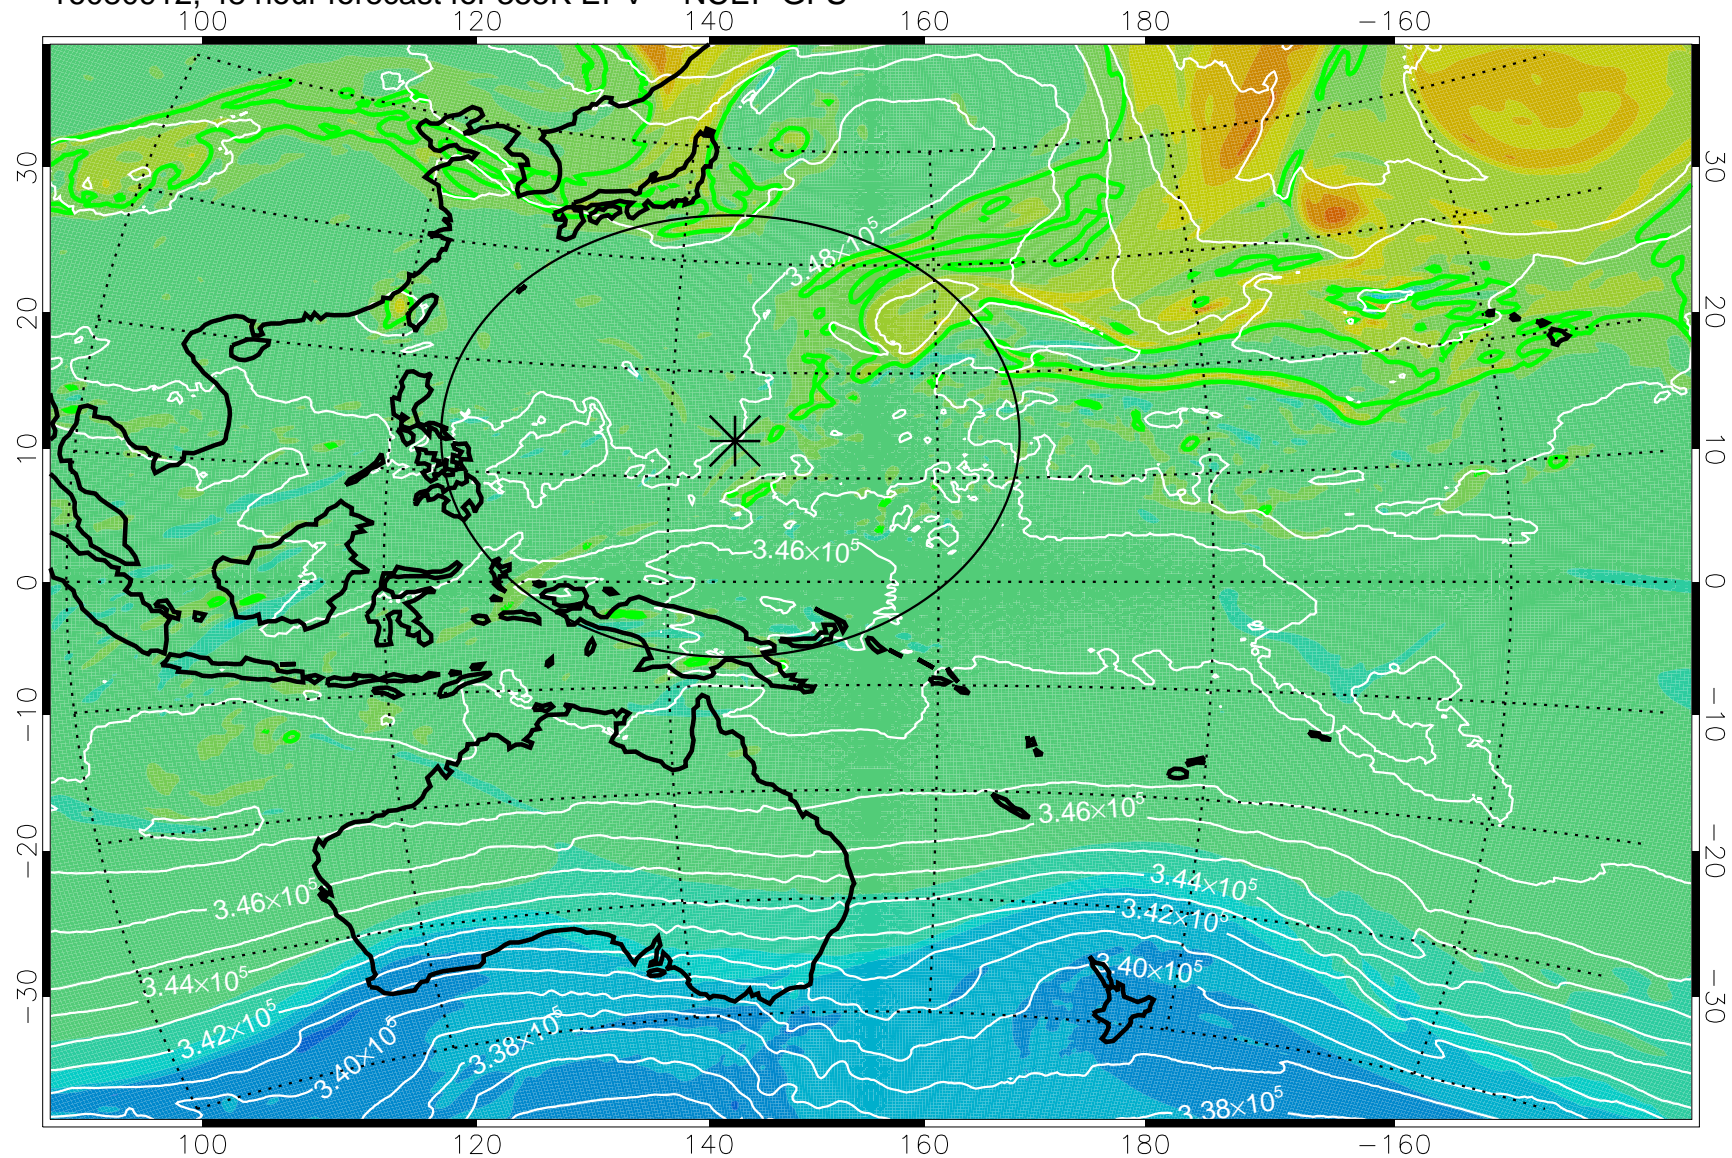

16080818, 30 hour forecast for 355K EPV -- NCEP GFS

355K Montgomery Streamfunction, white
EPV Tropopause (2 PVU) Position
Range ring of 2304 km

16080900, 36 hour forecast for 355K EPV -- NCEP GFS

355K Montgomery Streamfunction, white
EPV Tropopause (2 PVU) Position
Range ring of 2304 km

16080906, 42 hour forecast for 355K EPV -- NCEP GFS

355K Montgomery Streamfunction, white
EPV Tropopause (2 PVU) Position
Range ring of 2304 km

16080912, 48 hour forecast for 355K EPV -- NCEP GFS

355K Montgomery Streamfunction, white
EPV Tropopause (2 PVU) Position
Range ring of 2304 km

16080918, 54 hour forecast for 355K EPV -- NCEP GFS

355K Montgomery Streamfunction, white
EPV Tropopause (2 PVU) Position
Range ring of 2304 km

16081000, 60 hour forecast for 355K EPV -- NCEP GFS

355K Montgomery Streamfunction, white
EPV Tropopause (2 PVU) Position
Range ring of 2304 km

16081006, 66 hour forecast for 355K EPV -- NCEP GFS

355K Montgomery Streamfunction, white
EPV Tropopause (2 PVU) Position
Range ring of 2304 km

16081012, 72 hour forecast for 355K EPV -- NCEP GFS

355K Montgomery Streamfunction, white
EPV Tropopause (2 PVU) Position
Range ring of 2304 km