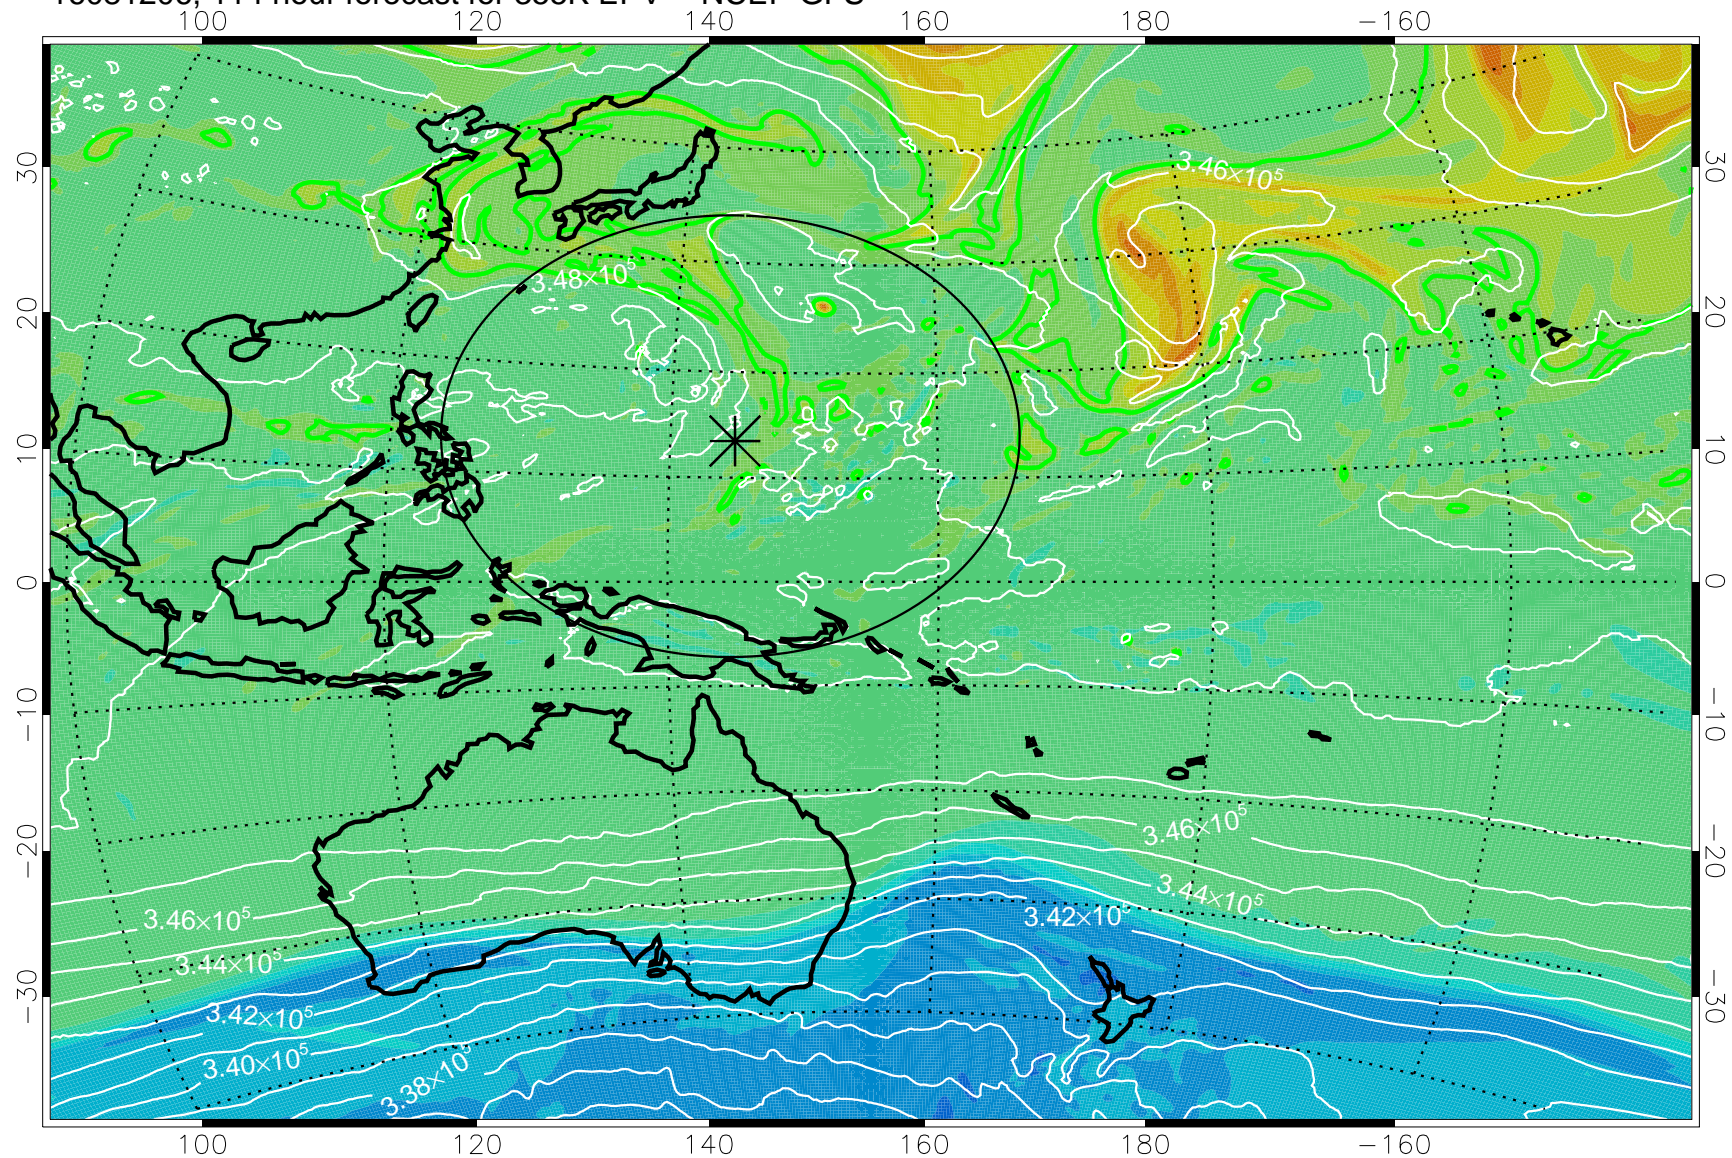

16081106, 90 hour forecast for 355K EPV -- NCEP GFS

355K Montgomery Streamfunction, white
EPV Tropopause (2 PVU) Position
Range ring of 2304 km

16081112, 96 hour forecast for 355K EPV -- NCEP GFS

355K Montgomery Streamfunction, white
EPV Tropopause (2 PVU) Position
Range ring of 2304 km

16081118, 102 hour forecast for 355K EPV -- NCEP GFS

355K Montgomery Streamfunction, white
EPV Tropopause (2 PVU) Position
Range ring of 2304 km

16081200, 108 hour forecast for 355K EPV -- NCEP GFS

355K Montgomery Streamfunction, white
EPV Tropopause (2 PVU) Position
Range ring of 2304 km

16081206, 114 hour forecast for 355K EPV -- NCEP GFS

355K Montgomery Streamfunction, white
EPV Tropopause (2 PVU) Position
Range ring of 2304 km

16081212, 120 hour forecast for 355K EPV -- NCEP GFS

355K Montgomery Streamfunction, white
EPV Tropopause (2 PVU) Position
Range ring of 2304 km