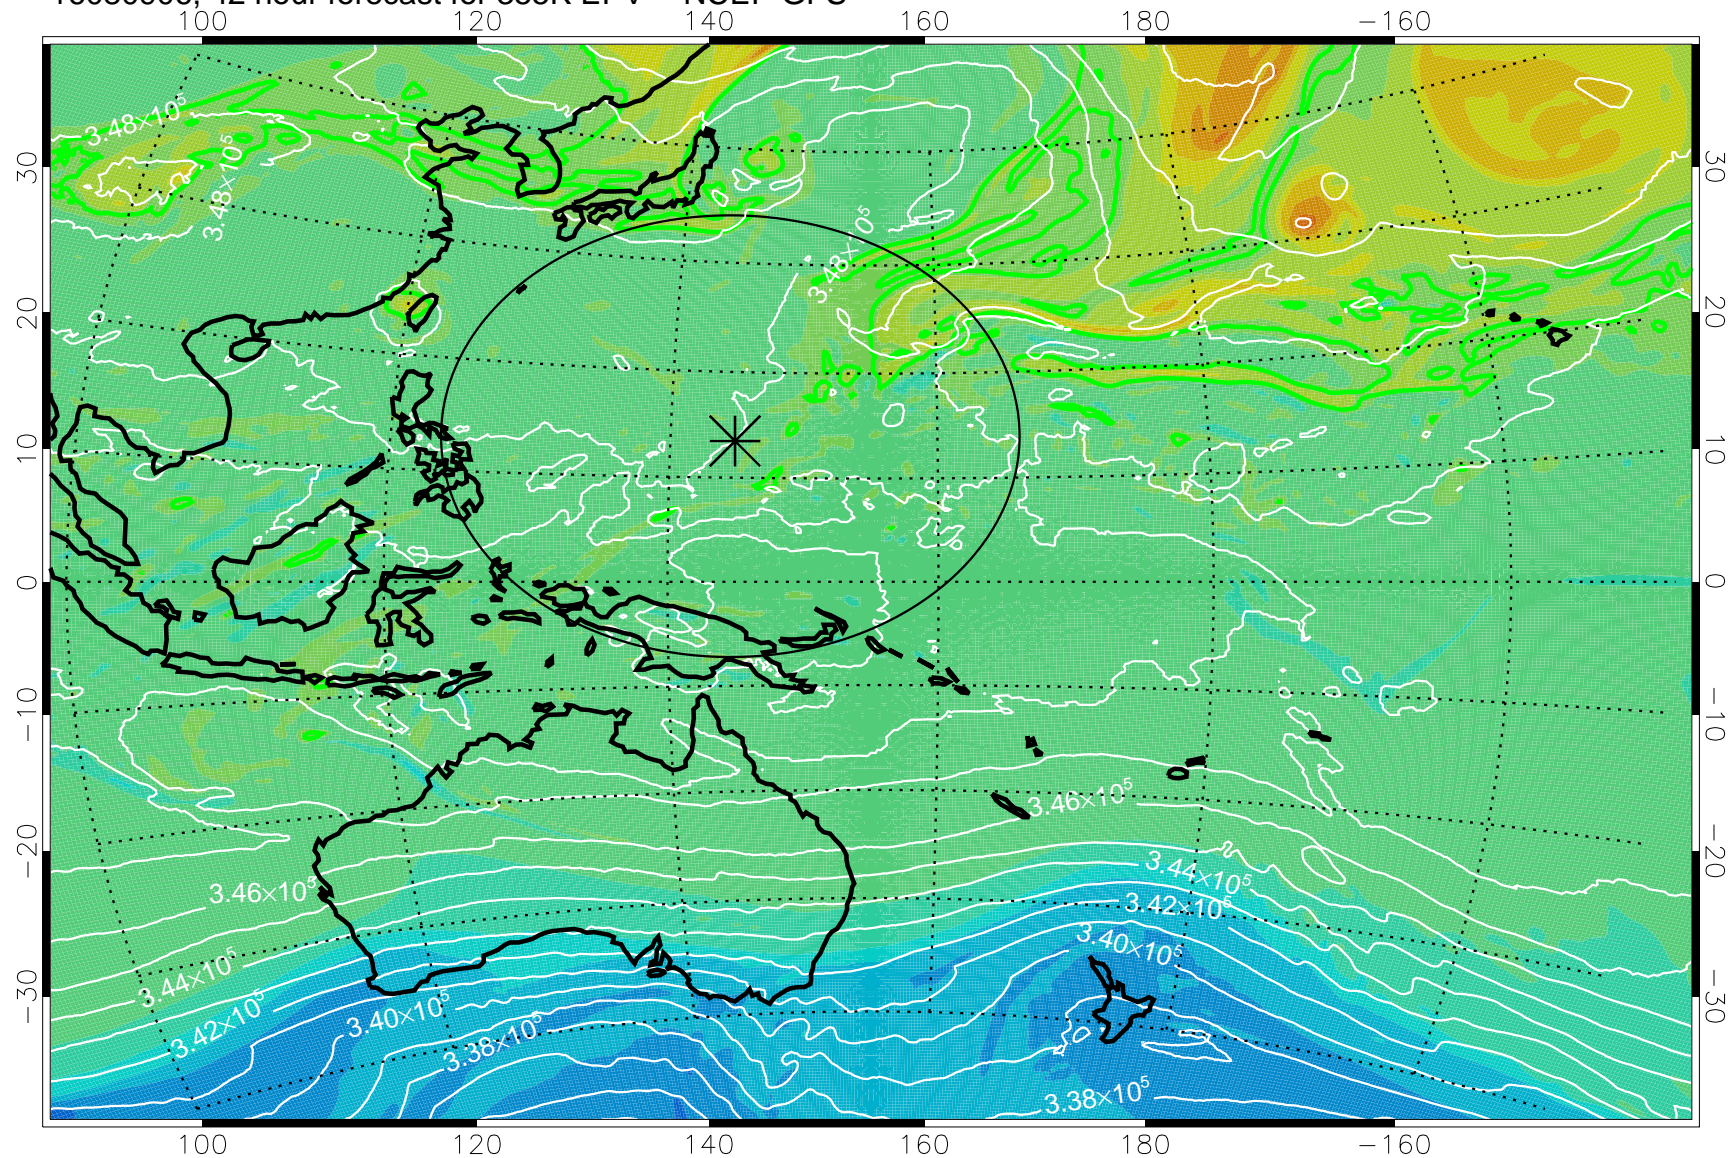

16080818, 30 hour forecast for 355K EPV -- NCEP GFS

355K Montgomery Streamfunction, white
EPV Tropopause (2 PVU) Position
Range ring of 2304 km

16080900, 36 hour forecast for 355K EPV -- NCEP GFS

355K Montgomery Streamfunction, white
EPV Tropopause (2 PVU) Position
Range ring of 2304 km

16080906, 42 hour forecast for 355K EPV -- NCEP GFS

355K Montgomery Streamfunction, white
EPV Tropopause (2 PVU) Position
Range ring of 2304 km

16080912, 48 hour forecast for 355K EPV -- NCEP GFS

355K Montgomery Streamfunction, white
EPV Tropopause (2 PVU) Position
Range ring of 2304 km

16080918, 54 hour forecast for 355K EPV -- NCEP GFS

355K Montgomery Streamfunction, white
EPV Tropopause (2 PVU) Position
Range ring of 2304 km

16081000, 60 hour forecast for 355K EPV -- NCEP GFS

355K Montgomery Streamfunction, white
EPV Tropopause (2 PVU) Position
Range ring of 2304 km

16081006, 66 hour forecast for 355K EPV -- NCEP GFS

355K Montgomery Streamfunction, white
EPV Tropopause (2 PVU) Position
Range ring of 2304 km

16081012, 72 hour forecast for 355K EPV -- NCEP GFS

355K Montgomery Streamfunction, white
EPV Tropopause (2 PVU) Position
Range ring of 2304 km