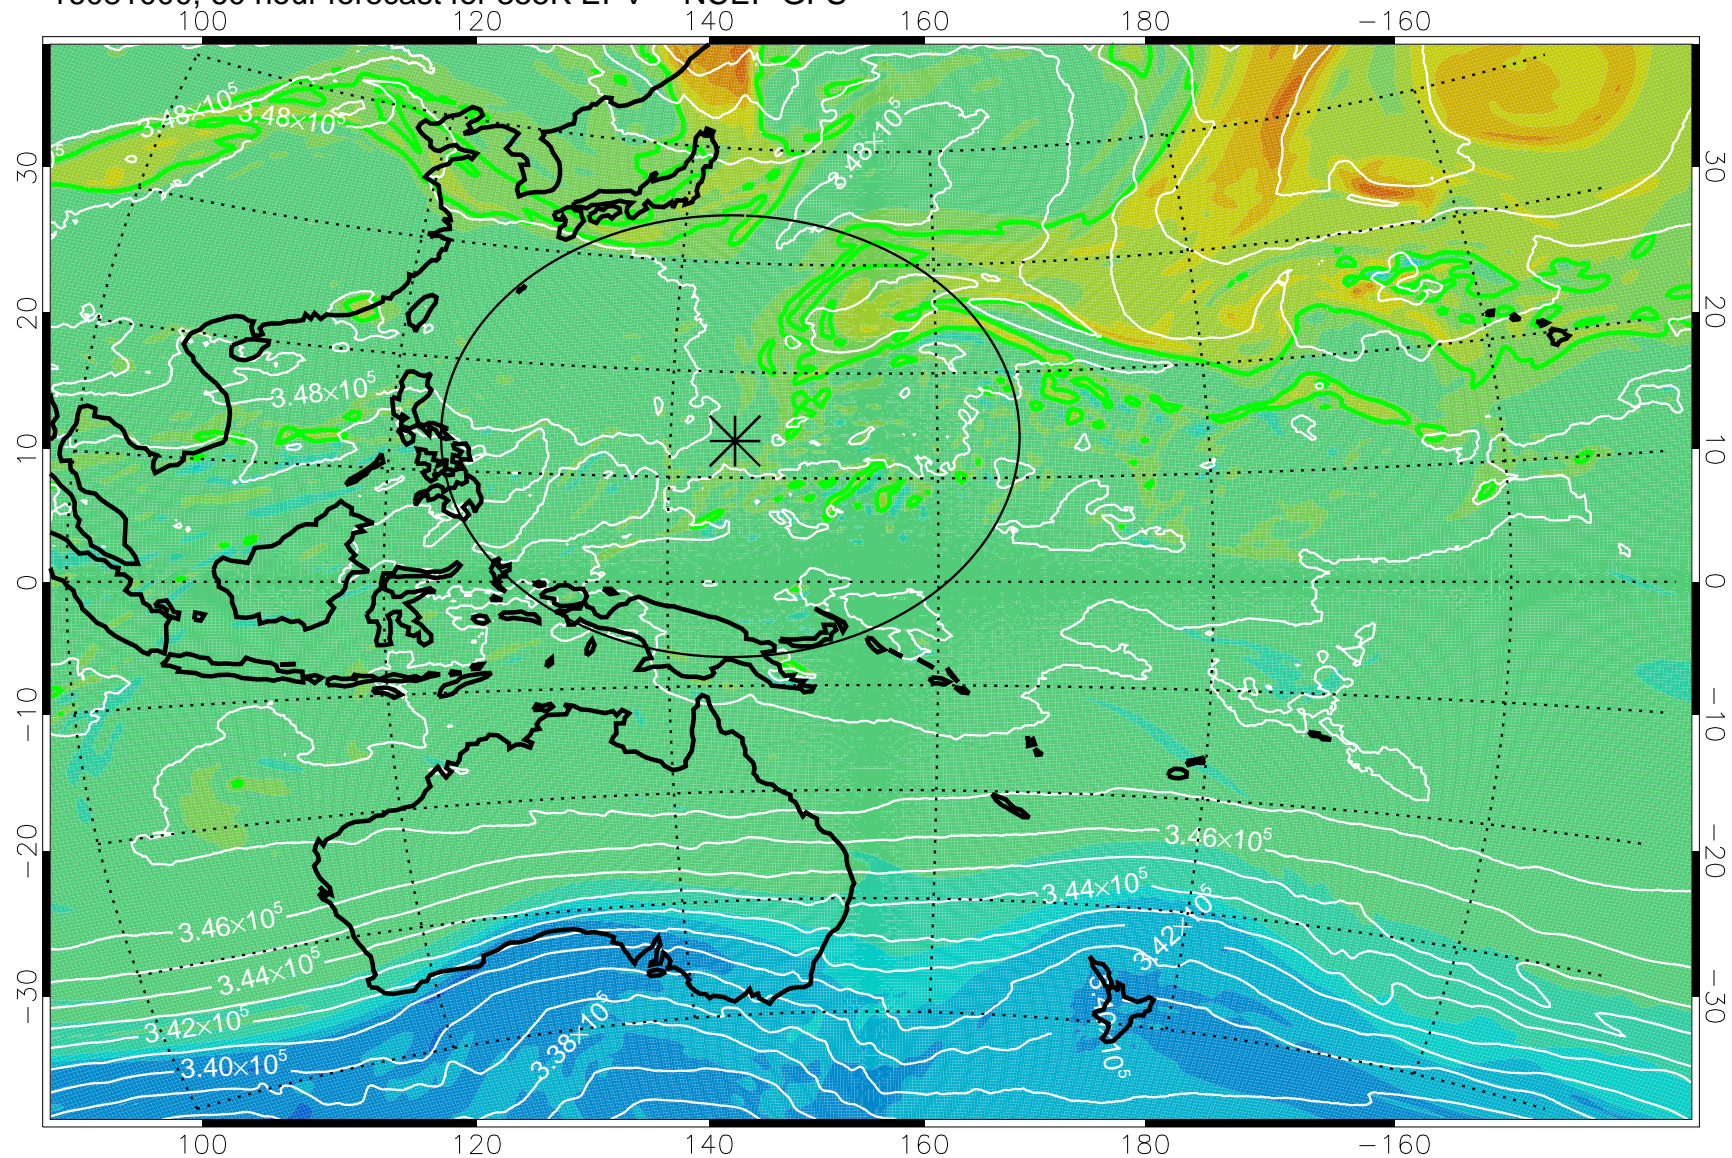

16080818, 30 hour forecast for 355K EPV -- NCEP GFS

355K Montgomery Streamfunction, white
EPV Tropopause (2 PVU) Position
Range ring of 2304 km

16080900, 36 hour forecast for 355K EPV -- NCEP GFS

355K Montgomery Streamfunction, white
EPV Tropopause (2 PVU) Position
Range ring of 2304 km

16080906, 42 hour forecast for 355K EPV -- NCEP GFS

355K Montgomery Streamfunction, white
EPV Tropopause (2 PVU) Position
Range ring of 2304 km

16080912, 48 hour forecast for 355K EPV -- NCEP GFS

355K Montgomery Streamfunction, white
EPV Tropopause (2 PVU) Position
Range ring of 2304 km

16080918, 54 hour forecast for 355K EPV -- NCEP GFS

355K Montgomery Streamfunction, white
EPV Tropopause (2 PVU) Position
Range ring of 2304 km

16081000, 60 hour forecast for 355K EPV -- NCEP GFS

355K Montgomery Streamfunction, white
EPV Tropopause (2 PVU) Position
Range ring of 2304 km

16081006, 66 hour forecast for 355K EPV -- NCEP GFS

355K Montgomery Streamfunction, white
EPV Tropopause (2 PVU) Position
Range ring of 2304 km

16081012, 72 hour forecast for 355K EPV -- NCEP GFS

355K Montgomery Streamfunction, white
EPV Tropopause (2 PVU) Position
Range ring of 2304 km