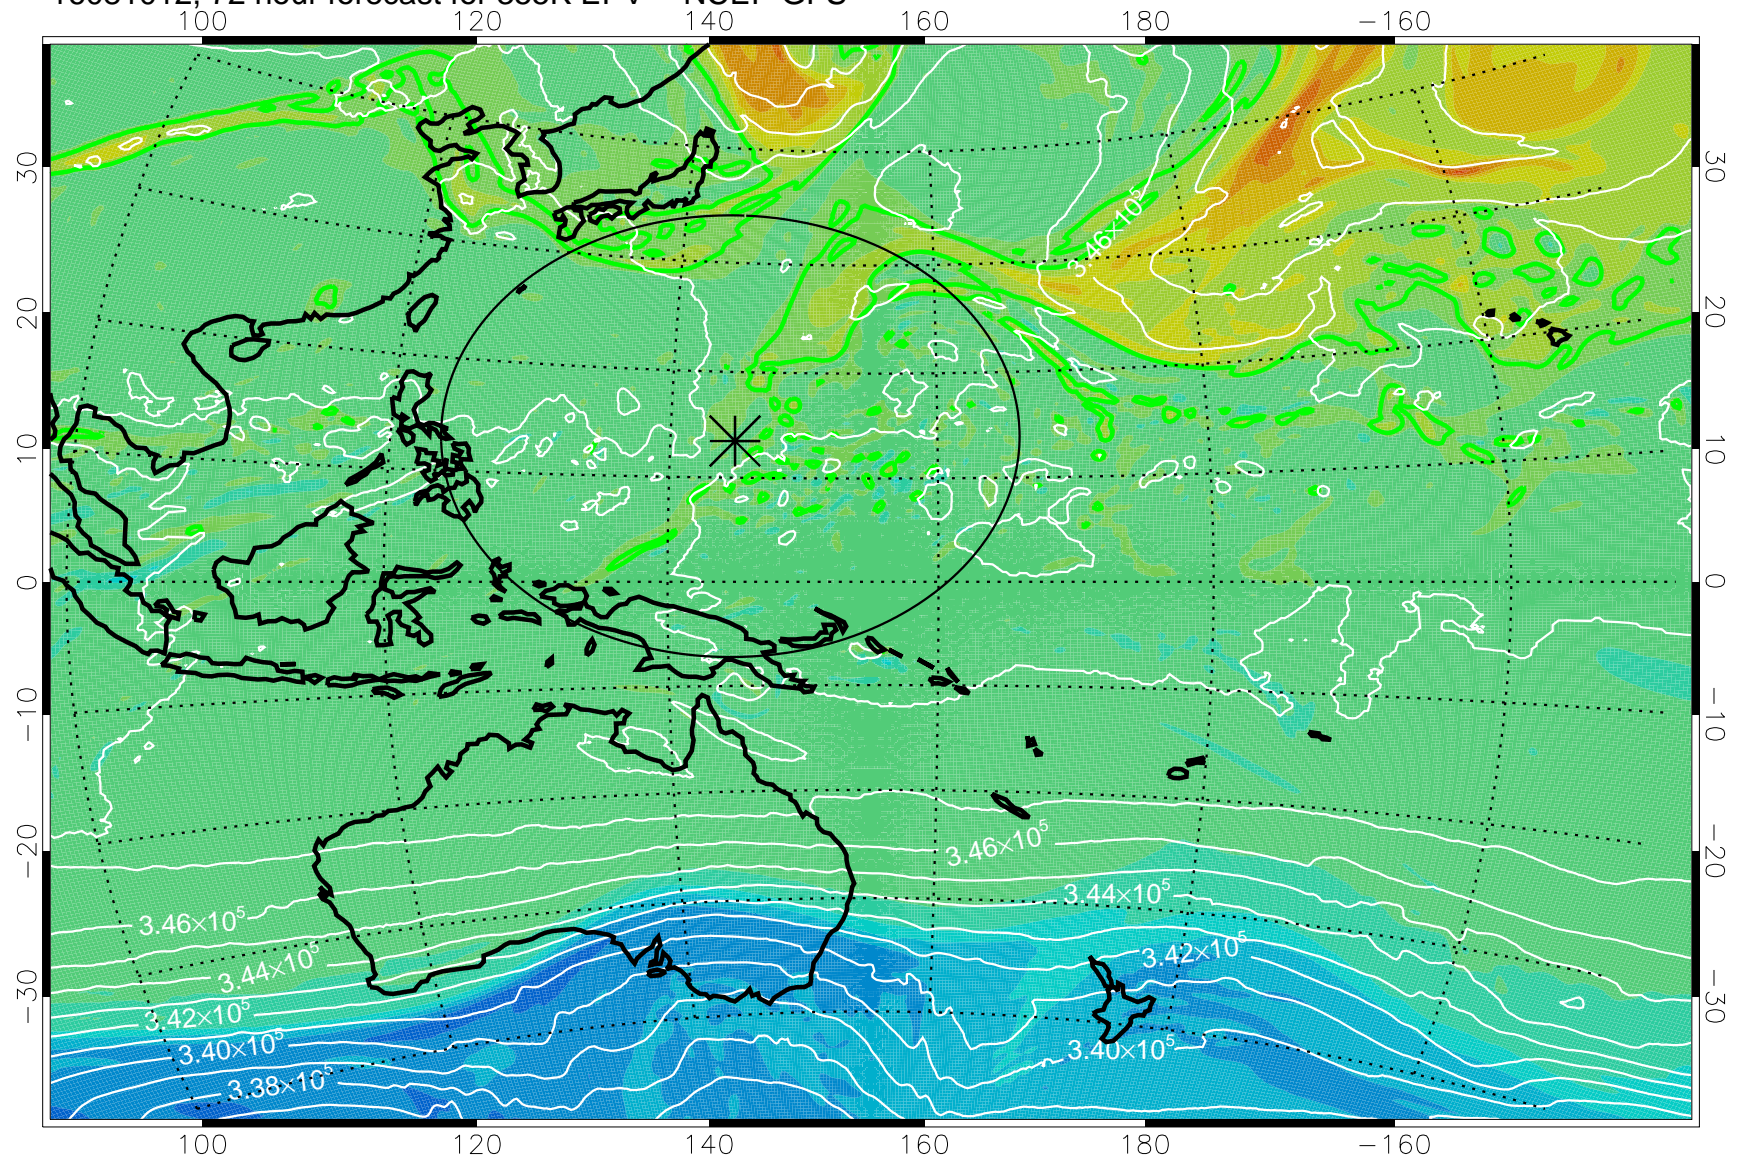

16080906, 42 hour forecast for 355K EPV -- NCEP GFS

355K Montgomery Streamfunction, white
EPV Tropopause (2 PVU) Position
Range ring of 2304 km

16080912, 48 hour forecast for 355K EPV -- NCEP GFS

355K Montgomery Streamfunction, white
EPV Tropopause (2 PVU) Position
Range ring of 2304 km

16080918, 54 hour forecast for 355K EPV -- NCEP GFS

355K Montgomery Streamfunction, white
EPV Tropopause (2 PVU) Position
Range ring of 2304 km

16081000, 60 hour forecast for 355K EPV -- NCEP GFS

355K Montgomery Streamfunction, white
EPV Tropopause (2 PVU) Position
Range ring of 2304 km

16081006, 66 hour forecast for 355K EPV -- NCEP GFS

355K Montgomery Streamfunction, white
EPV Tropopause (2 PVU) Position
Range ring of 2304 km

16081012, 72 hour forecast for 355K EPV -- NCEP GFS

355K Montgomery Streamfunction, white
EPV Tropopause (2 PVU) Position
Range ring of 2304 km

16081018, 78 hour forecast for 355K EPV -- NCEP GFS

355K Montgomery Streamfunction, white
EPV Tropopause (2 PVU) Position
Range ring of 2304 km

16081100, 84 hour forecast for 355K EPV -- NCEP GFS

355K Montgomery Streamfunction, white
EPV Tropopause (2 PVU) Position
Range ring of 2304 km