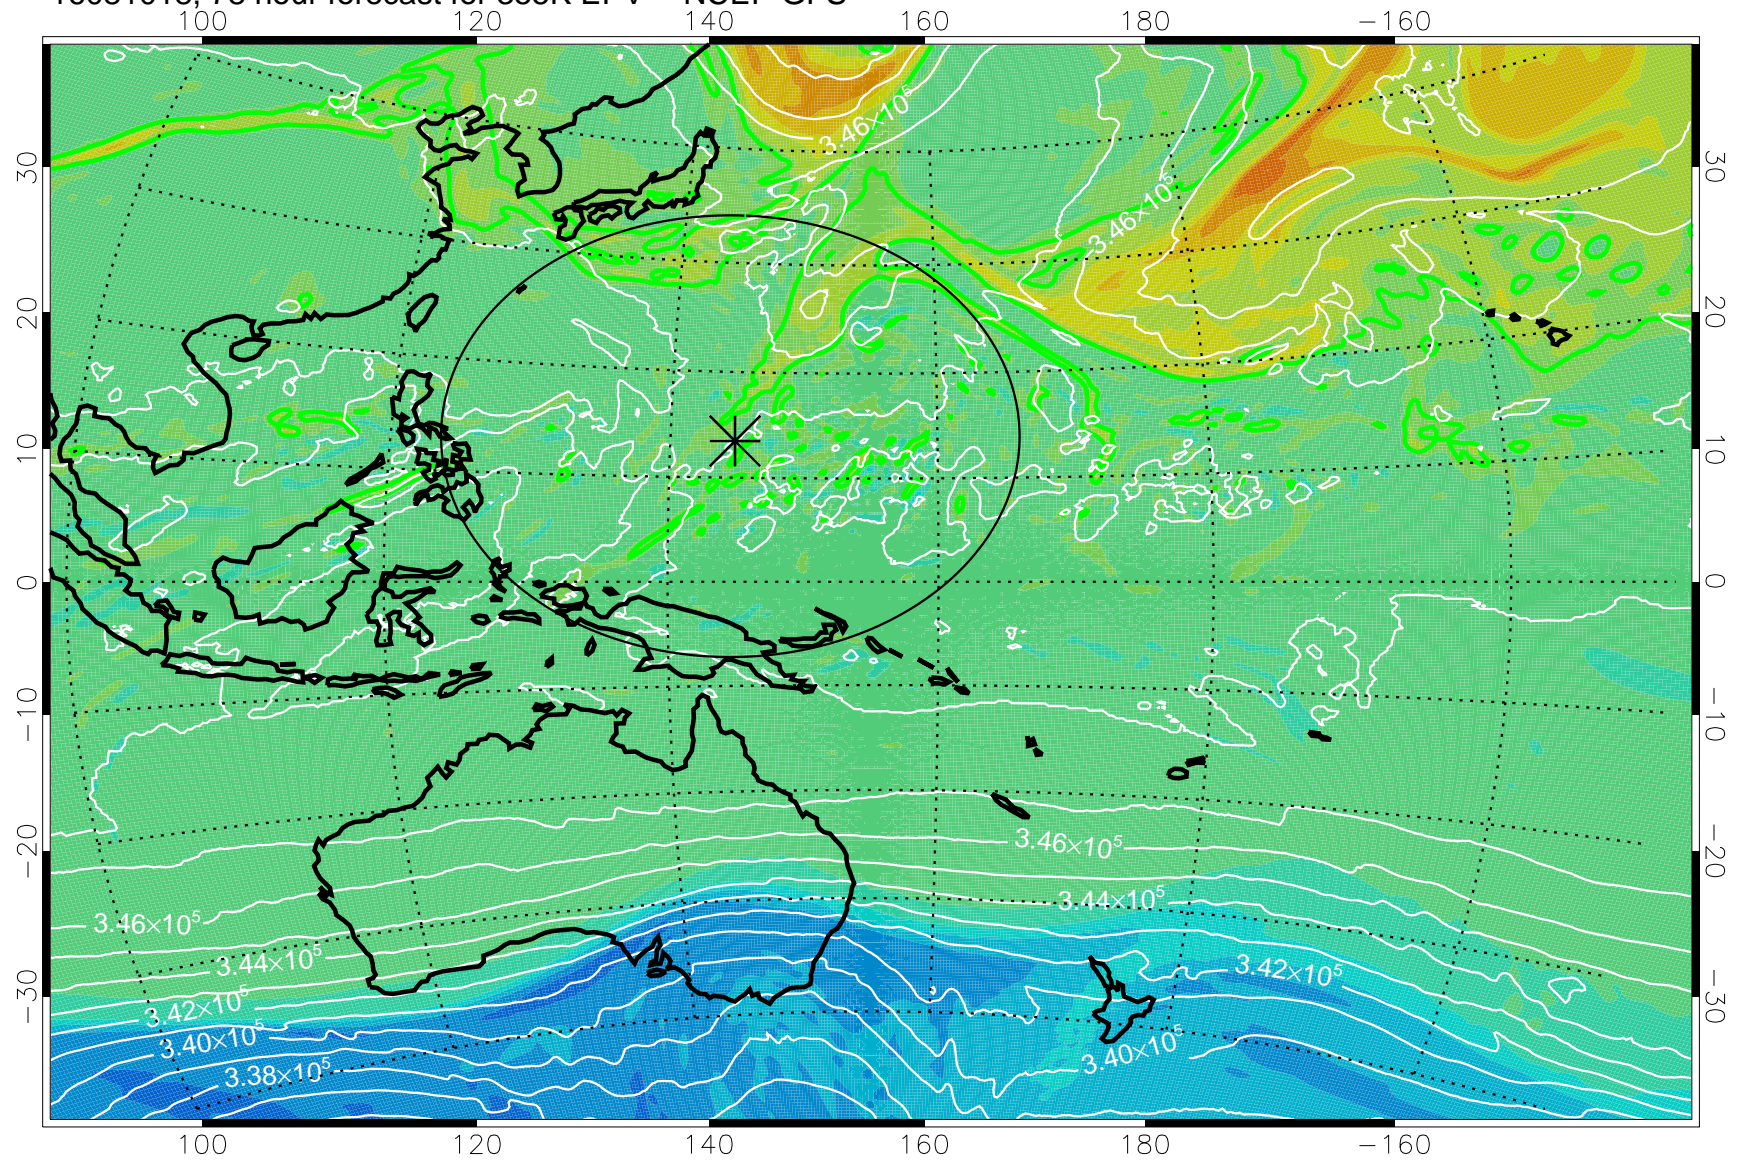

16080918, 54 hour forecast for 355K EPV -- NCEP GFS

355K Montgomery Streamfunction, white
EPV Tropopause (2 PVU) Position
Range ring of 2304 km

16081000, 60 hour forecast for 355K EPV -- NCEP GFS

355K Montgomery Streamfunction, white
EPV Tropopause (2 PVU) Position
Range ring of 2304 km

16081006, 66 hour forecast for 355K EPV -- NCEP GFS

355K Montgomery Streamfunction, white
EPV Tropopause (2 PVU) Position
Range ring of 2304 km

16081012, 72 hour forecast for 355K EPV -- NCEP GFS

355K Montgomery Streamfunction, white
EPV Tropopause (2 PVU) Position
Range ring of 2304 km

16081018, 78 hour forecast for 355K EPV -- NCEP GFS

355K Montgomery Streamfunction, white
EPV Tropopause (2 PVU) Position
Range ring of 2304 km

16081100, 84 hour forecast for 355K EPV -- NCEP GFS

355K Montgomery Streamfunction, white
EPV Tropopause (2 PVU) Position
Range ring of 2304 km

16081106, 90 hour forecast for 355K EPV -- NCEP GFS

355K Montgomery Streamfunction, white
EPV Tropopause (2 PVU) Position
Range ring of 2304 km

16081112, 96 hour forecast for 355K EPV -- NCEP GFS

355K Montgomery Streamfunction, white
EPV Tropopause (2 PVU) Position
Range ring of 2304 km