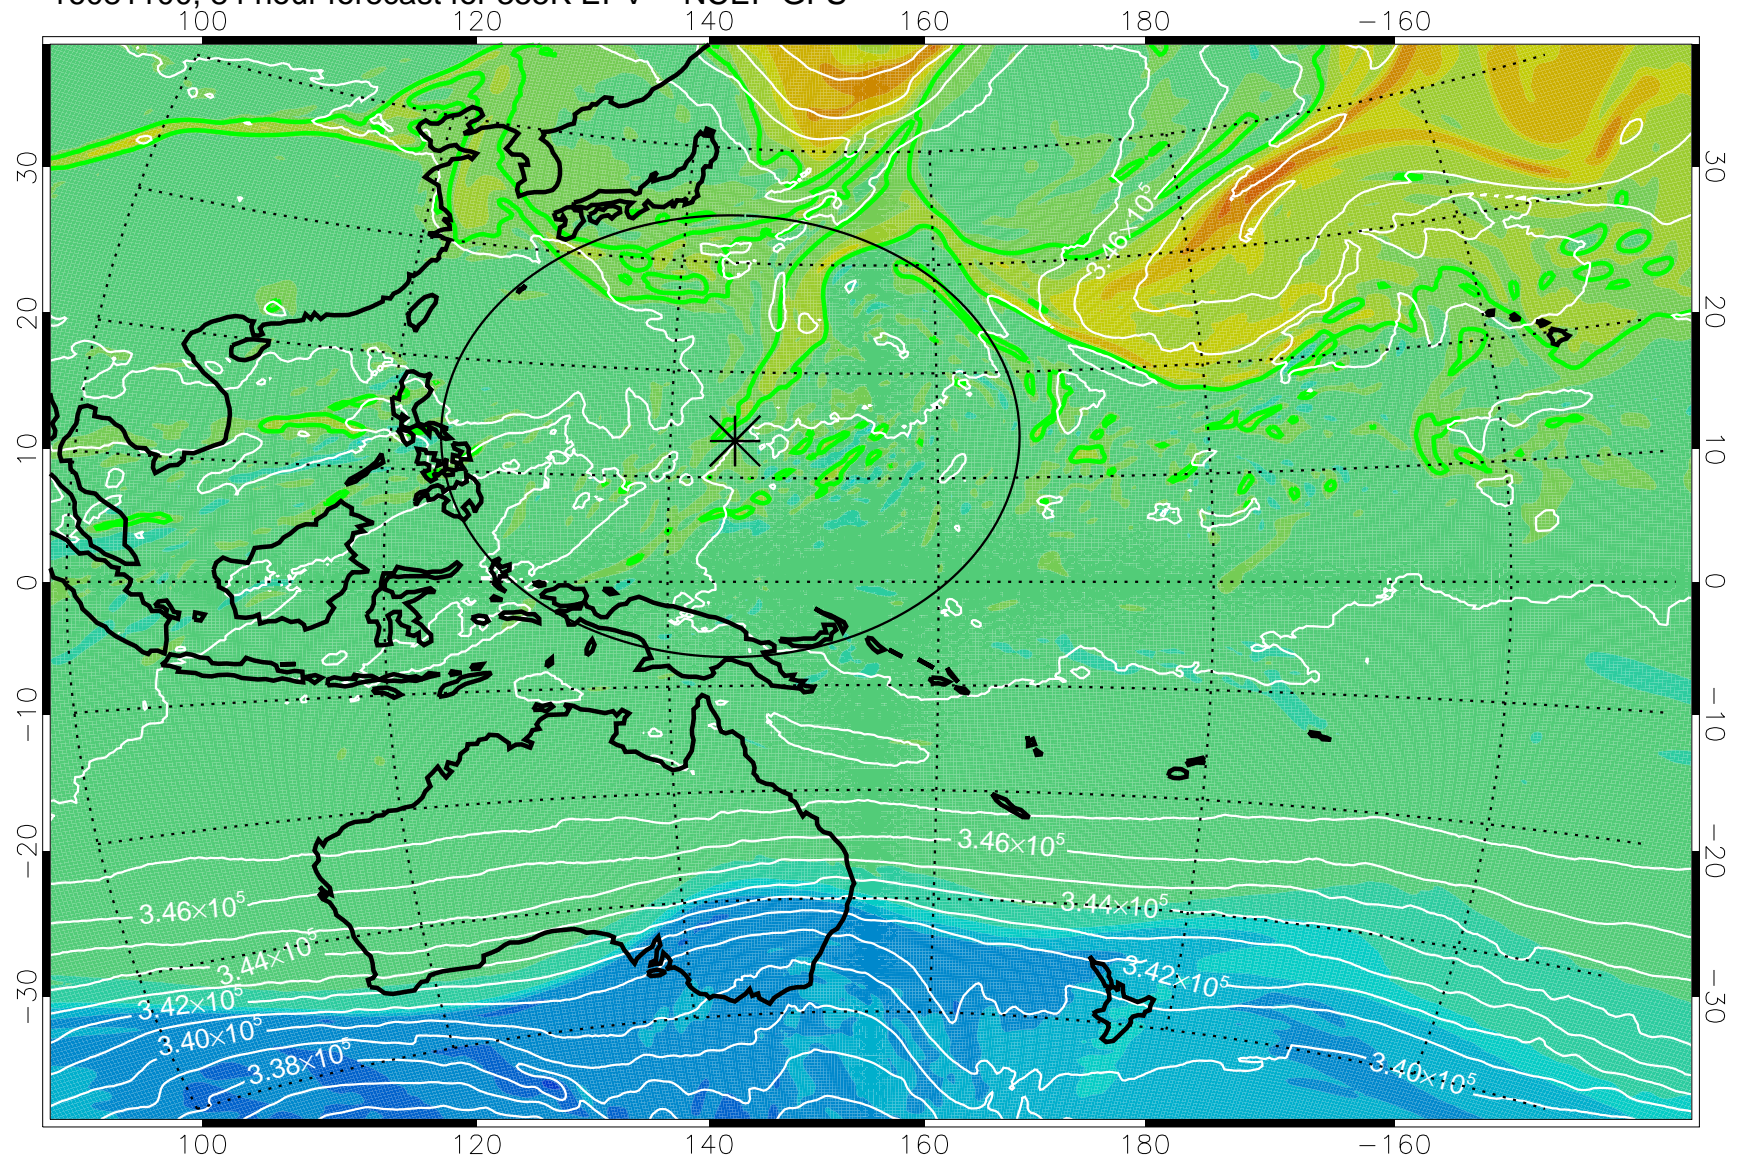

16080918, 54 hour forecast for 355K EPV -- NCEP GFS

355K Montgomery Streamfunction, white
EPV Tropopause (2 PVU) Position
Range ring of 2304 km

16081000, 60 hour forecast for 355K EPV -- NCEP GFS

355K Montgomery Streamfunction, white
EPV Tropopause (2 PVU) Position
Range ring of 2304 km

16081006, 66 hour forecast for 355K EPV -- NCEP GFS

355K Montgomery Streamfunction, white
EPV Tropopause (2 PVU) Position
Range ring of 2304 km

16081012, 72 hour forecast for 355K EPV -- NCEP GFS

355K Montgomery Streamfunction, white
EPV Tropopause (2 PVU) Position
Range ring of 2304 km

16081018, 78 hour forecast for 355K EPV -- NCEP GFS

355K Montgomery Streamfunction, white
EPV Tropopause (2 PVU) Position
Range ring of 2304 km

16081100, 84 hour forecast for 355K EPV -- NCEP GFS

355K Montgomery Streamfunction, white
EPV Tropopause (2 PVU) Position
Range ring of 2304 km

16081106, 90 hour forecast for 355K EPV -- NCEP GFS

355K Montgomery Streamfunction, white
EPV Tropopause (2 PVU) Position
Range ring of 2304 km

16081112, 96 hour forecast for 355K EPV -- NCEP GFS

355K Montgomery Streamfunction, white
EPV Tropopause (2 PVU) Position
Range ring of 2304 km