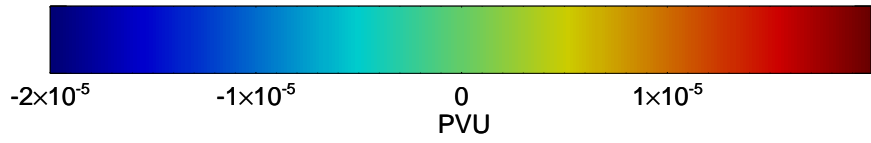

16080918, 54 hour forecast for 355K EPV -- NCEP GFS

355K Montgomery Streamfunction, white
EPV Tropopause (2 PVU) Position
Range ring of 2304 km