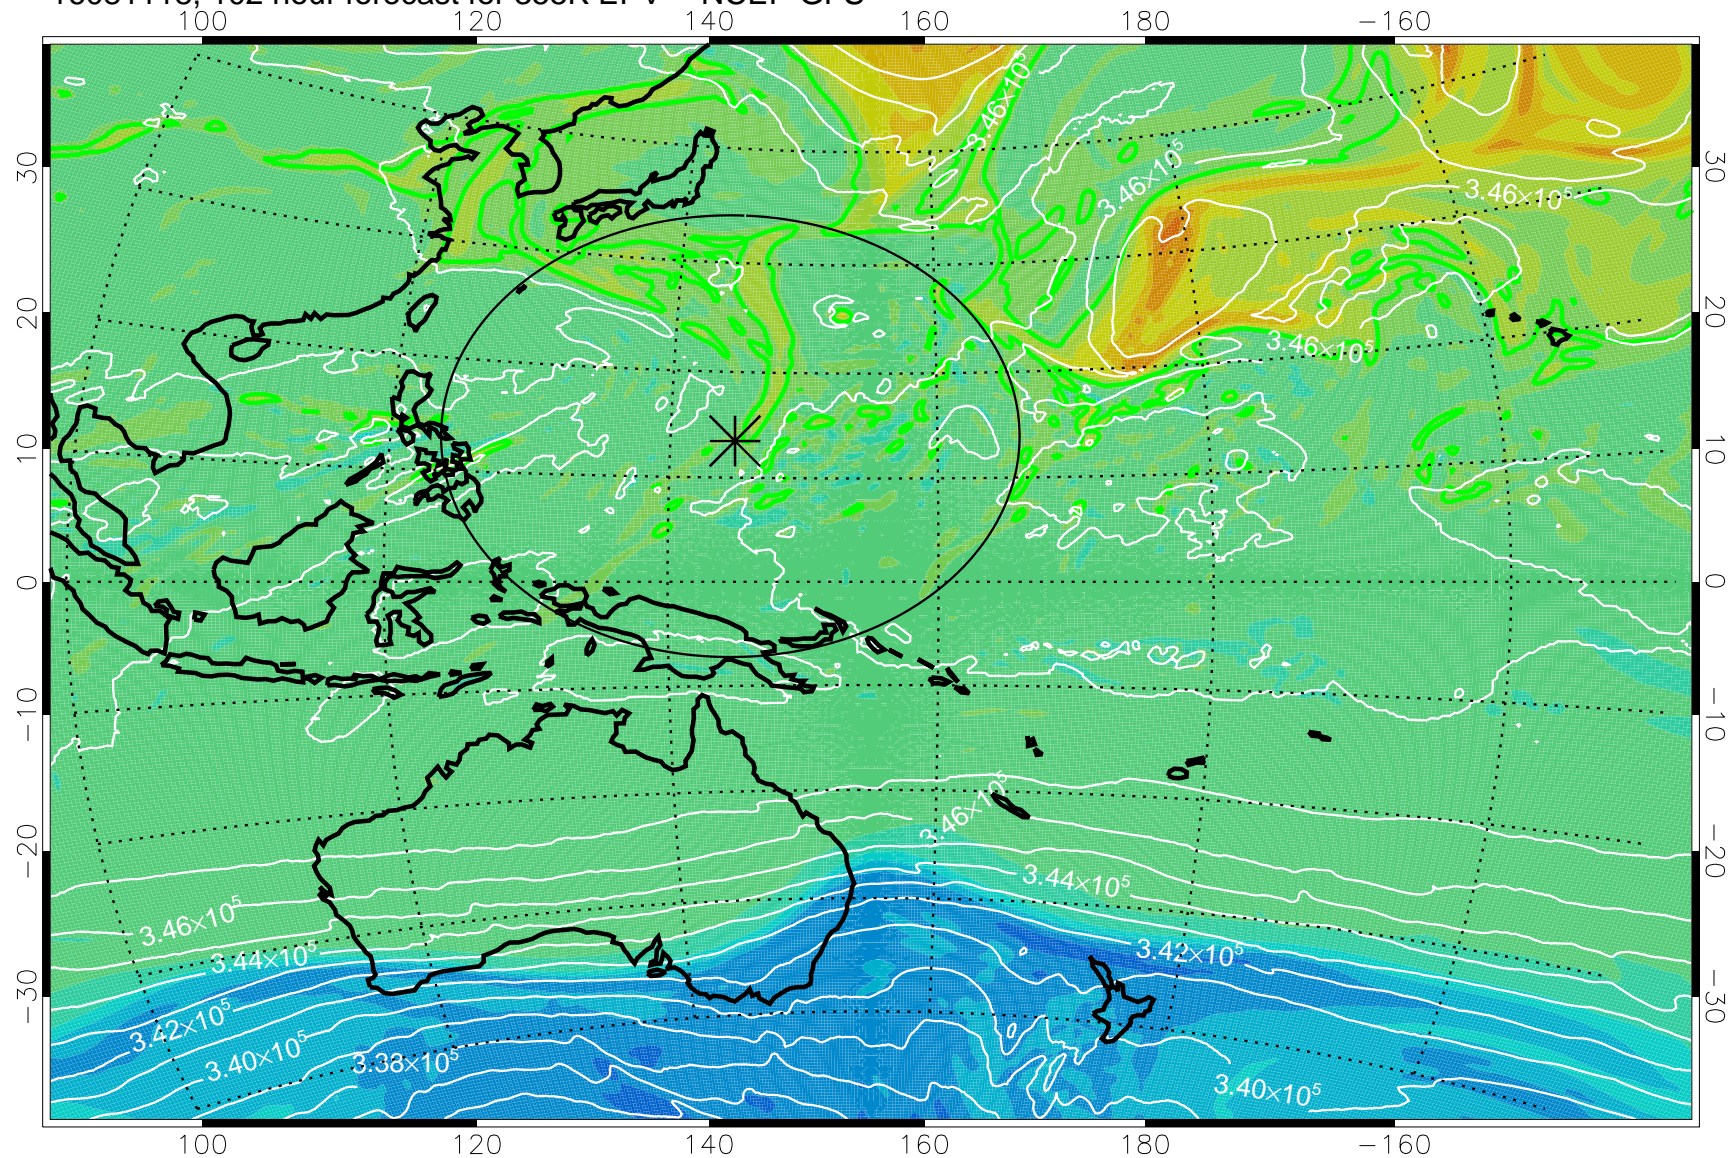

16081018, 78 hour forecast for 355K EPV -- NCEP GFS

355K Montgomery Streamfunction, white
EPV Tropopause (2 PVU) Position
Range ring of 2304 km

16081100, 84 hour forecast for 355K EPV -- NCEP GFS

355K Montgomery Streamfunction, white
EPV Tropopause (2 PVU) Position
Range ring of 2304 km

16081106, 90 hour forecast for 355K EPV -- NCEP GFS

355K Montgomery Streamfunction, white
EPV Tropopause (2 PVU) Position
Range ring of 2304 km

16081112, 96 hour forecast for 355K EPV -- NCEP GFS

355K Montgomery Streamfunction, white
EPV Tropopause (2 PVU) Position
Range ring of 2304 km

16081118, 102 hour forecast for 355K EPV -- NCEP GFS

355K Montgomery Streamfunction, white
EPV Tropopause (2 PVU) Position
Range ring of 2304 km

16081200, 108 hour forecast for 355K EPV -- NCEP GFS

355K Montgomery Streamfunction, white
EPV Tropopause (2 PVU) Position
Range ring of 2304 km

16081206, 114 hour forecast for 355K EPV -- NCEP GFS

355K Montgomery Streamfunction, white
EPV Tropopause (2 PVU) Position
Range ring of 2304 km

16081212, 120 hour forecast for 355K EPV -- NCEP GFS

355K Montgomery Streamfunction, white
EPV Tropopause (2 PVU) Position
Range ring of 2304 km