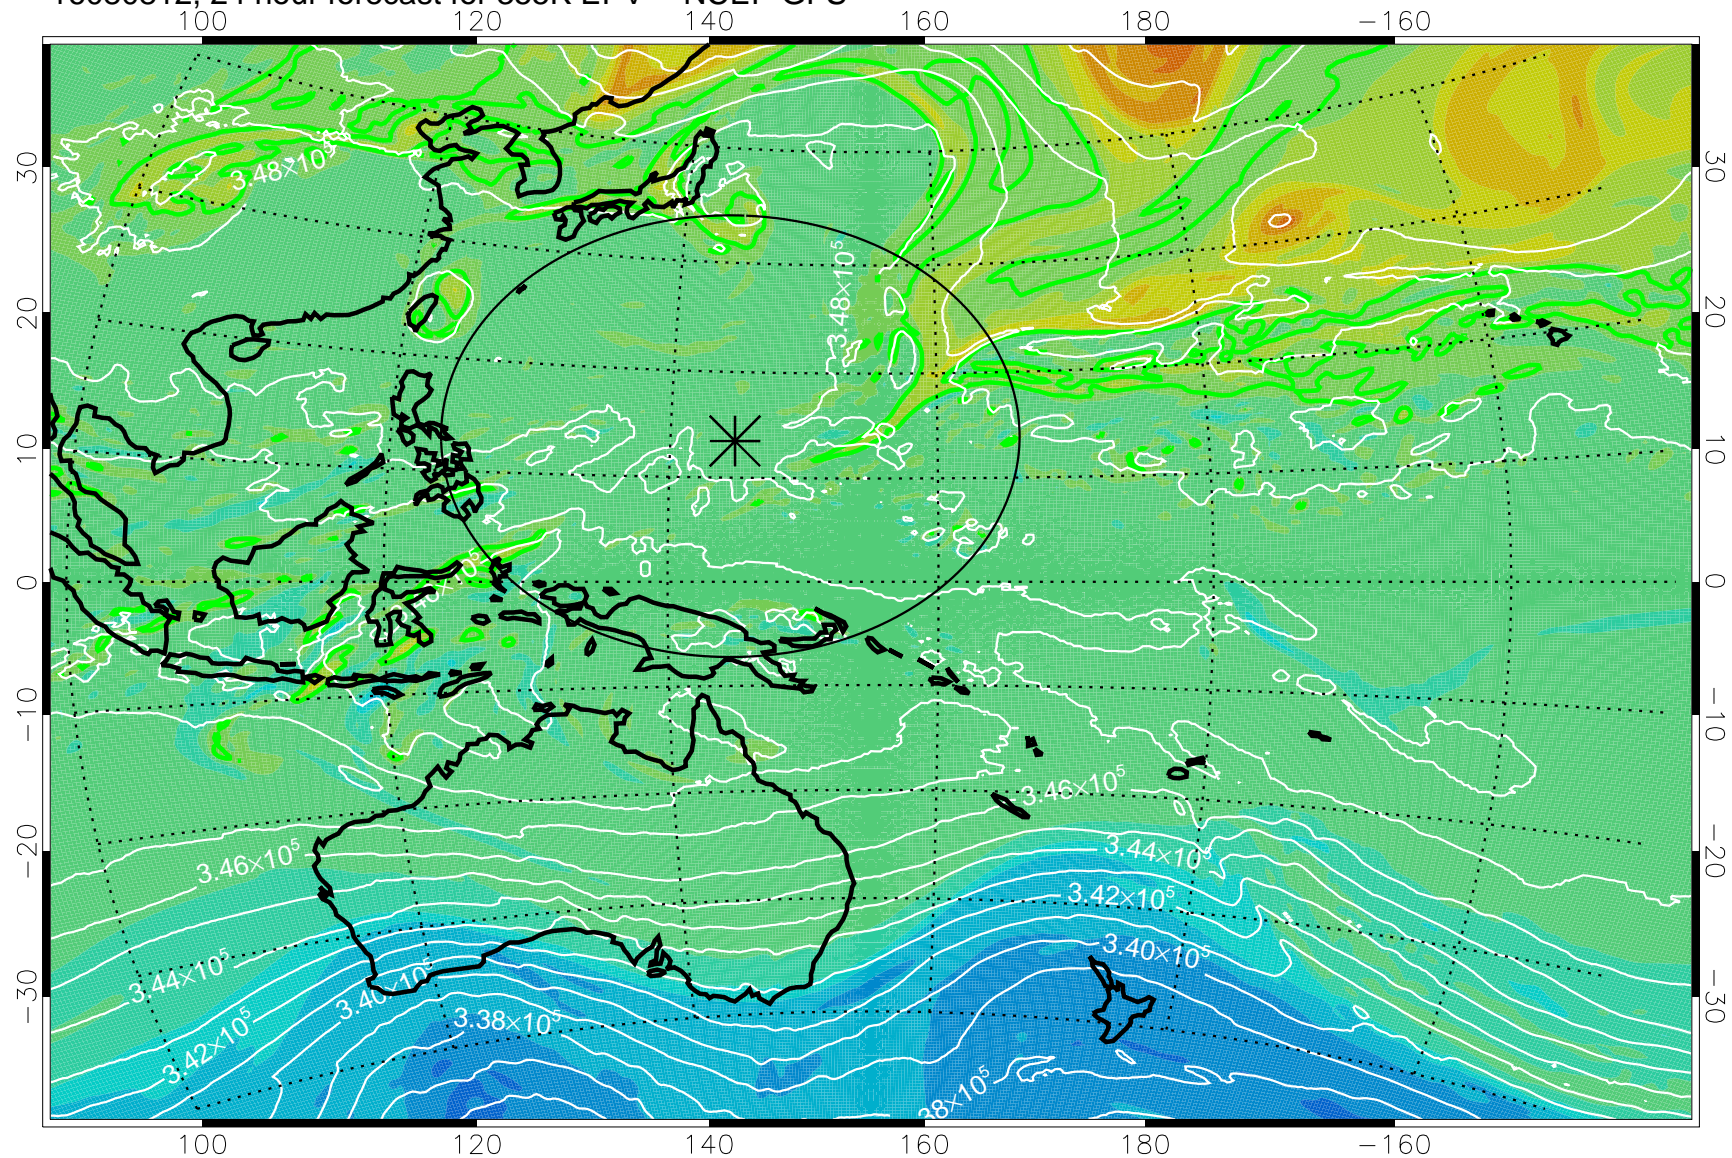

16080718, 6 hour forecast for 355K EPV -- NCEP GFS

355K Montgomery Streamfunction, white
EPV Tropopause (2 PVU) Position
Range ring of 2304 km

16080800, 12 hour forecast for 355K EPV -- NCEP GFS

355K Montgomery Streamfunction, white
EPV Tropopause (2 PVU) Position
Range ring of 2304 km

16080806, 18 hour forecast for 355K EPV -- NCEP GFS

355K Montgomery Streamfunction, white
EPV Tropopause (2 PVU) Position
Range ring of 2304 km

16080812, 24 hour forecast for 355K EPV -- NCEP GFS

355K Montgomery Streamfunction, white
EPV Tropopause (2 PVU) Position
Range ring of 2304 km

16080818, 30 hour forecast for 355K EPV -- NCEP GFS

355K Montgomery Streamfunction, white
EPV Tropopause (2 PVU) Position
Range ring of 2304 km

16080900, 36 hour forecast for 355K EPV -- NCEP GFS

355K Montgomery Streamfunction, white
EPV Tropopause (2 PVU) Position
Range ring of 2304 km

16080906, 42 hour forecast for 355K EPV -- NCEP GFS

355K Montgomery Streamfunction, white
EPV Tropopause (2 PVU) Position
Range ring of 2304 km

16080912, 48 hour forecast for 355K EPV -- NCEP GFS

355K Montgomery Streamfunction, white
EPV Tropopause (2 PVU) Position
Range ring of 2304 km