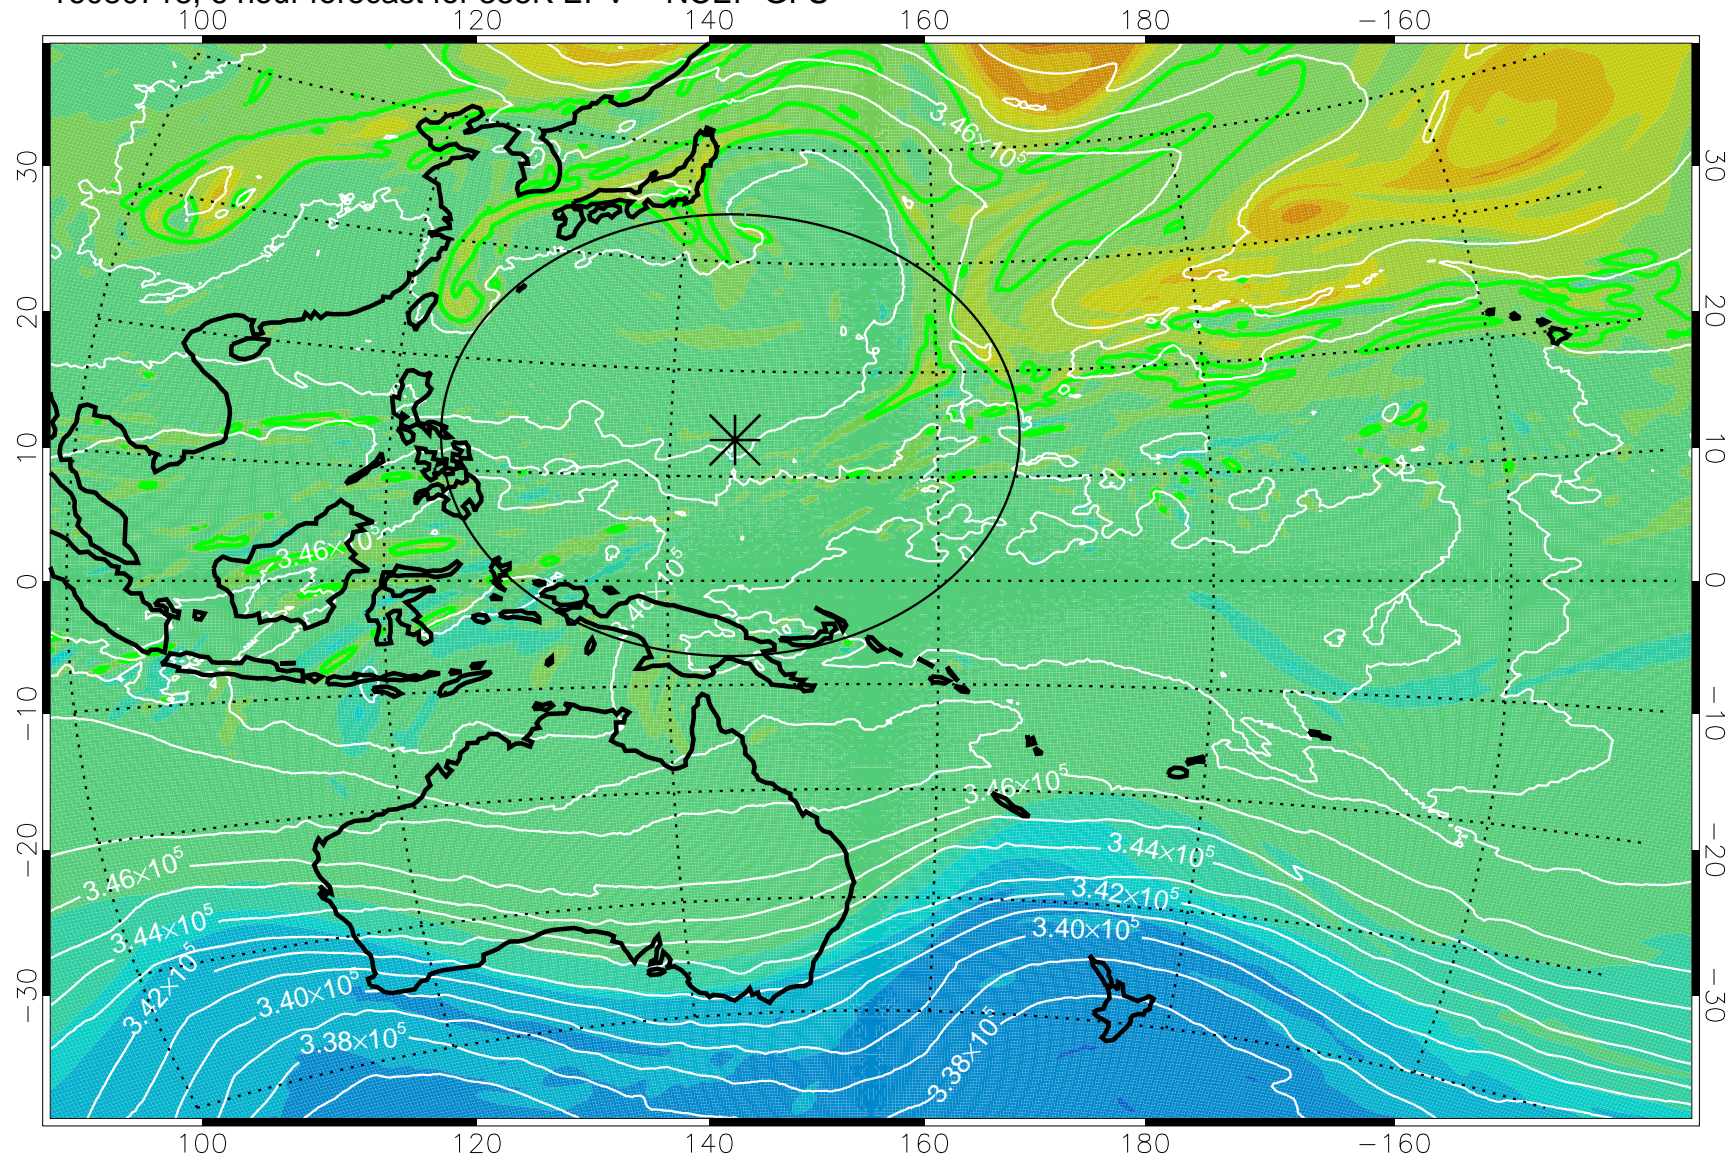

16080718, 6 hour forecast for 355K EPV -- NCEP GFS

355K Montgomery Streamfunction, white
EPV Tropopause (2 PVU) Position
Range ring of 2304 km

16080800, 12 hour forecast for 355K EPV -- NCEP GFS

355K Montgomery Streamfunction, white
EPV Tropopause (2 PVU) Position
Range ring of 2304 km

16080806, 18 hour forecast for 355K EPV -- NCEP GFS

355K Montgomery Streamfunction, white
EPV Tropopause (2 PVU) Position
Range ring of 2304 km

16080812, 24 hour forecast for 355K EPV -- NCEP GFS

355K Montgomery Streamfunction, white
EPV Tropopause (2 PVU) Position
Range ring of 2304 km

16080818, 30 hour forecast for 355K EPV -- NCEP GFS

355K Montgomery Streamfunction, white
EPV Tropopause (2 PVU) Position
Range ring of 2304 km

16080900, 36 hour forecast for 355K EPV -- NCEP GFS

355K Montgomery Streamfunction, white
EPV Tropopause (2 PVU) Position
Range ring of 2304 km

16080918, 54 hour forecast for 355K EPV -- NCEP GFS

355K Montgomery Streamfunction, white
EPV Tropopause (2 PVU) Position
Range ring of 2304 km

16081000, 60 hour forecast for 355K EPV -- NCEP GFS

355K Montgomery Streamfunction, white
EPV Tropopause (2 PVU) Position
Range ring of 2304 km