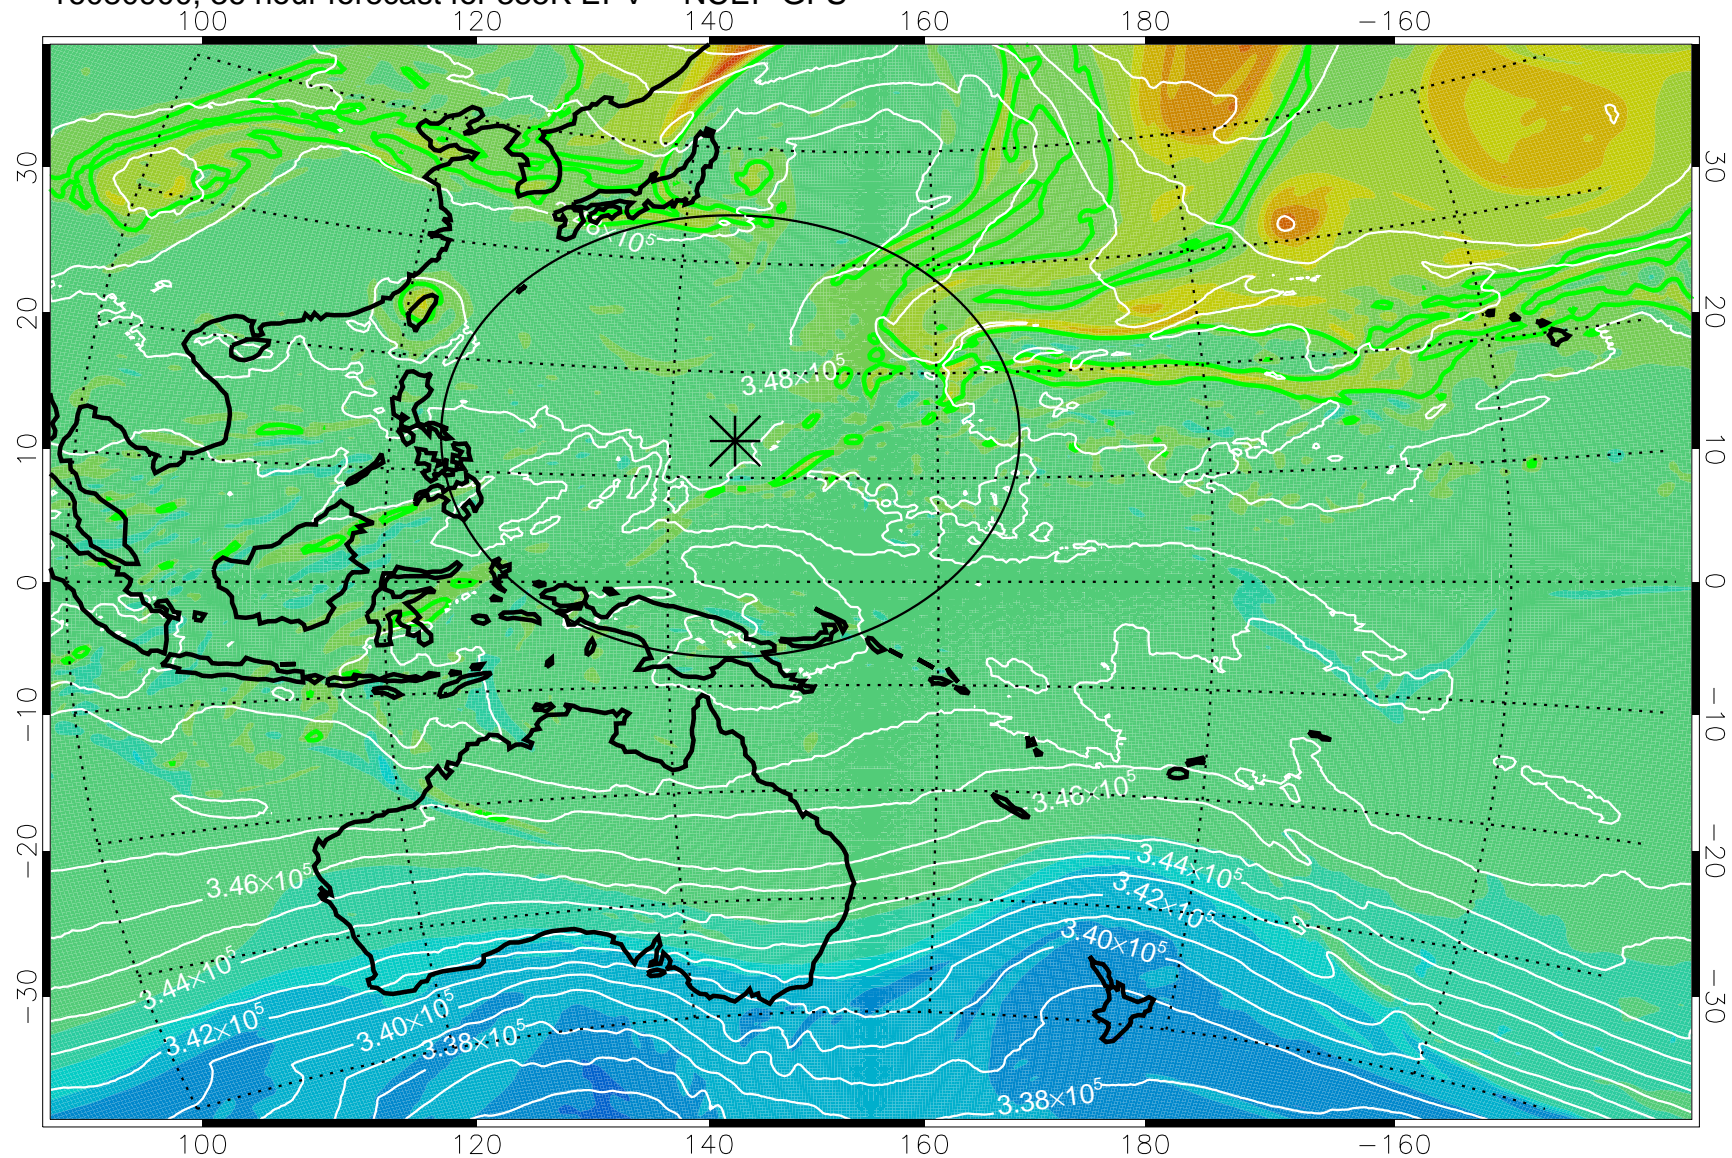

16080806, 18 hour forecast for 355K EPV -- NCEP GFS

355K Montgomery Streamfunction, white
EPV Tropopause (2 PVU) Position
Range ring of 2304 km

16080812, 24 hour forecast for 355K EPV -- NCEP GFS

355K Montgomery Streamfunction, white
EPV Tropopause (2 PVU) Position
Range ring of 2304 km

16080818, 30 hour forecast for 355K EPV -- NCEP GFS

355K Montgomery Streamfunction, white
EPV Tropopause (2 PVU) Position
Range ring of 2304 km

16080900, 36 hour forecast for 355K EPV -- NCEP GFS

355K Montgomery Streamfunction, white
EPV Tropopause (2 PVU) Position
Range ring of 2304 km

16080906, 42 hour forecast for 355K EPV -- NCEP GFS

355K Montgomery Streamfunction, white
EPV Tropopause (2 PVU) Position
Range ring of 2304 km

16080912, 48 hour forecast for 355K EPV -- NCEP GFS

355K Montgomery Streamfunction, white
EPV Tropopause (2 PVU) Position
Range ring of 2304 km

16080918, 54 hour forecast for 355K EPV -- NCEP GFS

355K Montgomery Streamfunction, white
EPV Tropopause (2 PVU) Position
Range ring of 2304 km

16081000, 60 hour forecast for 355K EPV -- NCEP GFS

355K Montgomery Streamfunction, white
EPV Tropopause (2 PVU) Position
Range ring of 2304 km