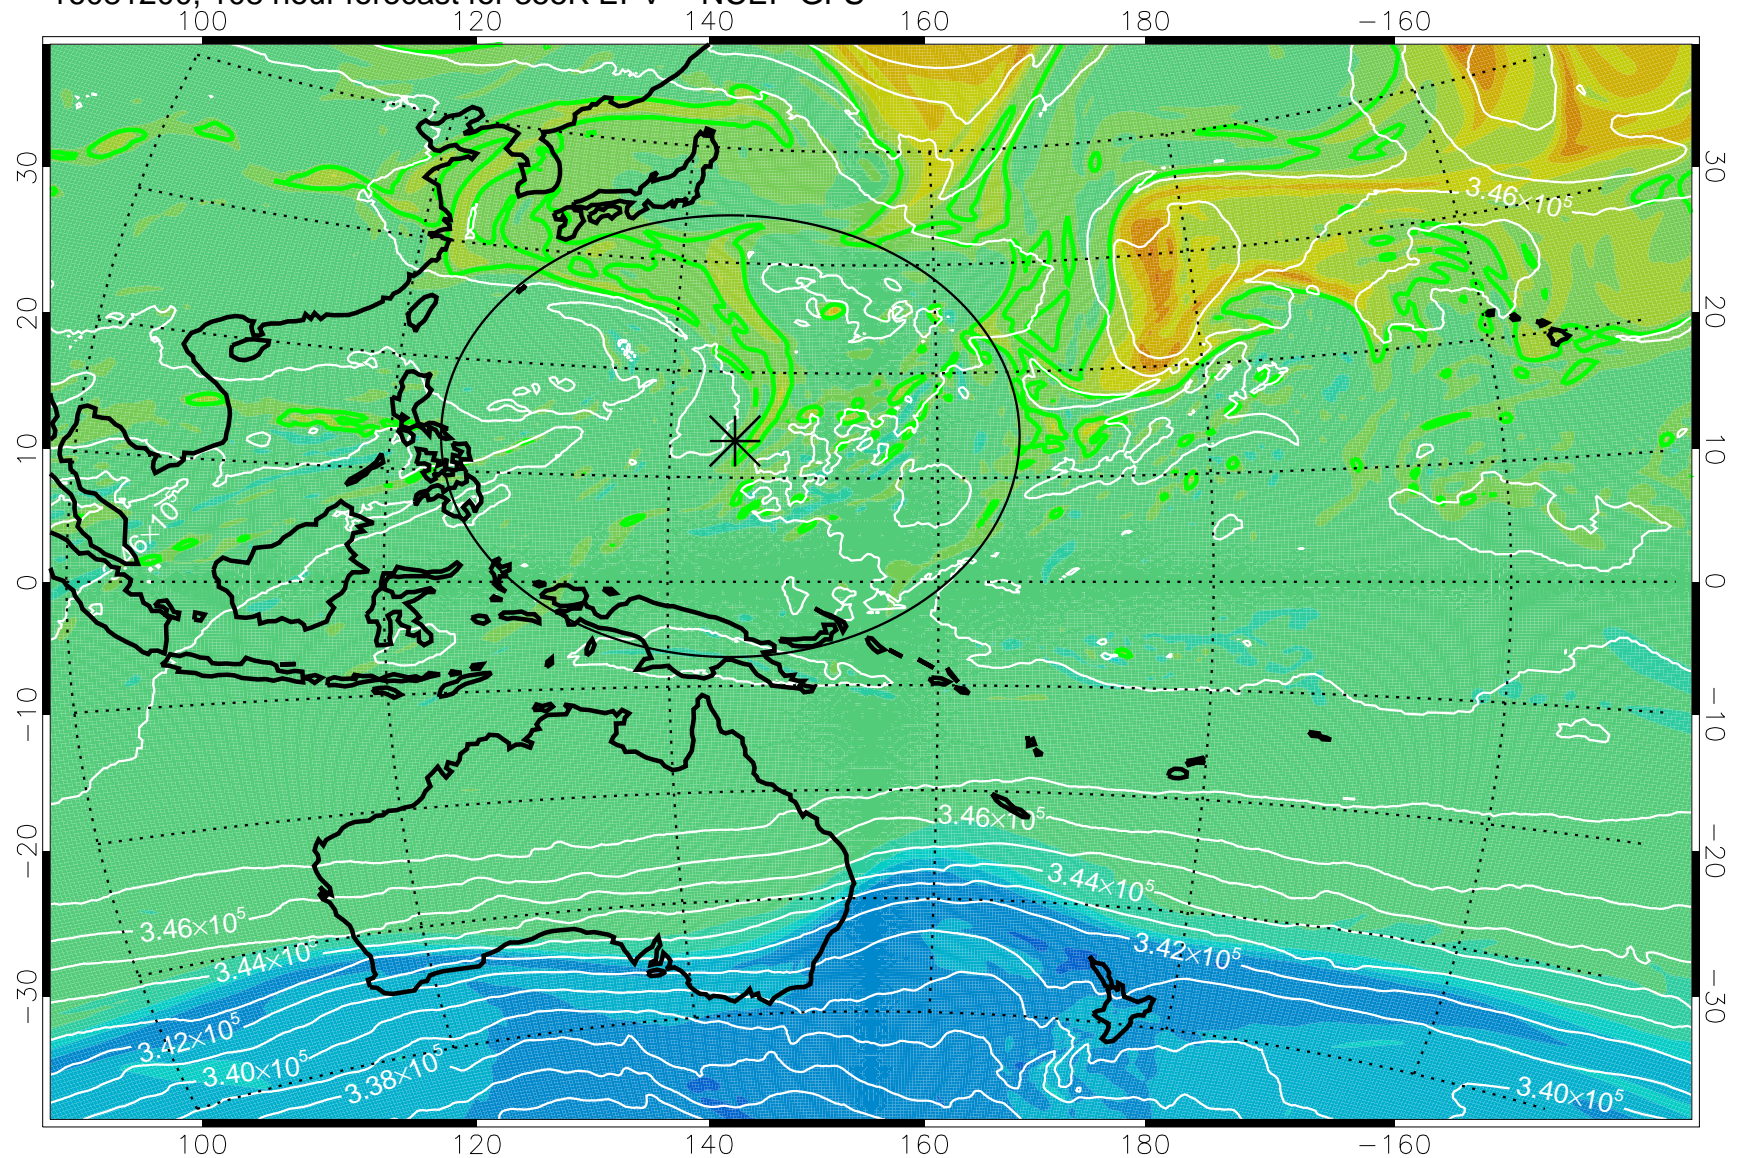

16081018, 78 hour forecast for 355K EPV -- NCEP GFS

355K Montgomery Streamfunction, white
EPV Tropopause (2 PVU) Position
Range ring of 2304 km

16081100, 84 hour forecast for 355K EPV -- NCEP GFS

355K Montgomery Streamfunction, white
EPV Tropopause (2 PVU) Position
Range ring of 2304 km

16081106, 90 hour forecast for 355K EPV -- NCEP GFS

355K Montgomery Streamfunction, white
EPV Tropopause (2 PVU) Position
Range ring of 2304 km

16081112, 96 hour forecast for 355K EPV -- NCEP GFS

355K Montgomery Streamfunction, white
EPV Tropopause (2 PVU) Position
Range ring of 2304 km

16081118, 102 hour forecast for 355K EPV -- NCEP GFS

355K Montgomery Streamfunction, white
EPV Tropopause (2 PVU) Position
Range ring of 2304 km

16081200, 108 hour forecast for 355K EPV -- NCEP GFS

355K Montgomery Streamfunction, white
EPV Tropopause (2 PVU) Position
Range ring of 2304 km

16081206, 114 hour forecast for 355K EPV -- NCEP GFS

355K Montgomery Streamfunction, white
EPV Tropopause (2 PVU) Position
Range ring of 2304 km

16081212, 120 hour forecast for 355K EPV -- NCEP GFS

355K Montgomery Streamfunction, white
EPV Tropopause (2 PVU) Position
Range ring of 2304 km