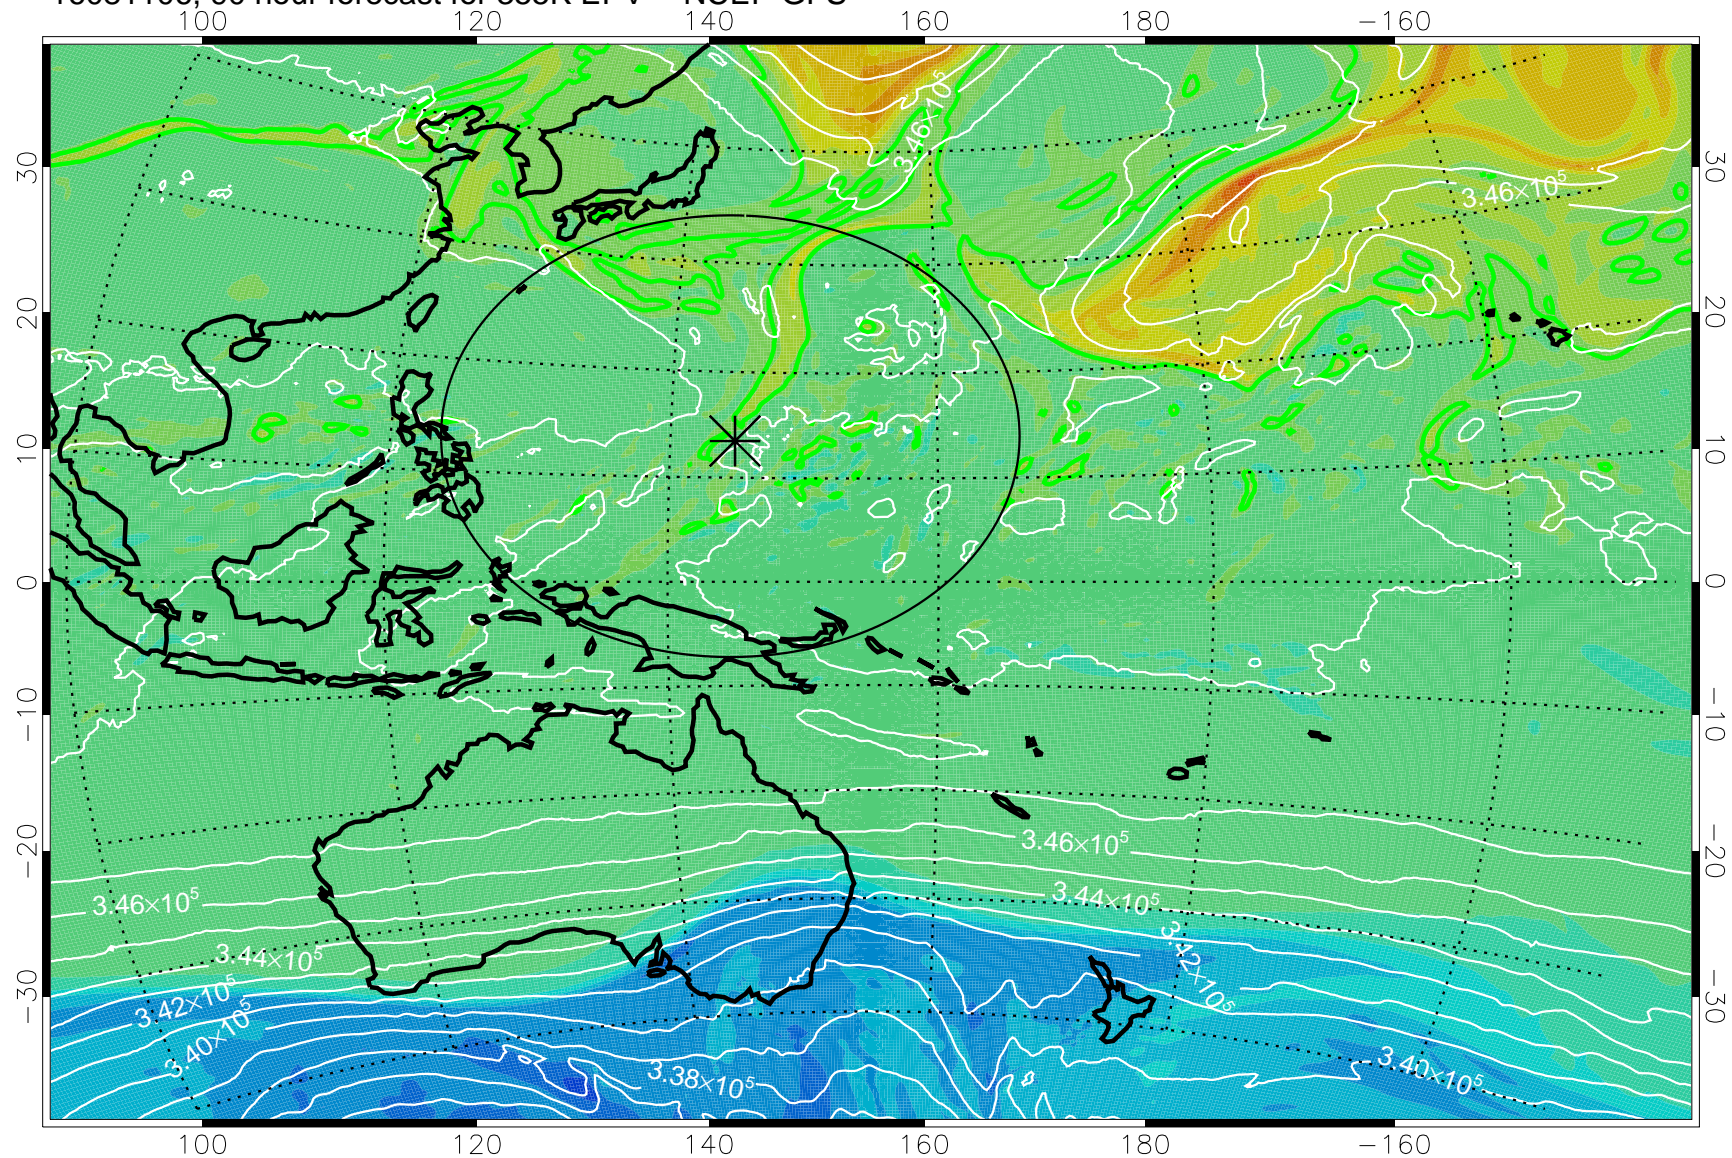

16081006, 66 hour forecast for 355K EPV -- NCEP GFS

355K Montgomery Streamfunction, white
EPV Tropopause (2 PVU) Position
Range ring of 2304 km

16081012, 72 hour forecast for 355K EPV -- NCEP GFS

355K Montgomery Streamfunction, white
EPV Tropopause (2 PVU) Position
Range ring of 2304 km

16081018, 78 hour forecast for 355K EPV -- NCEP GFS

355K Montgomery Streamfunction, white
EPV Tropopause (2 PVU) Position
Range ring of 2304 km

16081100, 84 hour forecast for 355K EPV -- NCEP GFS

355K Montgomery Streamfunction, white
EPV Tropopause (2 PVU) Position
Range ring of 2304 km

16081106, 90 hour forecast for 355K EPV -- NCEP GFS

355K Montgomery Streamfunction, white
EPV Tropopause (2 PVU) Position
Range ring of 2304 km

16081112, 96 hour forecast for 355K EPV -- NCEP GFS

355K Montgomery Streamfunction, white
EPV Tropopause (2 PVU) Position
Range ring of 2304 km

16081118, 102 hour forecast for 355K EPV -- NCEP GFS

355K Montgomery Streamfunction, white
EPV Tropopause (2 PVU) Position
Range ring of 2304 km

16081200, 108 hour forecast for 355K EPV -- NCEP GFS

355K Montgomery Streamfunction, white
EPV Tropopause (2 PVU) Position
Range ring of 2304 km