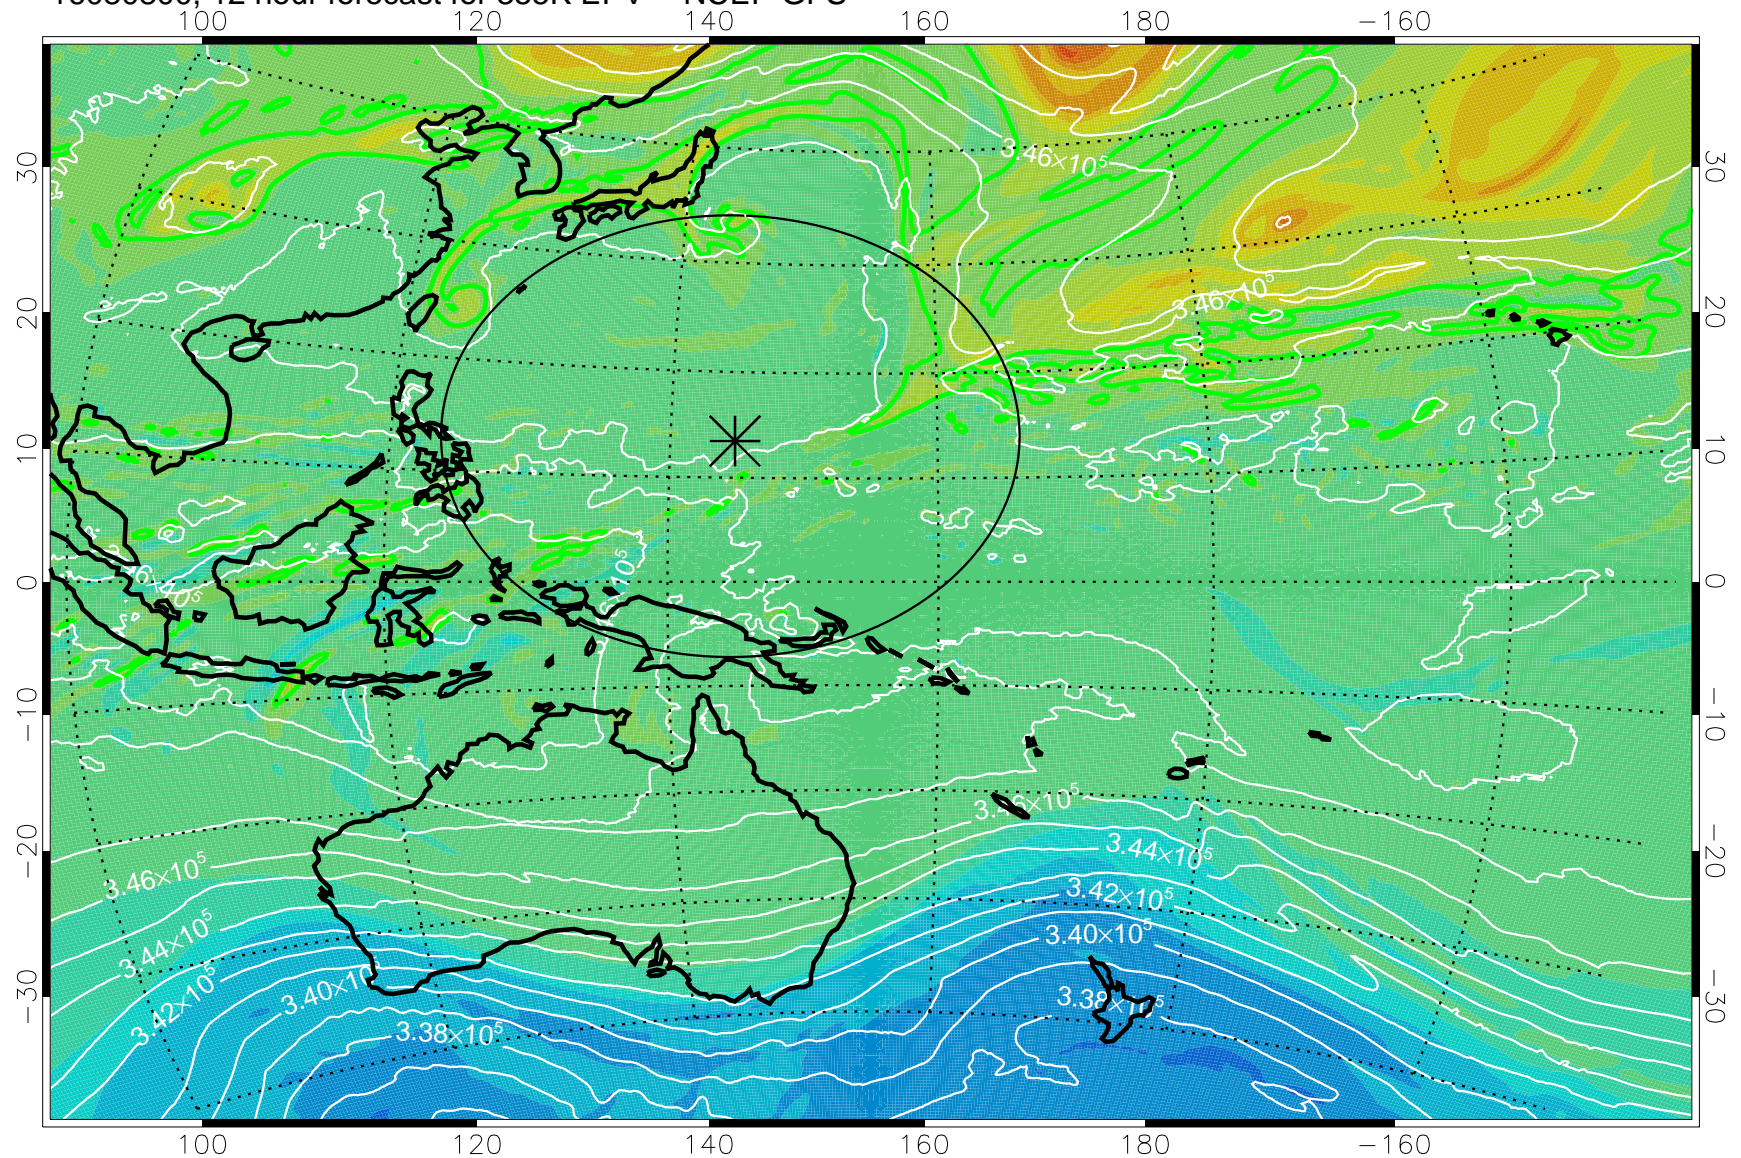

16080718, 6 hour forecast for 355K EPV -- NCEP GFS

355K Montgomery Streamfunction, white
EPV Tropopause (2 PVU) Position
Range ring of 2304 km

16080800, 12 hour forecast for 355K EPV -- NCEP GFS

355K Montgomery Streamfunction, white
EPV Tropopause (2 PVU) Position
Range ring of 2304 km

16080806, 18 hour forecast for 355K EPV -- NCEP GFS

355K Montgomery Streamfunction, white
EPV Tropopause (2 PVU) Position
Range ring of 2304 km

16080812, 24 hour forecast for 355K EPV -- NCEP GFS

355K Montgomery Streamfunction, white
EPV Tropopause (2 PVU) Position
Range ring of 2304 km

16080818, 30 hour forecast for 355K EPV -- NCEP GFS

355K Montgomery Streamfunction, white
EPV Tropopause (2 PVU) Position
Range ring of 2304 km

16080900, 36 hour forecast for 355K EPV -- NCEP GFS

355K Montgomery Streamfunction, white
EPV Tropopause (2 PVU) Position
Range ring of 2304 km

16080906, 42 hour forecast for 355K EPV -- NCEP GFS

355K Montgomery Streamfunction, white
EPV Tropopause (2 PVU) Position
Range ring of 2304 km

16080912, 48 hour forecast for 355K EPV -- NCEP GFS

355K Montgomery Streamfunction, white
EPV Tropopause (2 PVU) Position
Range ring of 2304 km