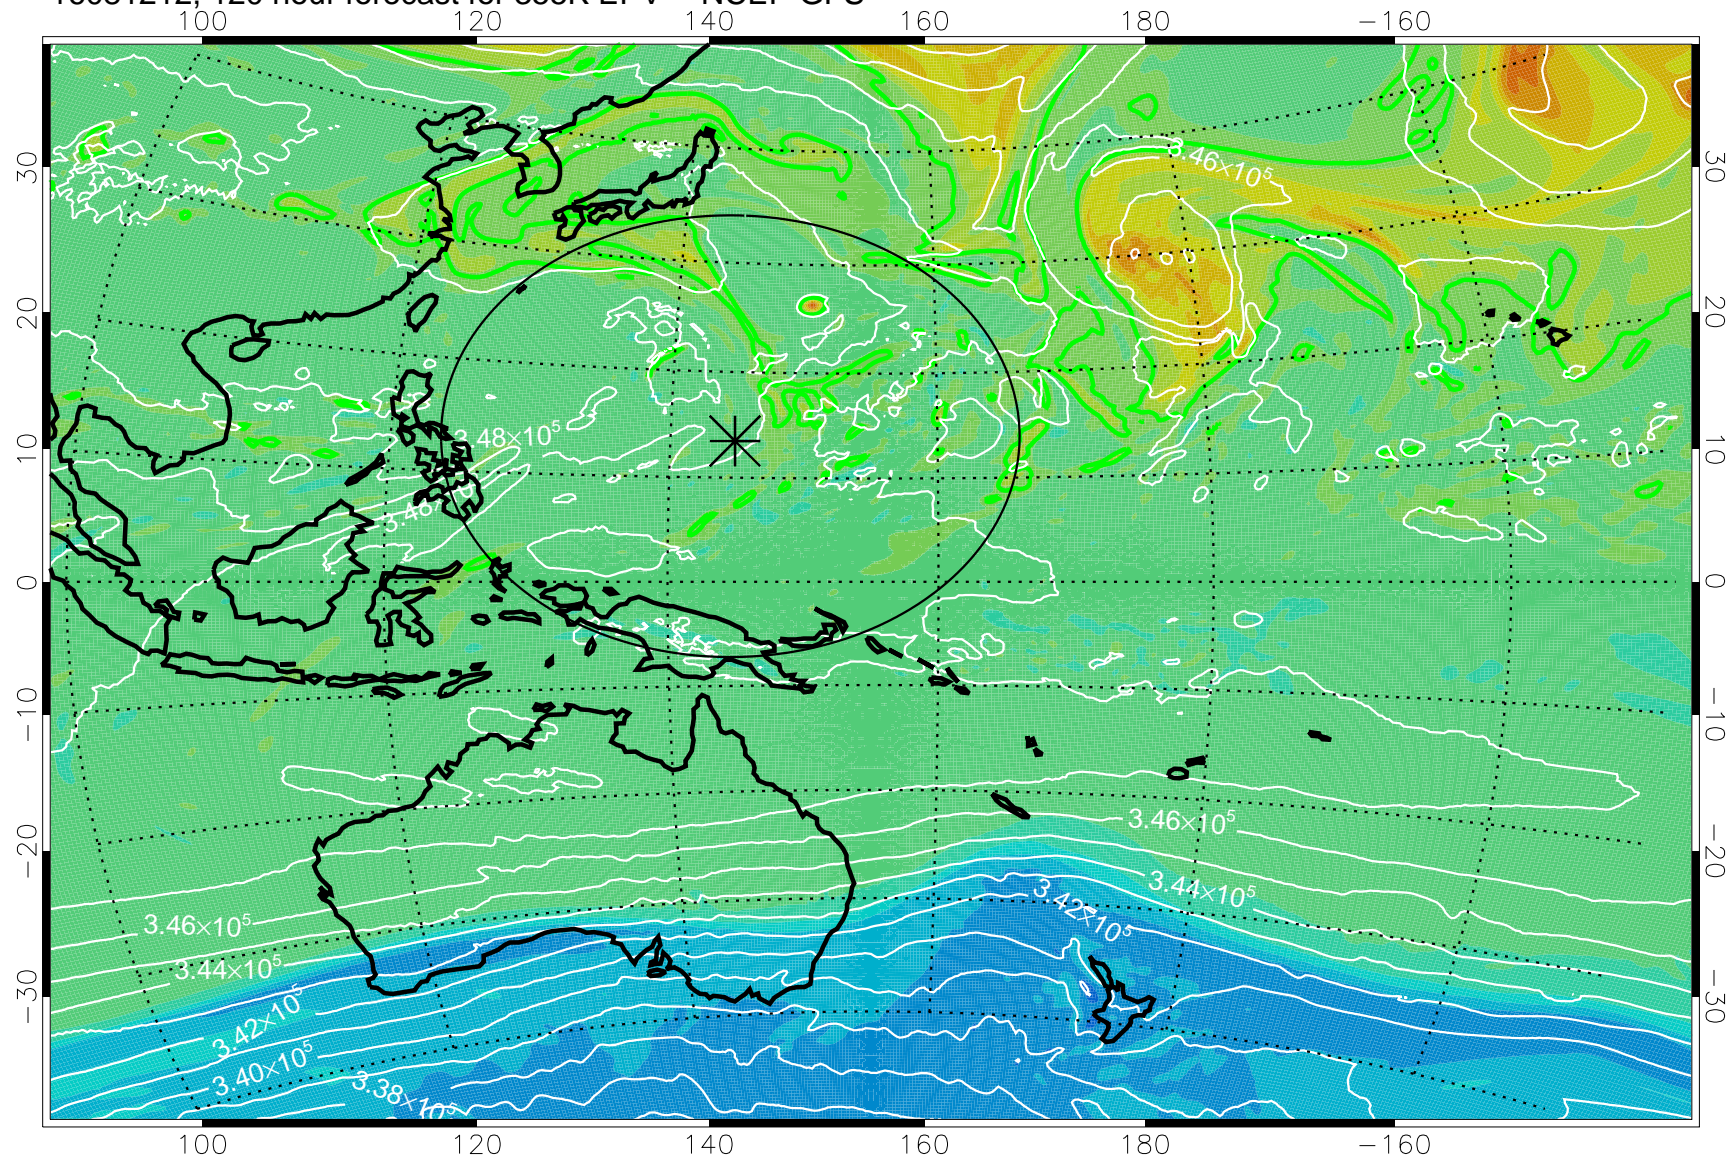

16081106, 90 hour forecast for 355K EPV -- NCEP GFS

355K Montgomery Streamfunction, white
EPV Tropopause (2 PVU) Position
Range ring of 2304 km

16081112, 96 hour forecast for 355K EPV -- NCEP GFS

355K Montgomery Streamfunction, white
EPV Tropopause (2 PVU) Position
Range ring of 2304 km

16081118, 102 hour forecast for 355K EPV -- NCEP GFS

355K Montgomery Streamfunction, white
EPV Tropopause (2 PVU) Position
Range ring of 2304 km

16081200, 108 hour forecast for 355K EPV -- NCEP GFS

355K Montgomery Streamfunction, white
EPV Tropopause (2 PVU) Position
Range ring of 2304 km

16081206, 114 hour forecast for 355K EPV -- NCEP GFS

355K Montgomery Streamfunction, white
EPV Tropopause (2 PVU) Position
Range ring of 2304 km

16081212, 120 hour forecast for 355K EPV -- NCEP GFS

355K Montgomery Streamfunction, white
EPV Tropopause (2 PVU) Position
Range ring of 2304 km