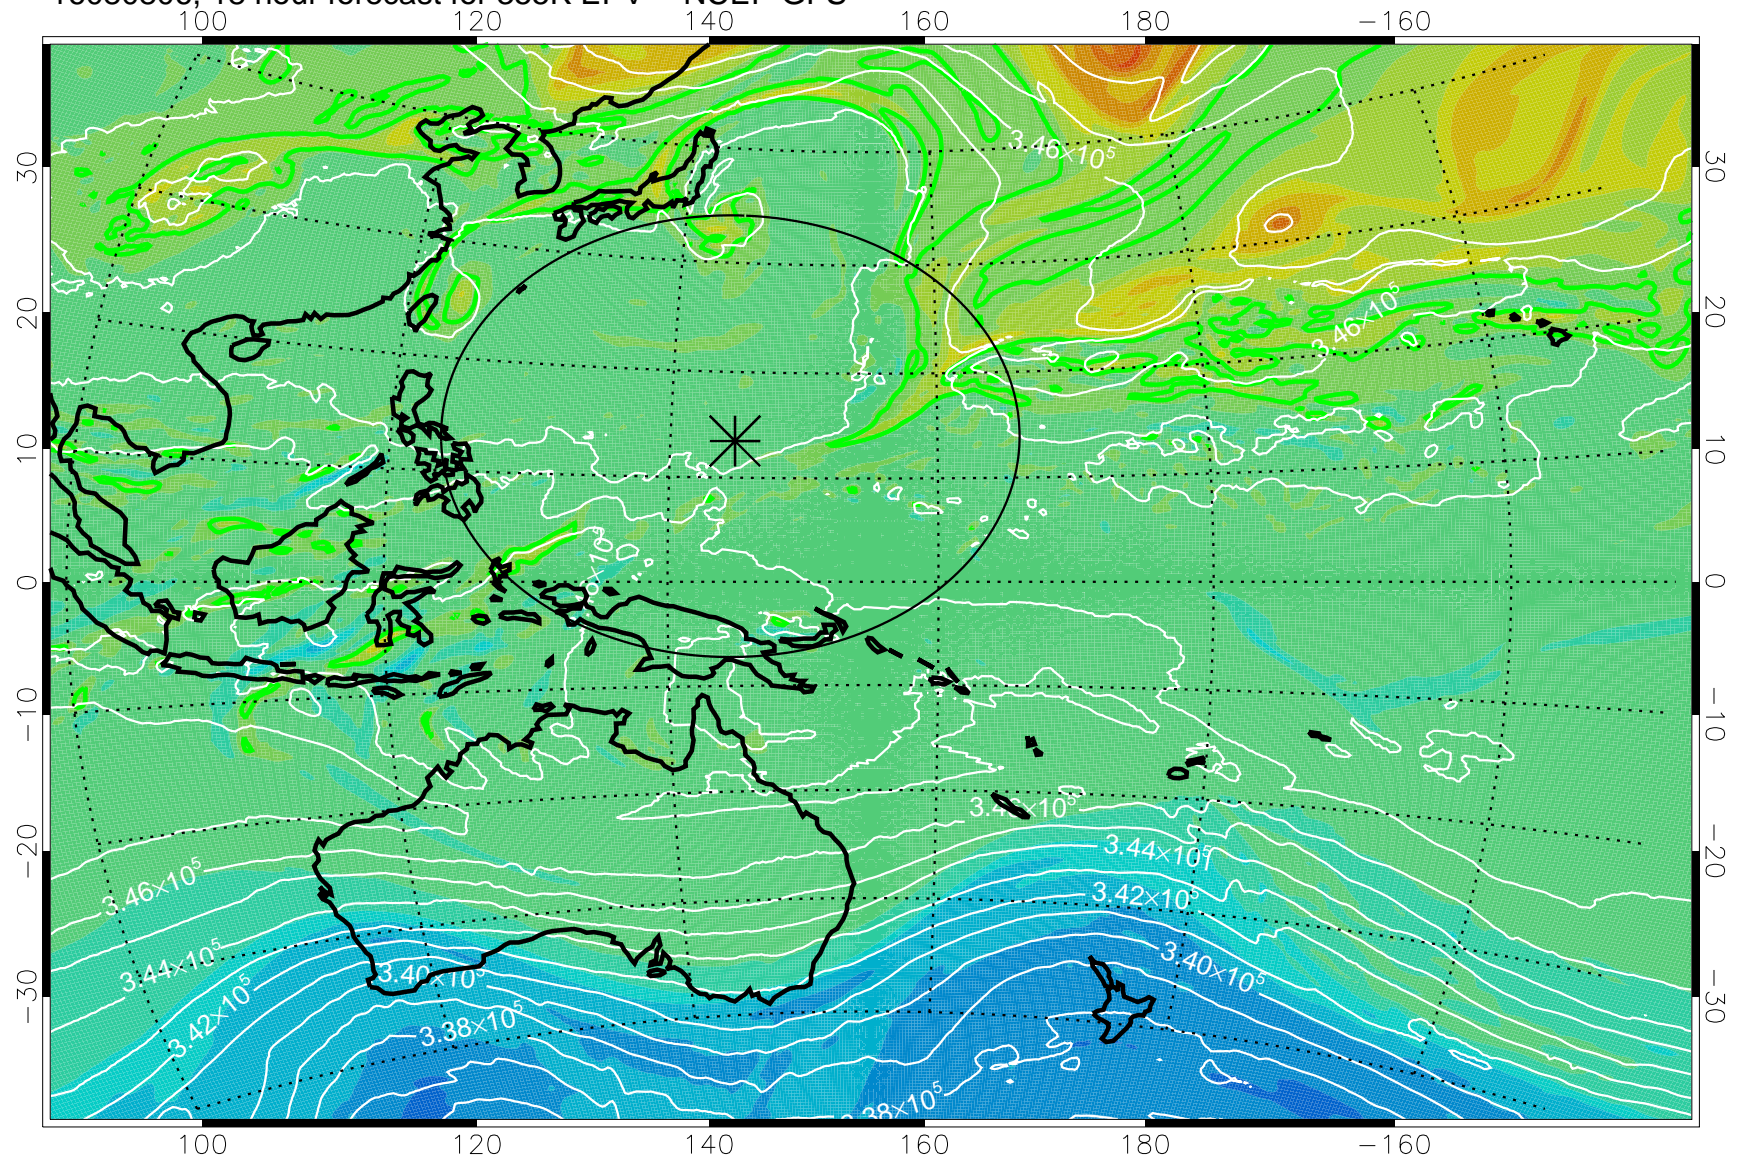

16080718, 6 hour forecast for 355K EPV -- NCEP GFS

355K Montgomery Streamfunction, white
EPV Tropopause (2 PVU) Position
Range ring of 2304 km

16080800, 12 hour forecast for 355K EPV -- NCEP GFS

355K Montgomery Streamfunction, white
EPV Tropopause (2 PVU) Position
Range ring of 2304 km

16080806, 18 hour forecast for 355K EPV -- NCEP GFS

355K Montgomery Streamfunction, white
EPV Tropopause (2 PVU) Position
Range ring of 2304 km

16080812, 24 hour forecast for 355K EPV -- NCEP GFS

355K Montgomery Streamfunction, white
EPV Tropopause (2 PVU) Position
Range ring of 2304 km

16080818, 30 hour forecast for 355K EPV -- NCEP GFS

355K Montgomery Streamfunction, white
EPV Tropopause (2 PVU) Position
Range ring of 2304 km

16080900, 36 hour forecast for 355K EPV -- NCEP GFS

355K Montgomery Streamfunction, white
EPV Tropopause (2 PVU) Position
Range ring of 2304 km

16080906, 42 hour forecast for 355K EPV -- NCEP GFS

355K Montgomery Streamfunction, white
EPV Tropopause (2 PVU) Position
Range ring of 2304 km

16080912, 48 hour forecast for 355K EPV -- NCEP GFS

355K Montgomery Streamfunction, white
EPV Tropopause (2 PVU) Position
Range ring of 2304 km