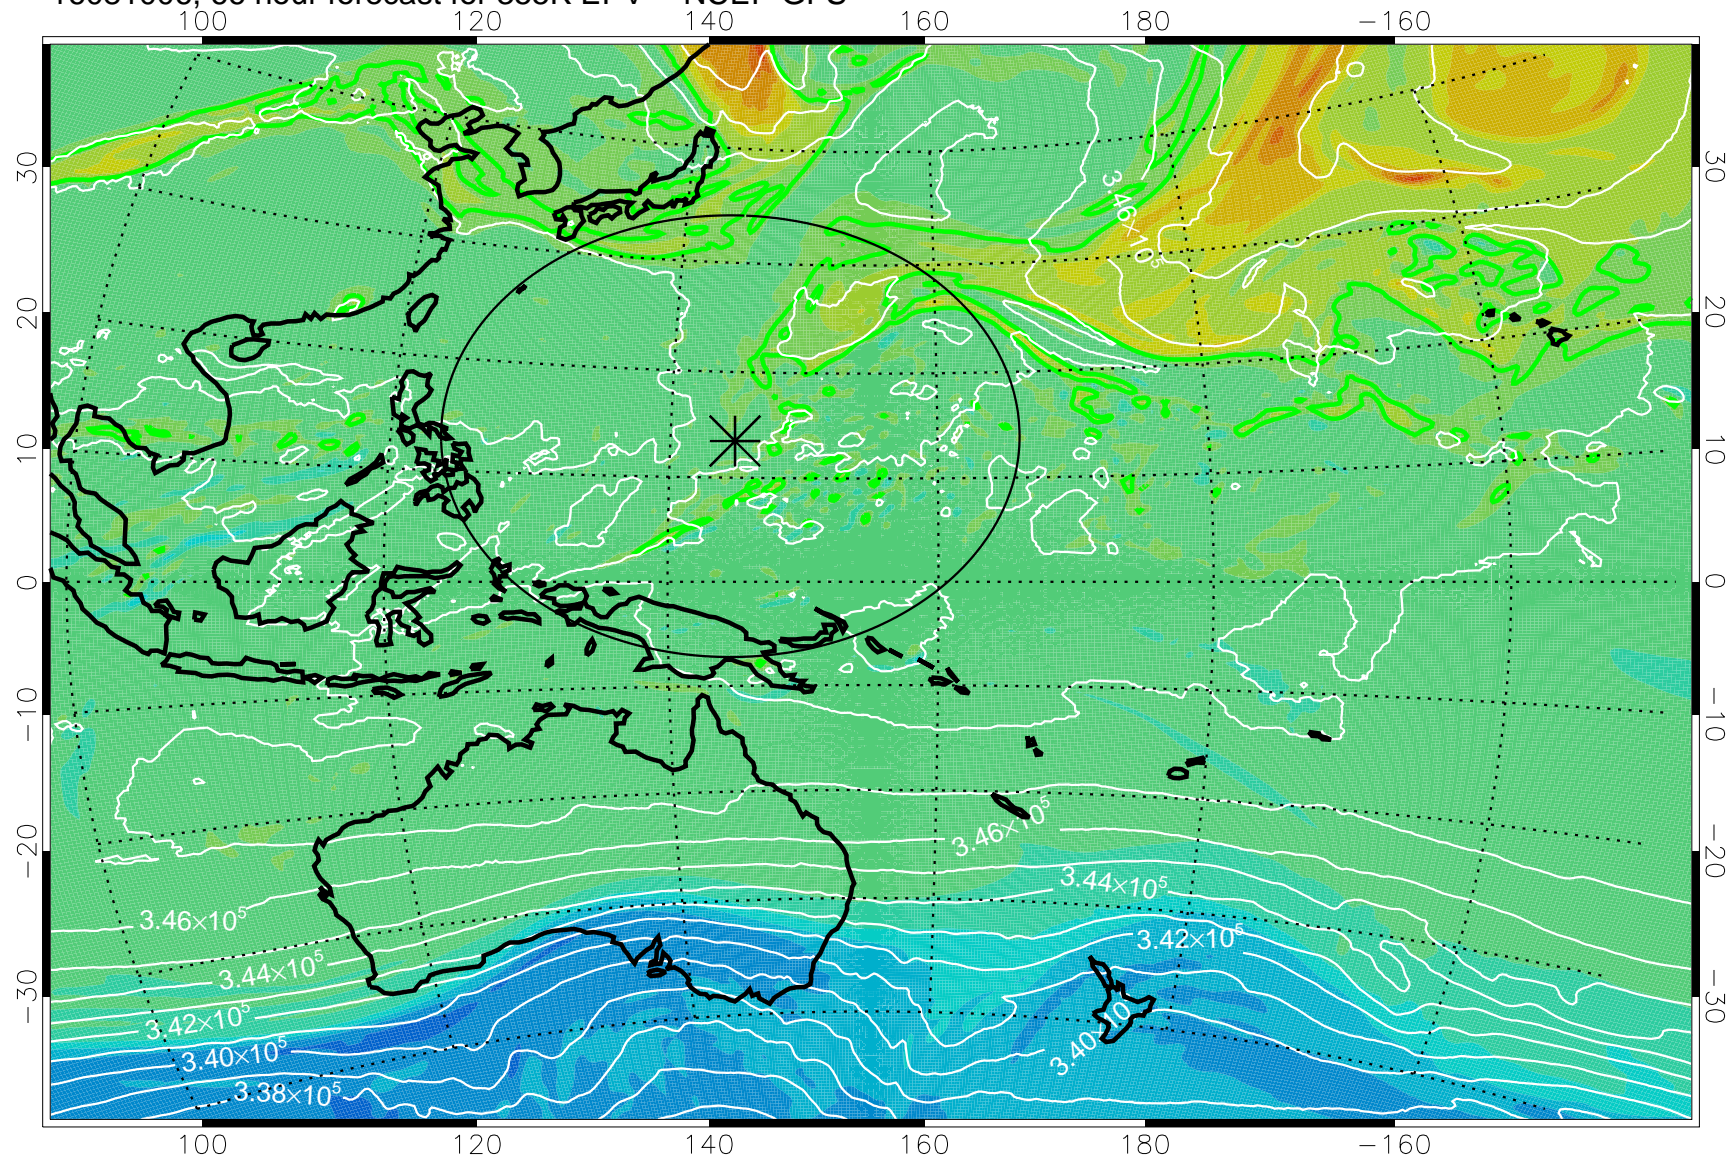

16080906, 42 hour forecast for 355K EPV -- NCEP GFS

355K Montgomery Streamfunction, white
EPV Tropopause (2 PVU) Position
Range ring of 2304 km

16080912, 48 hour forecast for 355K EPV -- NCEP GFS

355K Montgomery Streamfunction, white
EPV Tropopause (2 PVU) Position
Range ring of 2304 km

16080918, 54 hour forecast for 355K EPV -- NCEP GFS

355K Montgomery Streamfunction, white
EPV Tropopause (2 PVU) Position
Range ring of 2304 km

16081000, 60 hour forecast for 355K EPV -- NCEP GFS

355K Montgomery Streamfunction, white
EPV Tropopause (2 PVU) Position
Range ring of 2304 km

16081006, 66 hour forecast for 355K EPV -- NCEP GFS

355K Montgomery Streamfunction, white
EPV Tropopause (2 PVU) Position
Range ring of 2304 km

16081012, 72 hour forecast for 355K EPV -- NCEP GFS

355K Montgomery Streamfunction, white
EPV Tropopause (2 PVU) Position
Range ring of 2304 km

16081018, 78 hour forecast for 355K EPV -- NCEP GFS

355K Montgomery Streamfunction, white
EPV Tropopause (2 PVU) Position
Range ring of 2304 km

16081100, 84 hour forecast for 355K EPV -- NCEP GFS

355K Montgomery Streamfunction, white
EPV Tropopause (2 PVU) Position
Range ring of 2304 km