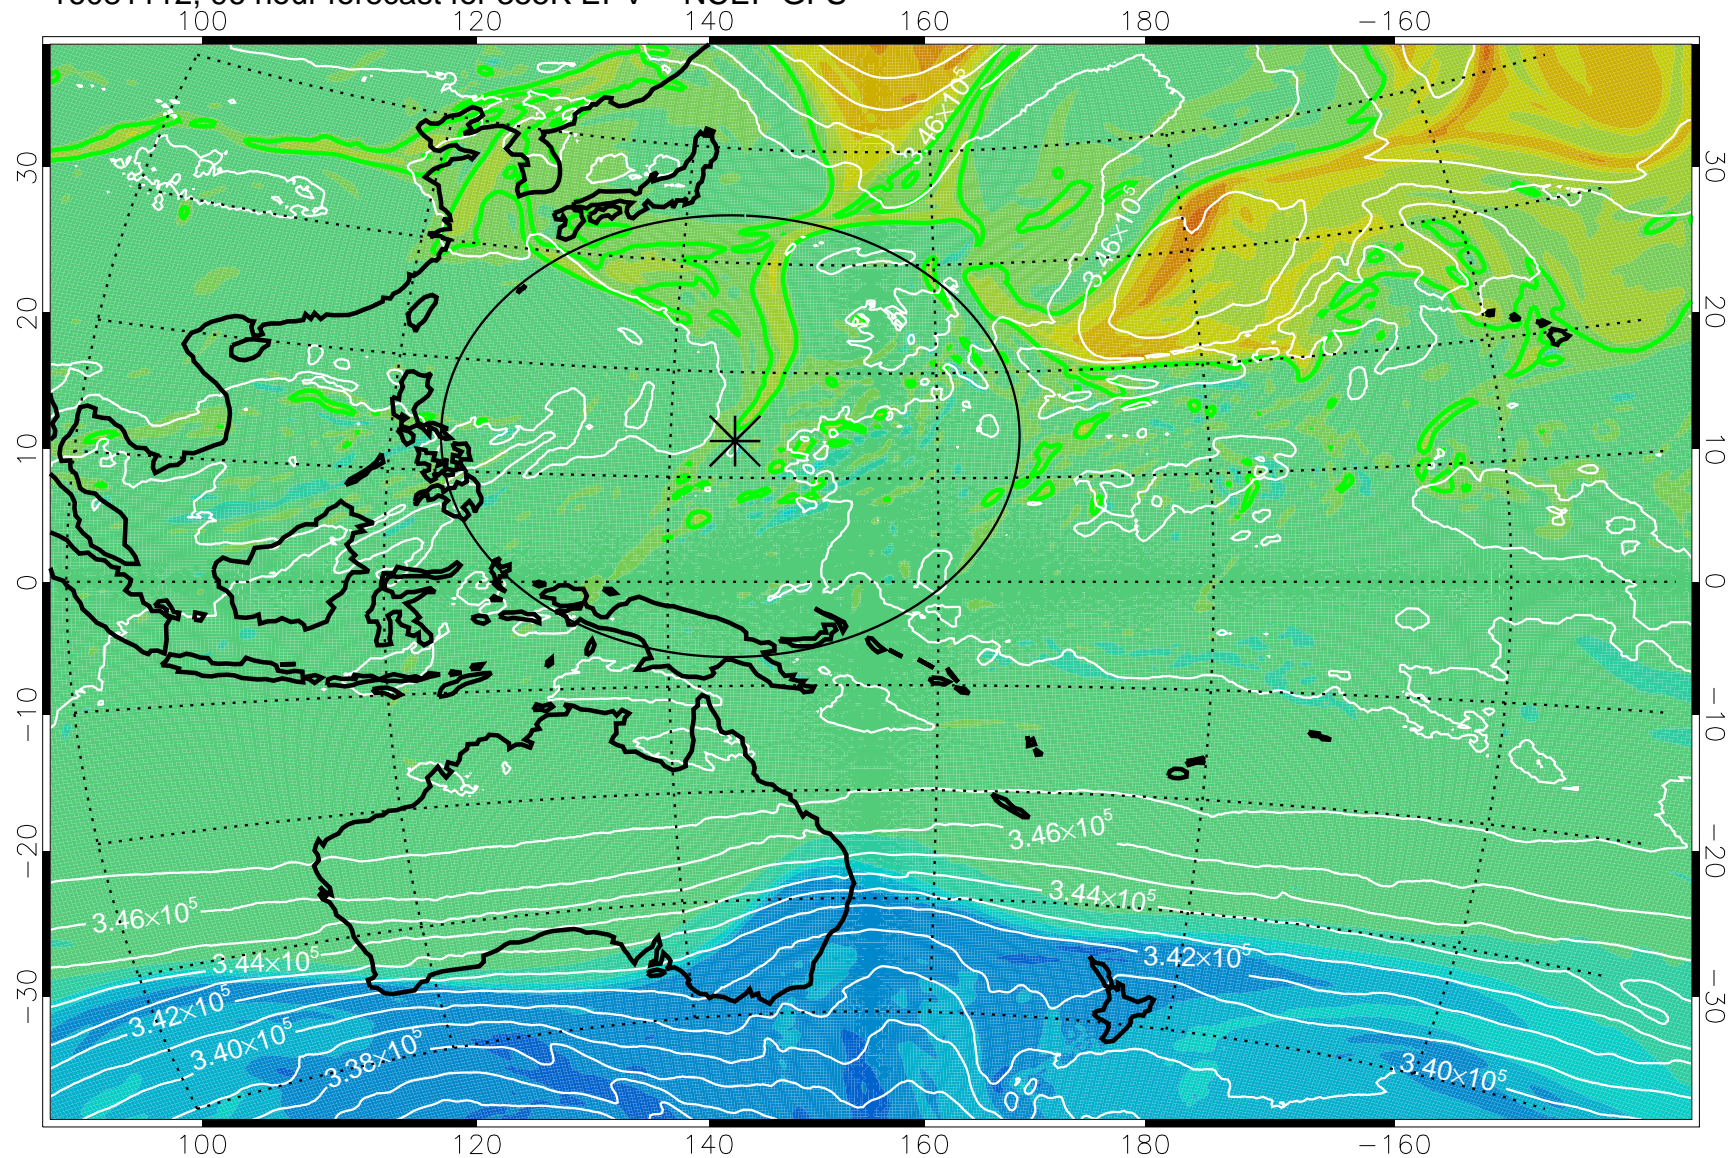

16081006, 66 hour forecast for 355K EPV -- NCEP GFS

355K Montgomery Streamfunction, white
EPV Tropopause (2 PVU) Position
Range ring of 2304 km

16081012, 72 hour forecast for 355K EPV -- NCEP GFS

355K Montgomery Streamfunction, white
EPV Tropopause (2 PVU) Position
Range ring of 2304 km

16081018, 78 hour forecast for 355K EPV -- NCEP GFS

355K Montgomery Streamfunction, white
EPV Tropopause (2 PVU) Position
Range ring of 2304 km

16081100, 84 hour forecast for 355K EPV -- NCEP GFS

355K Montgomery Streamfunction, white
EPV Tropopause (2 PVU) Position
Range ring of 2304 km

16081106, 90 hour forecast for 355K EPV -- NCEP GFS

355K Montgomery Streamfunction, white
EPV Tropopause (2 PVU) Position
Range ring of 2304 km

16081112, 96 hour forecast for 355K EPV -- NCEP GFS

355K Montgomery Streamfunction, white
EPV Tropopause (2 PVU) Position
Range ring of 2304 km

16081118, 102 hour forecast for 355K EPV -- NCEP GFS

355K Montgomery Streamfunction, white
EPV Tropopause (2 PVU) Position
Range ring of 2304 km

16081200, 108 hour forecast for 355K EPV -- NCEP GFS

355K Montgomery Streamfunction, white
EPV Tropopause (2 PVU) Position
Range ring of 2304 km