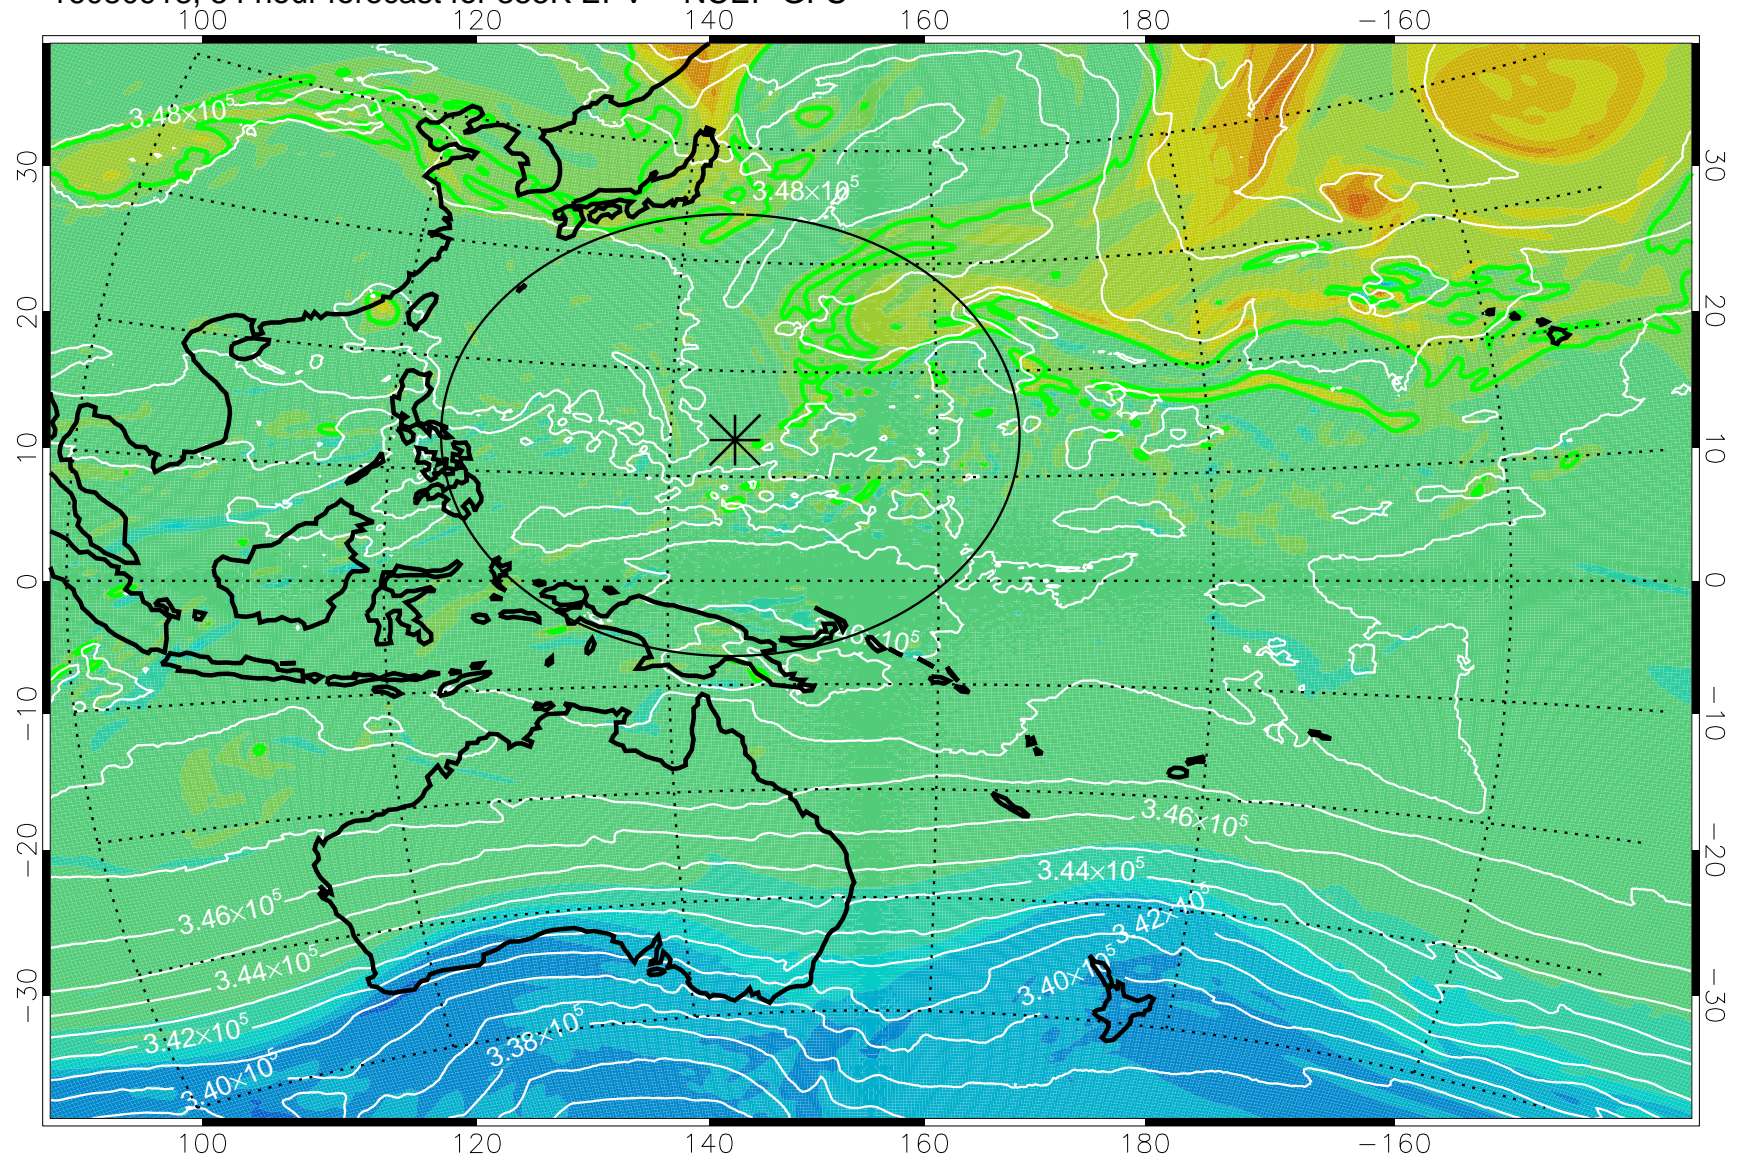

16080906, 42 hour forecast for 355K EPV -- NCEP GFS

355K Montgomery Streamfunction, white
EPV Tropopause (2 PVU) Position
Range ring of 2304 km

16080912, 48 hour forecast for 355K EPV -- NCEP GFS

355K Montgomery Streamfunction, white
EPV Tropopause (2 PVU) Position
Range ring of 2304 km

16080918, 54 hour forecast for 355K EPV -- NCEP GFS

355K Montgomery Streamfunction, white
EPV Tropopause (2 PVU) Position
Range ring of 2304 km

16081000, 60 hour forecast for 355K EPV -- NCEP GFS

355K Montgomery Streamfunction, white
EPV Tropopause (2 PVU) Position
Range ring of 2304 km

16081006, 66 hour forecast for 355K EPV -- NCEP GFS

355K Montgomery Streamfunction, white
EPV Tropopause (2 PVU) Position
Range ring of 2304 km

16081012, 72 hour forecast for 355K EPV -- NCEP GFS

355K Montgomery Streamfunction, white
EPV Tropopause (2 PVU) Position
Range ring of 2304 km

16081018, 78 hour forecast for 355K EPV -- NCEP GFS

355K Montgomery Streamfunction, white
EPV Tropopause (2 PVU) Position
Range ring of 2304 km

16081100, 84 hour forecast for 355K EPV -- NCEP GFS

355K Montgomery Streamfunction, white
EPV Tropopause (2 PVU) Position
Range ring of 2304 km