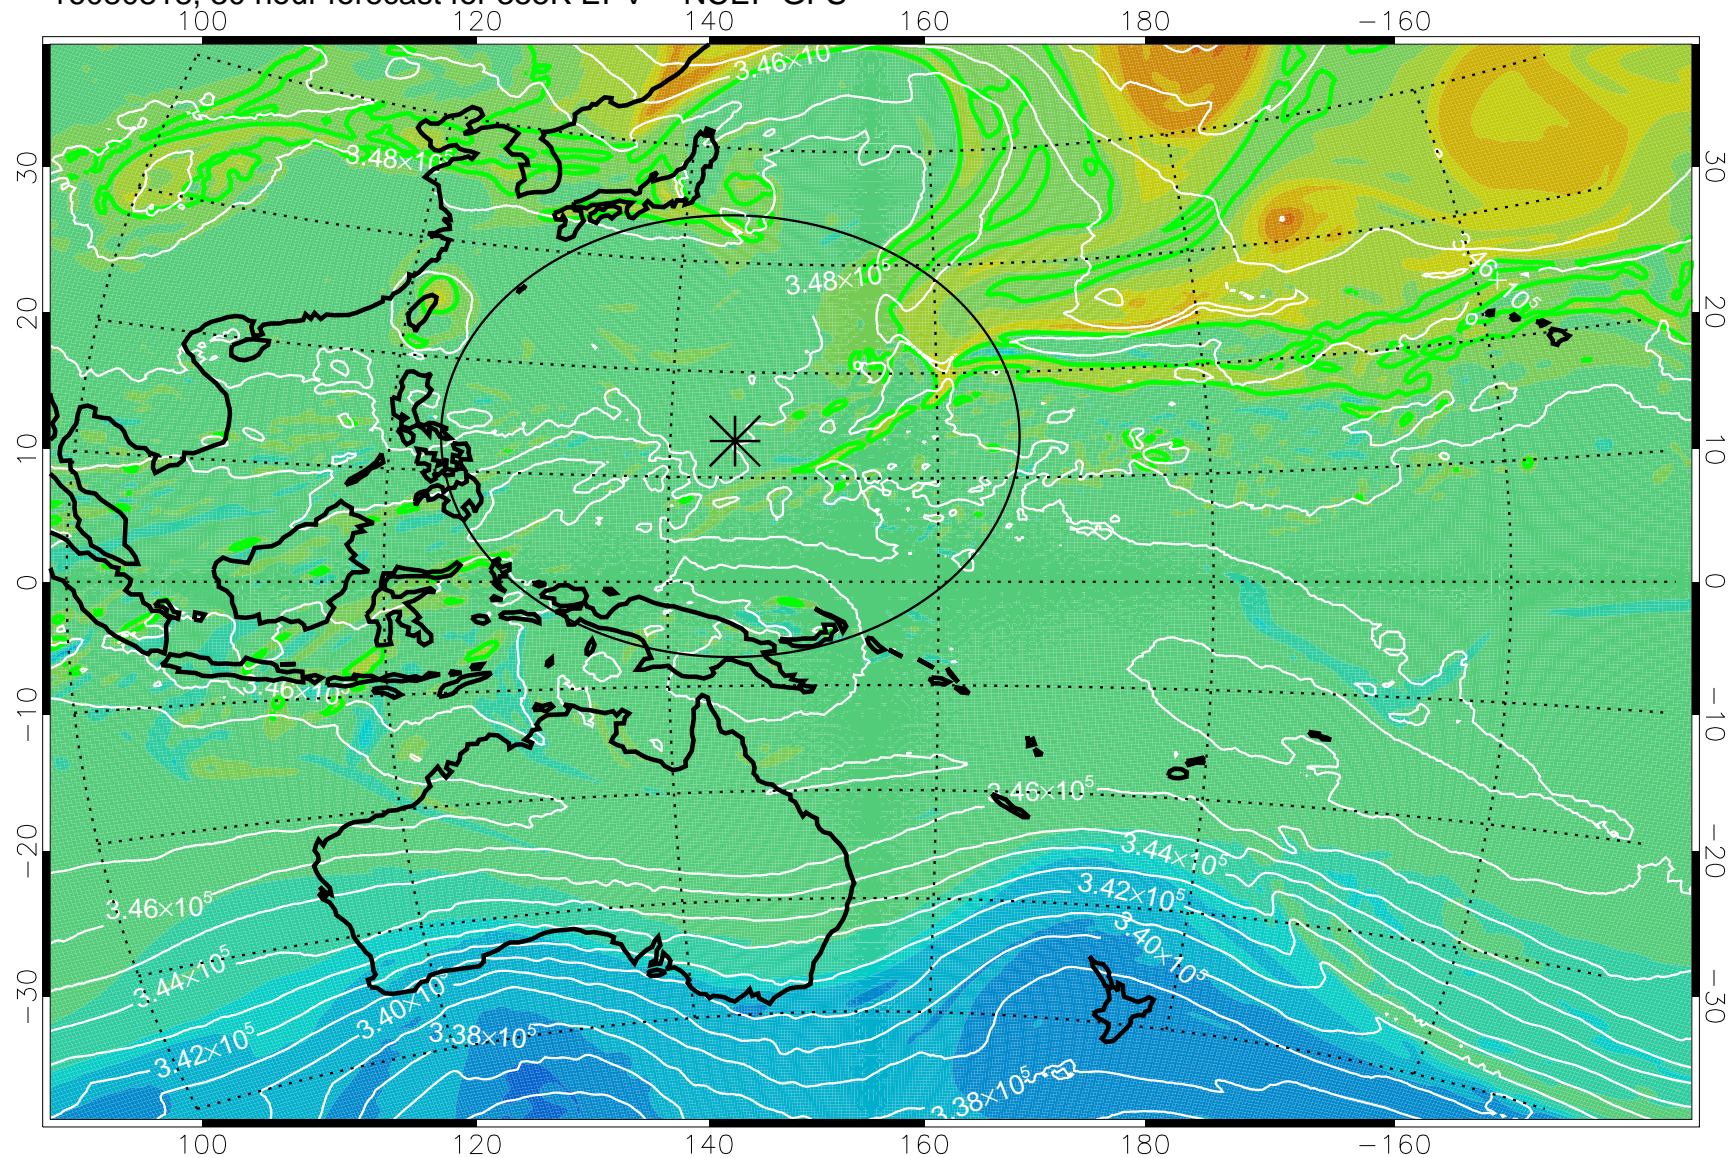

16080806, 18 hour forecast for 355K EPV -- NCEP GFS

355K Montgomery Streamfunction, white
EPV Tropopause (2 PVU) Position
Range ring of 2304 km

16080812, 24 hour forecast for 355K EPV -- NCEP GFS

355K Montgomery Streamfunction, white
EPV Tropopause (2 PVU) Position
Range ring of 2304 km

16080818, 30 hour forecast for 355K EPV -- NCEP GFS

355K Montgomery Streamfunction, white
EPV Tropopause (2 PVU) Position
Range ring of 2304 km

16080900, 36 hour forecast for 355K EPV -- NCEP GFS

355K Montgomery Streamfunction, white
EPV Tropopause (2 PVU) Position
Range ring of 2304 km

16080906, 42 hour forecast for 355K EPV -- NCEP GFS

355K Montgomery Streamfunction, white
EPV Tropopause (2 PVU) Position
Range ring of 2304 km

16080912, 48 hour forecast for 355K EPV -- NCEP GFS

355K Montgomery Streamfunction, white
EPV Tropopause (2 PVU) Position
Range ring of 2304 km

16080918, 54 hour forecast for 355K EPV -- NCEP GFS

355K Montgomery Streamfunction, white
EPV Tropopause (2 PVU) Position
Range ring of 2304 km

16081000, 60 hour forecast for 355K EPV -- NCEP GFS

355K Montgomery Streamfunction, white
EPV Tropopause (2 PVU) Position
Range ring of 2304 km