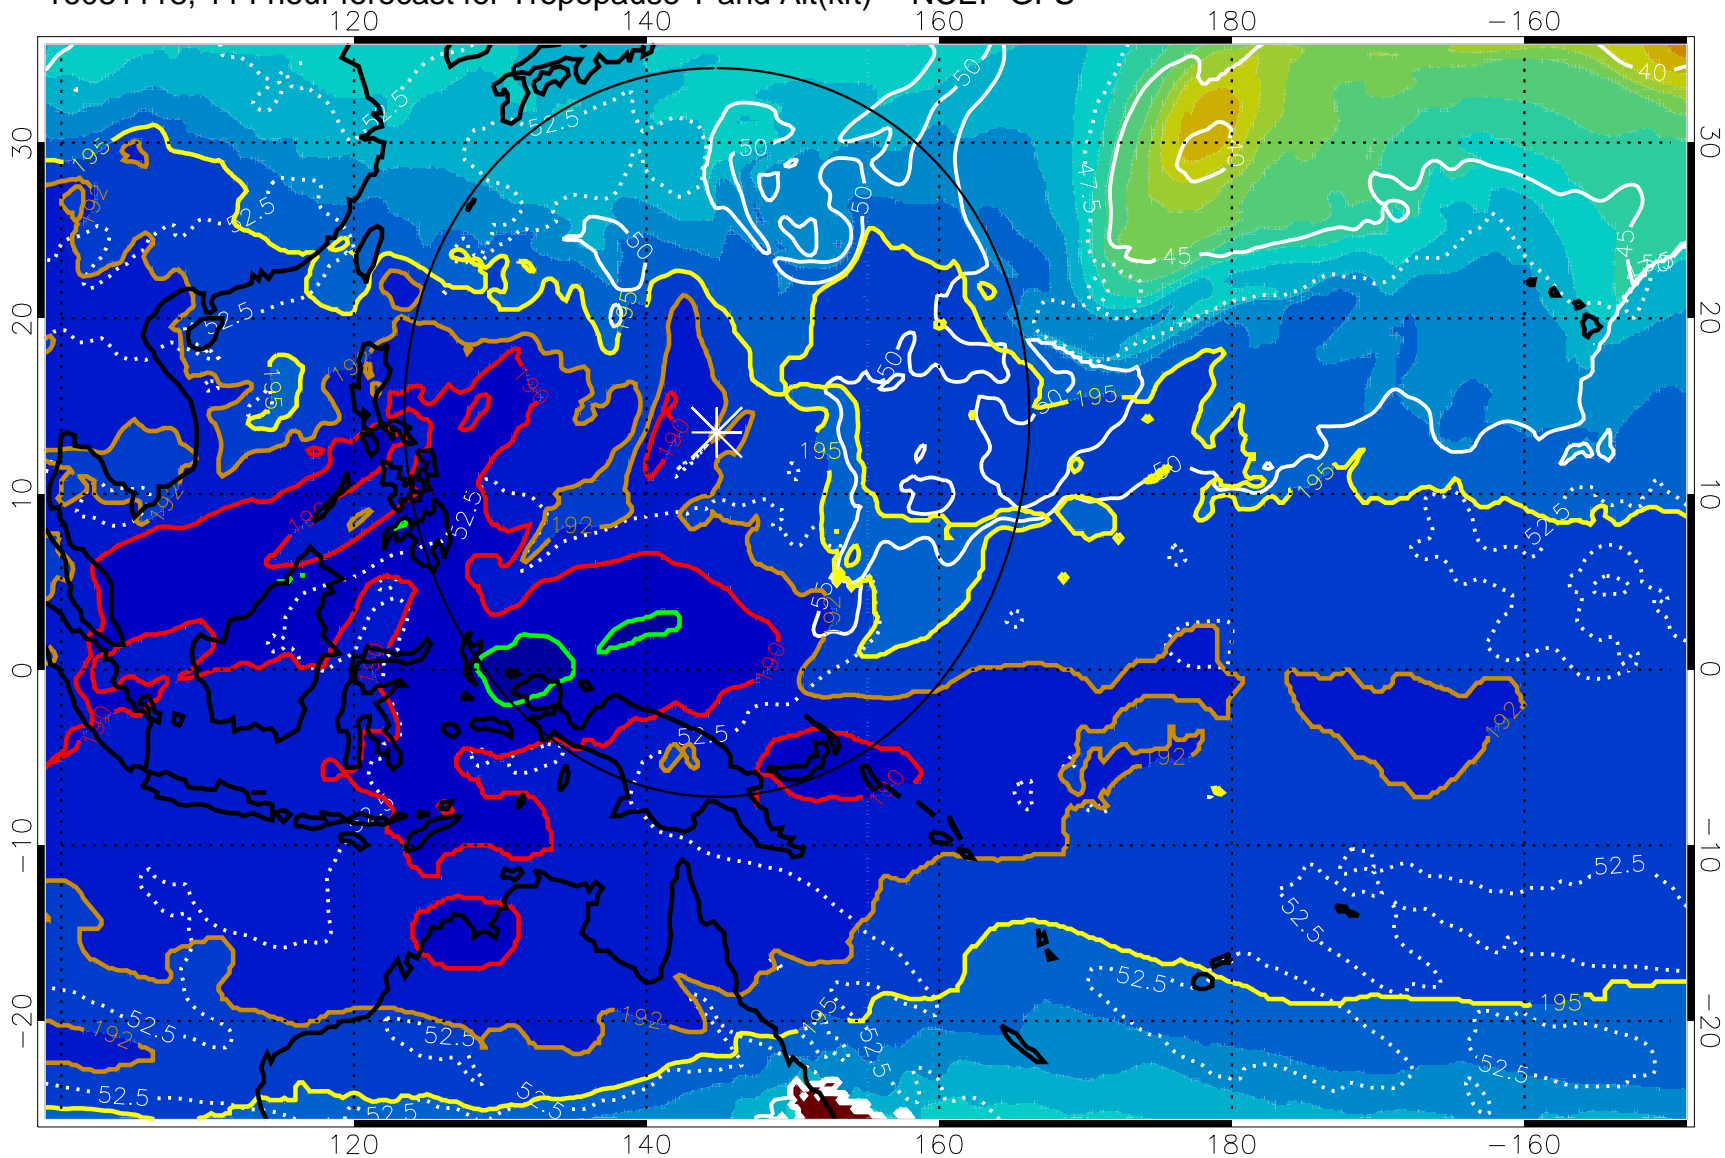

16081118, 114 hour forecast for Tropopause T and Alt(kft) -- NCEP GFS

190 200 210 220 230

Tropopause T, K

Tropopause Altitude in kft (white)

192.5K Isotherm 195K Isotherm
187.5K Isotherm 190K Isotherm

Range ring of 2304 km