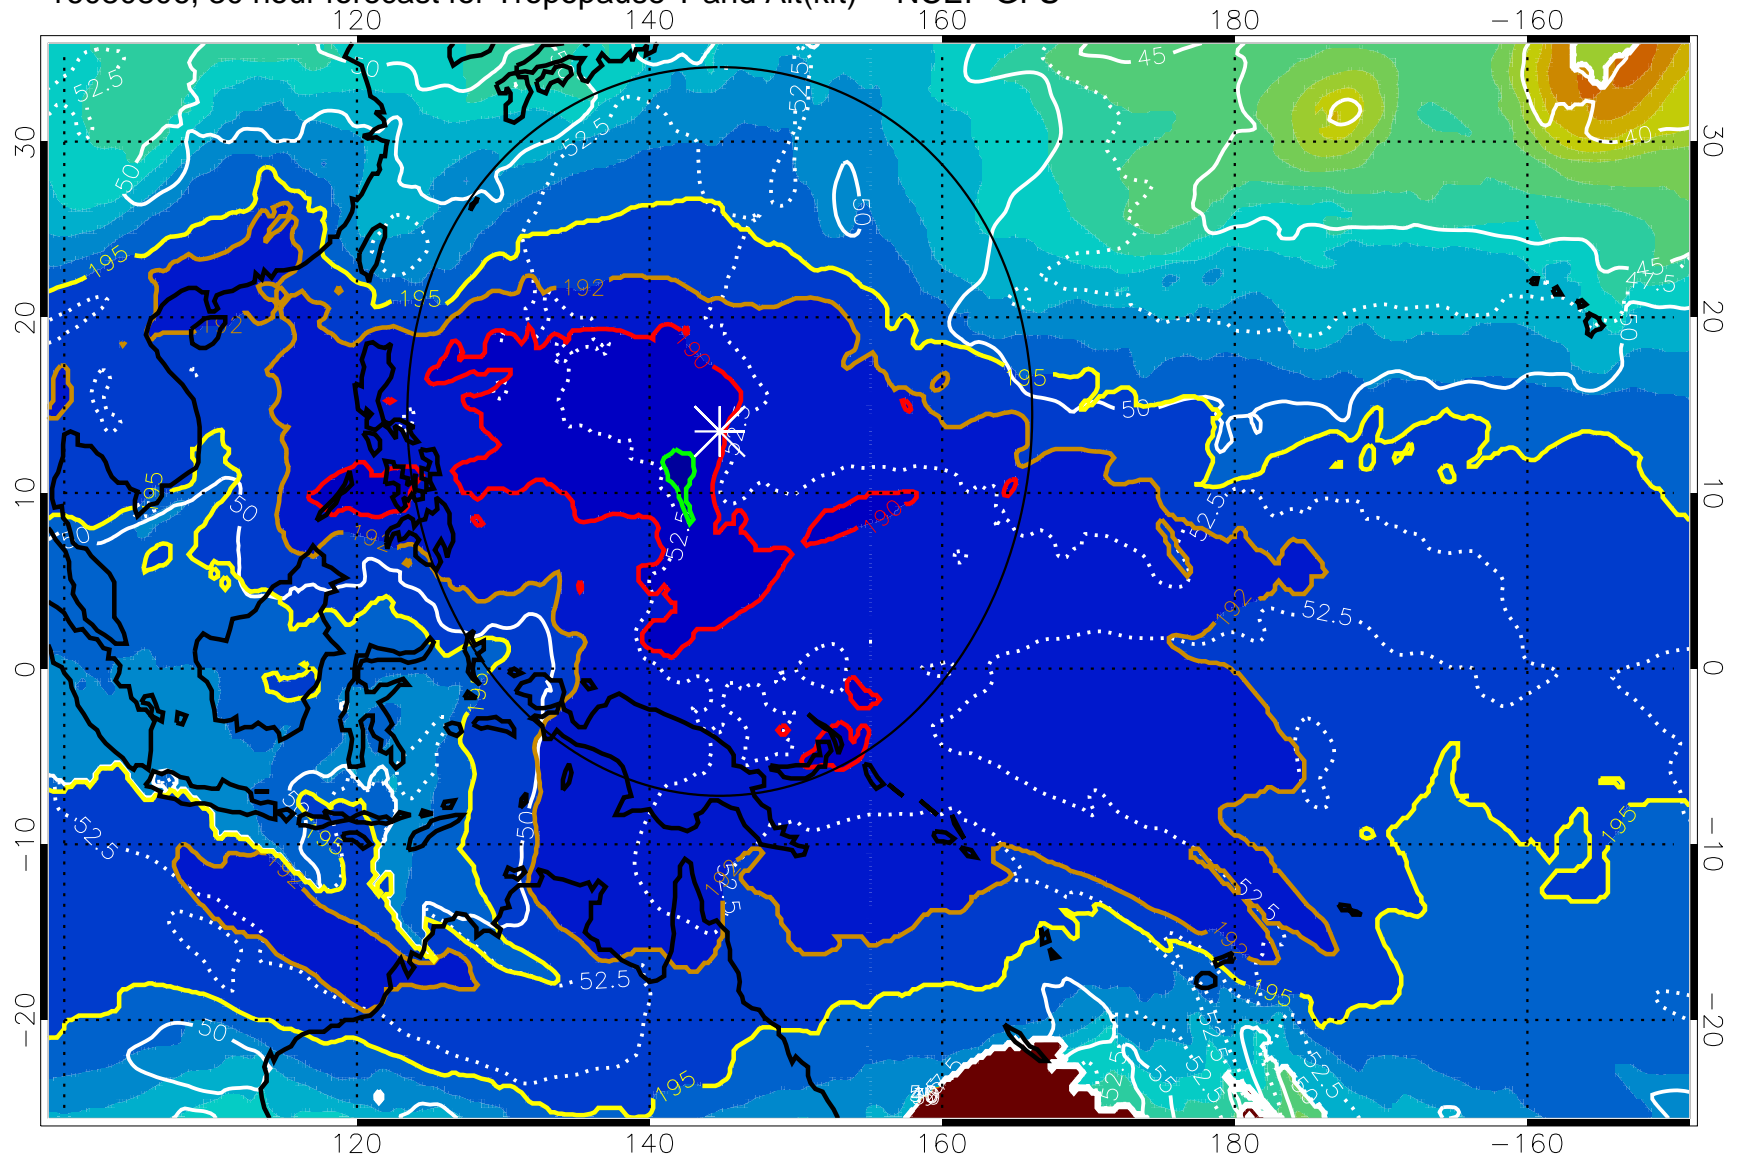

16080806, 30 hour forecast for Tropopause T and Alt(kft) -- NCEP GFS

190 200 210 220 230
Tropopause T, K

Tropopause Altitude in kft (white)

192.5K Isotherm 195K Isotherm
187.5K Isotherm 190K Isotherm

Range ring of 2304 km