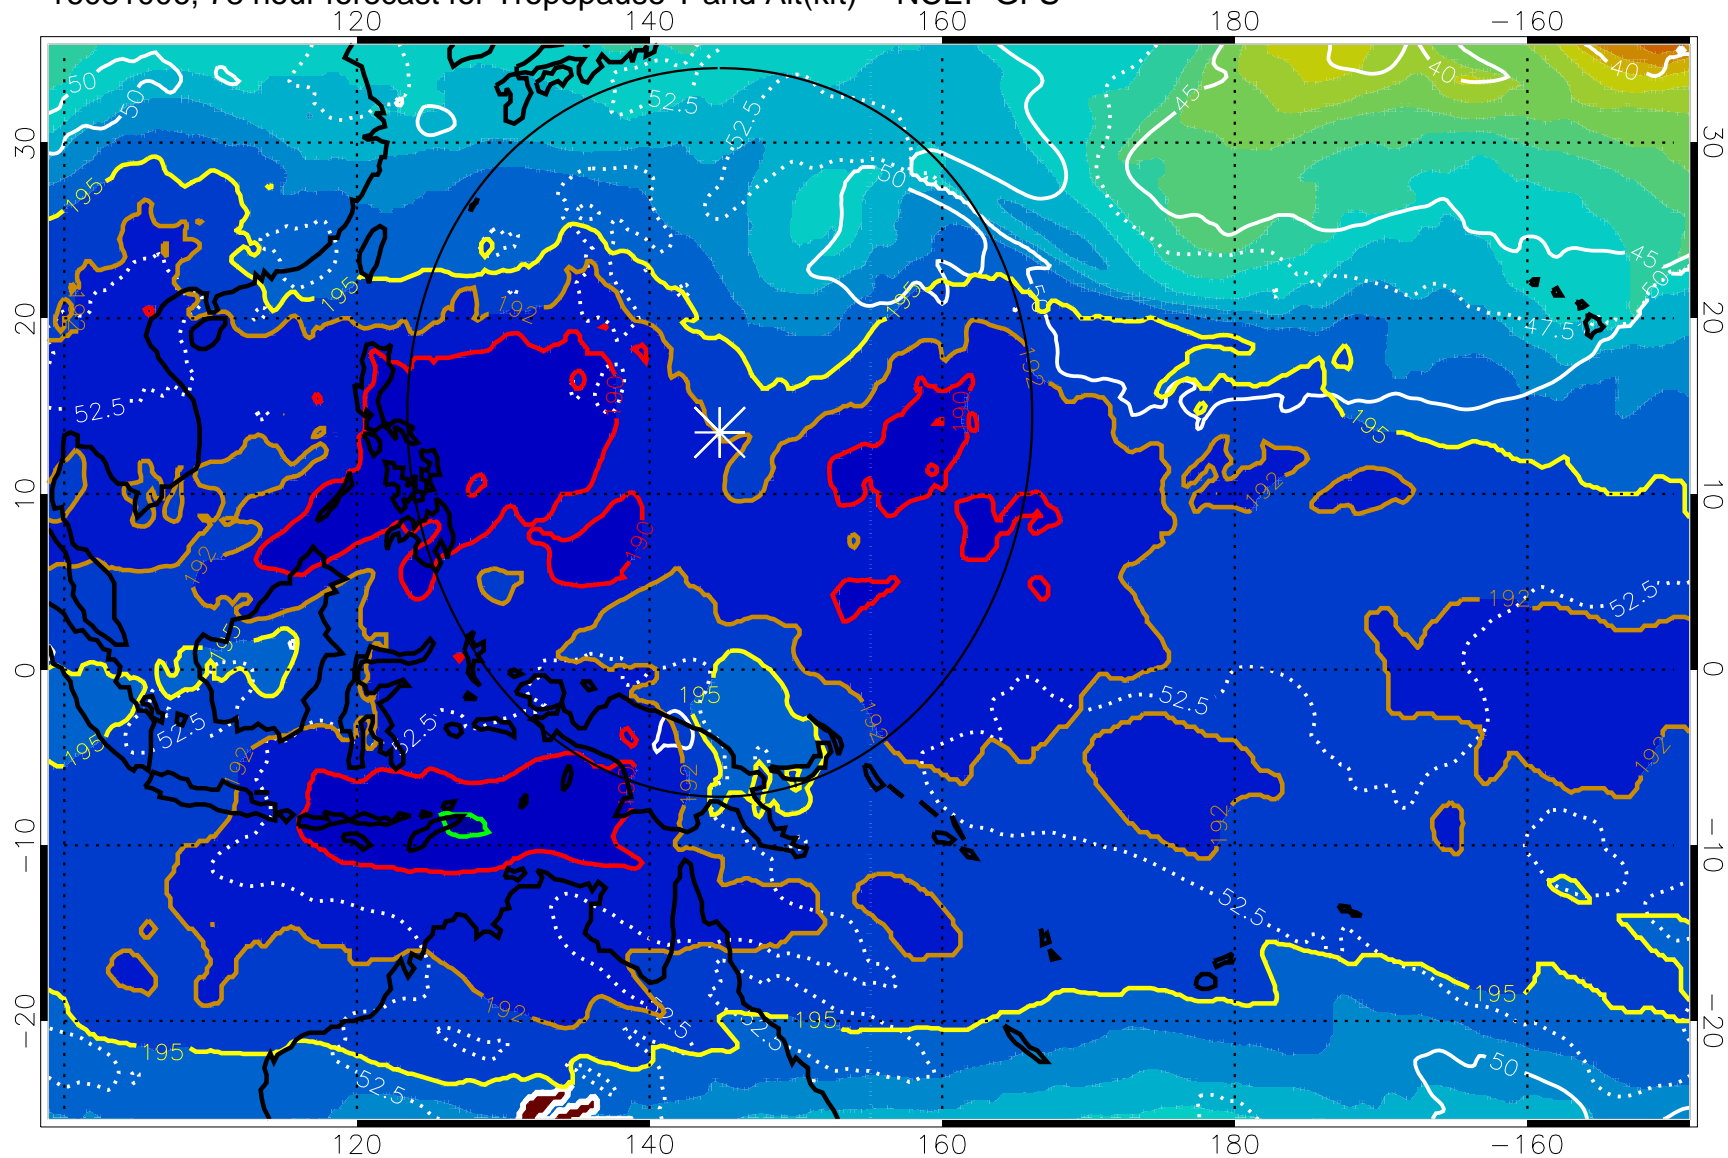

Tropopause Altitude in kft (white)

192.5K Isotherm 195K Isotherm
187.5K Isotherm 190K Isotherm

Range ring of 2304 km

16081000, 72 hour forecast for Tropopause T and Alt(kft) -- NCEP GFS

Tropopause Altitude in kft (white)

192.5K Isotherm
187.5K Isotherm
195K Isotherm
190K Isotherm

Range ring of 2304 km

16081006, 78 hour forecast for Tropopause T and Alt(kft) -- NCEP GFS

Tropopause T, K

Tropopause Altitude in kft (white)

192.5K Isotherm 195K Isotherm
187.5K Isotherm 190K Isotherm