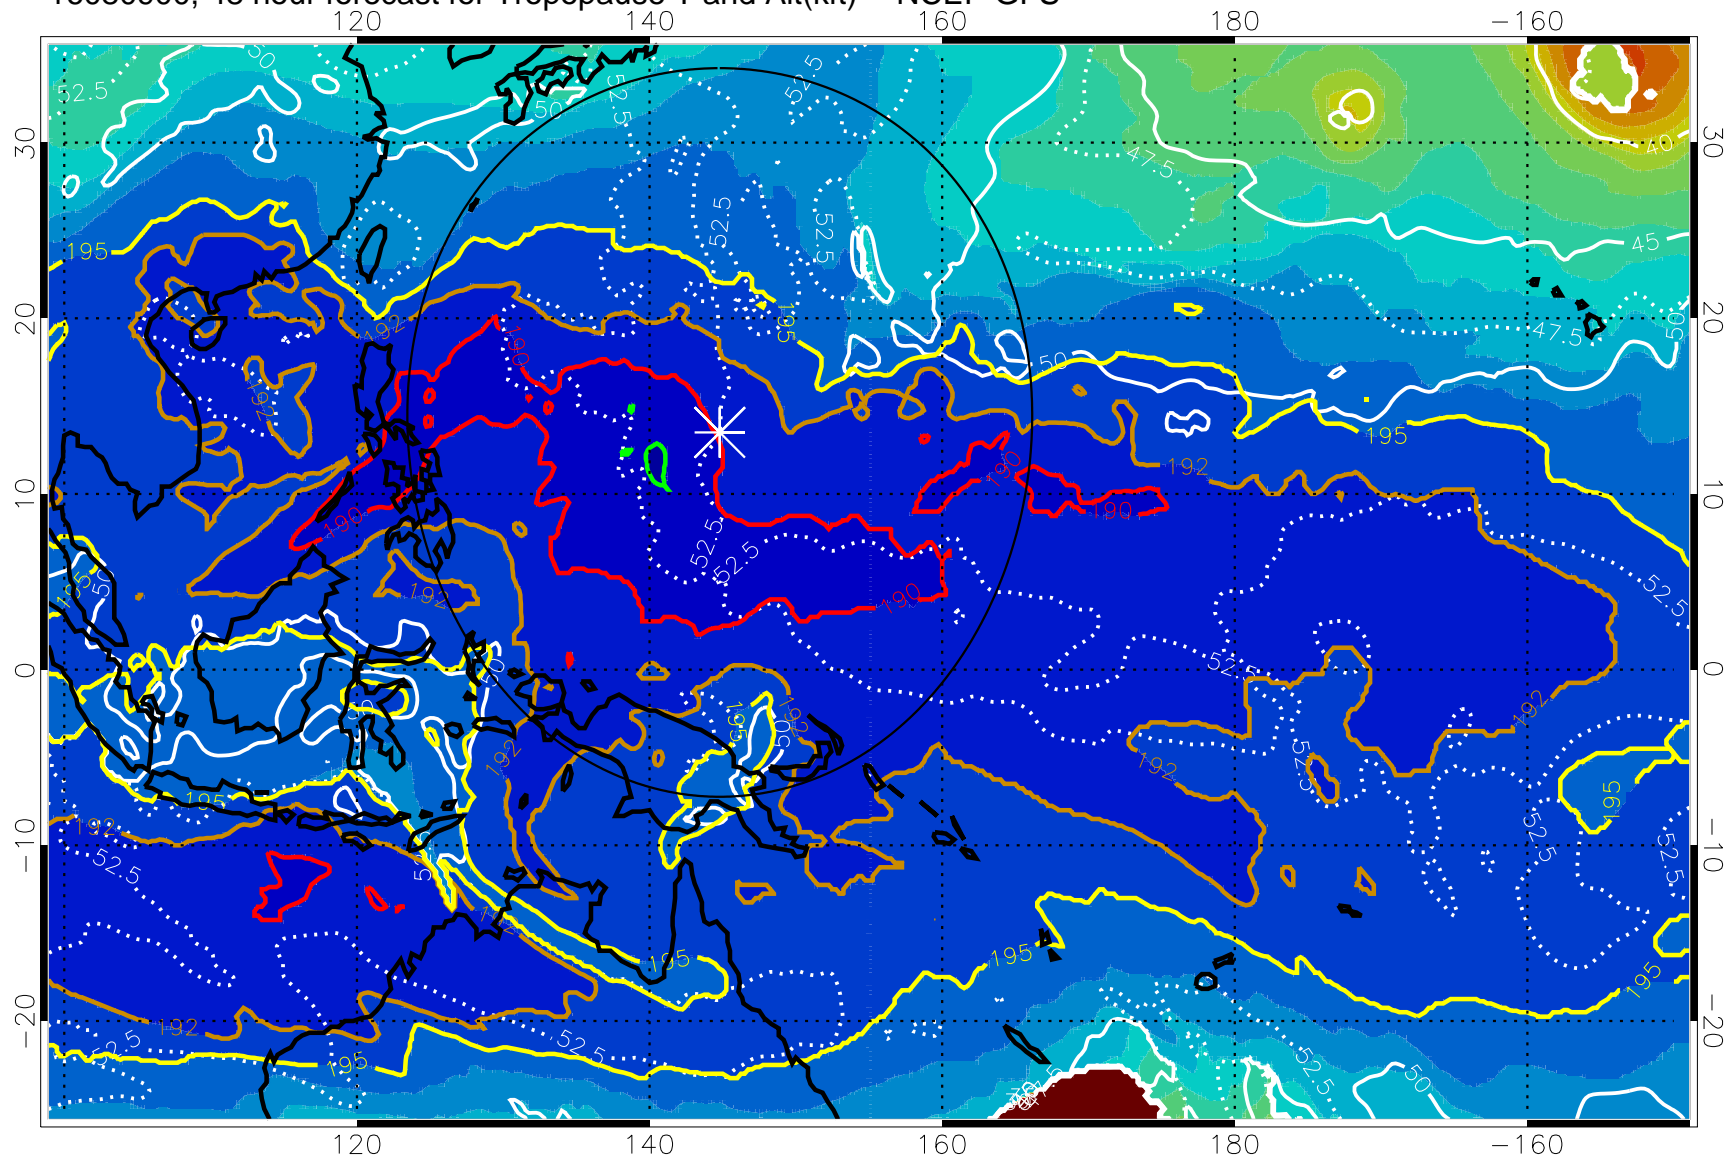

190 200 210 220 230

Tropopause T, K

Tropopause Altitude in kft (white)

192.5K Isotherm 195K Isotherm

187.5K Isotherm 190K Isotherm

Range ring of 2304 km

16080900, 48 hour forecast for Tropopause T and Alt(kft) -- NCEP GFS