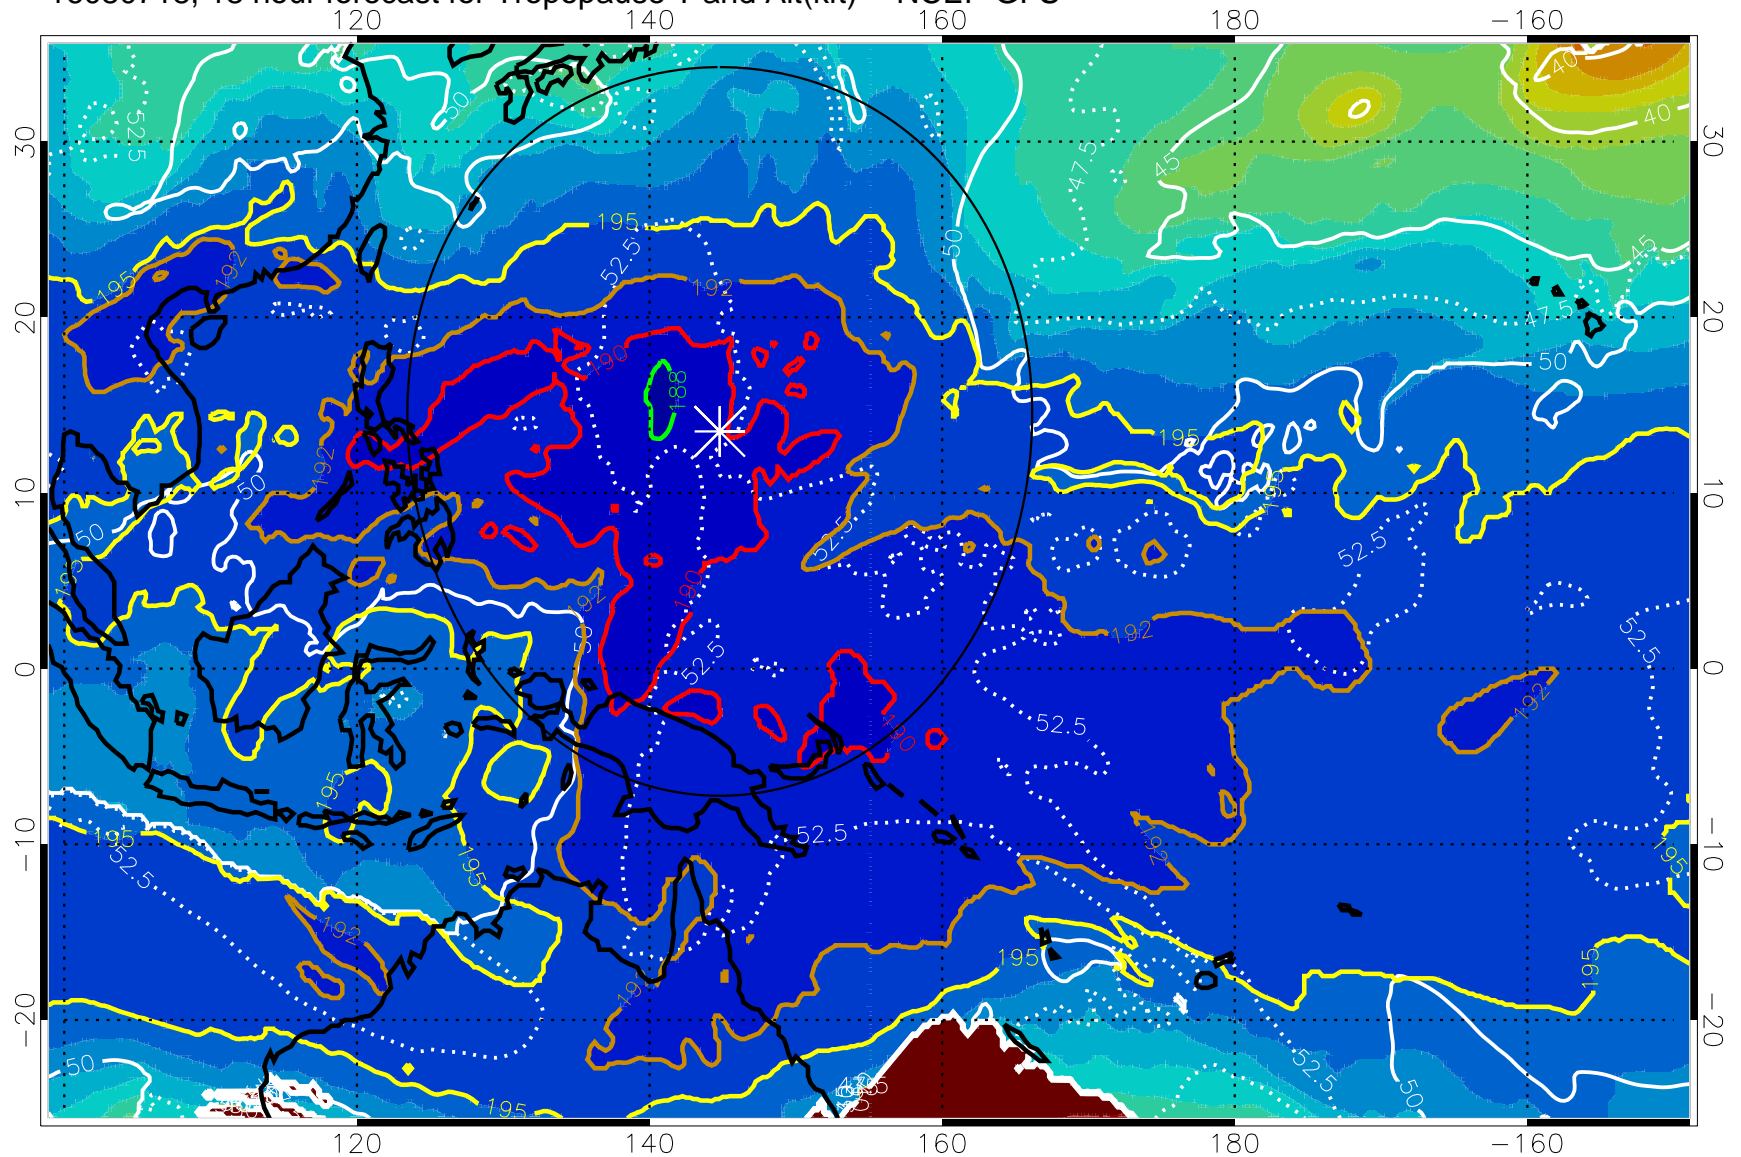

16080718, 18 hour forecast for Tropopause T and Alt(kft) -- NCEP GFS

190 200 210 220 230

Tropopause T, K

Tropopause Altitude in kft (white)

192.5K Isotherm 195K Isotherm

187.5K Isotherm 190K Isotherm

Range ring of 2304 km