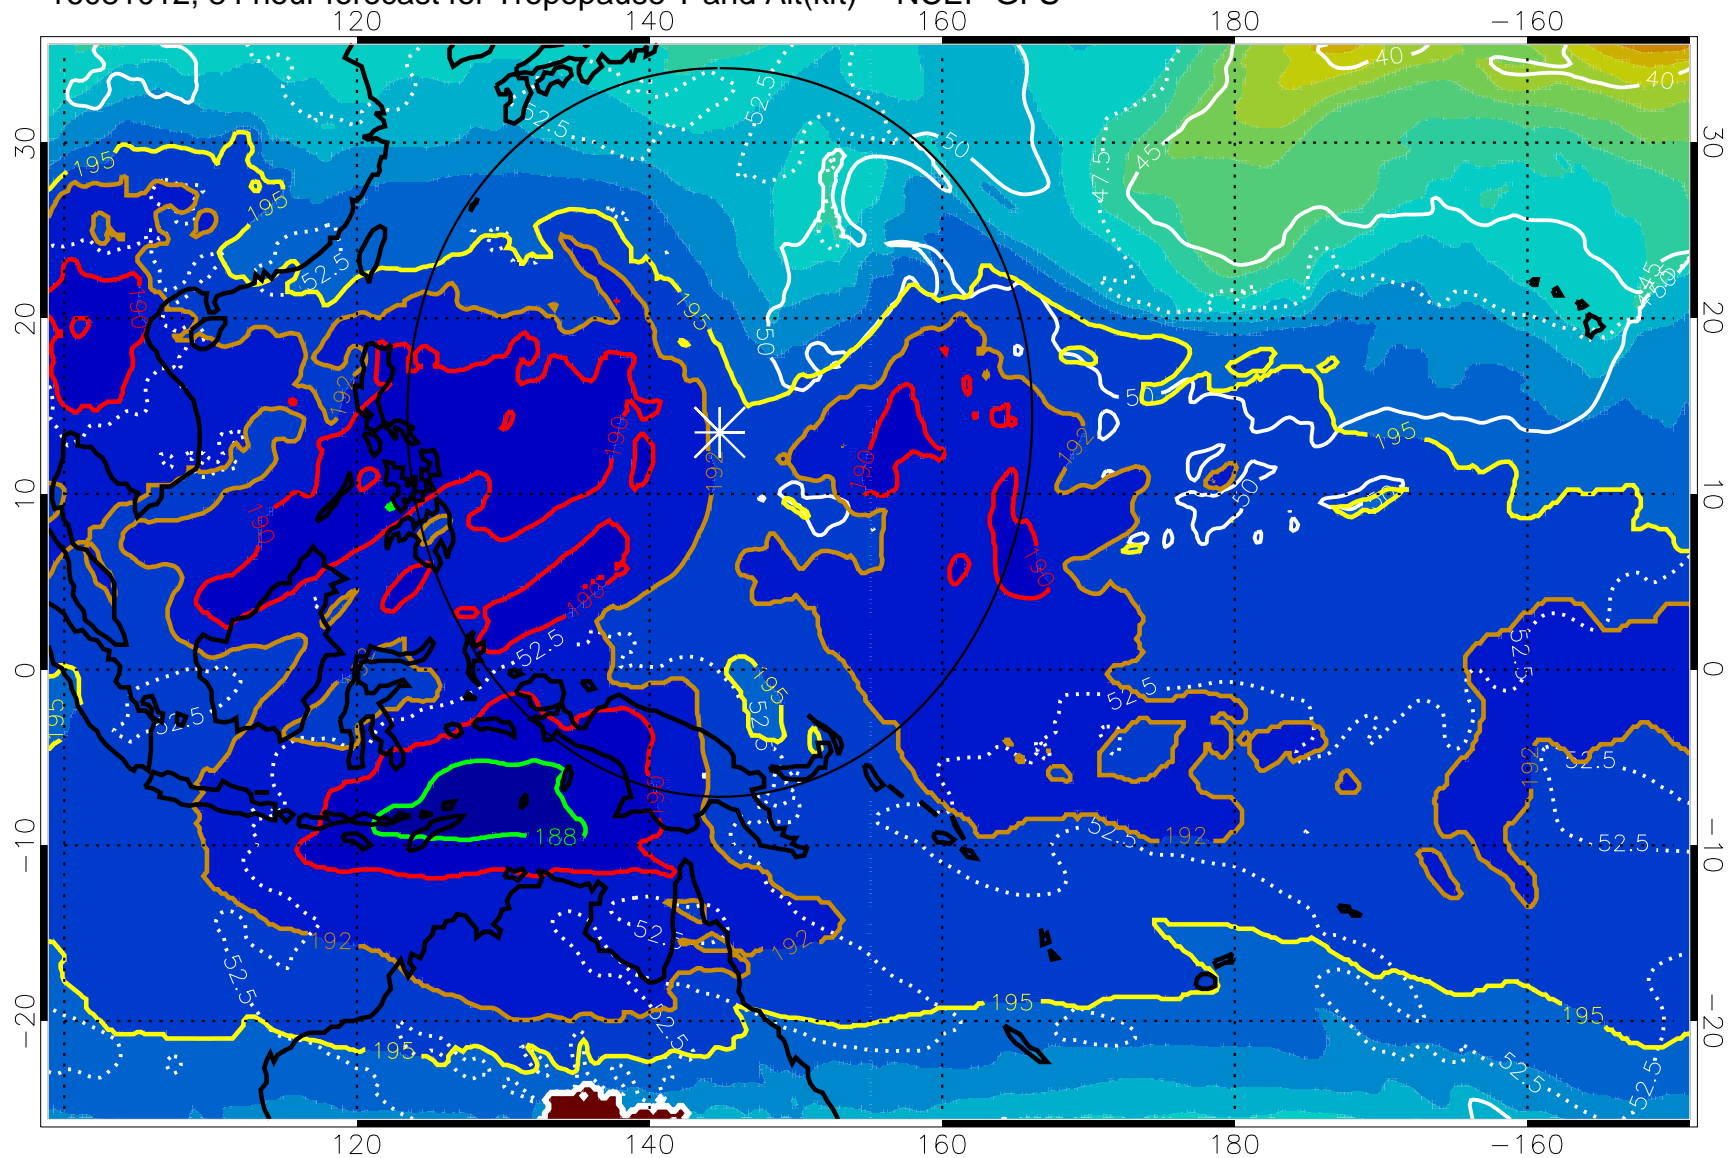

16081012, 84 hour forecast for Tropopause T and Alt(kft) -- NCEP GFS

190   200   210   220   230
Tropopause T, K

Tropopause Altitude in kft (white)

192.5K Isotherm   195K Isotherm
187.5K Isotherm   190K Isotherm

Range ring of 2304 km