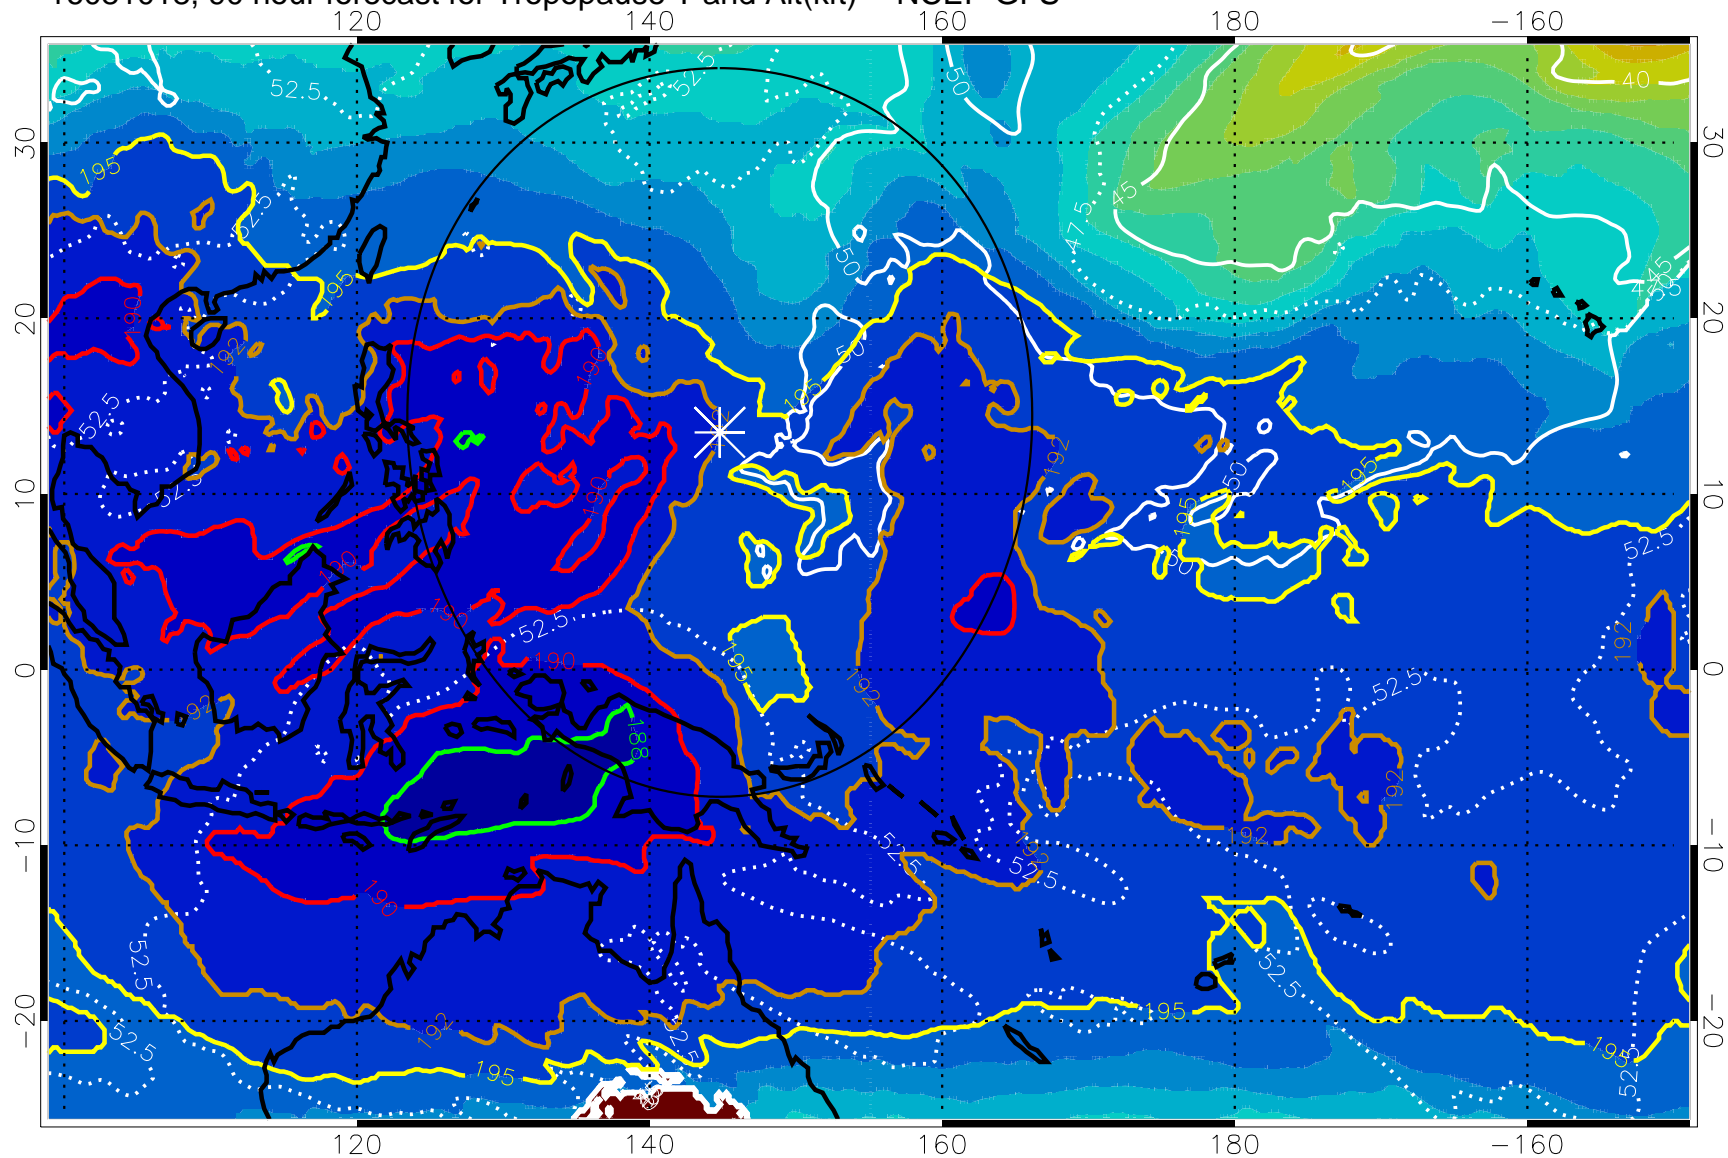

16081018, 90 hour forecast for Tropopause T and Alt(kft) -- NCEP GFS

190 200 210 220 230
Tropopause T, K

Tropopause Altitude in kft (white)

192.5K Isotherm 195K Isotherm
187.5K Isotherm 190K Isotherm

Range ring of 2304 km