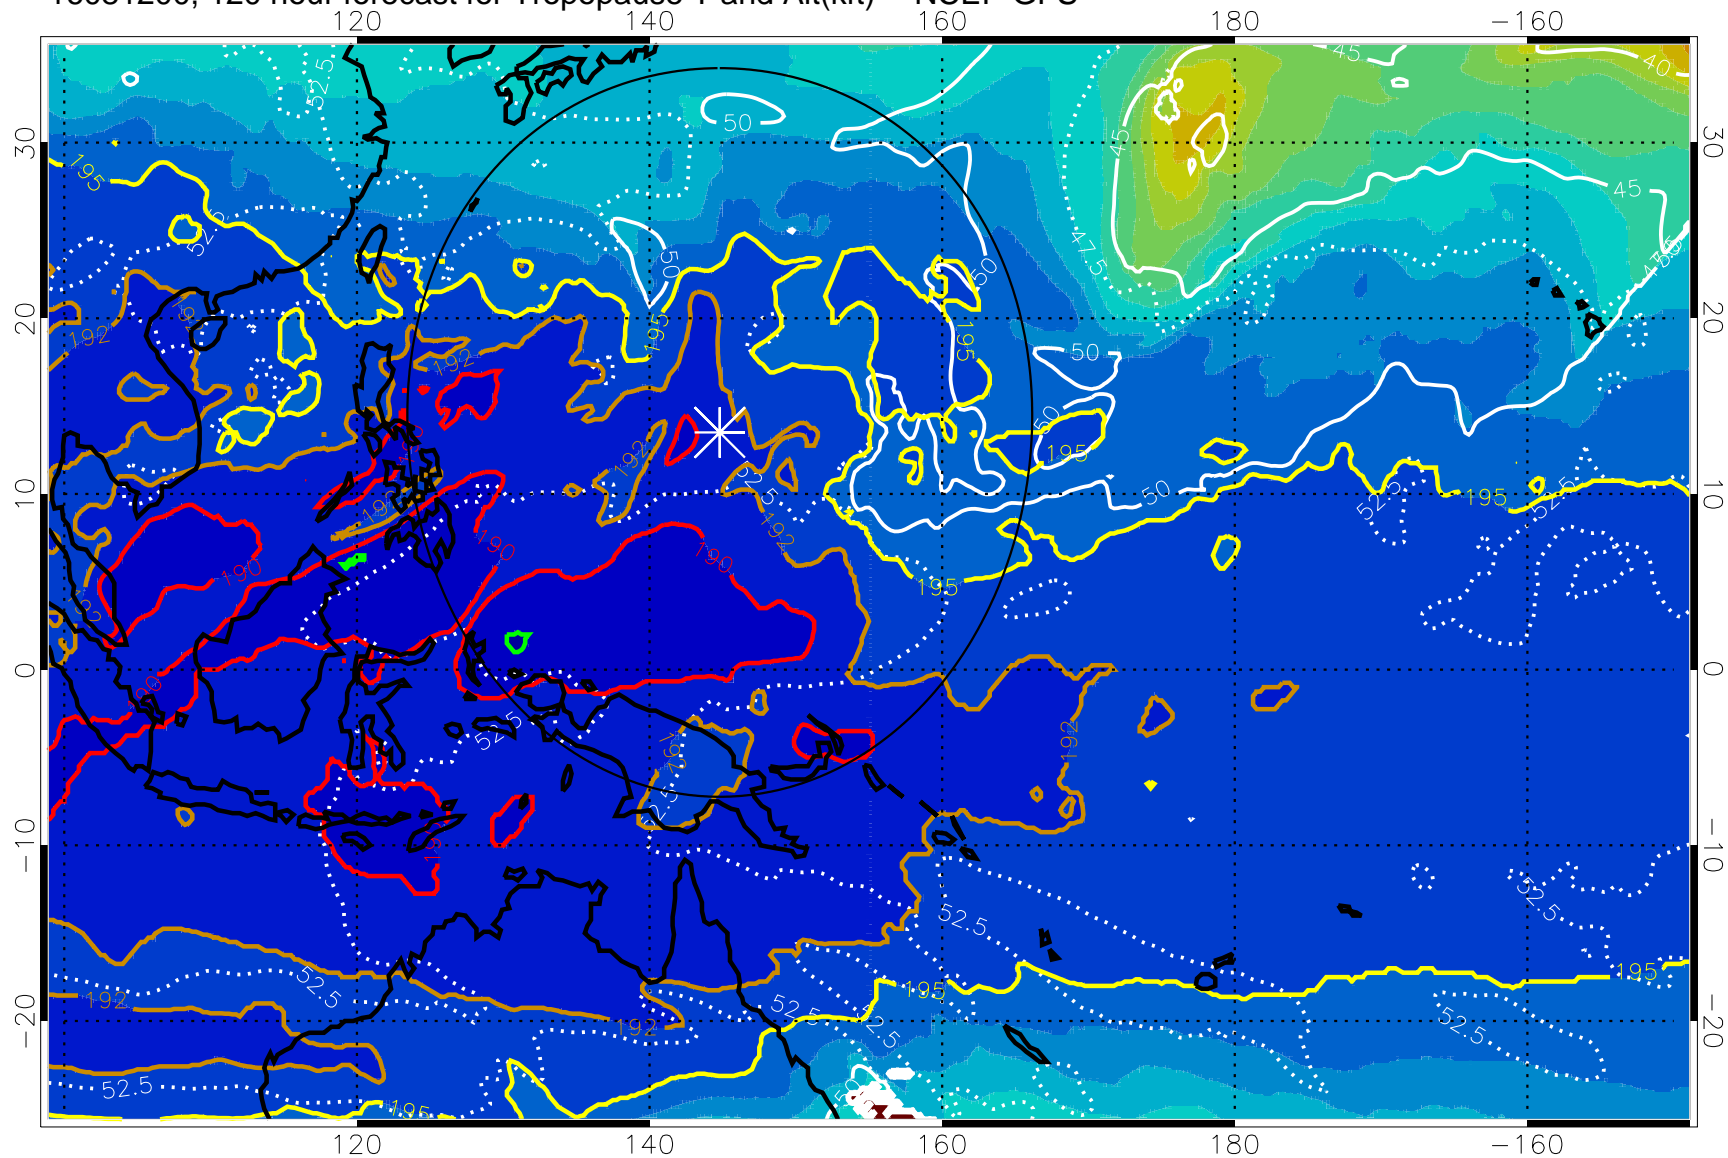

16081200, 120 hour forecast for Tropopause T and Alt(kft) -- NCEP GFS

190 200 210 220 230
Tropopause T, K

Tropopause Altitude in kft (white)

192.5K Isotherm 195K Isotherm
187.5K Isotherm 190K Isotherm

Range ring of 2304 km