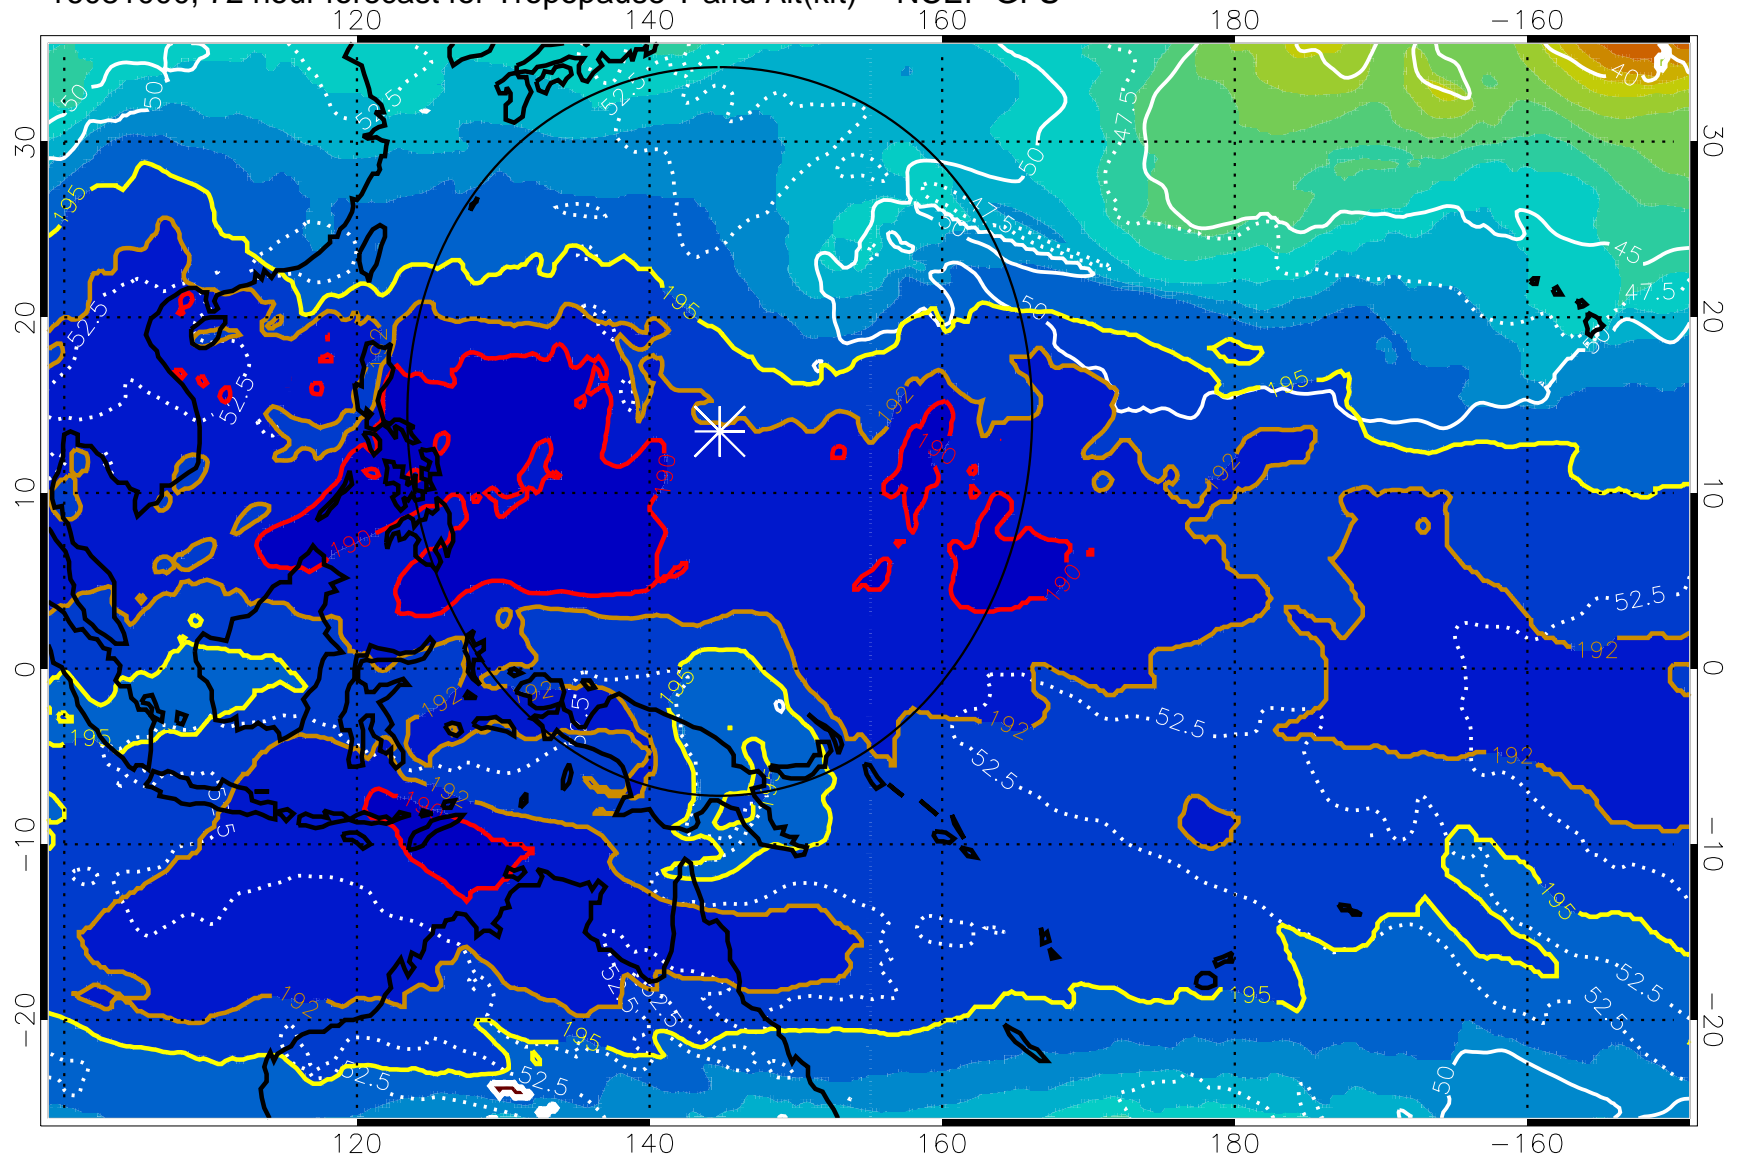

16081000, 72 hour forecast for Tropopause T and Alt(kft) -- NCEP GFS

Tropopause Altitude in kft (white)

192.5K Isotherm
187.5K Isotherm
195K Isotherm
190K Isotherm

Range ring of 2304 km