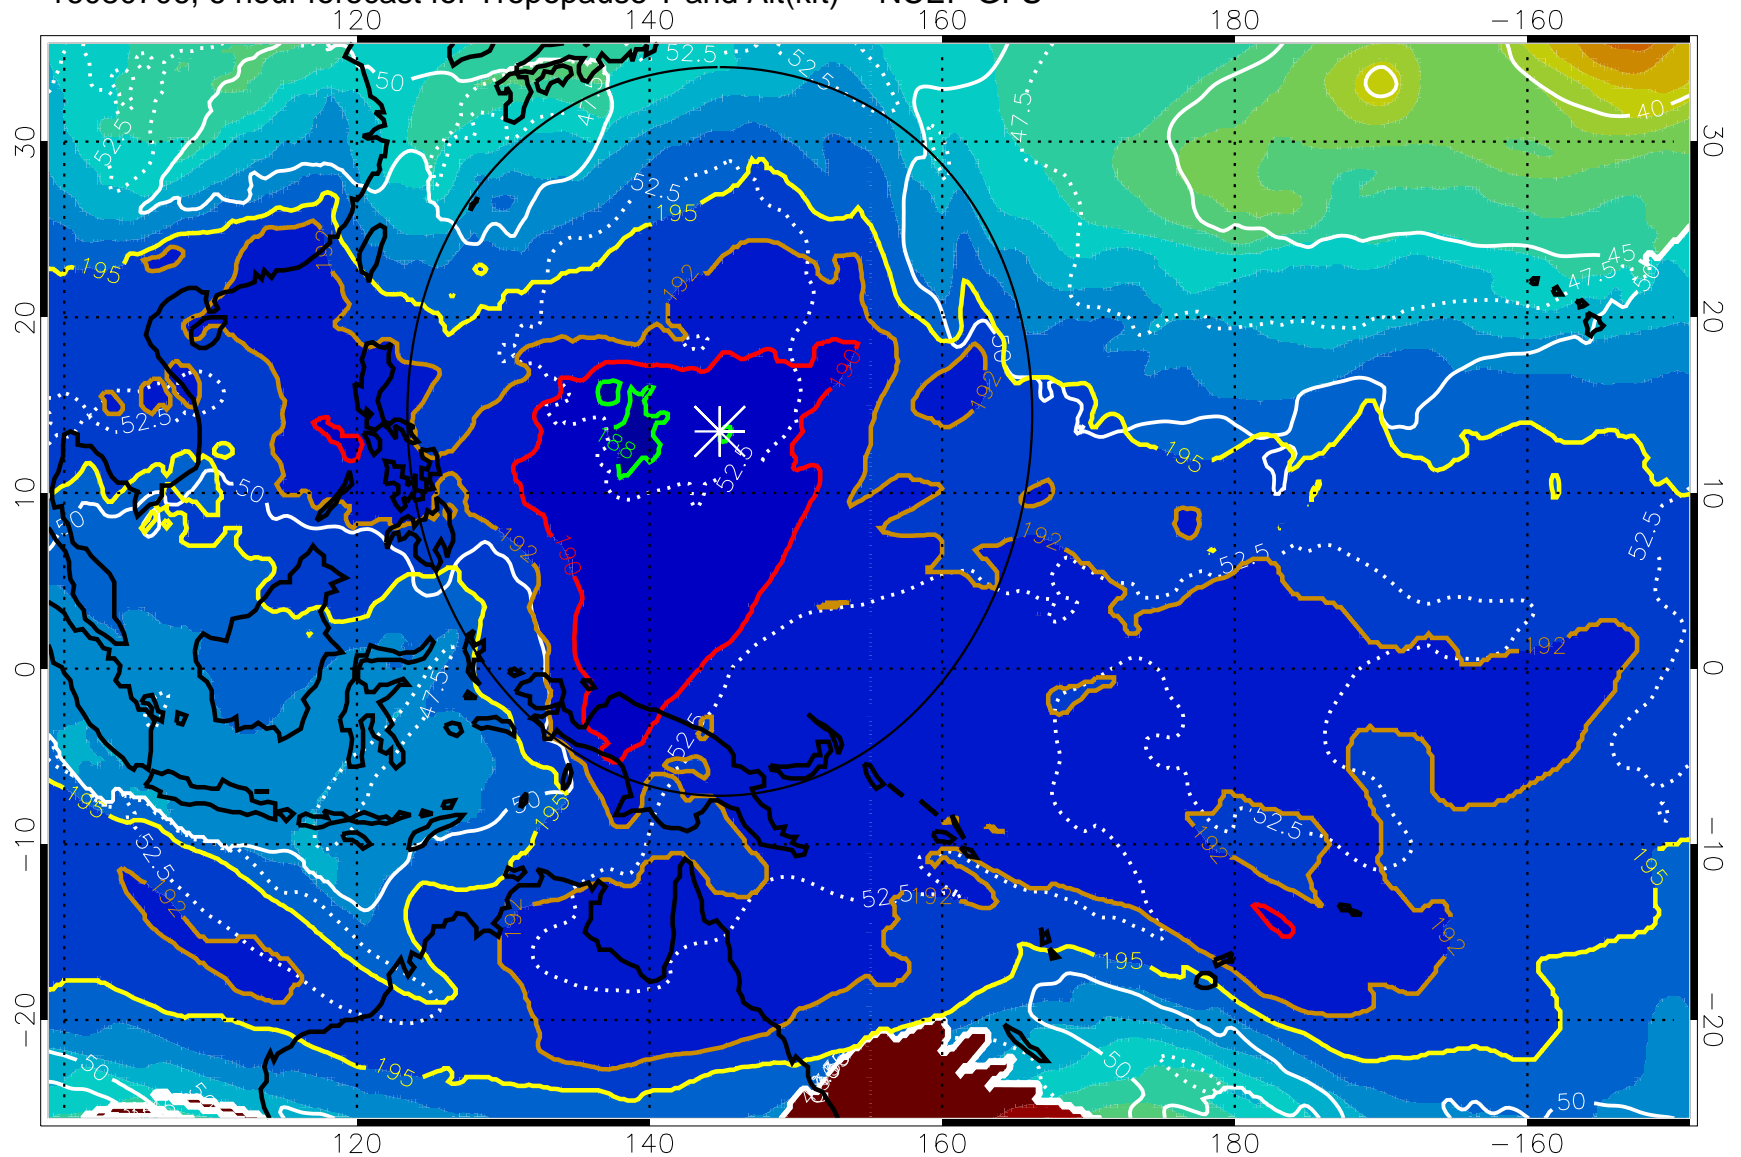

16080706, 6 hour forecast for Tropopause T and Alt(kft) -- NCEP GFS

190 200 210 220 230
Tropopause T, K

Tropopause Altitude in kft (white)

192.5K Isotherm 195K Isotherm
187.5K Isotherm 190K Isotherm

Range ring of 2304 km