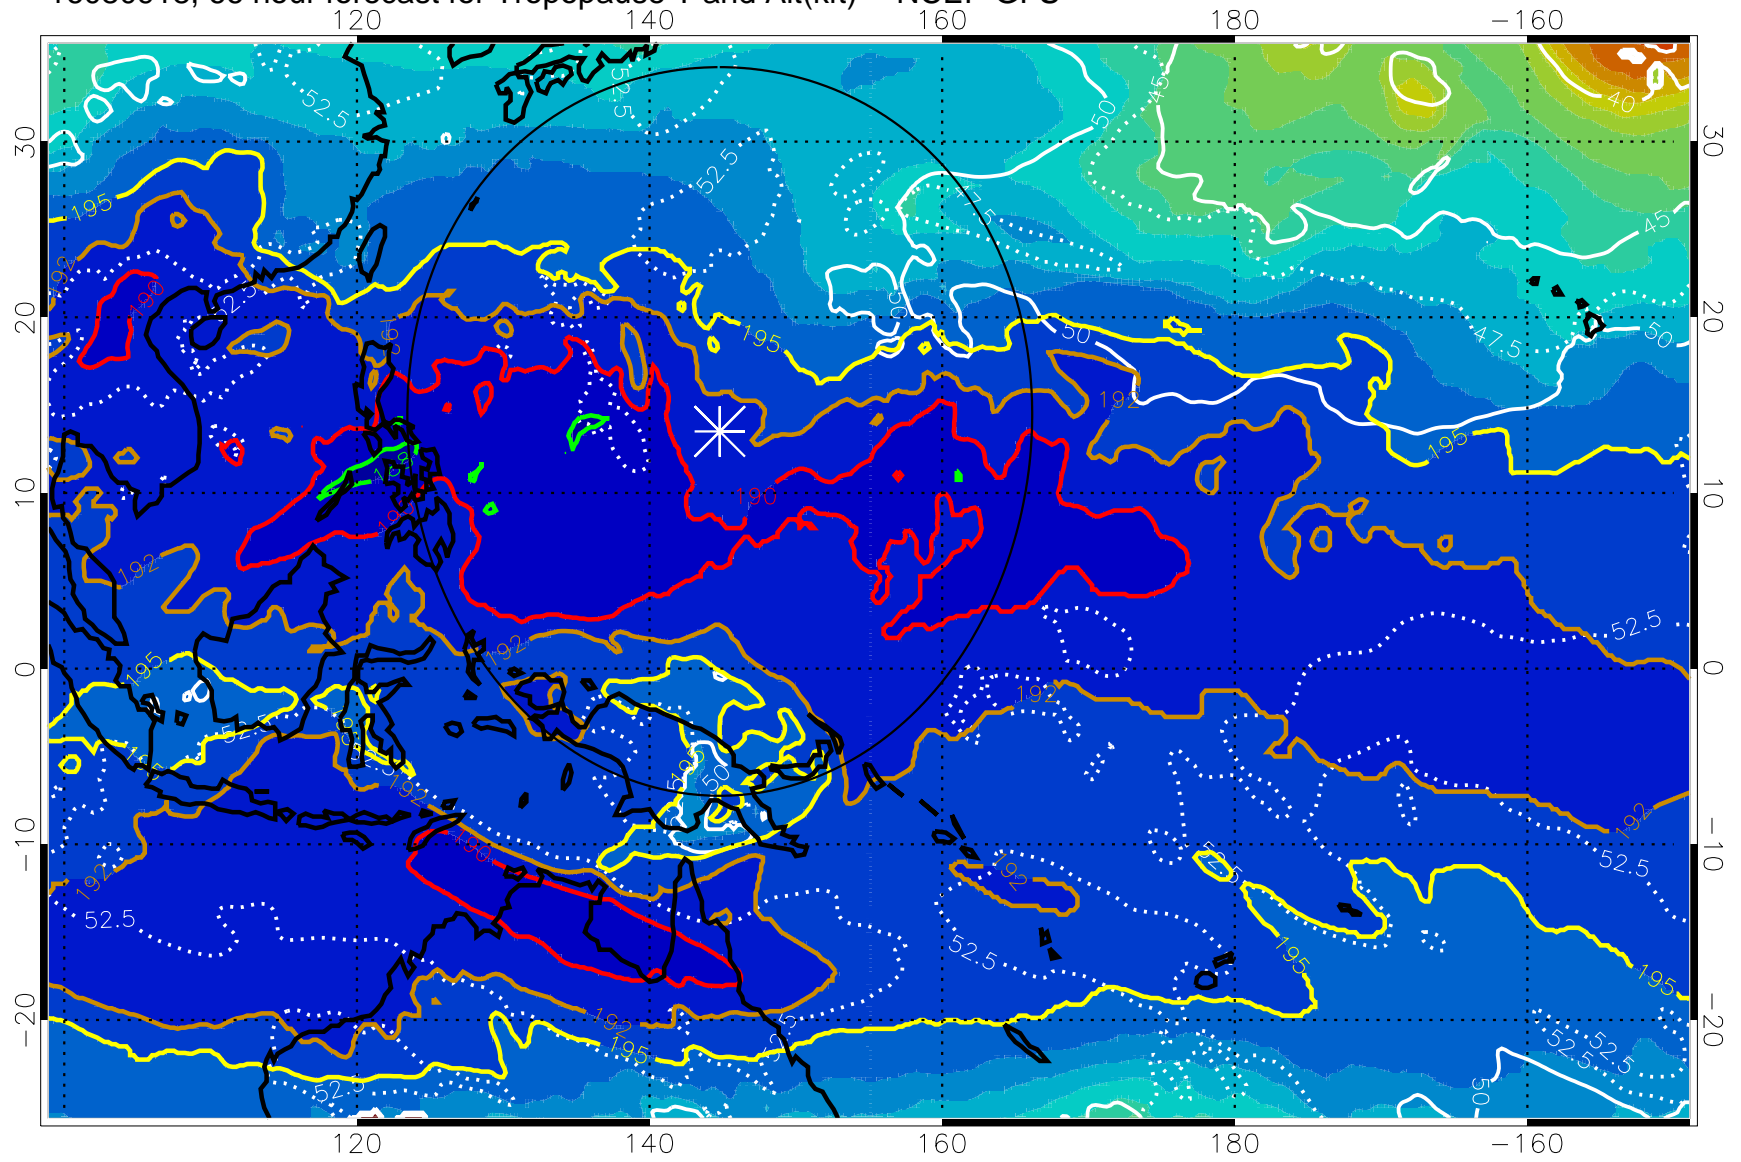

Tropopause Altitude in kft (white)

192.5K Isotherm 195K Isotherm
187.5K Isotherm 190K Isotherm

Range ring of 2304 km

16080912, 60 hour forecast for Tropopause T and Alt(kft) -- NCEP GFS

190 200 210 220 230
Tropopause T, K

Tropopause Altitude in kft (white)

192.5K Isotherm 195K Isotherm
187.5K Isotherm 190K Isotherm

Range ring of 2304 km

16080918, 66 hour forecast for Tropopause T and Alt(kft) -- NCEP GFS

190 200 210 220 230
Tropopause T, K