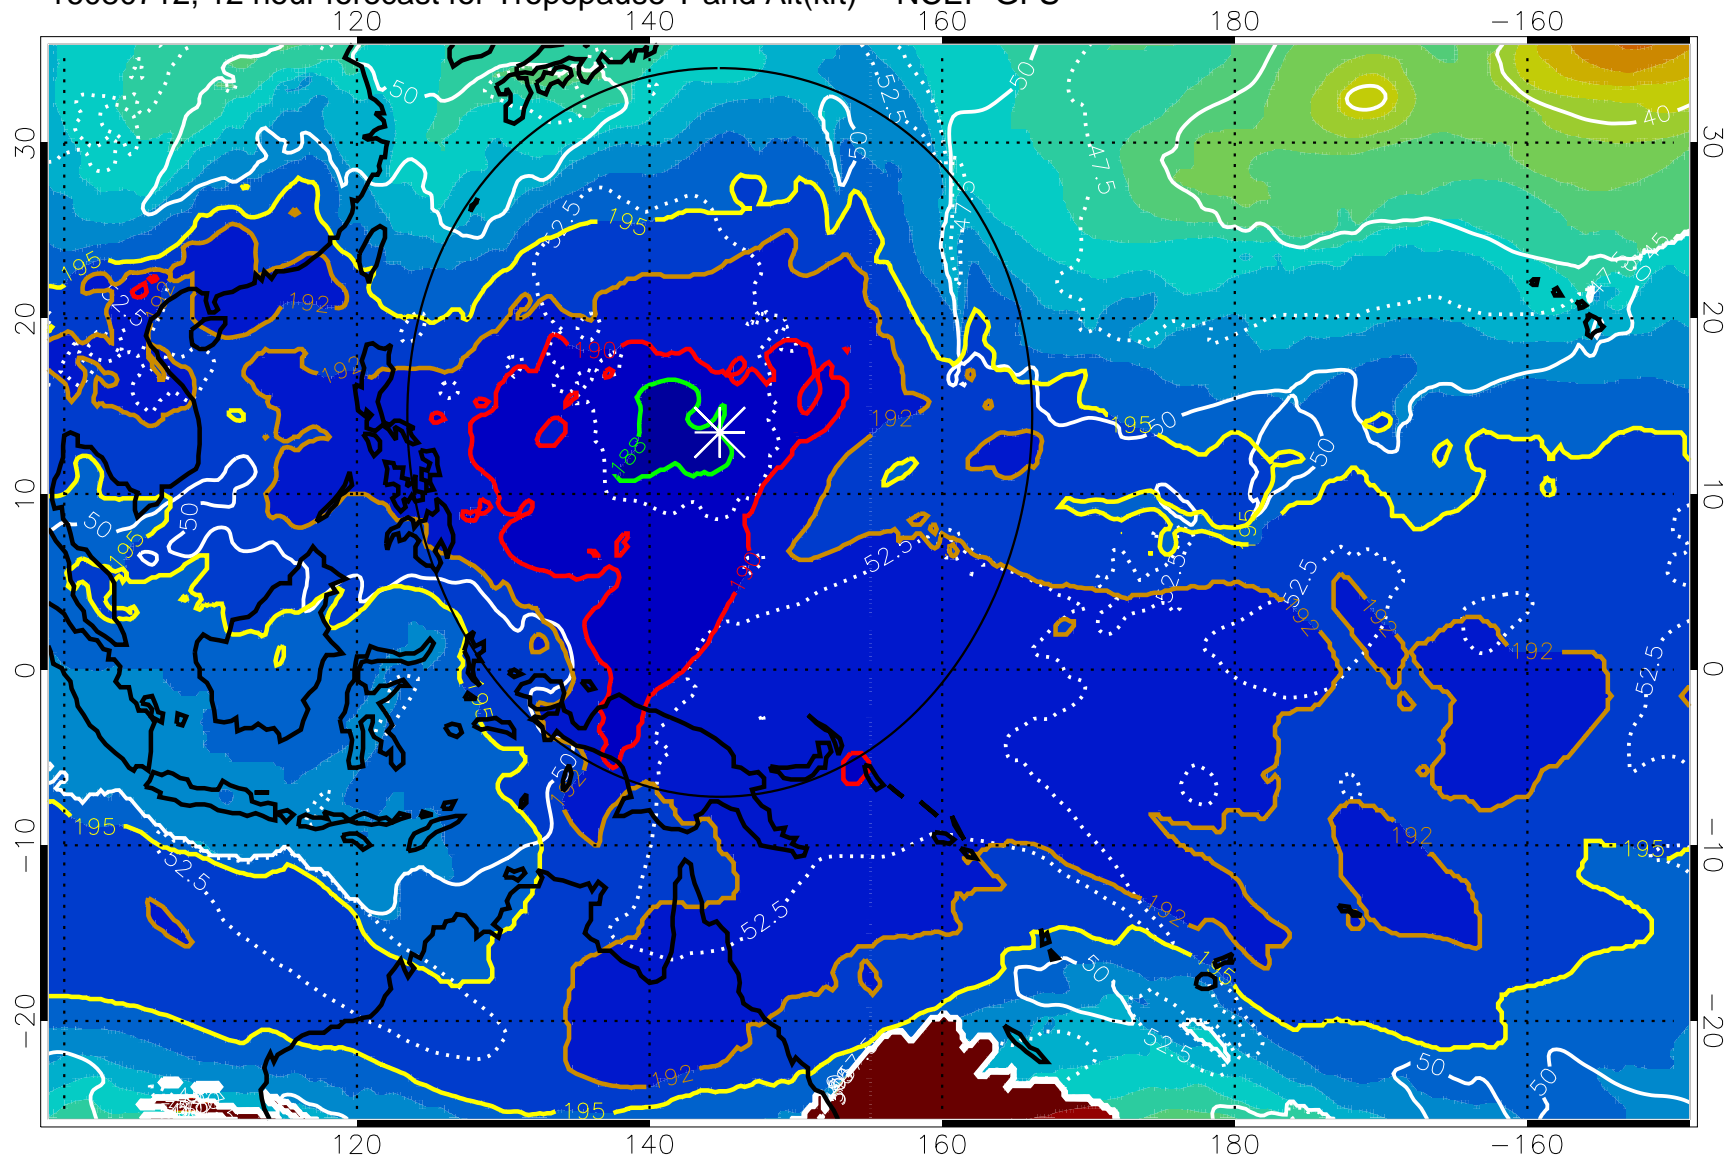

16080712, 12 hour forecast for Tropopause T and Alt(kft) -- NCEP GFS

190 200 210 220 230

Tropopause T, K

Tropopause Altitude in kft (white)

192.5K Isotherm 195K Isotherm
187.5K Isotherm 190K Isotherm

Range ring of 2304 km