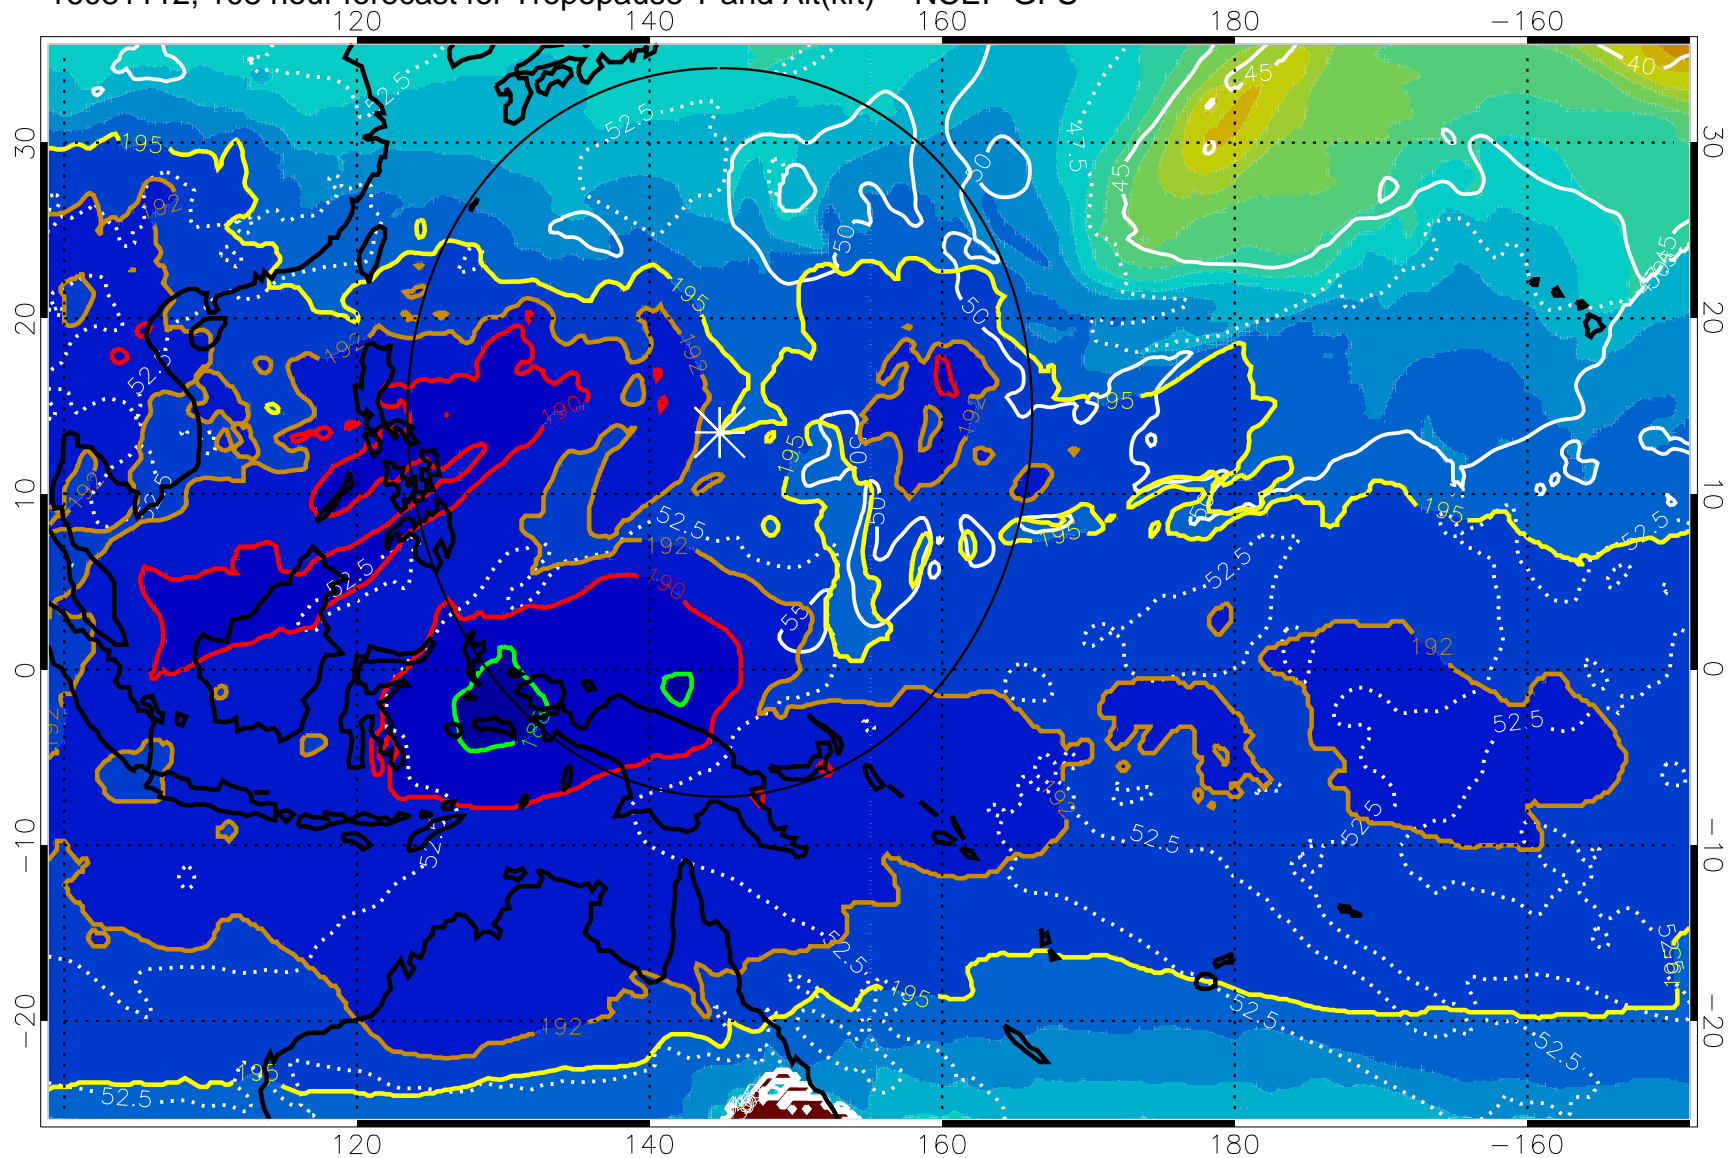

16081112, 108 hour forecast for Tropopause T and Alt(kft) -- NCEP GFS

190 200 210 220 230

Tropopause T, K

Tropopause Altitude in kft (white)

192.5K Isotherm 195K Isotherm
187.5K Isotherm 190K Isotherm

Range ring of 2304 km