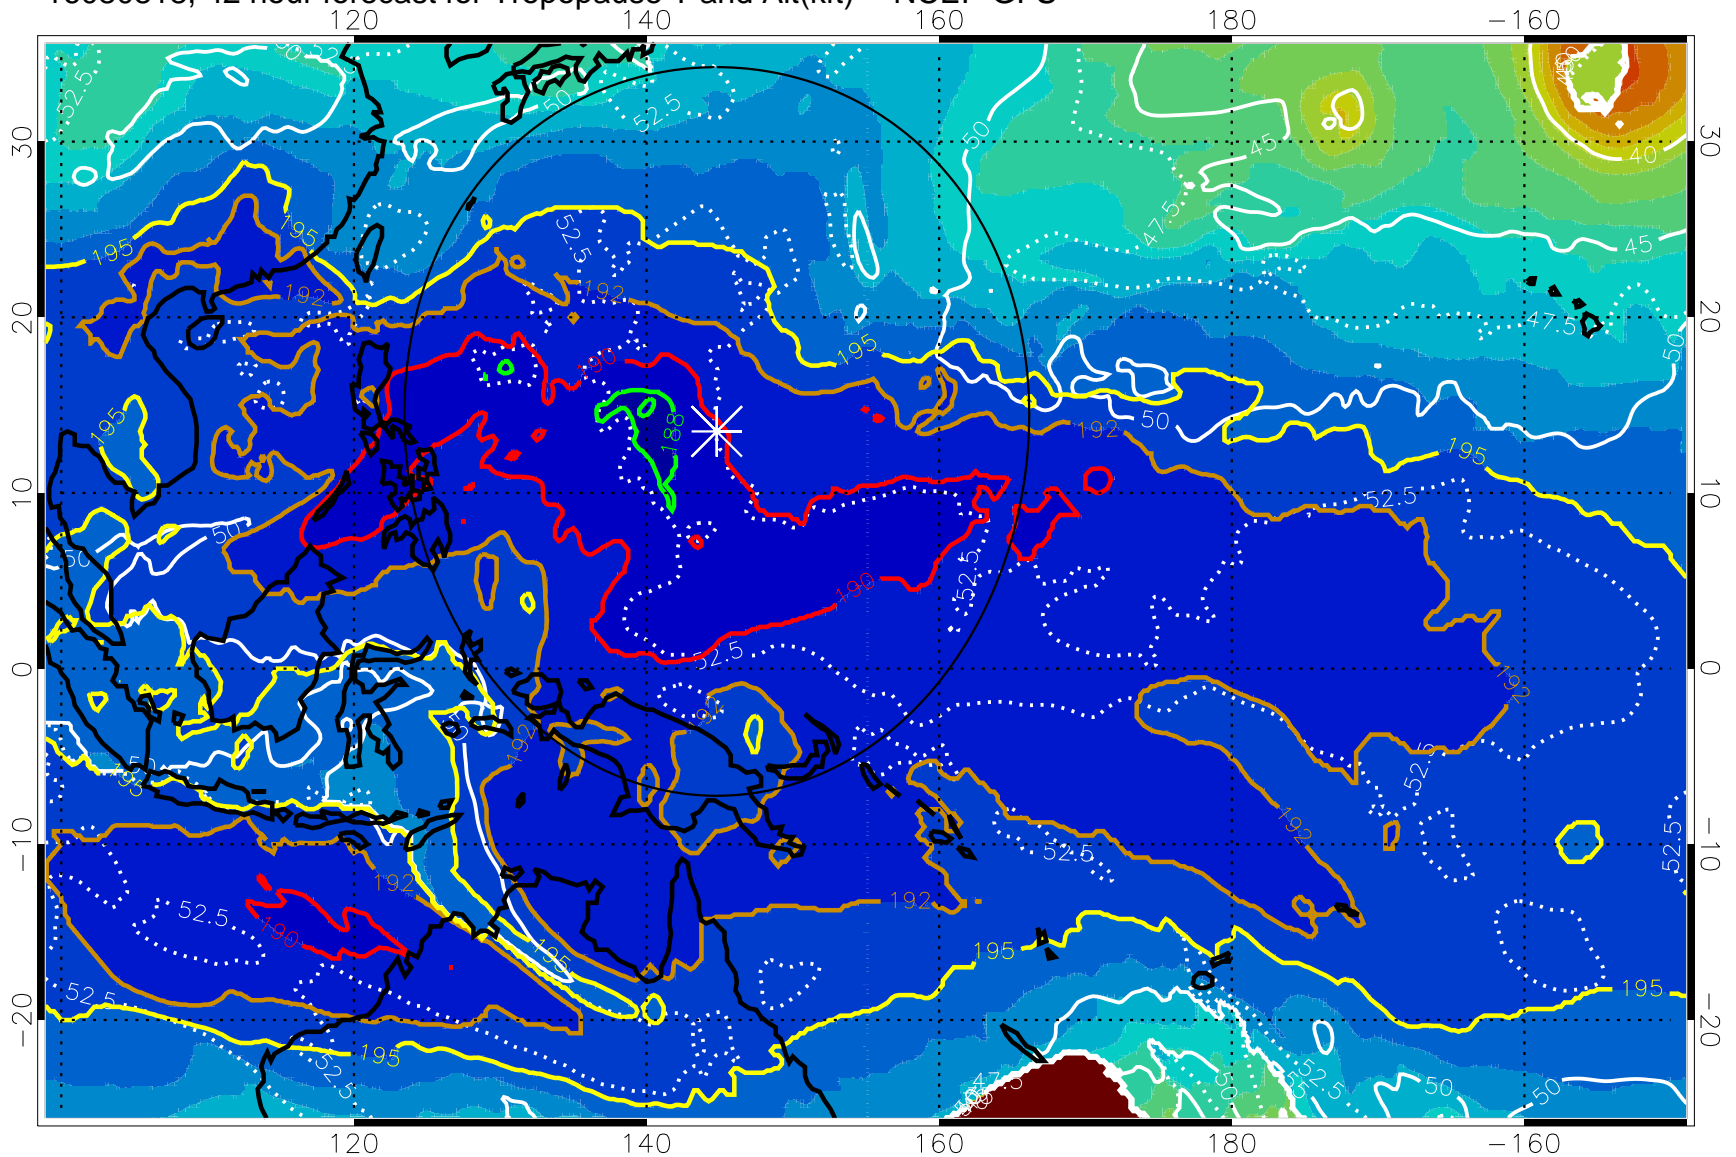

16080812, 36 hour forecast for Tropopause T and Alt(kft) -- NCEP GFS

Tropopause Altitude in kft (white)

192.5K Isotherm 195K Isotherm
187.5K Isotherm 190K Isotherm

Range ring of 2304 km

16080818, 42 hour forecast for Tropopause T and Alt(kft) -- NCEP GFS

190 200 210 220 230

Tropopause T, K

Tropopause Altitude in kft (white)

192.5K Isotherm 195K Isotherm

187.5K Isotherm 190K Isotherm

Range ring of 2304 km

16080900, 48 hour forecast for Tropopause T and Alt(kft) -- NCEP GFS