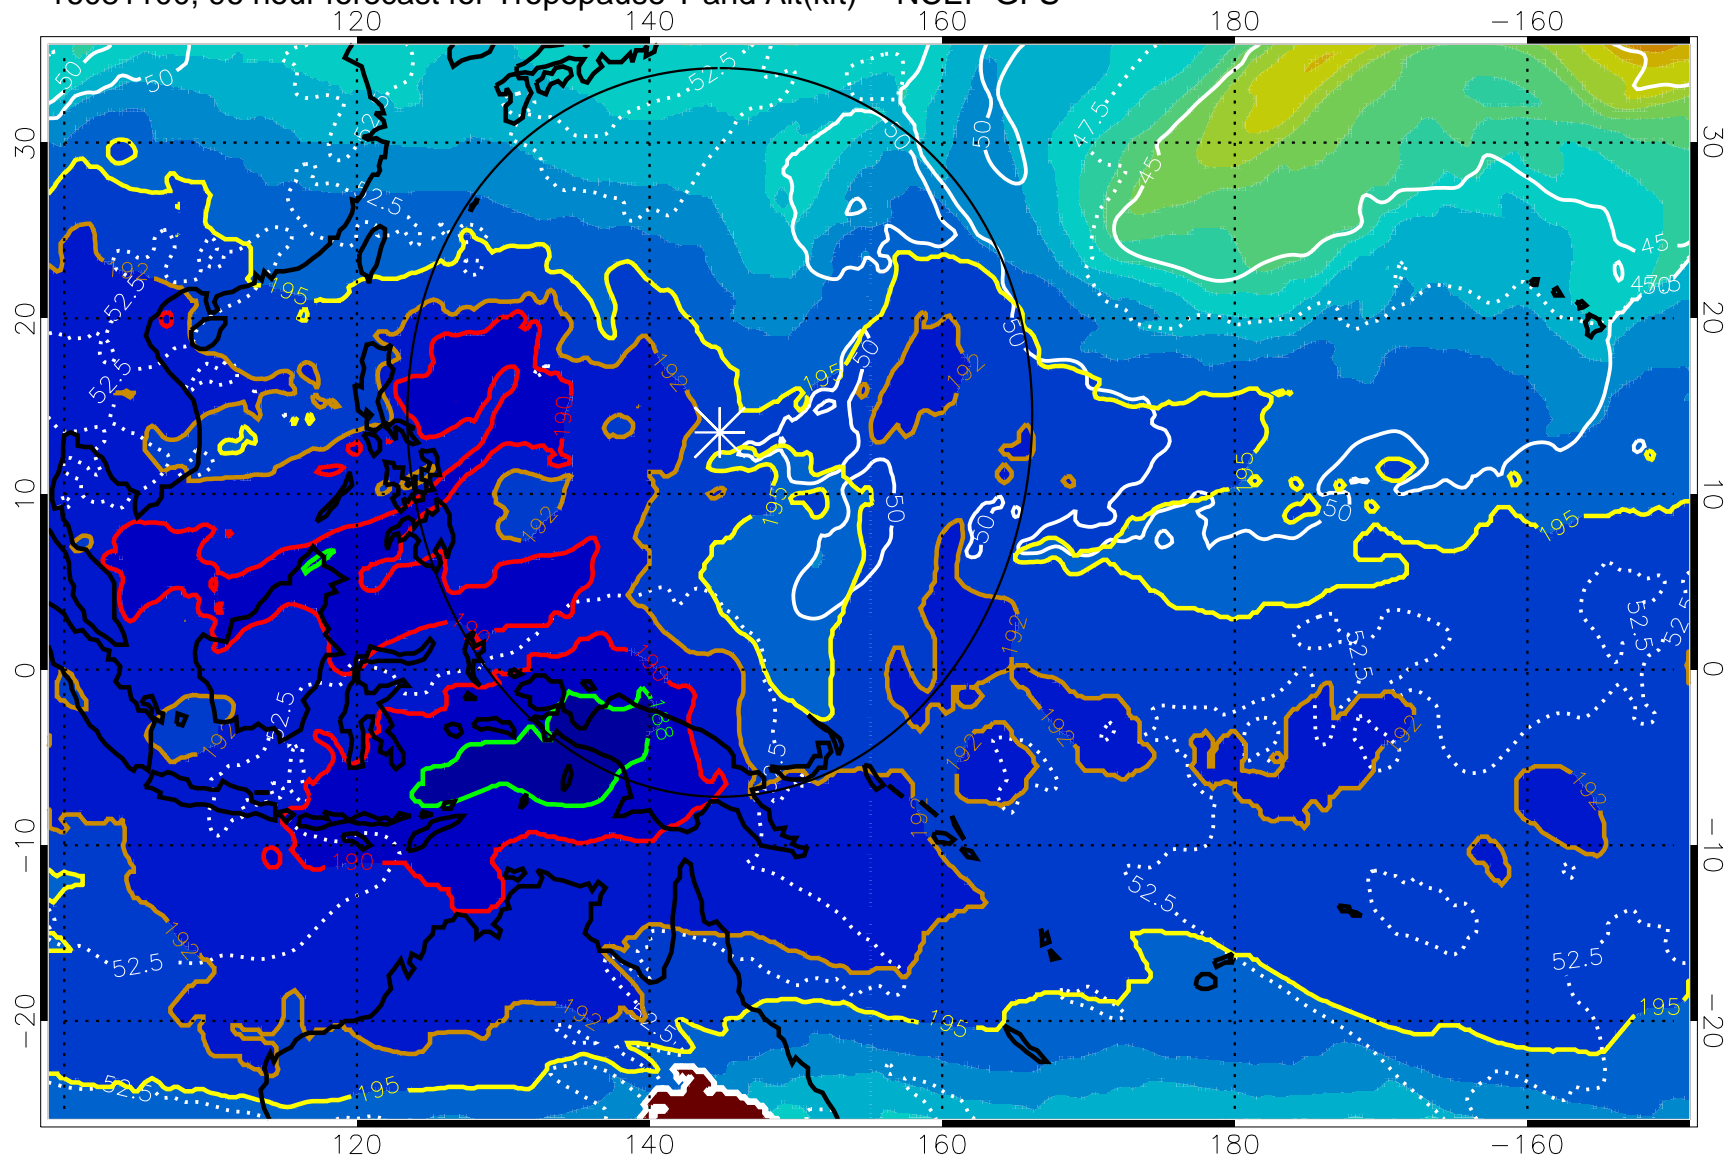

16081100, 96 hour forecast for Tropopause T and Alt(kft) -- NCEP GFS

190 200 210 220 230

Tropopause T, K

Tropopause Altitude in kft (white)

192.5K Isotherm 195K Isotherm

187.5K Isotherm 190K Isotherm

Range ring of 2304 km