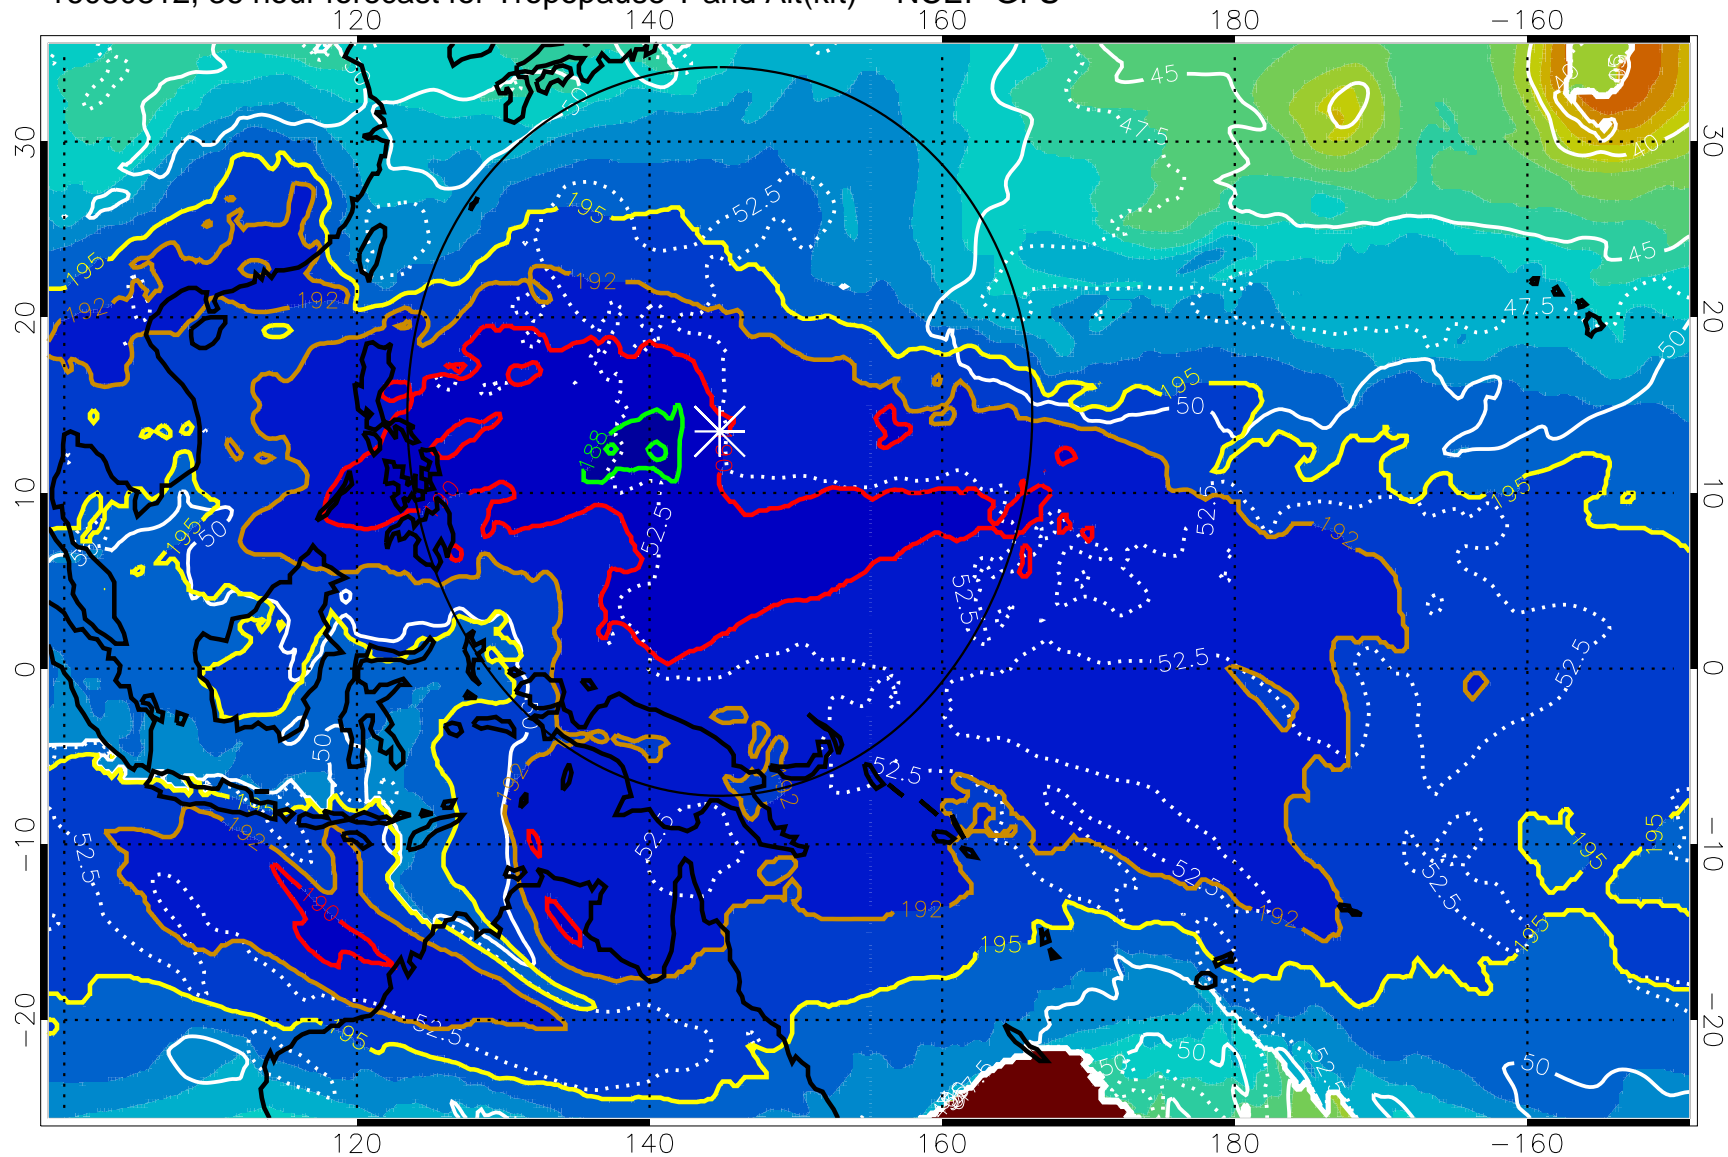

16080806, 30 hour forecast for Tropopause T and Alt(kft) -- NCEP GFS

190 200 210 220 230
Tropopause T, K

Tropopause Altitude in kft (white)

192.5K Isotherm 195K Isotherm
187.5K Isotherm 190K Isotherm

Range ring of 2304 km

16080812, 36 hour forecast for Tropopause T and Alt(kft) -- NCEP GFS

Tropopause Altitude in kft (white)

192.5K Isotherm 195K Isotherm
187.5K Isotherm 190K Isotherm

Range ring of 2304 km

16080818, 42 hour forecast for Tropopause T and Alt(kft) -- NCEP GFS