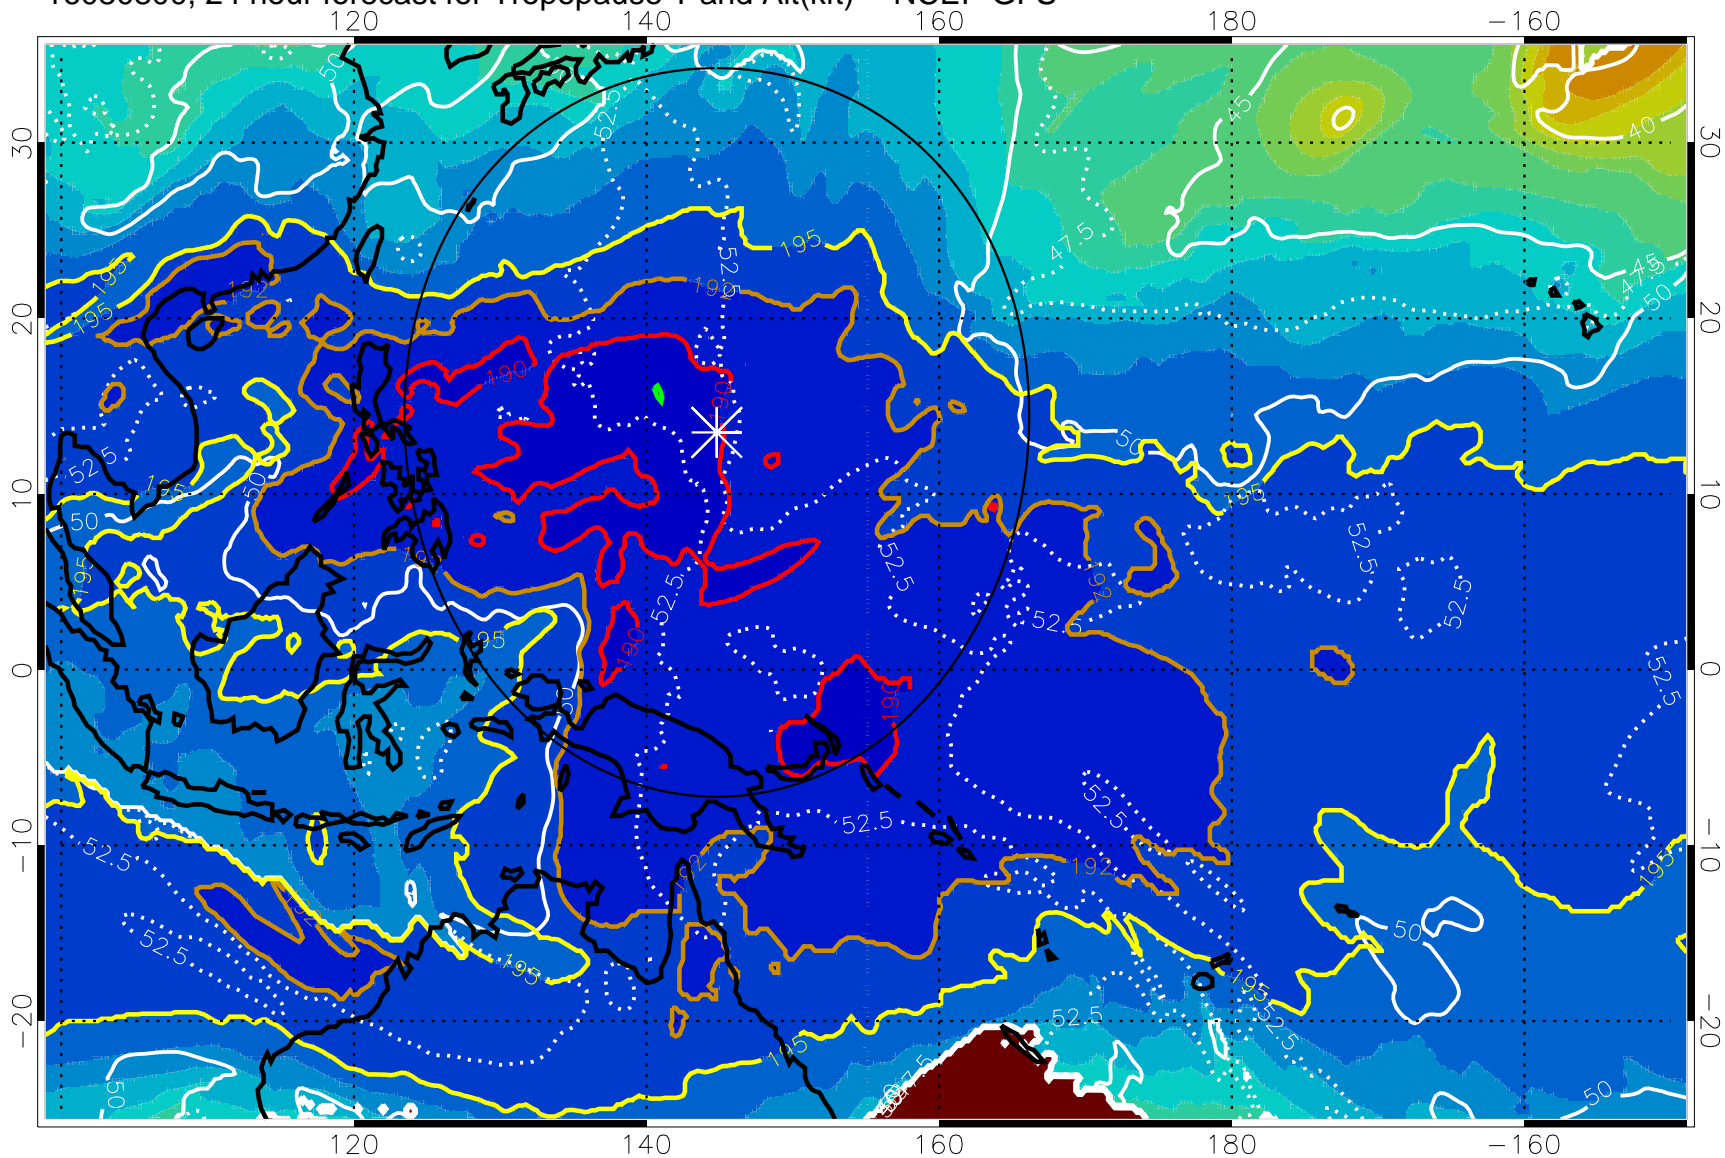

16080800, 24 hour forecast for Tropopause T and Alt(kft) -- NCEP GFS

190 200 210 220 230

Tropopause T, K

Tropopause Altitude in kft (white)

192.5K Isotherm 195K Isotherm

187.5K Isotherm 190K Isotherm

Range ring of 2304 km