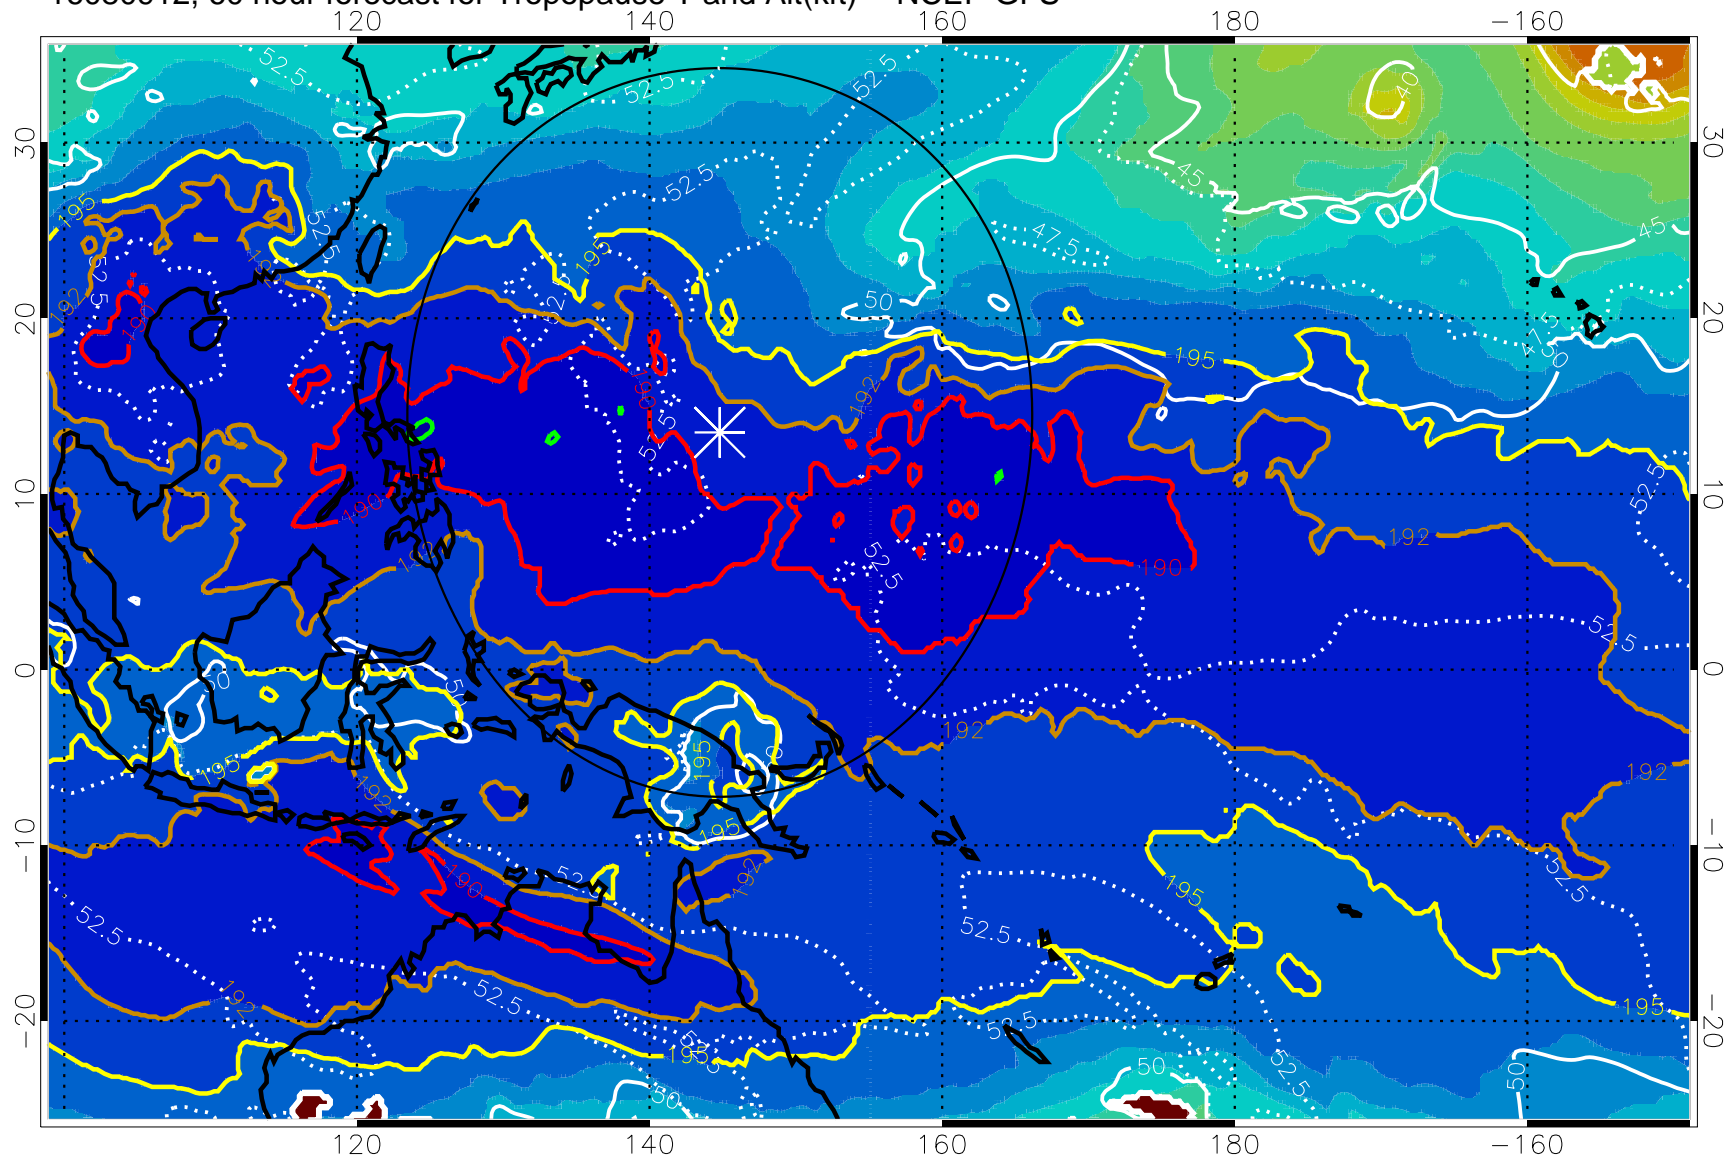

190 200 210 220 230
Tropopause T, K

Tropopause Altitude in kft (white)

192.5K Isotherm 195K Isotherm
187.5K Isotherm 190K Isotherm

Range ring of 2304 km

16080906, 54 hour forecast for Tropopause T and Alt(kft) -- NCEP GFS

Tropopause Altitude in kft (white)

192.5K Isotherm 195K Isotherm
187.5K Isotherm 190K Isotherm

Range ring of 2304 km

16080912, 60 hour forecast for Tropopause T and Alt(kft) -- NCEP GFS

190 200 210 220 230
Tropopause T, K