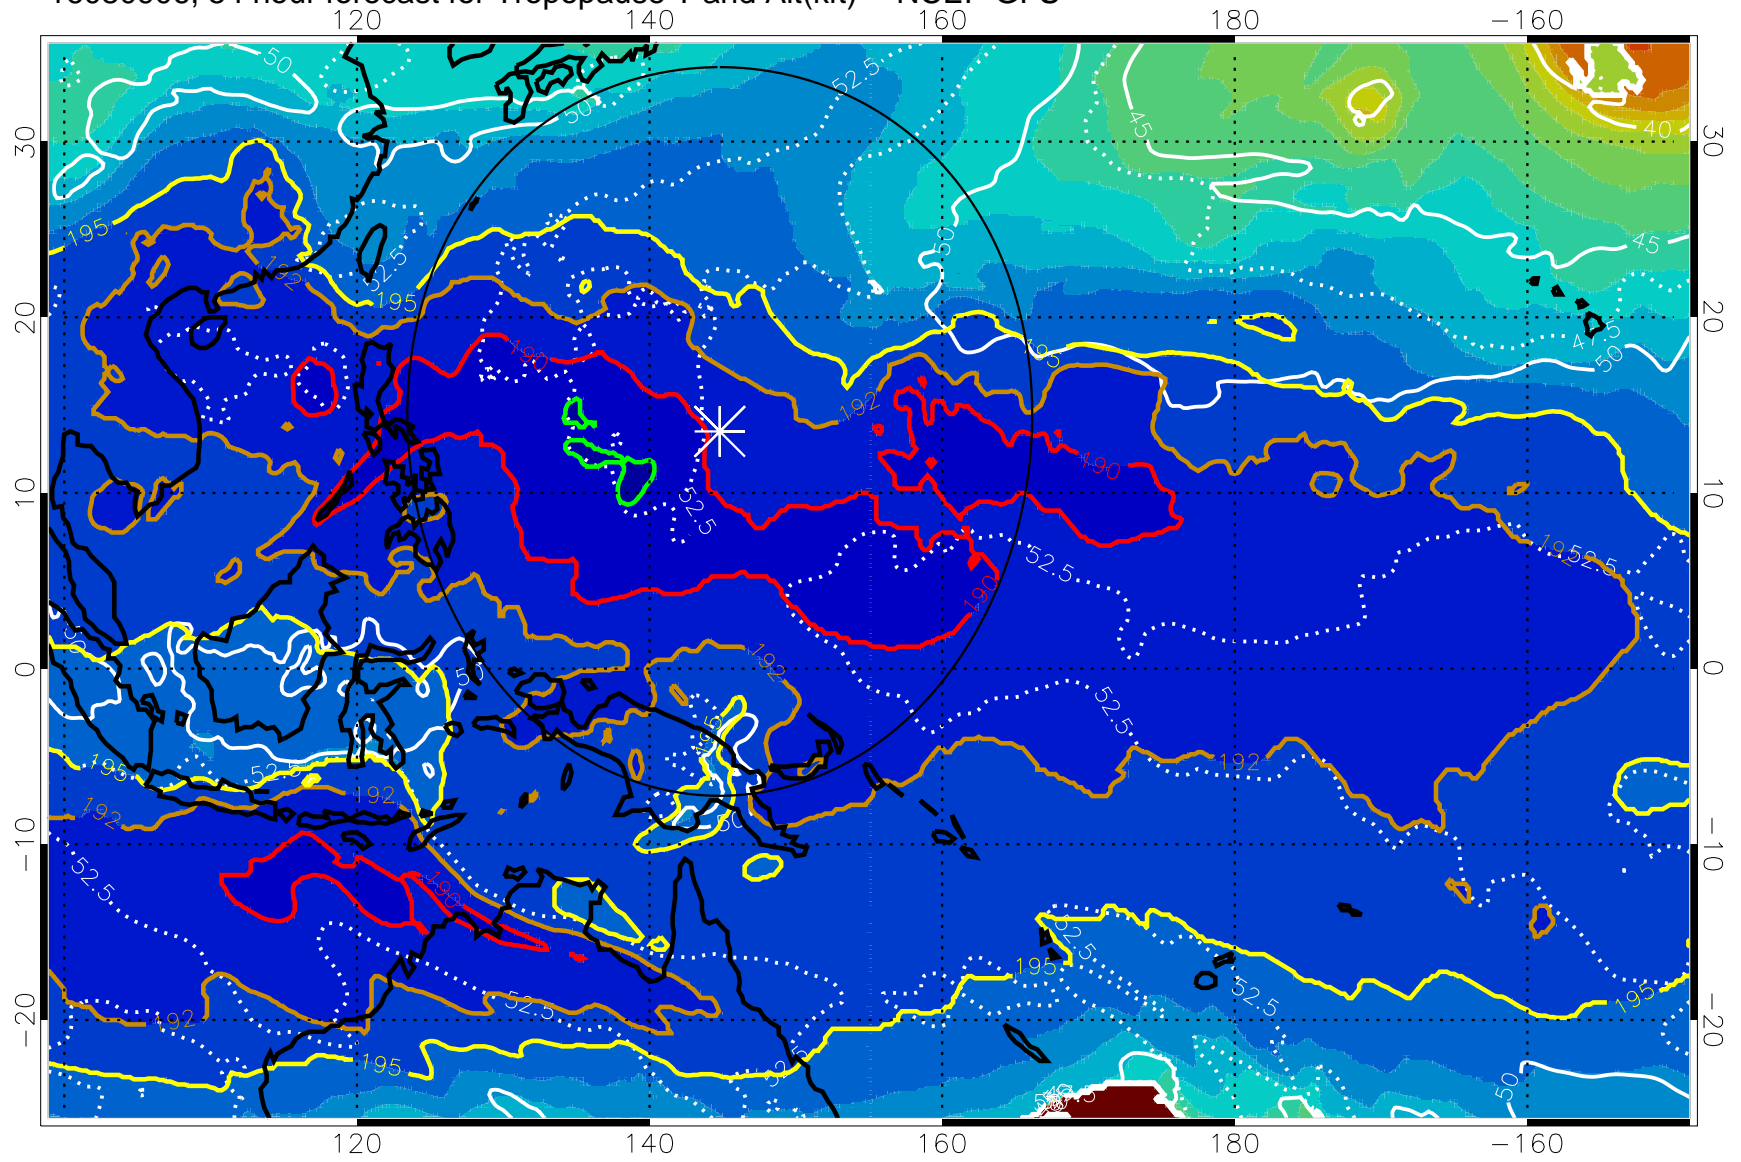

16080906, 54 hour forecast for Tropopause T and Alt(kft) -- NCEP GFS

Tropopause Altitude in kft (white)

192.5K Isotherm 195K Isotherm
187.5K Isotherm 190K Isotherm

Range ring of 2304 km