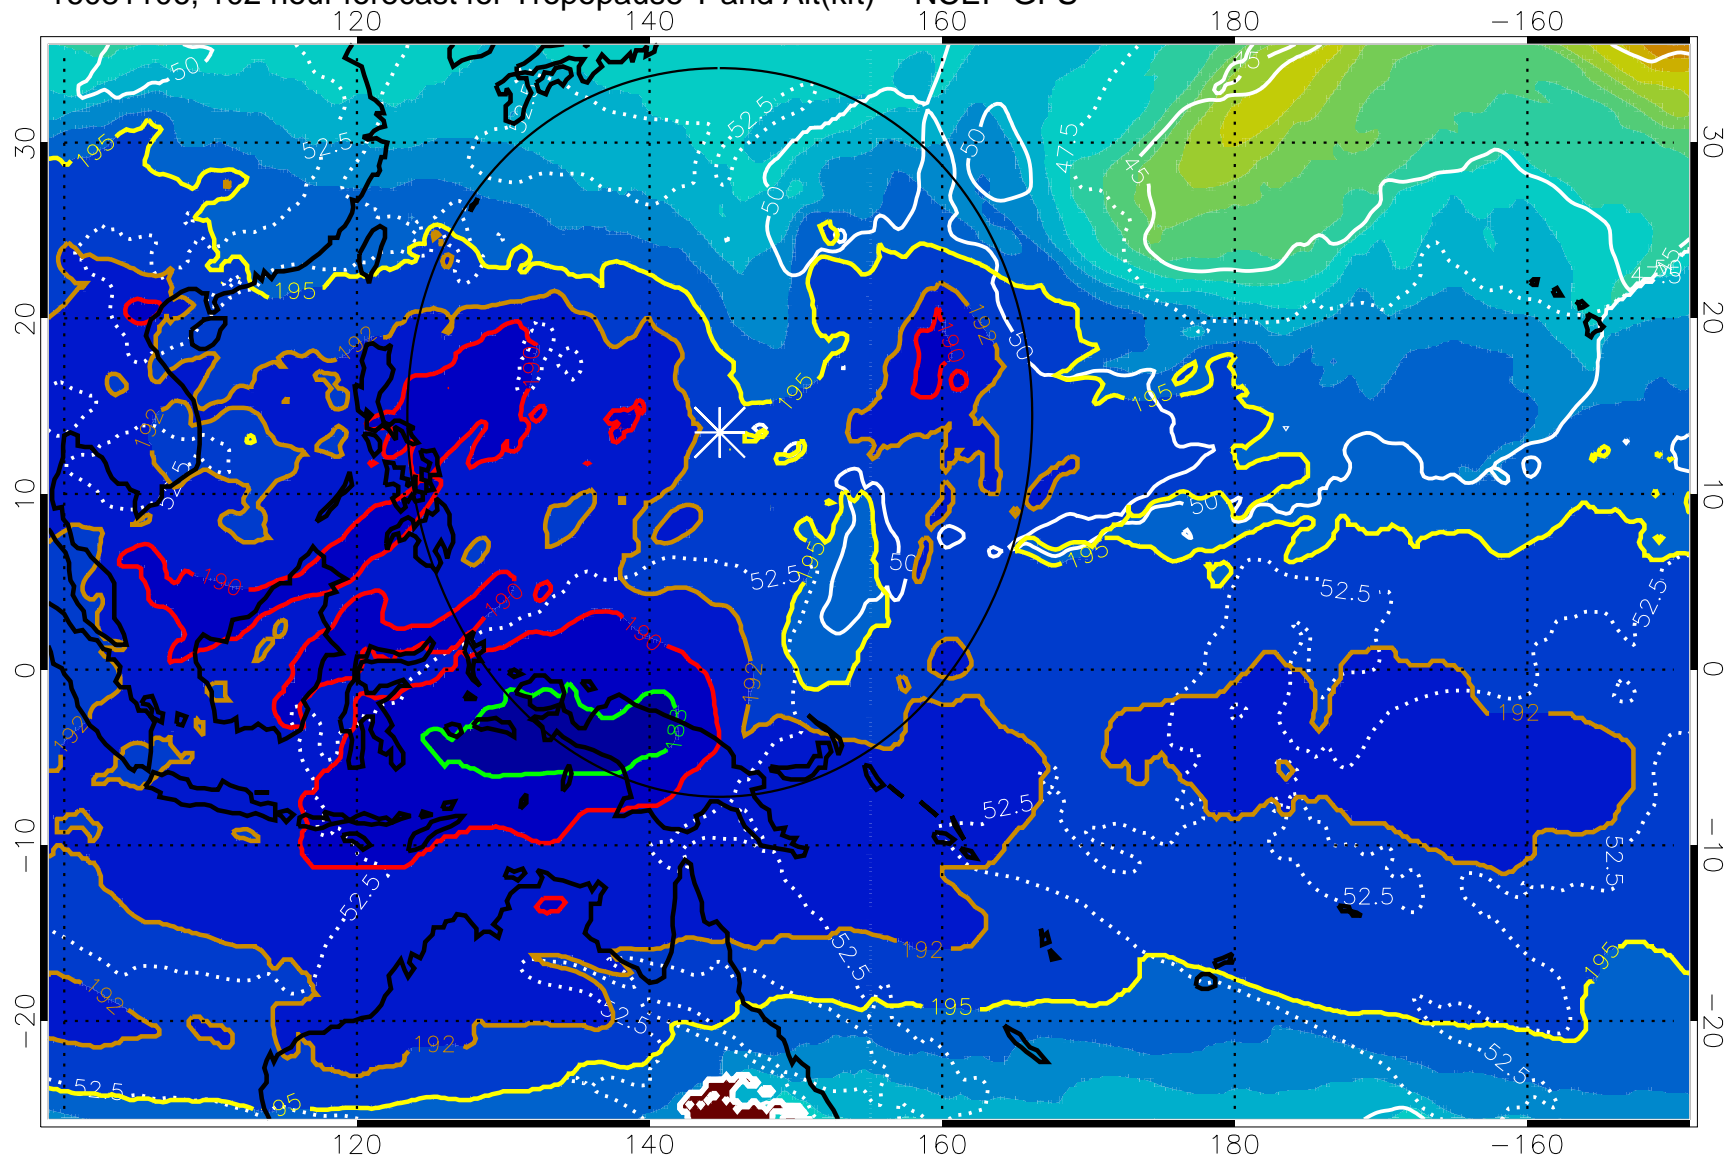

16081106, 102 hour forecast for Tropopause T and Alt(kft) -- NCEP GFS

190 200 210 220 230
Tropopause T, K

Tropopause Altitude in kft (white)

192.5K Isotherm 195K Isotherm
187.5K Isotherm 190K Isotherm

Range ring of 2304 km