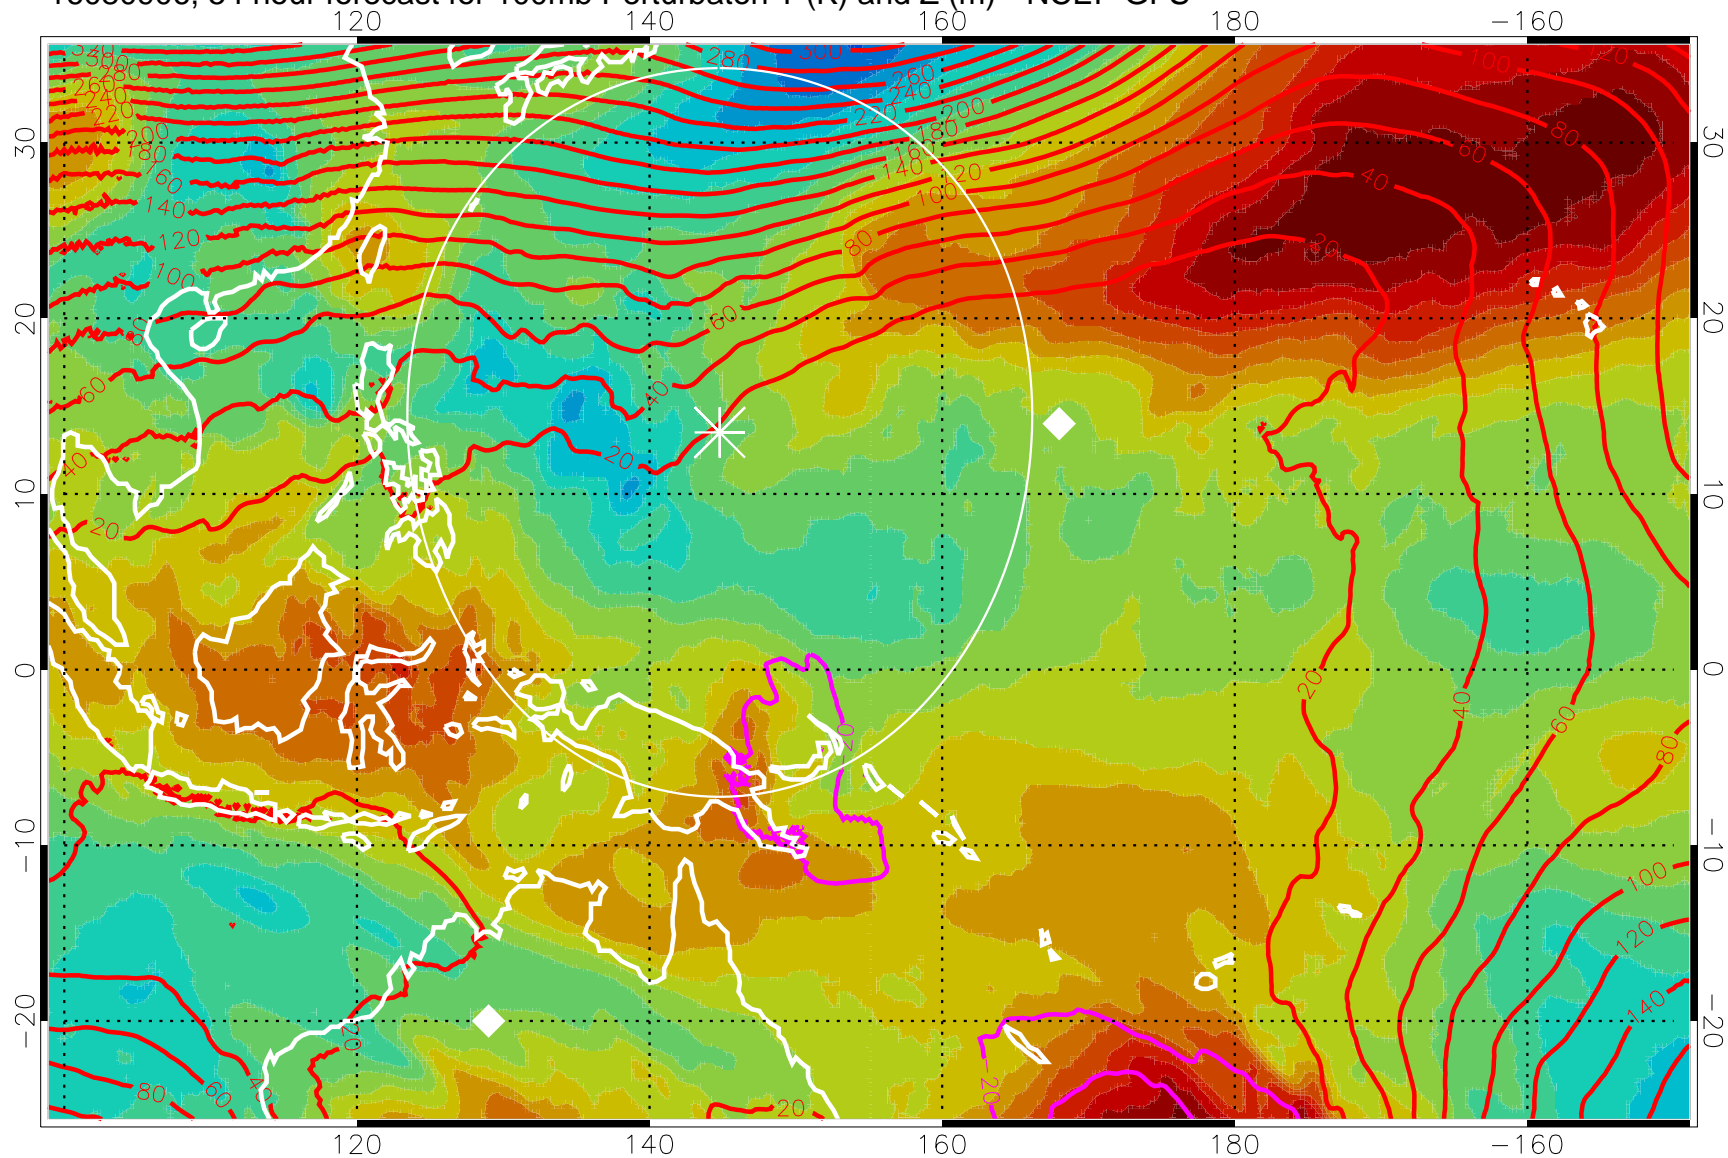

16080906, 54 hour forecast for 100mb Perturbaton T (K) and Z (m)-- NCEP GFS

Contours are 100 mbar Z perturbation (m)
Positive Z Contours
Negative Z Contours
Diamonds-mean pos. of anticyclones

Range ring of 2304 km