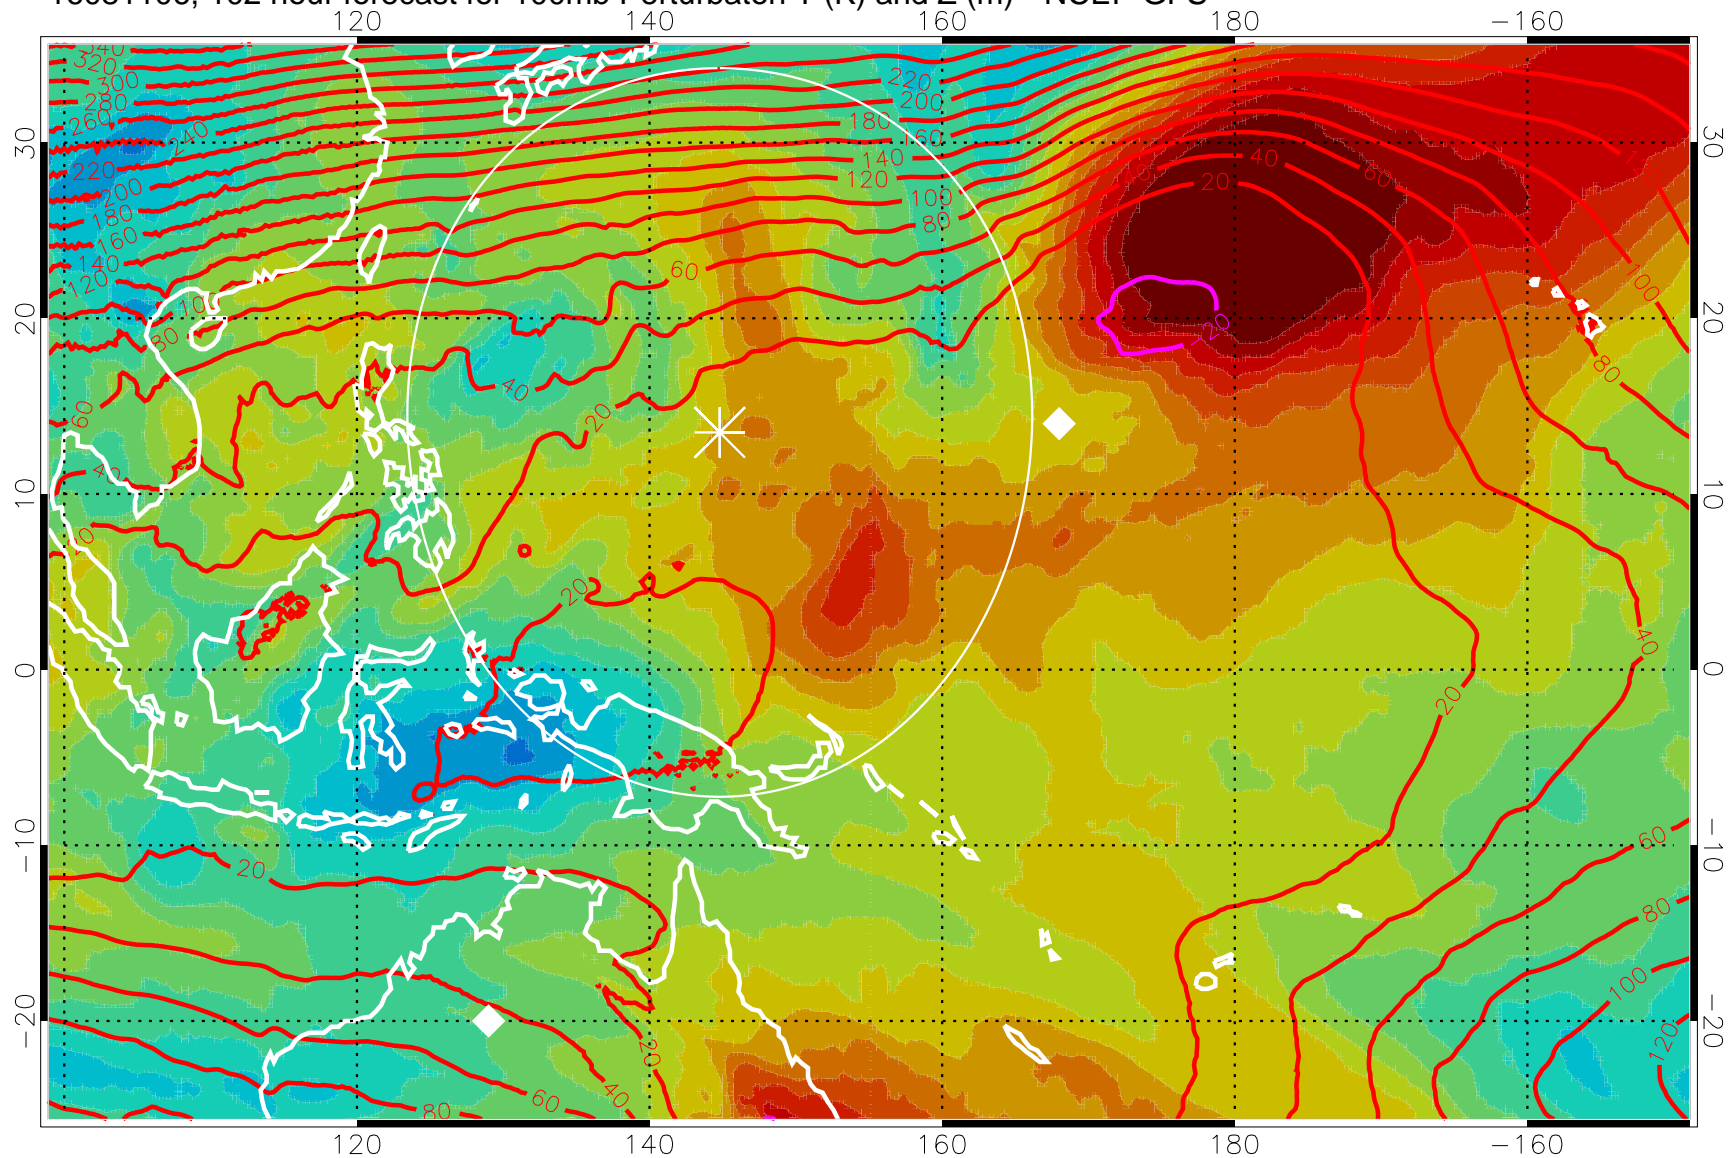

16081106, 102 hour forecast for 100mb Perturbaton T (K) and Z (m)-- NCEP GFS

Contours are 100 mbar Z perturbation (m)
Positive Z Contours
Negative Z Contours
Diamonds-mean pos. of anticyclones

Range ring of 2304 km