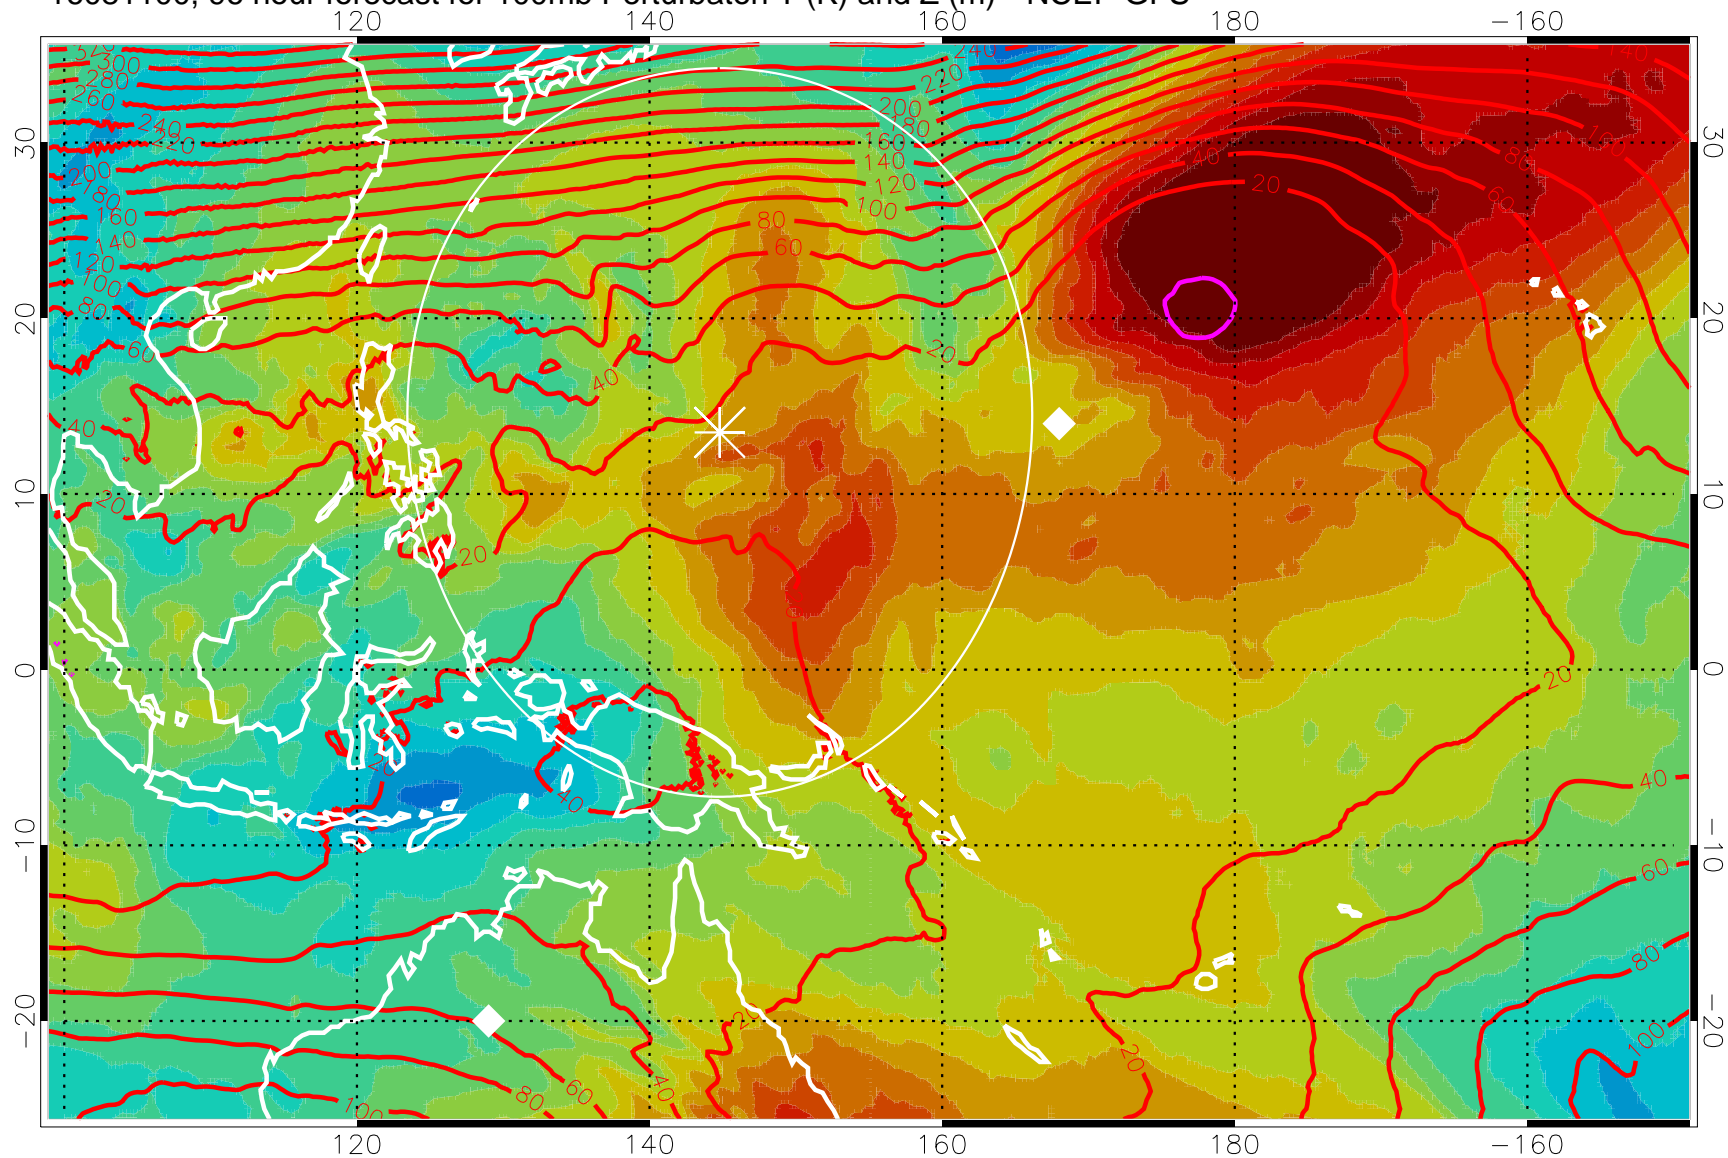

16081100, 96 hour forecast for 100mb Perturbaton T (K) and Z (m)-- NCEP GFS

Contours are 100 mbar Z perturbation (m)
Positive Z Contours
Negative Z Contours
Diamonds-mean pos. of anticyclones

Range ring of 2304 km