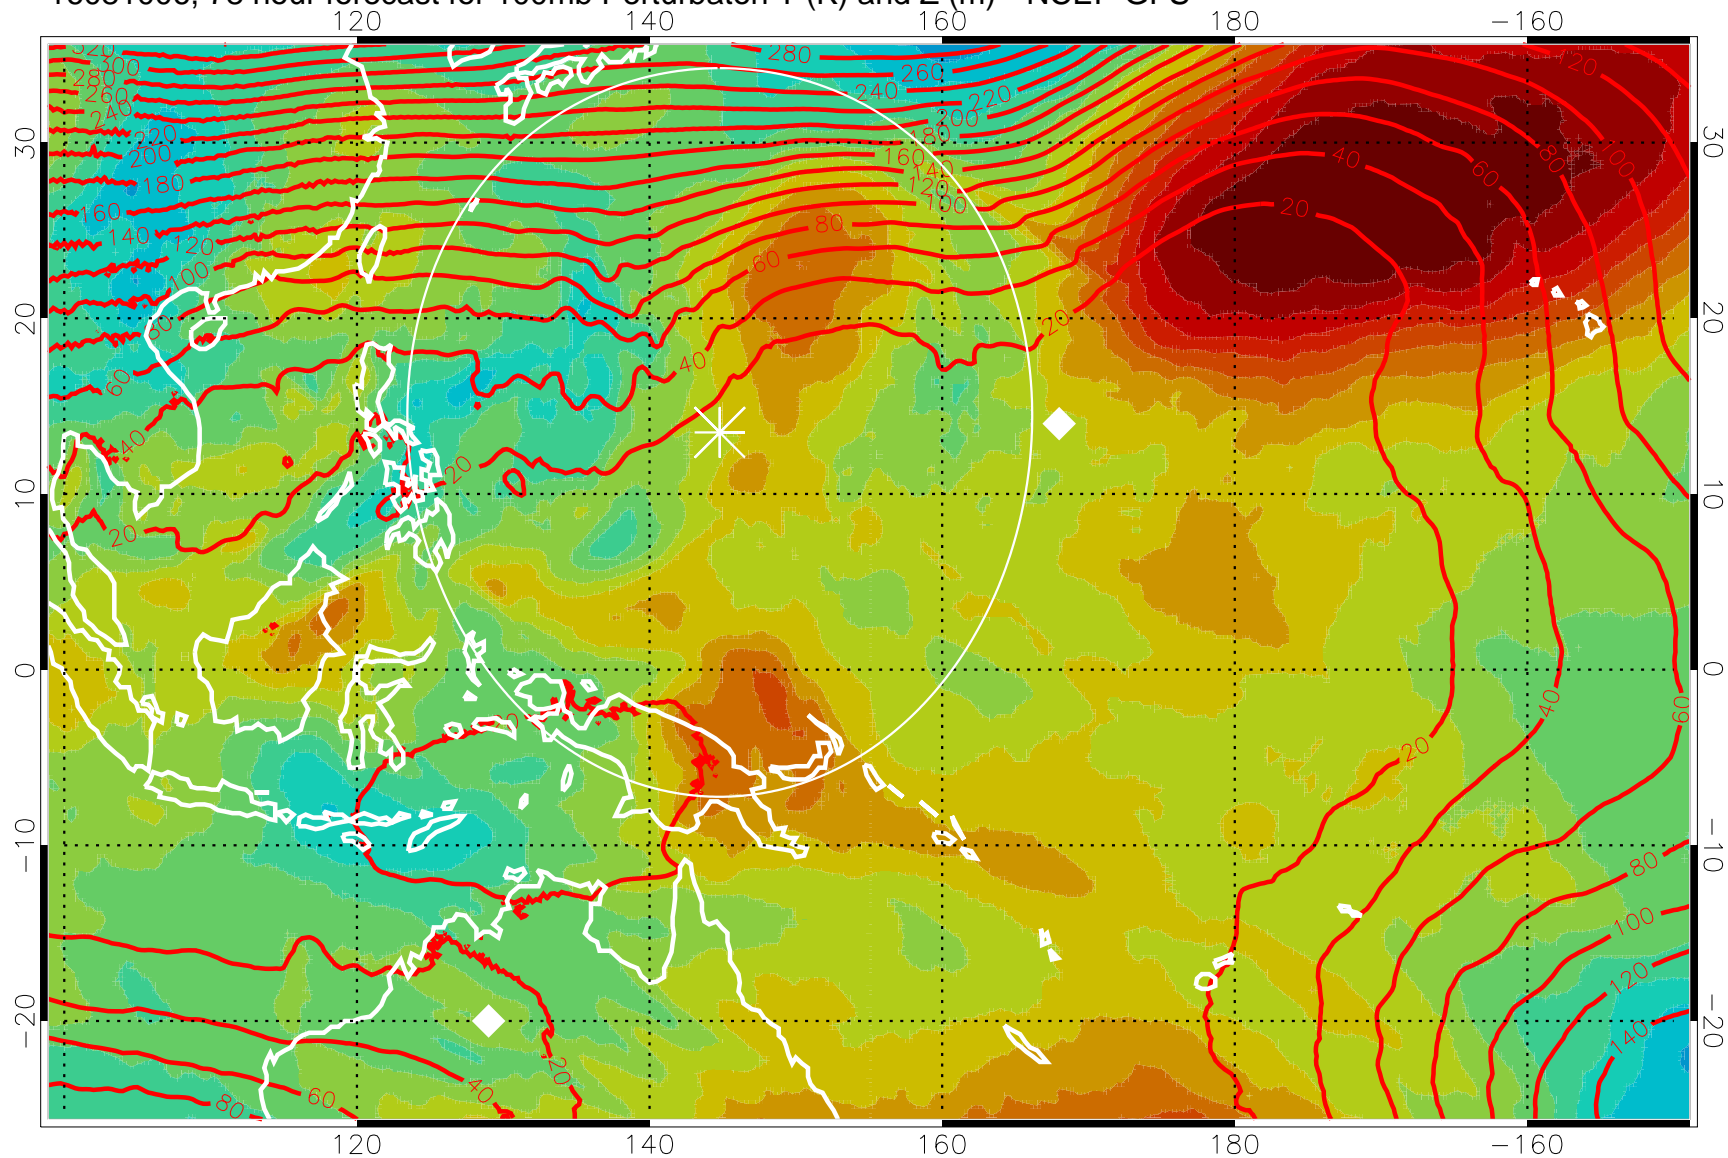

16081006, 78 hour forecast for 100mb Perturbaton T (K) and Z (m)-- NCEP GFS

Contours are 100 mbar Z perturbation (m)
Positive Z Contours
Negative Z Contours
Diamonds-mean pos. of anticyclones

Range ring of 2304 km