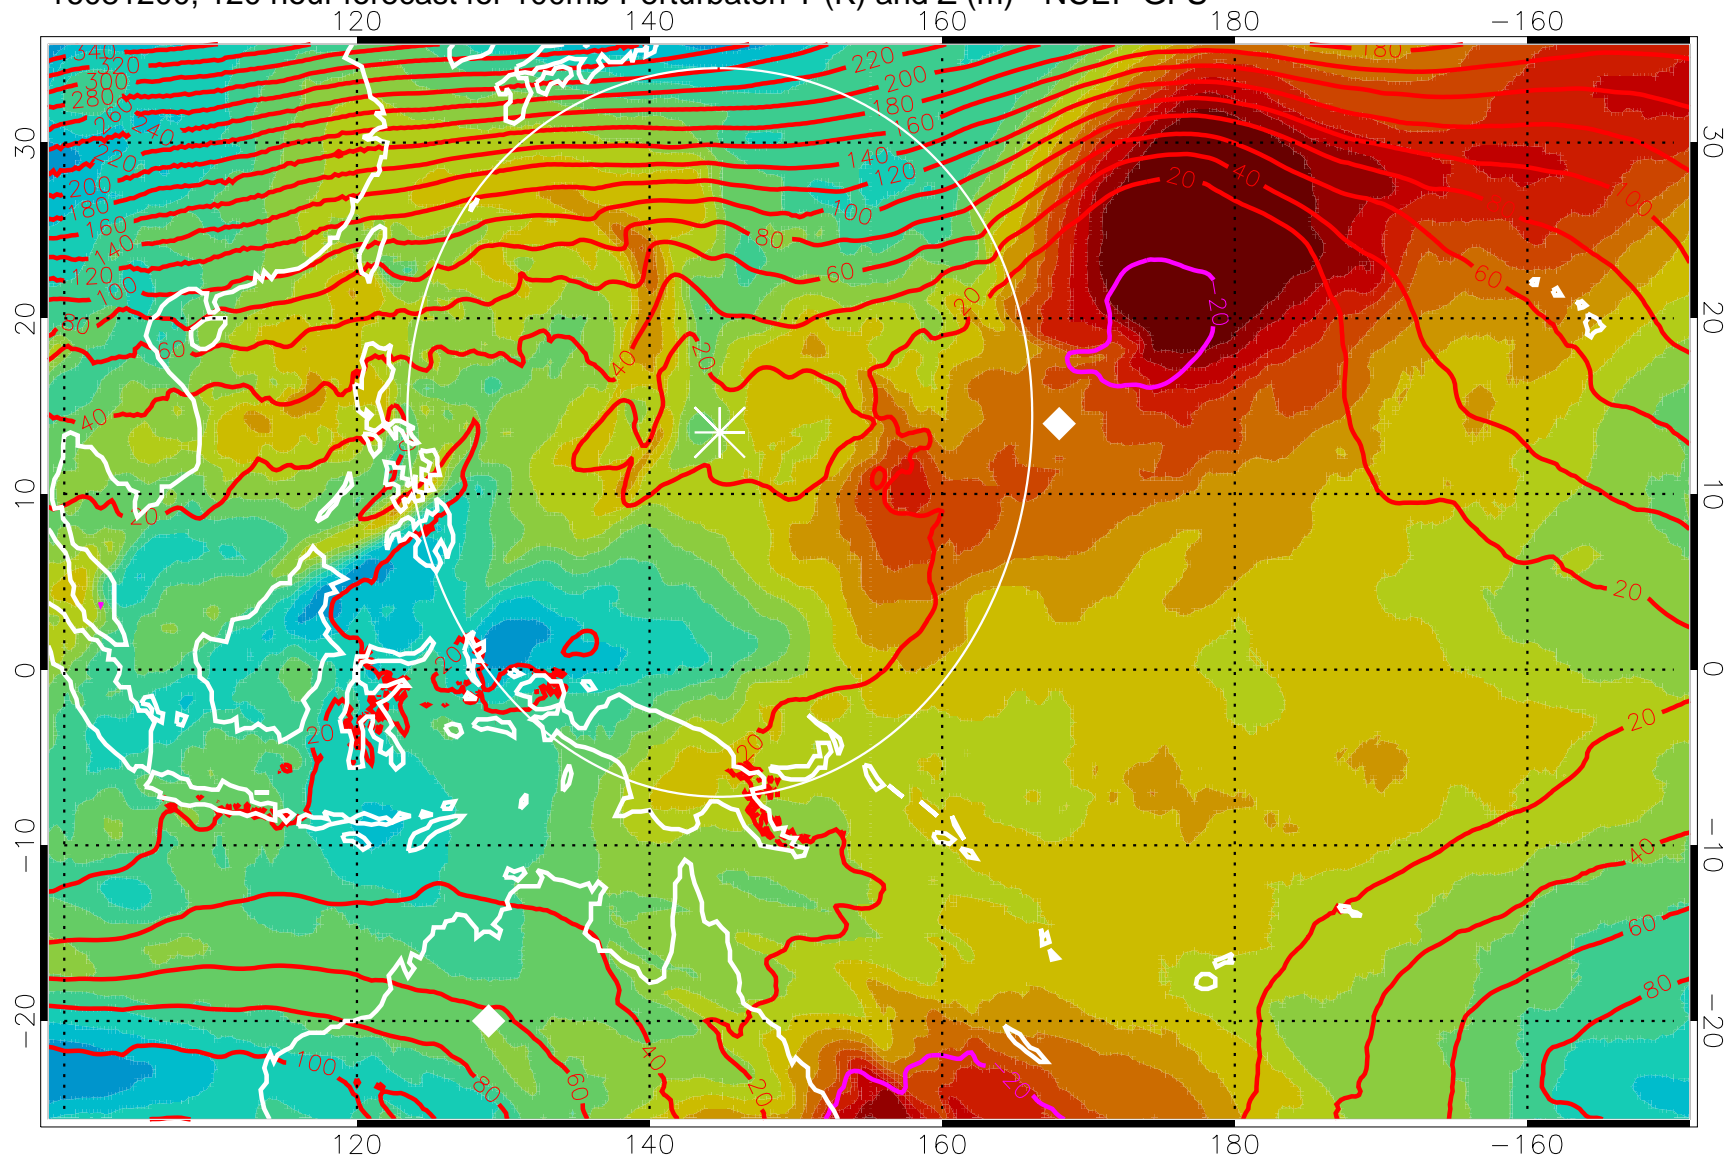

16081200, 120 hour forecast for 100mb Perturbaton T (K) and Z (m)-- NCEP GFS

Contours are 100 mbar Z perturbation (m)
Positive Z Contours
Negative Z Contours
Diamonds-mean pos. of anticyclones

Range ring of 2304 km