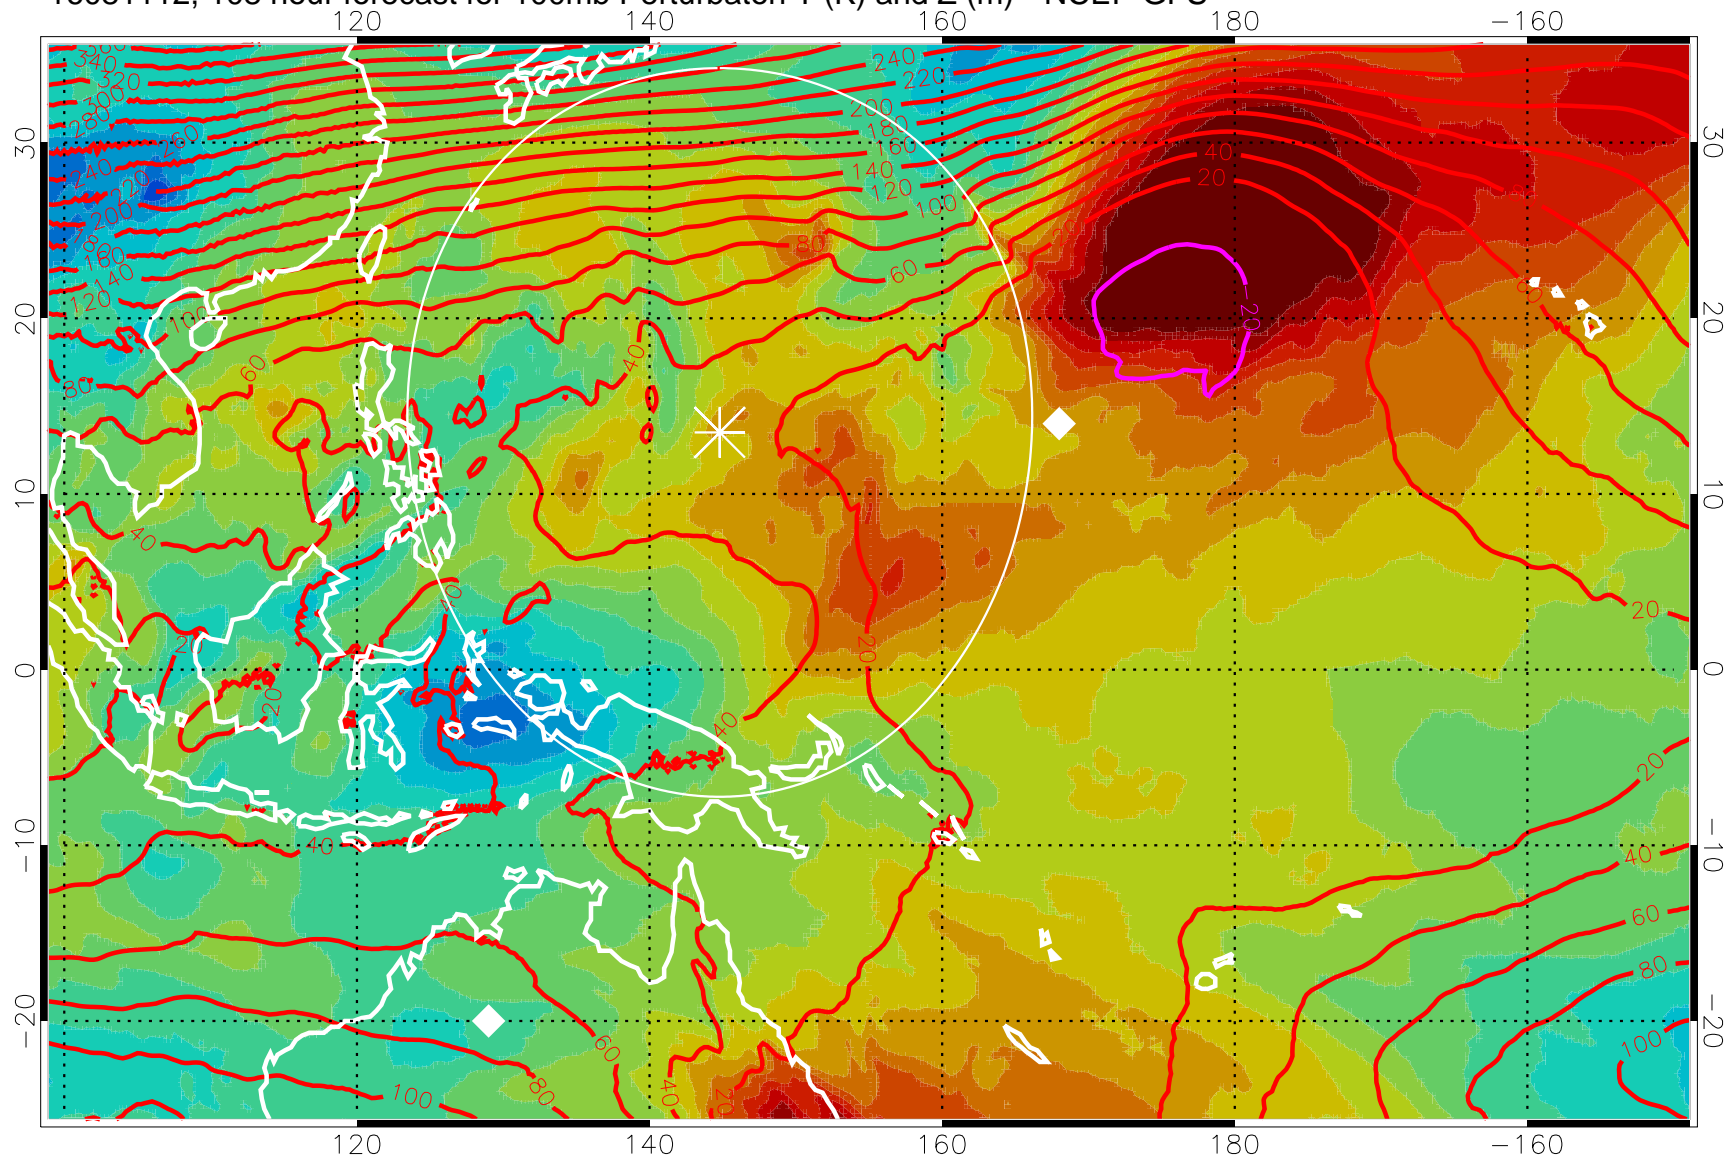

16081112, 108 hour forecast for 100mb Perturbaton T (K) and Z (m)-- NCEP GFS

Contours are 100 mbar Z perturbation (m)
Positive Z Contours
Negative Z Contours
Diamonds-mean pos. of anticyclones

Range ring of 2304 km