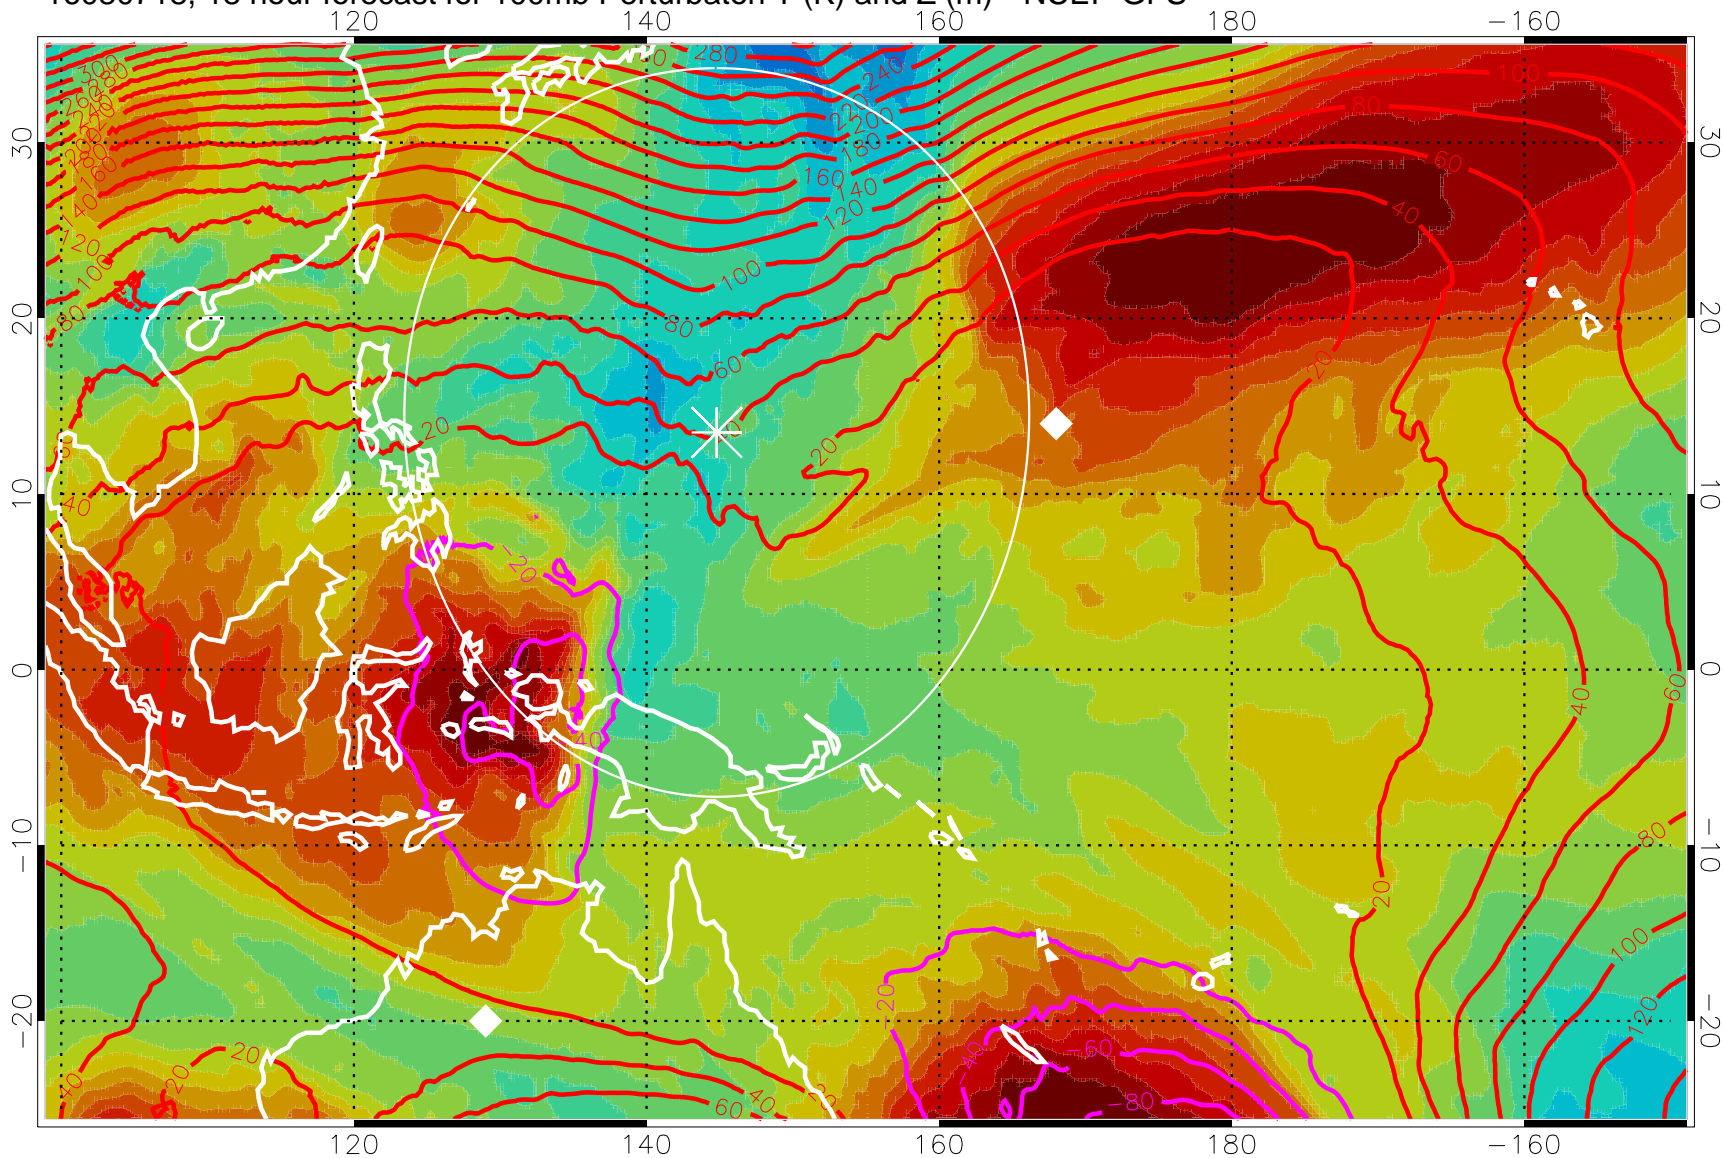

16080718, 18 hour forecast for 100mb Perturbaton T (K) and Z (m)-- NCEP GFS

Contours are 100 mbar Z perturbation (m)
Positive Z Contours
Negative Z Contours
Diamonds-mean pos. of anticyclones

Range ring of 2304 km