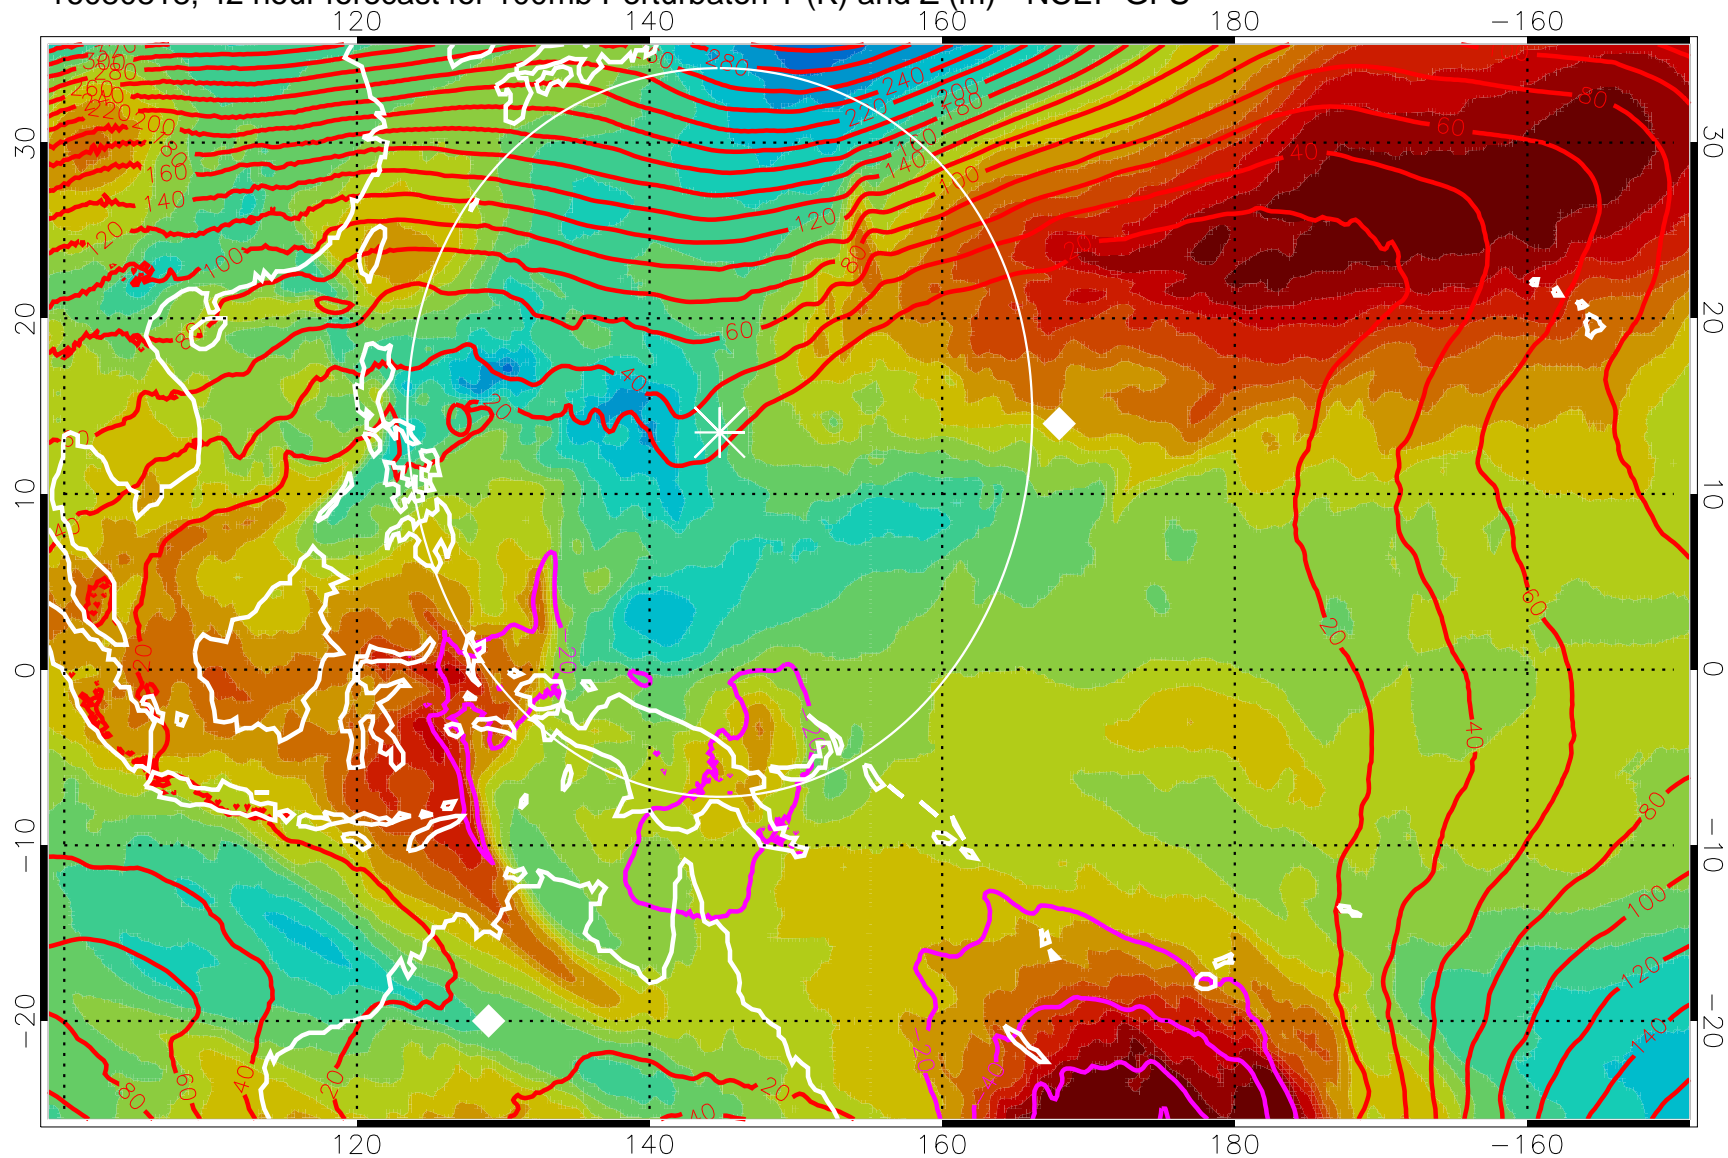

16080818, 42 hour forecast for 100mb Perturbaton T (K) and Z (m)-- NCEP GFS

Contours are 100 mbar Z perturbation (m)
Positive Z Contours
Negative Z Contours
Diamonds-mean pos. of anticyclones

Range ring of 2304 km