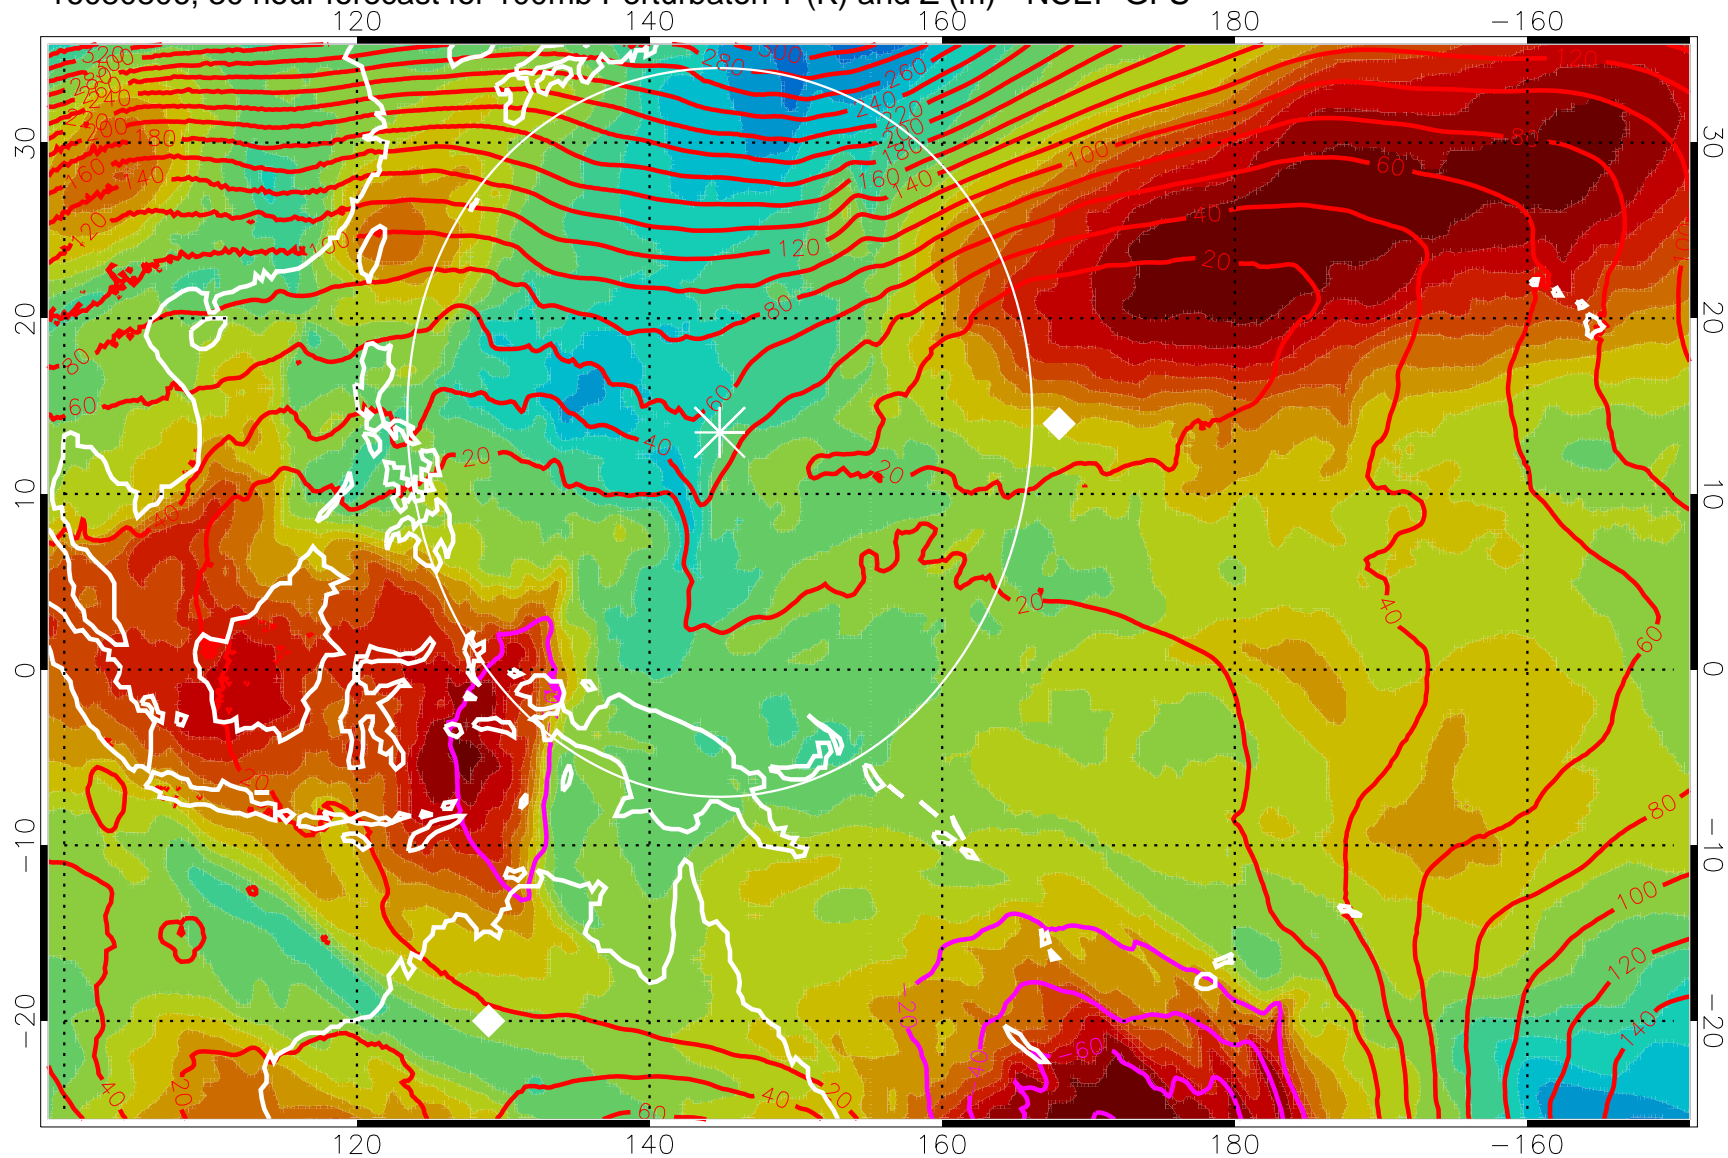

16080806, 30 hour forecast for 100mb Perturbaton T (K) and Z (m)-- NCEP GFS

Contours are 100 mbar Z perturbation (m)
Positive Z Contours
Negative Z Contours
Diamonds-mean pos. of anticyclones

Range ring of 2304 km