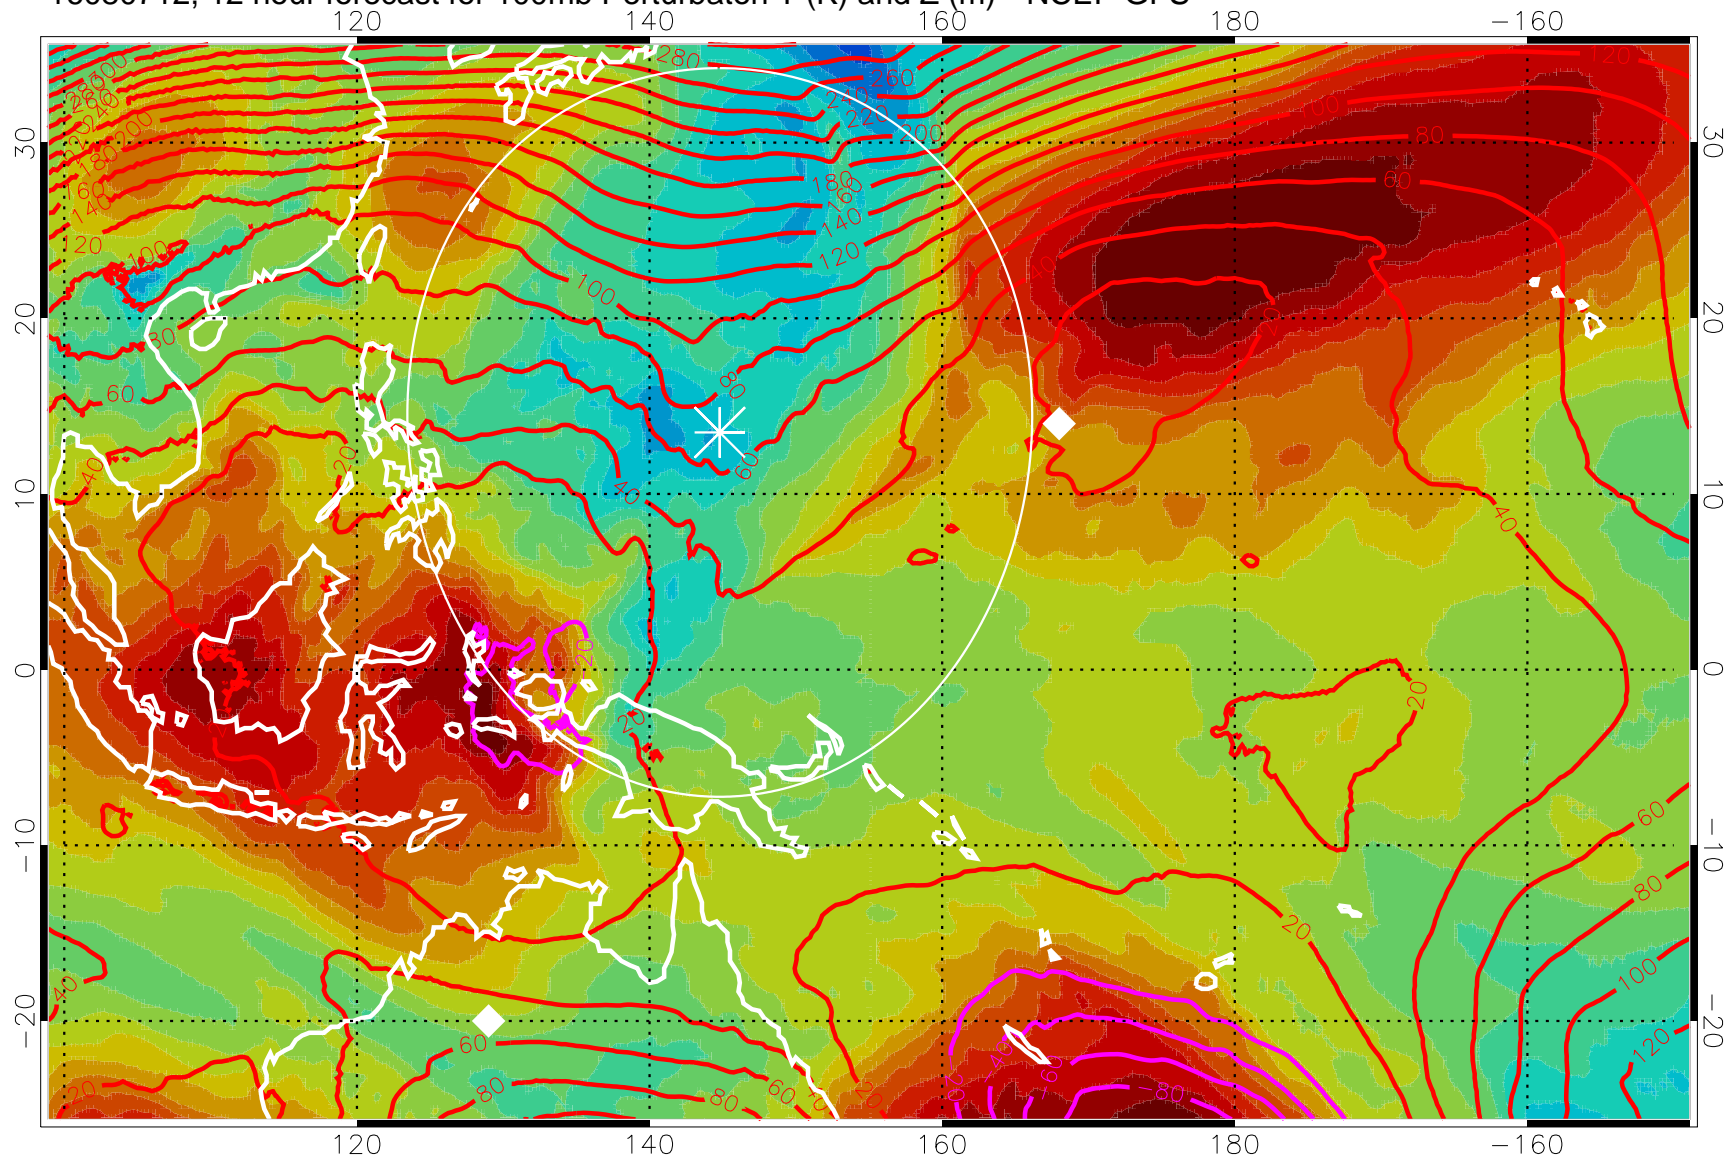

16080712, 12 hour forecast for 100mb Perturbaton T (K) and Z (m)-- NCEP GFS

Contours are 100 mbar Z perturbation (m)
Positive Z Contours
Negative Z Contours
Diamonds-mean pos. of anticyclones

Range ring of 2304 km