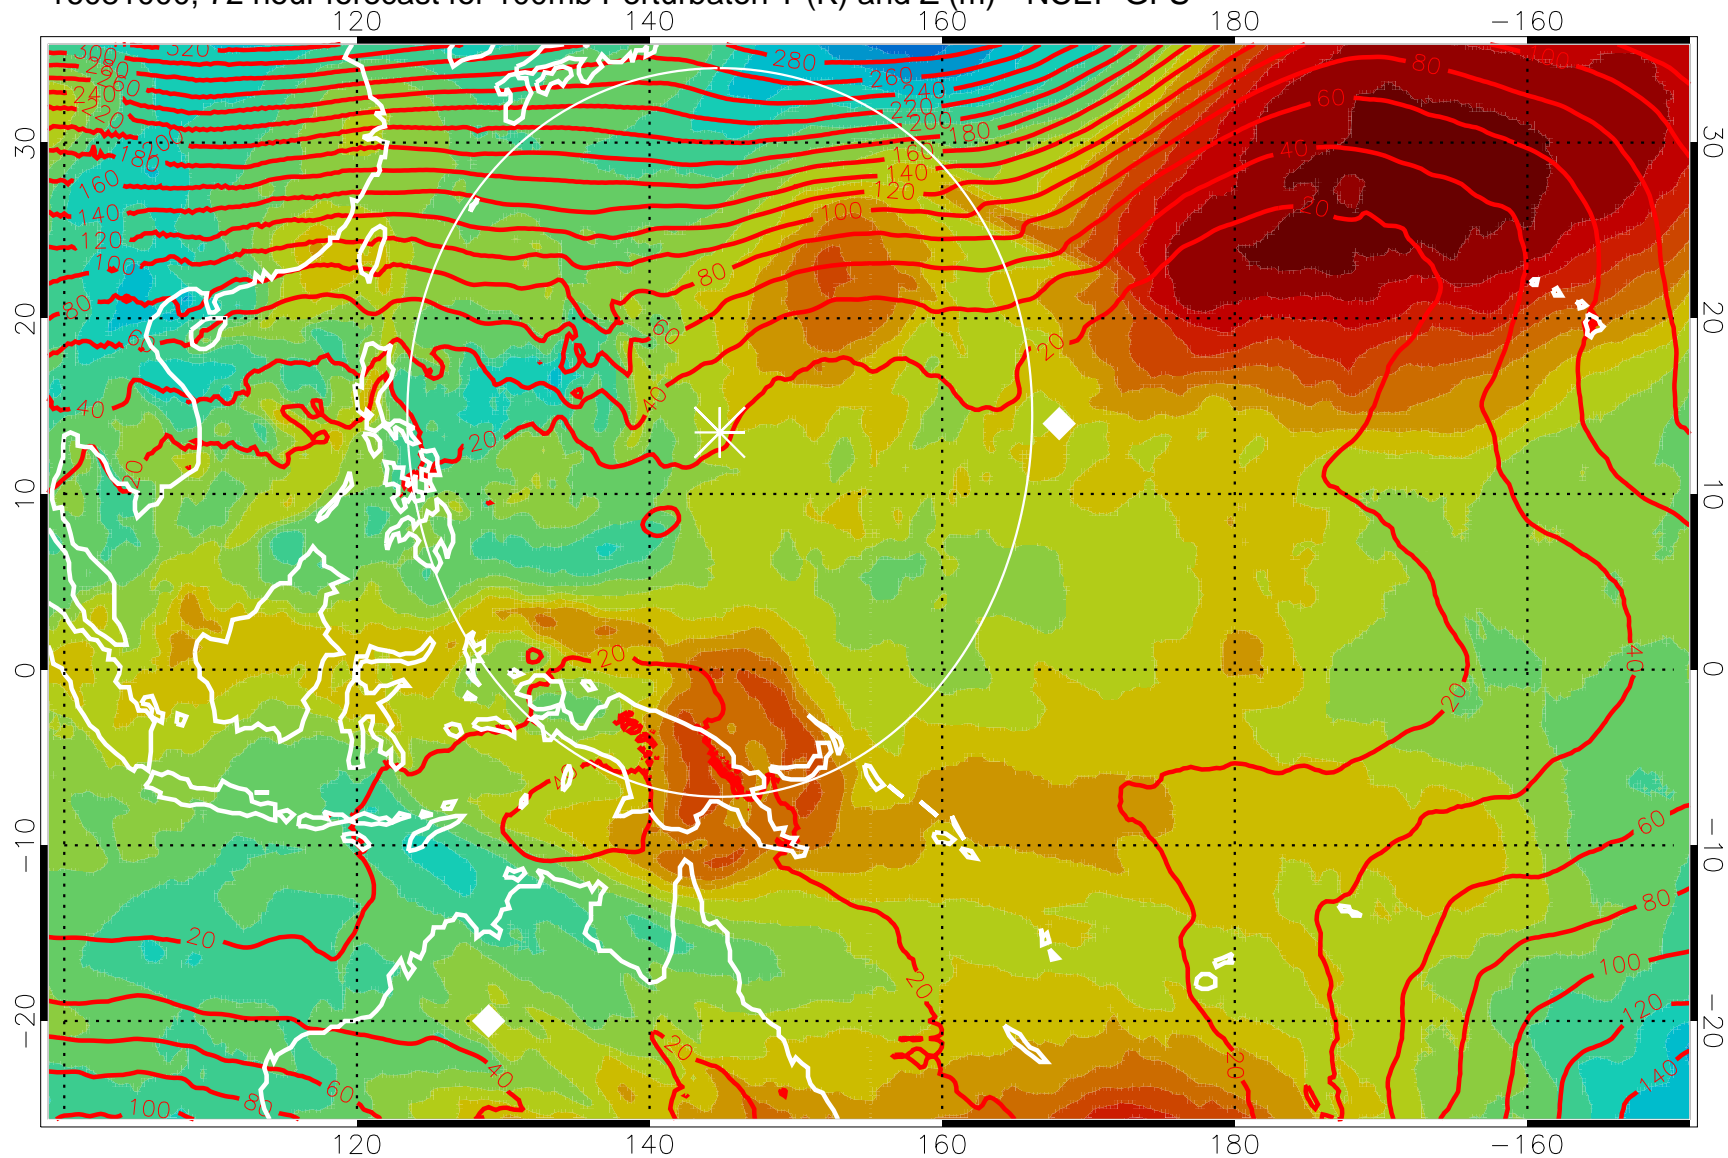

16081000, 72 hour forecast for 100mb Perturbaton T (K) and Z (m)-- NCEP GFS

Contours are 100 mbar Z perturbation (m)
Positive Z Contours
Negative Z Contours
Diamonds-mean pos. of anticyclones

Range ring of 2304 km