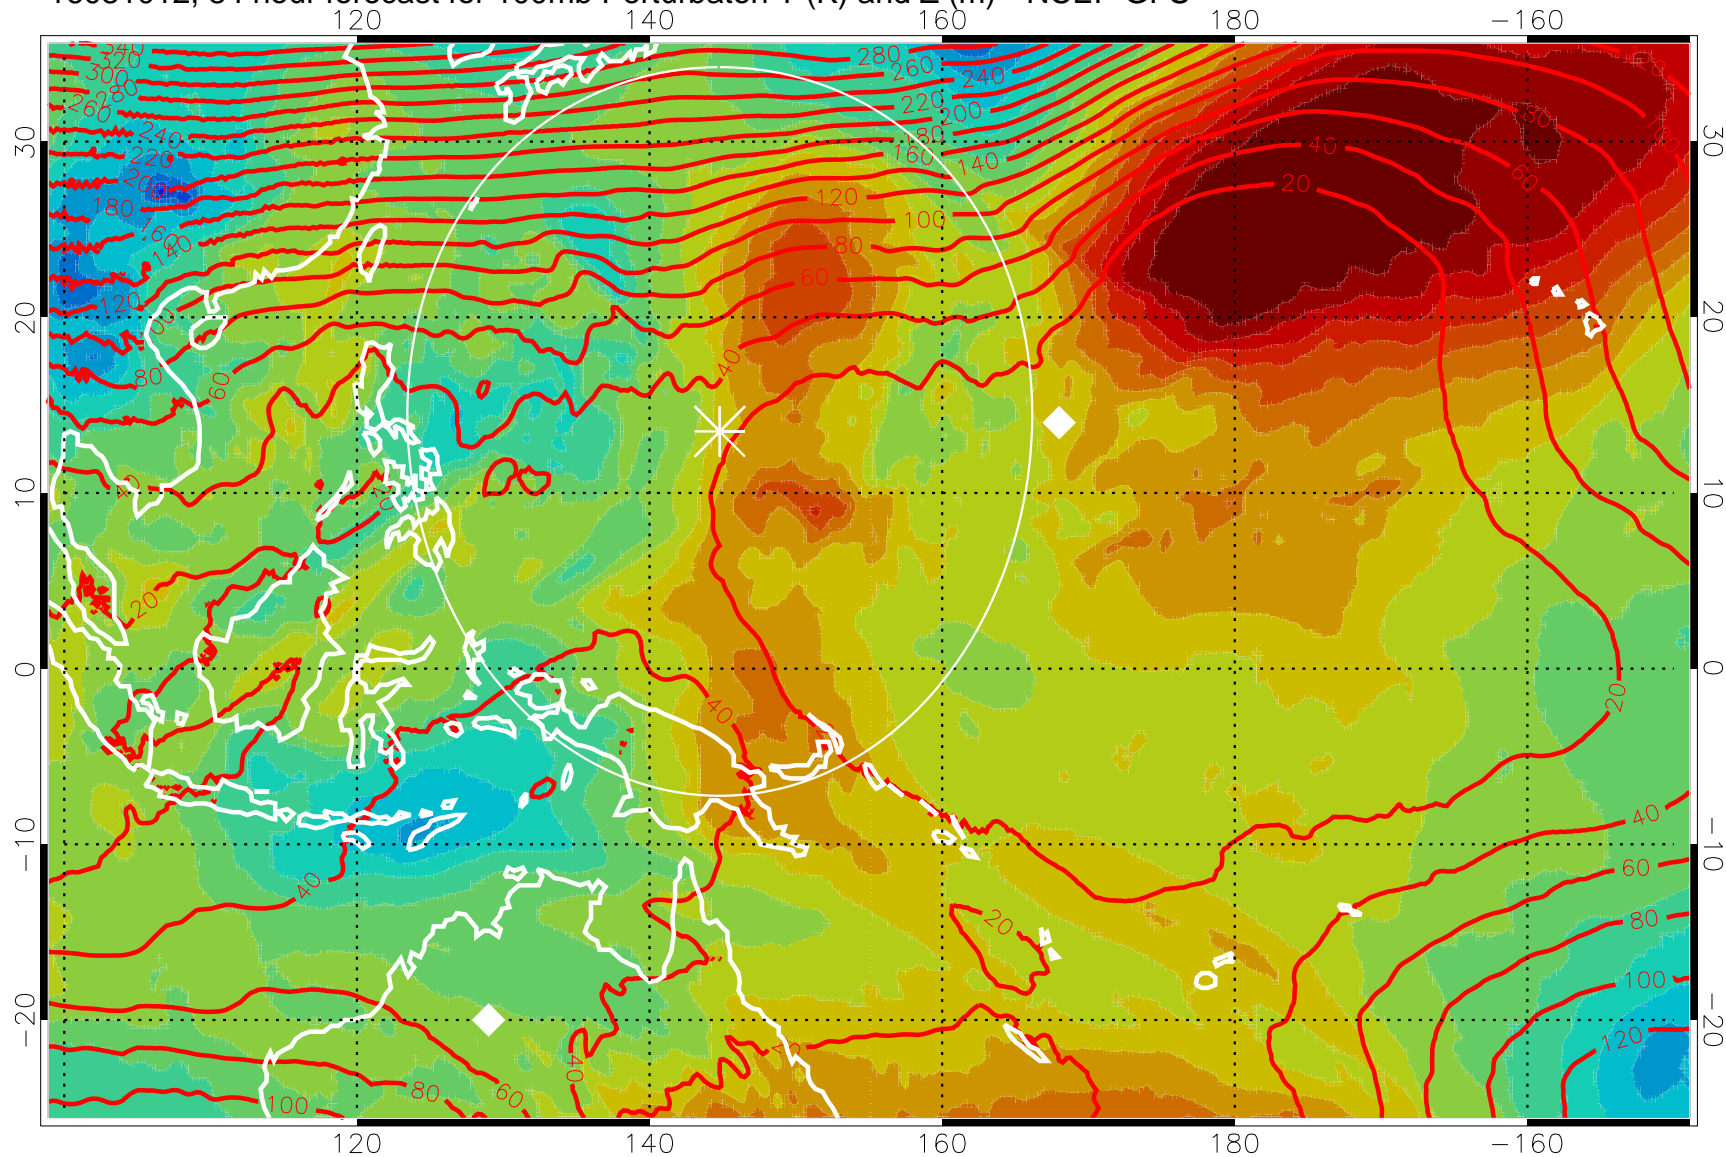

16081012, 84 hour forecast for 100mb Perturbaton T (K) and Z (m)-- NCEP GFS

Contours are 100 mbar Z perturbation (m)
Positive Z Contours
Negative Z Contours
Diamonds-mean pos. of anticyclones

Range ring of 2304 km