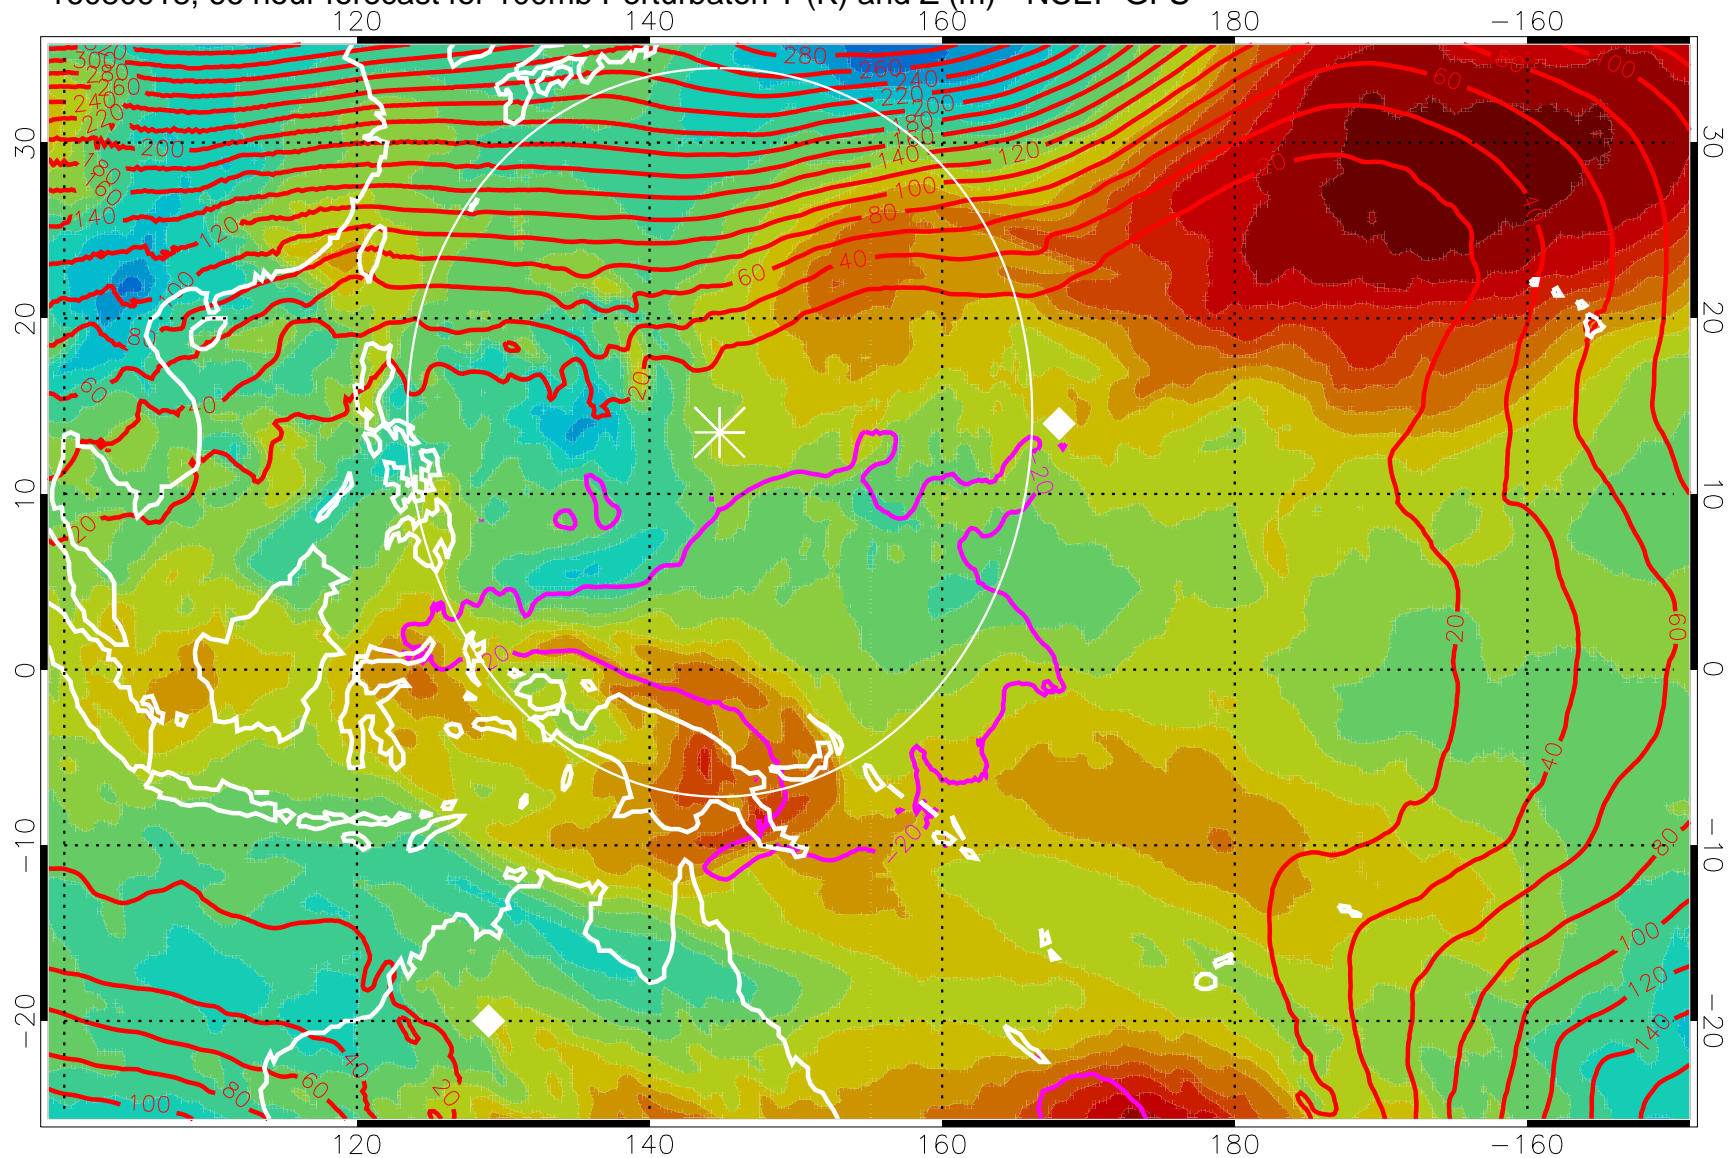

16080918, 66 hour forecast for 100mb Perturbaton T (K) and Z (m)-- NCEP GFS

Contours are 100 mbar Z perturbation (m)
Positive Z Contours
Negative Z Contours
Diamonds-mean pos. of anticyclones

Range ring of 2304 km