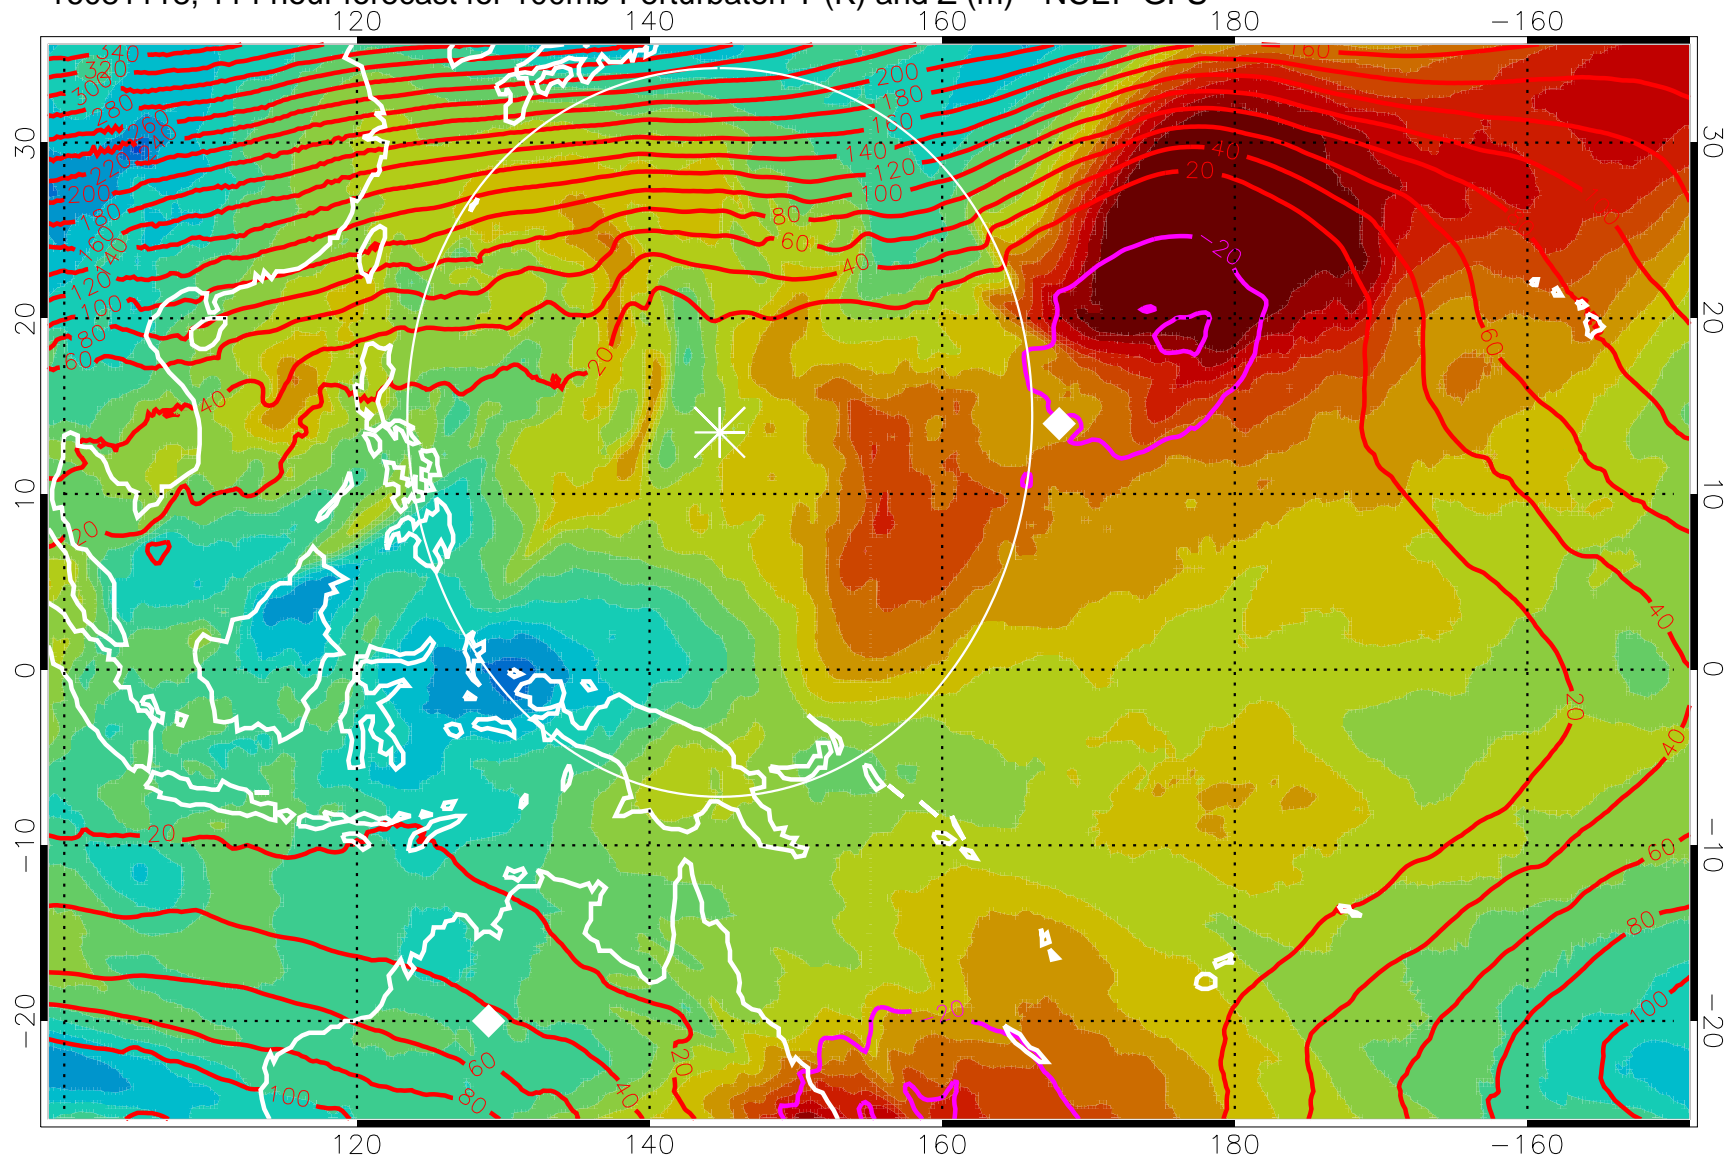

16081118, 114 hour forecast for 100mb Perturbaton T (K) and Z (m)-- NCEP GFS

Contours are 100 mbar Z perturbation (m)
Positive Z Contours
Negative Z Contours
Diamonds-mean pos. of anticyclones

Range ring of 2304 km