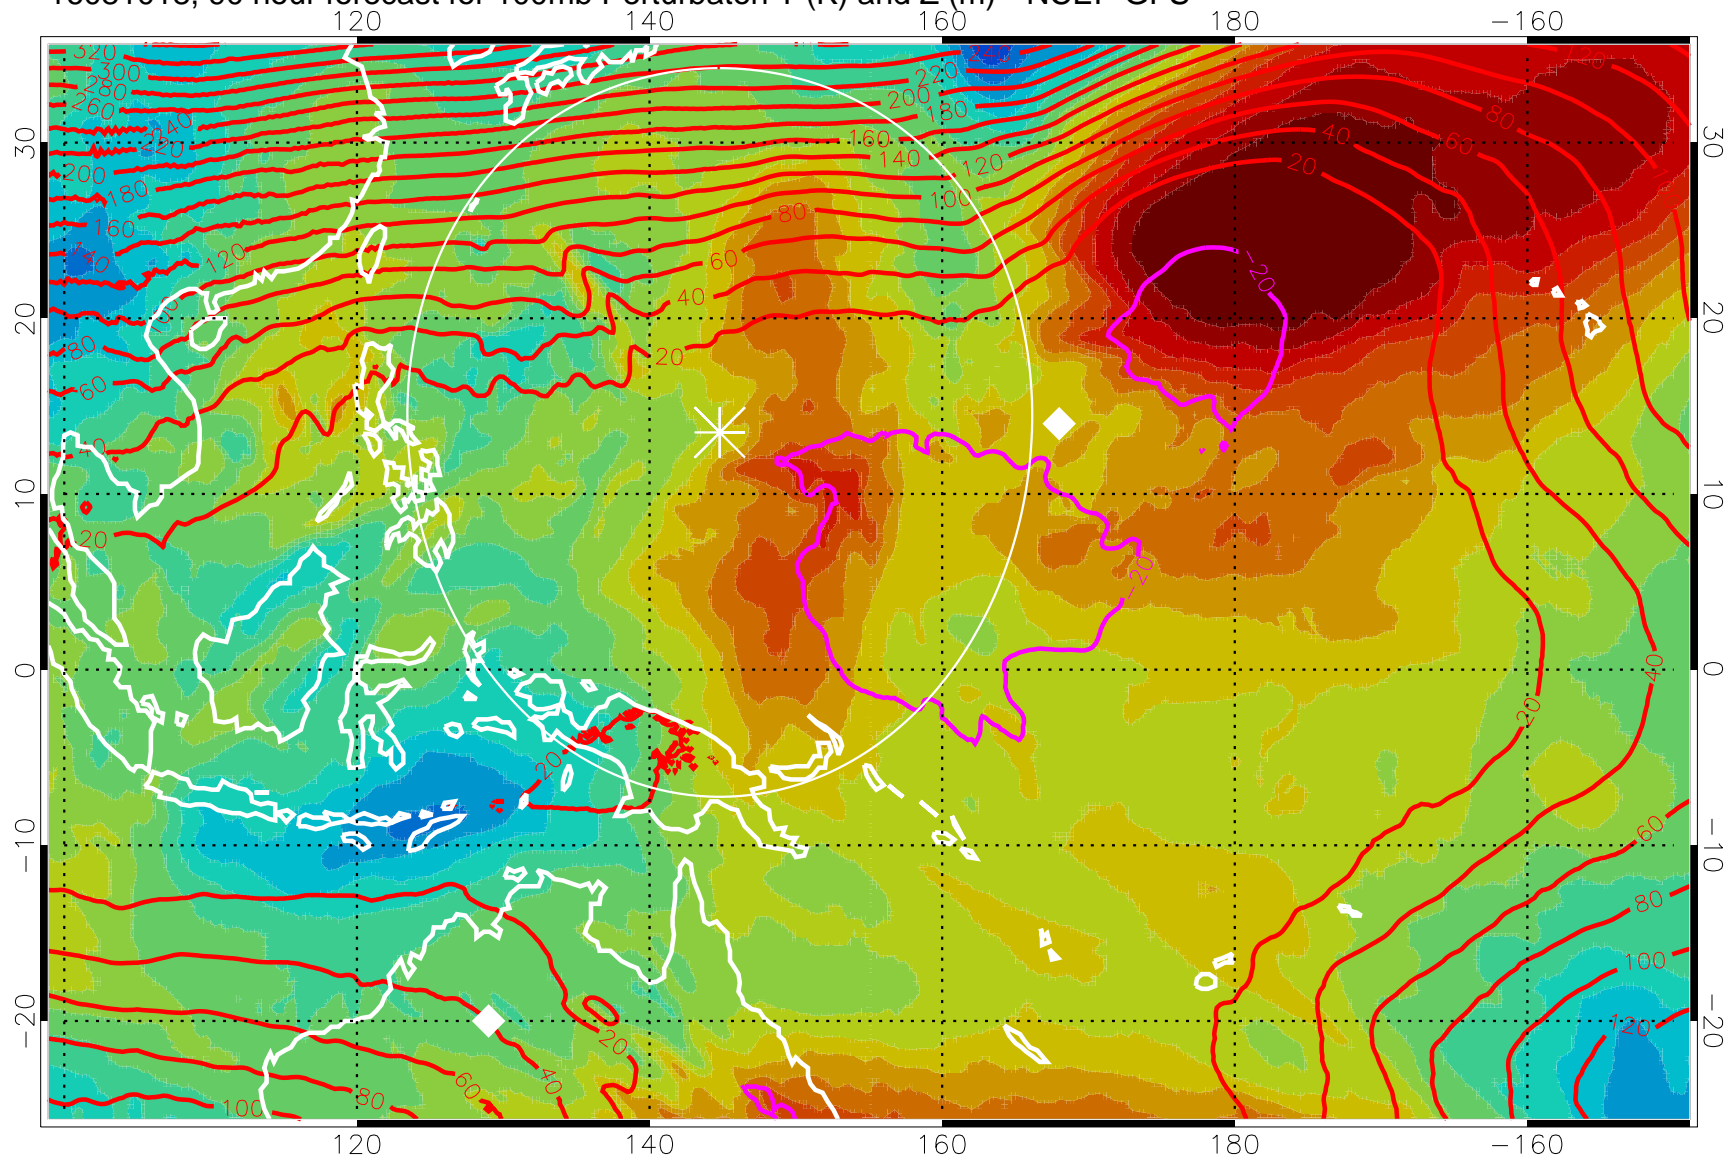

16081018, 90 hour forecast for 100mb Perturbaton T (K) and Z (m)-- NCEP GFS

Contours are 100 mbar Z perturbation (m)
Positive Z Contours
Negative Z Contours
Diamonds-mean pos. of anticyclones

Range ring of 2304 km