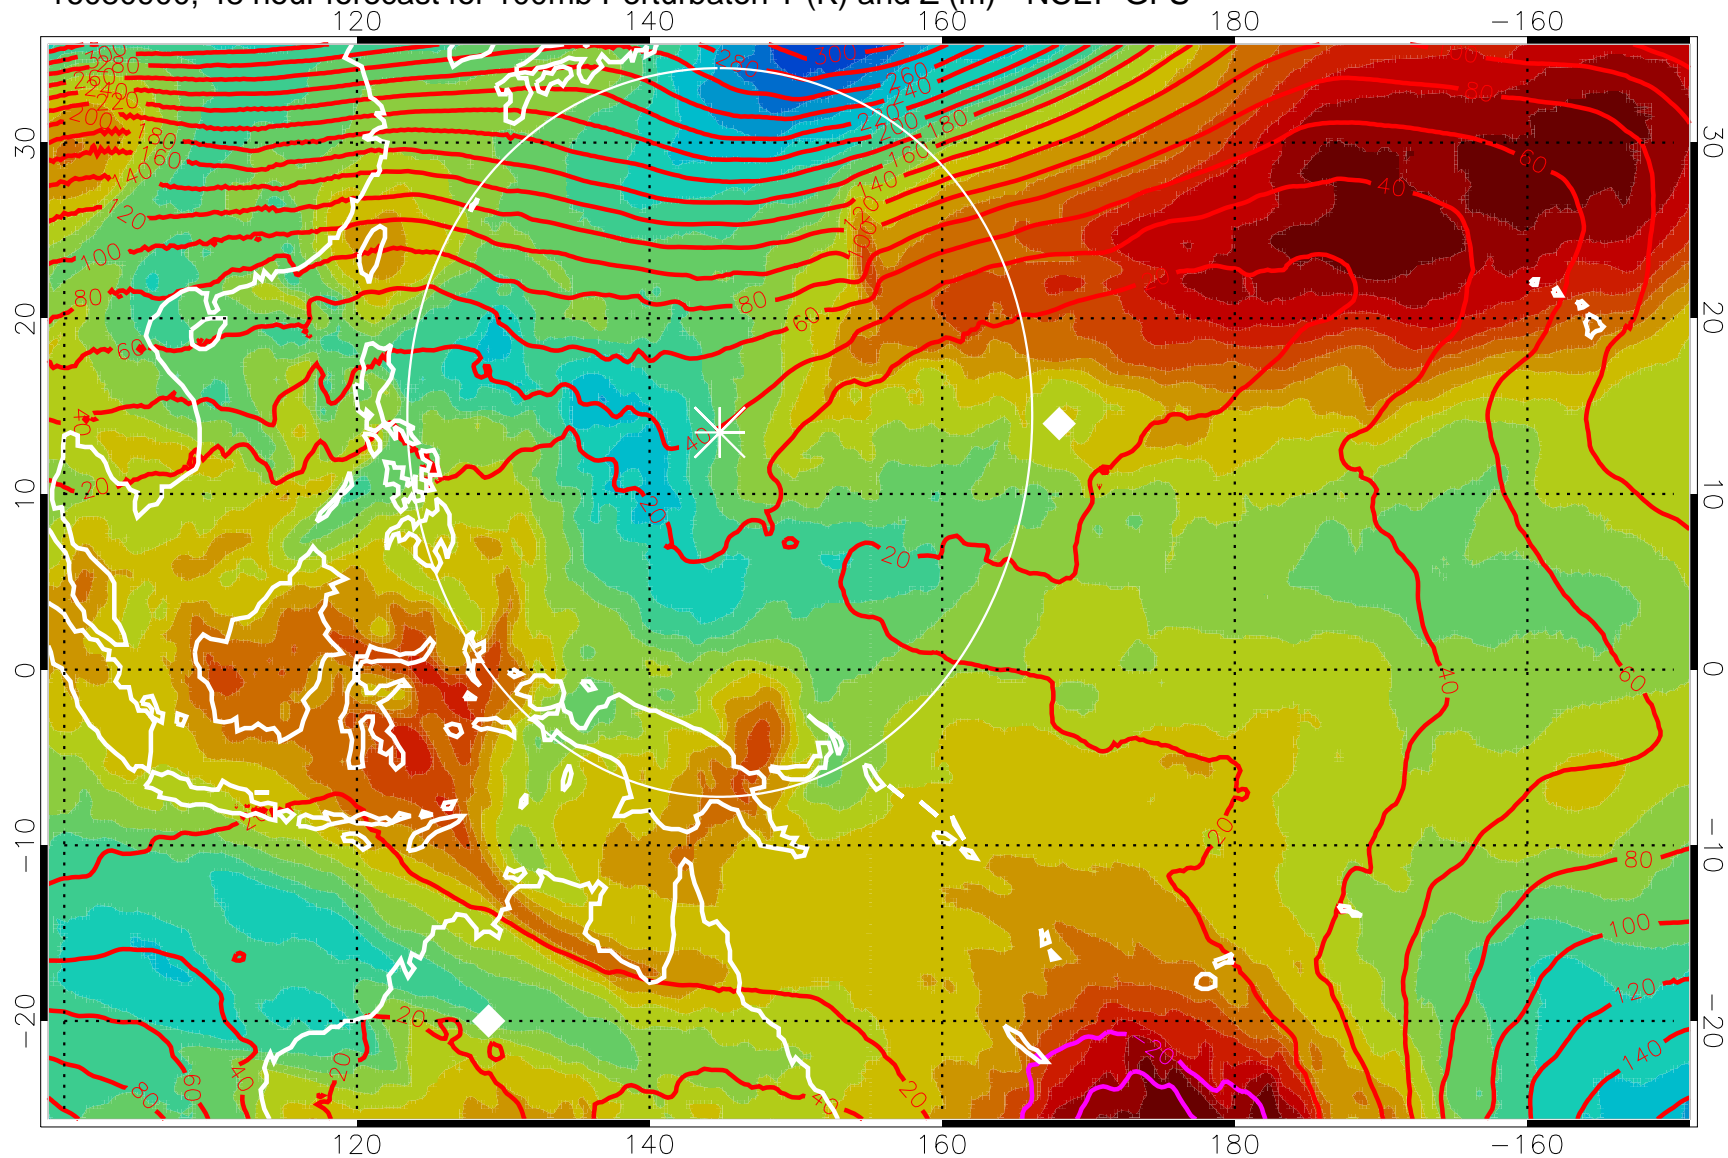

16080900, 48 hour forecast for 100mb Perturbaton T (K) and Z (m)-- NCEP GFS

Contours are 100 mbar Z perturbation (m)
Positive Z Contours
Negative Z Contours
Diamonds-mean pos. of anticyclones

Range ring of 2304 km