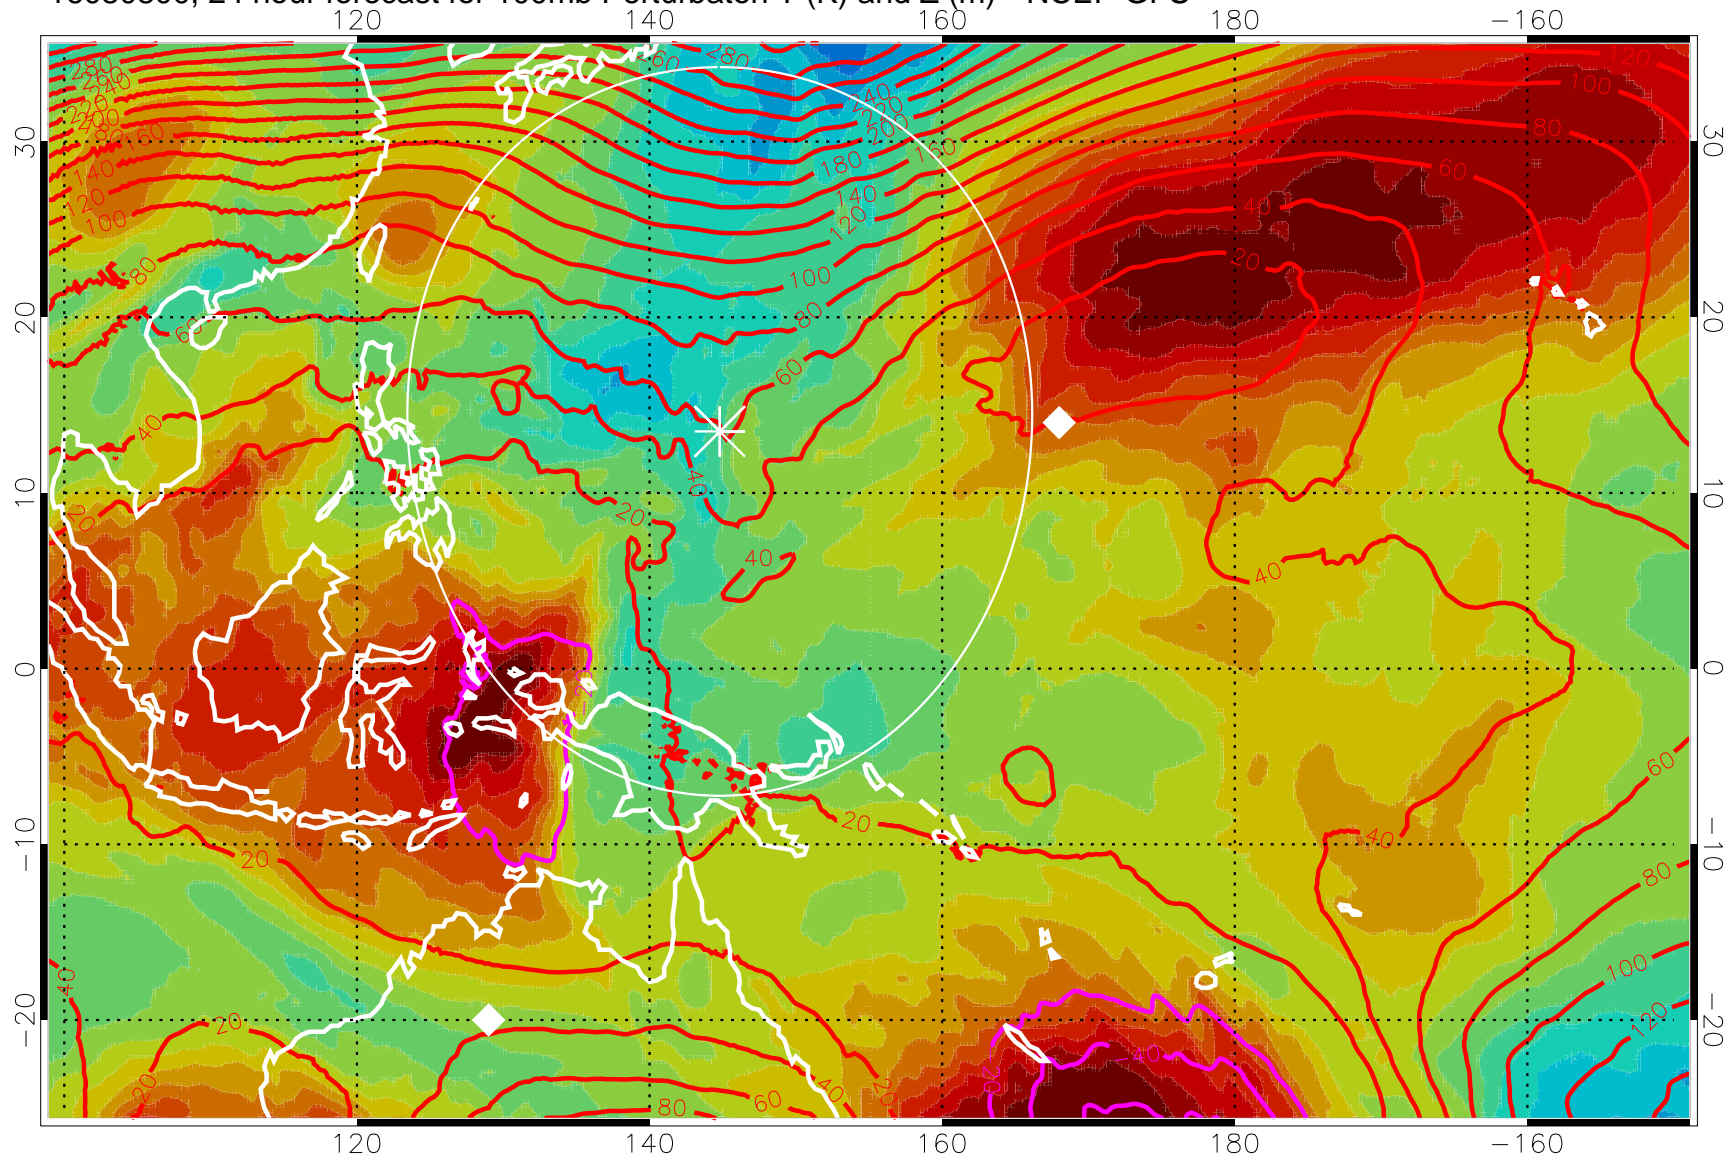

16080800, 24 hour forecast for 100mb Perturbaton T (K) and Z (m)-- NCEP GFS

Contours are 100 mbar Z perturbation (m)
Positive Z Contours
Negative Z Contours
Diamonds-mean pos. of anticyclones

Range ring of 2304 km