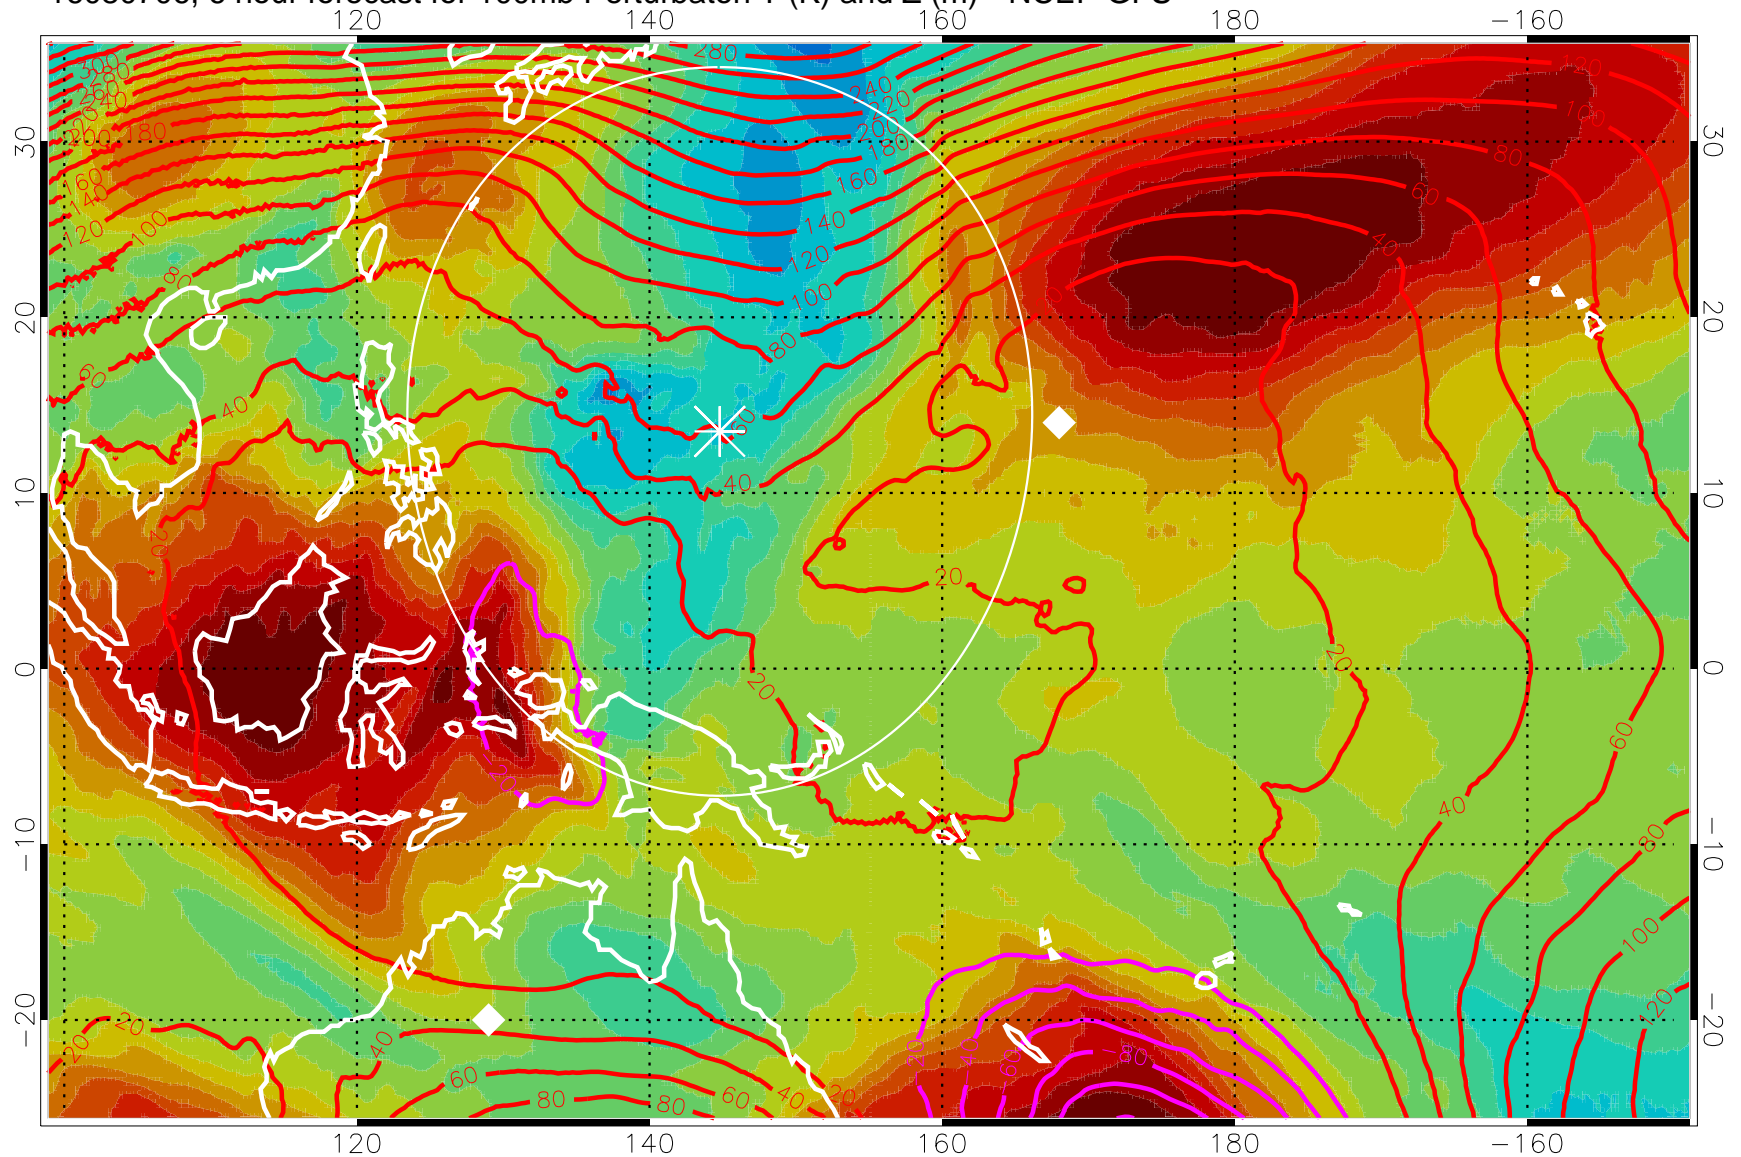

16080706, 6 hour forecast for 100mb Perturbaton T (K) and Z (m)-- NCEP GFS

Contours are 100 mbar Z perturbation (m)
Positive Z Contours
Negative Z Contours
Diamonds-mean pos. of anticyclones

Range ring of 2304 km