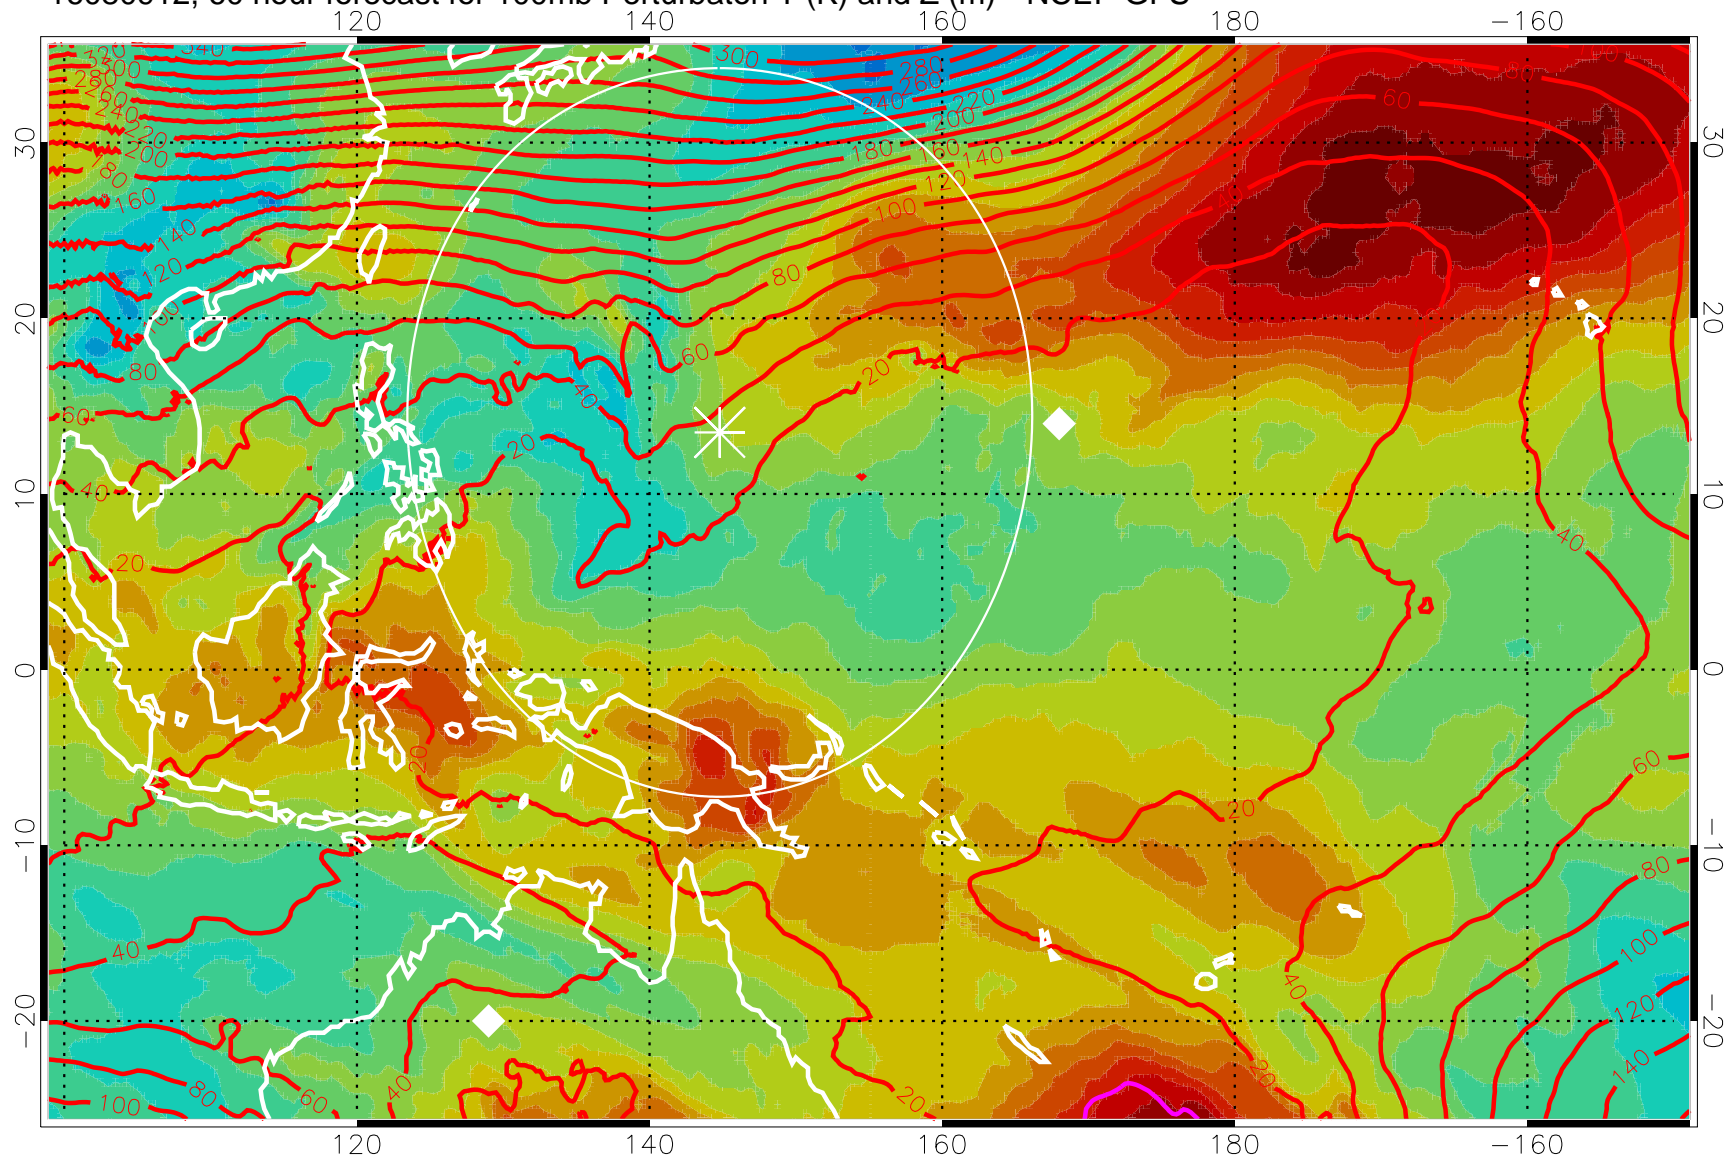

16080912, 60 hour forecast for 100mb Perturbaton T (K) and Z (m)-- NCEP GFS

Contours are 100 mbar Z perturbation (m)
Positive Z Contours
Negative Z Contours
Diamonds-mean pos. of anticyclones

Range ring of 2304 km