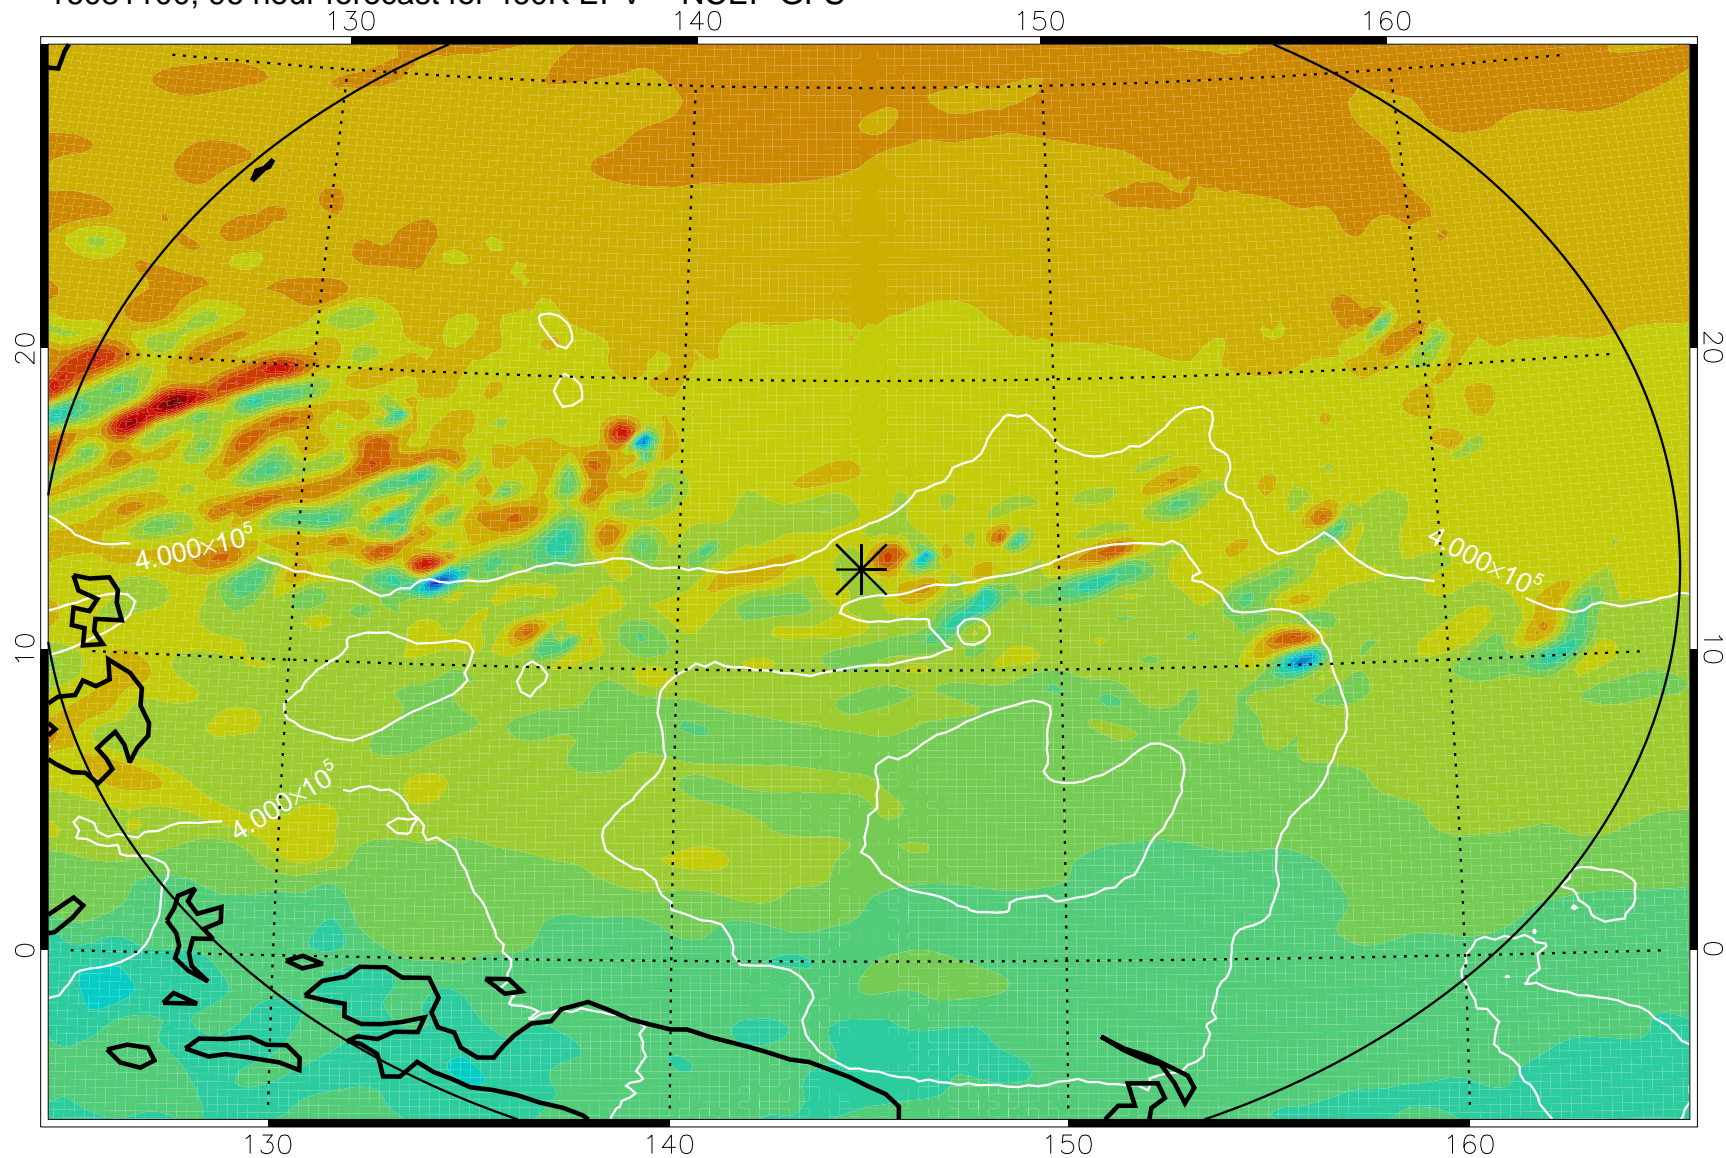

16081006, 78 hour forecast for 460K EPV -- NCEP GFS

460K Montgomery Streamfunction, white

Range ring of 2304 km

16081012, 84 hour forecast for 460K EPV -- NCEP GFS

460K Montgomery Streamfunction, white

Range ring of 2304 km

16081018, 90 hour forecast for 460K EPV -- NCEP GFS

460K Montgomery Streamfunction, white

Range ring of 2304 km

16081100, 96 hour forecast for 460K EPV -- NCEP GFS

460K Montgomery Streamfunction, white

Range ring of 2304 km

16081106, 102 hour forecast for 460K EPV -- NCEP GFS

460K Montgomery Streamfunction, white

Range ring of 2304 km

16081112, 108 hour forecast for 460K EPV -- NCEP GFS

460K Montgomery Streamfunction, white

Range ring of 2304 km

16081118, 114 hour forecast for 460K EPV -- NCEP GFS

460K Montgomery Streamfunction, white

Range ring of 2304 km

16081200, 120 hour forecast for 460K EPV -- NCEP GFS

460K Montgomery Streamfunction, white

Range ring of 2304 km