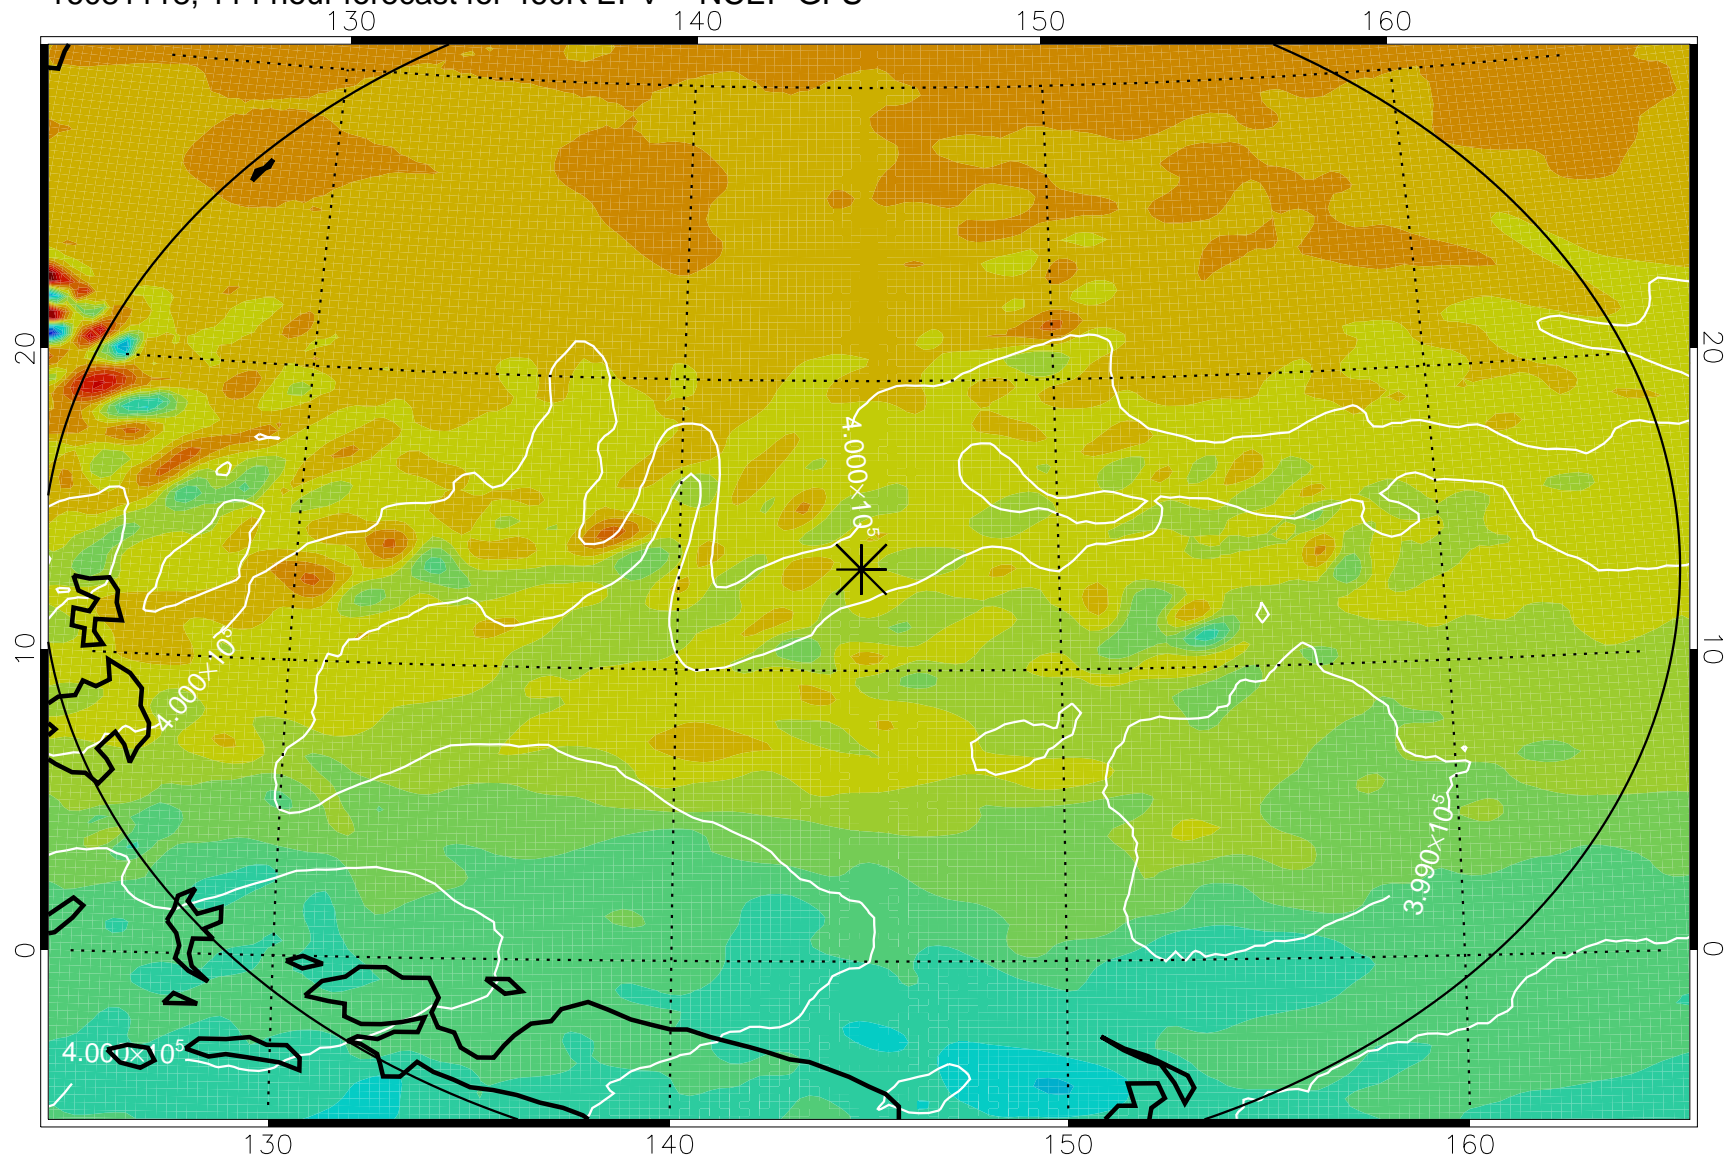

16081006, 78 hour forecast for 460K EPV -- NCEP GFS

460K Montgomery Streamfunction, white

Range ring of 2304 km

16081012, 84 hour forecast for 460K EPV -- NCEP GFS

460K Montgomery Streamfunction, white

Range ring of 2304 km

16081018, 90 hour forecast for 460K EPV -- NCEP GFS

460K Montgomery Streamfunction, white

Range ring of 2304 km

16081100, 96 hour forecast for 460K EPV -- NCEP GFS

460K Montgomery Streamfunction, white

Range ring of 2304 km

16081106, 102 hour forecast for 460K EPV -- NCEP GFS

460K Montgomery Streamfunction, white

Range ring of 2304 km

16081112, 108 hour forecast for 460K EPV -- NCEP GFS

460K Montgomery Streamfunction, white

Range ring of 2304 km

16081118, 114 hour forecast for 460K EPV -- NCEP GFS

460K Montgomery Streamfunction, white

Range ring of 2304 km

16081200, 120 hour forecast for 460K EPV -- NCEP GFS

460K Montgomery Streamfunction, white

Range ring of 2304 km