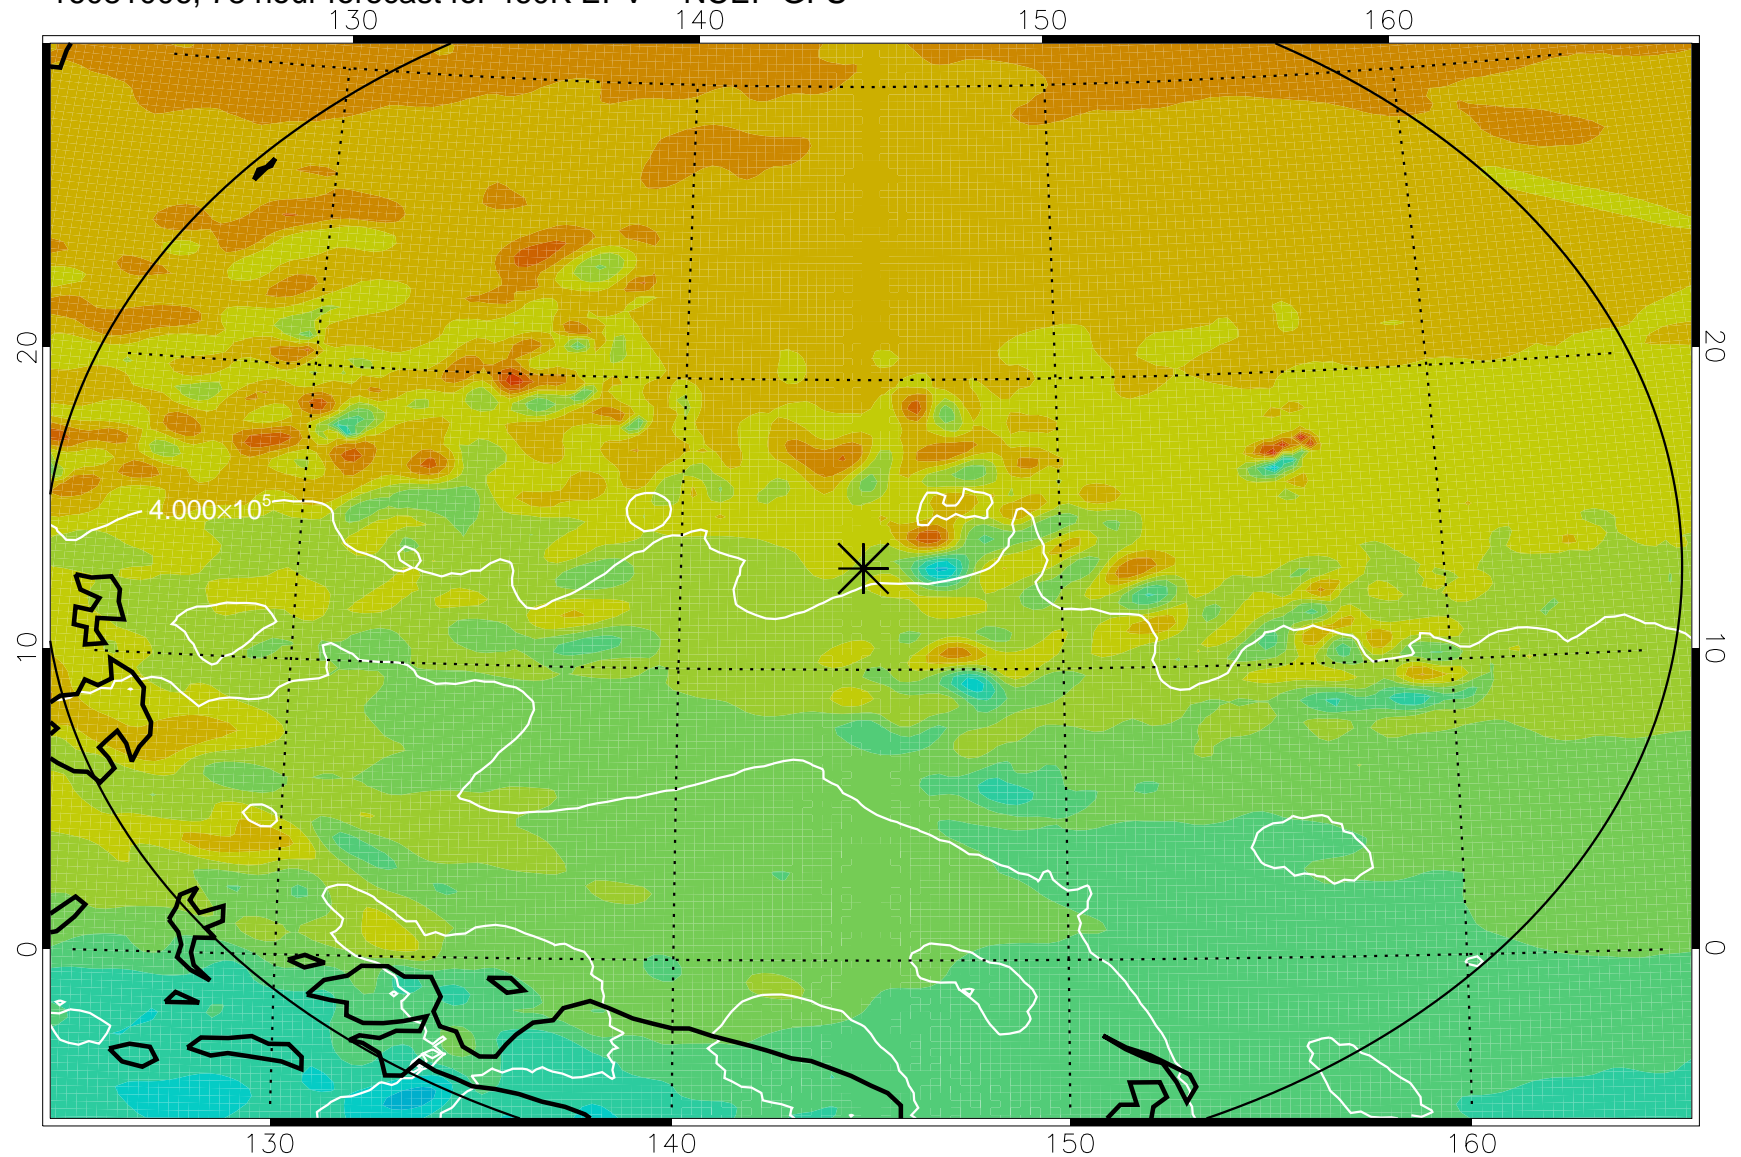

16080918, 66 hour forecast for 460K EPV -- NCEP GFS

460K Montgomery Streamfunction, white

Range ring of 2304 km

16081000, 72 hour forecast for 460K EPV -- NCEP GFS

460K Montgomery Streamfunction, white

Range ring of 2304 km

16081006, 78 hour forecast for 460K EPV -- NCEP GFS

460K Montgomery Streamfunction, white

Range ring of 2304 km

16081012, 84 hour forecast for 460K EPV -- NCEP GFS

460K Montgomery Streamfunction, white

Range ring of 2304 km

16081018, 90 hour forecast for 460K EPV -- NCEP GFS

460K Montgomery Streamfunction, white

Range ring of 2304 km

16081100, 96 hour forecast for 460K EPV -- NCEP GFS

460K Montgomery Streamfunction, white

Range ring of 2304 km

16081106, 102 hour forecast for 460K EPV -- NCEP GFS

460K Montgomery Streamfunction, white

Range ring of 2304 km

16081112, 108 hour forecast for 460K EPV -- NCEP GFS

460K Montgomery Streamfunction, white

Range ring of 2304 km