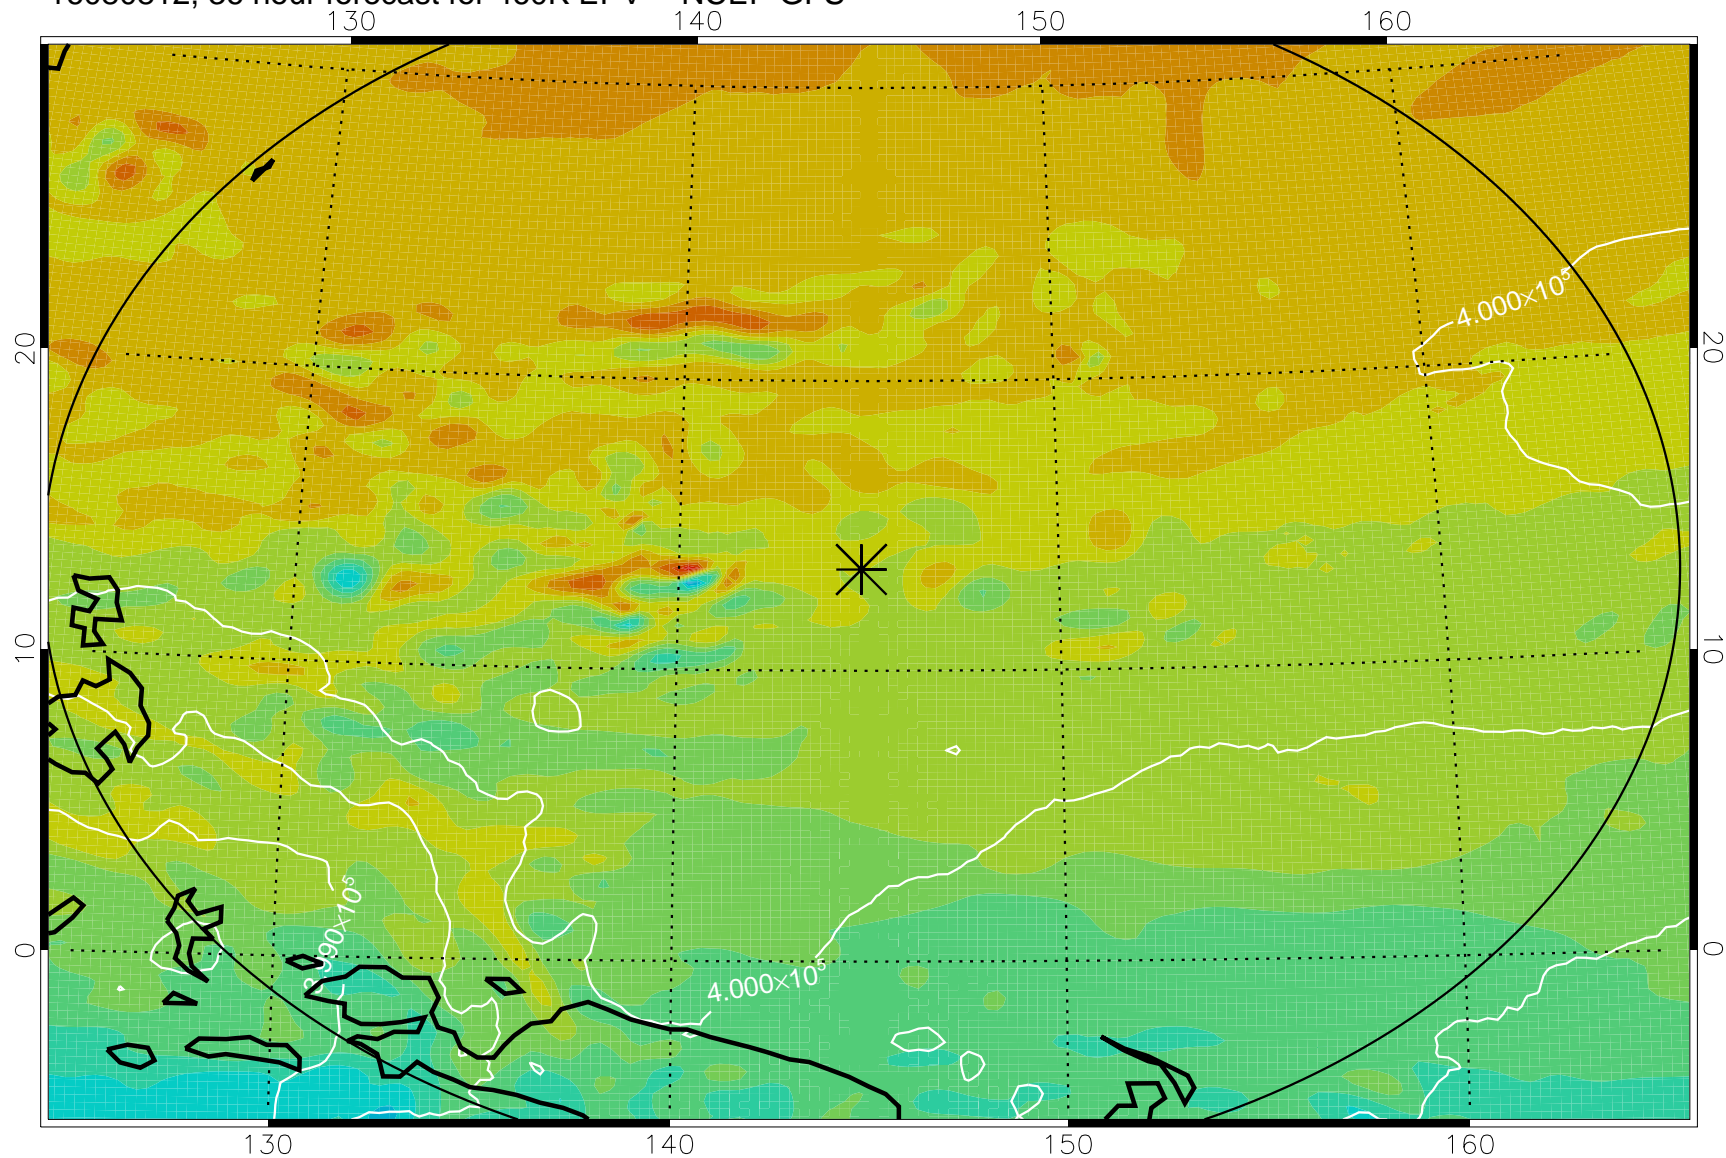

16080706, 6 hour forecast for 460K EPV -- NCEP GFS

460K Montgomery Streamfunction, white

Range ring of 2304 km

16080712, 12 hour forecast for 460K EPV -- NCEP GFS

460K Montgomery Streamfunction, white

Range ring of 2304 km

16080718, 18 hour forecast for 460K EPV -- NCEP GFS

460K Montgomery Streamfunction, white

Range ring of 2304 km

16080800, 24 hour forecast for 460K EPV -- NCEP GFS

460K Montgomery Streamfunction, white

Range ring of 2304 km

16080806, 30 hour forecast for 460K EPV -- NCEP GFS

460K Montgomery Streamfunction, white

Range ring of 2304 km

16080812, 36 hour forecast for 460K EPV -- NCEP GFS

460K Montgomery Streamfunction, white

Range ring of 2304 km

16080818, 42 hour forecast for 460K EPV -- NCEP GFS

460K Montgomery Streamfunction, white

Range ring of 2304 km

16080900, 48 hour forecast for 460K EPV -- NCEP GFS

460K Montgomery Streamfunction, white

Range ring of 2304 km