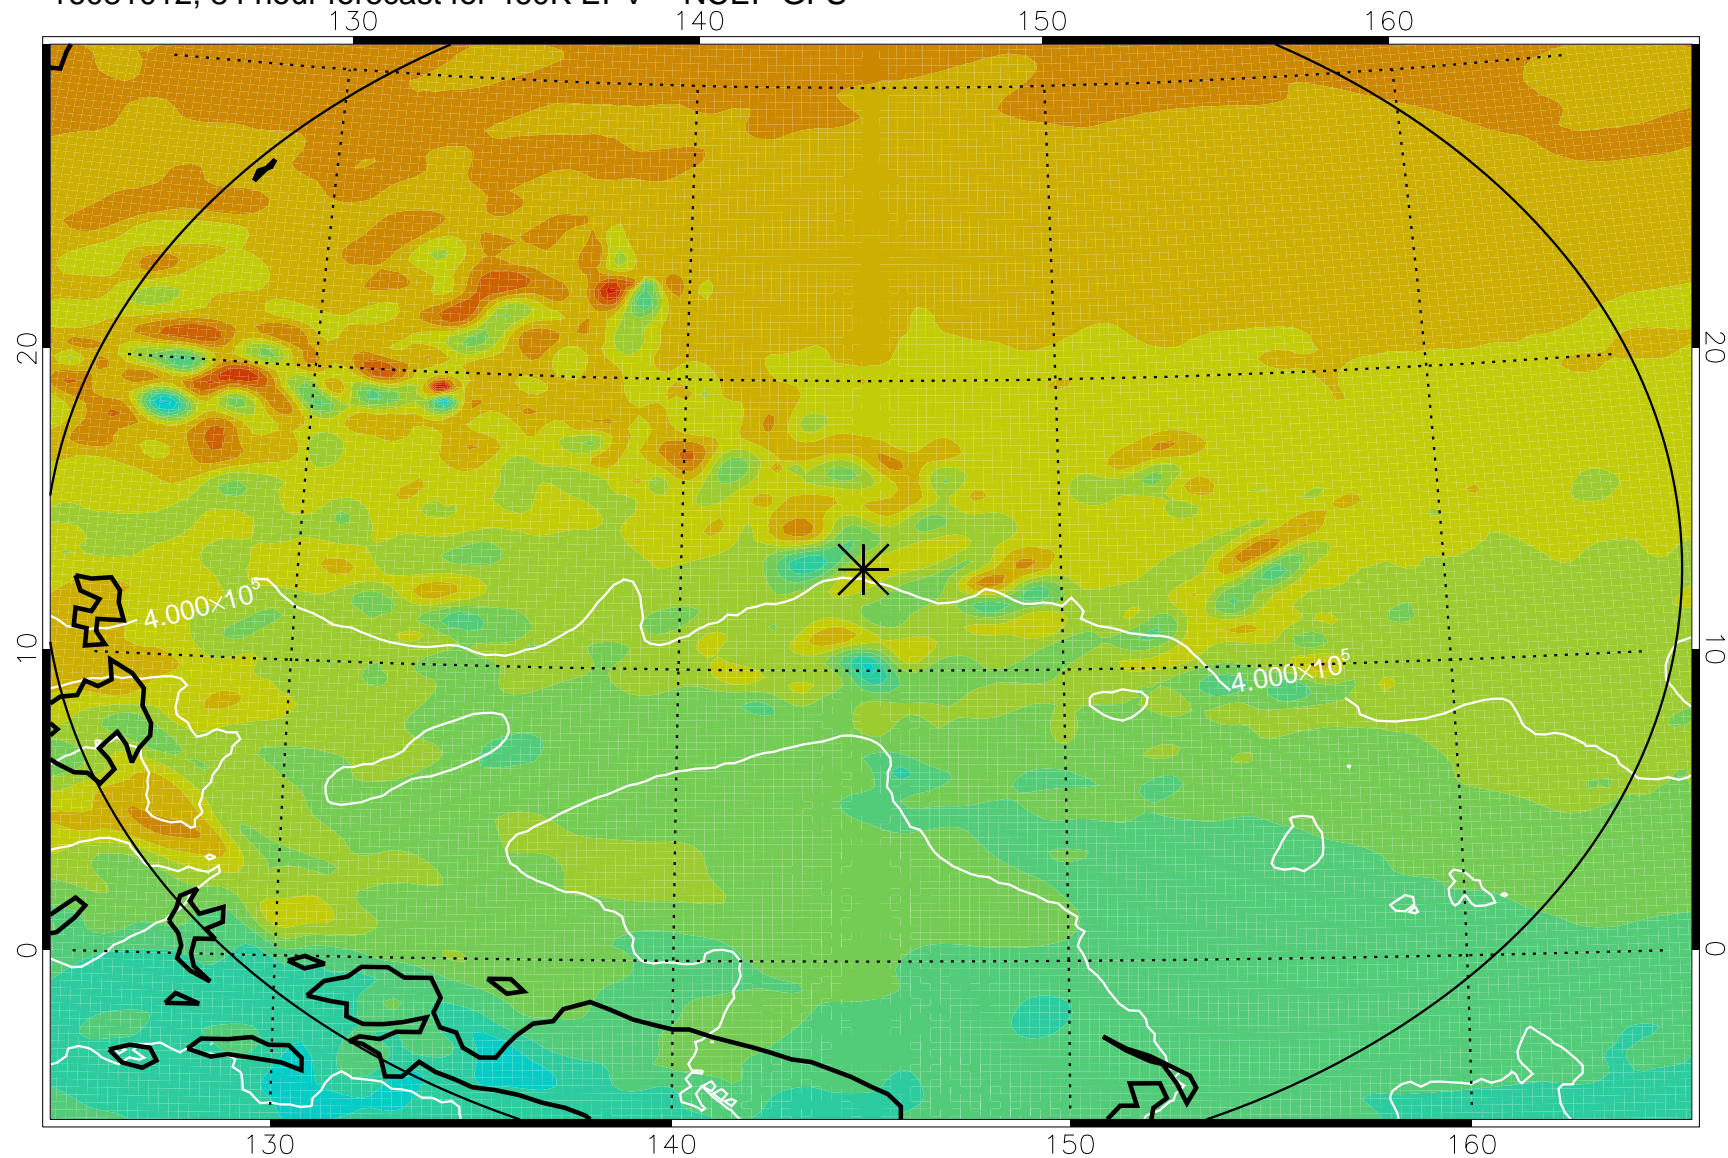

16080918, 66 hour forecast for 460K EPV -- NCEP GFS

460K Montgomery Streamfunction, white

Range ring of 2304 km

16081000, 72 hour forecast for 460K EPV -- NCEP GFS

460K Montgomery Streamfunction, white

Range ring of 2304 km

16081006, 78 hour forecast for 460K EPV -- NCEP GFS

460K Montgomery Streamfunction, white

Range ring of 2304 km

16081012, 84 hour forecast for 460K EPV -- NCEP GFS

460K Montgomery Streamfunction, white

Range ring of 2304 km

16081018, 90 hour forecast for 460K EPV -- NCEP GFS

460K Montgomery Streamfunction, white

Range ring of 2304 km

16081100, 96 hour forecast for 460K EPV -- NCEP GFS

460K Montgomery Streamfunction, white

Range ring of 2304 km

16081106, 102 hour forecast for 460K EPV -- NCEP GFS

460K Montgomery Streamfunction, white

Range ring of 2304 km

16081112, 108 hour forecast for 460K EPV -- NCEP GFS

460K Montgomery Streamfunction, white

Range ring of 2304 km