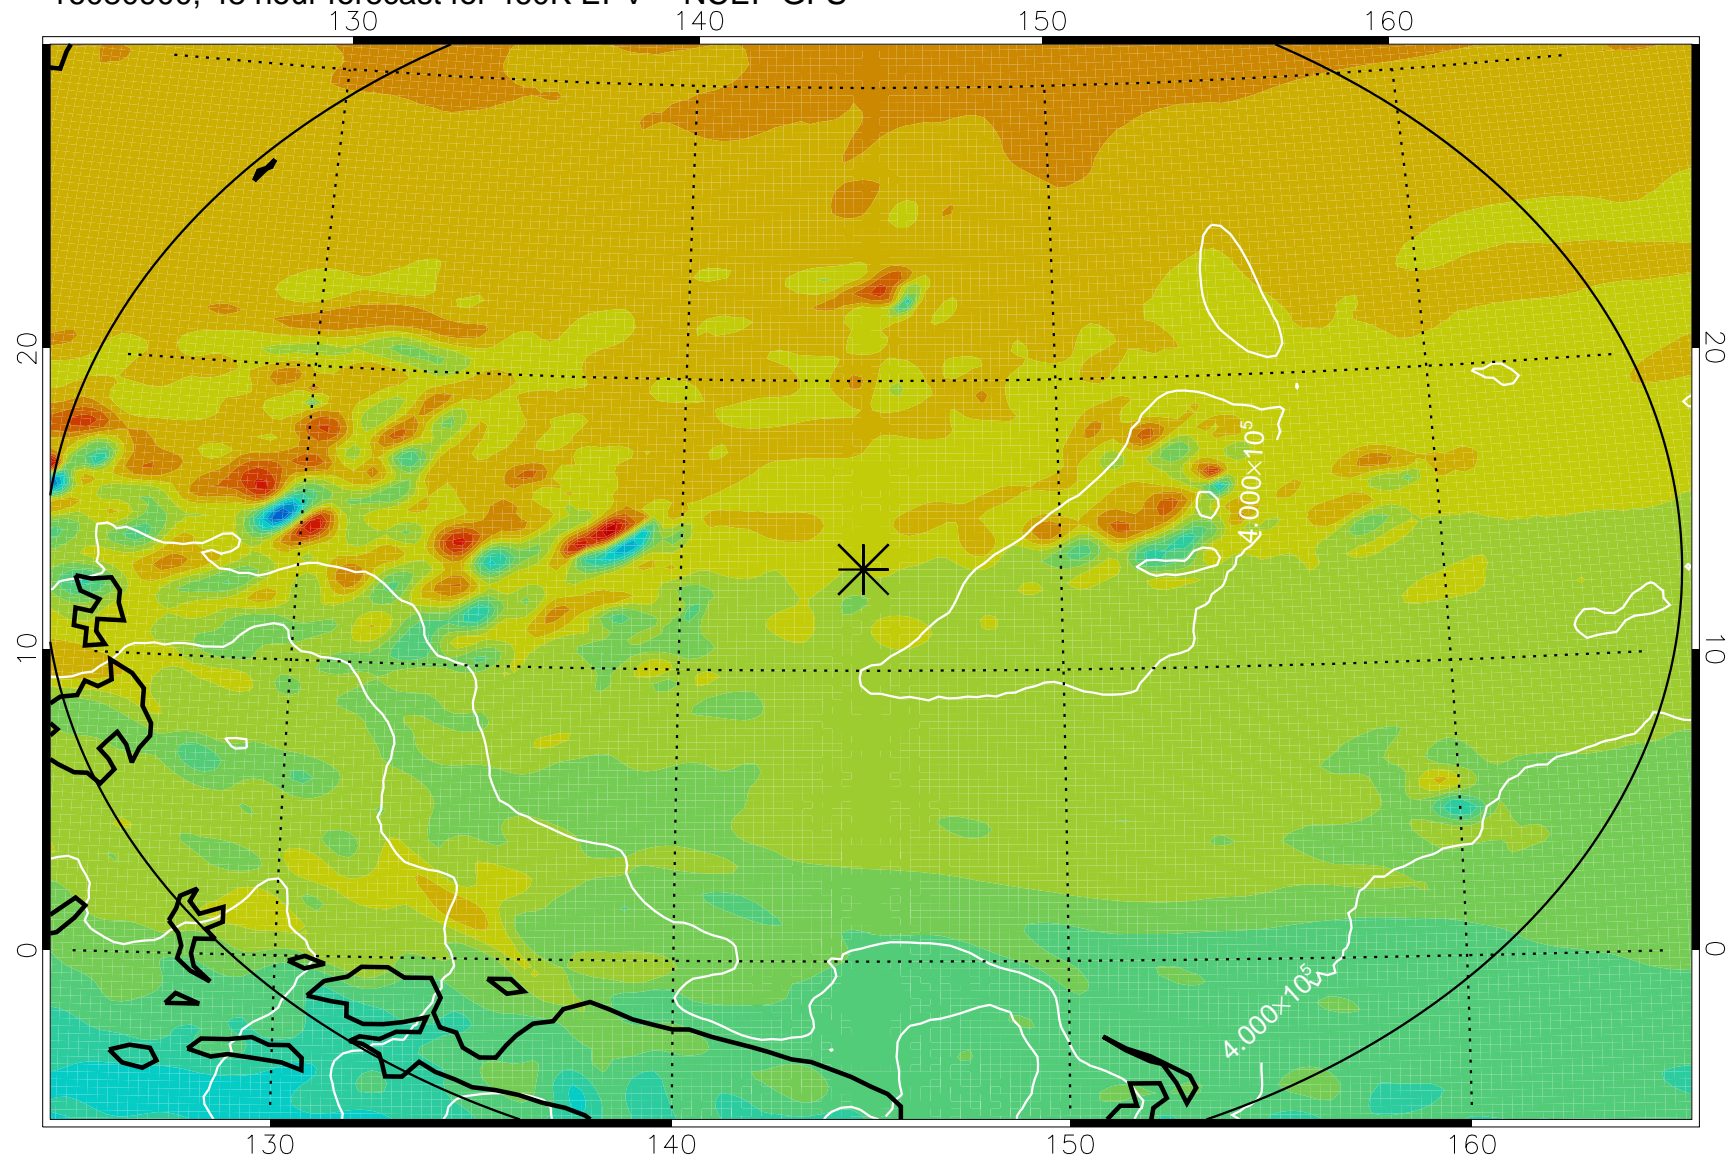

16080806, 30 hour forecast for 460K EPV -- NCEP GFS

460K Montgomery Streamfunction, white

Range ring of 2304 km

16080812, 36 hour forecast for 460K EPV -- NCEP GFS

460K Montgomery Streamfunction, white

Range ring of 2304 km

16080818, 42 hour forecast for 460K EPV -- NCEP GFS

460K Montgomery Streamfunction, white

Range ring of 2304 km

16080900, 48 hour forecast for 460K EPV -- NCEP GFS

460K Montgomery Streamfunction, white

Range ring of 2304 km

16080906, 54 hour forecast for 460K EPV -- NCEP GFS

460K Montgomery Streamfunction, white

Range ring of 2304 km

16080912, 60 hour forecast for 460K EPV -- NCEP GFS

460K Montgomery Streamfunction, white

Range ring of 2304 km

16080918, 66 hour forecast for 460K EPV -- NCEP GFS

460K Montgomery Streamfunction, white

Range ring of 2304 km

16081000, 72 hour forecast for 460K EPV -- NCEP GFS

460K Montgomery Streamfunction, white

Range ring of 2304 km