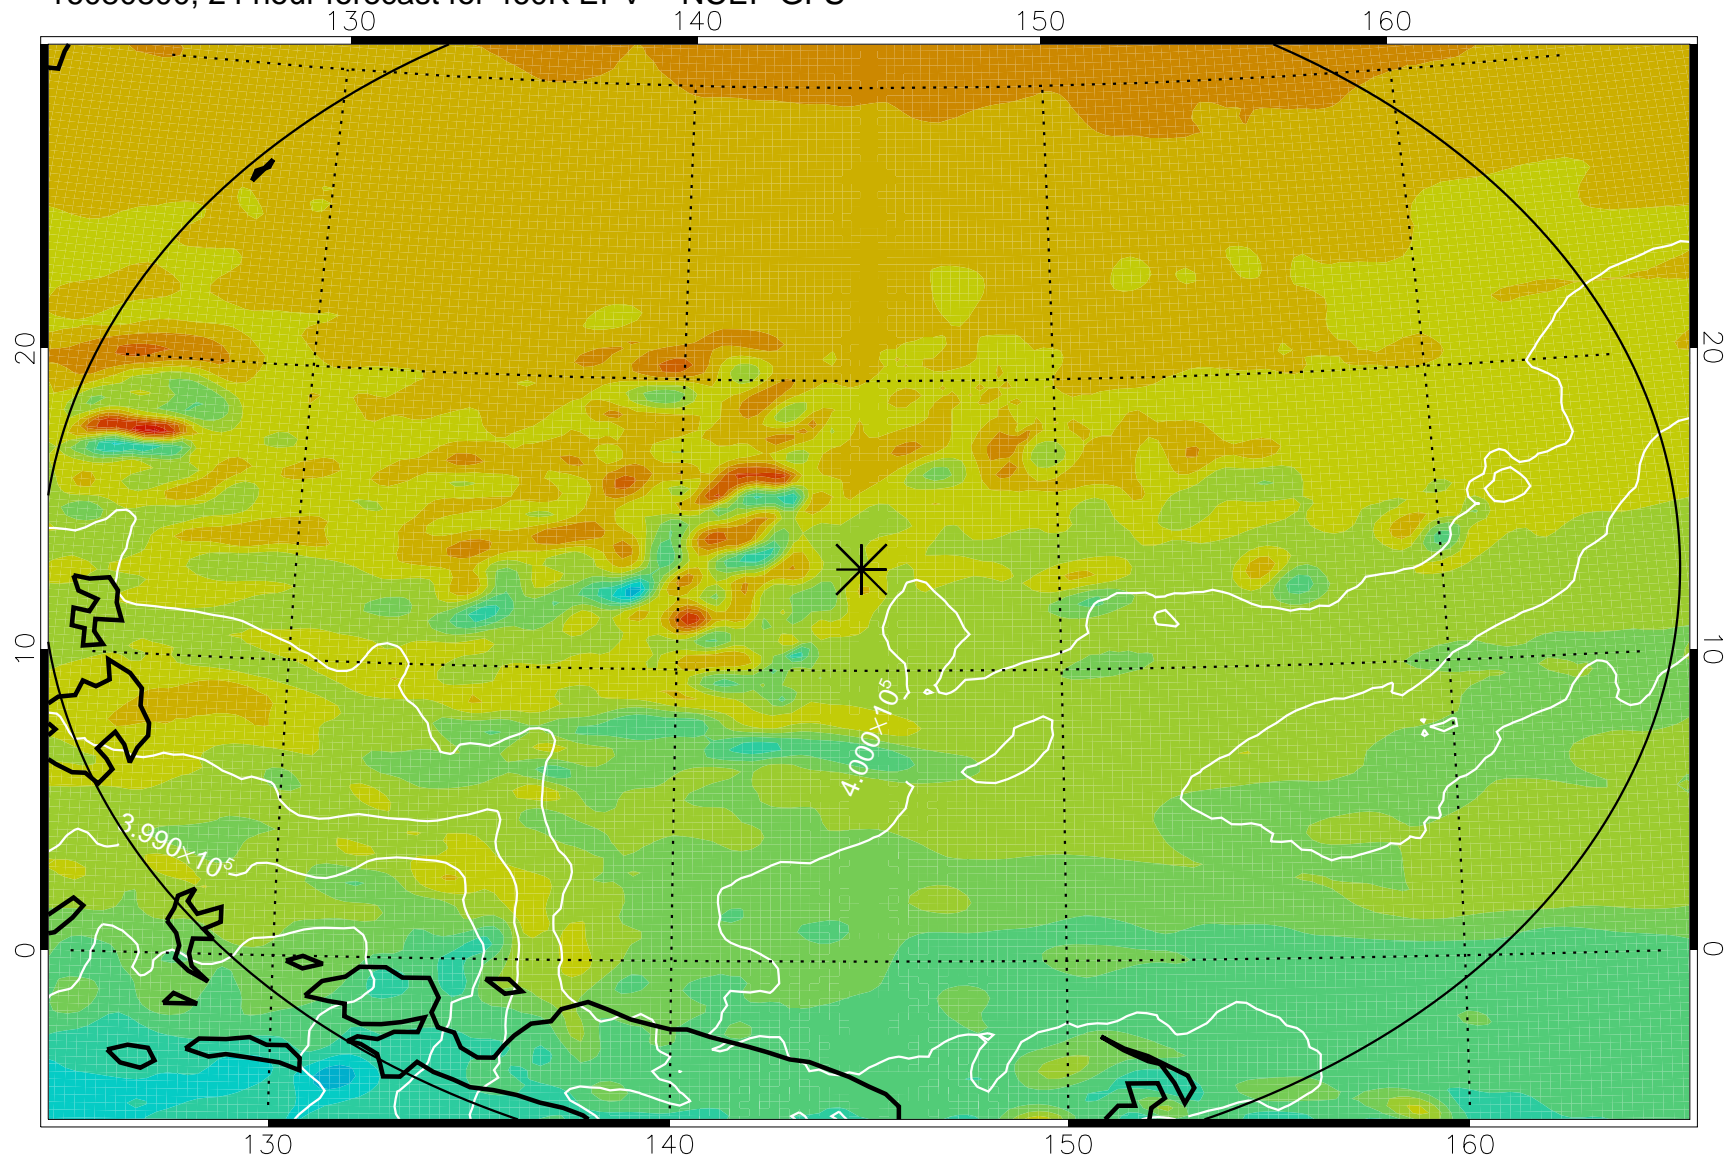

16080718, 18 hour forecast for 460K EPV -- NCEP GFS

460K Montgomery Streamfunction, white

Range ring of 2304 km

16080800, 24 hour forecast for 460K EPV -- NCEP GFS

460K Montgomery Streamfunction, white

Range ring of 2304 km

16080806, 30 hour forecast for 460K EPV -- NCEP GFS

460K Montgomery Streamfunction, white

Range ring of 2304 km

16080812, 36 hour forecast for 460K EPV -- NCEP GFS

460K Montgomery Streamfunction, white

Range ring of 2304 km

16080818, 42 hour forecast for 460K EPV -- NCEP GFS

460K Montgomery Streamfunction, white

Range ring of 2304 km

16080900, 48 hour forecast for 460K EPV -- NCEP GFS

460K Montgomery Streamfunction, white

Range ring of 2304 km

16080918, 66 hour forecast for 460K EPV -- NCEP GFS

460K Montgomery Streamfunction, white

Range ring of 2304 km

16081000, 72 hour forecast for 460K EPV -- NCEP GFS

460K Montgomery Streamfunction, white

Range ring of 2304 km