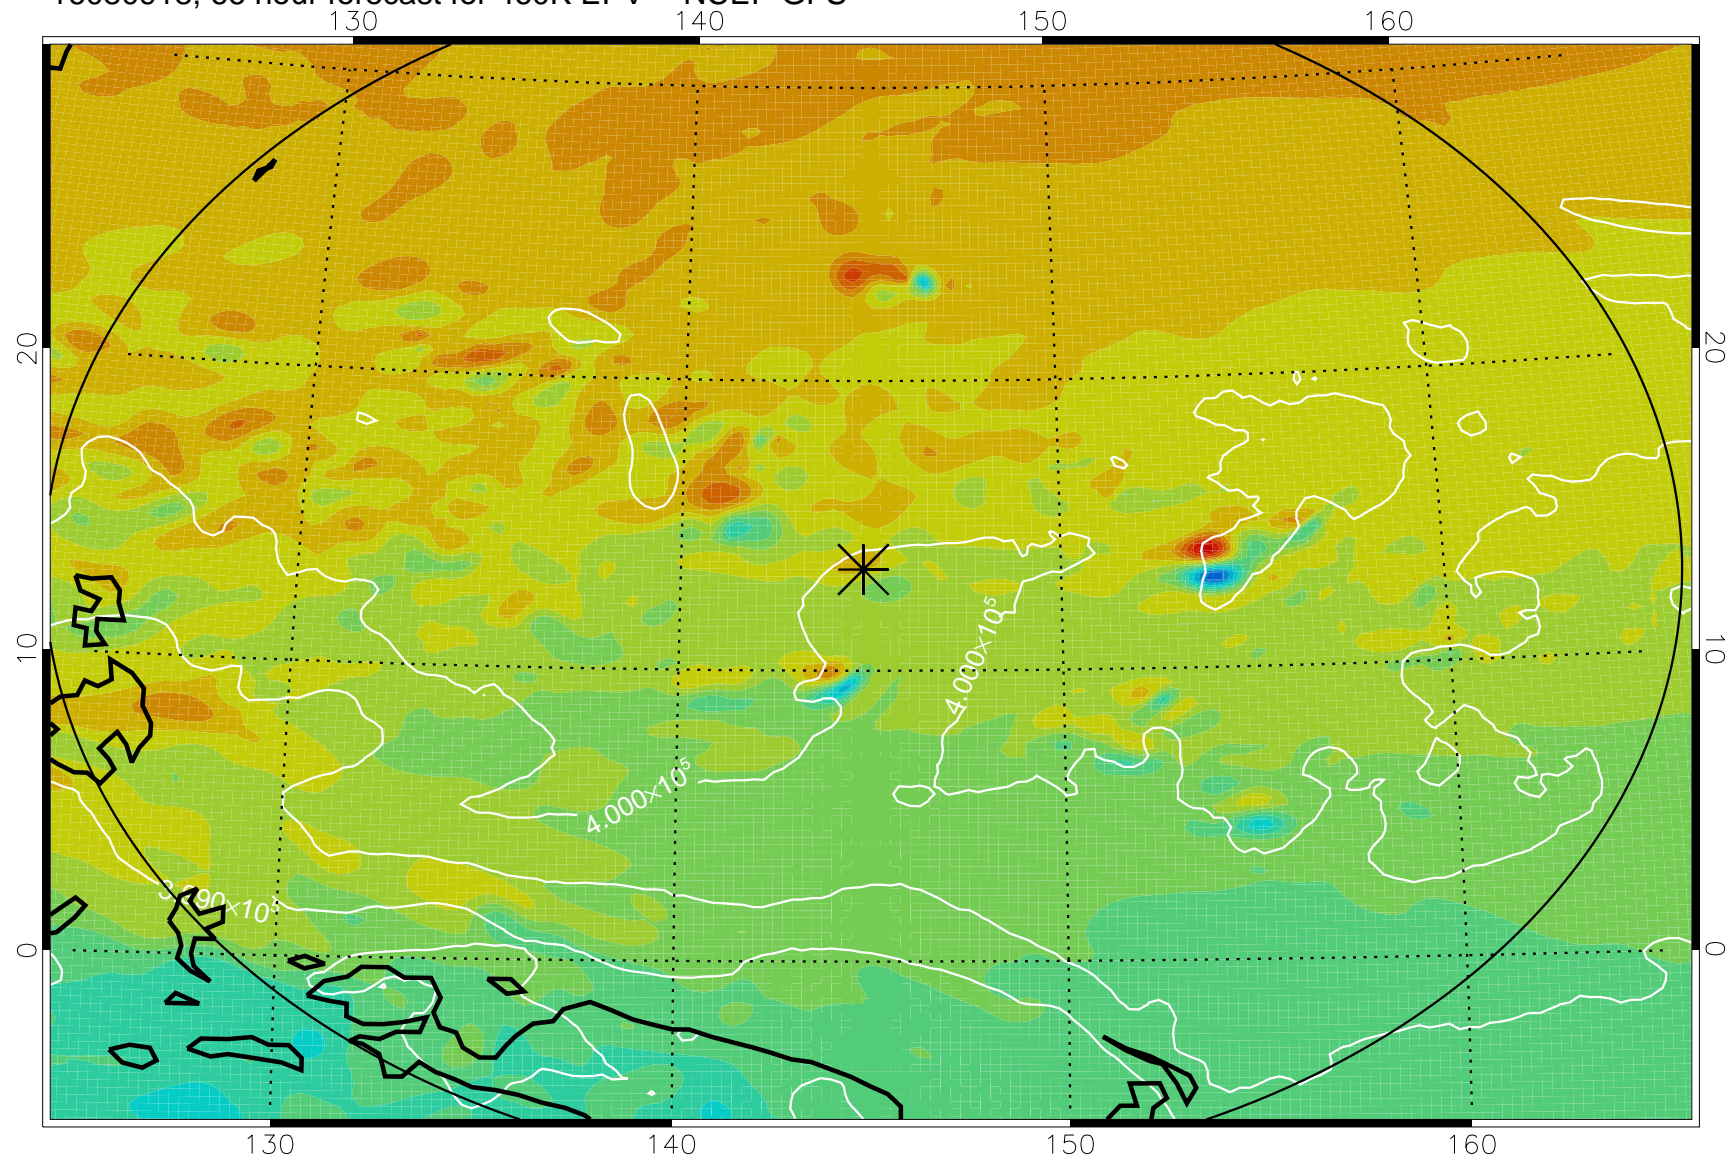

16080818, 42 hour forecast for 460K EPV -- NCEP GFS

460K Montgomery Streamfunction, white

Range ring of 2304 km

16080900, 48 hour forecast for 460K EPV -- NCEP GFS

460K Montgomery Streamfunction, white

Range ring of 2304 km

16080906, 54 hour forecast for 460K EPV -- NCEP GFS

460K Montgomery Streamfunction, white

Range ring of 2304 km

16080912, 60 hour forecast for 460K EPV -- NCEP GFS

460K Montgomery Streamfunction, white

Range ring of 2304 km

16080918, 66 hour forecast for 460K EPV -- NCEP GFS

460K Montgomery Streamfunction, white

Range ring of 2304 km

16081000, 72 hour forecast for 460K EPV -- NCEP GFS

460K Montgomery Streamfunction, white

Range ring of 2304 km

16081006, 78 hour forecast for 460K EPV -- NCEP GFS

460K Montgomery Streamfunction, white

Range ring of 2304 km

16081012, 84 hour forecast for 460K EPV -- NCEP GFS

460K Montgomery Streamfunction, white

Range ring of 2304 km