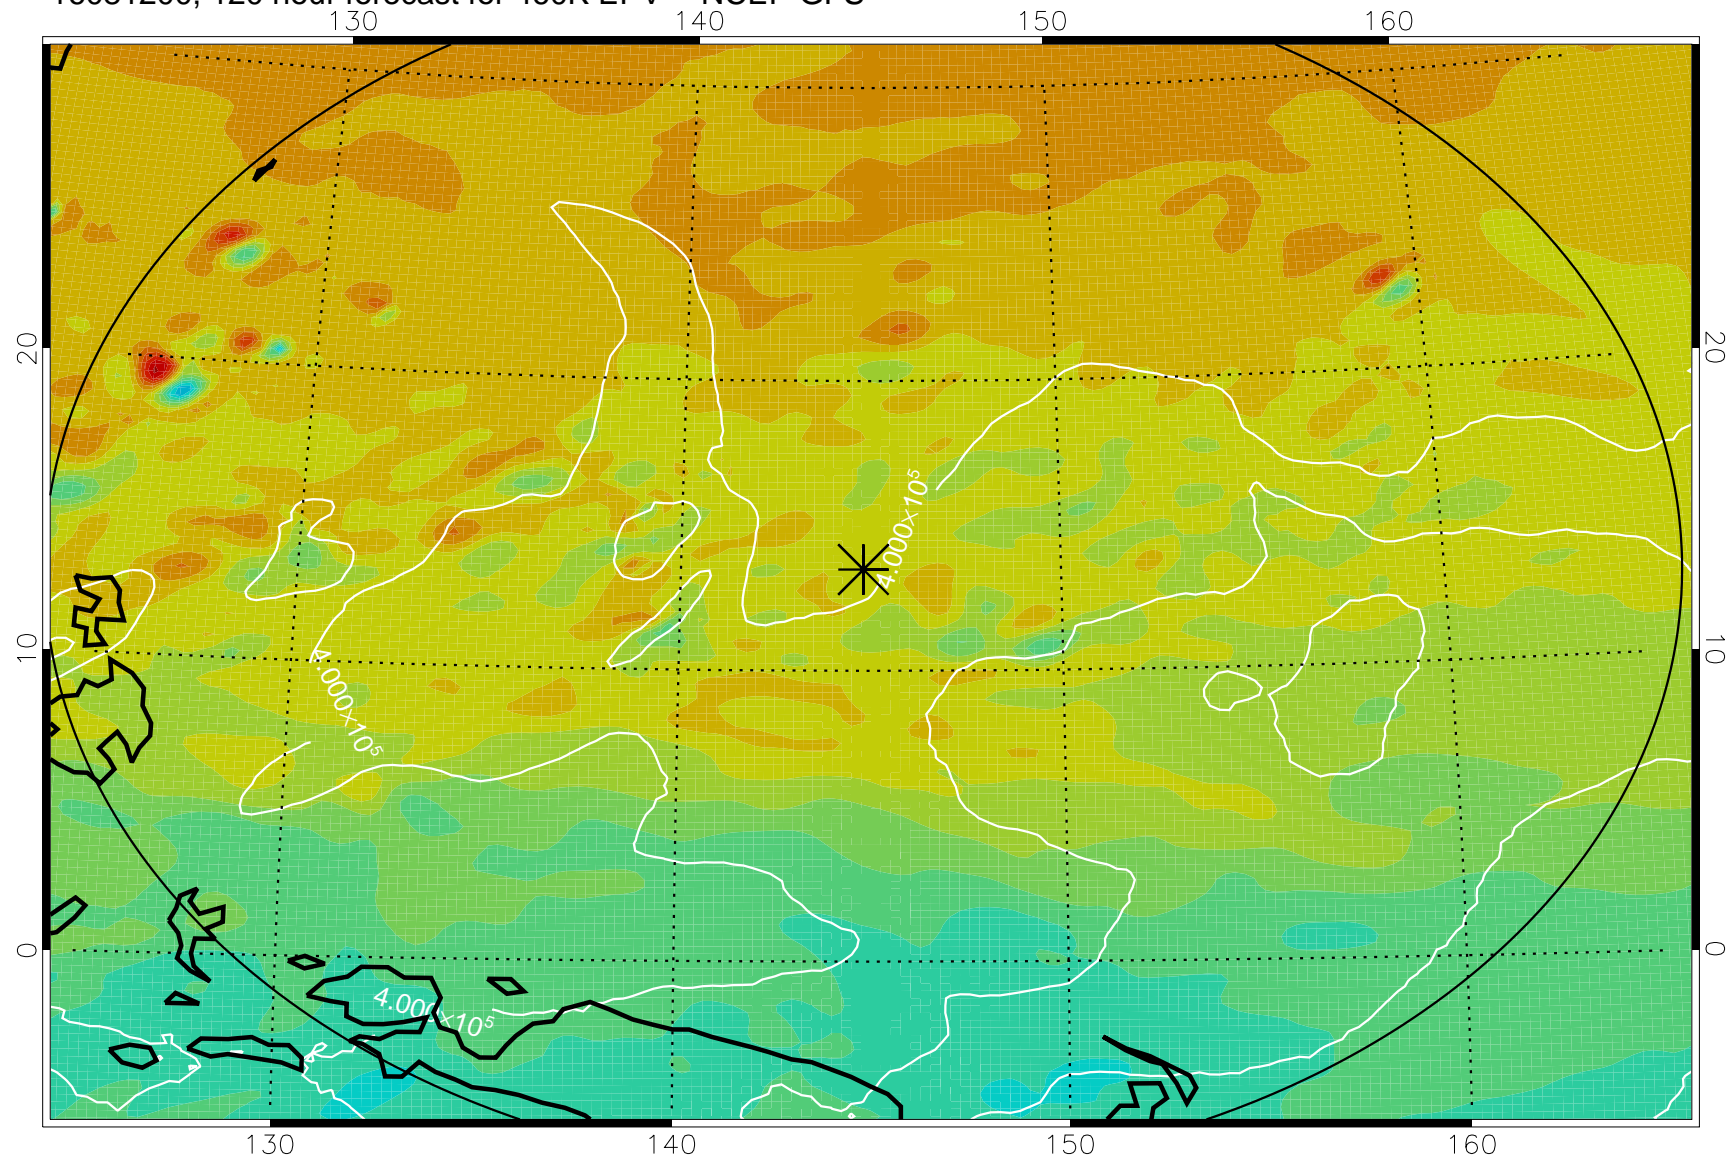

16081006, 78 hour forecast for 460K EPV -- NCEP GFS

460K Montgomery Streamfunction, white

Range ring of 2304 km

16081012, 84 hour forecast for 460K EPV -- NCEP GFS

460K Montgomery Streamfunction, white

Range ring of 2304 km

16081018, 90 hour forecast for 460K EPV -- NCEP GFS

460K Montgomery Streamfunction, white

Range ring of 2304 km

16081100, 96 hour forecast for 460K EPV -- NCEP GFS

460K Montgomery Streamfunction, white

Range ring of 2304 km

16081106, 102 hour forecast for 460K EPV -- NCEP GFS

460K Montgomery Streamfunction, white

Range ring of 2304 km

16081112, 108 hour forecast for 460K EPV -- NCEP GFS

460K Montgomery Streamfunction, white

Range ring of 2304 km

16081118, 114 hour forecast for 460K EPV -- NCEP GFS

460K Montgomery Streamfunction, white

Range ring of 2304 km

16081200, 120 hour forecast for 460K EPV -- NCEP GFS

460K Montgomery Streamfunction, white

Range ring of 2304 km