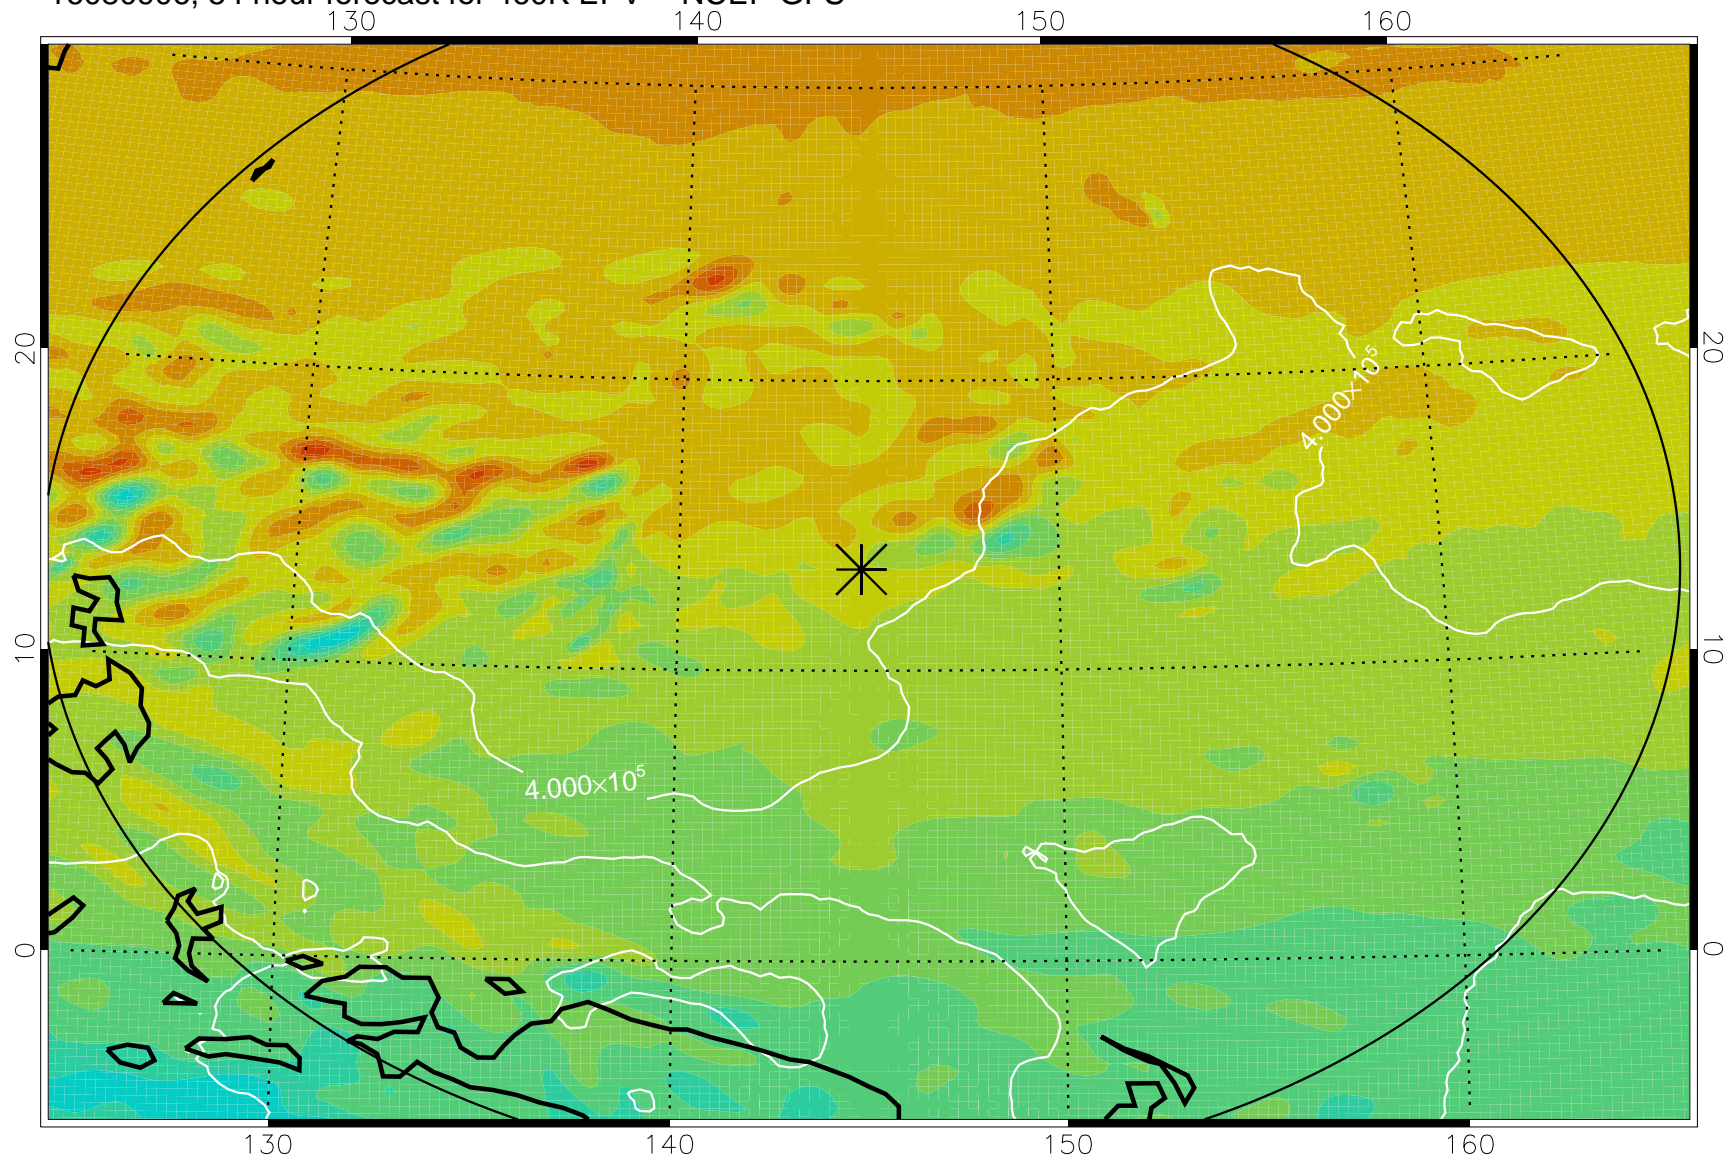

16080806, 30 hour forecast for 460K EPV -- NCEP GFS

460K Montgomery Streamfunction, white

Range ring of 2304 km

16080812, 36 hour forecast for 460K EPV -- NCEP GFS

460K Montgomery Streamfunction, white

Range ring of 2304 km

16080818, 42 hour forecast for 460K EPV -- NCEP GFS

460K Montgomery Streamfunction, white

Range ring of 2304 km

16080900, 48 hour forecast for 460K EPV -- NCEP GFS

460K Montgomery Streamfunction, white

Range ring of 2304 km

16080906, 54 hour forecast for 460K EPV -- NCEP GFS

460K Montgomery Streamfunction, white

Range ring of 2304 km

16080912, 60 hour forecast for 460K EPV -- NCEP GFS

460K Montgomery Streamfunction, white

Range ring of 2304 km

16080918, 66 hour forecast for 460K EPV -- NCEP GFS

460K Montgomery Streamfunction, white

Range ring of 2304 km

16081000, 72 hour forecast for 460K EPV -- NCEP GFS

460K Montgomery Streamfunction, white

Range ring of 2304 km