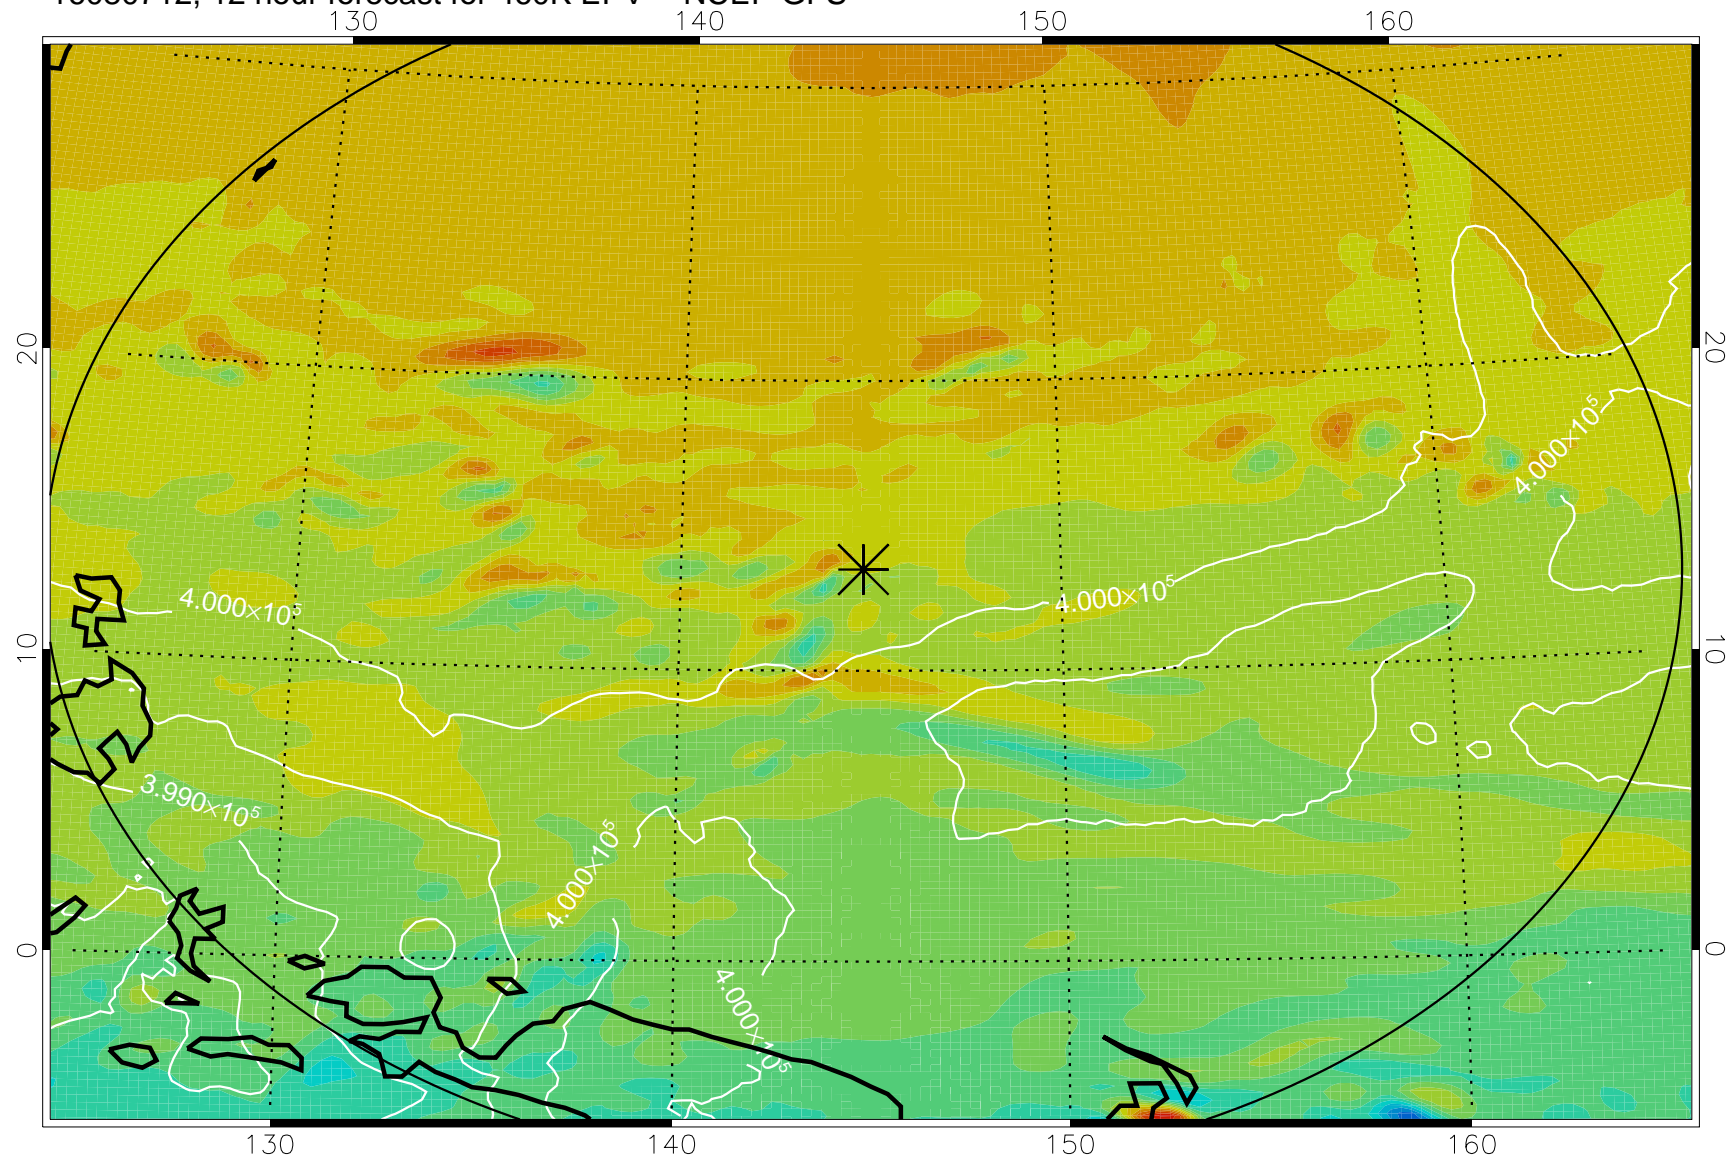

16080706, 6 hour forecast for 460K EPV -- NCEP GFS

460K Montgomery Streamfunction, white

Range ring of 2304 km

16080712, 12 hour forecast for 460K EPV -- NCEP GFS

460K Montgomery Streamfunction, white

Range ring of 2304 km

16080718, 18 hour forecast for 460K EPV -- NCEP GFS

460K Montgomery Streamfunction, white

Range ring of 2304 km

16080800, 24 hour forecast for 460K EPV -- NCEP GFS

460K Montgomery Streamfunction, white

Range ring of 2304 km

16080806, 30 hour forecast for 460K EPV -- NCEP GFS

460K Montgomery Streamfunction, white

Range ring of 2304 km

16080812, 36 hour forecast for 460K EPV -- NCEP GFS

460K Montgomery Streamfunction, white

Range ring of 2304 km

16080818, 42 hour forecast for 460K EPV -- NCEP GFS

460K Montgomery Streamfunction, white

Range ring of 2304 km

16080900, 48 hour forecast for 460K EPV -- NCEP GFS

460K Montgomery Streamfunction, white

Range ring of 2304 km