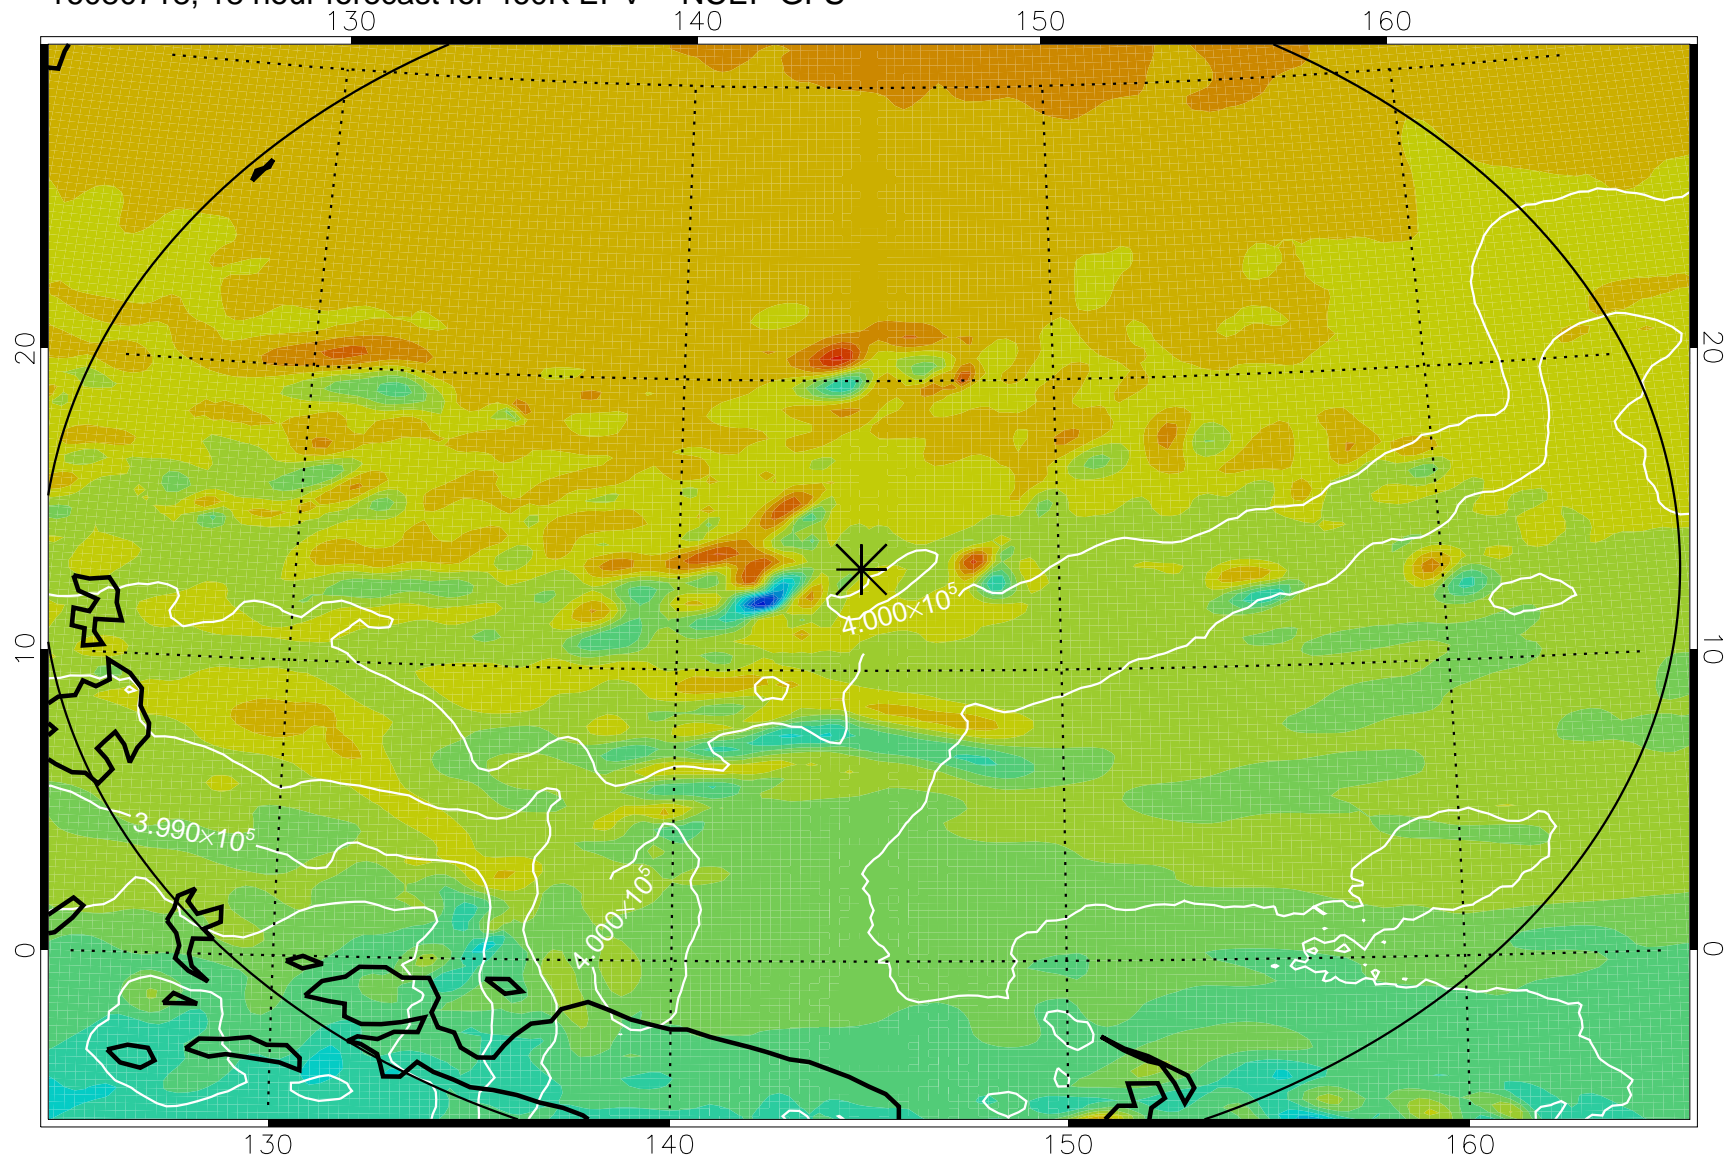

16080706, 6 hour forecast for 460K EPV -- NCEP GFS

460K Montgomery Streamfunction, white

Range ring of 2304 km

16080712, 12 hour forecast for 460K EPV -- NCEP GFS

460K Montgomery Streamfunction, white

Range ring of 2304 km

16080718, 18 hour forecast for 460K EPV -- NCEP GFS

460K Montgomery Streamfunction, white

Range ring of 2304 km

16080800, 24 hour forecast for 460K EPV -- NCEP GFS

460K Montgomery Streamfunction, white

Range ring of 2304 km

16080806, 30 hour forecast for 460K EPV -- NCEP GFS

460K Montgomery Streamfunction, white

Range ring of 2304 km

16080812, 36 hour forecast for 460K EPV -- NCEP GFS

460K Montgomery Streamfunction, white

Range ring of 2304 km

16080818, 42 hour forecast for 460K EPV -- NCEP GFS

460K Montgomery Streamfunction, white

Range ring of 2304 km

16080900, 48 hour forecast for 460K EPV -- NCEP GFS

460K Montgomery Streamfunction, white

Range ring of 2304 km