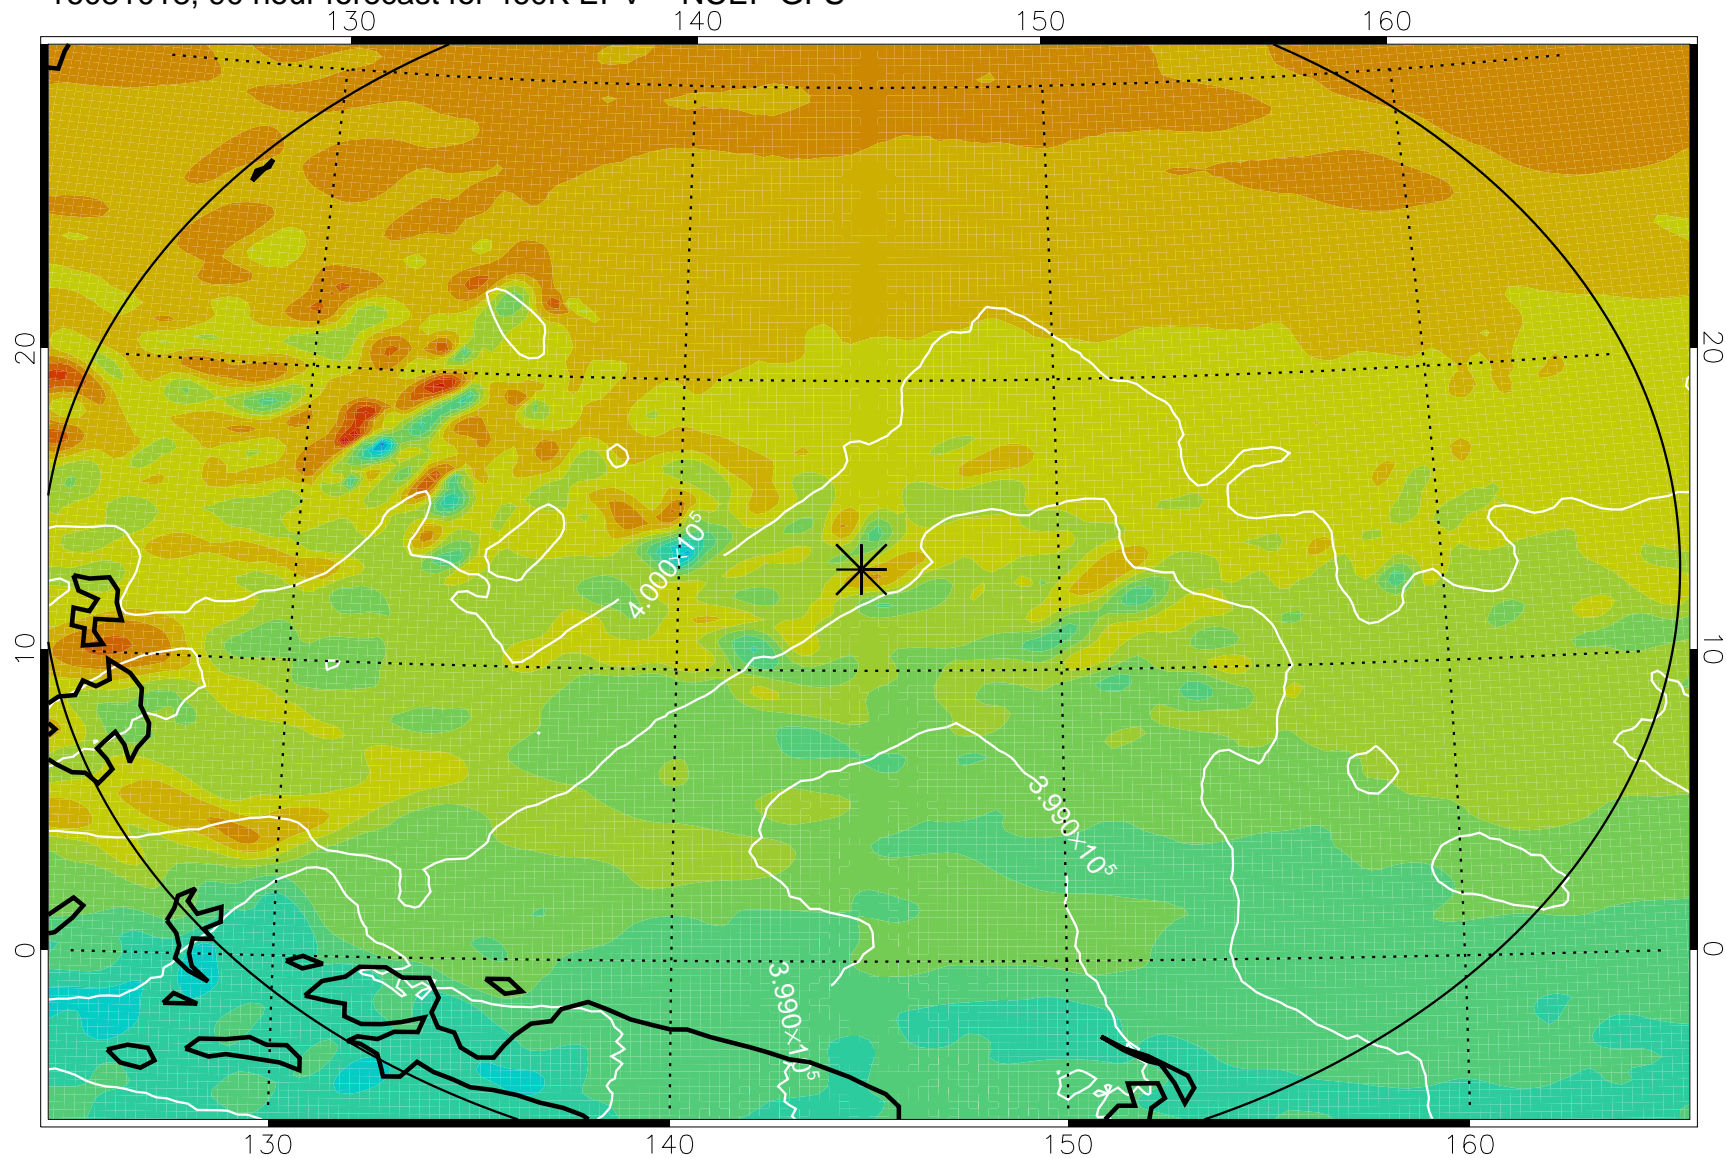

16080918, 66 hour forecast for 460K EPV -- NCEP GFS

460K Montgomery Streamfunction, white

Range ring of 2304 km

16081000, 72 hour forecast for 460K EPV -- NCEP GFS

460K Montgomery Streamfunction, white

Range ring of 2304 km

16081006, 78 hour forecast for 460K EPV -- NCEP GFS

460K Montgomery Streamfunction, white

Range ring of 2304 km

16081012, 84 hour forecast for 460K EPV -- NCEP GFS

460K Montgomery Streamfunction, white

Range ring of 2304 km

16081018, 90 hour forecast for 460K EPV -- NCEP GFS

460K Montgomery Streamfunction, white

Range ring of 2304 km

16081100, 96 hour forecast for 460K EPV -- NCEP GFS

460K Montgomery Streamfunction, white

Range ring of 2304 km

16081106, 102 hour forecast for 460K EPV -- NCEP GFS

460K Montgomery Streamfunction, white

Range ring of 2304 km

16081112, 108 hour forecast for 460K EPV -- NCEP GFS

460K Montgomery Streamfunction, white

Range ring of 2304 km