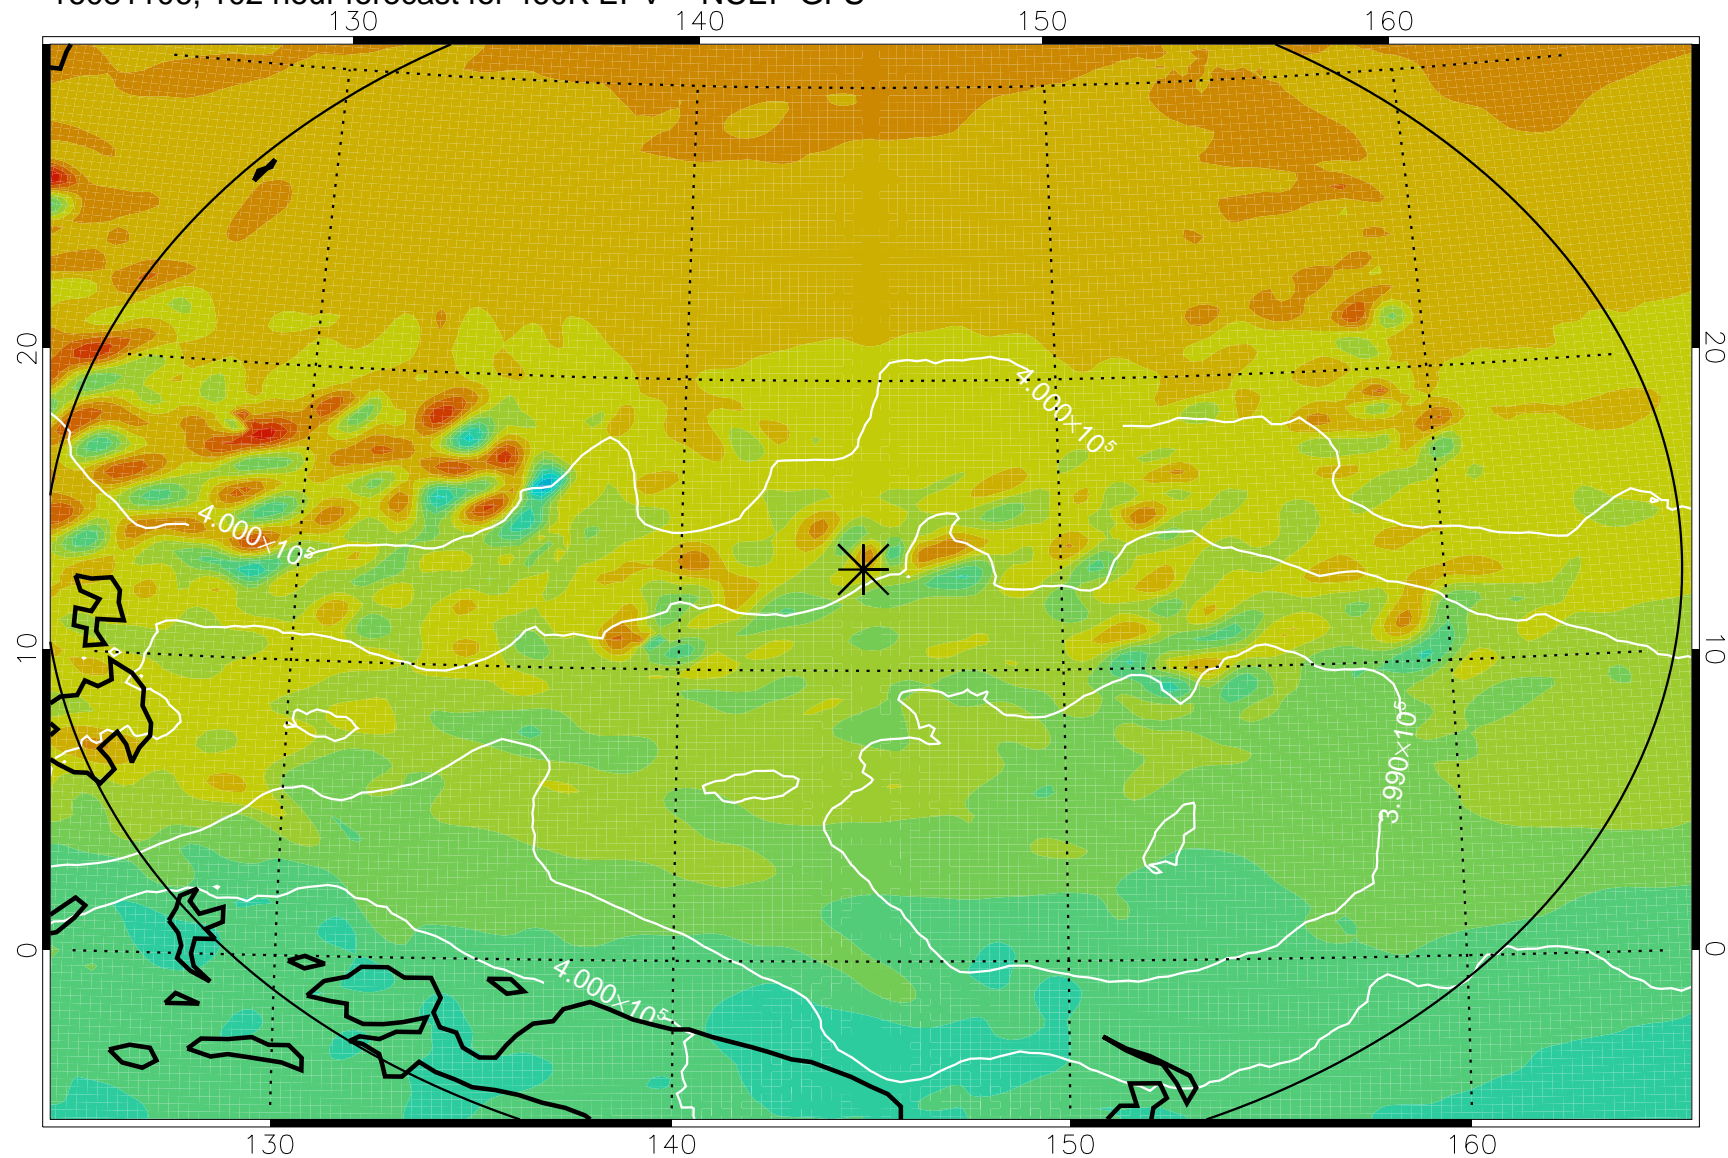

16081006, 78 hour forecast for 460K EPV -- NCEP GFS

460K Montgomery Streamfunction, white

Range ring of 2304 km

16081012, 84 hour forecast for 460K EPV -- NCEP GFS

460K Montgomery Streamfunction, white

Range ring of 2304 km

16081018, 90 hour forecast for 460K EPV -- NCEP GFS

460K Montgomery Streamfunction, white

Range ring of 2304 km

16081100, 96 hour forecast for 460K EPV -- NCEP GFS

460K Montgomery Streamfunction, white

Range ring of 2304 km

16081106, 102 hour forecast for 460K EPV -- NCEP GFS

460K Montgomery Streamfunction, white

Range ring of 2304 km

16081112, 108 hour forecast for 460K EPV -- NCEP GFS

460K Montgomery Streamfunction, white

Range ring of 2304 km

16081118, 114 hour forecast for 460K EPV -- NCEP GFS

460K Montgomery Streamfunction, white

Range ring of 2304 km

16081200, 120 hour forecast for 460K EPV -- NCEP GFS

460K Montgomery Streamfunction, white

Range ring of 2304 km