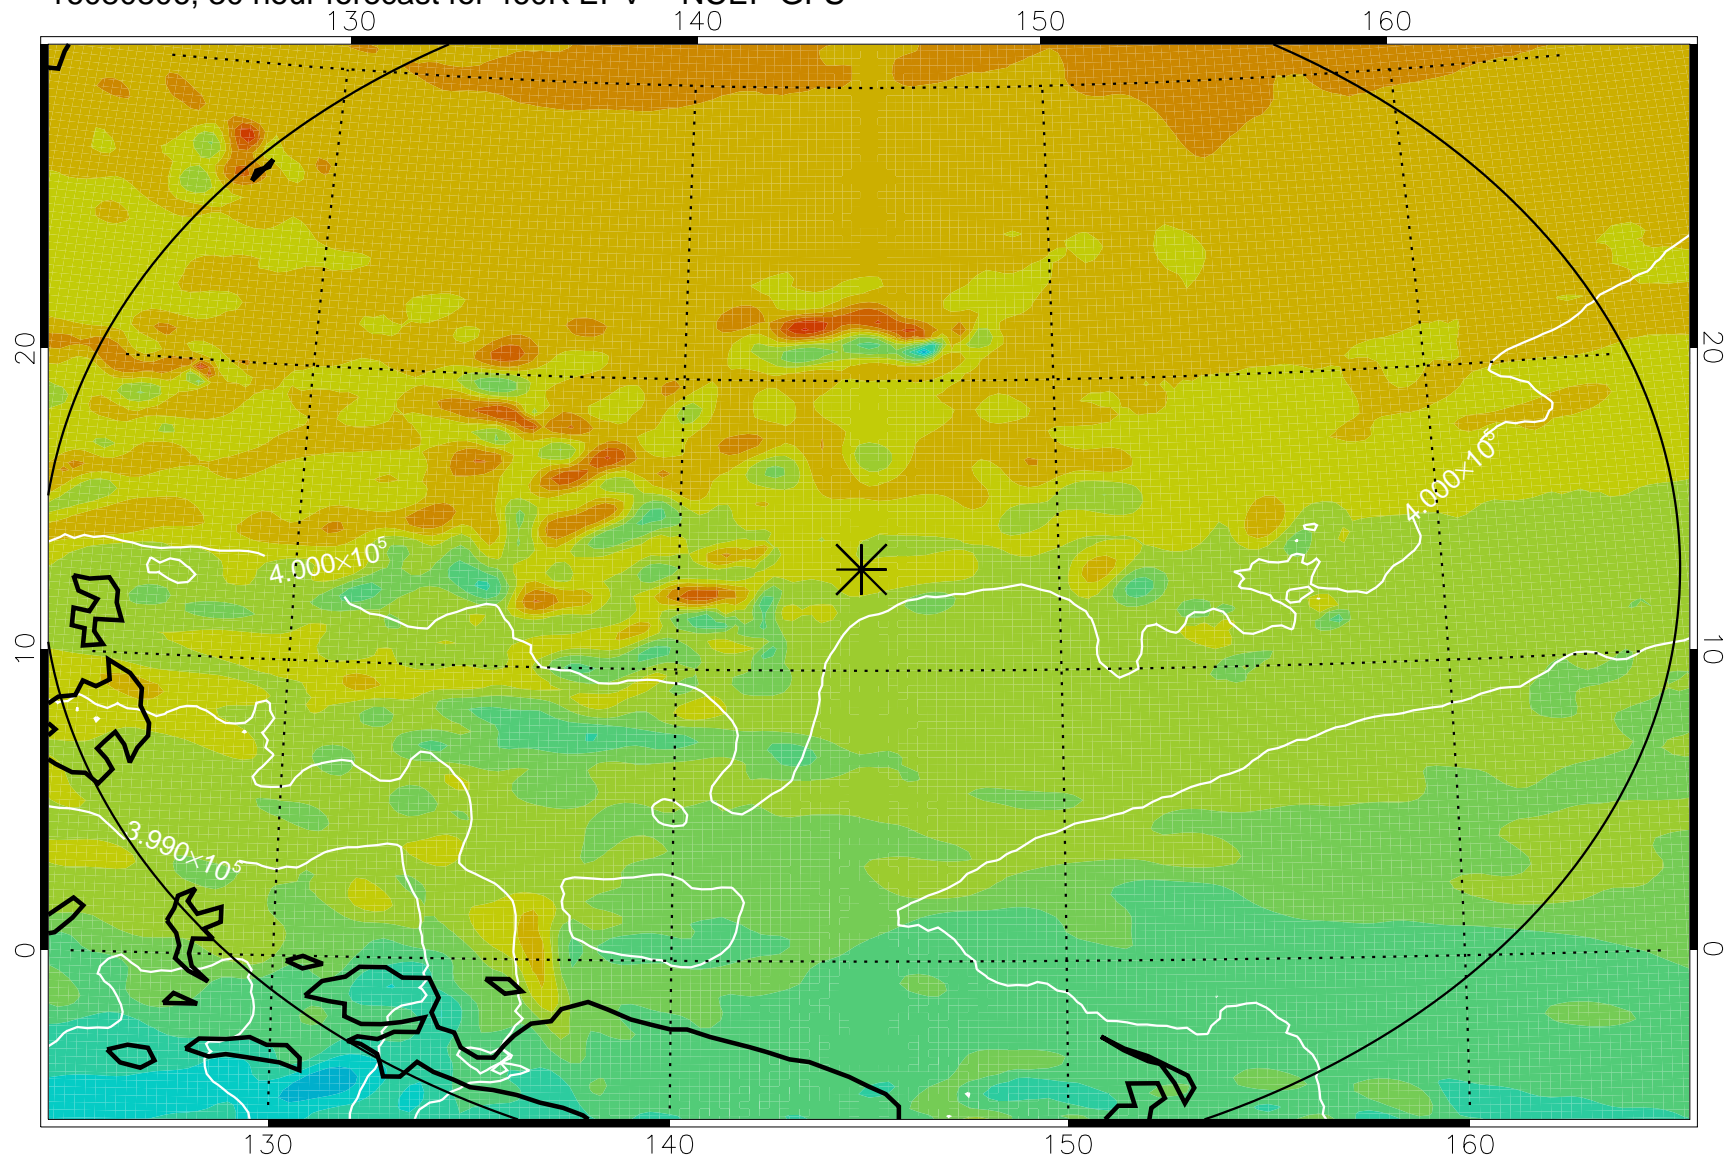

16080718, 18 hour forecast for 460K EPV -- NCEP GFS

460K Montgomery Streamfunction, white

Range ring of 2304 km

16080800, 24 hour forecast for 460K EPV -- NCEP GFS

460K Montgomery Streamfunction, white

Range ring of 2304 km

16080806, 30 hour forecast for 460K EPV -- NCEP GFS

460K Montgomery Streamfunction, white

Range ring of 2304 km

16080812, 36 hour forecast for 460K EPV -- NCEP GFS

460K Montgomery Streamfunction, white

Range ring of 2304 km

16080818, 42 hour forecast for 460K EPV -- NCEP GFS

460K Montgomery Streamfunction, white

Range ring of 2304 km

16080900, 48 hour forecast for 460K EPV -- NCEP GFS

460K Montgomery Streamfunction, white

Range ring of 2304 km

16080918, 66 hour forecast for 460K EPV -- NCEP GFS

460K Montgomery Streamfunction, white

Range ring of 2304 km

16081000, 72 hour forecast for 460K EPV -- NCEP GFS

460K Montgomery Streamfunction, white

Range ring of 2304 km