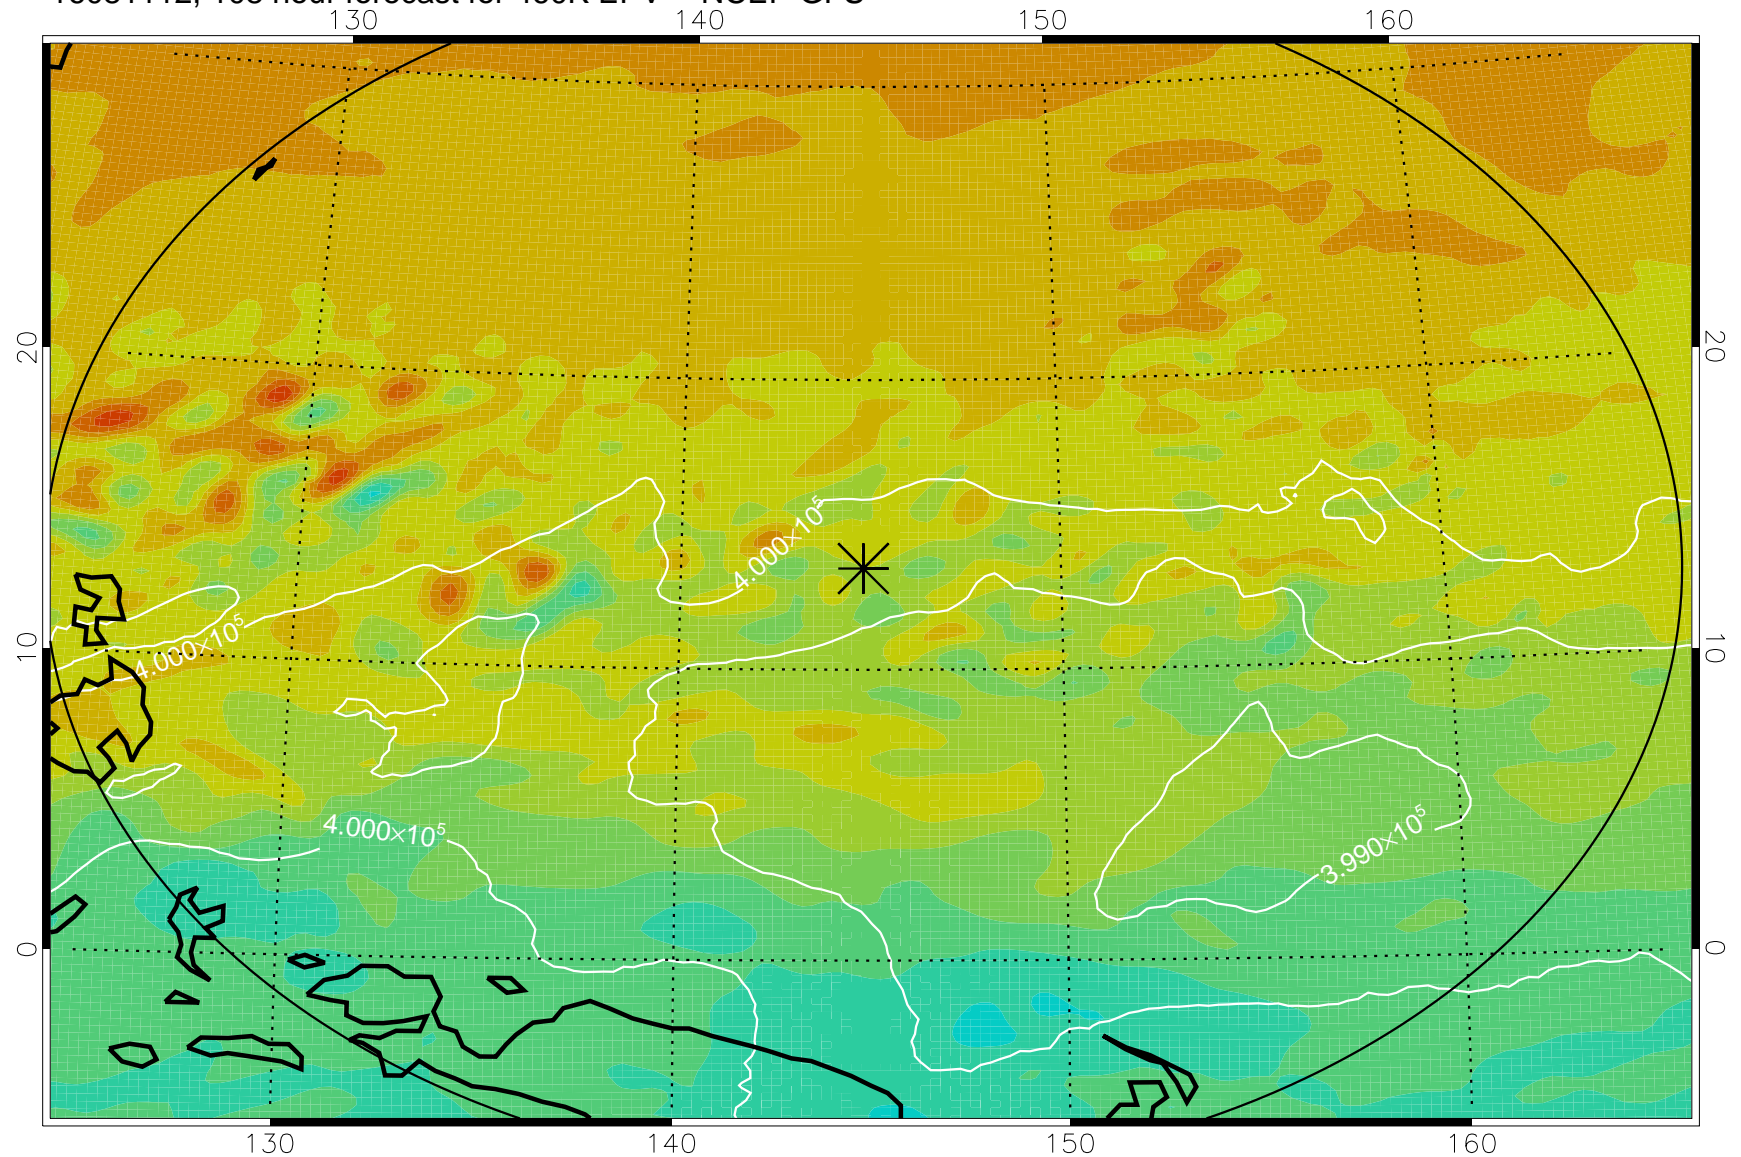

16081006, 78 hour forecast for 460K EPV -- NCEP GFS

460K Montgomery Streamfunction, white

Range ring of 2304 km

16081012, 84 hour forecast for 460K EPV -- NCEP GFS

460K Montgomery Streamfunction, white

Range ring of 2304 km

16081018, 90 hour forecast for 460K EPV -- NCEP GFS

460K Montgomery Streamfunction, white

Range ring of 2304 km

16081100, 96 hour forecast for 460K EPV -- NCEP GFS

460K Montgomery Streamfunction, white

Range ring of 2304 km

16081106, 102 hour forecast for 460K EPV -- NCEP GFS

460K Montgomery Streamfunction, white

Range ring of 2304 km

16081112, 108 hour forecast for 460K EPV -- NCEP GFS

460K Montgomery Streamfunction, white

Range ring of 2304 km

16081118, 114 hour forecast for 460K EPV -- NCEP GFS

460K Montgomery Streamfunction, white

Range ring of 2304 km

16081200, 120 hour forecast for 460K EPV -- NCEP GFS

460K Montgomery Streamfunction, white

Range ring of 2304 km