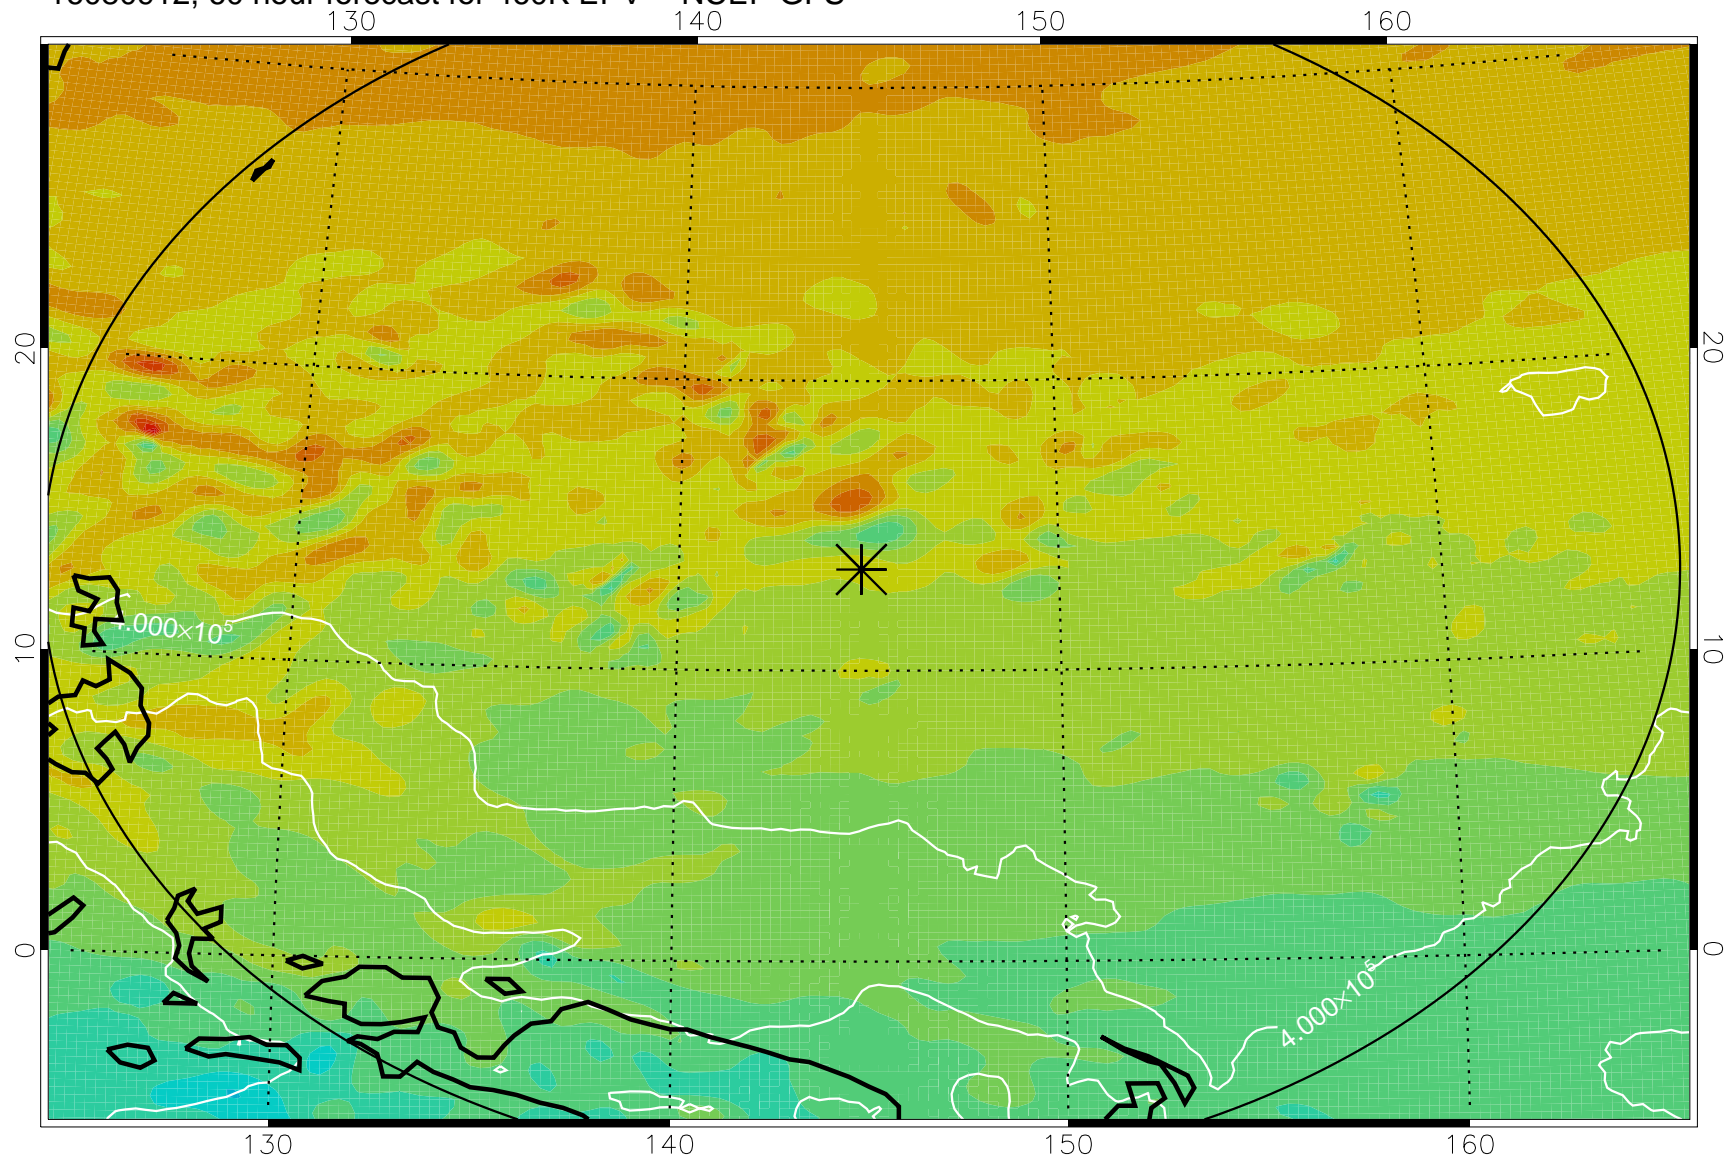

16080806, 30 hour forecast for 460K EPV -- NCEP GFS

460K Montgomery Streamfunction, white

Range ring of 2304 km

16080812, 36 hour forecast for 460K EPV -- NCEP GFS

460K Montgomery Streamfunction, white

Range ring of 2304 km

16080818, 42 hour forecast for 460K EPV -- NCEP GFS

460K Montgomery Streamfunction, white

Range ring of 2304 km

16080900, 48 hour forecast for 460K EPV -- NCEP GFS

460K Montgomery Streamfunction, white

Range ring of 2304 km

16080906, 54 hour forecast for 460K EPV -- NCEP GFS

460K Montgomery Streamfunction, white

Range ring of 2304 km

16080912, 60 hour forecast for 460K EPV -- NCEP GFS

460K Montgomery Streamfunction, white

Range ring of 2304 km

16080918, 66 hour forecast for 460K EPV -- NCEP GFS

460K Montgomery Streamfunction, white

Range ring of 2304 km

16081000, 72 hour forecast for 460K EPV -- NCEP GFS

460K Montgomery Streamfunction, white

Range ring of 2304 km