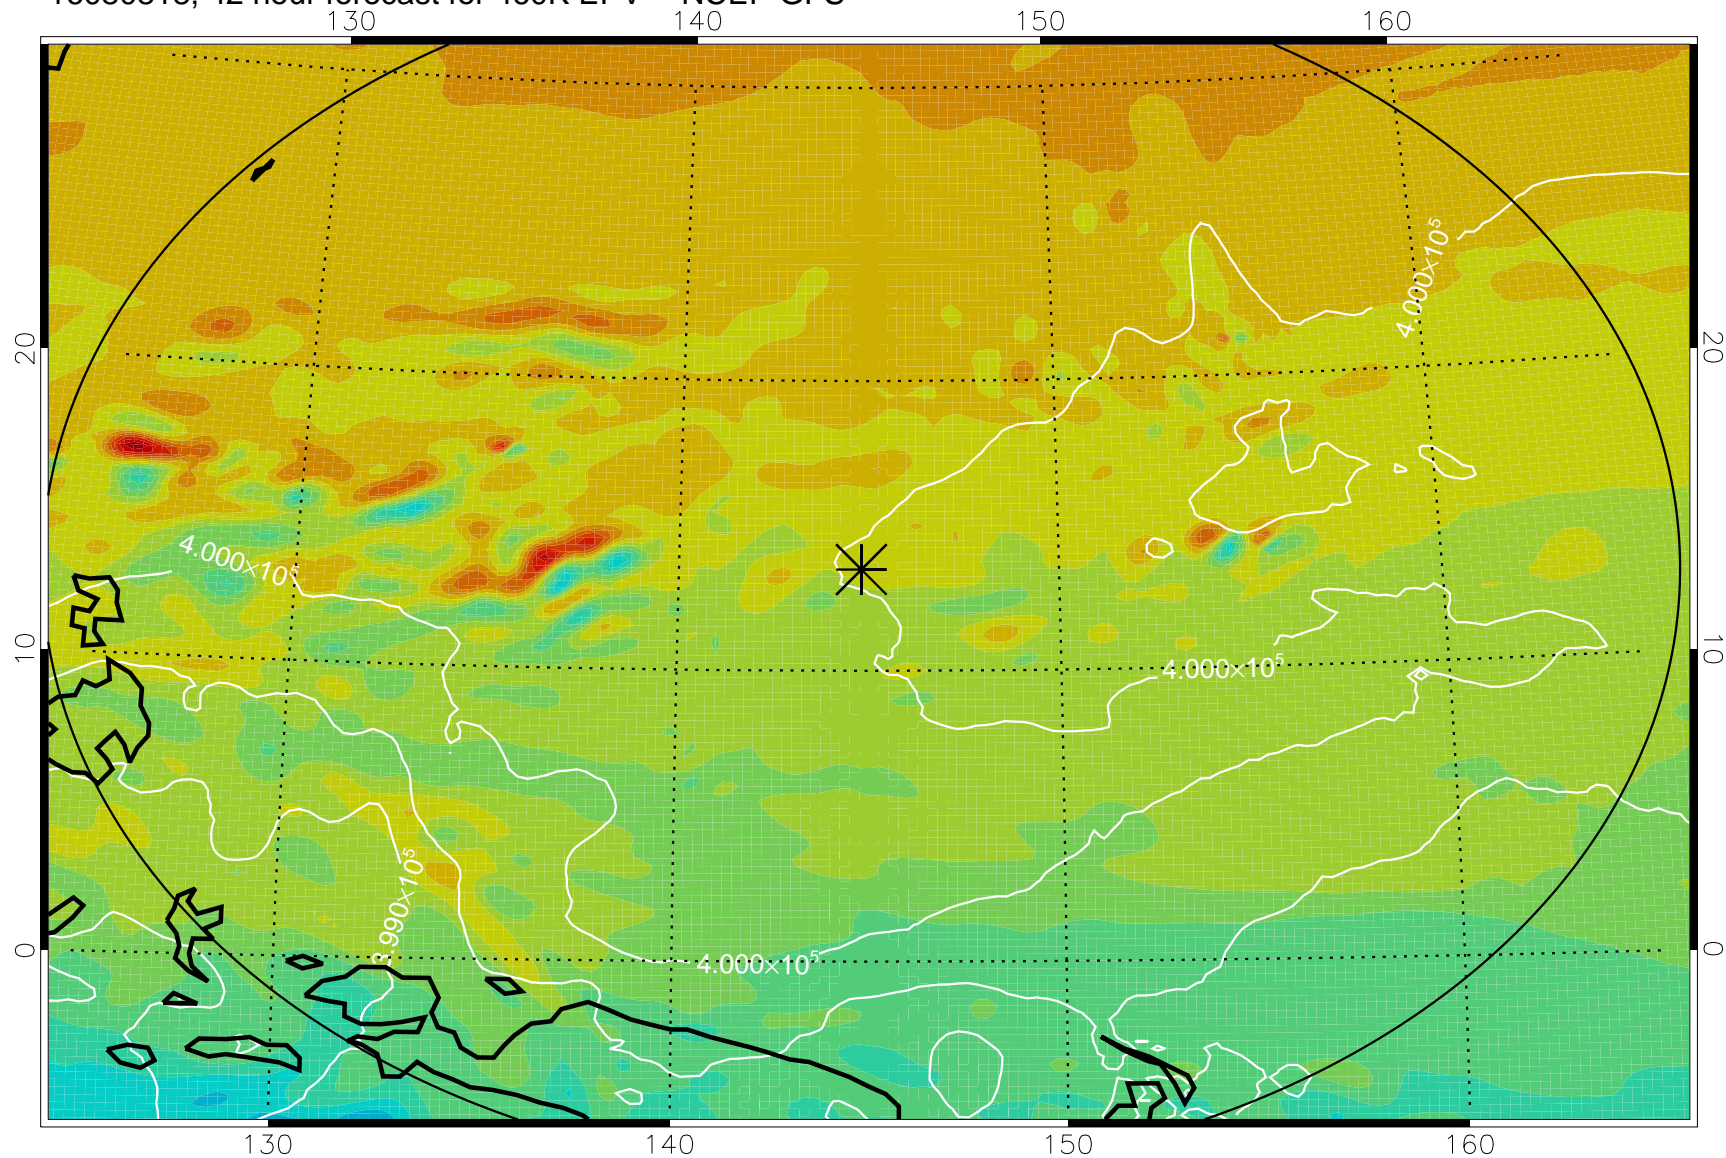

16080806, 30 hour forecast for 460K EPV -- NCEP GFS

460K Montgomery Streamfunction, white

Range ring of 2304 km

16080812, 36 hour forecast for 460K EPV -- NCEP GFS

460K Montgomery Streamfunction, white

Range ring of 2304 km

16080818, 42 hour forecast for 460K EPV -- NCEP GFS

460K Montgomery Streamfunction, white

Range ring of 2304 km

16080900, 48 hour forecast for 460K EPV -- NCEP GFS

460K Montgomery Streamfunction, white

Range ring of 2304 km

16080918, 66 hour forecast for 460K EPV -- NCEP GFS

460K Montgomery Streamfunction, white

Range ring of 2304 km

16081000, 72 hour forecast for 460K EPV -- NCEP GFS

460K Montgomery Streamfunction, white

Range ring of 2304 km

16081006, 78 hour forecast for 460K EPV -- NCEP GFS

460K Montgomery Streamfunction, white

Range ring of 2304 km

16081012, 84 hour forecast for 460K EPV -- NCEP GFS

460K Montgomery Streamfunction, white

Range ring of 2304 km