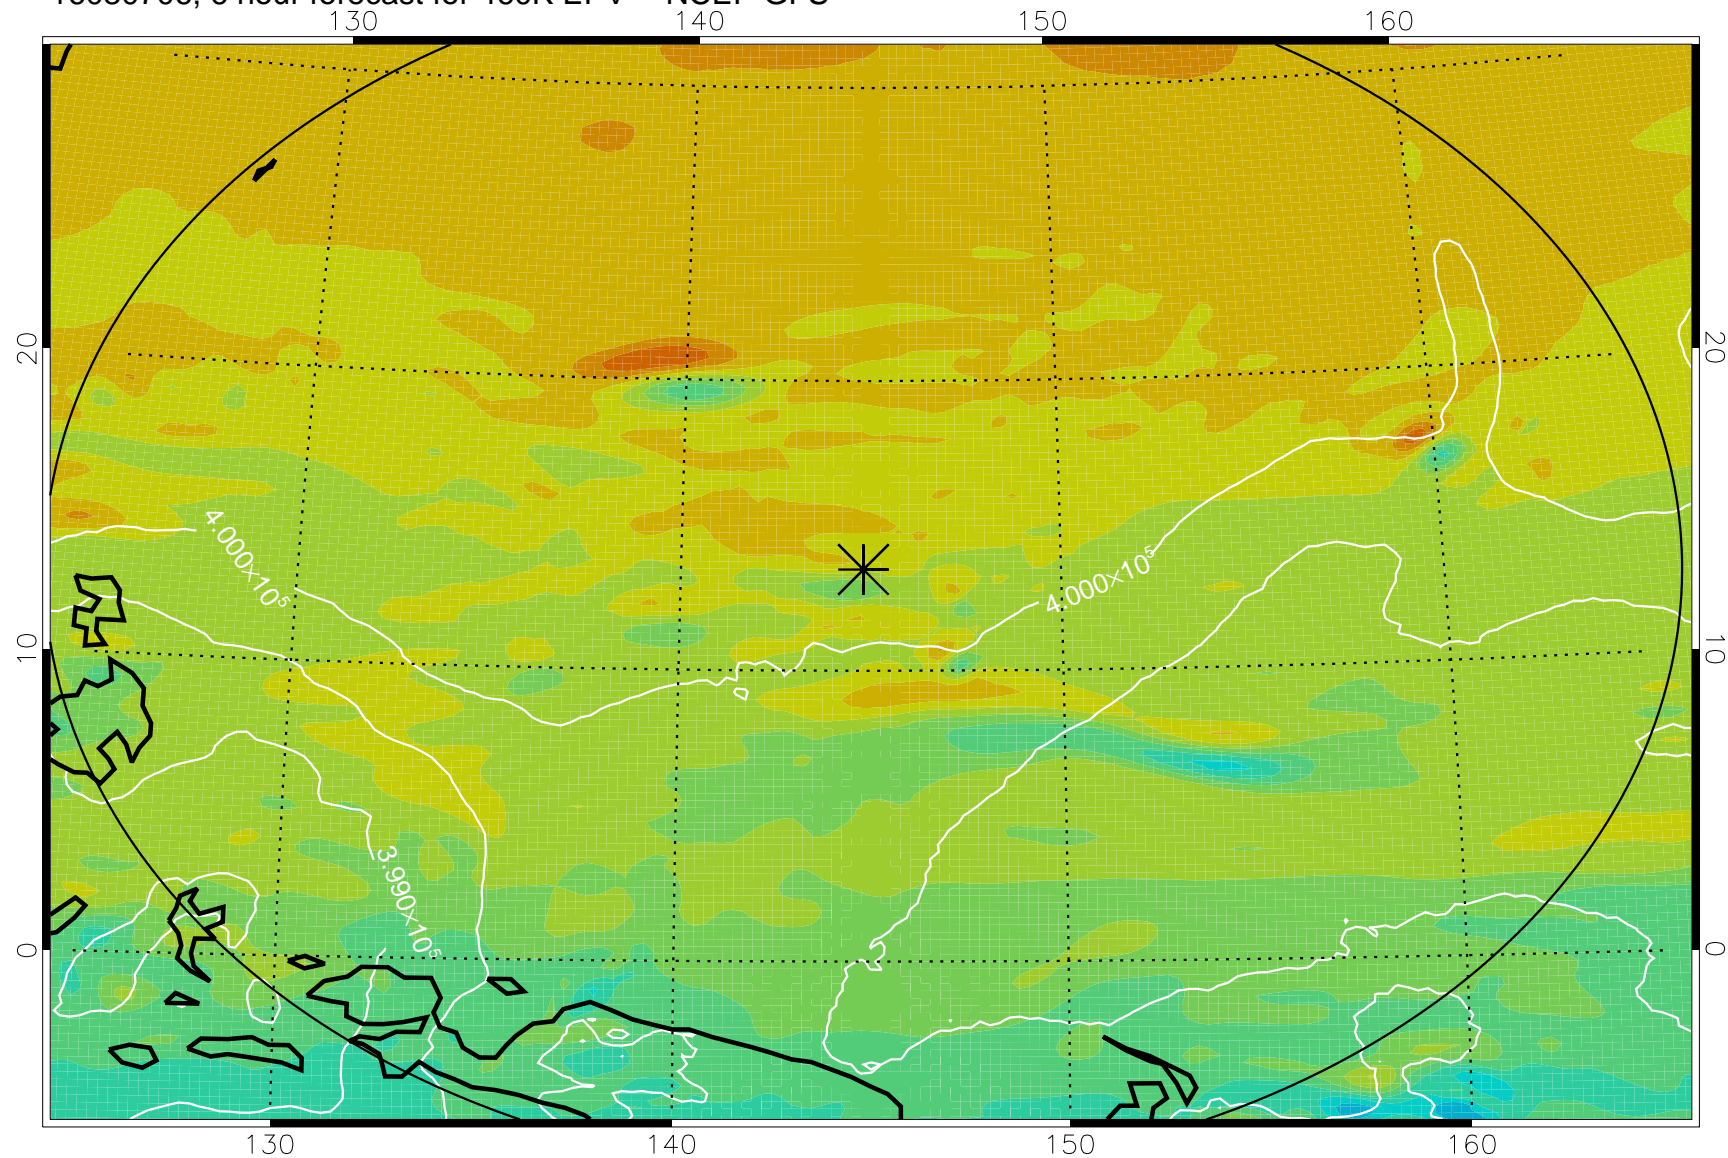

16080706, 6 hour forecast for 460K EPV -- NCEP GFS

460K Montgomery Streamfunction, white

Range ring of 2304 km

16080712, 12 hour forecast for 460K EPV -- NCEP GFS

460K Montgomery Streamfunction, white

Range ring of 2304 km

16080718, 18 hour forecast for 460K EPV -- NCEP GFS

460K Montgomery Streamfunction, white

Range ring of 2304 km

16080800, 24 hour forecast for 460K EPV -- NCEP GFS

460K Montgomery Streamfunction, white

Range ring of 2304 km

16080806, 30 hour forecast for 460K EPV -- NCEP GFS

460K Montgomery Streamfunction, white

Range ring of 2304 km

16080812, 36 hour forecast for 460K EPV -- NCEP GFS

460K Montgomery Streamfunction, white

Range ring of 2304 km

16080818, 42 hour forecast for 460K EPV -- NCEP GFS

460K Montgomery Streamfunction, white

Range ring of 2304 km

16080900, 48 hour forecast for 460K EPV -- NCEP GFS

460K Montgomery Streamfunction, white

Range ring of 2304 km