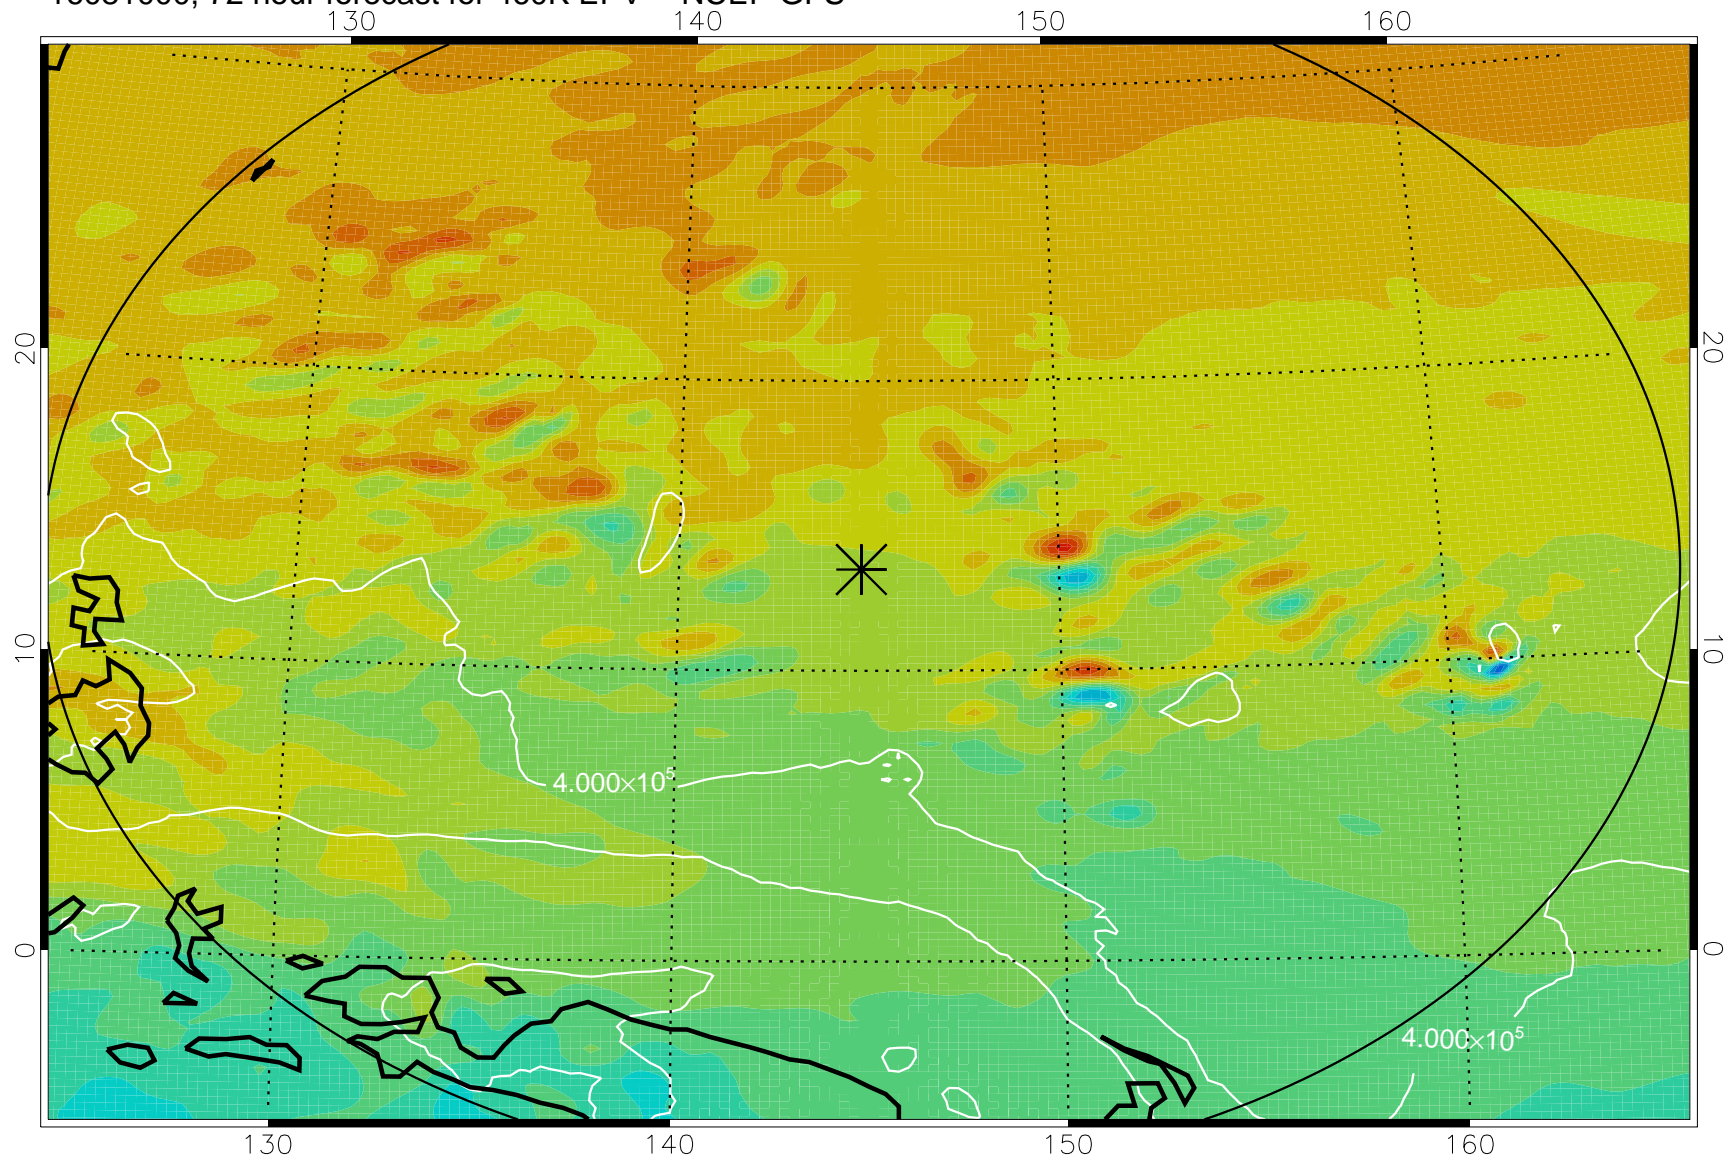

16080818, 42 hour forecast for 460K EPV -- NCEP GFS

460K Montgomery Streamfunction, white

Range ring of 2304 km

16080900, 48 hour forecast for 460K EPV -- NCEP GFS

460K Montgomery Streamfunction, white

Range ring of 2304 km

16080906, 54 hour forecast for 460K EPV -- NCEP GFS

460K Montgomery Streamfunction, white

Range ring of 2304 km

16080912, 60 hour forecast for 460K EPV -- NCEP GFS

460K Montgomery Streamfunction, white

Range ring of 2304 km

16080918, 66 hour forecast for 460K EPV -- NCEP GFS

460K Montgomery Streamfunction, white

Range ring of 2304 km

16081000, 72 hour forecast for 460K EPV -- NCEP GFS

460K Montgomery Streamfunction, white

Range ring of 2304 km

16081006, 78 hour forecast for 460K EPV -- NCEP GFS

460K Montgomery Streamfunction, white

Range ring of 2304 km

16081012, 84 hour forecast for 460K EPV -- NCEP GFS

460K Montgomery Streamfunction, white

Range ring of 2304 km