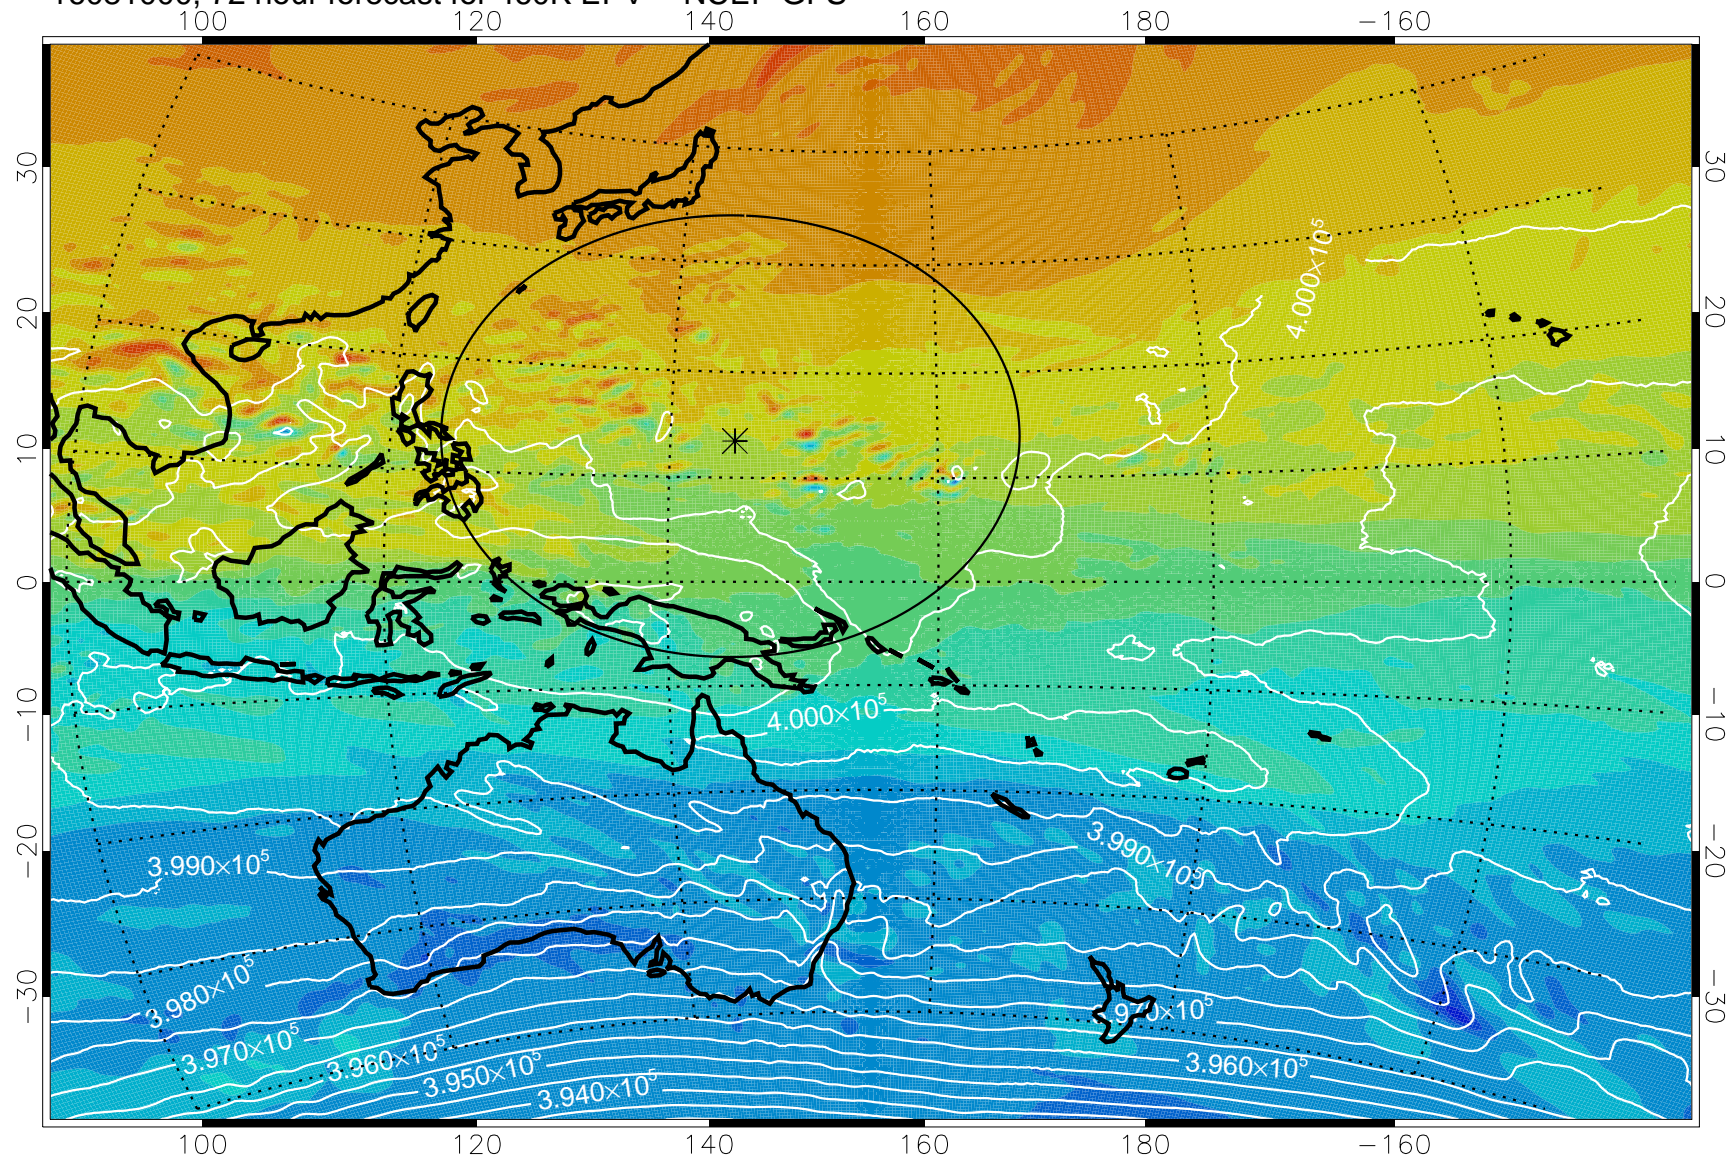

16080906, 54 hour forecast for 460K EPV -- NCEP GFS

460K Montgomery Streamfunction, white

Range ring of 2304 km

16080912, 60 hour forecast for 460K EPV -- NCEP GFS

460K Montgomery Streamfunction, white

Range ring of 2304 km

16080918, 66 hour forecast for 460K EPV -- NCEP GFS

460K Montgomery Streamfunction, white

Range ring of 2304 km

16081000, 72 hour forecast for 460K EPV -- NCEP GFS

460K Montgomery Streamfunction, white

Range ring of 2304 km

16081006, 78 hour forecast for 460K EPV -- NCEP GFS

460K Montgomery Streamfunction, white

Range ring of 2304 km

16081012, 84 hour forecast for 460K EPV -- NCEP GFS

460K Montgomery Streamfunction, white

Range ring of 2304 km

16081018, 90 hour forecast for 460K EPV -- NCEP GFS

460K Montgomery Streamfunction, white

Range ring of 2304 km

16081100, 96 hour forecast for 460K EPV -- NCEP GFS

460K Montgomery Streamfunction, white

Range ring of 2304 km