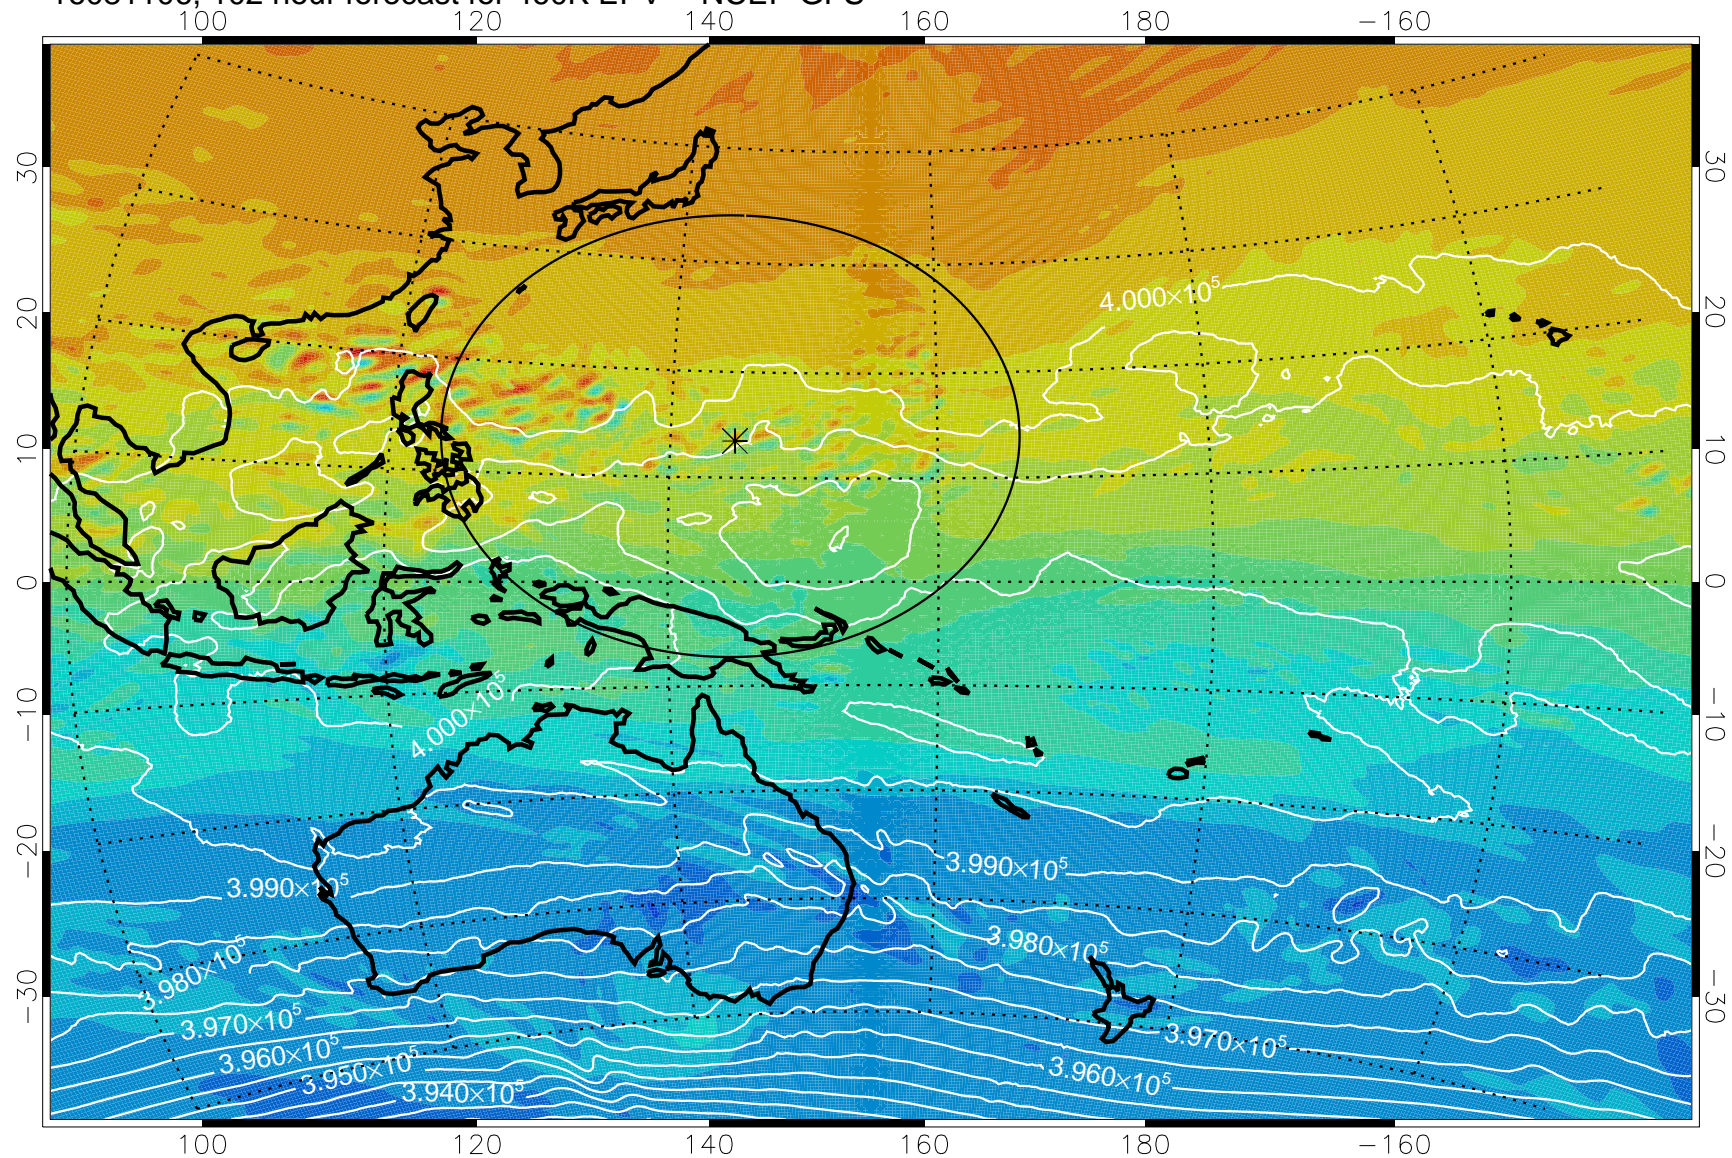

16081006, 78 hour forecast for 460K EPV -- NCEP GFS

460K Montgomery Streamfunction, white

Range ring of 2304 km

16081012, 84 hour forecast for 460K EPV -- NCEP GFS

460K Montgomery Streamfunction, white

Range ring of 2304 km

16081018, 90 hour forecast for 460K EPV -- NCEP GFS

460K Montgomery Streamfunction, white

Range ring of 2304 km

16081100, 96 hour forecast for 460K EPV -- NCEP GFS

460K Montgomery Streamfunction, white

Range ring of 2304 km

16081106, 102 hour forecast for 460K EPV -- NCEP GFS

460K Montgomery Streamfunction, white

Range ring of 2304 km

16081112, 108 hour forecast for 460K EPV -- NCEP GFS

460K Montgomery Streamfunction, white

Range ring of 2304 km

16081118, 114 hour forecast for 460K EPV -- NCEP GFS

460K Montgomery Streamfunction, white

Range ring of 2304 km

16081200, 120 hour forecast for 460K EPV -- NCEP GFS

460K Montgomery Streamfunction, white

Range ring of 2304 km