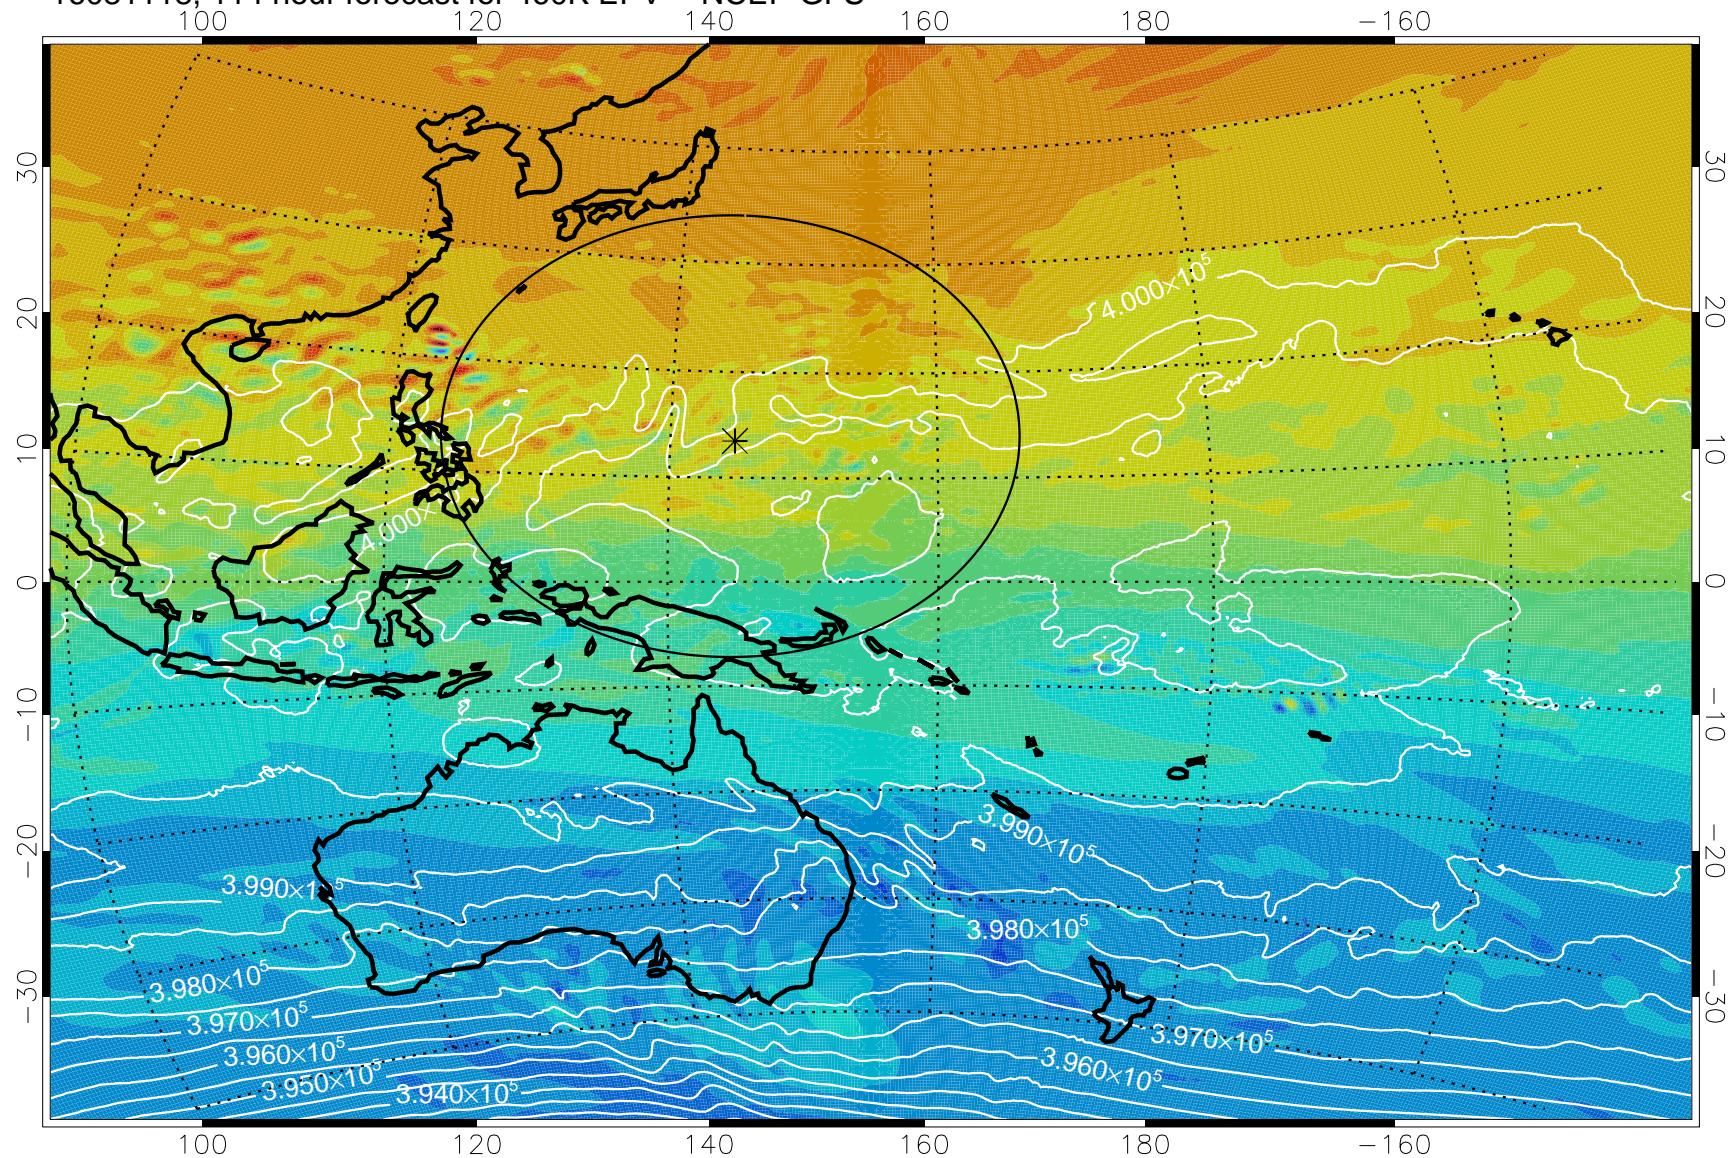

16081006, 78 hour forecast for 460K EPV -- NCEP GFS

460K Montgomery Streamfunction, white

Range ring of 2304 km

16081012, 84 hour forecast for 460K EPV -- NCEP GFS

460K Montgomery Streamfunction, white

Range ring of 2304 km

16081018, 90 hour forecast for 460K EPV -- NCEP GFS

460K Montgomery Streamfunction, white

Range ring of 2304 km

16081100, 96 hour forecast for 460K EPV -- NCEP GFS

460K Montgomery Streamfunction, white

Range ring of 2304 km

16081106, 102 hour forecast for 460K EPV -- NCEP GFS

460K Montgomery Streamfunction, white

Range ring of 2304 km

16081112, 108 hour forecast for 460K EPV -- NCEP GFS

460K Montgomery Streamfunction, white

Range ring of 2304 km

16081118, 114 hour forecast for 460K EPV -- NCEP GFS

460K Montgomery Streamfunction, white

Range ring of 2304 km

16081200, 120 hour forecast for 460K EPV -- NCEP GFS

460K Montgomery Streamfunction, white

Range ring of 2304 km