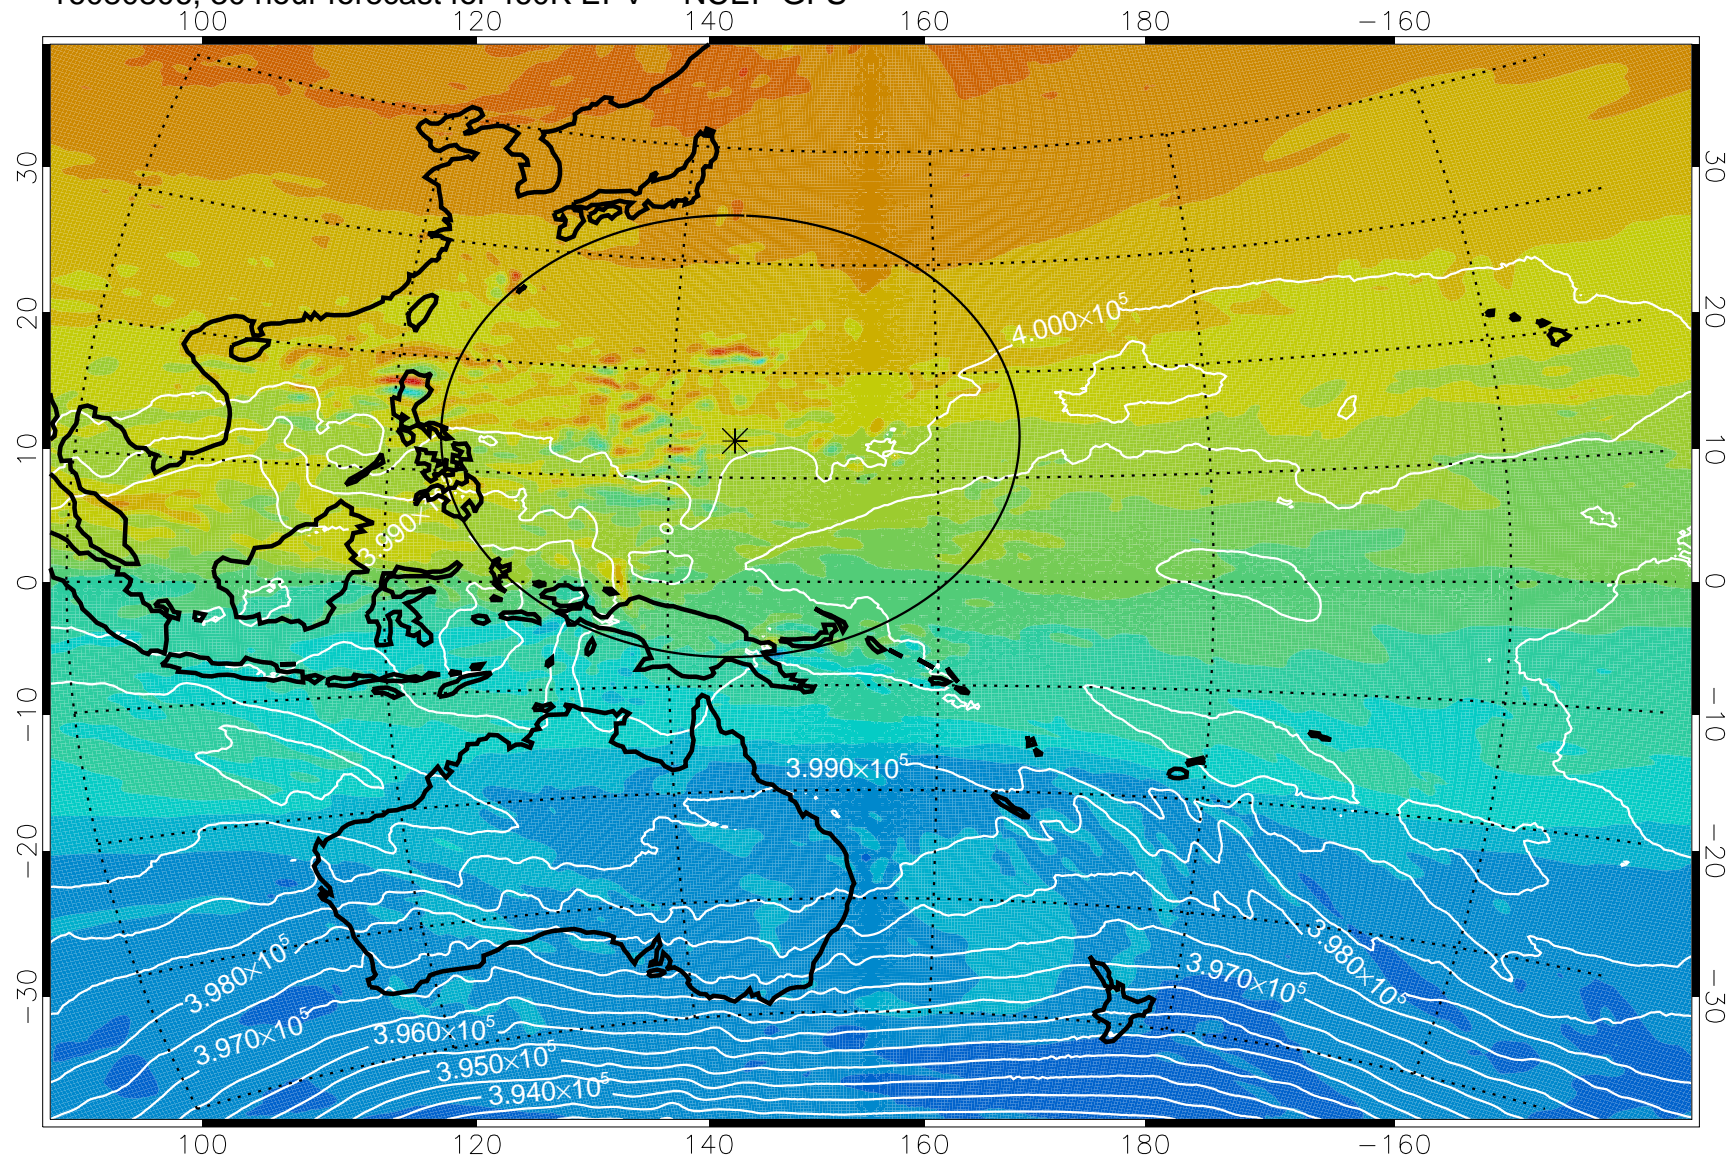

16080718, 18 hour forecast for 460K EPV -- NCEP GFS

460K Montgomery Streamfunction, white

Range ring of 2304 km

16080800, 24 hour forecast for 460K EPV -- NCEP GFS

460K Montgomery Streamfunction, white

Range ring of 2304 km

16080806, 30 hour forecast for 460K EPV -- NCEP GFS

460K Montgomery Streamfunction, white

Range ring of 2304 km

16080812, 36 hour forecast for 460K EPV -- NCEP GFS

460K Montgomery Streamfunction, white

Range ring of 2304 km

16080818, 42 hour forecast for 460K EPV -- NCEP GFS

460K Montgomery Streamfunction, white

Range ring of 2304 km

16080900, 48 hour forecast for 460K EPV -- NCEP GFS

460K Montgomery Streamfunction, white

Range ring of 2304 km

16080918, 66 hour forecast for 460K EPV -- NCEP GFS

460K Montgomery Streamfunction, white

Range ring of 2304 km

16081000, 72 hour forecast for 460K EPV -- NCEP GFS

460K Montgomery Streamfunction, white

Range ring of 2304 km