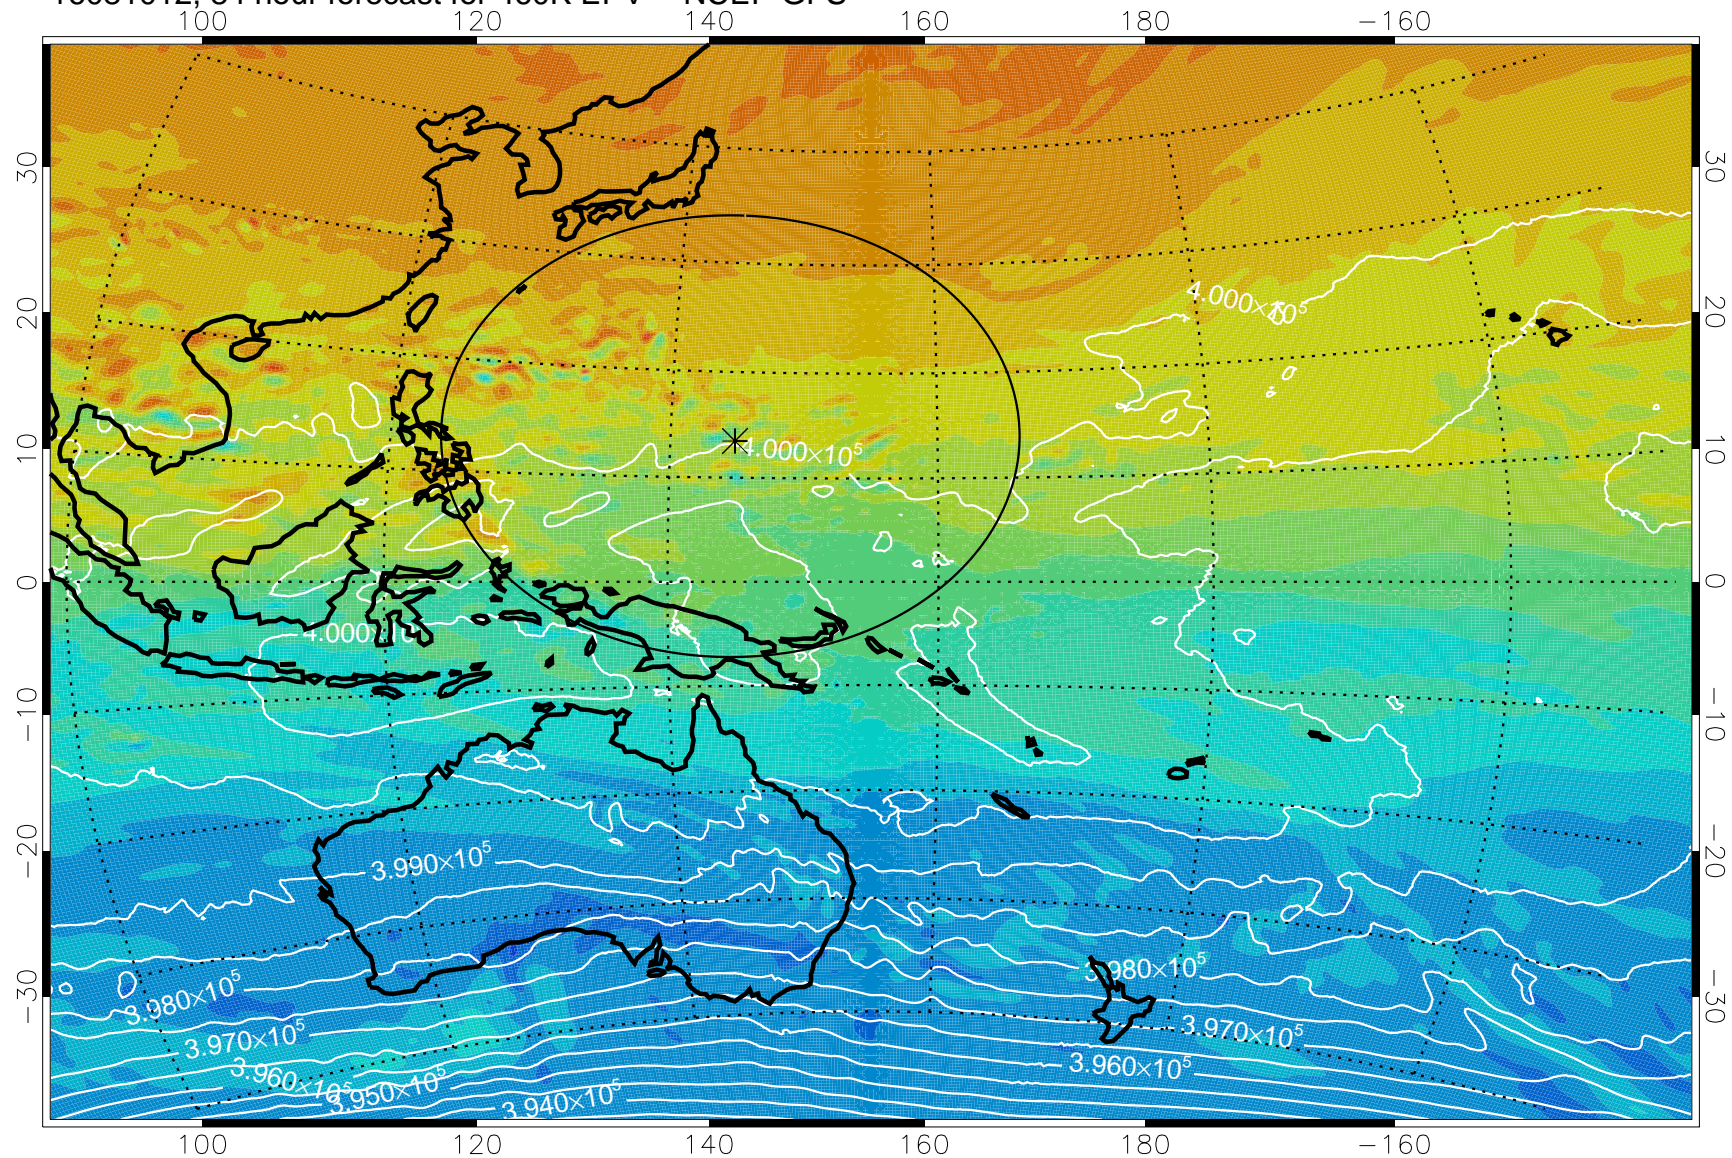

16080918, 66 hour forecast for 460K EPV -- NCEP GFS

460K Montgomery Streamfunction, white

Range ring of 2304 km

16081000, 72 hour forecast for 460K EPV -- NCEP GFS

460K Montgomery Streamfunction, white

Range ring of 2304 km

16081006, 78 hour forecast for 460K EPV -- NCEP GFS

460K Montgomery Streamfunction, white

Range ring of 2304 km

16081012, 84 hour forecast for 460K EPV -- NCEP GFS

460K Montgomery Streamfunction, white

Range ring of 2304 km

16081018, 90 hour forecast for 460K EPV -- NCEP GFS

460K Montgomery Streamfunction, white

Range ring of 2304 km

16081100, 96 hour forecast for 460K EPV -- NCEP GFS

460K Montgomery Streamfunction, white

Range ring of 2304 km

16081106, 102 hour forecast for 460K EPV -- NCEP GFS

460K Montgomery Streamfunction, white

Range ring of 2304 km

16081112, 108 hour forecast for 460K EPV -- NCEP GFS

460K Montgomery Streamfunction, white

Range ring of 2304 km