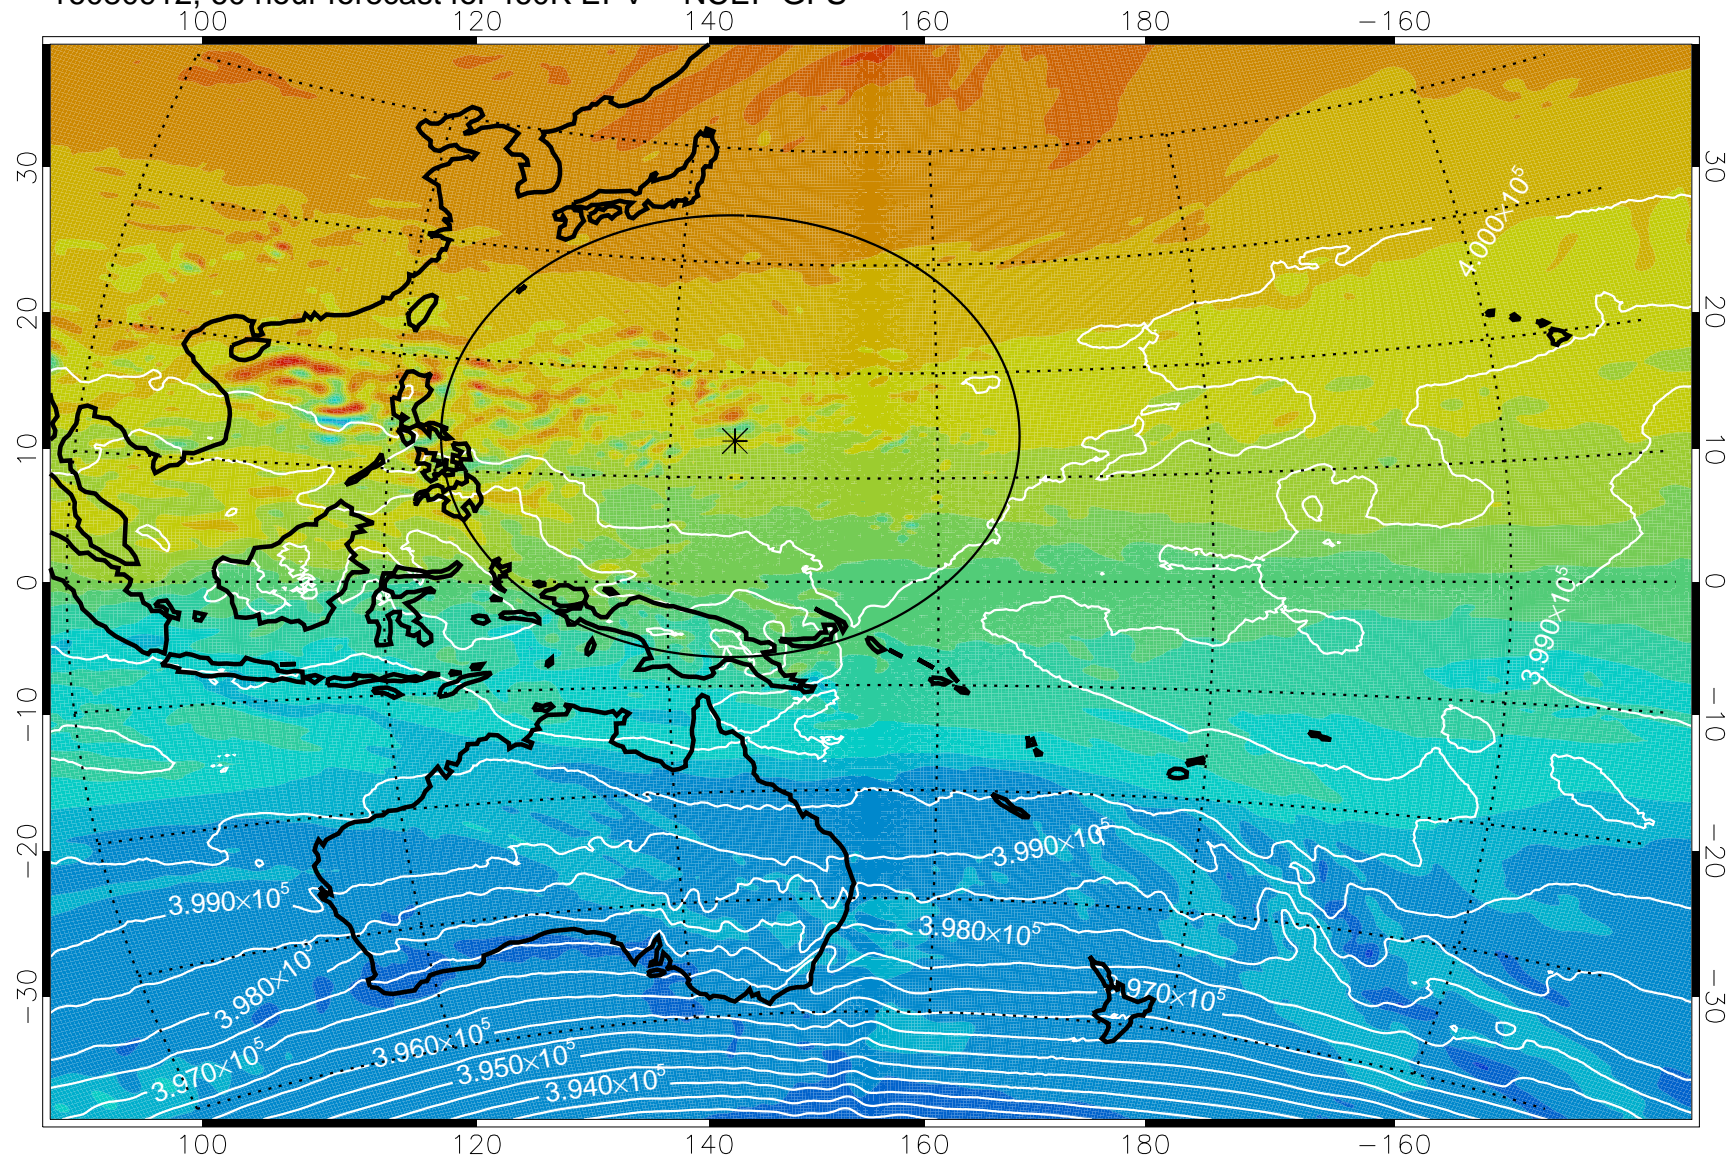

16080818, 42 hour forecast for 460K EPV -- NCEP GFS

460K Montgomery Streamfunction, white

Range ring of 2304 km

16080900, 48 hour forecast for 460K EPV -- NCEP GFS

460K Montgomery Streamfunction, white

Range ring of 2304 km

16080906, 54 hour forecast for 460K EPV -- NCEP GFS

460K Montgomery Streamfunction, white

Range ring of 2304 km

16080912, 60 hour forecast for 460K EPV -- NCEP GFS

460K Montgomery Streamfunction, white

Range ring of 2304 km

16080918, 66 hour forecast for 460K EPV -- NCEP GFS

460K Montgomery Streamfunction, white

Range ring of 2304 km

16081000, 72 hour forecast for 460K EPV -- NCEP GFS

460K Montgomery Streamfunction, white

Range ring of 2304 km

16081006, 78 hour forecast for 460K EPV -- NCEP GFS

460K Montgomery Streamfunction, white

Range ring of 2304 km

16081012, 84 hour forecast for 460K EPV -- NCEP GFS

460K Montgomery Streamfunction, white

Range ring of 2304 km