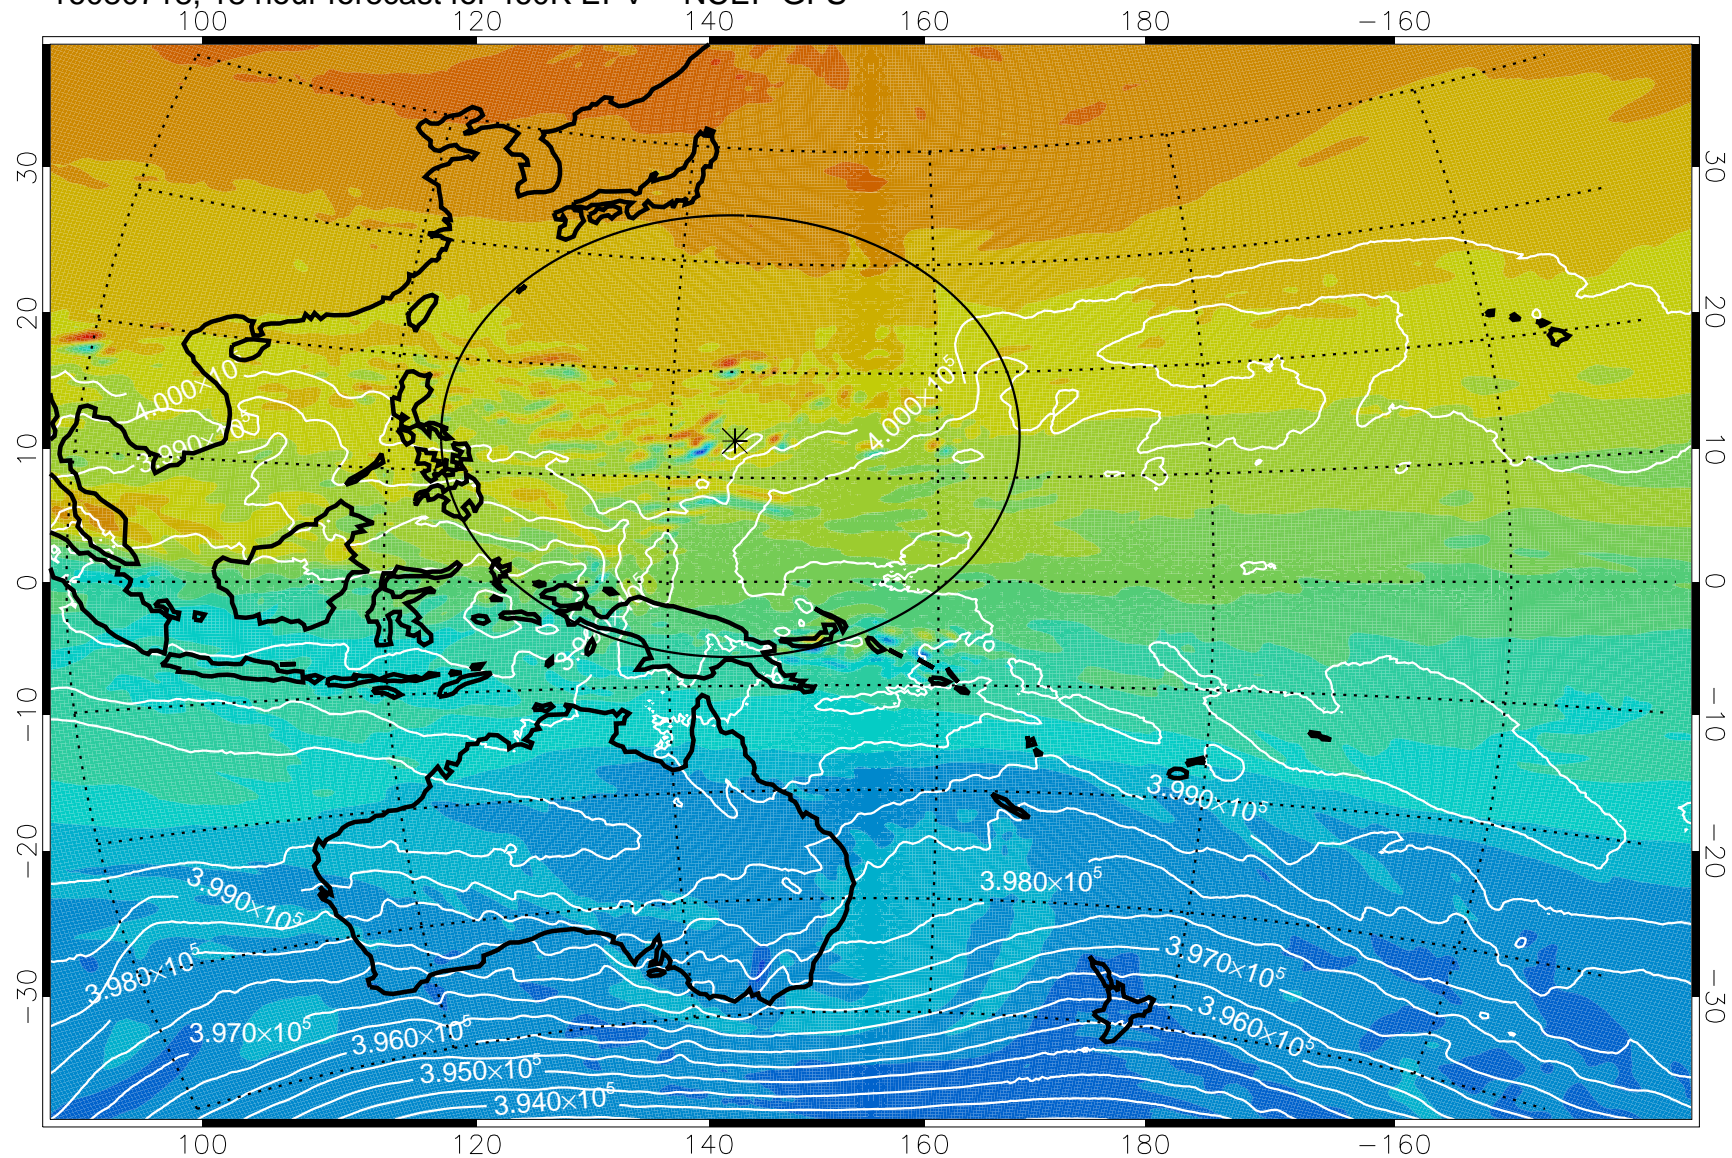

16080706, 6 hour forecast for 460K EPV -- NCEP GFS

460K Montgomery Streamfunction, white

Range ring of 2304 km

16080712, 12 hour forecast for 460K EPV -- NCEP GFS

460K Montgomery Streamfunction, white

Range ring of 2304 km

16080718, 18 hour forecast for 460K EPV -- NCEP GFS

460K Montgomery Streamfunction, white

Range ring of 2304 km

16080800, 24 hour forecast for 460K EPV -- NCEP GFS

460K Montgomery Streamfunction, white

Range ring of 2304 km

16080806, 30 hour forecast for 460K EPV -- NCEP GFS

460K Montgomery Streamfunction, white

Range ring of 2304 km

16080812, 36 hour forecast for 460K EPV -- NCEP GFS

460K Montgomery Streamfunction, white

Range ring of 2304 km

16080818, 42 hour forecast for 460K EPV -- NCEP GFS

460K Montgomery Streamfunction, white

Range ring of 2304 km

16080900, 48 hour forecast for 460K EPV -- NCEP GFS

460K Montgomery Streamfunction, white

Range ring of 2304 km