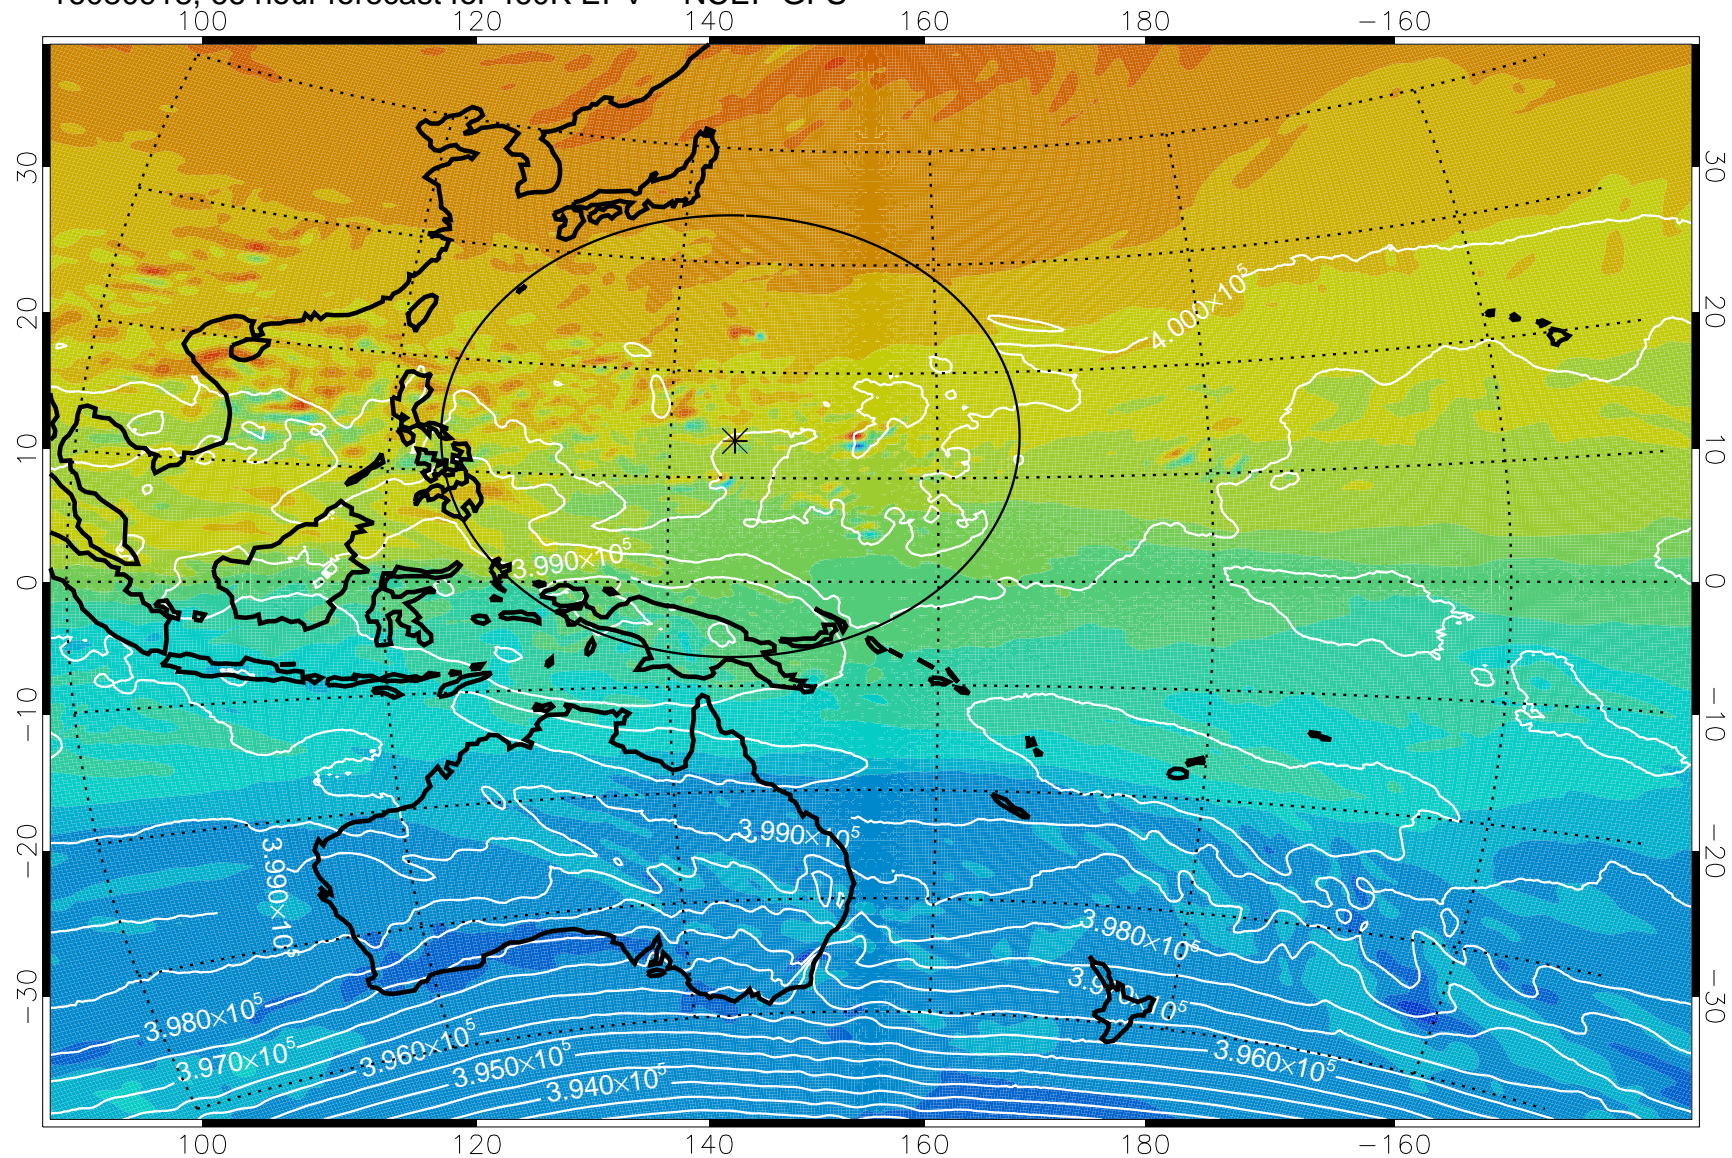

16080818, 42 hour forecast for 460K EPV -- NCEP GFS

460K Montgomery Streamfunction, white

Range ring of 2304 km

16080900, 48 hour forecast for 460K EPV -- NCEP GFS

460K Montgomery Streamfunction, white

Range ring of 2304 km

16080906, 54 hour forecast for 460K EPV -- NCEP GFS

460K Montgomery Streamfunction, white

Range ring of 2304 km

16080912, 60 hour forecast for 460K EPV -- NCEP GFS

460K Montgomery Streamfunction, white

Range ring of 2304 km

16080918, 66 hour forecast for 460K EPV -- NCEP GFS

460K Montgomery Streamfunction, white

Range ring of 2304 km

16081000, 72 hour forecast for 460K EPV -- NCEP GFS

460K Montgomery Streamfunction, white

Range ring of 2304 km

16081006, 78 hour forecast for 460K EPV -- NCEP GFS

460K Montgomery Streamfunction, white

Range ring of 2304 km

16081012, 84 hour forecast for 460K EPV -- NCEP GFS

460K Montgomery Streamfunction, white

Range ring of 2304 km