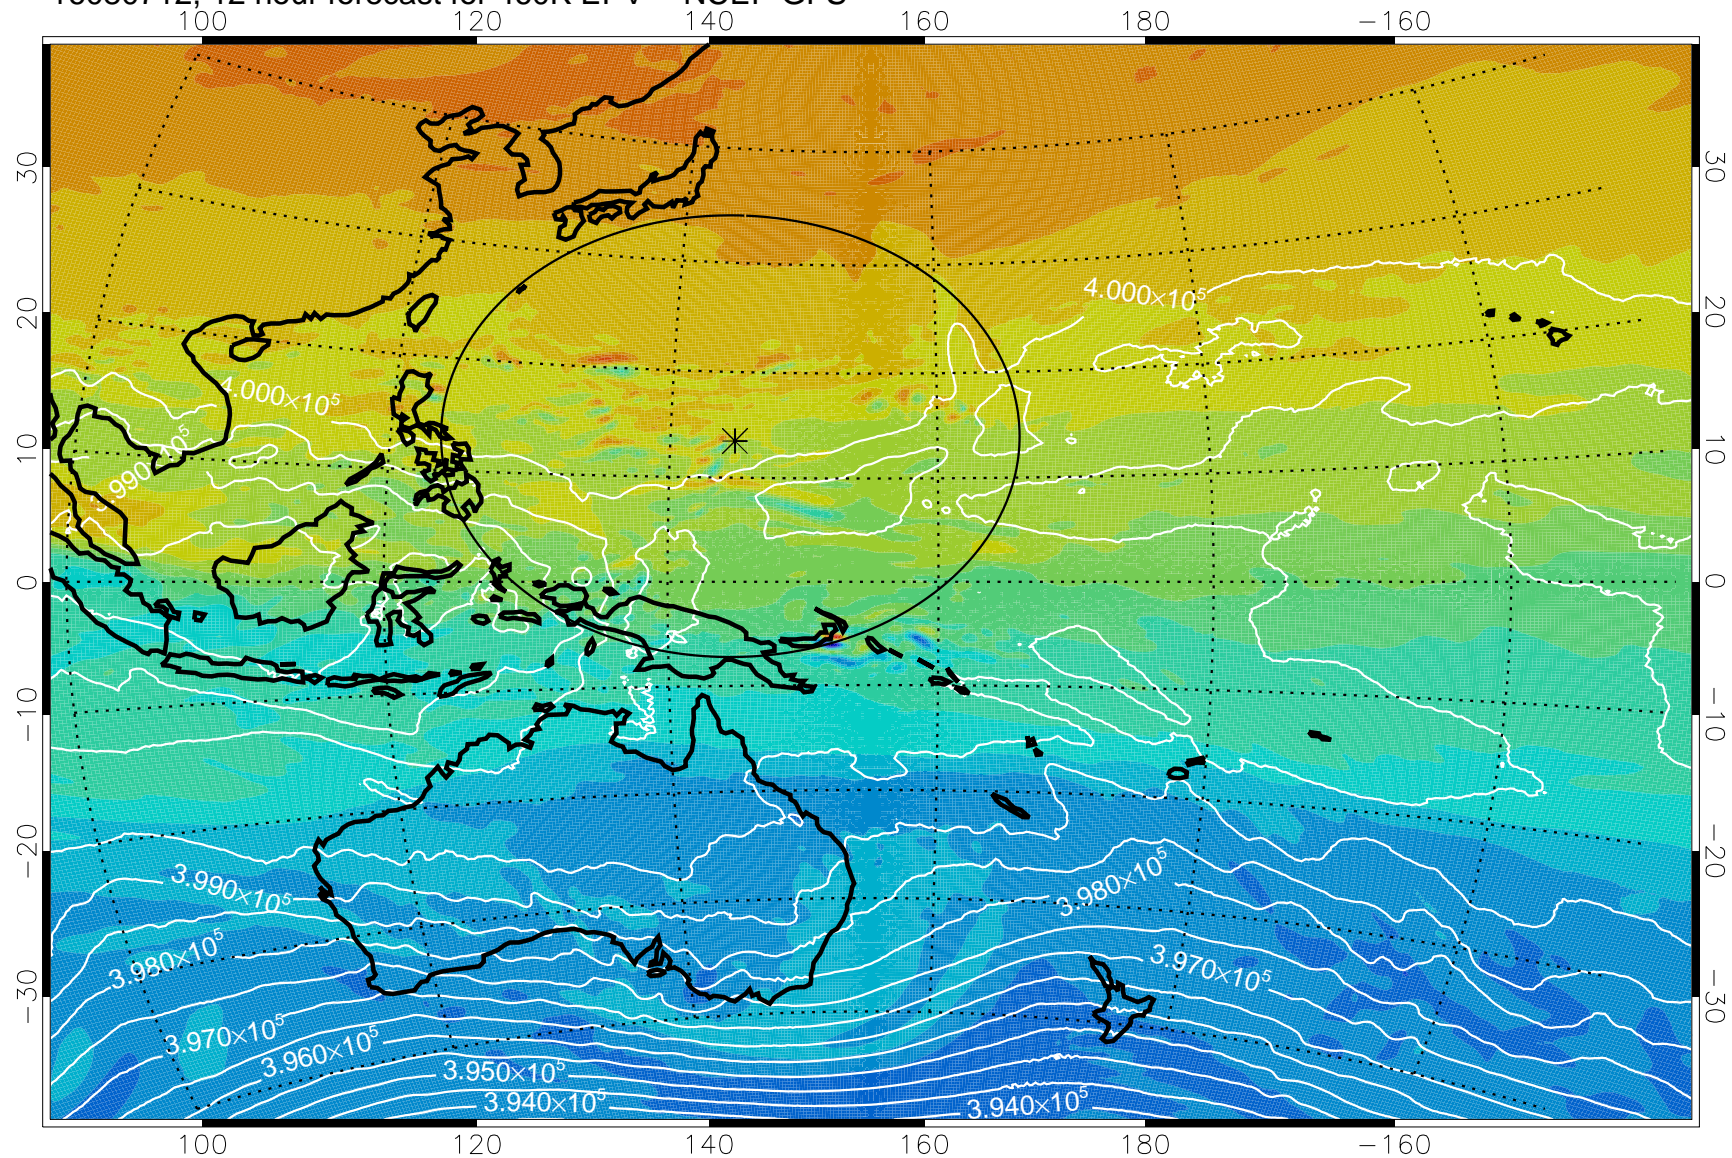

16080706, 6 hour forecast for 460K EPV -- NCEP GFS

460K Montgomery Streamfunction, white

Range ring of 2304 km

16080712, 12 hour forecast for 460K EPV -- NCEP GFS

460K Montgomery Streamfunction, white

Range ring of 2304 km

16080718, 18 hour forecast for 460K EPV -- NCEP GFS

460K Montgomery Streamfunction, white

Range ring of 2304 km

16080800, 24 hour forecast for 460K EPV -- NCEP GFS

460K Montgomery Streamfunction, white

Range ring of 2304 km

16080806, 30 hour forecast for 460K EPV -- NCEP GFS

460K Montgomery Streamfunction, white

Range ring of 2304 km

16080812, 36 hour forecast for 460K EPV -- NCEP GFS

460K Montgomery Streamfunction, white

Range ring of 2304 km

16080818, 42 hour forecast for 460K EPV -- NCEP GFS

460K Montgomery Streamfunction, white

Range ring of 2304 km

16080900, 48 hour forecast for 460K EPV -- NCEP GFS

460K Montgomery Streamfunction, white

Range ring of 2304 km