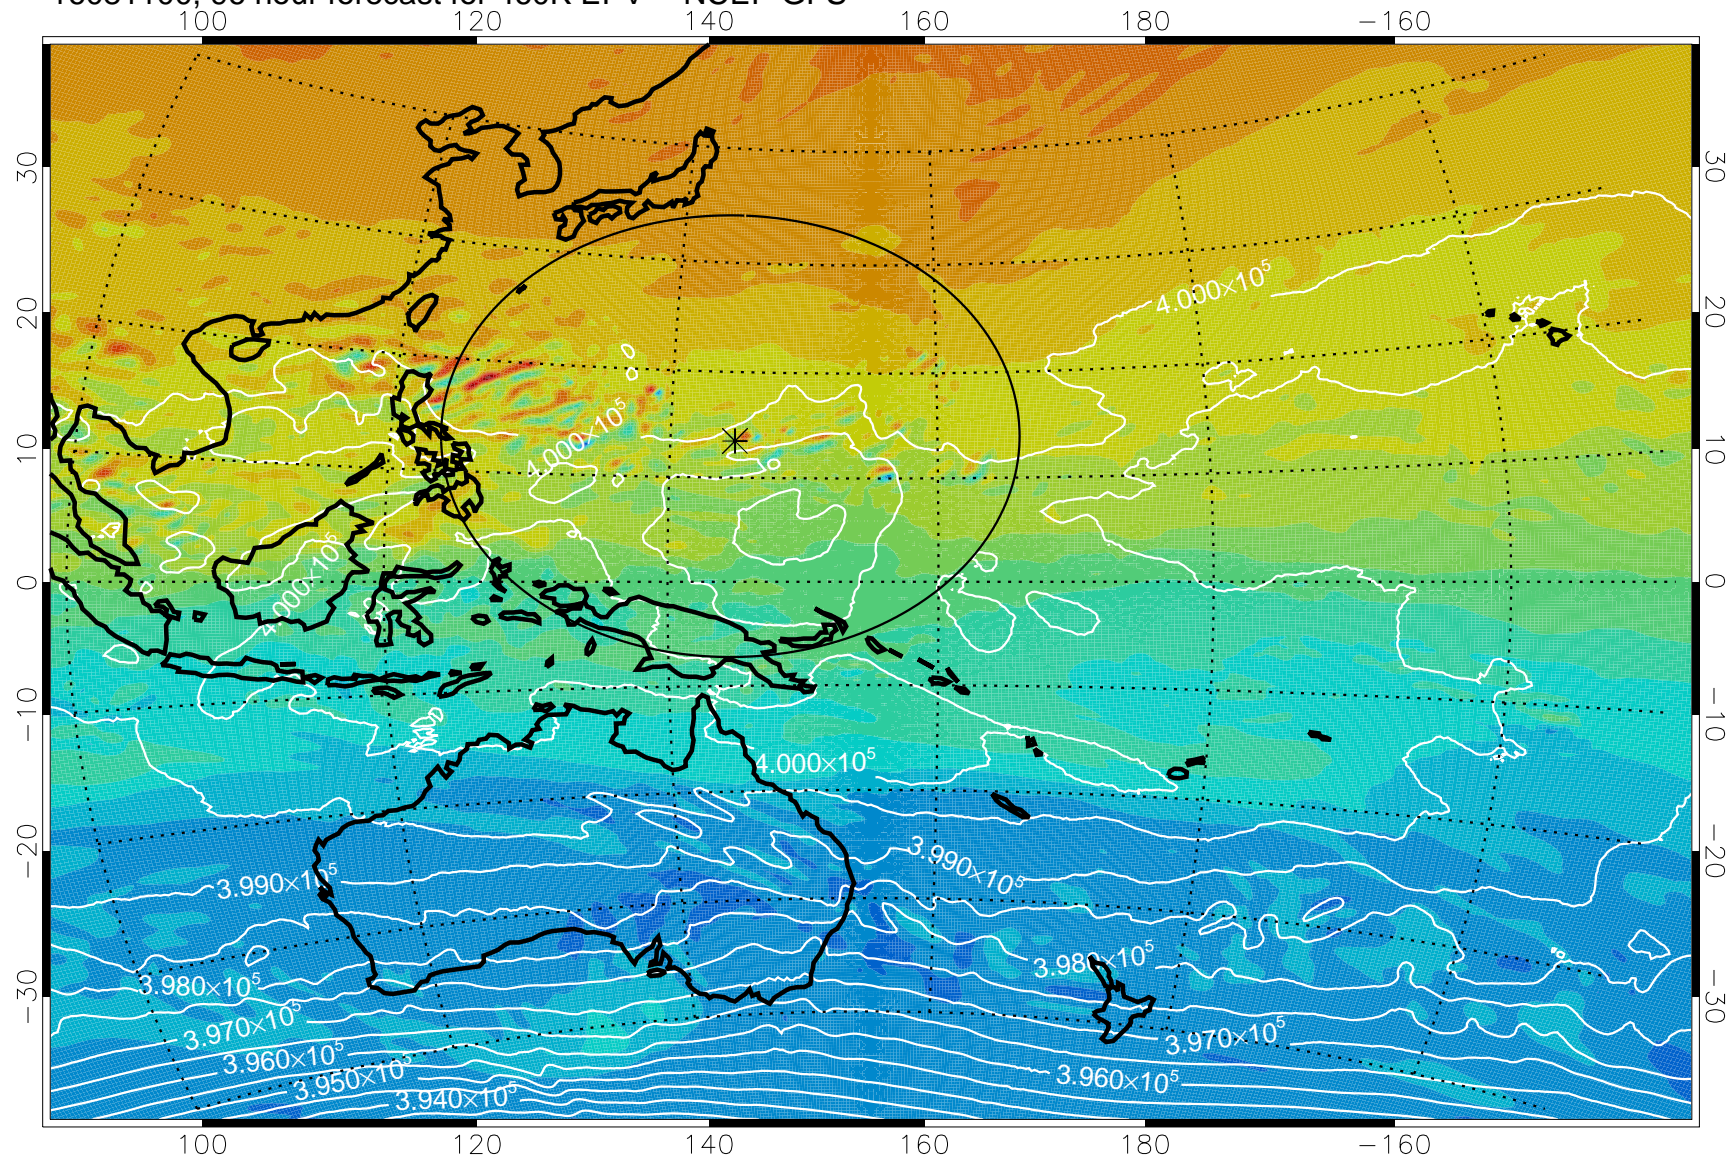

16081006, 78 hour forecast for 460K EPV -- NCEP GFS

460K Montgomery Streamfunction, white

Range ring of 2304 km

16081012, 84 hour forecast for 460K EPV -- NCEP GFS

460K Montgomery Streamfunction, white

Range ring of 2304 km

16081018, 90 hour forecast for 460K EPV -- NCEP GFS

460K Montgomery Streamfunction, white

Range ring of 2304 km

16081100, 96 hour forecast for 460K EPV -- NCEP GFS

460K Montgomery Streamfunction, white

Range ring of 2304 km

16081106, 102 hour forecast for 460K EPV -- NCEP GFS

460K Montgomery Streamfunction, white

Range ring of 2304 km

16081112, 108 hour forecast for 460K EPV -- NCEP GFS

460K Montgomery Streamfunction, white

Range ring of 2304 km

16081118, 114 hour forecast for 460K EPV -- NCEP GFS

460K Montgomery Streamfunction, white

Range ring of 2304 km

16081200, 120 hour forecast for 460K EPV -- NCEP GFS

460K Montgomery Streamfunction, white

Range ring of 2304 km