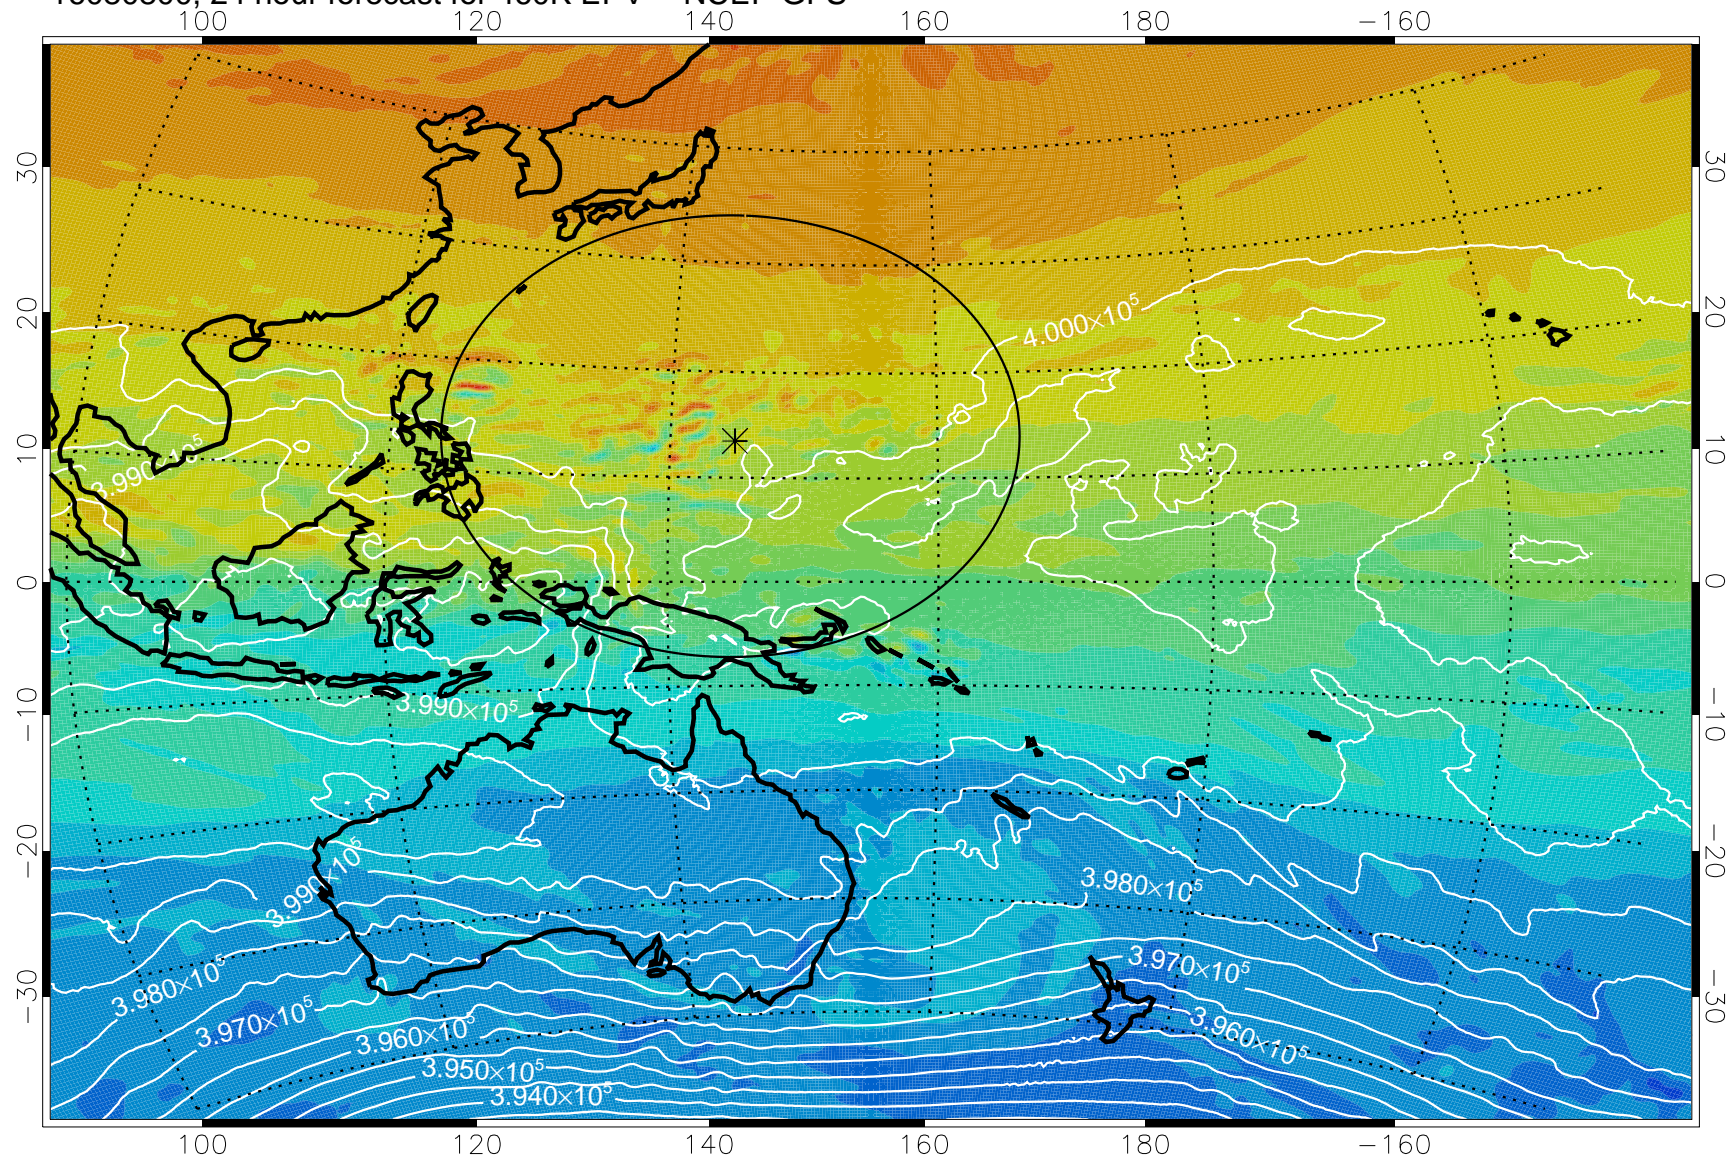

16080718, 18 hour forecast for 460K EPV -- NCEP GFS

460K Montgomery Streamfunction, white

Range ring of 2304 km

16080800, 24 hour forecast for 460K EPV -- NCEP GFS

460K Montgomery Streamfunction, white

Range ring of 2304 km

16080806, 30 hour forecast for 460K EPV -- NCEP GFS

460K Montgomery Streamfunction, white

Range ring of 2304 km

16080812, 36 hour forecast for 460K EPV -- NCEP GFS

460K Montgomery Streamfunction, white

Range ring of 2304 km

16080818, 42 hour forecast for 460K EPV -- NCEP GFS

460K Montgomery Streamfunction, white

Range ring of 2304 km

16080900, 48 hour forecast for 460K EPV -- NCEP GFS

460K Montgomery Streamfunction, white

Range ring of 2304 km

16080918, 66 hour forecast for 460K EPV -- NCEP GFS

460K Montgomery Streamfunction, white

Range ring of 2304 km

16081000, 72 hour forecast for 460K EPV -- NCEP GFS

460K Montgomery Streamfunction, white

Range ring of 2304 km