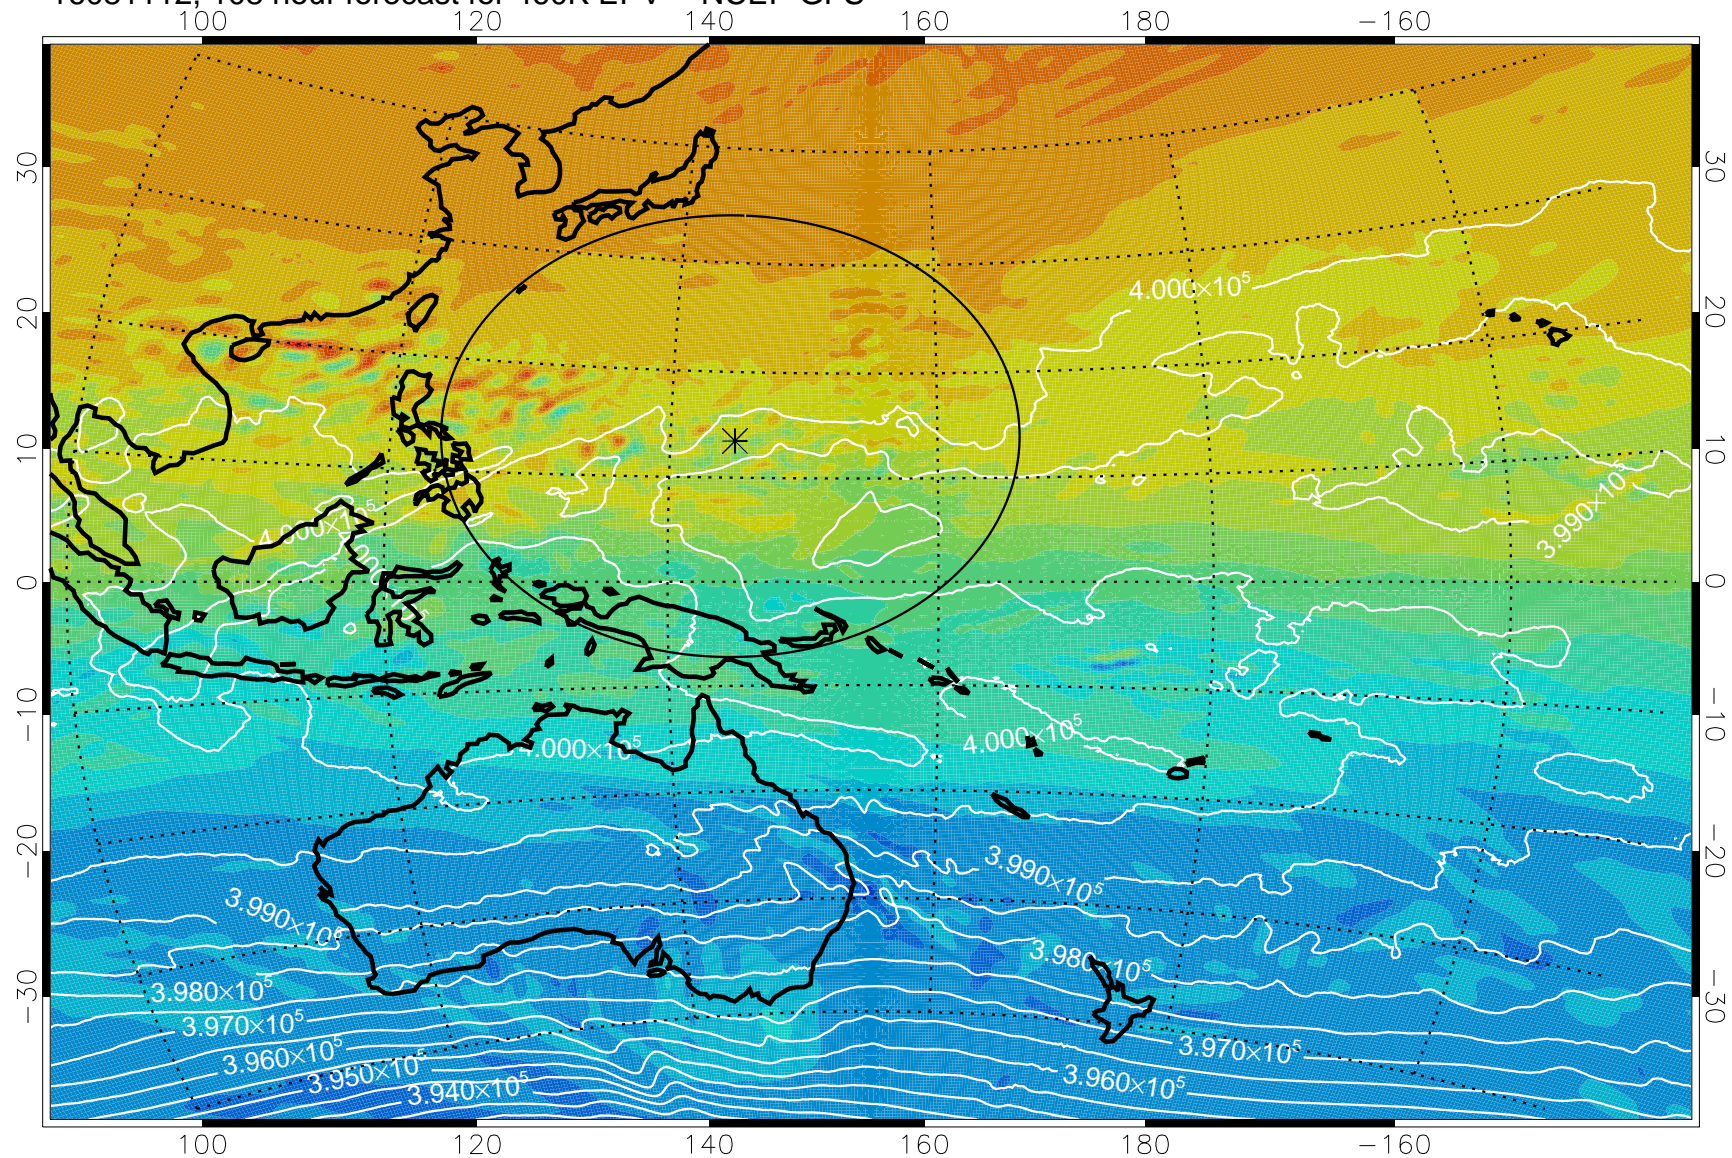

16081006, 78 hour forecast for 460K EPV -- NCEP GFS

460K Montgomery Streamfunction, white

Range ring of 2304 km

16081012, 84 hour forecast for 460K EPV -- NCEP GFS

460K Montgomery Streamfunction, white

Range ring of 2304 km

16081018, 90 hour forecast for 460K EPV -- NCEP GFS

460K Montgomery Streamfunction, white

Range ring of 2304 km

16081100, 96 hour forecast for 460K EPV -- NCEP GFS

460K Montgomery Streamfunction, white

Range ring of 2304 km

16081106, 102 hour forecast for 460K EPV -- NCEP GFS

460K Montgomery Streamfunction, white

Range ring of 2304 km

16081112, 108 hour forecast for 460K EPV -- NCEP GFS

460K Montgomery Streamfunction, white

Range ring of 2304 km

16081118, 114 hour forecast for 460K EPV -- NCEP GFS

460K Montgomery Streamfunction, white

Range ring of 2304 km

16081200, 120 hour forecast for 460K EPV -- NCEP GFS

460K Montgomery Streamfunction, white

Range ring of 2304 km