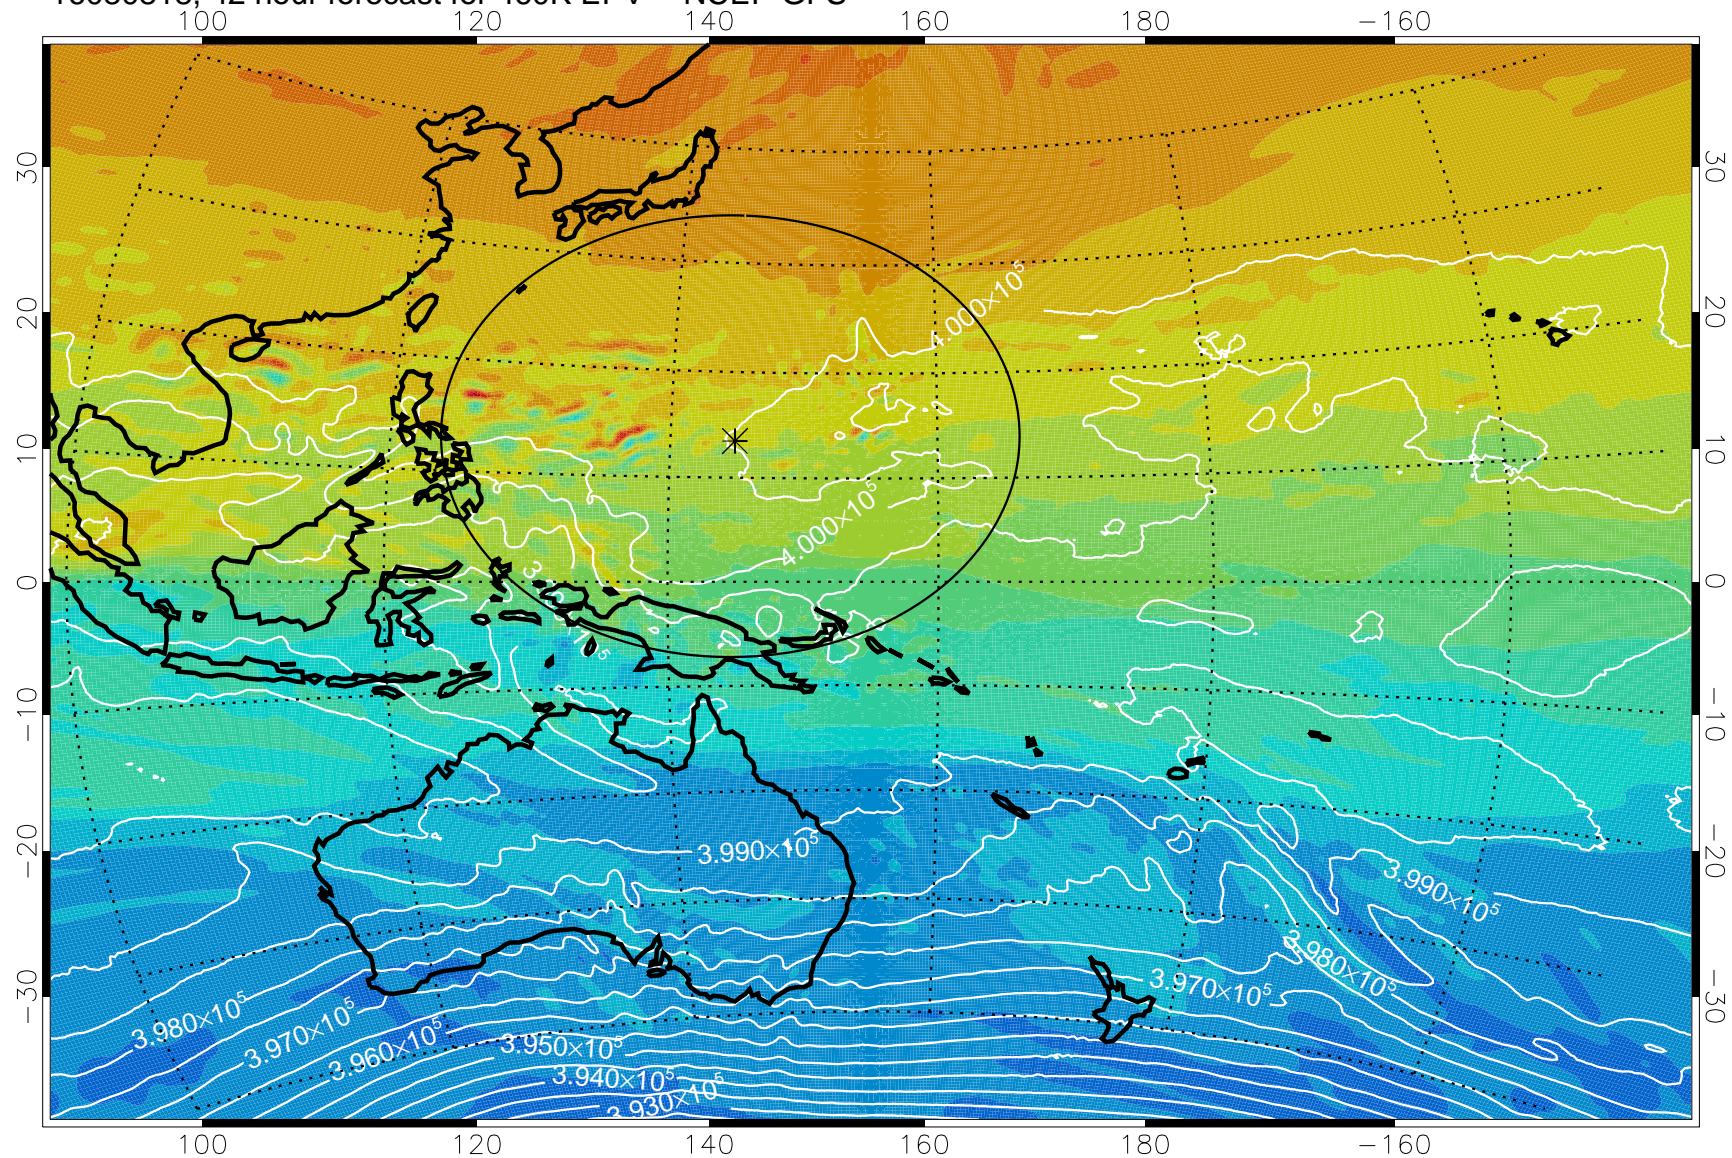

16080806, 30 hour forecast for 460K EPV -- NCEP GFS

460K Montgomery Streamfunction, white

Range ring of 2304 km

16080812, 36 hour forecast for 460K EPV -- NCEP GFS

460K Montgomery Streamfunction, white

Range ring of 2304 km

16080818, 42 hour forecast for 460K EPV -- NCEP GFS

460K Montgomery Streamfunction, white

Range ring of 2304 km

16080900, 48 hour forecast for 460K EPV -- NCEP GFS

460K Montgomery Streamfunction, white

Range ring of 2304 km

16080906, 54 hour forecast for 460K EPV -- NCEP GFS

460K Montgomery Streamfunction, white

Range ring of 2304 km

16080912, 60 hour forecast for 460K EPV -- NCEP GFS

460K Montgomery Streamfunction, white

Range ring of 2304 km

16080918, 66 hour forecast for 460K EPV -- NCEP GFS

460K Montgomery Streamfunction, white

Range ring of 2304 km

16081000, 72 hour forecast for 460K EPV -- NCEP GFS

460K Montgomery Streamfunction, white

Range ring of 2304 km