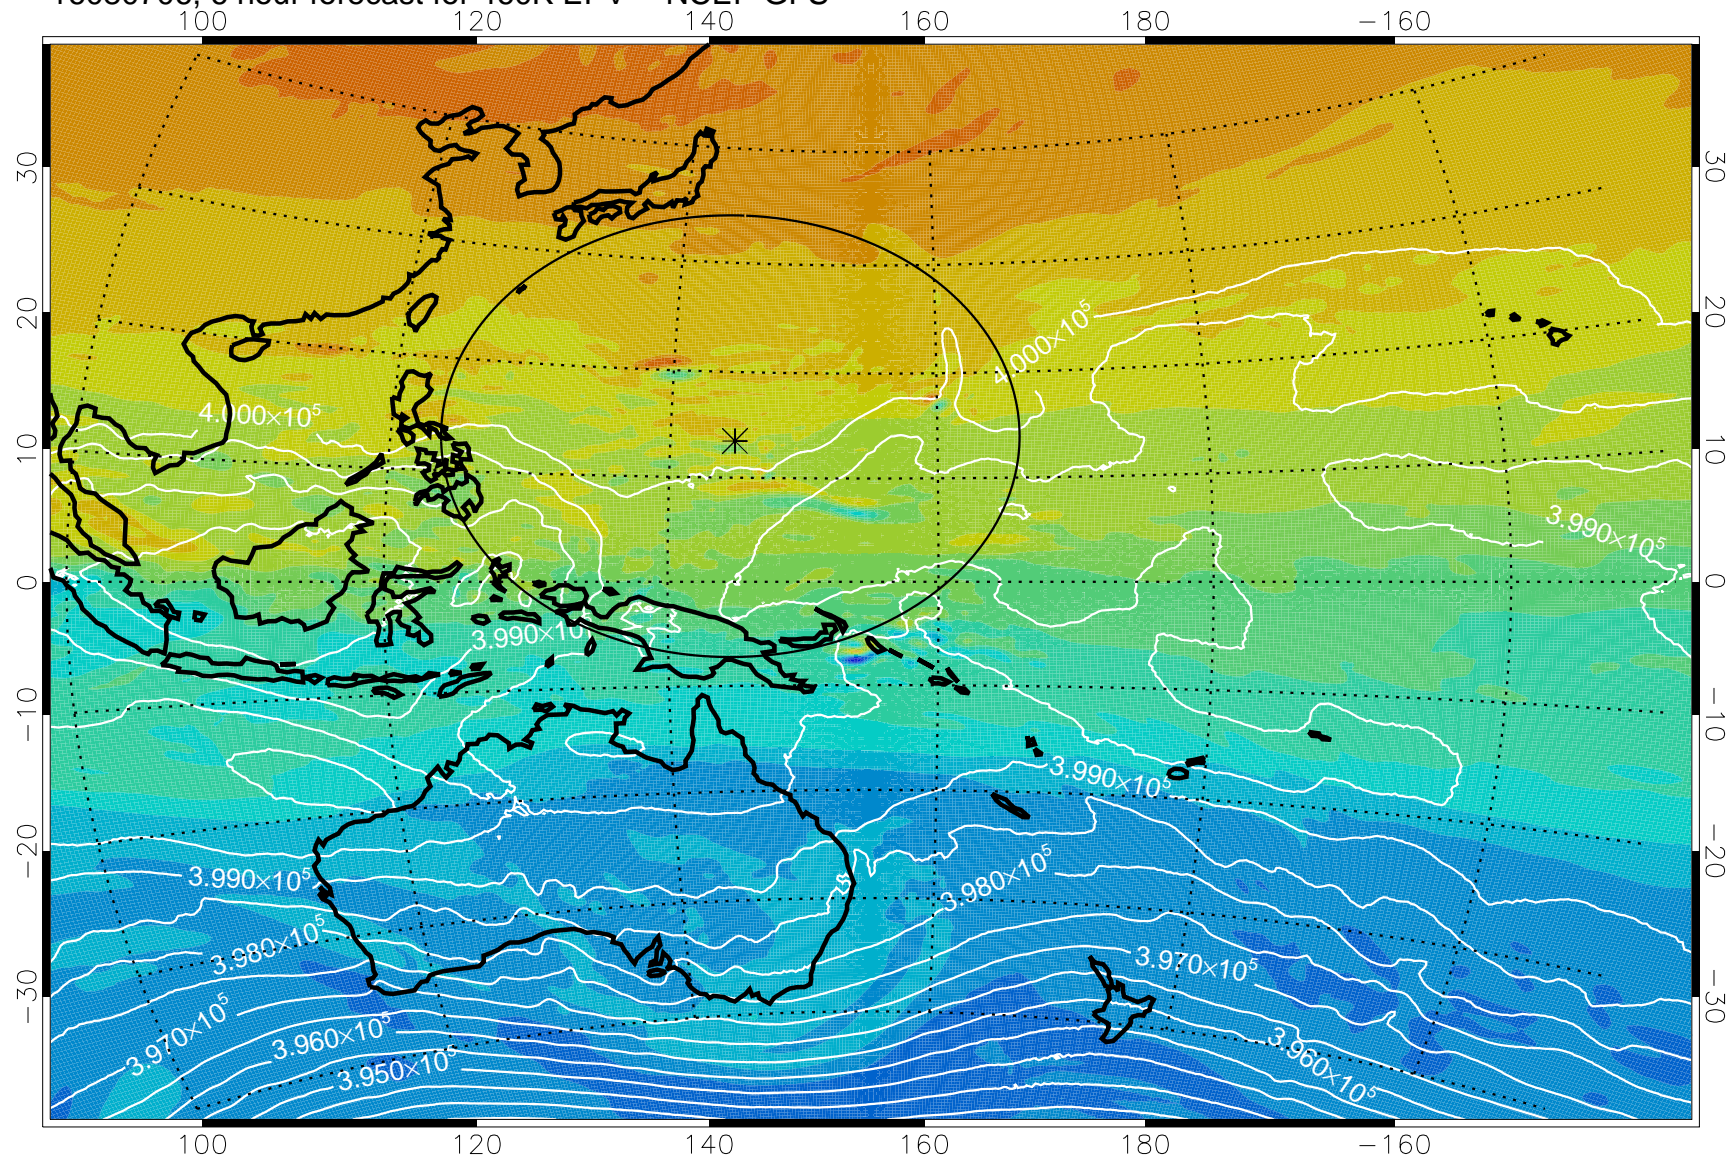

16080706, 6 hour forecast for 460K EPV -- NCEP GFS

460K Montgomery Streamfunction, white

Range ring of 2304 km

16080712, 12 hour forecast for 460K EPV -- NCEP GFS

460K Montgomery Streamfunction, white

Range ring of 2304 km

16080718, 18 hour forecast for 460K EPV -- NCEP GFS

460K Montgomery Streamfunction, white

Range ring of 2304 km

16080800, 24 hour forecast for 460K EPV -- NCEP GFS

460K Montgomery Streamfunction, white

Range ring of 2304 km

16080806, 30 hour forecast for 460K EPV -- NCEP GFS

460K Montgomery Streamfunction, white

Range ring of 2304 km

16080812, 36 hour forecast for 460K EPV -- NCEP GFS

460K Montgomery Streamfunction, white

Range ring of 2304 km

16080818, 42 hour forecast for 460K EPV -- NCEP GFS

460K Montgomery Streamfunction, white

Range ring of 2304 km

16080900, 48 hour forecast for 460K EPV -- NCEP GFS

460K Montgomery Streamfunction, white

Range ring of 2304 km