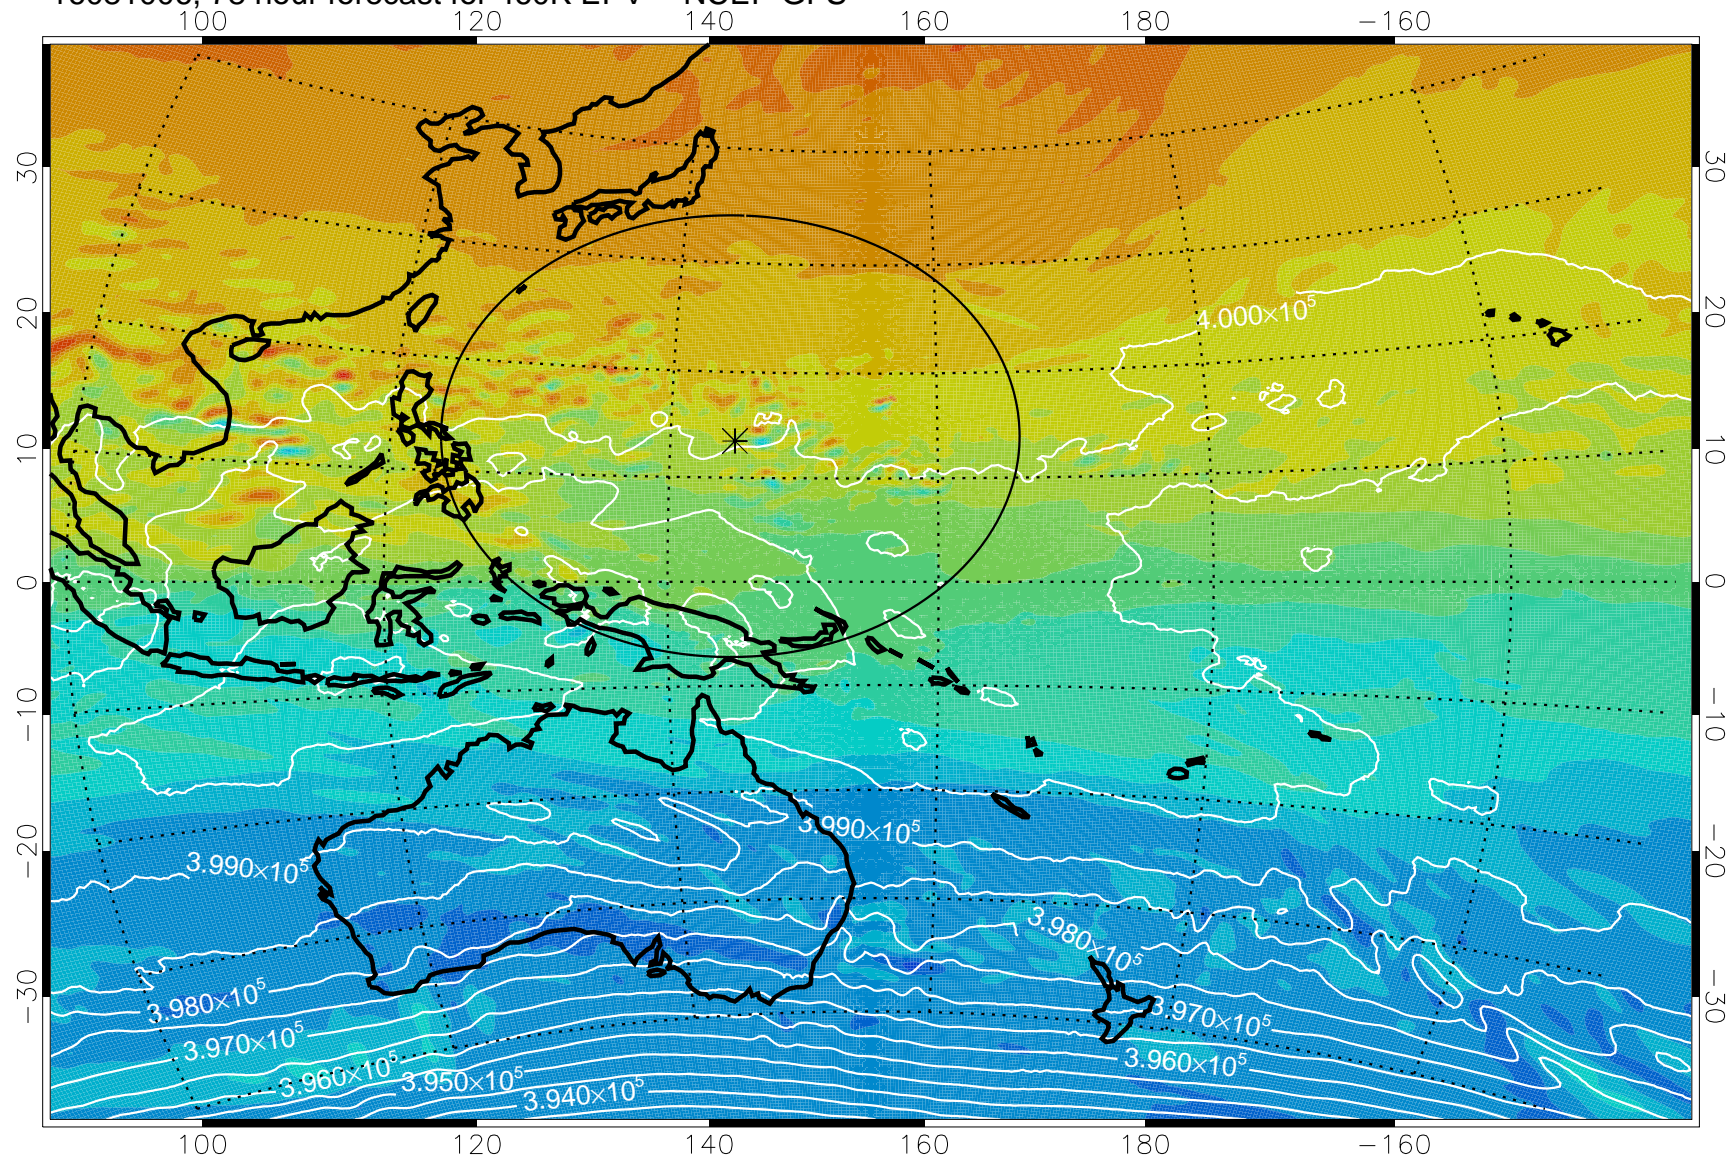

16080906, 54 hour forecast for 460K EPV -- NCEP GFS

460K Montgomery Streamfunction, white

Range ring of 2304 km

16080912, 60 hour forecast for 460K EPV -- NCEP GFS

460K Montgomery Streamfunction, white

Range ring of 2304 km

16080918, 66 hour forecast for 460K EPV -- NCEP GFS

460K Montgomery Streamfunction, white

Range ring of 2304 km

16081000, 72 hour forecast for 460K EPV -- NCEP GFS

460K Montgomery Streamfunction, white

Range ring of 2304 km

16081006, 78 hour forecast for 460K EPV -- NCEP GFS

460K Montgomery Streamfunction, white

Range ring of 2304 km

16081012, 84 hour forecast for 460K EPV -- NCEP GFS

460K Montgomery Streamfunction, white

Range ring of 2304 km

16081018, 90 hour forecast for 460K EPV -- NCEP GFS

460K Montgomery Streamfunction, white

Range ring of 2304 km

16081100, 96 hour forecast for 460K EPV -- NCEP GFS

460K Montgomery Streamfunction, white

Range ring of 2304 km