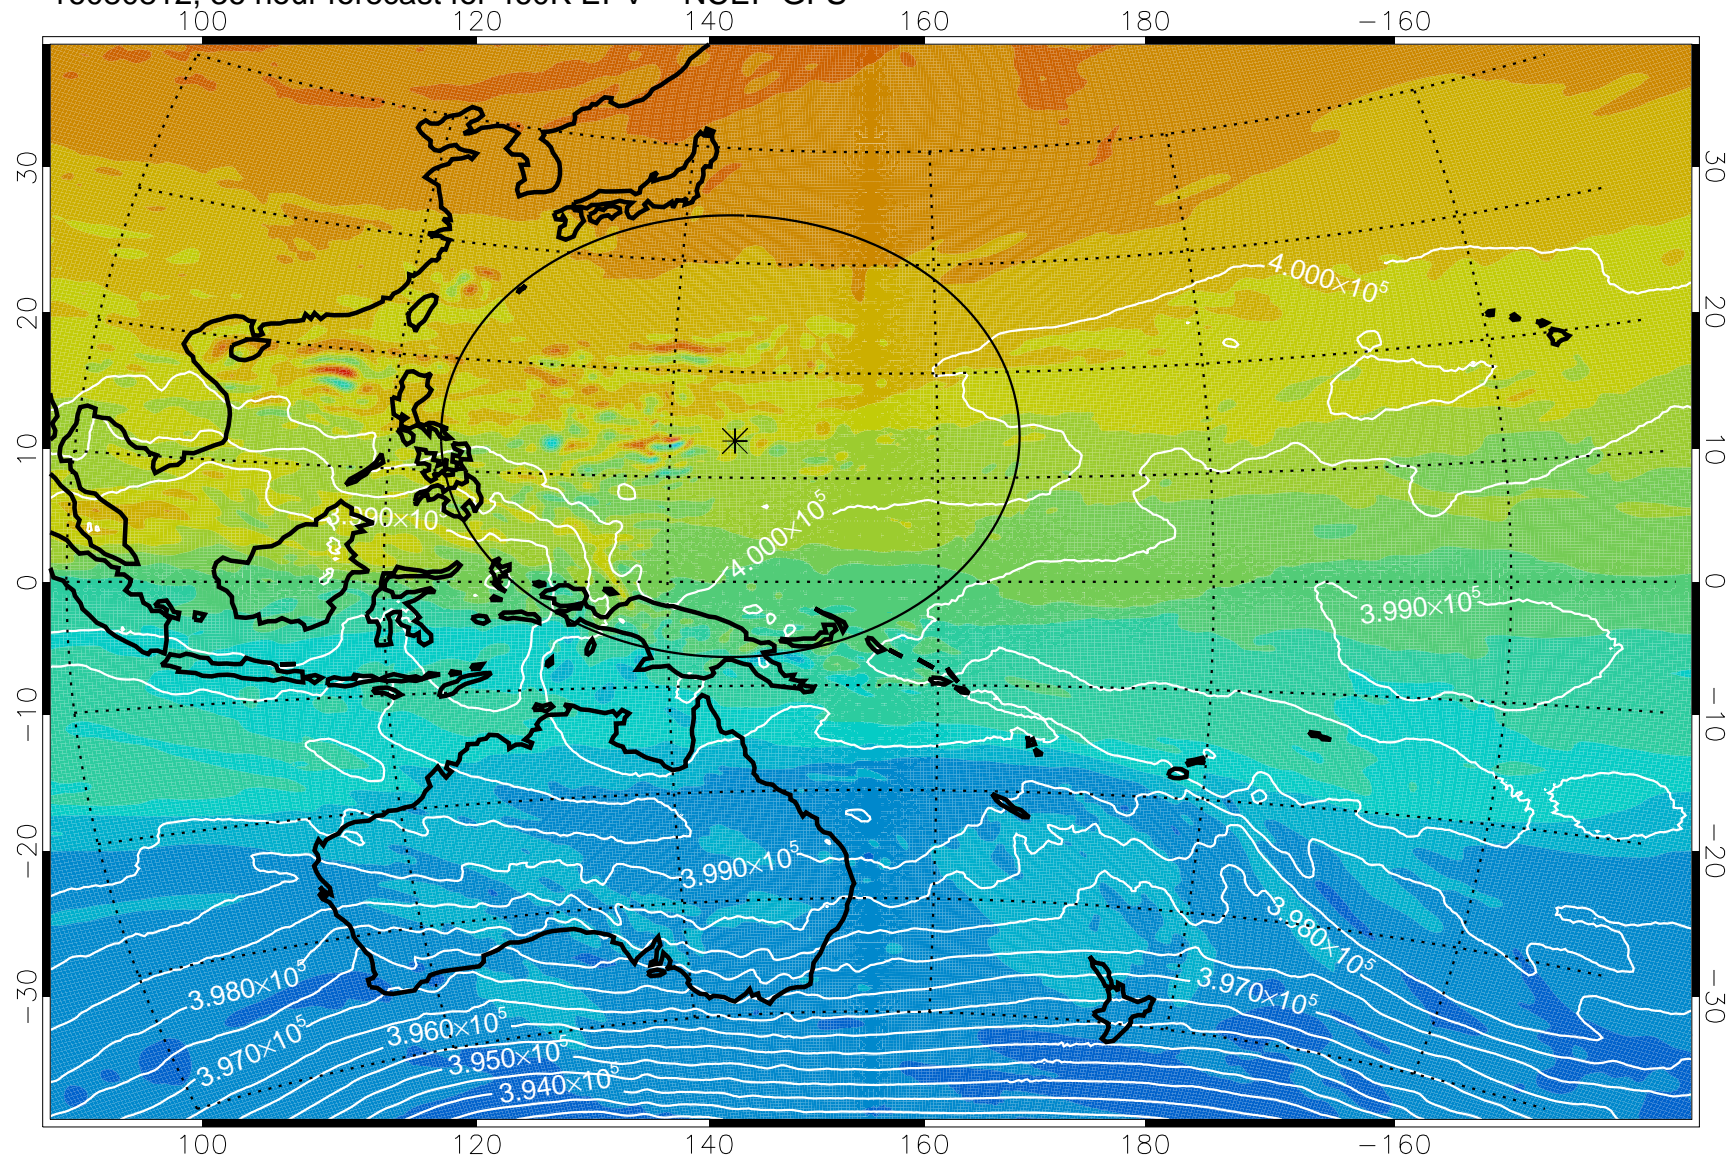

16080806, 30 hour forecast for 460K EPV -- NCEP GFS

460K Montgomery Streamfunction, white

Range ring of 2304 km

16080812, 36 hour forecast for 460K EPV -- NCEP GFS

460K Montgomery Streamfunction, white

Range ring of 2304 km

16080818, 42 hour forecast for 460K EPV -- NCEP GFS

460K Montgomery Streamfunction, white

Range ring of 2304 km

16080900, 48 hour forecast for 460K EPV -- NCEP GFS

460K Montgomery Streamfunction, white

Range ring of 2304 km

16080906, 54 hour forecast for 460K EPV -- NCEP GFS

460K Montgomery Streamfunction, white

Range ring of 2304 km

16080912, 60 hour forecast for 460K EPV -- NCEP GFS

460K Montgomery Streamfunction, white

Range ring of 2304 km

16080918, 66 hour forecast for 460K EPV -- NCEP GFS

460K Montgomery Streamfunction, white

Range ring of 2304 km

16081000, 72 hour forecast for 460K EPV -- NCEP GFS

460K Montgomery Streamfunction, white

Range ring of 2304 km