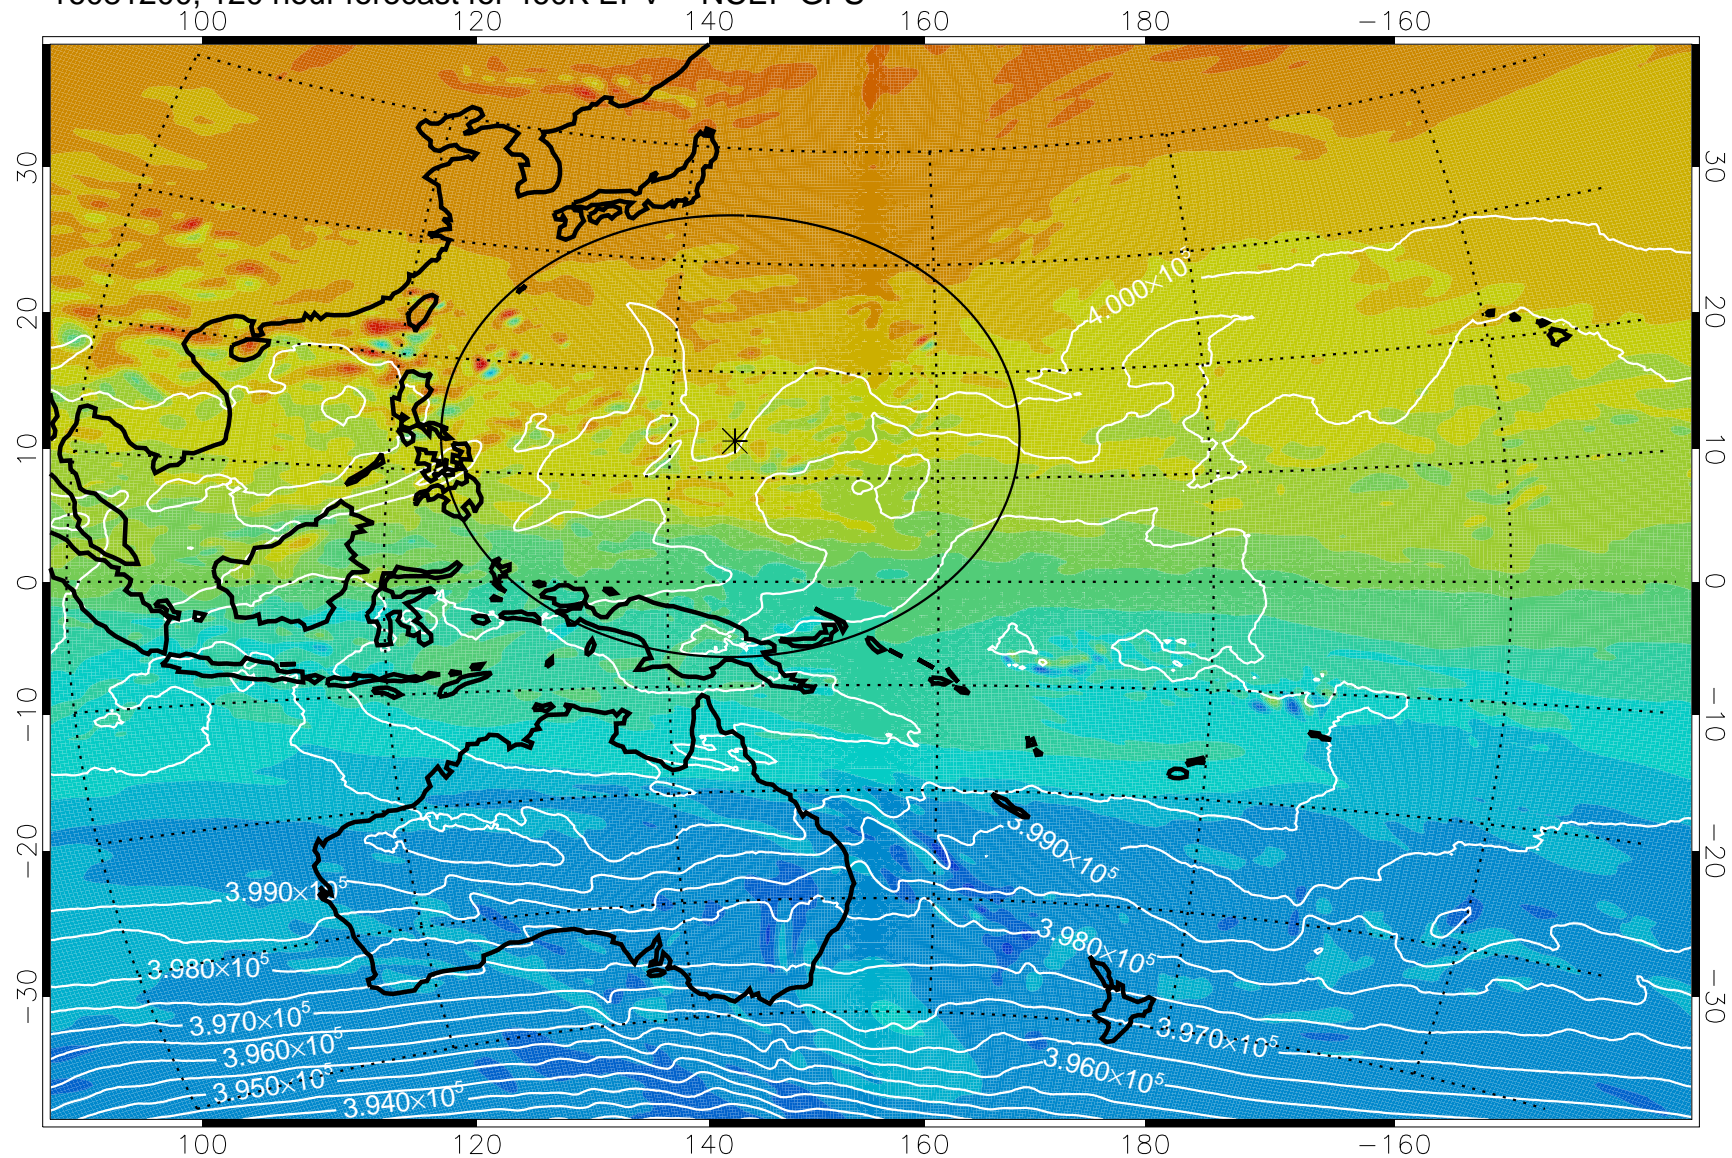

16081018, 90 hour forecast for 460K EPV -- NCEP GFS

460K Montgomery Streamfunction, white

Range ring of 2304 km

16081100, 96 hour forecast for 460K EPV -- NCEP GFS

460K Montgomery Streamfunction, white

Range ring of 2304 km

16081106, 102 hour forecast for 460K EPV -- NCEP GFS

460K Montgomery Streamfunction, white

Range ring of 2304 km

16081112, 108 hour forecast for 460K EPV -- NCEP GFS

460K Montgomery Streamfunction, white

Range ring of 2304 km

16081118, 114 hour forecast for 460K EPV -- NCEP GFS

460K Montgomery Streamfunction, white

Range ring of 2304 km

16081200, 120 hour forecast for 460K EPV -- NCEP GFS

460K Montgomery Streamfunction, white

Range ring of 2304 km