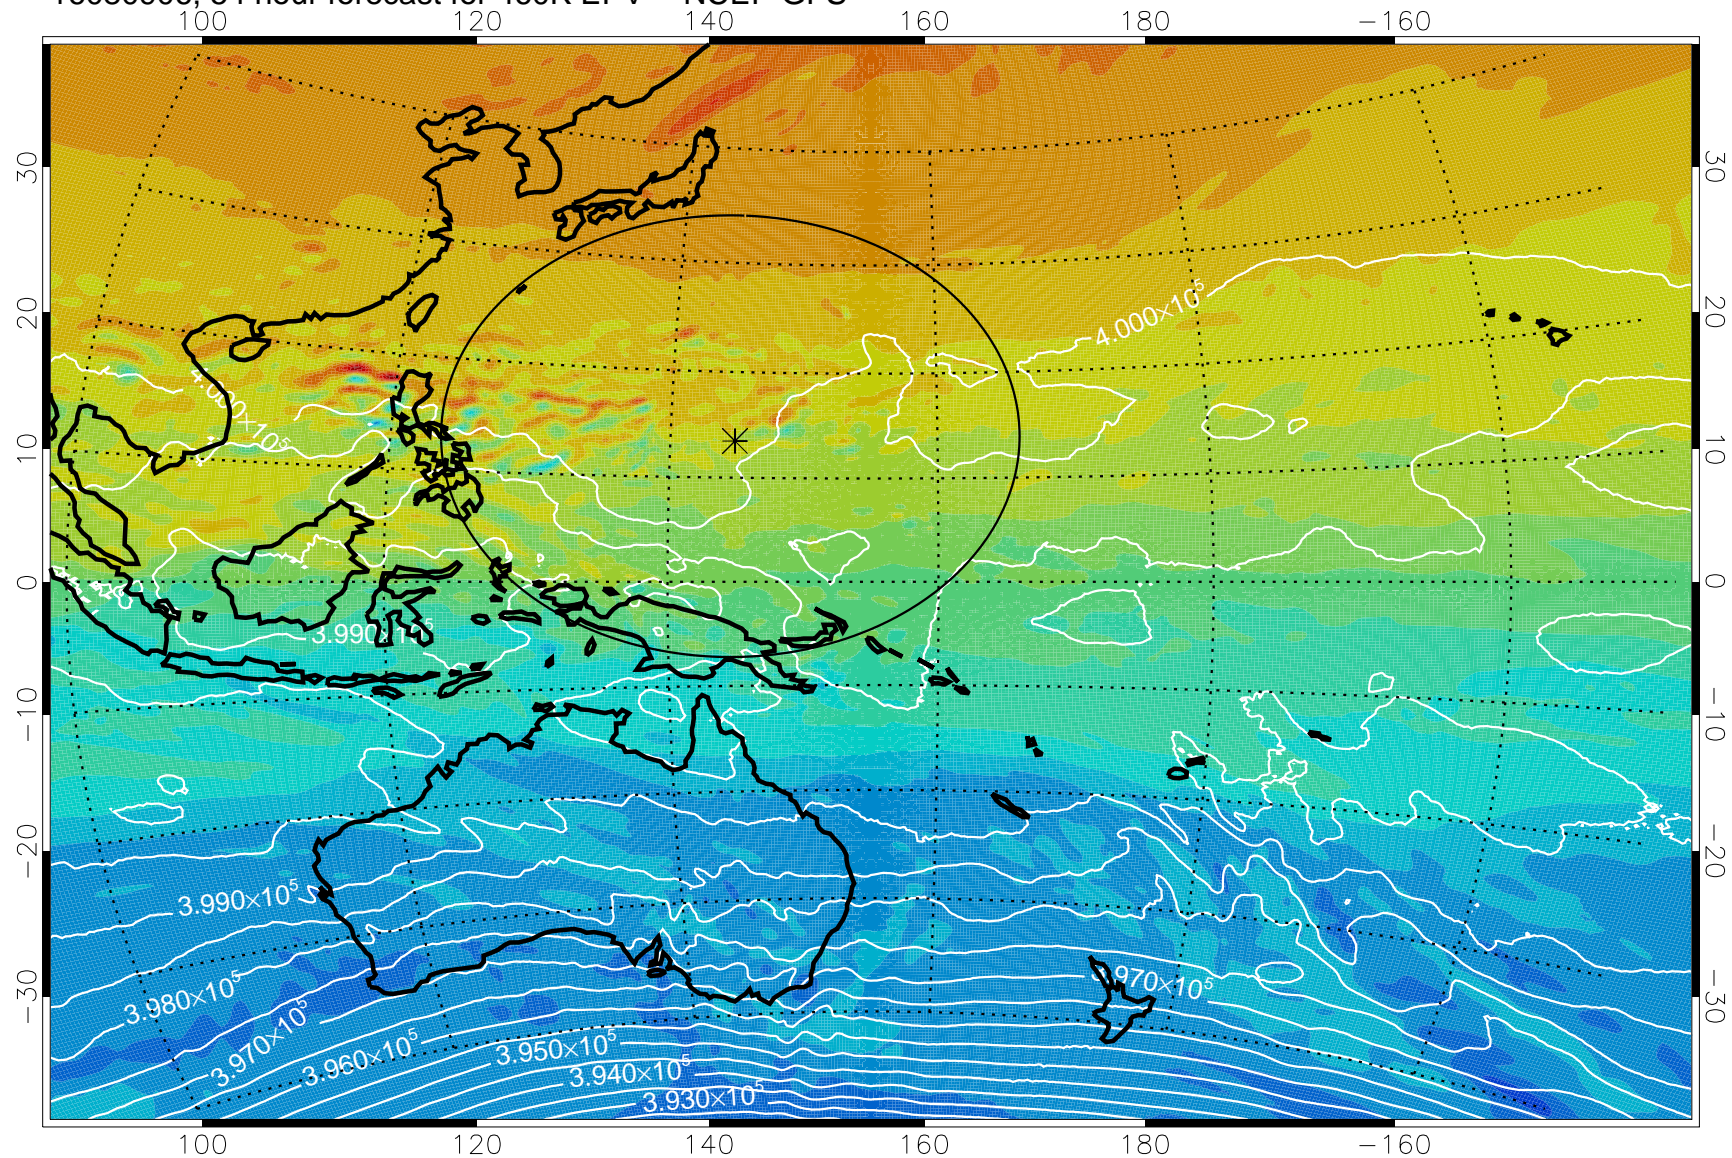

16080806, 30 hour forecast for 460K EPV -- NCEP GFS

460K Montgomery Streamfunction, white

Range ring of 2304 km

16080812, 36 hour forecast for 460K EPV -- NCEP GFS

460K Montgomery Streamfunction, white

Range ring of 2304 km

16080818, 42 hour forecast for 460K EPV -- NCEP GFS

460K Montgomery Streamfunction, white

Range ring of 2304 km

16080900, 48 hour forecast for 460K EPV -- NCEP GFS

460K Montgomery Streamfunction, white

Range ring of 2304 km

16080906, 54 hour forecast for 460K EPV -- NCEP GFS

460K Montgomery Streamfunction, white

Range ring of 2304 km

16080912, 60 hour forecast for 460K EPV -- NCEP GFS

460K Montgomery Streamfunction, white

Range ring of 2304 km

16080918, 66 hour forecast for 460K EPV -- NCEP GFS

460K Montgomery Streamfunction, white

Range ring of 2304 km

16081000, 72 hour forecast for 460K EPV -- NCEP GFS

460K Montgomery Streamfunction, white

Range ring of 2304 km