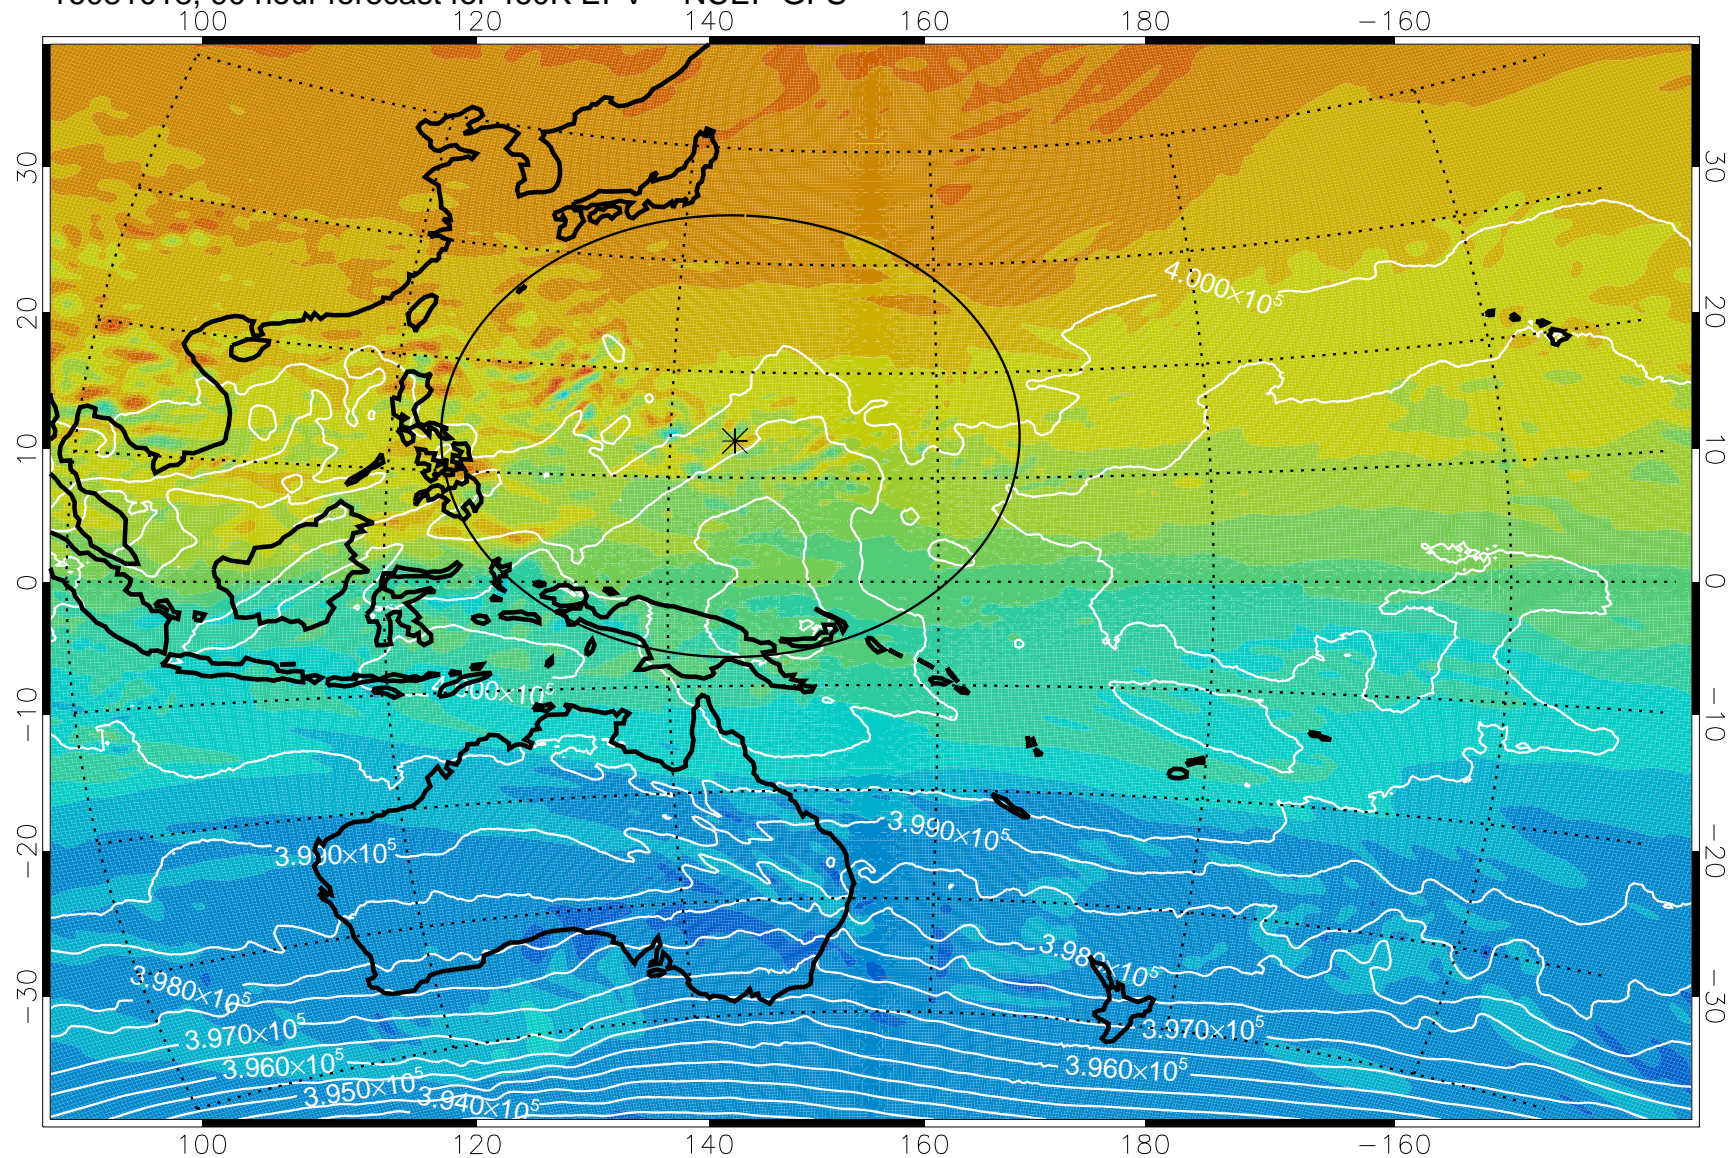

16080918, 66 hour forecast for 460K EPV -- NCEP GFS

460K Montgomery Streamfunction, white

Range ring of 2304 km

16081000, 72 hour forecast for 460K EPV -- NCEP GFS

460K Montgomery Streamfunction, white

Range ring of 2304 km

16081006, 78 hour forecast for 460K EPV -- NCEP GFS

460K Montgomery Streamfunction, white

Range ring of 2304 km

16081012, 84 hour forecast for 460K EPV -- NCEP GFS

460K Montgomery Streamfunction, white

Range ring of 2304 km

16081018, 90 hour forecast for 460K EPV -- NCEP GFS

460K Montgomery Streamfunction, white

Range ring of 2304 km

16081100, 96 hour forecast for 460K EPV -- NCEP GFS

460K Montgomery Streamfunction, white

Range ring of 2304 km

16081106, 102 hour forecast for 460K EPV -- NCEP GFS

460K Montgomery Streamfunction, white

Range ring of 2304 km

16081112, 108 hour forecast for 460K EPV -- NCEP GFS

460K Montgomery Streamfunction, white

Range ring of 2304 km