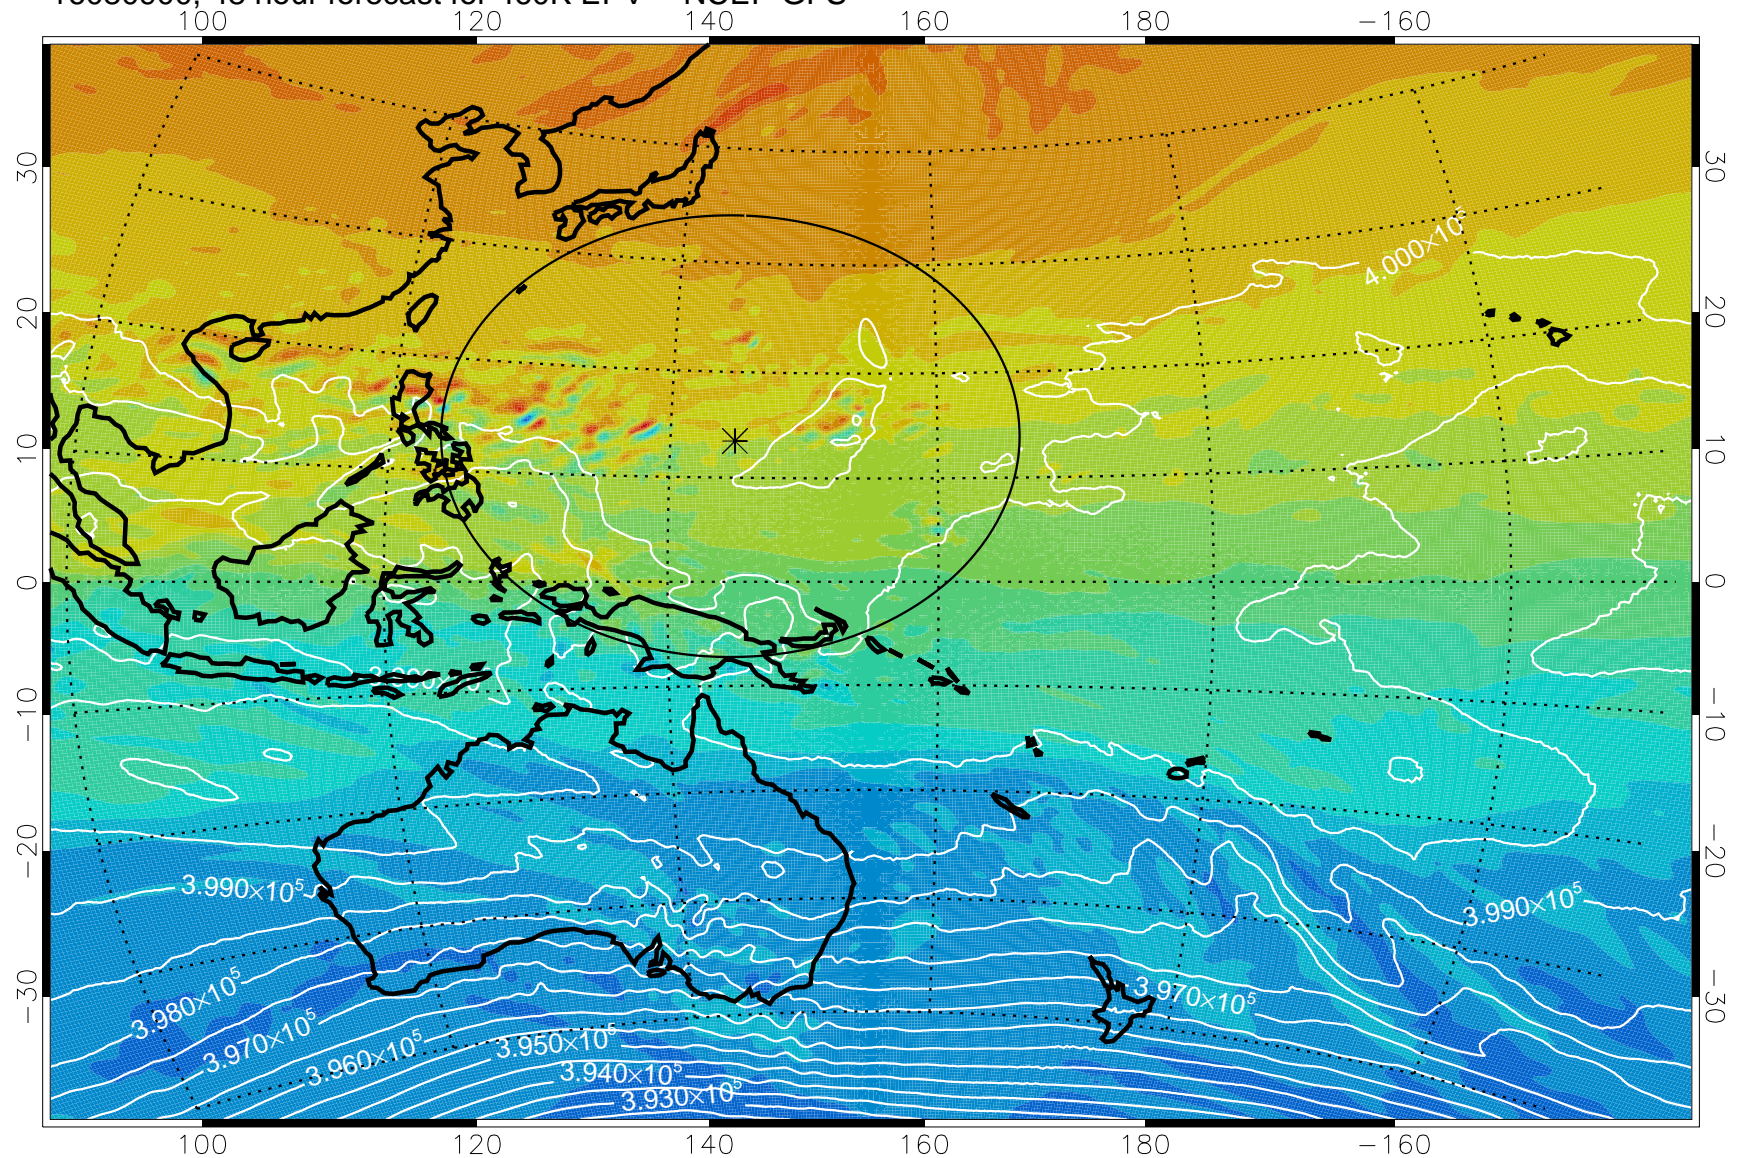

16080818, 42 hour forecast for 460K EPV -- NCEP GFS

460K Montgomery Streamfunction, white

Range ring of 2304 km

16080900, 48 hour forecast for 460K EPV -- NCEP GFS

460K Montgomery Streamfunction, white

Range ring of 2304 km

16080906, 54 hour forecast for 460K EPV -- NCEP GFS

460K Montgomery Streamfunction, white

Range ring of 2304 km

16080912, 60 hour forecast for 460K EPV -- NCEP GFS

460K Montgomery Streamfunction, white

Range ring of 2304 km

16080918, 66 hour forecast for 460K EPV -- NCEP GFS

460K Montgomery Streamfunction, white

Range ring of 2304 km

16081000, 72 hour forecast for 460K EPV -- NCEP GFS

460K Montgomery Streamfunction, white

Range ring of 2304 km

16081006, 78 hour forecast for 460K EPV -- NCEP GFS

460K Montgomery Streamfunction, white

Range ring of 2304 km

16081012, 84 hour forecast for 460K EPV -- NCEP GFS

460K Montgomery Streamfunction, white

Range ring of 2304 km