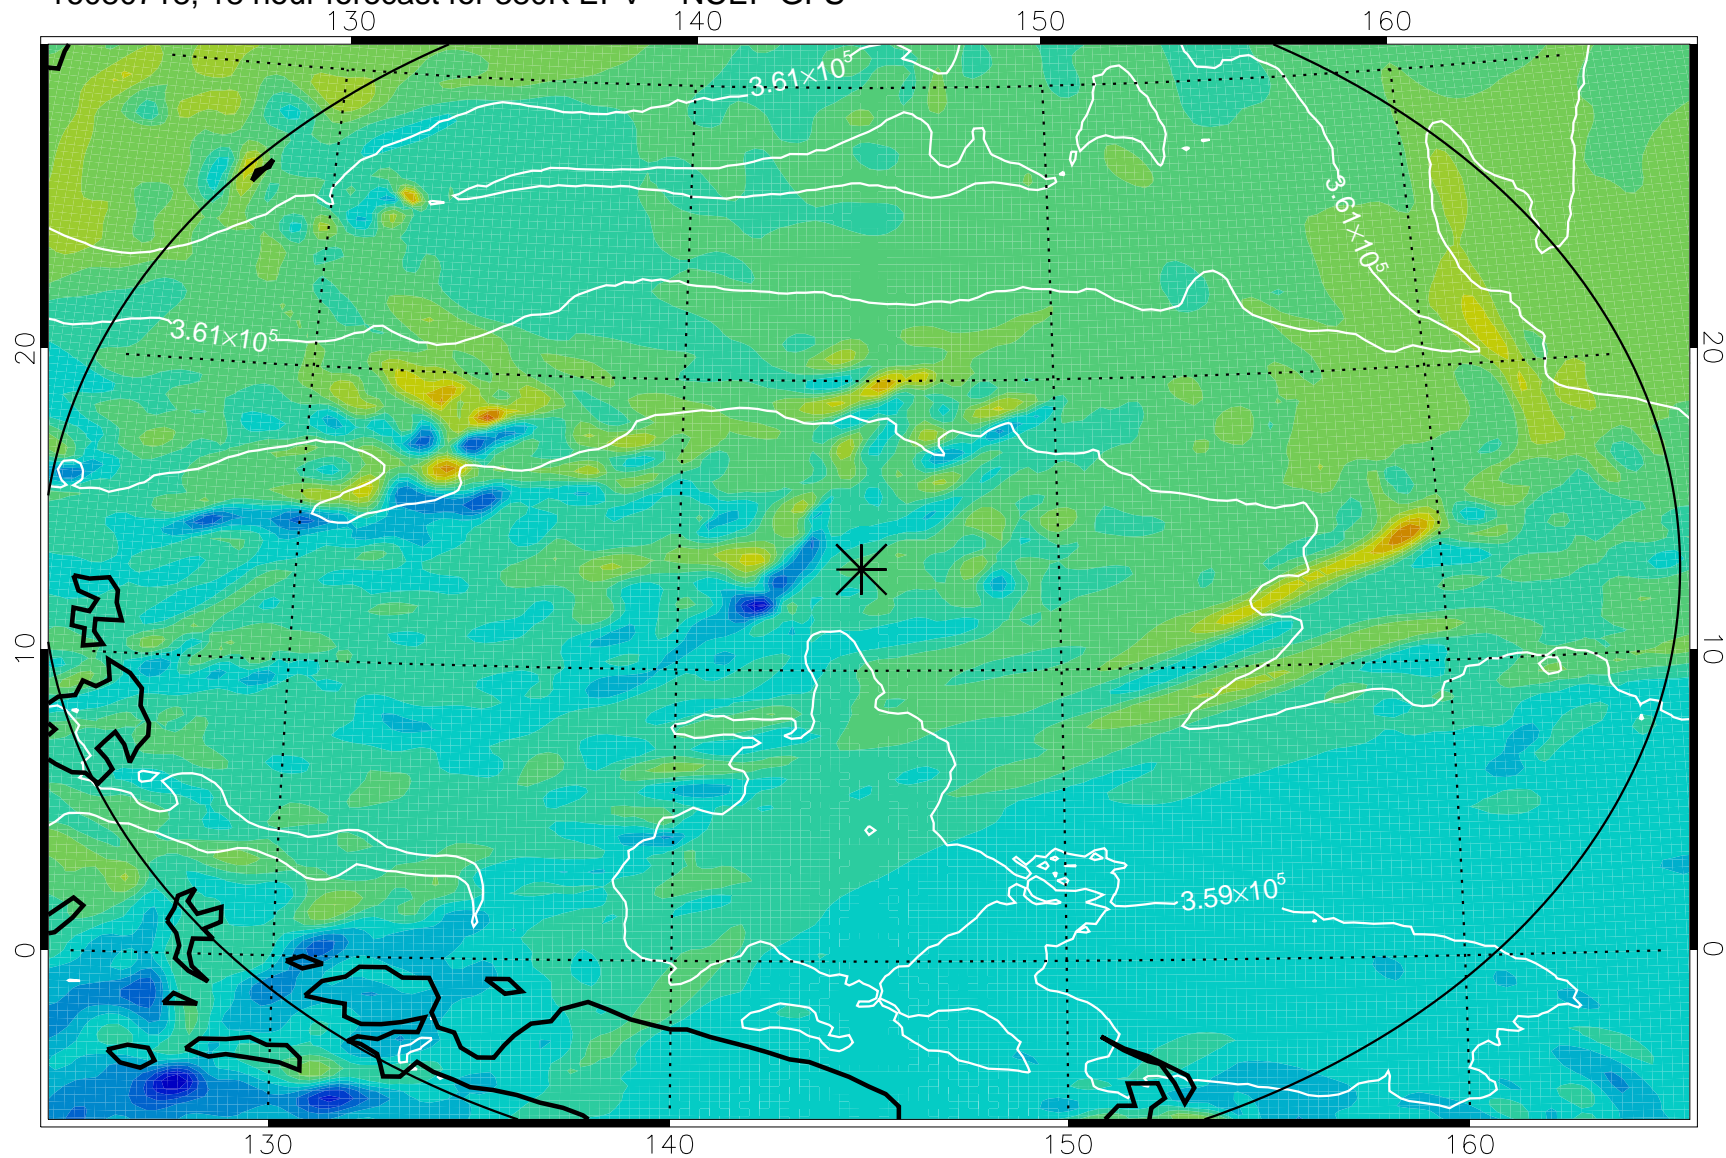

16080706, 6 hour forecast for 380K EPV -- NCEP GFS

380K Montgomery Streamfunction, white

Range ring of 2304 km

16080712, 12 hour forecast for 380K EPV -- NCEP GFS

380K Montgomery Streamfunction, white

Range ring of 2304 km

16080718, 18 hour forecast for 380K EPV -- NCEP GFS

380K Montgomery Streamfunction, white

Range ring of 2304 km

16080800, 24 hour forecast for 380K EPV -- NCEP GFS

380K Montgomery Streamfunction, white

Range ring of 2304 km

16080806, 30 hour forecast for 380K EPV -- NCEP GFS

380K Montgomery Streamfunction, white

Range ring of 2304 km

16080812, 36 hour forecast for 380K EPV -- NCEP GFS

380K Montgomery Streamfunction, white

Range ring of 2304 km

16080818, 42 hour forecast for 380K EPV -- NCEP GFS

380K Montgomery Streamfunction, white

Range ring of 2304 km

16080900, 48 hour forecast for 380K EPV -- NCEP GFS

380K Montgomery Streamfunction, white

Range ring of 2304 km