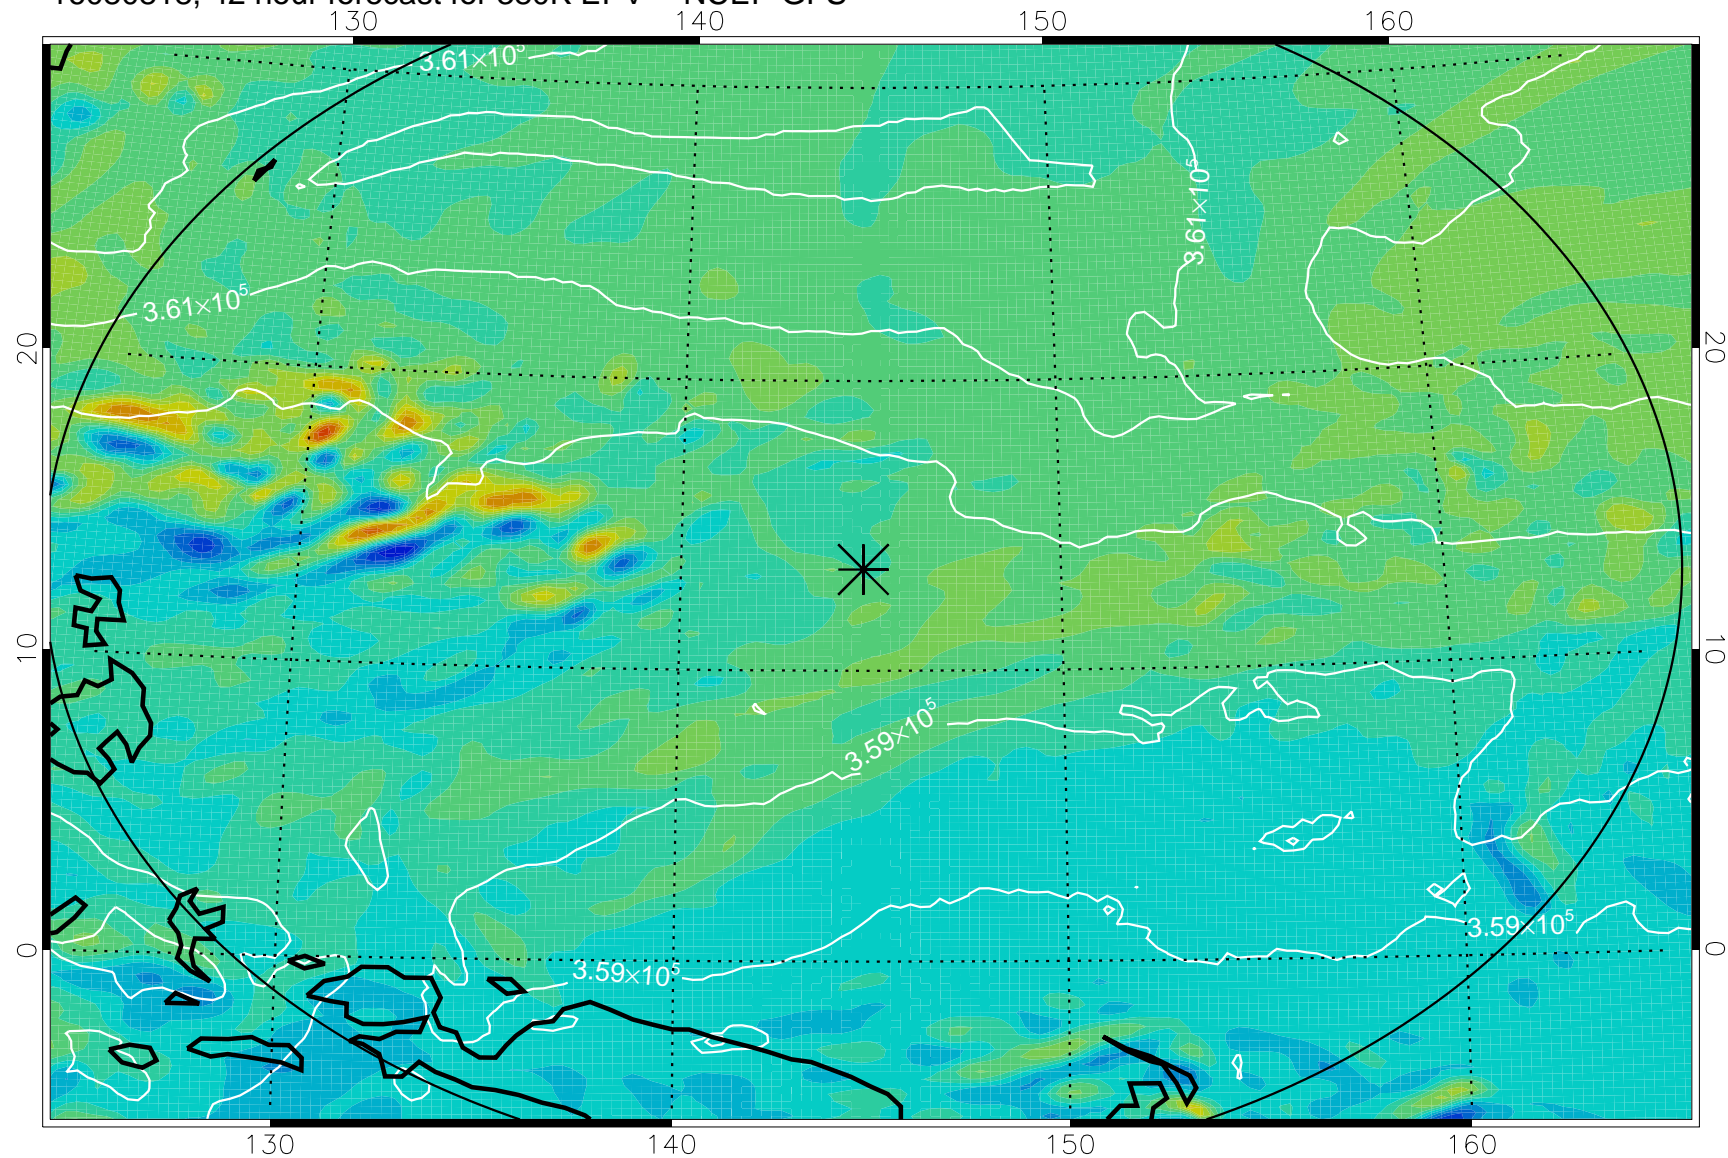

16080718, 18 hour forecast for 380K EPV -- NCEP GFS

380K Montgomery Streamfunction, white

Range ring of 2304 km

16080800, 24 hour forecast for 380K EPV -- NCEP GFS

380K Montgomery Streamfunction, white

Range ring of 2304 km

16080806, 30 hour forecast for 380K EPV -- NCEP GFS

380K Montgomery Streamfunction, white

Range ring of 2304 km

16080812, 36 hour forecast for 380K EPV -- NCEP GFS

380K Montgomery Streamfunction, white

Range ring of 2304 km

16080818, 42 hour forecast for 380K EPV -- NCEP GFS

380K Montgomery Streamfunction, white

Range ring of 2304 km

16080900, 48 hour forecast for 380K EPV -- NCEP GFS

380K Montgomery Streamfunction, white

Range ring of 2304 km

16080906, 54 hour forecast for 380K EPV -- NCEP GFS

380K Montgomery Streamfunction, white

Range ring of 2304 km

16080912, 60 hour forecast for 380K EPV -- NCEP GFS

380K Montgomery Streamfunction, white

Range ring of 2304 km