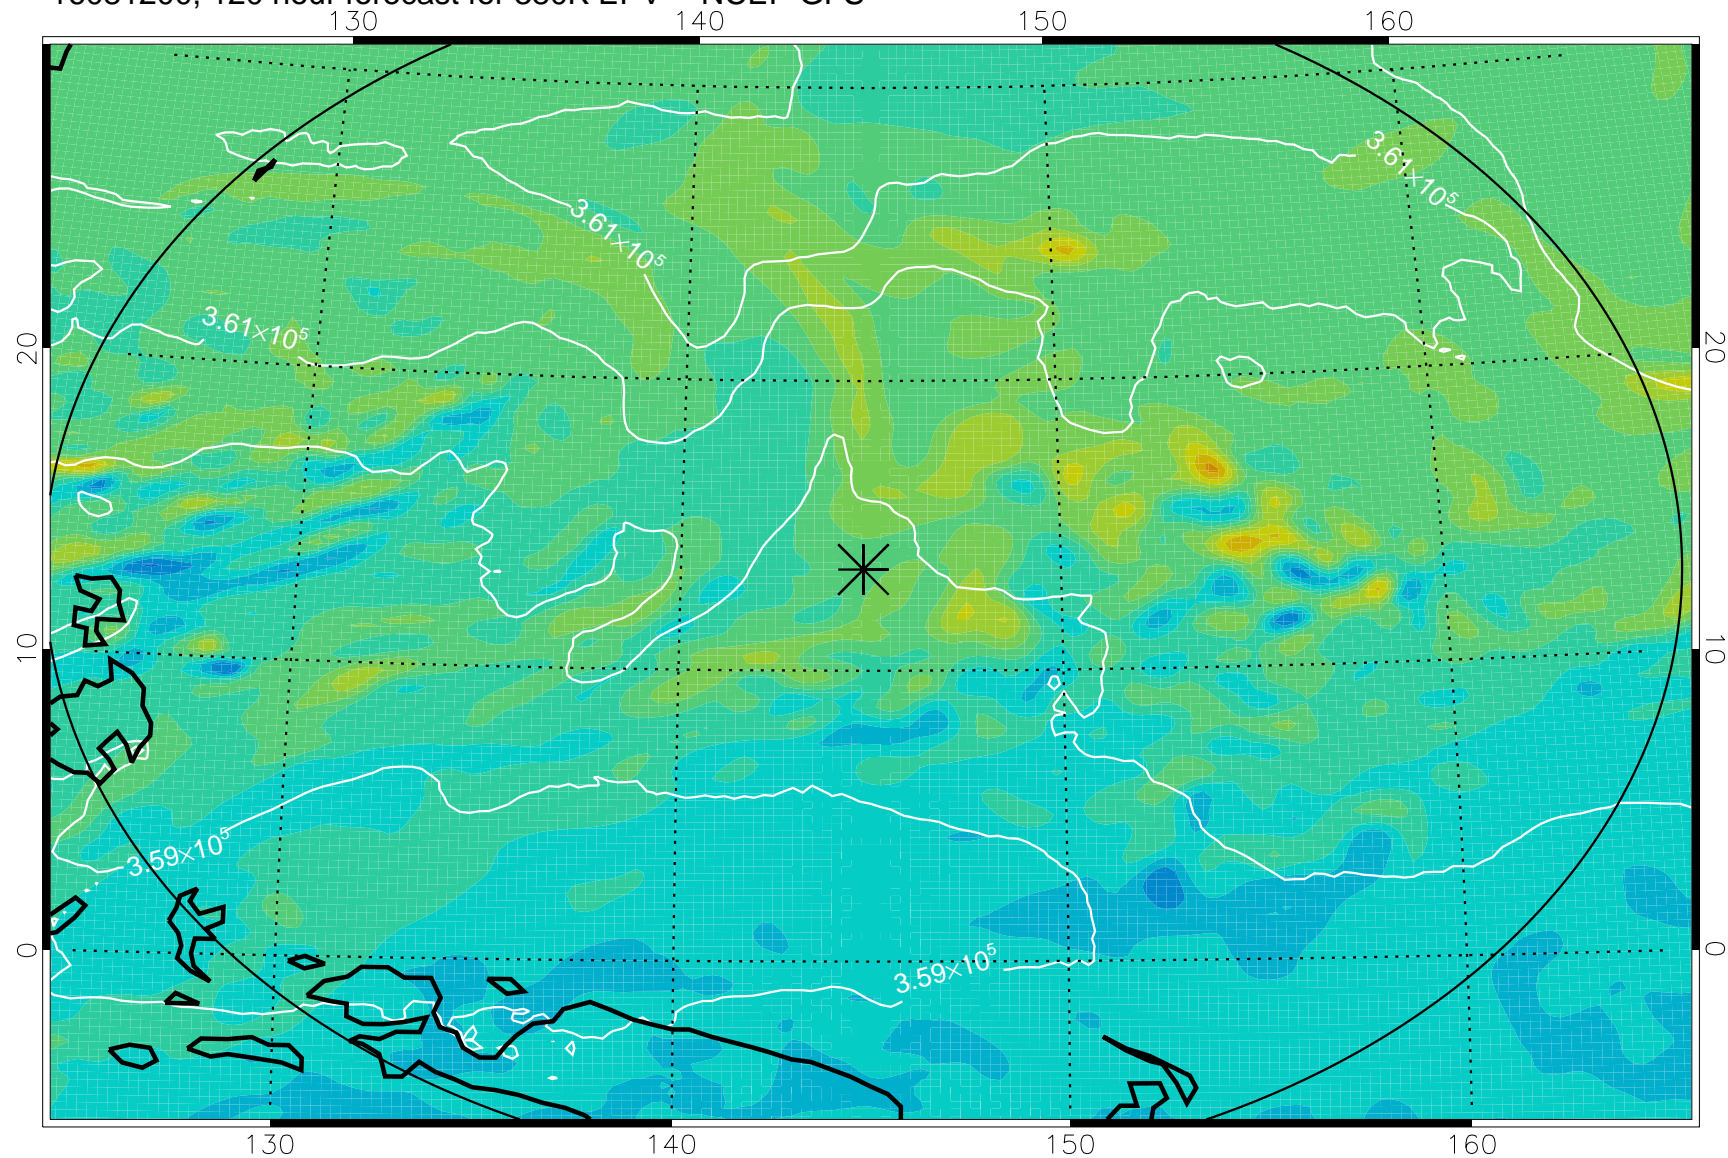

16081006, 78 hour forecast for 380K EPV -- NCEP GFS

380K Montgomery Streamfunction, white

Range ring of 2304 km

16081012, 84 hour forecast for 380K EPV -- NCEP GFS

380K Montgomery Streamfunction, white

Range ring of 2304 km

16081018, 90 hour forecast for 380K EPV -- NCEP GFS

380K Montgomery Streamfunction, white

Range ring of 2304 km

16081100, 96 hour forecast for 380K EPV -- NCEP GFS

380K Montgomery Streamfunction, white

Range ring of 2304 km

16081106, 102 hour forecast for 380K EPV -- NCEP GFS

380K Montgomery Streamfunction, white

Range ring of 2304 km

16081112, 108 hour forecast for 380K EPV -- NCEP GFS

380K Montgomery Streamfunction, white

Range ring of 2304 km

16081118, 114 hour forecast for 380K EPV -- NCEP GFS

380K Montgomery Streamfunction, white

Range ring of 2304 km

16081200, 120 hour forecast for 380K EPV -- NCEP GFS

380K Montgomery Streamfunction, white

Range ring of 2304 km