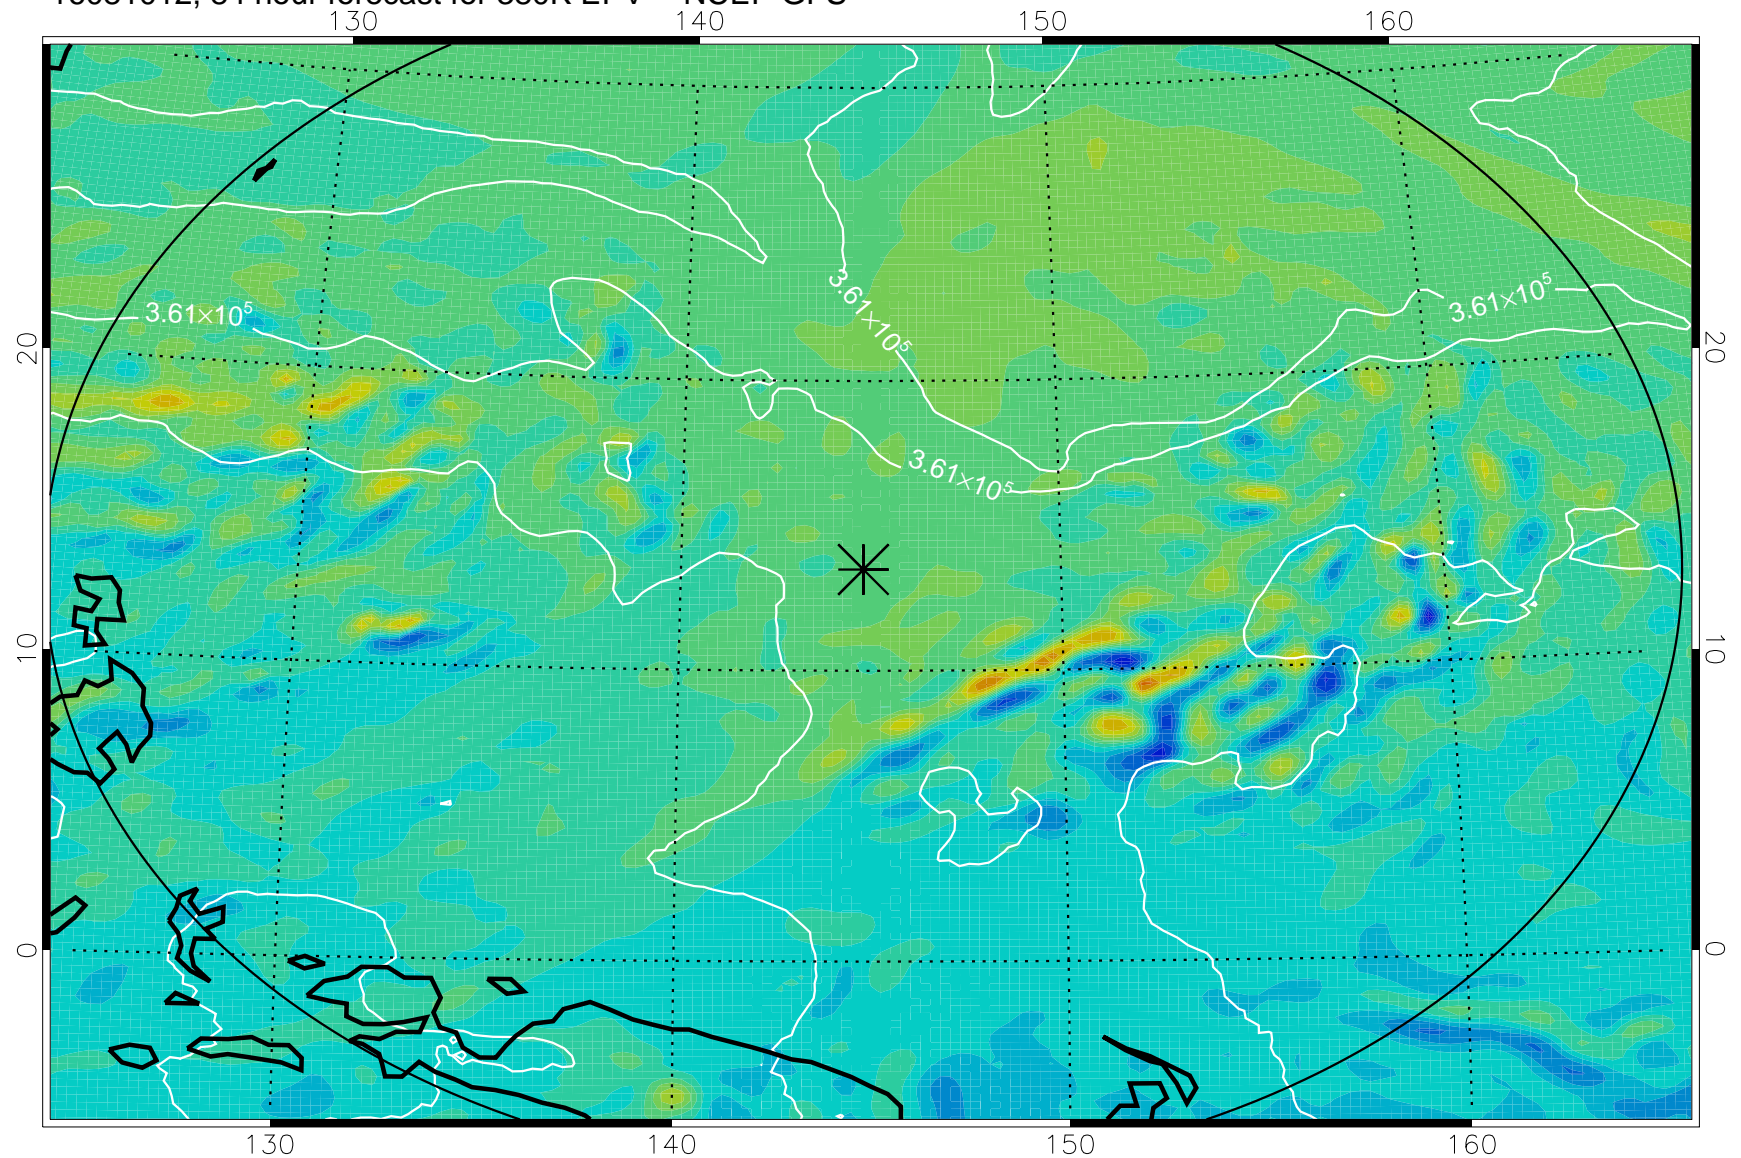

16080918, 66 hour forecast for 380K EPV -- NCEP GFS

380K Montgomery Streamfunction, white

Range ring of 2304 km

16081000, 72 hour forecast for 380K EPV -- NCEP GFS

380K Montgomery Streamfunction, white

Range ring of 2304 km

16081006, 78 hour forecast for 380K EPV -- NCEP GFS

380K Montgomery Streamfunction, white

Range ring of 2304 km

16081012, 84 hour forecast for 380K EPV -- NCEP GFS

380K Montgomery Streamfunction, white

Range ring of 2304 km

16081018, 90 hour forecast for 380K EPV -- NCEP GFS

380K Montgomery Streamfunction, white

Range ring of 2304 km

16081100, 96 hour forecast for 380K EPV -- NCEP GFS

380K Montgomery Streamfunction, white

Range ring of 2304 km

16081106, 102 hour forecast for 380K EPV -- NCEP GFS

380K Montgomery Streamfunction, white

Range ring of 2304 km

16081112, 108 hour forecast for 380K EPV -- NCEP GFS

380K Montgomery Streamfunction, white

Range ring of 2304 km