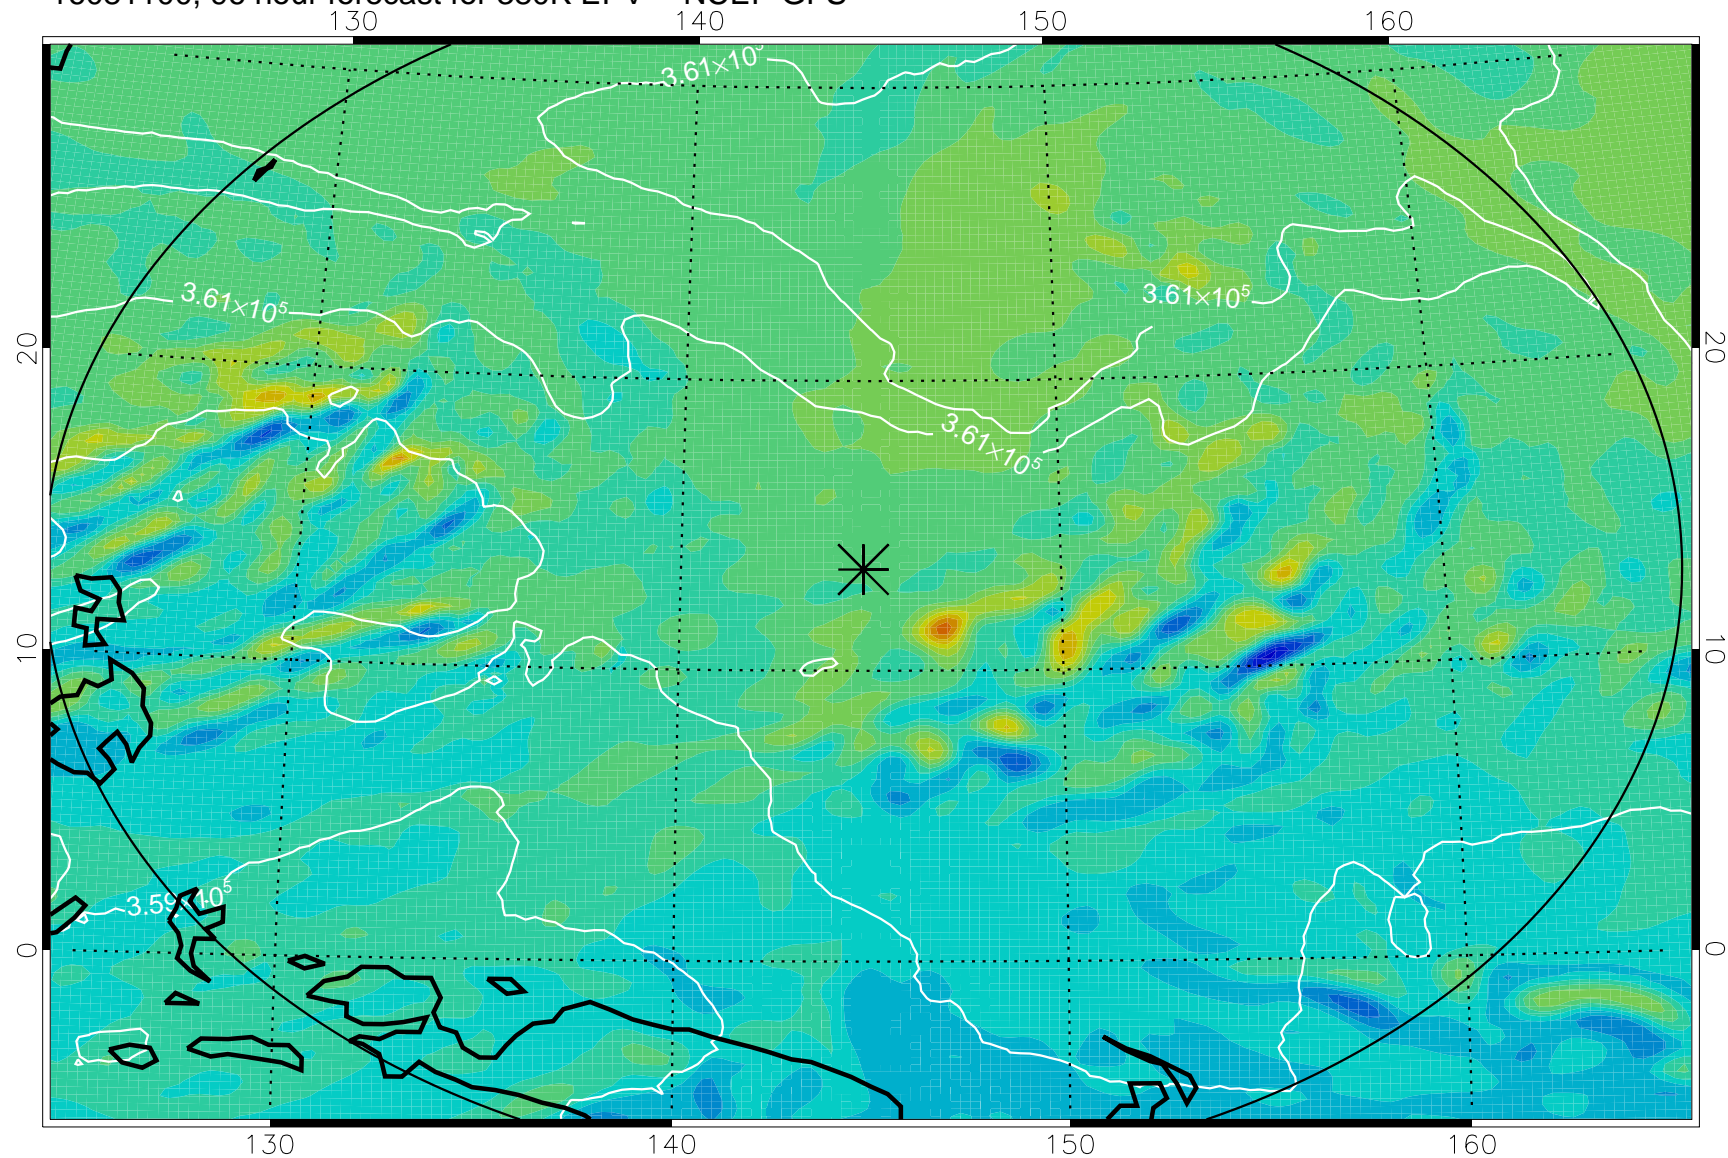

16080918, 66 hour forecast for 380K EPV -- NCEP GFS

380K Montgomery Streamfunction, white

Range ring of 2304 km

16081000, 72 hour forecast for 380K EPV -- NCEP GFS

380K Montgomery Streamfunction, white

Range ring of 2304 km

16081006, 78 hour forecast for 380K EPV -- NCEP GFS

380K Montgomery Streamfunction, white

Range ring of 2304 km

16081012, 84 hour forecast for 380K EPV -- NCEP GFS

380K Montgomery Streamfunction, white

Range ring of 2304 km

16081018, 90 hour forecast for 380K EPV -- NCEP GFS

380K Montgomery Streamfunction, white

Range ring of 2304 km

16081100, 96 hour forecast for 380K EPV -- NCEP GFS

380K Montgomery Streamfunction, white

Range ring of 2304 km

16081106, 102 hour forecast for 380K EPV -- NCEP GFS

380K Montgomery Streamfunction, white

Range ring of 2304 km

16081112, 108 hour forecast for 380K EPV -- NCEP GFS

380K Montgomery Streamfunction, white

Range ring of 2304 km