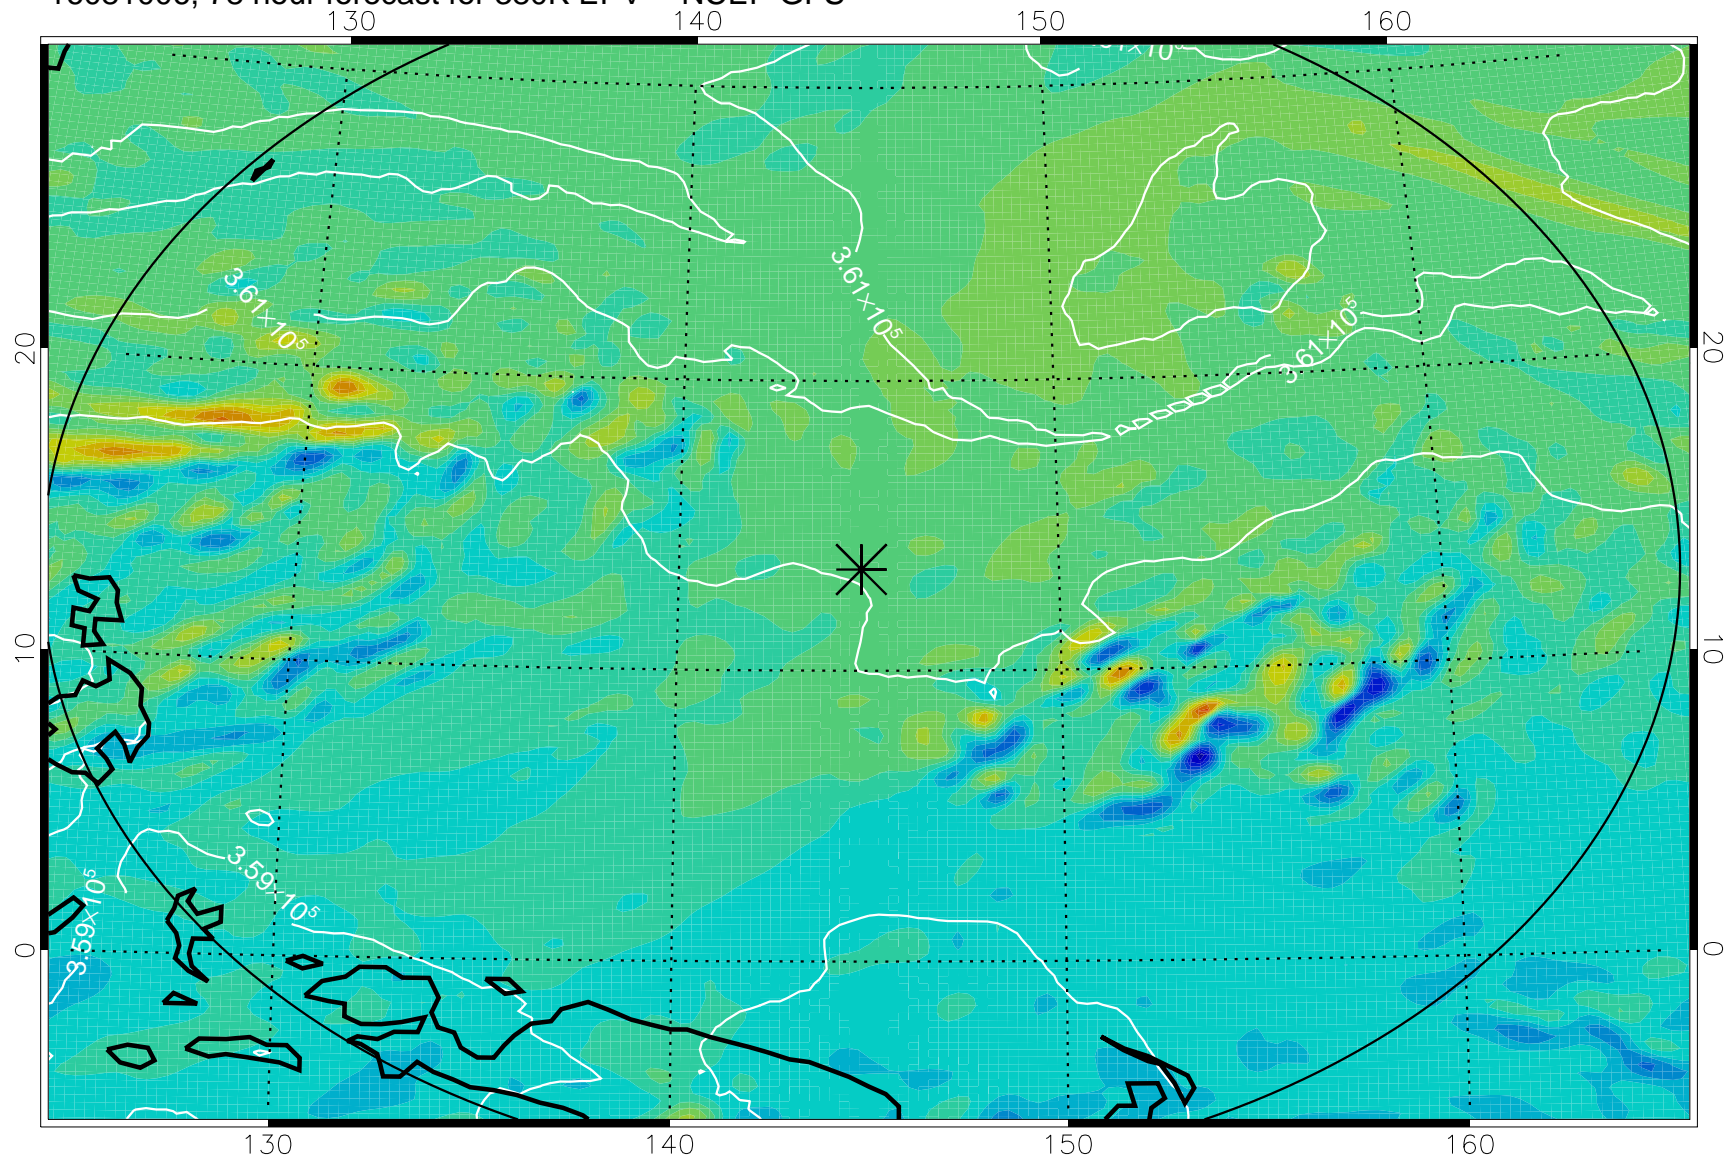

16080918, 66 hour forecast for 380K EPV -- NCEP GFS

380K Montgomery Streamfunction, white

Range ring of 2304 km

16081000, 72 hour forecast for 380K EPV -- NCEP GFS

380K Montgomery Streamfunction, white

Range ring of 2304 km

16081006, 78 hour forecast for 380K EPV -- NCEP GFS

380K Montgomery Streamfunction, white

Range ring of 2304 km

16081012, 84 hour forecast for 380K EPV -- NCEP GFS

380K Montgomery Streamfunction, white

Range ring of 2304 km

16081018, 90 hour forecast for 380K EPV -- NCEP GFS

380K Montgomery Streamfunction, white

Range ring of 2304 km

16081100, 96 hour forecast for 380K EPV -- NCEP GFS

380K Montgomery Streamfunction, white

Range ring of 2304 km

16081106, 102 hour forecast for 380K EPV -- NCEP GFS

380K Montgomery Streamfunction, white

Range ring of 2304 km

16081112, 108 hour forecast for 380K EPV -- NCEP GFS

380K Montgomery Streamfunction, white

Range ring of 2304 km