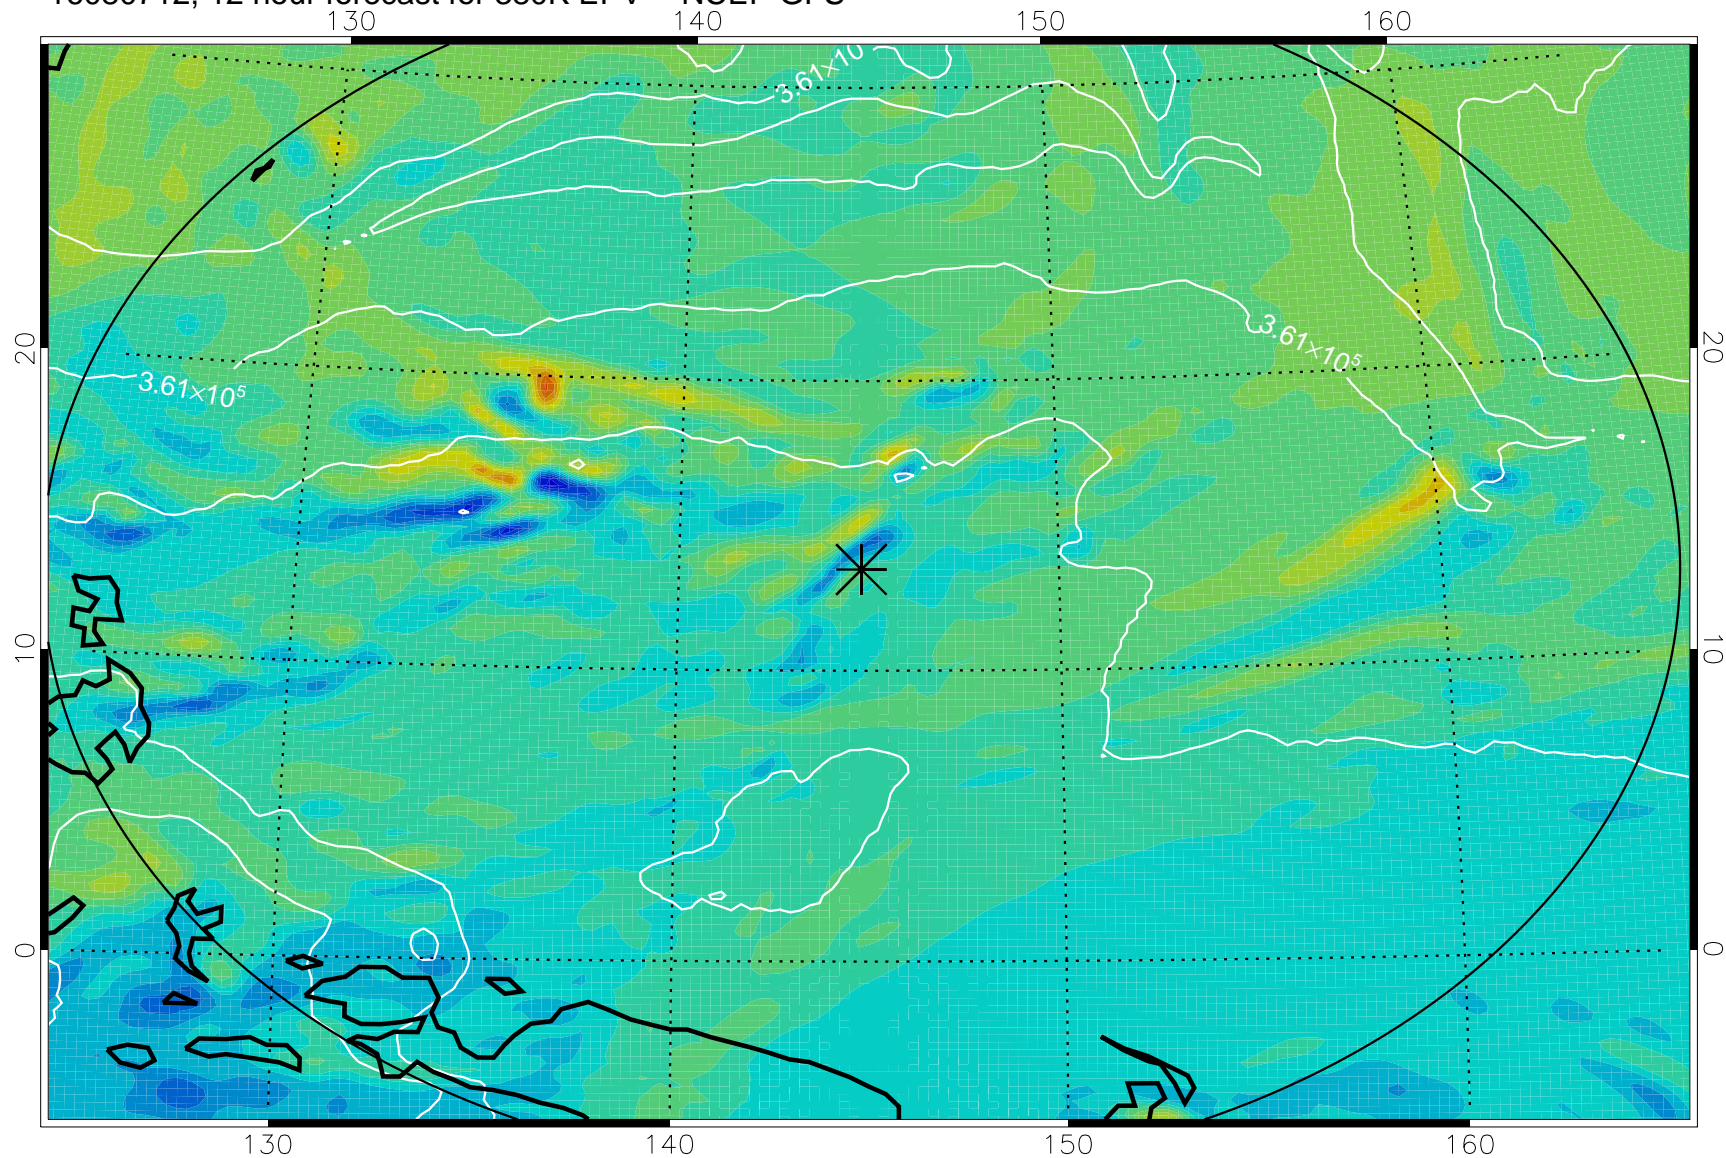

16080706, 6 hour forecast for 380K EPV -- NCEP GFS

380K Montgomery Streamfunction, white

Range ring of 2304 km

16080712, 12 hour forecast for 380K EPV -- NCEP GFS

380K Montgomery Streamfunction, white

Range ring of 2304 km

16080718, 18 hour forecast for 380K EPV -- NCEP GFS

380K Montgomery Streamfunction, white

Range ring of 2304 km

16080800, 24 hour forecast for 380K EPV -- NCEP GFS

380K Montgomery Streamfunction, white

Range ring of 2304 km

16080806, 30 hour forecast for 380K EPV -- NCEP GFS

380K Montgomery Streamfunction, white

Range ring of 2304 km

16080812, 36 hour forecast for 380K EPV -- NCEP GFS

380K Montgomery Streamfunction, white

Range ring of 2304 km

16080818, 42 hour forecast for 380K EPV -- NCEP GFS

380K Montgomery Streamfunction, white

Range ring of 2304 km

16080900, 48 hour forecast for 380K EPV -- NCEP GFS

380K Montgomery Streamfunction, white

Range ring of 2304 km