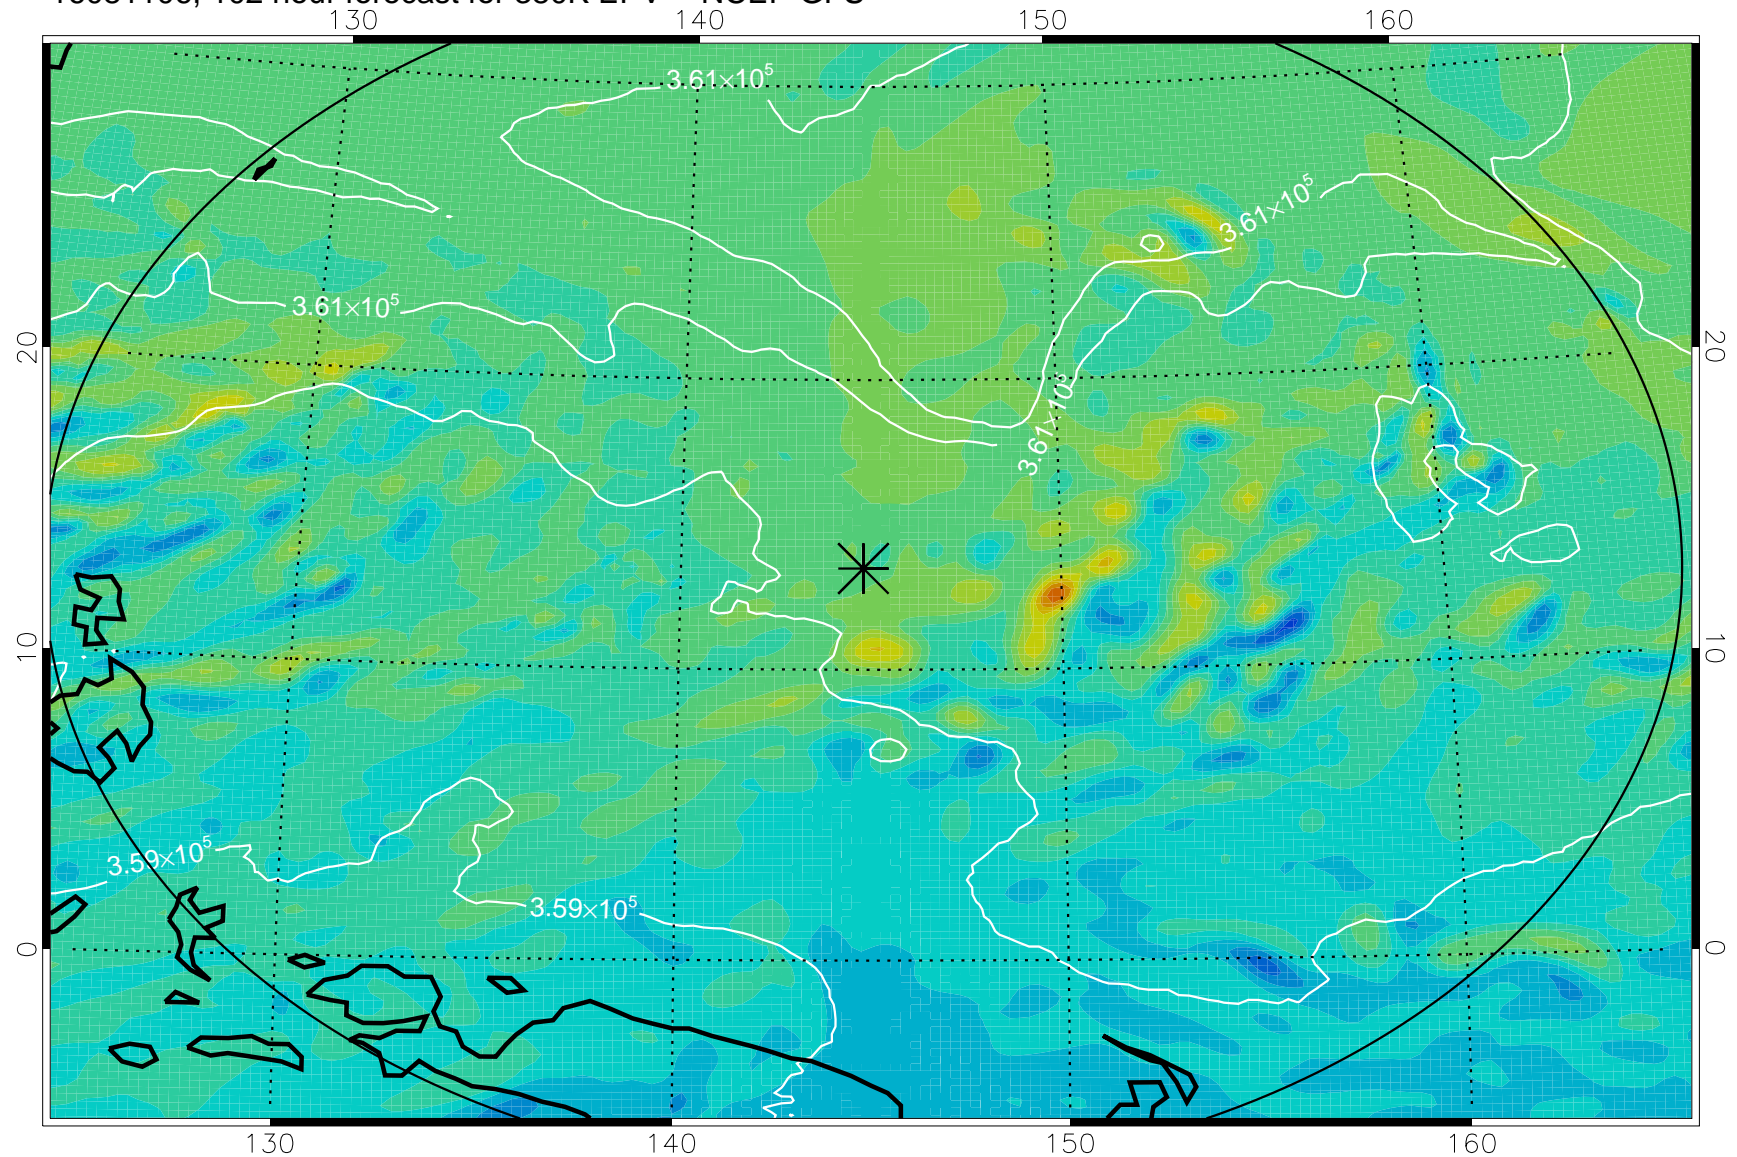

16081006, 78 hour forecast for 380K EPV -- NCEP GFS

380K Montgomery Streamfunction, white

Range ring of 2304 km

16081012, 84 hour forecast for 380K EPV -- NCEP GFS

380K Montgomery Streamfunction, white

Range ring of 2304 km

16081018, 90 hour forecast for 380K EPV -- NCEP GFS

380K Montgomery Streamfunction, white

Range ring of 2304 km

16081100, 96 hour forecast for 380K EPV -- NCEP GFS

380K Montgomery Streamfunction, white

Range ring of 2304 km

16081106, 102 hour forecast for 380K EPV -- NCEP GFS

380K Montgomery Streamfunction, white

Range ring of 2304 km

16081112, 108 hour forecast for 380K EPV -- NCEP GFS

380K Montgomery Streamfunction, white

Range ring of 2304 km

16081118, 114 hour forecast for 380K EPV -- NCEP GFS

380K Montgomery Streamfunction, white

Range ring of 2304 km

16081200, 120 hour forecast for 380K EPV -- NCEP GFS

380K Montgomery Streamfunction, white

Range ring of 2304 km