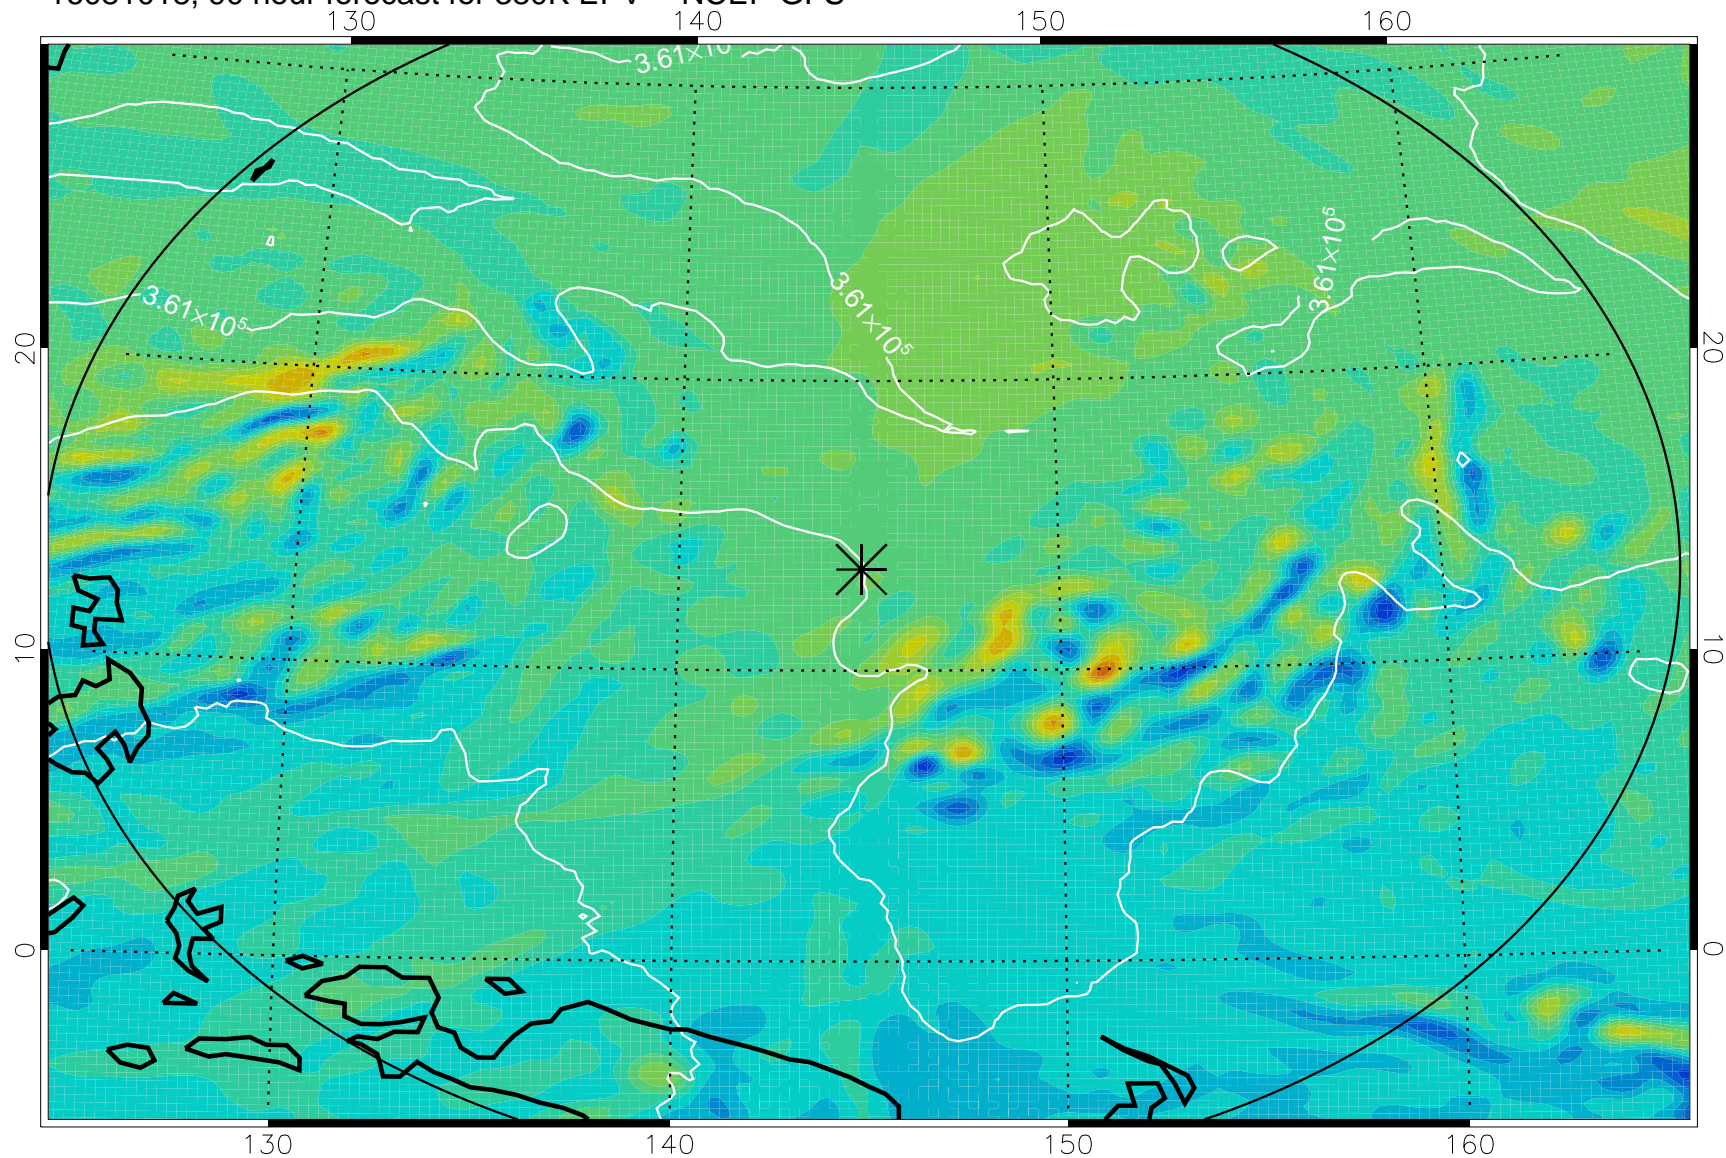

16081006, 78 hour forecast for 380K EPV -- NCEP GFS

380K Montgomery Streamfunction, white

Range ring of 2304 km

16081012, 84 hour forecast for 380K EPV -- NCEP GFS

380K Montgomery Streamfunction, white

Range ring of 2304 km

16081018, 90 hour forecast for 380K EPV -- NCEP GFS

380K Montgomery Streamfunction, white

Range ring of 2304 km

16081100, 96 hour forecast for 380K EPV -- NCEP GFS

380K Montgomery Streamfunction, white

Range ring of 2304 km

16081106, 102 hour forecast for 380K EPV -- NCEP GFS

380K Montgomery Streamfunction, white

Range ring of 2304 km

16081112, 108 hour forecast for 380K EPV -- NCEP GFS

380K Montgomery Streamfunction, white

Range ring of 2304 km

16081118, 114 hour forecast for 380K EPV -- NCEP GFS

380K Montgomery Streamfunction, white

Range ring of 2304 km

16081200, 120 hour forecast for 380K EPV -- NCEP GFS

380K Montgomery Streamfunction, white

Range ring of 2304 km