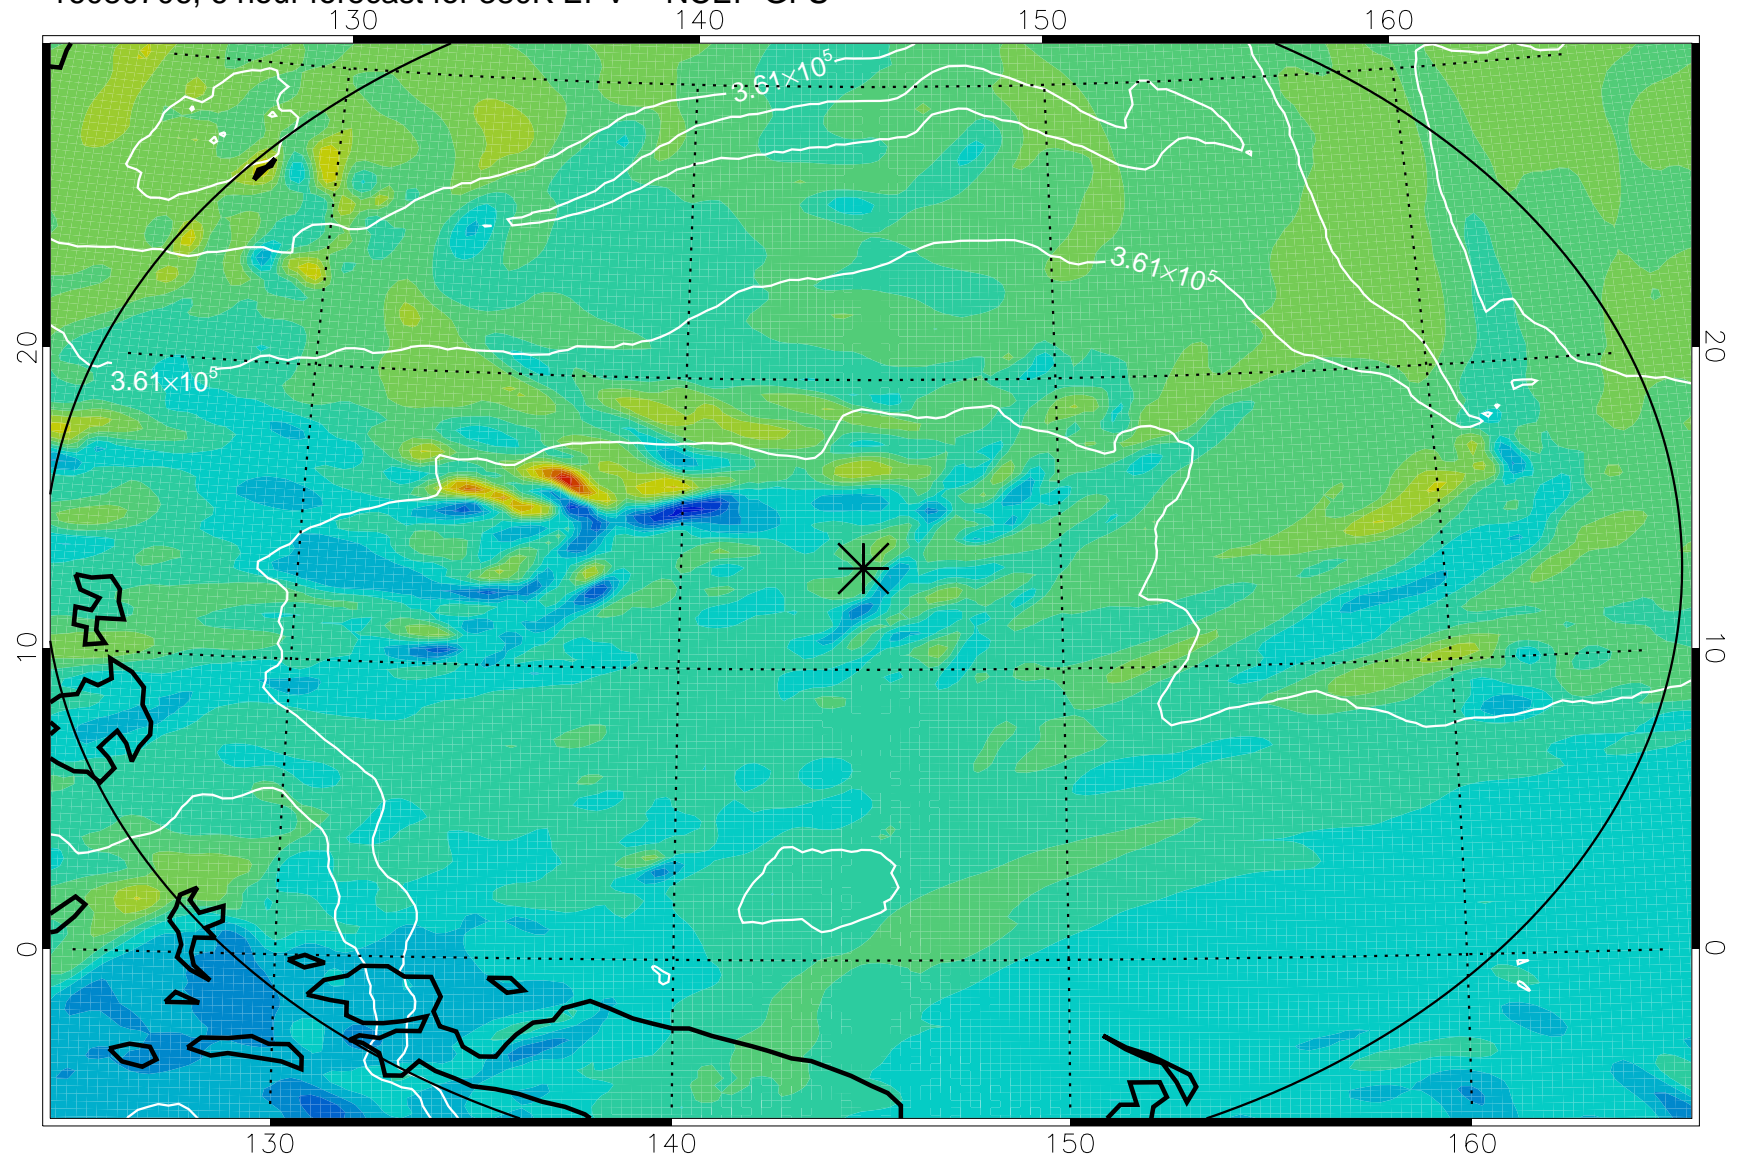

16080706, 6 hour forecast for 380K EPV -- NCEP GFS

380K Montgomery Streamfunction, white

Range ring of 2304 km

16080712, 12 hour forecast for 380K EPV -- NCEP GFS

380K Montgomery Streamfunction, white

Range ring of 2304 km

16080718, 18 hour forecast for 380K EPV -- NCEP GFS

380K Montgomery Streamfunction, white

Range ring of 2304 km

16080800, 24 hour forecast for 380K EPV -- NCEP GFS

380K Montgomery Streamfunction, white

Range ring of 2304 km

16080806, 30 hour forecast for 380K EPV -- NCEP GFS

380K Montgomery Streamfunction, white

Range ring of 2304 km

16080812, 36 hour forecast for 380K EPV -- NCEP GFS

380K Montgomery Streamfunction, white

Range ring of 2304 km

16080818, 42 hour forecast for 380K EPV -- NCEP GFS

380K Montgomery Streamfunction, white

Range ring of 2304 km

16080900, 48 hour forecast for 380K EPV -- NCEP GFS

380K Montgomery Streamfunction, white

Range ring of 2304 km