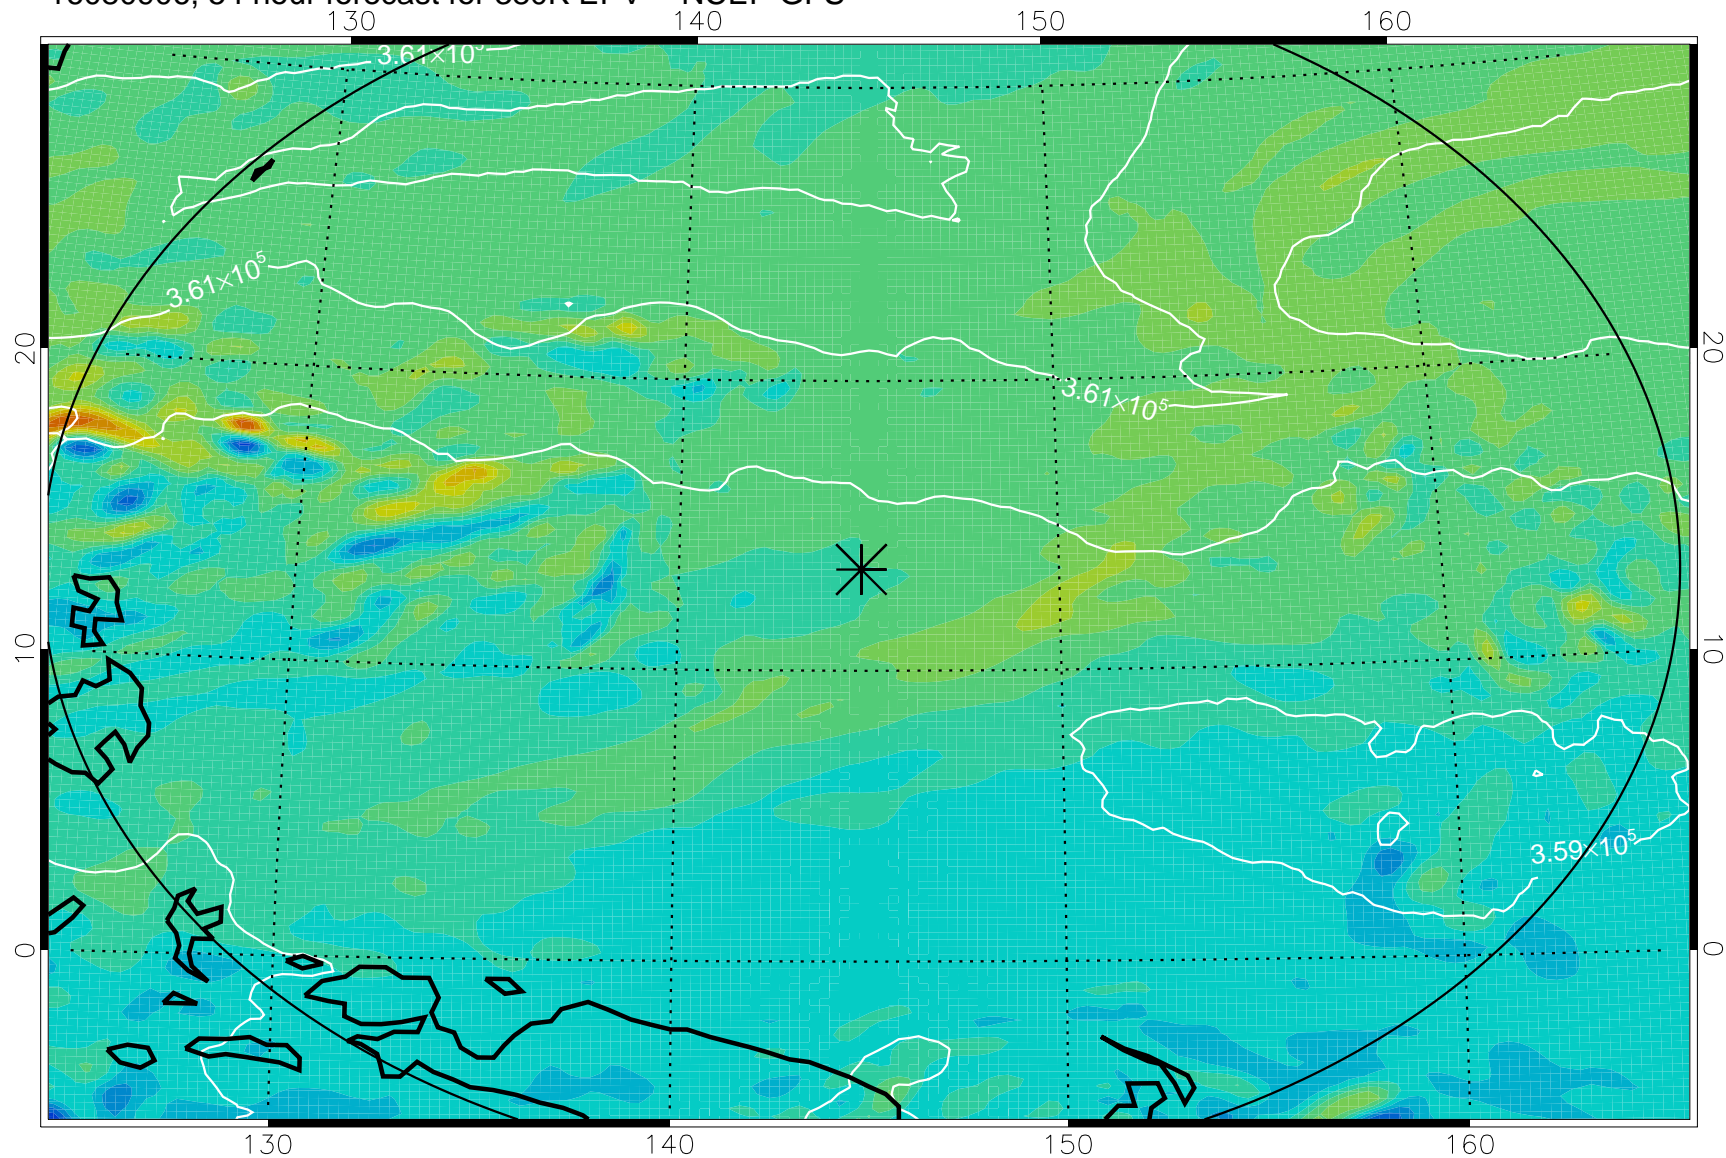

16080806, 30 hour forecast for 380K EPV -- NCEP GFS

380K Montgomery Streamfunction, white

Range ring of 2304 km

16080812, 36 hour forecast for 380K EPV -- NCEP GFS

380K Montgomery Streamfunction, white

Range ring of 2304 km

16080818, 42 hour forecast for 380K EPV -- NCEP GFS

380K Montgomery Streamfunction, white

Range ring of 2304 km

16080900, 48 hour forecast for 380K EPV -- NCEP GFS

380K Montgomery Streamfunction, white

Range ring of 2304 km

16080906, 54 hour forecast for 380K EPV -- NCEP GFS

380K Montgomery Streamfunction, white

Range ring of 2304 km

16080912, 60 hour forecast for 380K EPV -- NCEP GFS

380K Montgomery Streamfunction, white

Range ring of 2304 km

16080918, 66 hour forecast for 380K EPV -- NCEP GFS

380K Montgomery Streamfunction, white

Range ring of 2304 km

16081000, 72 hour forecast for 380K EPV -- NCEP GFS

380K Montgomery Streamfunction, white

Range ring of 2304 km