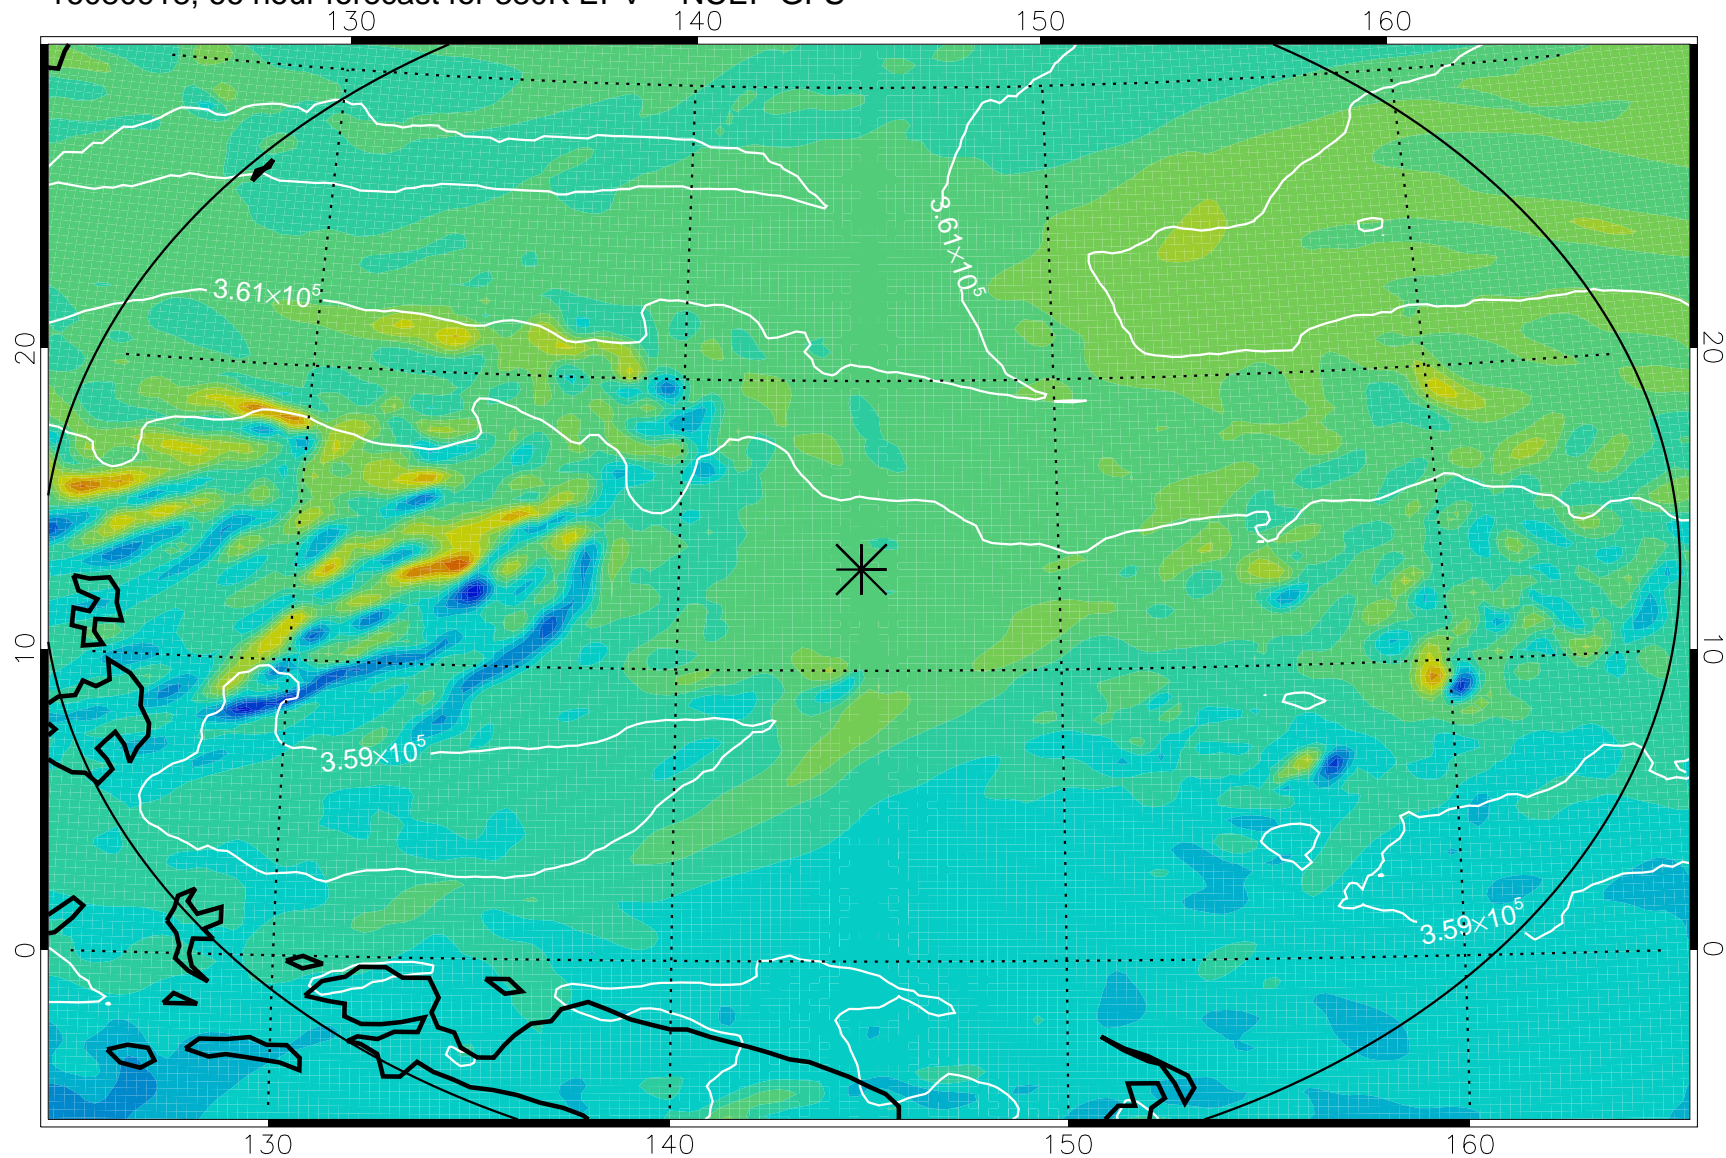

16080906, 54 hour forecast for 380K EPV -- NCEP GFS

380K Montgomery Streamfunction, white

Range ring of 2304 km

16080912, 60 hour forecast for 380K EPV -- NCEP GFS

380K Montgomery Streamfunction, white

Range ring of 2304 km

16080918, 66 hour forecast for 380K EPV -- NCEP GFS

380K Montgomery Streamfunction, white

Range ring of 2304 km

16081000, 72 hour forecast for 380K EPV -- NCEP GFS

380K Montgomery Streamfunction, white

Range ring of 2304 km

16081006, 78 hour forecast for 380K EPV -- NCEP GFS

380K Montgomery Streamfunction, white

Range ring of 2304 km

16081012, 84 hour forecast for 380K EPV -- NCEP GFS

380K Montgomery Streamfunction, white

Range ring of 2304 km

16081018, 90 hour forecast for 380K EPV -- NCEP GFS

380K Montgomery Streamfunction, white

Range ring of 2304 km

16081100, 96 hour forecast for 380K EPV -- NCEP GFS

380K Montgomery Streamfunction, white

Range ring of 2304 km