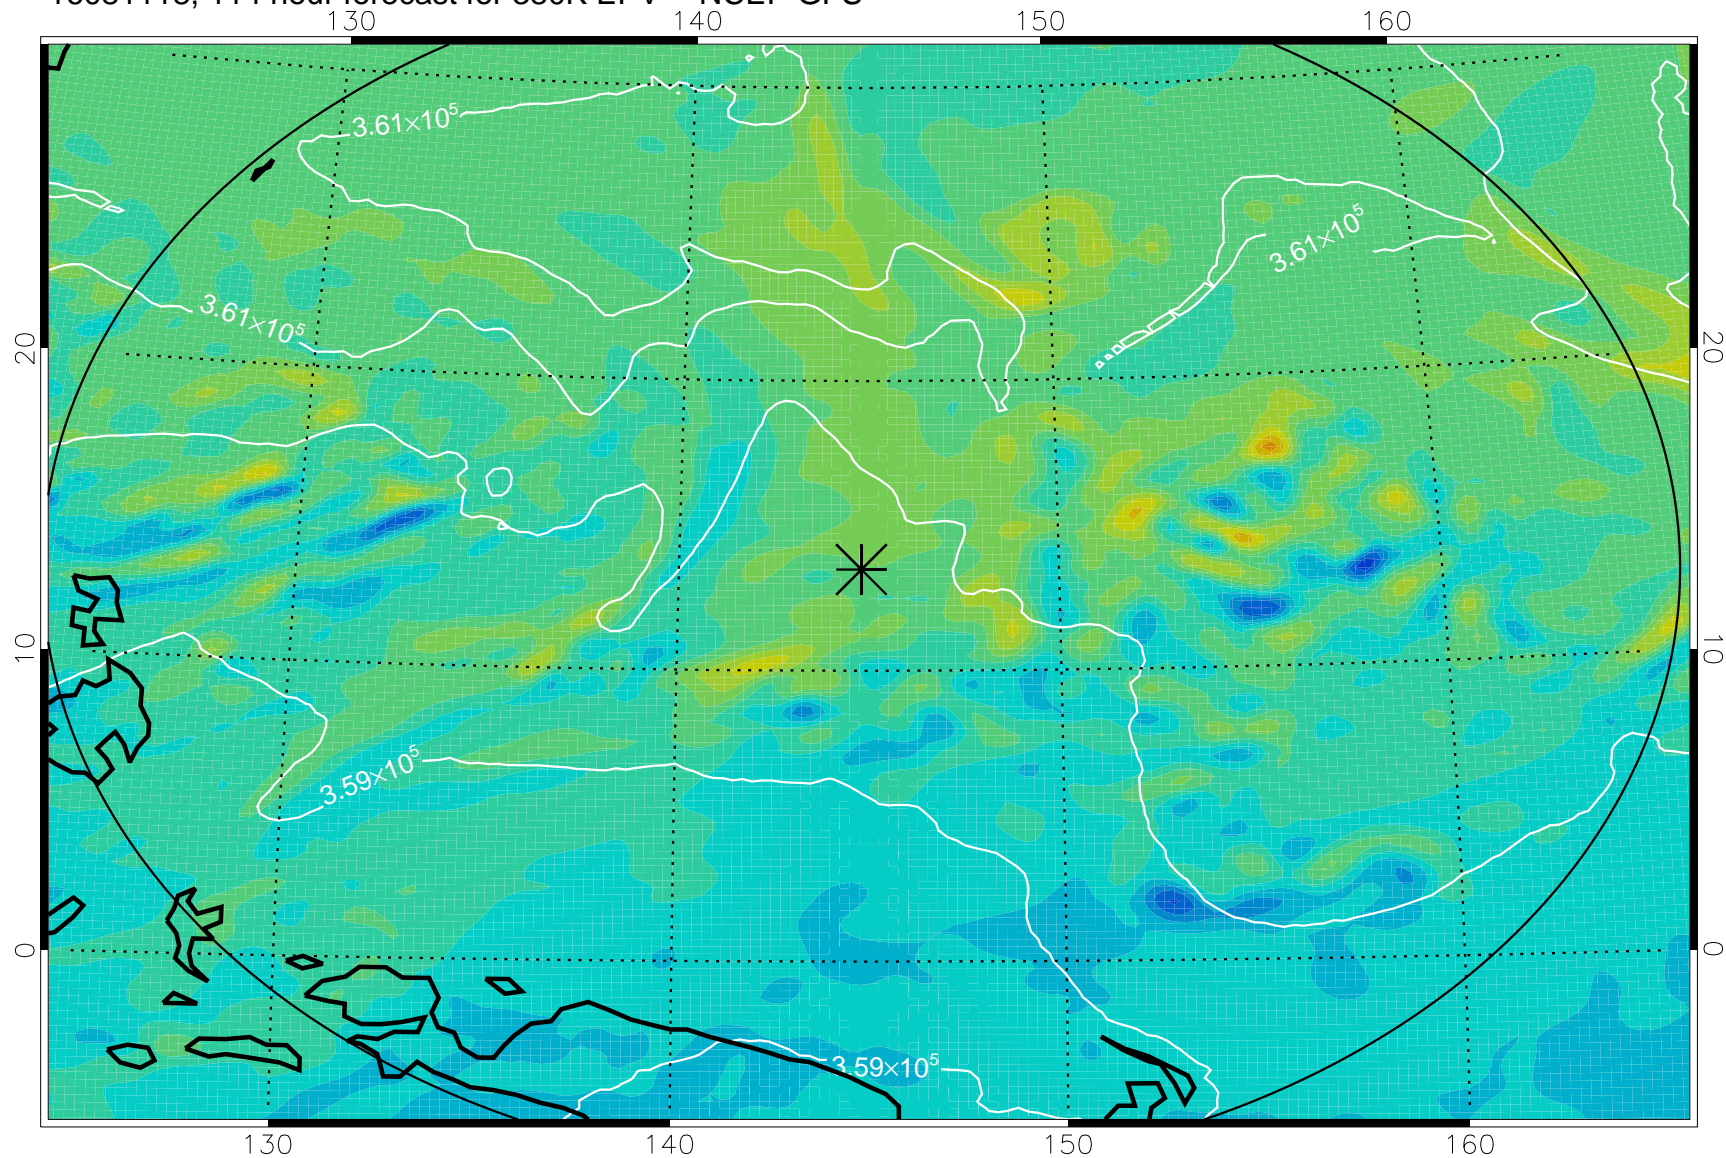

16081006, 78 hour forecast for 380K EPV -- NCEP GFS

380K Montgomery Streamfunction, white

Range ring of 2304 km

16081012, 84 hour forecast for 380K EPV -- NCEP GFS

380K Montgomery Streamfunction, white

Range ring of 2304 km

16081018, 90 hour forecast for 380K EPV -- NCEP GFS

380K Montgomery Streamfunction, white

Range ring of 2304 km

16081100, 96 hour forecast for 380K EPV -- NCEP GFS

380K Montgomery Streamfunction, white

Range ring of 2304 km

16081106, 102 hour forecast for 380K EPV -- NCEP GFS

380K Montgomery Streamfunction, white

Range ring of 2304 km

16081112, 108 hour forecast for 380K EPV -- NCEP GFS

380K Montgomery Streamfunction, white

Range ring of 2304 km

16081118, 114 hour forecast for 380K EPV -- NCEP GFS

380K Montgomery Streamfunction, white

Range ring of 2304 km

16081200, 120 hour forecast for 380K EPV -- NCEP GFS

380K Montgomery Streamfunction, white

Range ring of 2304 km