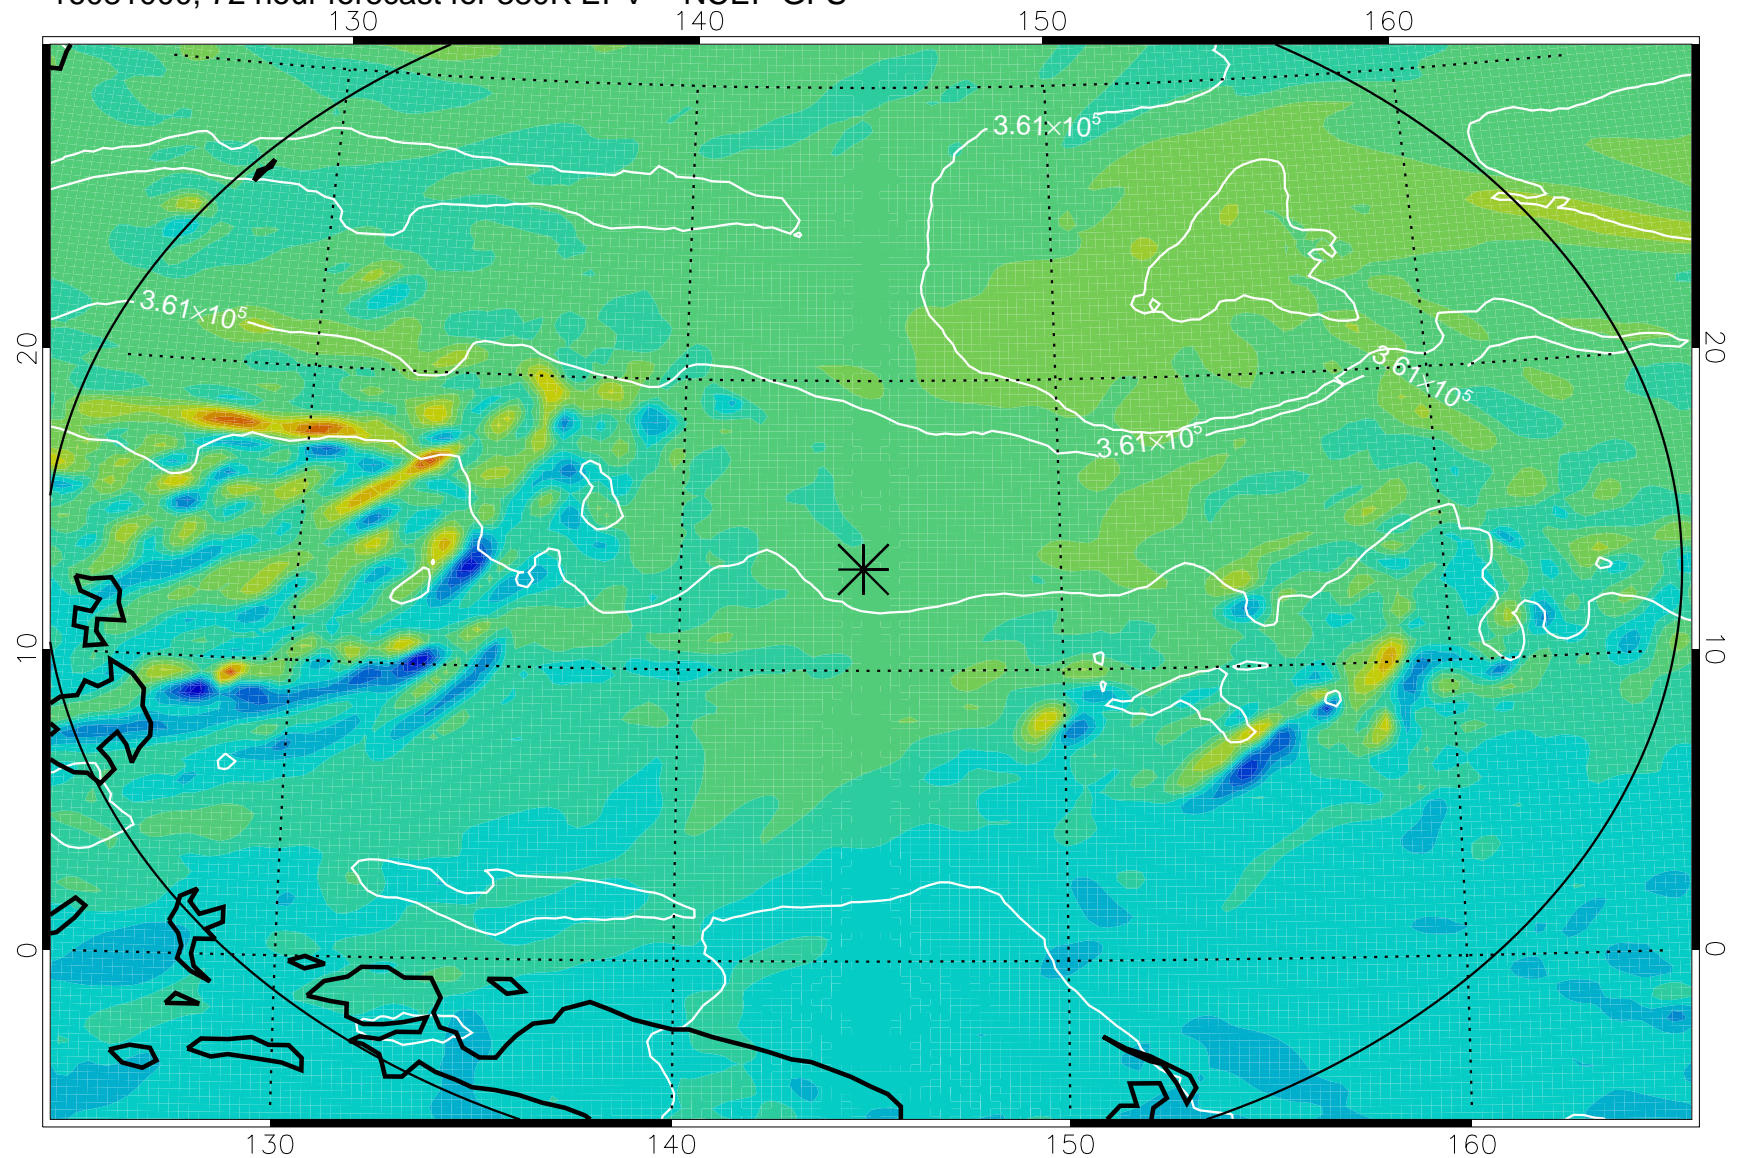

16080906, 54 hour forecast for 380K EPV -- NCEP GFS

380K Montgomery Streamfunction, white

Range ring of 2304 km

16080912, 60 hour forecast for 380K EPV -- NCEP GFS

380K Montgomery Streamfunction, white

Range ring of 2304 km

16080918, 66 hour forecast for 380K EPV -- NCEP GFS

380K Montgomery Streamfunction, white

Range ring of 2304 km

16081000, 72 hour forecast for 380K EPV -- NCEP GFS

380K Montgomery Streamfunction, white

Range ring of 2304 km

16081006, 78 hour forecast for 380K EPV -- NCEP GFS

380K Montgomery Streamfunction, white

Range ring of 2304 km

16081012, 84 hour forecast for 380K EPV -- NCEP GFS

380K Montgomery Streamfunction, white

Range ring of 2304 km

16081018, 90 hour forecast for 380K EPV -- NCEP GFS

380K Montgomery Streamfunction, white

Range ring of 2304 km

16081100, 96 hour forecast for 380K EPV -- NCEP GFS

380K Montgomery Streamfunction, white

Range ring of 2304 km