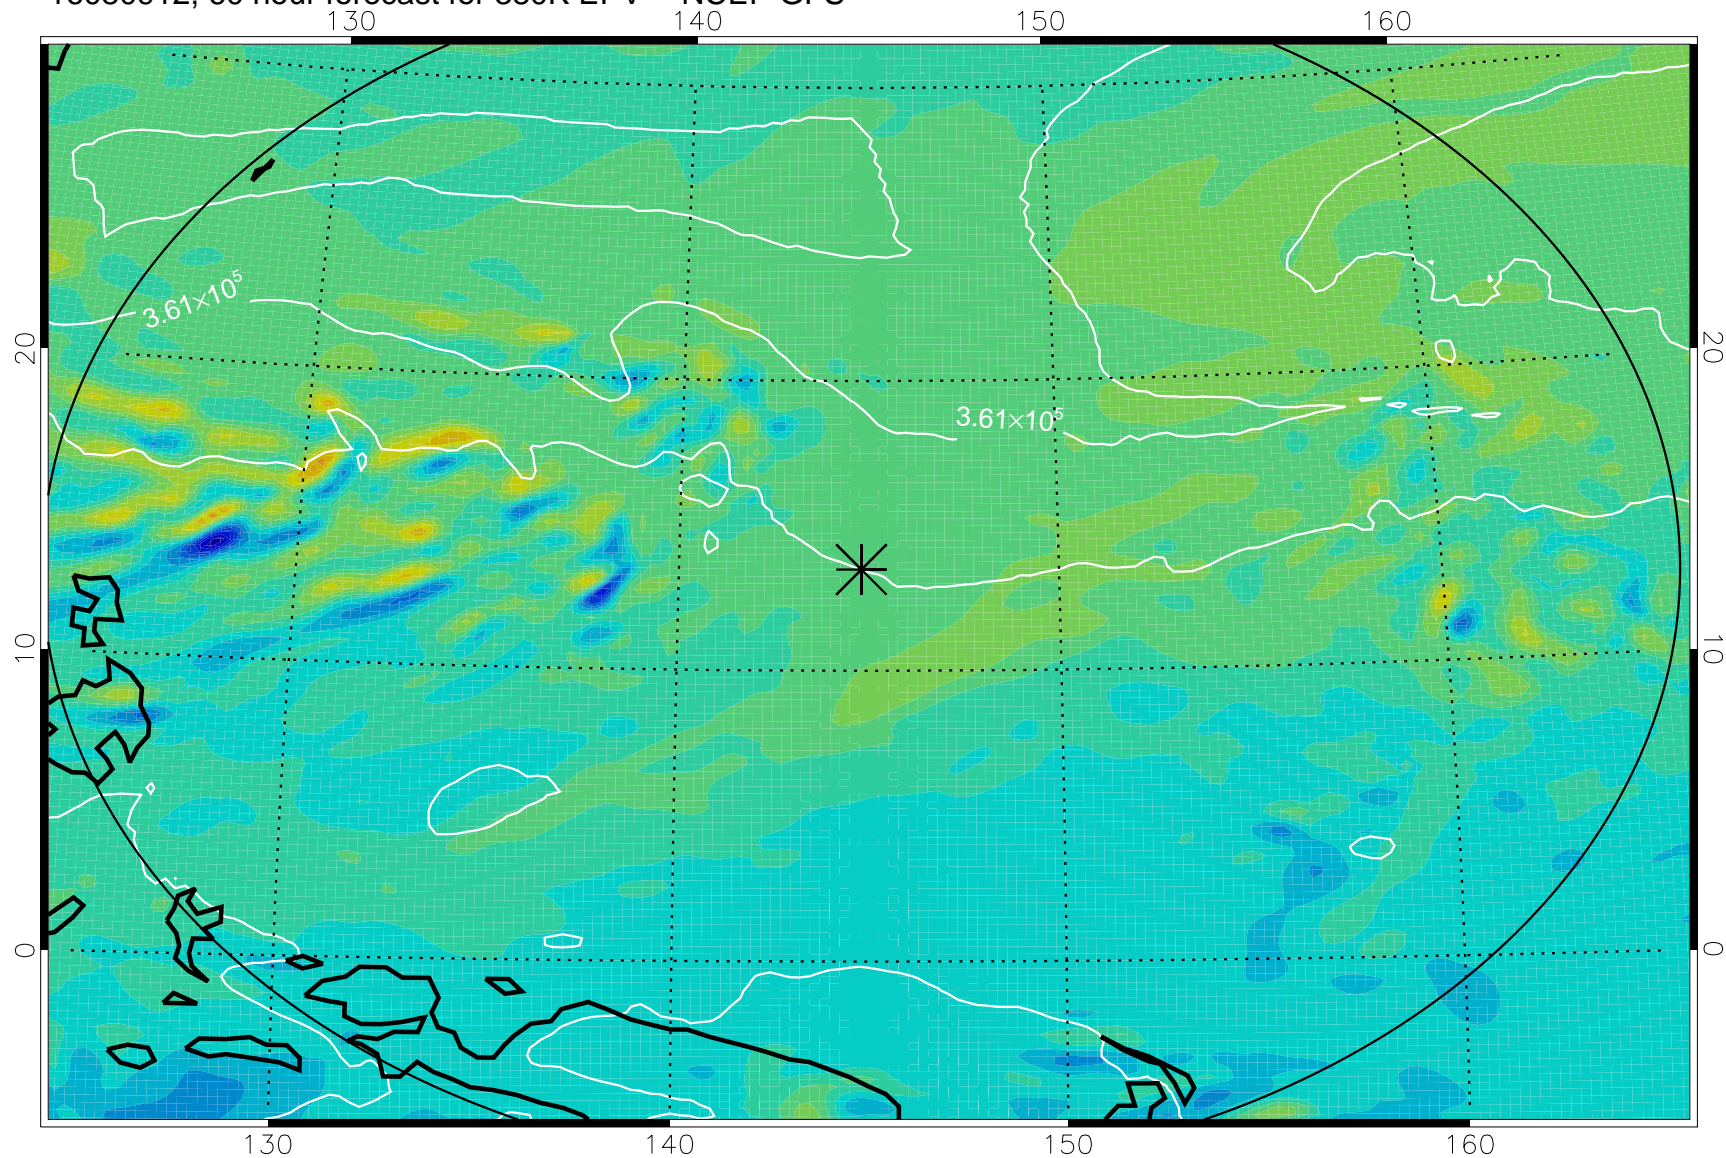

16080806, 30 hour forecast for 380K EPV -- NCEP GFS

380K Montgomery Streamfunction, white

Range ring of 2304 km

16080812, 36 hour forecast for 380K EPV -- NCEP GFS

380K Montgomery Streamfunction, white

Range ring of 2304 km

16080818, 42 hour forecast for 380K EPV -- NCEP GFS

380K Montgomery Streamfunction, white

Range ring of 2304 km

16080900, 48 hour forecast for 380K EPV -- NCEP GFS

380K Montgomery Streamfunction, white

Range ring of 2304 km

16080906, 54 hour forecast for 380K EPV -- NCEP GFS

380K Montgomery Streamfunction, white

Range ring of 2304 km

16080912, 60 hour forecast for 380K EPV -- NCEP GFS

380K Montgomery Streamfunction, white

Range ring of 2304 km

16080918, 66 hour forecast for 380K EPV -- NCEP GFS

380K Montgomery Streamfunction, white

Range ring of 2304 km

16081000, 72 hour forecast for 380K EPV -- NCEP GFS

380K Montgomery Streamfunction, white

Range ring of 2304 km