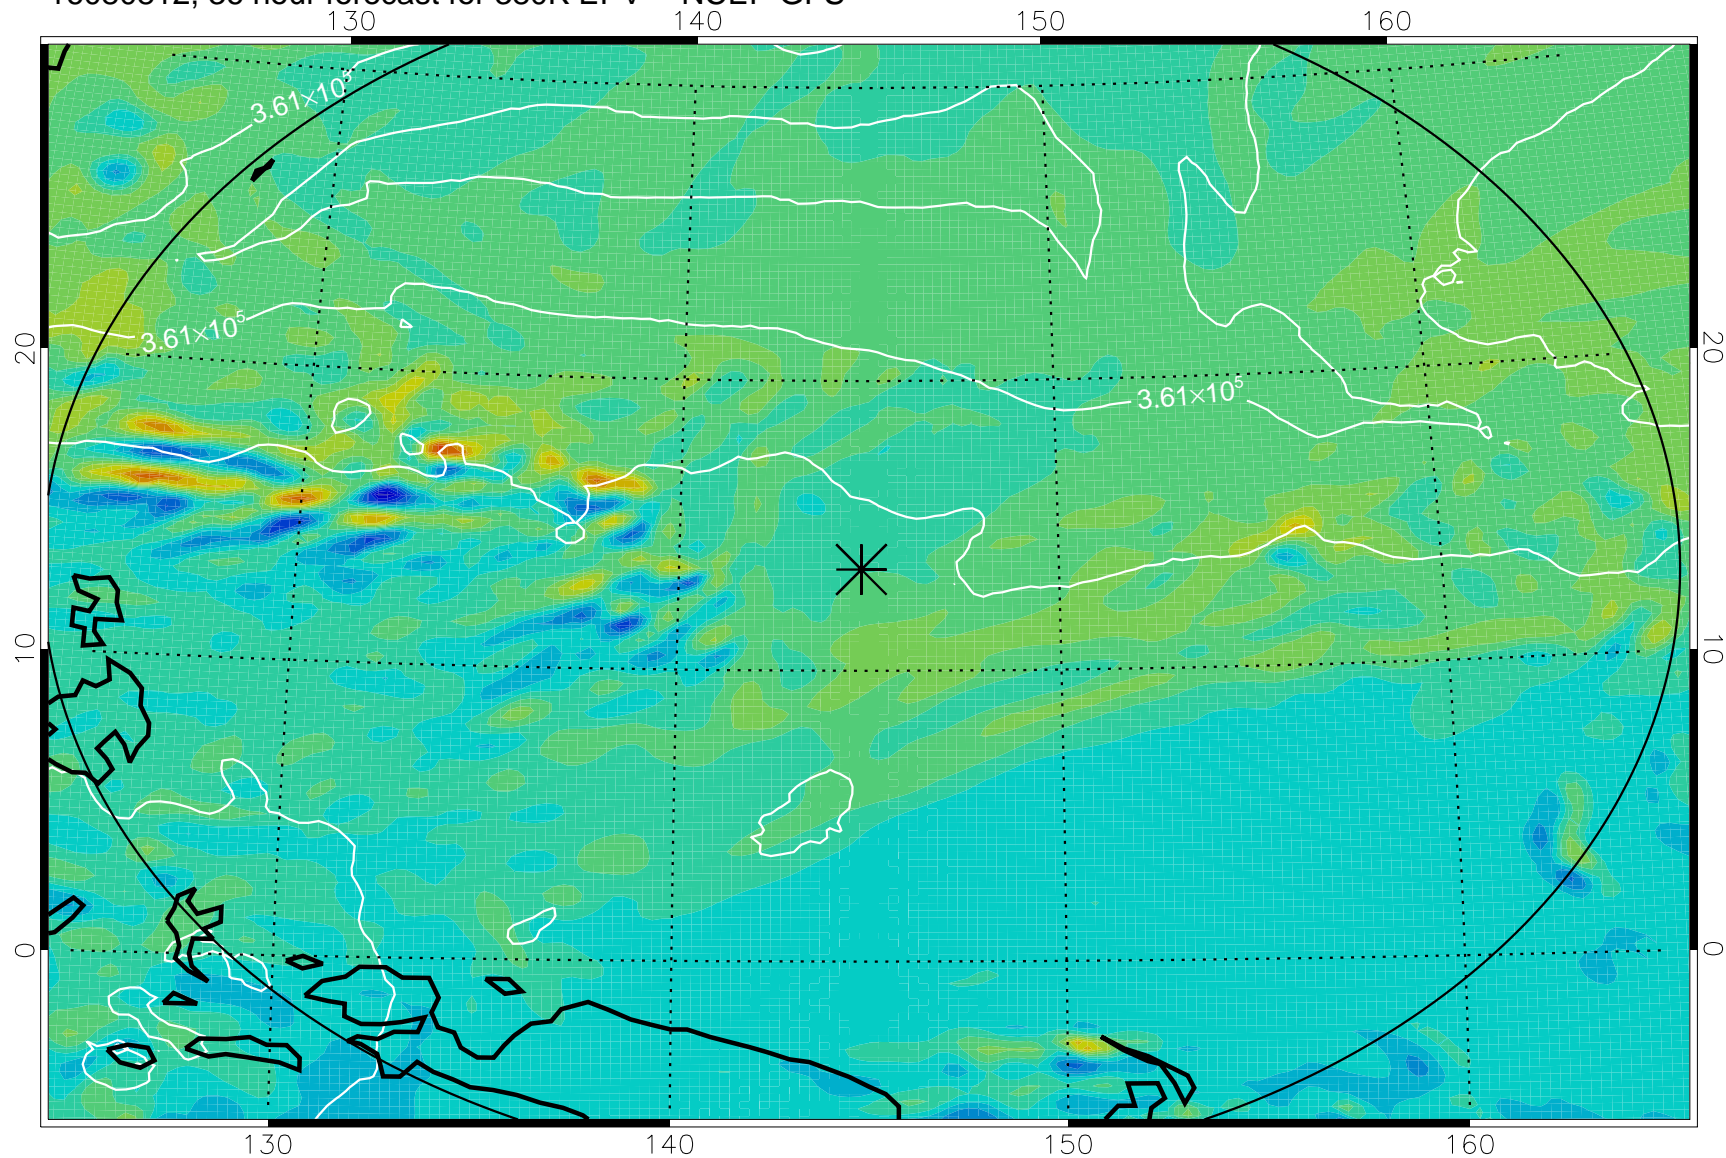

16080706, 6 hour forecast for 380K EPV -- NCEP GFS

380K Montgomery Streamfunction, white

Range ring of 2304 km

16080712, 12 hour forecast for 380K EPV -- NCEP GFS

380K Montgomery Streamfunction, white

Range ring of 2304 km

16080718, 18 hour forecast for 380K EPV -- NCEP GFS

380K Montgomery Streamfunction, white

Range ring of 2304 km

16080800, 24 hour forecast for 380K EPV -- NCEP GFS

380K Montgomery Streamfunction, white

Range ring of 2304 km

16080806, 30 hour forecast for 380K EPV -- NCEP GFS

380K Montgomery Streamfunction, white

Range ring of 2304 km

16080812, 36 hour forecast for 380K EPV -- NCEP GFS

380K Montgomery Streamfunction, white

Range ring of 2304 km

16080818, 42 hour forecast for 380K EPV -- NCEP GFS

380K Montgomery Streamfunction, white

Range ring of 2304 km

16080900, 48 hour forecast for 380K EPV -- NCEP GFS

380K Montgomery Streamfunction, white

Range ring of 2304 km