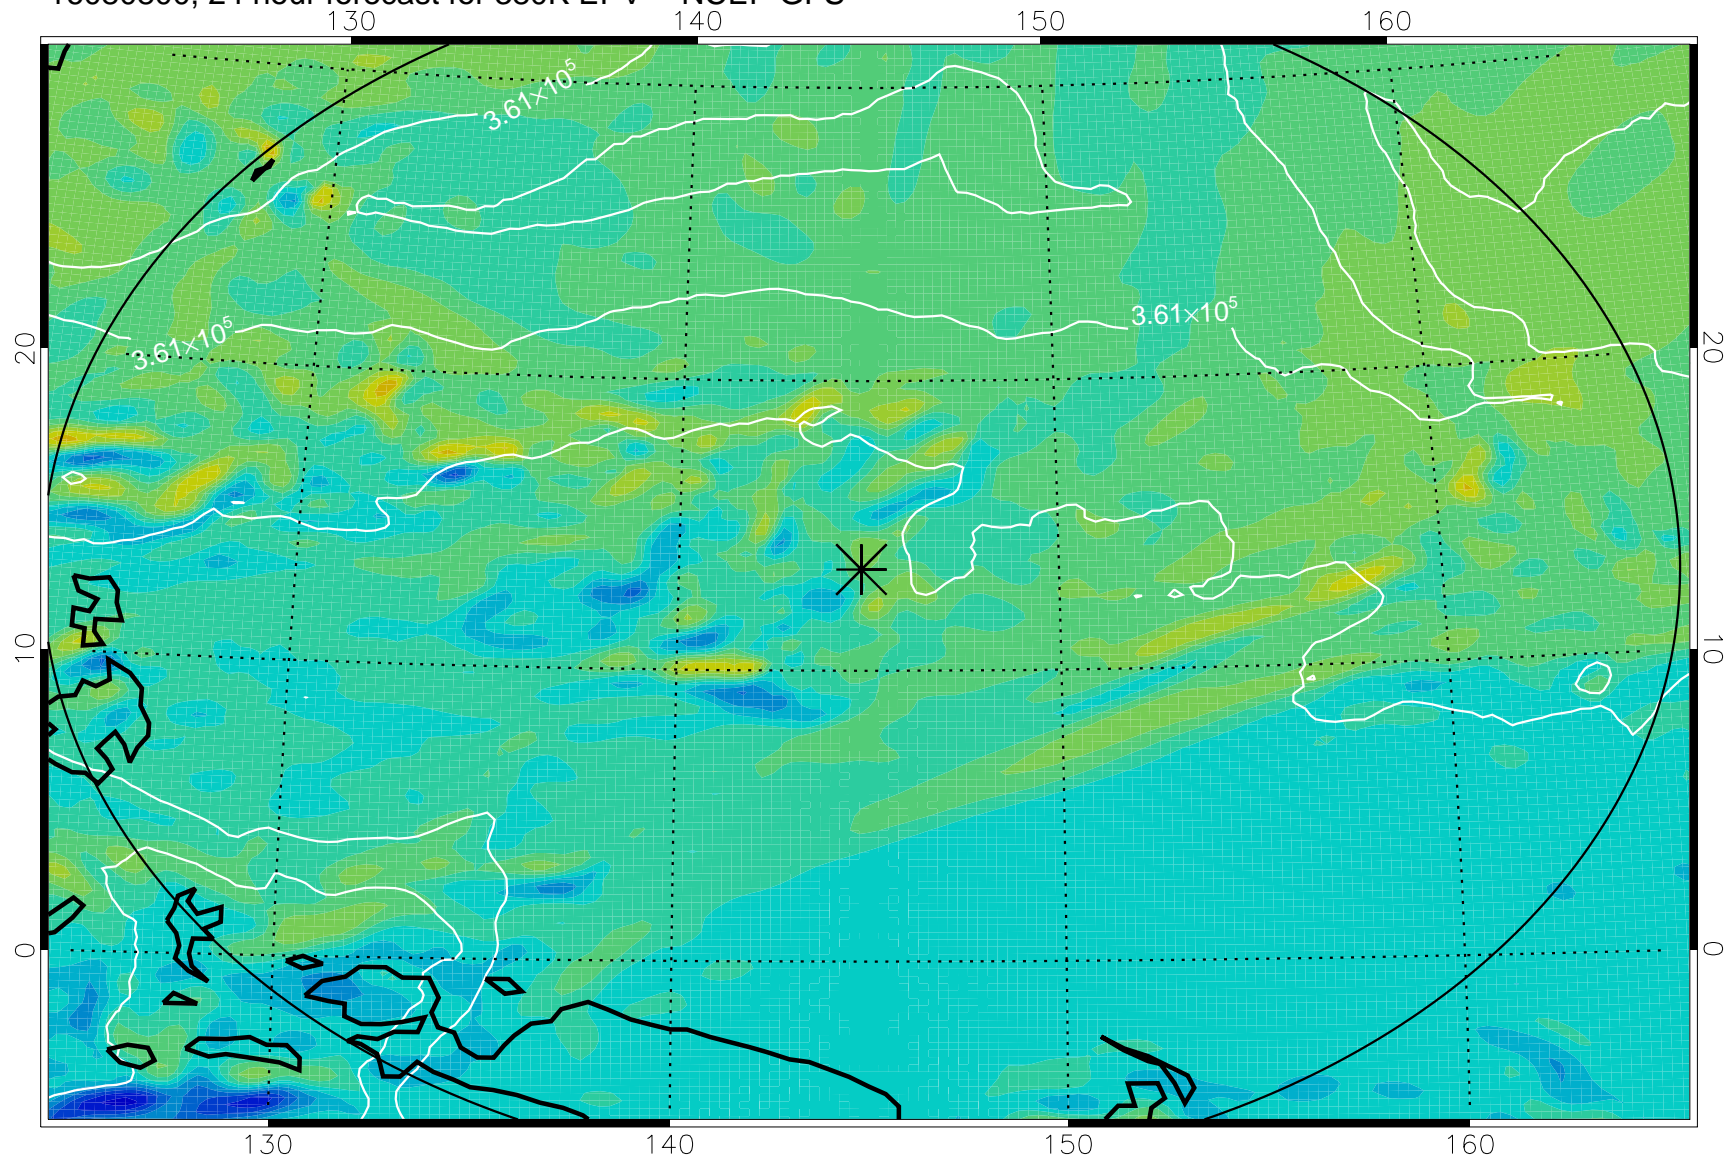

16080706, 6 hour forecast for 380K EPV -- NCEP GFS

380K Montgomery Streamfunction, white

Range ring of 2304 km

16080712, 12 hour forecast for 380K EPV -- NCEP GFS

380K Montgomery Streamfunction, white

Range ring of 2304 km

16080718, 18 hour forecast for 380K EPV -- NCEP GFS

380K Montgomery Streamfunction, white

Range ring of 2304 km

16080800, 24 hour forecast for 380K EPV -- NCEP GFS

380K Montgomery Streamfunction, white

Range ring of 2304 km

16080806, 30 hour forecast for 380K EPV -- NCEP GFS

380K Montgomery Streamfunction, white

Range ring of 2304 km

16080812, 36 hour forecast for 380K EPV -- NCEP GFS

380K Montgomery Streamfunction, white

Range ring of 2304 km

16080818, 42 hour forecast for 380K EPV -- NCEP GFS

380K Montgomery Streamfunction, white

Range ring of 2304 km

16080900, 48 hour forecast for 380K EPV -- NCEP GFS

380K Montgomery Streamfunction, white

Range ring of 2304 km