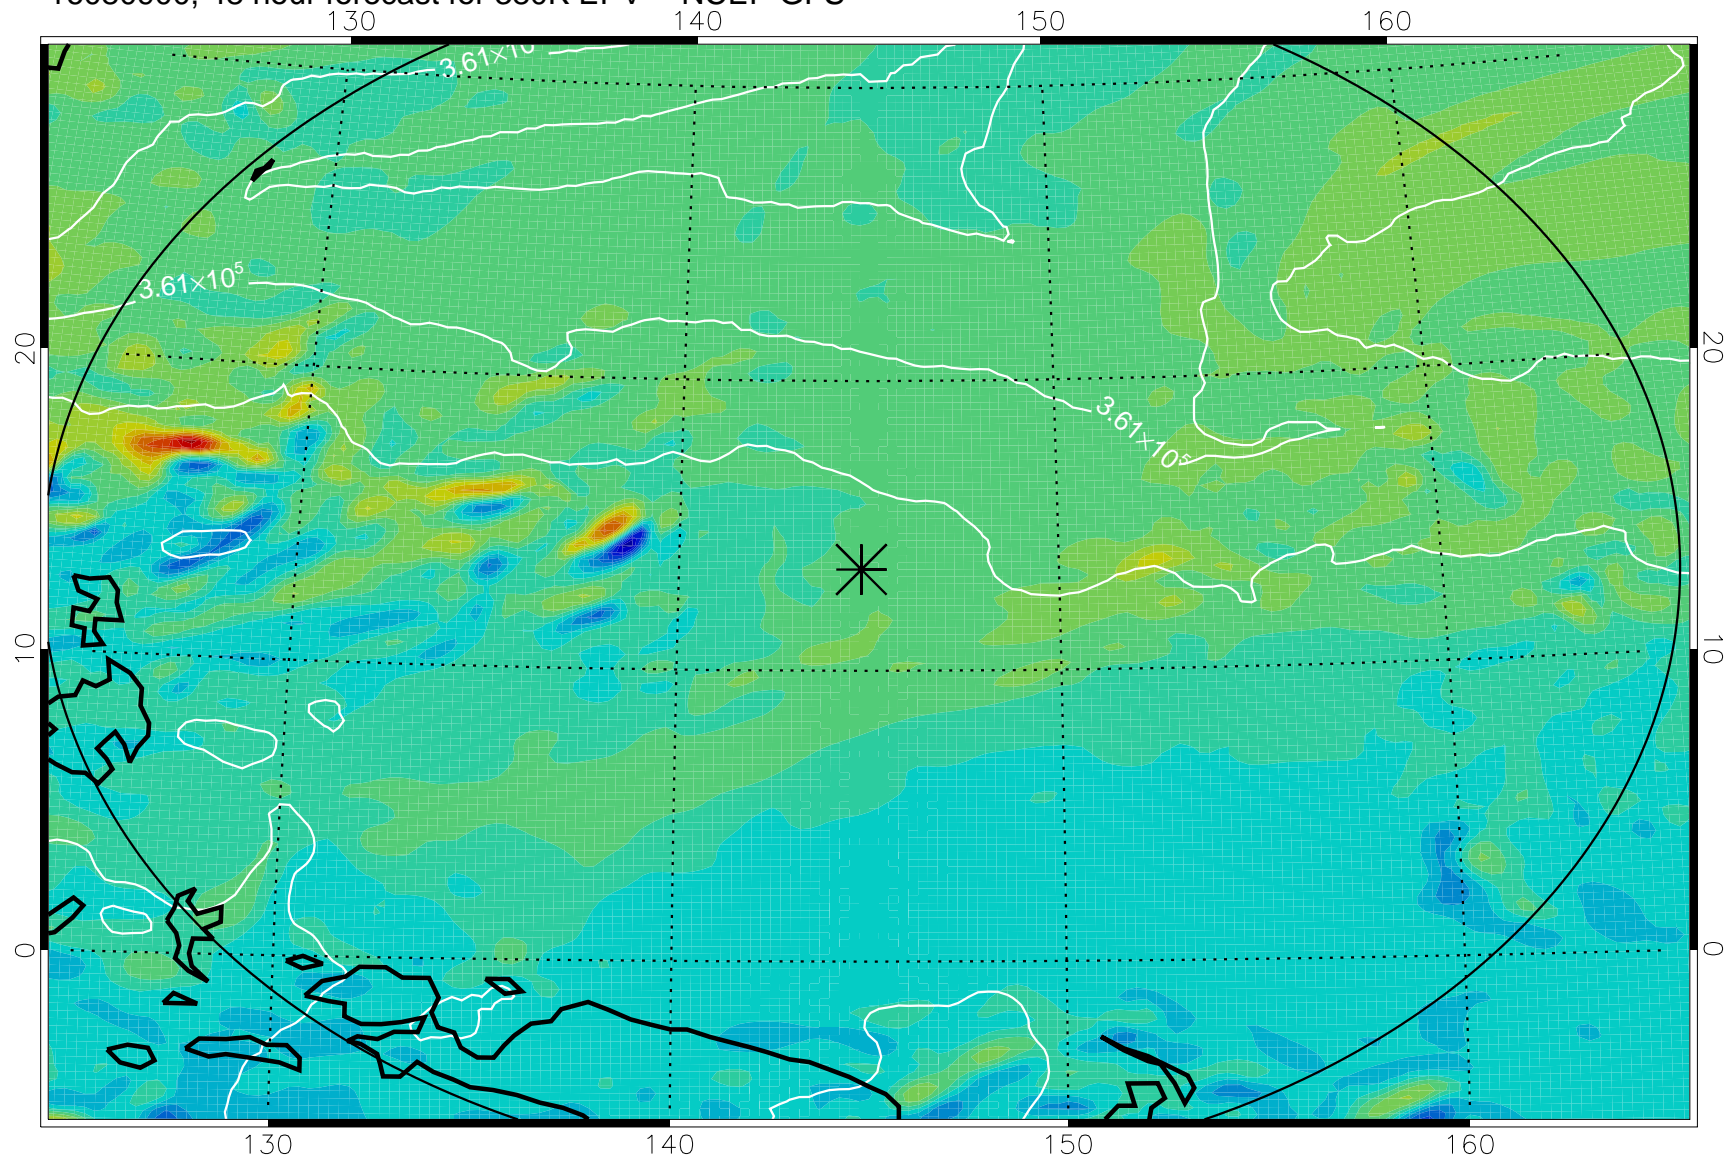

16080718, 18 hour forecast for 380K EPV -- NCEP GFS

380K Montgomery Streamfunction, white

Range ring of 2304 km

16080800, 24 hour forecast for 380K EPV -- NCEP GFS

380K Montgomery Streamfunction, white

Range ring of 2304 km

16080806, 30 hour forecast for 380K EPV -- NCEP GFS

380K Montgomery Streamfunction, white

Range ring of 2304 km

16080812, 36 hour forecast for 380K EPV -- NCEP GFS

380K Montgomery Streamfunction, white

Range ring of 2304 km

16080818, 42 hour forecast for 380K EPV -- NCEP GFS

380K Montgomery Streamfunction, white

Range ring of 2304 km

16080900, 48 hour forecast for 380K EPV -- NCEP GFS

380K Montgomery Streamfunction, white

Range ring of 2304 km

16080906, 54 hour forecast for 380K EPV -- NCEP GFS

380K Montgomery Streamfunction, white

Range ring of 2304 km

16080912, 60 hour forecast for 380K EPV -- NCEP GFS

380K Montgomery Streamfunction, white

Range ring of 2304 km