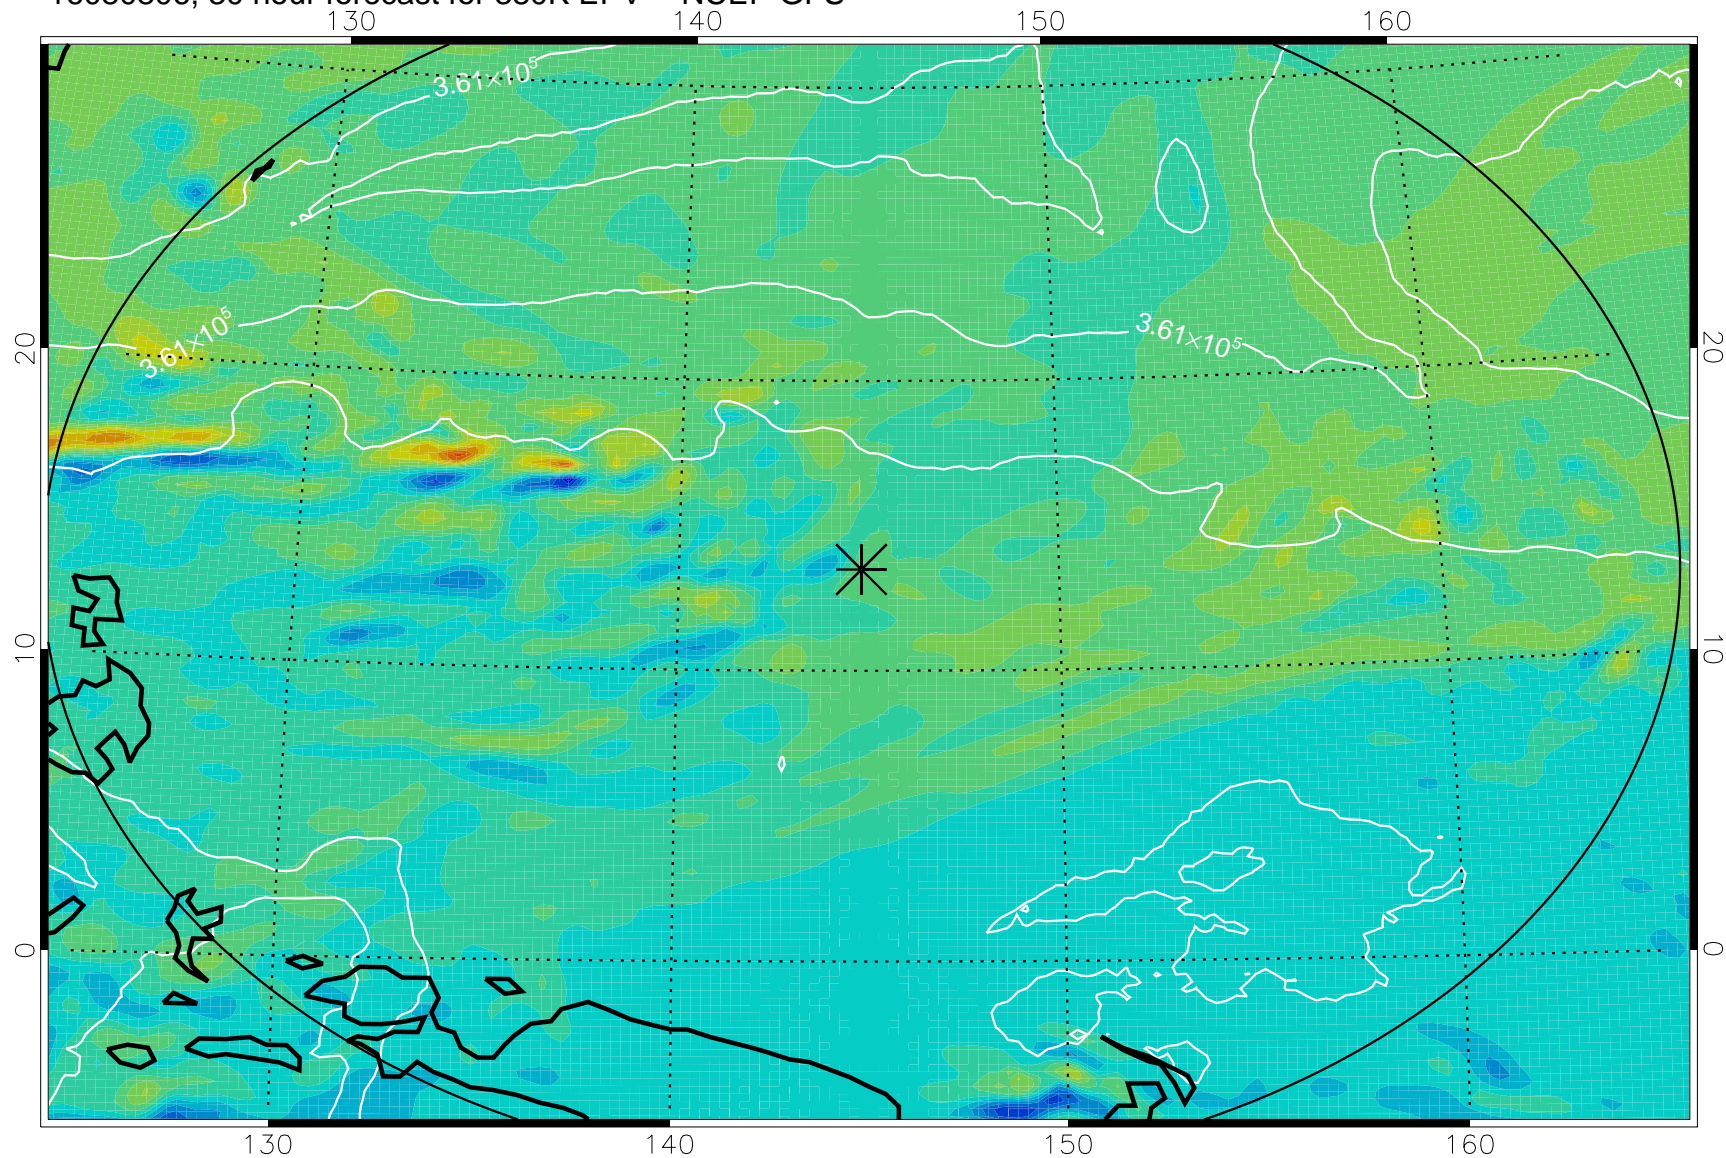

16080718, 18 hour forecast for 380K EPV -- NCEP GFS

380K Montgomery Streamfunction, white

Range ring of 2304 km

16080800, 24 hour forecast for 380K EPV -- NCEP GFS

380K Montgomery Streamfunction, white

Range ring of 2304 km

16080806, 30 hour forecast for 380K EPV -- NCEP GFS

380K Montgomery Streamfunction, white

Range ring of 2304 km

16080812, 36 hour forecast for 380K EPV -- NCEP GFS

380K Montgomery Streamfunction, white

Range ring of 2304 km

16080818, 42 hour forecast for 380K EPV -- NCEP GFS

380K Montgomery Streamfunction, white

Range ring of 2304 km

16080900, 48 hour forecast for 380K EPV -- NCEP GFS

380K Montgomery Streamfunction, white

Range ring of 2304 km

16081006, 78 hour forecast for 380K EPV -- NCEP GFS

380K Montgomery Streamfunction, white

Range ring of 2304 km

16081012, 84 hour forecast for 380K EPV -- NCEP GFS

380K Montgomery Streamfunction, white

Range ring of 2304 km