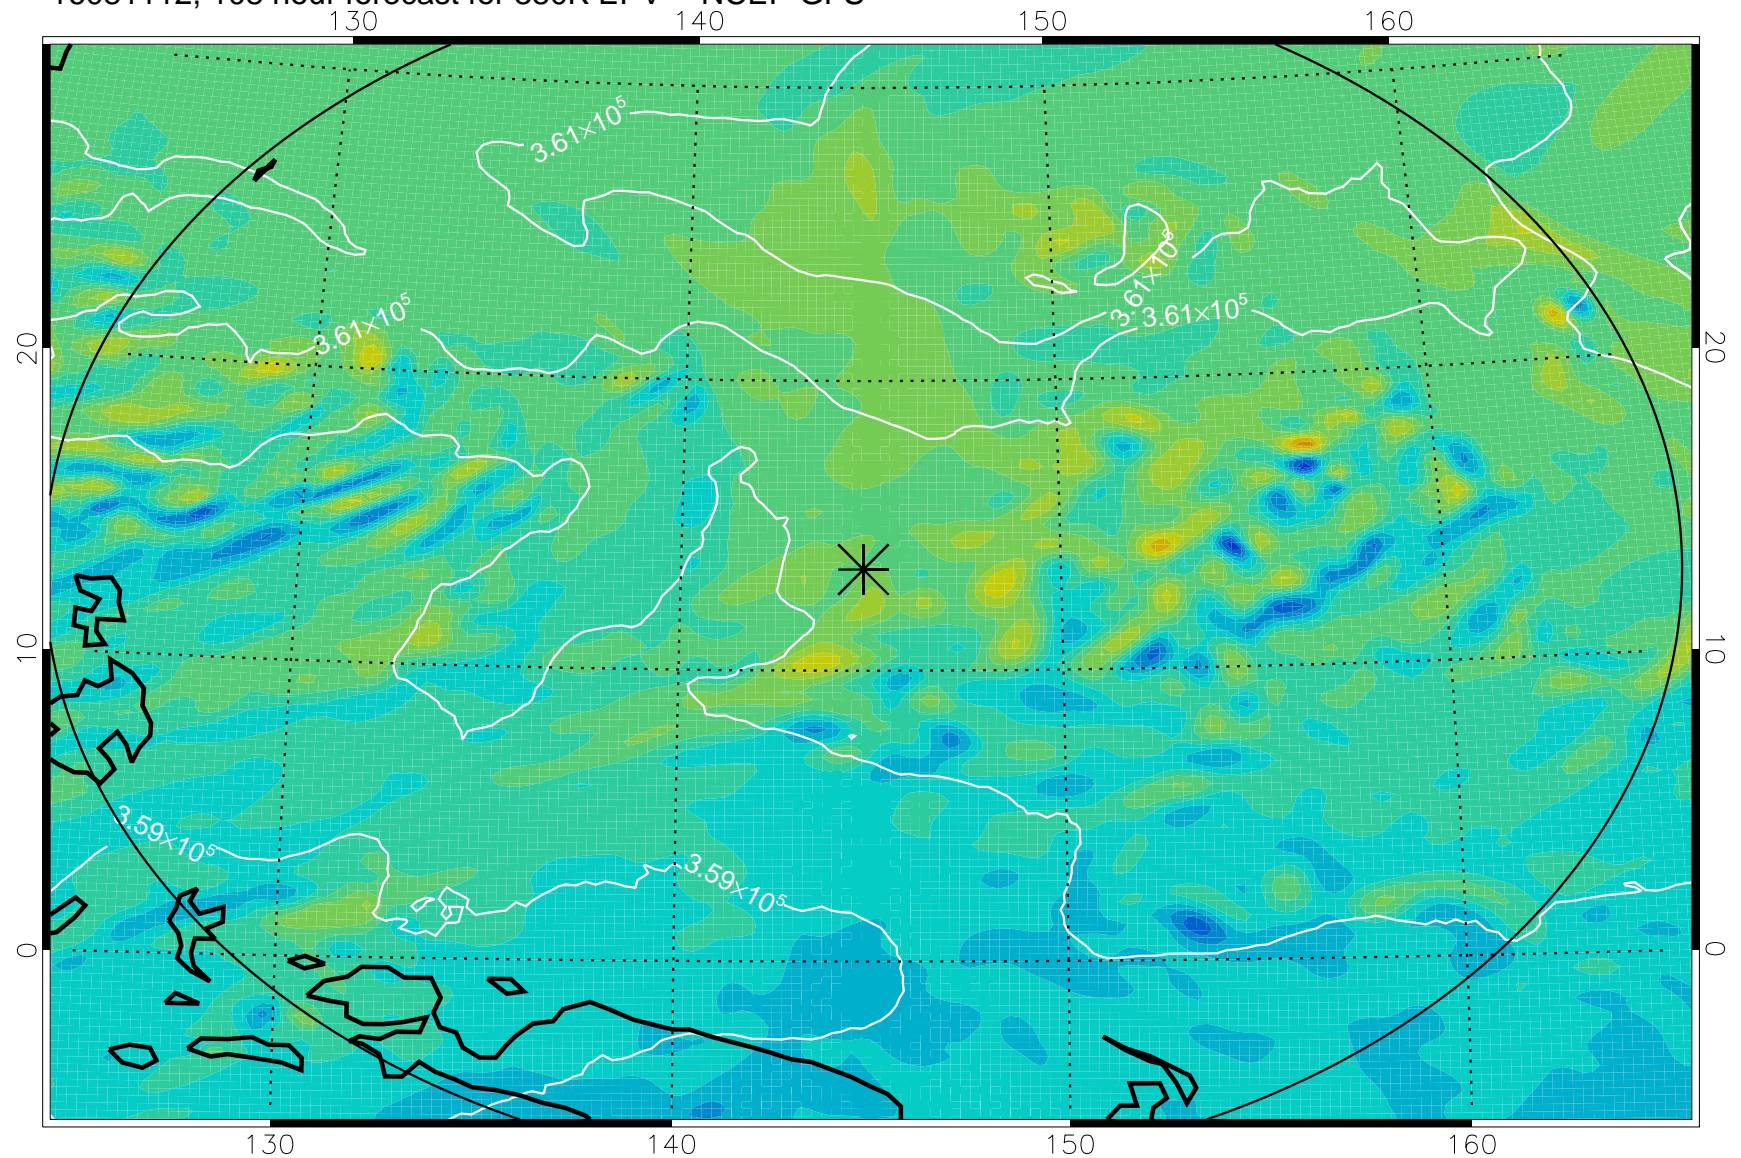

16081006, 78 hour forecast for 380K EPV -- NCEP GFS

380K Montgomery Streamfunction, white

Range ring of 2304 km

16081012, 84 hour forecast for 380K EPV -- NCEP GFS

380K Montgomery Streamfunction, white

Range ring of 2304 km

16081018, 90 hour forecast for 380K EPV -- NCEP GFS

380K Montgomery Streamfunction, white

Range ring of 2304 km

16081100, 96 hour forecast for 380K EPV -- NCEP GFS

380K Montgomery Streamfunction, white

Range ring of 2304 km

16081106, 102 hour forecast for 380K EPV -- NCEP GFS

380K Montgomery Streamfunction, white

Range ring of 2304 km

16081112, 108 hour forecast for 380K EPV -- NCEP GFS

380K Montgomery Streamfunction, white

Range ring of 2304 km

16081118, 114 hour forecast for 380K EPV -- NCEP GFS

380K Montgomery Streamfunction, white

Range ring of 2304 km

16081200, 120 hour forecast for 380K EPV -- NCEP GFS

380K Montgomery Streamfunction, white

Range ring of 2304 km