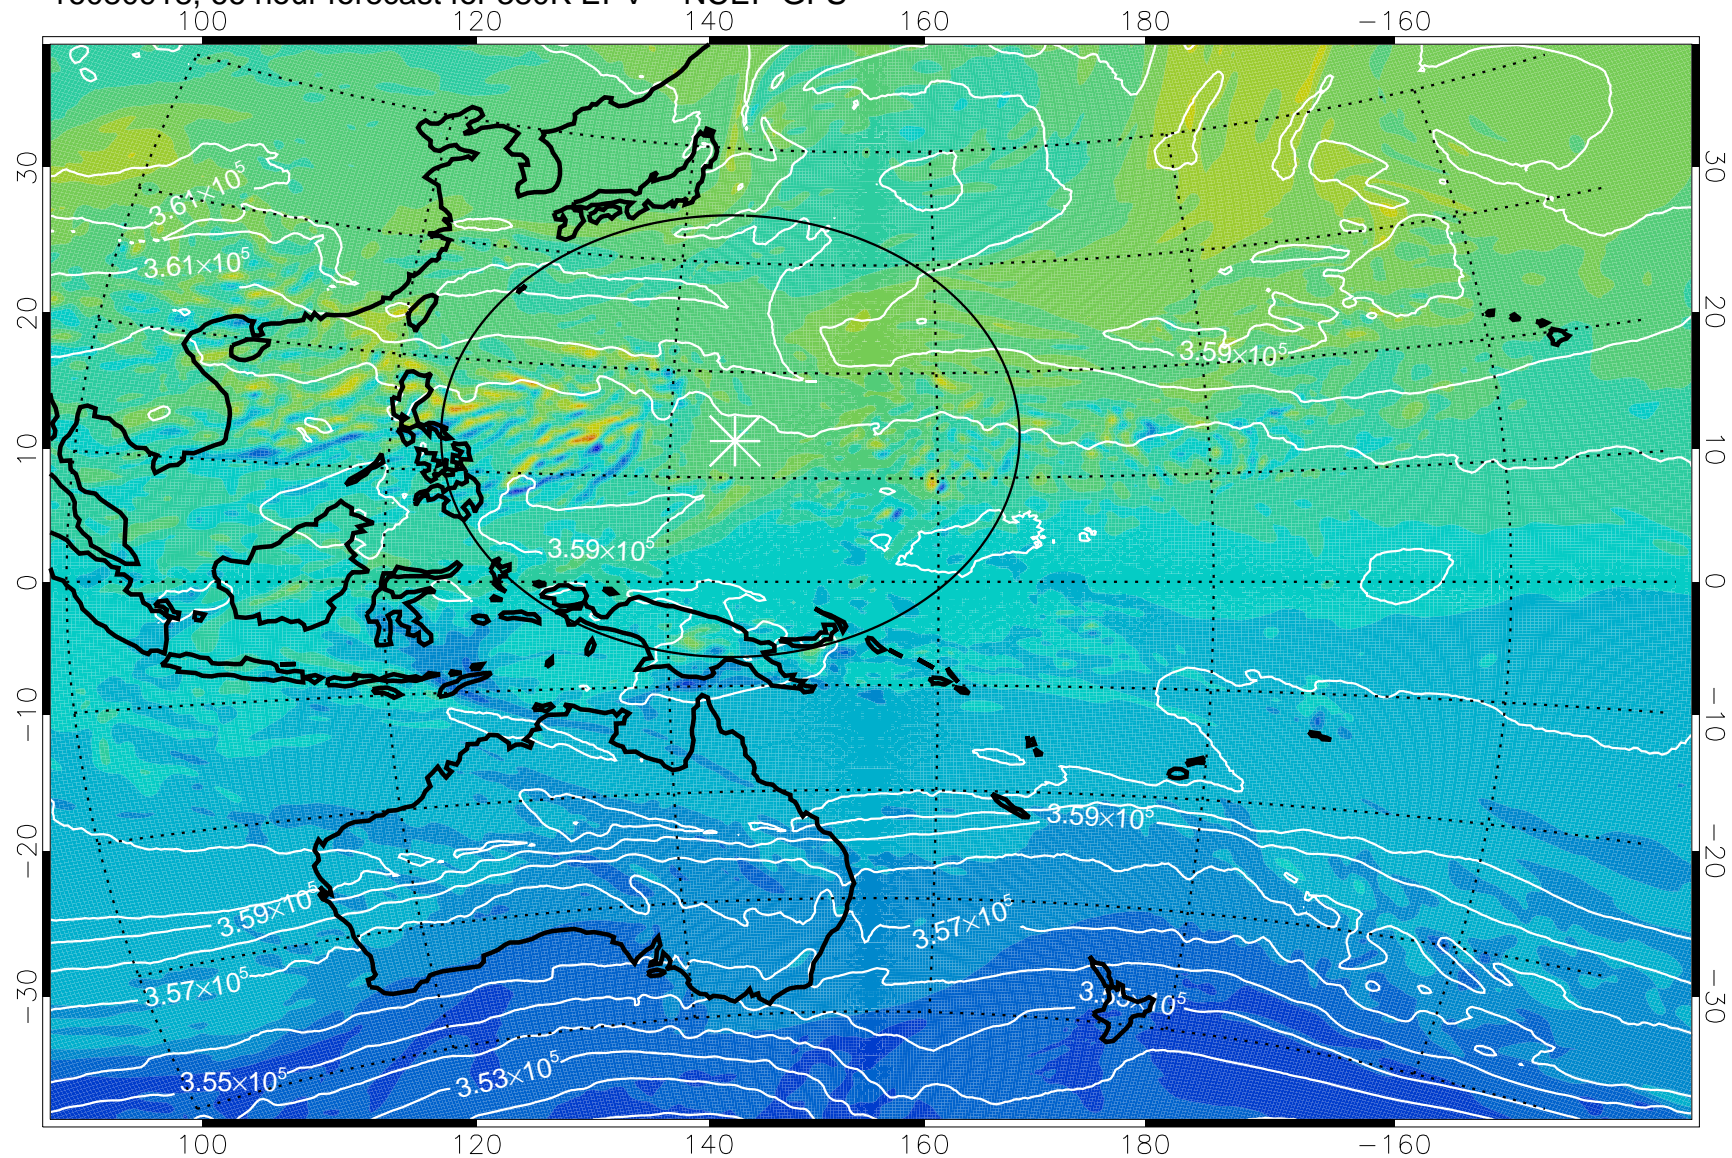

16080818, 42 hour forecast for 380K EPV -- NCEP GFS

380K Montgomery Streamfunction, white

Range ring of 2304 km

16080900, 48 hour forecast for 380K EPV -- NCEP GFS

380K Montgomery Streamfunction, white

Range ring of 2304 km

16080906, 54 hour forecast for 380K EPV -- NCEP GFS

380K Montgomery Streamfunction, white

Range ring of 2304 km

16080912, 60 hour forecast for 380K EPV -- NCEP GFS

380K Montgomery Streamfunction, white

Range ring of 2304 km

16080918, 66 hour forecast for 380K EPV -- NCEP GFS

380K Montgomery Streamfunction, white

Range ring of 2304 km

16081000, 72 hour forecast for 380K EPV -- NCEP GFS

380K Montgomery Streamfunction, white

Range ring of 2304 km

16081006, 78 hour forecast for 380K EPV -- NCEP GFS

380K Montgomery Streamfunction, white

Range ring of 2304 km

16081012, 84 hour forecast for 380K EPV -- NCEP GFS

380K Montgomery Streamfunction, white

Range ring of 2304 km