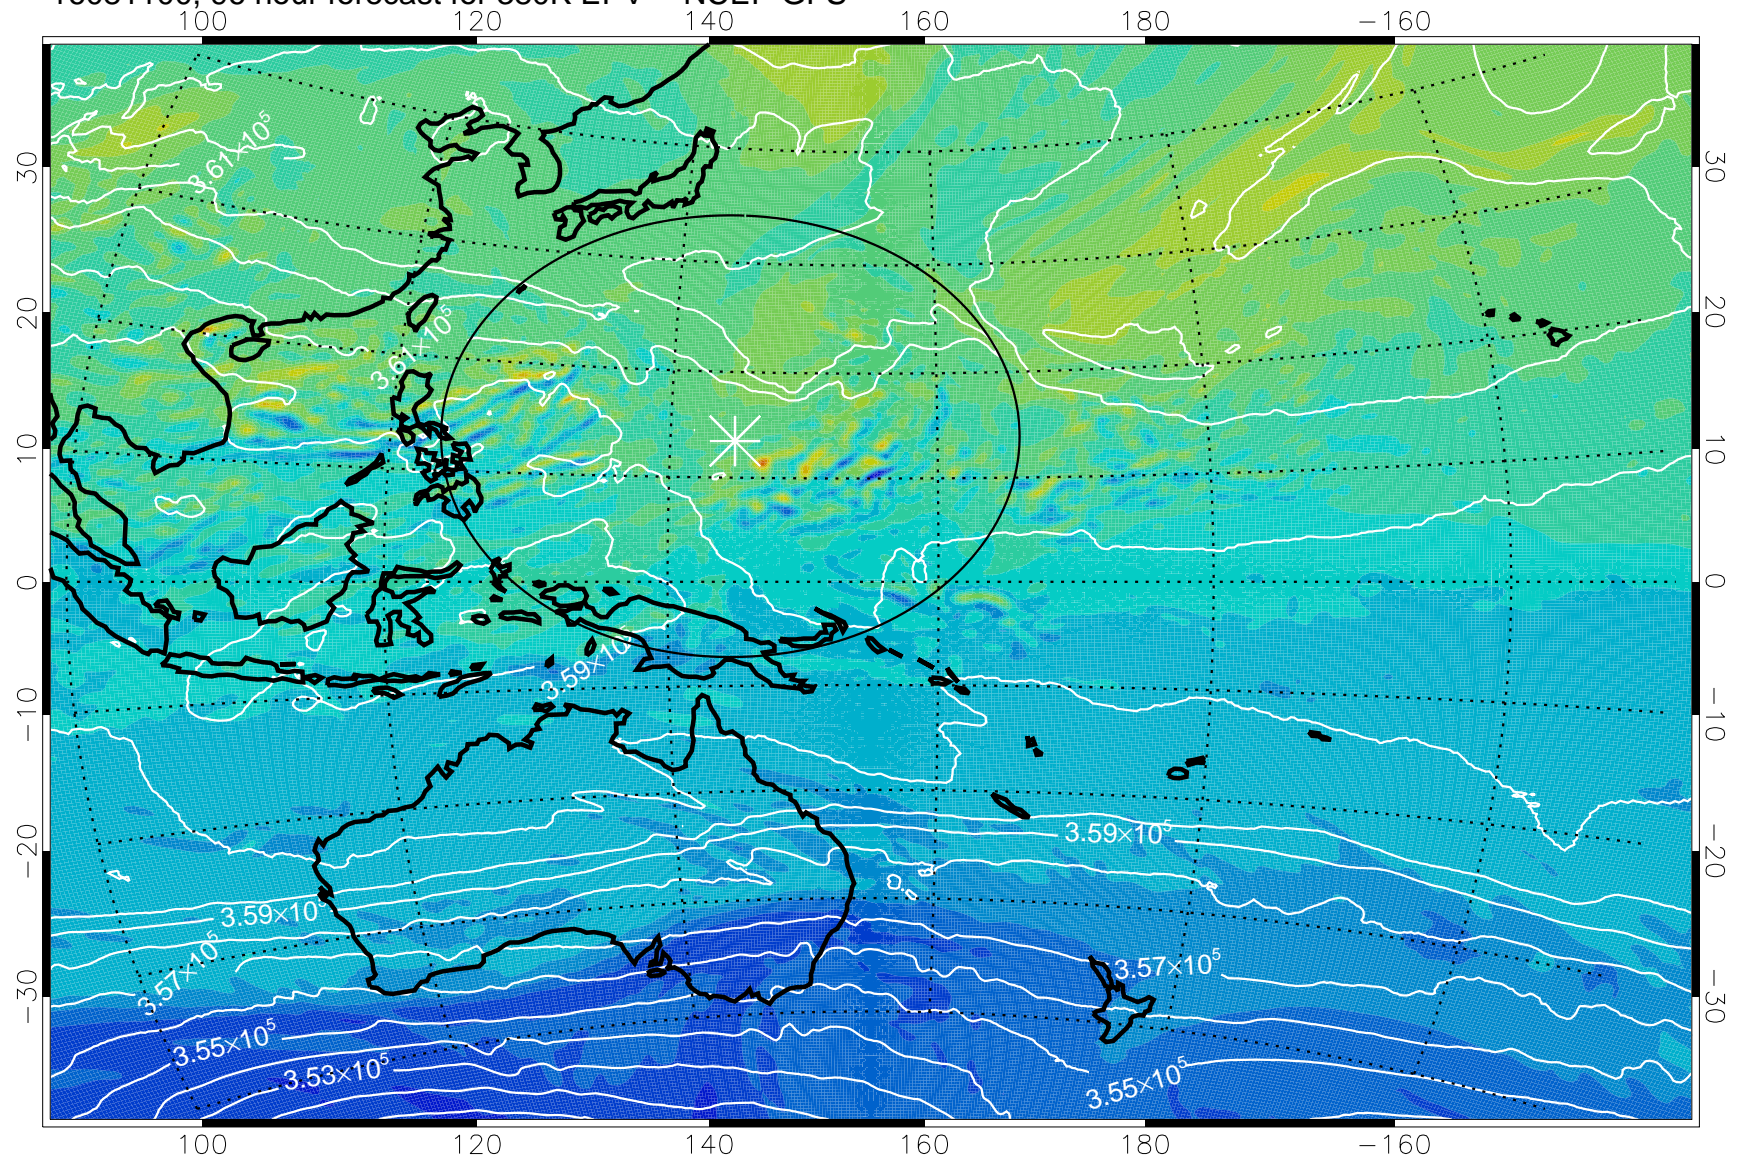

16081006, 78 hour forecast for 380K EPV -- NCEP GFS

380K Montgomery Streamfunction, white

Range ring of 2304 km

16081012, 84 hour forecast for 380K EPV -- NCEP GFS

380K Montgomery Streamfunction, white

Range ring of 2304 km

16081018, 90 hour forecast for 380K EPV -- NCEP GFS

380K Montgomery Streamfunction, white

Range ring of 2304 km

16081100, 96 hour forecast for 380K EPV -- NCEP GFS

380K Montgomery Streamfunction, white

Range ring of 2304 km

16081106, 102 hour forecast for 380K EPV -- NCEP GFS

380K Montgomery Streamfunction, white

Range ring of 2304 km

16081112, 108 hour forecast for 380K EPV -- NCEP GFS

380K Montgomery Streamfunction, white

Range ring of 2304 km

16081118, 114 hour forecast for 380K EPV -- NCEP GFS

380K Montgomery Streamfunction, white

Range ring of 2304 km

16081200, 120 hour forecast for 380K EPV -- NCEP GFS

380K Montgomery Streamfunction, white

Range ring of 2304 km