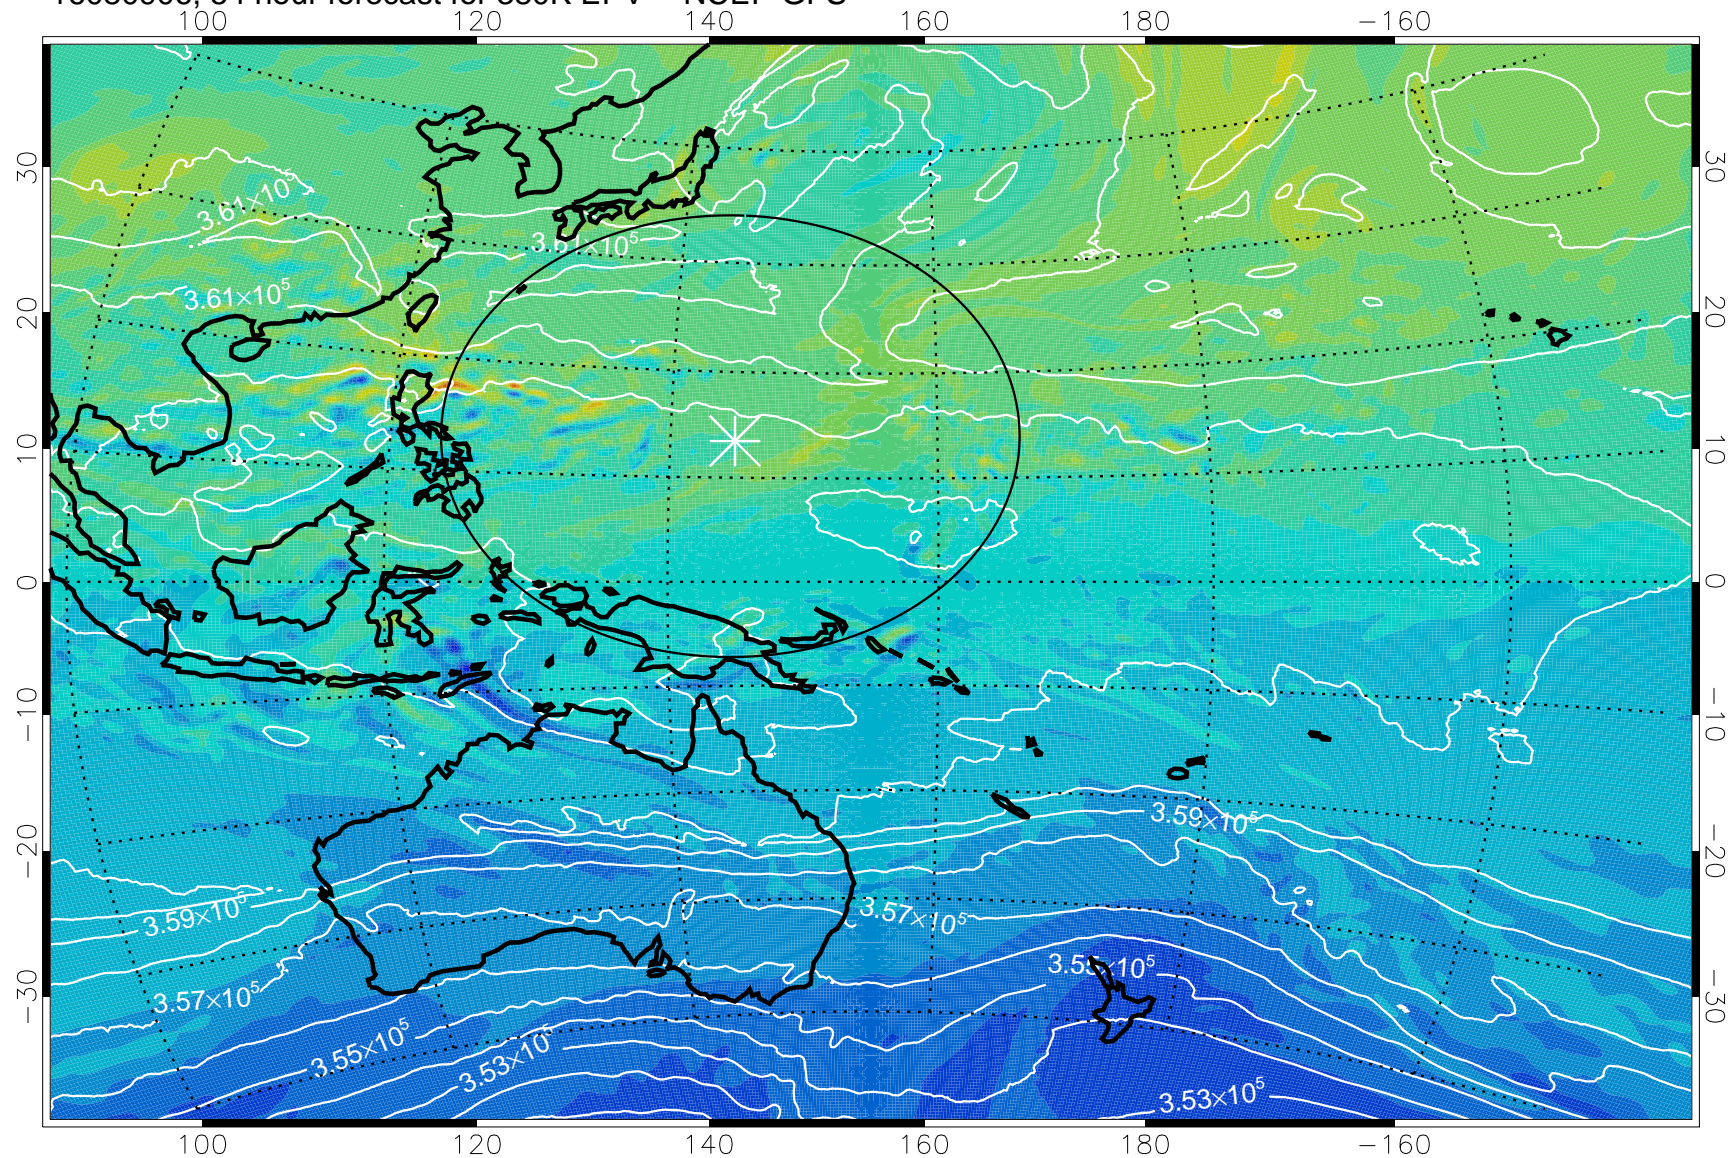

16080818, 42 hour forecast for 380K EPV -- NCEP GFS

380K Montgomery Streamfunction, white

Range ring of 2304 km

16080900, 48 hour forecast for 380K EPV -- NCEP GFS

380K Montgomery Streamfunction, white

Range ring of 2304 km

16080906, 54 hour forecast for 380K EPV -- NCEP GFS

380K Montgomery Streamfunction, white

Range ring of 2304 km

16080912, 60 hour forecast for 380K EPV -- NCEP GFS

380K Montgomery Streamfunction, white

Range ring of 2304 km

16080918, 66 hour forecast for 380K EPV -- NCEP GFS

380K Montgomery Streamfunction, white

Range ring of 2304 km

16081000, 72 hour forecast for 380K EPV -- NCEP GFS

380K Montgomery Streamfunction, white

Range ring of 2304 km

16081006, 78 hour forecast for 380K EPV -- NCEP GFS

380K Montgomery Streamfunction, white

Range ring of 2304 km

16081012, 84 hour forecast for 380K EPV -- NCEP GFS

380K Montgomery Streamfunction, white

Range ring of 2304 km