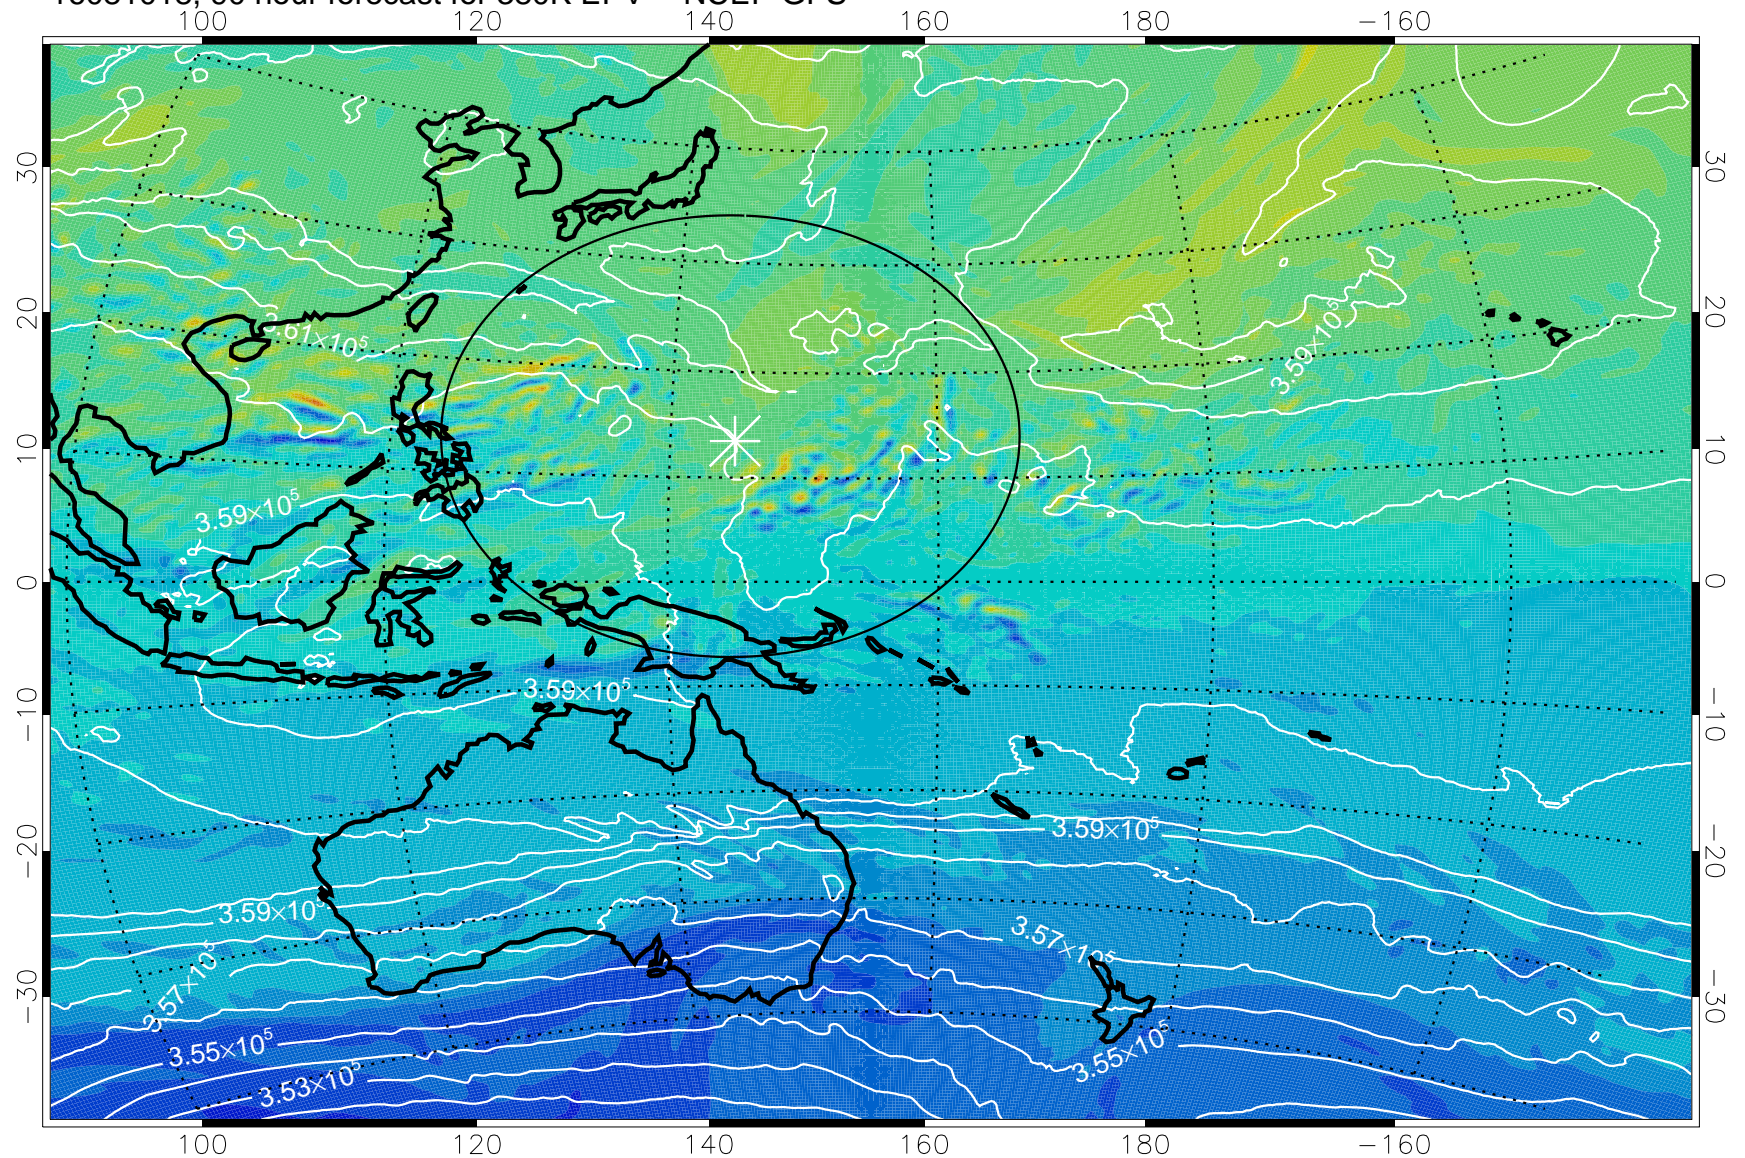

16080918, 66 hour forecast for 380K EPV -- NCEP GFS

380K Montgomery Streamfunction, white

Range ring of 2304 km

16081000, 72 hour forecast for 380K EPV -- NCEP GFS

380K Montgomery Streamfunction, white

Range ring of 2304 km

16081006, 78 hour forecast for 380K EPV -- NCEP GFS

380K Montgomery Streamfunction, white

Range ring of 2304 km

16081012, 84 hour forecast for 380K EPV -- NCEP GFS

380K Montgomery Streamfunction, white

Range ring of 2304 km

16081018, 90 hour forecast for 380K EPV -- NCEP GFS

380K Montgomery Streamfunction, white

Range ring of 2304 km

16081100, 96 hour forecast for 380K EPV -- NCEP GFS

380K Montgomery Streamfunction, white

Range ring of 2304 km

16081106, 102 hour forecast for 380K EPV -- NCEP GFS

380K Montgomery Streamfunction, white

Range ring of 2304 km

16081112, 108 hour forecast for 380K EPV -- NCEP GFS

380K Montgomery Streamfunction, white

Range ring of 2304 km