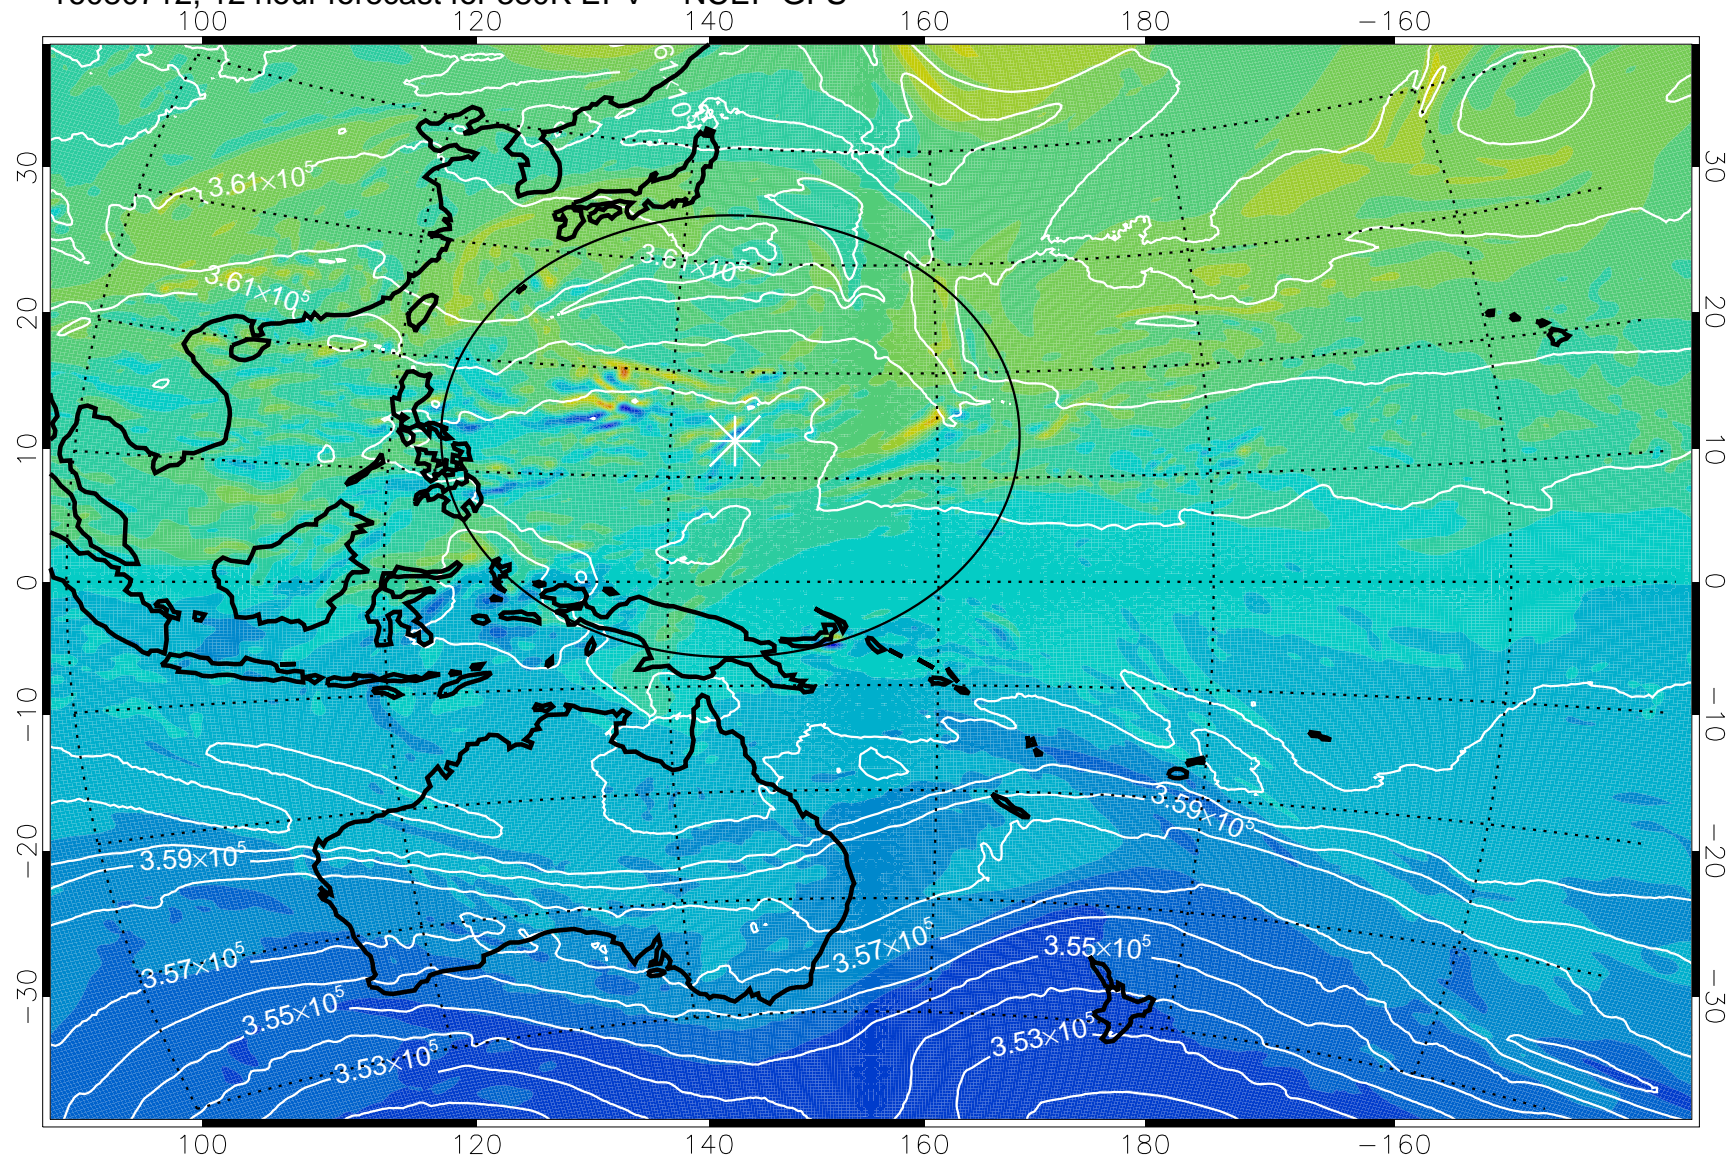

16080706, 6 hour forecast for 380K EPV -- NCEP GFS

380K Montgomery Streamfunction, white

Range ring of 2304 km

16080712, 12 hour forecast for 380K EPV -- NCEP GFS

380K Montgomery Streamfunction, white

Range ring of 2304 km

16080718, 18 hour forecast for 380K EPV -- NCEP GFS

380K Montgomery Streamfunction, white

Range ring of 2304 km

16080800, 24 hour forecast for 380K EPV -- NCEP GFS

380K Montgomery Streamfunction, white

Range ring of 2304 km

16080806, 30 hour forecast for 380K EPV -- NCEP GFS

380K Montgomery Streamfunction, white

Range ring of 2304 km

16080812, 36 hour forecast for 380K EPV -- NCEP GFS

380K Montgomery Streamfunction, white

Range ring of 2304 km

16080818, 42 hour forecast for 380K EPV -- NCEP GFS

380K Montgomery Streamfunction, white

Range ring of 2304 km

16080900, 48 hour forecast for 380K EPV -- NCEP GFS

380K Montgomery Streamfunction, white

Range ring of 2304 km