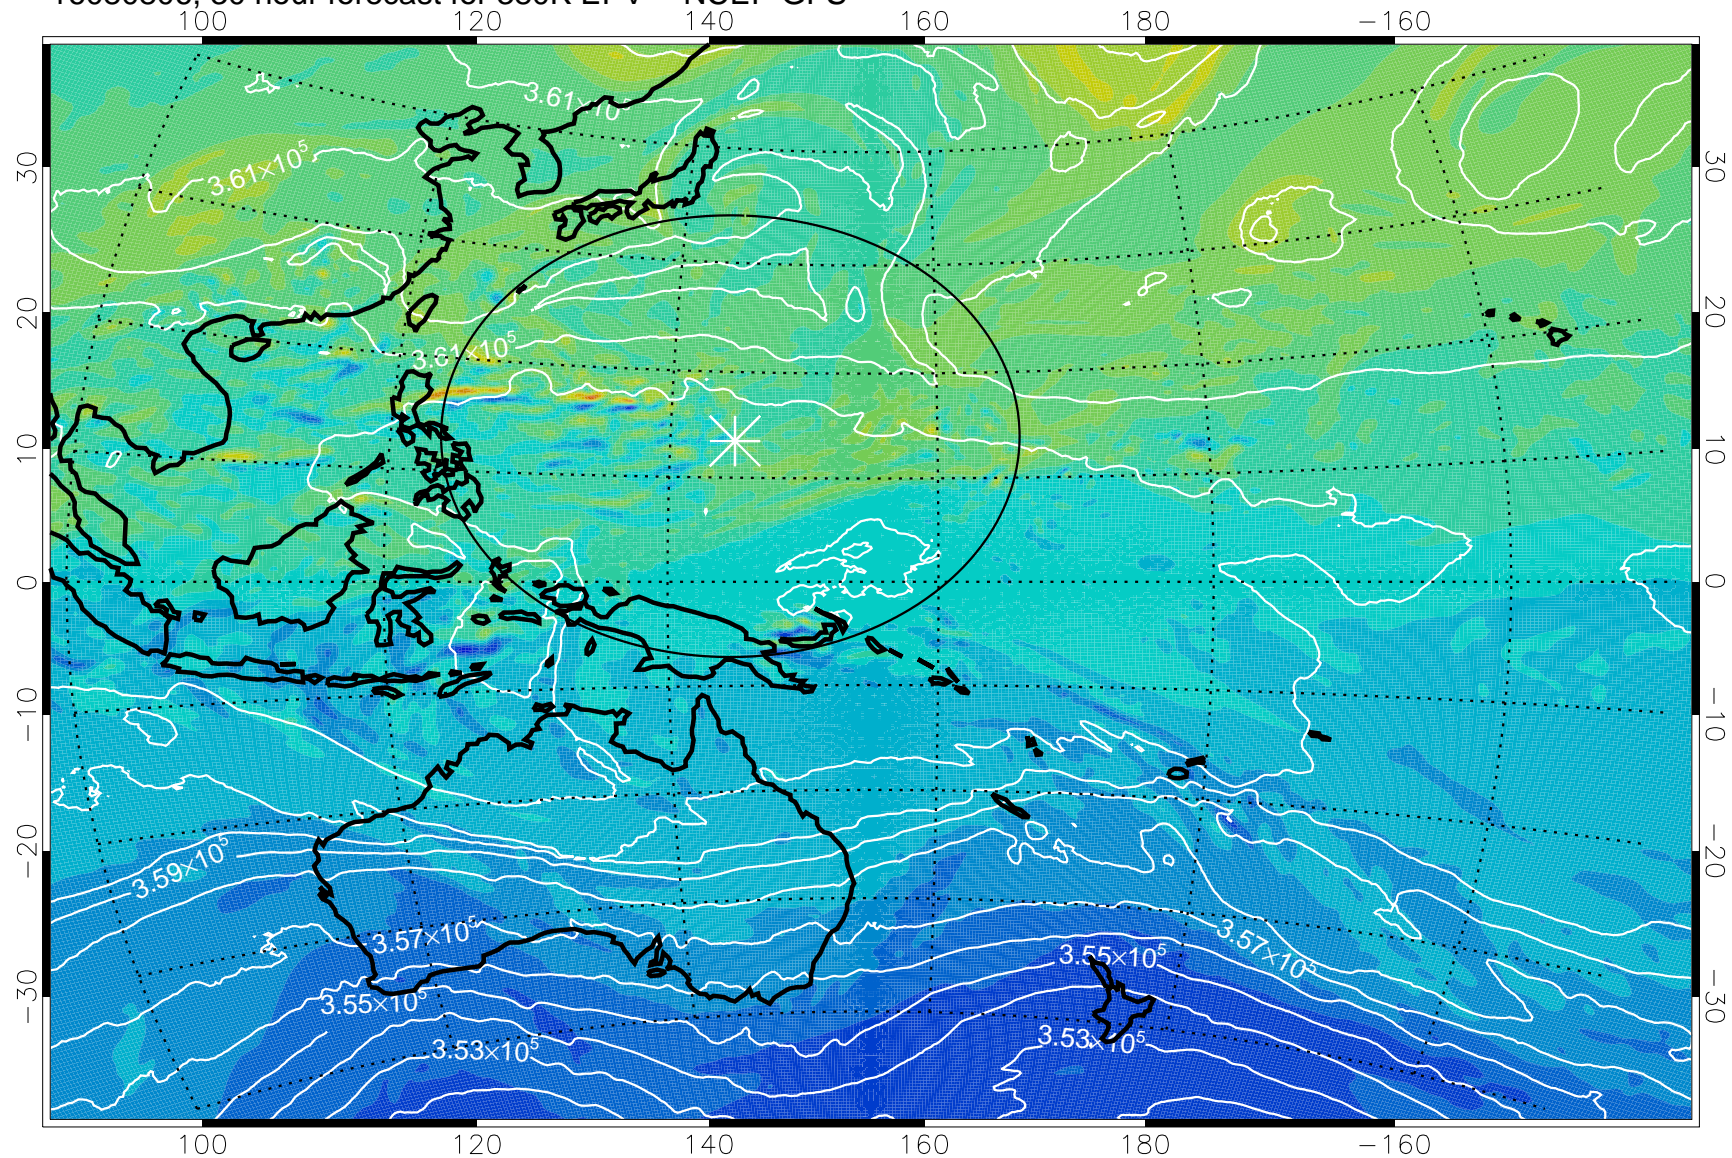

16080718, 18 hour forecast for 380K EPV -- NCEP GFS

380K Montgomery Streamfunction, white

Range ring of 2304 km

16080800, 24 hour forecast for 380K EPV -- NCEP GFS

380K Montgomery Streamfunction, white

Range ring of 2304 km

16080806, 30 hour forecast for 380K EPV -- NCEP GFS

380K Montgomery Streamfunction, white

Range ring of 2304 km

16080812, 36 hour forecast for 380K EPV -- NCEP GFS

380K Montgomery Streamfunction, white

Range ring of 2304 km

16080818, 42 hour forecast for 380K EPV -- NCEP GFS

380K Montgomery Streamfunction, white

Range ring of 2304 km

16080900, 48 hour forecast for 380K EPV -- NCEP GFS

380K Montgomery Streamfunction, white

Range ring of 2304 km

16080906, 54 hour forecast for 380K EPV -- NCEP GFS

380K Montgomery Streamfunction, white

Range ring of 2304 km

16080912, 60 hour forecast for 380K EPV -- NCEP GFS

380K Montgomery Streamfunction, white

Range ring of 2304 km