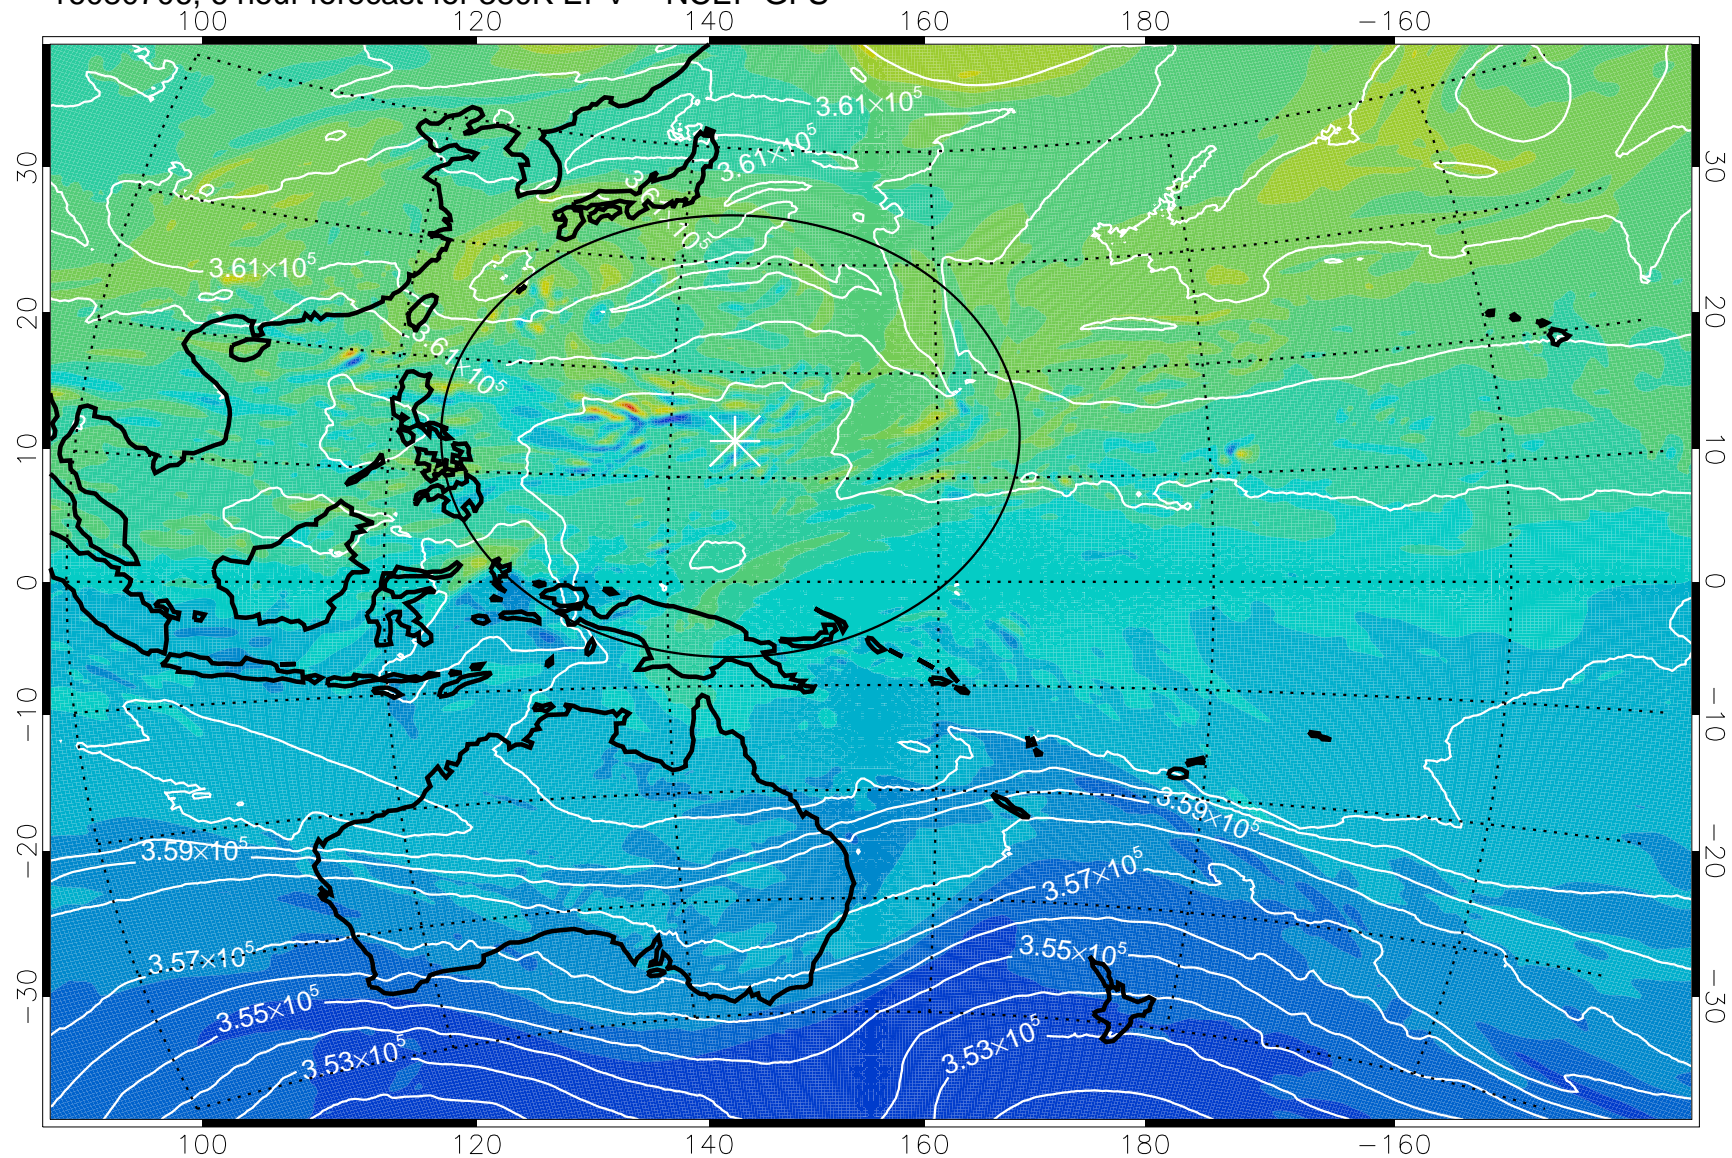

16080706, 6 hour forecast for 380K EPV -- NCEP GFS

380K Montgomery Streamfunction, white

Range ring of 2304 km

16080712, 12 hour forecast for 380K EPV -- NCEP GFS

380K Montgomery Streamfunction, white

Range ring of 2304 km

16080718, 18 hour forecast for 380K EPV -- NCEP GFS

380K Montgomery Streamfunction, white

Range ring of 2304 km

16080800, 24 hour forecast for 380K EPV -- NCEP GFS

380K Montgomery Streamfunction, white

Range ring of 2304 km

16080806, 30 hour forecast for 380K EPV -- NCEP GFS

380K Montgomery Streamfunction, white

Range ring of 2304 km

16080812, 36 hour forecast for 380K EPV -- NCEP GFS

380K Montgomery Streamfunction, white

Range ring of 2304 km

16080818, 42 hour forecast for 380K EPV -- NCEP GFS

380K Montgomery Streamfunction, white

Range ring of 2304 km

16080900, 48 hour forecast for 380K EPV -- NCEP GFS

380K Montgomery Streamfunction, white

Range ring of 2304 km