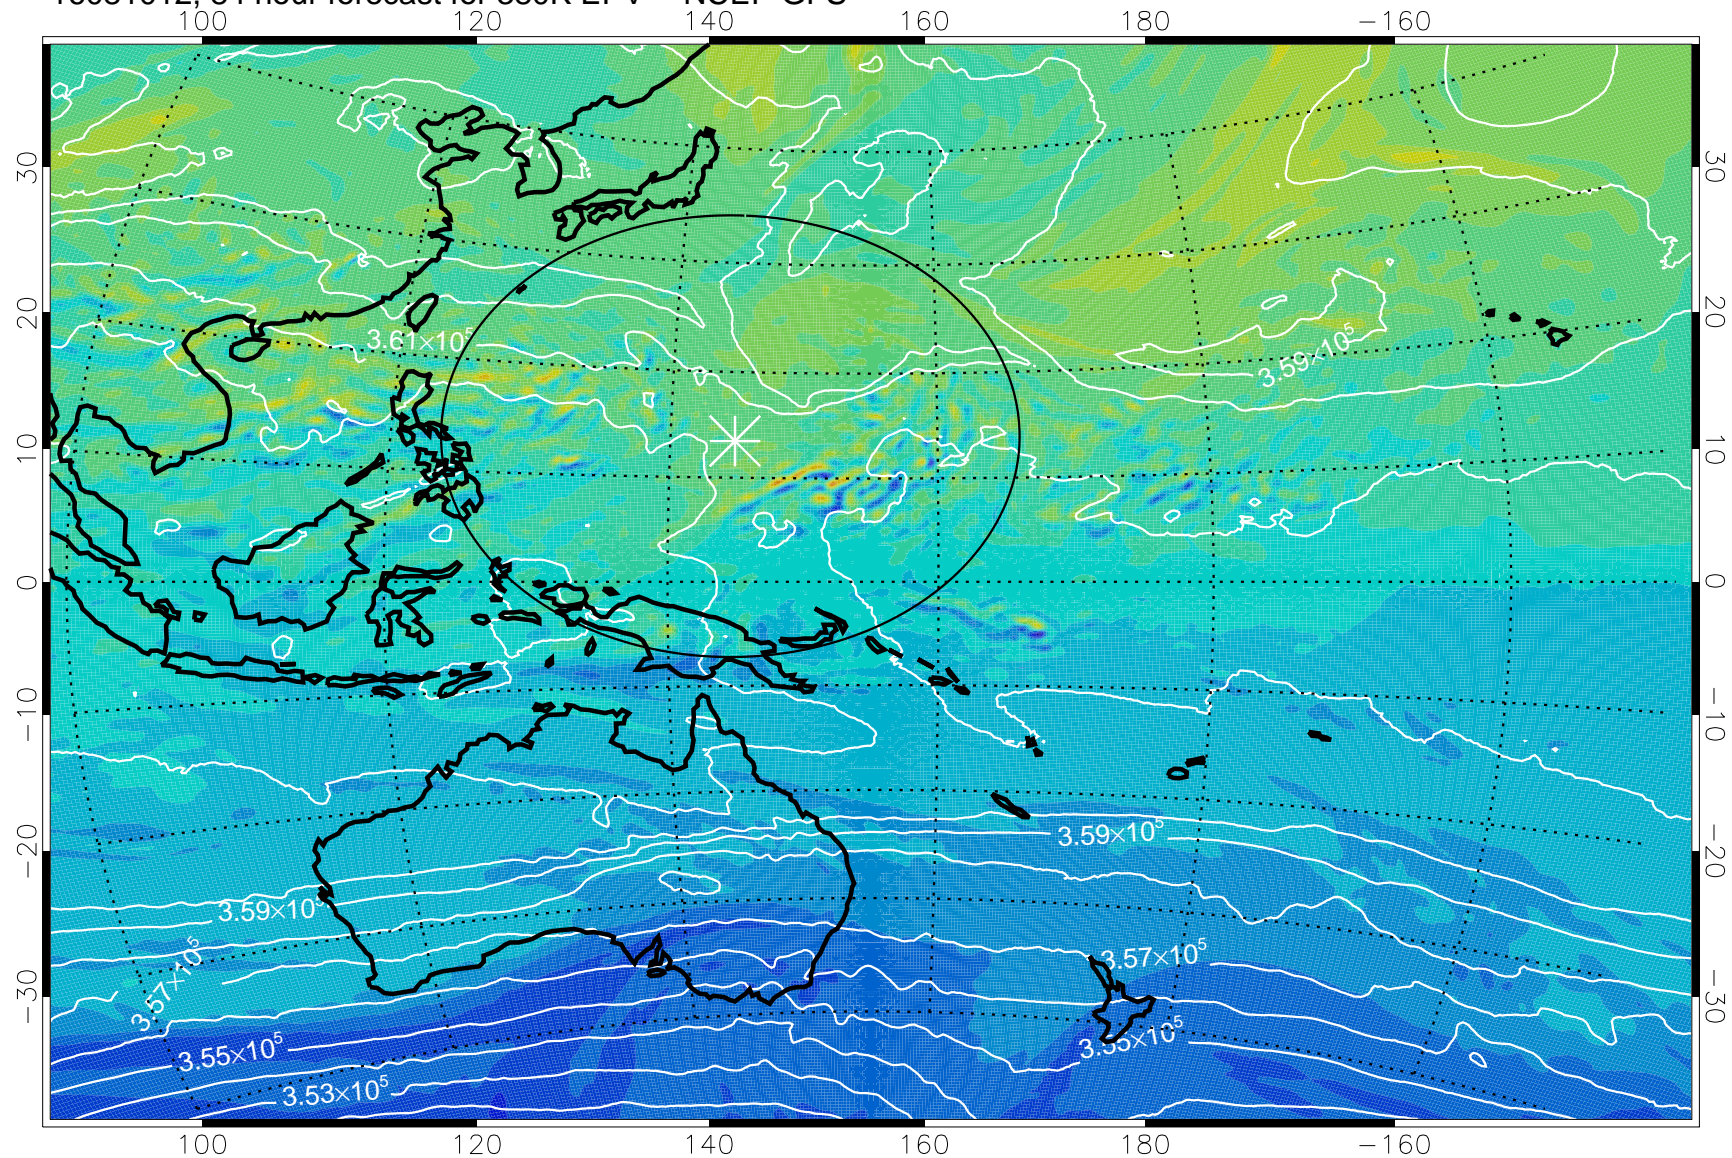

16080918, 66 hour forecast for 380K EPV -- NCEP GFS

380K Montgomery Streamfunction, white

Range ring of 2304 km

16081000, 72 hour forecast for 380K EPV -- NCEP GFS

380K Montgomery Streamfunction, white

Range ring of 2304 km

16081006, 78 hour forecast for 380K EPV -- NCEP GFS

380K Montgomery Streamfunction, white

Range ring of 2304 km

16081012, 84 hour forecast for 380K EPV -- NCEP GFS

380K Montgomery Streamfunction, white

Range ring of 2304 km

16081018, 90 hour forecast for 380K EPV -- NCEP GFS

380K Montgomery Streamfunction, white

Range ring of 2304 km

16081100, 96 hour forecast for 380K EPV -- NCEP GFS

380K Montgomery Streamfunction, white

Range ring of 2304 km

16081106, 102 hour forecast for 380K EPV -- NCEP GFS

380K Montgomery Streamfunction, white

Range ring of 2304 km

16081112, 108 hour forecast for 380K EPV -- NCEP GFS

380K Montgomery Streamfunction, white

Range ring of 2304 km