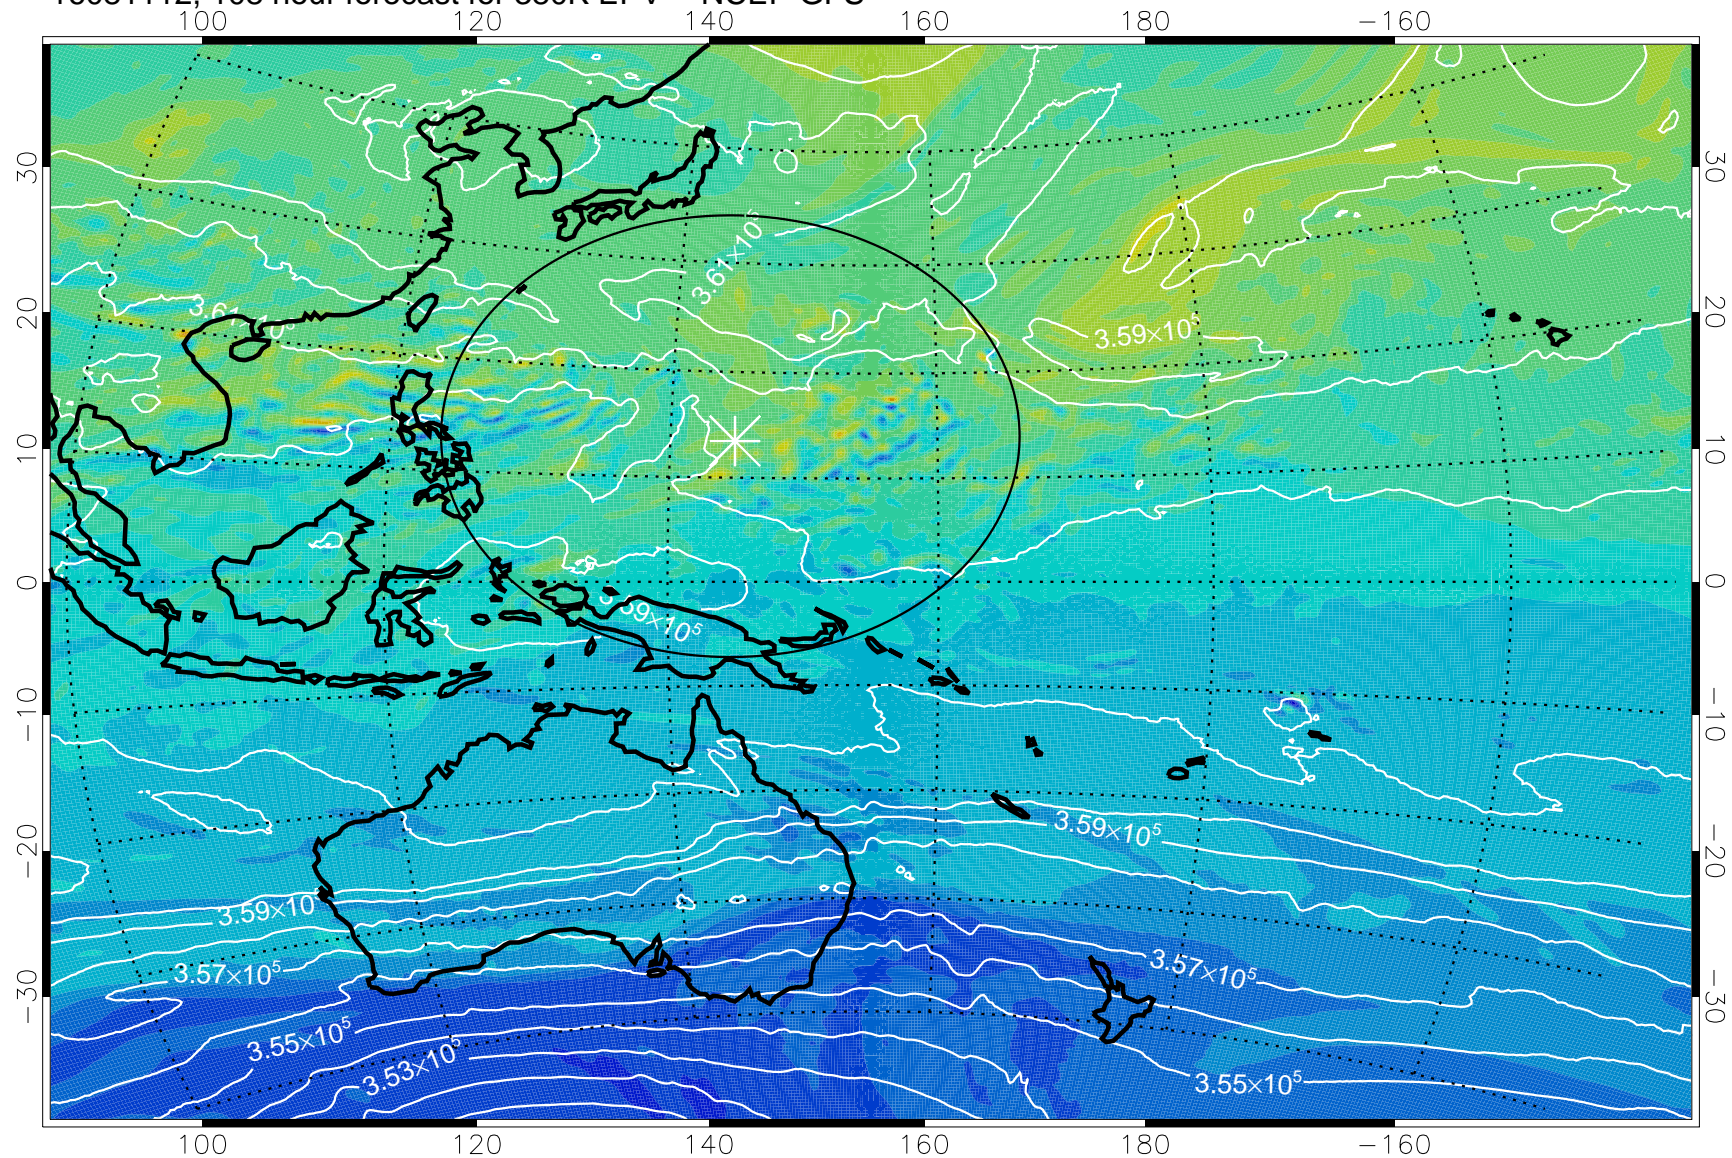

16081006, 78 hour forecast for 380K EPV -- NCEP GFS

380K Montgomery Streamfunction, white

Range ring of 2304 km

16081012, 84 hour forecast for 380K EPV -- NCEP GFS

380K Montgomery Streamfunction, white

Range ring of 2304 km

16081018, 90 hour forecast for 380K EPV -- NCEP GFS

380K Montgomery Streamfunction, white

Range ring of 2304 km

16081100, 96 hour forecast for 380K EPV -- NCEP GFS

380K Montgomery Streamfunction, white

Range ring of 2304 km

16081106, 102 hour forecast for 380K EPV -- NCEP GFS

380K Montgomery Streamfunction, white

Range ring of 2304 km

16081112, 108 hour forecast for 380K EPV -- NCEP GFS

380K Montgomery Streamfunction, white

Range ring of 2304 km

16081118, 114 hour forecast for 380K EPV -- NCEP GFS

380K Montgomery Streamfunction, white

Range ring of 2304 km

16081200, 120 hour forecast for 380K EPV -- NCEP GFS

380K Montgomery Streamfunction, white

Range ring of 2304 km