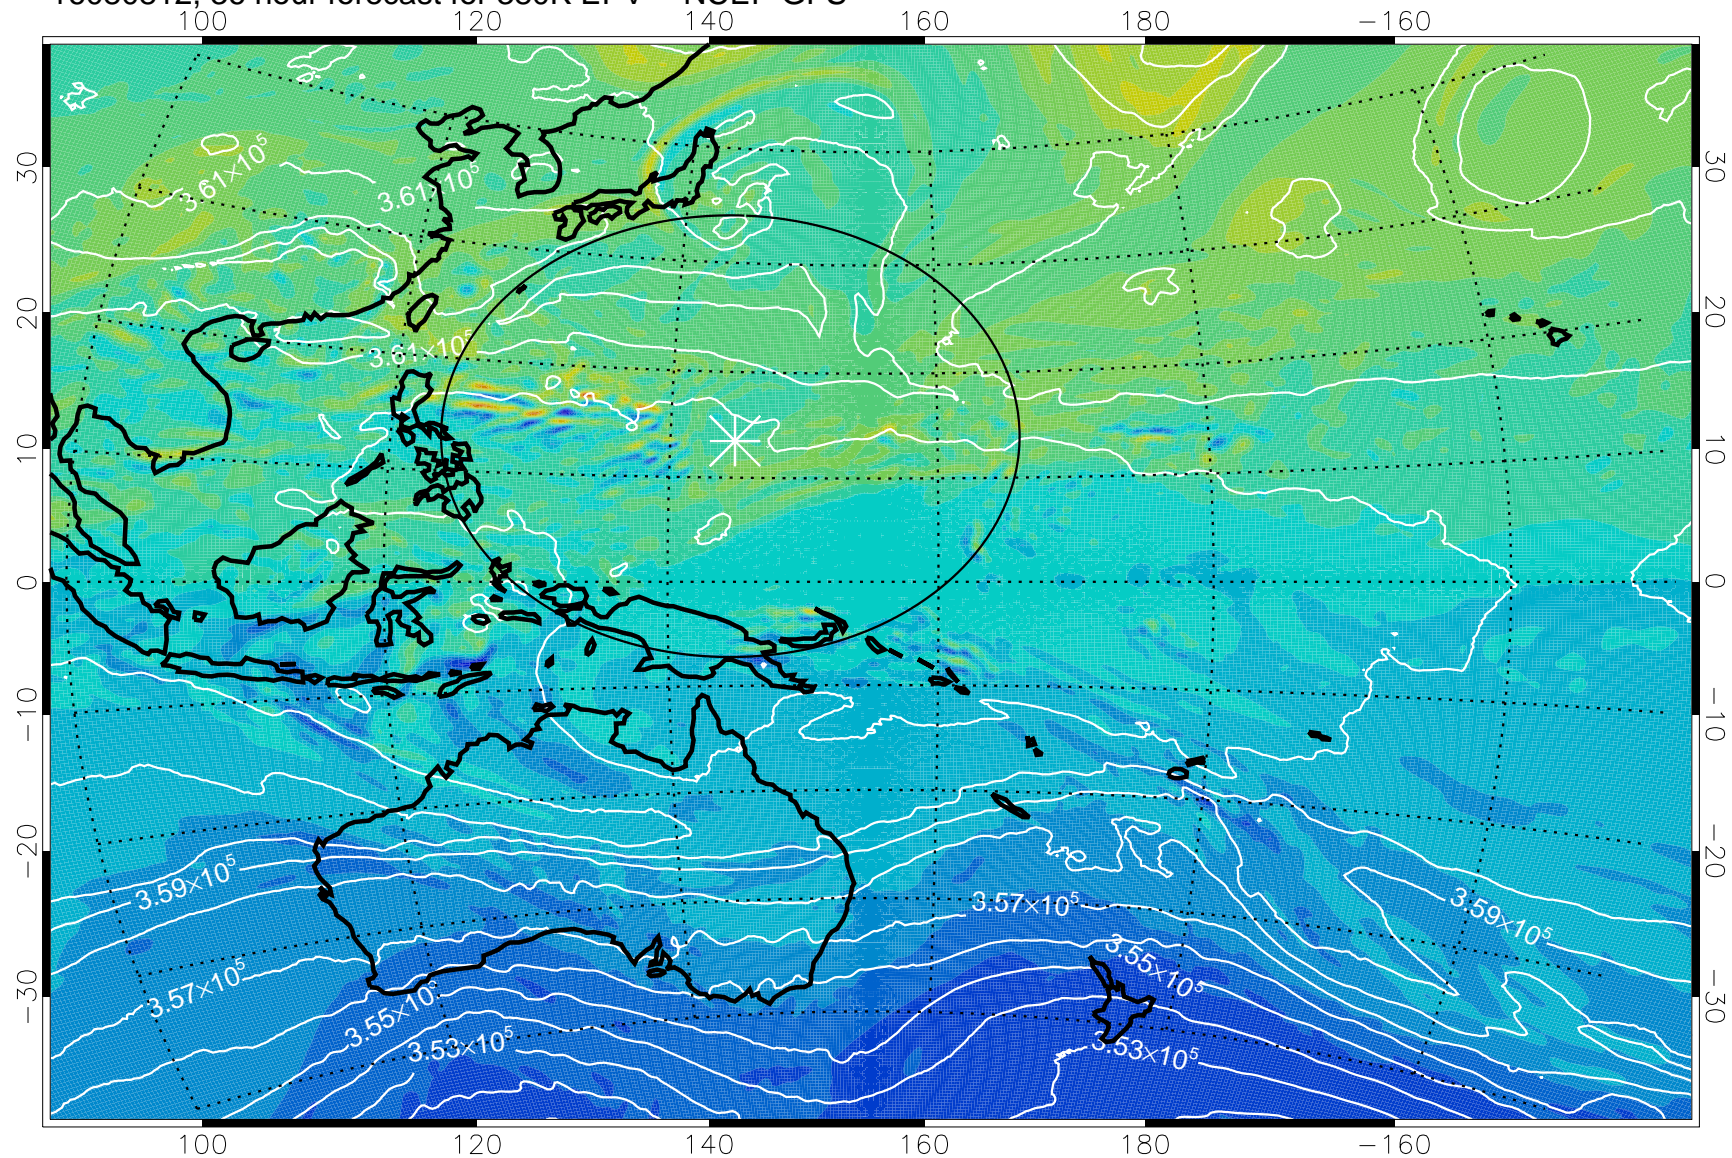

16080718, 18 hour forecast for 380K EPV -- NCEP GFS

380K Montgomery Streamfunction, white

Range ring of 2304 km

16080800, 24 hour forecast for 380K EPV -- NCEP GFS

380K Montgomery Streamfunction, white

Range ring of 2304 km

16080806, 30 hour forecast for 380K EPV -- NCEP GFS

380K Montgomery Streamfunction, white

Range ring of 2304 km

16080812, 36 hour forecast for 380K EPV -- NCEP GFS

380K Montgomery Streamfunction, white

Range ring of 2304 km

16080818, 42 hour forecast for 380K EPV -- NCEP GFS

380K Montgomery Streamfunction, white

Range ring of 2304 km

16080900, 48 hour forecast for 380K EPV -- NCEP GFS

380K Montgomery Streamfunction, white

Range ring of 2304 km

16080906, 54 hour forecast for 380K EPV -- NCEP GFS

380K Montgomery Streamfunction, white

Range ring of 2304 km

16080912, 60 hour forecast for 380K EPV -- NCEP GFS

380K Montgomery Streamfunction, white

Range ring of 2304 km