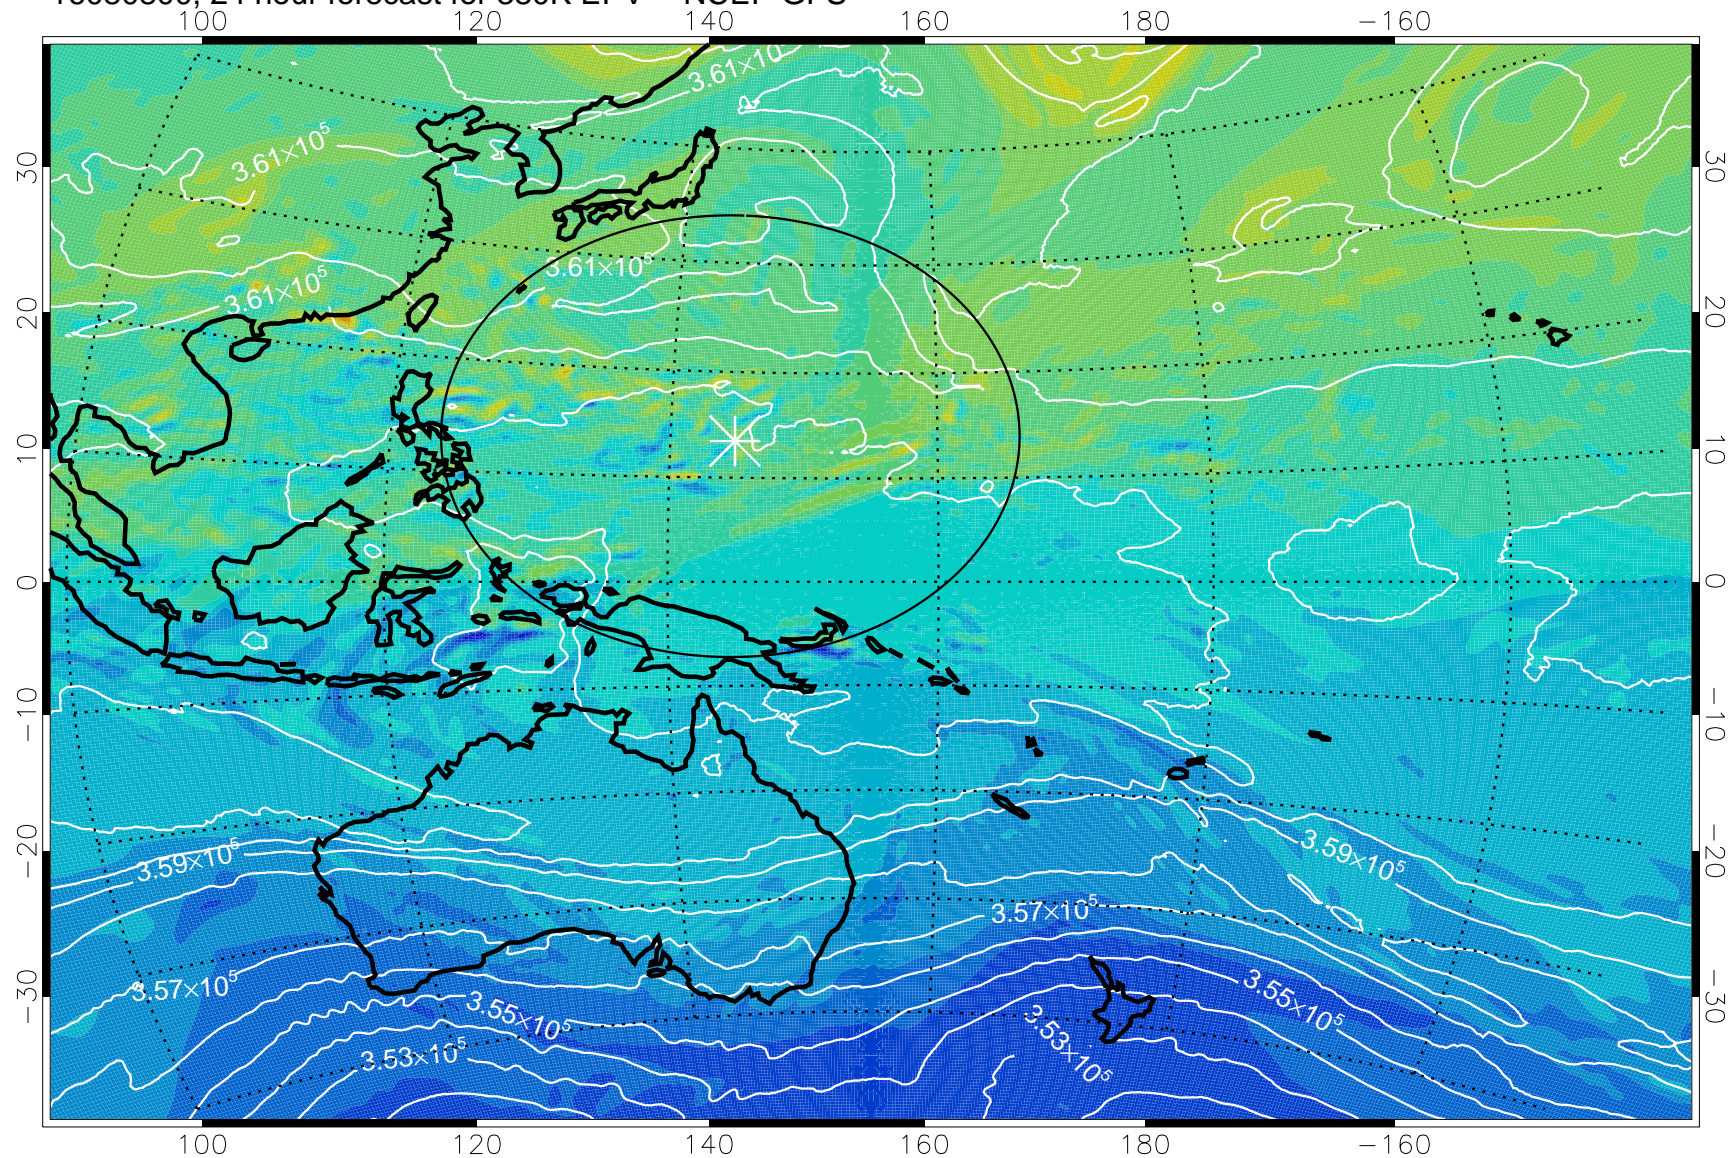

16080706, 6 hour forecast for 380K EPV -- NCEP GFS

380K Montgomery Streamfunction, white

Range ring of 2304 km

16080712, 12 hour forecast for 380K EPV -- NCEP GFS

380K Montgomery Streamfunction, white

Range ring of 2304 km

16080718, 18 hour forecast for 380K EPV -- NCEP GFS

380K Montgomery Streamfunction, white

Range ring of 2304 km

16080800, 24 hour forecast for 380K EPV -- NCEP GFS

380K Montgomery Streamfunction, white

Range ring of 2304 km

16080806, 30 hour forecast for 380K EPV -- NCEP GFS

380K Montgomery Streamfunction, white

Range ring of 2304 km

16080812, 36 hour forecast for 380K EPV -- NCEP GFS

380K Montgomery Streamfunction, white

Range ring of 2304 km

16080818, 42 hour forecast for 380K EPV -- NCEP GFS

380K Montgomery Streamfunction, white

Range ring of 2304 km

16080900, 48 hour forecast for 380K EPV -- NCEP GFS

380K Montgomery Streamfunction, white

Range ring of 2304 km