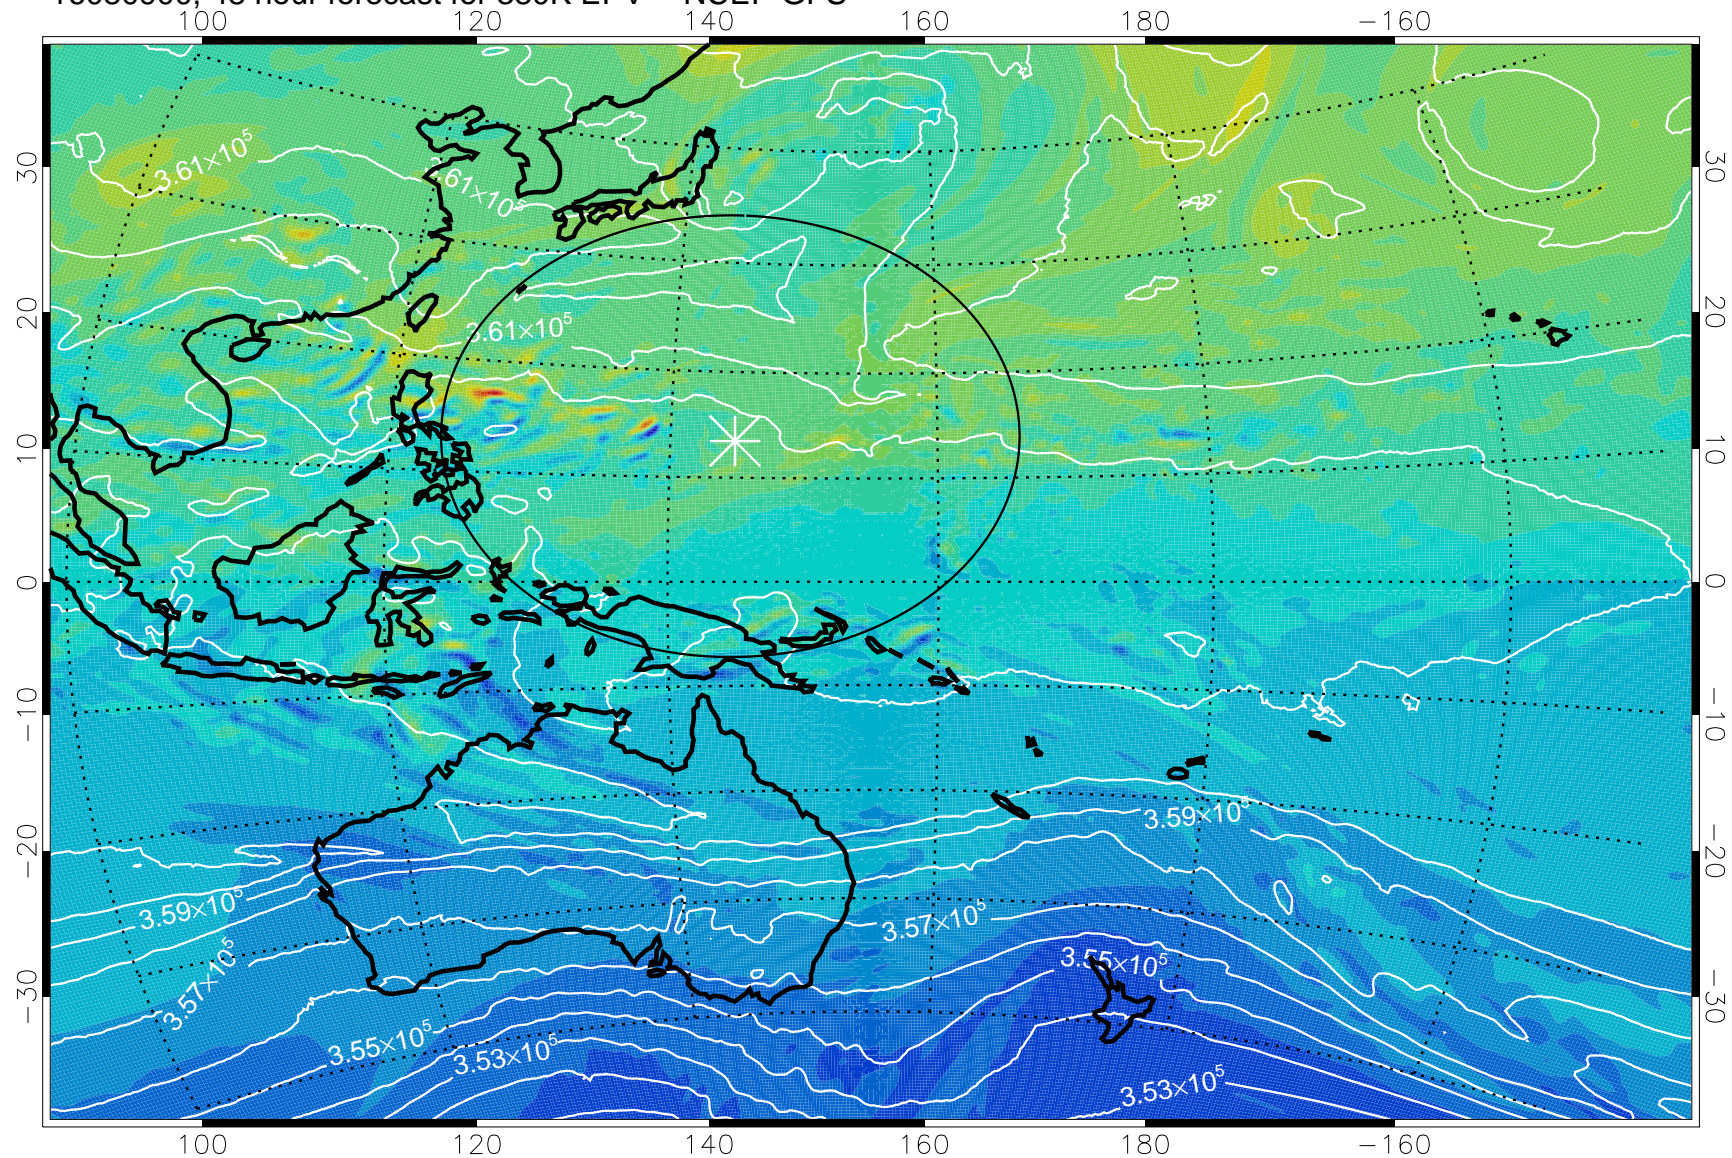

16080818, 42 hour forecast for 380K EPV -- NCEP GFS

380K Montgomery Streamfunction, white

Range ring of 2304 km

16080900, 48 hour forecast for 380K EPV -- NCEP GFS

380K Montgomery Streamfunction, white

Range ring of 2304 km

16080906, 54 hour forecast for 380K EPV -- NCEP GFS

380K Montgomery Streamfunction, white

Range ring of 2304 km

16080912, 60 hour forecast for 380K EPV -- NCEP GFS

380K Montgomery Streamfunction, white

Range ring of 2304 km

16080918, 66 hour forecast for 380K EPV -- NCEP GFS

380K Montgomery Streamfunction, white

Range ring of 2304 km

16081000, 72 hour forecast for 380K EPV -- NCEP GFS

380K Montgomery Streamfunction, white

Range ring of 2304 km

16081006, 78 hour forecast for 380K EPV -- NCEP GFS

380K Montgomery Streamfunction, white

Range ring of 2304 km

16081012, 84 hour forecast for 380K EPV -- NCEP GFS

380K Montgomery Streamfunction, white

Range ring of 2304 km