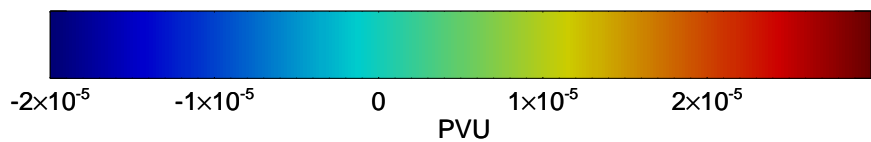

Range ring of 2304 km