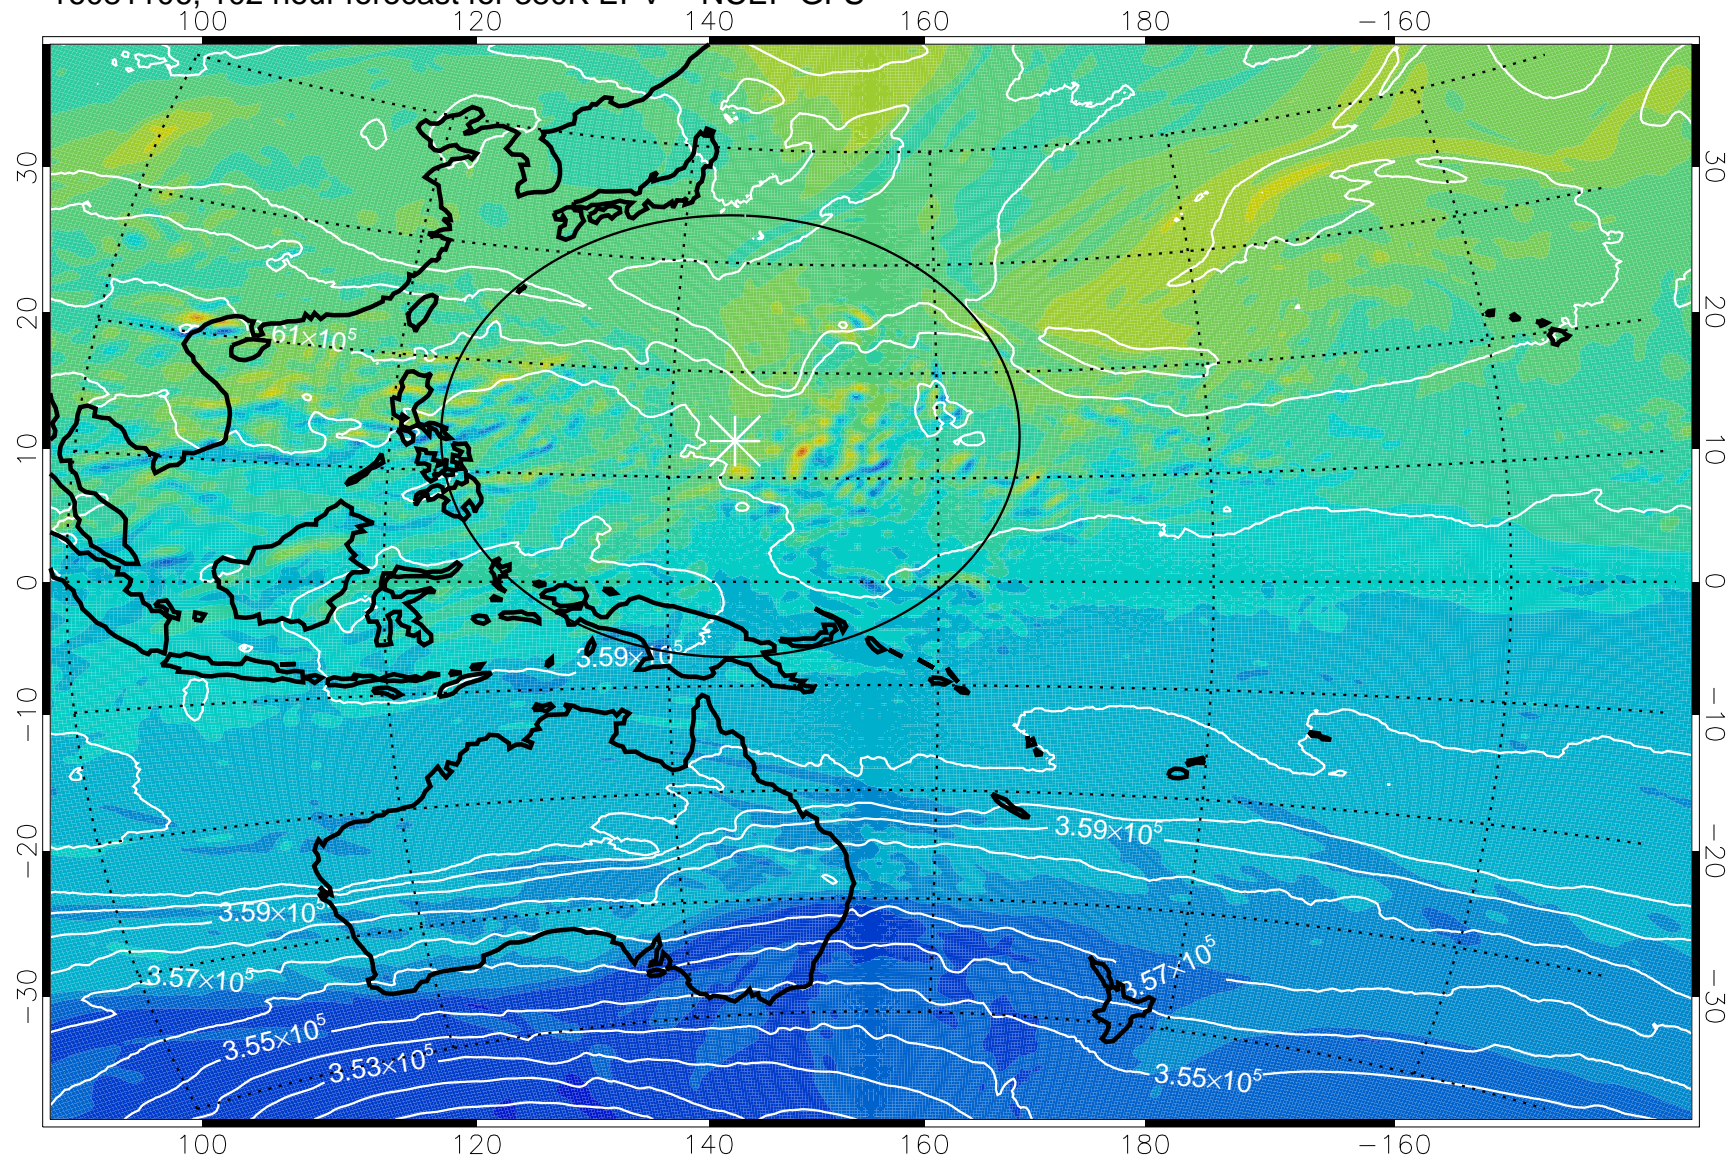

16081006, 78 hour forecast for 380K EPV -- NCEP GFS

380K Montgomery Streamfunction, white

Range ring of 2304 km

16081012, 84 hour forecast for 380K EPV -- NCEP GFS

380K Montgomery Streamfunction, white

Range ring of 2304 km

16081018, 90 hour forecast for 380K EPV -- NCEP GFS

380K Montgomery Streamfunction, white

Range ring of 2304 km

16081100, 96 hour forecast for 380K EPV -- NCEP GFS

380K Montgomery Streamfunction, white

Range ring of 2304 km

16081106, 102 hour forecast for 380K EPV -- NCEP GFS

380K Montgomery Streamfunction, white

Range ring of 2304 km

16081112, 108 hour forecast for 380K EPV -- NCEP GFS

380K Montgomery Streamfunction, white

Range ring of 2304 km

16081118, 114 hour forecast for 380K EPV -- NCEP GFS

380K Montgomery Streamfunction, white

Range ring of 2304 km

16081200, 120 hour forecast for 380K EPV -- NCEP GFS

380K Montgomery Streamfunction, white

Range ring of 2304 km