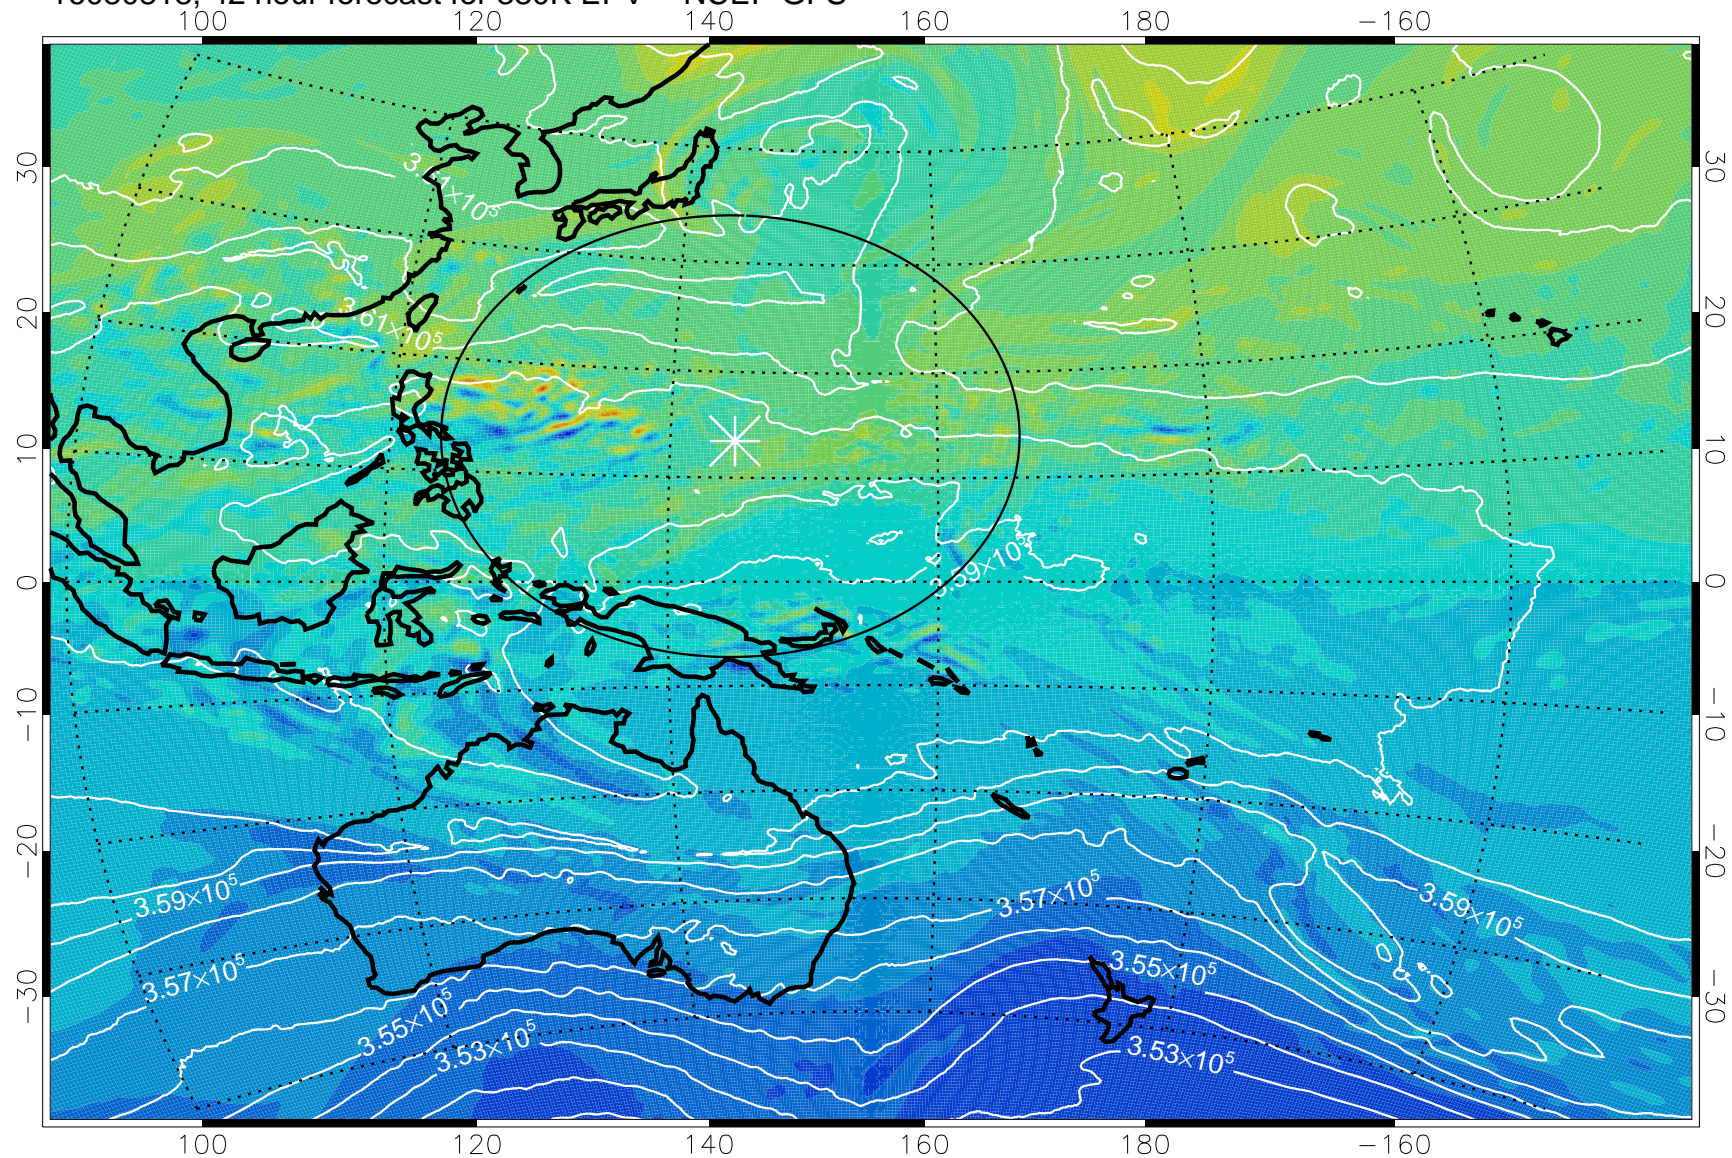

16080806, 30 hour forecast for 380K EPV -- NCEP GFS

380K Montgomery Streamfunction, white

Range ring of 2304 km

16080812, 36 hour forecast for 380K EPV -- NCEP GFS

380K Montgomery Streamfunction, white

Range ring of 2304 km

16080818, 42 hour forecast for 380K EPV -- NCEP GFS

380K Montgomery Streamfunction, white

Range ring of 2304 km

16080900, 48 hour forecast for 380K EPV -- NCEP GFS

380K Montgomery Streamfunction, white

Range ring of 2304 km

16080906, 54 hour forecast for 380K EPV -- NCEP GFS

380K Montgomery Streamfunction, white

Range ring of 2304 km

16080912, 60 hour forecast for 380K EPV -- NCEP GFS

380K Montgomery Streamfunction, white

Range ring of 2304 km

16080918, 66 hour forecast for 380K EPV -- NCEP GFS

380K Montgomery Streamfunction, white

Range ring of 2304 km

16081000, 72 hour forecast for 380K EPV -- NCEP GFS

380K Montgomery Streamfunction, white

Range ring of 2304 km