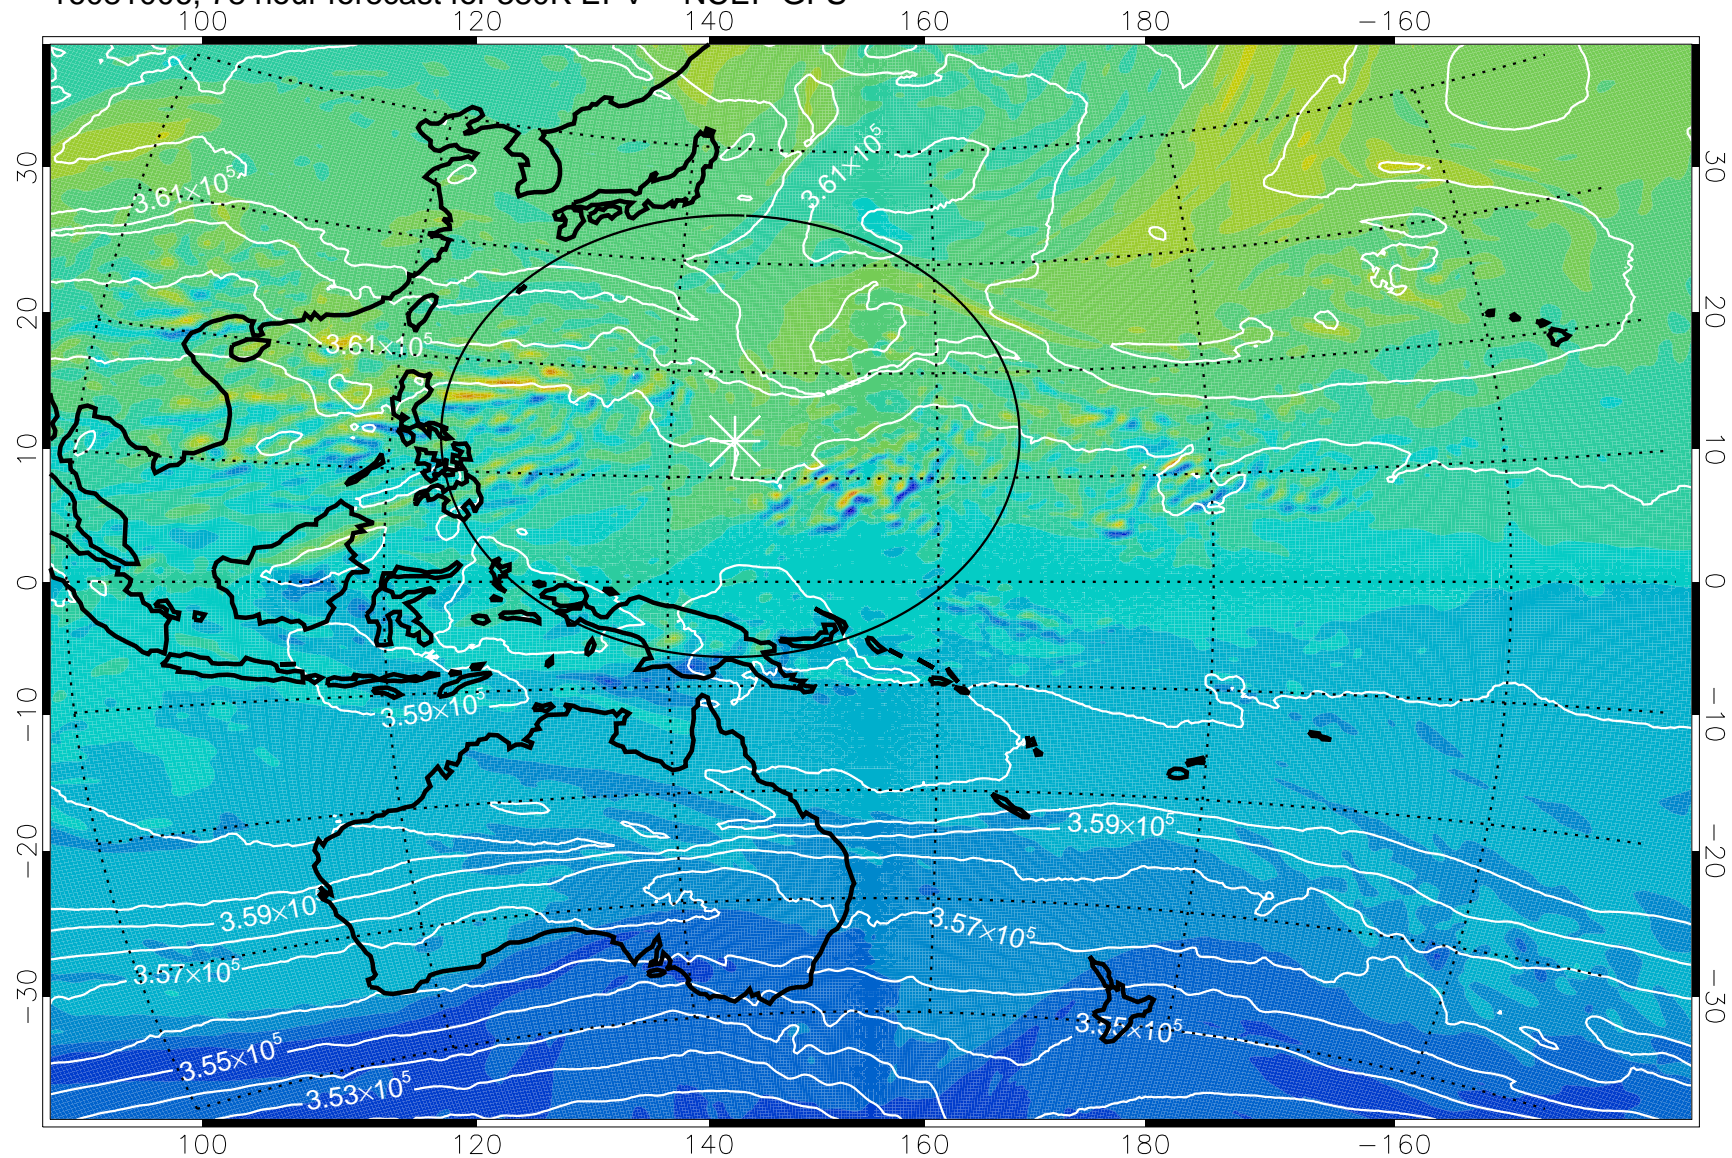

16080906, 54 hour forecast for 380K EPV -- NCEP GFS

380K Montgomery Streamfunction, white

Range ring of 2304 km

16080912, 60 hour forecast for 380K EPV -- NCEP GFS

380K Montgomery Streamfunction, white

Range ring of 2304 km

16080918, 66 hour forecast for 380K EPV -- NCEP GFS

380K Montgomery Streamfunction, white

Range ring of 2304 km

16081000, 72 hour forecast for 380K EPV -- NCEP GFS

380K Montgomery Streamfunction, white

Range ring of 2304 km

16081006, 78 hour forecast for 380K EPV -- NCEP GFS

380K Montgomery Streamfunction, white

Range ring of 2304 km

16081012, 84 hour forecast for 380K EPV -- NCEP GFS

380K Montgomery Streamfunction, white

Range ring of 2304 km

16081018, 90 hour forecast for 380K EPV -- NCEP GFS

380K Montgomery Streamfunction, white

Range ring of 2304 km

16081100, 96 hour forecast for 380K EPV -- NCEP GFS

380K Montgomery Streamfunction, white

Range ring of 2304 km