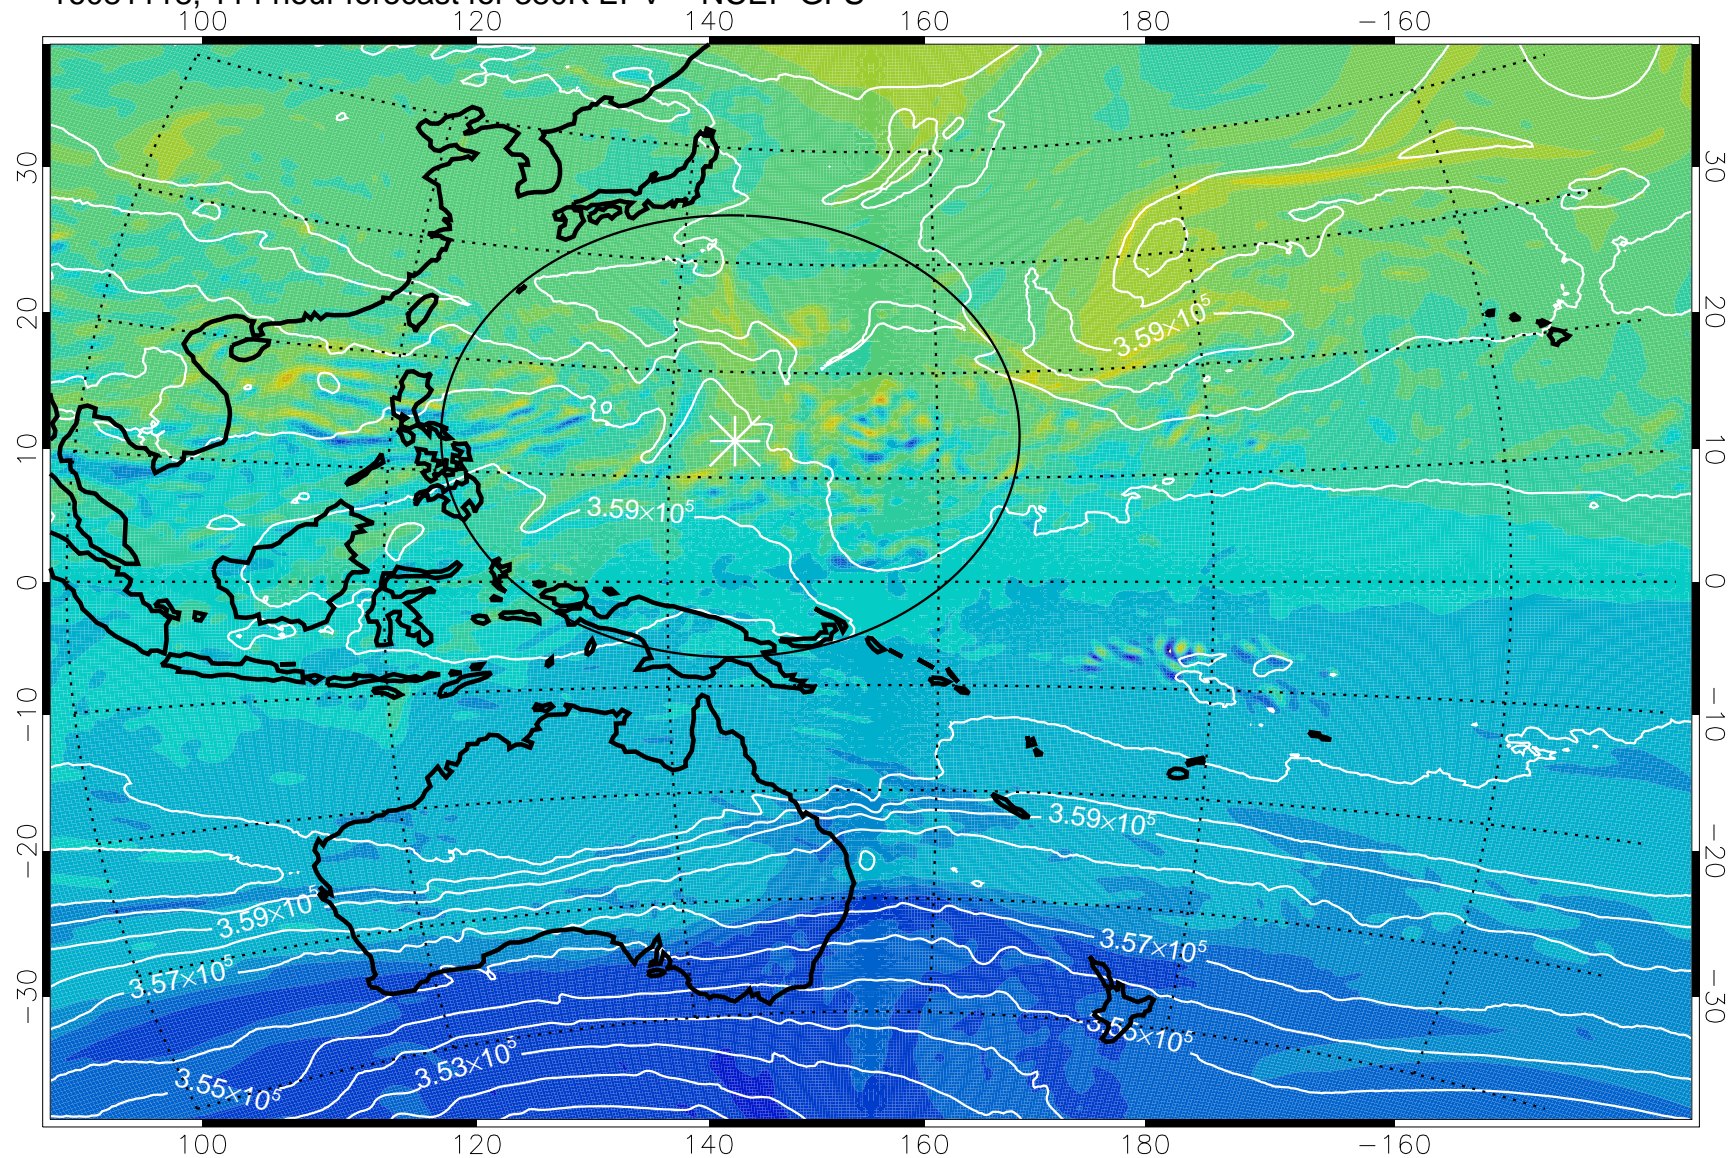

16081018, 90 hour forecast for 380K EPV -- NCEP GFS

380K Montgomery Streamfunction, white

Range ring of 2304 km

16081100, 96 hour forecast for 380K EPV -- NCEP GFS

380K Montgomery Streamfunction, white

Range ring of 2304 km

16081106, 102 hour forecast for 380K EPV -- NCEP GFS

380K Montgomery Streamfunction, white

Range ring of 2304 km

16081112, 108 hour forecast for 380K EPV -- NCEP GFS

380K Montgomery Streamfunction, white

Range ring of 2304 km

16081118, 114 hour forecast for 380K EPV -- NCEP GFS

380K Montgomery Streamfunction, white

Range ring of 2304 km

16081200, 120 hour forecast for 380K EPV -- NCEP GFS

380K Montgomery Streamfunction, white

Range ring of 2304 km