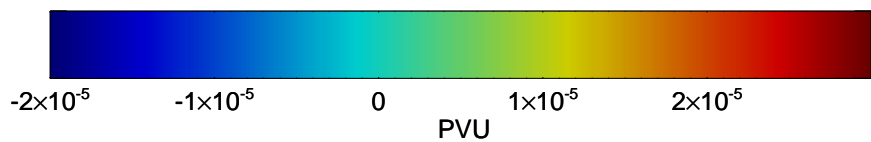

16080818, 42 hour forecast for 380K EPV -- NCEP GFS

380K Montgomery Streamfunction, white

Range ring of 2304 km

16080900, 48 hour forecast for 380K EPV -- NCEP GFS

380K Montgomery Streamfunction, white

Range ring of 2304 km