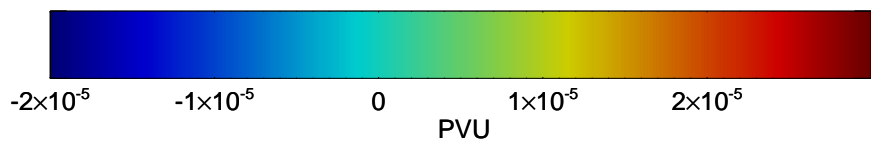

Range ring of 2304 km