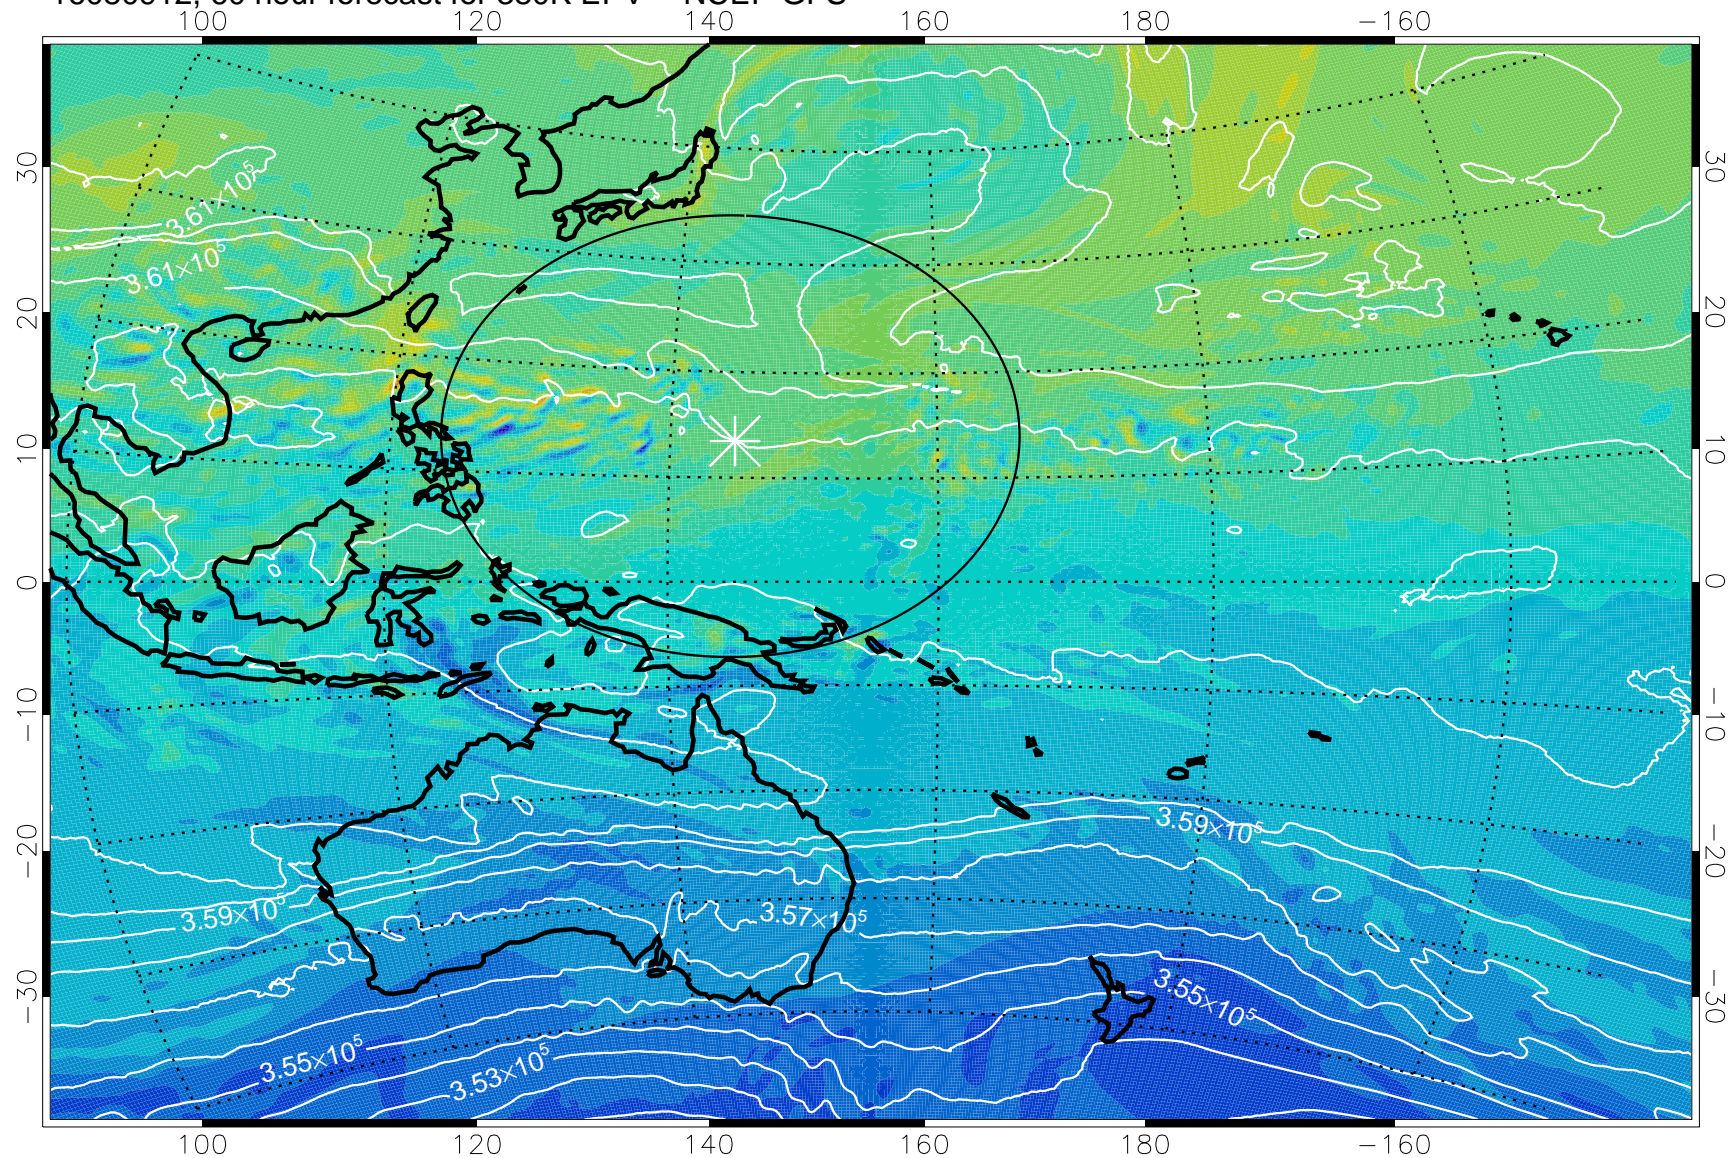

16080818, 42 hour forecast for 380K EPV -- NCEP GFS

380K Montgomery Streamfunction, white

Range ring of 2304 km

16080900, 48 hour forecast for 380K EPV -- NCEP GFS

380K Montgomery Streamfunction, white

Range ring of 2304 km

16080906, 54 hour forecast for 380K EPV -- NCEP GFS

380K Montgomery Streamfunction, white

Range ring of 2304 km

16080912, 60 hour forecast for 380K EPV -- NCEP GFS

380K Montgomery Streamfunction, white

Range ring of 2304 km

16080918, 66 hour forecast for 380K EPV -- NCEP GFS

380K Montgomery Streamfunction, white

Range ring of 2304 km

16081000, 72 hour forecast for 380K EPV -- NCEP GFS

380K Montgomery Streamfunction, white

Range ring of 2304 km

16081006, 78 hour forecast for 380K EPV -- NCEP GFS

380K Montgomery Streamfunction, white

Range ring of 2304 km

16081012, 84 hour forecast for 380K EPV -- NCEP GFS

380K Montgomery Streamfunction, white

Range ring of 2304 km