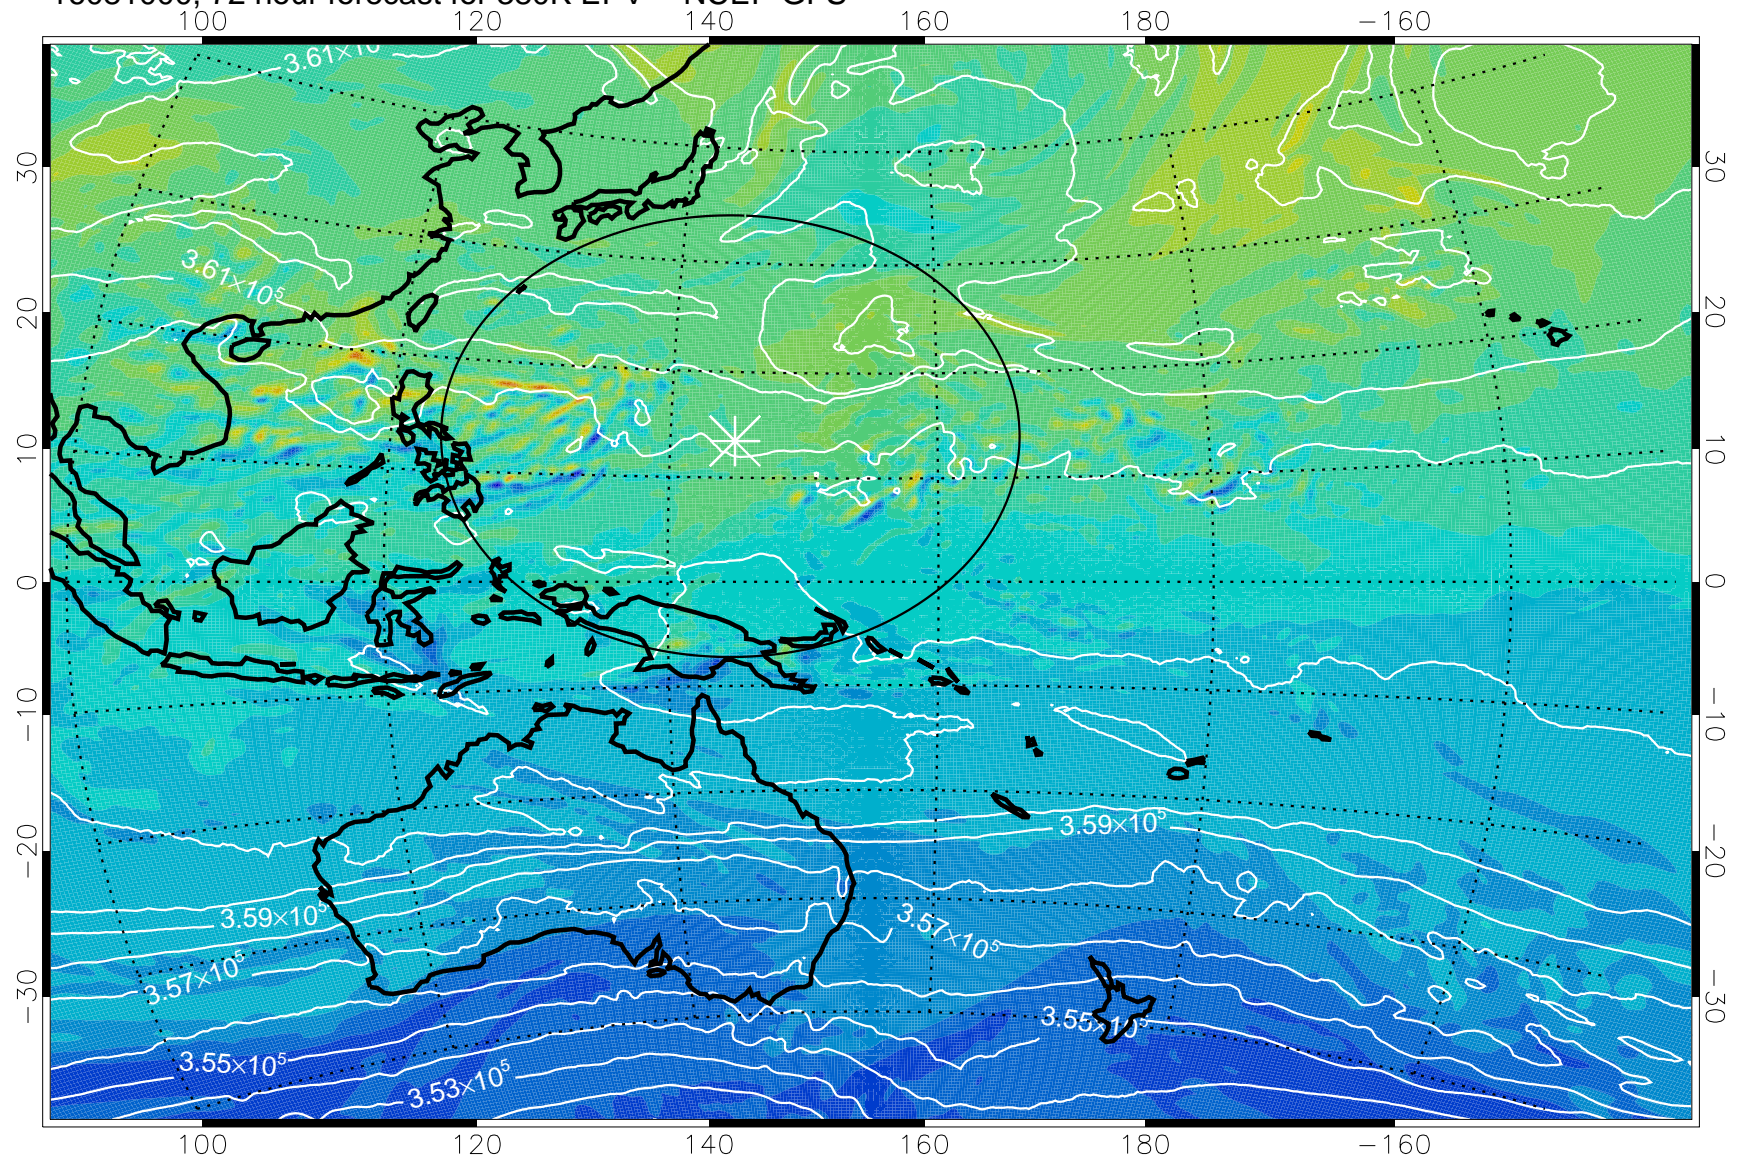

16080906, 54 hour forecast for 380K EPV -- NCEP GFS

380K Montgomery Streamfunction, white

Range ring of 2304 km

16080912, 60 hour forecast for 380K EPV -- NCEP GFS

380K Montgomery Streamfunction, white

Range ring of 2304 km

16080918, 66 hour forecast for 380K EPV -- NCEP GFS

380K Montgomery Streamfunction, white

Range ring of 2304 km

16081000, 72 hour forecast for 380K EPV -- NCEP GFS

380K Montgomery Streamfunction, white

Range ring of 2304 km

16081006, 78 hour forecast for 380K EPV -- NCEP GFS

380K Montgomery Streamfunction, white

Range ring of 2304 km

16081012, 84 hour forecast for 380K EPV -- NCEP GFS

380K Montgomery Streamfunction, white

Range ring of 2304 km

16081018, 90 hour forecast for 380K EPV -- NCEP GFS

380K Montgomery Streamfunction, white

Range ring of 2304 km

16081100, 96 hour forecast for 380K EPV -- NCEP GFS

380K Montgomery Streamfunction, white

Range ring of 2304 km