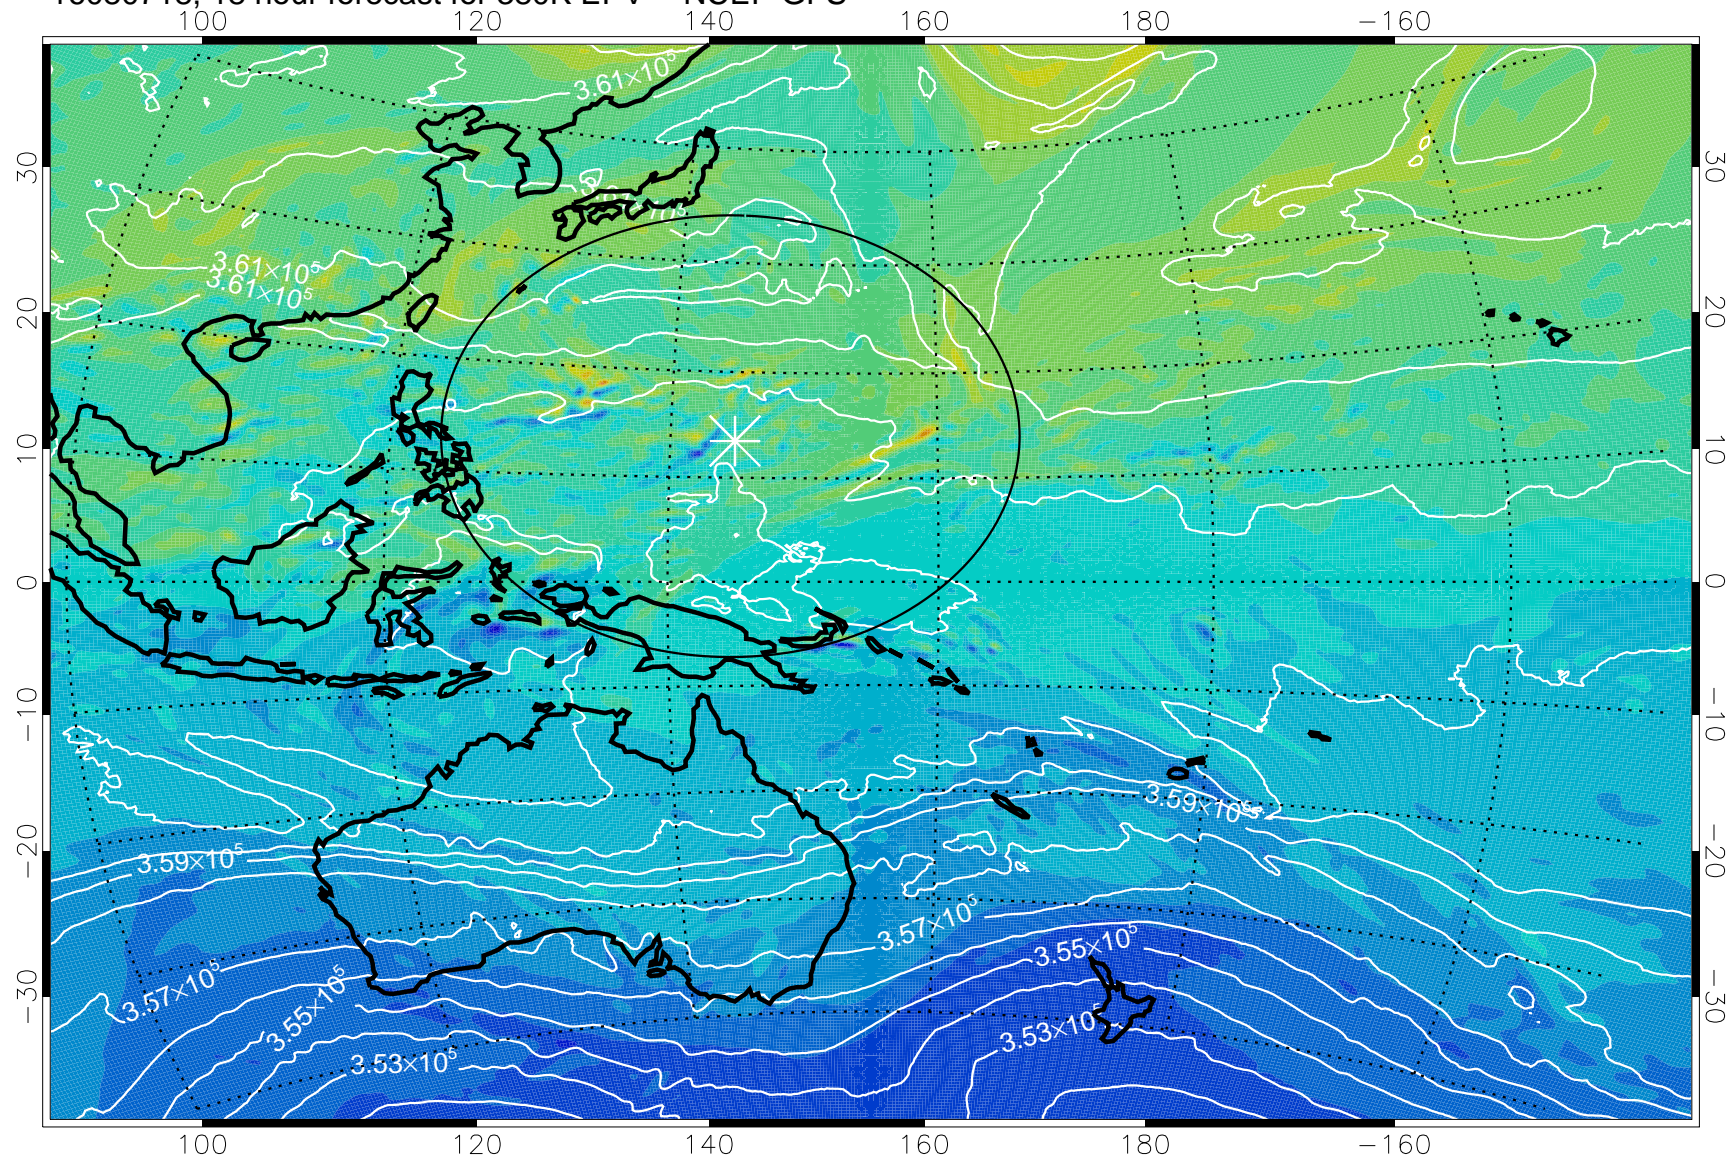

16080706, 6 hour forecast for 380K EPV -- NCEP GFS

380K Montgomery Streamfunction, white

Range ring of 2304 km

16080712, 12 hour forecast for 380K EPV -- NCEP GFS

380K Montgomery Streamfunction, white

Range ring of 2304 km

16080718, 18 hour forecast for 380K EPV -- NCEP GFS

380K Montgomery Streamfunction, white

Range ring of 2304 km

16080800, 24 hour forecast for 380K EPV -- NCEP GFS

380K Montgomery Streamfunction, white

Range ring of 2304 km

16080806, 30 hour forecast for 380K EPV -- NCEP GFS

380K Montgomery Streamfunction, white

Range ring of 2304 km

16080812, 36 hour forecast for 380K EPV -- NCEP GFS

380K Montgomery Streamfunction, white

Range ring of 2304 km

16080818, 42 hour forecast for 380K EPV -- NCEP GFS

380K Montgomery Streamfunction, white

Range ring of 2304 km

16080900, 48 hour forecast for 380K EPV -- NCEP GFS

380K Montgomery Streamfunction, white

Range ring of 2304 km