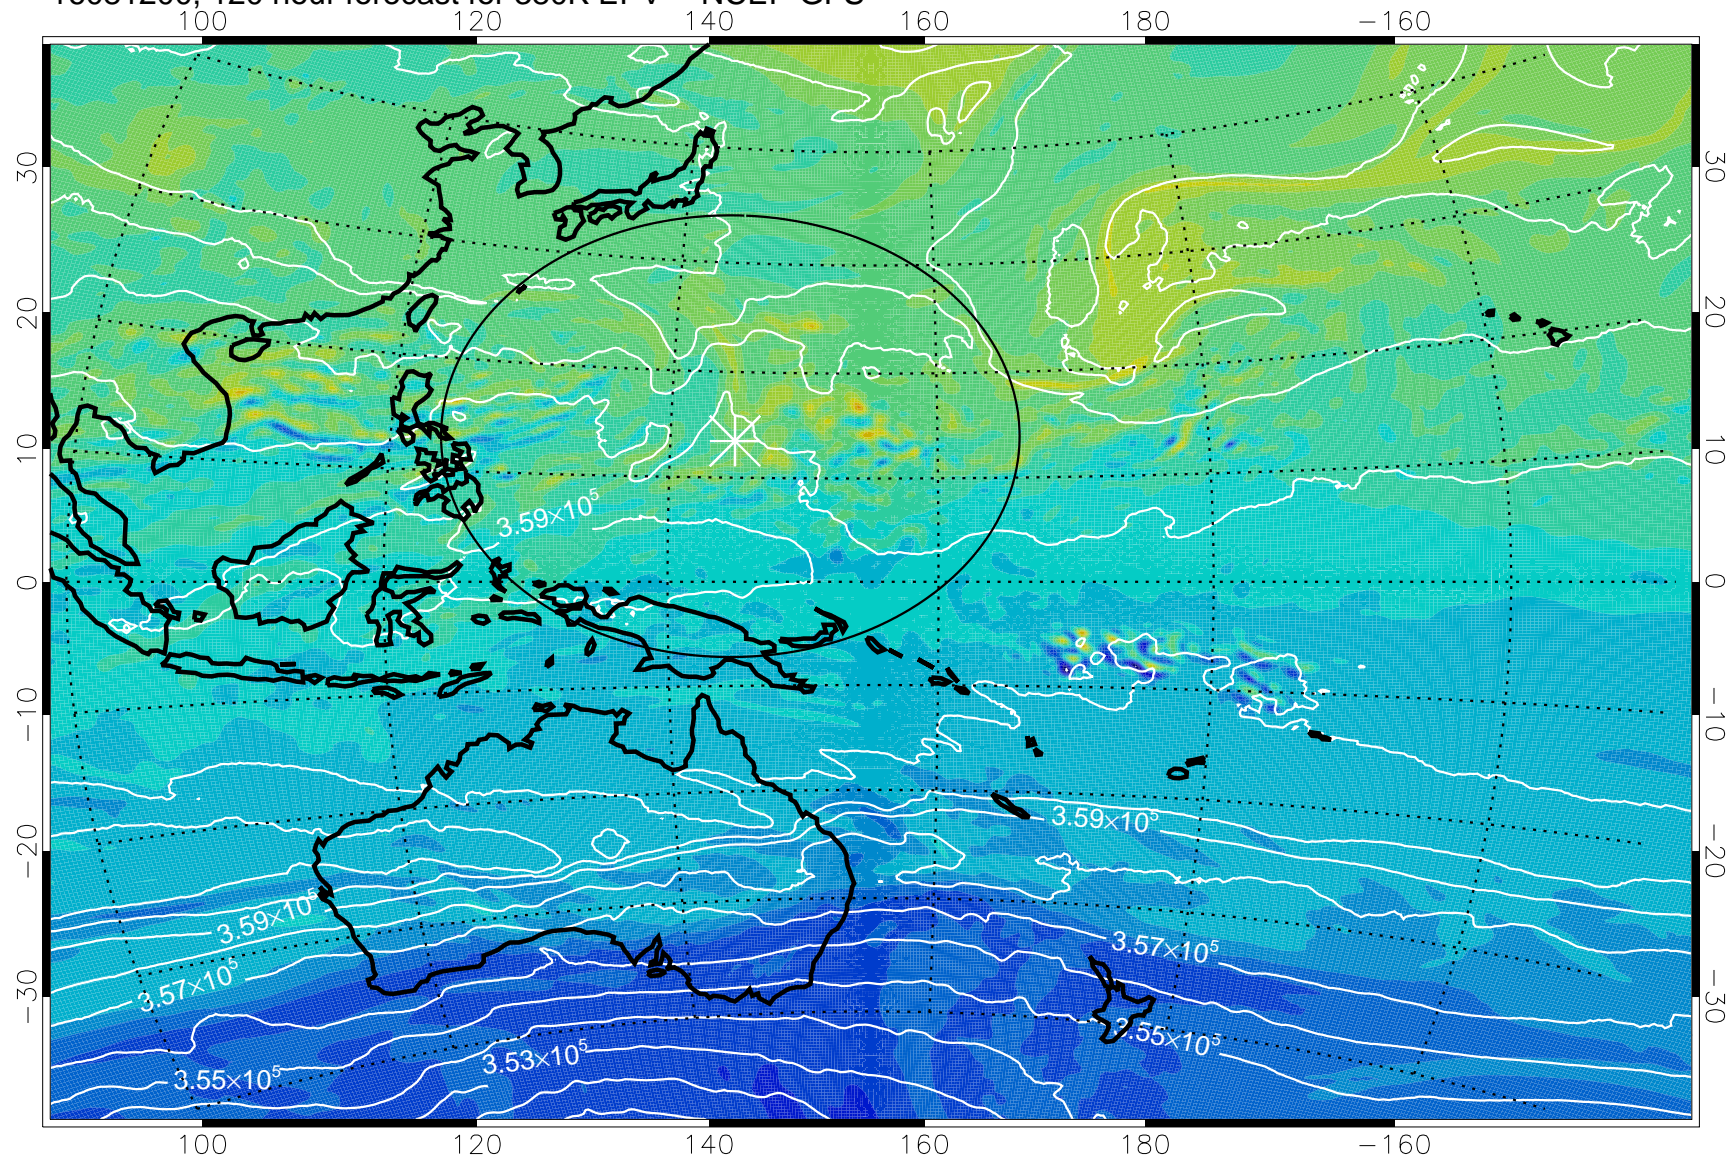

16081018, 90 hour forecast for 380K EPV -- NCEP GFS

380K Montgomery Streamfunction, white

Range ring of 2304 km

16081100, 96 hour forecast for 380K EPV -- NCEP GFS

380K Montgomery Streamfunction, white

Range ring of 2304 km

16081106, 102 hour forecast for 380K EPV -- NCEP GFS

380K Montgomery Streamfunction, white

Range ring of 2304 km

16081112, 108 hour forecast for 380K EPV -- NCEP GFS

380K Montgomery Streamfunction, white

Range ring of 2304 km

16081118, 114 hour forecast for 380K EPV -- NCEP GFS

380K Montgomery Streamfunction, white

Range ring of 2304 km

16081200, 120 hour forecast for 380K EPV -- NCEP GFS

380K Montgomery Streamfunction, white

Range ring of 2304 km