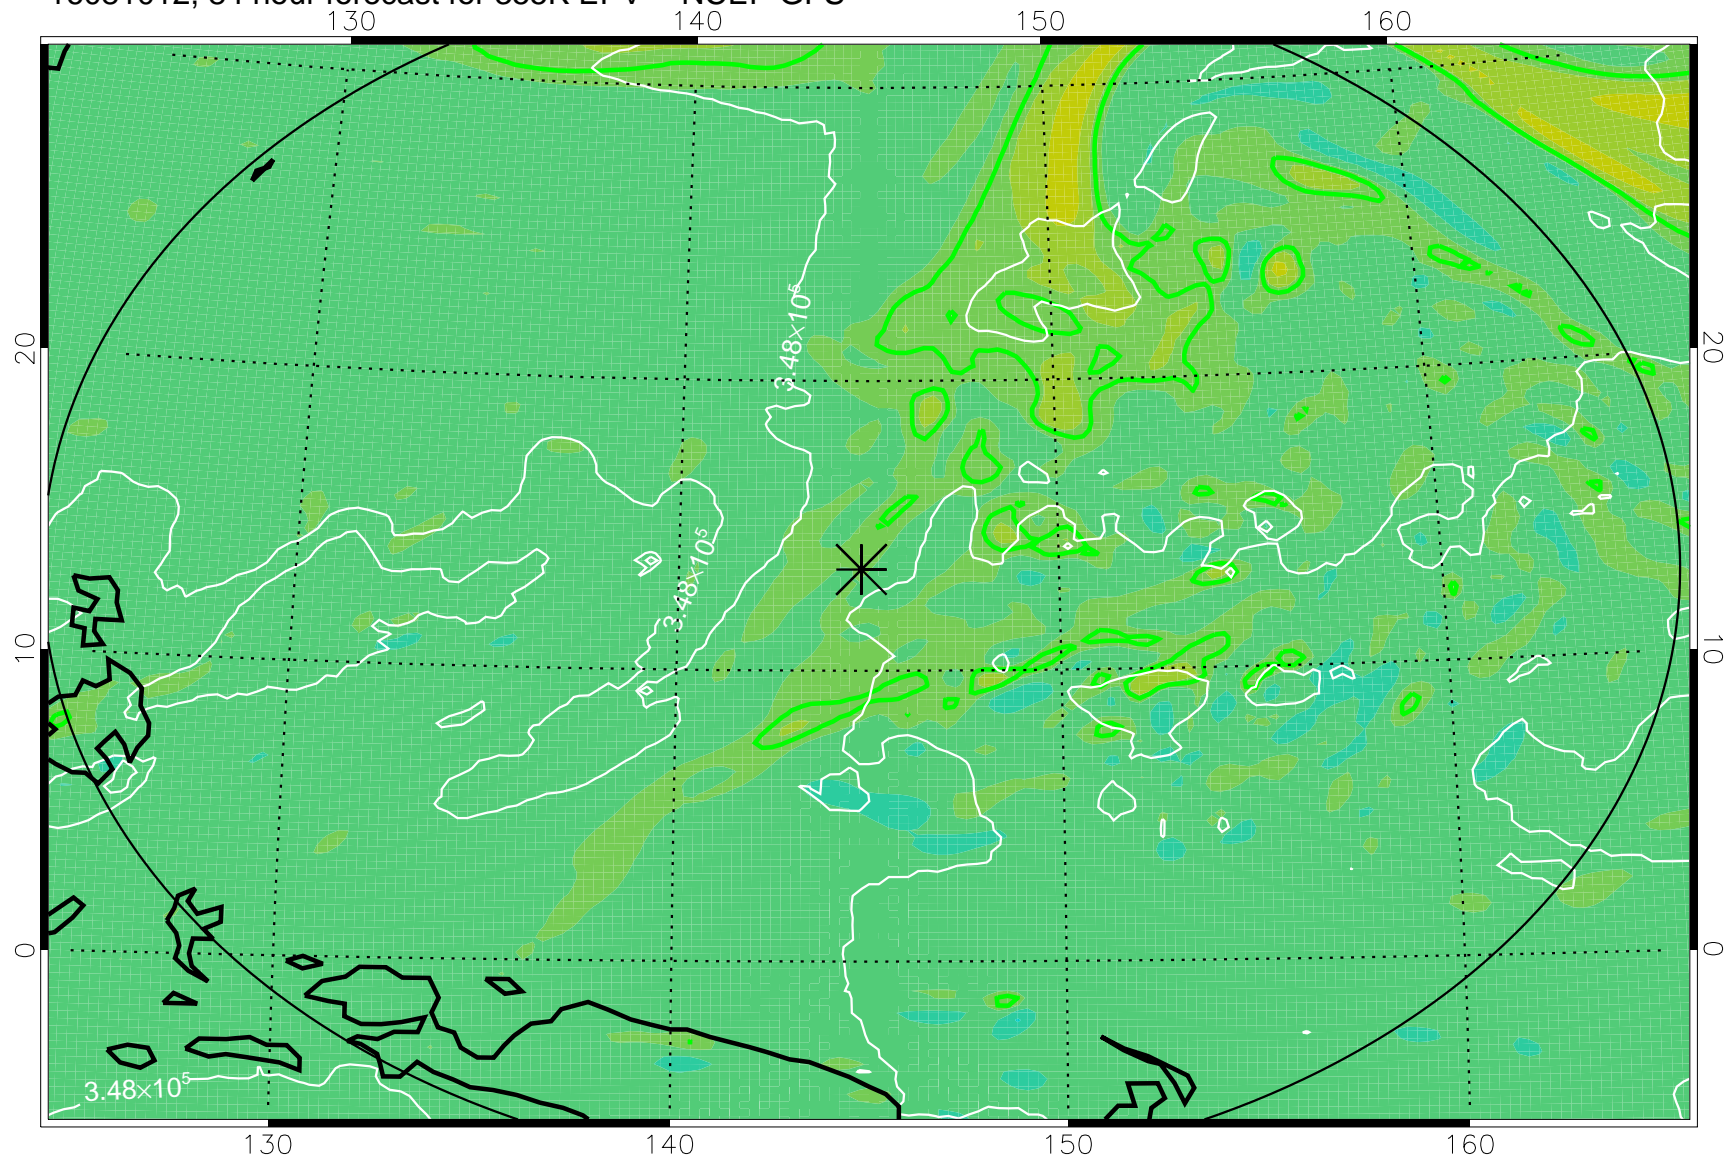

16080918, 66 hour forecast for 355K EPV -- NCEP GFS

355K Montgomery Streamfunction, white
EPV Tropopause (2 PVU) Position
Range ring of 2304 km

16081000, 72 hour forecast for 355K EPV -- NCEP GFS

355K Montgomery Streamfunction, white
EPV Tropopause (2 PVU) Position
Range ring of 2304 km

16081006, 78 hour forecast for 355K EPV -- NCEP GFS

355K Montgomery Streamfunction, white
EPV Tropopause (2 PVU) Position
Range ring of 2304 km

16081012, 84 hour forecast for 355K EPV -- NCEP GFS

355K Montgomery Streamfunction, white
EPV Tropopause (2 PVU) Position
Range ring of 2304 km

16081018, 90 hour forecast for 355K EPV -- NCEP GFS

355K Montgomery Streamfunction, white
EPV Tropopause (2 PVU) Position
Range ring of 2304 km

16081100, 96 hour forecast for 355K EPV -- NCEP GFS

355K Montgomery Streamfunction, white
EPV Tropopause (2 PVU) Position
Range ring of 2304 km

16081106, 102 hour forecast for 355K EPV -- NCEP GFS

355K Montgomery Streamfunction, white
EPV Tropopause (2 PVU) Position
Range ring of 2304 km

16081112, 108 hour forecast for 355K EPV -- NCEP GFS

355K Montgomery Streamfunction, white
EPV Tropopause (2 PVU) Position
Range ring of 2304 km