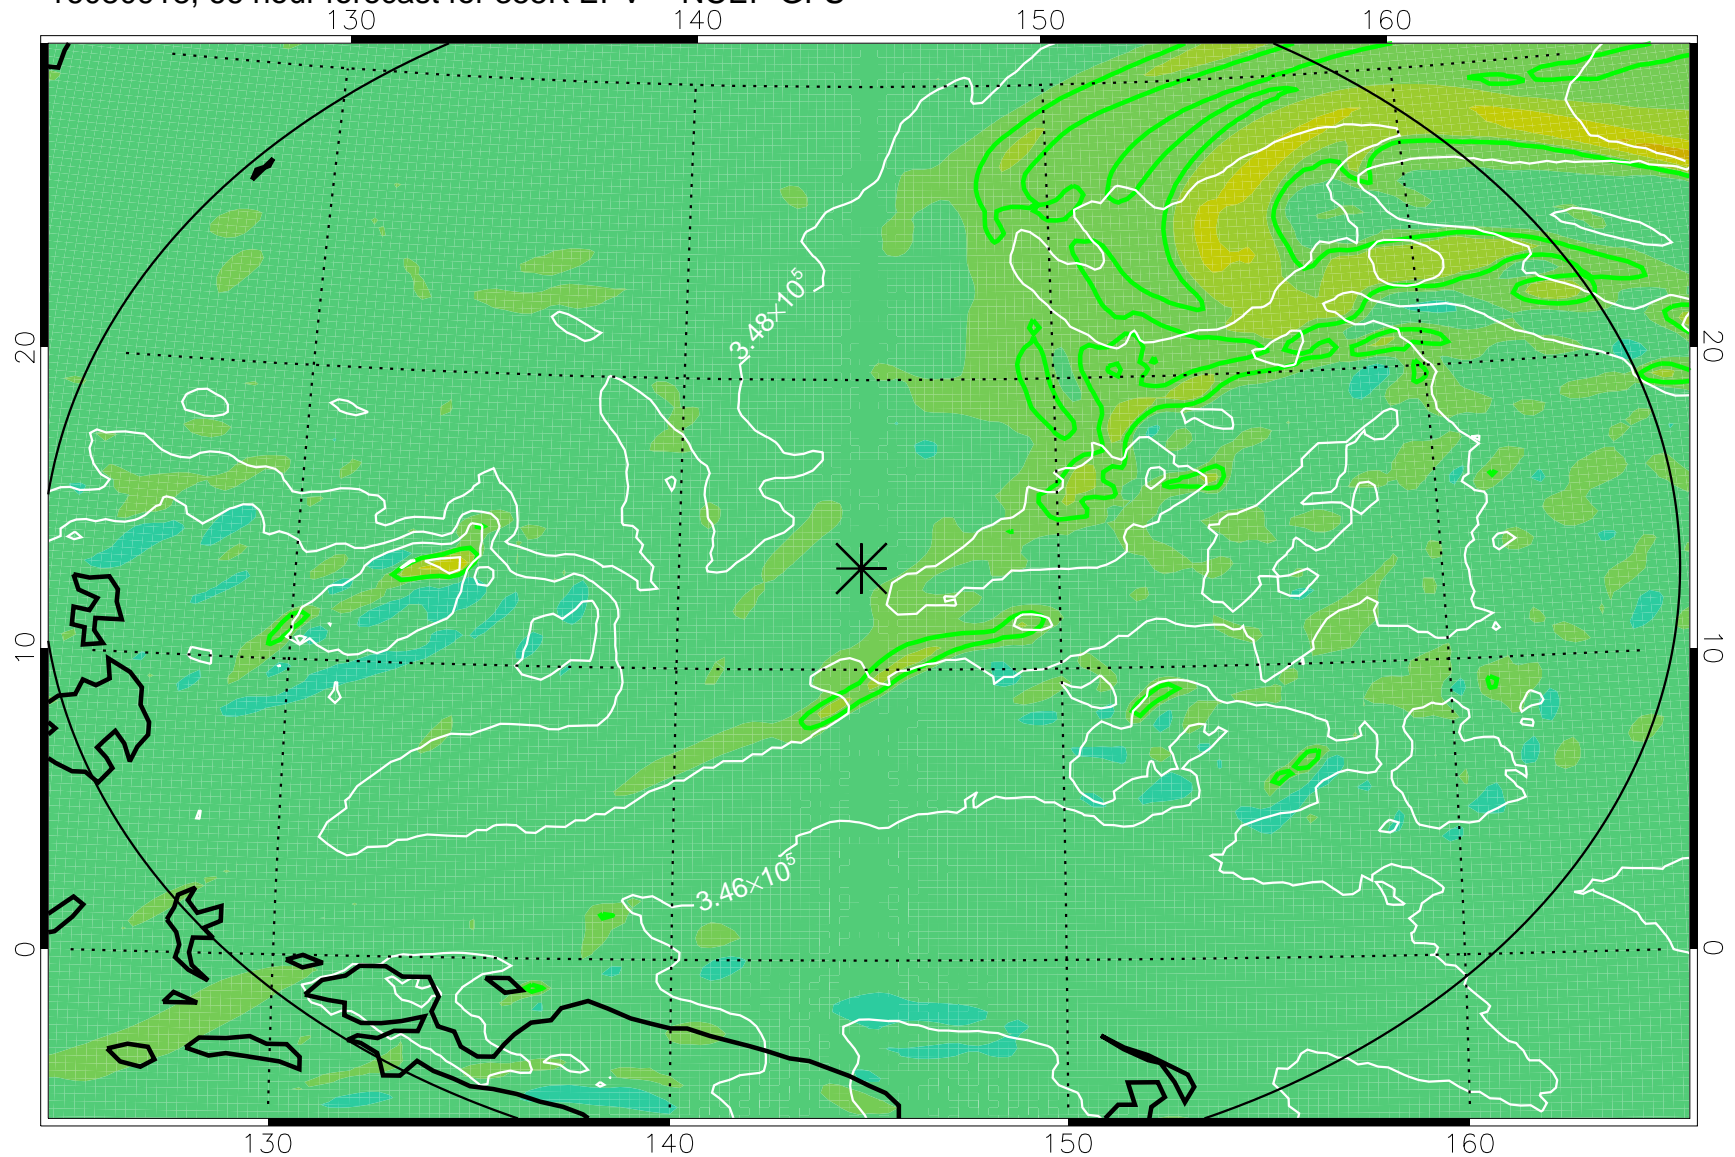

16080906, 54 hour forecast for 355K EPV -- NCEP GFS

355K Montgomery Streamfunction, white
EPV Tropopause (2 PVU) Position
Range ring of 2304 km

16080912, 60 hour forecast for 355K EPV -- NCEP GFS

355K Montgomery Streamfunction, white
EPV Tropopause (2 PVU) Position
Range ring of 2304 km

16080918, 66 hour forecast for 355K EPV -- NCEP GFS

355K Montgomery Streamfunction, white
EPV Tropopause (2 PVU) Position
Range ring of 2304 km

16081000, 72 hour forecast for 355K EPV -- NCEP GFS

355K Montgomery Streamfunction, white
EPV Tropopause (2 PVU) Position
Range ring of 2304 km

16081006, 78 hour forecast for 355K EPV -- NCEP GFS

355K Montgomery Streamfunction, white
EPV Tropopause (2 PVU) Position
Range ring of 2304 km

16081012, 84 hour forecast for 355K EPV -- NCEP GFS

355K Montgomery Streamfunction, white
EPV Tropopause (2 PVU) Position
Range ring of 2304 km

16081018, 90 hour forecast for 355K EPV -- NCEP GFS

355K Montgomery Streamfunction, white
EPV Tropopause (2 PVU) Position
Range ring of 2304 km

16081100, 96 hour forecast for 355K EPV -- NCEP GFS

355K Montgomery Streamfunction, white
EPV Tropopause (2 PVU) Position
Range ring of 2304 km