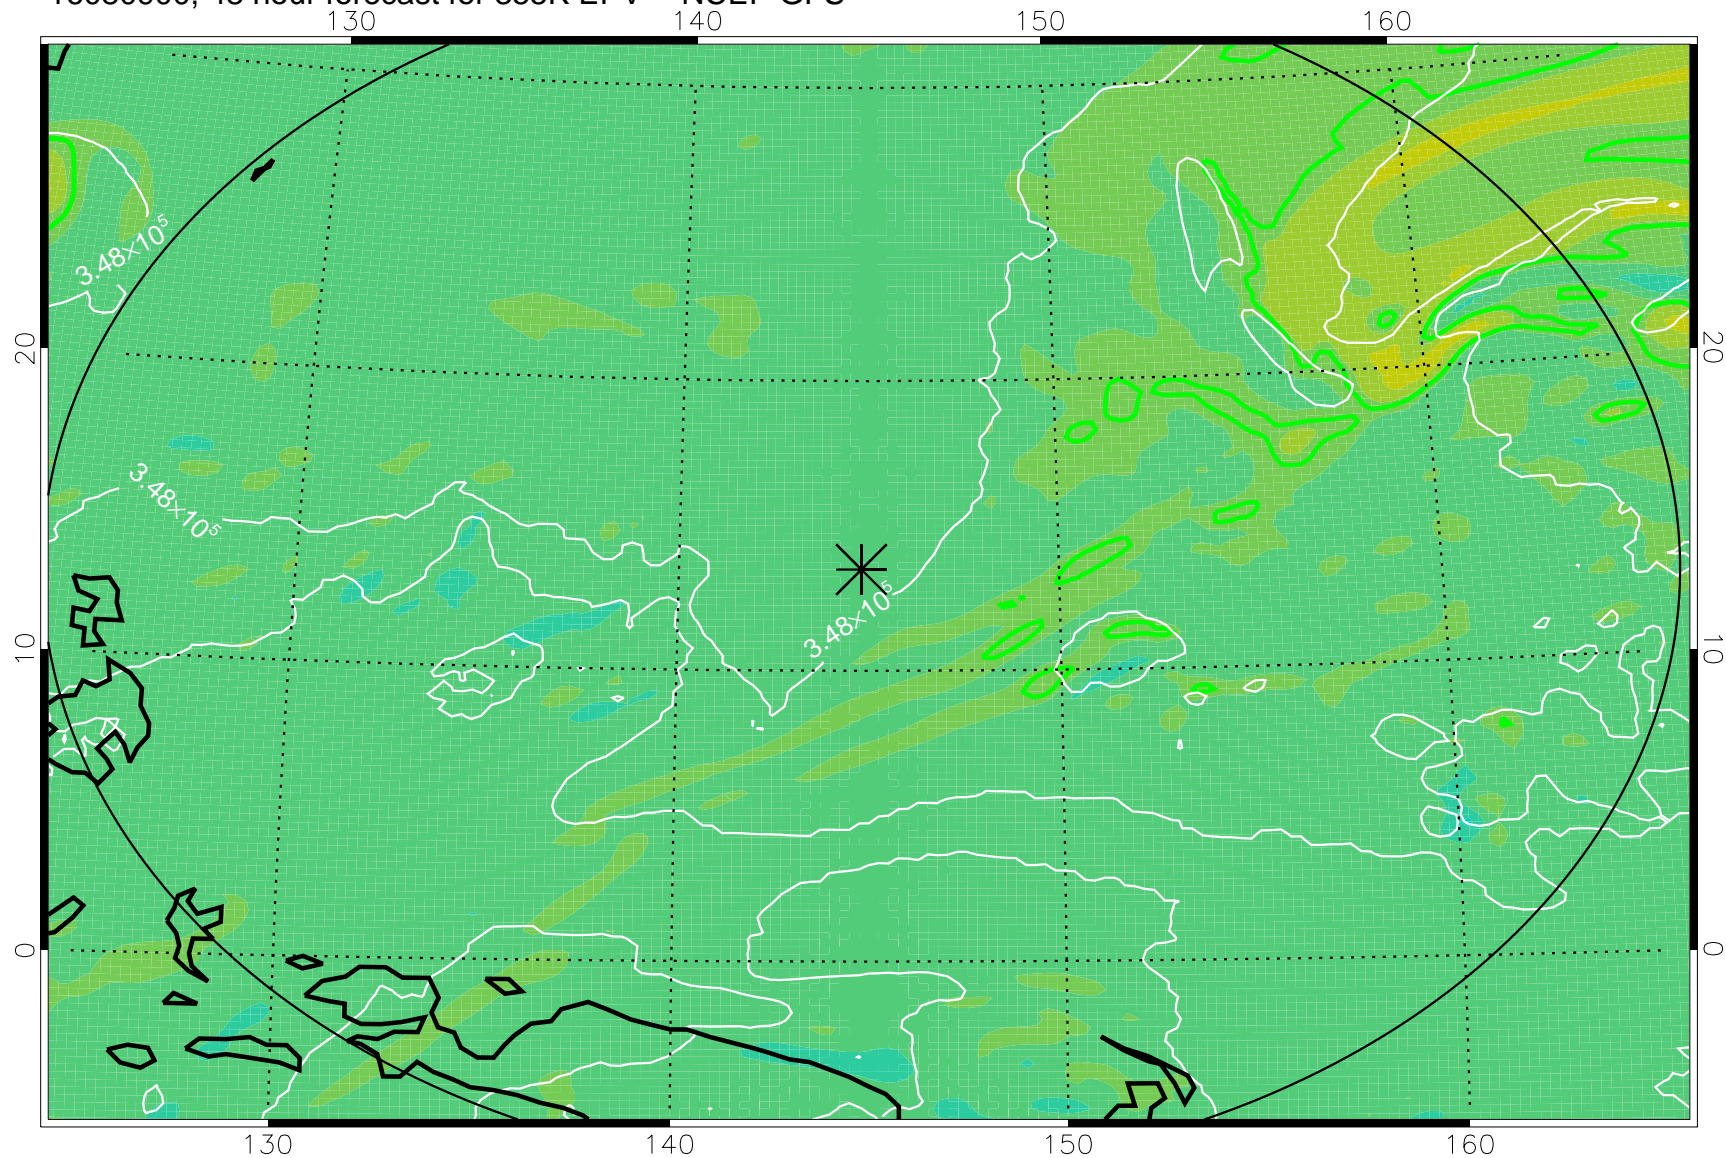

16080806, 30 hour forecast for 355K EPV -- NCEP GFS

355K Montgomery Streamfunction, white
EPV Tropopause (2 PVU) Position
Range ring of 2304 km

16080812, 36 hour forecast for 355K EPV -- NCEP GFS

355K Montgomery Streamfunction, white
EPV Tropopause (2 PVU) Position
Range ring of 2304 km

16080818, 42 hour forecast for 355K EPV -- NCEP GFS

355K Montgomery Streamfunction, white
EPV Tropopause (2 PVU) Position
Range ring of 2304 km

16080900, 48 hour forecast for 355K EPV -- NCEP GFS

355K Montgomery Streamfunction, white
EPV Tropopause (2 PVU) Position
Range ring of 2304 km

16080918, 66 hour forecast for 355K EPV -- NCEP GFS

355K Montgomery Streamfunction, white
EPV Tropopause (2 PVU) Position
Range ring of 2304 km

16081000, 72 hour forecast for 355K EPV -- NCEP GFS

355K Montgomery Streamfunction, white
EPV Tropopause (2 PVU) Position
Range ring of 2304 km

16081006, 78 hour forecast for 355K EPV -- NCEP GFS

355K Montgomery Streamfunction, white
EPV Tropopause (2 PVU) Position
Range ring of 2304 km

16081012, 84 hour forecast for 355K EPV -- NCEP GFS

355K Montgomery Streamfunction, white
EPV Tropopause (2 PVU) Position
Range ring of 2304 km