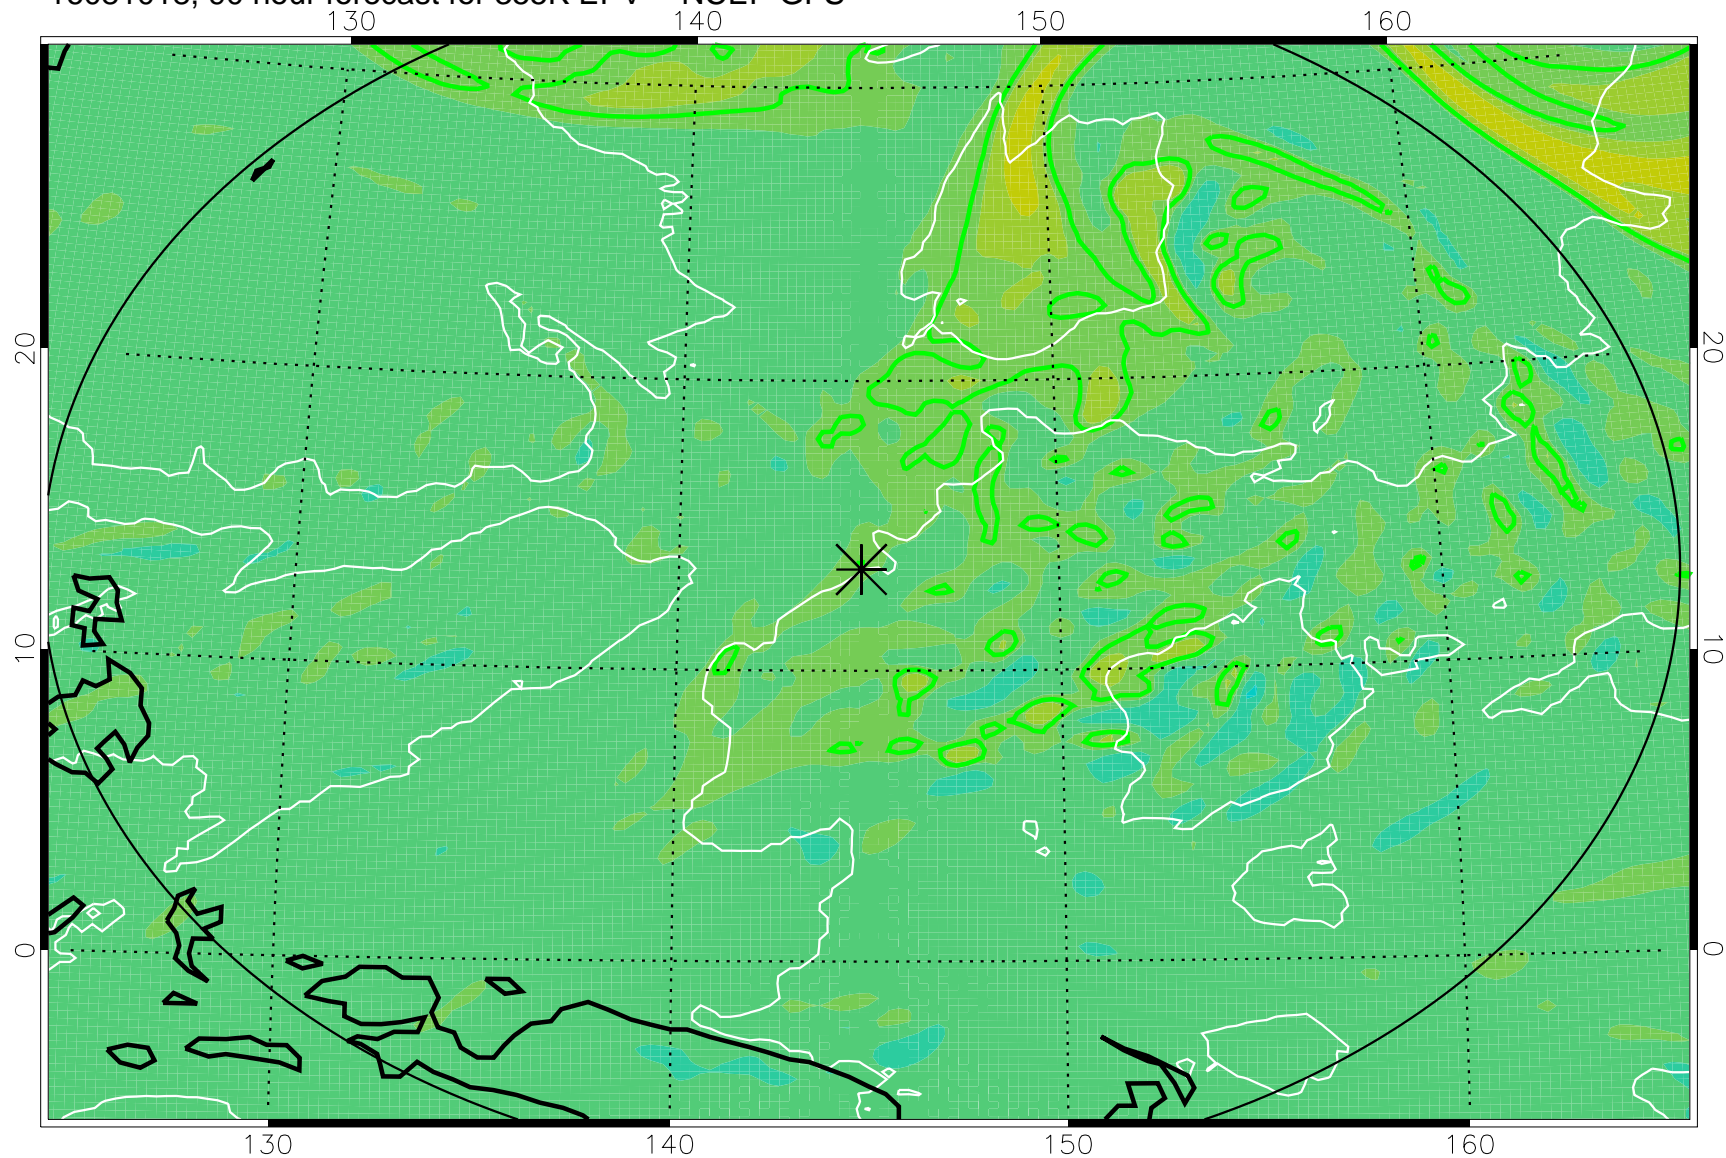

16081006, 78 hour forecast for 355K EPV -- NCEP GFS

355K Montgomery Streamfunction, white
EPV Tropopause (2 PVU) Position
Range ring of 2304 km

16081012, 84 hour forecast for 355K EPV -- NCEP GFS

355K Montgomery Streamfunction, white
EPV Tropopause (2 PVU) Position
Range ring of 2304 km

16081018, 90 hour forecast for 355K EPV -- NCEP GFS

355K Montgomery Streamfunction, white
EPV Tropopause (2 PVU) Position
Range ring of 2304 km

16081100, 96 hour forecast for 355K EPV -- NCEP GFS

355K Montgomery Streamfunction, white
EPV Tropopause (2 PVU) Position
Range ring of 2304 km

16081106, 102 hour forecast for 355K EPV -- NCEP GFS

355K Montgomery Streamfunction, white
EPV Tropopause (2 PVU) Position
Range ring of 2304 km

16081112, 108 hour forecast for 355K EPV -- NCEP GFS

355K Montgomery Streamfunction, white
EPV Tropopause (2 PVU) Position
Range ring of 2304 km

16081118, 114 hour forecast for 355K EPV -- NCEP GFS

355K Montgomery Streamfunction, white
EPV Tropopause (2 PVU) Position
Range ring of 2304 km

16081200, 120 hour forecast for 355K EPV -- NCEP GFS

355K Montgomery Streamfunction, white
EPV Tropopause (2 PVU) Position
Range ring of 2304 km