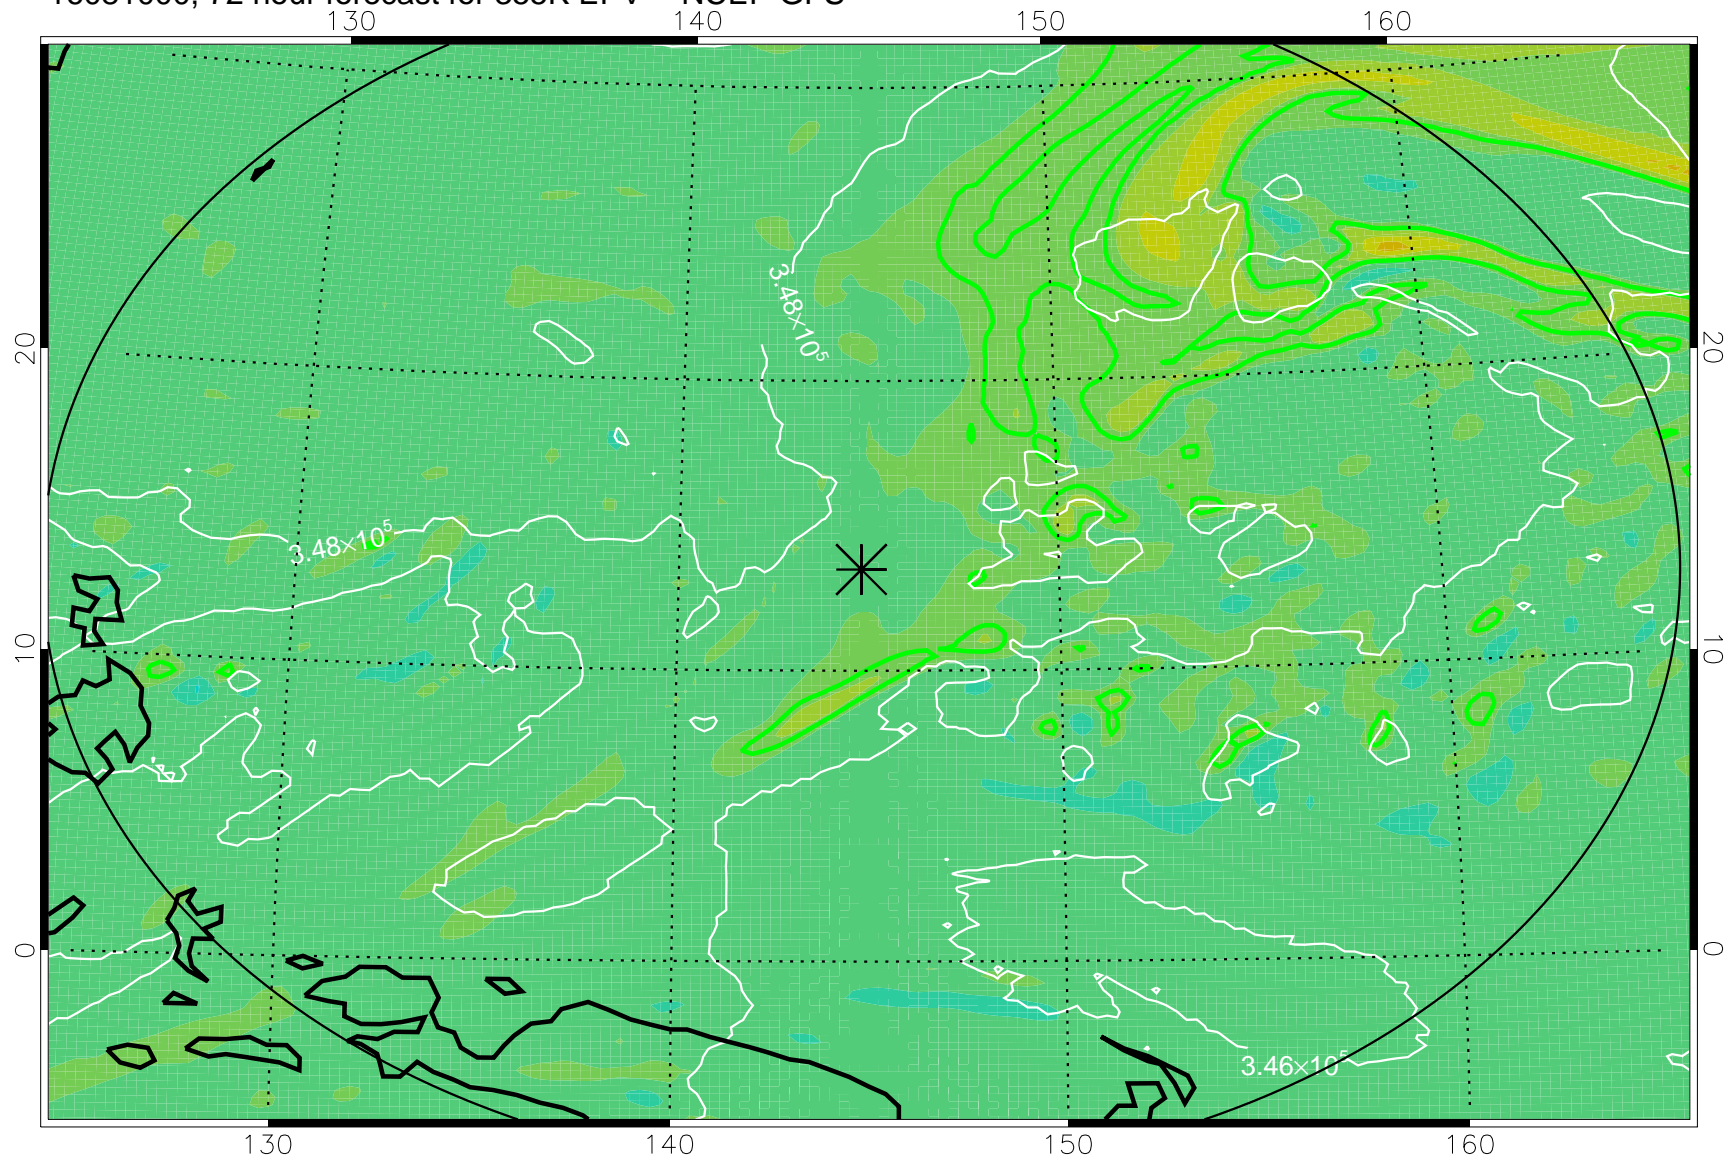

16080906, 54 hour forecast for 355K EPV -- NCEP GFS

355K Montgomery Streamfunction, white
EPV Tropopause (2 PVU) Position
Range ring of 2304 km

16080912, 60 hour forecast for 355K EPV -- NCEP GFS

355K Montgomery Streamfunction, white
EPV Tropopause (2 PVU) Position
Range ring of 2304 km

16080918, 66 hour forecast for 355K EPV -- NCEP GFS

355K Montgomery Streamfunction, white
EPV Tropopause (2 PVU) Position
Range ring of 2304 km

16081000, 72 hour forecast for 355K EPV -- NCEP GFS

355K Montgomery Streamfunction, white
EPV Tropopause (2 PVU) Position
Range ring of 2304 km

16081006, 78 hour forecast for 355K EPV -- NCEP GFS

355K Montgomery Streamfunction, white
EPV Tropopause (2 PVU) Position
Range ring of 2304 km

16081012, 84 hour forecast for 355K EPV -- NCEP GFS

355K Montgomery Streamfunction, white
EPV Tropopause (2 PVU) Position
Range ring of 2304 km

16081018, 90 hour forecast for 355K EPV -- NCEP GFS

355K Montgomery Streamfunction, white
EPV Tropopause (2 PVU) Position
Range ring of 2304 km

16081100, 96 hour forecast for 355K EPV -- NCEP GFS

355K Montgomery Streamfunction, white
EPV Tropopause (2 PVU) Position
Range ring of 2304 km