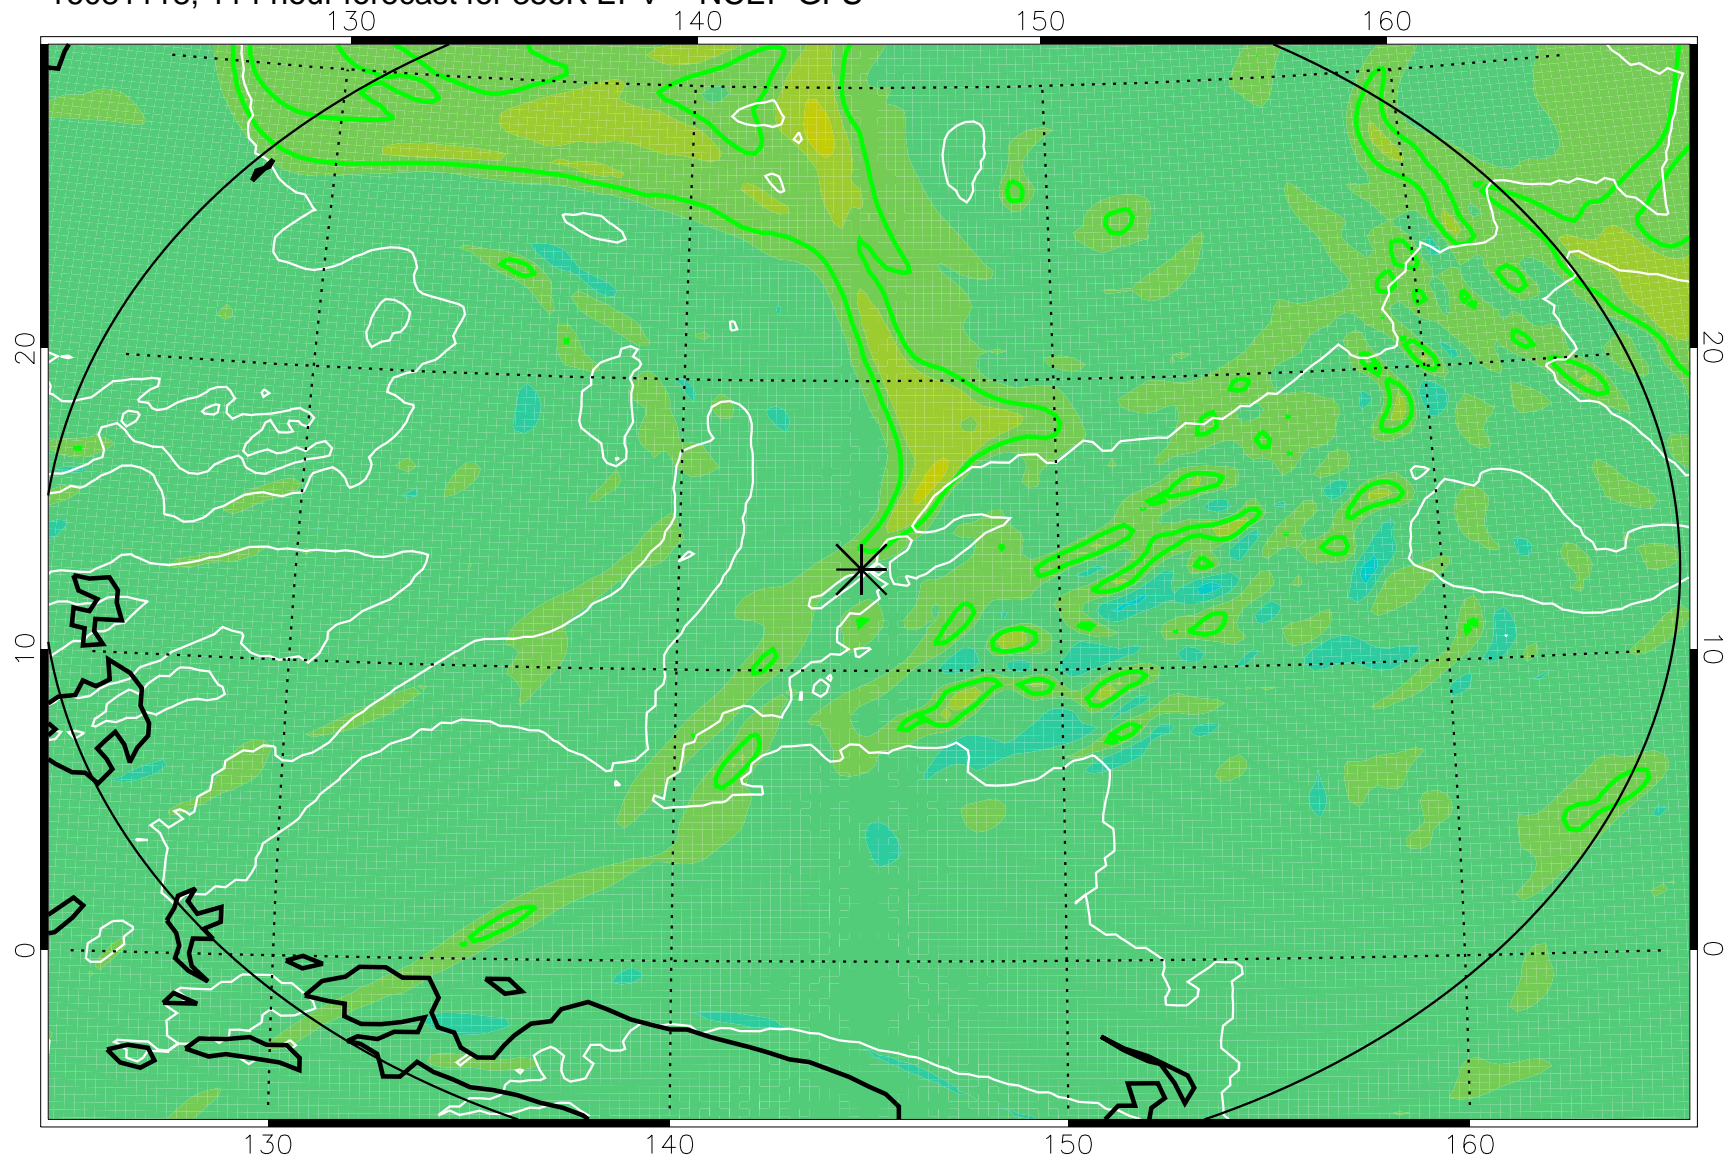

16081006, 78 hour forecast for 355K EPV -- NCEP GFS

355K Montgomery Streamfunction, white
EPV Tropopause (2 PVU) Position
Range ring of 2304 km

16081012, 84 hour forecast for 355K EPV -- NCEP GFS

355K Montgomery Streamfunction, white
EPV Tropopause (2 PVU) Position
Range ring of 2304 km

16081018, 90 hour forecast for 355K EPV -- NCEP GFS

355K Montgomery Streamfunction, white
EPV Tropopause (2 PVU) Position
Range ring of 2304 km

16081100, 96 hour forecast for 355K EPV -- NCEP GFS

355K Montgomery Streamfunction, white
EPV Tropopause (2 PVU) Position
Range ring of 2304 km

16081106, 102 hour forecast for 355K EPV -- NCEP GFS

355K Montgomery Streamfunction, white
EPV Tropopause (2 PVU) Position
Range ring of 2304 km

16081112, 108 hour forecast for 355K EPV -- NCEP GFS

355K Montgomery Streamfunction, white
EPV Tropopause (2 PVU) Position
Range ring of 2304 km

16081118, 114 hour forecast for 355K EPV -- NCEP GFS

355K Montgomery Streamfunction, white
EPV Tropopause (2 PVU) Position
Range ring of 2304 km

16081200, 120 hour forecast for 355K EPV -- NCEP GFS

355K Montgomery Streamfunction, white
EPV Tropopause (2 PVU) Position
Range ring of 2304 km