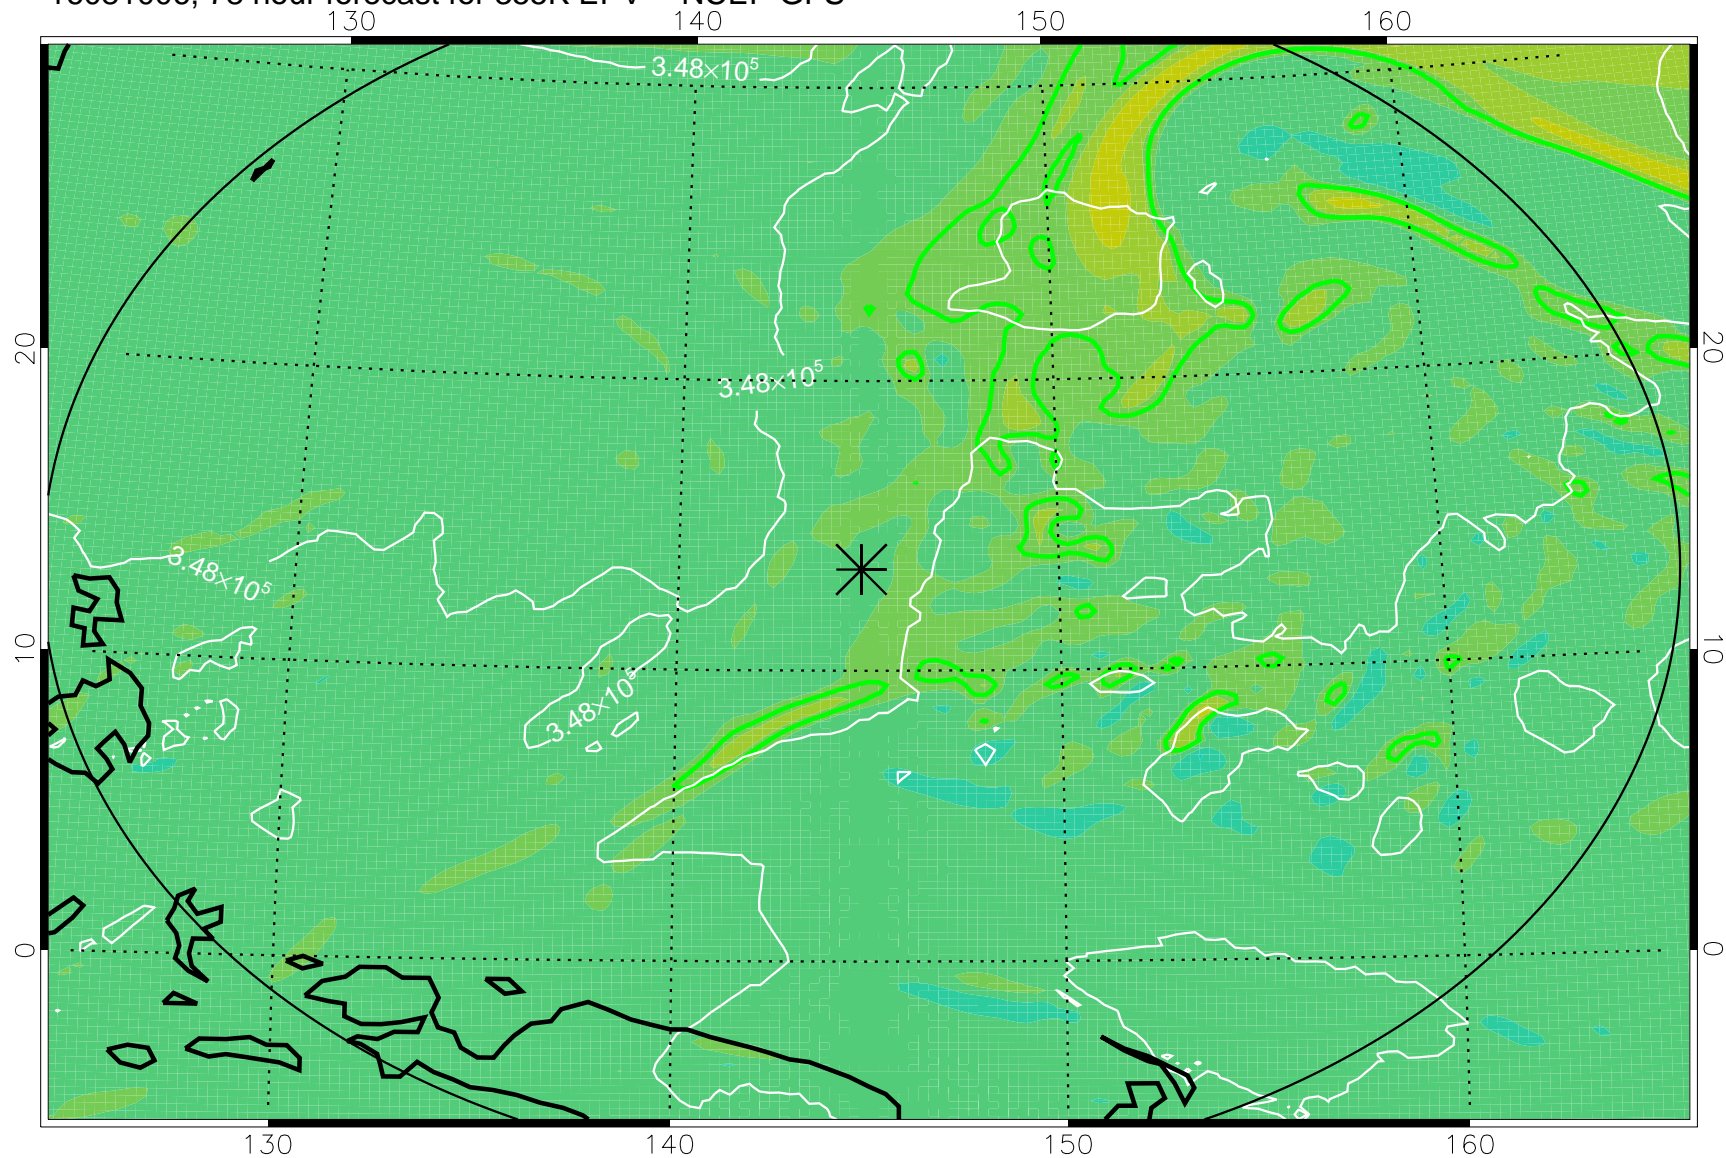

16080918, 66 hour forecast for 355K EPV -- NCEP GFS

355K Montgomery Streamfunction, white
EPV Tropopause (2 PVU) Position
Range ring of 2304 km

16081000, 72 hour forecast for 355K EPV -- NCEP GFS

355K Montgomery Streamfunction, white
EPV Tropopause (2 PVU) Position
Range ring of 2304 km

16081006, 78 hour forecast for 355K EPV -- NCEP GFS

355K Montgomery Streamfunction, white
EPV Tropopause (2 PVU) Position
Range ring of 2304 km

16081012, 84 hour forecast for 355K EPV -- NCEP GFS

355K Montgomery Streamfunction, white
EPV Tropopause (2 PVU) Position
Range ring of 2304 km

16081018, 90 hour forecast for 355K EPV -- NCEP GFS

355K Montgomery Streamfunction, white
EPV Tropopause (2 PVU) Position
Range ring of 2304 km

16081100, 96 hour forecast for 355K EPV -- NCEP GFS

355K Montgomery Streamfunction, white
EPV Tropopause (2 PVU) Position
Range ring of 2304 km

16081106, 102 hour forecast for 355K EPV -- NCEP GFS

355K Montgomery Streamfunction, white
EPV Tropopause (2 PVU) Position
Range ring of 2304 km

16081112, 108 hour forecast for 355K EPV -- NCEP GFS

355K Montgomery Streamfunction, white
EPV Tropopause (2 PVU) Position
Range ring of 2304 km