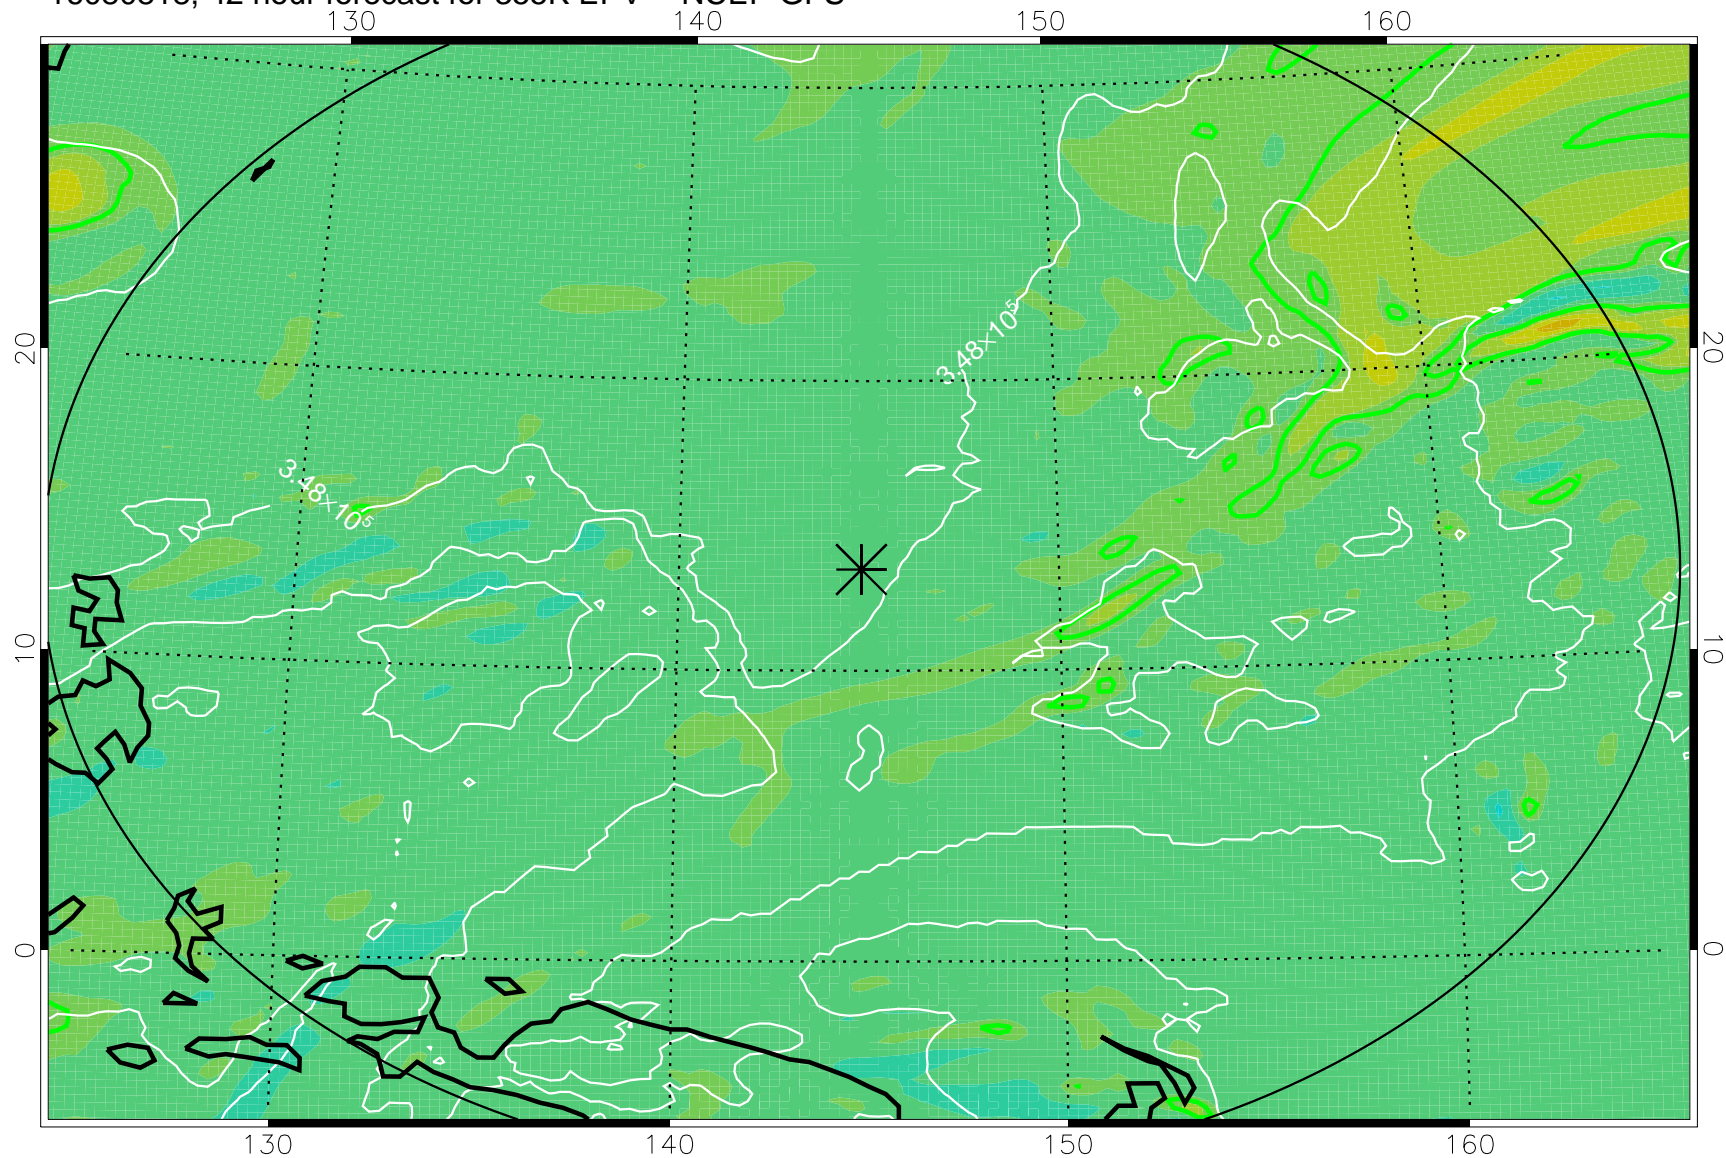

16080806, 30 hour forecast for 355K EPV -- NCEP GFS

355K Montgomery Streamfunction, white
EPV Tropopause (2 PVU) Position
Range ring of 2304 km

16080812, 36 hour forecast for 355K EPV -- NCEP GFS

355K Montgomery Streamfunction, white
EPV Tropopause (2 PVU) Position
Range ring of 2304 km

16080818, 42 hour forecast for 355K EPV -- NCEP GFS

355K Montgomery Streamfunction, white
EPV Tropopause (2 PVU) Position
Range ring of 2304 km

16080900, 48 hour forecast for 355K EPV -- NCEP GFS

355K Montgomery Streamfunction, white
EPV Tropopause (2 PVU) Position
Range ring of 2304 km

16080906, 54 hour forecast for 355K EPV -- NCEP GFS

355K Montgomery Streamfunction, white
EPV Tropopause (2 PVU) Position
Range ring of 2304 km

16080912, 60 hour forecast for 355K EPV -- NCEP GFS

355K Montgomery Streamfunction, white
EPV Tropopause (2 PVU) Position
Range ring of 2304 km

16080918, 66 hour forecast for 355K EPV -- NCEP GFS

355K Montgomery Streamfunction, white
EPV Tropopause (2 PVU) Position
Range ring of 2304 km

16081000, 72 hour forecast for 355K EPV -- NCEP GFS

355K Montgomery Streamfunction, white
EPV Tropopause (2 PVU) Position
Range ring of 2304 km