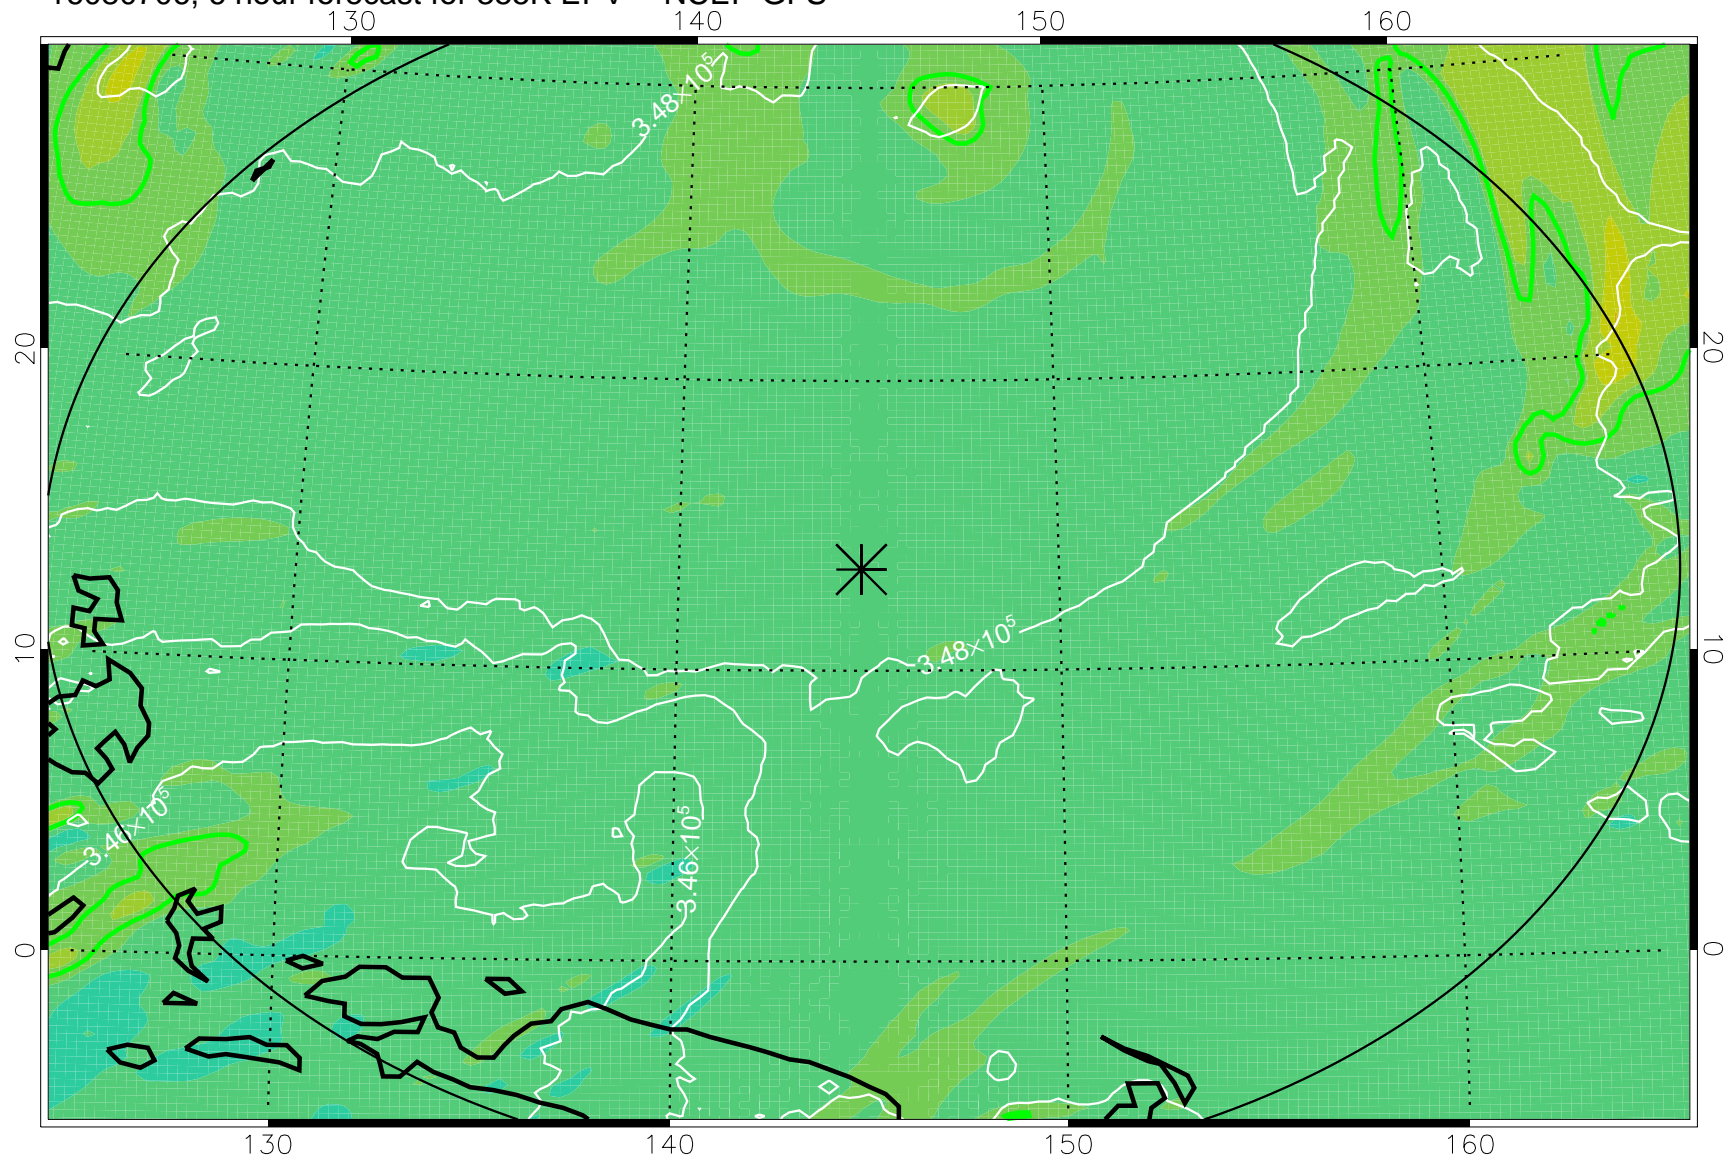

16080706, 6 hour forecast for 355K EPV -- NCEP GFS

355K Montgomery Streamfunction, white
EPV Tropopause (2 PVU) Position
Range ring of 2304 km

16080712, 12 hour forecast for 355K EPV -- NCEP GFS

355K Montgomery Streamfunction, white
EPV Tropopause (2 PVU) Position
Range ring of 2304 km

16080718, 18 hour forecast for 355K EPV -- NCEP GFS

355K Montgomery Streamfunction, white
EPV Tropopause (2 PVU) Position
Range ring of 2304 km

16080800, 24 hour forecast for 355K EPV -- NCEP GFS

355K Montgomery Streamfunction, white
EPV Tropopause (2 PVU) Position
Range ring of 2304 km

16080806, 30 hour forecast for 355K EPV -- NCEP GFS

355K Montgomery Streamfunction, white
EPV Tropopause (2 PVU) Position
Range ring of 2304 km

16080812, 36 hour forecast for 355K EPV -- NCEP GFS

355K Montgomery Streamfunction, white
EPV Tropopause (2 PVU) Position
Range ring of 2304 km

16080818, 42 hour forecast for 355K EPV -- NCEP GFS

355K Montgomery Streamfunction, white
EPV Tropopause (2 PVU) Position
Range ring of 2304 km

16080900, 48 hour forecast for 355K EPV -- NCEP GFS

355K Montgomery Streamfunction, white
EPV Tropopause (2 PVU) Position
Range ring of 2304 km