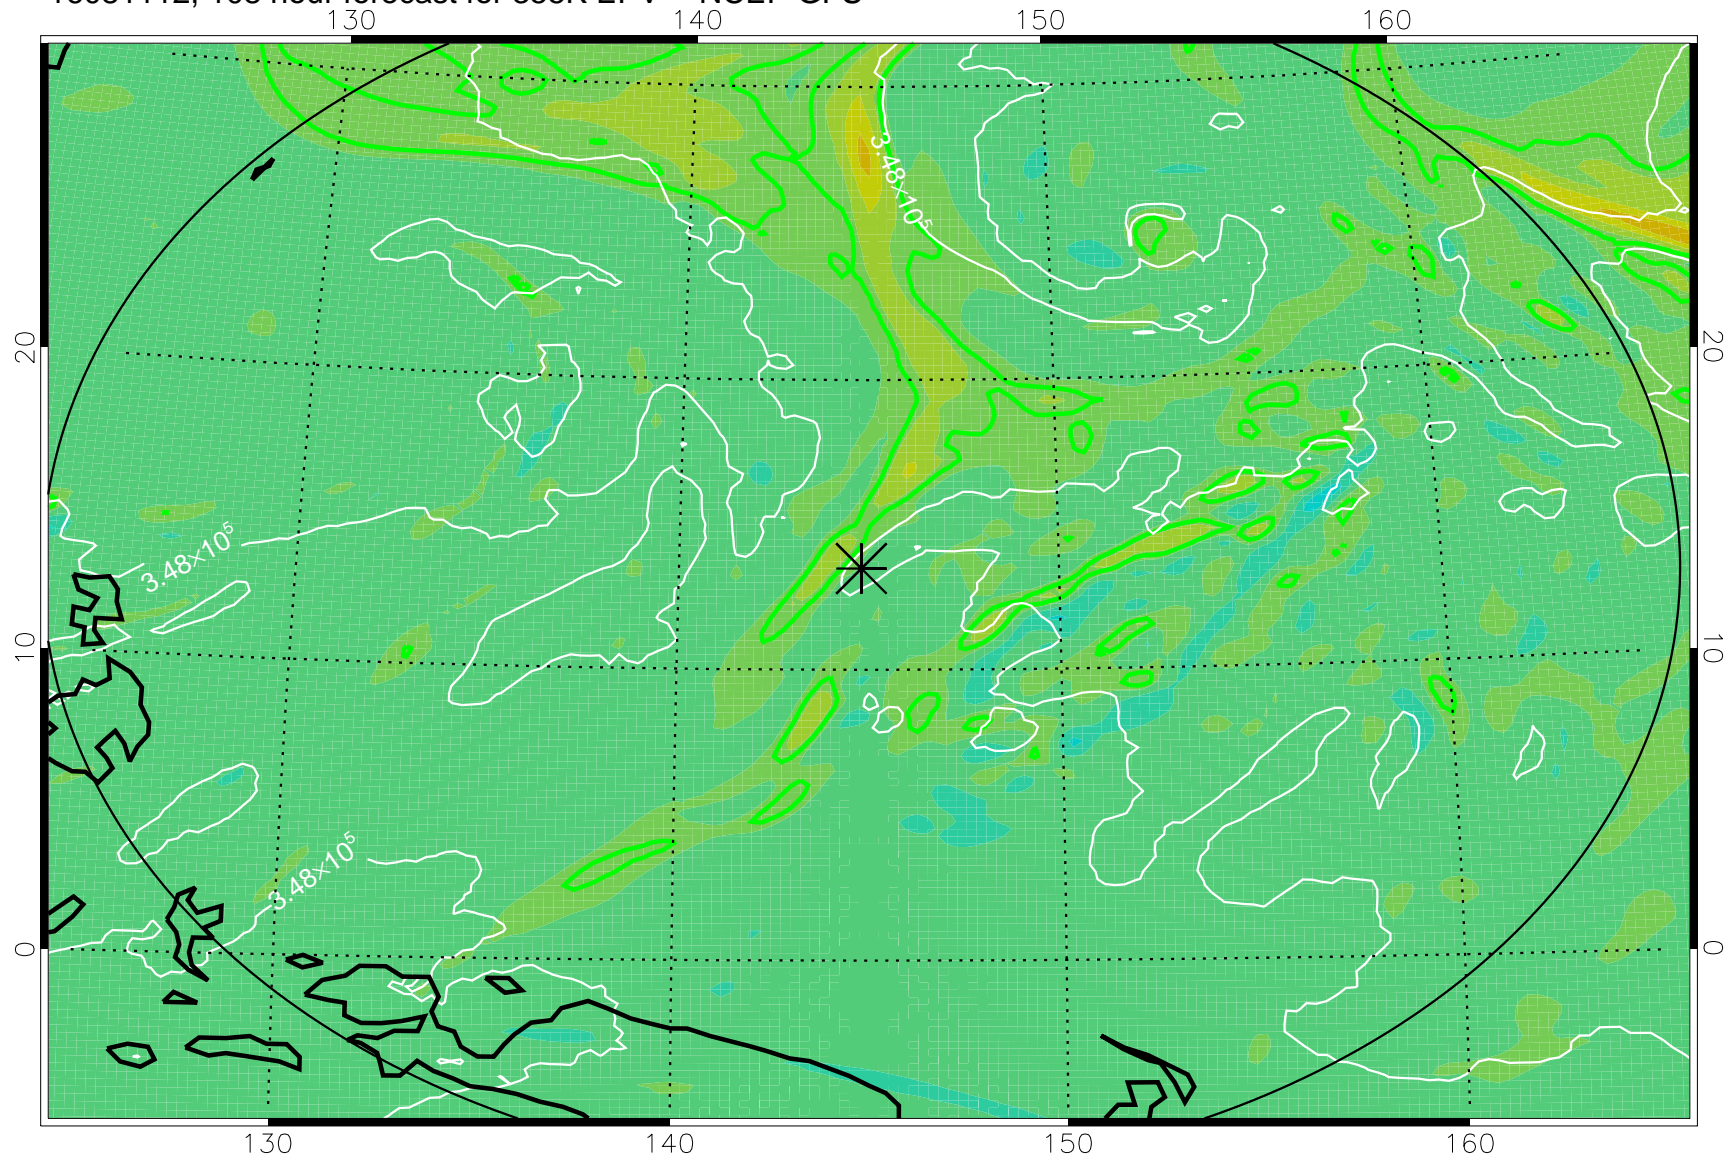

16081006, 78 hour forecast for 355K EPV -- NCEP GFS

355K Montgomery Streamfunction, white
EPV Tropopause (2 PVU) Position
Range ring of 2304 km

16081012, 84 hour forecast for 355K EPV -- NCEP GFS

355K Montgomery Streamfunction, white
EPV Tropopause (2 PVU) Position
Range ring of 2304 km

16081018, 90 hour forecast for 355K EPV -- NCEP GFS

355K Montgomery Streamfunction, white
EPV Tropopause (2 PVU) Position
Range ring of 2304 km

16081100, 96 hour forecast for 355K EPV -- NCEP GFS

355K Montgomery Streamfunction, white
EPV Tropopause (2 PVU) Position
Range ring of 2304 km

16081106, 102 hour forecast for 355K EPV -- NCEP GFS

355K Montgomery Streamfunction, white
EPV Tropopause (2 PVU) Position
Range ring of 2304 km

16081112, 108 hour forecast for 355K EPV -- NCEP GFS

355K Montgomery Streamfunction, white
EPV Tropopause (2 PVU) Position
Range ring of 2304 km

16081118, 114 hour forecast for 355K EPV -- NCEP GFS

355K Montgomery Streamfunction, white
EPV Tropopause (2 PVU) Position
Range ring of 2304 km

16081200, 120 hour forecast for 355K EPV -- NCEP GFS

355K Montgomery Streamfunction, white
EPV Tropopause (2 PVU) Position
Range ring of 2304 km