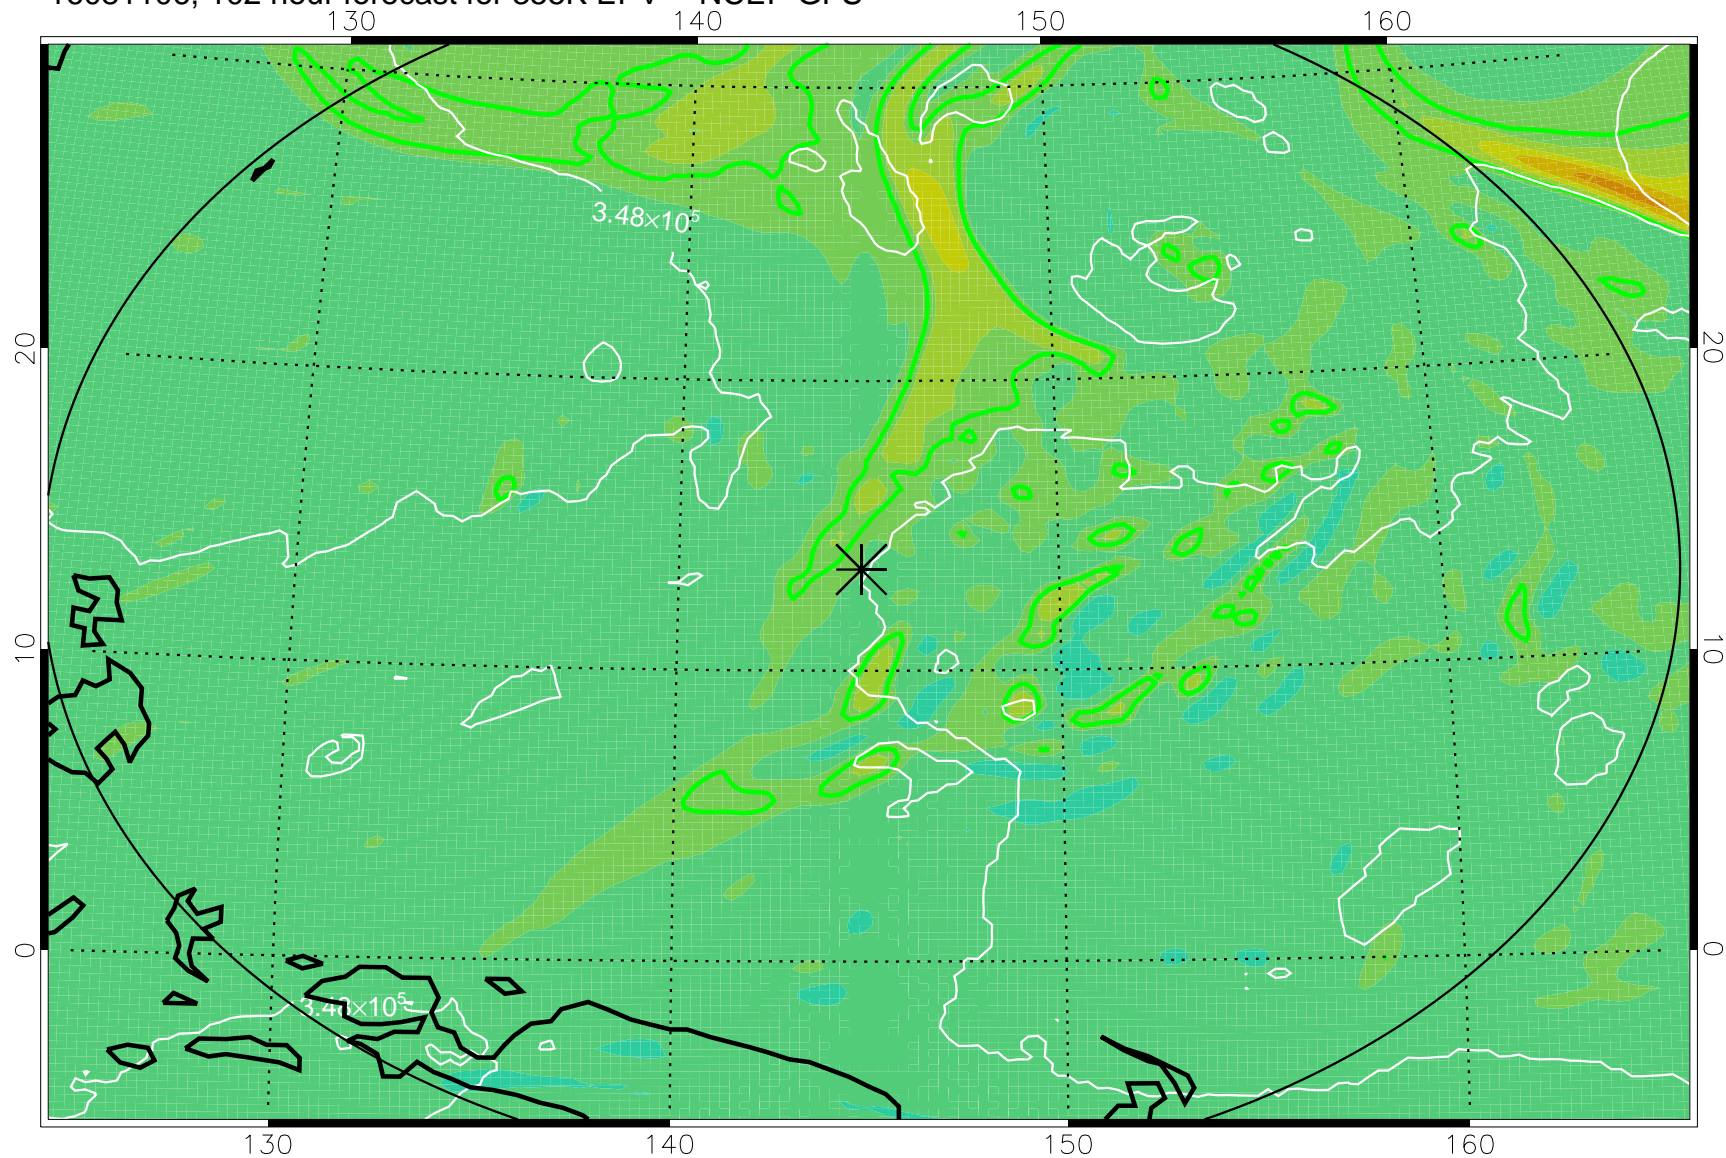

16081006, 78 hour forecast for 355K EPV -- NCEP GFS

355K Montgomery Streamfunction, white
EPV Tropopause (2 PVU) Position
Range ring of 2304 km

16081012, 84 hour forecast for 355K EPV -- NCEP GFS

355K Montgomery Streamfunction, white
EPV Tropopause (2 PVU) Position
Range ring of 2304 km

16081018, 90 hour forecast for 355K EPV -- NCEP GFS

355K Montgomery Streamfunction, white
EPV Tropopause (2 PVU) Position
Range ring of 2304 km

16081100, 96 hour forecast for 355K EPV -- NCEP GFS

355K Montgomery Streamfunction, white
EPV Tropopause (2 PVU) Position
Range ring of 2304 km

16081106, 102 hour forecast for 355K EPV -- NCEP GFS

355K Montgomery Streamfunction, white
EPV Tropopause (2 PVU) Position
Range ring of 2304 km

16081112, 108 hour forecast for 355K EPV -- NCEP GFS

355K Montgomery Streamfunction, white
EPV Tropopause (2 PVU) Position
Range ring of 2304 km

16081118, 114 hour forecast for 355K EPV -- NCEP GFS

355K Montgomery Streamfunction, white
EPV Tropopause (2 PVU) Position
Range ring of 2304 km

16081200, 120 hour forecast for 355K EPV -- NCEP GFS

355K Montgomery Streamfunction, white
EPV Tropopause (2 PVU) Position
Range ring of 2304 km