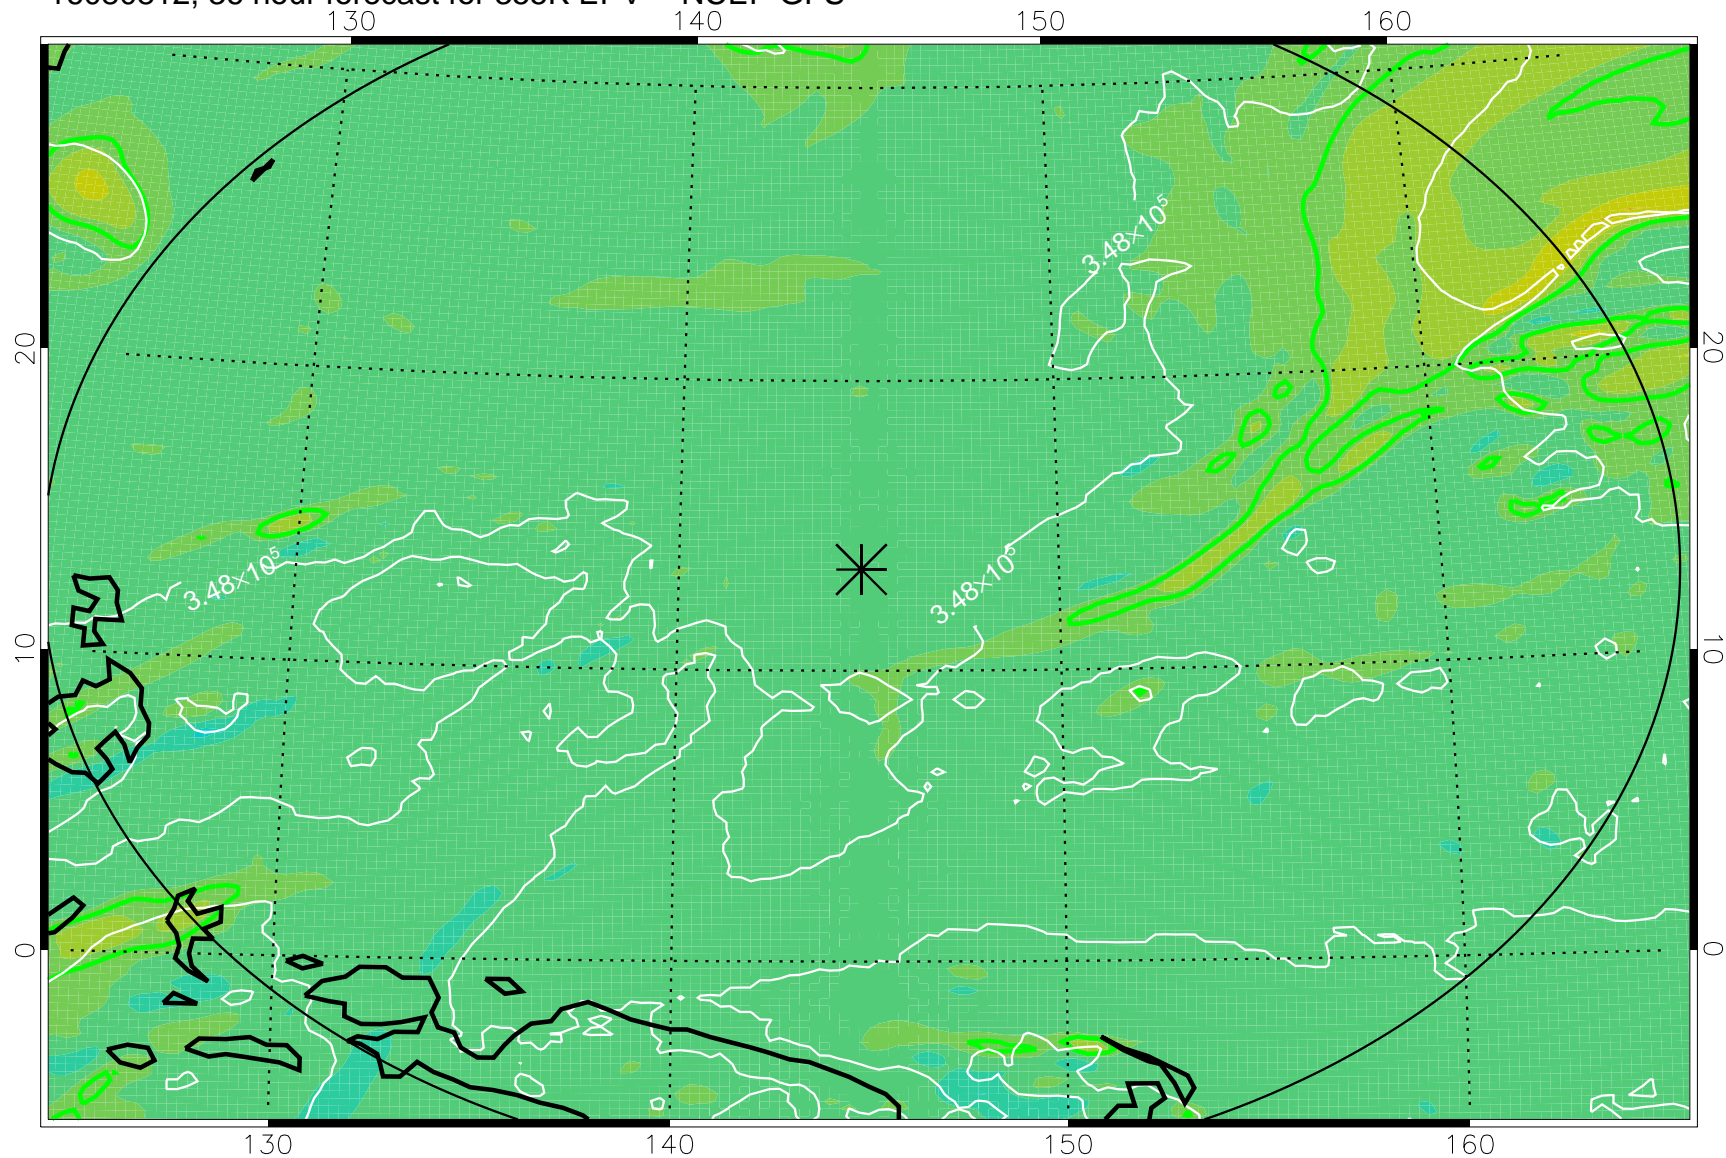

16080718, 18 hour forecast for 355K EPV -- NCEP GFS

355K Montgomery Streamfunction, white
EPV Tropopause (2 PVU) Position
Range ring of 2304 km

16080800, 24 hour forecast for 355K EPV -- NCEP GFS

355K Montgomery Streamfunction, white
EPV Tropopause (2 PVU) Position
Range ring of 2304 km

16080806, 30 hour forecast for 355K EPV -- NCEP GFS

355K Montgomery Streamfunction, white
EPV Tropopause (2 PVU) Position
Range ring of 2304 km

16080812, 36 hour forecast for 355K EPV -- NCEP GFS

355K Montgomery Streamfunction, white
EPV Tropopause (2 PVU) Position
Range ring of 2304 km

16080818, 42 hour forecast for 355K EPV -- NCEP GFS

355K Montgomery Streamfunction, white
EPV Tropopause (2 PVU) Position
Range ring of 2304 km

16080900, 48 hour forecast for 355K EPV -- NCEP GFS

355K Montgomery Streamfunction, white
EPV Tropopause (2 PVU) Position
Range ring of 2304 km

16080918, 66 hour forecast for 355K EPV -- NCEP GFS

355K Montgomery Streamfunction, white
EPV Tropopause (2 PVU) Position
Range ring of 2304 km

16081000, 72 hour forecast for 355K EPV -- NCEP GFS

355K Montgomery Streamfunction, white
EPV Tropopause (2 PVU) Position
Range ring of 2304 km