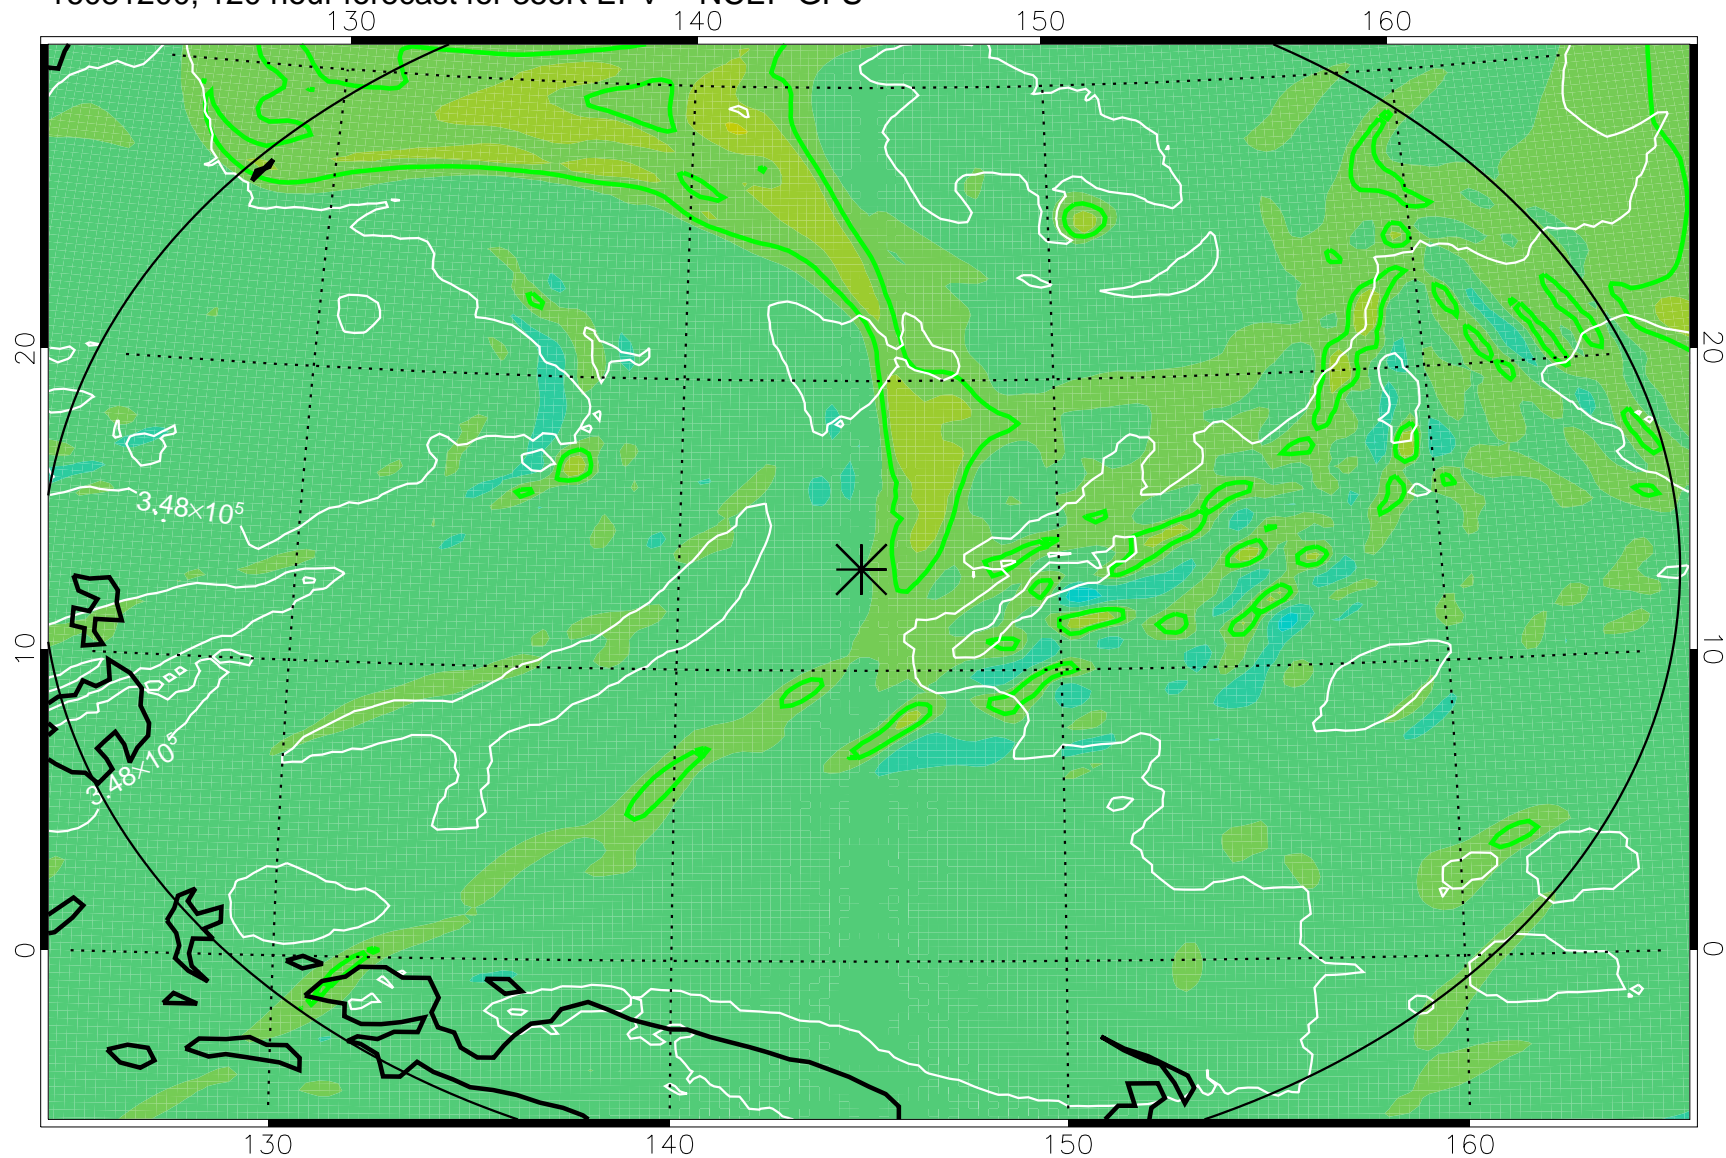

16081006, 78 hour forecast for 355K EPV -- NCEP GFS

355K Montgomery Streamfunction, white
EPV Tropopause (2 PVU) Position
Range ring of 2304 km

16081012, 84 hour forecast for 355K EPV -- NCEP GFS

355K Montgomery Streamfunction, white
EPV Tropopause (2 PVU) Position
Range ring of 2304 km

16081018, 90 hour forecast for 355K EPV -- NCEP GFS

355K Montgomery Streamfunction, white
EPV Tropopause (2 PVU) Position
Range ring of 2304 km

16081100, 96 hour forecast for 355K EPV -- NCEP GFS

355K Montgomery Streamfunction, white
EPV Tropopause (2 PVU) Position
Range ring of 2304 km

16081106, 102 hour forecast for 355K EPV -- NCEP GFS

355K Montgomery Streamfunction, white
EPV Tropopause (2 PVU) Position
Range ring of 2304 km

16081112, 108 hour forecast for 355K EPV -- NCEP GFS

355K Montgomery Streamfunction, white
EPV Tropopause (2 PVU) Position
Range ring of 2304 km

16081118, 114 hour forecast for 355K EPV -- NCEP GFS

355K Montgomery Streamfunction, white
EPV Tropopause (2 PVU) Position
Range ring of 2304 km

16081200, 120 hour forecast for 355K EPV -- NCEP GFS

355K Montgomery Streamfunction, white
EPV Tropopause (2 PVU) Position
Range ring of 2304 km