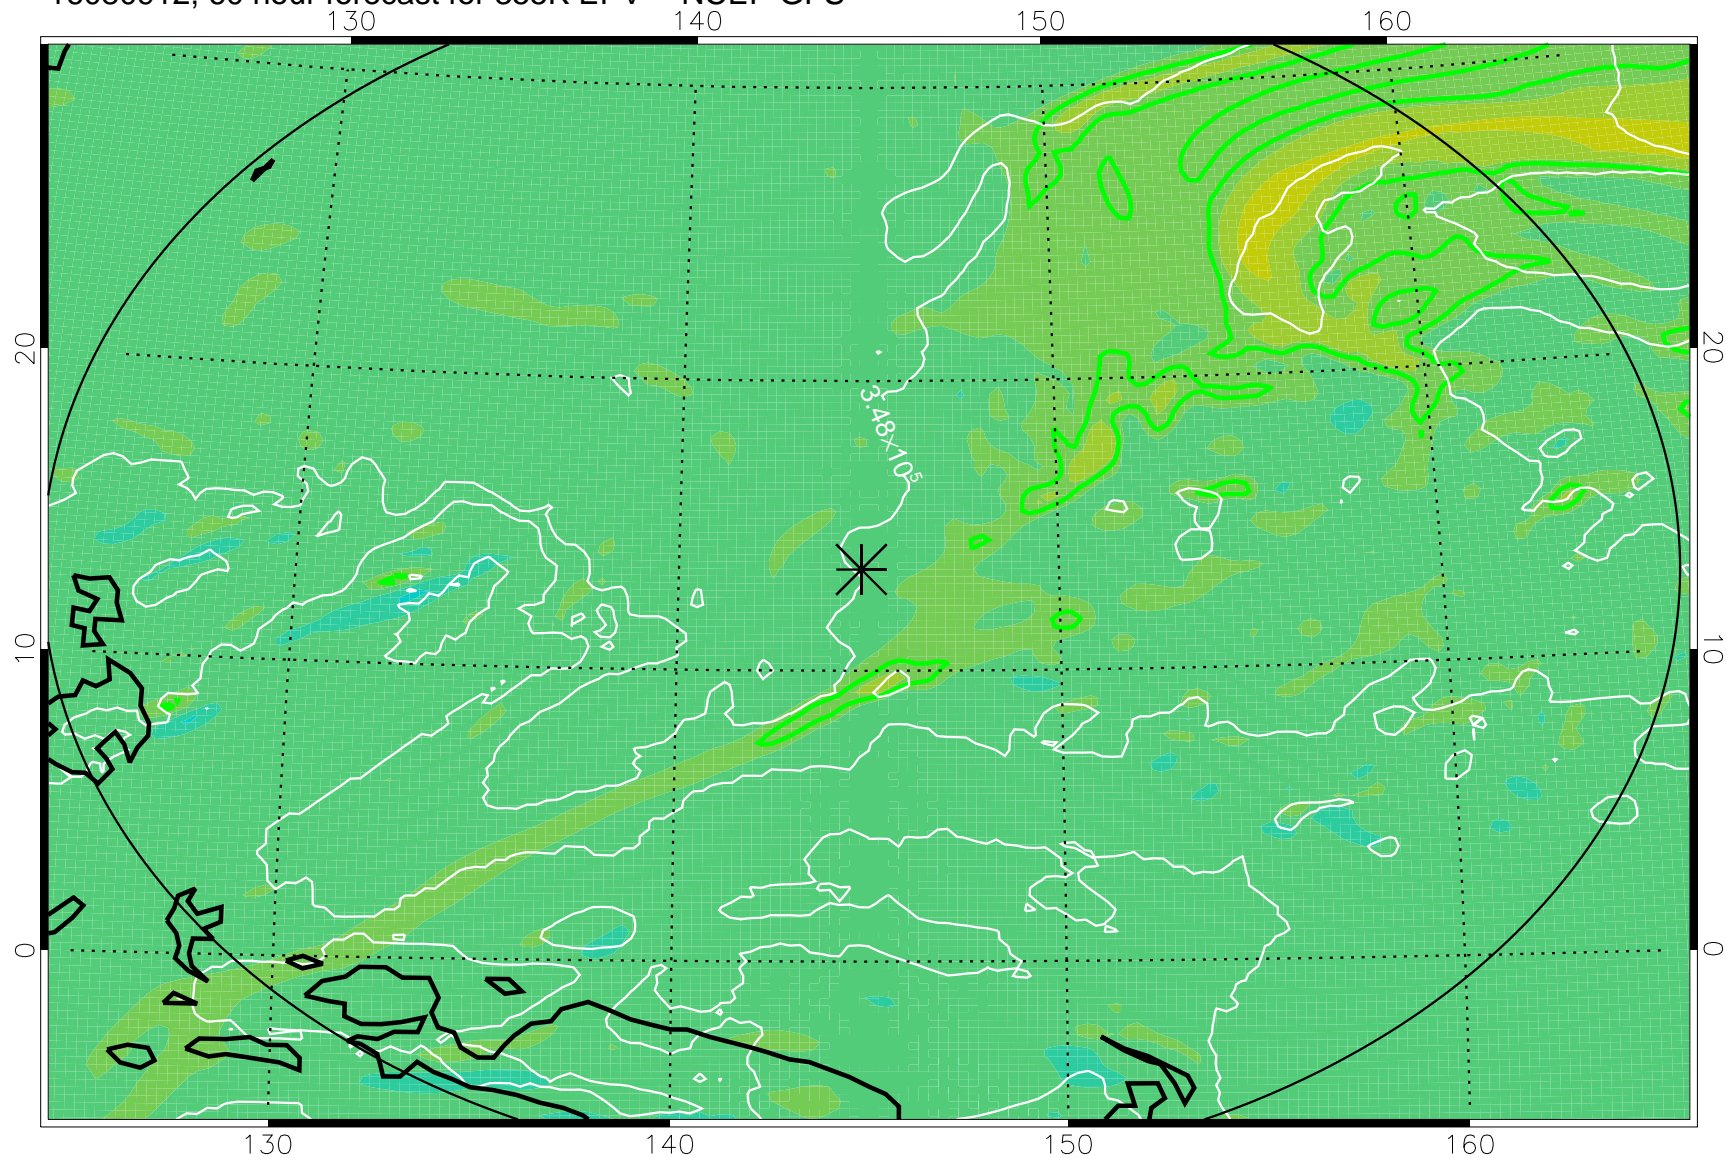

16080818, 42 hour forecast for 355K EPV -- NCEP GFS

355K Montgomery Streamfunction, white
EPV Tropopause (2 PVU) Position
Range ring of 2304 km

16080900, 48 hour forecast for 355K EPV -- NCEP GFS

355K Montgomery Streamfunction, white
EPV Tropopause (2 PVU) Position
Range ring of 2304 km

16080906, 54 hour forecast for 355K EPV -- NCEP GFS

355K Montgomery Streamfunction, white
EPV Tropopause (2 PVU) Position
Range ring of 2304 km

16080912, 60 hour forecast for 355K EPV -- NCEP GFS

355K Montgomery Streamfunction, white
EPV Tropopause (2 PVU) Position
Range ring of 2304 km

16080918, 66 hour forecast for 355K EPV -- NCEP GFS

355K Montgomery Streamfunction, white
EPV Tropopause (2 PVU) Position
Range ring of 2304 km

16081000, 72 hour forecast for 355K EPV -- NCEP GFS

355K Montgomery Streamfunction, white
EPV Tropopause (2 PVU) Position
Range ring of 2304 km

16081006, 78 hour forecast for 355K EPV -- NCEP GFS

355K Montgomery Streamfunction, white
EPV Tropopause (2 PVU) Position
Range ring of 2304 km

16081012, 84 hour forecast for 355K EPV -- NCEP GFS

355K Montgomery Streamfunction, white
EPV Tropopause (2 PVU) Position
Range ring of 2304 km