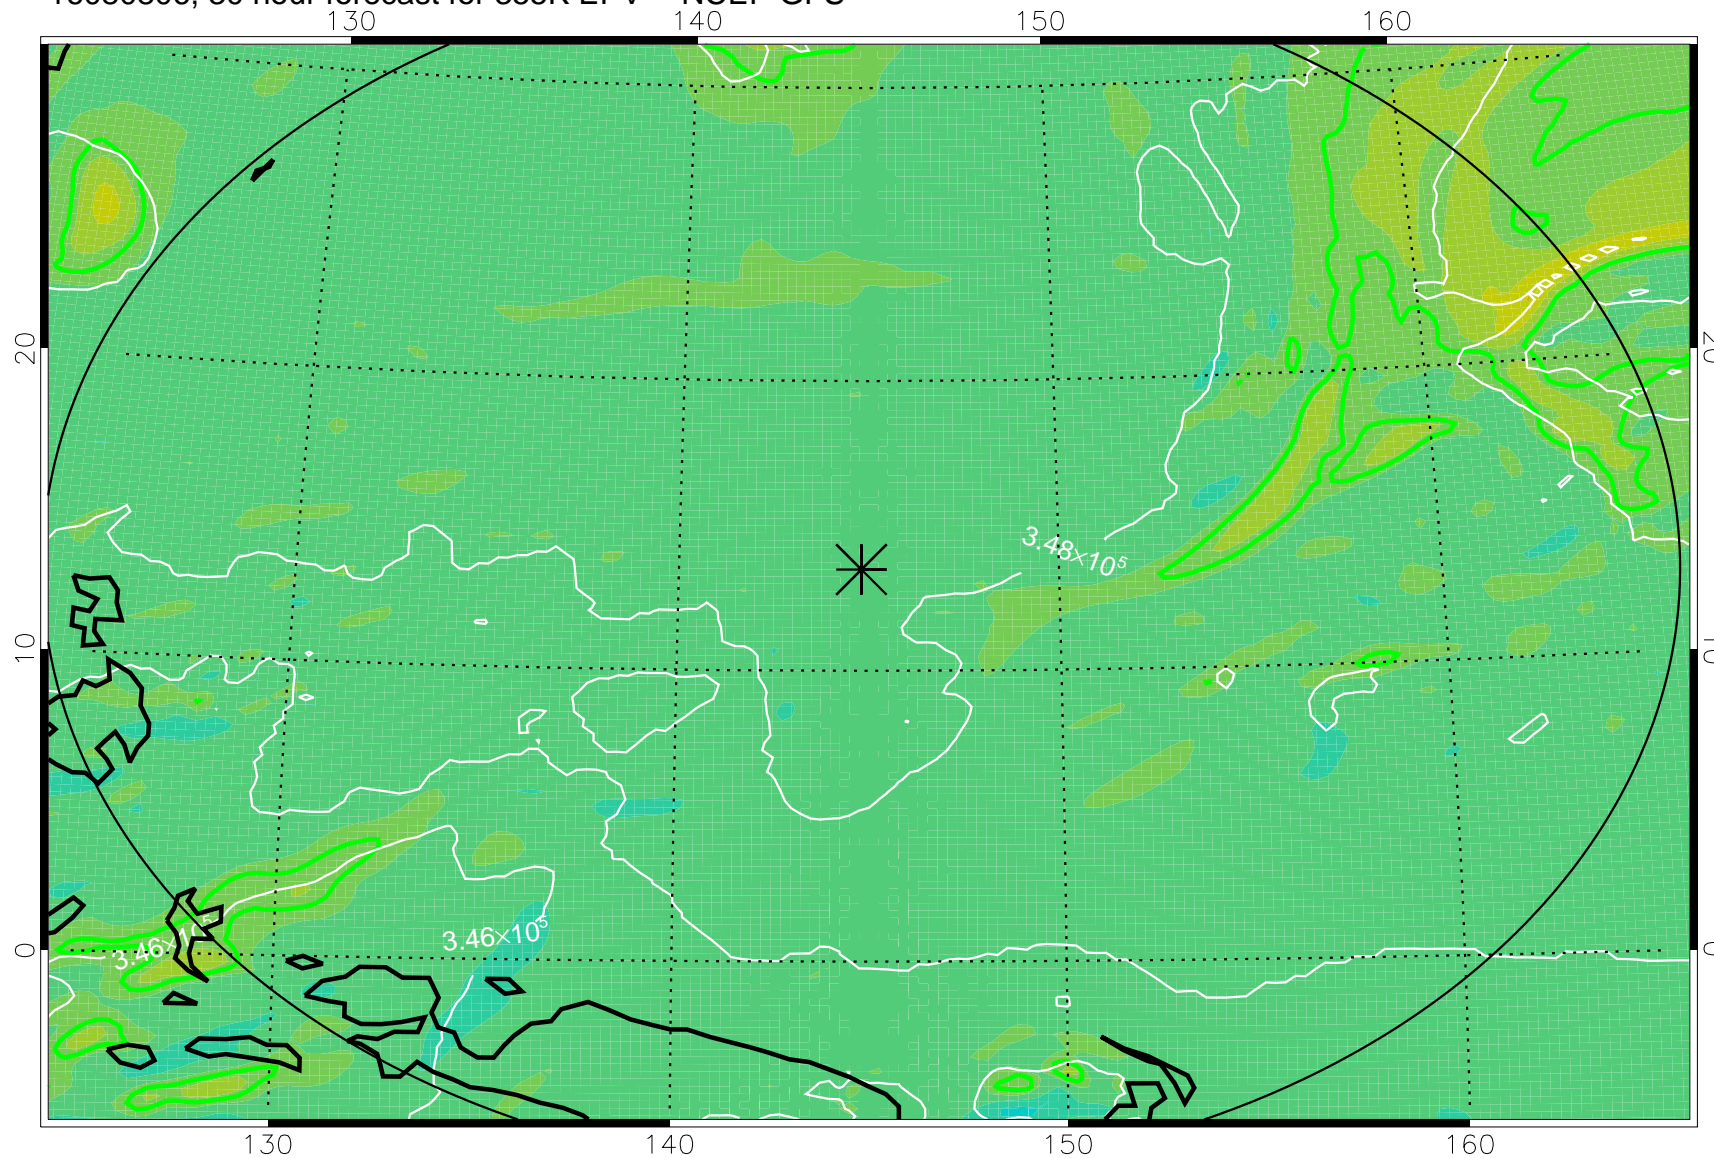

16080706, 6 hour forecast for 355K EPV -- NCEP GFS

355K Montgomery Streamfunction, white
EPV Tropopause (2 PVU) Position
Range ring of 2304 km

16080712, 12 hour forecast for 355K EPV -- NCEP GFS

355K Montgomery Streamfunction, white
EPV Tropopause (2 PVU) Position
Range ring of 2304 km

16080718, 18 hour forecast for 355K EPV -- NCEP GFS

355K Montgomery Streamfunction, white
EPV Tropopause (2 PVU) Position
Range ring of 2304 km

16080800, 24 hour forecast for 355K EPV -- NCEP GFS

355K Montgomery Streamfunction, white
EPV Tropopause (2 PVU) Position
Range ring of 2304 km

16080806, 30 hour forecast for 355K EPV -- NCEP GFS

355K Montgomery Streamfunction, white
EPV Tropopause (2 PVU) Position
Range ring of 2304 km

16080812, 36 hour forecast for 355K EPV -- NCEP GFS

355K Montgomery Streamfunction, white
EPV Tropopause (2 PVU) Position
Range ring of 2304 km

16080818, 42 hour forecast for 355K EPV -- NCEP GFS

355K Montgomery Streamfunction, white
EPV Tropopause (2 PVU) Position
Range ring of 2304 km

16080900, 48 hour forecast for 355K EPV -- NCEP GFS

355K Montgomery Streamfunction, white
EPV Tropopause (2 PVU) Position
Range ring of 2304 km