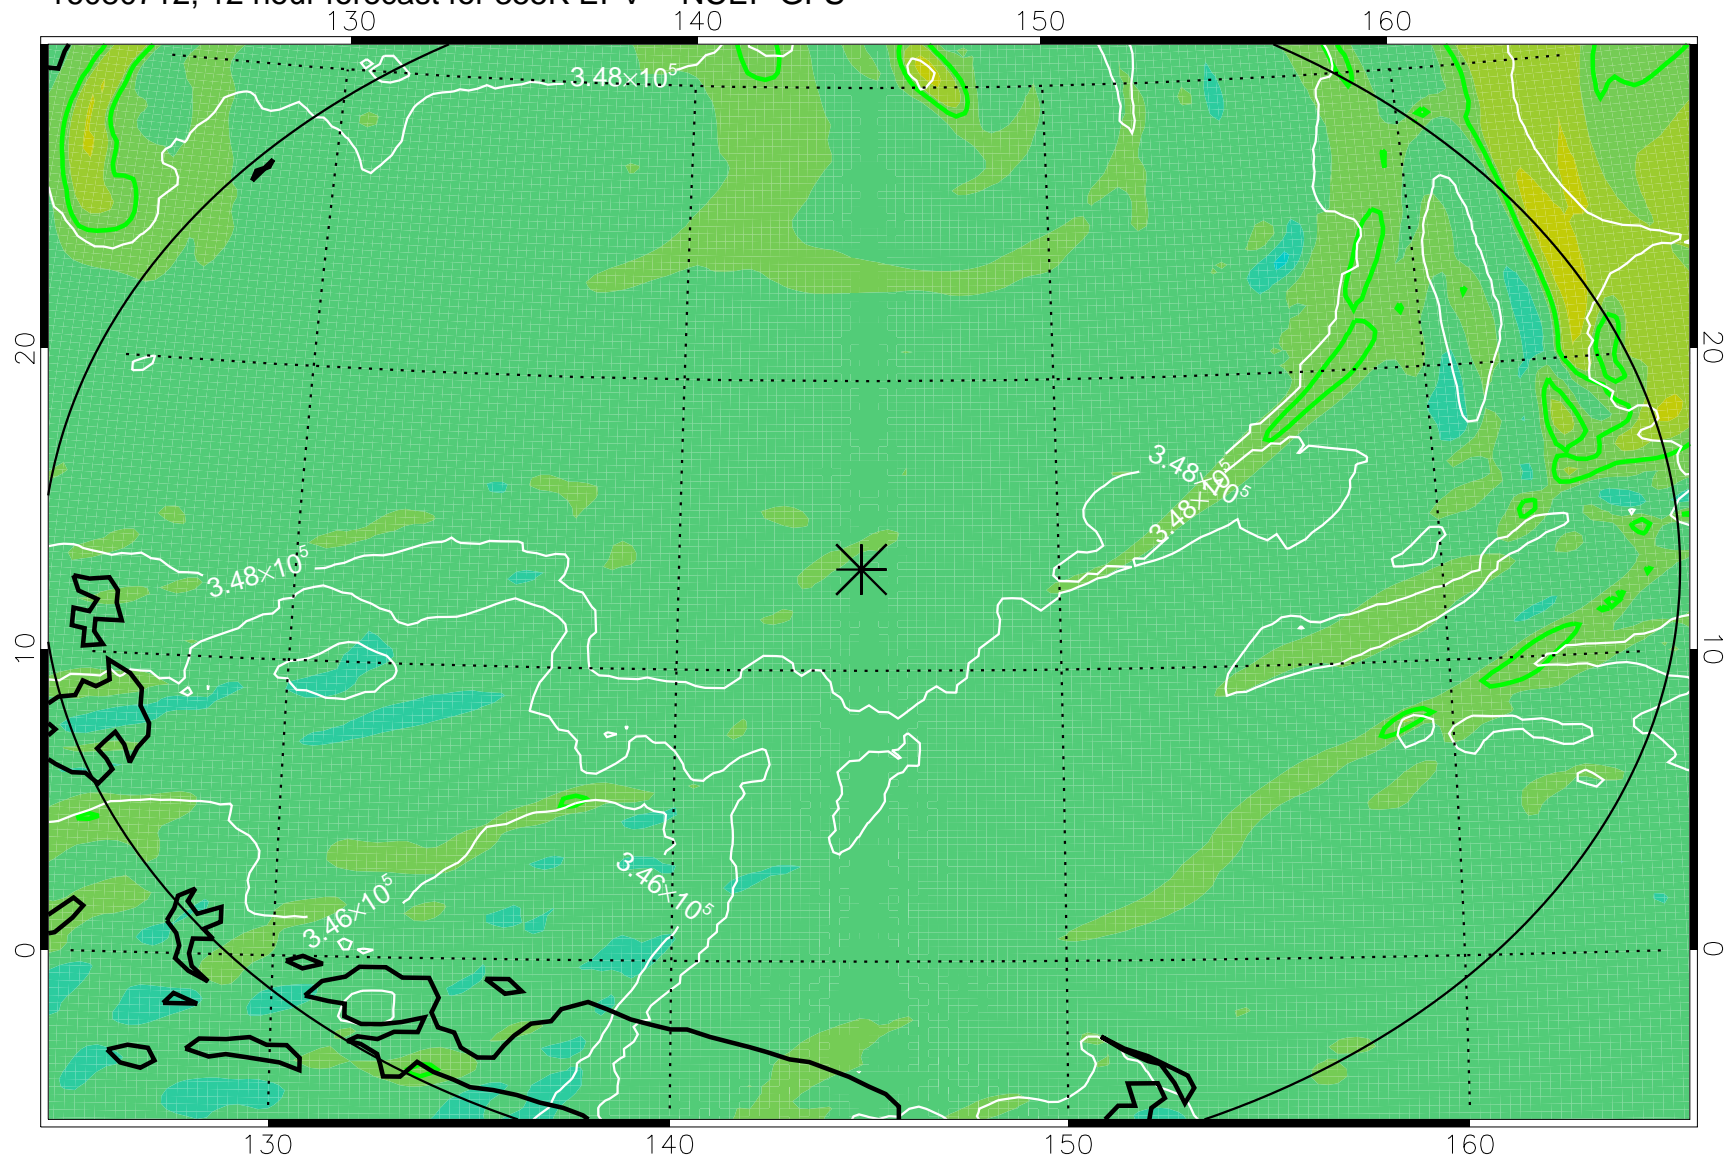

16080706, 6 hour forecast for 355K EPV -- NCEP GFS

355K Montgomery Streamfunction, white
EPV Tropopause (2 PVU) Position
Range ring of 2304 km

16080712, 12 hour forecast for 355K EPV -- NCEP GFS

355K Montgomery Streamfunction, white
EPV Tropopause (2 PVU) Position
Range ring of 2304 km

16080718, 18 hour forecast for 355K EPV -- NCEP GFS

355K Montgomery Streamfunction, white
EPV Tropopause (2 PVU) Position
Range ring of 2304 km

16080800, 24 hour forecast for 355K EPV -- NCEP GFS

355K Montgomery Streamfunction, white
EPV Tropopause (2 PVU) Position
Range ring of 2304 km

16080806, 30 hour forecast for 355K EPV -- NCEP GFS

355K Montgomery Streamfunction, white
EPV Tropopause (2 PVU) Position
Range ring of 2304 km

16080812, 36 hour forecast for 355K EPV -- NCEP GFS

355K Montgomery Streamfunction, white
EPV Tropopause (2 PVU) Position
Range ring of 2304 km

16080818, 42 hour forecast for 355K EPV -- NCEP GFS

355K Montgomery Streamfunction, white
EPV Tropopause (2 PVU) Position
Range ring of 2304 km

16080900, 48 hour forecast for 355K EPV -- NCEP GFS

355K Montgomery Streamfunction, white
EPV Tropopause (2 PVU) Position
Range ring of 2304 km