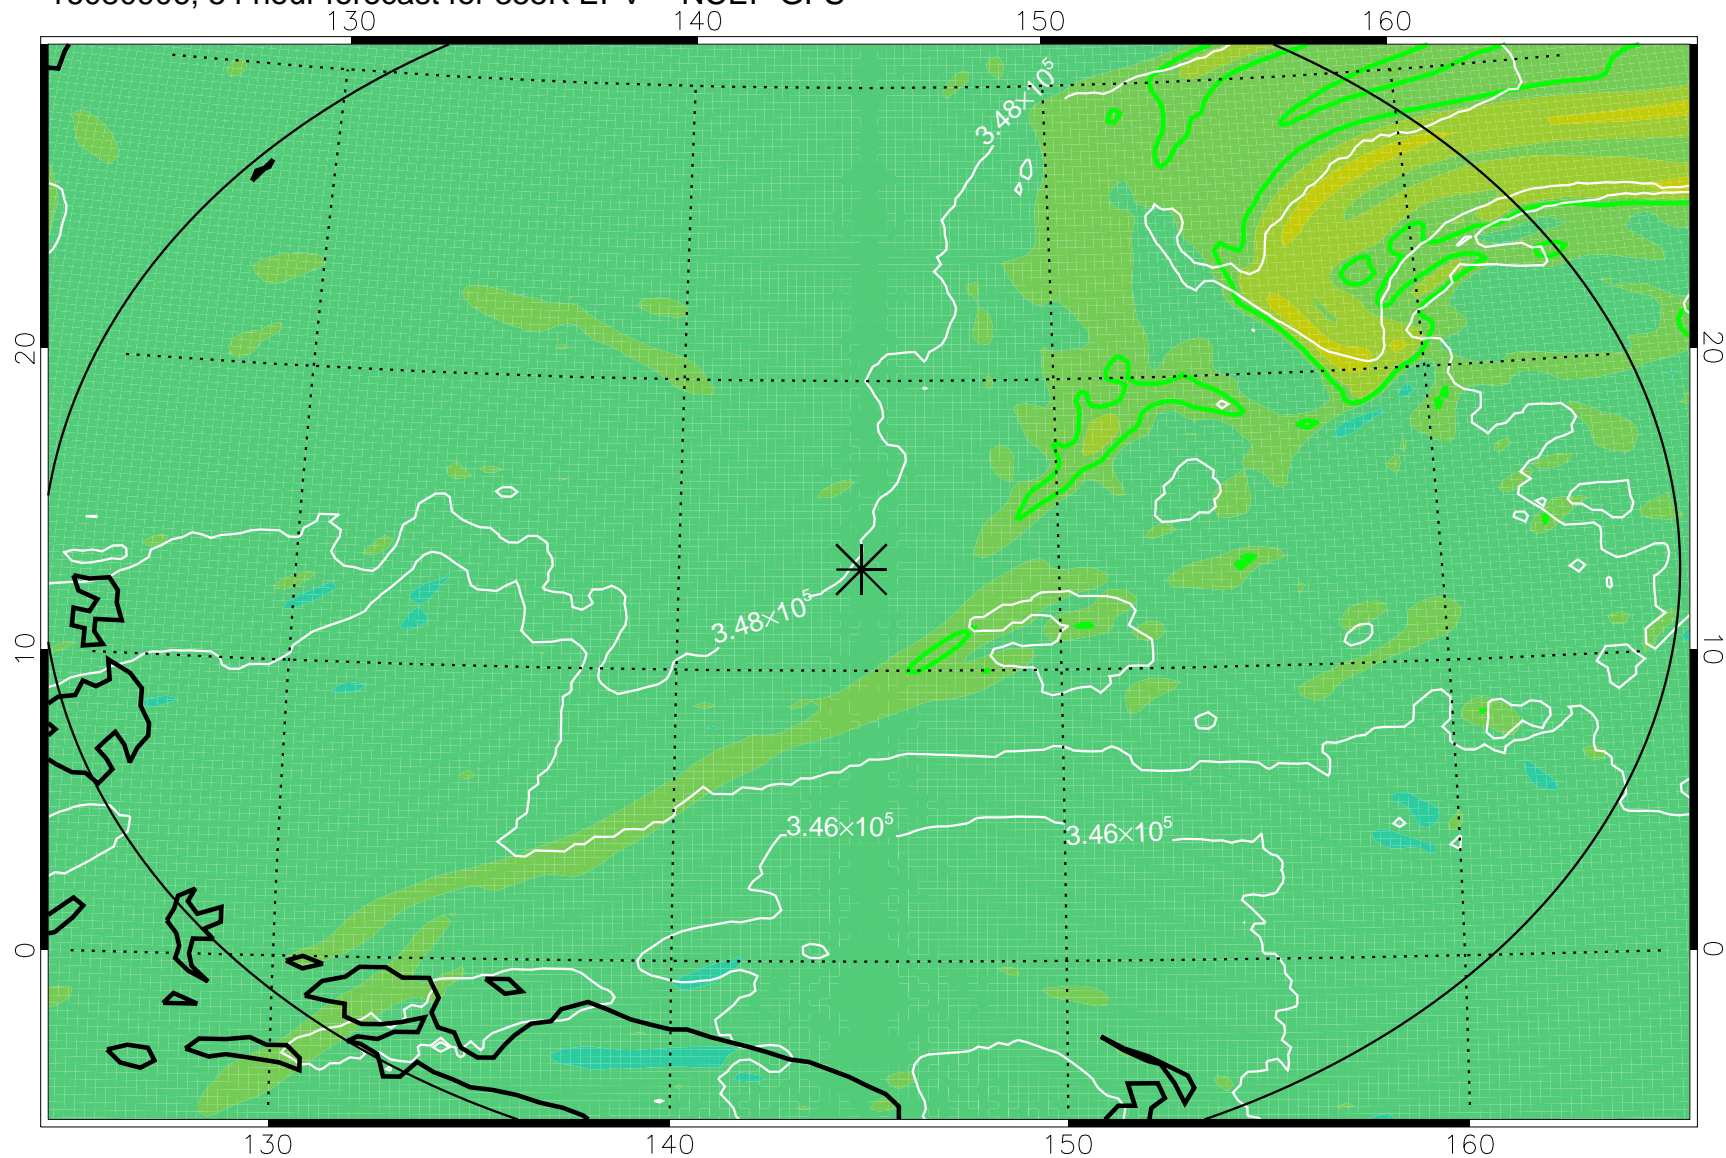

16080818, 42 hour forecast for 355K EPV -- NCEP GFS

355K Montgomery Streamfunction, white
EPV Tropopause (2 PVU) Position
Range ring of 2304 km

16080900, 48 hour forecast for 355K EPV -- NCEP GFS

355K Montgomery Streamfunction, white
EPV Tropopause (2 PVU) Position
Range ring of 2304 km

16080906, 54 hour forecast for 355K EPV -- NCEP GFS

355K Montgomery Streamfunction, white
EPV Tropopause (2 PVU) Position
Range ring of 2304 km

16080912, 60 hour forecast for 355K EPV -- NCEP GFS

355K Montgomery Streamfunction, white
EPV Tropopause (2 PVU) Position
Range ring of 2304 km

16080918, 66 hour forecast for 355K EPV -- NCEP GFS

355K Montgomery Streamfunction, white
EPV Tropopause (2 PVU) Position
Range ring of 2304 km

16081000, 72 hour forecast for 355K EPV -- NCEP GFS

355K Montgomery Streamfunction, white
EPV Tropopause (2 PVU) Position
Range ring of 2304 km

16081006, 78 hour forecast for 355K EPV -- NCEP GFS

355K Montgomery Streamfunction, white
EPV Tropopause (2 PVU) Position
Range ring of 2304 km

16081012, 84 hour forecast for 355K EPV -- NCEP GFS

355K Montgomery Streamfunction, white
EPV Tropopause (2 PVU) Position
Range ring of 2304 km