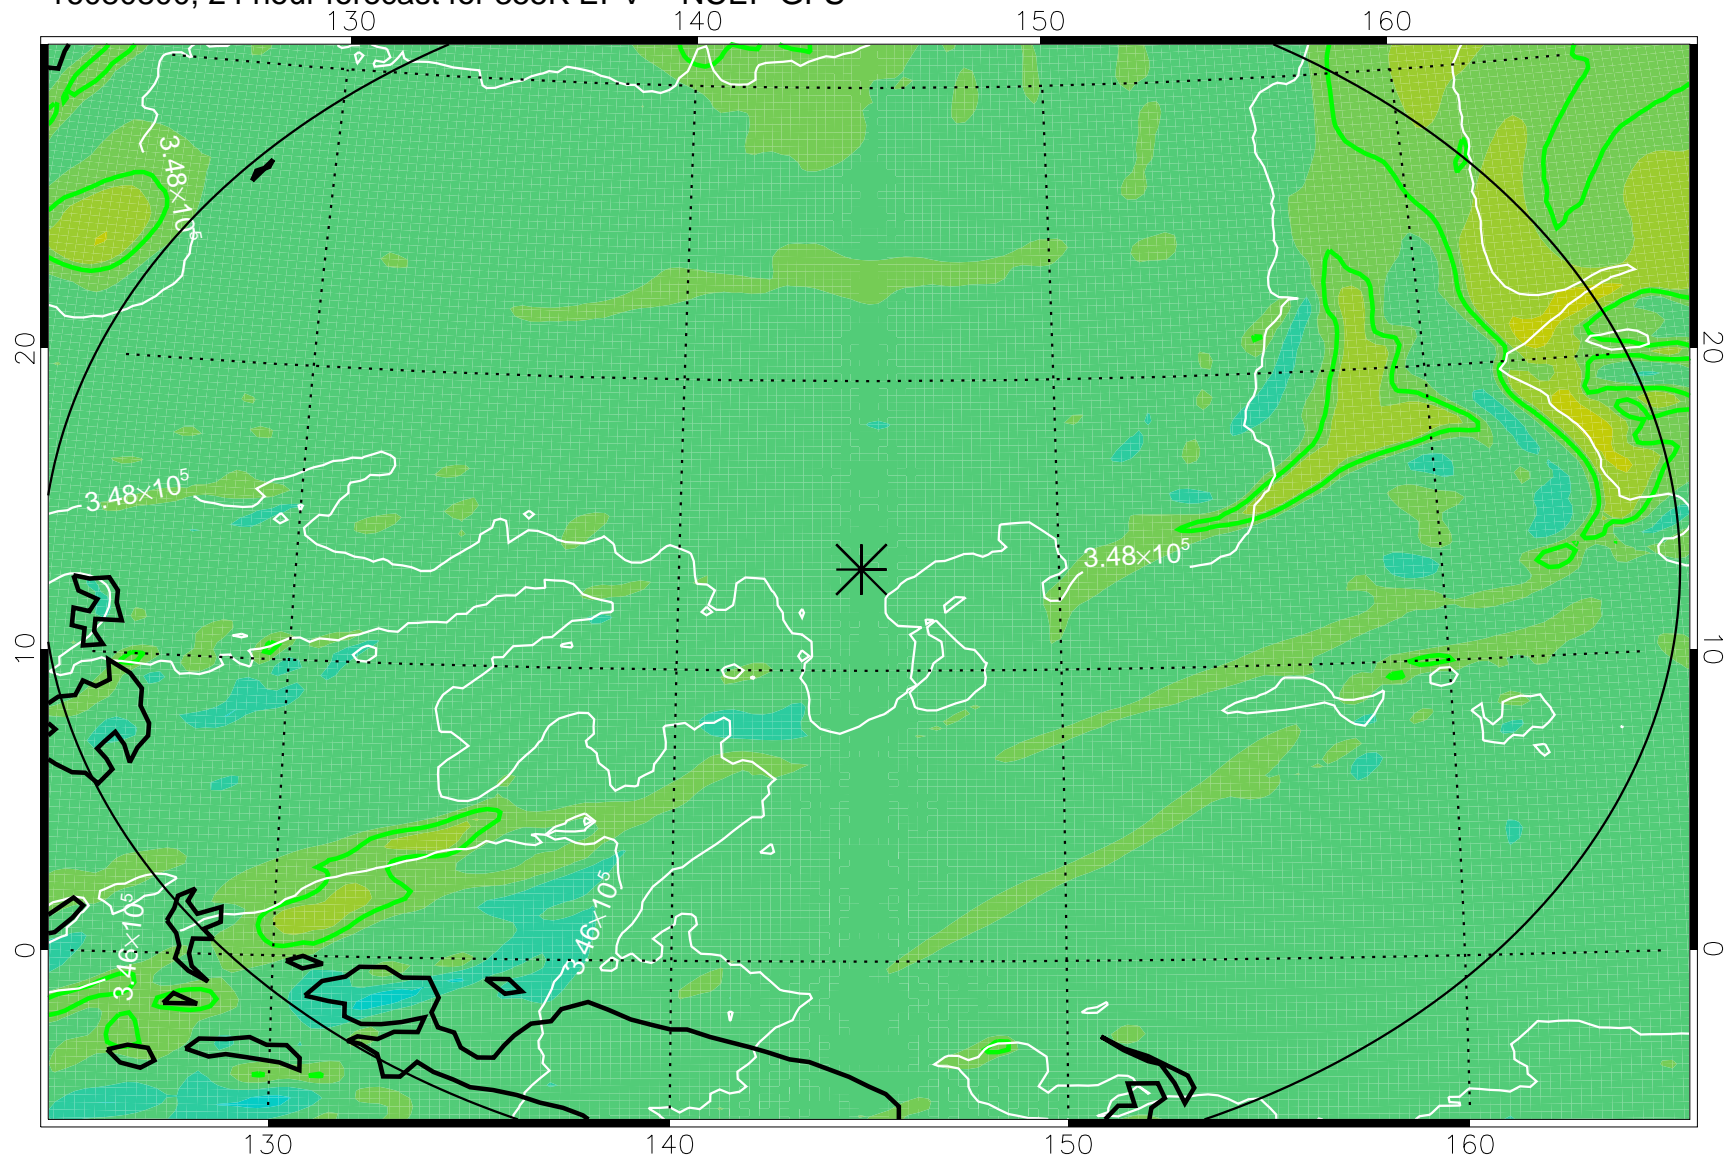

16080706, 6 hour forecast for 355K EPV -- NCEP GFS

355K Montgomery Streamfunction, white
EPV Tropopause (2 PVU) Position
Range ring of 2304 km

16080712, 12 hour forecast for 355K EPV -- NCEP GFS

355K Montgomery Streamfunction, white
EPV Tropopause (2 PVU) Position
Range ring of 2304 km

16080718, 18 hour forecast for 355K EPV -- NCEP GFS

355K Montgomery Streamfunction, white
EPV Tropopause (2 PVU) Position
Range ring of 2304 km

16080800, 24 hour forecast for 355K EPV -- NCEP GFS

355K Montgomery Streamfunction, white
EPV Tropopause (2 PVU) Position
Range ring of 2304 km

16080806, 30 hour forecast for 355K EPV -- NCEP GFS

355K Montgomery Streamfunction, white
EPV Tropopause (2 PVU) Position
Range ring of 2304 km

16080812, 36 hour forecast for 355K EPV -- NCEP GFS

355K Montgomery Streamfunction, white
EPV Tropopause (2 PVU) Position
Range ring of 2304 km

16080818, 42 hour forecast for 355K EPV -- NCEP GFS

355K Montgomery Streamfunction, white
EPV Tropopause (2 PVU) Position
Range ring of 2304 km

16080900, 48 hour forecast for 355K EPV -- NCEP GFS

355K Montgomery Streamfunction, white
EPV Tropopause (2 PVU) Position
Range ring of 2304 km