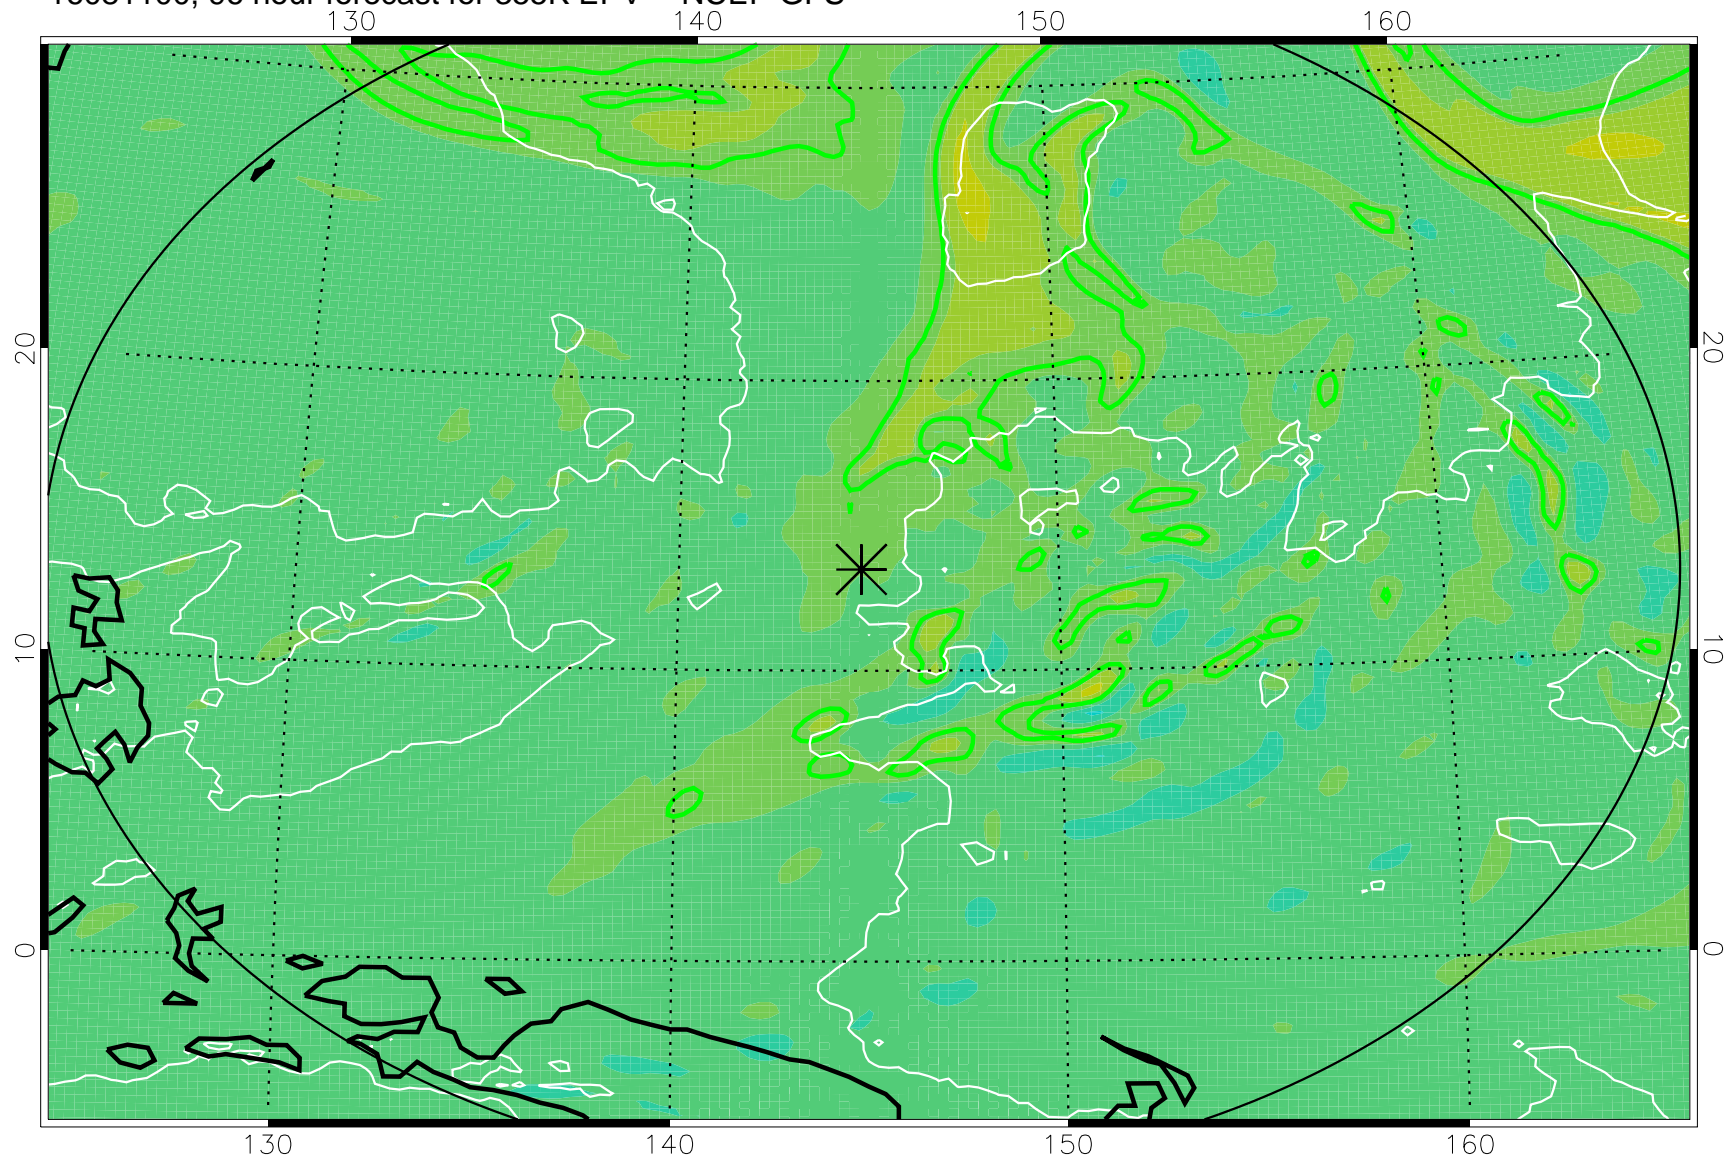

16080918, 66 hour forecast for 355K EPV -- NCEP GFS

355K Montgomery Streamfunction, white
EPV Tropopause (2 PVU) Position
Range ring of 2304 km

16081000, 72 hour forecast for 355K EPV -- NCEP GFS

355K Montgomery Streamfunction, white
EPV Tropopause (2 PVU) Position
Range ring of 2304 km

16081006, 78 hour forecast for 355K EPV -- NCEP GFS

355K Montgomery Streamfunction, white
EPV Tropopause (2 PVU) Position
Range ring of 2304 km

16081012, 84 hour forecast for 355K EPV -- NCEP GFS

355K Montgomery Streamfunction, white
EPV Tropopause (2 PVU) Position
Range ring of 2304 km

16081018, 90 hour forecast for 355K EPV -- NCEP GFS

355K Montgomery Streamfunction, white
EPV Tropopause (2 PVU) Position
Range ring of 2304 km

16081100, 96 hour forecast for 355K EPV -- NCEP GFS

355K Montgomery Streamfunction, white
EPV Tropopause (2 PVU) Position
Range ring of 2304 km

16081106, 102 hour forecast for 355K EPV -- NCEP GFS

355K Montgomery Streamfunction, white
EPV Tropopause (2 PVU) Position
Range ring of 2304 km

16081112, 108 hour forecast for 355K EPV -- NCEP GFS

355K Montgomery Streamfunction, white
EPV Tropopause (2 PVU) Position
Range ring of 2304 km