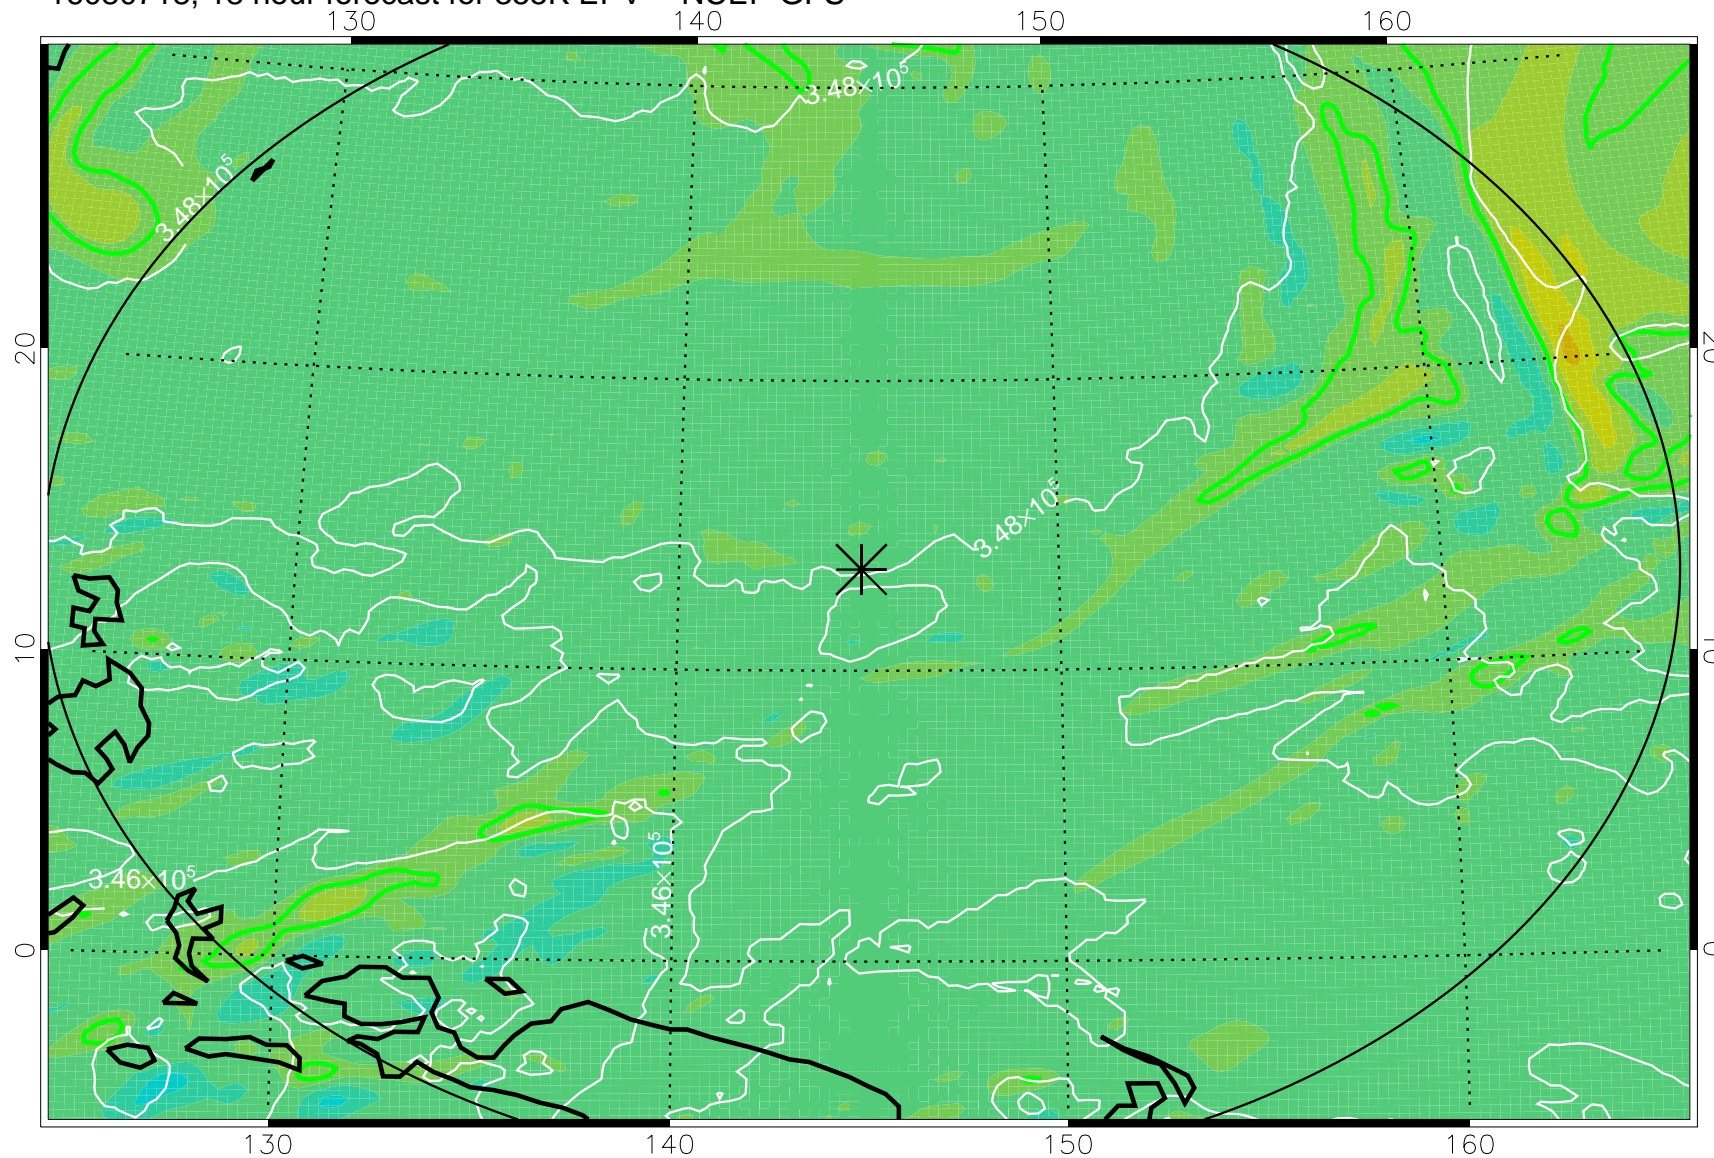

16080706, 6 hour forecast for 355K EPV -- NCEP GFS

355K Montgomery Streamfunction, white
EPV Tropopause (2 PVU) Position
Range ring of 2304 km

16080712, 12 hour forecast for 355K EPV -- NCEP GFS

355K Montgomery Streamfunction, white
EPV Tropopause (2 PVU) Position
Range ring of 2304 km

16080718, 18 hour forecast for 355K EPV -- NCEP GFS

355K Montgomery Streamfunction, white
EPV Tropopause (2 PVU) Position
Range ring of 2304 km

16080800, 24 hour forecast for 355K EPV -- NCEP GFS

355K Montgomery Streamfunction, white
EPV Tropopause (2 PVU) Position
Range ring of 2304 km

16080806, 30 hour forecast for 355K EPV -- NCEP GFS

355K Montgomery Streamfunction, white
EPV Tropopause (2 PVU) Position
Range ring of 2304 km

16080812, 36 hour forecast for 355K EPV -- NCEP GFS

355K Montgomery Streamfunction, white
EPV Tropopause (2 PVU) Position
Range ring of 2304 km

16080818, 42 hour forecast for 355K EPV -- NCEP GFS

355K Montgomery Streamfunction, white
EPV Tropopause (2 PVU) Position
Range ring of 2304 km

16080900, 48 hour forecast for 355K EPV -- NCEP GFS

355K Montgomery Streamfunction, white
EPV Tropopause (2 PVU) Position
Range ring of 2304 km