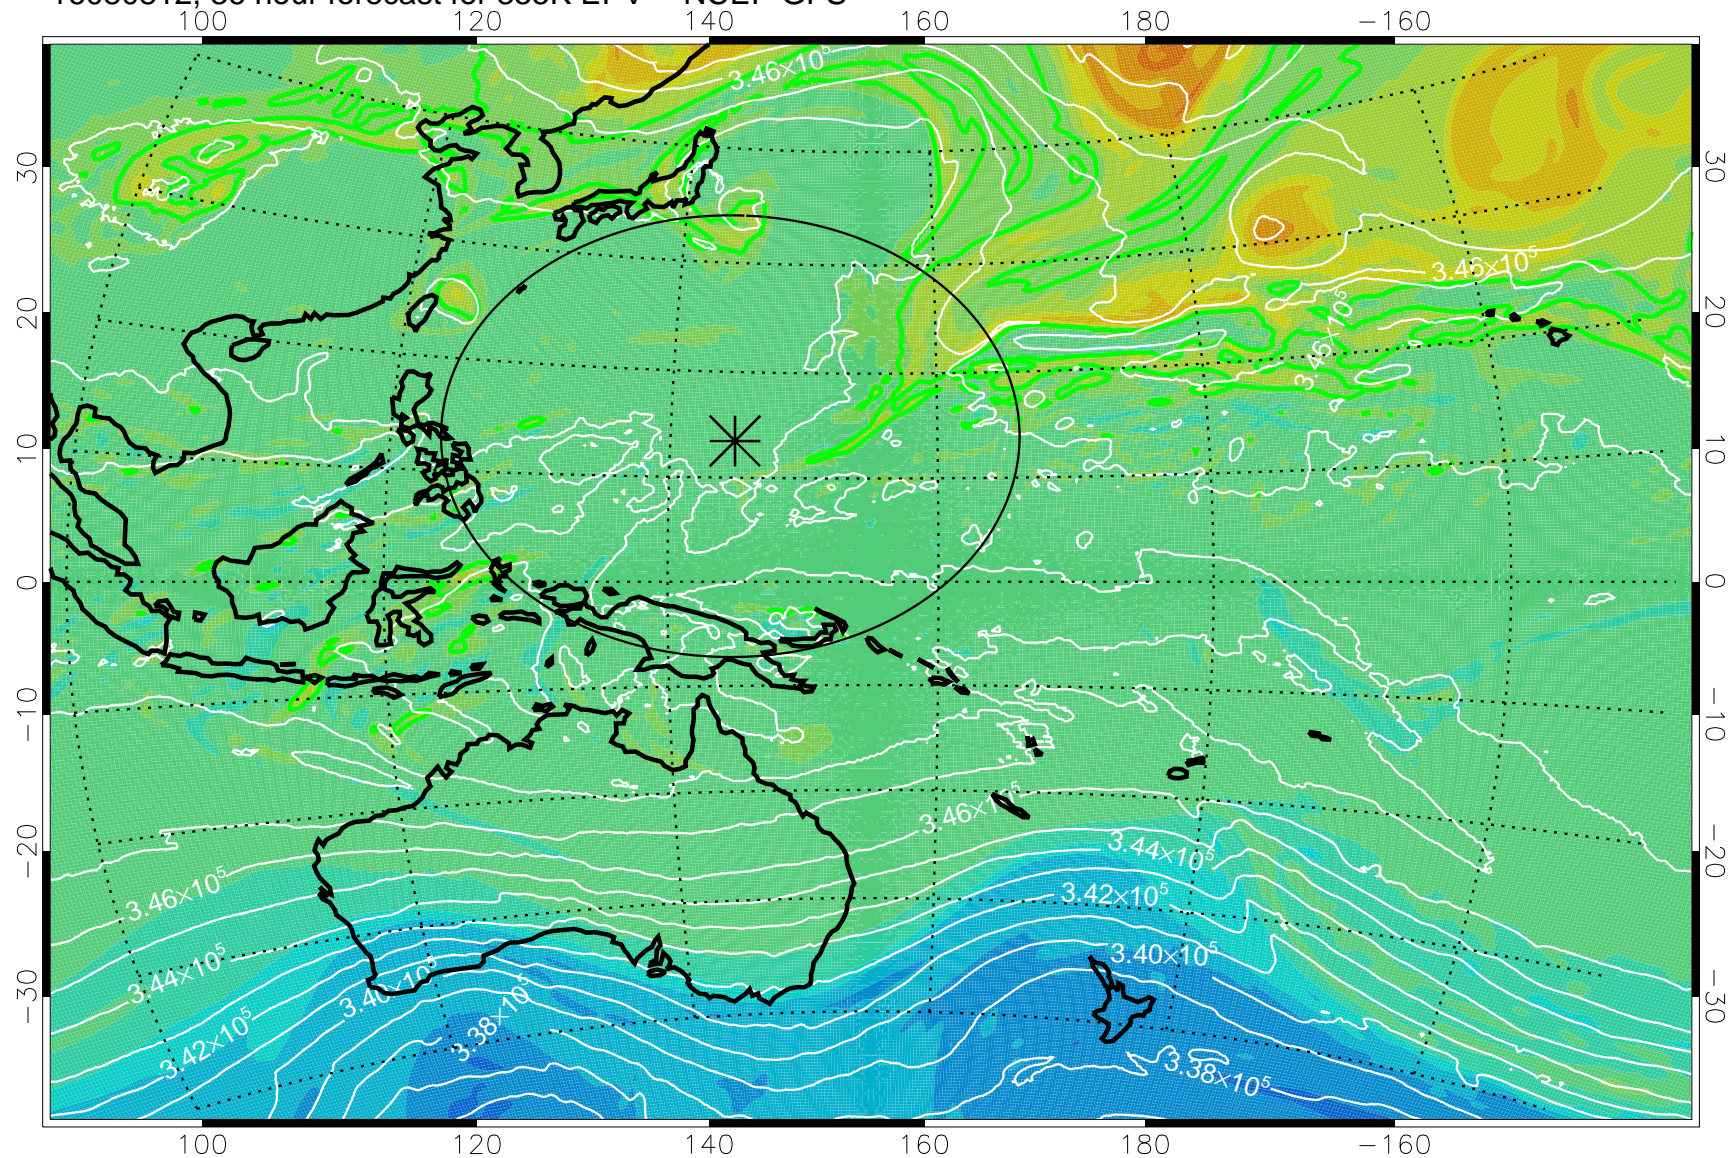

16080718, 18 hour forecast for 355K EPV -- NCEP GFS

355K Montgomery Streamfunction, white
EPV Tropopause (2 PVU) Position
Range ring of 2304 km

16080800, 24 hour forecast for 355K EPV -- NCEP GFS

355K Montgomery Streamfunction, white
EPV Tropopause (2 PVU) Position
Range ring of 2304 km

16080806, 30 hour forecast for 355K EPV -- NCEP GFS

355K Montgomery Streamfunction, white
EPV Tropopause (2 PVU) Position
Range ring of 2304 km

16080812, 36 hour forecast for 355K EPV -- NCEP GFS

355K Montgomery Streamfunction, white
EPV Tropopause (2 PVU) Position
Range ring of 2304 km

16080818, 42 hour forecast for 355K EPV -- NCEP GFS

355K Montgomery Streamfunction, white
EPV Tropopause (2 PVU) Position
Range ring of 2304 km

16080900, 48 hour forecast for 355K EPV -- NCEP GFS

355K Montgomery Streamfunction, white
EPV Tropopause (2 PVU) Position
Range ring of 2304 km

16080918, 66 hour forecast for 355K EPV -- NCEP GFS

355K Montgomery Streamfunction, white
EPV Tropopause (2 PVU) Position
Range ring of 2304 km

16081000, 72 hour forecast for 355K EPV -- NCEP GFS

355K Montgomery Streamfunction, white
EPV Tropopause (2 PVU) Position
Range ring of 2304 km