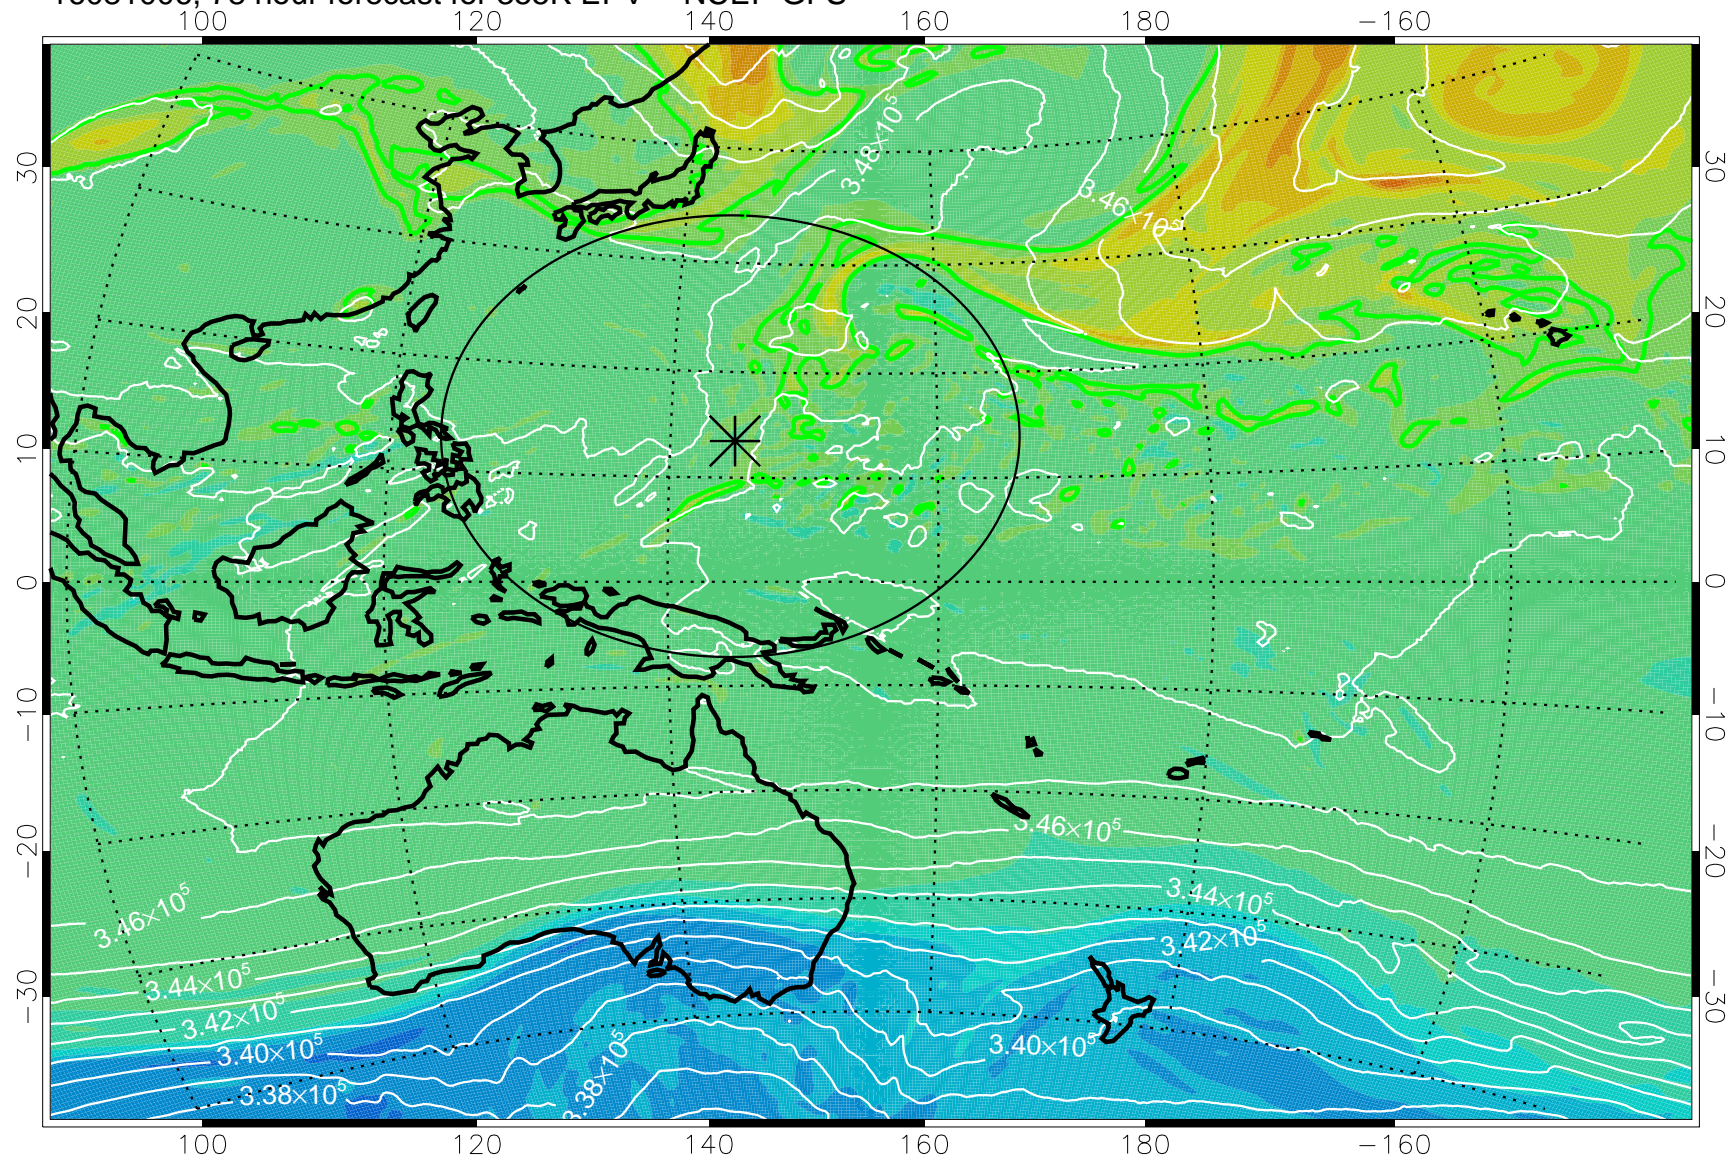

16080906, 54 hour forecast for 355K EPV -- NCEP GFS

355K Montgomery Streamfunction, white
EPV Tropopause (2 PVU) Position
Range ring of 2304 km

16080912, 60 hour forecast for 355K EPV -- NCEP GFS

355K Montgomery Streamfunction, white
EPV Tropopause (2 PVU) Position
Range ring of 2304 km

16080918, 66 hour forecast for 355K EPV -- NCEP GFS

355K Montgomery Streamfunction, white
EPV Tropopause (2 PVU) Position
Range ring of 2304 km

16081000, 72 hour forecast for 355K EPV -- NCEP GFS

355K Montgomery Streamfunction, white
EPV Tropopause (2 PVU) Position
Range ring of 2304 km

16081006, 78 hour forecast for 355K EPV -- NCEP GFS

355K Montgomery Streamfunction, white
EPV Tropopause (2 PVU) Position
Range ring of 2304 km

16081012, 84 hour forecast for 355K EPV -- NCEP GFS

355K Montgomery Streamfunction, white
EPV Tropopause (2 PVU) Position
Range ring of 2304 km

16081018, 90 hour forecast for 355K EPV -- NCEP GFS

355K Montgomery Streamfunction, white
EPV Tropopause (2 PVU) Position
Range ring of 2304 km

16081100, 96 hour forecast for 355K EPV -- NCEP GFS

355K Montgomery Streamfunction, white
EPV Tropopause (2 PVU) Position
Range ring of 2304 km