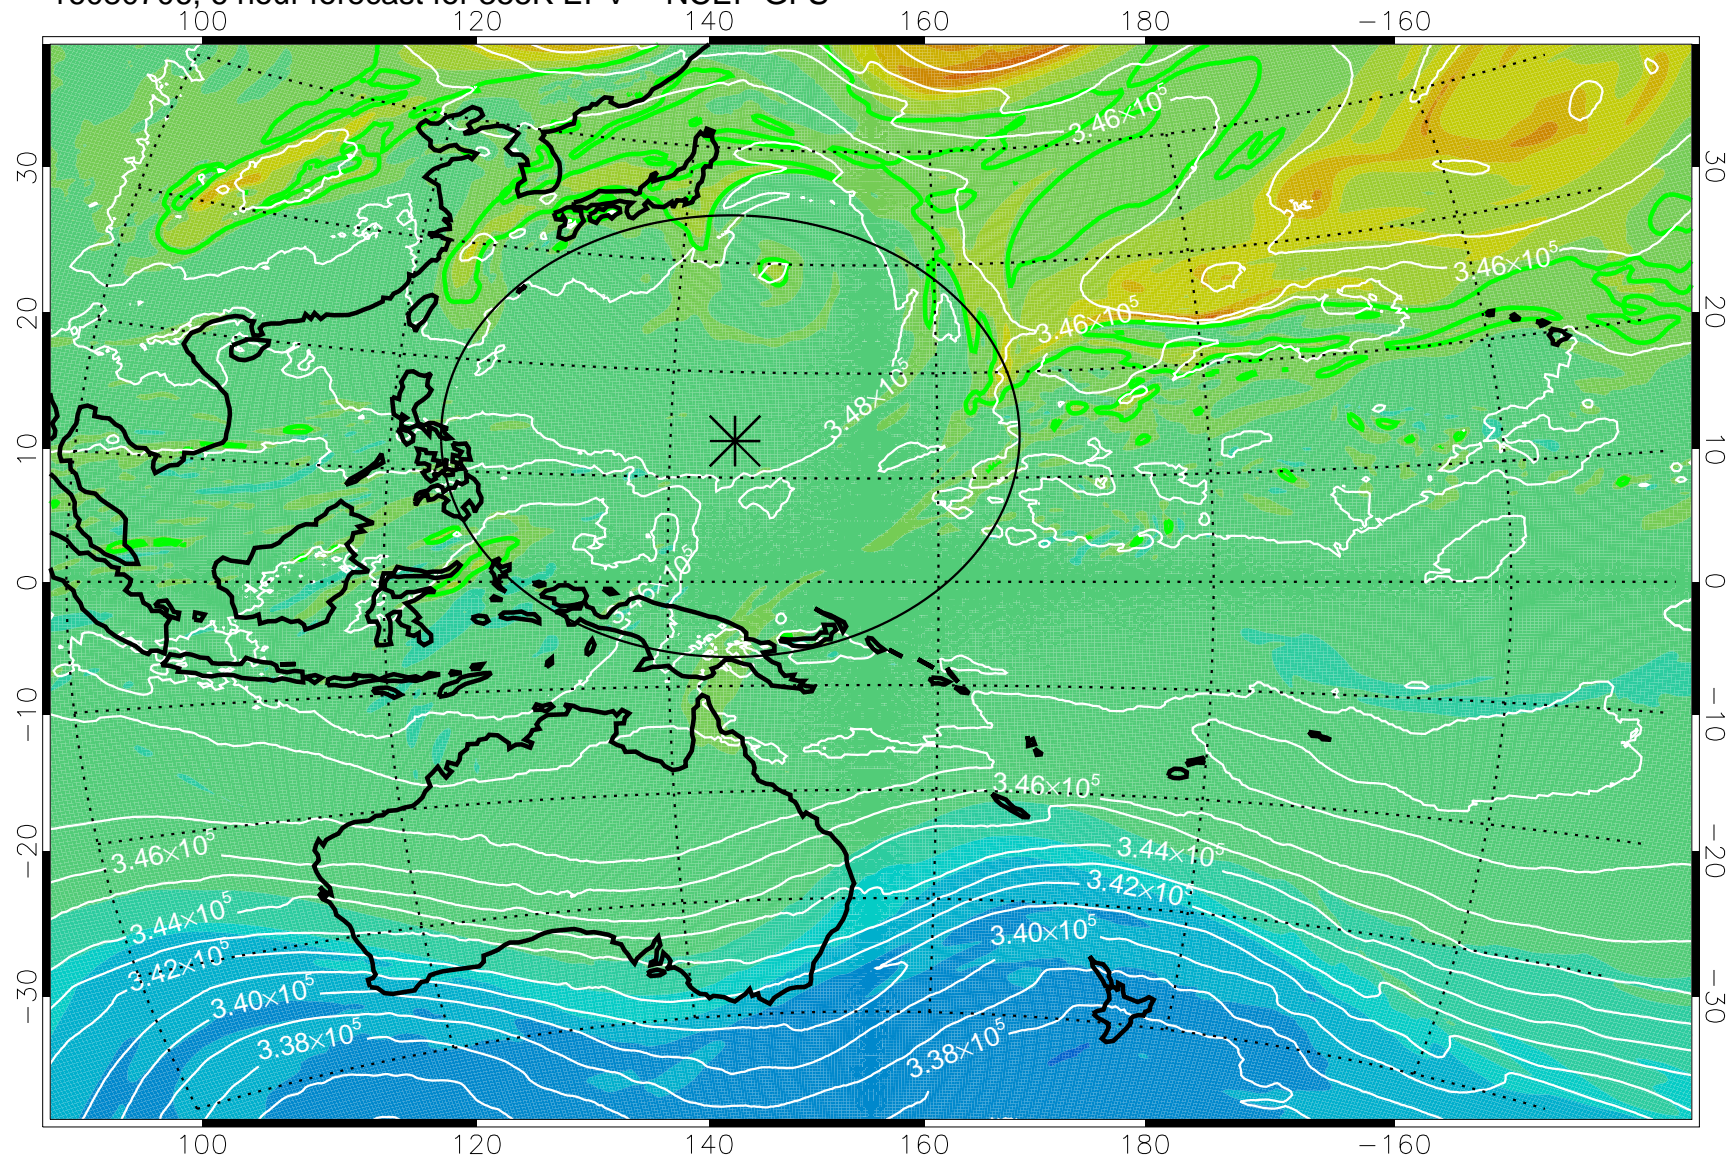

16080706, 6 hour forecast for 355K EPV -- NCEP GFS

355K Montgomery Streamfunction, white
EPV Tropopause (2 PVU) Position
Range ring of 2304 km

16080712, 12 hour forecast for 355K EPV -- NCEP GFS

355K Montgomery Streamfunction, white
EPV Tropopause (2 PVU) Position
Range ring of 2304 km

16080718, 18 hour forecast for 355K EPV -- NCEP GFS

355K Montgomery Streamfunction, white
EPV Tropopause (2 PVU) Position
Range ring of 2304 km

16080800, 24 hour forecast for 355K EPV -- NCEP GFS

355K Montgomery Streamfunction, white
EPV Tropopause (2 PVU) Position
Range ring of 2304 km

16080806, 30 hour forecast for 355K EPV -- NCEP GFS

355K Montgomery Streamfunction, white
EPV Tropopause (2 PVU) Position
Range ring of 2304 km

16080812, 36 hour forecast for 355K EPV -- NCEP GFS

355K Montgomery Streamfunction, white
EPV Tropopause (2 PVU) Position
Range ring of 2304 km

16080818, 42 hour forecast for 355K EPV -- NCEP GFS

355K Montgomery Streamfunction, white
EPV Tropopause (2 PVU) Position
Range ring of 2304 km

16080900, 48 hour forecast for 355K EPV -- NCEP GFS

355K Montgomery Streamfunction, white
EPV Tropopause (2 PVU) Position
Range ring of 2304 km