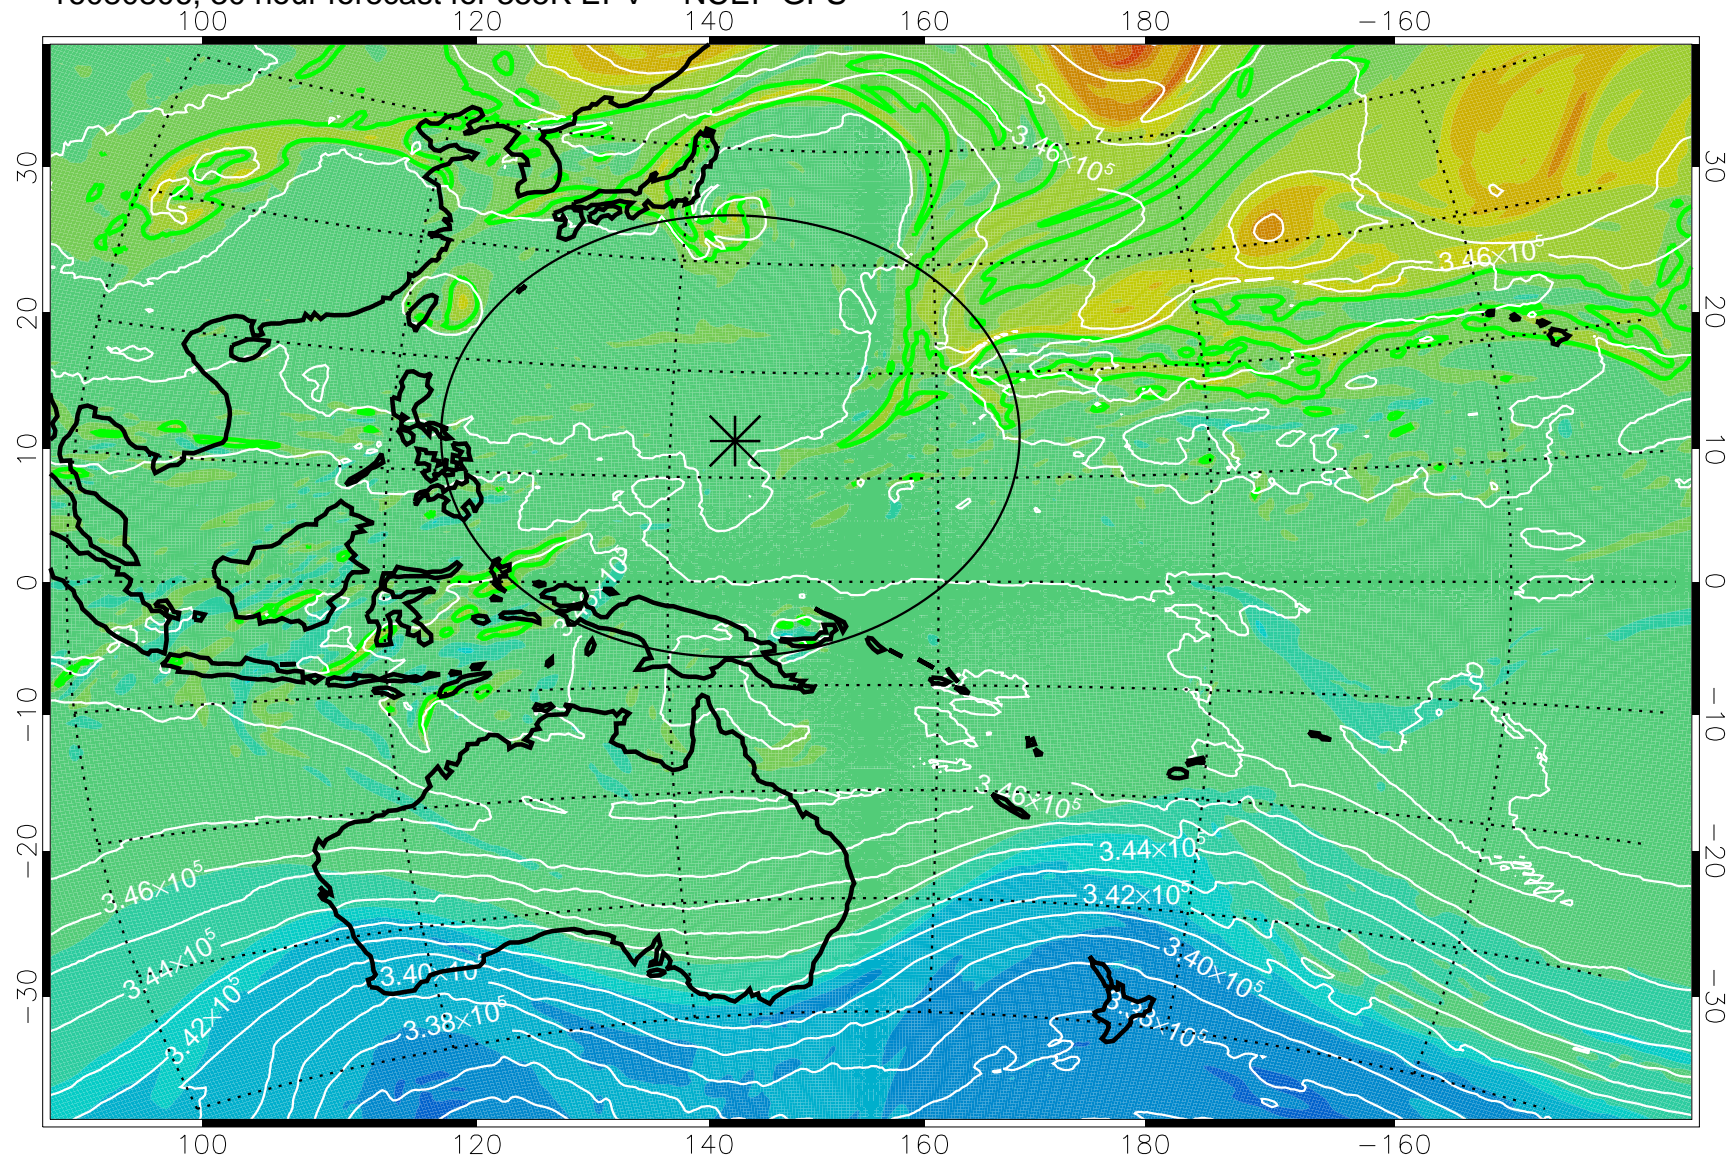

16080718, 18 hour forecast for 355K EPV -- NCEP GFS

355K Montgomery Streamfunction, white
EPV Tropopause (2 PVU) Position
Range ring of 2304 km

16080800, 24 hour forecast for 355K EPV -- NCEP GFS

355K Montgomery Streamfunction, white
EPV Tropopause (2 PVU) Position
Range ring of 2304 km

16080806, 30 hour forecast for 355K EPV -- NCEP GFS

355K Montgomery Streamfunction, white
EPV Tropopause (2 PVU) Position
Range ring of 2304 km

16080812, 36 hour forecast for 355K EPV -- NCEP GFS

355K Montgomery Streamfunction, white
EPV Tropopause (2 PVU) Position
Range ring of 2304 km

16080818, 42 hour forecast for 355K EPV -- NCEP GFS

355K Montgomery Streamfunction, white
EPV Tropopause (2 PVU) Position
Range ring of 2304 km

16080900, 48 hour forecast for 355K EPV -- NCEP GFS

355K Montgomery Streamfunction, white
EPV Tropopause (2 PVU) Position
Range ring of 2304 km

16080918, 66 hour forecast for 355K EPV -- NCEP GFS

355K Montgomery Streamfunction, white
EPV Tropopause (2 PVU) Position
Range ring of 2304 km

16081000, 72 hour forecast for 355K EPV -- NCEP GFS

355K Montgomery Streamfunction, white
EPV Tropopause (2 PVU) Position
Range ring of 2304 km