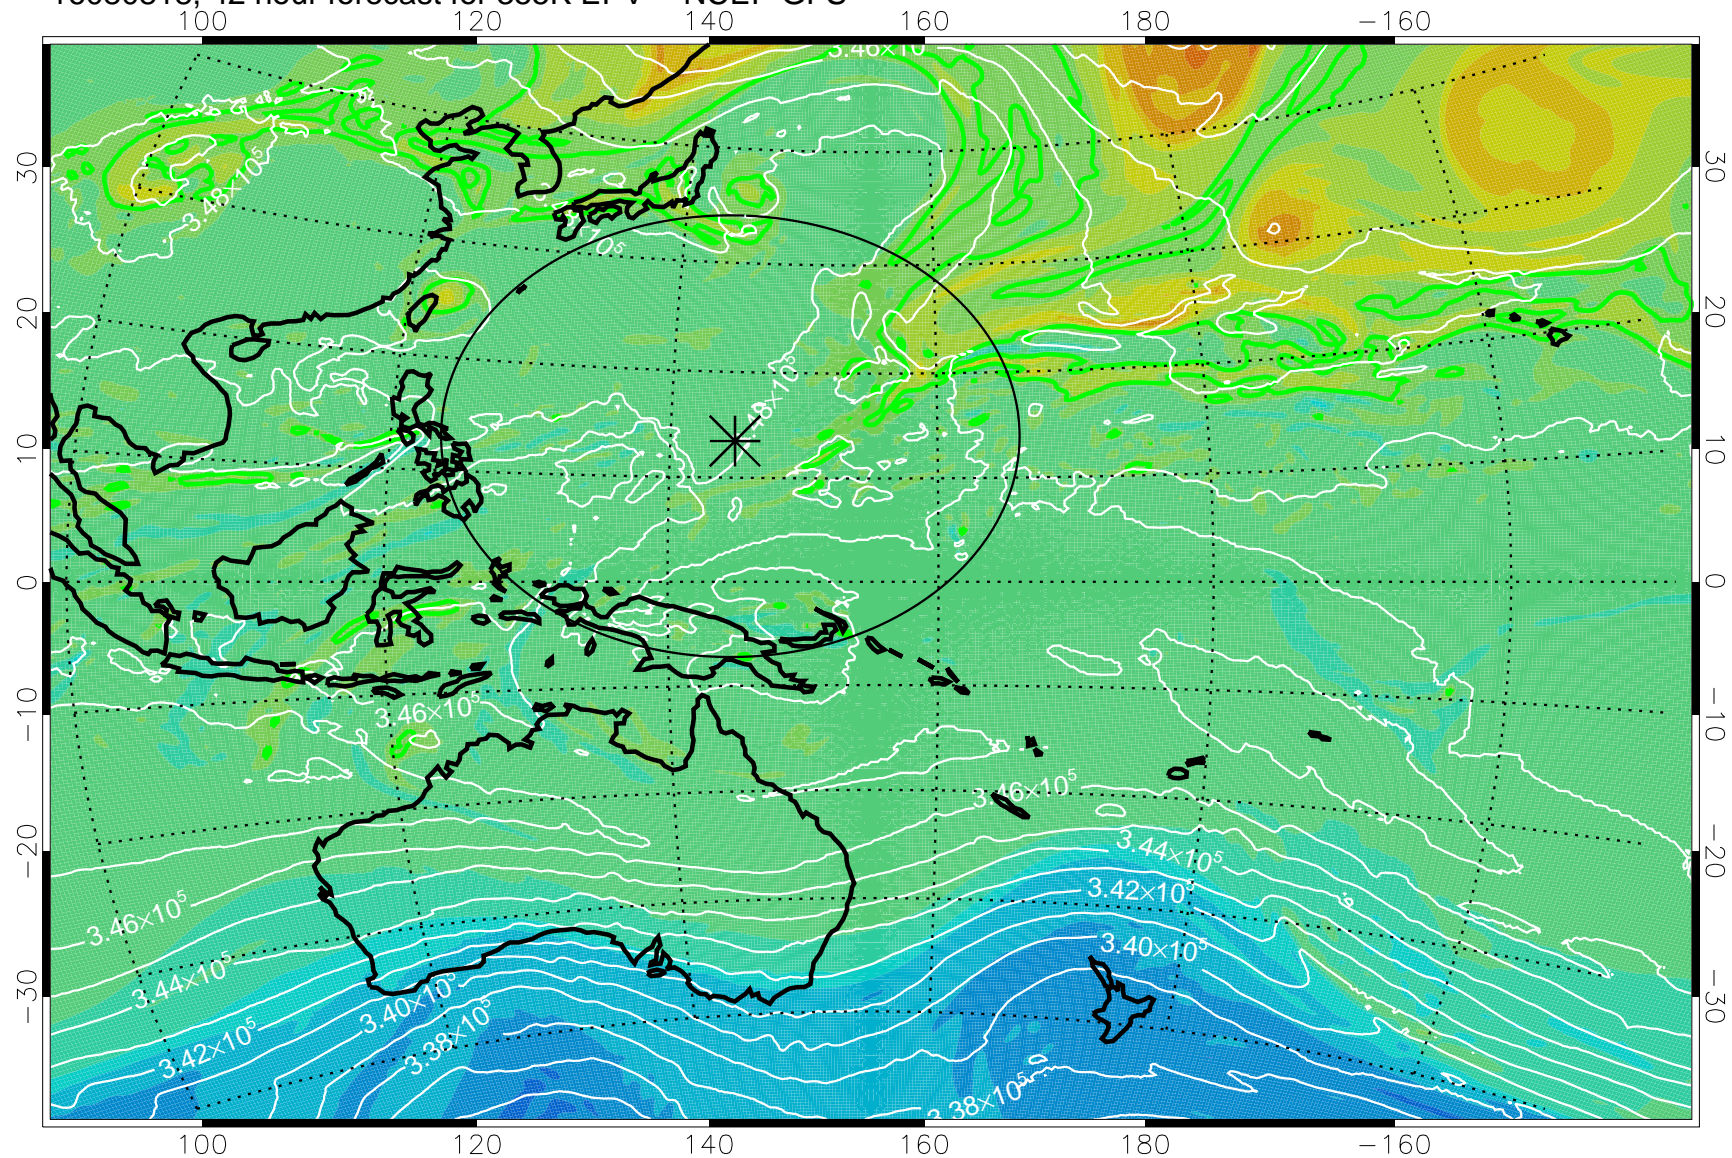

16080806, 30 hour forecast for 355K EPV -- NCEP GFS

355K Montgomery Streamfunction, white
EPV Tropopause (2 PVU) Position
Range ring of 2304 km

16080812, 36 hour forecast for 355K EPV -- NCEP GFS

355K Montgomery Streamfunction, white
EPV Tropopause (2 PVU) Position
Range ring of 2304 km

16080818, 42 hour forecast for 355K EPV -- NCEP GFS

355K Montgomery Streamfunction, white
EPV Tropopause (2 PVU) Position
Range ring of 2304 km

16080900, 48 hour forecast for 355K EPV -- NCEP GFS

355K Montgomery Streamfunction, white
EPV Tropopause (2 PVU) Position
Range ring of 2304 km

16080906, 54 hour forecast for 355K EPV -- NCEP GFS

355K Montgomery Streamfunction, white
EPV Tropopause (2 PVU) Position
Range ring of 2304 km

16080912, 60 hour forecast for 355K EPV -- NCEP GFS

355K Montgomery Streamfunction, white
EPV Tropopause (2 PVU) Position
Range ring of 2304 km

16080918, 66 hour forecast for 355K EPV -- NCEP GFS

355K Montgomery Streamfunction, white
EPV Tropopause (2 PVU) Position
Range ring of 2304 km

16081000, 72 hour forecast for 355K EPV -- NCEP GFS

355K Montgomery Streamfunction, white
EPV Tropopause (2 PVU) Position
Range ring of 2304 km