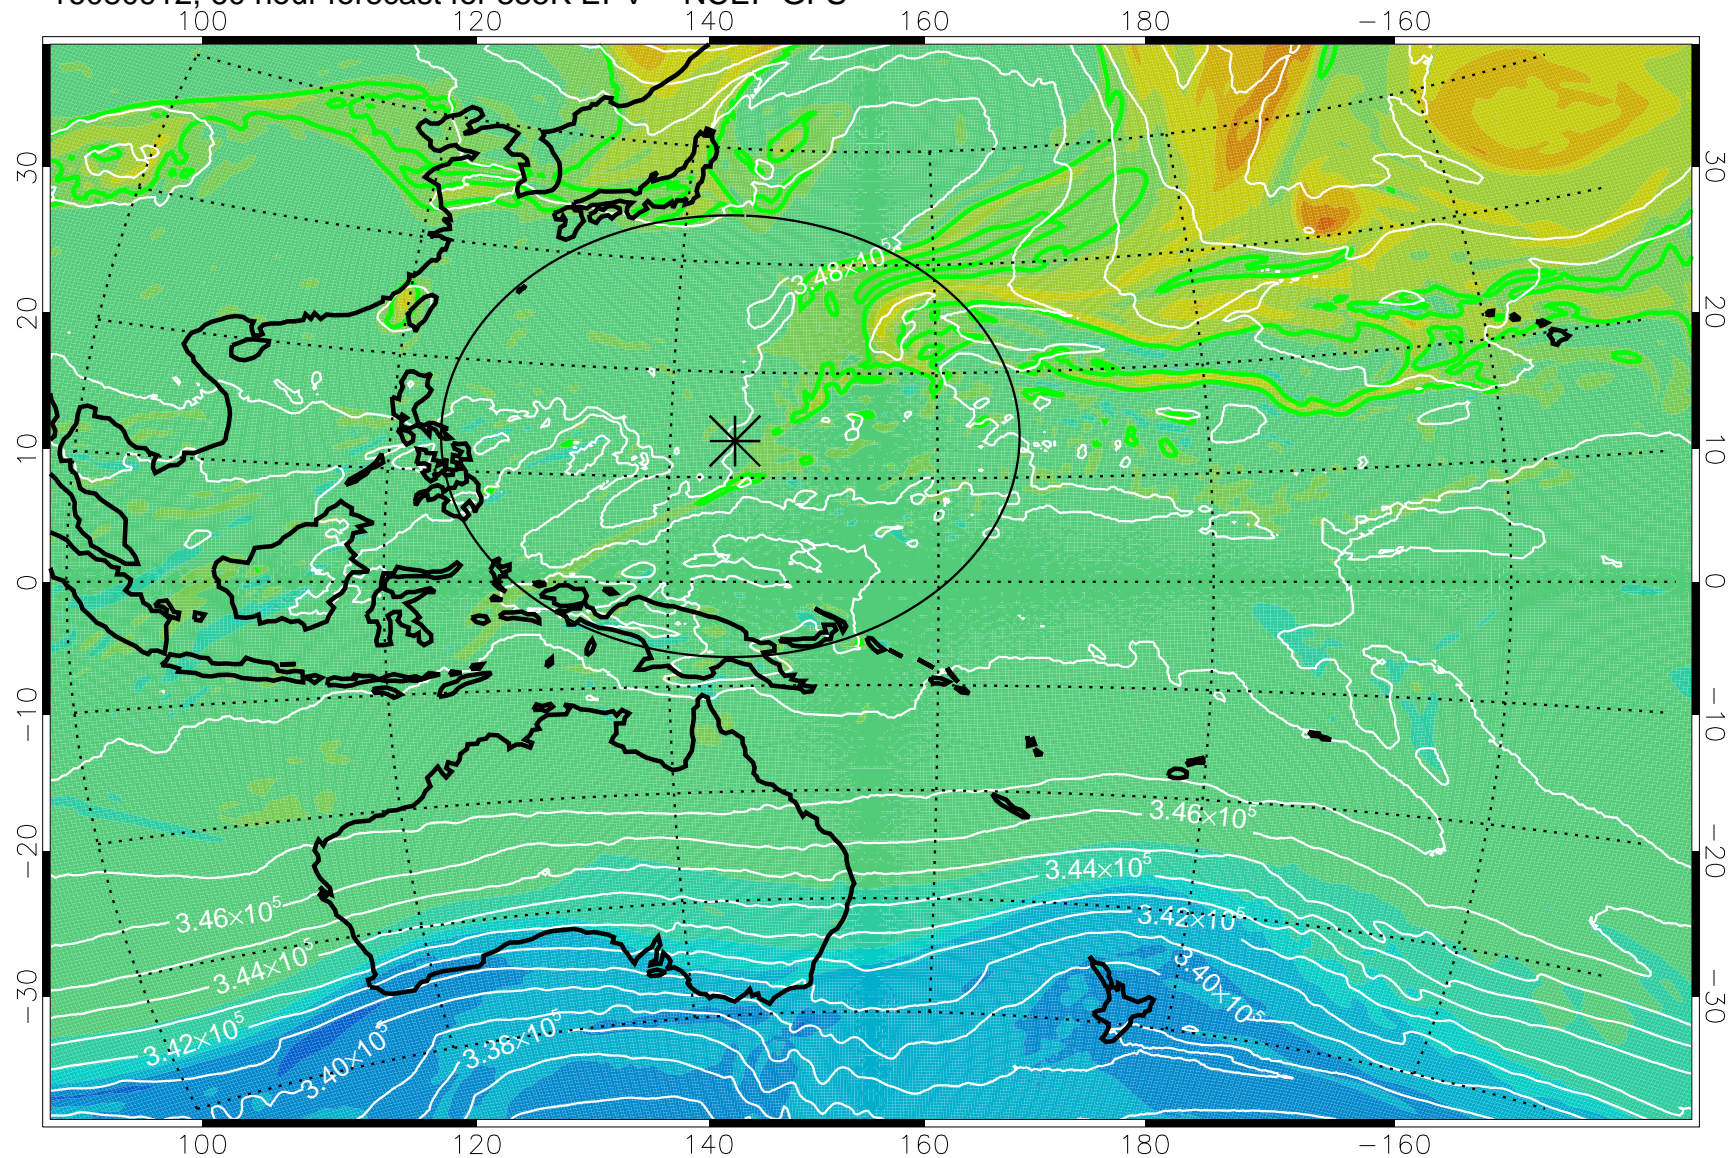

16080806, 30 hour forecast for 355K EPV -- NCEP GFS

355K Montgomery Streamfunction, white
EPV Tropopause (2 PVU) Position
Range ring of 2304 km

16080812, 36 hour forecast for 355K EPV -- NCEP GFS

355K Montgomery Streamfunction, white
EPV Tropopause (2 PVU) Position
Range ring of 2304 km

16080818, 42 hour forecast for 355K EPV -- NCEP GFS

355K Montgomery Streamfunction, white
EPV Tropopause (2 PVU) Position
Range ring of 2304 km

16080900, 48 hour forecast for 355K EPV -- NCEP GFS

355K Montgomery Streamfunction, white
EPV Tropopause (2 PVU) Position
Range ring of 2304 km

16080906, 54 hour forecast for 355K EPV -- NCEP GFS

355K Montgomery Streamfunction, white
EPV Tropopause (2 PVU) Position
Range ring of 2304 km

16080912, 60 hour forecast for 355K EPV -- NCEP GFS

355K Montgomery Streamfunction, white
EPV Tropopause (2 PVU) Position
Range ring of 2304 km

16080918, 66 hour forecast for 355K EPV -- NCEP GFS

355K Montgomery Streamfunction, white
EPV Tropopause (2 PVU) Position
Range ring of 2304 km

16081000, 72 hour forecast for 355K EPV -- NCEP GFS

355K Montgomery Streamfunction, white
EPV Tropopause (2 PVU) Position
Range ring of 2304 km