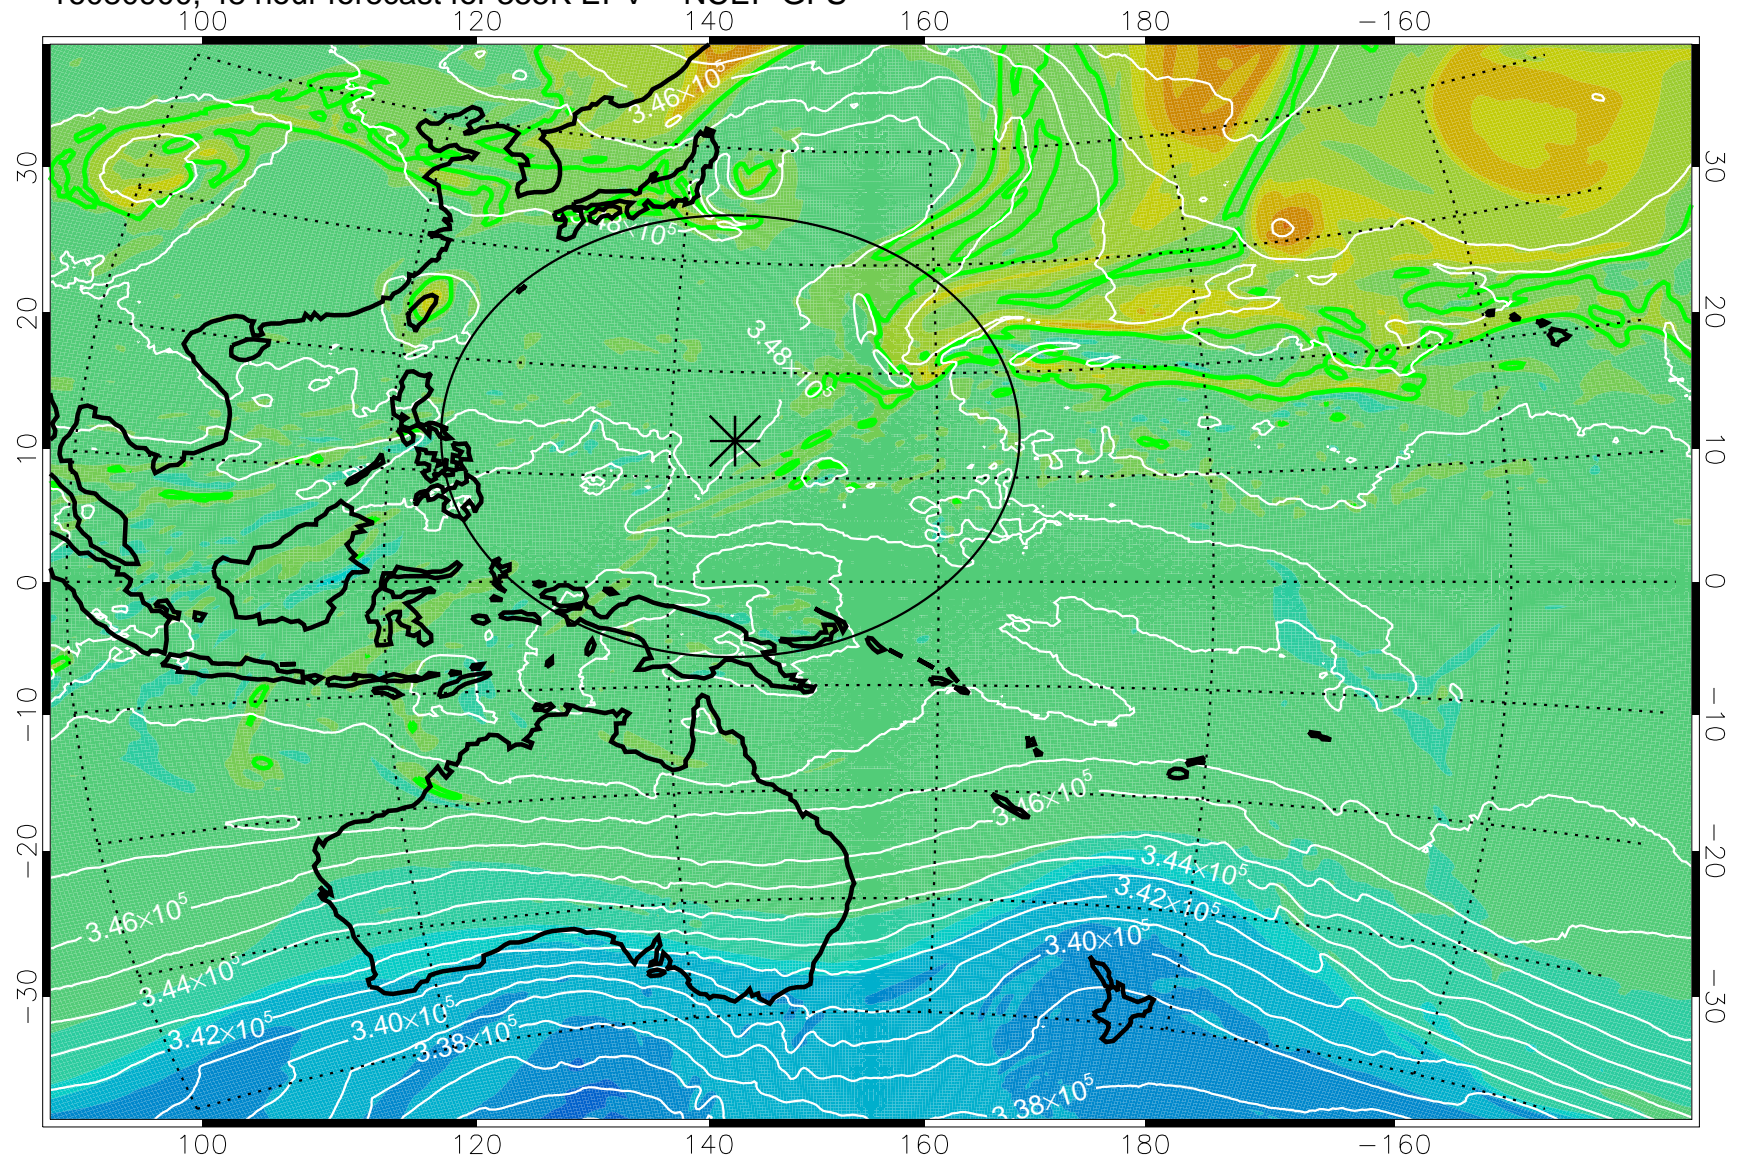

16080806, 30 hour forecast for 355K EPV -- NCEP GFS

355K Montgomery Streamfunction, white
EPV Tropopause (2 PVU) Position
Range ring of 2304 km

16080812, 36 hour forecast for 355K EPV -- NCEP GFS

355K Montgomery Streamfunction, white
EPV Tropopause (2 PVU) Position
Range ring of 2304 km

16080818, 42 hour forecast for 355K EPV -- NCEP GFS

355K Montgomery Streamfunction, white
EPV Tropopause (2 PVU) Position
Range ring of 2304 km

16080900, 48 hour forecast for 355K EPV -- NCEP GFS

355K Montgomery Streamfunction, white
EPV Tropopause (2 PVU) Position
Range ring of 2304 km

16080906, 54 hour forecast for 355K EPV -- NCEP GFS

355K Montgomery Streamfunction, white
EPV Tropopause (2 PVU) Position
Range ring of 2304 km

16080912, 60 hour forecast for 355K EPV -- NCEP GFS

355K Montgomery Streamfunction, white
EPV Tropopause (2 PVU) Position
Range ring of 2304 km

16080918, 66 hour forecast for 355K EPV -- NCEP GFS

355K Montgomery Streamfunction, white
EPV Tropopause (2 PVU) Position
Range ring of 2304 km

16081000, 72 hour forecast for 355K EPV -- NCEP GFS

355K Montgomery Streamfunction, white
EPV Tropopause (2 PVU) Position
Range ring of 2304 km