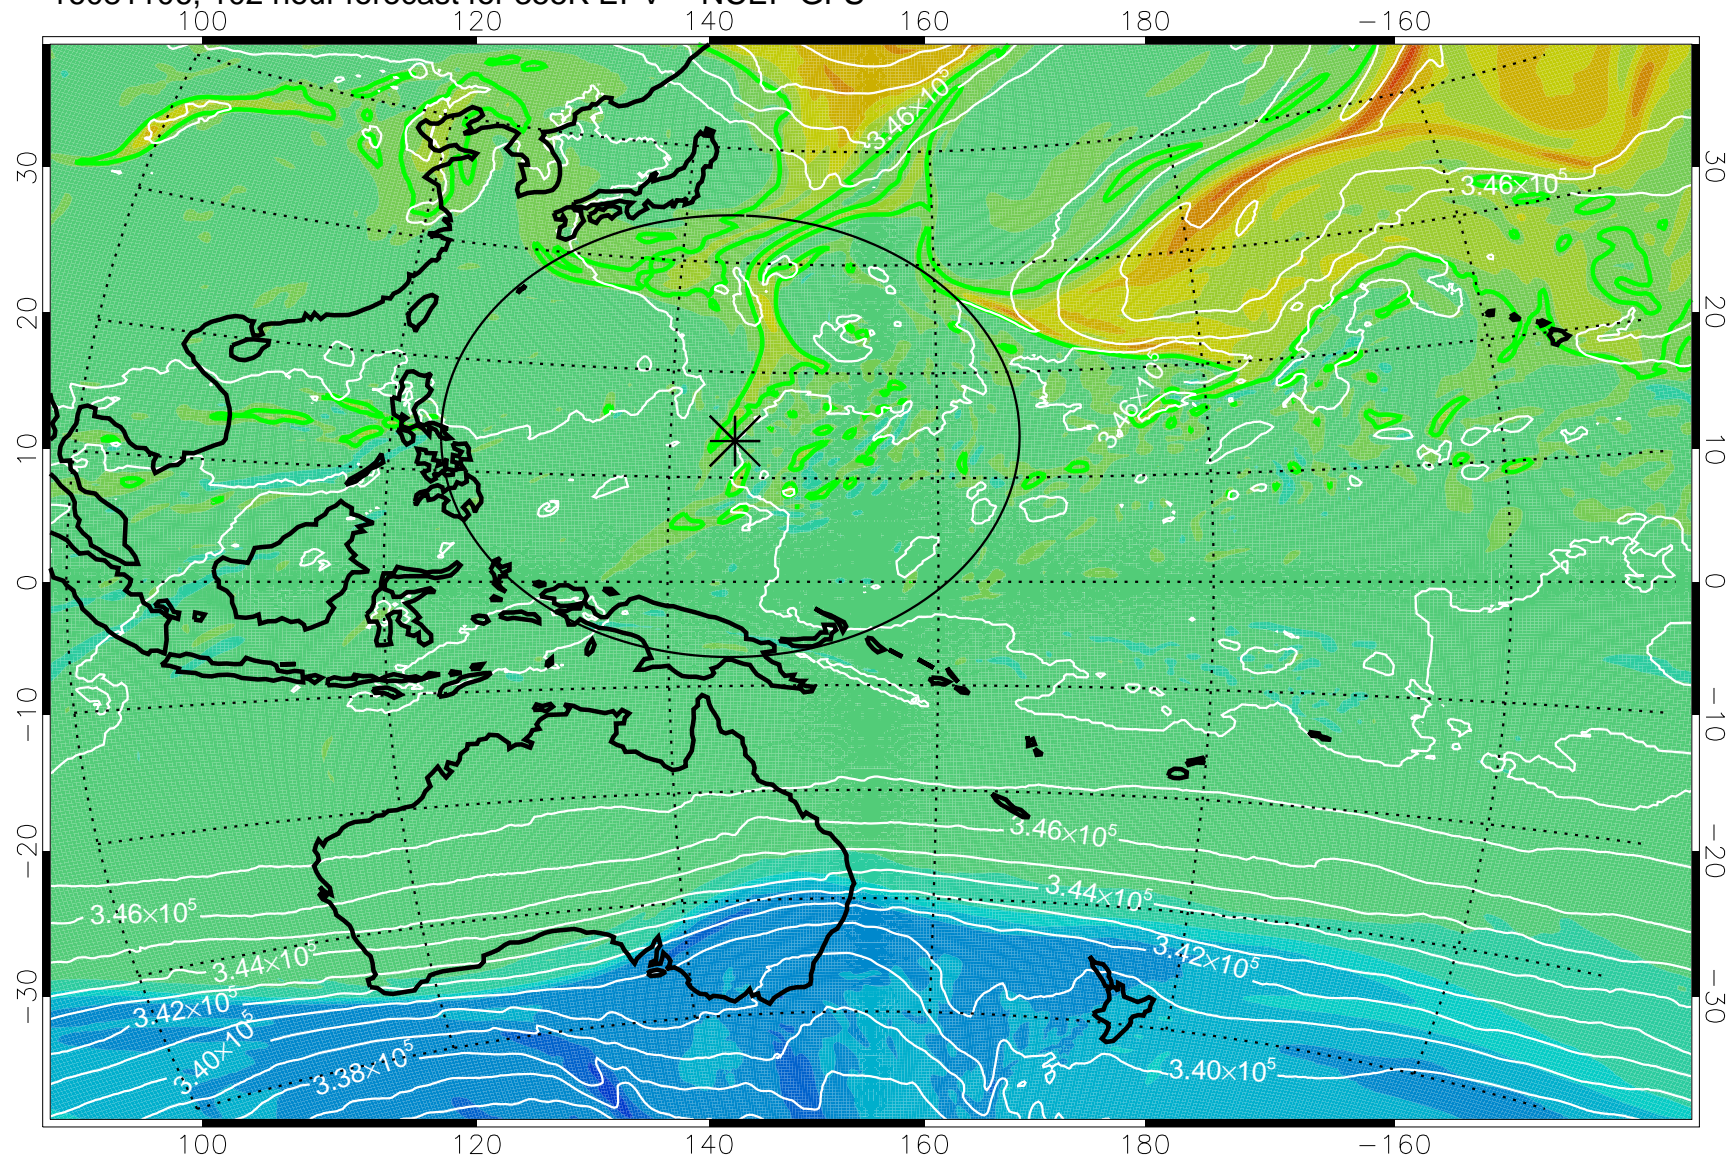

16081006, 78 hour forecast for 355K EPV -- NCEP GFS

355K Montgomery Streamfunction, white
EPV Tropopause (2 PVU) Position
Range ring of 2304 km

16081012, 84 hour forecast for 355K EPV -- NCEP GFS

355K Montgomery Streamfunction, white
EPV Tropopause (2 PVU) Position
Range ring of 2304 km

16081018, 90 hour forecast for 355K EPV -- NCEP GFS

355K Montgomery Streamfunction, white
EPV Tropopause (2 PVU) Position
Range ring of 2304 km

16081100, 96 hour forecast for 355K EPV -- NCEP GFS

355K Montgomery Streamfunction, white
EPV Tropopause (2 PVU) Position
Range ring of 2304 km

16081106, 102 hour forecast for 355K EPV -- NCEP GFS

355K Montgomery Streamfunction, white
EPV Tropopause (2 PVU) Position
Range ring of 2304 km

16081112, 108 hour forecast for 355K EPV -- NCEP GFS

355K Montgomery Streamfunction, white
EPV Tropopause (2 PVU) Position
Range ring of 2304 km

16081118, 114 hour forecast for 355K EPV -- NCEP GFS

355K Montgomery Streamfunction, white
EPV Tropopause (2 PVU) Position
Range ring of 2304 km

16081200, 120 hour forecast for 355K EPV -- NCEP GFS

355K Montgomery Streamfunction, white
EPV Tropopause (2 PVU) Position
Range ring of 2304 km