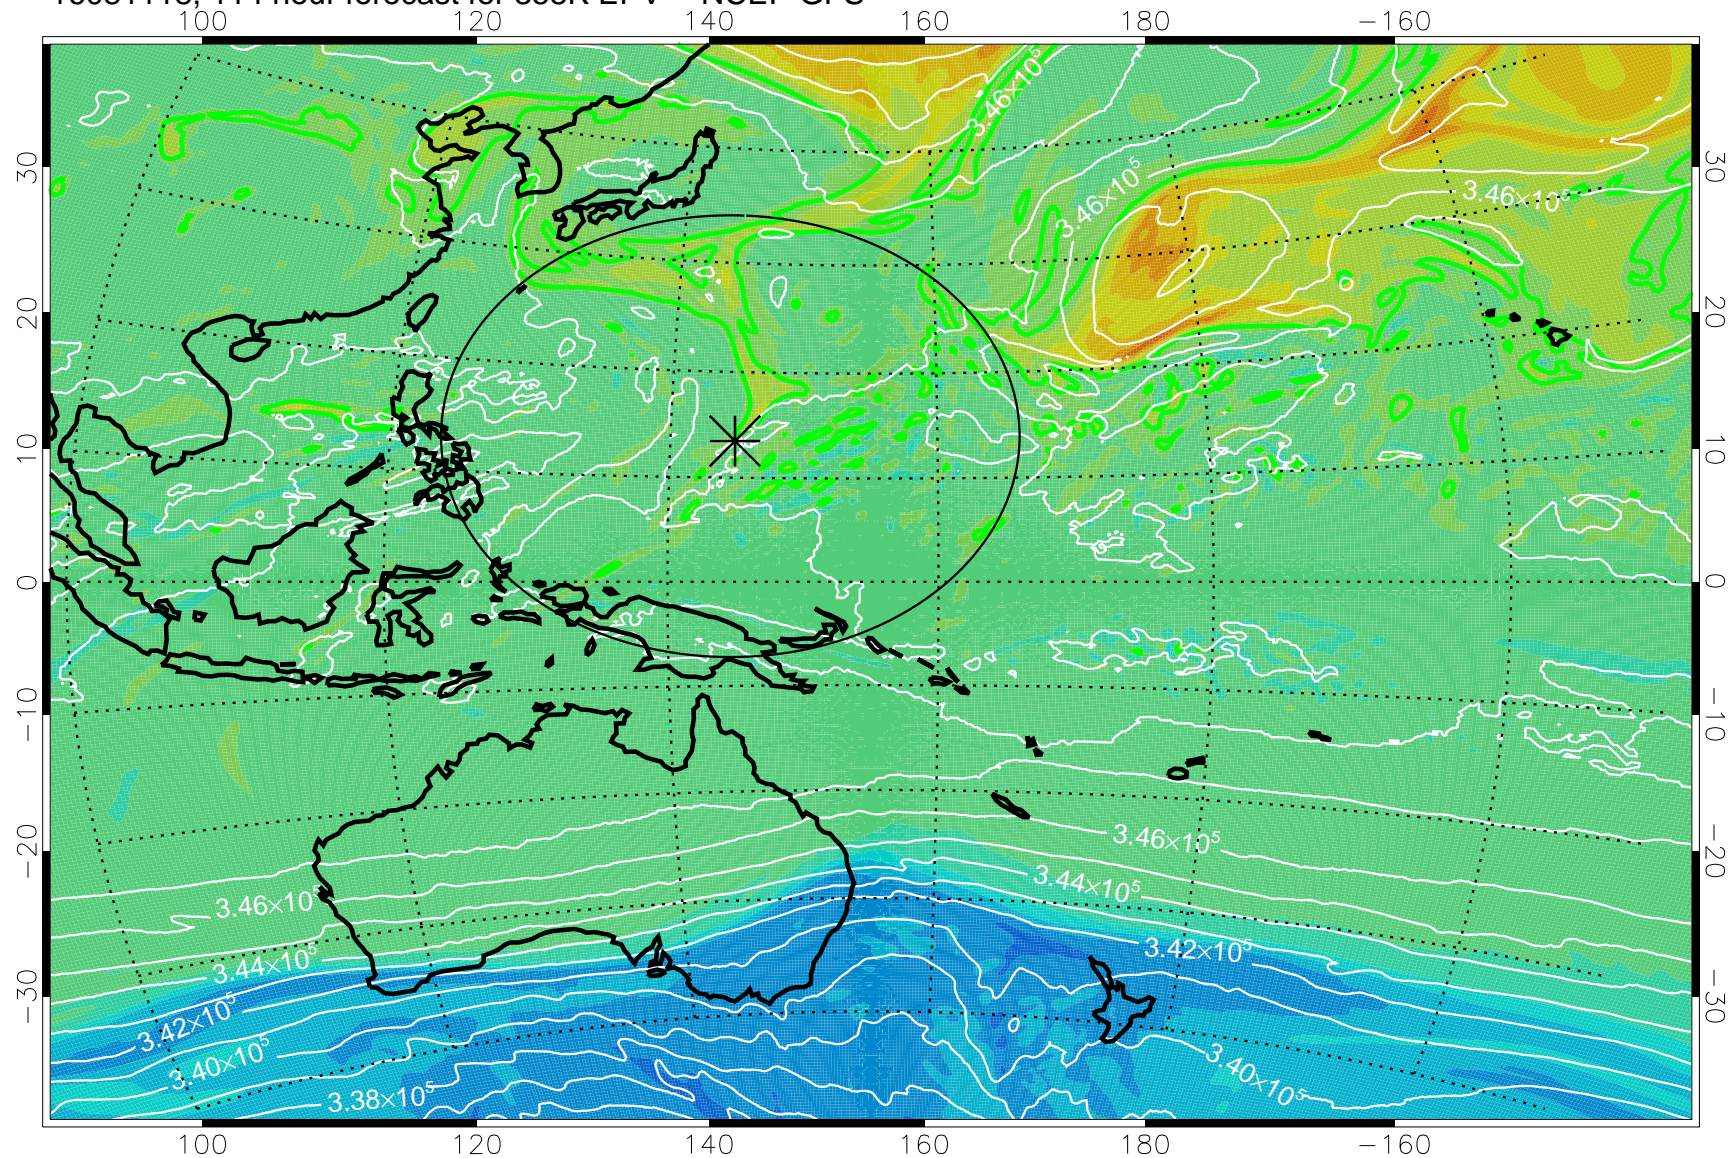

16081006, 78 hour forecast for 355K EPV -- NCEP GFS

355K Montgomery Streamfunction, white
EPV Tropopause (2 PVU) Position
Range ring of 2304 km

16081012, 84 hour forecast for 355K EPV -- NCEP GFS

355K Montgomery Streamfunction, white
EPV Tropopause (2 PVU) Position
Range ring of 2304 km

16081018, 90 hour forecast for 355K EPV -- NCEP GFS

355K Montgomery Streamfunction, white
EPV Tropopause (2 PVU) Position
Range ring of 2304 km

16081100, 96 hour forecast for 355K EPV -- NCEP GFS

355K Montgomery Streamfunction, white
EPV Tropopause (2 PVU) Position
Range ring of 2304 km

16081106, 102 hour forecast for 355K EPV -- NCEP GFS

355K Montgomery Streamfunction, white
EPV Tropopause (2 PVU) Position
Range ring of 2304 km

16081112, 108 hour forecast for 355K EPV -- NCEP GFS

355K Montgomery Streamfunction, white
EPV Tropopause (2 PVU) Position
Range ring of 2304 km

16081118, 114 hour forecast for 355K EPV -- NCEP GFS

355K Montgomery Streamfunction, white
EPV Tropopause (2 PVU) Position
Range ring of 2304 km

16081200, 120 hour forecast for 355K EPV -- NCEP GFS

355K Montgomery Streamfunction, white
EPV Tropopause (2 PVU) Position
Range ring of 2304 km