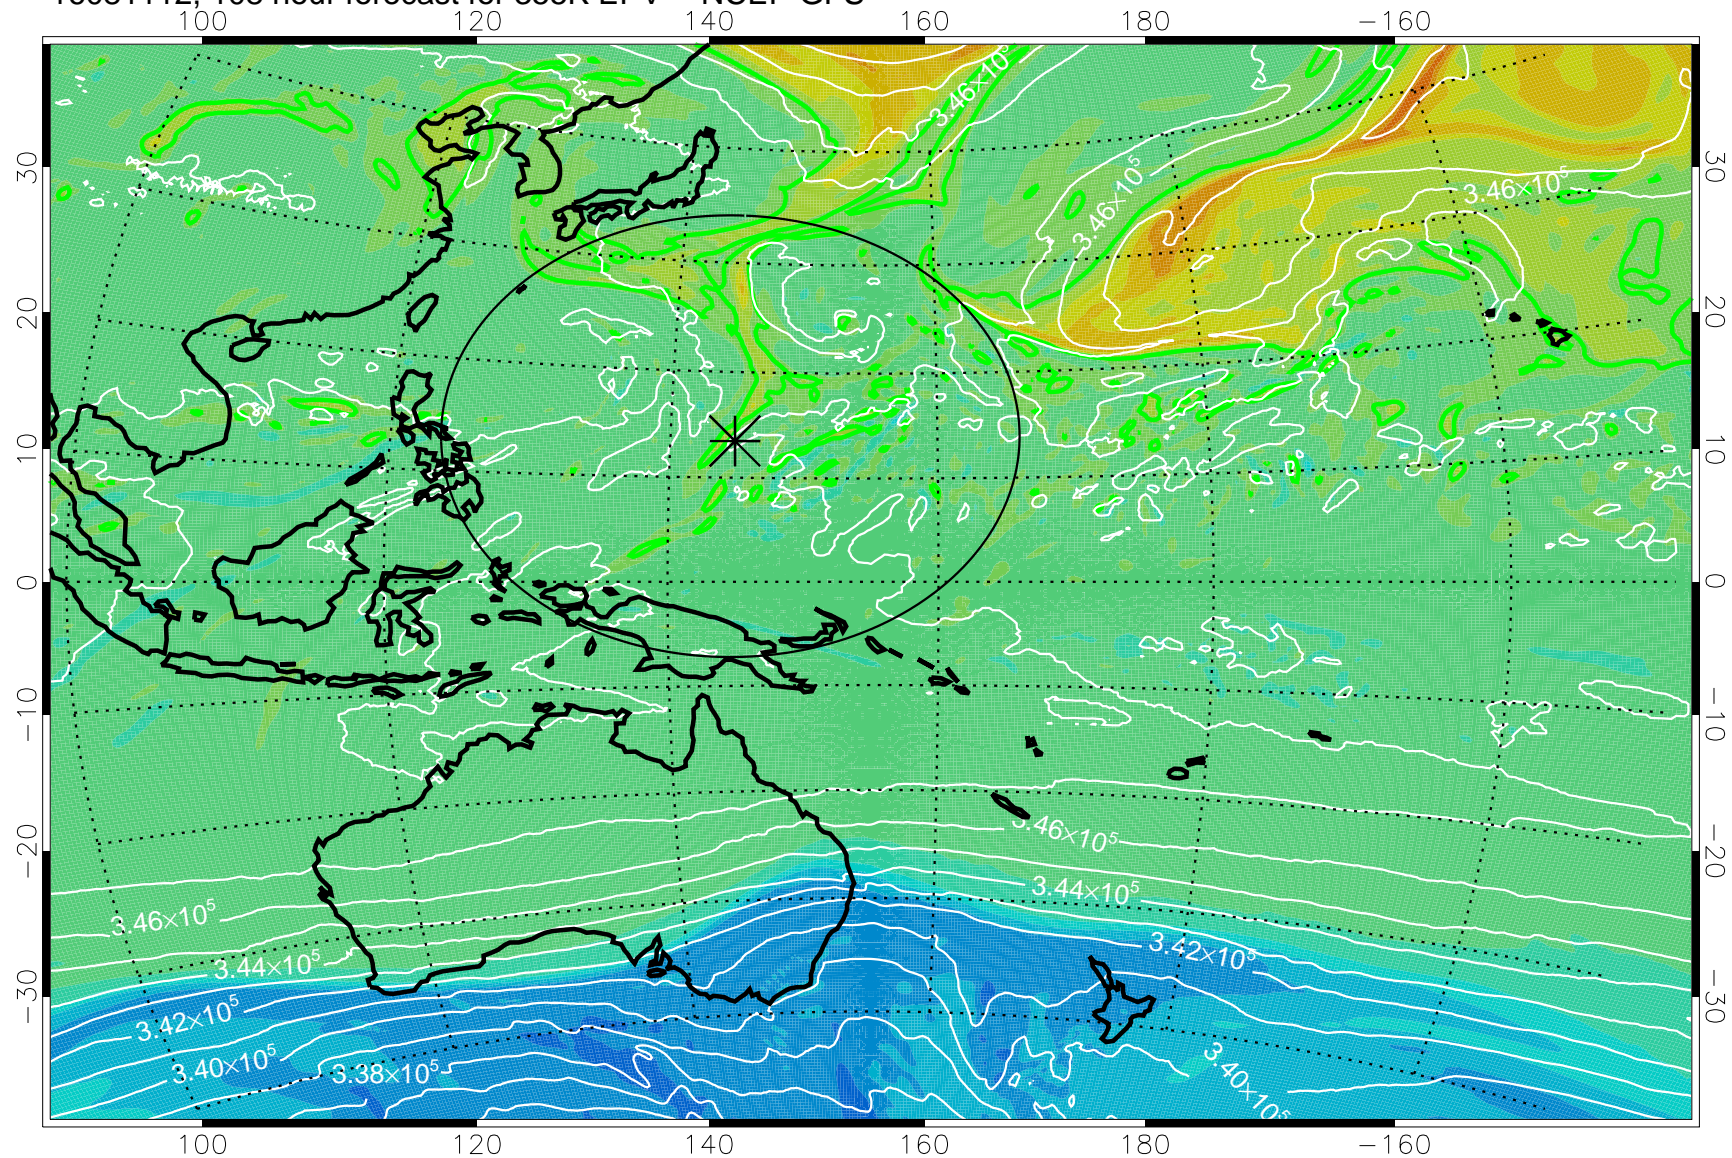

16081006, 78 hour forecast for 355K EPV -- NCEP GFS

355K Montgomery Streamfunction, white
EPV Tropopause (2 PVU) Position
Range ring of 2304 km

16081012, 84 hour forecast for 355K EPV -- NCEP GFS

355K Montgomery Streamfunction, white
EPV Tropopause (2 PVU) Position
Range ring of 2304 km

16081018, 90 hour forecast for 355K EPV -- NCEP GFS

355K Montgomery Streamfunction, white
EPV Tropopause (2 PVU) Position
Range ring of 2304 km

16081100, 96 hour forecast for 355K EPV -- NCEP GFS

355K Montgomery Streamfunction, white
EPV Tropopause (2 PVU) Position
Range ring of 2304 km

16081106, 102 hour forecast for 355K EPV -- NCEP GFS

355K Montgomery Streamfunction, white
EPV Tropopause (2 PVU) Position
Range ring of 2304 km

16081112, 108 hour forecast for 355K EPV -- NCEP GFS

355K Montgomery Streamfunction, white
EPV Tropopause (2 PVU) Position
Range ring of 2304 km

16081118, 114 hour forecast for 355K EPV -- NCEP GFS

355K Montgomery Streamfunction, white
EPV Tropopause (2 PVU) Position
Range ring of 2304 km

16081200, 120 hour forecast for 355K EPV -- NCEP GFS

355K Montgomery Streamfunction, white
EPV Tropopause (2 PVU) Position
Range ring of 2304 km