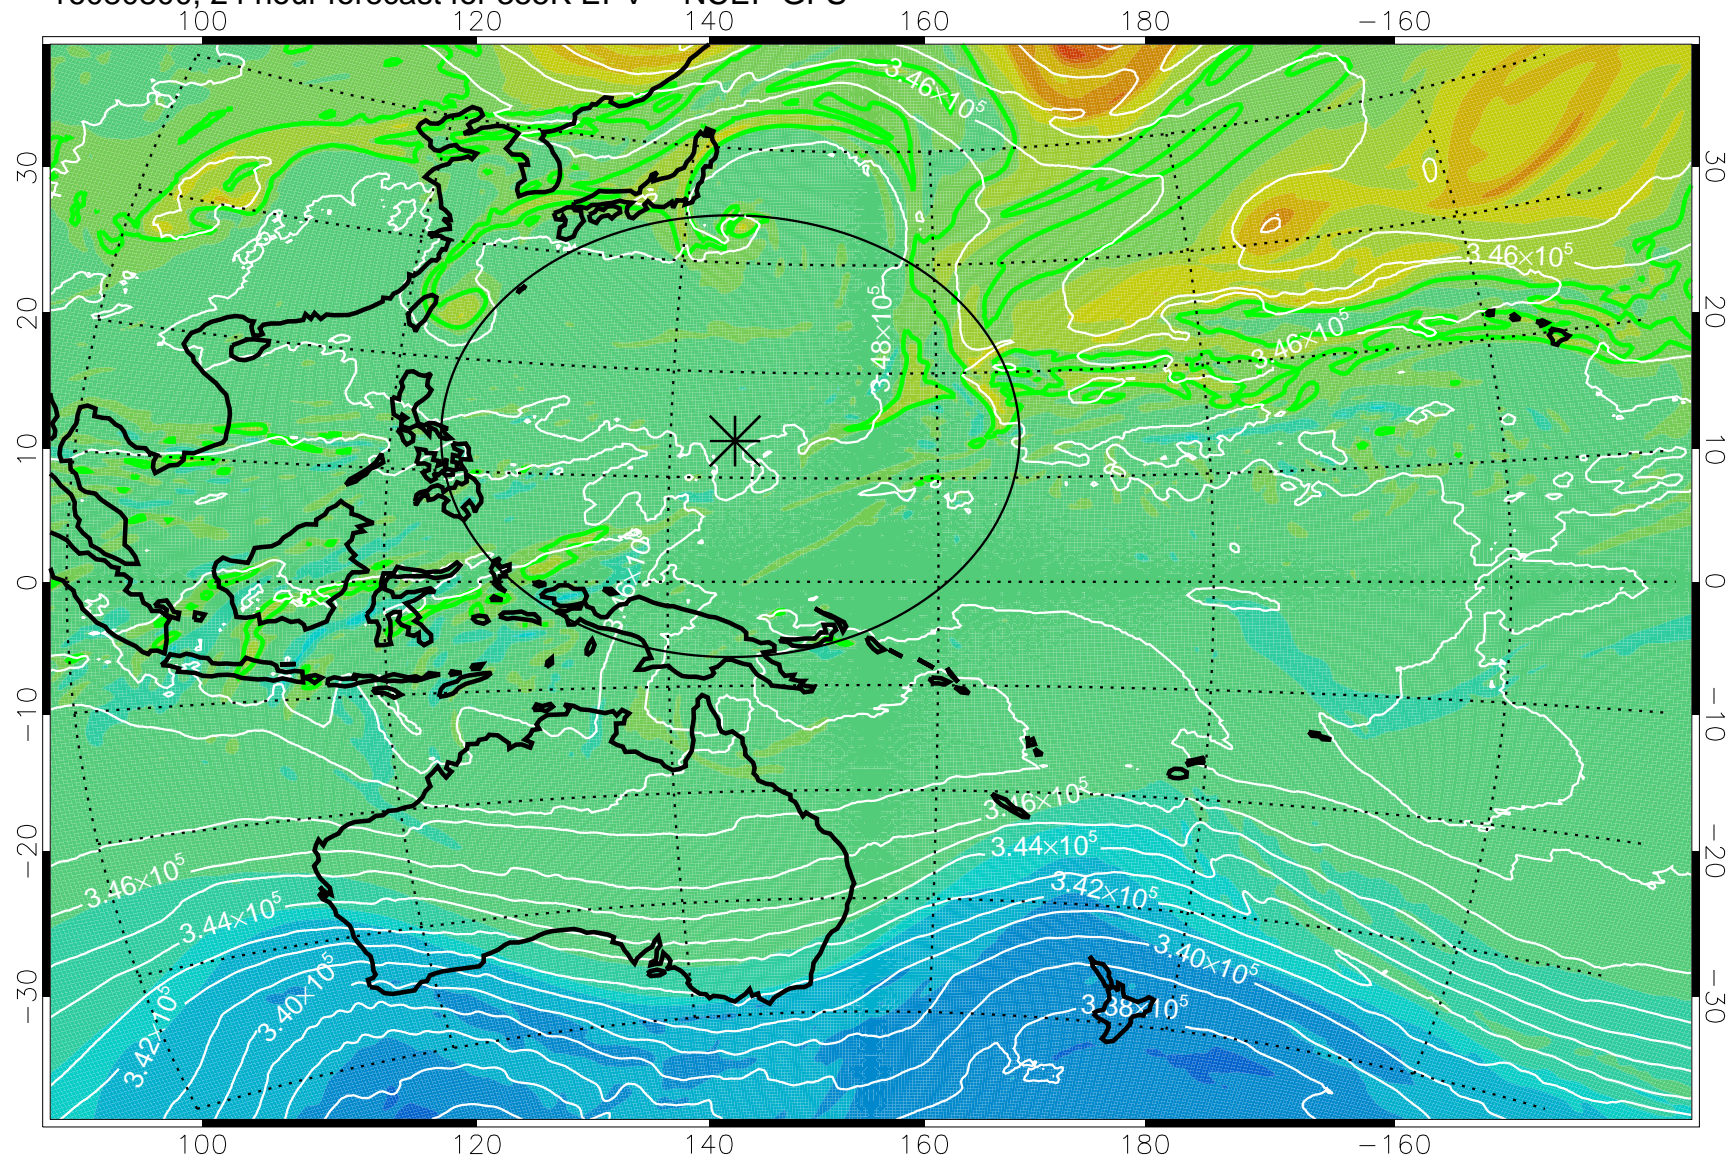

16080706, 6 hour forecast for 355K EPV -- NCEP GFS

355K Montgomery Streamfunction, white
EPV Tropopause (2 PVU) Position
Range ring of 2304 km

16080712, 12 hour forecast for 355K EPV -- NCEP GFS

355K Montgomery Streamfunction, white
EPV Tropopause (2 PVU) Position
Range ring of 2304 km

16080718, 18 hour forecast for 355K EPV -- NCEP GFS

355K Montgomery Streamfunction, white
EPV Tropopause (2 PVU) Position
Range ring of 2304 km

16080800, 24 hour forecast for 355K EPV -- NCEP GFS

355K Montgomery Streamfunction, white
EPV Tropopause (2 PVU) Position
Range ring of 2304 km

16080806, 30 hour forecast for 355K EPV -- NCEP GFS

355K Montgomery Streamfunction, white
EPV Tropopause (2 PVU) Position
Range ring of 2304 km

16080812, 36 hour forecast for 355K EPV -- NCEP GFS

355K Montgomery Streamfunction, white
EPV Tropopause (2 PVU) Position
Range ring of 2304 km

16080818, 42 hour forecast for 355K EPV -- NCEP GFS

355K Montgomery Streamfunction, white
EPV Tropopause (2 PVU) Position
Range ring of 2304 km

16080900, 48 hour forecast for 355K EPV -- NCEP GFS

355K Montgomery Streamfunction, white
EPV Tropopause (2 PVU) Position
Range ring of 2304 km