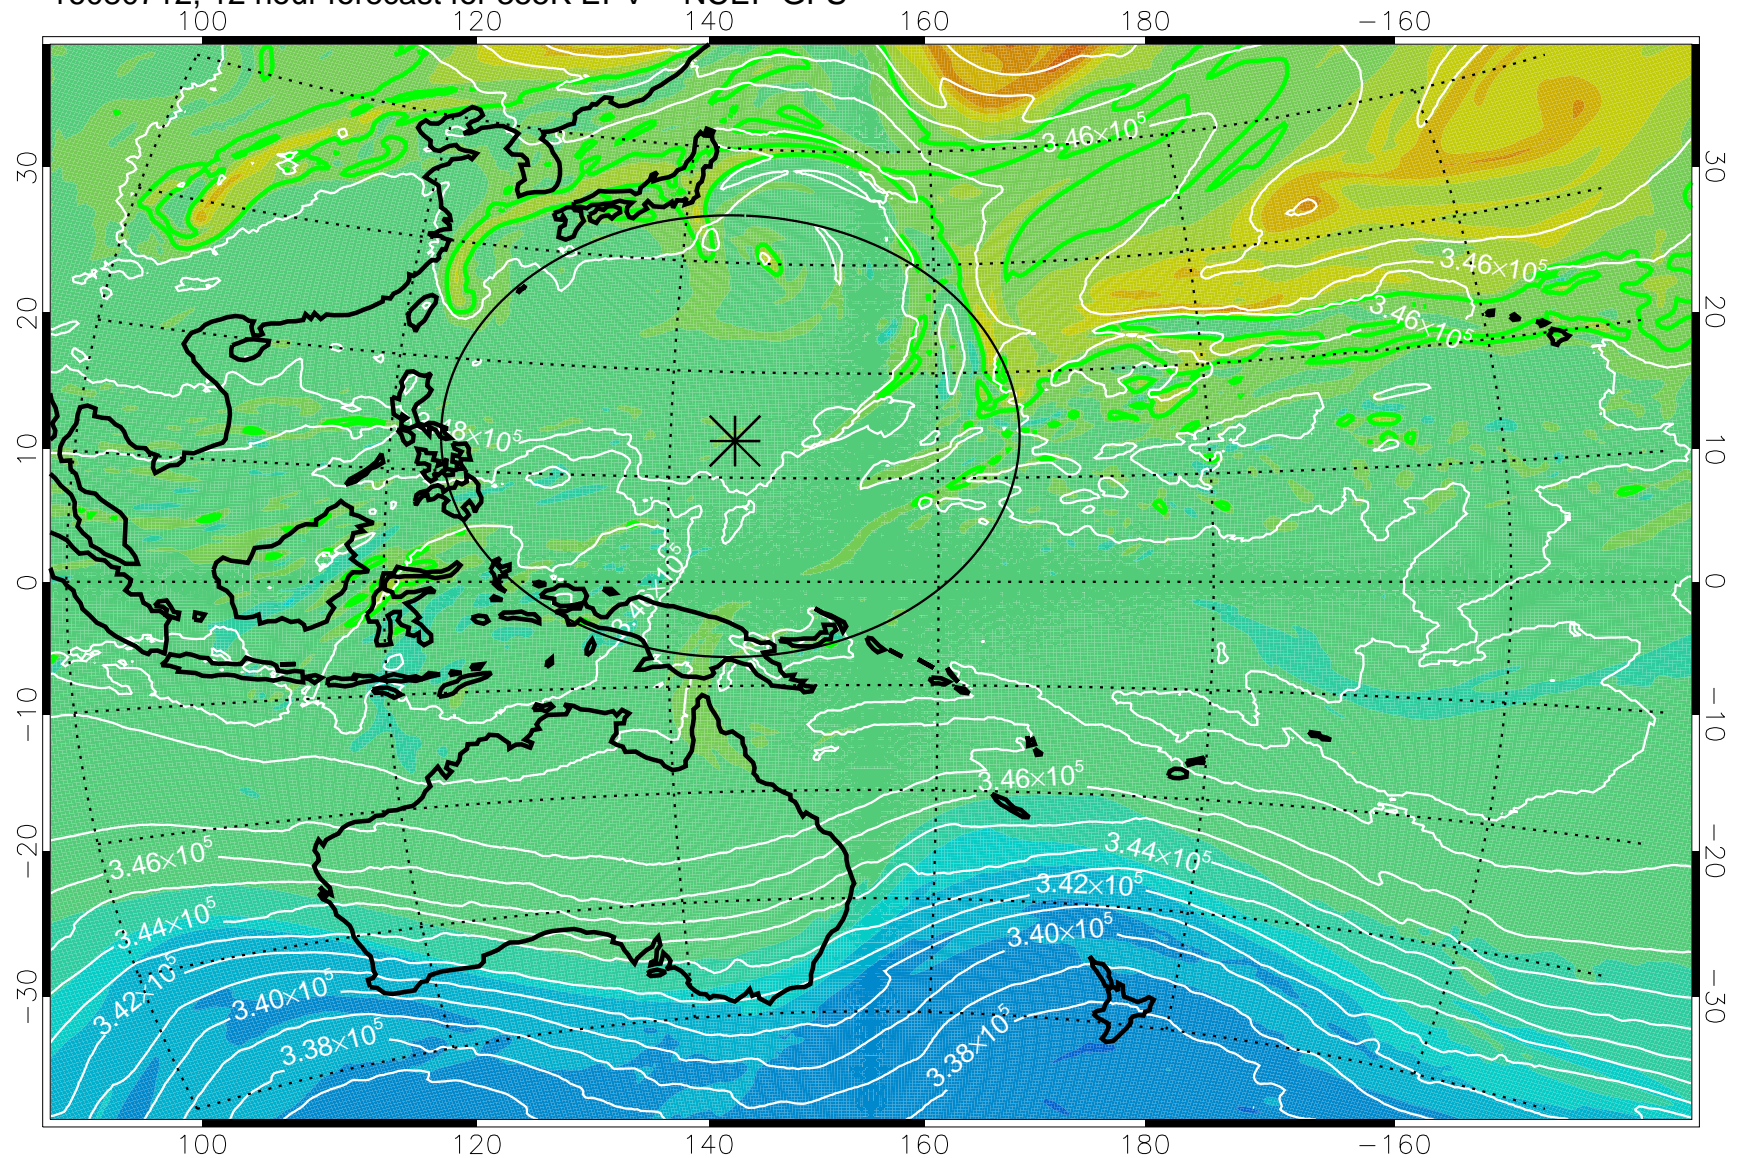

16080706, 6 hour forecast for 355K EPV -- NCEP GFS

355K Montgomery Streamfunction, white
EPV Tropopause (2 PVU) Position
Range ring of 2304 km

16080712, 12 hour forecast for 355K EPV -- NCEP GFS

355K Montgomery Streamfunction, white
EPV Tropopause (2 PVU) Position
Range ring of 2304 km

16080718, 18 hour forecast for 355K EPV -- NCEP GFS

355K Montgomery Streamfunction, white
EPV Tropopause (2 PVU) Position
Range ring of 2304 km

16080800, 24 hour forecast for 355K EPV -- NCEP GFS

355K Montgomery Streamfunction, white
EPV Tropopause (2 PVU) Position
Range ring of 2304 km

16080806, 30 hour forecast for 355K EPV -- NCEP GFS

355K Montgomery Streamfunction, white
EPV Tropopause (2 PVU) Position
Range ring of 2304 km

16080812, 36 hour forecast for 355K EPV -- NCEP GFS

355K Montgomery Streamfunction, white
EPV Tropopause (2 PVU) Position
Range ring of 2304 km

16080818, 42 hour forecast for 355K EPV -- NCEP GFS

355K Montgomery Streamfunction, white
EPV Tropopause (2 PVU) Position
Range ring of 2304 km

16080900, 48 hour forecast for 355K EPV -- NCEP GFS

355K Montgomery Streamfunction, white
EPV Tropopause (2 PVU) Position
Range ring of 2304 km