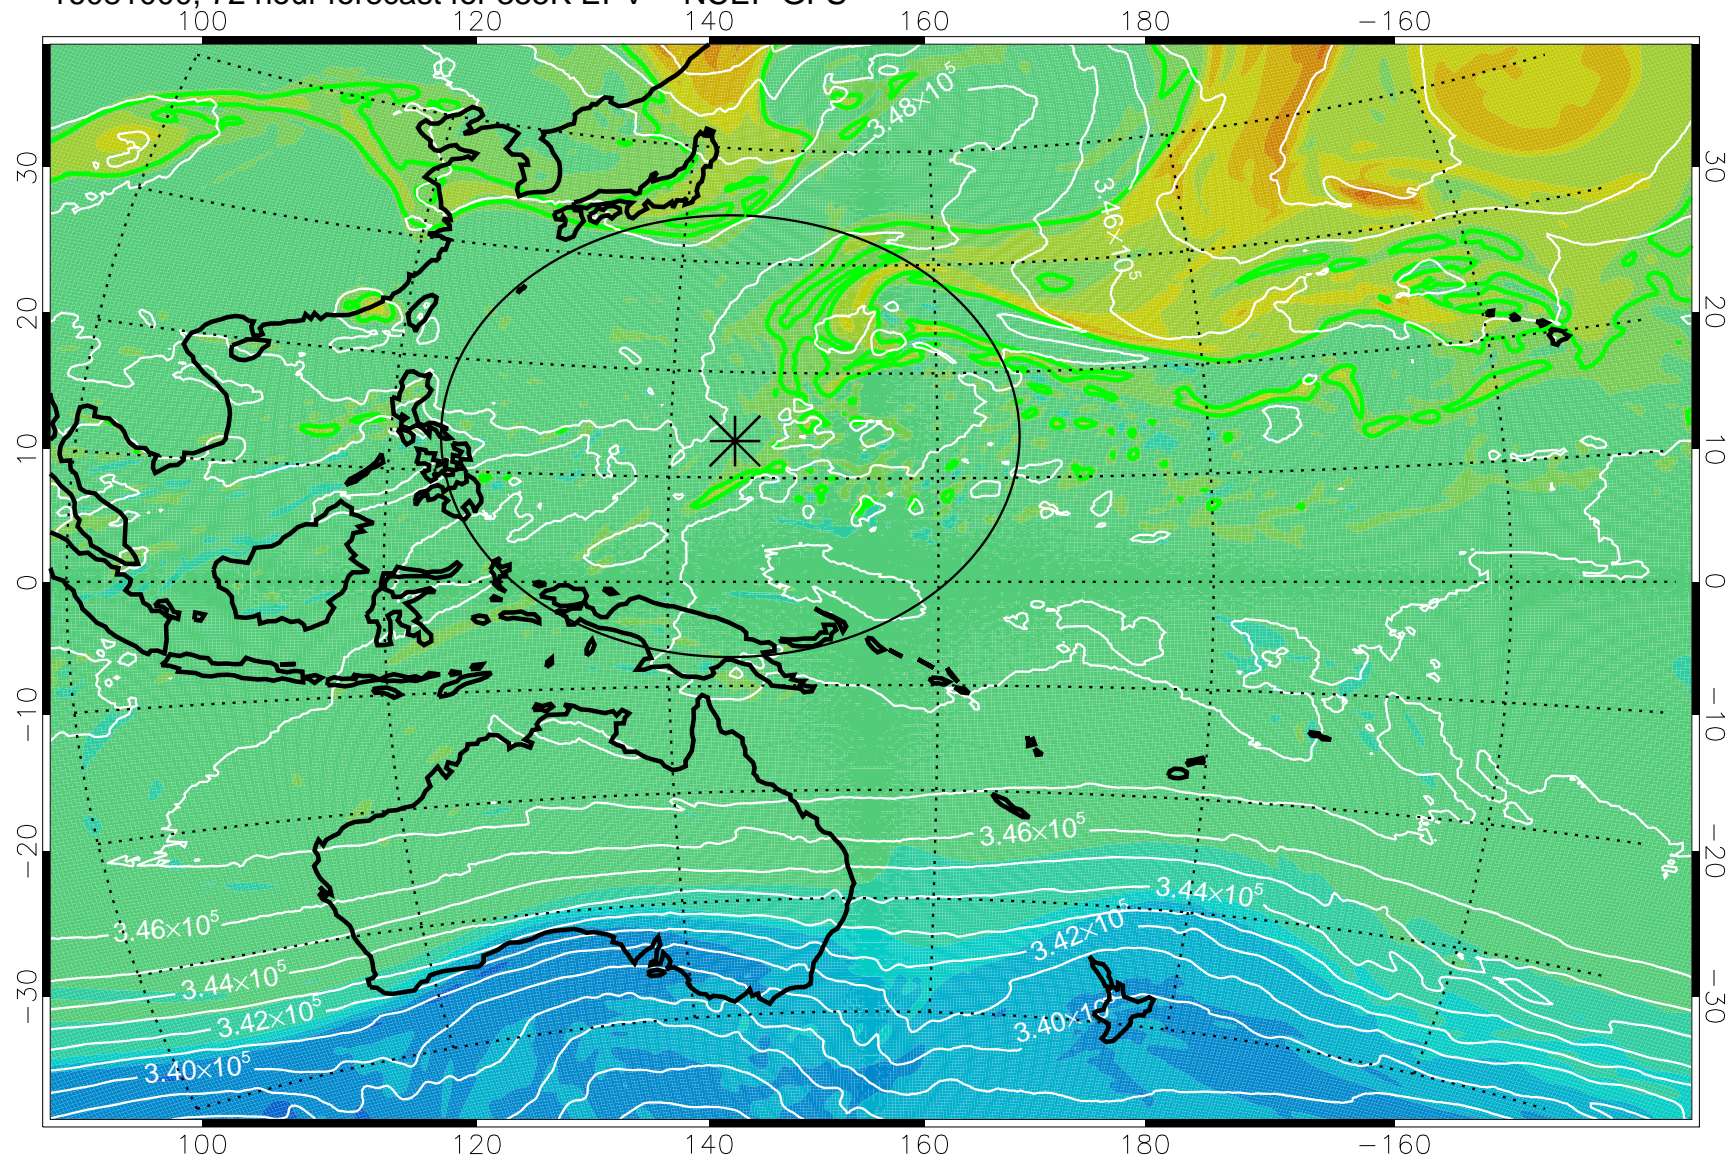

16080818, 42 hour forecast for 355K EPV -- NCEP GFS

355K Montgomery Streamfunction, white
EPV Tropopause (2 PVU) Position
Range ring of 2304 km

16080900, 48 hour forecast for 355K EPV -- NCEP GFS

355K Montgomery Streamfunction, white
EPV Tropopause (2 PVU) Position
Range ring of 2304 km

16080906, 54 hour forecast for 355K EPV -- NCEP GFS

355K Montgomery Streamfunction, white
EPV Tropopause (2 PVU) Position
Range ring of 2304 km

16080912, 60 hour forecast for 355K EPV -- NCEP GFS

355K Montgomery Streamfunction, white
EPV Tropopause (2 PVU) Position
Range ring of 2304 km

16080918, 66 hour forecast for 355K EPV -- NCEP GFS

355K Montgomery Streamfunction, white
EPV Tropopause (2 PVU) Position
Range ring of 2304 km

16081000, 72 hour forecast for 355K EPV -- NCEP GFS

355K Montgomery Streamfunction, white
EPV Tropopause (2 PVU) Position
Range ring of 2304 km

16081006, 78 hour forecast for 355K EPV -- NCEP GFS

355K Montgomery Streamfunction, white
EPV Tropopause (2 PVU) Position
Range ring of 2304 km

16081012, 84 hour forecast for 355K EPV -- NCEP GFS

355K Montgomery Streamfunction, white
EPV Tropopause (2 PVU) Position
Range ring of 2304 km