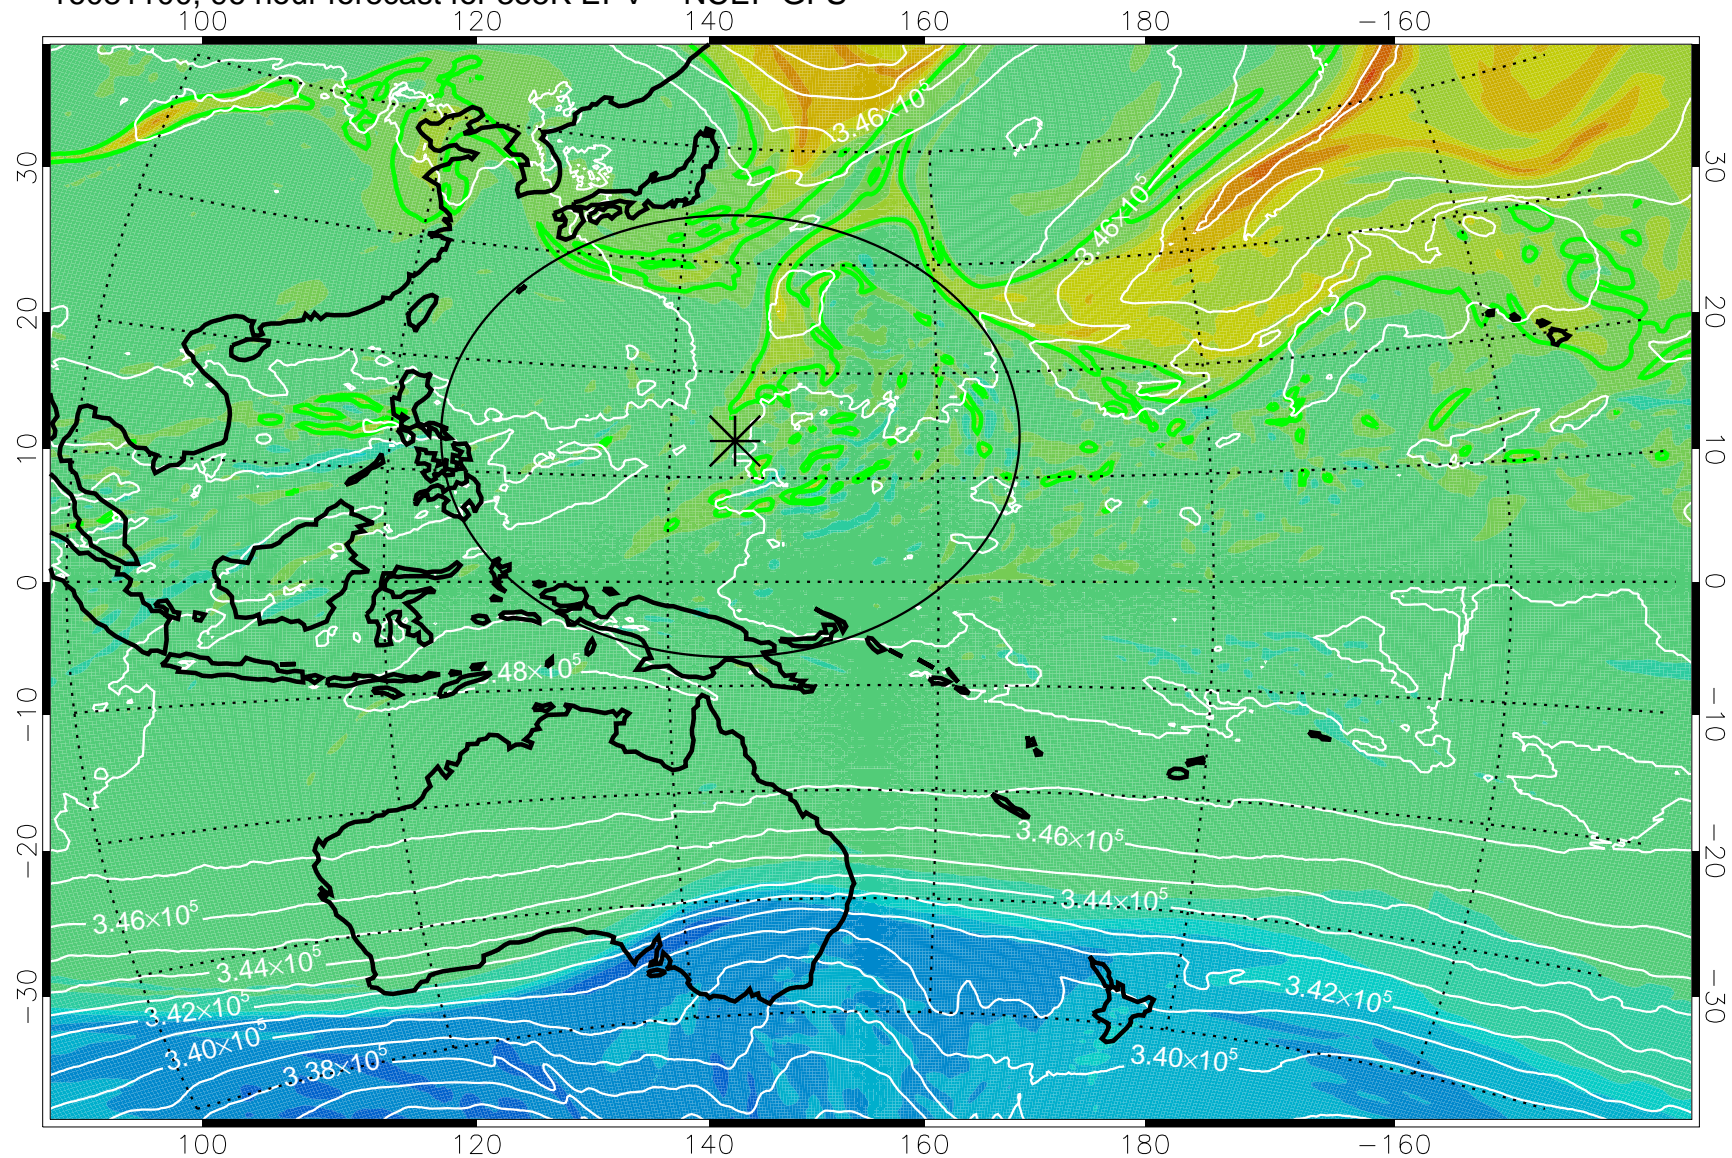

16080918, 66 hour forecast for 355K EPV -- NCEP GFS

355K Montgomery Streamfunction, white
EPV Tropopause (2 PVU) Position
Range ring of 2304 km

16081000, 72 hour forecast for 355K EPV -- NCEP GFS

355K Montgomery Streamfunction, white
EPV Tropopause (2 PVU) Position
Range ring of 2304 km

16081006, 78 hour forecast for 355K EPV -- NCEP GFS

355K Montgomery Streamfunction, white
EPV Tropopause (2 PVU) Position
Range ring of 2304 km

16081012, 84 hour forecast for 355K EPV -- NCEP GFS

355K Montgomery Streamfunction, white
EPV Tropopause (2 PVU) Position
Range ring of 2304 km

16081018, 90 hour forecast for 355K EPV -- NCEP GFS

355K Montgomery Streamfunction, white
EPV Tropopause (2 PVU) Position
Range ring of 2304 km

16081100, 96 hour forecast for 355K EPV -- NCEP GFS

355K Montgomery Streamfunction, white
EPV Tropopause (2 PVU) Position
Range ring of 2304 km

16081106, 102 hour forecast for 355K EPV -- NCEP GFS

355K Montgomery Streamfunction, white
EPV Tropopause (2 PVU) Position
Range ring of 2304 km

16081112, 108 hour forecast for 355K EPV -- NCEP GFS

355K Montgomery Streamfunction, white
EPV Tropopause (2 PVU) Position
Range ring of 2304 km