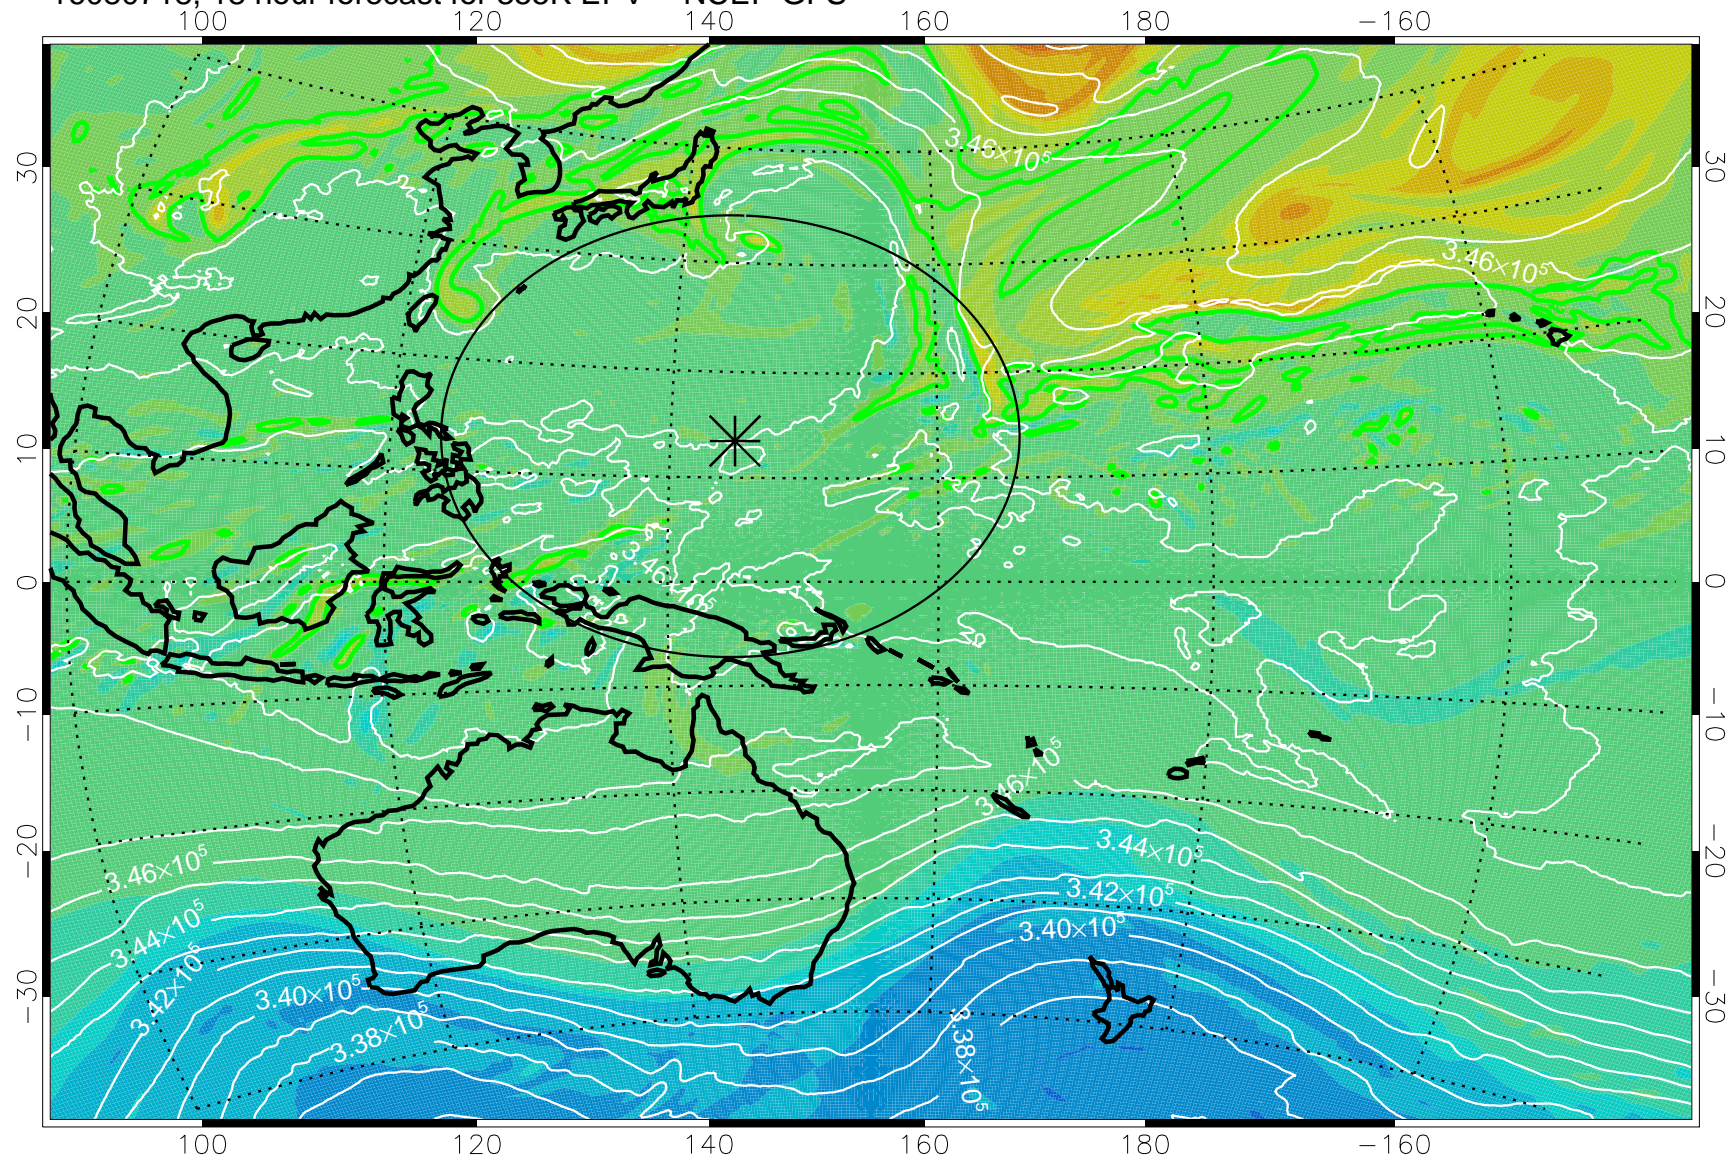

16080706, 6 hour forecast for 355K EPV -- NCEP GFS

355K Montgomery Streamfunction, white
EPV Tropopause (2 PVU) Position
Range ring of 2304 km

16080712, 12 hour forecast for 355K EPV -- NCEP GFS

355K Montgomery Streamfunction, white
EPV Tropopause (2 PVU) Position
Range ring of 2304 km

16080718, 18 hour forecast for 355K EPV -- NCEP GFS

355K Montgomery Streamfunction, white
EPV Tropopause (2 PVU) Position
Range ring of 2304 km

16080800, 24 hour forecast for 355K EPV -- NCEP GFS

355K Montgomery Streamfunction, white
EPV Tropopause (2 PVU) Position
Range ring of 2304 km

16080806, 30 hour forecast for 355K EPV -- NCEP GFS

355K Montgomery Streamfunction, white
EPV Tropopause (2 PVU) Position
Range ring of 2304 km

16080812, 36 hour forecast for 355K EPV -- NCEP GFS

355K Montgomery Streamfunction, white
EPV Tropopause (2 PVU) Position
Range ring of 2304 km

16080818, 42 hour forecast for 355K EPV -- NCEP GFS

355K Montgomery Streamfunction, white
EPV Tropopause (2 PVU) Position
Range ring of 2304 km

16080900, 48 hour forecast for 355K EPV -- NCEP GFS

355K Montgomery Streamfunction, white
EPV Tropopause (2 PVU) Position
Range ring of 2304 km