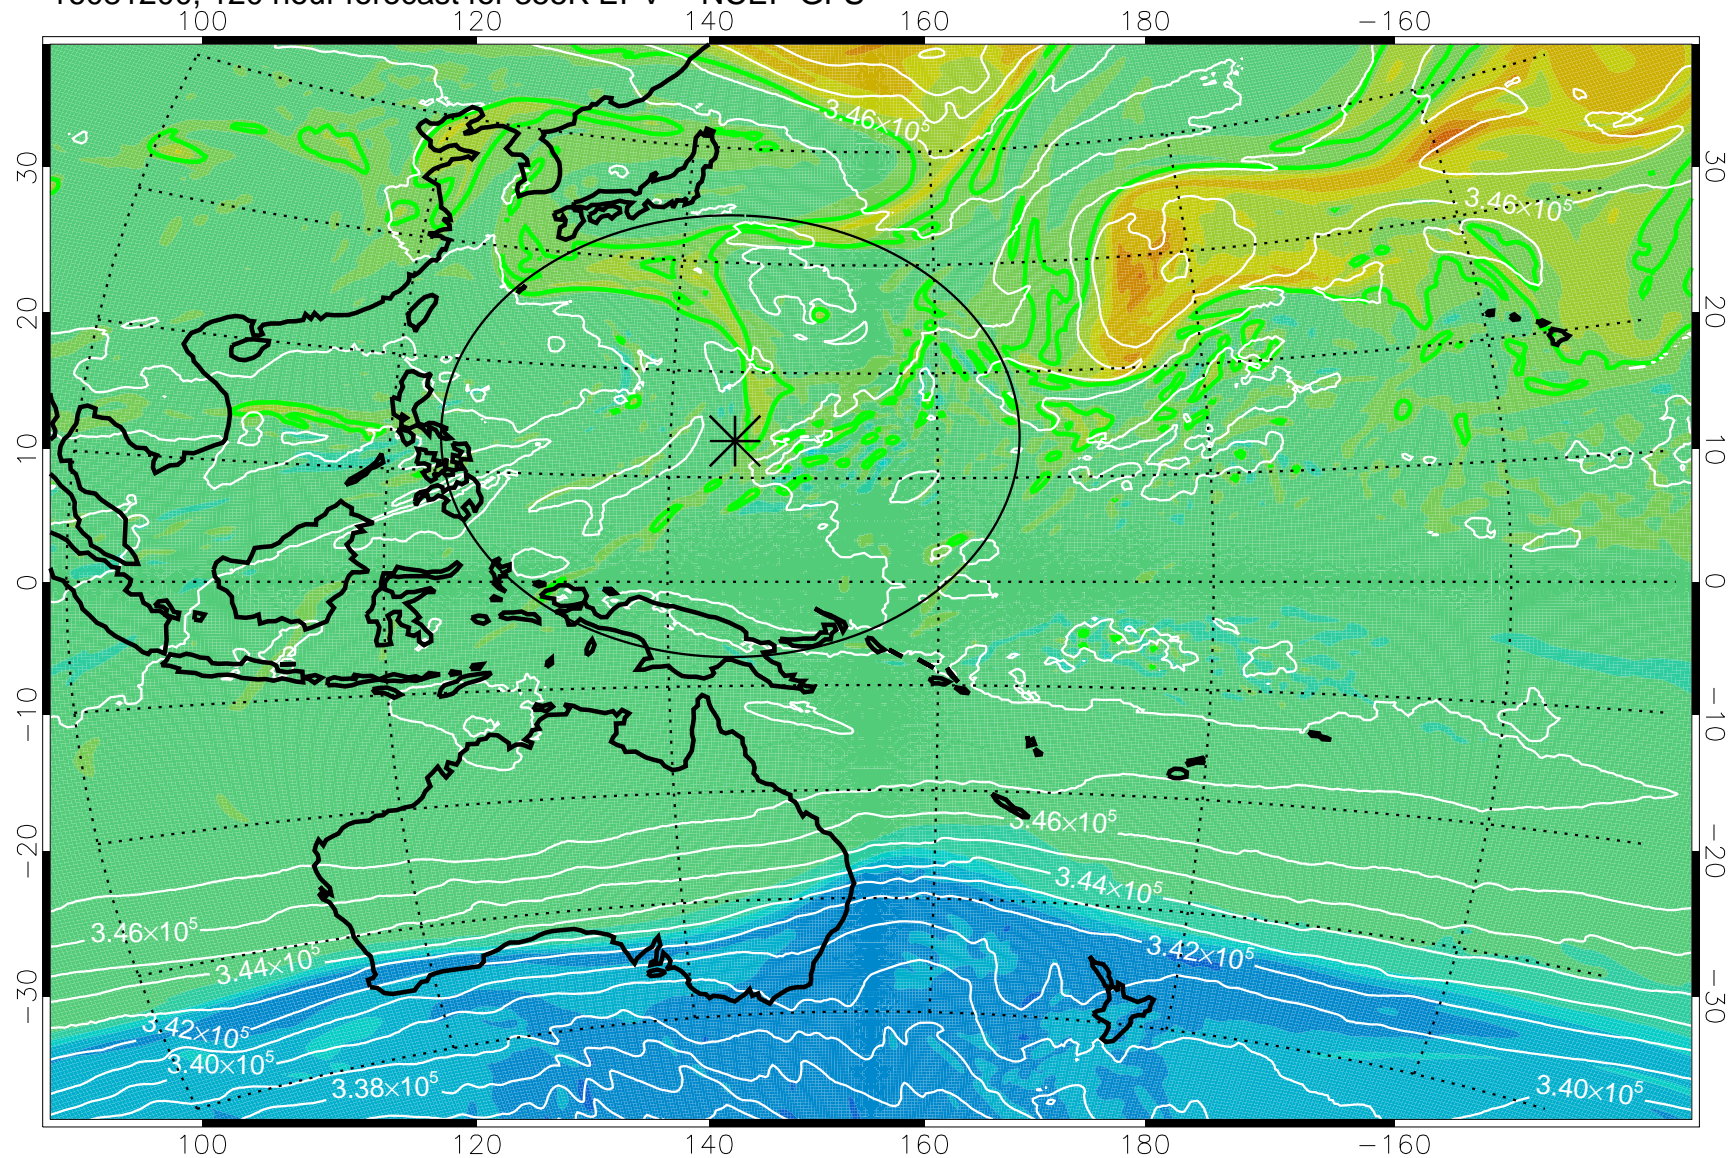

16081006, 78 hour forecast for 355K EPV -- NCEP GFS

355K Montgomery Streamfunction, white
EPV Tropopause (2 PVU) Position
Range ring of 2304 km

16081012, 84 hour forecast for 355K EPV -- NCEP GFS

355K Montgomery Streamfunction, white
EPV Tropopause (2 PVU) Position
Range ring of 2304 km

16081018, 90 hour forecast for 355K EPV -- NCEP GFS

355K Montgomery Streamfunction, white
EPV Tropopause (2 PVU) Position
Range ring of 2304 km

16081100, 96 hour forecast for 355K EPV -- NCEP GFS

355K Montgomery Streamfunction, white
EPV Tropopause (2 PVU) Position
Range ring of 2304 km

16081106, 102 hour forecast for 355K EPV -- NCEP GFS

355K Montgomery Streamfunction, white
EPV Tropopause (2 PVU) Position
Range ring of 2304 km

16081112, 108 hour forecast for 355K EPV -- NCEP GFS

355K Montgomery Streamfunction, white
EPV Tropopause (2 PVU) Position
Range ring of 2304 km

16081118, 114 hour forecast for 355K EPV -- NCEP GFS

355K Montgomery Streamfunction, white
EPV Tropopause (2 PVU) Position
Range ring of 2304 km

16081200, 120 hour forecast for 355K EPV -- NCEP GFS

355K Montgomery Streamfunction, white
EPV Tropopause (2 PVU) Position
Range ring of 2304 km