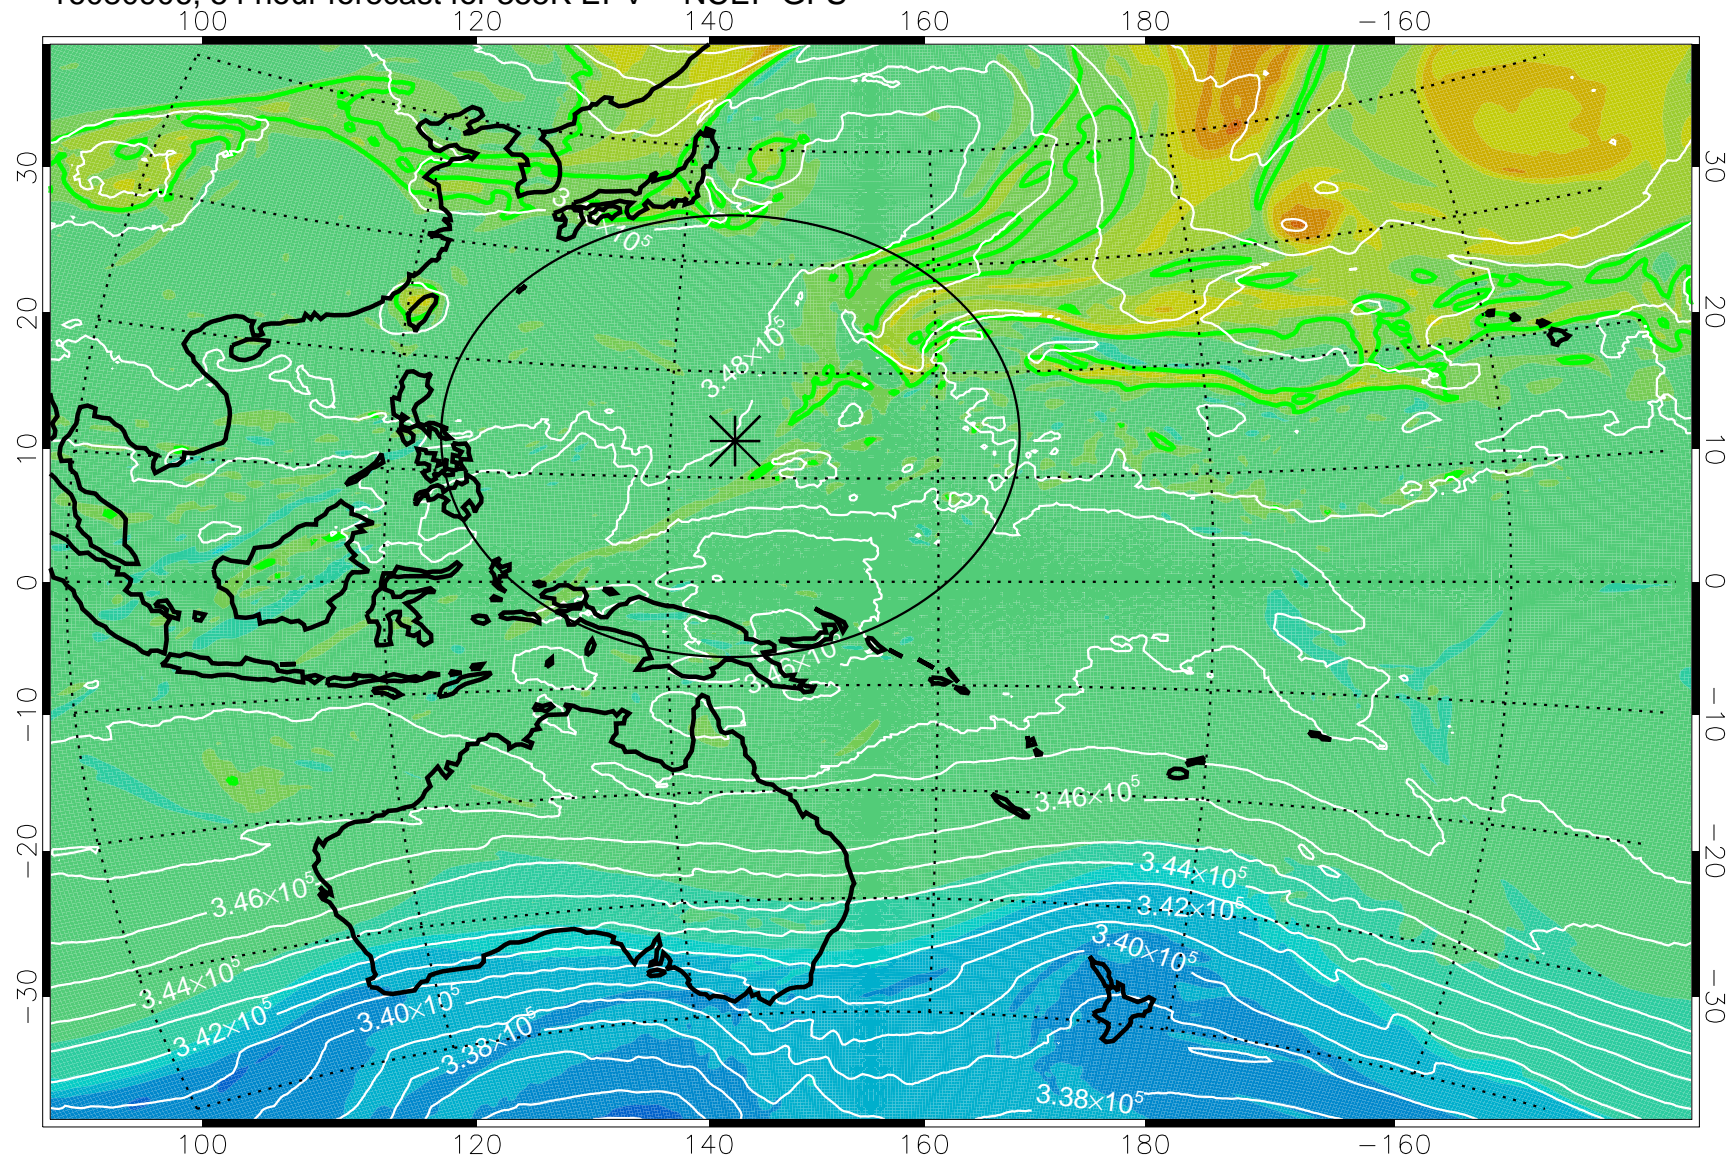

16080806, 30 hour forecast for 355K EPV -- NCEP GFS

355K Montgomery Streamfunction, white
EPV Tropopause (2 PVU) Position
Range ring of 2304 km

16080812, 36 hour forecast for 355K EPV -- NCEP GFS

355K Montgomery Streamfunction, white
EPV Tropopause (2 PVU) Position
Range ring of 2304 km

16080818, 42 hour forecast for 355K EPV -- NCEP GFS

355K Montgomery Streamfunction, white
EPV Tropopause (2 PVU) Position
Range ring of 2304 km

16080900, 48 hour forecast for 355K EPV -- NCEP GFS

355K Montgomery Streamfunction, white
EPV Tropopause (2 PVU) Position
Range ring of 2304 km

16080906, 54 hour forecast for 355K EPV -- NCEP GFS

355K Montgomery Streamfunction, white
EPV Tropopause (2 PVU) Position
Range ring of 2304 km

16080912, 60 hour forecast for 355K EPV -- NCEP GFS

355K Montgomery Streamfunction, white
EPV Tropopause (2 PVU) Position
Range ring of 2304 km

16080918, 66 hour forecast for 355K EPV -- NCEP GFS

355K Montgomery Streamfunction, white
EPV Tropopause (2 PVU) Position
Range ring of 2304 km

16081000, 72 hour forecast for 355K EPV -- NCEP GFS

355K Montgomery Streamfunction, white
EPV Tropopause (2 PVU) Position
Range ring of 2304 km