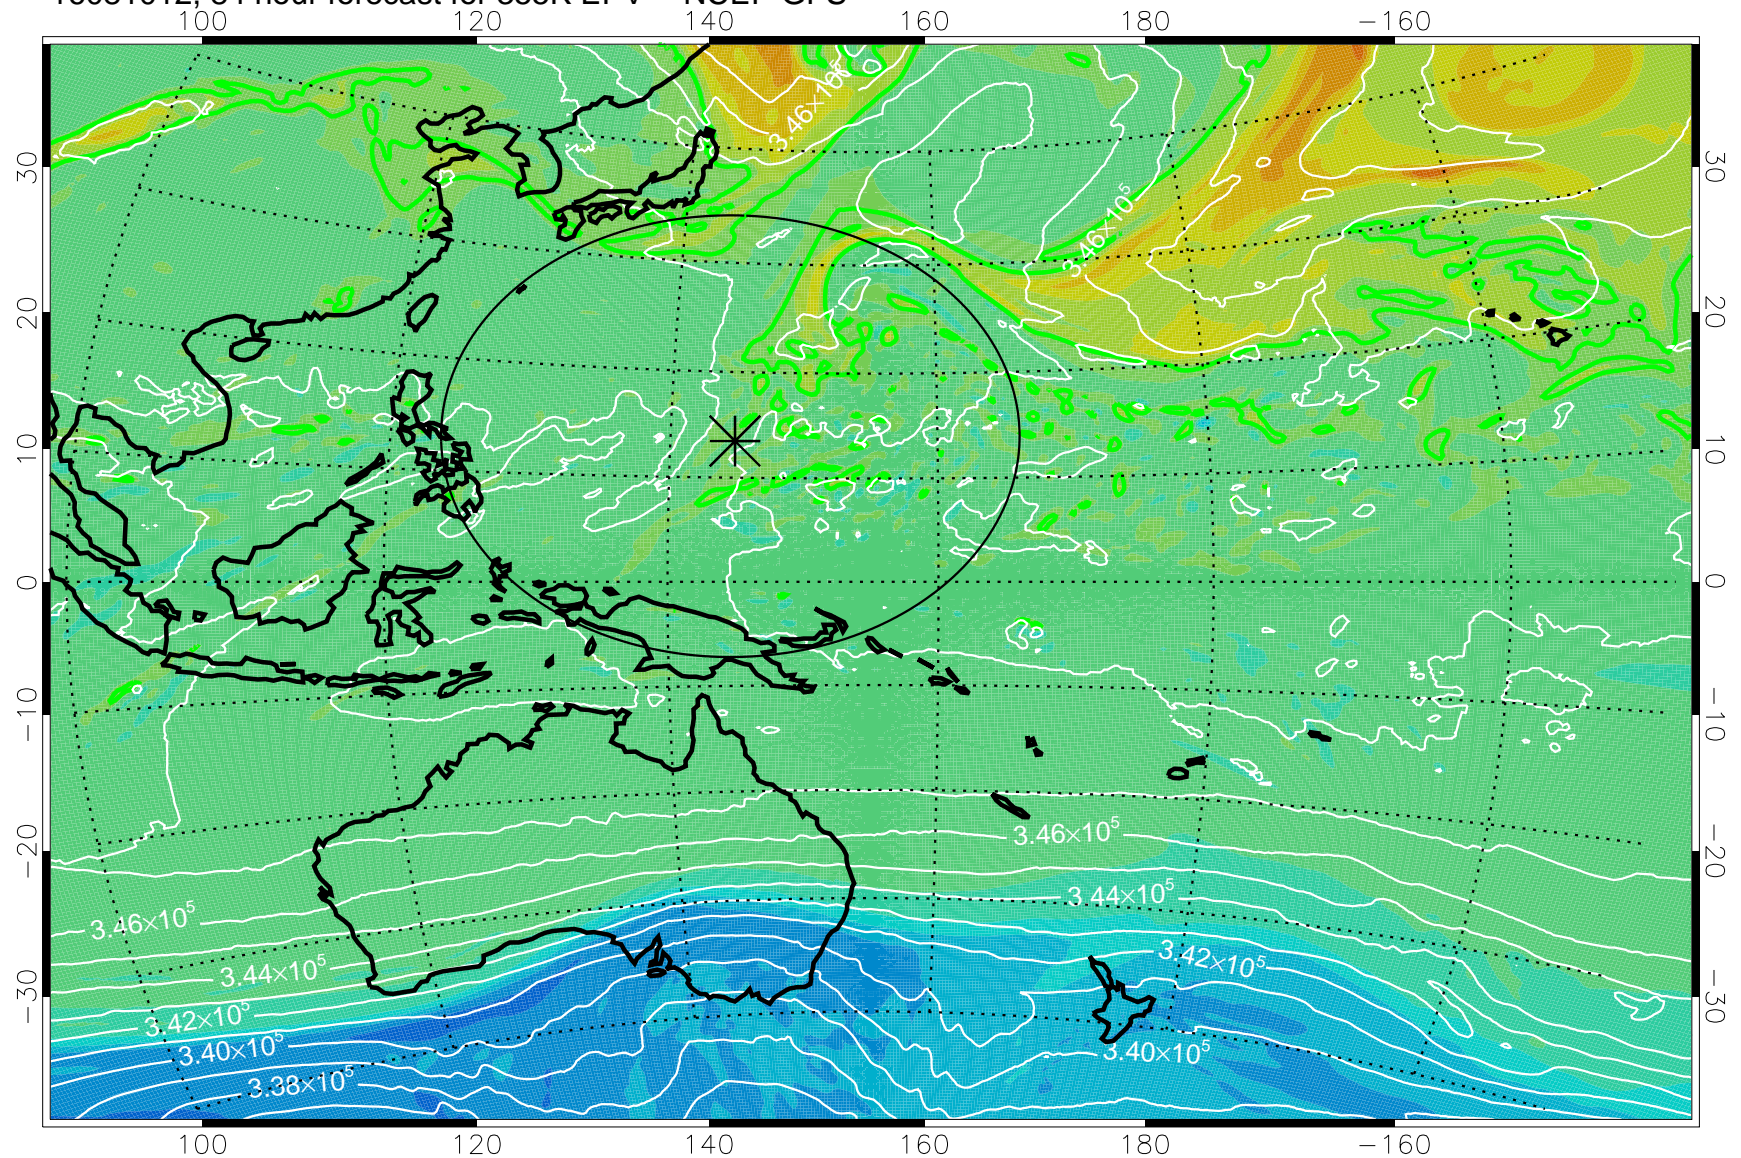

16080906, 54 hour forecast for 355K EPV -- NCEP GFS

355K Montgomery Streamfunction, white
EPV Tropopause (2 PVU) Position
Range ring of 2304 km

16080912, 60 hour forecast for 355K EPV -- NCEP GFS

355K Montgomery Streamfunction, white
EPV Tropopause (2 PVU) Position
Range ring of 2304 km

16080918, 66 hour forecast for 355K EPV -- NCEP GFS

355K Montgomery Streamfunction, white
EPV Tropopause (2 PVU) Position
Range ring of 2304 km

16081000, 72 hour forecast for 355K EPV -- NCEP GFS

355K Montgomery Streamfunction, white
EPV Tropopause (2 PVU) Position
Range ring of 2304 km

16081006, 78 hour forecast for 355K EPV -- NCEP GFS

355K Montgomery Streamfunction, white
EPV Tropopause (2 PVU) Position
Range ring of 2304 km

16081012, 84 hour forecast for 355K EPV -- NCEP GFS

355K Montgomery Streamfunction, white
EPV Tropopause (2 PVU) Position
Range ring of 2304 km

16081018, 90 hour forecast for 355K EPV -- NCEP GFS

355K Montgomery Streamfunction, white
EPV Tropopause (2 PVU) Position
Range ring of 2304 km

16081100, 96 hour forecast for 355K EPV -- NCEP GFS

355K Montgomery Streamfunction, white
EPV Tropopause (2 PVU) Position
Range ring of 2304 km