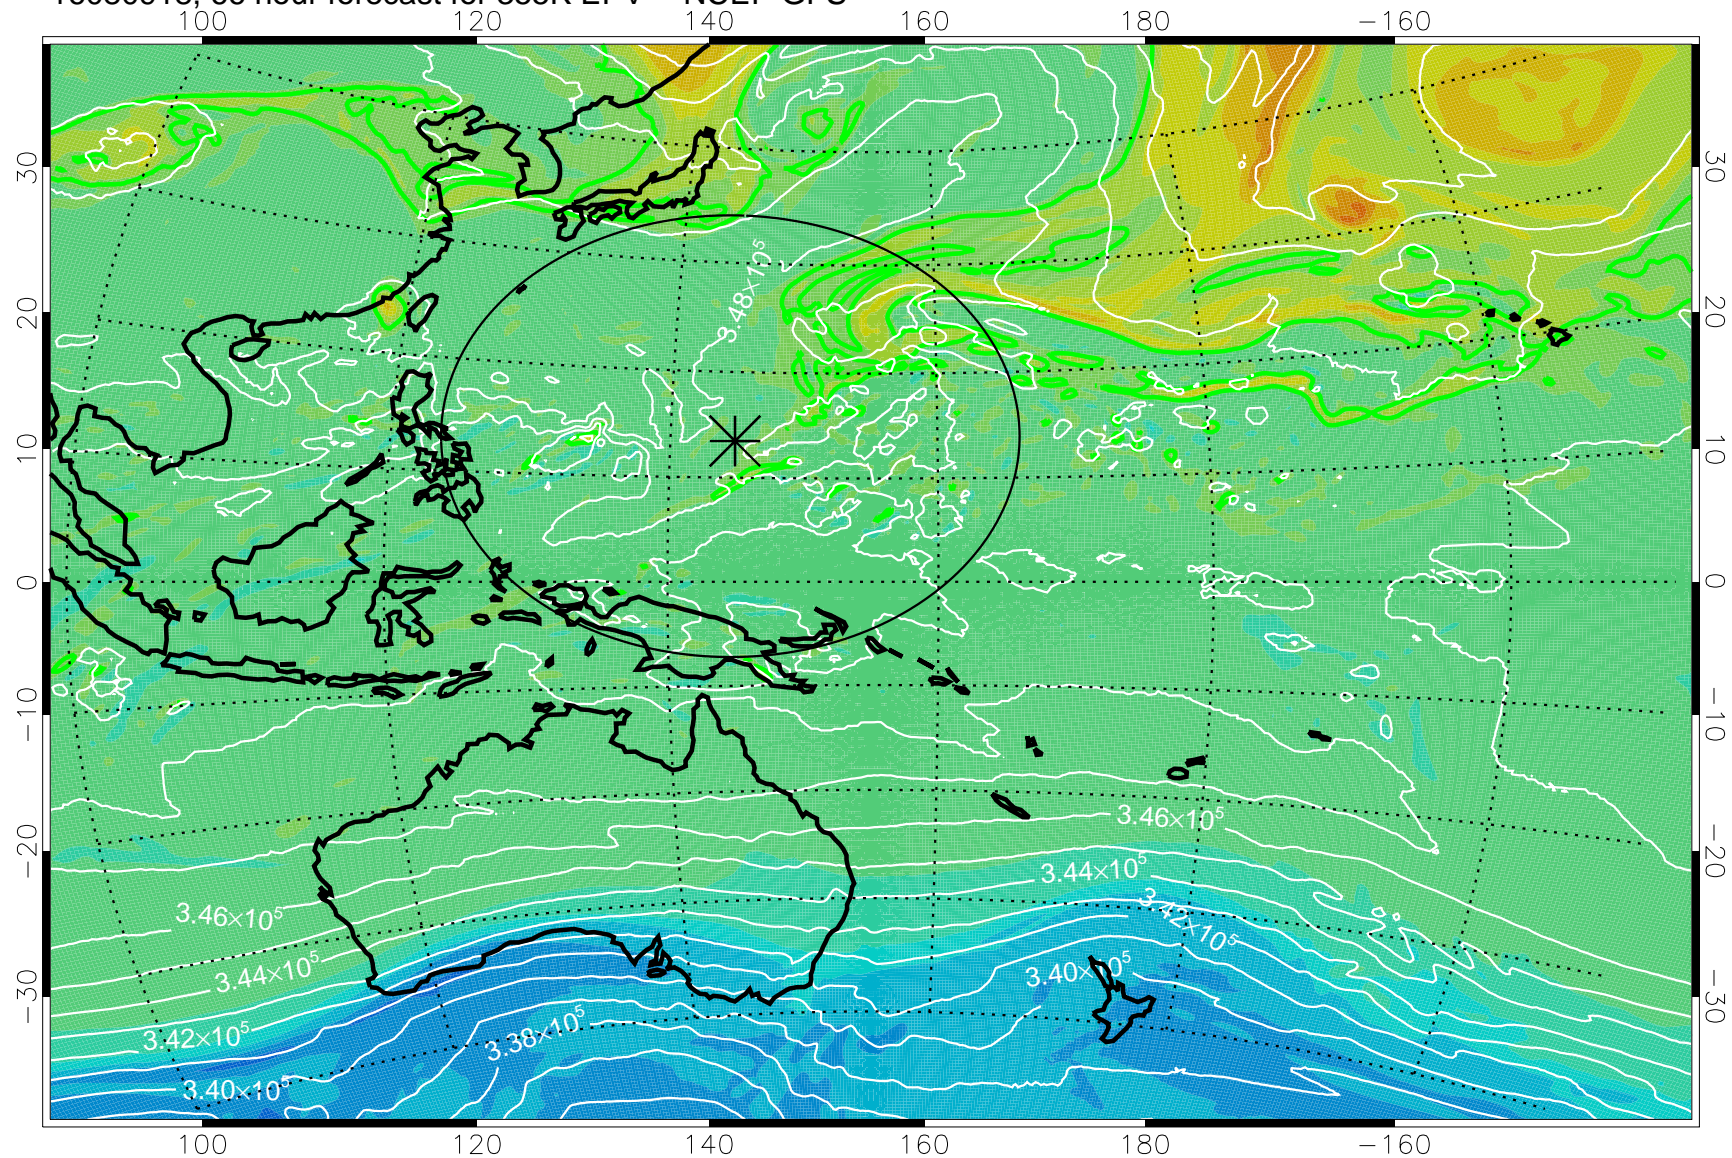

16080818, 42 hour forecast for 355K EPV -- NCEP GFS

355K Montgomery Streamfunction, white
EPV Tropopause (2 PVU) Position
Range ring of 2304 km

16080900, 48 hour forecast for 355K EPV -- NCEP GFS

355K Montgomery Streamfunction, white
EPV Tropopause (2 PVU) Position
Range ring of 2304 km

16080906, 54 hour forecast for 355K EPV -- NCEP GFS

355K Montgomery Streamfunction, white
EPV Tropopause (2 PVU) Position
Range ring of 2304 km

16080912, 60 hour forecast for 355K EPV -- NCEP GFS

355K Montgomery Streamfunction, white
EPV Tropopause (2 PVU) Position
Range ring of 2304 km

16080918, 66 hour forecast for 355K EPV -- NCEP GFS

355K Montgomery Streamfunction, white
EPV Tropopause (2 PVU) Position
Range ring of 2304 km

16081000, 72 hour forecast for 355K EPV -- NCEP GFS

355K Montgomery Streamfunction, white
EPV Tropopause (2 PVU) Position
Range ring of 2304 km

16081006, 78 hour forecast for 355K EPV -- NCEP GFS

355K Montgomery Streamfunction, white
EPV Tropopause (2 PVU) Position
Range ring of 2304 km

16081012, 84 hour forecast for 355K EPV -- NCEP GFS

355K Montgomery Streamfunction, white
EPV Tropopause (2 PVU) Position
Range ring of 2304 km