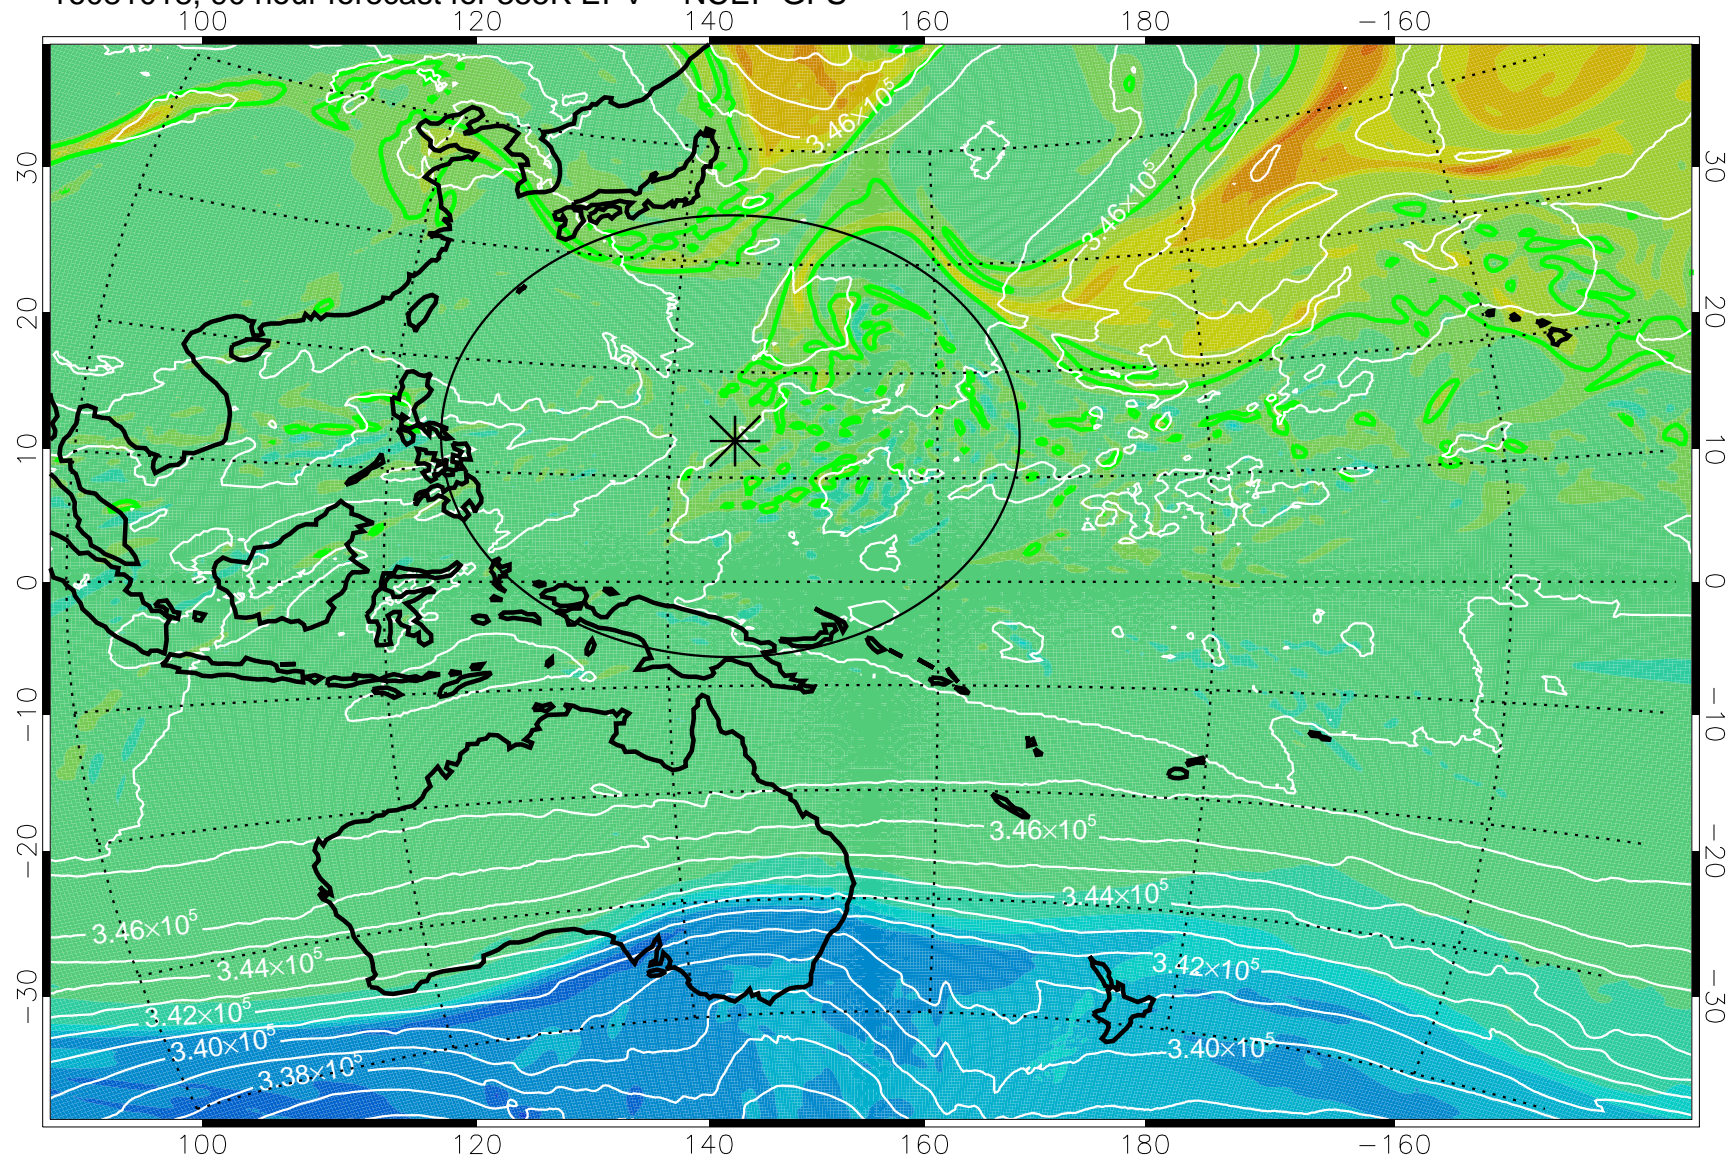

16080918, 66 hour forecast for 355K EPV -- NCEP GFS

355K Montgomery Streamfunction, white
EPV Tropopause (2 PVU) Position
Range ring of 2304 km

16081000, 72 hour forecast for 355K EPV -- NCEP GFS

355K Montgomery Streamfunction, white
EPV Tropopause (2 PVU) Position
Range ring of 2304 km

16081006, 78 hour forecast for 355K EPV -- NCEP GFS

355K Montgomery Streamfunction, white
EPV Tropopause (2 PVU) Position
Range ring of 2304 km

16081012, 84 hour forecast for 355K EPV -- NCEP GFS

355K Montgomery Streamfunction, white
EPV Tropopause (2 PVU) Position
Range ring of 2304 km

16081018, 90 hour forecast for 355K EPV -- NCEP GFS

355K Montgomery Streamfunction, white
EPV Tropopause (2 PVU) Position
Range ring of 2304 km

16081100, 96 hour forecast for 355K EPV -- NCEP GFS

355K Montgomery Streamfunction, white
EPV Tropopause (2 PVU) Position
Range ring of 2304 km

16081106, 102 hour forecast for 355K EPV -- NCEP GFS

355K Montgomery Streamfunction, white
EPV Tropopause (2 PVU) Position
Range ring of 2304 km

16081112, 108 hour forecast for 355K EPV -- NCEP GFS

355K Montgomery Streamfunction, white
EPV Tropopause (2 PVU) Position
Range ring of 2304 km