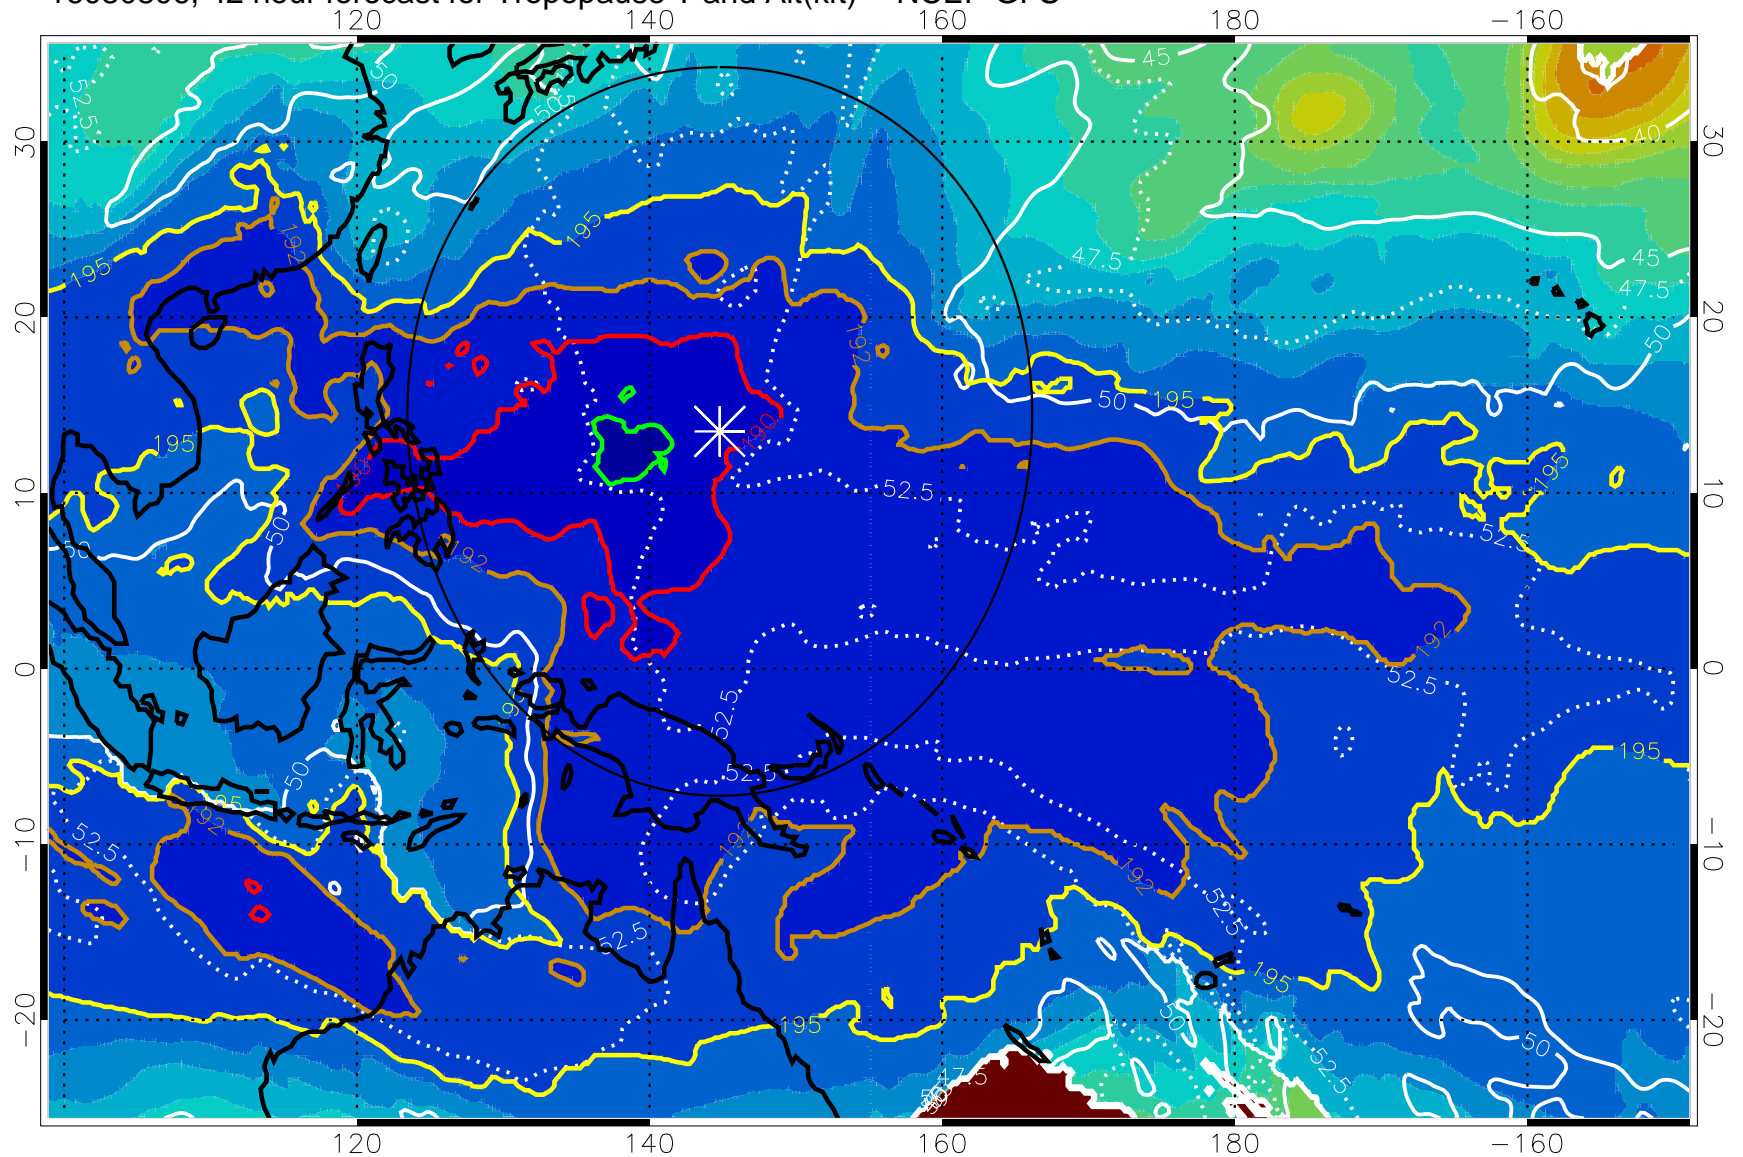

16080806, 42 hour forecast for Tropopause T and Alt(kft) -- NCEP GFS

190 200 210 220 230
Tropopause T, K

Tropopause Altitude in kft (white)

192.5K Isotherm 195K Isotherm
187.5K Isotherm 190K Isotherm

Range ring of 2304 km