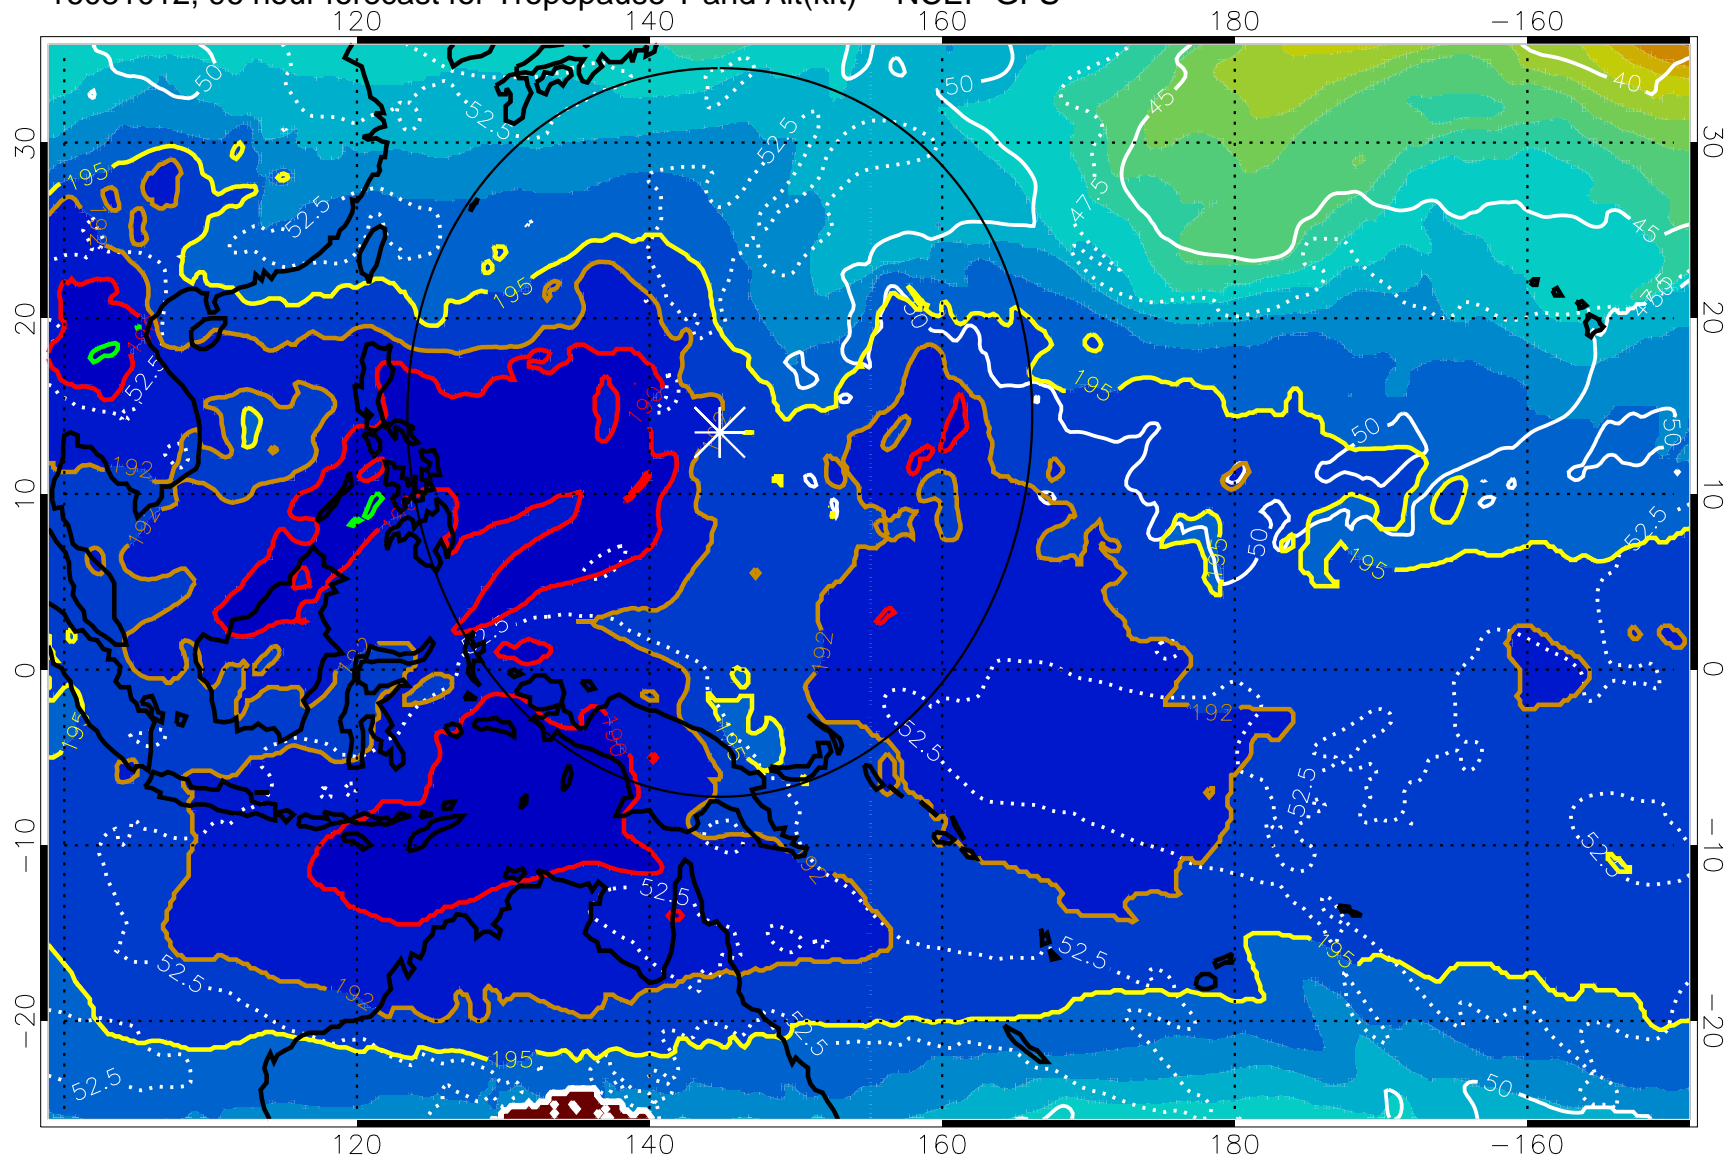

16081012, 96 hour forecast for Tropopause T and Alt(kft) -- NCEP GFS

190 200 210 220 230
Tropopause T, K

Tropopause Altitude in kft (white)

192.5K Isotherm 195K Isotherm
187.5K Isotherm 190K Isotherm

Range ring of 2304 km