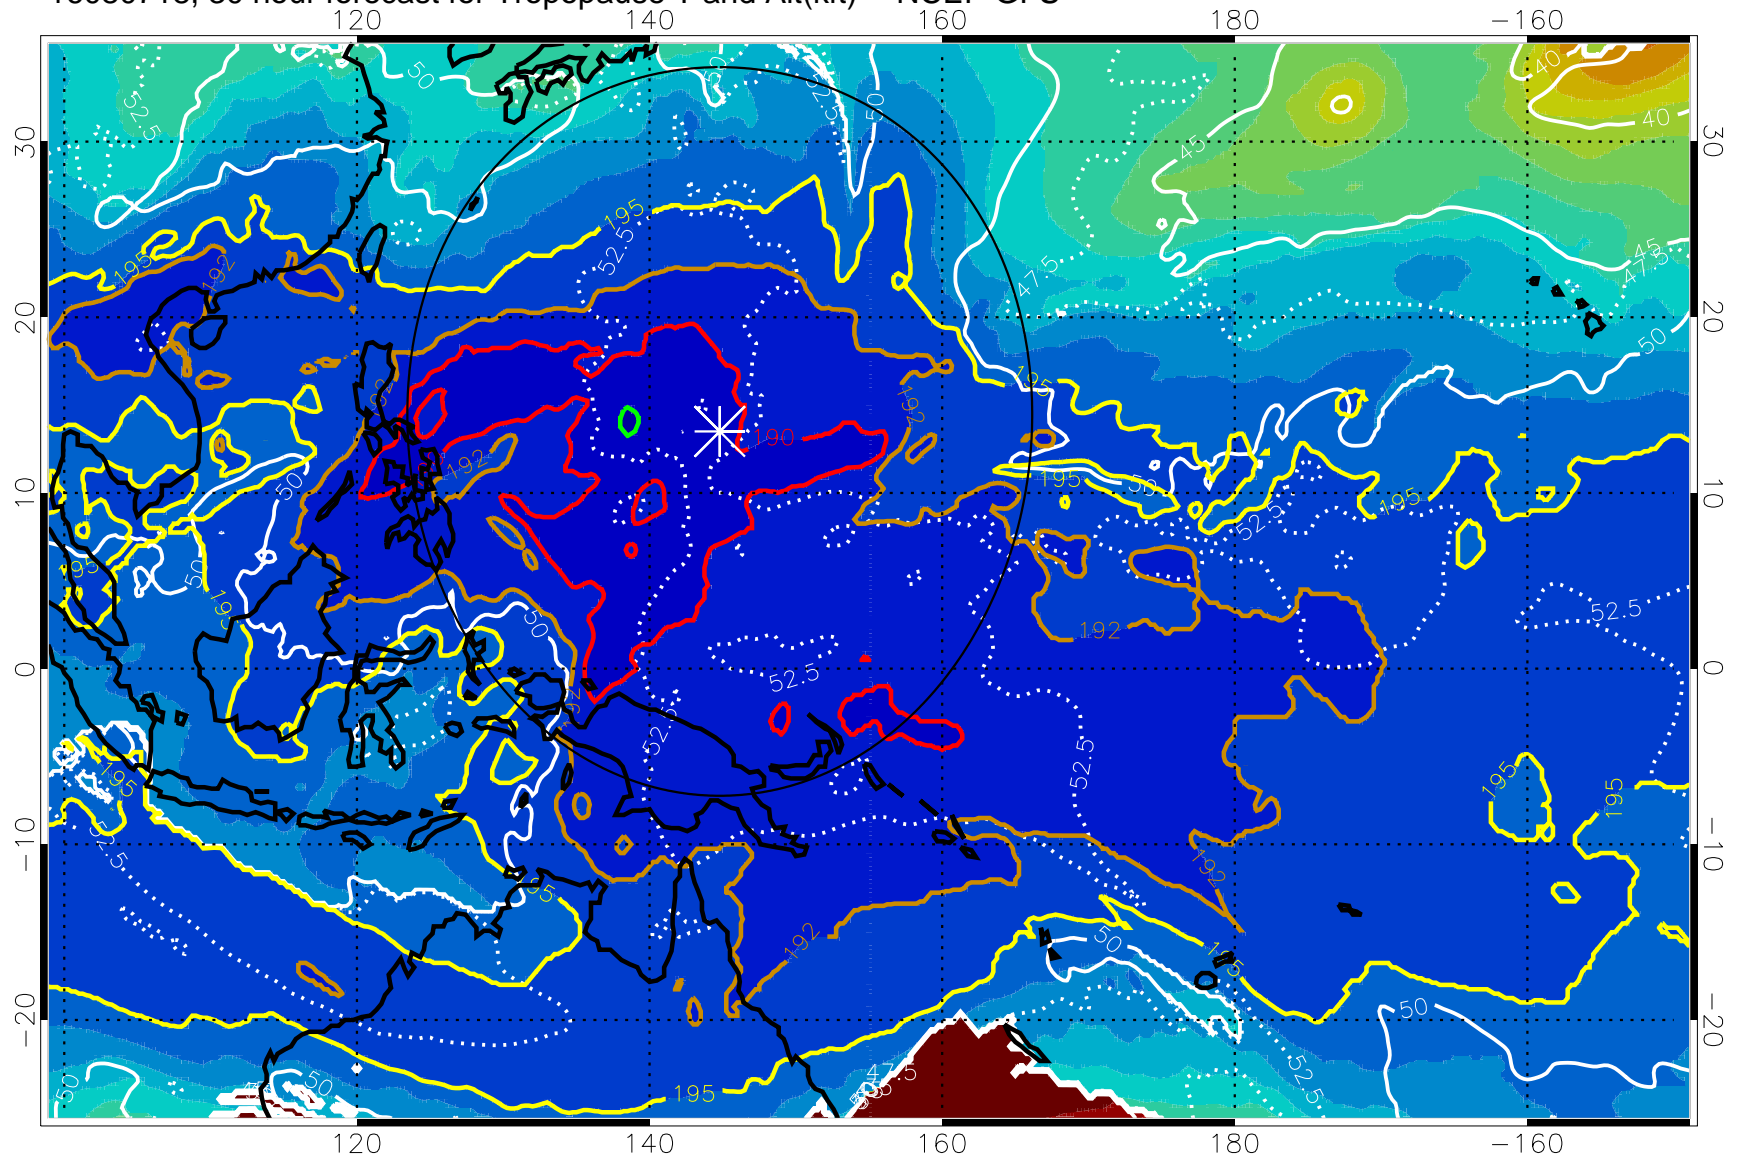

16080718, 30 hour forecast for Tropopause T and Alt(kft) -- NCEP GFS

190 200 210 220 230

Tropopause T, K

Tropopause Altitude in kft (white)

192.5K Isotherm 195K Isotherm
187.5K Isotherm 190K Isotherm

Range ring of 2304 km