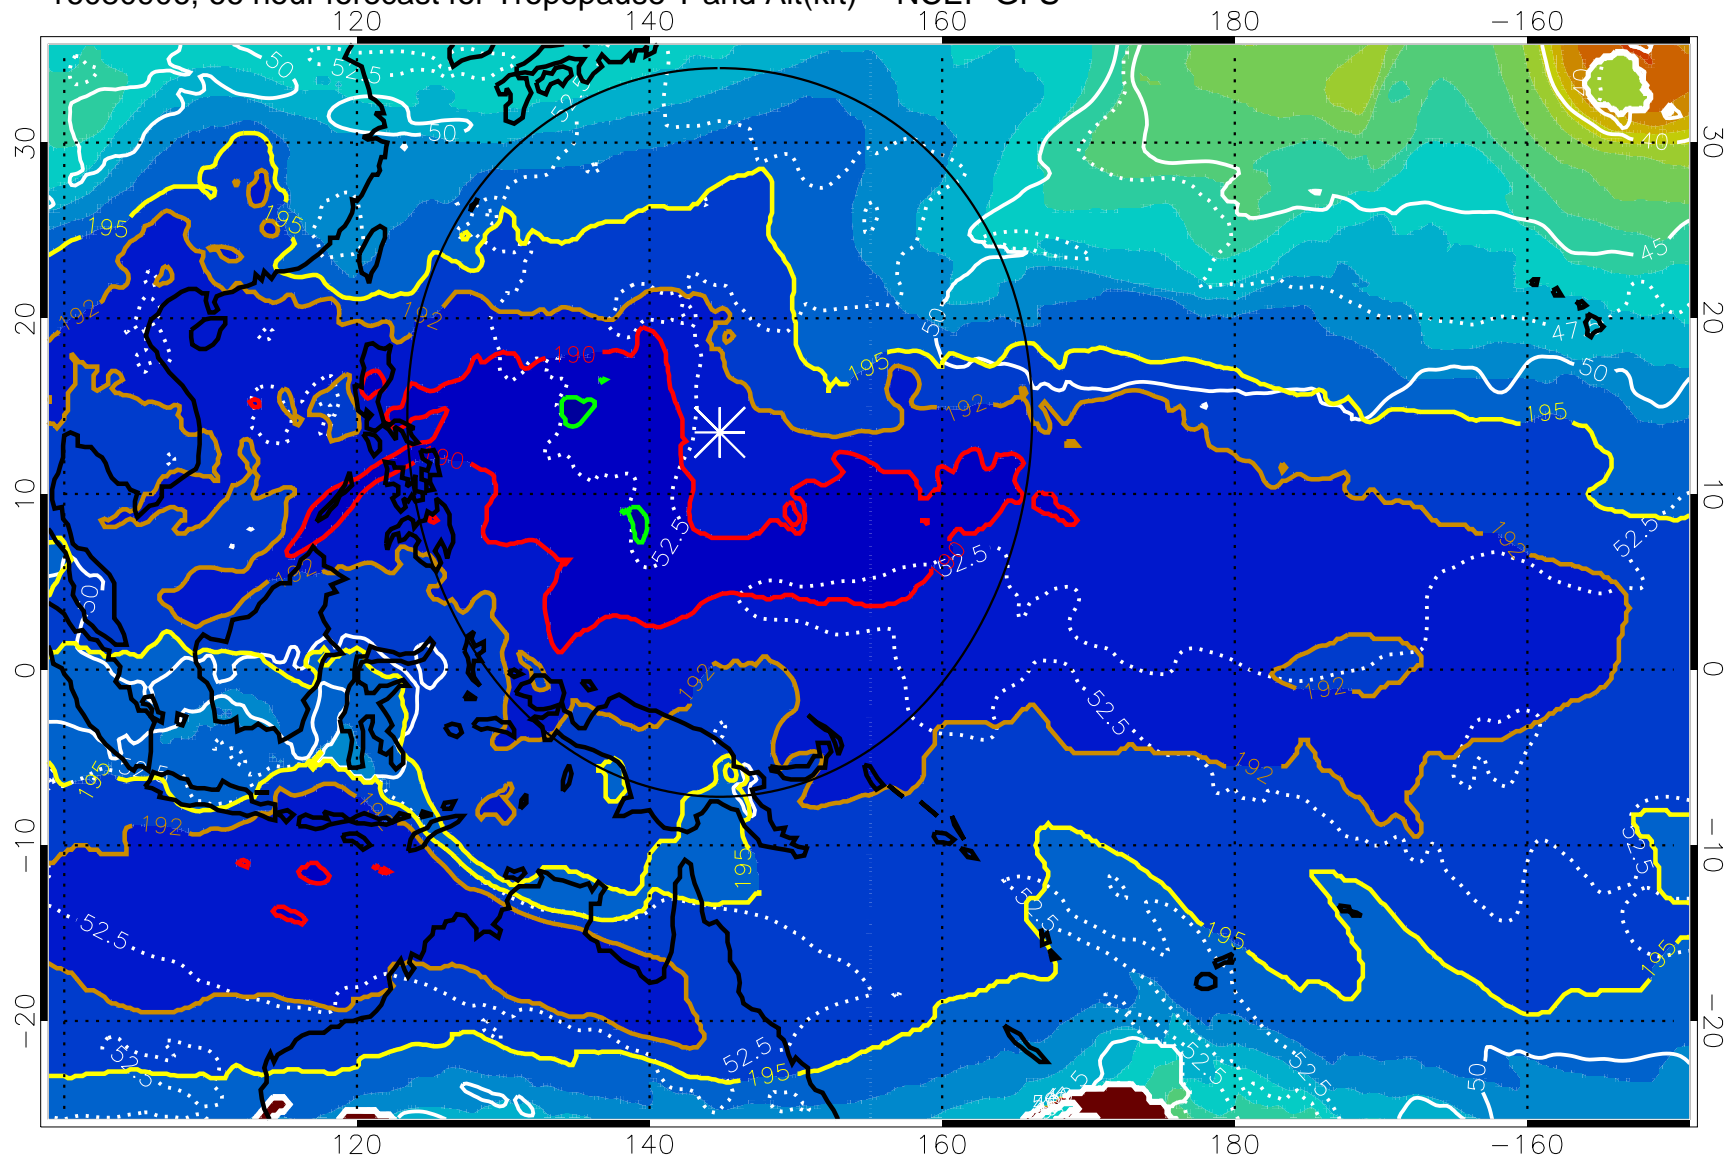

16080906, 66 hour forecast for Tropopause T and Alt(kft) -- NCEP GFS

190 200 210 220 230

Tropopause T, K

Tropopause Altitude in kft (white)

192.5K Isotherm 195K Isotherm
187.5K Isotherm 190K Isotherm

Range ring of 2304 km