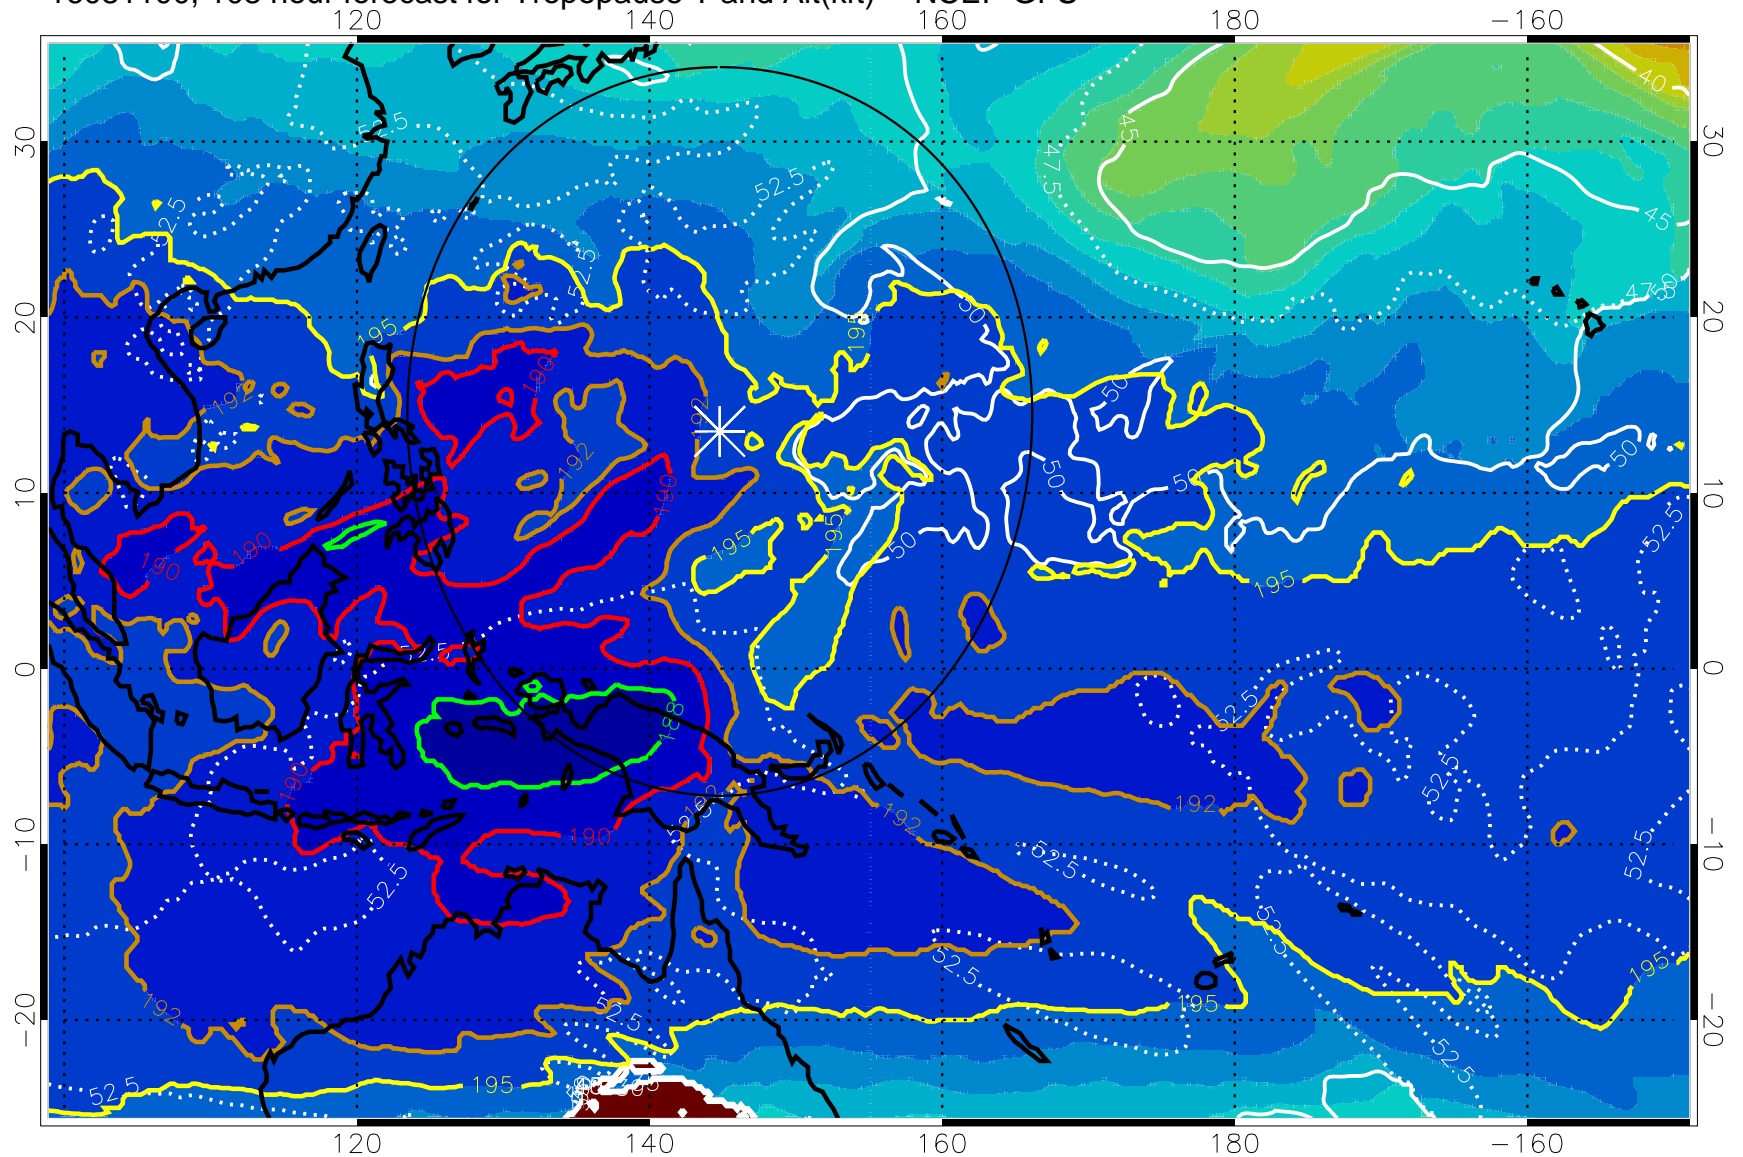

16081018, 102 hour forecast for Tropopause T and Alt(kft) -- NCEP GFS

Tropopause Altitude in kft (white)

192.5K Isotherm 195K Isotherm
187.5K Isotherm 190K Isotherm

Range ring of 2304 km

16081100, 108 hour forecast for Tropopause T and Alt(kft) -- NCEP GFS