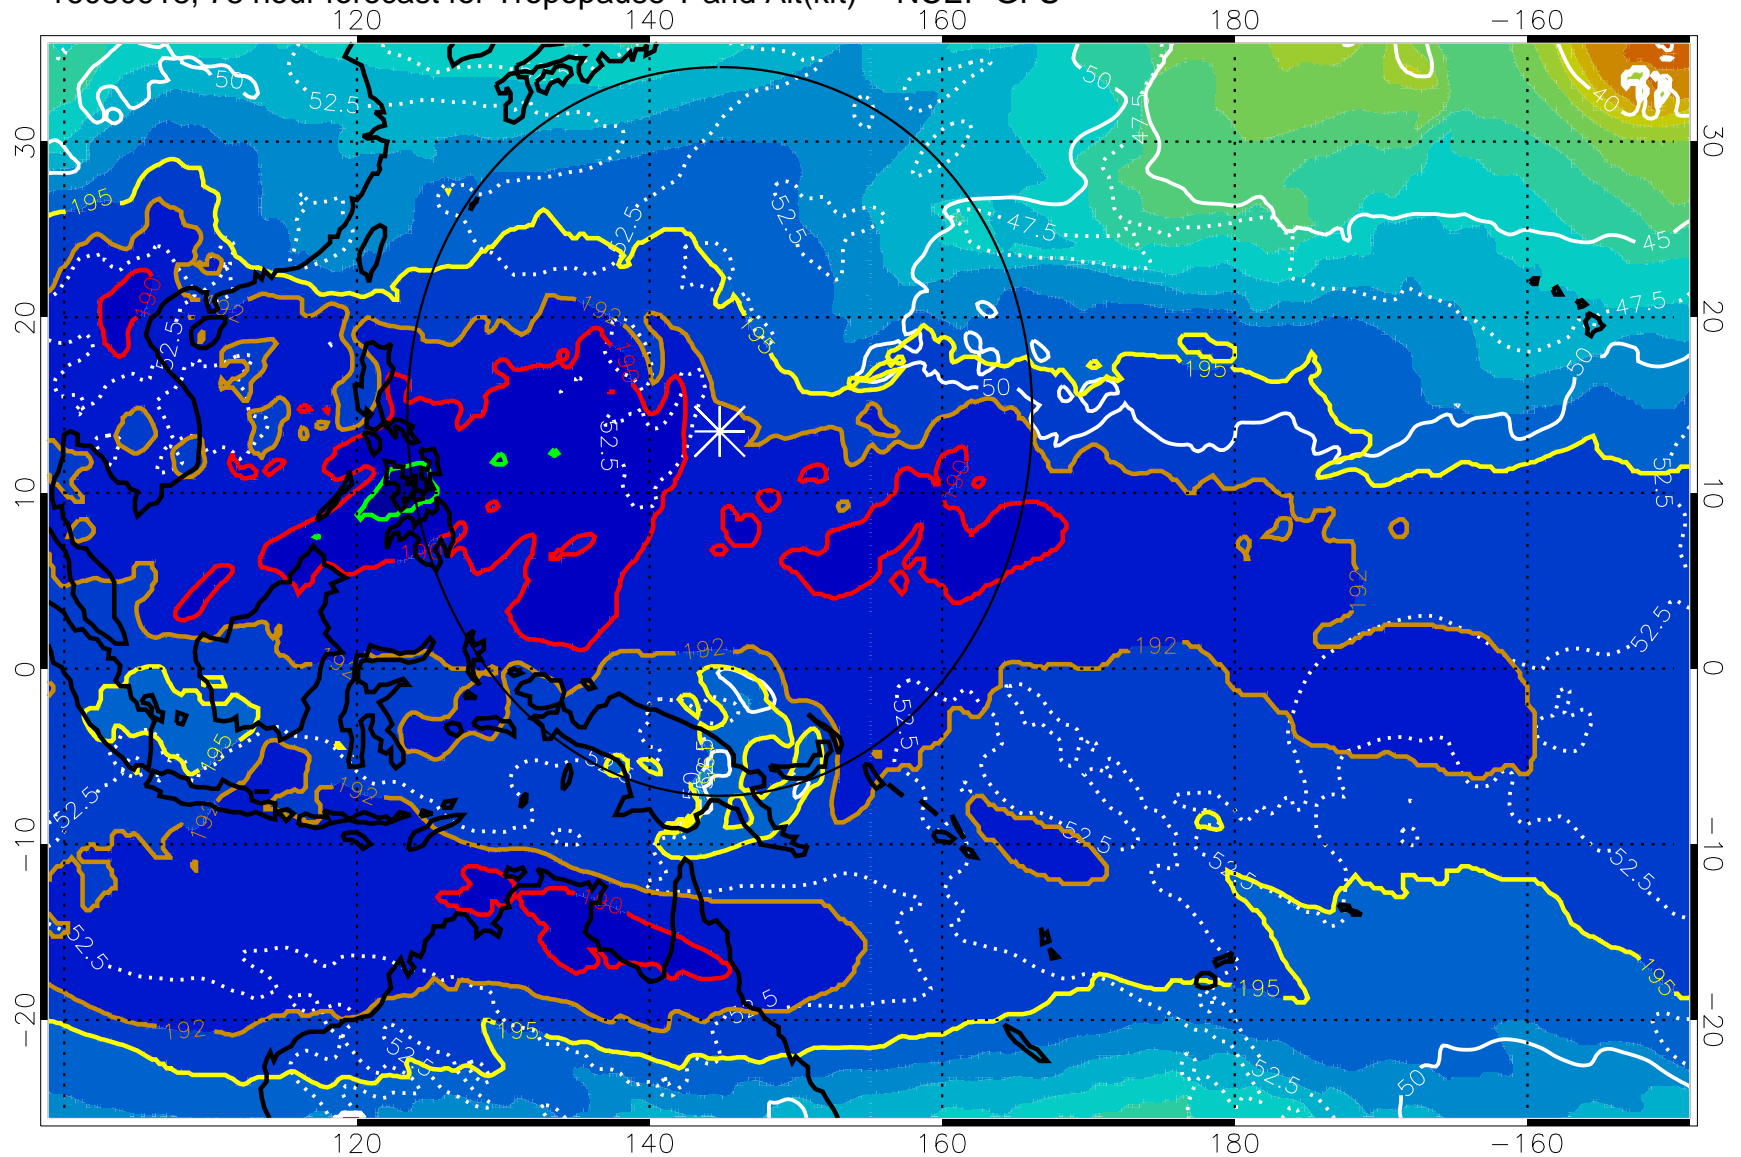

16080912, 72 hour forecast for Tropopause T and Alt(kft) -- NCEP GFS

190 200 210 220 230
Tropopause T, K

Tropopause Altitude in kft (white)

192.5K Isotherm 195K Isotherm
187.5K Isotherm 190K Isotherm

Range ring of 2304 km

16080918, 78 hour forecast for Tropopause T and Alt(kft) -- NCEP GFS

190 200 210 220 230
Tropopause T, K

Tropopause Altitude in kft (white)

192.5K Isotherm 195K Isotherm
187.5K Isotherm 190K Isotherm

Range ring of 2304 km