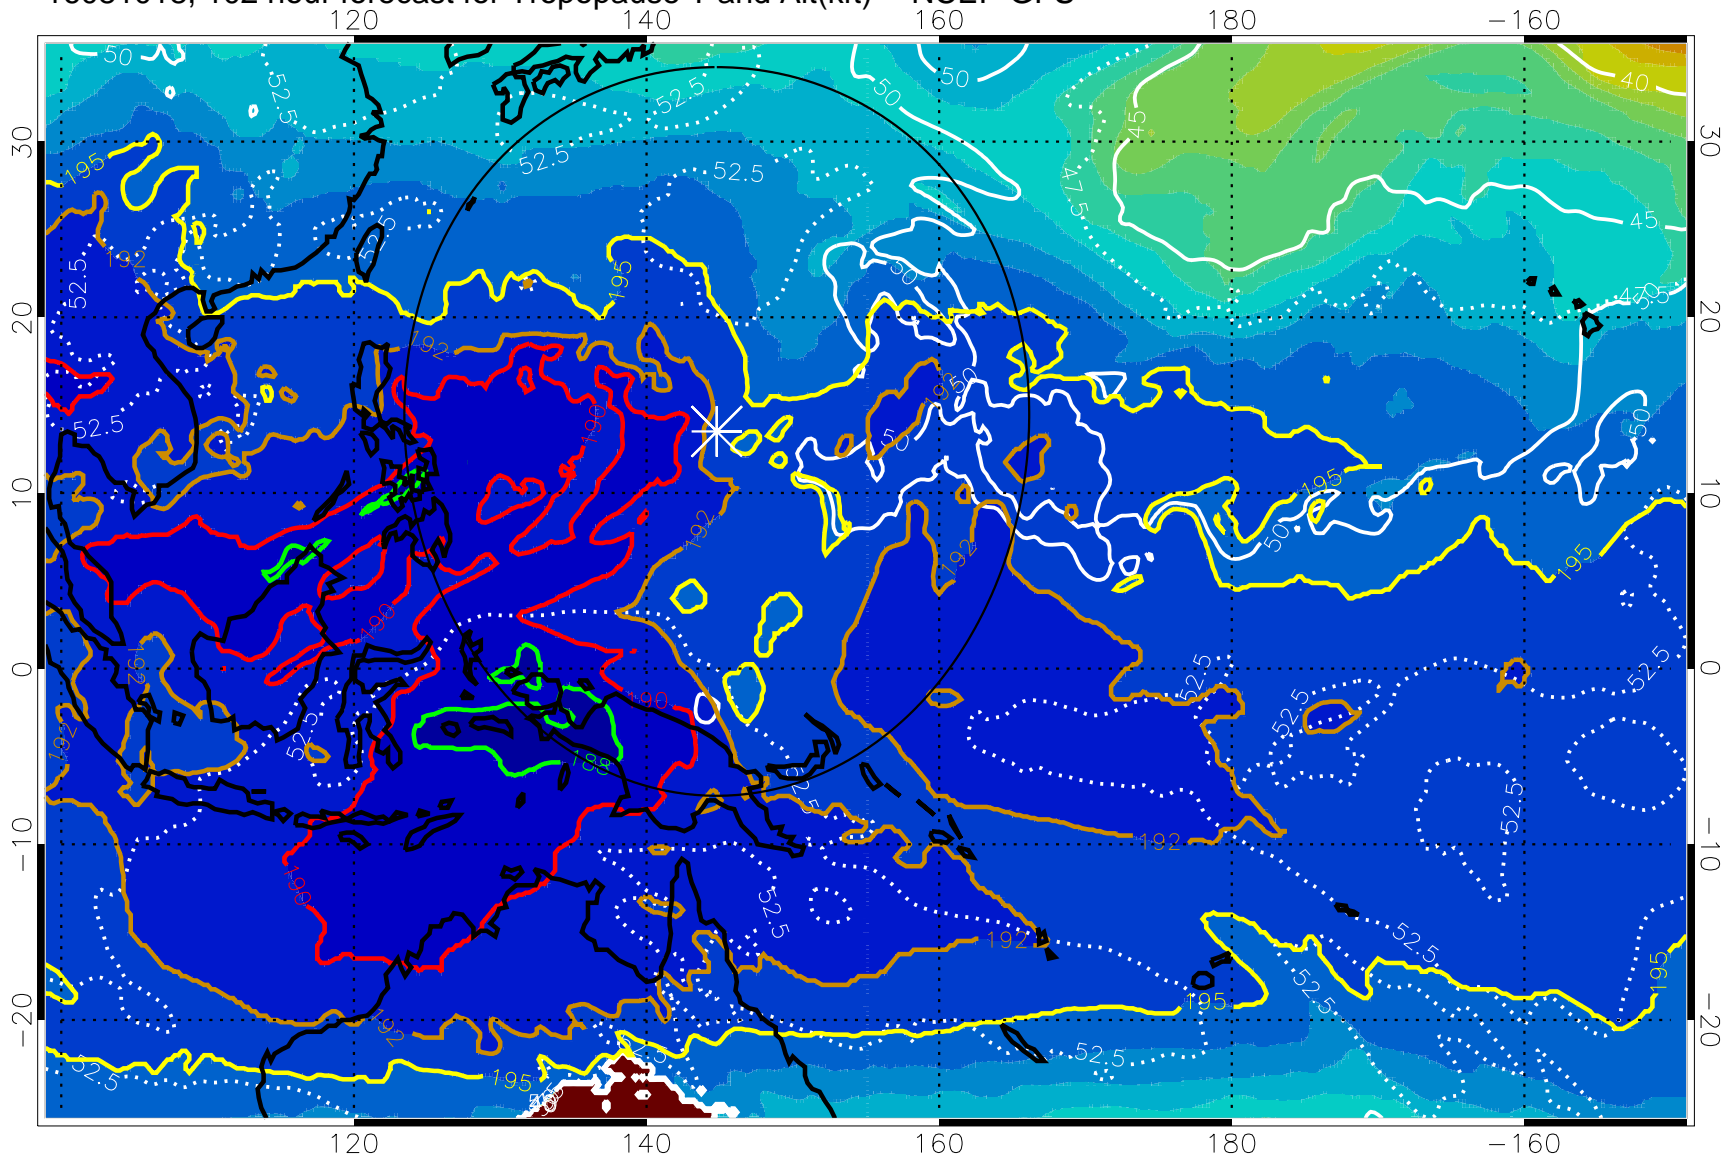

16081018, 102 hour forecast for Tropopause T and Alt(kft) -- NCEP GFS

Tropopause Altitude in kft (white)

192.5K Isotherm 195K Isotherm
187.5K Isotherm 190K Isotherm

Range ring of 2304 km