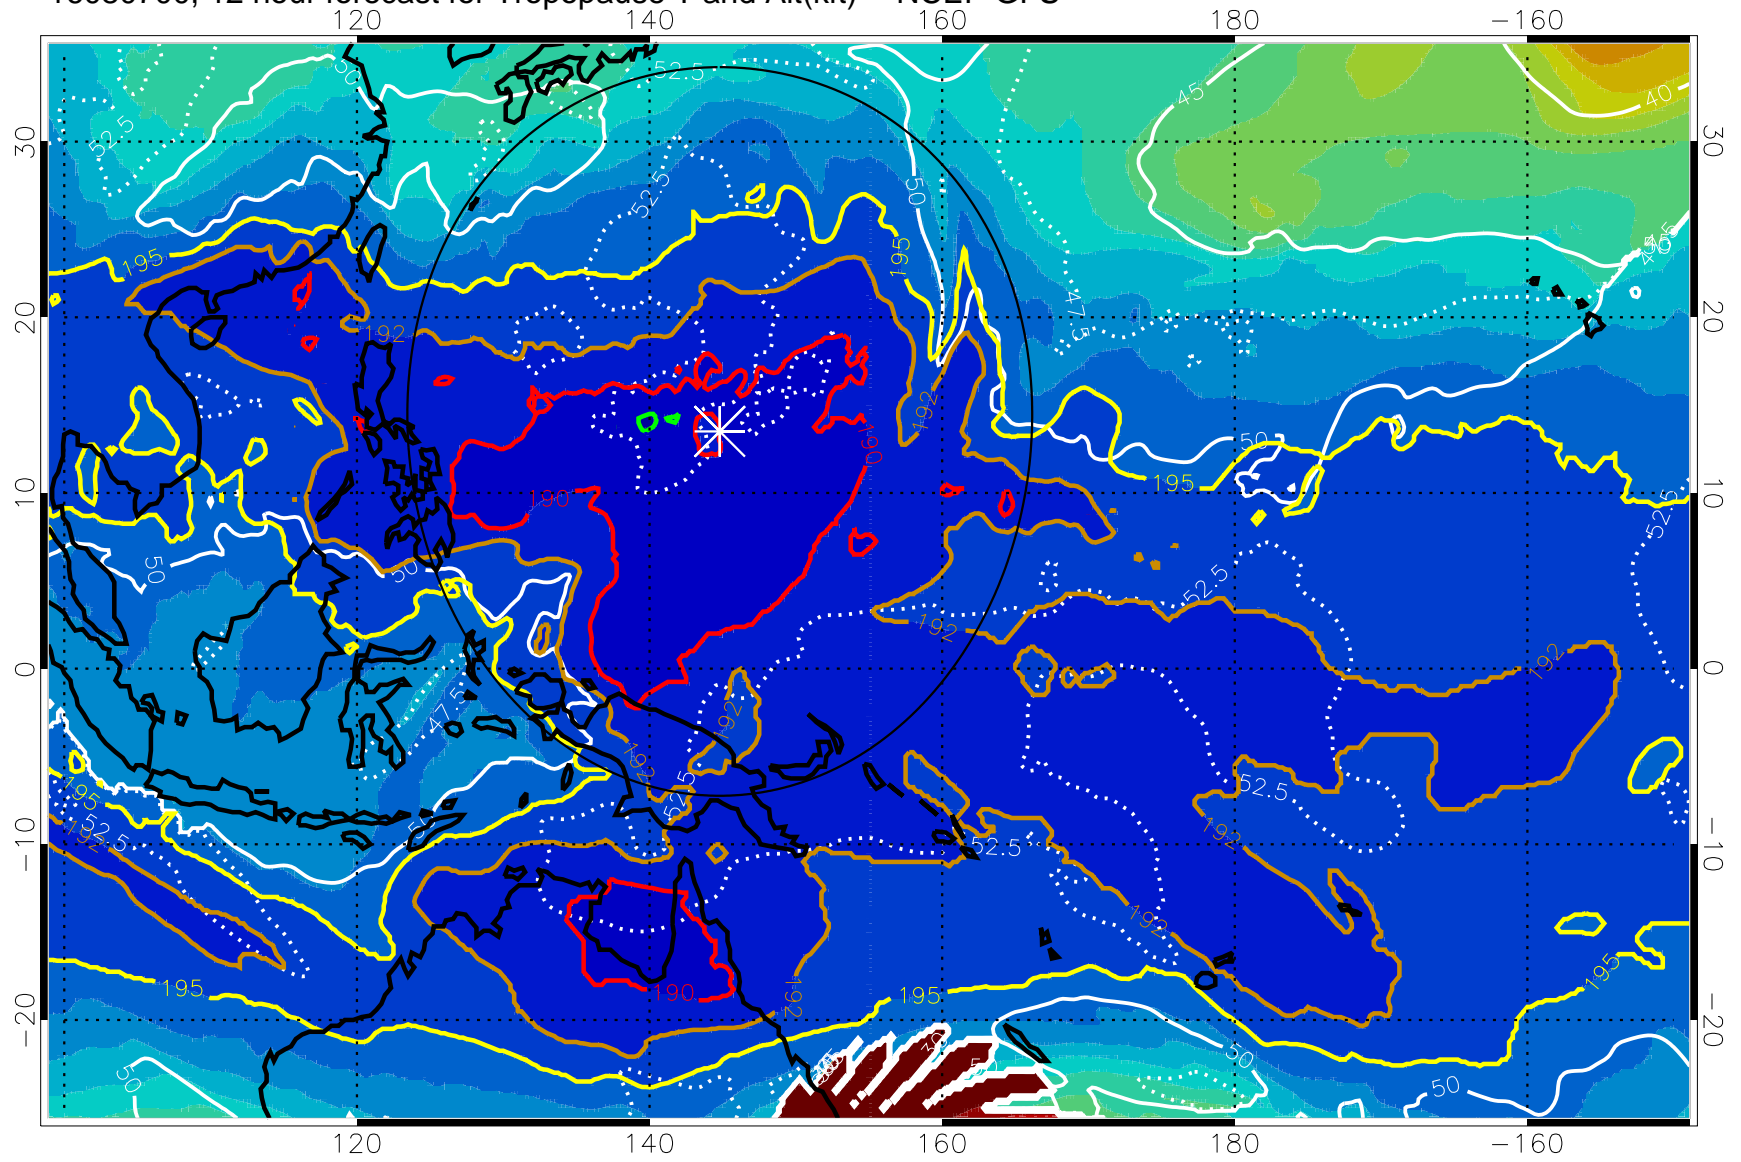

16080618, 6 hour forecast for Tropopause T and Alt(kft) -- NCEP GFS

190 200 210 220 230

Tropopause T, K

Tropopause Altitude in kft (white)

192.5K Isotherm 195K Isotherm
187.5K Isotherm 190K Isotherm

Range ring of 2304 km

16080700, 12 hour forecast for Tropopause T and Alt(kft) -- NCEP GFS

190 200 210 220 230

Tropopause T, K

Tropopause Altitude in kft (white)

192.5K Isotherm 195K Isotherm

187.5K Isotherm 190K Isotherm

Range ring of 2304 km