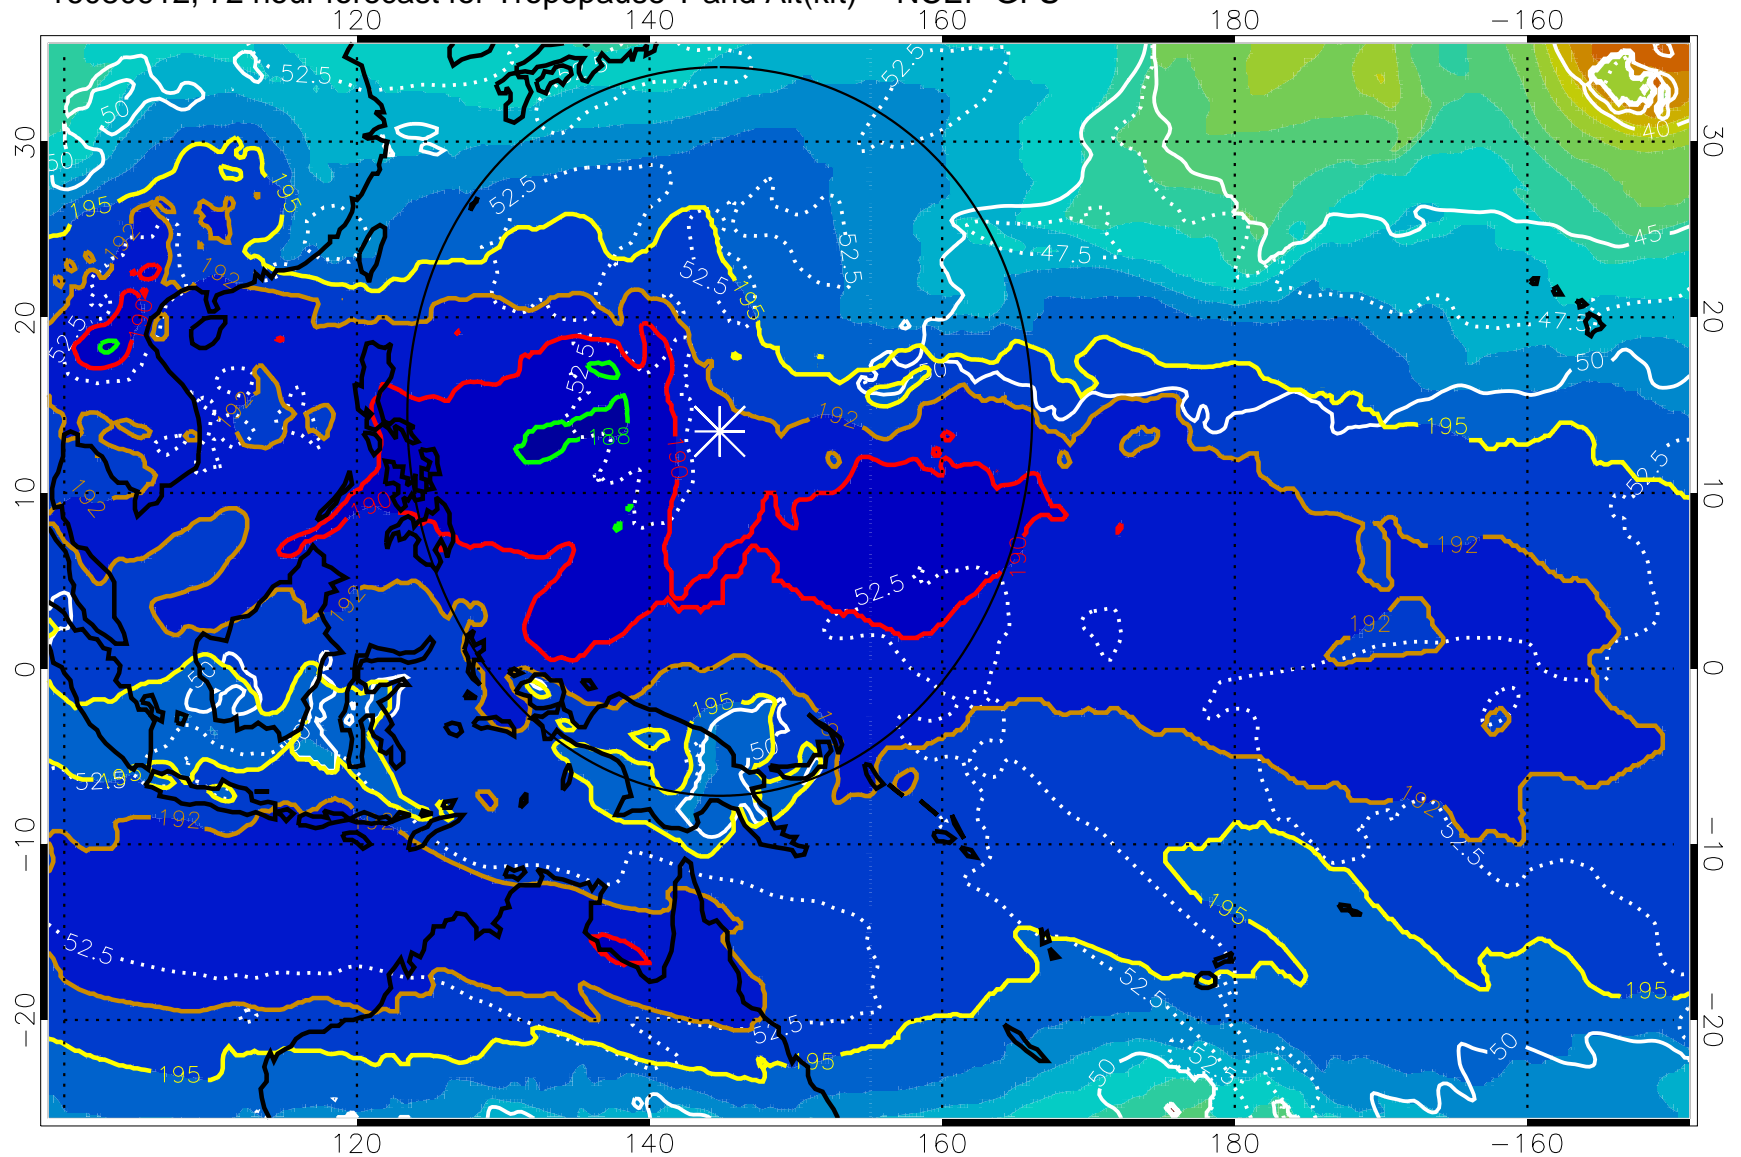

16080912, 72 hour forecast for Tropopause T and Alt(kft) -- NCEP GFS

190   200   210   220   230
Tropopause T, K

Tropopause Altitude in kft (white)

192.5K Isotherm   195K Isotherm
187.5K Isotherm   190K Isotherm

Range ring of 2304 km