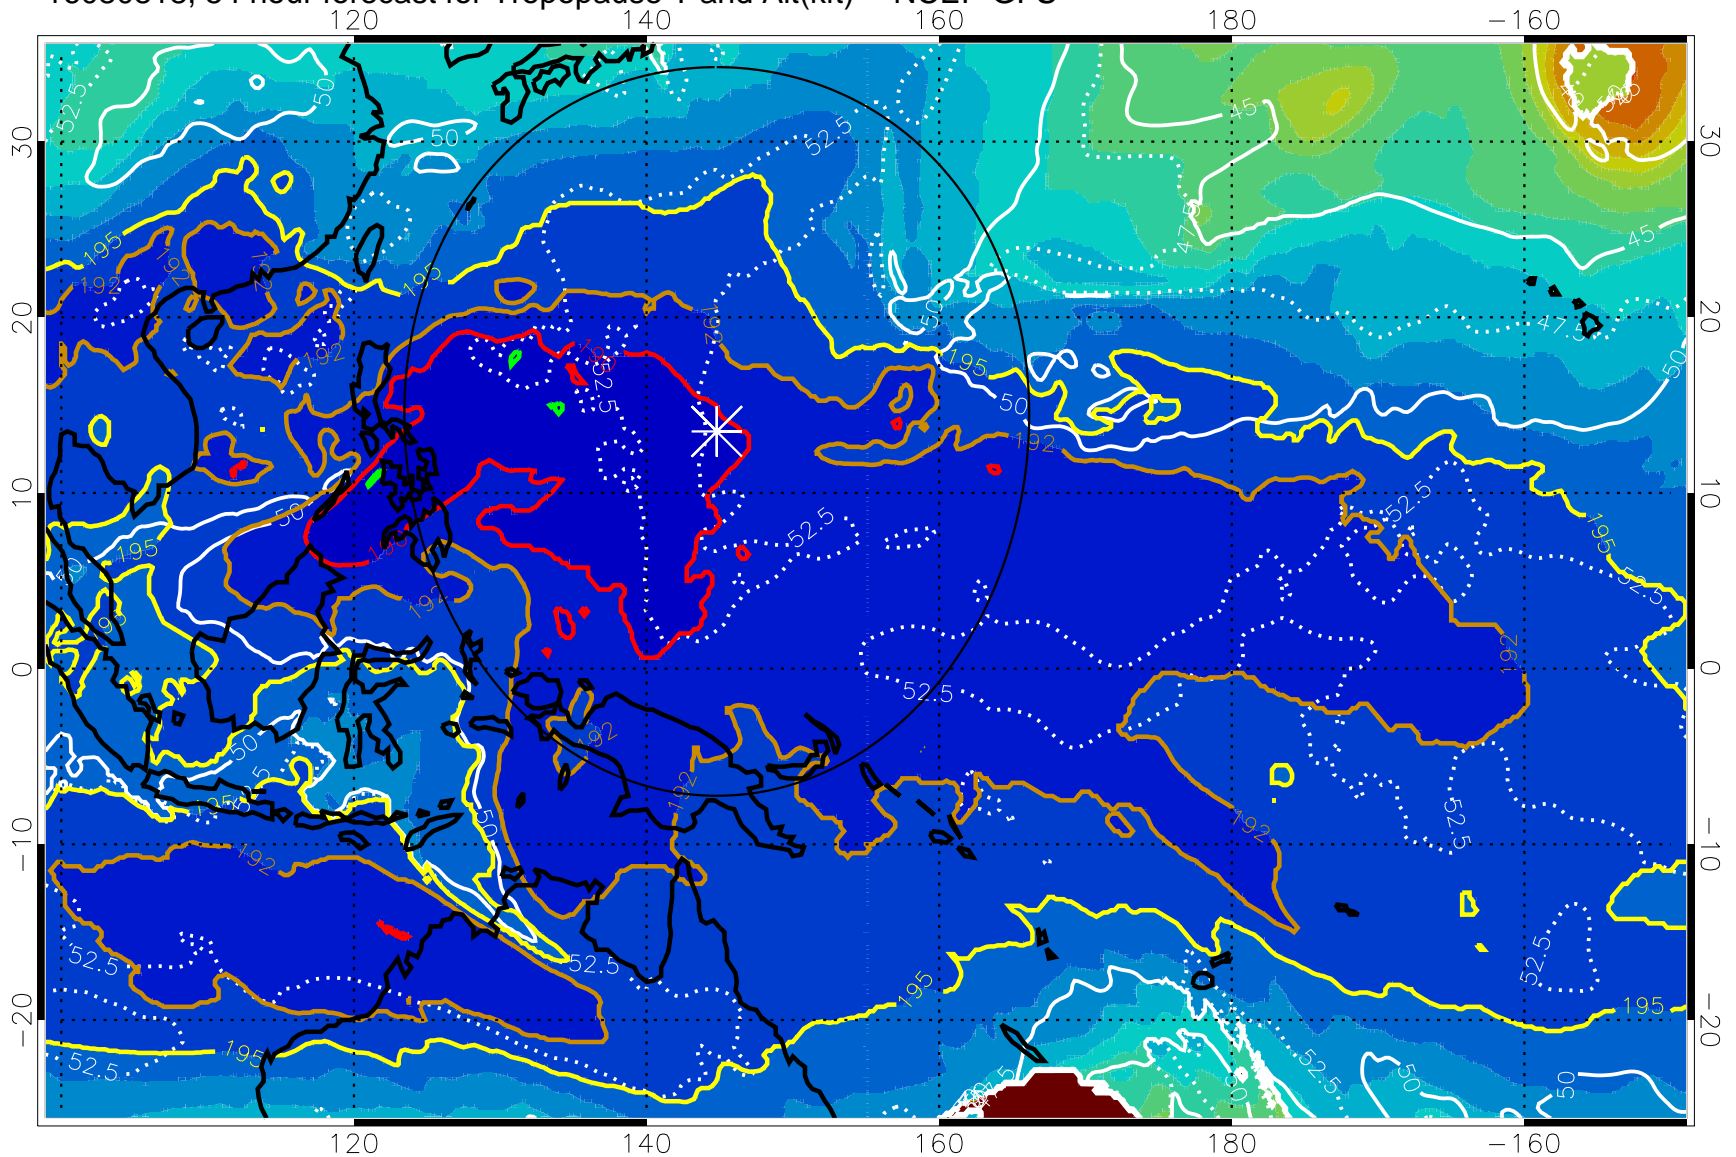

16080818, 54 hour forecast for Tropopause T and Alt(kft) -- NCEP GFS

190   200   210   220   230
Tropopause T, K

Tropopause Altitude in kft (white)

192.5K Isotherm   195K Isotherm
187.5K Isotherm   190K Isotherm

Range ring of 2304 km