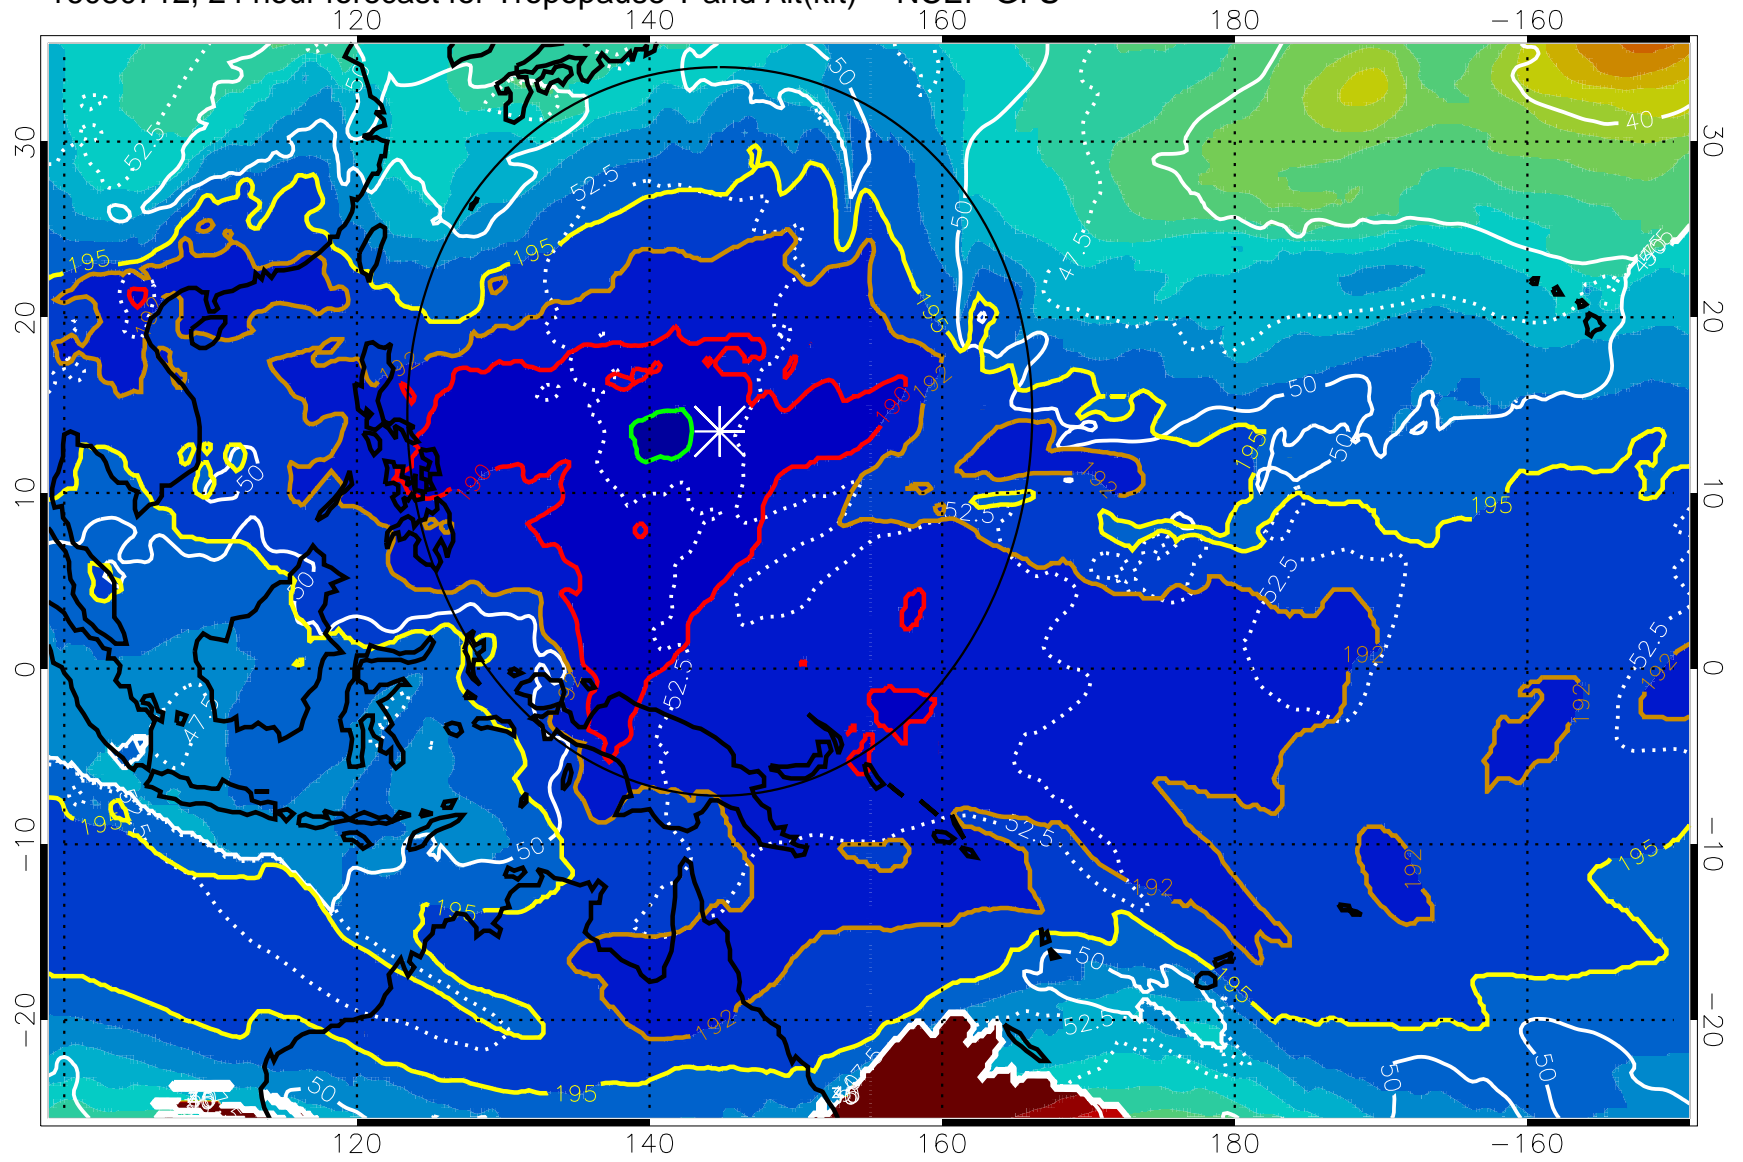

16080712, 24 hour forecast for Tropopause T and Alt(kft) -- NCEP GFS

190 200 210 220 230

Tropopause T, K

Tropopause Altitude in kft (white)

192.5K Isotherm 195K Isotherm
187.5K Isotherm 190K Isotherm

Range ring of 2304 km