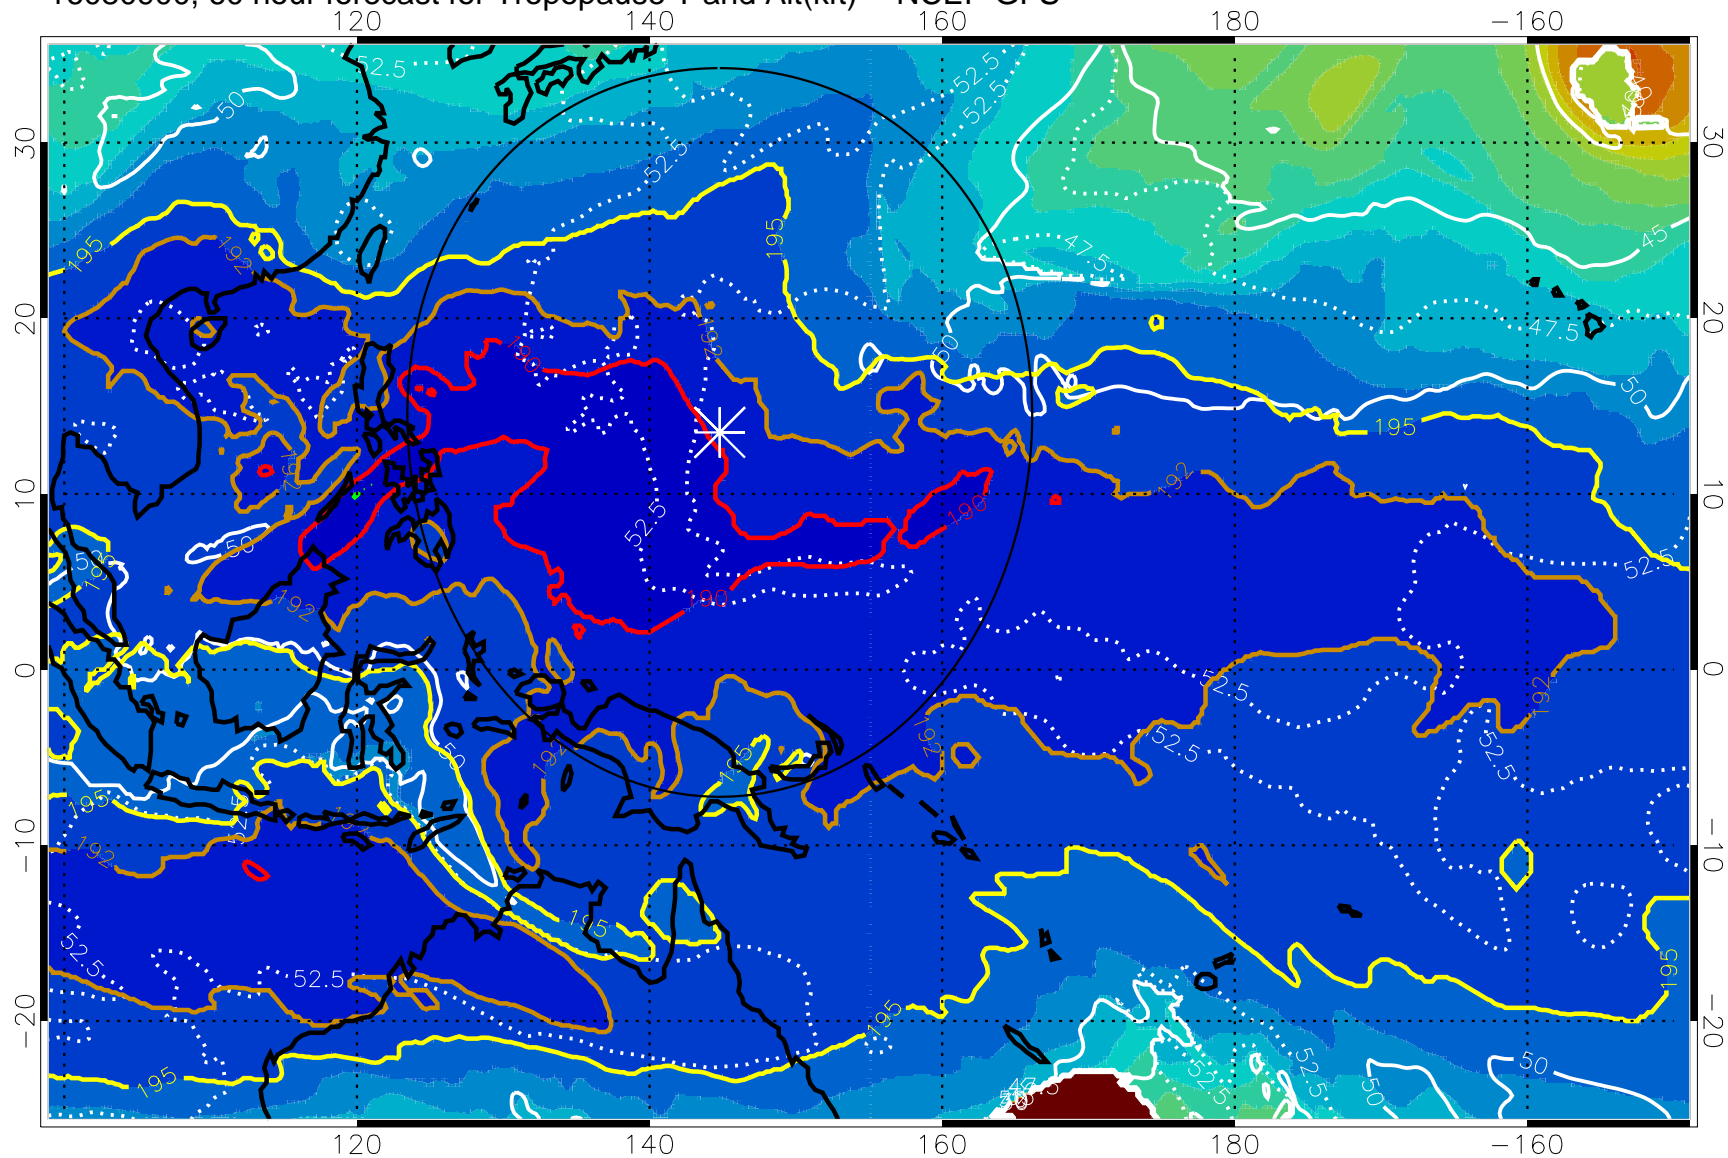

16080900, 60 hour forecast for Tropopause T and Alt(kft) -- NCEP GFS

190 200 210 220 230

Tropopause T, K

Tropopause Altitude in kft (white)

192.5K Isotherm 195K Isotherm
187.5K Isotherm 190K Isotherm

Range ring of 2304 km