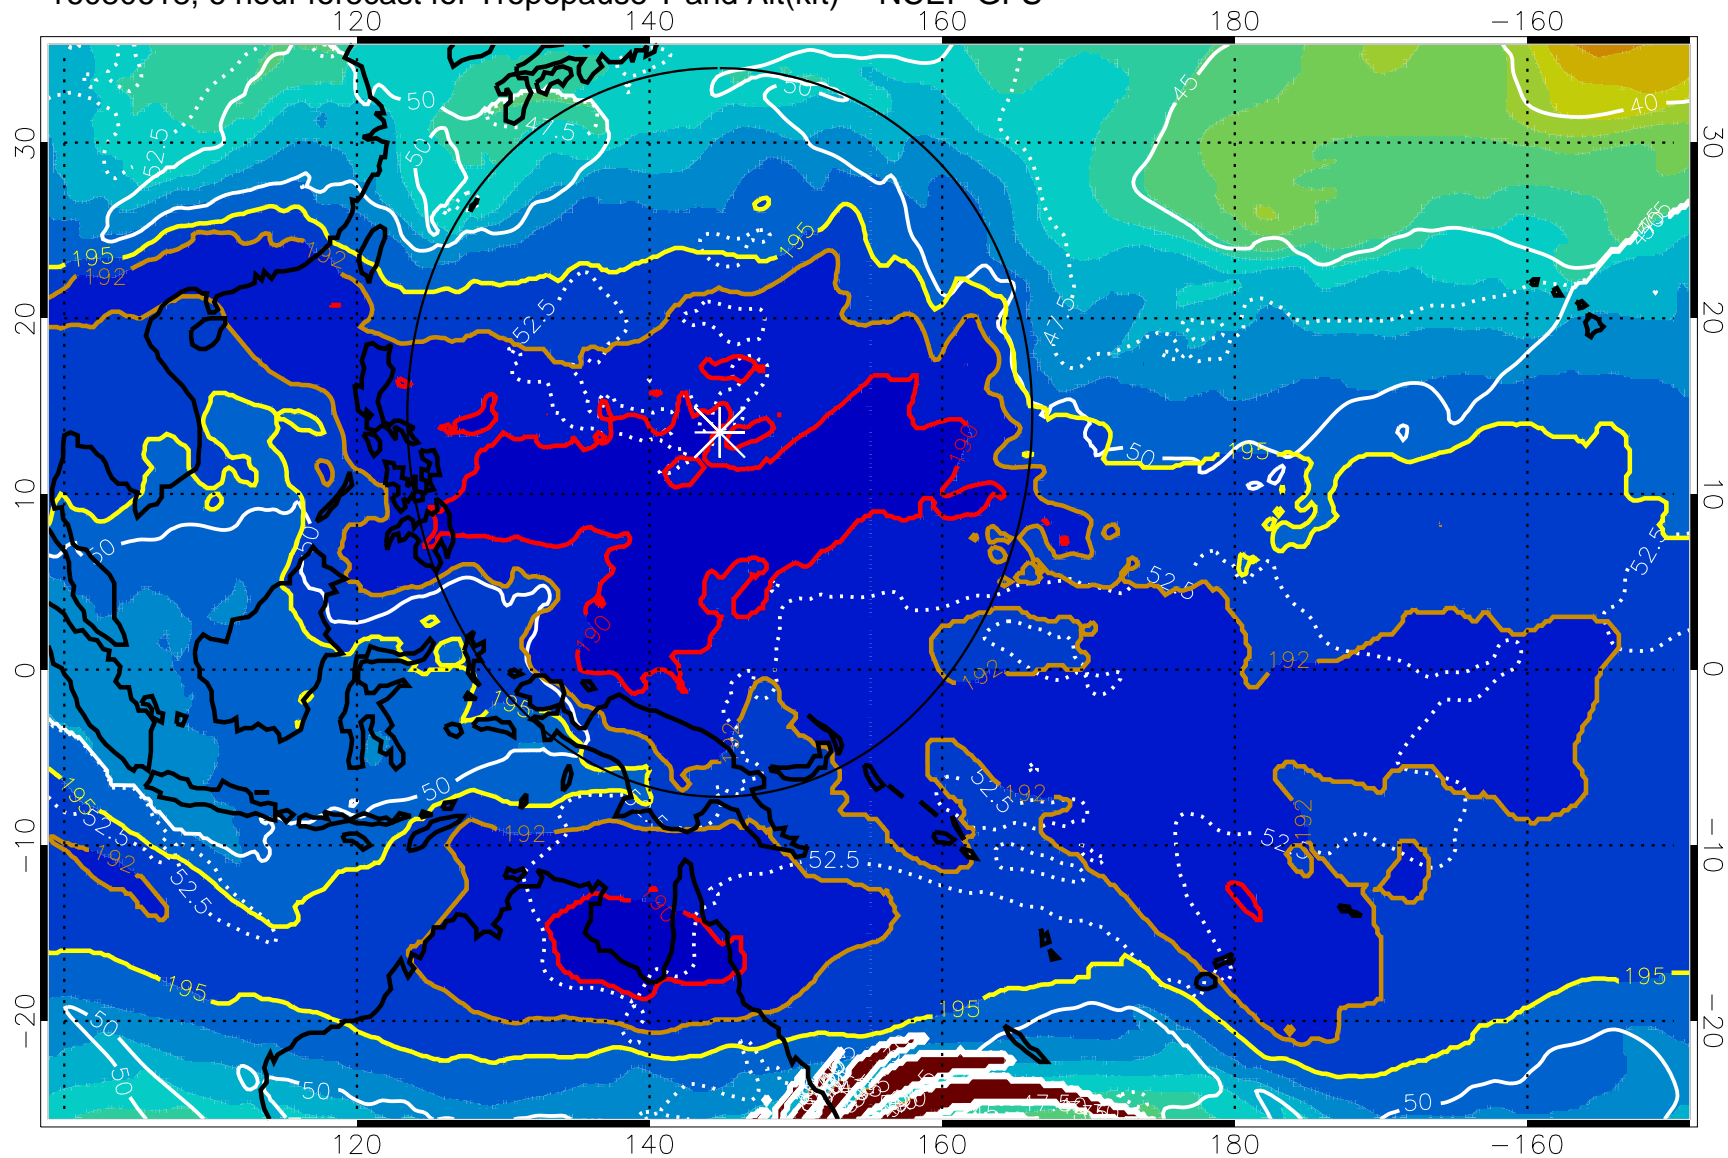

16080618, 6 hour forecast for Tropopause T and Alt(kft) -- NCEP GFS

190 200 210 220 230

Tropopause T, K

Tropopause Altitude in kft (white)

192.5K Isotherm 195K Isotherm
187.5K Isotherm 190K Isotherm

Range ring of 2304 km