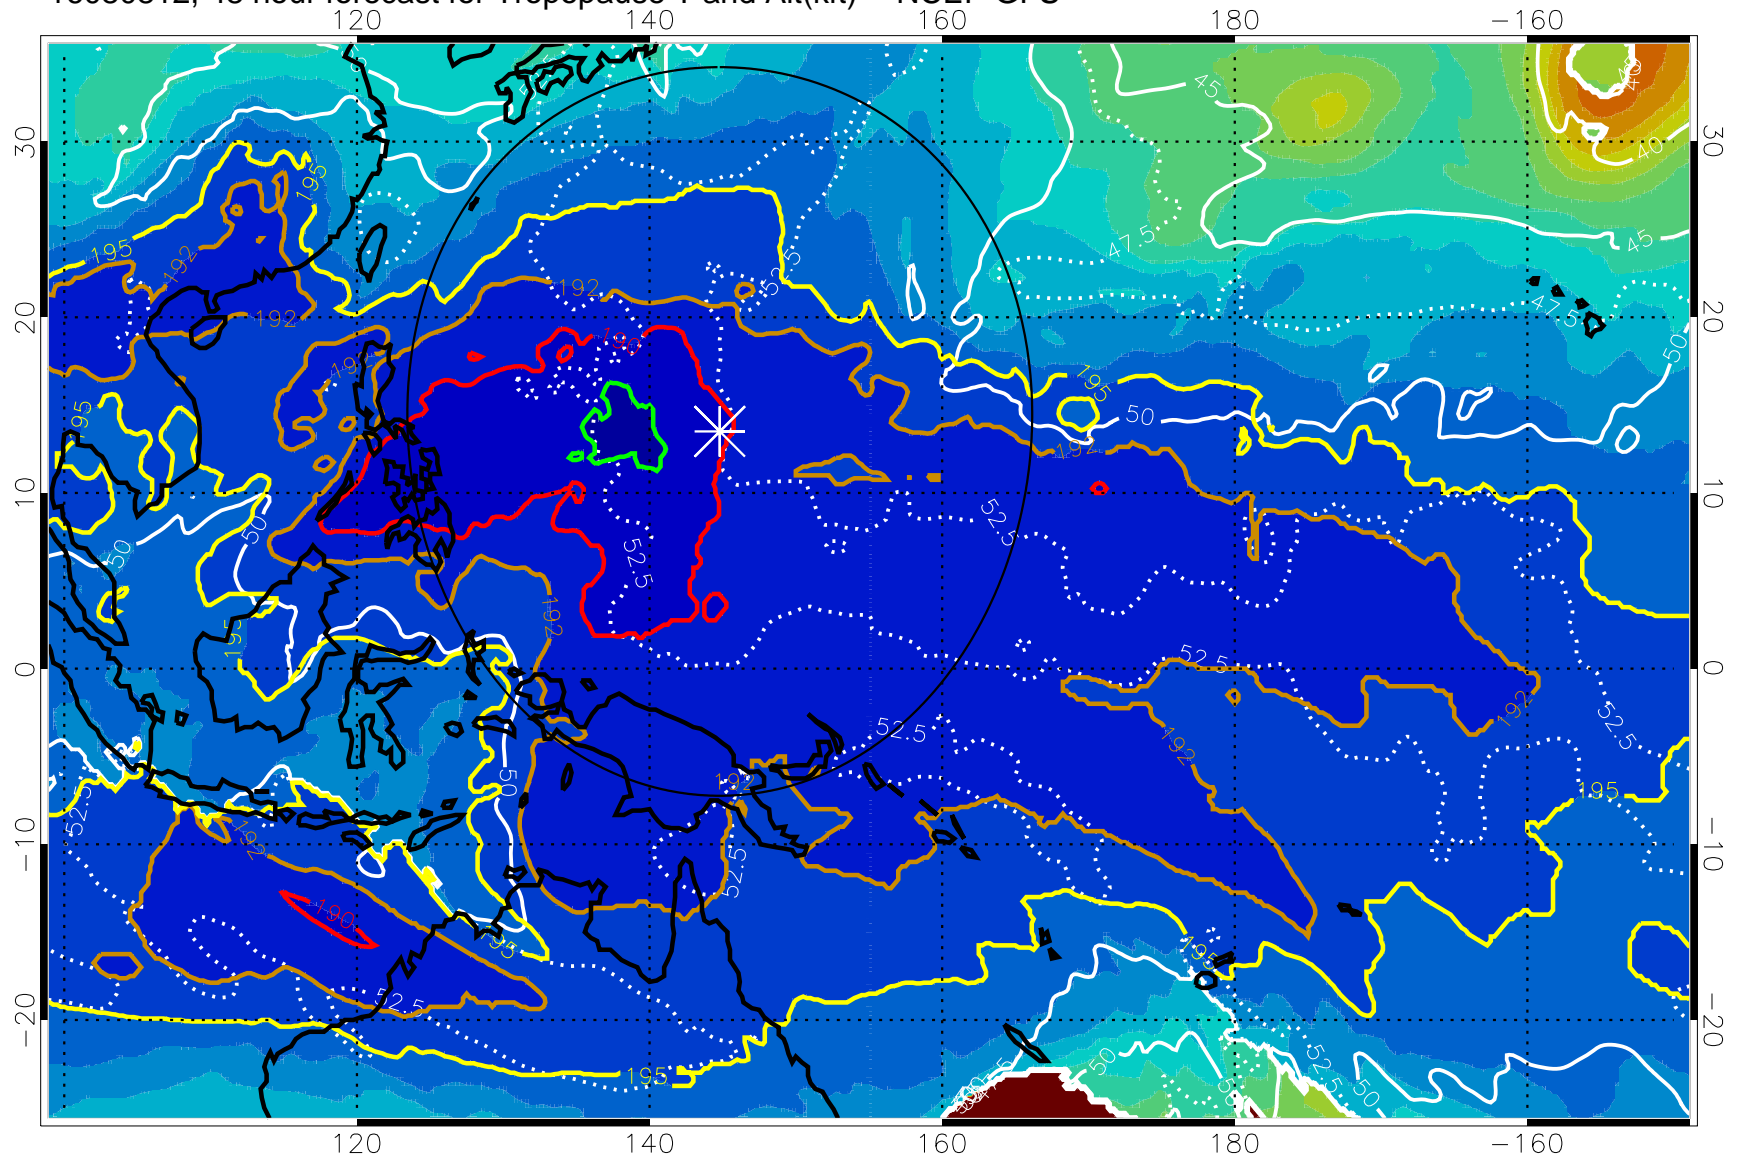

16080812, 48 hour forecast for Tropopause T and Alt(kft) -- NCEP GFS

190   200   210   220   230
Tropopause T, K

Tropopause Altitude in kft (white)

192.5K Isotherm   195K Isotherm
187.5K Isotherm   190K Isotherm

Range ring of 2304 km