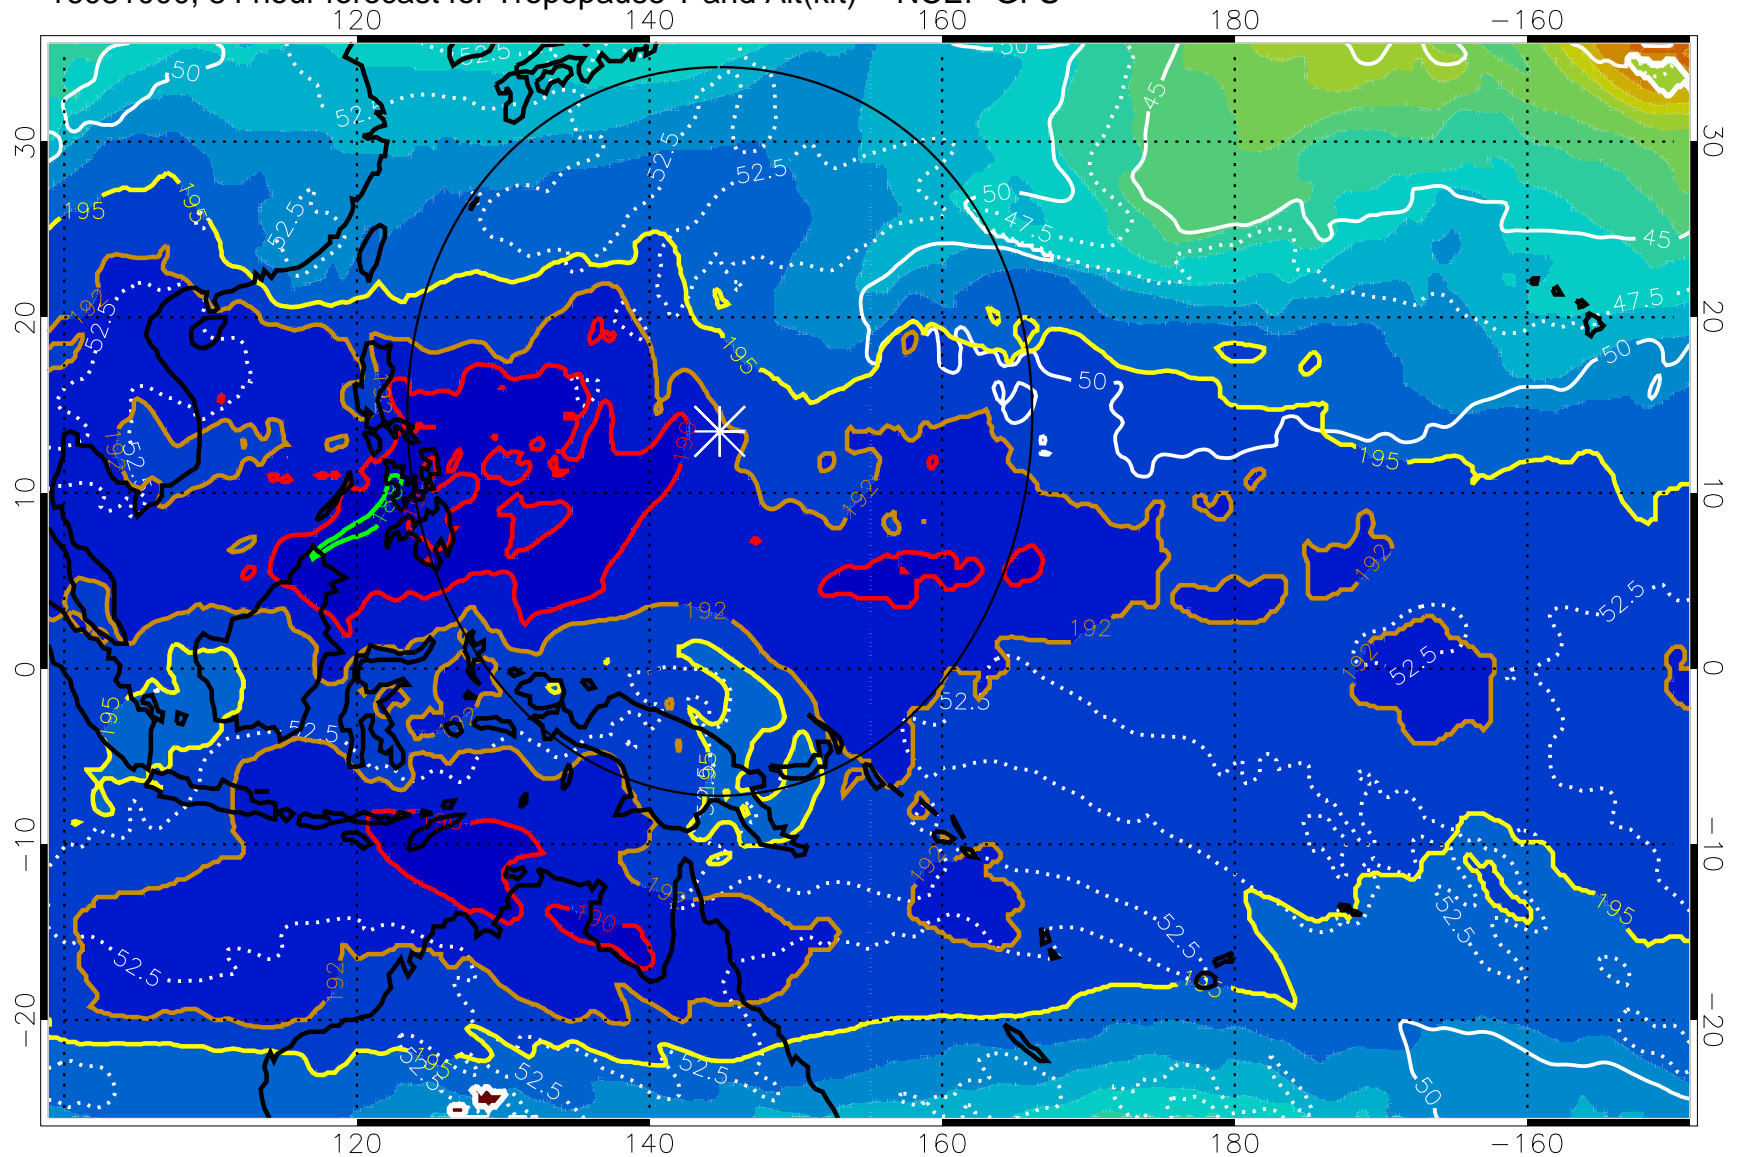

16081000, 84 hour forecast for Tropopause T and Alt(kft) -- NCEP GFS

190   200   210   220   230
Tropopause T, K

Tropopause Altitude in kft (white)

192.5K Isotherm   195K Isotherm
187.5K Isotherm   190K Isotherm

Range ring of 2304 km