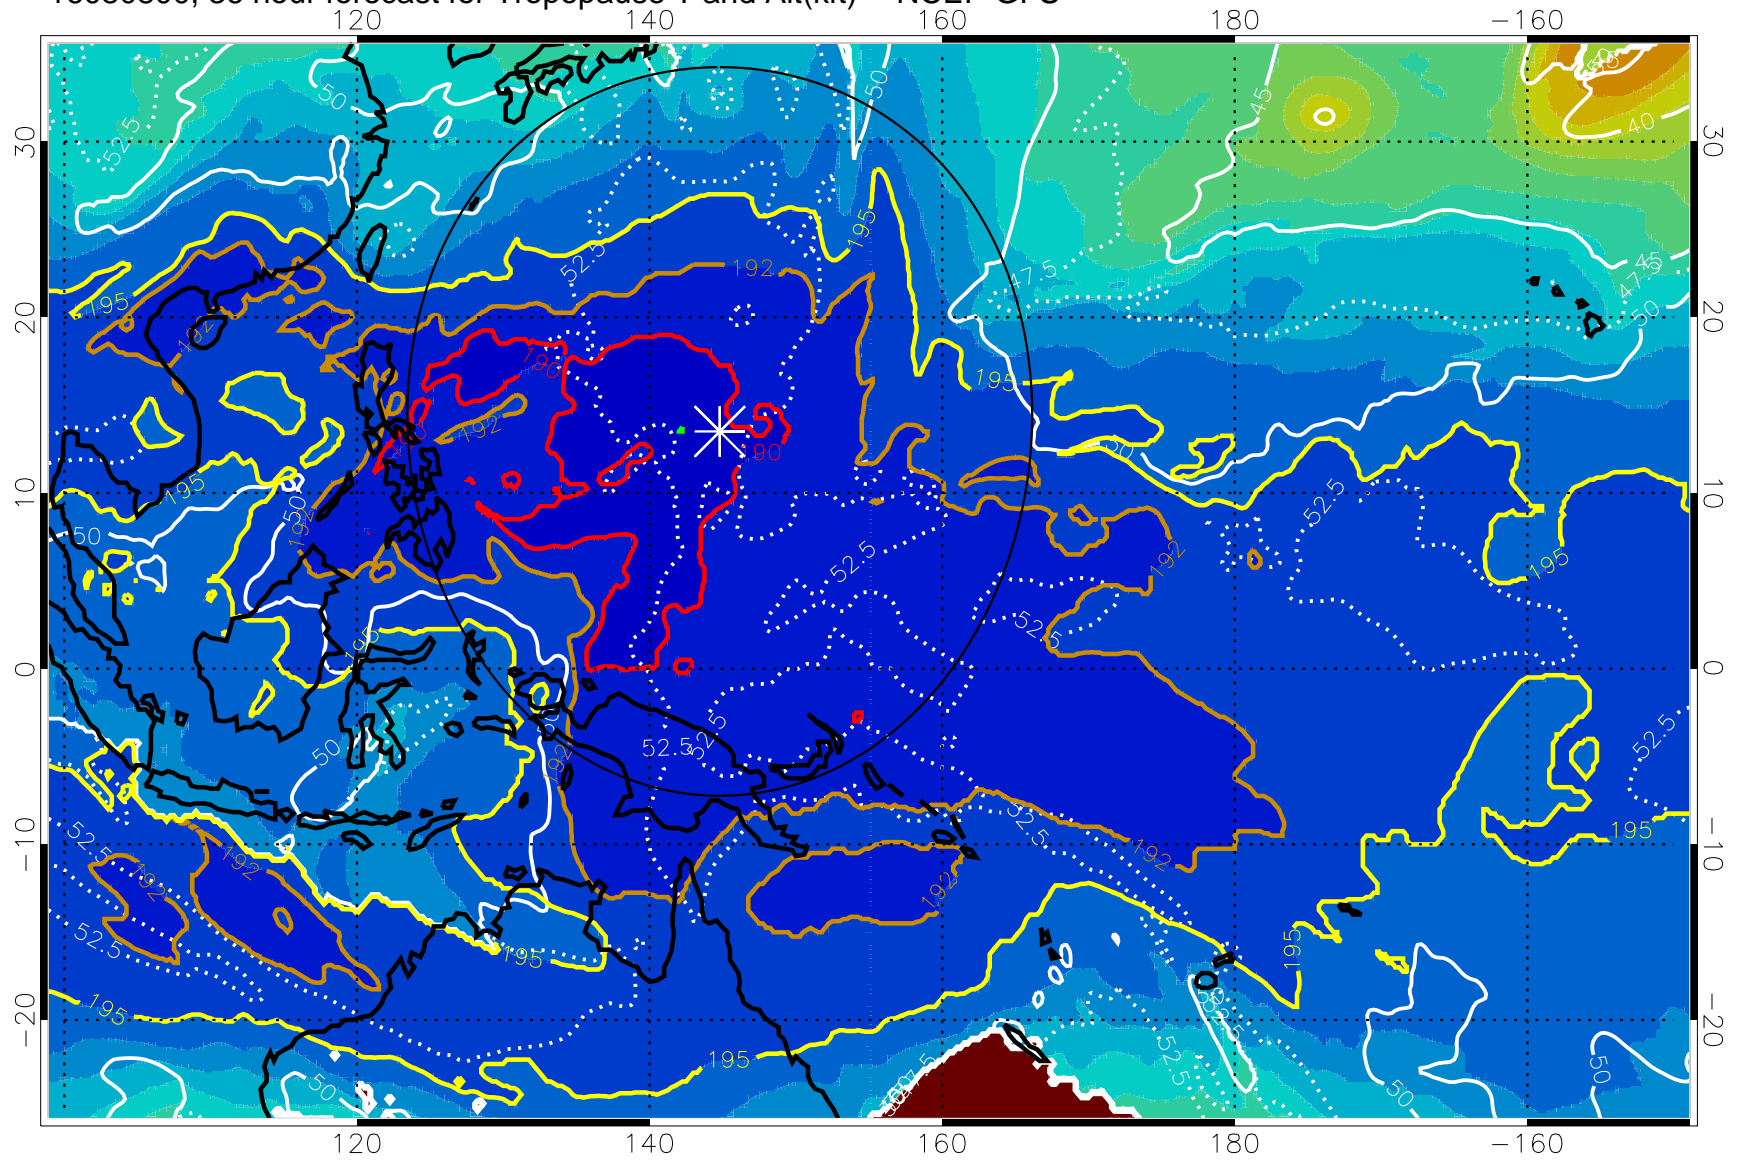

16080800, 36 hour forecast for Tropopause T and Alt(kft) -- NCEP GFS

190   200   210   220   230
Tropopause T, K

Tropopause Altitude in kft (white)

192.5K Isotherm   195K Isotherm
187.5K Isotherm   190K Isotherm

Range ring of 2304 km