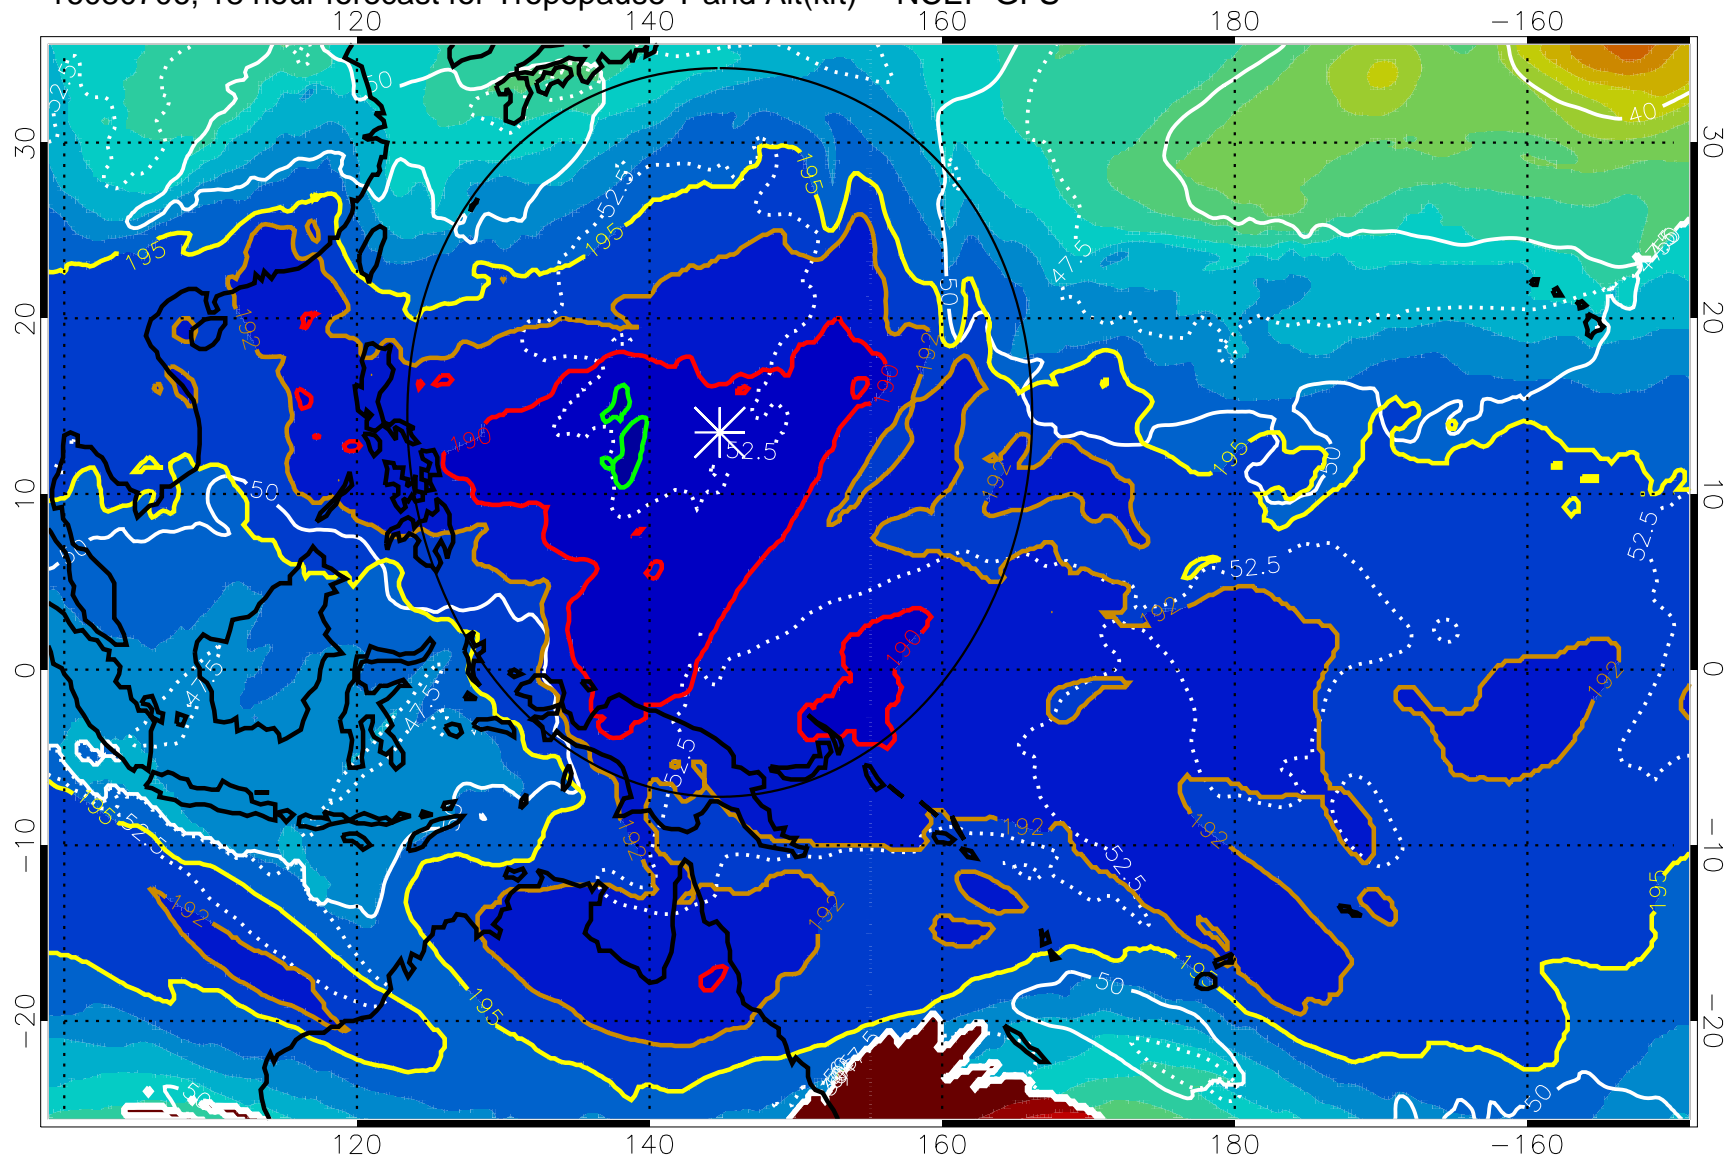

16080706, 18 hour forecast for Tropopause T and Alt(kft) -- NCEP GFS

190 200 210 220 230
Tropopause T, K

Tropopause Altitude in kft (white)

192.5K Isotherm 195K Isotherm
187.5K Isotherm 190K Isotherm

Range ring of 2304 km