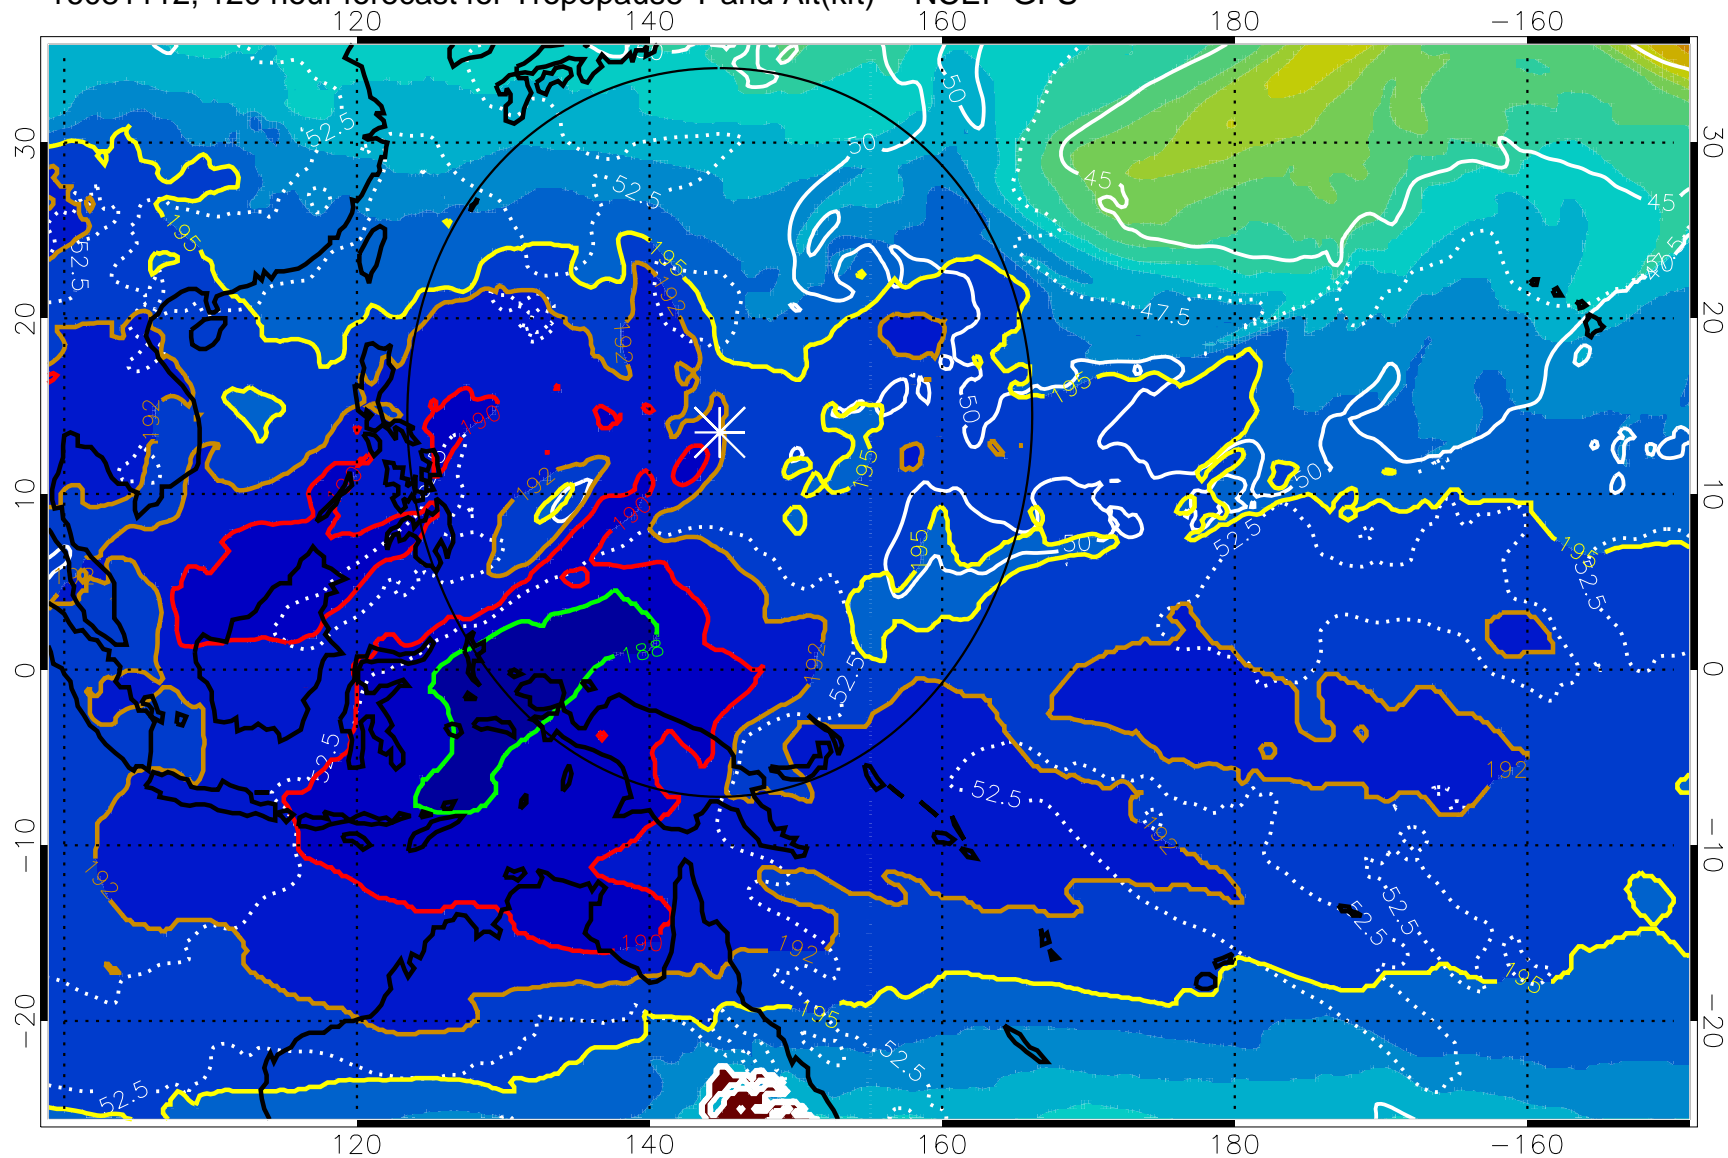

190 200 210 220 230

Tropopause T, K

Tropopause Altitude in kft (white)

192.5K Isotherm 195K Isotherm

187.5K Isotherm 190K Isotherm

Range ring of 2304 km

16081112, 120 hour forecast for Tropopause T and Alt(kft) -- NCEP GFS

190 200 210 220 230

Tropopause T, K

Tropopause Altitude in kft (white)

192.5K Isotherm 195K Isotherm

187.5K Isotherm 190K Isotherm

Range ring of 2304 km