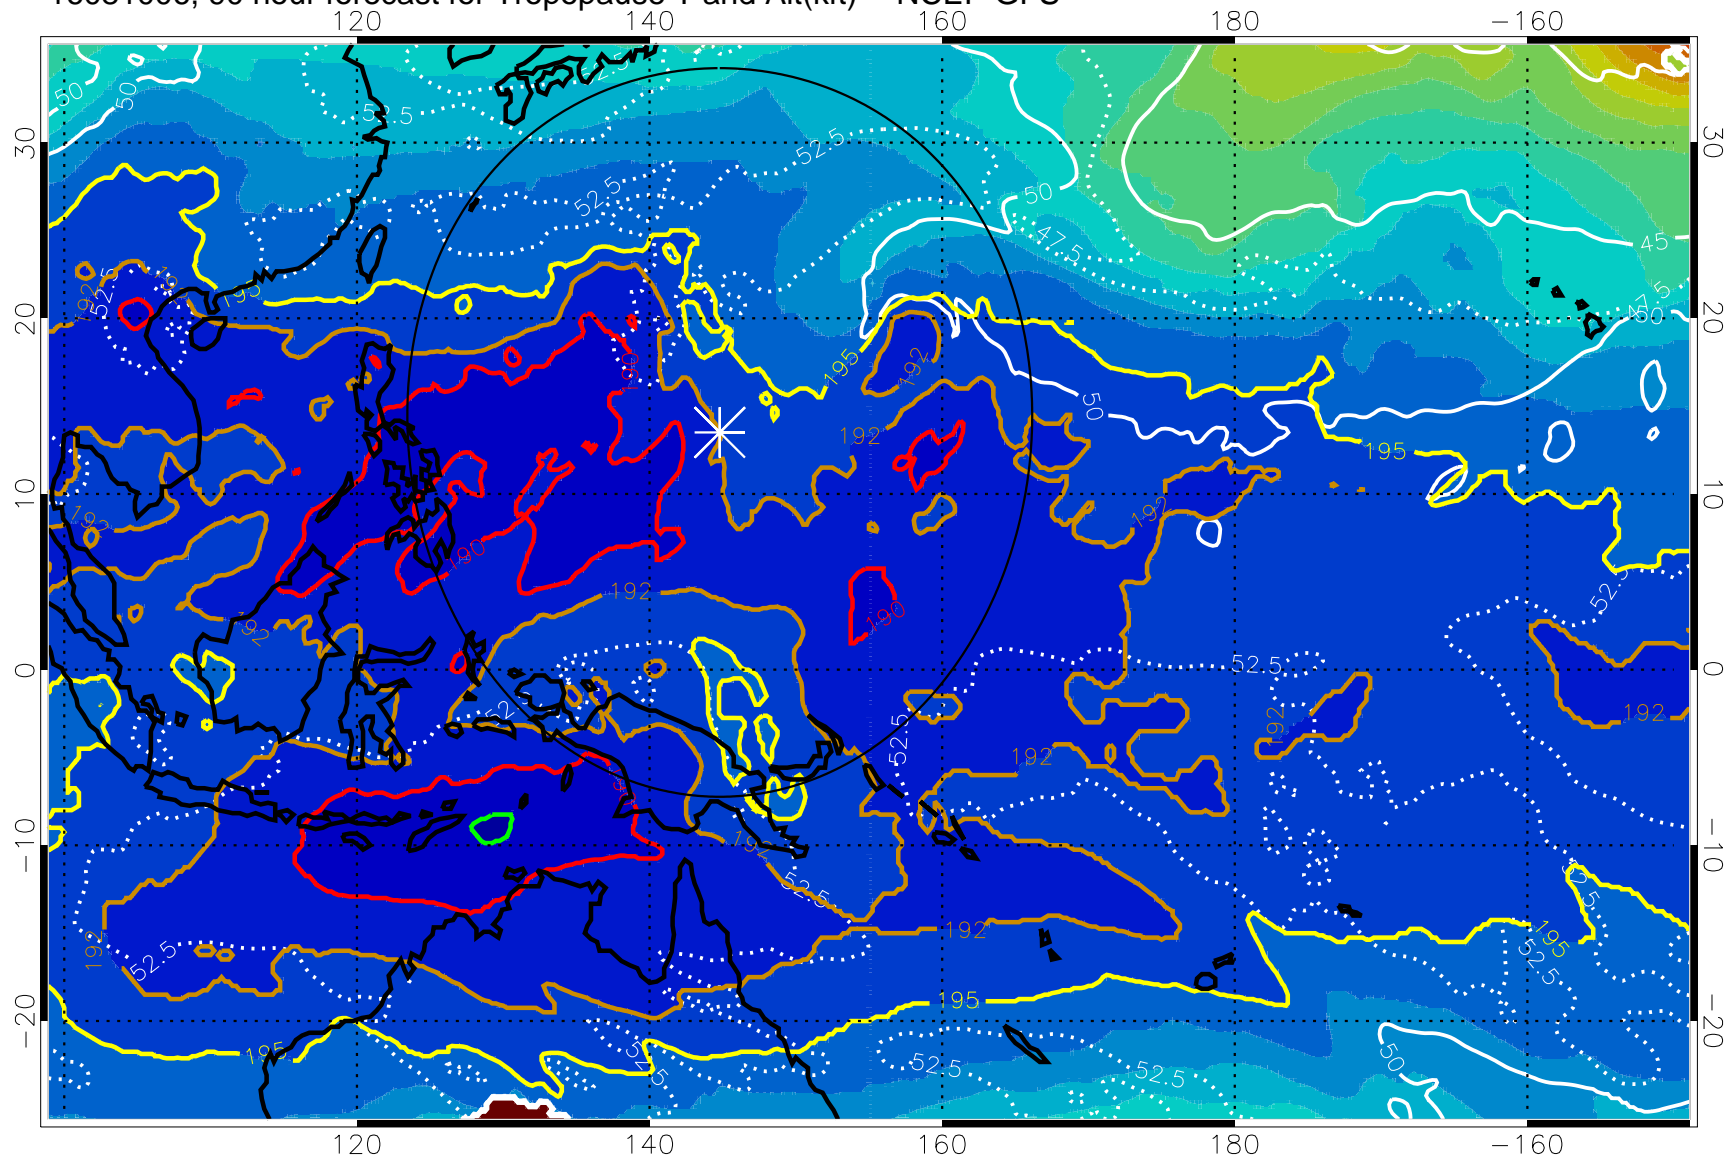

16081006, 90 hour forecast for Tropopause T and Alt(kft) -- NCEP GFS

190 200 210 220 230

Tropopause T, K

Tropopause Altitude in kft (white)

192.5K Isotherm 195K Isotherm

187.5K Isotherm 190K Isotherm

Range ring of 2304 km