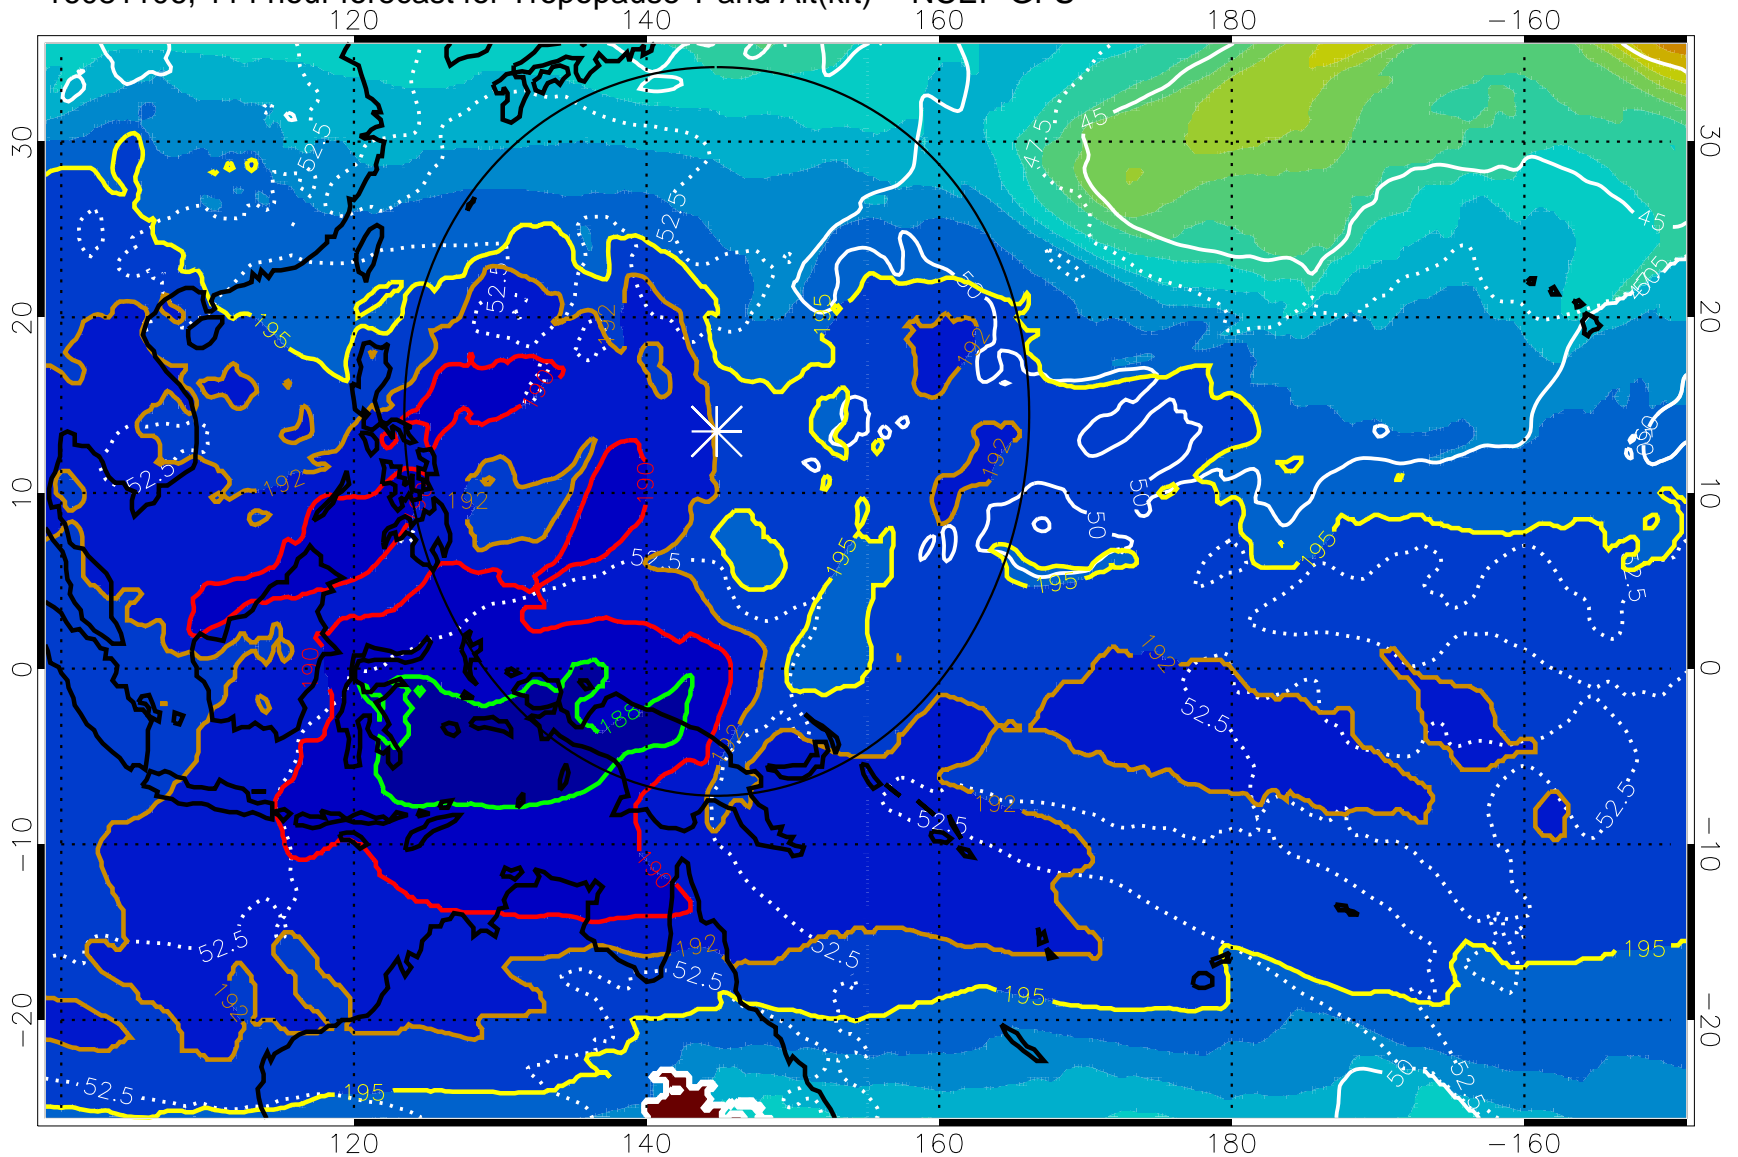

16081018, 102 hour forecast for Tropopause T and Alt(kft) -- NCEP GFS

Tropopause Altitude in kft (white)

192.5K Isotherm 195K Isotherm
187.5K Isotherm 190K Isotherm

Range ring of 2304 km

16081100, 108 hour forecast for Tropopause T and Alt(kft) -- NCEP GFS

190 200 210 220 230

Tropopause T, K

Tropopause Altitude in kft (white)

192.5K Isotherm 195K Isotherm

187.5K Isotherm 190K Isotherm

Range ring of 2304 km

16081106, 114 hour forecast for Tropopause T and Alt(kft) -- NCEP GFS

190 200 210 220 230

Tropopause T, K

Tropopause Altitude in kft (white)

192.5K Isotherm 195K Isotherm

187.5K Isotherm 190K Isotherm

Range ring of 2304 km

16081112, 120 hour forecast for Tropopause T and Alt(kft) -- NCEP GFS