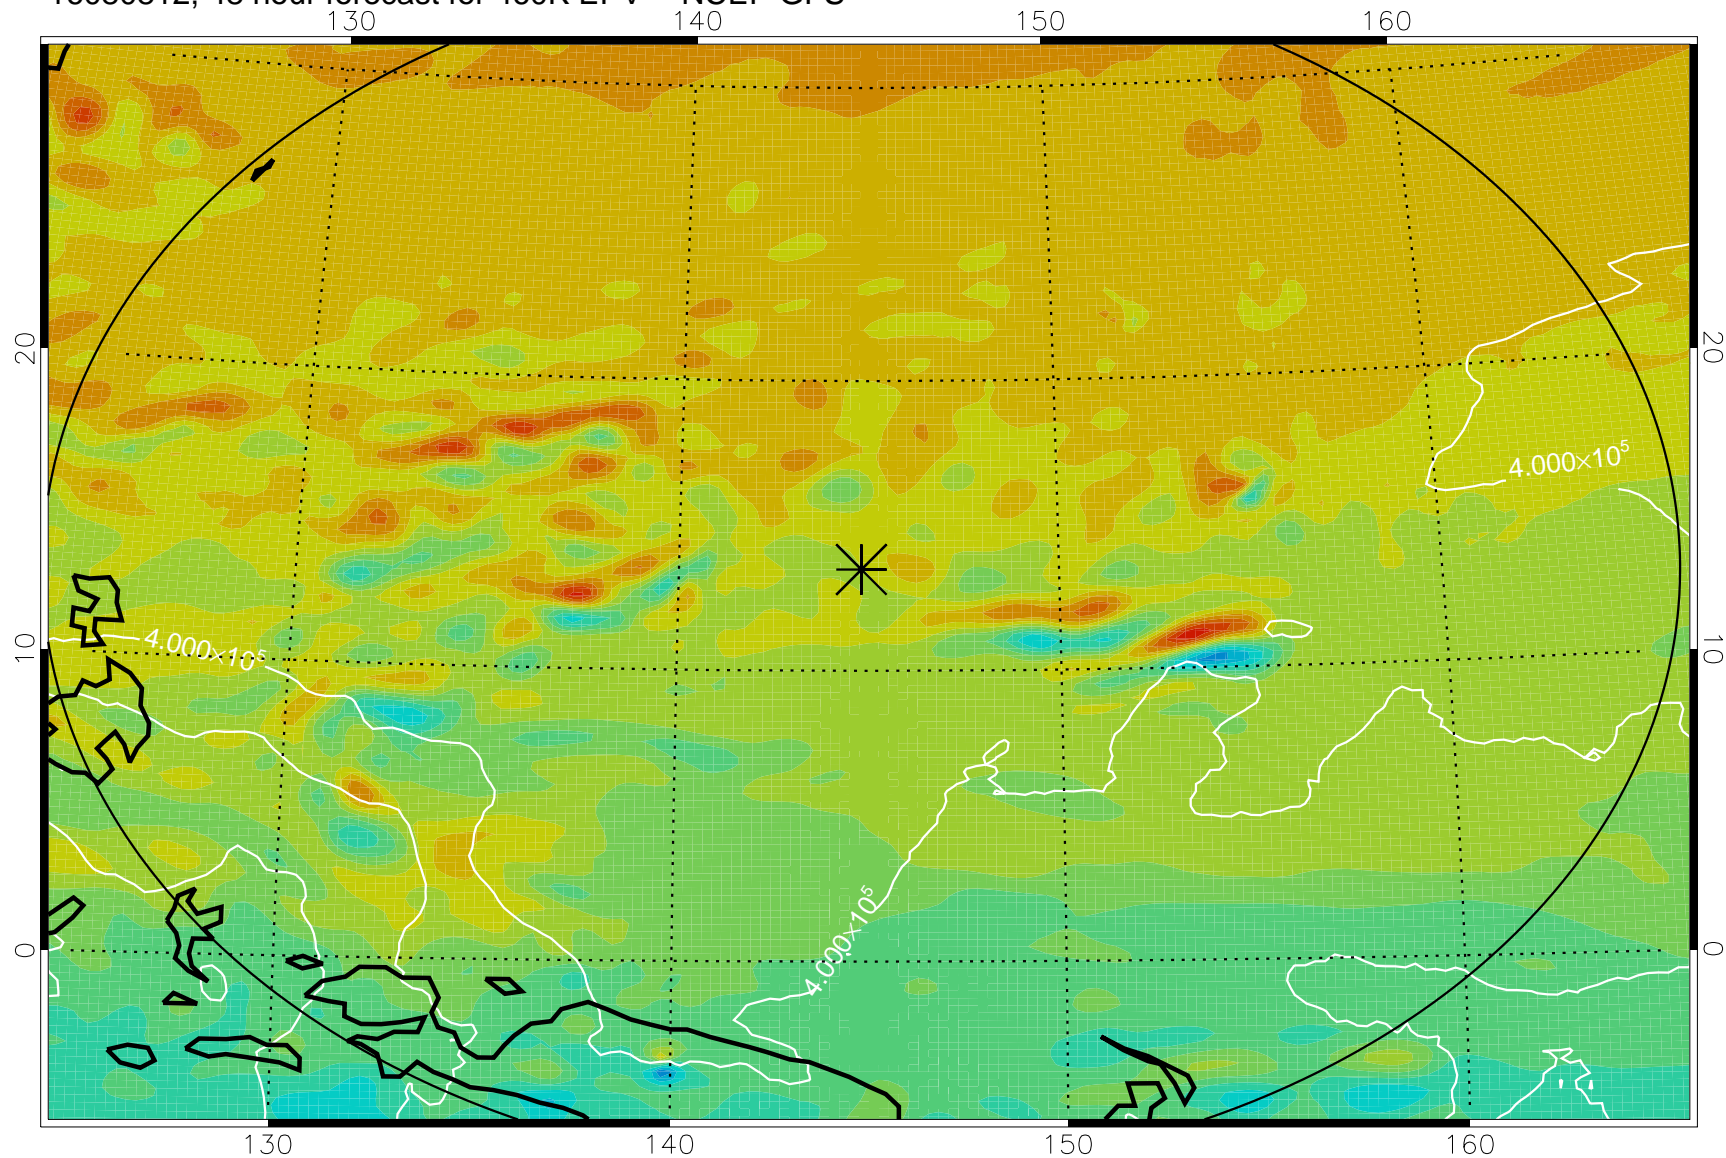

16080718, 30 hour forecast for 460K EPV -- NCEP GFS

460K Montgomery Streamfunction, white

Range ring of 2304 km

16080800, 36 hour forecast for 460K EPV -- NCEP GFS

460K Montgomery Streamfunction, white

Range ring of 2304 km

16080806, 42 hour forecast for 460K EPV -- NCEP GFS

460K Montgomery Streamfunction, white

Range ring of 2304 km

16080812, 48 hour forecast for 460K EPV -- NCEP GFS

460K Montgomery Streamfunction, white

Range ring of 2304 km

16080818, 54 hour forecast for 460K EPV -- NCEP GFS

460K Montgomery Streamfunction, white

Range ring of 2304 km

16080900, 60 hour forecast for 460K EPV -- NCEP GFS

460K Montgomery Streamfunction, white

Range ring of 2304 km

16080918, 78 hour forecast for 460K EPV -- NCEP GFS

460K Montgomery Streamfunction, white

Range ring of 2304 km

16081000, 84 hour forecast for 460K EPV -- NCEP GFS

460K Montgomery Streamfunction, white

Range ring of 2304 km