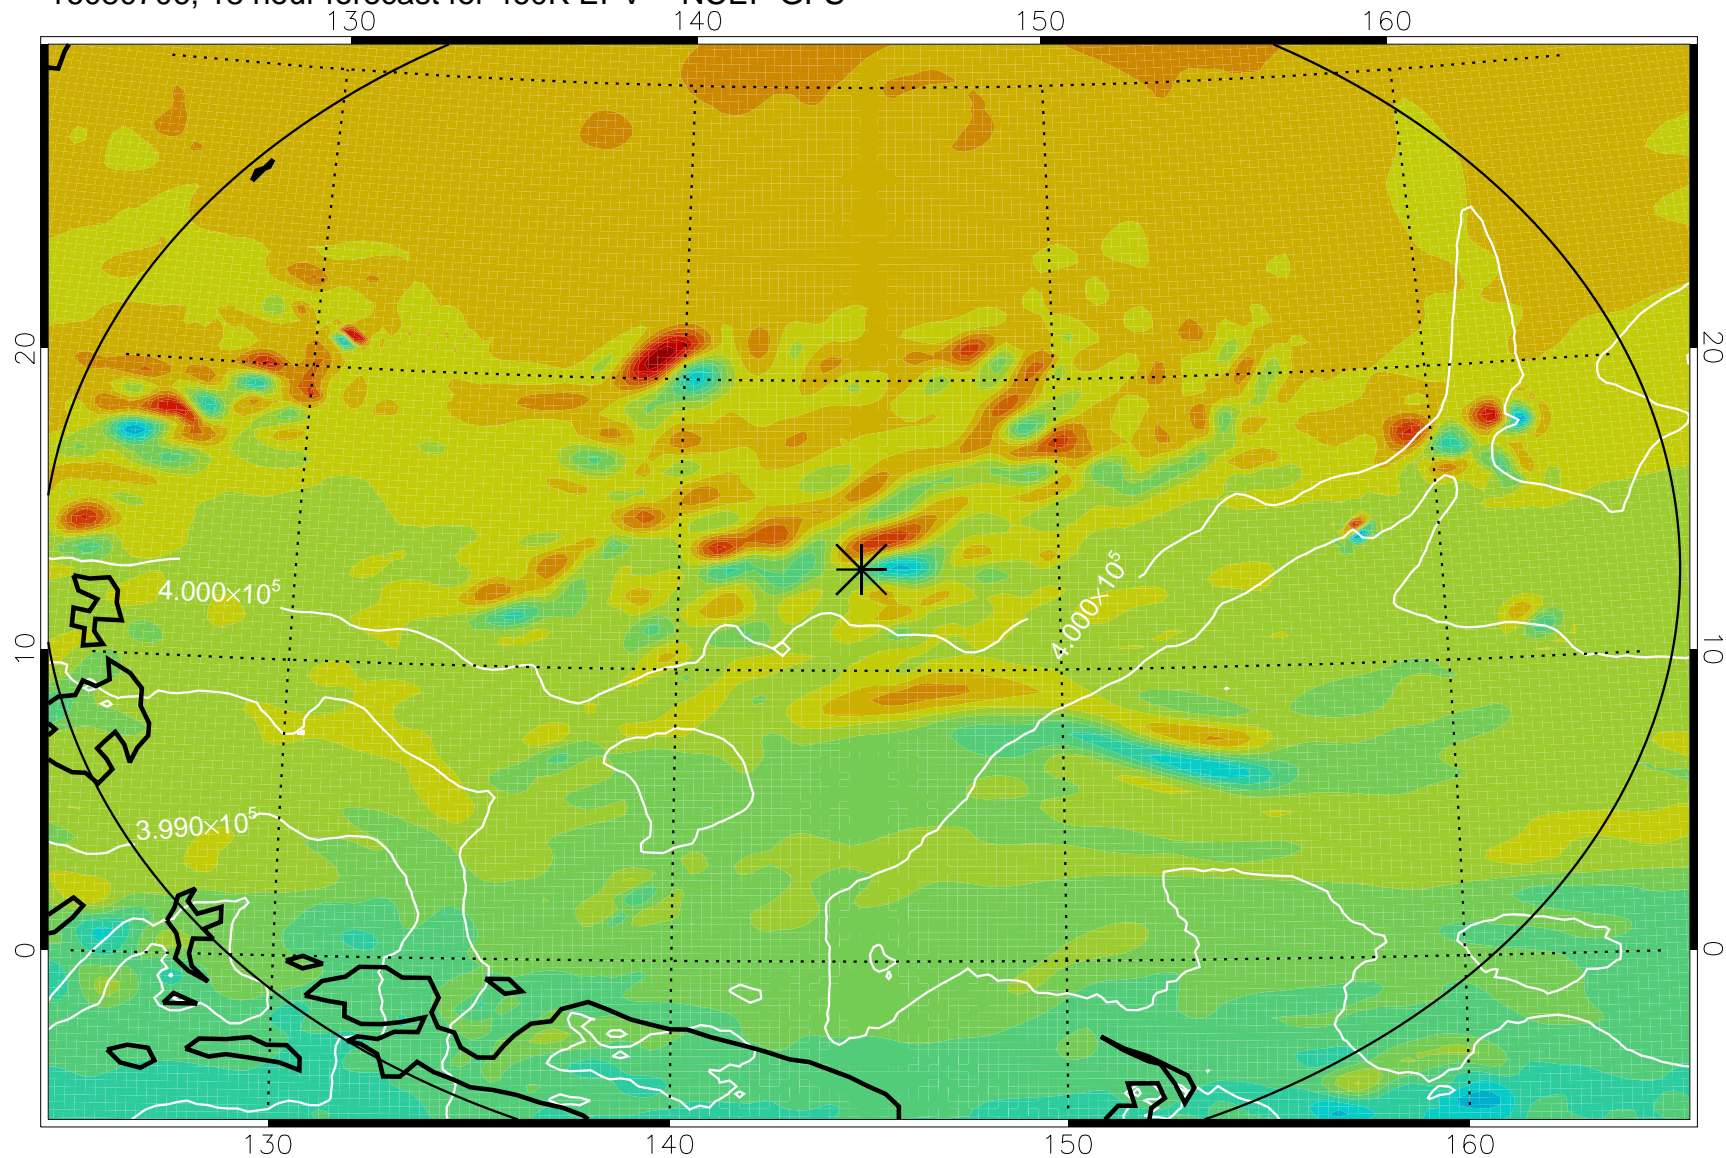

16080618, 6 hour forecast for 460K EPV -- NCEP GFS

460K Montgomery Streamfunction, white

Range ring of 2304 km

16080700, 12 hour forecast for 460K EPV -- NCEP GFS

460K Montgomery Streamfunction, white

Range ring of 2304 km

16080706, 18 hour forecast for 460K EPV -- NCEP GFS

460K Montgomery Streamfunction, white

Range ring of 2304 km

16080712, 24 hour forecast for 460K EPV -- NCEP GFS

460K Montgomery Streamfunction, white

Range ring of 2304 km

16080718, 30 hour forecast for 460K EPV -- NCEP GFS

460K Montgomery Streamfunction, white

Range ring of 2304 km

16080800, 36 hour forecast for 460K EPV -- NCEP GFS

460K Montgomery Streamfunction, white

Range ring of 2304 km

16080806, 42 hour forecast for 460K EPV -- NCEP GFS

460K Montgomery Streamfunction, white

Range ring of 2304 km

16080812, 48 hour forecast for 460K EPV -- NCEP GFS

460K Montgomery Streamfunction, white

Range ring of 2304 km