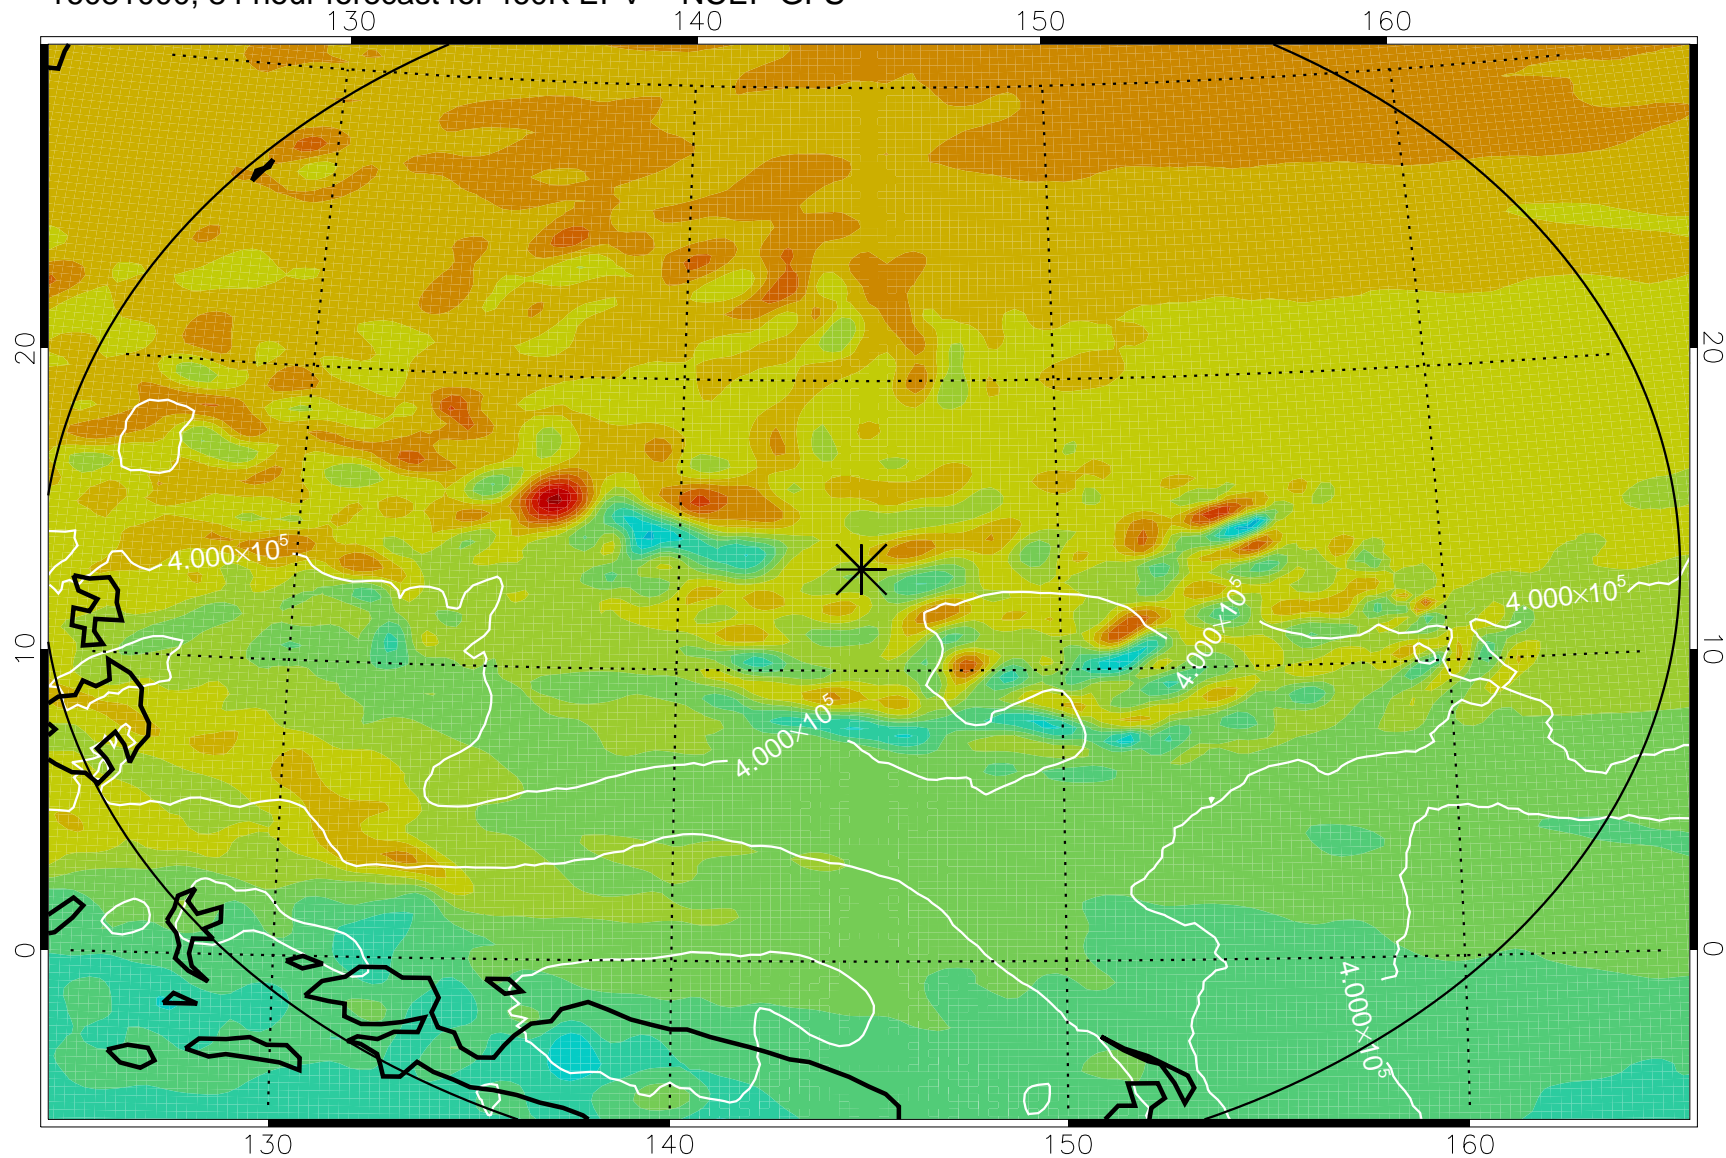

16080818, 54 hour forecast for 460K EPV -- NCEP GFS

460K Montgomery Streamfunction, white

Range ring of 2304 km

16080900, 60 hour forecast for 460K EPV -- NCEP GFS

460K Montgomery Streamfunction, white

Range ring of 2304 km

16080906, 66 hour forecast for 460K EPV -- NCEP GFS

460K Montgomery Streamfunction, white

Range ring of 2304 km

16080912, 72 hour forecast for 460K EPV -- NCEP GFS

460K Montgomery Streamfunction, white

Range ring of 2304 km

16080918, 78 hour forecast for 460K EPV -- NCEP GFS

460K Montgomery Streamfunction, white

Range ring of 2304 km

16081000, 84 hour forecast for 460K EPV -- NCEP GFS

460K Montgomery Streamfunction, white

Range ring of 2304 km

16081006, 90 hour forecast for 460K EPV -- NCEP GFS

460K Montgomery Streamfunction, white

Range ring of 2304 km

16081012, 96 hour forecast for 460K EPV -- NCEP GFS

460K Montgomery Streamfunction, white

Range ring of 2304 km