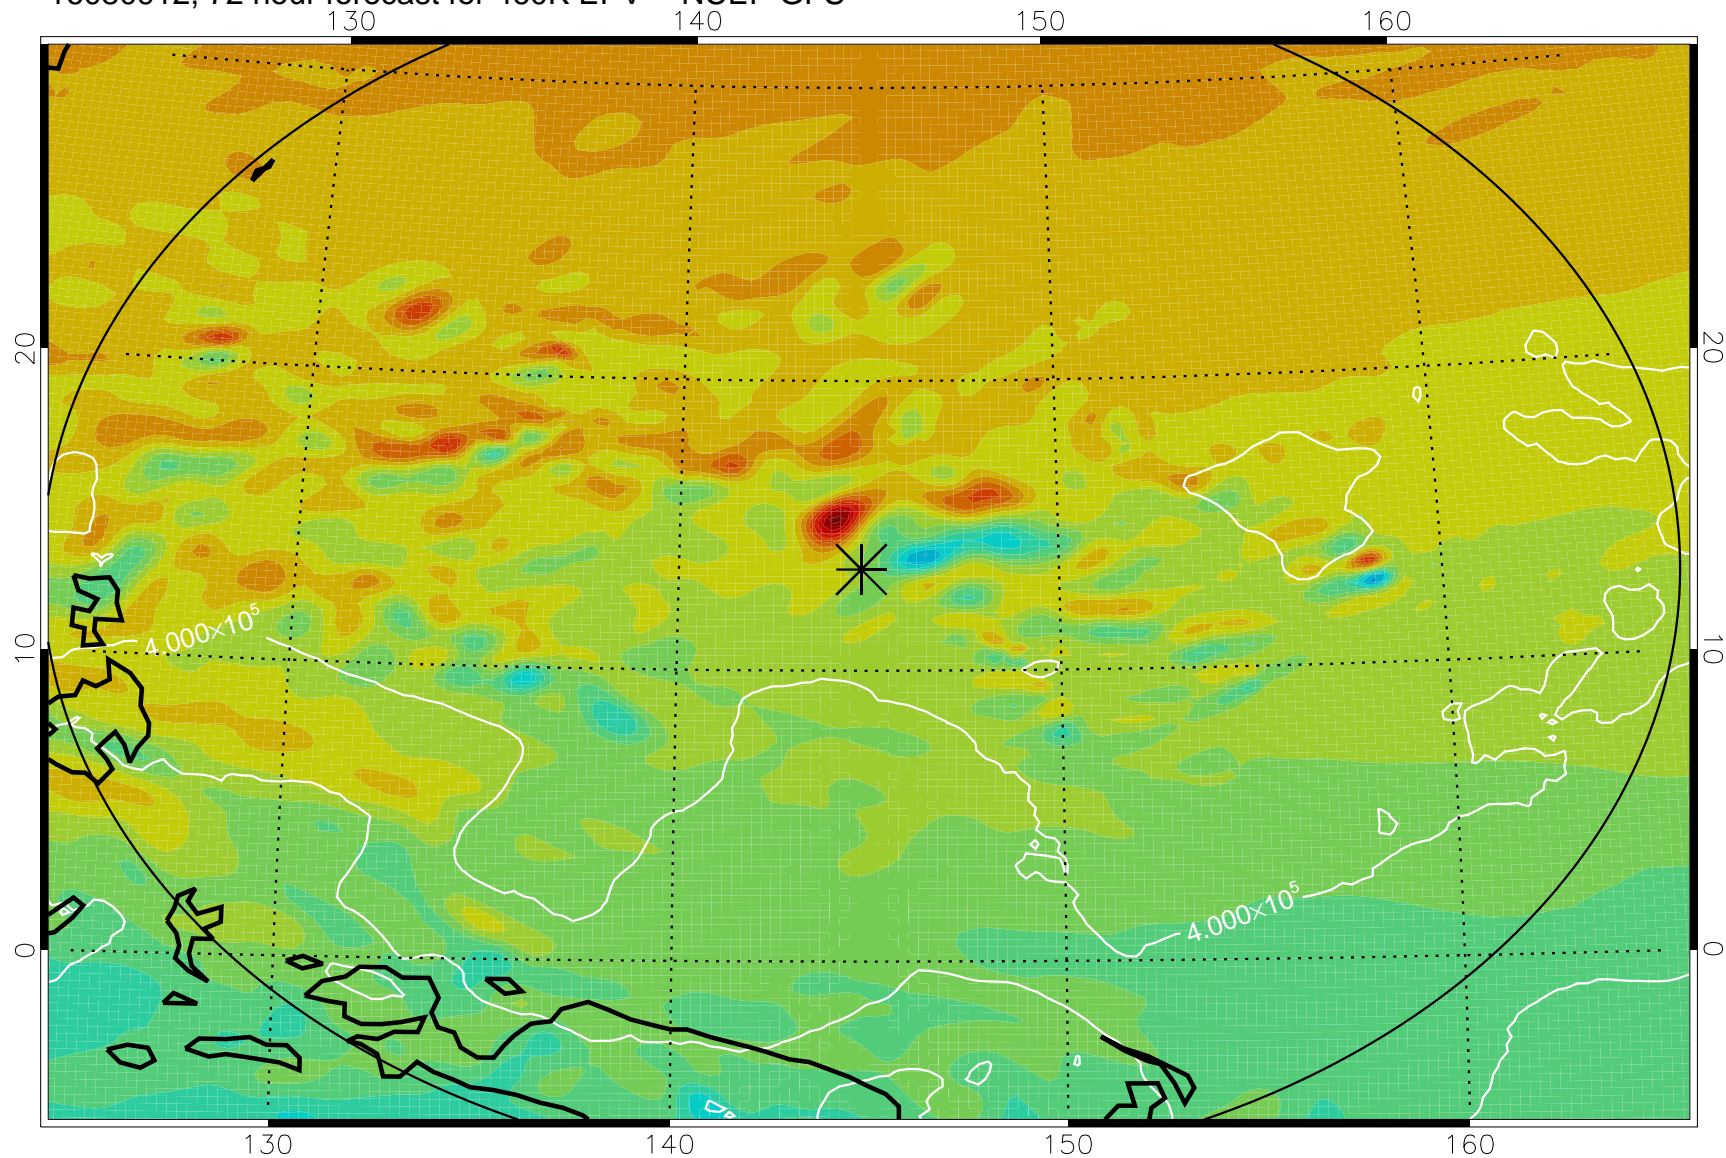

16080806, 42 hour forecast for 460K EPV -- NCEP GFS

460K Montgomery Streamfunction, white

Range ring of 2304 km

16080812, 48 hour forecast for 460K EPV -- NCEP GFS

460K Montgomery Streamfunction, white

Range ring of 2304 km

16080818, 54 hour forecast for 460K EPV -- NCEP GFS

460K Montgomery Streamfunction, white

Range ring of 2304 km

16080900, 60 hour forecast for 460K EPV -- NCEP GFS

460K Montgomery Streamfunction, white

Range ring of 2304 km

16080906, 66 hour forecast for 460K EPV -- NCEP GFS

460K Montgomery Streamfunction, white

Range ring of 2304 km

16080912, 72 hour forecast for 460K EPV -- NCEP GFS

460K Montgomery Streamfunction, white

Range ring of 2304 km

16080918, 78 hour forecast for 460K EPV -- NCEP GFS

460K Montgomery Streamfunction, white

Range ring of 2304 km

16081000, 84 hour forecast for 460K EPV -- NCEP GFS

460K Montgomery Streamfunction, white

Range ring of 2304 km