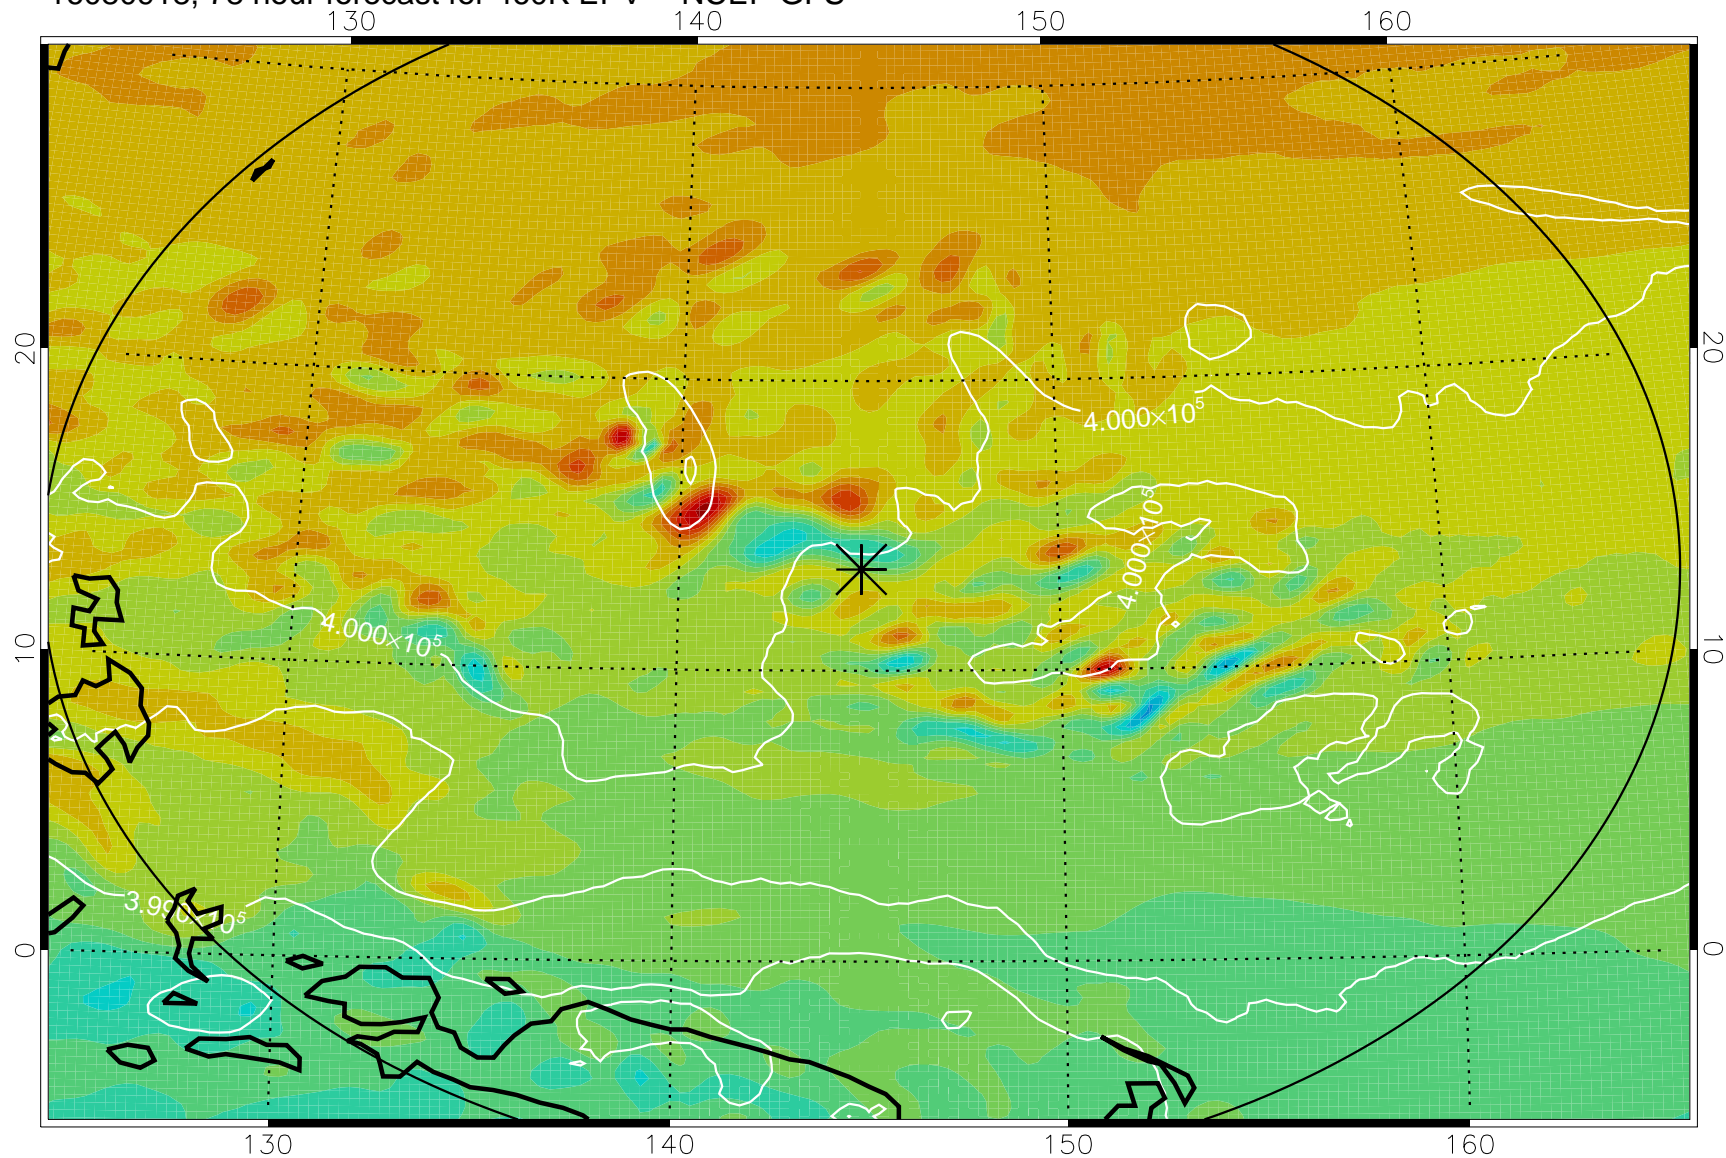

16080818, 54 hour forecast for 460K EPV -- NCEP GFS

460K Montgomery Streamfunction, white

Range ring of 2304 km

16080900, 60 hour forecast for 460K EPV -- NCEP GFS

460K Montgomery Streamfunction, white

Range ring of 2304 km

16080906, 66 hour forecast for 460K EPV -- NCEP GFS

460K Montgomery Streamfunction, white

Range ring of 2304 km

16080912, 72 hour forecast for 460K EPV -- NCEP GFS

460K Montgomery Streamfunction, white

Range ring of 2304 km

16080918, 78 hour forecast for 460K EPV -- NCEP GFS

460K Montgomery Streamfunction, white

Range ring of 2304 km

16081000, 84 hour forecast for 460K EPV -- NCEP GFS

460K Montgomery Streamfunction, white

Range ring of 2304 km

16081006, 90 hour forecast for 460K EPV -- NCEP GFS

460K Montgomery Streamfunction, white

Range ring of 2304 km

16081012, 96 hour forecast for 460K EPV -- NCEP GFS

460K Montgomery Streamfunction, white

Range ring of 2304 km