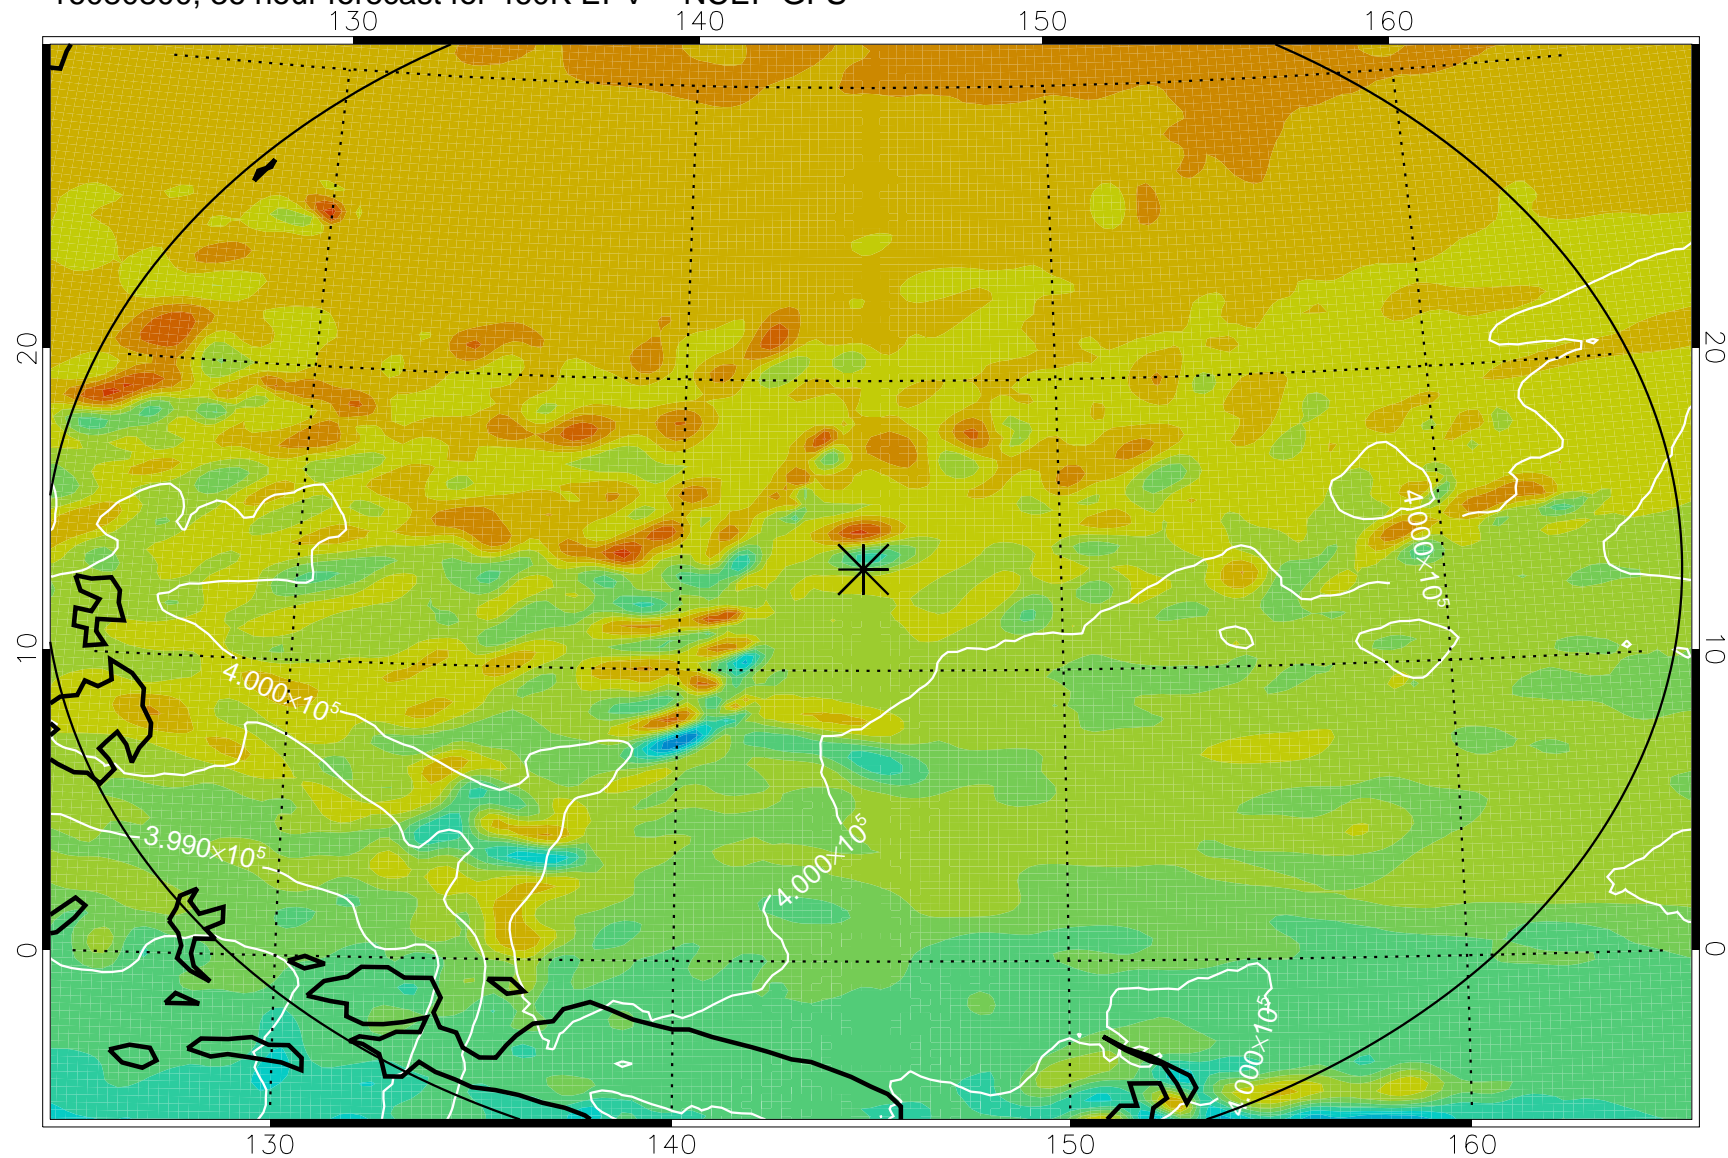

16080706, 18 hour forecast for 460K EPV -- NCEP GFS

460K Montgomery Streamfunction, white

Range ring of 2304 km

16080712, 24 hour forecast for 460K EPV -- NCEP GFS

460K Montgomery Streamfunction, white

Range ring of 2304 km

16080718, 30 hour forecast for 460K EPV -- NCEP GFS

460K Montgomery Streamfunction, white

Range ring of 2304 km

16080800, 36 hour forecast for 460K EPV -- NCEP GFS

460K Montgomery Streamfunction, white

Range ring of 2304 km

16080806, 42 hour forecast for 460K EPV -- NCEP GFS

460K Montgomery Streamfunction, white

Range ring of 2304 km

16080812, 48 hour forecast for 460K EPV -- NCEP GFS

460K Montgomery Streamfunction, white

Range ring of 2304 km

16080818, 54 hour forecast for 460K EPV -- NCEP GFS

460K Montgomery Streamfunction, white

Range ring of 2304 km

16080900, 60 hour forecast for 460K EPV -- NCEP GFS

460K Montgomery Streamfunction, white

Range ring of 2304 km