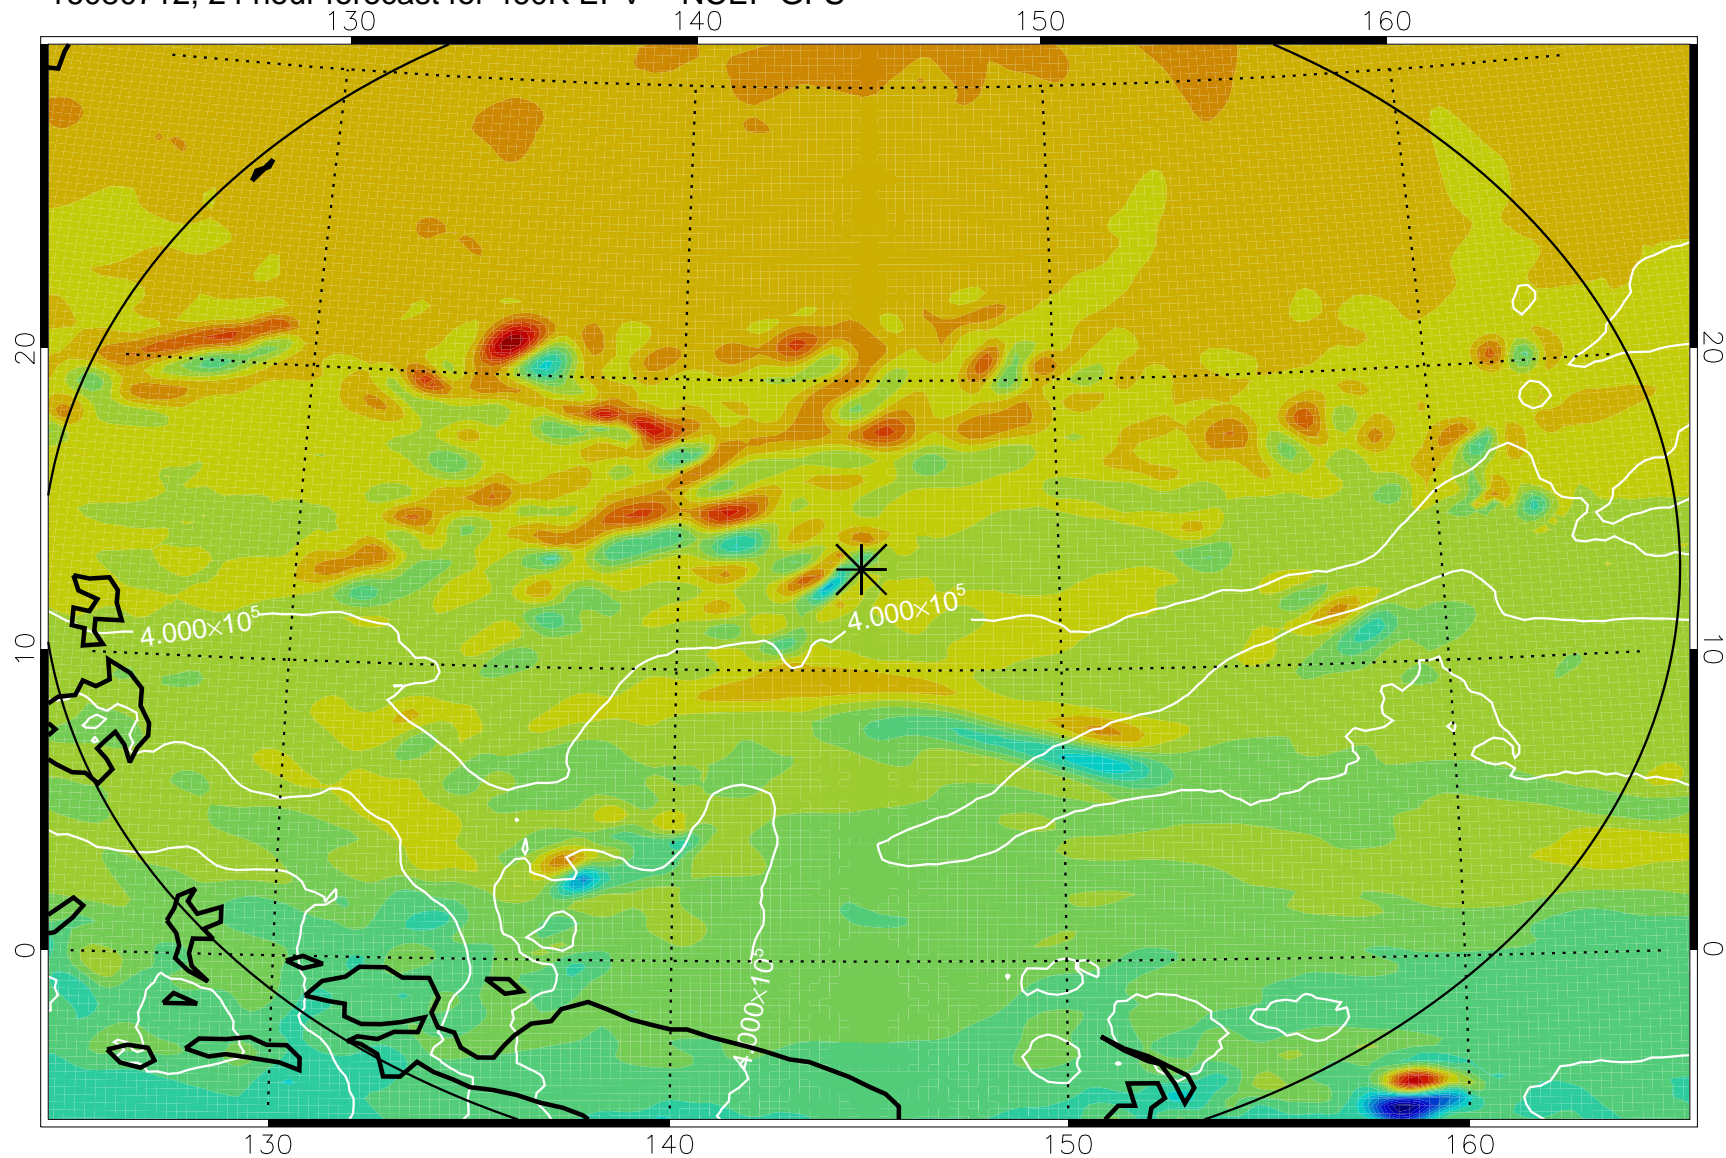

16080706, 18 hour forecast for 460K EPV -- NCEP GFS

460K Montgomery Streamfunction, white

Range ring of 2304 km

16080712, 24 hour forecast for 460K EPV -- NCEP GFS

460K Montgomery Streamfunction, white

Range ring of 2304 km

16080718, 30 hour forecast for 460K EPV -- NCEP GFS

460K Montgomery Streamfunction, white

Range ring of 2304 km

16080800, 36 hour forecast for 460K EPV -- NCEP GFS

460K Montgomery Streamfunction, white

Range ring of 2304 km

16080806, 42 hour forecast for 460K EPV -- NCEP GFS

460K Montgomery Streamfunction, white

Range ring of 2304 km

16080812, 48 hour forecast for 460K EPV -- NCEP GFS

460K Montgomery Streamfunction, white

Range ring of 2304 km

16080818, 54 hour forecast for 460K EPV -- NCEP GFS

460K Montgomery Streamfunction, white

Range ring of 2304 km

16080900, 60 hour forecast for 460K EPV -- NCEP GFS

460K Montgomery Streamfunction, white

Range ring of 2304 km