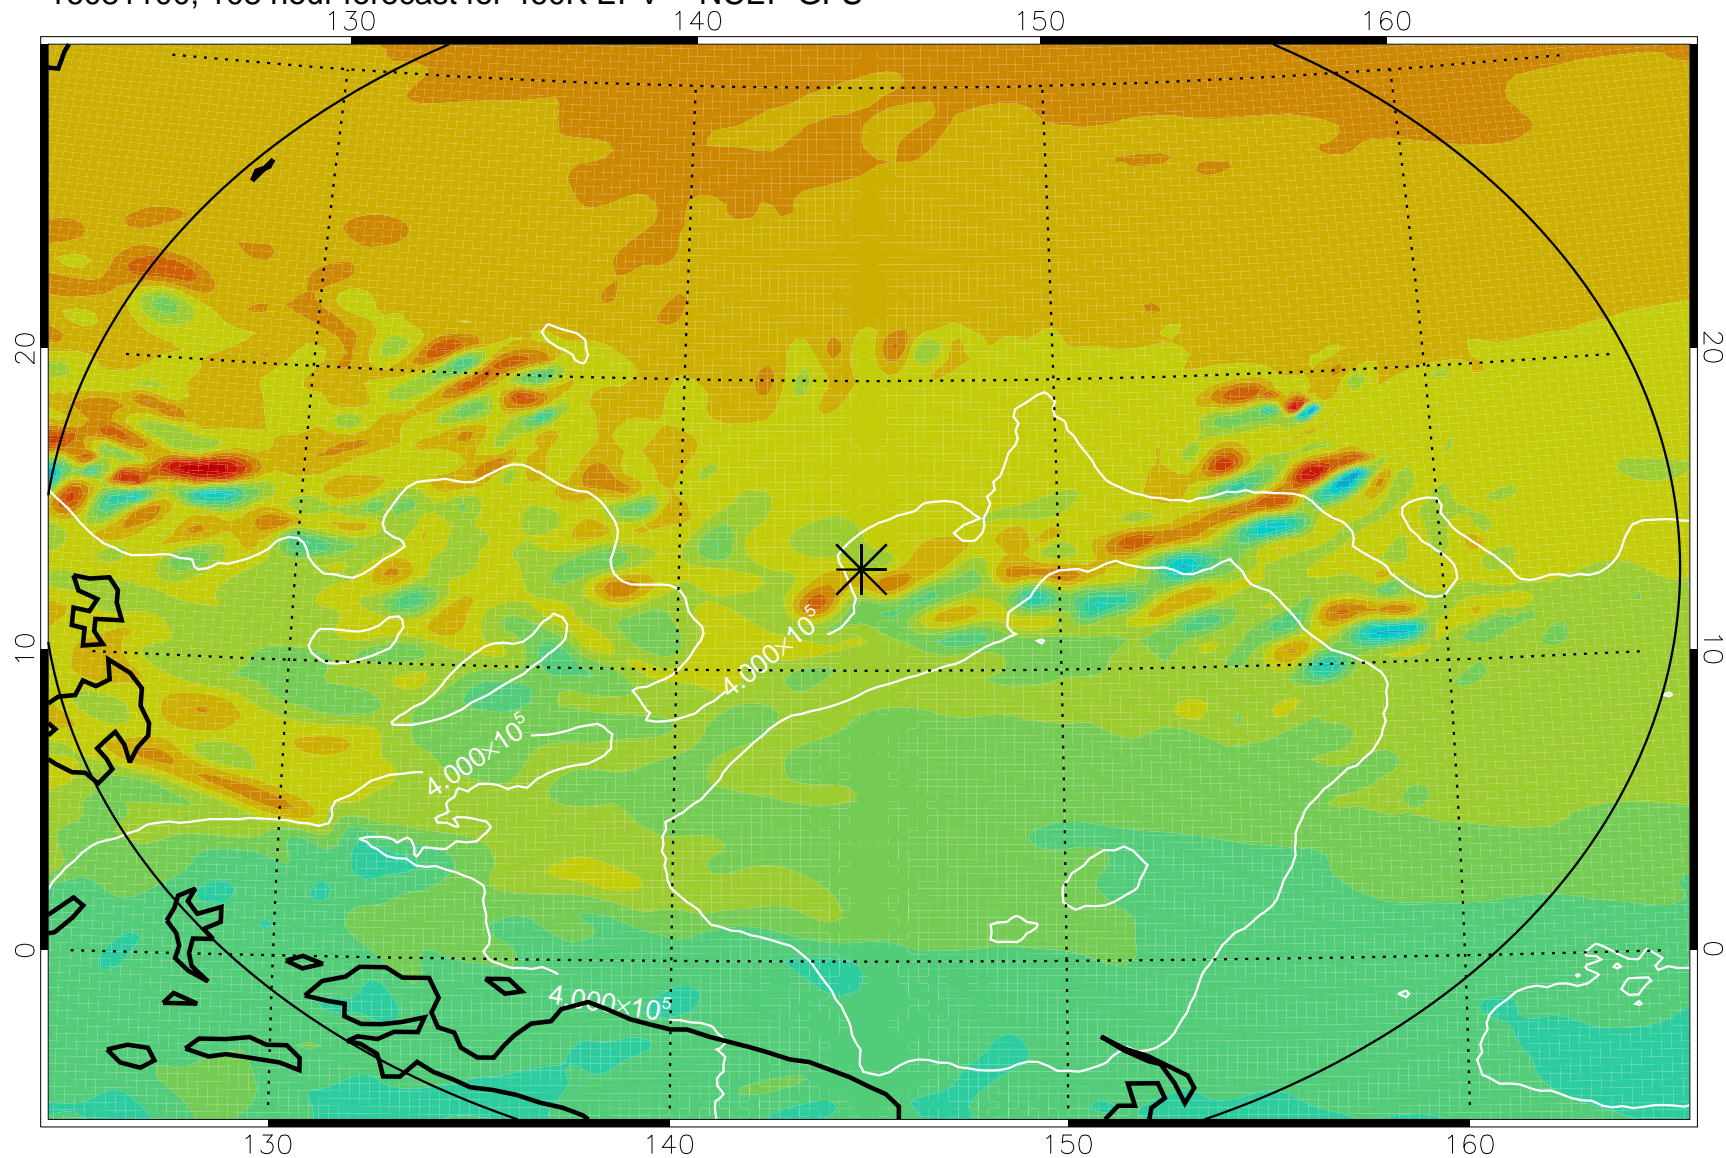

16080918, 78 hour forecast for 460K EPV -- NCEP GFS

460K Montgomery Streamfunction, white

Range ring of 2304 km

16081000, 84 hour forecast for 460K EPV -- NCEP GFS

460K Montgomery Streamfunction, white

Range ring of 2304 km

16081006, 90 hour forecast for 460K EPV -- NCEP GFS

460K Montgomery Streamfunction, white

Range ring of 2304 km

16081012, 96 hour forecast for 460K EPV -- NCEP GFS

460K Montgomery Streamfunction, white

Range ring of 2304 km

16081018, 102 hour forecast for 460K EPV -- NCEP GFS

460K Montgomery Streamfunction, white

Range ring of 2304 km

16081100, 108 hour forecast for 460K EPV -- NCEP GFS

460K Montgomery Streamfunction, white

Range ring of 2304 km

16081106, 114 hour forecast for 460K EPV -- NCEP GFS

460K Montgomery Streamfunction, white

Range ring of 2304 km

16081112, 120 hour forecast for 460K EPV -- NCEP GFS

460K Montgomery Streamfunction, white

Range ring of 2304 km