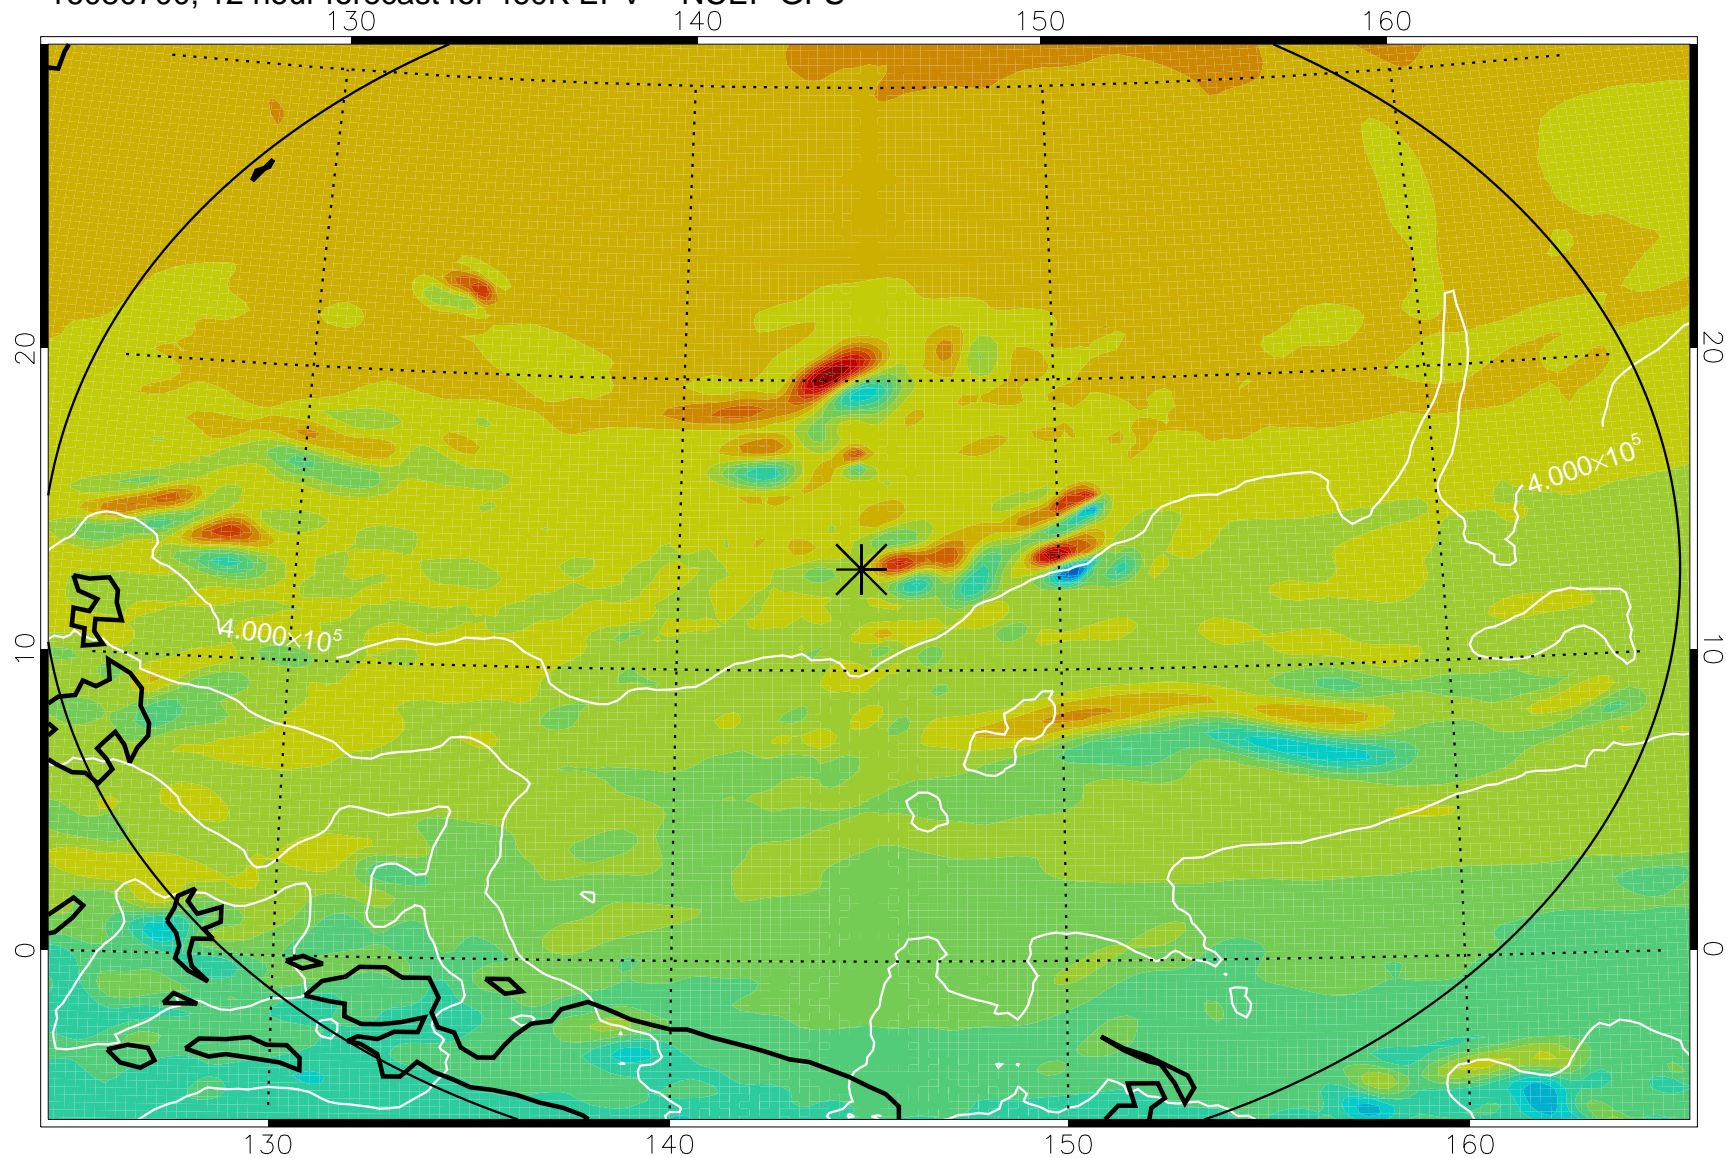

16080618, 6 hour forecast for 460K EPV -- NCEP GFS

460K Montgomery Streamfunction, white

Range ring of 2304 km

16080700, 12 hour forecast for 460K EPV -- NCEP GFS

460K Montgomery Streamfunction, white

Range ring of 2304 km

16080706, 18 hour forecast for 460K EPV -- NCEP GFS

460K Montgomery Streamfunction, white

Range ring of 2304 km

16080712, 24 hour forecast for 460K EPV -- NCEP GFS

460K Montgomery Streamfunction, white

Range ring of 2304 km

16080718, 30 hour forecast for 460K EPV -- NCEP GFS

460K Montgomery Streamfunction, white

Range ring of 2304 km

16080800, 36 hour forecast for 460K EPV -- NCEP GFS

460K Montgomery Streamfunction, white

Range ring of 2304 km

16080806, 42 hour forecast for 460K EPV -- NCEP GFS

460K Montgomery Streamfunction, white

Range ring of 2304 km

16080812, 48 hour forecast for 460K EPV -- NCEP GFS

460K Montgomery Streamfunction, white

Range ring of 2304 km