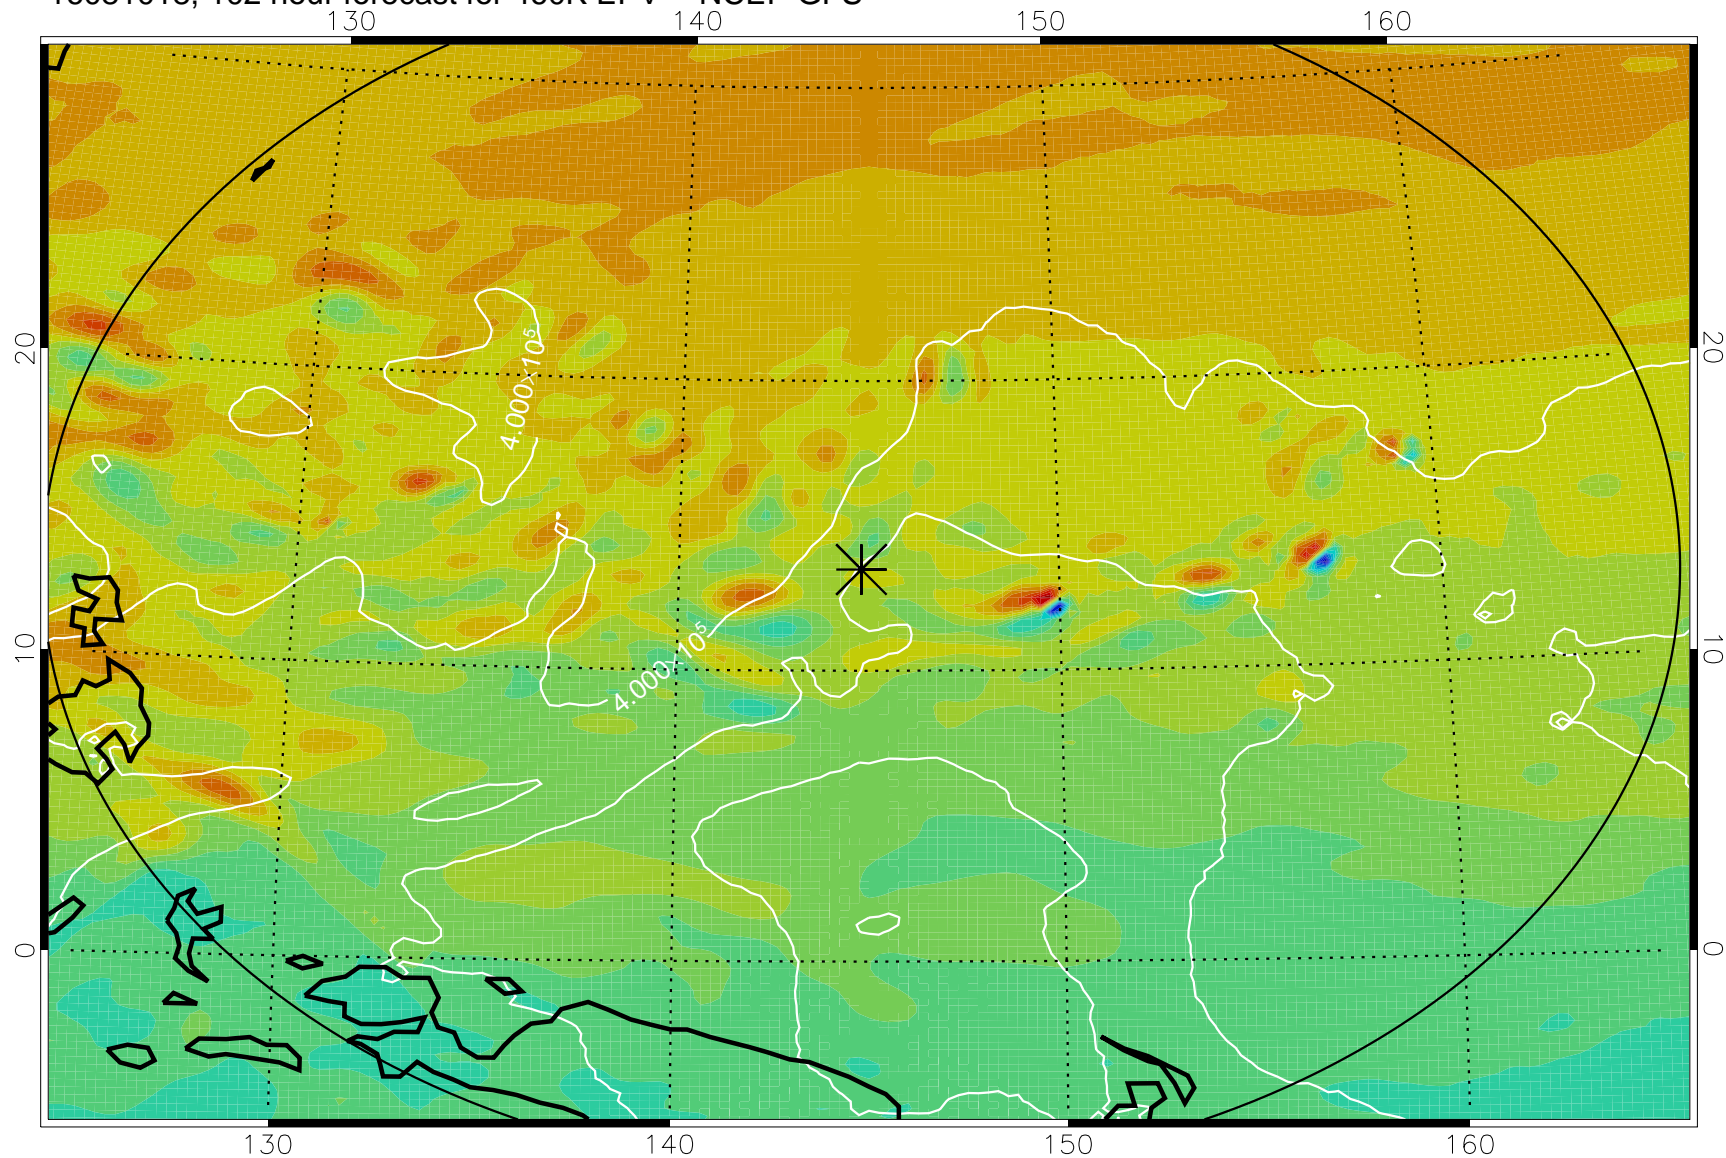

16080918, 78 hour forecast for 460K EPV -- NCEP GFS

460K Montgomery Streamfunction, white

Range ring of 2304 km

16081000, 84 hour forecast for 460K EPV -- NCEP GFS

460K Montgomery Streamfunction, white

Range ring of 2304 km

16081006, 90 hour forecast for 460K EPV -- NCEP GFS

460K Montgomery Streamfunction, white

Range ring of 2304 km

16081012, 96 hour forecast for 460K EPV -- NCEP GFS

460K Montgomery Streamfunction, white

Range ring of 2304 km

16081018, 102 hour forecast for 460K EPV -- NCEP GFS

460K Montgomery Streamfunction, white

Range ring of 2304 km

16081100, 108 hour forecast for 460K EPV -- NCEP GFS

460K Montgomery Streamfunction, white

Range ring of 2304 km

16081106, 114 hour forecast for 460K EPV -- NCEP GFS

460K Montgomery Streamfunction, white

Range ring of 2304 km

16081112, 120 hour forecast for 460K EPV -- NCEP GFS

460K Montgomery Streamfunction, white

Range ring of 2304 km