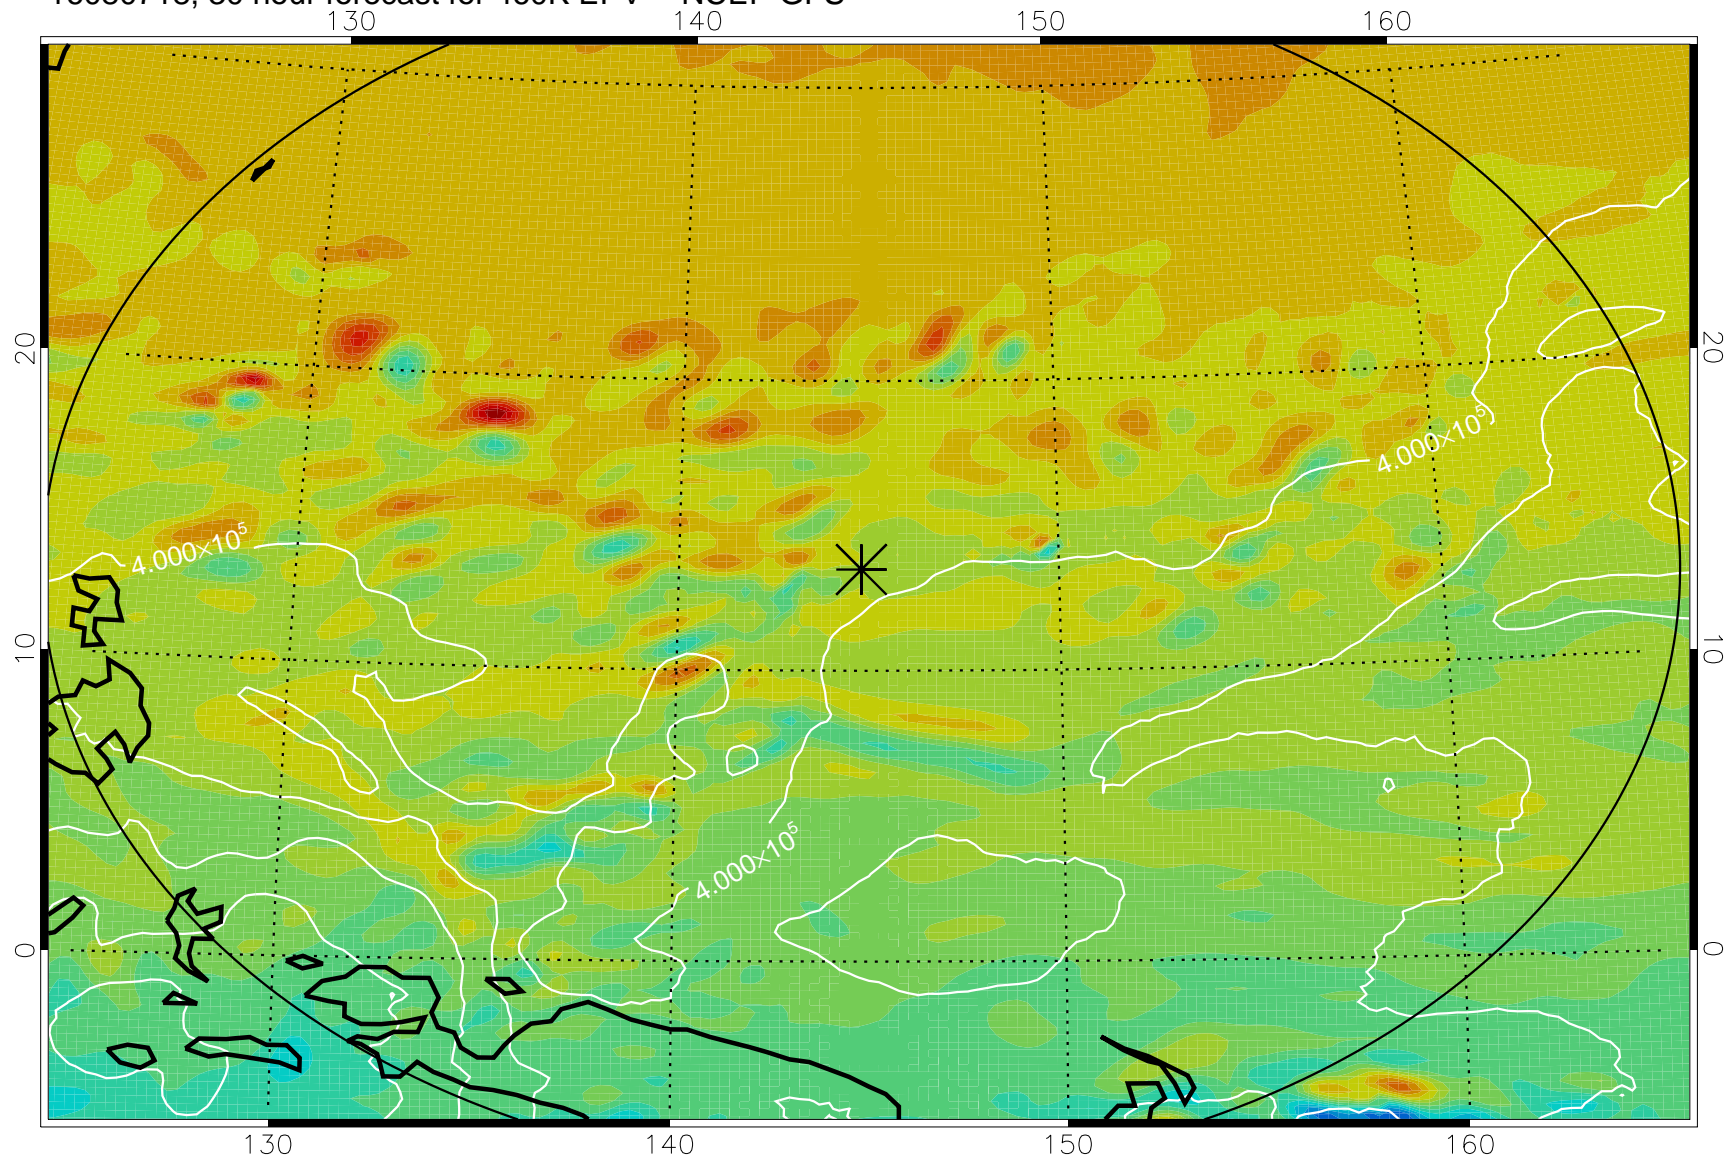

16080706, 18 hour forecast for 460K EPV -- NCEP GFS

460K Montgomery Streamfunction, white

Range ring of 2304 km

16080712, 24 hour forecast for 460K EPV -- NCEP GFS

460K Montgomery Streamfunction, white

Range ring of 2304 km

16080718, 30 hour forecast for 460K EPV -- NCEP GFS

460K Montgomery Streamfunction, white

Range ring of 2304 km

16080800, 36 hour forecast for 460K EPV -- NCEP GFS

460K Montgomery Streamfunction, white

Range ring of 2304 km

16080806, 42 hour forecast for 460K EPV -- NCEP GFS

460K Montgomery Streamfunction, white

Range ring of 2304 km

16080812, 48 hour forecast for 460K EPV -- NCEP GFS

460K Montgomery Streamfunction, white

Range ring of 2304 km

16080818, 54 hour forecast for 460K EPV -- NCEP GFS

460K Montgomery Streamfunction, white

Range ring of 2304 km

16080900, 60 hour forecast for 460K EPV -- NCEP GFS

460K Montgomery Streamfunction, white

Range ring of 2304 km