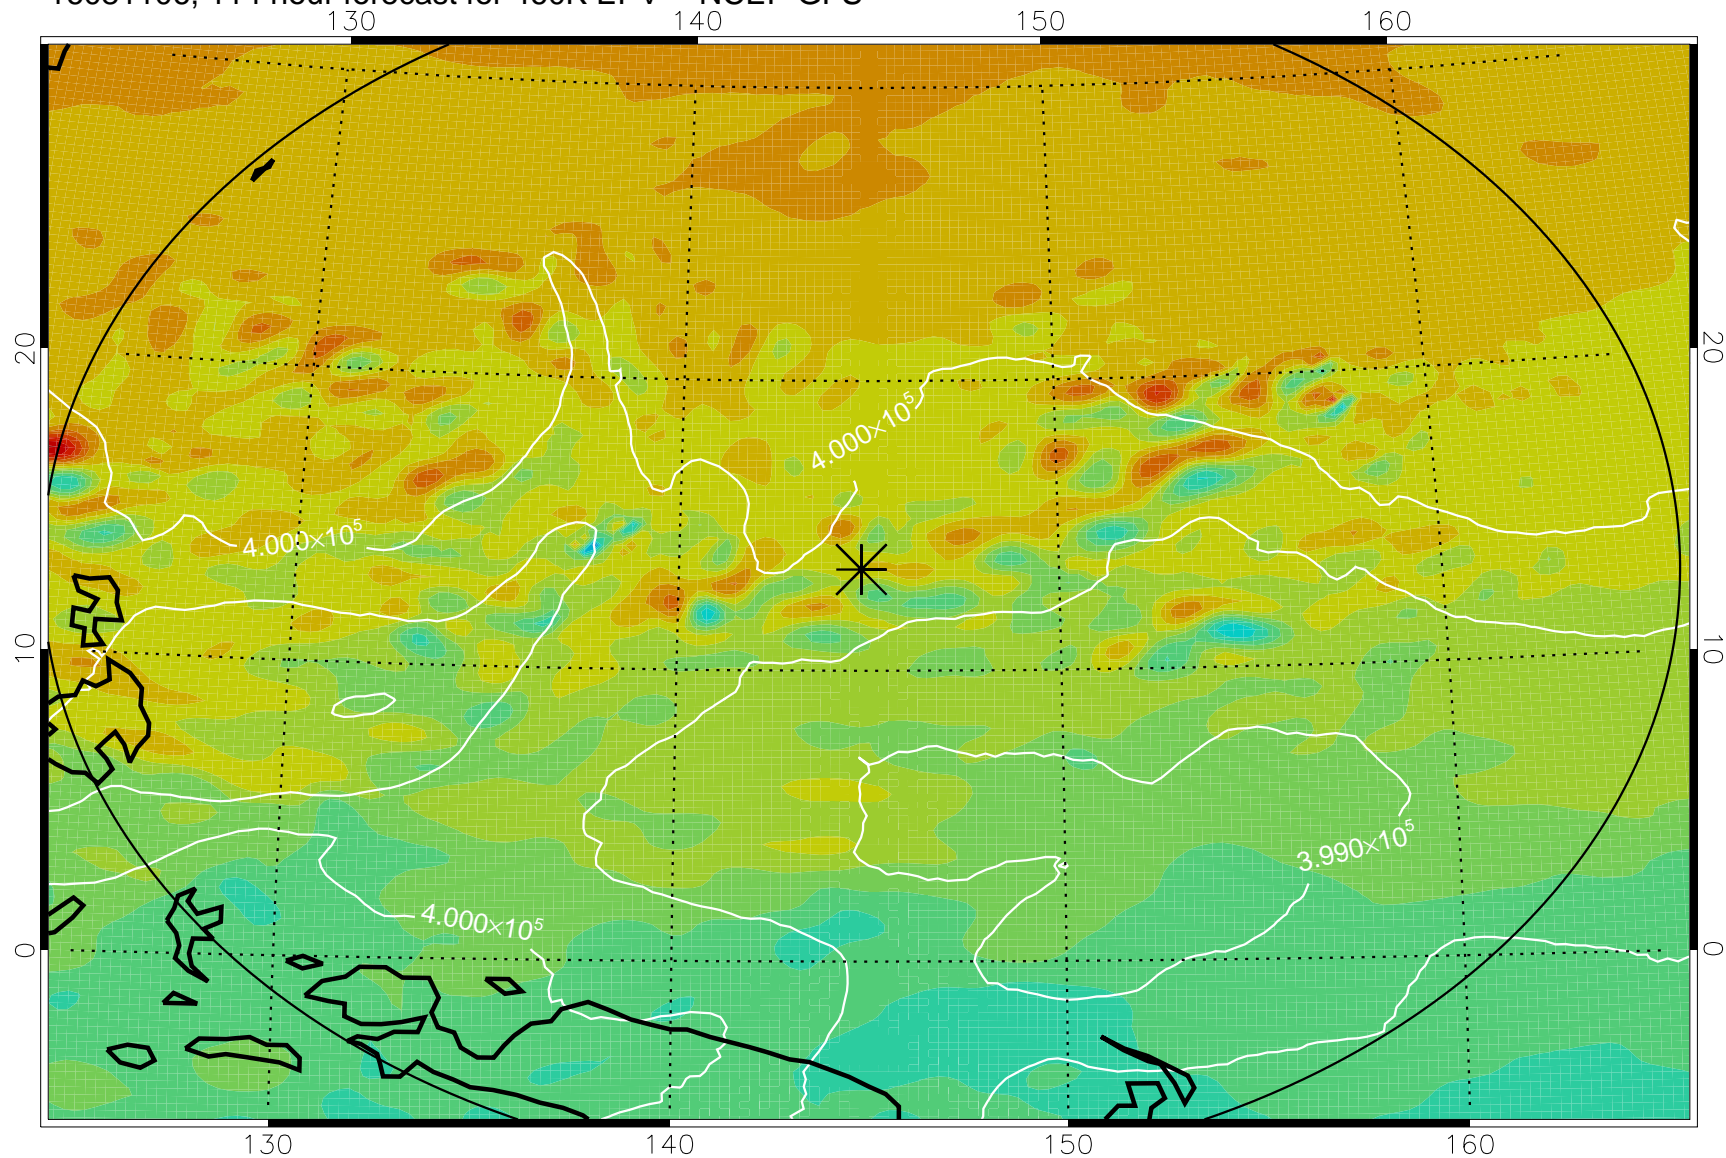

16080918, 78 hour forecast for 460K EPV -- NCEP GFS

460K Montgomery Streamfunction, white

Range ring of 2304 km

16081000, 84 hour forecast for 460K EPV -- NCEP GFS

460K Montgomery Streamfunction, white

Range ring of 2304 km

16081006, 90 hour forecast for 460K EPV -- NCEP GFS

460K Montgomery Streamfunction, white

Range ring of 2304 km

16081012, 96 hour forecast for 460K EPV -- NCEP GFS

460K Montgomery Streamfunction, white

Range ring of 2304 km

16081018, 102 hour forecast for 460K EPV -- NCEP GFS

460K Montgomery Streamfunction, white

Range ring of 2304 km

16081100, 108 hour forecast for 460K EPV -- NCEP GFS

460K Montgomery Streamfunction, white

Range ring of 2304 km

16081106, 114 hour forecast for 460K EPV -- NCEP GFS

460K Montgomery Streamfunction, white

Range ring of 2304 km

16081112, 120 hour forecast for 460K EPV -- NCEP GFS

460K Montgomery Streamfunction, white

Range ring of 2304 km