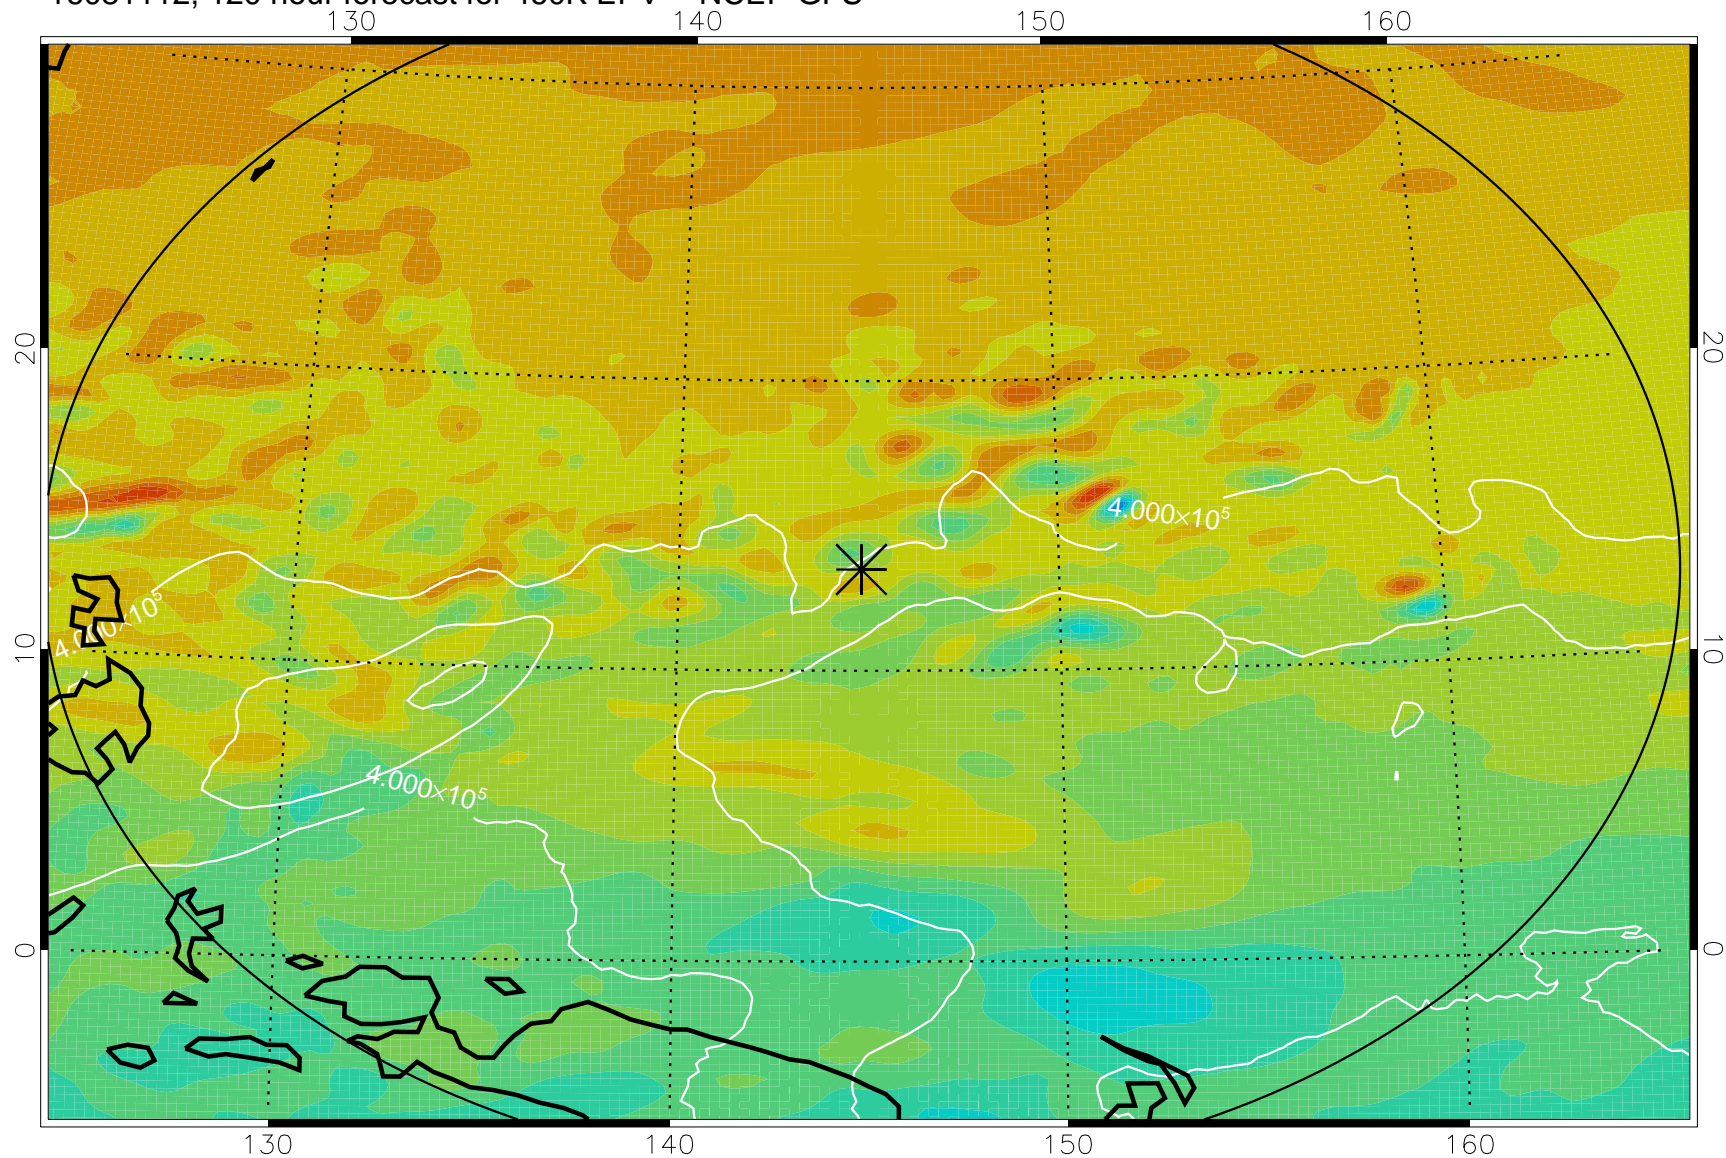

16080918, 78 hour forecast for 460K EPV -- NCEP GFS

460K Montgomery Streamfunction, white

Range ring of 2304 km

16081000, 84 hour forecast for 460K EPV -- NCEP GFS

460K Montgomery Streamfunction, white

Range ring of 2304 km

16081006, 90 hour forecast for 460K EPV -- NCEP GFS

460K Montgomery Streamfunction, white

Range ring of 2304 km

16081012, 96 hour forecast for 460K EPV -- NCEP GFS

460K Montgomery Streamfunction, white

Range ring of 2304 km

16081018, 102 hour forecast for 460K EPV -- NCEP GFS

460K Montgomery Streamfunction, white

Range ring of 2304 km

16081100, 108 hour forecast for 460K EPV -- NCEP GFS

460K Montgomery Streamfunction, white

Range ring of 2304 km

16081106, 114 hour forecast for 460K EPV -- NCEP GFS

460K Montgomery Streamfunction, white

Range ring of 2304 km

16081112, 120 hour forecast for 460K EPV -- NCEP GFS

460K Montgomery Streamfunction, white

Range ring of 2304 km