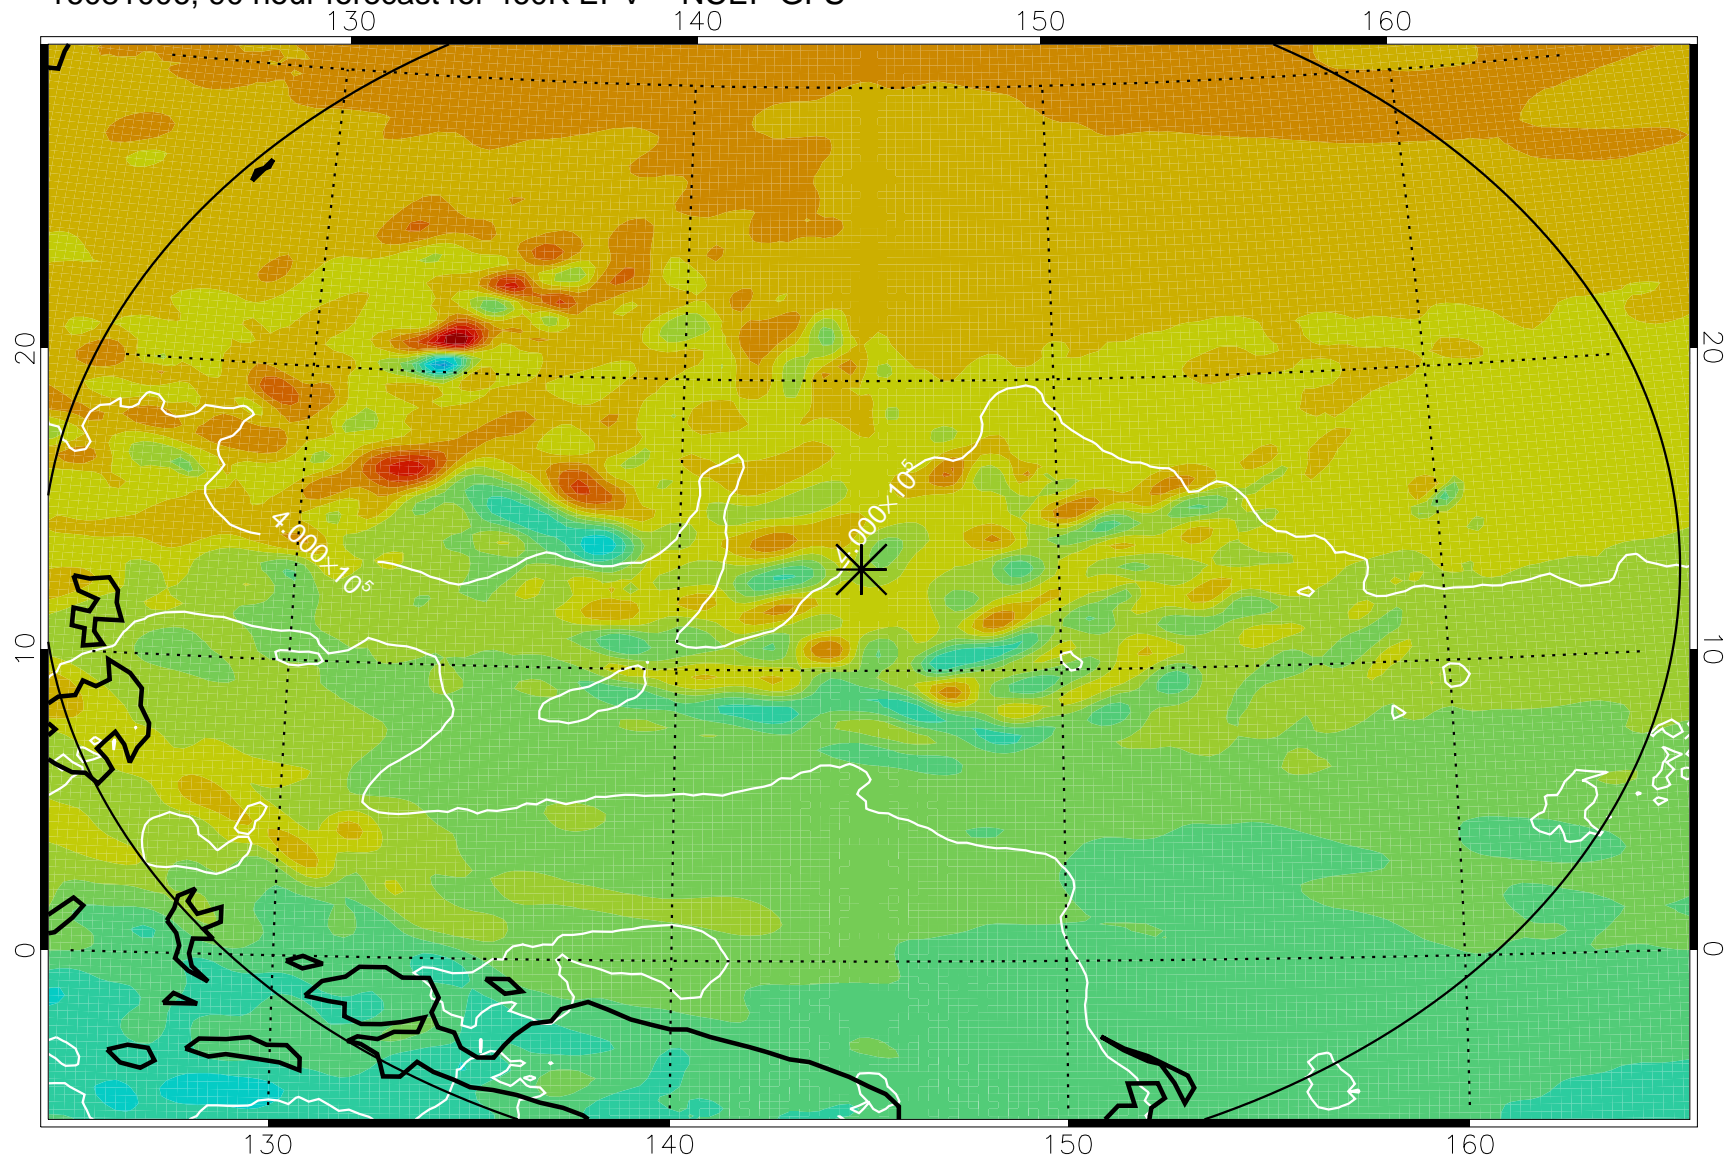

16080906, 66 hour forecast for 460K EPV -- NCEP GFS

460K Montgomery Streamfunction, white

Range ring of 2304 km

16080912, 72 hour forecast for 460K EPV -- NCEP GFS

460K Montgomery Streamfunction, white

Range ring of 2304 km

16080918, 78 hour forecast for 460K EPV -- NCEP GFS

460K Montgomery Streamfunction, white

Range ring of 2304 km

16081000, 84 hour forecast for 460K EPV -- NCEP GFS

460K Montgomery Streamfunction, white

Range ring of 2304 km

16081006, 90 hour forecast for 460K EPV -- NCEP GFS

460K Montgomery Streamfunction, white

Range ring of 2304 km

16081012, 96 hour forecast for 460K EPV -- NCEP GFS

460K Montgomery Streamfunction, white

Range ring of 2304 km

16081018, 102 hour forecast for 460K EPV -- NCEP GFS

460K Montgomery Streamfunction, white

Range ring of 2304 km

16081100, 108 hour forecast for 460K EPV -- NCEP GFS

460K Montgomery Streamfunction, white

Range ring of 2304 km