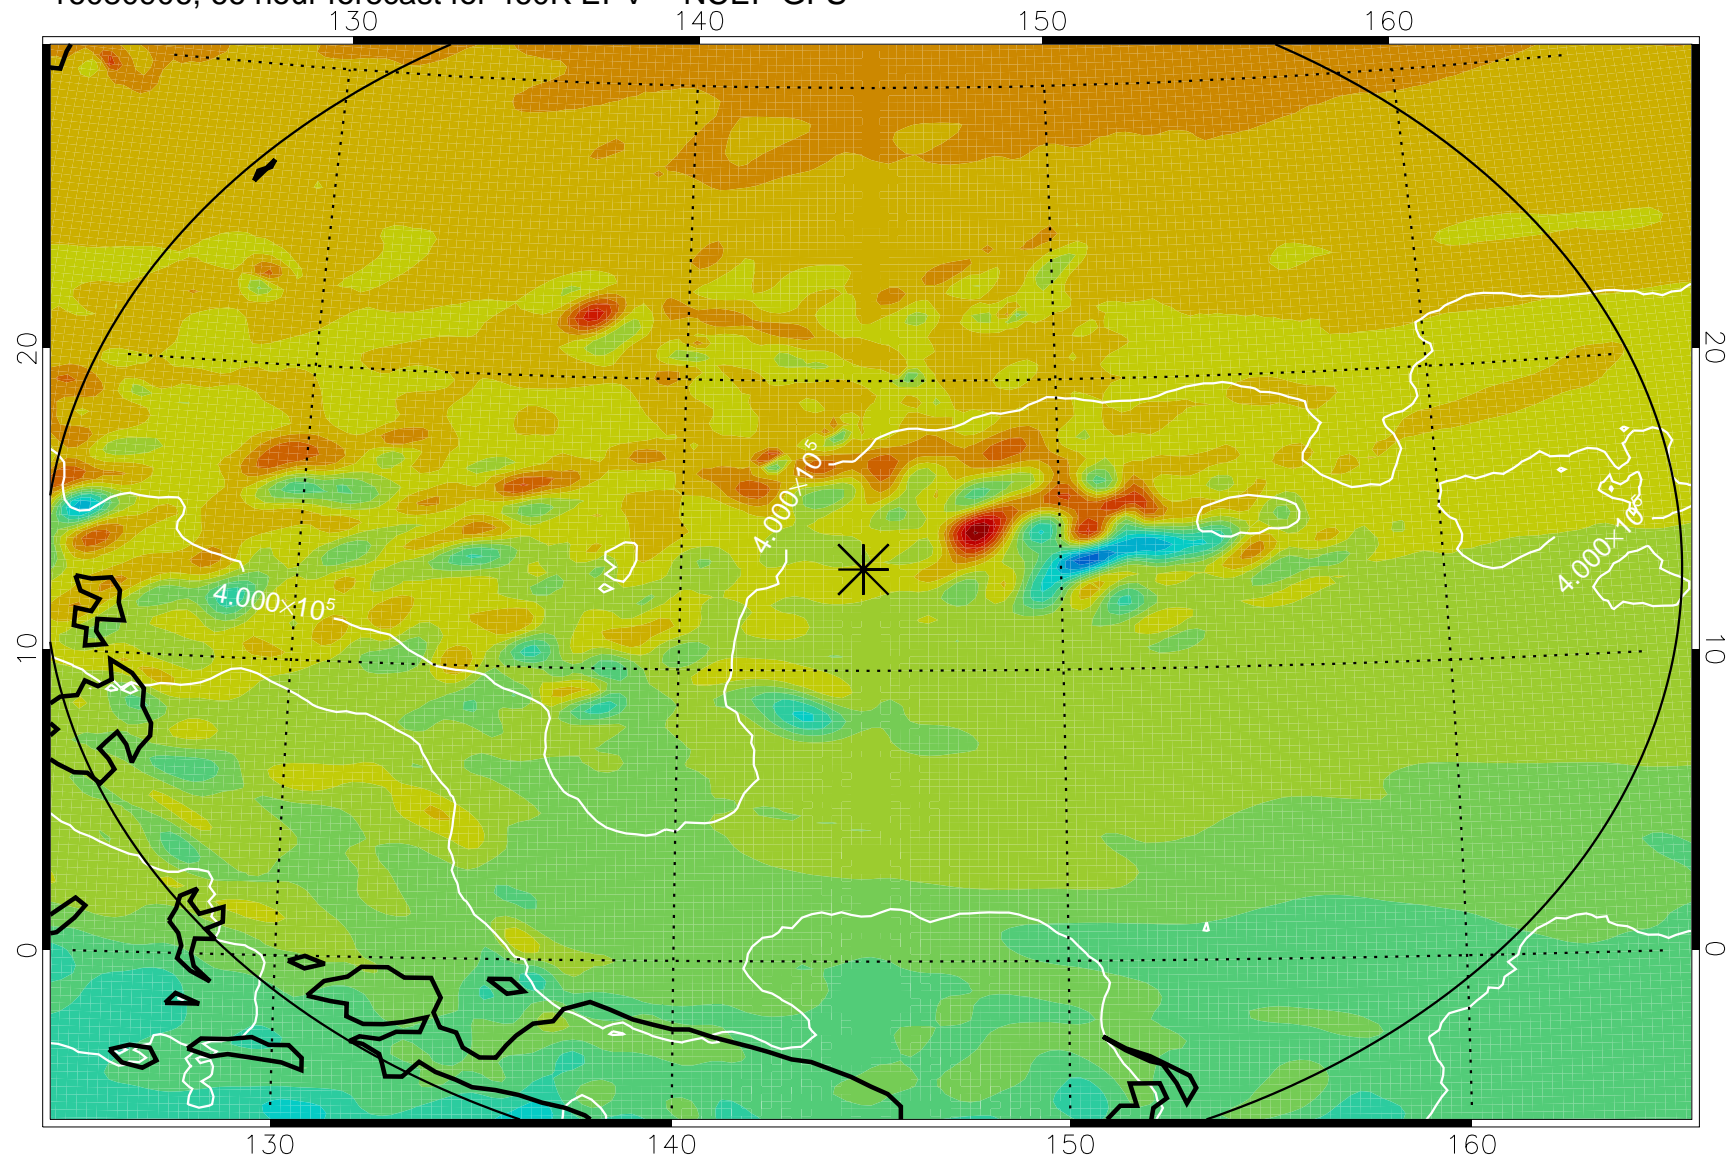

16080806, 42 hour forecast for 460K EPV -- NCEP GFS

460K Montgomery Streamfunction, white

Range ring of 2304 km

16080812, 48 hour forecast for 460K EPV -- NCEP GFS

460K Montgomery Streamfunction, white

Range ring of 2304 km

16080818, 54 hour forecast for 460K EPV -- NCEP GFS

460K Montgomery Streamfunction, white

Range ring of 2304 km

16080900, 60 hour forecast for 460K EPV -- NCEP GFS

460K Montgomery Streamfunction, white

Range ring of 2304 km

16080906, 66 hour forecast for 460K EPV -- NCEP GFS

460K Montgomery Streamfunction, white

Range ring of 2304 km

16080912, 72 hour forecast for 460K EPV -- NCEP GFS

460K Montgomery Streamfunction, white

Range ring of 2304 km

16080918, 78 hour forecast for 460K EPV -- NCEP GFS

460K Montgomery Streamfunction, white

Range ring of 2304 km

16081000, 84 hour forecast for 460K EPV -- NCEP GFS

460K Montgomery Streamfunction, white

Range ring of 2304 km