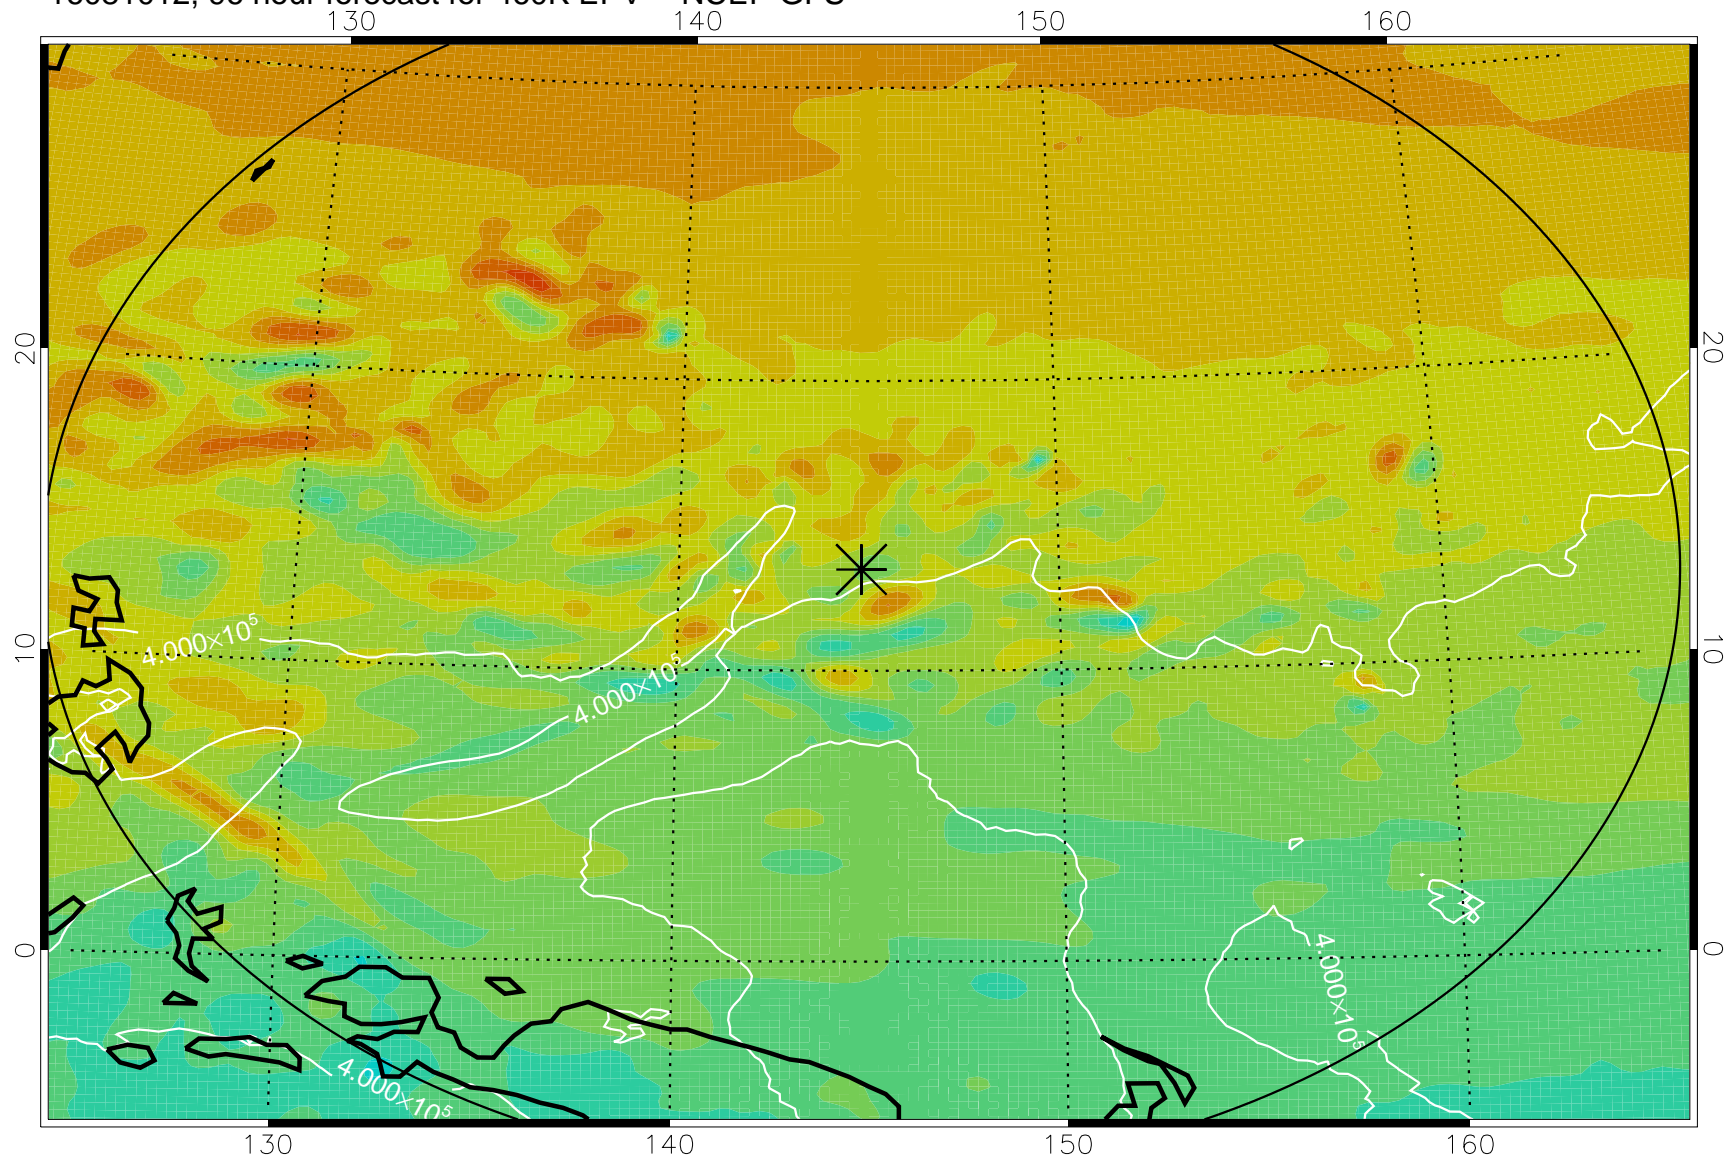

16080906, 66 hour forecast for 460K EPV -- NCEP GFS

460K Montgomery Streamfunction, white

Range ring of 2304 km

16080912, 72 hour forecast for 460K EPV -- NCEP GFS

460K Montgomery Streamfunction, white

Range ring of 2304 km

16080918, 78 hour forecast for 460K EPV -- NCEP GFS

460K Montgomery Streamfunction, white

Range ring of 2304 km

16081000, 84 hour forecast for 460K EPV -- NCEP GFS

460K Montgomery Streamfunction, white

Range ring of 2304 km

16081006, 90 hour forecast for 460K EPV -- NCEP GFS

460K Montgomery Streamfunction, white

Range ring of 2304 km

16081012, 96 hour forecast for 460K EPV -- NCEP GFS

460K Montgomery Streamfunction, white

Range ring of 2304 km

16081018, 102 hour forecast for 460K EPV -- NCEP GFS

460K Montgomery Streamfunction, white

Range ring of 2304 km

16081100, 108 hour forecast for 460K EPV -- NCEP GFS

460K Montgomery Streamfunction, white

Range ring of 2304 km