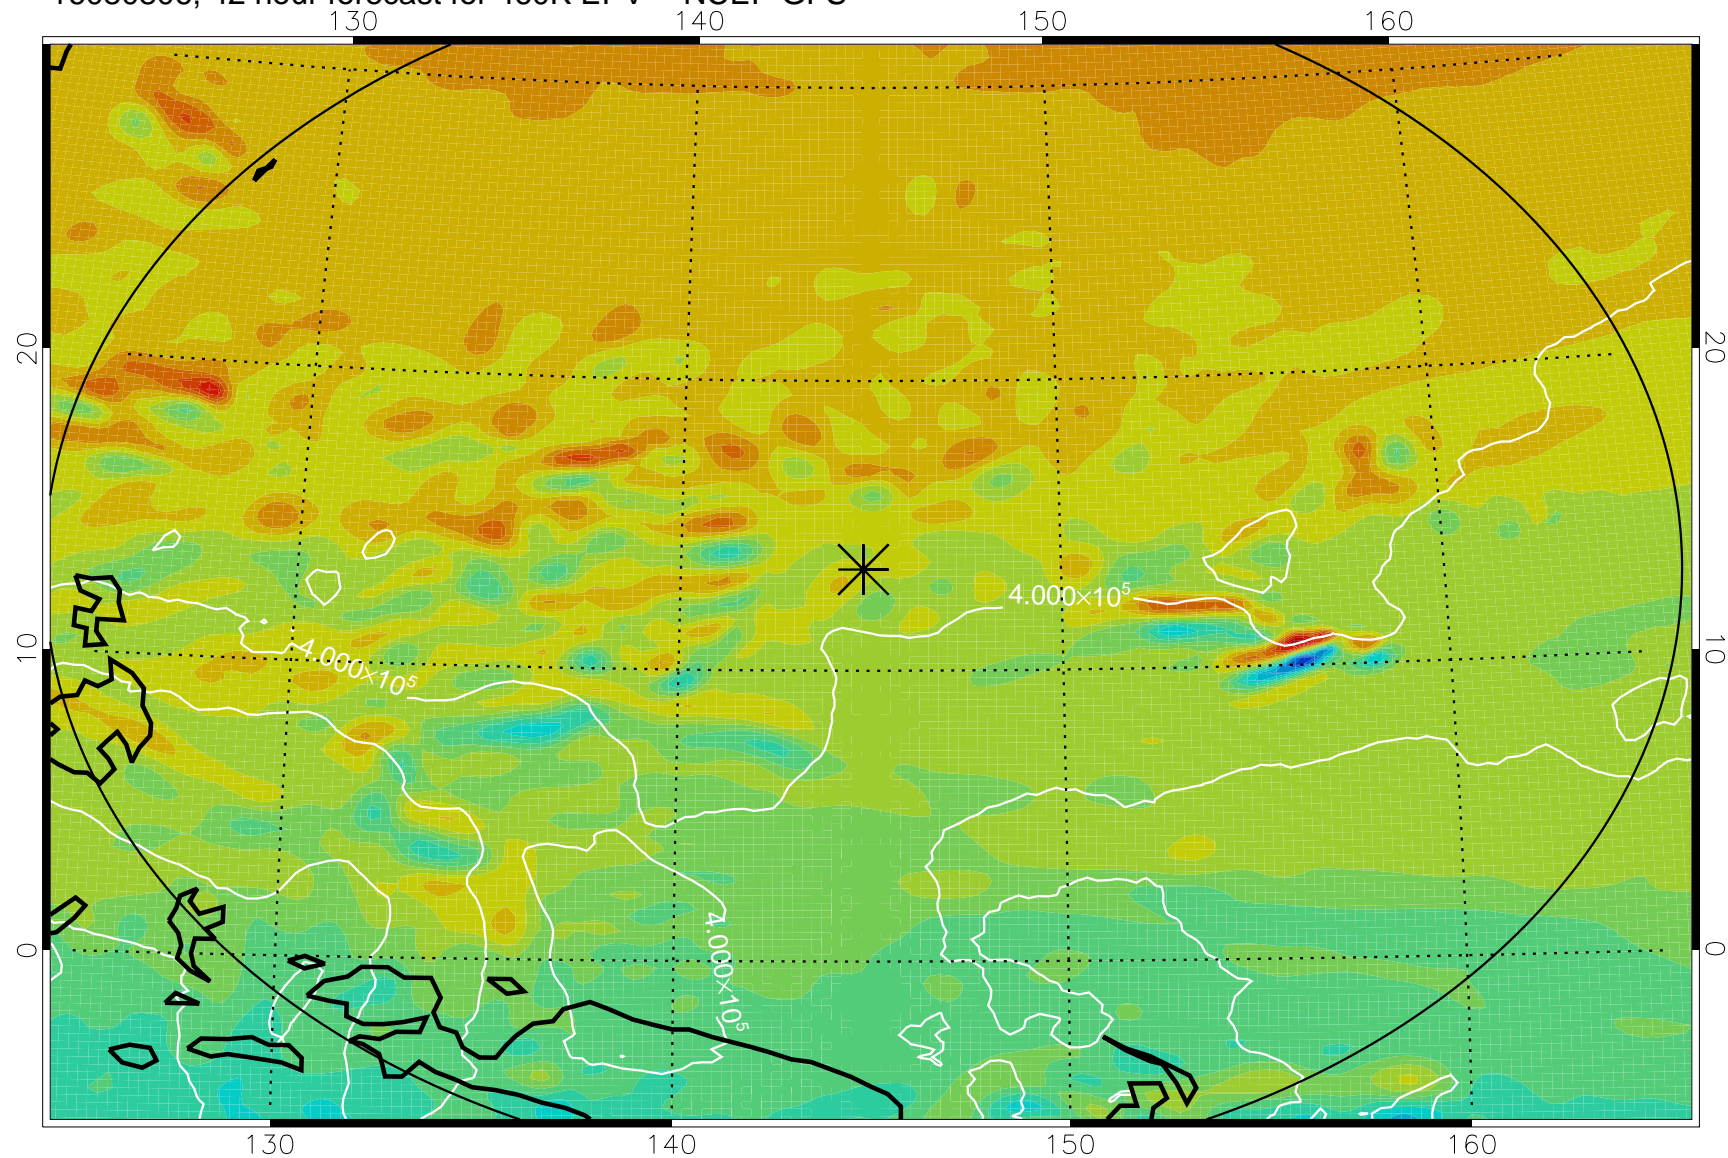

16080718, 30 hour forecast for 460K EPV -- NCEP GFS

460K Montgomery Streamfunction, white

Range ring of 2304 km

16080800, 36 hour forecast for 460K EPV -- NCEP GFS

460K Montgomery Streamfunction, white

Range ring of 2304 km

16080806, 42 hour forecast for 460K EPV -- NCEP GFS

460K Montgomery Streamfunction, white

Range ring of 2304 km

16080812, 48 hour forecast for 460K EPV -- NCEP GFS

460K Montgomery Streamfunction, white

Range ring of 2304 km

16080818, 54 hour forecast for 460K EPV -- NCEP GFS

460K Montgomery Streamfunction, white

Range ring of 2304 km

16080900, 60 hour forecast for 460K EPV -- NCEP GFS

460K Montgomery Streamfunction, white

Range ring of 2304 km

16080918, 78 hour forecast for 460K EPV -- NCEP GFS

460K Montgomery Streamfunction, white

Range ring of 2304 km

16081000, 84 hour forecast for 460K EPV -- NCEP GFS

460K Montgomery Streamfunction, white

Range ring of 2304 km