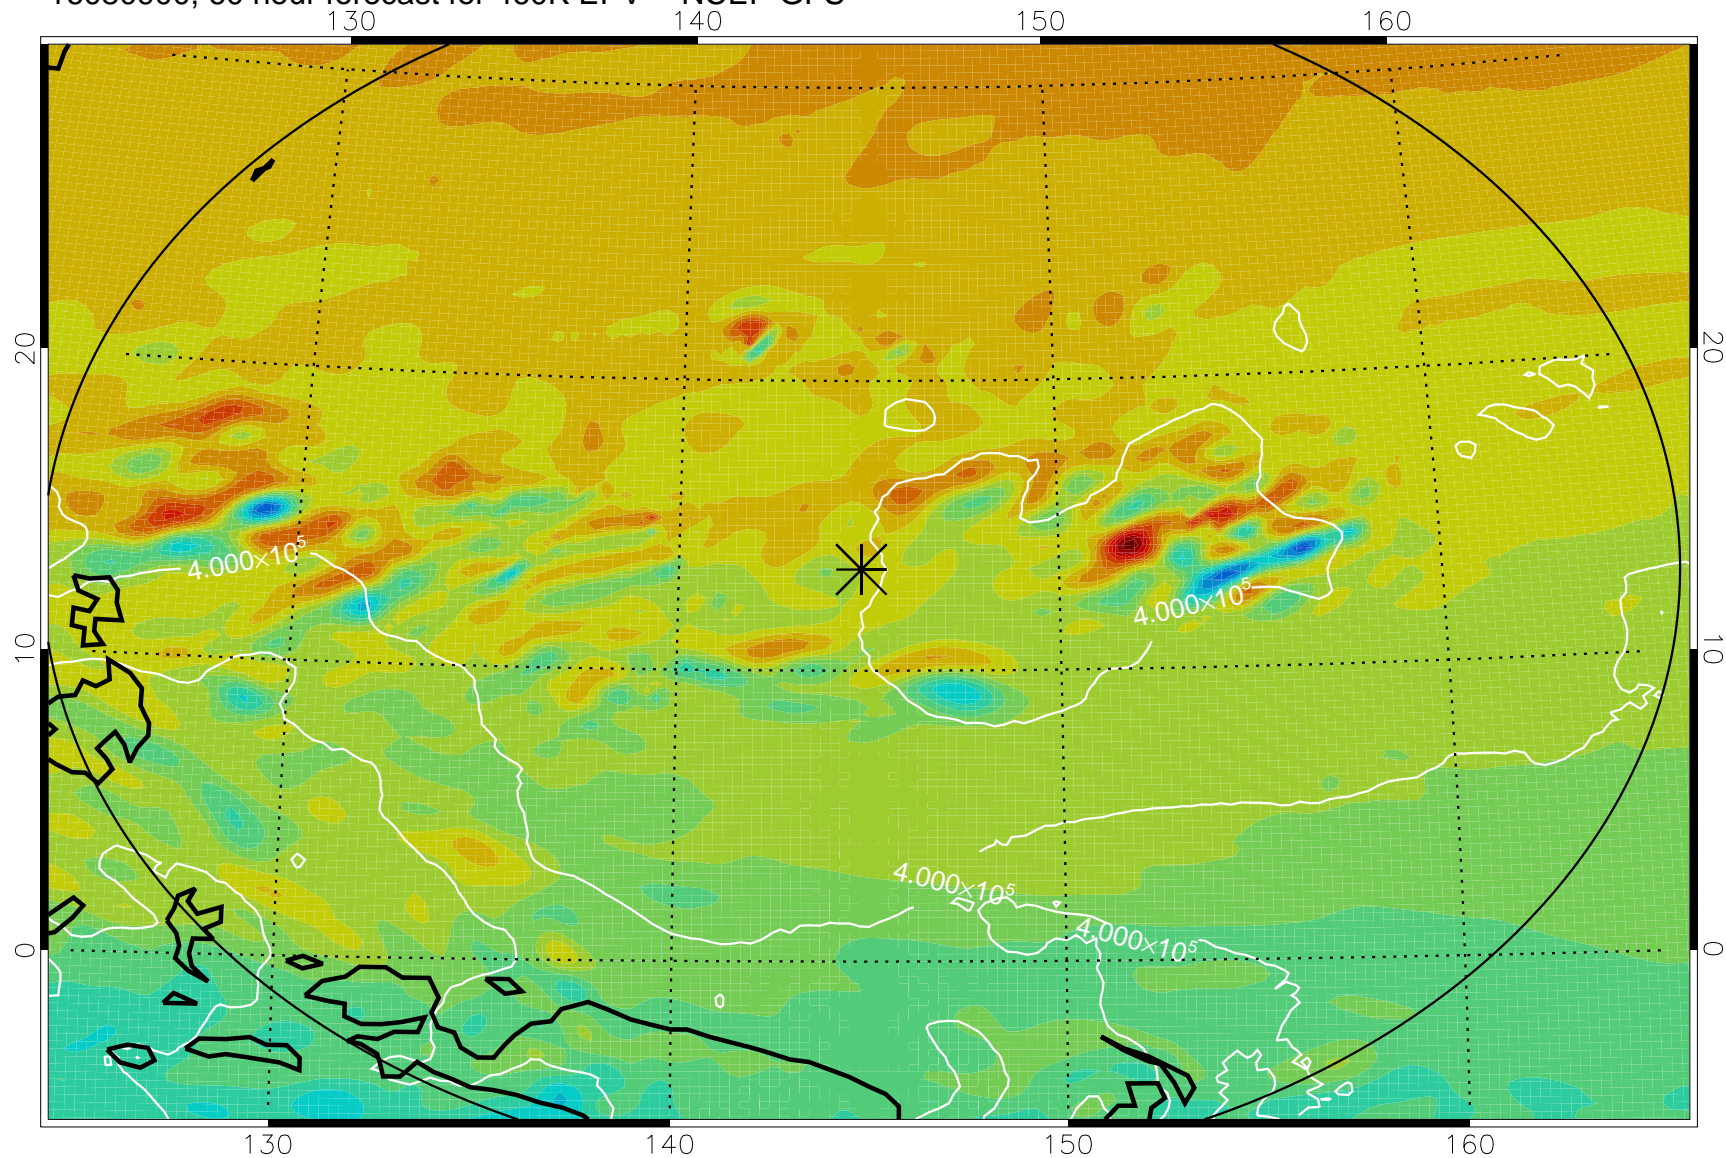

16080718, 30 hour forecast for 460K EPV -- NCEP GFS

460K Montgomery Streamfunction, white

Range ring of 2304 km

16080800, 36 hour forecast for 460K EPV -- NCEP GFS

460K Montgomery Streamfunction, white

Range ring of 2304 km

16080806, 42 hour forecast for 460K EPV -- NCEP GFS

460K Montgomery Streamfunction, white

Range ring of 2304 km

16080812, 48 hour forecast for 460K EPV -- NCEP GFS

460K Montgomery Streamfunction, white

Range ring of 2304 km

16080818, 54 hour forecast for 460K EPV -- NCEP GFS

460K Montgomery Streamfunction, white

Range ring of 2304 km

16080900, 60 hour forecast for 460K EPV -- NCEP GFS

460K Montgomery Streamfunction, white

Range ring of 2304 km

16080906, 66 hour forecast for 460K EPV -- NCEP GFS

460K Montgomery Streamfunction, white

Range ring of 2304 km

16080912, 72 hour forecast for 460K EPV -- NCEP GFS

460K Montgomery Streamfunction, white

Range ring of 2304 km