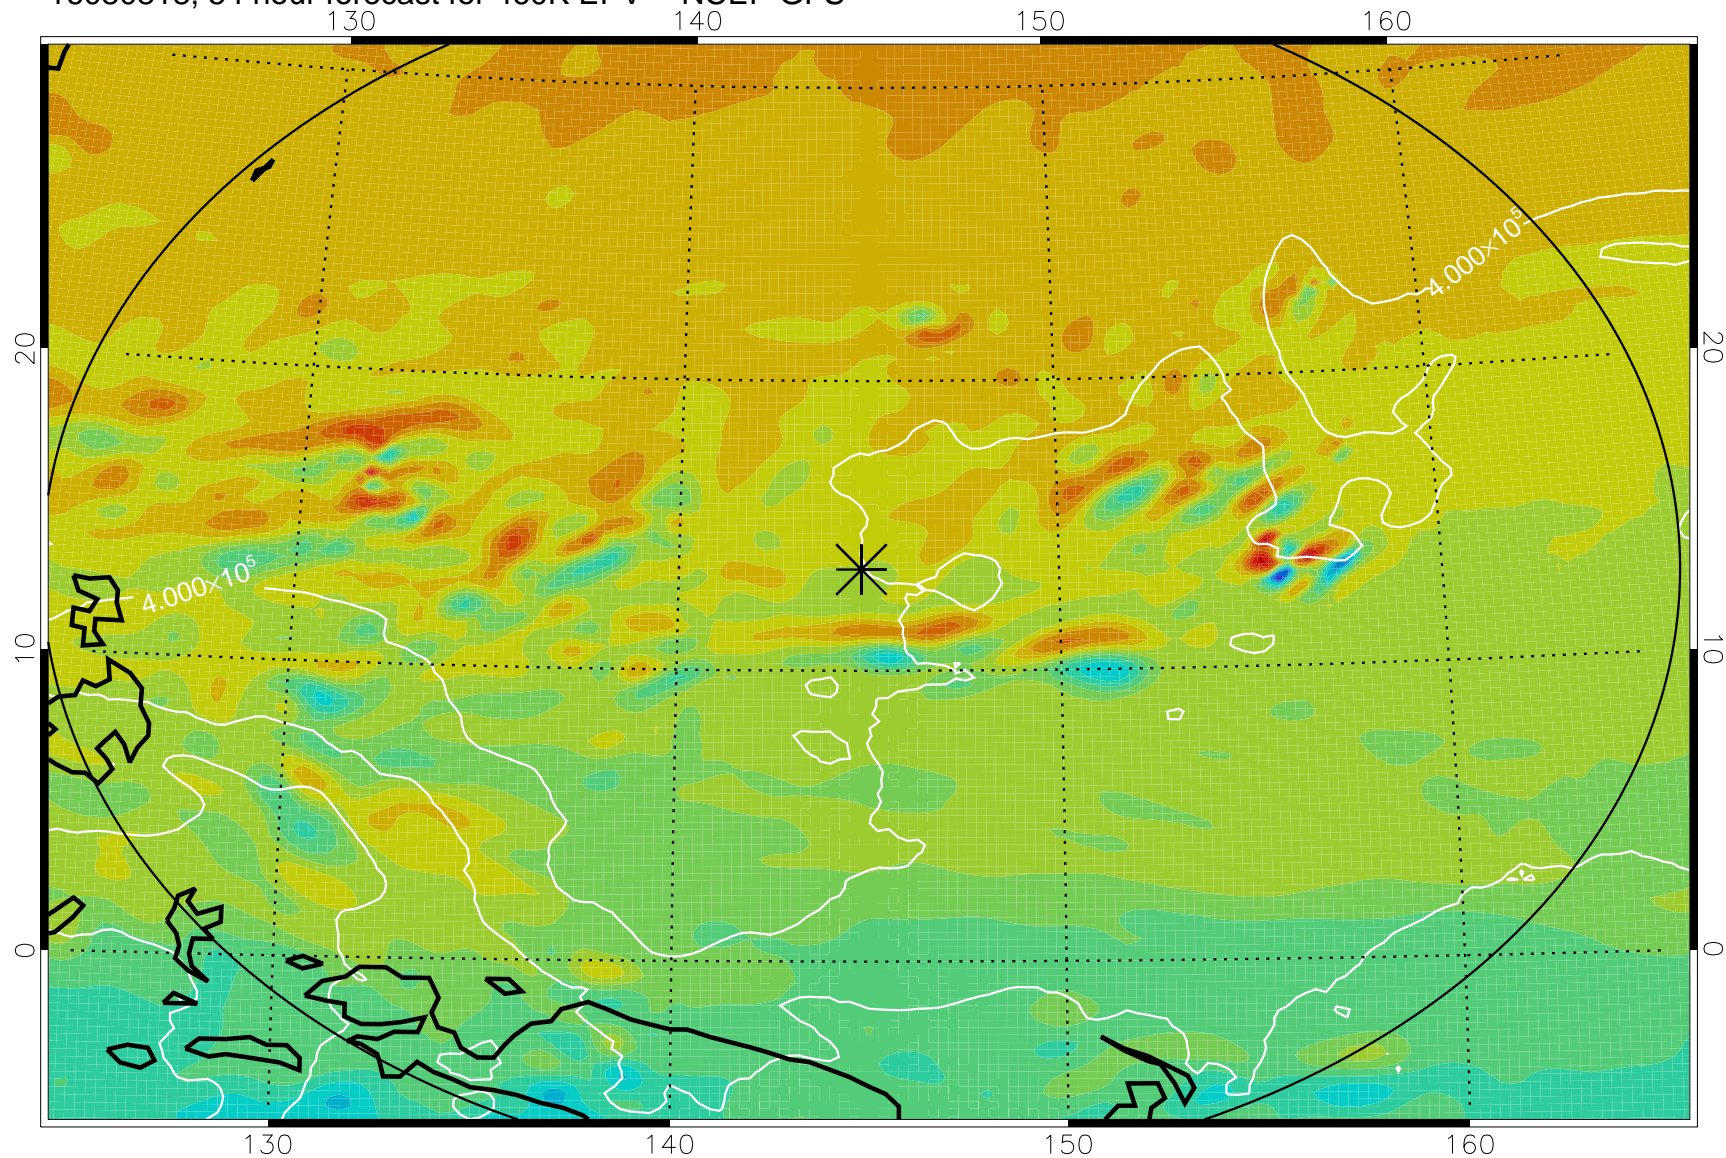

16080806, 42 hour forecast for 460K EPV -- NCEP GFS

460K Montgomery Streamfunction, white

Range ring of 2304 km

16080812, 48 hour forecast for 460K EPV -- NCEP GFS

460K Montgomery Streamfunction, white

Range ring of 2304 km

16080818, 54 hour forecast for 460K EPV -- NCEP GFS

460K Montgomery Streamfunction, white

Range ring of 2304 km

16080900, 60 hour forecast for 460K EPV -- NCEP GFS

460K Montgomery Streamfunction, white

Range ring of 2304 km

16080906, 66 hour forecast for 460K EPV -- NCEP GFS

460K Montgomery Streamfunction, white

Range ring of 2304 km

16080912, 72 hour forecast for 460K EPV -- NCEP GFS

460K Montgomery Streamfunction, white

Range ring of 2304 km

16080918, 78 hour forecast for 460K EPV -- NCEP GFS

460K Montgomery Streamfunction, white

Range ring of 2304 km

16081000, 84 hour forecast for 460K EPV -- NCEP GFS

460K Montgomery Streamfunction, white

Range ring of 2304 km