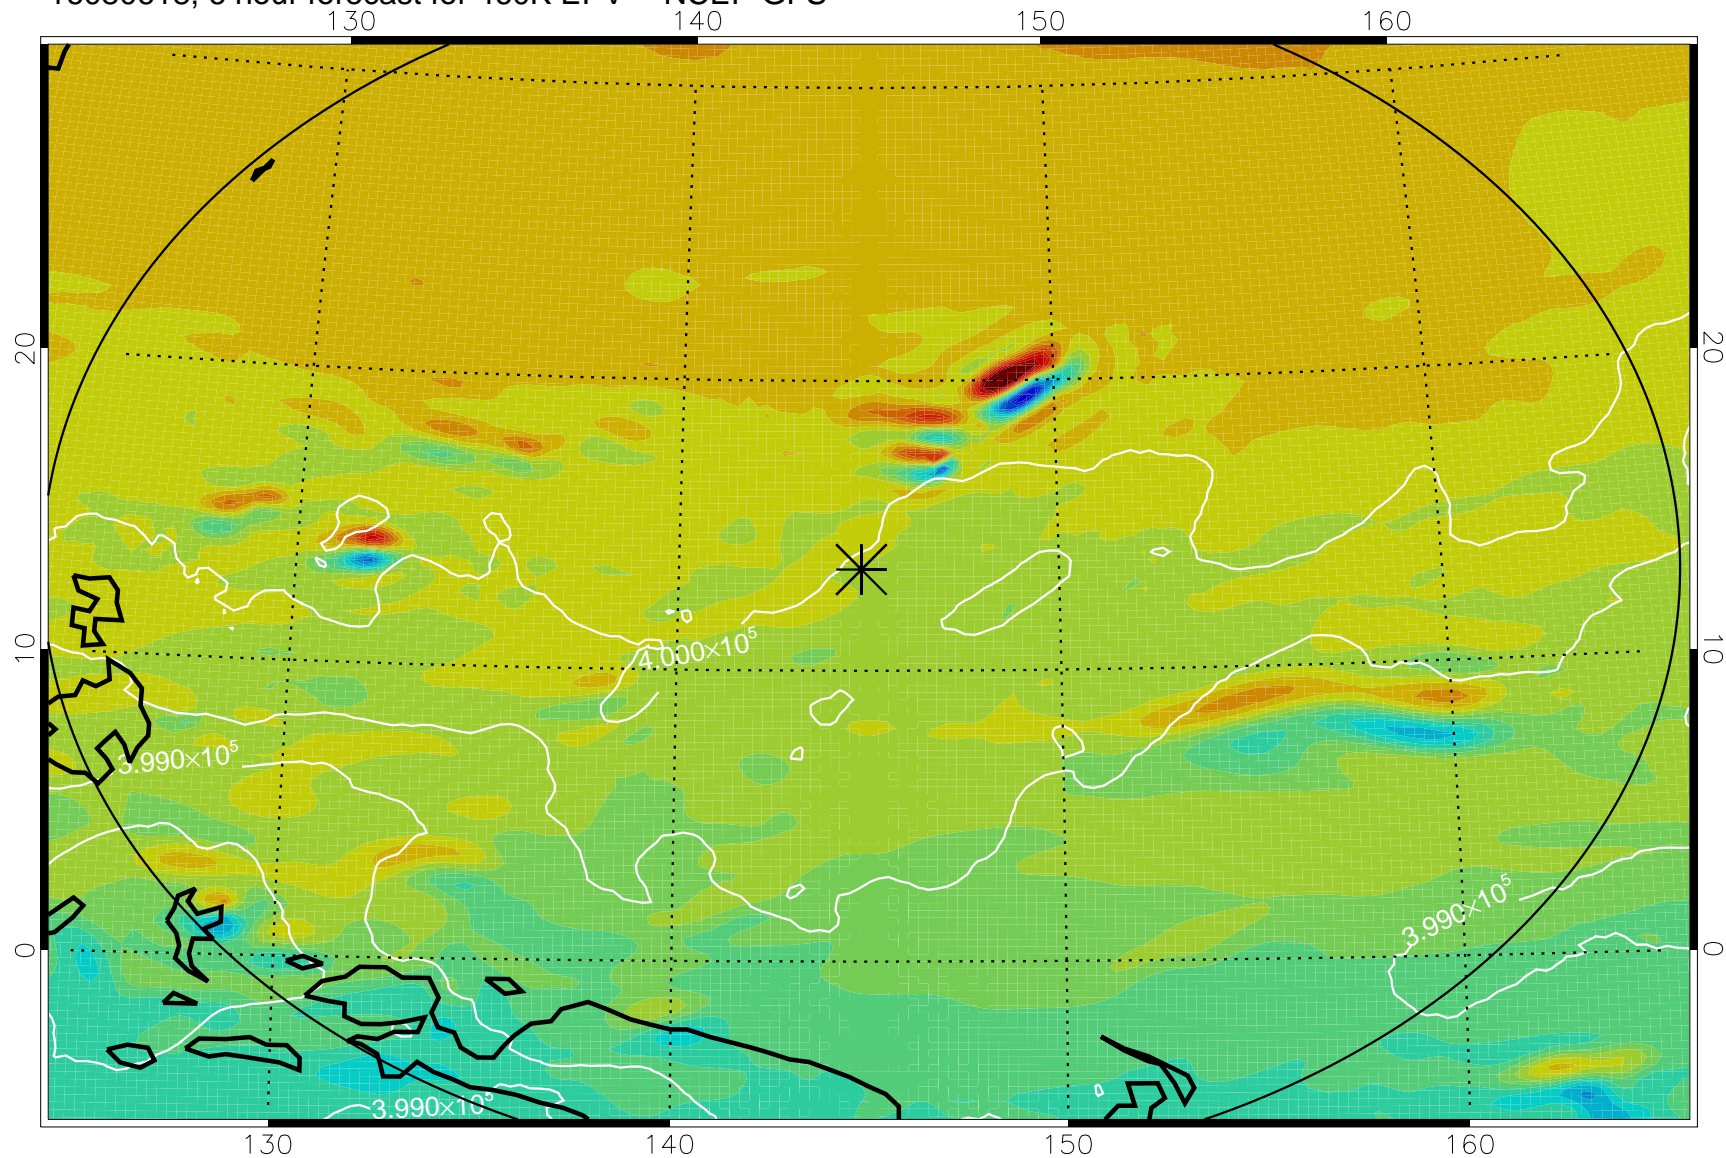

16080618, 6 hour forecast for 460K EPV -- NCEP GFS

460K Montgomery Streamfunction, white

Range ring of 2304 km

16080700, 12 hour forecast for 460K EPV -- NCEP GFS

460K Montgomery Streamfunction, white

Range ring of 2304 km

16080706, 18 hour forecast for 460K EPV -- NCEP GFS

460K Montgomery Streamfunction, white

Range ring of 2304 km

16080712, 24 hour forecast for 460K EPV -- NCEP GFS

460K Montgomery Streamfunction, white

Range ring of 2304 km

16080718, 30 hour forecast for 460K EPV -- NCEP GFS

460K Montgomery Streamfunction, white

Range ring of 2304 km

16080800, 36 hour forecast for 460K EPV -- NCEP GFS

460K Montgomery Streamfunction, white

Range ring of 2304 km

16080806, 42 hour forecast for 460K EPV -- NCEP GFS

460K Montgomery Streamfunction, white

Range ring of 2304 km

16080812, 48 hour forecast for 460K EPV -- NCEP GFS

460K Montgomery Streamfunction, white

Range ring of 2304 km