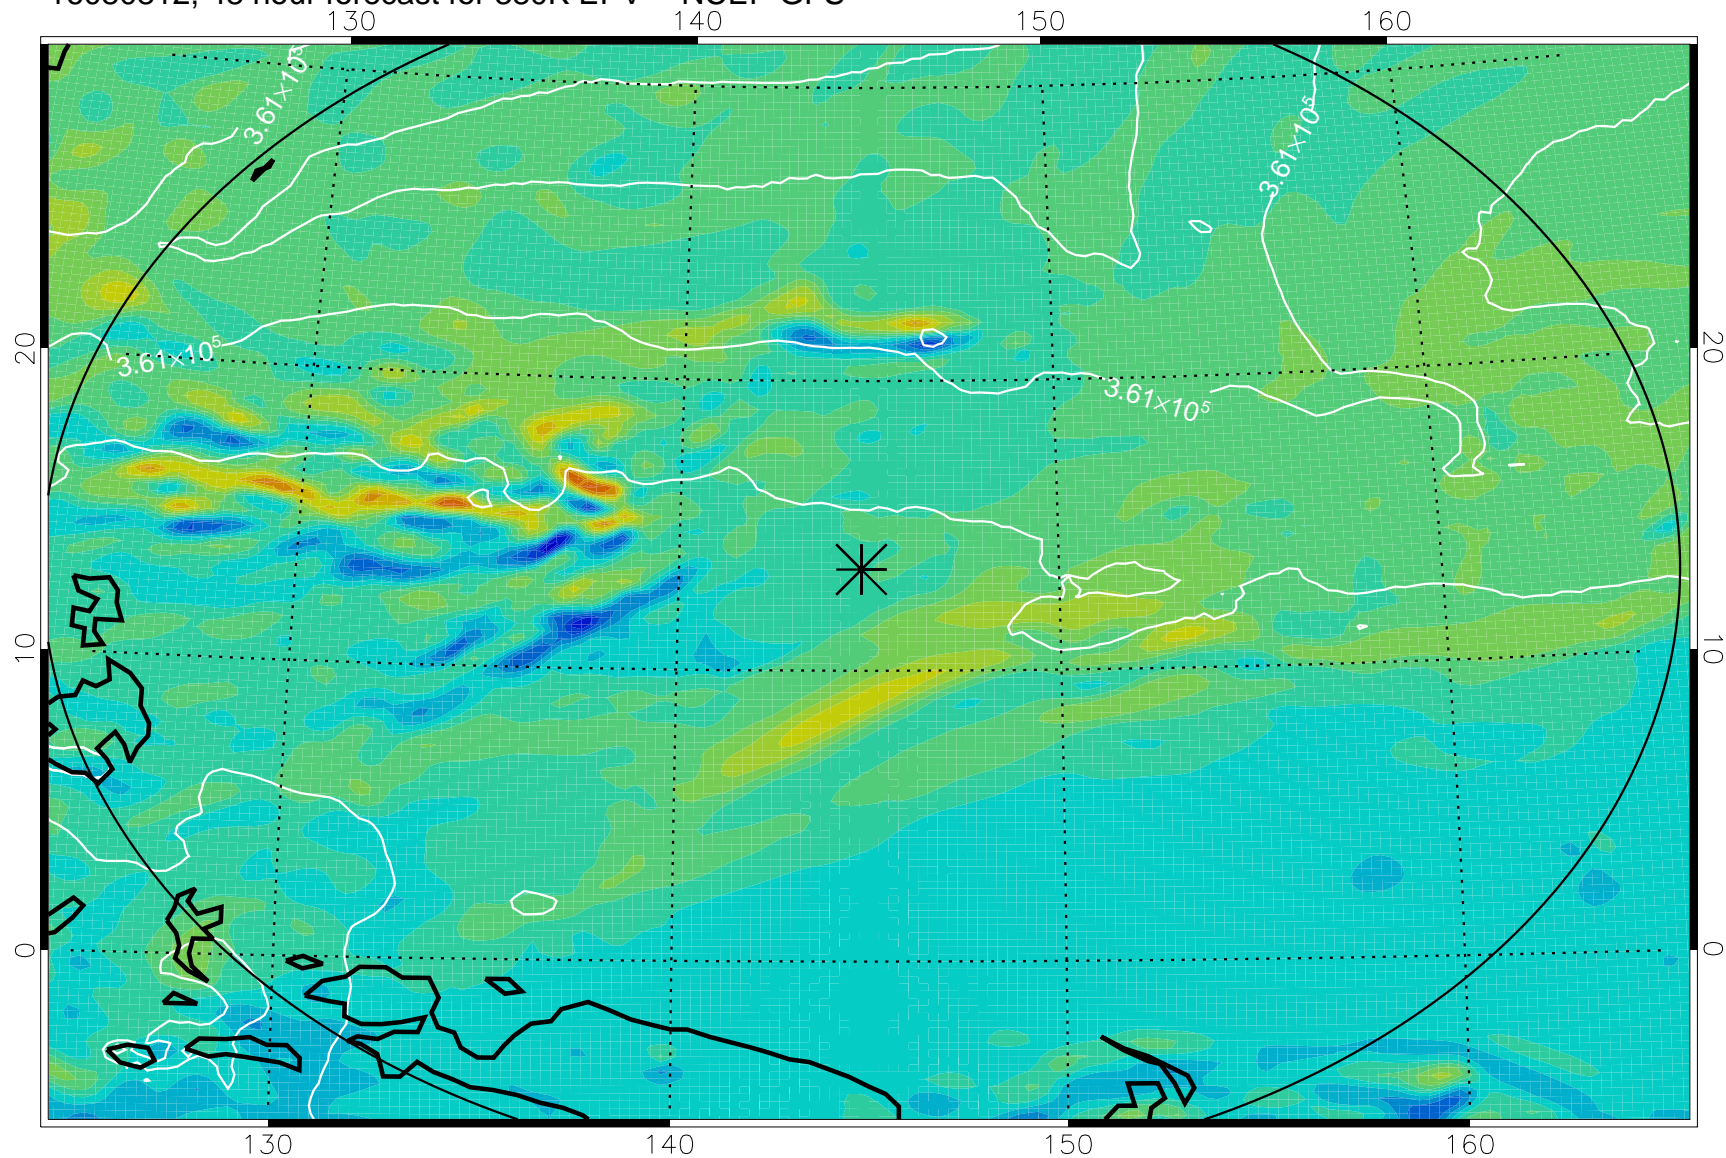

16080706, 18 hour forecast for 380K EPV -- NCEP GFS

380K Montgomery Streamfunction, white

Range ring of 2304 km

16080712, 24 hour forecast for 380K EPV -- NCEP GFS

380K Montgomery Streamfunction, white

Range ring of 2304 km

16080718, 30 hour forecast for 380K EPV -- NCEP GFS

380K Montgomery Streamfunction, white

Range ring of 2304 km

16080800, 36 hour forecast for 380K EPV -- NCEP GFS

380K Montgomery Streamfunction, white

Range ring of 2304 km

16080806, 42 hour forecast for 380K EPV -- NCEP GFS

380K Montgomery Streamfunction, white

Range ring of 2304 km

16080812, 48 hour forecast for 380K EPV -- NCEP GFS

380K Montgomery Streamfunction, white

Range ring of 2304 km

16080818, 54 hour forecast for 380K EPV -- NCEP GFS

380K Montgomery Streamfunction, white

Range ring of 2304 km

16080900, 60 hour forecast for 380K EPV -- NCEP GFS

380K Montgomery Streamfunction, white

Range ring of 2304 km