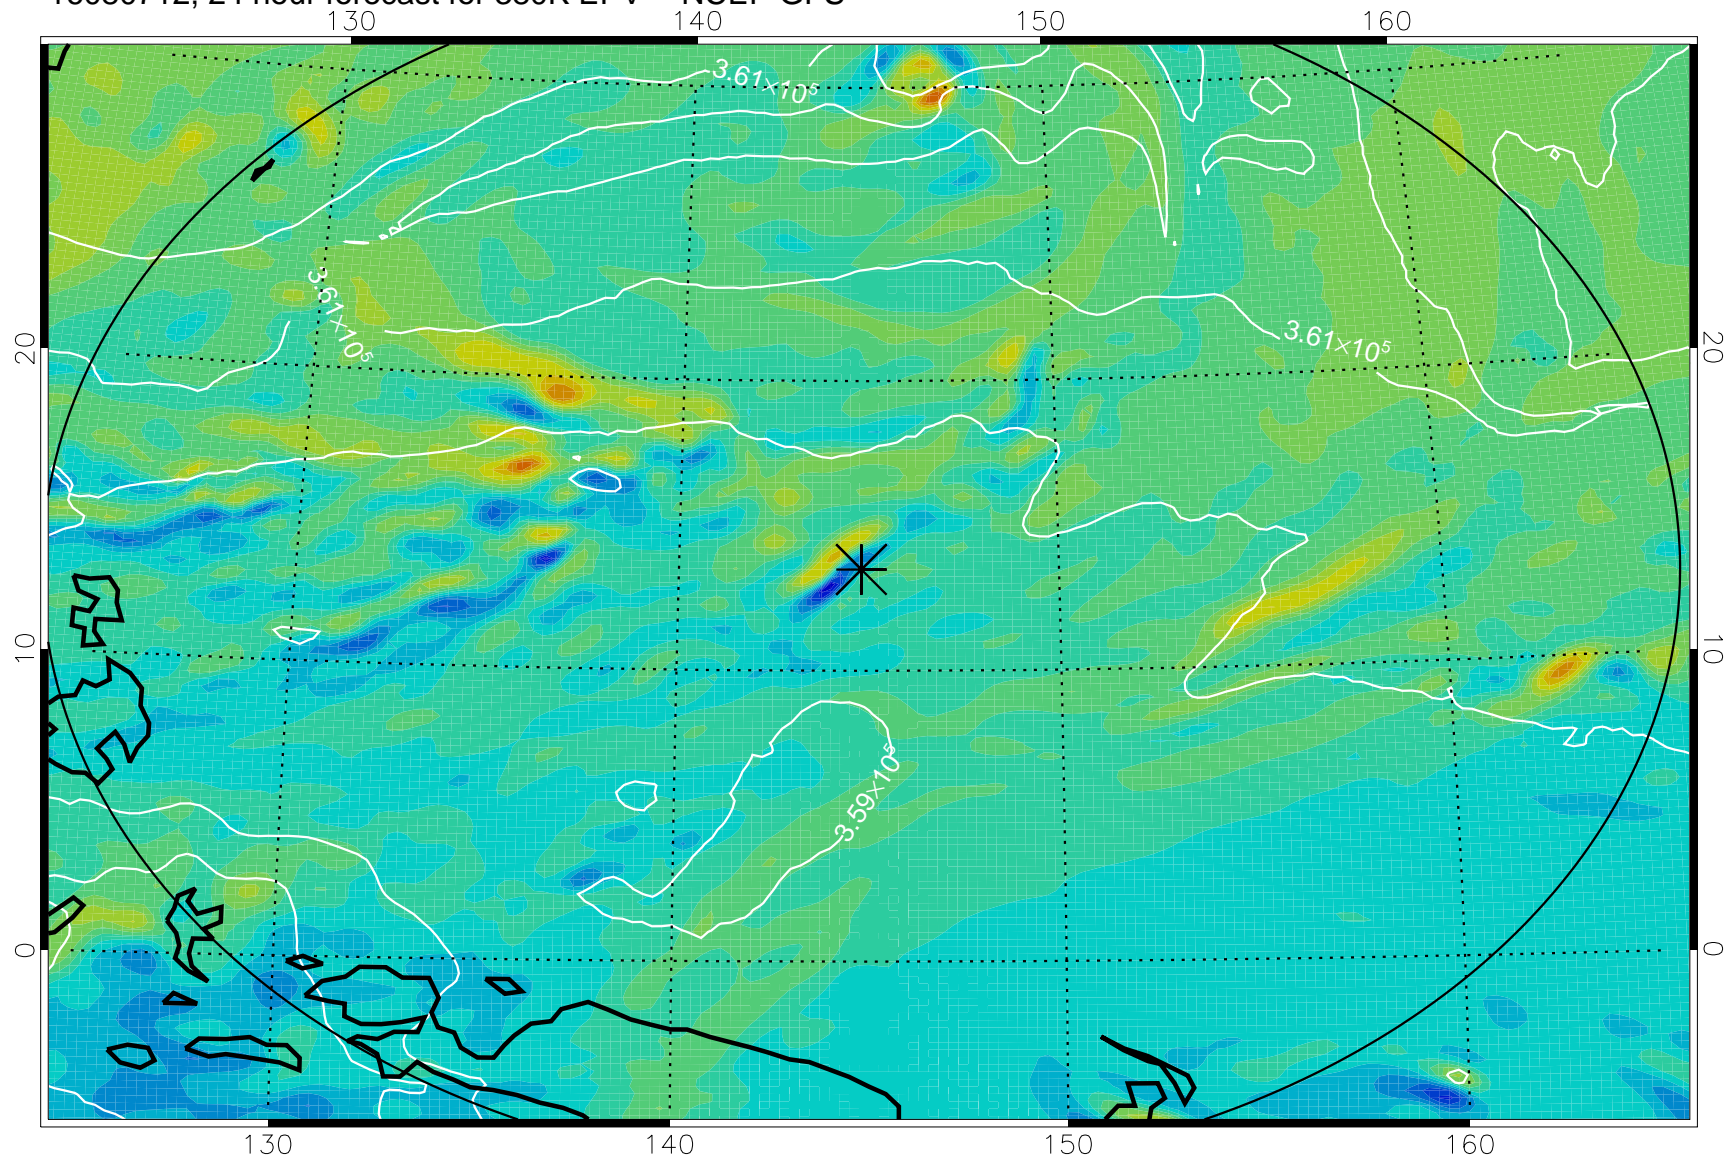

16080618, 6 hour forecast for 380K EPV -- NCEP GFS

380K Montgomery Streamfunction, white

Range ring of 2304 km

16080700, 12 hour forecast for 380K EPV -- NCEP GFS

380K Montgomery Streamfunction, white

Range ring of 2304 km

16080706, 18 hour forecast for 380K EPV -- NCEP GFS

380K Montgomery Streamfunction, white

Range ring of 2304 km

16080712, 24 hour forecast for 380K EPV -- NCEP GFS

380K Montgomery Streamfunction, white

Range ring of 2304 km

16080718, 30 hour forecast for 380K EPV -- NCEP GFS

380K Montgomery Streamfunction, white

Range ring of 2304 km

16080800, 36 hour forecast for 380K EPV -- NCEP GFS

380K Montgomery Streamfunction, white

Range ring of 2304 km

16080806, 42 hour forecast for 380K EPV -- NCEP GFS

380K Montgomery Streamfunction, white

Range ring of 2304 km

16080812, 48 hour forecast for 380K EPV -- NCEP GFS

380K Montgomery Streamfunction, white

Range ring of 2304 km