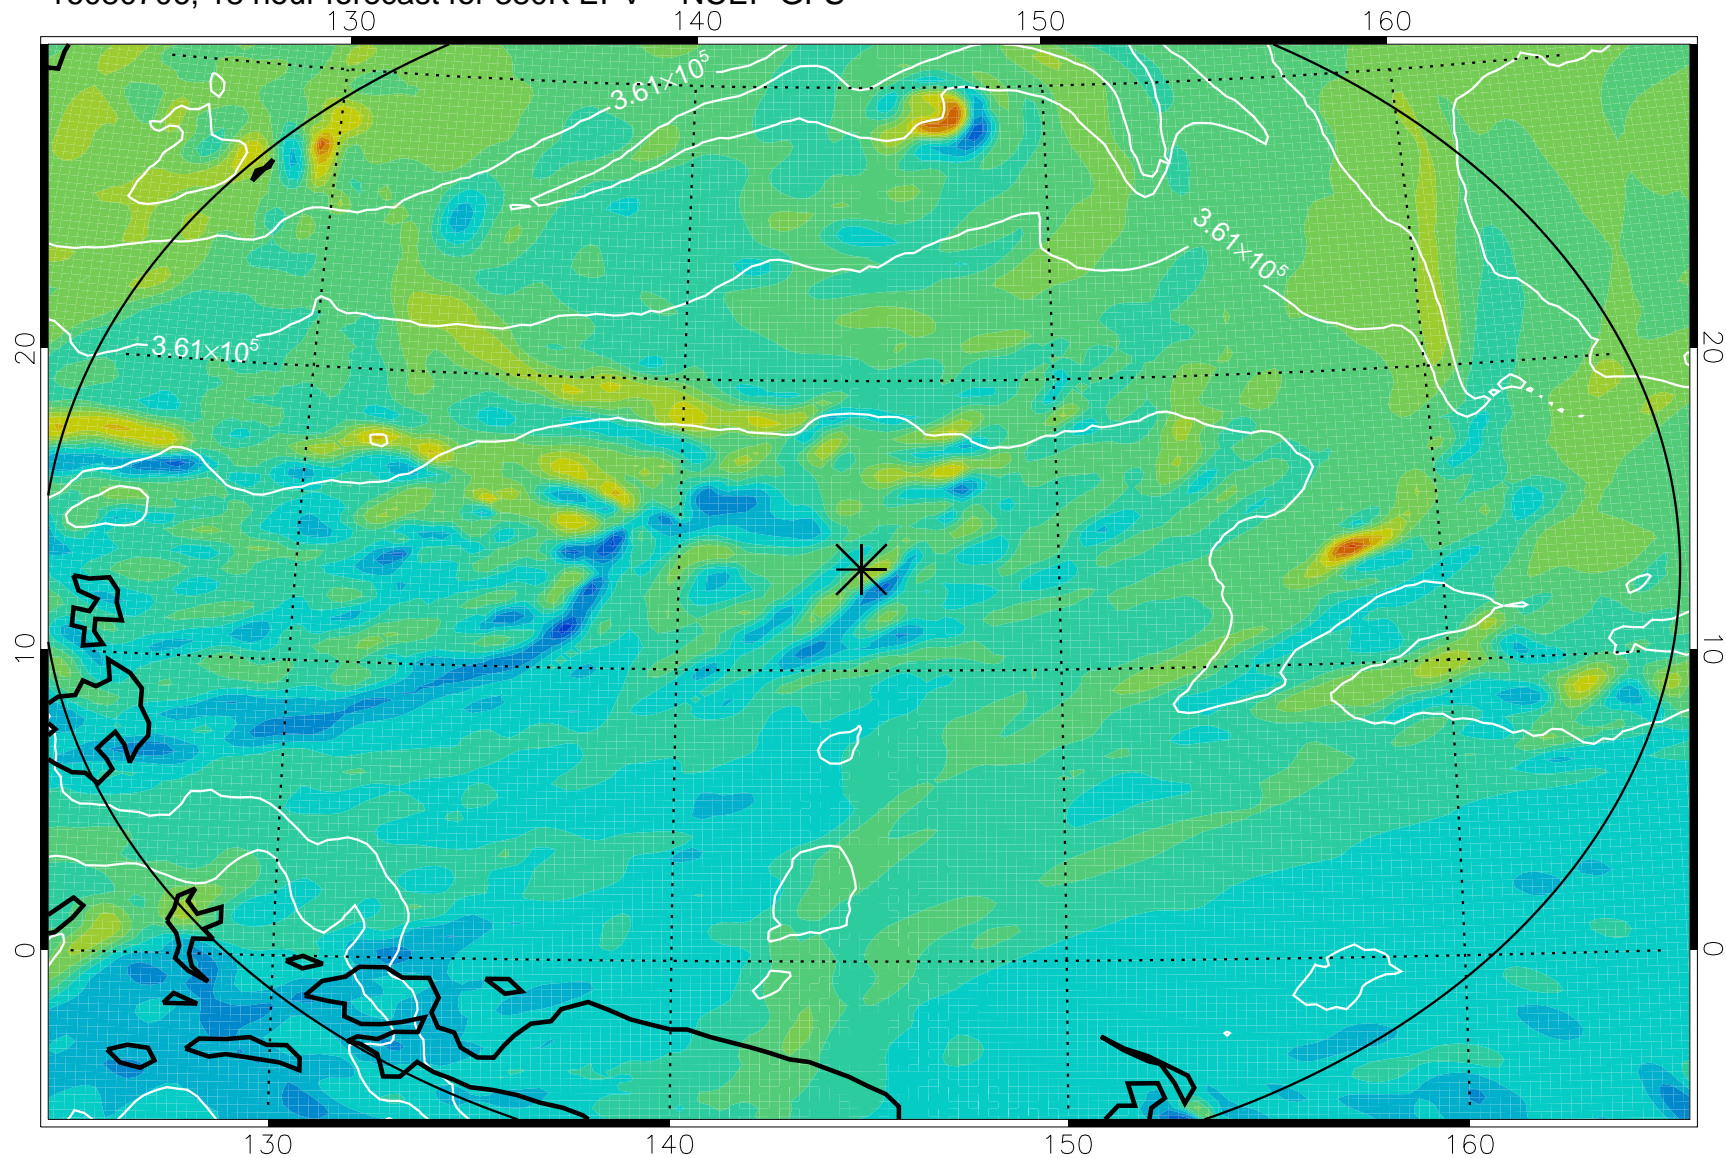

16080618, 6 hour forecast for 380K EPV -- NCEP GFS

380K Montgomery Streamfunction, white

Range ring of 2304 km

16080700, 12 hour forecast for 380K EPV -- NCEP GFS

380K Montgomery Streamfunction, white

Range ring of 2304 km

16080706, 18 hour forecast for 380K EPV -- NCEP GFS

380K Montgomery Streamfunction, white

Range ring of 2304 km

16080712, 24 hour forecast for 380K EPV -- NCEP GFS

380K Montgomery Streamfunction, white

Range ring of 2304 km

16080718, 30 hour forecast for 380K EPV -- NCEP GFS

380K Montgomery Streamfunction, white

Range ring of 2304 km

16080800, 36 hour forecast for 380K EPV -- NCEP GFS

380K Montgomery Streamfunction, white

Range ring of 2304 km

16080806, 42 hour forecast for 380K EPV -- NCEP GFS

380K Montgomery Streamfunction, white

Range ring of 2304 km

16080812, 48 hour forecast for 380K EPV -- NCEP GFS

380K Montgomery Streamfunction, white

Range ring of 2304 km