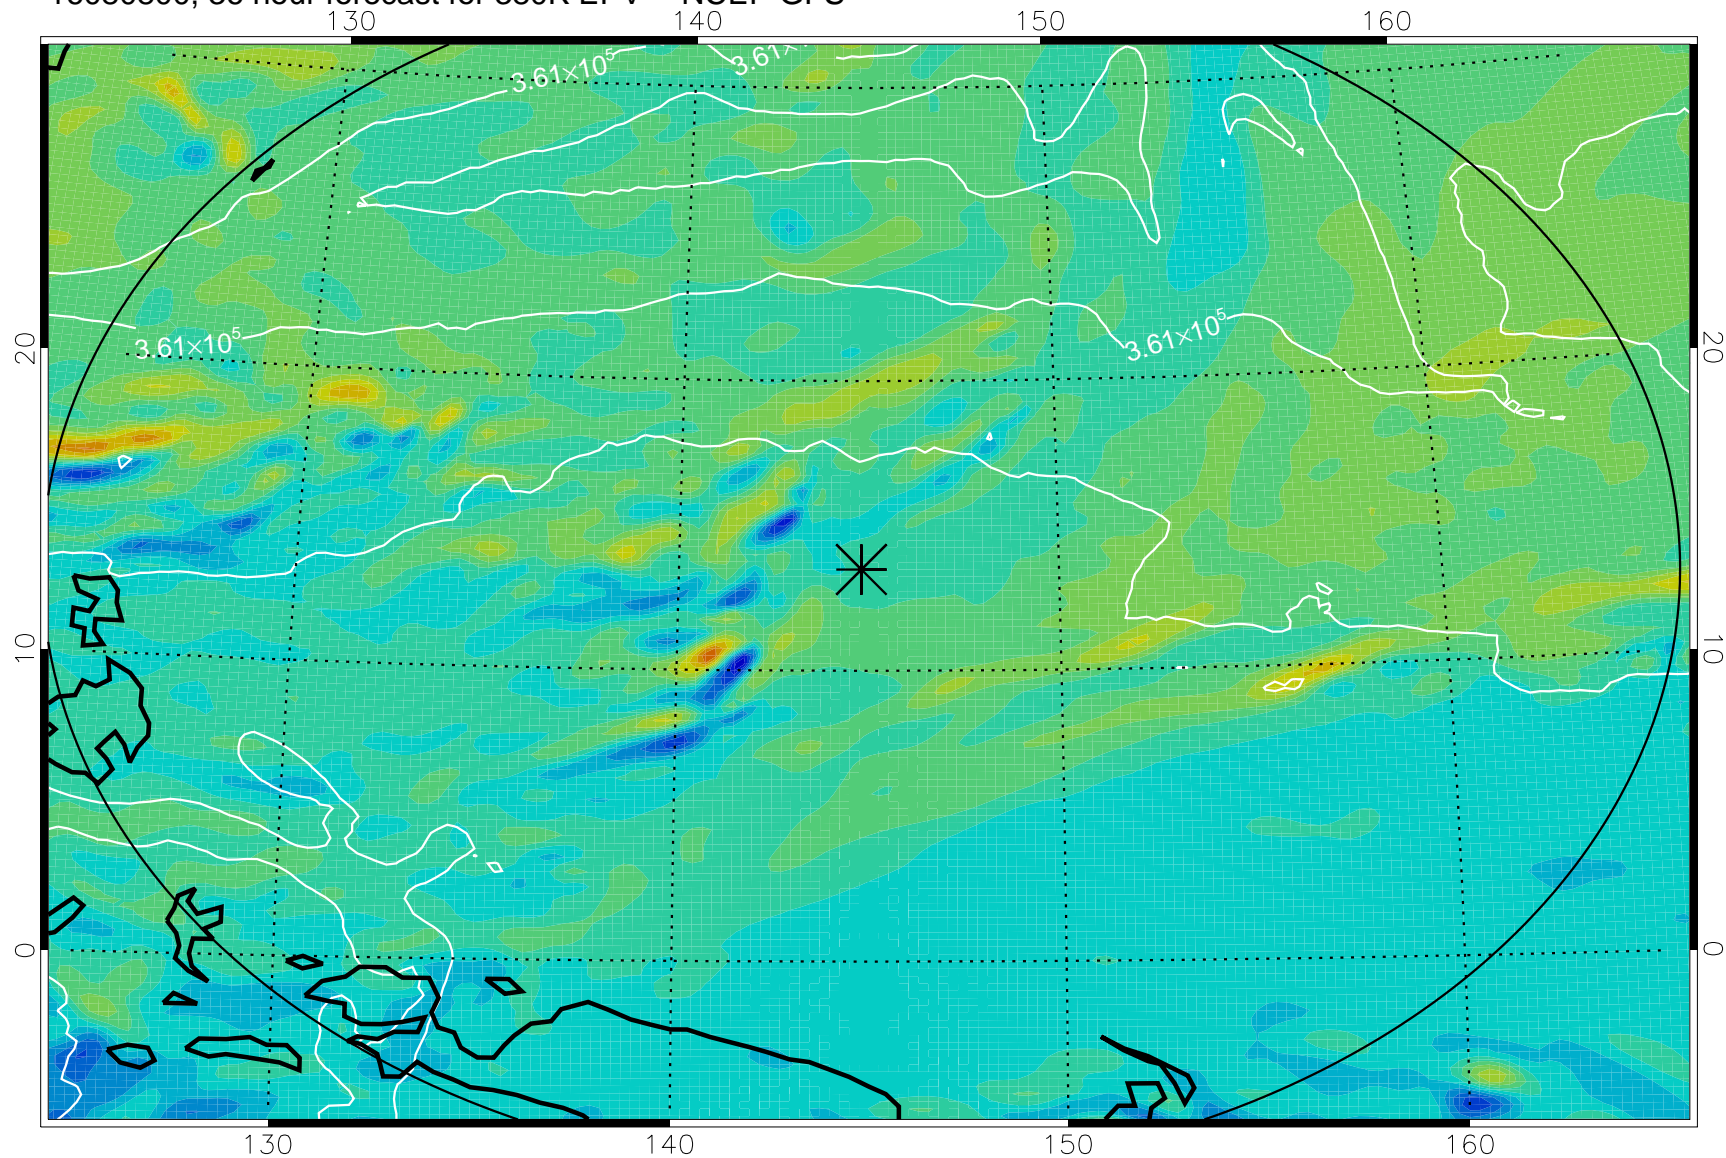

16080718, 30 hour forecast for 380K EPV -- NCEP GFS

380K Montgomery Streamfunction, white

Range ring of 2304 km

16080800, 36 hour forecast for 380K EPV -- NCEP GFS

380K Montgomery Streamfunction, white

Range ring of 2304 km

16080806, 42 hour forecast for 380K EPV -- NCEP GFS

380K Montgomery Streamfunction, white

Range ring of 2304 km

16080812, 48 hour forecast for 380K EPV -- NCEP GFS

380K Montgomery Streamfunction, white

Range ring of 2304 km

16080818, 54 hour forecast for 380K EPV -- NCEP GFS

380K Montgomery Streamfunction, white

Range ring of 2304 km

16080900, 60 hour forecast for 380K EPV -- NCEP GFS

380K Montgomery Streamfunction, white

Range ring of 2304 km

16081006, 90 hour forecast for 380K EPV -- NCEP GFS

380K Montgomery Streamfunction, white

Range ring of 2304 km

16081012, 96 hour forecast for 380K EPV -- NCEP GFS

380K Montgomery Streamfunction, white

Range ring of 2304 km