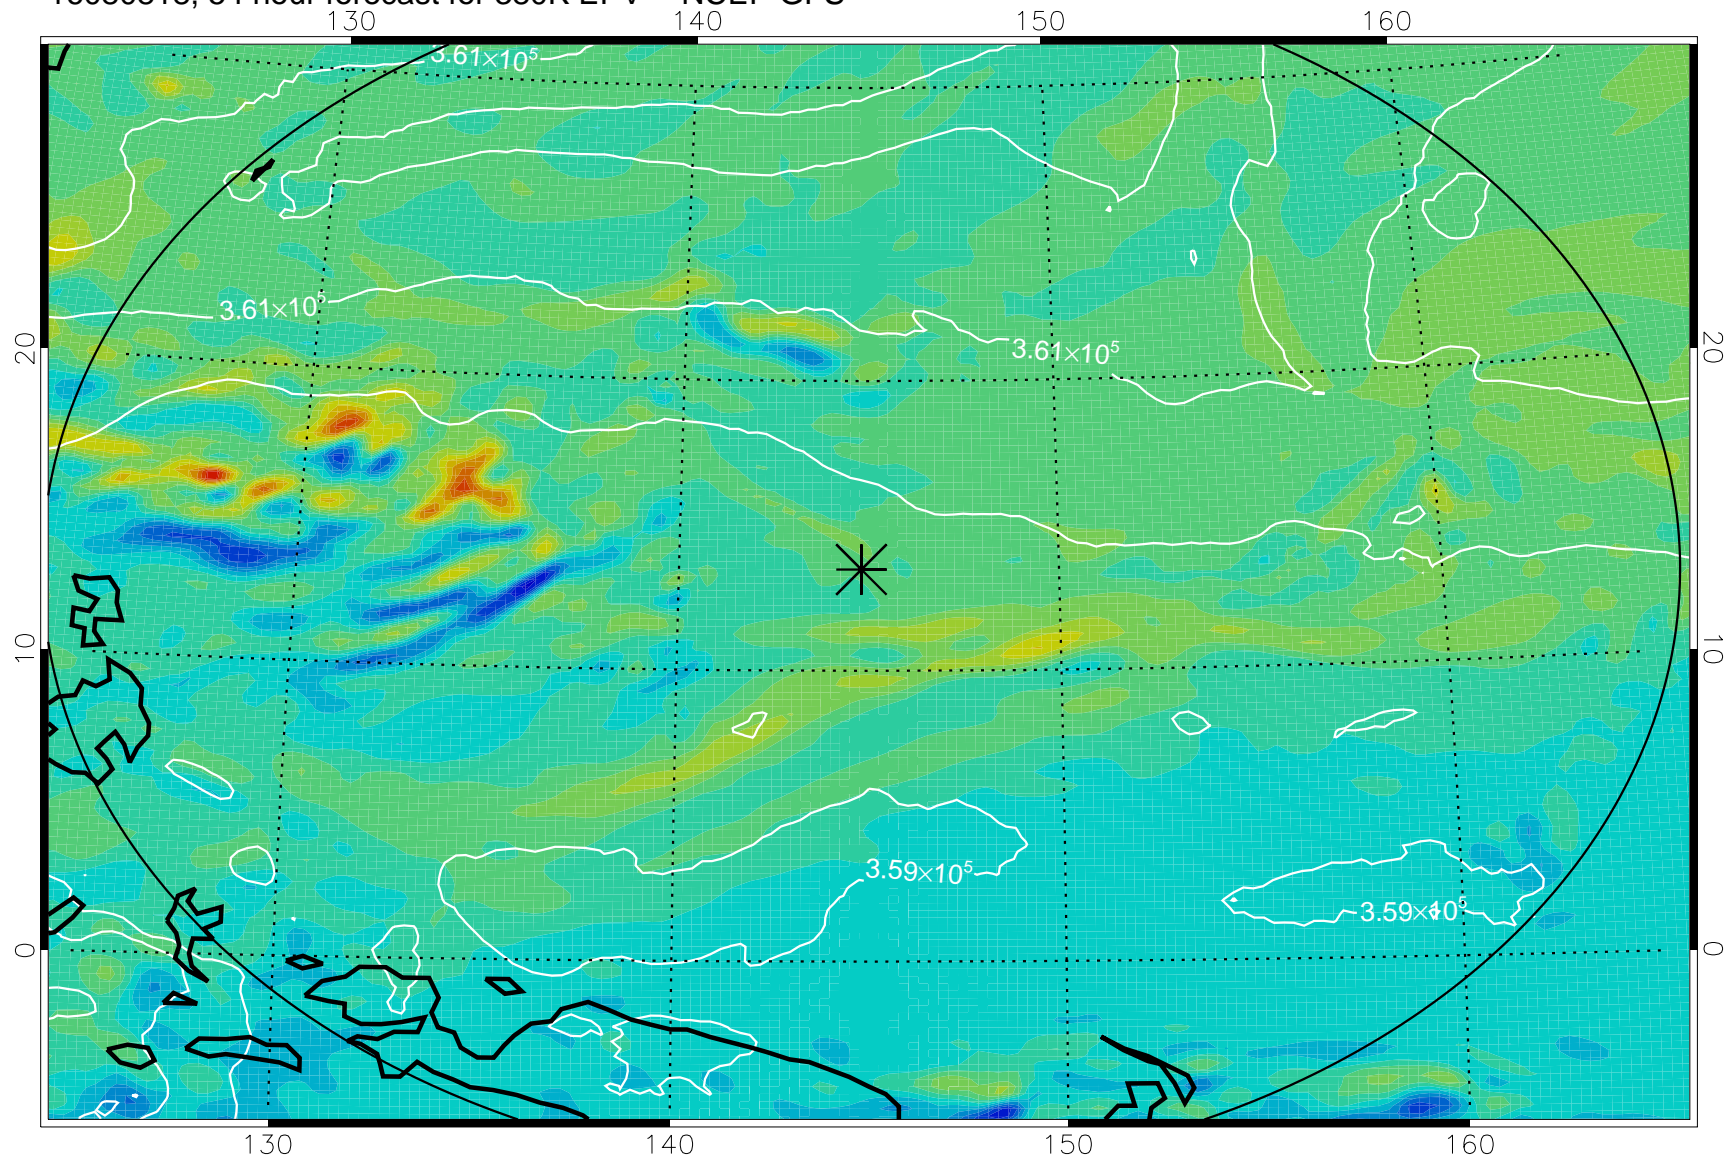

16080718, 30 hour forecast for 380K EPV -- NCEP GFS

380K Montgomery Streamfunction, white

Range ring of 2304 km

16080800, 36 hour forecast for 380K EPV -- NCEP GFS

380K Montgomery Streamfunction, white

Range ring of 2304 km

16080806, 42 hour forecast for 380K EPV -- NCEP GFS

380K Montgomery Streamfunction, white

Range ring of 2304 km

16080812, 48 hour forecast for 380K EPV -- NCEP GFS

380K Montgomery Streamfunction, white

Range ring of 2304 km

16080818, 54 hour forecast for 380K EPV -- NCEP GFS

380K Montgomery Streamfunction, white

Range ring of 2304 km

16080900, 60 hour forecast for 380K EPV -- NCEP GFS

380K Montgomery Streamfunction, white

Range ring of 2304 km

16080906, 66 hour forecast for 380K EPV -- NCEP GFS

380K Montgomery Streamfunction, white

Range ring of 2304 km

16080912, 72 hour forecast for 380K EPV -- NCEP GFS

380K Montgomery Streamfunction, white

Range ring of 2304 km