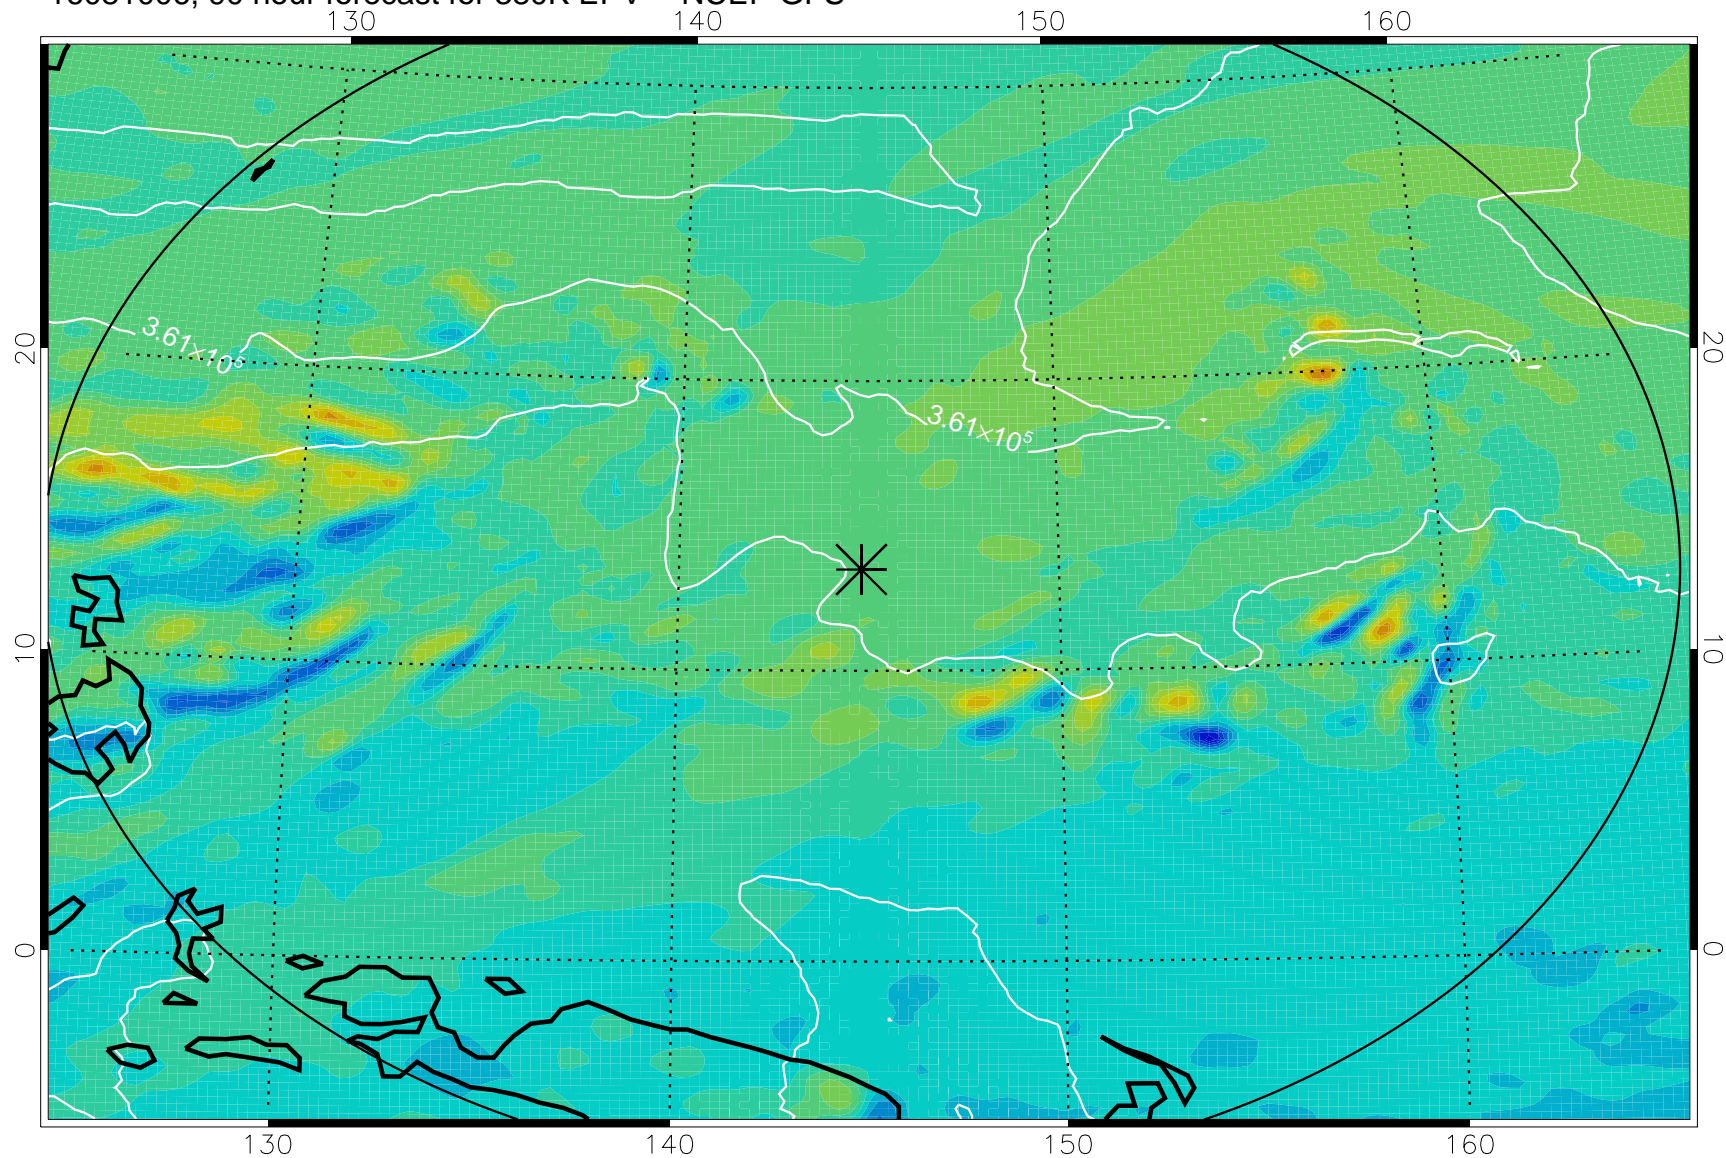

16080906, 66 hour forecast for 380K EPV -- NCEP GFS

380K Montgomery Streamfunction, white

Range ring of 2304 km

16080912, 72 hour forecast for 380K EPV -- NCEP GFS

380K Montgomery Streamfunction, white

Range ring of 2304 km

16080918, 78 hour forecast for 380K EPV -- NCEP GFS

380K Montgomery Streamfunction, white

Range ring of 2304 km

16081000, 84 hour forecast for 380K EPV -- NCEP GFS

380K Montgomery Streamfunction, white

Range ring of 2304 km

16081006, 90 hour forecast for 380K EPV -- NCEP GFS

380K Montgomery Streamfunction, white

Range ring of 2304 km

16081012, 96 hour forecast for 380K EPV -- NCEP GFS

380K Montgomery Streamfunction, white

Range ring of 2304 km

16081018, 102 hour forecast for 380K EPV -- NCEP GFS

380K Montgomery Streamfunction, white

Range ring of 2304 km

16081100, 108 hour forecast for 380K EPV -- NCEP GFS

380K Montgomery Streamfunction, white

Range ring of 2304 km