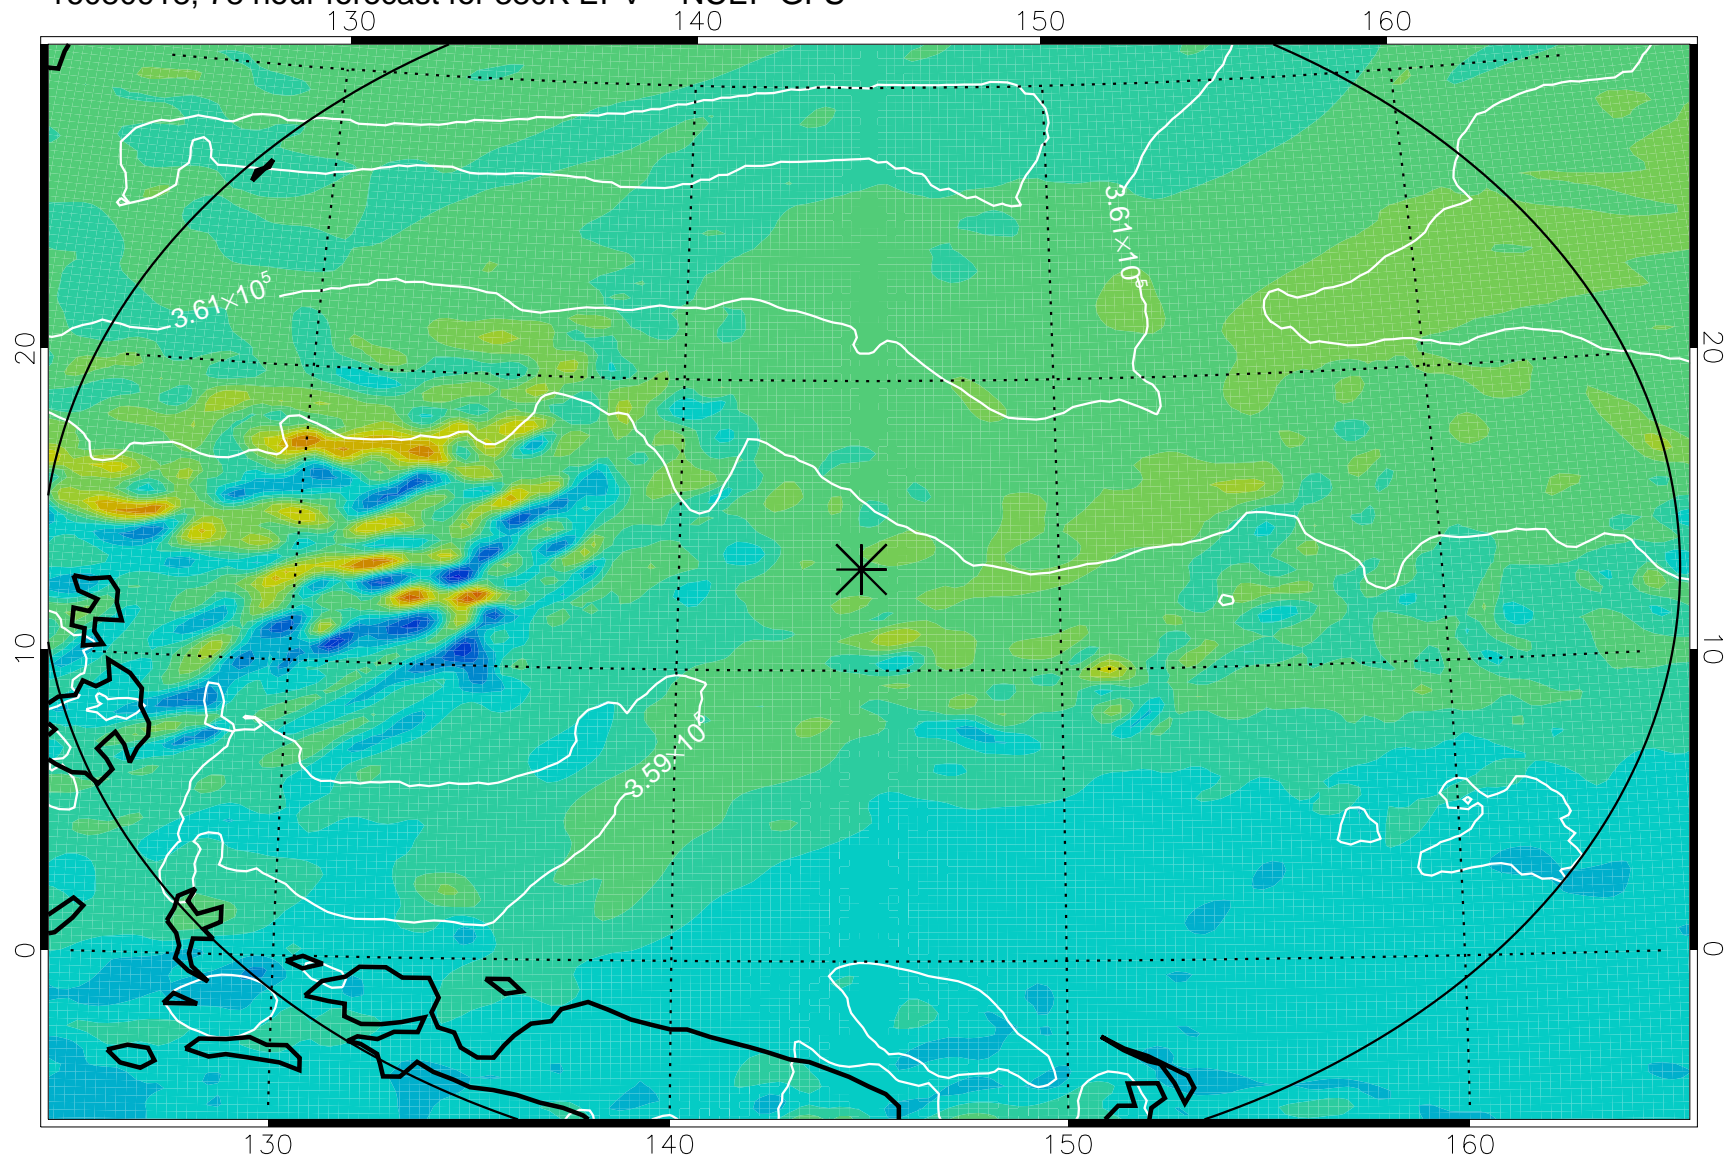

16080818, 54 hour forecast for 380K EPV -- NCEP GFS

380K Montgomery Streamfunction, white

Range ring of 2304 km

16080900, 60 hour forecast for 380K EPV -- NCEP GFS

380K Montgomery Streamfunction, white

Range ring of 2304 km

16080906, 66 hour forecast for 380K EPV -- NCEP GFS

380K Montgomery Streamfunction, white

Range ring of 2304 km

16080912, 72 hour forecast for 380K EPV -- NCEP GFS

380K Montgomery Streamfunction, white

Range ring of 2304 km

16080918, 78 hour forecast for 380K EPV -- NCEP GFS

380K Montgomery Streamfunction, white

Range ring of 2304 km

16081000, 84 hour forecast for 380K EPV -- NCEP GFS

380K Montgomery Streamfunction, white

Range ring of 2304 km

16081006, 90 hour forecast for 380K EPV -- NCEP GFS

380K Montgomery Streamfunction, white

Range ring of 2304 km

16081012, 96 hour forecast for 380K EPV -- NCEP GFS

380K Montgomery Streamfunction, white

Range ring of 2304 km