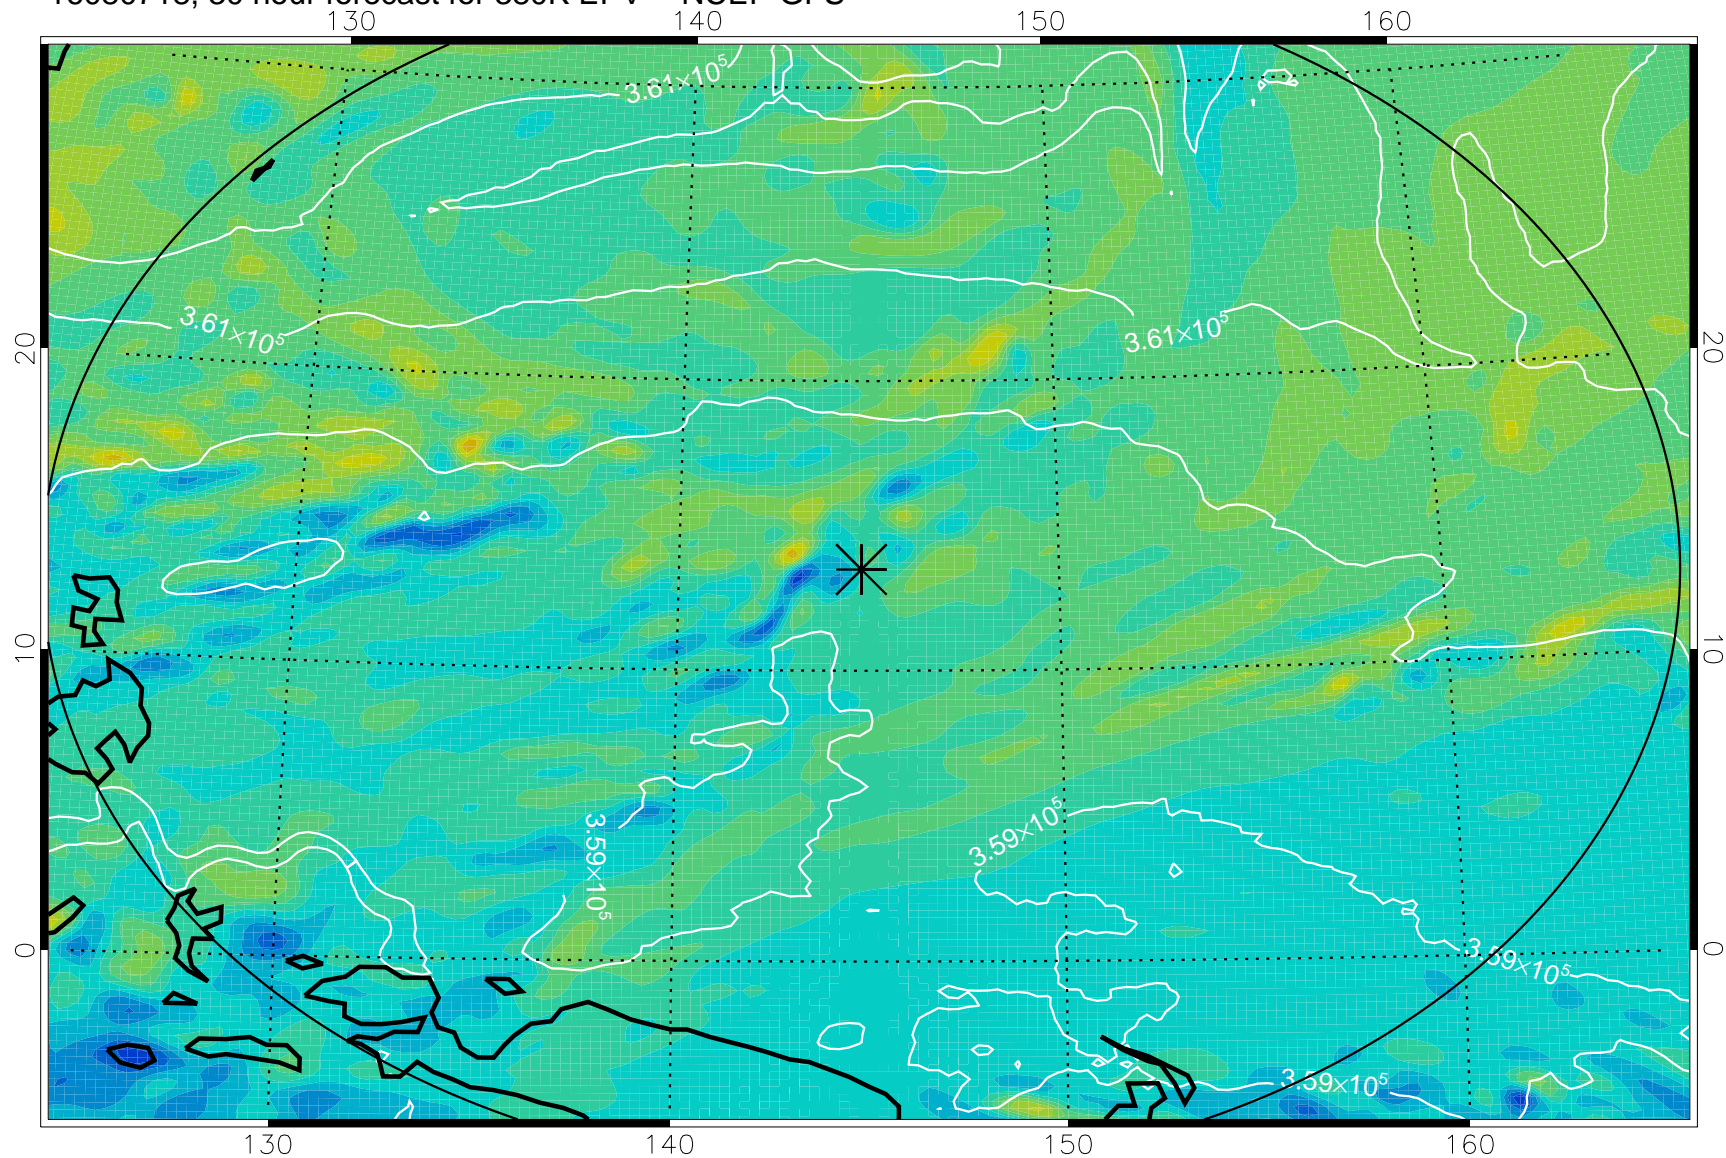

16080618, 6 hour forecast for 380K EPV -- NCEP GFS

380K Montgomery Streamfunction, white

Range ring of 2304 km

16080700, 12 hour forecast for 380K EPV -- NCEP GFS

380K Montgomery Streamfunction, white

Range ring of 2304 km

16080706, 18 hour forecast for 380K EPV -- NCEP GFS

380K Montgomery Streamfunction, white

Range ring of 2304 km

16080712, 24 hour forecast for 380K EPV -- NCEP GFS

380K Montgomery Streamfunction, white

Range ring of 2304 km

16080718, 30 hour forecast for 380K EPV -- NCEP GFS

380K Montgomery Streamfunction, white

Range ring of 2304 km

16080800, 36 hour forecast for 380K EPV -- NCEP GFS

380K Montgomery Streamfunction, white

Range ring of 2304 km

16080806, 42 hour forecast for 380K EPV -- NCEP GFS

380K Montgomery Streamfunction, white

Range ring of 2304 km

16080812, 48 hour forecast for 380K EPV -- NCEP GFS

380K Montgomery Streamfunction, white

Range ring of 2304 km