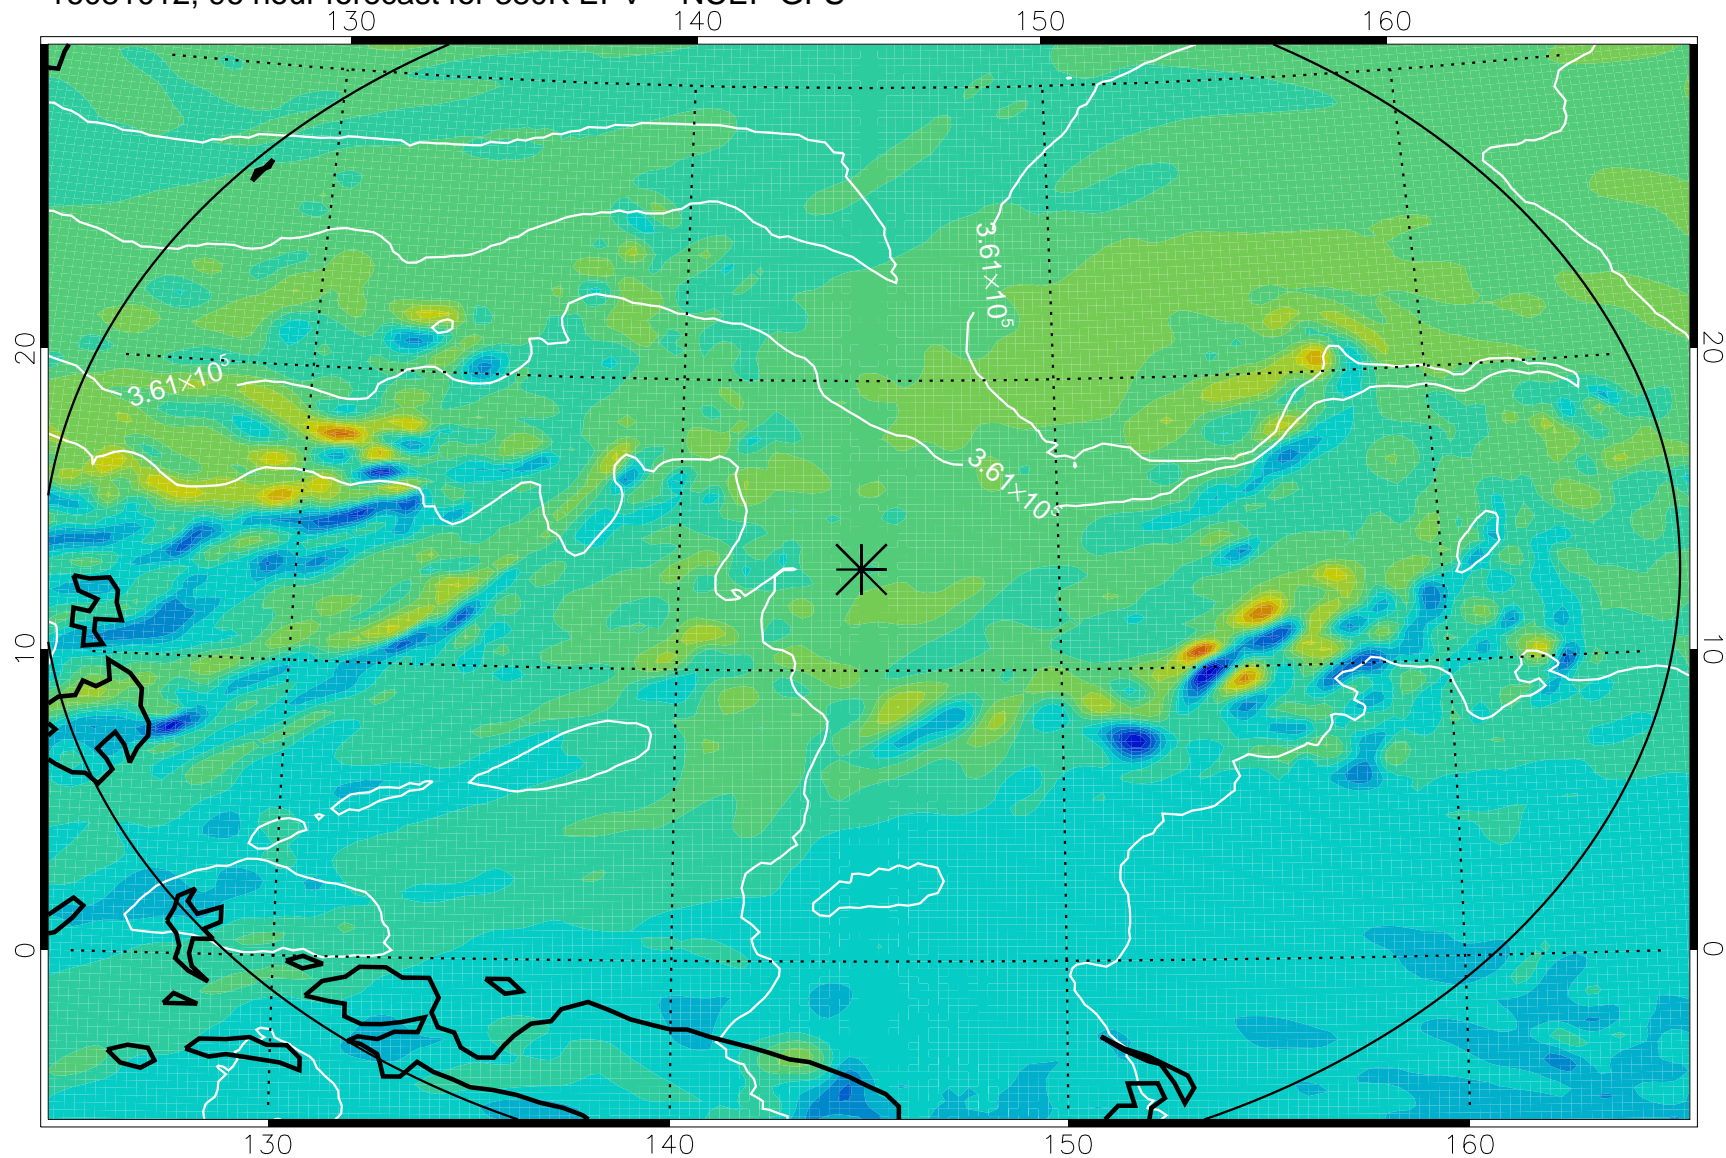

16080906, 66 hour forecast for 380K EPV -- NCEP GFS

380K Montgomery Streamfunction, white

Range ring of 2304 km

16080912, 72 hour forecast for 380K EPV -- NCEP GFS

380K Montgomery Streamfunction, white

Range ring of 2304 km

16080918, 78 hour forecast for 380K EPV -- NCEP GFS

380K Montgomery Streamfunction, white

Range ring of 2304 km

16081000, 84 hour forecast for 380K EPV -- NCEP GFS

380K Montgomery Streamfunction, white

Range ring of 2304 km

16081006, 90 hour forecast for 380K EPV -- NCEP GFS

380K Montgomery Streamfunction, white

Range ring of 2304 km

16081012, 96 hour forecast for 380K EPV -- NCEP GFS

380K Montgomery Streamfunction, white

Range ring of 2304 km

16081018, 102 hour forecast for 380K EPV -- NCEP GFS

380K Montgomery Streamfunction, white

Range ring of 2304 km

16081100, 108 hour forecast for 380K EPV -- NCEP GFS

380K Montgomery Streamfunction, white

Range ring of 2304 km