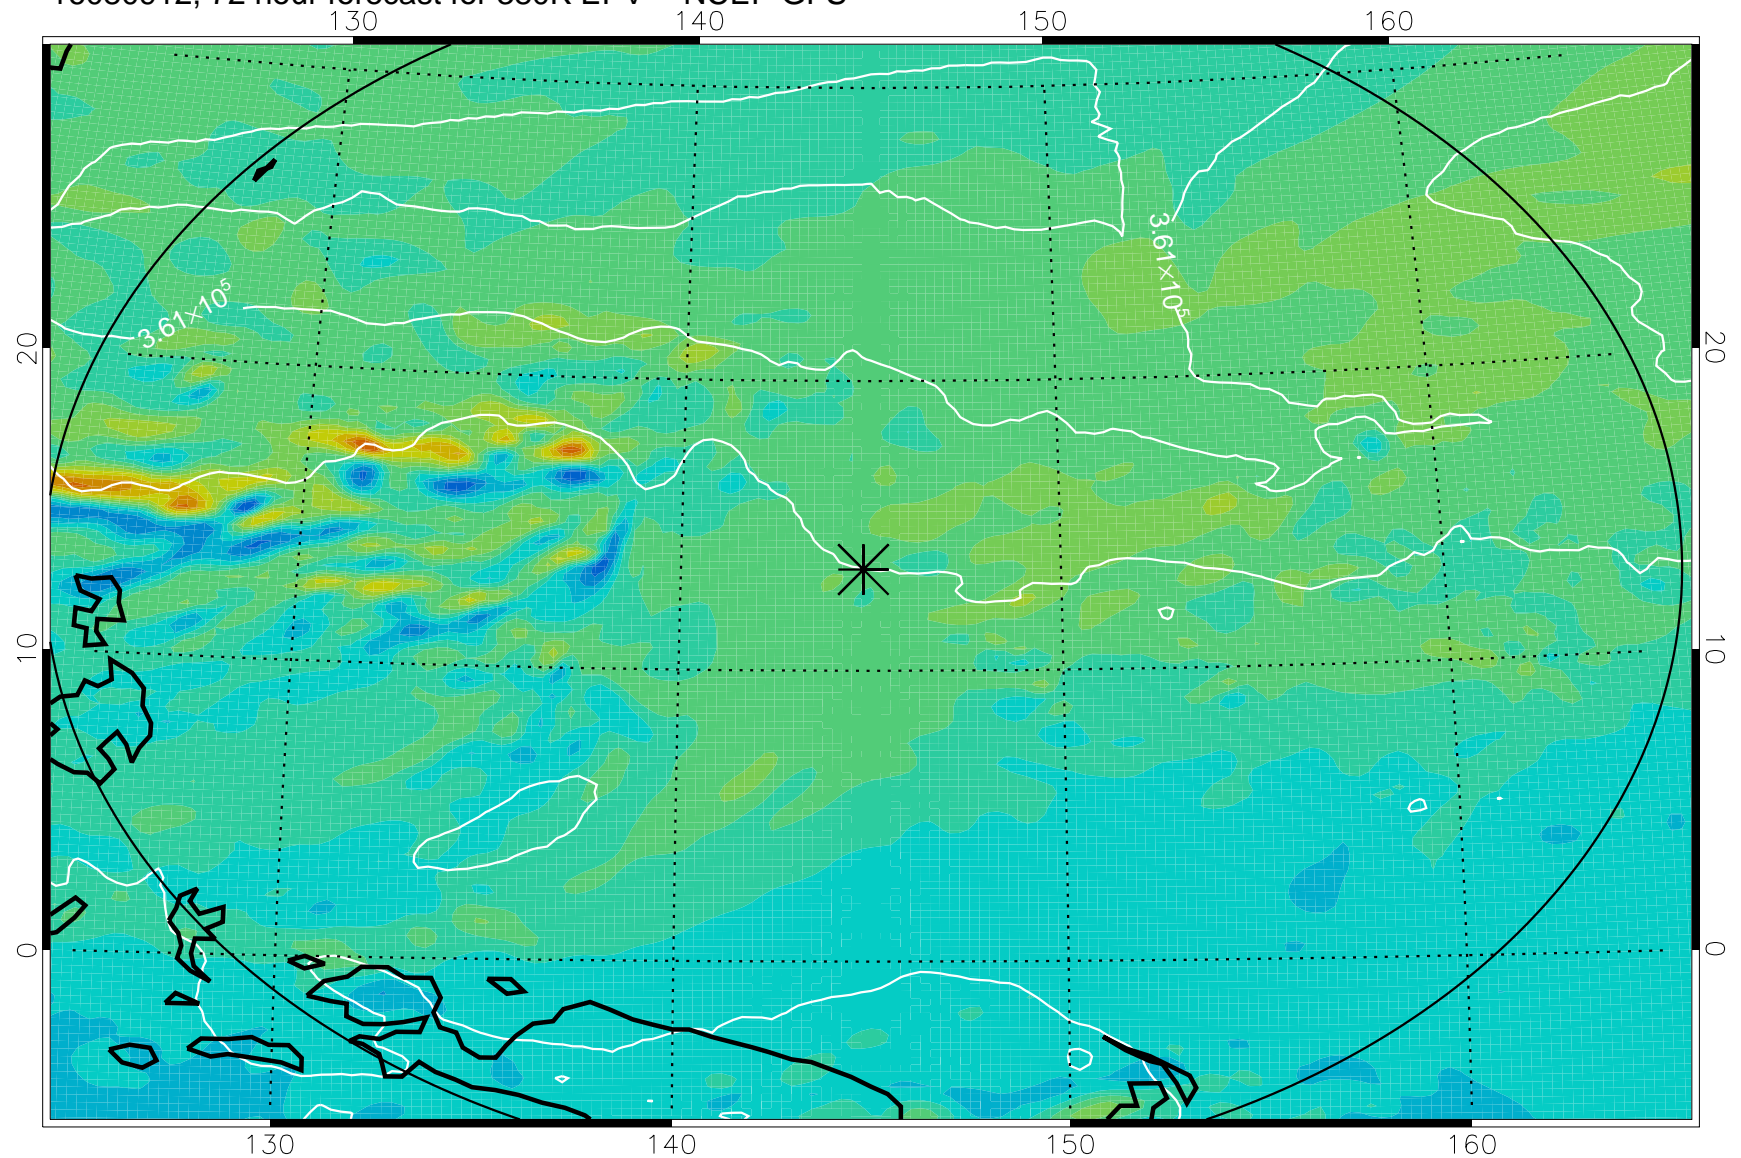

16080818, 54 hour forecast for 380K EPV -- NCEP GFS

380K Montgomery Streamfunction, white

Range ring of 2304 km

16080900, 60 hour forecast for 380K EPV -- NCEP GFS

380K Montgomery Streamfunction, white

Range ring of 2304 km

16080906, 66 hour forecast for 380K EPV -- NCEP GFS

380K Montgomery Streamfunction, white

Range ring of 2304 km

16080912, 72 hour forecast for 380K EPV -- NCEP GFS

380K Montgomery Streamfunction, white

Range ring of 2304 km

16080918, 78 hour forecast for 380K EPV -- NCEP GFS

380K Montgomery Streamfunction, white

Range ring of 2304 km

16081000, 84 hour forecast for 380K EPV -- NCEP GFS

380K Montgomery Streamfunction, white

Range ring of 2304 km

16081006, 90 hour forecast for 380K EPV -- NCEP GFS

380K Montgomery Streamfunction, white

Range ring of 2304 km

16081012, 96 hour forecast for 380K EPV -- NCEP GFS

380K Montgomery Streamfunction, white

Range ring of 2304 km