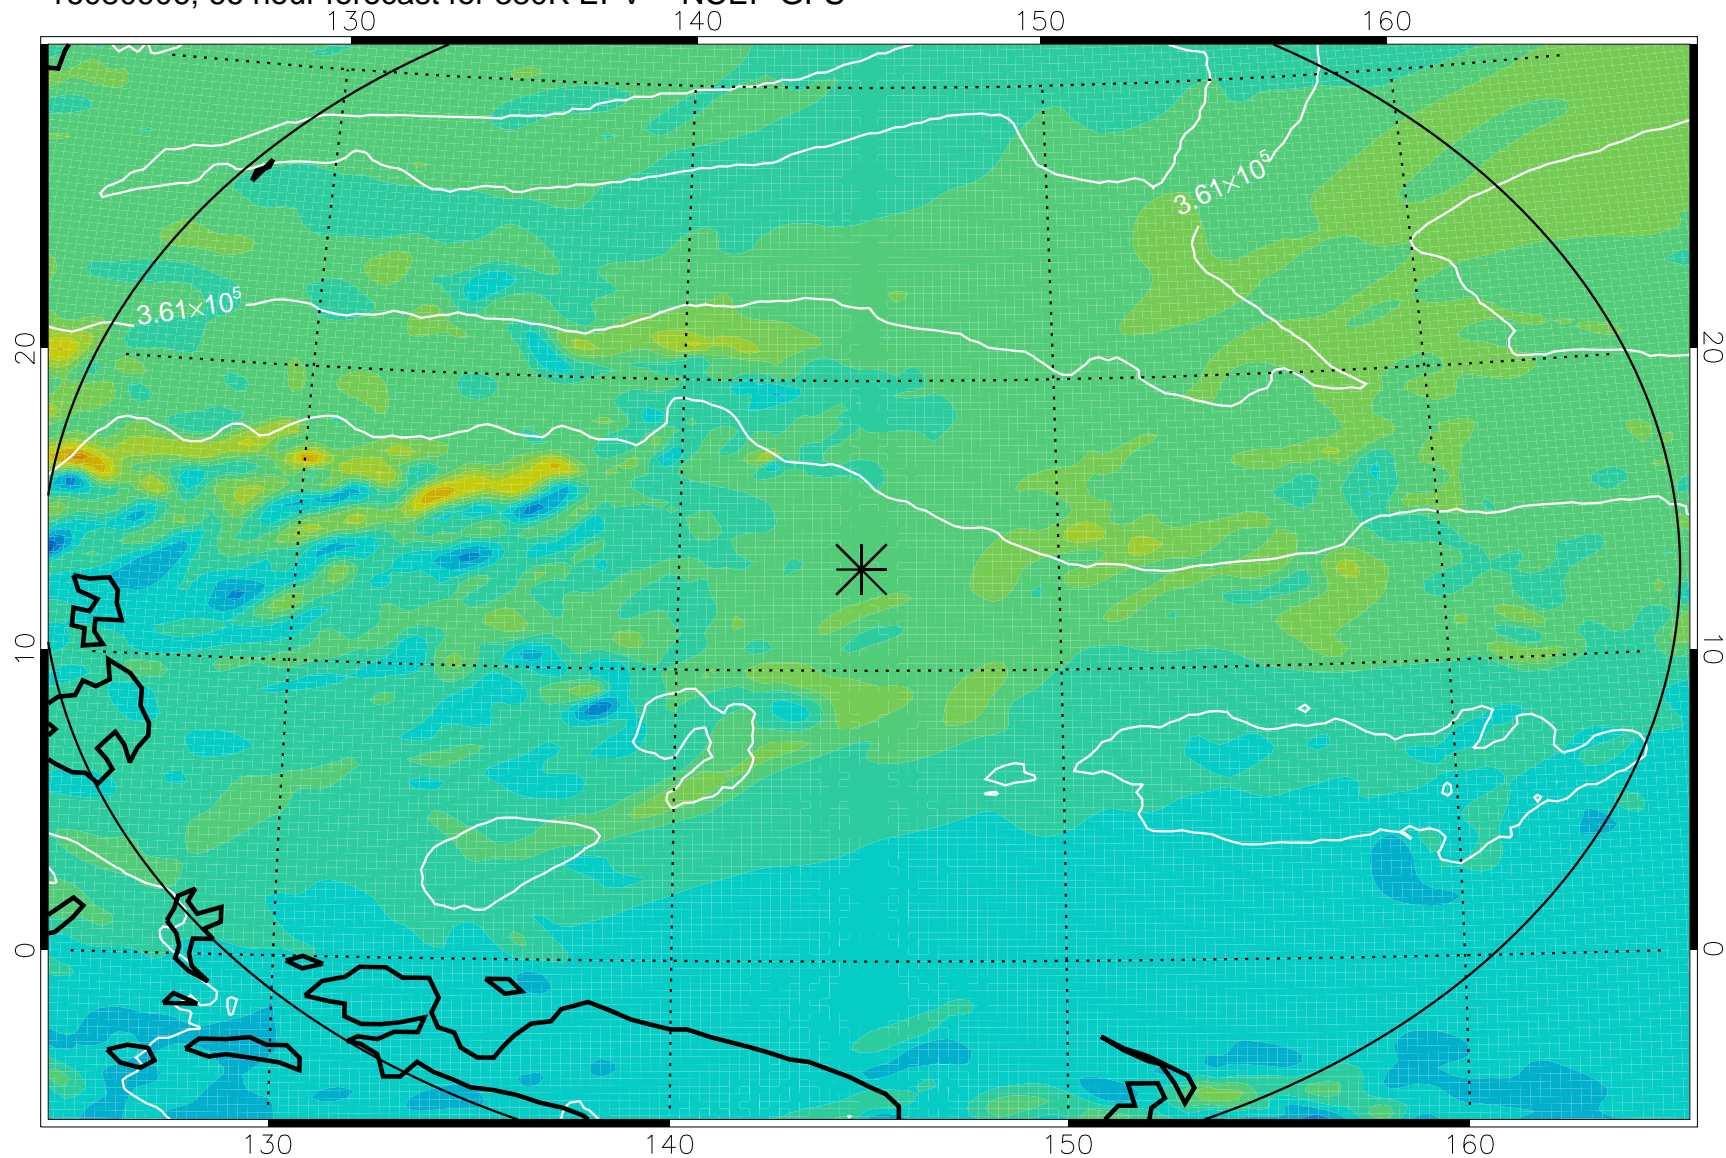

16080806, 42 hour forecast for 380K EPV -- NCEP GFS

380K Montgomery Streamfunction, white

Range ring of 2304 km

16080812, 48 hour forecast for 380K EPV -- NCEP GFS

380K Montgomery Streamfunction, white

Range ring of 2304 km

16080818, 54 hour forecast for 380K EPV -- NCEP GFS

380K Montgomery Streamfunction, white

Range ring of 2304 km

16080900, 60 hour forecast for 380K EPV -- NCEP GFS

380K Montgomery Streamfunction, white

Range ring of 2304 km

16080906, 66 hour forecast for 380K EPV -- NCEP GFS

380K Montgomery Streamfunction, white

Range ring of 2304 km

16080912, 72 hour forecast for 380K EPV -- NCEP GFS

380K Montgomery Streamfunction, white

Range ring of 2304 km

16080918, 78 hour forecast for 380K EPV -- NCEP GFS

380K Montgomery Streamfunction, white

Range ring of 2304 km

16081000, 84 hour forecast for 380K EPV -- NCEP GFS

380K Montgomery Streamfunction, white

Range ring of 2304 km