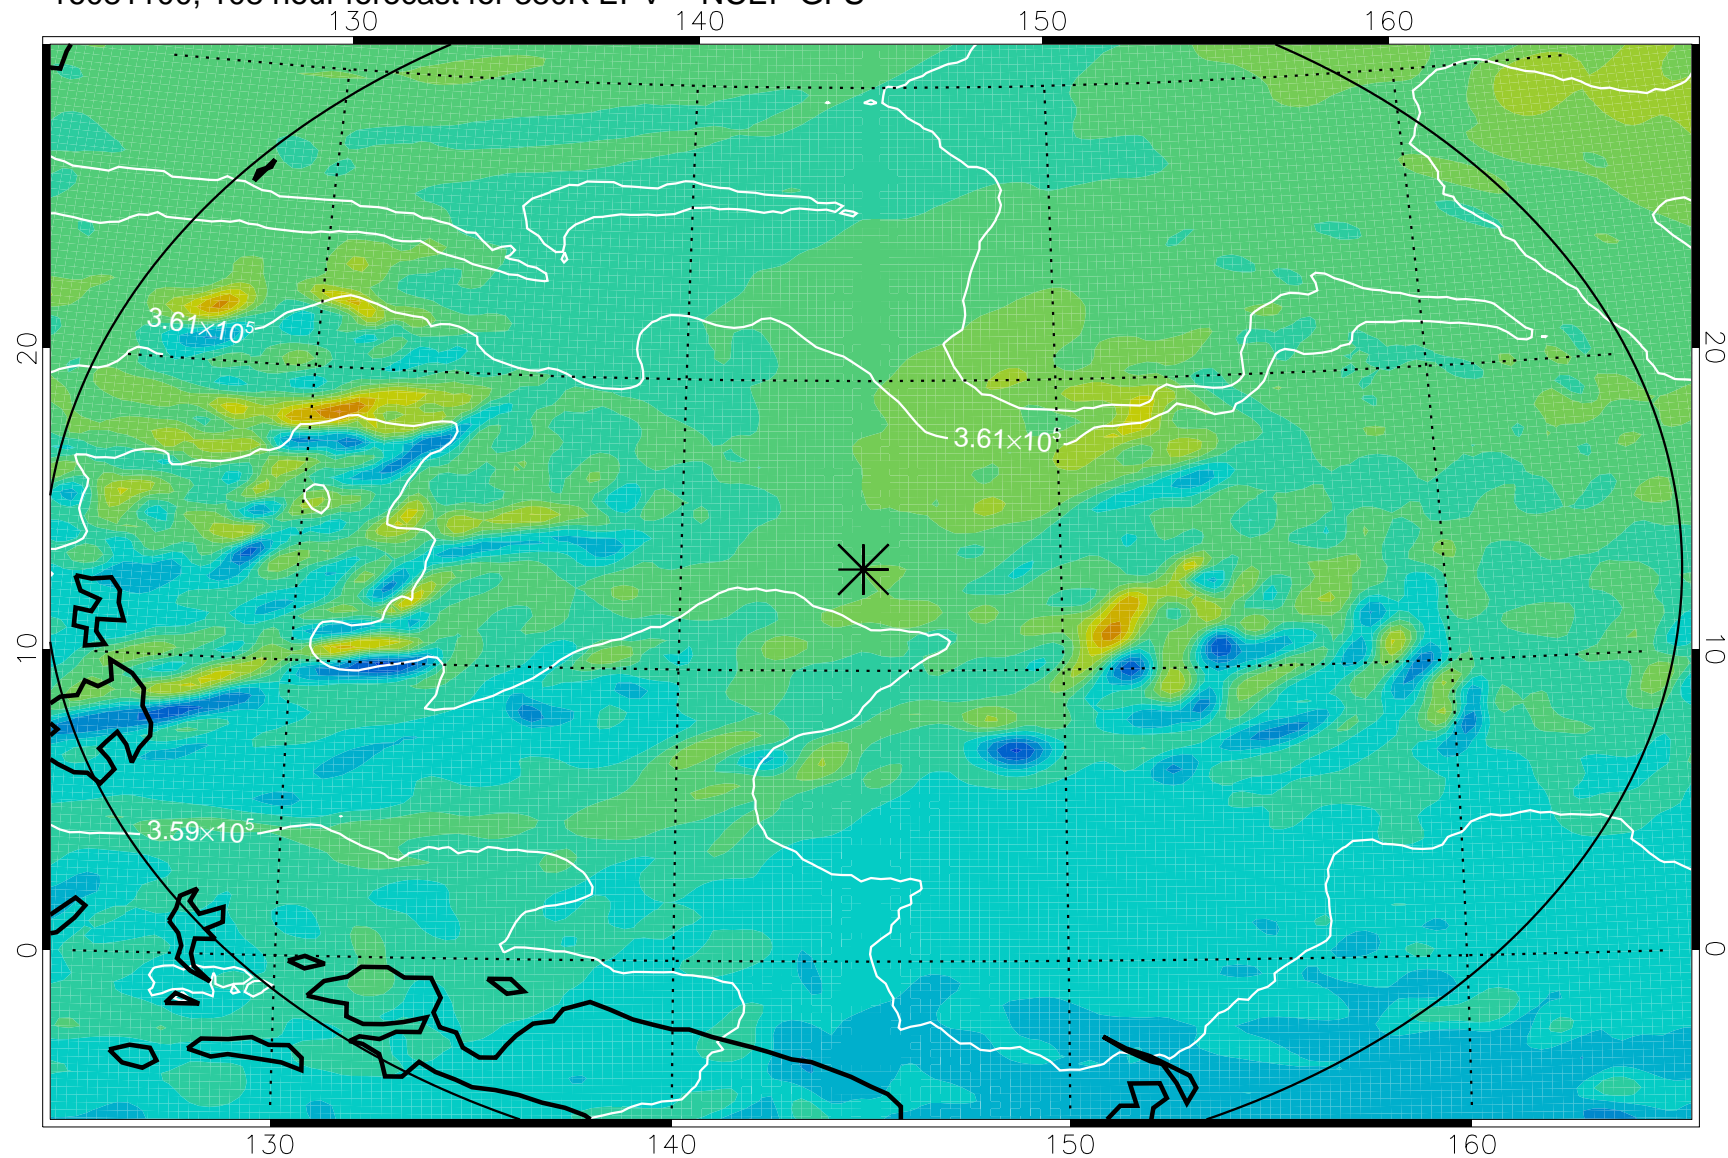

16080918, 78 hour forecast for 380K EPV -- NCEP GFS

380K Montgomery Streamfunction, white

Range ring of 2304 km

16081000, 84 hour forecast for 380K EPV -- NCEP GFS

380K Montgomery Streamfunction, white

Range ring of 2304 km

16081006, 90 hour forecast for 380K EPV -- NCEP GFS

380K Montgomery Streamfunction, white

Range ring of 2304 km

16081012, 96 hour forecast for 380K EPV -- NCEP GFS

380K Montgomery Streamfunction, white

Range ring of 2304 km

16081018, 102 hour forecast for 380K EPV -- NCEP GFS

380K Montgomery Streamfunction, white

Range ring of 2304 km

16081100, 108 hour forecast for 380K EPV -- NCEP GFS

380K Montgomery Streamfunction, white

Range ring of 2304 km

16081106, 114 hour forecast for 380K EPV -- NCEP GFS

380K Montgomery Streamfunction, white

Range ring of 2304 km

16081112, 120 hour forecast for 380K EPV -- NCEP GFS

380K Montgomery Streamfunction, white

Range ring of 2304 km