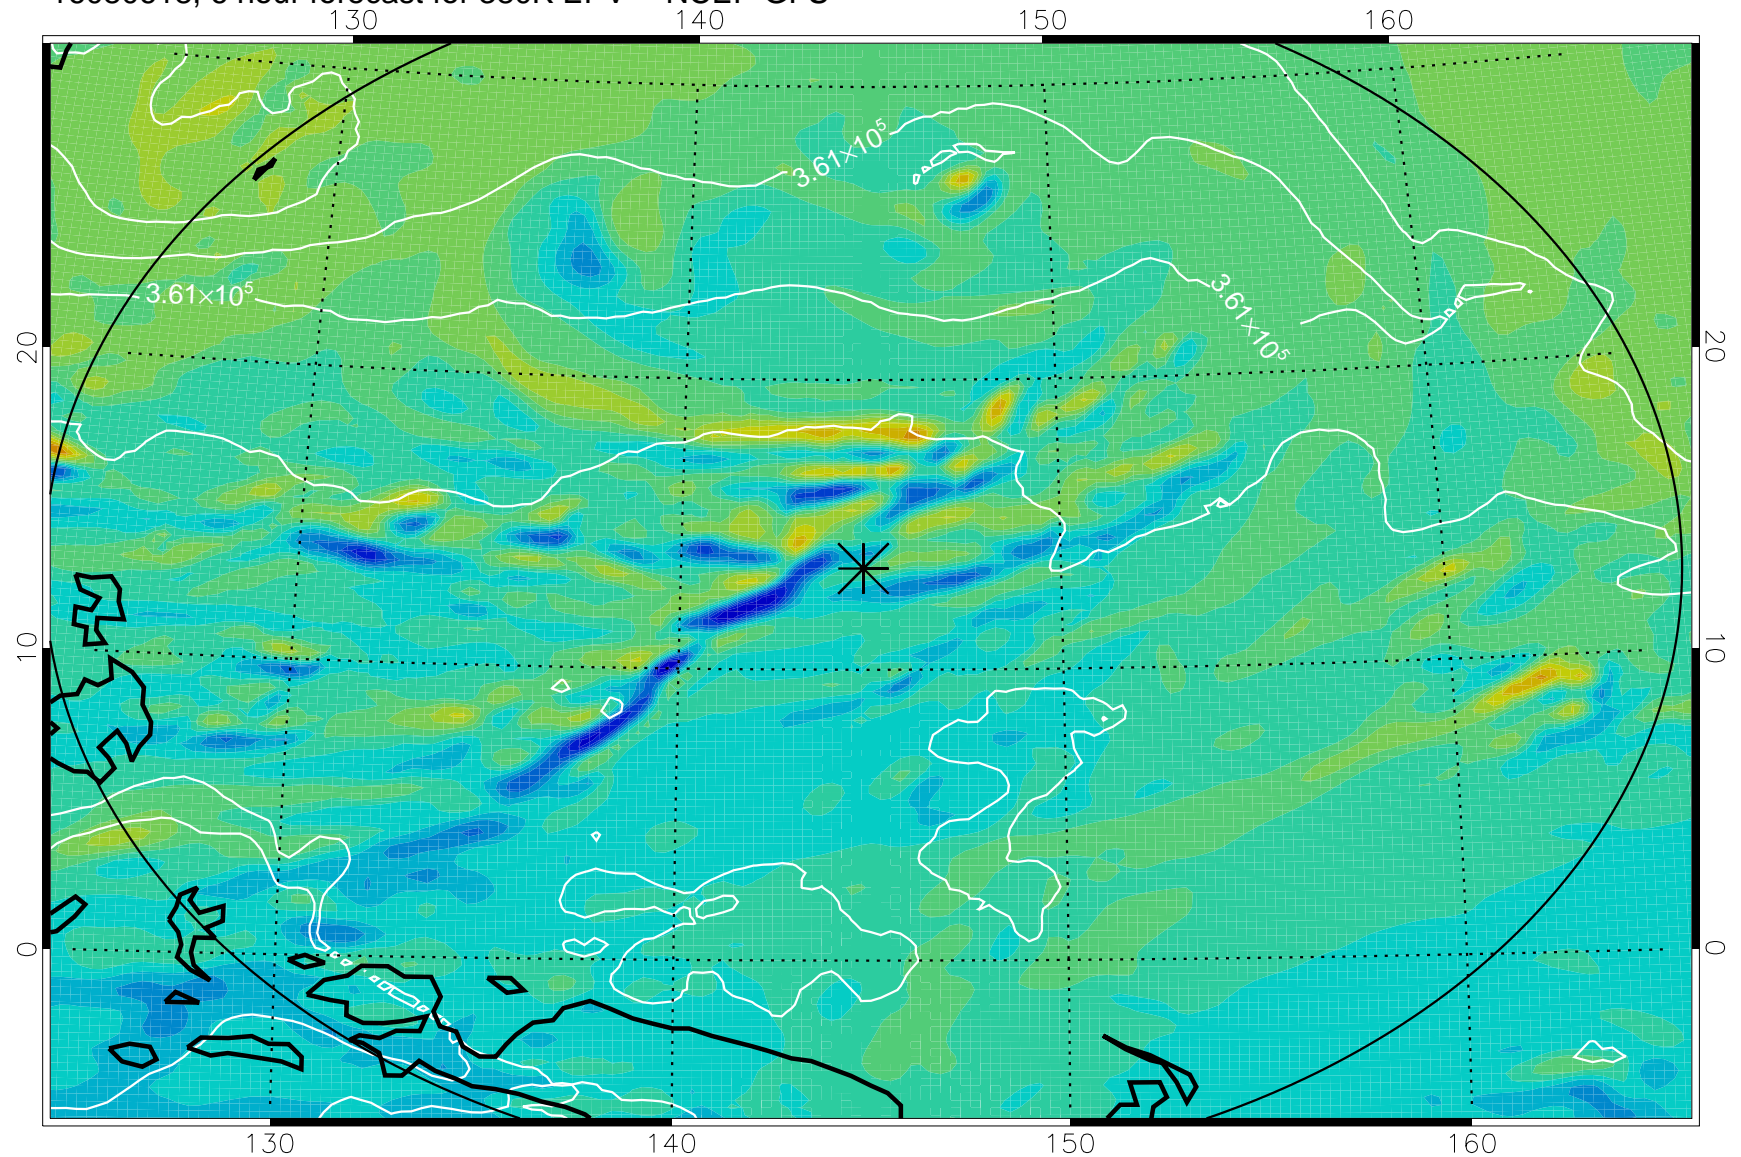

16080618, 6 hour forecast for 380K EPV -- NCEP GFS

380K Montgomery Streamfunction, white

Range ring of 2304 km

16080700, 12 hour forecast for 380K EPV -- NCEP GFS

380K Montgomery Streamfunction, white

Range ring of 2304 km

16080706, 18 hour forecast for 380K EPV -- NCEP GFS

380K Montgomery Streamfunction, white

Range ring of 2304 km

16080712, 24 hour forecast for 380K EPV -- NCEP GFS

380K Montgomery Streamfunction, white

Range ring of 2304 km

16080718, 30 hour forecast for 380K EPV -- NCEP GFS

380K Montgomery Streamfunction, white

Range ring of 2304 km

16080800, 36 hour forecast for 380K EPV -- NCEP GFS

380K Montgomery Streamfunction, white

Range ring of 2304 km

16080806, 42 hour forecast for 380K EPV -- NCEP GFS

380K Montgomery Streamfunction, white

Range ring of 2304 km

16080812, 48 hour forecast for 380K EPV -- NCEP GFS

380K Montgomery Streamfunction, white

Range ring of 2304 km