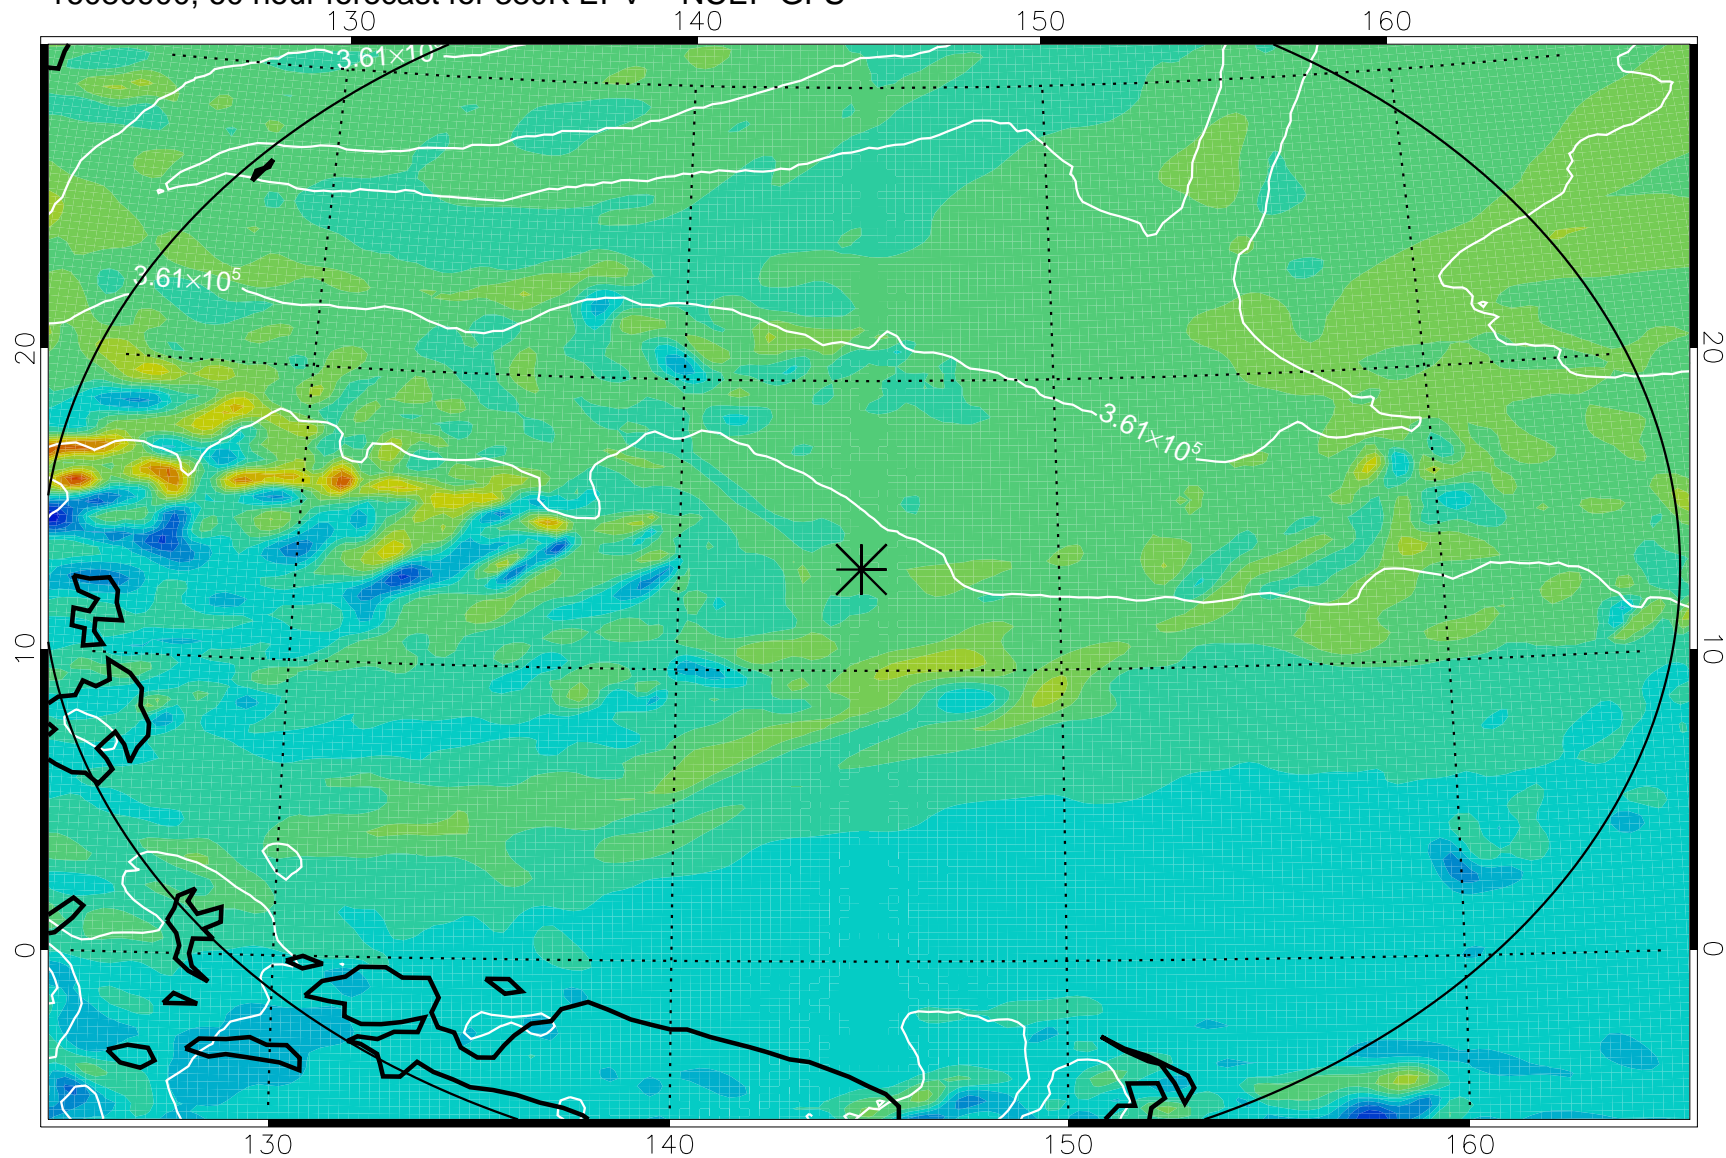

16080718, 30 hour forecast for 380K EPV -- NCEP GFS

380K Montgomery Streamfunction, white

Range ring of 2304 km

16080800, 36 hour forecast for 380K EPV -- NCEP GFS

380K Montgomery Streamfunction, white

Range ring of 2304 km

16080806, 42 hour forecast for 380K EPV -- NCEP GFS

380K Montgomery Streamfunction, white

Range ring of 2304 km

16080812, 48 hour forecast for 380K EPV -- NCEP GFS

380K Montgomery Streamfunction, white

Range ring of 2304 km

16080818, 54 hour forecast for 380K EPV -- NCEP GFS

380K Montgomery Streamfunction, white

Range ring of 2304 km

16080900, 60 hour forecast for 380K EPV -- NCEP GFS

380K Montgomery Streamfunction, white

Range ring of 2304 km

16080906, 66 hour forecast for 380K EPV -- NCEP GFS

380K Montgomery Streamfunction, white

Range ring of 2304 km

16080912, 72 hour forecast for 380K EPV -- NCEP GFS

380K Montgomery Streamfunction, white

Range ring of 2304 km