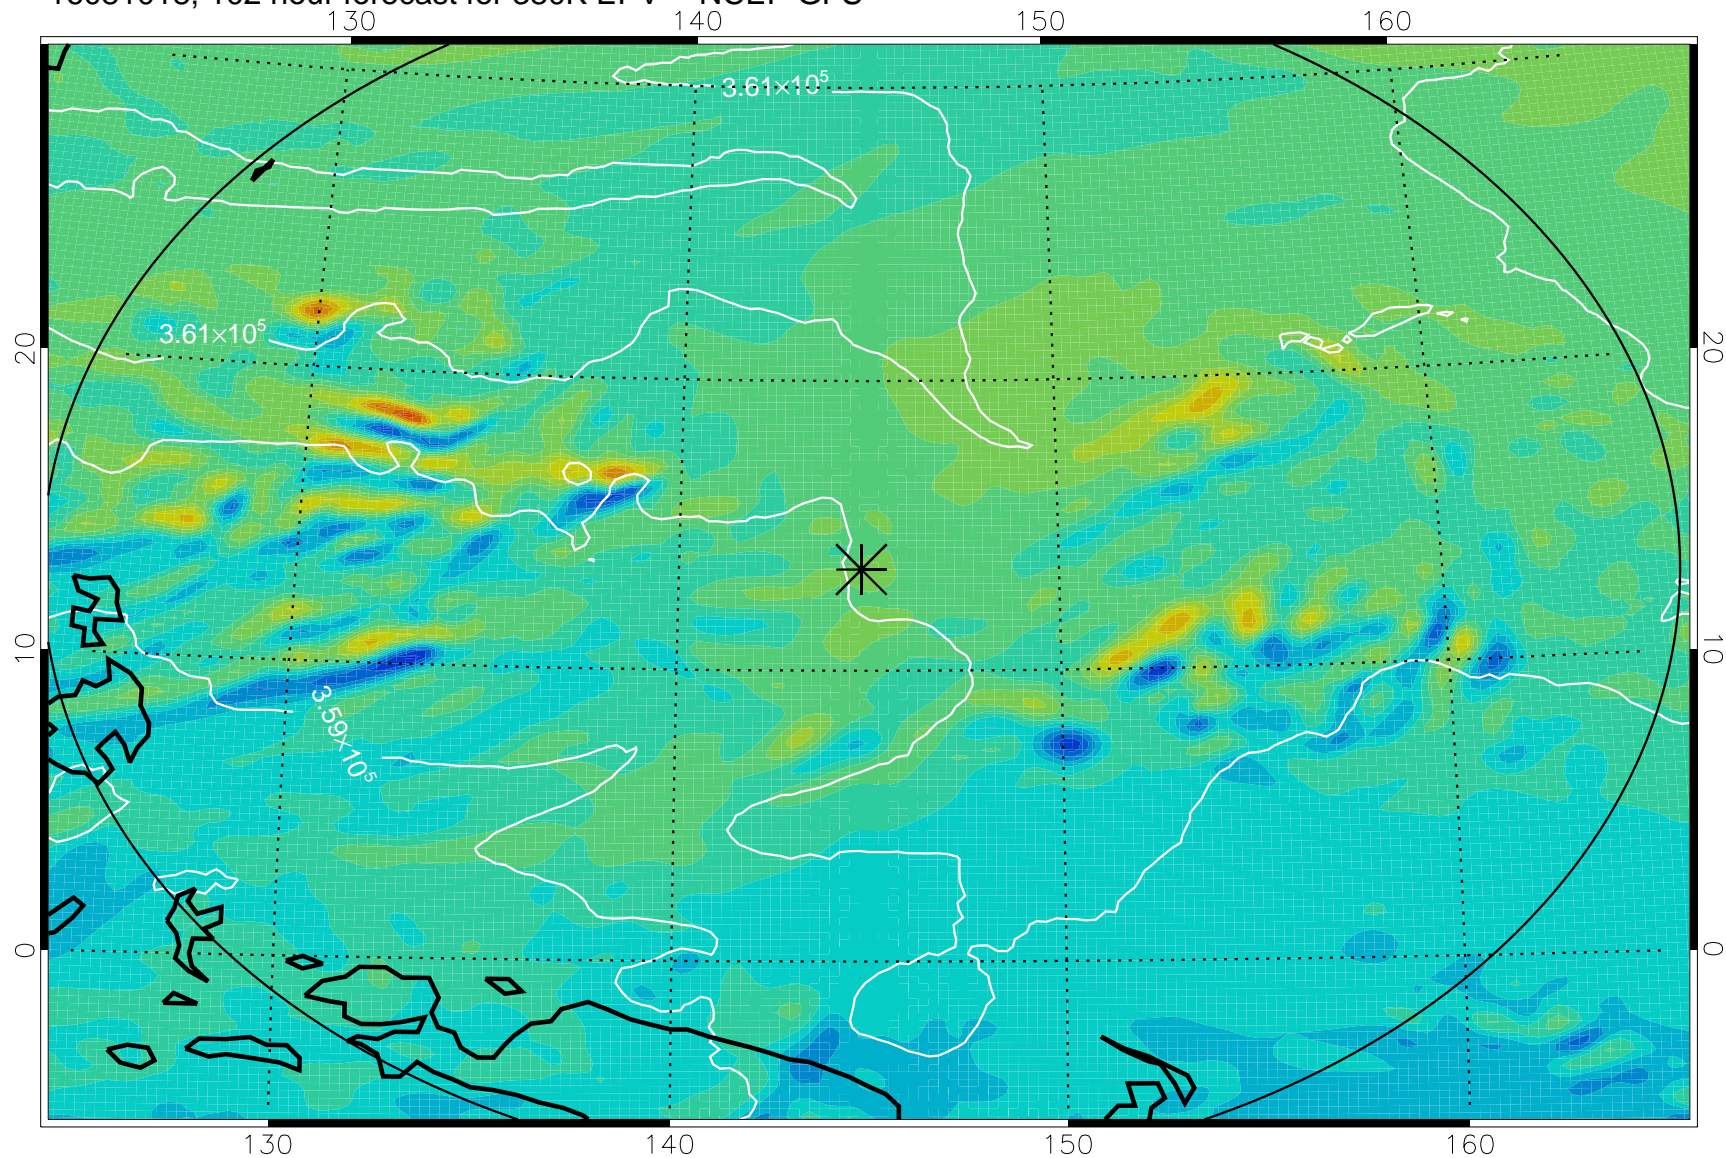

16080918, 78 hour forecast for 380K EPV -- NCEP GFS

380K Montgomery Streamfunction, white

Range ring of 2304 km

16081000, 84 hour forecast for 380K EPV -- NCEP GFS

380K Montgomery Streamfunction, white

Range ring of 2304 km

16081006, 90 hour forecast for 380K EPV -- NCEP GFS

380K Montgomery Streamfunction, white

Range ring of 2304 km

16081012, 96 hour forecast for 380K EPV -- NCEP GFS

380K Montgomery Streamfunction, white

Range ring of 2304 km

16081018, 102 hour forecast for 380K EPV -- NCEP GFS

380K Montgomery Streamfunction, white

Range ring of 2304 km

16081100, 108 hour forecast for 380K EPV -- NCEP GFS

380K Montgomery Streamfunction, white

Range ring of 2304 km

16081106, 114 hour forecast for 380K EPV -- NCEP GFS

380K Montgomery Streamfunction, white

Range ring of 2304 km

16081112, 120 hour forecast for 380K EPV -- NCEP GFS

380K Montgomery Streamfunction, white

Range ring of 2304 km