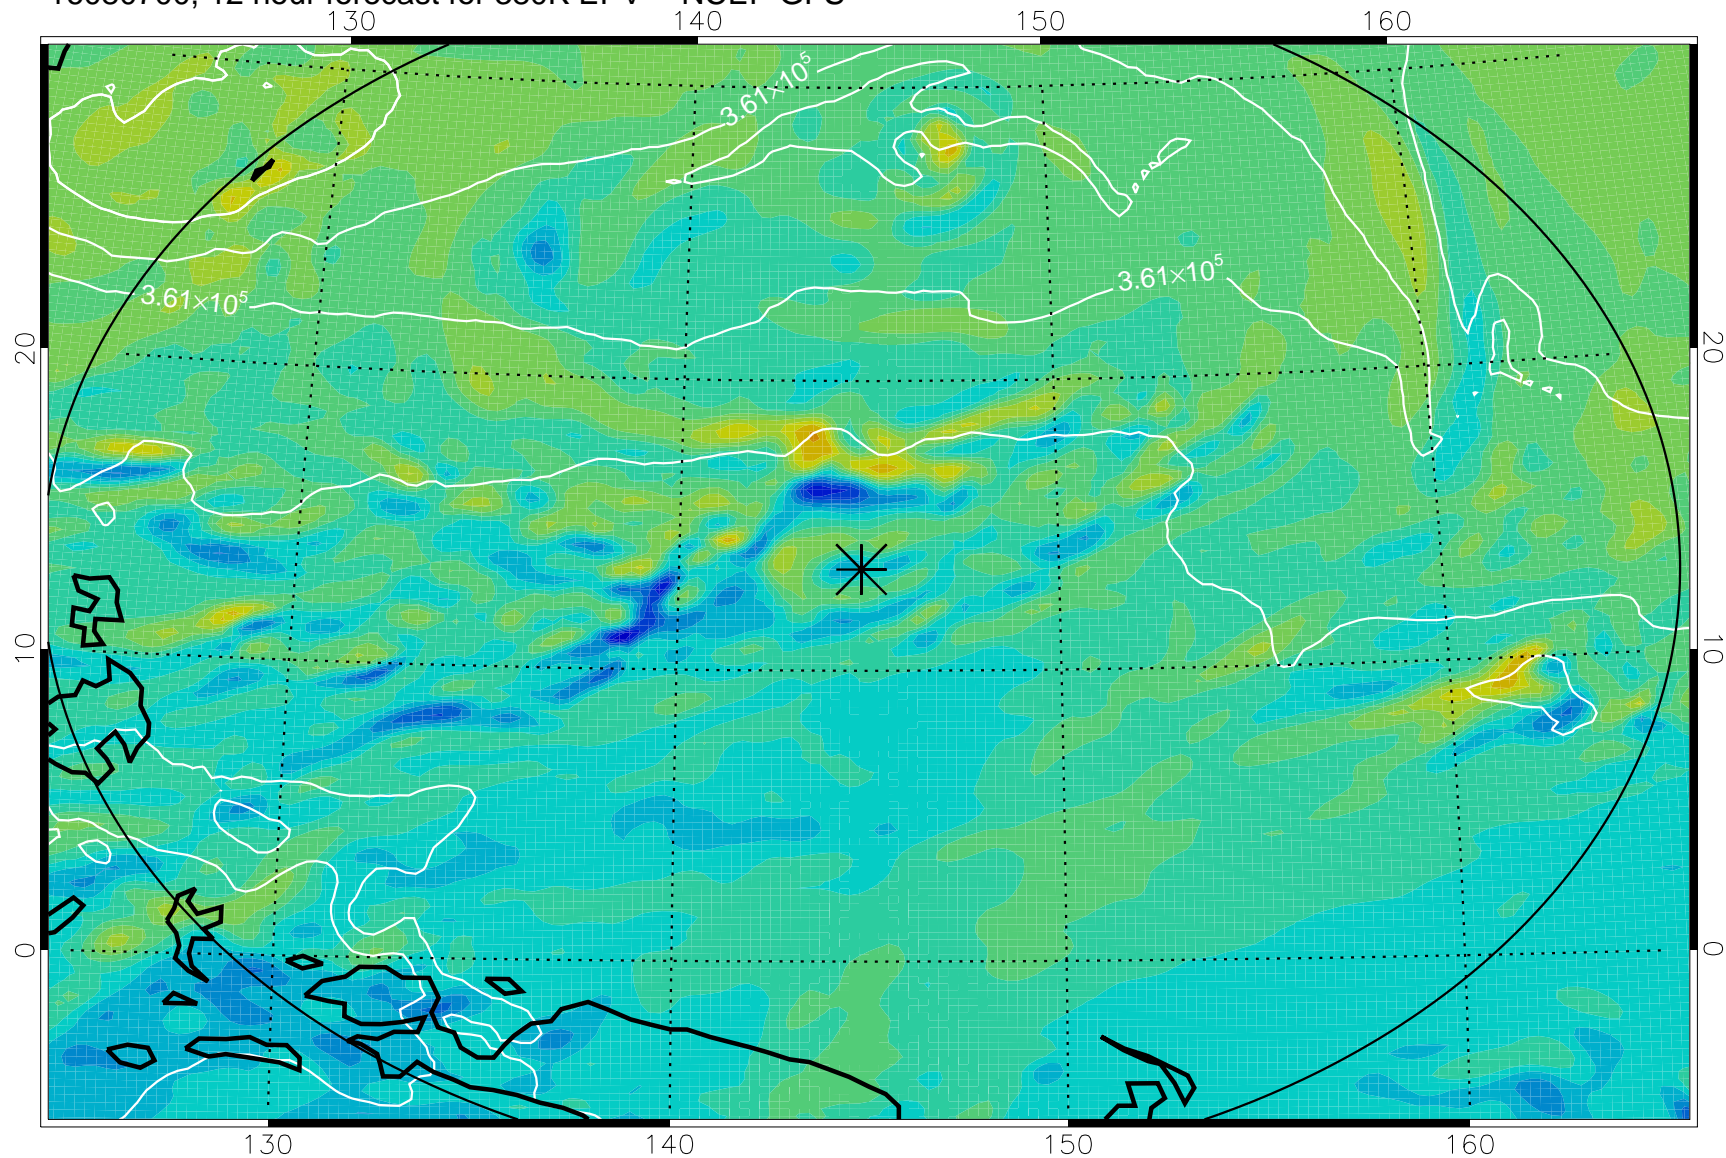

16080618, 6 hour forecast for 380K EPV -- NCEP GFS

380K Montgomery Streamfunction, white

Range ring of 2304 km

16080700, 12 hour forecast for 380K EPV -- NCEP GFS

380K Montgomery Streamfunction, white

Range ring of 2304 km

16080706, 18 hour forecast for 380K EPV -- NCEP GFS

380K Montgomery Streamfunction, white

Range ring of 2304 km

16080712, 24 hour forecast for 380K EPV -- NCEP GFS

380K Montgomery Streamfunction, white

Range ring of 2304 km

16080718, 30 hour forecast for 380K EPV -- NCEP GFS

380K Montgomery Streamfunction, white

Range ring of 2304 km

16080800, 36 hour forecast for 380K EPV -- NCEP GFS

380K Montgomery Streamfunction, white

Range ring of 2304 km

16080806, 42 hour forecast for 380K EPV -- NCEP GFS

380K Montgomery Streamfunction, white

Range ring of 2304 km

16080812, 48 hour forecast for 380K EPV -- NCEP GFS

380K Montgomery Streamfunction, white

Range ring of 2304 km