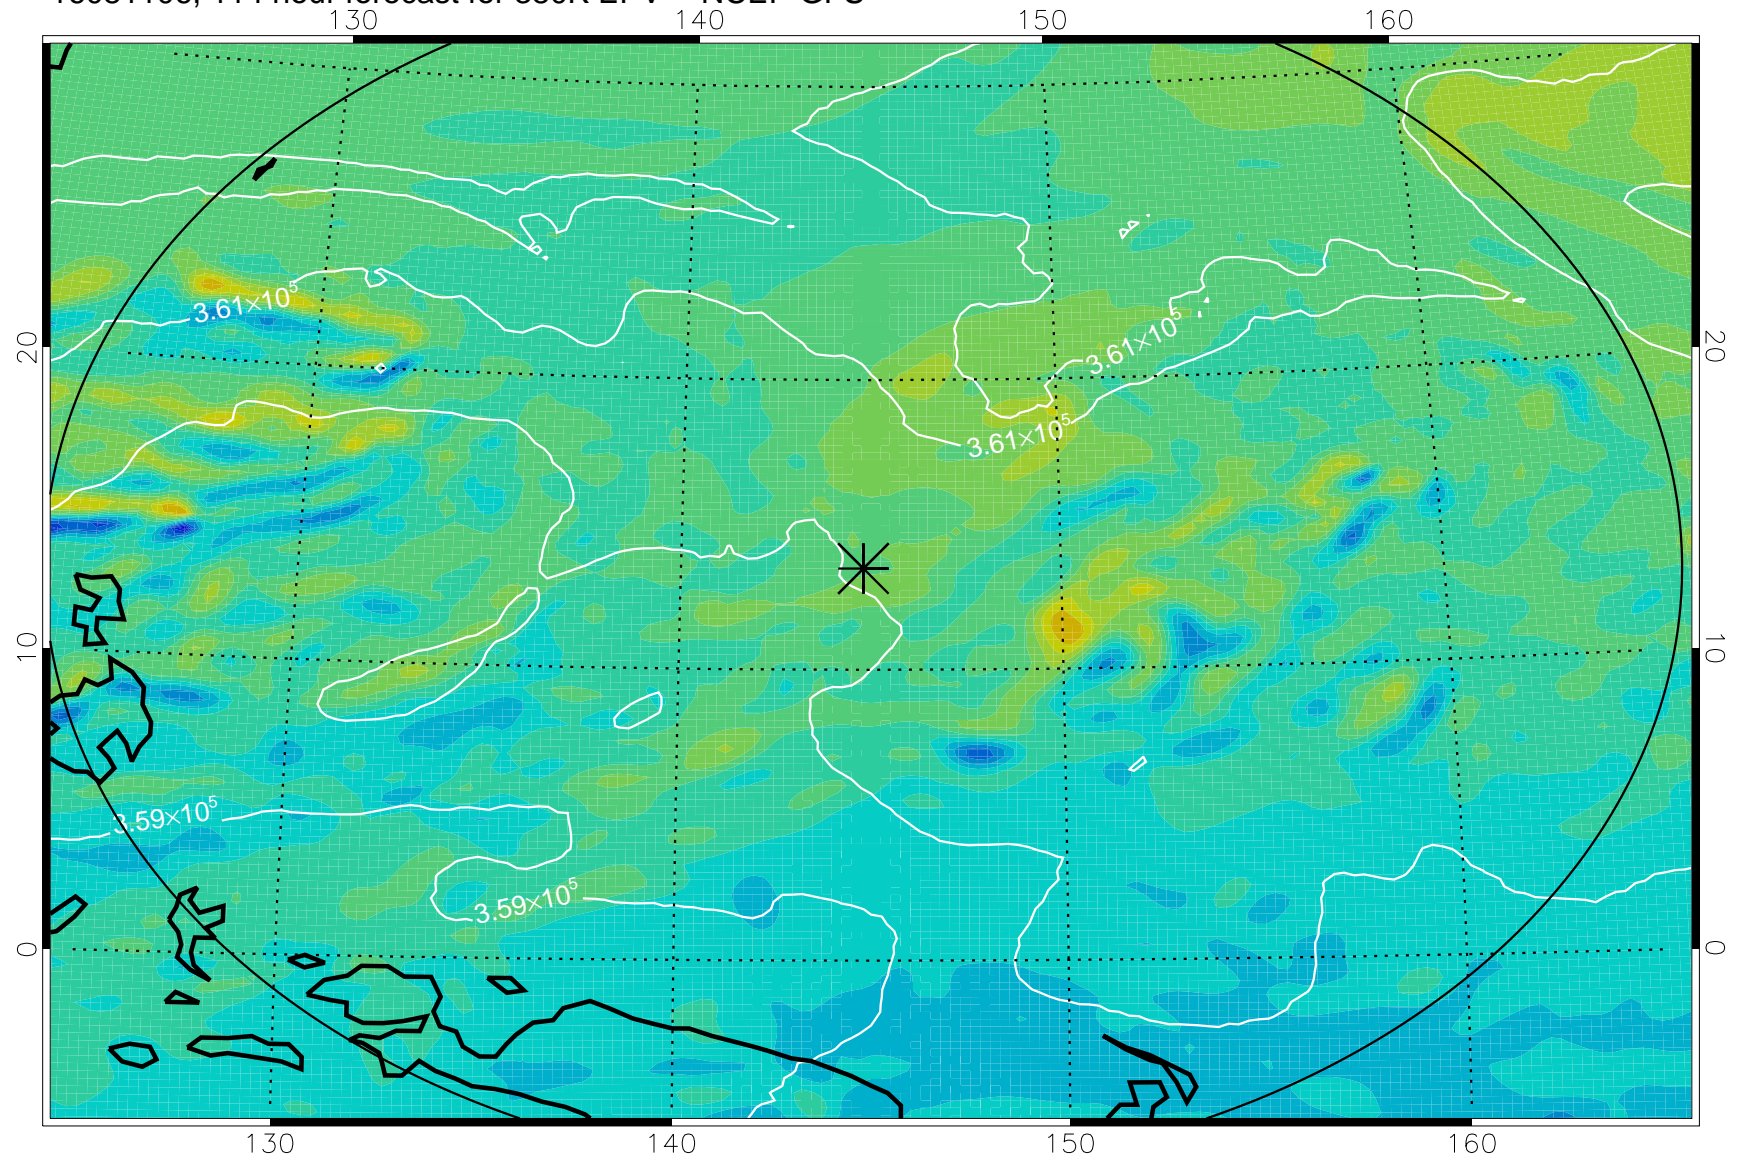

16080918, 78 hour forecast for 380K EPV -- NCEP GFS

380K Montgomery Streamfunction, white

Range ring of 2304 km

16081000, 84 hour forecast for 380K EPV -- NCEP GFS

380K Montgomery Streamfunction, white

Range ring of 2304 km

16081006, 90 hour forecast for 380K EPV -- NCEP GFS

380K Montgomery Streamfunction, white

Range ring of 2304 km

16081012, 96 hour forecast for 380K EPV -- NCEP GFS

380K Montgomery Streamfunction, white

Range ring of 2304 km

16081018, 102 hour forecast for 380K EPV -- NCEP GFS

380K Montgomery Streamfunction, white

Range ring of 2304 km

16081100, 108 hour forecast for 380K EPV -- NCEP GFS

380K Montgomery Streamfunction, white

Range ring of 2304 km

16081106, 114 hour forecast for 380K EPV -- NCEP GFS

380K Montgomery Streamfunction, white

Range ring of 2304 km

16081112, 120 hour forecast for 380K EPV -- NCEP GFS

380K Montgomery Streamfunction, white

Range ring of 2304 km