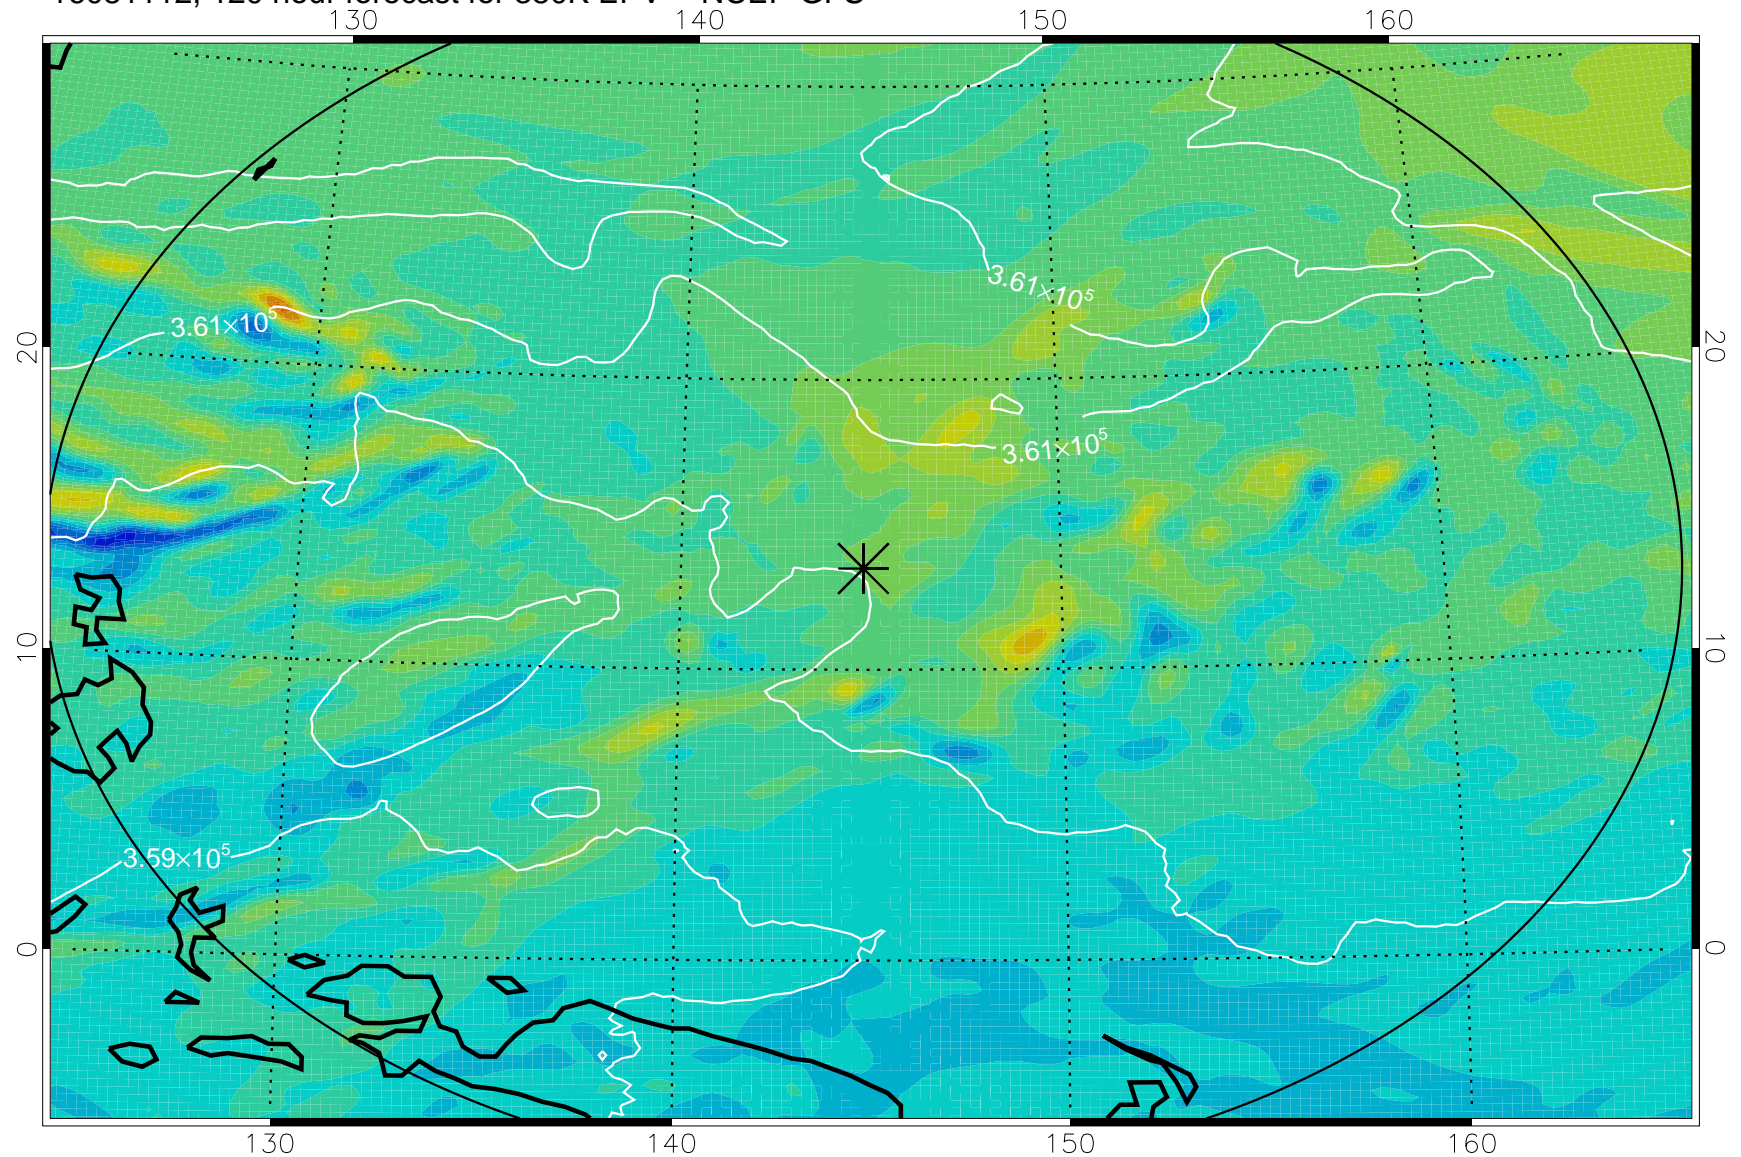

16080918, 78 hour forecast for 380K EPV -- NCEP GFS

380K Montgomery Streamfunction, white

Range ring of 2304 km

16081000, 84 hour forecast for 380K EPV -- NCEP GFS

380K Montgomery Streamfunction, white

Range ring of 2304 km

16081006, 90 hour forecast for 380K EPV -- NCEP GFS

380K Montgomery Streamfunction, white

Range ring of 2304 km

16081012, 96 hour forecast for 380K EPV -- NCEP GFS

380K Montgomery Streamfunction, white

Range ring of 2304 km

16081018, 102 hour forecast for 380K EPV -- NCEP GFS

380K Montgomery Streamfunction, white

Range ring of 2304 km

16081100, 108 hour forecast for 380K EPV -- NCEP GFS

380K Montgomery Streamfunction, white

Range ring of 2304 km

16081106, 114 hour forecast for 380K EPV -- NCEP GFS

380K Montgomery Streamfunction, white

Range ring of 2304 km

16081112, 120 hour forecast for 380K EPV -- NCEP GFS

380K Montgomery Streamfunction, white

Range ring of 2304 km