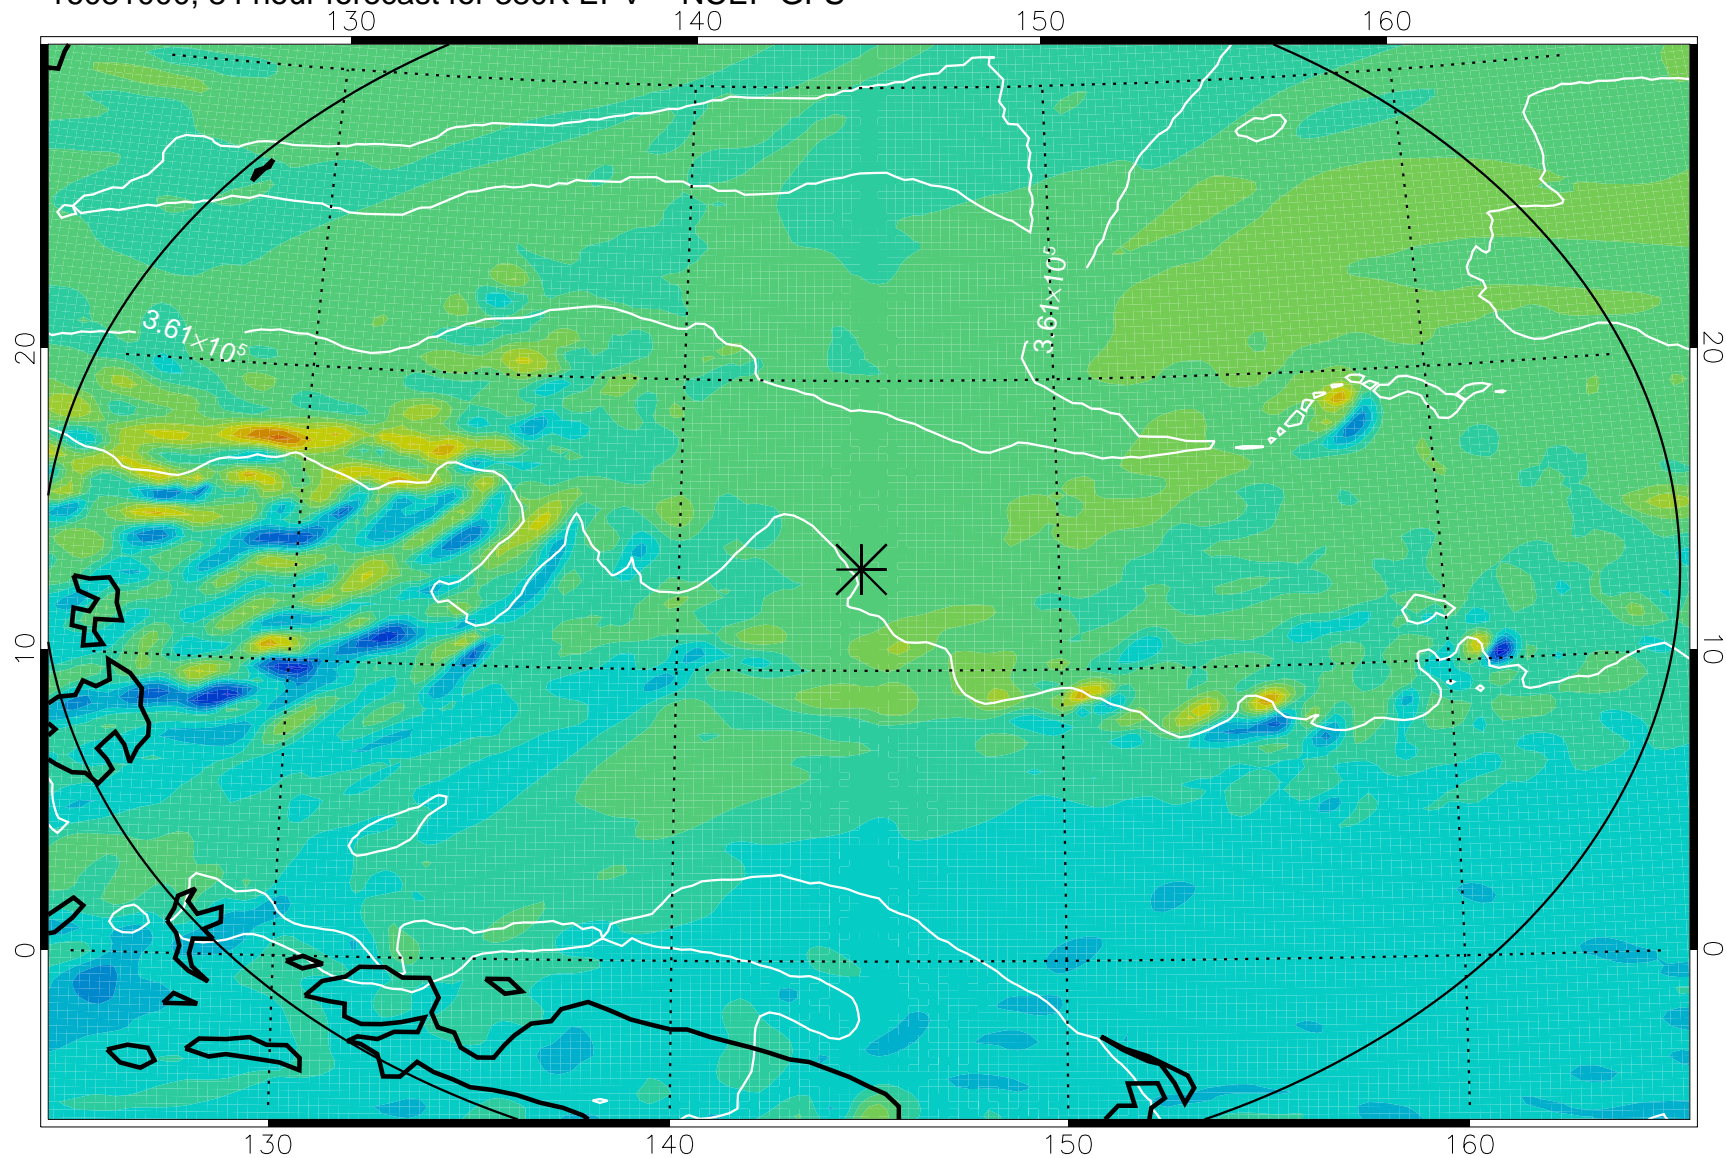

16080818, 54 hour forecast for 380K EPV -- NCEP GFS

380K Montgomery Streamfunction, white

Range ring of 2304 km

16080900, 60 hour forecast for 380K EPV -- NCEP GFS

380K Montgomery Streamfunction, white

Range ring of 2304 km

16080906, 66 hour forecast for 380K EPV -- NCEP GFS

380K Montgomery Streamfunction, white

Range ring of 2304 km

16080912, 72 hour forecast for 380K EPV -- NCEP GFS

380K Montgomery Streamfunction, white

Range ring of 2304 km

16080918, 78 hour forecast for 380K EPV -- NCEP GFS

380K Montgomery Streamfunction, white

Range ring of 2304 km

16081000, 84 hour forecast for 380K EPV -- NCEP GFS

380K Montgomery Streamfunction, white

Range ring of 2304 km

16081006, 90 hour forecast for 380K EPV -- NCEP GFS

380K Montgomery Streamfunction, white

Range ring of 2304 km

16081012, 96 hour forecast for 380K EPV -- NCEP GFS

380K Montgomery Streamfunction, white

Range ring of 2304 km