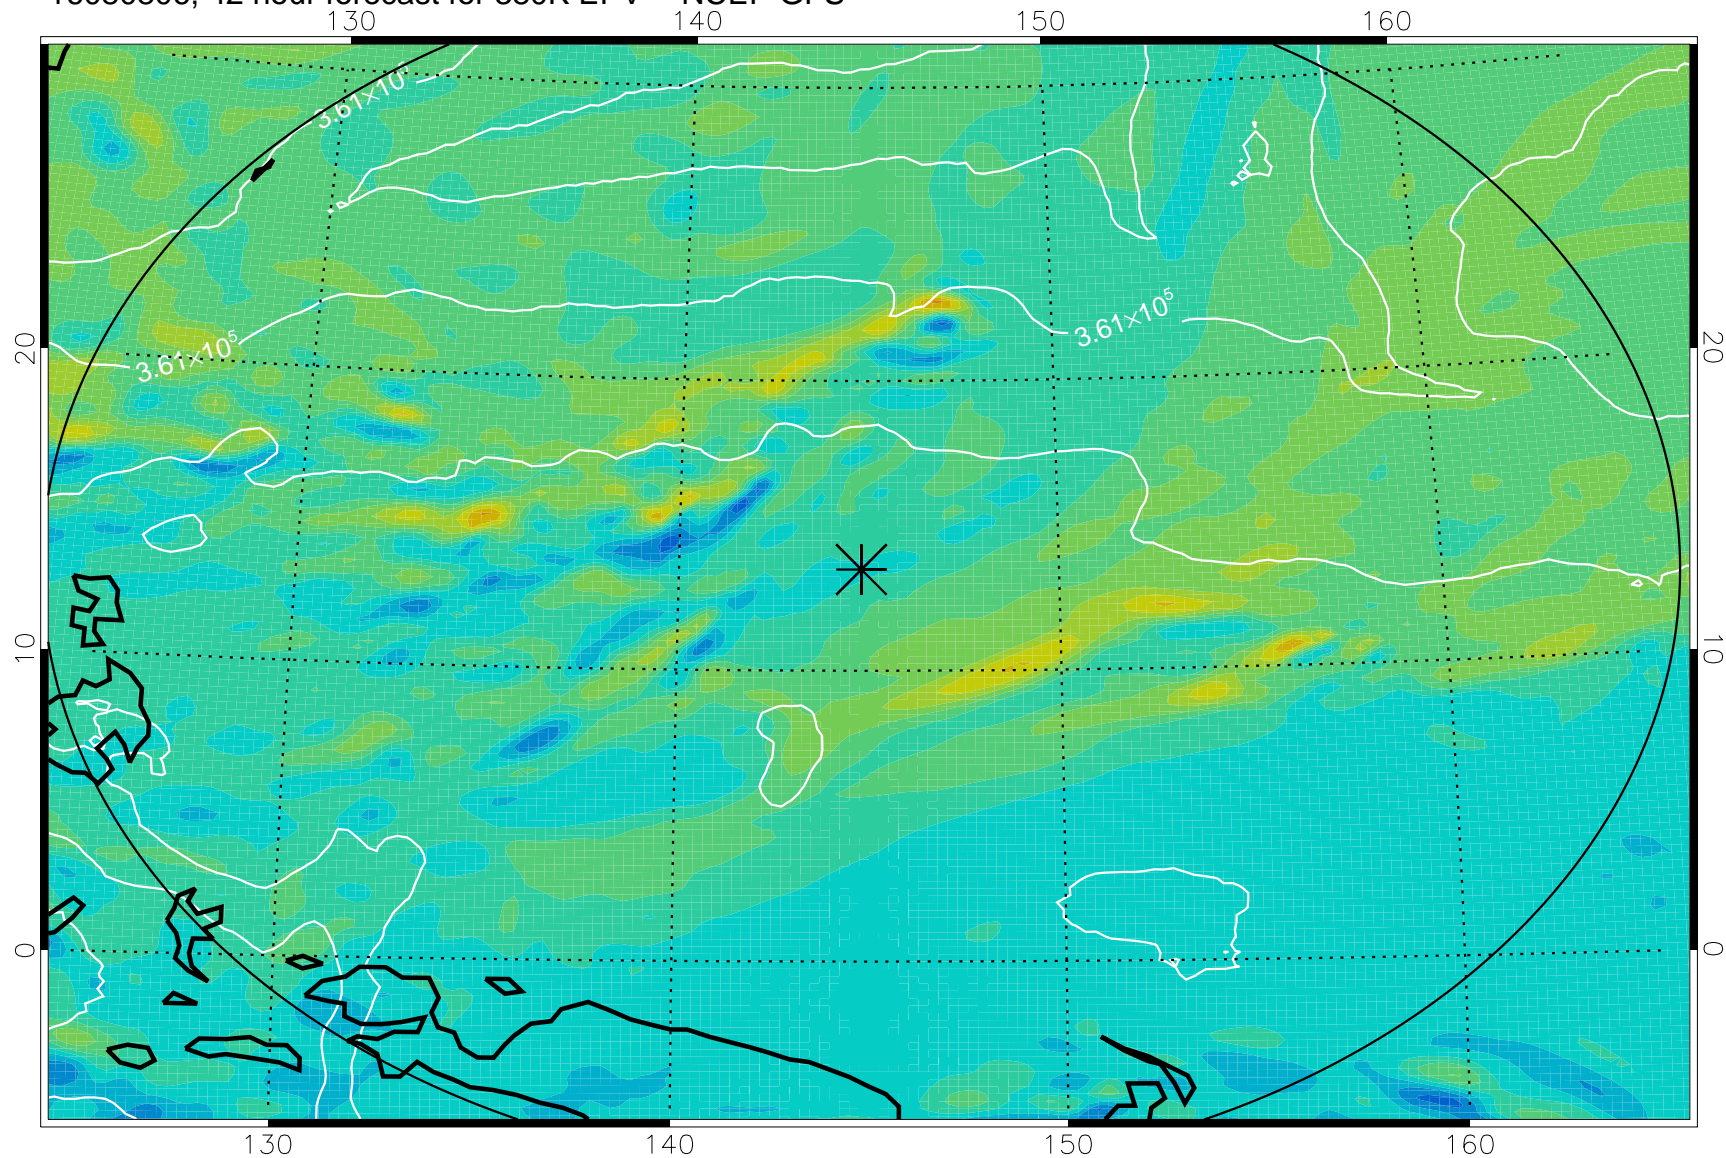

16080718, 30 hour forecast for 380K EPV -- NCEP GFS

380K Montgomery Streamfunction, white

Range ring of 2304 km

16080800, 36 hour forecast for 380K EPV -- NCEP GFS

380K Montgomery Streamfunction, white

Range ring of 2304 km

16080806, 42 hour forecast for 380K EPV -- NCEP GFS

380K Montgomery Streamfunction, white

Range ring of 2304 km

16080812, 48 hour forecast for 380K EPV -- NCEP GFS

380K Montgomery Streamfunction, white

Range ring of 2304 km

16080818, 54 hour forecast for 380K EPV -- NCEP GFS

380K Montgomery Streamfunction, white

Range ring of 2304 km

16080900, 60 hour forecast for 380K EPV -- NCEP GFS

380K Montgomery Streamfunction, white

Range ring of 2304 km

16081006, 90 hour forecast for 380K EPV -- NCEP GFS

380K Montgomery Streamfunction, white

Range ring of 2304 km

16081012, 96 hour forecast for 380K EPV -- NCEP GFS

380K Montgomery Streamfunction, white

Range ring of 2304 km