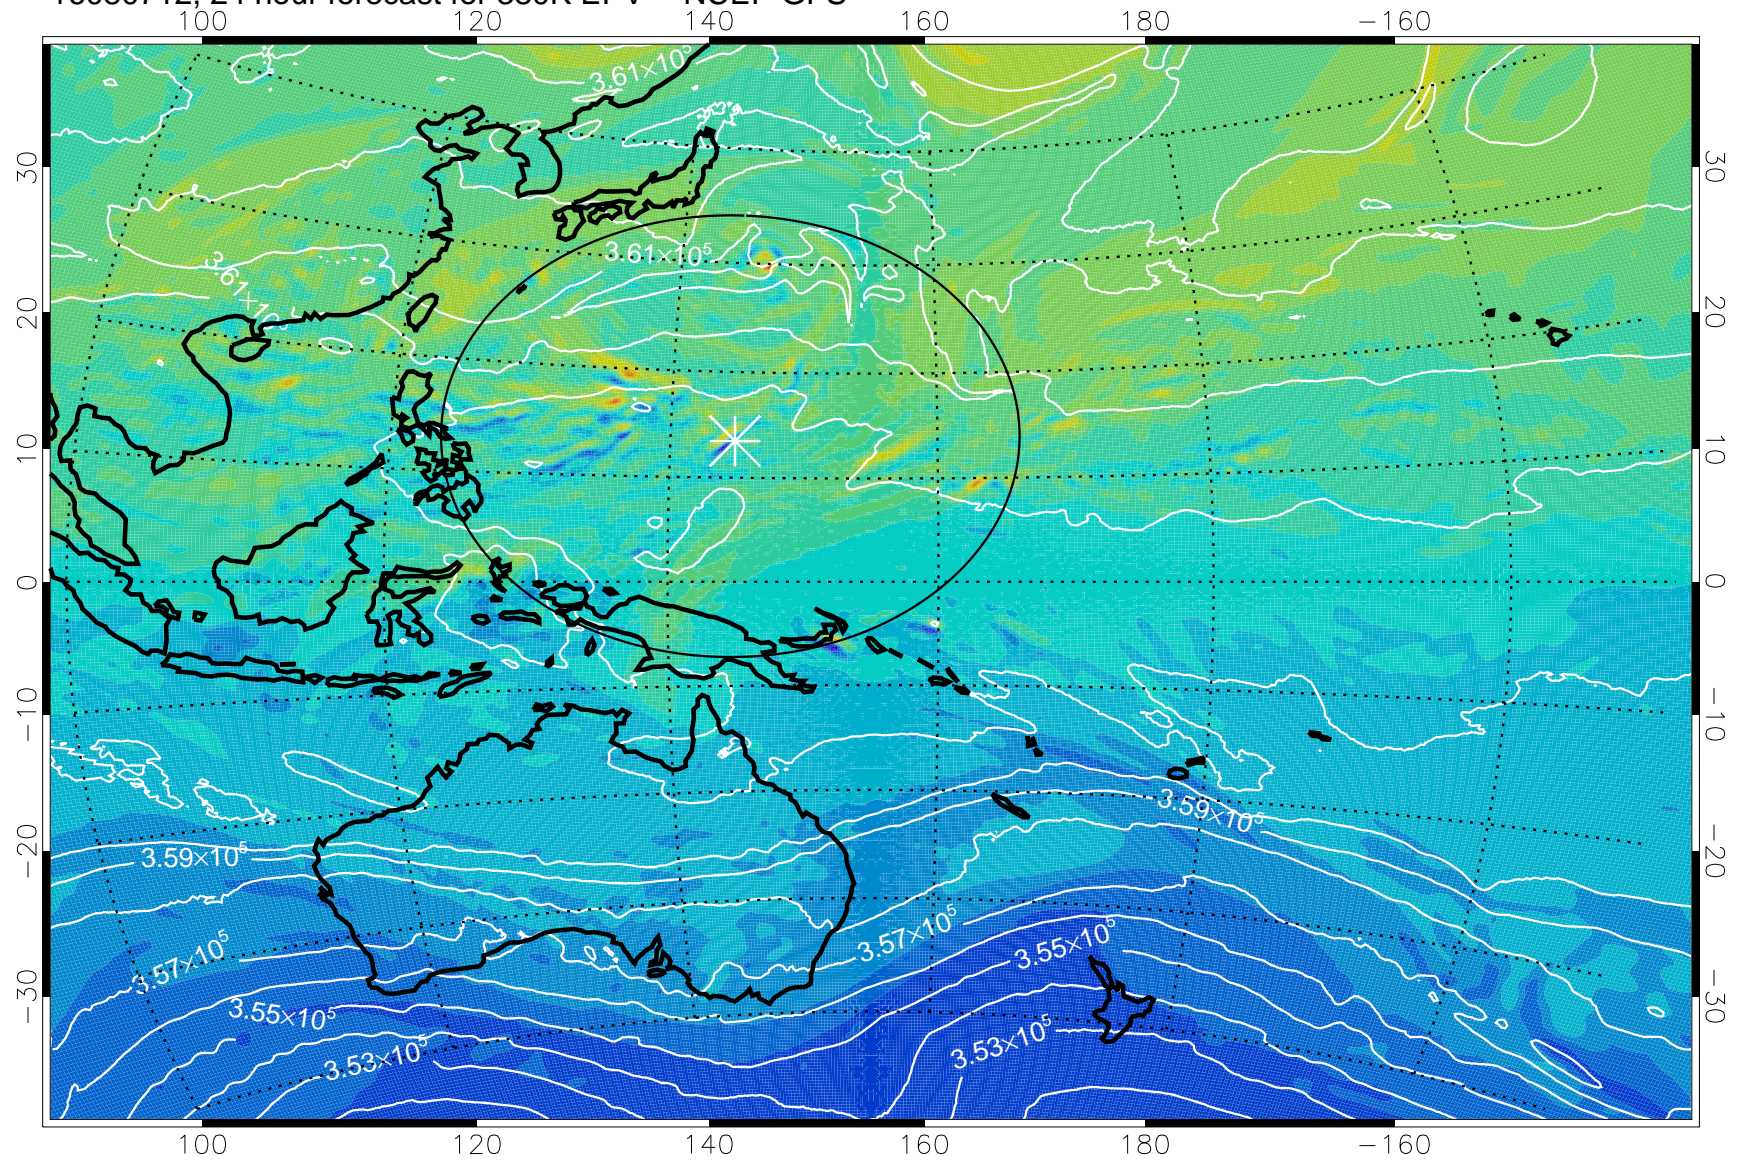

16080706, 18 hour forecast for 380K EPV -- NCEP GFS

380K Montgomery Streamfunction, white

Range ring of 2304 km

16080712, 24 hour forecast for 380K EPV -- NCEP GFS

380K Montgomery Streamfunction, white

Range ring of 2304 km

16080718, 30 hour forecast for 380K EPV -- NCEP GFS

380K Montgomery Streamfunction, white

Range ring of 2304 km

16080800, 36 hour forecast for 380K EPV -- NCEP GFS

380K Montgomery Streamfunction, white

Range ring of 2304 km

16080806, 42 hour forecast for 380K EPV -- NCEP GFS

380K Montgomery Streamfunction, white

Range ring of 2304 km

16080812, 48 hour forecast for 380K EPV -- NCEP GFS

380K Montgomery Streamfunction, white

Range ring of 2304 km

16080818, 54 hour forecast for 380K EPV -- NCEP GFS

380K Montgomery Streamfunction, white

Range ring of 2304 km

16080900, 60 hour forecast for 380K EPV -- NCEP GFS

380K Montgomery Streamfunction, white

Range ring of 2304 km