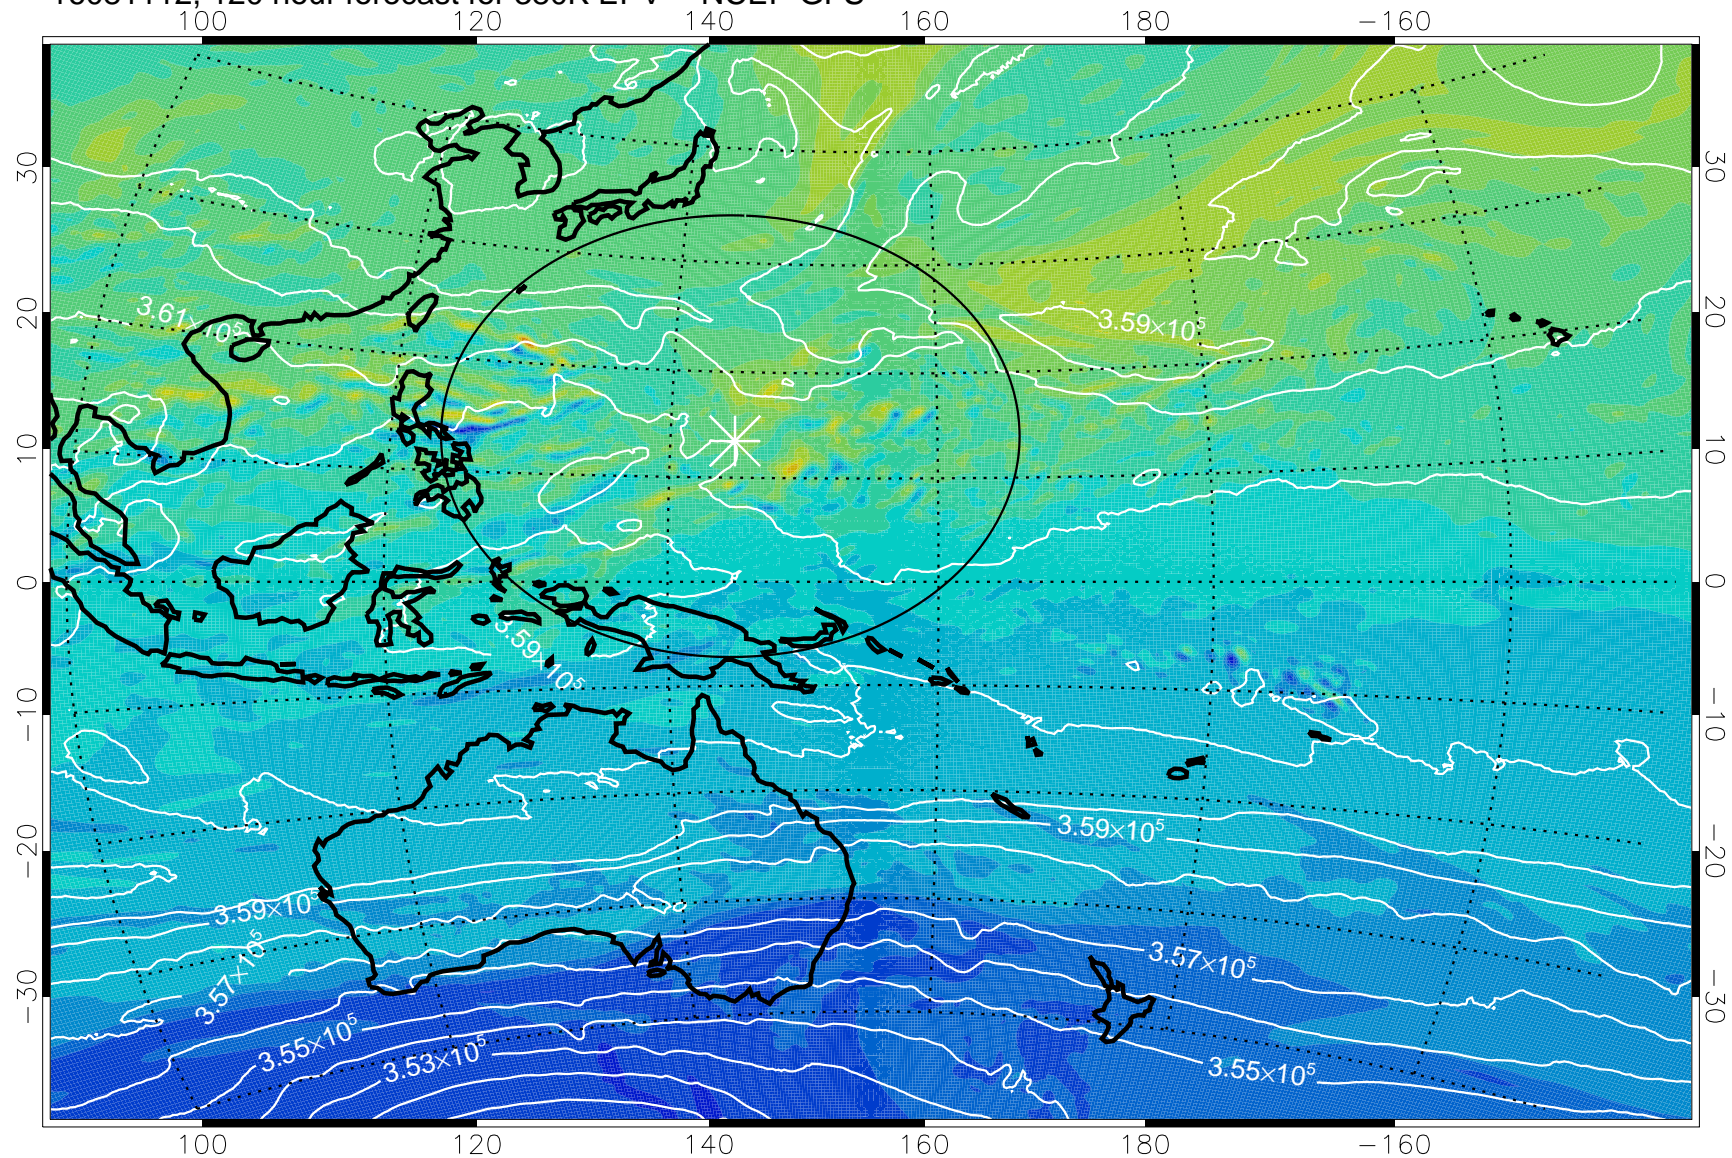

16081006, 90 hour forecast for 380K EPV -- NCEP GFS

380K Montgomery Streamfunction, white

Range ring of 2304 km

16081012, 96 hour forecast for 380K EPV -- NCEP GFS

380K Montgomery Streamfunction, white

Range ring of 2304 km

16081018, 102 hour forecast for 380K EPV -- NCEP GFS

380K Montgomery Streamfunction, white

Range ring of 2304 km

16081100, 108 hour forecast for 380K EPV -- NCEP GFS

380K Montgomery Streamfunction, white

Range ring of 2304 km

16081106, 114 hour forecast for 380K EPV -- NCEP GFS

16081112, 120 hour forecast for 380K EPV -- NCEP GFS

380K Montgomery Streamfunction, white

Range ring of 2304 km