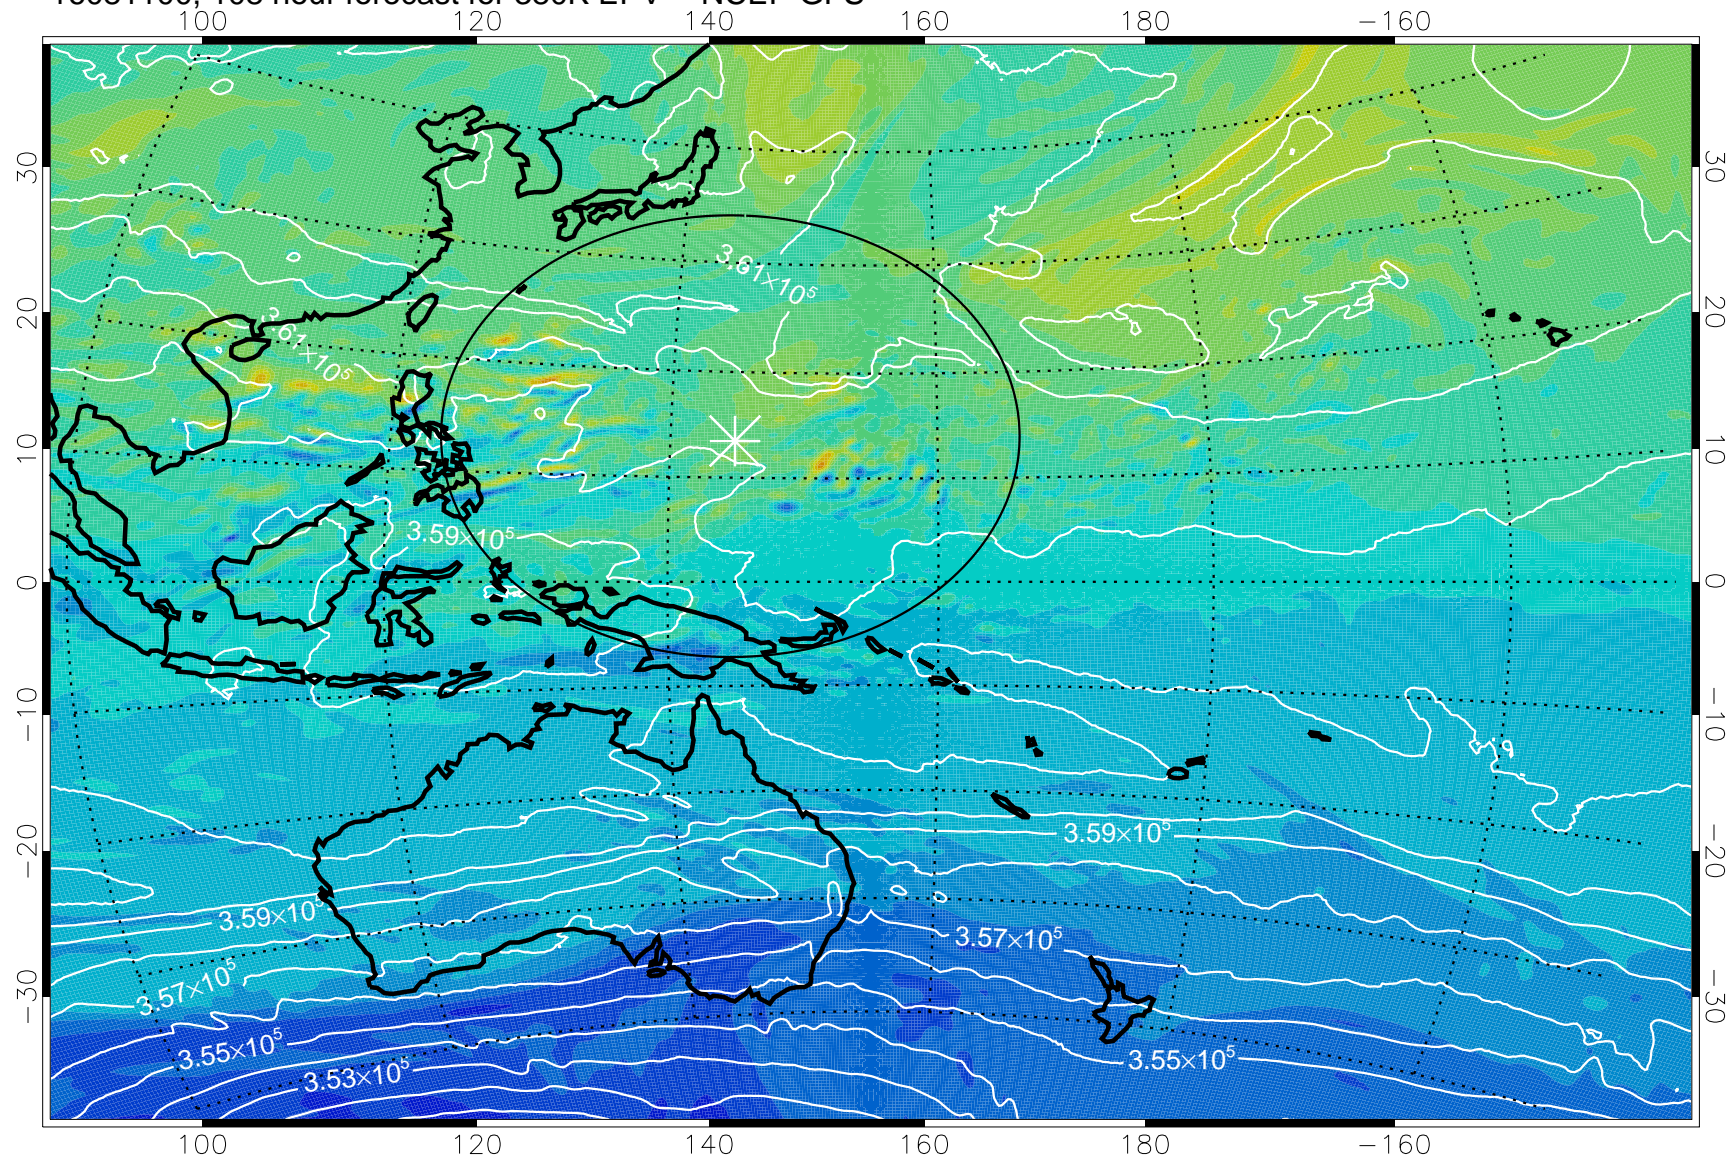

16081006, 90 hour forecast for 380K EPV -- NCEP GFS

380K Montgomery Streamfunction, white

Range ring of 2304 km

16081012, 96 hour forecast for 380K EPV -- NCEP GFS

380K Montgomery Streamfunction, white

Range ring of 2304 km

16081018, 102 hour forecast for 380K EPV -- NCEP GFS

380K Montgomery Streamfunction, white

Range ring of 2304 km

16081100, 108 hour forecast for 380K EPV -- NCEP GFS

380K Montgomery Streamfunction, white

Range ring of 2304 km

16081106, 114 hour forecast for 380K EPV -- NCEP GFS

16081112, 120 hour forecast for 380K EPV -- NCEP GFS

380K Montgomery Streamfunction, white

Range ring of 2304 km