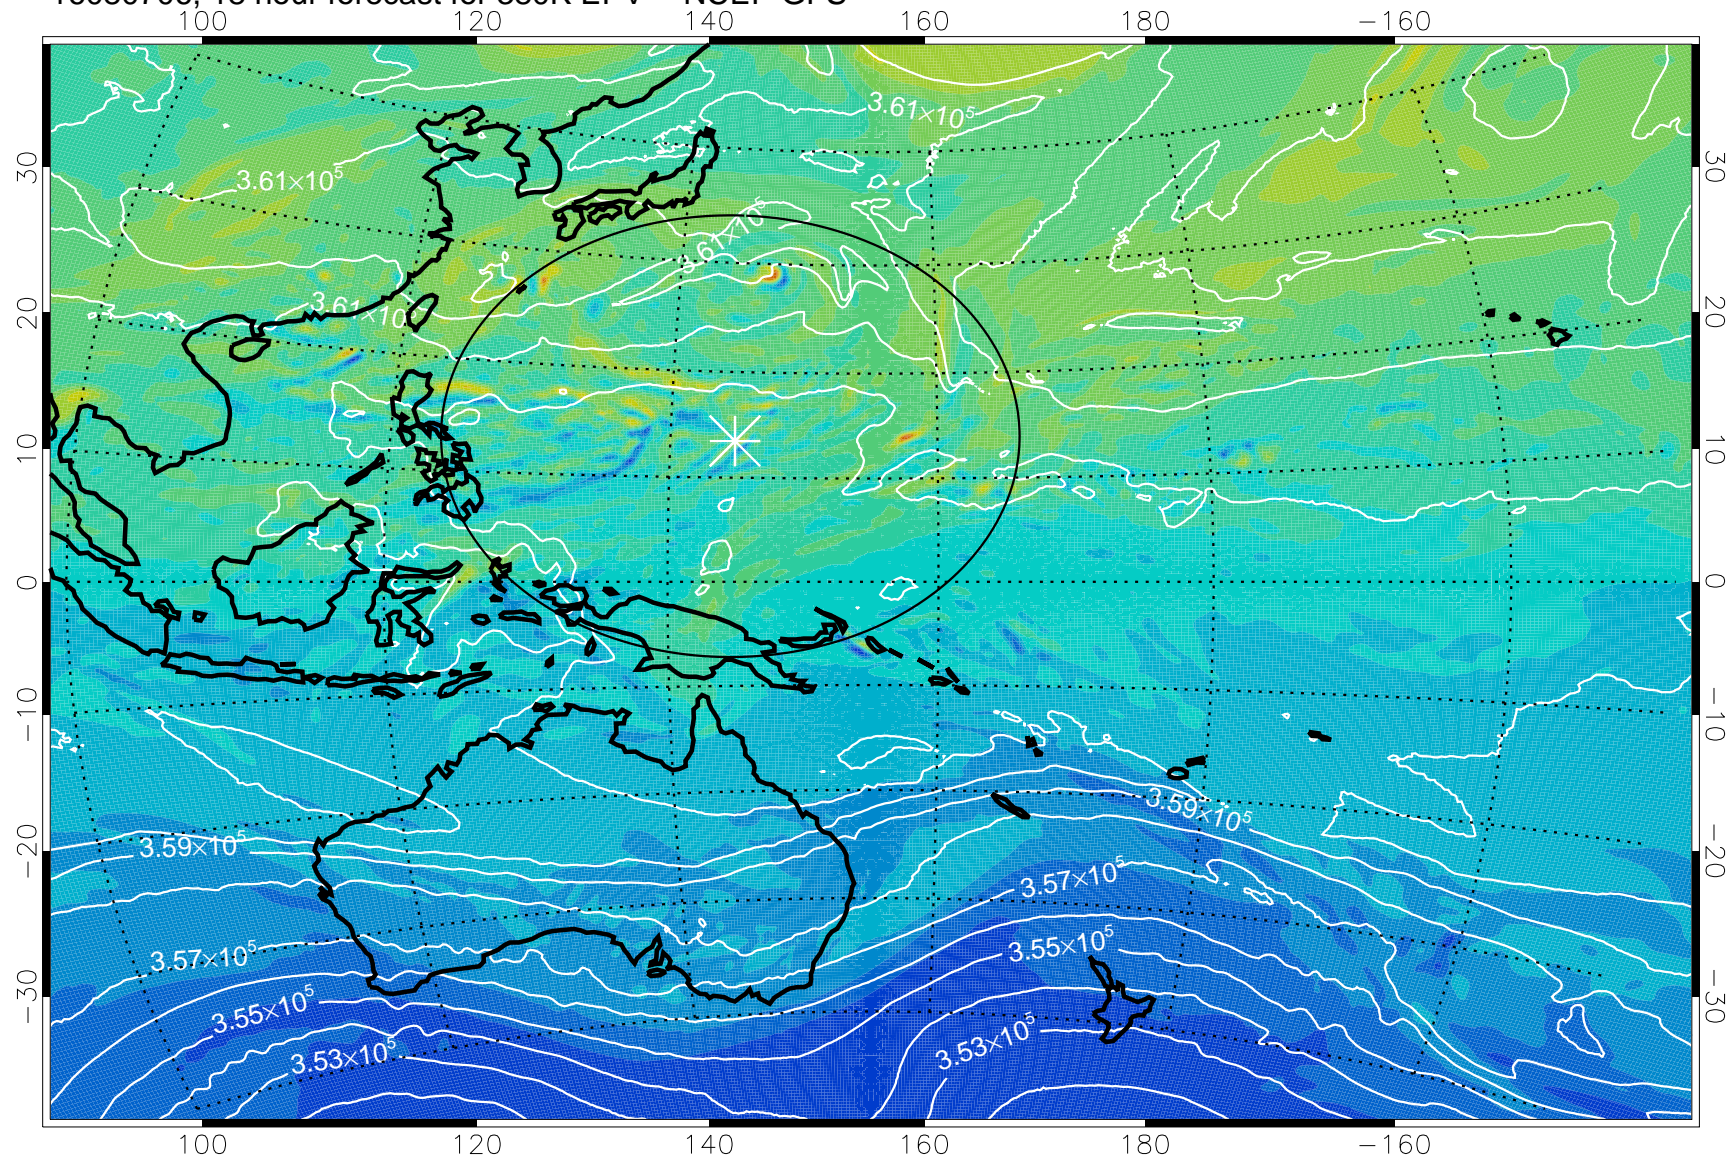

16080618, 6 hour forecast for 380K EPV -- NCEP GFS

380K Montgomery Streamfunction, white

Range ring of 2304 km

16080700, 12 hour forecast for 380K EPV -- NCEP GFS

380K Montgomery Streamfunction, white

Range ring of 2304 km

16080706, 18 hour forecast for 380K EPV -- NCEP GFS

380K Montgomery Streamfunction, white

Range ring of 2304 km

16080712, 24 hour forecast for 380K EPV -- NCEP GFS

380K Montgomery Streamfunction, white

Range ring of 2304 km

16080718, 30 hour forecast for 380K EPV -- NCEP GFS

380K Montgomery Streamfunction, white

Range ring of 2304 km

16080800, 36 hour forecast for 380K EPV -- NCEP GFS

380K Montgomery Streamfunction, white

Range ring of 2304 km

16080806, 42 hour forecast for 380K EPV -- NCEP GFS

380K Montgomery Streamfunction, white

Range ring of 2304 km

16080812, 48 hour forecast for 380K EPV -- NCEP GFS

380K Montgomery Streamfunction, white

Range ring of 2304 km