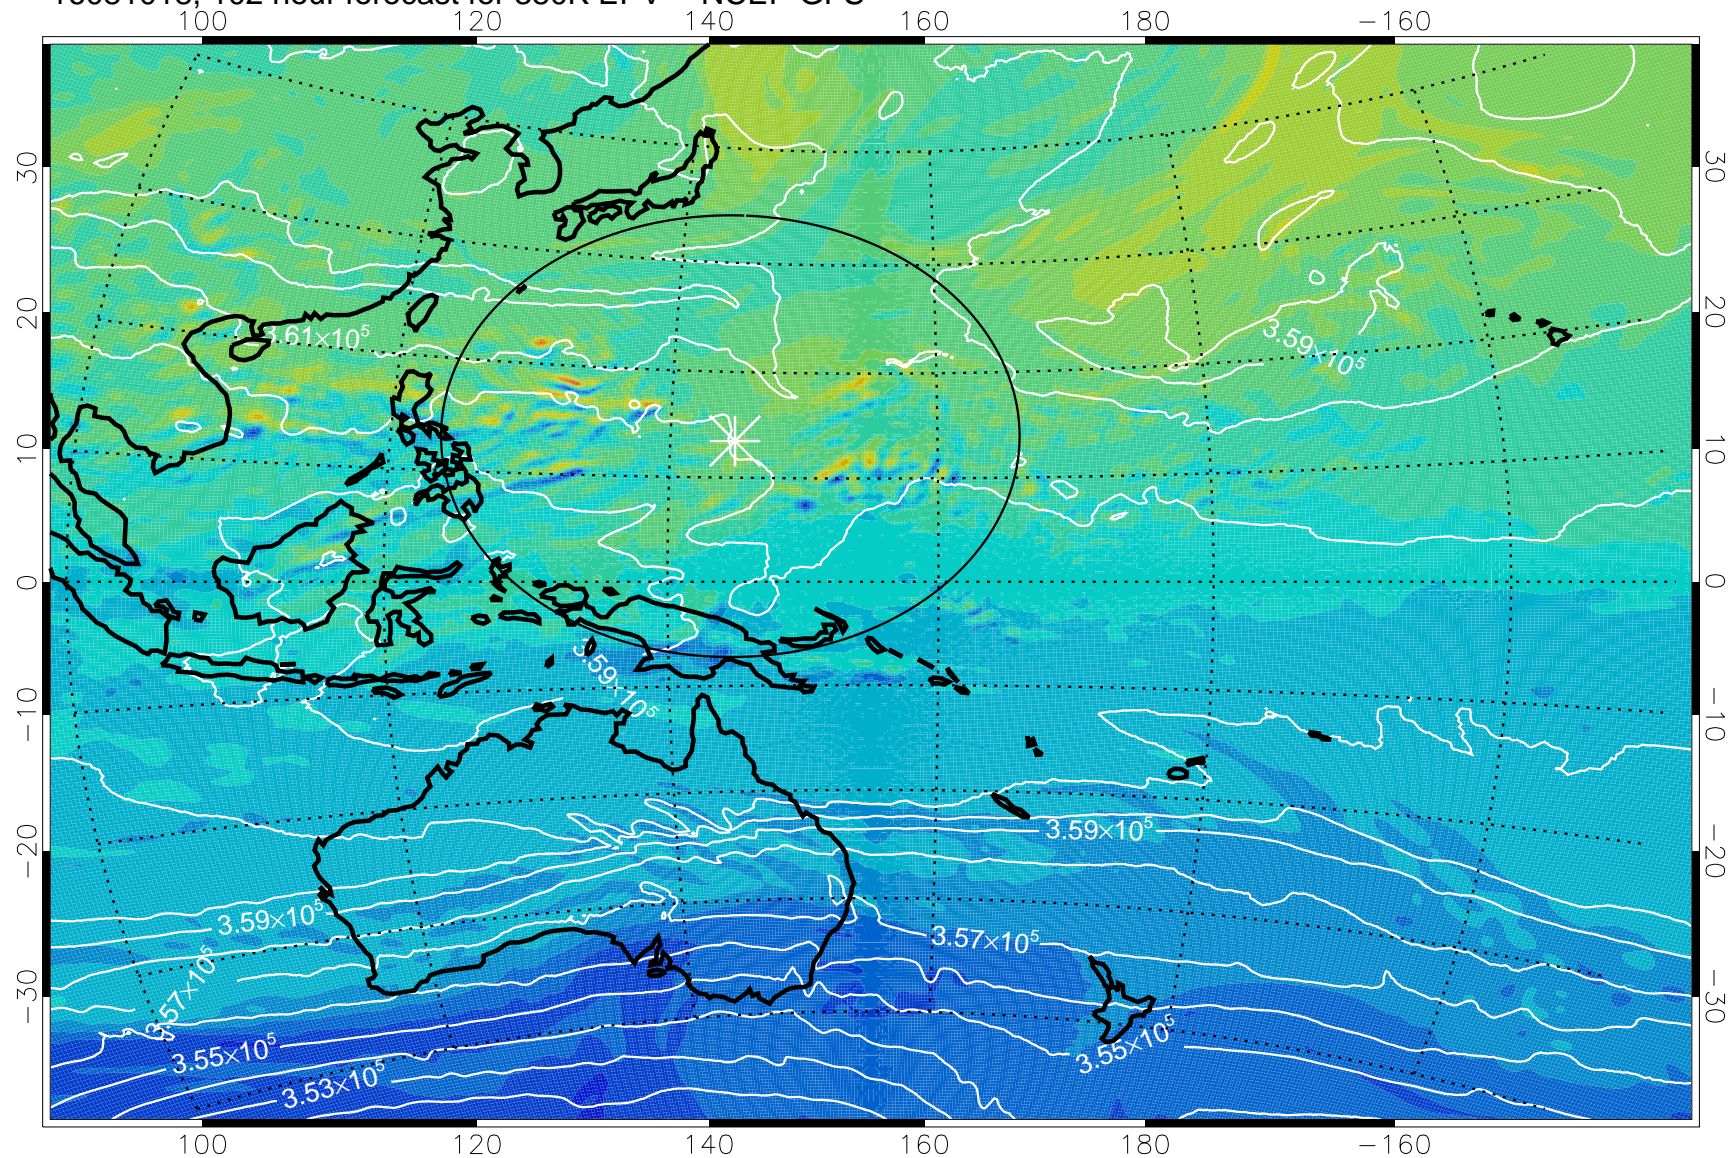

16080918, 78 hour forecast for 380K EPV -- NCEP GFS

380K Montgomery Streamfunction, white

Range ring of 2304 km

16081000, 84 hour forecast for 380K EPV -- NCEP GFS

380K Montgomery Streamfunction, white

Range ring of 2304 km

16081006, 90 hour forecast for 380K EPV -- NCEP GFS

380K Montgomery Streamfunction, white

Range ring of 2304 km

16081012, 96 hour forecast for 380K EPV -- NCEP GFS

380K Montgomery Streamfunction, white

Range ring of 2304 km

16081018, 102 hour forecast for 380K EPV -- NCEP GFS

380K Montgomery Streamfunction, white

Range ring of 2304 km

16081100, 108 hour forecast for 380K EPV -- NCEP GFS

380K Montgomery Streamfunction, white

Range ring of 2304 km

16081106, 114 hour forecast for 380K EPV -- NCEP GFS

16081112, 120 hour forecast for 380K EPV -- NCEP GFS

380K Montgomery Streamfunction, white

Range ring of 2304 km