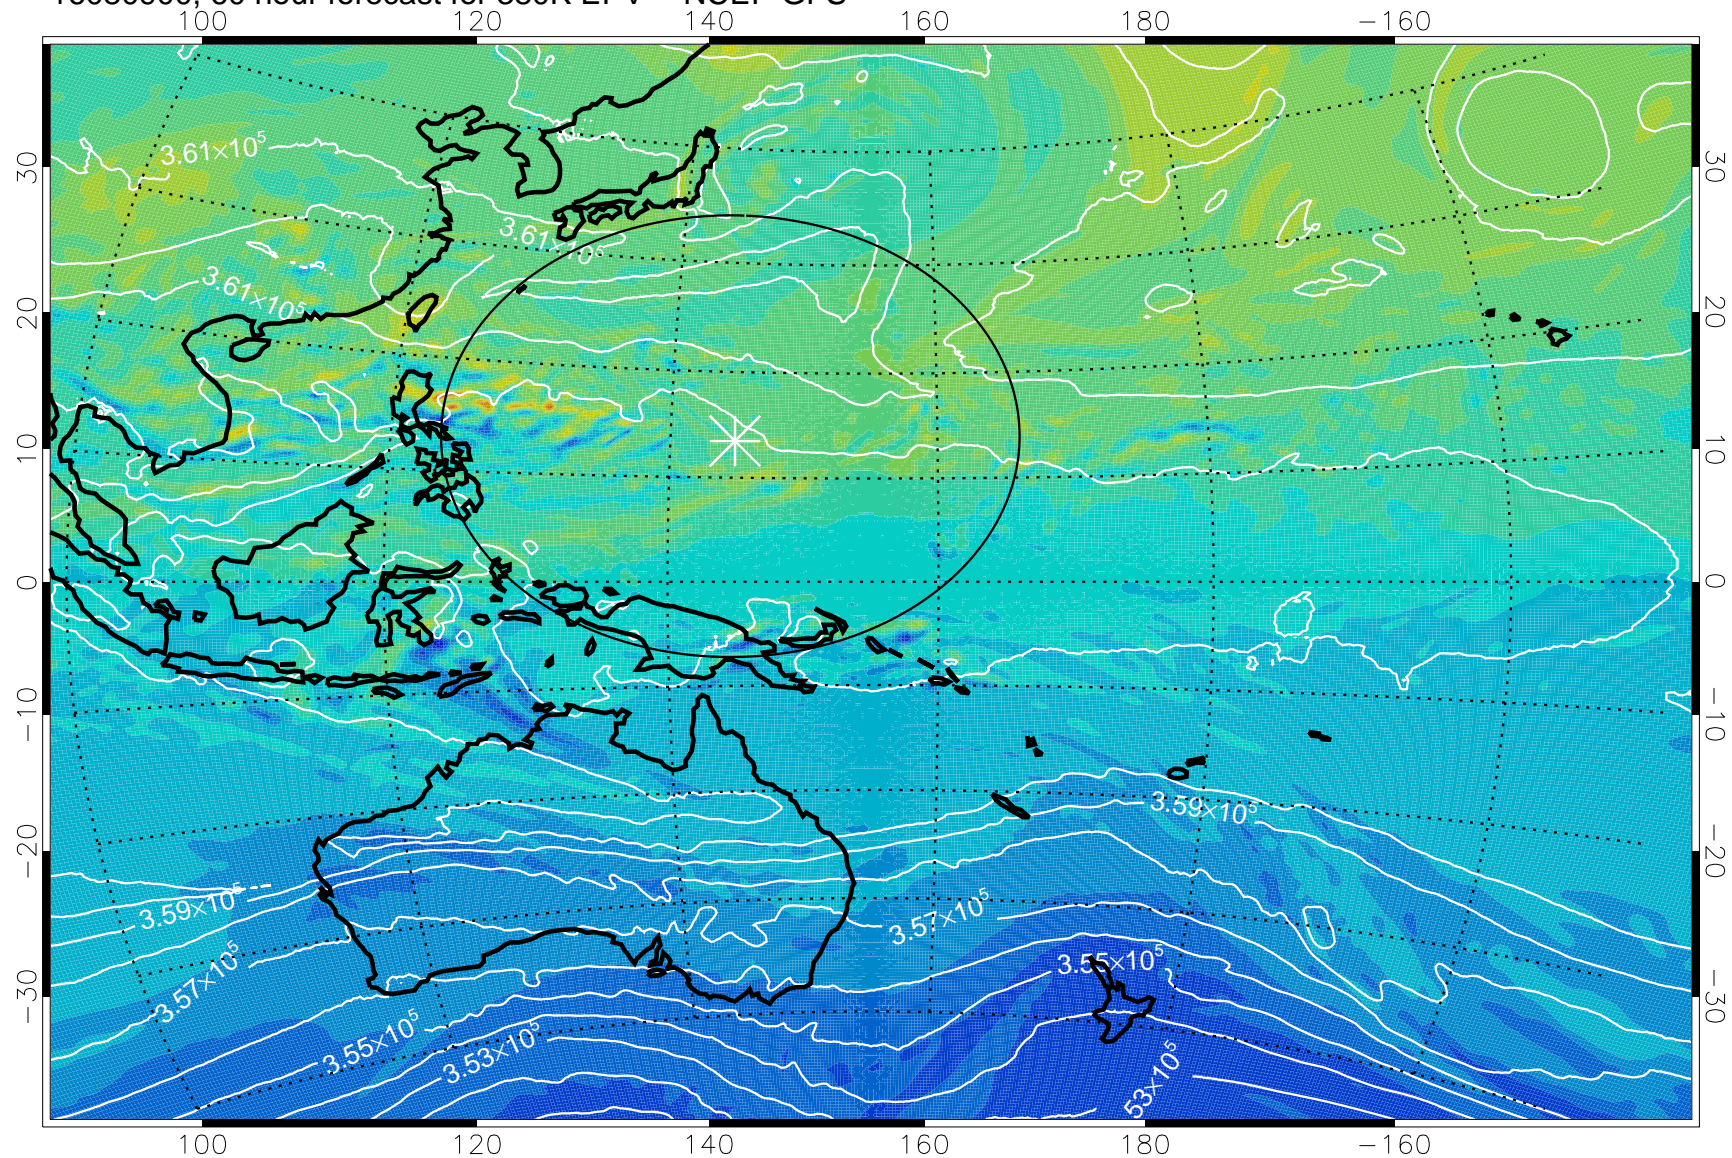

16080806, 42 hour forecast for 380K EPV -- NCEP GFS

380K Montgomery Streamfunction, white

Range ring of 2304 km

16080812, 48 hour forecast for 380K EPV -- NCEP GFS

380K Montgomery Streamfunction, white

Range ring of 2304 km

16080818, 54 hour forecast for 380K EPV -- NCEP GFS

380K Montgomery Streamfunction, white

Range ring of 2304 km

16080900, 60 hour forecast for 380K EPV -- NCEP GFS

380K Montgomery Streamfunction, white

Range ring of 2304 km

16080906, 66 hour forecast for 380K EPV -- NCEP GFS

380K Montgomery Streamfunction, white

Range ring of 2304 km

16080912, 72 hour forecast for 380K EPV -- NCEP GFS

380K Montgomery Streamfunction, white

Range ring of 2304 km

16080918, 78 hour forecast for 380K EPV -- NCEP GFS

380K Montgomery Streamfunction, white

Range ring of 2304 km

16081000, 84 hour forecast for 380K EPV -- NCEP GFS

380K Montgomery Streamfunction, white

Range ring of 2304 km