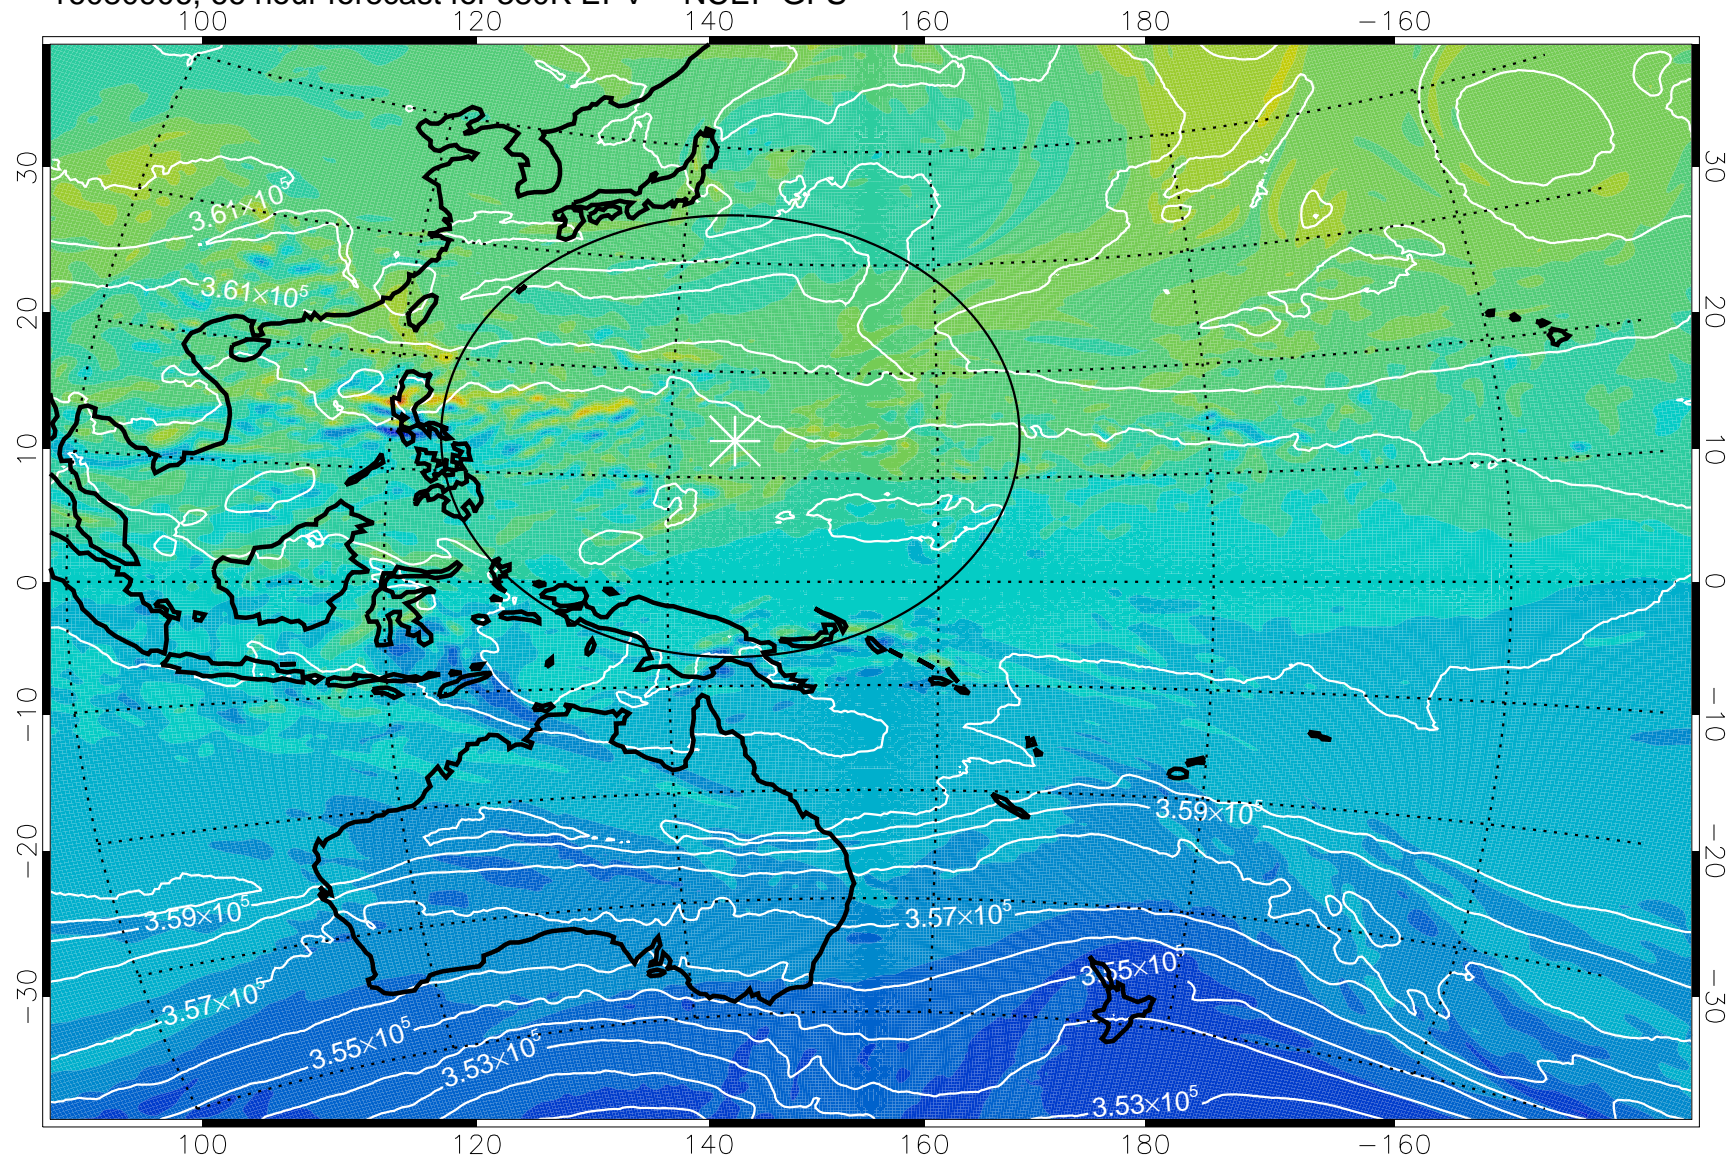

16080818, 54 hour forecast for 380K EPV -- NCEP GFS

380K Montgomery Streamfunction, white

Range ring of 2304 km

16080900, 60 hour forecast for 380K EPV -- NCEP GFS

380K Montgomery Streamfunction, white

Range ring of 2304 km

16080906, 66 hour forecast for 380K EPV -- NCEP GFS

380K Montgomery Streamfunction, white

Range ring of 2304 km

16080912, 72 hour forecast for 380K EPV -- NCEP GFS

380K Montgomery Streamfunction, white

Range ring of 2304 km

16080918, 78 hour forecast for 380K EPV -- NCEP GFS

380K Montgomery Streamfunction, white

Range ring of 2304 km

16081000, 84 hour forecast for 380K EPV -- NCEP GFS

380K Montgomery Streamfunction, white

Range ring of 2304 km

16081006, 90 hour forecast for 380K EPV -- NCEP GFS

380K Montgomery Streamfunction, white

Range ring of 2304 km

16081012, 96 hour forecast for 380K EPV -- NCEP GFS

380K Montgomery Streamfunction, white

Range ring of 2304 km