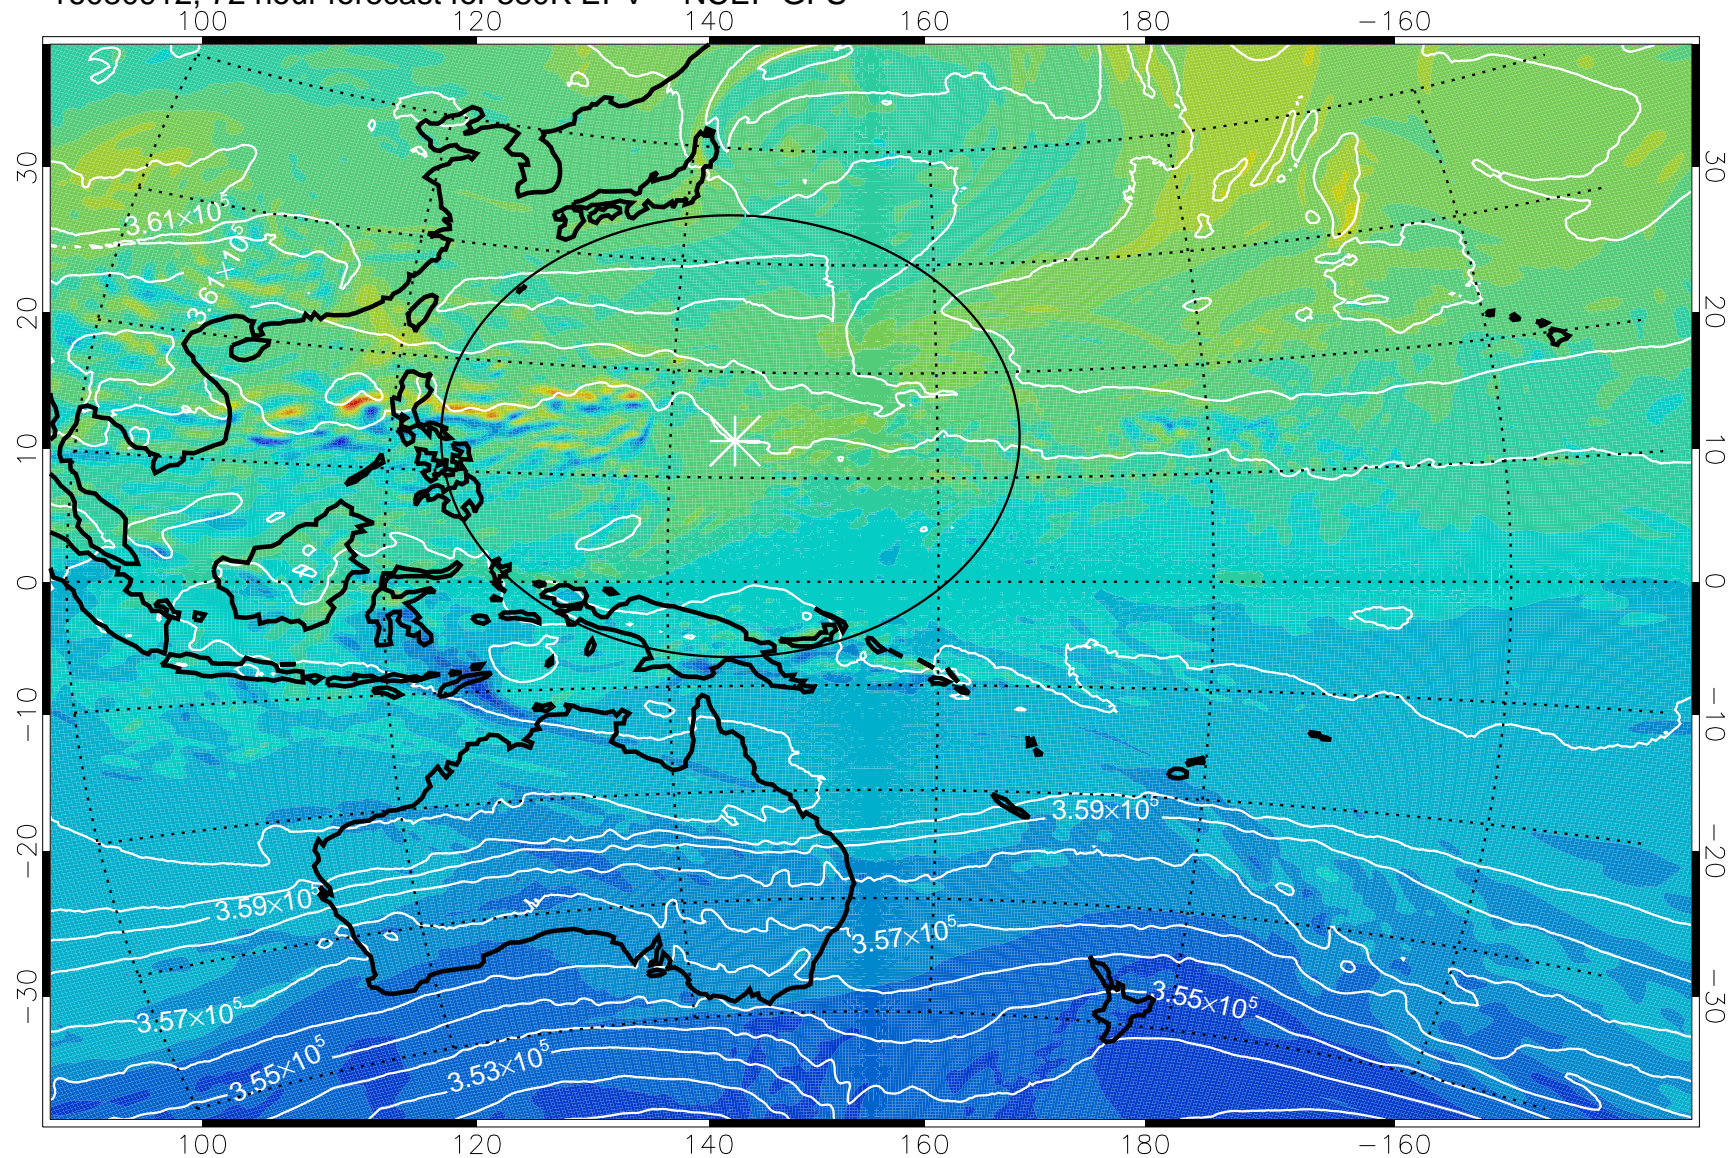

16080818, 54 hour forecast for 380K EPV -- NCEP GFS

380K Montgomery Streamfunction, white

Range ring of 2304 km

16080900, 60 hour forecast for 380K EPV -- NCEP GFS

380K Montgomery Streamfunction, white

Range ring of 2304 km

16080906, 66 hour forecast for 380K EPV -- NCEP GFS

380K Montgomery Streamfunction, white

Range ring of 2304 km

16080912, 72 hour forecast for 380K EPV -- NCEP GFS

380K Montgomery Streamfunction, white

Range ring of 2304 km

16080918, 78 hour forecast for 380K EPV -- NCEP GFS

380K Montgomery Streamfunction, white

Range ring of 2304 km

16081000, 84 hour forecast for 380K EPV -- NCEP GFS

380K Montgomery Streamfunction, white

Range ring of 2304 km

16081006, 90 hour forecast for 380K EPV -- NCEP GFS

380K Montgomery Streamfunction, white

Range ring of 2304 km

16081012, 96 hour forecast for 380K EPV -- NCEP GFS

380K Montgomery Streamfunction, white

Range ring of 2304 km