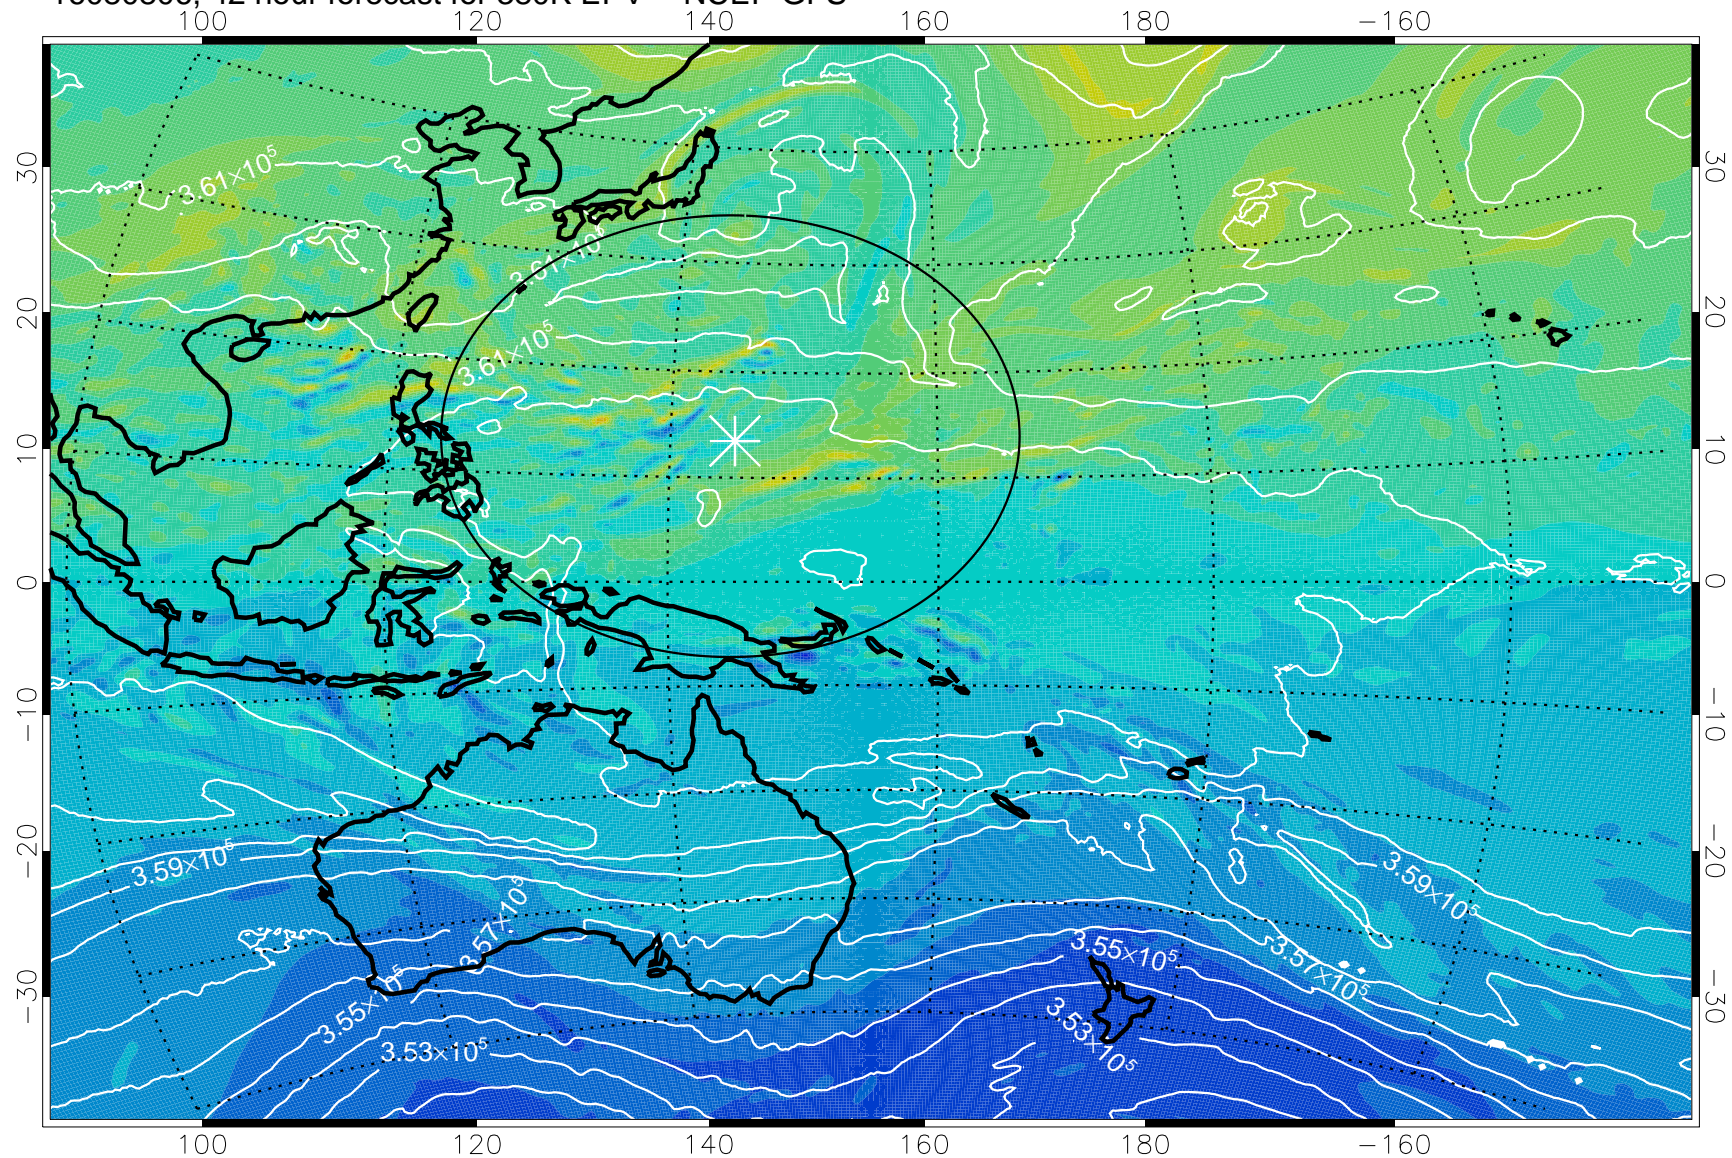

16080718, 30 hour forecast for 380K EPV -- NCEP GFS

380K Montgomery Streamfunction, white

Range ring of 2304 km

16080800, 36 hour forecast for 380K EPV -- NCEP GFS

380K Montgomery Streamfunction, white

Range ring of 2304 km

16080806, 42 hour forecast for 380K EPV -- NCEP GFS

380K Montgomery Streamfunction, white

Range ring of 2304 km

16080812, 48 hour forecast for 380K EPV -- NCEP GFS

380K Montgomery Streamfunction, white

Range ring of 2304 km

16080818, 54 hour forecast for 380K EPV -- NCEP GFS

380K Montgomery Streamfunction, white

Range ring of 2304 km

16080900, 60 hour forecast for 380K EPV -- NCEP GFS

380K Montgomery Streamfunction, white

Range ring of 2304 km

16080906, 66 hour forecast for 380K EPV -- NCEP GFS

380K Montgomery Streamfunction, white

Range ring of 2304 km

16080912, 72 hour forecast for 380K EPV -- NCEP GFS

380K Montgomery Streamfunction, white

Range ring of 2304 km