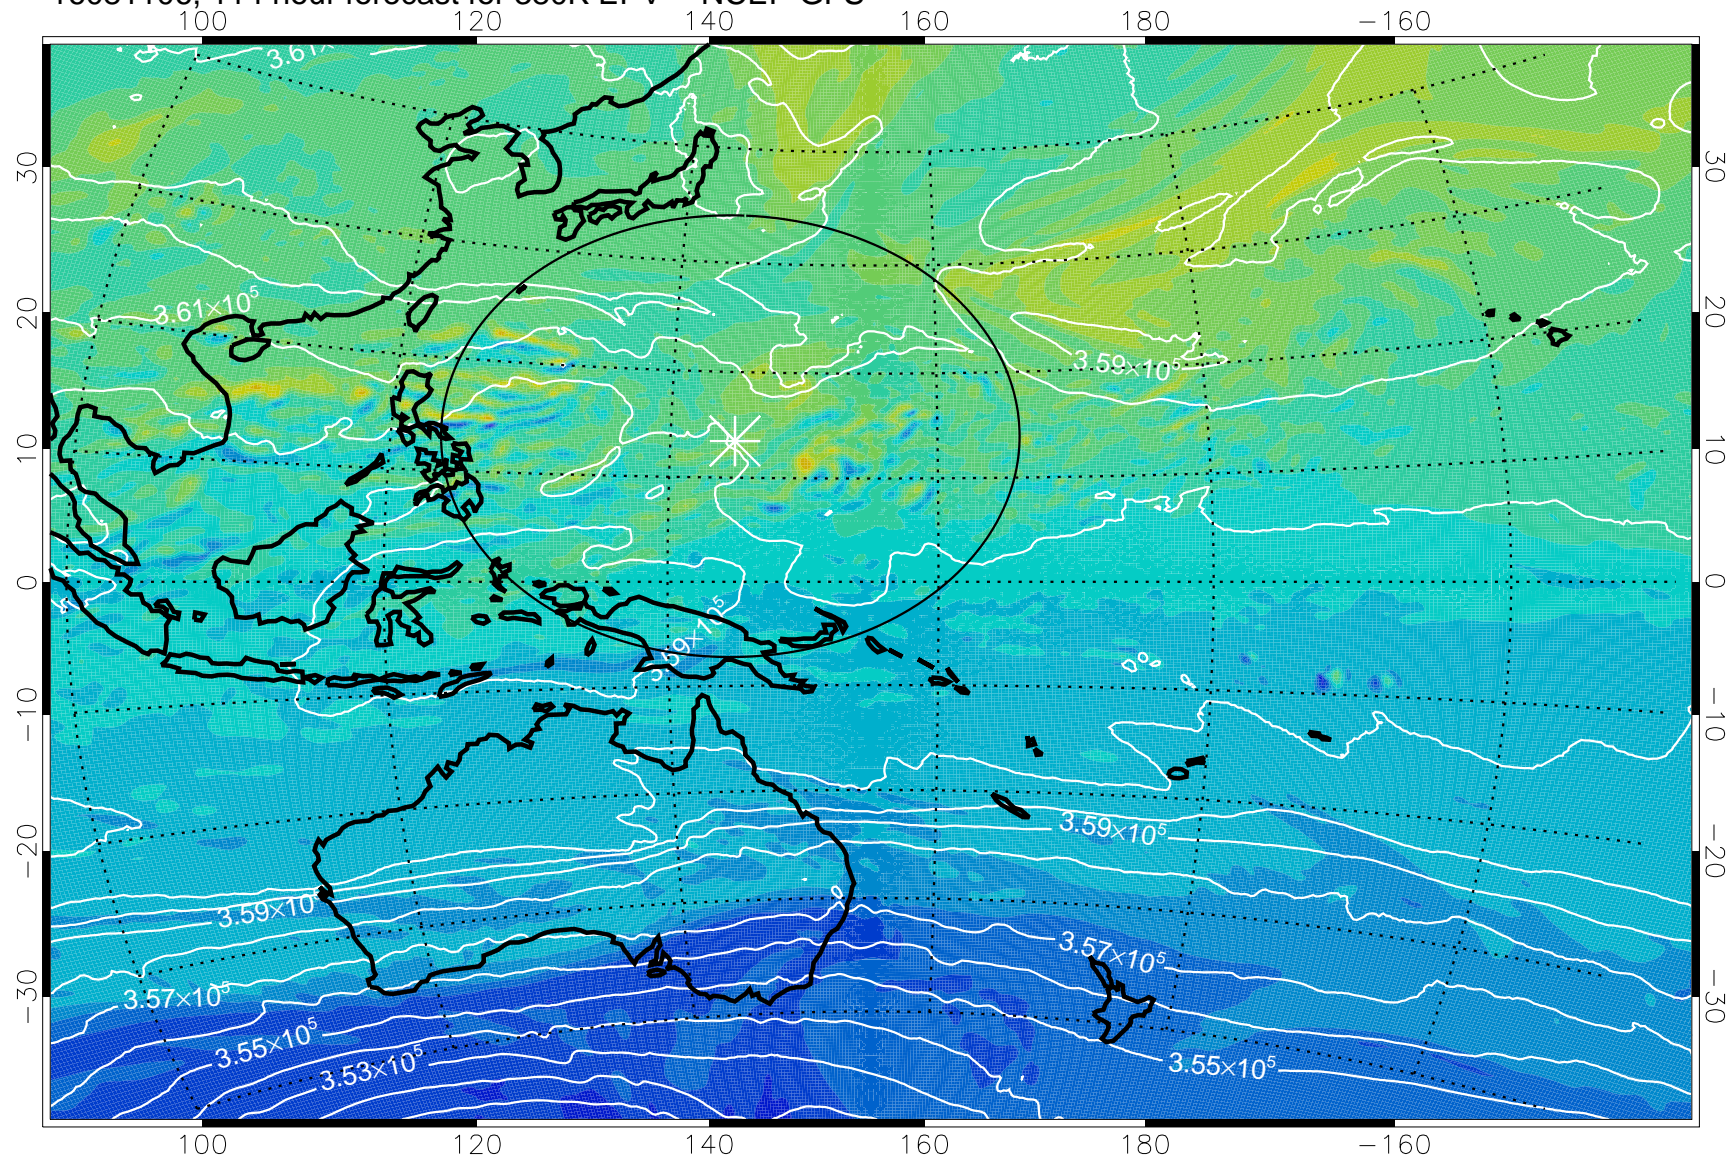

16081006, 90 hour forecast for 380K EPV -- NCEP GFS

380K Montgomery Streamfunction, white

Range ring of 2304 km

16081012, 96 hour forecast for 380K EPV -- NCEP GFS

380K Montgomery Streamfunction, white

Range ring of 2304 km

16081018, 102 hour forecast for 380K EPV -- NCEP GFS

380K Montgomery Streamfunction, white

Range ring of 2304 km

16081100, 108 hour forecast for 380K EPV -- NCEP GFS

380K Montgomery Streamfunction, white

Range ring of 2304 km

16081106, 114 hour forecast for 380K EPV -- NCEP GFS

16081112, 120 hour forecast for 380K EPV -- NCEP GFS

380K Montgomery Streamfunction, white

Range ring of 2304 km