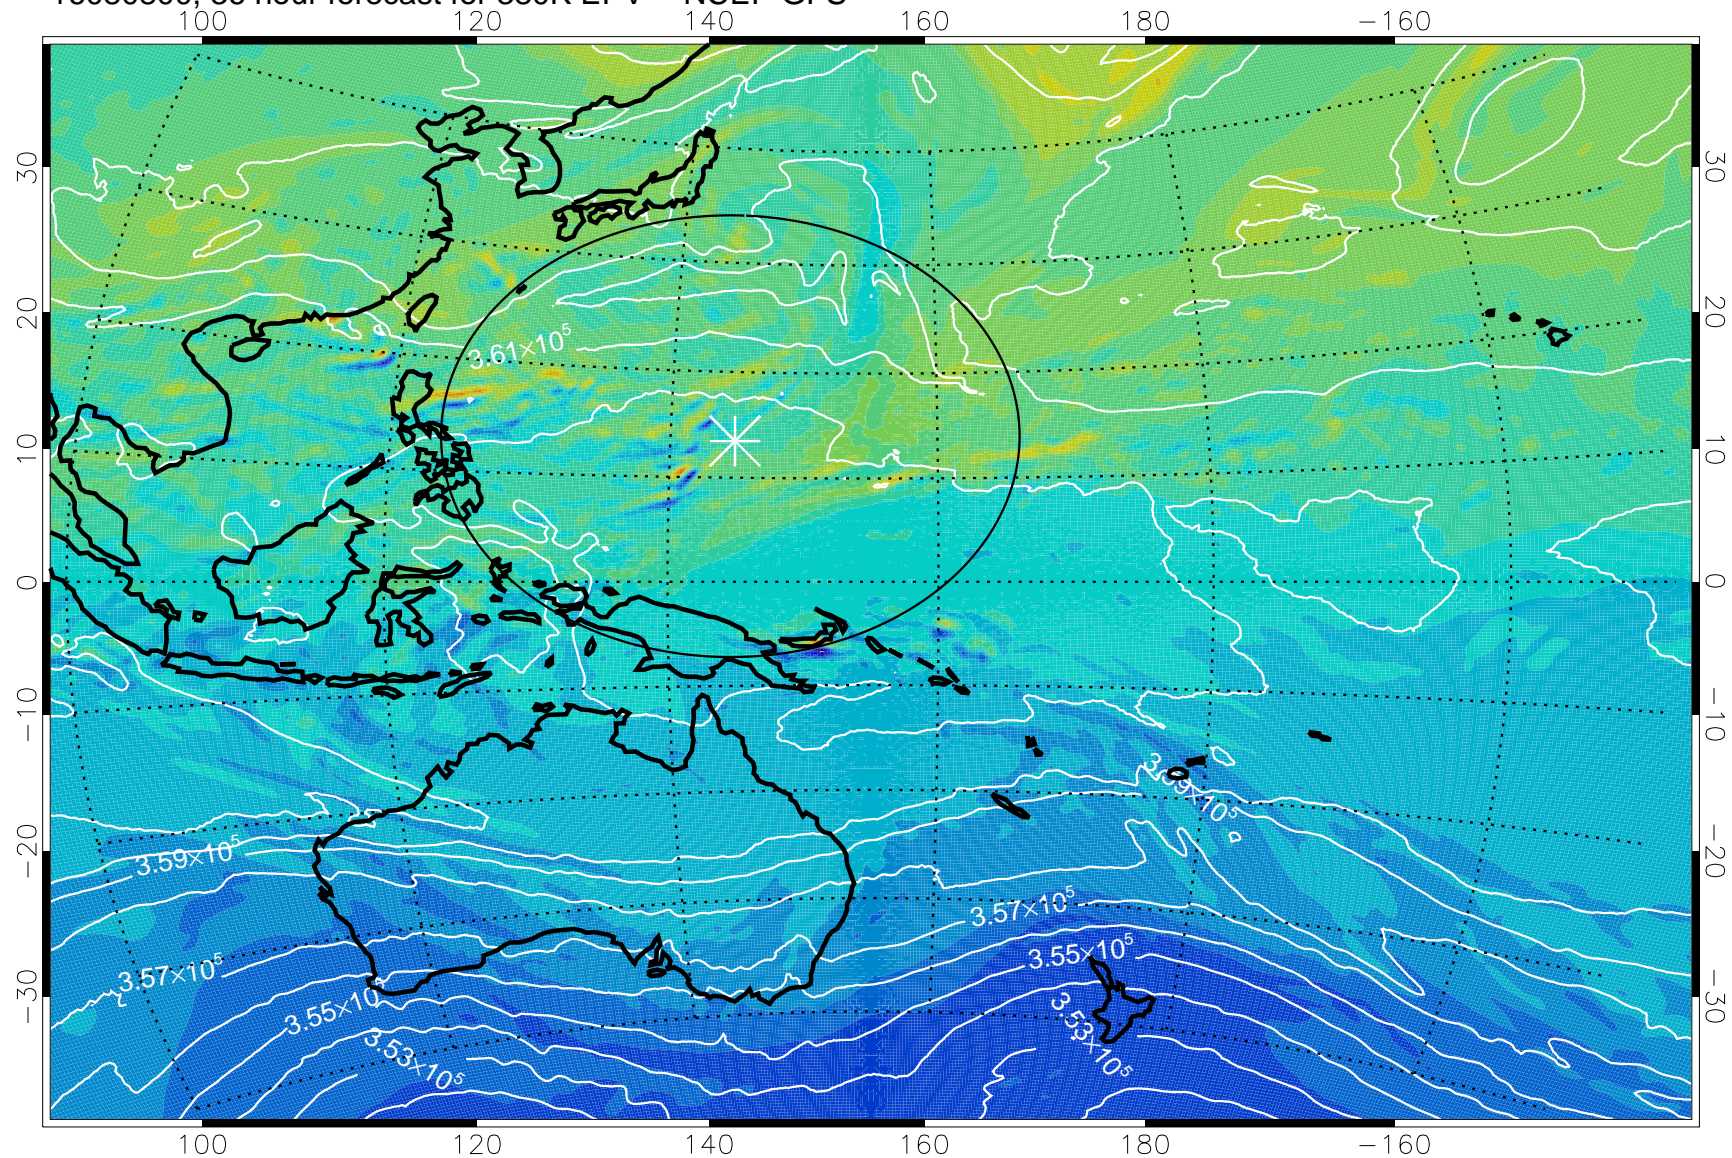

16080718, 30 hour forecast for 380K EPV -- NCEP GFS

380K Montgomery Streamfunction, white

Range ring of 2304 km

16080800, 36 hour forecast for 380K EPV -- NCEP GFS

380K Montgomery Streamfunction, white

Range ring of 2304 km

16080806, 42 hour forecast for 380K EPV -- NCEP GFS

380K Montgomery Streamfunction, white

Range ring of 2304 km

16080812, 48 hour forecast for 380K EPV -- NCEP GFS

380K Montgomery Streamfunction, white

Range ring of 2304 km

16080818, 54 hour forecast for 380K EPV -- NCEP GFS

380K Montgomery Streamfunction, white

Range ring of 2304 km

16080900, 60 hour forecast for 380K EPV -- NCEP GFS

380K Montgomery Streamfunction, white

Range ring of 2304 km

16080906, 66 hour forecast for 380K EPV -- NCEP GFS

380K Montgomery Streamfunction, white

Range ring of 2304 km

16080912, 72 hour forecast for 380K EPV -- NCEP GFS

380K Montgomery Streamfunction, white

Range ring of 2304 km