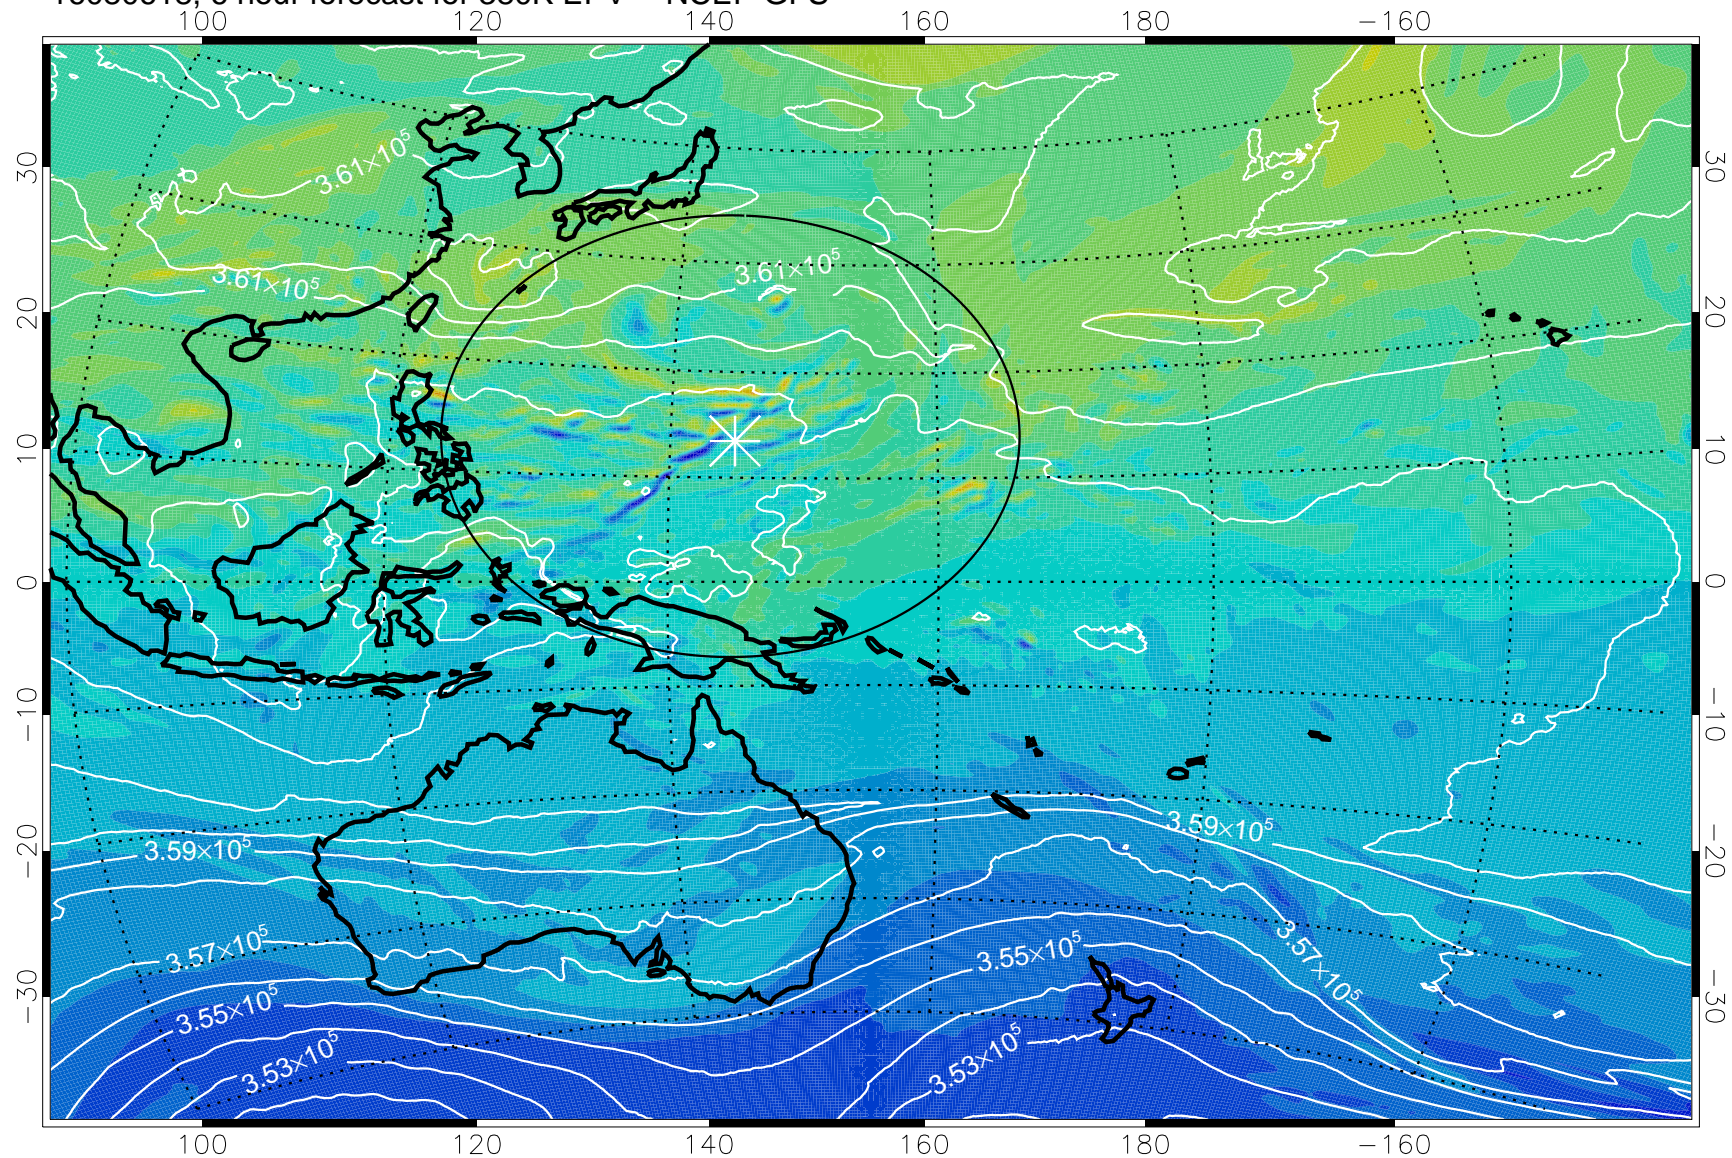

16080618, 6 hour forecast for 380K EPV -- NCEP GFS

380K Montgomery Streamfunction, white

Range ring of 2304 km

16080700, 12 hour forecast for 380K EPV -- NCEP GFS

380K Montgomery Streamfunction, white

Range ring of 2304 km

16080706, 18 hour forecast for 380K EPV -- NCEP GFS

380K Montgomery Streamfunction, white

Range ring of 2304 km

16080712, 24 hour forecast for 380K EPV -- NCEP GFS

380K Montgomery Streamfunction, white

Range ring of 2304 km

16080718, 30 hour forecast for 380K EPV -- NCEP GFS

380K Montgomery Streamfunction, white

Range ring of 2304 km

16080800, 36 hour forecast for 380K EPV -- NCEP GFS

380K Montgomery Streamfunction, white

Range ring of 2304 km

16080806, 42 hour forecast for 380K EPV -- NCEP GFS

380K Montgomery Streamfunction, white

Range ring of 2304 km

16080812, 48 hour forecast for 380K EPV -- NCEP GFS

380K Montgomery Streamfunction, white

Range ring of 2304 km