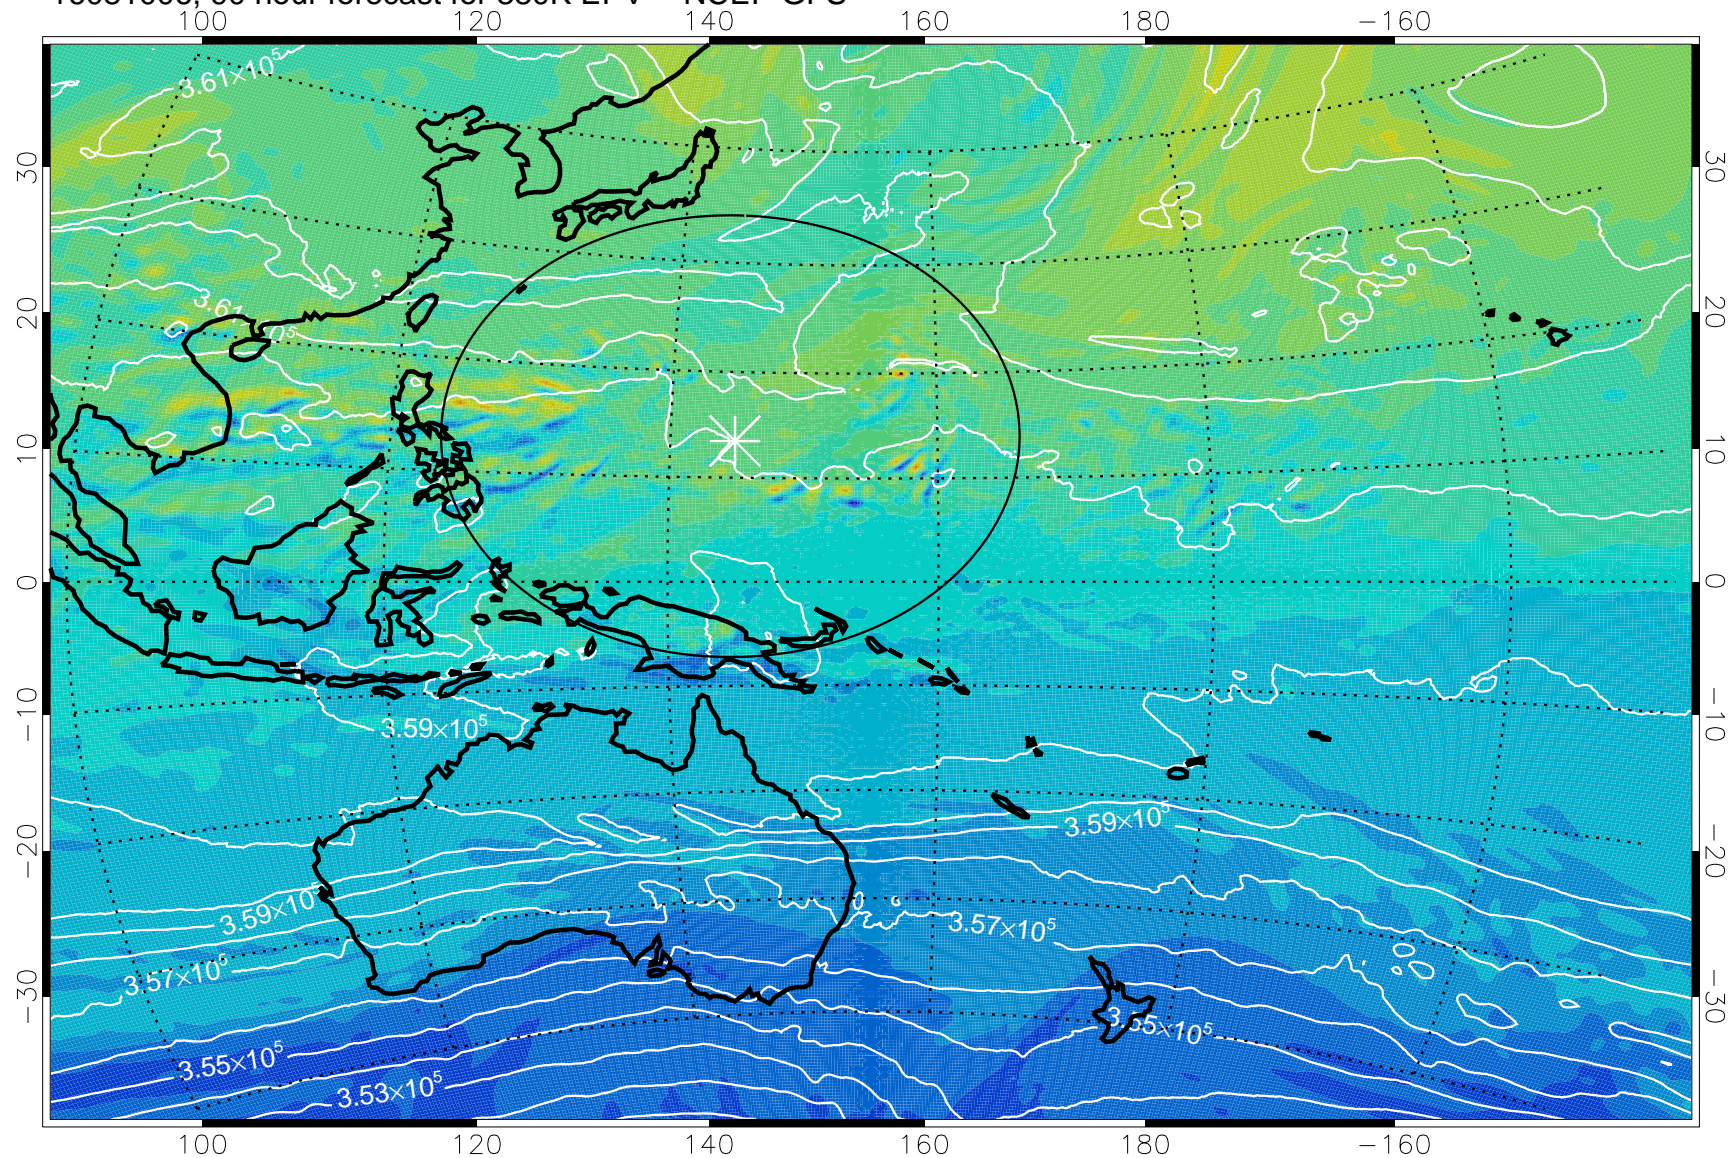

16080906, 66 hour forecast for 380K EPV -- NCEP GFS

380K Montgomery Streamfunction, white

Range ring of 2304 km

16080912, 72 hour forecast for 380K EPV -- NCEP GFS

380K Montgomery Streamfunction, white

Range ring of 2304 km

16080918, 78 hour forecast for 380K EPV -- NCEP GFS

380K Montgomery Streamfunction, white

Range ring of 2304 km

16081000, 84 hour forecast for 380K EPV -- NCEP GFS

380K Montgomery Streamfunction, white

Range ring of 2304 km

16081006, 90 hour forecast for 380K EPV -- NCEP GFS

380K Montgomery Streamfunction, white

Range ring of 2304 km

16081012, 96 hour forecast for 380K EPV -- NCEP GFS

380K Montgomery Streamfunction, white

Range ring of 2304 km

16081018, 102 hour forecast for 380K EPV -- NCEP GFS

380K Montgomery Streamfunction, white

Range ring of 2304 km

16081100, 108 hour forecast for 380K EPV -- NCEP GFS

380K Montgomery Streamfunction, white

Range ring of 2304 km