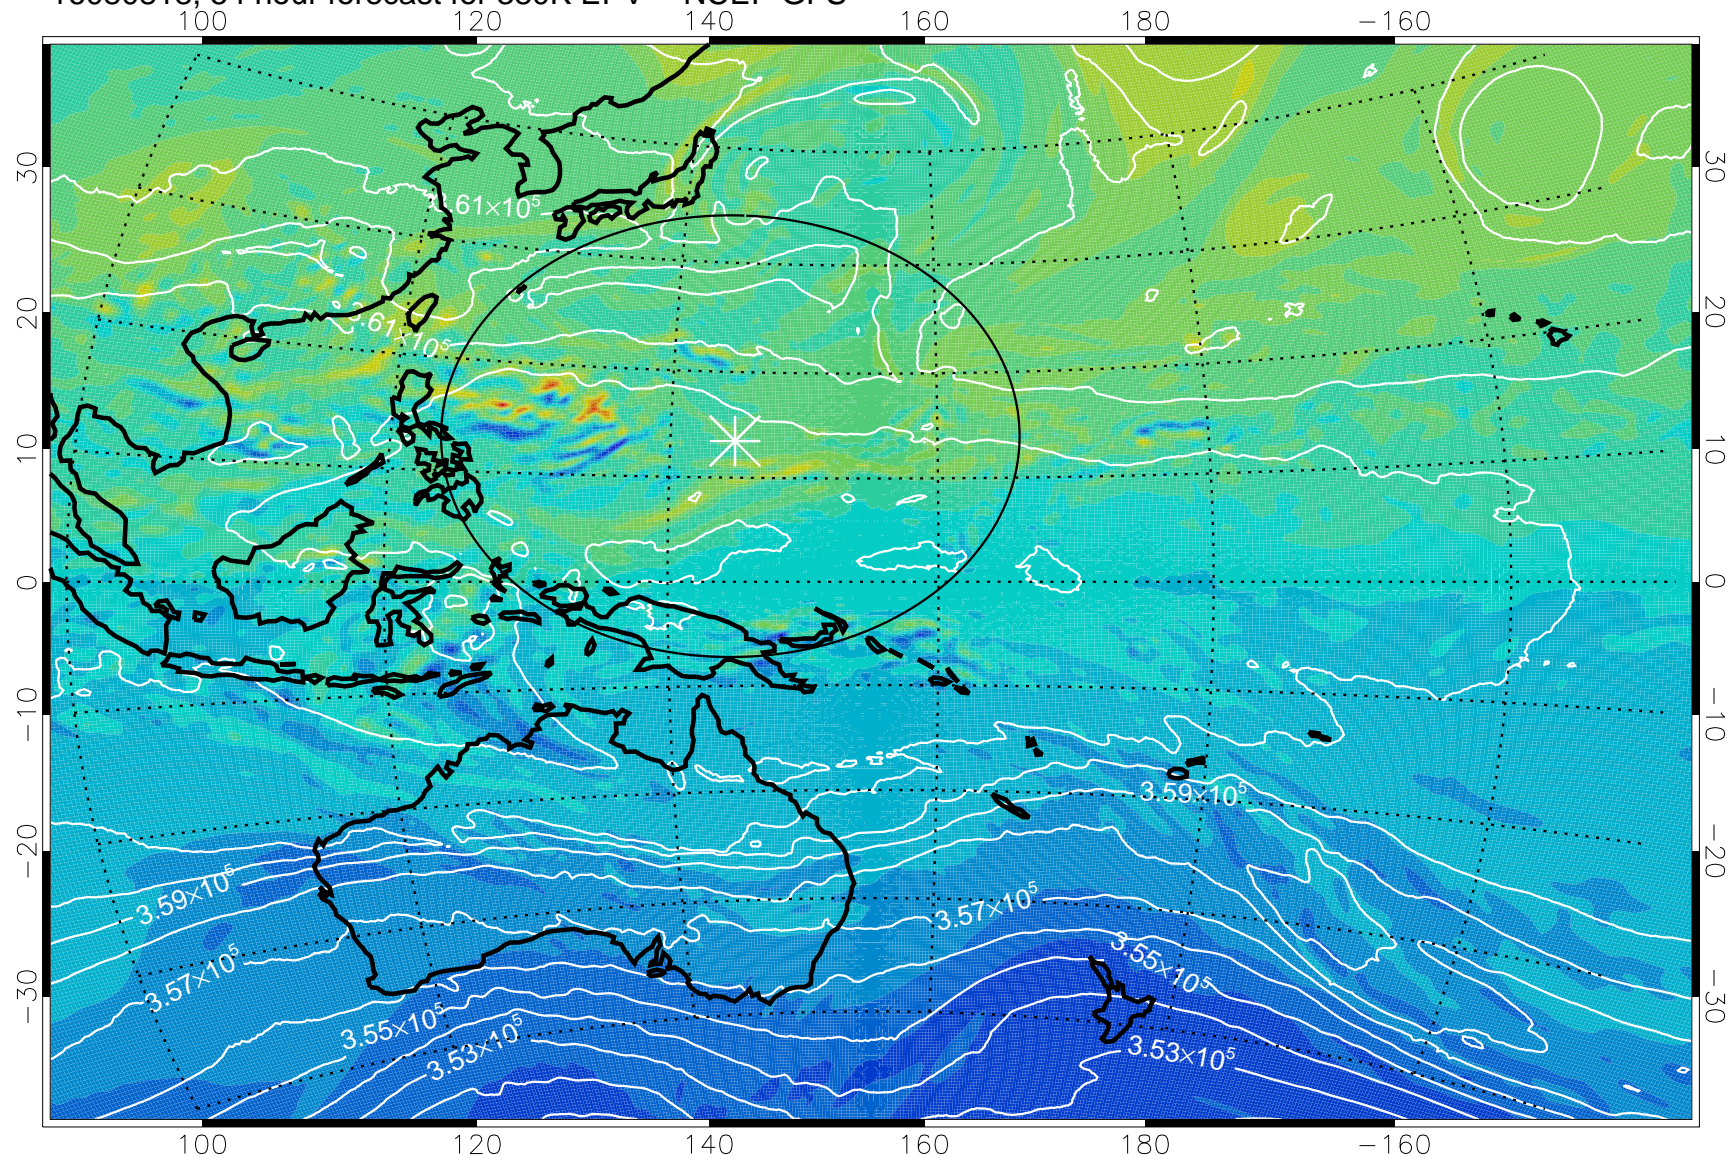

16080806, 42 hour forecast for 380K EPV -- NCEP GFS

380K Montgomery Streamfunction, white

Range ring of 2304 km

16080812, 48 hour forecast for 380K EPV -- NCEP GFS

380K Montgomery Streamfunction, white

Range ring of 2304 km

16080818, 54 hour forecast for 380K EPV -- NCEP GFS

380K Montgomery Streamfunction, white

Range ring of 2304 km

16080900, 60 hour forecast for 380K EPV -- NCEP GFS

380K Montgomery Streamfunction, white

Range ring of 2304 km

16080906, 66 hour forecast for 380K EPV -- NCEP GFS

380K Montgomery Streamfunction, white

Range ring of 2304 km

16080912, 72 hour forecast for 380K EPV -- NCEP GFS

380K Montgomery Streamfunction, white

Range ring of 2304 km

16080918, 78 hour forecast for 380K EPV -- NCEP GFS

380K Montgomery Streamfunction, white

Range ring of 2304 km

16081000, 84 hour forecast for 380K EPV -- NCEP GFS

380K Montgomery Streamfunction, white

Range ring of 2304 km