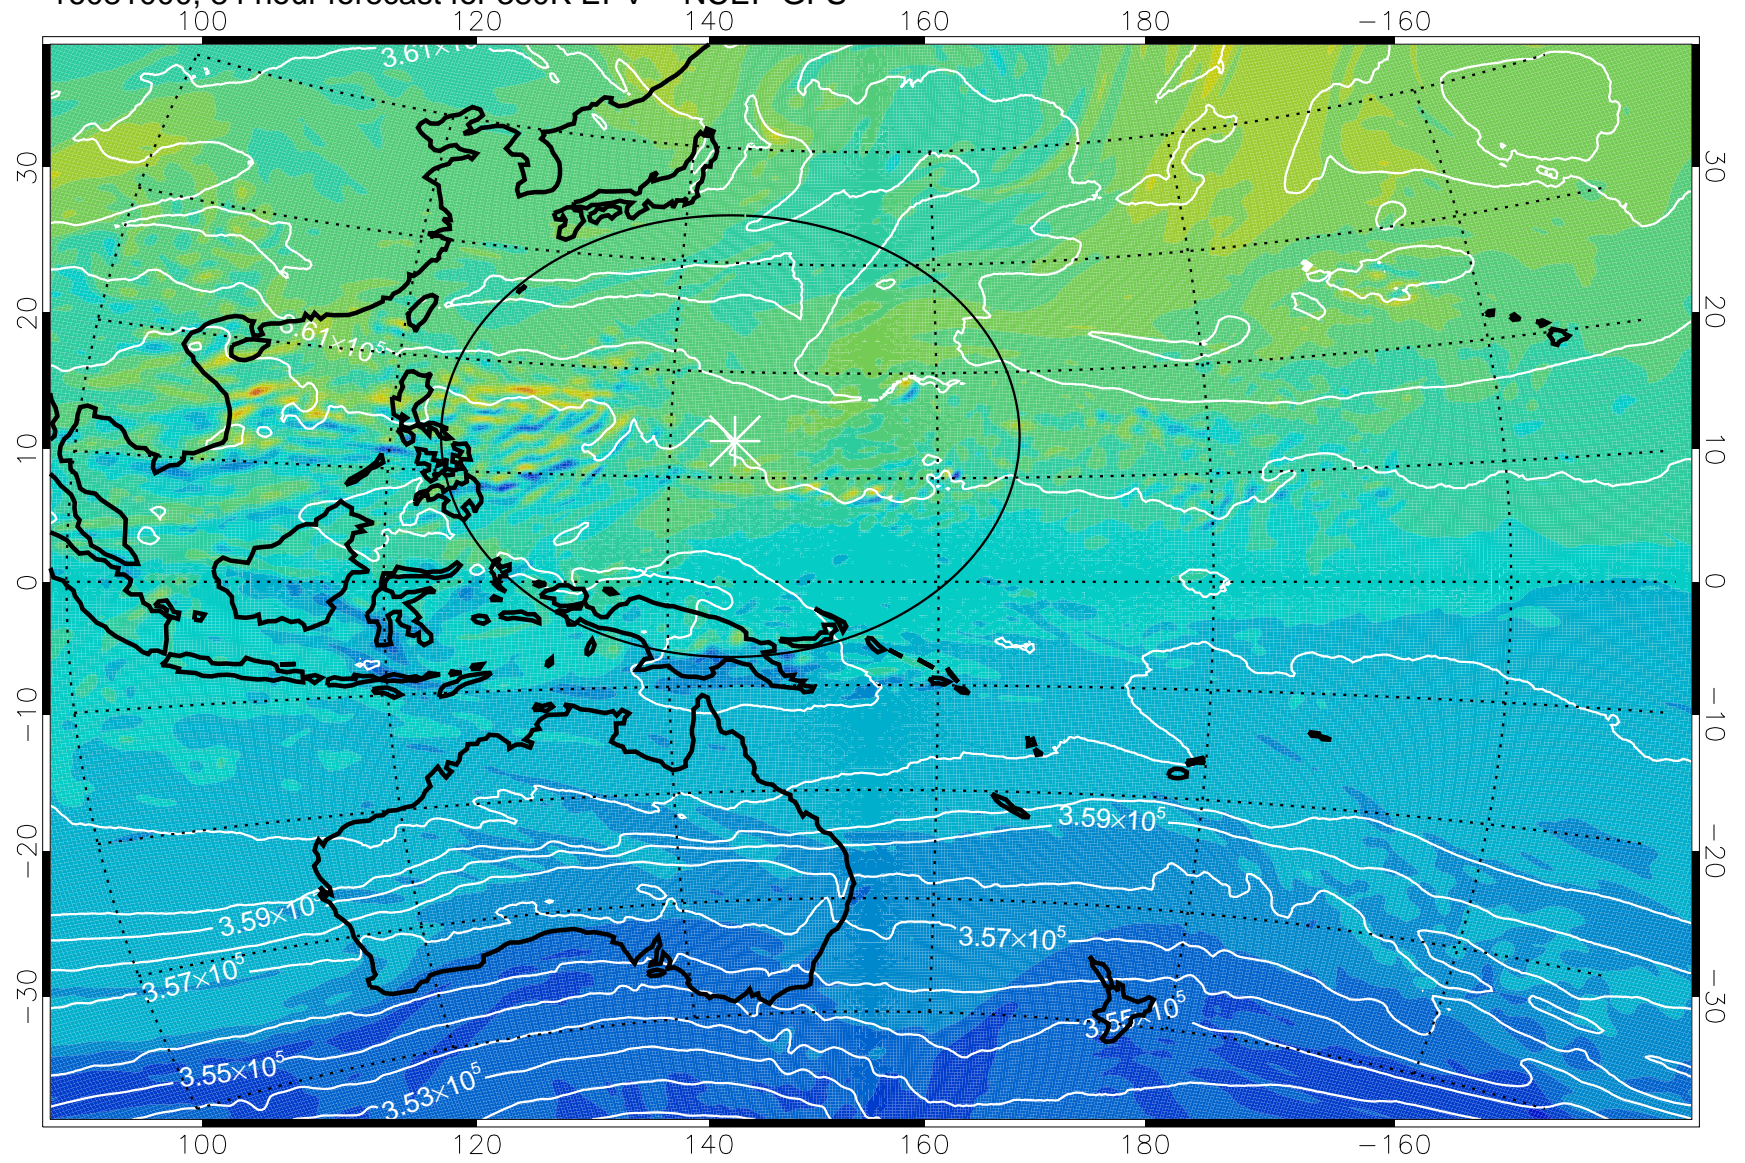

16080906, 66 hour forecast for 380K EPV -- NCEP GFS

380K Montgomery Streamfunction, white

Range ring of 2304 km

16080912, 72 hour forecast for 380K EPV -- NCEP GFS

380K Montgomery Streamfunction, white

Range ring of 2304 km

16080918, 78 hour forecast for 380K EPV -- NCEP GFS

380K Montgomery Streamfunction, white

Range ring of 2304 km

16081000, 84 hour forecast for 380K EPV -- NCEP GFS

380K Montgomery Streamfunction, white

Range ring of 2304 km

16081006, 90 hour forecast for 380K EPV -- NCEP GFS

380K Montgomery Streamfunction, white

Range ring of 2304 km

16081012, 96 hour forecast for 380K EPV -- NCEP GFS

380K Montgomery Streamfunction, white

Range ring of 2304 km

16081018, 102 hour forecast for 380K EPV -- NCEP GFS

380K Montgomery Streamfunction, white

Range ring of 2304 km

16081100, 108 hour forecast for 380K EPV -- NCEP GFS

380K Montgomery Streamfunction, white

Range ring of 2304 km