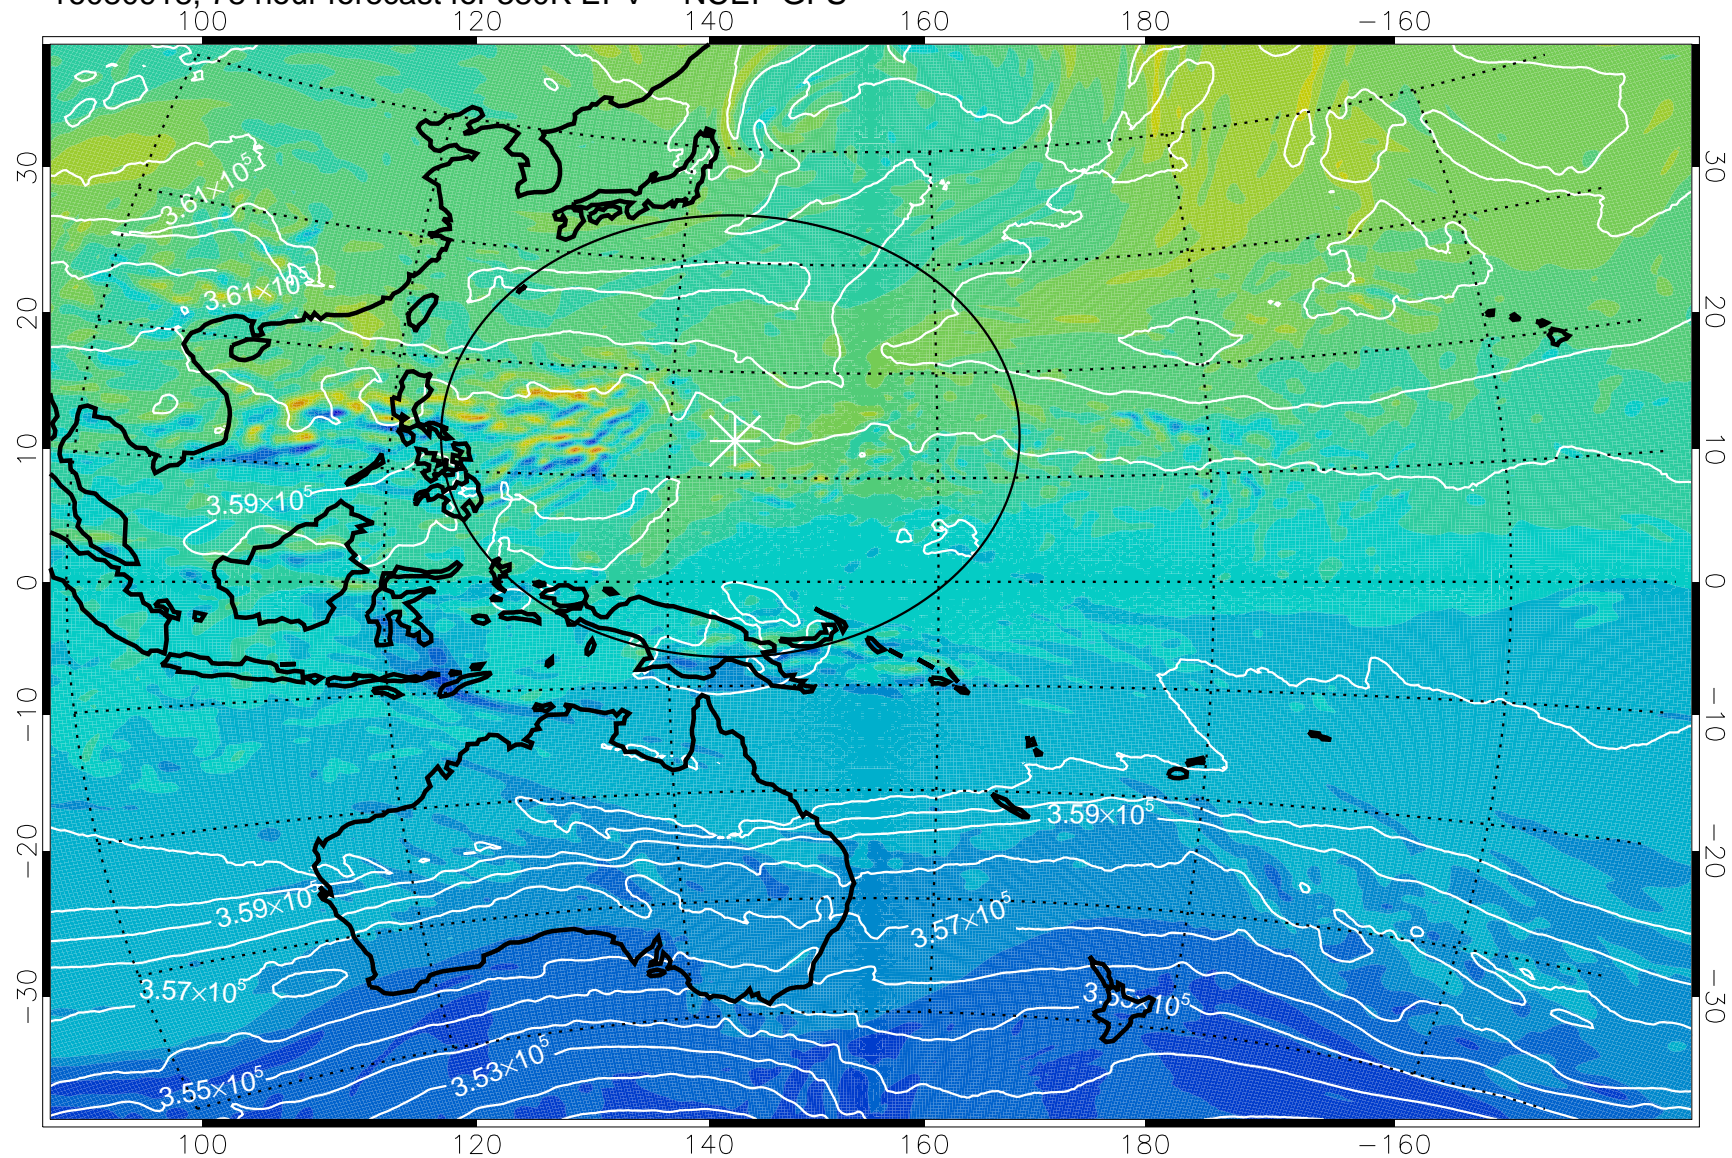

16080818, 54 hour forecast for 380K EPV -- NCEP GFS

380K Montgomery Streamfunction, white

Range ring of 2304 km

16080900, 60 hour forecast for 380K EPV -- NCEP GFS

380K Montgomery Streamfunction, white

Range ring of 2304 km

16080906, 66 hour forecast for 380K EPV -- NCEP GFS

380K Montgomery Streamfunction, white

Range ring of 2304 km

16080912, 72 hour forecast for 380K EPV -- NCEP GFS

380K Montgomery Streamfunction, white

Range ring of 2304 km

16080918, 78 hour forecast for 380K EPV -- NCEP GFS

380K Montgomery Streamfunction, white

Range ring of 2304 km

16081000, 84 hour forecast for 380K EPV -- NCEP GFS

380K Montgomery Streamfunction, white

Range ring of 2304 km

16081006, 90 hour forecast for 380K EPV -- NCEP GFS

380K Montgomery Streamfunction, white

Range ring of 2304 km

16081012, 96 hour forecast for 380K EPV -- NCEP GFS

380K Montgomery Streamfunction, white

Range ring of 2304 km