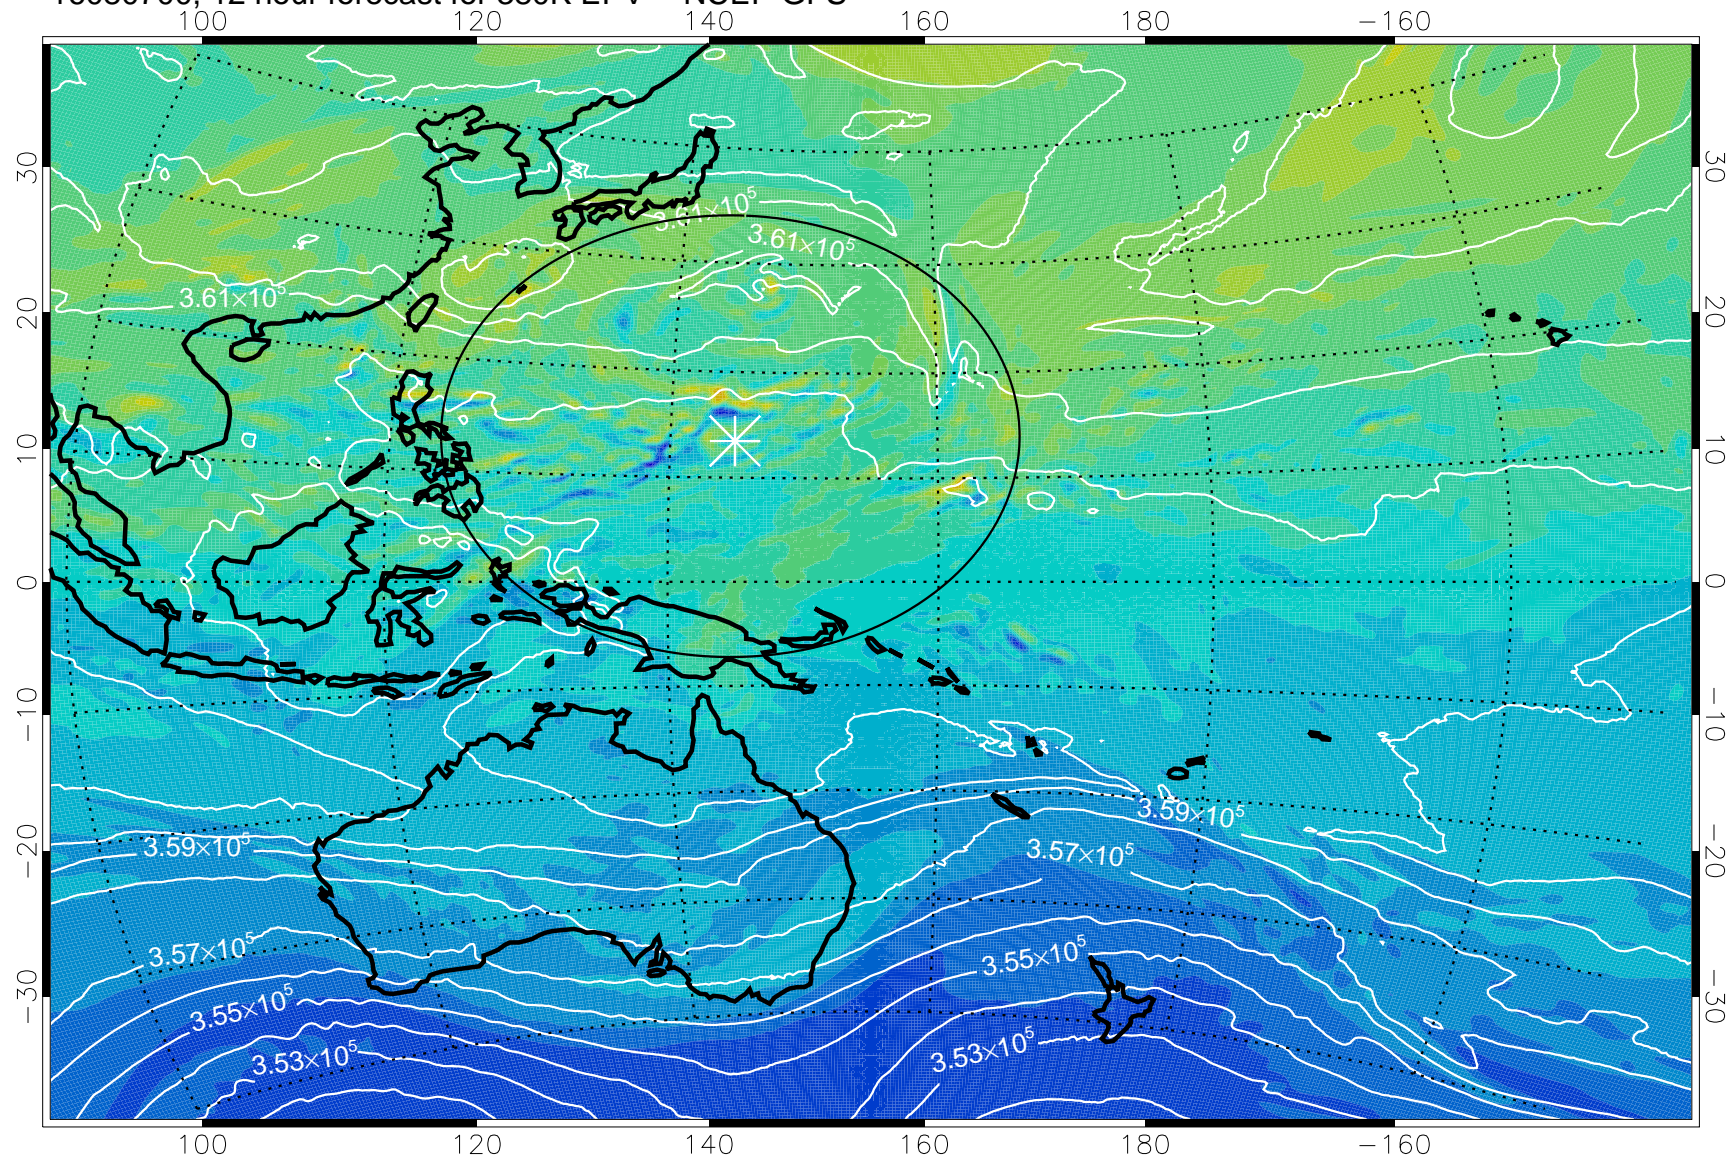

16080618, 6 hour forecast for 380K EPV -- NCEP GFS

380K Montgomery Streamfunction, white

Range ring of 2304 km

16080700, 12 hour forecast for 380K EPV -- NCEP GFS

380K Montgomery Streamfunction, white

Range ring of 2304 km

16080706, 18 hour forecast for 380K EPV -- NCEP GFS

380K Montgomery Streamfunction, white

Range ring of 2304 km

16080712, 24 hour forecast for 380K EPV -- NCEP GFS

380K Montgomery Streamfunction, white

Range ring of 2304 km

16080718, 30 hour forecast for 380K EPV -- NCEP GFS

380K Montgomery Streamfunction, white

Range ring of 2304 km

16080800, 36 hour forecast for 380K EPV -- NCEP GFS

380K Montgomery Streamfunction, white

Range ring of 2304 km

16080806, 42 hour forecast for 380K EPV -- NCEP GFS

380K Montgomery Streamfunction, white

Range ring of 2304 km

16080812, 48 hour forecast for 380K EPV -- NCEP GFS

380K Montgomery Streamfunction, white

Range ring of 2304 km