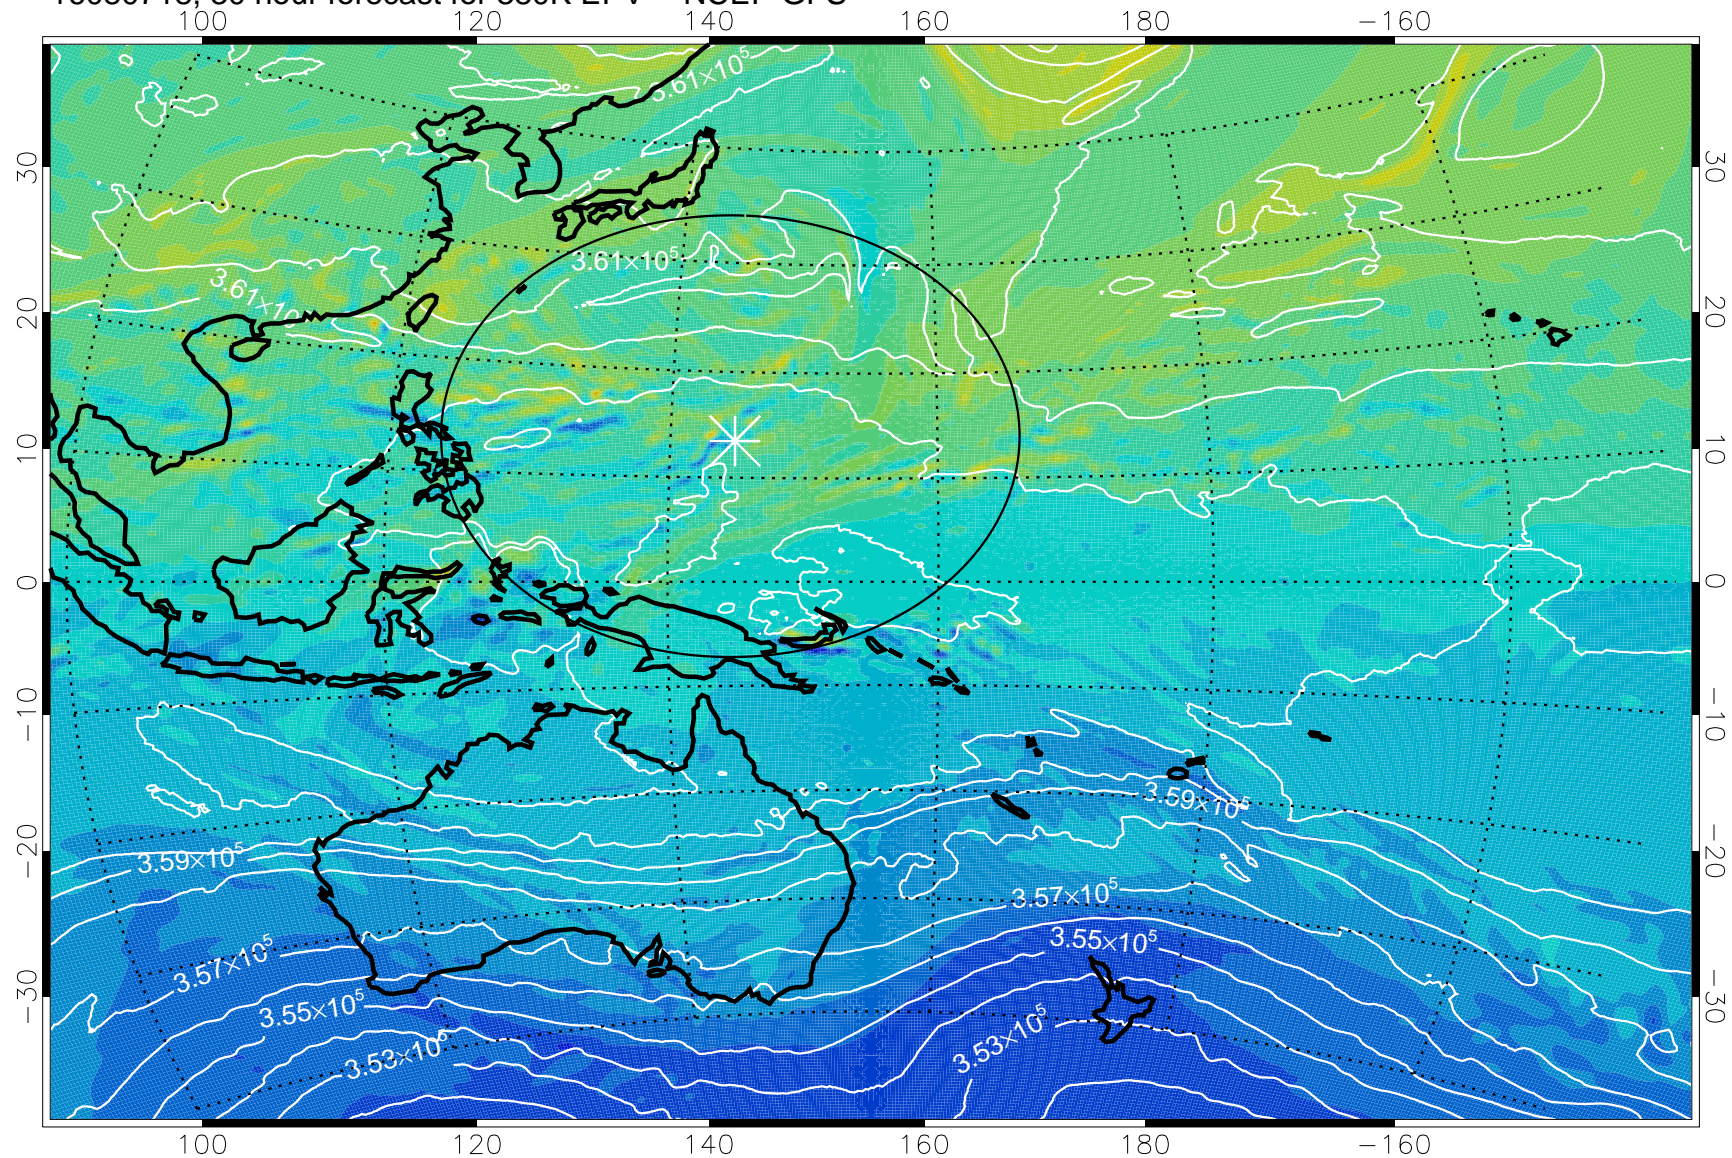

16080706, 18 hour forecast for 380K EPV -- NCEP GFS

380K Montgomery Streamfunction, white

Range ring of 2304 km

16080712, 24 hour forecast for 380K EPV -- NCEP GFS

380K Montgomery Streamfunction, white

Range ring of 2304 km

16080718, 30 hour forecast for 380K EPV -- NCEP GFS

380K Montgomery Streamfunction, white

Range ring of 2304 km

16080800, 36 hour forecast for 380K EPV -- NCEP GFS

380K Montgomery Streamfunction, white

Range ring of 2304 km

16080806, 42 hour forecast for 380K EPV -- NCEP GFS

380K Montgomery Streamfunction, white

Range ring of 2304 km

16080812, 48 hour forecast for 380K EPV -- NCEP GFS

380K Montgomery Streamfunction, white

Range ring of 2304 km

16080818, 54 hour forecast for 380K EPV -- NCEP GFS

380K Montgomery Streamfunction, white

Range ring of 2304 km

16080900, 60 hour forecast for 380K EPV -- NCEP GFS

380K Montgomery Streamfunction, white

Range ring of 2304 km