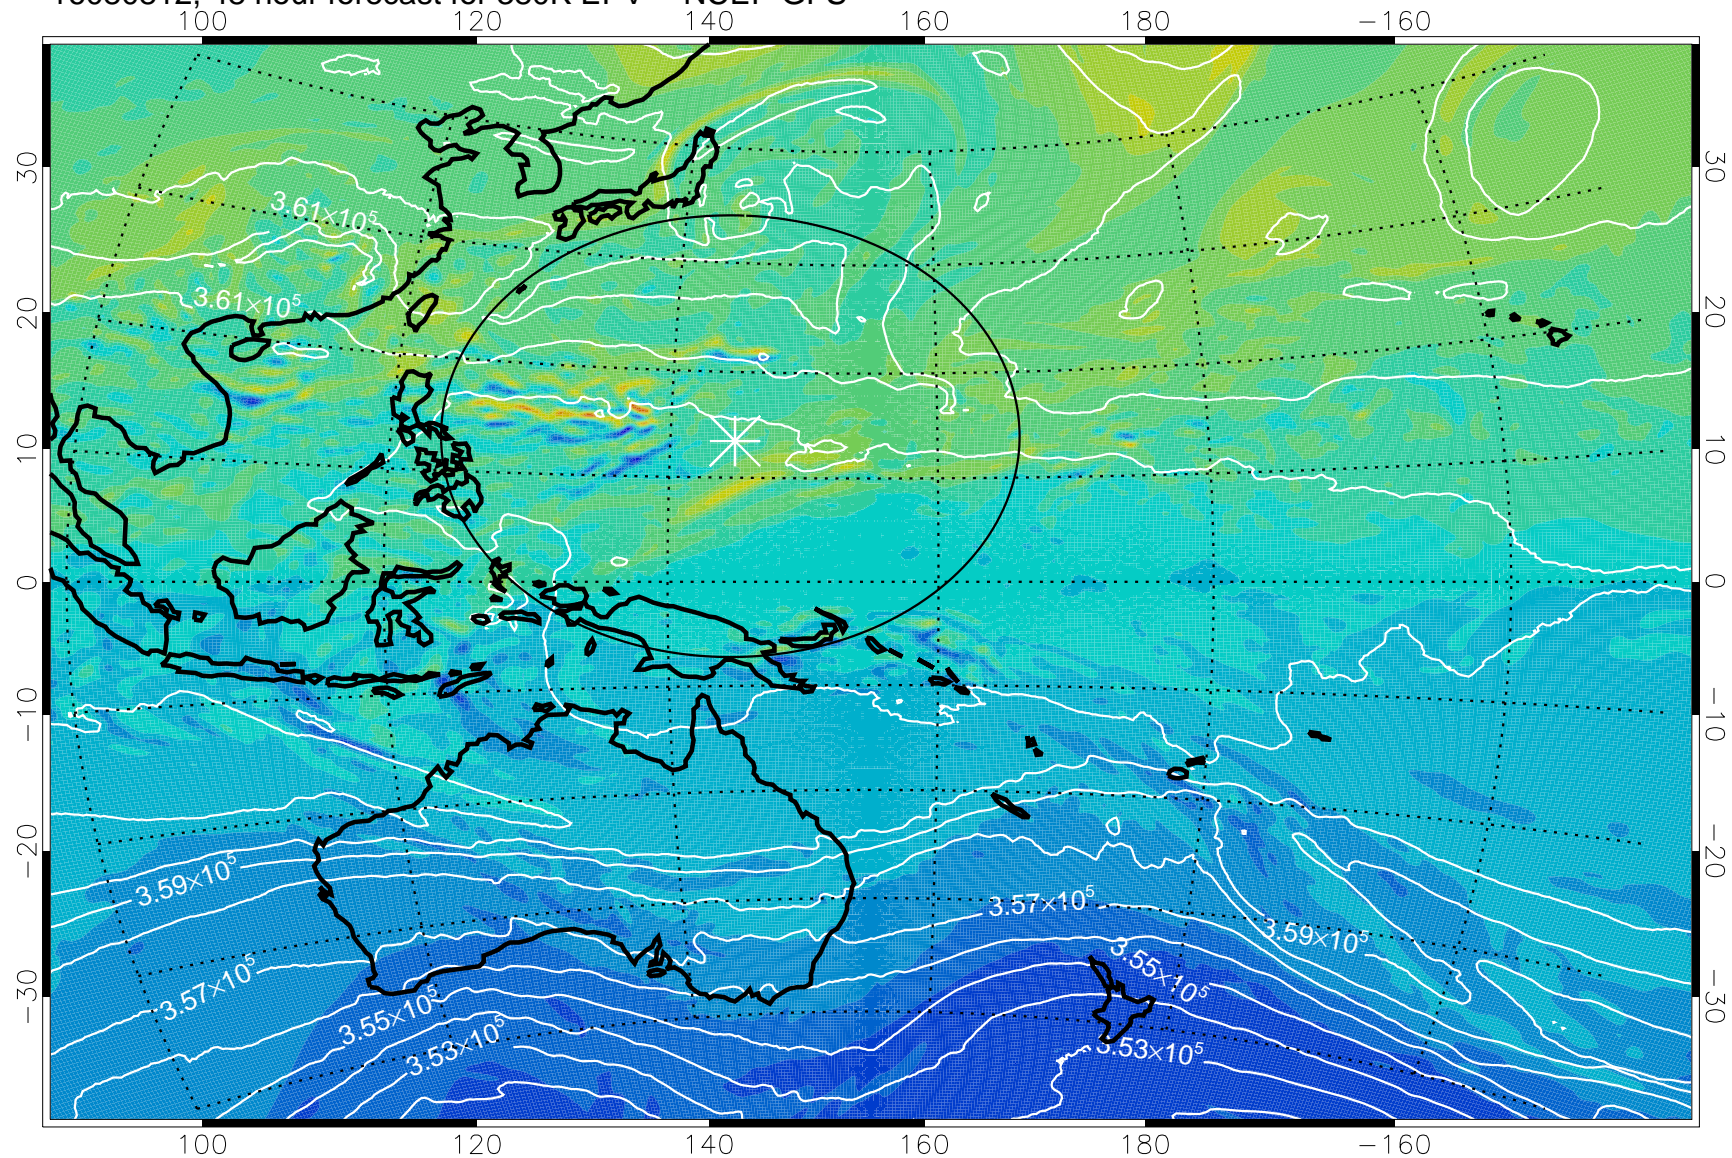

16080718, 30 hour forecast for 380K EPV -- NCEP GFS

380K Montgomery Streamfunction, white

Range ring of 2304 km

16080800, 36 hour forecast for 380K EPV -- NCEP GFS

380K Montgomery Streamfunction, white

Range ring of 2304 km

16080806, 42 hour forecast for 380K EPV -- NCEP GFS

380K Montgomery Streamfunction, white

Range ring of 2304 km

16080812, 48 hour forecast for 380K EPV -- NCEP GFS

380K Montgomery Streamfunction, white

Range ring of 2304 km

16080818, 54 hour forecast for 380K EPV -- NCEP GFS

380K Montgomery Streamfunction, white

Range ring of 2304 km

16080900, 60 hour forecast for 380K EPV -- NCEP GFS

380K Montgomery Streamfunction, white

Range ring of 2304 km

16080906, 66 hour forecast for 380K EPV -- NCEP GFS

380K Montgomery Streamfunction, white

Range ring of 2304 km

16080912, 72 hour forecast for 380K EPV -- NCEP GFS

380K Montgomery Streamfunction, white

Range ring of 2304 km