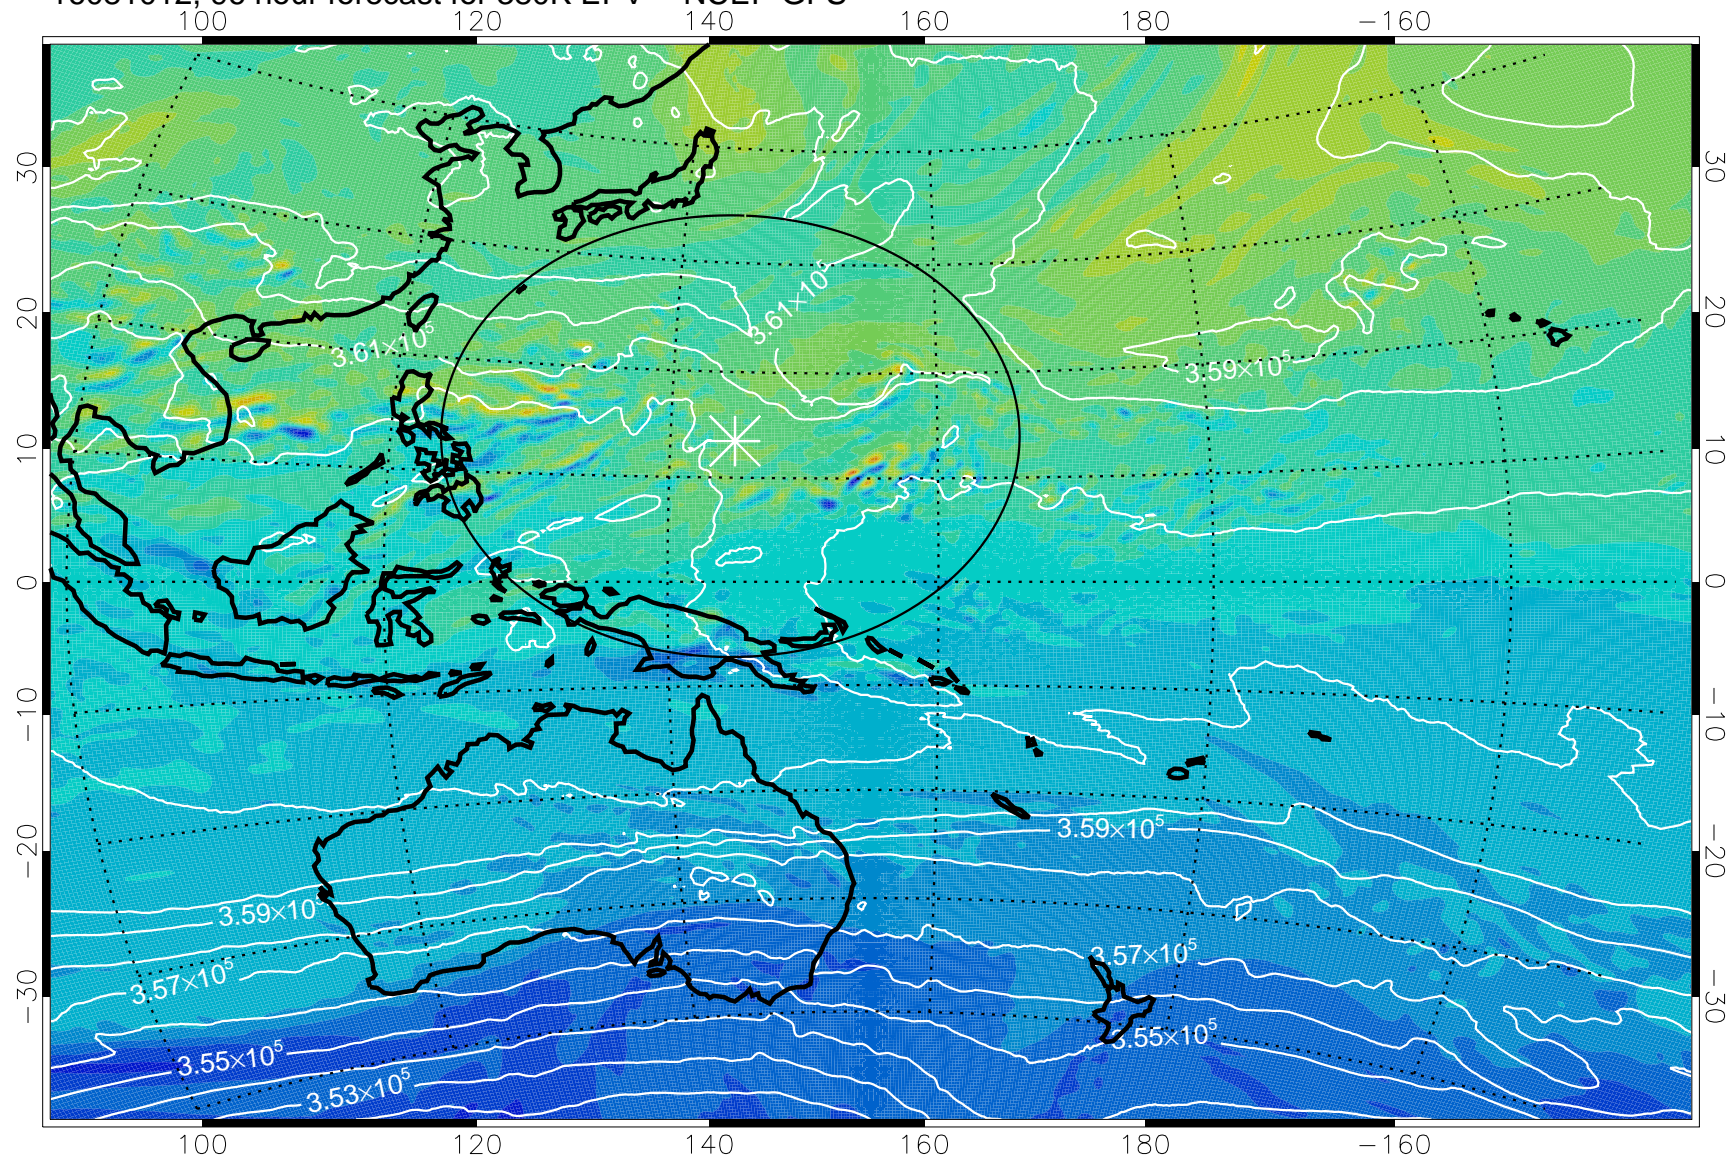

16080918, 78 hour forecast for 380K EPV -- NCEP GFS

380K Montgomery Streamfunction, white

Range ring of 2304 km

16081000, 84 hour forecast for 380K EPV -- NCEP GFS

380K Montgomery Streamfunction, white

Range ring of 2304 km

16081006, 90 hour forecast for 380K EPV -- NCEP GFS

380K Montgomery Streamfunction, white

Range ring of 2304 km

16081012, 96 hour forecast for 380K EPV -- NCEP GFS

380K Montgomery Streamfunction, white

Range ring of 2304 km

16081018, 102 hour forecast for 380K EPV -- NCEP GFS

380K Montgomery Streamfunction, white

Range ring of 2304 km

16081100, 108 hour forecast for 380K EPV -- NCEP GFS

380K Montgomery Streamfunction, white

Range ring of 2304 km

16081106, 114 hour forecast for 380K EPV -- NCEP GFS

16081112, 120 hour forecast for 380K EPV -- NCEP GFS

380K Montgomery Streamfunction, white

Range ring of 2304 km