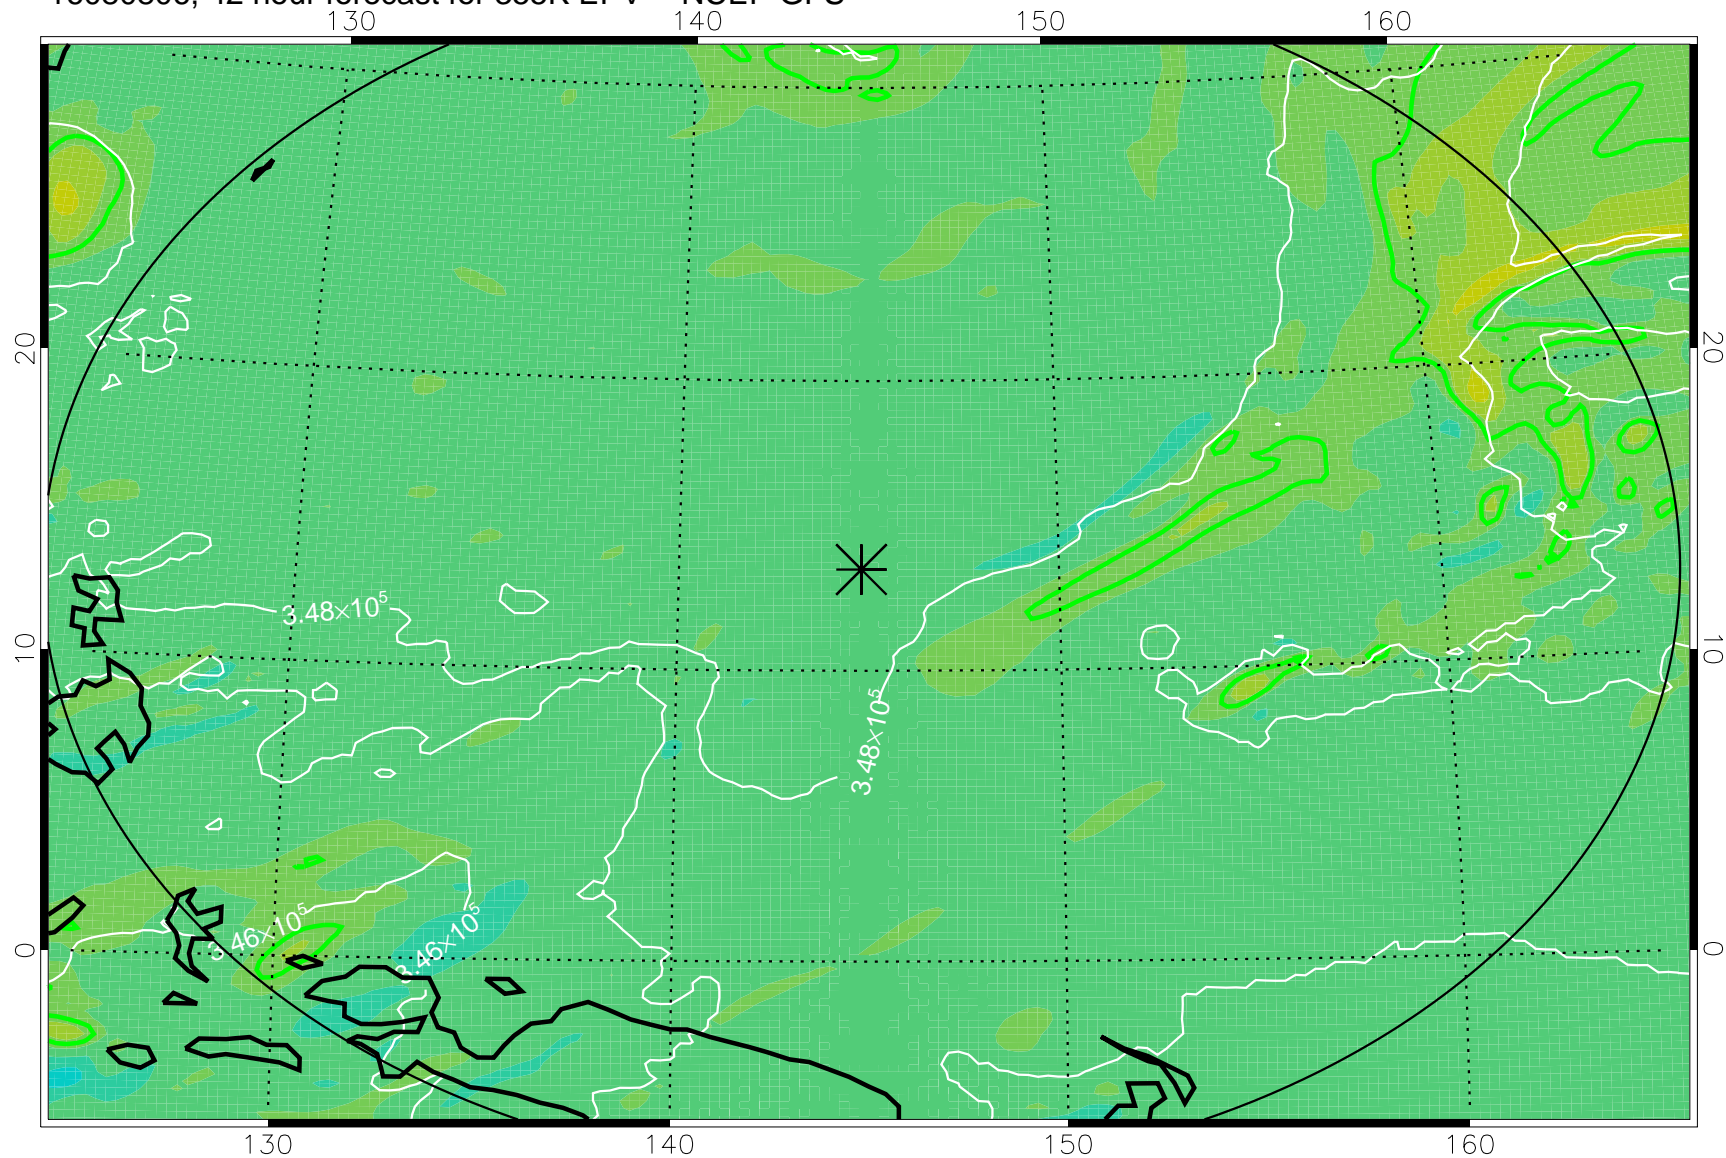

16080706, 18 hour forecast for 355K EPV -- NCEP GFS

355K Montgomery Streamfunction, white
EPV Tropopause (2 PVU) Position
Range ring of 2304 km

16080712, 24 hour forecast for 355K EPV -- NCEP GFS

355K Montgomery Streamfunction, white
EPV Tropopause (2 PVU) Position
Range ring of 2304 km

16080718, 30 hour forecast for 355K EPV -- NCEP GFS

355K Montgomery Streamfunction, white
EPV Tropopause (2 PVU) Position
Range ring of 2304 km

16080800, 36 hour forecast for 355K EPV -- NCEP GFS

355K Montgomery Streamfunction, white
EPV Tropopause (2 PVU) Position
Range ring of 2304 km

16080806, 42 hour forecast for 355K EPV -- NCEP GFS

355K Montgomery Streamfunction, white
EPV Tropopause (2 PVU) Position
Range ring of 2304 km

16080812, 48 hour forecast for 355K EPV -- NCEP GFS

355K Montgomery Streamfunction, white
EPV Tropopause (2 PVU) Position
Range ring of 2304 km

16080818, 54 hour forecast for 355K EPV -- NCEP GFS

355K Montgomery Streamfunction, white
EPV Tropopause (2 PVU) Position
Range ring of 2304 km

16080900, 60 hour forecast for 355K EPV -- NCEP GFS

355K Montgomery Streamfunction, white
EPV Tropopause (2 PVU) Position
Range ring of 2304 km