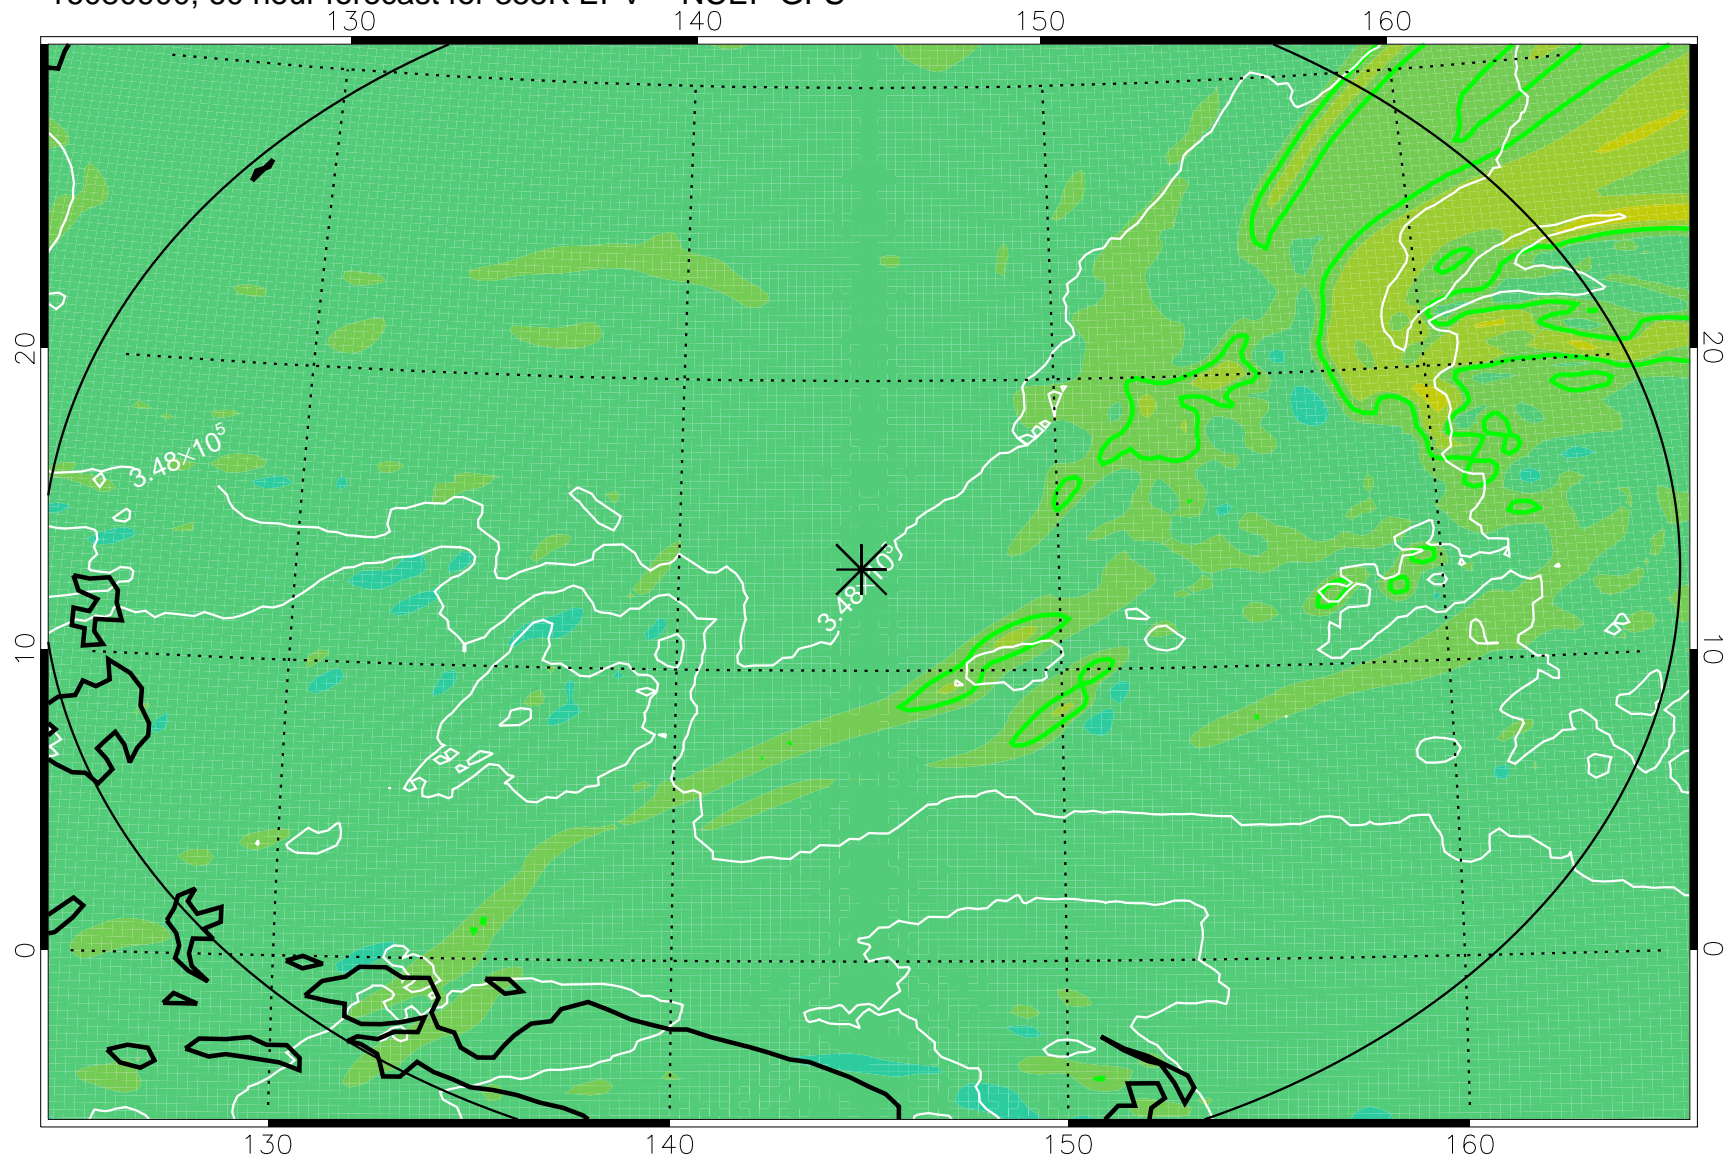

16080806, 42 hour forecast for 355K EPV -- NCEP GFS

355K Montgomery Streamfunction, white
EPV Tropopause (2 PVU) Position
Range ring of 2304 km

16080812, 48 hour forecast for 355K EPV -- NCEP GFS

355K Montgomery Streamfunction, white
EPV Tropopause (2 PVU) Position
Range ring of 2304 km

16080818, 54 hour forecast for 355K EPV -- NCEP GFS

355K Montgomery Streamfunction, white
EPV Tropopause (2 PVU) Position
Range ring of 2304 km

16080900, 60 hour forecast for 355K EPV -- NCEP GFS

355K Montgomery Streamfunction, white
EPV Tropopause (2 PVU) Position
Range ring of 2304 km

16080906, 66 hour forecast for 355K EPV -- NCEP GFS

355K Montgomery Streamfunction, white
EPV Tropopause (2 PVU) Position
Range ring of 2304 km

16080912, 72 hour forecast for 355K EPV -- NCEP GFS

355K Montgomery Streamfunction, white
EPV Tropopause (2 PVU) Position
Range ring of 2304 km

16080918, 78 hour forecast for 355K EPV -- NCEP GFS

355K Montgomery Streamfunction, white
EPV Tropopause (2 PVU) Position
Range ring of 2304 km

16081000, 84 hour forecast for 355K EPV -- NCEP GFS

355K Montgomery Streamfunction, white
EPV Tropopause (2 PVU) Position
Range ring of 2304 km