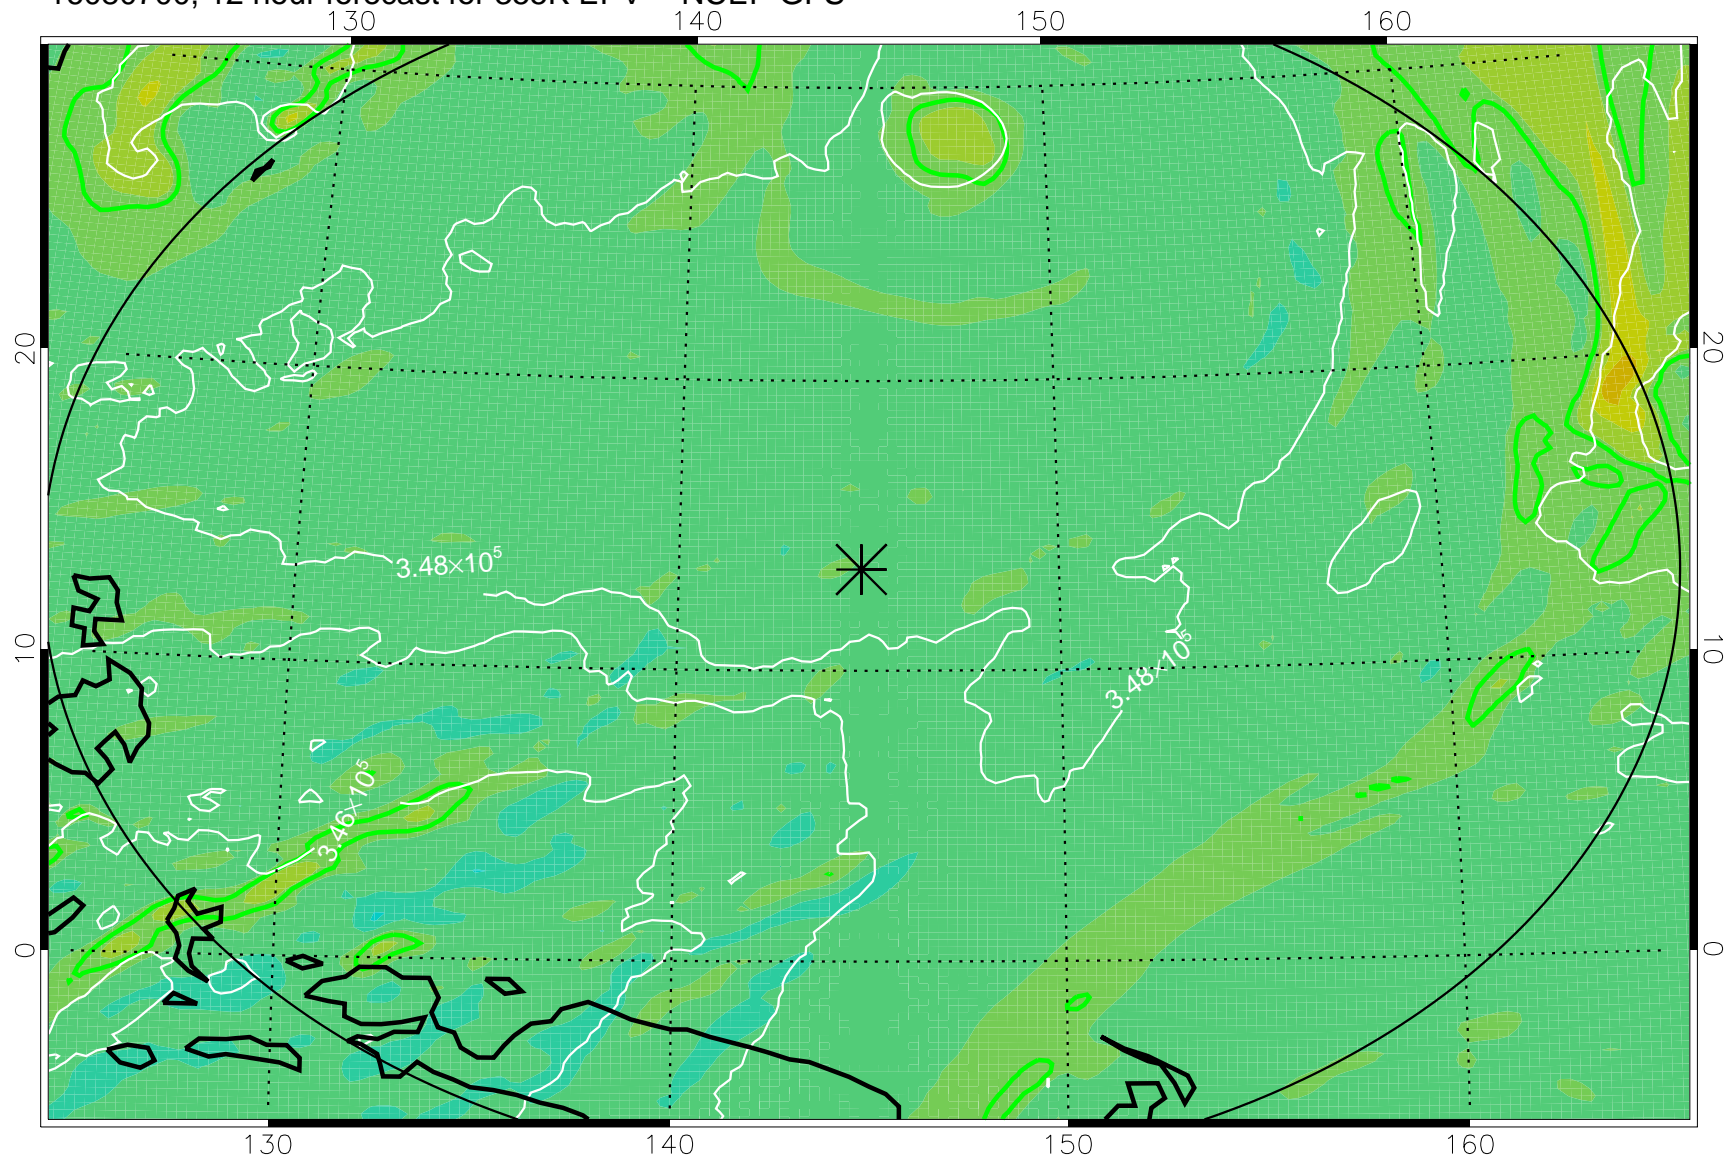

16080618, 6 hour forecast for 355K EPV -- NCEP GFS

355K Montgomery Streamfunction, white
EPV Tropopause (2 PVU) Position
Range ring of 2304 km

16080700, 12 hour forecast for 355K EPV -- NCEP GFS

355K Montgomery Streamfunction, white
EPV Tropopause (2 PVU) Position
Range ring of 2304 km

16080706, 18 hour forecast for 355K EPV -- NCEP GFS

355K Montgomery Streamfunction, white
EPV Tropopause (2 PVU) Position
Range ring of 2304 km

16080712, 24 hour forecast for 355K EPV -- NCEP GFS

355K Montgomery Streamfunction, white
EPV Tropopause (2 PVU) Position
Range ring of 2304 km

16080718, 30 hour forecast for 355K EPV -- NCEP GFS

355K Montgomery Streamfunction, white
EPV Tropopause (2 PVU) Position
Range ring of 2304 km

16080800, 36 hour forecast for 355K EPV -- NCEP GFS

355K Montgomery Streamfunction, white
EPV Tropopause (2 PVU) Position
Range ring of 2304 km

16080818, 54 hour forecast for 355K EPV -- NCEP GFS

355K Montgomery Streamfunction, white
EPV Tropopause (2 PVU) Position
Range ring of 2304 km

16080900, 60 hour forecast for 355K EPV -- NCEP GFS

355K Montgomery Streamfunction, white
EPV Tropopause (2 PVU) Position
Range ring of 2304 km