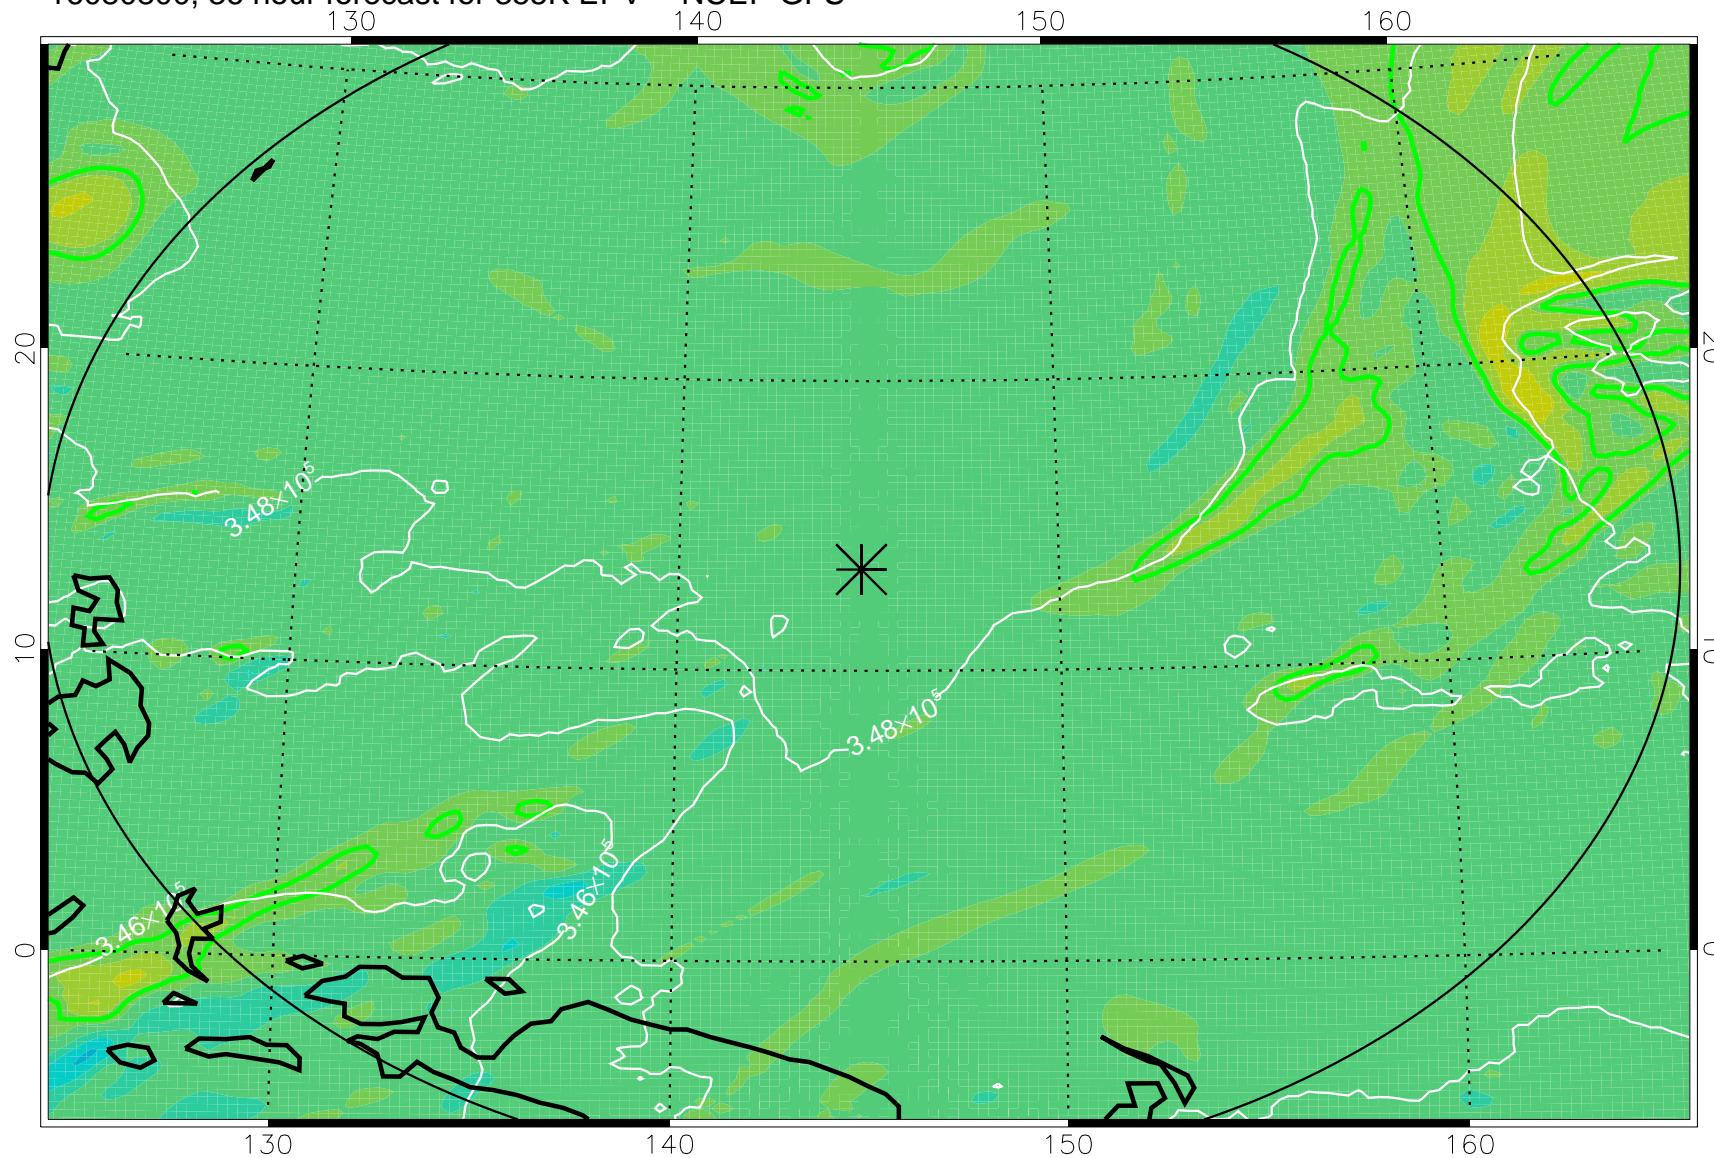

16080706, 18 hour forecast for 355K EPV -- NCEP GFS

355K Montgomery Streamfunction, white
EPV Tropopause (2 PVU) Position
Range ring of 2304 km

16080712, 24 hour forecast for 355K EPV -- NCEP GFS

355K Montgomery Streamfunction, white
EPV Tropopause (2 PVU) Position
Range ring of 2304 km

16080718, 30 hour forecast for 355K EPV -- NCEP GFS

355K Montgomery Streamfunction, white
EPV Tropopause (2 PVU) Position
Range ring of 2304 km

16080800, 36 hour forecast for 355K EPV -- NCEP GFS

355K Montgomery Streamfunction, white
EPV Tropopause (2 PVU) Position
Range ring of 2304 km

16080806, 42 hour forecast for 355K EPV -- NCEP GFS

355K Montgomery Streamfunction, white
EPV Tropopause (2 PVU) Position
Range ring of 2304 km

16080812, 48 hour forecast for 355K EPV -- NCEP GFS

355K Montgomery Streamfunction, white
EPV Tropopause (2 PVU) Position
Range ring of 2304 km

16080818, 54 hour forecast for 355K EPV -- NCEP GFS

355K Montgomery Streamfunction, white
EPV Tropopause (2 PVU) Position
Range ring of 2304 km

16080900, 60 hour forecast for 355K EPV -- NCEP GFS

355K Montgomery Streamfunction, white
EPV Tropopause (2 PVU) Position
Range ring of 2304 km