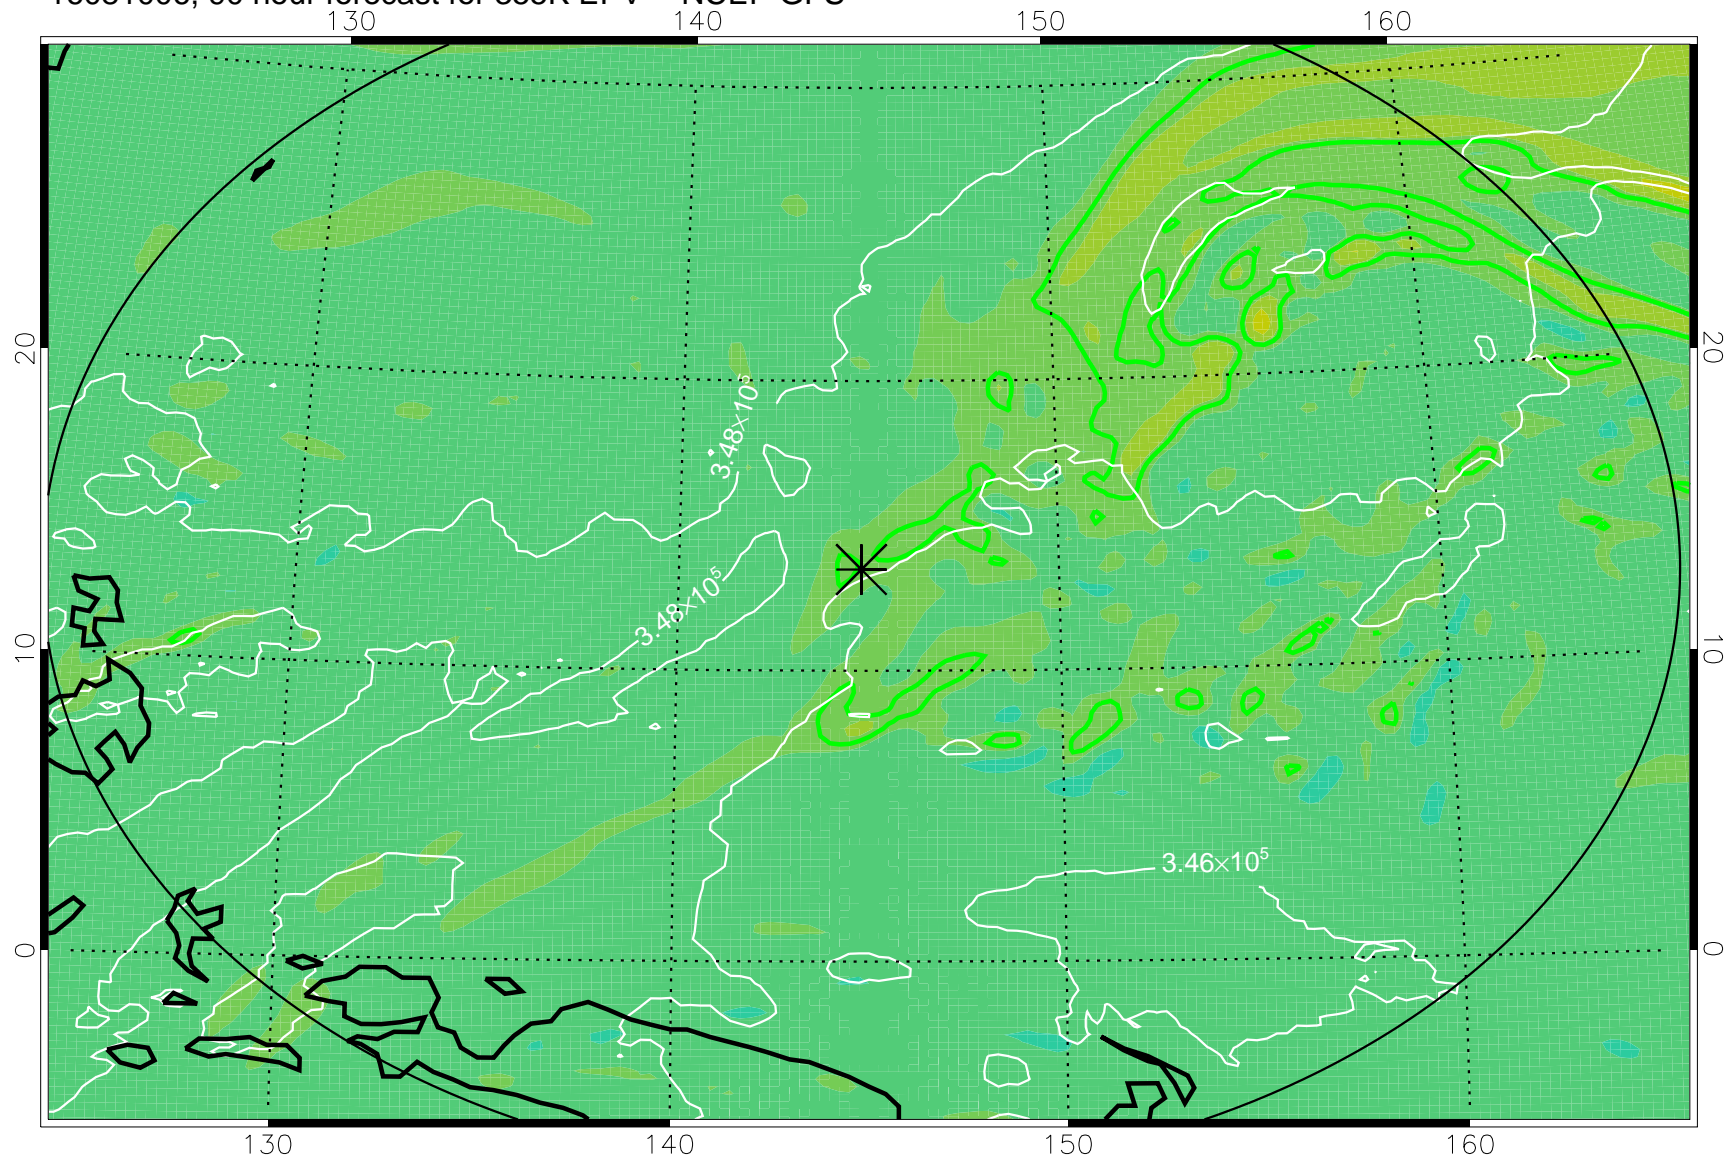

16080906, 66 hour forecast for 355K EPV -- NCEP GFS

355K Montgomery Streamfunction, white
EPV Tropopause (2 PVU) Position
Range ring of 2304 km

16080912, 72 hour forecast for 355K EPV -- NCEP GFS

355K Montgomery Streamfunction, white
EPV Tropopause (2 PVU) Position
Range ring of 2304 km

16080918, 78 hour forecast for 355K EPV -- NCEP GFS

355K Montgomery Streamfunction, white
EPV Tropopause (2 PVU) Position
Range ring of 2304 km

16081000, 84 hour forecast for 355K EPV -- NCEP GFS

355K Montgomery Streamfunction, white
EPV Tropopause (2 PVU) Position
Range ring of 2304 km

16081006, 90 hour forecast for 355K EPV -- NCEP GFS

355K Montgomery Streamfunction, white
EPV Tropopause (2 PVU) Position
Range ring of 2304 km

16081012, 96 hour forecast for 355K EPV -- NCEP GFS

355K Montgomery Streamfunction, white
EPV Tropopause (2 PVU) Position
Range ring of 2304 km

16081018, 102 hour forecast for 355K EPV -- NCEP GFS

355K Montgomery Streamfunction, white
EPV Tropopause (2 PVU) Position
Range ring of 2304 km

16081100, 108 hour forecast for 355K EPV -- NCEP GFS

355K Montgomery Streamfunction, white
EPV Tropopause (2 PVU) Position
Range ring of 2304 km