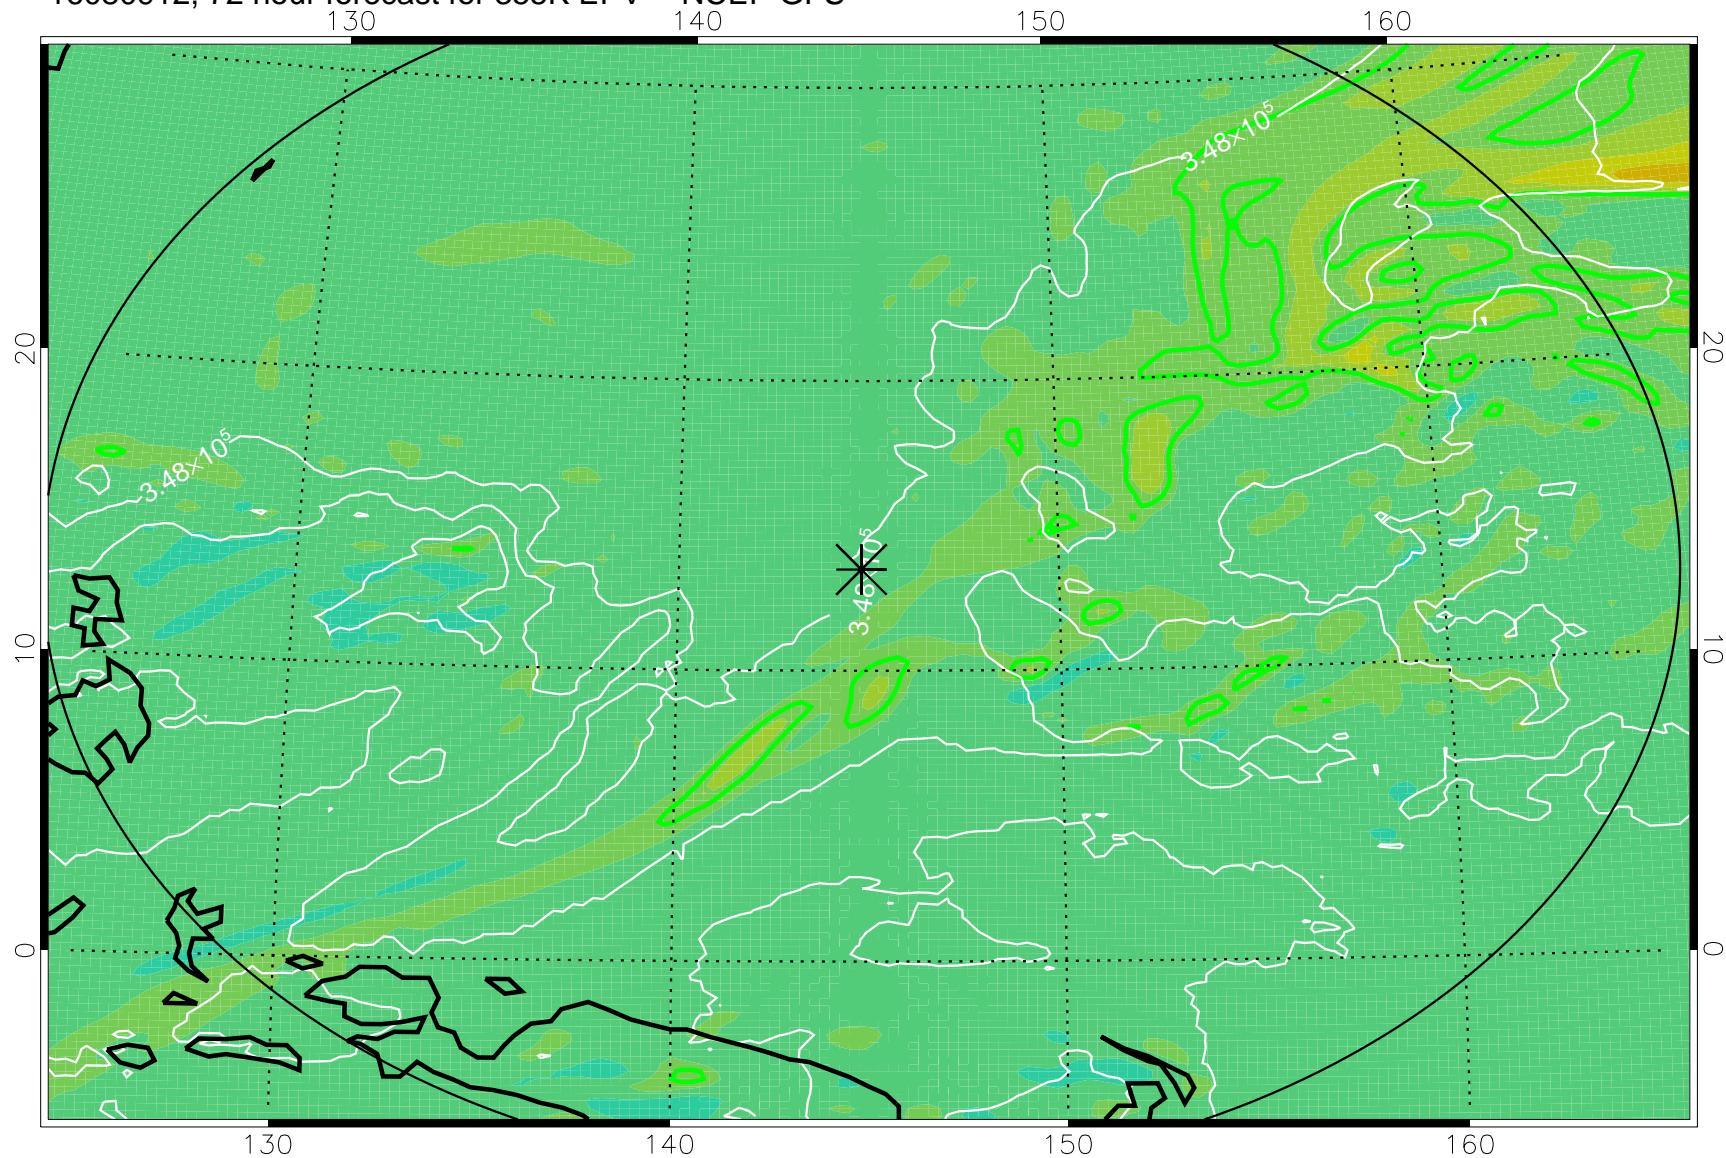

16080818, 54 hour forecast for 355K EPV -- NCEP GFS

355K Montgomery Streamfunction, white
EPV Tropopause (2 PVU) Position
Range ring of 2304 km

16080900, 60 hour forecast for 355K EPV -- NCEP GFS

355K Montgomery Streamfunction, white
EPV Tropopause (2 PVU) Position
Range ring of 2304 km

16080906, 66 hour forecast for 355K EPV -- NCEP GFS

355K Montgomery Streamfunction, white
EPV Tropopause (2 PVU) Position
Range ring of 2304 km

16080912, 72 hour forecast for 355K EPV -- NCEP GFS

355K Montgomery Streamfunction, white
EPV Tropopause (2 PVU) Position
Range ring of 2304 km

16080918, 78 hour forecast for 355K EPV -- NCEP GFS

355K Montgomery Streamfunction, white
EPV Tropopause (2 PVU) Position
Range ring of 2304 km

16081000, 84 hour forecast for 355K EPV -- NCEP GFS

355K Montgomery Streamfunction, white
EPV Tropopause (2 PVU) Position
Range ring of 2304 km

16081006, 90 hour forecast for 355K EPV -- NCEP GFS

355K Montgomery Streamfunction, white
EPV Tropopause (2 PVU) Position
Range ring of 2304 km

16081012, 96 hour forecast for 355K EPV -- NCEP GFS

355K Montgomery Streamfunction, white
EPV Tropopause (2 PVU) Position
Range ring of 2304 km