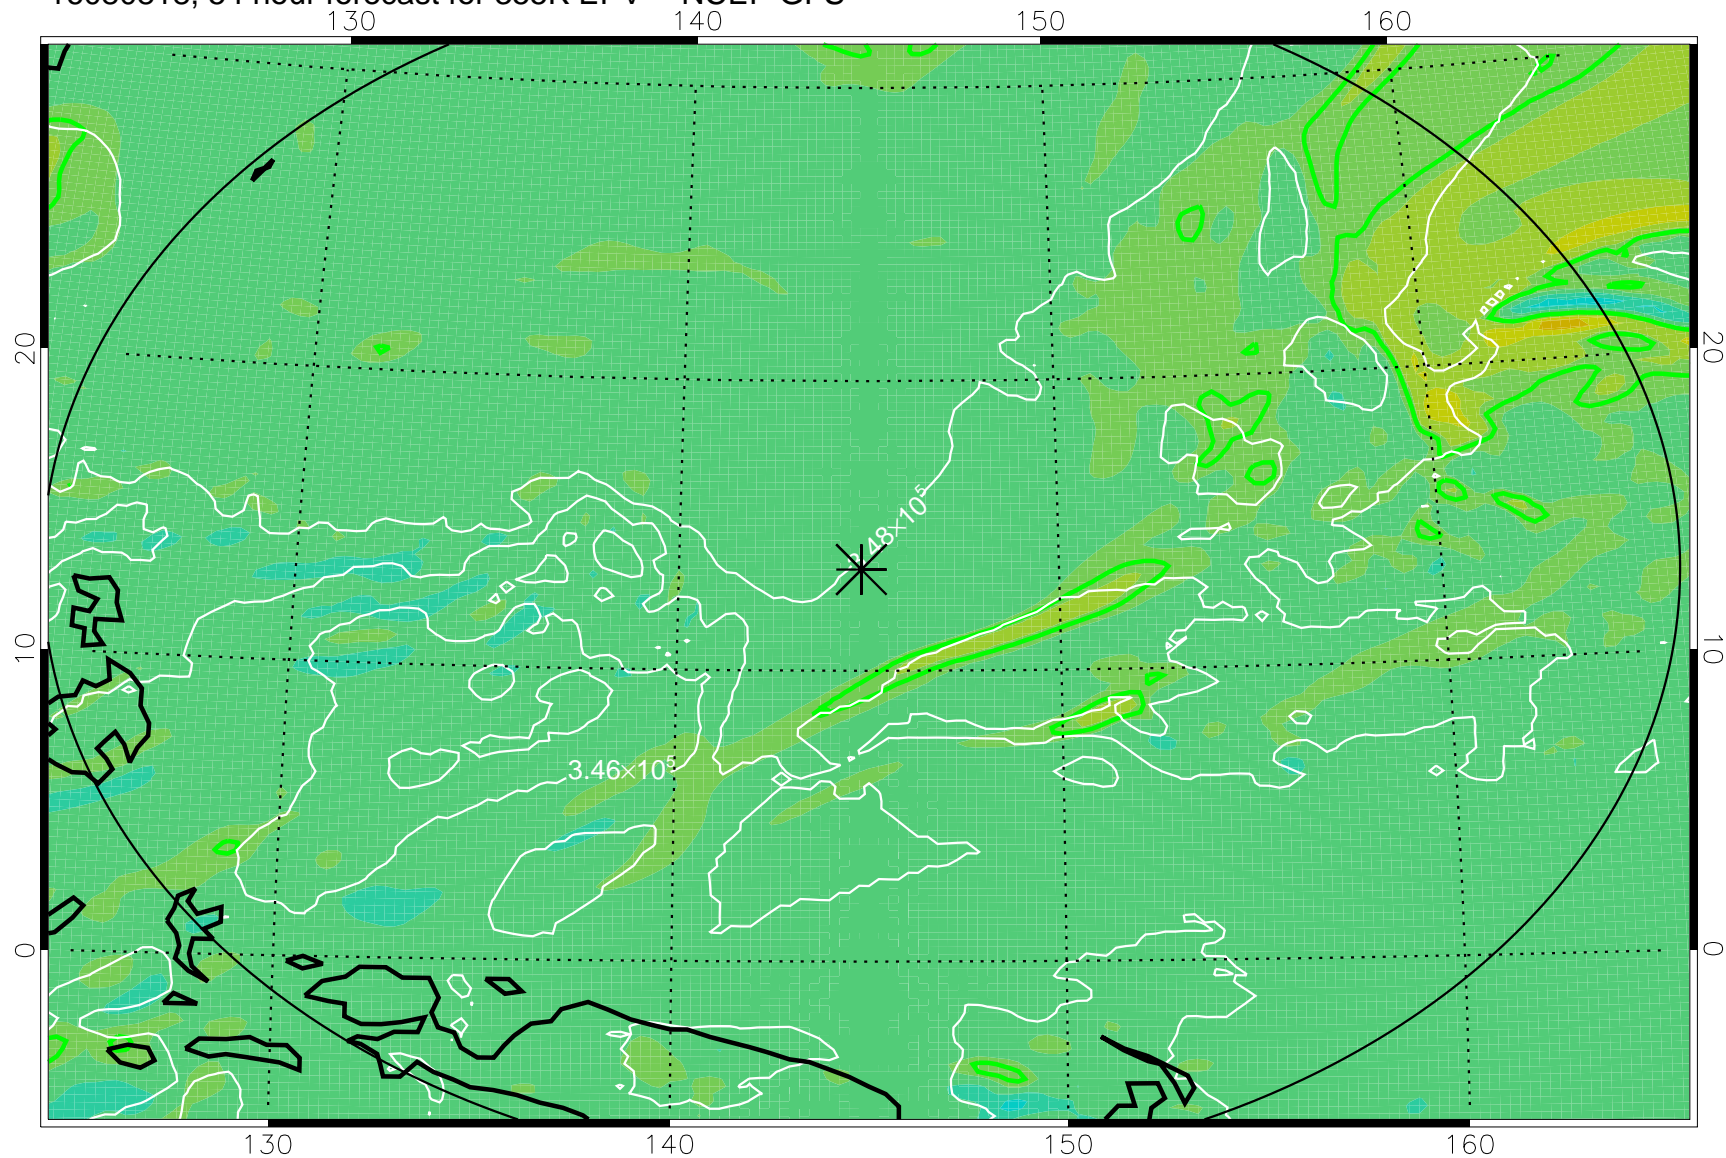

16080806, 42 hour forecast for 355K EPV -- NCEP GFS

355K Montgomery Streamfunction, white
EPV Tropopause (2 PVU) Position
Range ring of 2304 km

16080812, 48 hour forecast for 355K EPV -- NCEP GFS

355K Montgomery Streamfunction, white
EPV Tropopause (2 PVU) Position
Range ring of 2304 km

16080818, 54 hour forecast for 355K EPV -- NCEP GFS

355K Montgomery Streamfunction, white
EPV Tropopause (2 PVU) Position
Range ring of 2304 km

16080900, 60 hour forecast for 355K EPV -- NCEP GFS

355K Montgomery Streamfunction, white
EPV Tropopause (2 PVU) Position
Range ring of 2304 km

16080906, 66 hour forecast for 355K EPV -- NCEP GFS

355K Montgomery Streamfunction, white
EPV Tropopause (2 PVU) Position
Range ring of 2304 km

16080912, 72 hour forecast for 355K EPV -- NCEP GFS

355K Montgomery Streamfunction, white
EPV Tropopause (2 PVU) Position
Range ring of 2304 km

16080918, 78 hour forecast for 355K EPV -- NCEP GFS

355K Montgomery Streamfunction, white
EPV Tropopause (2 PVU) Position
Range ring of 2304 km

16081000, 84 hour forecast for 355K EPV -- NCEP GFS

355K Montgomery Streamfunction, white
EPV Tropopause (2 PVU) Position
Range ring of 2304 km