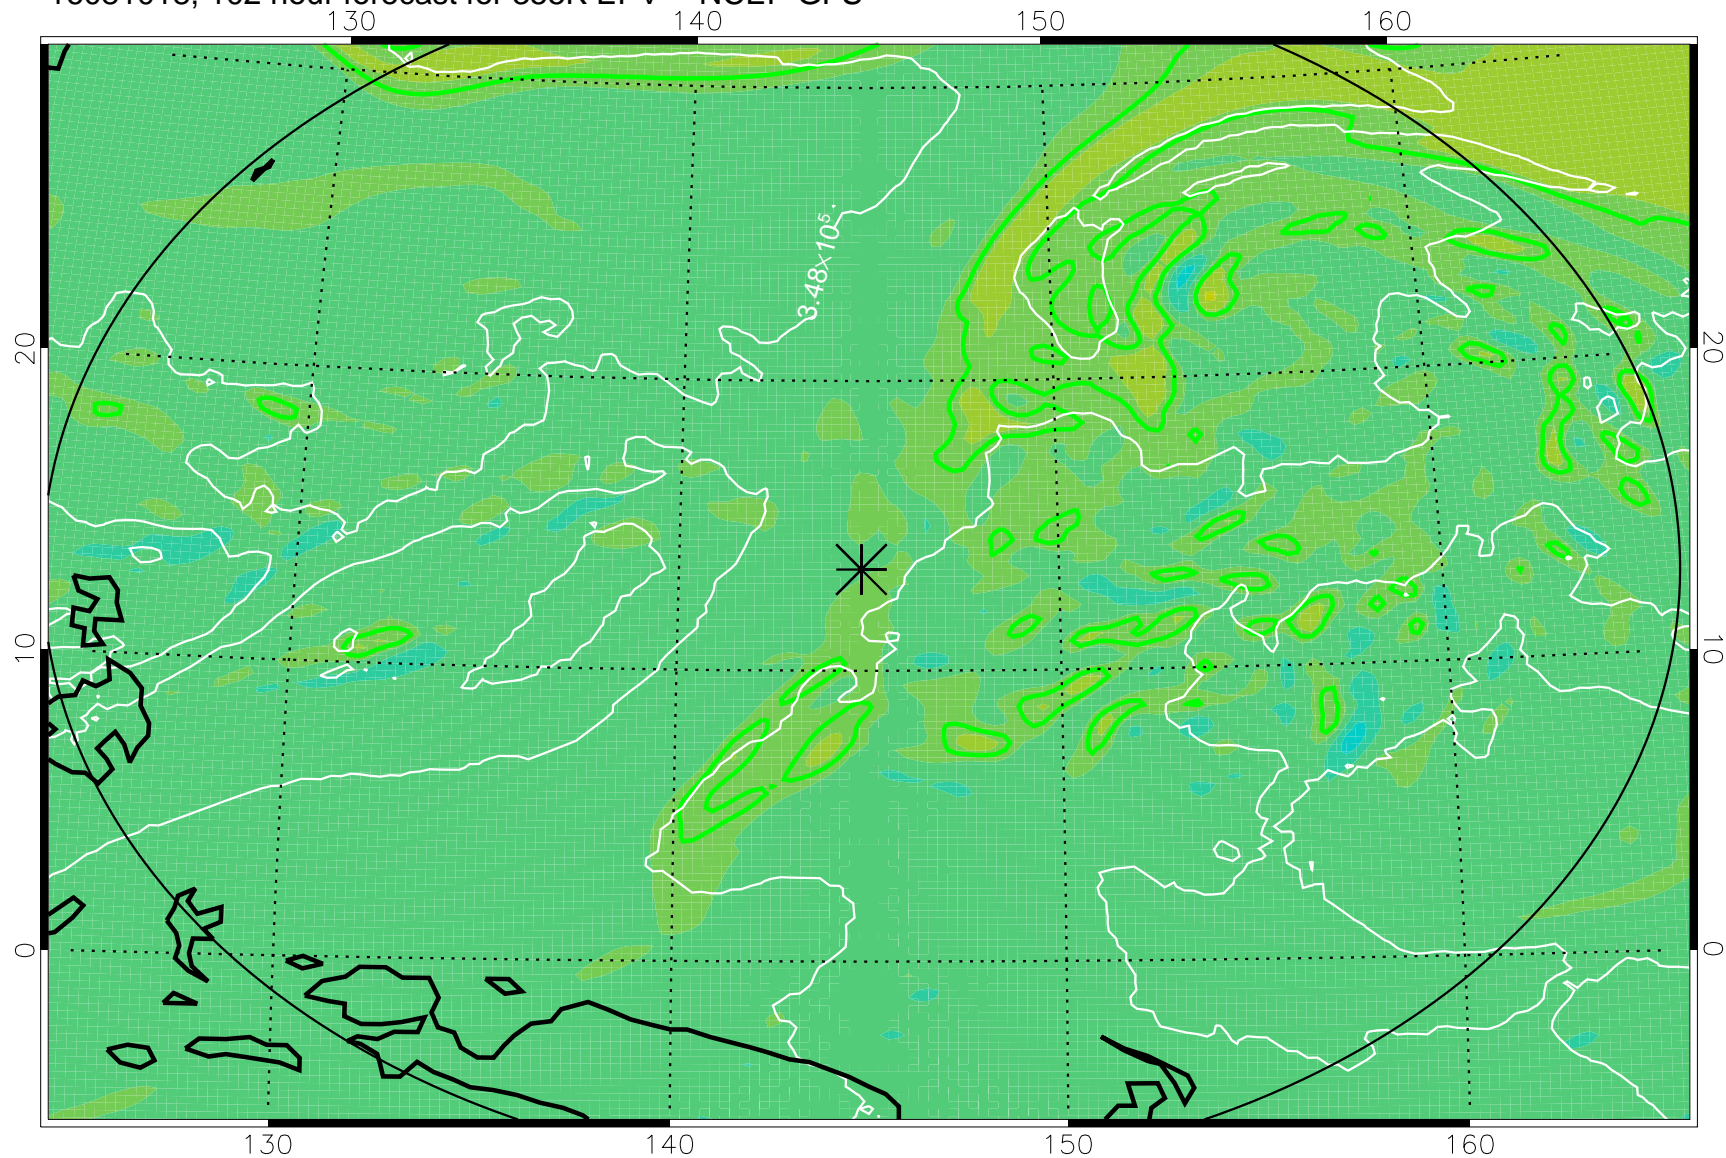

16080918, 78 hour forecast for 355K EPV -- NCEP GFS

355K Montgomery Streamfunction, white
EPV Tropopause (2 PVU) Position
Range ring of 2304 km

16081000, 84 hour forecast for 355K EPV -- NCEP GFS

355K Montgomery Streamfunction, white
EPV Tropopause (2 PVU) Position
Range ring of 2304 km

16081006, 90 hour forecast for 355K EPV -- NCEP GFS

355K Montgomery Streamfunction, white
EPV Tropopause (2 PVU) Position
Range ring of 2304 km

16081012, 96 hour forecast for 355K EPV -- NCEP GFS

355K Montgomery Streamfunction, white
EPV Tropopause (2 PVU) Position
Range ring of 2304 km

16081018, 102 hour forecast for 355K EPV -- NCEP GFS

355K Montgomery Streamfunction, white
EPV Tropopause (2 PVU) Position
Range ring of 2304 km

16081100, 108 hour forecast for 355K EPV -- NCEP GFS

355K Montgomery Streamfunction, white
EPV Tropopause (2 PVU) Position
Range ring of 2304 km

16081106, 114 hour forecast for 355K EPV -- NCEP GFS

355K Montgomery Streamfunction, white
EPV Tropopause (2 PVU) Position
Range ring of 2304 km

16081112, 120 hour forecast for 355K EPV -- NCEP GFS

355K Montgomery Streamfunction, white
EPV Tropopause (2 PVU) Position
Range ring of 2304 km