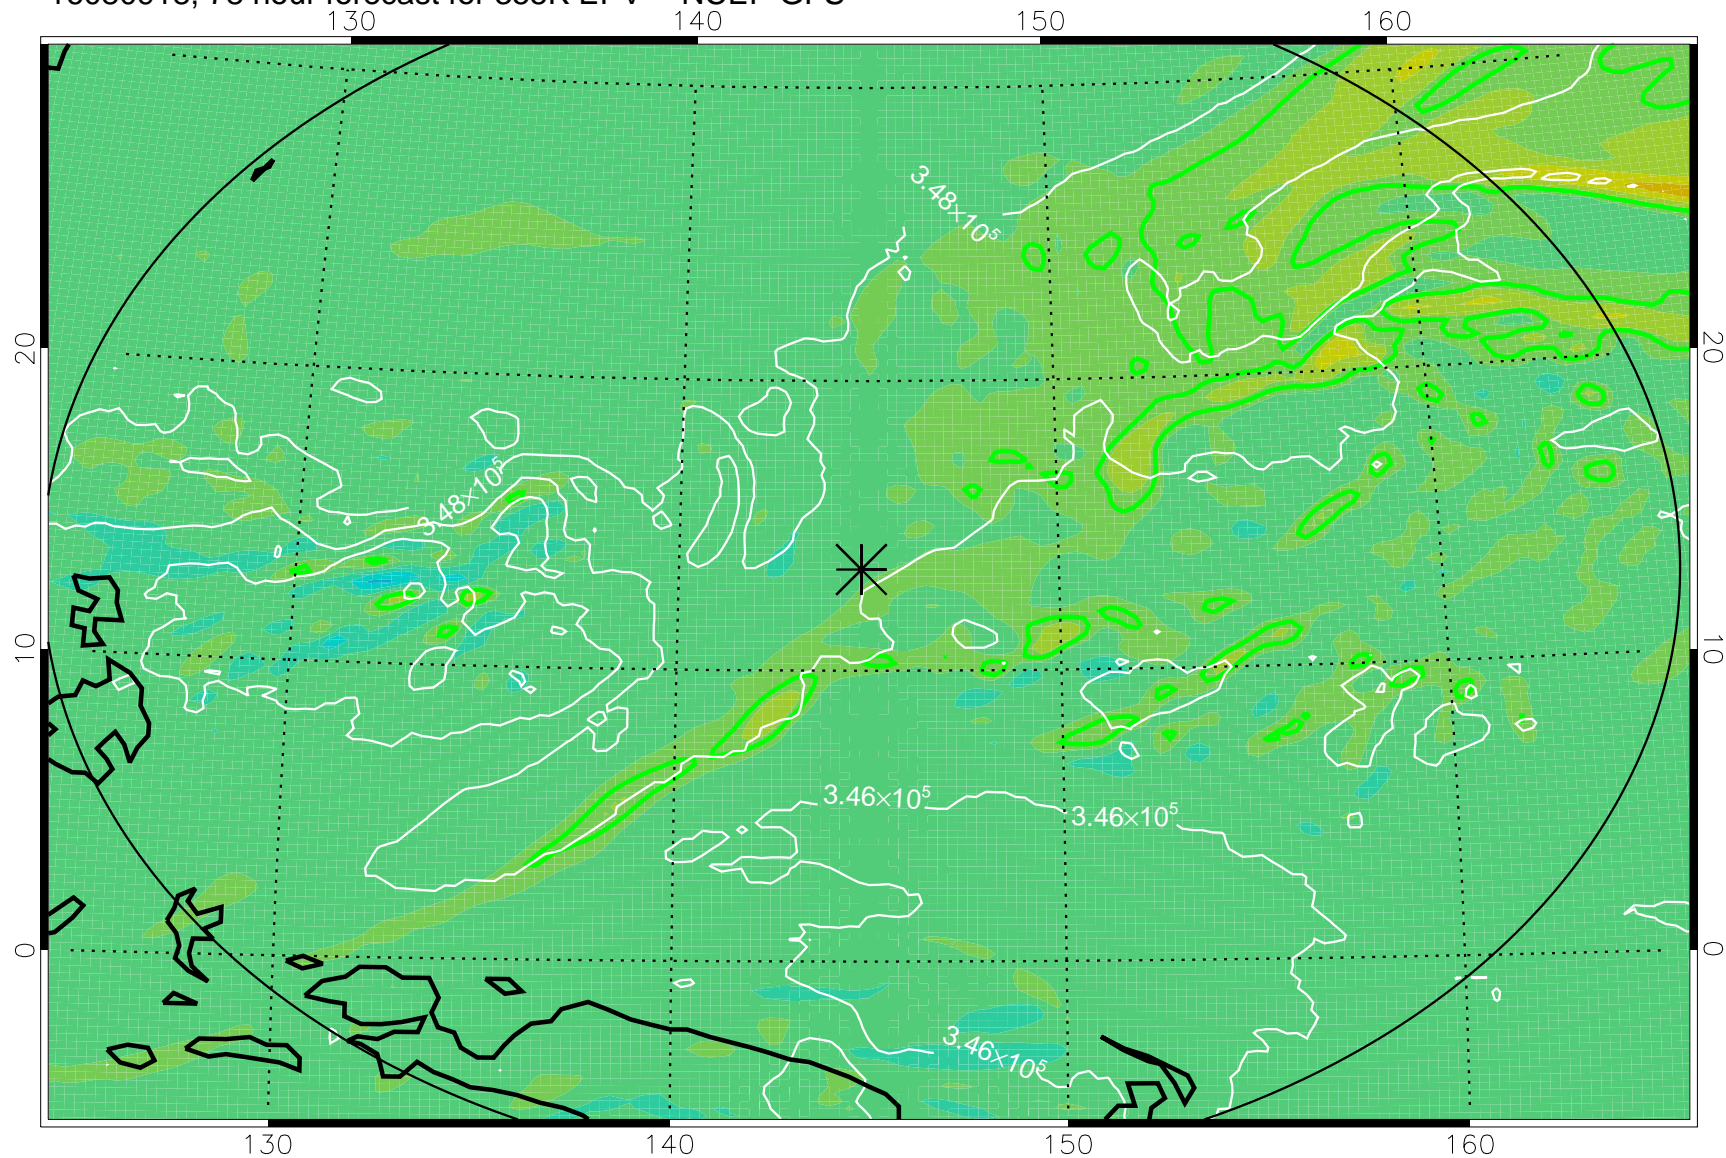

16080906, 66 hour forecast for 355K EPV -- NCEP GFS

355K Montgomery Streamfunction, white
EPV Tropopause (2 PVU) Position
Range ring of 2304 km

16080912, 72 hour forecast for 355K EPV -- NCEP GFS

355K Montgomery Streamfunction, white
EPV Tropopause (2 PVU) Position
Range ring of 2304 km

16080918, 78 hour forecast for 355K EPV -- NCEP GFS

355K Montgomery Streamfunction, white
EPV Tropopause (2 PVU) Position
Range ring of 2304 km

16081000, 84 hour forecast for 355K EPV -- NCEP GFS

355K Montgomery Streamfunction, white
EPV Tropopause (2 PVU) Position
Range ring of 2304 km

16081006, 90 hour forecast for 355K EPV -- NCEP GFS

355K Montgomery Streamfunction, white
EPV Tropopause (2 PVU) Position
Range ring of 2304 km

16081012, 96 hour forecast for 355K EPV -- NCEP GFS

355K Montgomery Streamfunction, white
EPV Tropopause (2 PVU) Position
Range ring of 2304 km

16081018, 102 hour forecast for 355K EPV -- NCEP GFS

355K Montgomery Streamfunction, white
EPV Tropopause (2 PVU) Position
Range ring of 2304 km

16081100, 108 hour forecast for 355K EPV -- NCEP GFS

355K Montgomery Streamfunction, white
EPV Tropopause (2 PVU) Position
Range ring of 2304 km