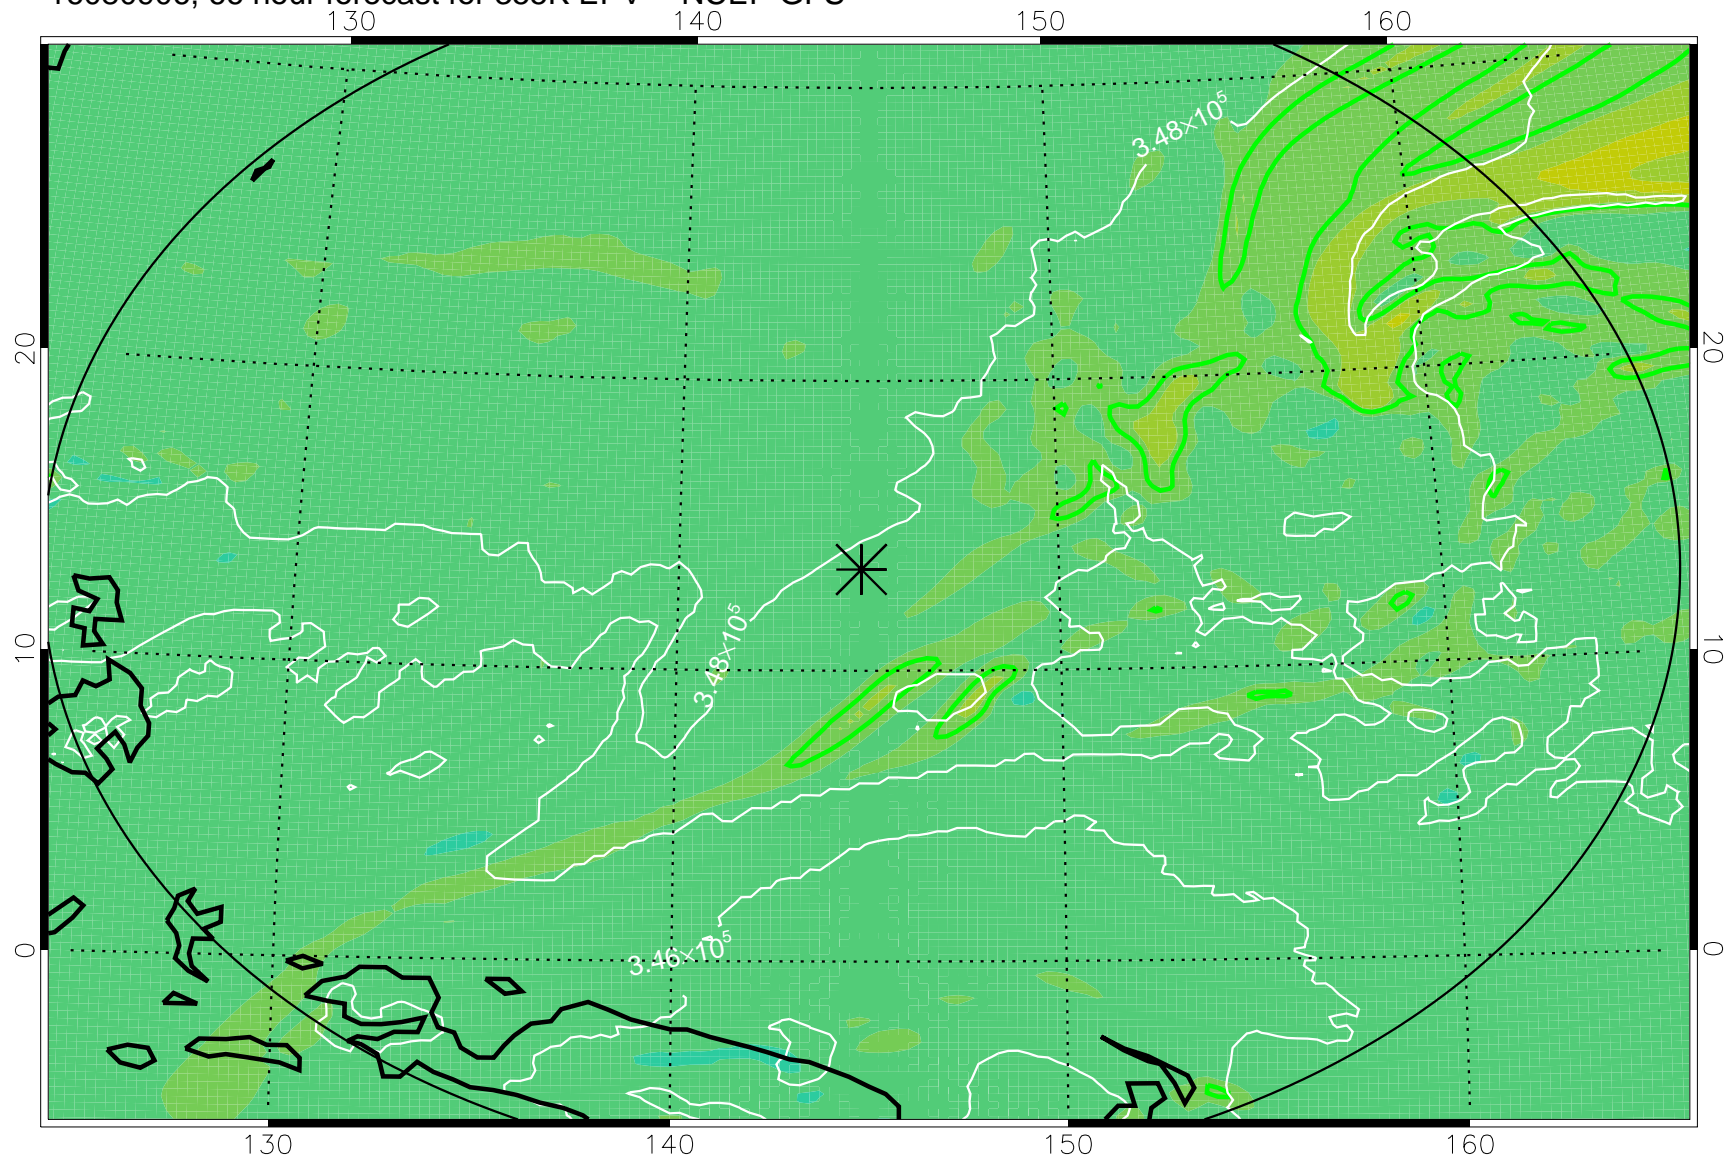

16080818, 54 hour forecast for 355K EPV -- NCEP GFS

355K Montgomery Streamfunction, white
EPV Tropopause (2 PVU) Position
Range ring of 2304 km

16080900, 60 hour forecast for 355K EPV -- NCEP GFS

355K Montgomery Streamfunction, white
EPV Tropopause (2 PVU) Position
Range ring of 2304 km

16080906, 66 hour forecast for 355K EPV -- NCEP GFS

355K Montgomery Streamfunction, white
EPV Tropopause (2 PVU) Position
Range ring of 2304 km

16080912, 72 hour forecast for 355K EPV -- NCEP GFS

355K Montgomery Streamfunction, white
EPV Tropopause (2 PVU) Position
Range ring of 2304 km

16080918, 78 hour forecast for 355K EPV -- NCEP GFS

355K Montgomery Streamfunction, white
EPV Tropopause (2 PVU) Position
Range ring of 2304 km

16081000, 84 hour forecast for 355K EPV -- NCEP GFS

355K Montgomery Streamfunction, white
EPV Tropopause (2 PVU) Position
Range ring of 2304 km

16081006, 90 hour forecast for 355K EPV -- NCEP GFS

355K Montgomery Streamfunction, white
EPV Tropopause (2 PVU) Position
Range ring of 2304 km

16081012, 96 hour forecast for 355K EPV -- NCEP GFS

355K Montgomery Streamfunction, white
EPV Tropopause (2 PVU) Position
Range ring of 2304 km