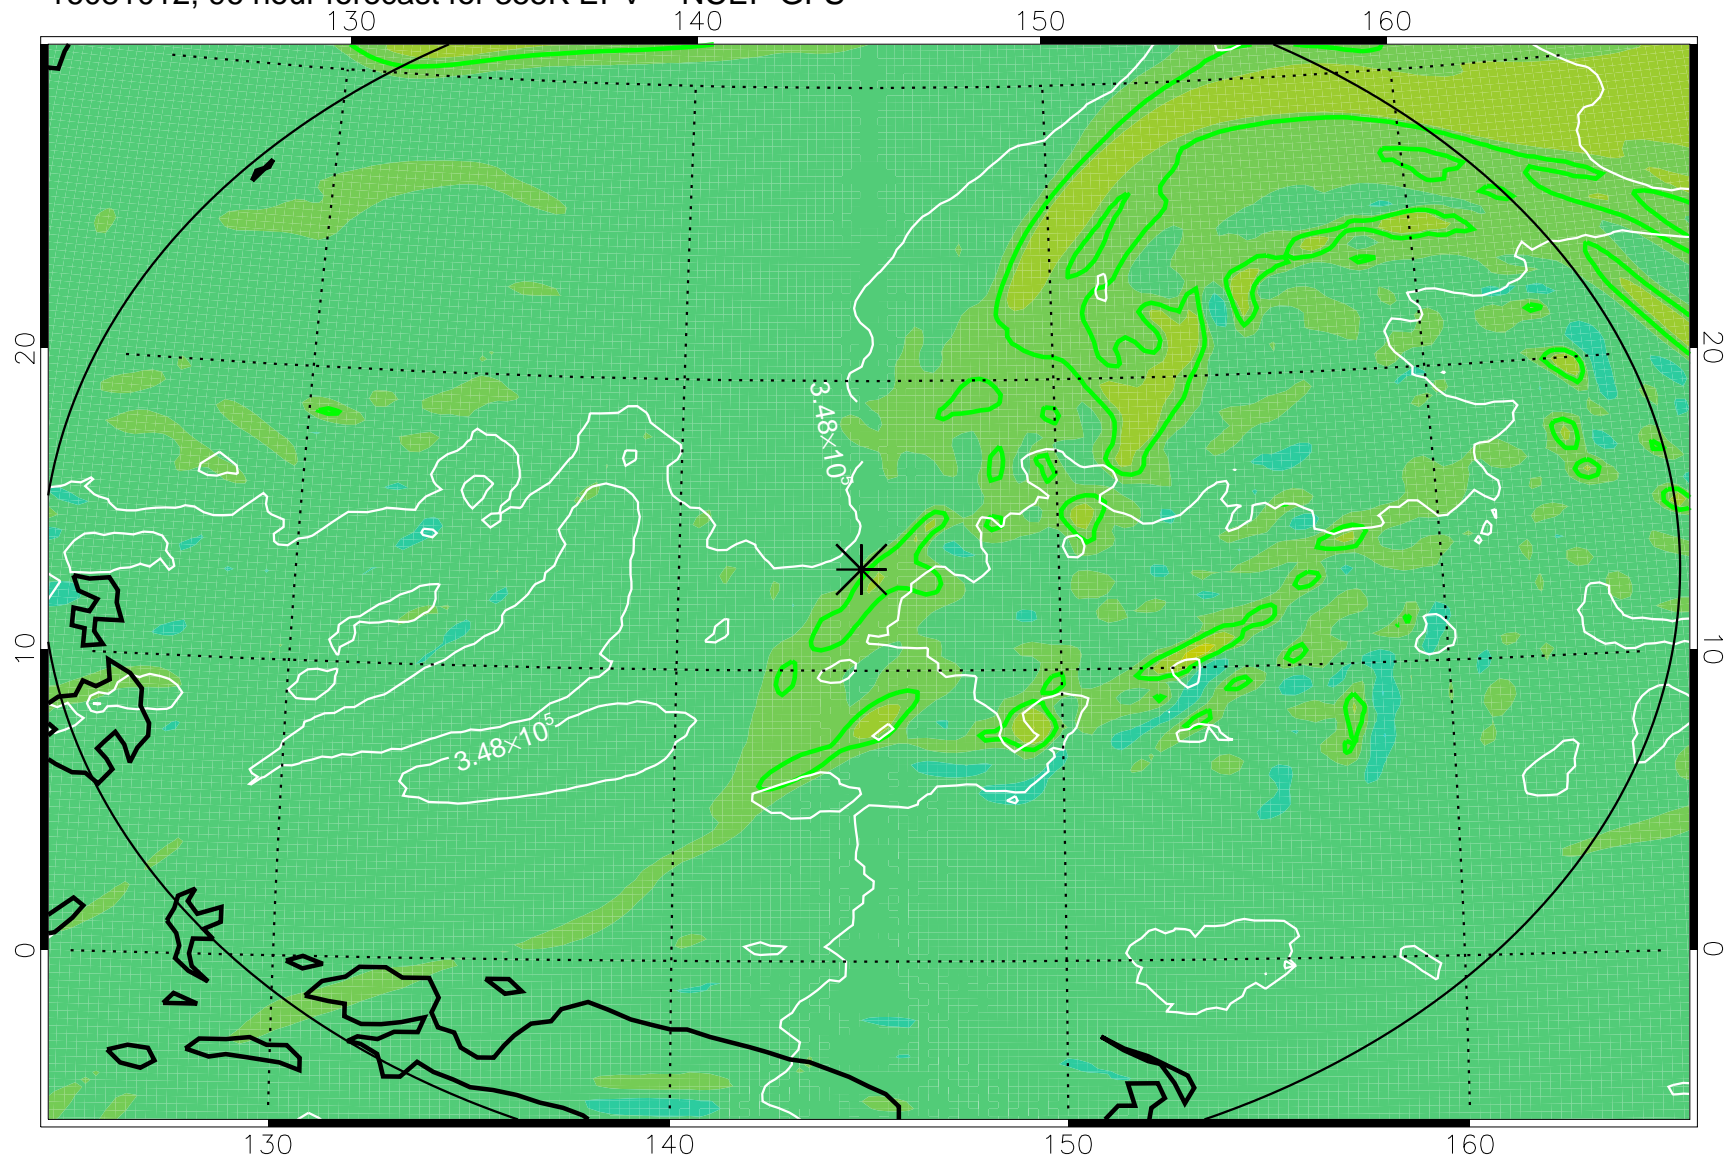

16080918, 78 hour forecast for 355K EPV -- NCEP GFS

355K Montgomery Streamfunction, white
EPV Tropopause (2 PVU) Position
Range ring of 2304 km

16081000, 84 hour forecast for 355K EPV -- NCEP GFS

355K Montgomery Streamfunction, white
EPV Tropopause (2 PVU) Position
Range ring of 2304 km

16081006, 90 hour forecast for 355K EPV -- NCEP GFS

355K Montgomery Streamfunction, white
EPV Tropopause (2 PVU) Position
Range ring of 2304 km

16081012, 96 hour forecast for 355K EPV -- NCEP GFS

355K Montgomery Streamfunction, white
EPV Tropopause (2 PVU) Position
Range ring of 2304 km

16081018, 102 hour forecast for 355K EPV -- NCEP GFS

355K Montgomery Streamfunction, white
EPV Tropopause (2 PVU) Position
Range ring of 2304 km

16081100, 108 hour forecast for 355K EPV -- NCEP GFS

355K Montgomery Streamfunction, white
EPV Tropopause (2 PVU) Position
Range ring of 2304 km

16081106, 114 hour forecast for 355K EPV -- NCEP GFS

355K Montgomery Streamfunction, white
EPV Tropopause (2 PVU) Position
Range ring of 2304 km

16081112, 120 hour forecast for 355K EPV -- NCEP GFS

355K Montgomery Streamfunction, white
EPV Tropopause (2 PVU) Position
Range ring of 2304 km