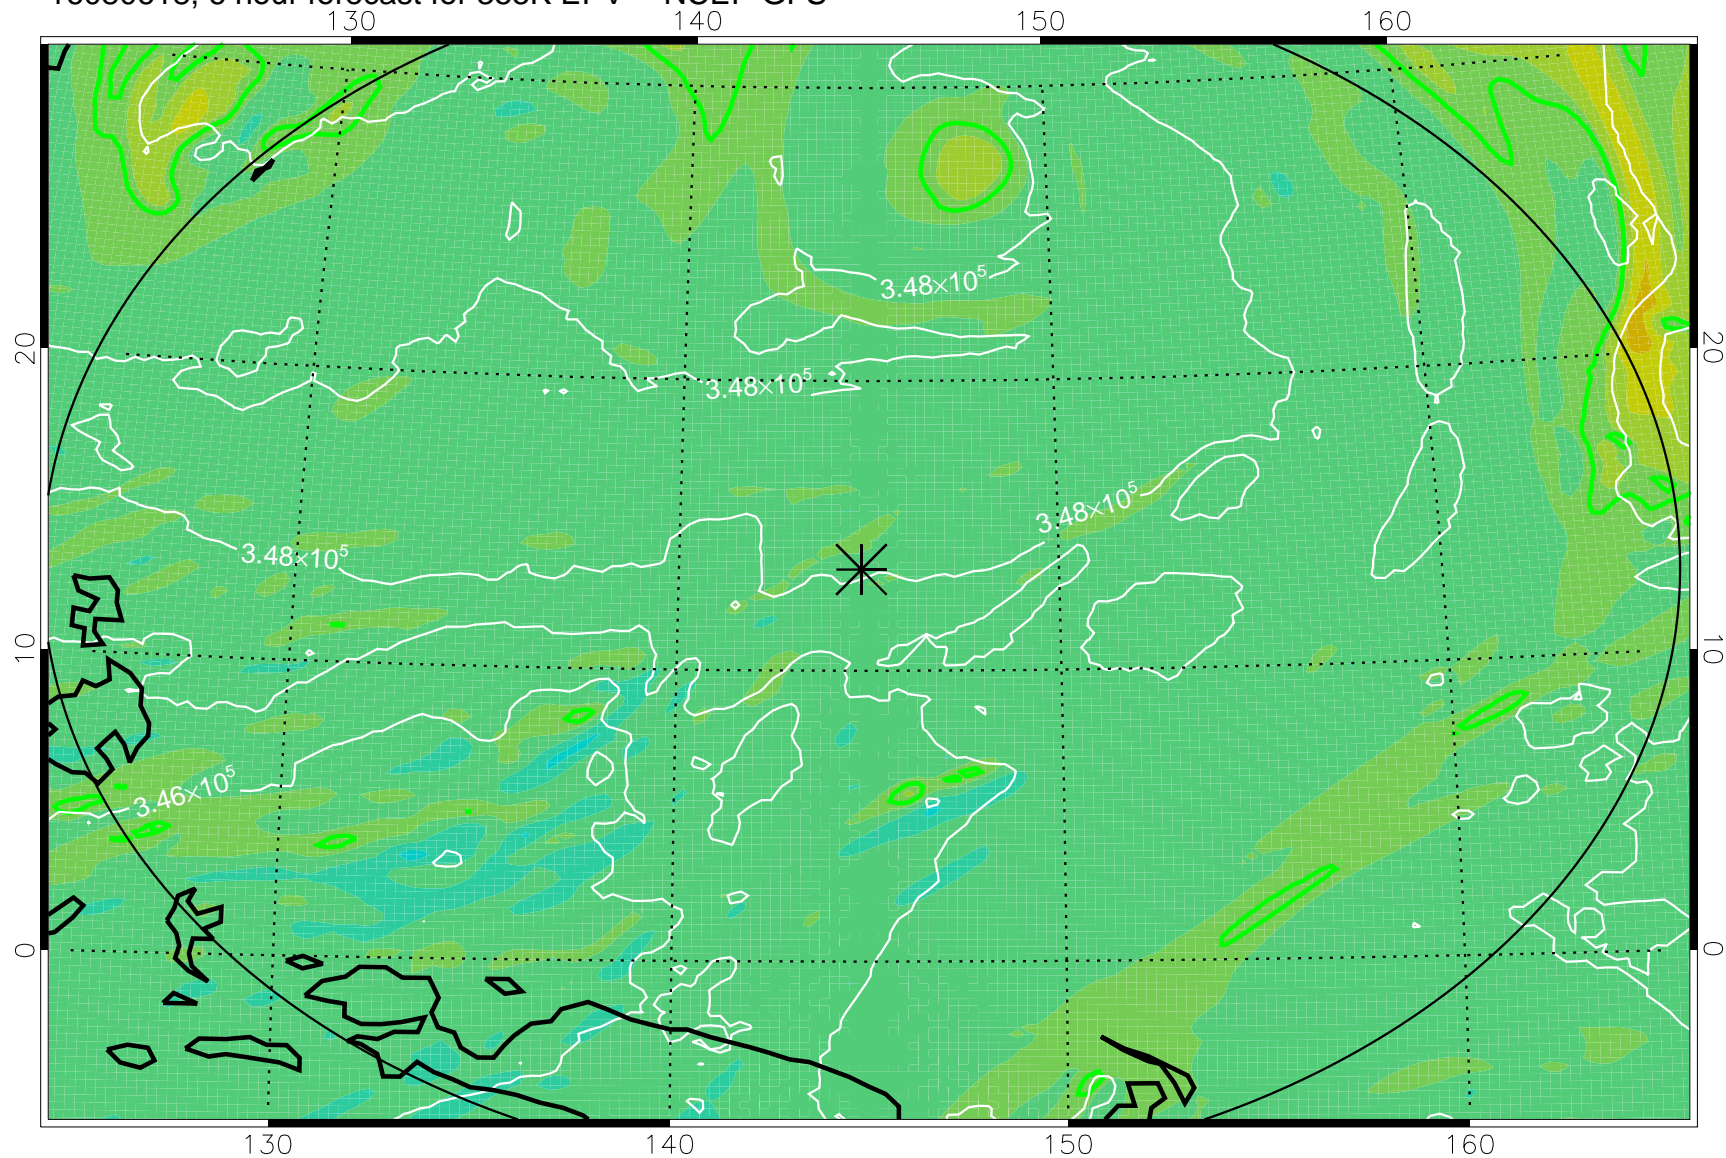

16080618, 6 hour forecast for 355K EPV -- NCEP GFS

355K Montgomery Streamfunction, white
EPV Tropopause (2 PVU) Position
Range ring of 2304 km

16080700, 12 hour forecast for 355K EPV -- NCEP GFS

355K Montgomery Streamfunction, white
EPV Tropopause (2 PVU) Position
Range ring of 2304 km

16080706, 18 hour forecast for 355K EPV -- NCEP GFS

355K Montgomery Streamfunction, white
EPV Tropopause (2 PVU) Position
Range ring of 2304 km

16080712, 24 hour forecast for 355K EPV -- NCEP GFS

355K Montgomery Streamfunction, white
EPV Tropopause (2 PVU) Position
Range ring of 2304 km

16080718, 30 hour forecast for 355K EPV -- NCEP GFS

355K Montgomery Streamfunction, white
EPV Tropopause (2 PVU) Position
Range ring of 2304 km

16080800, 36 hour forecast for 355K EPV -- NCEP GFS

355K Montgomery Streamfunction, white
EPV Tropopause (2 PVU) Position
Range ring of 2304 km

16080818, 54 hour forecast for 355K EPV -- NCEP GFS

355K Montgomery Streamfunction, white
EPV Tropopause (2 PVU) Position
Range ring of 2304 km

16080900, 60 hour forecast for 355K EPV -- NCEP GFS

355K Montgomery Streamfunction, white
EPV Tropopause (2 PVU) Position
Range ring of 2304 km