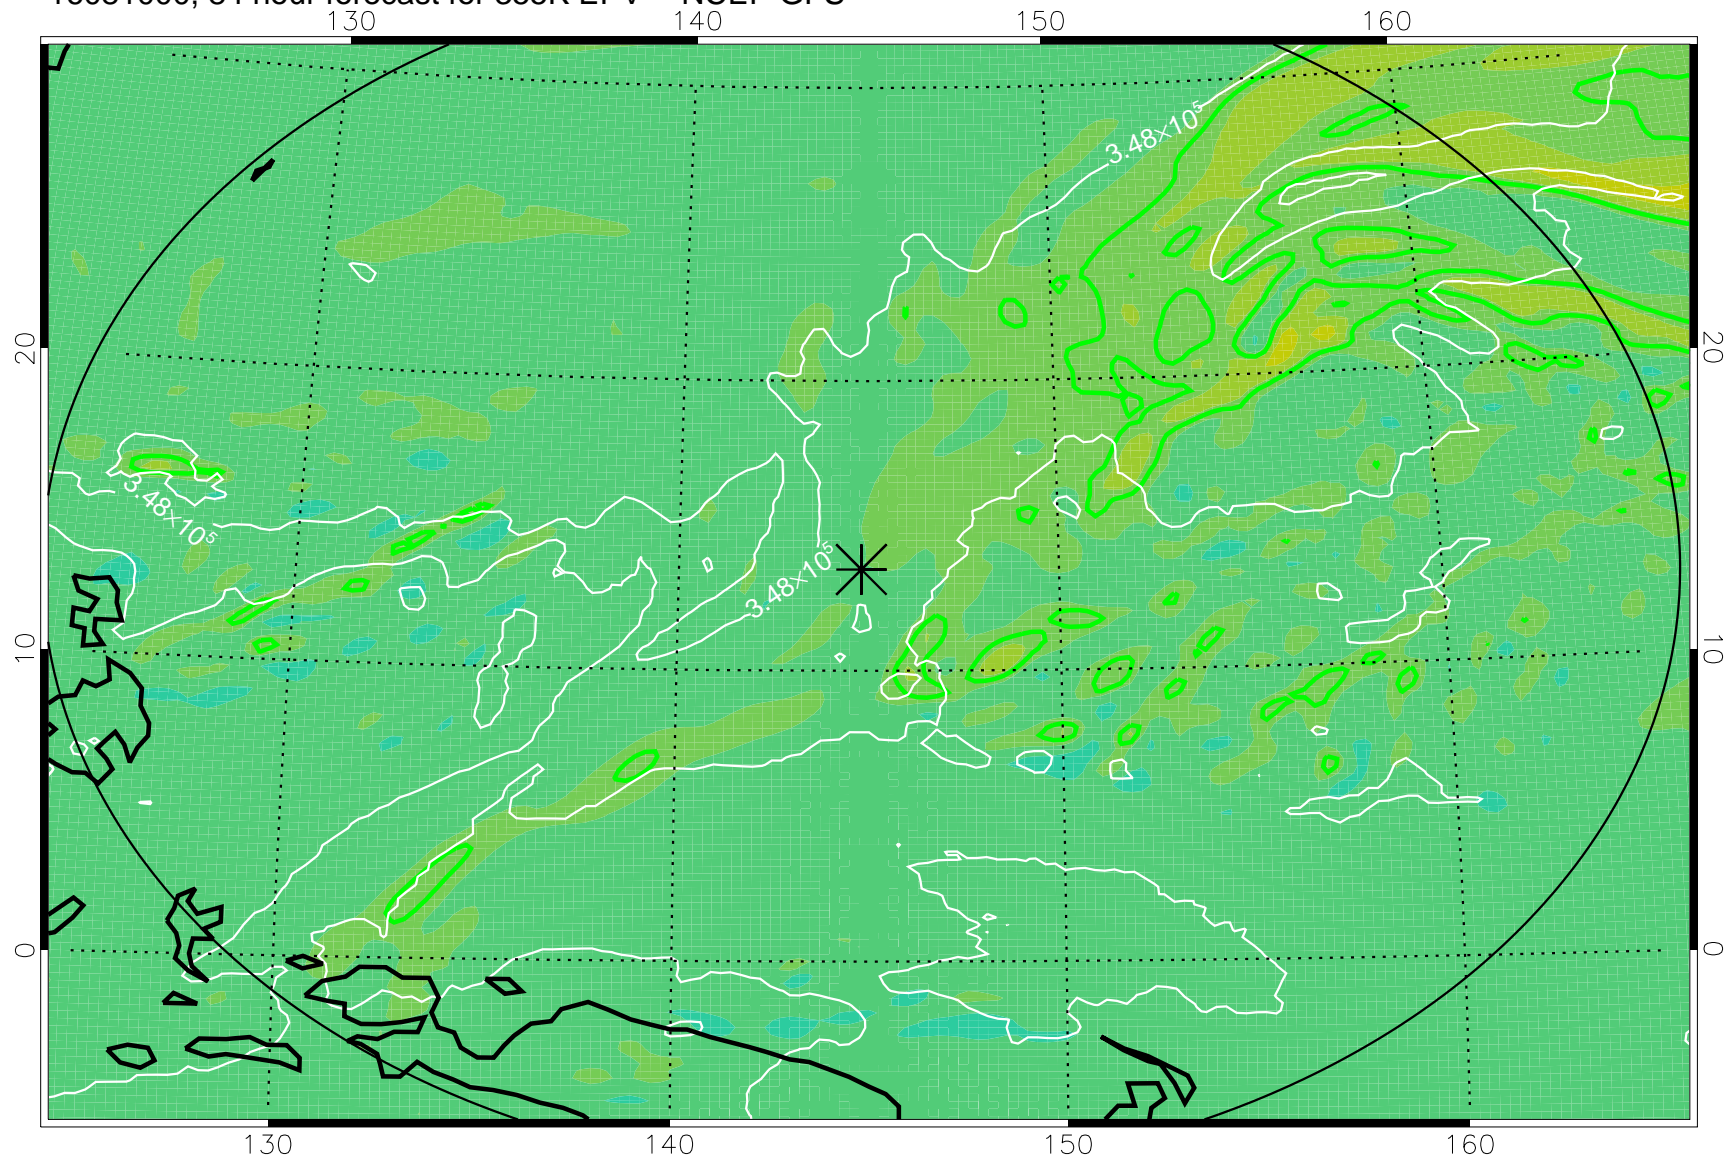

16080906, 66 hour forecast for 355K EPV -- NCEP GFS

355K Montgomery Streamfunction, white
EPV Tropopause (2 PVU) Position
Range ring of 2304 km

16080912, 72 hour forecast for 355K EPV -- NCEP GFS

355K Montgomery Streamfunction, white
EPV Tropopause (2 PVU) Position
Range ring of 2304 km

16080918, 78 hour forecast for 355K EPV -- NCEP GFS

355K Montgomery Streamfunction, white
EPV Tropopause (2 PVU) Position
Range ring of 2304 km

16081000, 84 hour forecast for 355K EPV -- NCEP GFS

355K Montgomery Streamfunction, white
EPV Tropopause (2 PVU) Position
Range ring of 2304 km

16081006, 90 hour forecast for 355K EPV -- NCEP GFS

355K Montgomery Streamfunction, white
EPV Tropopause (2 PVU) Position
Range ring of 2304 km

16081012, 96 hour forecast for 355K EPV -- NCEP GFS

355K Montgomery Streamfunction, white
EPV Tropopause (2 PVU) Position
Range ring of 2304 km

16081018, 102 hour forecast for 355K EPV -- NCEP GFS

355K Montgomery Streamfunction, white
EPV Tropopause (2 PVU) Position
Range ring of 2304 km

16081100, 108 hour forecast for 355K EPV -- NCEP GFS

355K Montgomery Streamfunction, white
EPV Tropopause (2 PVU) Position
Range ring of 2304 km