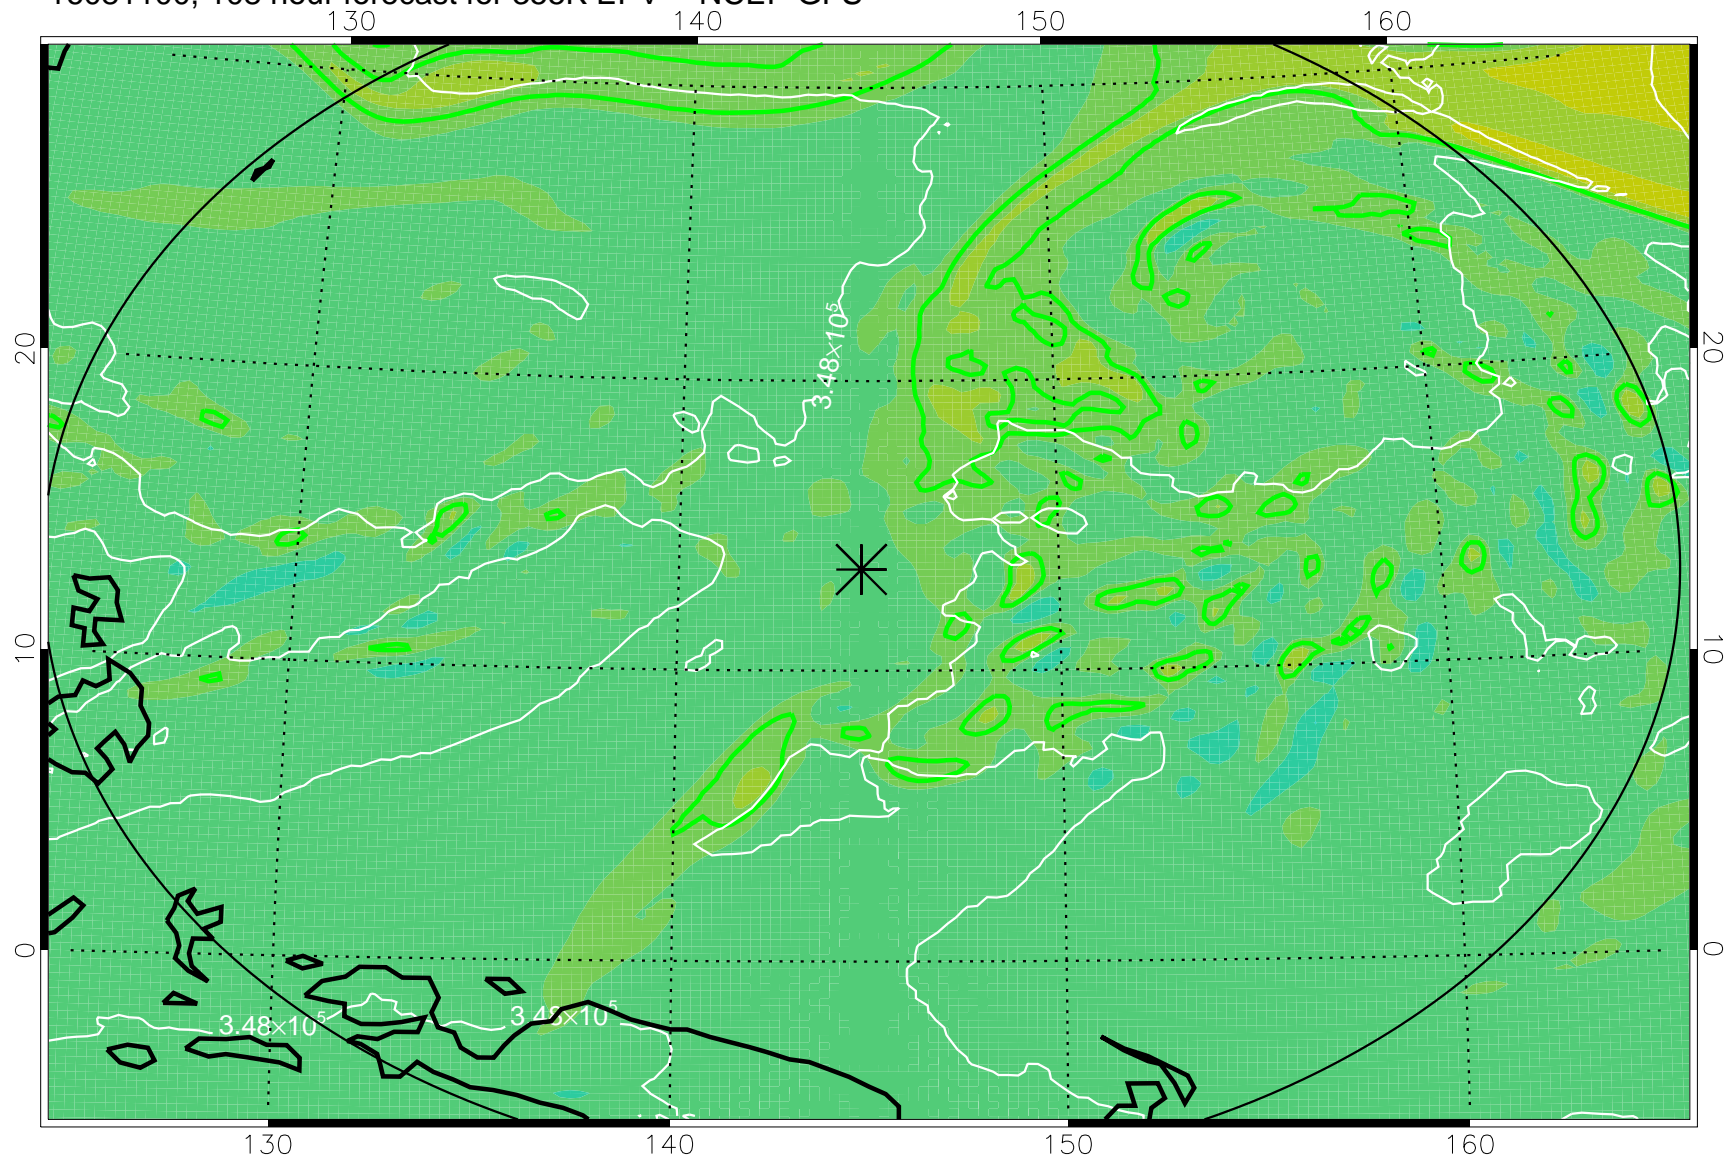

16080918, 78 hour forecast for 355K EPV -- NCEP GFS

355K Montgomery Streamfunction, white
EPV Tropopause (2 PVU) Position
Range ring of 2304 km

16081000, 84 hour forecast for 355K EPV -- NCEP GFS

355K Montgomery Streamfunction, white
EPV Tropopause (2 PVU) Position
Range ring of 2304 km

16081006, 90 hour forecast for 355K EPV -- NCEP GFS

355K Montgomery Streamfunction, white
EPV Tropopause (2 PVU) Position
Range ring of 2304 km

16081012, 96 hour forecast for 355K EPV -- NCEP GFS

355K Montgomery Streamfunction, white
EPV Tropopause (2 PVU) Position
Range ring of 2304 km

16081018, 102 hour forecast for 355K EPV -- NCEP GFS

355K Montgomery Streamfunction, white
EPV Tropopause (2 PVU) Position
Range ring of 2304 km

16081100, 108 hour forecast for 355K EPV -- NCEP GFS

355K Montgomery Streamfunction, white
EPV Tropopause (2 PVU) Position
Range ring of 2304 km

16081106, 114 hour forecast for 355K EPV -- NCEP GFS

355K Montgomery Streamfunction, white
EPV Tropopause (2 PVU) Position
Range ring of 2304 km

16081112, 120 hour forecast for 355K EPV -- NCEP GFS

355K Montgomery Streamfunction, white
EPV Tropopause (2 PVU) Position
Range ring of 2304 km