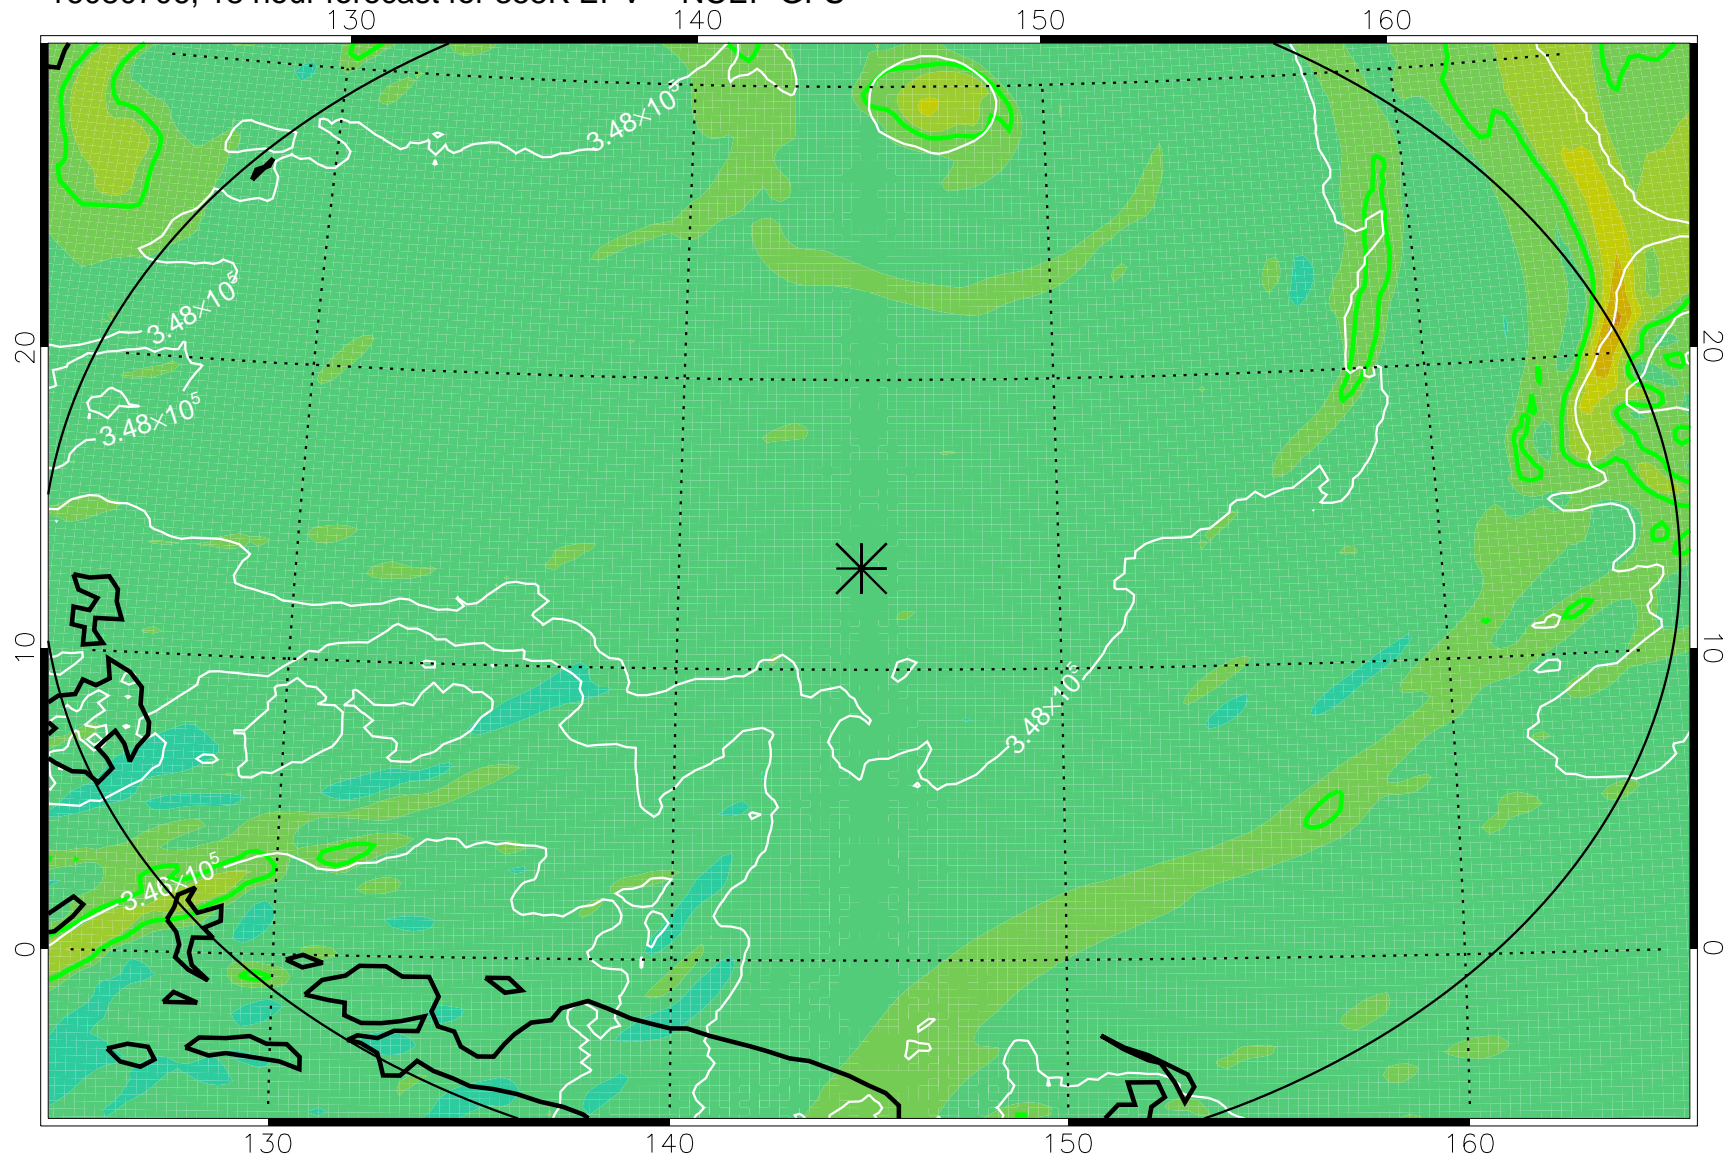

16080618, 6 hour forecast for 355K EPV -- NCEP GFS

355K Montgomery Streamfunction, white
EPV Tropopause (2 PVU) Position
Range ring of 2304 km

16080700, 12 hour forecast for 355K EPV -- NCEP GFS

355K Montgomery Streamfunction, white
EPV Tropopause (2 PVU) Position
Range ring of 2304 km

16080706, 18 hour forecast for 355K EPV -- NCEP GFS

355K Montgomery Streamfunction, white
EPV Tropopause (2 PVU) Position
Range ring of 2304 km

16080712, 24 hour forecast for 355K EPV -- NCEP GFS

355K Montgomery Streamfunction, white
EPV Tropopause (2 PVU) Position
Range ring of 2304 km

16080718, 30 hour forecast for 355K EPV -- NCEP GFS

355K Montgomery Streamfunction, white
EPV Tropopause (2 PVU) Position
Range ring of 2304 km

16080800, 36 hour forecast for 355K EPV -- NCEP GFS

355K Montgomery Streamfunction, white
EPV Tropopause (2 PVU) Position
Range ring of 2304 km

16080818, 54 hour forecast for 355K EPV -- NCEP GFS

355K Montgomery Streamfunction, white
EPV Tropopause (2 PVU) Position
Range ring of 2304 km

16080900, 60 hour forecast for 355K EPV -- NCEP GFS

355K Montgomery Streamfunction, white
EPV Tropopause (2 PVU) Position
Range ring of 2304 km