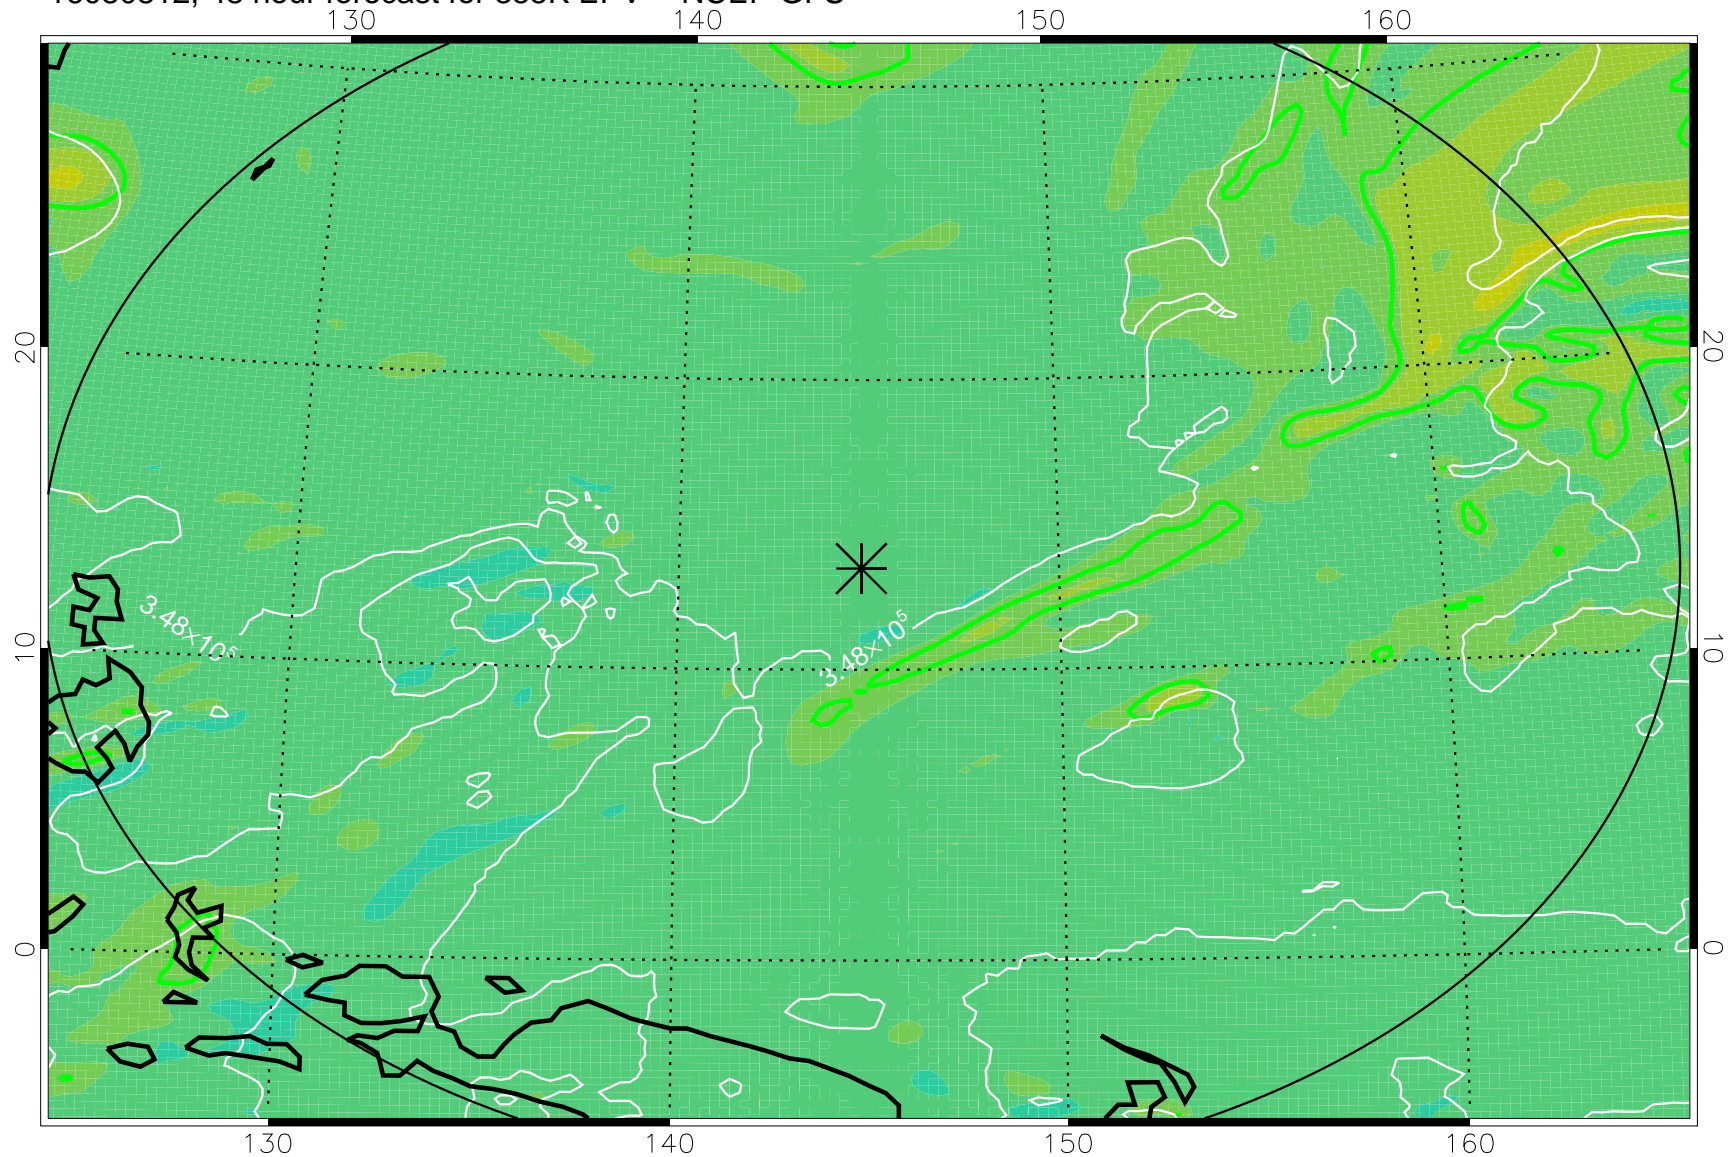

16080706, 18 hour forecast for 355K EPV -- NCEP GFS

355K Montgomery Streamfunction, white
EPV Tropopause (2 PVU) Position
Range ring of 2304 km

16080712, 24 hour forecast for 355K EPV -- NCEP GFS

355K Montgomery Streamfunction, white
EPV Tropopause (2 PVU) Position
Range ring of 2304 km

16080718, 30 hour forecast for 355K EPV -- NCEP GFS

355K Montgomery Streamfunction, white
EPV Tropopause (2 PVU) Position
Range ring of 2304 km

16080800, 36 hour forecast for 355K EPV -- NCEP GFS

355K Montgomery Streamfunction, white
EPV Tropopause (2 PVU) Position
Range ring of 2304 km

16080806, 42 hour forecast for 355K EPV -- NCEP GFS

355K Montgomery Streamfunction, white
EPV Tropopause (2 PVU) Position
Range ring of 2304 km

16080812, 48 hour forecast for 355K EPV -- NCEP GFS

355K Montgomery Streamfunction, white
EPV Tropopause (2 PVU) Position
Range ring of 2304 km

16080818, 54 hour forecast for 355K EPV -- NCEP GFS

355K Montgomery Streamfunction, white
EPV Tropopause (2 PVU) Position
Range ring of 2304 km

16080900, 60 hour forecast for 355K EPV -- NCEP GFS

355K Montgomery Streamfunction, white
EPV Tropopause (2 PVU) Position
Range ring of 2304 km