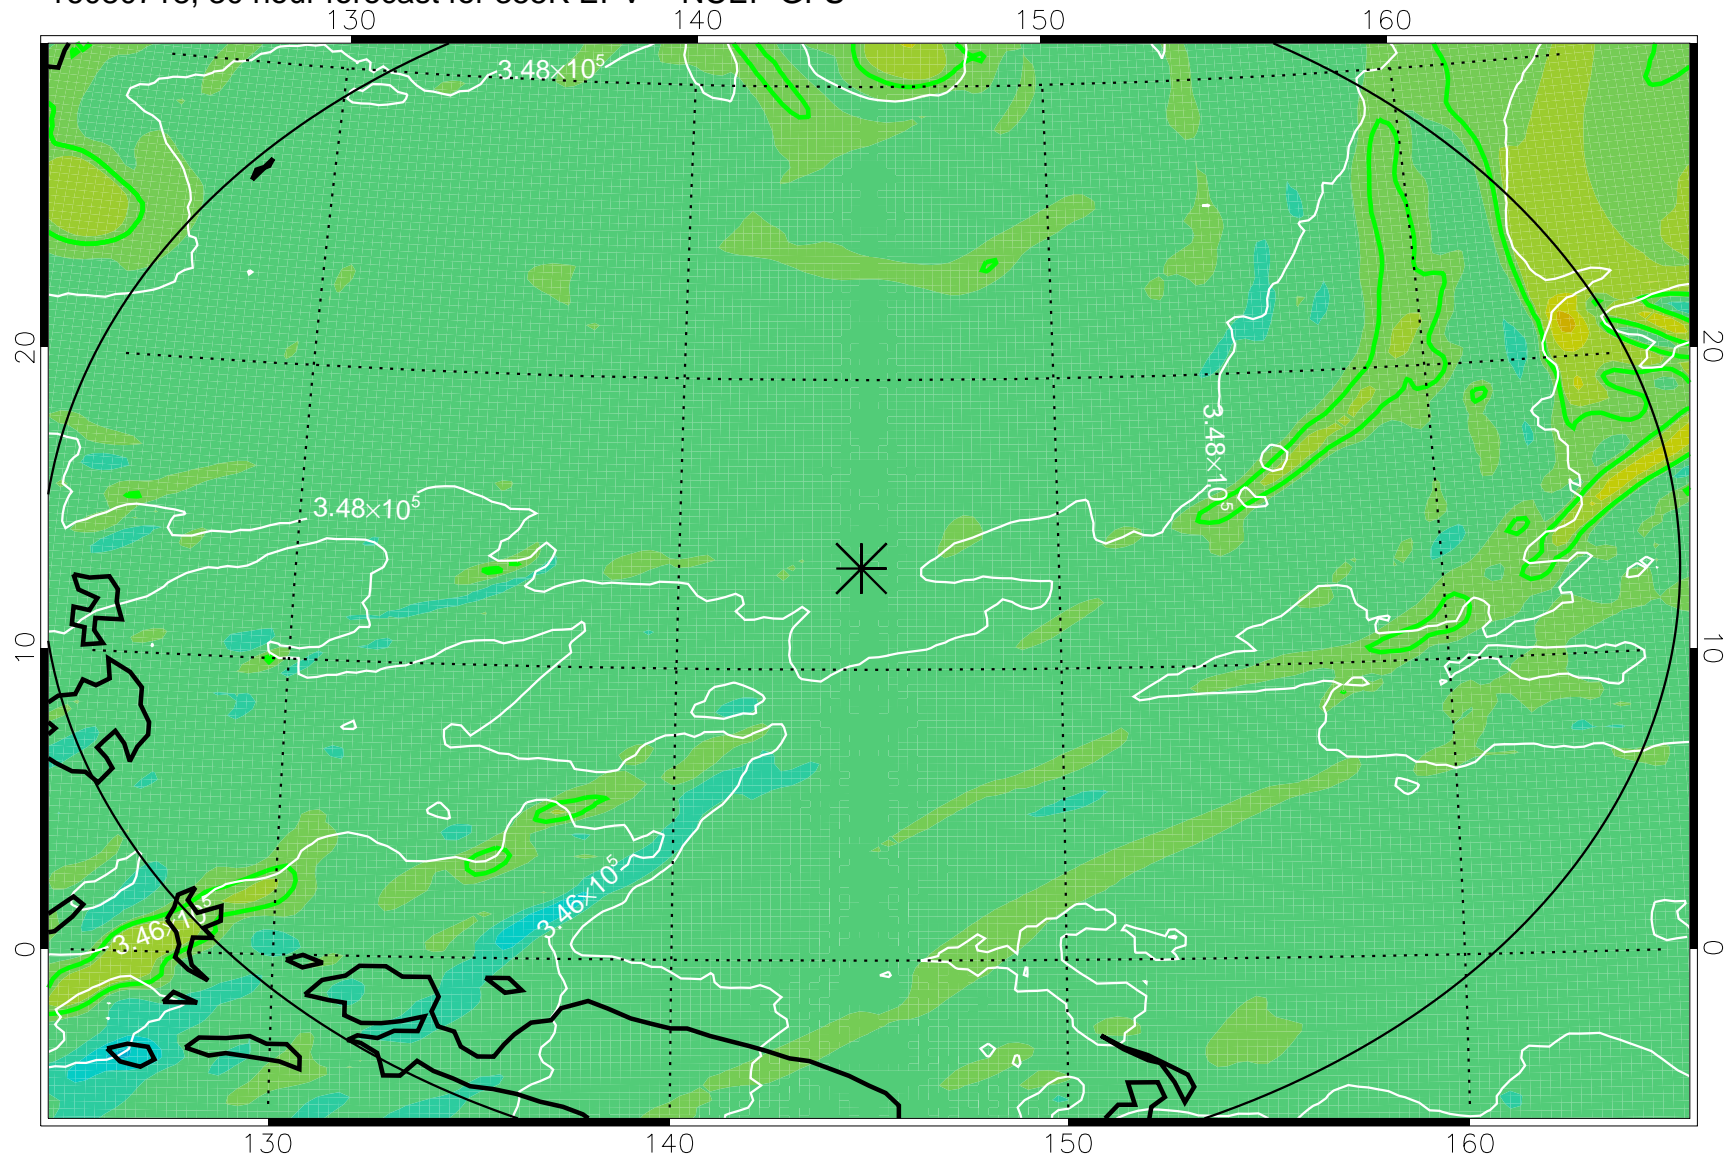

16080618, 6 hour forecast for 355K EPV -- NCEP GFS

355K Montgomery Streamfunction, white
EPV Tropopause (2 PVU) Position
Range ring of 2304 km

16080700, 12 hour forecast for 355K EPV -- NCEP GFS

355K Montgomery Streamfunction, white
EPV Tropopause (2 PVU) Position
Range ring of 2304 km

16080706, 18 hour forecast for 355K EPV -- NCEP GFS

355K Montgomery Streamfunction, white
EPV Tropopause (2 PVU) Position
Range ring of 2304 km

16080712, 24 hour forecast for 355K EPV -- NCEP GFS

355K Montgomery Streamfunction, white
EPV Tropopause (2 PVU) Position
Range ring of 2304 km

16080718, 30 hour forecast for 355K EPV -- NCEP GFS

355K Montgomery Streamfunction, white
EPV Tropopause (2 PVU) Position
Range ring of 2304 km

16080800, 36 hour forecast for 355K EPV -- NCEP GFS

355K Montgomery Streamfunction, white
EPV Tropopause (2 PVU) Position
Range ring of 2304 km

16080806, 42 hour forecast for 355K EPV -- NCEP GFS

355K Montgomery Streamfunction, white
EPV Tropopause (2 PVU) Position
Range ring of 2304 km

16080812, 48 hour forecast for 355K EPV -- NCEP GFS

355K Montgomery Streamfunction, white
EPV Tropopause (2 PVU) Position
Range ring of 2304 km