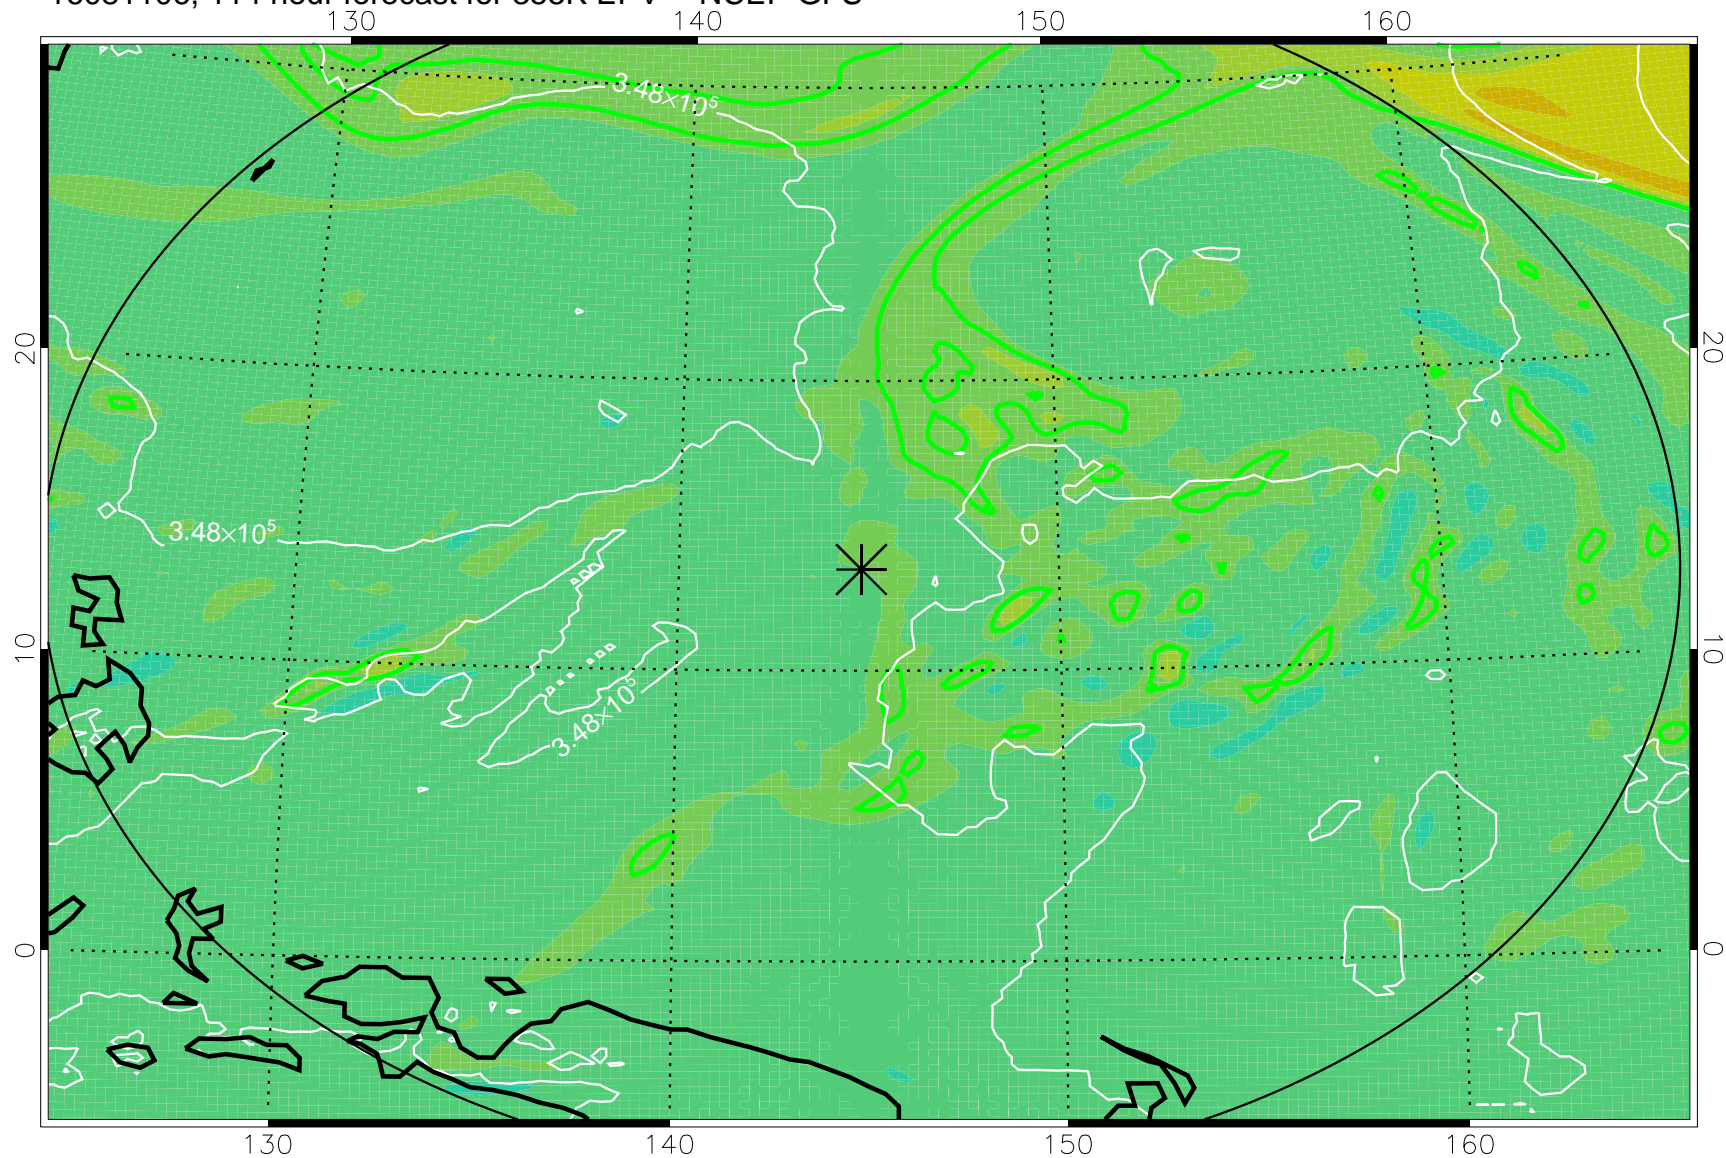

16080918, 78 hour forecast for 355K EPV -- NCEP GFS

355K Montgomery Streamfunction, white
EPV Tropopause (2 PVU) Position
Range ring of 2304 km

16081000, 84 hour forecast for 355K EPV -- NCEP GFS

355K Montgomery Streamfunction, white
EPV Tropopause (2 PVU) Position
Range ring of 2304 km

16081006, 90 hour forecast for 355K EPV -- NCEP GFS

355K Montgomery Streamfunction, white
EPV Tropopause (2 PVU) Position
Range ring of 2304 km

16081012, 96 hour forecast for 355K EPV -- NCEP GFS

355K Montgomery Streamfunction, white
EPV Tropopause (2 PVU) Position
Range ring of 2304 km

16081018, 102 hour forecast for 355K EPV -- NCEP GFS

355K Montgomery Streamfunction, white
EPV Tropopause (2 PVU) Position
Range ring of 2304 km

16081100, 108 hour forecast for 355K EPV -- NCEP GFS

355K Montgomery Streamfunction, white
EPV Tropopause (2 PVU) Position
Range ring of 2304 km

16081106, 114 hour forecast for 355K EPV -- NCEP GFS

355K Montgomery Streamfunction, white
EPV Tropopause (2 PVU) Position
Range ring of 2304 km

16081112, 120 hour forecast for 355K EPV -- NCEP GFS

355K Montgomery Streamfunction, white
EPV Tropopause (2 PVU) Position
Range ring of 2304 km