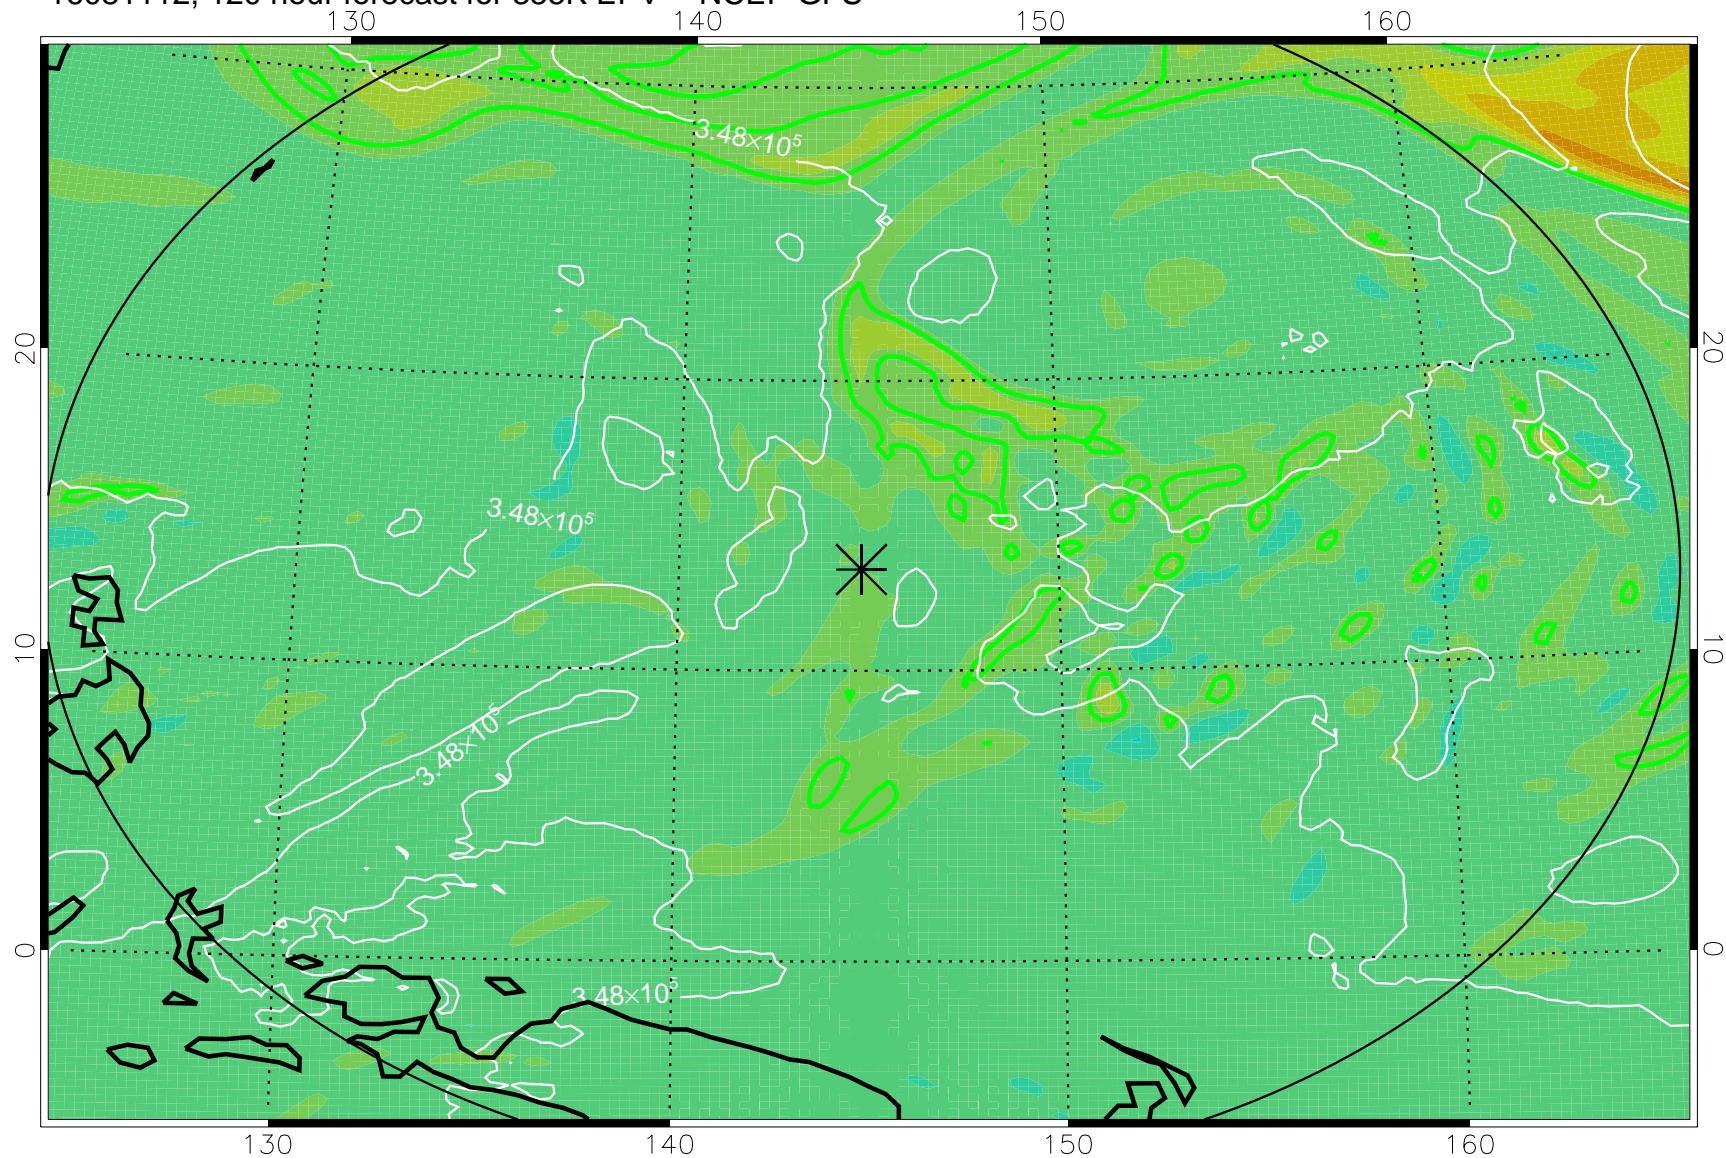

16080918, 78 hour forecast for 355K EPV -- NCEP GFS

355K Montgomery Streamfunction, white
EPV Tropopause (2 PVU) Position
Range ring of 2304 km

16081000, 84 hour forecast for 355K EPV -- NCEP GFS

355K Montgomery Streamfunction, white
EPV Tropopause (2 PVU) Position
Range ring of 2304 km

16081006, 90 hour forecast for 355K EPV -- NCEP GFS

355K Montgomery Streamfunction, white
EPV Tropopause (2 PVU) Position
Range ring of 2304 km

16081012, 96 hour forecast for 355K EPV -- NCEP GFS

355K Montgomery Streamfunction, white
EPV Tropopause (2 PVU) Position
Range ring of 2304 km

16081018, 102 hour forecast for 355K EPV -- NCEP GFS

355K Montgomery Streamfunction, white
EPV Tropopause (2 PVU) Position
Range ring of 2304 km

16081100, 108 hour forecast for 355K EPV -- NCEP GFS

355K Montgomery Streamfunction, white
EPV Tropopause (2 PVU) Position
Range ring of 2304 km

16081106, 114 hour forecast for 355K EPV -- NCEP GFS

355K Montgomery Streamfunction, white
EPV Tropopause (2 PVU) Position
Range ring of 2304 km

16081112, 120 hour forecast for 355K EPV -- NCEP GFS

355K Montgomery Streamfunction, white
EPV Tropopause (2 PVU) Position
Range ring of 2304 km