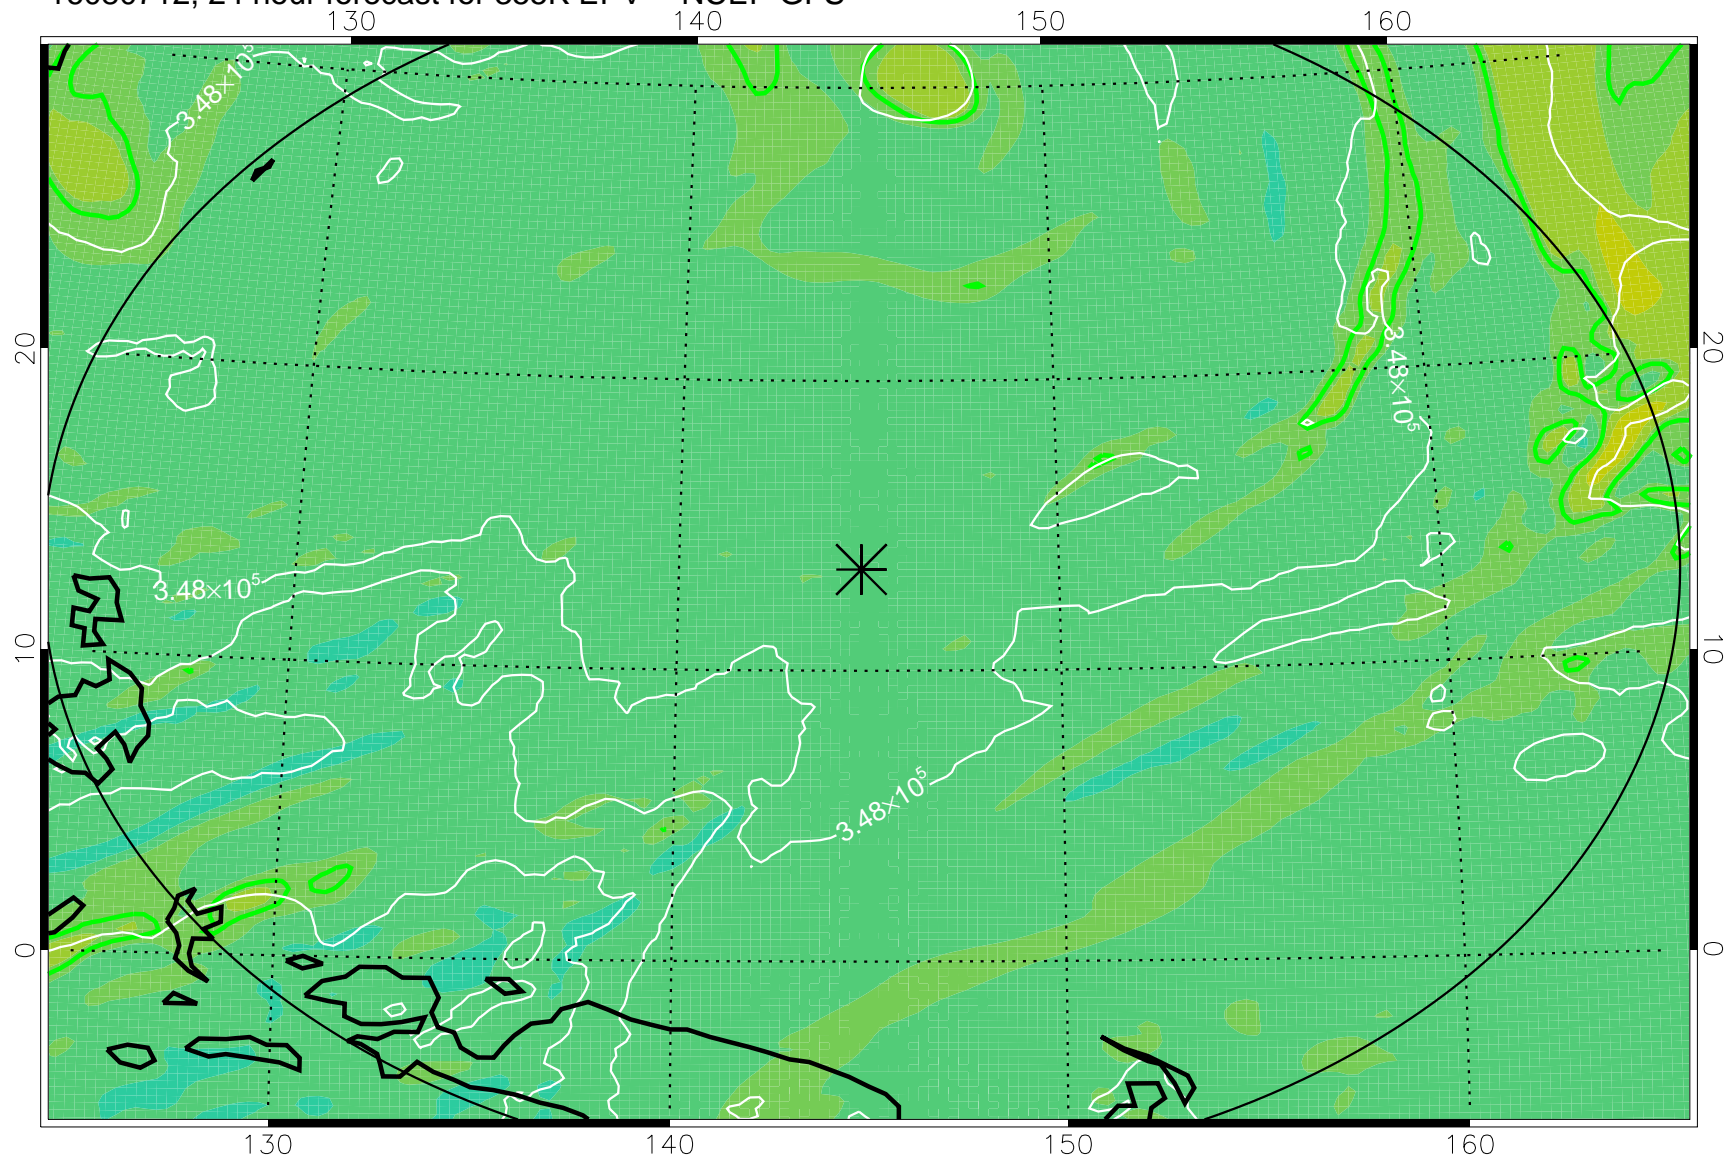

16080618, 6 hour forecast for 355K EPV -- NCEP GFS

355K Montgomery Streamfunction, white
EPV Tropopause (2 PVU) Position
Range ring of 2304 km

16080700, 12 hour forecast for 355K EPV -- NCEP GFS

355K Montgomery Streamfunction, white
EPV Tropopause (2 PVU) Position
Range ring of 2304 km

16080706, 18 hour forecast for 355K EPV -- NCEP GFS

355K Montgomery Streamfunction, white
EPV Tropopause (2 PVU) Position
Range ring of 2304 km

16080712, 24 hour forecast for 355K EPV -- NCEP GFS

355K Montgomery Streamfunction, white
EPV Tropopause (2 PVU) Position
Range ring of 2304 km

16080718, 30 hour forecast for 355K EPV -- NCEP GFS

355K Montgomery Streamfunction, white
EPV Tropopause (2 PVU) Position
Range ring of 2304 km

16080800, 36 hour forecast for 355K EPV -- NCEP GFS

355K Montgomery Streamfunction, white
EPV Tropopause (2 PVU) Position
Range ring of 2304 km

16080806, 42 hour forecast for 355K EPV -- NCEP GFS

355K Montgomery Streamfunction, white
EPV Tropopause (2 PVU) Position
Range ring of 2304 km

16080812, 48 hour forecast for 355K EPV -- NCEP GFS

355K Montgomery Streamfunction, white
EPV Tropopause (2 PVU) Position
Range ring of 2304 km