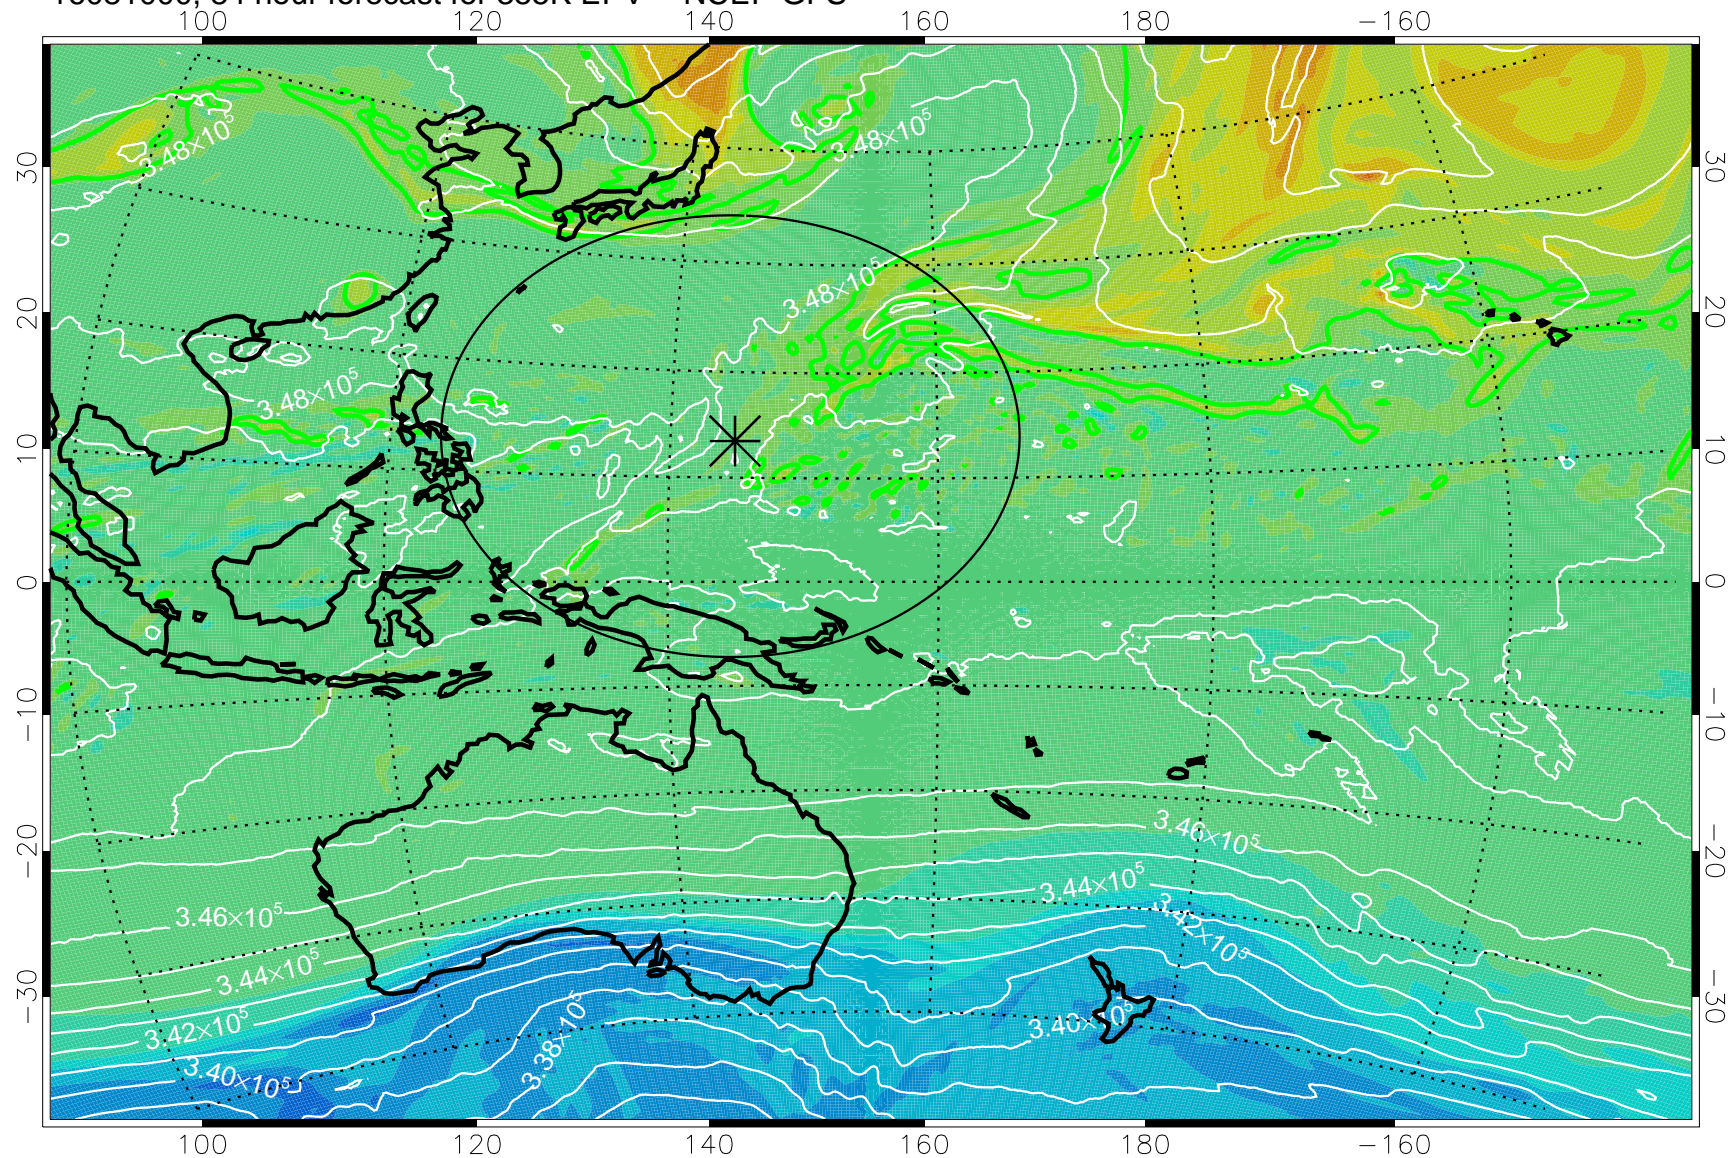

16080818, 54 hour forecast for 355K EPV -- NCEP GFS

355K Montgomery Streamfunction, white
EPV Tropopause (2 PVU) Position
Range ring of 2304 km

16080900, 60 hour forecast for 355K EPV -- NCEP GFS

355K Montgomery Streamfunction, white
EPV Tropopause (2 PVU) Position
Range ring of 2304 km

16080906, 66 hour forecast for 355K EPV -- NCEP GFS

355K Montgomery Streamfunction, white
EPV Tropopause (2 PVU) Position
Range ring of 2304 km

16080912, 72 hour forecast for 355K EPV -- NCEP GFS

355K Montgomery Streamfunction, white
EPV Tropopause (2 PVU) Position
Range ring of 2304 km

16080918, 78 hour forecast for 355K EPV -- NCEP GFS

355K Montgomery Streamfunction, white
EPV Tropopause (2 PVU) Position
Range ring of 2304 km

16081000, 84 hour forecast for 355K EPV -- NCEP GFS

355K Montgomery Streamfunction, white
EPV Tropopause (2 PVU) Position
Range ring of 2304 km

16081006, 90 hour forecast for 355K EPV -- NCEP GFS

355K Montgomery Streamfunction, white
EPV Tropopause (2 PVU) Position
Range ring of 2304 km

16081012, 96 hour forecast for 355K EPV -- NCEP GFS

355K Montgomery Streamfunction, white
EPV Tropopause (2 PVU) Position
Range ring of 2304 km