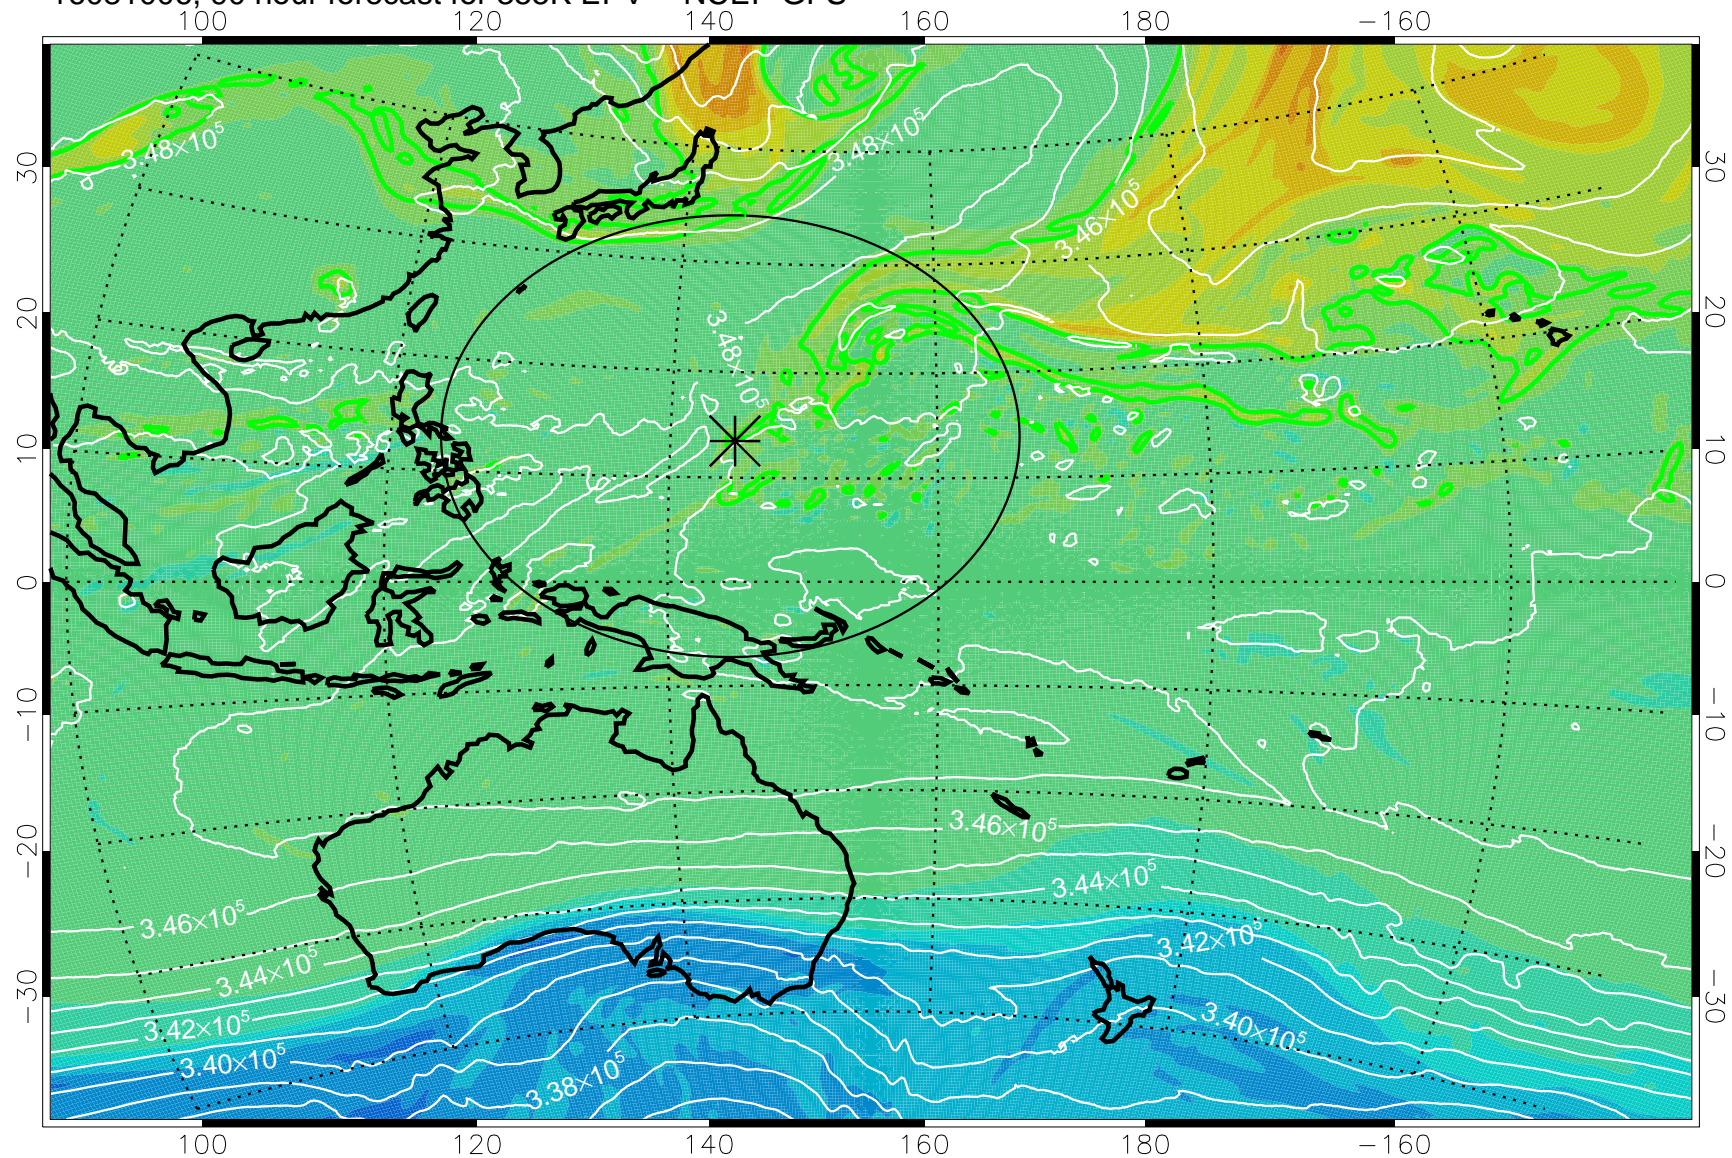

16080906, 66 hour forecast for 355K EPV -- NCEP GFS

355K Montgomery Streamfunction, white
EPV Tropopause (2 PVU) Position
Range ring of 2304 km

16080912, 72 hour forecast for 355K EPV -- NCEP GFS

355K Montgomery Streamfunction, white
EPV Tropopause (2 PVU) Position
Range ring of 2304 km

16080918, 78 hour forecast for 355K EPV -- NCEP GFS

355K Montgomery Streamfunction, white
EPV Tropopause (2 PVU) Position
Range ring of 2304 km

16081000, 84 hour forecast for 355K EPV -- NCEP GFS

355K Montgomery Streamfunction, white
EPV Tropopause (2 PVU) Position
Range ring of 2304 km

16081006, 90 hour forecast for 355K EPV -- NCEP GFS

355K Montgomery Streamfunction, white
EPV Tropopause (2 PVU) Position
Range ring of 2304 km

16081012, 96 hour forecast for 355K EPV -- NCEP GFS

355K Montgomery Streamfunction, white
EPV Tropopause (2 PVU) Position
Range ring of 2304 km

16081018, 102 hour forecast for 355K EPV -- NCEP GFS

355K Montgomery Streamfunction, white
EPV Tropopause (2 PVU) Position
Range ring of 2304 km

16081100, 108 hour forecast for 355K EPV -- NCEP GFS

355K Montgomery Streamfunction, white
EPV Tropopause (2 PVU) Position
Range ring of 2304 km