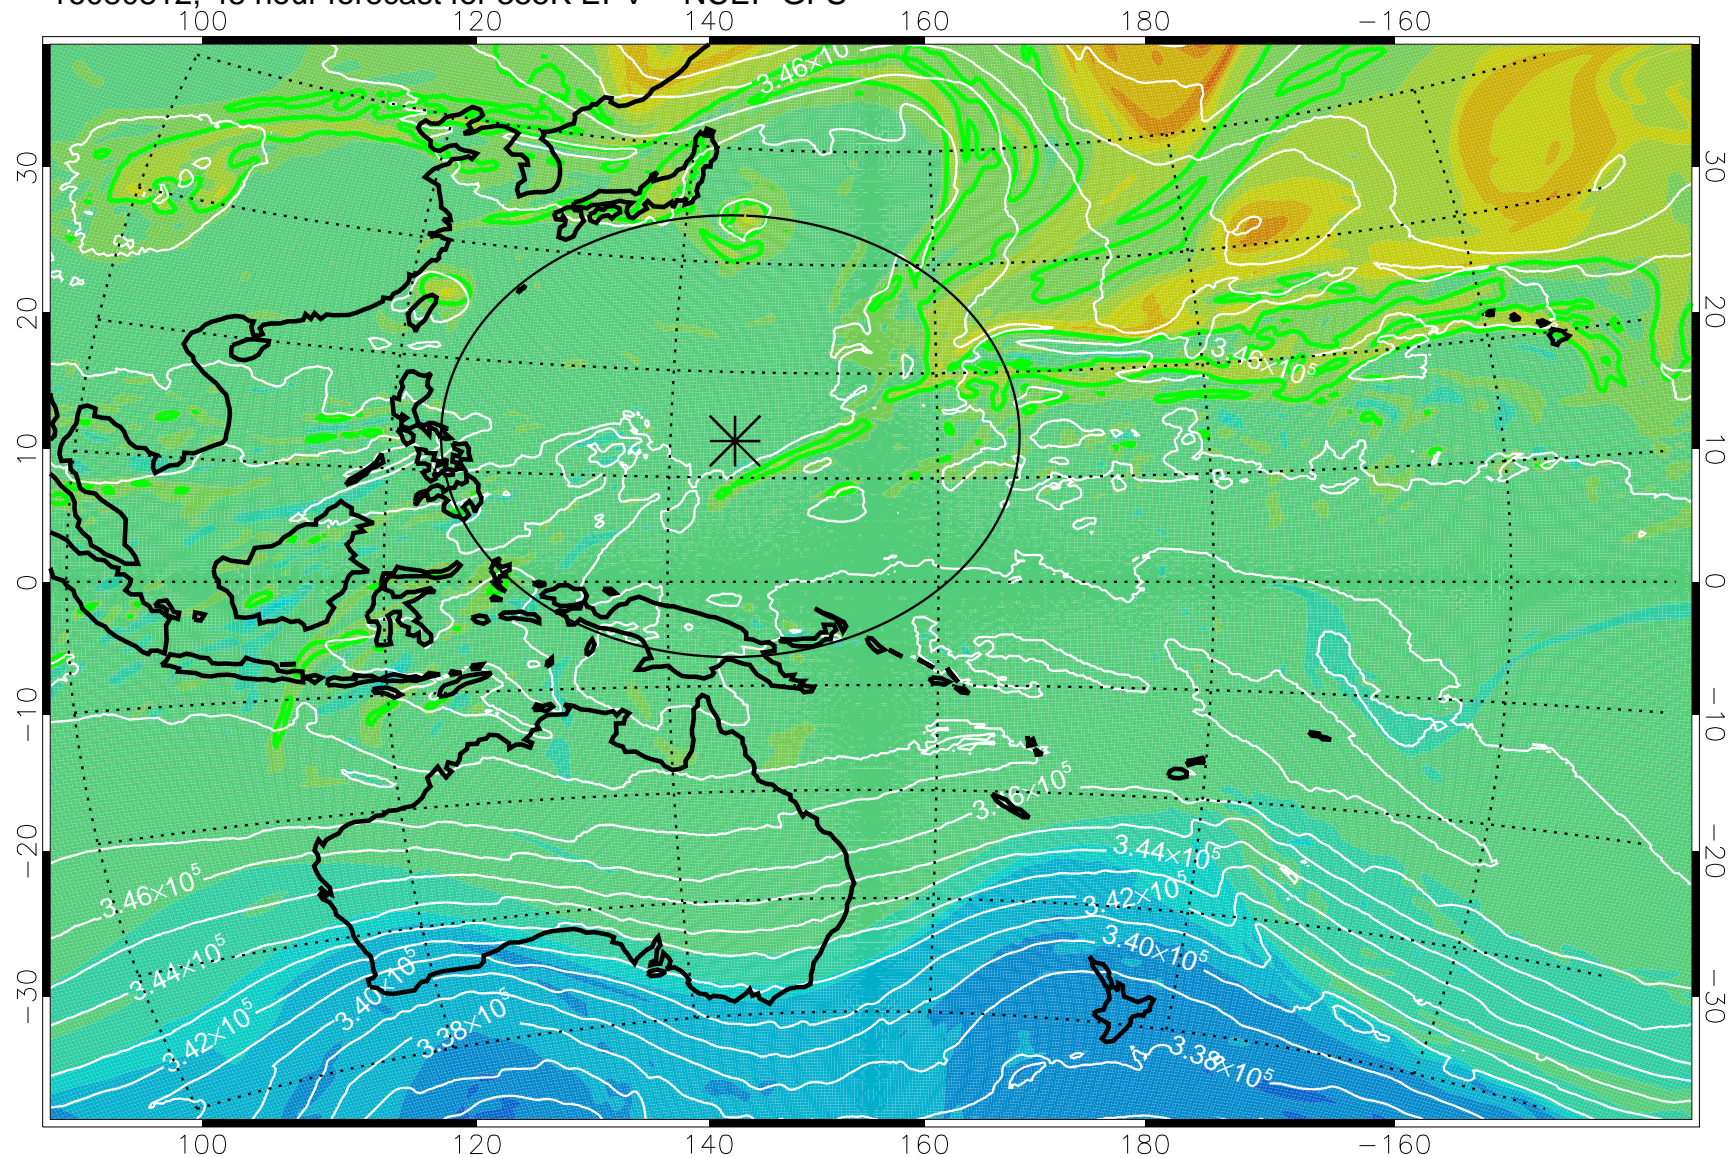

16080718, 30 hour forecast for 355K EPV -- NCEP GFS

355K Montgomery Streamfunction, white
EPV Tropopause (2 PVU) Position
Range ring of 2304 km

16080800, 36 hour forecast for 355K EPV -- NCEP GFS

355K Montgomery Streamfunction, white
EPV Tropopause (2 PVU) Position
Range ring of 2304 km

16080806, 42 hour forecast for 355K EPV -- NCEP GFS

355K Montgomery Streamfunction, white
EPV Tropopause (2 PVU) Position
Range ring of 2304 km

16080812, 48 hour forecast for 355K EPV -- NCEP GFS

355K Montgomery Streamfunction, white
EPV Tropopause (2 PVU) Position
Range ring of 2304 km

16080818, 54 hour forecast for 355K EPV -- NCEP GFS

355K Montgomery Streamfunction, white
EPV Tropopause (2 PVU) Position
Range ring of 2304 km

16080900, 60 hour forecast for 355K EPV -- NCEP GFS

355K Montgomery Streamfunction, white
EPV Tropopause (2 PVU) Position
Range ring of 2304 km

16080906, 66 hour forecast for 355K EPV -- NCEP GFS

355K Montgomery Streamfunction, white
EPV Tropopause (2 PVU) Position
Range ring of 2304 km

16080912, 72 hour forecast for 355K EPV -- NCEP GFS

355K Montgomery Streamfunction, white
EPV Tropopause (2 PVU) Position
Range ring of 2304 km