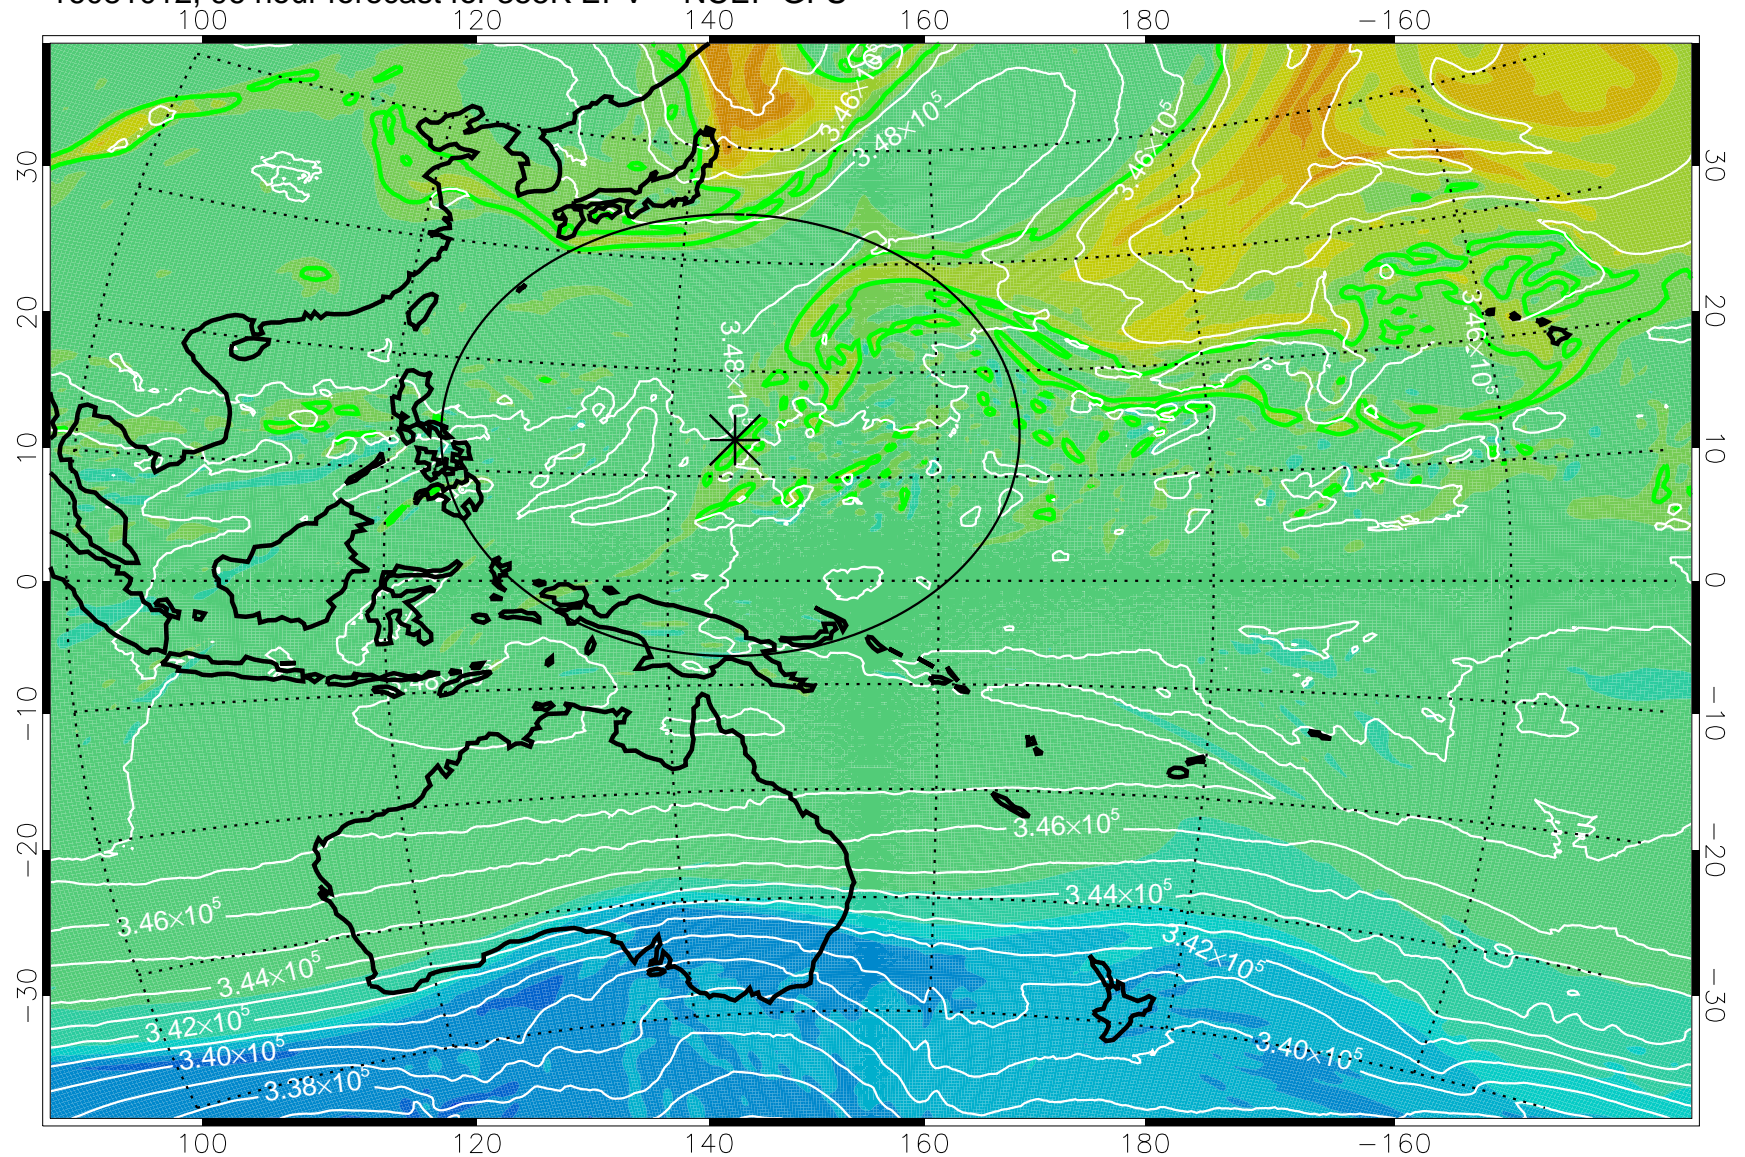

16080906, 66 hour forecast for 355K EPV -- NCEP GFS

355K Montgomery Streamfunction, white
EPV Tropopause (2 PVU) Position
Range ring of 2304 km

16080912, 72 hour forecast for 355K EPV -- NCEP GFS

355K Montgomery Streamfunction, white
EPV Tropopause (2 PVU) Position
Range ring of 2304 km

16080918, 78 hour forecast for 355K EPV -- NCEP GFS

355K Montgomery Streamfunction, white
EPV Tropopause (2 PVU) Position
Range ring of 2304 km

16081000, 84 hour forecast for 355K EPV -- NCEP GFS

355K Montgomery Streamfunction, white
EPV Tropopause (2 PVU) Position
Range ring of 2304 km

16081006, 90 hour forecast for 355K EPV -- NCEP GFS

355K Montgomery Streamfunction, white
EPV Tropopause (2 PVU) Position
Range ring of 2304 km

16081012, 96 hour forecast for 355K EPV -- NCEP GFS

355K Montgomery Streamfunction, white
EPV Tropopause (2 PVU) Position
Range ring of 2304 km

16081018, 102 hour forecast for 355K EPV -- NCEP GFS

355K Montgomery Streamfunction, white
EPV Tropopause (2 PVU) Position
Range ring of 2304 km

16081100, 108 hour forecast for 355K EPV -- NCEP GFS

355K Montgomery Streamfunction, white
EPV Tropopause (2 PVU) Position
Range ring of 2304 km