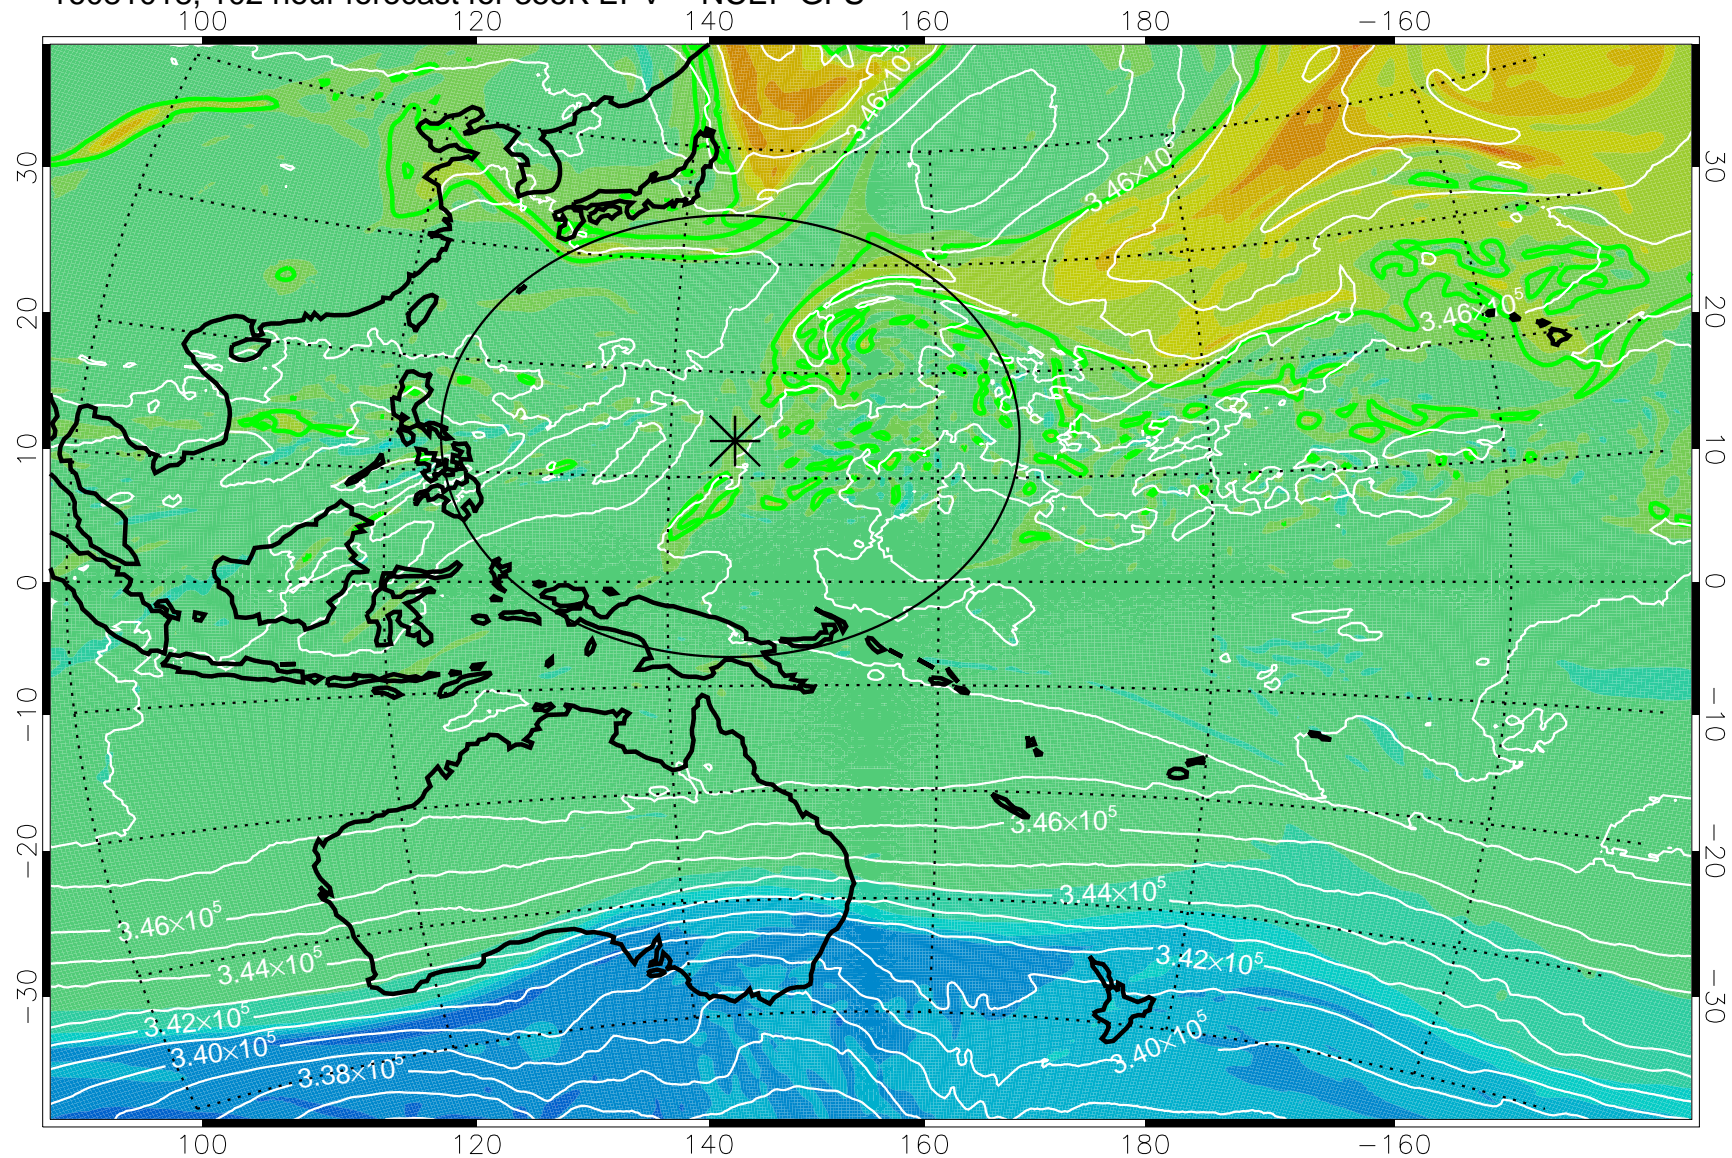

16080918, 78 hour forecast for 355K EPV -- NCEP GFS

355K Montgomery Streamfunction, white
EPV Tropopause (2 PVU) Position
Range ring of 2304 km

16081000, 84 hour forecast for 355K EPV -- NCEP GFS

355K Montgomery Streamfunction, white
EPV Tropopause (2 PVU) Position
Range ring of 2304 km

16081006, 90 hour forecast for 355K EPV -- NCEP GFS

355K Montgomery Streamfunction, white
EPV Tropopause (2 PVU) Position
Range ring of 2304 km

16081012, 96 hour forecast for 355K EPV -- NCEP GFS

355K Montgomery Streamfunction, white
EPV Tropopause (2 PVU) Position
Range ring of 2304 km

16081018, 102 hour forecast for 355K EPV -- NCEP GFS

355K Montgomery Streamfunction, white
EPV Tropopause (2 PVU) Position
Range ring of 2304 km

16081100, 108 hour forecast for 355K EPV -- NCEP GFS

355K Montgomery Streamfunction, white
EPV Tropopause (2 PVU) Position
Range ring of 2304 km

16081106, 114 hour forecast for 355K EPV -- NCEP GFS

355K Montgomery Streamfunction, white
EPV Tropopause (2 PVU) Position
Range ring of 2304 km

16081112, 120 hour forecast for 355K EPV -- NCEP GFS

355K Montgomery Streamfunction, white
EPV Tropopause (2 PVU) Position
Range ring of 2304 km