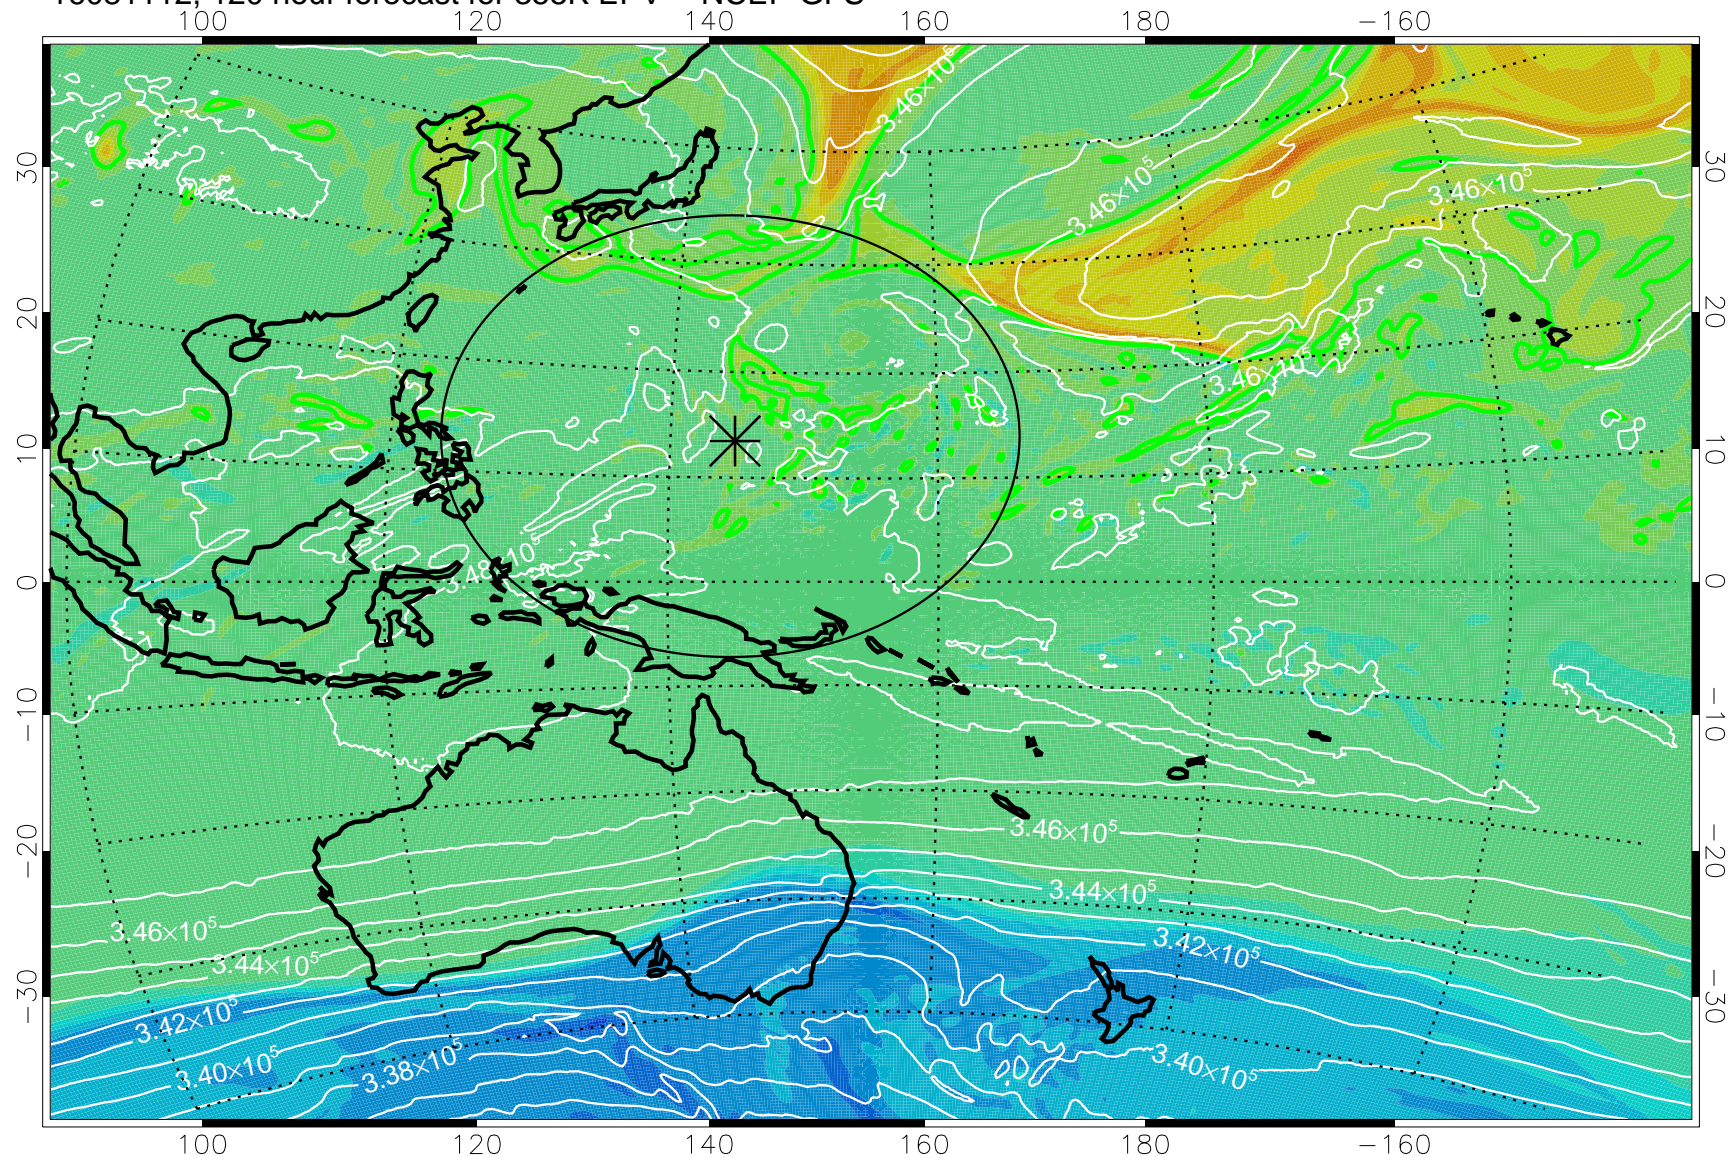

16080918, 78 hour forecast for 355K EPV -- NCEP GFS

355K Montgomery Streamfunction, white
EPV Tropopause (2 PVU) Position
Range ring of 2304 km

16081000, 84 hour forecast for 355K EPV -- NCEP GFS

355K Montgomery Streamfunction, white
EPV Tropopause (2 PVU) Position
Range ring of 2304 km

16081006, 90 hour forecast for 355K EPV -- NCEP GFS

355K Montgomery Streamfunction, white
EPV Tropopause (2 PVU) Position
Range ring of 2304 km

16081012, 96 hour forecast for 355K EPV -- NCEP GFS

355K Montgomery Streamfunction, white
EPV Tropopause (2 PVU) Position
Range ring of 2304 km

16081018, 102 hour forecast for 355K EPV -- NCEP GFS

355K Montgomery Streamfunction, white
EPV Tropopause (2 PVU) Position
Range ring of 2304 km

16081100, 108 hour forecast for 355K EPV -- NCEP GFS

355K Montgomery Streamfunction, white
EPV Tropopause (2 PVU) Position
Range ring of 2304 km

16081106, 114 hour forecast for 355K EPV -- NCEP GFS

355K Montgomery Streamfunction, white
EPV Tropopause (2 PVU) Position
Range ring of 2304 km

16081112, 120 hour forecast for 355K EPV -- NCEP GFS

355K Montgomery Streamfunction, white
EPV Tropopause (2 PVU) Position
Range ring of 2304 km