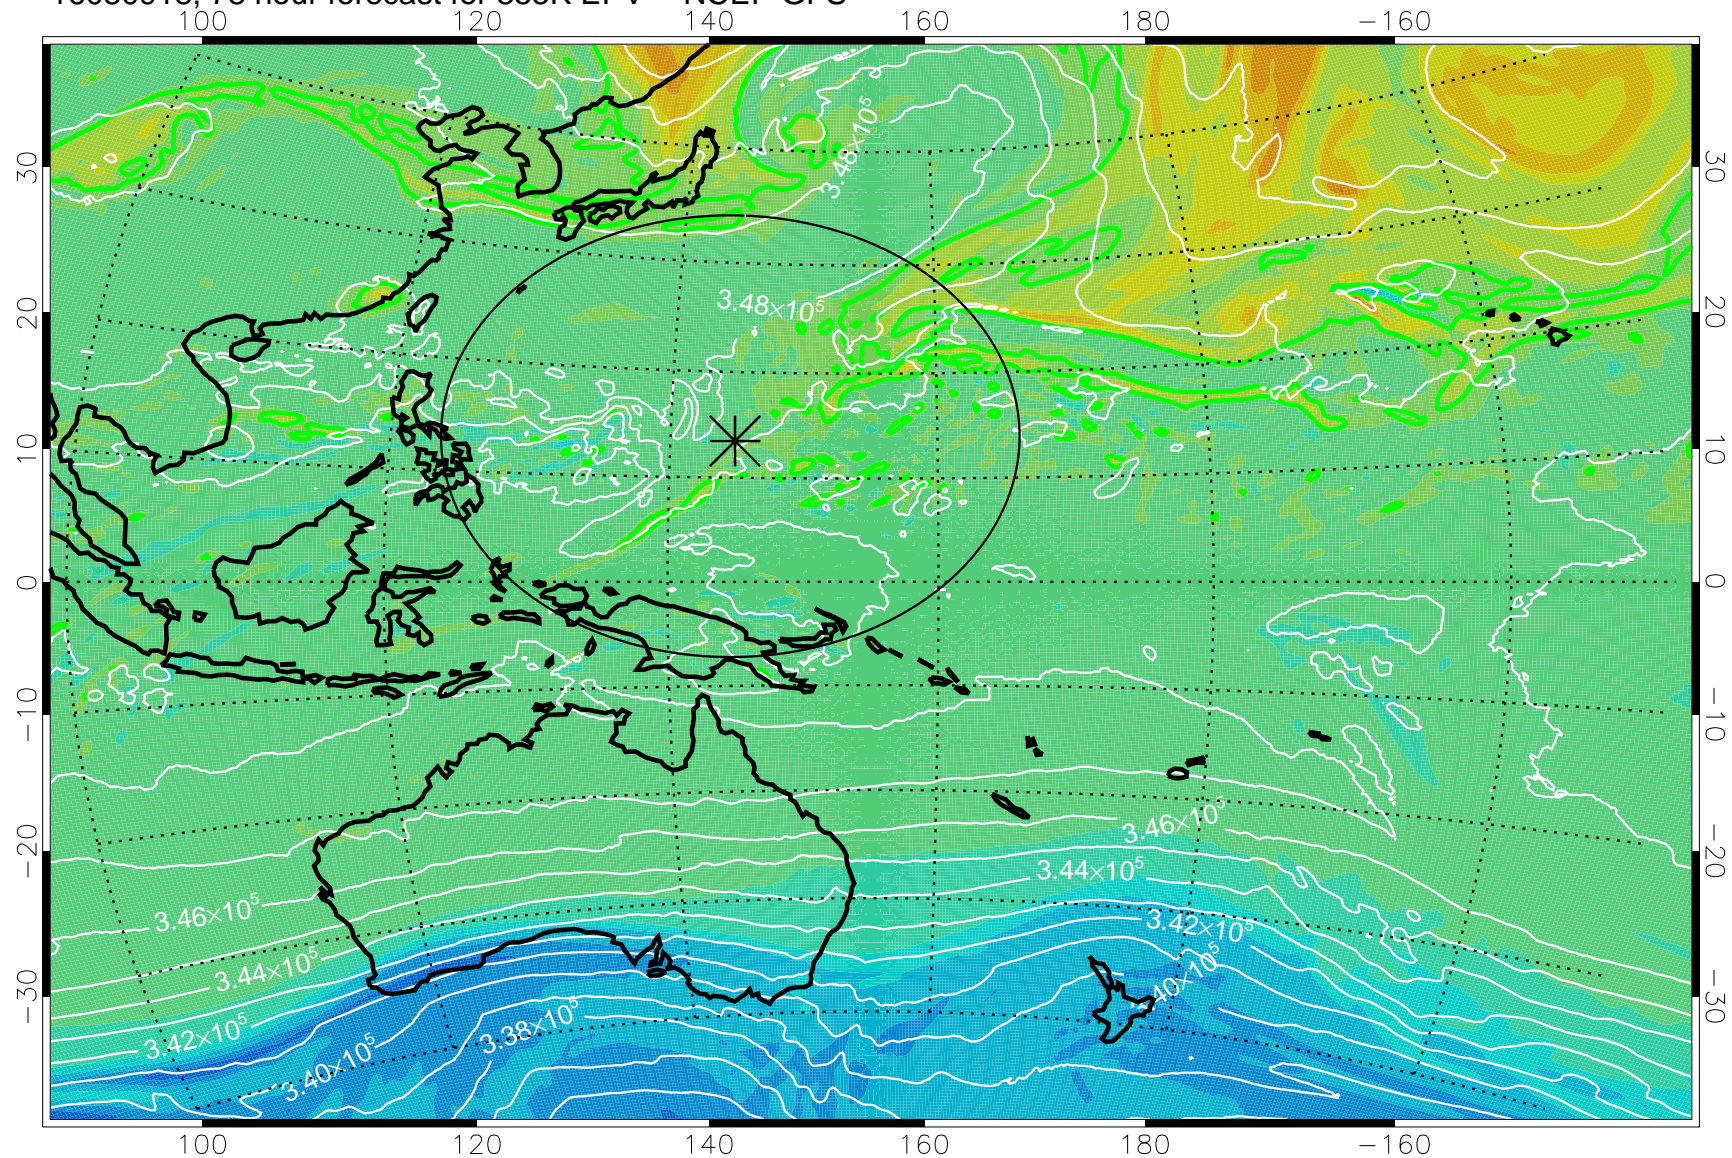

16080818, 54 hour forecast for 355K EPV -- NCEP GFS

355K Montgomery Streamfunction, white
EPV Tropopause (2 PVU) Position
Range ring of 2304 km

16080900, 60 hour forecast for 355K EPV -- NCEP GFS

355K Montgomery Streamfunction, white
EPV Tropopause (2 PVU) Position
Range ring of 2304 km

16080906, 66 hour forecast for 355K EPV -- NCEP GFS

355K Montgomery Streamfunction, white
EPV Tropopause (2 PVU) Position
Range ring of 2304 km

16080912, 72 hour forecast for 355K EPV -- NCEP GFS

355K Montgomery Streamfunction, white
EPV Tropopause (2 PVU) Position
Range ring of 2304 km

16080918, 78 hour forecast for 355K EPV -- NCEP GFS

355K Montgomery Streamfunction, white
EPV Tropopause (2 PVU) Position
Range ring of 2304 km

16081000, 84 hour forecast for 355K EPV -- NCEP GFS

355K Montgomery Streamfunction, white
EPV Tropopause (2 PVU) Position
Range ring of 2304 km

16081006, 90 hour forecast for 355K EPV -- NCEP GFS

355K Montgomery Streamfunction, white
EPV Tropopause (2 PVU) Position
Range ring of 2304 km

16081012, 96 hour forecast for 355K EPV -- NCEP GFS

355K Montgomery Streamfunction, white
EPV Tropopause (2 PVU) Position
Range ring of 2304 km