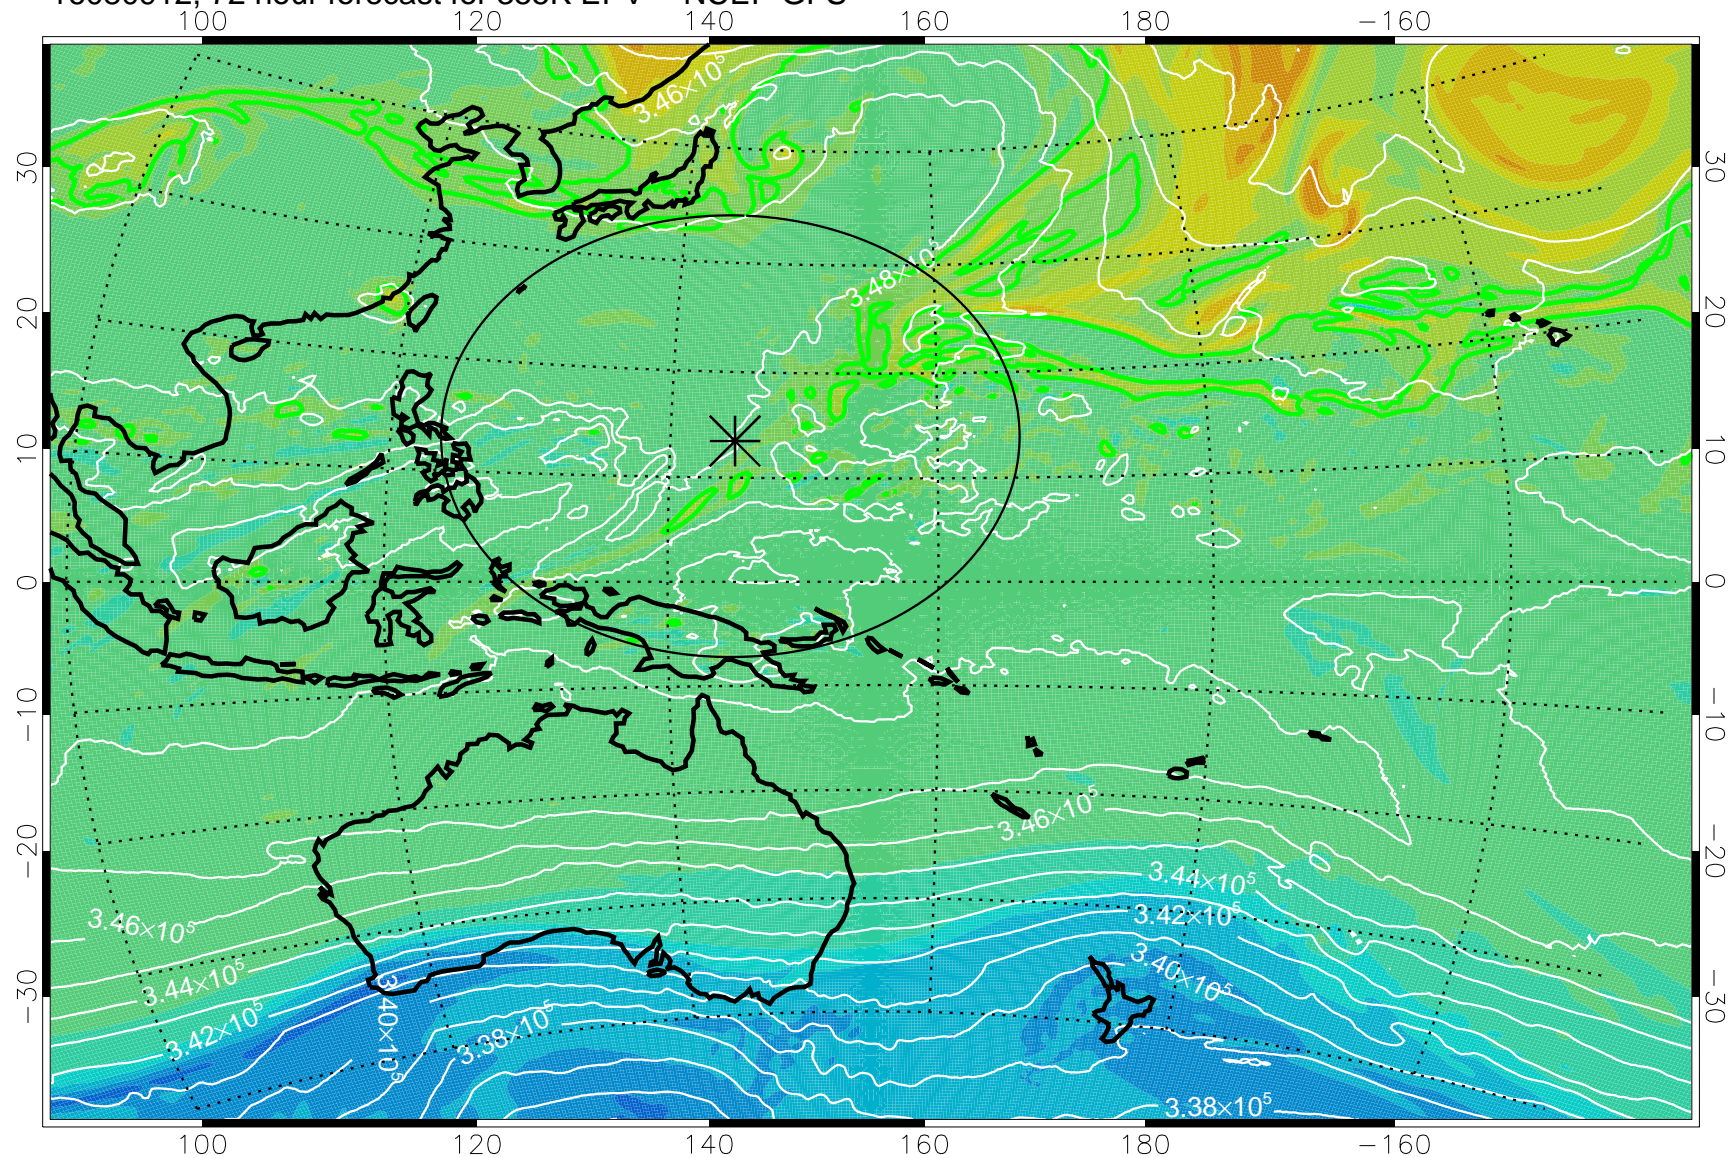

16080806, 42 hour forecast for 355K EPV -- NCEP GFS

355K Montgomery Streamfunction, white
EPV Tropopause (2 PVU) Position
Range ring of 2304 km

16080812, 48 hour forecast for 355K EPV -- NCEP GFS

355K Montgomery Streamfunction, white
EPV Tropopause (2 PVU) Position
Range ring of 2304 km

16080818, 54 hour forecast for 355K EPV -- NCEP GFS

355K Montgomery Streamfunction, white
EPV Tropopause (2 PVU) Position
Range ring of 2304 km

16080900, 60 hour forecast for 355K EPV -- NCEP GFS

355K Montgomery Streamfunction, white
EPV Tropopause (2 PVU) Position
Range ring of 2304 km

16080906, 66 hour forecast for 355K EPV -- NCEP GFS

355K Montgomery Streamfunction, white
EPV Tropopause (2 PVU) Position
Range ring of 2304 km

16080912, 72 hour forecast for 355K EPV -- NCEP GFS

355K Montgomery Streamfunction, white
EPV Tropopause (2 PVU) Position
Range ring of 2304 km

16080918, 78 hour forecast for 355K EPV -- NCEP GFS

355K Montgomery Streamfunction, white
EPV Tropopause (2 PVU) Position
Range ring of 2304 km

16081000, 84 hour forecast for 355K EPV -- NCEP GFS

355K Montgomery Streamfunction, white
EPV Tropopause (2 PVU) Position
Range ring of 2304 km