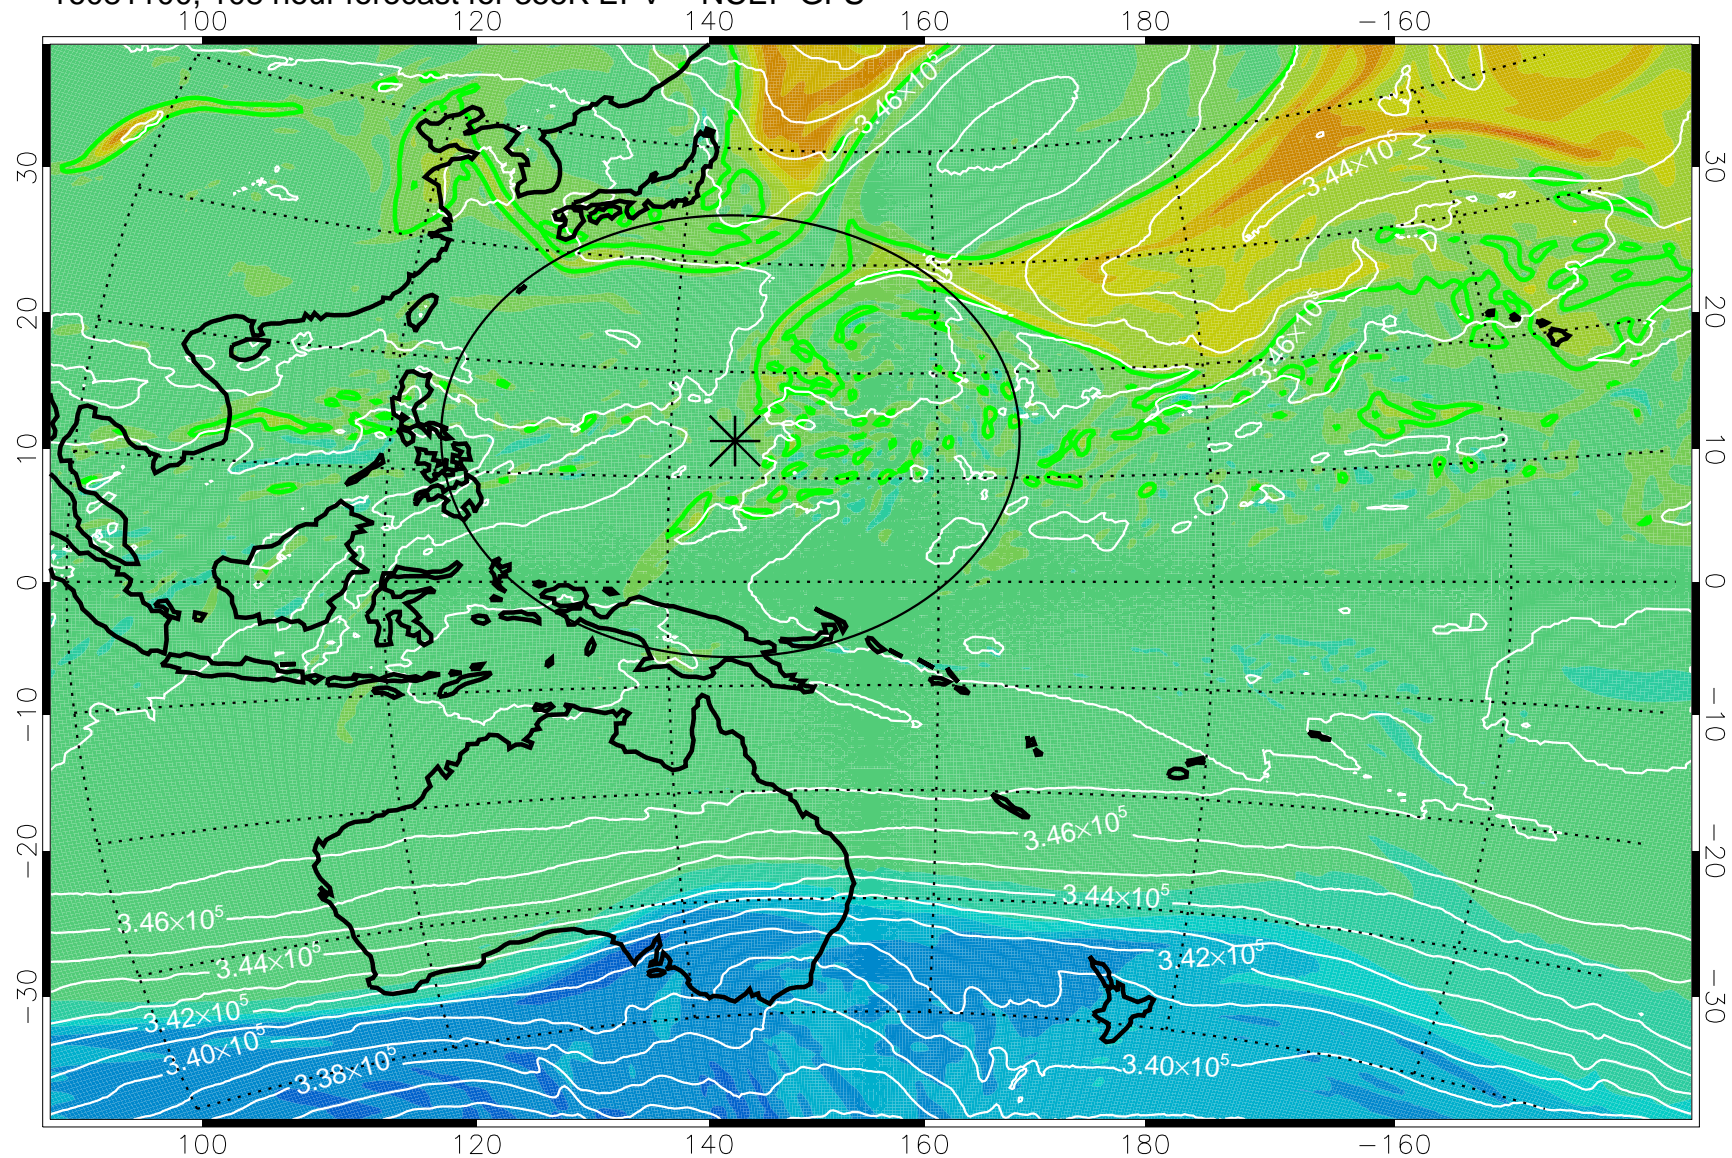

16080918, 78 hour forecast for 355K EPV -- NCEP GFS

355K Montgomery Streamfunction, white
EPV Tropopause (2 PVU) Position
Range ring of 2304 km

16081000, 84 hour forecast for 355K EPV -- NCEP GFS

355K Montgomery Streamfunction, white
EPV Tropopause (2 PVU) Position
Range ring of 2304 km

16081006, 90 hour forecast for 355K EPV -- NCEP GFS

355K Montgomery Streamfunction, white
EPV Tropopause (2 PVU) Position
Range ring of 2304 km

16081012, 96 hour forecast for 355K EPV -- NCEP GFS

355K Montgomery Streamfunction, white
EPV Tropopause (2 PVU) Position
Range ring of 2304 km

16081018, 102 hour forecast for 355K EPV -- NCEP GFS

355K Montgomery Streamfunction, white
EPV Tropopause (2 PVU) Position
Range ring of 2304 km

16081100, 108 hour forecast for 355K EPV -- NCEP GFS

355K Montgomery Streamfunction, white
EPV Tropopause (2 PVU) Position
Range ring of 2304 km

16081106, 114 hour forecast for 355K EPV -- NCEP GFS

355K Montgomery Streamfunction, white
EPV Tropopause (2 PVU) Position
Range ring of 2304 km

16081112, 120 hour forecast for 355K EPV -- NCEP GFS

355K Montgomery Streamfunction, white
EPV Tropopause (2 PVU) Position
Range ring of 2304 km