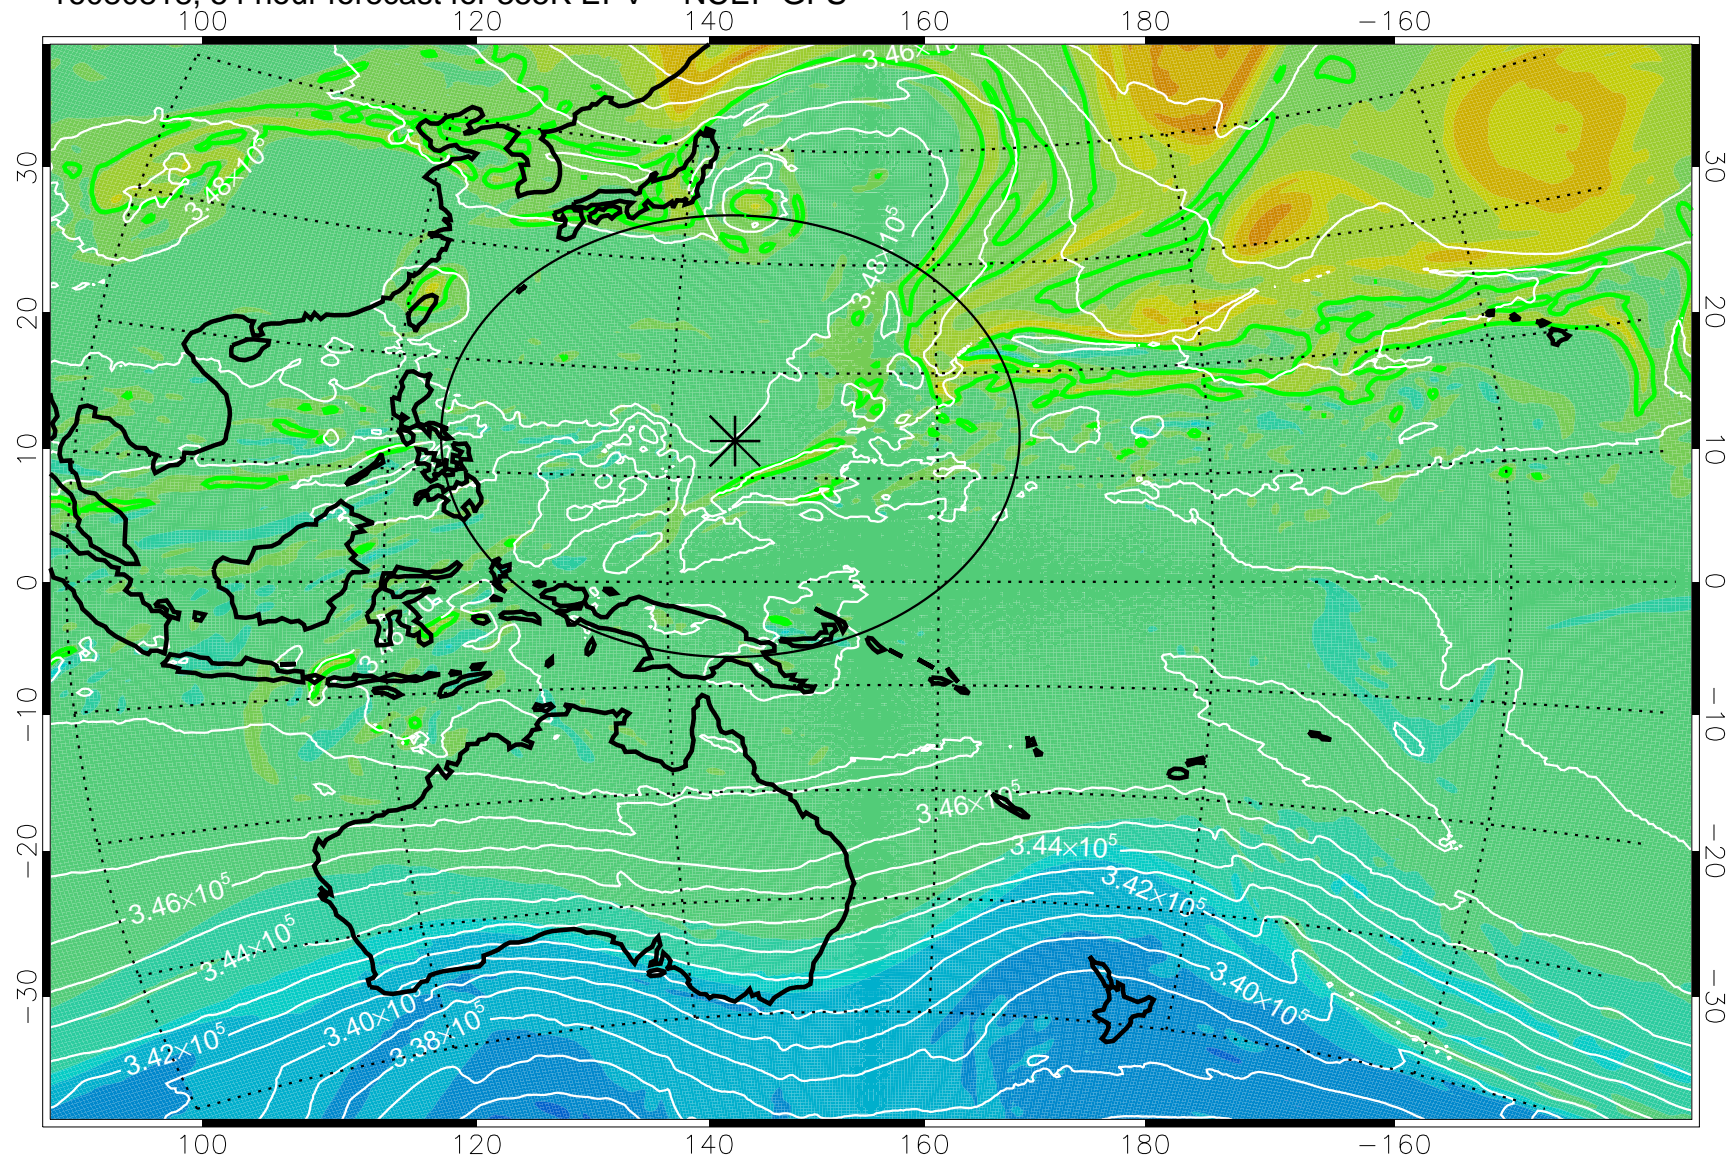

16080718, 30 hour forecast for 355K EPV -- NCEP GFS

355K Montgomery Streamfunction, white
EPV Tropopause (2 PVU) Position
Range ring of 2304 km

16080800, 36 hour forecast for 355K EPV -- NCEP GFS

355K Montgomery Streamfunction, white
EPV Tropopause (2 PVU) Position
Range ring of 2304 km

16080806, 42 hour forecast for 355K EPV -- NCEP GFS

355K Montgomery Streamfunction, white
EPV Tropopause (2 PVU) Position
Range ring of 2304 km

16080812, 48 hour forecast for 355K EPV -- NCEP GFS

355K Montgomery Streamfunction, white
EPV Tropopause (2 PVU) Position
Range ring of 2304 km

16080818, 54 hour forecast for 355K EPV -- NCEP GFS

355K Montgomery Streamfunction, white
EPV Tropopause (2 PVU) Position
Range ring of 2304 km

16080900, 60 hour forecast for 355K EPV -- NCEP GFS

355K Montgomery Streamfunction, white
EPV Tropopause (2 PVU) Position
Range ring of 2304 km

16080906, 66 hour forecast for 355K EPV -- NCEP GFS

355K Montgomery Streamfunction, white
EPV Tropopause (2 PVU) Position
Range ring of 2304 km

16080912, 72 hour forecast for 355K EPV -- NCEP GFS

355K Montgomery Streamfunction, white
EPV Tropopause (2 PVU) Position
Range ring of 2304 km