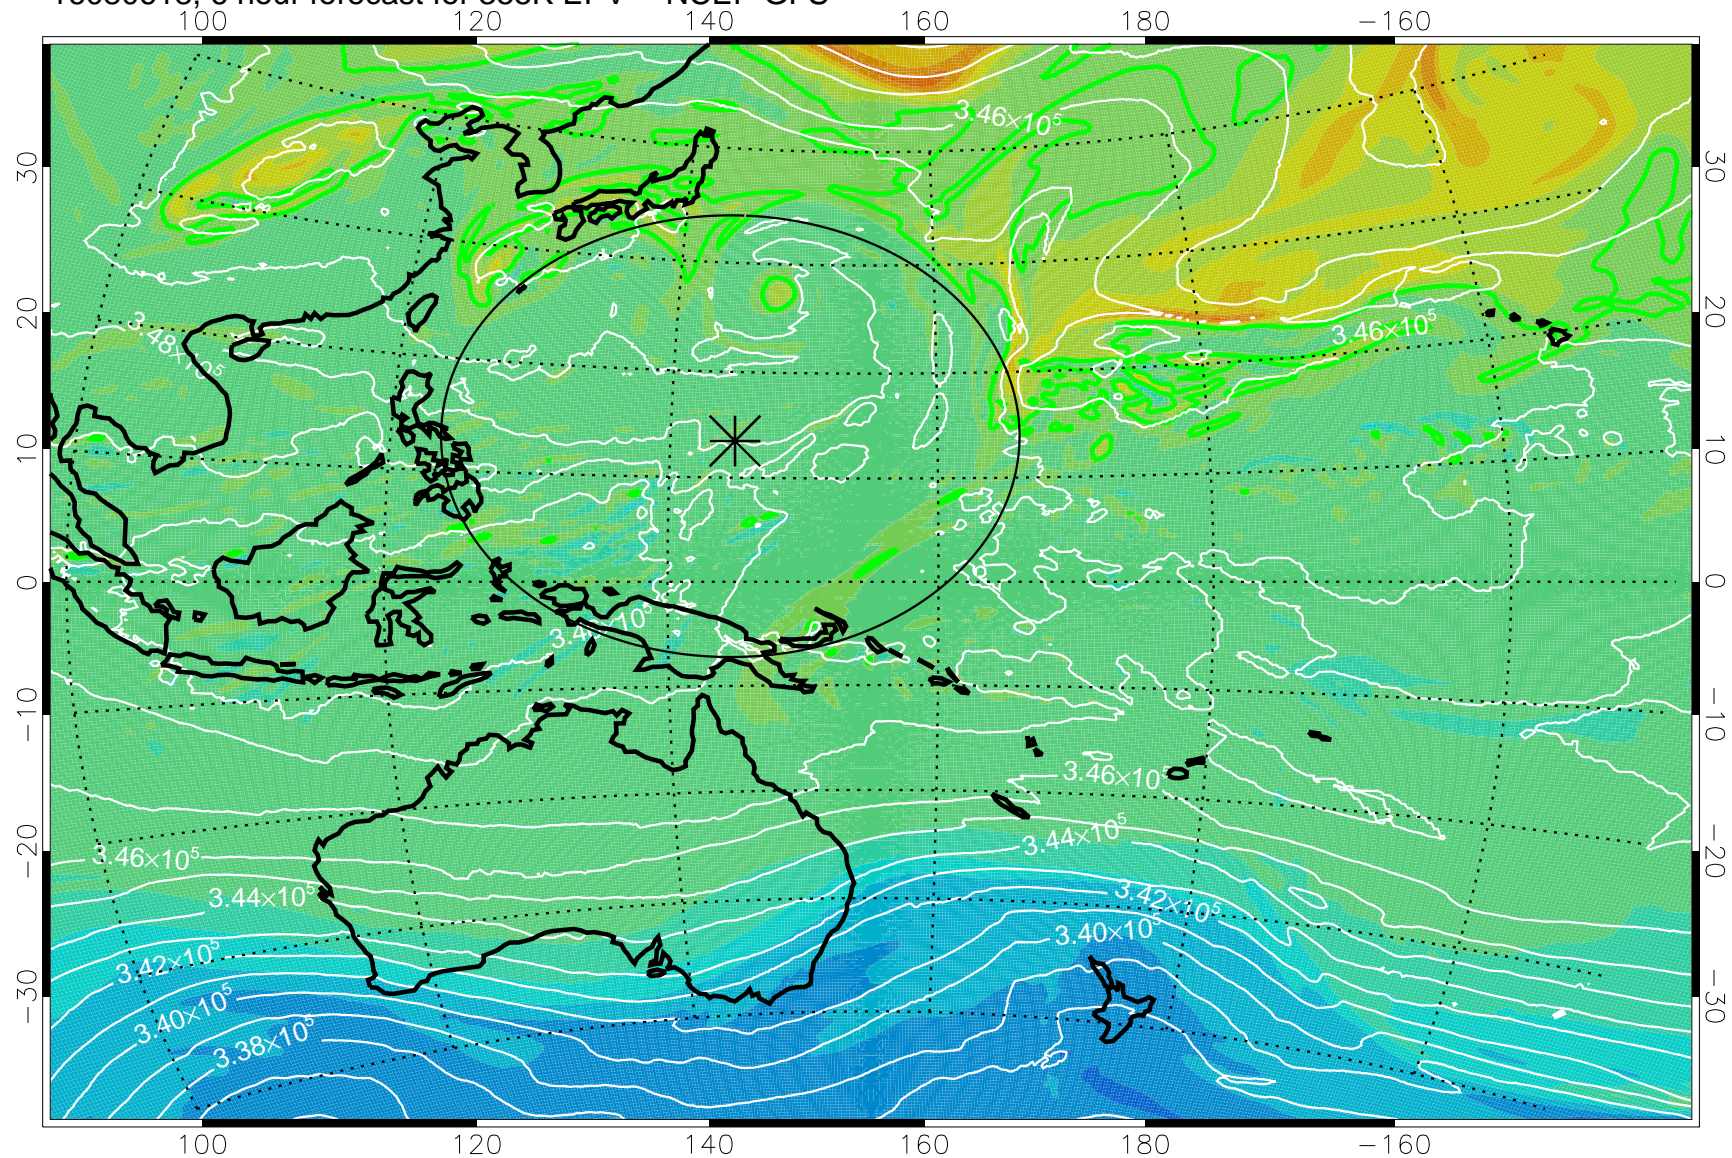

16080618, 6 hour forecast for 355K EPV -- NCEP GFS

355K Montgomery Streamfunction, white
EPV Tropopause (2 PVU) Position
Range ring of 2304 km

16080700, 12 hour forecast for 355K EPV -- NCEP GFS

355K Montgomery Streamfunction, white
EPV Tropopause (2 PVU) Position
Range ring of 2304 km

16080706, 18 hour forecast for 355K EPV -- NCEP GFS

355K Montgomery Streamfunction, white
EPV Tropopause (2 PVU) Position
Range ring of 2304 km

16080712, 24 hour forecast for 355K EPV -- NCEP GFS

355K Montgomery Streamfunction, white
EPV Tropopause (2 PVU) Position
Range ring of 2304 km

16080718, 30 hour forecast for 355K EPV -- NCEP GFS

355K Montgomery Streamfunction, white
EPV Tropopause (2 PVU) Position
Range ring of 2304 km

16080800, 36 hour forecast for 355K EPV -- NCEP GFS

355K Montgomery Streamfunction, white
EPV Tropopause (2 PVU) Position
Range ring of 2304 km

16080806, 42 hour forecast for 355K EPV -- NCEP GFS

355K Montgomery Streamfunction, white
EPV Tropopause (2 PVU) Position
Range ring of 2304 km

16080812, 48 hour forecast for 355K EPV -- NCEP GFS

355K Montgomery Streamfunction, white
EPV Tropopause (2 PVU) Position
Range ring of 2304 km