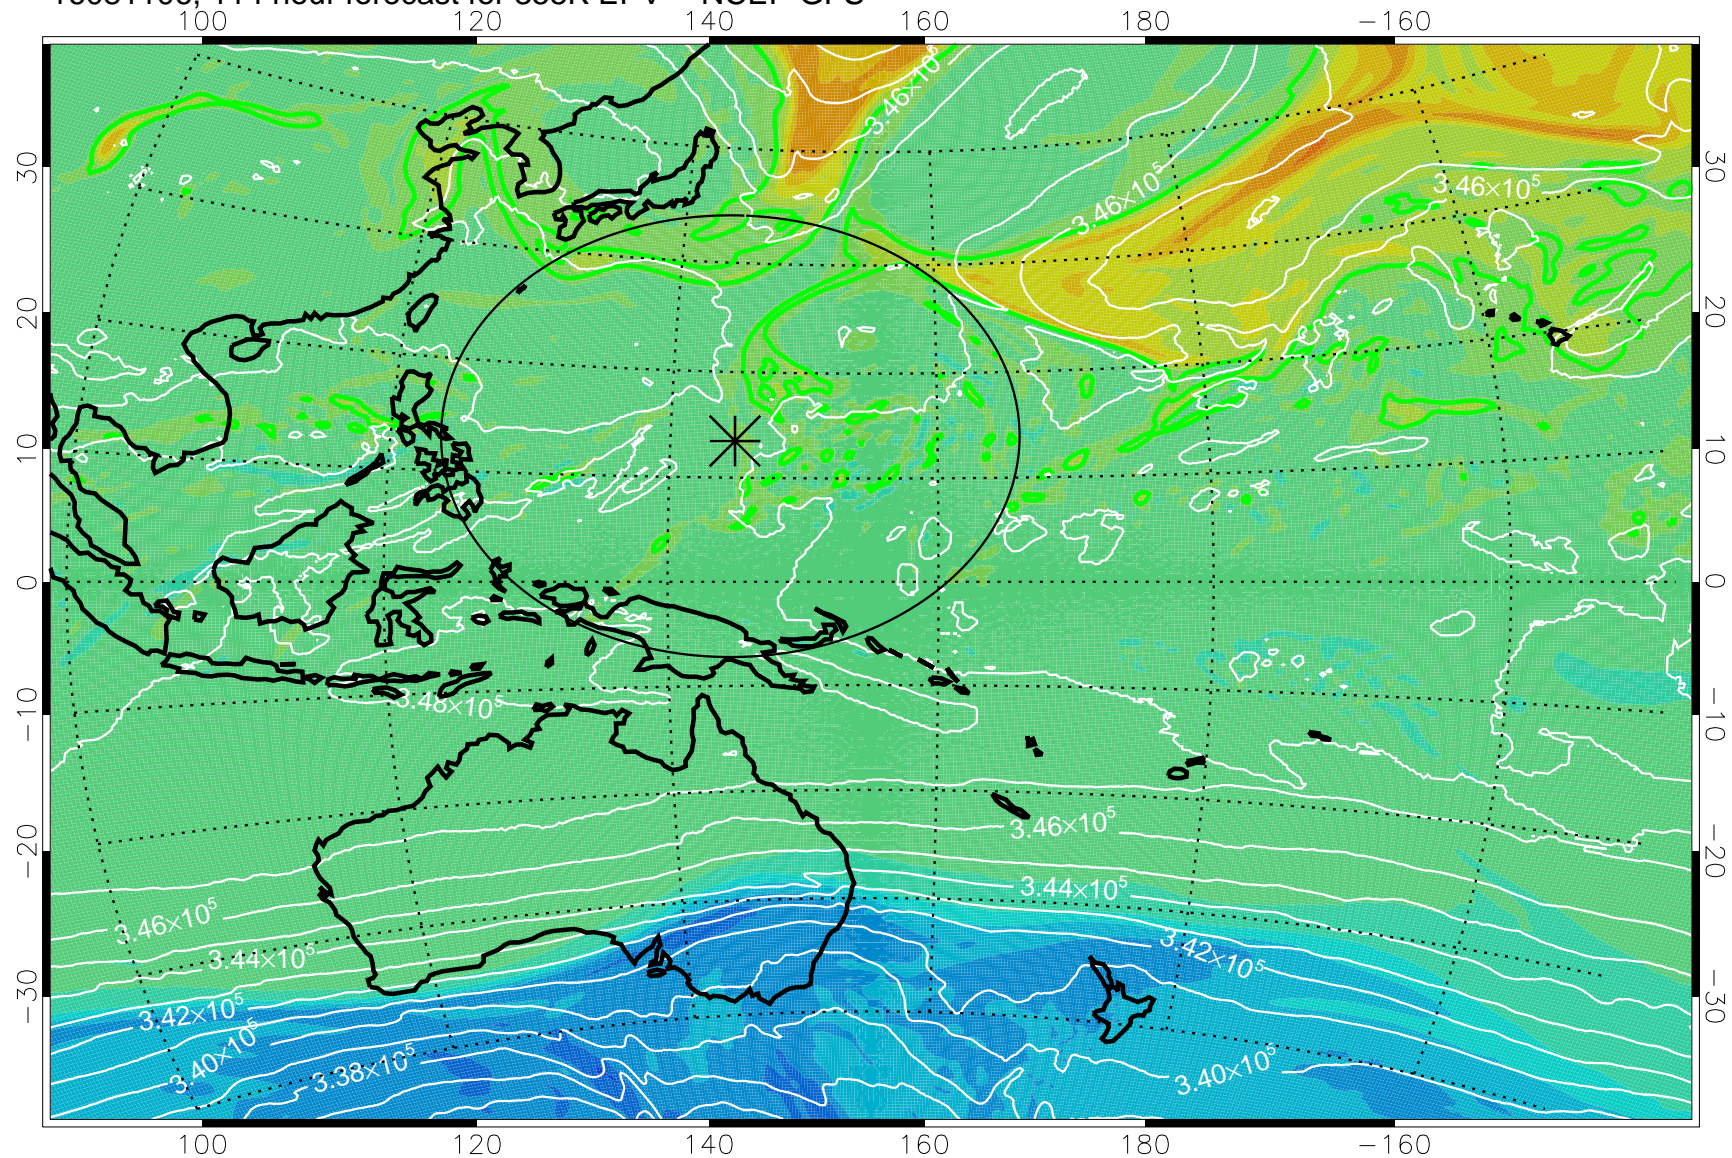

16080918, 78 hour forecast for 355K EPV -- NCEP GFS

355K Montgomery Streamfunction, white
EPV Tropopause (2 PVU) Position
Range ring of 2304 km

16081000, 84 hour forecast for 355K EPV -- NCEP GFS

355K Montgomery Streamfunction, white
EPV Tropopause (2 PVU) Position
Range ring of 2304 km

16081006, 90 hour forecast for 355K EPV -- NCEP GFS

355K Montgomery Streamfunction, white
EPV Tropopause (2 PVU) Position
Range ring of 2304 km

16081012, 96 hour forecast for 355K EPV -- NCEP GFS

355K Montgomery Streamfunction, white
EPV Tropopause (2 PVU) Position
Range ring of 2304 km

16081018, 102 hour forecast for 355K EPV -- NCEP GFS

355K Montgomery Streamfunction, white
EPV Tropopause (2 PVU) Position
Range ring of 2304 km

16081100, 108 hour forecast for 355K EPV -- NCEP GFS

355K Montgomery Streamfunction, white
EPV Tropopause (2 PVU) Position
Range ring of 2304 km

16081106, 114 hour forecast for 355K EPV -- NCEP GFS

355K Montgomery Streamfunction, white
EPV Tropopause (2 PVU) Position
Range ring of 2304 km

16081112, 120 hour forecast for 355K EPV -- NCEP GFS

355K Montgomery Streamfunction, white
EPV Tropopause (2 PVU) Position
Range ring of 2304 km