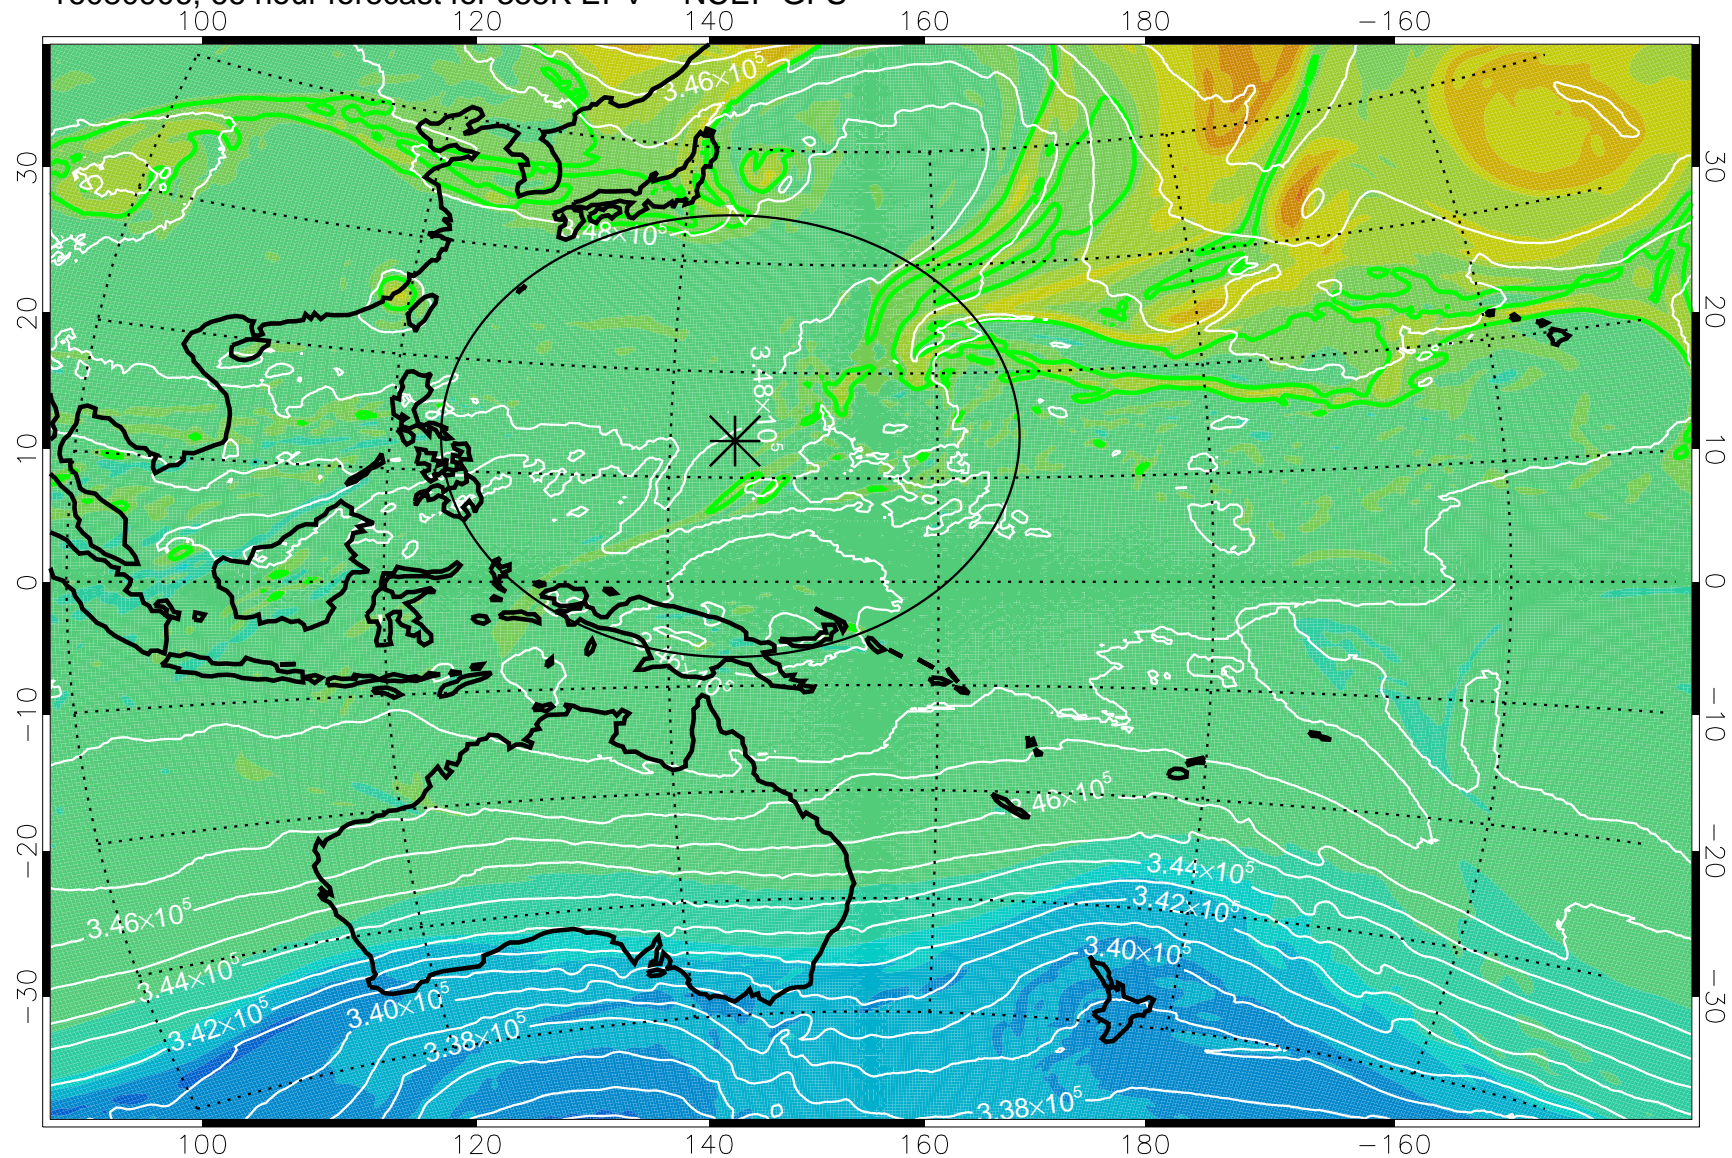

16080806, 42 hour forecast for 355K EPV -- NCEP GFS

355K Montgomery Streamfunction, white
EPV Tropopause (2 PVU) Position
Range ring of 2304 km

16080812, 48 hour forecast for 355K EPV -- NCEP GFS

355K Montgomery Streamfunction, white
EPV Tropopause (2 PVU) Position
Range ring of 2304 km

16080818, 54 hour forecast for 355K EPV -- NCEP GFS

355K Montgomery Streamfunction, white
EPV Tropopause (2 PVU) Position
Range ring of 2304 km

16080900, 60 hour forecast for 355K EPV -- NCEP GFS

355K Montgomery Streamfunction, white
EPV Tropopause (2 PVU) Position
Range ring of 2304 km

16080906, 66 hour forecast for 355K EPV -- NCEP GFS

355K Montgomery Streamfunction, white
EPV Tropopause (2 PVU) Position
Range ring of 2304 km

16080912, 72 hour forecast for 355K EPV -- NCEP GFS

355K Montgomery Streamfunction, white
EPV Tropopause (2 PVU) Position
Range ring of 2304 km

16080918, 78 hour forecast for 355K EPV -- NCEP GFS

355K Montgomery Streamfunction, white
EPV Tropopause (2 PVU) Position
Range ring of 2304 km

16081000, 84 hour forecast for 355K EPV -- NCEP GFS

355K Montgomery Streamfunction, white
EPV Tropopause (2 PVU) Position
Range ring of 2304 km