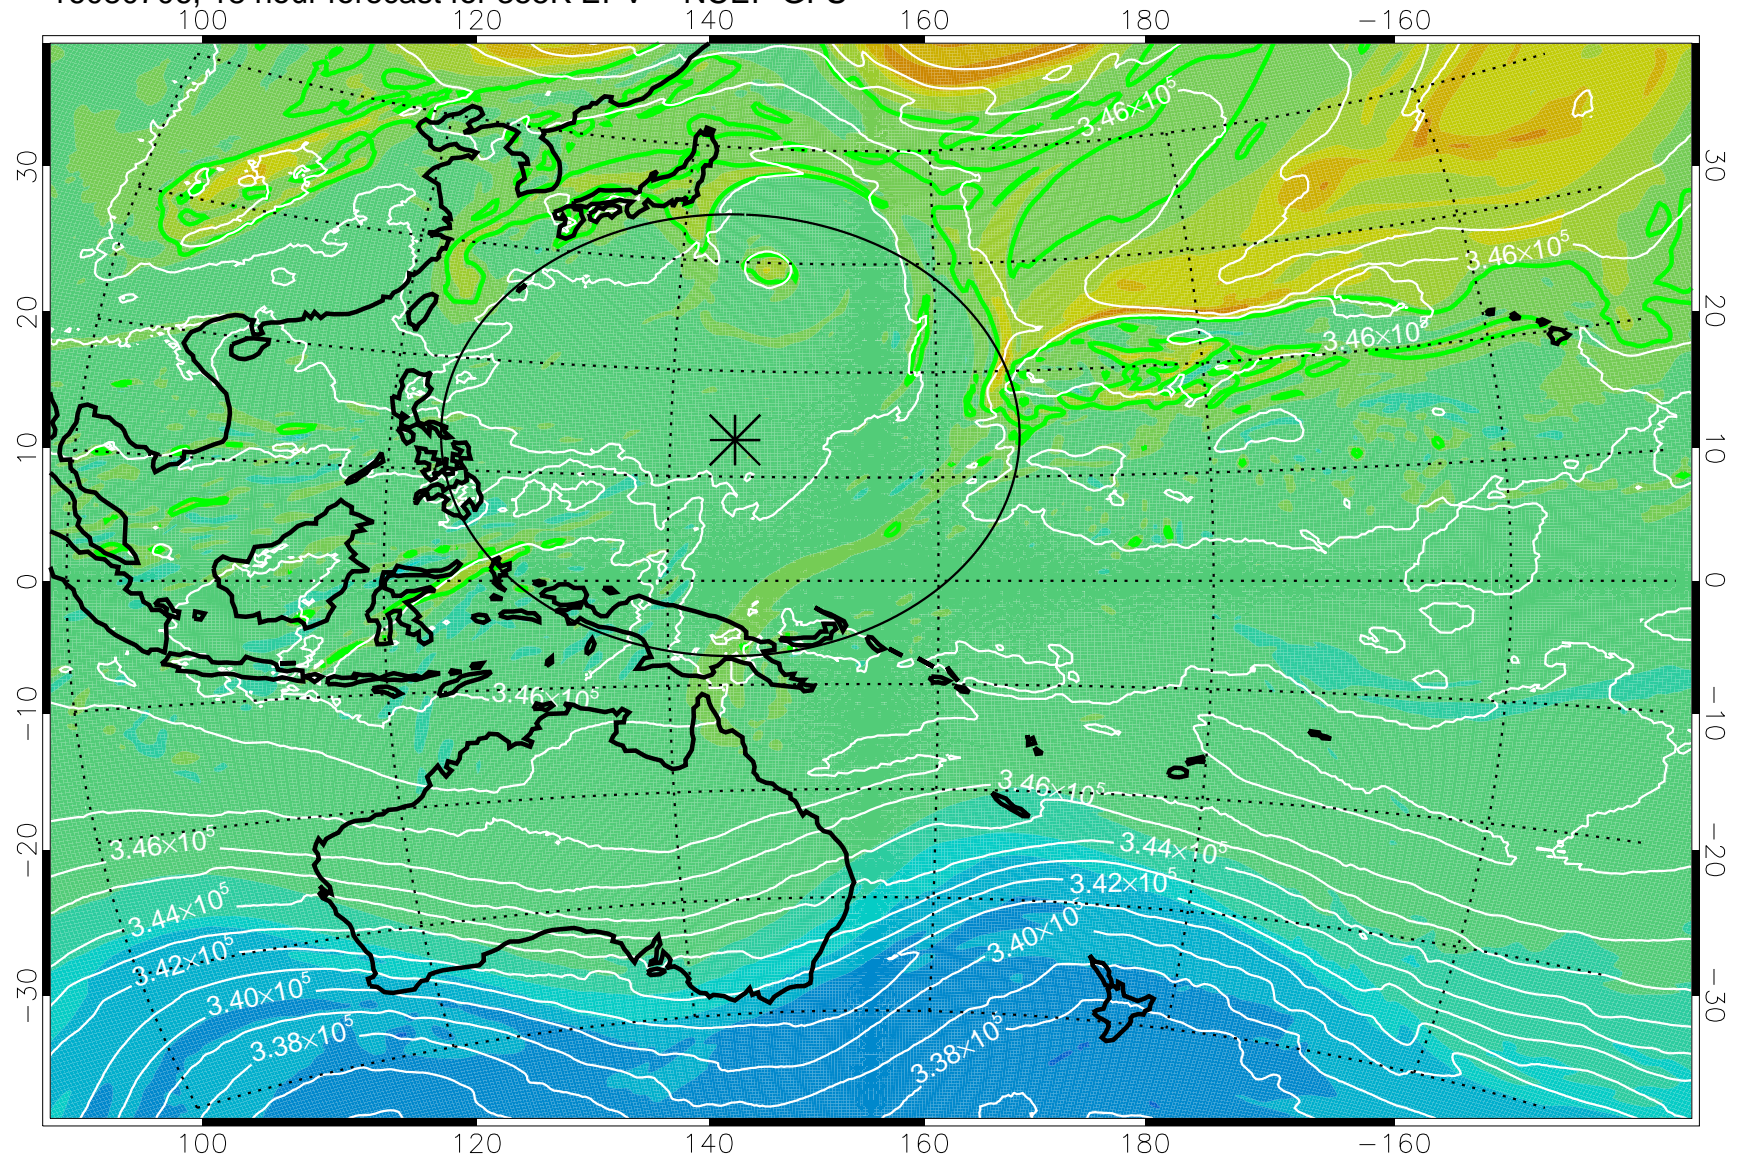

16080618, 6 hour forecast for 355K EPV -- NCEP GFS

355K Montgomery Streamfunction, white
EPV Tropopause (2 PVU) Position
Range ring of 2304 km

16080700, 12 hour forecast for 355K EPV -- NCEP GFS

355K Montgomery Streamfunction, white
EPV Tropopause (2 PVU) Position
Range ring of 2304 km

16080706, 18 hour forecast for 355K EPV -- NCEP GFS

355K Montgomery Streamfunction, white
EPV Tropopause (2 PVU) Position
Range ring of 2304 km

16080712, 24 hour forecast for 355K EPV -- NCEP GFS

355K Montgomery Streamfunction, white
EPV Tropopause (2 PVU) Position
Range ring of 2304 km

16080718, 30 hour forecast for 355K EPV -- NCEP GFS

355K Montgomery Streamfunction, white
EPV Tropopause (2 PVU) Position
Range ring of 2304 km

16080800, 36 hour forecast for 355K EPV -- NCEP GFS

355K Montgomery Streamfunction, white
EPV Tropopause (2 PVU) Position
Range ring of 2304 km

16080806, 42 hour forecast for 355K EPV -- NCEP GFS

355K Montgomery Streamfunction, white
EPV Tropopause (2 PVU) Position
Range ring of 2304 km

16080812, 48 hour forecast for 355K EPV -- NCEP GFS

355K Montgomery Streamfunction, white
EPV Tropopause (2 PVU) Position
Range ring of 2304 km