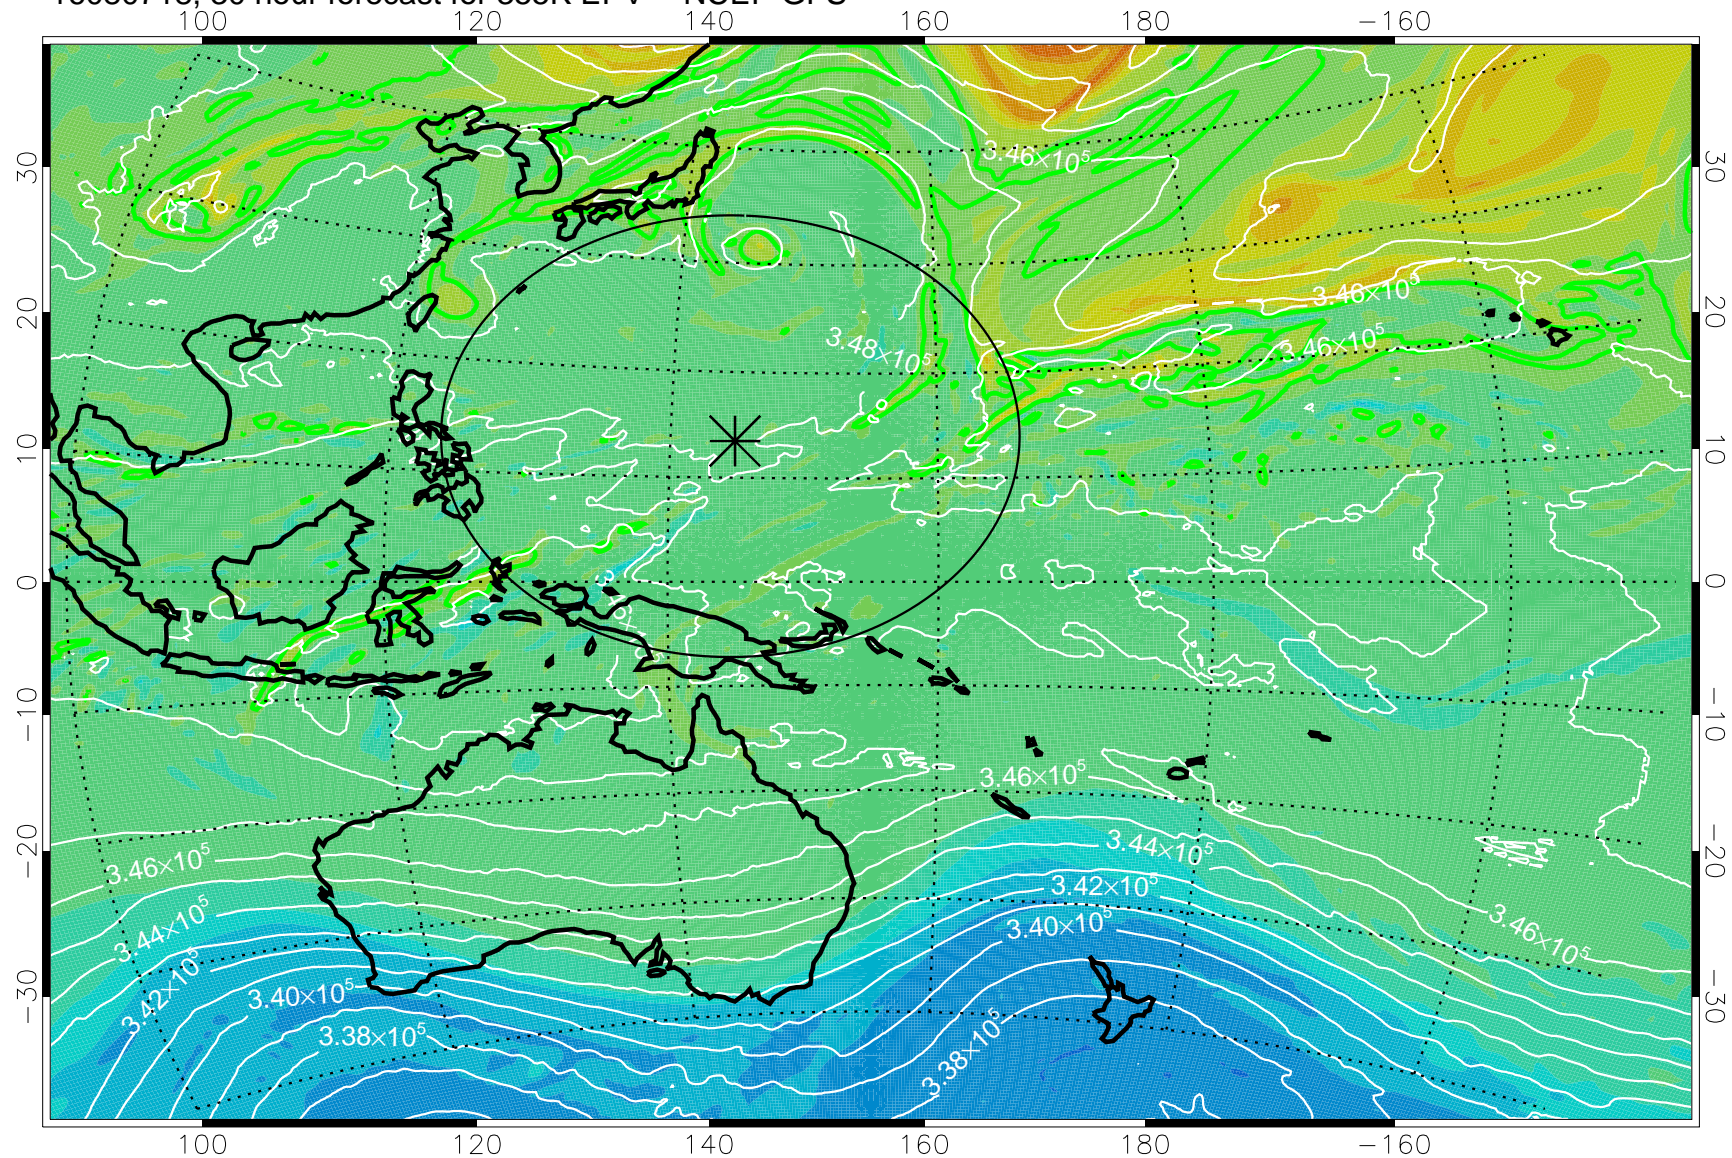

16080706, 18 hour forecast for 355K EPV -- NCEP GFS

355K Montgomery Streamfunction, white
EPV Tropopause (2 PVU) Position
Range ring of 2304 km

16080712, 24 hour forecast for 355K EPV -- NCEP GFS

355K Montgomery Streamfunction, white
EPV Tropopause (2 PVU) Position
Range ring of 2304 km

16080718, 30 hour forecast for 355K EPV -- NCEP GFS

355K Montgomery Streamfunction, white
EPV Tropopause (2 PVU) Position
Range ring of 2304 km

16080800, 36 hour forecast for 355K EPV -- NCEP GFS

355K Montgomery Streamfunction, white
EPV Tropopause (2 PVU) Position
Range ring of 2304 km

16080806, 42 hour forecast for 355K EPV -- NCEP GFS

355K Montgomery Streamfunction, white
EPV Tropopause (2 PVU) Position
Range ring of 2304 km

16080812, 48 hour forecast for 355K EPV -- NCEP GFS

355K Montgomery Streamfunction, white
EPV Tropopause (2 PVU) Position
Range ring of 2304 km

16080818, 54 hour forecast for 355K EPV -- NCEP GFS

355K Montgomery Streamfunction, white
EPV Tropopause (2 PVU) Position
Range ring of 2304 km

16080900, 60 hour forecast for 355K EPV -- NCEP GFS

355K Montgomery Streamfunction, white
EPV Tropopause (2 PVU) Position
Range ring of 2304 km