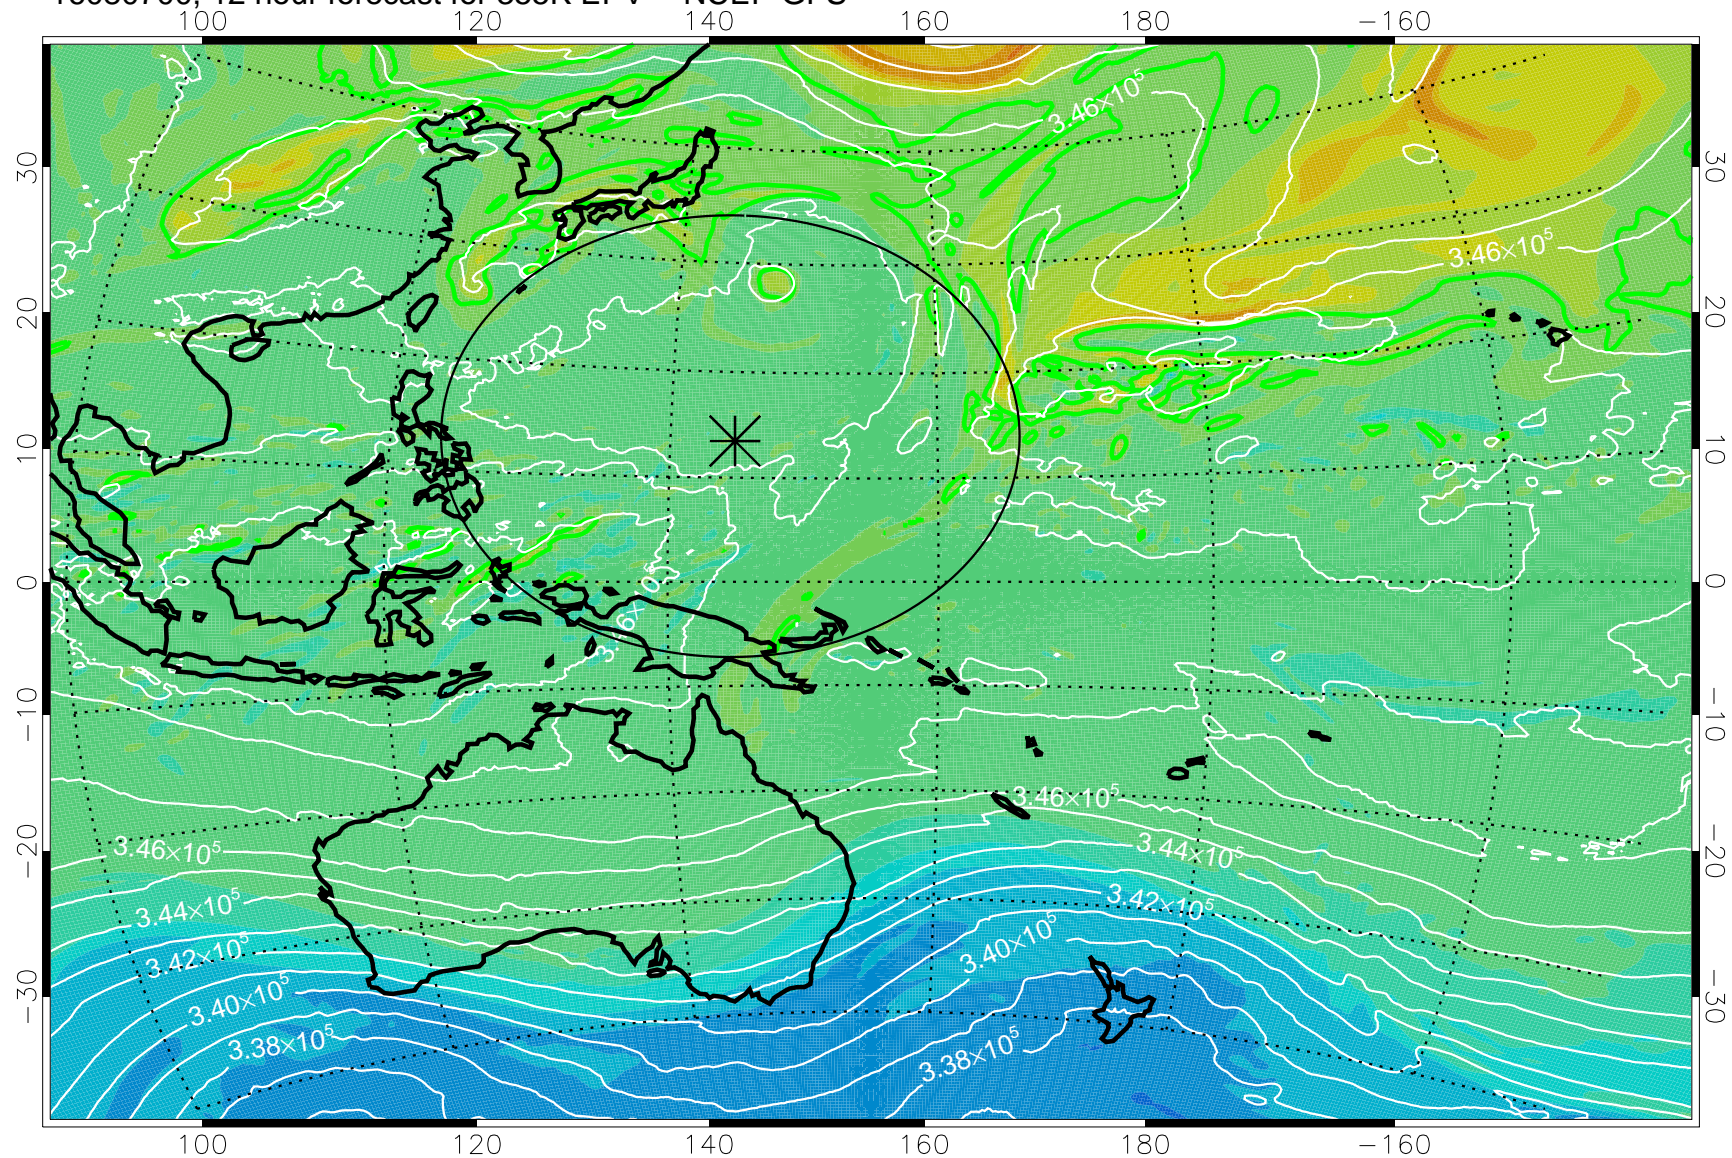

16080618, 6 hour forecast for 355K EPV -- NCEP GFS

355K Montgomery Streamfunction, white
EPV Tropopause (2 PVU) Position
Range ring of 2304 km

16080700, 12 hour forecast for 355K EPV -- NCEP GFS

355K Montgomery Streamfunction, white
EPV Tropopause (2 PVU) Position
Range ring of 2304 km

16080706, 18 hour forecast for 355K EPV -- NCEP GFS

355K Montgomery Streamfunction, white
EPV Tropopause (2 PVU) Position
Range ring of 2304 km

16080712, 24 hour forecast for 355K EPV -- NCEP GFS

355K Montgomery Streamfunction, white
EPV Tropopause (2 PVU) Position
Range ring of 2304 km

16080718, 30 hour forecast for 355K EPV -- NCEP GFS

355K Montgomery Streamfunction, white
EPV Tropopause (2 PVU) Position
Range ring of 2304 km

16080800, 36 hour forecast for 355K EPV -- NCEP GFS

355K Montgomery Streamfunction, white
EPV Tropopause (2 PVU) Position
Range ring of 2304 km

16080806, 42 hour forecast for 355K EPV -- NCEP GFS

355K Montgomery Streamfunction, white
EPV Tropopause (2 PVU) Position
Range ring of 2304 km

16080812, 48 hour forecast for 355K EPV -- NCEP GFS

355K Montgomery Streamfunction, white
EPV Tropopause (2 PVU) Position
Range ring of 2304 km