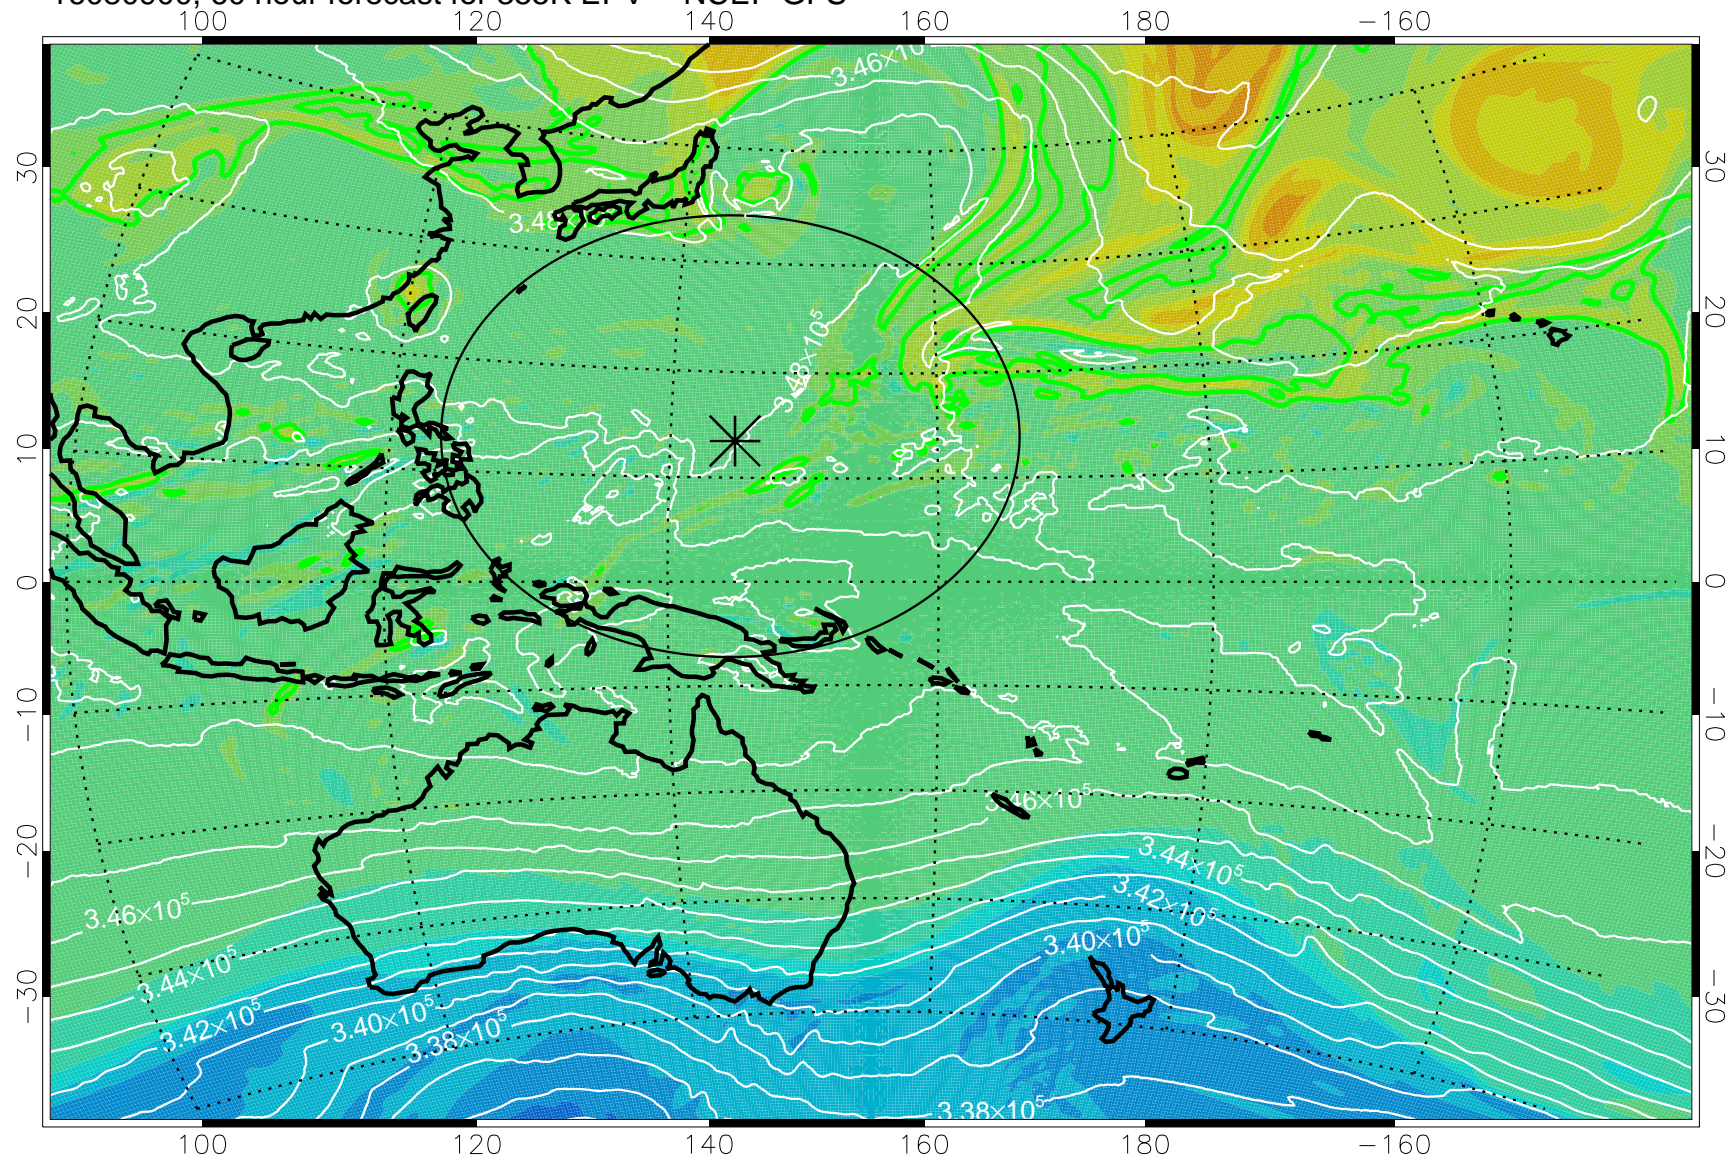

16080718, 30 hour forecast for 355K EPV -- NCEP GFS

355K Montgomery Streamfunction, white
EPV Tropopause (2 PVU) Position
Range ring of 2304 km

16080800, 36 hour forecast for 355K EPV -- NCEP GFS

355K Montgomery Streamfunction, white
EPV Tropopause (2 PVU) Position
Range ring of 2304 km

16080806, 42 hour forecast for 355K EPV -- NCEP GFS

355K Montgomery Streamfunction, white
EPV Tropopause (2 PVU) Position
Range ring of 2304 km

16080812, 48 hour forecast for 355K EPV -- NCEP GFS

355K Montgomery Streamfunction, white
EPV Tropopause (2 PVU) Position
Range ring of 2304 km

16080818, 54 hour forecast for 355K EPV -- NCEP GFS

355K Montgomery Streamfunction, white
EPV Tropopause (2 PVU) Position
Range ring of 2304 km

16080900, 60 hour forecast for 355K EPV -- NCEP GFS

355K Montgomery Streamfunction, white
EPV Tropopause (2 PVU) Position
Range ring of 2304 km

16080906, 66 hour forecast for 355K EPV -- NCEP GFS

355K Montgomery Streamfunction, white
EPV Tropopause (2 PVU) Position
Range ring of 2304 km

16080912, 72 hour forecast for 355K EPV -- NCEP GFS

355K Montgomery Streamfunction, white
EPV Tropopause (2 PVU) Position
Range ring of 2304 km