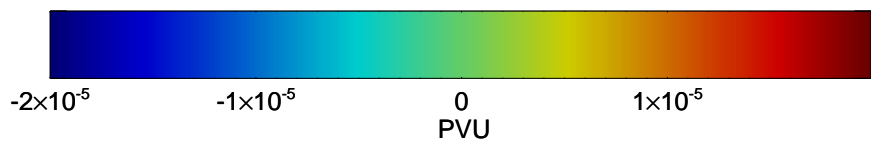

16081000, 84 hour forecast for 355K EPV -- NCEP GFS

355K Montgomery Streamfunction, white
EPV Tropopause (2 PVU) Position
Range ring of 2304 km