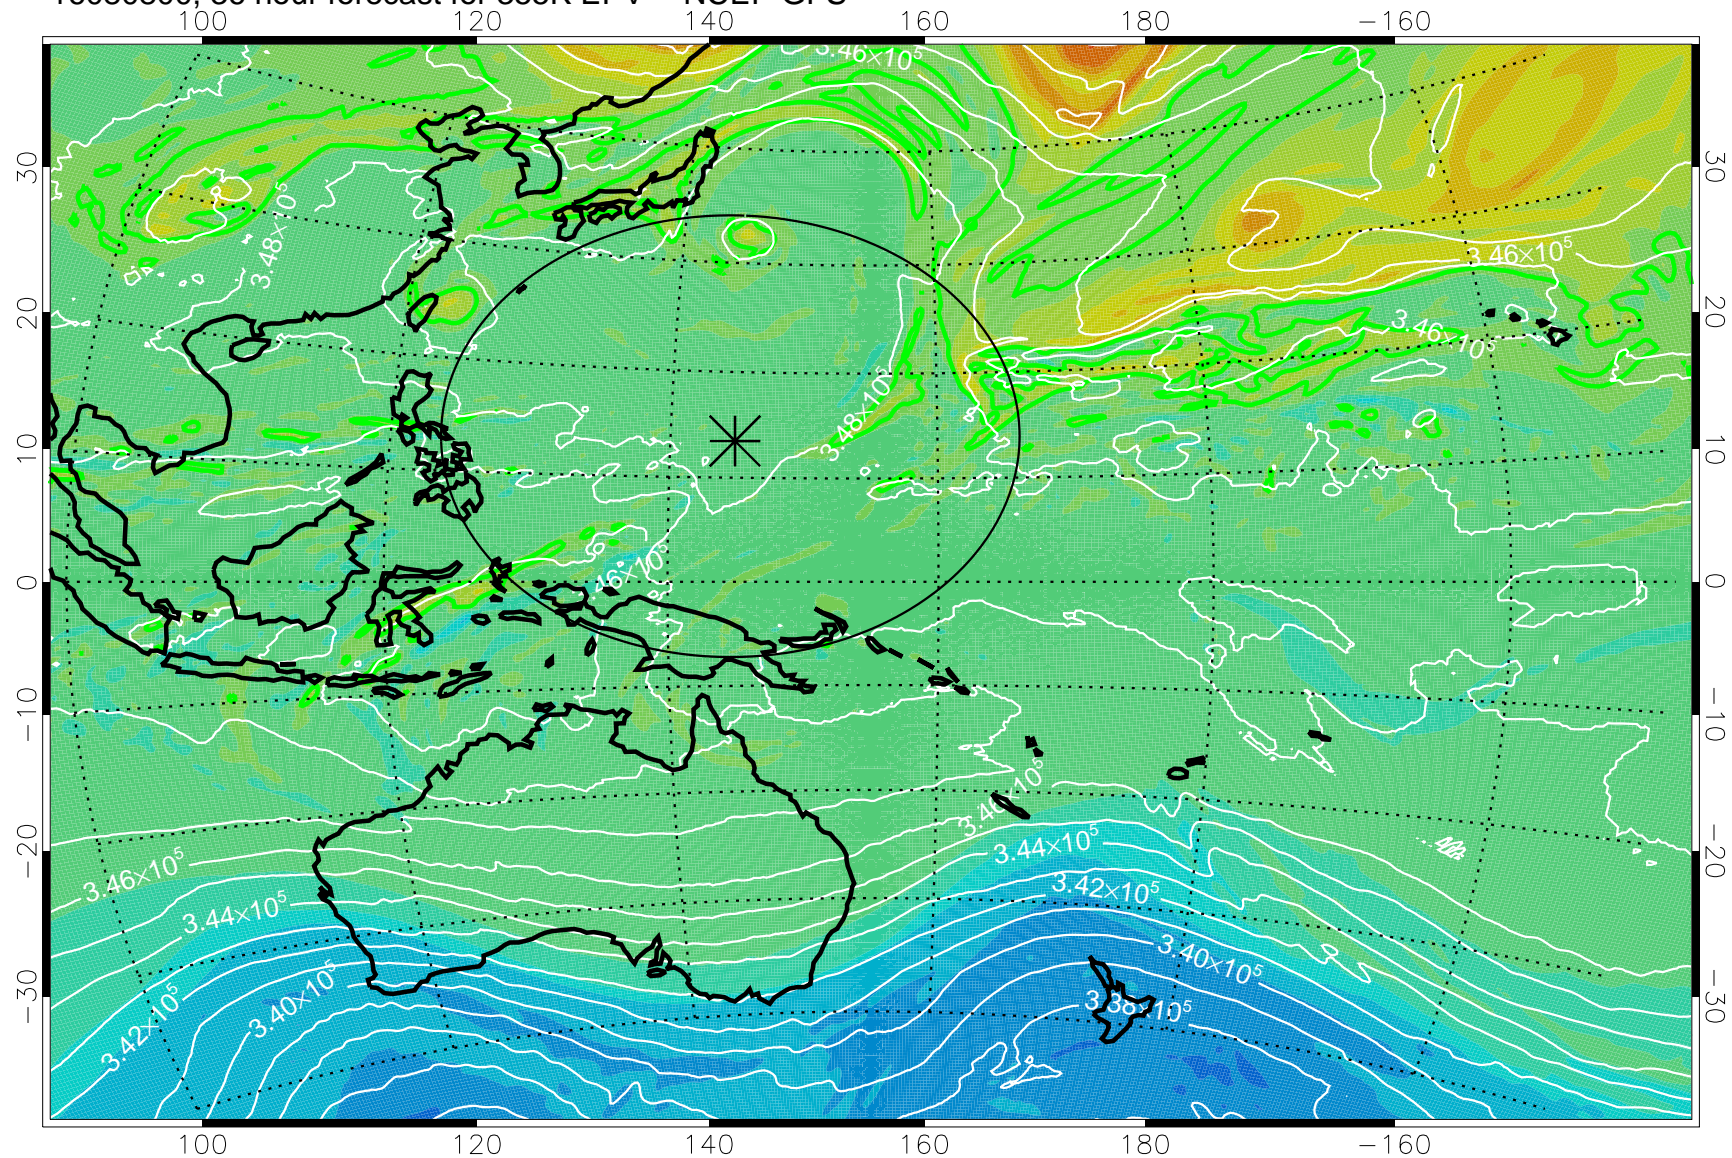

16080706, 18 hour forecast for 355K EPV -- NCEP GFS

355K Montgomery Streamfunction, white
EPV Tropopause (2 PVU) Position
Range ring of 2304 km

16080712, 24 hour forecast for 355K EPV -- NCEP GFS

355K Montgomery Streamfunction, white
EPV Tropopause (2 PVU) Position
Range ring of 2304 km

16080718, 30 hour forecast for 355K EPV -- NCEP GFS

355K Montgomery Streamfunction, white
EPV Tropopause (2 PVU) Position
Range ring of 2304 km

16080800, 36 hour forecast for 355K EPV -- NCEP GFS

355K Montgomery Streamfunction, white
EPV Tropopause (2 PVU) Position
Range ring of 2304 km

16080806, 42 hour forecast for 355K EPV -- NCEP GFS

355K Montgomery Streamfunction, white
EPV Tropopause (2 PVU) Position
Range ring of 2304 km

16080812, 48 hour forecast for 355K EPV -- NCEP GFS

355K Montgomery Streamfunction, white
EPV Tropopause (2 PVU) Position
Range ring of 2304 km

16080818, 54 hour forecast for 355K EPV -- NCEP GFS

355K Montgomery Streamfunction, white
EPV Tropopause (2 PVU) Position
Range ring of 2304 km

16080900, 60 hour forecast for 355K EPV -- NCEP GFS

355K Montgomery Streamfunction, white
EPV Tropopause (2 PVU) Position
Range ring of 2304 km