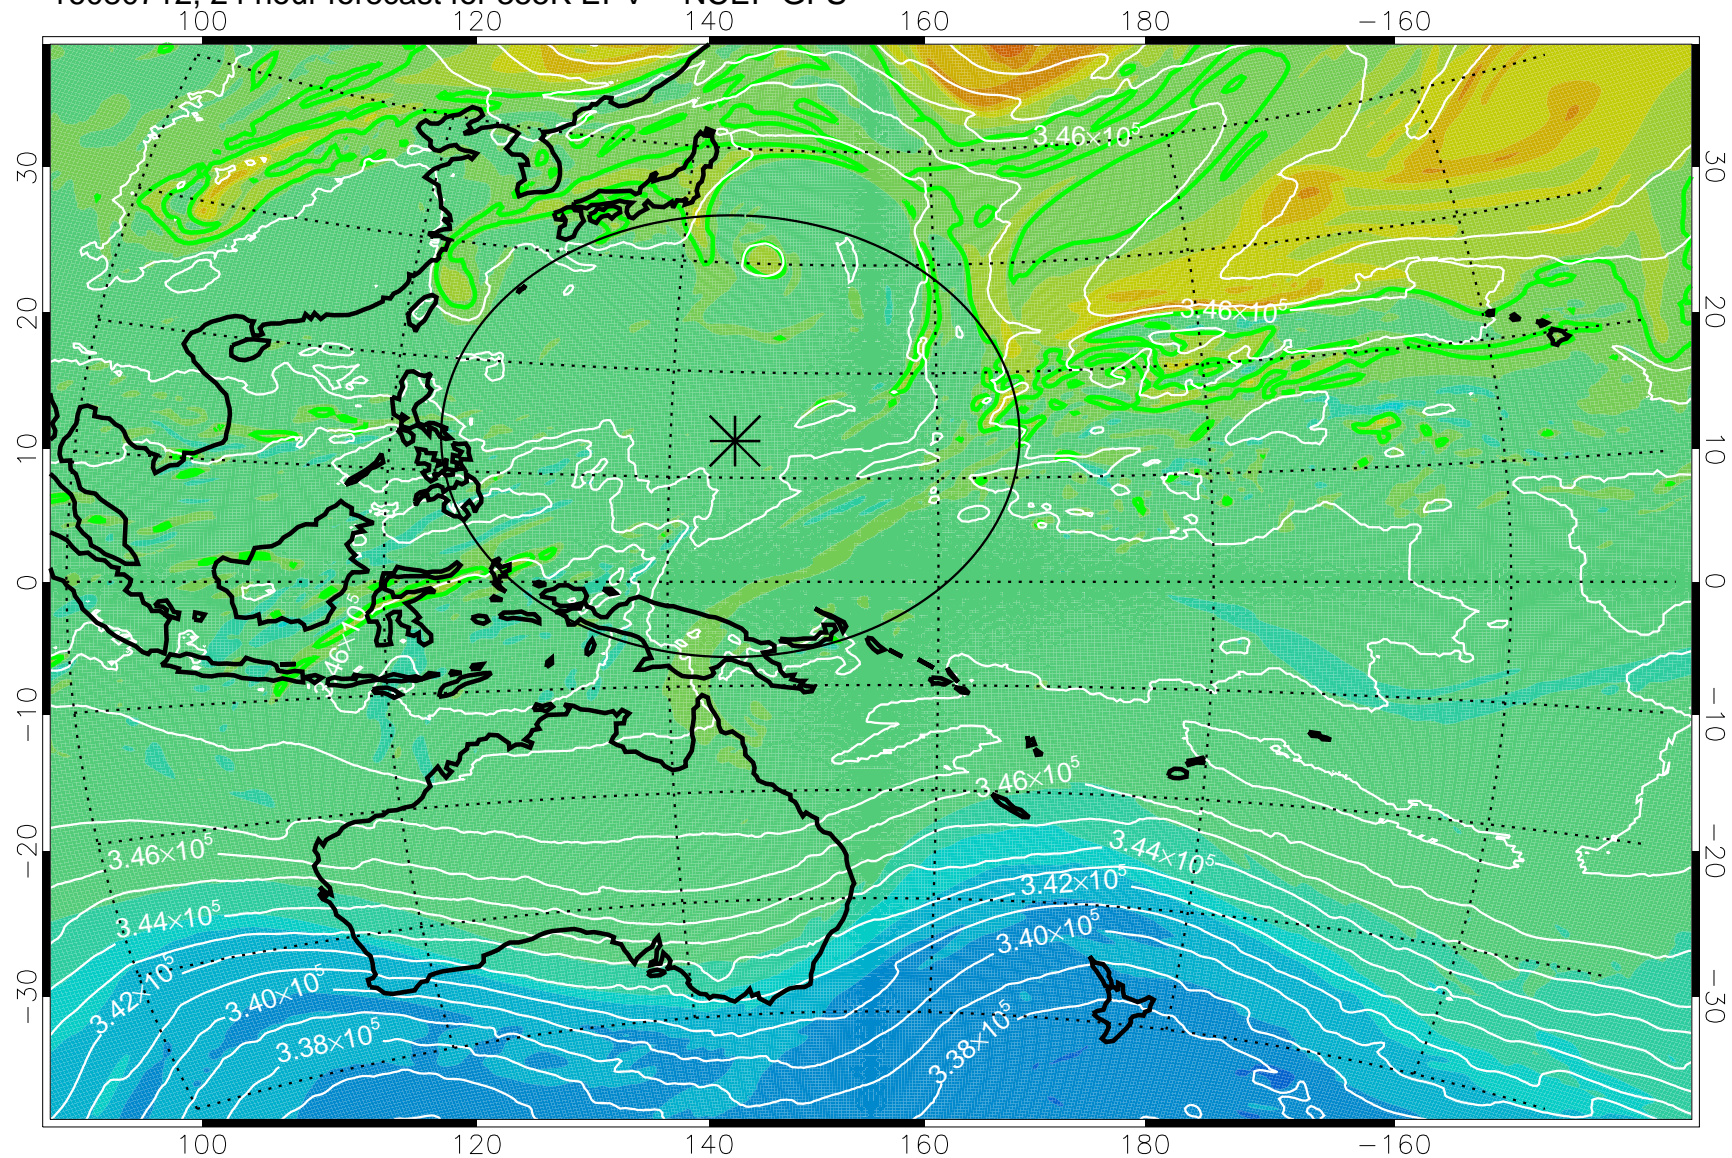

16080618, 6 hour forecast for 355K EPV -- NCEP GFS

355K Montgomery Streamfunction, white
EPV Tropopause (2 PVU) Position
Range ring of 2304 km

16080700, 12 hour forecast for 355K EPV -- NCEP GFS

355K Montgomery Streamfunction, white
EPV Tropopause (2 PVU) Position
Range ring of 2304 km

16080706, 18 hour forecast for 355K EPV -- NCEP GFS

355K Montgomery Streamfunction, white
EPV Tropopause (2 PVU) Position
Range ring of 2304 km

16080712, 24 hour forecast for 355K EPV -- NCEP GFS

355K Montgomery Streamfunction, white
EPV Tropopause (2 PVU) Position
Range ring of 2304 km

16080718, 30 hour forecast for 355K EPV -- NCEP GFS

355K Montgomery Streamfunction, white
EPV Tropopause (2 PVU) Position
Range ring of 2304 km

16080800, 36 hour forecast for 355K EPV -- NCEP GFS

355K Montgomery Streamfunction, white
EPV Tropopause (2 PVU) Position
Range ring of 2304 km

16080806, 42 hour forecast for 355K EPV -- NCEP GFS

355K Montgomery Streamfunction, white
EPV Tropopause (2 PVU) Position
Range ring of 2304 km

16080812, 48 hour forecast for 355K EPV -- NCEP GFS

355K Montgomery Streamfunction, white
EPV Tropopause (2 PVU) Position
Range ring of 2304 km