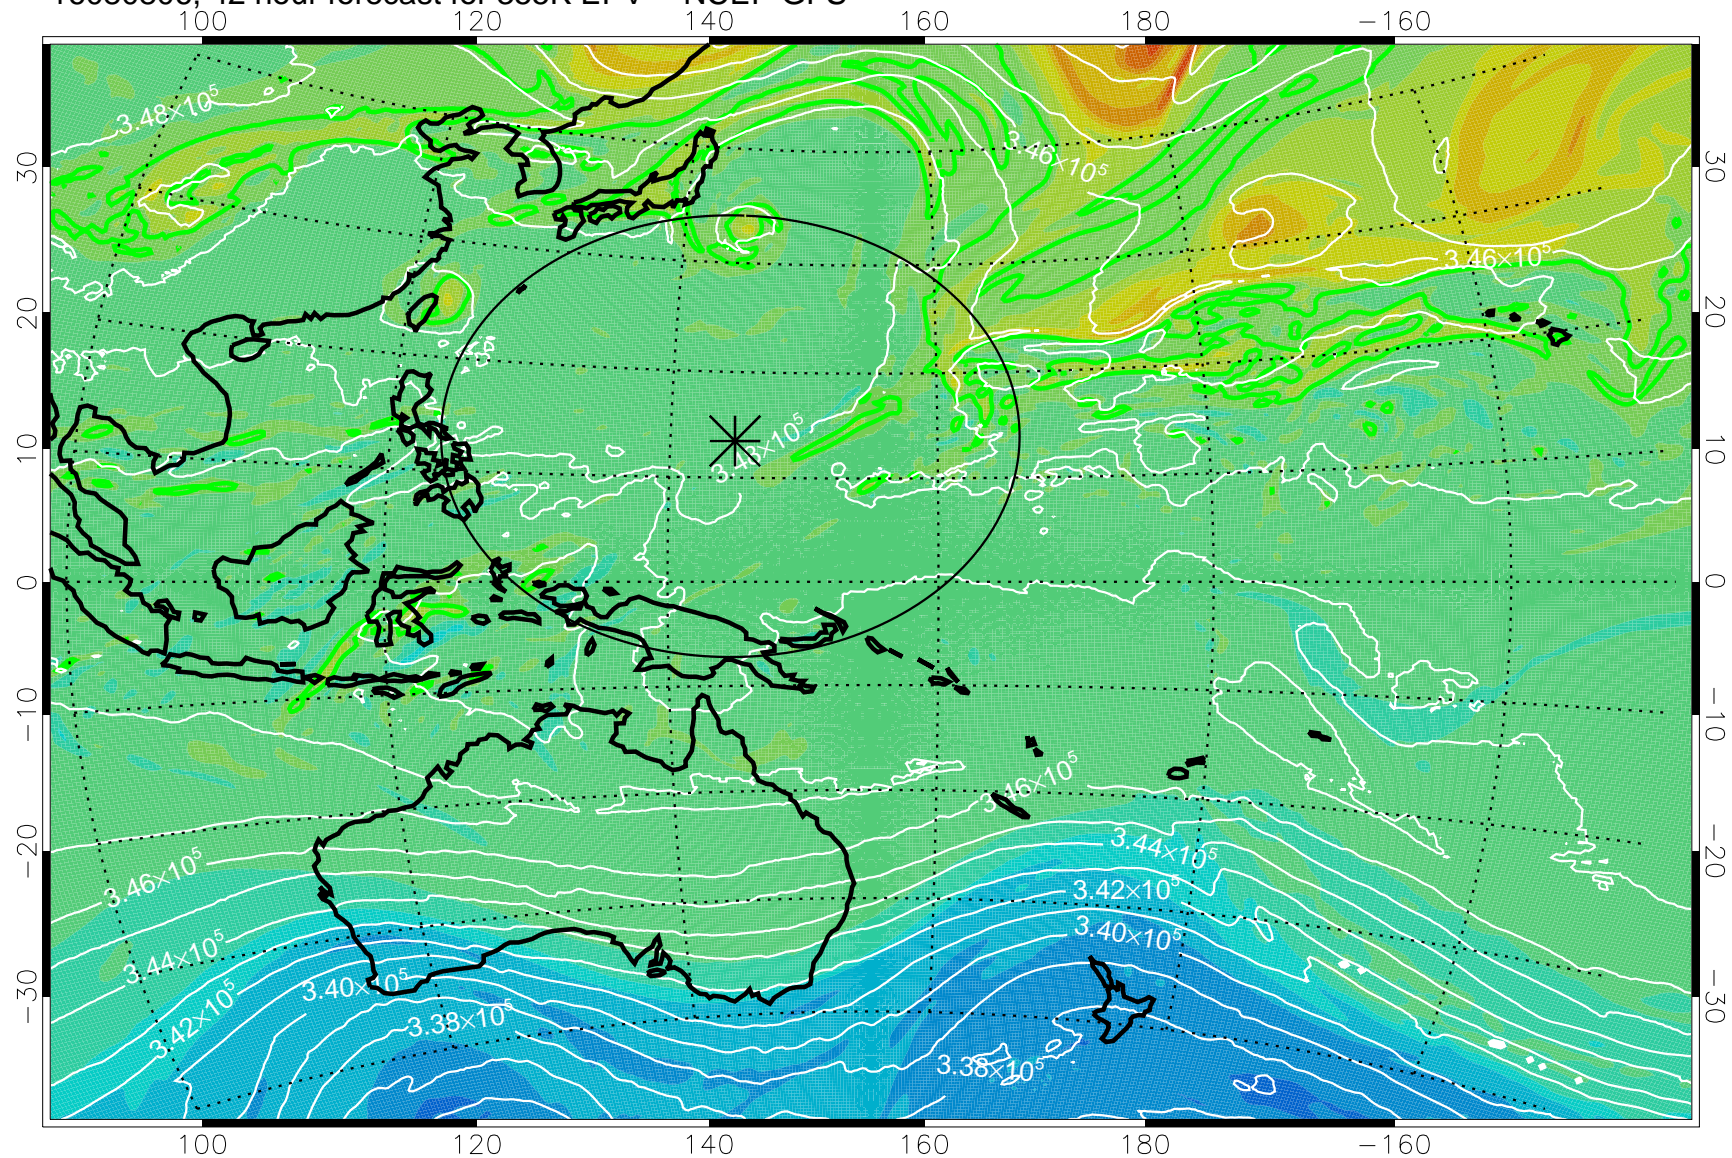

16080718, 30 hour forecast for 355K EPV -- NCEP GFS

355K Montgomery Streamfunction, white
EPV Tropopause (2 PVU) Position
Range ring of 2304 km

16080800, 36 hour forecast for 355K EPV -- NCEP GFS

355K Montgomery Streamfunction, white
EPV Tropopause (2 PVU) Position
Range ring of 2304 km

16080806, 42 hour forecast for 355K EPV -- NCEP GFS

355K Montgomery Streamfunction, white
EPV Tropopause (2 PVU) Position
Range ring of 2304 km

16080812, 48 hour forecast for 355K EPV -- NCEP GFS

355K Montgomery Streamfunction, white
EPV Tropopause (2 PVU) Position
Range ring of 2304 km

16080818, 54 hour forecast for 355K EPV -- NCEP GFS

355K Montgomery Streamfunction, white
EPV Tropopause (2 PVU) Position
Range ring of 2304 km

16080900, 60 hour forecast for 355K EPV -- NCEP GFS

355K Montgomery Streamfunction, white
EPV Tropopause (2 PVU) Position
Range ring of 2304 km

16080906, 66 hour forecast for 355K EPV -- NCEP GFS

355K Montgomery Streamfunction, white
EPV Tropopause (2 PVU) Position
Range ring of 2304 km

16080912, 72 hour forecast for 355K EPV -- NCEP GFS

355K Montgomery Streamfunction, white
EPV Tropopause (2 PVU) Position
Range ring of 2304 km