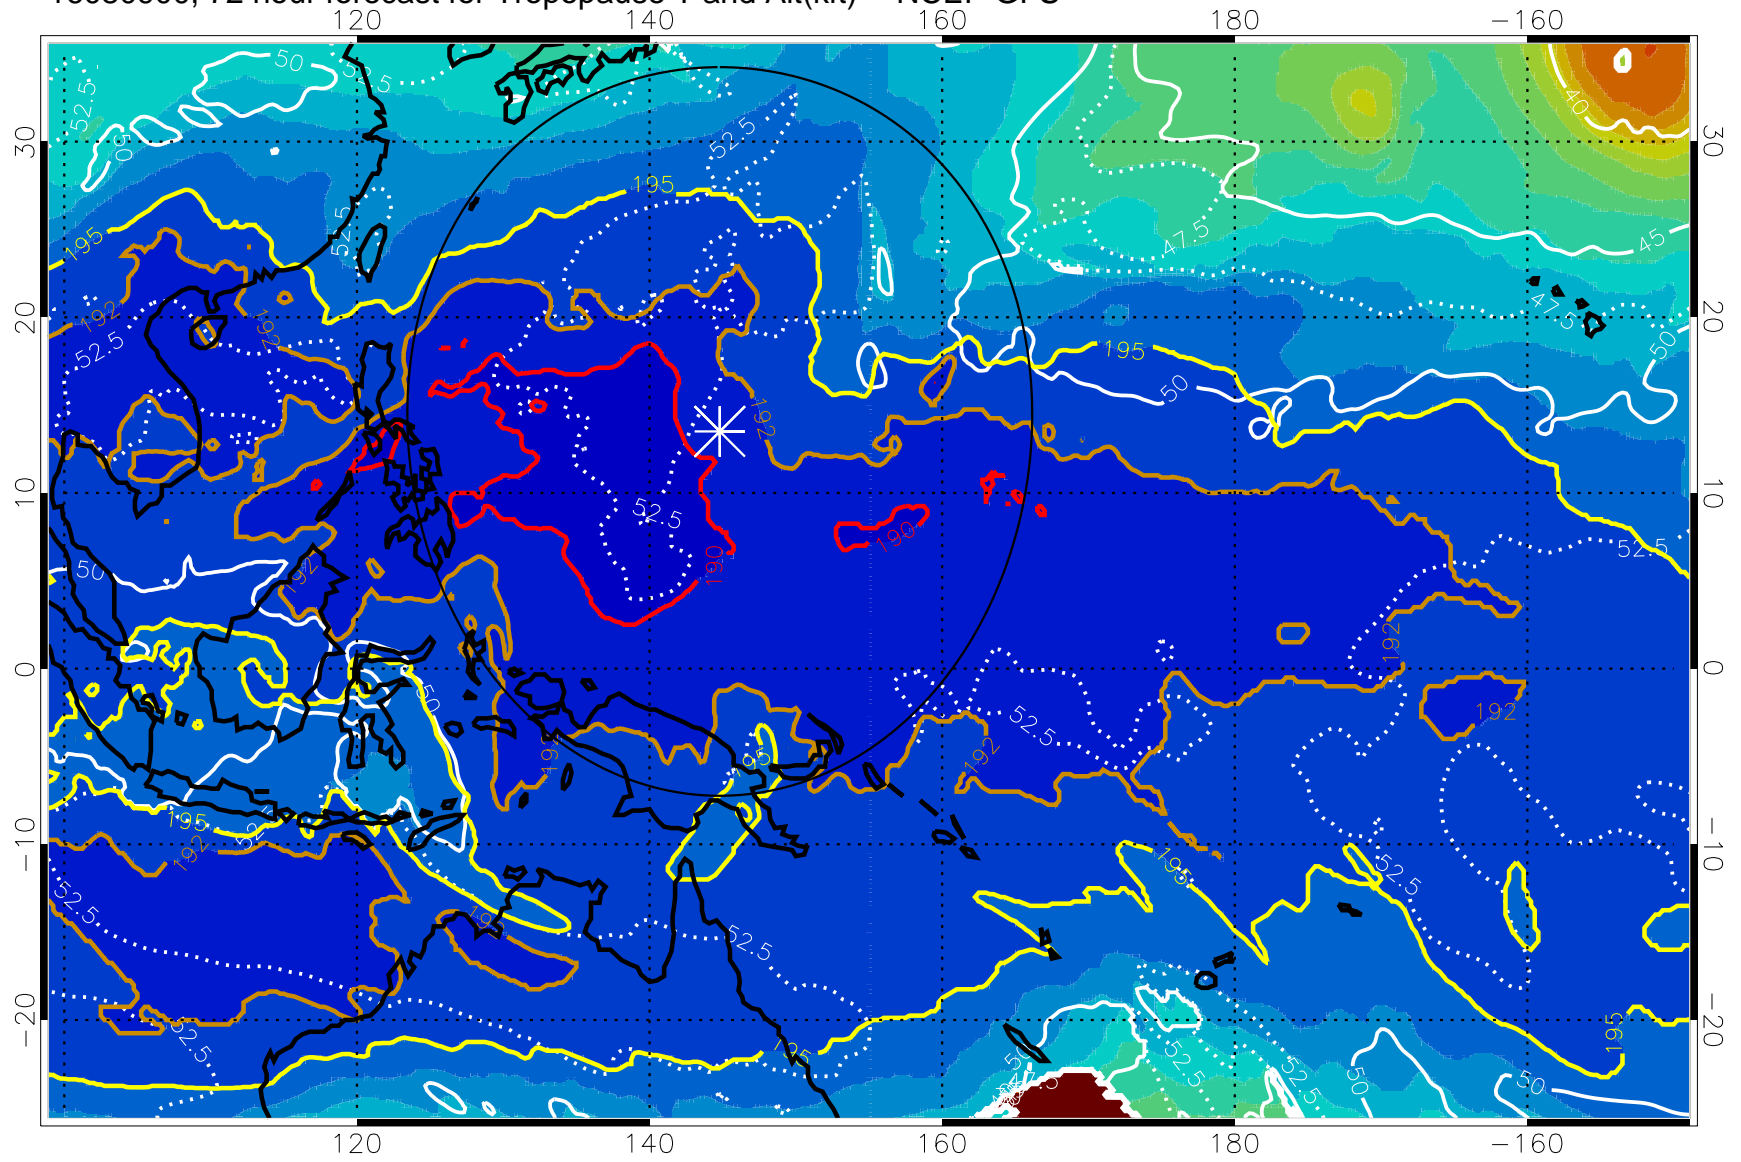

16080900, 72 hour forecast for Tropopause T and Alt(kft) -- NCEP GFS

190   200   210   220   230
Tropopause T, K

Tropopause Altitude in kft (white)

192.5K Isotherm   195K Isotherm
187.5K Isotherm   190K Isotherm

Range ring of 2304 km