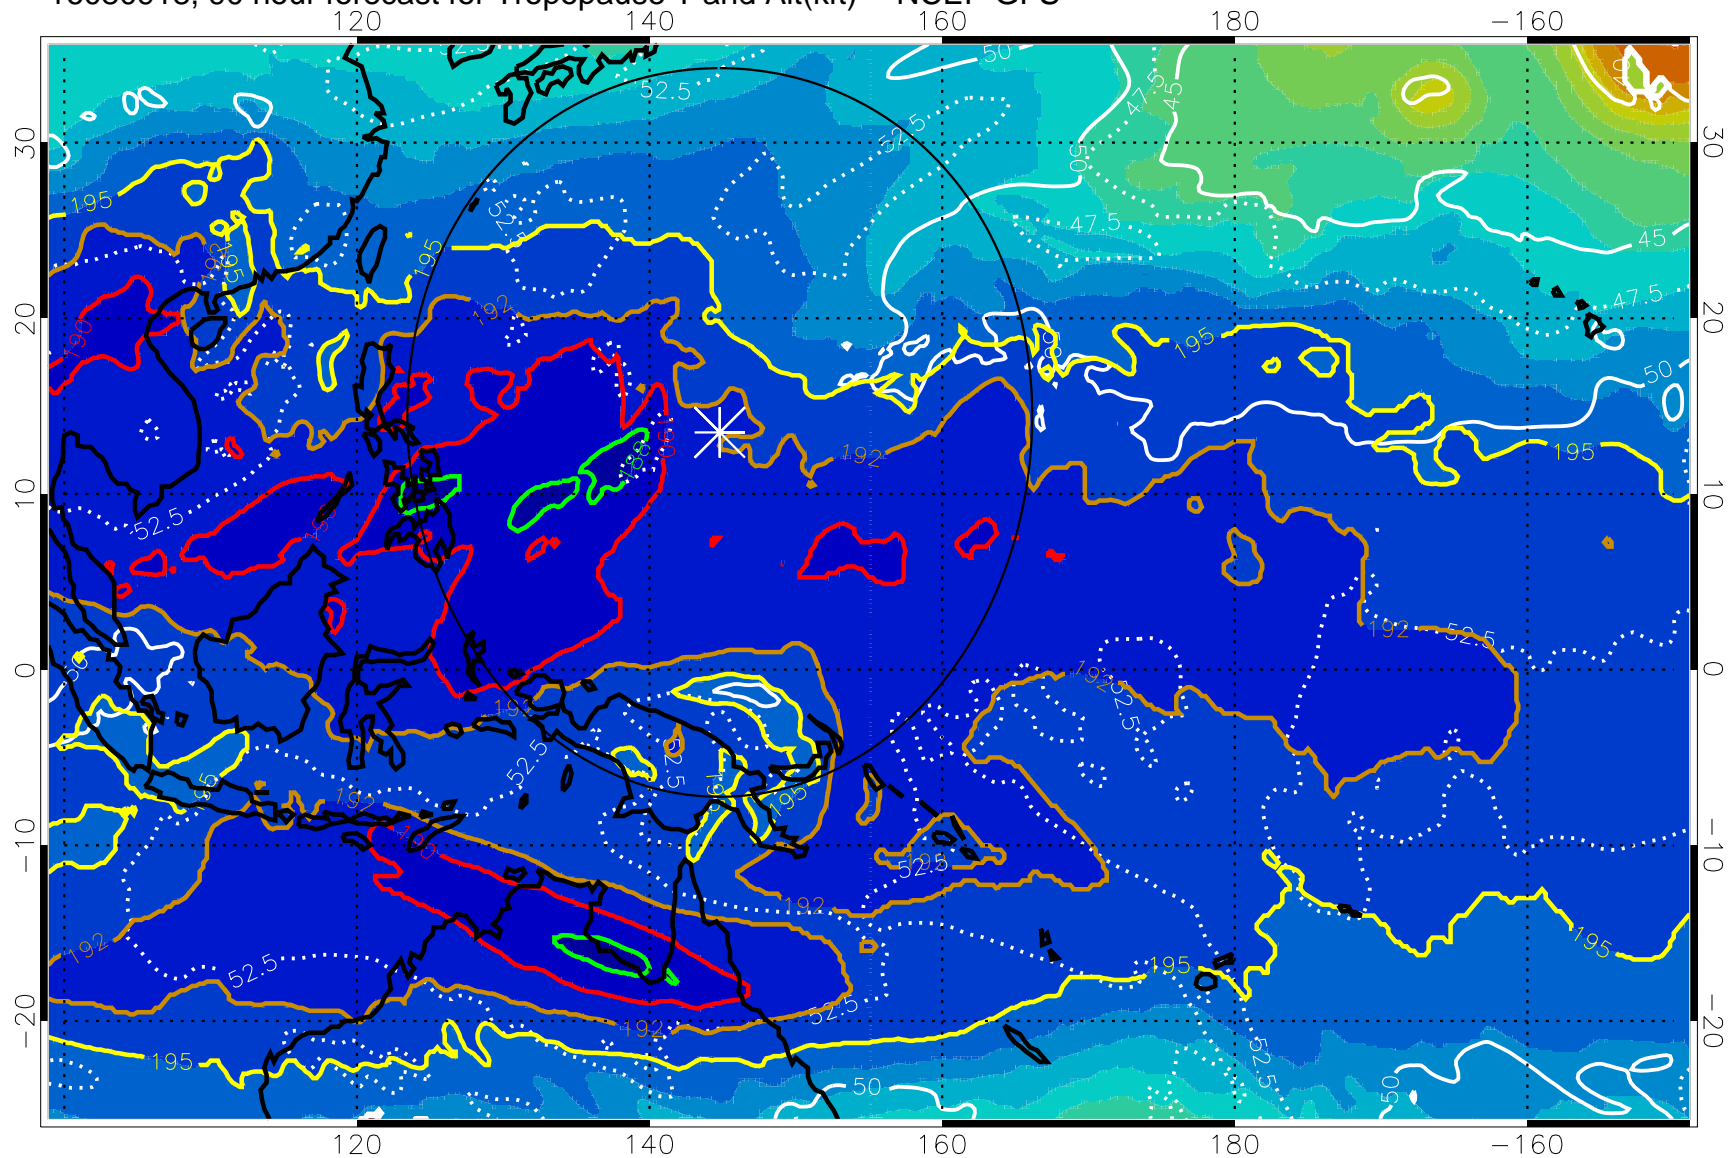

16080918, 90 hour forecast for Tropopause T and Alt(kft) -- NCEP GFS

190 200 210 220 230

Tropopause T, K

Tropopause Altitude in kft (white)

192.5K Isotherm 195K Isotherm
187.5K Isotherm 190K Isotherm

Range ring of 2304 km