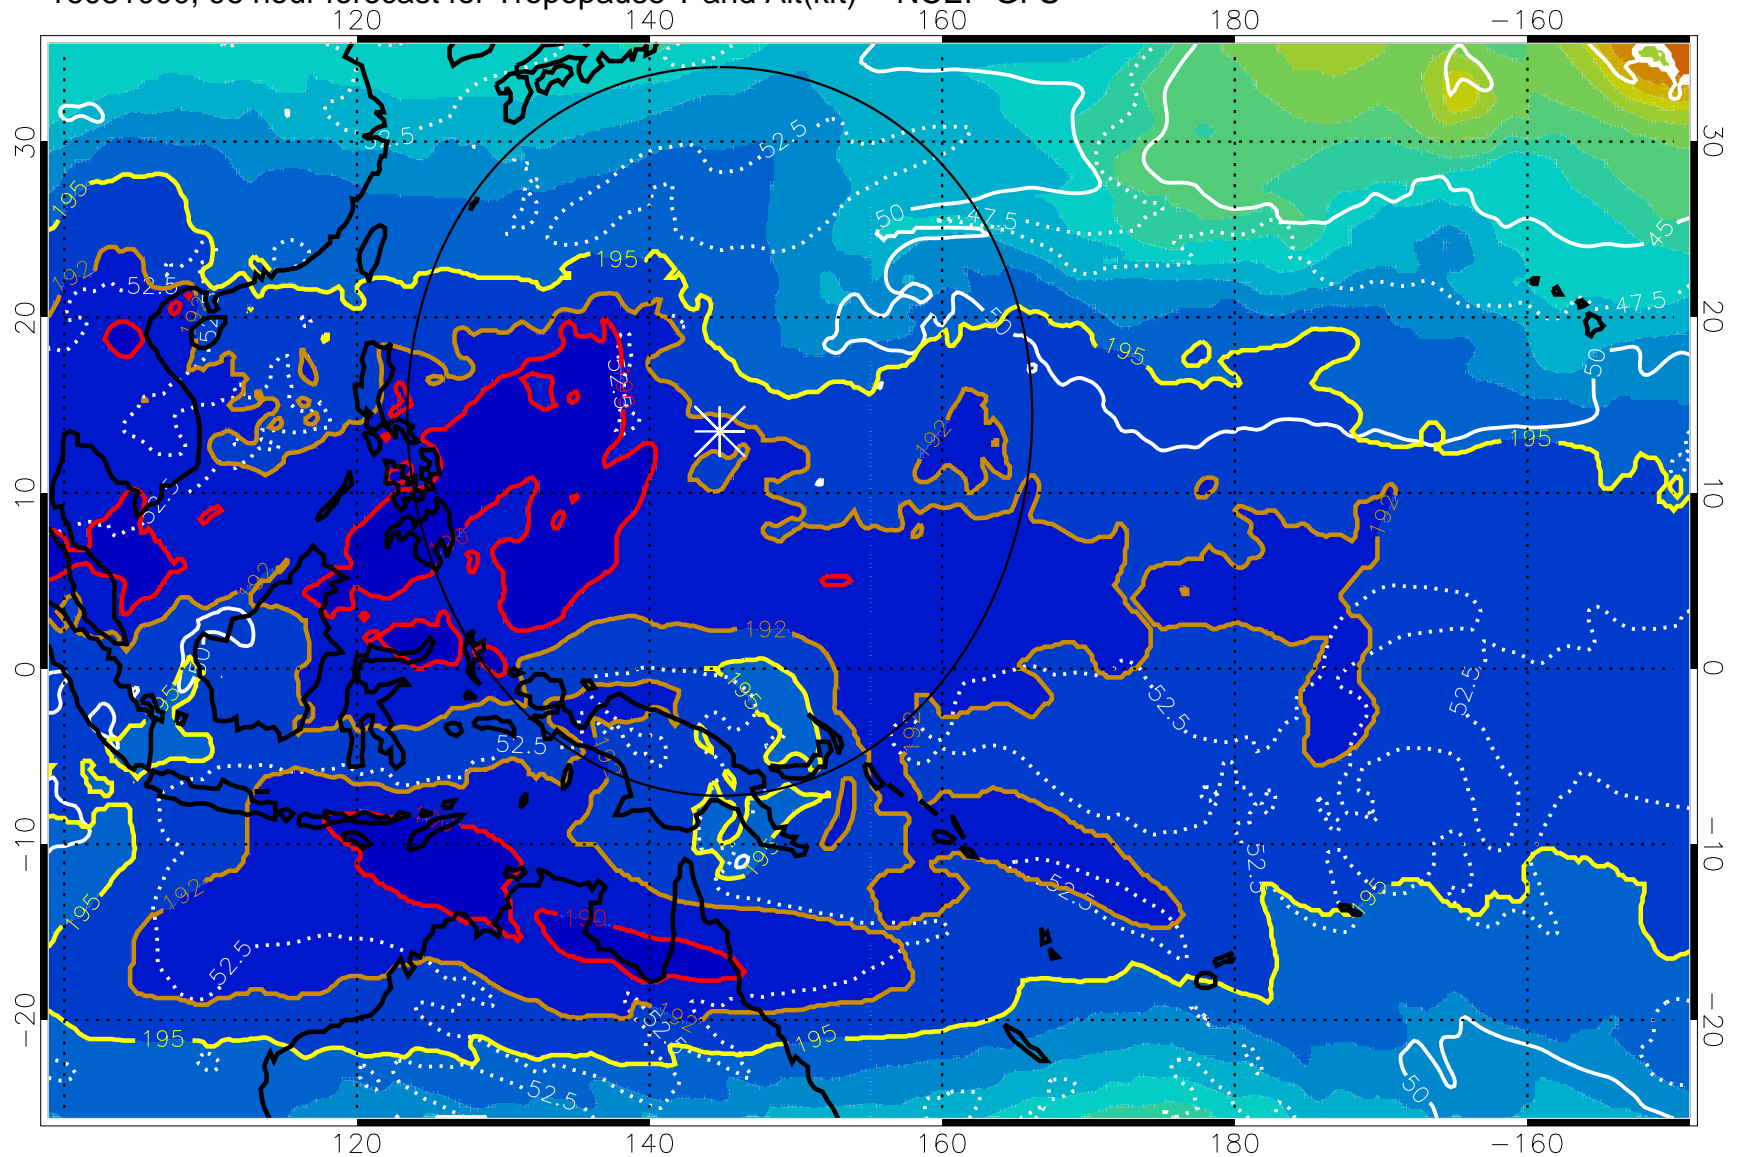

16081000, 96 hour forecast for Tropopause T and Alt(kft) -- NCEP GFS

190   200   210   220   230
Tropopause T, K

Tropopause Altitude in kft (white)

192.5K Isotherm   195K Isotherm
187.5K Isotherm   190K Isotherm

Range ring of 2304 km