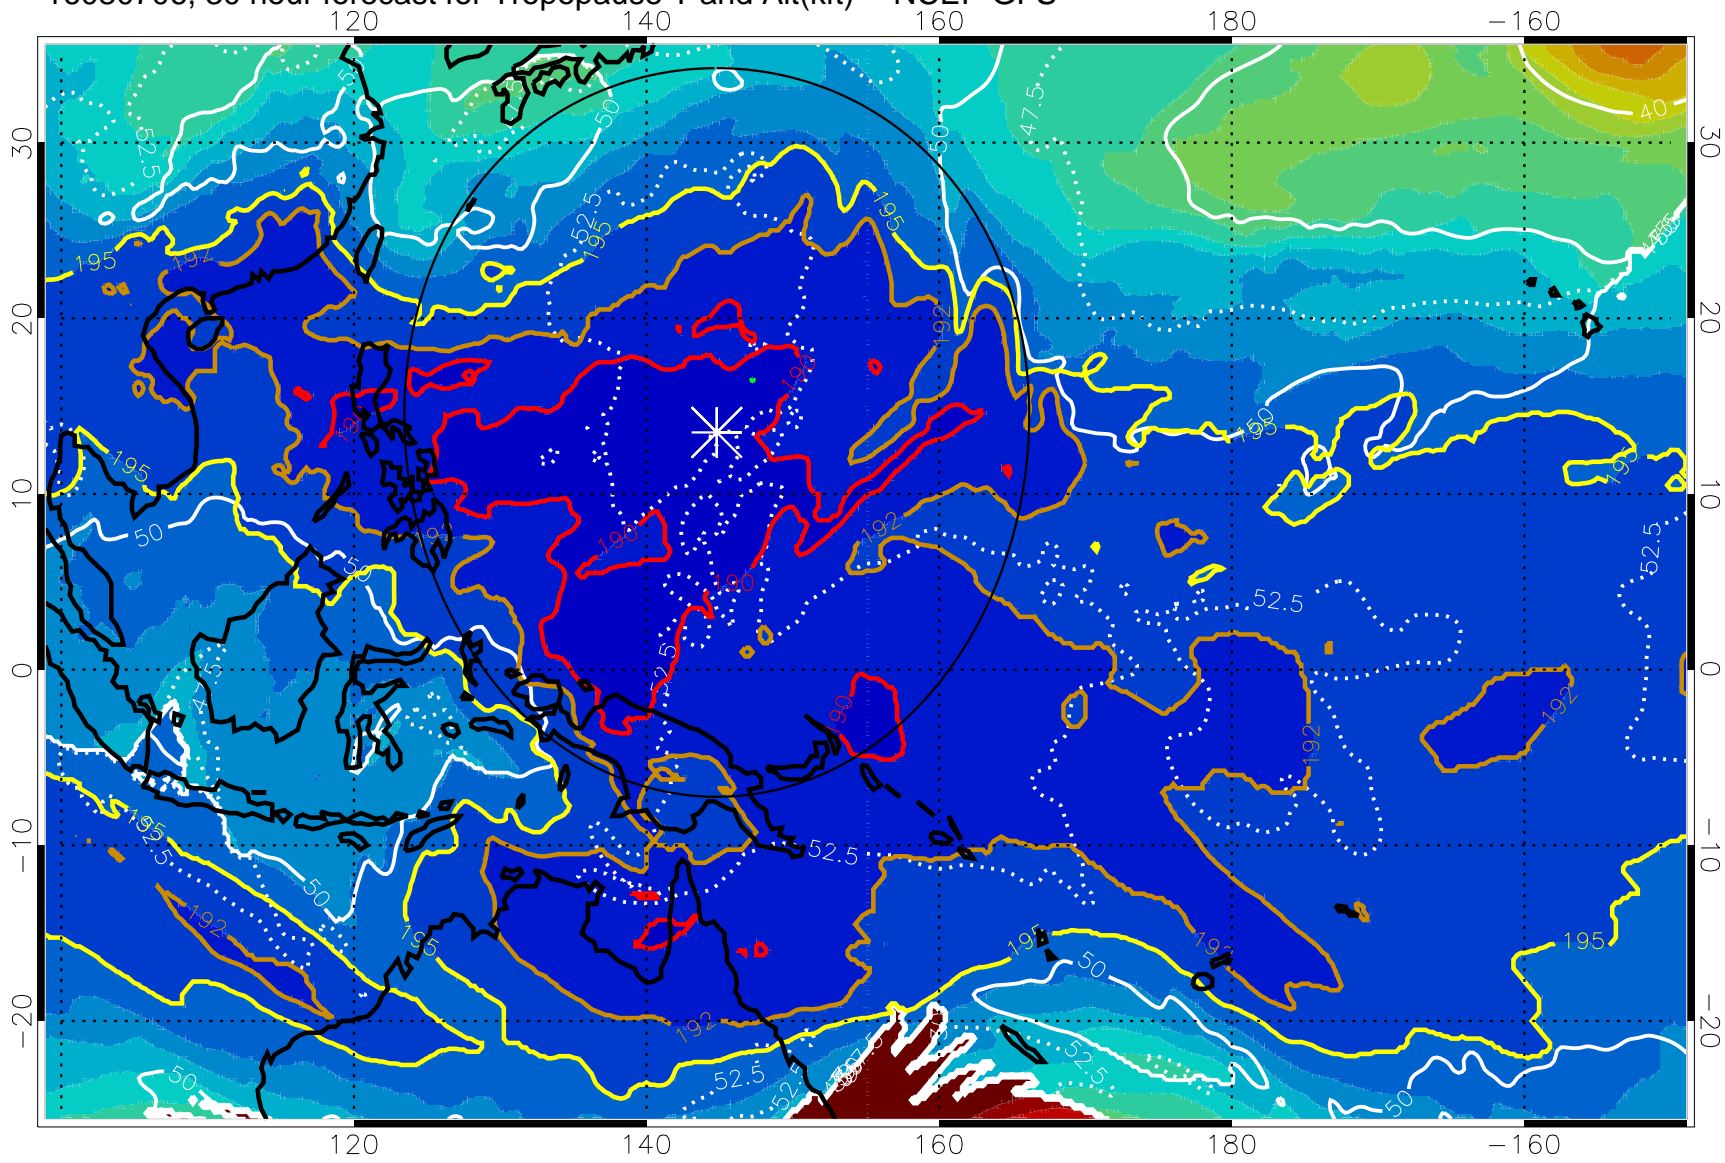

16080706, 30 hour forecast for Tropopause T and Alt(kft) -- NCEP GFS

190 200 210 220 230

Tropopause T, K

Tropopause Altitude in kft (white)

192.5K Isotherm 195K Isotherm

187.5K Isotherm 190K Isotherm

Range ring of 2304 km