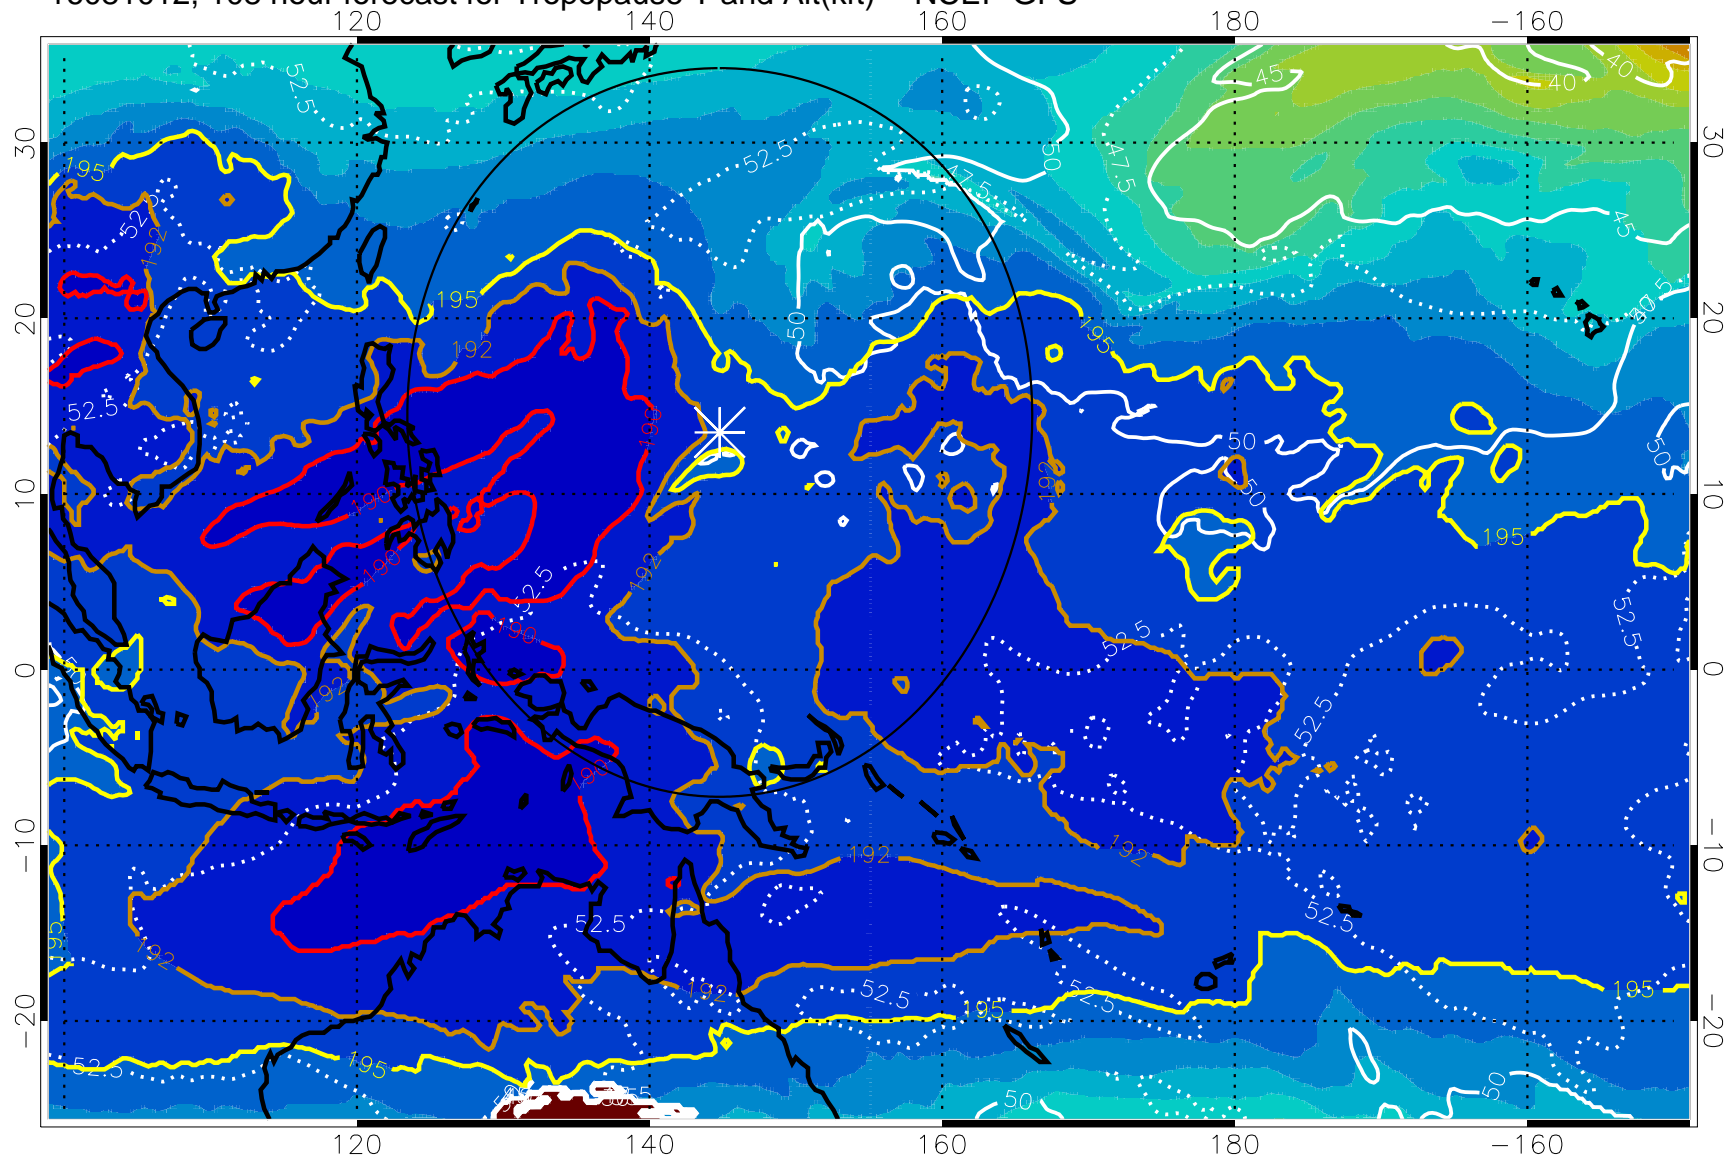

16081012, 108 hour forecast for Tropopause T and Alt(kft) -- NCEP GFS

190 200 210 220 230
Tropopause T, K

Tropopause Altitude in kft (white)

192.5K Isotherm 195K Isotherm
187.5K Isotherm 190K Isotherm

Range ring of 2304 km