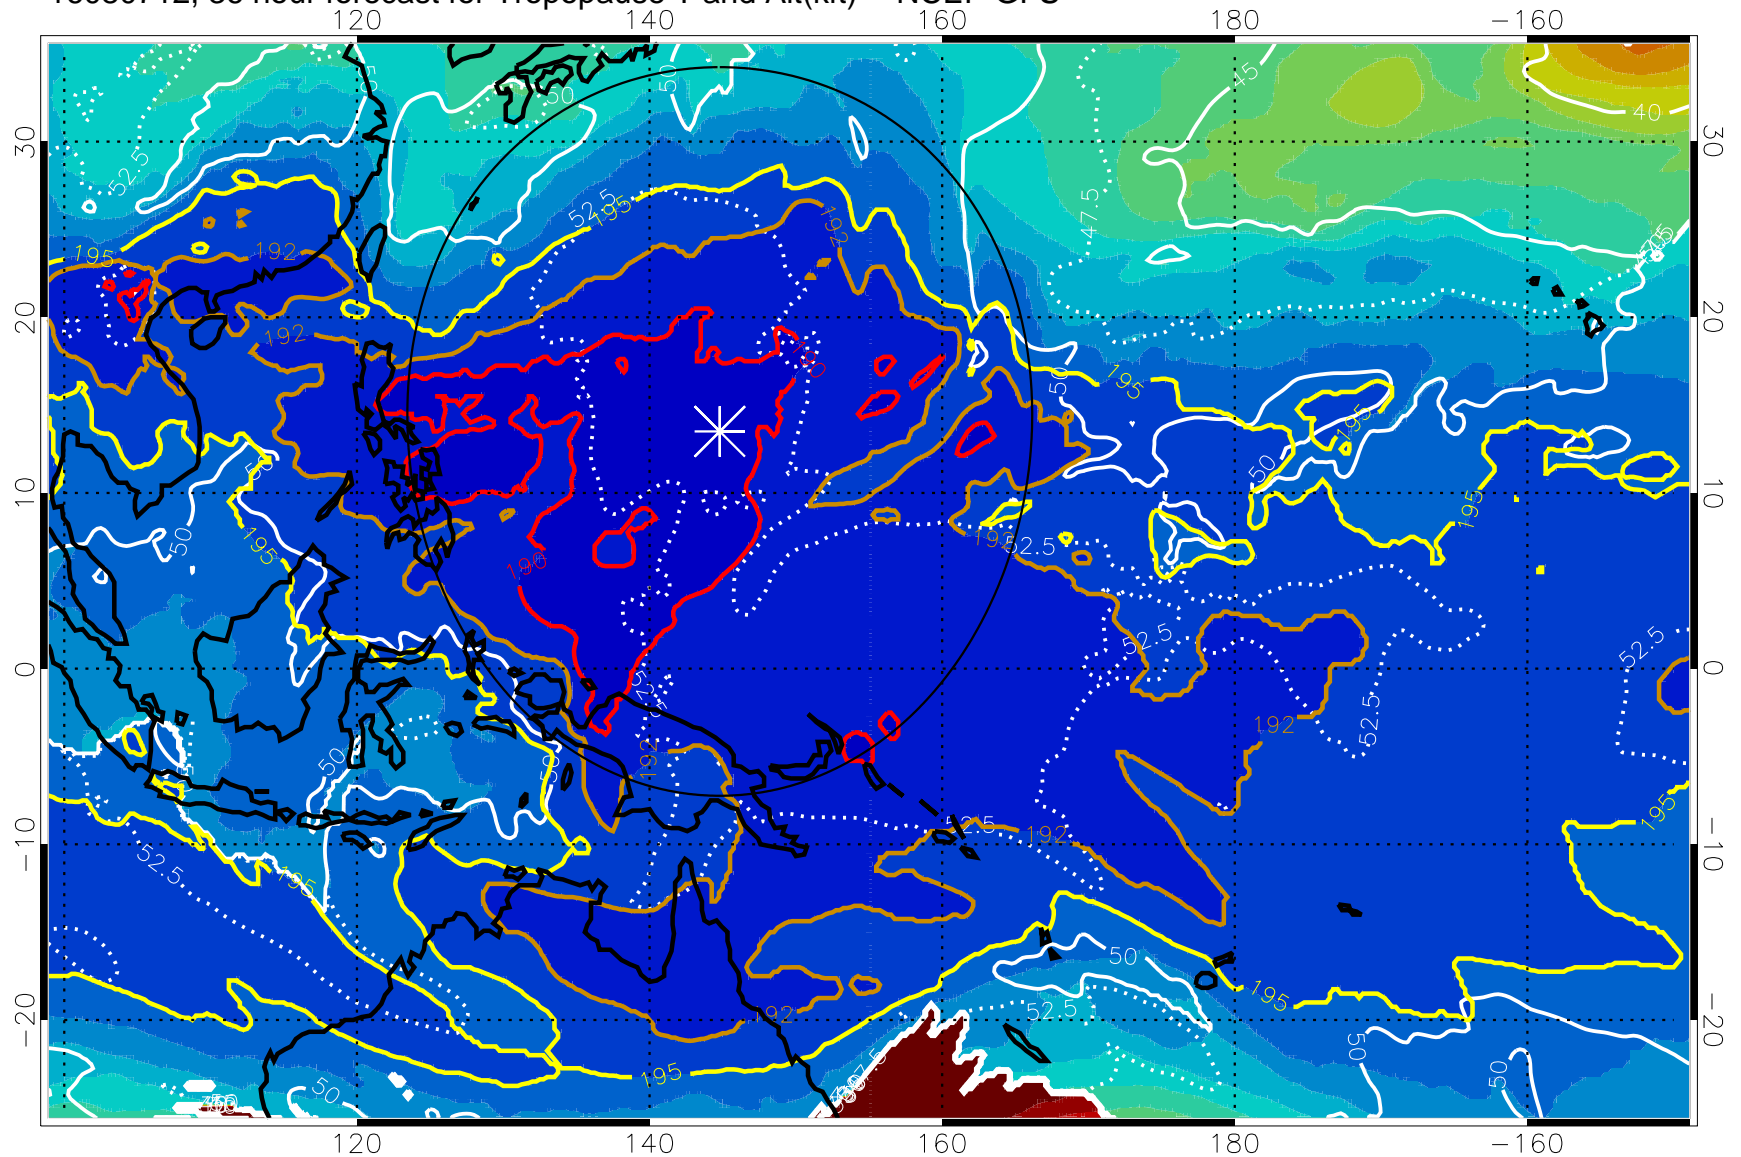

16080712, 36 hour forecast for Tropopause T and Alt(kft) -- NCEP GFS

190 200 210 220 230

Tropopause T, K

Tropopause Altitude in kft (white)

192.5K Isotherm 195K Isotherm

187.5K Isotherm 190K Isotherm

Range ring of 2304 km