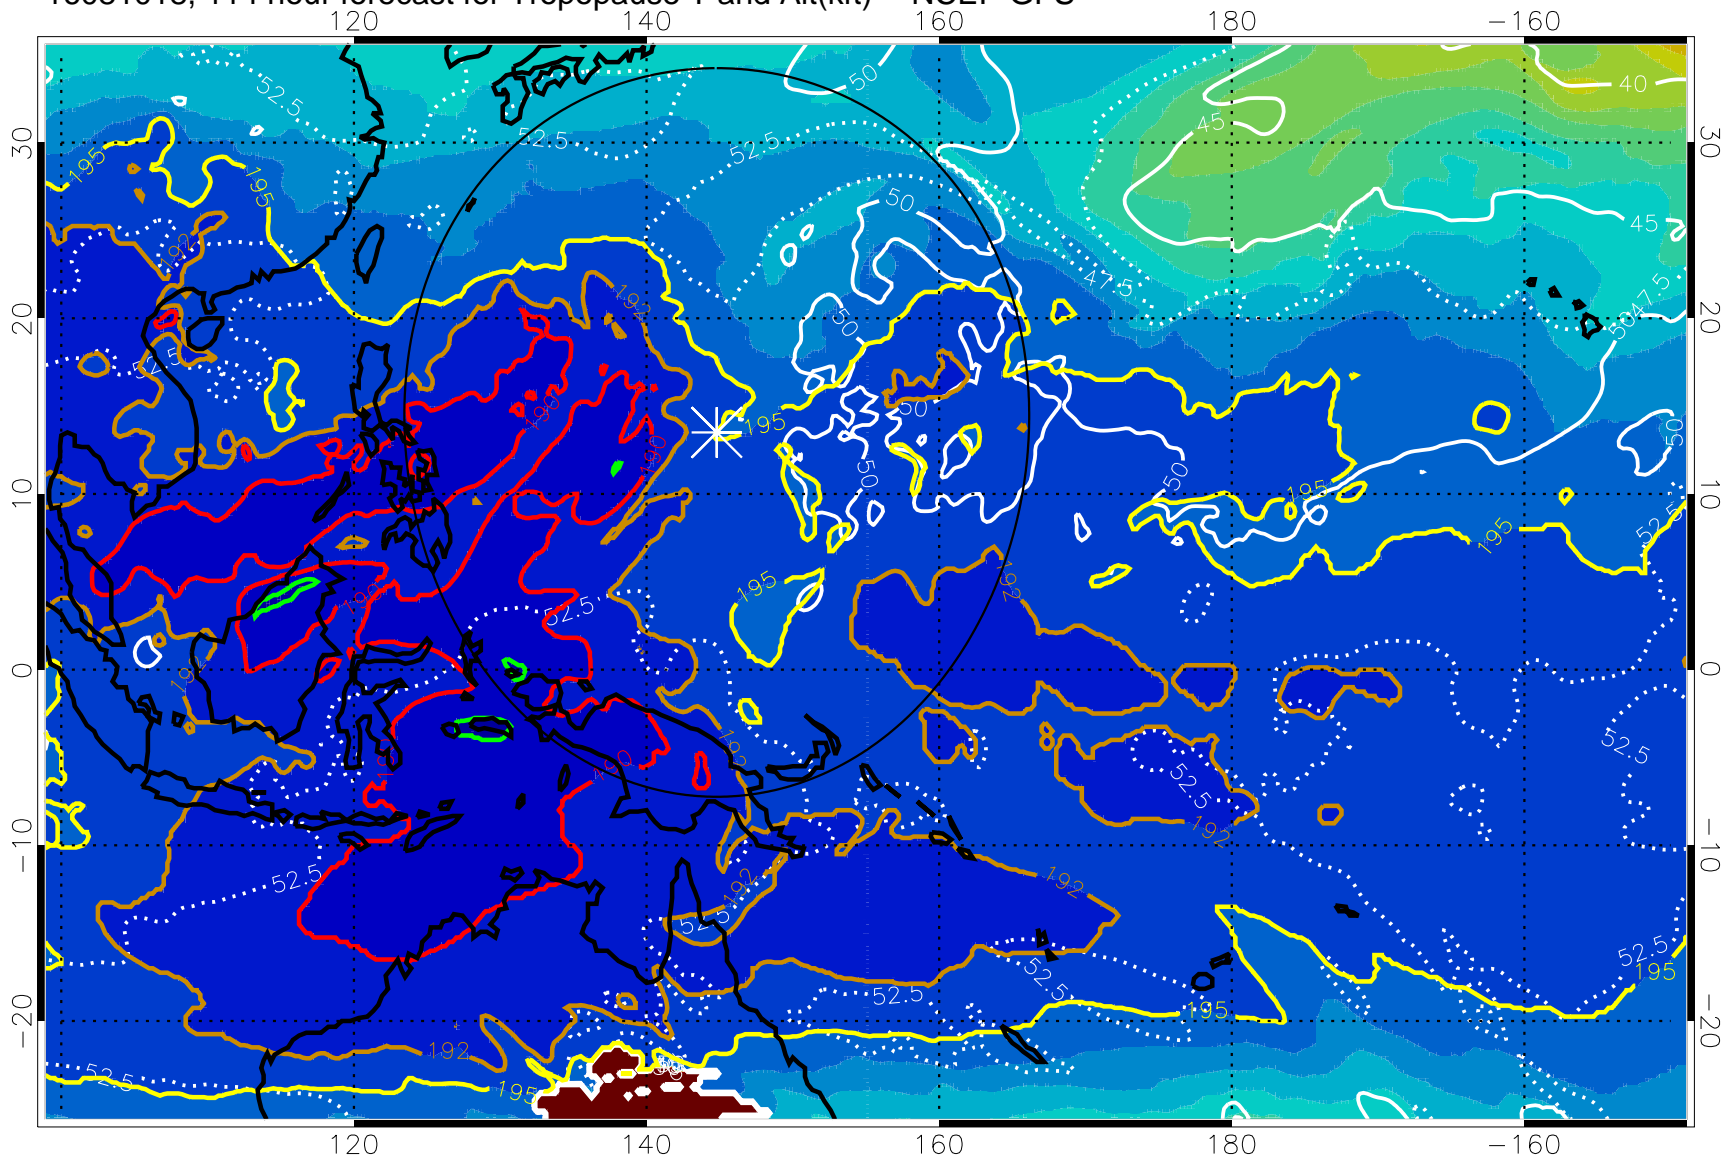

16081018, 114 hour forecast for Tropopause T and Alt(kft) -- NCEP GFS

Tropopause T, K

Tropopause Altitude in kft (white)

192.5K Isotherm 195K Isotherm
187.5K Isotherm 190K Isotherm

Range ring of 2304 km