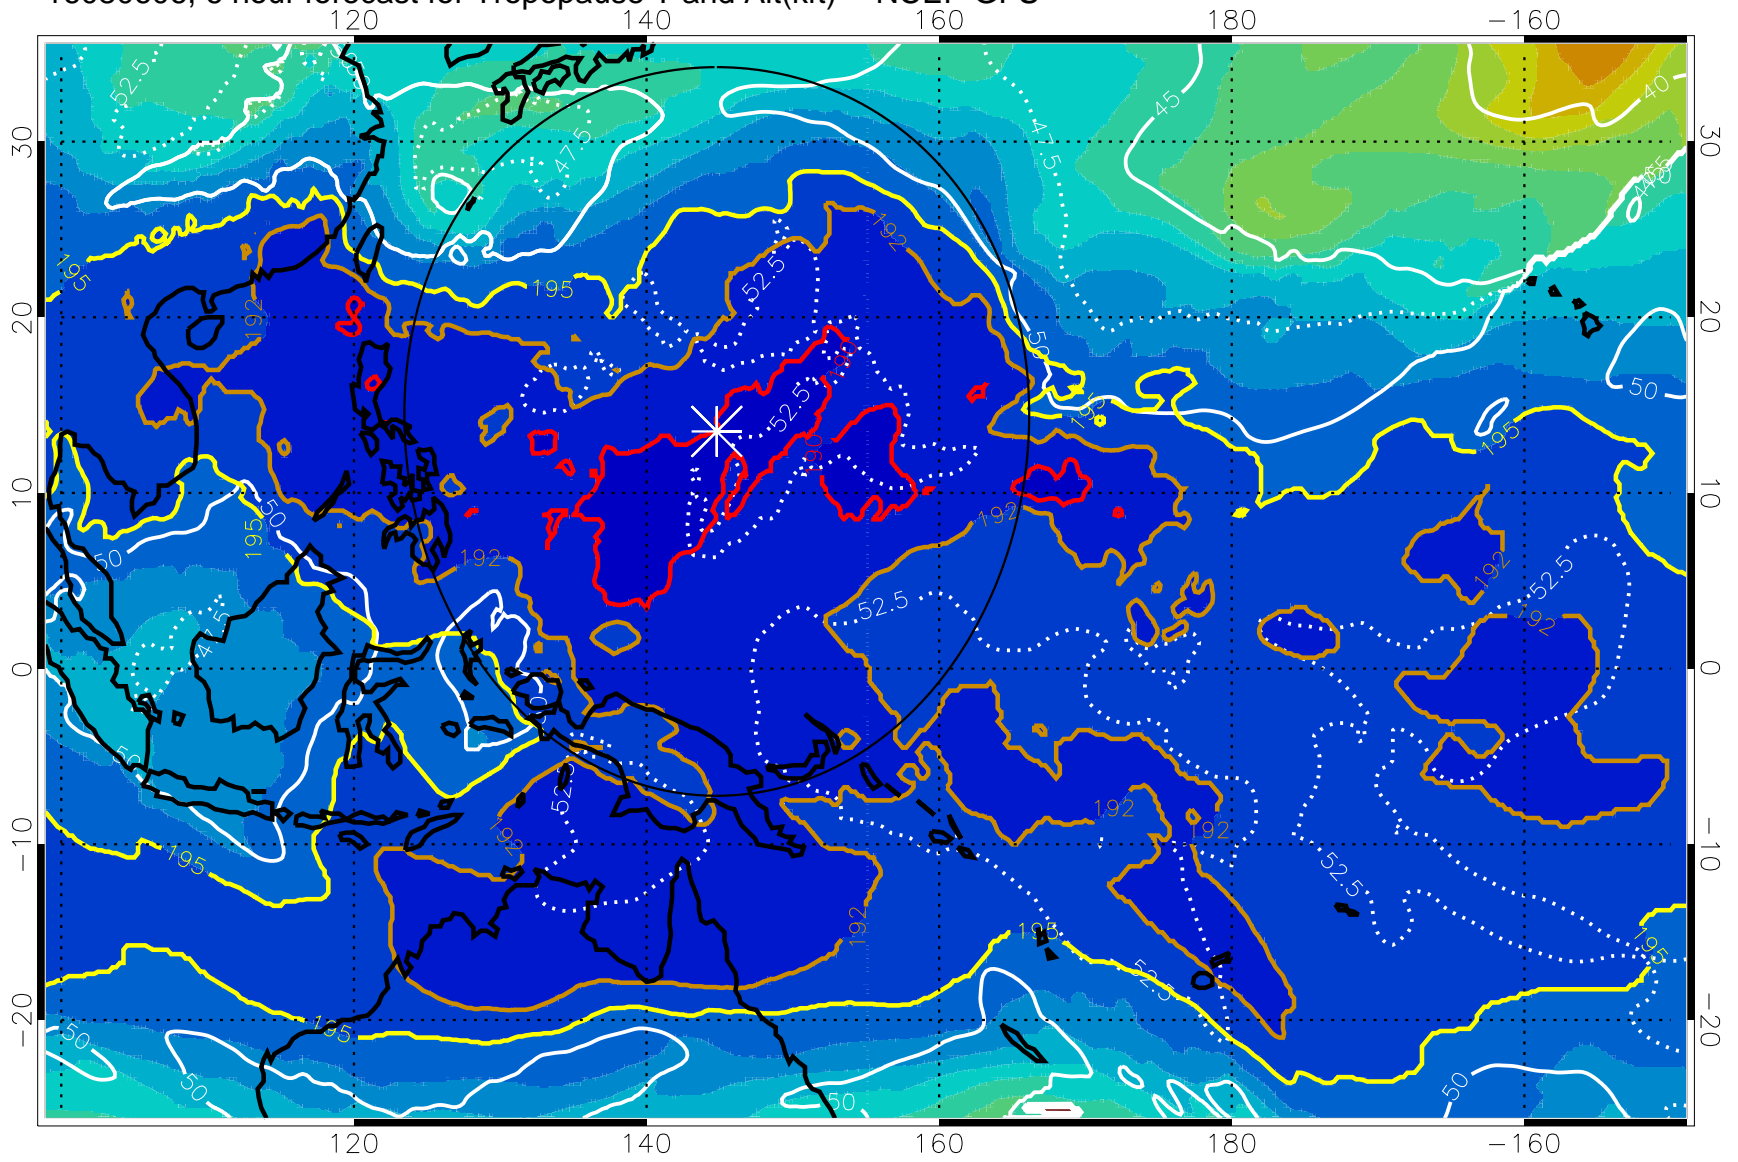

16080606, 6 hour forecast for Tropopause T and Alt(kft) -- NCEP GFS

190 200 210 220 230  
Tropopause T, K

Tropopause Altitude in kft (white)

192.5K Isotherm 195K Isotherm  
187.5K Isotherm 190K Isotherm

Range ring of 2304 km