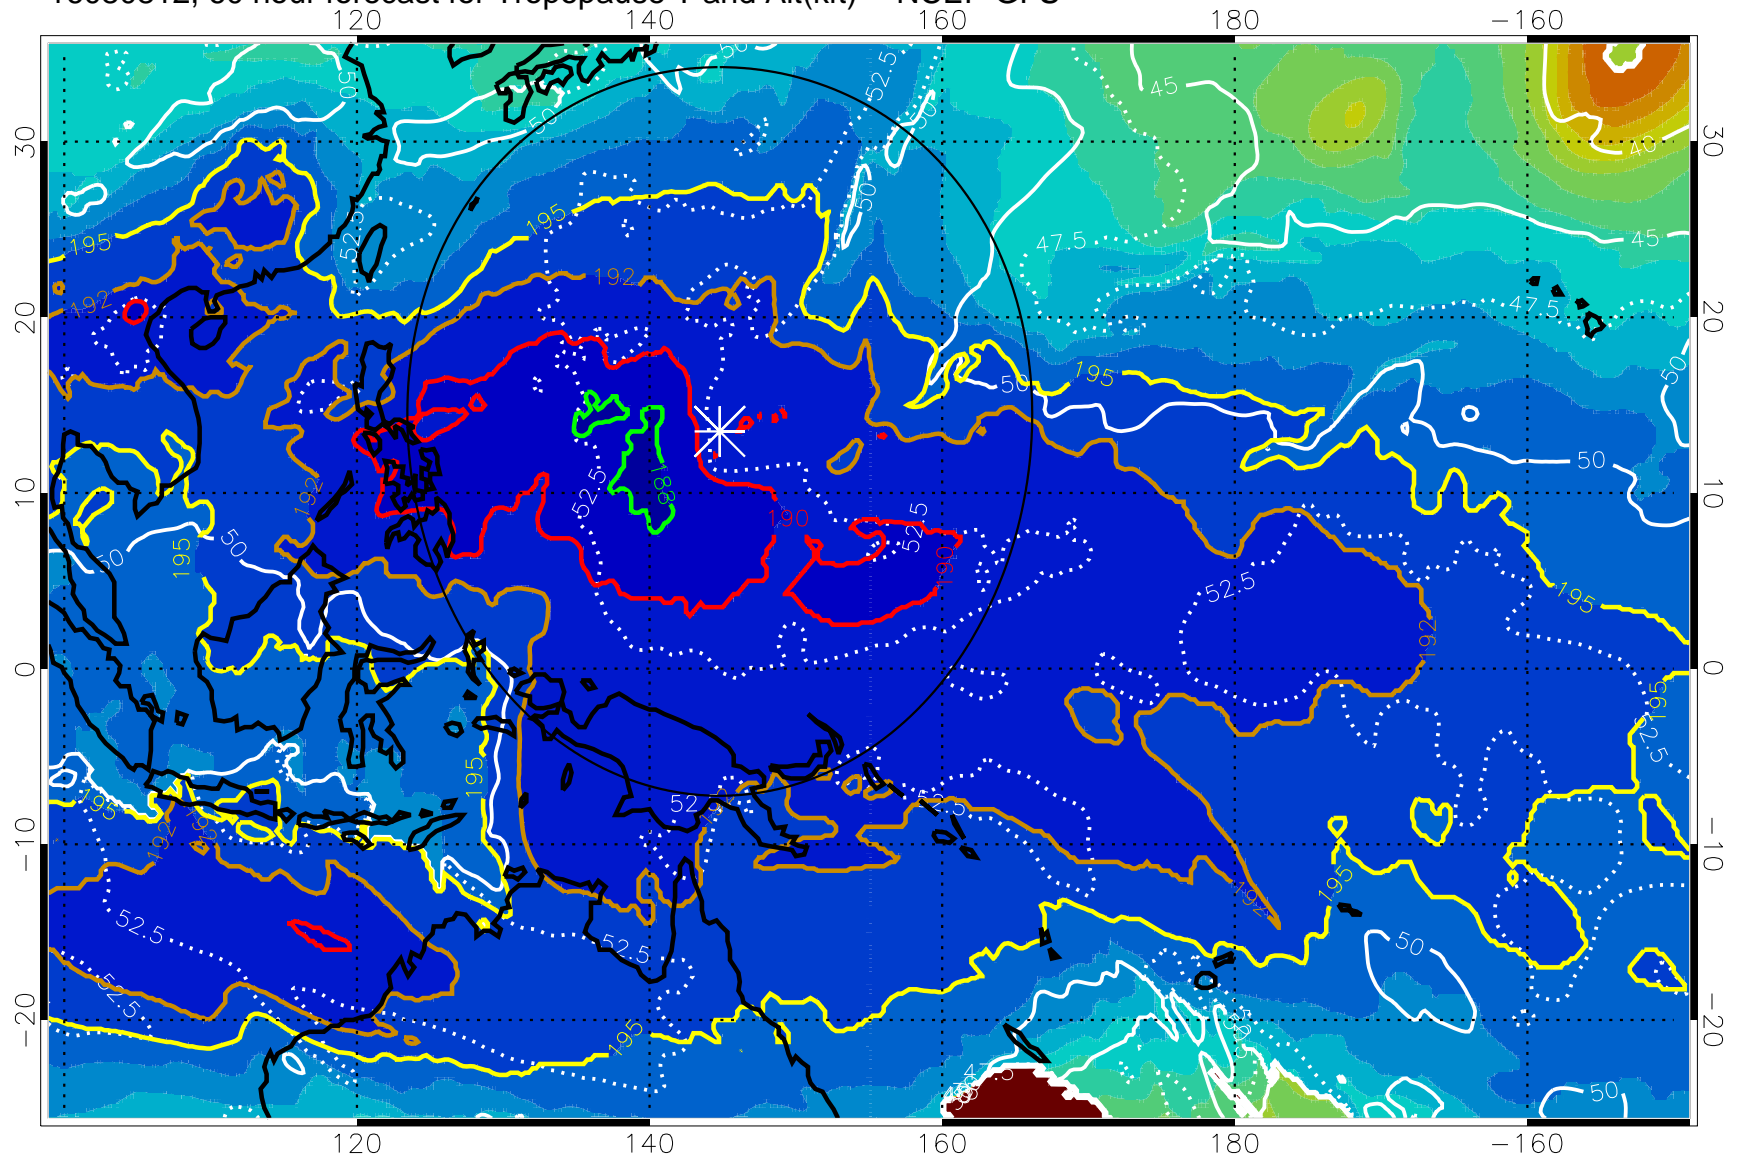

16080812, 60 hour forecast for Tropopause T and Alt(kft) -- NCEP GFS

190 200 210 220 230
Tropopause T, K

Tropopause Altitude in kft (white)

192.5K Isotherm 195K Isotherm
187.5K Isotherm 190K Isotherm

Range ring of 2304 km