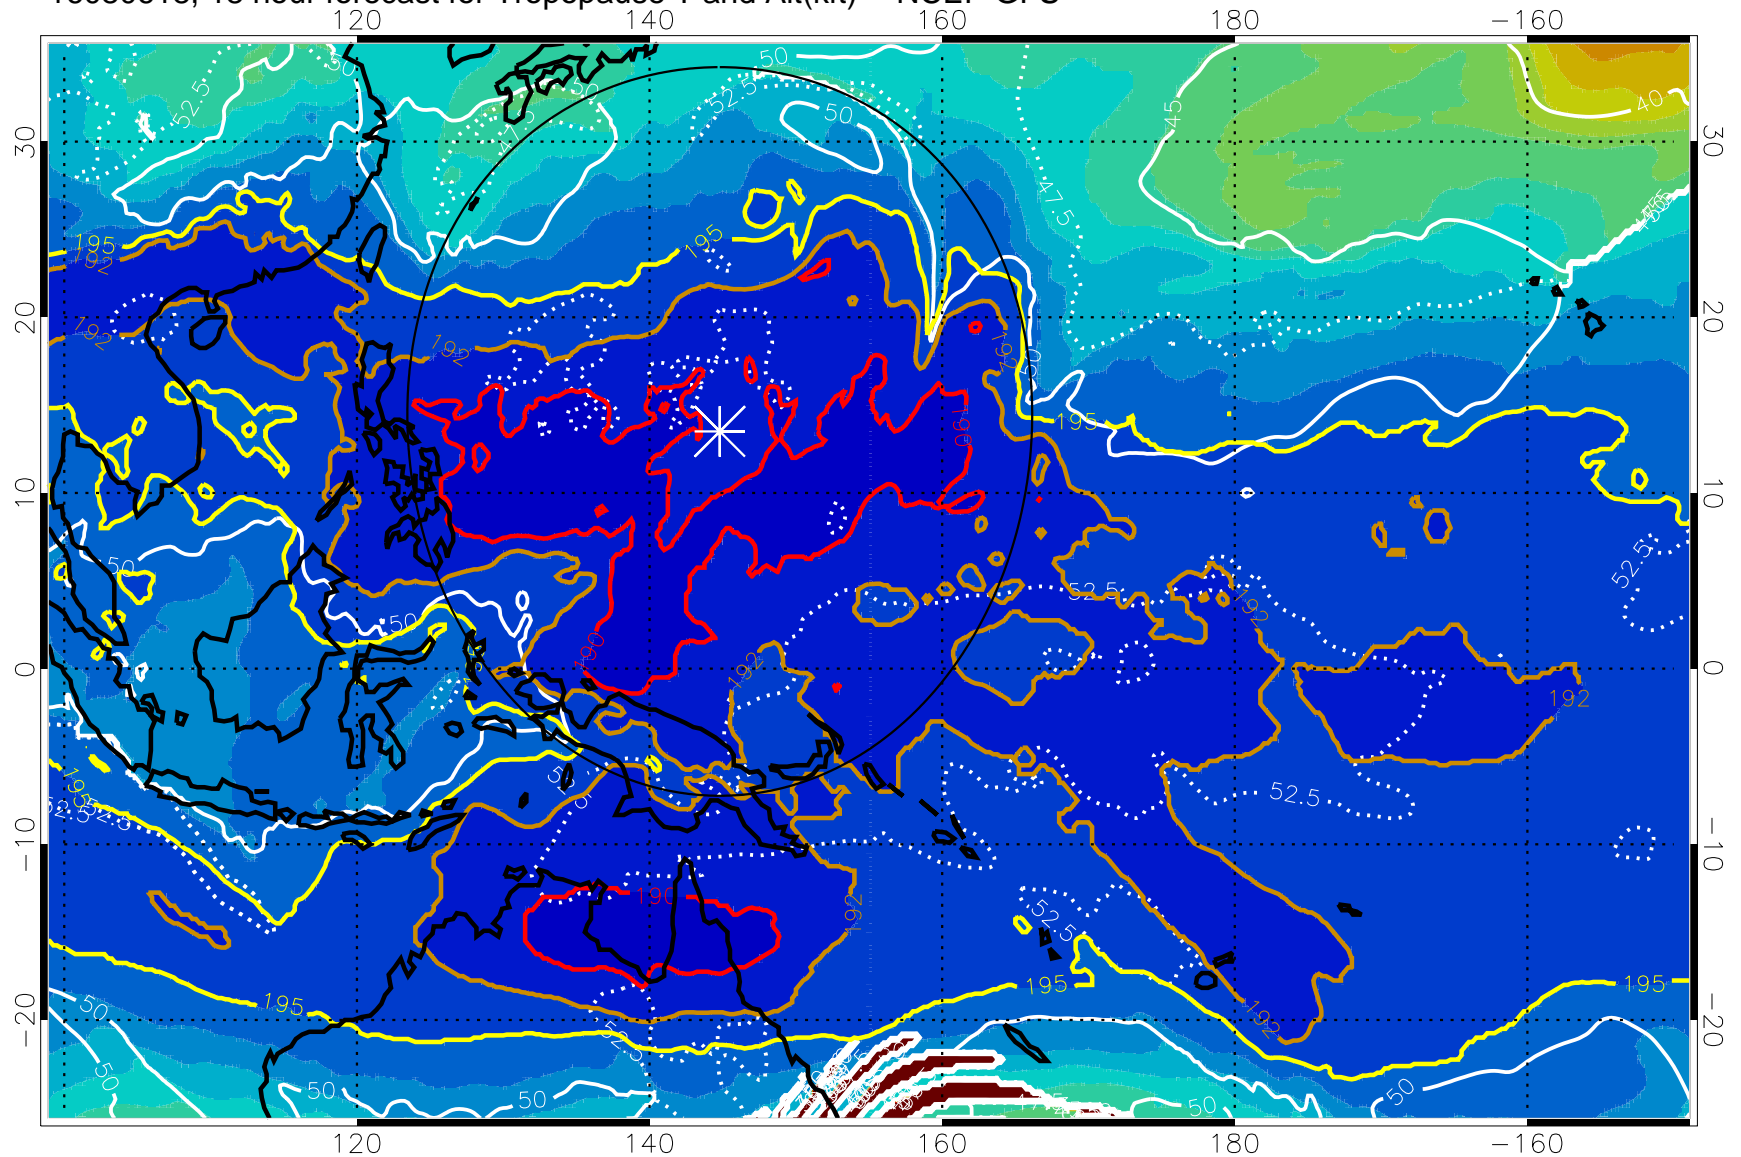

16080618, 18 hour forecast for Tropopause T and Alt(kft) -- NCEP GFS

190 200 210 220 230
Tropopause T, K

Tropopause Altitude in kft (white)

192.5K Isotherm 195K Isotherm
187.5K Isotherm 190K Isotherm

Range ring of 2304 km