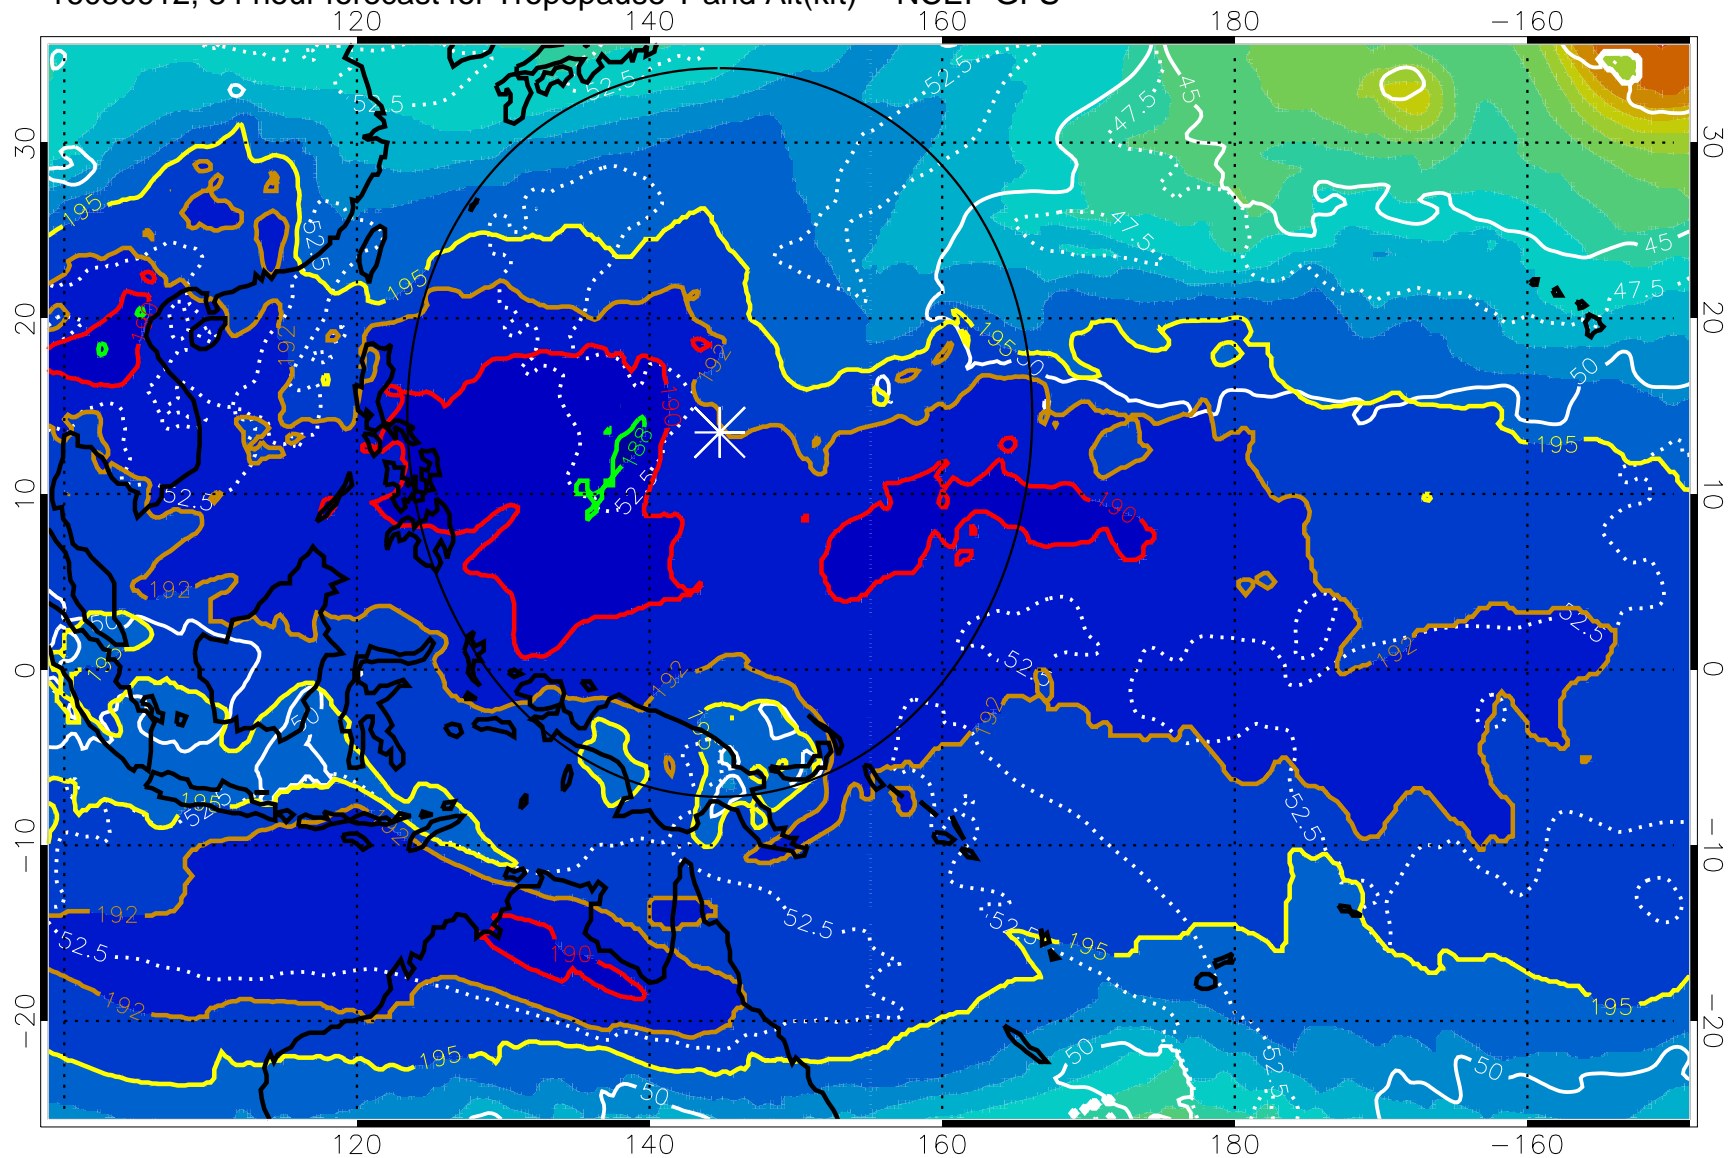

16080912, 84 hour forecast for Tropopause T and Alt(kft) -- NCEP GFS

190 200 210 220 230

Tropopause T, K

Tropopause Altitude in kft (white)

192.5K Isotherm 195K Isotherm
187.5K Isotherm 190K Isotherm

Range ring of 2304 km