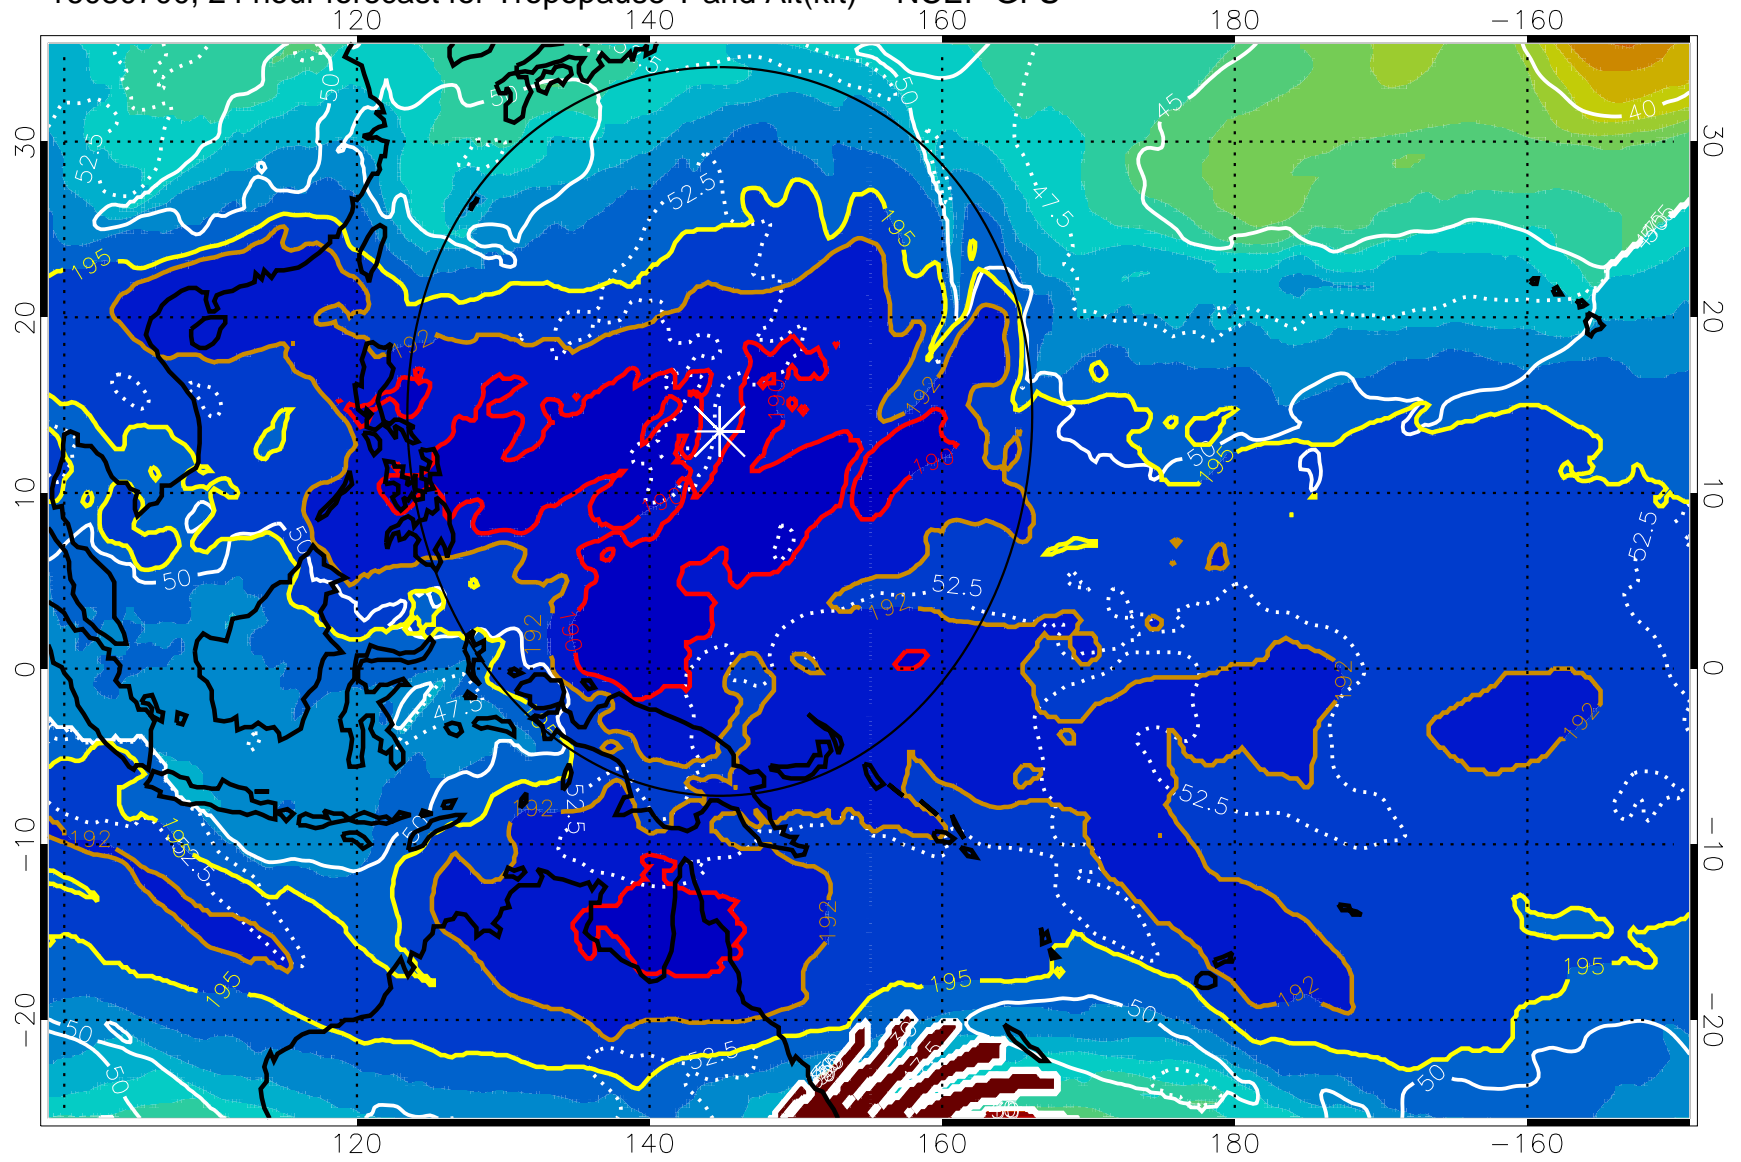

16080700, 24 hour forecast for Tropopause T and Alt(kft) -- NCEP GFS

190 200 210 220 230

Tropopause T, K

Tropopause Altitude in kft (white)

192.5K Isotherm 195K Isotherm

187.5K Isotherm 190K Isotherm

Range ring of 2304 km