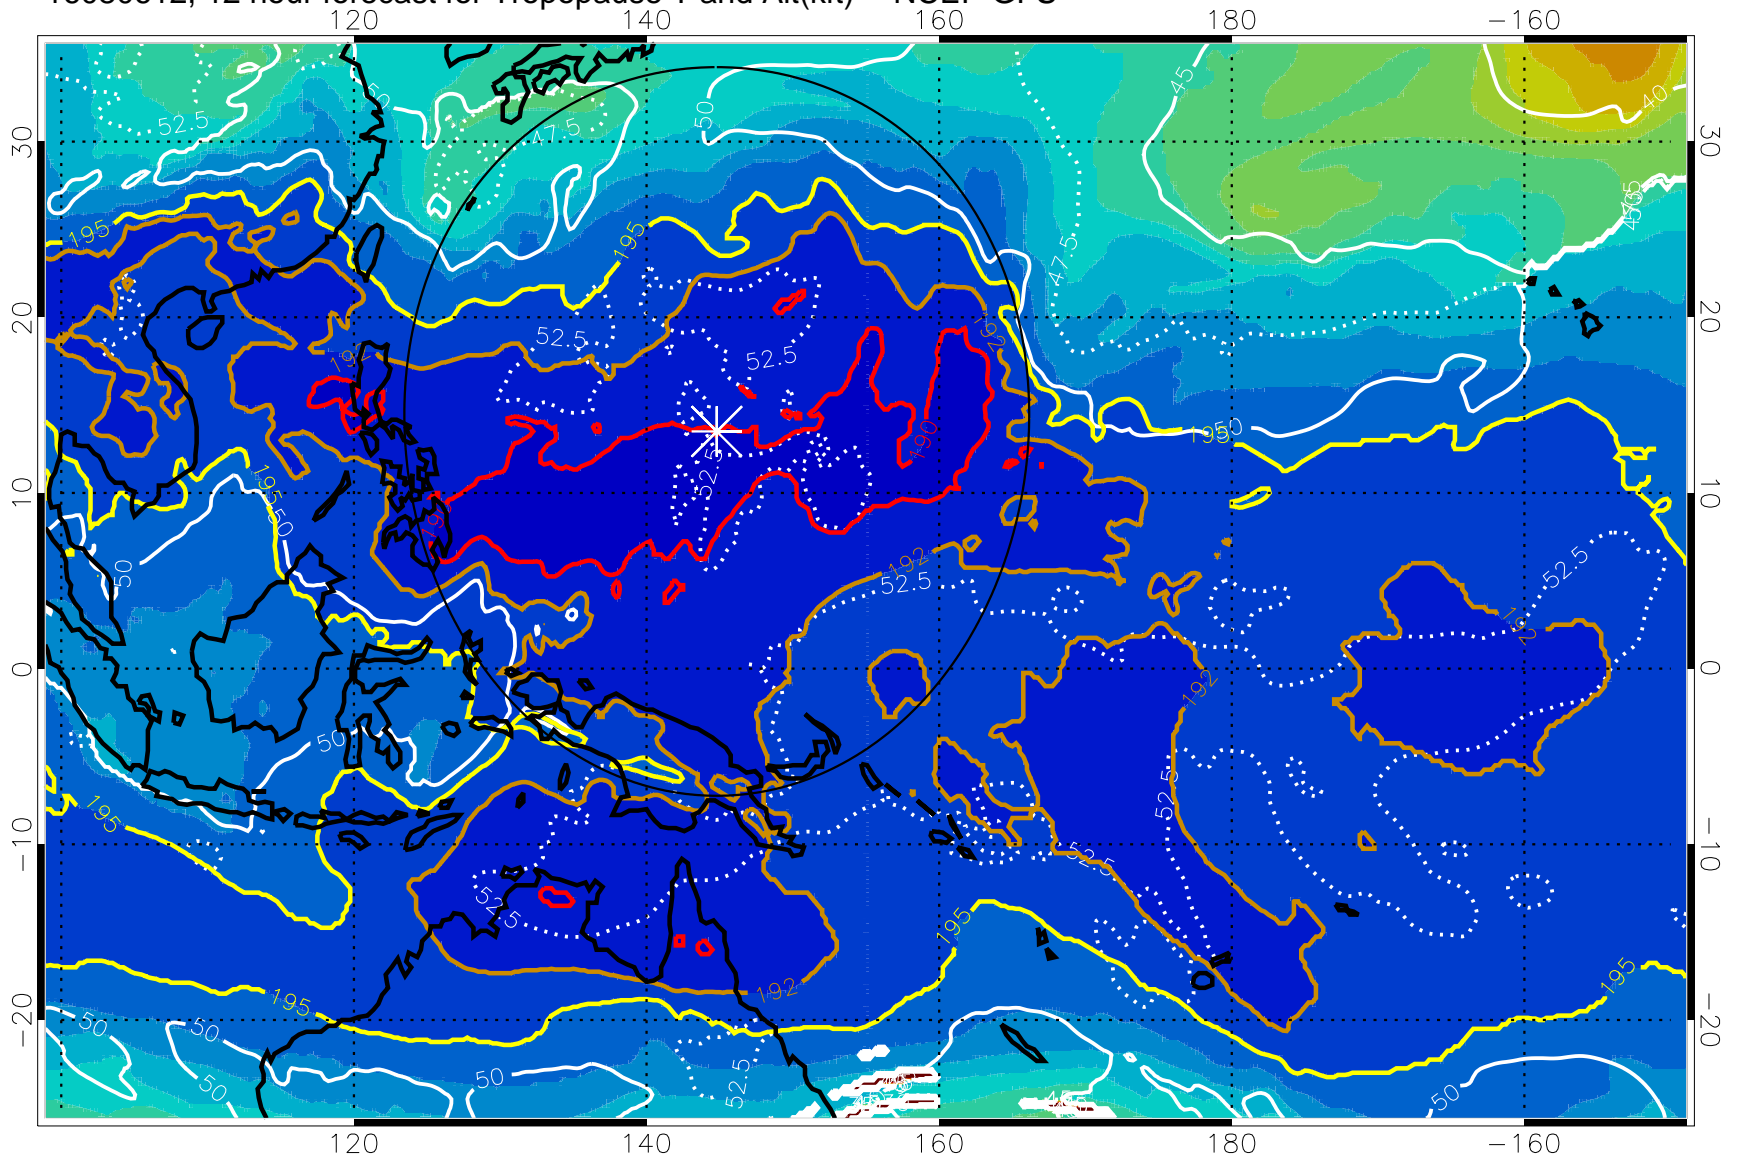

16080606, 6 hour forecast for Tropopause T and Alt(kft) -- NCEP GFS

190 200 210 220 230  
Tropopause T, K

Tropopause Altitude in kft (white)

192.5K Isotherm 195K Isotherm  
187.5K Isotherm 190K Isotherm

Range ring of 2304 km

16080612, 12 hour forecast for Tropopause T and Alt(kft) -- NCEP GFS

190 200 210 220 230

Tropopause T, K

Tropopause Altitude in kft (white)

192.5K Isotherm 195K Isotherm

187.5K Isotherm 190K Isotherm

Range ring of 2304 km