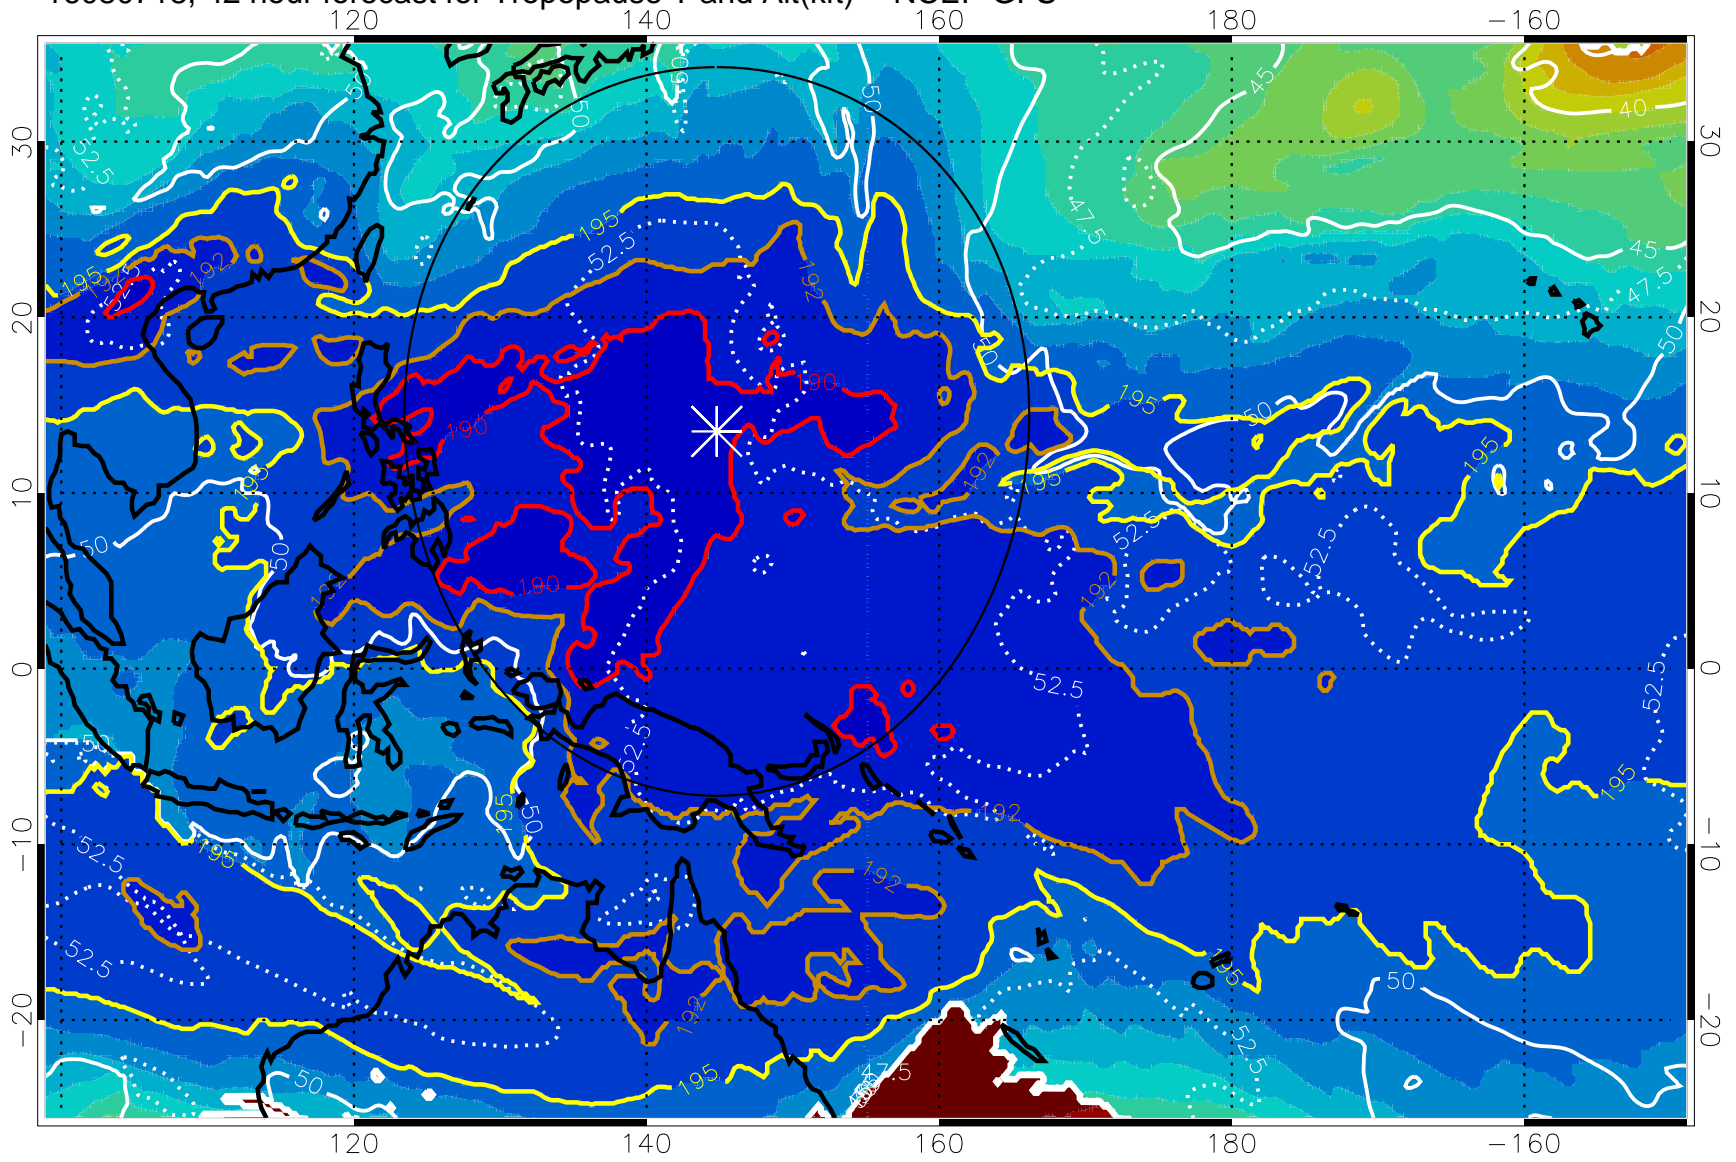

16080718, 42 hour forecast for Tropopause T and Alt(kft) -- NCEP GFS

190 200 210 220 230

Tropopause T, K

Tropopause Altitude in kft (white)

192.5K Isotherm 195K Isotherm

187.5K Isotherm 190K Isotherm

Range ring of 2304 km