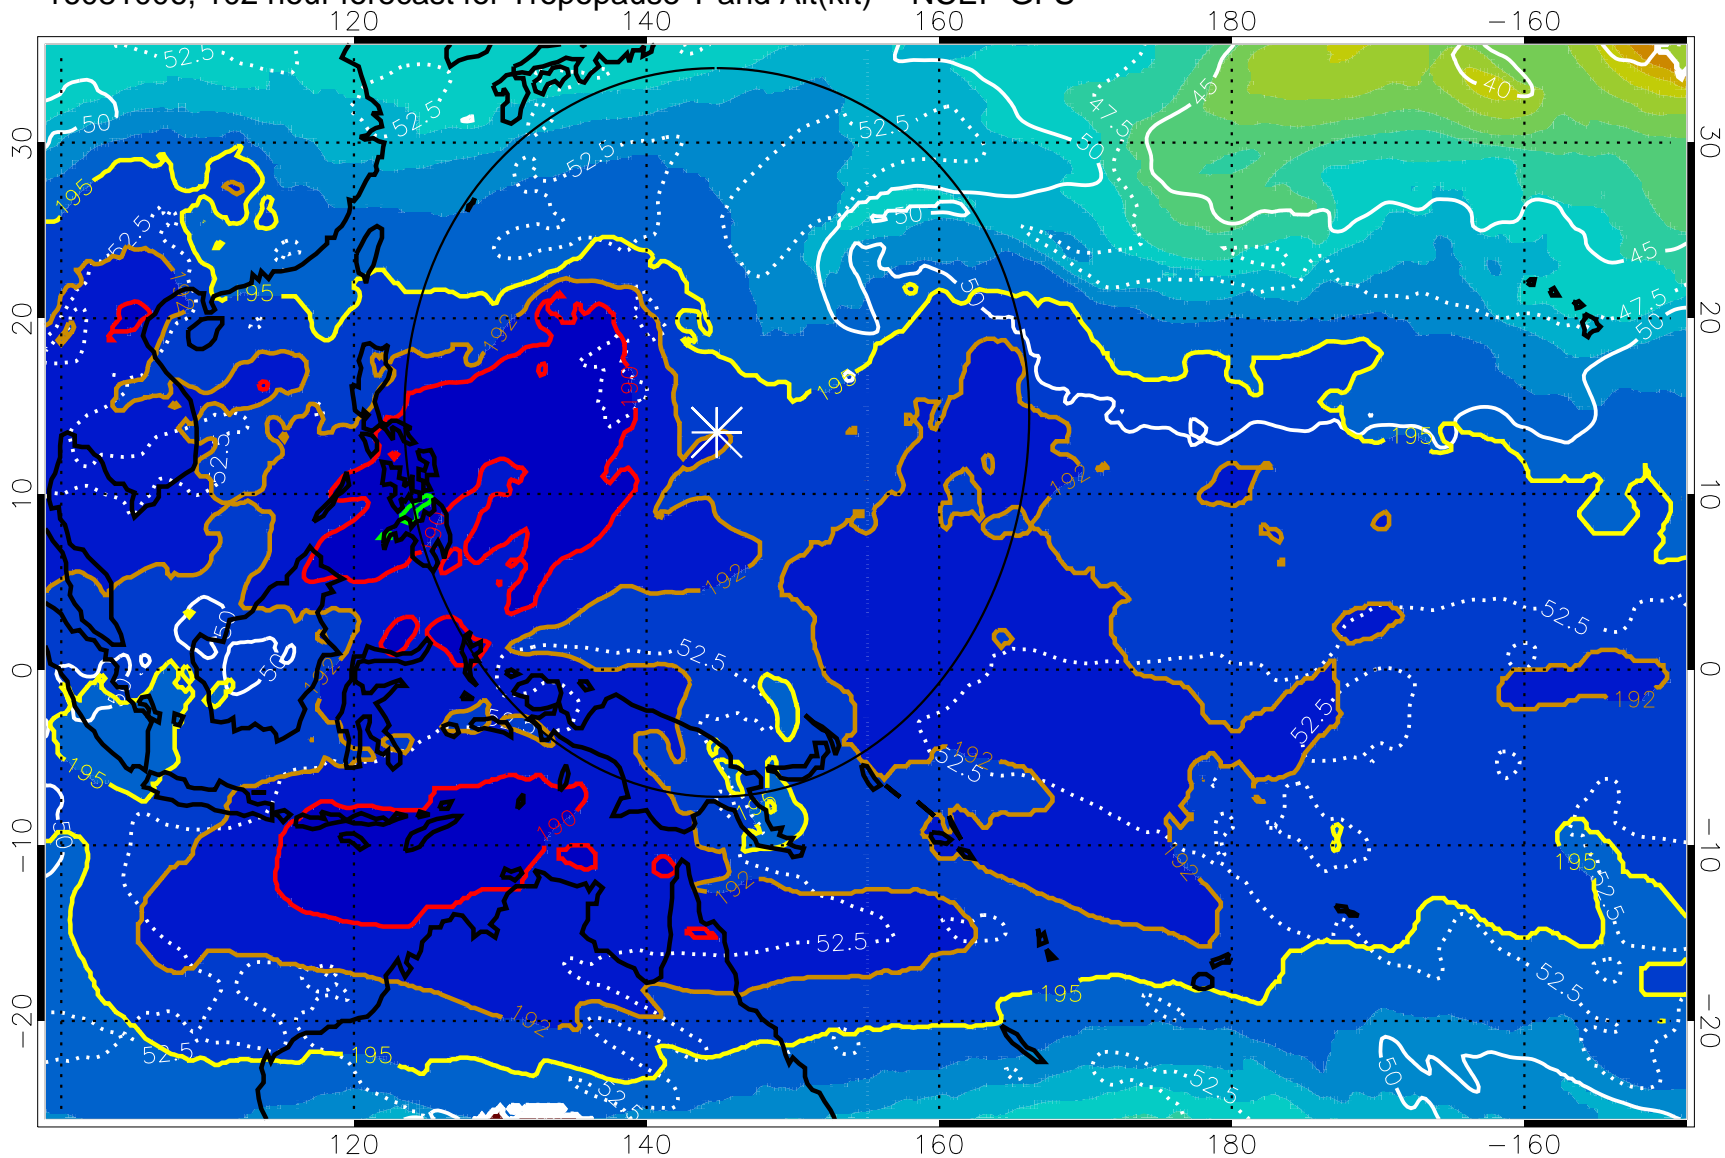

16081006, 102 hour forecast for Tropopause T and Alt(kft) -- NCEP GFS

190 200 210 220 230

Tropopause T, K

Tropopause Altitude in kft (white)

192.5K Isotherm 195K Isotherm

187.5K Isotherm 190K Isotherm

Range ring of 2304 km