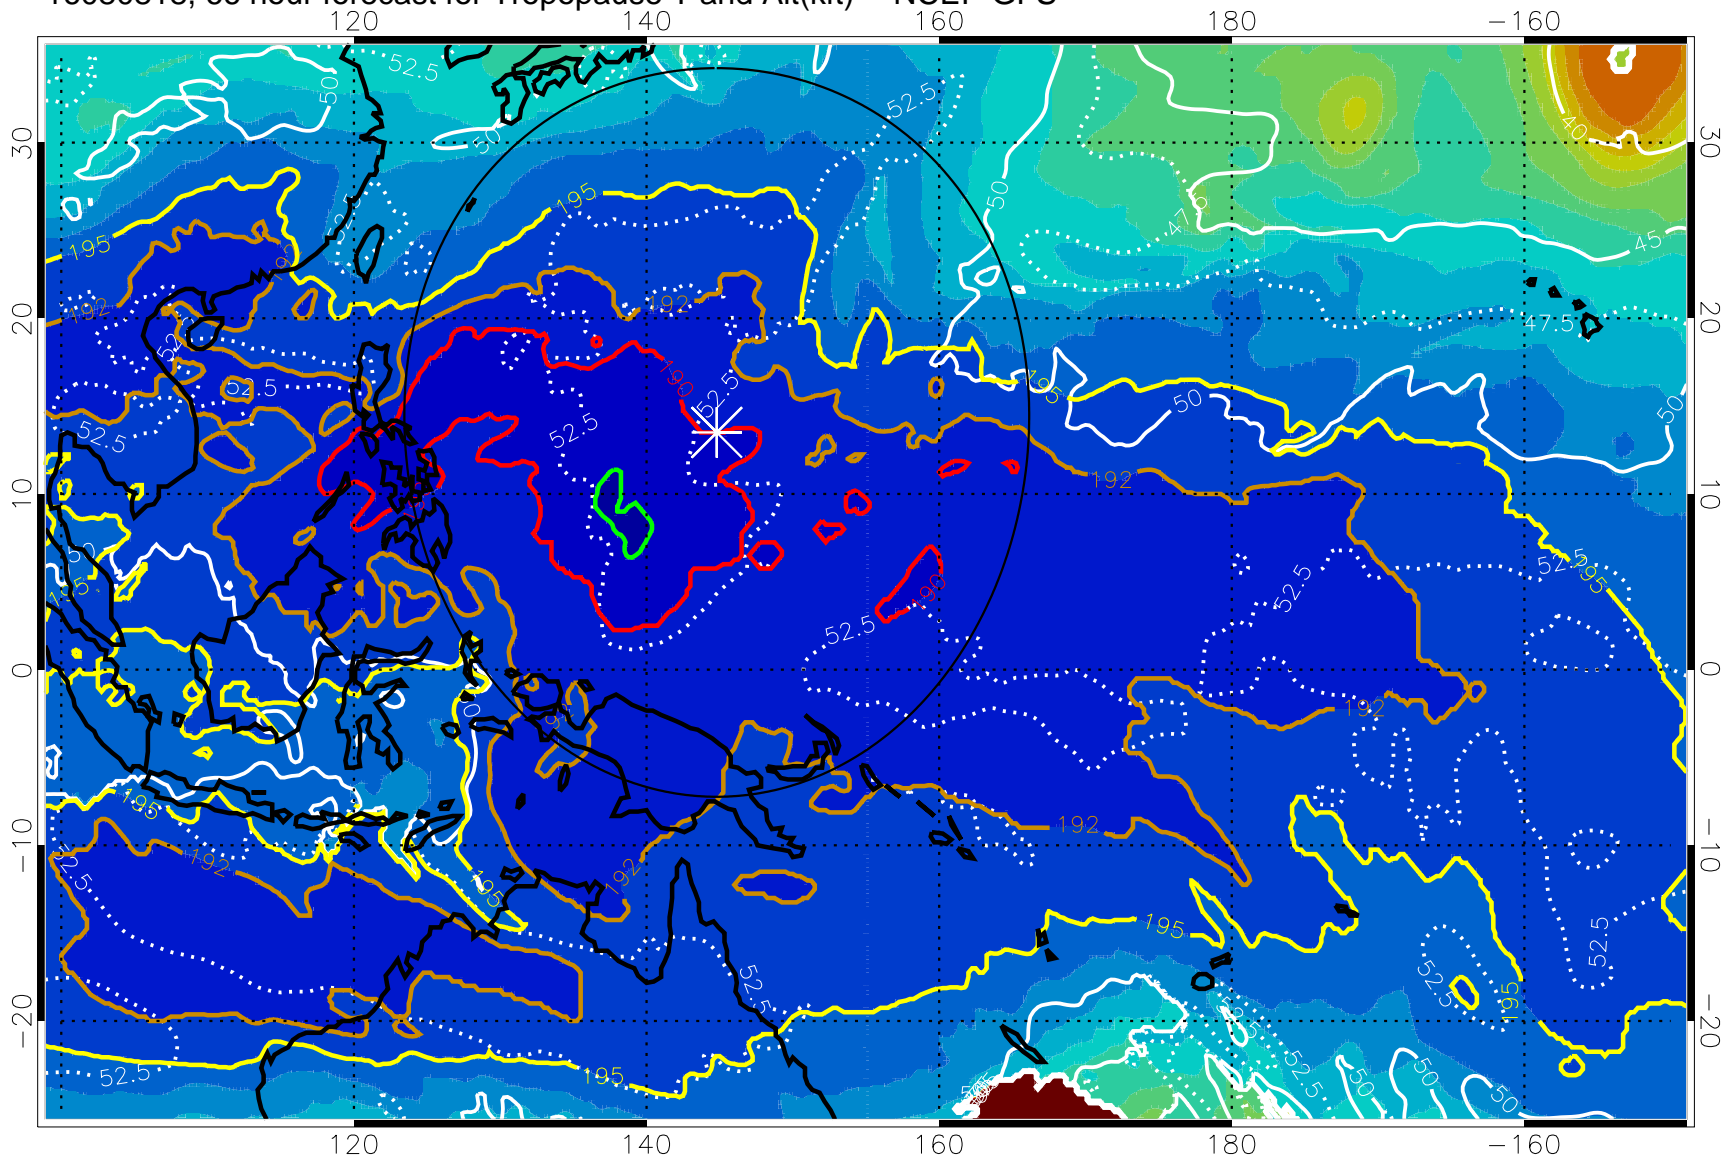

16080818, 66 hour forecast for Tropopause T and Alt(kft) -- NCEP GFS

190 200 210 220 230
Tropopause T, K

Tropopause Altitude in kft (white)

192.5K Isotherm 195K Isotherm
187.5K Isotherm 190K Isotherm

Range ring of 2304 km