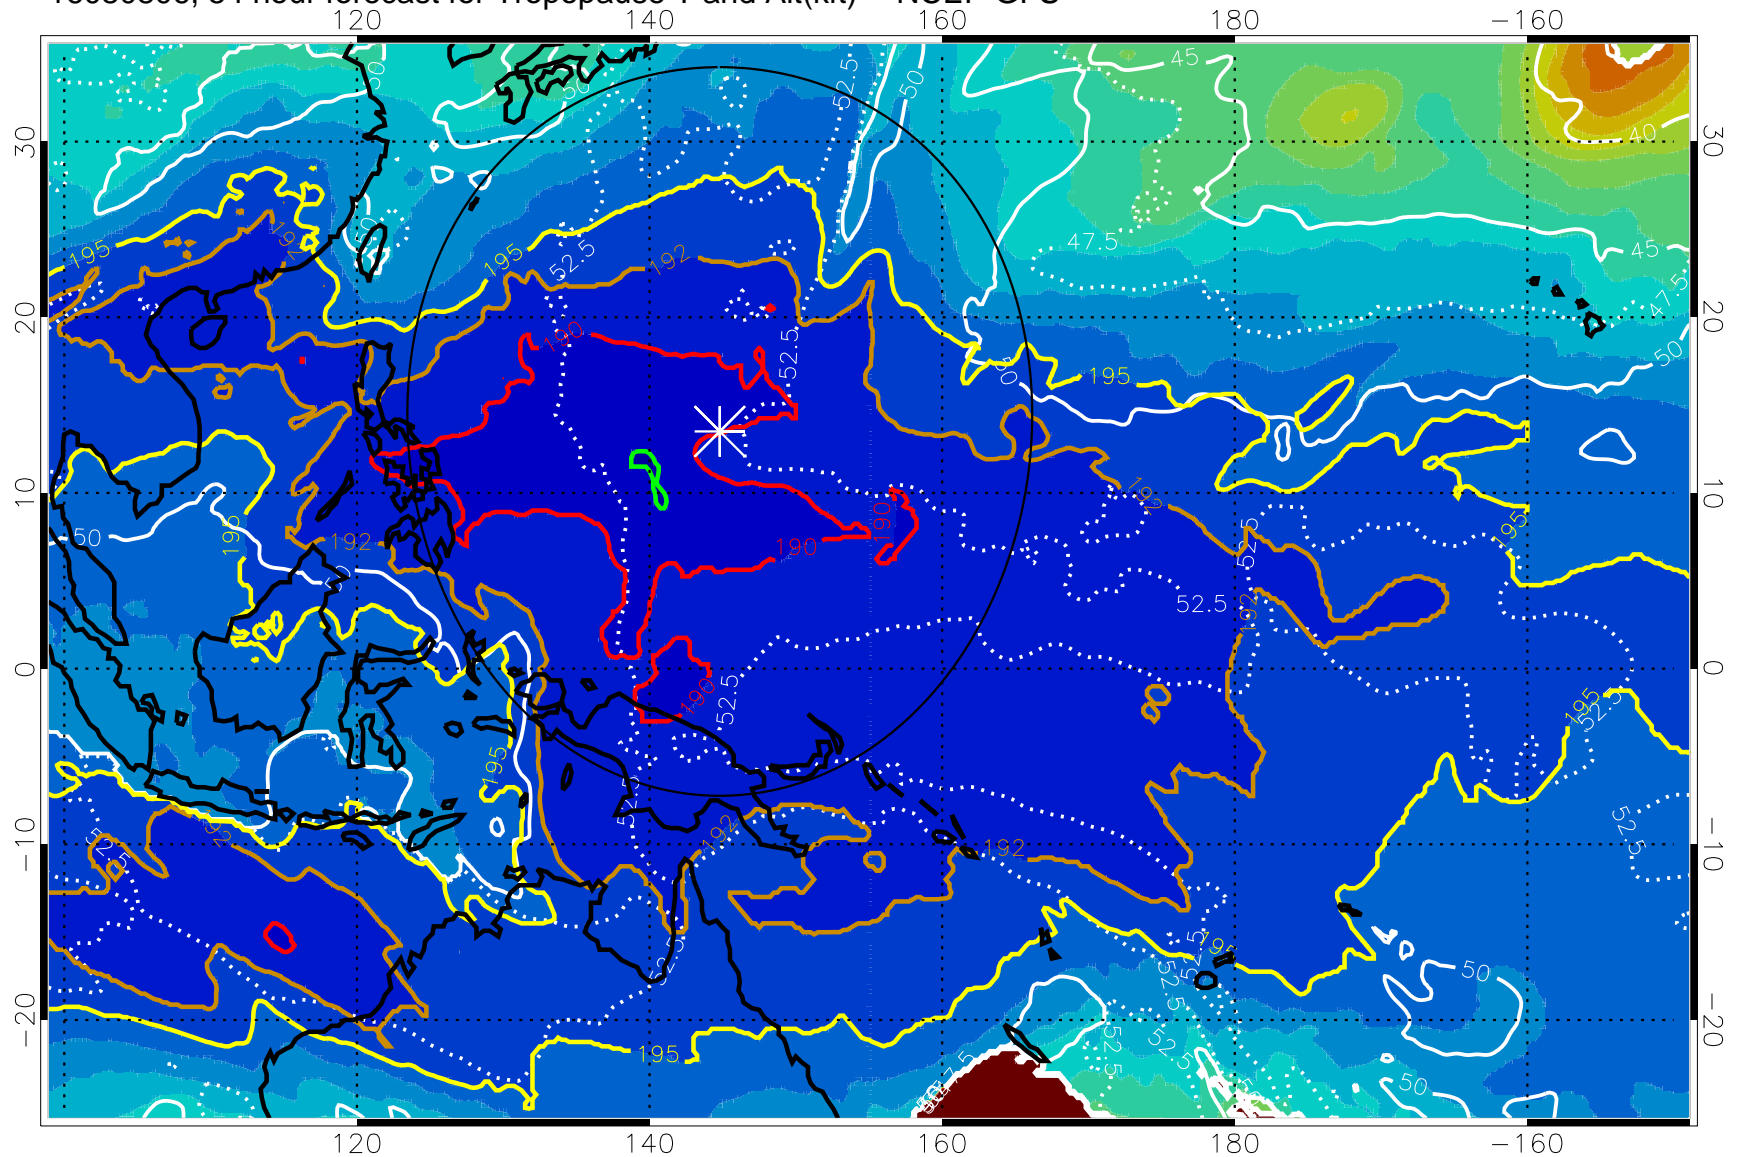

16080806, 54 hour forecast for Tropopause T and Alt(kft) -- NCEP GFS

190   200   210   220   230
Tropopause T, K

Tropopause Altitude in kft (white)

192.5K Isotherm   195K Isotherm
187.5K Isotherm   190K Isotherm

Range ring of 2304 km