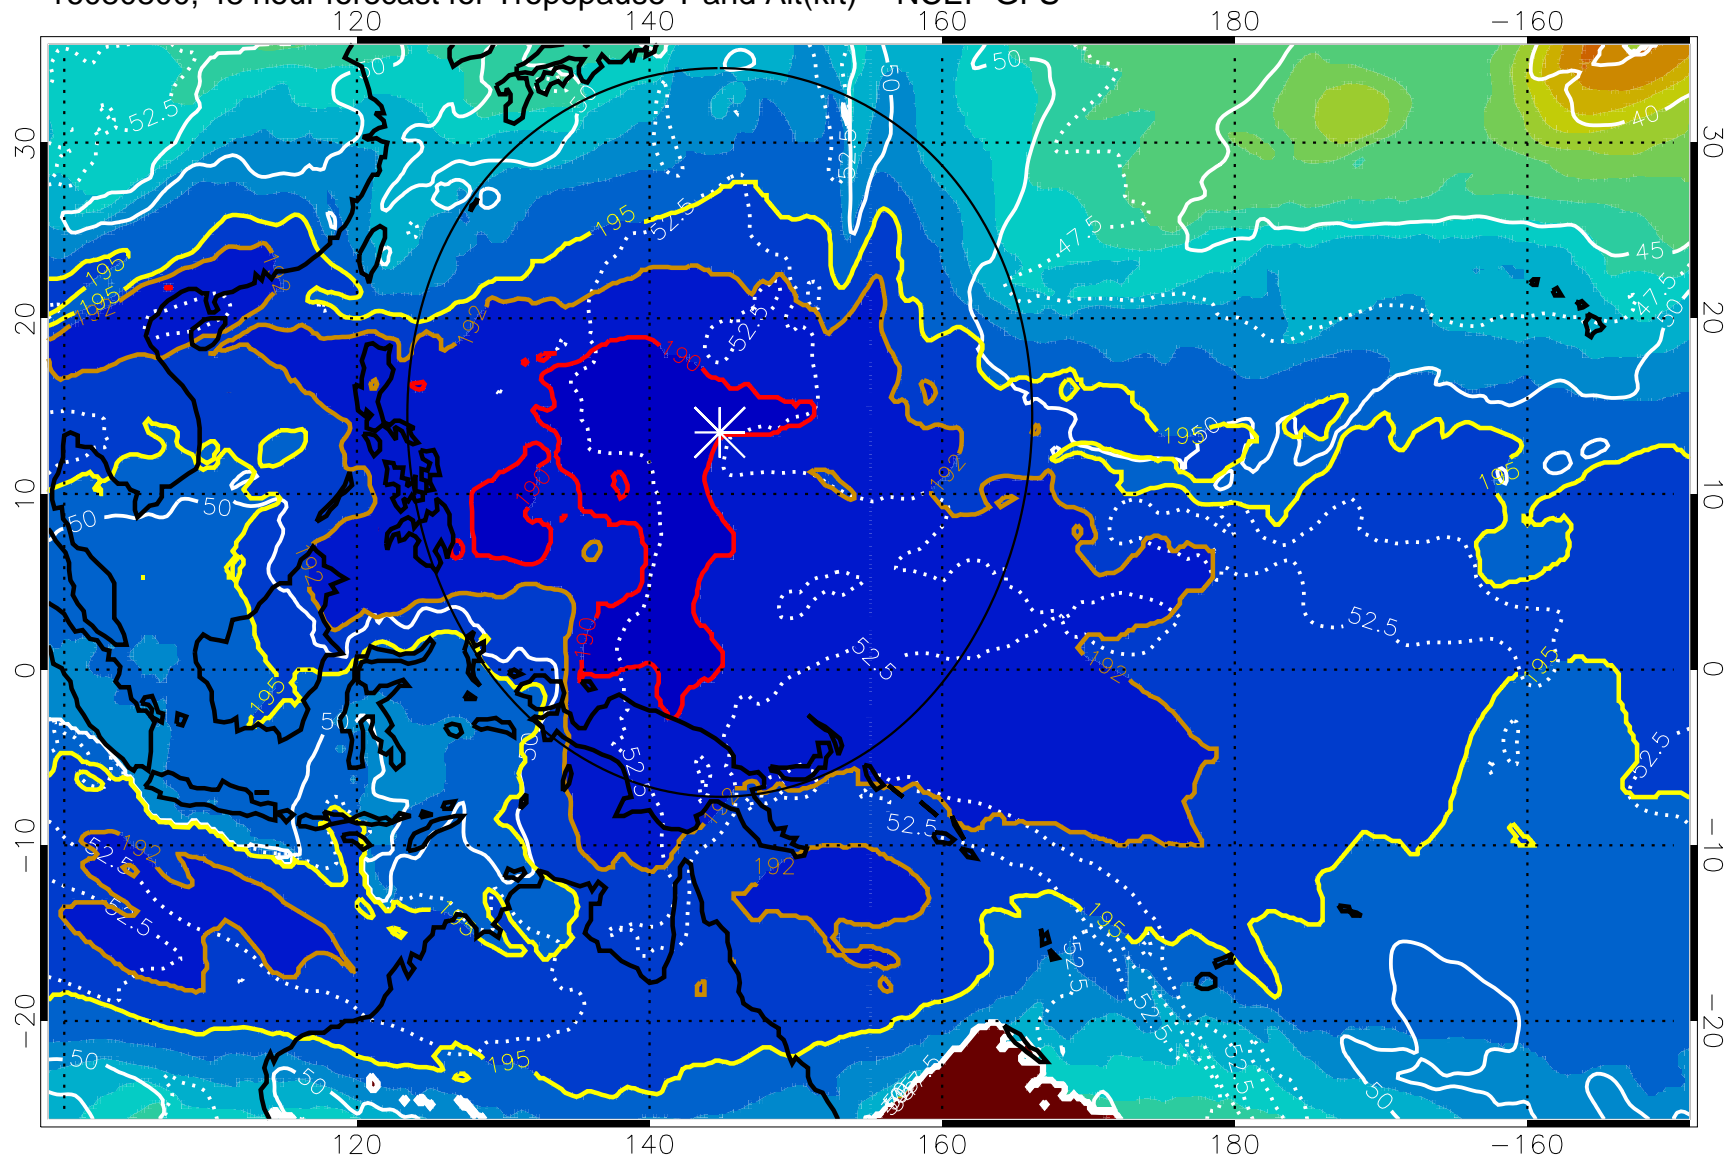

16080800, 48 hour forecast for Tropopause T and Alt(kft) -- NCEP GFS

190 200 210 220 230

Tropopause T, K

Tropopause Altitude in kft (white)

192.5K Isotherm 195K Isotherm
187.5K Isotherm 190K Isotherm

Range ring of 2304 km