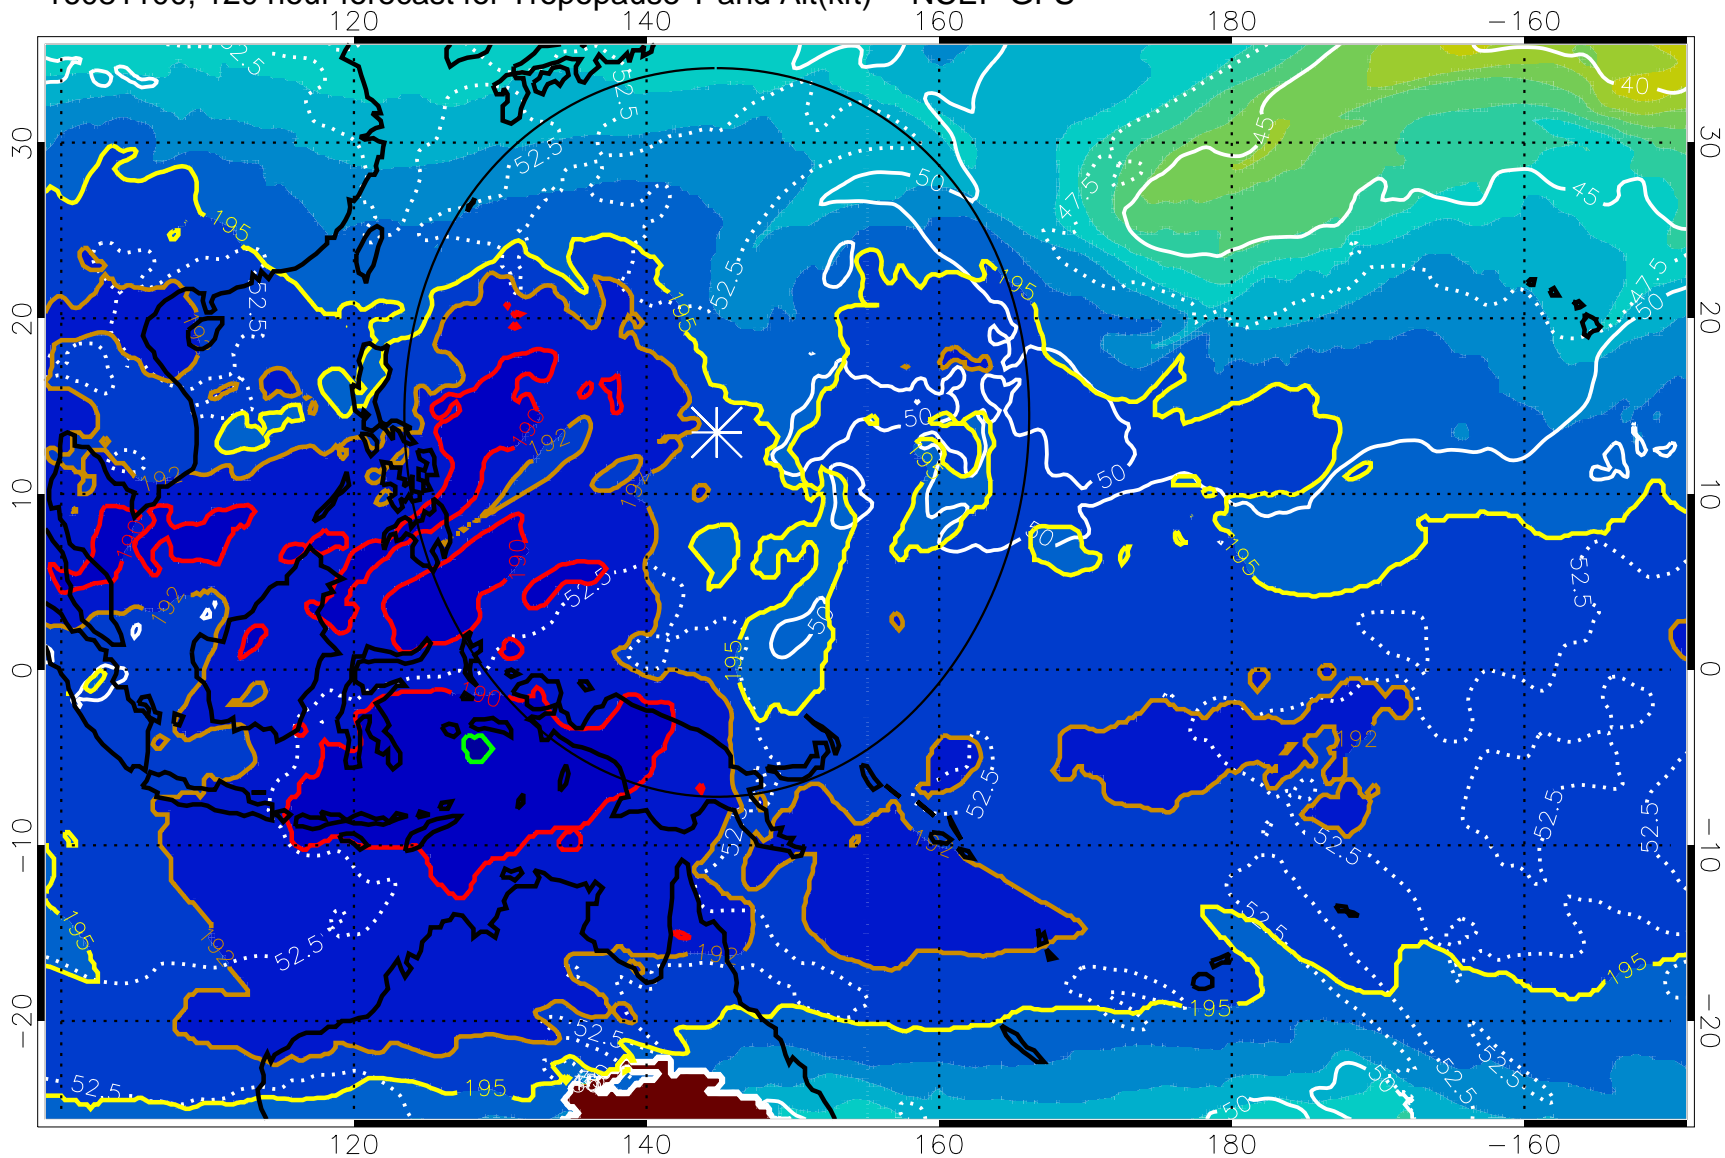

16081100, 120 hour forecast for Tropopause T and Alt(kft) -- NCEP GFS

190 200 210 220 230

Tropopause T, K

Tropopause Altitude in kft (white)

192.5K Isotherm 195K Isotherm

187.5K Isotherm 190K Isotherm

Range ring of 2304 km