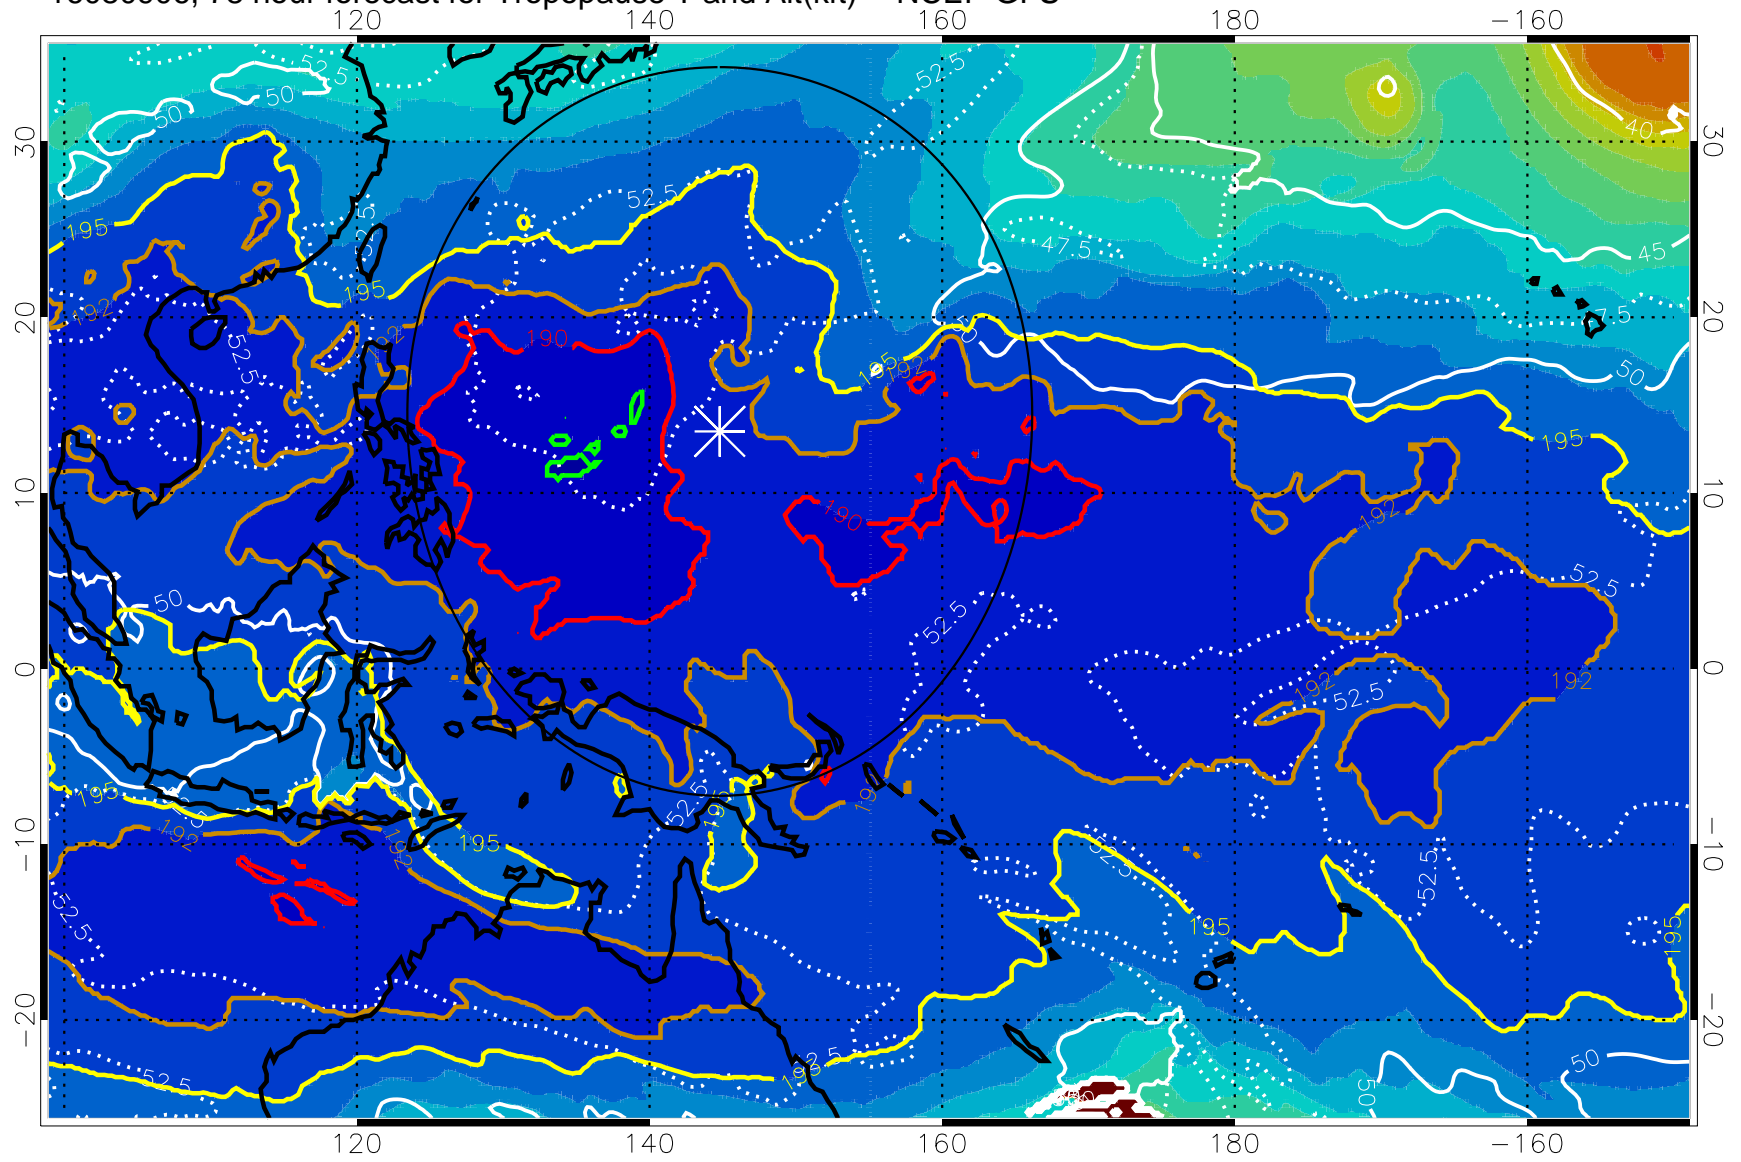

16080906, 78 hour forecast for Tropopause T and Alt(kft) -- NCEP GFS

190 200 210 220 230

Tropopause T, K

Tropopause Altitude in kft (white)

192.5K Isotherm 195K Isotherm
187.5K Isotherm 190K Isotherm

Range ring of 2304 km