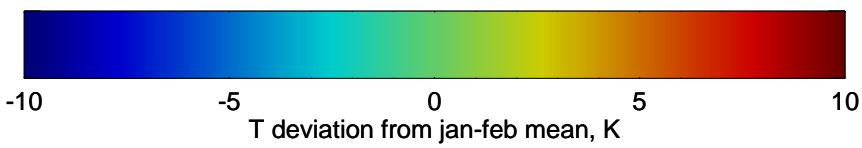

16080900, 72 hour forecast for 100mb Perturbation T (K) and Z (m)-- NCEP GFS

Contours are 100 mbar Z perturbation (m)
Positive Z Contours
Negative Z Contours
Diamonds-mean pos. of anticyclones

Range ring of 2304 km