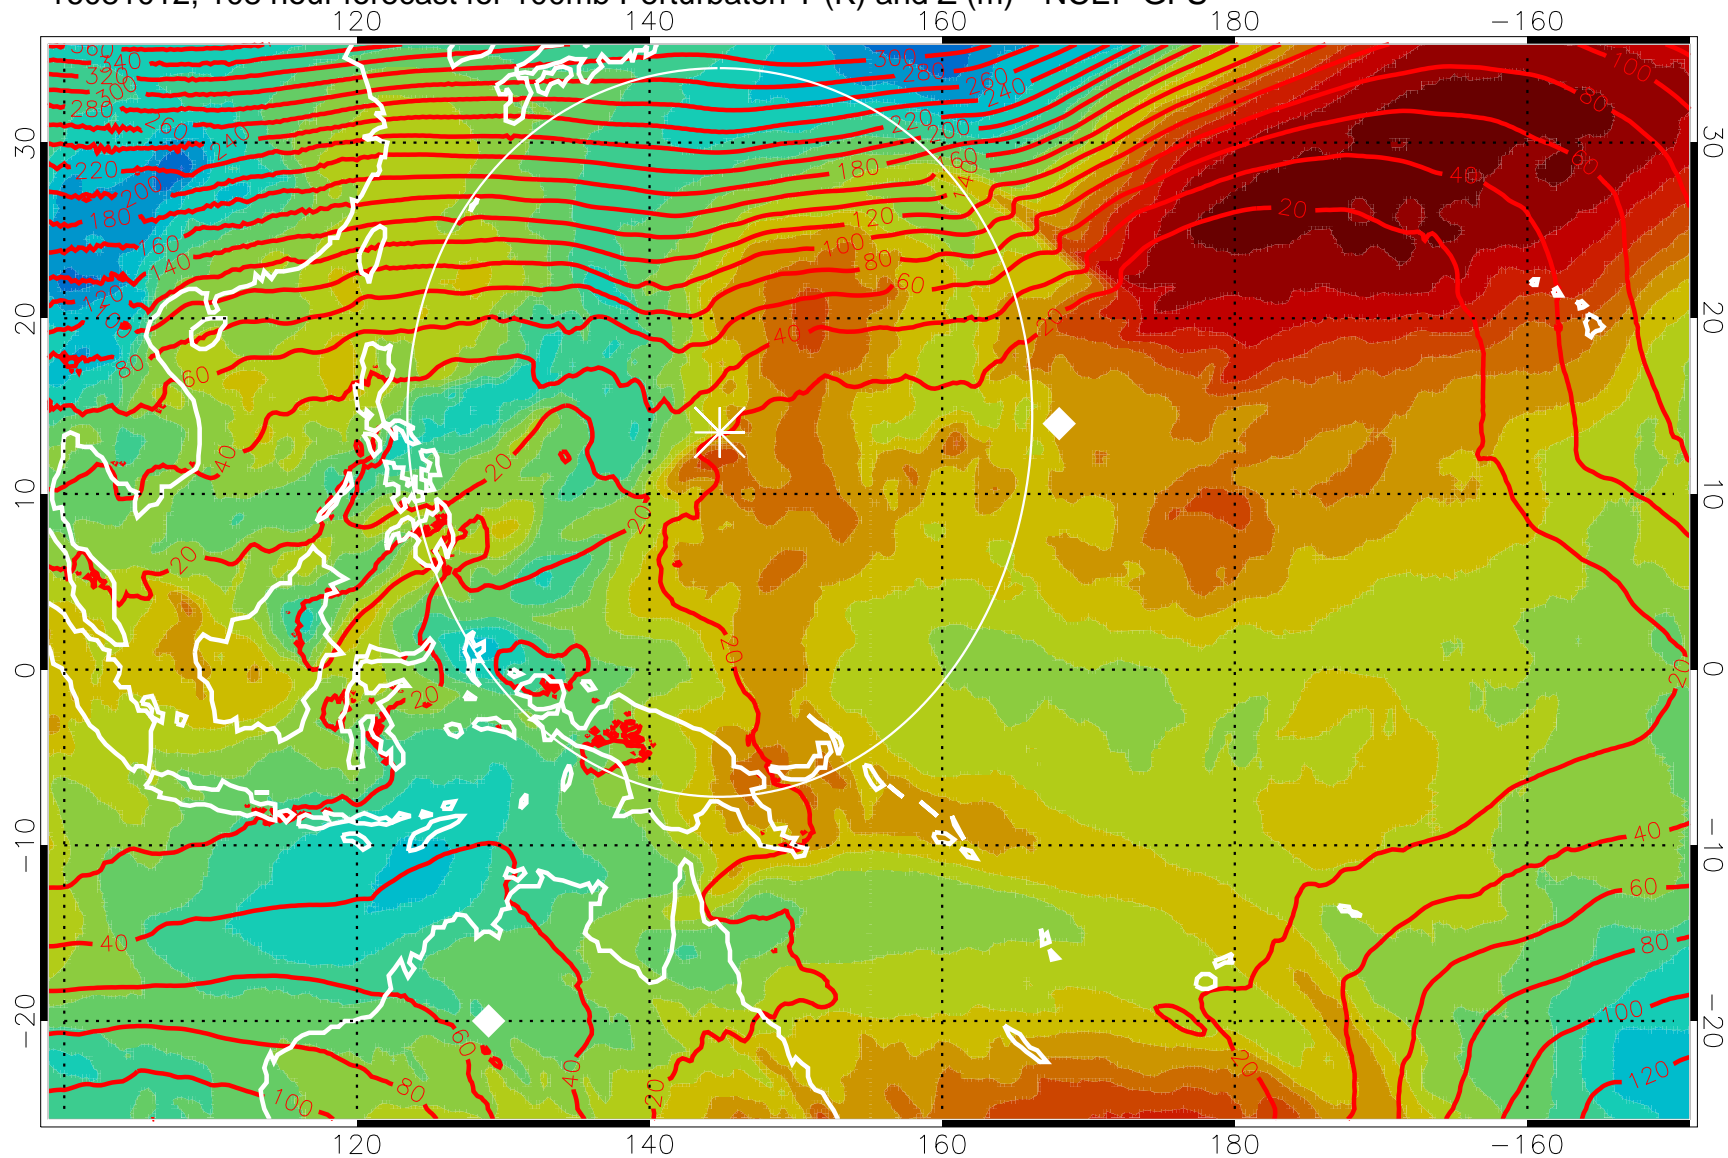

16081012, 108 hour forecast for 100mb Perturbaton T (K) and Z (m)-- NCEP GFS

Contours are 100 mbar Z perturbation (m)
Positive Z Contours
Negative Z Contours
Diamonds-mean pos. of anticyclones

Range ring of 2304 km