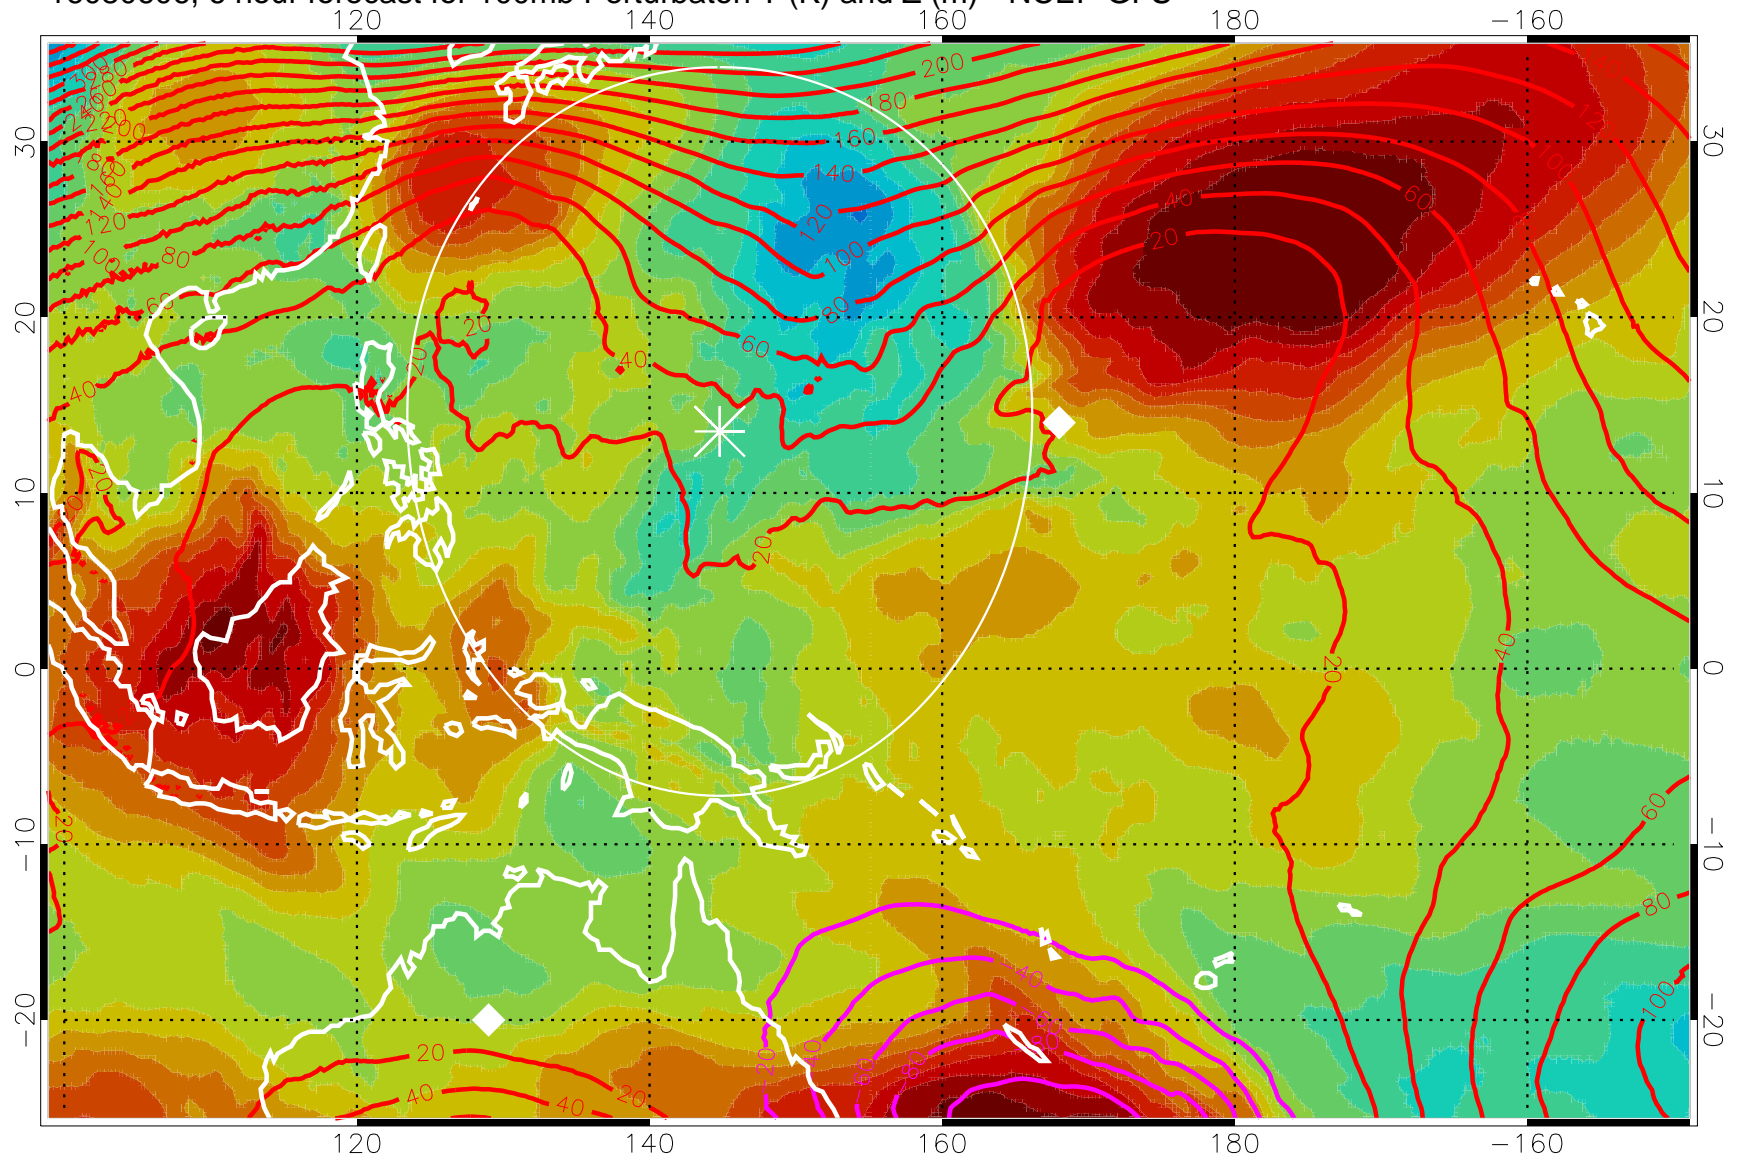

16080606, 6 hour forecast for 100mb Perturbaton T (K) and Z (m)-- NCEP GFS

Contours are 100 mbar Z perturbation (m)  
Positive Z Contours  
Negative Z Contours  
Diamonds-mean pos. of anticyclones

Range ring of 2304 km