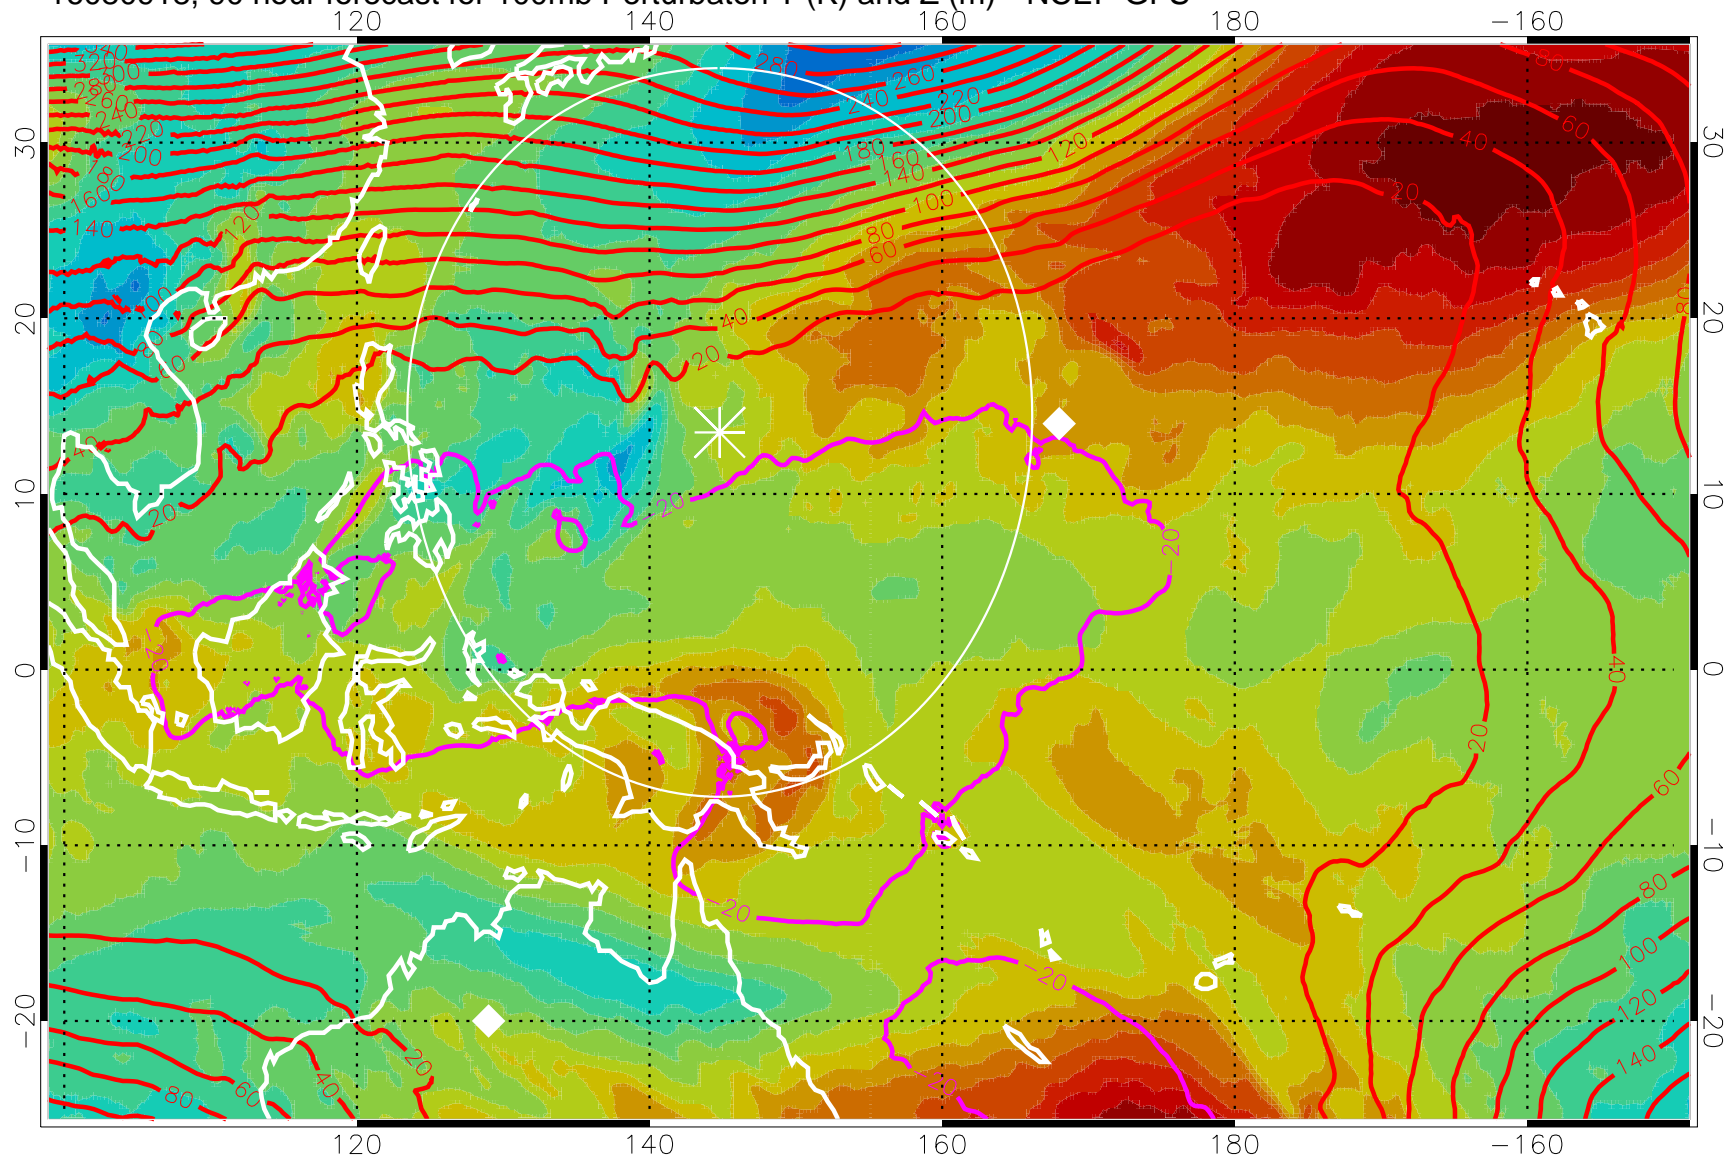

16080918, 90 hour forecast for 100mb Perturbaton T (K) and Z (m)-- NCEP GFS

Contours are 100 mbar Z perturbation (m)
Positive Z Contours
Negative Z Contours
Diamonds-mean pos. of anticyclones

Range ring of 2304 km