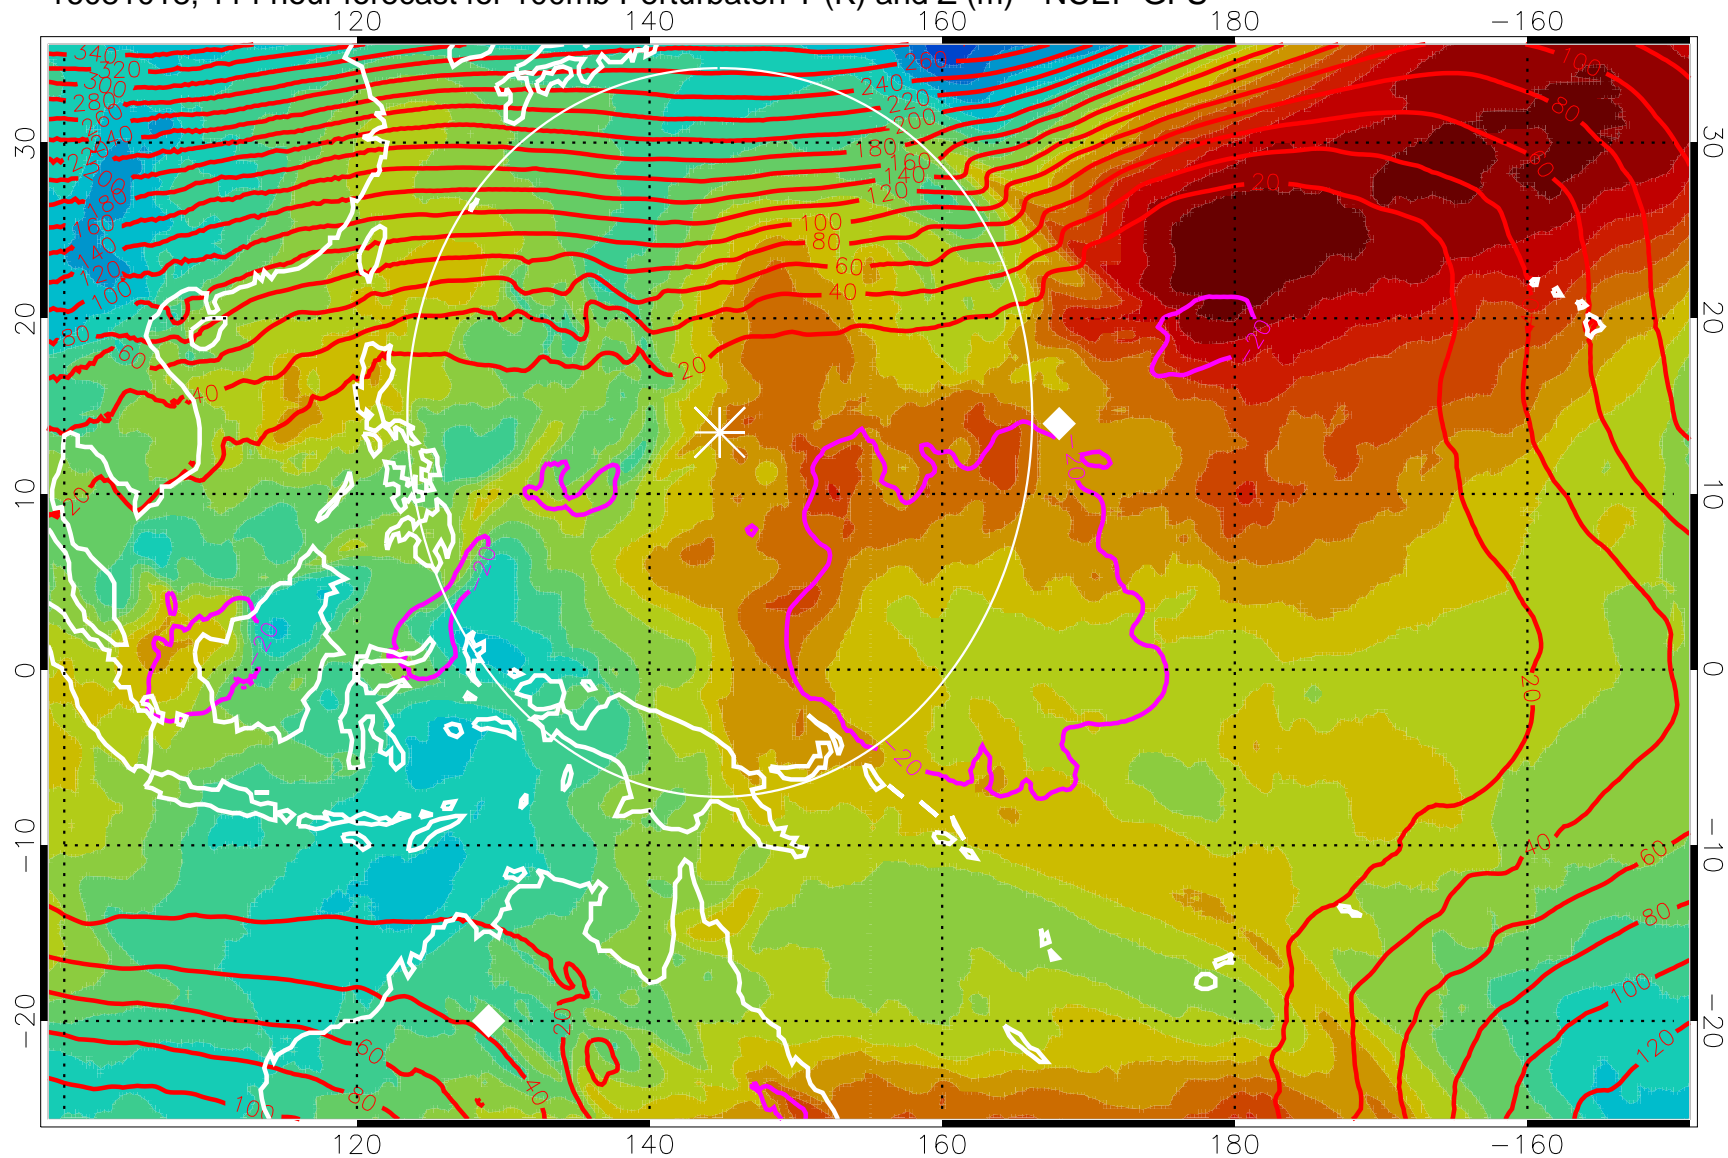

16081018, 114 hour forecast for 100mb Perturbaton T (K) and Z (m)-- NCEP GFS

Contours are 100 mbar Z perturbation (m)
Positive Z Contours
Negative Z Contours
Diamonds-mean pos. of anticyclones

Range ring of 2304 km