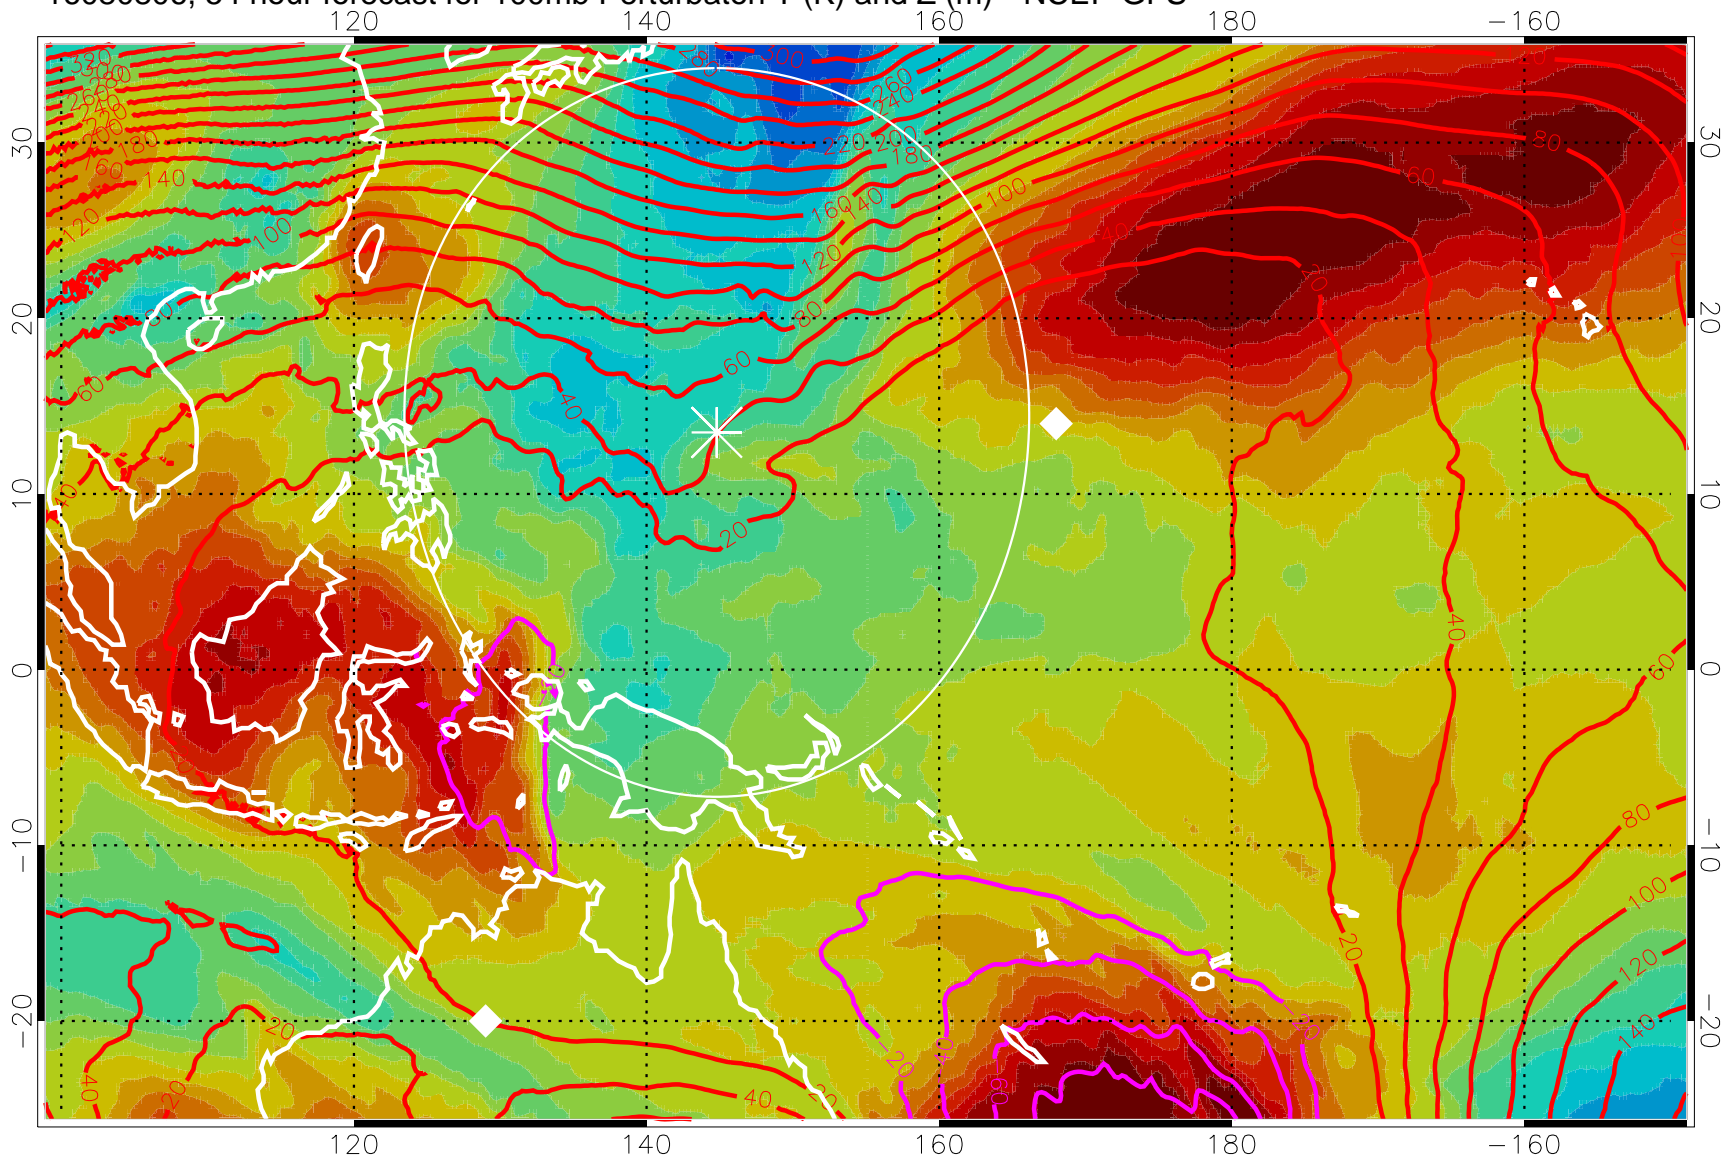

16080806, 54 hour forecast for 100mb Perturbaton T (K) and Z (m)-- NCEP GFS

Contours are 100 mbar Z perturbation (m)
Positive Z Contours
Negative Z Contours
Diamonds-mean pos. of anticyclones

Range ring of 2304 km