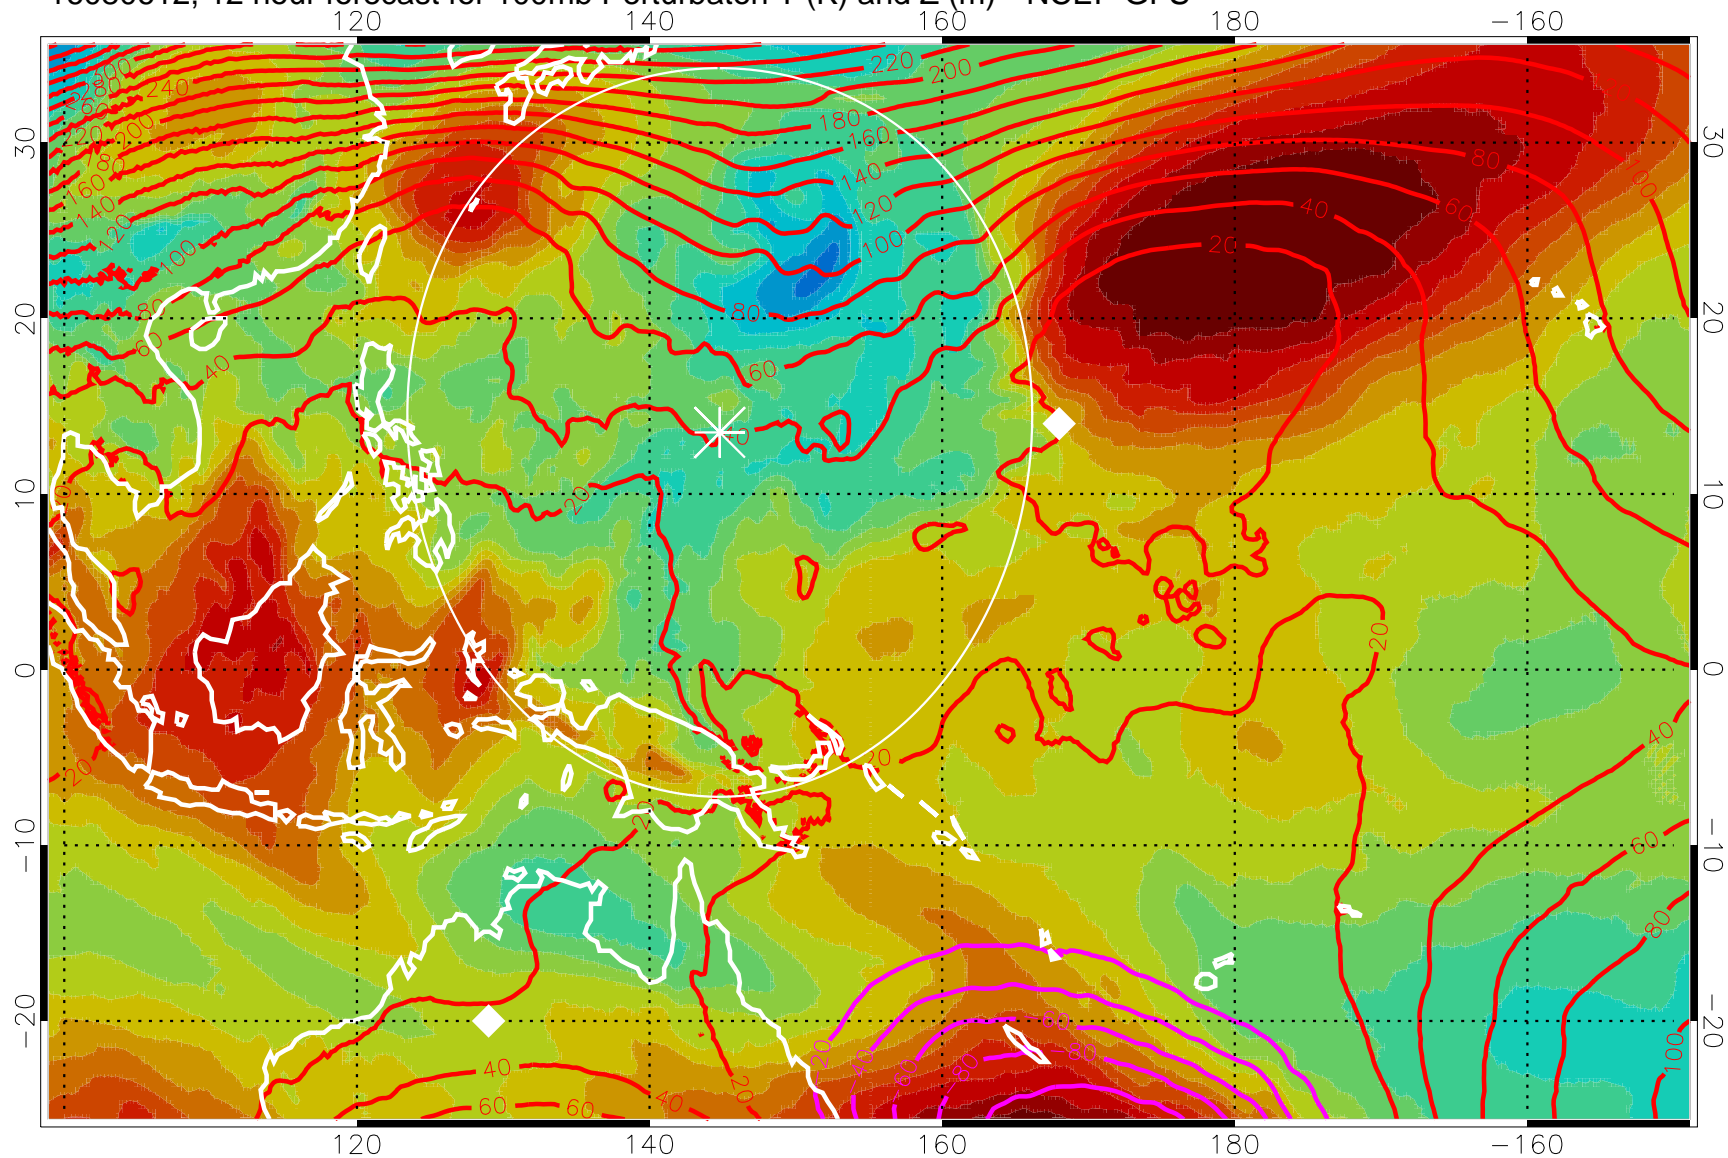

16080612, 12 hour forecast for 100mb Perturbaton T (K) and Z (m)-- NCEP GFS

Contours are 100 mbar Z perturbation (m)
Positive Z Contours
Negative Z Contours
Diamonds-mean pos. of anticyclones

Range ring of 2304 km