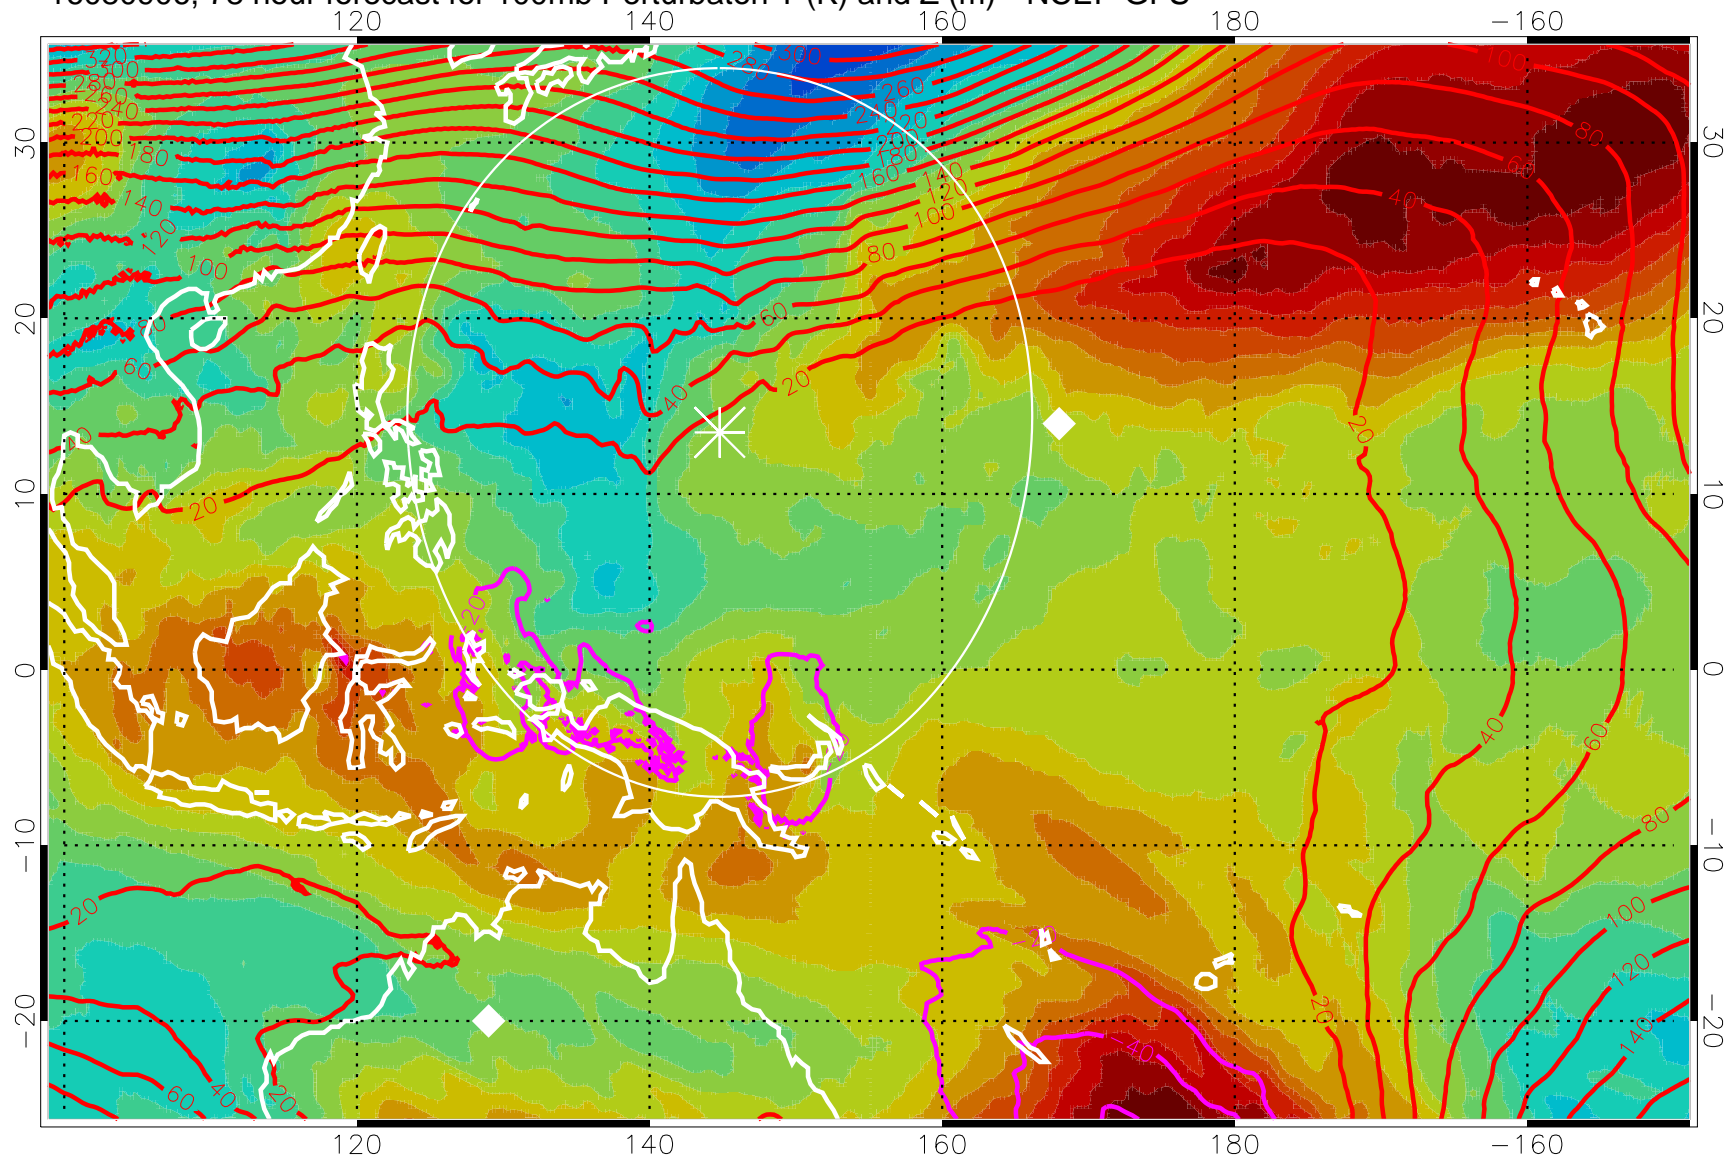

16080906, 78 hour forecast for 100mb Perturbaton T (K) and Z (m)-- NCEP GFS

Contours are 100 mbar Z perturbation (m)
Positive Z Contours
Negative Z Contours
Diamonds-mean pos. of anticyclones

Range ring of 2304 km