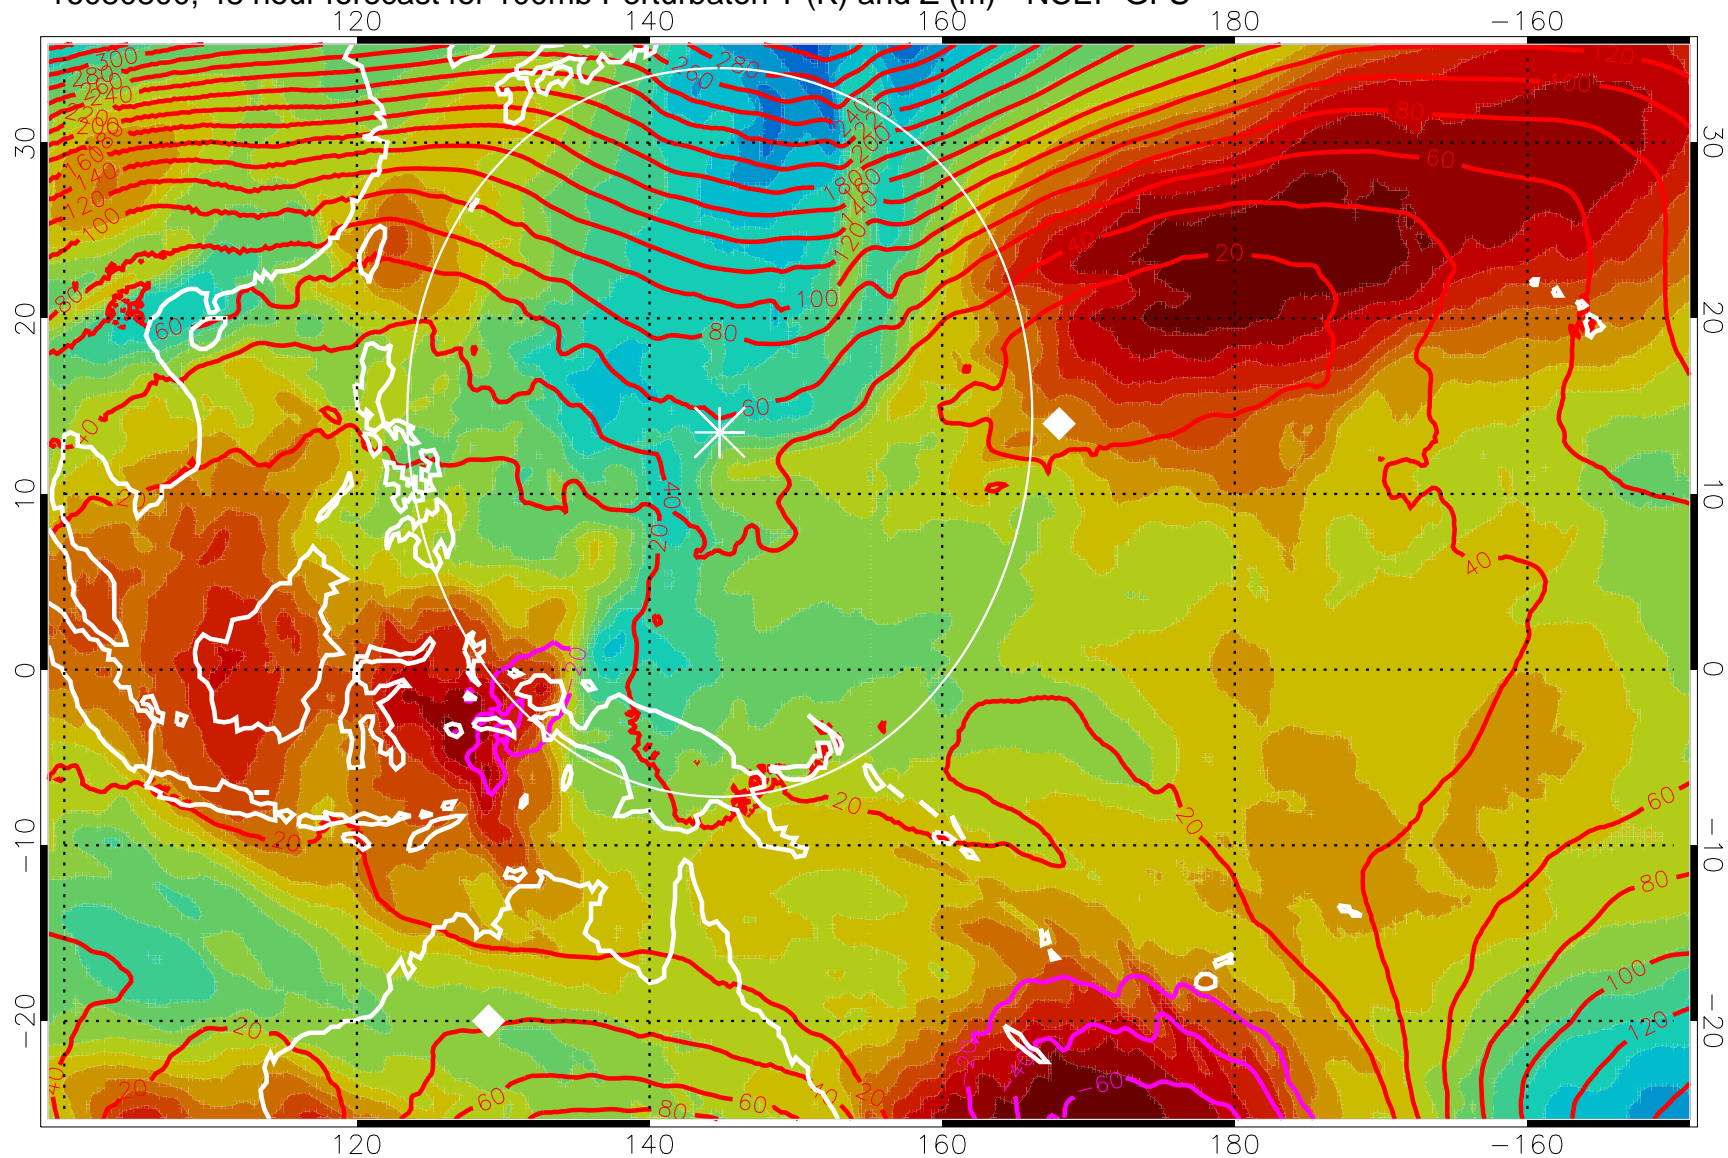

16080800, 48 hour forecast for 100mb Perturbaton T (K) and Z (m)-- NCEP GFS

Contours are 100 mbar Z perturbation (m)
Positive Z Contours
Negative Z Contours
Diamonds-mean pos. of anticyclones

Range ring of 2304 km