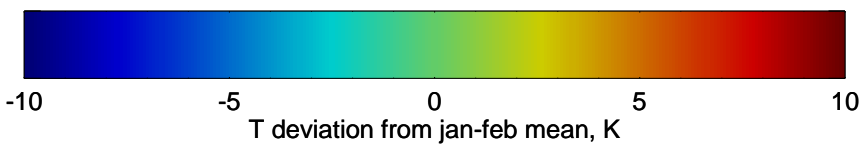

16080800, 48 hour forecast for 100mb Perturbaton T (K) and Z (m)-- NCEP GFS

Contours are 100 mbar Z perturbation (m)
Positive Z Contours
Negative Z Contours
Diamonds-mean pos. of anticyclones

Range ring of 2304 km