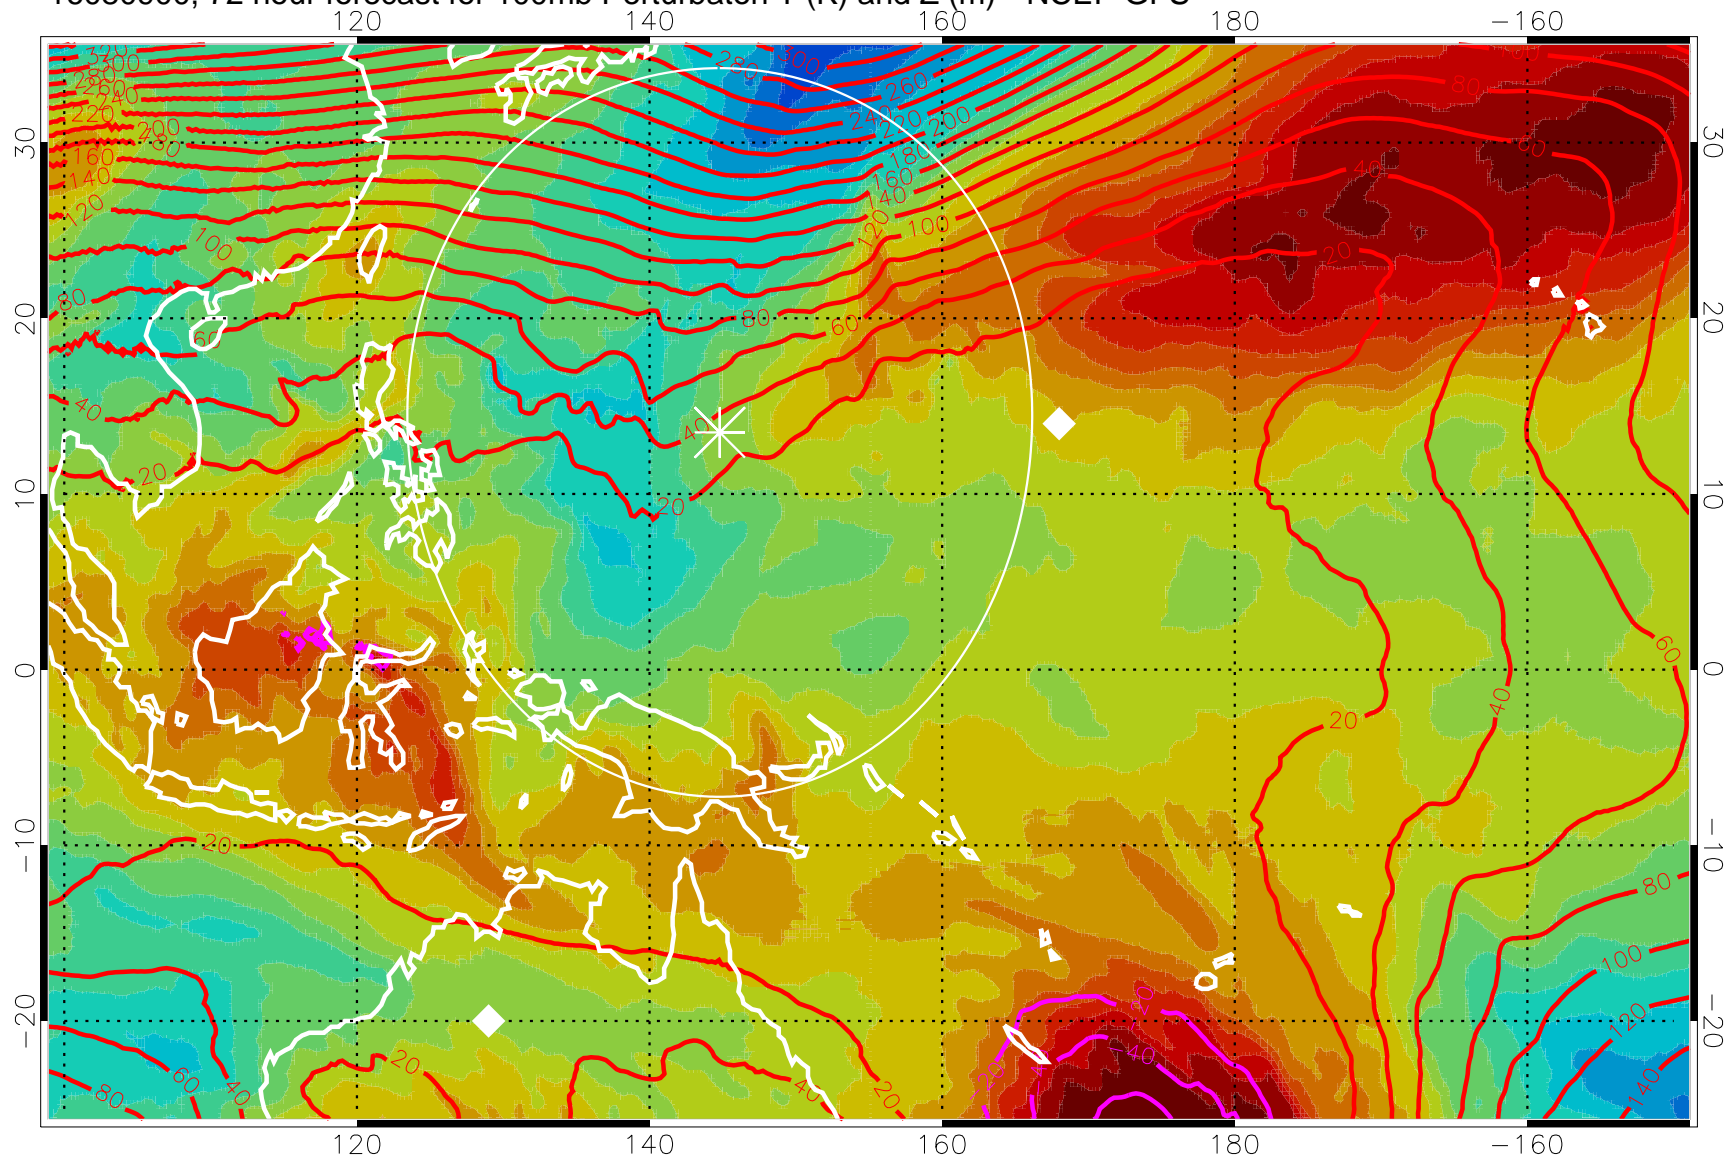

16080900, 72 hour forecast for 100mb Perturbation T (K) and Z (m)-- NCEP GFS

Contours are 100 mbar Z perturbation (m)
Positive Z Contours
Negative Z Contours
Diamonds-mean pos. of anticyclones

Range ring of 2304 km