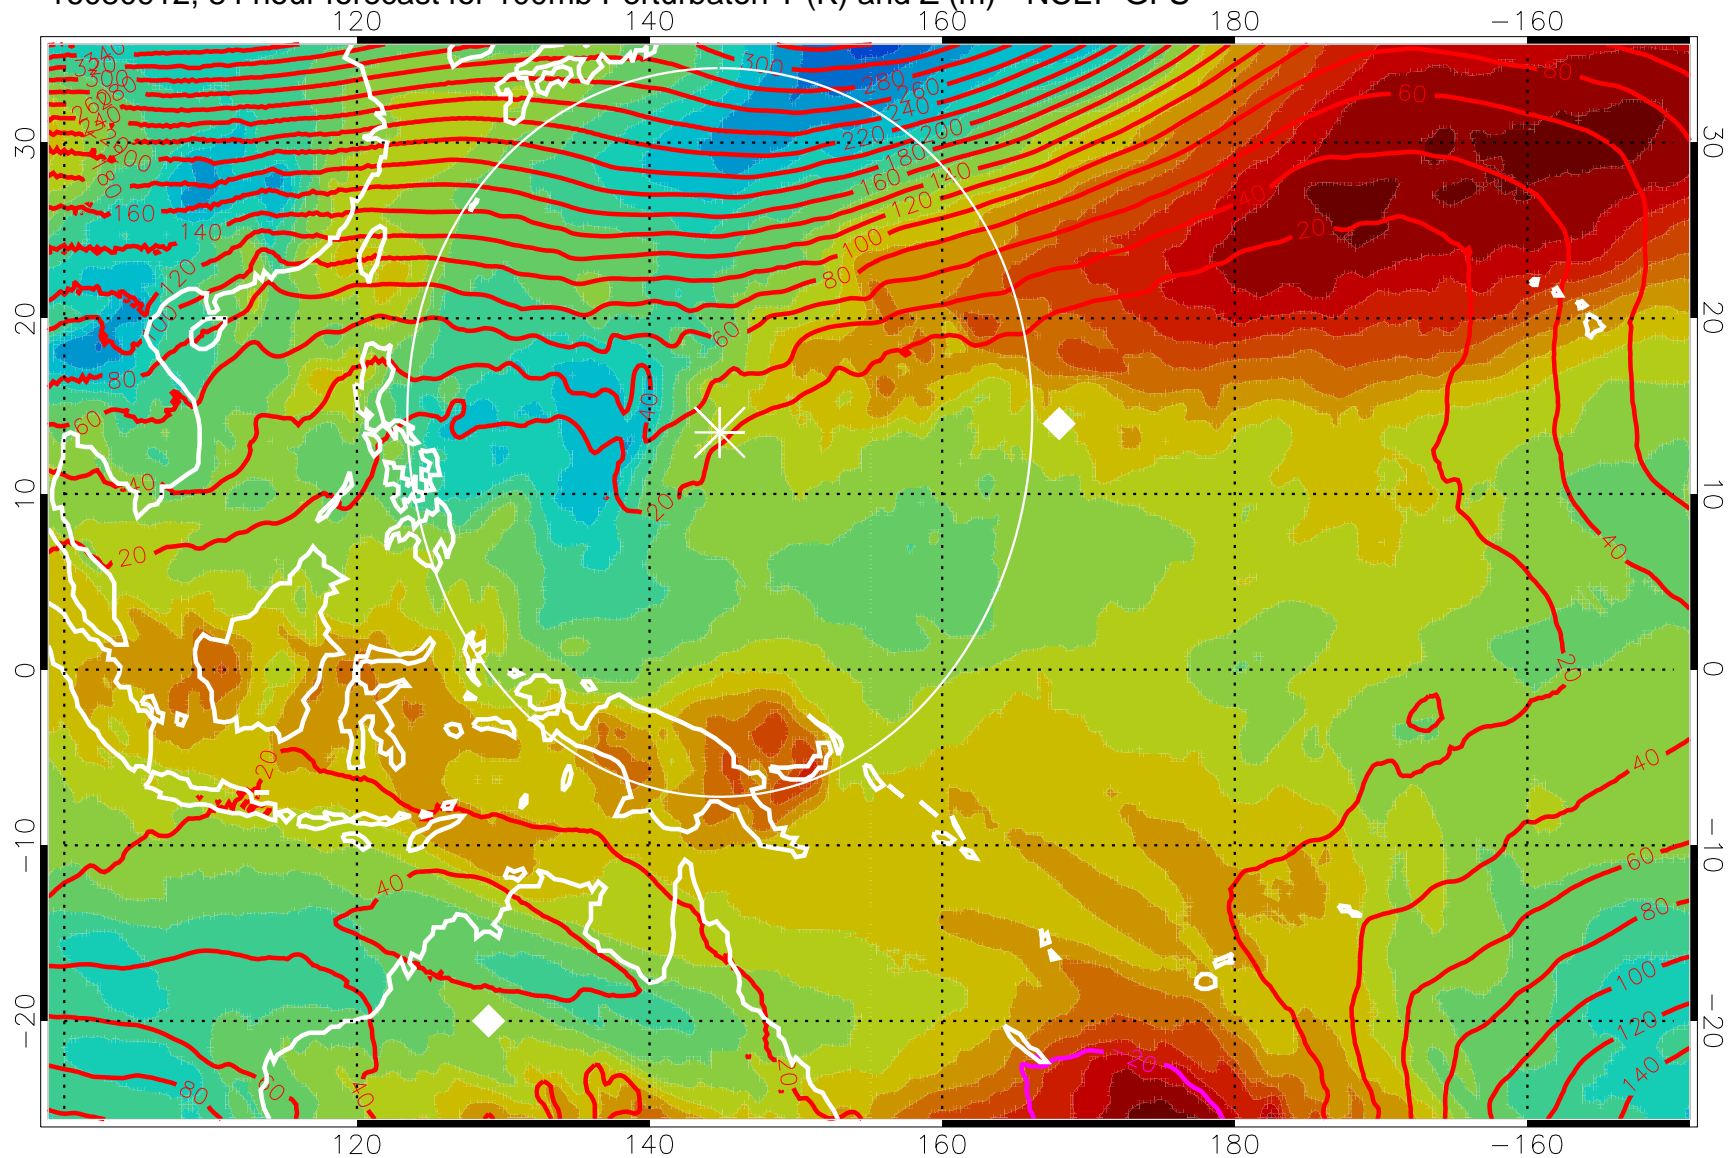

16080912, 84 hour forecast for 100mb Perturbaton T (K) and Z (m)-- NCEP GFS

Contours are 100 mbar Z perturbation (m)
Positive Z Contours
Negative Z Contours
Diamonds-mean pos. of anticyclones

Range ring of 2304 km