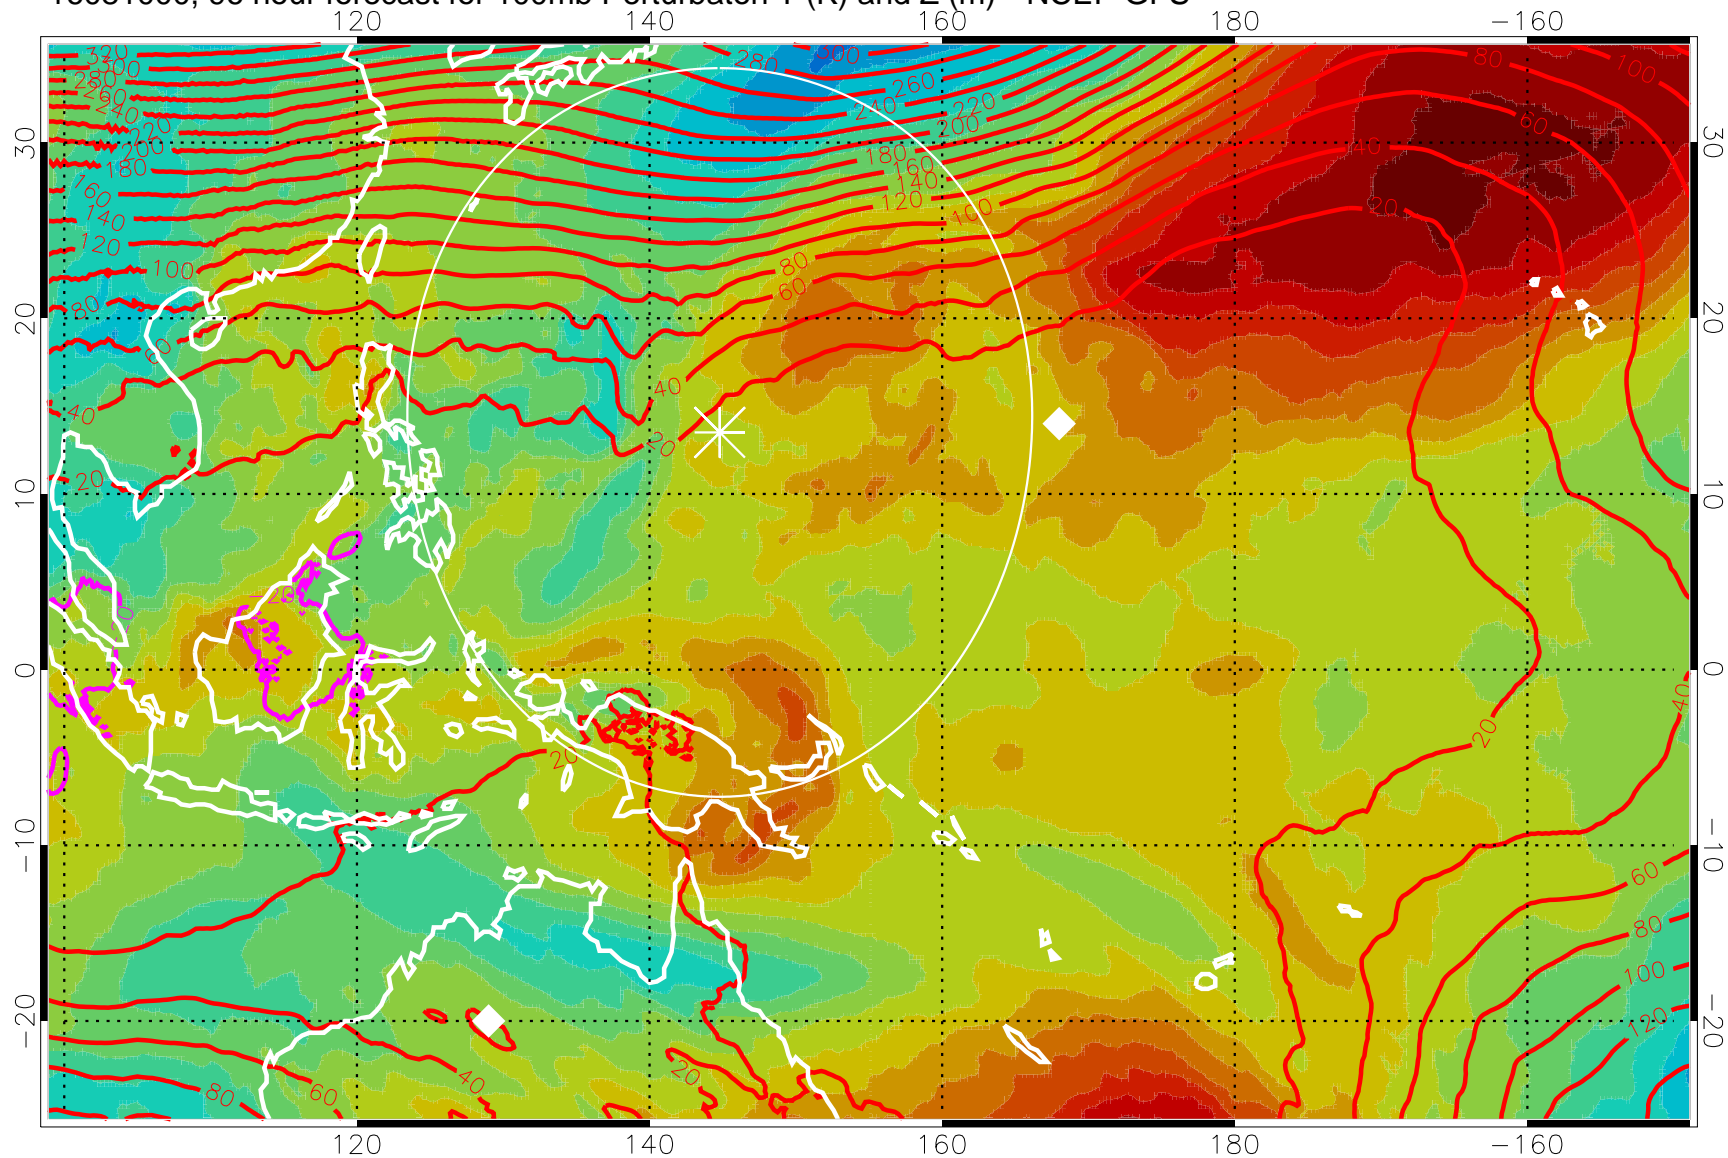

16081000, 96 hour forecast for 100mb Perturbaton T (K) and Z (m)-- NCEP GFS

Contours are 100 mbar Z perturbation (m)
Positive Z Contours
Negative Z Contours
Diamonds-mean pos. of anticyclones

Range ring of 2304 km