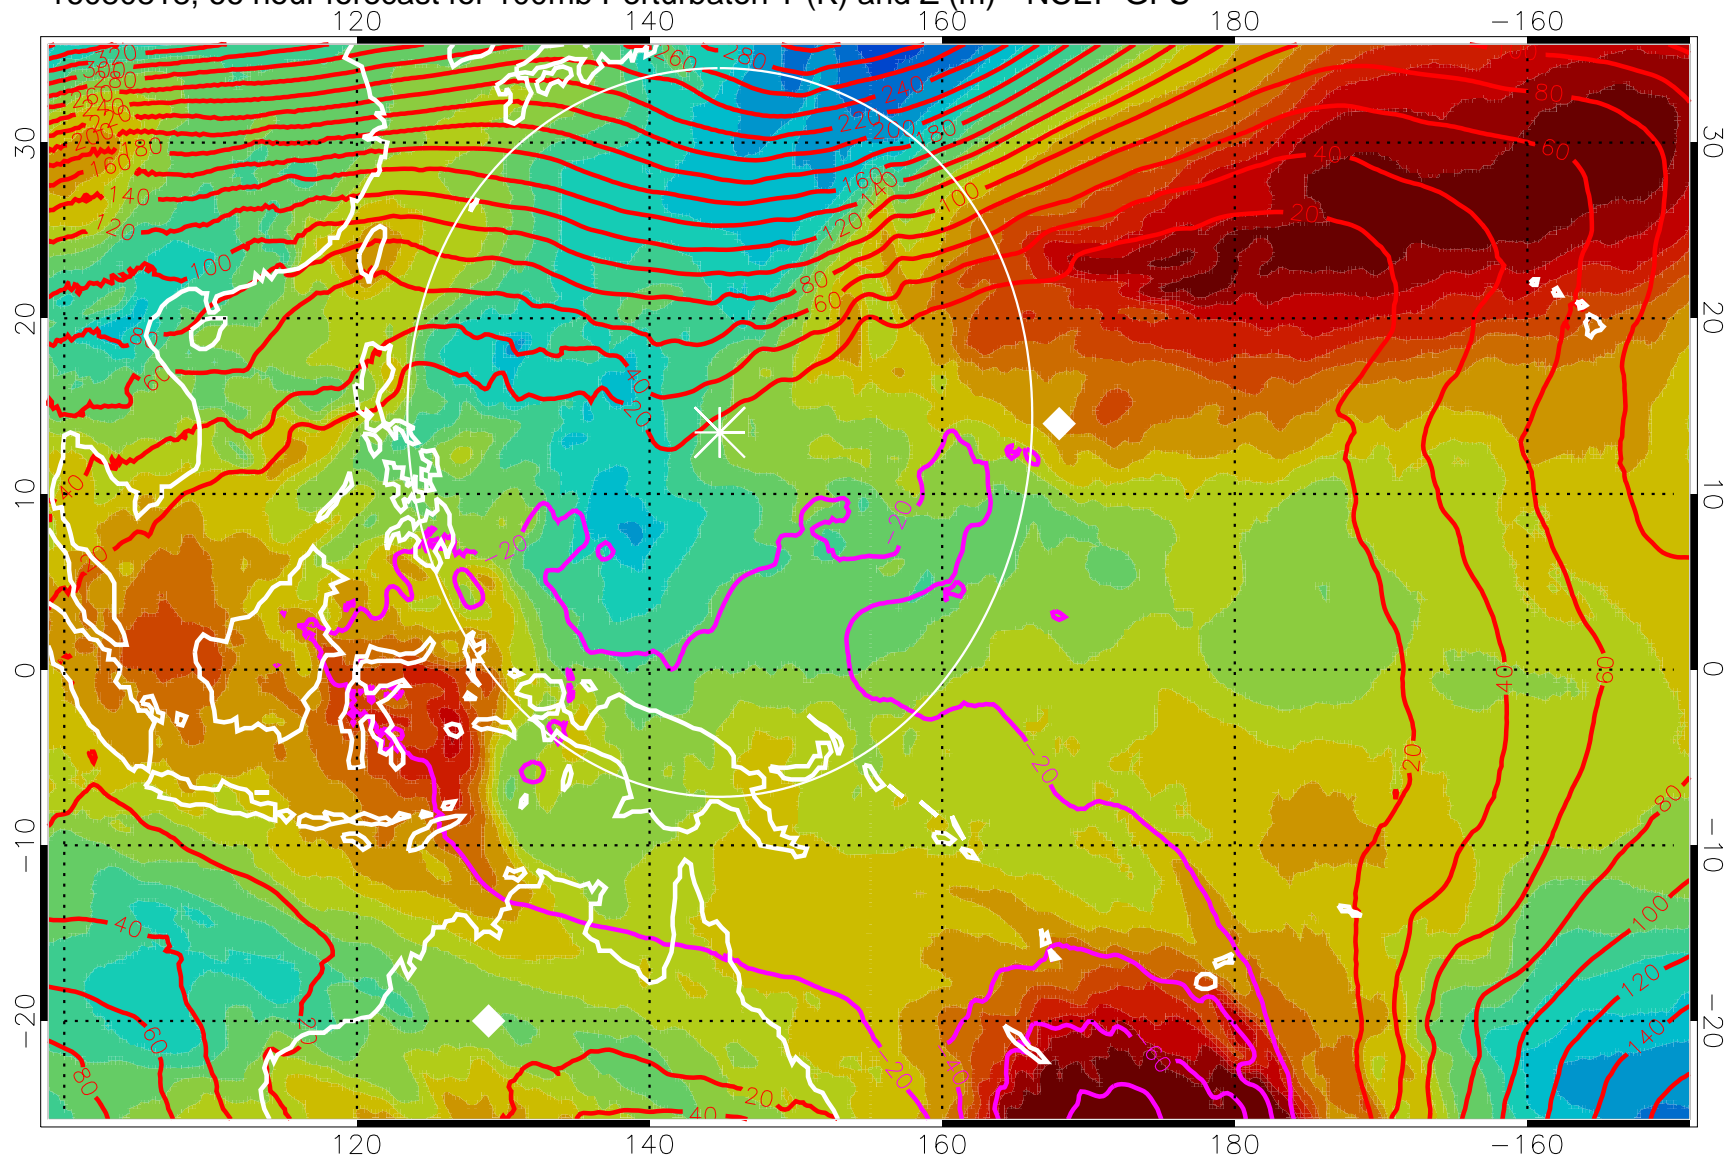

16080818, 66 hour forecast for 100mb Perturbaton T (K) and Z (m)-- NCEP GFS

Contours are 100 mbar Z perturbation (m)
Positive Z Contours
Negative Z Contours
Diamonds-mean pos. of anticyclones

Range ring of 2304 km