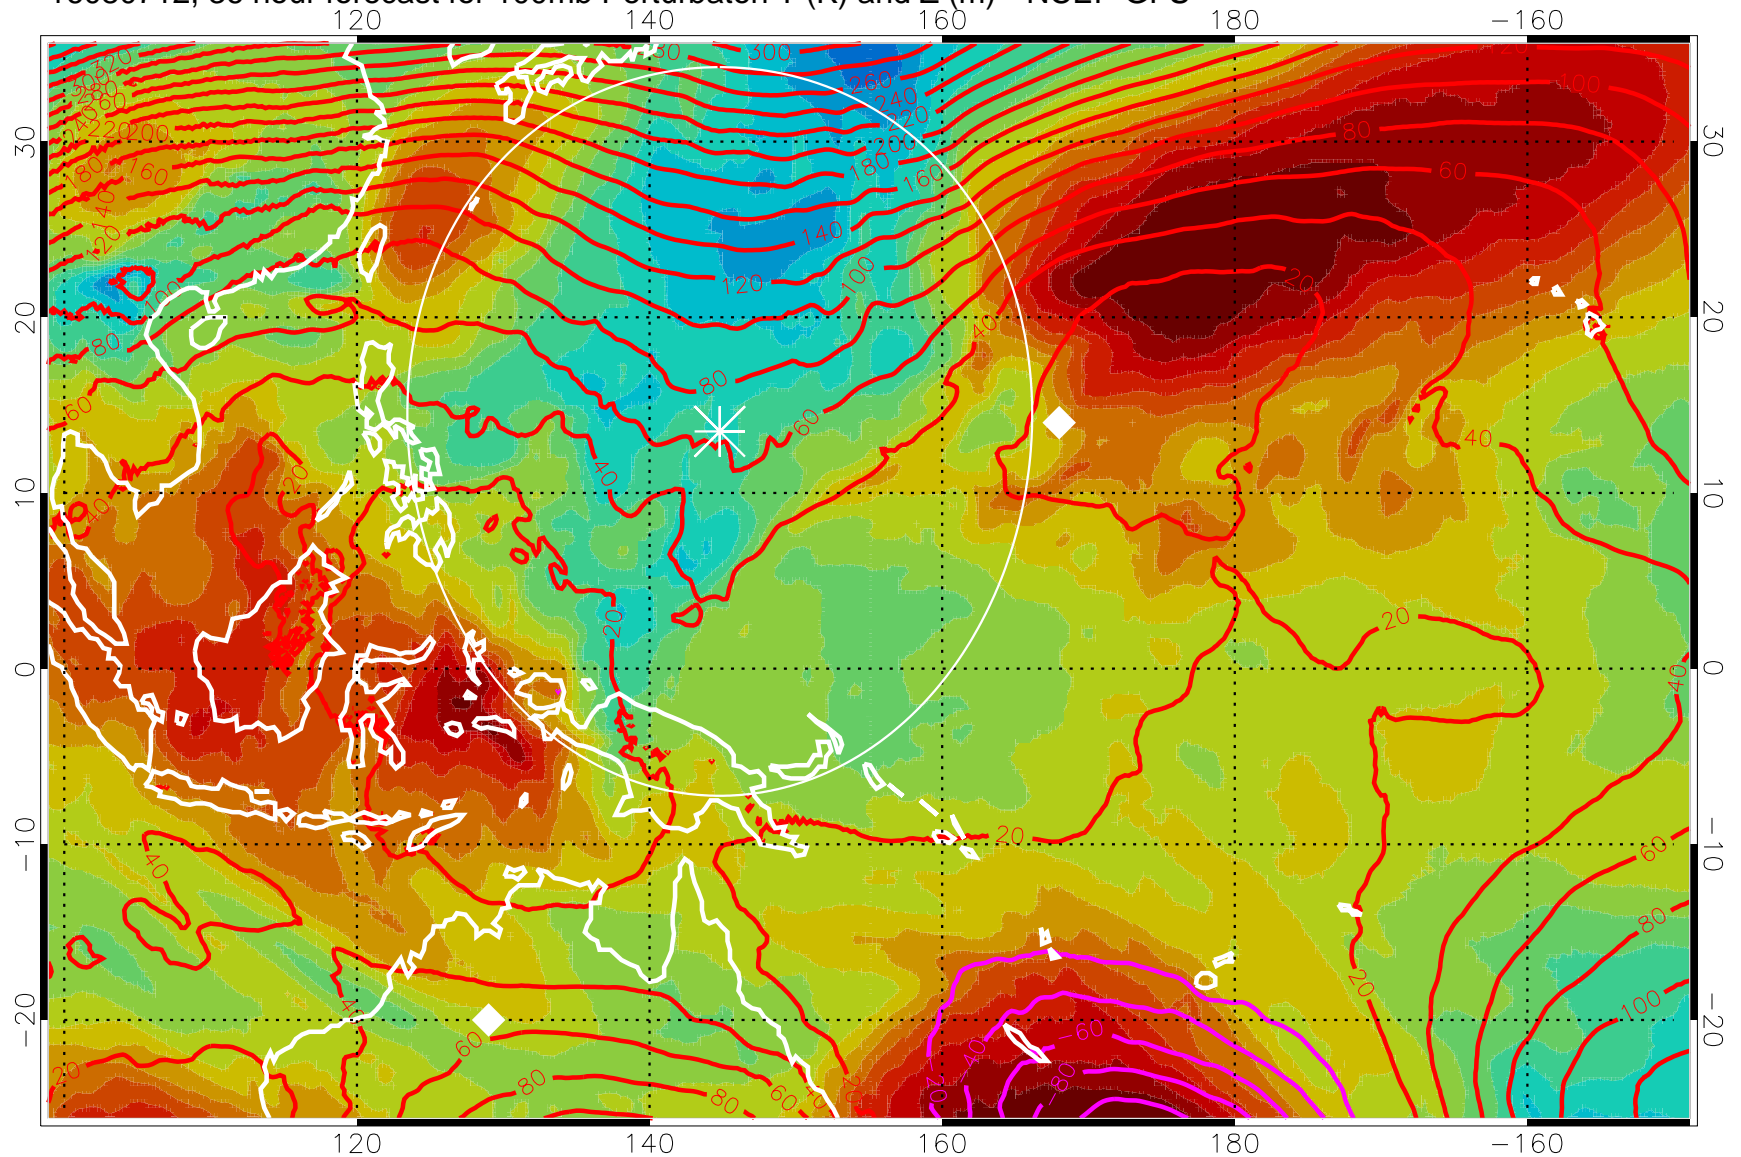

16080712, 36 hour forecast for 100mb Perturbaton T (K) and Z (m)-- NCEP GFS

Contours are 100 mbar Z perturbation (m)
Positive Z Contours
Negative Z Contours
Diamonds-mean pos. of anticyclones

Range ring of 2304 km