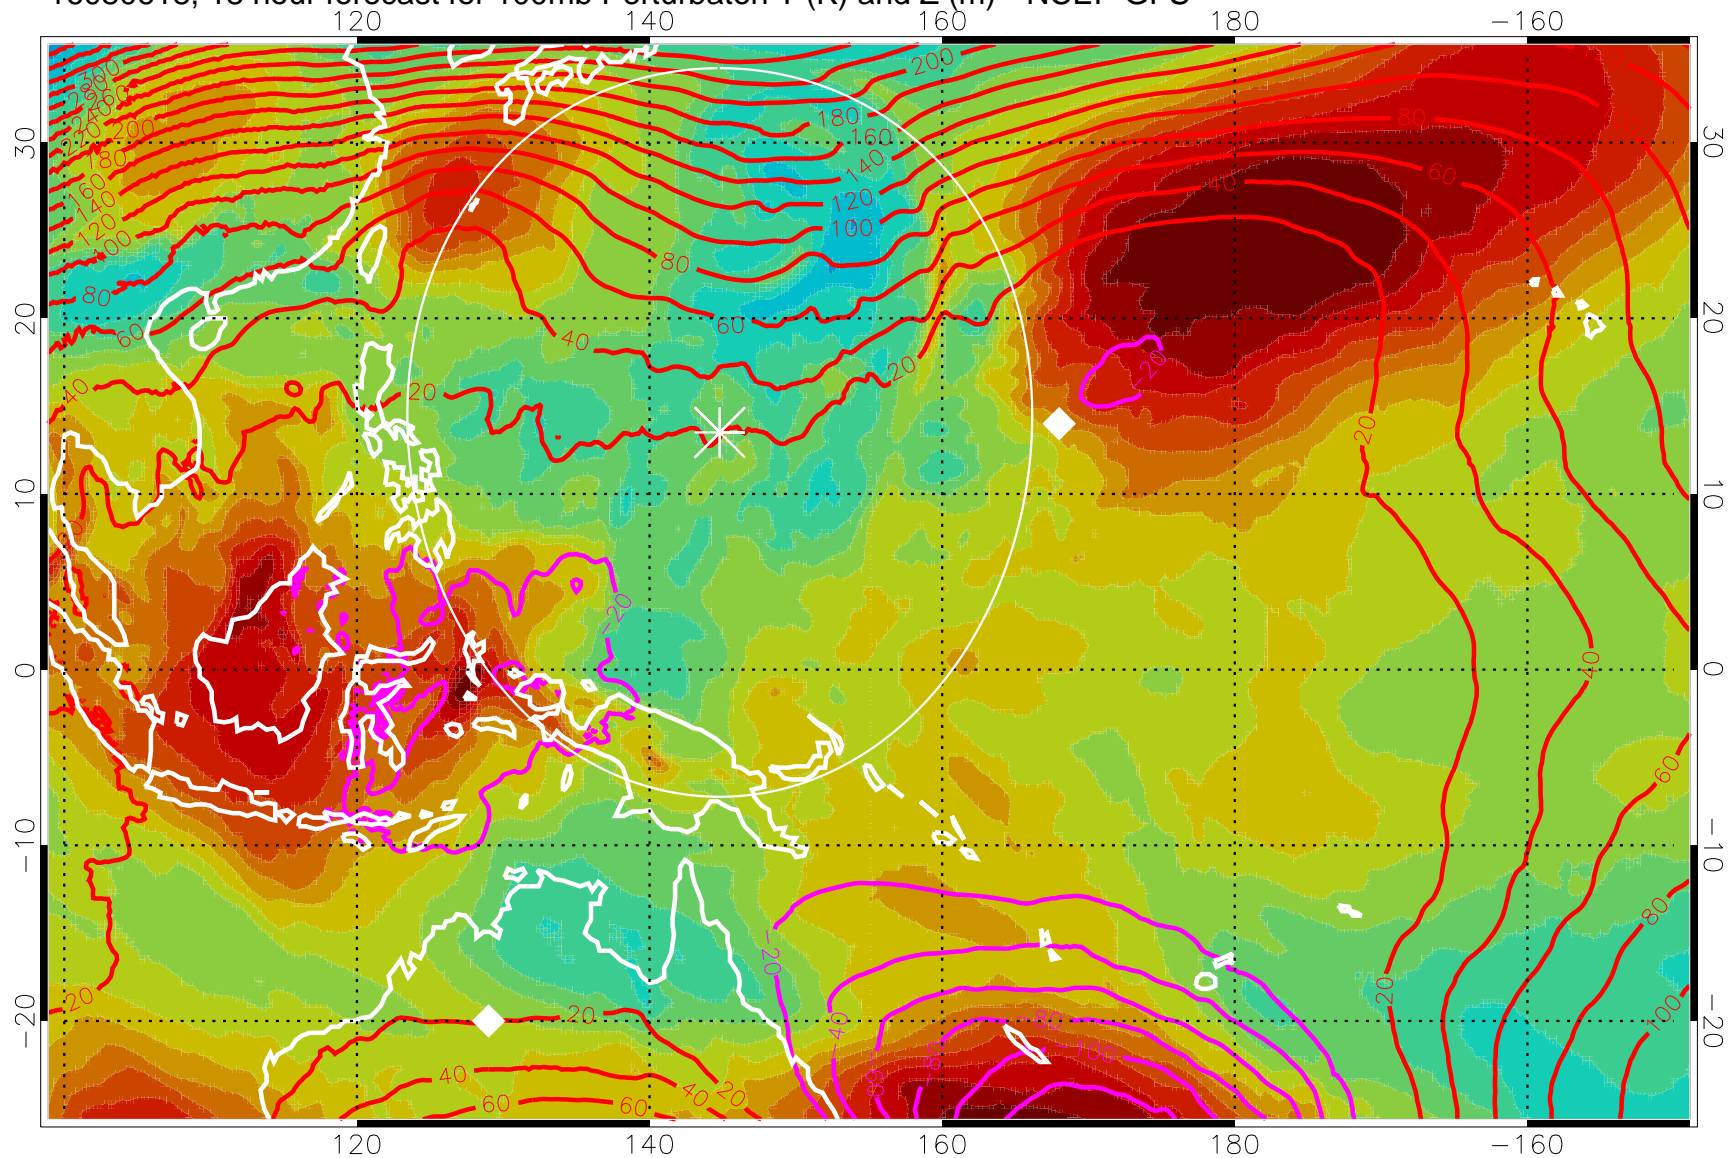

16080618, 18 hour forecast for 100mb Perturbaton T (K) and Z (m)-- NCEP GFS

Contours are 100 mbar Z perturbation (m)
Positive Z Contours
Negative Z Contours
Diamonds-mean pos. of anticyclones

Range ring of 2304 km