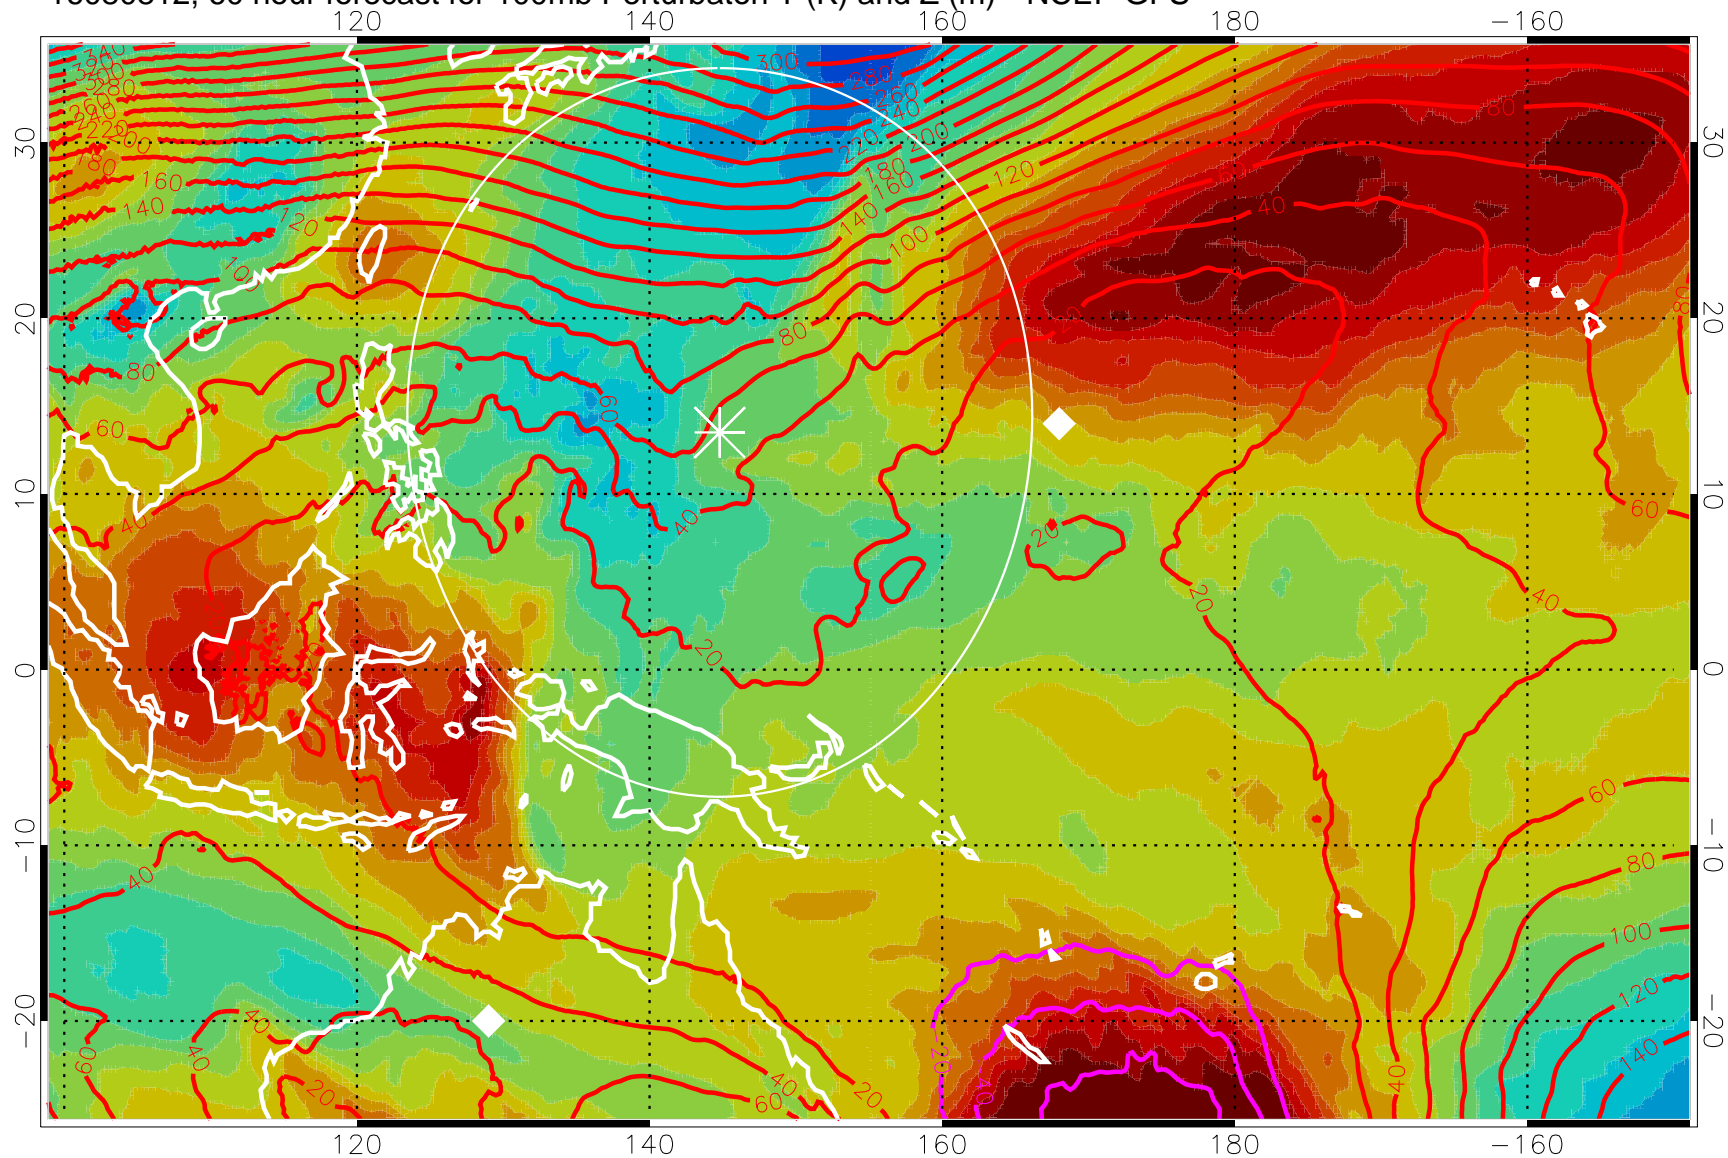

16080812, 60 hour forecast for 100mb Perturbaton T (K) and Z (m)-- NCEP GFS

Contours are 100 mbar Z perturbation (m)
Positive Z Contours
Negative Z Contours
Diamonds-mean pos. of anticyclones

Range ring of 2304 km