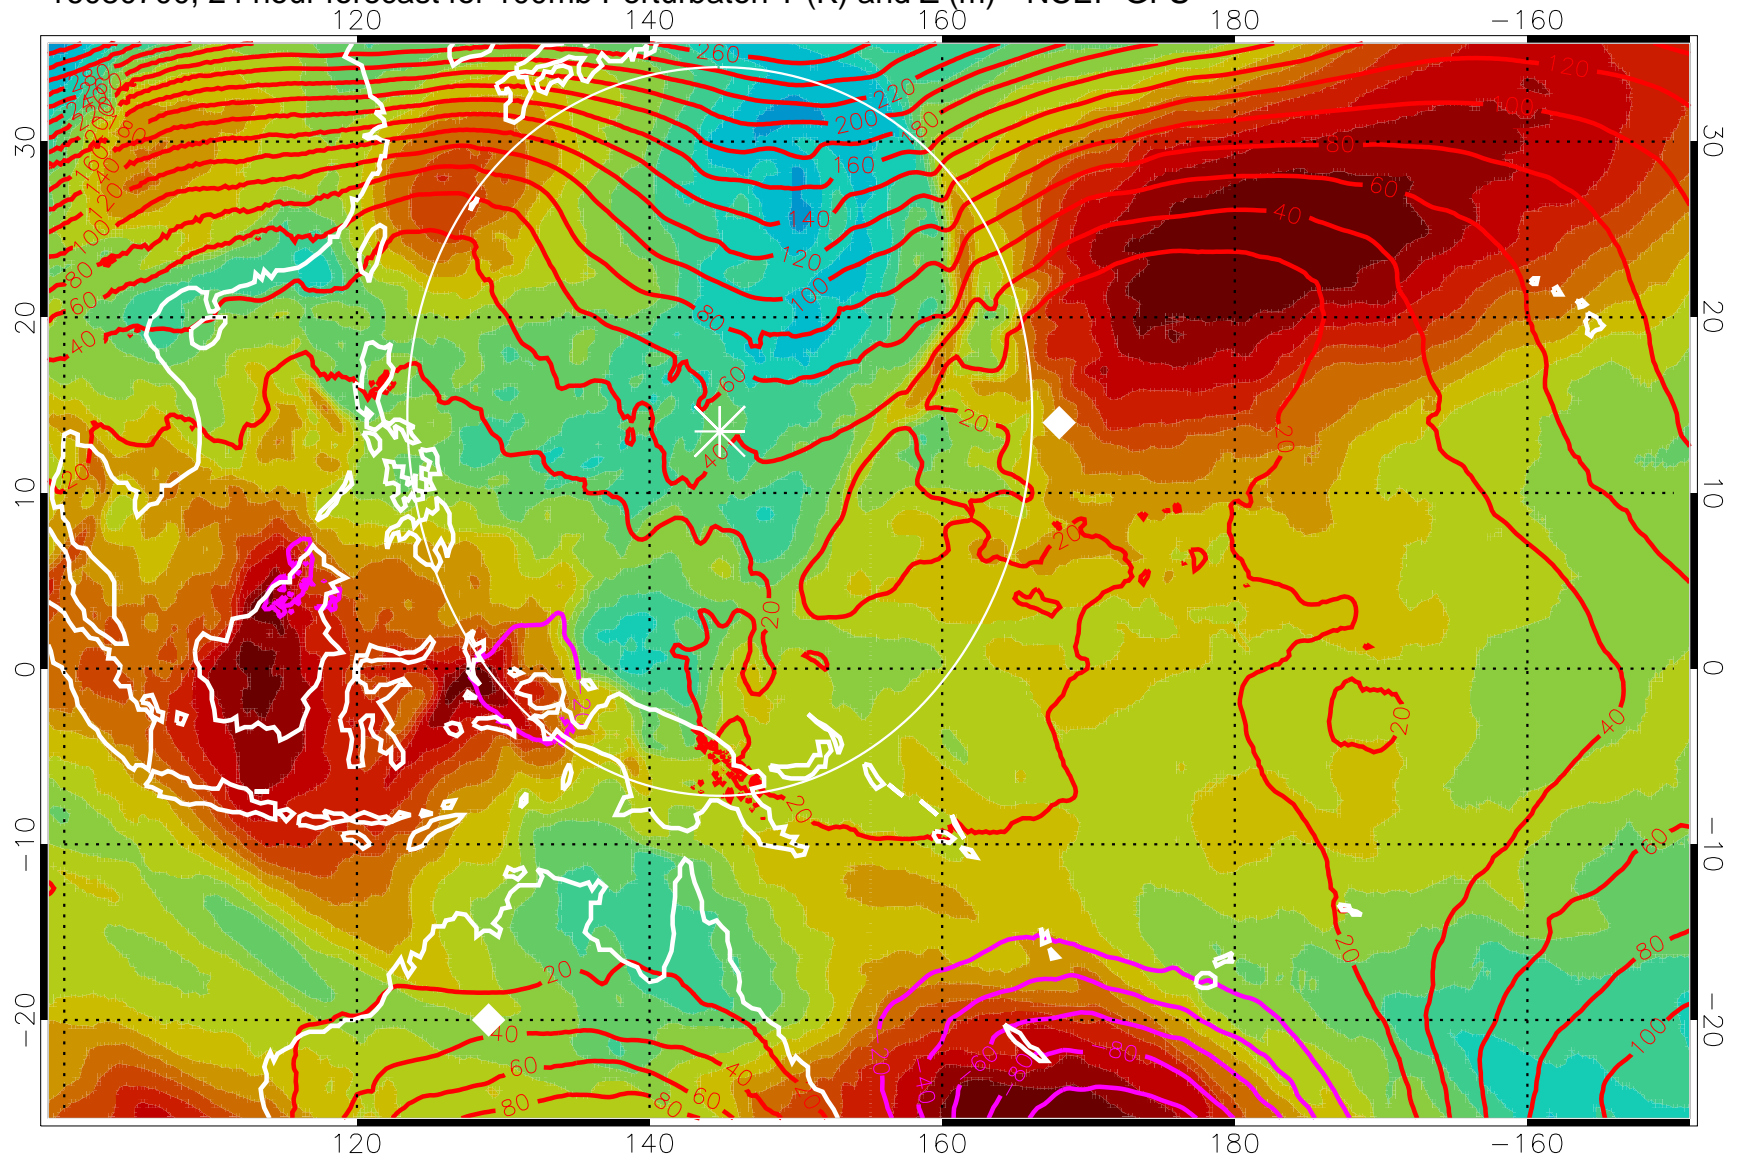

16080700, 24 hour forecast for 100mb Perturbaton T (K) and Z (m)-- NCEP GFS

Contours are 100 mbar Z perturbation (m)
Positive Z Contours
Negative Z Contours
Diamonds-mean pos. of anticyclones

Range ring of 2304 km