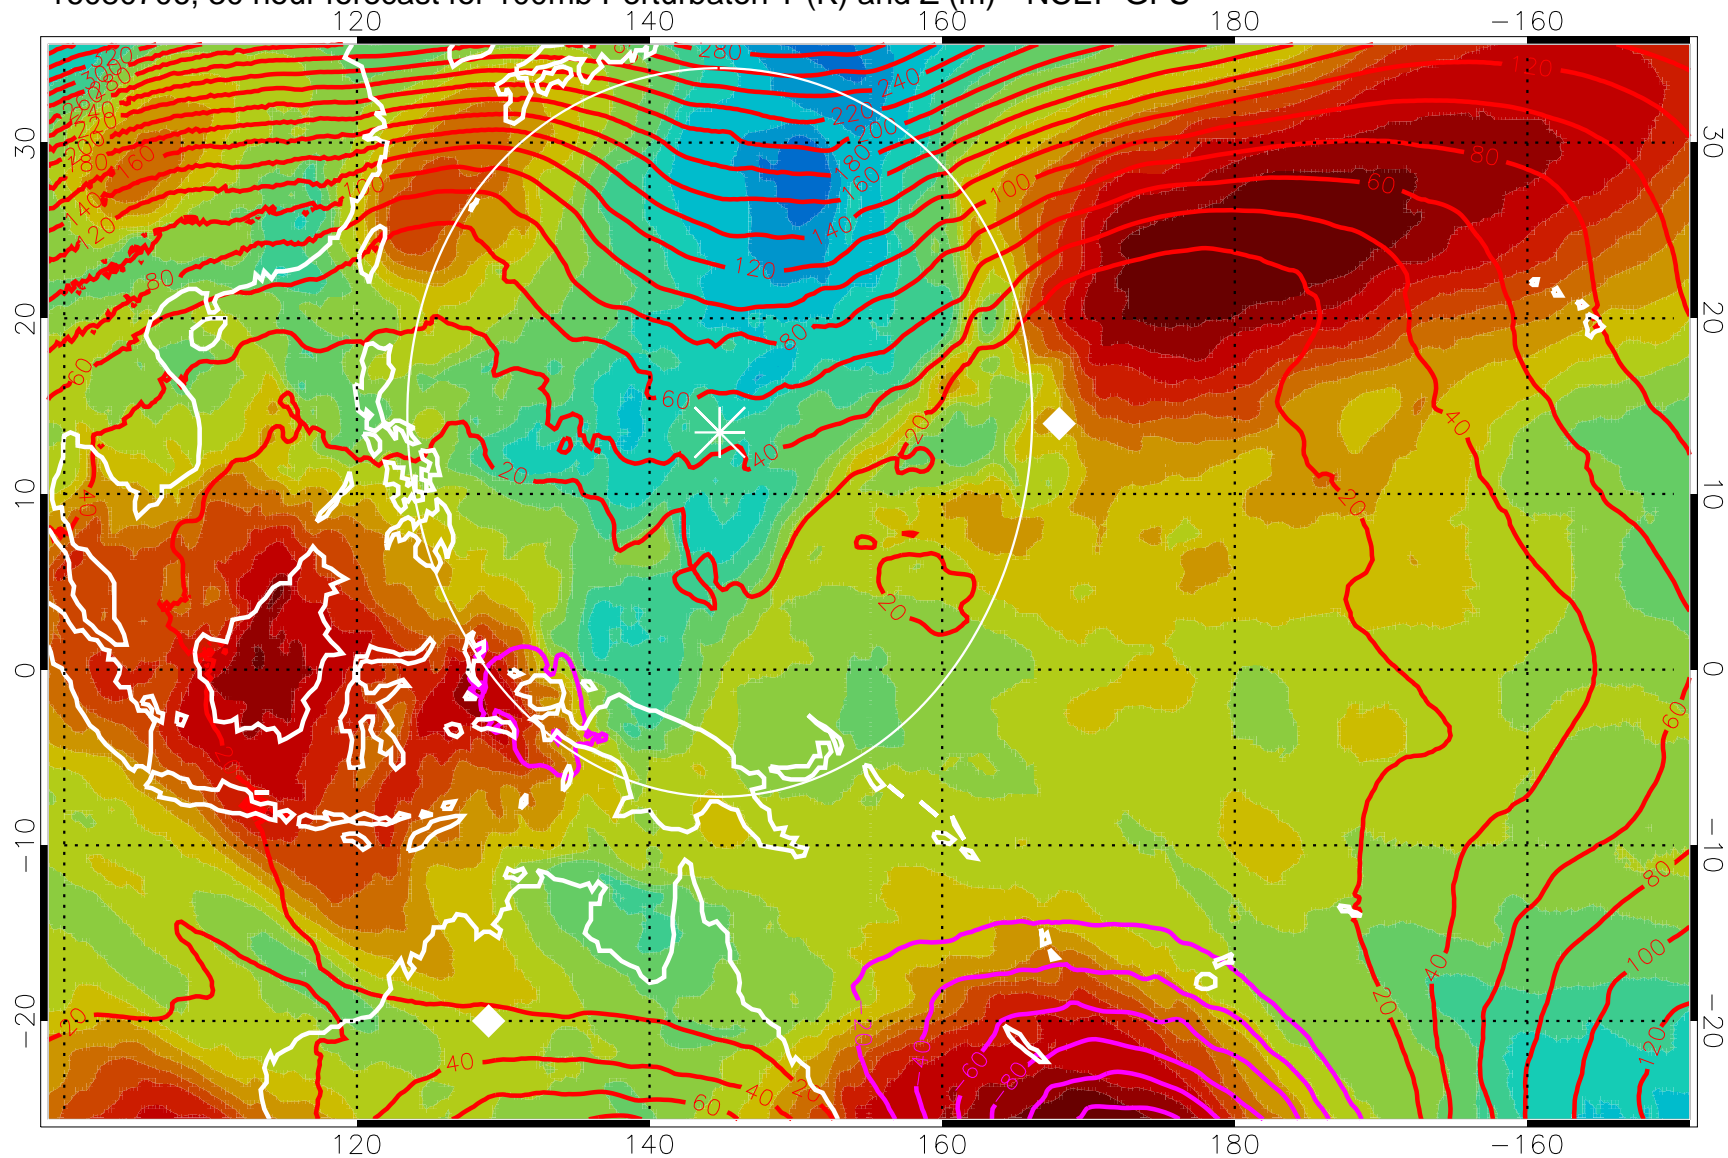

16080706, 30 hour forecast for 100mb Perturbaton T (K) and Z (m)-- NCEP GFS

Contours are 100 mbar Z perturbation (m)
Positive Z Contours
Negative Z Contours
Diamonds-mean pos. of anticyclones

Range ring of 2304 km