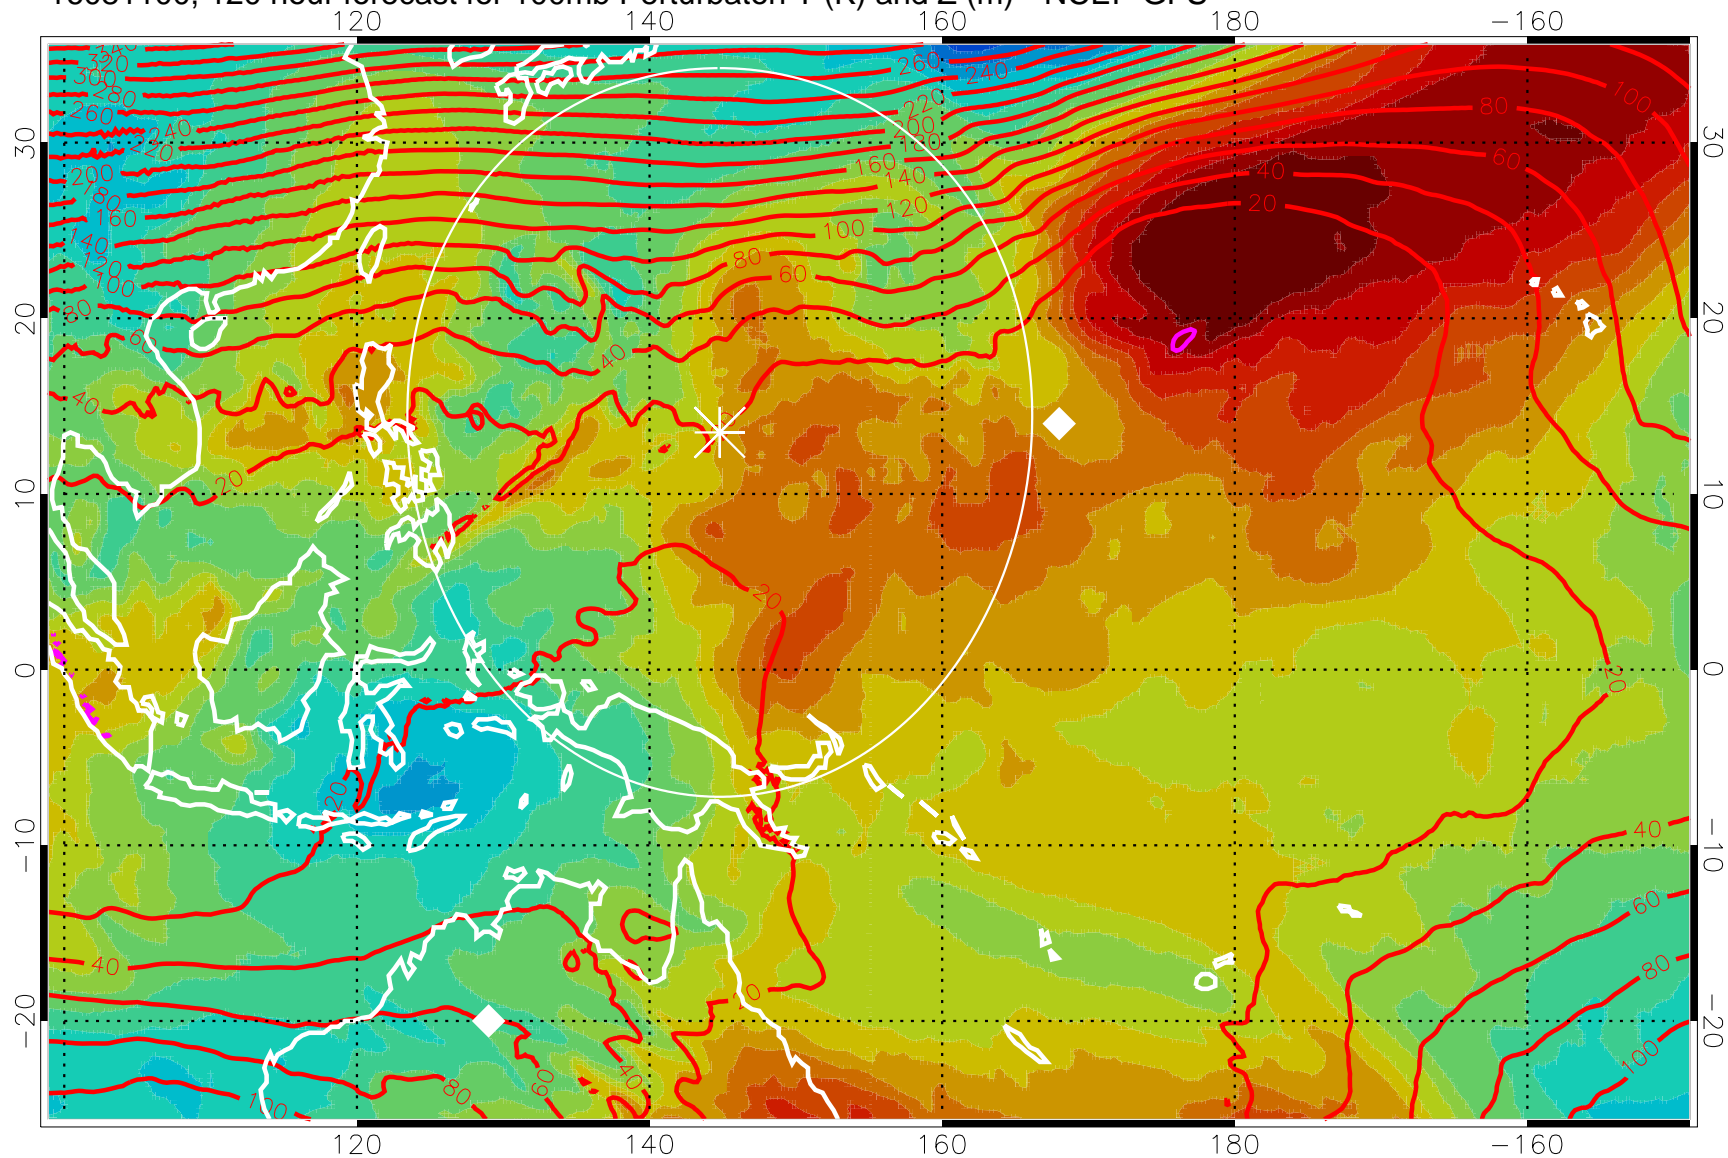

16081100, 120 hour forecast for 100mb Perturbaton T (K) and Z (m)-- NCEP GFS

Contours are 100 mbar Z perturbation (m)

Positive Z Contours

Negative Z Contours

Diamonds-mean pos. of anticyclones

Range ring of 2304 km