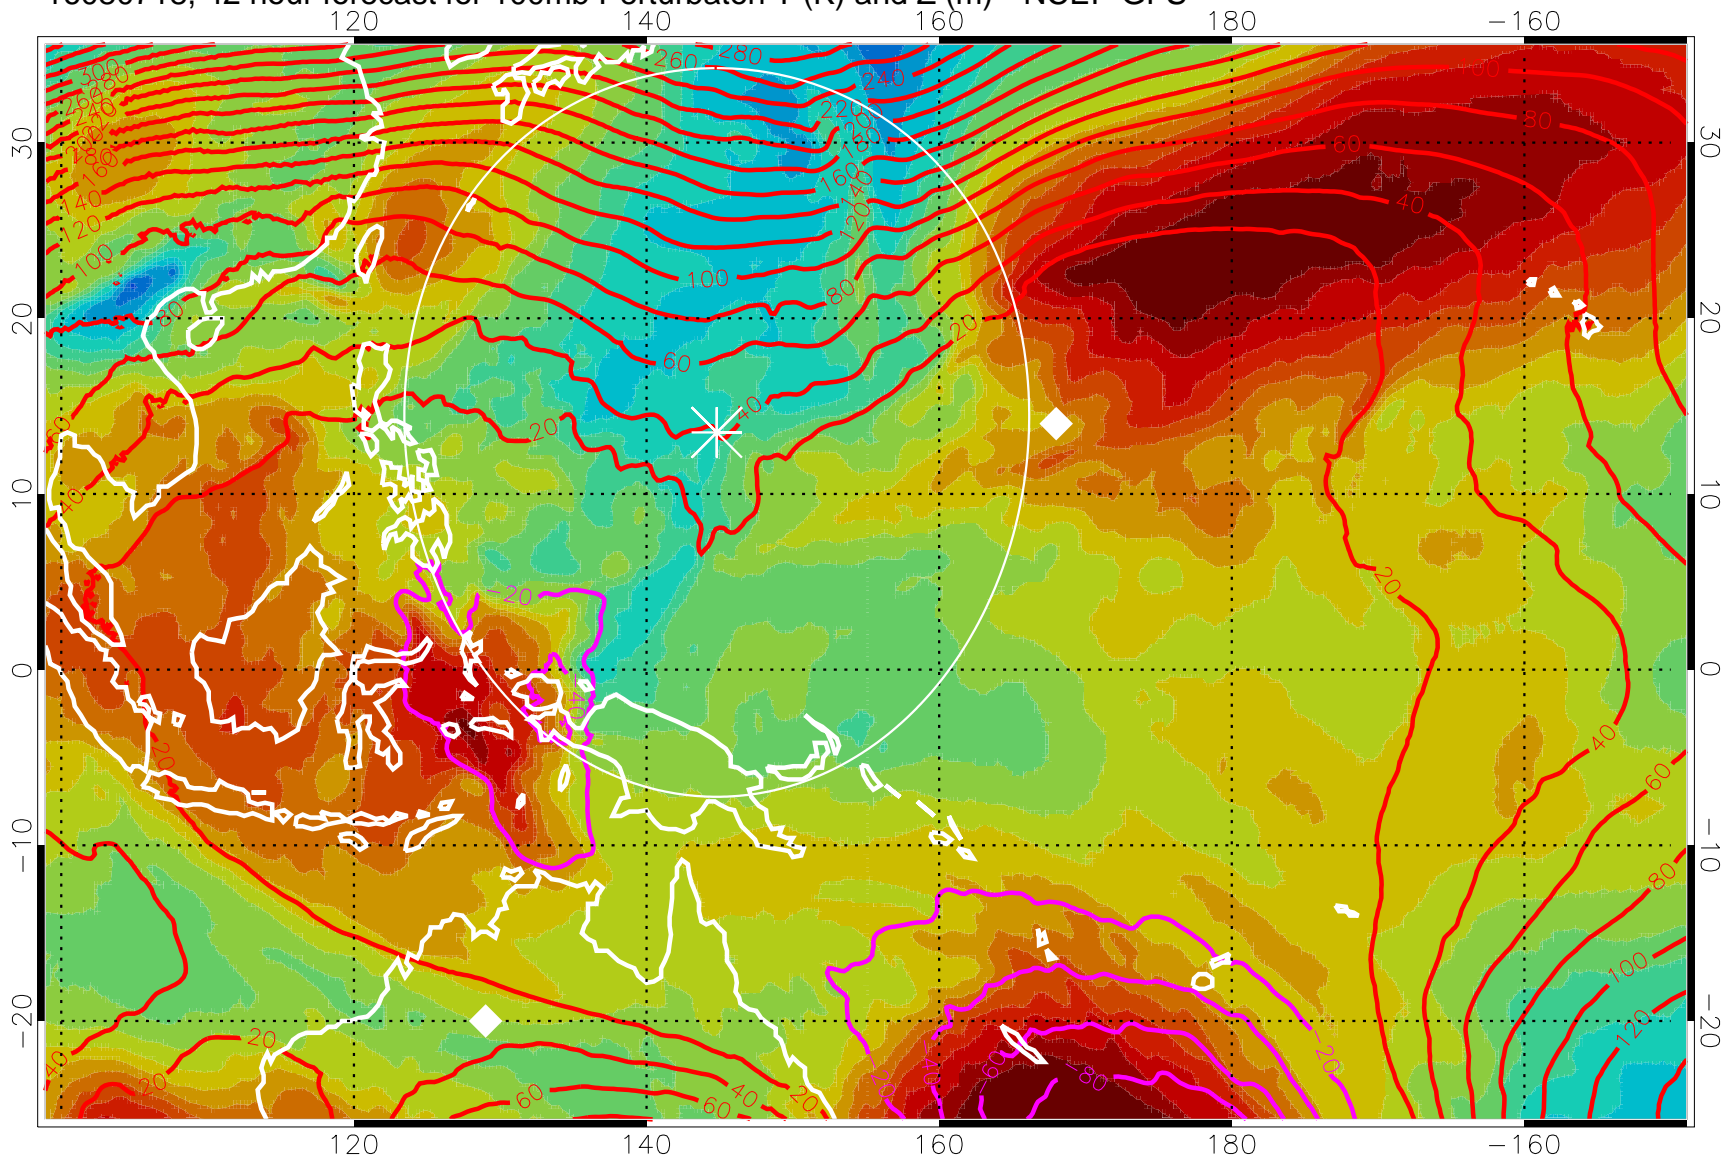

16080718, 42 hour forecast for 100mb Perturbaton T (K) and Z (m)-- NCEP GFS

Contours are 100 mbar Z perturbation (m)
Positive Z Contours
Negative Z Contours
Diamonds-mean pos. of anticyclones

Range ring of 2304 km