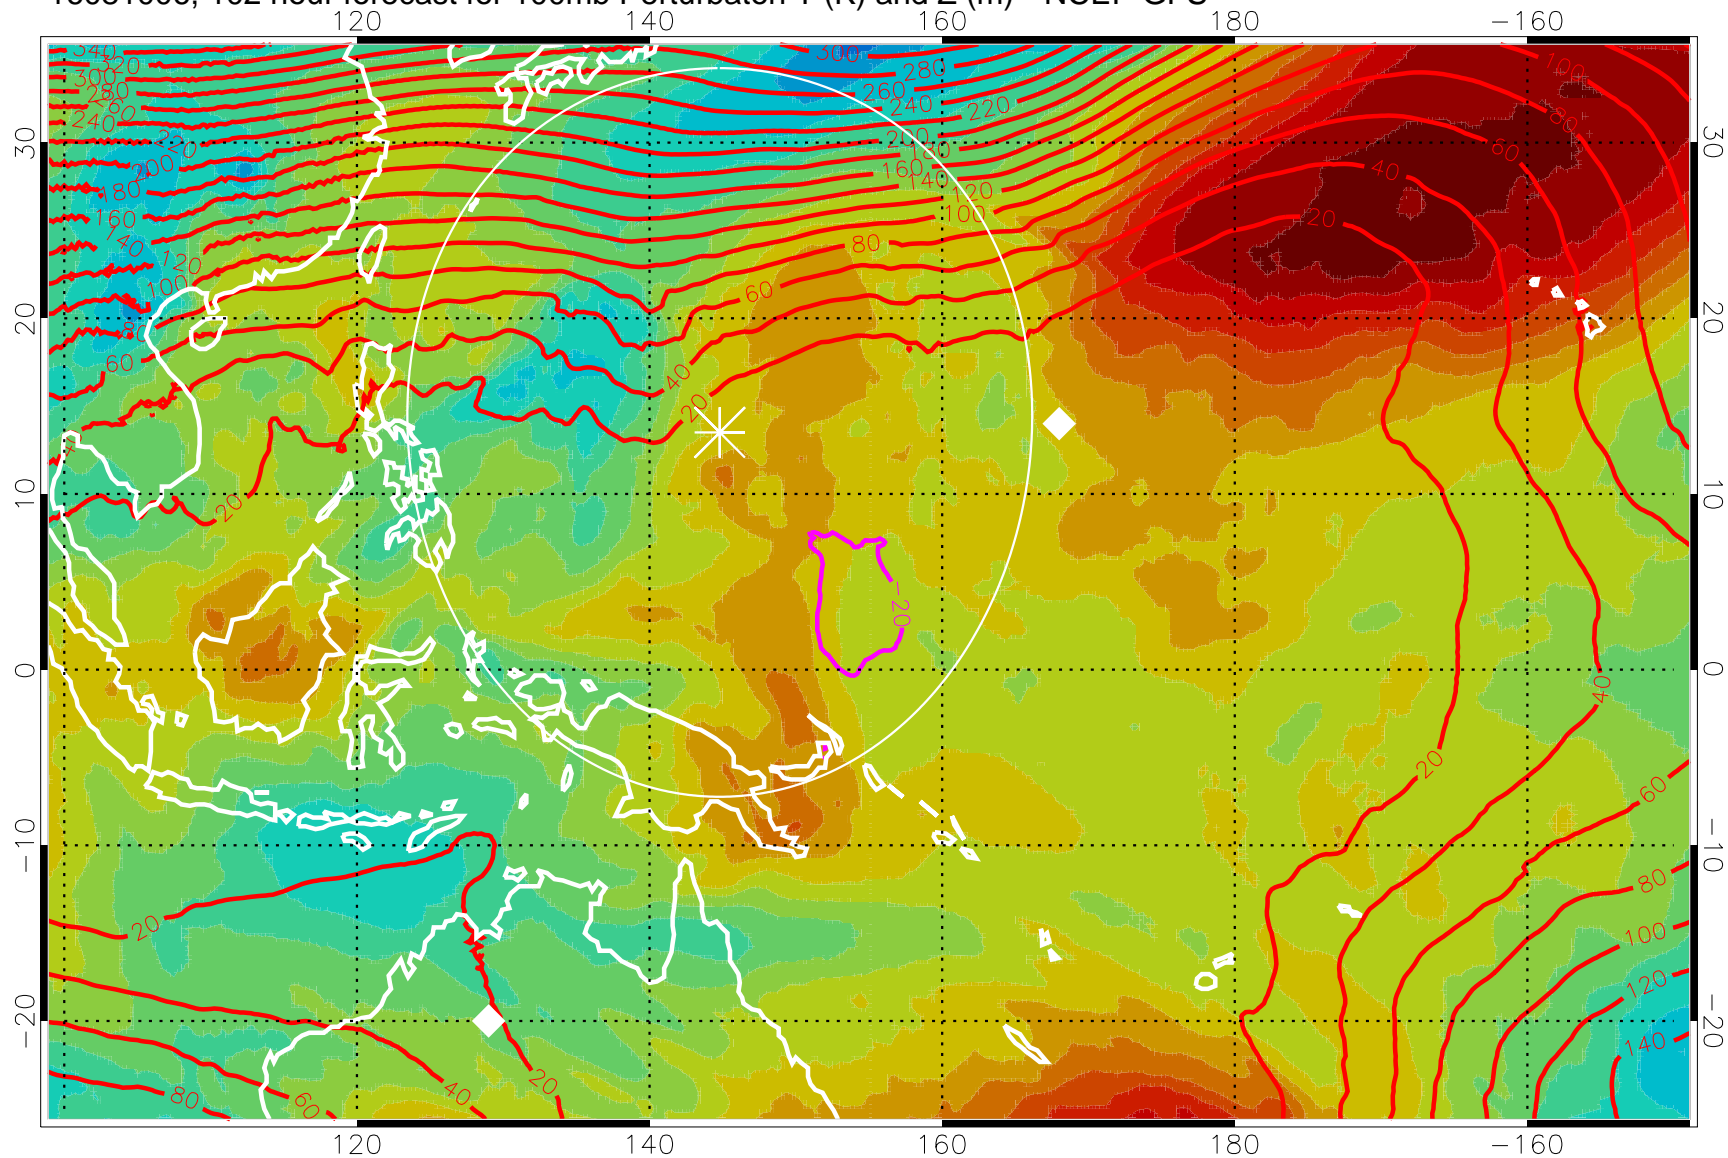

16081006, 102 hour forecast for 100mb Perturbaton T (K) and Z (m)-- NCEP GFS

Contours are 100 mbar Z perturbation (m)
Positive Z Contours
Negative Z Contours
Diamonds-mean pos. of anticyclones

Range ring of 2304 km