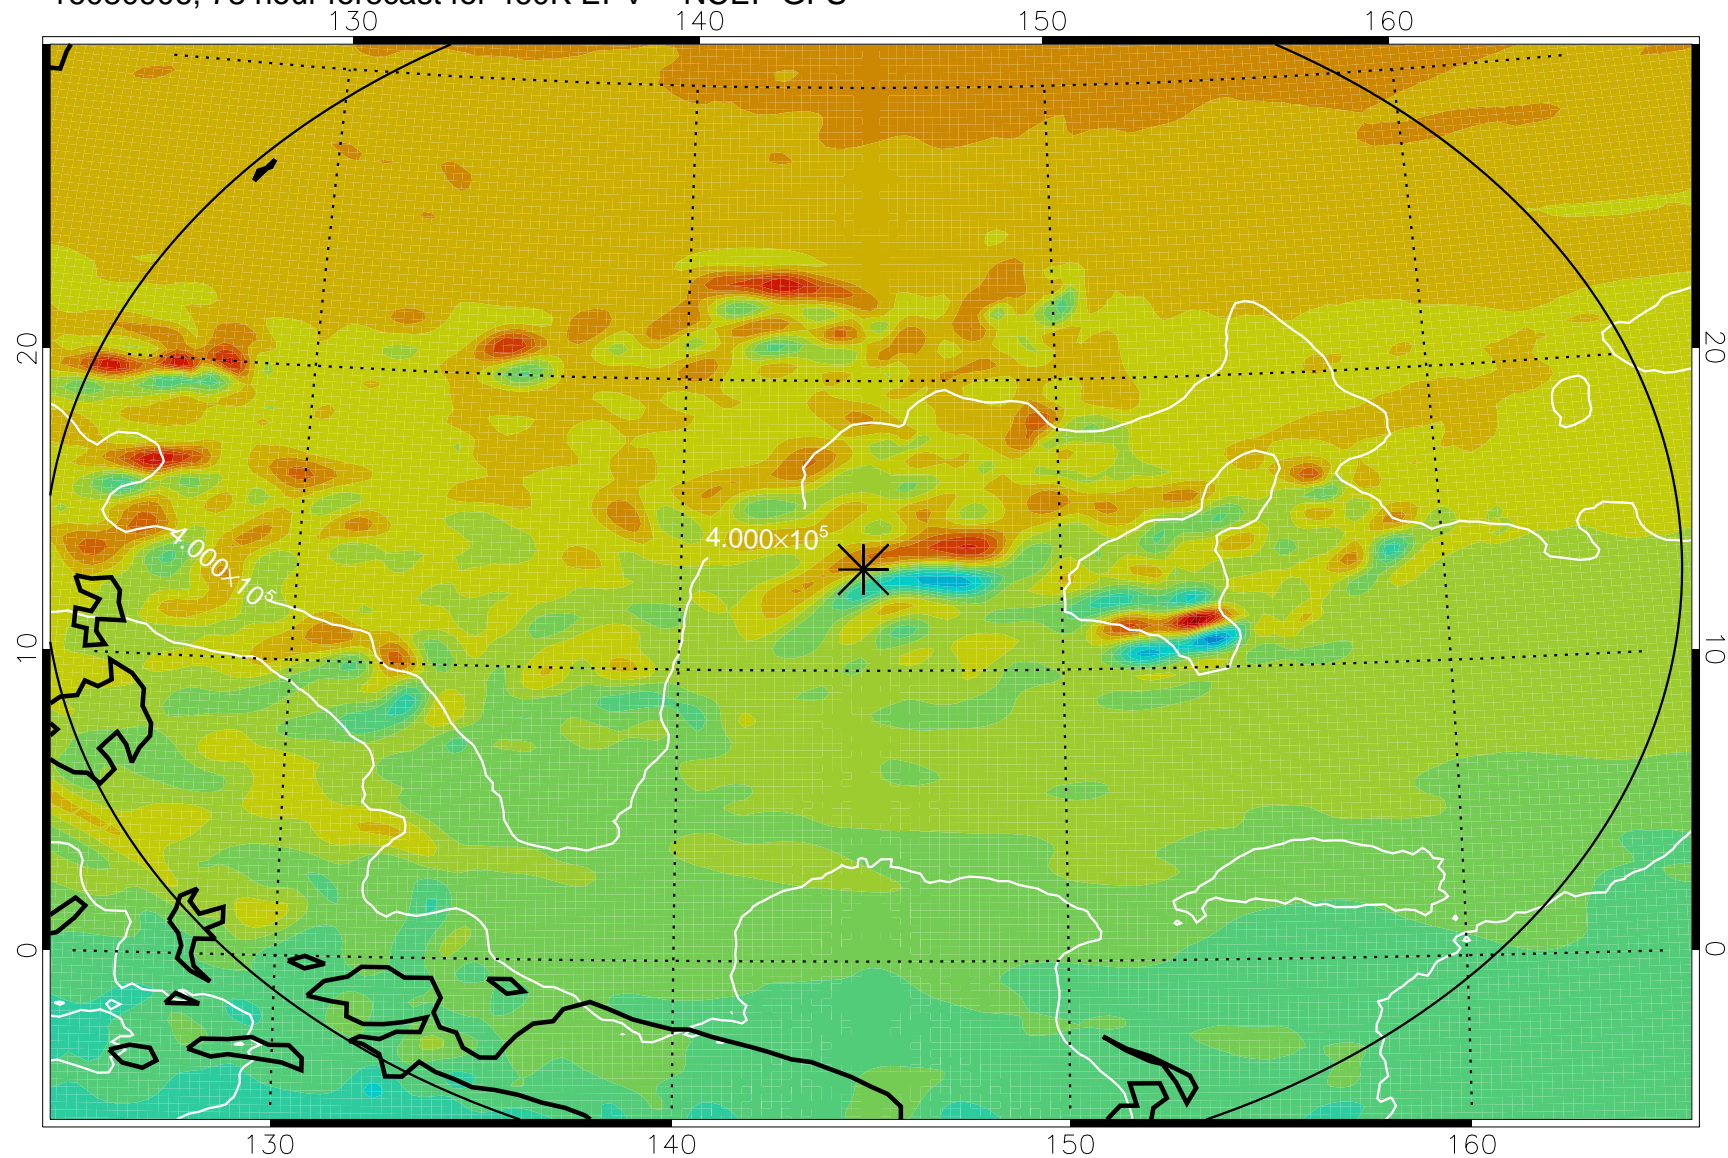

16080806, 54 hour forecast for 460K EPV -- NCEP GFS

460K Montgomery Streamfunction, white

Range ring of 2304 km

16080812, 60 hour forecast for 460K EPV -- NCEP GFS

460K Montgomery Streamfunction, white

Range ring of 2304 km

16080818, 66 hour forecast for 460K EPV -- NCEP GFS

460K Montgomery Streamfunction, white

Range ring of 2304 km

16080900, 72 hour forecast for 460K EPV -- NCEP GFS

460K Montgomery Streamfunction, white

Range ring of 2304 km

16080906, 78 hour forecast for 460K EPV -- NCEP GFS

460K Montgomery Streamfunction, white

Range ring of 2304 km

16080912, 84 hour forecast for 460K EPV -- NCEP GFS

460K Montgomery Streamfunction, white

Range ring of 2304 km

16080918, 90 hour forecast for 460K EPV -- NCEP GFS

460K Montgomery Streamfunction, white

Range ring of 2304 km

16081000, 96 hour forecast for 460K EPV -- NCEP GFS

460K Montgomery Streamfunction, white

Range ring of 2304 km