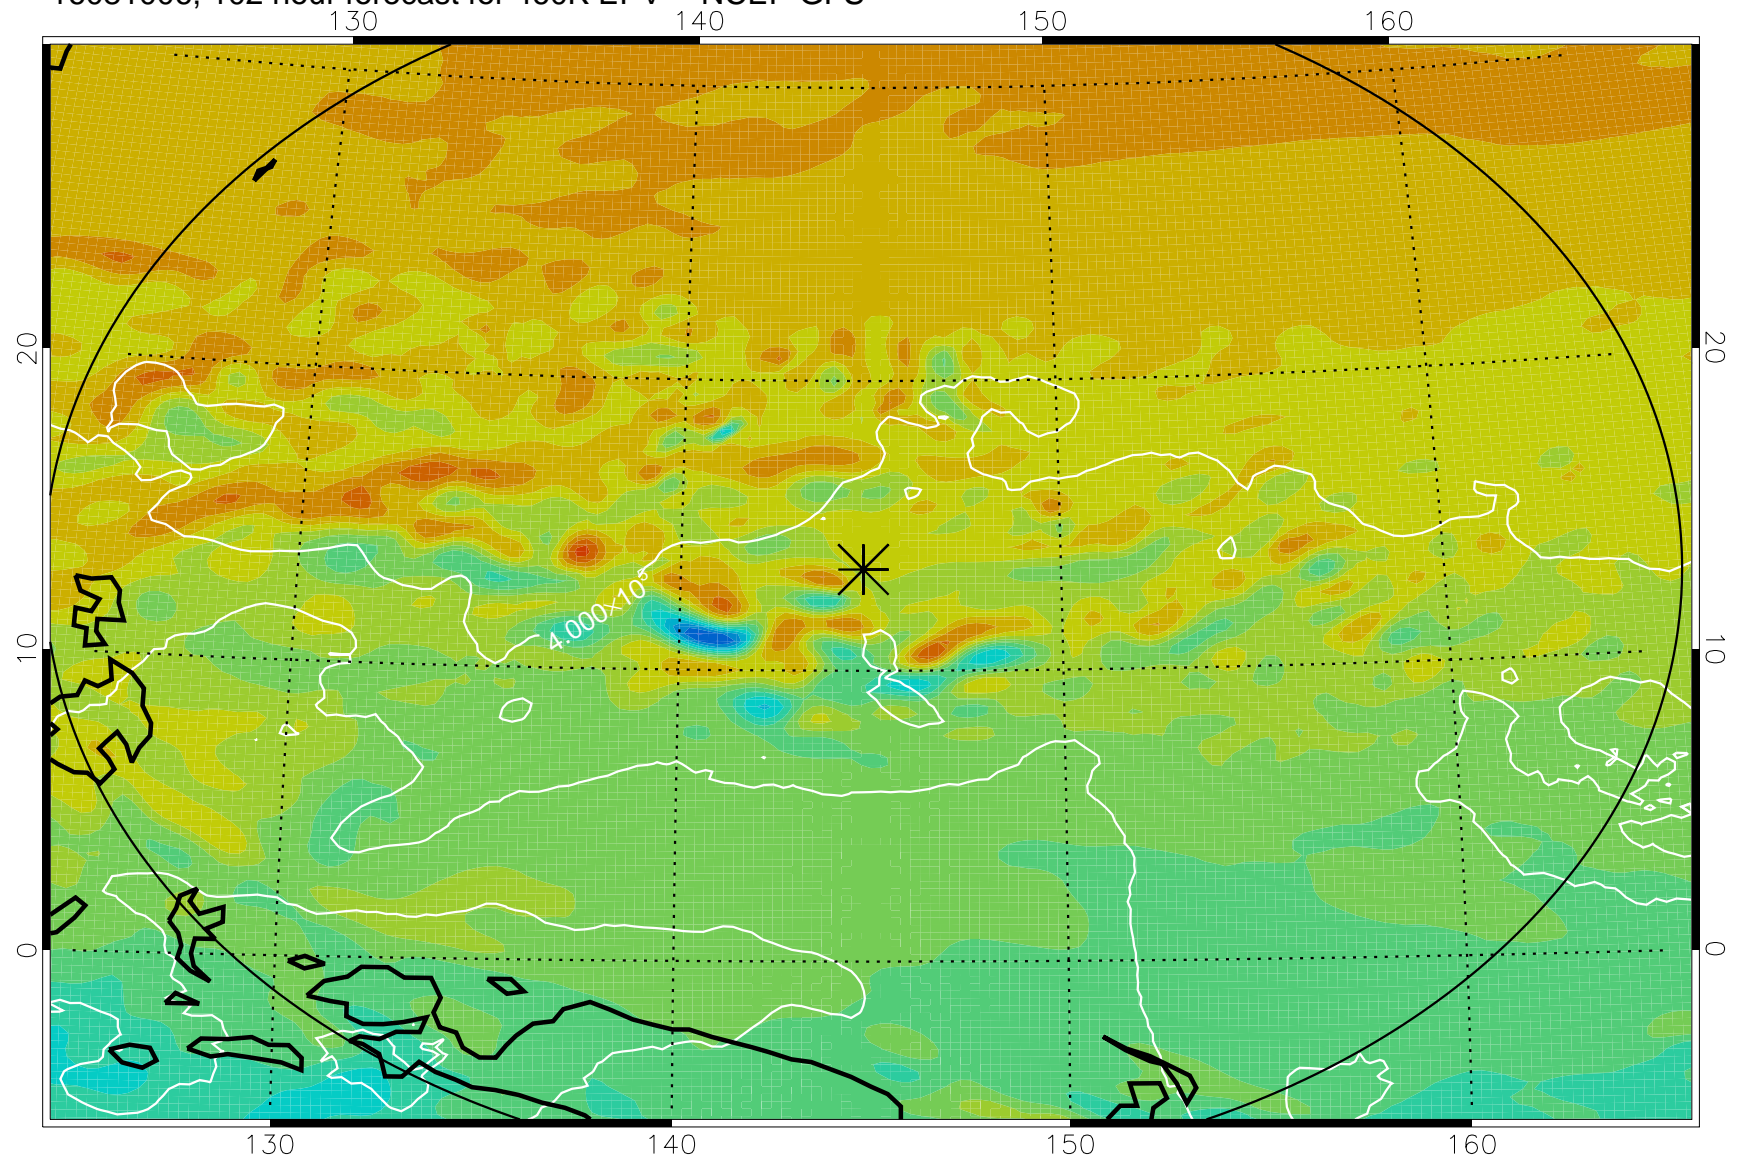

16080906, 78 hour forecast for 460K EPV -- NCEP GFS

460K Montgomery Streamfunction, white

Range ring of 2304 km

16080912, 84 hour forecast for 460K EPV -- NCEP GFS

460K Montgomery Streamfunction, white

Range ring of 2304 km

16080918, 90 hour forecast for 460K EPV -- NCEP GFS

460K Montgomery Streamfunction, white

Range ring of 2304 km

16081000, 96 hour forecast for 460K EPV -- NCEP GFS

460K Montgomery Streamfunction, white

Range ring of 2304 km

16081006, 102 hour forecast for 460K EPV -- NCEP GFS

460K Montgomery Streamfunction, white

Range ring of 2304 km

16081012, 108 hour forecast for 460K EPV -- NCEP GFS

460K Montgomery Streamfunction, white

Range ring of 2304 km

16081018, 114 hour forecast for 460K EPV -- NCEP GFS

460K Montgomery Streamfunction, white

Range ring of 2304 km

16081100, 120 hour forecast for 460K EPV -- NCEP GFS

460K Montgomery Streamfunction, white

Range ring of 2304 km