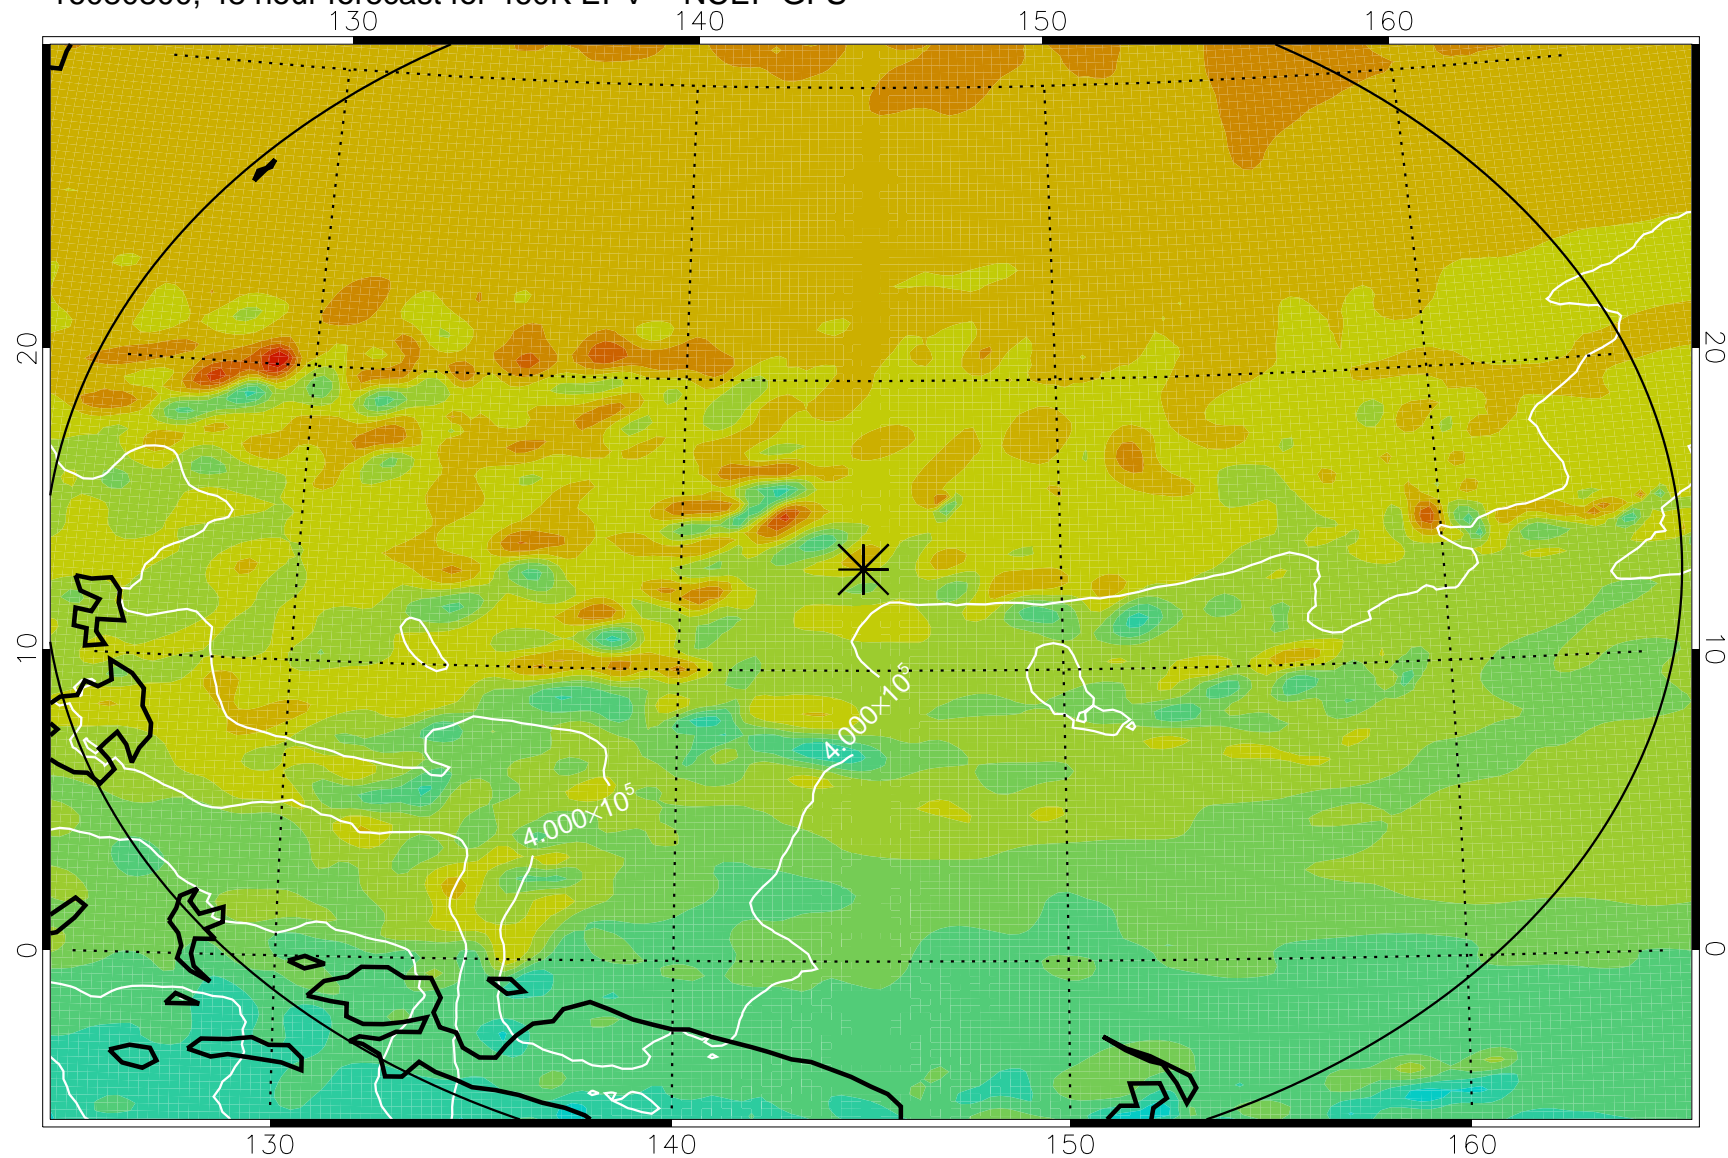

16080706, 30 hour forecast for 460K EPV -- NCEP GFS

460K Montgomery Streamfunction, white

Range ring of 2304 km

16080712, 36 hour forecast for 460K EPV -- NCEP GFS

460K Montgomery Streamfunction, white

Range ring of 2304 km

16080718, 42 hour forecast for 460K EPV -- NCEP GFS

460K Montgomery Streamfunction, white

Range ring of 2304 km

16080800, 48 hour forecast for 460K EPV -- NCEP GFS

460K Montgomery Streamfunction, white

Range ring of 2304 km

16080806, 54 hour forecast for 460K EPV -- NCEP GFS

460K Montgomery Streamfunction, white

Range ring of 2304 km

16080812, 60 hour forecast for 460K EPV -- NCEP GFS

460K Montgomery Streamfunction, white

Range ring of 2304 km

16080818, 66 hour forecast for 460K EPV -- NCEP GFS

460K Montgomery Streamfunction, white

Range ring of 2304 km

16080900, 72 hour forecast for 460K EPV -- NCEP GFS

460K Montgomery Streamfunction, white

Range ring of 2304 km