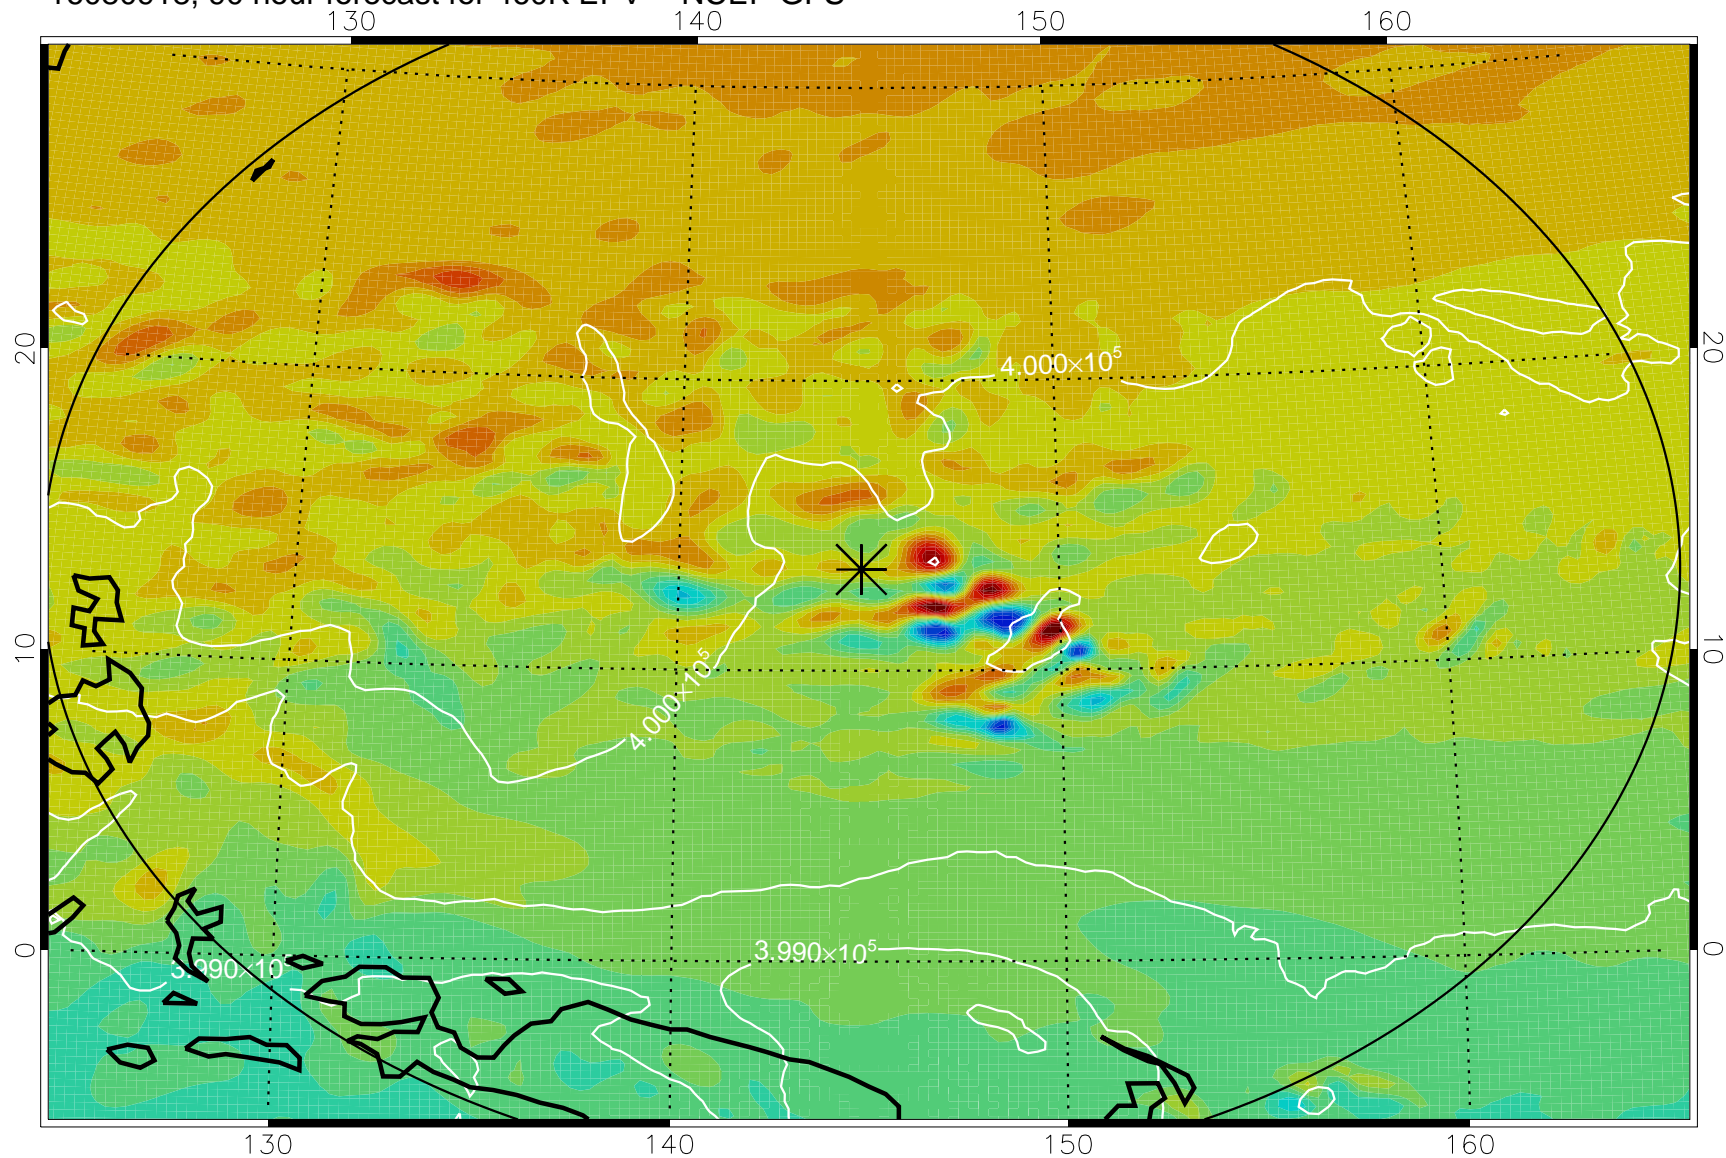

16080818, 66 hour forecast for 460K EPV -- NCEP GFS

460K Montgomery Streamfunction, white

Range ring of 2304 km

16080900, 72 hour forecast for 460K EPV -- NCEP GFS

460K Montgomery Streamfunction, white

Range ring of 2304 km

16080906, 78 hour forecast for 460K EPV -- NCEP GFS

460K Montgomery Streamfunction, white

Range ring of 2304 km

16080912, 84 hour forecast for 460K EPV -- NCEP GFS

460K Montgomery Streamfunction, white

Range ring of 2304 km

16080918, 90 hour forecast for 460K EPV -- NCEP GFS

460K Montgomery Streamfunction, white

Range ring of 2304 km

16081000, 96 hour forecast for 460K EPV -- NCEP GFS

460K Montgomery Streamfunction, white

Range ring of 2304 km

16081006, 102 hour forecast for 460K EPV -- NCEP GFS

460K Montgomery Streamfunction, white

Range ring of 2304 km

16081012, 108 hour forecast for 460K EPV -- NCEP GFS

460K Montgomery Streamfunction, white

Range ring of 2304 km