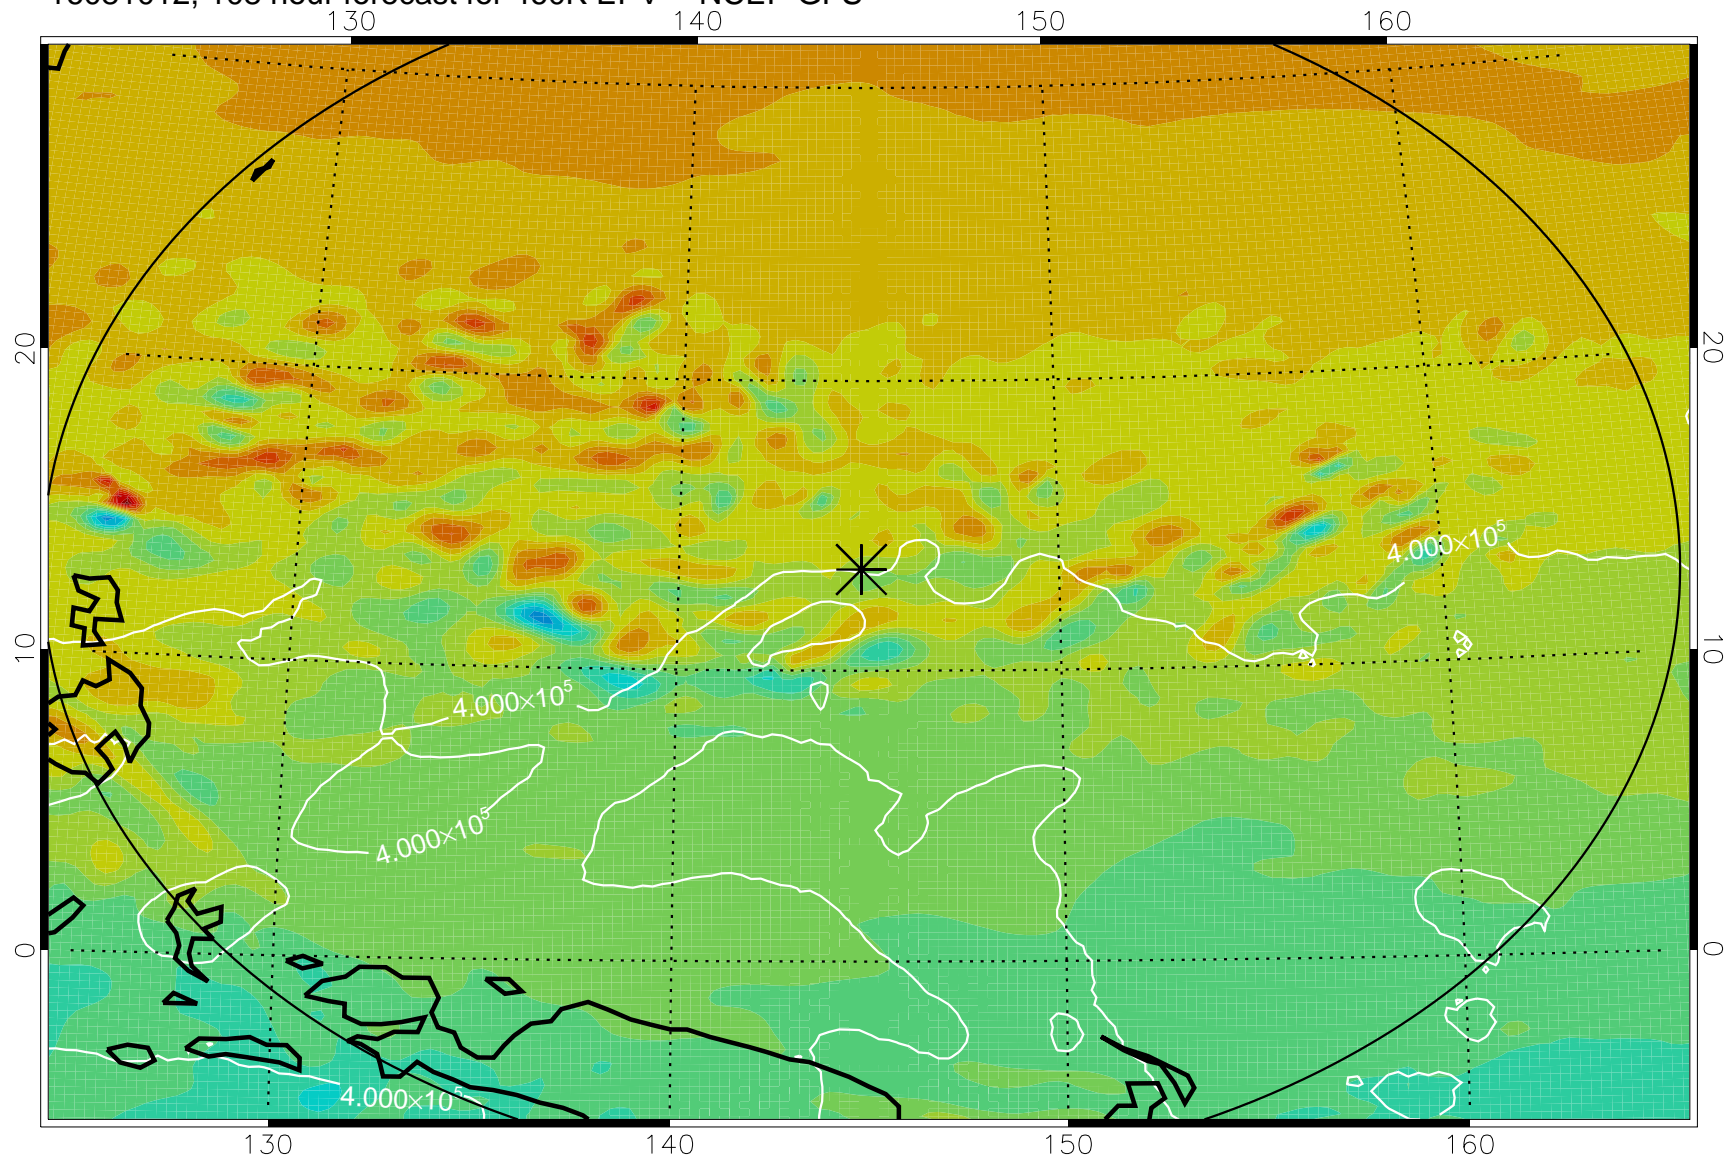

16080906, 78 hour forecast for 460K EPV -- NCEP GFS

460K Montgomery Streamfunction, white

Range ring of 2304 km

16080912, 84 hour forecast for 460K EPV -- NCEP GFS

460K Montgomery Streamfunction, white

Range ring of 2304 km

16080918, 90 hour forecast for 460K EPV -- NCEP GFS

460K Montgomery Streamfunction, white

Range ring of 2304 km

16081000, 96 hour forecast for 460K EPV -- NCEP GFS

460K Montgomery Streamfunction, white

Range ring of 2304 km

16081006, 102 hour forecast for 460K EPV -- NCEP GFS

460K Montgomery Streamfunction, white

Range ring of 2304 km

16081012, 108 hour forecast for 460K EPV -- NCEP GFS

460K Montgomery Streamfunction, white

Range ring of 2304 km

16081018, 114 hour forecast for 460K EPV -- NCEP GFS

460K Montgomery Streamfunction, white

Range ring of 2304 km

16081100, 120 hour forecast for 460K EPV -- NCEP GFS

460K Montgomery Streamfunction, white

Range ring of 2304 km