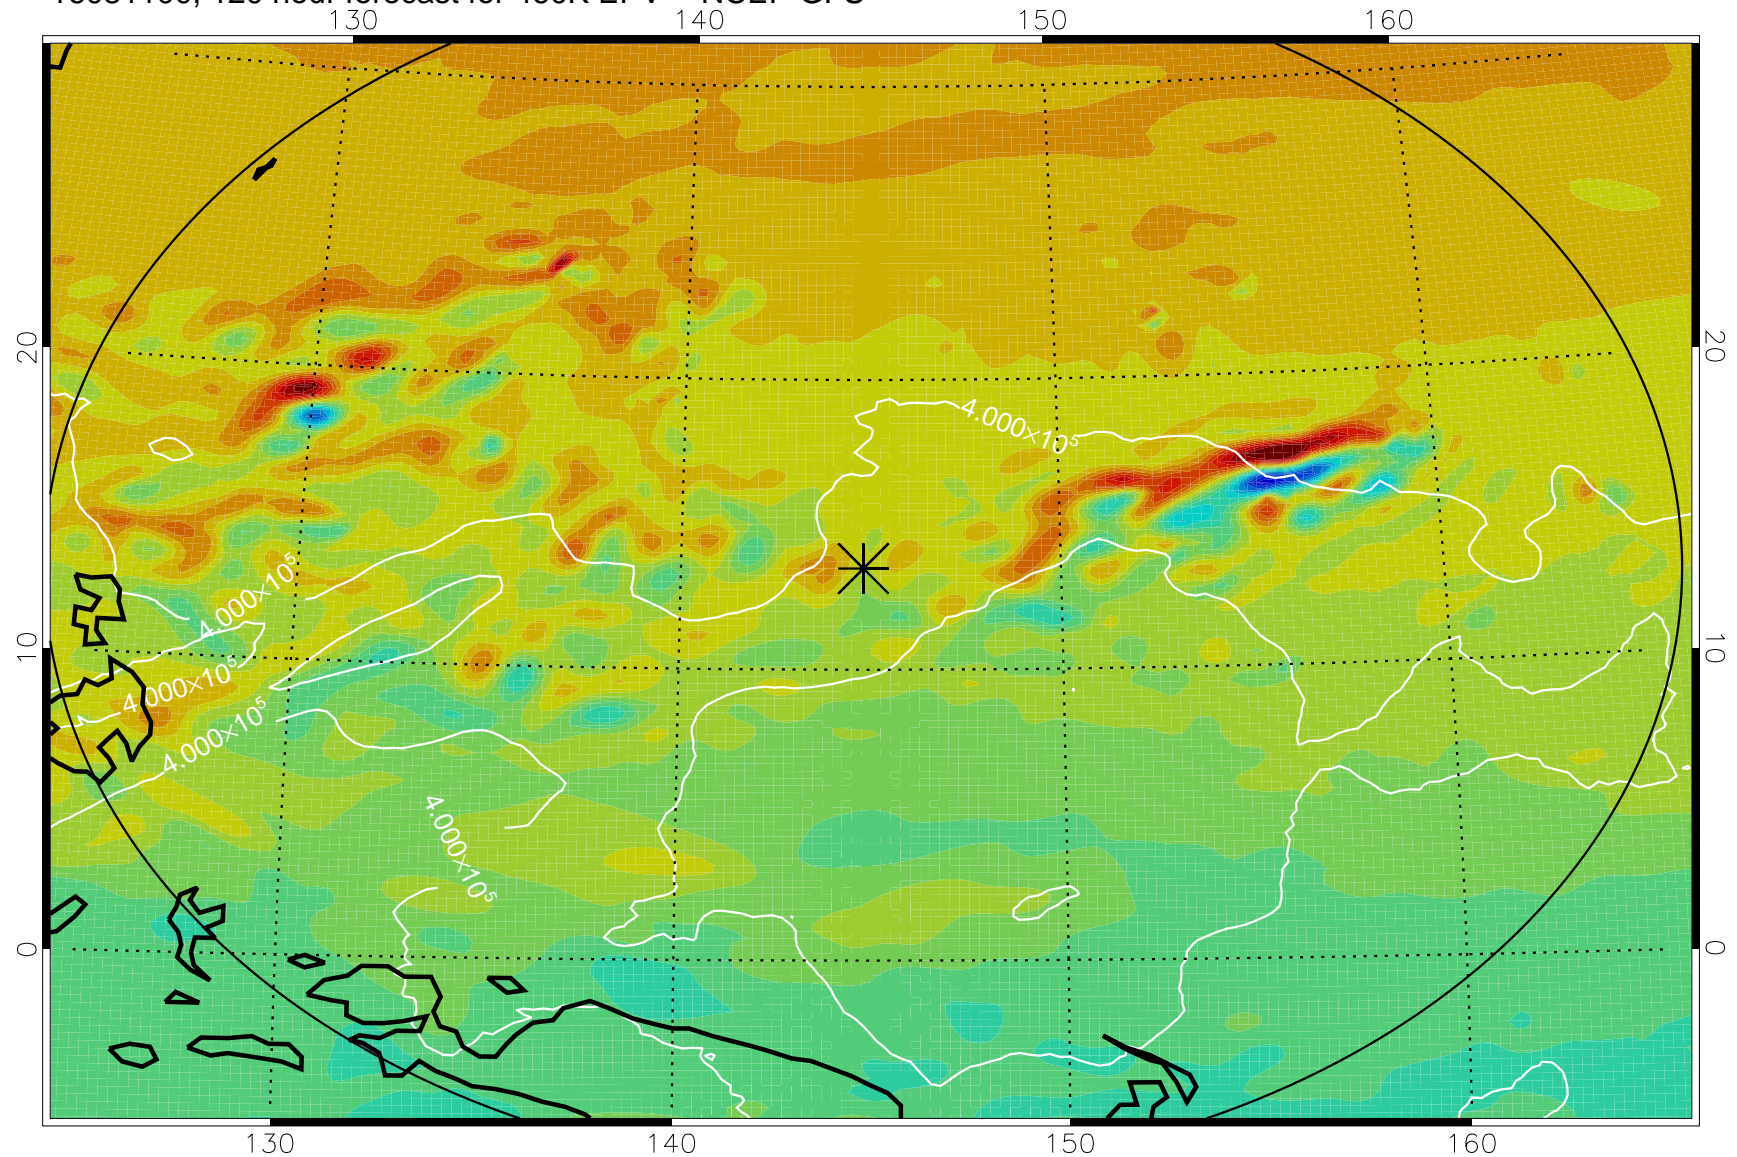

16080818, 66 hour forecast for 460K EPV -- NCEP GFS

460K Montgomery Streamfunction, white

Range ring of 2304 km

16080900, 72 hour forecast for 460K EPV -- NCEP GFS

460K Montgomery Streamfunction, white

Range ring of 2304 km

16080918, 90 hour forecast for 460K EPV -- NCEP GFS

460K Montgomery Streamfunction, white

Range ring of 2304 km

16081000, 96 hour forecast for 460K EPV -- NCEP GFS

460K Montgomery Streamfunction, white

Range ring of 2304 km

16081006, 102 hour forecast for 460K EPV -- NCEP GFS

460K Montgomery Streamfunction, white

Range ring of 2304 km

16081012, 108 hour forecast for 460K EPV -- NCEP GFS

460K Montgomery Streamfunction, white

Range ring of 2304 km

16081018, 114 hour forecast for 460K EPV -- NCEP GFS

460K Montgomery Streamfunction, white

Range ring of 2304 km

16081100, 120 hour forecast for 460K EPV -- NCEP GFS

460K Montgomery Streamfunction, white

Range ring of 2304 km