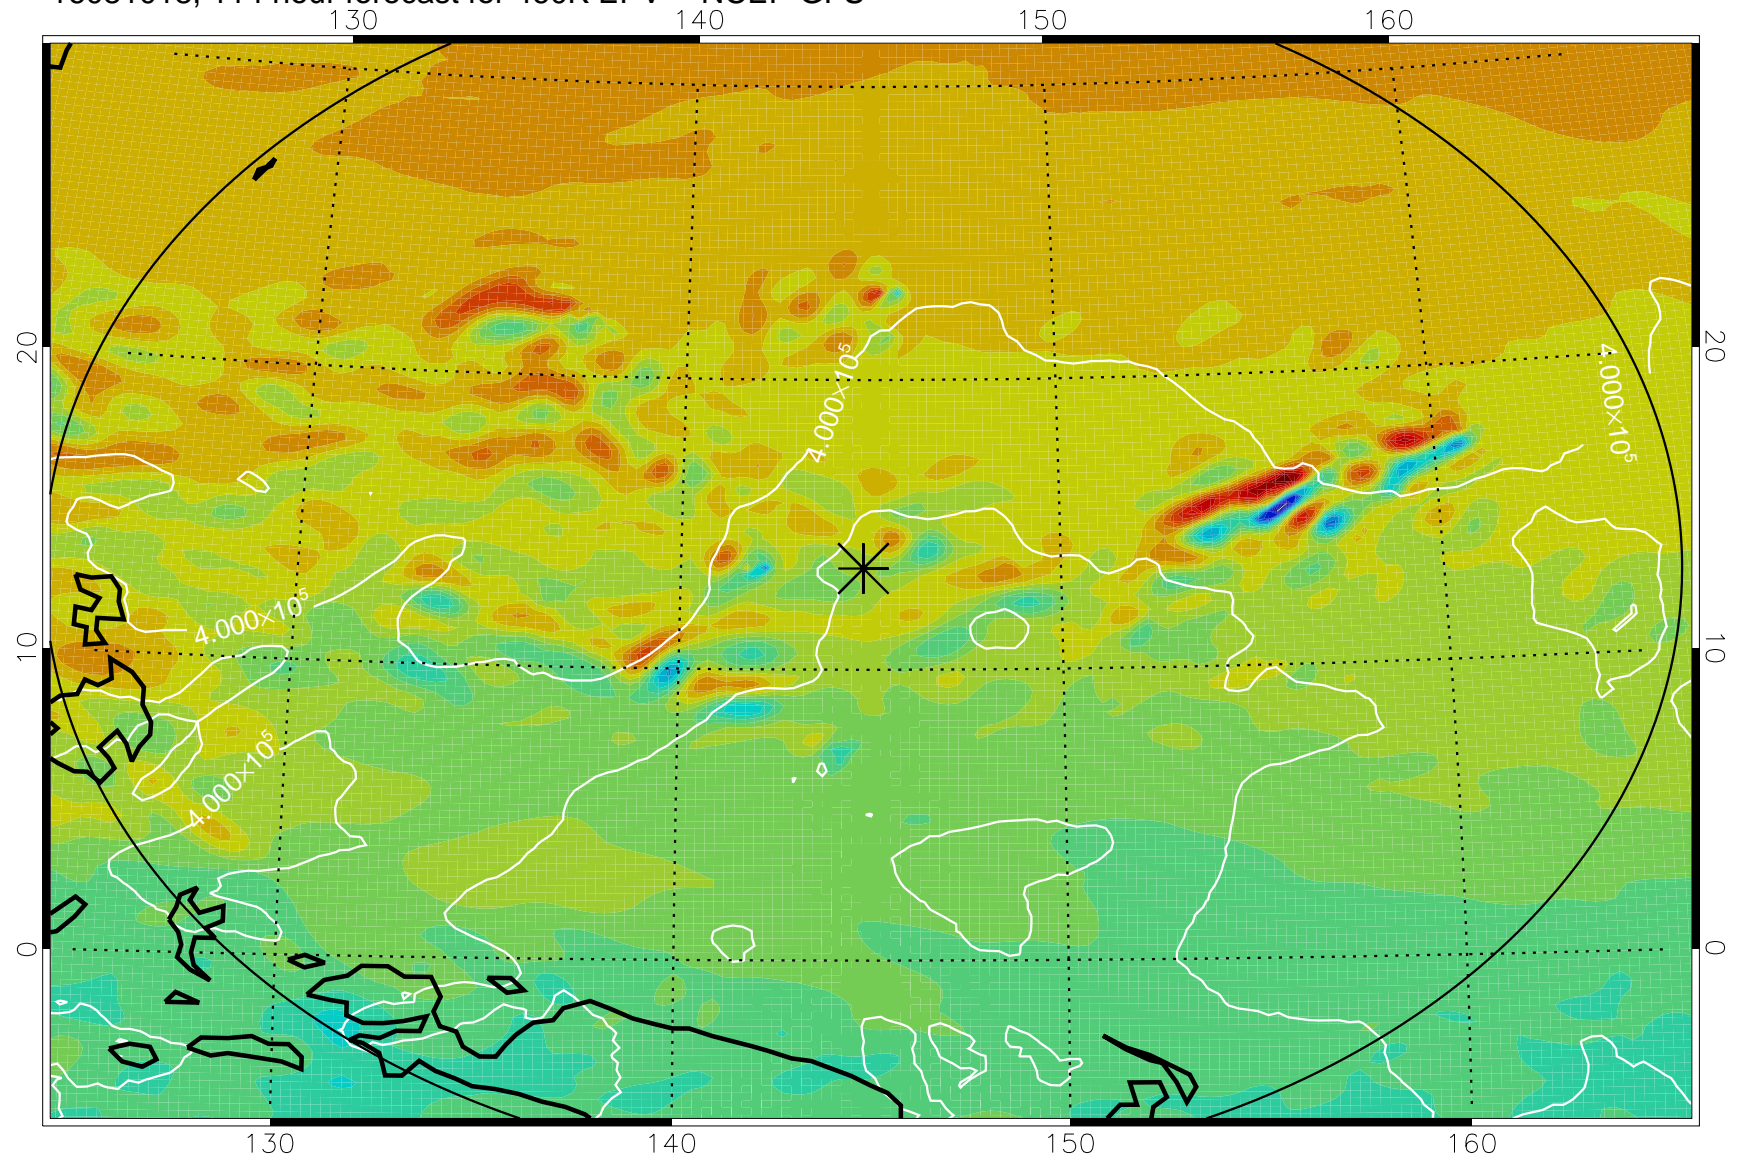

16080906, 78 hour forecast for 460K EPV -- NCEP GFS

460K Montgomery Streamfunction, white

Range ring of 2304 km

16080912, 84 hour forecast for 460K EPV -- NCEP GFS

460K Montgomery Streamfunction, white

Range ring of 2304 km

16080918, 90 hour forecast for 460K EPV -- NCEP GFS

460K Montgomery Streamfunction, white

Range ring of 2304 km

16081000, 96 hour forecast for 460K EPV -- NCEP GFS

460K Montgomery Streamfunction, white

Range ring of 2304 km

16081006, 102 hour forecast for 460K EPV -- NCEP GFS

460K Montgomery Streamfunction, white

Range ring of 2304 km

16081012, 108 hour forecast for 460K EPV -- NCEP GFS

460K Montgomery Streamfunction, white

Range ring of 2304 km

16081018, 114 hour forecast for 460K EPV -- NCEP GFS

460K Montgomery Streamfunction, white

Range ring of 2304 km

16081100, 120 hour forecast for 460K EPV -- NCEP GFS

460K Montgomery Streamfunction, white

Range ring of 2304 km