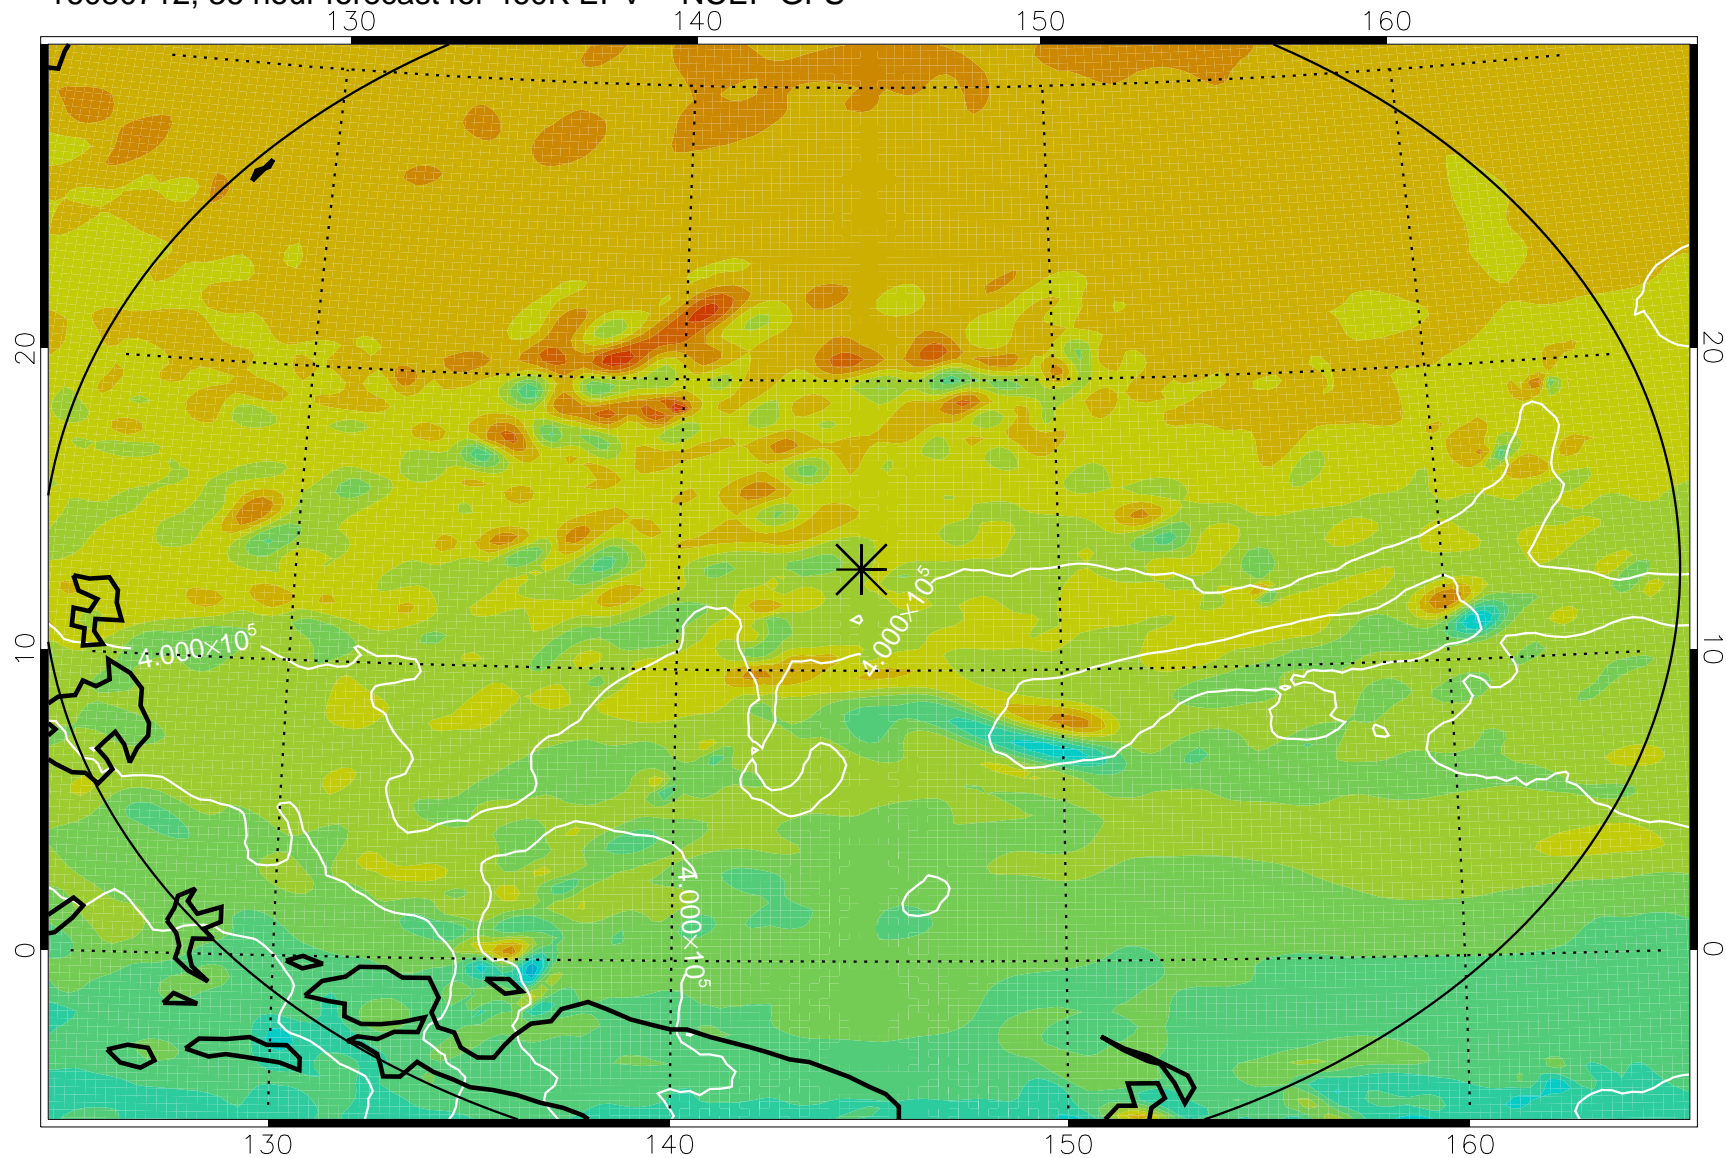

16080618, 18 hour forecast for 460K EPV -- NCEP GFS

460K Montgomery Streamfunction, white

Range ring of 2304 km

16080700, 24 hour forecast for 460K EPV -- NCEP GFS

460K Montgomery Streamfunction, white

Range ring of 2304 km

16080706, 30 hour forecast for 460K EPV -- NCEP GFS

460K Montgomery Streamfunction, white

Range ring of 2304 km

16080712, 36 hour forecast for 460K EPV -- NCEP GFS

460K Montgomery Streamfunction, white

Range ring of 2304 km

16080718, 42 hour forecast for 460K EPV -- NCEP GFS

460K Montgomery Streamfunction, white

Range ring of 2304 km

16080800, 48 hour forecast for 460K EPV -- NCEP GFS

460K Montgomery Streamfunction, white

Range ring of 2304 km

16080818, 66 hour forecast for 460K EPV -- NCEP GFS

460K Montgomery Streamfunction, white

Range ring of 2304 km

16080900, 72 hour forecast for 460K EPV -- NCEP GFS

460K Montgomery Streamfunction, white

Range ring of 2304 km