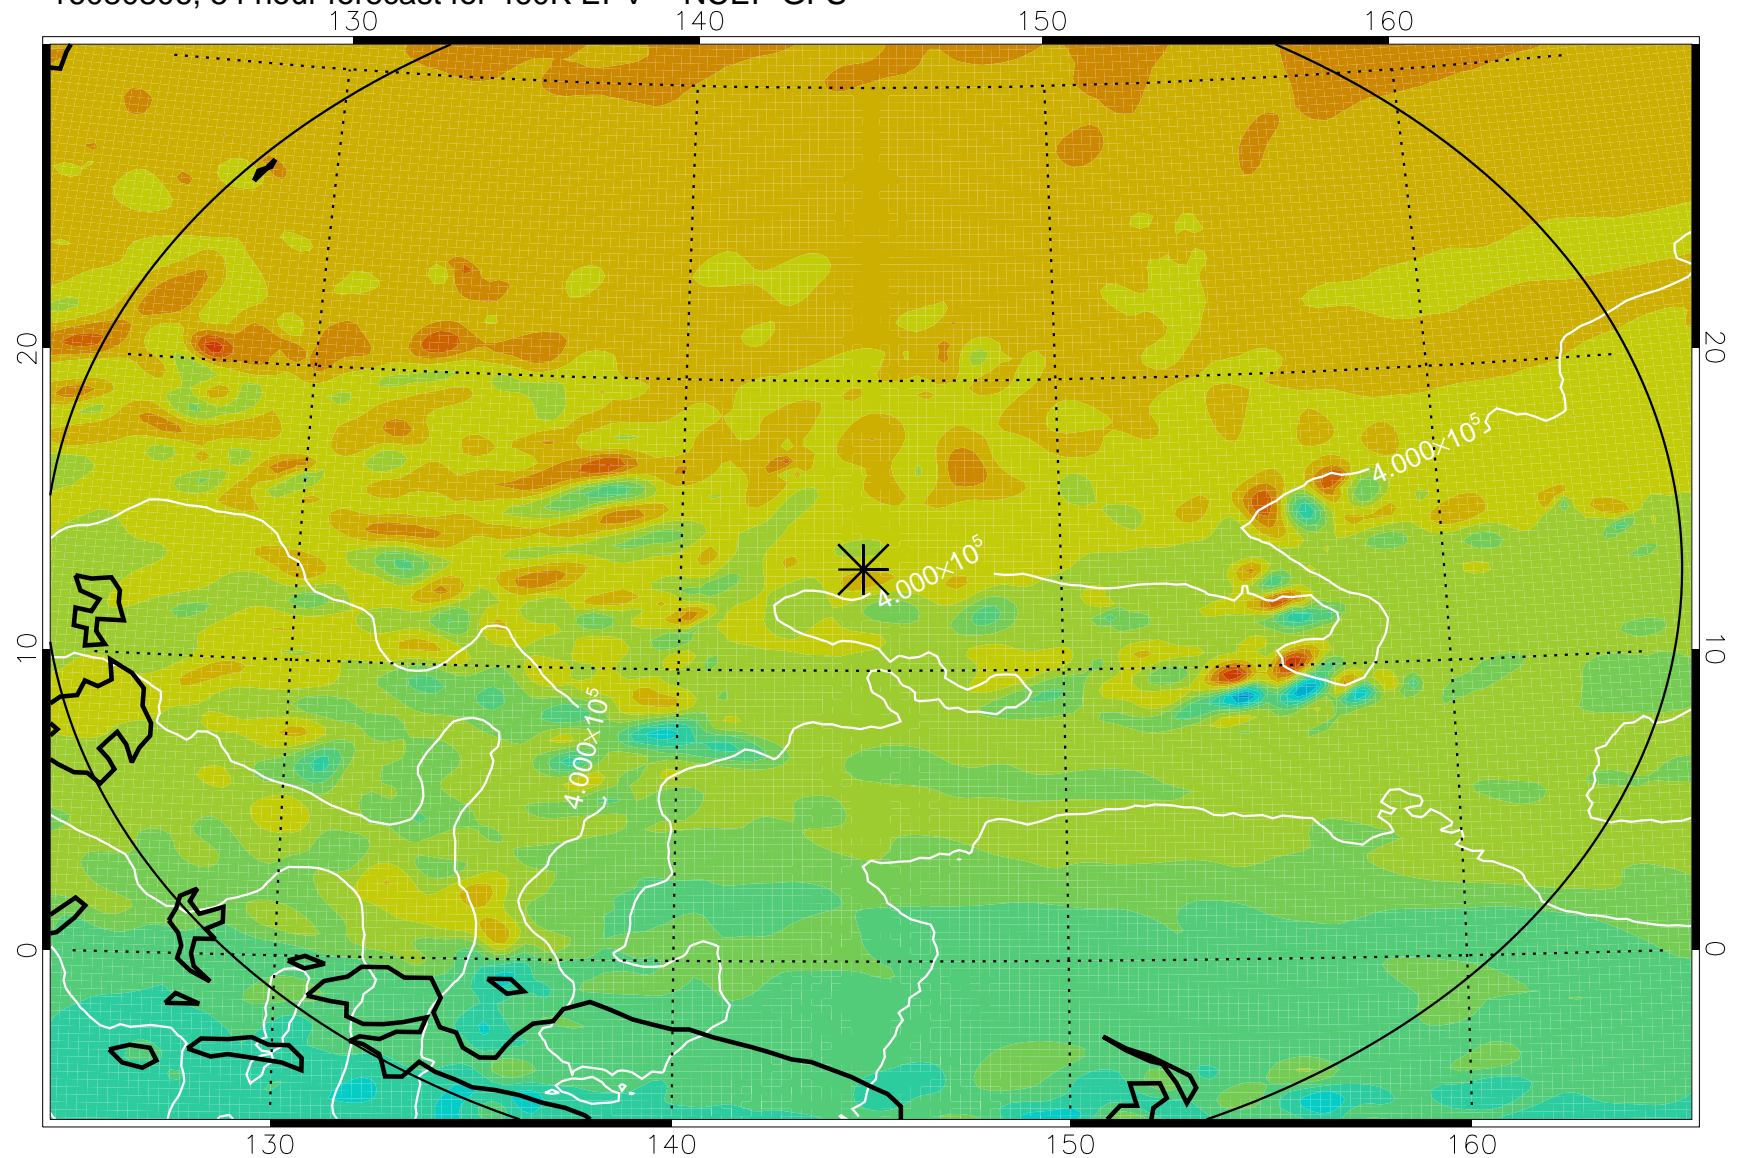

16080706, 30 hour forecast for 460K EPV -- NCEP GFS

460K Montgomery Streamfunction, white

Range ring of 2304 km

16080712, 36 hour forecast for 460K EPV -- NCEP GFS

460K Montgomery Streamfunction, white

Range ring of 2304 km

16080718, 42 hour forecast for 460K EPV -- NCEP GFS

460K Montgomery Streamfunction, white

Range ring of 2304 km

16080800, 48 hour forecast for 460K EPV -- NCEP GFS

460K Montgomery Streamfunction, white

Range ring of 2304 km

16080806, 54 hour forecast for 460K EPV -- NCEP GFS

460K Montgomery Streamfunction, white

Range ring of 2304 km

16080812, 60 hour forecast for 460K EPV -- NCEP GFS

460K Montgomery Streamfunction, white

Range ring of 2304 km

16080818, 66 hour forecast for 460K EPV -- NCEP GFS

460K Montgomery Streamfunction, white

Range ring of 2304 km

16080900, 72 hour forecast for 460K EPV -- NCEP GFS

460K Montgomery Streamfunction, white

Range ring of 2304 km