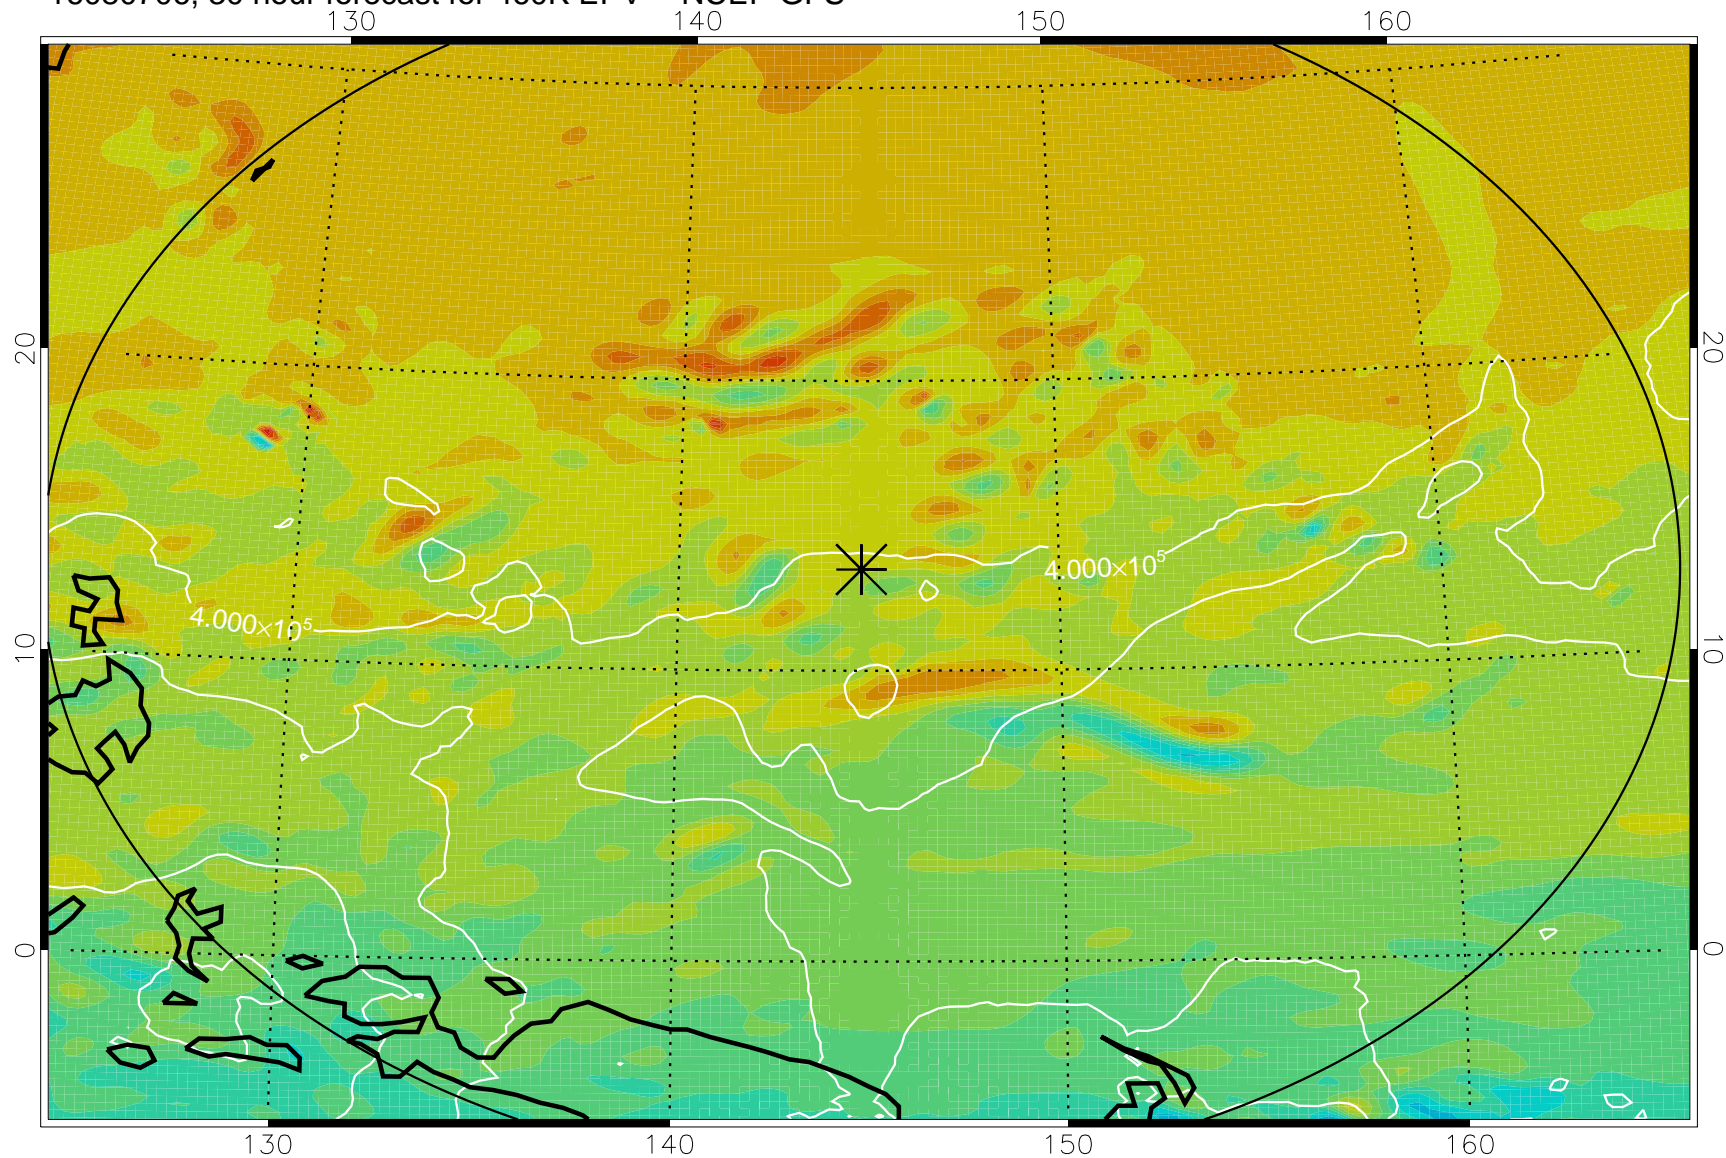

16080618, 18 hour forecast for 460K EPV -- NCEP GFS

460K Montgomery Streamfunction, white

Range ring of 2304 km

16080700, 24 hour forecast for 460K EPV -- NCEP GFS

460K Montgomery Streamfunction, white

Range ring of 2304 km

16080706, 30 hour forecast for 460K EPV -- NCEP GFS

460K Montgomery Streamfunction, white

Range ring of 2304 km

16080712, 36 hour forecast for 460K EPV -- NCEP GFS

460K Montgomery Streamfunction, white

Range ring of 2304 km

16080718, 42 hour forecast for 460K EPV -- NCEP GFS

460K Montgomery Streamfunction, white

Range ring of 2304 km

16080800, 48 hour forecast for 460K EPV -- NCEP GFS

460K Montgomery Streamfunction, white

Range ring of 2304 km

16080818, 66 hour forecast for 460K EPV -- NCEP GFS

460K Montgomery Streamfunction, white

Range ring of 2304 km

16080900, 72 hour forecast for 460K EPV -- NCEP GFS

460K Montgomery Streamfunction, white

Range ring of 2304 km