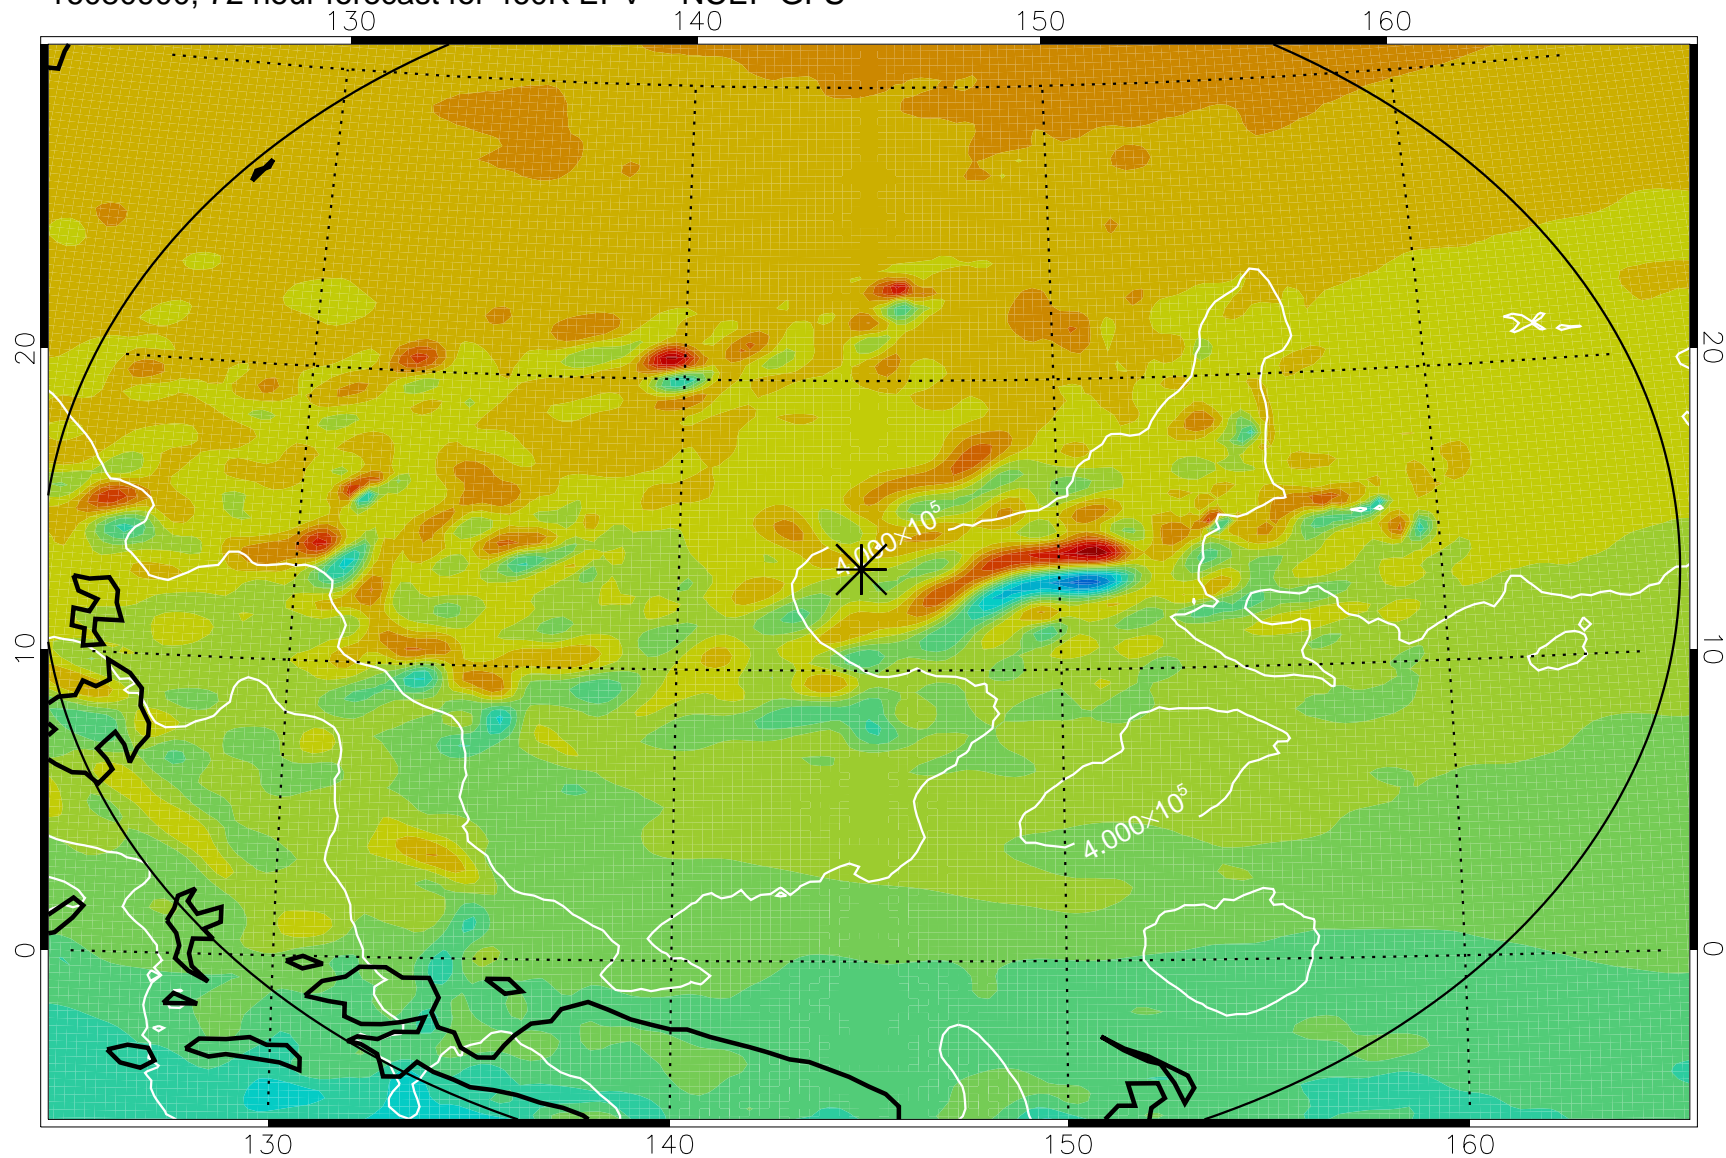

16080806, 54 hour forecast for 460K EPV -- NCEP GFS

460K Montgomery Streamfunction, white

Range ring of 2304 km

16080812, 60 hour forecast for 460K EPV -- NCEP GFS

460K Montgomery Streamfunction, white

Range ring of 2304 km

16080818, 66 hour forecast for 460K EPV -- NCEP GFS

460K Montgomery Streamfunction, white

Range ring of 2304 km

16080900, 72 hour forecast for 460K EPV -- NCEP GFS

460K Montgomery Streamfunction, white

Range ring of 2304 km

16080906, 78 hour forecast for 460K EPV -- NCEP GFS

460K Montgomery Streamfunction, white

Range ring of 2304 km

16080912, 84 hour forecast for 460K EPV -- NCEP GFS

460K Montgomery Streamfunction, white

Range ring of 2304 km

16080918, 90 hour forecast for 460K EPV -- NCEP GFS

460K Montgomery Streamfunction, white

Range ring of 2304 km

16081000, 96 hour forecast for 460K EPV -- NCEP GFS

460K Montgomery Streamfunction, white

Range ring of 2304 km