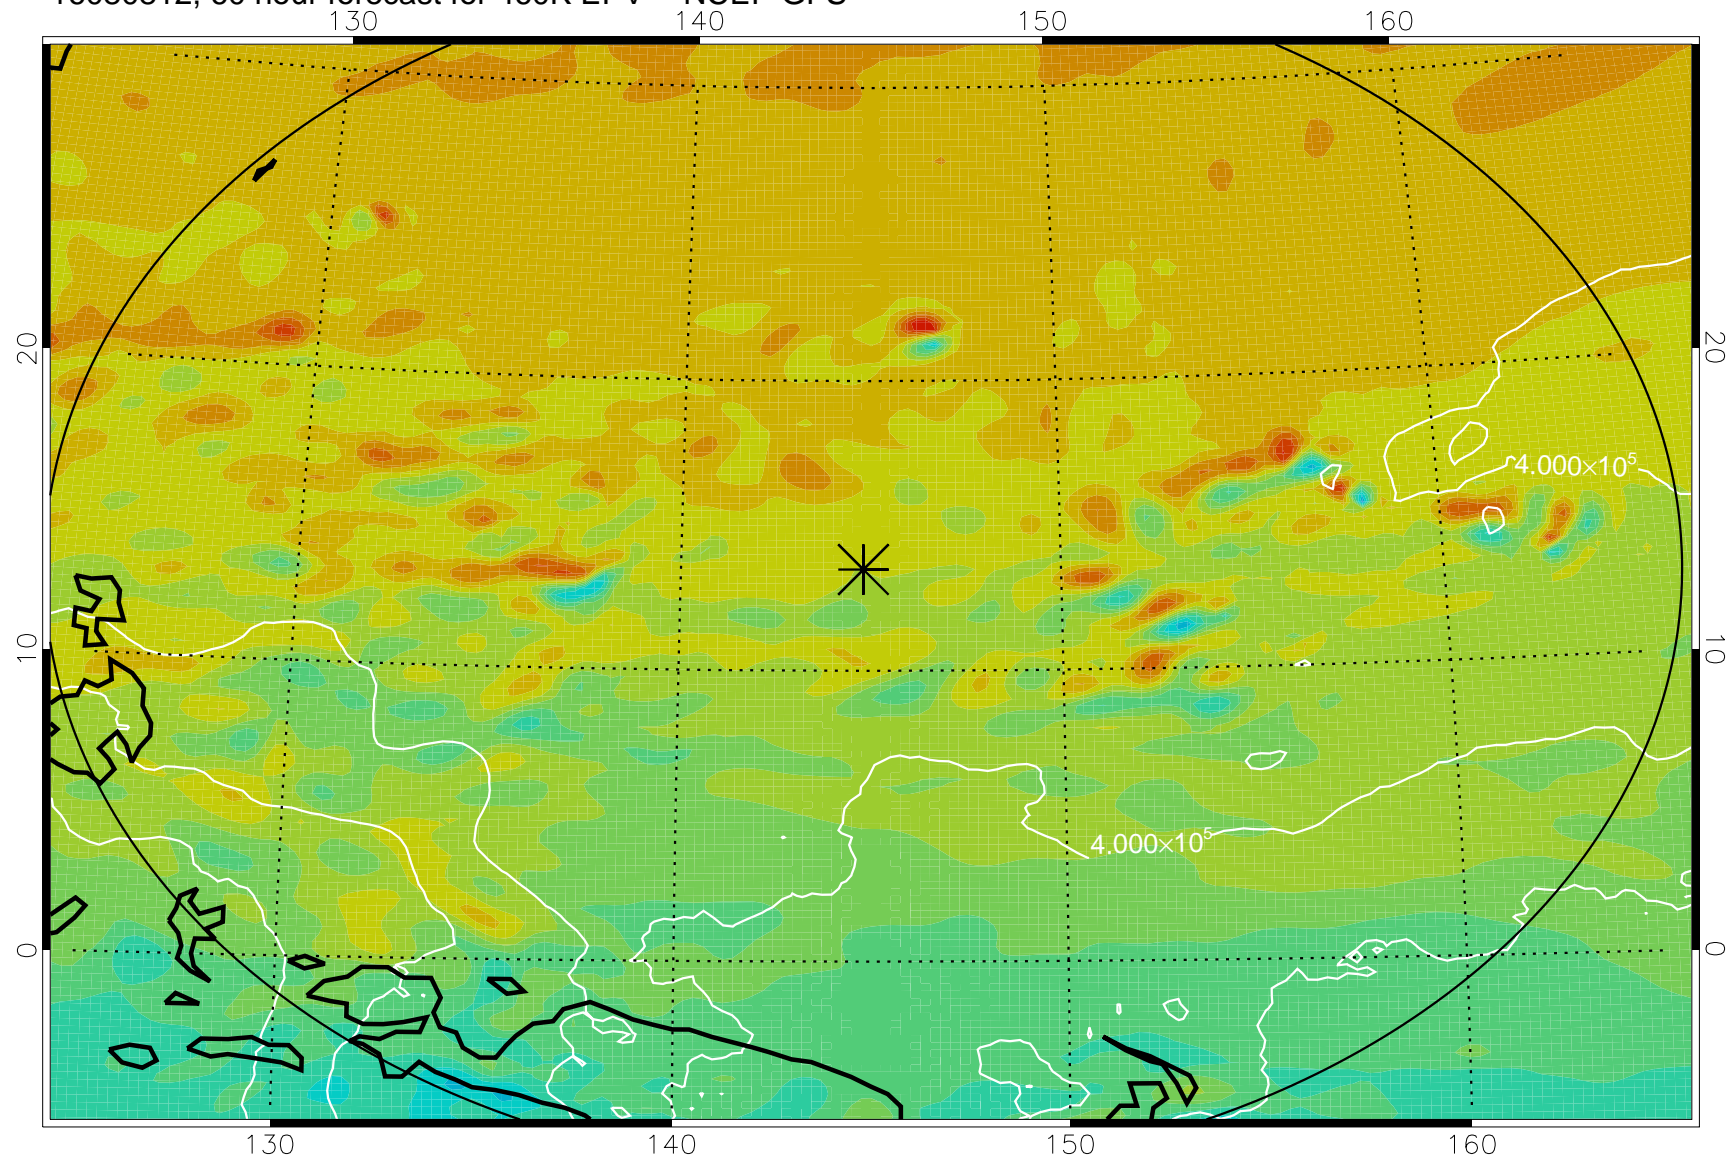

16080706, 30 hour forecast for 460K EPV -- NCEP GFS

460K Montgomery Streamfunction, white

Range ring of 2304 km

16080712, 36 hour forecast for 460K EPV -- NCEP GFS

460K Montgomery Streamfunction, white

Range ring of 2304 km

16080718, 42 hour forecast for 460K EPV -- NCEP GFS

460K Montgomery Streamfunction, white

Range ring of 2304 km

16080800, 48 hour forecast for 460K EPV -- NCEP GFS

460K Montgomery Streamfunction, white

Range ring of 2304 km

16080806, 54 hour forecast for 460K EPV -- NCEP GFS

460K Montgomery Streamfunction, white

Range ring of 2304 km

16080812, 60 hour forecast for 460K EPV -- NCEP GFS

460K Montgomery Streamfunction, white

Range ring of 2304 km

16080818, 66 hour forecast for 460K EPV -- NCEP GFS

460K Montgomery Streamfunction, white

Range ring of 2304 km

16080900, 72 hour forecast for 460K EPV -- NCEP GFS

460K Montgomery Streamfunction, white

Range ring of 2304 km