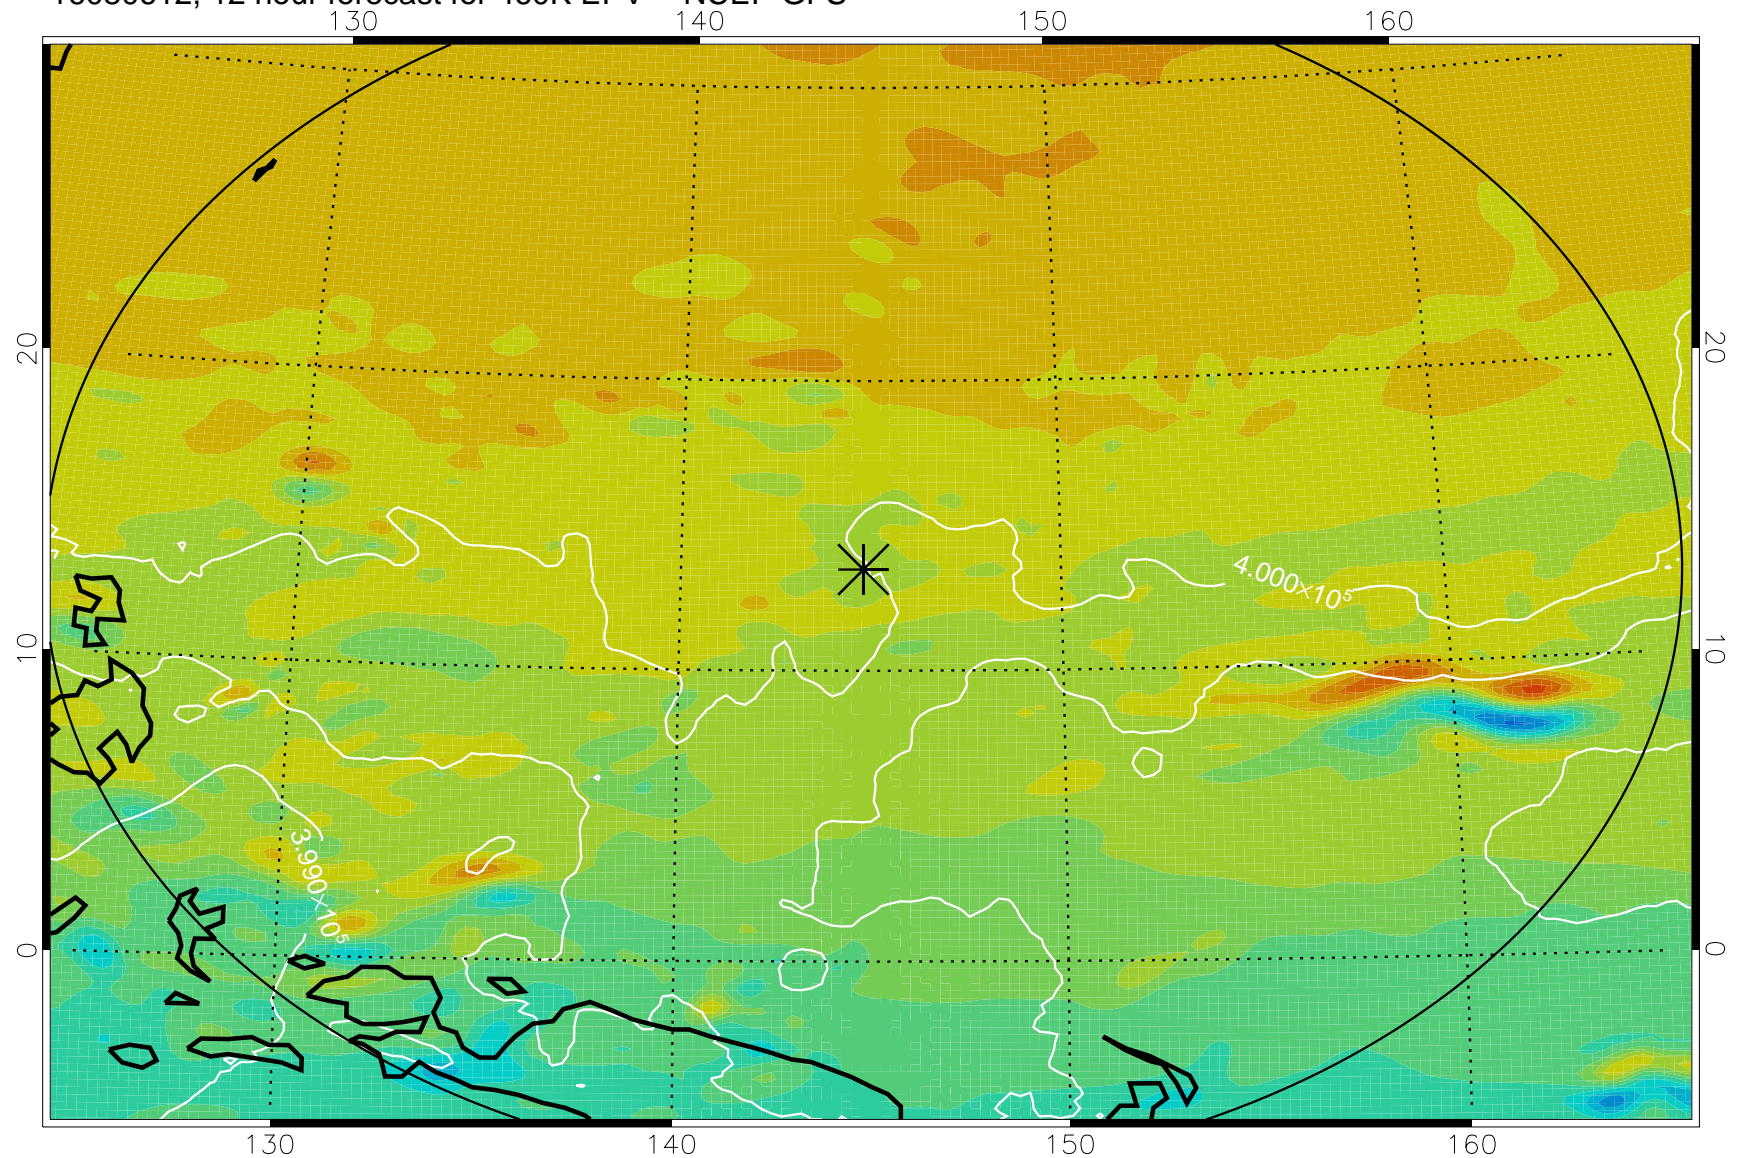

16080606, 6 hour forecast for 460K EPV -- NCEP GFS

460K Montgomery Streamfunction, white

Range ring of 2304 km

16080612, 12 hour forecast for 460K EPV -- NCEP GFS

460K Montgomery Streamfunction, white

Range ring of 2304 km

16080618, 18 hour forecast for 460K EPV -- NCEP GFS

460K Montgomery Streamfunction, white

Range ring of 2304 km

16080700, 24 hour forecast for 460K EPV -- NCEP GFS

460K Montgomery Streamfunction, white

Range ring of 2304 km

16080706, 30 hour forecast for 460K EPV -- NCEP GFS

460K Montgomery Streamfunction, white

Range ring of 2304 km

16080712, 36 hour forecast for 460K EPV -- NCEP GFS

460K Montgomery Streamfunction, white

Range ring of 2304 km

16080818, 66 hour forecast for 460K EPV -- NCEP GFS

460K Montgomery Streamfunction, white

Range ring of 2304 km

16080900, 72 hour forecast for 460K EPV -- NCEP GFS

460K Montgomery Streamfunction, white

Range ring of 2304 km