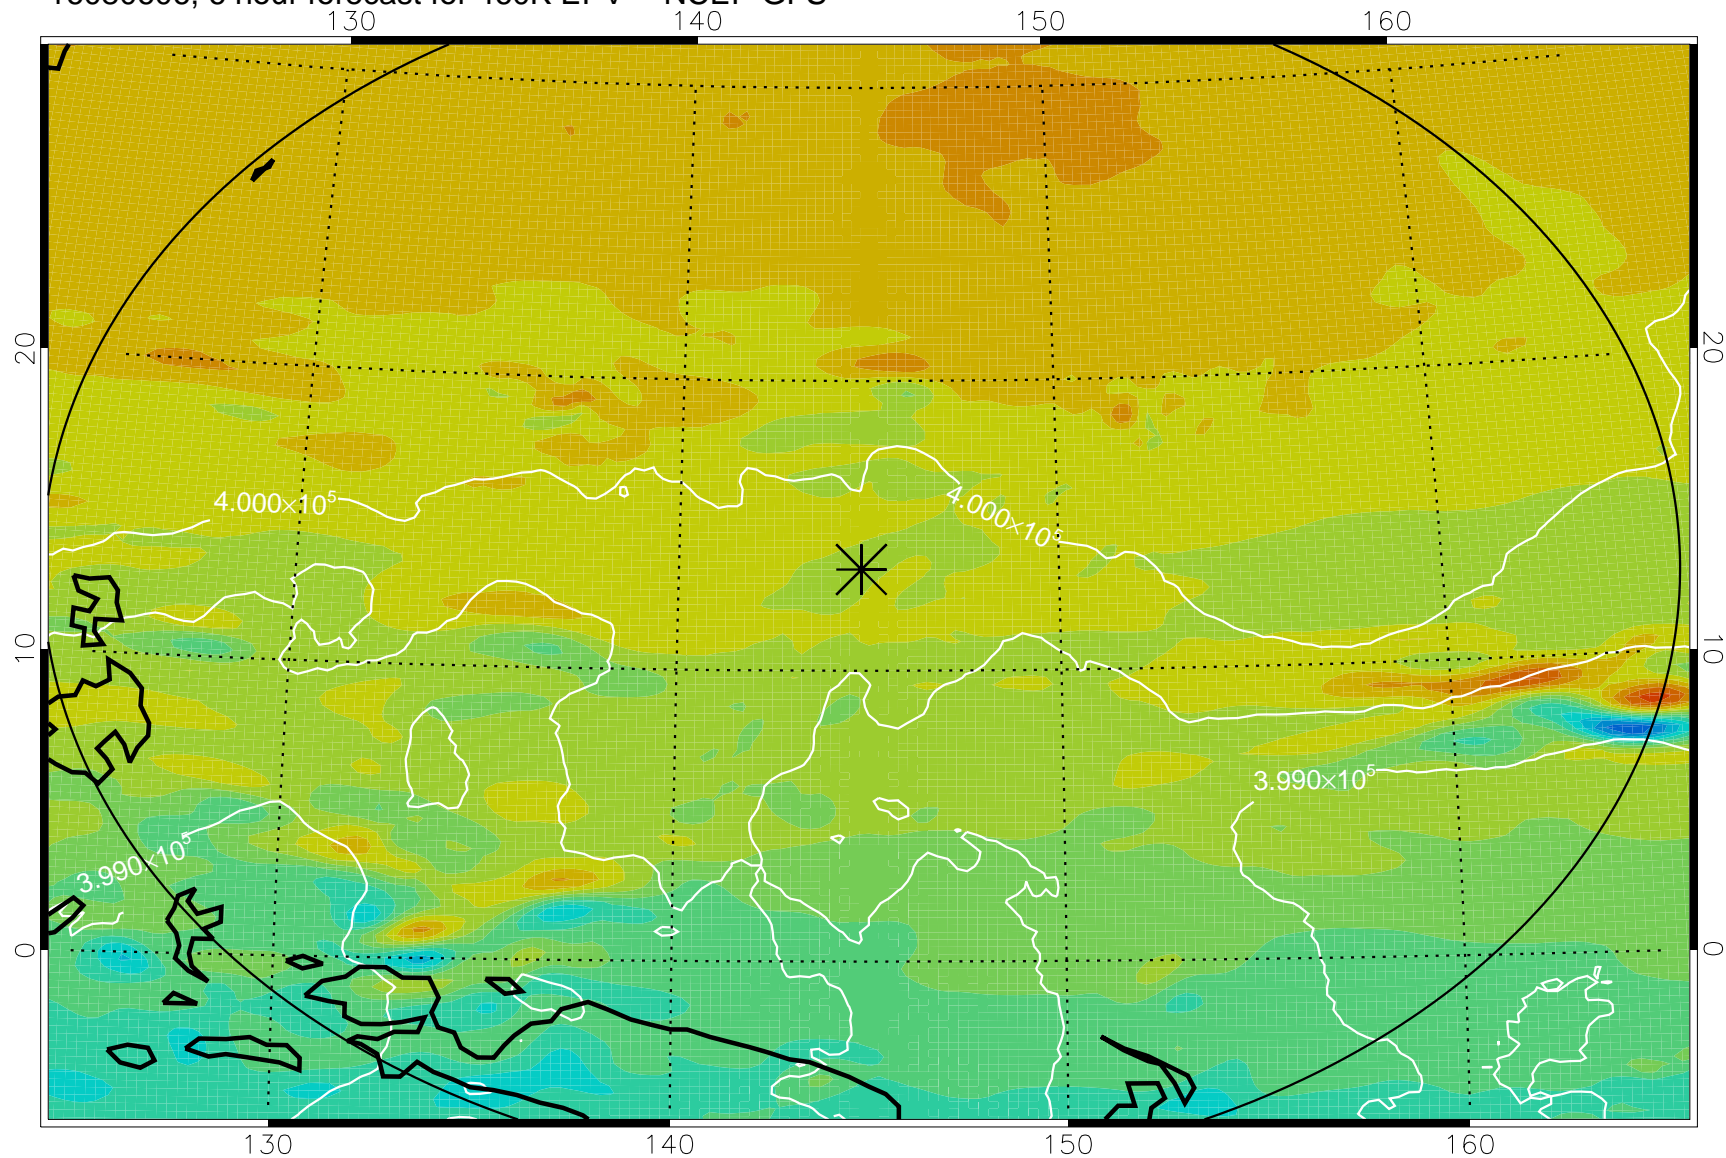

16080606, 6 hour forecast for 460K EPV -- NCEP GFS

460K Montgomery Streamfunction, white

Range ring of 2304 km

16080612, 12 hour forecast for 460K EPV -- NCEP GFS

460K Montgomery Streamfunction, white

Range ring of 2304 km

16080618, 18 hour forecast for 460K EPV -- NCEP GFS

460K Montgomery Streamfunction, white

Range ring of 2304 km

16080700, 24 hour forecast for 460K EPV -- NCEP GFS

460K Montgomery Streamfunction, white

Range ring of 2304 km

16080706, 30 hour forecast for 460K EPV -- NCEP GFS

460K Montgomery Streamfunction, white

Range ring of 2304 km

16080712, 36 hour forecast for 460K EPV -- NCEP GFS

460K Montgomery Streamfunction, white

Range ring of 2304 km

16080818, 66 hour forecast for 460K EPV -- NCEP GFS

460K Montgomery Streamfunction, white

Range ring of 2304 km

16080900, 72 hour forecast for 460K EPV -- NCEP GFS

460K Montgomery Streamfunction, white

Range ring of 2304 km