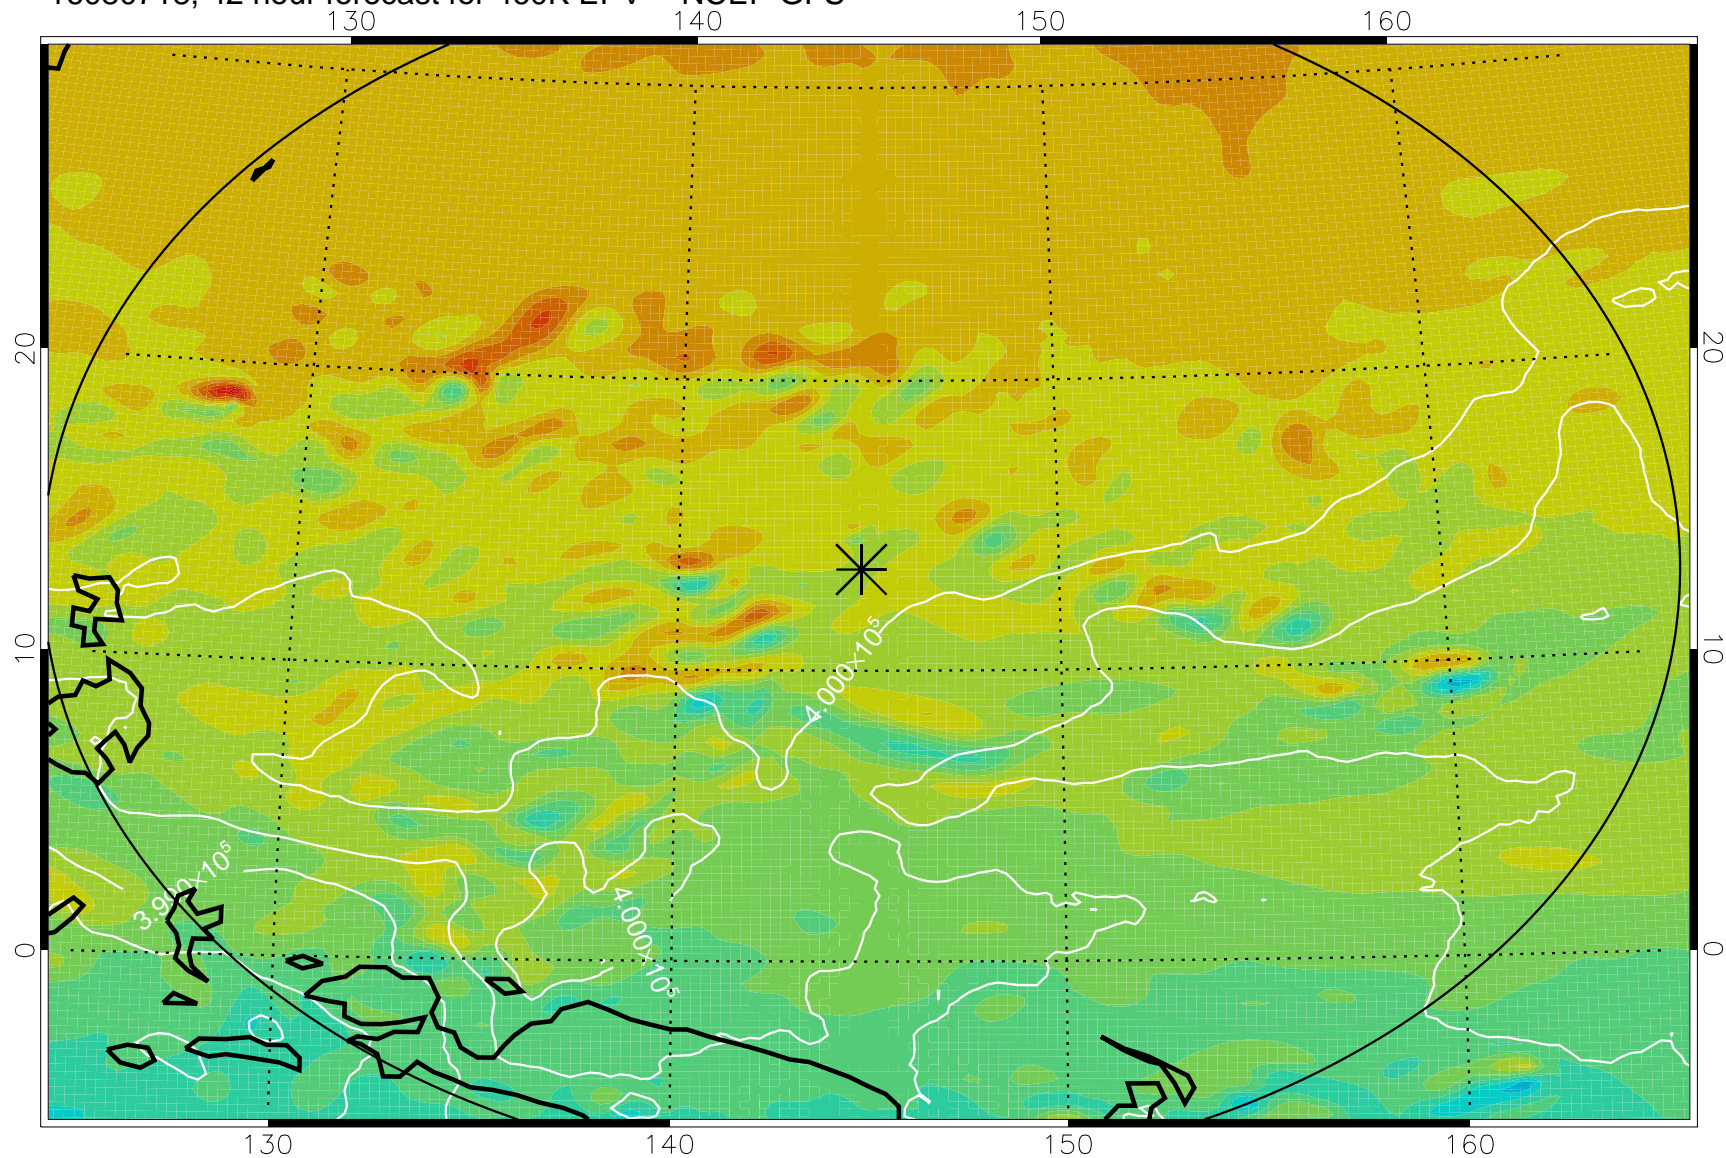

16080706, 30 hour forecast for 460K EPV -- NCEP GFS

460K Montgomery Streamfunction, white

Range ring of 2304 km

16080712, 36 hour forecast for 460K EPV -- NCEP GFS

460K Montgomery Streamfunction, white

Range ring of 2304 km

16080718, 42 hour forecast for 460K EPV -- NCEP GFS

460K Montgomery Streamfunction, white

Range ring of 2304 km

16080800, 48 hour forecast for 460K EPV -- NCEP GFS

460K Montgomery Streamfunction, white

Range ring of 2304 km

16080806, 54 hour forecast for 460K EPV -- NCEP GFS

460K Montgomery Streamfunction, white

Range ring of 2304 km

16080812, 60 hour forecast for 460K EPV -- NCEP GFS

460K Montgomery Streamfunction, white

Range ring of 2304 km

16080818, 66 hour forecast for 460K EPV -- NCEP GFS

460K Montgomery Streamfunction, white

Range ring of 2304 km

16080900, 72 hour forecast for 460K EPV -- NCEP GFS

460K Montgomery Streamfunction, white

Range ring of 2304 km