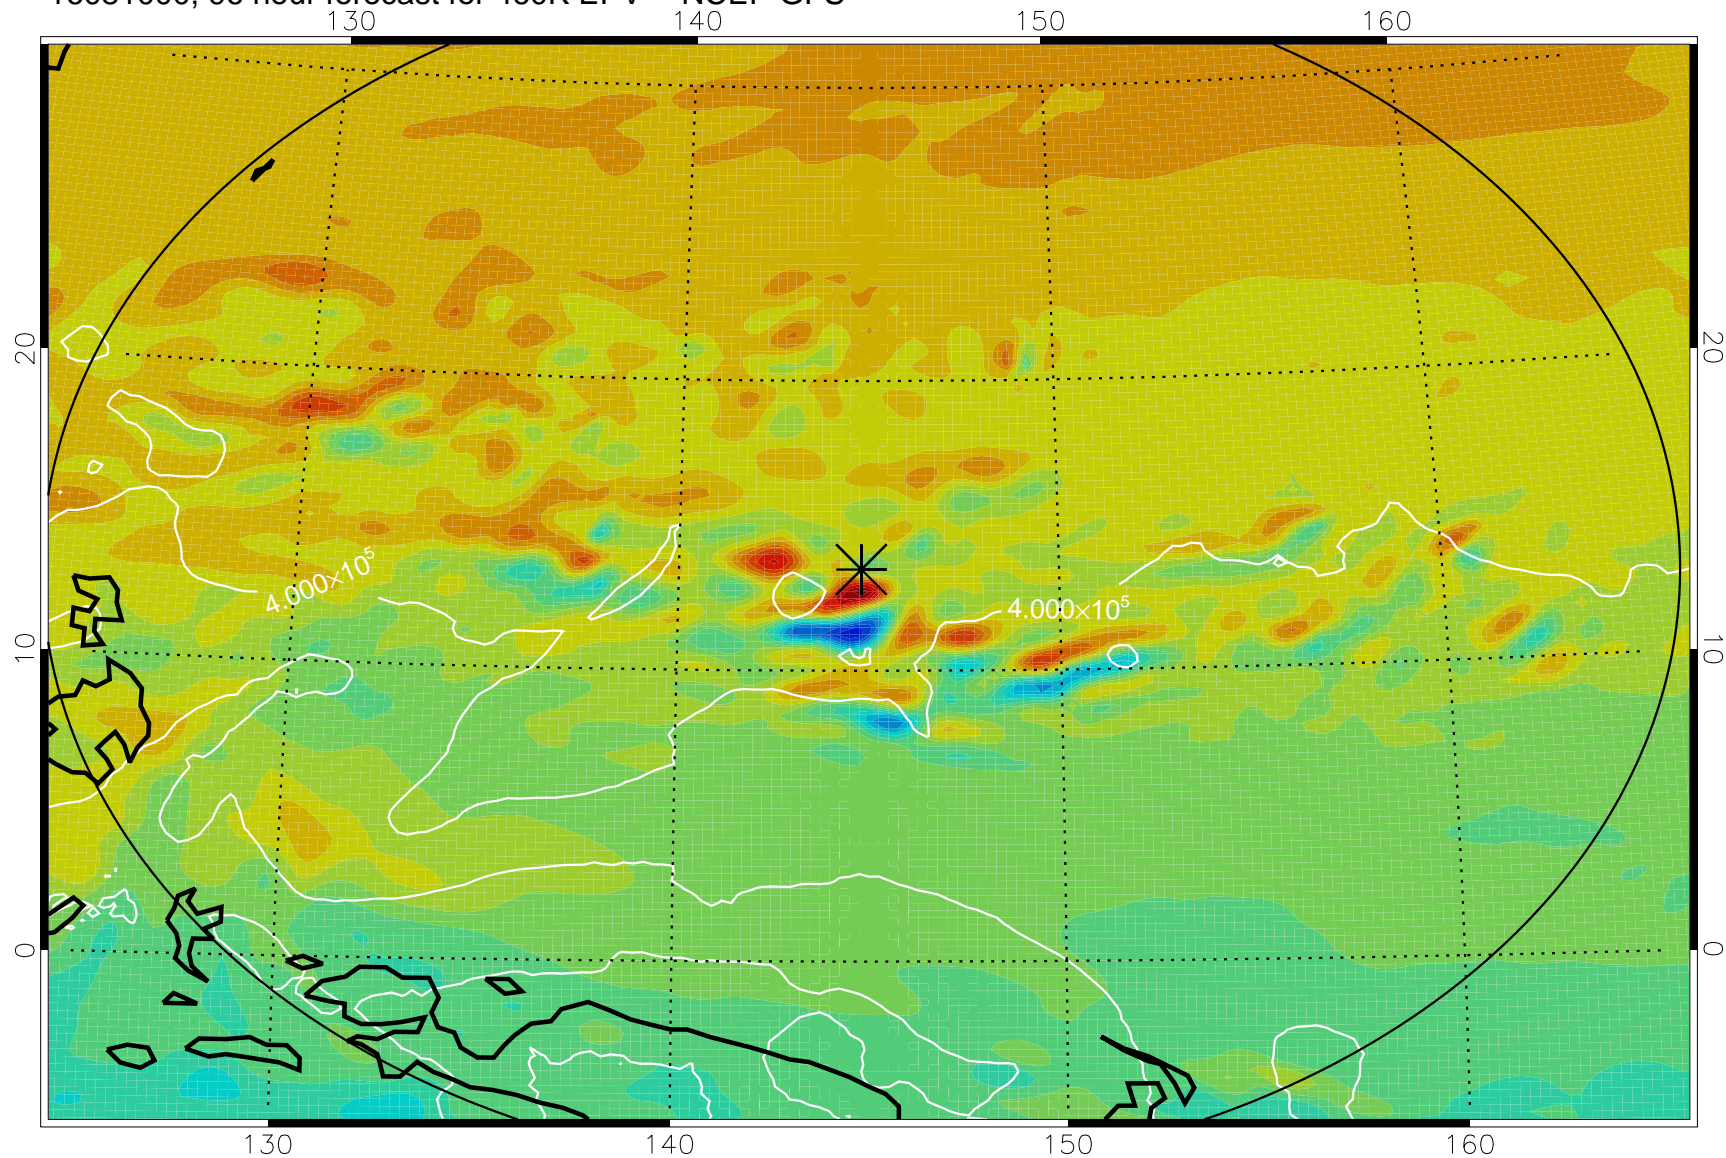

16080906, 78 hour forecast for 460K EPV -- NCEP GFS

460K Montgomery Streamfunction, white

Range ring of 2304 km

16080912, 84 hour forecast for 460K EPV -- NCEP GFS

460K Montgomery Streamfunction, white

Range ring of 2304 km

16080918, 90 hour forecast for 460K EPV -- NCEP GFS

460K Montgomery Streamfunction, white

Range ring of 2304 km

16081000, 96 hour forecast for 460K EPV -- NCEP GFS

460K Montgomery Streamfunction, white

Range ring of 2304 km

16081006, 102 hour forecast for 460K EPV -- NCEP GFS

460K Montgomery Streamfunction, white

Range ring of 2304 km

16081012, 108 hour forecast for 460K EPV -- NCEP GFS

460K Montgomery Streamfunction, white

Range ring of 2304 km

16081018, 114 hour forecast for 460K EPV -- NCEP GFS

460K Montgomery Streamfunction, white

Range ring of 2304 km

16081100, 120 hour forecast for 460K EPV -- NCEP GFS

460K Montgomery Streamfunction, white

Range ring of 2304 km