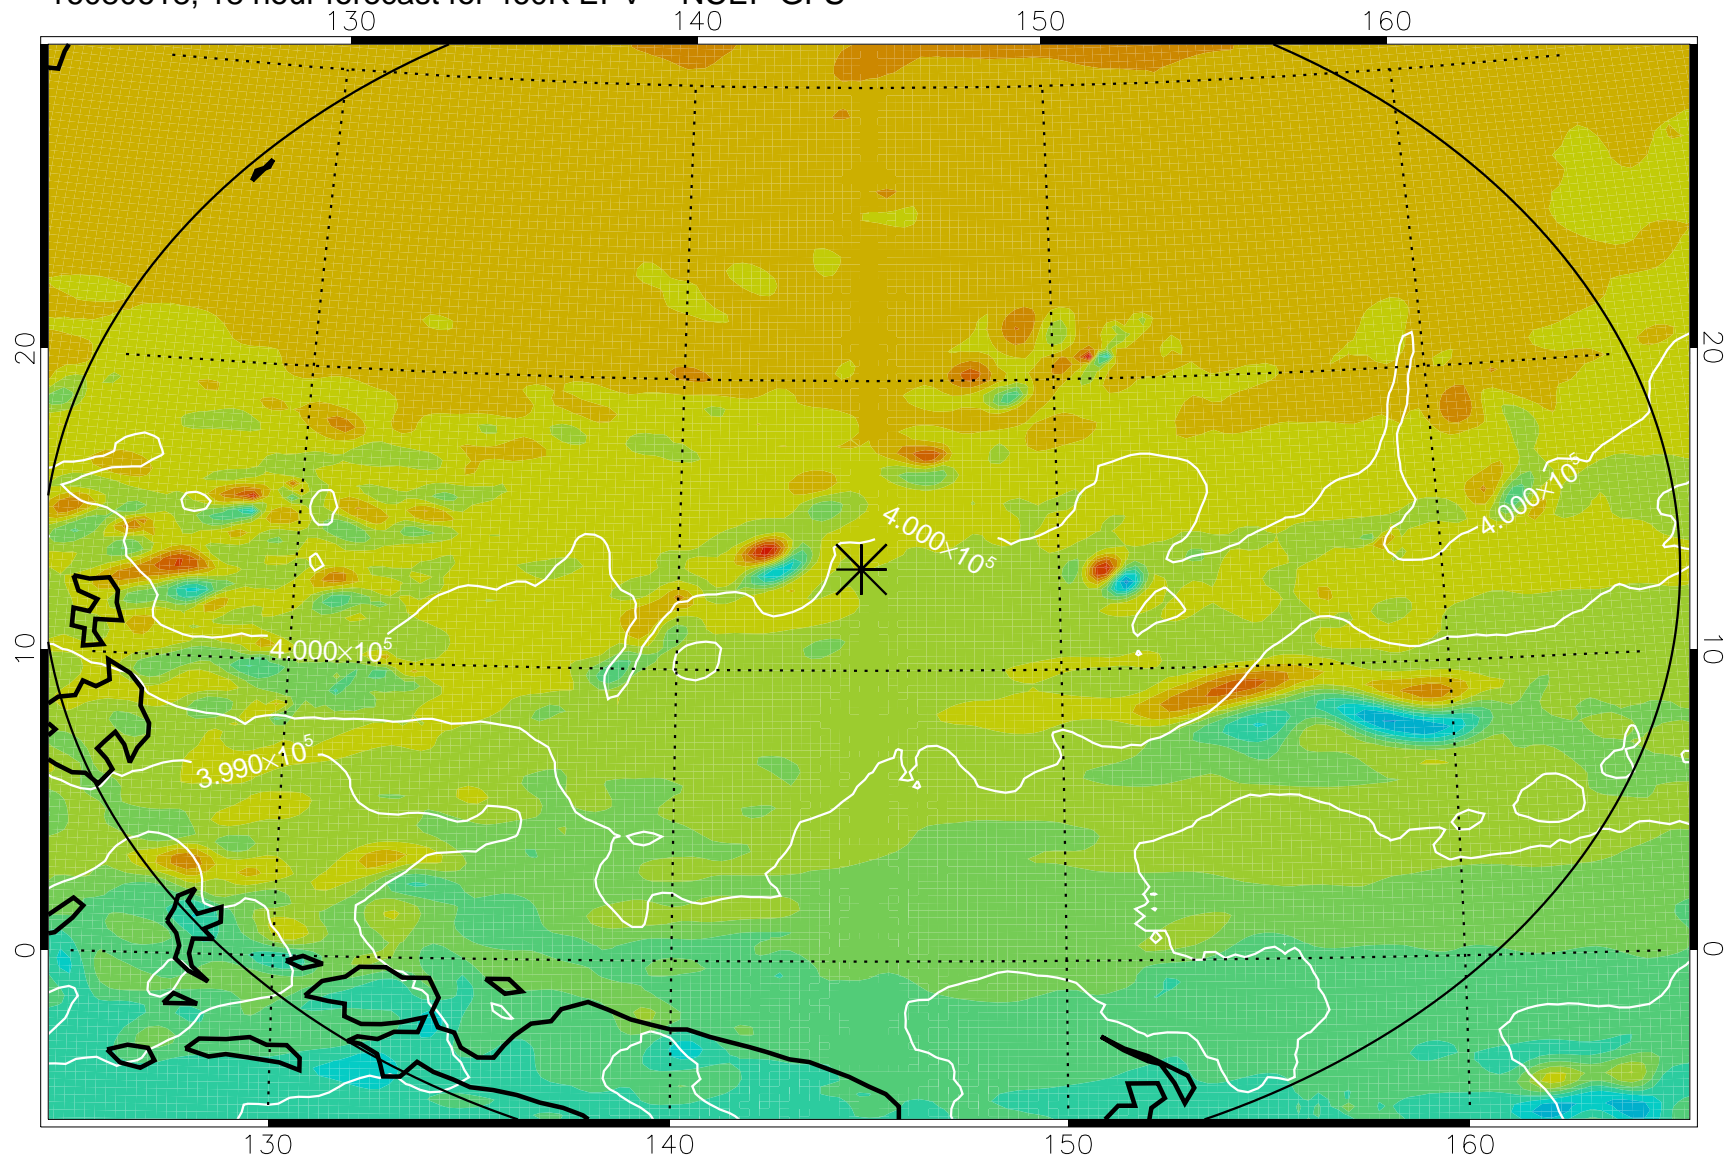

16080606, 6 hour forecast for 460K EPV -- NCEP GFS

460K Montgomery Streamfunction, white

Range ring of 2304 km

16080612, 12 hour forecast for 460K EPV -- NCEP GFS

460K Montgomery Streamfunction, white

Range ring of 2304 km

16080618, 18 hour forecast for 460K EPV -- NCEP GFS

460K Montgomery Streamfunction, white

Range ring of 2304 km

16080700, 24 hour forecast for 460K EPV -- NCEP GFS

460K Montgomery Streamfunction, white

Range ring of 2304 km

16080706, 30 hour forecast for 460K EPV -- NCEP GFS

460K Montgomery Streamfunction, white

Range ring of 2304 km

16080712, 36 hour forecast for 460K EPV -- NCEP GFS

460K Montgomery Streamfunction, white

Range ring of 2304 km

16080818, 66 hour forecast for 460K EPV -- NCEP GFS

460K Montgomery Streamfunction, white

Range ring of 2304 km

16080900, 72 hour forecast for 460K EPV -- NCEP GFS

460K Montgomery Streamfunction, white

Range ring of 2304 km