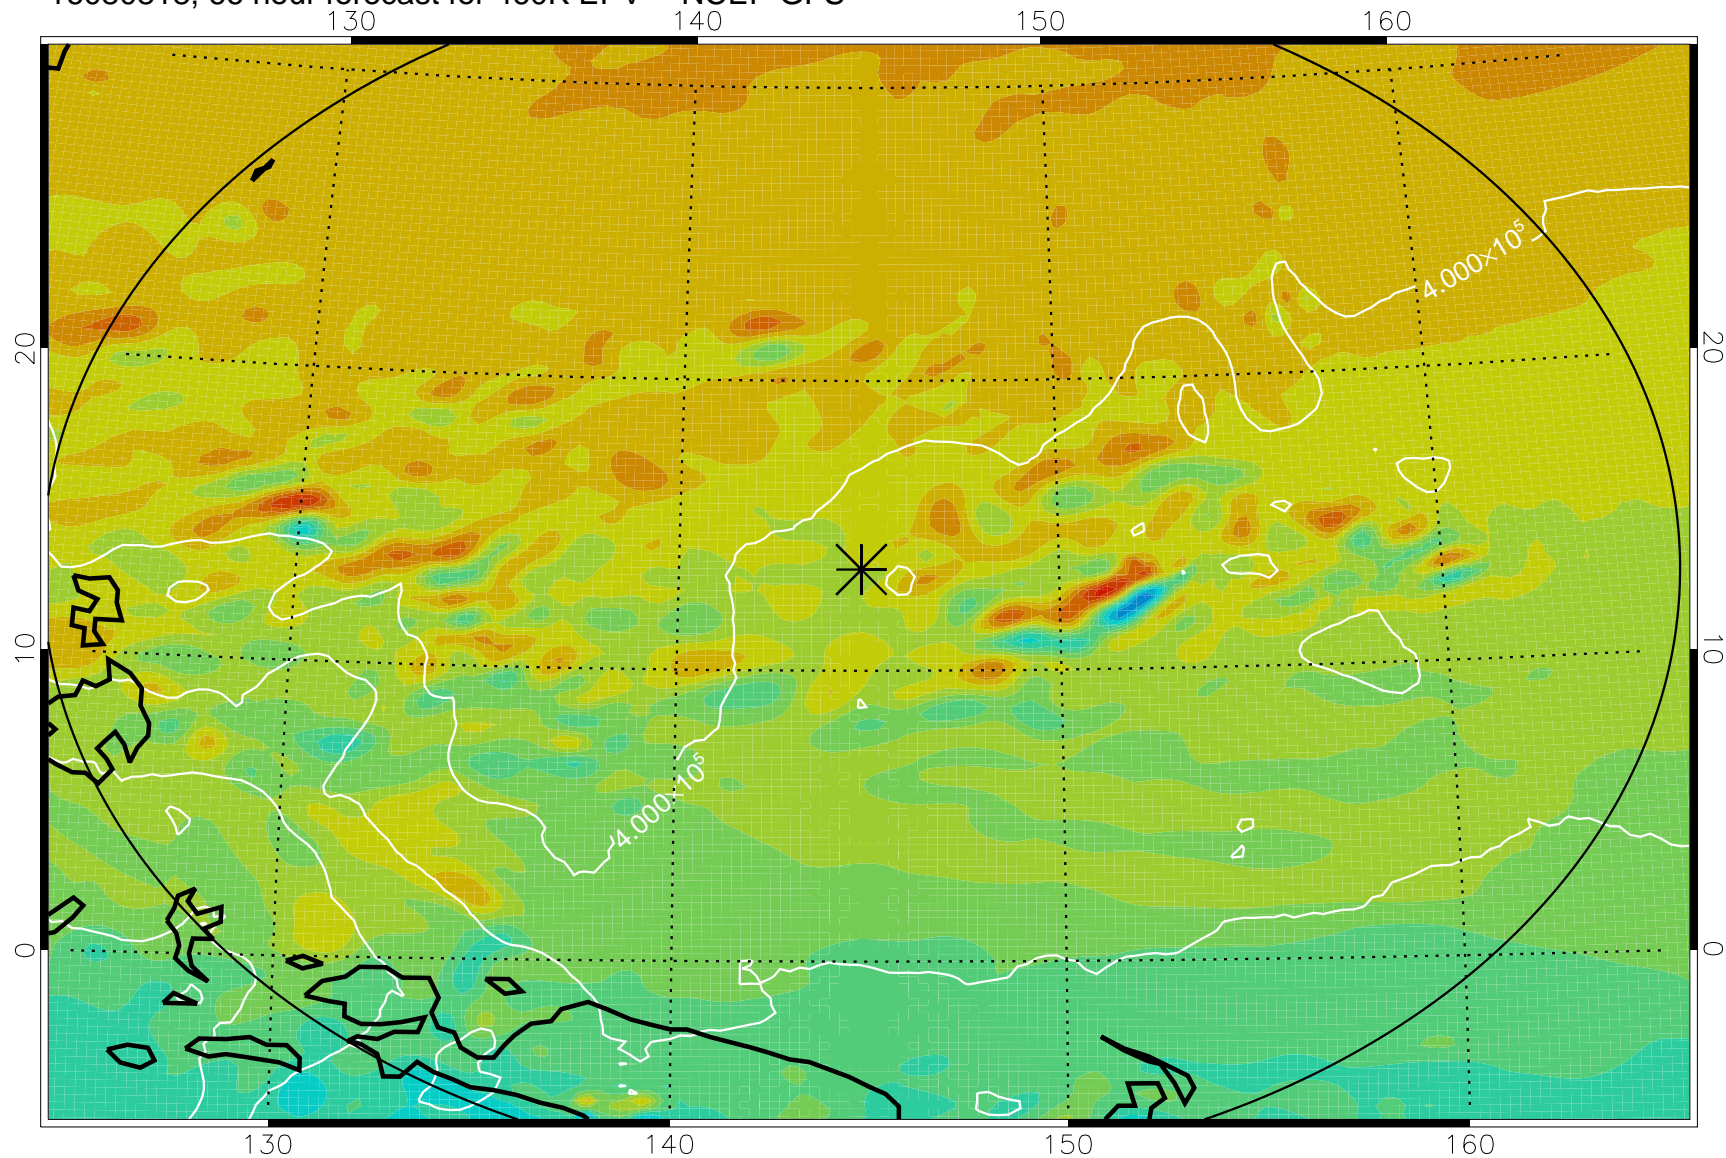

16080806, 54 hour forecast for 460K EPV -- NCEP GFS

460K Montgomery Streamfunction, white

Range ring of 2304 km

16080812, 60 hour forecast for 460K EPV -- NCEP GFS

460K Montgomery Streamfunction, white

Range ring of 2304 km

16080818, 66 hour forecast for 460K EPV -- NCEP GFS

460K Montgomery Streamfunction, white

Range ring of 2304 km

16080900, 72 hour forecast for 460K EPV -- NCEP GFS

460K Montgomery Streamfunction, white

Range ring of 2304 km

16080906, 78 hour forecast for 460K EPV -- NCEP GFS

460K Montgomery Streamfunction, white

Range ring of 2304 km

16080912, 84 hour forecast for 460K EPV -- NCEP GFS

460K Montgomery Streamfunction, white

Range ring of 2304 km

16080918, 90 hour forecast for 460K EPV -- NCEP GFS

460K Montgomery Streamfunction, white

Range ring of 2304 km

16081000, 96 hour forecast for 460K EPV -- NCEP GFS

460K Montgomery Streamfunction, white

Range ring of 2304 km