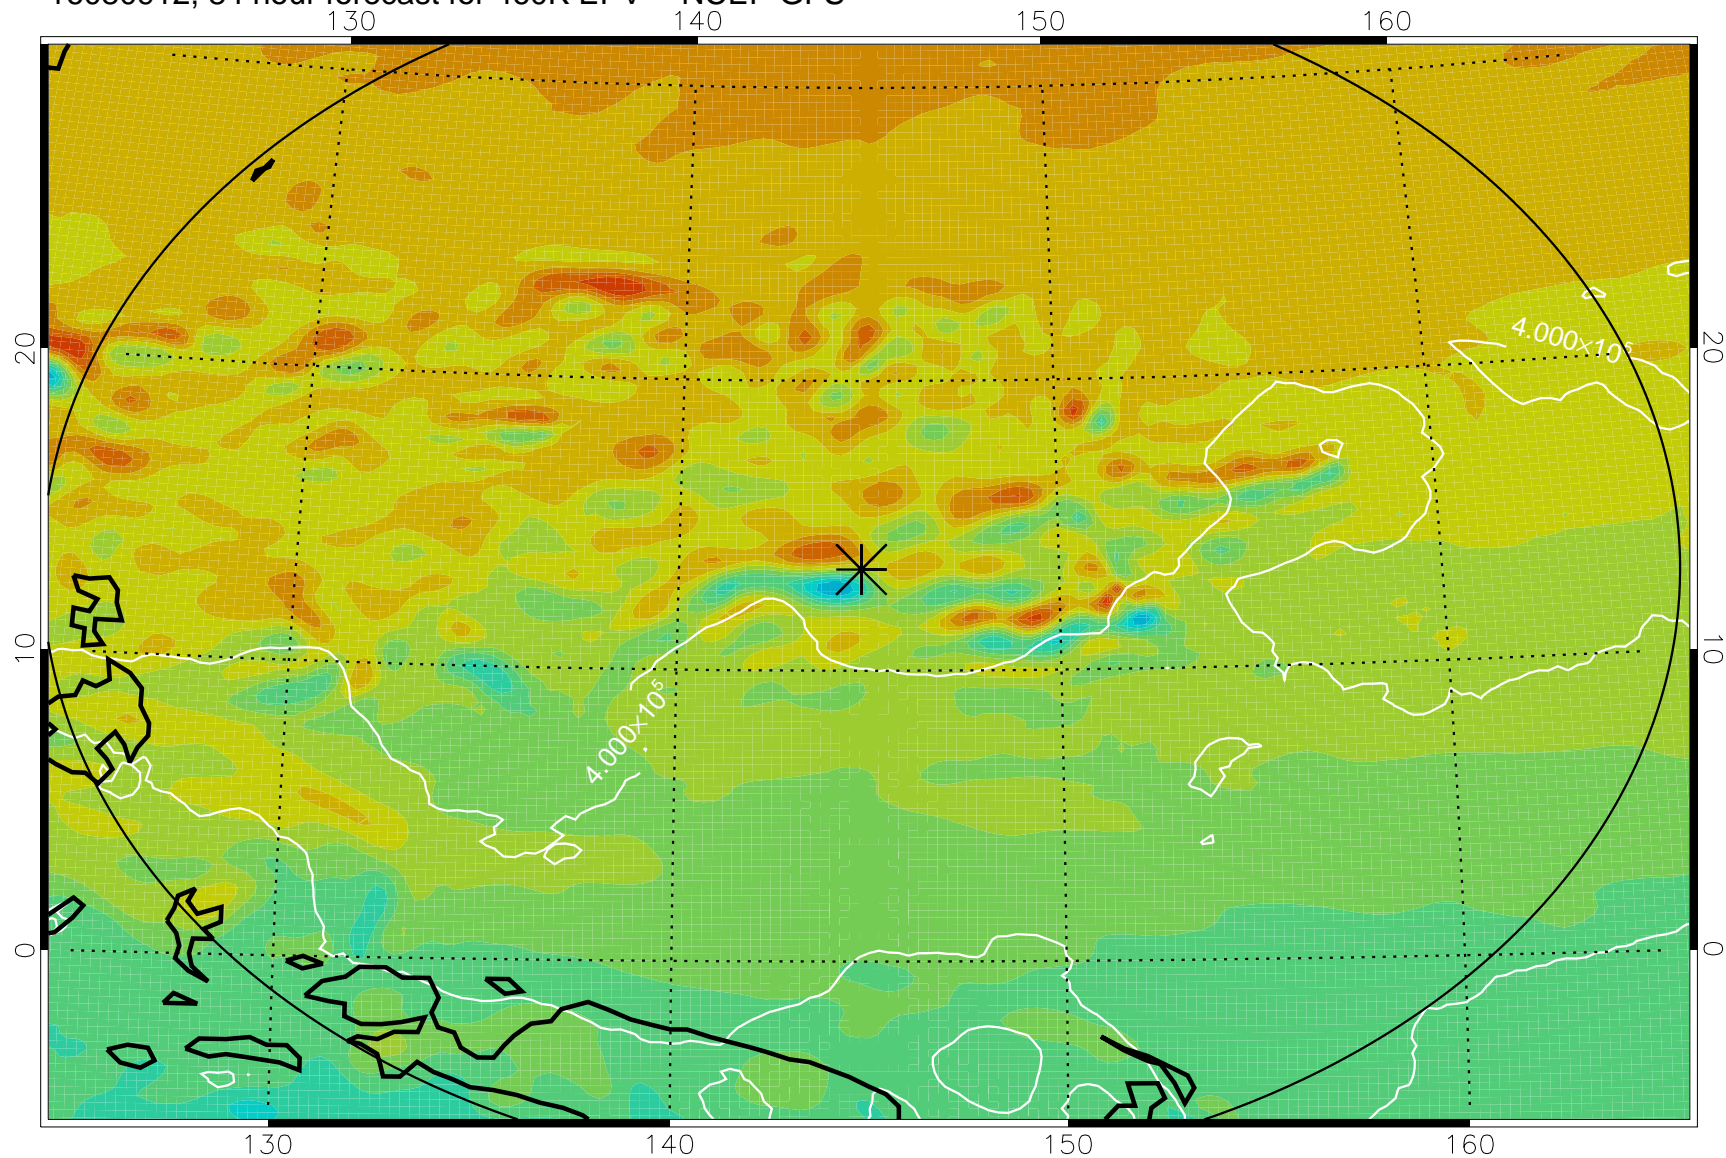

16080806, 54 hour forecast for 460K EPV -- NCEP GFS

460K Montgomery Streamfunction, white

Range ring of 2304 km

16080812, 60 hour forecast for 460K EPV -- NCEP GFS

460K Montgomery Streamfunction, white

Range ring of 2304 km

16080818, 66 hour forecast for 460K EPV -- NCEP GFS

460K Montgomery Streamfunction, white

Range ring of 2304 km

16080900, 72 hour forecast for 460K EPV -- NCEP GFS

460K Montgomery Streamfunction, white

Range ring of 2304 km

16080906, 78 hour forecast for 460K EPV -- NCEP GFS

460K Montgomery Streamfunction, white

Range ring of 2304 km

16080912, 84 hour forecast for 460K EPV -- NCEP GFS

460K Montgomery Streamfunction, white

Range ring of 2304 km

16080918, 90 hour forecast for 460K EPV -- NCEP GFS

460K Montgomery Streamfunction, white

Range ring of 2304 km

16081000, 96 hour forecast for 460K EPV -- NCEP GFS

460K Montgomery Streamfunction, white

Range ring of 2304 km