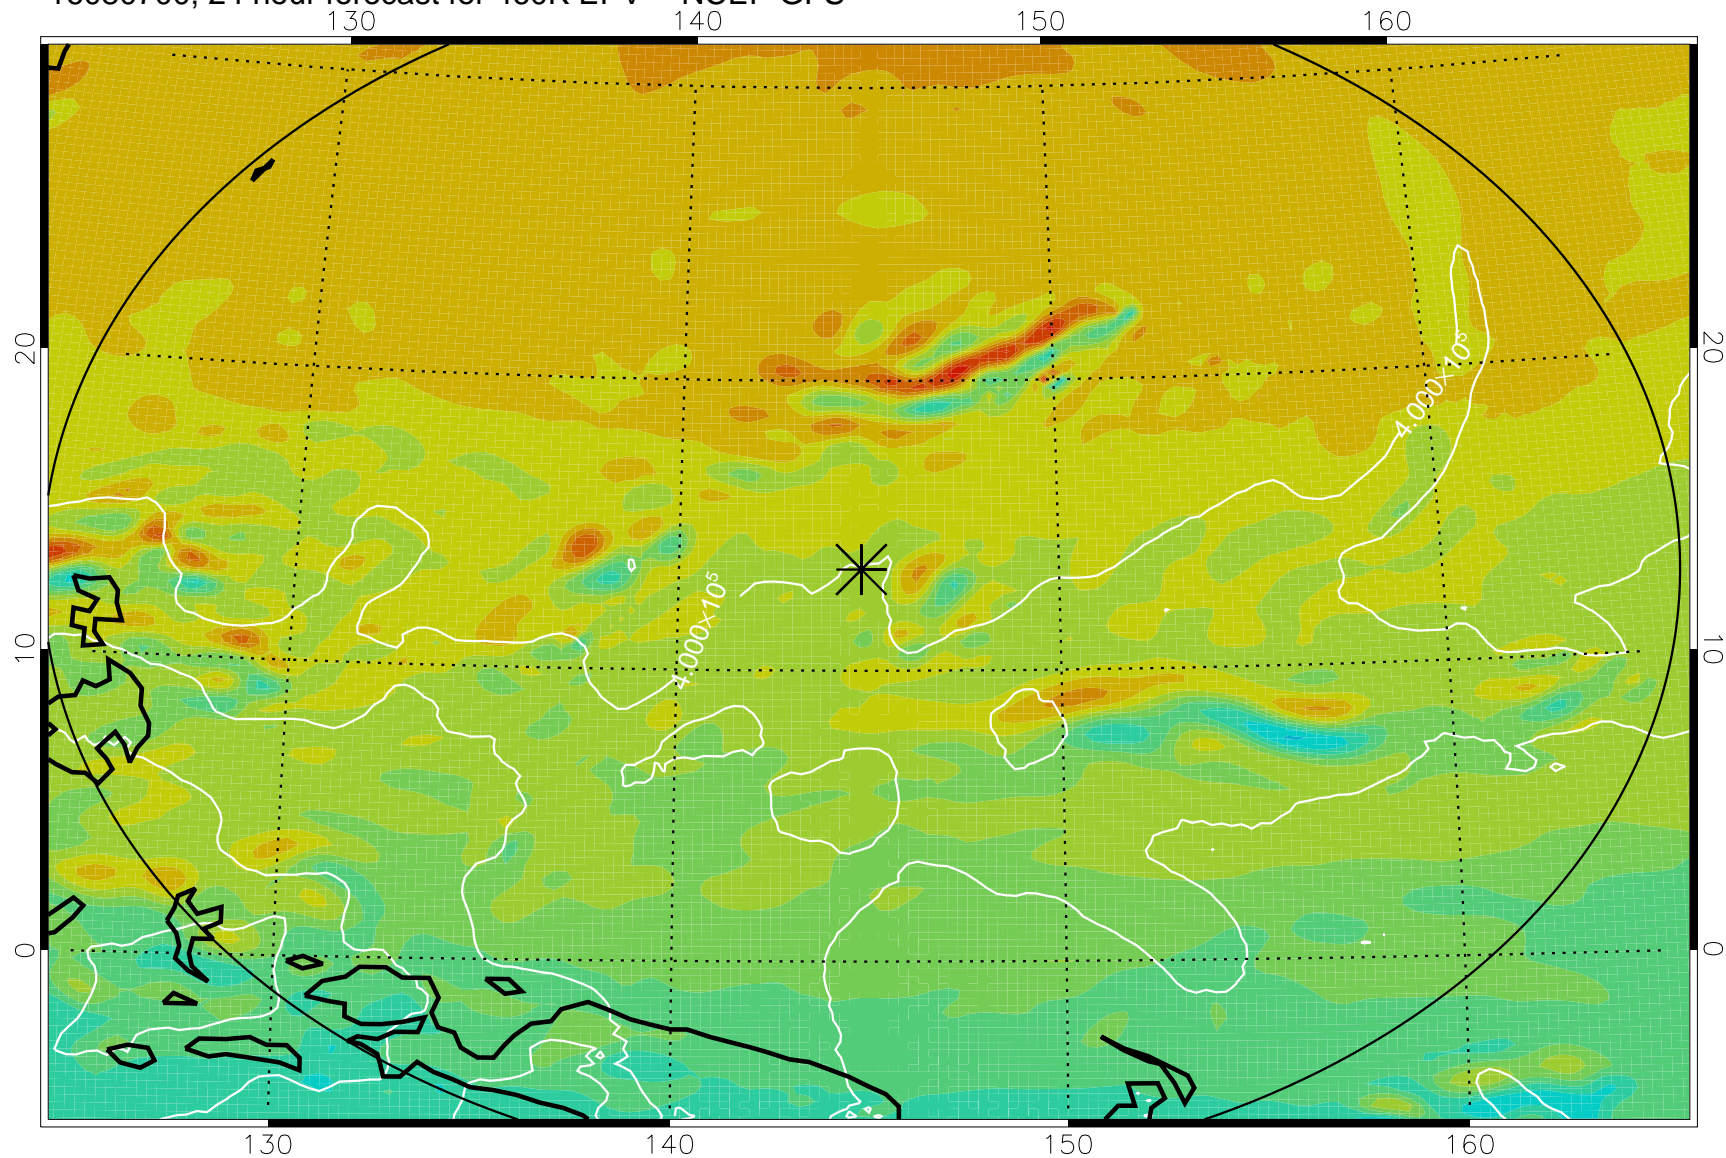

16080606, 6 hour forecast for 460K EPV -- NCEP GFS

460K Montgomery Streamfunction, white

Range ring of 2304 km

16080612, 12 hour forecast for 460K EPV -- NCEP GFS

460K Montgomery Streamfunction, white

Range ring of 2304 km

16080618, 18 hour forecast for 460K EPV -- NCEP GFS

460K Montgomery Streamfunction, white

Range ring of 2304 km

16080700, 24 hour forecast for 460K EPV -- NCEP GFS

460K Montgomery Streamfunction, white

Range ring of 2304 km

16080706, 30 hour forecast for 460K EPV -- NCEP GFS

460K Montgomery Streamfunction, white

Range ring of 2304 km

16080712, 36 hour forecast for 460K EPV -- NCEP GFS

460K Montgomery Streamfunction, white

Range ring of 2304 km

16080818, 66 hour forecast for 460K EPV -- NCEP GFS

460K Montgomery Streamfunction, white

Range ring of 2304 km

16080900, 72 hour forecast for 460K EPV -- NCEP GFS

460K Montgomery Streamfunction, white

Range ring of 2304 km