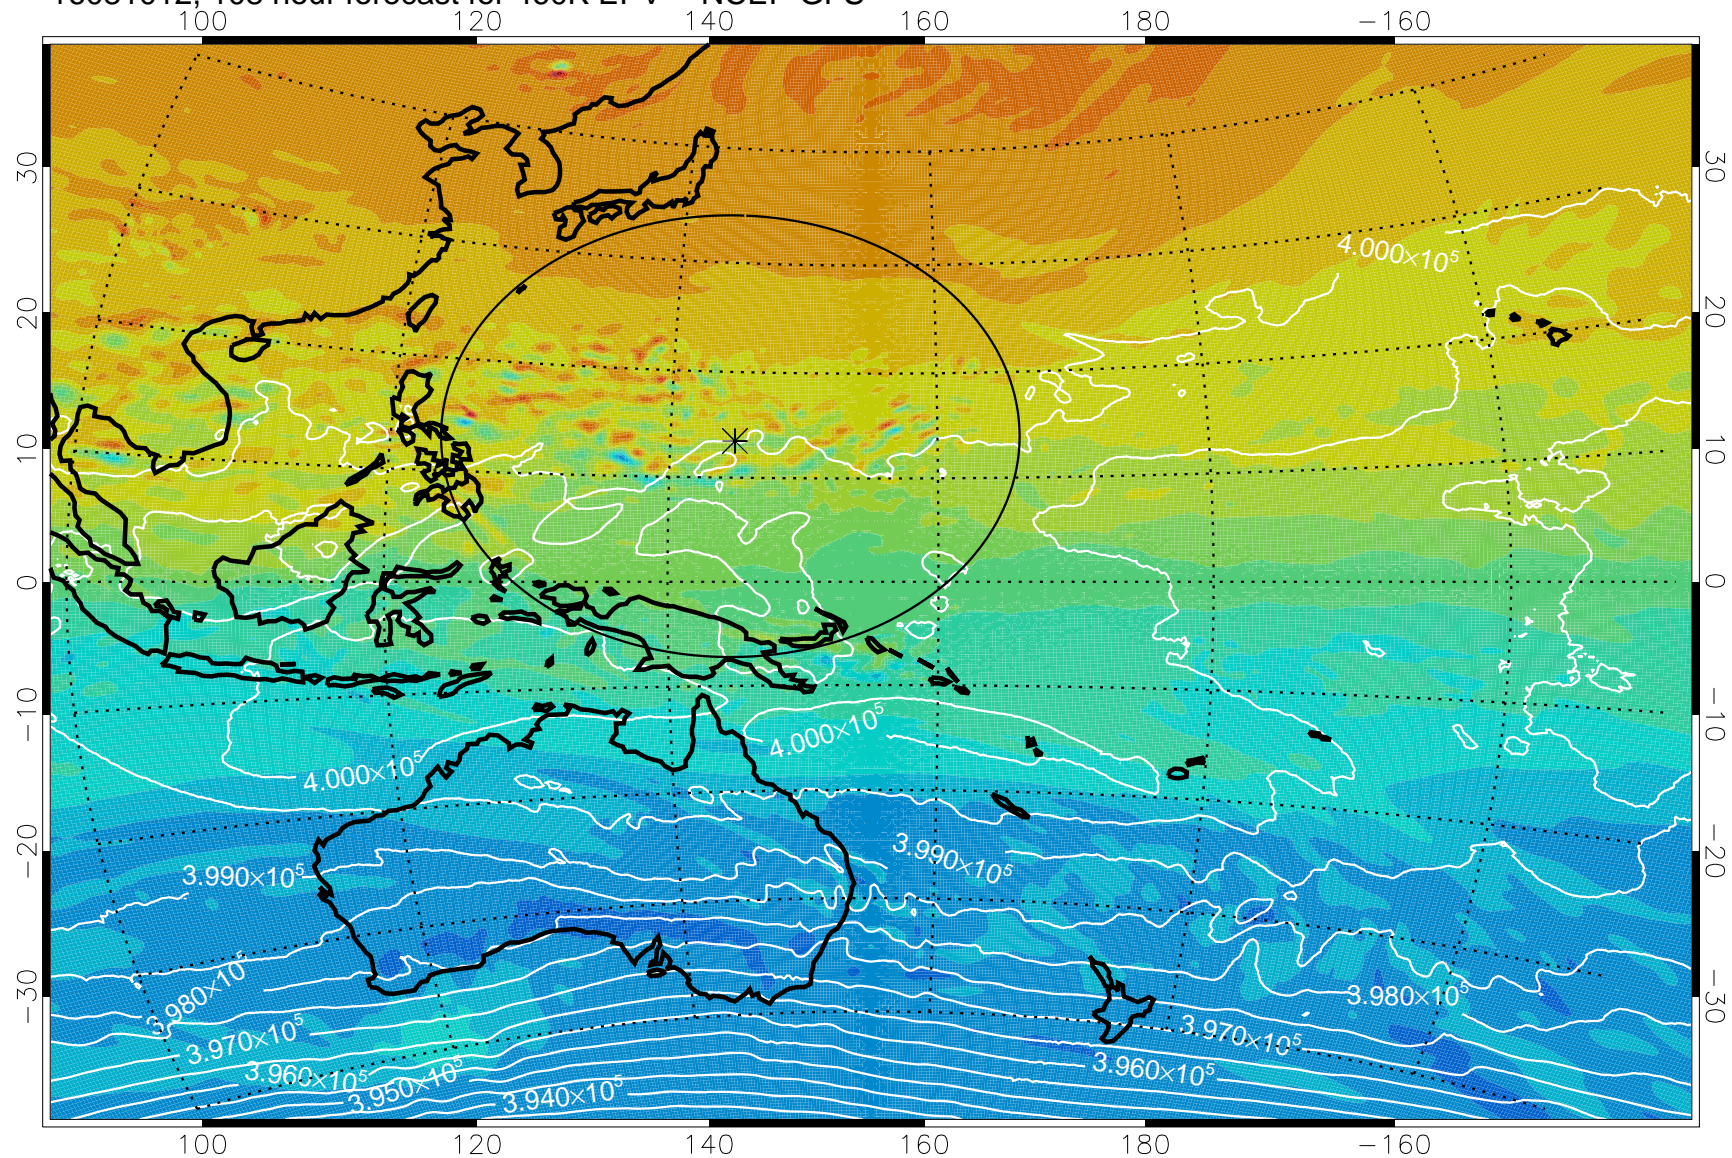

16080918, 90 hour forecast for 460K EPV -- NCEP GFS

460K Montgomery Streamfunction, white

Range ring of 2304 km

16081000, 96 hour forecast for 460K EPV -- NCEP GFS

460K Montgomery Streamfunction, white

Range ring of 2304 km

16081006, 102 hour forecast for 460K EPV -- NCEP GFS

460K Montgomery Streamfunction, white

Range ring of 2304 km

16081012, 108 hour forecast for 460K EPV -- NCEP GFS

460K Montgomery Streamfunction, white

Range ring of 2304 km

16081018, 114 hour forecast for 460K EPV -- NCEP GFS

460K Montgomery Streamfunction, white

Range ring of 2304 km

16081100, 120 hour forecast for 460K EPV -- NCEP GFS

460K Montgomery Streamfunction, white

Range ring of 2304 km