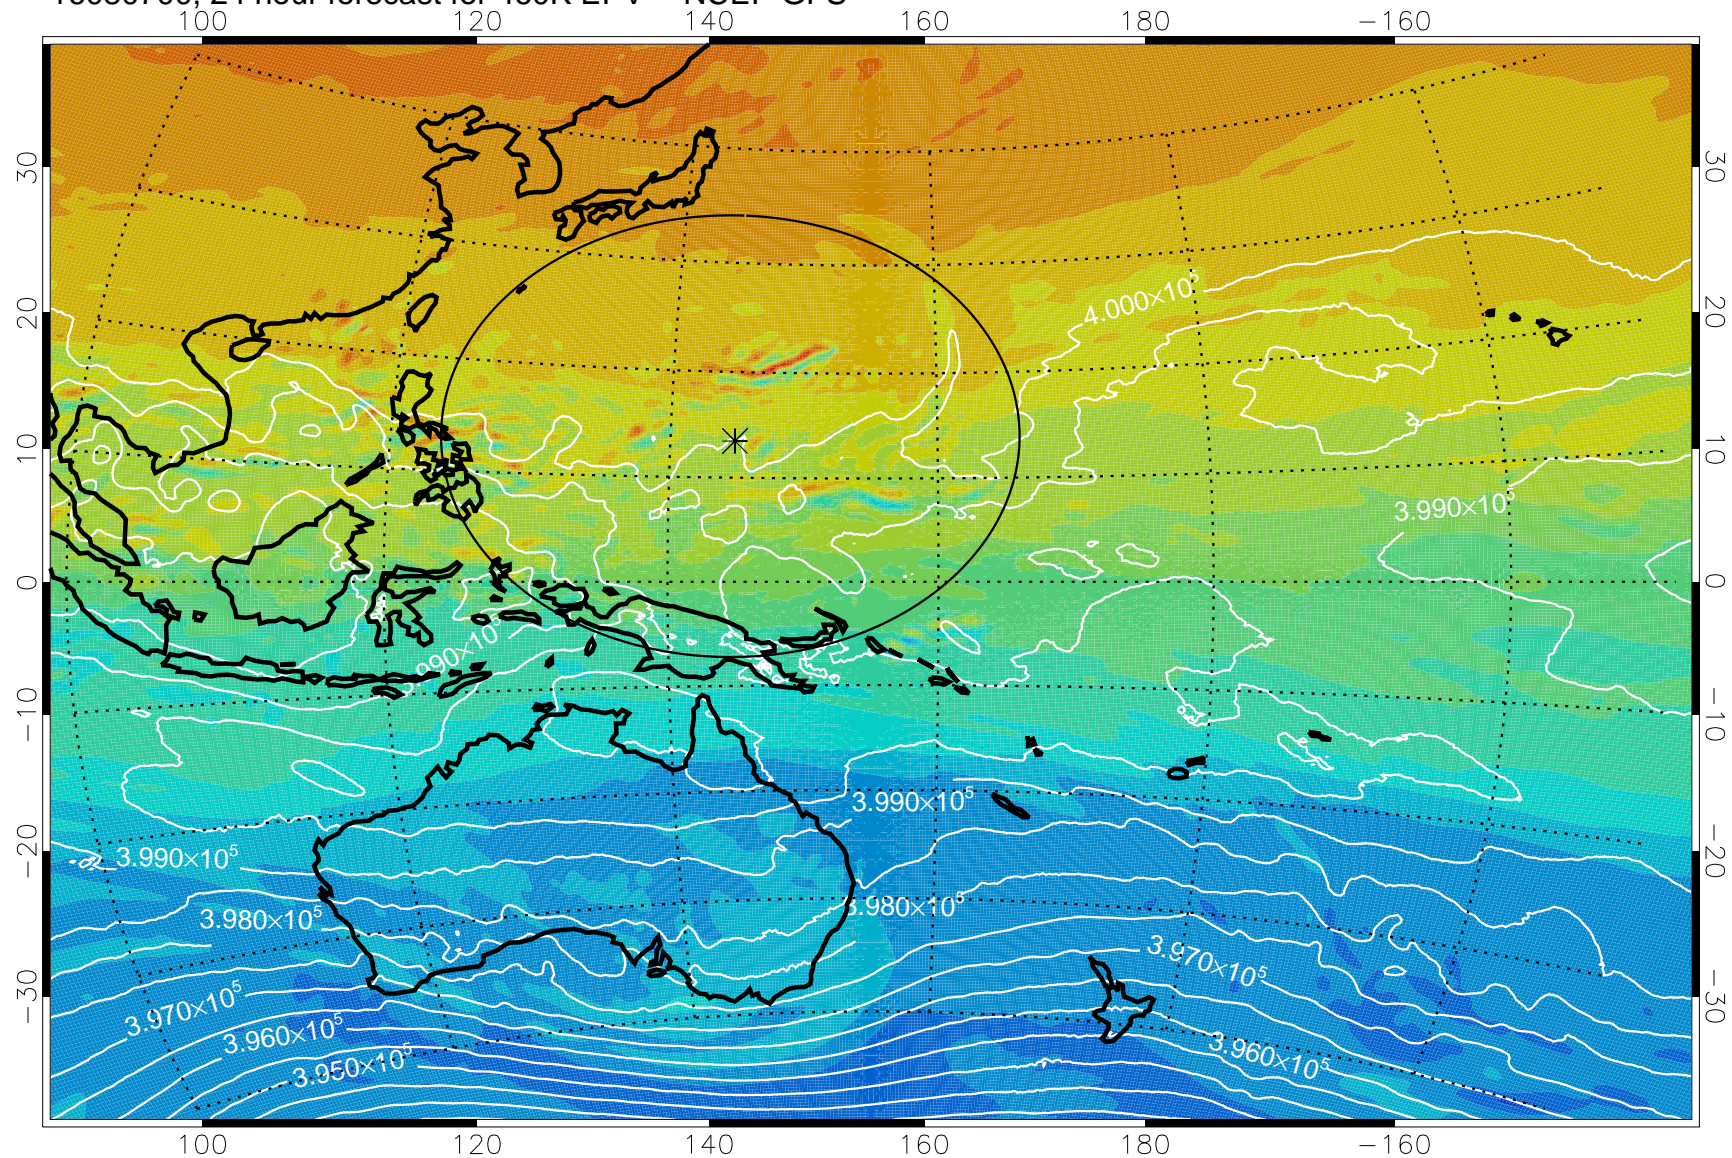

16080618, 18 hour forecast for 460K EPV -- NCEP GFS

460K Montgomery Streamfunction, white

Range ring of 2304 km

16080700, 24 hour forecast for 460K EPV -- NCEP GFS

460K Montgomery Streamfunction, white

Range ring of 2304 km

16080706, 30 hour forecast for 460K EPV -- NCEP GFS

460K Montgomery Streamfunction, white

Range ring of 2304 km

16080712, 36 hour forecast for 460K EPV -- NCEP GFS

460K Montgomery Streamfunction, white

Range ring of 2304 km

16080718, 42 hour forecast for 460K EPV -- NCEP GFS

460K Montgomery Streamfunction, white

Range ring of 2304 km

16080800, 48 hour forecast for 460K EPV -- NCEP GFS

460K Montgomery Streamfunction, white

Range ring of 2304 km

16080806, 54 hour forecast for 460K EPV -- NCEP GFS

460K Montgomery Streamfunction, white

Range ring of 2304 km

16080812, 60 hour forecast for 460K EPV -- NCEP GFS

460K Montgomery Streamfunction, white

Range ring of 2304 km