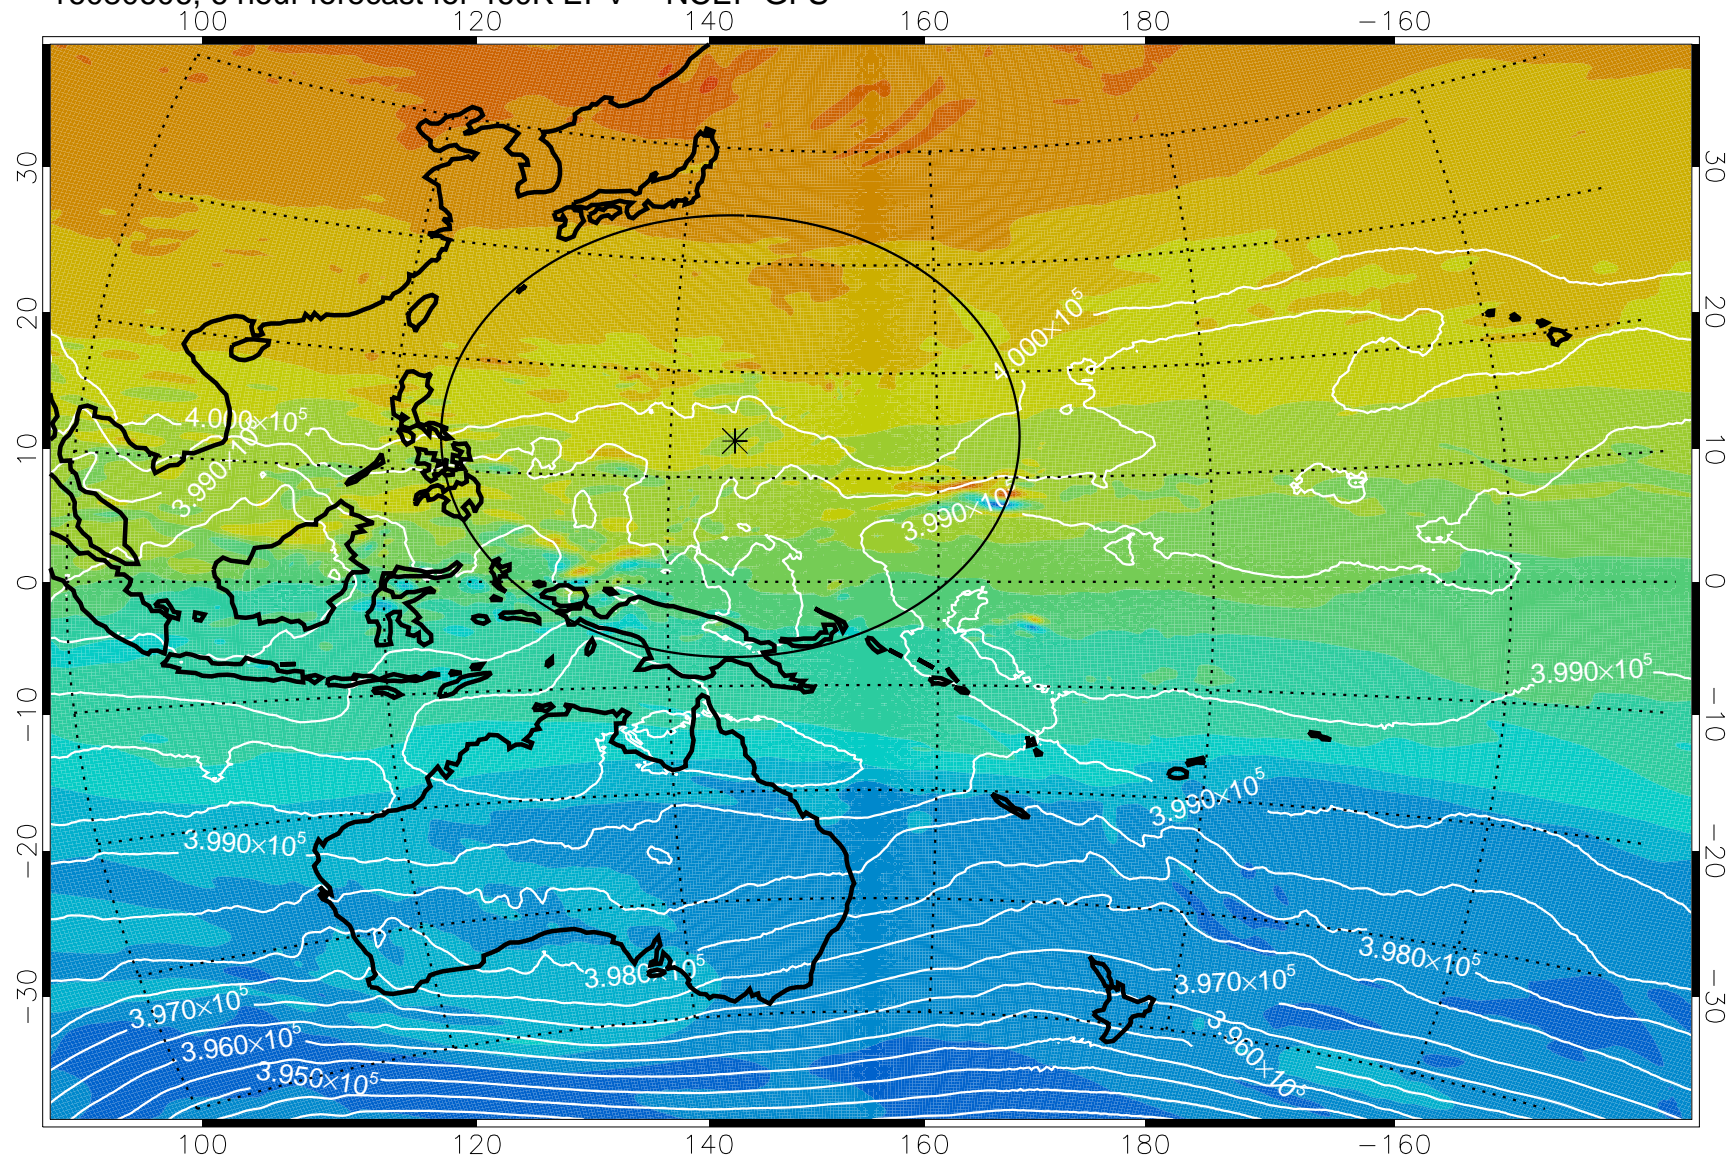

16080606, 6 hour forecast for 460K EPV -- NCEP GFS

460K Montgomery Streamfunction, white

Range ring of 2304 km

16080612, 12 hour forecast for 460K EPV -- NCEP GFS

460K Montgomery Streamfunction, white

Range ring of 2304 km

16080618, 18 hour forecast for 460K EPV -- NCEP GFS

460K Montgomery Streamfunction, white

Range ring of 2304 km

16080700, 24 hour forecast for 460K EPV -- NCEP GFS

460K Montgomery Streamfunction, white

Range ring of 2304 km

16080706, 30 hour forecast for 460K EPV -- NCEP GFS

460K Montgomery Streamfunction, white

Range ring of 2304 km

16080712, 36 hour forecast for 460K EPV -- NCEP GFS

460K Montgomery Streamfunction, white

Range ring of 2304 km

16080718, 42 hour forecast for 460K EPV -- NCEP GFS

460K Montgomery Streamfunction, white

Range ring of 2304 km

16080800, 48 hour forecast for 460K EPV -- NCEP GFS

460K Montgomery Streamfunction, white

Range ring of 2304 km