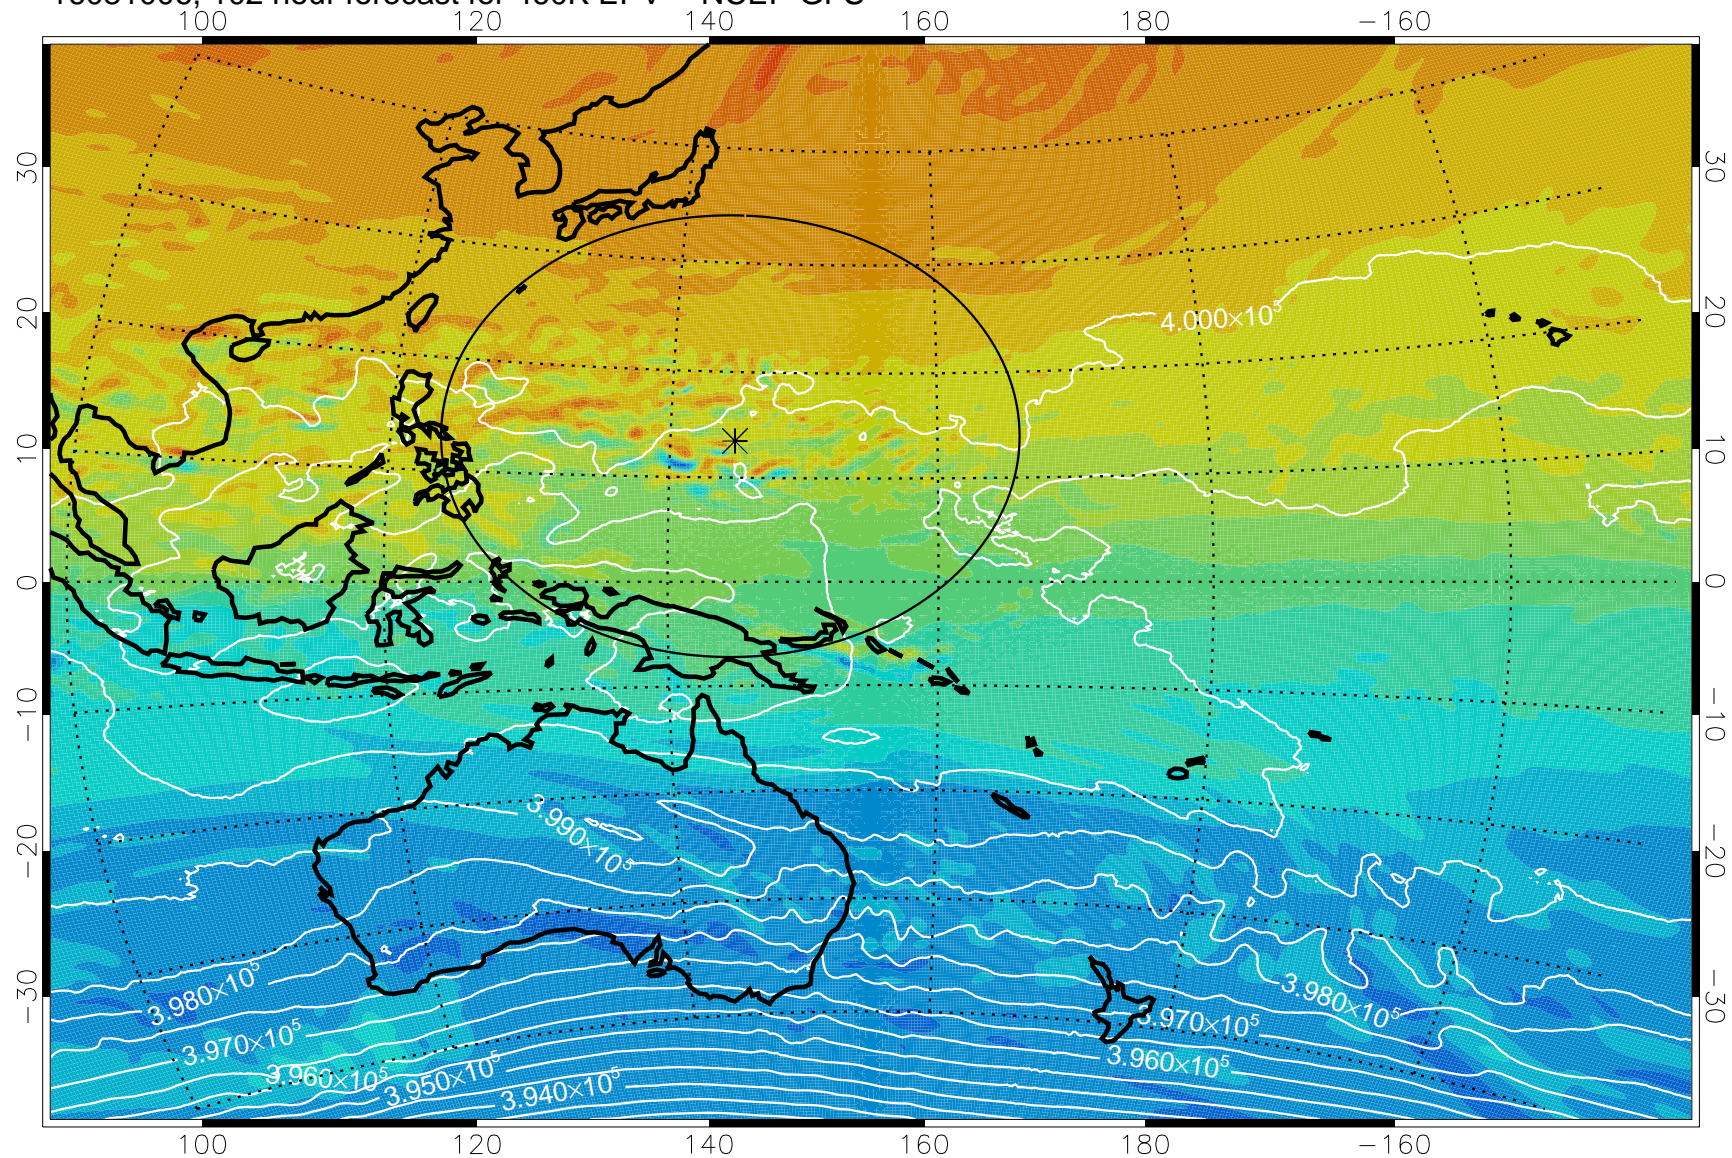

16080906, 78 hour forecast for 460K EPV -- NCEP GFS

460K Montgomery Streamfunction, white

Range ring of 2304 km

16080912, 84 hour forecast for 460K EPV -- NCEP GFS

460K Montgomery Streamfunction, white

Range ring of 2304 km

16080918, 90 hour forecast for 460K EPV -- NCEP GFS

460K Montgomery Streamfunction, white

Range ring of 2304 km

16081000, 96 hour forecast for 460K EPV -- NCEP GFS

460K Montgomery Streamfunction, white

Range ring of 2304 km

16081006, 102 hour forecast for 460K EPV -- NCEP GFS

460K Montgomery Streamfunction, white

Range ring of 2304 km

16081012, 108 hour forecast for 460K EPV -- NCEP GFS

460K Montgomery Streamfunction, white

Range ring of 2304 km

16081018, 114 hour forecast for 460K EPV -- NCEP GFS

460K Montgomery Streamfunction, white

Range ring of 2304 km

16081100, 120 hour forecast for 460K EPV -- NCEP GFS

460K Montgomery Streamfunction, white

Range ring of 2304 km