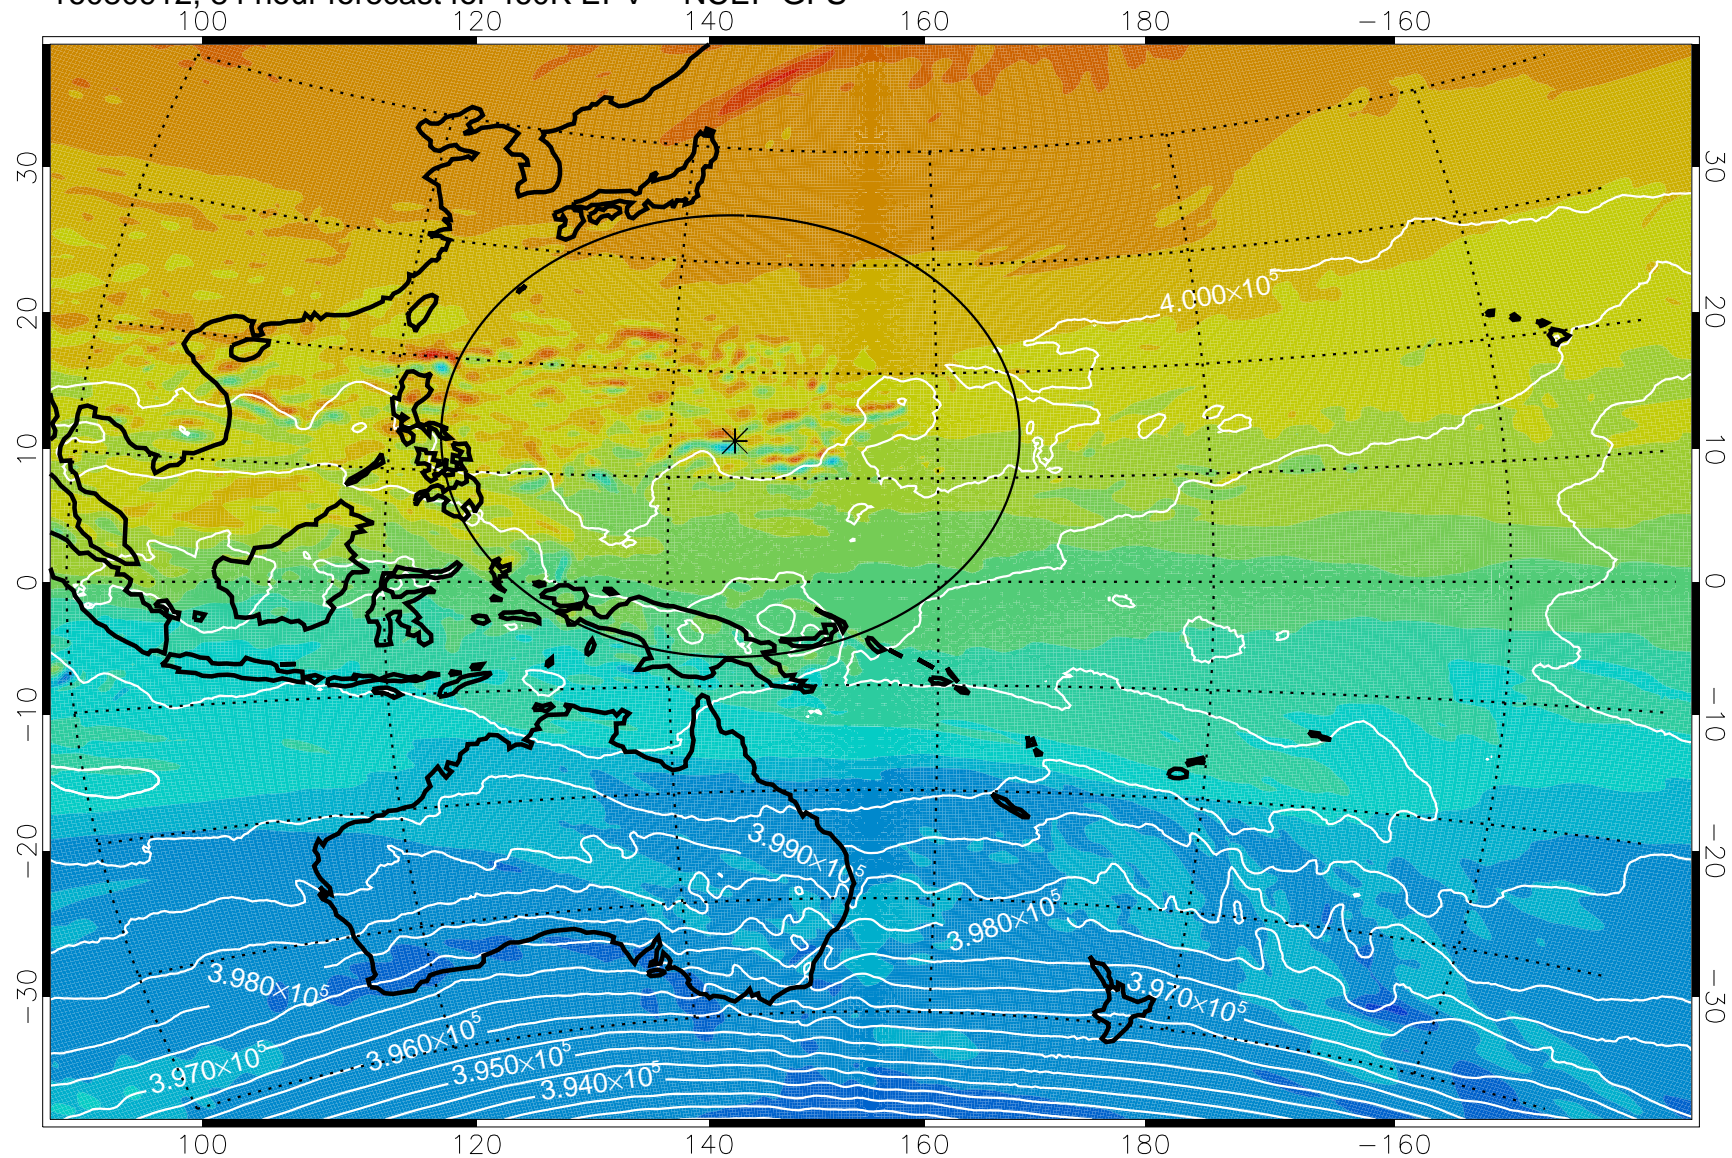

16080818, 66 hour forecast for 460K EPV -- NCEP GFS

460K Montgomery Streamfunction, white

Range ring of 2304 km

16080900, 72 hour forecast for 460K EPV -- NCEP GFS

460K Montgomery Streamfunction, white

Range ring of 2304 km

16080906, 78 hour forecast for 460K EPV -- NCEP GFS

460K Montgomery Streamfunction, white

Range ring of 2304 km

16080912, 84 hour forecast for 460K EPV -- NCEP GFS

460K Montgomery Streamfunction, white

Range ring of 2304 km

16080918, 90 hour forecast for 460K EPV -- NCEP GFS

460K Montgomery Streamfunction, white

Range ring of 2304 km

16081000, 96 hour forecast for 460K EPV -- NCEP GFS

460K Montgomery Streamfunction, white

Range ring of 2304 km

16081006, 102 hour forecast for 460K EPV -- NCEP GFS

460K Montgomery Streamfunction, white

Range ring of 2304 km

16081012, 108 hour forecast for 460K EPV -- NCEP GFS

460K Montgomery Streamfunction, white

Range ring of 2304 km