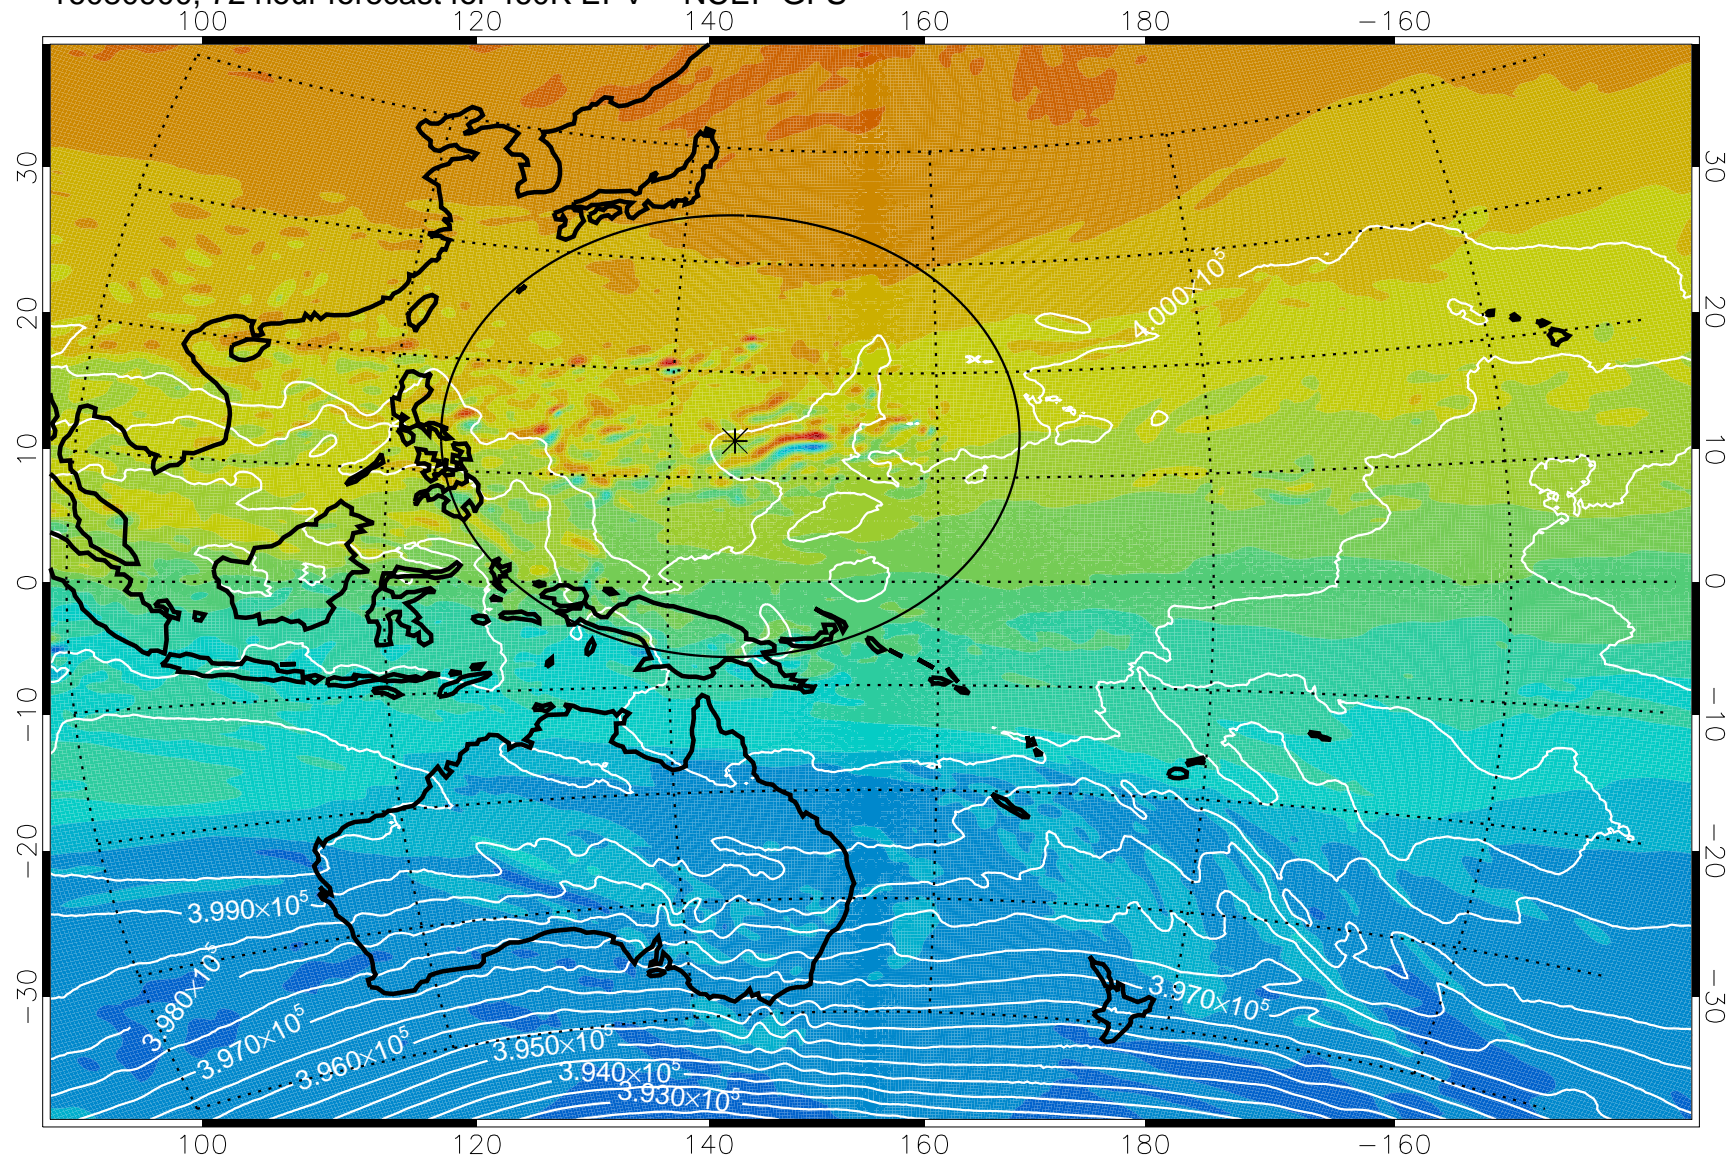

16080806, 54 hour forecast for 460K EPV -- NCEP GFS

460K Montgomery Streamfunction, white

Range ring of 2304 km

16080812, 60 hour forecast for 460K EPV -- NCEP GFS

460K Montgomery Streamfunction, white

Range ring of 2304 km

16080818, 66 hour forecast for 460K EPV -- NCEP GFS

460K Montgomery Streamfunction, white

Range ring of 2304 km

16080900, 72 hour forecast for 460K EPV -- NCEP GFS

460K Montgomery Streamfunction, white

Range ring of 2304 km

16080906, 78 hour forecast for 460K EPV -- NCEP GFS

460K Montgomery Streamfunction, white

Range ring of 2304 km

16080912, 84 hour forecast for 460K EPV -- NCEP GFS

460K Montgomery Streamfunction, white

Range ring of 2304 km

16080918, 90 hour forecast for 460K EPV -- NCEP GFS

460K Montgomery Streamfunction, white

Range ring of 2304 km

16081000, 96 hour forecast for 460K EPV -- NCEP GFS

460K Montgomery Streamfunction, white

Range ring of 2304 km