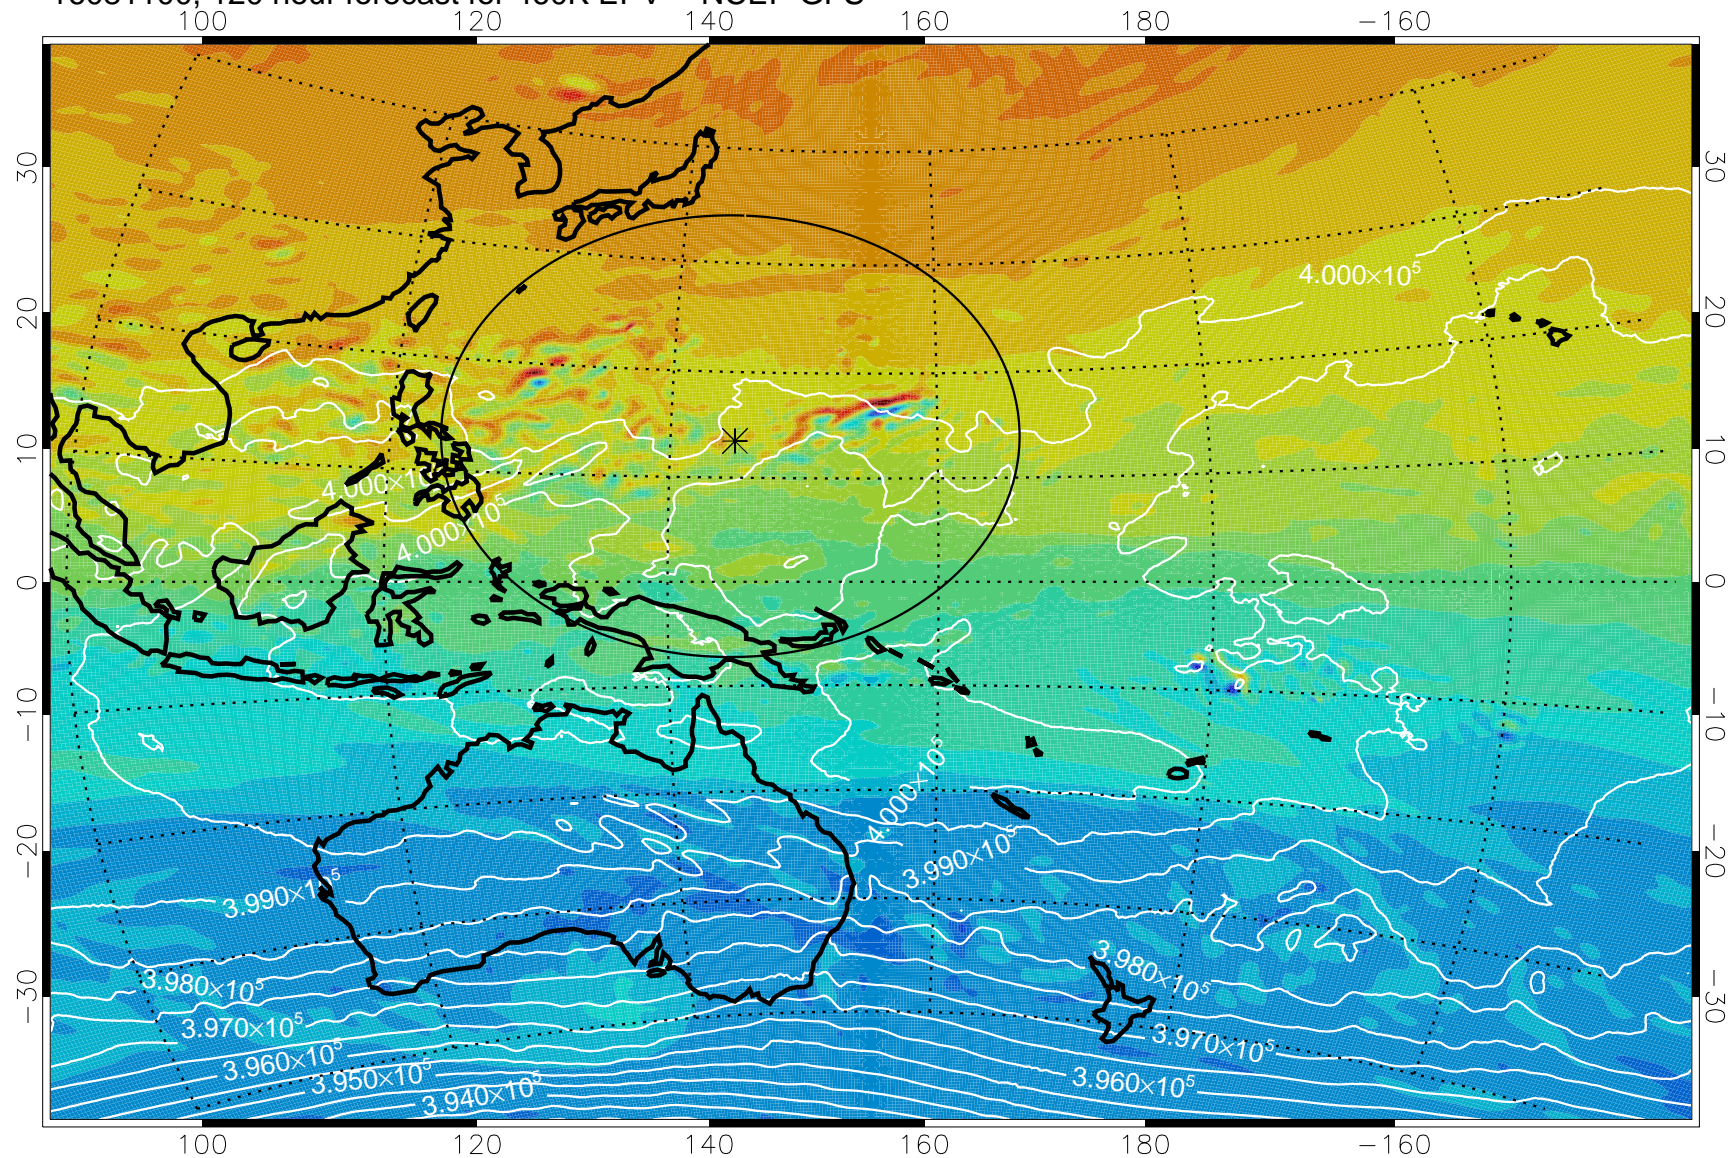

16080918, 90 hour forecast for 460K EPV -- NCEP GFS

460K Montgomery Streamfunction, white

Range ring of 2304 km

16081000, 96 hour forecast for 460K EPV -- NCEP GFS

460K Montgomery Streamfunction, white

Range ring of 2304 km

16081006, 102 hour forecast for 460K EPV -- NCEP GFS

460K Montgomery Streamfunction, white

Range ring of 2304 km

16081012, 108 hour forecast for 460K EPV -- NCEP GFS

460K Montgomery Streamfunction, white

Range ring of 2304 km

16081018, 114 hour forecast for 460K EPV -- NCEP GFS

460K Montgomery Streamfunction, white

Range ring of 2304 km

16081100, 120 hour forecast for 460K EPV -- NCEP GFS

460K Montgomery Streamfunction, white

Range ring of 2304 km