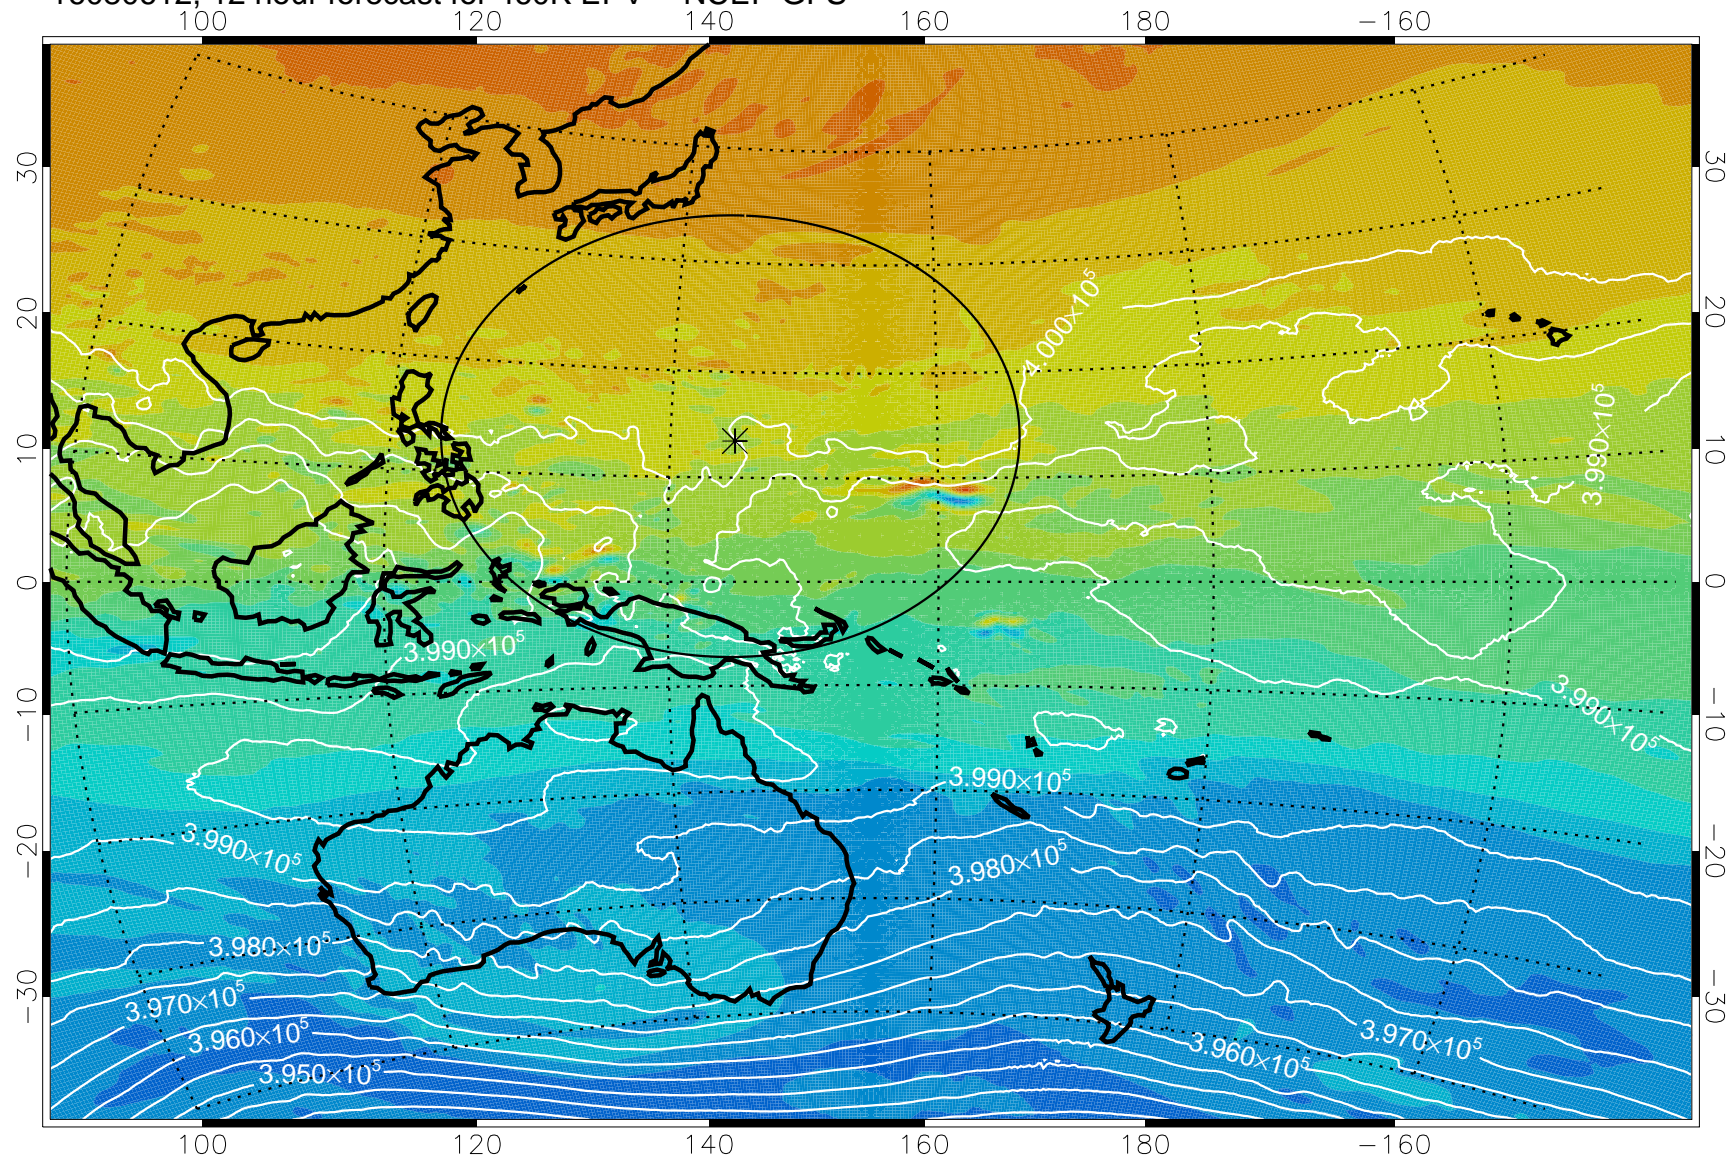

16080606, 6 hour forecast for 460K EPV -- NCEP GFS

460K Montgomery Streamfunction, white

Range ring of 2304 km

16080612, 12 hour forecast for 460K EPV -- NCEP GFS

460K Montgomery Streamfunction, white

Range ring of 2304 km

16080618, 18 hour forecast for 460K EPV -- NCEP GFS

460K Montgomery Streamfunction, white

Range ring of 2304 km

16080700, 24 hour forecast for 460K EPV -- NCEP GFS

460K Montgomery Streamfunction, white

Range ring of 2304 km

16080706, 30 hour forecast for 460K EPV -- NCEP GFS

460K Montgomery Streamfunction, white

Range ring of 2304 km

16080712, 36 hour forecast for 460K EPV -- NCEP GFS

460K Montgomery Streamfunction, white

Range ring of 2304 km

16080718, 42 hour forecast for 460K EPV -- NCEP GFS

460K Montgomery Streamfunction, white

Range ring of 2304 km

16080800, 48 hour forecast for 460K EPV -- NCEP GFS

460K Montgomery Streamfunction, white

Range ring of 2304 km