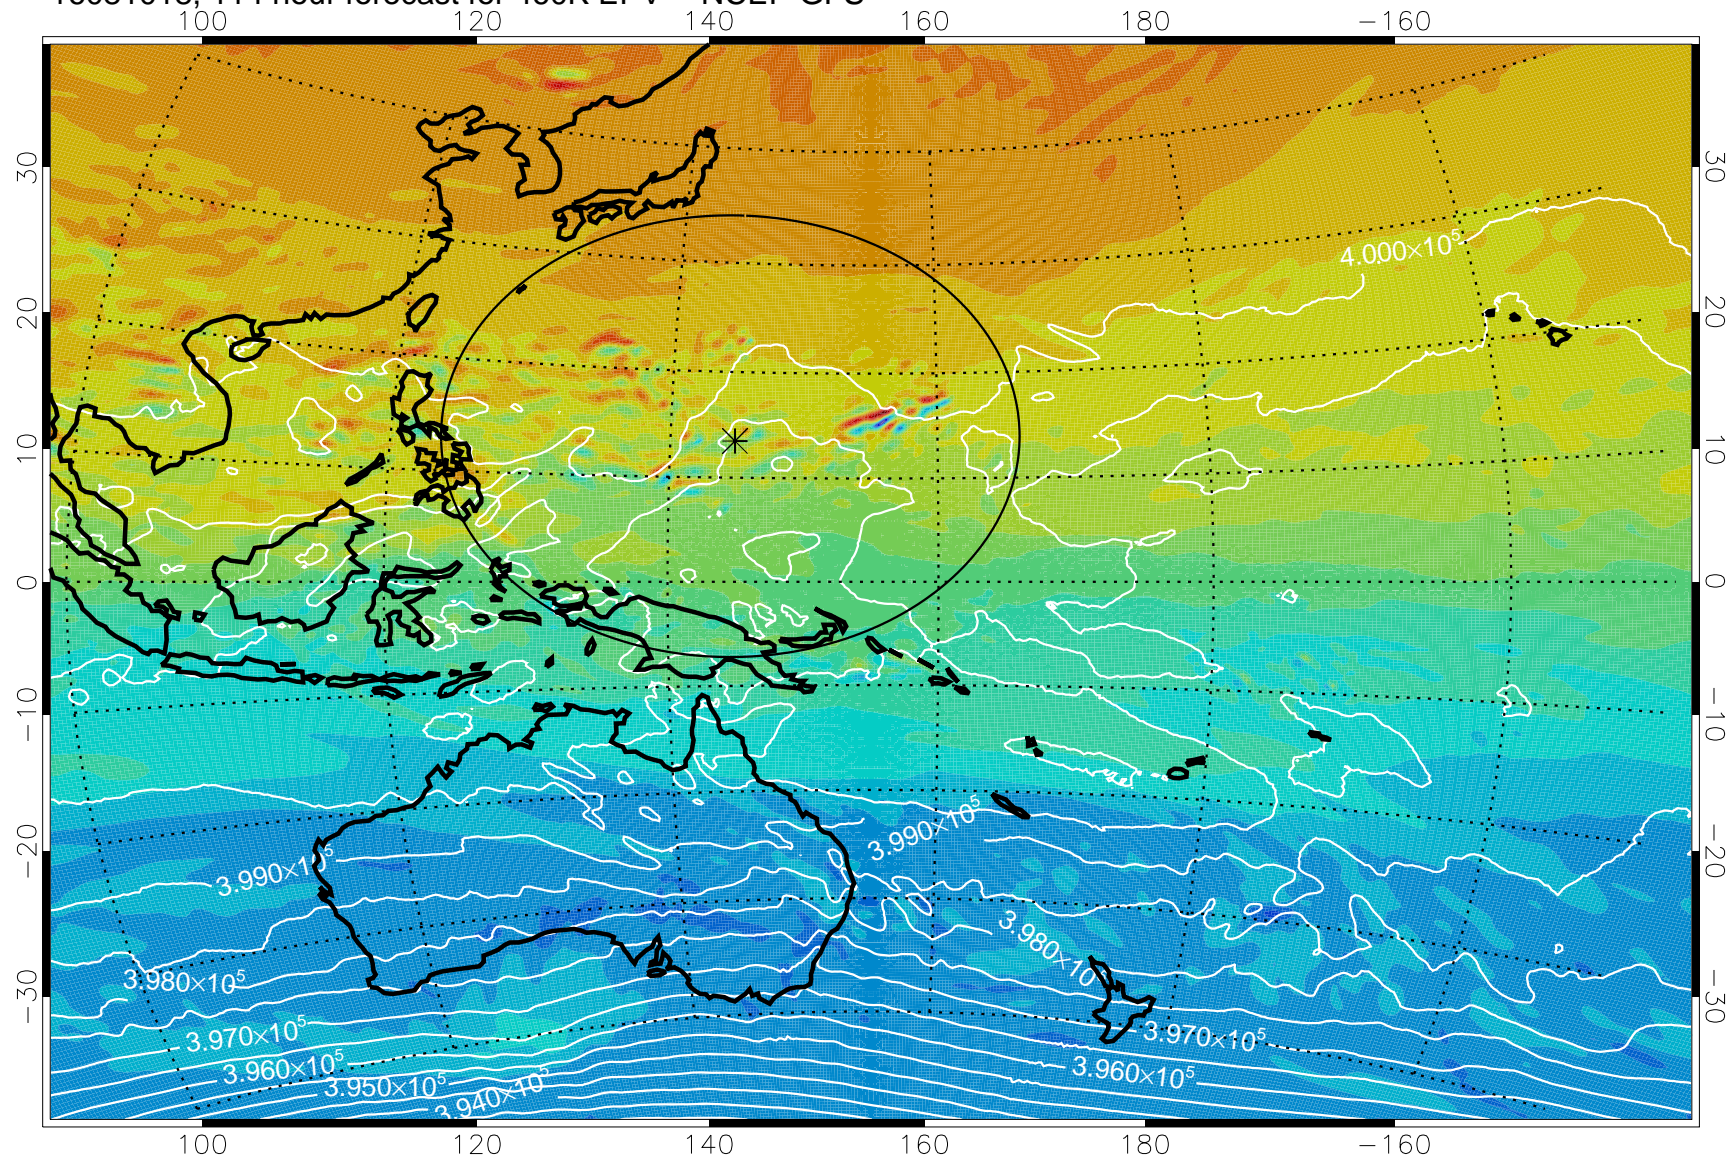

16080918, 90 hour forecast for 460K EPV -- NCEP GFS

460K Montgomery Streamfunction, white

Range ring of 2304 km

16081000, 96 hour forecast for 460K EPV -- NCEP GFS

460K Montgomery Streamfunction, white

Range ring of 2304 km

16081006, 102 hour forecast for 460K EPV -- NCEP GFS

460K Montgomery Streamfunction, white

Range ring of 2304 km

16081012, 108 hour forecast for 460K EPV -- NCEP GFS

460K Montgomery Streamfunction, white

Range ring of 2304 km

16081018, 114 hour forecast for 460K EPV -- NCEP GFS

460K Montgomery Streamfunction, white

Range ring of 2304 km

16081100, 120 hour forecast for 460K EPV -- NCEP GFS

460K Montgomery Streamfunction, white

Range ring of 2304 km