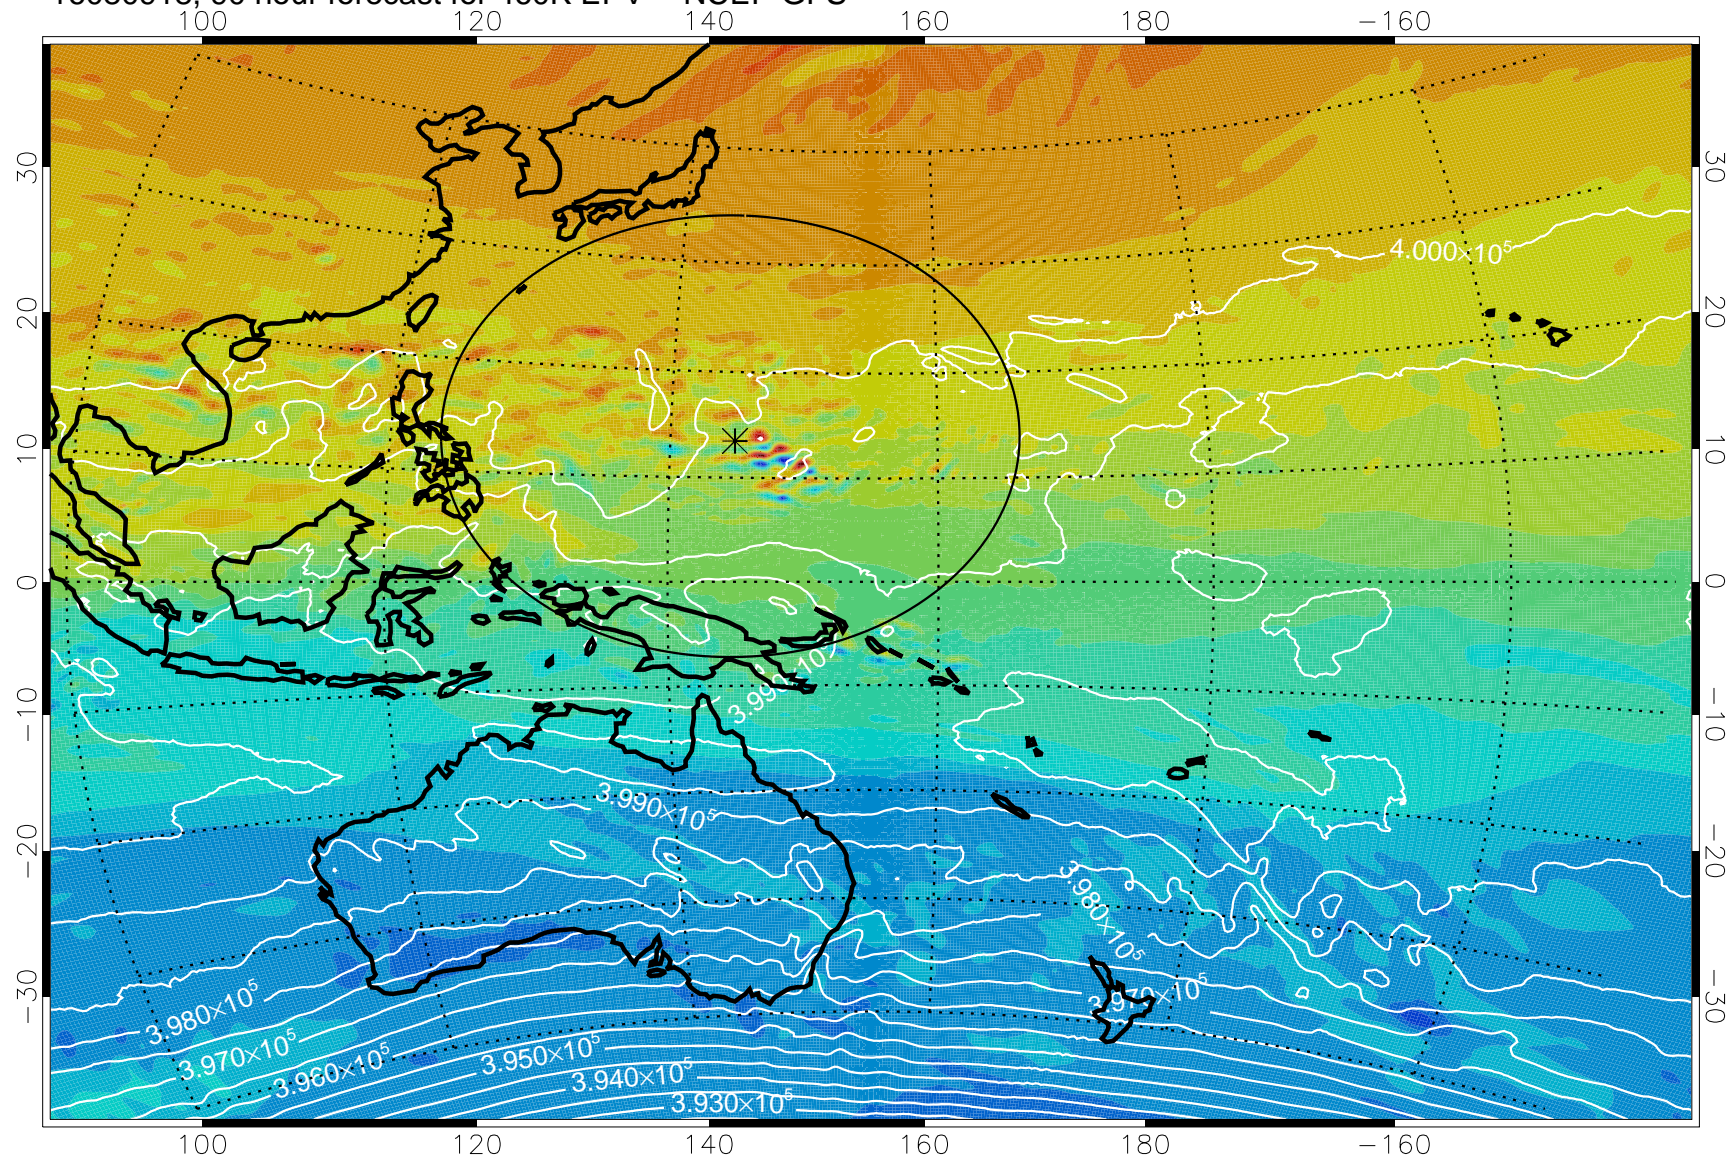

16080818, 66 hour forecast for 460K EPV -- NCEP GFS

460K Montgomery Streamfunction, white

Range ring of 2304 km

16080900, 72 hour forecast for 460K EPV -- NCEP GFS

460K Montgomery Streamfunction, white

Range ring of 2304 km

16080906, 78 hour forecast for 460K EPV -- NCEP GFS

460K Montgomery Streamfunction, white

Range ring of 2304 km

16080912, 84 hour forecast for 460K EPV -- NCEP GFS

460K Montgomery Streamfunction, white

Range ring of 2304 km

16080918, 90 hour forecast for 460K EPV -- NCEP GFS

460K Montgomery Streamfunction, white

Range ring of 2304 km

16081000, 96 hour forecast for 460K EPV -- NCEP GFS

460K Montgomery Streamfunction, white

Range ring of 2304 km

16081006, 102 hour forecast for 460K EPV -- NCEP GFS

460K Montgomery Streamfunction, white

Range ring of 2304 km

16081012, 108 hour forecast for 460K EPV -- NCEP GFS

460K Montgomery Streamfunction, white

Range ring of 2304 km