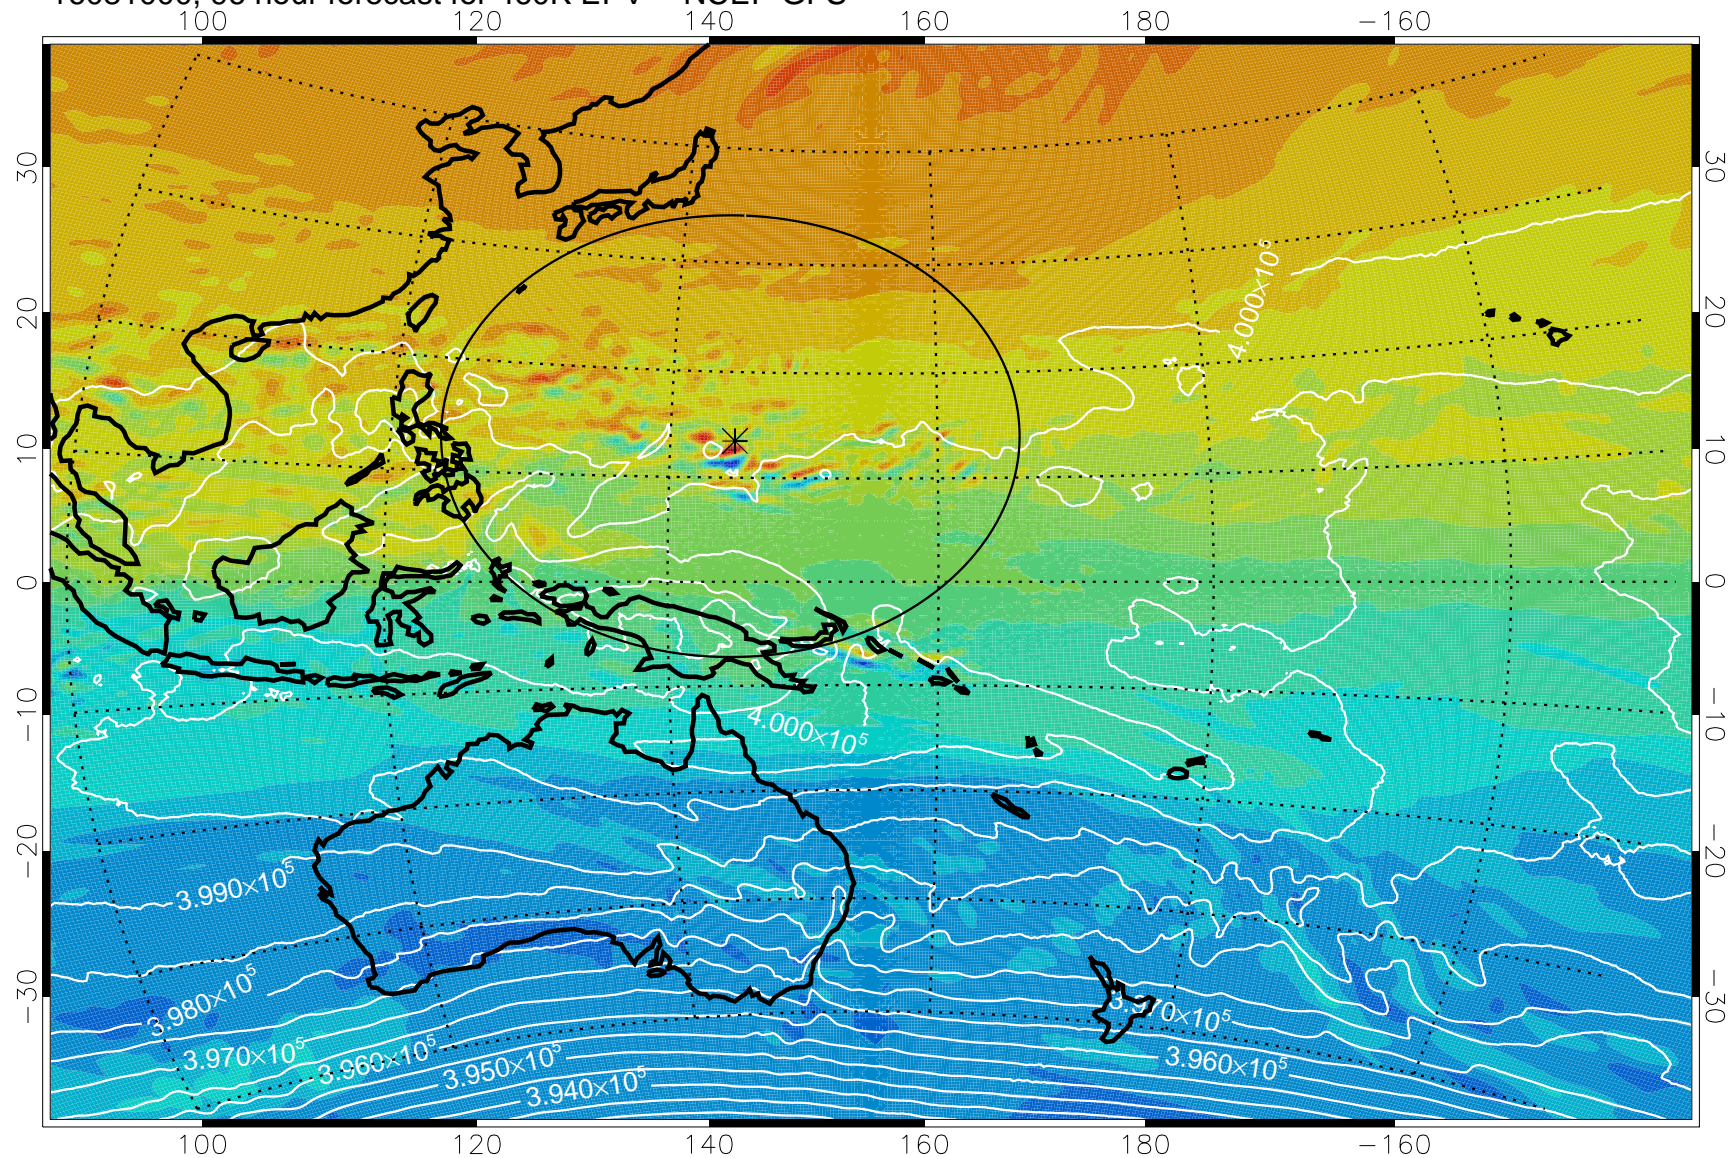

16080906, 78 hour forecast for 460K EPV -- NCEP GFS

460K Montgomery Streamfunction, white

Range ring of 2304 km

16080912, 84 hour forecast for 460K EPV -- NCEP GFS

460K Montgomery Streamfunction, white

Range ring of 2304 km

16080918, 90 hour forecast for 460K EPV -- NCEP GFS

460K Montgomery Streamfunction, white

Range ring of 2304 km

16081000, 96 hour forecast for 460K EPV -- NCEP GFS

460K Montgomery Streamfunction, white

Range ring of 2304 km

16081006, 102 hour forecast for 460K EPV -- NCEP GFS

460K Montgomery Streamfunction, white

Range ring of 2304 km

16081012, 108 hour forecast for 460K EPV -- NCEP GFS

460K Montgomery Streamfunction, white

Range ring of 2304 km

16081018, 114 hour forecast for 460K EPV -- NCEP GFS

460K Montgomery Streamfunction, white

Range ring of 2304 km

16081100, 120 hour forecast for 460K EPV -- NCEP GFS

460K Montgomery Streamfunction, white

Range ring of 2304 km