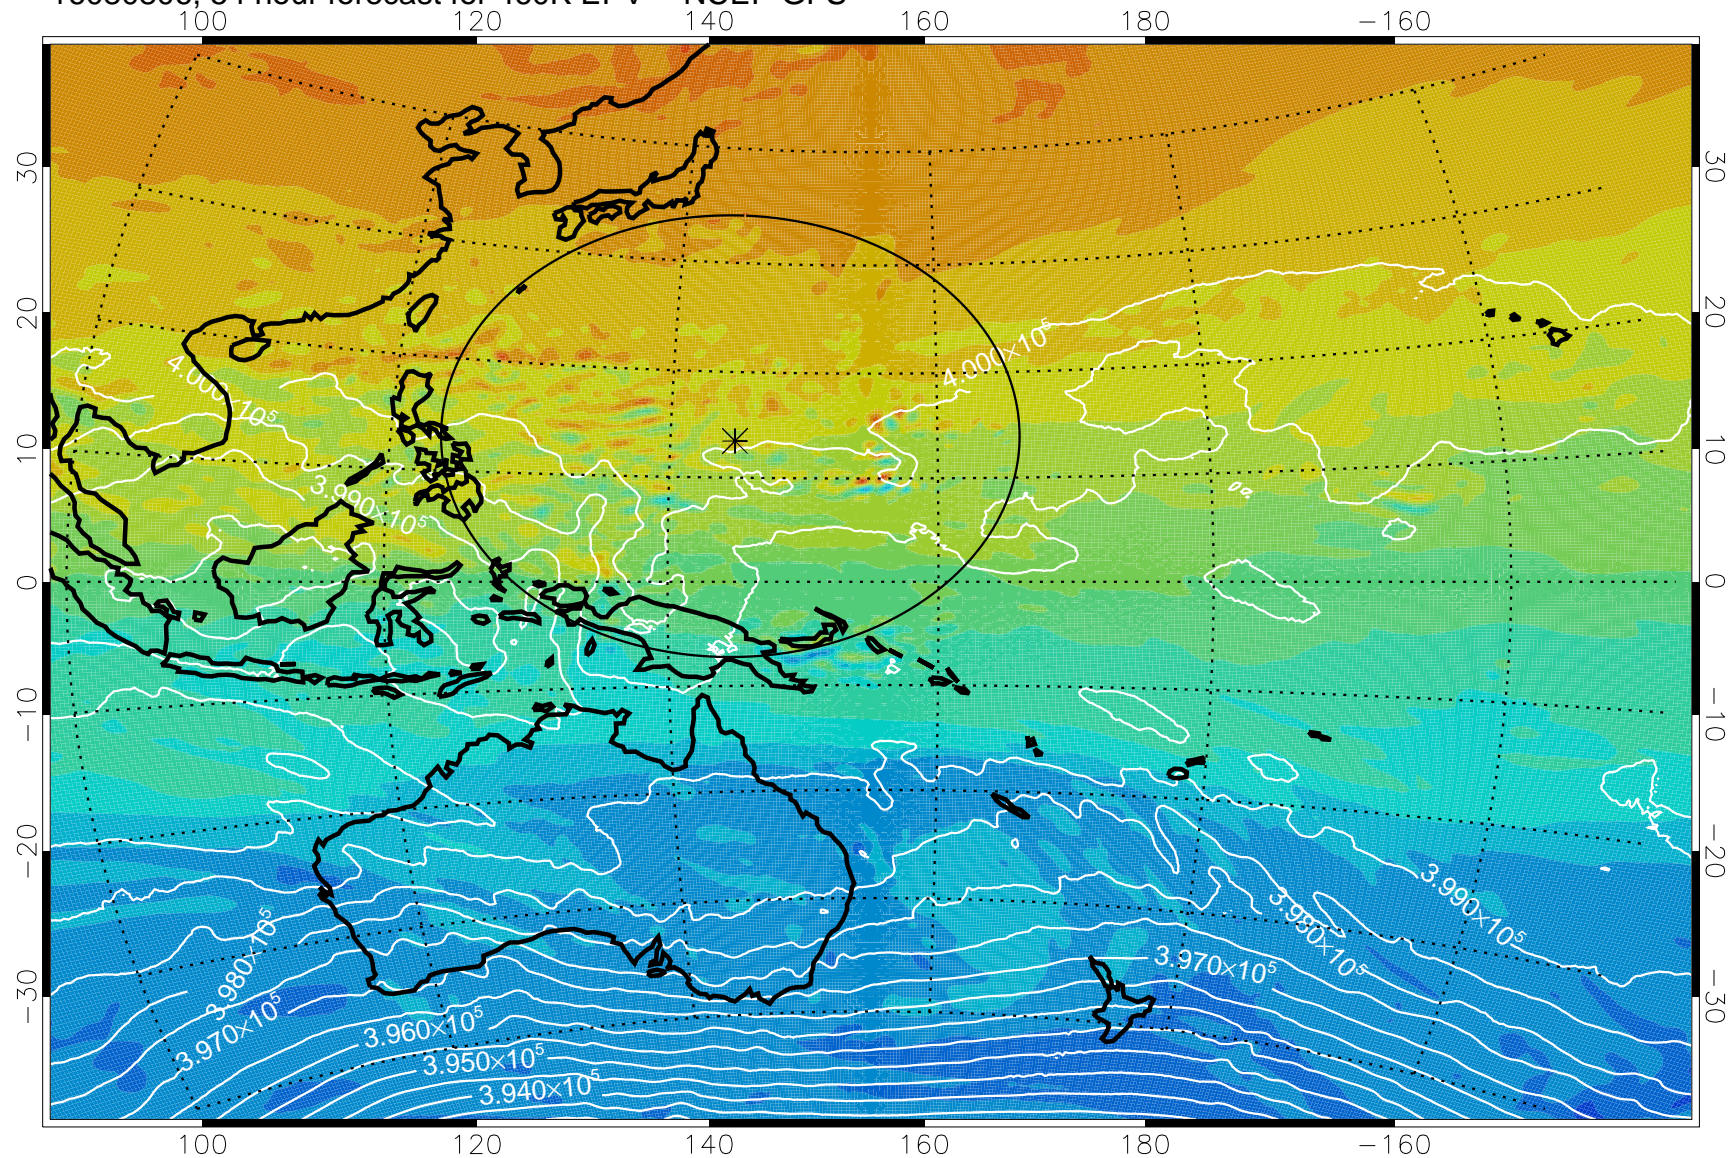

16080718, 42 hour forecast for 460K EPV -- NCEP GFS

460K Montgomery Streamfunction, white

Range ring of 2304 km

16080800, 48 hour forecast for 460K EPV -- NCEP GFS

460K Montgomery Streamfunction, white

Range ring of 2304 km

16080806, 54 hour forecast for 460K EPV -- NCEP GFS

460K Montgomery Streamfunction, white

Range ring of 2304 km

16080812, 60 hour forecast for 460K EPV -- NCEP GFS

460K Montgomery Streamfunction, white

Range ring of 2304 km

16080818, 66 hour forecast for 460K EPV -- NCEP GFS

460K Montgomery Streamfunction, white

Range ring of 2304 km

16080900, 72 hour forecast for 460K EPV -- NCEP GFS

460K Montgomery Streamfunction, white

Range ring of 2304 km

16080906, 78 hour forecast for 460K EPV -- NCEP GFS

460K Montgomery Streamfunction, white

Range ring of 2304 km

16080912, 84 hour forecast for 460K EPV -- NCEP GFS

460K Montgomery Streamfunction, white

Range ring of 2304 km