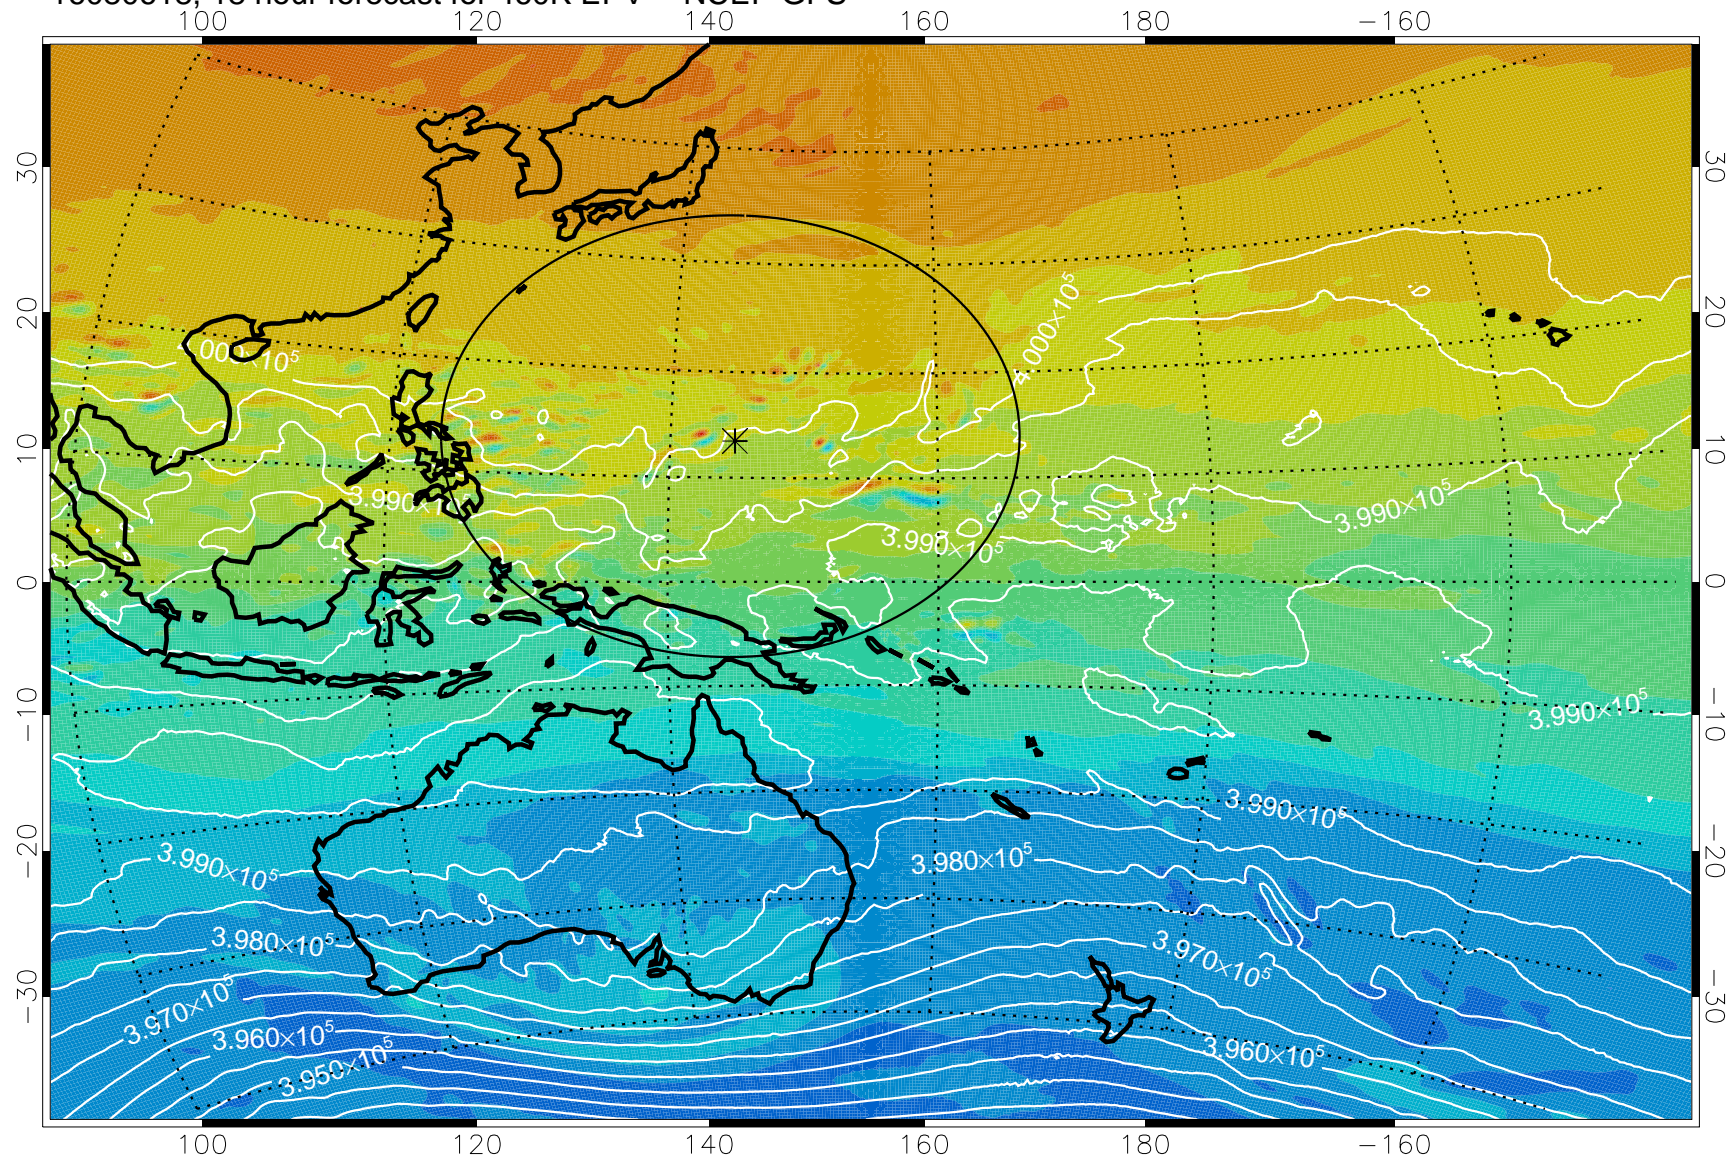

16080606, 6 hour forecast for 460K EPV -- NCEP GFS

460K Montgomery Streamfunction, white

Range ring of 2304 km

16080612, 12 hour forecast for 460K EPV -- NCEP GFS

460K Montgomery Streamfunction, white

Range ring of 2304 km

16080618, 18 hour forecast for 460K EPV -- NCEP GFS

460K Montgomery Streamfunction, white

Range ring of 2304 km

16080700, 24 hour forecast for 460K EPV -- NCEP GFS

460K Montgomery Streamfunction, white

Range ring of 2304 km

16080706, 30 hour forecast for 460K EPV -- NCEP GFS

460K Montgomery Streamfunction, white

Range ring of 2304 km

16080712, 36 hour forecast for 460K EPV -- NCEP GFS

460K Montgomery Streamfunction, white

Range ring of 2304 km

16080718, 42 hour forecast for 460K EPV -- NCEP GFS

460K Montgomery Streamfunction, white

Range ring of 2304 km

16080800, 48 hour forecast for 460K EPV -- NCEP GFS

460K Montgomery Streamfunction, white

Range ring of 2304 km