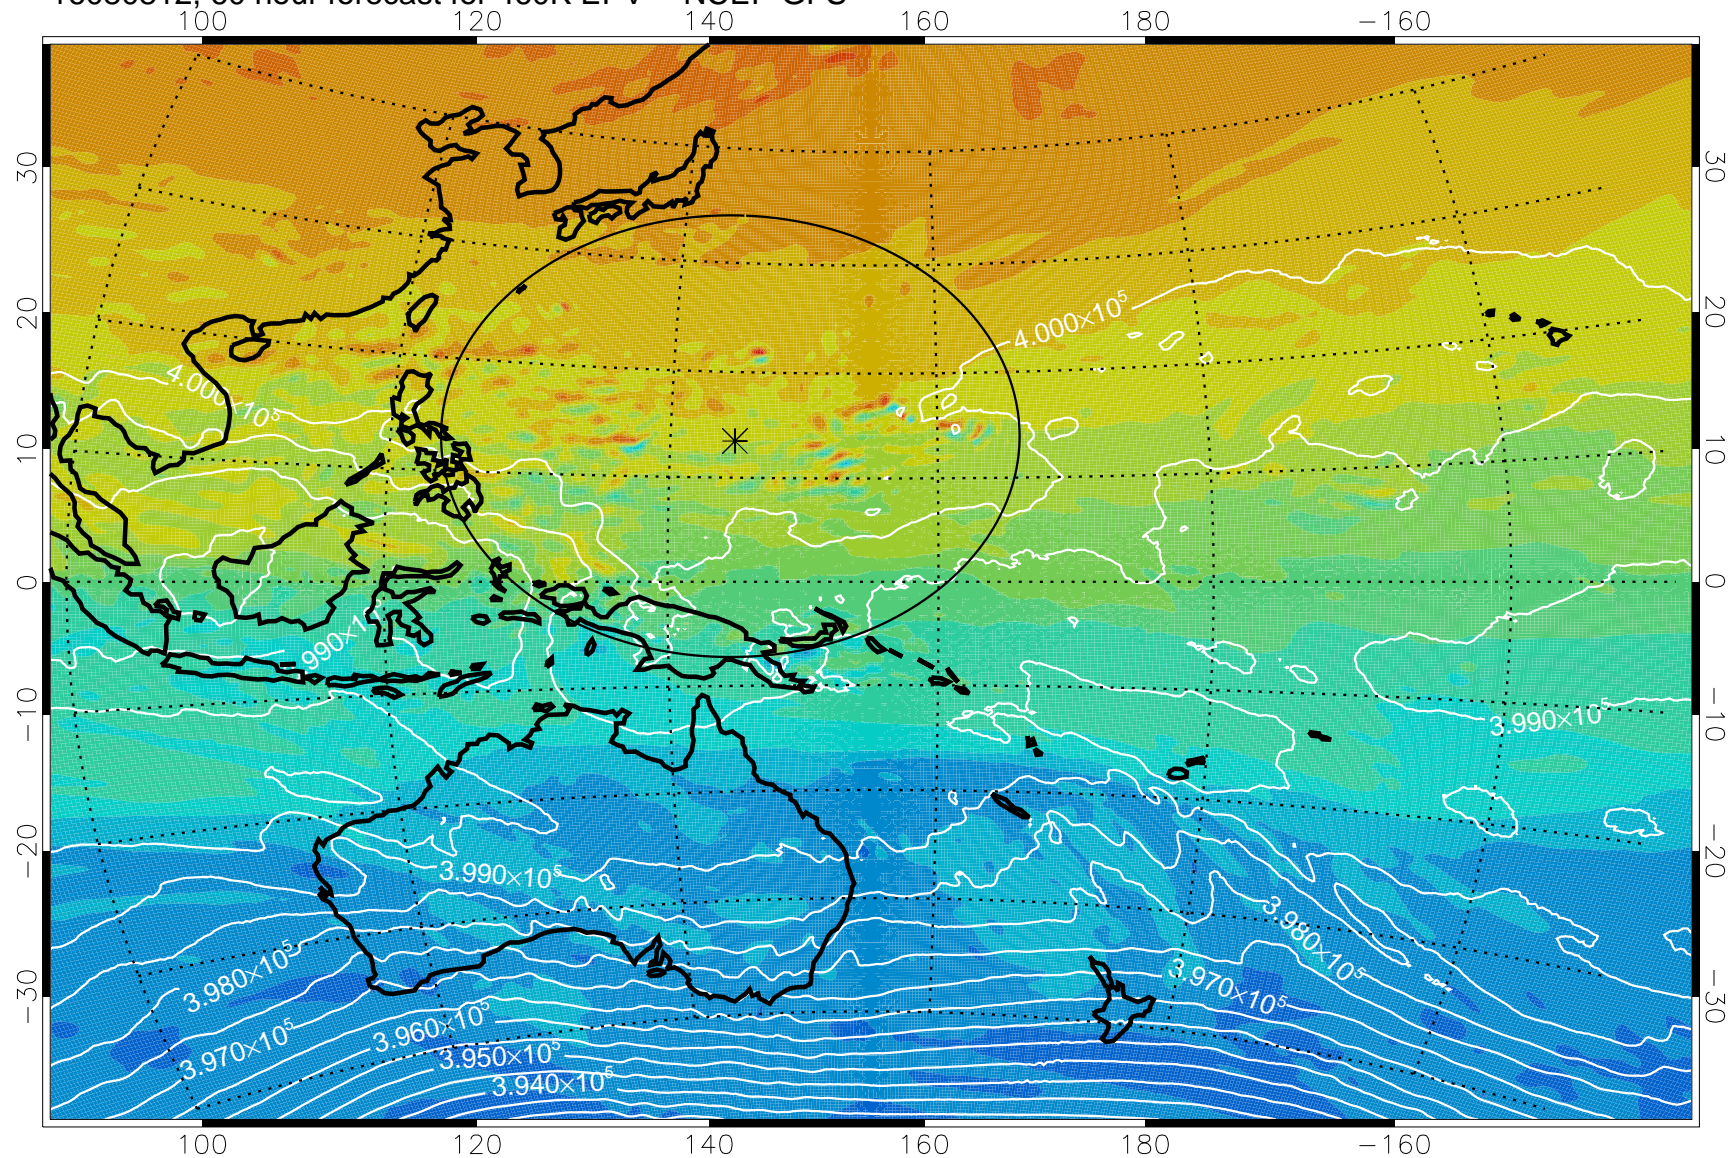

16080718, 42 hour forecast for 460K EPV -- NCEP GFS

460K Montgomery Streamfunction, white

Range ring of 2304 km

16080800, 48 hour forecast for 460K EPV -- NCEP GFS

460K Montgomery Streamfunction, white

Range ring of 2304 km

16080806, 54 hour forecast for 460K EPV -- NCEP GFS

460K Montgomery Streamfunction, white

Range ring of 2304 km

16080812, 60 hour forecast for 460K EPV -- NCEP GFS

460K Montgomery Streamfunction, white

Range ring of 2304 km

16080818, 66 hour forecast for 460K EPV -- NCEP GFS

460K Montgomery Streamfunction, white

Range ring of 2304 km

16080900, 72 hour forecast for 460K EPV -- NCEP GFS

460K Montgomery Streamfunction, white

Range ring of 2304 km

16080906, 78 hour forecast for 460K EPV -- NCEP GFS

460K Montgomery Streamfunction, white

Range ring of 2304 km

16080912, 84 hour forecast for 460K EPV -- NCEP GFS

460K Montgomery Streamfunction, white

Range ring of 2304 km