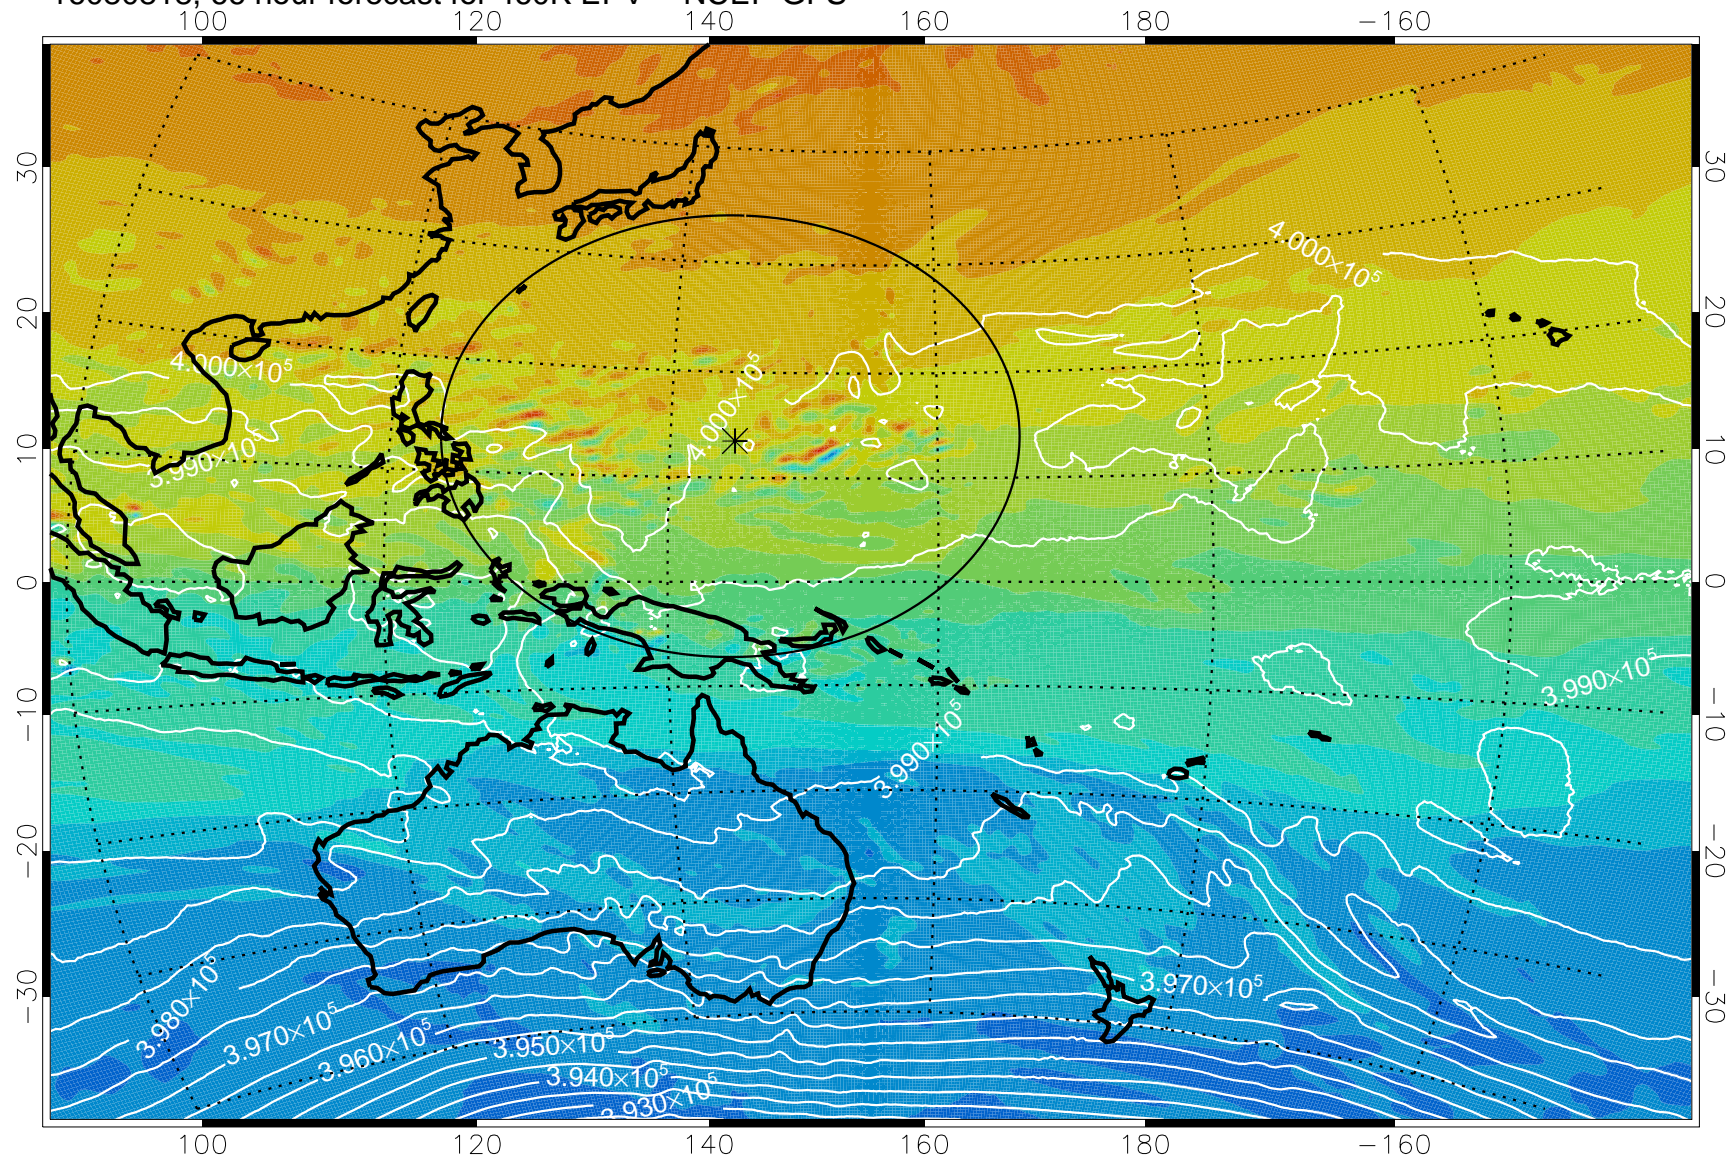

16080718, 42 hour forecast for 460K EPV -- NCEP GFS

460K Montgomery Streamfunction, white

Range ring of 2304 km

16080800, 48 hour forecast for 460K EPV -- NCEP GFS

460K Montgomery Streamfunction, white

Range ring of 2304 km

16080806, 54 hour forecast for 460K EPV -- NCEP GFS

460K Montgomery Streamfunction, white

Range ring of 2304 km

16080812, 60 hour forecast for 460K EPV -- NCEP GFS

460K Montgomery Streamfunction, white

Range ring of 2304 km

16080818, 66 hour forecast for 460K EPV -- NCEP GFS

460K Montgomery Streamfunction, white

Range ring of 2304 km

16080900, 72 hour forecast for 460K EPV -- NCEP GFS

460K Montgomery Streamfunction, white

Range ring of 2304 km

16080906, 78 hour forecast for 460K EPV -- NCEP GFS

460K Montgomery Streamfunction, white

Range ring of 2304 km

16080912, 84 hour forecast for 460K EPV -- NCEP GFS

460K Montgomery Streamfunction, white

Range ring of 2304 km