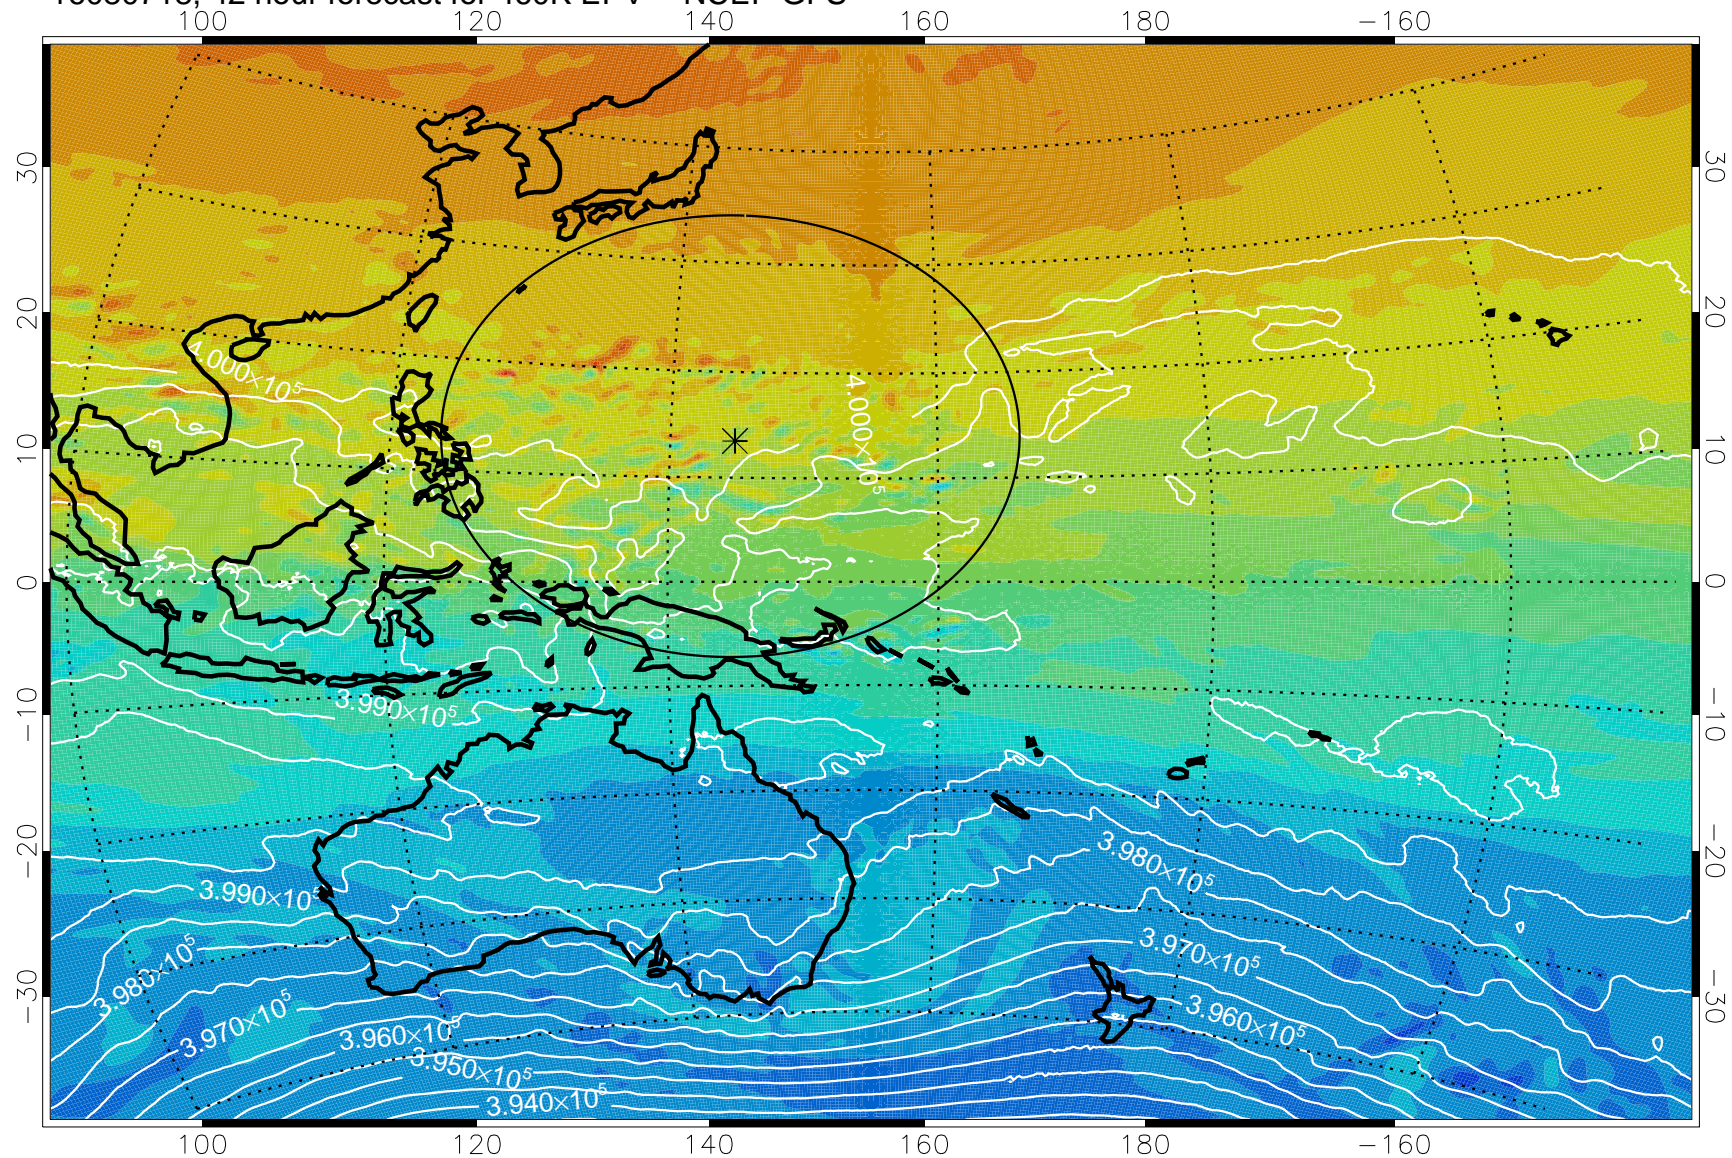

16080706, 30 hour forecast for 460K EPV -- NCEP GFS

460K Montgomery Streamfunction, white

Range ring of 2304 km

16080712, 36 hour forecast for 460K EPV -- NCEP GFS

460K Montgomery Streamfunction, white

Range ring of 2304 km

16080718, 42 hour forecast for 460K EPV -- NCEP GFS

460K Montgomery Streamfunction, white

Range ring of 2304 km

16080800, 48 hour forecast for 460K EPV -- NCEP GFS

460K Montgomery Streamfunction, white

Range ring of 2304 km

16080806, 54 hour forecast for 460K EPV -- NCEP GFS

460K Montgomery Streamfunction, white

Range ring of 2304 km

16080812, 60 hour forecast for 460K EPV -- NCEP GFS

460K Montgomery Streamfunction, white

Range ring of 2304 km

16080818, 66 hour forecast for 460K EPV -- NCEP GFS

460K Montgomery Streamfunction, white

Range ring of 2304 km

16080900, 72 hour forecast for 460K EPV -- NCEP GFS

460K Montgomery Streamfunction, white

Range ring of 2304 km