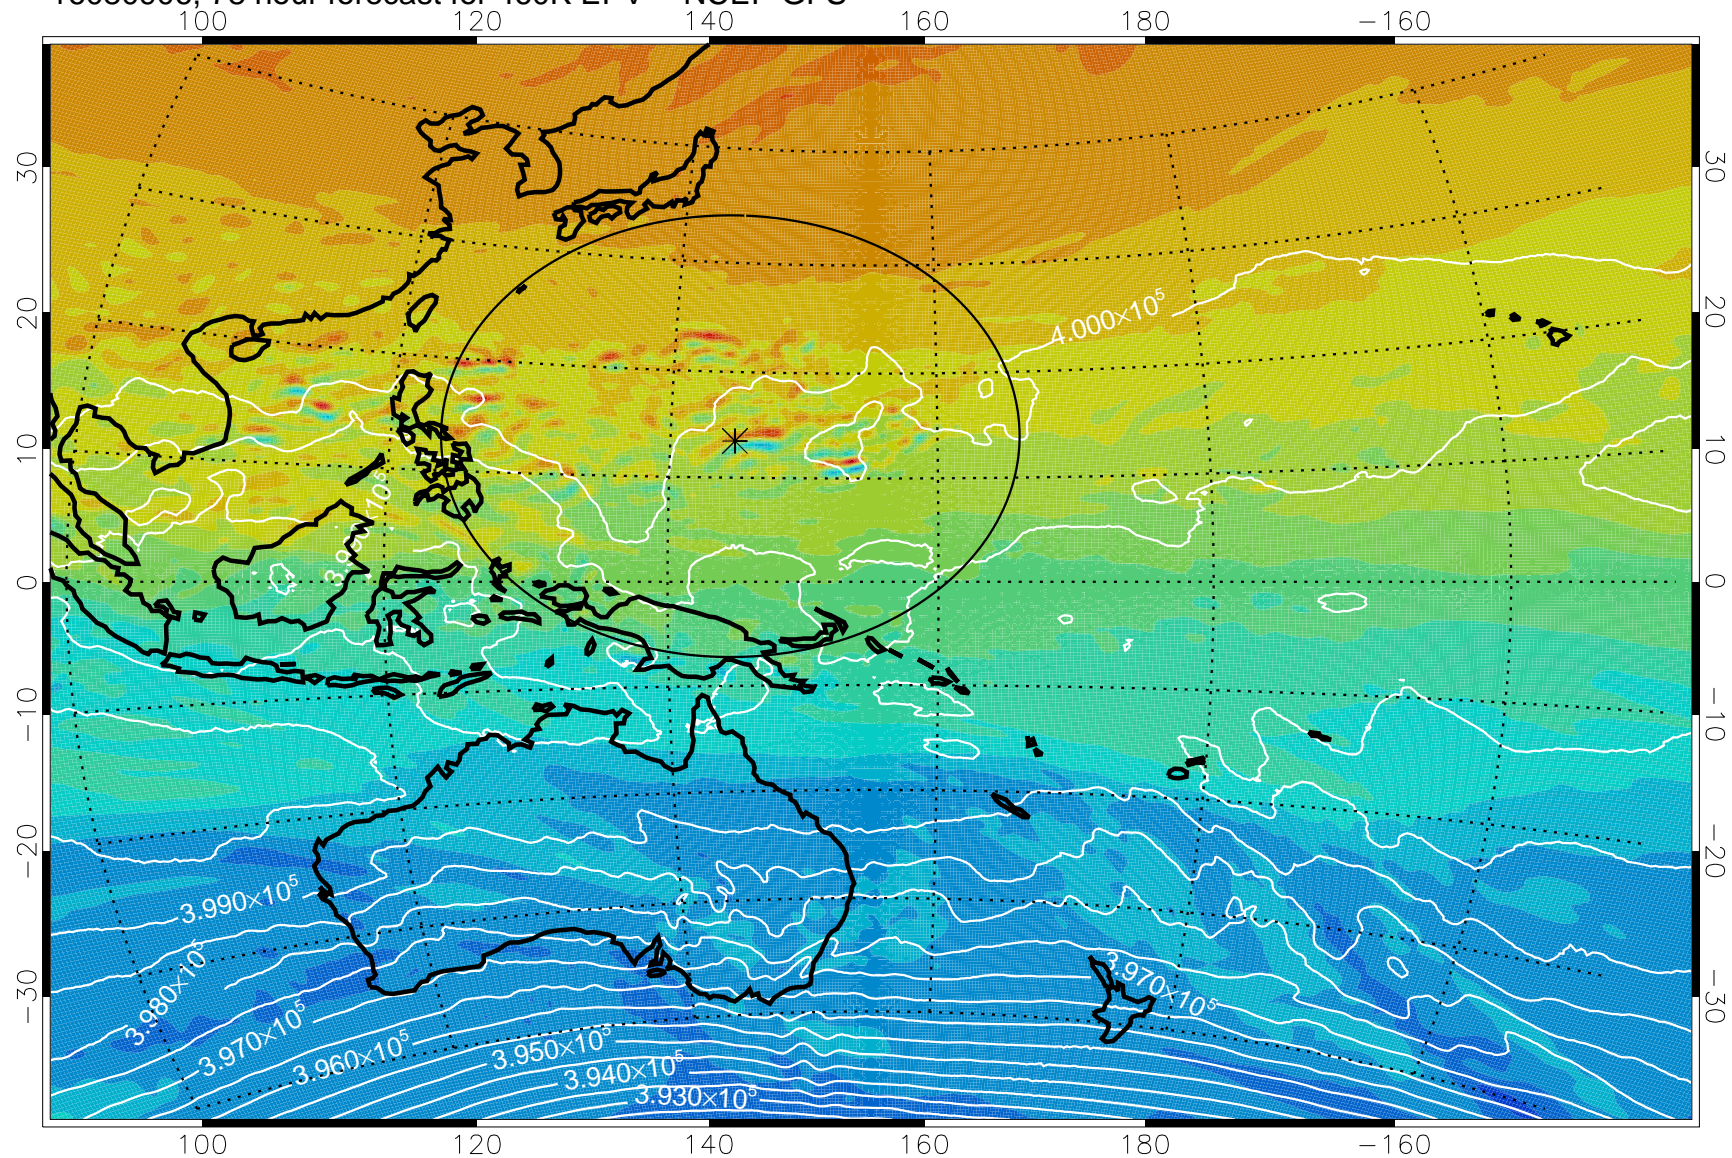

16080806, 54 hour forecast for 460K EPV -- NCEP GFS

460K Montgomery Streamfunction, white

Range ring of 2304 km

16080812, 60 hour forecast for 460K EPV -- NCEP GFS

460K Montgomery Streamfunction, white

Range ring of 2304 km

16080818, 66 hour forecast for 460K EPV -- NCEP GFS

460K Montgomery Streamfunction, white

Range ring of 2304 km

16080900, 72 hour forecast for 460K EPV -- NCEP GFS

460K Montgomery Streamfunction, white

Range ring of 2304 km

16080906, 78 hour forecast for 460K EPV -- NCEP GFS

460K Montgomery Streamfunction, white

Range ring of 2304 km

16080912, 84 hour forecast for 460K EPV -- NCEP GFS

460K Montgomery Streamfunction, white

Range ring of 2304 km

16080918, 90 hour forecast for 460K EPV -- NCEP GFS

460K Montgomery Streamfunction, white

Range ring of 2304 km

16081000, 96 hour forecast for 460K EPV -- NCEP GFS

460K Montgomery Streamfunction, white

Range ring of 2304 km