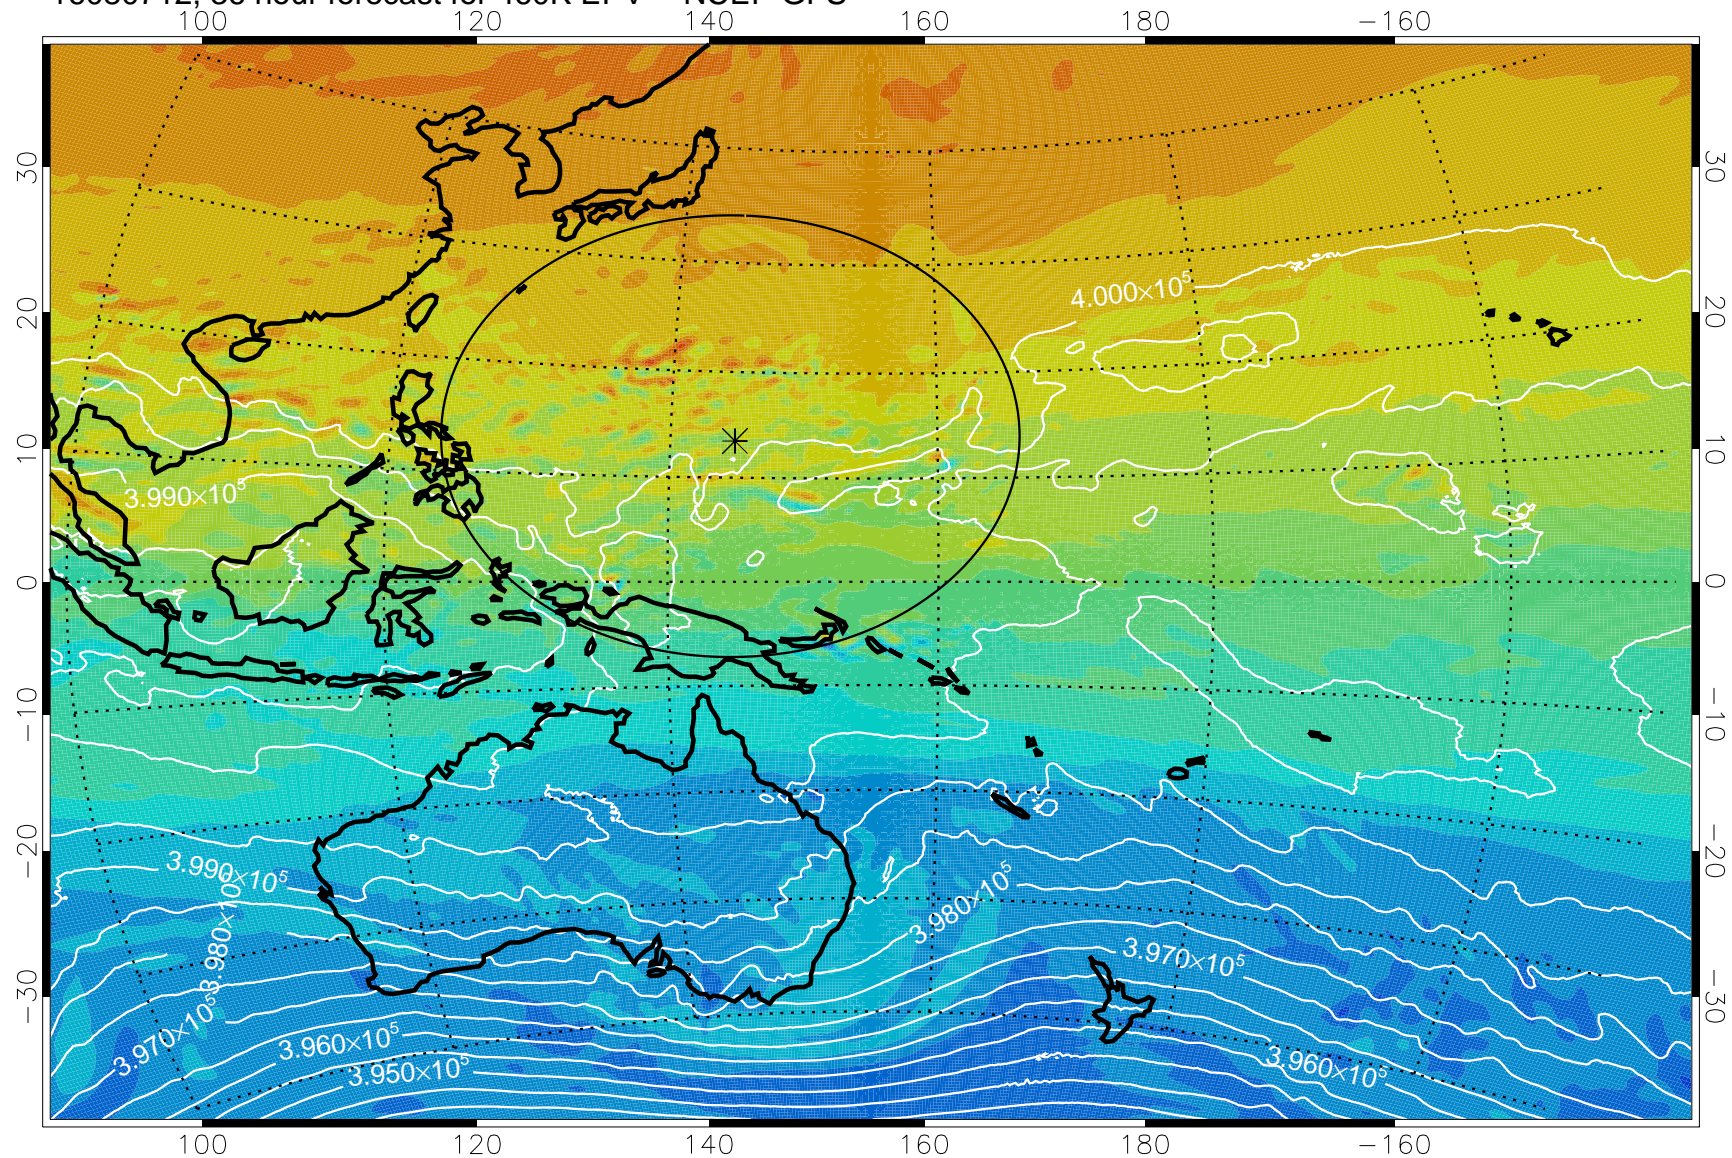

16080706, 30 hour forecast for 460K EPV -- NCEP GFS

460K Montgomery Streamfunction, white

Range ring of 2304 km

16080712, 36 hour forecast for 460K EPV -- NCEP GFS

460K Montgomery Streamfunction, white

Range ring of 2304 km

16080718, 42 hour forecast for 460K EPV -- NCEP GFS

460K Montgomery Streamfunction, white

Range ring of 2304 km

16080800, 48 hour forecast for 460K EPV -- NCEP GFS

460K Montgomery Streamfunction, white

Range ring of 2304 km

16080806, 54 hour forecast for 460K EPV -- NCEP GFS

460K Montgomery Streamfunction, white

Range ring of 2304 km

16080812, 60 hour forecast for 460K EPV -- NCEP GFS

460K Montgomery Streamfunction, white

Range ring of 2304 km

16080818, 66 hour forecast for 460K EPV -- NCEP GFS

460K Montgomery Streamfunction, white

Range ring of 2304 km

16080900, 72 hour forecast for 460K EPV -- NCEP GFS

460K Montgomery Streamfunction, white

Range ring of 2304 km