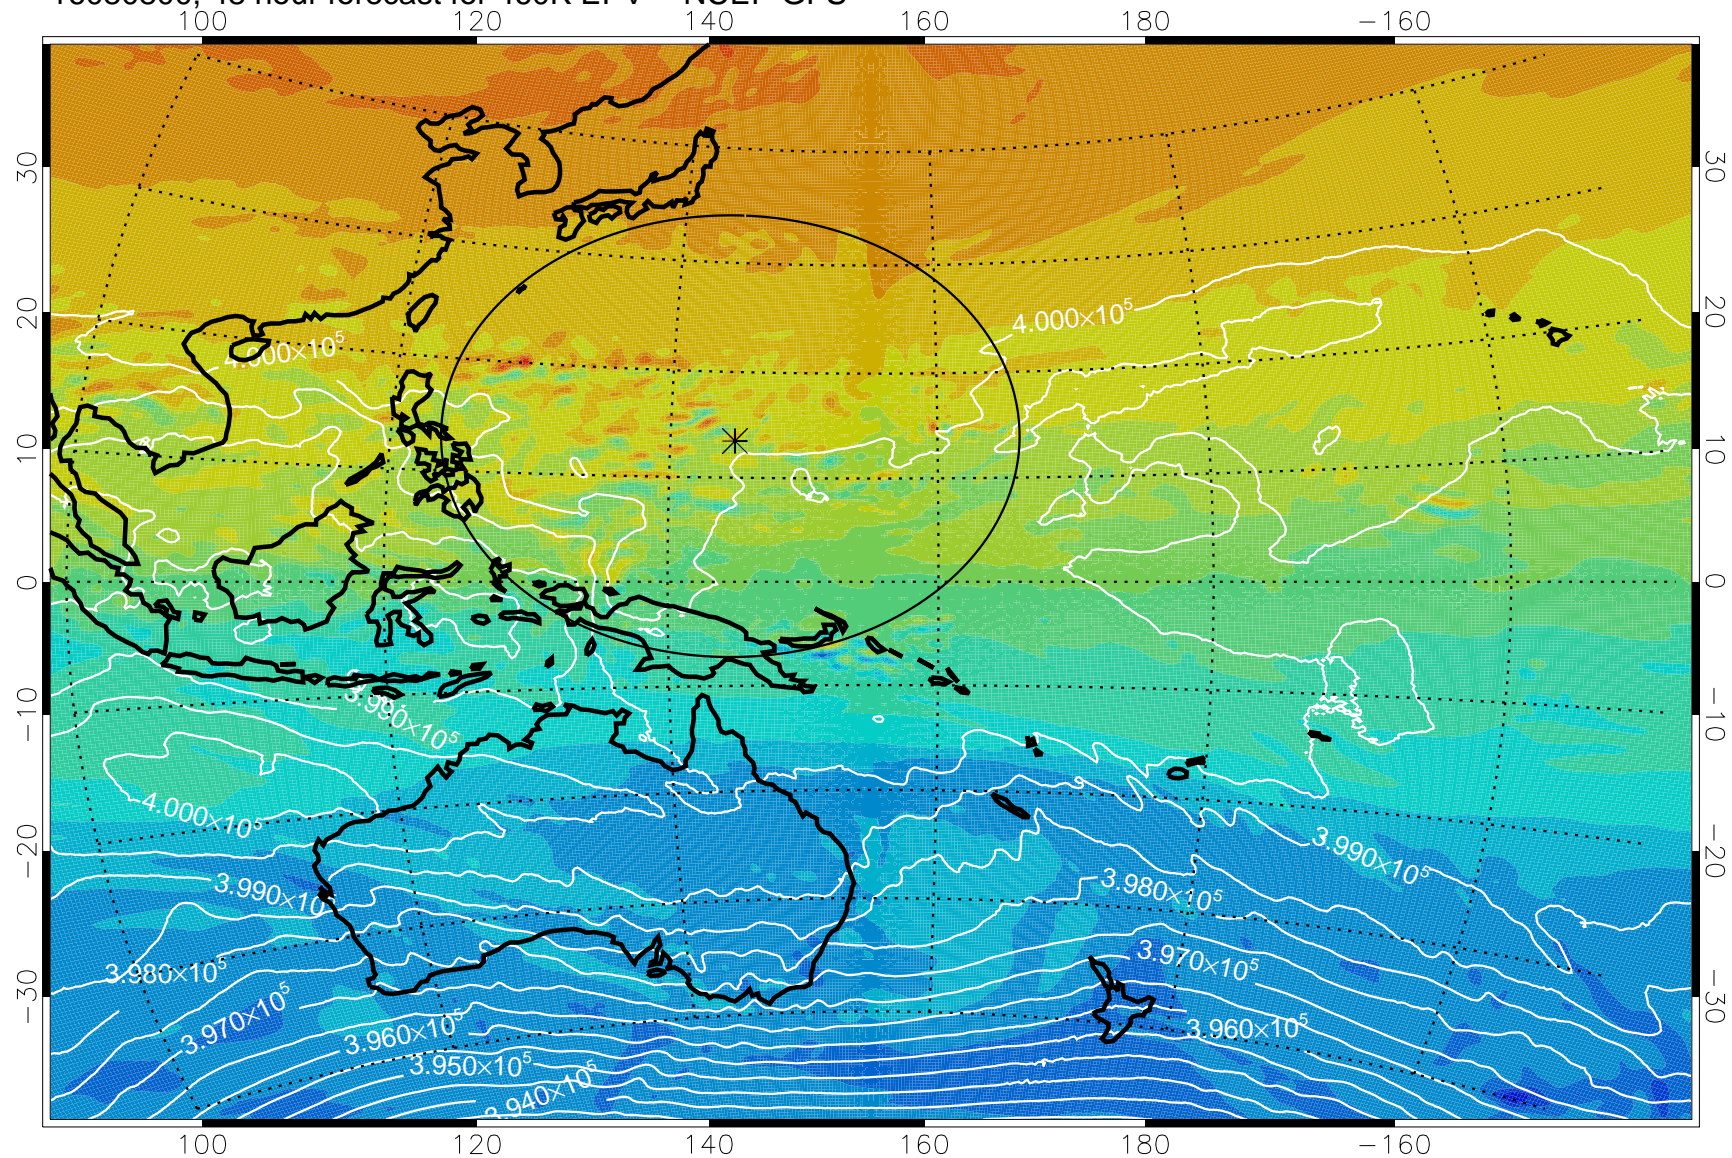

16080706, 30 hour forecast for 460K EPV -- NCEP GFS

460K Montgomery Streamfunction, white

Range ring of 2304 km

16080712, 36 hour forecast for 460K EPV -- NCEP GFS

460K Montgomery Streamfunction, white

Range ring of 2304 km

16080718, 42 hour forecast for 460K EPV -- NCEP GFS

460K Montgomery Streamfunction, white

Range ring of 2304 km

16080800, 48 hour forecast for 460K EPV -- NCEP GFS

460K Montgomery Streamfunction, white

Range ring of 2304 km

16080806, 54 hour forecast for 460K EPV -- NCEP GFS

460K Montgomery Streamfunction, white

Range ring of 2304 km

16080812, 60 hour forecast for 460K EPV -- NCEP GFS

460K Montgomery Streamfunction, white

Range ring of 2304 km

16080818, 66 hour forecast for 460K EPV -- NCEP GFS

460K Montgomery Streamfunction, white

Range ring of 2304 km

16080900, 72 hour forecast for 460K EPV -- NCEP GFS

460K Montgomery Streamfunction, white

Range ring of 2304 km