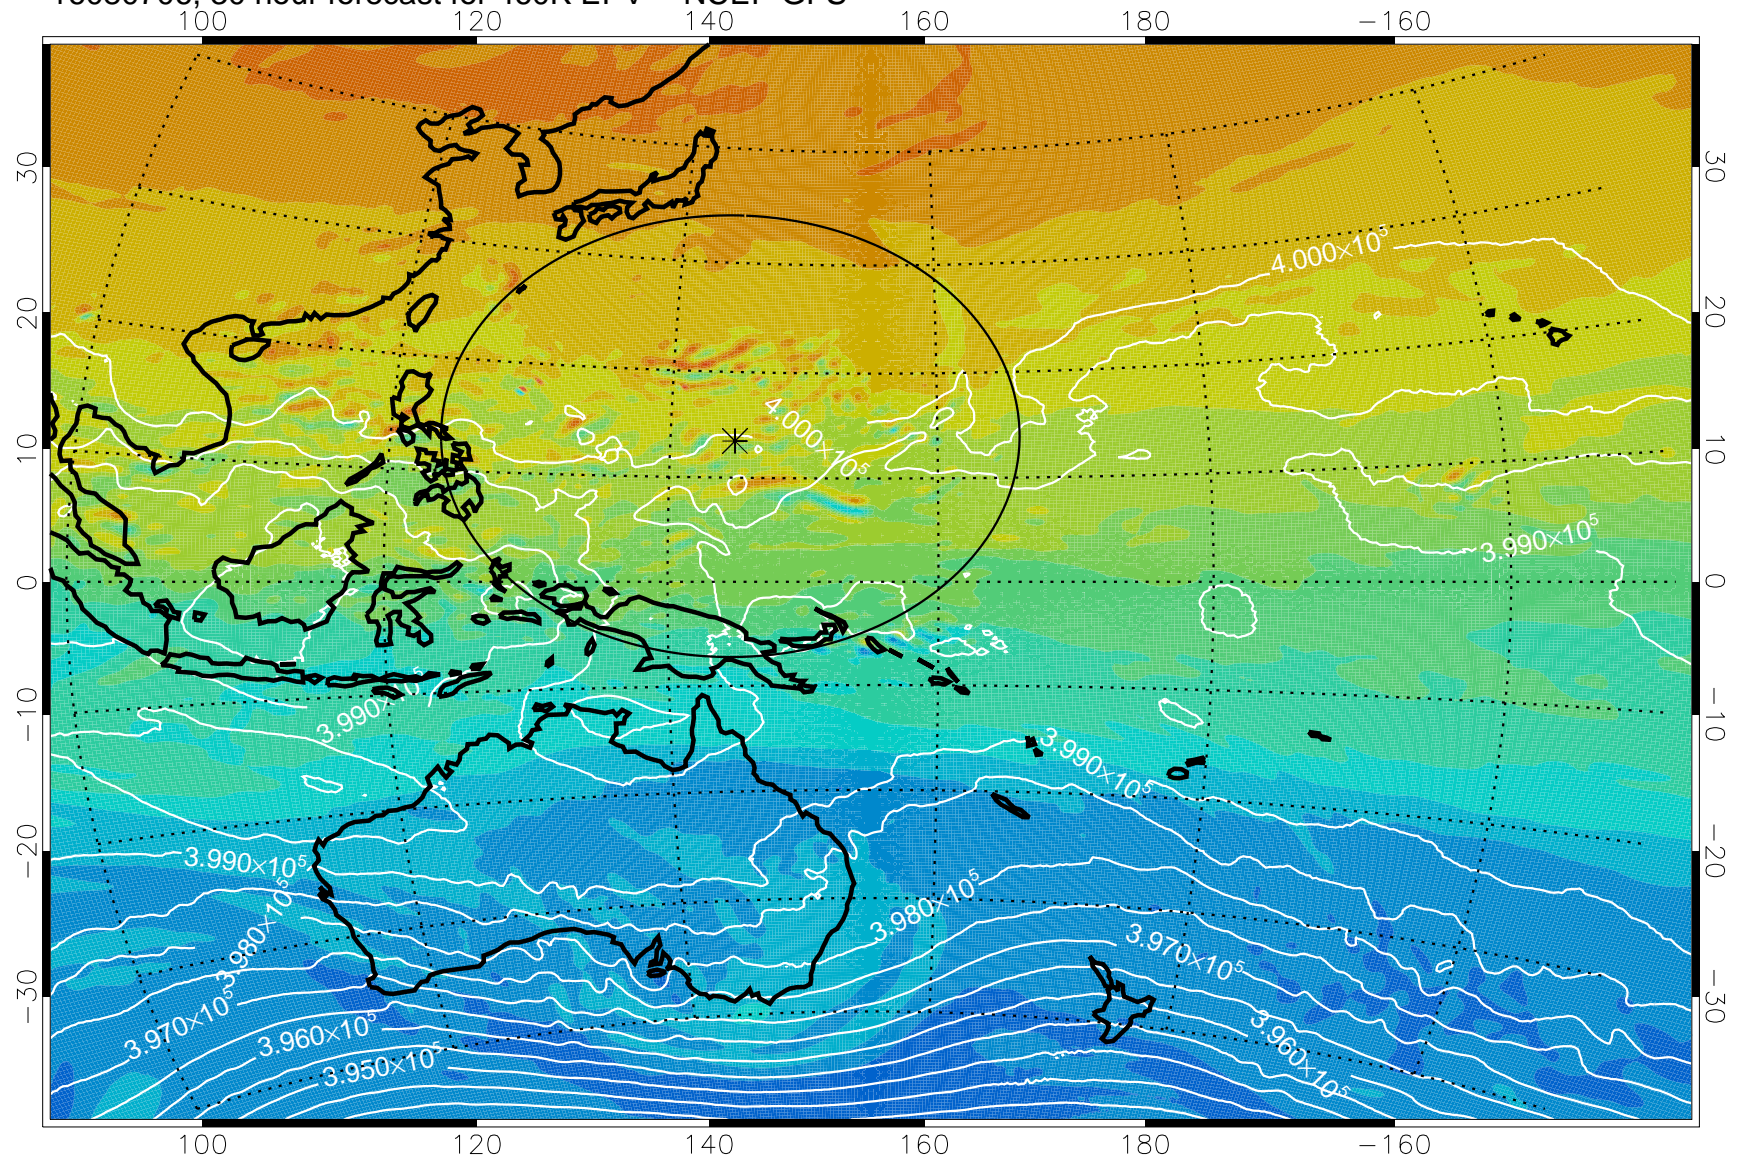

16080618, 18 hour forecast for 460K EPV -- NCEP GFS

460K Montgomery Streamfunction, white

Range ring of 2304 km

16080700, 24 hour forecast for 460K EPV -- NCEP GFS

460K Montgomery Streamfunction, white

Range ring of 2304 km

16080706, 30 hour forecast for 460K EPV -- NCEP GFS

460K Montgomery Streamfunction, white

Range ring of 2304 km

16080712, 36 hour forecast for 460K EPV -- NCEP GFS

460K Montgomery Streamfunction, white

Range ring of 2304 km

16080718, 42 hour forecast for 460K EPV -- NCEP GFS

460K Montgomery Streamfunction, white

Range ring of 2304 km

16080800, 48 hour forecast for 460K EPV -- NCEP GFS

460K Montgomery Streamfunction, white

Range ring of 2304 km

16080806, 54 hour forecast for 460K EPV -- NCEP GFS

460K Montgomery Streamfunction, white

Range ring of 2304 km

16080812, 60 hour forecast for 460K EPV -- NCEP GFS

460K Montgomery Streamfunction, white

Range ring of 2304 km