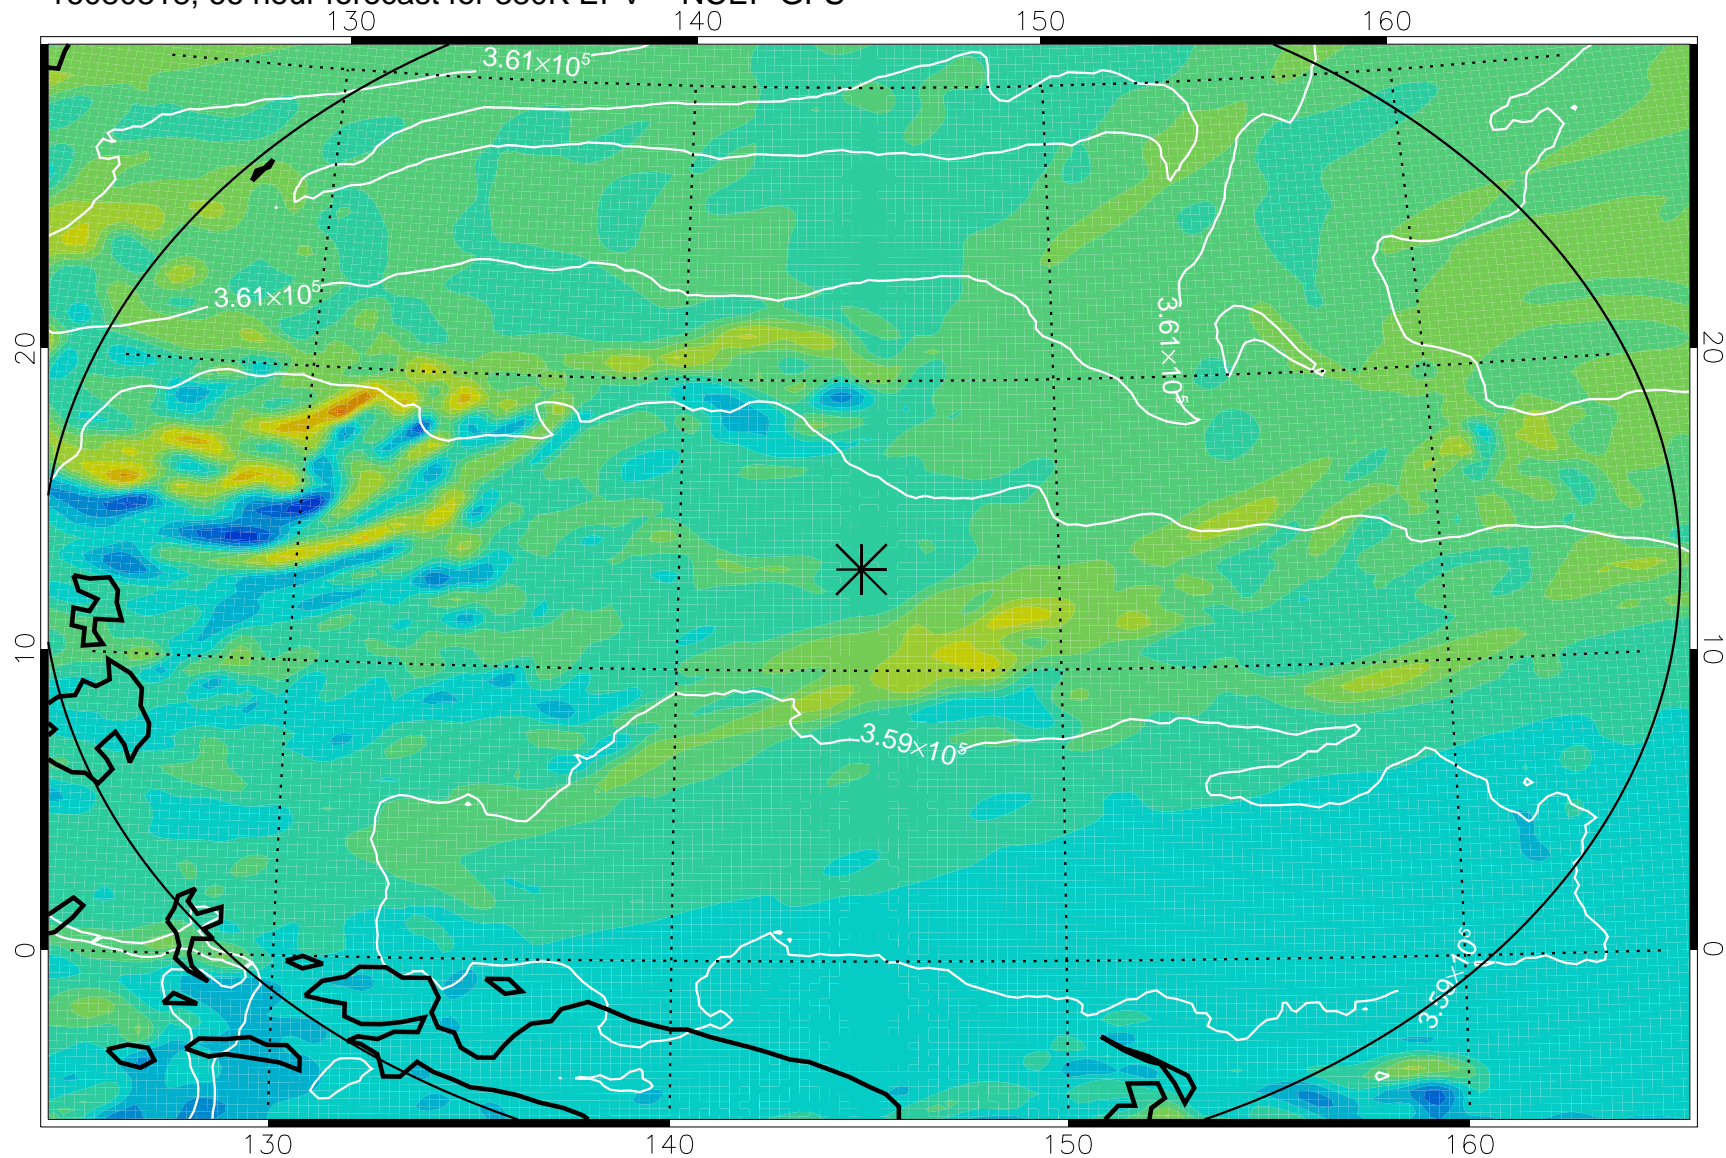

16080806, 54 hour forecast for 380K EPV -- NCEP GFS

380K Montgomery Streamfunction, white

Range ring of 2304 km

16080812, 60 hour forecast for 380K EPV -- NCEP GFS

380K Montgomery Streamfunction, white

Range ring of 2304 km

16080818, 66 hour forecast for 380K EPV -- NCEP GFS

380K Montgomery Streamfunction, white

Range ring of 2304 km

16080900, 72 hour forecast for 380K EPV -- NCEP GFS

380K Montgomery Streamfunction, white

Range ring of 2304 km

16080906, 78 hour forecast for 380K EPV -- NCEP GFS

380K Montgomery Streamfunction, white

Range ring of 2304 km

16080912, 84 hour forecast for 380K EPV -- NCEP GFS

380K Montgomery Streamfunction, white

Range ring of 2304 km

16080918, 90 hour forecast for 380K EPV -- NCEP GFS

380K Montgomery Streamfunction, white

Range ring of 2304 km

16081000, 96 hour forecast for 380K EPV -- NCEP GFS

380K Montgomery Streamfunction, white

Range ring of 2304 km