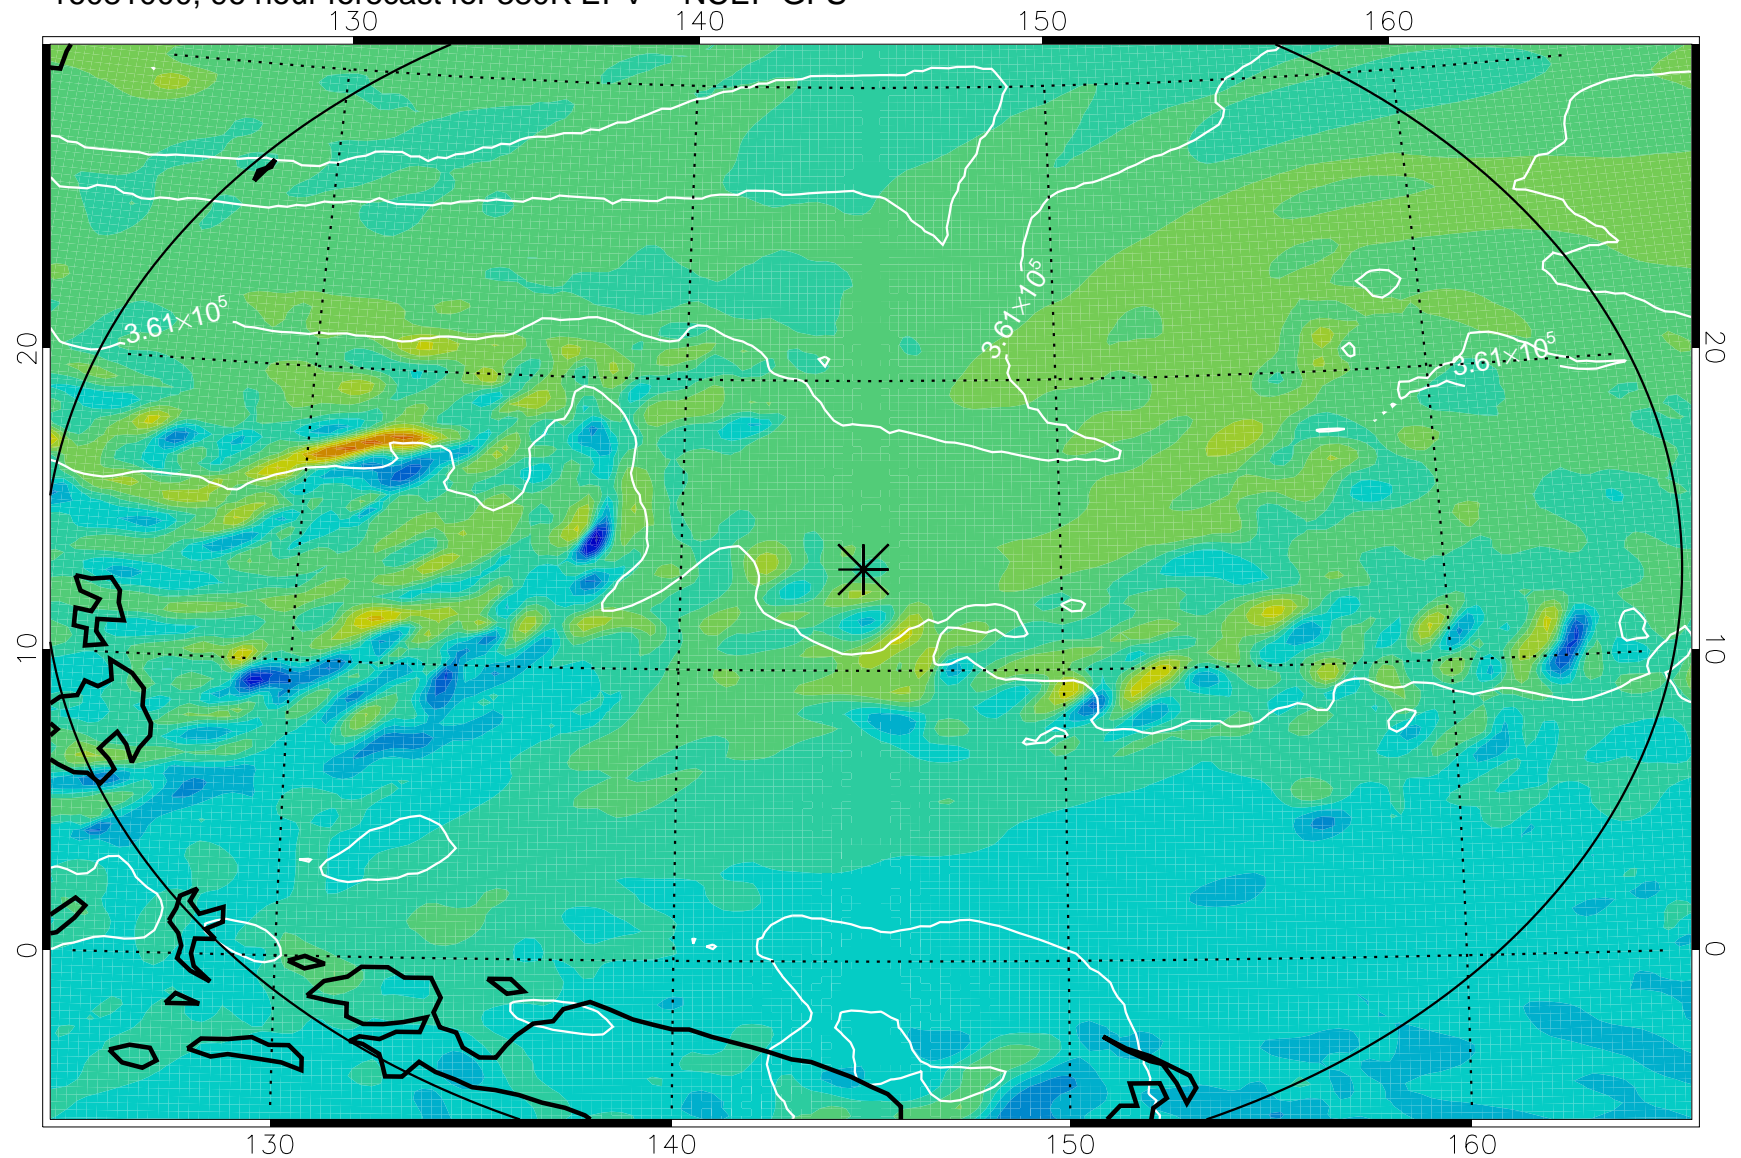

16080818, 66 hour forecast for 380K EPV -- NCEP GFS

380K Montgomery Streamfunction, white

Range ring of 2304 km

16080900, 72 hour forecast for 380K EPV -- NCEP GFS

380K Montgomery Streamfunction, white

Range ring of 2304 km

16080906, 78 hour forecast for 380K EPV -- NCEP GFS

380K Montgomery Streamfunction, white

Range ring of 2304 km

16080912, 84 hour forecast for 380K EPV -- NCEP GFS

380K Montgomery Streamfunction, white

Range ring of 2304 km

16080918, 90 hour forecast for 380K EPV -- NCEP GFS

380K Montgomery Streamfunction, white

Range ring of 2304 km

16081000, 96 hour forecast for 380K EPV -- NCEP GFS

380K Montgomery Streamfunction, white

Range ring of 2304 km

16081006, 102 hour forecast for 380K EPV -- NCEP GFS

380K Montgomery Streamfunction, white

Range ring of 2304 km

16081012, 108 hour forecast for 380K EPV -- NCEP GFS

380K Montgomery Streamfunction, white

Range ring of 2304 km