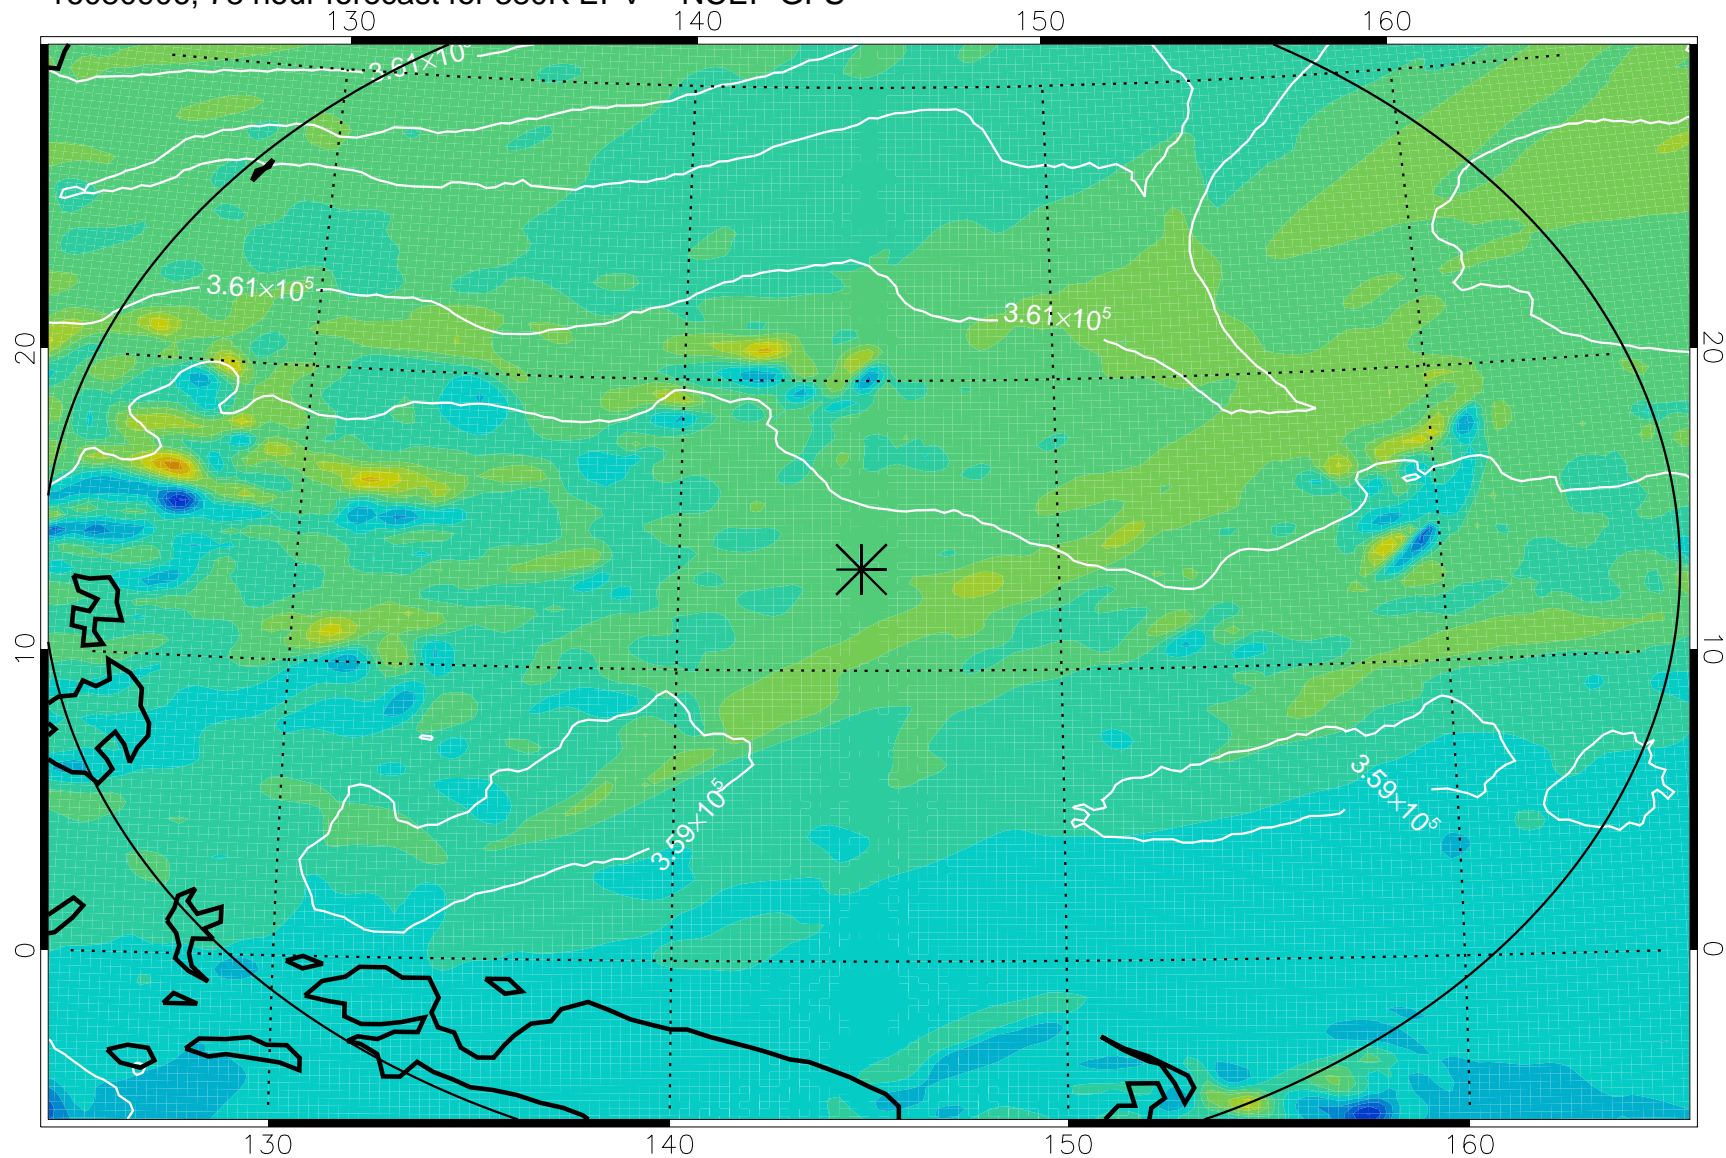

16080818, 66 hour forecast for 380K EPV -- NCEP GFS

380K Montgomery Streamfunction, white

Range ring of 2304 km

16080900, 72 hour forecast for 380K EPV -- NCEP GFS

380K Montgomery Streamfunction, white

Range ring of 2304 km

16080906, 78 hour forecast for 380K EPV -- NCEP GFS

380K Montgomery Streamfunction, white

Range ring of 2304 km

16080912, 84 hour forecast for 380K EPV -- NCEP GFS

380K Montgomery Streamfunction, white

Range ring of 2304 km

16080918, 90 hour forecast for 380K EPV -- NCEP GFS

380K Montgomery Streamfunction, white

Range ring of 2304 km

16081000, 96 hour forecast for 380K EPV -- NCEP GFS

380K Montgomery Streamfunction, white

Range ring of 2304 km

16081006, 102 hour forecast for 380K EPV -- NCEP GFS

380K Montgomery Streamfunction, white

Range ring of 2304 km

16081012, 108 hour forecast for 380K EPV -- NCEP GFS

380K Montgomery Streamfunction, white

Range ring of 2304 km