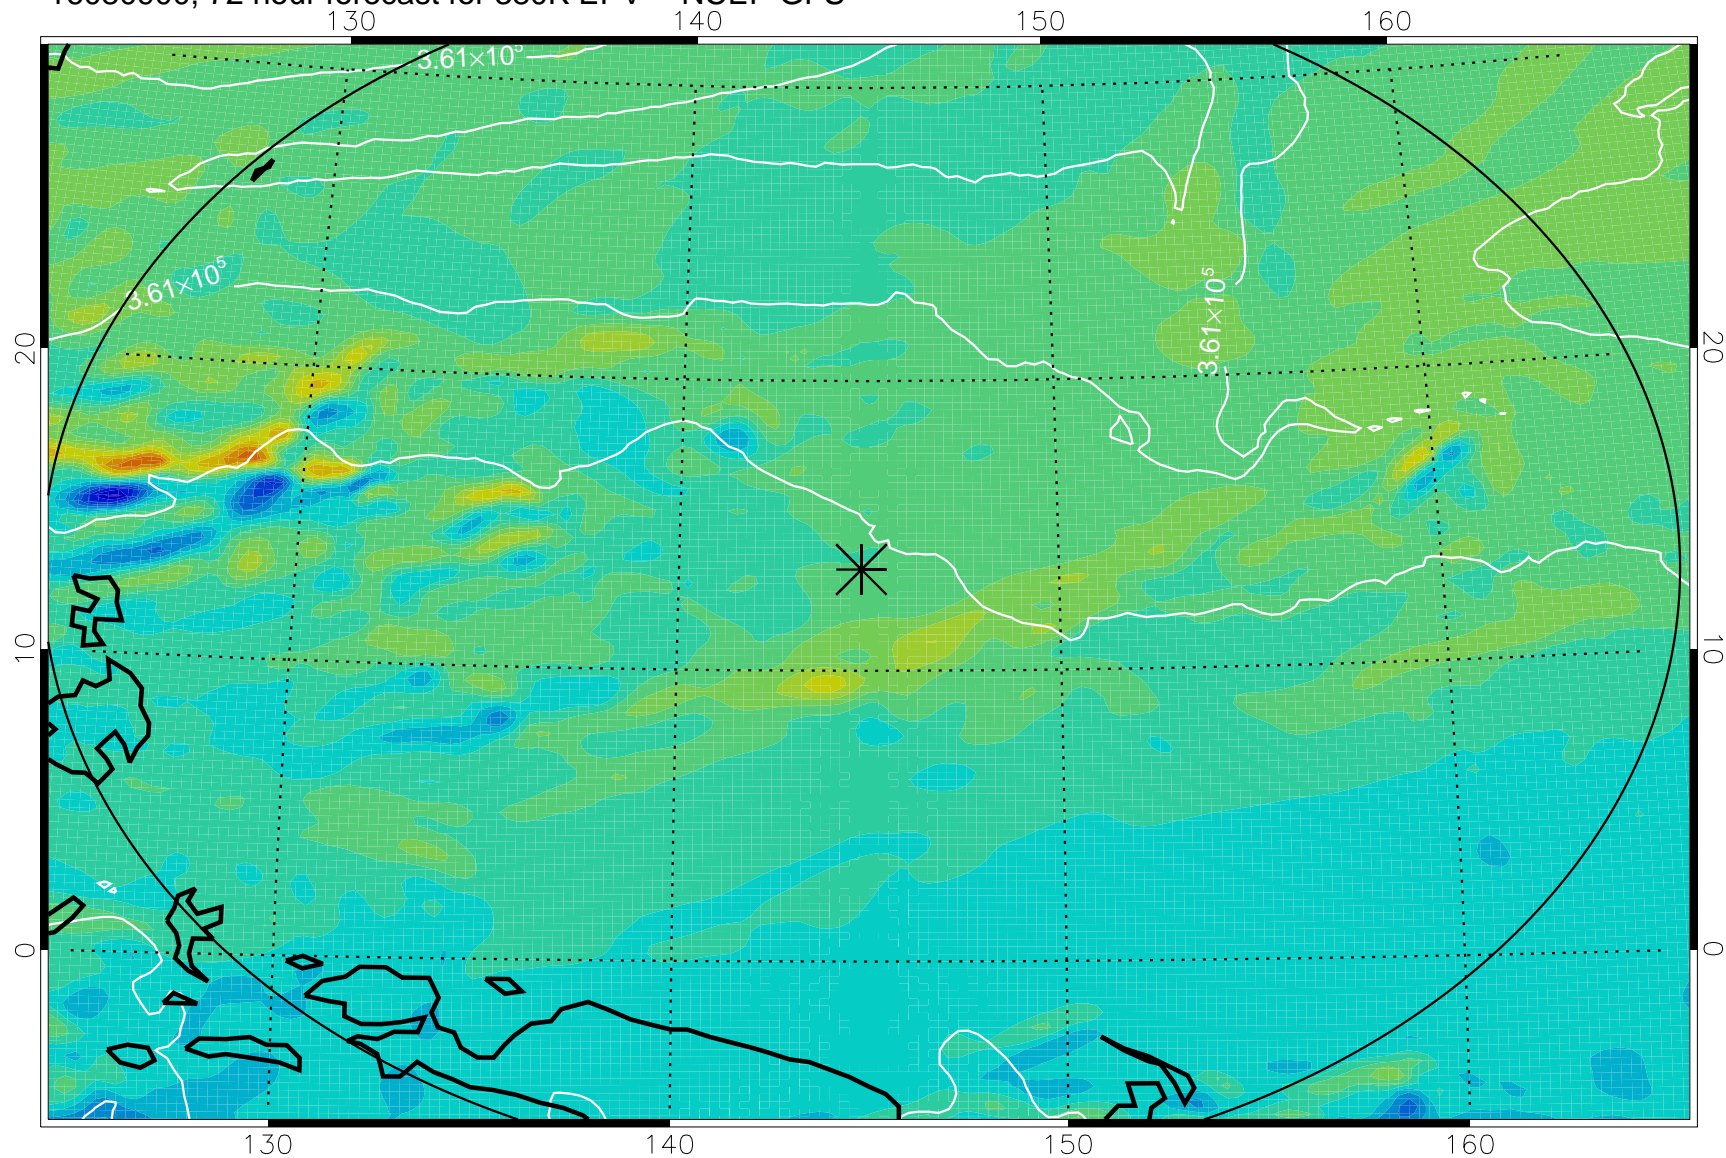

16080806, 54 hour forecast for 380K EPV -- NCEP GFS

380K Montgomery Streamfunction, white

Range ring of 2304 km

16080812, 60 hour forecast for 380K EPV -- NCEP GFS

380K Montgomery Streamfunction, white

Range ring of 2304 km

16080818, 66 hour forecast for 380K EPV -- NCEP GFS

380K Montgomery Streamfunction, white

Range ring of 2304 km

16080900, 72 hour forecast for 380K EPV -- NCEP GFS

380K Montgomery Streamfunction, white

Range ring of 2304 km

16080906, 78 hour forecast for 380K EPV -- NCEP GFS

380K Montgomery Streamfunction, white

Range ring of 2304 km

16080912, 84 hour forecast for 380K EPV -- NCEP GFS

380K Montgomery Streamfunction, white

Range ring of 2304 km

16080918, 90 hour forecast for 380K EPV -- NCEP GFS

380K Montgomery Streamfunction, white

Range ring of 2304 km

16081000, 96 hour forecast for 380K EPV -- NCEP GFS

380K Montgomery Streamfunction, white

Range ring of 2304 km