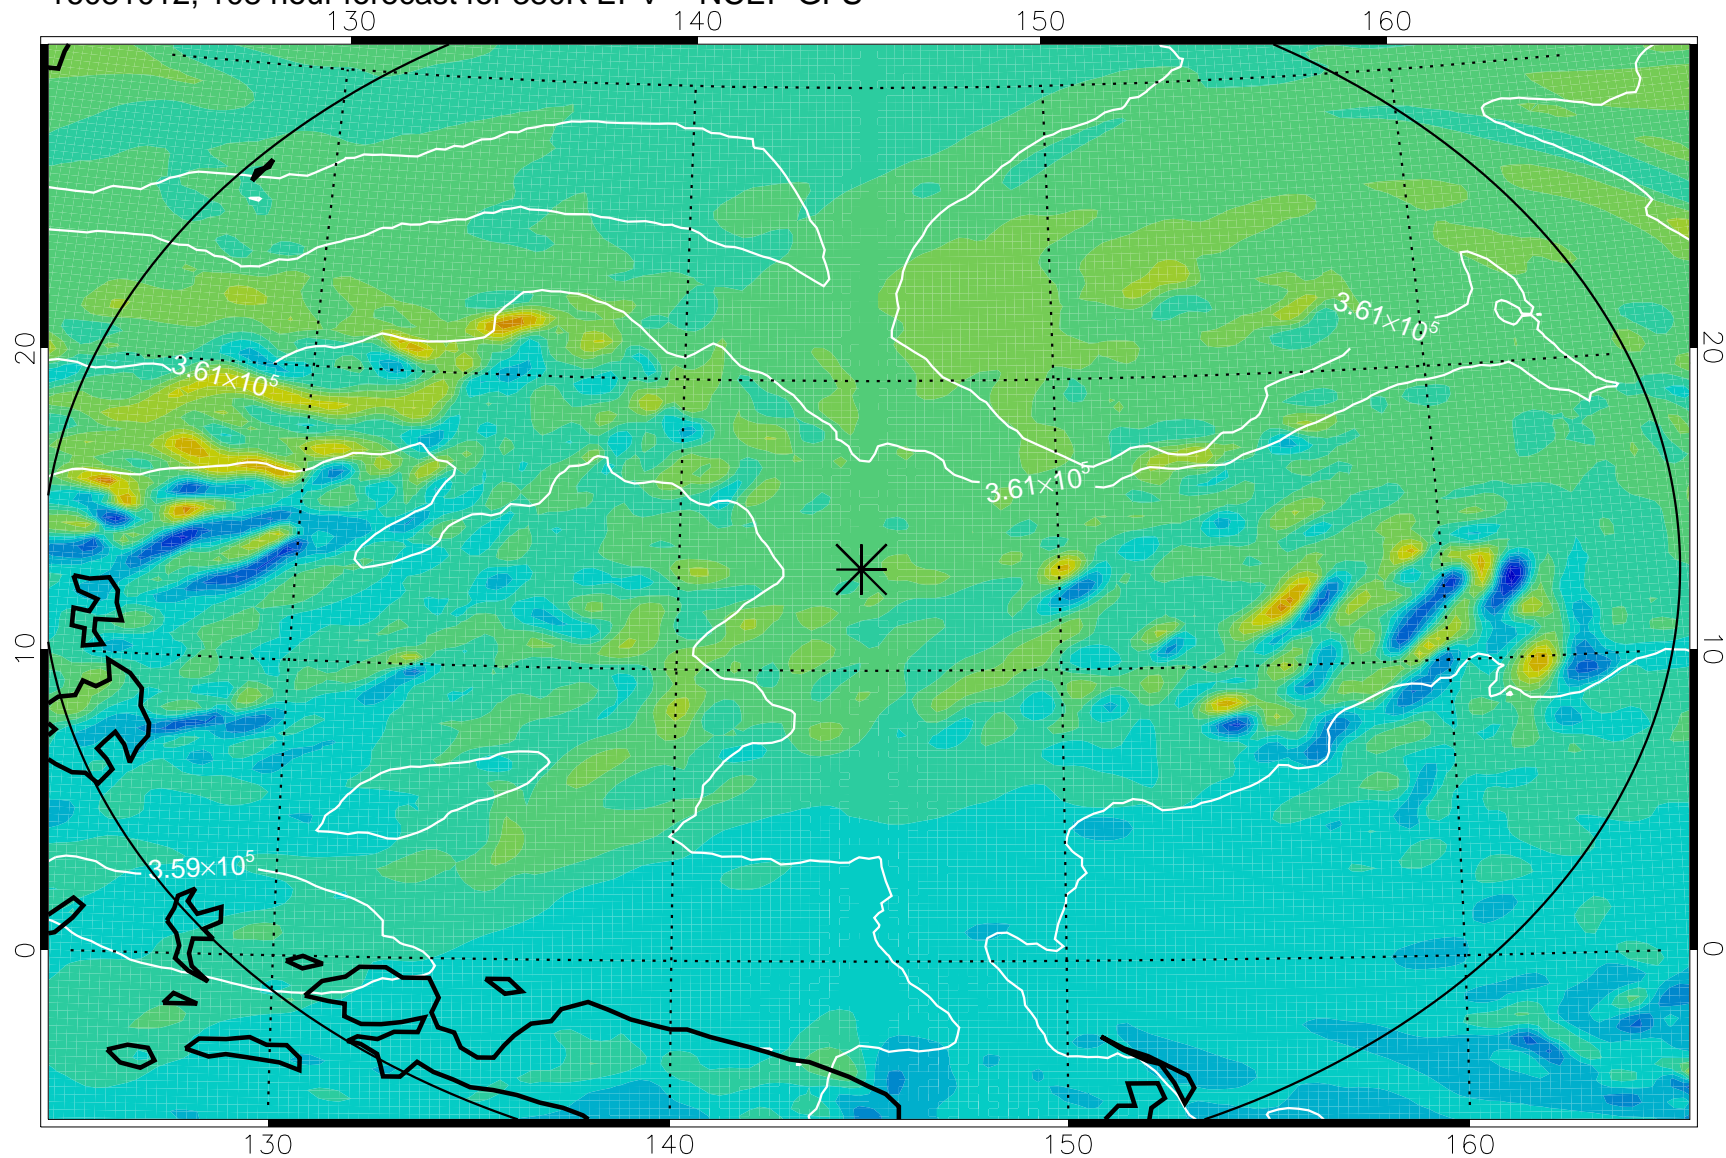

16080906, 78 hour forecast for 380K EPV -- NCEP GFS

380K Montgomery Streamfunction, white

Range ring of 2304 km

16080912, 84 hour forecast for 380K EPV -- NCEP GFS

380K Montgomery Streamfunction, white

Range ring of 2304 km

16080918, 90 hour forecast for 380K EPV -- NCEP GFS

380K Montgomery Streamfunction, white

Range ring of 2304 km

16081000, 96 hour forecast for 380K EPV -- NCEP GFS

380K Montgomery Streamfunction, white

Range ring of 2304 km

16081006, 102 hour forecast for 380K EPV -- NCEP GFS

380K Montgomery Streamfunction, white

Range ring of 2304 km

16081012, 108 hour forecast for 380K EPV -- NCEP GFS

380K Montgomery Streamfunction, white

Range ring of 2304 km

16081018, 114 hour forecast for 380K EPV -- NCEP GFS

380K Montgomery Streamfunction, white

Range ring of 2304 km

16081100, 120 hour forecast for 380K EPV -- NCEP GFS

380K Montgomery Streamfunction, white

Range ring of 2304 km