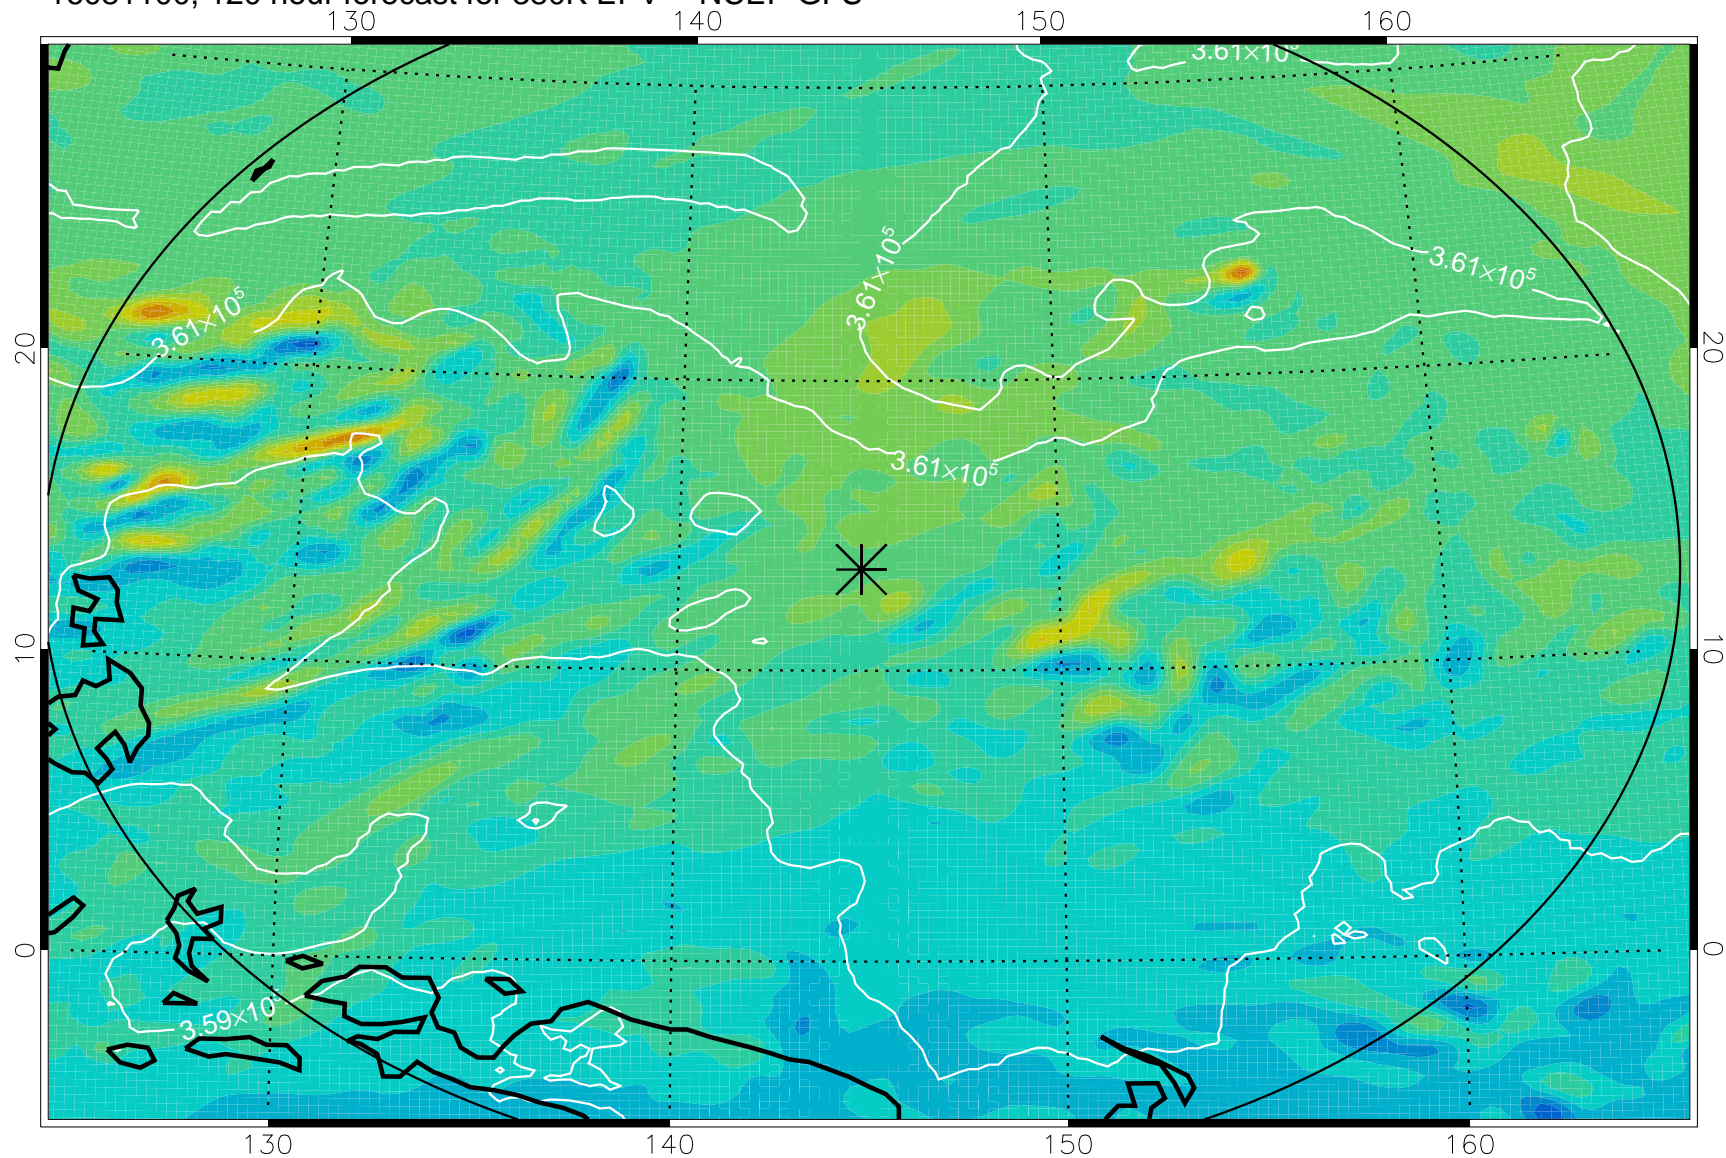

16080906, 78 hour forecast for 380K EPV -- NCEP GFS

380K Montgomery Streamfunction, white

Range ring of 2304 km

16080912, 84 hour forecast for 380K EPV -- NCEP GFS

380K Montgomery Streamfunction, white

Range ring of 2304 km

16080918, 90 hour forecast for 380K EPV -- NCEP GFS

380K Montgomery Streamfunction, white

Range ring of 2304 km

16081000, 96 hour forecast for 380K EPV -- NCEP GFS

380K Montgomery Streamfunction, white

Range ring of 2304 km

16081006, 102 hour forecast for 380K EPV -- NCEP GFS

380K Montgomery Streamfunction, white

Range ring of 2304 km

16081012, 108 hour forecast for 380K EPV -- NCEP GFS

380K Montgomery Streamfunction, white

Range ring of 2304 km

16081018, 114 hour forecast for 380K EPV -- NCEP GFS

380K Montgomery Streamfunction, white

Range ring of 2304 km

16081100, 120 hour forecast for 380K EPV -- NCEP GFS

380K Montgomery Streamfunction, white

Range ring of 2304 km