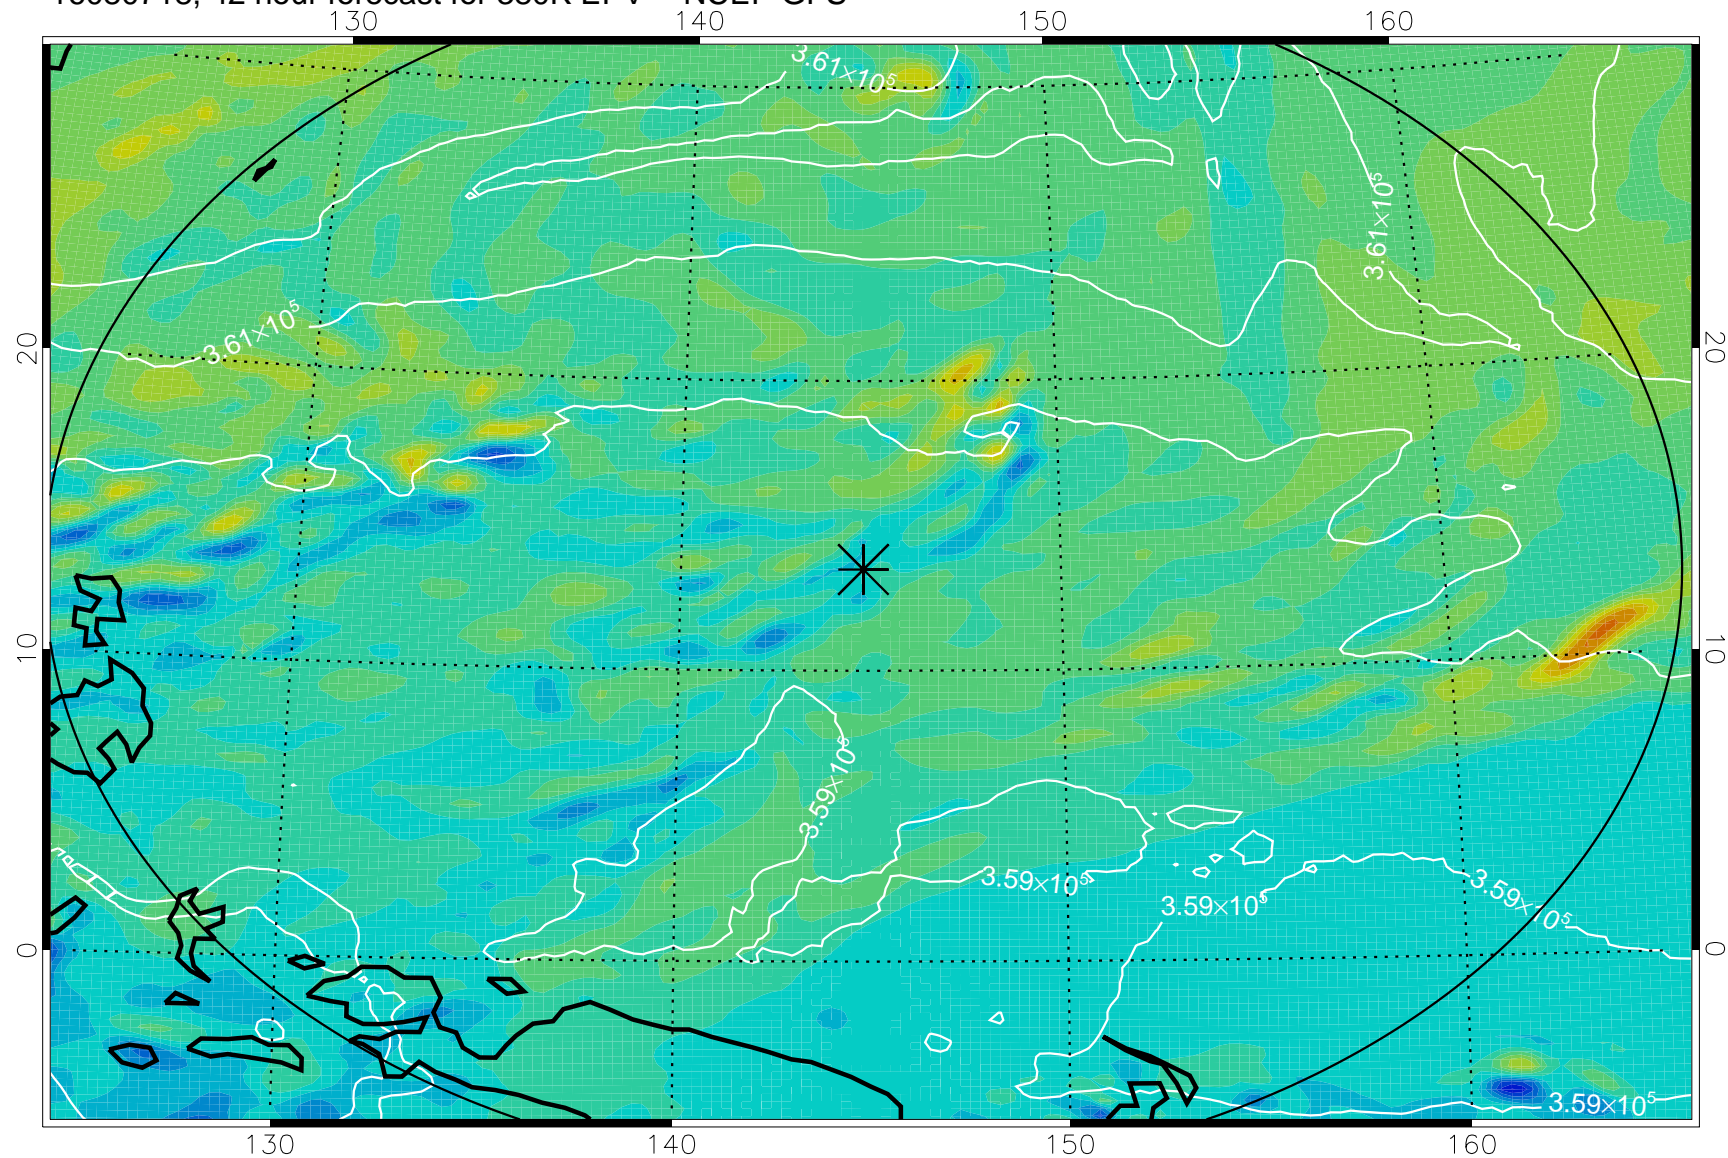

16080706, 30 hour forecast for 380K EPV -- NCEP GFS

380K Montgomery Streamfunction, white

Range ring of 2304 km

16080712, 36 hour forecast for 380K EPV -- NCEP GFS

380K Montgomery Streamfunction, white

Range ring of 2304 km

16080718, 42 hour forecast for 380K EPV -- NCEP GFS

380K Montgomery Streamfunction, white

Range ring of 2304 km

16080800, 48 hour forecast for 380K EPV -- NCEP GFS

380K Montgomery Streamfunction, white

Range ring of 2304 km

16080806, 54 hour forecast for 380K EPV -- NCEP GFS

380K Montgomery Streamfunction, white

Range ring of 2304 km

16080812, 60 hour forecast for 380K EPV -- NCEP GFS

380K Montgomery Streamfunction, white

Range ring of 2304 km

16080818, 66 hour forecast for 380K EPV -- NCEP GFS

380K Montgomery Streamfunction, white

Range ring of 2304 km

16080900, 72 hour forecast for 380K EPV -- NCEP GFS

380K Montgomery Streamfunction, white

Range ring of 2304 km