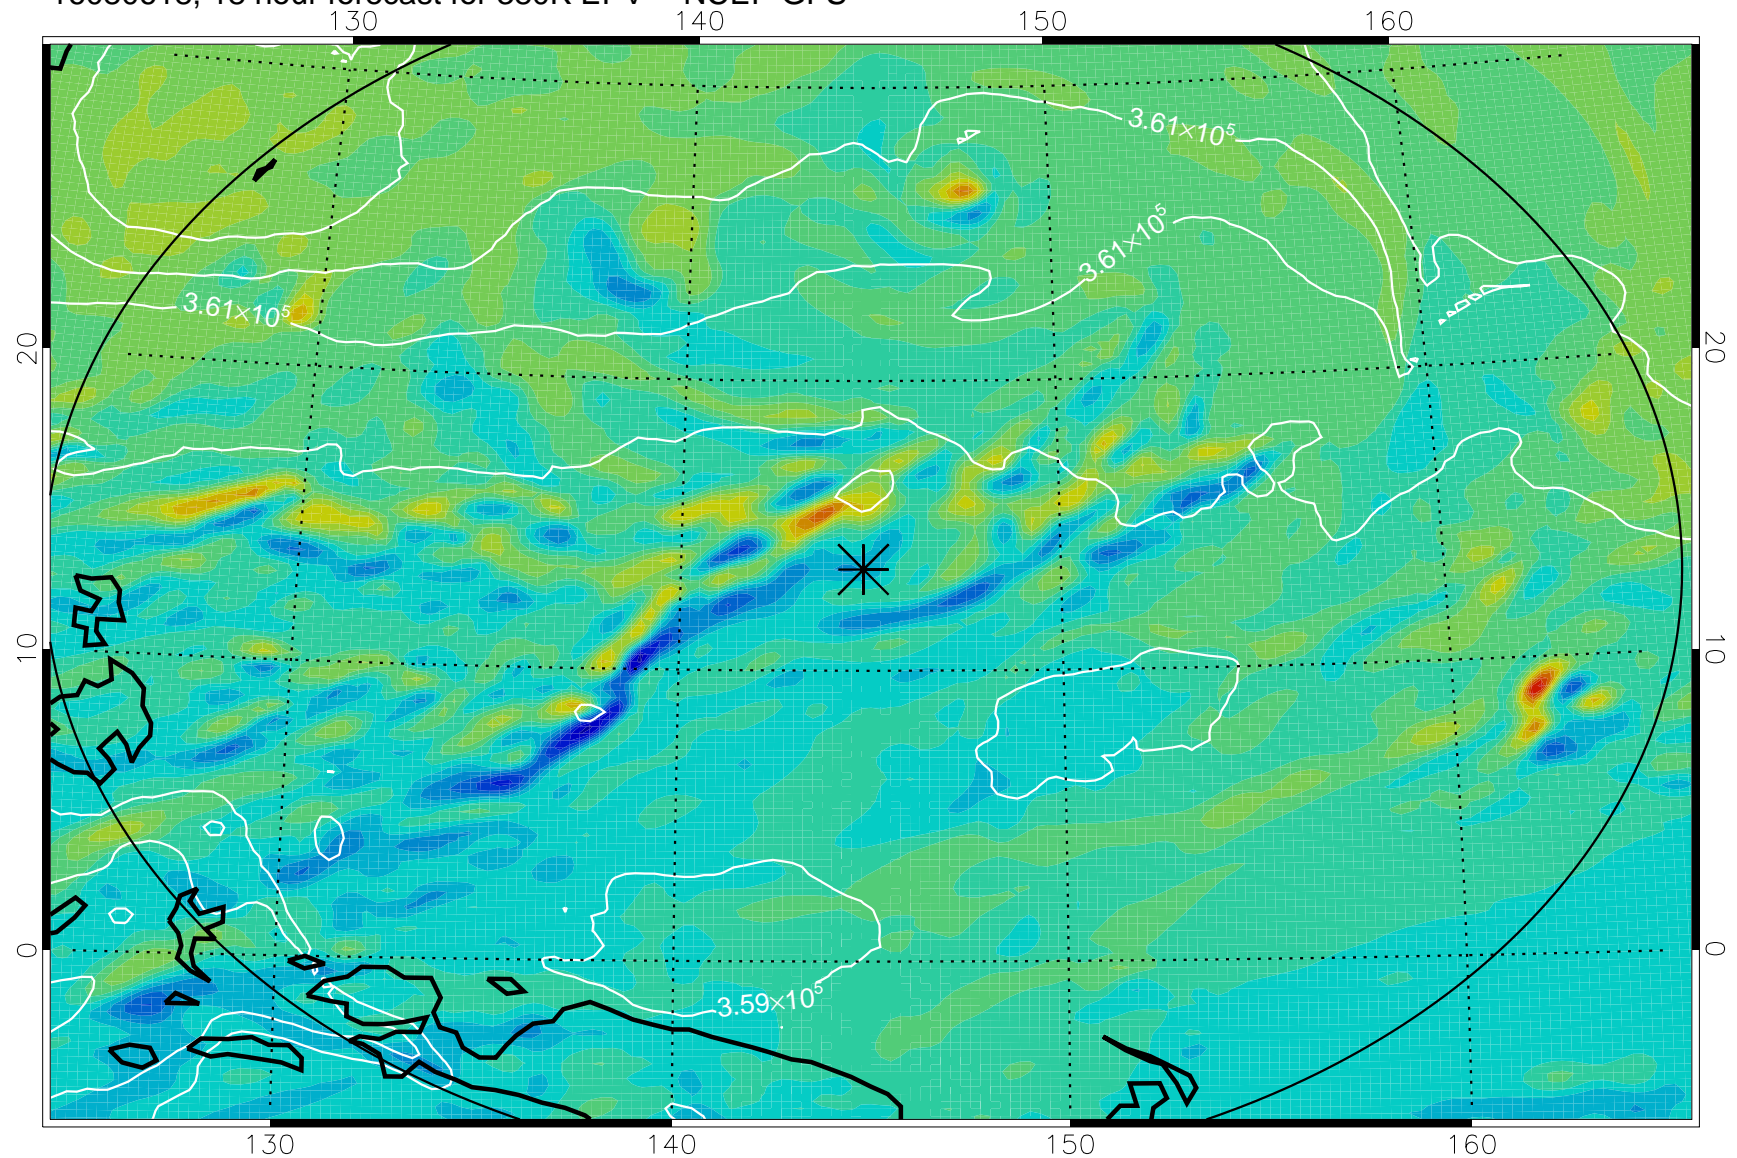

16080606, 6 hour forecast for 380K EPV -- NCEP GFS

380K Montgomery Streamfunction, white

Range ring of 2304 km

16080612, 12 hour forecast for 380K EPV -- NCEP GFS

380K Montgomery Streamfunction, white

Range ring of 2304 km

16080618, 18 hour forecast for 380K EPV -- NCEP GFS

380K Montgomery Streamfunction, white

Range ring of 2304 km

16080700, 24 hour forecast for 380K EPV -- NCEP GFS

380K Montgomery Streamfunction, white

Range ring of 2304 km

16080706, 30 hour forecast for 380K EPV -- NCEP GFS

380K Montgomery Streamfunction, white

Range ring of 2304 km

16080712, 36 hour forecast for 380K EPV -- NCEP GFS

380K Montgomery Streamfunction, white

Range ring of 2304 km

16080818, 66 hour forecast for 380K EPV -- NCEP GFS

380K Montgomery Streamfunction, white

Range ring of 2304 km

16080900, 72 hour forecast for 380K EPV -- NCEP GFS

380K Montgomery Streamfunction, white

Range ring of 2304 km