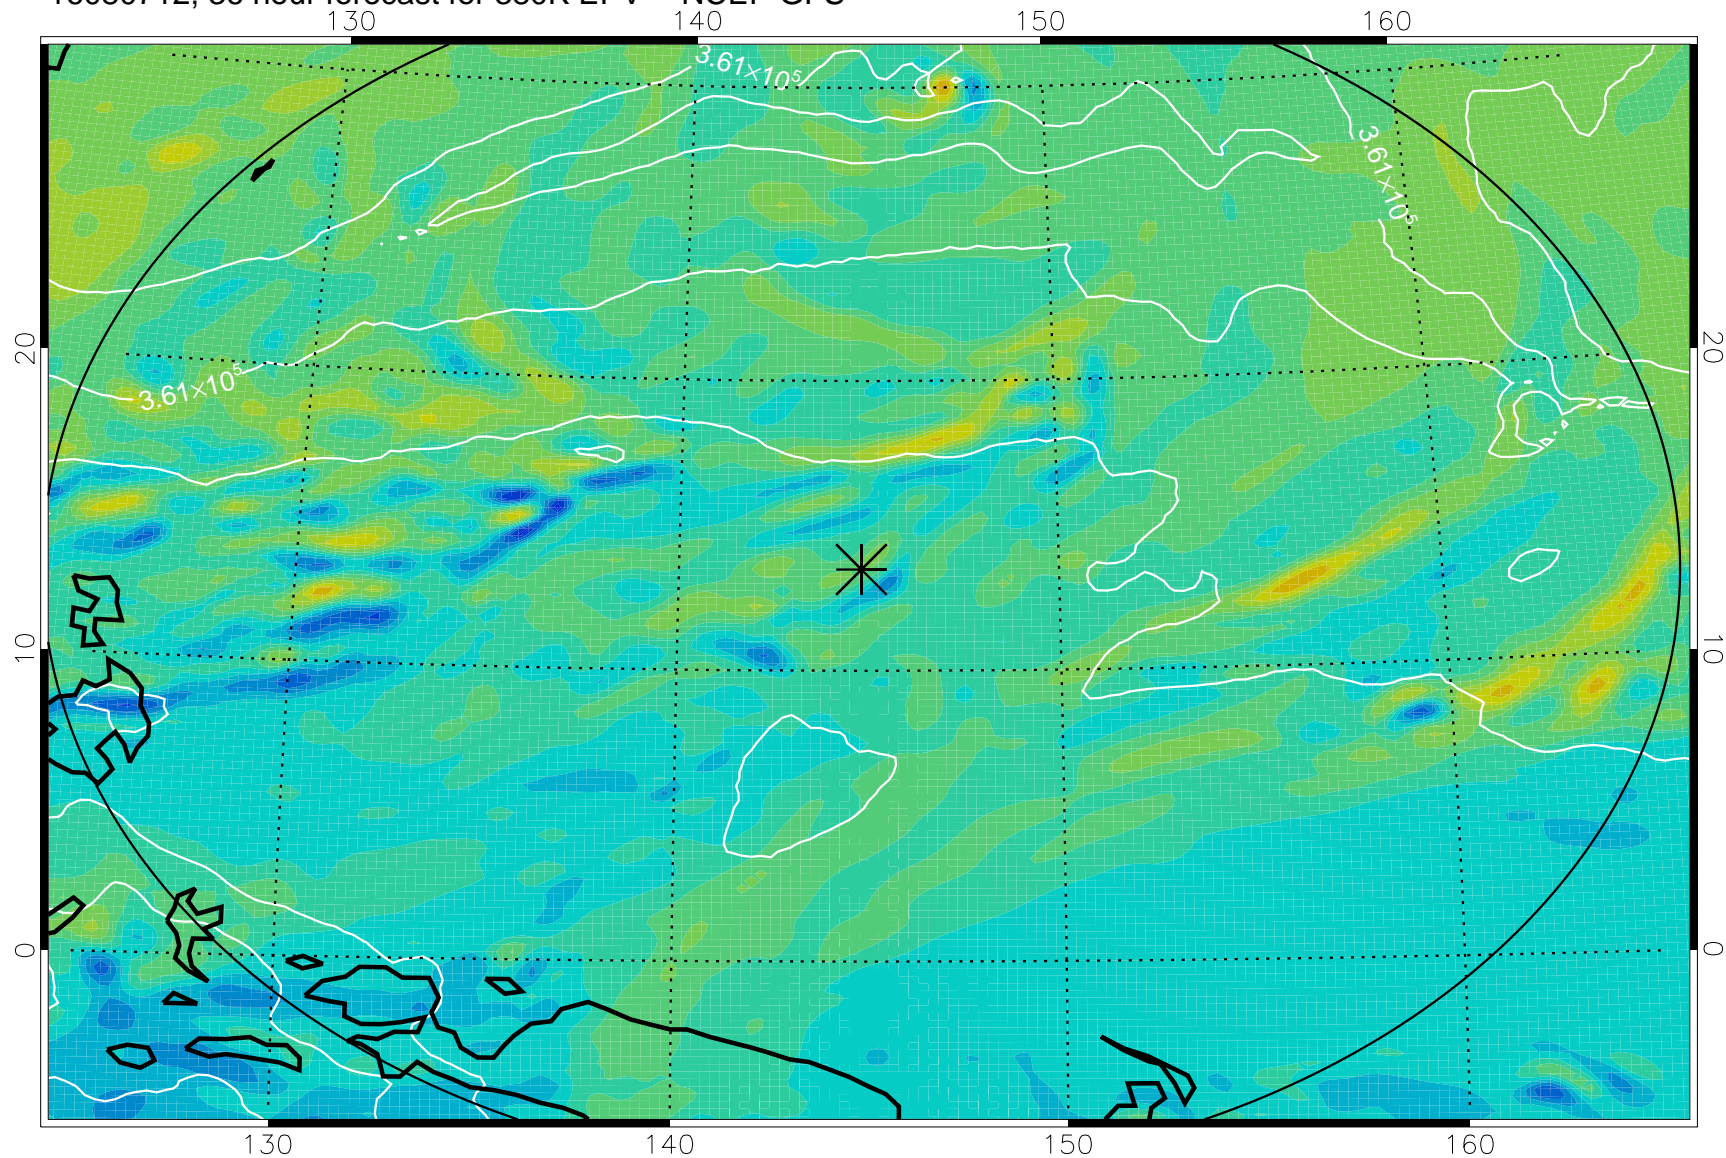

16080618, 18 hour forecast for 380K EPV -- NCEP GFS

380K Montgomery Streamfunction, white

Range ring of 2304 km

16080700, 24 hour forecast for 380K EPV -- NCEP GFS

380K Montgomery Streamfunction, white

Range ring of 2304 km

16080706, 30 hour forecast for 380K EPV -- NCEP GFS

380K Montgomery Streamfunction, white

Range ring of 2304 km

16080712, 36 hour forecast for 380K EPV -- NCEP GFS

380K Montgomery Streamfunction, white

Range ring of 2304 km

16080718, 42 hour forecast for 380K EPV -- NCEP GFS

380K Montgomery Streamfunction, white

Range ring of 2304 km

16080800, 48 hour forecast for 380K EPV -- NCEP GFS

380K Montgomery Streamfunction, white

Range ring of 2304 km

16080818, 66 hour forecast for 380K EPV -- NCEP GFS

380K Montgomery Streamfunction, white

Range ring of 2304 km

16080900, 72 hour forecast for 380K EPV -- NCEP GFS

380K Montgomery Streamfunction, white

Range ring of 2304 km