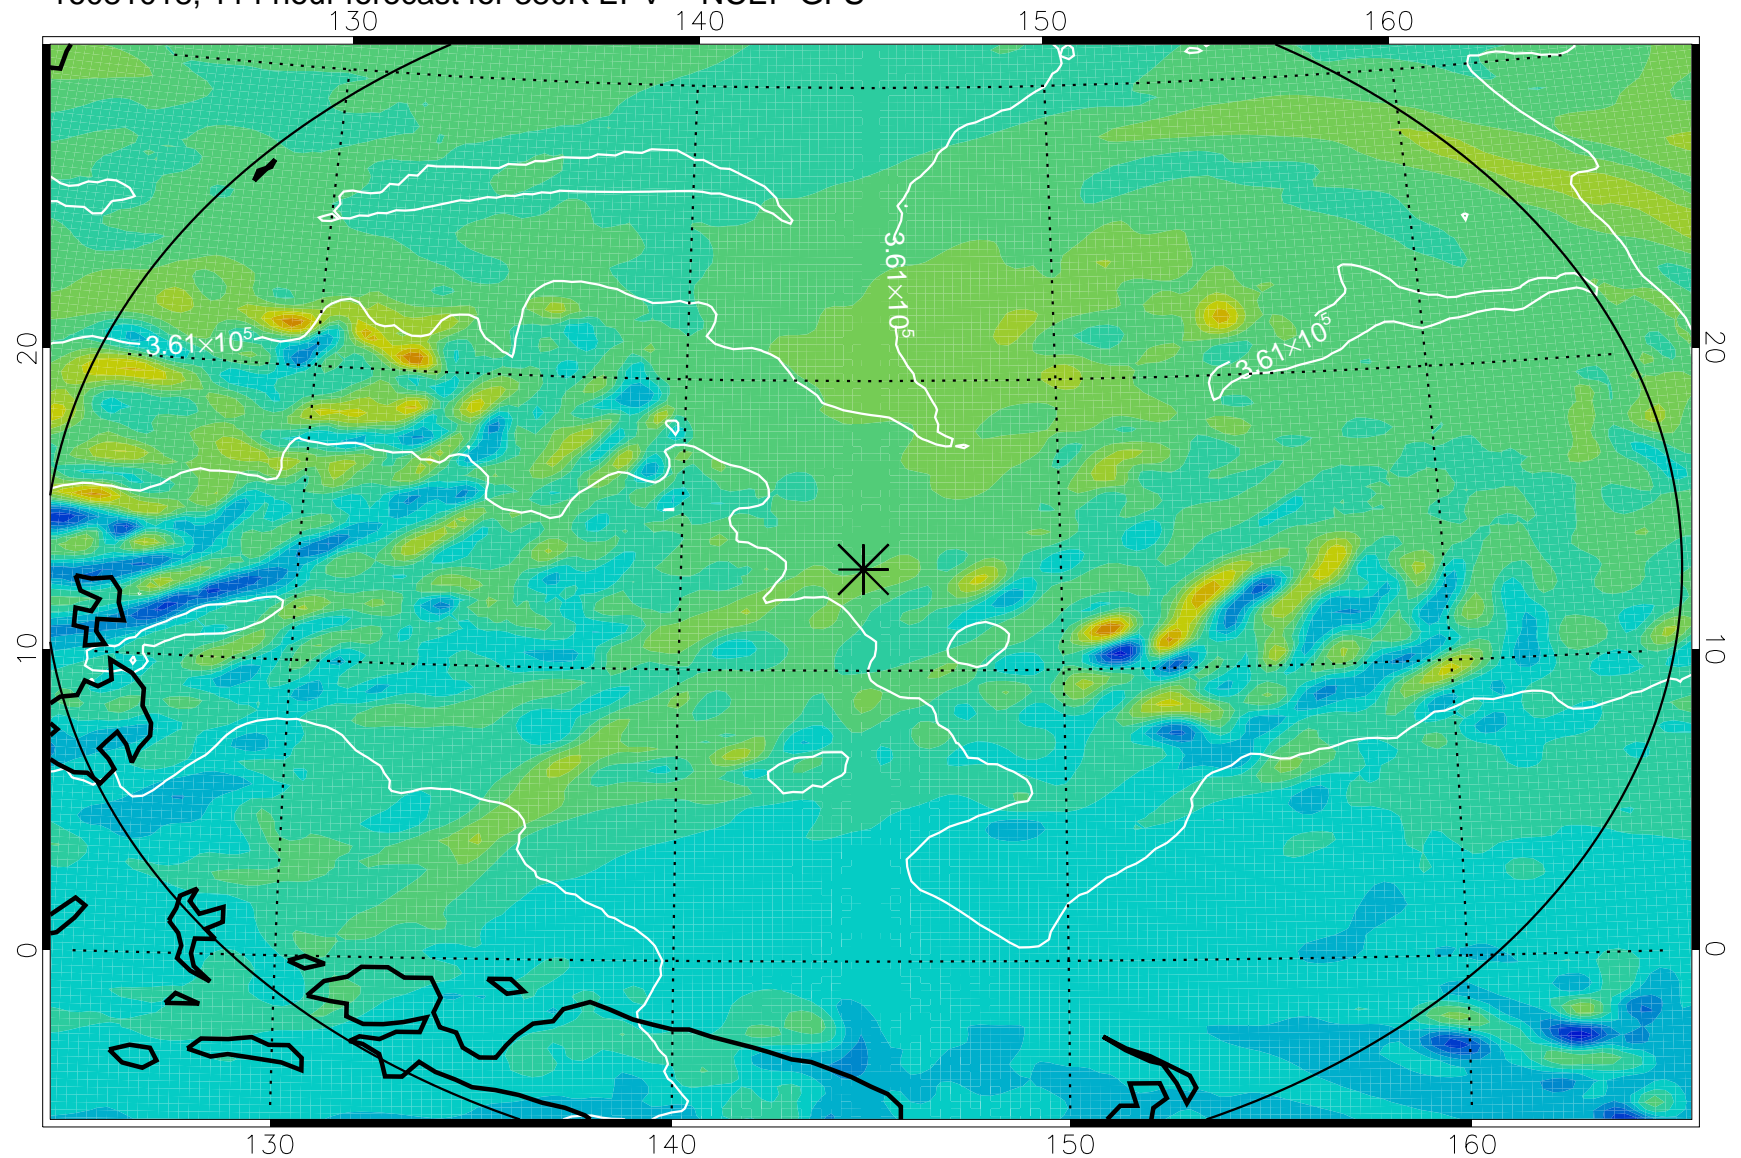

16080906, 78 hour forecast for 380K EPV -- NCEP GFS

380K Montgomery Streamfunction, white

Range ring of 2304 km

16080912, 84 hour forecast for 380K EPV -- NCEP GFS

380K Montgomery Streamfunction, white

Range ring of 2304 km

16080918, 90 hour forecast for 380K EPV -- NCEP GFS

380K Montgomery Streamfunction, white

Range ring of 2304 km

16081000, 96 hour forecast for 380K EPV -- NCEP GFS

380K Montgomery Streamfunction, white

Range ring of 2304 km

16081006, 102 hour forecast for 380K EPV -- NCEP GFS

380K Montgomery Streamfunction, white

Range ring of 2304 km

16081012, 108 hour forecast for 380K EPV -- NCEP GFS

380K Montgomery Streamfunction, white

Range ring of 2304 km

16081018, 114 hour forecast for 380K EPV -- NCEP GFS

380K Montgomery Streamfunction, white

Range ring of 2304 km

16081100, 120 hour forecast for 380K EPV -- NCEP GFS

380K Montgomery Streamfunction, white

Range ring of 2304 km