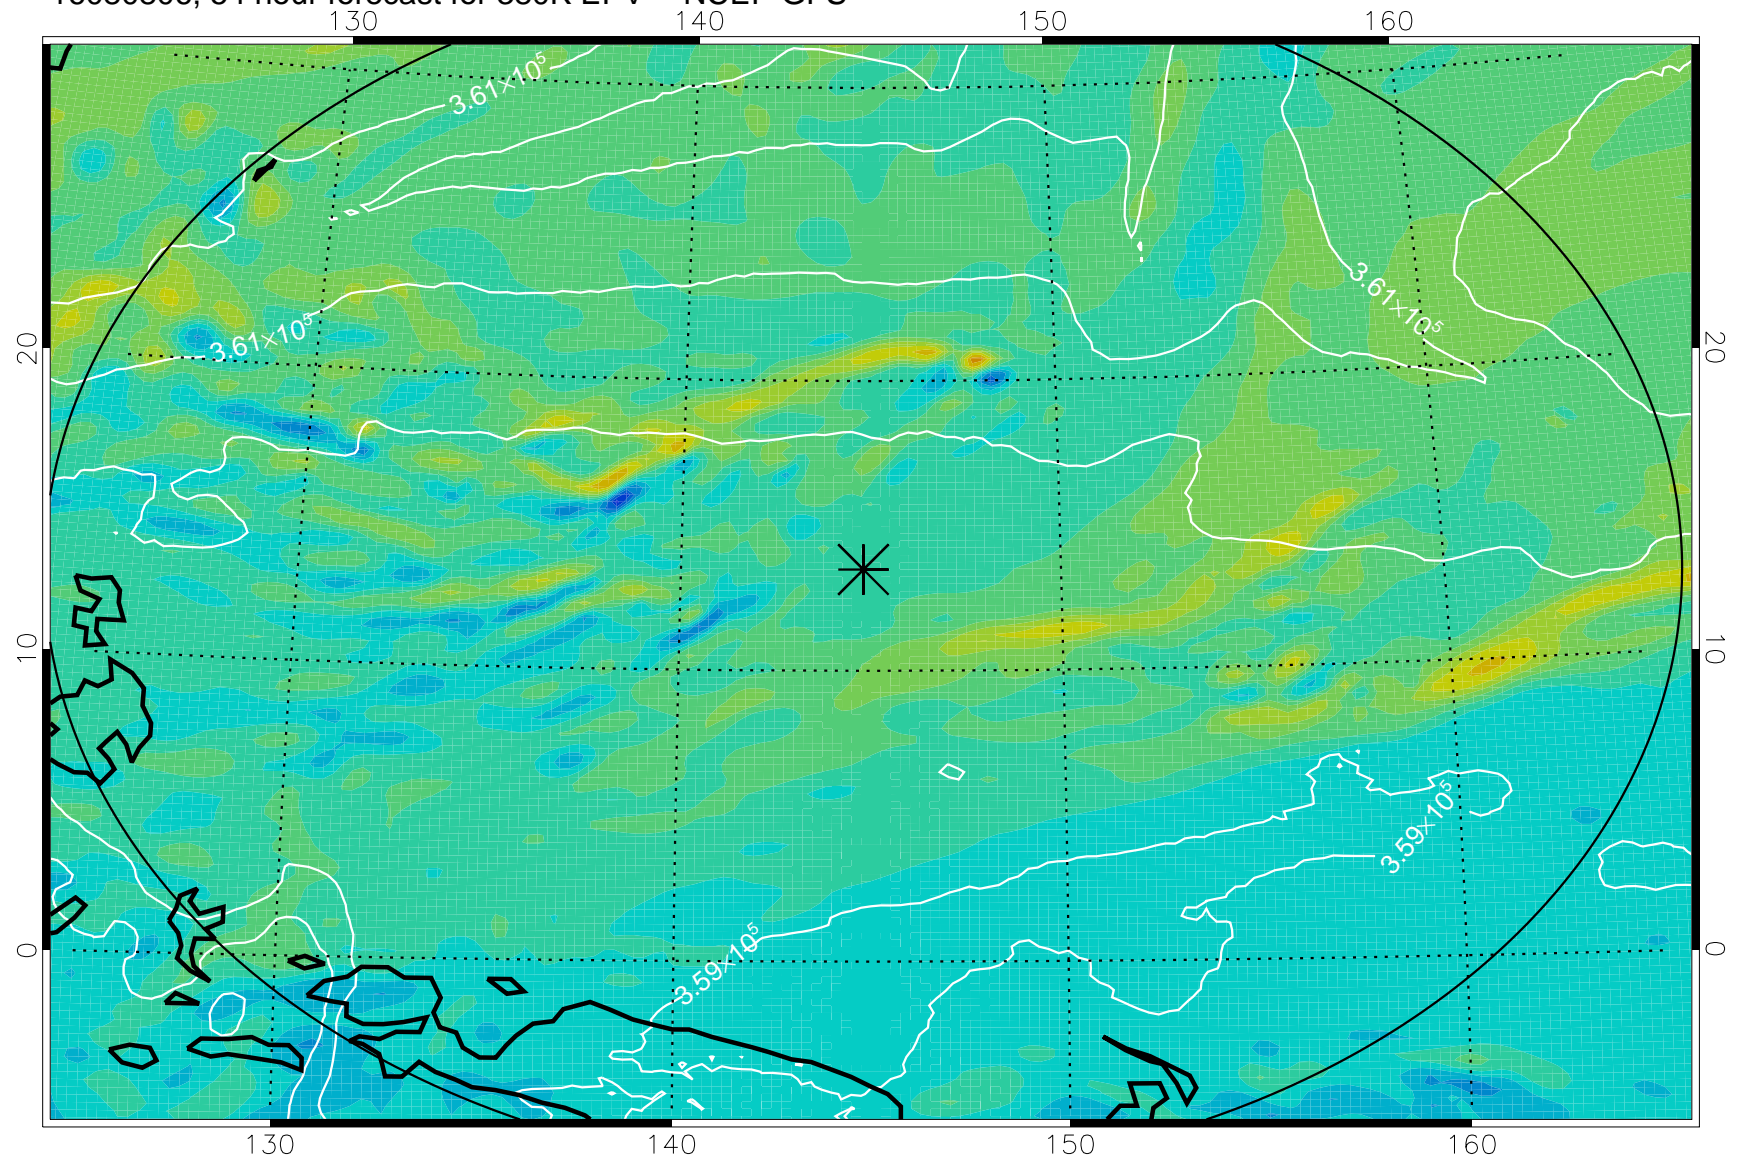

16080706, 30 hour forecast for 380K EPV -- NCEP GFS

380K Montgomery Streamfunction, white

Range ring of 2304 km

16080712, 36 hour forecast for 380K EPV -- NCEP GFS

380K Montgomery Streamfunction, white

Range ring of 2304 km

16080718, 42 hour forecast for 380K EPV -- NCEP GFS

380K Montgomery Streamfunction, white

Range ring of 2304 km

16080800, 48 hour forecast for 380K EPV -- NCEP GFS

380K Montgomery Streamfunction, white

Range ring of 2304 km

16080806, 54 hour forecast for 380K EPV -- NCEP GFS

380K Montgomery Streamfunction, white

Range ring of 2304 km

16080812, 60 hour forecast for 380K EPV -- NCEP GFS

380K Montgomery Streamfunction, white

Range ring of 2304 km

16080818, 66 hour forecast for 380K EPV -- NCEP GFS

380K Montgomery Streamfunction, white

Range ring of 2304 km

16080900, 72 hour forecast for 380K EPV -- NCEP GFS

380K Montgomery Streamfunction, white

Range ring of 2304 km