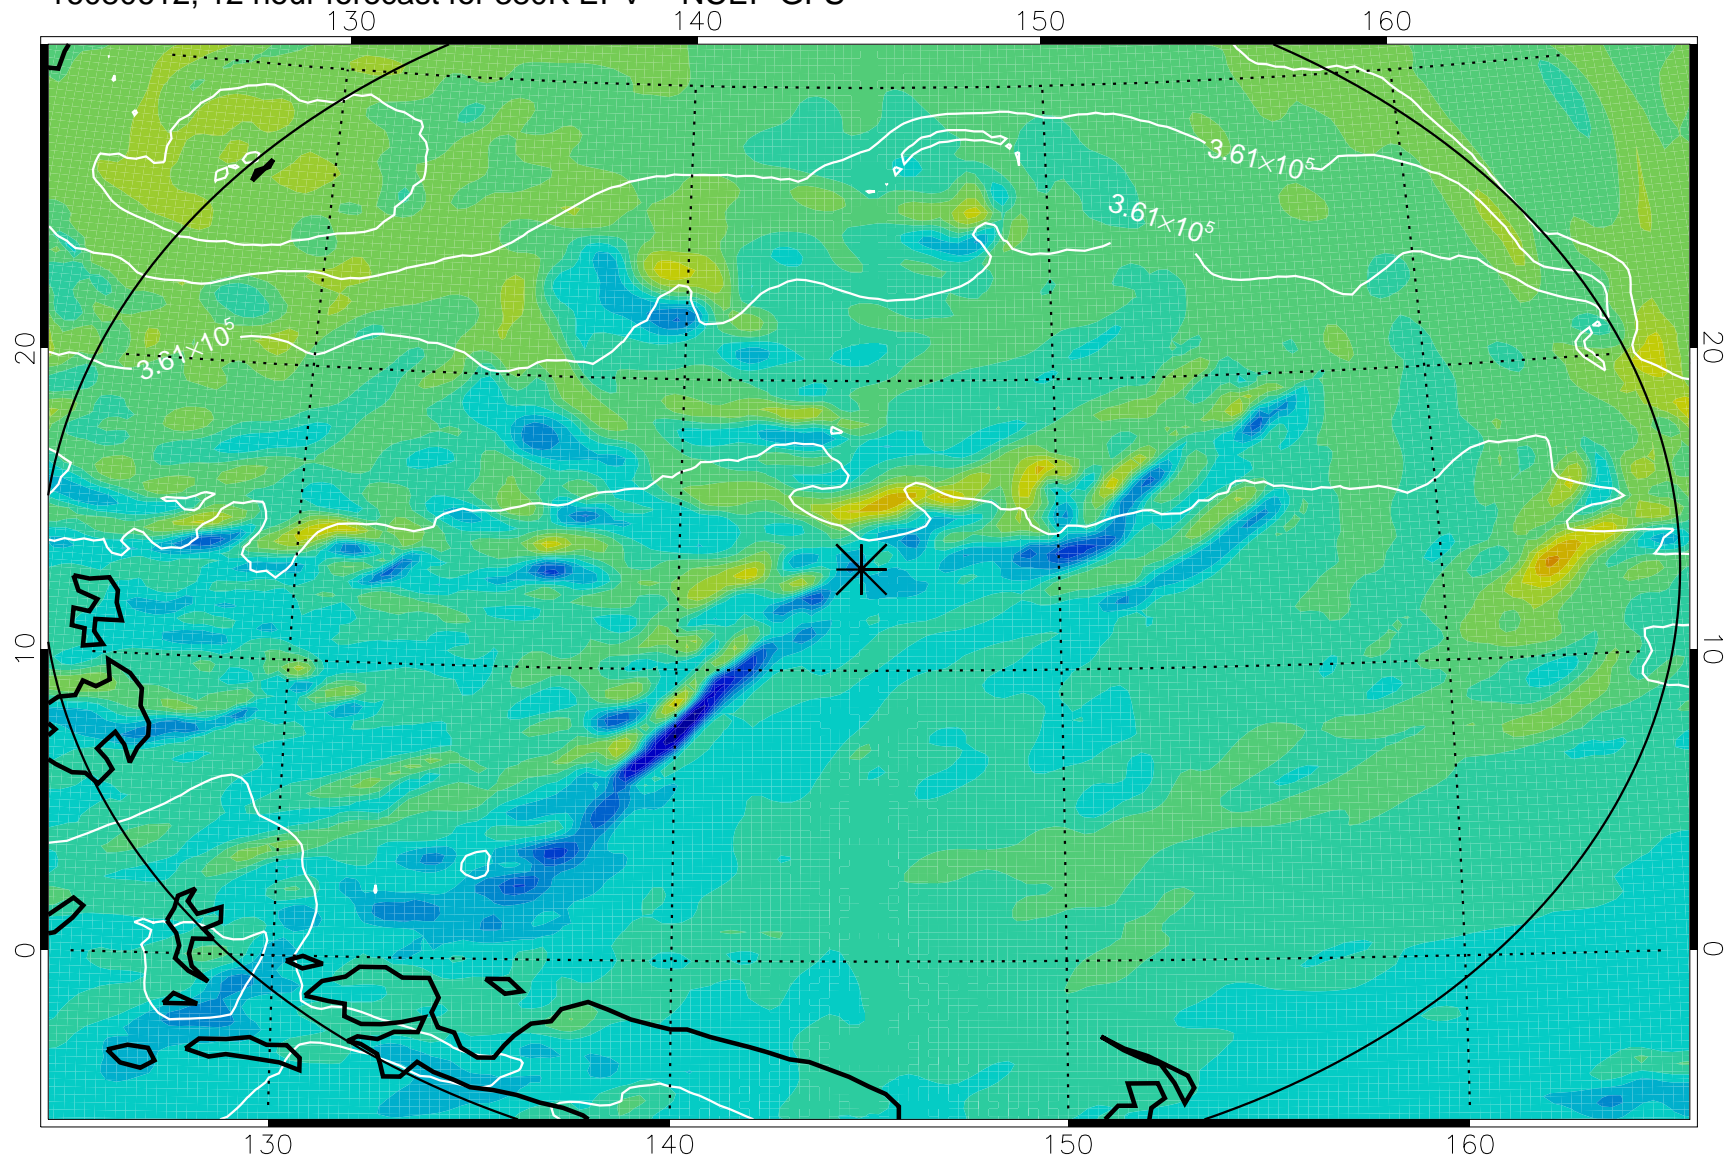

16080606, 6 hour forecast for 380K EPV -- NCEP GFS

380K Montgomery Streamfunction, white

Range ring of 2304 km

16080612, 12 hour forecast for 380K EPV -- NCEP GFS

380K Montgomery Streamfunction, white

Range ring of 2304 km

16080618, 18 hour forecast for 380K EPV -- NCEP GFS

380K Montgomery Streamfunction, white

Range ring of 2304 km

16080700, 24 hour forecast for 380K EPV -- NCEP GFS

380K Montgomery Streamfunction, white

Range ring of 2304 km

16080706, 30 hour forecast for 380K EPV -- NCEP GFS

380K Montgomery Streamfunction, white

Range ring of 2304 km

16080712, 36 hour forecast for 380K EPV -- NCEP GFS

380K Montgomery Streamfunction, white

Range ring of 2304 km

16080818, 66 hour forecast for 380K EPV -- NCEP GFS

380K Montgomery Streamfunction, white

Range ring of 2304 km

16080900, 72 hour forecast for 380K EPV -- NCEP GFS

380K Montgomery Streamfunction, white

Range ring of 2304 km