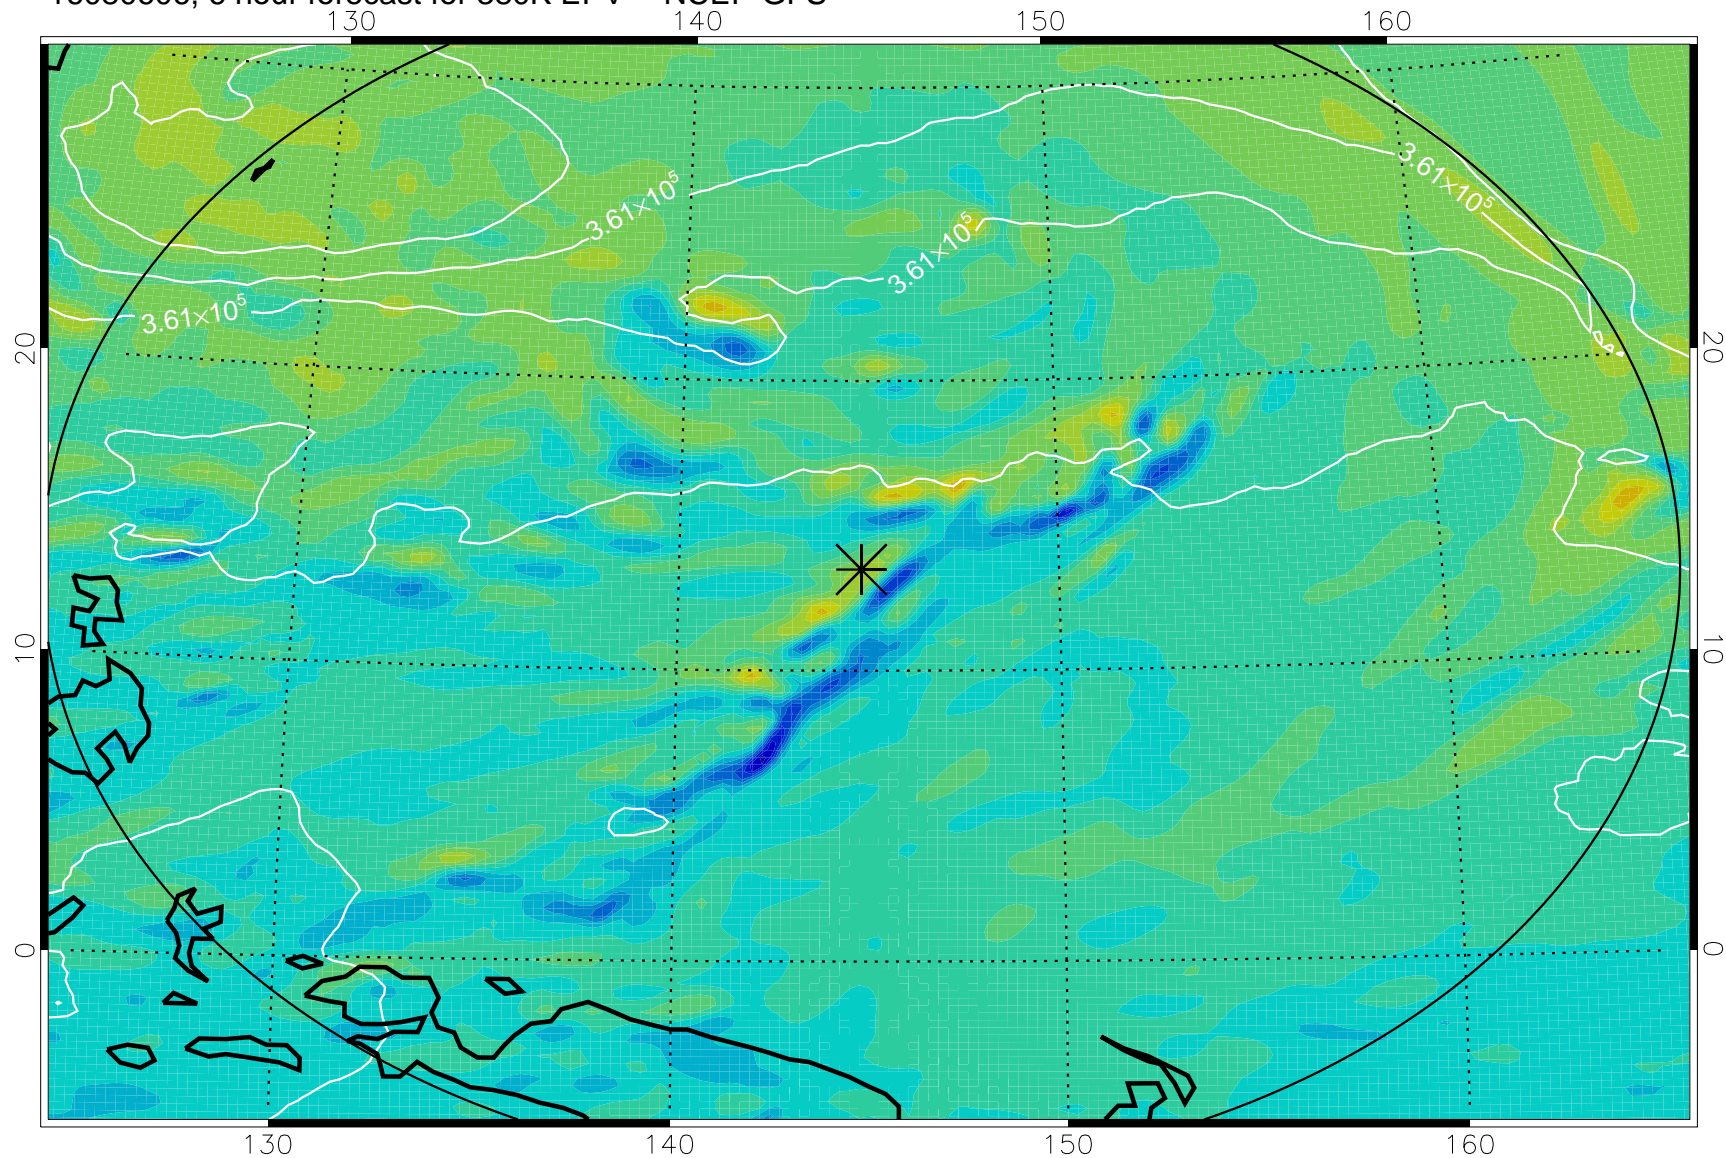

16080606, 6 hour forecast for 380K EPV -- NCEP GFS

380K Montgomery Streamfunction, white

Range ring of 2304 km

16080612, 12 hour forecast for 380K EPV -- NCEP GFS

380K Montgomery Streamfunction, white

Range ring of 2304 km

16080618, 18 hour forecast for 380K EPV -- NCEP GFS

380K Montgomery Streamfunction, white

Range ring of 2304 km

16080700, 24 hour forecast for 380K EPV -- NCEP GFS

380K Montgomery Streamfunction, white

Range ring of 2304 km

16080706, 30 hour forecast for 380K EPV -- NCEP GFS

380K Montgomery Streamfunction, white

Range ring of 2304 km

16080712, 36 hour forecast for 380K EPV -- NCEP GFS

380K Montgomery Streamfunction, white

Range ring of 2304 km

16080718, 42 hour forecast for 380K EPV -- NCEP GFS

380K Montgomery Streamfunction, white

Range ring of 2304 km

16080800, 48 hour forecast for 380K EPV -- NCEP GFS

380K Montgomery Streamfunction, white

Range ring of 2304 km