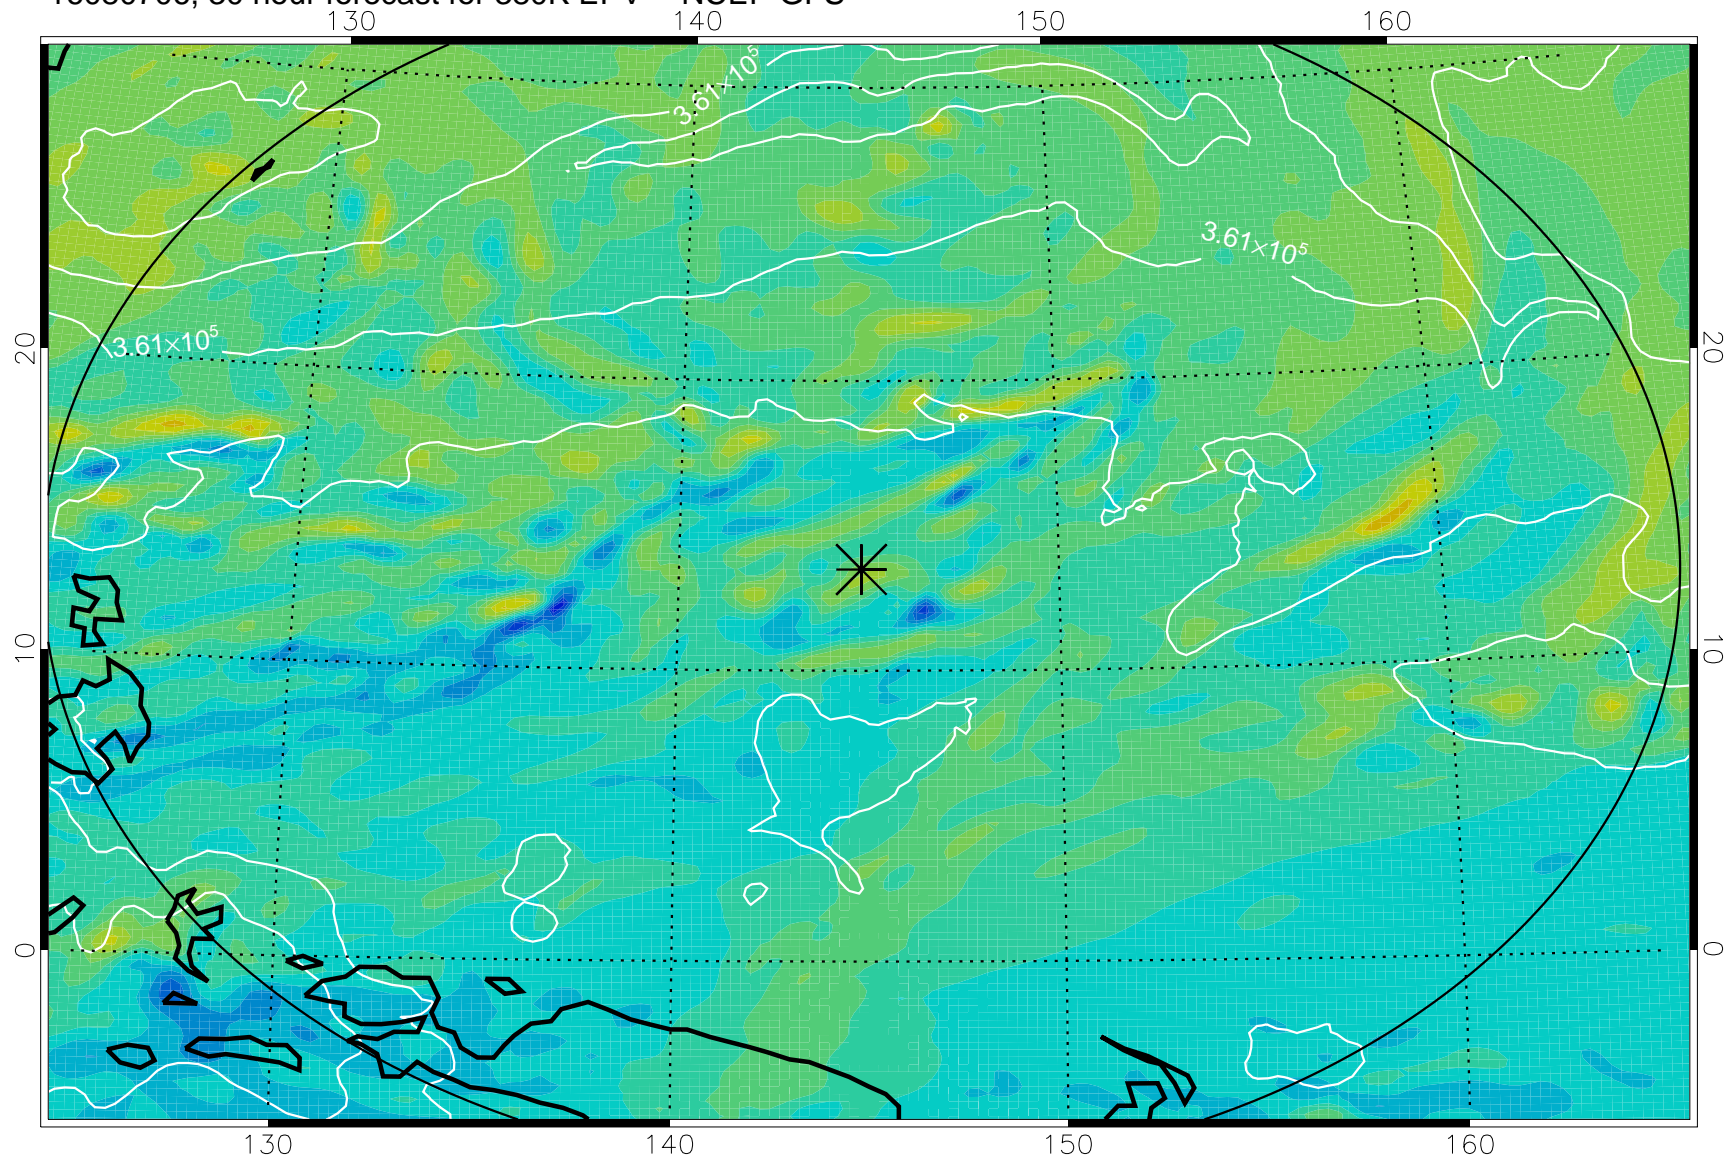

16080618, 18 hour forecast for 380K EPV -- NCEP GFS

380K Montgomery Streamfunction, white

Range ring of 2304 km

16080700, 24 hour forecast for 380K EPV -- NCEP GFS

380K Montgomery Streamfunction, white

Range ring of 2304 km

16080706, 30 hour forecast for 380K EPV -- NCEP GFS

380K Montgomery Streamfunction, white

Range ring of 2304 km

16080712, 36 hour forecast for 380K EPV -- NCEP GFS

380K Montgomery Streamfunction, white

Range ring of 2304 km

16080718, 42 hour forecast for 380K EPV -- NCEP GFS

380K Montgomery Streamfunction, white

Range ring of 2304 km

16080800, 48 hour forecast for 380K EPV -- NCEP GFS

380K Montgomery Streamfunction, white

Range ring of 2304 km

16080818, 66 hour forecast for 380K EPV -- NCEP GFS

380K Montgomery Streamfunction, white

Range ring of 2304 km

16080900, 72 hour forecast for 380K EPV -- NCEP GFS

380K Montgomery Streamfunction, white

Range ring of 2304 km