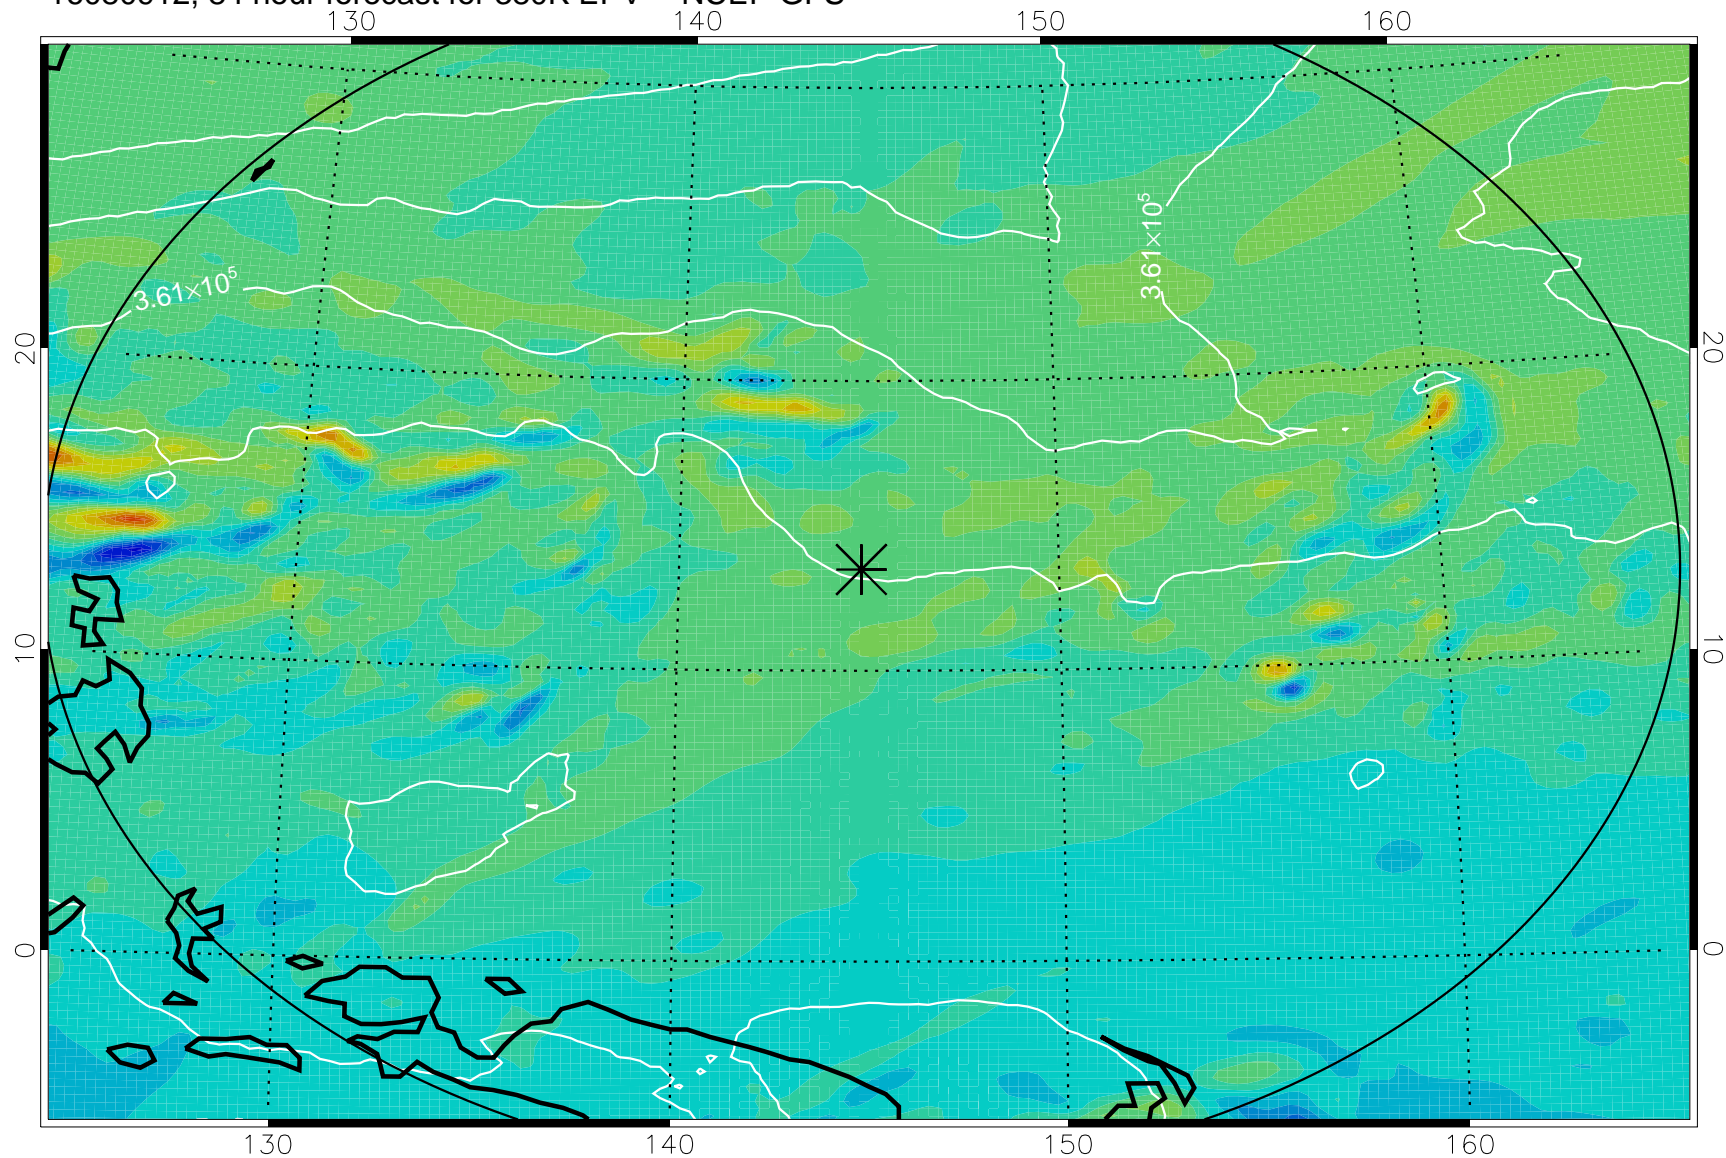

16080818, 66 hour forecast for 380K EPV -- NCEP GFS

380K Montgomery Streamfunction, white

Range ring of 2304 km

16080900, 72 hour forecast for 380K EPV -- NCEP GFS

380K Montgomery Streamfunction, white

Range ring of 2304 km

16080906, 78 hour forecast for 380K EPV -- NCEP GFS

380K Montgomery Streamfunction, white

Range ring of 2304 km

16080912, 84 hour forecast for 380K EPV -- NCEP GFS

380K Montgomery Streamfunction, white

Range ring of 2304 km

16080918, 90 hour forecast for 380K EPV -- NCEP GFS

380K Montgomery Streamfunction, white

Range ring of 2304 km

16081000, 96 hour forecast for 380K EPV -- NCEP GFS

380K Montgomery Streamfunction, white

Range ring of 2304 km

16081006, 102 hour forecast for 380K EPV -- NCEP GFS

380K Montgomery Streamfunction, white

Range ring of 2304 km

16081012, 108 hour forecast for 380K EPV -- NCEP GFS

380K Montgomery Streamfunction, white

Range ring of 2304 km