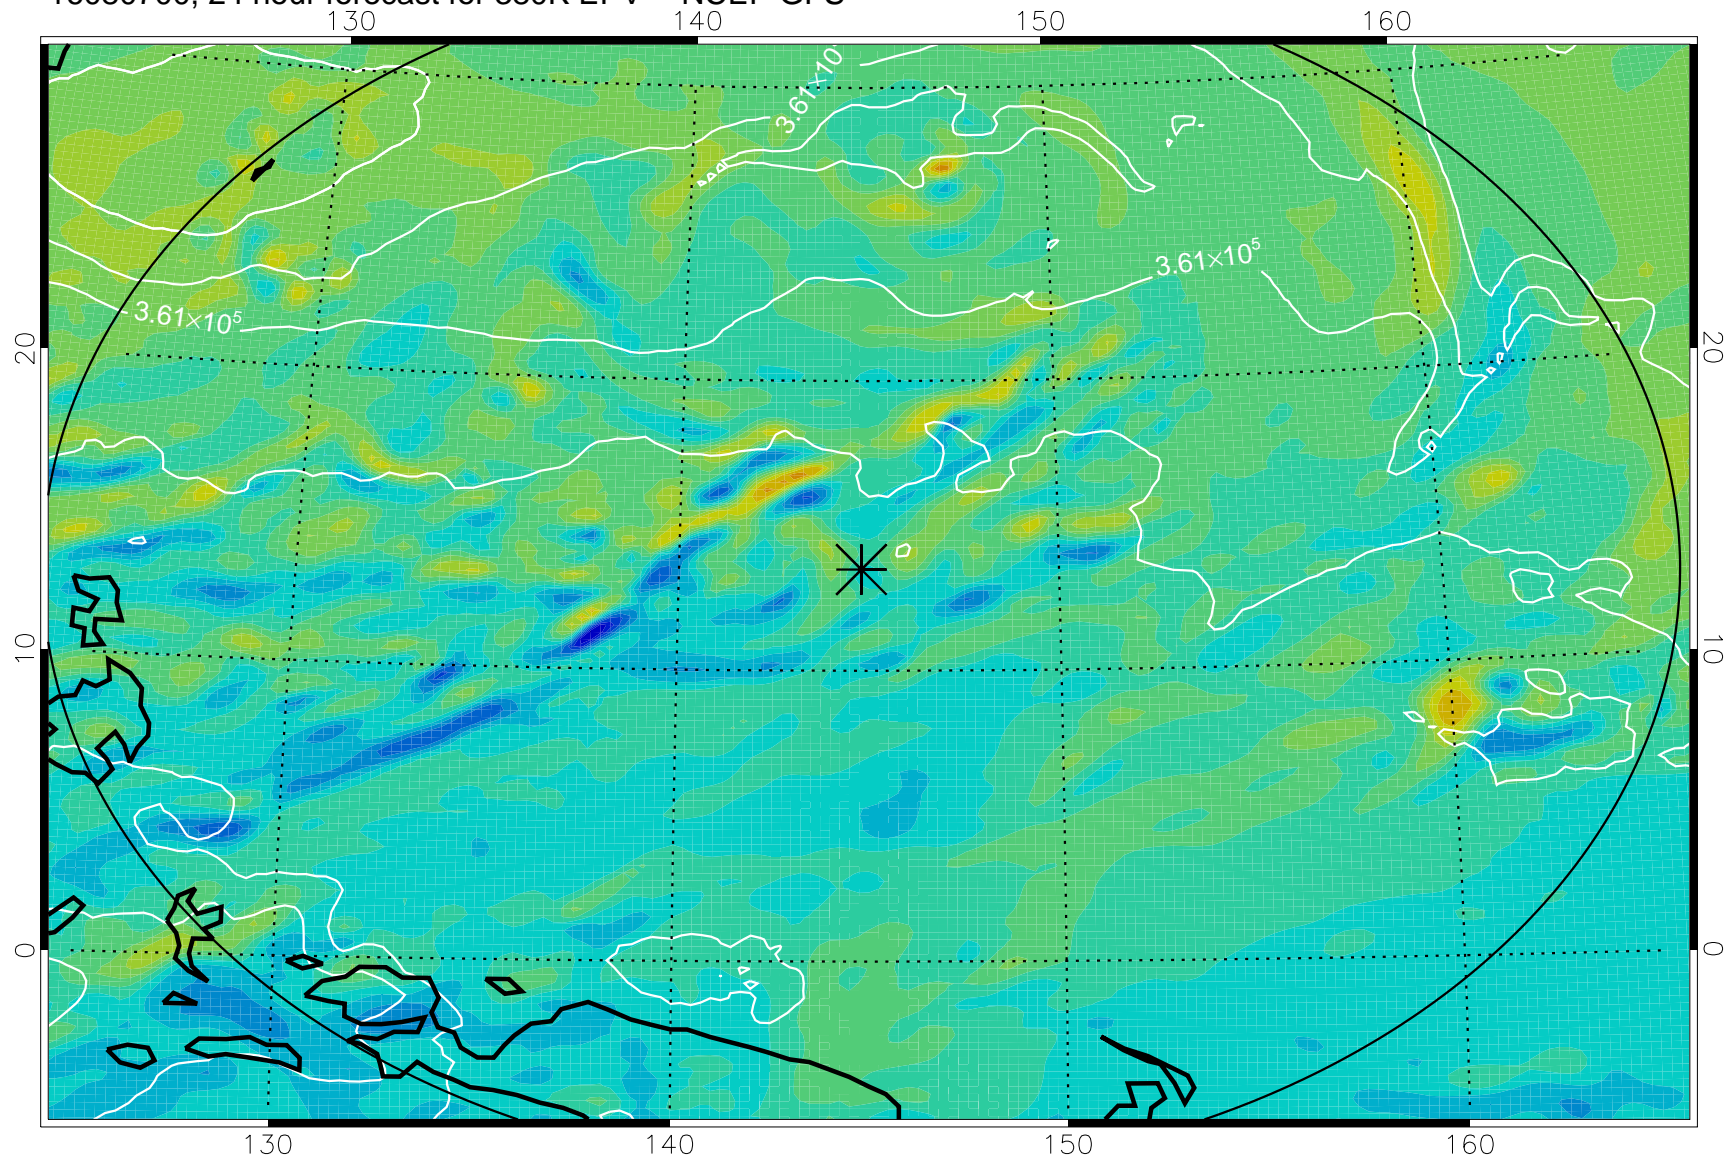

16080606, 6 hour forecast for 380K EPV -- NCEP GFS

380K Montgomery Streamfunction, white

Range ring of 2304 km

16080612, 12 hour forecast for 380K EPV -- NCEP GFS

380K Montgomery Streamfunction, white

Range ring of 2304 km

16080618, 18 hour forecast for 380K EPV -- NCEP GFS

380K Montgomery Streamfunction, white

Range ring of 2304 km

16080700, 24 hour forecast for 380K EPV -- NCEP GFS

380K Montgomery Streamfunction, white

Range ring of 2304 km

16080706, 30 hour forecast for 380K EPV -- NCEP GFS

380K Montgomery Streamfunction, white

Range ring of 2304 km

16080712, 36 hour forecast for 380K EPV -- NCEP GFS

380K Montgomery Streamfunction, white

Range ring of 2304 km

16080818, 66 hour forecast for 380K EPV -- NCEP GFS

380K Montgomery Streamfunction, white

Range ring of 2304 km

16080900, 72 hour forecast for 380K EPV -- NCEP GFS

380K Montgomery Streamfunction, white

Range ring of 2304 km