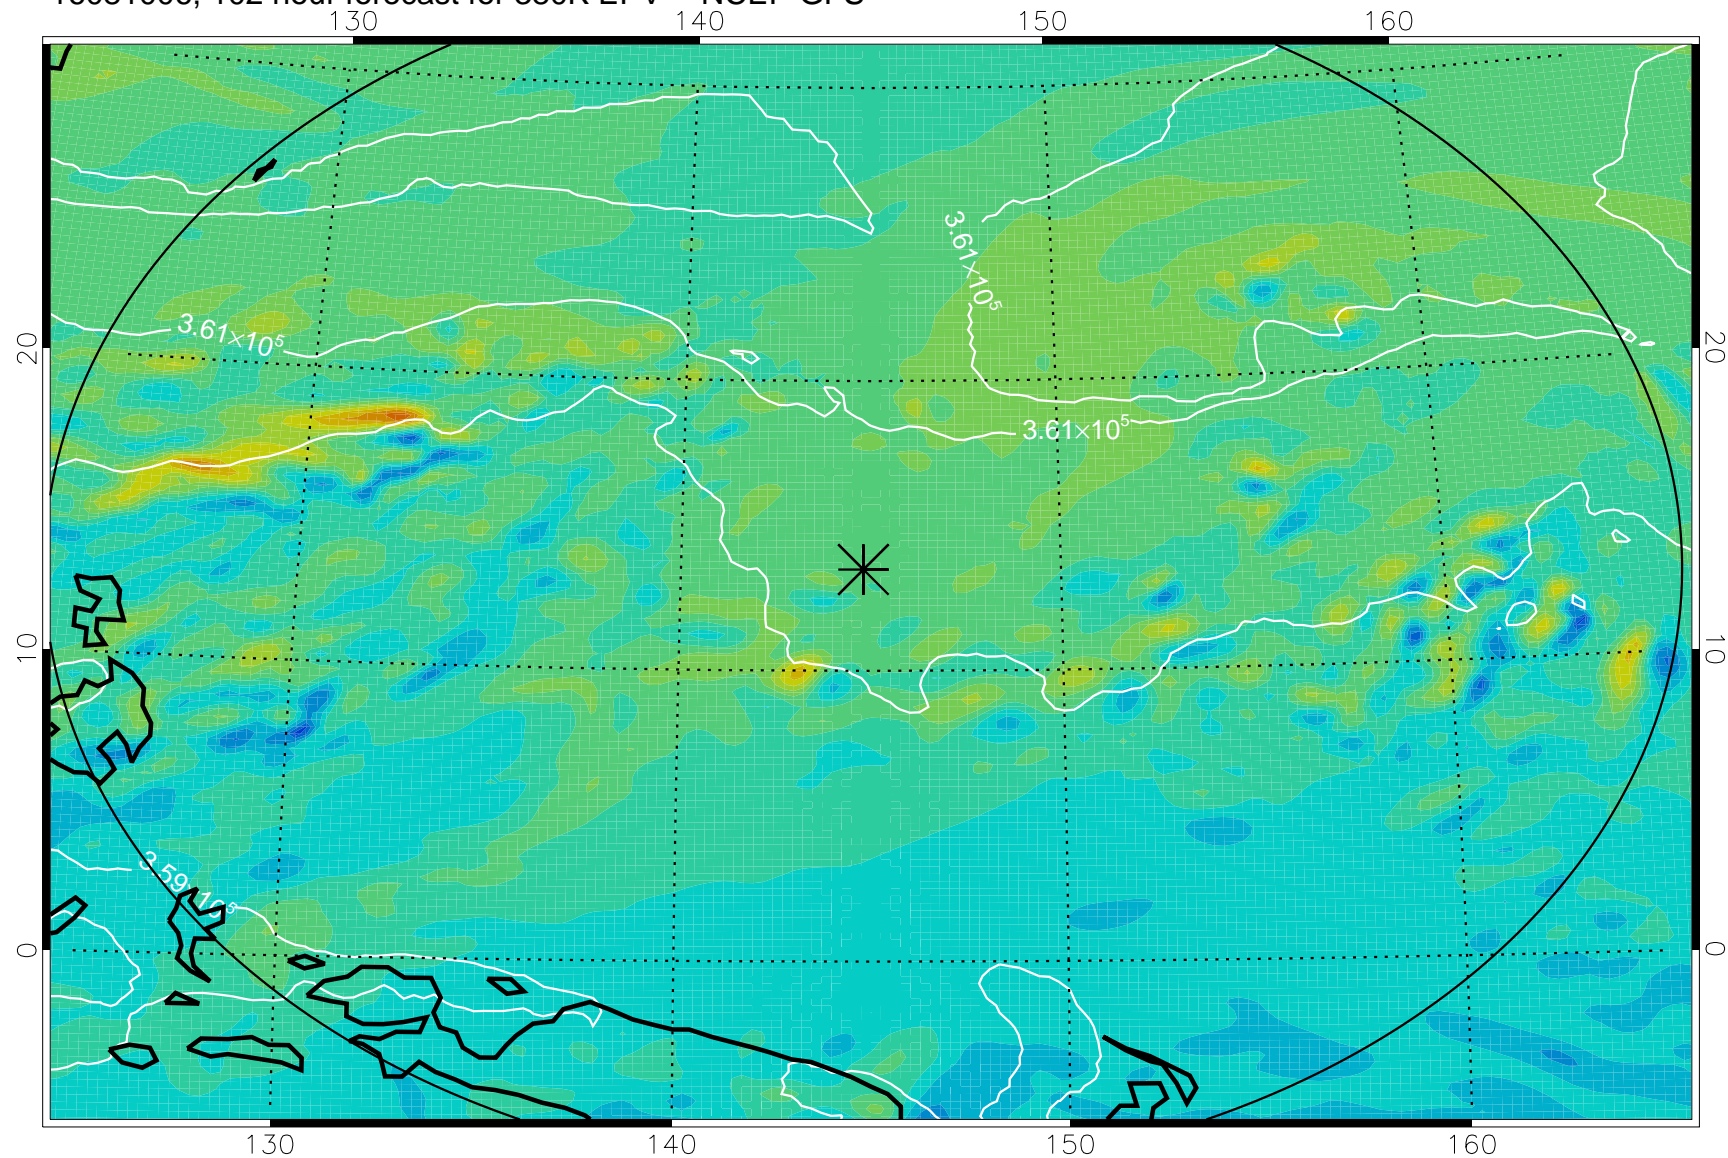

16080906, 78 hour forecast for 380K EPV -- NCEP GFS

380K Montgomery Streamfunction, white

Range ring of 2304 km

16080912, 84 hour forecast for 380K EPV -- NCEP GFS

380K Montgomery Streamfunction, white

Range ring of 2304 km

16080918, 90 hour forecast for 380K EPV -- NCEP GFS

380K Montgomery Streamfunction, white

Range ring of 2304 km

16081000, 96 hour forecast for 380K EPV -- NCEP GFS

380K Montgomery Streamfunction, white

Range ring of 2304 km

16081006, 102 hour forecast for 380K EPV -- NCEP GFS

380K Montgomery Streamfunction, white

Range ring of 2304 km

16081012, 108 hour forecast for 380K EPV -- NCEP GFS

380K Montgomery Streamfunction, white

Range ring of 2304 km

16081018, 114 hour forecast for 380K EPV -- NCEP GFS

380K Montgomery Streamfunction, white

Range ring of 2304 km

16081100, 120 hour forecast for 380K EPV -- NCEP GFS

380K Montgomery Streamfunction, white

Range ring of 2304 km