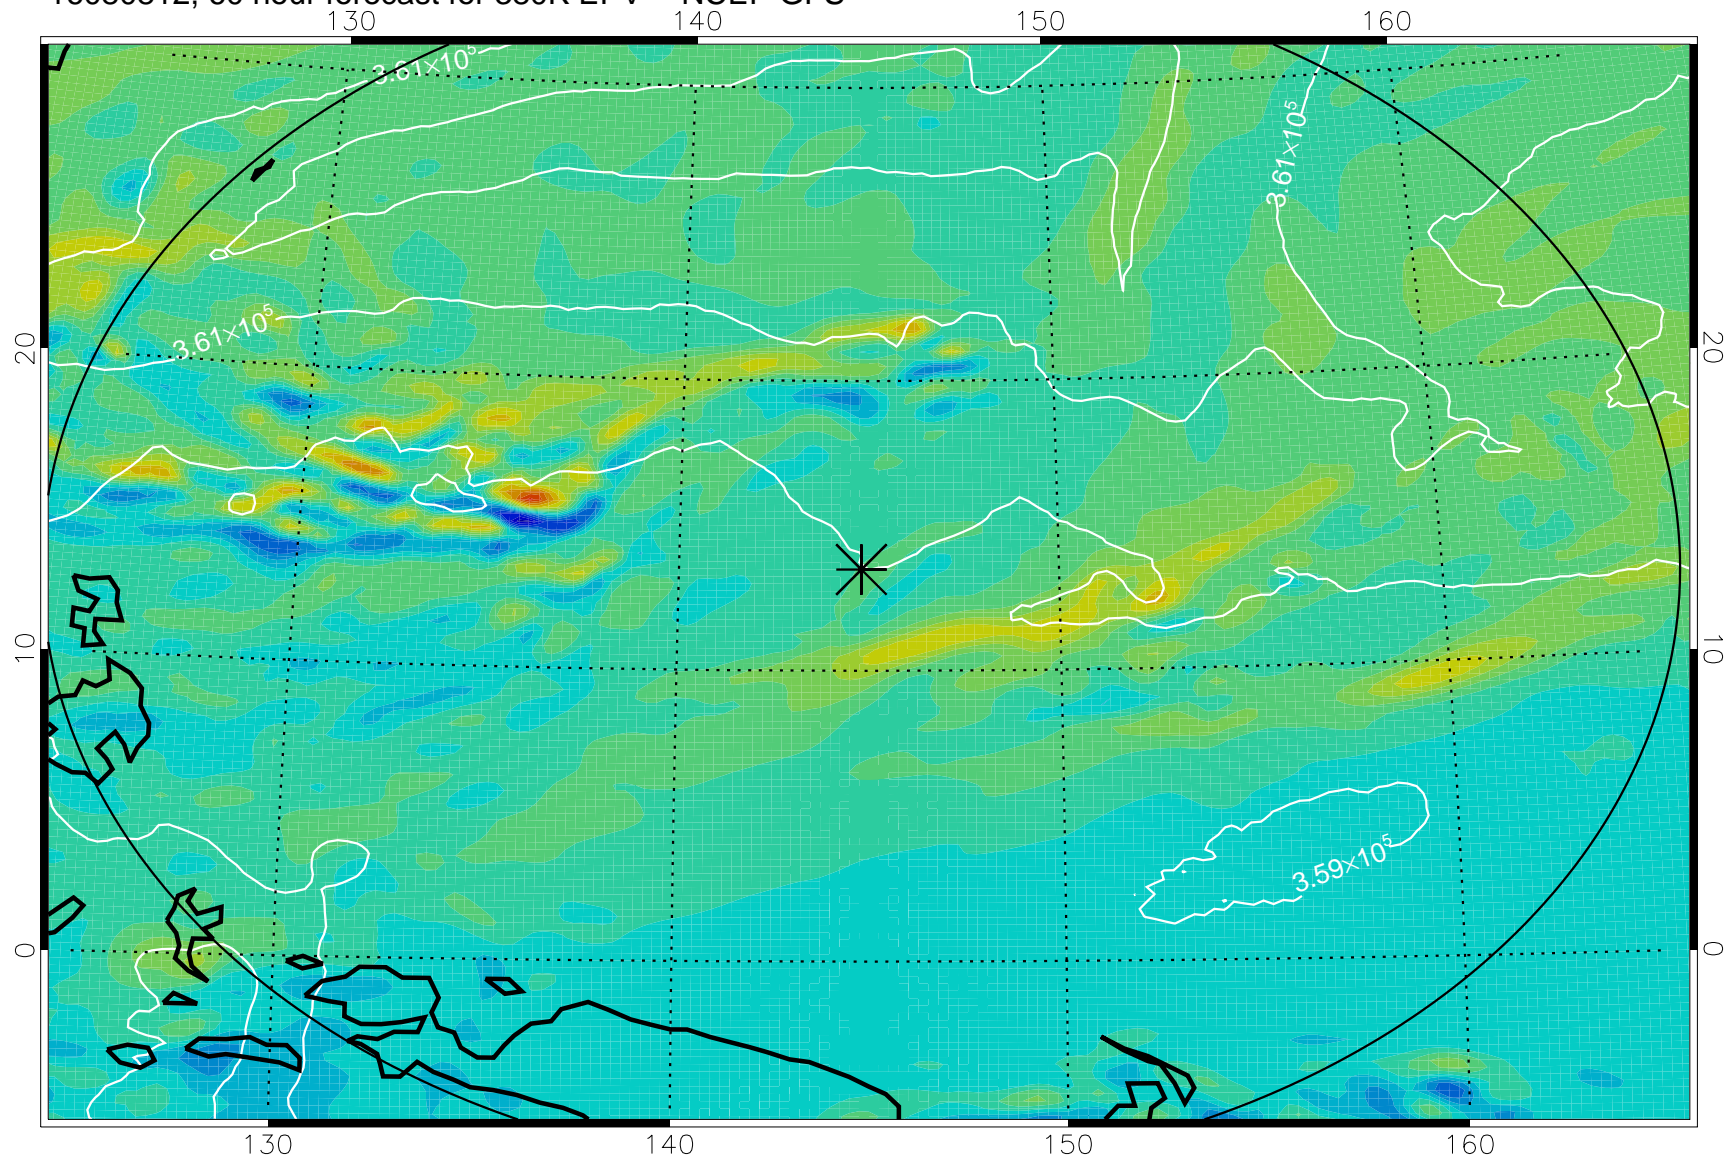

16080706, 30 hour forecast for 380K EPV -- NCEP GFS

380K Montgomery Streamfunction, white

Range ring of 2304 km

16080712, 36 hour forecast for 380K EPV -- NCEP GFS

380K Montgomery Streamfunction, white

Range ring of 2304 km

16080718, 42 hour forecast for 380K EPV -- NCEP GFS

380K Montgomery Streamfunction, white

Range ring of 2304 km

16080800, 48 hour forecast for 380K EPV -- NCEP GFS

380K Montgomery Streamfunction, white

Range ring of 2304 km

16080806, 54 hour forecast for 380K EPV -- NCEP GFS

380K Montgomery Streamfunction, white

Range ring of 2304 km

16080812, 60 hour forecast for 380K EPV -- NCEP GFS

380K Montgomery Streamfunction, white

Range ring of 2304 km

16080818, 66 hour forecast for 380K EPV -- NCEP GFS

380K Montgomery Streamfunction, white

Range ring of 2304 km

16080900, 72 hour forecast for 380K EPV -- NCEP GFS

380K Montgomery Streamfunction, white

Range ring of 2304 km