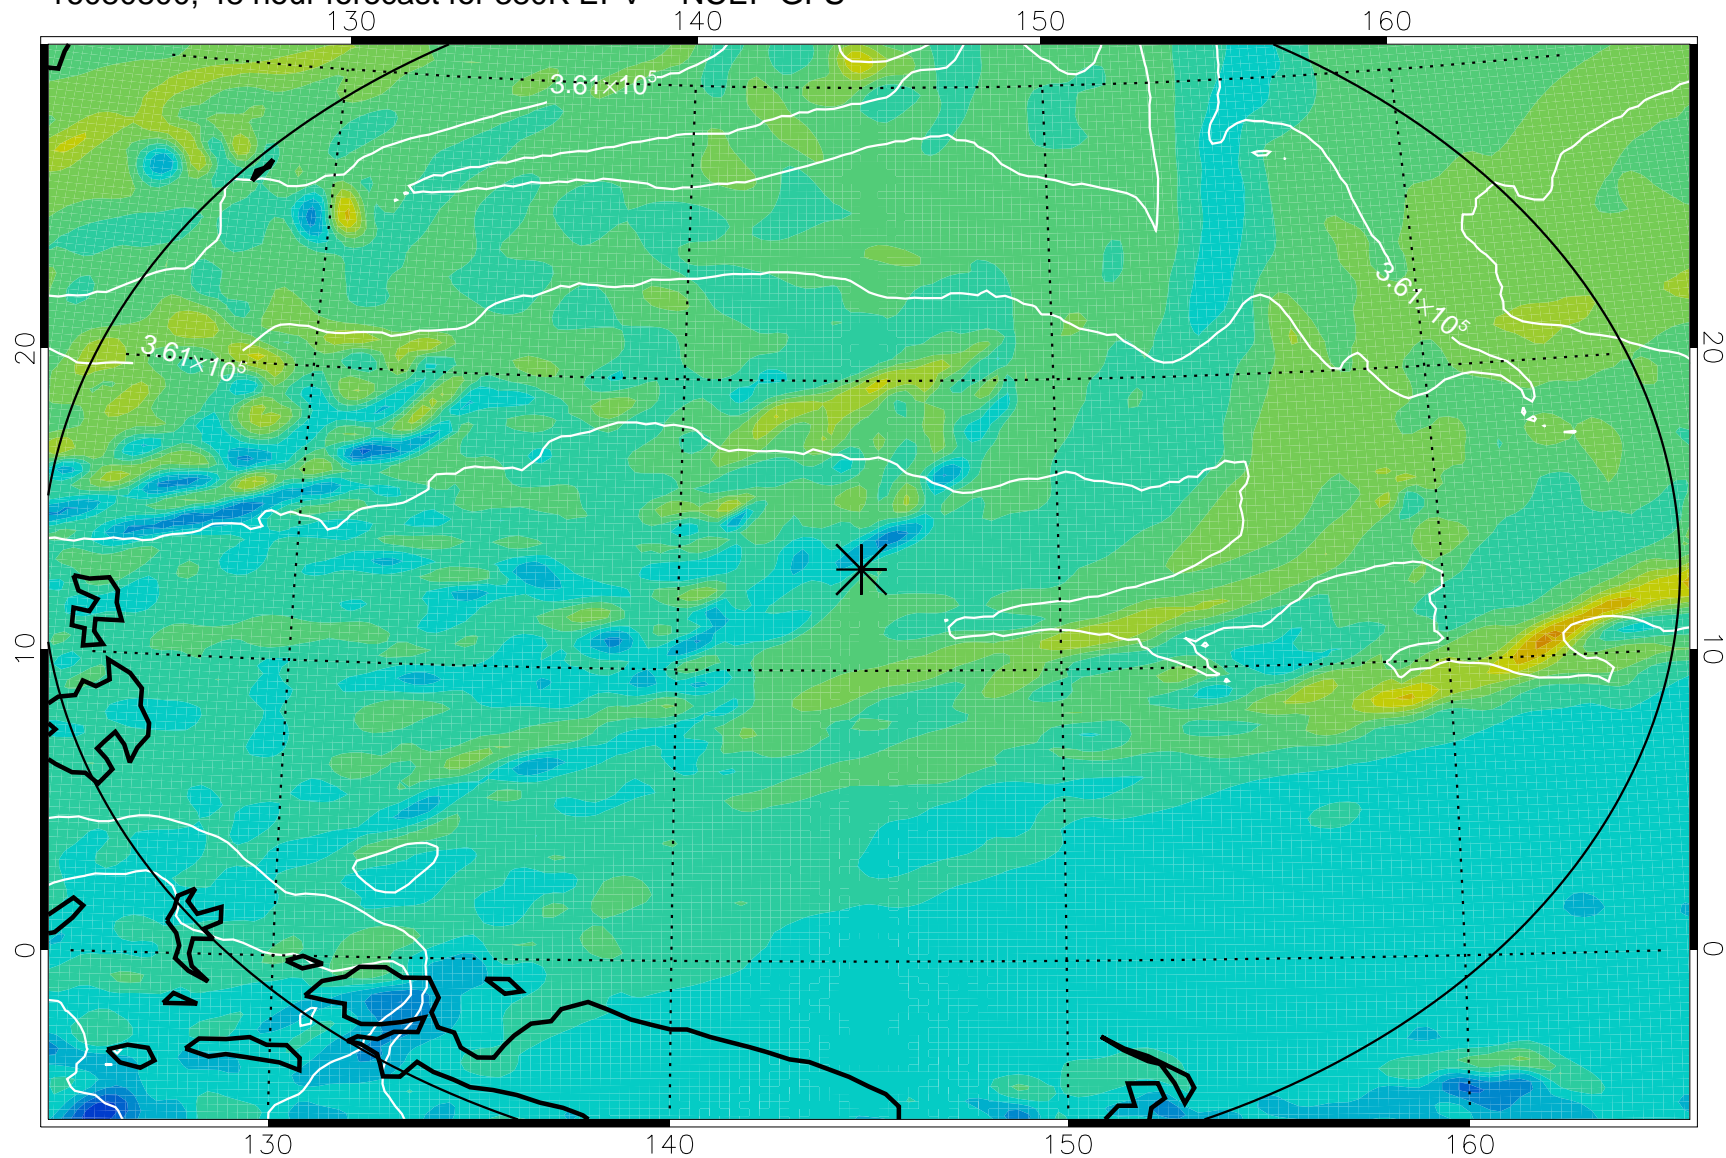

16080706, 30 hour forecast for 380K EPV -- NCEP GFS

380K Montgomery Streamfunction, white

Range ring of 2304 km

16080712, 36 hour forecast for 380K EPV -- NCEP GFS

380K Montgomery Streamfunction, white

Range ring of 2304 km

16080718, 42 hour forecast for 380K EPV -- NCEP GFS

380K Montgomery Streamfunction, white

Range ring of 2304 km

16080800, 48 hour forecast for 380K EPV -- NCEP GFS

380K Montgomery Streamfunction, white

Range ring of 2304 km

16080806, 54 hour forecast for 380K EPV -- NCEP GFS

380K Montgomery Streamfunction, white

Range ring of 2304 km

16080812, 60 hour forecast for 380K EPV -- NCEP GFS

380K Montgomery Streamfunction, white

Range ring of 2304 km

16080818, 66 hour forecast for 380K EPV -- NCEP GFS

380K Montgomery Streamfunction, white

Range ring of 2304 km

16080900, 72 hour forecast for 380K EPV -- NCEP GFS

380K Montgomery Streamfunction, white

Range ring of 2304 km