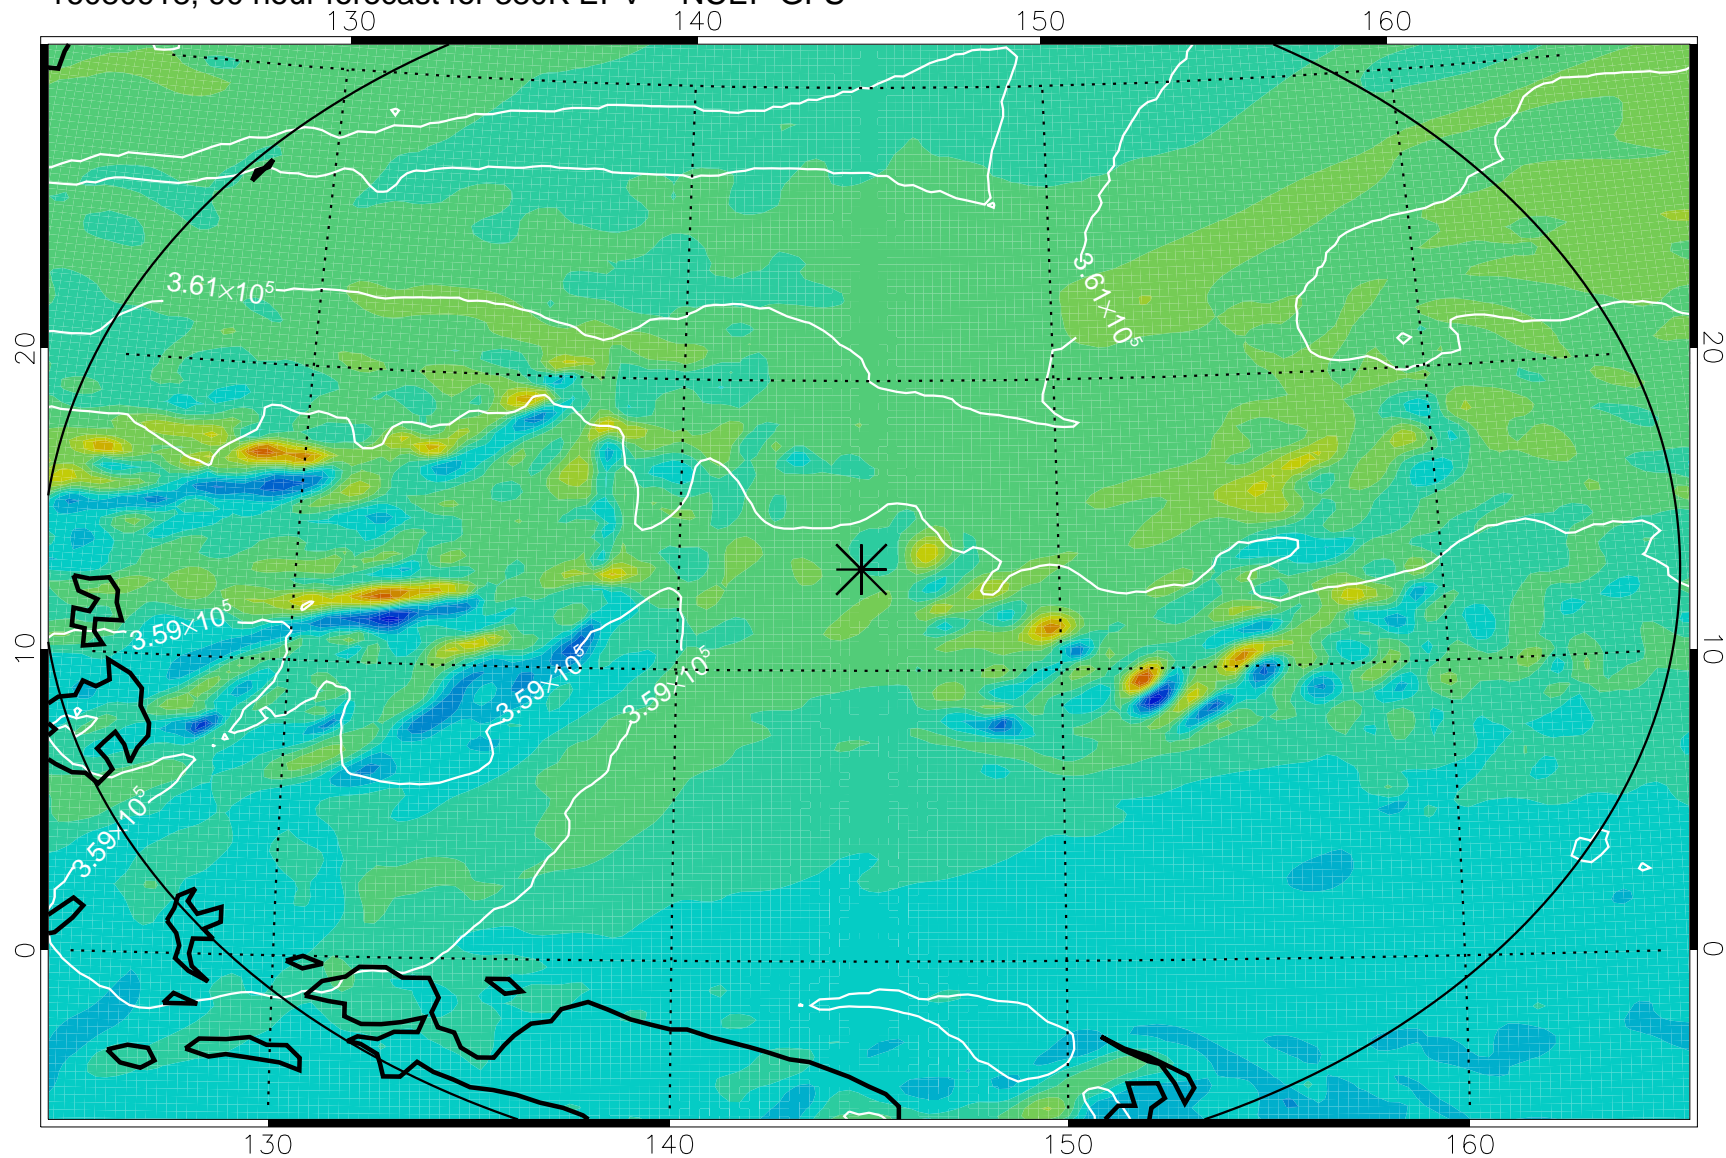

16080818, 66 hour forecast for 380K EPV -- NCEP GFS

380K Montgomery Streamfunction, white

Range ring of 2304 km

16080900, 72 hour forecast for 380K EPV -- NCEP GFS

380K Montgomery Streamfunction, white

Range ring of 2304 km

16080906, 78 hour forecast for 380K EPV -- NCEP GFS

380K Montgomery Streamfunction, white

Range ring of 2304 km

16080912, 84 hour forecast for 380K EPV -- NCEP GFS

380K Montgomery Streamfunction, white

Range ring of 2304 km

16080918, 90 hour forecast for 380K EPV -- NCEP GFS

380K Montgomery Streamfunction, white

Range ring of 2304 km

16081000, 96 hour forecast for 380K EPV -- NCEP GFS

380K Montgomery Streamfunction, white

Range ring of 2304 km

16081006, 102 hour forecast for 380K EPV -- NCEP GFS

380K Montgomery Streamfunction, white

Range ring of 2304 km

16081012, 108 hour forecast for 380K EPV -- NCEP GFS

380K Montgomery Streamfunction, white

Range ring of 2304 km