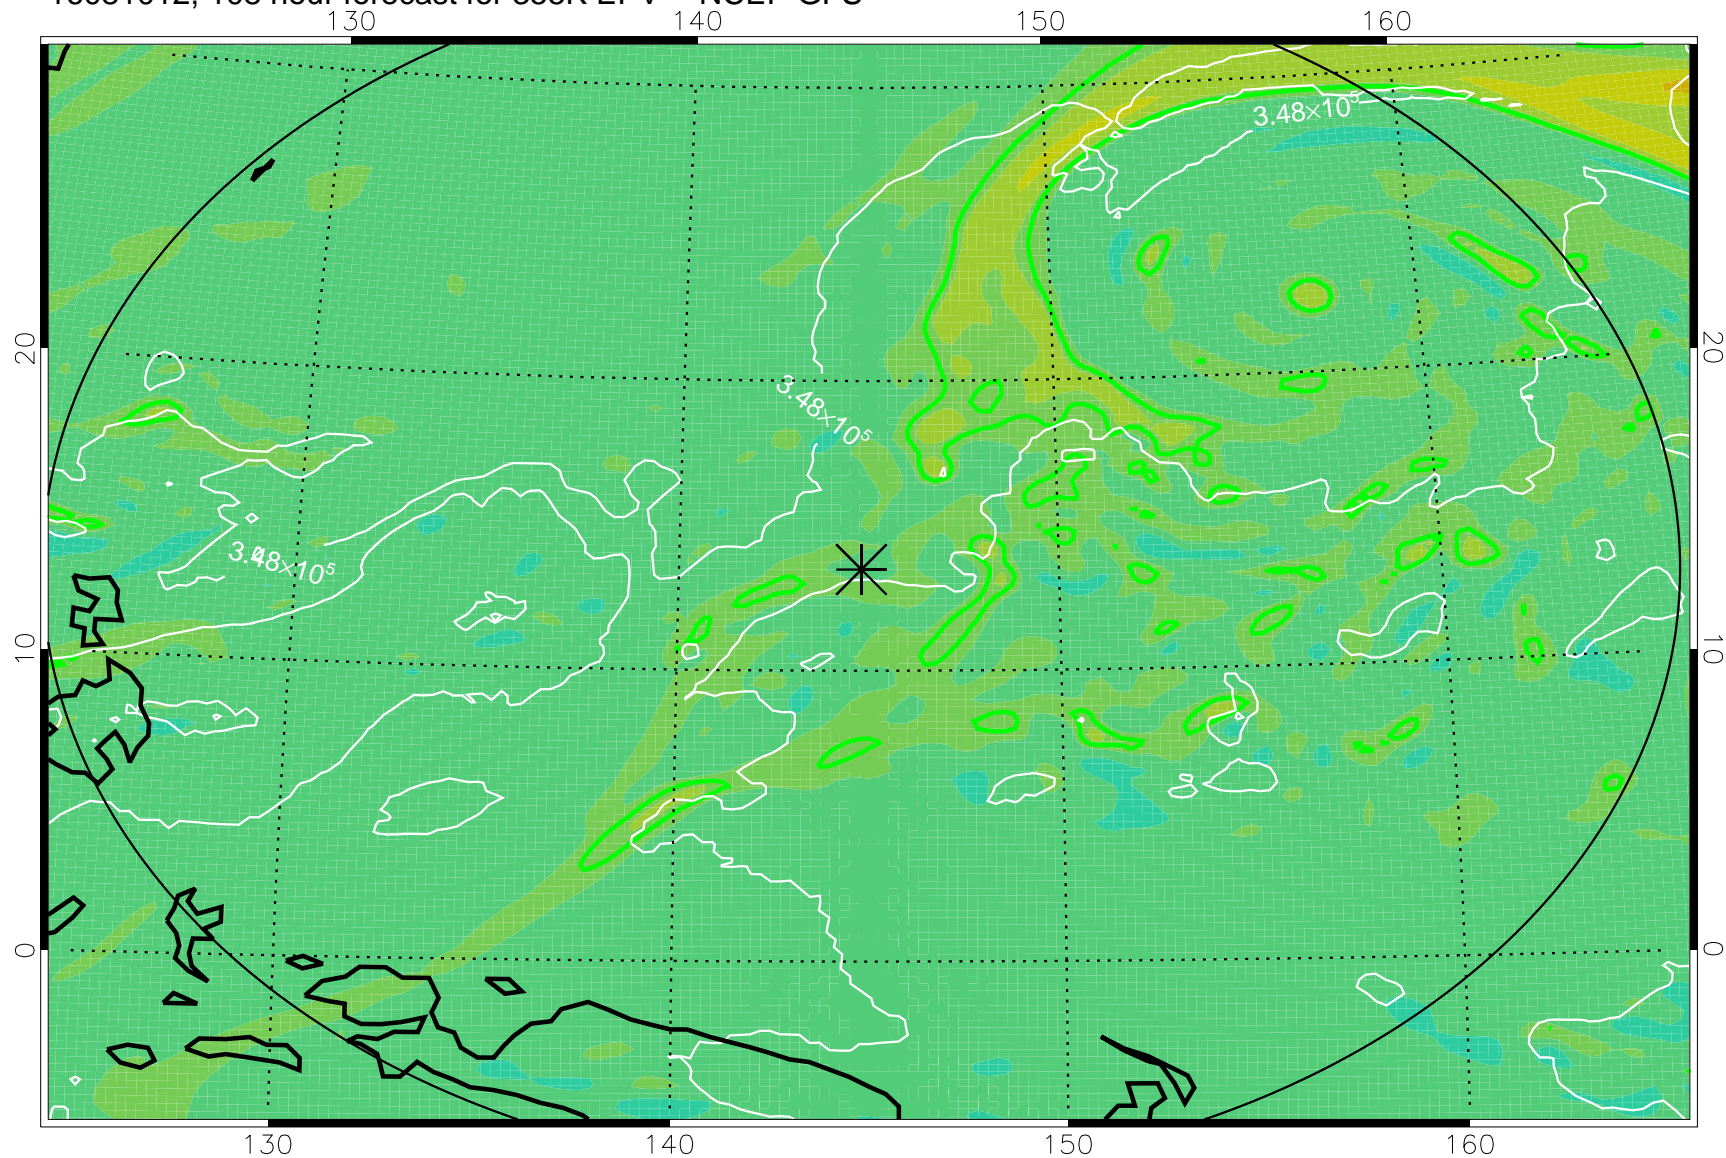

16080906, 78 hour forecast for 355K EPV -- NCEP GFS

355K Montgomery Streamfunction, white
EPV Tropopause (2 PVU) Position
Range ring of 2304 km

16080912, 84 hour forecast for 355K EPV -- NCEP GFS

355K Montgomery Streamfunction, white
EPV Tropopause (2 PVU) Position
Range ring of 2304 km

16080918, 90 hour forecast for 355K EPV -- NCEP GFS

355K Montgomery Streamfunction, white
EPV Tropopause (2 PVU) Position
Range ring of 2304 km

16081000, 96 hour forecast for 355K EPV -- NCEP GFS

355K Montgomery Streamfunction, white
EPV Tropopause (2 PVU) Position
Range ring of 2304 km

16081006, 102 hour forecast for 355K EPV -- NCEP GFS

355K Montgomery Streamfunction, white
EPV Tropopause (2 PVU) Position
Range ring of 2304 km

16081012, 108 hour forecast for 355K EPV -- NCEP GFS

355K Montgomery Streamfunction, white
EPV Tropopause (2 PVU) Position
Range ring of 2304 km

16081018, 114 hour forecast for 355K EPV -- NCEP GFS

355K Montgomery Streamfunction, white
EPV Tropopause (2 PVU) Position
Range ring of 2304 km

16081100, 120 hour forecast for 355K EPV -- NCEP GFS

355K Montgomery Streamfunction, white
EPV Tropopause (2 PVU) Position
Range ring of 2304 km