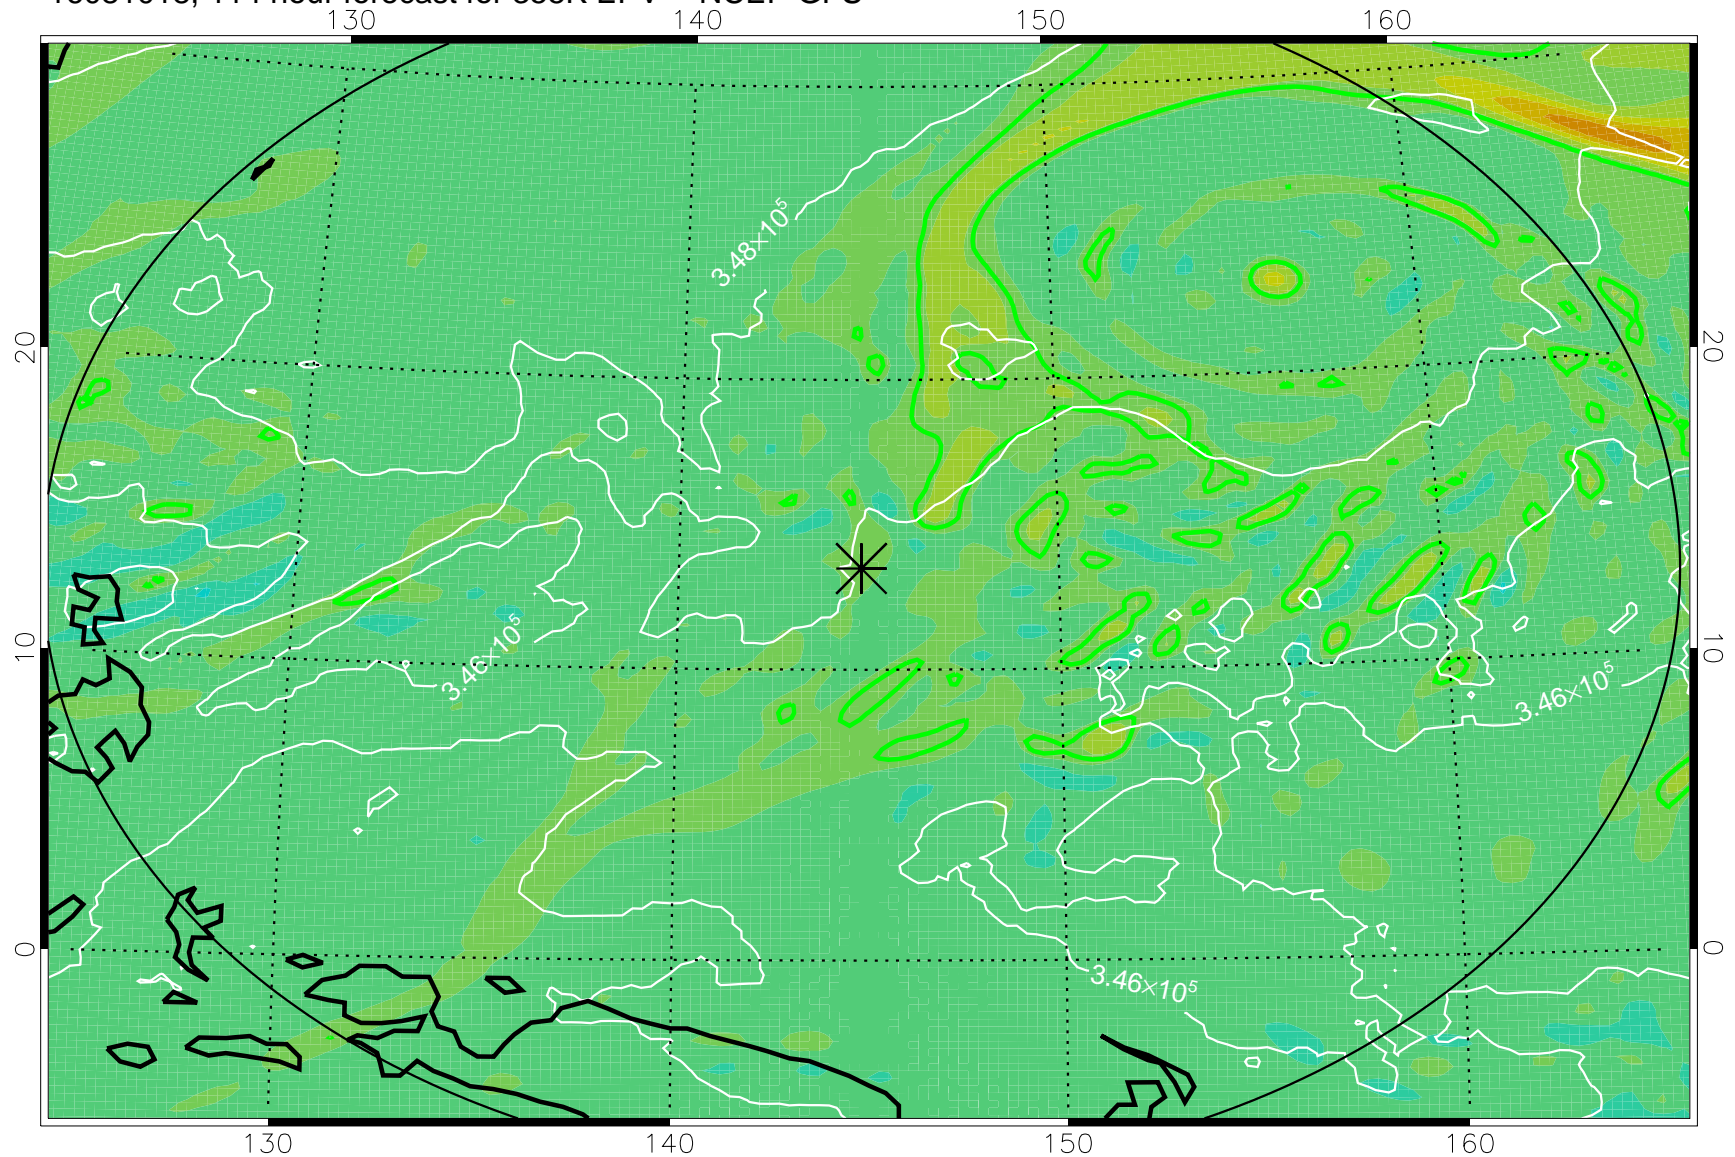

16080906, 78 hour forecast for 355K EPV -- NCEP GFS

355K Montgomery Streamfunction, white
EPV Tropopause (2 PVU) Position
Range ring of 2304 km

16080912, 84 hour forecast for 355K EPV -- NCEP GFS

355K Montgomery Streamfunction, white
EPV Tropopause (2 PVU) Position
Range ring of 2304 km

16080918, 90 hour forecast for 355K EPV -- NCEP GFS

355K Montgomery Streamfunction, white
EPV Tropopause (2 PVU) Position
Range ring of 2304 km

16081000, 96 hour forecast for 355K EPV -- NCEP GFS

355K Montgomery Streamfunction, white
EPV Tropopause (2 PVU) Position
Range ring of 2304 km

16081006, 102 hour forecast for 355K EPV -- NCEP GFS

355K Montgomery Streamfunction, white
EPV Tropopause (2 PVU) Position
Range ring of 2304 km

16081012, 108 hour forecast for 355K EPV -- NCEP GFS

355K Montgomery Streamfunction, white
EPV Tropopause (2 PVU) Position
Range ring of 2304 km

16081018, 114 hour forecast for 355K EPV -- NCEP GFS

355K Montgomery Streamfunction, white
EPV Tropopause (2 PVU) Position
Range ring of 2304 km

16081100, 120 hour forecast for 355K EPV -- NCEP GFS

355K Montgomery Streamfunction, white
EPV Tropopause (2 PVU) Position
Range ring of 2304 km