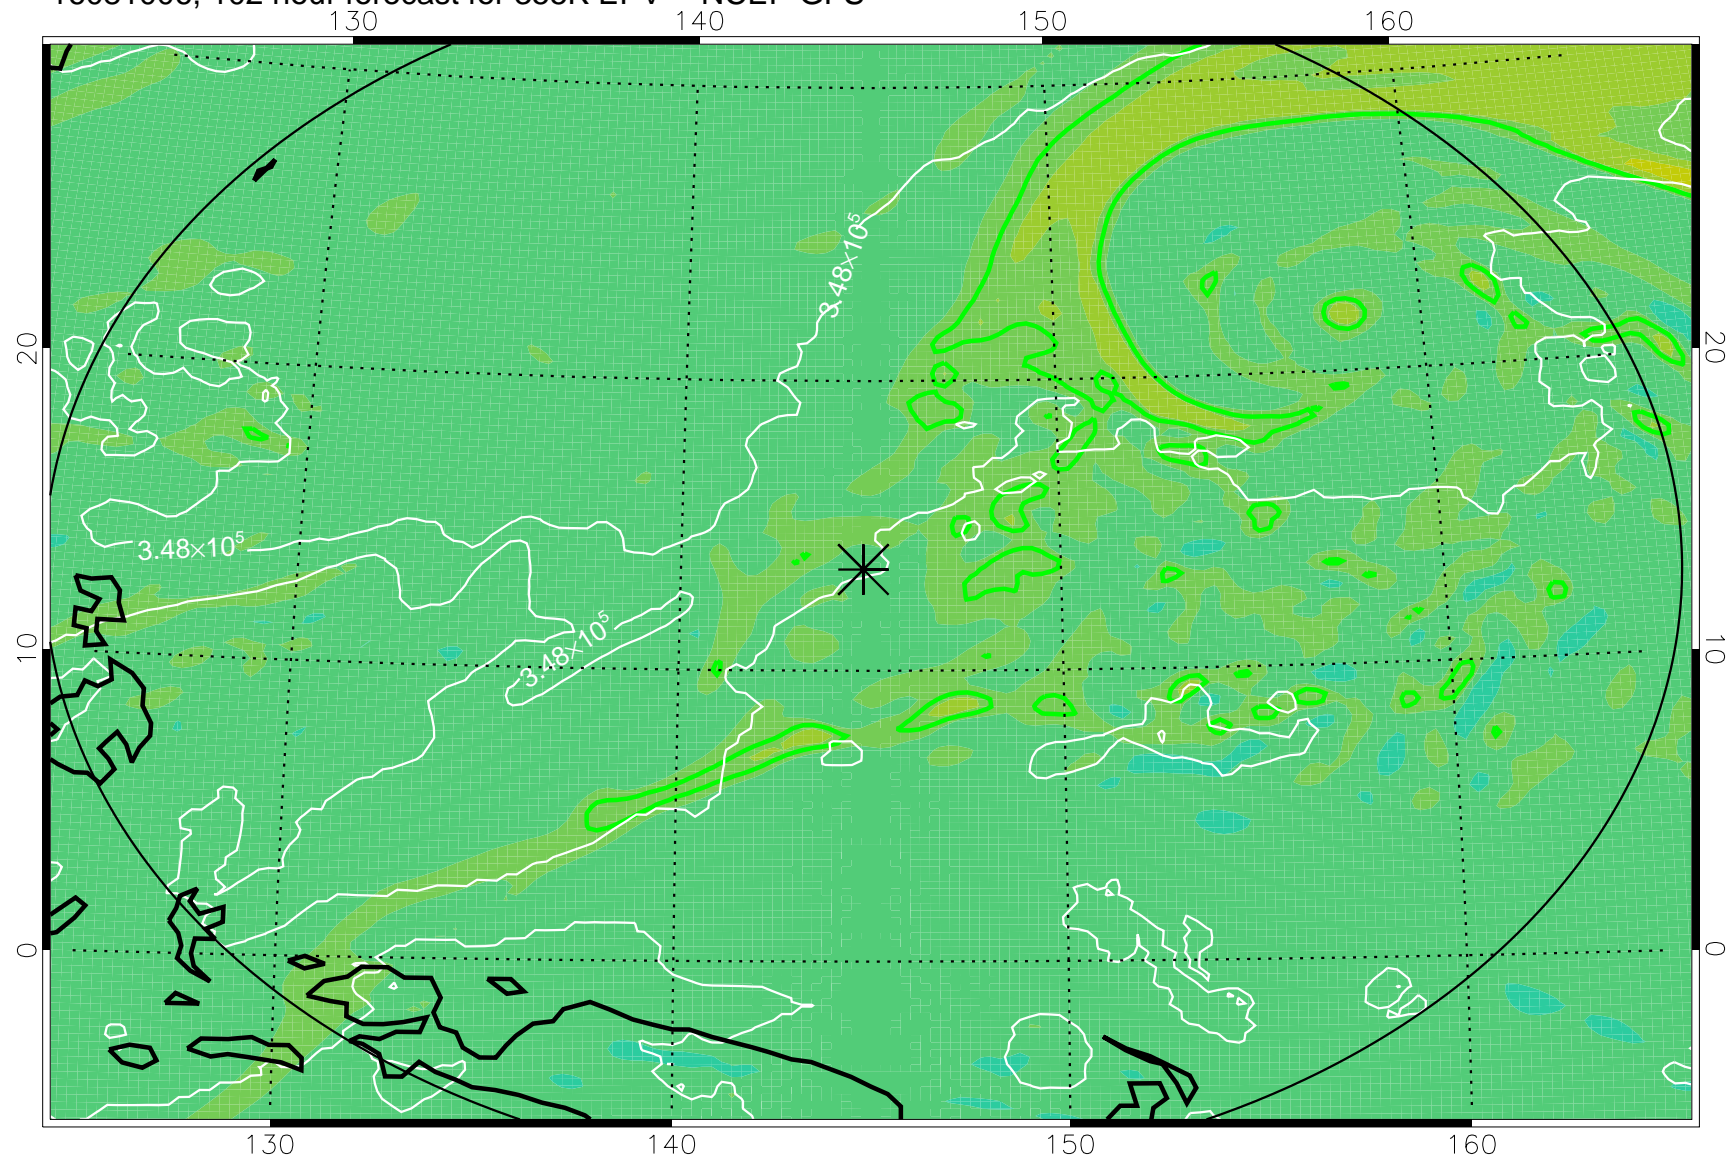

16080906, 78 hour forecast for 355K EPV -- NCEP GFS

355K Montgomery Streamfunction, white
EPV Tropopause (2 PVU) Position
Range ring of 2304 km

16080912, 84 hour forecast for 355K EPV -- NCEP GFS

355K Montgomery Streamfunction, white
EPV Tropopause (2 PVU) Position
Range ring of 2304 km

16080918, 90 hour forecast for 355K EPV -- NCEP GFS

355K Montgomery Streamfunction, white
EPV Tropopause (2 PVU) Position
Range ring of 2304 km

16081000, 96 hour forecast for 355K EPV -- NCEP GFS

355K Montgomery Streamfunction, white
EPV Tropopause (2 PVU) Position
Range ring of 2304 km

16081006, 102 hour forecast for 355K EPV -- NCEP GFS

355K Montgomery Streamfunction, white
EPV Tropopause (2 PVU) Position
Range ring of 2304 km

16081012, 108 hour forecast for 355K EPV -- NCEP GFS

355K Montgomery Streamfunction, white
EPV Tropopause (2 PVU) Position
Range ring of 2304 km

16081018, 114 hour forecast for 355K EPV -- NCEP GFS

355K Montgomery Streamfunction, white
EPV Tropopause (2 PVU) Position
Range ring of 2304 km

16081100, 120 hour forecast for 355K EPV -- NCEP GFS

355K Montgomery Streamfunction, white
EPV Tropopause (2 PVU) Position
Range ring of 2304 km