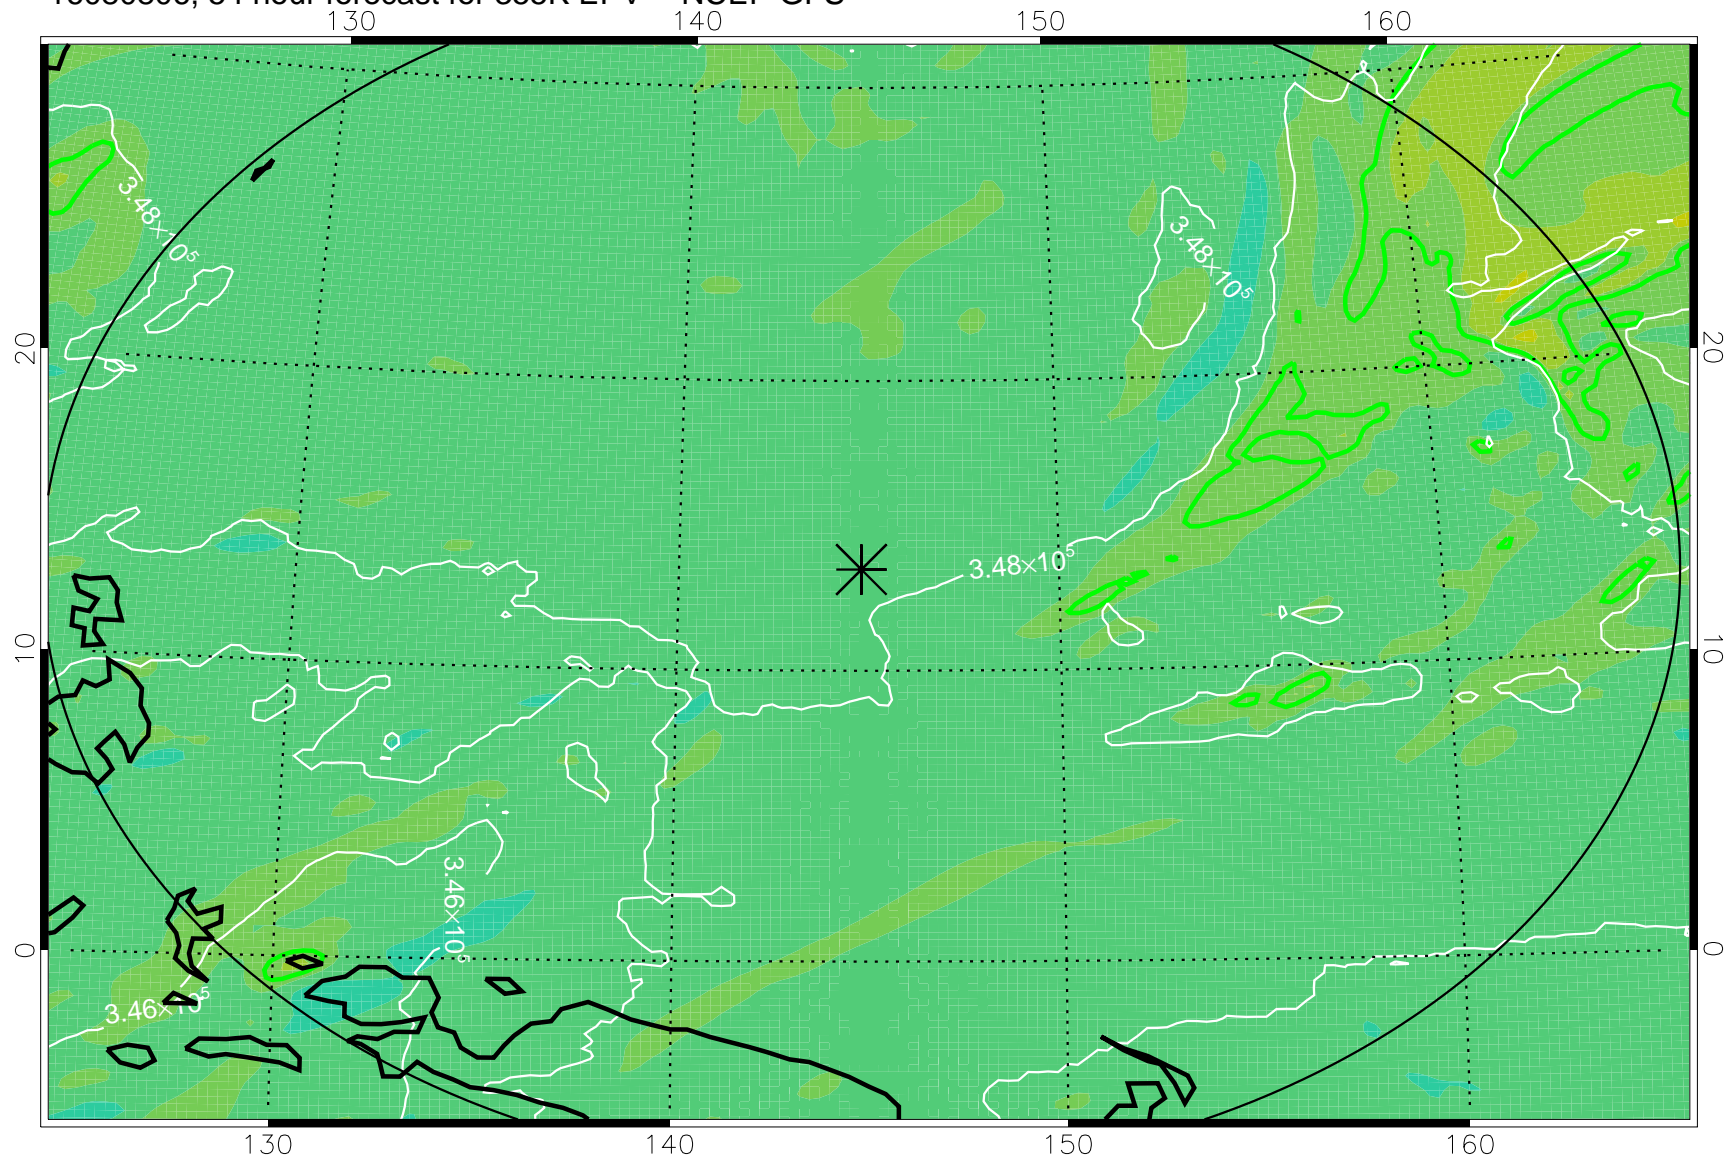

16080718, 42 hour forecast for 355K EPV -- NCEP GFS

355K Montgomery Streamfunction, white
EPV Tropopause (2 PVU) Position
Range ring of 2304 km

16080800, 48 hour forecast for 355K EPV -- NCEP GFS

355K Montgomery Streamfunction, white
EPV Tropopause (2 PVU) Position
Range ring of 2304 km

16080806, 54 hour forecast for 355K EPV -- NCEP GFS

355K Montgomery Streamfunction, white
EPV Tropopause (2 PVU) Position
Range ring of 2304 km

16080812, 60 hour forecast for 355K EPV -- NCEP GFS

355K Montgomery Streamfunction, white
EPV Tropopause (2 PVU) Position
Range ring of 2304 km

16080818, 66 hour forecast for 355K EPV -- NCEP GFS

355K Montgomery Streamfunction, white
EPV Tropopause (2 PVU) Position
Range ring of 2304 km

16080900, 72 hour forecast for 355K EPV -- NCEP GFS

355K Montgomery Streamfunction, white
EPV Tropopause (2 PVU) Position
Range ring of 2304 km

16080918, 90 hour forecast for 355K EPV -- NCEP GFS

355K Montgomery Streamfunction, white
EPV Tropopause (2 PVU) Position
Range ring of 2304 km

16081000, 96 hour forecast for 355K EPV -- NCEP GFS

355K Montgomery Streamfunction, white
EPV Tropopause (2 PVU) Position
Range ring of 2304 km