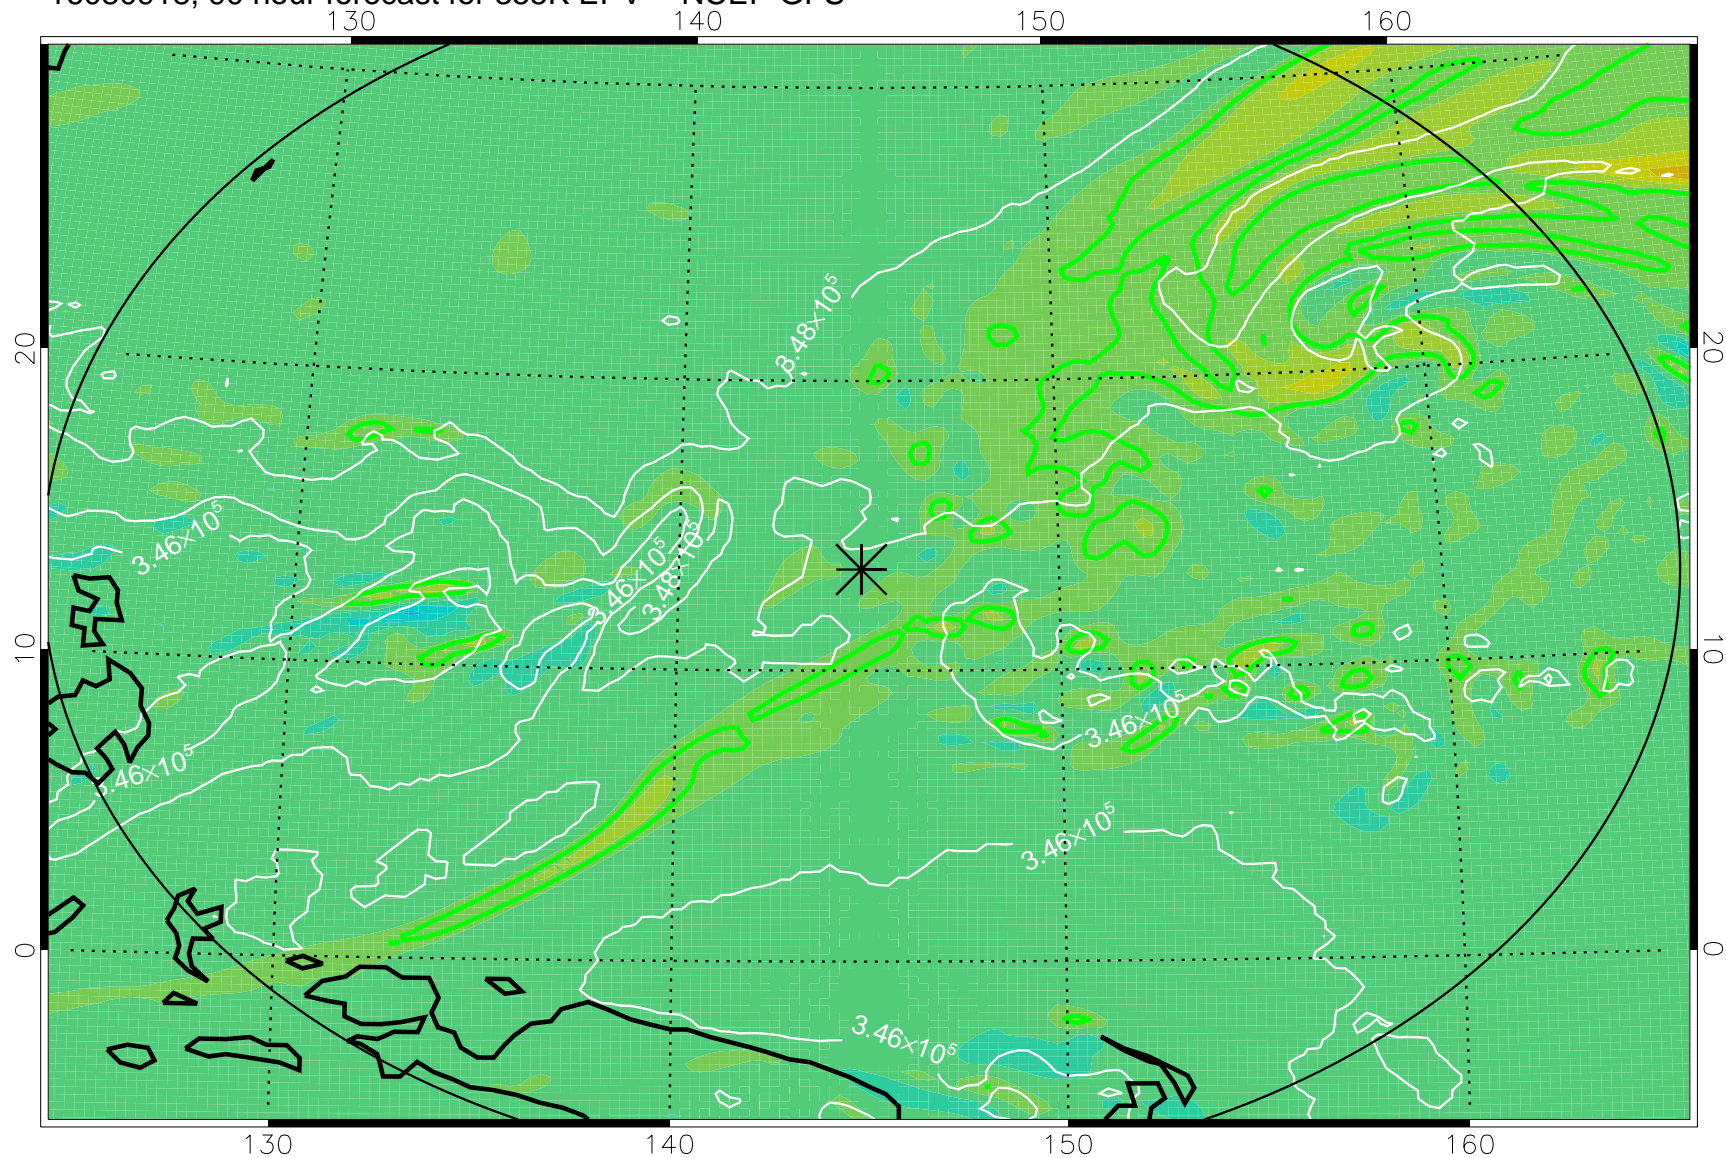

16080818, 66 hour forecast for 355K EPV -- NCEP GFS

355K Montgomery Streamfunction, white
EPV Tropopause (2 PVU) Position
Range ring of 2304 km

16080900, 72 hour forecast for 355K EPV -- NCEP GFS

355K Montgomery Streamfunction, white
EPV Tropopause (2 PVU) Position
Range ring of 2304 km

16080906, 78 hour forecast for 355K EPV -- NCEP GFS

355K Montgomery Streamfunction, white
EPV Tropopause (2 PVU) Position
Range ring of 2304 km

16080912, 84 hour forecast for 355K EPV -- NCEP GFS

355K Montgomery Streamfunction, white
EPV Tropopause (2 PVU) Position
Range ring of 2304 km

16080918, 90 hour forecast for 355K EPV -- NCEP GFS

355K Montgomery Streamfunction, white
EPV Tropopause (2 PVU) Position
Range ring of 2304 km

16081000, 96 hour forecast for 355K EPV -- NCEP GFS

355K Montgomery Streamfunction, white
EPV Tropopause (2 PVU) Position
Range ring of 2304 km

16081006, 102 hour forecast for 355K EPV -- NCEP GFS

355K Montgomery Streamfunction, white
EPV Tropopause (2 PVU) Position
Range ring of 2304 km

16081012, 108 hour forecast for 355K EPV -- NCEP GFS

355K Montgomery Streamfunction, white
EPV Tropopause (2 PVU) Position
Range ring of 2304 km