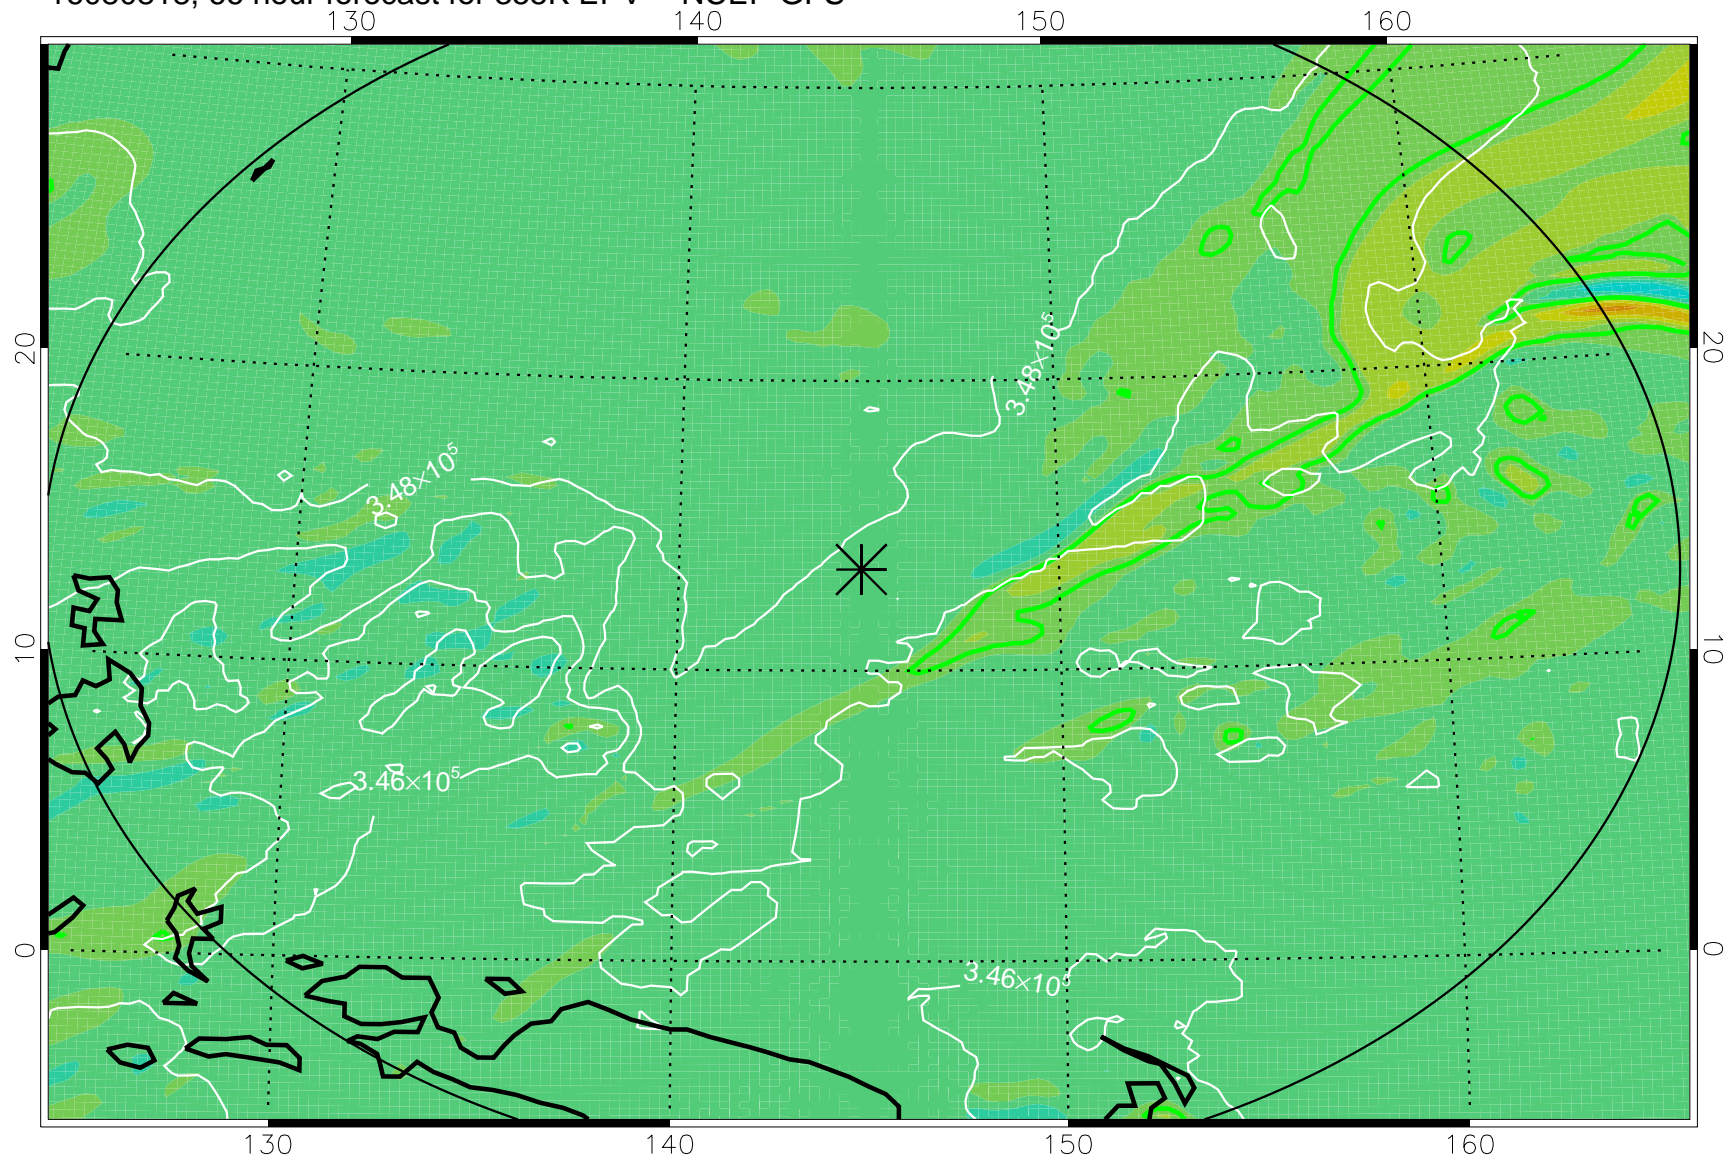

16080806, 54 hour forecast for 355K EPV -- NCEP GFS

355K Montgomery Streamfunction, white
EPV Tropopause (2 PVU) Position
Range ring of 2304 km

16080812, 60 hour forecast for 355K EPV -- NCEP GFS

355K Montgomery Streamfunction, white
EPV Tropopause (2 PVU) Position
Range ring of 2304 km

16080818, 66 hour forecast for 355K EPV -- NCEP GFS

355K Montgomery Streamfunction, white
EPV Tropopause (2 PVU) Position
Range ring of 2304 km

16080900, 72 hour forecast for 355K EPV -- NCEP GFS

355K Montgomery Streamfunction, white
EPV Tropopause (2 PVU) Position
Range ring of 2304 km

16080906, 78 hour forecast for 355K EPV -- NCEP GFS

355K Montgomery Streamfunction, white
EPV Tropopause (2 PVU) Position
Range ring of 2304 km

16080912, 84 hour forecast for 355K EPV -- NCEP GFS

355K Montgomery Streamfunction, white
EPV Tropopause (2 PVU) Position
Range ring of 2304 km

16080918, 90 hour forecast for 355K EPV -- NCEP GFS

355K Montgomery Streamfunction, white
EPV Tropopause (2 PVU) Position
Range ring of 2304 km

16081000, 96 hour forecast for 355K EPV -- NCEP GFS

355K Montgomery Streamfunction, white
EPV Tropopause (2 PVU) Position
Range ring of 2304 km