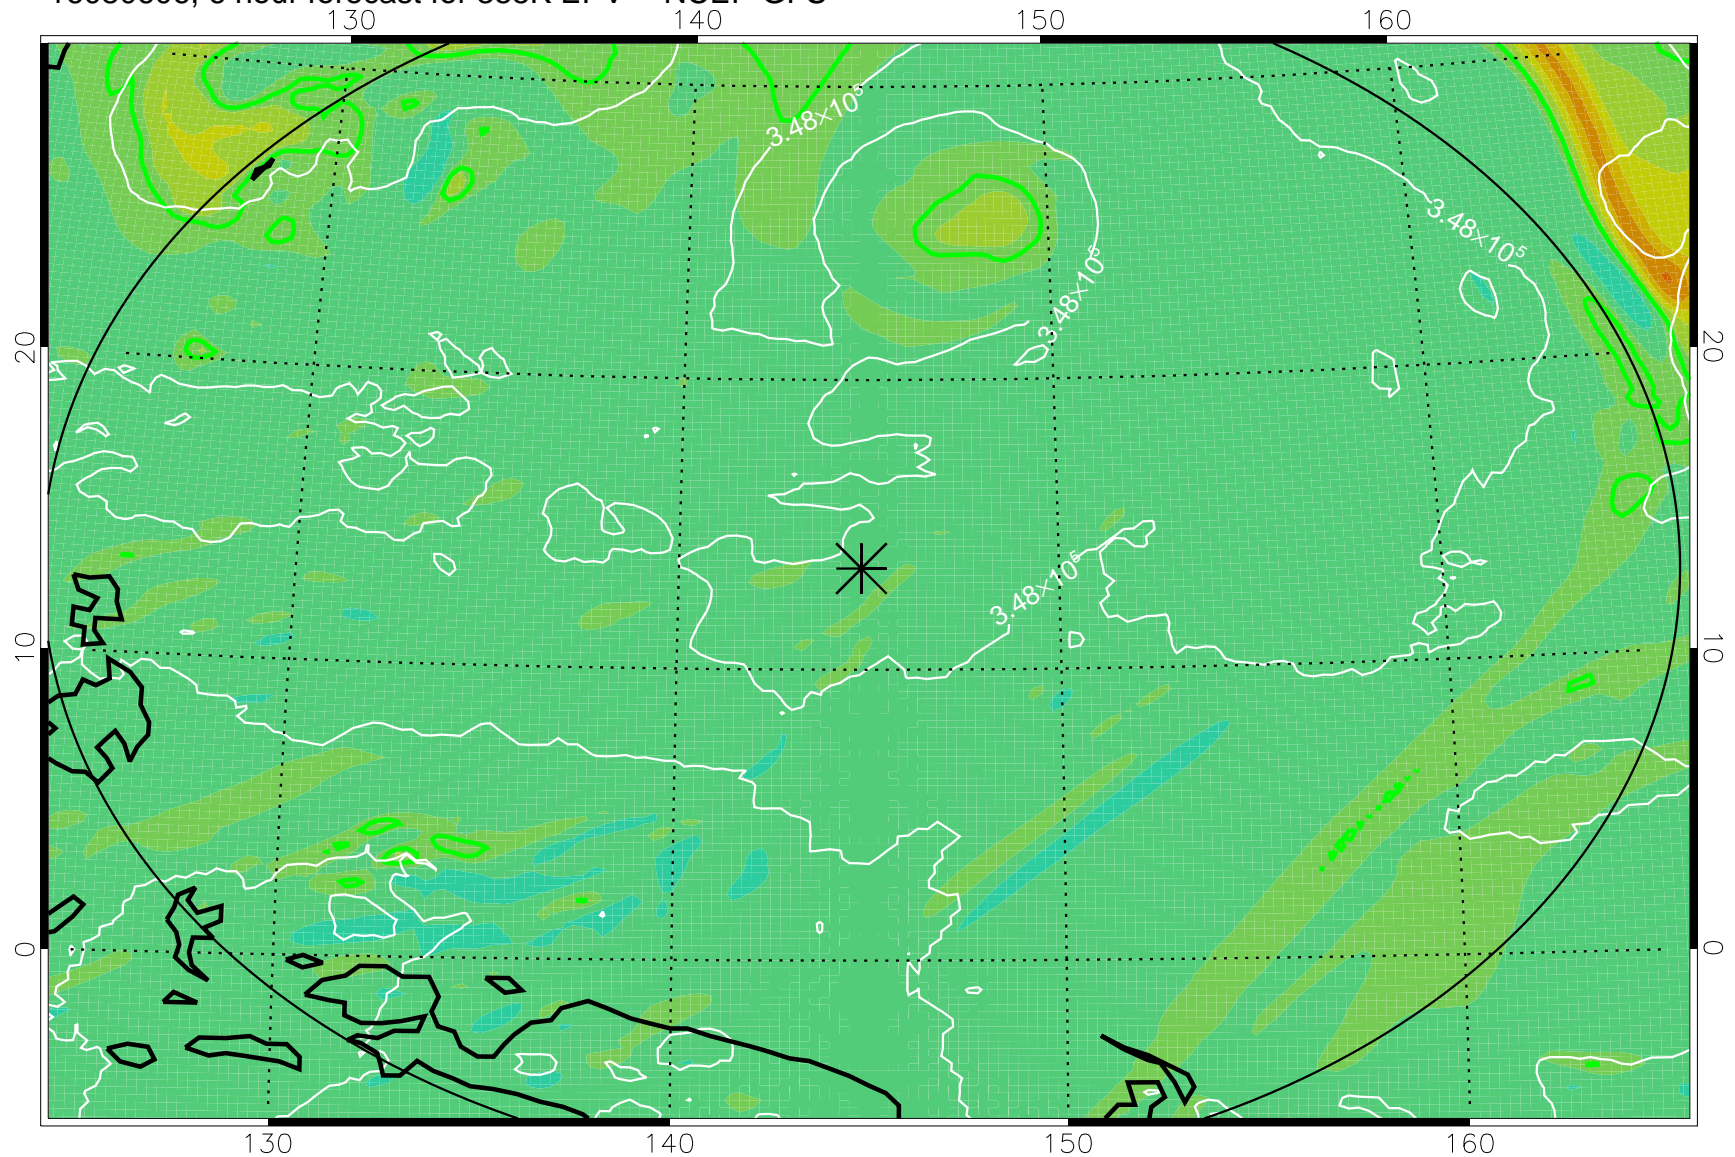

16080606, 6 hour forecast for 355K EPV -- NCEP GFS

355K Montgomery Streamfunction, white
EPV Tropopause (2 PVU) Position
Range ring of 2304 km

16080612, 12 hour forecast for 355K EPV -- NCEP GFS

355K Montgomery Streamfunction, white
EPV Tropopause (2 PVU) Position
Range ring of 2304 km

16080618, 18 hour forecast for 355K EPV -- NCEP GFS

355K Montgomery Streamfunction, white
EPV Tropopause (2 PVU) Position
Range ring of 2304 km

16080700, 24 hour forecast for 355K EPV -- NCEP GFS

355K Montgomery Streamfunction, white
EPV Tropopause (2 PVU) Position
Range ring of 2304 km

16080706, 30 hour forecast for 355K EPV -- NCEP GFS

355K Montgomery Streamfunction, white
EPV Tropopause (2 PVU) Position
Range ring of 2304 km

16080712, 36 hour forecast for 355K EPV -- NCEP GFS

355K Montgomery Streamfunction, white
EPV Tropopause (2 PVU) Position
Range ring of 2304 km

16080718, 42 hour forecast for 355K EPV -- NCEP GFS

355K Montgomery Streamfunction, white
EPV Tropopause (2 PVU) Position
Range ring of 2304 km

16080800, 48 hour forecast for 355K EPV -- NCEP GFS

355K Montgomery Streamfunction, white
EPV Tropopause (2 PVU) Position
Range ring of 2304 km