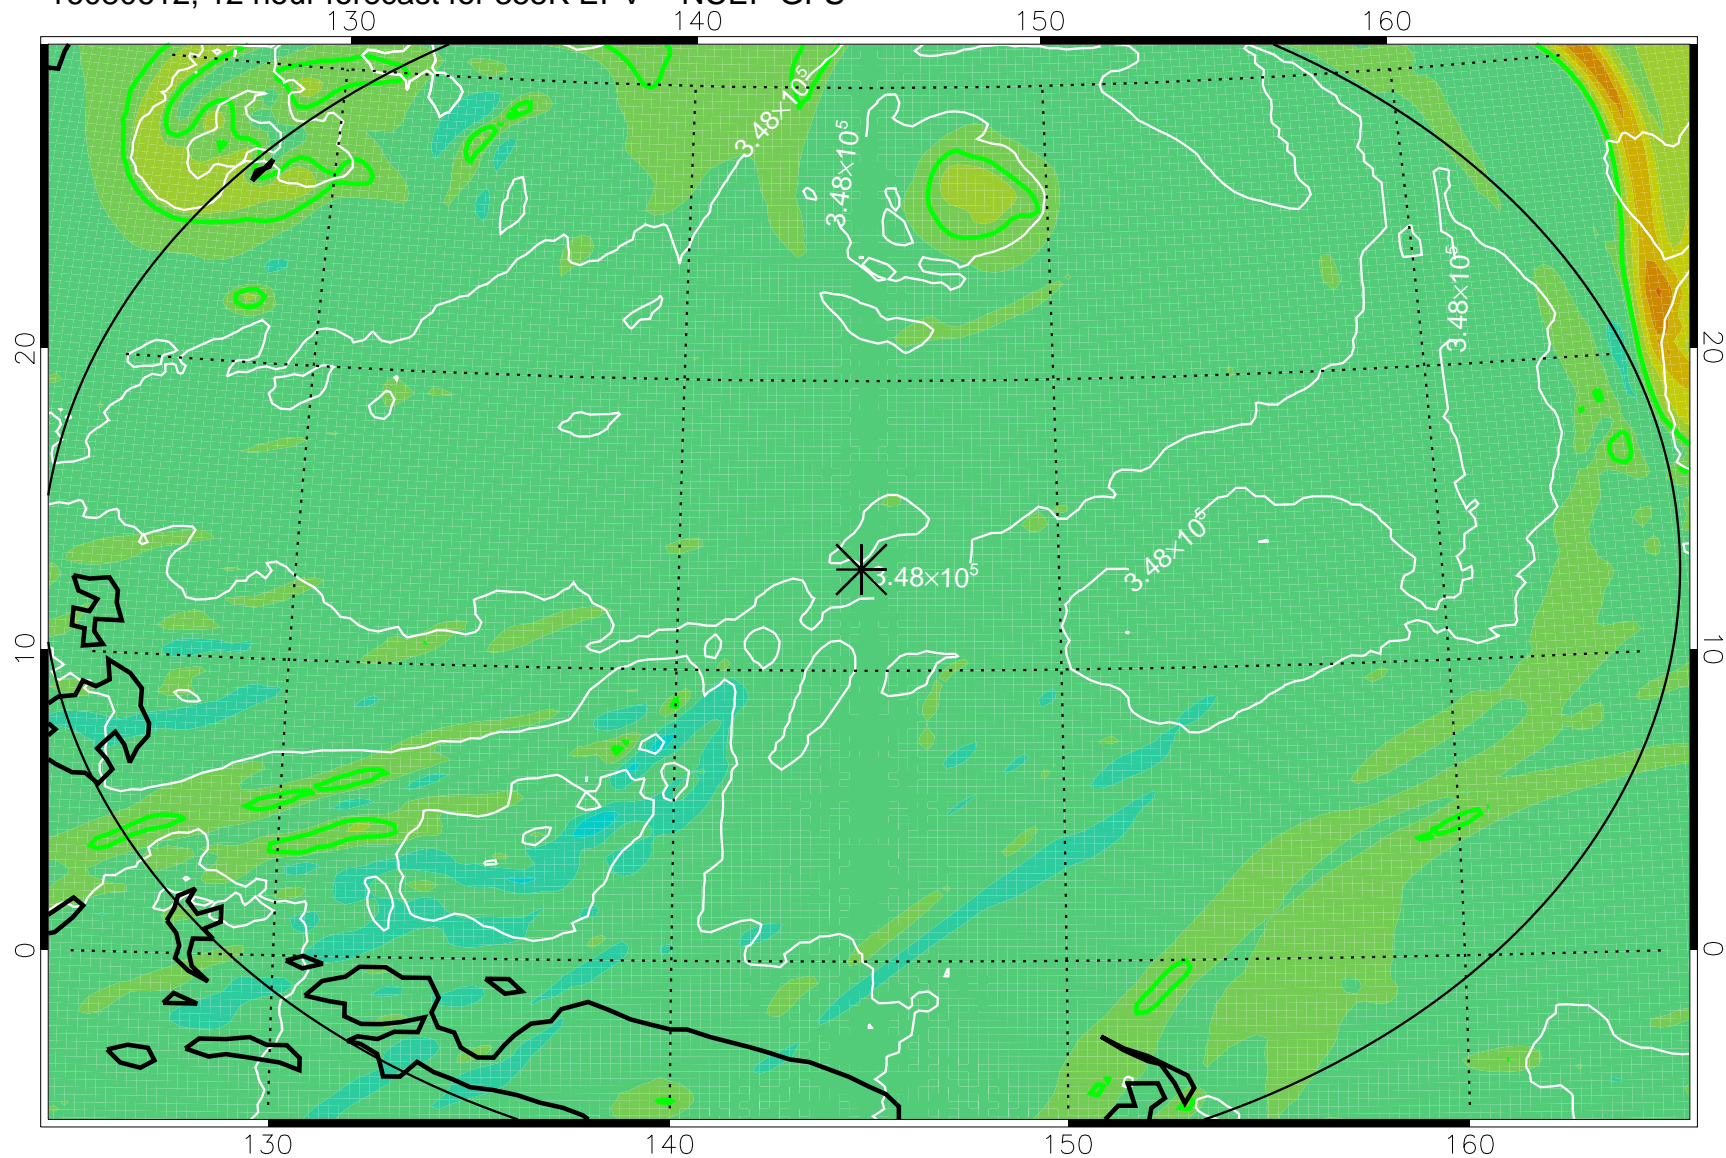

16080606, 6 hour forecast for 355K EPV -- NCEP GFS

355K Montgomery Streamfunction, white
EPV Tropopause (2 PVU) Position
Range ring of 2304 km

16080612, 12 hour forecast for 355K EPV -- NCEP GFS

355K Montgomery Streamfunction, white
EPV Tropopause (2 PVU) Position
Range ring of 2304 km

16080618, 18 hour forecast for 355K EPV -- NCEP GFS

355K Montgomery Streamfunction, white
EPV Tropopause (2 PVU) Position
Range ring of 2304 km

16080700, 24 hour forecast for 355K EPV -- NCEP GFS

355K Montgomery Streamfunction, white
EPV Tropopause (2 PVU) Position
Range ring of 2304 km

16080706, 30 hour forecast for 355K EPV -- NCEP GFS

355K Montgomery Streamfunction, white
EPV Tropopause (2 PVU) Position
Range ring of 2304 km

16080712, 36 hour forecast for 355K EPV -- NCEP GFS

355K Montgomery Streamfunction, white
EPV Tropopause (2 PVU) Position
Range ring of 2304 km

16080818, 66 hour forecast for 355K EPV -- NCEP GFS

355K Montgomery Streamfunction, white
EPV Tropopause (2 PVU) Position
Range ring of 2304 km

16080900, 72 hour forecast for 355K EPV -- NCEP GFS

355K Montgomery Streamfunction, white
EPV Tropopause (2 PVU) Position
Range ring of 2304 km