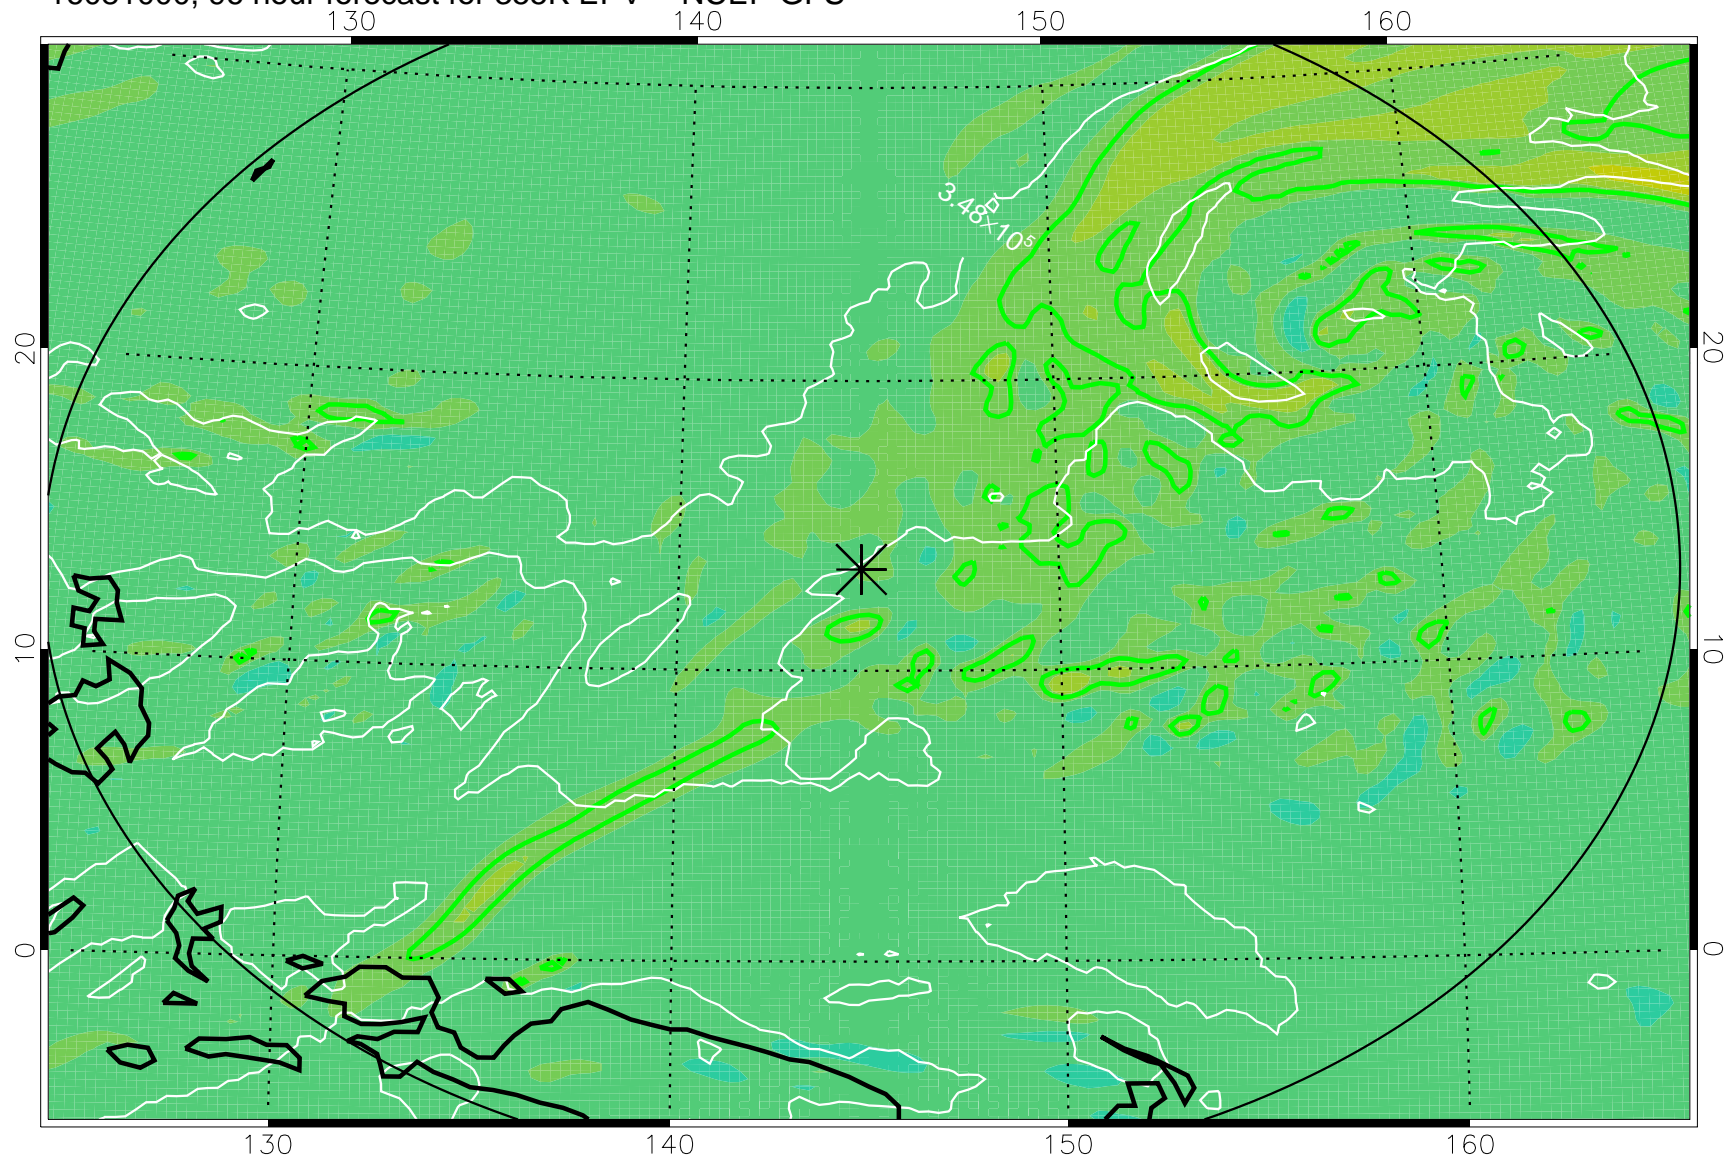

16080906, 78 hour forecast for 355K EPV -- NCEP GFS

355K Montgomery Streamfunction, white
EPV Tropopause (2 PVU) Position
Range ring of 2304 km

16080912, 84 hour forecast for 355K EPV -- NCEP GFS

355K Montgomery Streamfunction, white
EPV Tropopause (2 PVU) Position
Range ring of 2304 km

16080918, 90 hour forecast for 355K EPV -- NCEP GFS

355K Montgomery Streamfunction, white
EPV Tropopause (2 PVU) Position
Range ring of 2304 km

16081000, 96 hour forecast for 355K EPV -- NCEP GFS

355K Montgomery Streamfunction, white
EPV Tropopause (2 PVU) Position
Range ring of 2304 km

16081006, 102 hour forecast for 355K EPV -- NCEP GFS

355K Montgomery Streamfunction, white
EPV Tropopause (2 PVU) Position
Range ring of 2304 km

16081012, 108 hour forecast for 355K EPV -- NCEP GFS

355K Montgomery Streamfunction, white
EPV Tropopause (2 PVU) Position
Range ring of 2304 km

16081018, 114 hour forecast for 355K EPV -- NCEP GFS

355K Montgomery Streamfunction, white
EPV Tropopause (2 PVU) Position
Range ring of 2304 km

16081100, 120 hour forecast for 355K EPV -- NCEP GFS

355K Montgomery Streamfunction, white
EPV Tropopause (2 PVU) Position
Range ring of 2304 km