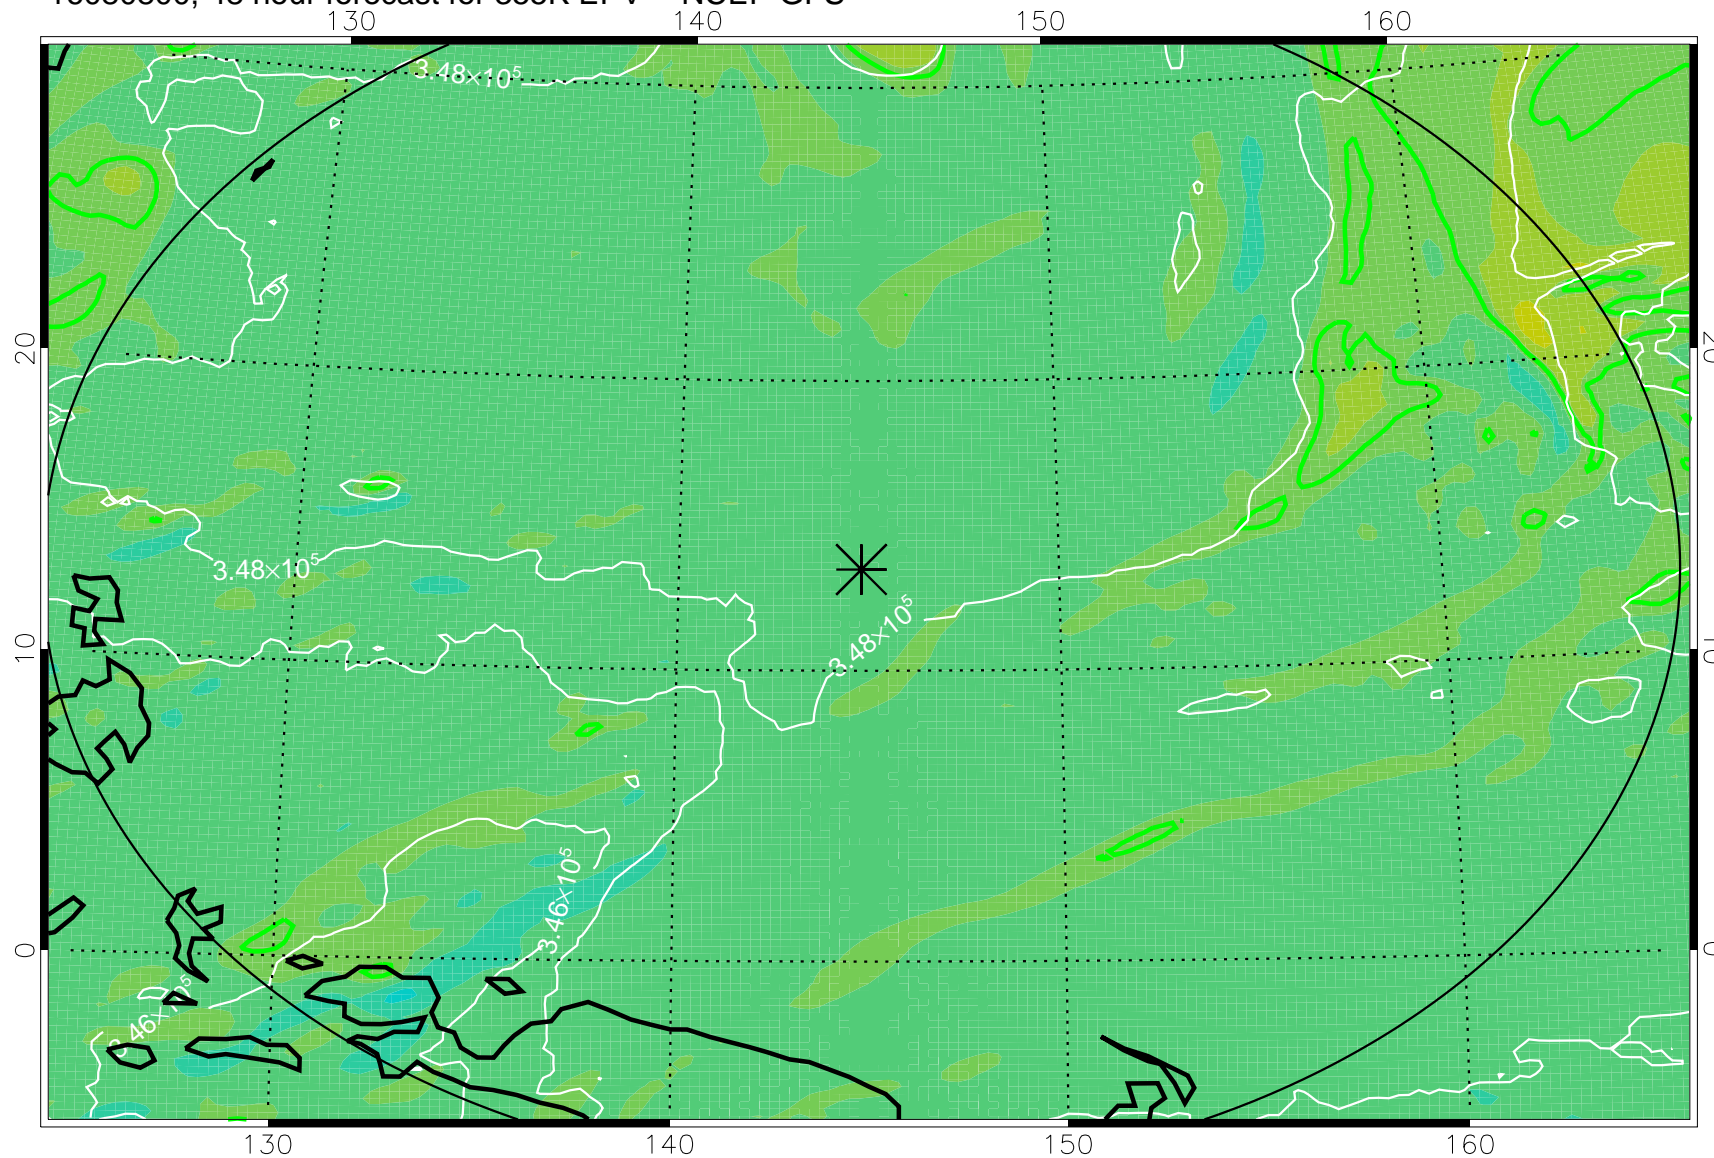

16080706, 30 hour forecast for 355K EPV -- NCEP GFS

355K Montgomery Streamfunction, white
EPV Tropopause (2 PVU) Position
Range ring of 2304 km

16080712, 36 hour forecast for 355K EPV -- NCEP GFS

355K Montgomery Streamfunction, white
EPV Tropopause (2 PVU) Position
Range ring of 2304 km

16080718, 42 hour forecast for 355K EPV -- NCEP GFS

355K Montgomery Streamfunction, white
EPV Tropopause (2 PVU) Position
Range ring of 2304 km

16080800, 48 hour forecast for 355K EPV -- NCEP GFS

355K Montgomery Streamfunction, white
EPV Tropopause (2 PVU) Position
Range ring of 2304 km

16080806, 54 hour forecast for 355K EPV -- NCEP GFS

355K Montgomery Streamfunction, white
EPV Tropopause (2 PVU) Position
Range ring of 2304 km

16080812, 60 hour forecast for 355K EPV -- NCEP GFS

355K Montgomery Streamfunction, white
EPV Tropopause (2 PVU) Position
Range ring of 2304 km

16080818, 66 hour forecast for 355K EPV -- NCEP GFS

355K Montgomery Streamfunction, white
EPV Tropopause (2 PVU) Position
Range ring of 2304 km

16080900, 72 hour forecast for 355K EPV -- NCEP GFS

355K Montgomery Streamfunction, white
EPV Tropopause (2 PVU) Position
Range ring of 2304 km