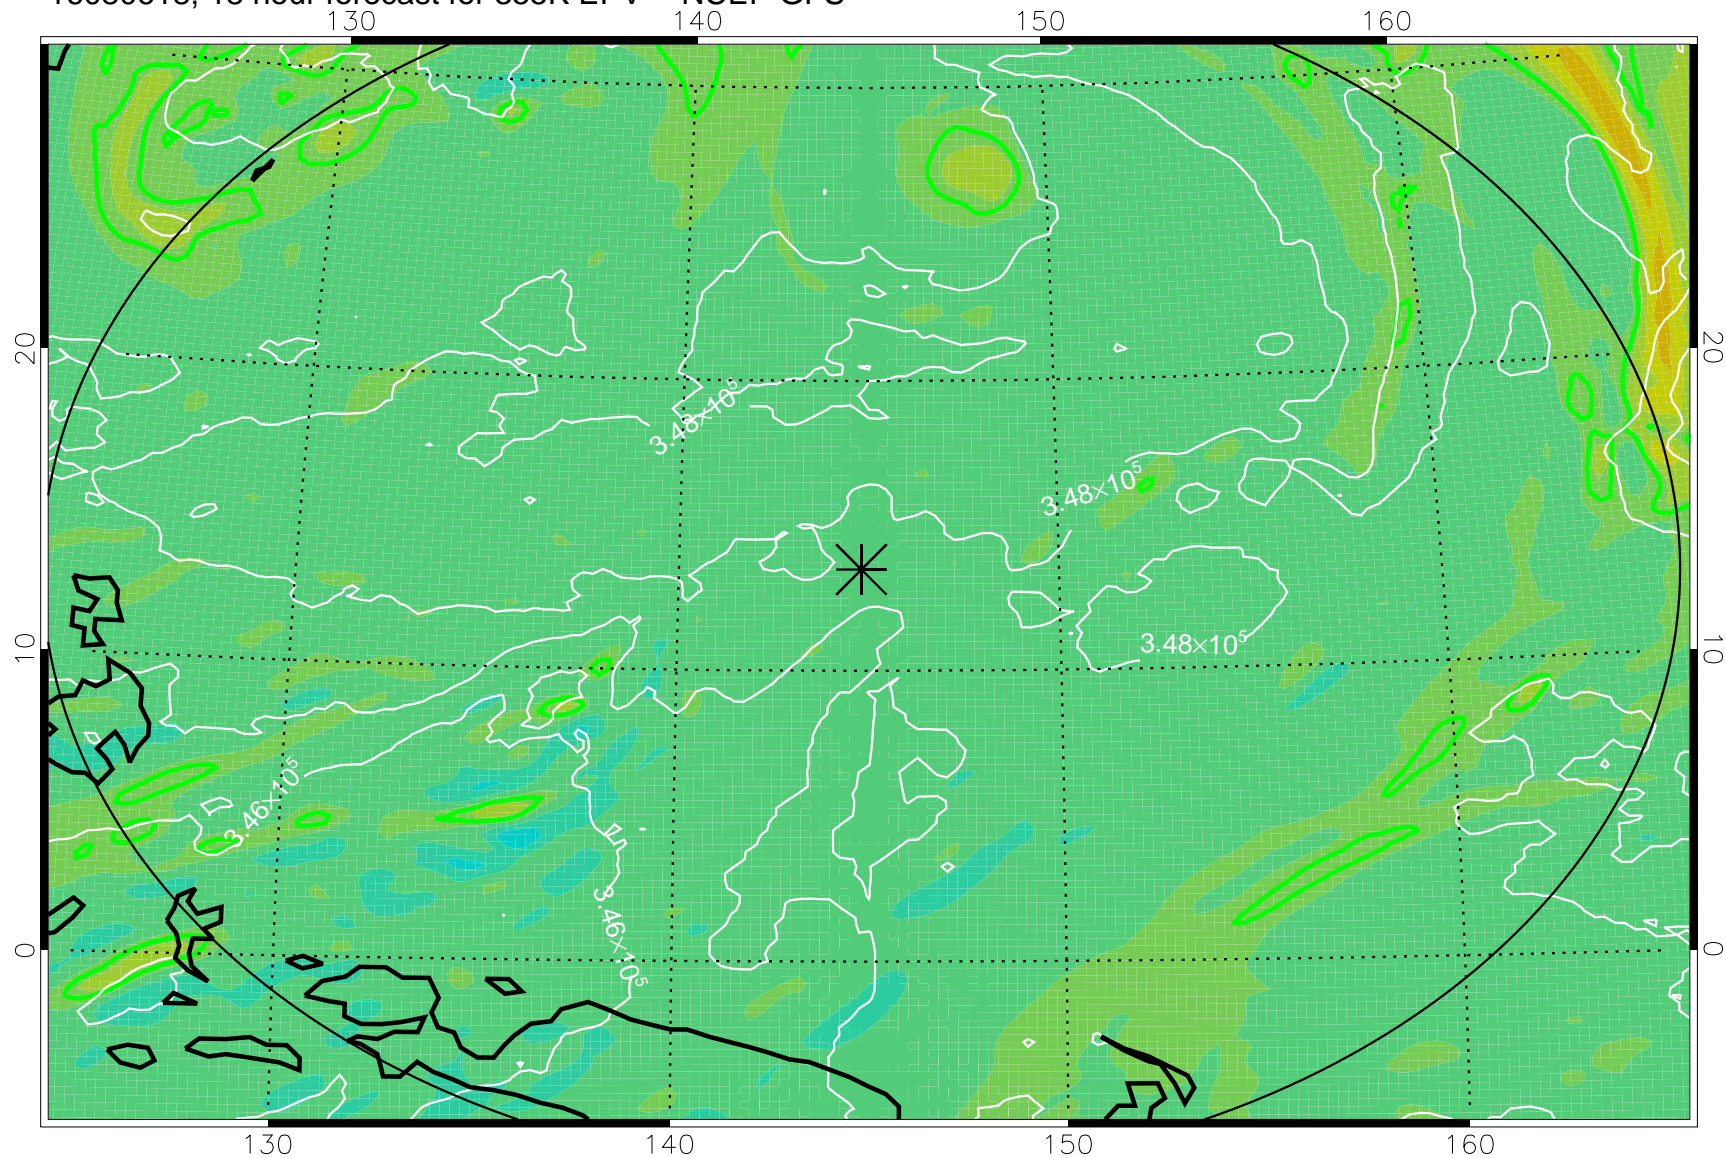

16080606, 6 hour forecast for 355K EPV -- NCEP GFS

355K Montgomery Streamfunction, white
EPV Tropopause (2 PVU) Position
Range ring of 2304 km

16080612, 12 hour forecast for 355K EPV -- NCEP GFS

355K Montgomery Streamfunction, white
EPV Tropopause (2 PVU) Position
Range ring of 2304 km

16080618, 18 hour forecast for 355K EPV -- NCEP GFS

355K Montgomery Streamfunction, white
EPV Tropopause (2 PVU) Position
Range ring of 2304 km

16080700, 24 hour forecast for 355K EPV -- NCEP GFS

355K Montgomery Streamfunction, white
EPV Tropopause (2 PVU) Position
Range ring of 2304 km

16080706, 30 hour forecast for 355K EPV -- NCEP GFS

355K Montgomery Streamfunction, white
EPV Tropopause (2 PVU) Position
Range ring of 2304 km

16080712, 36 hour forecast for 355K EPV -- NCEP GFS

355K Montgomery Streamfunction, white
EPV Tropopause (2 PVU) Position
Range ring of 2304 km

16080818, 66 hour forecast for 355K EPV -- NCEP GFS

355K Montgomery Streamfunction, white
EPV Tropopause (2 PVU) Position
Range ring of 2304 km

16080900, 72 hour forecast for 355K EPV -- NCEP GFS

355K Montgomery Streamfunction, white
EPV Tropopause (2 PVU) Position
Range ring of 2304 km