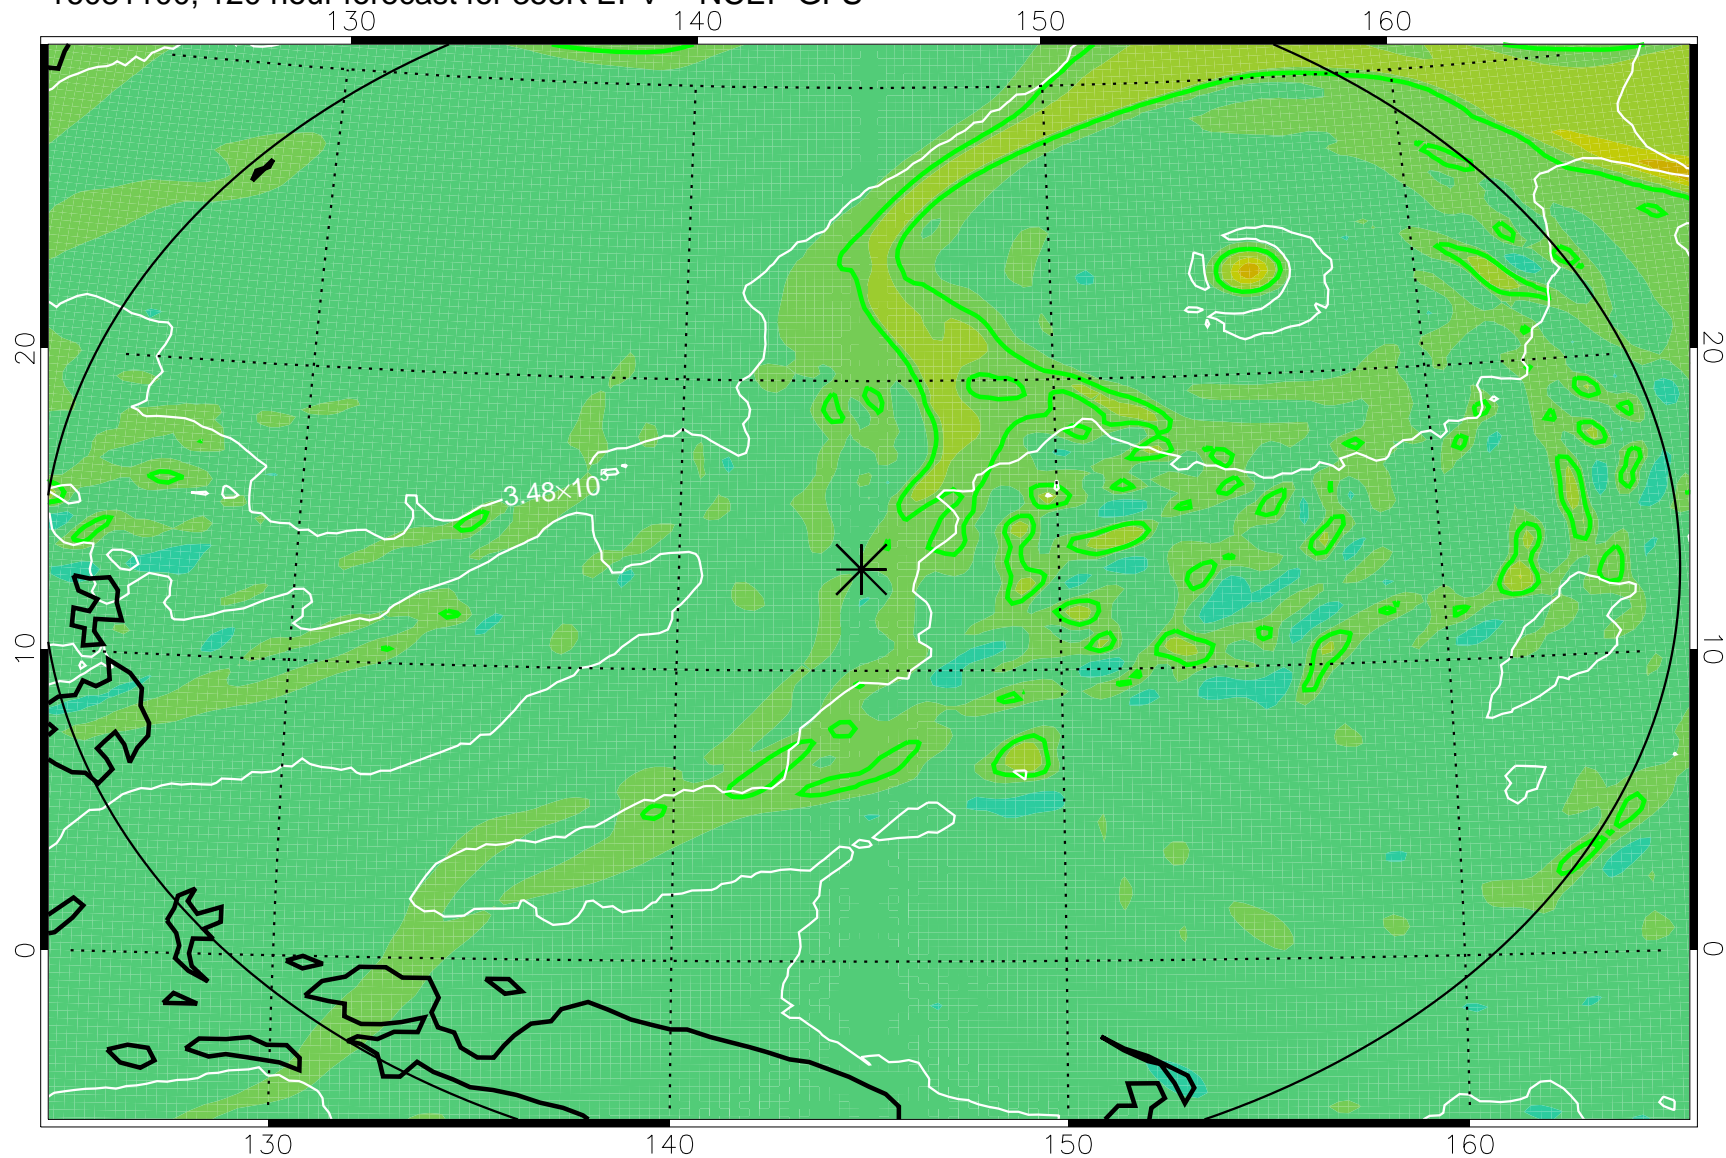

16080906, 78 hour forecast for 355K EPV -- NCEP GFS

355K Montgomery Streamfunction, white
EPV Tropopause (2 PVU) Position
Range ring of 2304 km

16080912, 84 hour forecast for 355K EPV -- NCEP GFS

355K Montgomery Streamfunction, white
EPV Tropopause (2 PVU) Position
Range ring of 2304 km

16080918, 90 hour forecast for 355K EPV -- NCEP GFS

355K Montgomery Streamfunction, white
EPV Tropopause (2 PVU) Position
Range ring of 2304 km

16081000, 96 hour forecast for 355K EPV -- NCEP GFS

355K Montgomery Streamfunction, white
EPV Tropopause (2 PVU) Position
Range ring of 2304 km

16081006, 102 hour forecast for 355K EPV -- NCEP GFS

355K Montgomery Streamfunction, white
EPV Tropopause (2 PVU) Position
Range ring of 2304 km

16081012, 108 hour forecast for 355K EPV -- NCEP GFS

355K Montgomery Streamfunction, white
EPV Tropopause (2 PVU) Position
Range ring of 2304 km

16081018, 114 hour forecast for 355K EPV -- NCEP GFS

355K Montgomery Streamfunction, white
EPV Tropopause (2 PVU) Position
Range ring of 2304 km

16081100, 120 hour forecast for 355K EPV -- NCEP GFS

355K Montgomery Streamfunction, white
EPV Tropopause (2 PVU) Position
Range ring of 2304 km