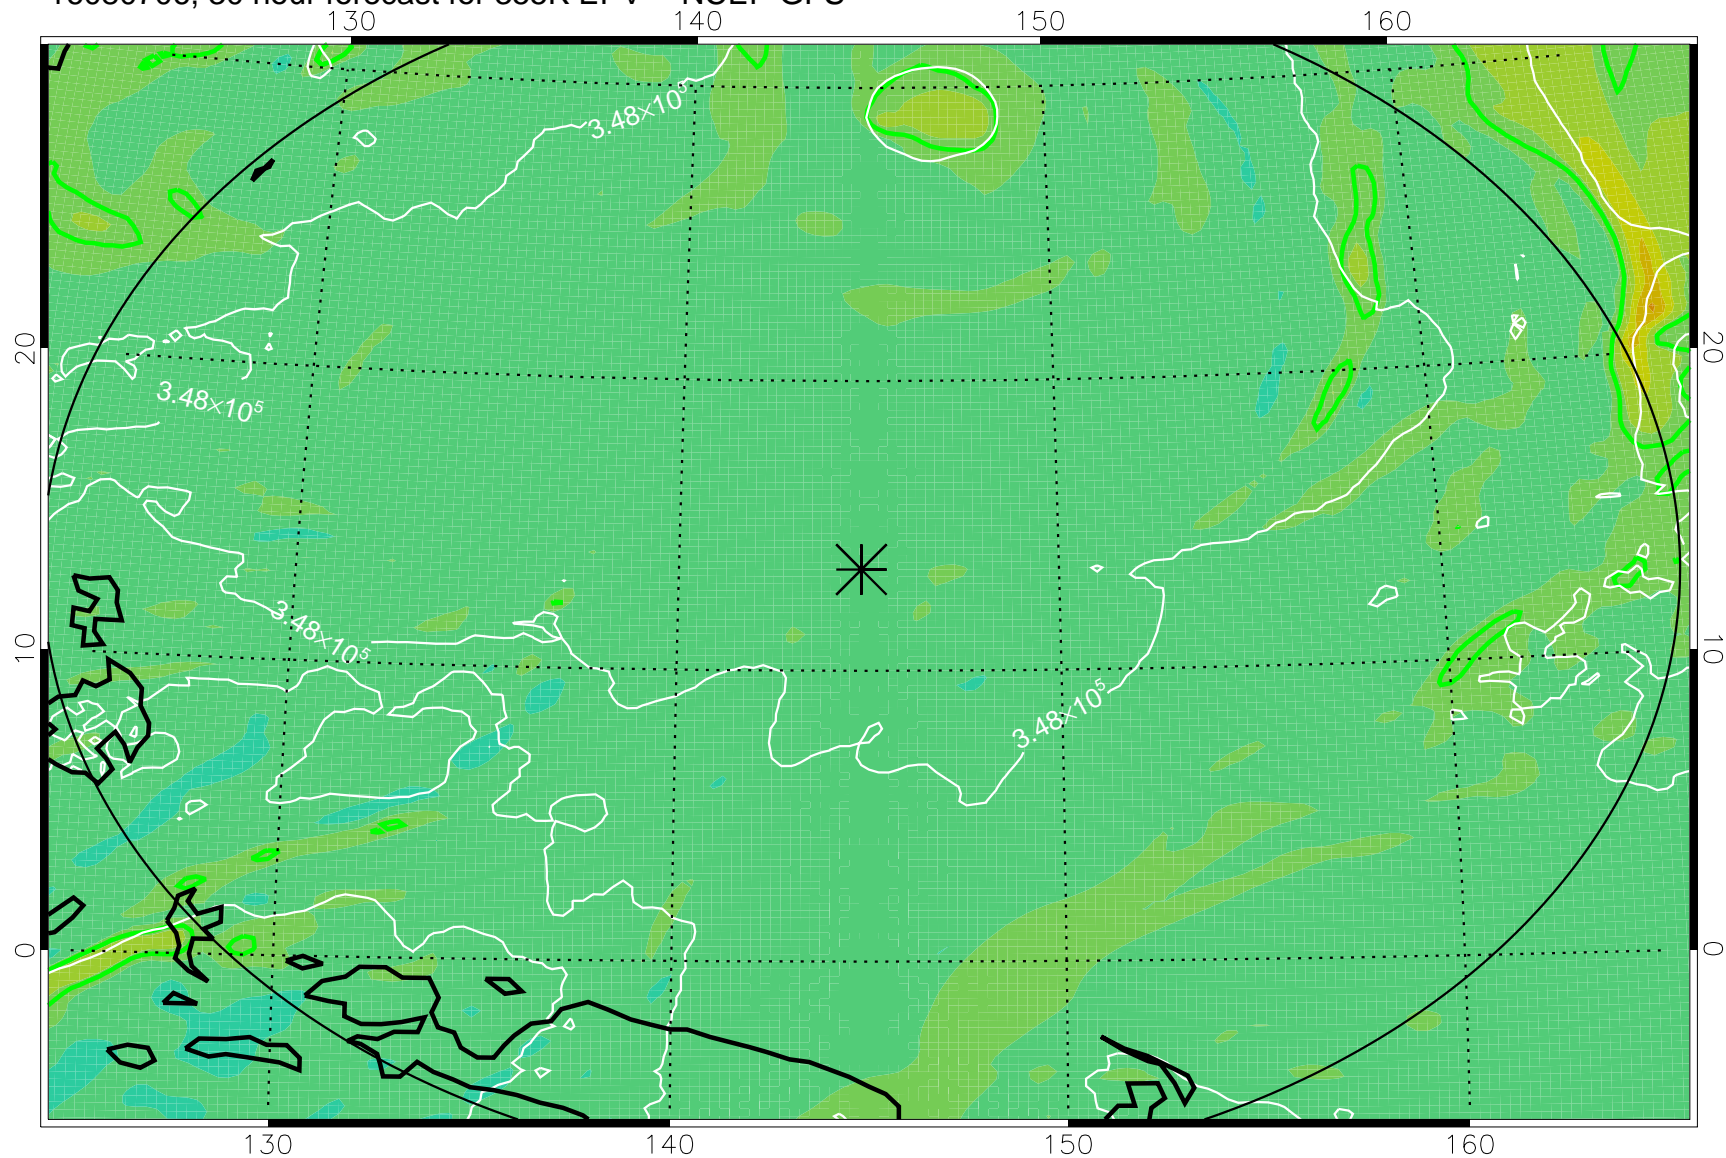

16080618, 18 hour forecast for 355K EPV -- NCEP GFS

355K Montgomery Streamfunction, white
EPV Tropopause (2 PVU) Position
Range ring of 2304 km

16080700, 24 hour forecast for 355K EPV -- NCEP GFS

355K Montgomery Streamfunction, white
EPV Tropopause (2 PVU) Position
Range ring of 2304 km

16080706, 30 hour forecast for 355K EPV -- NCEP GFS

355K Montgomery Streamfunction, white
EPV Tropopause (2 PVU) Position
Range ring of 2304 km

16080712, 36 hour forecast for 355K EPV -- NCEP GFS

355K Montgomery Streamfunction, white
EPV Tropopause (2 PVU) Position
Range ring of 2304 km

16080718, 42 hour forecast for 355K EPV -- NCEP GFS

355K Montgomery Streamfunction, white
EPV Tropopause (2 PVU) Position
Range ring of 2304 km

16080800, 48 hour forecast for 355K EPV -- NCEP GFS

355K Montgomery Streamfunction, white
EPV Tropopause (2 PVU) Position
Range ring of 2304 km

16080818, 66 hour forecast for 355K EPV -- NCEP GFS

355K Montgomery Streamfunction, white
EPV Tropopause (2 PVU) Position
Range ring of 2304 km

16080900, 72 hour forecast for 355K EPV -- NCEP GFS

355K Montgomery Streamfunction, white
EPV Tropopause (2 PVU) Position
Range ring of 2304 km