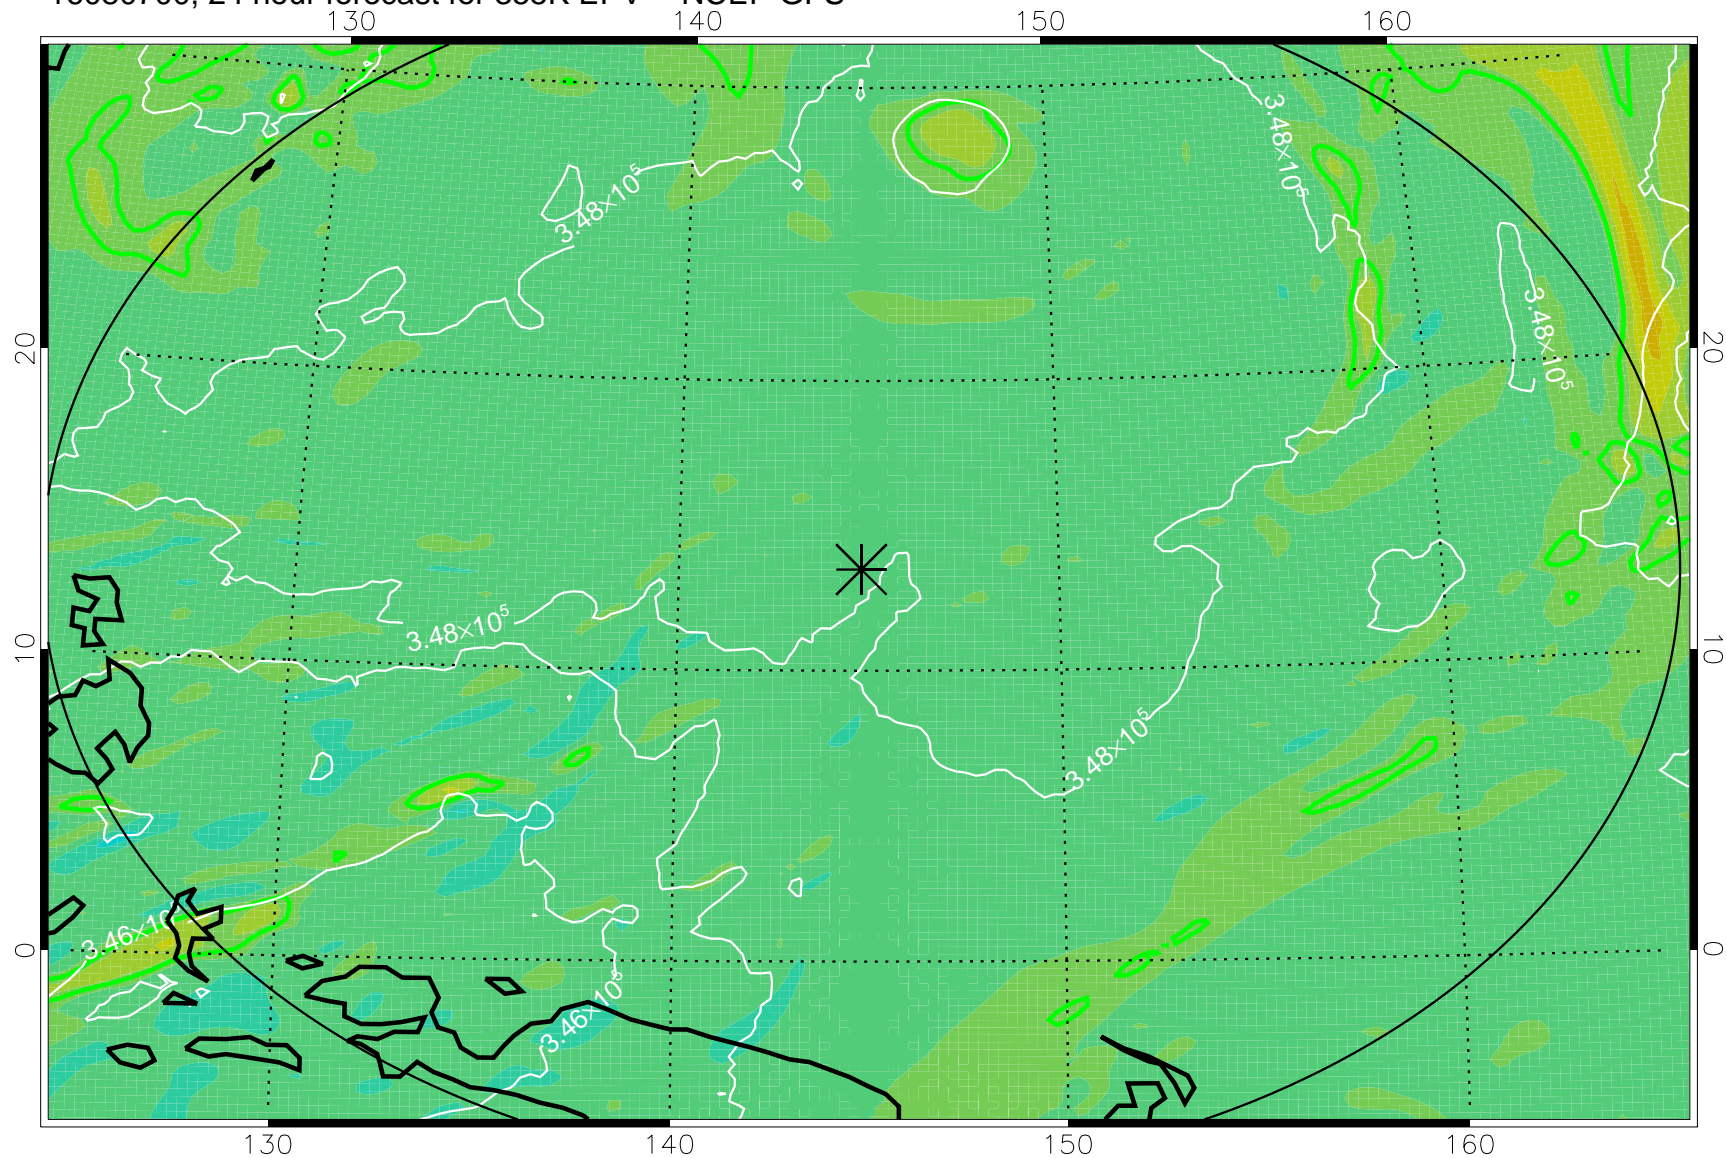

16080606, 6 hour forecast for 355K EPV -- NCEP GFS

355K Montgomery Streamfunction, white
EPV Tropopause (2 PVU) Position
Range ring of 2304 km

16080612, 12 hour forecast for 355K EPV -- NCEP GFS

355K Montgomery Streamfunction, white
EPV Tropopause (2 PVU) Position
Range ring of 2304 km

16080618, 18 hour forecast for 355K EPV -- NCEP GFS

355K Montgomery Streamfunction, white
EPV Tropopause (2 PVU) Position
Range ring of 2304 km

16080700, 24 hour forecast for 355K EPV -- NCEP GFS

355K Montgomery Streamfunction, white
EPV Tropopause (2 PVU) Position
Range ring of 2304 km

16080706, 30 hour forecast for 355K EPV -- NCEP GFS

355K Montgomery Streamfunction, white
EPV Tropopause (2 PVU) Position
Range ring of 2304 km

16080712, 36 hour forecast for 355K EPV -- NCEP GFS

355K Montgomery Streamfunction, white
EPV Tropopause (2 PVU) Position
Range ring of 2304 km

16080818, 66 hour forecast for 355K EPV -- NCEP GFS

355K Montgomery Streamfunction, white
EPV Tropopause (2 PVU) Position
Range ring of 2304 km

16080900, 72 hour forecast for 355K EPV -- NCEP GFS

355K Montgomery Streamfunction, white
EPV Tropopause (2 PVU) Position
Range ring of 2304 km