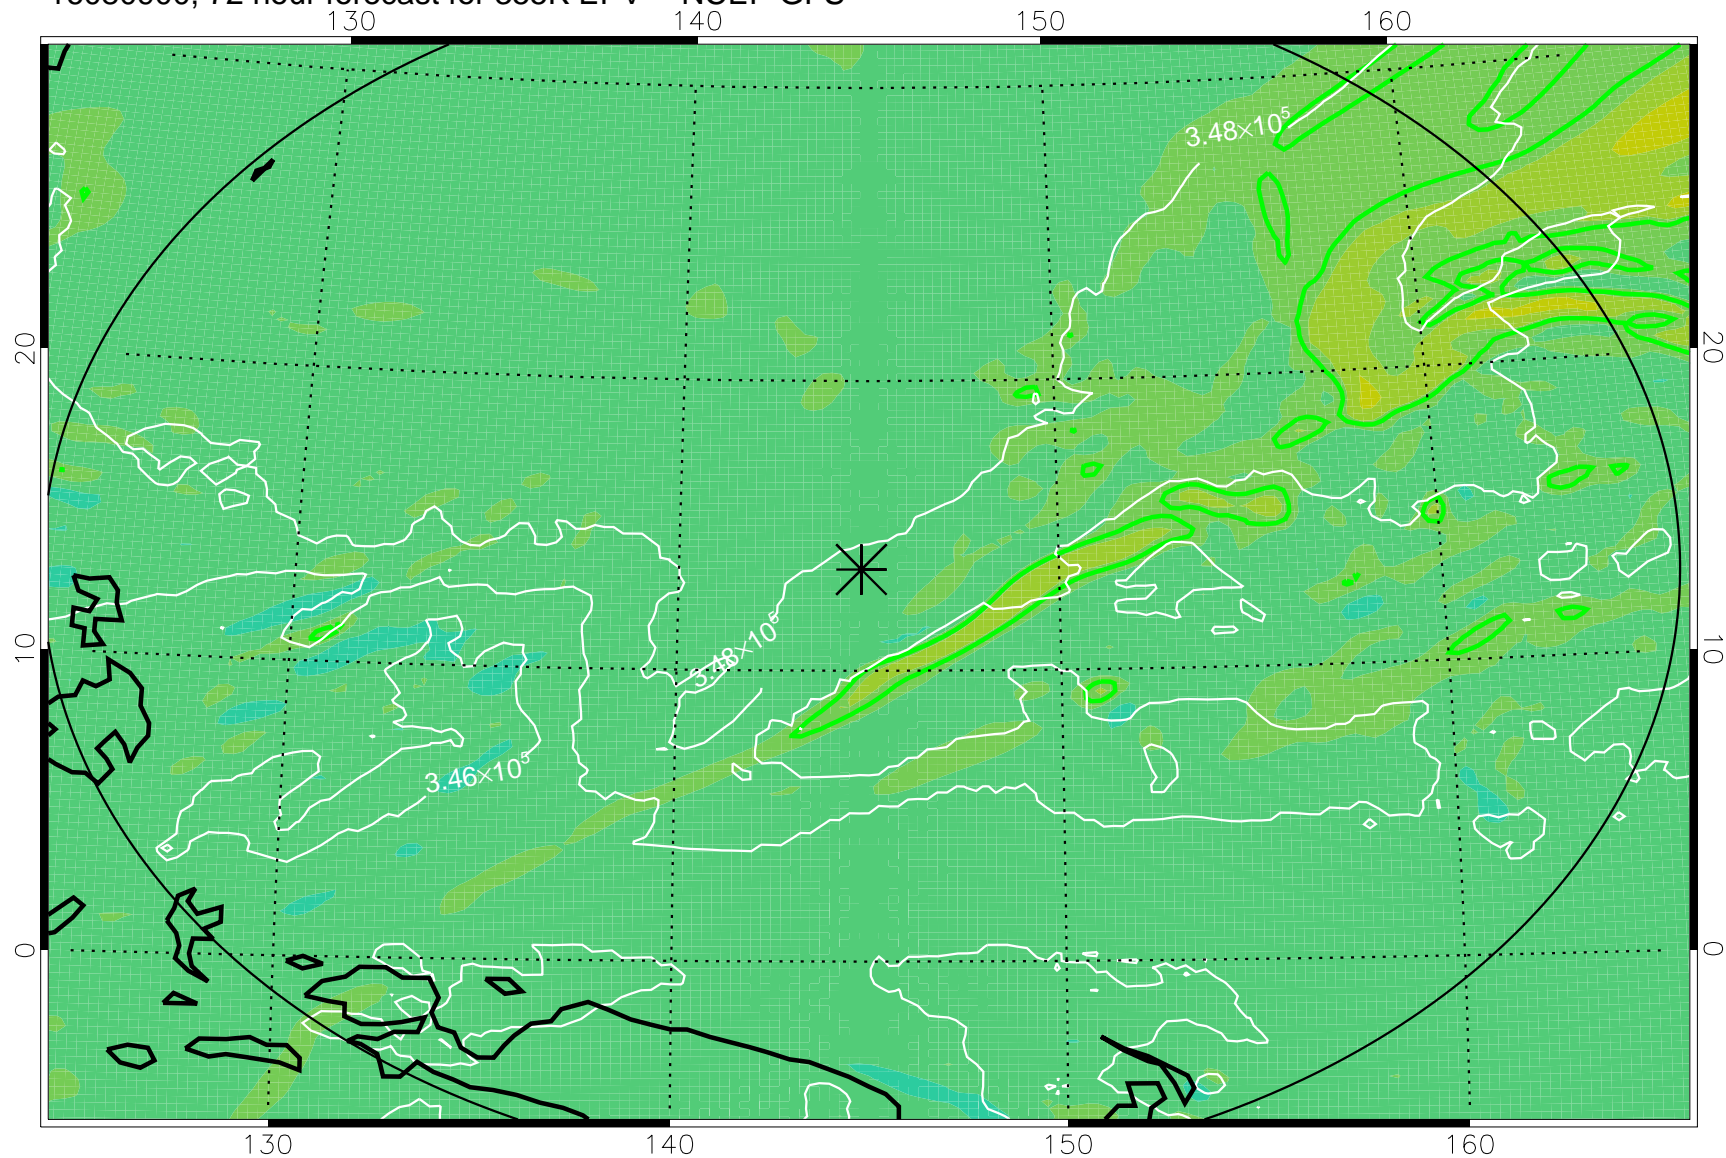

16080806, 54 hour forecast for 355K EPV -- NCEP GFS

355K Montgomery Streamfunction, white
EPV Tropopause (2 PVU) Position
Range ring of 2304 km

16080812, 60 hour forecast for 355K EPV -- NCEP GFS

355K Montgomery Streamfunction, white
EPV Tropopause (2 PVU) Position
Range ring of 2304 km

16080818, 66 hour forecast for 355K EPV -- NCEP GFS

355K Montgomery Streamfunction, white
EPV Tropopause (2 PVU) Position
Range ring of 2304 km

16080900, 72 hour forecast for 355K EPV -- NCEP GFS

355K Montgomery Streamfunction, white
EPV Tropopause (2 PVU) Position
Range ring of 2304 km

16080906, 78 hour forecast for 355K EPV -- NCEP GFS

355K Montgomery Streamfunction, white
EPV Tropopause (2 PVU) Position
Range ring of 2304 km

16080912, 84 hour forecast for 355K EPV -- NCEP GFS

355K Montgomery Streamfunction, white
EPV Tropopause (2 PVU) Position
Range ring of 2304 km

16080918, 90 hour forecast for 355K EPV -- NCEP GFS

355K Montgomery Streamfunction, white
EPV Tropopause (2 PVU) Position
Range ring of 2304 km

16081000, 96 hour forecast for 355K EPV -- NCEP GFS

355K Montgomery Streamfunction, white
EPV Tropopause (2 PVU) Position
Range ring of 2304 km