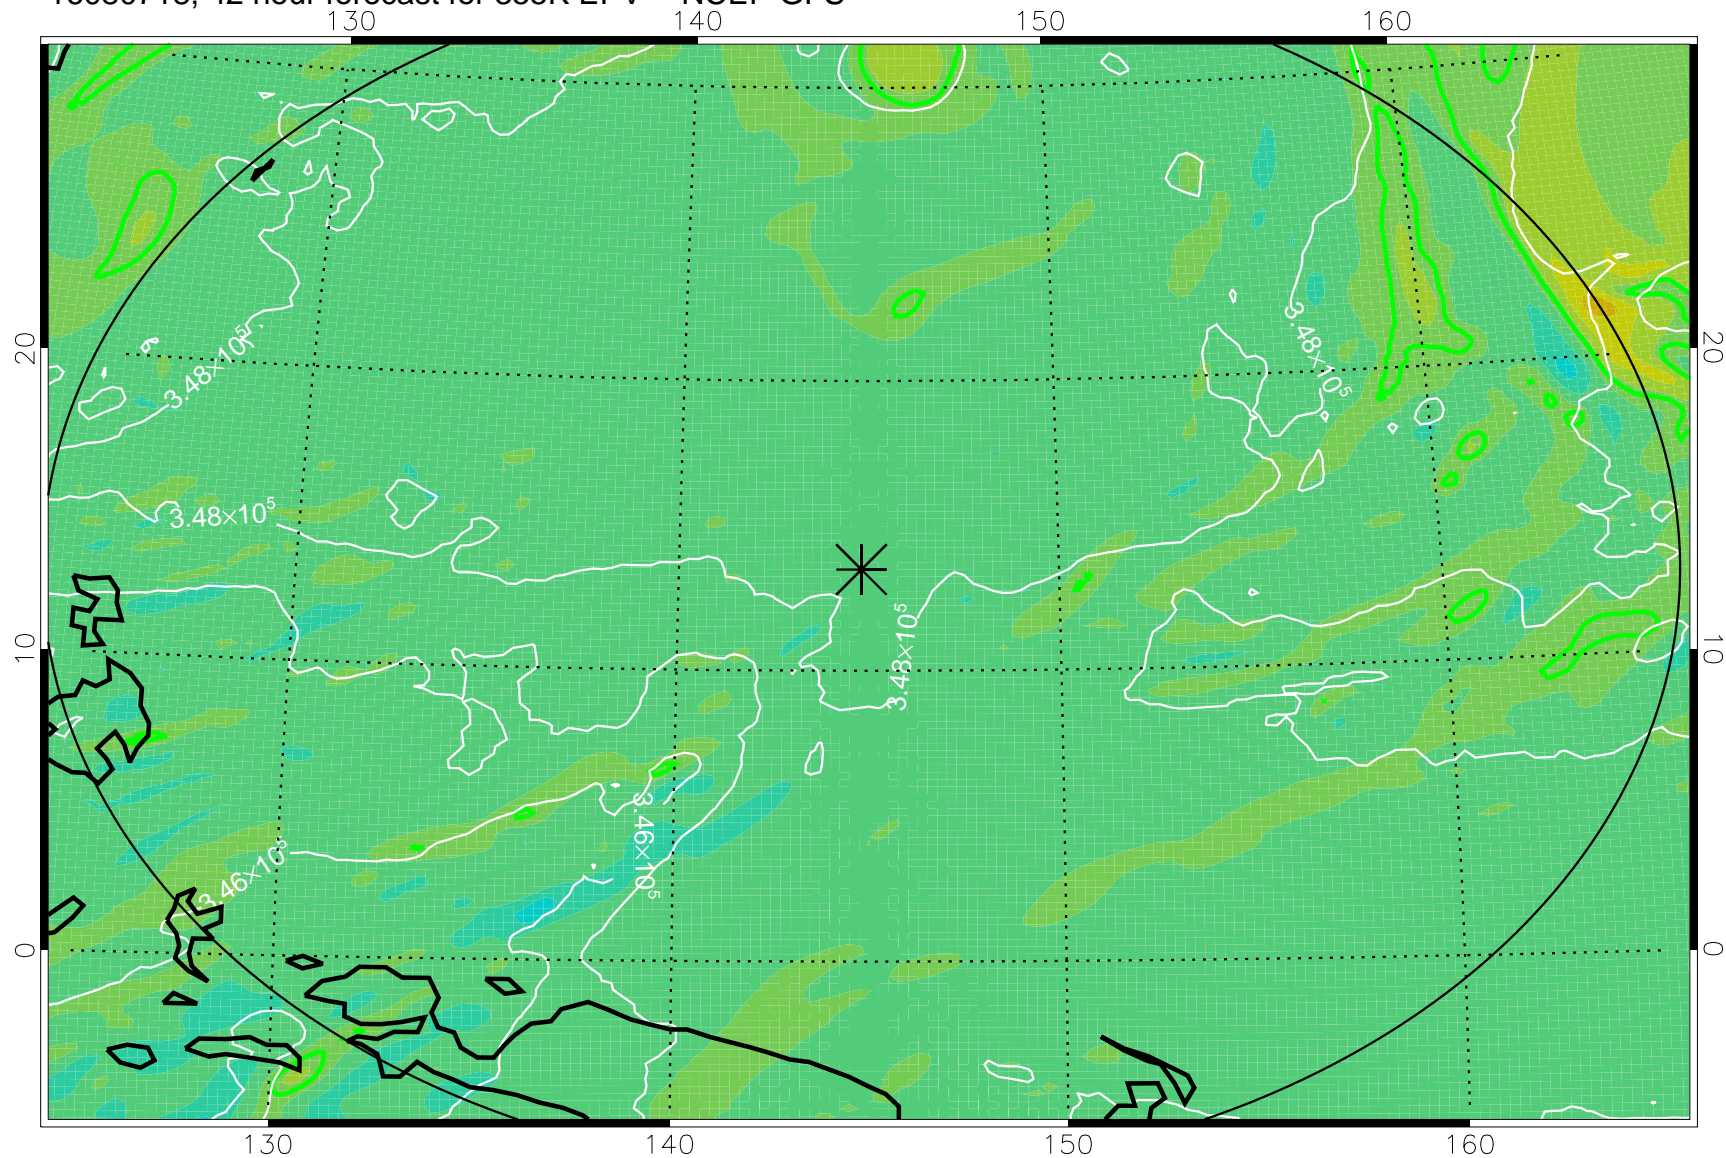

16080706, 30 hour forecast for 355K EPV -- NCEP GFS

355K Montgomery Streamfunction, white
EPV Tropopause (2 PVU) Position
Range ring of 2304 km

16080712, 36 hour forecast for 355K EPV -- NCEP GFS

355K Montgomery Streamfunction, white
EPV Tropopause (2 PVU) Position
Range ring of 2304 km

16080718, 42 hour forecast for 355K EPV -- NCEP GFS

355K Montgomery Streamfunction, white
EPV Tropopause (2 PVU) Position
Range ring of 2304 km

16080800, 48 hour forecast for 355K EPV -- NCEP GFS

355K Montgomery Streamfunction, white
EPV Tropopause (2 PVU) Position
Range ring of 2304 km

16080806, 54 hour forecast for 355K EPV -- NCEP GFS

355K Montgomery Streamfunction, white
EPV Tropopause (2 PVU) Position
Range ring of 2304 km

16080812, 60 hour forecast for 355K EPV -- NCEP GFS

355K Montgomery Streamfunction, white
EPV Tropopause (2 PVU) Position
Range ring of 2304 km

16080818, 66 hour forecast for 355K EPV -- NCEP GFS

355K Montgomery Streamfunction, white
EPV Tropopause (2 PVU) Position
Range ring of 2304 km

16080900, 72 hour forecast for 355K EPV -- NCEP GFS

355K Montgomery Streamfunction, white
EPV Tropopause (2 PVU) Position
Range ring of 2304 km