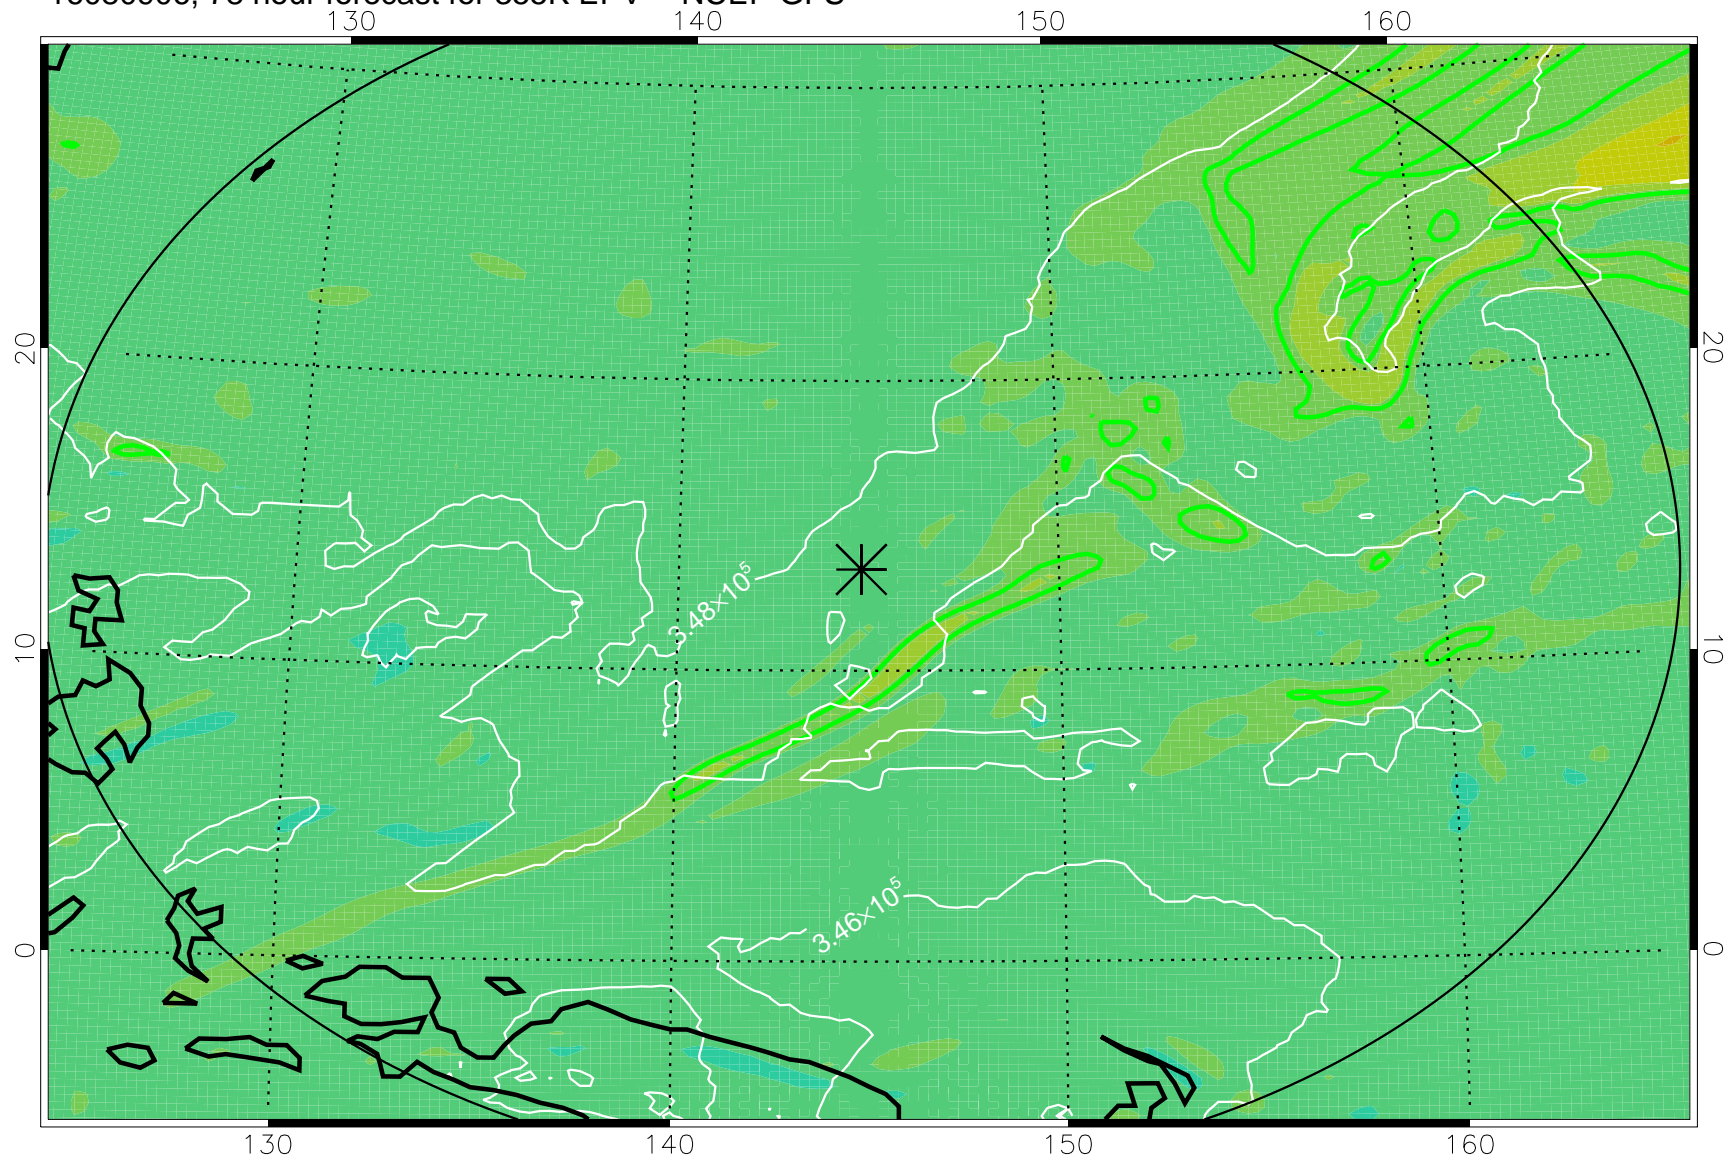

16080818, 66 hour forecast for 355K EPV -- NCEP GFS

355K Montgomery Streamfunction, white
EPV Tropopause (2 PVU) Position
Range ring of 2304 km

16080900, 72 hour forecast for 355K EPV -- NCEP GFS

355K Montgomery Streamfunction, white
EPV Tropopause (2 PVU) Position
Range ring of 2304 km

16080906, 78 hour forecast for 355K EPV -- NCEP GFS

355K Montgomery Streamfunction, white
EPV Tropopause (2 PVU) Position
Range ring of 2304 km

16080912, 84 hour forecast for 355K EPV -- NCEP GFS

355K Montgomery Streamfunction, white
EPV Tropopause (2 PVU) Position
Range ring of 2304 km

16080918, 90 hour forecast for 355K EPV -- NCEP GFS

355K Montgomery Streamfunction, white
EPV Tropopause (2 PVU) Position
Range ring of 2304 km

16081000, 96 hour forecast for 355K EPV -- NCEP GFS

355K Montgomery Streamfunction, white
EPV Tropopause (2 PVU) Position
Range ring of 2304 km

16081006, 102 hour forecast for 355K EPV -- NCEP GFS

355K Montgomery Streamfunction, white
EPV Tropopause (2 PVU) Position
Range ring of 2304 km

16081012, 108 hour forecast for 355K EPV -- NCEP GFS

355K Montgomery Streamfunction, white
EPV Tropopause (2 PVU) Position
Range ring of 2304 km