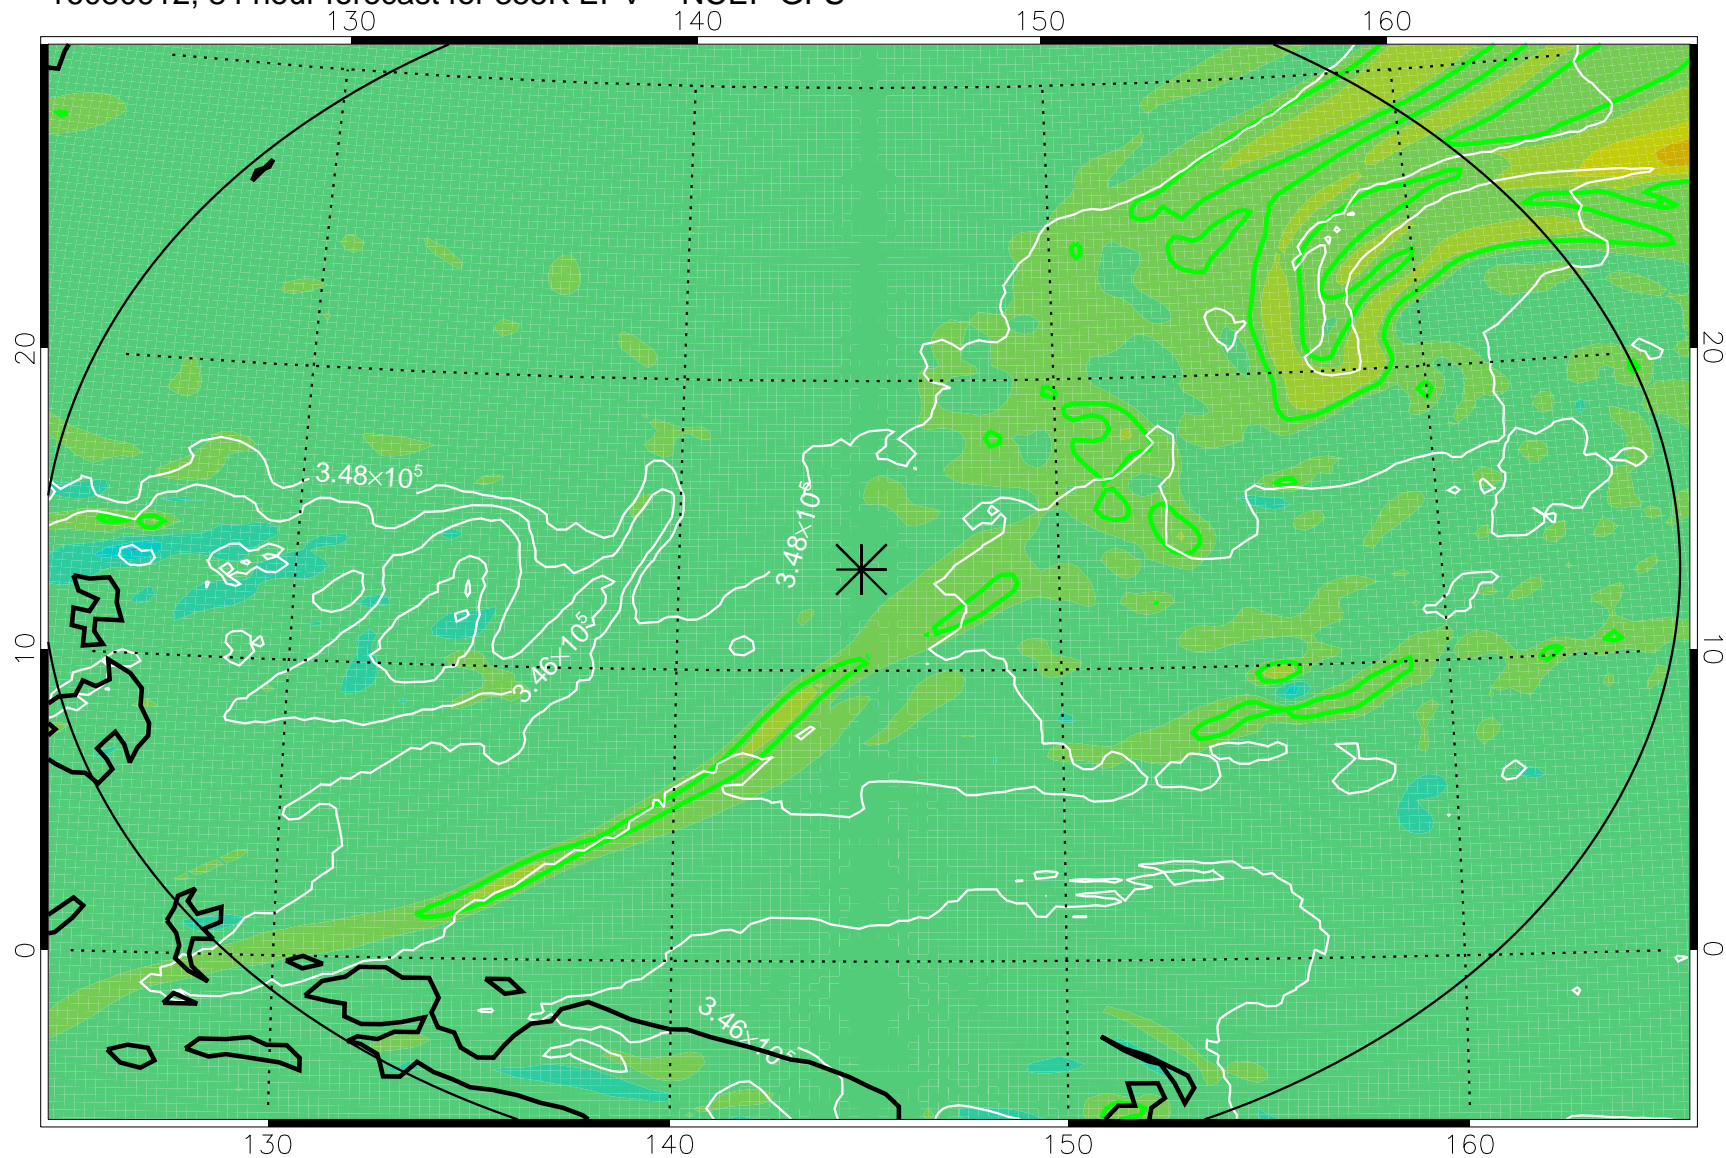

16080818, 66 hour forecast for 355K EPV -- NCEP GFS

355K Montgomery Streamfunction, white
EPV Tropopause (2 PVU) Position
Range ring of 2304 km

16080900, 72 hour forecast for 355K EPV -- NCEP GFS

355K Montgomery Streamfunction, white
EPV Tropopause (2 PVU) Position
Range ring of 2304 km

16080906, 78 hour forecast for 355K EPV -- NCEP GFS

355K Montgomery Streamfunction, white
EPV Tropopause (2 PVU) Position
Range ring of 2304 km

16080912, 84 hour forecast for 355K EPV -- NCEP GFS

355K Montgomery Streamfunction, white
EPV Tropopause (2 PVU) Position
Range ring of 2304 km

16080918, 90 hour forecast for 355K EPV -- NCEP GFS

355K Montgomery Streamfunction, white
EPV Tropopause (2 PVU) Position
Range ring of 2304 km

16081000, 96 hour forecast for 355K EPV -- NCEP GFS

355K Montgomery Streamfunction, white
EPV Tropopause (2 PVU) Position
Range ring of 2304 km

16081006, 102 hour forecast for 355K EPV -- NCEP GFS

355K Montgomery Streamfunction, white
EPV Tropopause (2 PVU) Position
Range ring of 2304 km

16081012, 108 hour forecast for 355K EPV -- NCEP GFS

355K Montgomery Streamfunction, white
EPV Tropopause (2 PVU) Position
Range ring of 2304 km