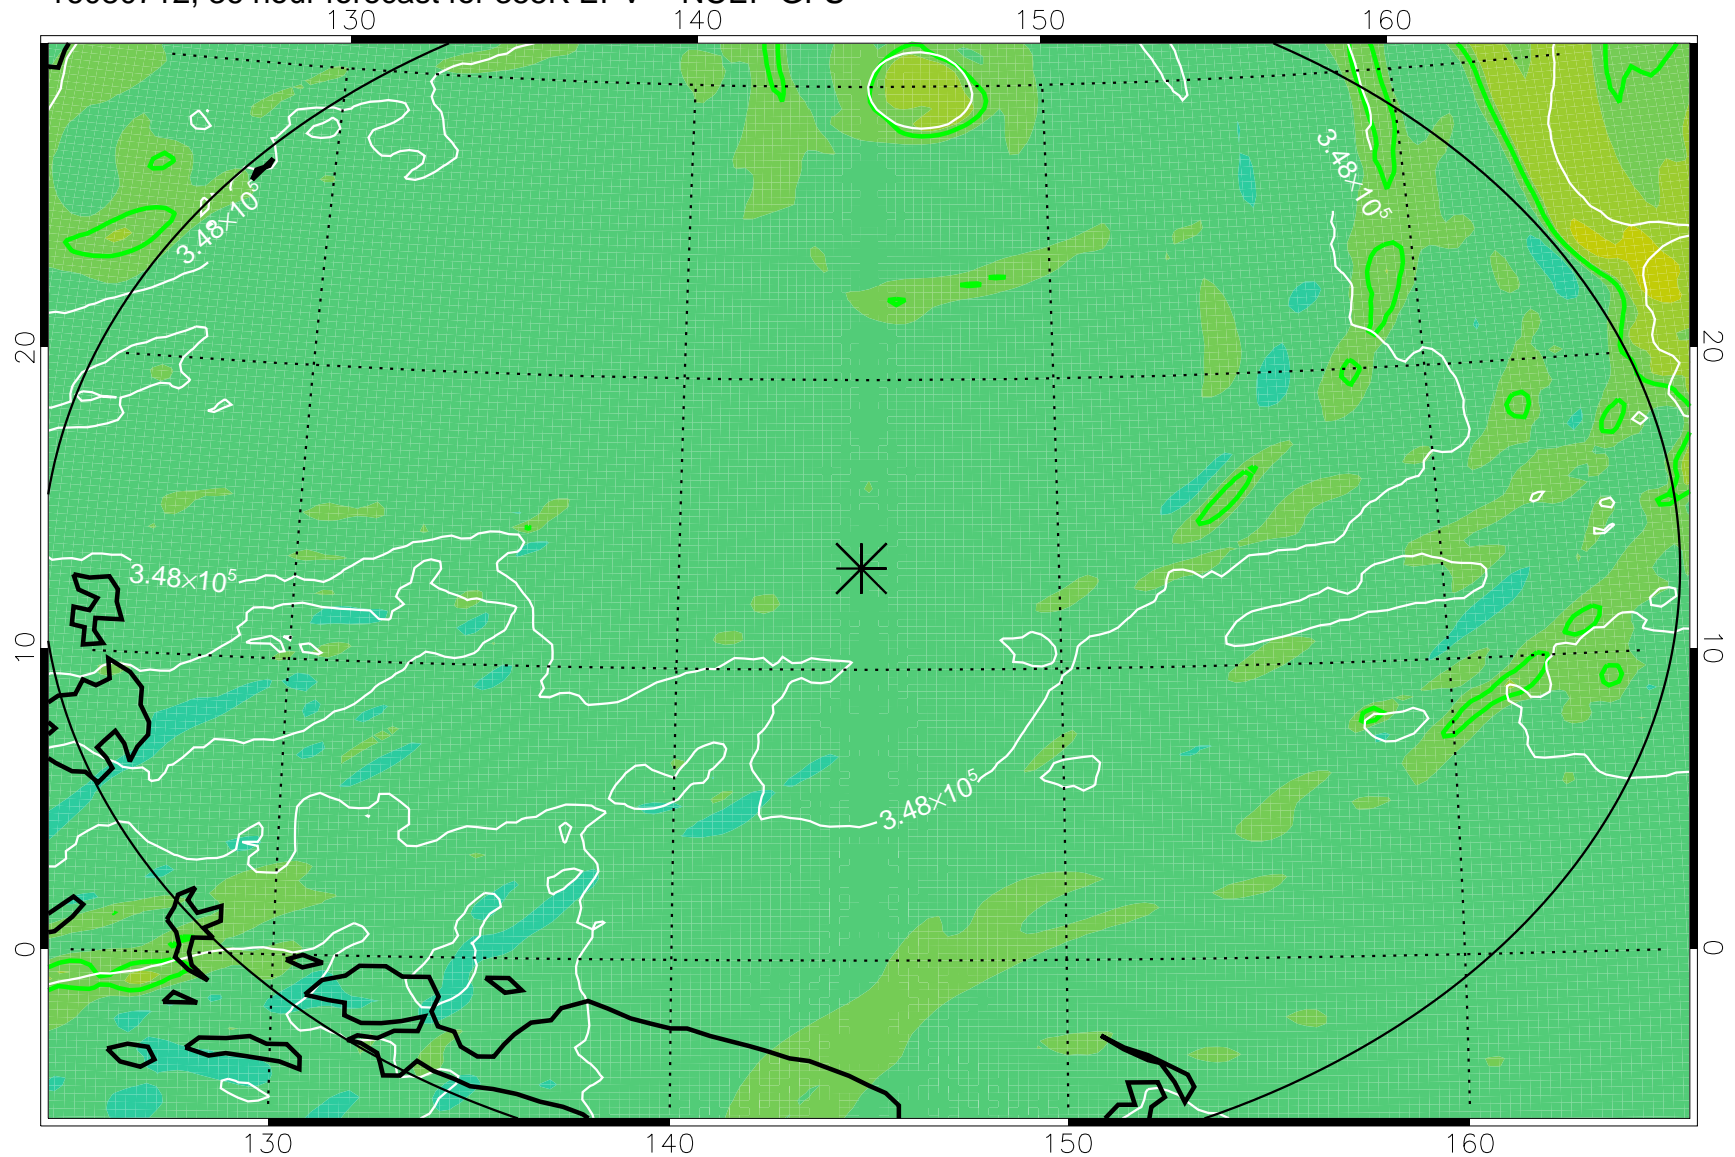

16080618, 18 hour forecast for 355K EPV -- NCEP GFS

355K Montgomery Streamfunction, white
EPV Tropopause (2 PVU) Position
Range ring of 2304 km

16080700, 24 hour forecast for 355K EPV -- NCEP GFS

355K Montgomery Streamfunction, white
EPV Tropopause (2 PVU) Position
Range ring of 2304 km

16080706, 30 hour forecast for 355K EPV -- NCEP GFS

355K Montgomery Streamfunction, white
EPV Tropopause (2 PVU) Position
Range ring of 2304 km

16080712, 36 hour forecast for 355K EPV -- NCEP GFS

355K Montgomery Streamfunction, white
EPV Tropopause (2 PVU) Position
Range ring of 2304 km

16080718, 42 hour forecast for 355K EPV -- NCEP GFS

355K Montgomery Streamfunction, white
EPV Tropopause (2 PVU) Position
Range ring of 2304 km

16080800, 48 hour forecast for 355K EPV -- NCEP GFS

355K Montgomery Streamfunction, white
EPV Tropopause (2 PVU) Position
Range ring of 2304 km

16080818, 66 hour forecast for 355K EPV -- NCEP GFS

355K Montgomery Streamfunction, white
EPV Tropopause (2 PVU) Position
Range ring of 2304 km

16080900, 72 hour forecast for 355K EPV -- NCEP GFS

355K Montgomery Streamfunction, white
EPV Tropopause (2 PVU) Position
Range ring of 2304 km