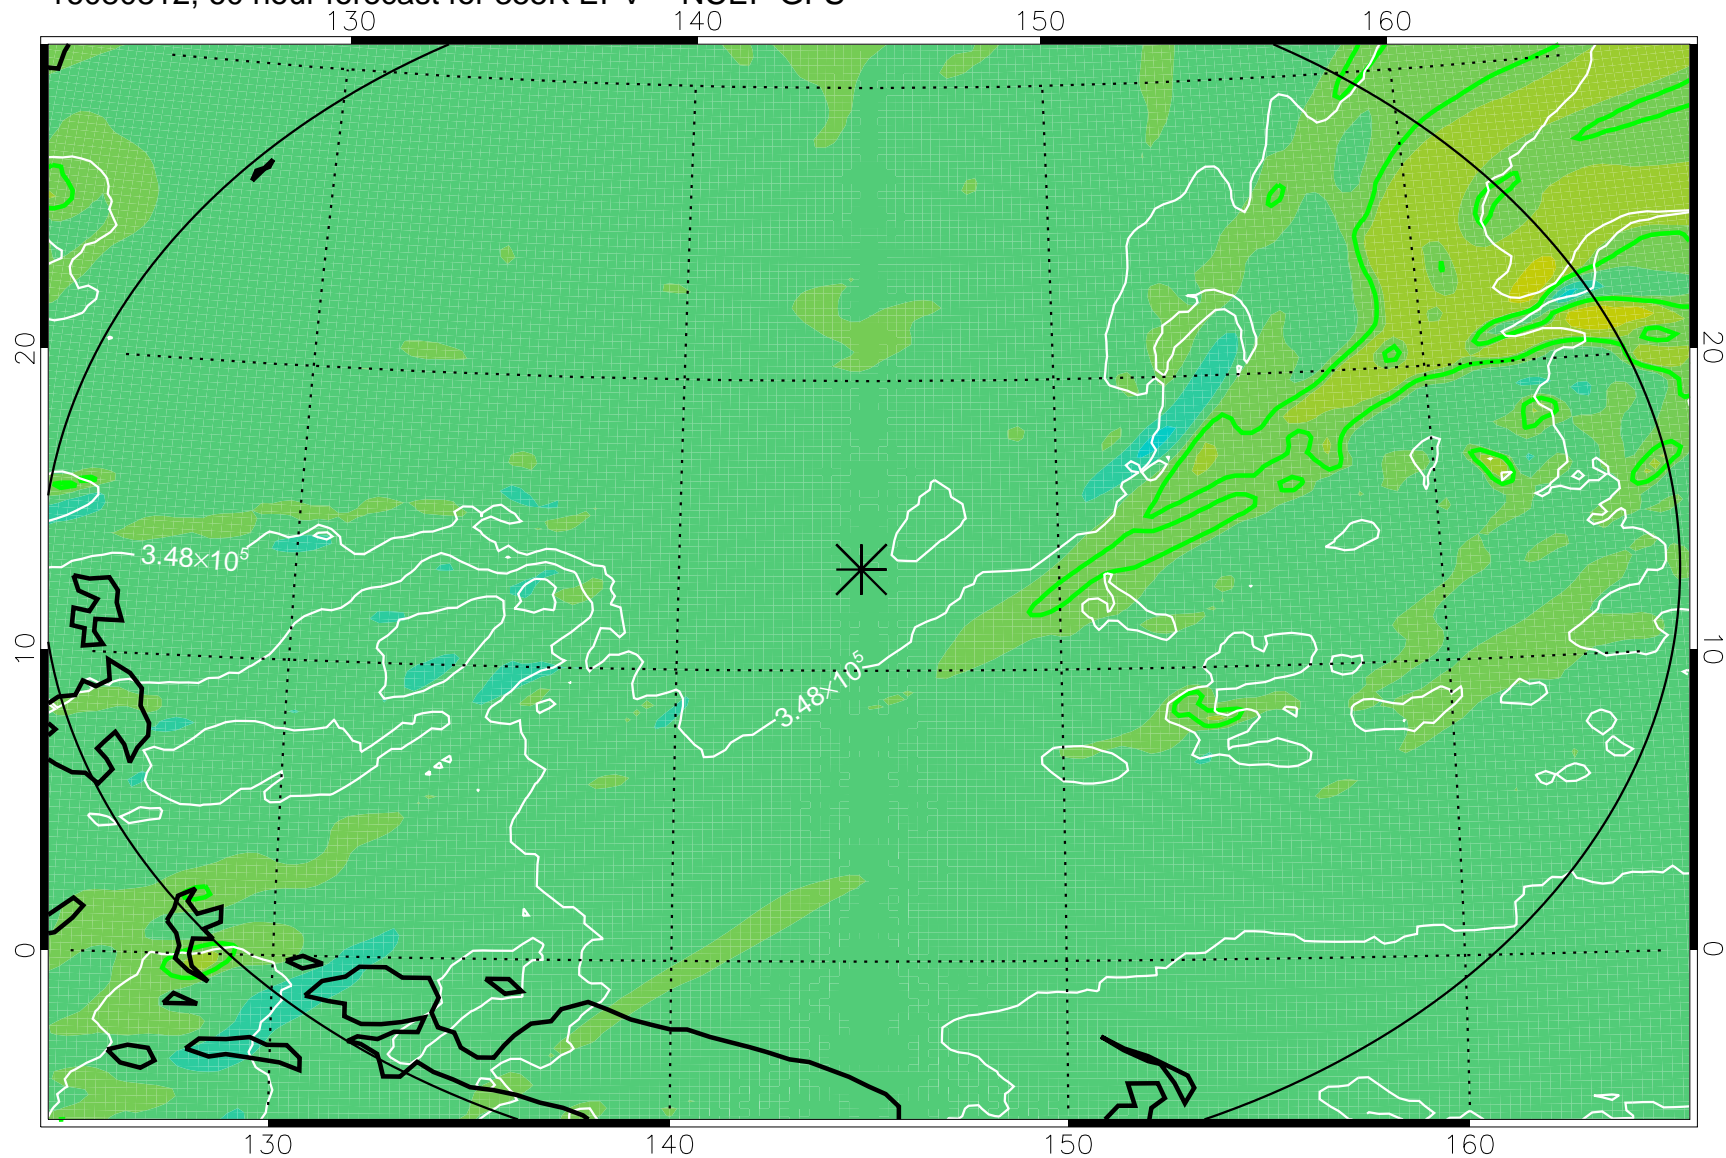

16080718, 42 hour forecast for 355K EPV -- NCEP GFS

355K Montgomery Streamfunction, white
EPV Tropopause (2 PVU) Position
Range ring of 2304 km

16080800, 48 hour forecast for 355K EPV -- NCEP GFS

355K Montgomery Streamfunction, white
EPV Tropopause (2 PVU) Position
Range ring of 2304 km

16080806, 54 hour forecast for 355K EPV -- NCEP GFS

355K Montgomery Streamfunction, white
EPV Tropopause (2 PVU) Position
Range ring of 2304 km

16080812, 60 hour forecast for 355K EPV -- NCEP GFS

355K Montgomery Streamfunction, white
EPV Tropopause (2 PVU) Position
Range ring of 2304 km

16080818, 66 hour forecast for 355K EPV -- NCEP GFS

355K Montgomery Streamfunction, white
EPV Tropopause (2 PVU) Position
Range ring of 2304 km

16080900, 72 hour forecast for 355K EPV -- NCEP GFS

355K Montgomery Streamfunction, white
EPV Tropopause (2 PVU) Position
Range ring of 2304 km

16080918, 90 hour forecast for 355K EPV -- NCEP GFS

355K Montgomery Streamfunction, white
EPV Tropopause (2 PVU) Position
Range ring of 2304 km

16081000, 96 hour forecast for 355K EPV -- NCEP GFS

355K Montgomery Streamfunction, white
EPV Tropopause (2 PVU) Position
Range ring of 2304 km