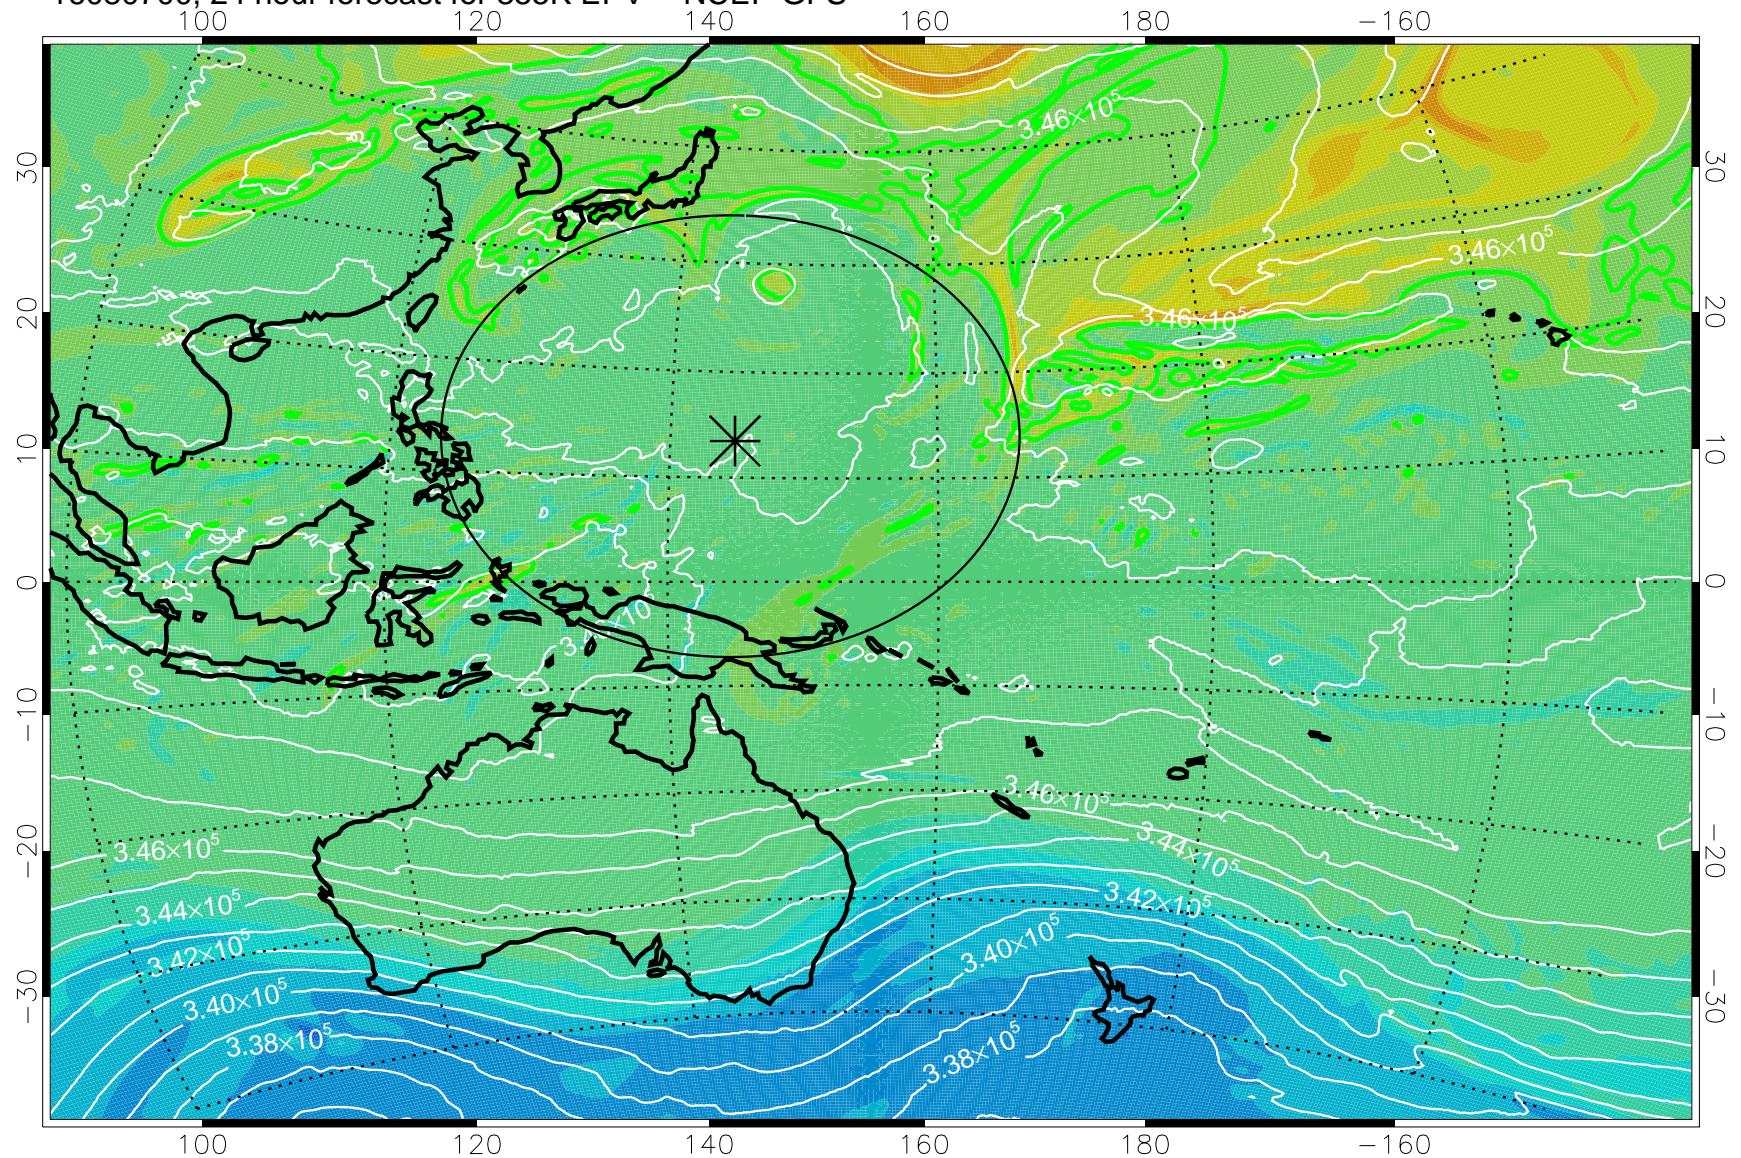

16080606, 6 hour forecast for 355K EPV -- NCEP GFS

355K Montgomery Streamfunction, white  
EPV Tropopause (2 PVU) Position  
Range ring of 2304 km

16080612, 12 hour forecast for 355K EPV -- NCEP GFS

355K Montgomery Streamfunction, white  
EPV Tropopause (2 PVU) Position  
Range ring of 2304 km

16080618, 18 hour forecast for 355K EPV -- NCEP GFS

355K Montgomery Streamfunction, white  
EPV Tropopause (2 PVU) Position  
Range ring of 2304 km

16080700, 24 hour forecast for 355K EPV -- NCEP GFS

355K Montgomery Streamfunction, white  
EPV Tropopause (2 PVU) Position  
Range ring of 2304 km

16080706, 30 hour forecast for 355K EPV -- NCEP GFS

355K Montgomery Streamfunction, white  
EPV Tropopause (2 PVU) Position  
Range ring of 2304 km

16080712, 36 hour forecast for 355K EPV -- NCEP GFS

355K Montgomery Streamfunction, white  
EPV Tropopause (2 PVU) Position  
Range ring of 2304 km

16080718, 42 hour forecast for 355K EPV -- NCEP GFS

355K Montgomery Streamfunction, white  
EPV Tropopause (2 PVU) Position  
Range ring of 2304 km

16080800, 48 hour forecast for 355K EPV -- NCEP GFS

355K Montgomery Streamfunction, white  
EPV Tropopause (2 PVU) Position  
Range ring of 2304 km