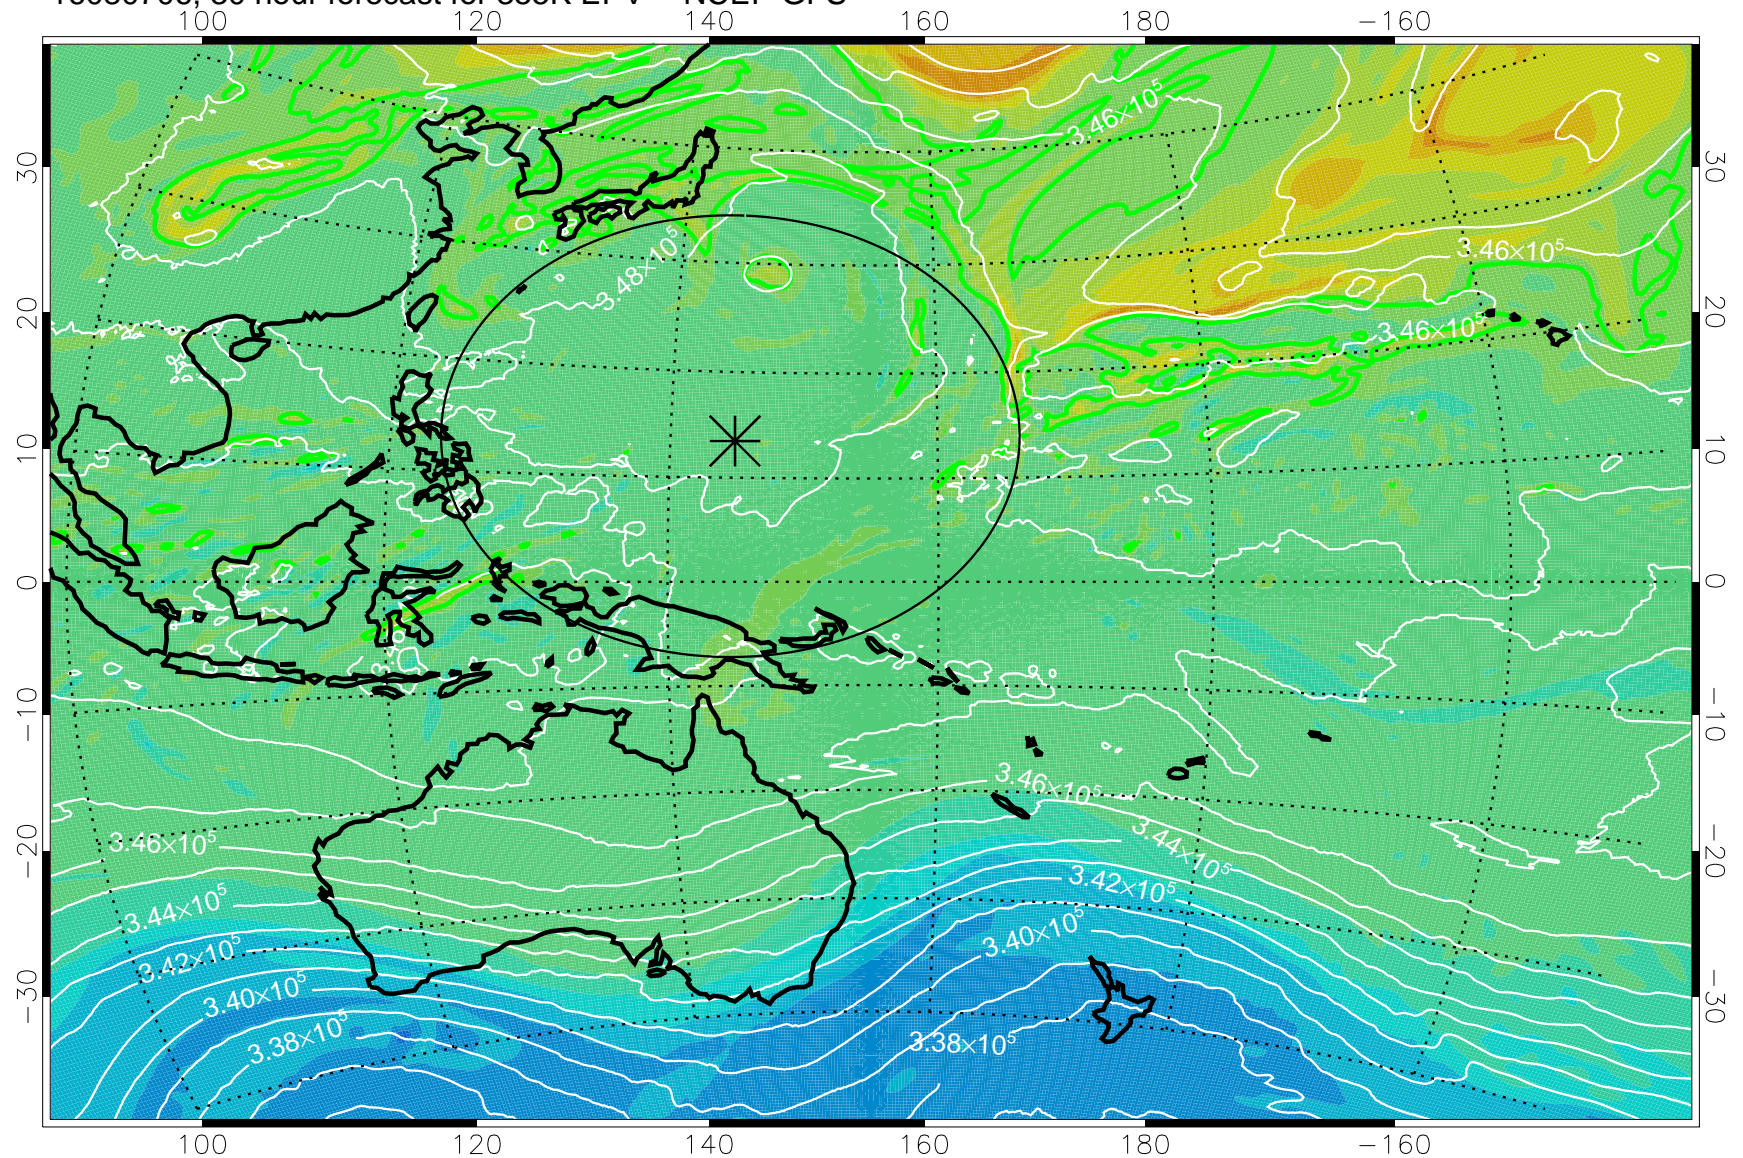

16080618, 18 hour forecast for 355K EPV -- NCEP GFS

355K Montgomery Streamfunction, white  
EPV Tropopause (2 PVU) Position  
Range ring of 2304 km

16080700, 24 hour forecast for 355K EPV -- NCEP GFS

355K Montgomery Streamfunction, white  
EPV Tropopause (2 PVU) Position  
Range ring of 2304 km

16080706, 30 hour forecast for 355K EPV -- NCEP GFS

355K Montgomery Streamfunction, white  
EPV Tropopause (2 PVU) Position  
Range ring of 2304 km

16080712, 36 hour forecast for 355K EPV -- NCEP GFS

355K Montgomery Streamfunction, white  
EPV Tropopause (2 PVU) Position  
Range ring of 2304 km

16080718, 42 hour forecast for 355K EPV -- NCEP GFS

355K Montgomery Streamfunction, white  
EPV Tropopause (2 PVU) Position  
Range ring of 2304 km

16080800, 48 hour forecast for 355K EPV -- NCEP GFS

355K Montgomery Streamfunction, white  
EPV Tropopause (2 PVU) Position  
Range ring of 2304 km

16080806, 54 hour forecast for 355K EPV -- NCEP GFS

355K Montgomery Streamfunction, white  
EPV Tropopause (2 PVU) Position  
Range ring of 2304 km

16080812, 60 hour forecast for 355K EPV -- NCEP GFS

355K Montgomery Streamfunction, white  
EPV Tropopause (2 PVU) Position  
Range ring of 2304 km