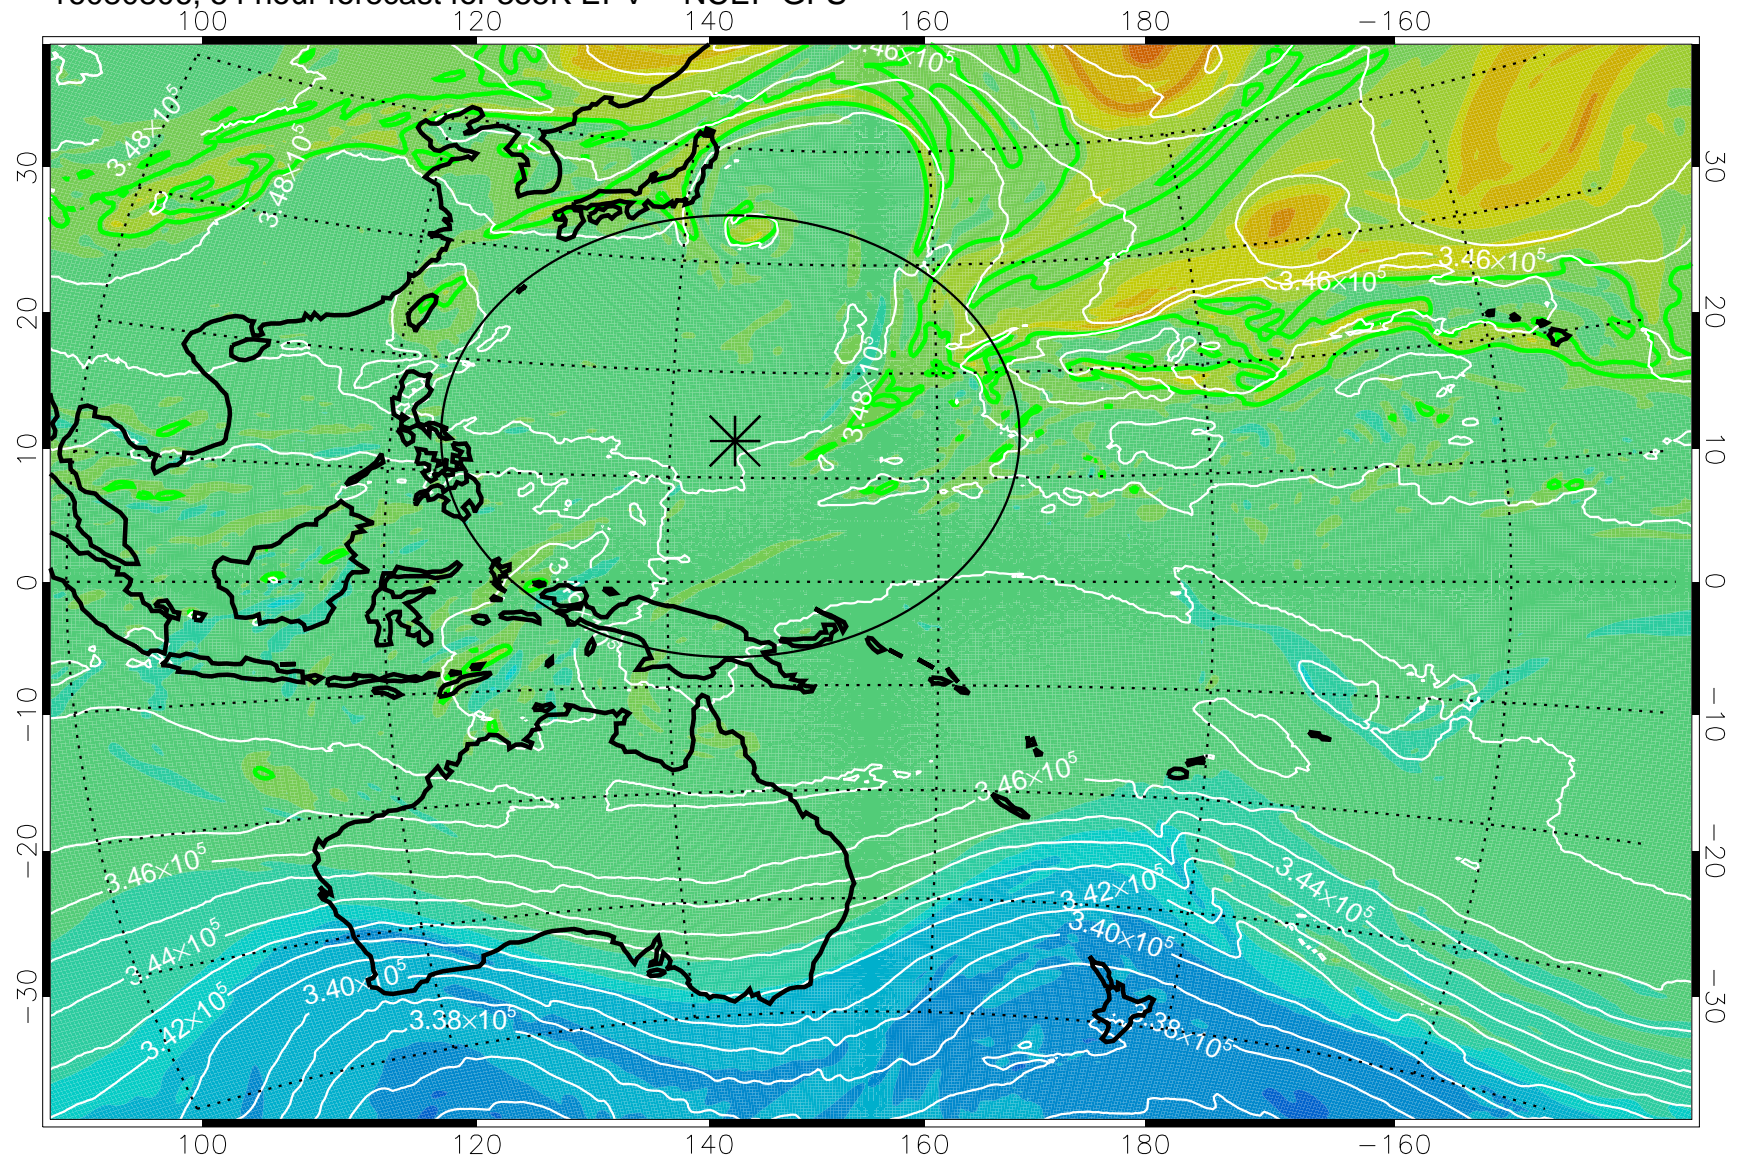

16080706, 30 hour forecast for 355K EPV -- NCEP GFS

355K Montgomery Streamfunction, white  
EPV Tropopause (2 PVU) Position  
Range ring of 2304 km

16080712, 36 hour forecast for 355K EPV -- NCEP GFS

355K Montgomery Streamfunction, white  
EPV Tropopause (2 PVU) Position  
Range ring of 2304 km

16080718, 42 hour forecast for 355K EPV -- NCEP GFS

355K Montgomery Streamfunction, white  
EPV Tropopause (2 PVU) Position  
Range ring of 2304 km

16080800, 48 hour forecast for 355K EPV -- NCEP GFS

355K Montgomery Streamfunction, white  
EPV Tropopause (2 PVU) Position  
Range ring of 2304 km

16080806, 54 hour forecast for 355K EPV -- NCEP GFS

355K Montgomery Streamfunction, white  
EPV Tropopause (2 PVU) Position  
Range ring of 2304 km

16080812, 60 hour forecast for 355K EPV -- NCEP GFS

355K Montgomery Streamfunction, white  
EPV Tropopause (2 PVU) Position  
Range ring of 2304 km

16080818, 66 hour forecast for 355K EPV -- NCEP GFS

355K Montgomery Streamfunction, white  
EPV Tropopause (2 PVU) Position  
Range ring of 2304 km

16080900, 72 hour forecast for 355K EPV -- NCEP GFS

355K Montgomery Streamfunction, white  
EPV Tropopause (2 PVU) Position  
Range ring of 2304 km