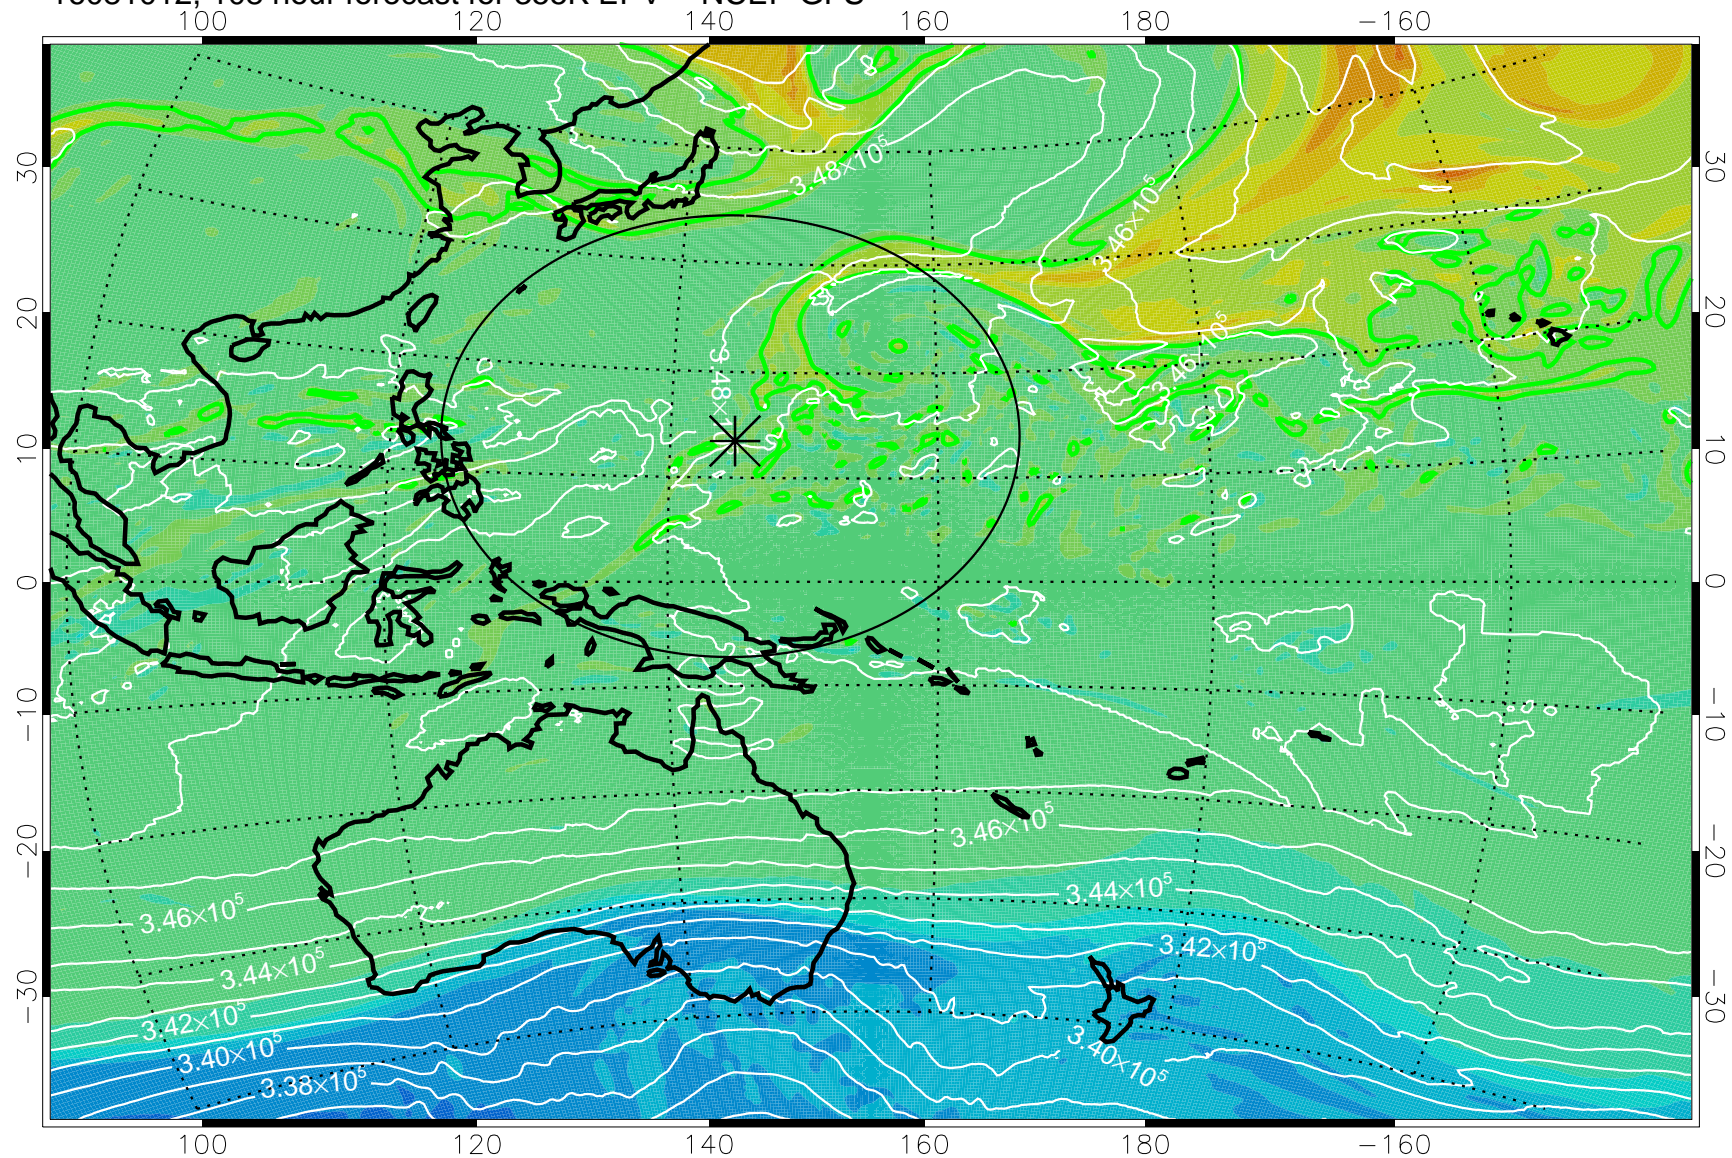

16080906, 78 hour forecast for 355K EPV -- NCEP GFS

355K Montgomery Streamfunction, white  
EPV Tropopause (2 PVU) Position  
Range ring of 2304 km

16080912, 84 hour forecast for 355K EPV -- NCEP GFS

355K Montgomery Streamfunction, white  
EPV Tropopause (2 PVU) Position  
Range ring of 2304 km

16080918, 90 hour forecast for 355K EPV -- NCEP GFS

355K Montgomery Streamfunction, white  
EPV Tropopause (2 PVU) Position  
Range ring of 2304 km

16081000, 96 hour forecast for 355K EPV -- NCEP GFS

355K Montgomery Streamfunction, white  
EPV Tropopause (2 PVU) Position  
Range ring of 2304 km

16081006, 102 hour forecast for 355K EPV -- NCEP GFS

355K Montgomery Streamfunction, white  
EPV Tropopause (2 PVU) Position  
Range ring of 2304 km

16081012, 108 hour forecast for 355K EPV -- NCEP GFS

355K Montgomery Streamfunction, white  
EPV Tropopause (2 PVU) Position  
Range ring of 2304 km

16081018, 114 hour forecast for 355K EPV -- NCEP GFS

355K Montgomery Streamfunction, white  
EPV Tropopause (2 PVU) Position  
Range ring of 2304 km

16081100, 120 hour forecast for 355K EPV -- NCEP GFS

355K Montgomery Streamfunction, white  
EPV Tropopause (2 PVU) Position  
Range ring of 2304 km