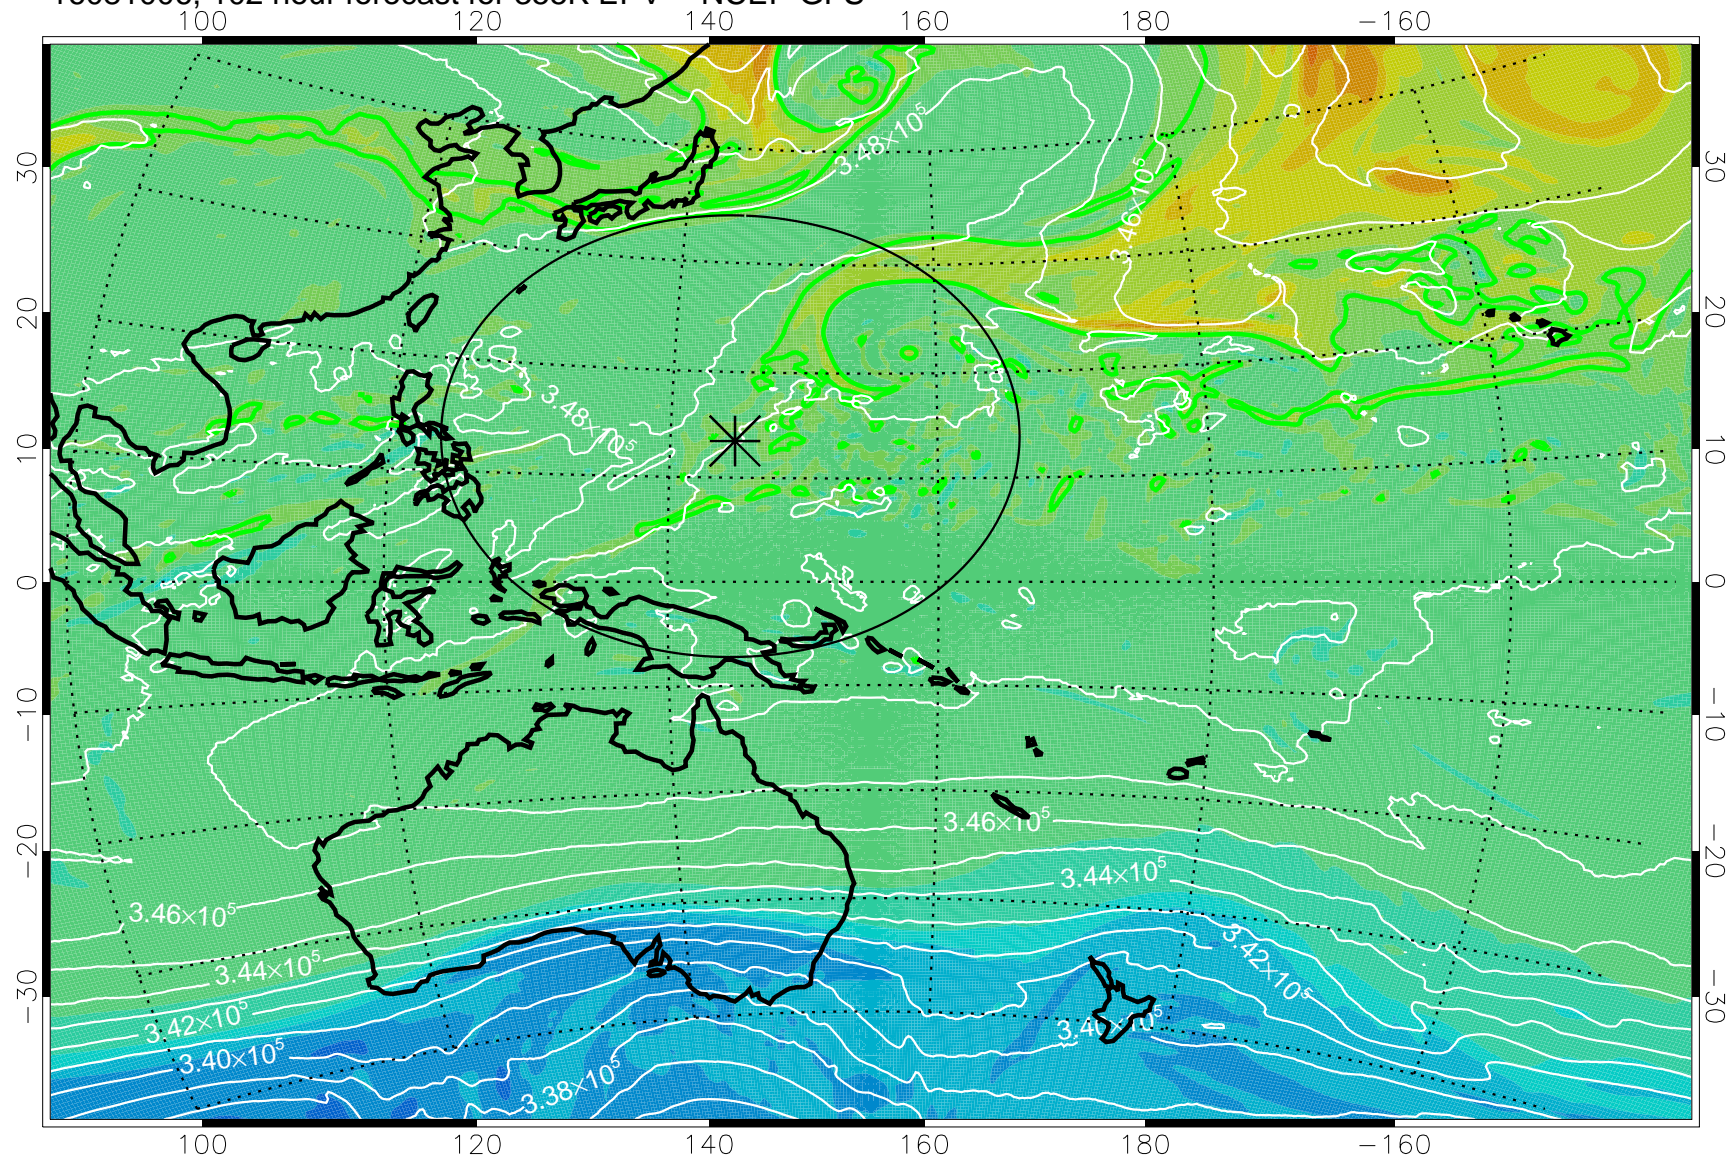

16080906, 78 hour forecast for 355K EPV -- NCEP GFS

355K Montgomery Streamfunction, white  
EPV Tropopause (2 PVU) Position  
Range ring of 2304 km

16080912, 84 hour forecast for 355K EPV -- NCEP GFS

355K Montgomery Streamfunction, white  
EPV Tropopause (2 PVU) Position  
Range ring of 2304 km

16080918, 90 hour forecast for 355K EPV -- NCEP GFS

355K Montgomery Streamfunction, white  
EPV Tropopause (2 PVU) Position  
Range ring of 2304 km

16081000, 96 hour forecast for 355K EPV -- NCEP GFS

355K Montgomery Streamfunction, white  
EPV Tropopause (2 PVU) Position  
Range ring of 2304 km

16081006, 102 hour forecast for 355K EPV -- NCEP GFS

355K Montgomery Streamfunction, white  
EPV Tropopause (2 PVU) Position  
Range ring of 2304 km

16081012, 108 hour forecast for 355K EPV -- NCEP GFS

355K Montgomery Streamfunction, white  
EPV Tropopause (2 PVU) Position  
Range ring of 2304 km

16081018, 114 hour forecast for 355K EPV -- NCEP GFS

355K Montgomery Streamfunction, white  
EPV Tropopause (2 PVU) Position  
Range ring of 2304 km

16081100, 120 hour forecast for 355K EPV -- NCEP GFS

355K Montgomery Streamfunction, white  
EPV Tropopause (2 PVU) Position  
Range ring of 2304 km