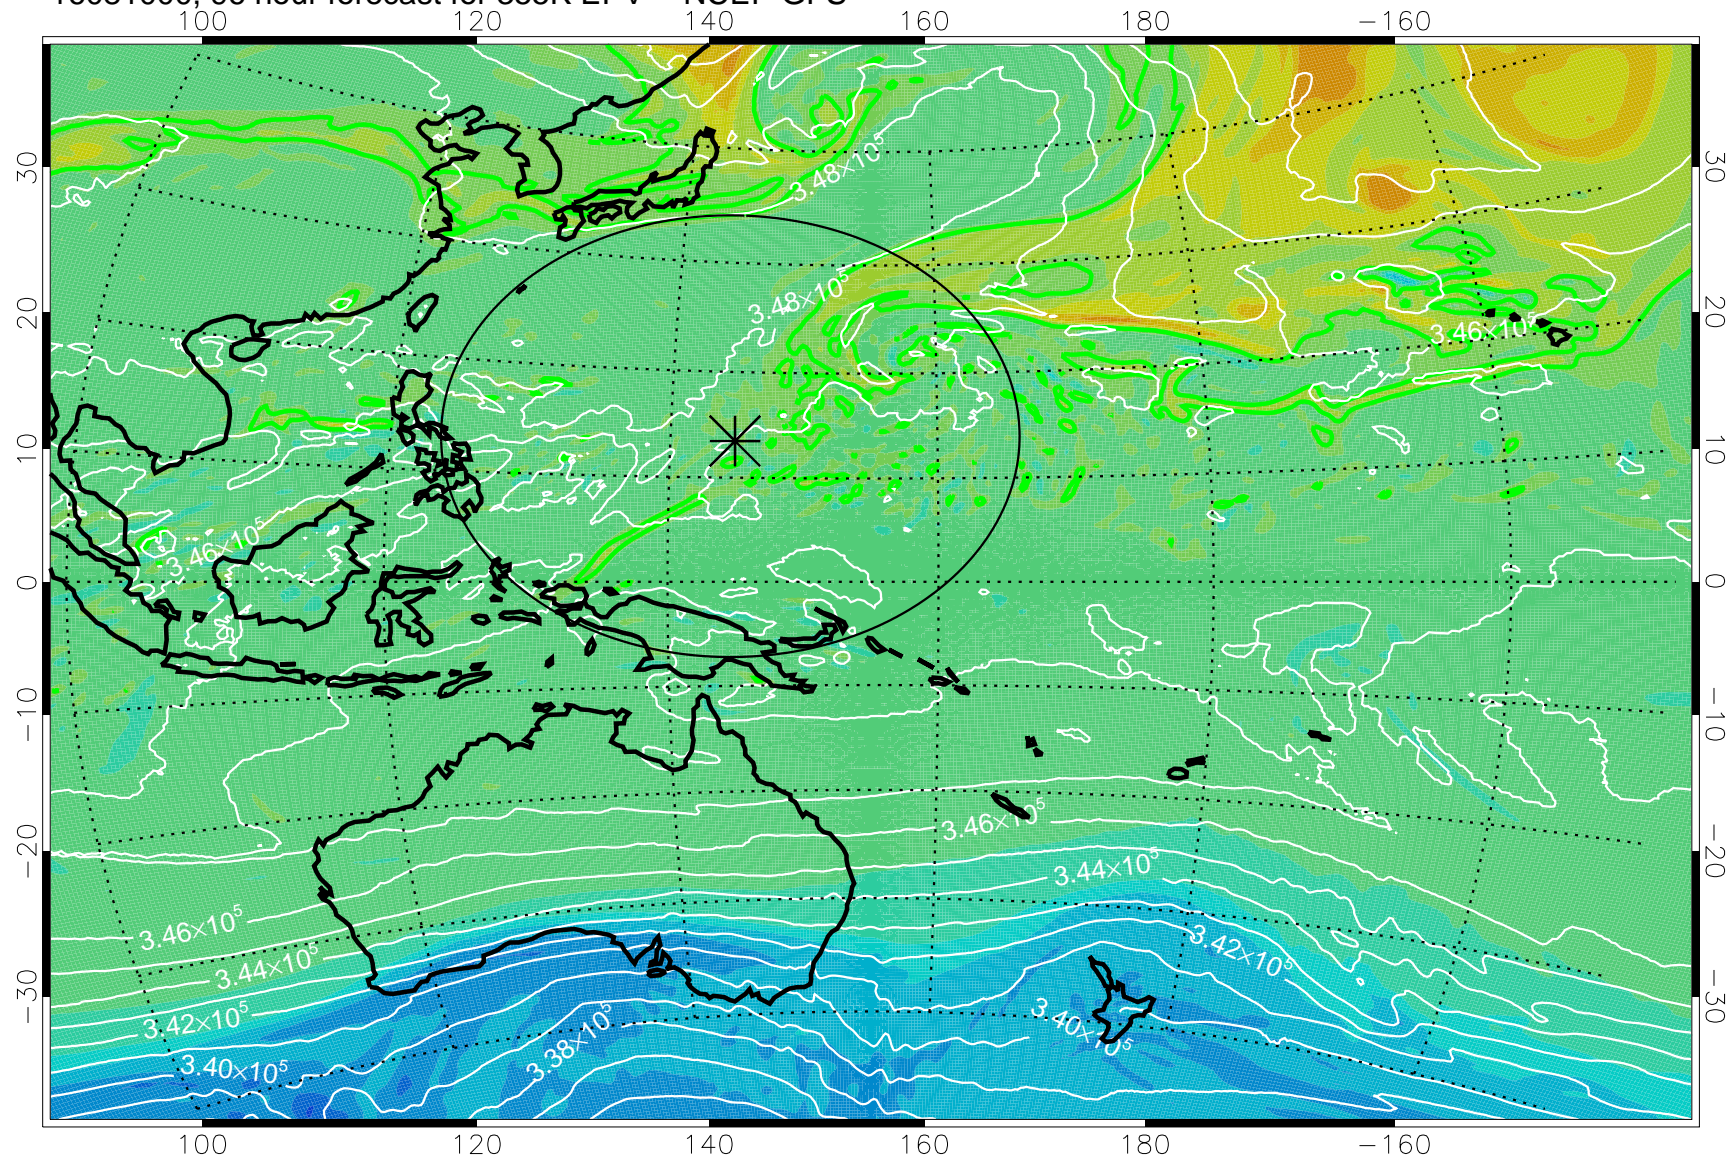

16080818, 66 hour forecast for 355K EPV -- NCEP GFS

355K Montgomery Streamfunction, white  
EPV Tropopause (2 PVU) Position  
Range ring of 2304 km

16080900, 72 hour forecast for 355K EPV -- NCEP GFS

355K Montgomery Streamfunction, white  
EPV Tropopause (2 PVU) Position  
Range ring of 2304 km

16080906, 78 hour forecast for 355K EPV -- NCEP GFS

355K Montgomery Streamfunction, white  
EPV Tropopause (2 PVU) Position  
Range ring of 2304 km

16080912, 84 hour forecast for 355K EPV -- NCEP GFS

355K Montgomery Streamfunction, white  
EPV Tropopause (2 PVU) Position  
Range ring of 2304 km

16080918, 90 hour forecast for 355K EPV -- NCEP GFS

355K Montgomery Streamfunction, white  
EPV Tropopause (2 PVU) Position  
Range ring of 2304 km

16081000, 96 hour forecast for 355K EPV -- NCEP GFS

355K Montgomery Streamfunction, white  
EPV Tropopause (2 PVU) Position  
Range ring of 2304 km

16081006, 102 hour forecast for 355K EPV -- NCEP GFS

355K Montgomery Streamfunction, white  
EPV Tropopause (2 PVU) Position  
Range ring of 2304 km

16081012, 108 hour forecast for 355K EPV -- NCEP GFS

355K Montgomery Streamfunction, white  
EPV Tropopause (2 PVU) Position  
Range ring of 2304 km