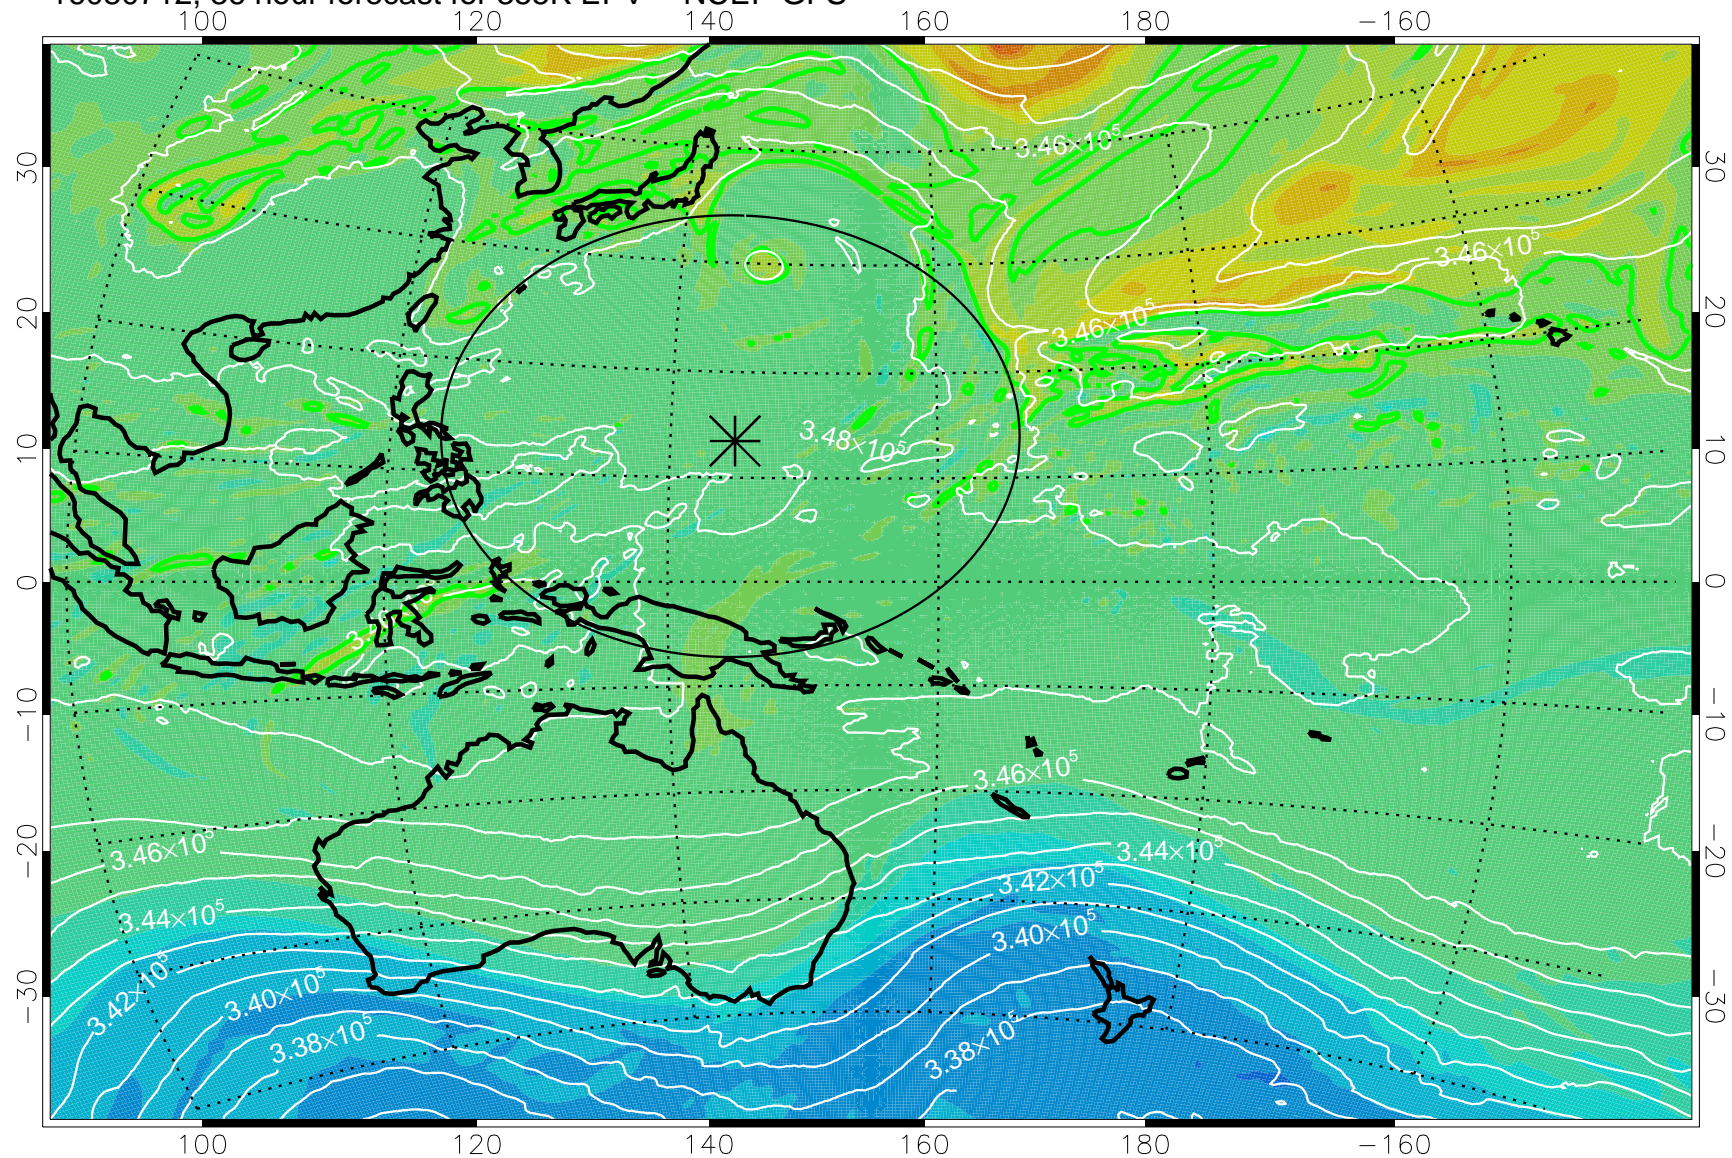

16080618, 18 hour forecast for 355K EPV -- NCEP GFS

355K Montgomery Streamfunction, white  
EPV Tropopause (2 PVU) Position  
Range ring of 2304 km

16080700, 24 hour forecast for 355K EPV -- NCEP GFS

355K Montgomery Streamfunction, white  
EPV Tropopause (2 PVU) Position  
Range ring of 2304 km

16080706, 30 hour forecast for 355K EPV -- NCEP GFS

355K Montgomery Streamfunction, white  
EPV Tropopause (2 PVU) Position  
Range ring of 2304 km

16080712, 36 hour forecast for 355K EPV -- NCEP GFS

355K Montgomery Streamfunction, white  
EPV Tropopause (2 PVU) Position  
Range ring of 2304 km

16080718, 42 hour forecast for 355K EPV -- NCEP GFS

355K Montgomery Streamfunction, white  
EPV Tropopause (2 PVU) Position  
Range ring of 2304 km

16080800, 48 hour forecast for 355K EPV -- NCEP GFS

355K Montgomery Streamfunction, white  
EPV Tropopause (2 PVU) Position  
Range ring of 2304 km

16080818, 66 hour forecast for 355K EPV -- NCEP GFS

355K Montgomery Streamfunction, white  
EPV Tropopause (2 PVU) Position  
Range ring of 2304 km

16080900, 72 hour forecast for 355K EPV -- NCEP GFS

355K Montgomery Streamfunction, white  
EPV Tropopause (2 PVU) Position  
Range ring of 2304 km