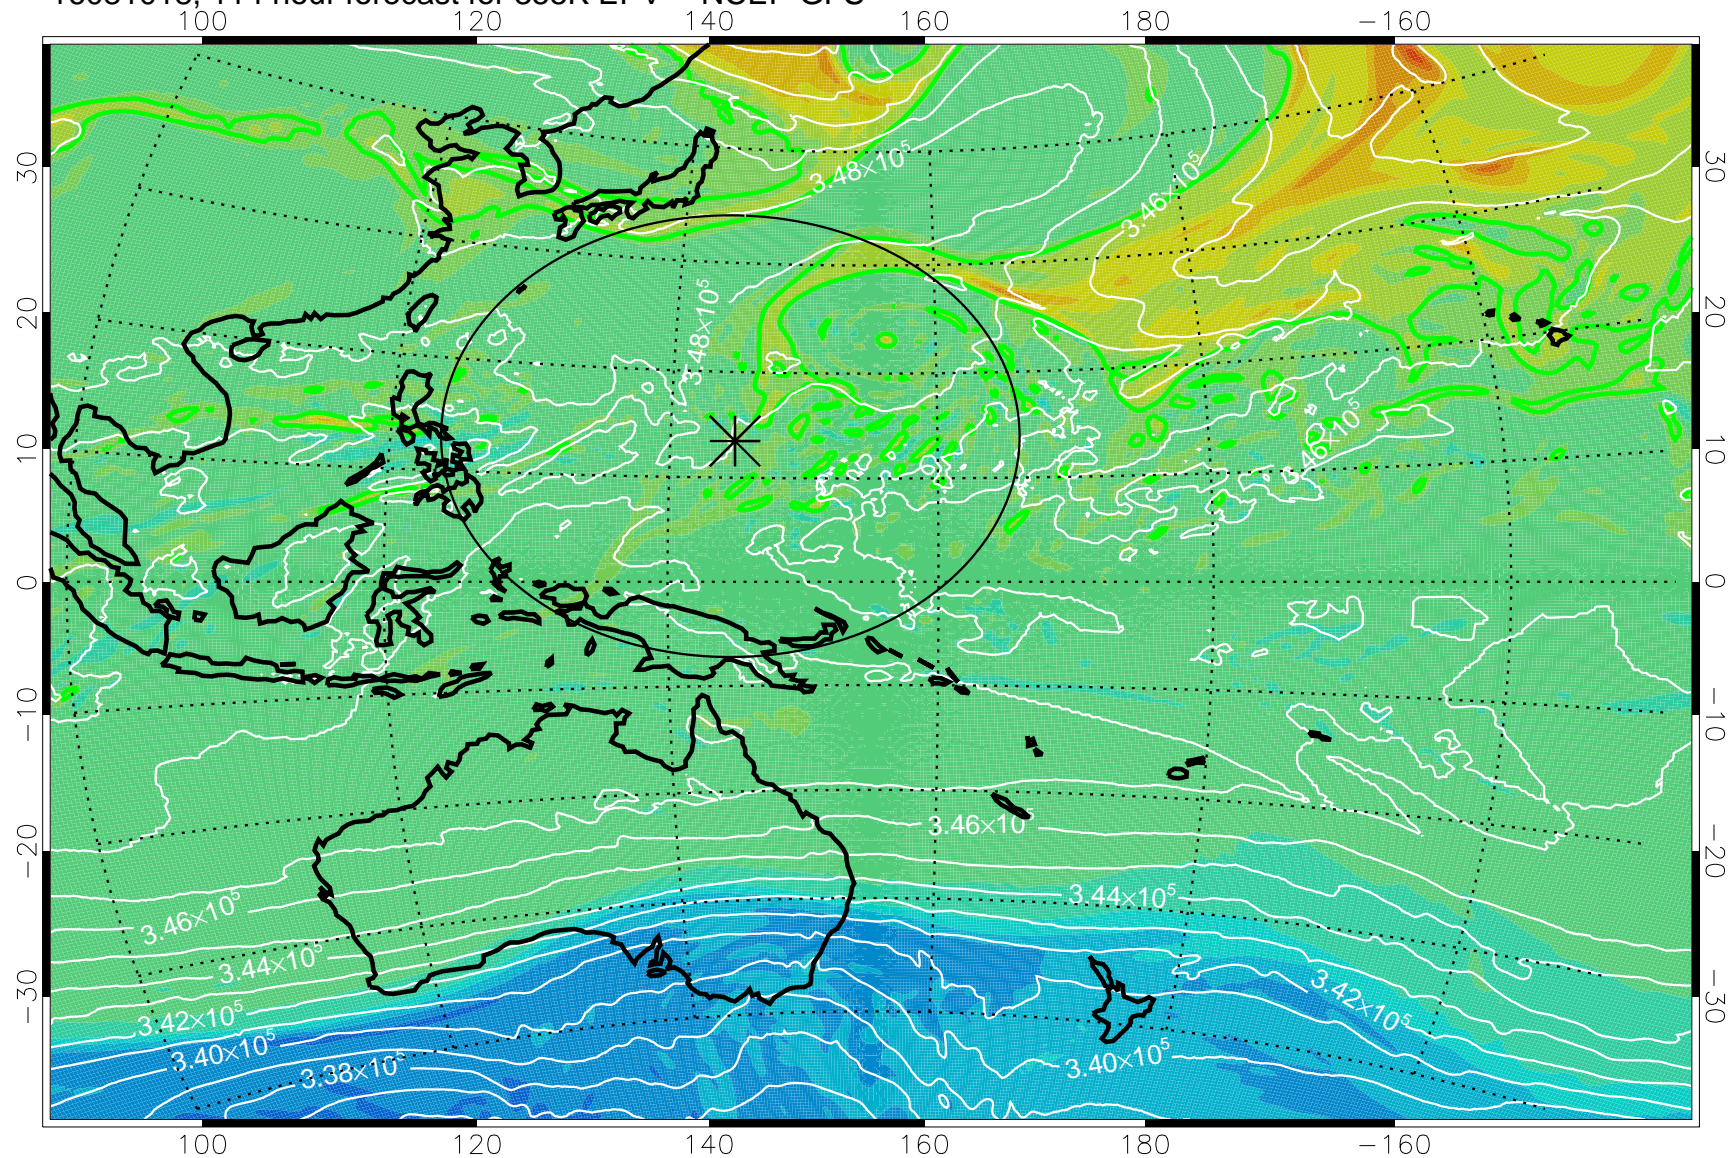

16080906, 78 hour forecast for 355K EPV -- NCEP GFS

355K Montgomery Streamfunction, white  
EPV Tropopause (2 PVU) Position  
Range ring of 2304 km

16080912, 84 hour forecast for 355K EPV -- NCEP GFS

355K Montgomery Streamfunction, white  
EPV Tropopause (2 PVU) Position  
Range ring of 2304 km

16080918, 90 hour forecast for 355K EPV -- NCEP GFS

355K Montgomery Streamfunction, white  
EPV Tropopause (2 PVU) Position  
Range ring of 2304 km

16081000, 96 hour forecast for 355K EPV -- NCEP GFS

355K Montgomery Streamfunction, white  
EPV Tropopause (2 PVU) Position  
Range ring of 2304 km

16081006, 102 hour forecast for 355K EPV -- NCEP GFS

355K Montgomery Streamfunction, white  
EPV Tropopause (2 PVU) Position  
Range ring of 2304 km

16081012, 108 hour forecast for 355K EPV -- NCEP GFS

355K Montgomery Streamfunction, white  
EPV Tropopause (2 PVU) Position  
Range ring of 2304 km

16081018, 114 hour forecast for 355K EPV -- NCEP GFS

355K Montgomery Streamfunction, white  
EPV Tropopause (2 PVU) Position  
Range ring of 2304 km

16081100, 120 hour forecast for 355K EPV -- NCEP GFS

355K Montgomery Streamfunction, white  
EPV Tropopause (2 PVU) Position  
Range ring of 2304 km