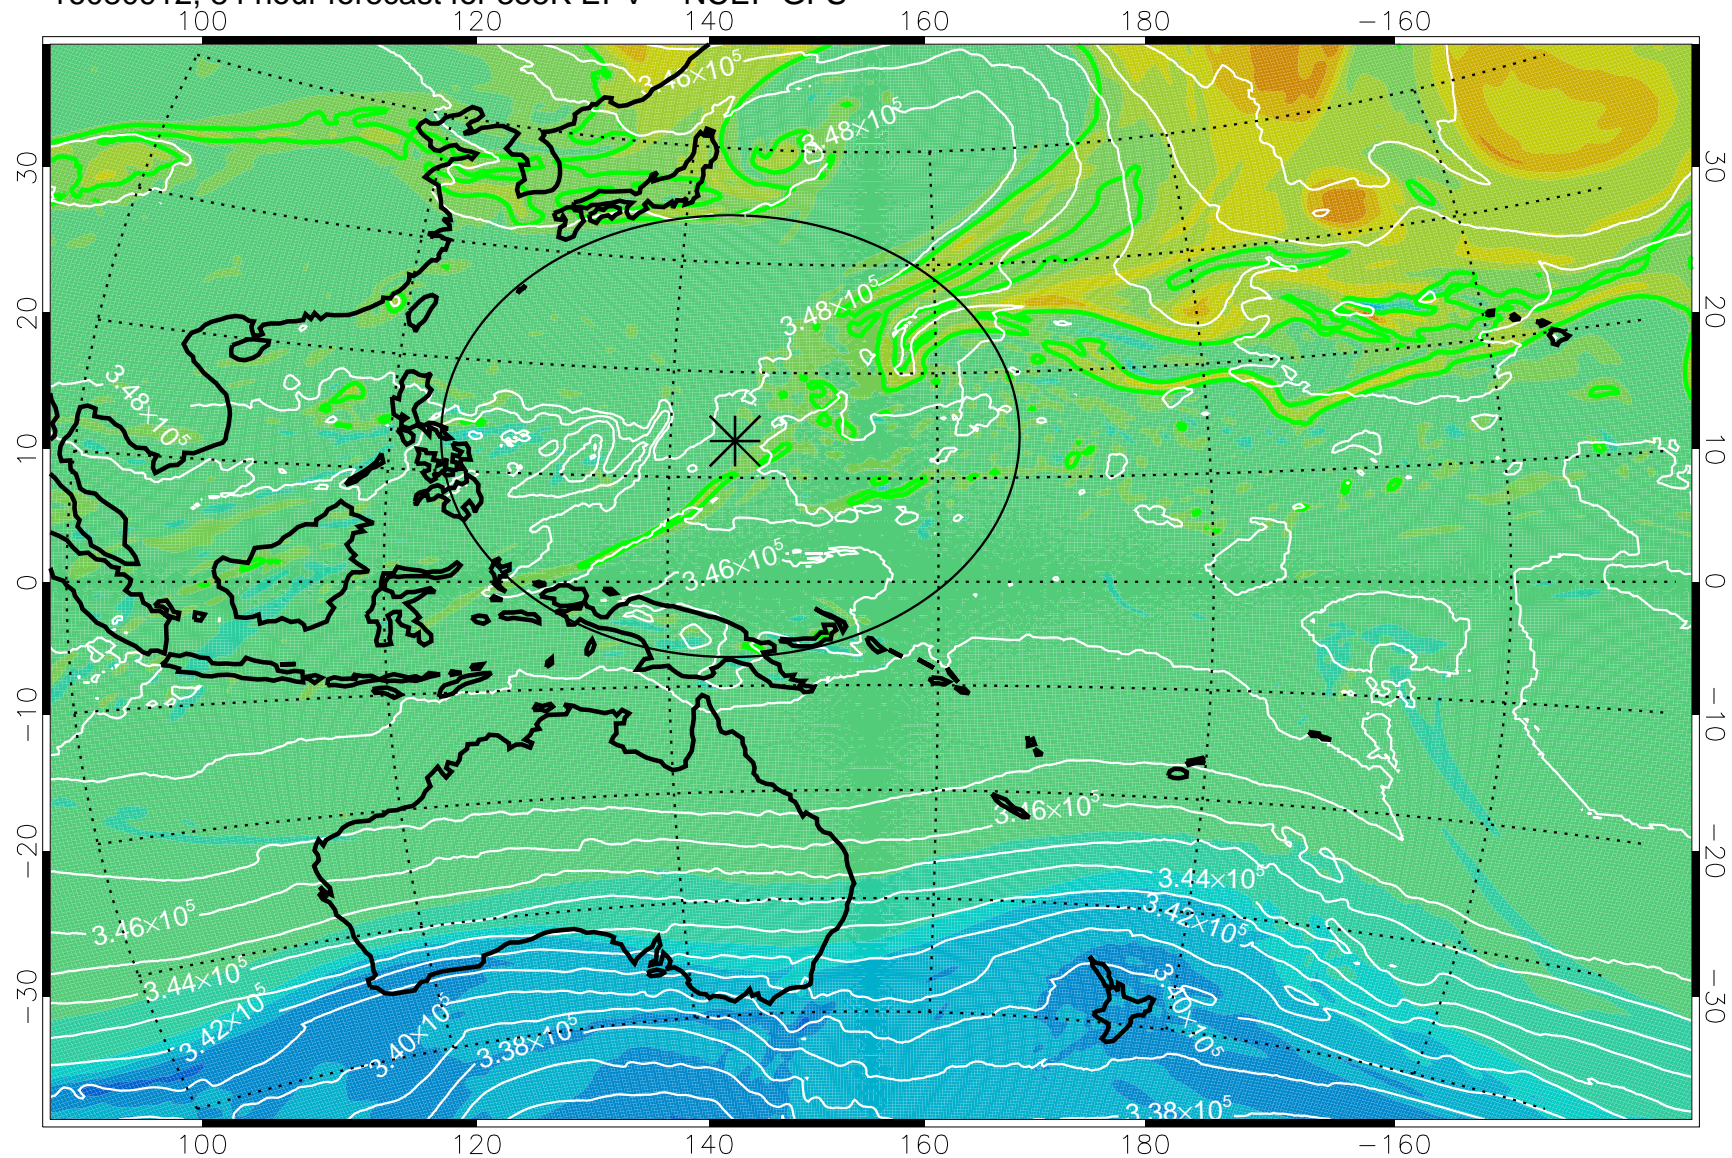

16080806, 54 hour forecast for 355K EPV -- NCEP GFS

355K Montgomery Streamfunction, white  
EPV Tropopause (2 PVU) Position  
Range ring of 2304 km

16080812, 60 hour forecast for 355K EPV -- NCEP GFS

355K Montgomery Streamfunction, white  
EPV Tropopause (2 PVU) Position  
Range ring of 2304 km

16080818, 66 hour forecast for 355K EPV -- NCEP GFS

355K Montgomery Streamfunction, white  
EPV Tropopause (2 PVU) Position  
Range ring of 2304 km

16080900, 72 hour forecast for 355K EPV -- NCEP GFS

355K Montgomery Streamfunction, white  
EPV Tropopause (2 PVU) Position  
Range ring of 2304 km

16080906, 78 hour forecast for 355K EPV -- NCEP GFS

355K Montgomery Streamfunction, white  
EPV Tropopause (2 PVU) Position  
Range ring of 2304 km

16080912, 84 hour forecast for 355K EPV -- NCEP GFS

355K Montgomery Streamfunction, white  
EPV Tropopause (2 PVU) Position  
Range ring of 2304 km

16080918, 90 hour forecast for 355K EPV -- NCEP GFS

355K Montgomery Streamfunction, white  
EPV Tropopause (2 PVU) Position  
Range ring of 2304 km

16081000, 96 hour forecast for 355K EPV -- NCEP GFS

355K Montgomery Streamfunction, white  
EPV Tropopause (2 PVU) Position  
Range ring of 2304 km