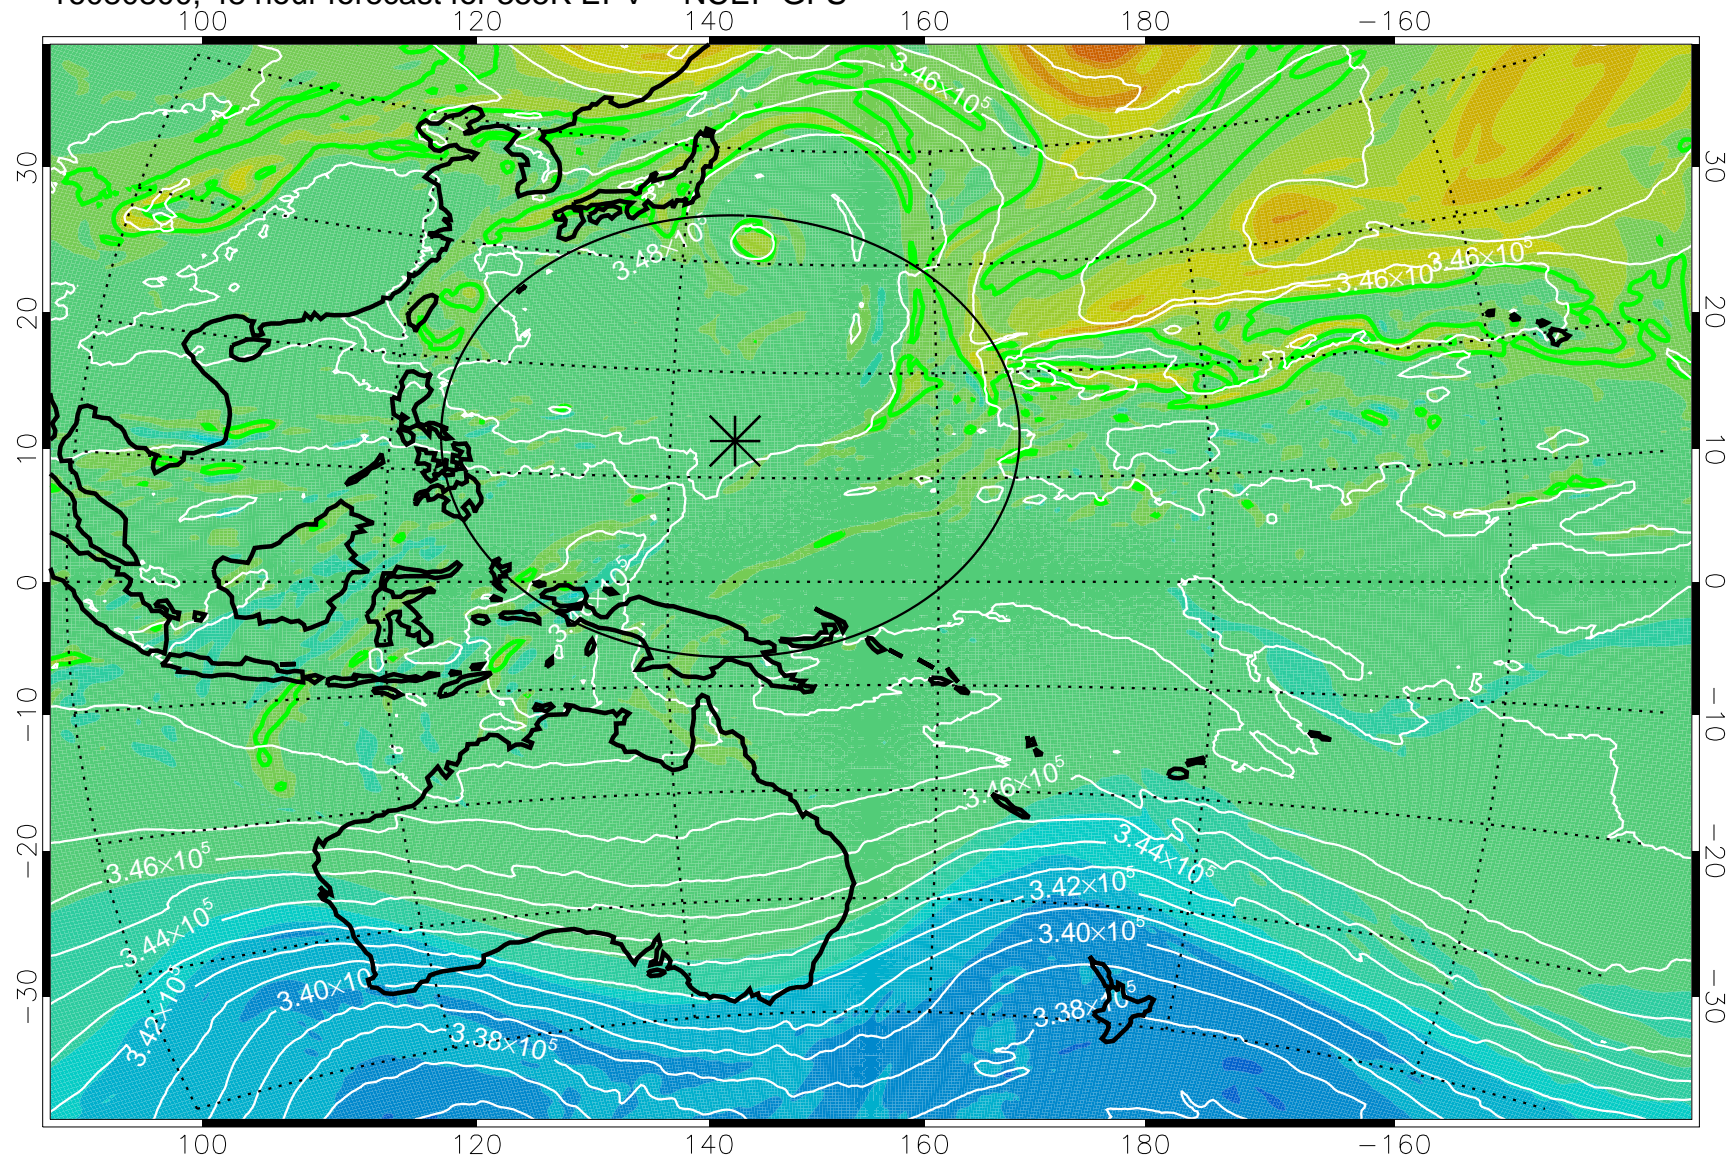

16080706, 30 hour forecast for 355K EPV -- NCEP GFS

355K Montgomery Streamfunction, white  
EPV Tropopause (2 PVU) Position  
Range ring of 2304 km

16080712, 36 hour forecast for 355K EPV -- NCEP GFS

355K Montgomery Streamfunction, white  
EPV Tropopause (2 PVU) Position  
Range ring of 2304 km

16080718, 42 hour forecast for 355K EPV -- NCEP GFS

355K Montgomery Streamfunction, white  
EPV Tropopause (2 PVU) Position  
Range ring of 2304 km

16080800, 48 hour forecast for 355K EPV -- NCEP GFS

355K Montgomery Streamfunction, white  
EPV Tropopause (2 PVU) Position  
Range ring of 2304 km

16080806, 54 hour forecast for 355K EPV -- NCEP GFS

355K Montgomery Streamfunction, white  
EPV Tropopause (2 PVU) Position  
Range ring of 2304 km

16080812, 60 hour forecast for 355K EPV -- NCEP GFS

355K Montgomery Streamfunction, white  
EPV Tropopause (2 PVU) Position  
Range ring of 2304 km

16080818, 66 hour forecast for 355K EPV -- NCEP GFS

355K Montgomery Streamfunction, white  
EPV Tropopause (2 PVU) Position  
Range ring of 2304 km

16080900, 72 hour forecast for 355K EPV -- NCEP GFS

355K Montgomery Streamfunction, white  
EPV Tropopause (2 PVU) Position  
Range ring of 2304 km