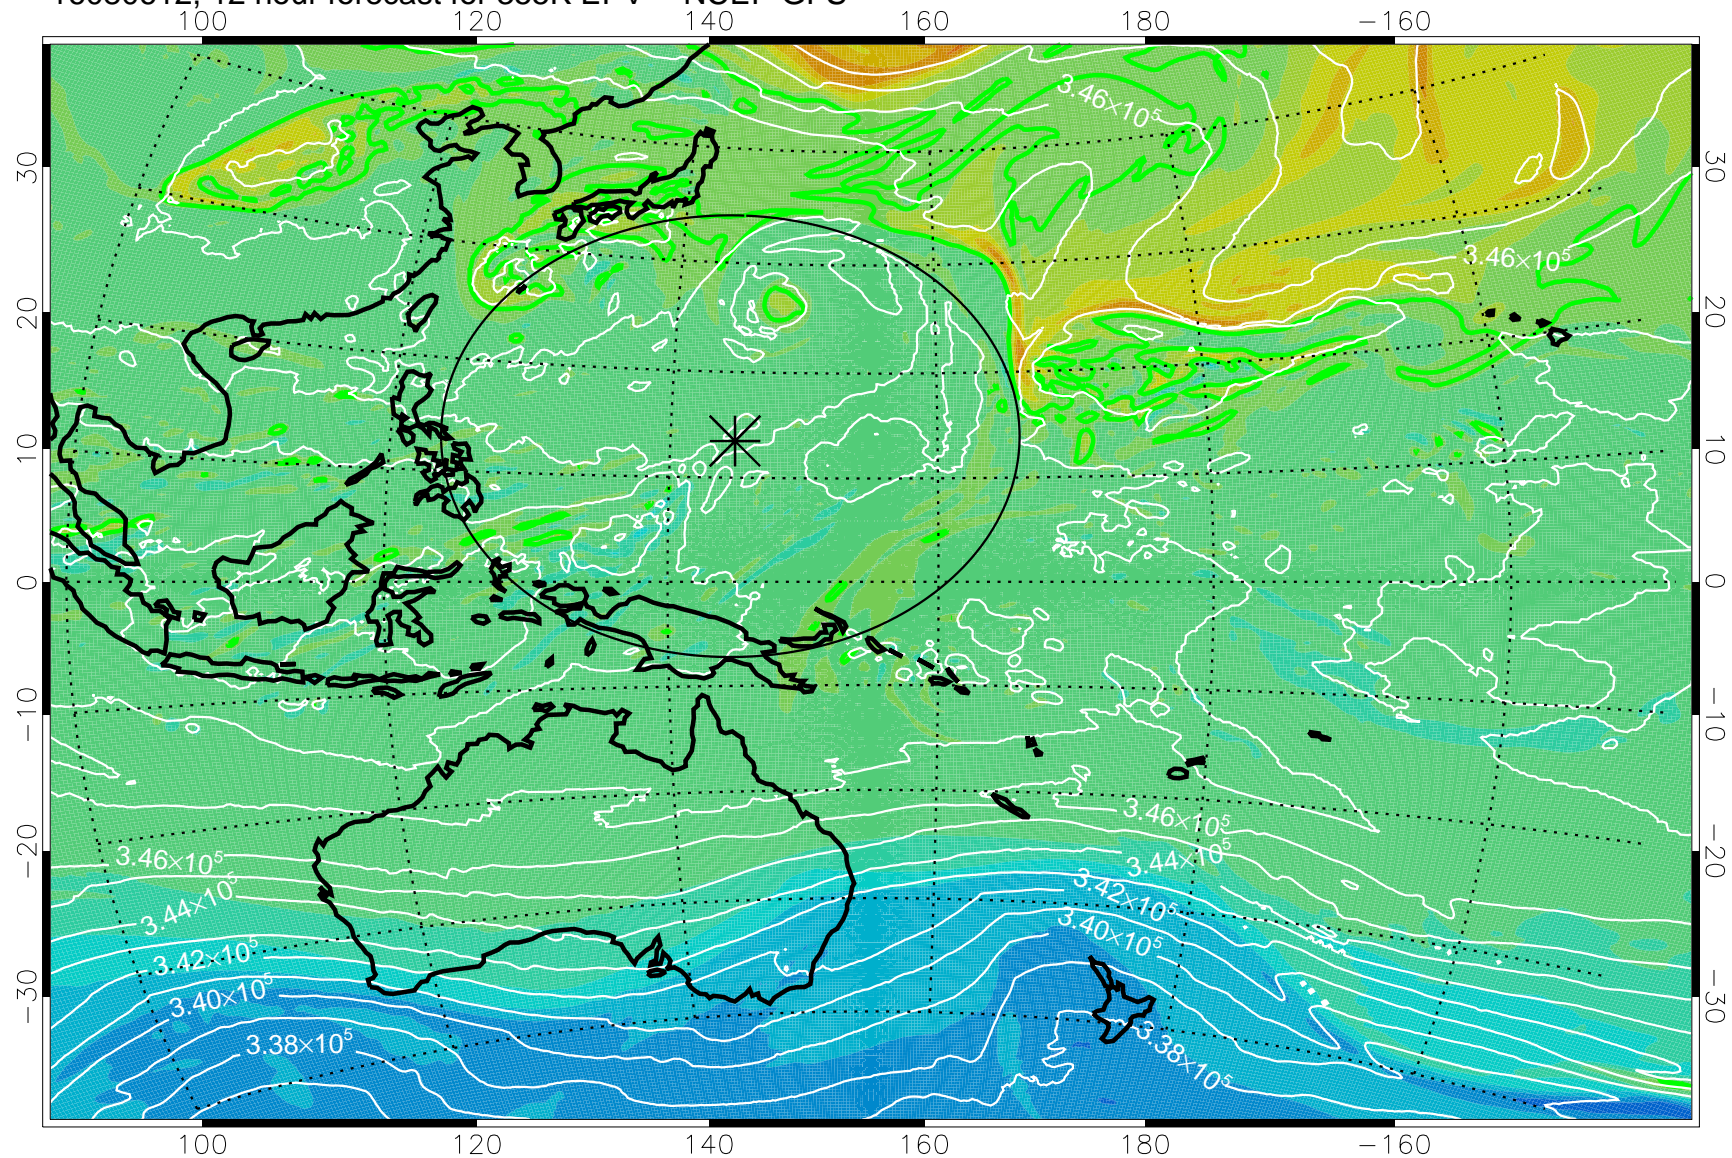

16080606, 6 hour forecast for 355K EPV -- NCEP GFS

355K Montgomery Streamfunction, white  
EPV Tropopause (2 PVU) Position  
Range ring of 2304 km

16080612, 12 hour forecast for 355K EPV -- NCEP GFS

355K Montgomery Streamfunction, white  
EPV Tropopause (2 PVU) Position  
Range ring of 2304 km

16080618, 18 hour forecast for 355K EPV -- NCEP GFS

355K Montgomery Streamfunction, white  
EPV Tropopause (2 PVU) Position  
Range ring of 2304 km

16080700, 24 hour forecast for 355K EPV -- NCEP GFS

355K Montgomery Streamfunction, white  
EPV Tropopause (2 PVU) Position  
Range ring of 2304 km

16080706, 30 hour forecast for 355K EPV -- NCEP GFS

355K Montgomery Streamfunction, white  
EPV Tropopause (2 PVU) Position  
Range ring of 2304 km

16080712, 36 hour forecast for 355K EPV -- NCEP GFS

355K Montgomery Streamfunction, white  
EPV Tropopause (2 PVU) Position  
Range ring of 2304 km

16080718, 42 hour forecast for 355K EPV -- NCEP GFS

355K Montgomery Streamfunction, white  
EPV Tropopause (2 PVU) Position  
Range ring of 2304 km

16080800, 48 hour forecast for 355K EPV -- NCEP GFS

355K Montgomery Streamfunction, white  
EPV Tropopause (2 PVU) Position  
Range ring of 2304 km