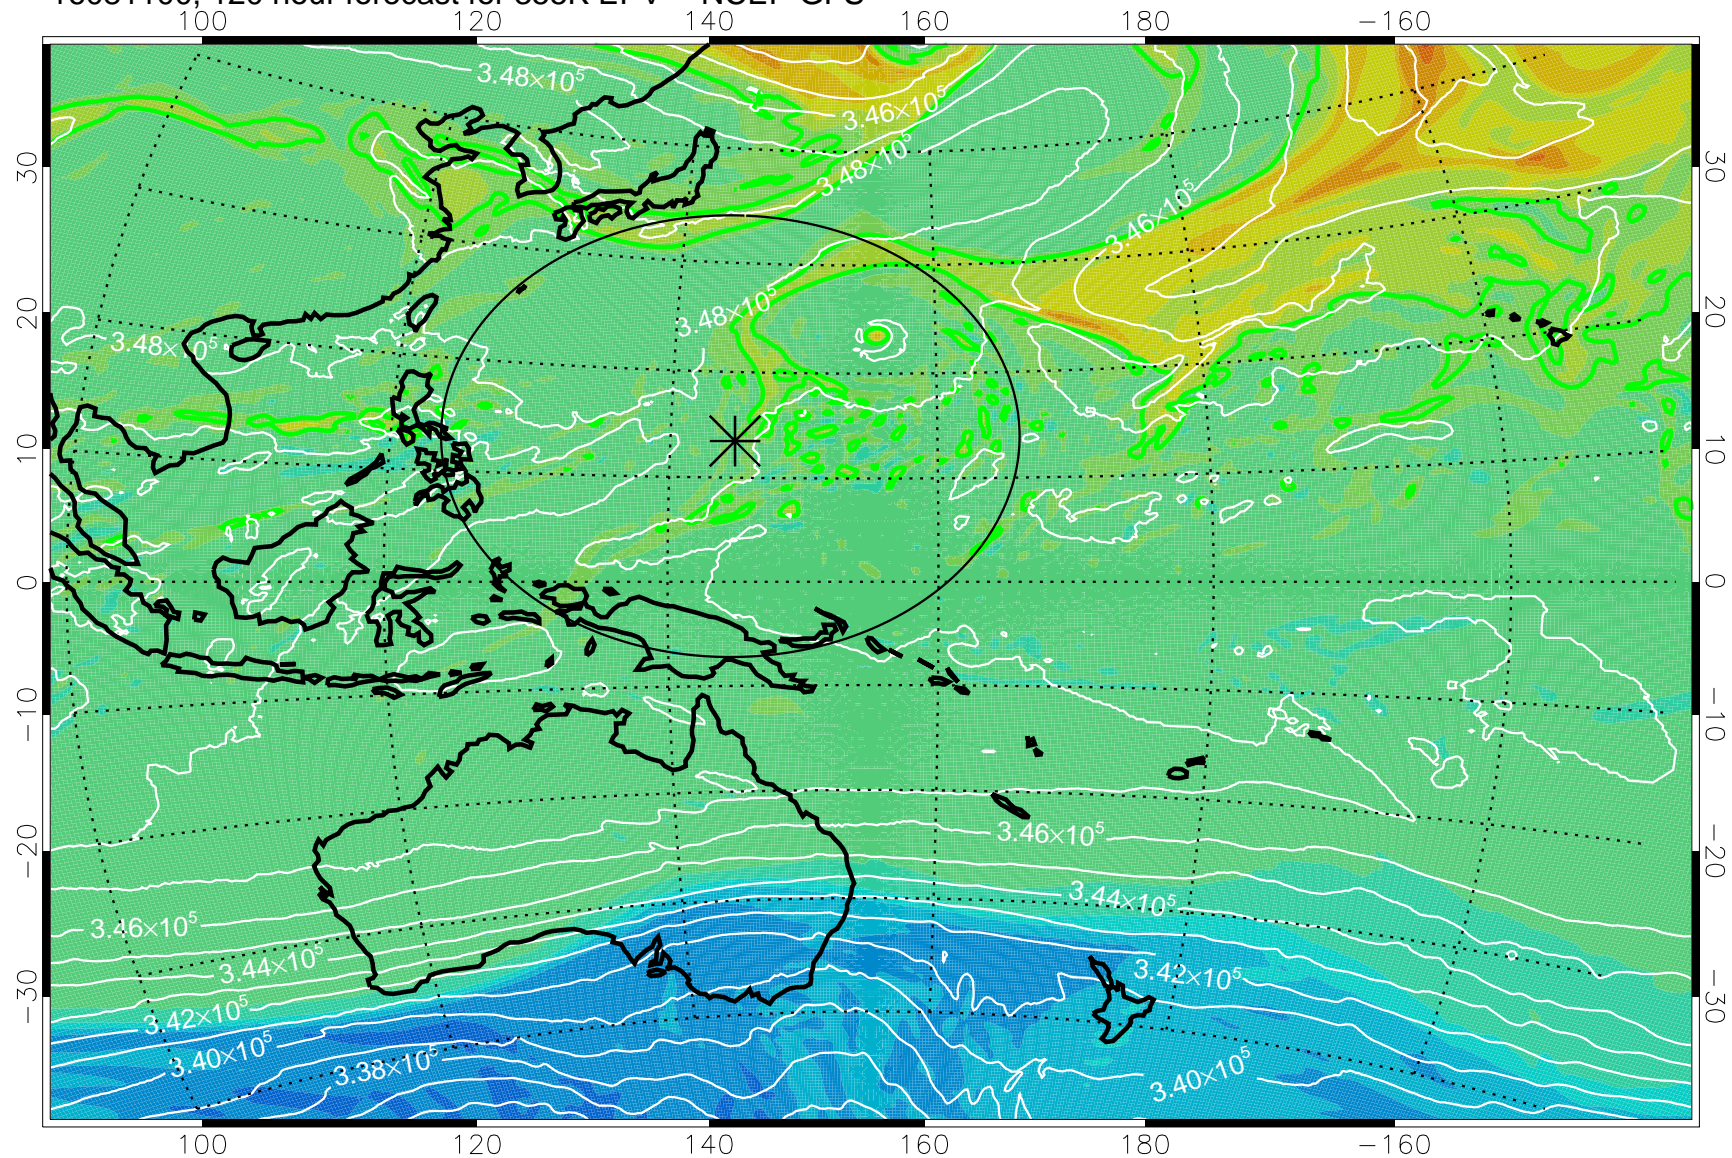

16080906, 78 hour forecast for 355K EPV -- NCEP GFS

355K Montgomery Streamfunction, white  
EPV Tropopause (2 PVU) Position  
Range ring of 2304 km

16080912, 84 hour forecast for 355K EPV -- NCEP GFS

355K Montgomery Streamfunction, white  
EPV Tropopause (2 PVU) Position  
Range ring of 2304 km

16080918, 90 hour forecast for 355K EPV -- NCEP GFS

355K Montgomery Streamfunction, white  
EPV Tropopause (2 PVU) Position  
Range ring of 2304 km

16081000, 96 hour forecast for 355K EPV -- NCEP GFS

355K Montgomery Streamfunction, white  
EPV Tropopause (2 PVU) Position  
Range ring of 2304 km

16081006, 102 hour forecast for 355K EPV -- NCEP GFS

355K Montgomery Streamfunction, white  
EPV Tropopause (2 PVU) Position  
Range ring of 2304 km

16081012, 108 hour forecast for 355K EPV -- NCEP GFS

355K Montgomery Streamfunction, white  
EPV Tropopause (2 PVU) Position  
Range ring of 2304 km

16081018, 114 hour forecast for 355K EPV -- NCEP GFS

355K Montgomery Streamfunction, white  
EPV Tropopause (2 PVU) Position  
Range ring of 2304 km

16081100, 120 hour forecast for 355K EPV -- NCEP GFS

355K Montgomery Streamfunction, white  
EPV Tropopause (2 PVU) Position  
Range ring of 2304 km