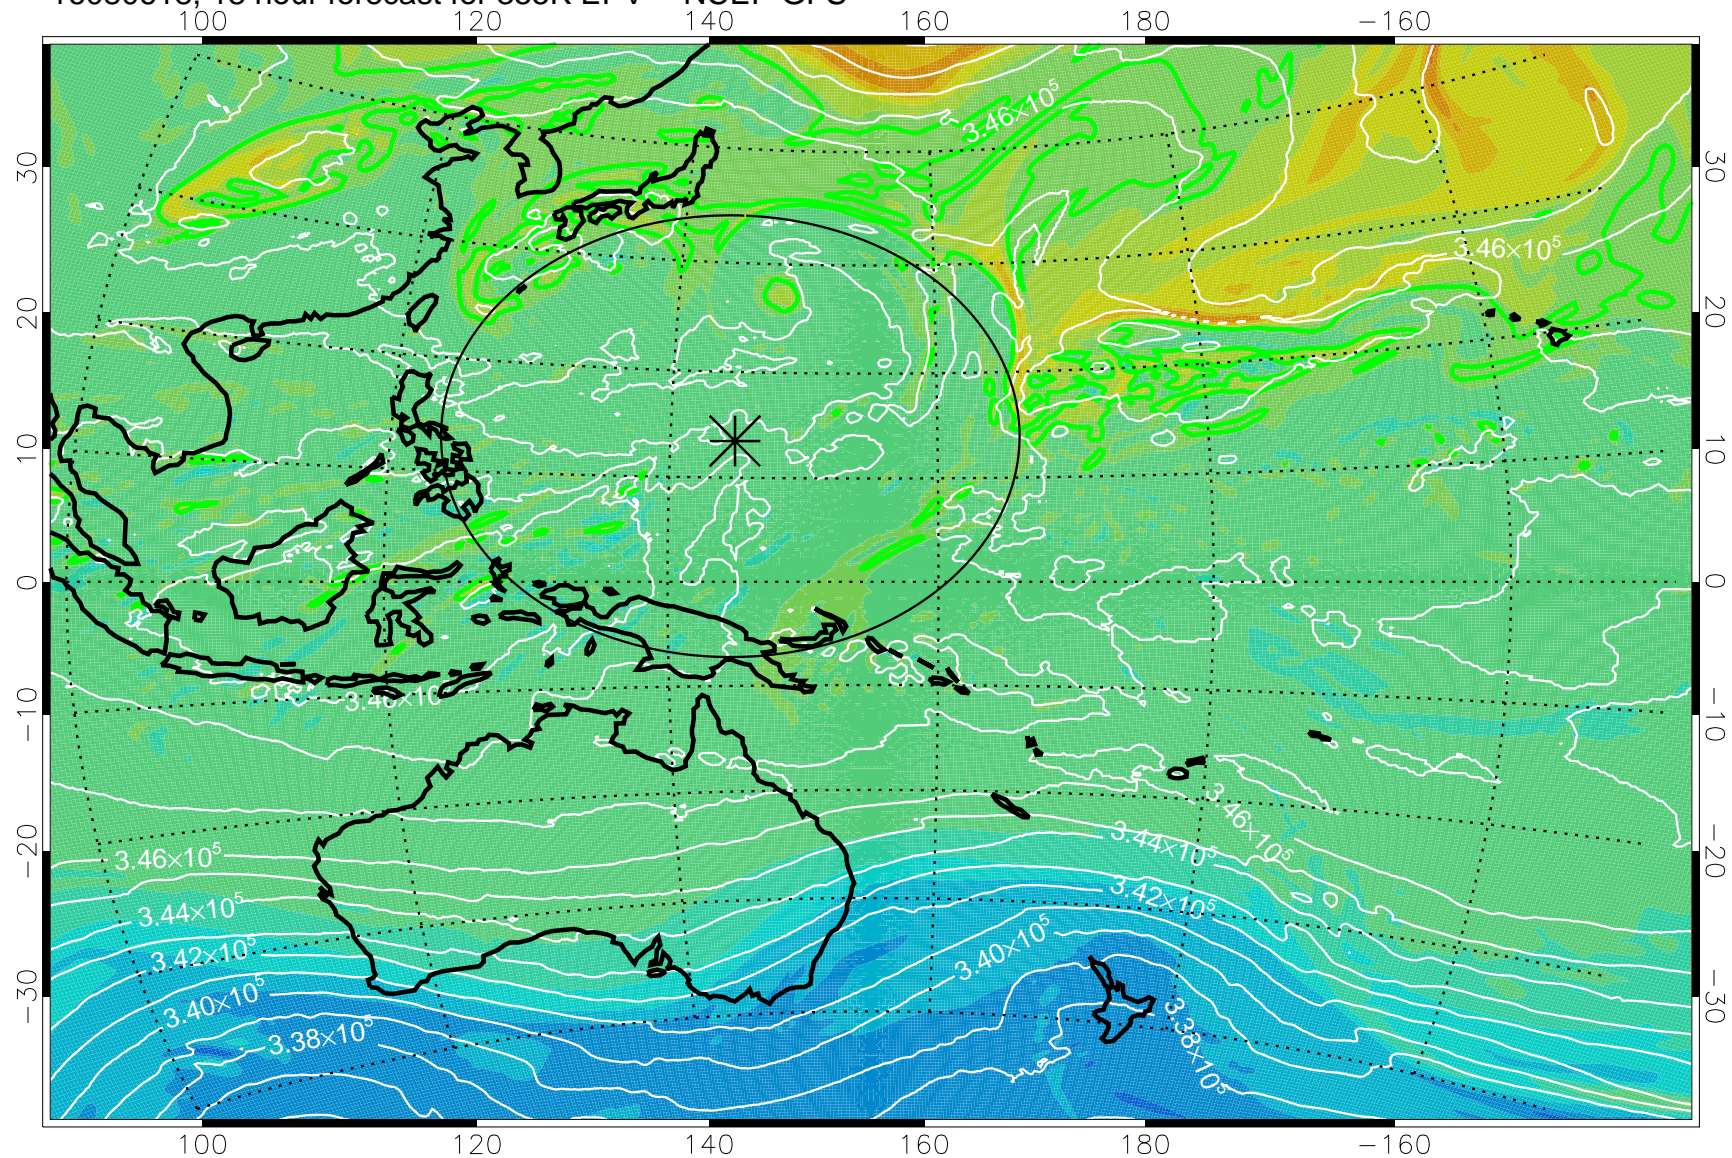

16080606, 6 hour forecast for 355K EPV -- NCEP GFS

355K Montgomery Streamfunction, white  
EPV Tropopause (2 PVU) Position  
Range ring of 2304 km

16080612, 12 hour forecast for 355K EPV -- NCEP GFS

355K Montgomery Streamfunction, white  
EPV Tropopause (2 PVU) Position  
Range ring of 2304 km

16080618, 18 hour forecast for 355K EPV -- NCEP GFS

355K Montgomery Streamfunction, white  
EPV Tropopause (2 PVU) Position  
Range ring of 2304 km

16080700, 24 hour forecast for 355K EPV -- NCEP GFS

355K Montgomery Streamfunction, white  
EPV Tropopause (2 PVU) Position  
Range ring of 2304 km

16080706, 30 hour forecast for 355K EPV -- NCEP GFS

355K Montgomery Streamfunction, white  
EPV Tropopause (2 PVU) Position  
Range ring of 2304 km

16080712, 36 hour forecast for 355K EPV -- NCEP GFS

355K Montgomery Streamfunction, white  
EPV Tropopause (2 PVU) Position  
Range ring of 2304 km

16080718, 42 hour forecast for 355K EPV -- NCEP GFS

355K Montgomery Streamfunction, white  
EPV Tropopause (2 PVU) Position  
Range ring of 2304 km

16080800, 48 hour forecast for 355K EPV -- NCEP GFS

355K Montgomery Streamfunction, white  
EPV Tropopause (2 PVU) Position  
Range ring of 2304 km