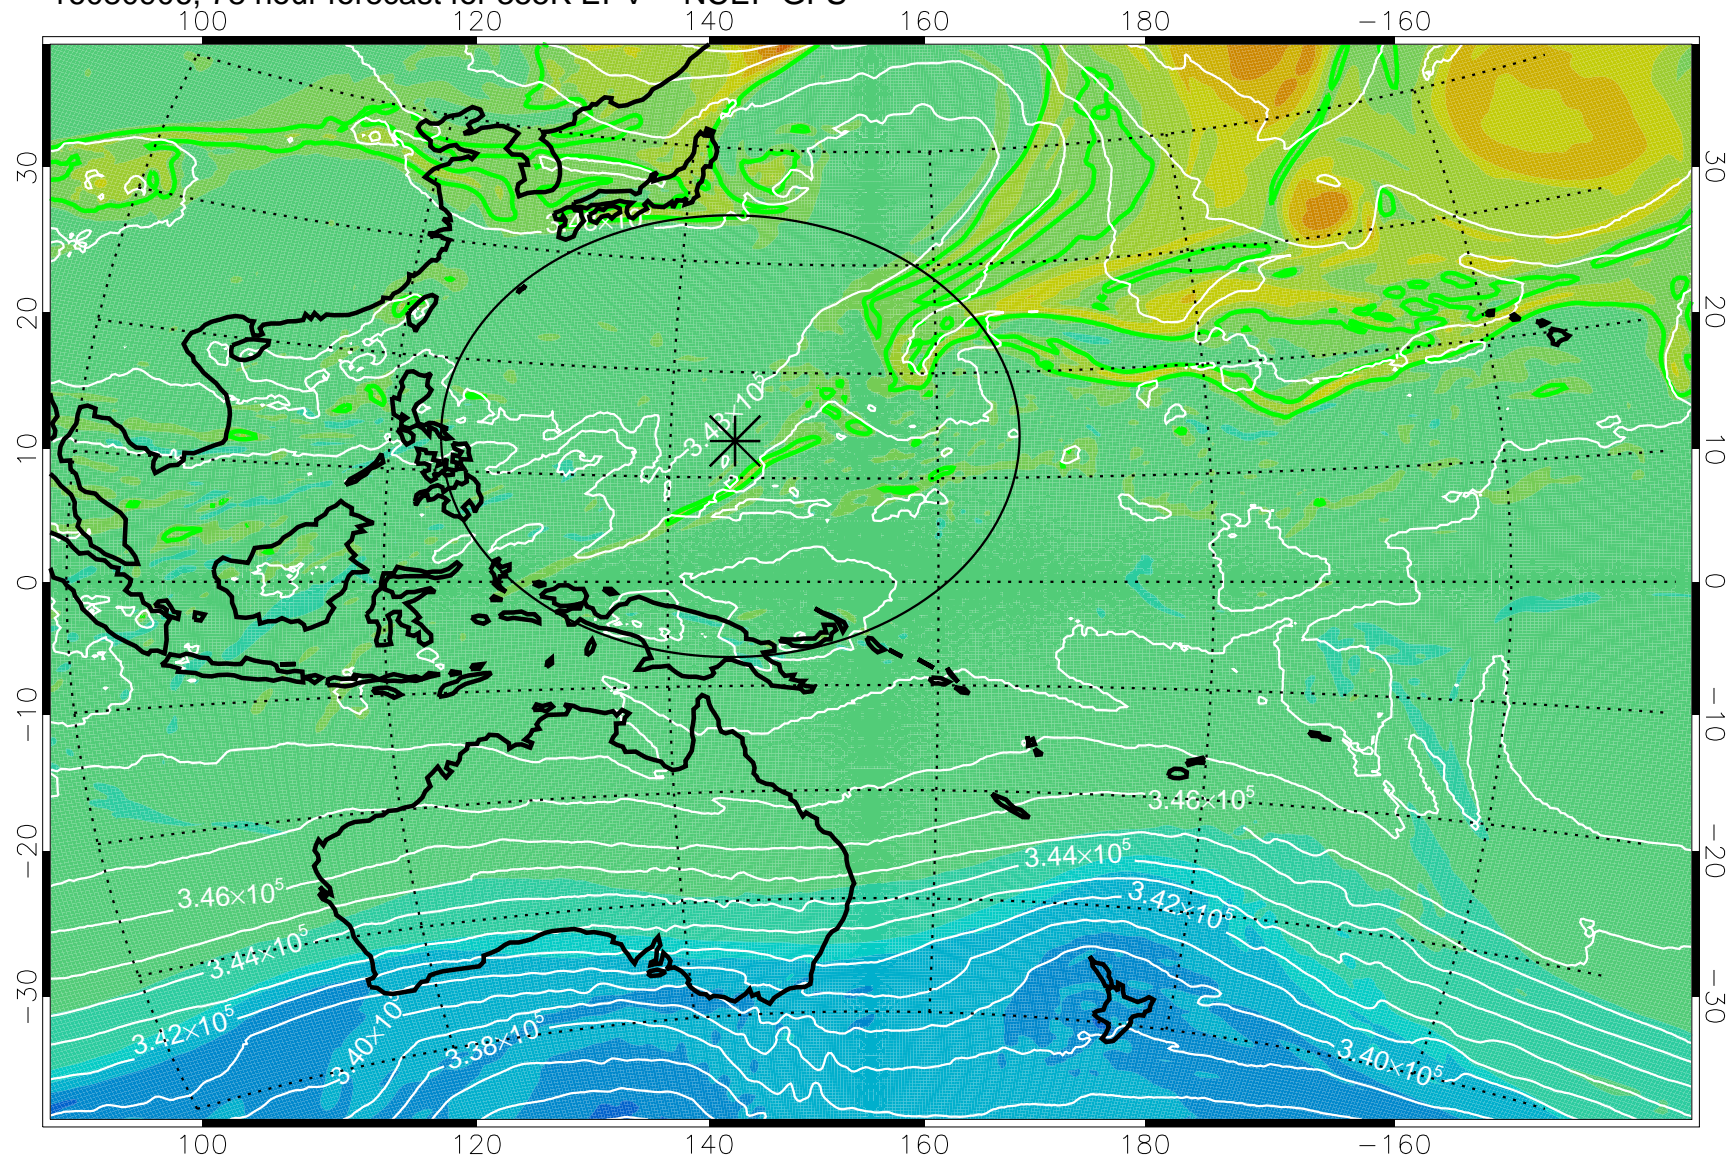

16080806, 54 hour forecast for 355K EPV -- NCEP GFS

355K Montgomery Streamfunction, white  
EPV Tropopause (2 PVU) Position  
Range ring of 2304 km

16080812, 60 hour forecast for 355K EPV -- NCEP GFS

355K Montgomery Streamfunction, white  
EPV Tropopause (2 PVU) Position  
Range ring of 2304 km

16080818, 66 hour forecast for 355K EPV -- NCEP GFS

355K Montgomery Streamfunction, white  
EPV Tropopause (2 PVU) Position  
Range ring of 2304 km

16080900, 72 hour forecast for 355K EPV -- NCEP GFS

355K Montgomery Streamfunction, white  
EPV Tropopause (2 PVU) Position  
Range ring of 2304 km

16080906, 78 hour forecast for 355K EPV -- NCEP GFS

355K Montgomery Streamfunction, white  
EPV Tropopause (2 PVU) Position  
Range ring of 2304 km

16080912, 84 hour forecast for 355K EPV -- NCEP GFS

355K Montgomery Streamfunction, white  
EPV Tropopause (2 PVU) Position  
Range ring of 2304 km

16080918, 90 hour forecast for 355K EPV -- NCEP GFS

355K Montgomery Streamfunction, white  
EPV Tropopause (2 PVU) Position  
Range ring of 2304 km

16081000, 96 hour forecast for 355K EPV -- NCEP GFS

355K Montgomery Streamfunction, white  
EPV Tropopause (2 PVU) Position  
Range ring of 2304 km