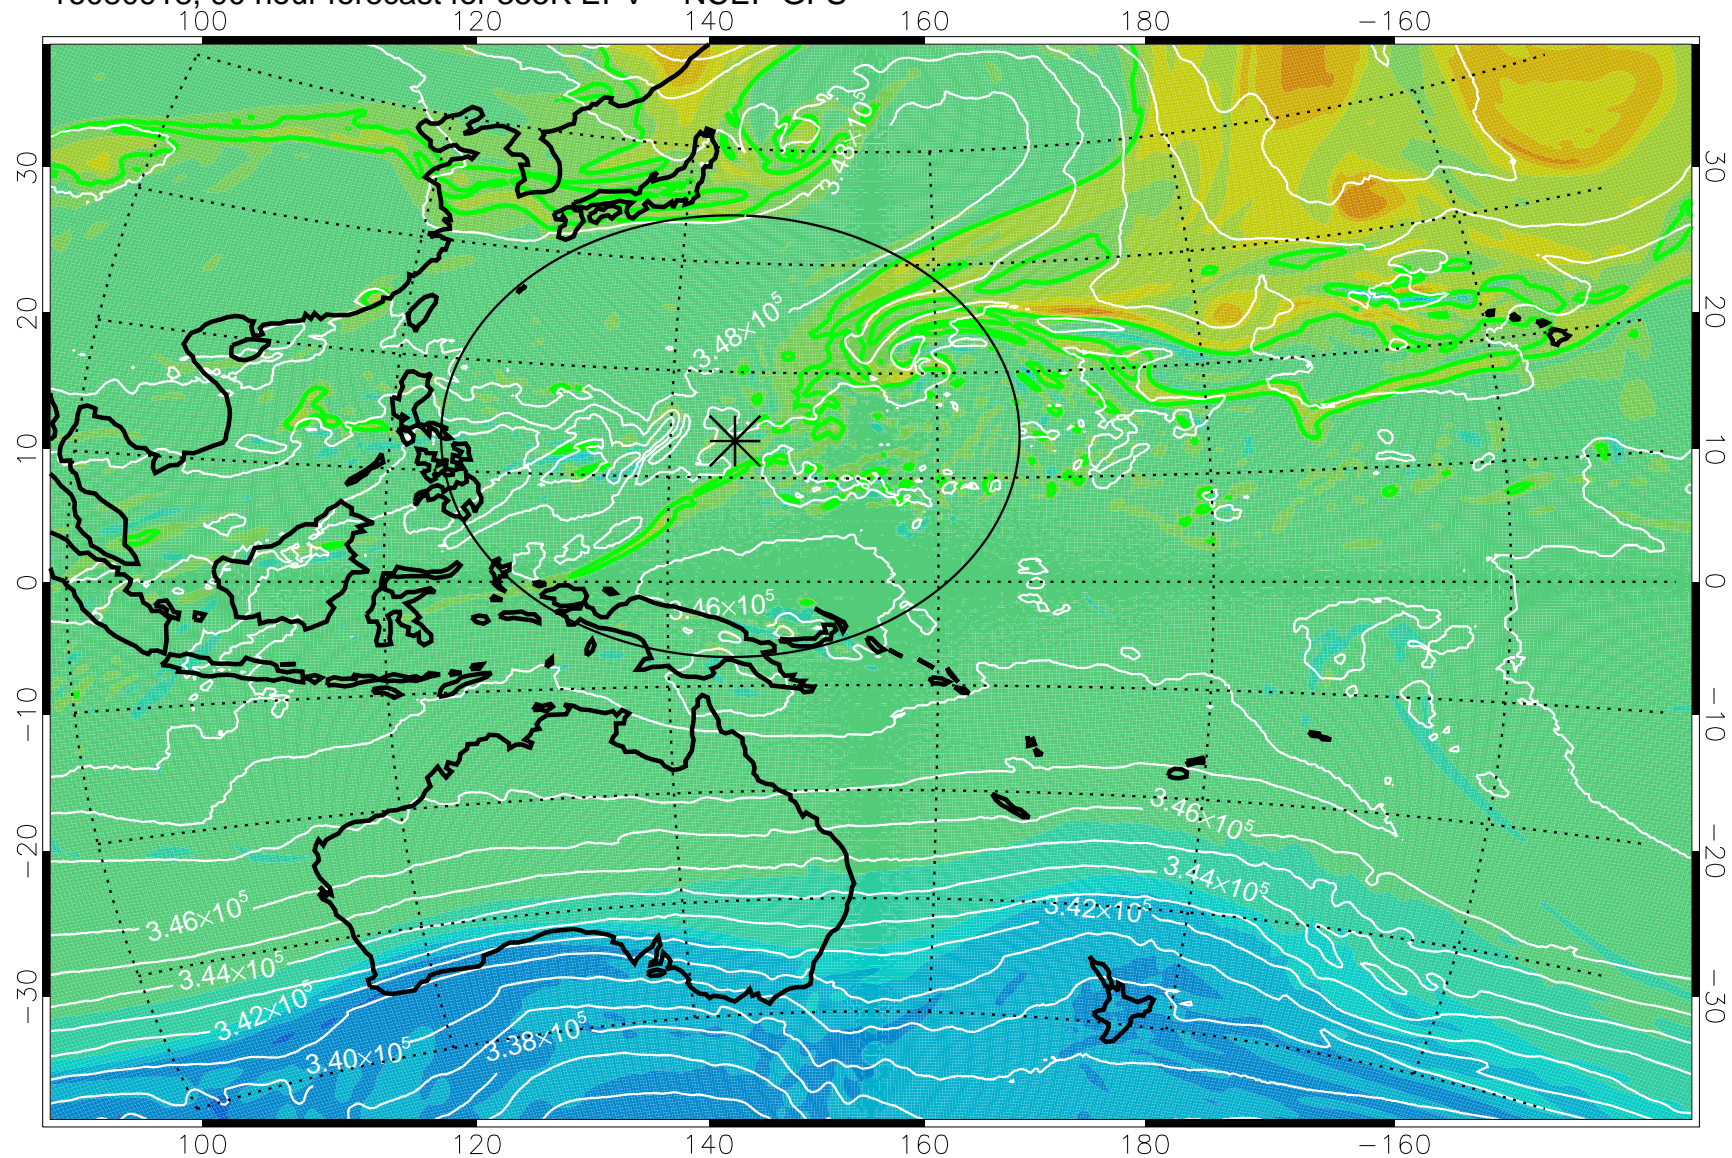

16080818, 66 hour forecast for 355K EPV -- NCEP GFS

355K Montgomery Streamfunction, white  
EPV Tropopause (2 PVU) Position  
Range ring of 2304 km

16080900, 72 hour forecast for 355K EPV -- NCEP GFS

355K Montgomery Streamfunction, white  
EPV Tropopause (2 PVU) Position  
Range ring of 2304 km

16080906, 78 hour forecast for 355K EPV -- NCEP GFS

355K Montgomery Streamfunction, white  
EPV Tropopause (2 PVU) Position  
Range ring of 2304 km

16080912, 84 hour forecast for 355K EPV -- NCEP GFS

355K Montgomery Streamfunction, white  
EPV Tropopause (2 PVU) Position  
Range ring of 2304 km

16080918, 90 hour forecast for 355K EPV -- NCEP GFS

355K Montgomery Streamfunction, white  
EPV Tropopause (2 PVU) Position  
Range ring of 2304 km

16081000, 96 hour forecast for 355K EPV -- NCEP GFS

355K Montgomery Streamfunction, white  
EPV Tropopause (2 PVU) Position  
Range ring of 2304 km

16081006, 102 hour forecast for 355K EPV -- NCEP GFS

355K Montgomery Streamfunction, white  
EPV Tropopause (2 PVU) Position  
Range ring of 2304 km

16081012, 108 hour forecast for 355K EPV -- NCEP GFS

355K Montgomery Streamfunction, white  
EPV Tropopause (2 PVU) Position  
Range ring of 2304 km