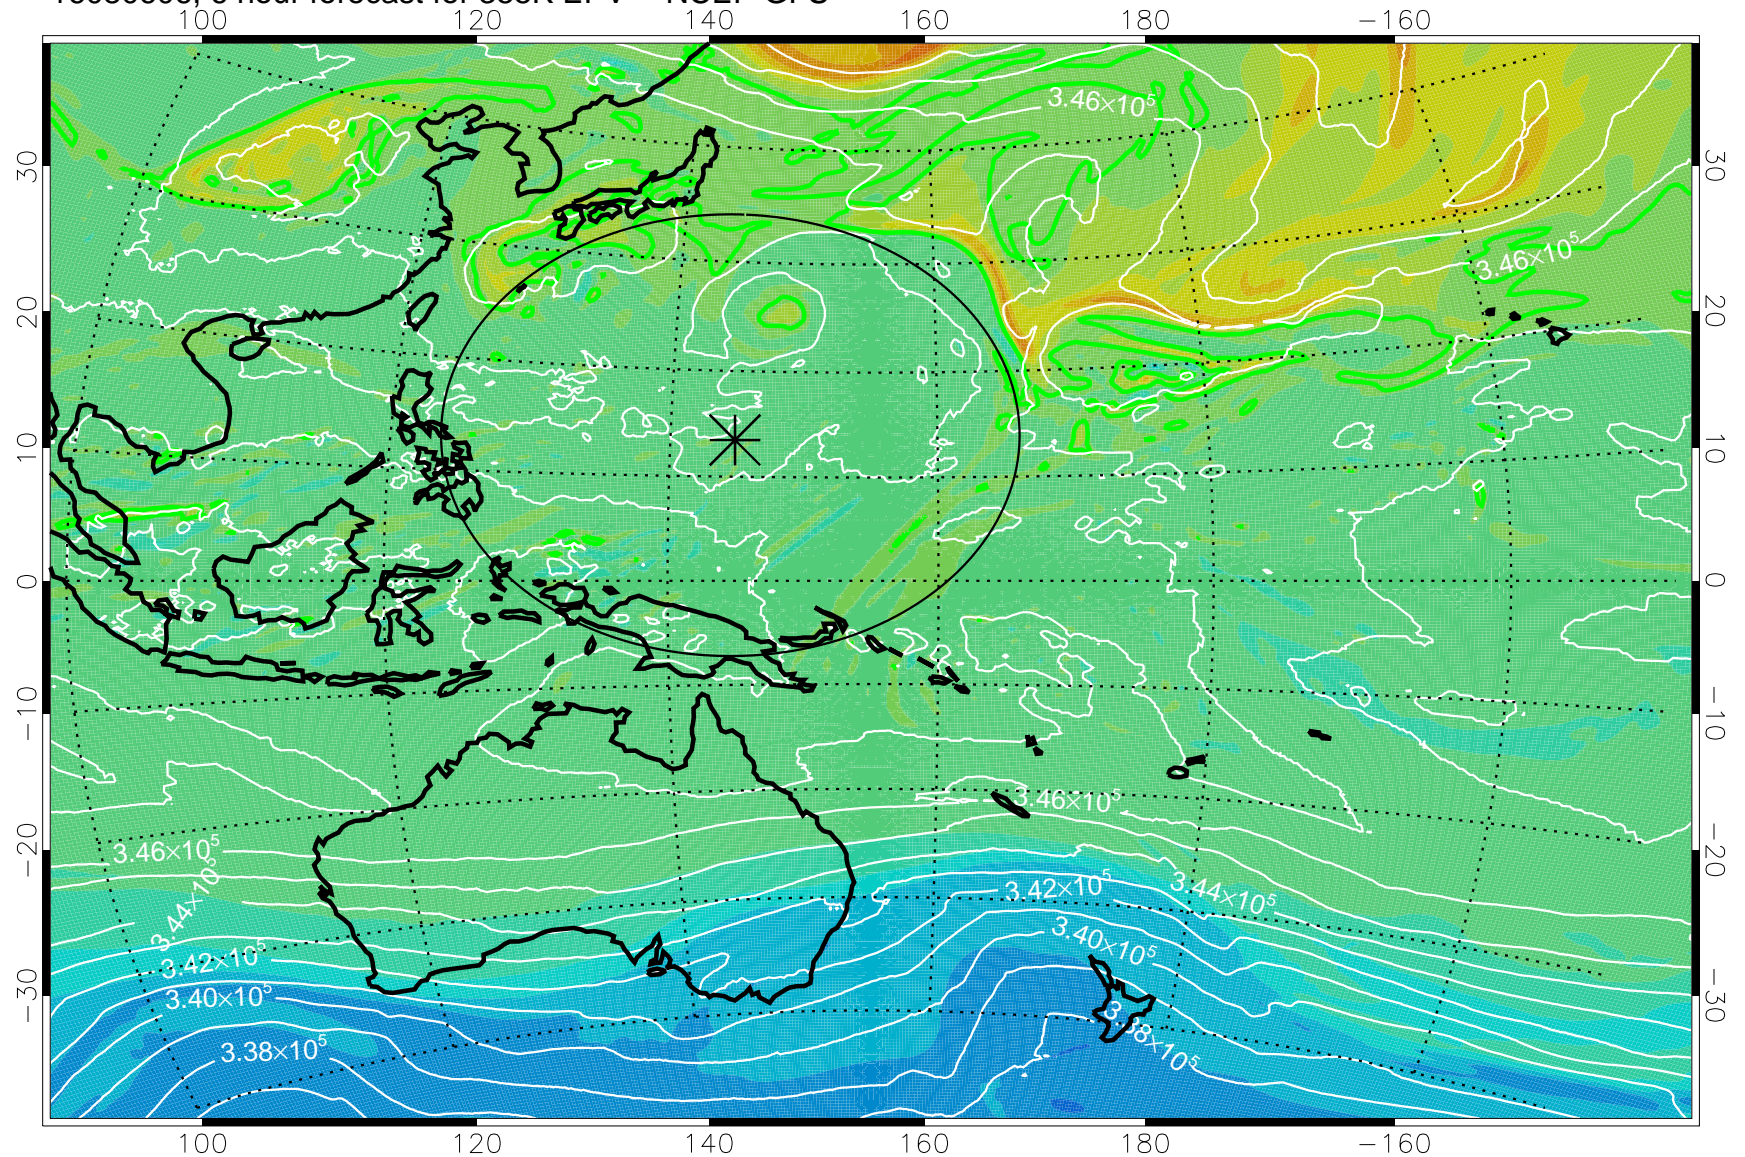

16080606, 6 hour forecast for 355K EPV -- NCEP GFS

355K Montgomery Streamfunction, white  
EPV Tropopause (2 PVU) Position  
Range ring of 2304 km

16080612, 12 hour forecast for 355K EPV -- NCEP GFS

355K Montgomery Streamfunction, white  
EPV Tropopause (2 PVU) Position  
Range ring of 2304 km

16080618, 18 hour forecast for 355K EPV -- NCEP GFS

355K Montgomery Streamfunction, white  
EPV Tropopause (2 PVU) Position  
Range ring of 2304 km

16080700, 24 hour forecast for 355K EPV -- NCEP GFS

355K Montgomery Streamfunction, white  
EPV Tropopause (2 PVU) Position  
Range ring of 2304 km

16080706, 30 hour forecast for 355K EPV -- NCEP GFS

355K Montgomery Streamfunction, white  
EPV Tropopause (2 PVU) Position  
Range ring of 2304 km

16080712, 36 hour forecast for 355K EPV -- NCEP GFS

355K Montgomery Streamfunction, white  
EPV Tropopause (2 PVU) Position  
Range ring of 2304 km

16080718, 42 hour forecast for 355K EPV -- NCEP GFS

355K Montgomery Streamfunction, white  
EPV Tropopause (2 PVU) Position  
Range ring of 2304 km

16080800, 48 hour forecast for 355K EPV -- NCEP GFS

355K Montgomery Streamfunction, white  
EPV Tropopause (2 PVU) Position  
Range ring of 2304 km