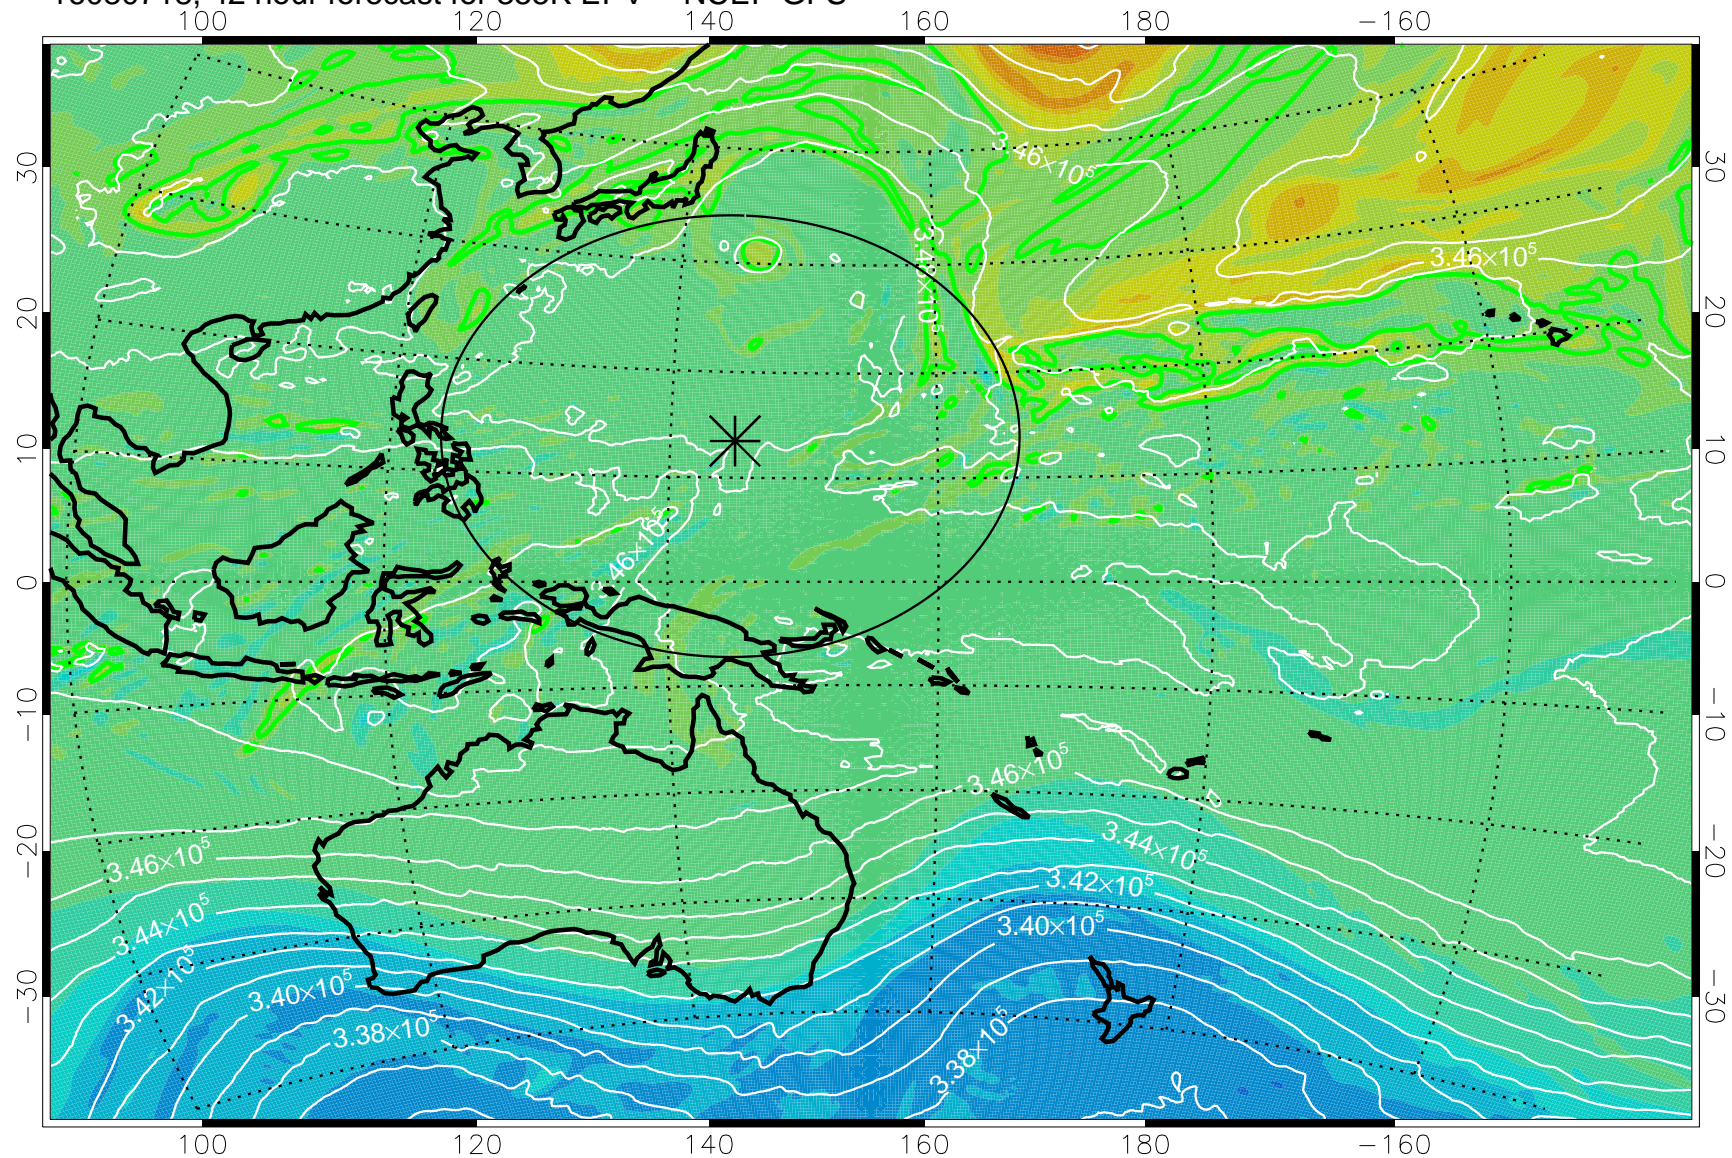

16080706, 30 hour forecast for 355K EPV -- NCEP GFS

355K Montgomery Streamfunction, white  
EPV Tropopause (2 PVU) Position  
Range ring of 2304 km

16080712, 36 hour forecast for 355K EPV -- NCEP GFS

355K Montgomery Streamfunction, white  
EPV Tropopause (2 PVU) Position  
Range ring of 2304 km

16080718, 42 hour forecast for 355K EPV -- NCEP GFS

355K Montgomery Streamfunction, white  
EPV Tropopause (2 PVU) Position  
Range ring of 2304 km

16080800, 48 hour forecast for 355K EPV -- NCEP GFS

355K Montgomery Streamfunction, white  
EPV Tropopause (2 PVU) Position  
Range ring of 2304 km

16080806, 54 hour forecast for 355K EPV -- NCEP GFS

355K Montgomery Streamfunction, white  
EPV Tropopause (2 PVU) Position  
Range ring of 2304 km

16080812, 60 hour forecast for 355K EPV -- NCEP GFS

355K Montgomery Streamfunction, white  
EPV Tropopause (2 PVU) Position  
Range ring of 2304 km

16080818, 66 hour forecast for 355K EPV -- NCEP GFS

355K Montgomery Streamfunction, white  
EPV Tropopause (2 PVU) Position  
Range ring of 2304 km

16080900, 72 hour forecast for 355K EPV -- NCEP GFS

355K Montgomery Streamfunction, white  
EPV Tropopause (2 PVU) Position  
Range ring of 2304 km