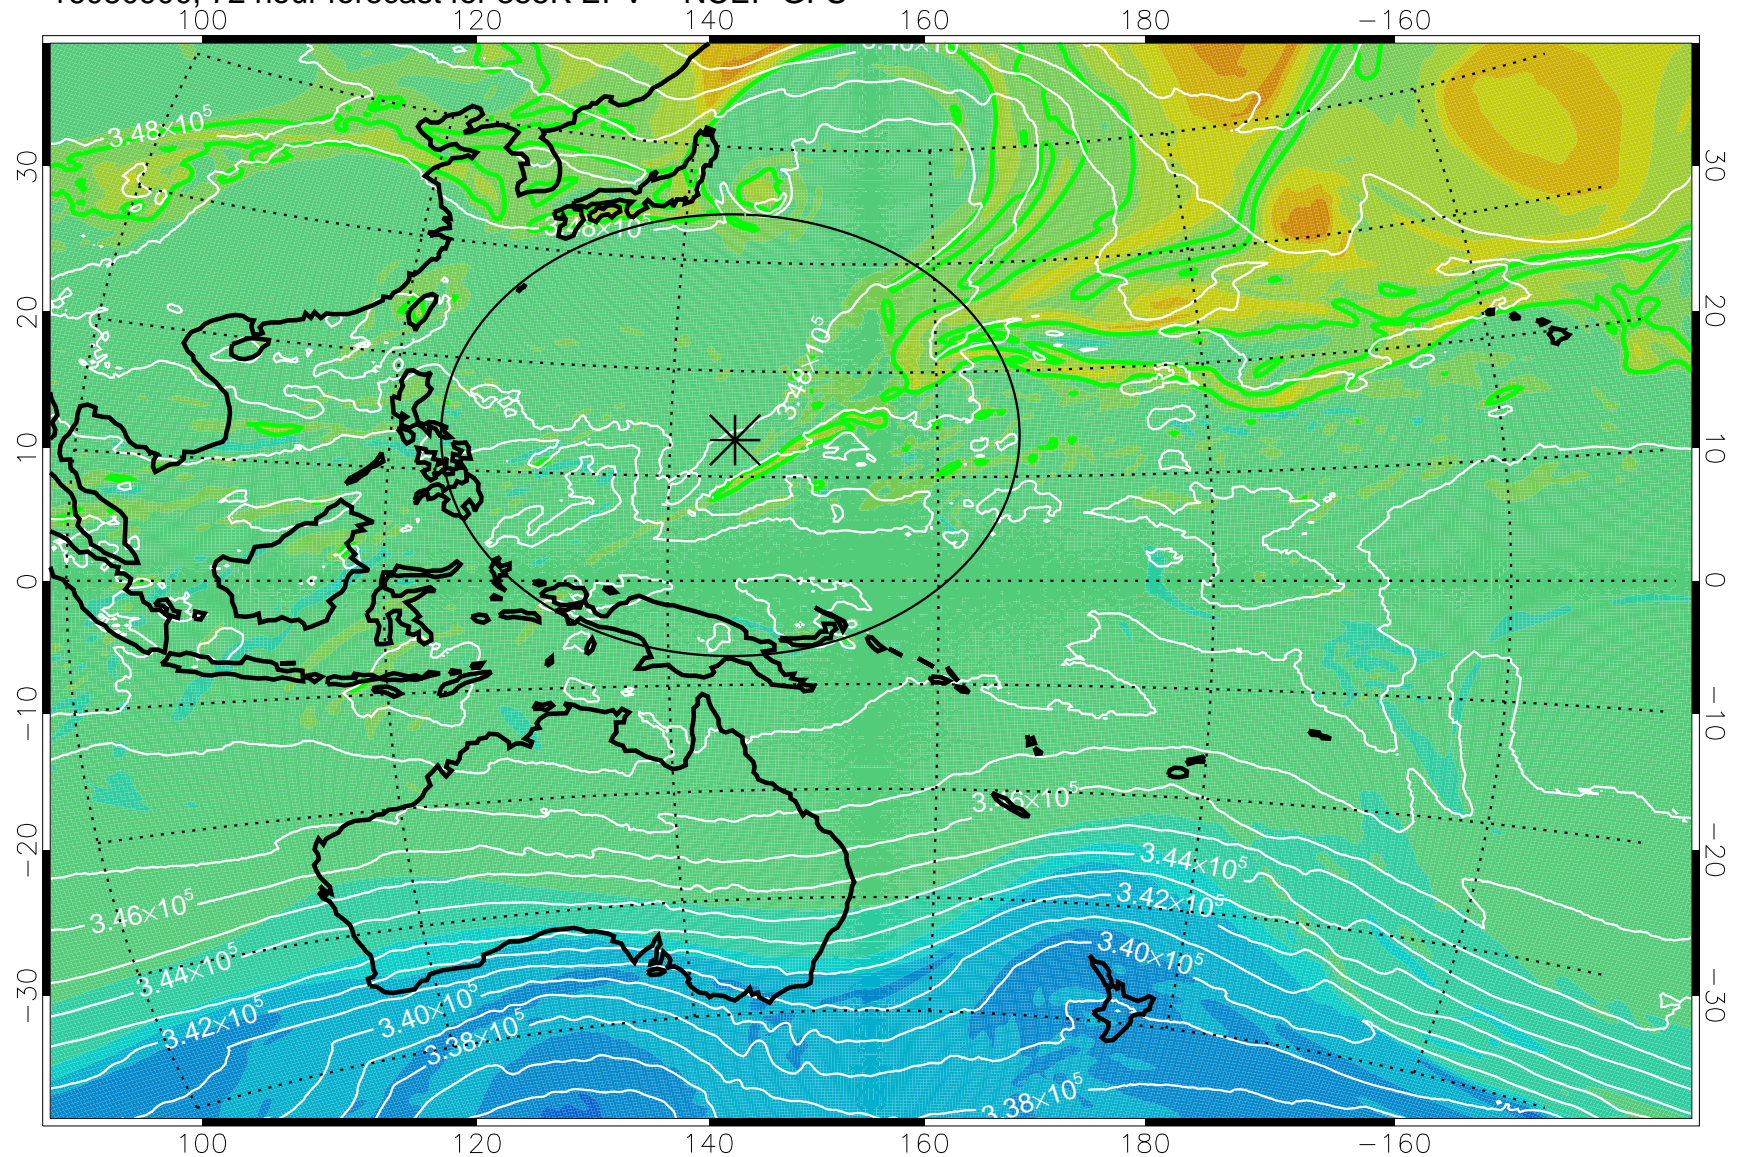

16080806, 54 hour forecast for 355K EPV -- NCEP GFS

355K Montgomery Streamfunction, white  
EPV Tropopause (2 PVU) Position  
Range ring of 2304 km

16080812, 60 hour forecast for 355K EPV -- NCEP GFS

355K Montgomery Streamfunction, white  
EPV Tropopause (2 PVU) Position  
Range ring of 2304 km

16080818, 66 hour forecast for 355K EPV -- NCEP GFS

355K Montgomery Streamfunction, white  
EPV Tropopause (2 PVU) Position  
Range ring of 2304 km

16080900, 72 hour forecast for 355K EPV -- NCEP GFS

355K Montgomery Streamfunction, white  
EPV Tropopause (2 PVU) Position  
Range ring of 2304 km

16080906, 78 hour forecast for 355K EPV -- NCEP GFS

355K Montgomery Streamfunction, white  
EPV Tropopause (2 PVU) Position  
Range ring of 2304 km

16080912, 84 hour forecast for 355K EPV -- NCEP GFS

355K Montgomery Streamfunction, white  
EPV Tropopause (2 PVU) Position  
Range ring of 2304 km

16080918, 90 hour forecast for 355K EPV -- NCEP GFS

355K Montgomery Streamfunction, white  
EPV Tropopause (2 PVU) Position  
Range ring of 2304 km

16081000, 96 hour forecast for 355K EPV -- NCEP GFS

355K Montgomery Streamfunction, white  
EPV Tropopause (2 PVU) Position  
Range ring of 2304 km