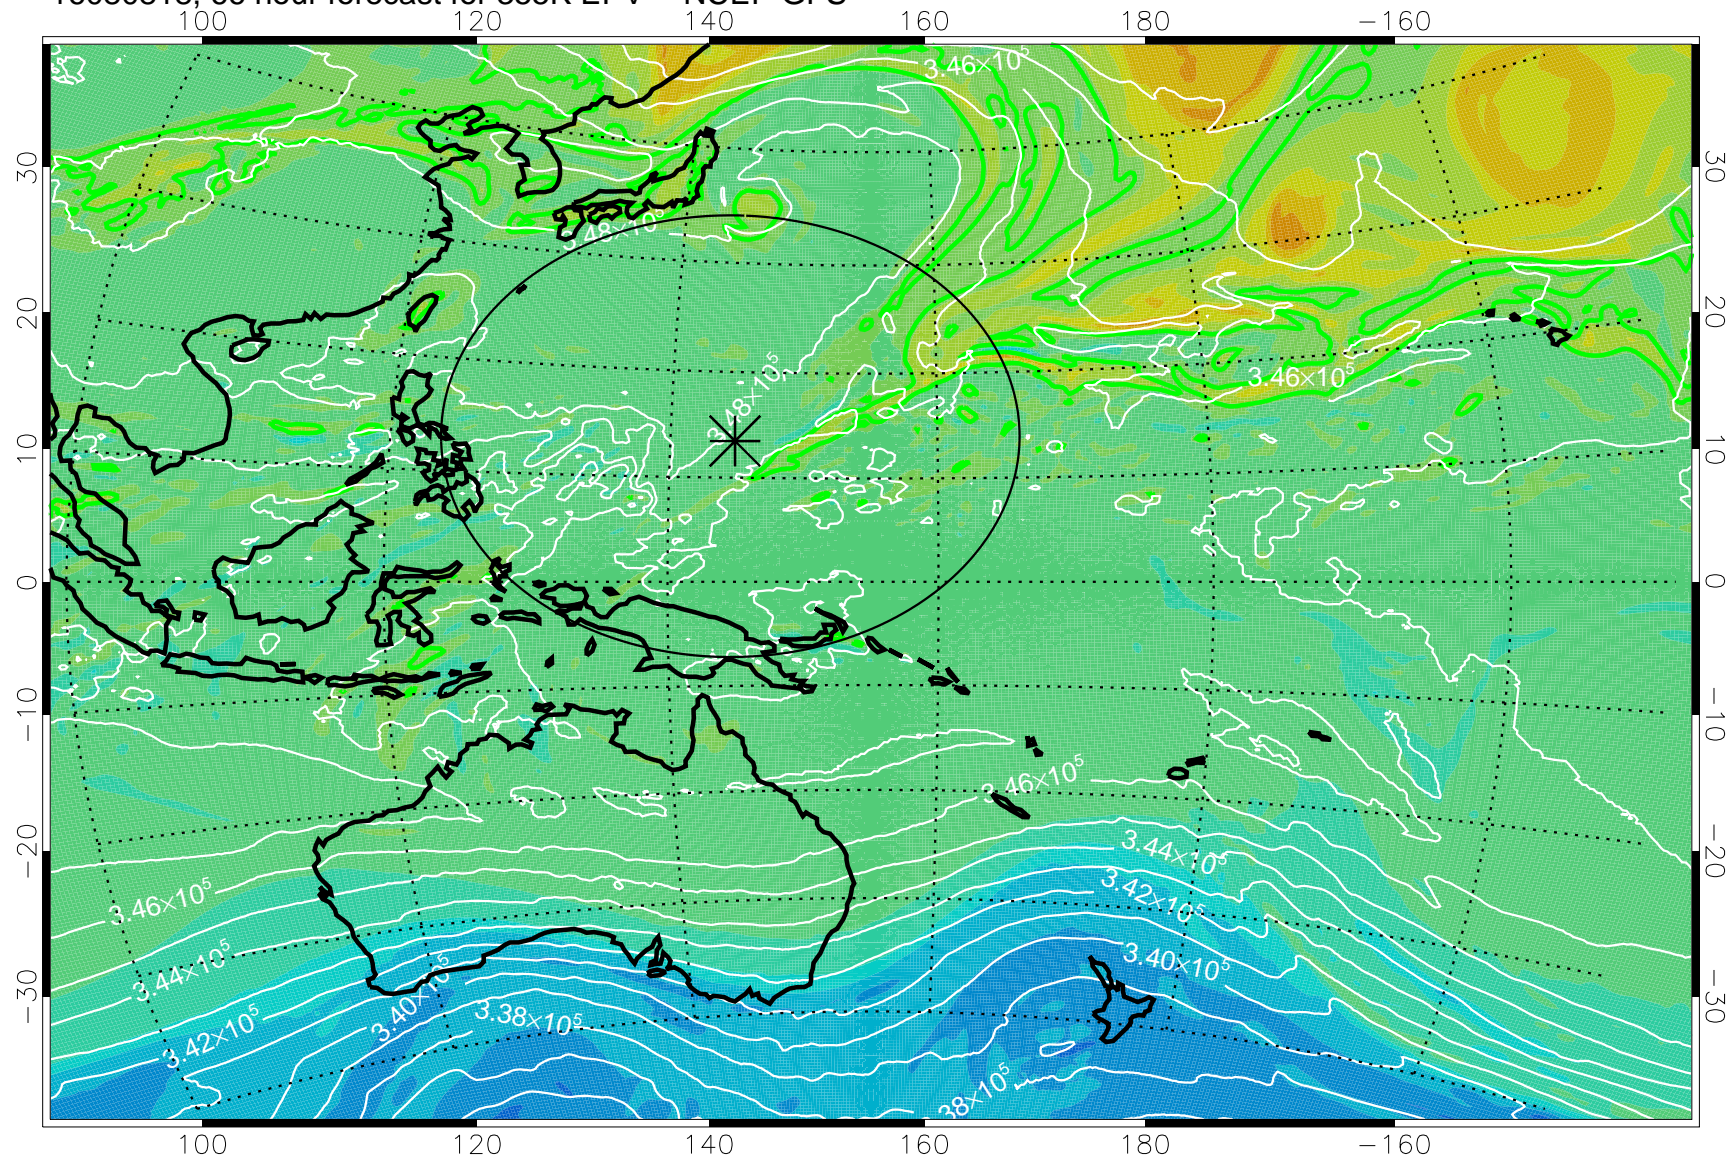

16080718, 42 hour forecast for 355K EPV -- NCEP GFS

355K Montgomery Streamfunction, white  
EPV Tropopause (2 PVU) Position  
Range ring of 2304 km

16080800, 48 hour forecast for 355K EPV -- NCEP GFS

355K Montgomery Streamfunction, white  
EPV Tropopause (2 PVU) Position  
Range ring of 2304 km

16080806, 54 hour forecast for 355K EPV -- NCEP GFS

355K Montgomery Streamfunction, white  
EPV Tropopause (2 PVU) Position  
Range ring of 2304 km

16080812, 60 hour forecast for 355K EPV -- NCEP GFS

355K Montgomery Streamfunction, white  
EPV Tropopause (2 PVU) Position  
Range ring of 2304 km

16080818, 66 hour forecast for 355K EPV -- NCEP GFS

355K Montgomery Streamfunction, white  
EPV Tropopause (2 PVU) Position  
Range ring of 2304 km

16080900, 72 hour forecast for 355K EPV -- NCEP GFS

355K Montgomery Streamfunction, white  
EPV Tropopause (2 PVU) Position  
Range ring of 2304 km

16080906, 78 hour forecast for 355K EPV -- NCEP GFS

355K Montgomery Streamfunction, white  
EPV Tropopause (2 PVU) Position  
Range ring of 2304 km

16080912, 84 hour forecast for 355K EPV -- NCEP GFS

355K Montgomery Streamfunction, white  
EPV Tropopause (2 PVU) Position  
Range ring of 2304 km