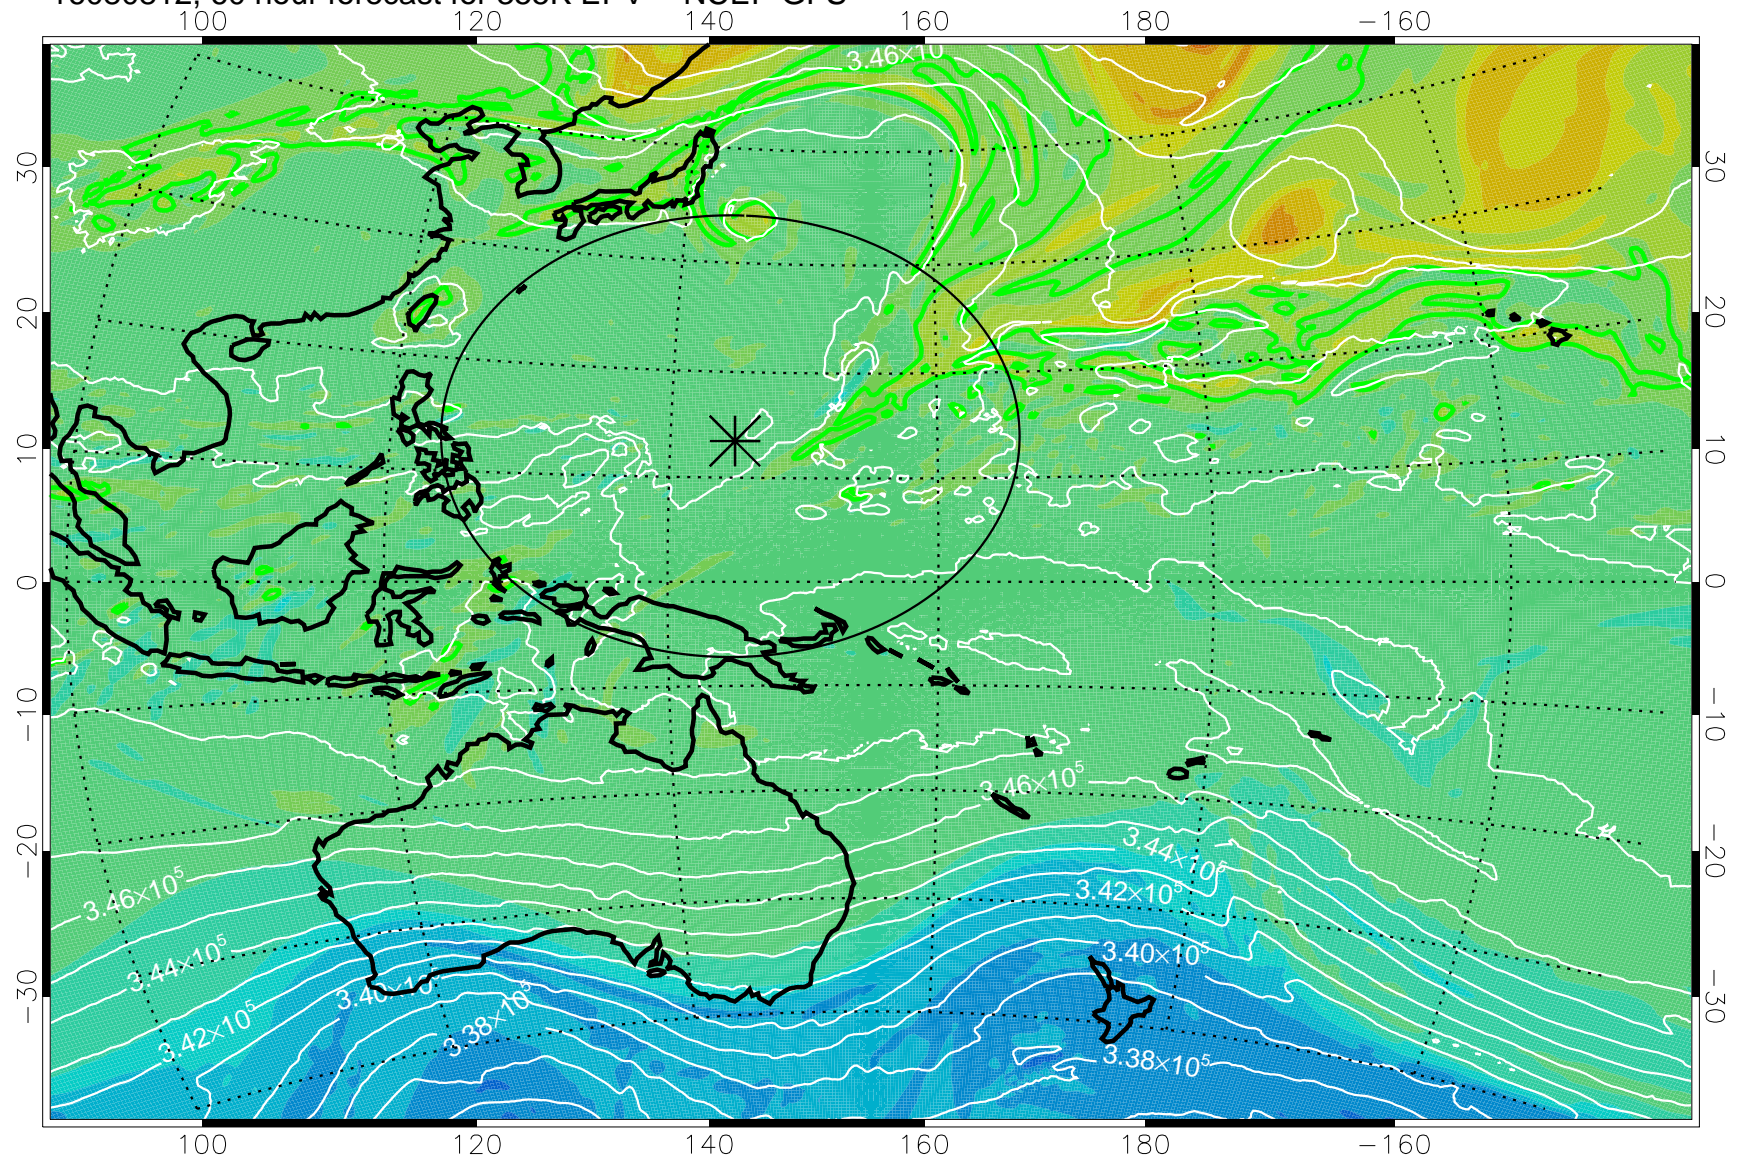

16080706, 30 hour forecast for 355K EPV -- NCEP GFS

355K Montgomery Streamfunction, white  
EPV Tropopause (2 PVU) Position  
Range ring of 2304 km

16080712, 36 hour forecast for 355K EPV -- NCEP GFS

355K Montgomery Streamfunction, white  
EPV Tropopause (2 PVU) Position  
Range ring of 2304 km

16080718, 42 hour forecast for 355K EPV -- NCEP GFS

355K Montgomery Streamfunction, white  
EPV Tropopause (2 PVU) Position  
Range ring of 2304 km

16080800, 48 hour forecast for 355K EPV -- NCEP GFS

355K Montgomery Streamfunction, white  
EPV Tropopause (2 PVU) Position  
Range ring of 2304 km

16080806, 54 hour forecast for 355K EPV -- NCEP GFS

355K Montgomery Streamfunction, white  
EPV Tropopause (2 PVU) Position  
Range ring of 2304 km

16080812, 60 hour forecast for 355K EPV -- NCEP GFS

355K Montgomery Streamfunction, white  
EPV Tropopause (2 PVU) Position  
Range ring of 2304 km

16080818, 66 hour forecast for 355K EPV -- NCEP GFS

355K Montgomery Streamfunction, white  
EPV Tropopause (2 PVU) Position  
Range ring of 2304 km

16080900, 72 hour forecast for 355K EPV -- NCEP GFS

355K Montgomery Streamfunction, white  
EPV Tropopause (2 PVU) Position  
Range ring of 2304 km