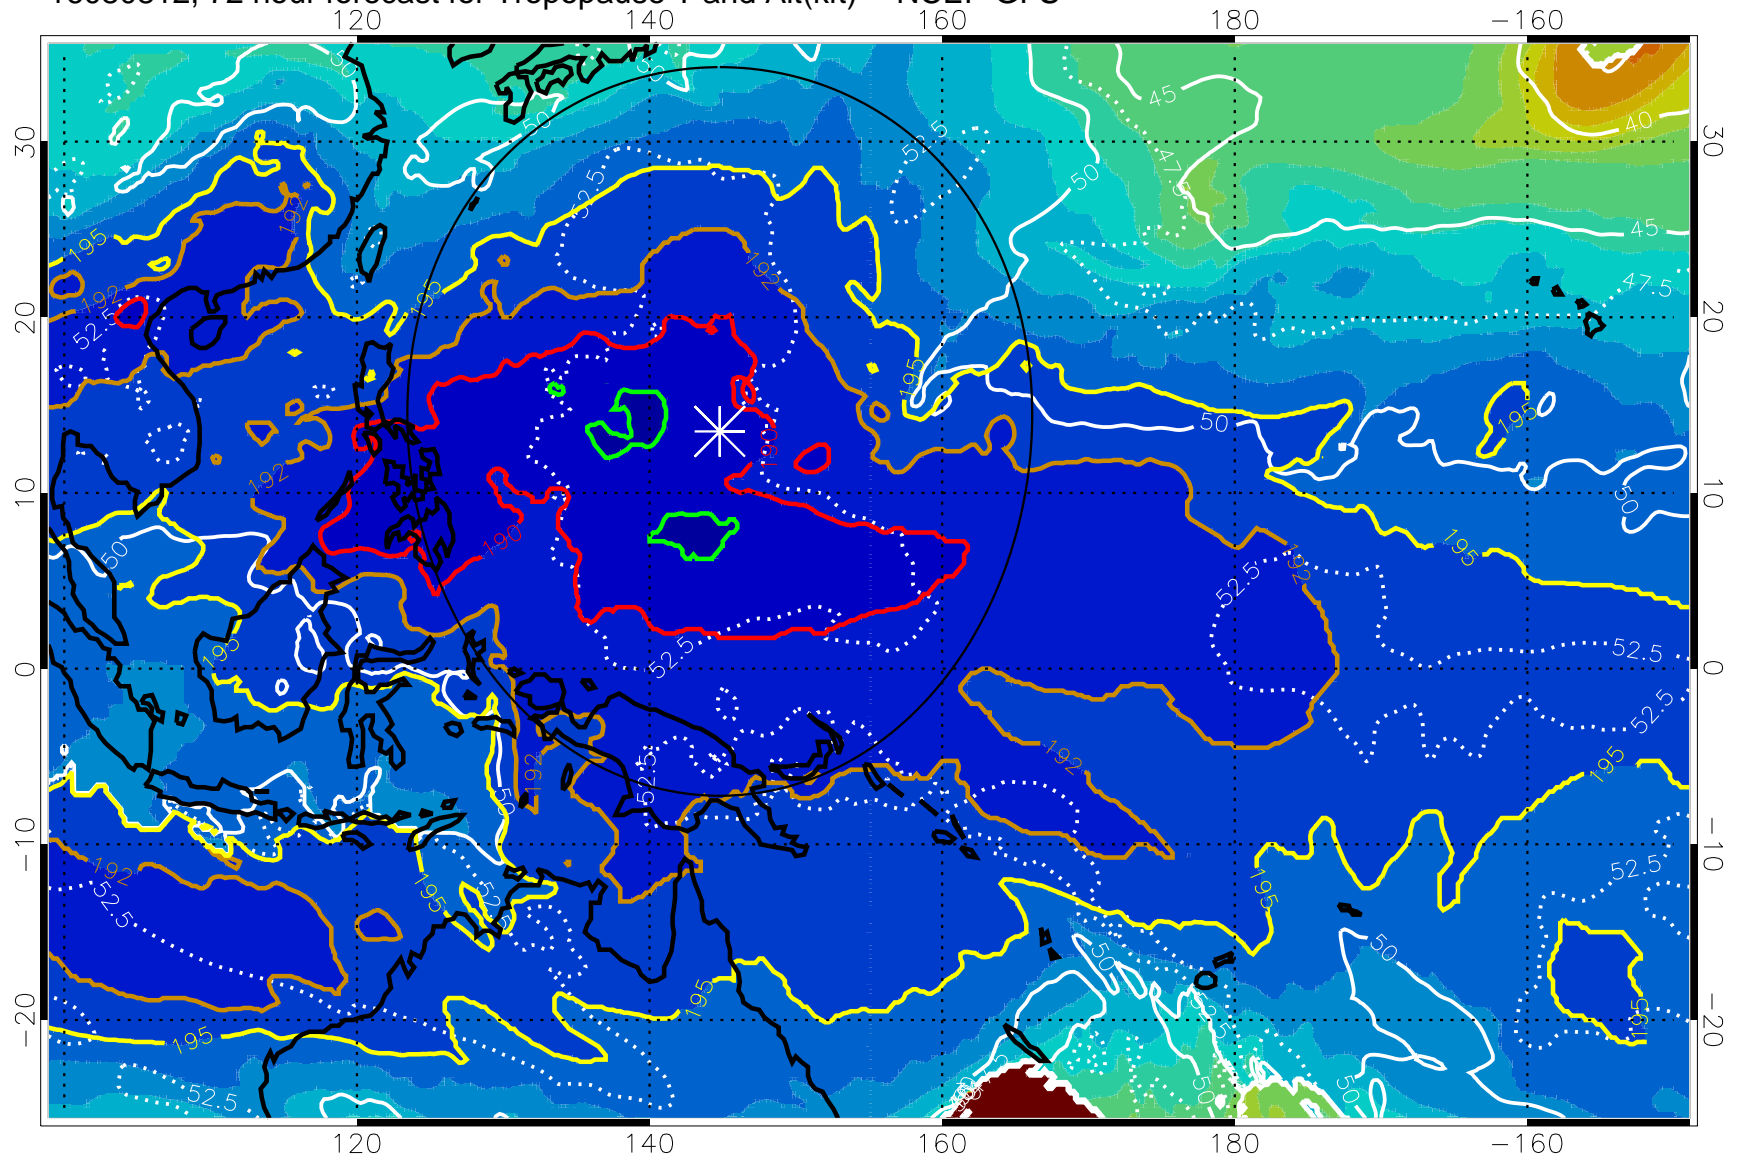

16080812, 72 hour forecast for Tropopause T and Alt(kft) -- NCEP GFS

190 200 210 220 230

Tropopause T, K

Tropopause Altitude in kft (white)

192.5K Isotherm 195K Isotherm

187.5K Isotherm 190K Isotherm

Range ring of 2304 km