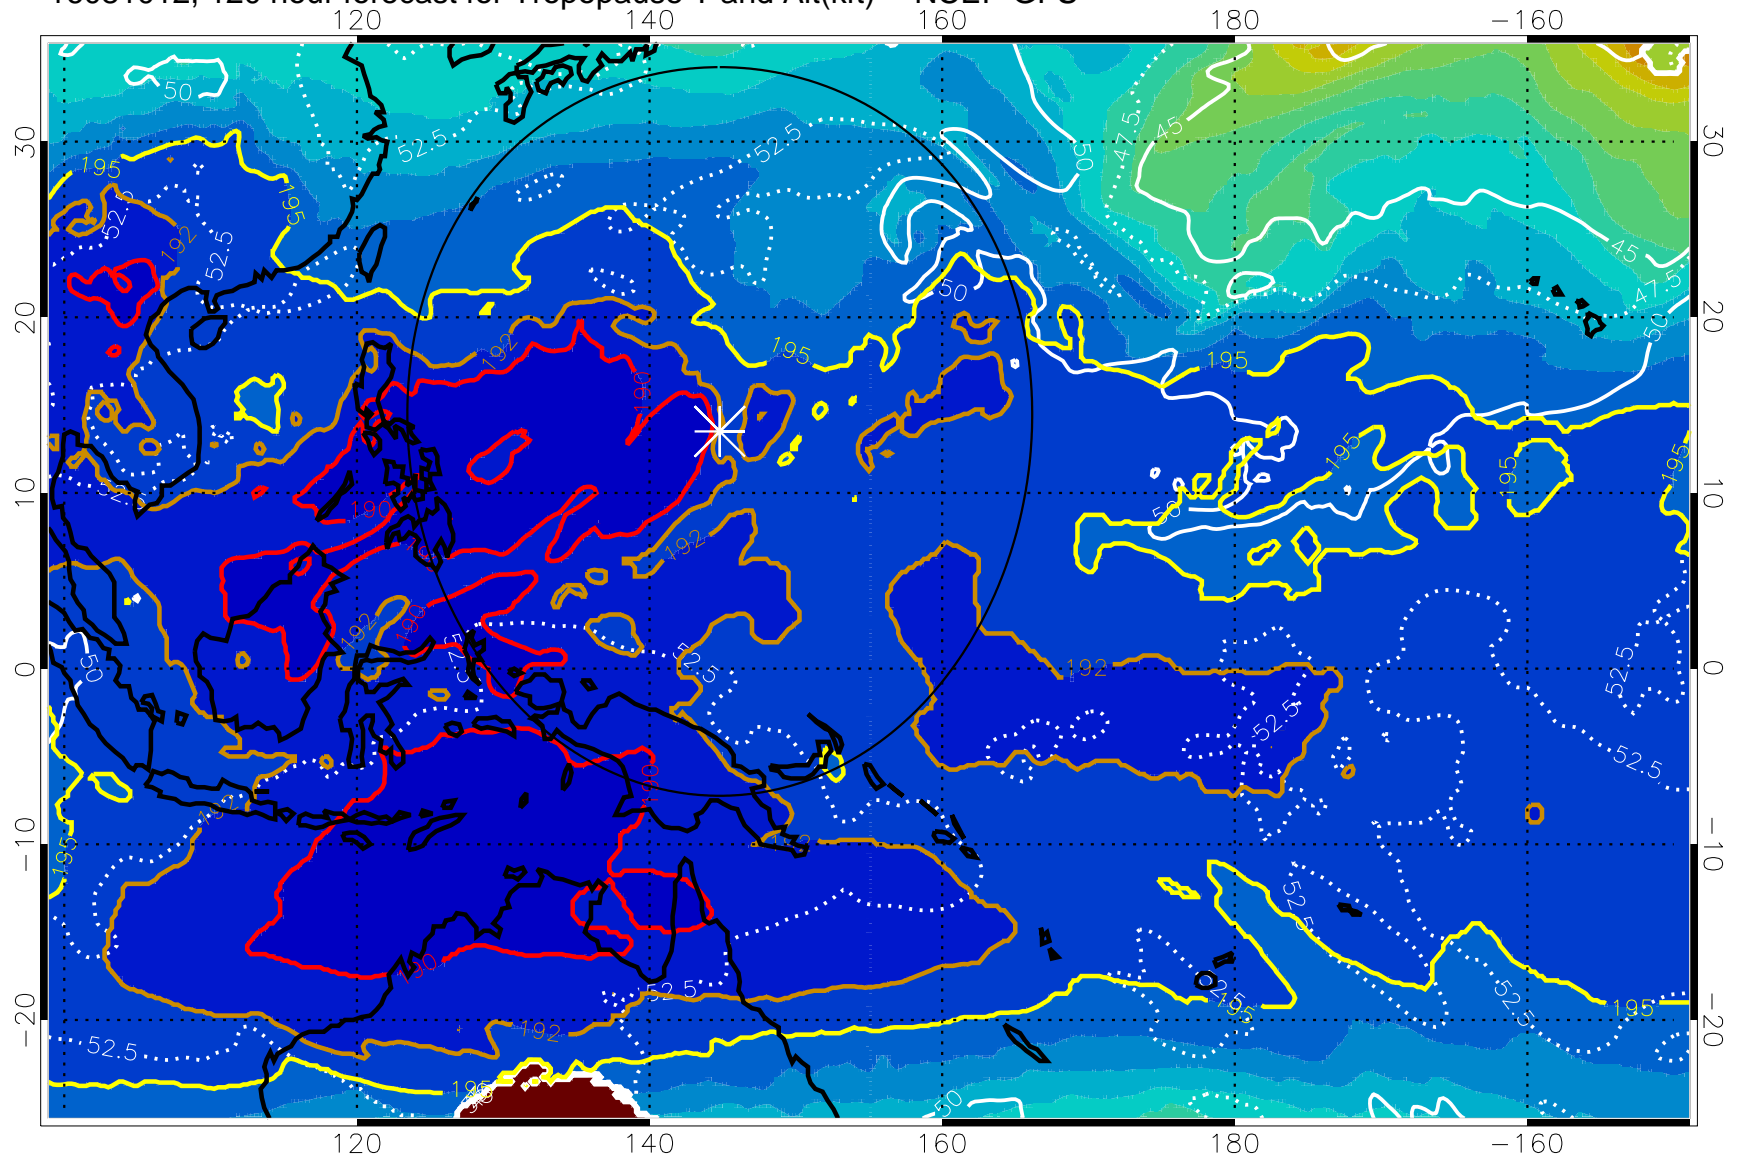

16081012, 120 hour forecast for Tropopause T and Alt(kft) -- NCEP GFS

190 200 210 220 230

Tropopause T, K

Tropopause Altitude in kft (white)

192.5K Isotherm 195K Isotherm

187.5K Isotherm 190K Isotherm

Range ring of 2304 km