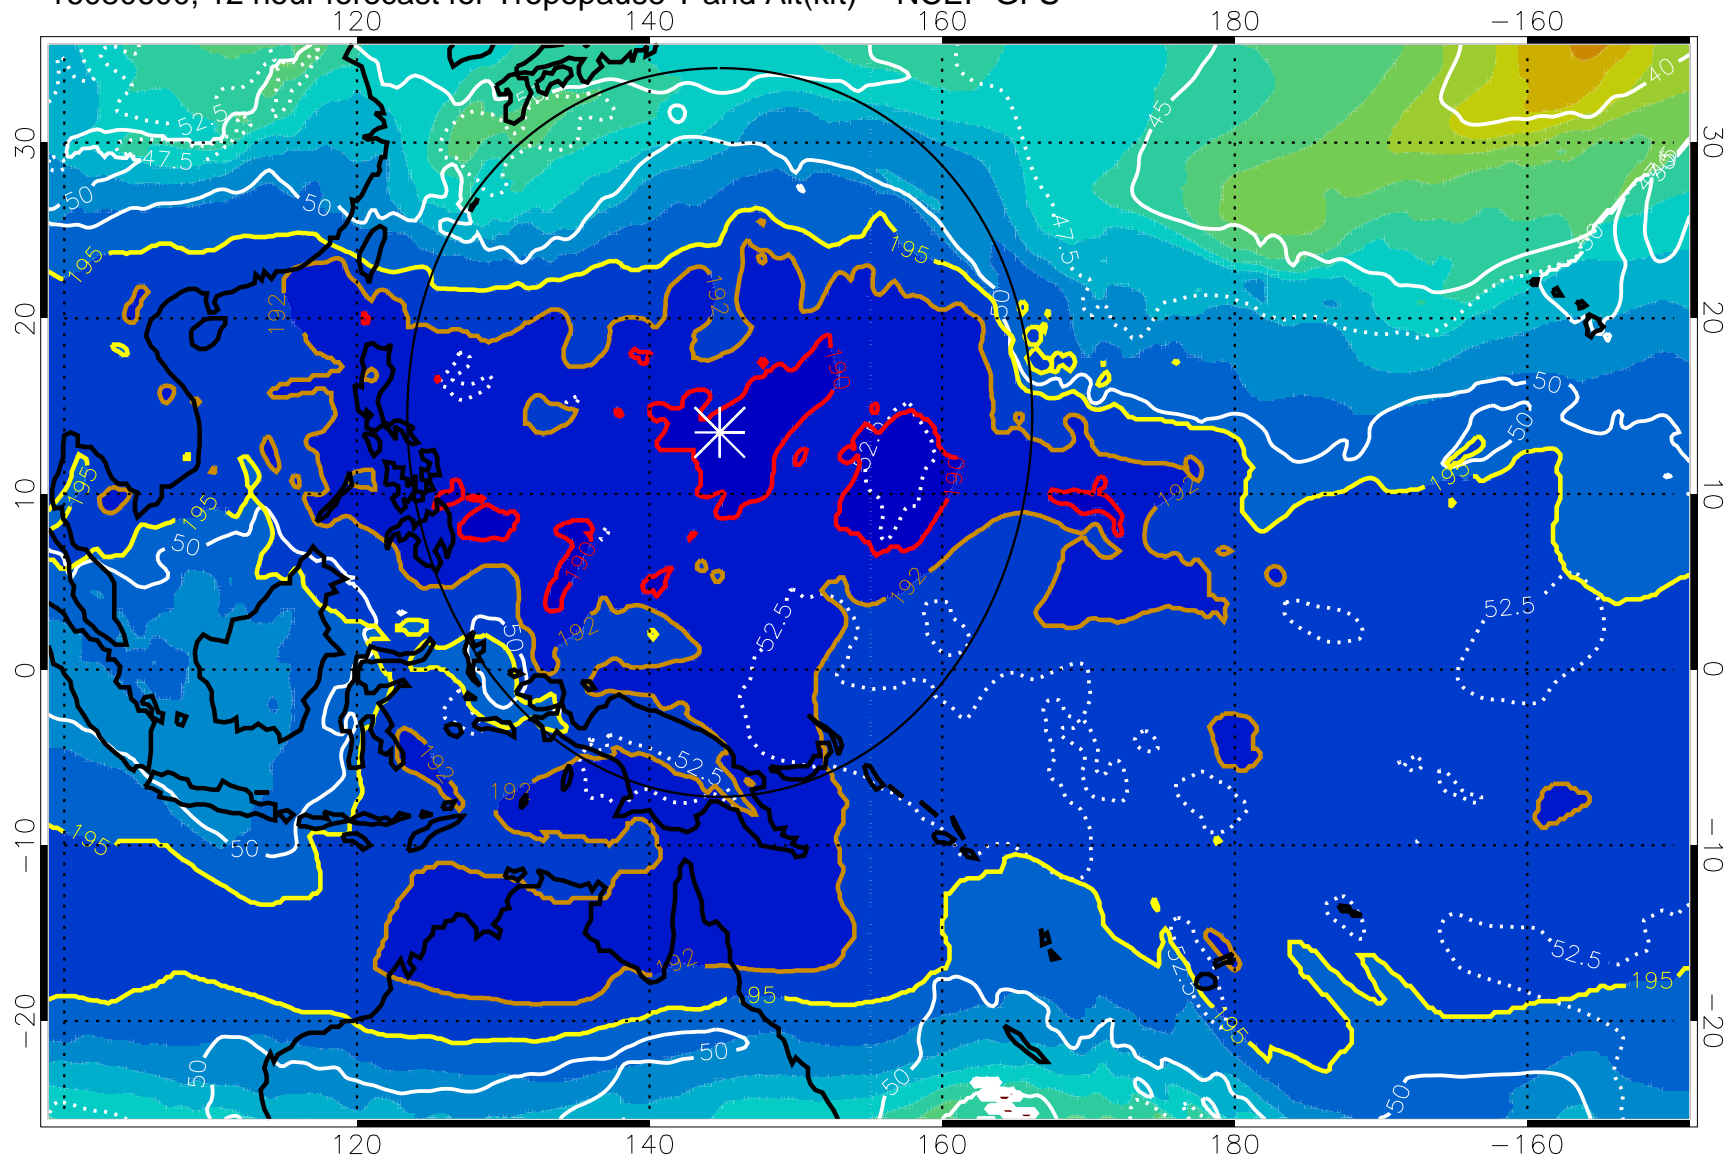

16080600, 12 hour forecast for Tropopause T and Alt(kft) -- NCEP GFS

190 200 210 220 230

Tropopause T, K

Tropopause Altitude in kft (white)

192.5K Isotherm 195K Isotherm

187.5K Isotherm 190K Isotherm

Range ring of 2304 km