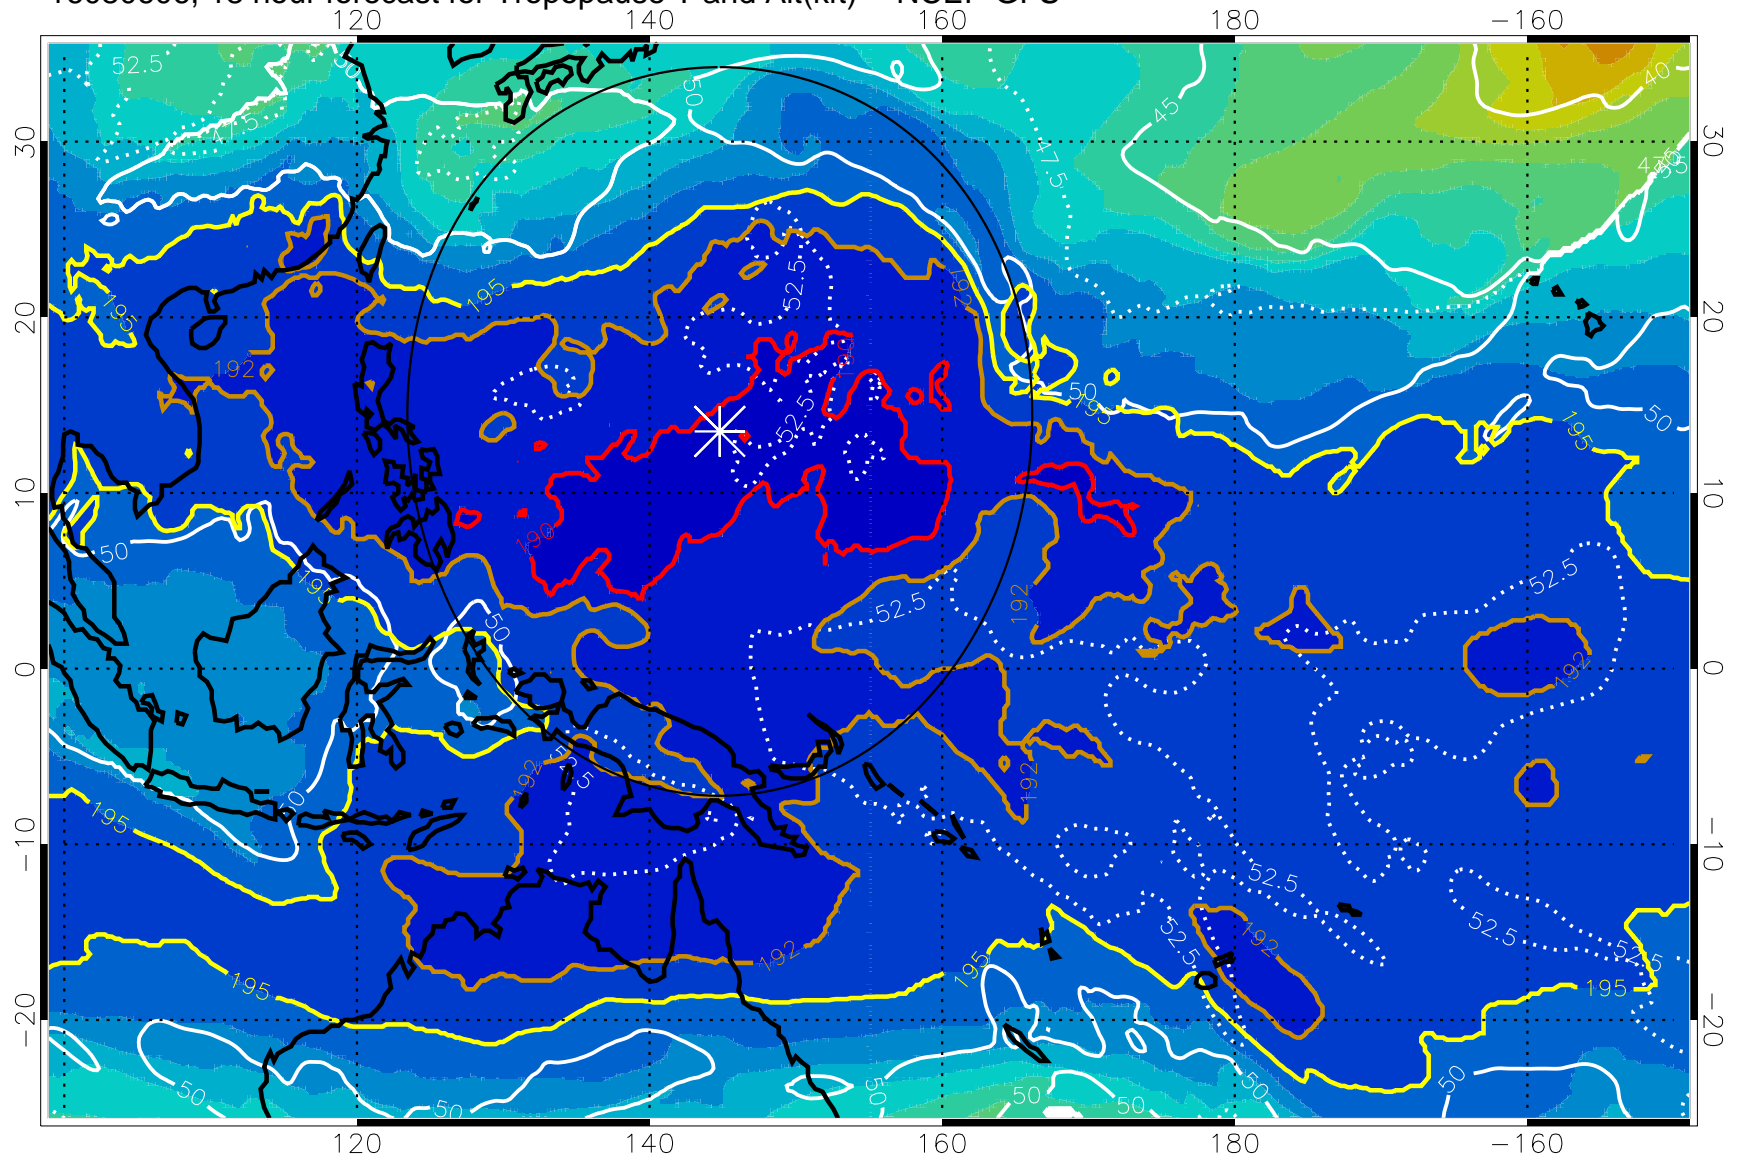

16080606, 18 hour forecast for Tropopause T and Alt(kft) -- NCEP GFS

190   200   210   220   230
Tropopause T, K

Tropopause Altitude in kft (white)

192.5K Isotherm   195K Isotherm
187.5K Isotherm   190K Isotherm

Range ring of 2304 km