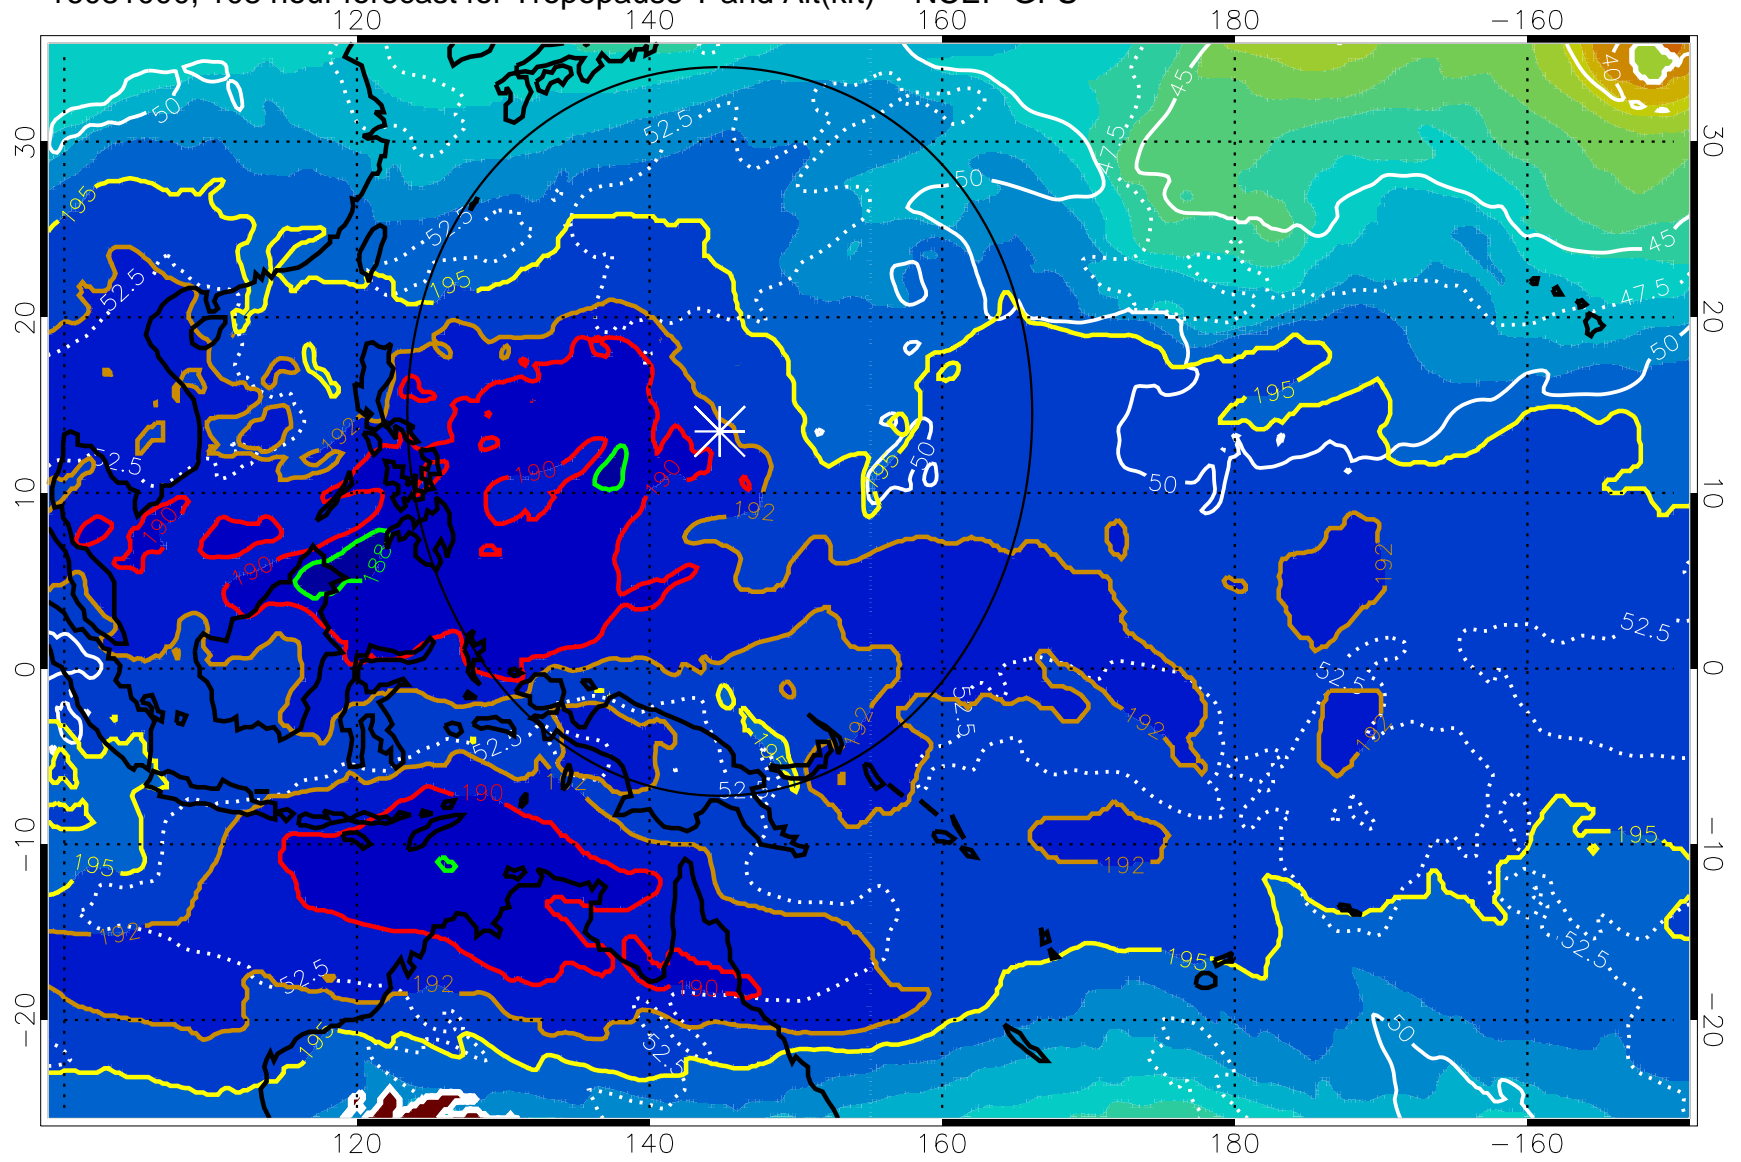

16081000, 108 hour forecast for Tropopause T and Alt(kft) -- NCEP GFS

190 200 210 220 230
Tropopause T, K

Tropopause Altitude in kft (white)

192.5K Isotherm 195K Isotherm
187.5K Isotherm 190K Isotherm

Range ring of 2304 km