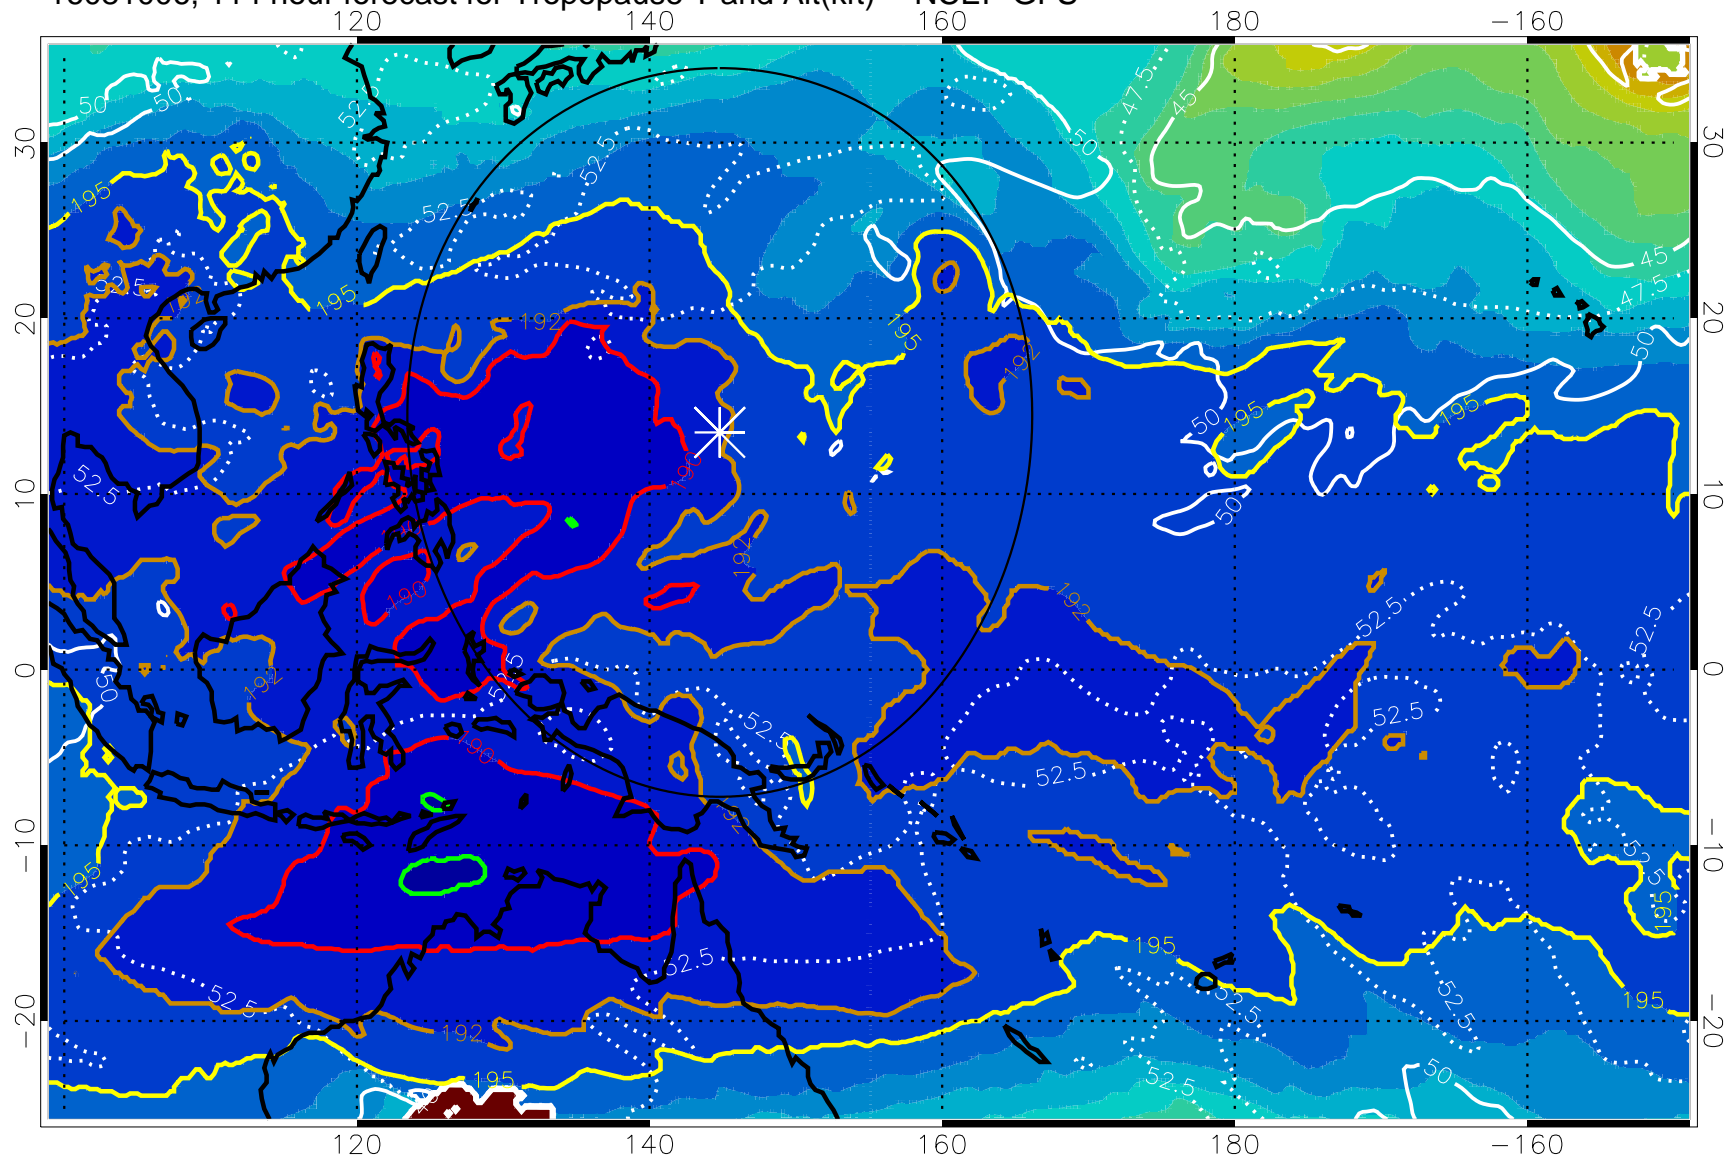

16081006, 114 hour forecast for Tropopause T and Alt(kft) -- NCEP GFS

190 200 210 220 230

Tropopause T, K

Tropopause Altitude in kft (white)

192.5K Isotherm 195K Isotherm

187.5K Isotherm 190K Isotherm

Range ring of 2304 km