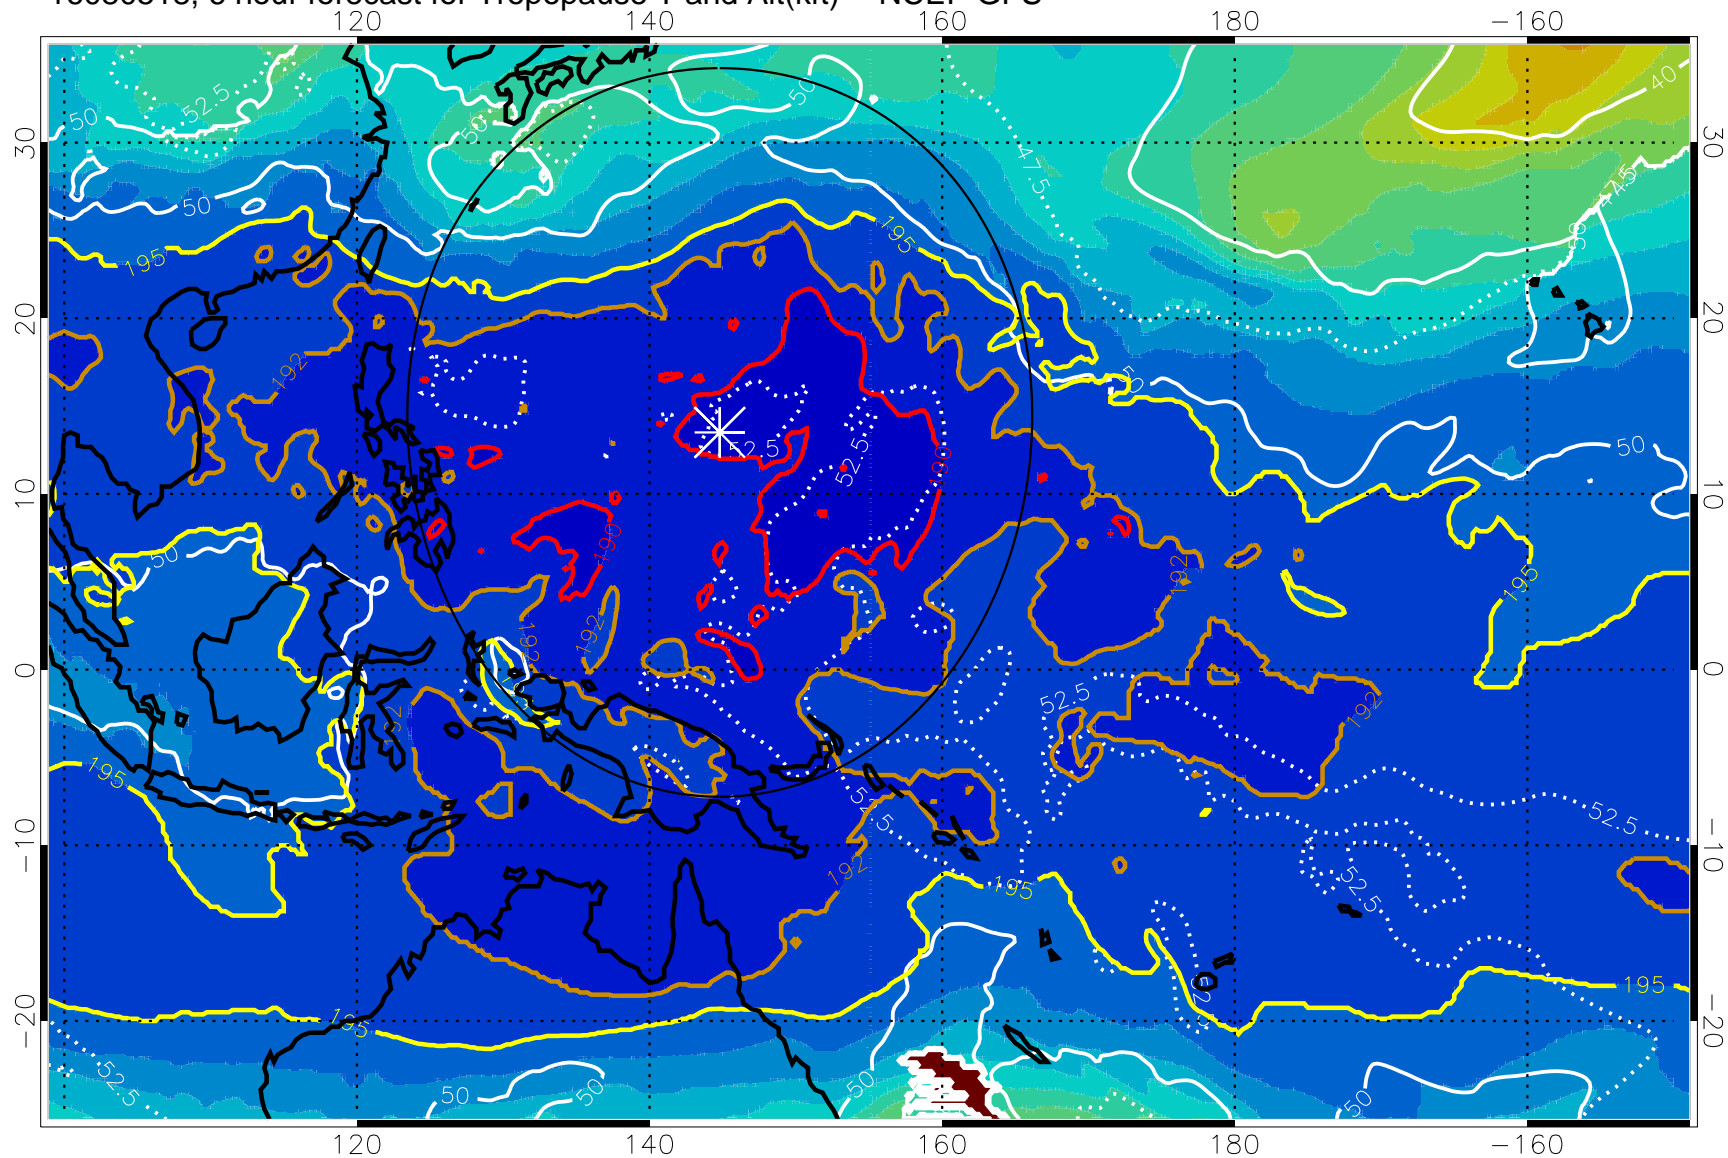

16080518, 6 hour forecast for Tropopause T and Alt(kft) -- NCEP GFS

190 200 210 220 230

Tropopause T, K

Tropopause Altitude in kft (white)

192.5K Isotherm 195K Isotherm

187.5K Isotherm 190K Isotherm

Range ring of 2304 km

16080600, 12 hour forecast for Tropopause T and Alt(kft) -- NCEP GFS

190 200 210 220 230

Tropopause T, K

Tropopause Altitude in kft (white)

192.5K Isotherm 195K Isotherm

187.5K Isotherm 190K Isotherm

Range ring of 2304 km