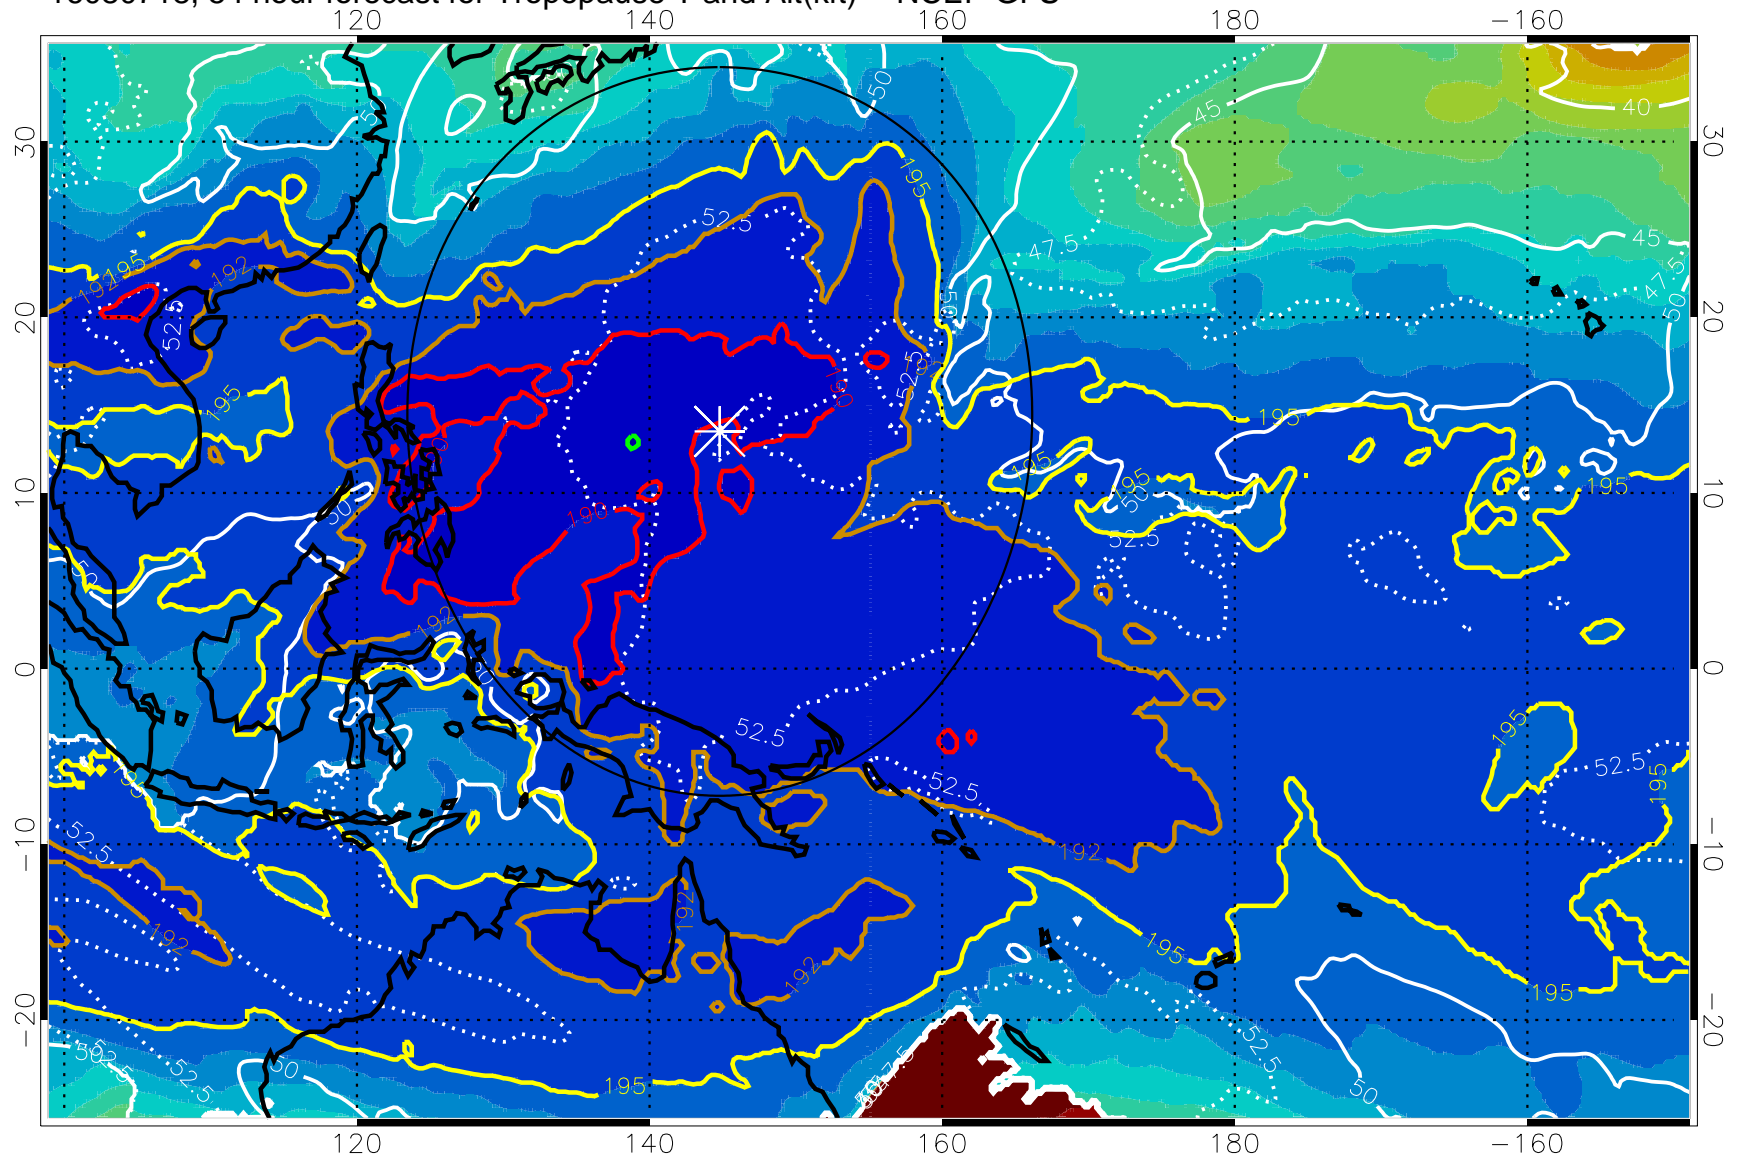

16080718, 54 hour forecast for Tropopause T and Alt(kft) -- NCEP GFS

190 200 210 220 230

Tropopause T, K

Tropopause Altitude in kft (white)

192.5K Isotherm 195K Isotherm

187.5K Isotherm 190K Isotherm

Range ring of 2304 km