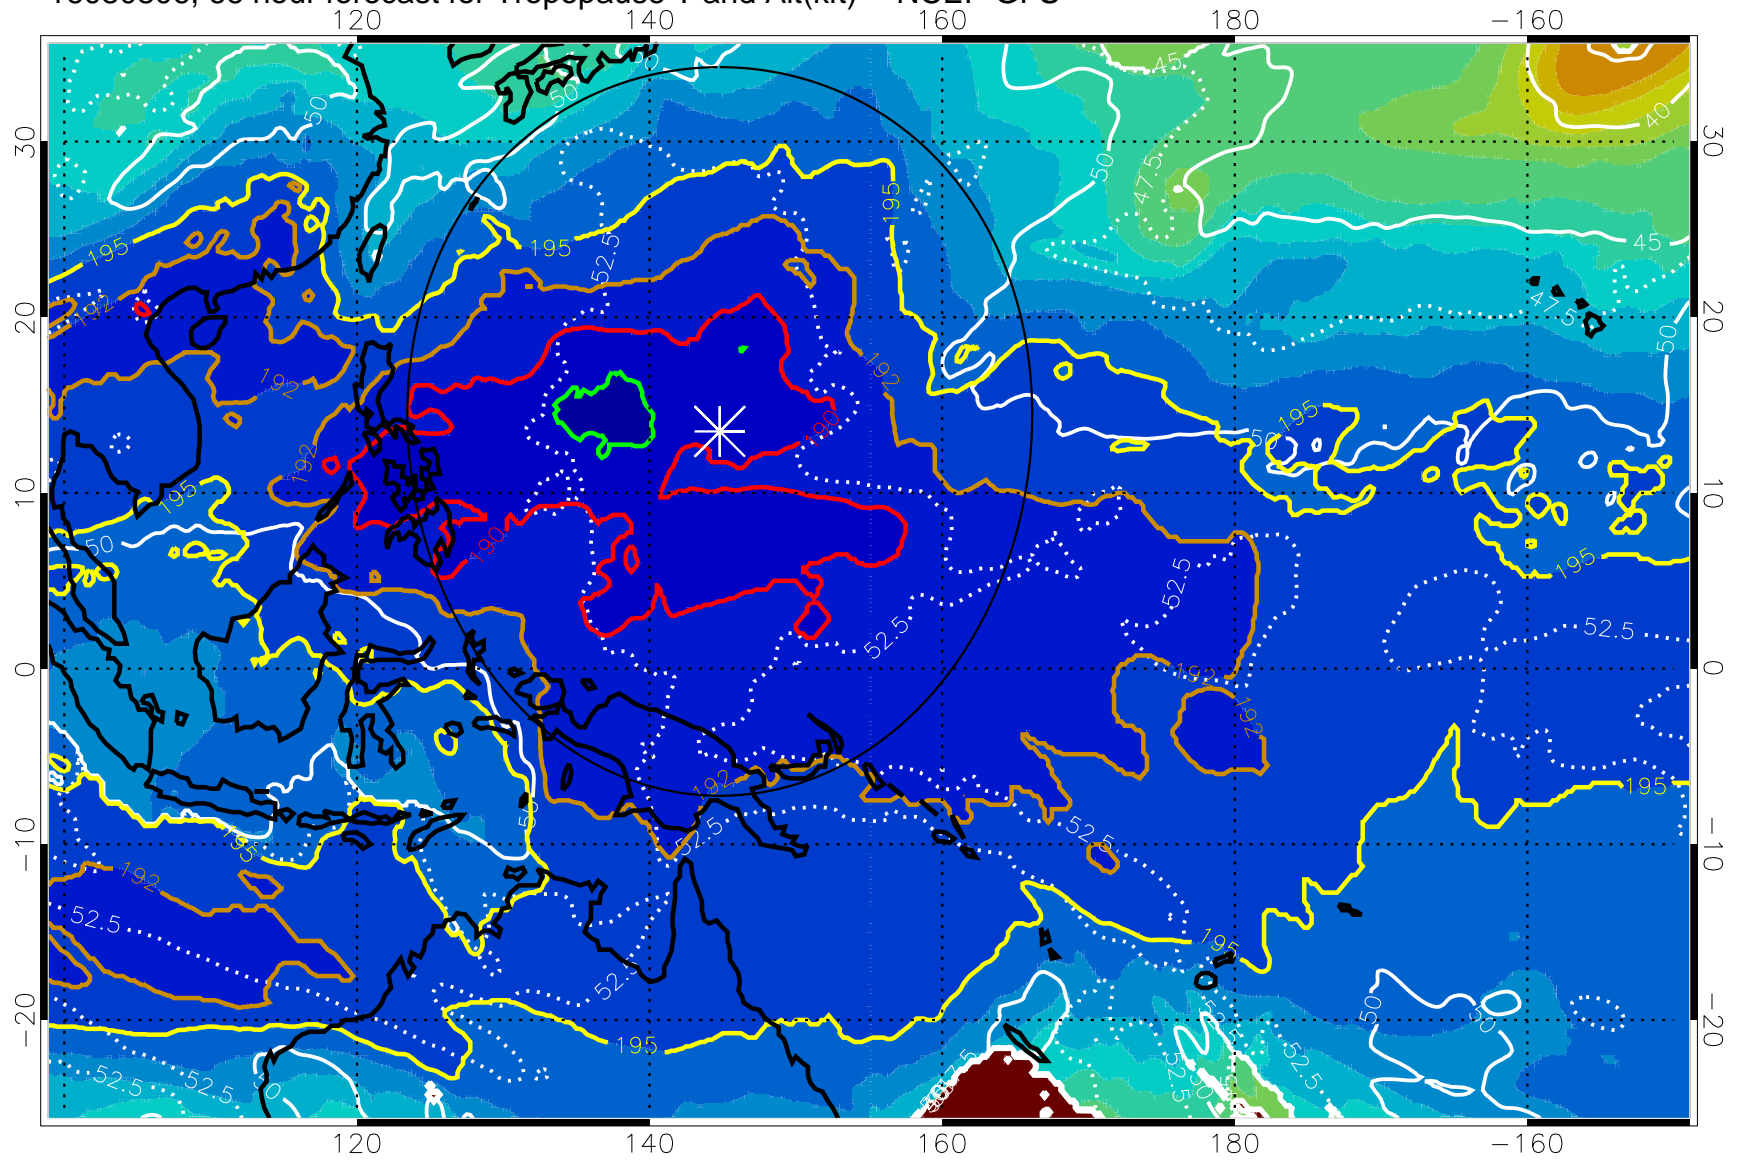

16080806, 66 hour forecast for Tropopause T and Alt(kft) -- NCEP GFS

190 200 210 220 230

Tropopause T, K

Tropopause Altitude in kft (white)

192.5K Isotherm 195K Isotherm
187.5K Isotherm 190K Isotherm

Range ring of 2304 km