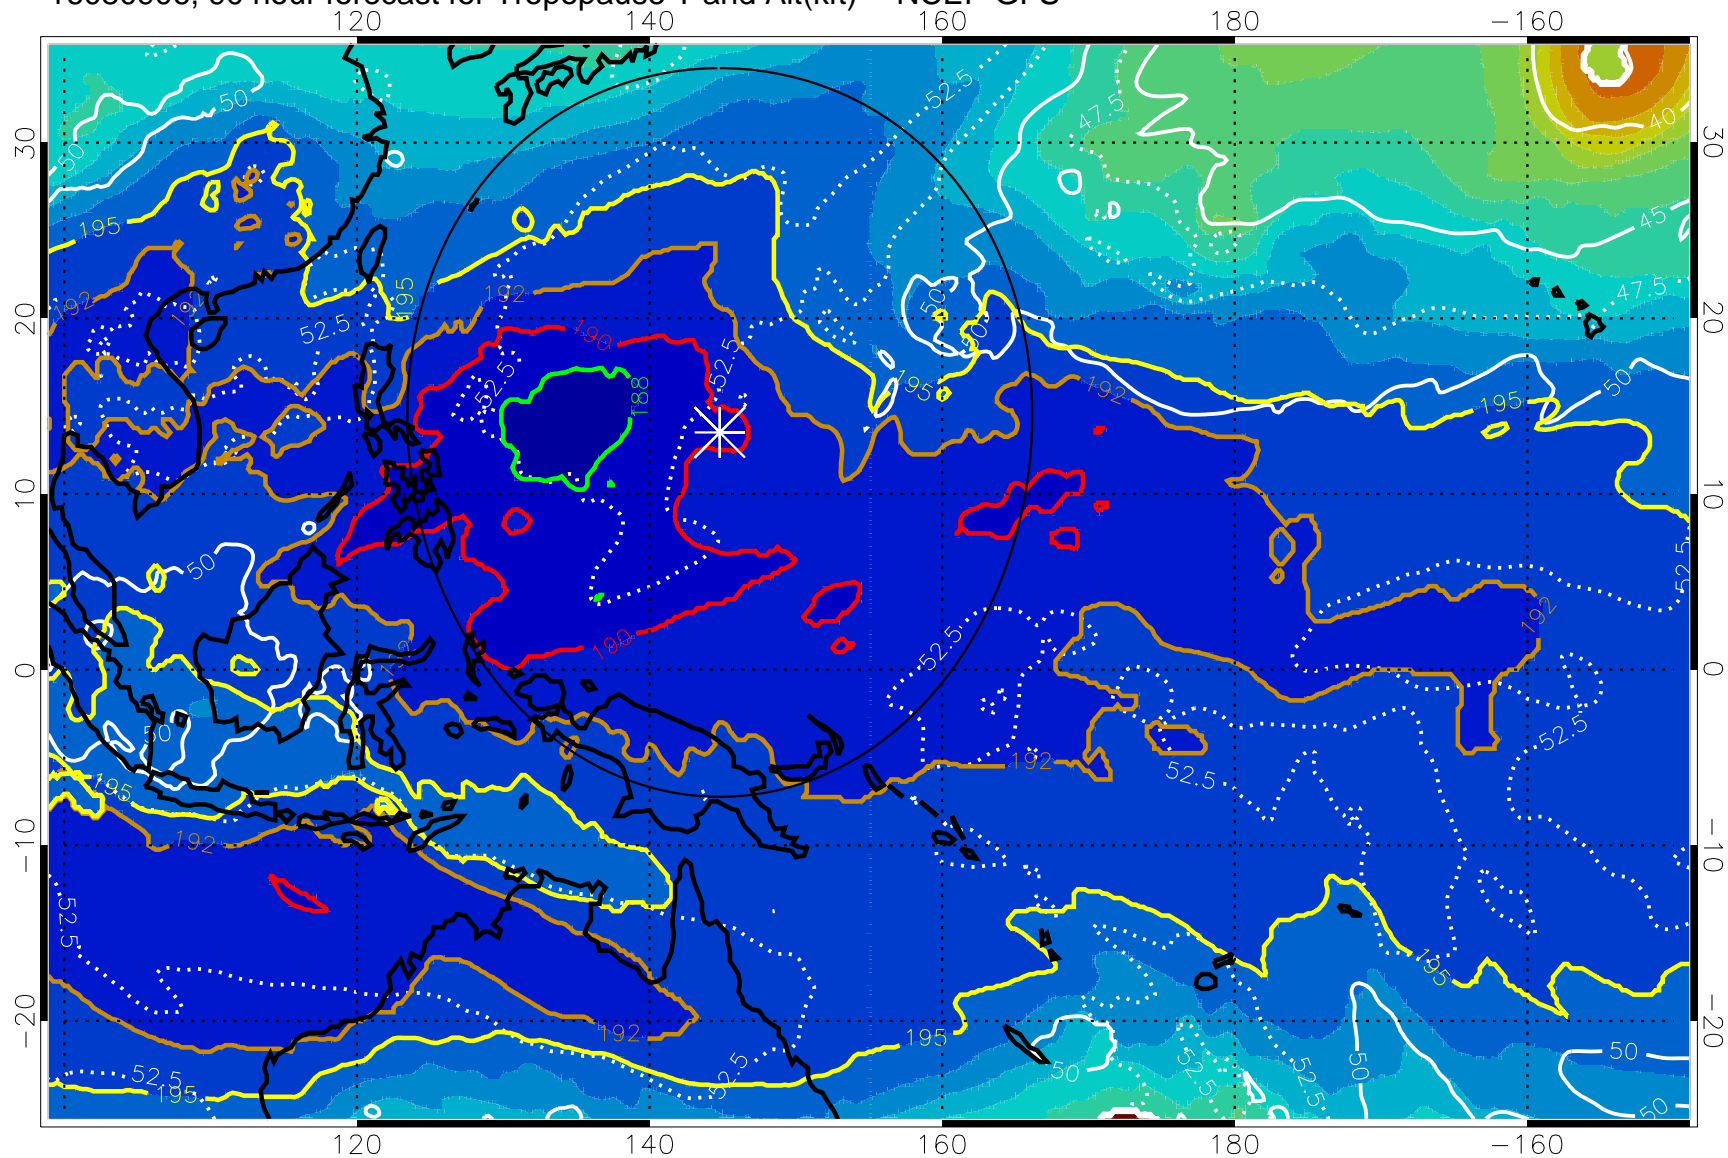

16080906, 90 hour forecast for Tropopause T and Alt(kft) -- NCEP GFS

190 200 210 220 230

Tropopause T, K

Tropopause Altitude in kft (white)

192.5K Isotherm 195K Isotherm
187.5K Isotherm 190K Isotherm

Range ring of 2304 km