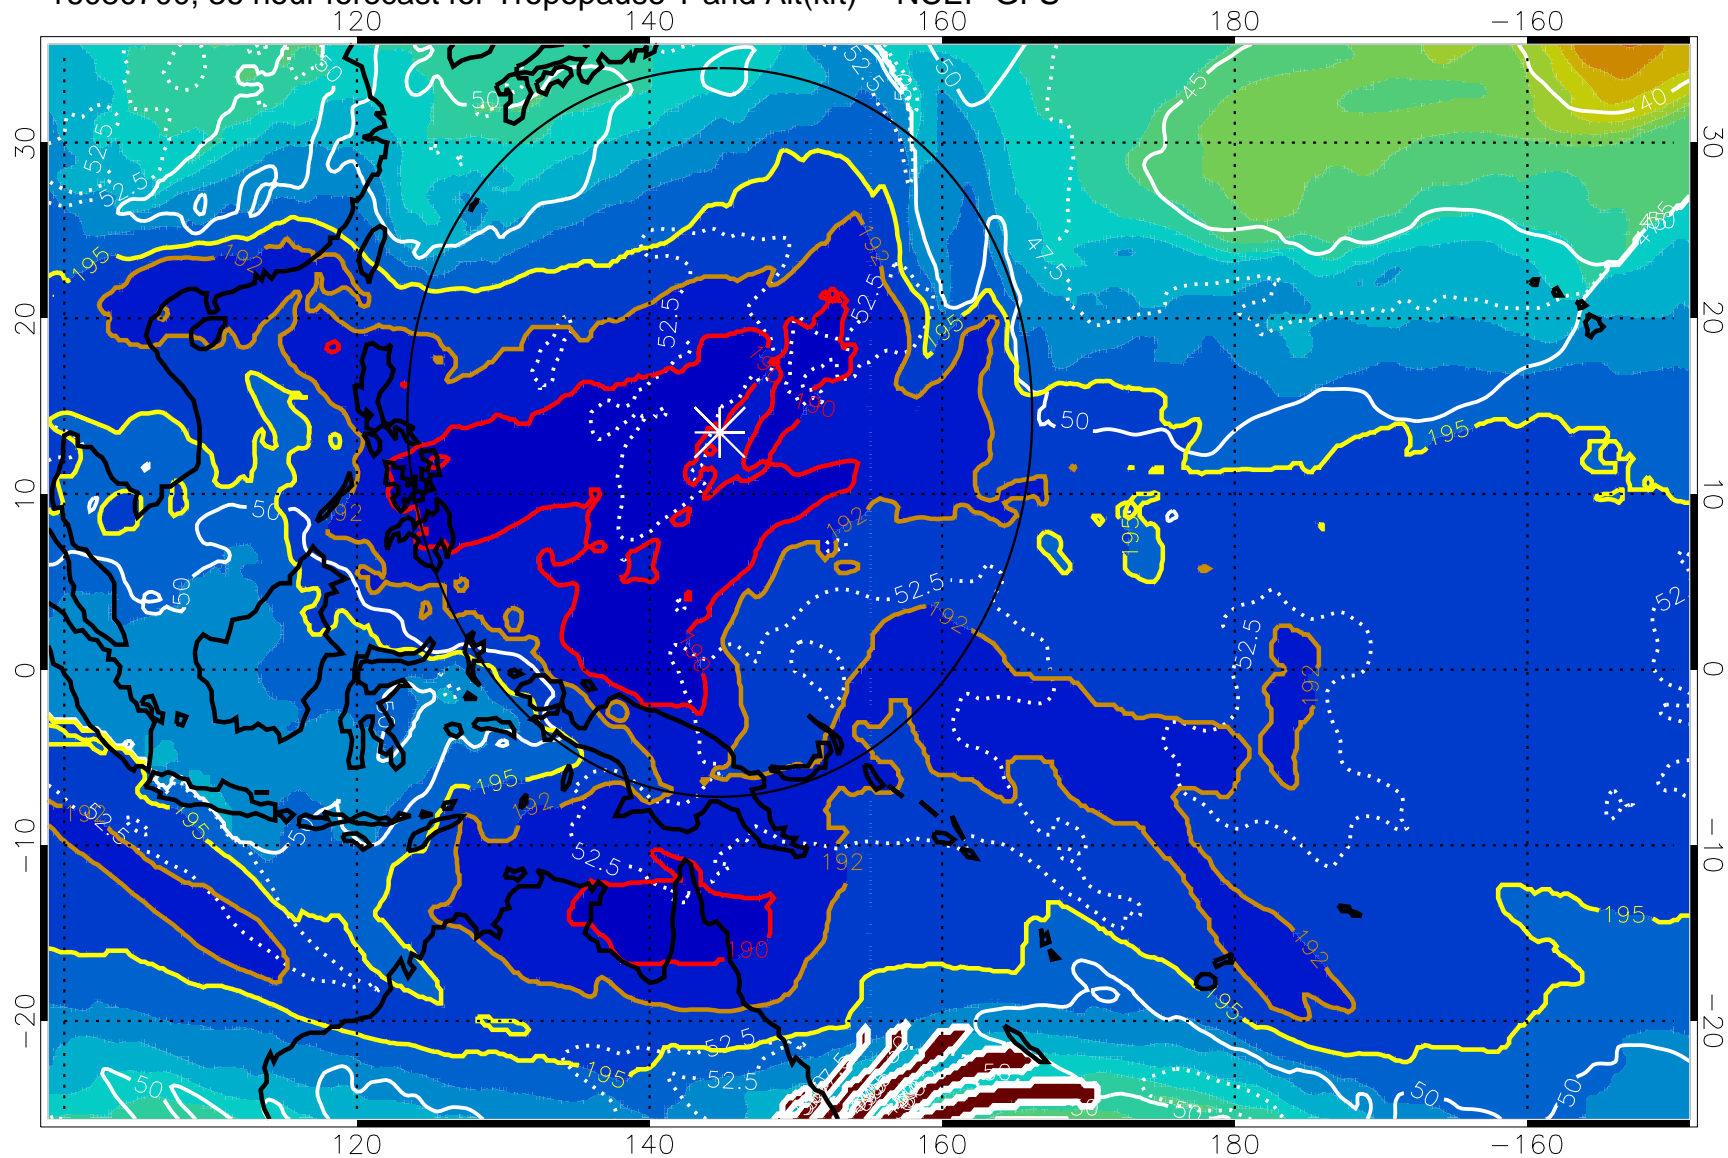

16080700, 36 hour forecast for Tropopause T and Alt(kft) -- NCEP GFS

190 200 210 220 230
Tropopause T, K

Tropopause Altitude in kft (white)

192.5K Isotherm 195K Isotherm
187.5K Isotherm 190K Isotherm

Range ring of 2304 km