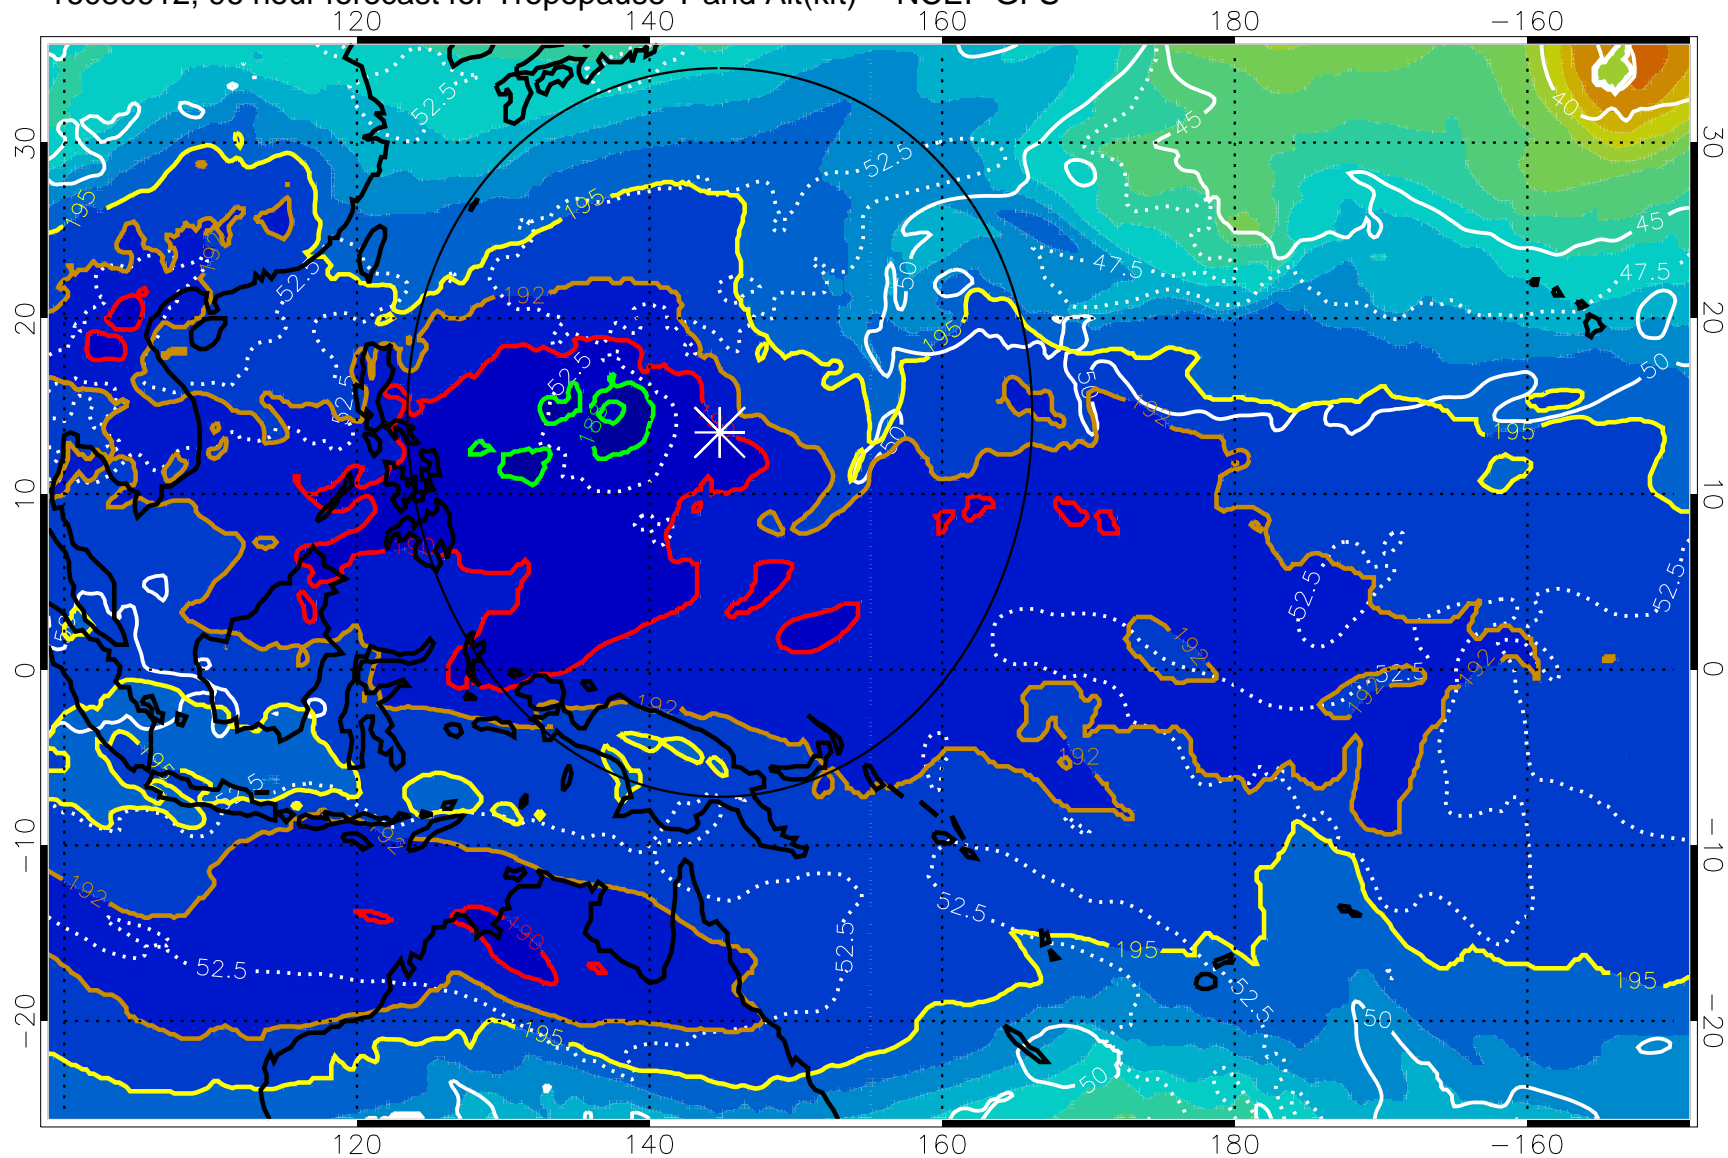

16080912, 96 hour forecast for Tropopause T and Alt(kft) -- NCEP GFS

190 200 210 220 230
Tropopause T, K

Tropopause Altitude in kft (white)

192.5K Isotherm 195K Isotherm
187.5K Isotherm 190K Isotherm

Range ring of 2304 km