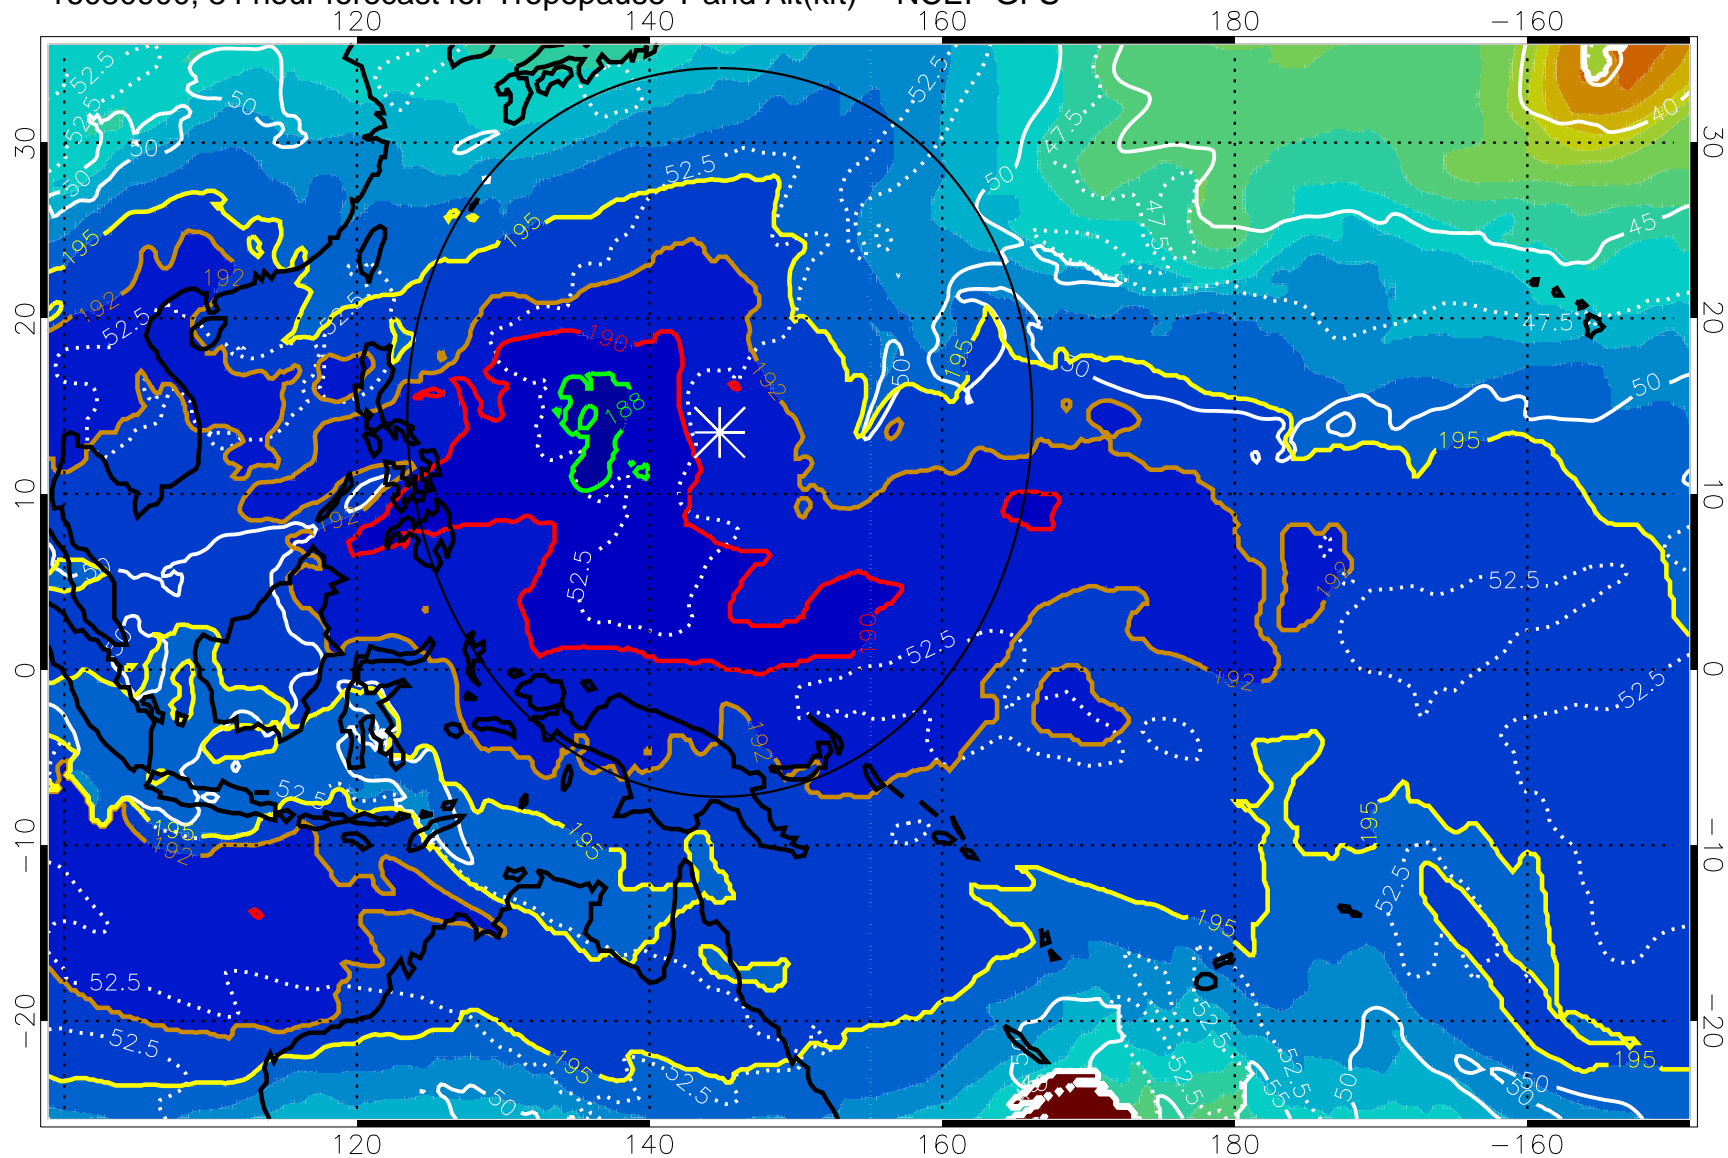

16080900, 84 hour forecast for Tropopause T and Alt(kft) -- NCEP GFS

190 200 210 220 230

Tropopause T, K

Tropopause Altitude in kft (white)

192.5K Isotherm 195K Isotherm
187.5K Isotherm 190K Isotherm

Range ring of 2304 km