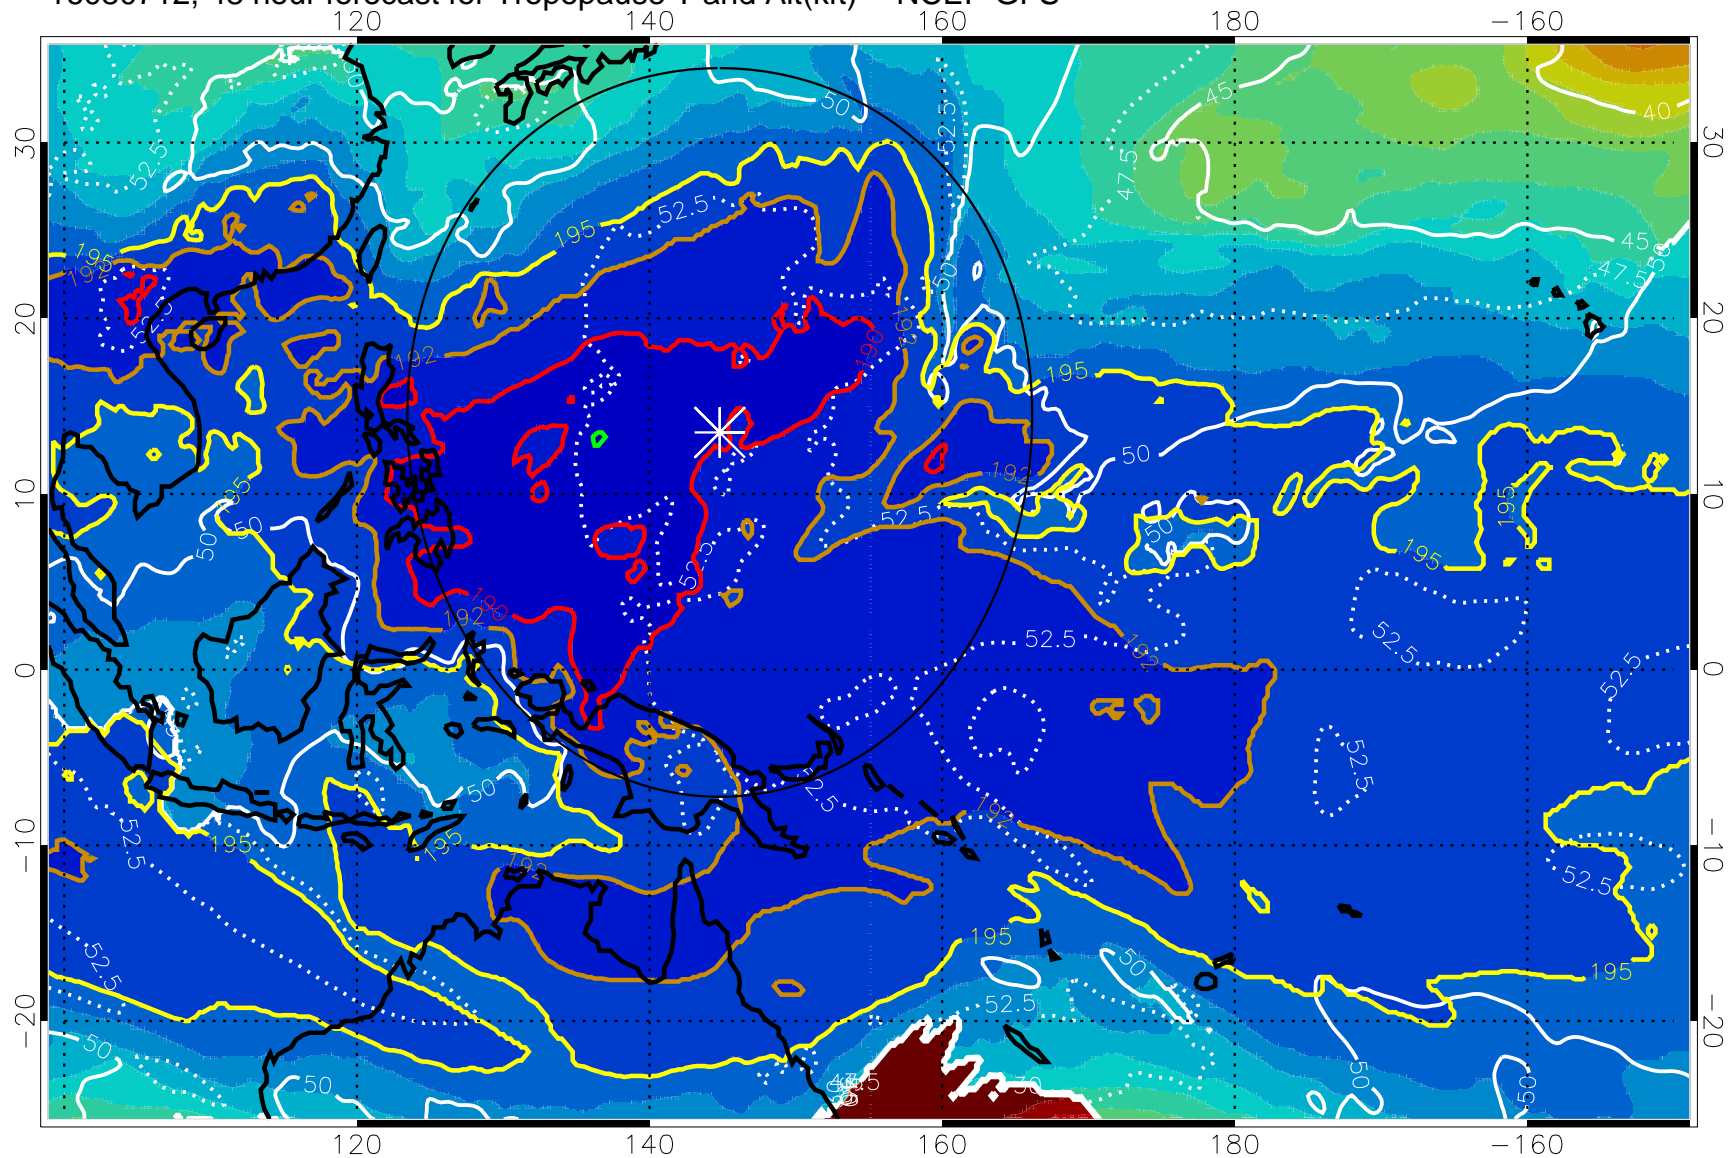

16080712, 48 hour forecast for Tropopause T and Alt(kft) -- NCEP GFS

190 200 210 220 230

Tropopause T, K

Tropopause Altitude in kft (white)

192.5K Isotherm 195K Isotherm

187.5K Isotherm 190K Isotherm

Range ring of 2304 km