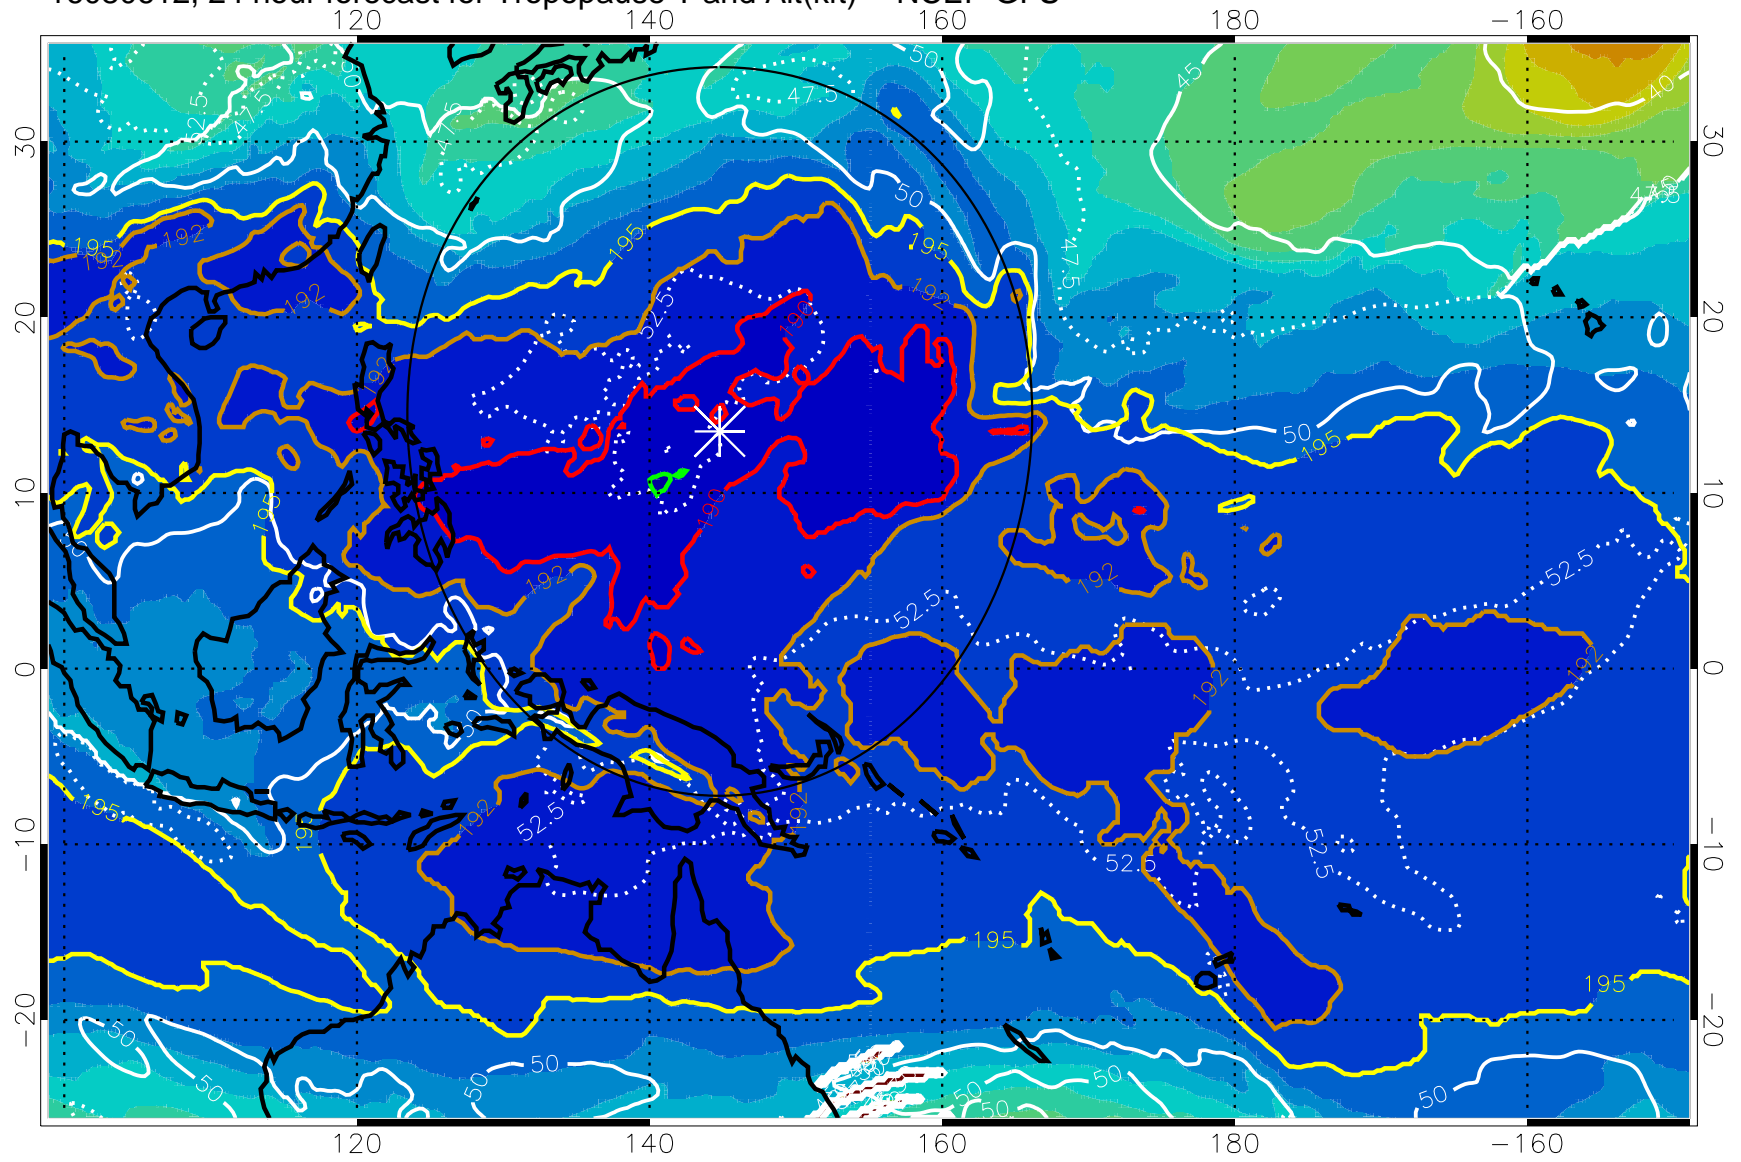

16080612, 24 hour forecast for Tropopause T and Alt(kft) -- NCEP GFS

190   200   210   220   230
Tropopause T, K

Tropopause Altitude in kft (white)

192.5K Isotherm   195K Isotherm
187.5K Isotherm   190K Isotherm

Range ring of 2304 km