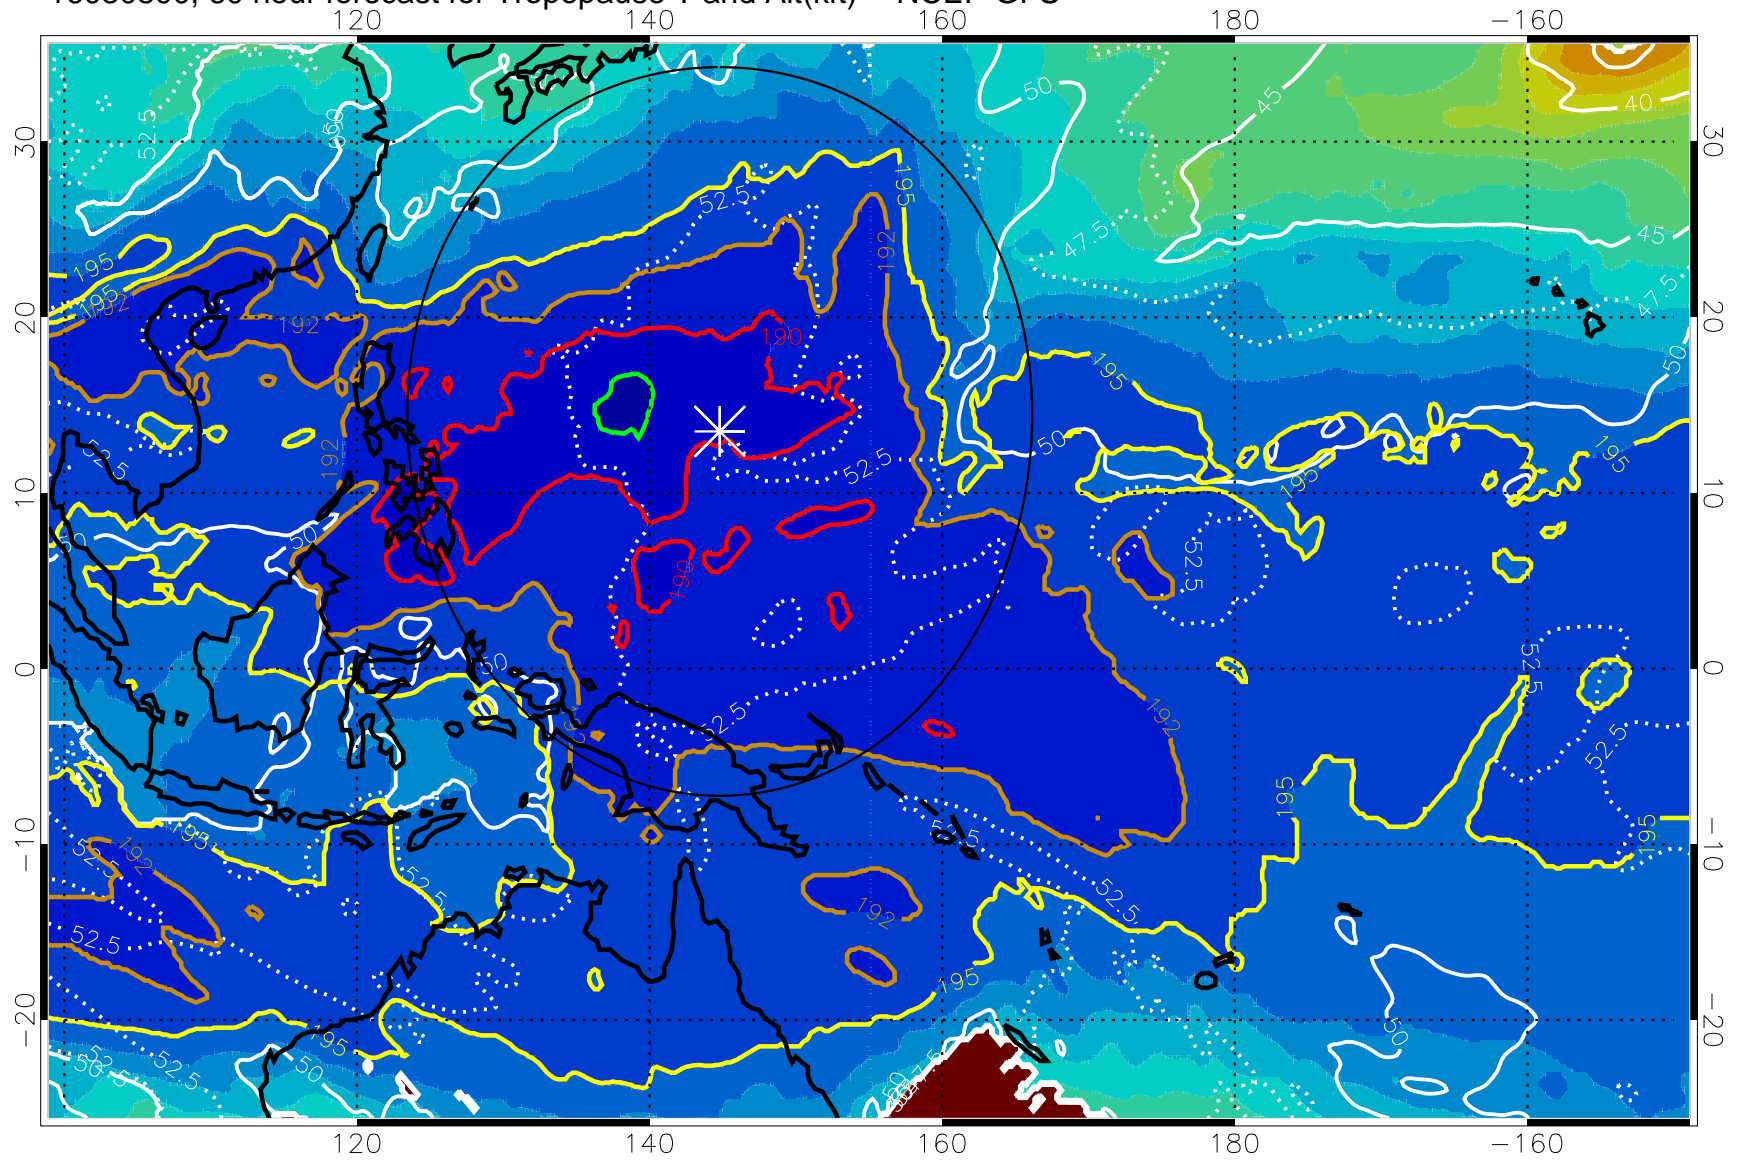

16080800, 60 hour forecast for Tropopause T and Alt(kft) -- NCEP GFS

190   200   210   220   230
Tropopause T, K

Tropopause Altitude in kft (white)

192.5K Isotherm   195K Isotherm
187.5K Isotherm   190K Isotherm

Range ring of 2304 km