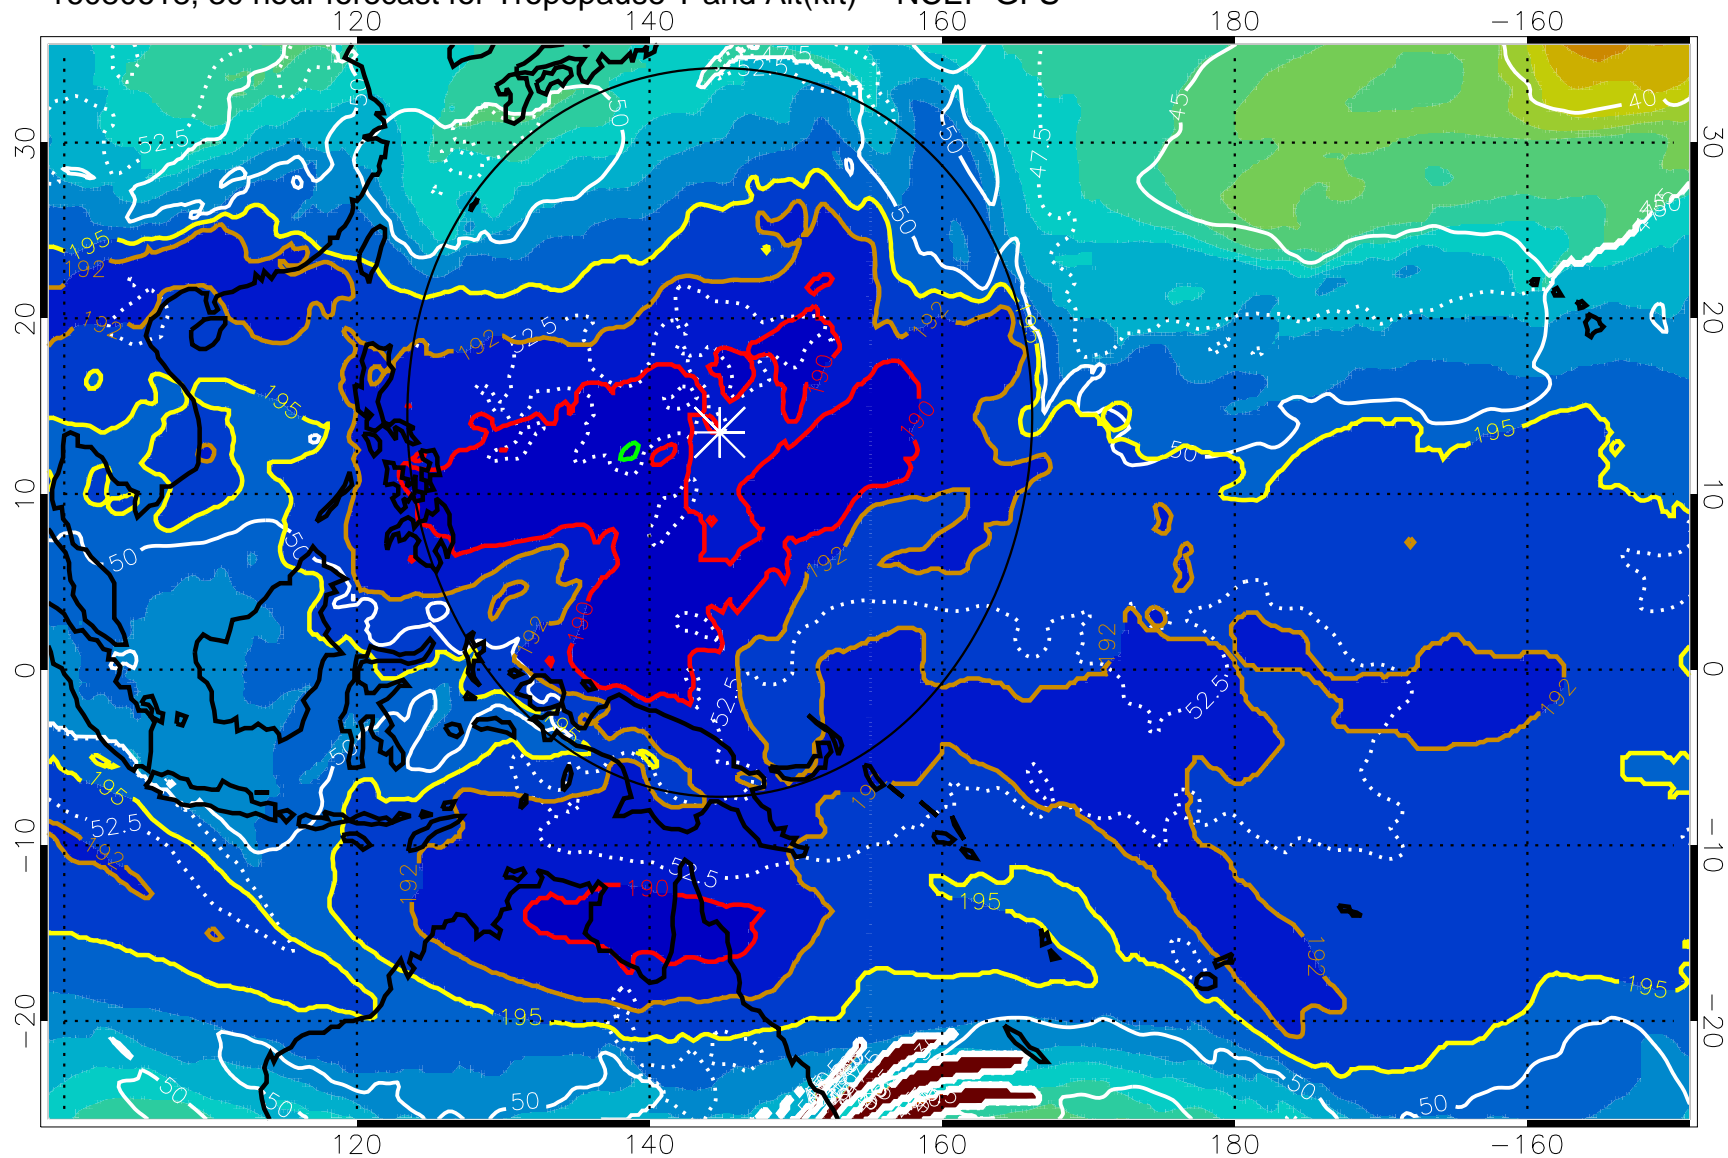

16080618, 30 hour forecast for Tropopause T and Alt(kft) -- NCEP GFS

190 200 210 220 230

Tropopause T, K

Tropopause Altitude in kft (white)

192.5K Isotherm 195K Isotherm
187.5K Isotherm 190K Isotherm

Range ring of 2304 km