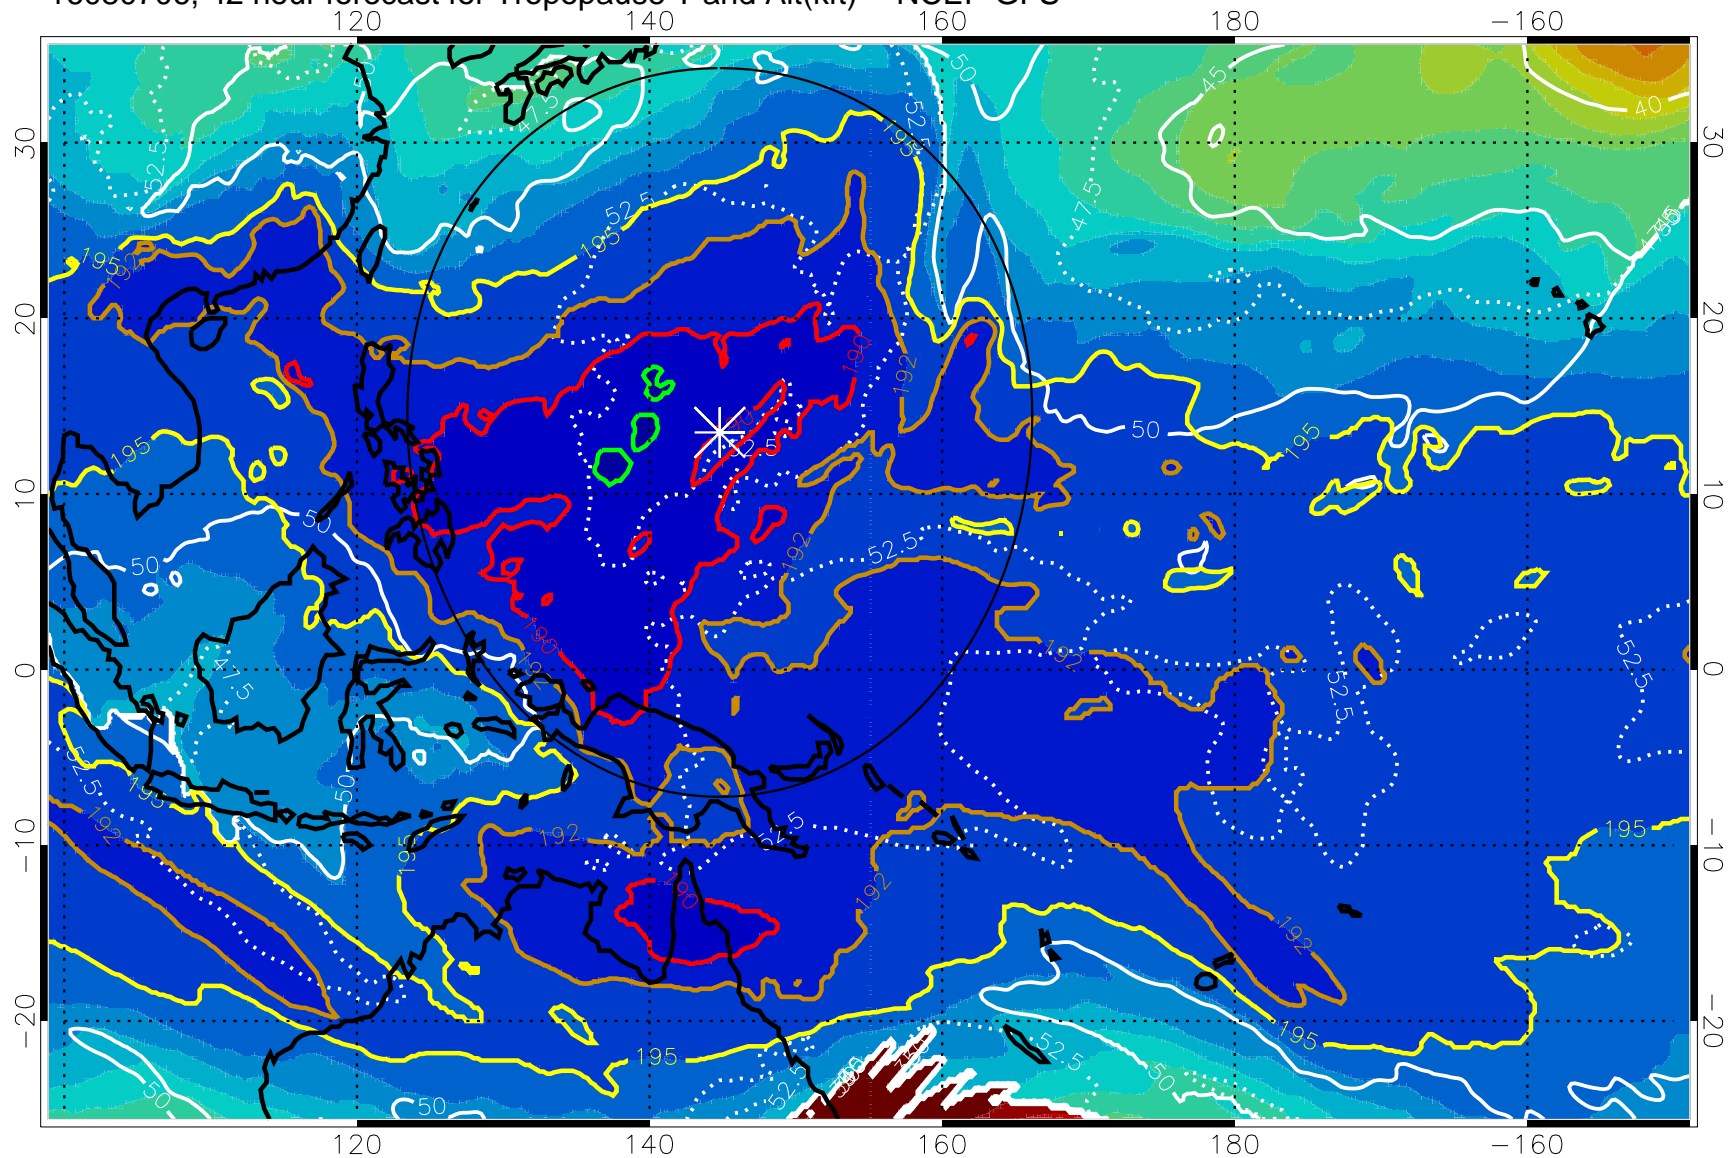

16080706, 42 hour forecast for Tropopause T and Alt(kft) -- NCEP GFS

190 200 210 220 230

Tropopause T, K

Tropopause Altitude in kft (white)

192.5K Isotherm 195K Isotherm
187.5K Isotherm 190K Isotherm

Range ring of 2304 km