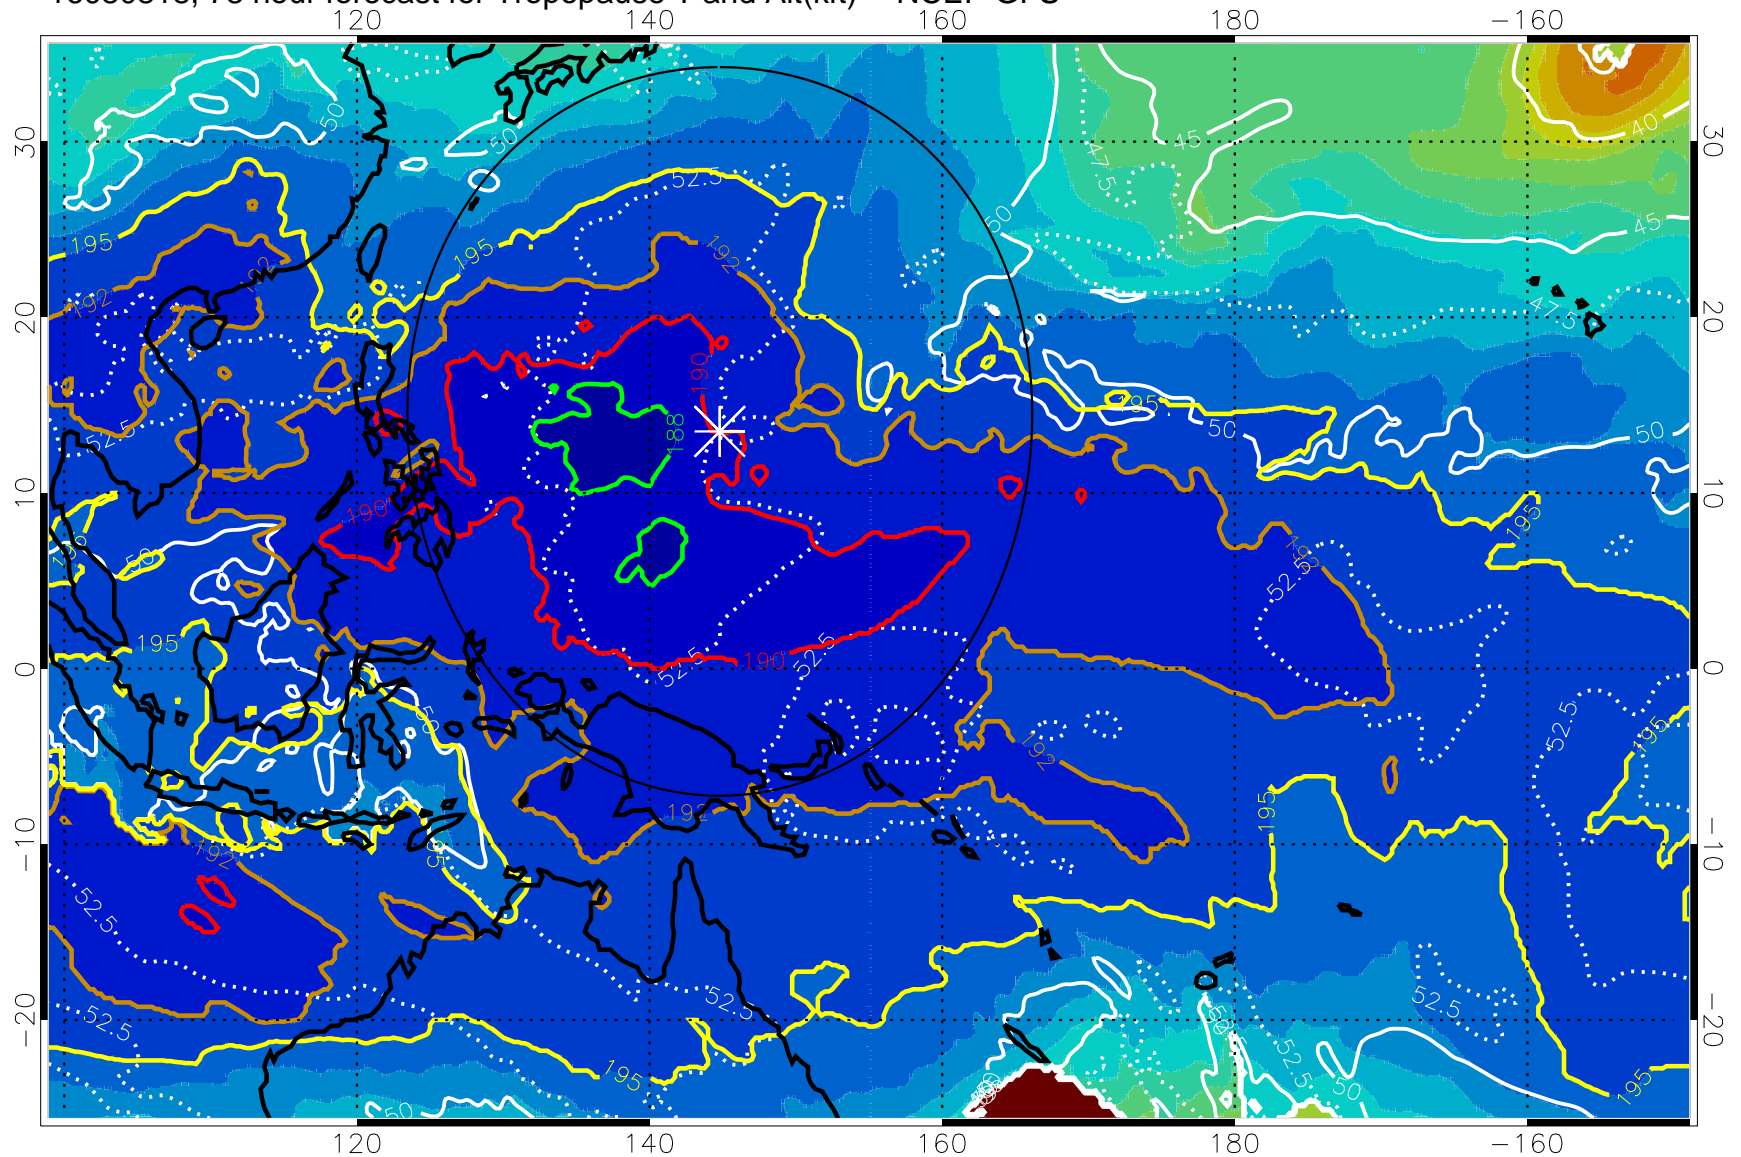

16080818, 78 hour forecast for Tropopause T and Alt(kft) -- NCEP GFS

190 200 210 220 230

Tropopause T, K

Tropopause Altitude in kft (white)

192.5K Isotherm 195K Isotherm
187.5K Isotherm 190K Isotherm

Range ring of 2304 km