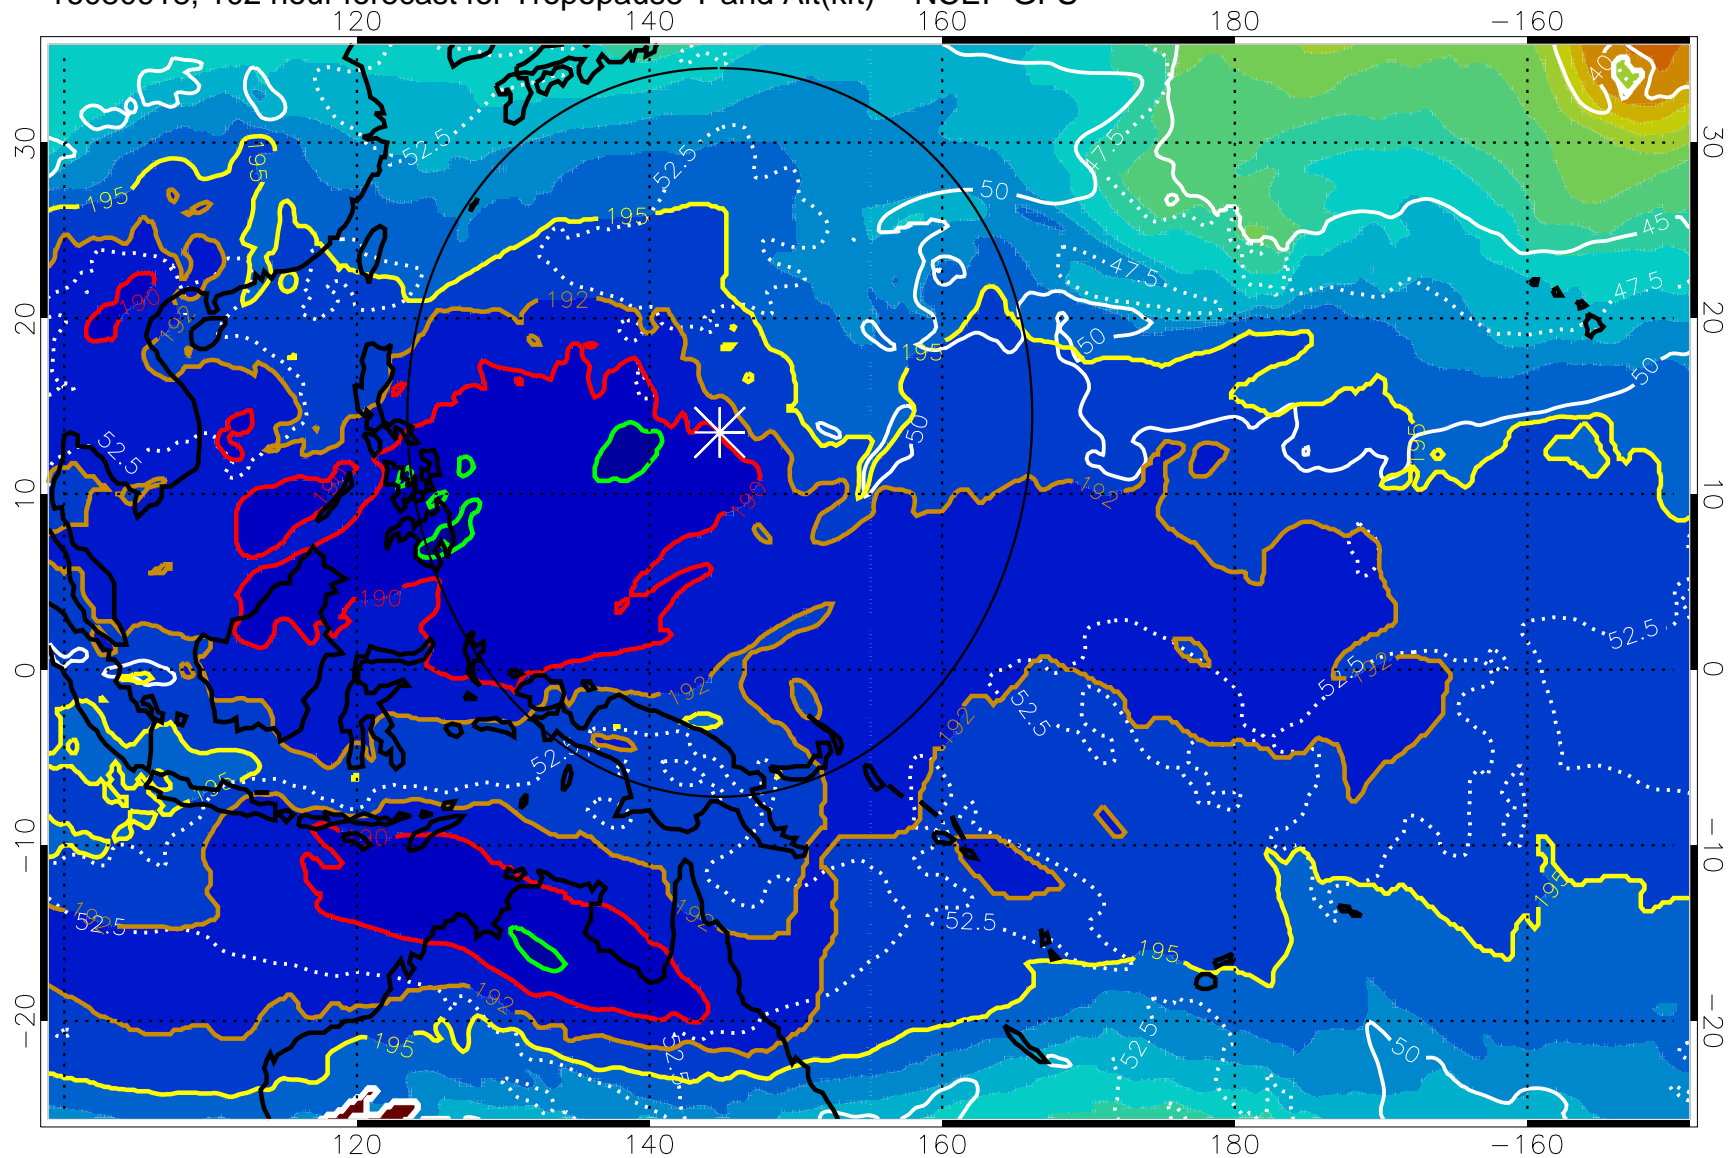

16080918, 102 hour forecast for Tropopause T and Alt(kft) -- NCEP GFS

190 200 210 220 230

Tropopause T, K

Tropopause Altitude in kft (white)

192.5K Isotherm 195K Isotherm

187.5K Isotherm 190K Isotherm

Range ring of 2304 km