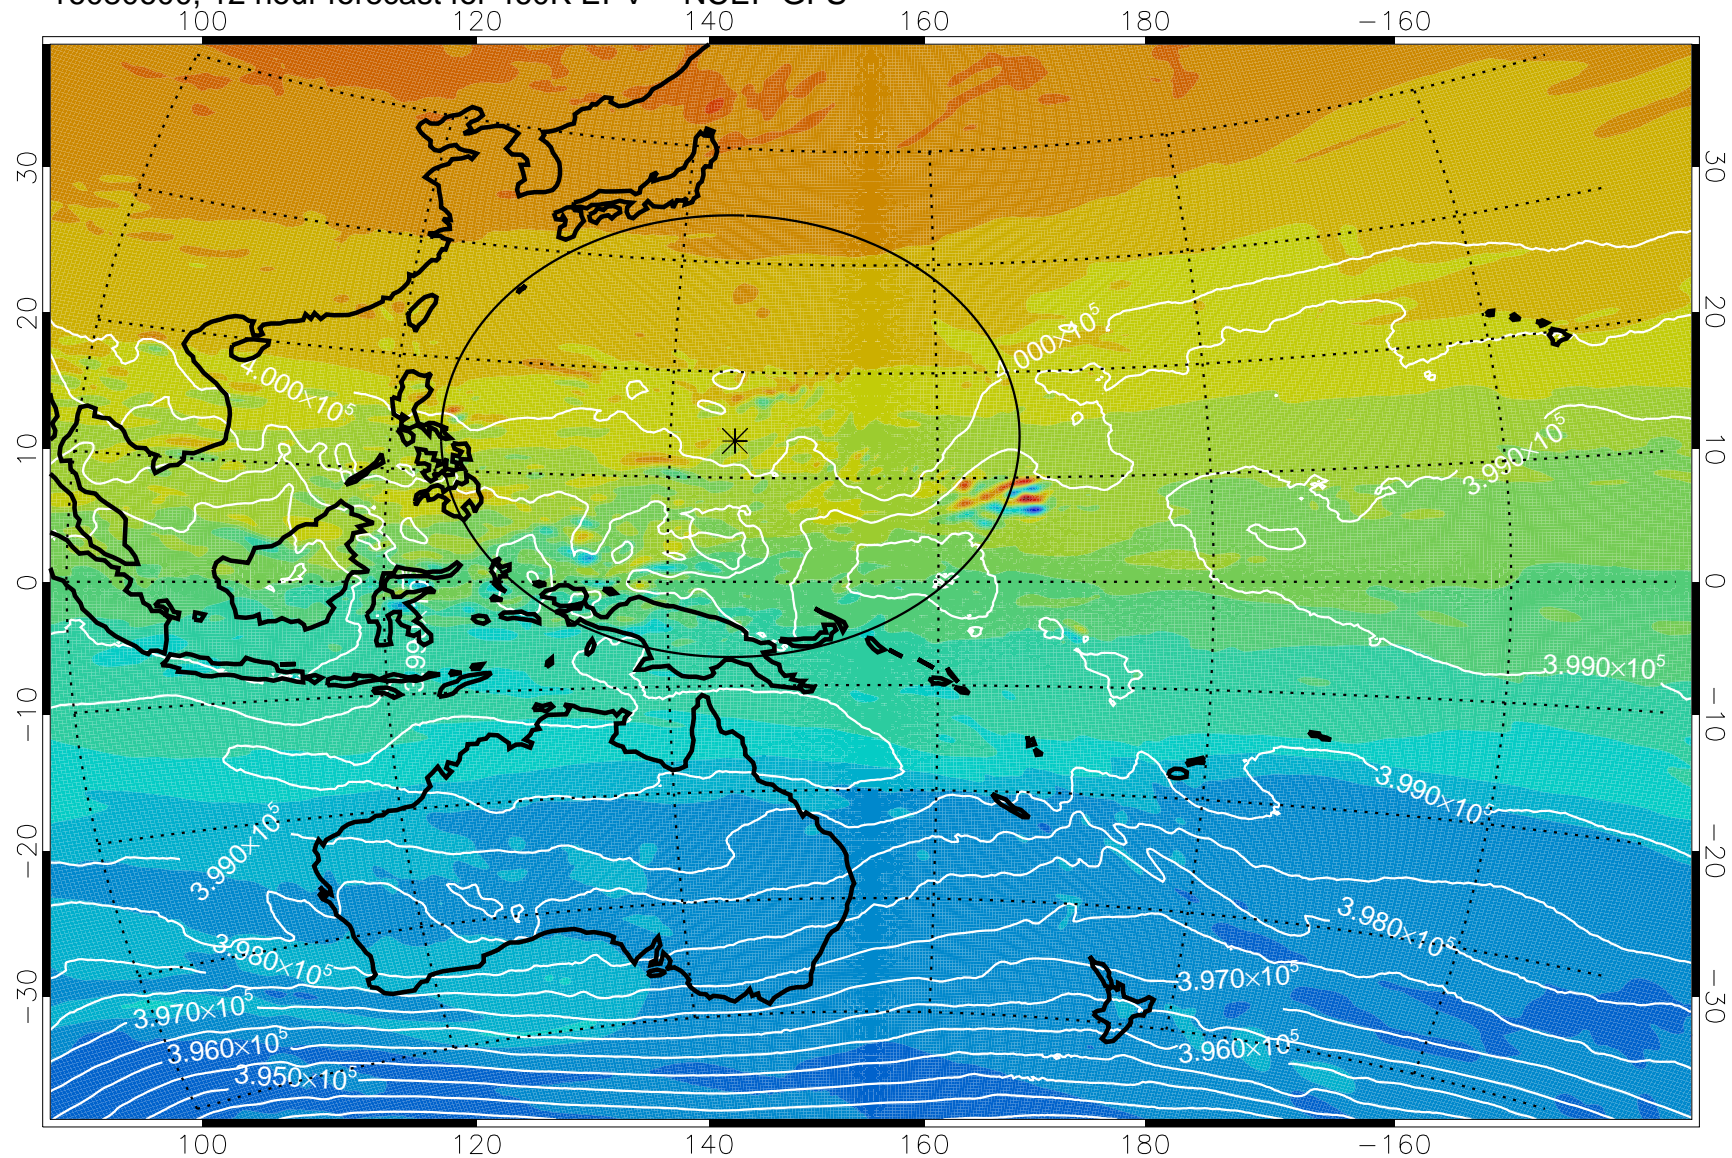

16080518, 6 hour forecast for 460K EPV -- NCEP GFS

460K Montgomery Streamfunction, white

Range ring of 2304 km

16080600, 12 hour forecast for 460K EPV -- NCEP GFS

460K Montgomery Streamfunction, white

Range ring of 2304 km

16080606, 18 hour forecast for 460K EPV -- NCEP GFS

460K Montgomery Streamfunction, white

Range ring of 2304 km

16080612, 24 hour forecast for 460K EPV -- NCEP GFS

460K Montgomery Streamfunction, white

Range ring of 2304 km

16080618, 30 hour forecast for 460K EPV -- NCEP GFS

460K Montgomery Streamfunction, white

Range ring of 2304 km

16080700, 36 hour forecast for 460K EPV -- NCEP GFS

460K Montgomery Streamfunction, white

Range ring of 2304 km

16080706, 42 hour forecast for 460K EPV -- NCEP GFS

460K Montgomery Streamfunction, white

Range ring of 2304 km

16080712, 48 hour forecast for 460K EPV -- NCEP GFS

460K Montgomery Streamfunction, white

Range ring of 2304 km