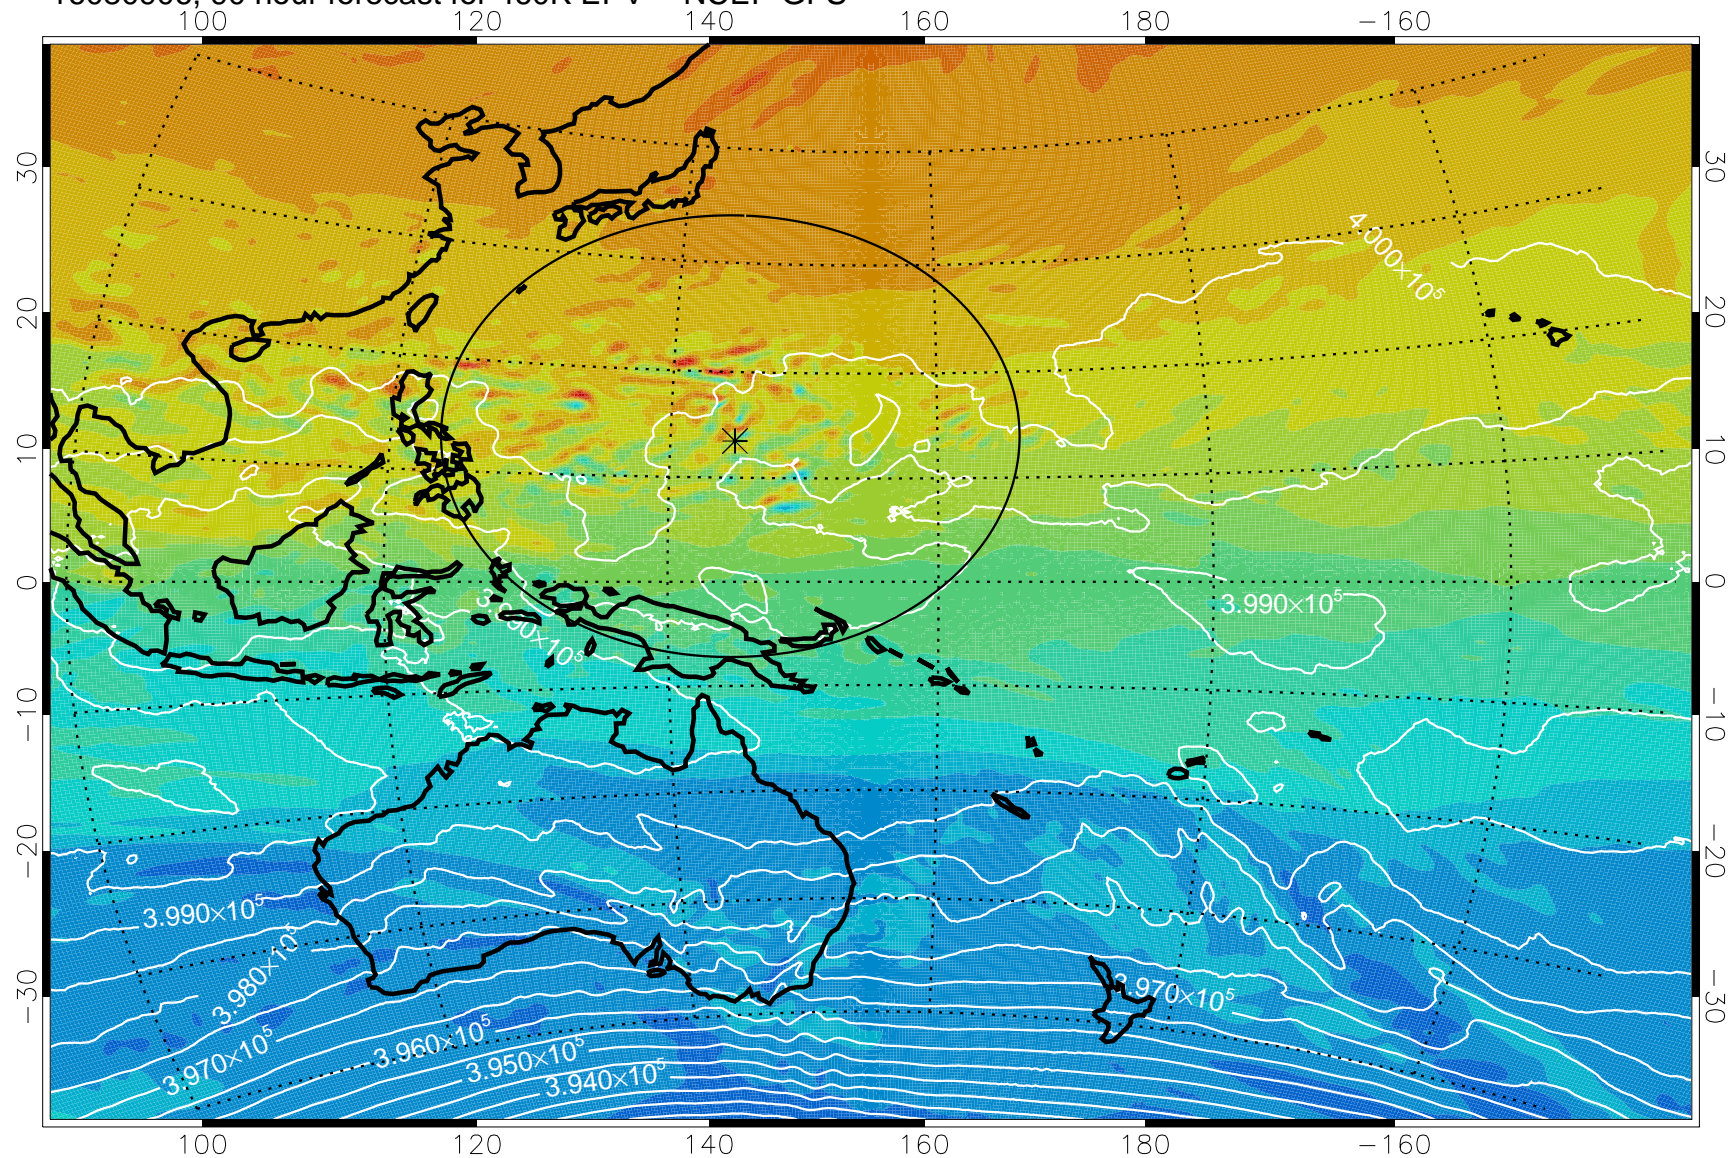

16080806, 66 hour forecast for 460K EPV -- NCEP GFS

460K Montgomery Streamfunction, white

Range ring of 2304 km

16080812, 72 hour forecast for 460K EPV -- NCEP GFS

460K Montgomery Streamfunction, white

Range ring of 2304 km

16080818, 78 hour forecast for 460K EPV -- NCEP GFS

460K Montgomery Streamfunction, white

Range ring of 2304 km

16080900, 84 hour forecast for 460K EPV -- NCEP GFS

460K Montgomery Streamfunction, white

Range ring of 2304 km

16080906, 90 hour forecast for 460K EPV -- NCEP GFS

460K Montgomery Streamfunction, white

Range ring of 2304 km

16080912, 96 hour forecast for 460K EPV -- NCEP GFS

460K Montgomery Streamfunction, white

Range ring of 2304 km

16080918, 102 hour forecast for 460K EPV -- NCEP GFS

460K Montgomery Streamfunction, white

Range ring of 2304 km

16081000, 108 hour forecast for 460K EPV -- NCEP GFS

460K Montgomery Streamfunction, white

Range ring of 2304 km