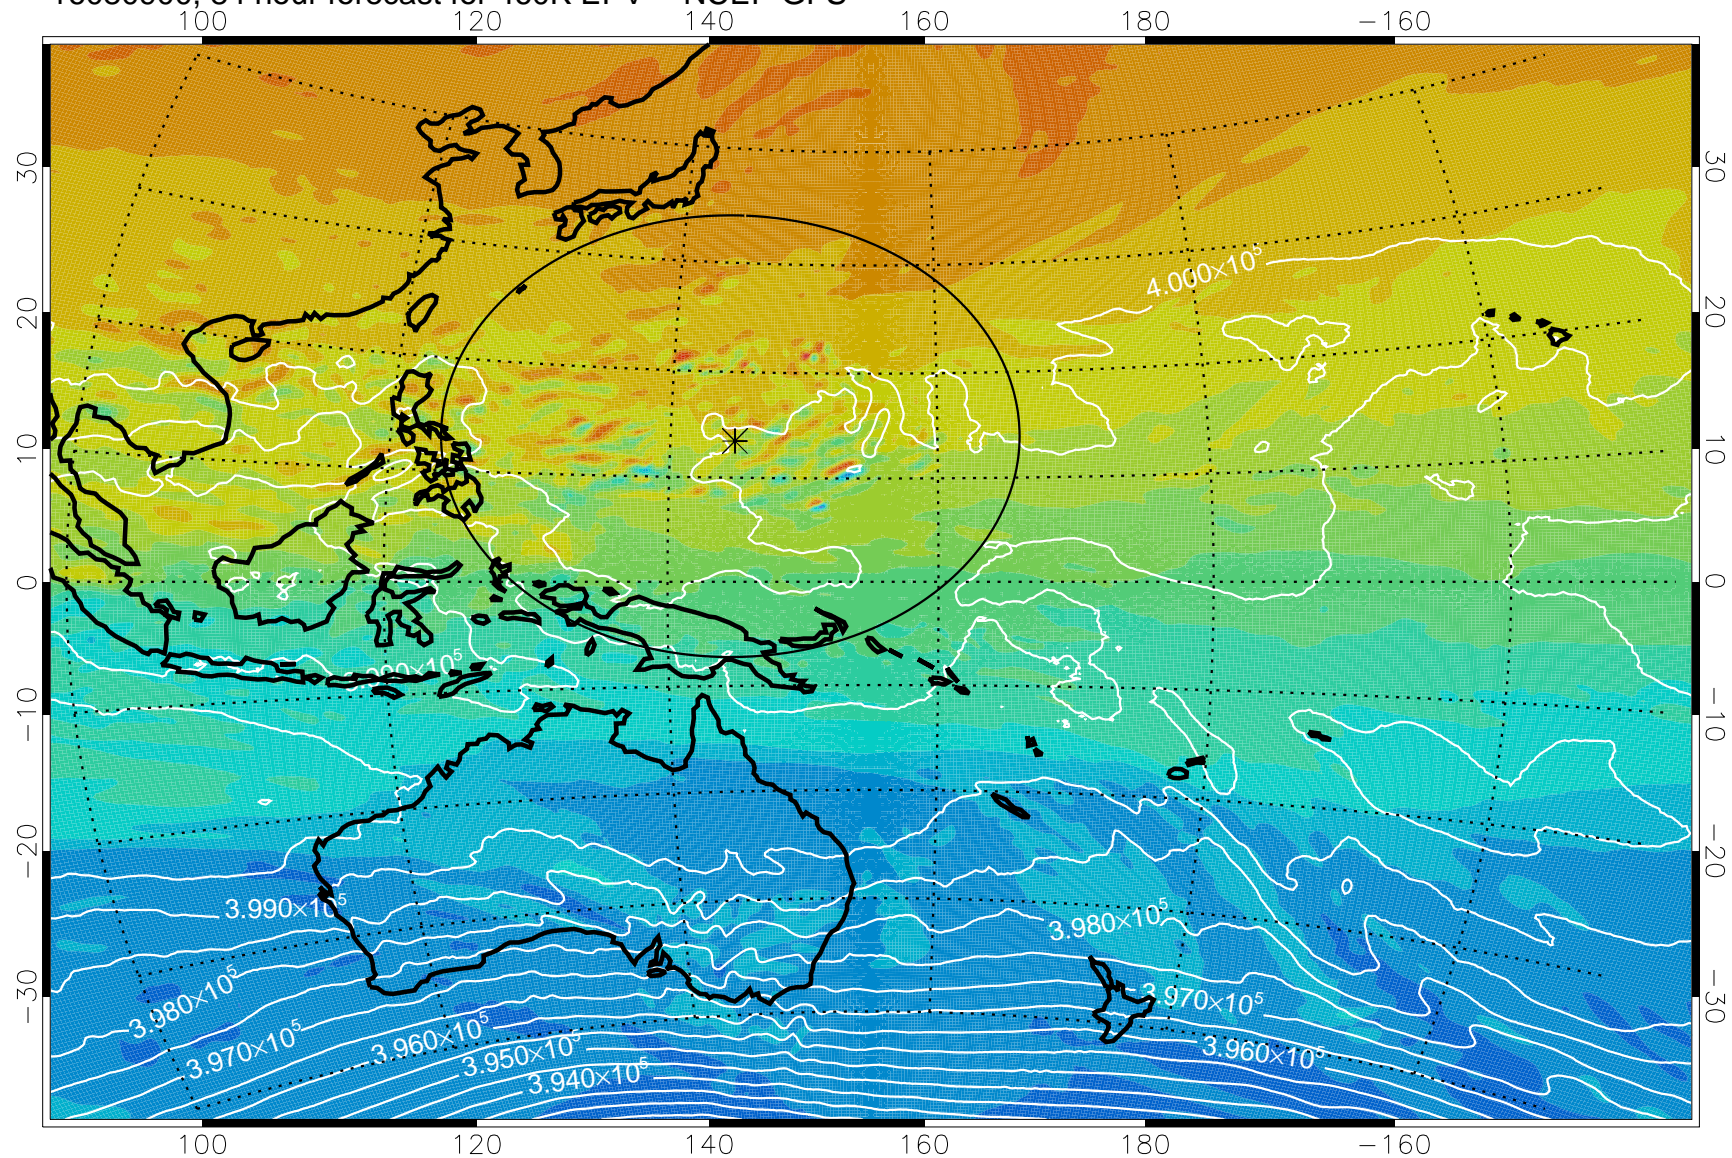

16080806, 66 hour forecast for 460K EPV -- NCEP GFS

460K Montgomery Streamfunction, white

Range ring of 2304 km

16080812, 72 hour forecast for 460K EPV -- NCEP GFS

460K Montgomery Streamfunction, white

Range ring of 2304 km

16080818, 78 hour forecast for 460K EPV -- NCEP GFS

460K Montgomery Streamfunction, white

Range ring of 2304 km

16080900, 84 hour forecast for 460K EPV -- NCEP GFS

460K Montgomery Streamfunction, white

Range ring of 2304 km

16080906, 90 hour forecast for 460K EPV -- NCEP GFS

460K Montgomery Streamfunction, white

Range ring of 2304 km

16080912, 96 hour forecast for 460K EPV -- NCEP GFS

460K Montgomery Streamfunction, white

Range ring of 2304 km

16080918, 102 hour forecast for 460K EPV -- NCEP GFS

460K Montgomery Streamfunction, white

Range ring of 2304 km

16081000, 108 hour forecast for 460K EPV -- NCEP GFS

460K Montgomery Streamfunction, white

Range ring of 2304 km