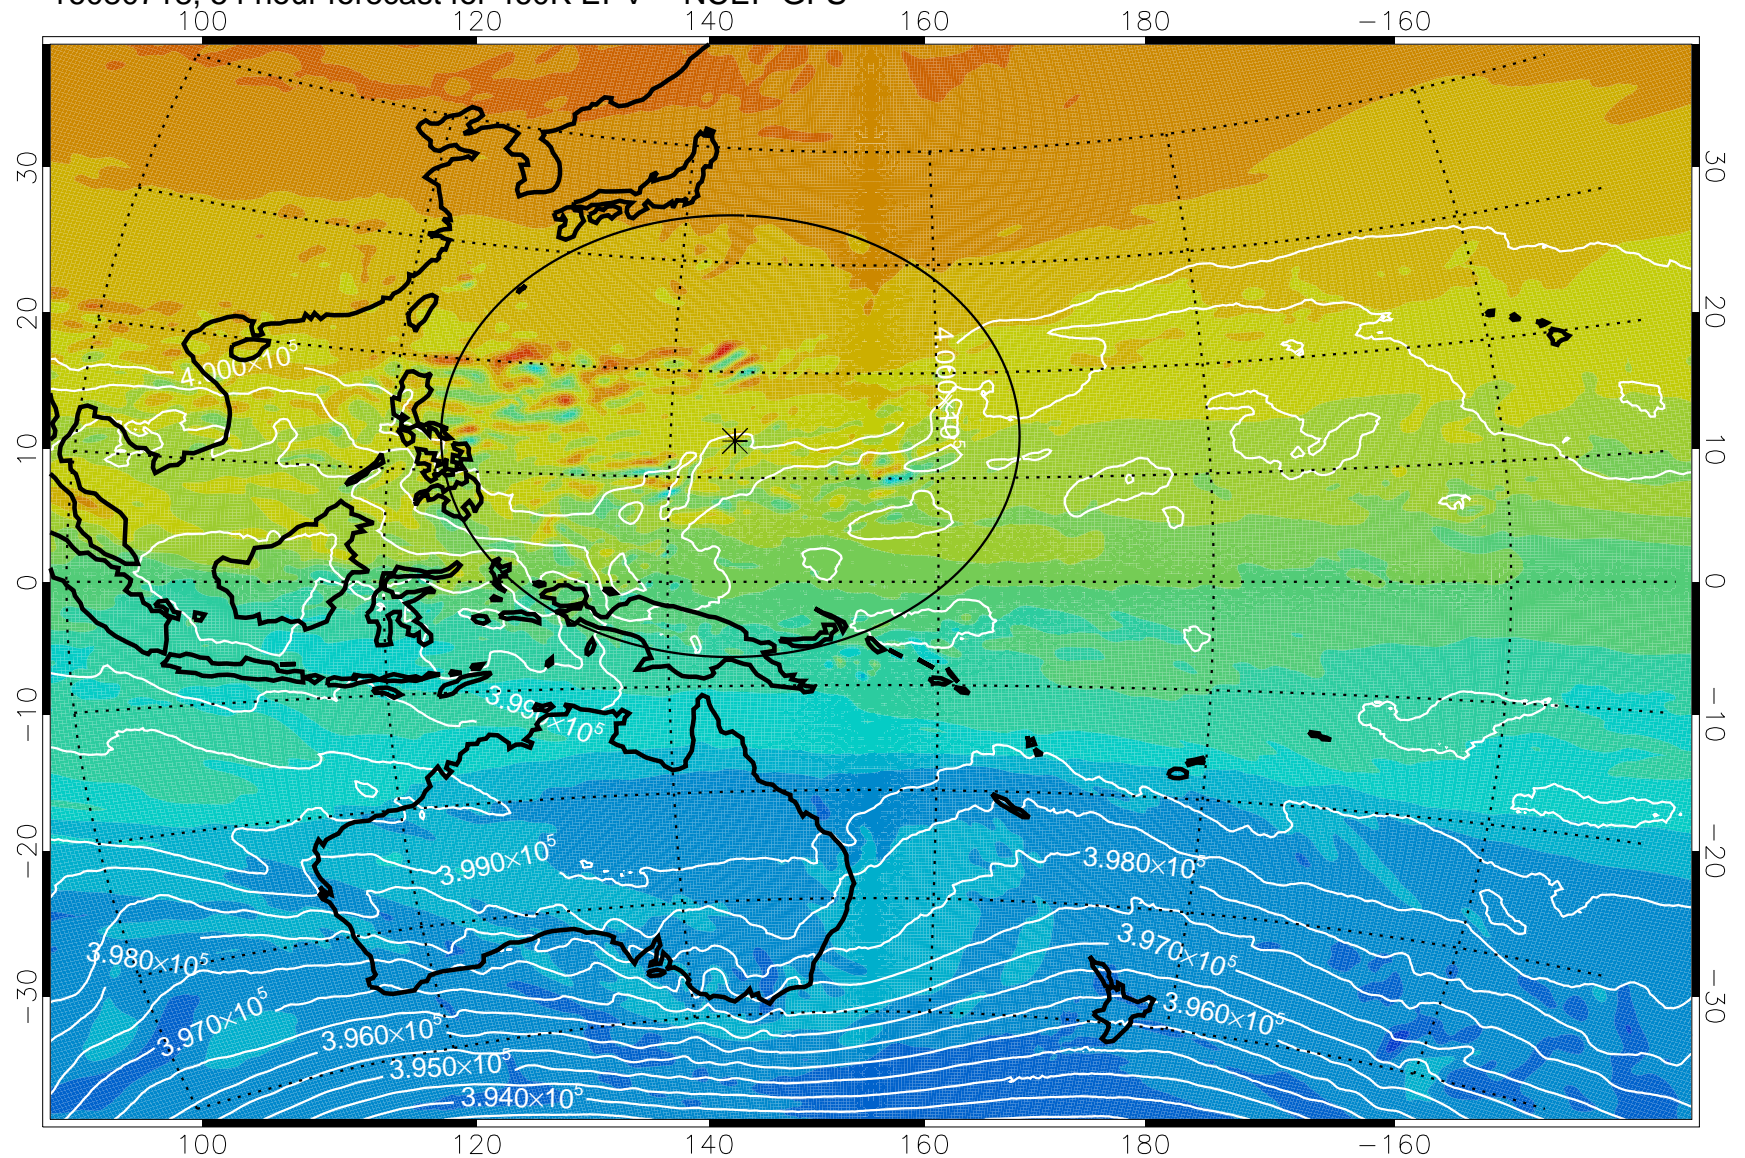

16080706, 42 hour forecast for 460K EPV -- NCEP GFS

460K Montgomery Streamfunction, white

Range ring of 2304 km

16080712, 48 hour forecast for 460K EPV -- NCEP GFS

460K Montgomery Streamfunction, white

Range ring of 2304 km

16080718, 54 hour forecast for 460K EPV -- NCEP GFS

460K Montgomery Streamfunction, white

Range ring of 2304 km

16080800, 60 hour forecast for 460K EPV -- NCEP GFS

460K Montgomery Streamfunction, white

Range ring of 2304 km

16080806, 66 hour forecast for 460K EPV -- NCEP GFS

460K Montgomery Streamfunction, white

Range ring of 2304 km

16080812, 72 hour forecast for 460K EPV -- NCEP GFS

460K Montgomery Streamfunction, white

Range ring of 2304 km

16080818, 78 hour forecast for 460K EPV -- NCEP GFS

460K Montgomery Streamfunction, white

Range ring of 2304 km

16080900, 84 hour forecast for 460K EPV -- NCEP GFS

460K Montgomery Streamfunction, white

Range ring of 2304 km