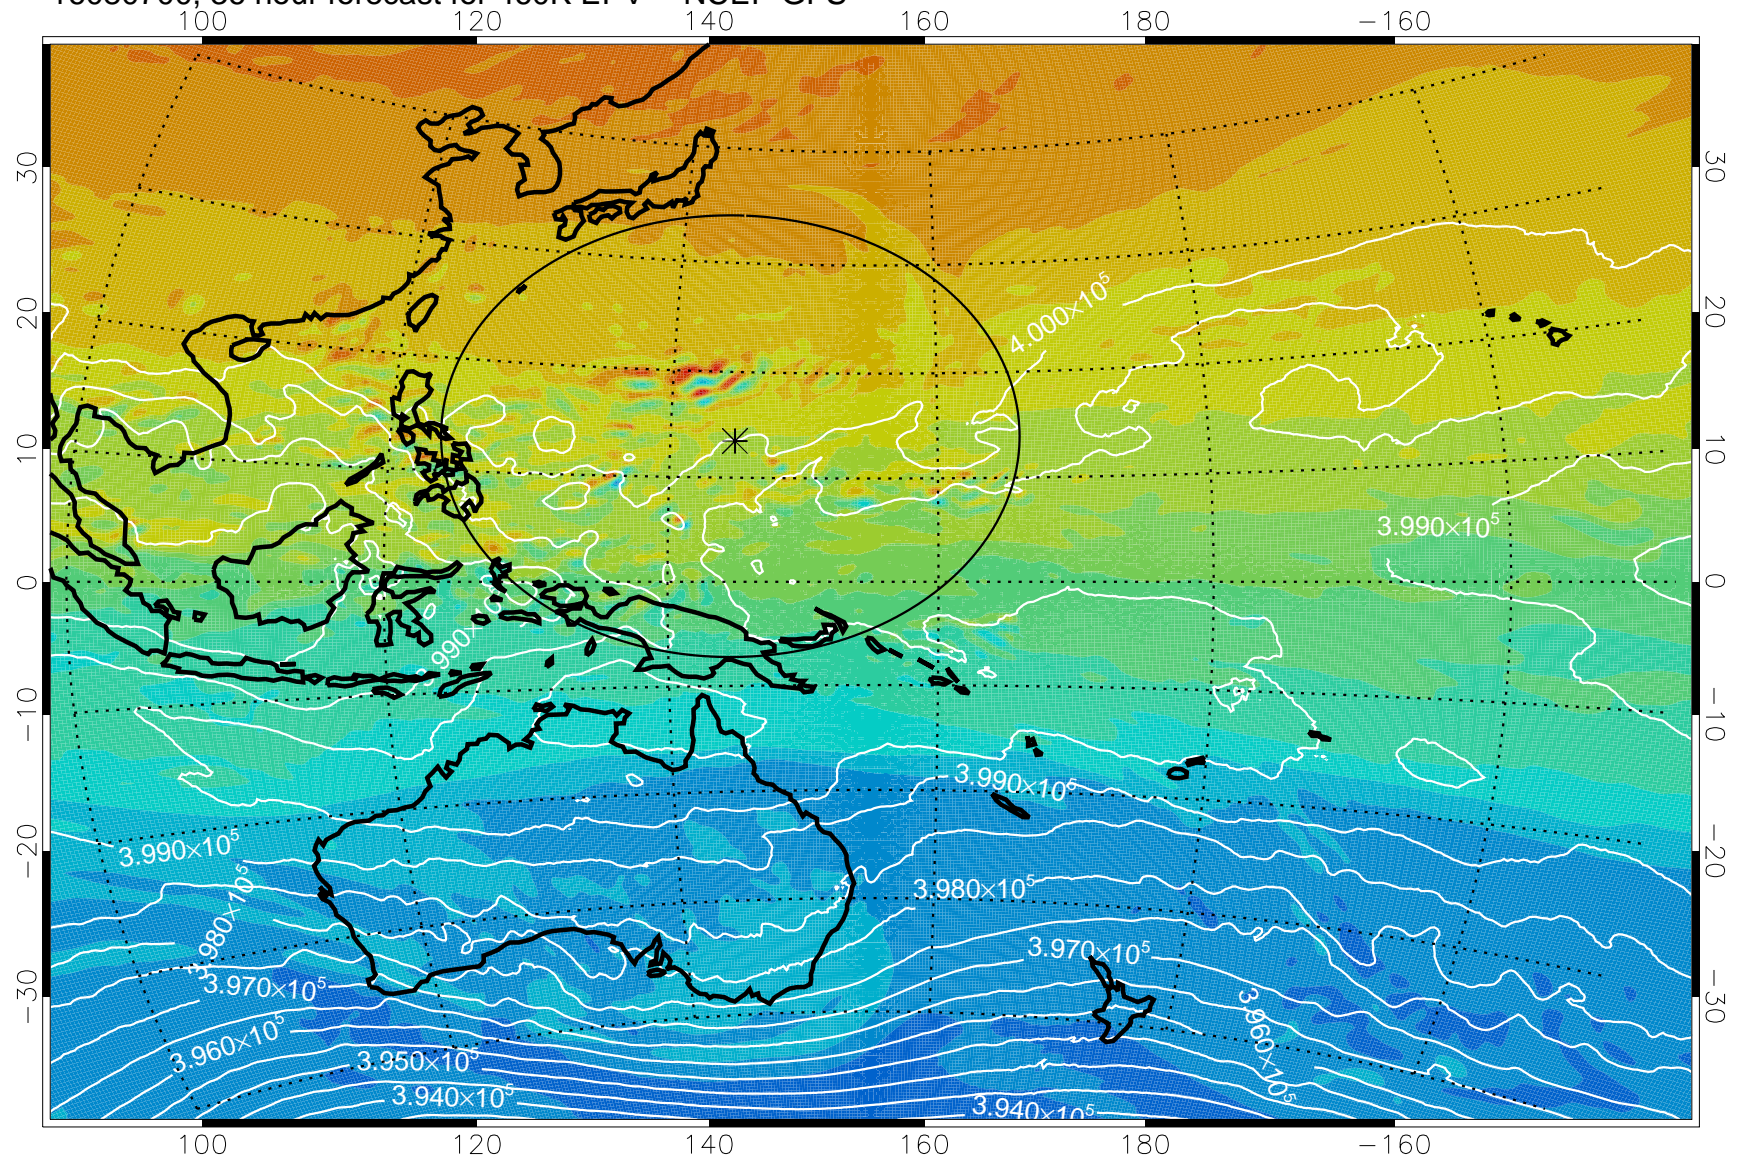

16080518, 6 hour forecast for 460K EPV -- NCEP GFS

460K Montgomery Streamfunction, white

Range ring of 2304 km

16080600, 12 hour forecast for 460K EPV -- NCEP GFS

460K Montgomery Streamfunction, white

Range ring of 2304 km

16080606, 18 hour forecast for 460K EPV -- NCEP GFS

460K Montgomery Streamfunction, white

Range ring of 2304 km

16080612, 24 hour forecast for 460K EPV -- NCEP GFS

460K Montgomery Streamfunction, white

Range ring of 2304 km

16080618, 30 hour forecast for 460K EPV -- NCEP GFS

460K Montgomery Streamfunction, white

Range ring of 2304 km

16080700, 36 hour forecast for 460K EPV -- NCEP GFS

460K Montgomery Streamfunction, white

Range ring of 2304 km

16080706, 42 hour forecast for 460K EPV -- NCEP GFS

460K Montgomery Streamfunction, white

Range ring of 2304 km

16080712, 48 hour forecast for 460K EPV -- NCEP GFS

460K Montgomery Streamfunction, white

Range ring of 2304 km