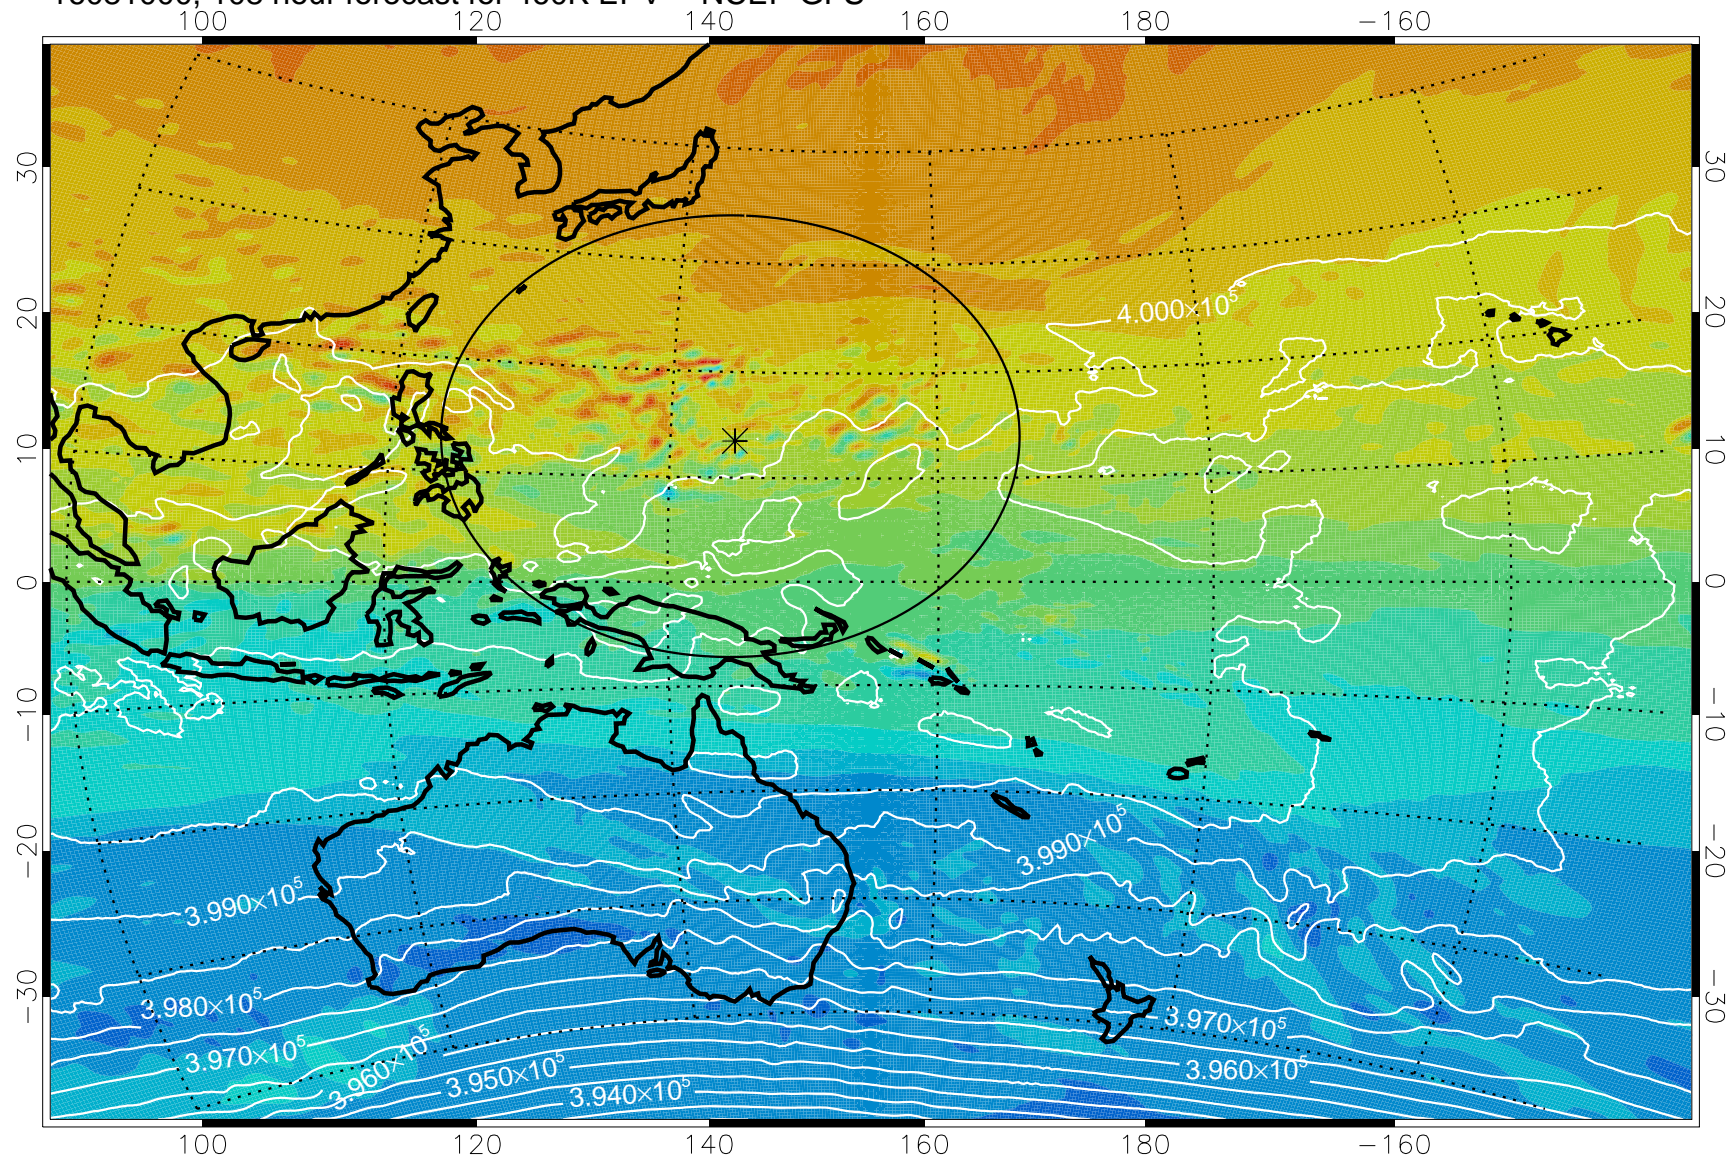

16080818, 78 hour forecast for 460K EPV -- NCEP GFS

460K Montgomery Streamfunction, white

Range ring of 2304 km

16080900, 84 hour forecast for 460K EPV -- NCEP GFS

460K Montgomery Streamfunction, white

Range ring of 2304 km

16080906, 90 hour forecast for 460K EPV -- NCEP GFS

460K Montgomery Streamfunction, white

Range ring of 2304 km

16080912, 96 hour forecast for 460K EPV -- NCEP GFS

460K Montgomery Streamfunction, white

Range ring of 2304 km

16080918, 102 hour forecast for 460K EPV -- NCEP GFS

460K Montgomery Streamfunction, white

Range ring of 2304 km

16081000, 108 hour forecast for 460K EPV -- NCEP GFS

460K Montgomery Streamfunction, white

Range ring of 2304 km

16081006, 114 hour forecast for 460K EPV -- NCEP GFS

460K Montgomery Streamfunction, white

Range ring of 2304 km

16081012, 120 hour forecast for 460K EPV -- NCEP GFS

460K Montgomery Streamfunction, white

Range ring of 2304 km