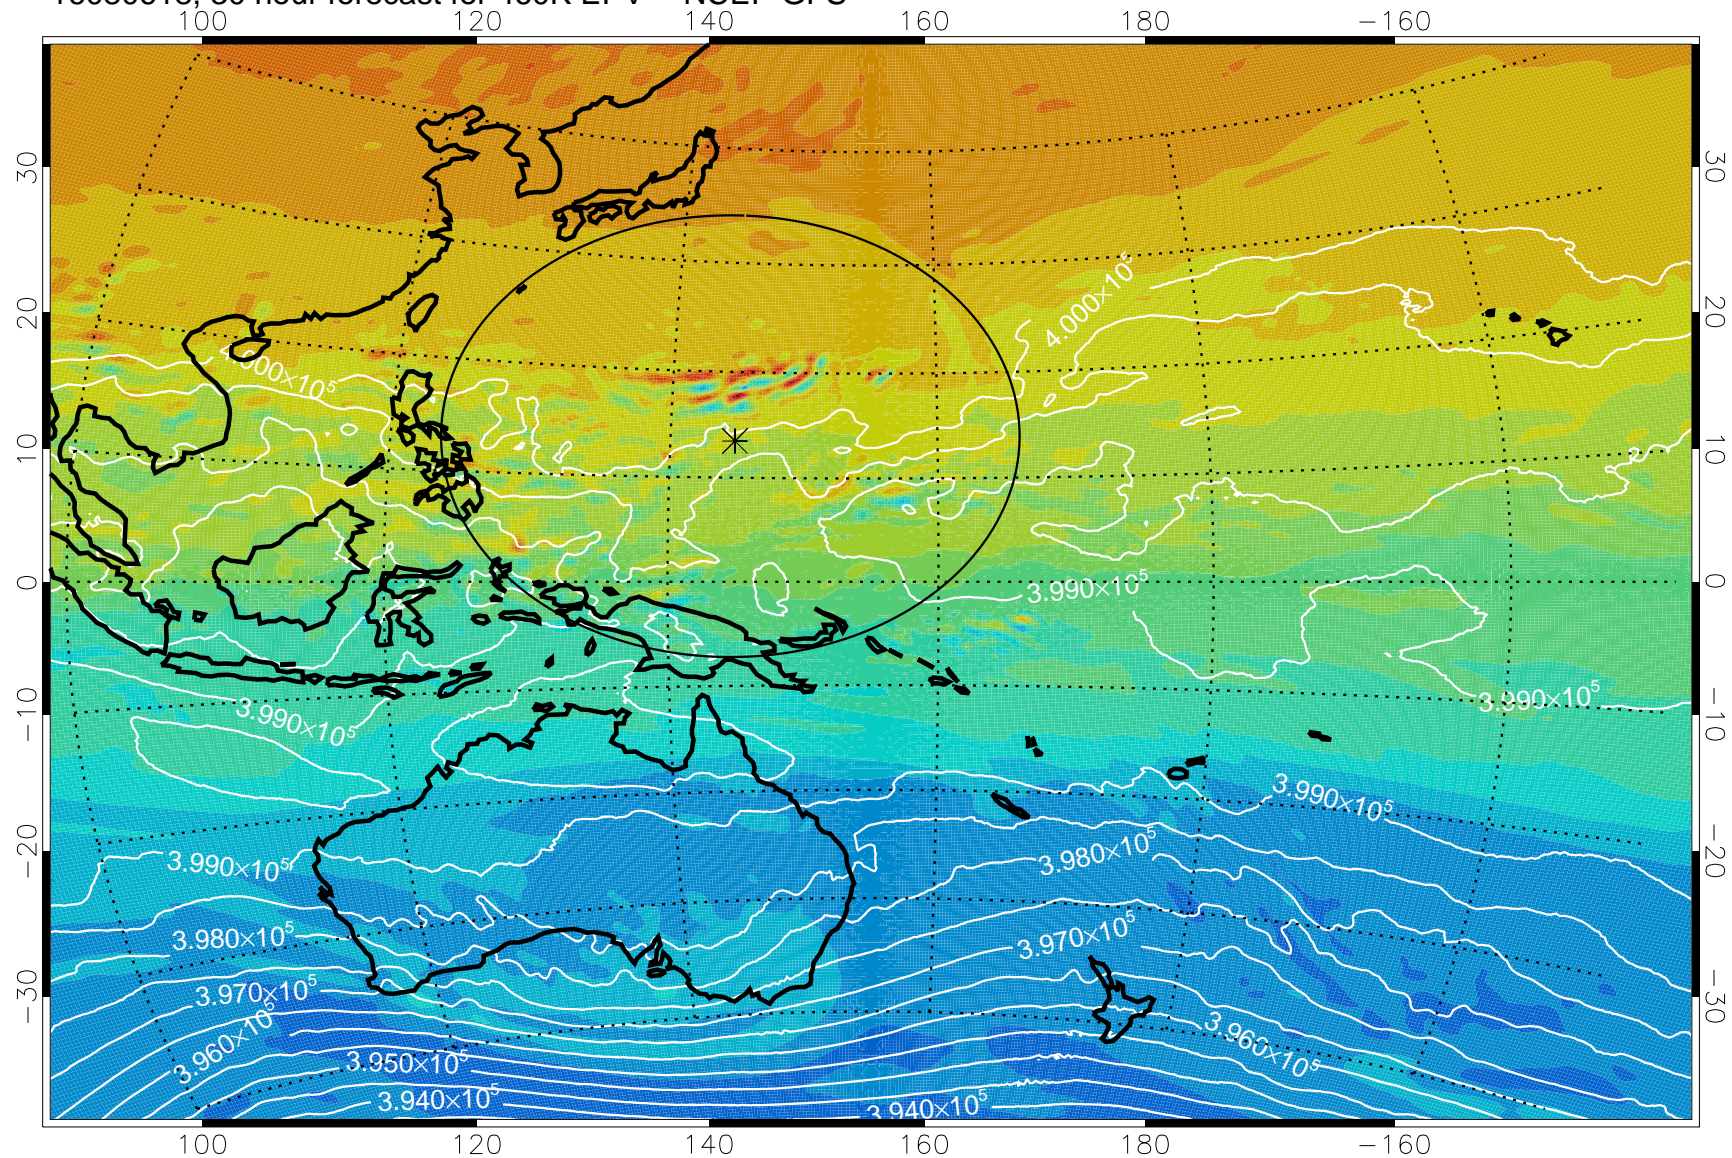

16080518, 6 hour forecast for 460K EPV -- NCEP GFS

460K Montgomery Streamfunction, white

Range ring of 2304 km

16080600, 12 hour forecast for 460K EPV -- NCEP GFS

460K Montgomery Streamfunction, white

Range ring of 2304 km

16080606, 18 hour forecast for 460K EPV -- NCEP GFS

460K Montgomery Streamfunction, white

Range ring of 2304 km

16080612, 24 hour forecast for 460K EPV -- NCEP GFS

460K Montgomery Streamfunction, white

Range ring of 2304 km

16080618, 30 hour forecast for 460K EPV -- NCEP GFS

460K Montgomery Streamfunction, white

Range ring of 2304 km

16080700, 36 hour forecast for 460K EPV -- NCEP GFS

460K Montgomery Streamfunction, white

Range ring of 2304 km

16080706, 42 hour forecast for 460K EPV -- NCEP GFS

460K Montgomery Streamfunction, white

Range ring of 2304 km

16080712, 48 hour forecast for 460K EPV -- NCEP GFS

460K Montgomery Streamfunction, white

Range ring of 2304 km