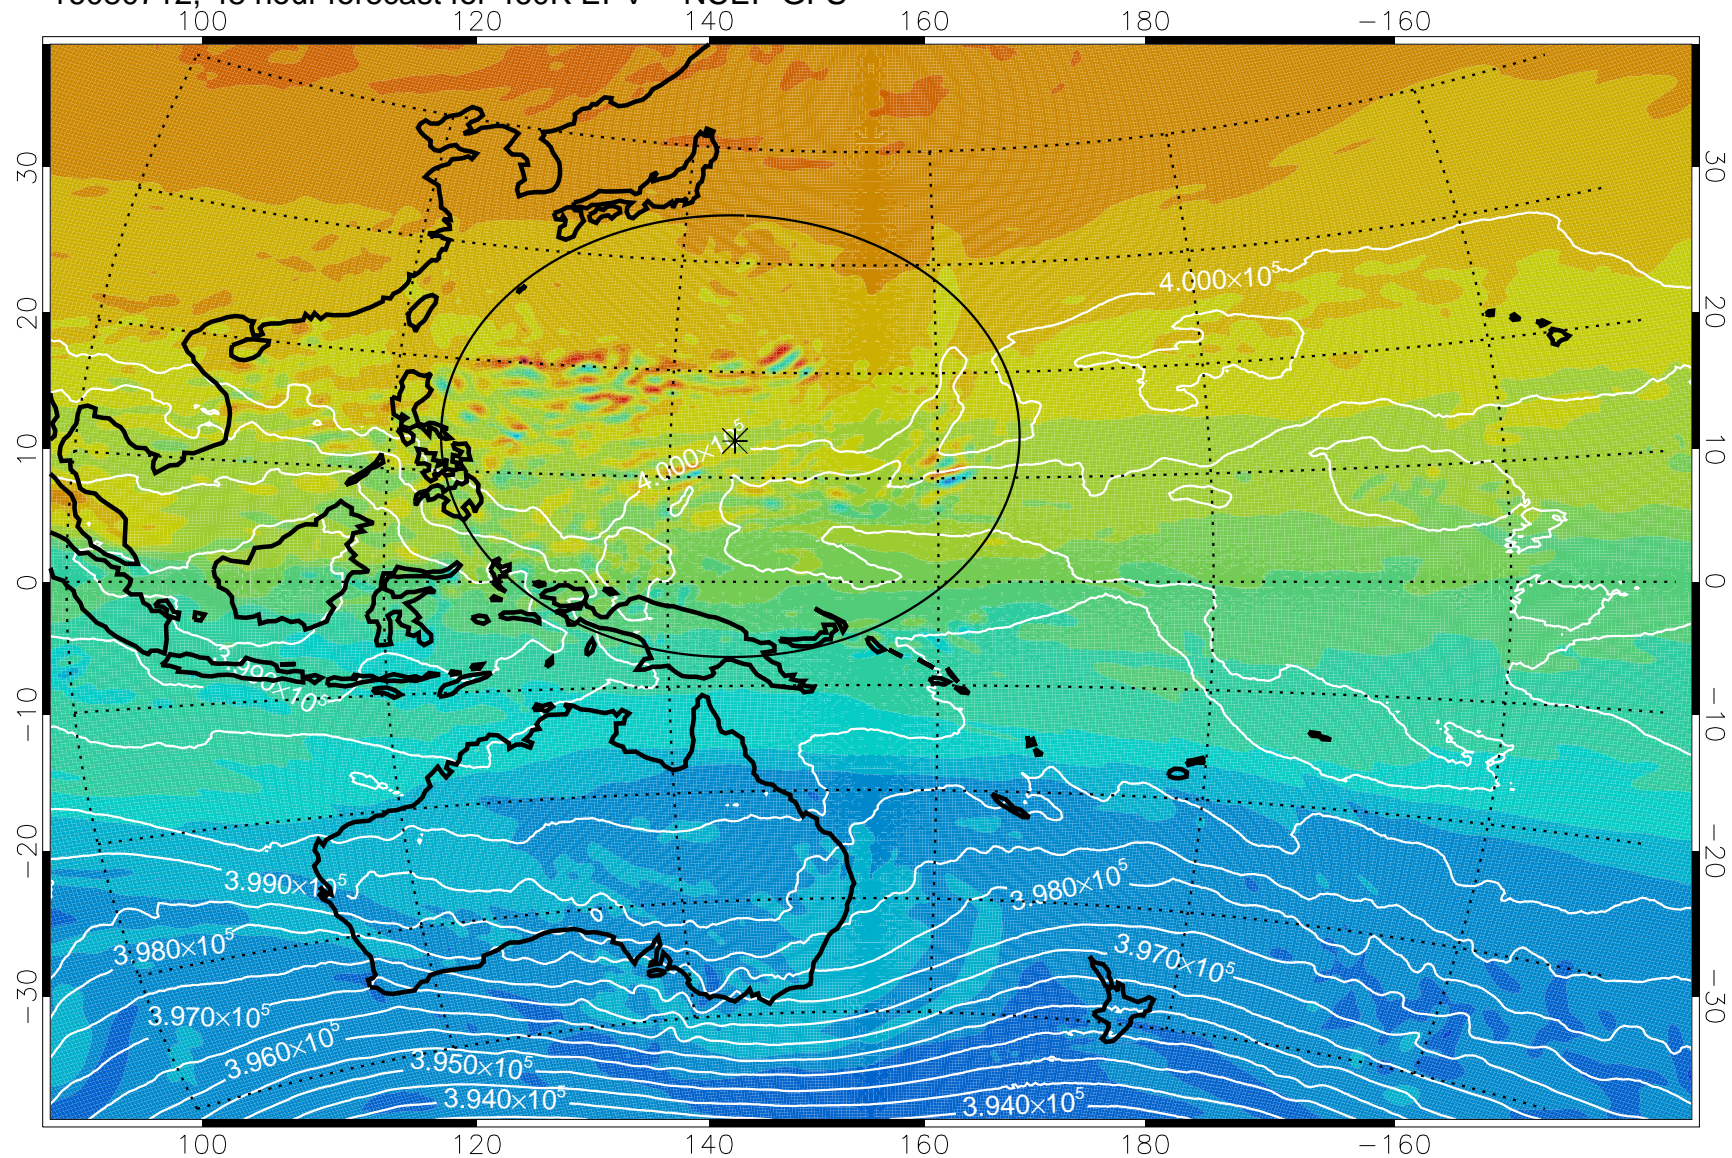

16080618, 30 hour forecast for 460K EPV -- NCEP GFS

460K Montgomery Streamfunction, white

Range ring of 2304 km

16080700, 36 hour forecast for 460K EPV -- NCEP GFS

460K Montgomery Streamfunction, white

Range ring of 2304 km

16080706, 42 hour forecast for 460K EPV -- NCEP GFS

460K Montgomery Streamfunction, white

Range ring of 2304 km

16080712, 48 hour forecast for 460K EPV -- NCEP GFS

460K Montgomery Streamfunction, white

Range ring of 2304 km

16080718, 54 hour forecast for 460K EPV -- NCEP GFS

460K Montgomery Streamfunction, white

Range ring of 2304 km

16080800, 60 hour forecast for 460K EPV -- NCEP GFS

460K Montgomery Streamfunction, white

Range ring of 2304 km

16080806, 66 hour forecast for 460K EPV -- NCEP GFS

460K Montgomery Streamfunction, white

Range ring of 2304 km

16080812, 72 hour forecast for 460K EPV -- NCEP GFS

460K Montgomery Streamfunction, white

Range ring of 2304 km