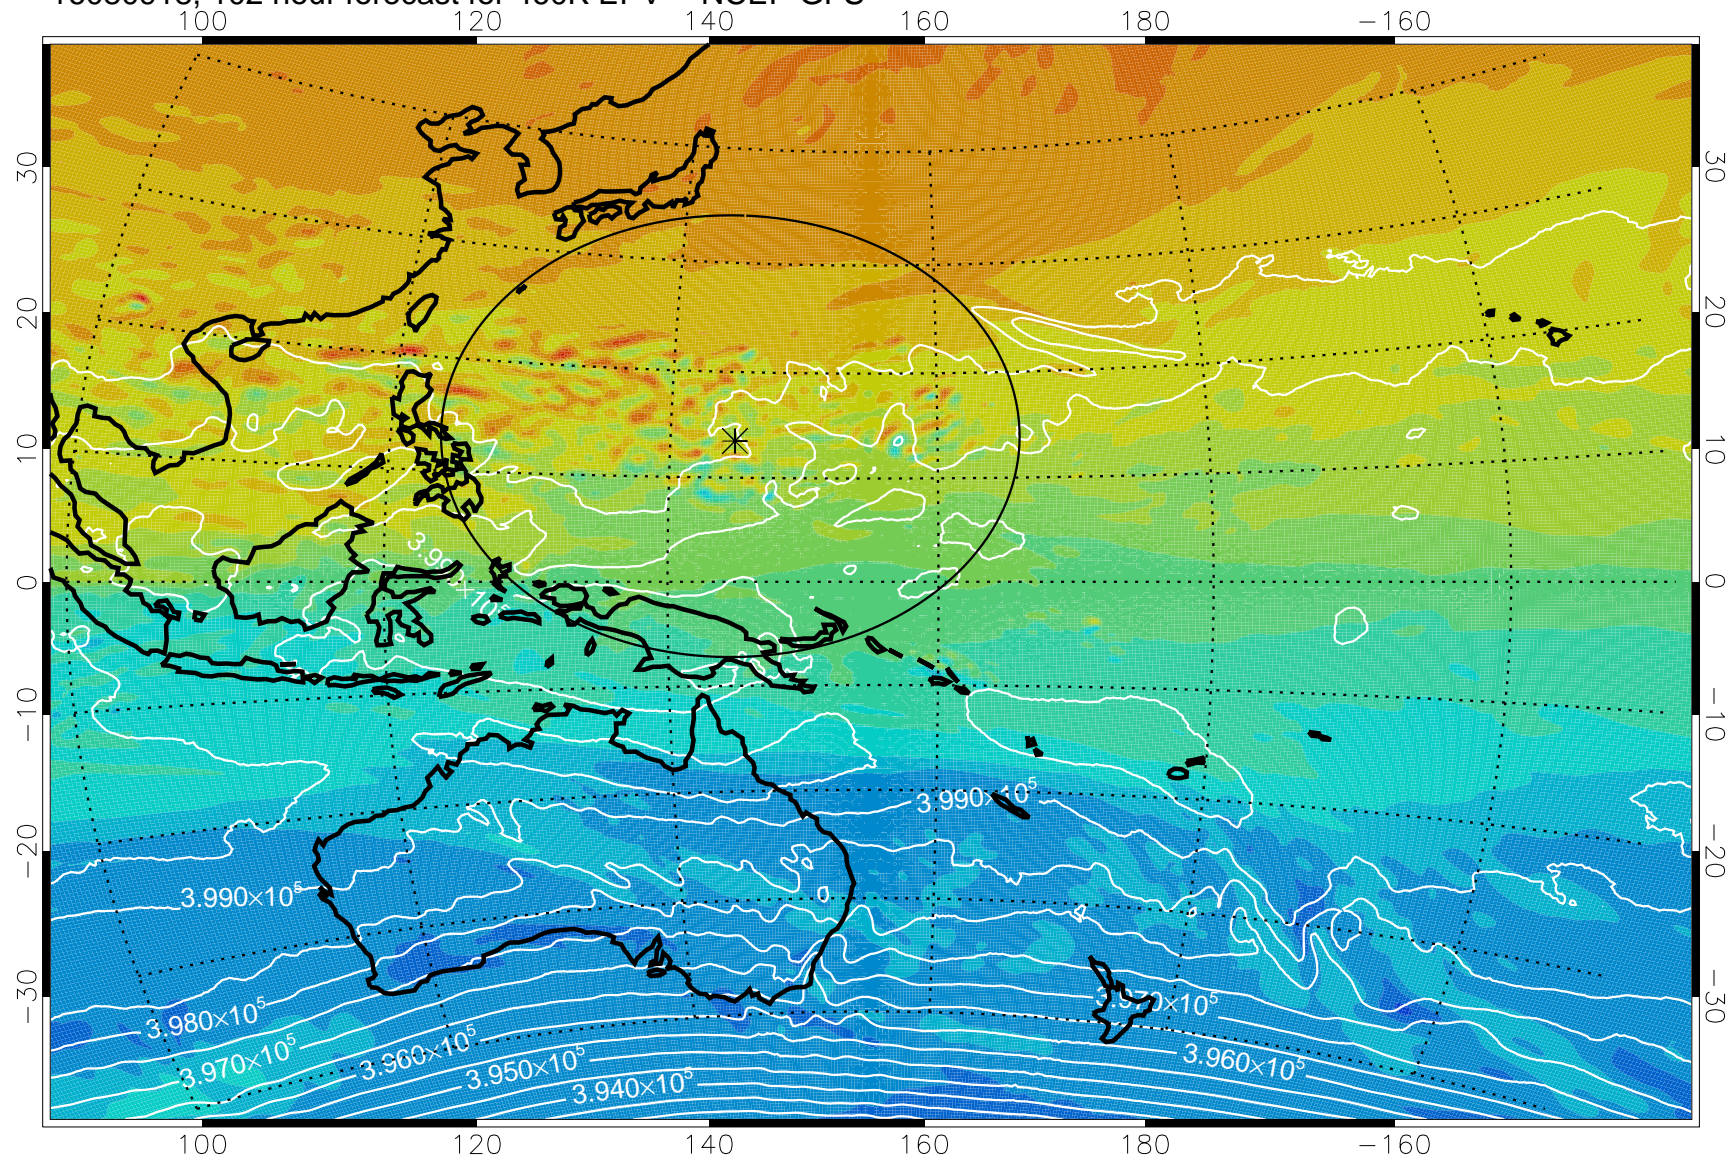

16080818, 78 hour forecast for 460K EPV -- NCEP GFS

460K Montgomery Streamfunction, white

Range ring of 2304 km

16080900, 84 hour forecast for 460K EPV -- NCEP GFS

460K Montgomery Streamfunction, white

Range ring of 2304 km

16080906, 90 hour forecast for 460K EPV -- NCEP GFS

460K Montgomery Streamfunction, white

Range ring of 2304 km

16080912, 96 hour forecast for 460K EPV -- NCEP GFS

460K Montgomery Streamfunction, white

Range ring of 2304 km

16080918, 102 hour forecast for 460K EPV -- NCEP GFS

460K Montgomery Streamfunction, white

Range ring of 2304 km

16081000, 108 hour forecast for 460K EPV -- NCEP GFS

460K Montgomery Streamfunction, white

Range ring of 2304 km

16081006, 114 hour forecast for 460K EPV -- NCEP GFS

460K Montgomery Streamfunction, white

Range ring of 2304 km

16081012, 120 hour forecast for 460K EPV -- NCEP GFS

460K Montgomery Streamfunction, white

Range ring of 2304 km