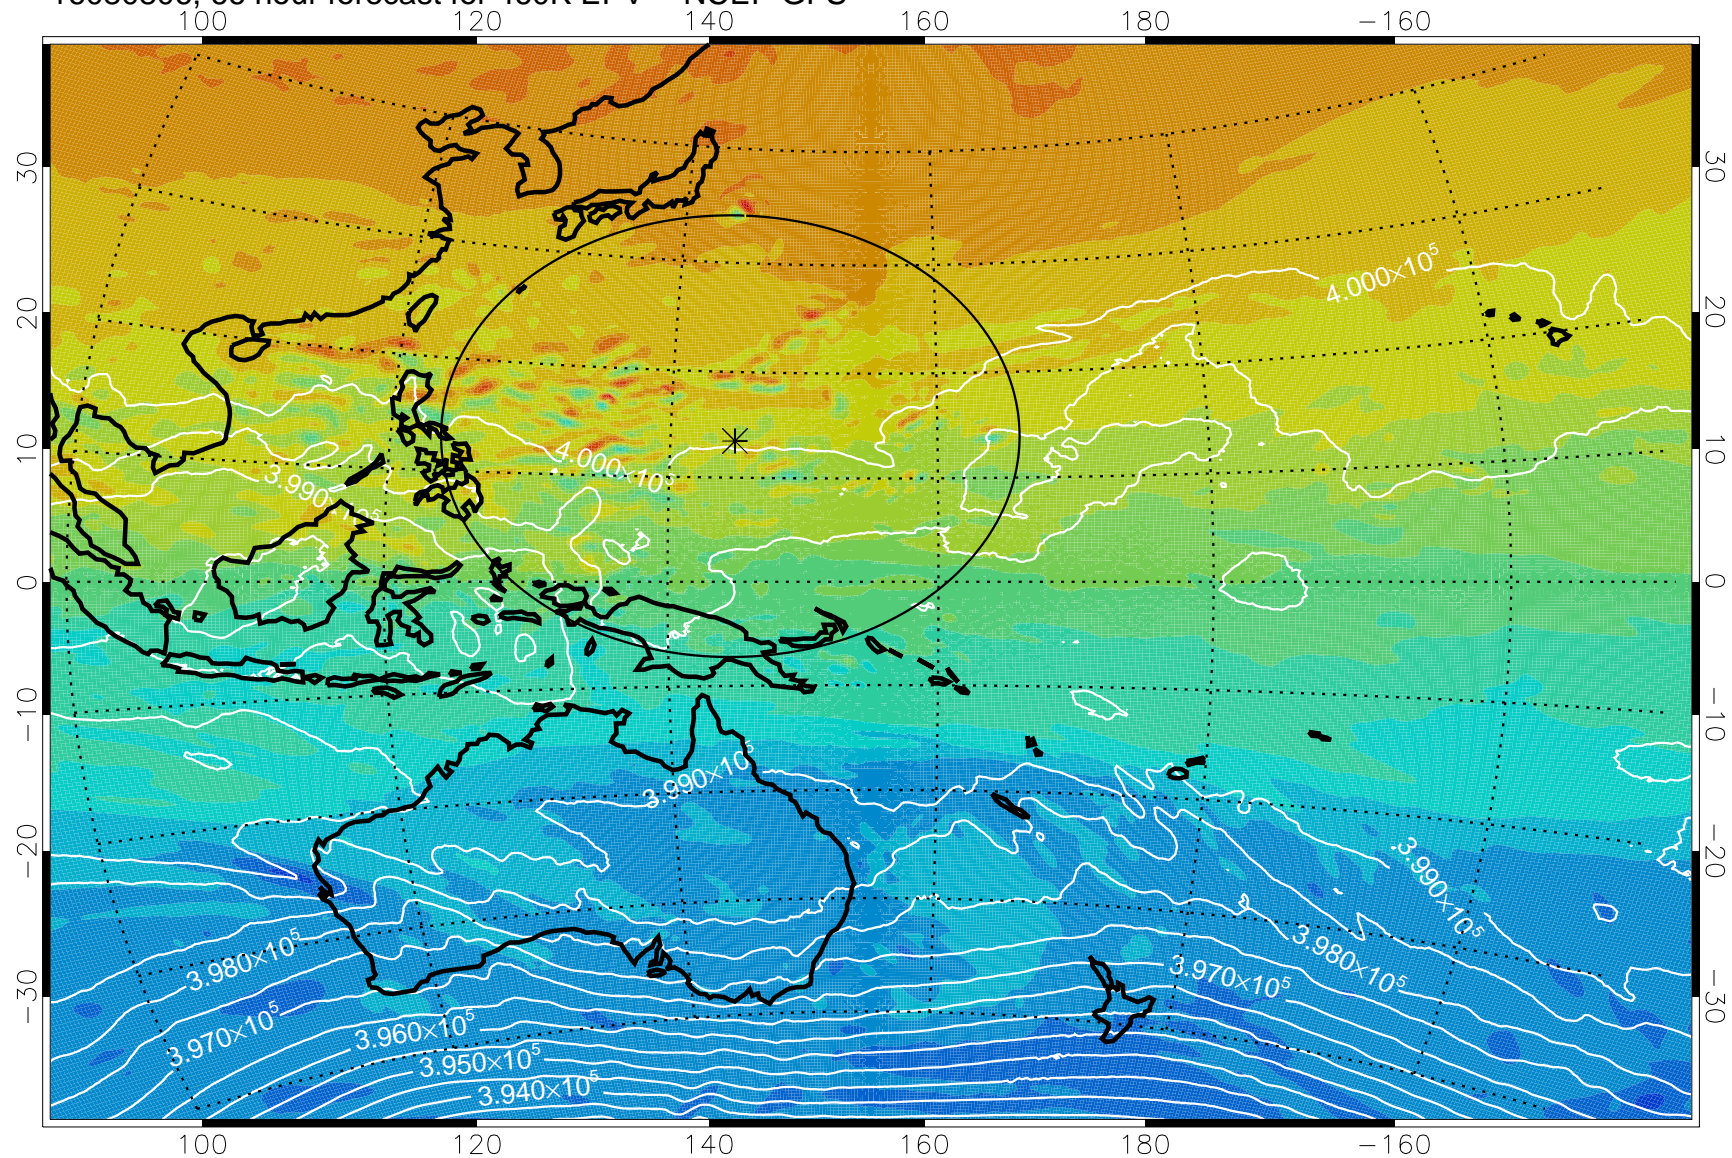

16080706, 42 hour forecast for 460K EPV -- NCEP GFS

460K Montgomery Streamfunction, white

Range ring of 2304 km

16080712, 48 hour forecast for 460K EPV -- NCEP GFS

460K Montgomery Streamfunction, white

Range ring of 2304 km

16080718, 54 hour forecast for 460K EPV -- NCEP GFS

460K Montgomery Streamfunction, white

Range ring of 2304 km

16080800, 60 hour forecast for 460K EPV -- NCEP GFS

460K Montgomery Streamfunction, white

Range ring of 2304 km

16080806, 66 hour forecast for 460K EPV -- NCEP GFS

460K Montgomery Streamfunction, white

Range ring of 2304 km

16080812, 72 hour forecast for 460K EPV -- NCEP GFS

460K Montgomery Streamfunction, white

Range ring of 2304 km

16080818, 78 hour forecast for 460K EPV -- NCEP GFS

460K Montgomery Streamfunction, white

Range ring of 2304 km

16080900, 84 hour forecast for 460K EPV -- NCEP GFS

460K Montgomery Streamfunction, white

Range ring of 2304 km