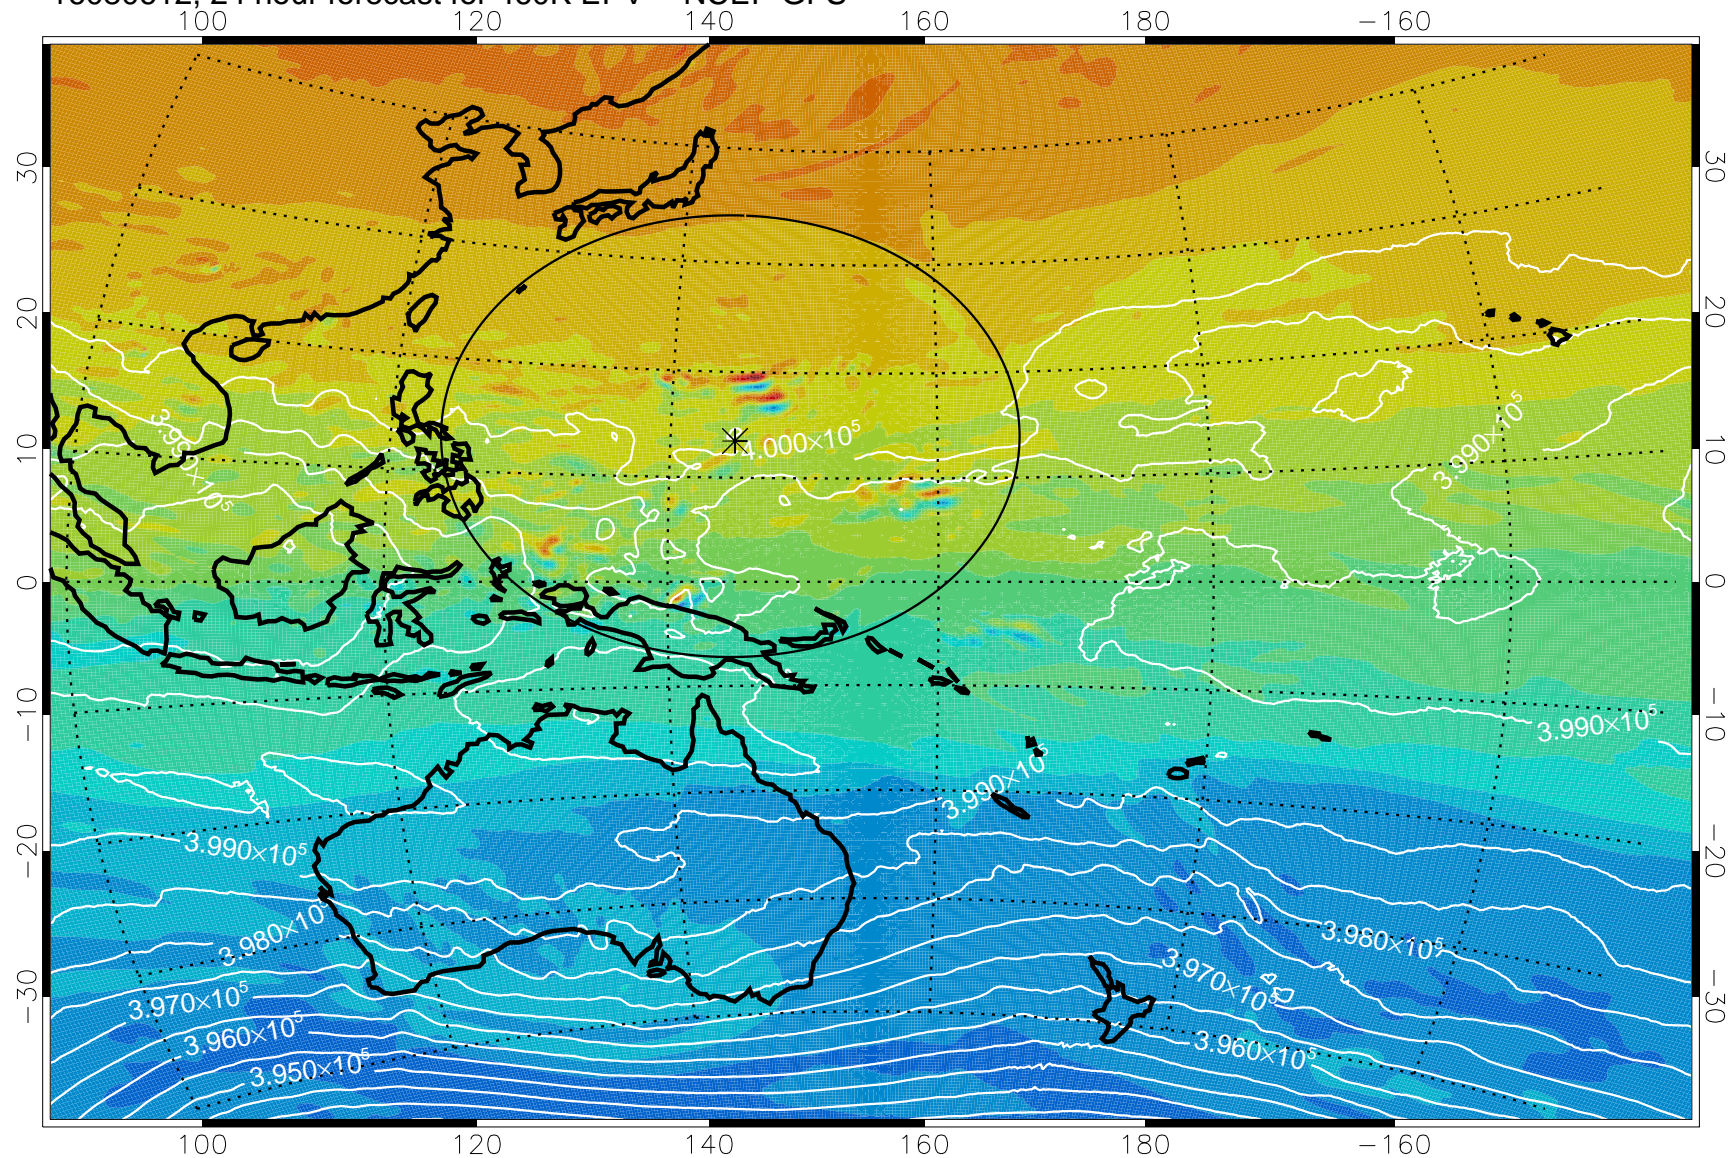

16080518, 6 hour forecast for 460K EPV -- NCEP GFS

460K Montgomery Streamfunction, white

Range ring of 2304 km

16080600, 12 hour forecast for 460K EPV -- NCEP GFS

460K Montgomery Streamfunction, white

Range ring of 2304 km

16080606, 18 hour forecast for 460K EPV -- NCEP GFS

460K Montgomery Streamfunction, white

Range ring of 2304 km

16080612, 24 hour forecast for 460K EPV -- NCEP GFS

460K Montgomery Streamfunction, white

Range ring of 2304 km

16080618, 30 hour forecast for 460K EPV -- NCEP GFS

460K Montgomery Streamfunction, white

Range ring of 2304 km

16080700, 36 hour forecast for 460K EPV -- NCEP GFS

460K Montgomery Streamfunction, white

Range ring of 2304 km

16080706, 42 hour forecast for 460K EPV -- NCEP GFS

460K Montgomery Streamfunction, white

Range ring of 2304 km

16080712, 48 hour forecast for 460K EPV -- NCEP GFS

460K Montgomery Streamfunction, white

Range ring of 2304 km