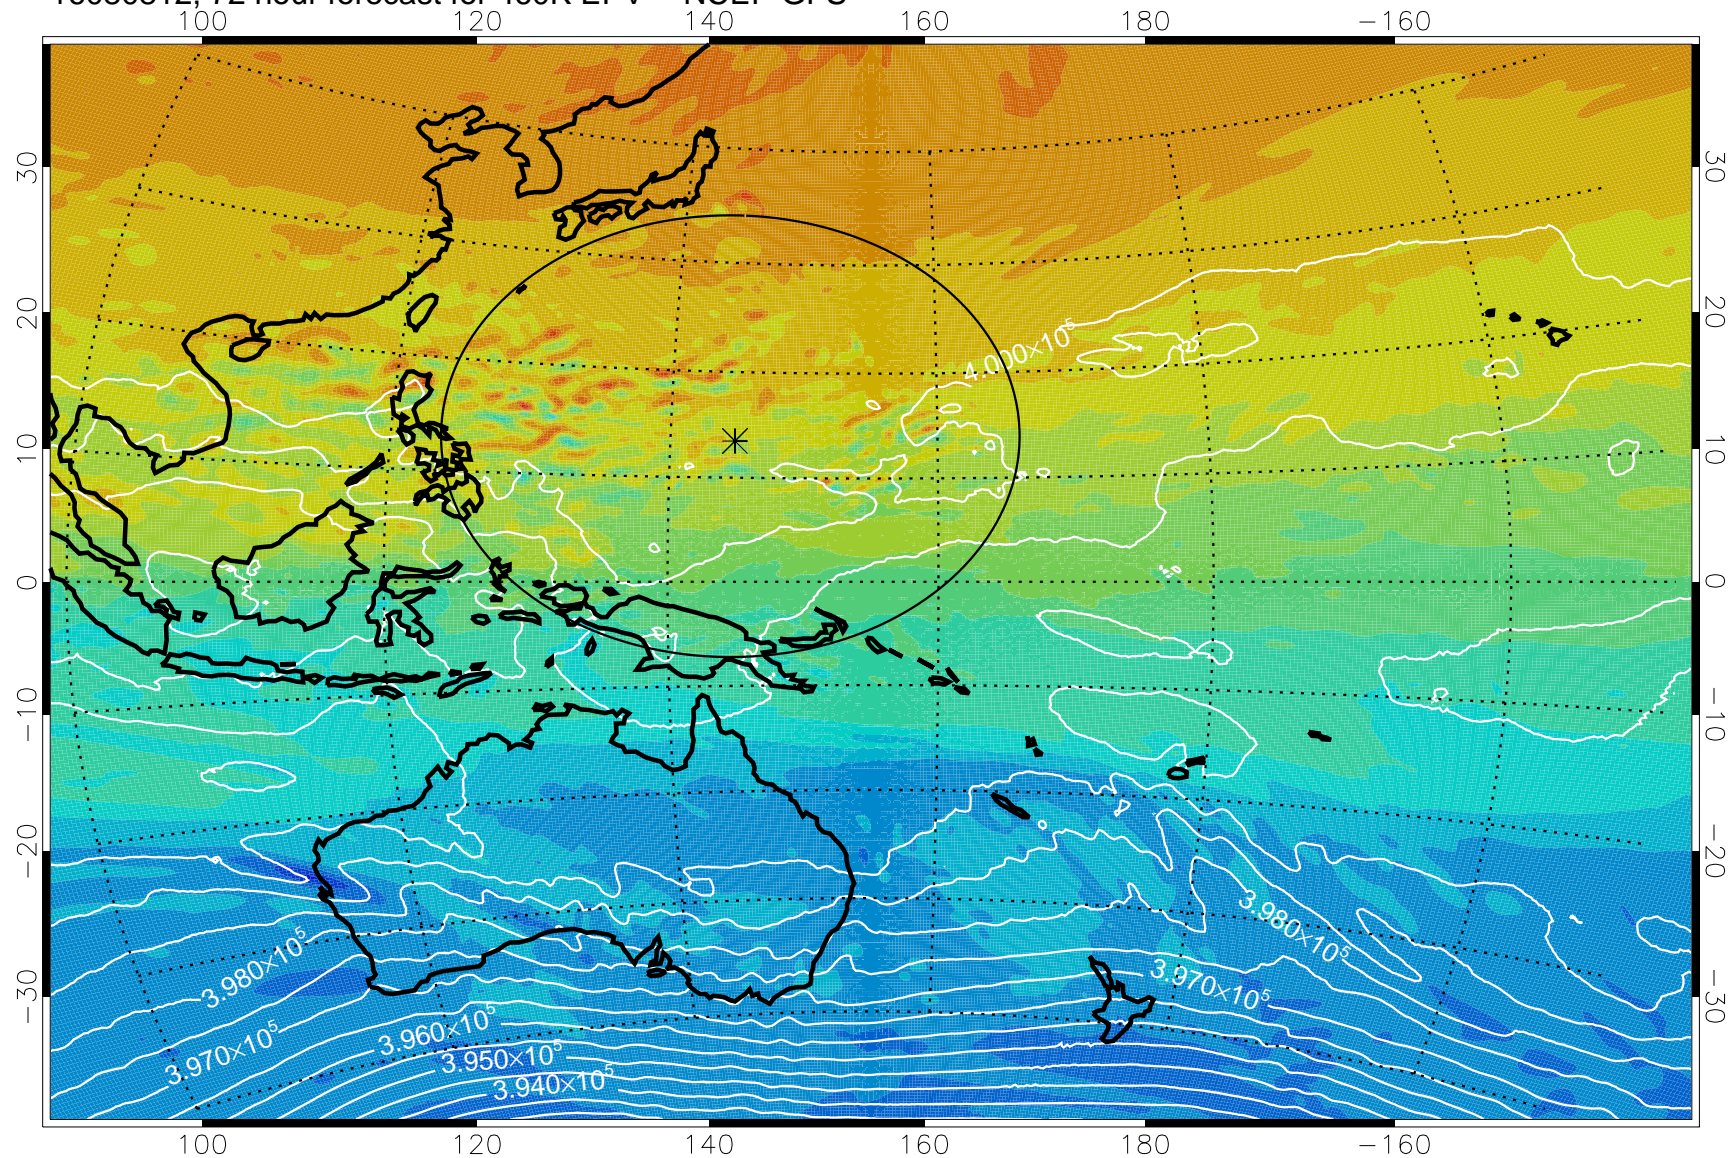

16080706, 42 hour forecast for 460K EPV -- NCEP GFS

460K Montgomery Streamfunction, white

Range ring of 2304 km

16080712, 48 hour forecast for 460K EPV -- NCEP GFS

460K Montgomery Streamfunction, white

Range ring of 2304 km

16080718, 54 hour forecast for 460K EPV -- NCEP GFS

460K Montgomery Streamfunction, white

Range ring of 2304 km

16080800, 60 hour forecast for 460K EPV -- NCEP GFS

460K Montgomery Streamfunction, white

Range ring of 2304 km

16080806, 66 hour forecast for 460K EPV -- NCEP GFS

460K Montgomery Streamfunction, white

Range ring of 2304 km

16080812, 72 hour forecast for 460K EPV -- NCEP GFS

460K Montgomery Streamfunction, white

Range ring of 2304 km

16080818, 78 hour forecast for 460K EPV -- NCEP GFS

460K Montgomery Streamfunction, white

Range ring of 2304 km

16080900, 84 hour forecast for 460K EPV -- NCEP GFS

460K Montgomery Streamfunction, white

Range ring of 2304 km