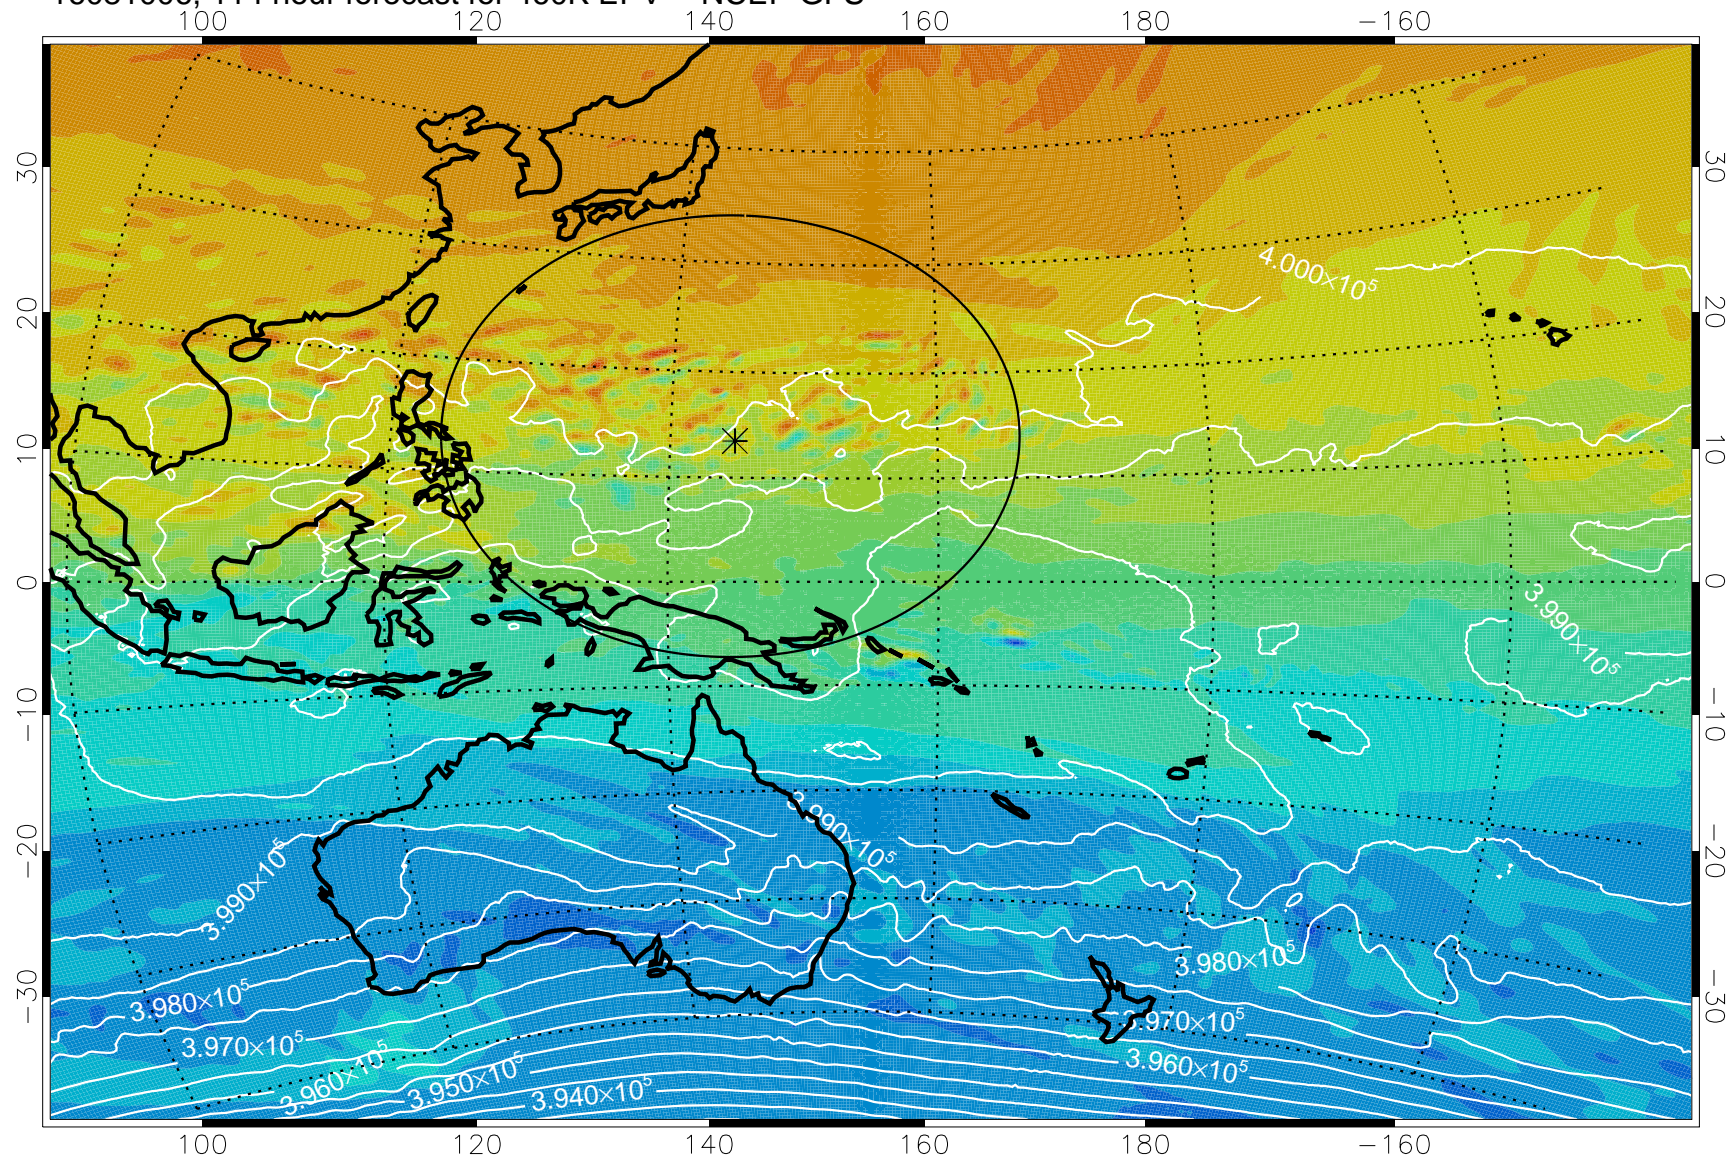

16080818, 78 hour forecast for 460K EPV -- NCEP GFS

460K Montgomery Streamfunction, white

Range ring of 2304 km

16080900, 84 hour forecast for 460K EPV -- NCEP GFS

460K Montgomery Streamfunction, white

Range ring of 2304 km

16080906, 90 hour forecast for 460K EPV -- NCEP GFS

460K Montgomery Streamfunction, white

Range ring of 2304 km

16080912, 96 hour forecast for 460K EPV -- NCEP GFS

460K Montgomery Streamfunction, white

Range ring of 2304 km

16080918, 102 hour forecast for 460K EPV -- NCEP GFS

460K Montgomery Streamfunction, white

Range ring of 2304 km

16081000, 108 hour forecast for 460K EPV -- NCEP GFS

460K Montgomery Streamfunction, white

Range ring of 2304 km

16081006, 114 hour forecast for 460K EPV -- NCEP GFS

460K Montgomery Streamfunction, white

Range ring of 2304 km

16081012, 120 hour forecast for 460K EPV -- NCEP GFS

460K Montgomery Streamfunction, white

Range ring of 2304 km