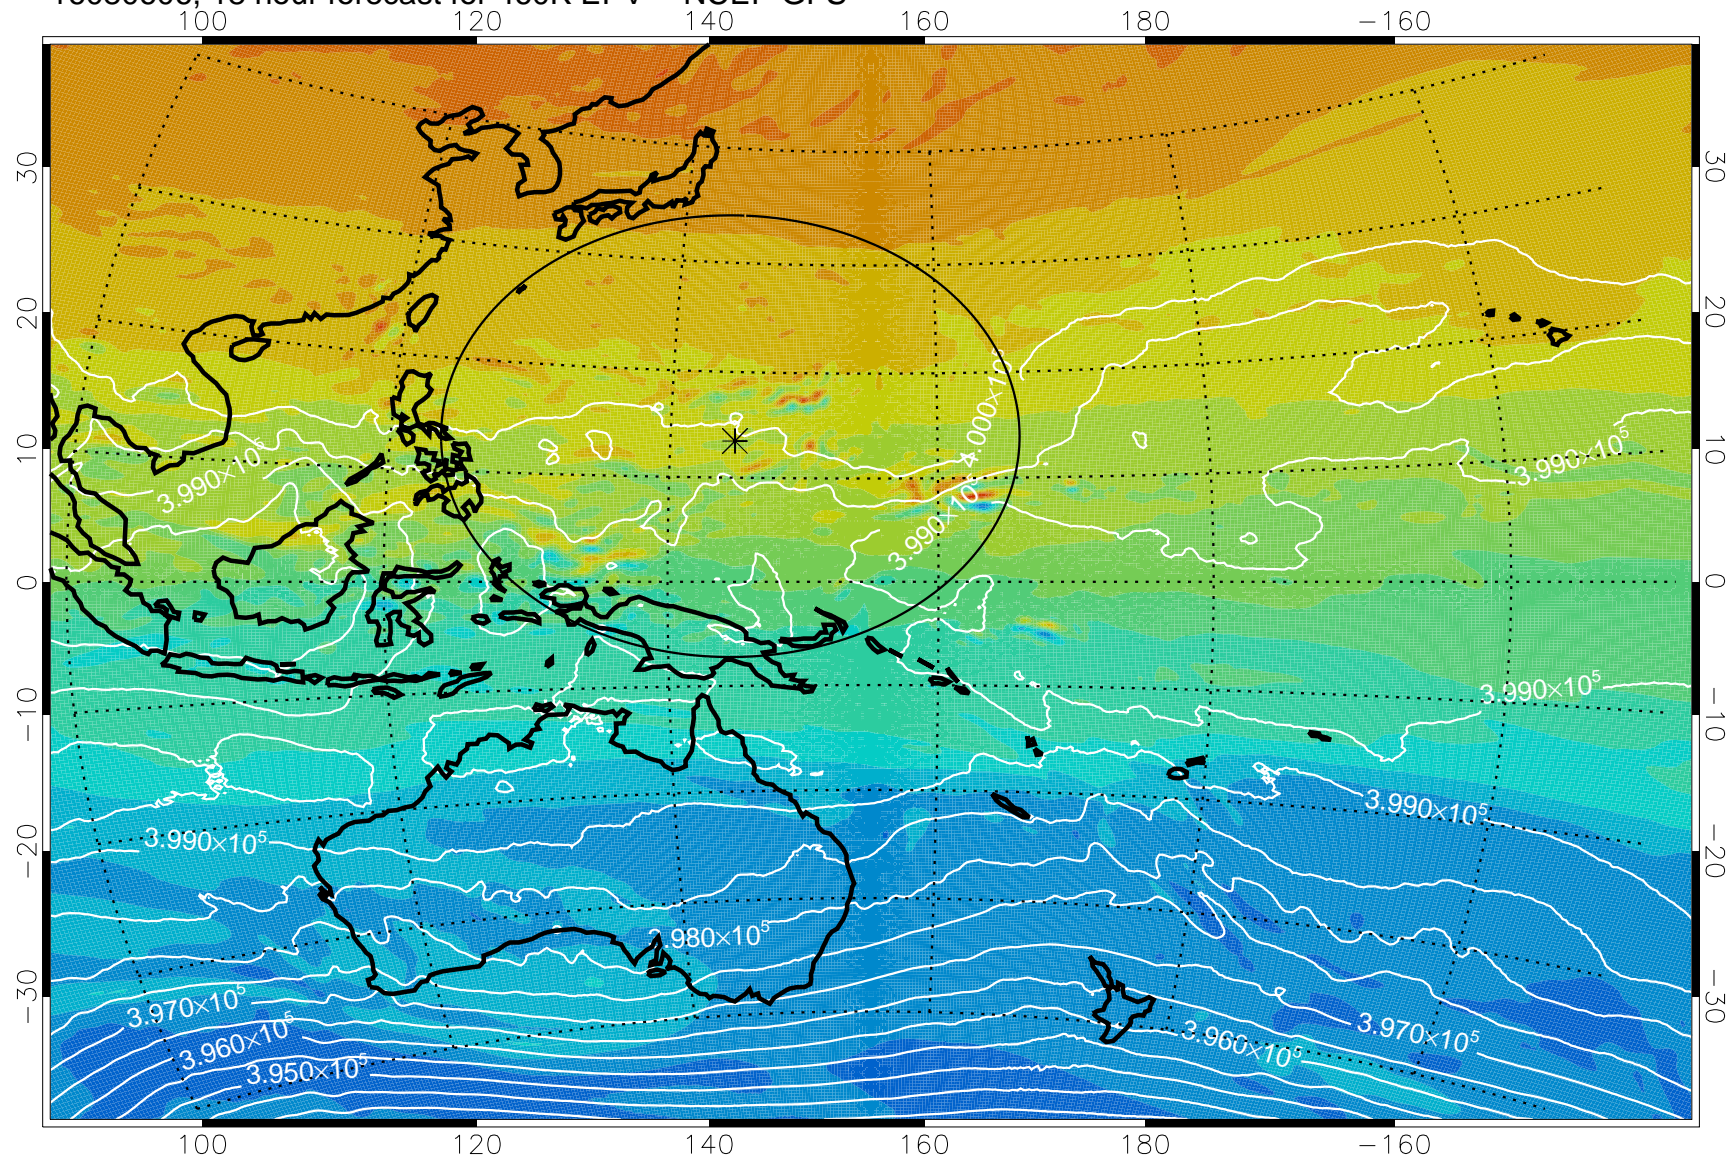

16080518, 6 hour forecast for 460K EPV -- NCEP GFS

460K Montgomery Streamfunction, white

Range ring of 2304 km

16080600, 12 hour forecast for 460K EPV -- NCEP GFS

460K Montgomery Streamfunction, white

Range ring of 2304 km

16080606, 18 hour forecast for 460K EPV -- NCEP GFS

460K Montgomery Streamfunction, white

Range ring of 2304 km

16080612, 24 hour forecast for 460K EPV -- NCEP GFS

460K Montgomery Streamfunction, white

Range ring of 2304 km

16080618, 30 hour forecast for 460K EPV -- NCEP GFS

460K Montgomery Streamfunction, white

Range ring of 2304 km

16080700, 36 hour forecast for 460K EPV -- NCEP GFS

460K Montgomery Streamfunction, white

Range ring of 2304 km

16080706, 42 hour forecast for 460K EPV -- NCEP GFS

460K Montgomery Streamfunction, white

Range ring of 2304 km

16080712, 48 hour forecast for 460K EPV -- NCEP GFS

460K Montgomery Streamfunction, white

Range ring of 2304 km