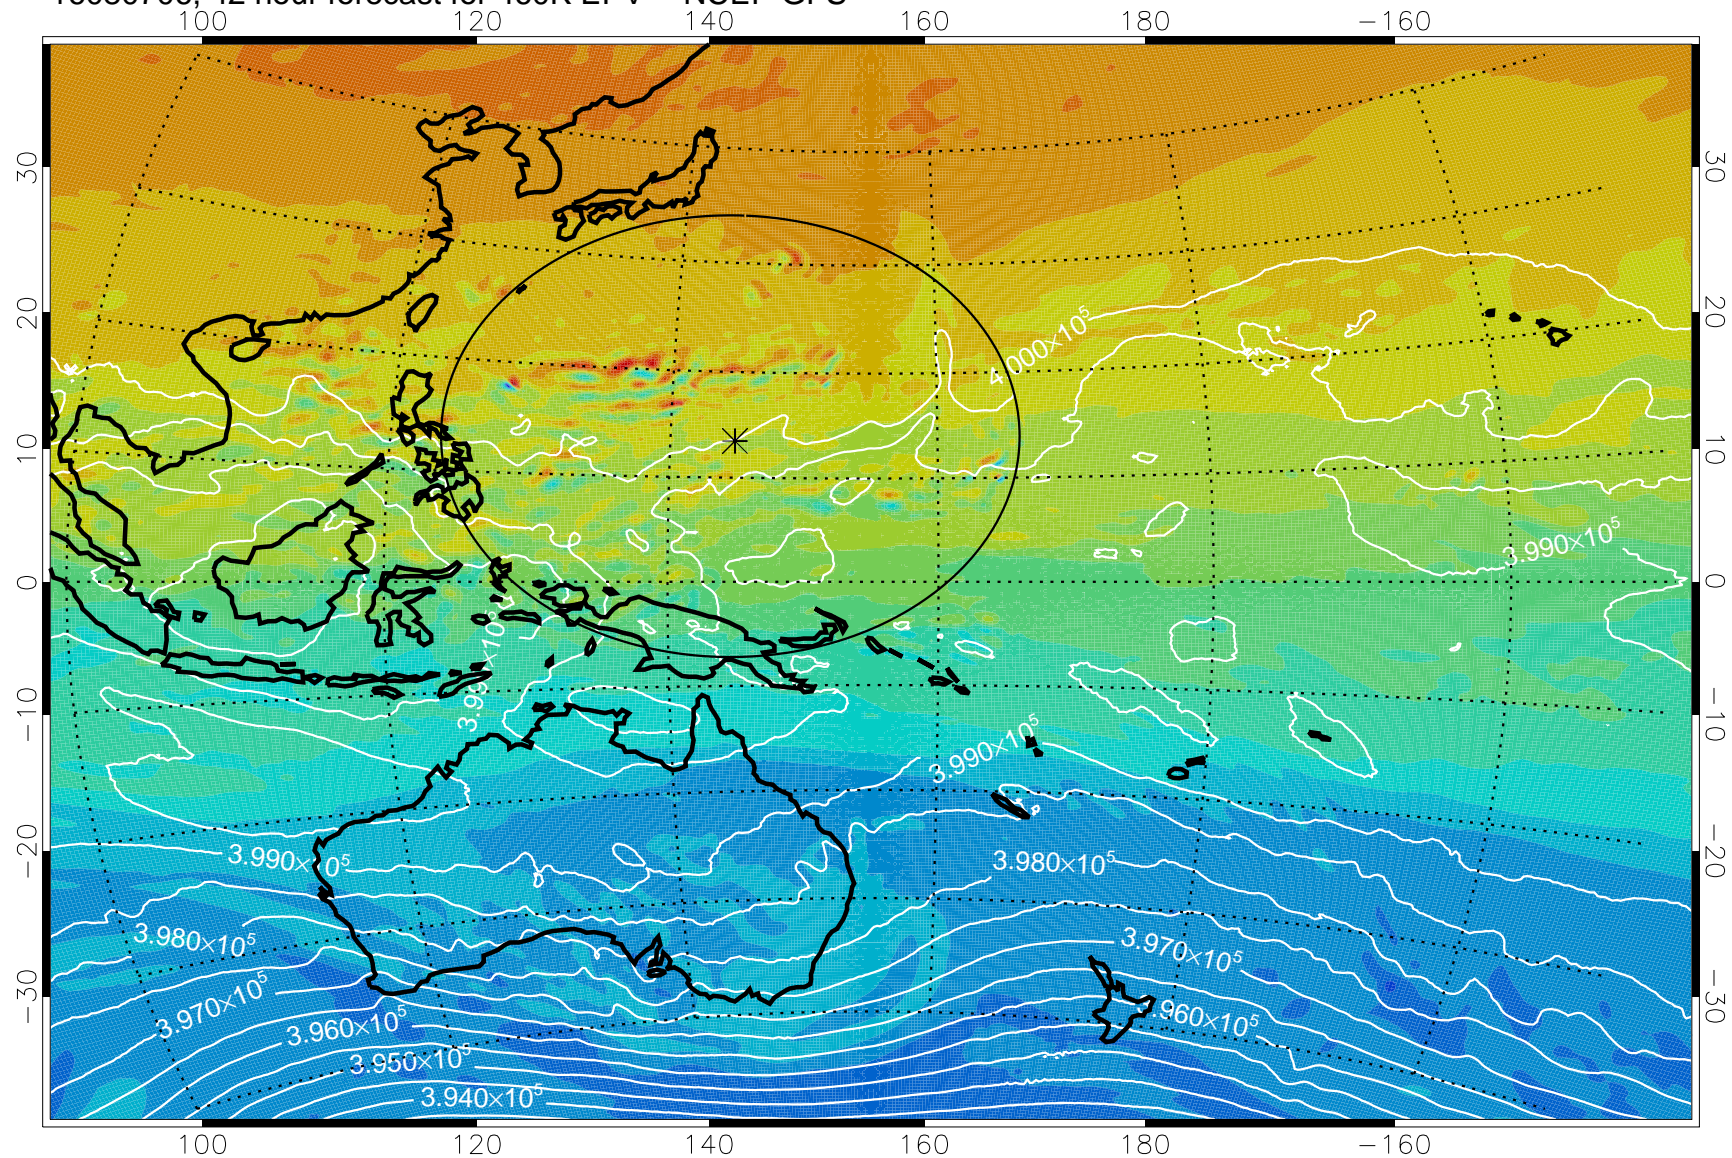

16080618, 30 hour forecast for 460K EPV -- NCEP GFS

460K Montgomery Streamfunction, white

Range ring of 2304 km

16080700, 36 hour forecast for 460K EPV -- NCEP GFS

460K Montgomery Streamfunction, white

Range ring of 2304 km

16080706, 42 hour forecast for 460K EPV -- NCEP GFS

460K Montgomery Streamfunction, white

Range ring of 2304 km

16080712, 48 hour forecast for 460K EPV -- NCEP GFS

460K Montgomery Streamfunction, white

Range ring of 2304 km

16080718, 54 hour forecast for 460K EPV -- NCEP GFS

460K Montgomery Streamfunction, white

Range ring of 2304 km

16080800, 60 hour forecast for 460K EPV -- NCEP GFS

460K Montgomery Streamfunction, white

Range ring of 2304 km

16080806, 66 hour forecast for 460K EPV -- NCEP GFS

460K Montgomery Streamfunction, white

Range ring of 2304 km

16080812, 72 hour forecast for 460K EPV -- NCEP GFS

460K Montgomery Streamfunction, white

Range ring of 2304 km