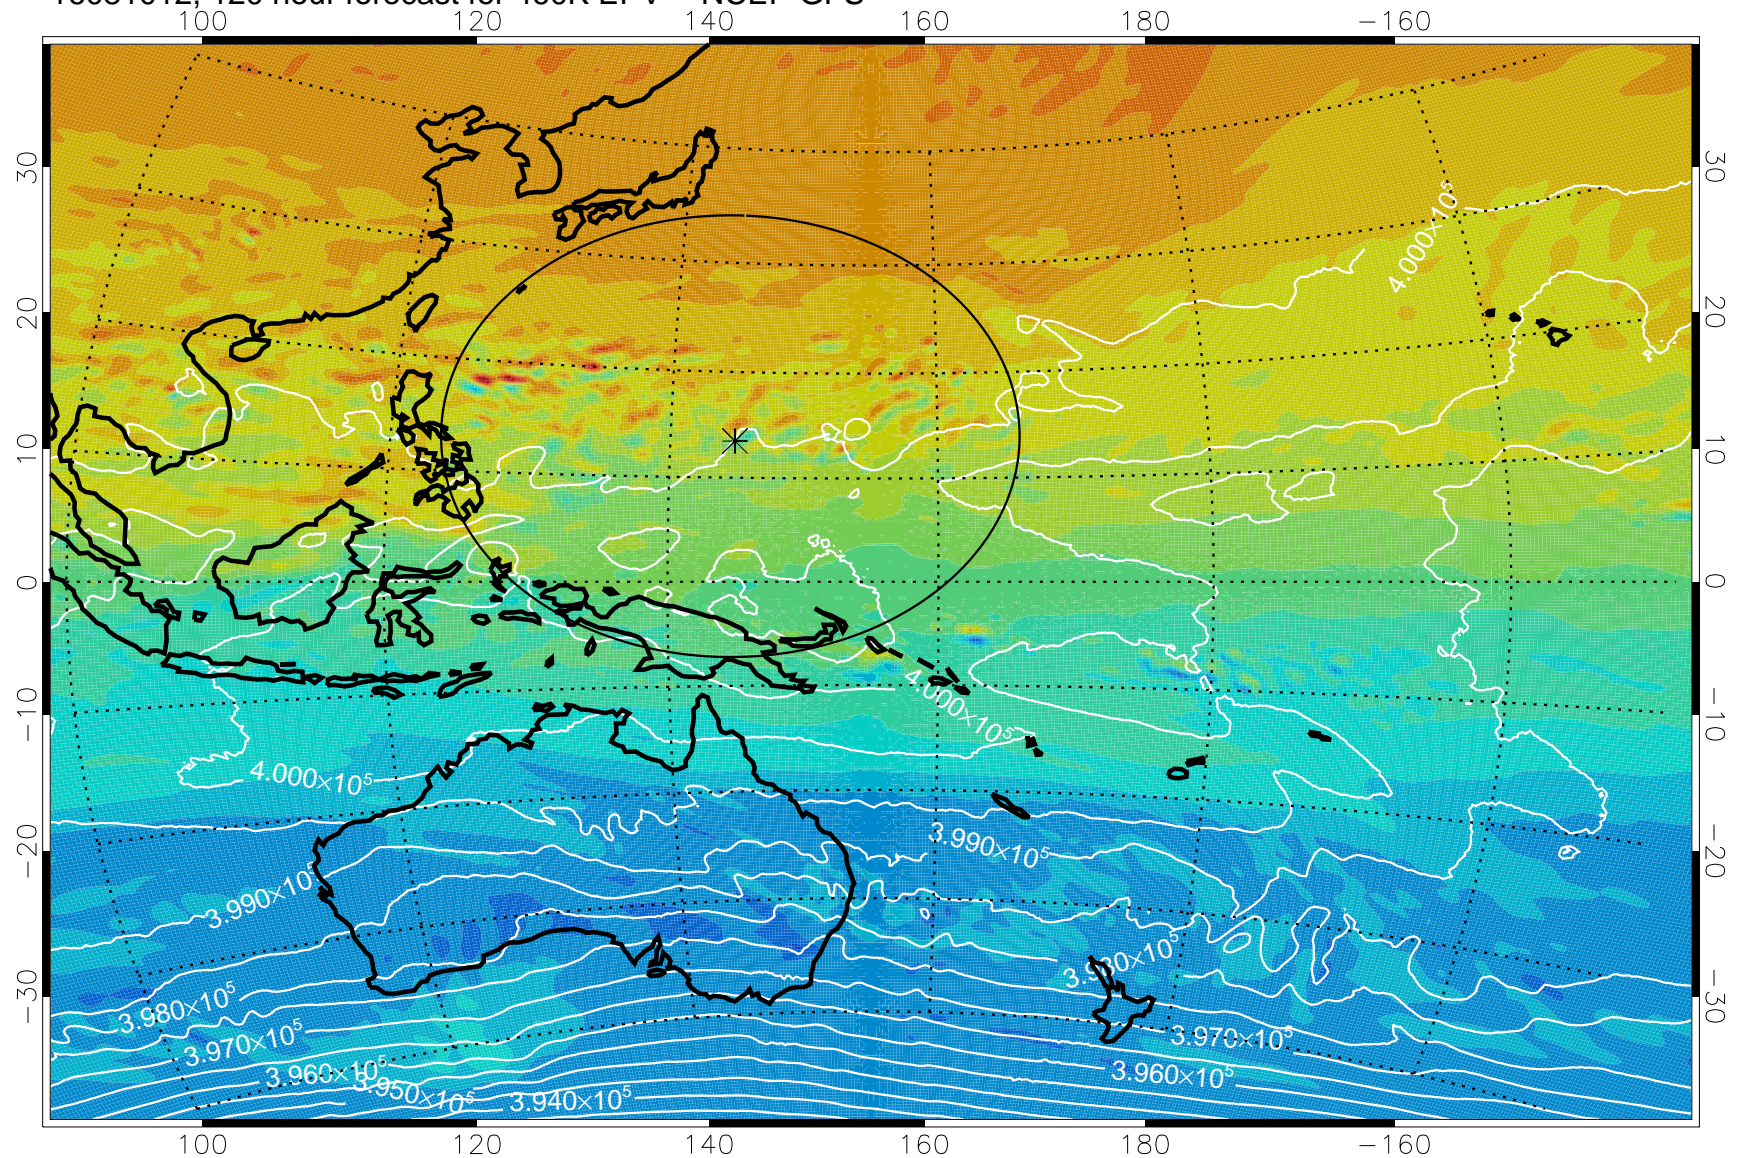

16080906, 90 hour forecast for 460K EPV -- NCEP GFS

460K Montgomery Streamfunction, white

Range ring of 2304 km

16080912, 96 hour forecast for 460K EPV -- NCEP GFS

460K Montgomery Streamfunction, white

Range ring of 2304 km

16080918, 102 hour forecast for 460K EPV -- NCEP GFS

460K Montgomery Streamfunction, white

Range ring of 2304 km

16081000, 108 hour forecast for 460K EPV -- NCEP GFS

460K Montgomery Streamfunction, white

Range ring of 2304 km

16081006, 114 hour forecast for 460K EPV -- NCEP GFS

460K Montgomery Streamfunction, white

Range ring of 2304 km

16081012, 120 hour forecast for 460K EPV -- NCEP GFS

460K Montgomery Streamfunction, white

Range ring of 2304 km