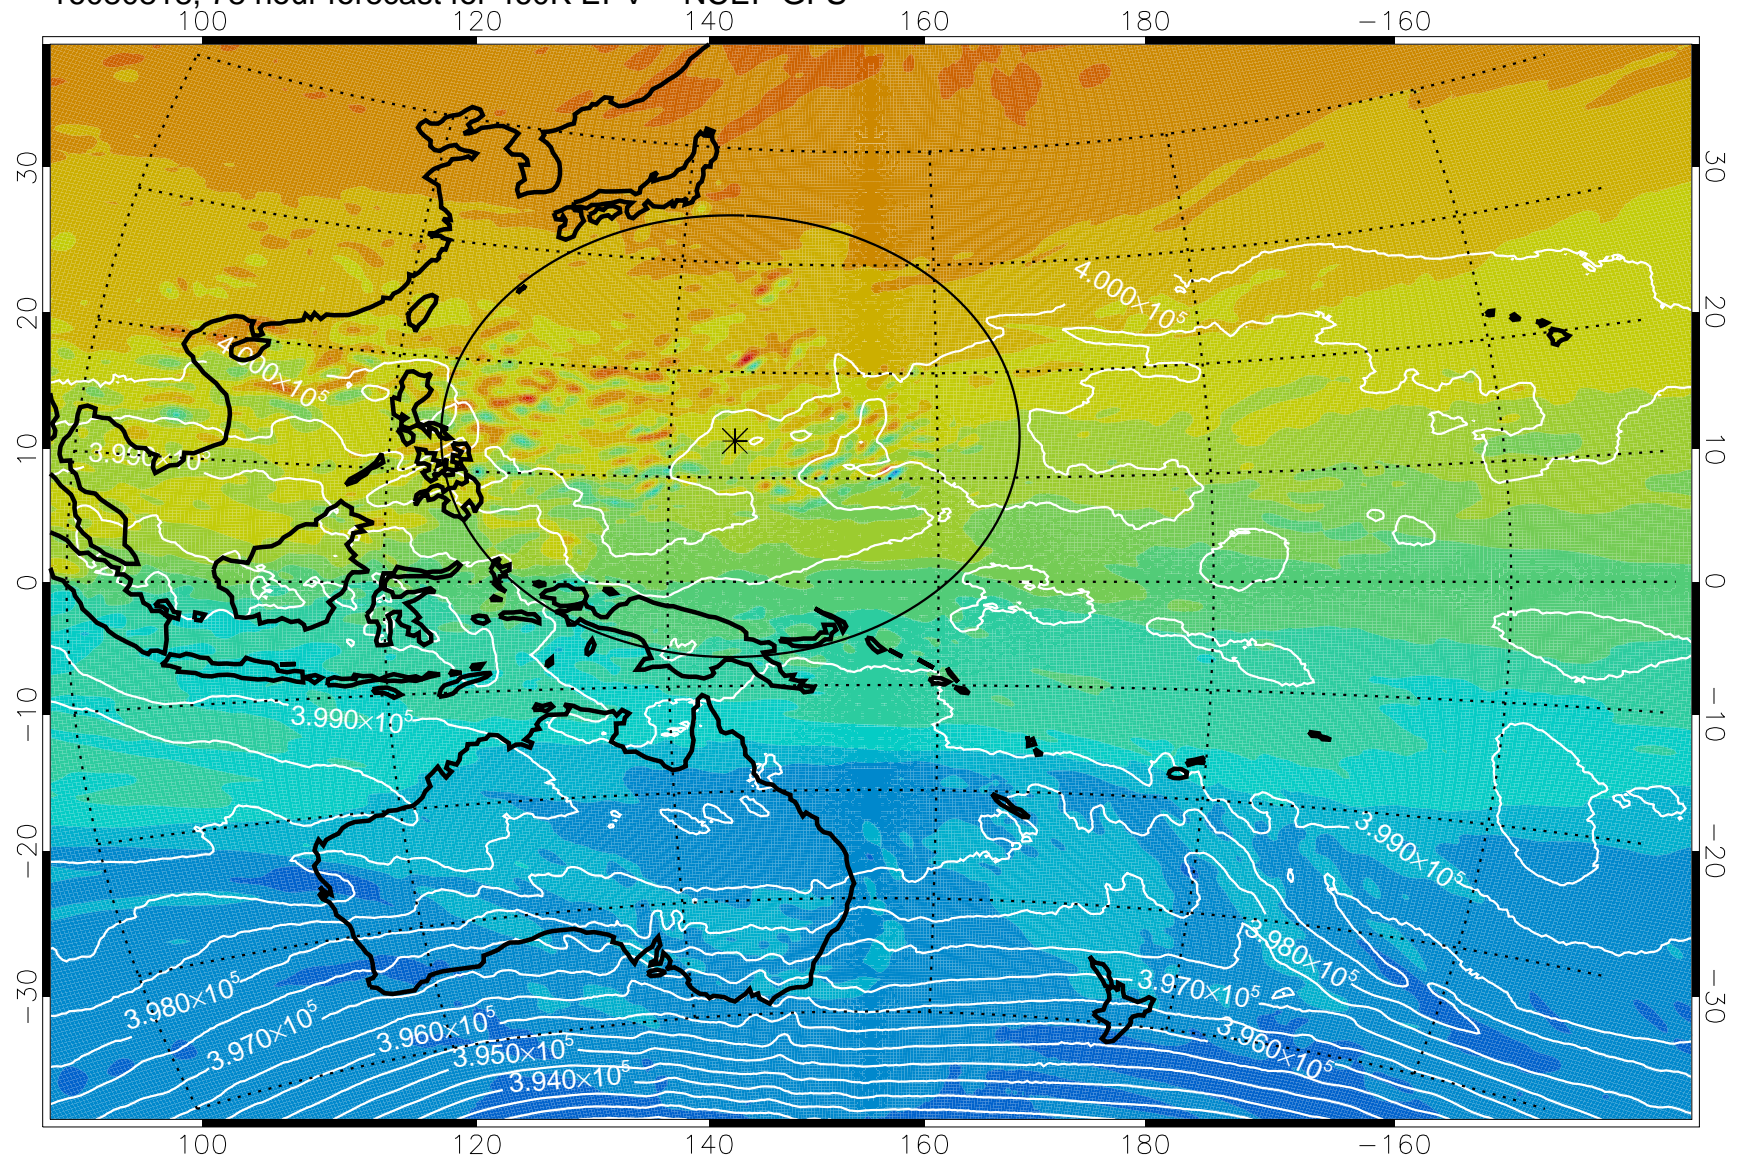

16080718, 54 hour forecast for 460K EPV -- NCEP GFS

460K Montgomery Streamfunction, white

Range ring of 2304 km

16080800, 60 hour forecast for 460K EPV -- NCEP GFS

460K Montgomery Streamfunction, white

Range ring of 2304 km

16080806, 66 hour forecast for 460K EPV -- NCEP GFS

460K Montgomery Streamfunction, white

Range ring of 2304 km

16080812, 72 hour forecast for 460K EPV -- NCEP GFS

460K Montgomery Streamfunction, white

Range ring of 2304 km

16080818, 78 hour forecast for 460K EPV -- NCEP GFS

460K Montgomery Streamfunction, white

Range ring of 2304 km

16080900, 84 hour forecast for 460K EPV -- NCEP GFS

460K Montgomery Streamfunction, white

Range ring of 2304 km

16080906, 90 hour forecast for 460K EPV -- NCEP GFS

460K Montgomery Streamfunction, white

Range ring of 2304 km

16080912, 96 hour forecast for 460K EPV -- NCEP GFS

460K Montgomery Streamfunction, white

Range ring of 2304 km