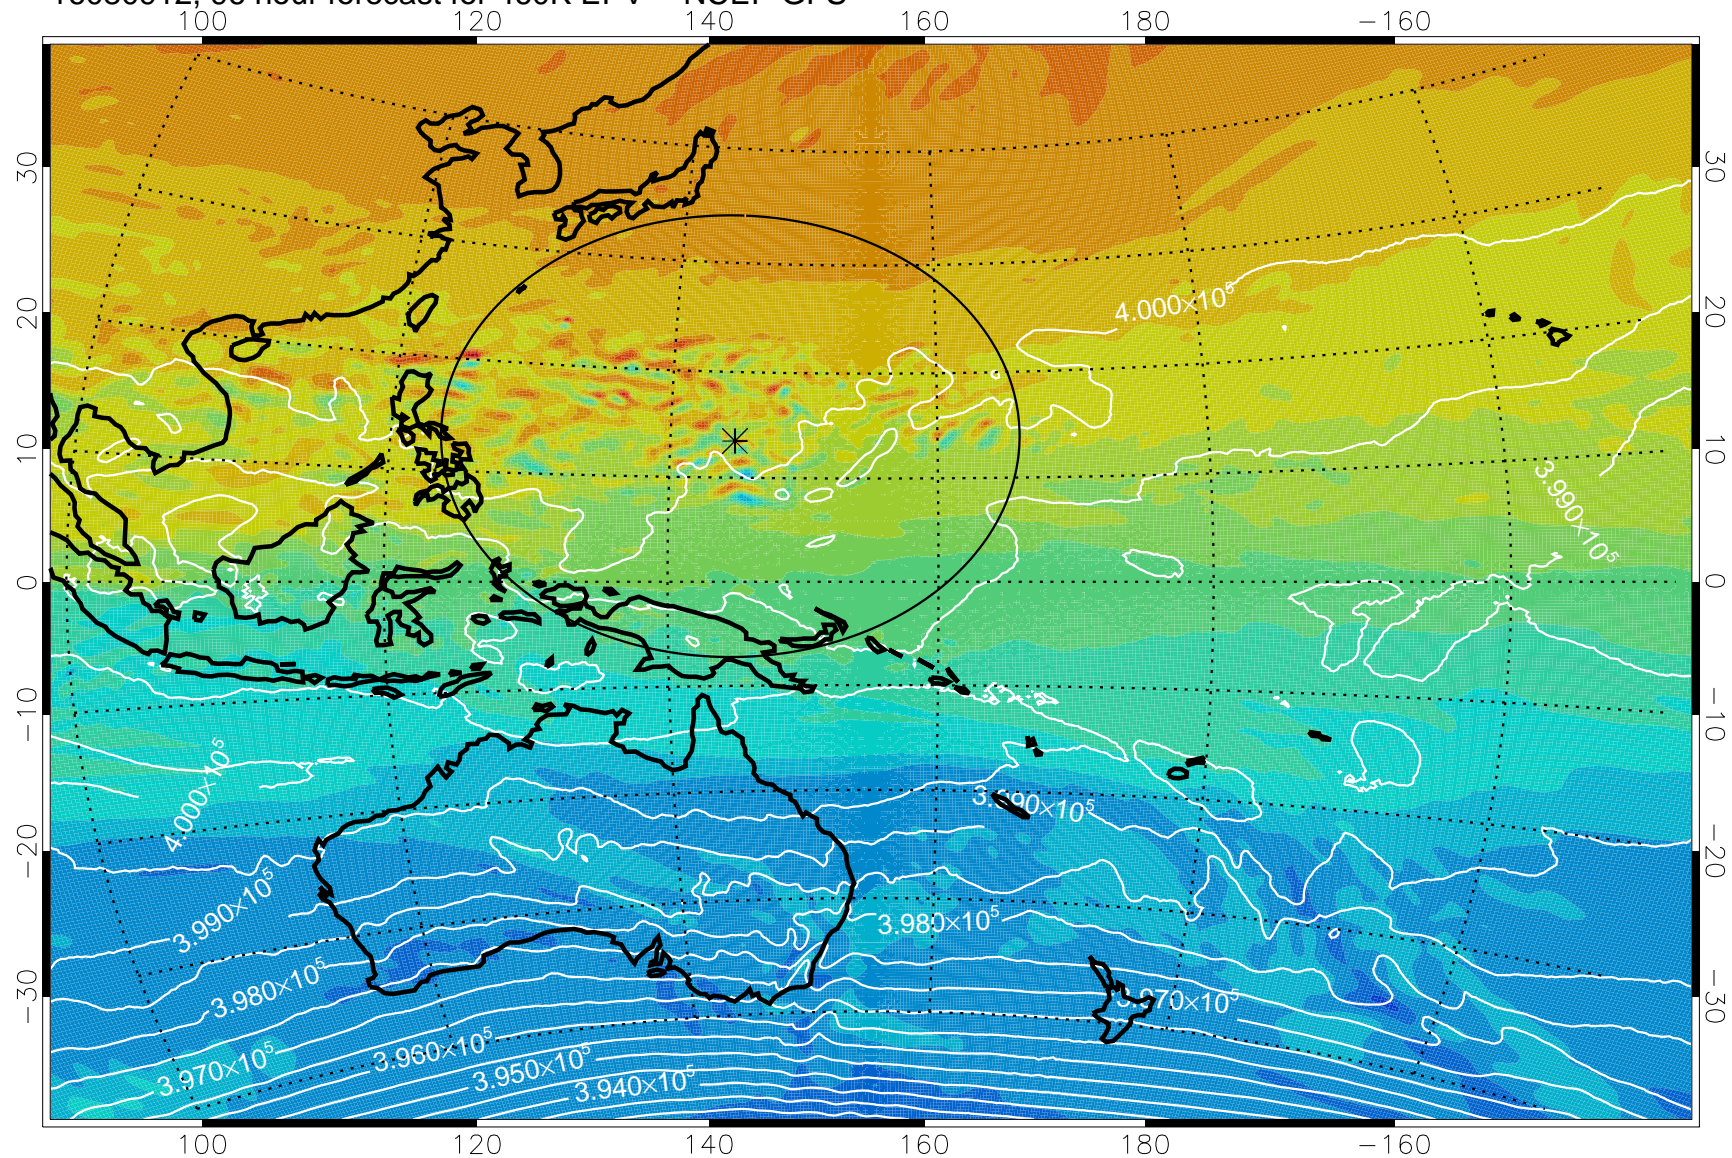

16080806, 66 hour forecast for 460K EPV -- NCEP GFS

460K Montgomery Streamfunction, white

Range ring of 2304 km

16080812, 72 hour forecast for 460K EPV -- NCEP GFS

460K Montgomery Streamfunction, white

Range ring of 2304 km

16080818, 78 hour forecast for 460K EPV -- NCEP GFS

460K Montgomery Streamfunction, white

Range ring of 2304 km

16080900, 84 hour forecast for 460K EPV -- NCEP GFS

460K Montgomery Streamfunction, white

Range ring of 2304 km

16080906, 90 hour forecast for 460K EPV -- NCEP GFS

460K Montgomery Streamfunction, white

Range ring of 2304 km

16080912, 96 hour forecast for 460K EPV -- NCEP GFS

460K Montgomery Streamfunction, white

Range ring of 2304 km

16080918, 102 hour forecast for 460K EPV -- NCEP GFS

460K Montgomery Streamfunction, white

Range ring of 2304 km

16081000, 108 hour forecast for 460K EPV -- NCEP GFS

460K Montgomery Streamfunction, white

Range ring of 2304 km