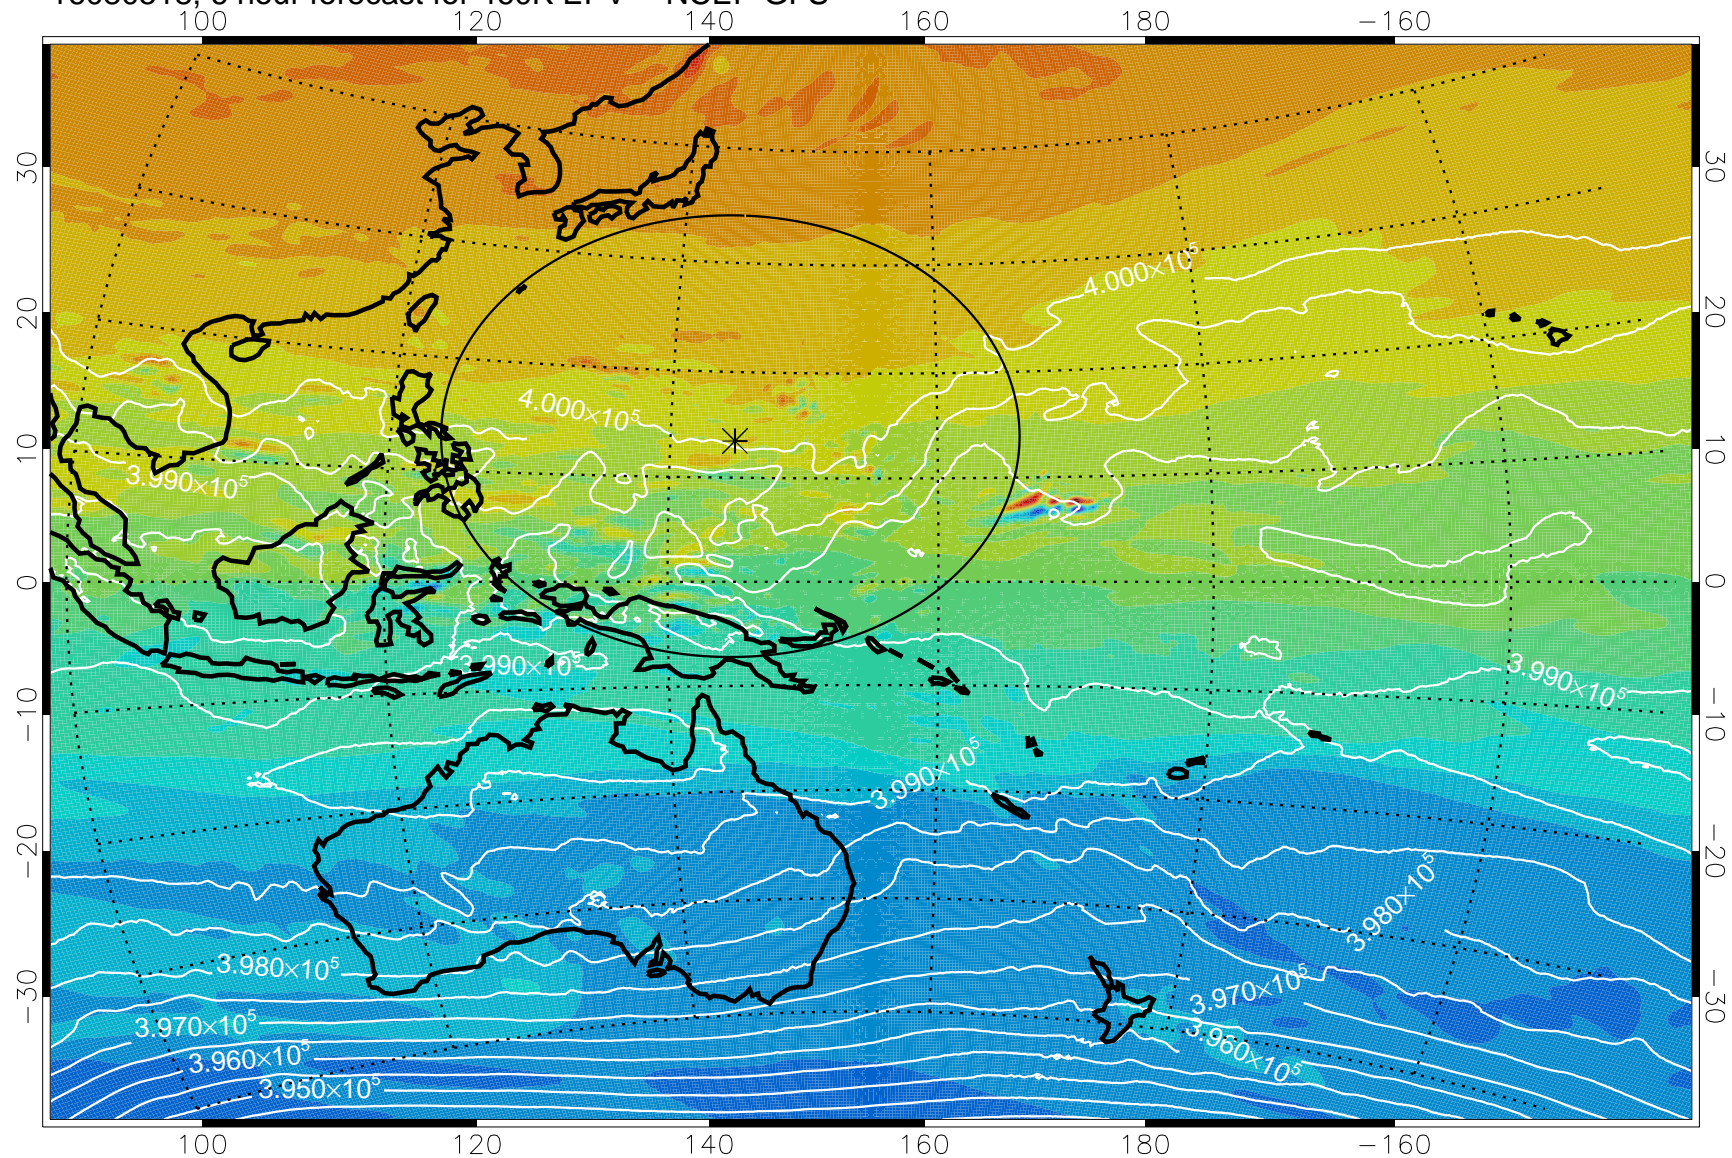

16080518, 6 hour forecast for 460K EPV -- NCEP GFS

460K Montgomery Streamfunction, white

Range ring of 2304 km

16080600, 12 hour forecast for 460K EPV -- NCEP GFS

460K Montgomery Streamfunction, white

Range ring of 2304 km

16080606, 18 hour forecast for 460K EPV -- NCEP GFS

460K Montgomery Streamfunction, white

Range ring of 2304 km

16080612, 24 hour forecast for 460K EPV -- NCEP GFS

460K Montgomery Streamfunction, white

Range ring of 2304 km

16080618, 30 hour forecast for 460K EPV -- NCEP GFS

460K Montgomery Streamfunction, white

Range ring of 2304 km

16080700, 36 hour forecast for 460K EPV -- NCEP GFS

460K Montgomery Streamfunction, white

Range ring of 2304 km

16080706, 42 hour forecast for 460K EPV -- NCEP GFS

460K Montgomery Streamfunction, white

Range ring of 2304 km

16080712, 48 hour forecast for 460K EPV -- NCEP GFS

460K Montgomery Streamfunction, white

Range ring of 2304 km