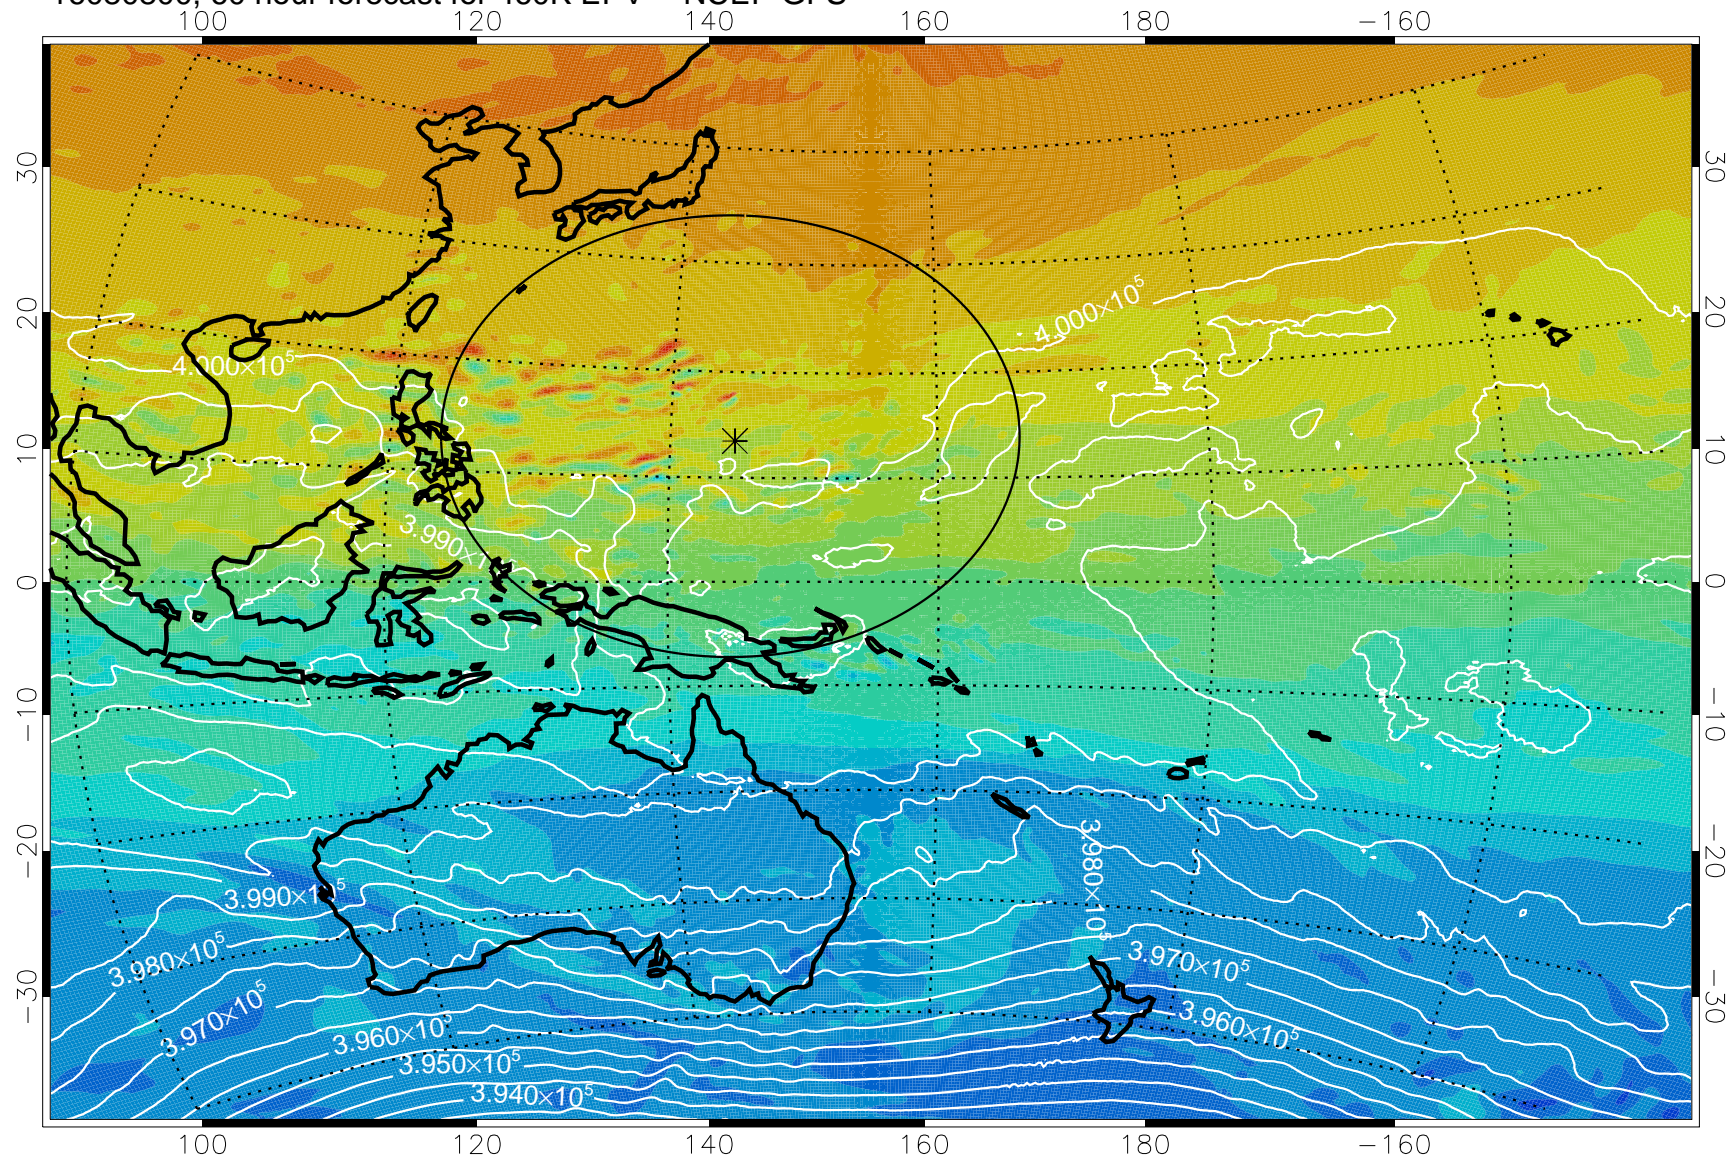

16080706, 42 hour forecast for 460K EPV -- NCEP GFS

460K Montgomery Streamfunction, white

Range ring of 2304 km

16080712, 48 hour forecast for 460K EPV -- NCEP GFS

460K Montgomery Streamfunction, white

Range ring of 2304 km

16080718, 54 hour forecast for 460K EPV -- NCEP GFS

460K Montgomery Streamfunction, white

Range ring of 2304 km

16080800, 60 hour forecast for 460K EPV -- NCEP GFS

460K Montgomery Streamfunction, white

Range ring of 2304 km

16080806, 66 hour forecast for 460K EPV -- NCEP GFS

460K Montgomery Streamfunction, white

Range ring of 2304 km

16080812, 72 hour forecast for 460K EPV -- NCEP GFS

460K Montgomery Streamfunction, white

Range ring of 2304 km

16080818, 78 hour forecast for 460K EPV -- NCEP GFS

460K Montgomery Streamfunction, white

Range ring of 2304 km

16080900, 84 hour forecast for 460K EPV -- NCEP GFS

460K Montgomery Streamfunction, white

Range ring of 2304 km