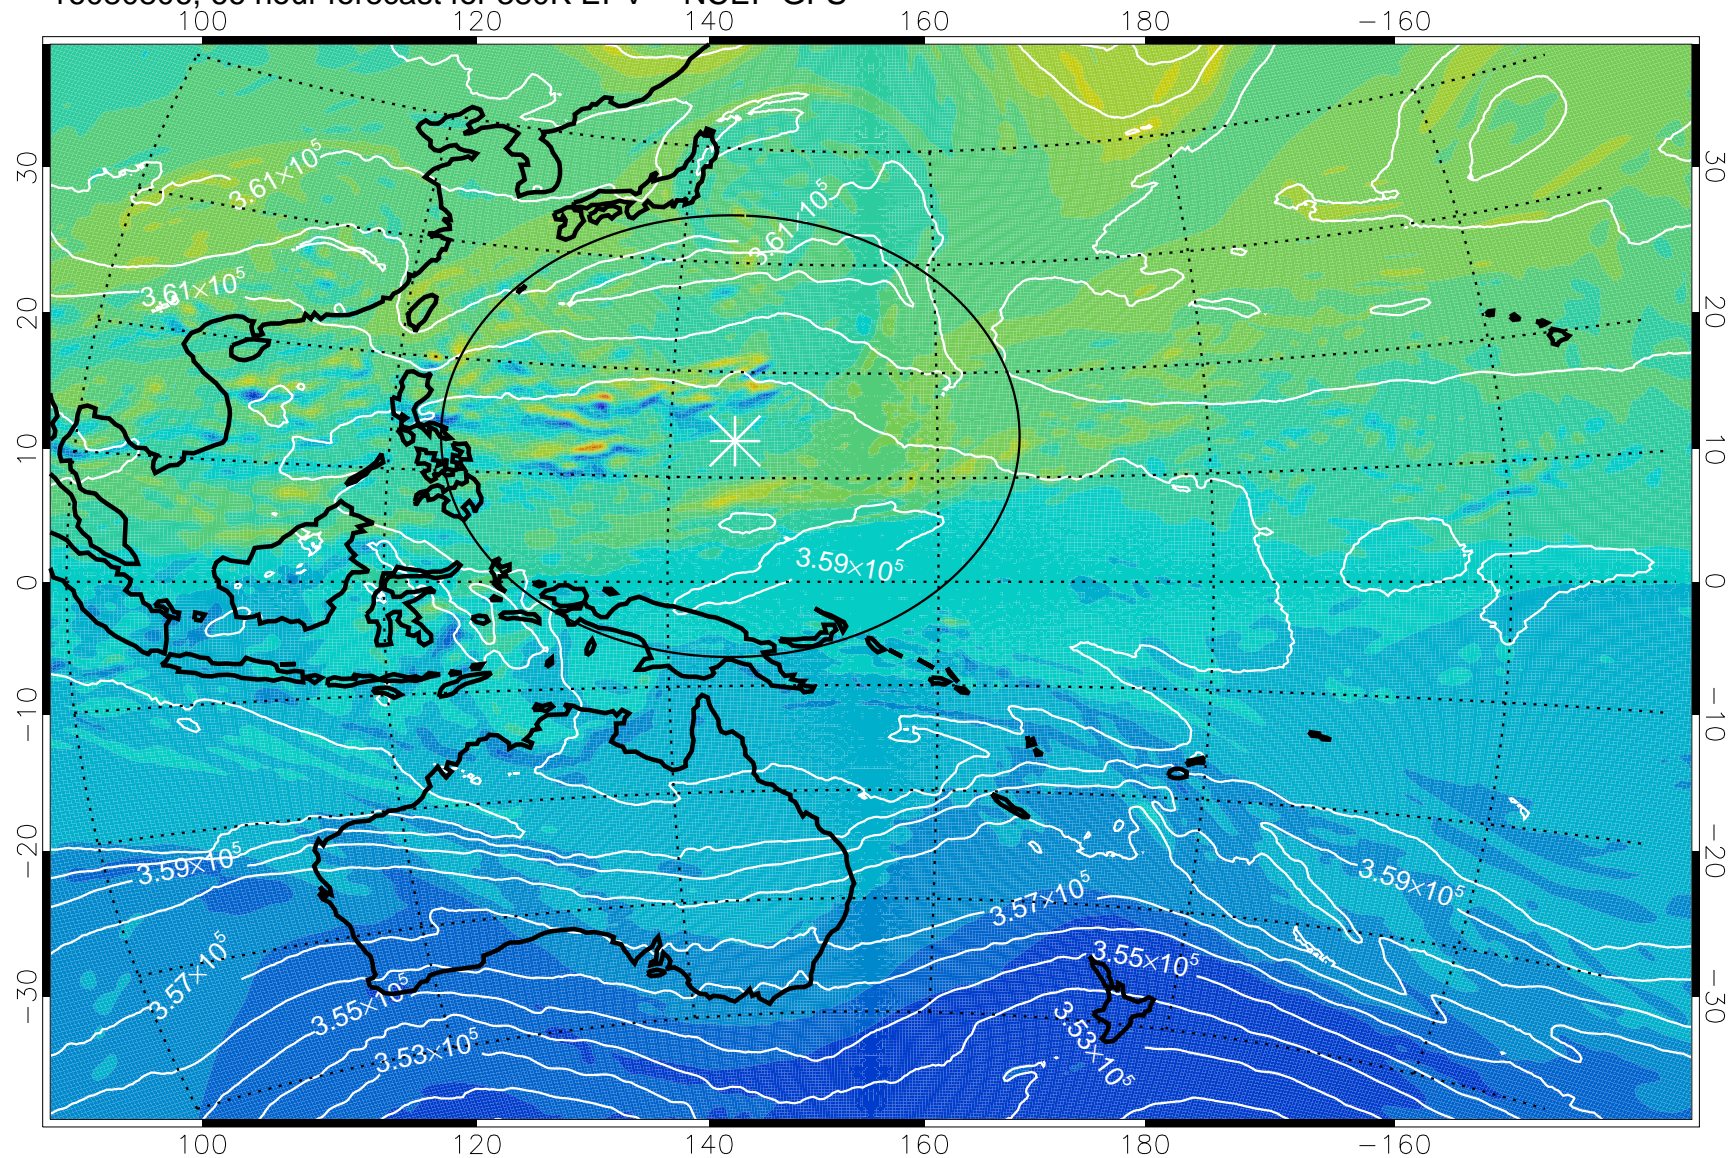

16080706, 42 hour forecast for 380K EPV -- NCEP GFS

380K Montgomery Streamfunction, white

Range ring of 2304 km

16080712, 48 hour forecast for 380K EPV -- NCEP GFS

380K Montgomery Streamfunction, white

Range ring of 2304 km

16080718, 54 hour forecast for 380K EPV -- NCEP GFS

380K Montgomery Streamfunction, white

Range ring of 2304 km

16080800, 60 hour forecast for 380K EPV -- NCEP GFS

380K Montgomery Streamfunction, white

Range ring of 2304 km

16080806, 66 hour forecast for 380K EPV -- NCEP GFS

380K Montgomery Streamfunction, white

Range ring of 2304 km

16080812, 72 hour forecast for 380K EPV -- NCEP GFS

380K Montgomery Streamfunction, white

Range ring of 2304 km

16080818, 78 hour forecast for 380K EPV -- NCEP GFS

380K Montgomery Streamfunction, white

Range ring of 2304 km

16080900, 84 hour forecast for 380K EPV -- NCEP GFS

380K Montgomery Streamfunction, white

Range ring of 2304 km