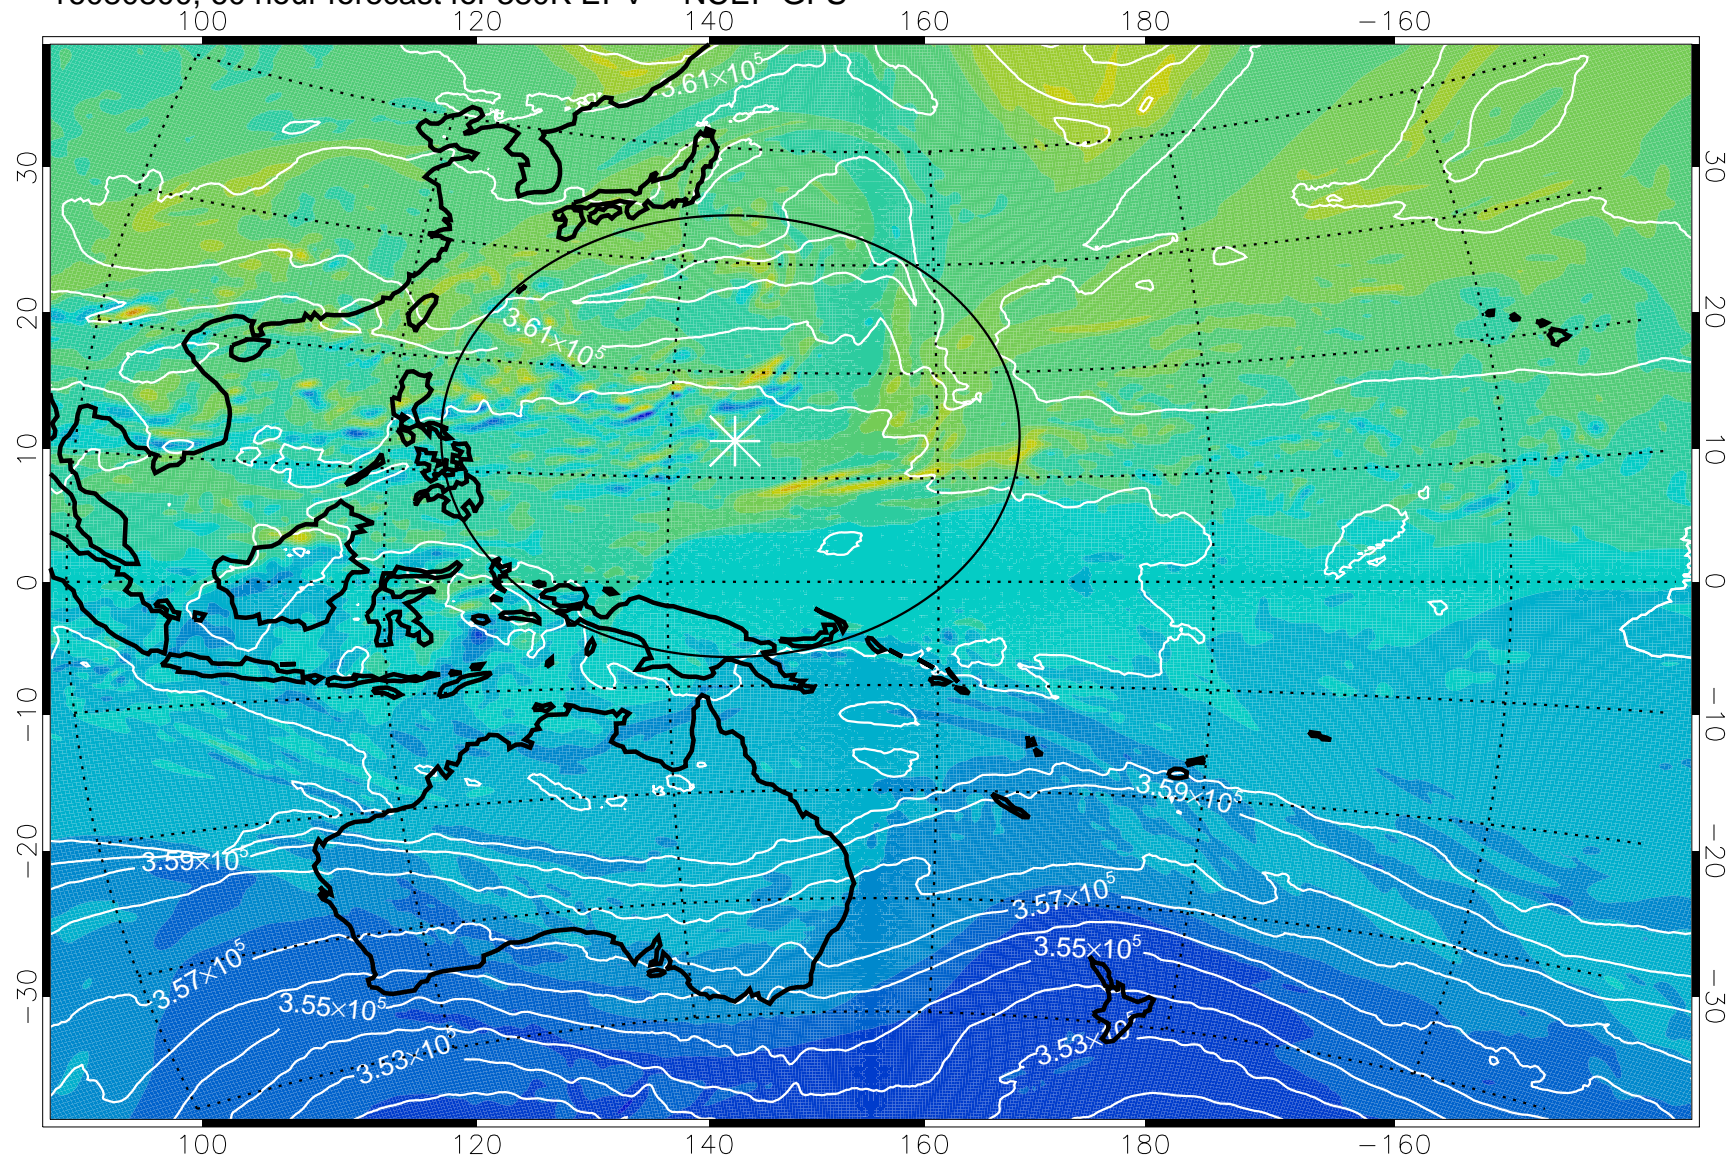

16080706, 42 hour forecast for 380K EPV -- NCEP GFS

380K Montgomery Streamfunction, white

Range ring of 2304 km

16080712, 48 hour forecast for 380K EPV -- NCEP GFS

380K Montgomery Streamfunction, white

Range ring of 2304 km

16080718, 54 hour forecast for 380K EPV -- NCEP GFS

380K Montgomery Streamfunction, white

Range ring of 2304 km

16080800, 60 hour forecast for 380K EPV -- NCEP GFS

380K Montgomery Streamfunction, white

Range ring of 2304 km

16080806, 66 hour forecast for 380K EPV -- NCEP GFS

380K Montgomery Streamfunction, white

Range ring of 2304 km

16080812, 72 hour forecast for 380K EPV -- NCEP GFS

380K Montgomery Streamfunction, white

Range ring of 2304 km

16080818, 78 hour forecast for 380K EPV -- NCEP GFS

380K Montgomery Streamfunction, white

Range ring of 2304 km

16080900, 84 hour forecast for 380K EPV -- NCEP GFS

380K Montgomery Streamfunction, white

Range ring of 2304 km