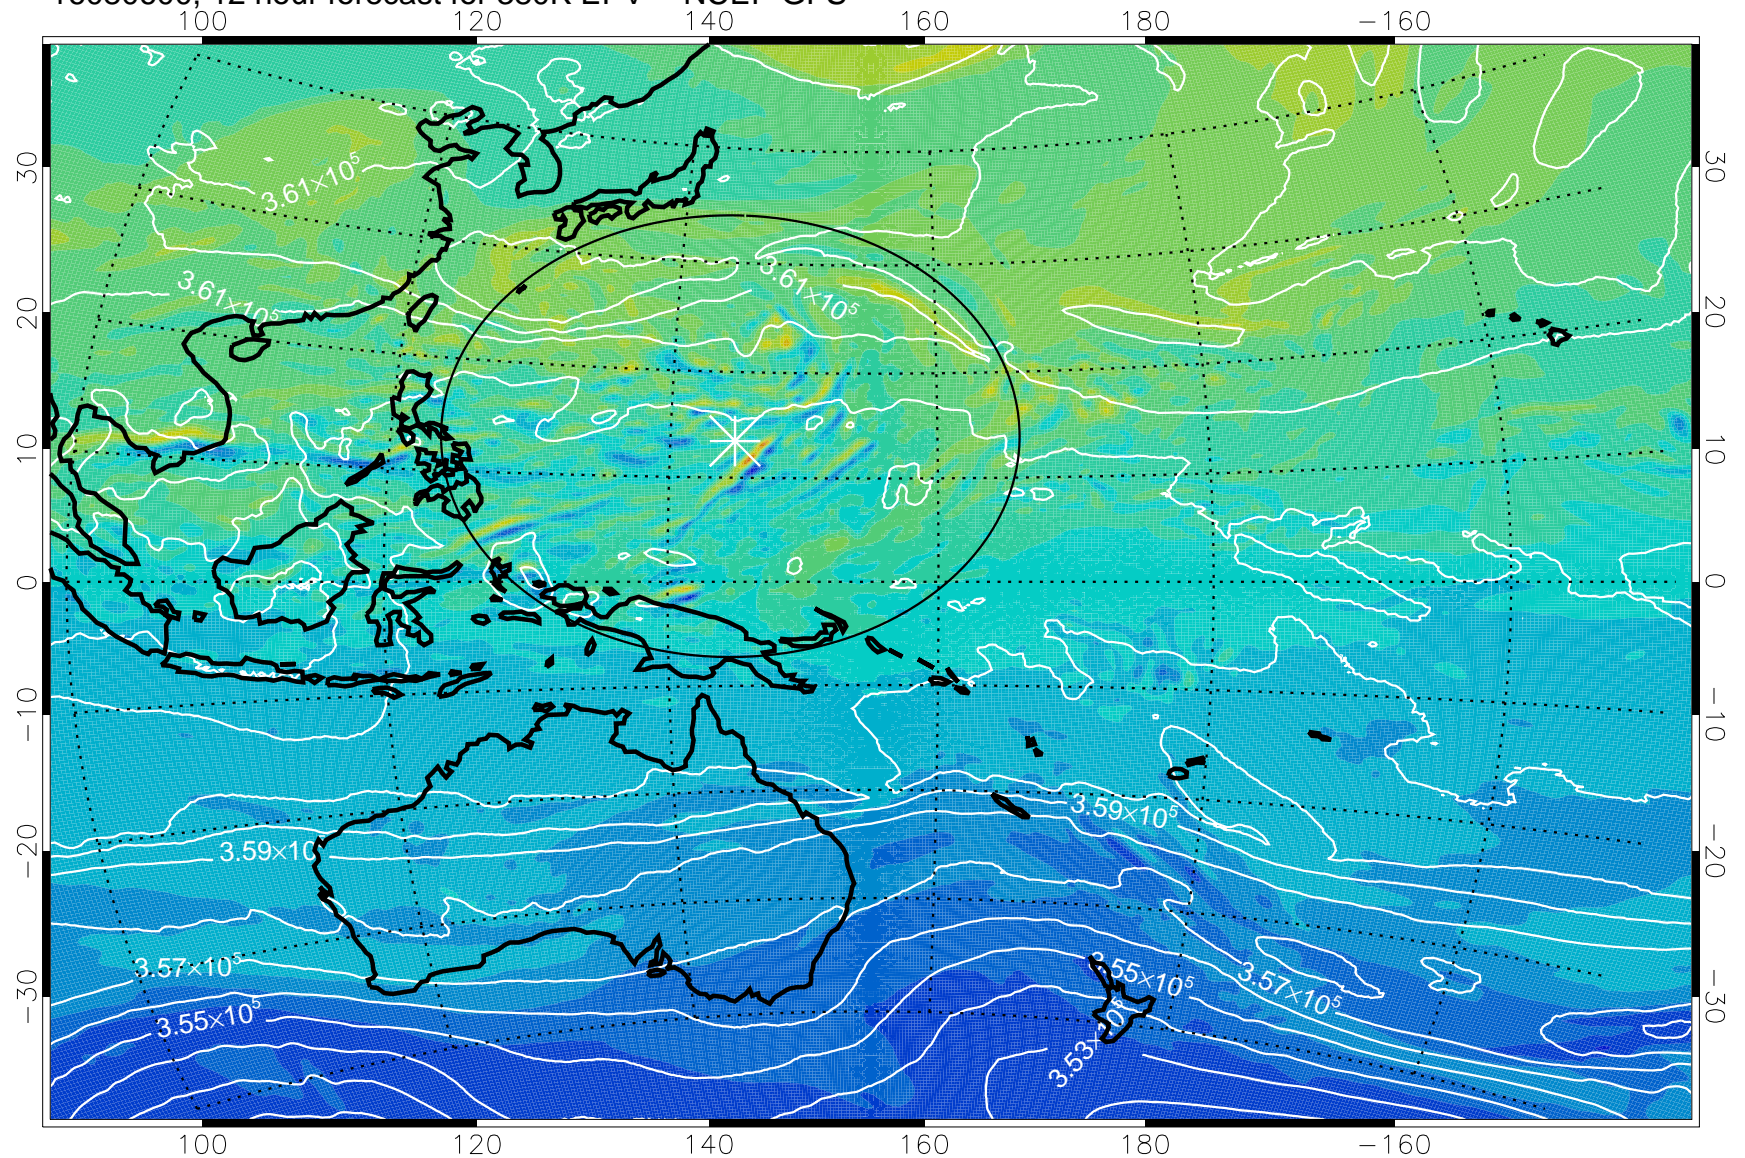

16080518, 6 hour forecast for 380K EPV -- NCEP GFS

380K Montgomery Streamfunction, white

Range ring of 2304 km

16080600, 12 hour forecast for 380K EPV -- NCEP GFS

380K Montgomery Streamfunction, white

Range ring of 2304 km

16080606, 18 hour forecast for 380K EPV -- NCEP GFS

380K Montgomery Streamfunction, white

Range ring of 2304 km

16080612, 24 hour forecast for 380K EPV -- NCEP GFS

380K Montgomery Streamfunction, white

Range ring of 2304 km

16080618, 30 hour forecast for 380K EPV -- NCEP GFS

380K Montgomery Streamfunction, white

Range ring of 2304 km

16080700, 36 hour forecast for 380K EPV -- NCEP GFS

380K Montgomery Streamfunction, white

Range ring of 2304 km

16080706, 42 hour forecast for 380K EPV -- NCEP GFS

380K Montgomery Streamfunction, white

Range ring of 2304 km

16080712, 48 hour forecast for 380K EPV -- NCEP GFS

380K Montgomery Streamfunction, white

Range ring of 2304 km