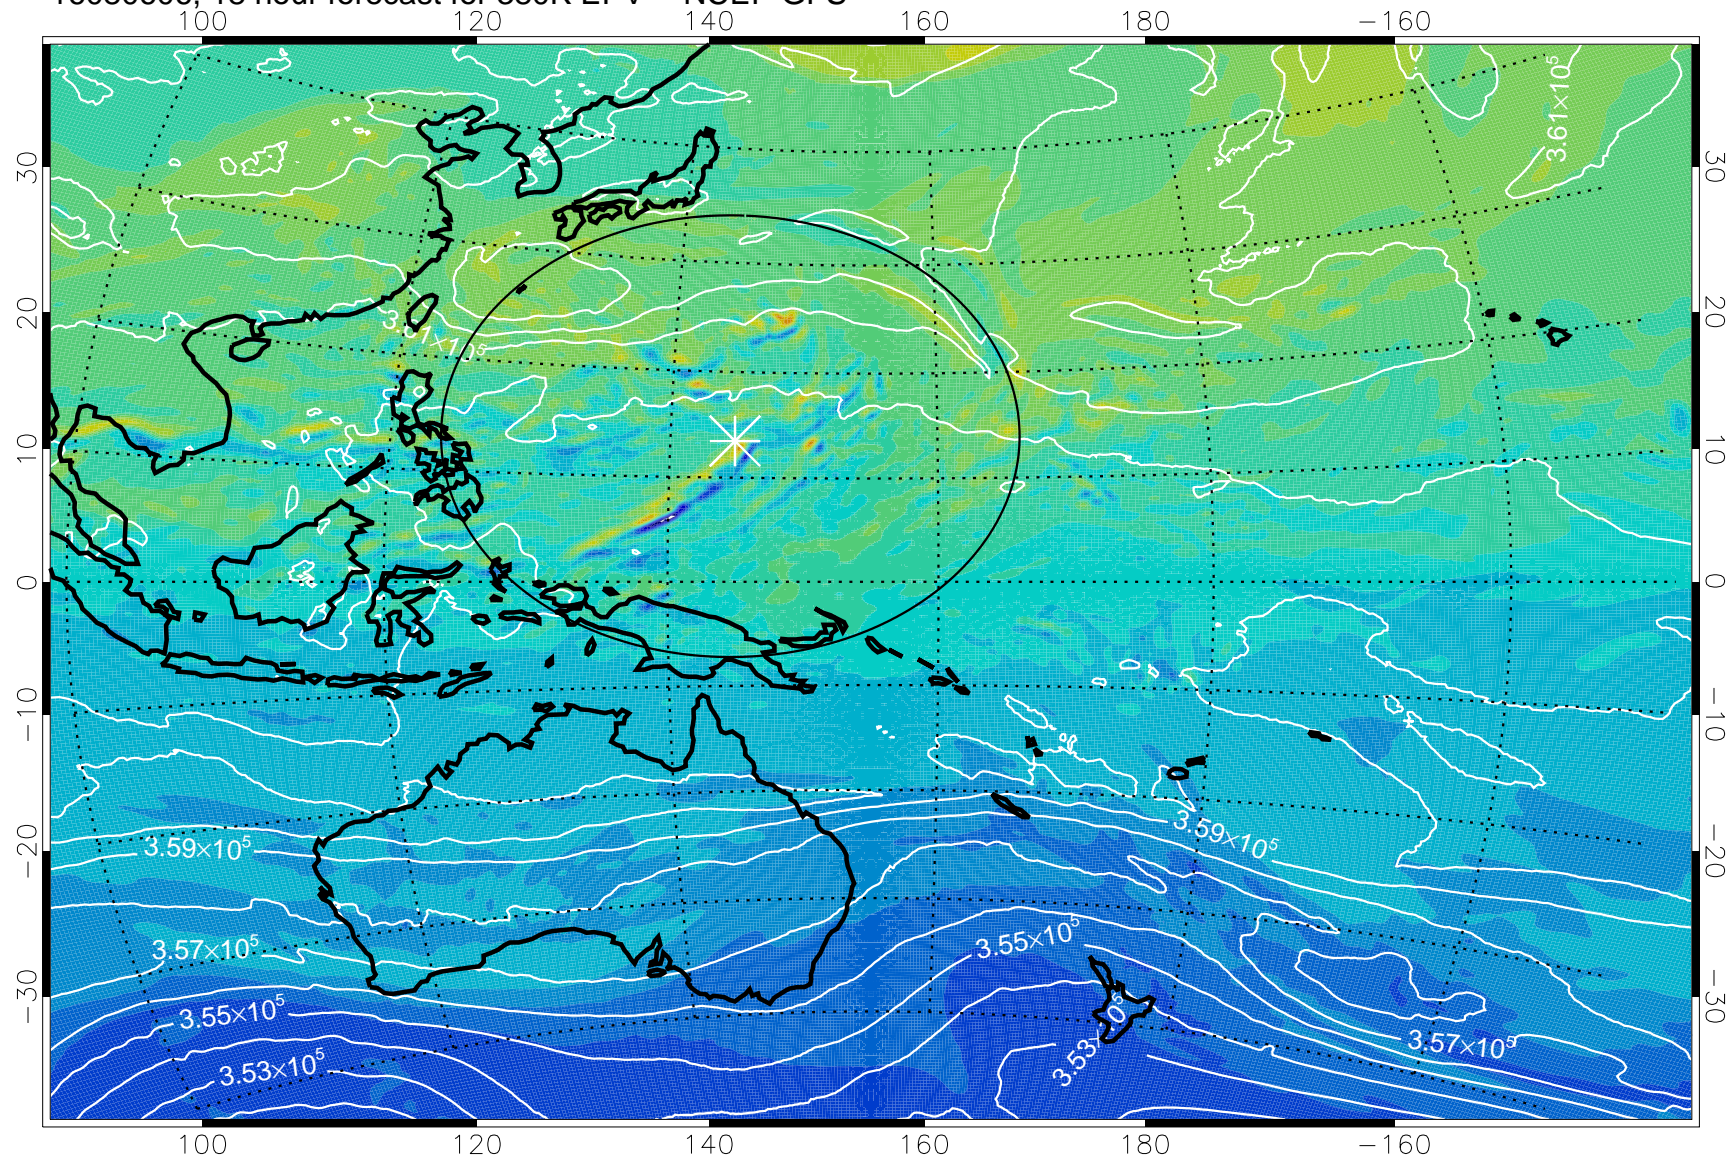

16080518, 6 hour forecast for 380K EPV -- NCEP GFS

380K Montgomery Streamfunction, white

Range ring of 2304 km

16080600, 12 hour forecast for 380K EPV -- NCEP GFS

380K Montgomery Streamfunction, white

Range ring of 2304 km

16080606, 18 hour forecast for 380K EPV -- NCEP GFS

380K Montgomery Streamfunction, white

Range ring of 2304 km

16080612, 24 hour forecast for 380K EPV -- NCEP GFS

380K Montgomery Streamfunction, white

Range ring of 2304 km

16080618, 30 hour forecast for 380K EPV -- NCEP GFS

380K Montgomery Streamfunction, white

Range ring of 2304 km

16080700, 36 hour forecast for 380K EPV -- NCEP GFS

380K Montgomery Streamfunction, white

Range ring of 2304 km

16080706, 42 hour forecast for 380K EPV -- NCEP GFS

380K Montgomery Streamfunction, white

Range ring of 2304 km

16080712, 48 hour forecast for 380K EPV -- NCEP GFS

380K Montgomery Streamfunction, white

Range ring of 2304 km