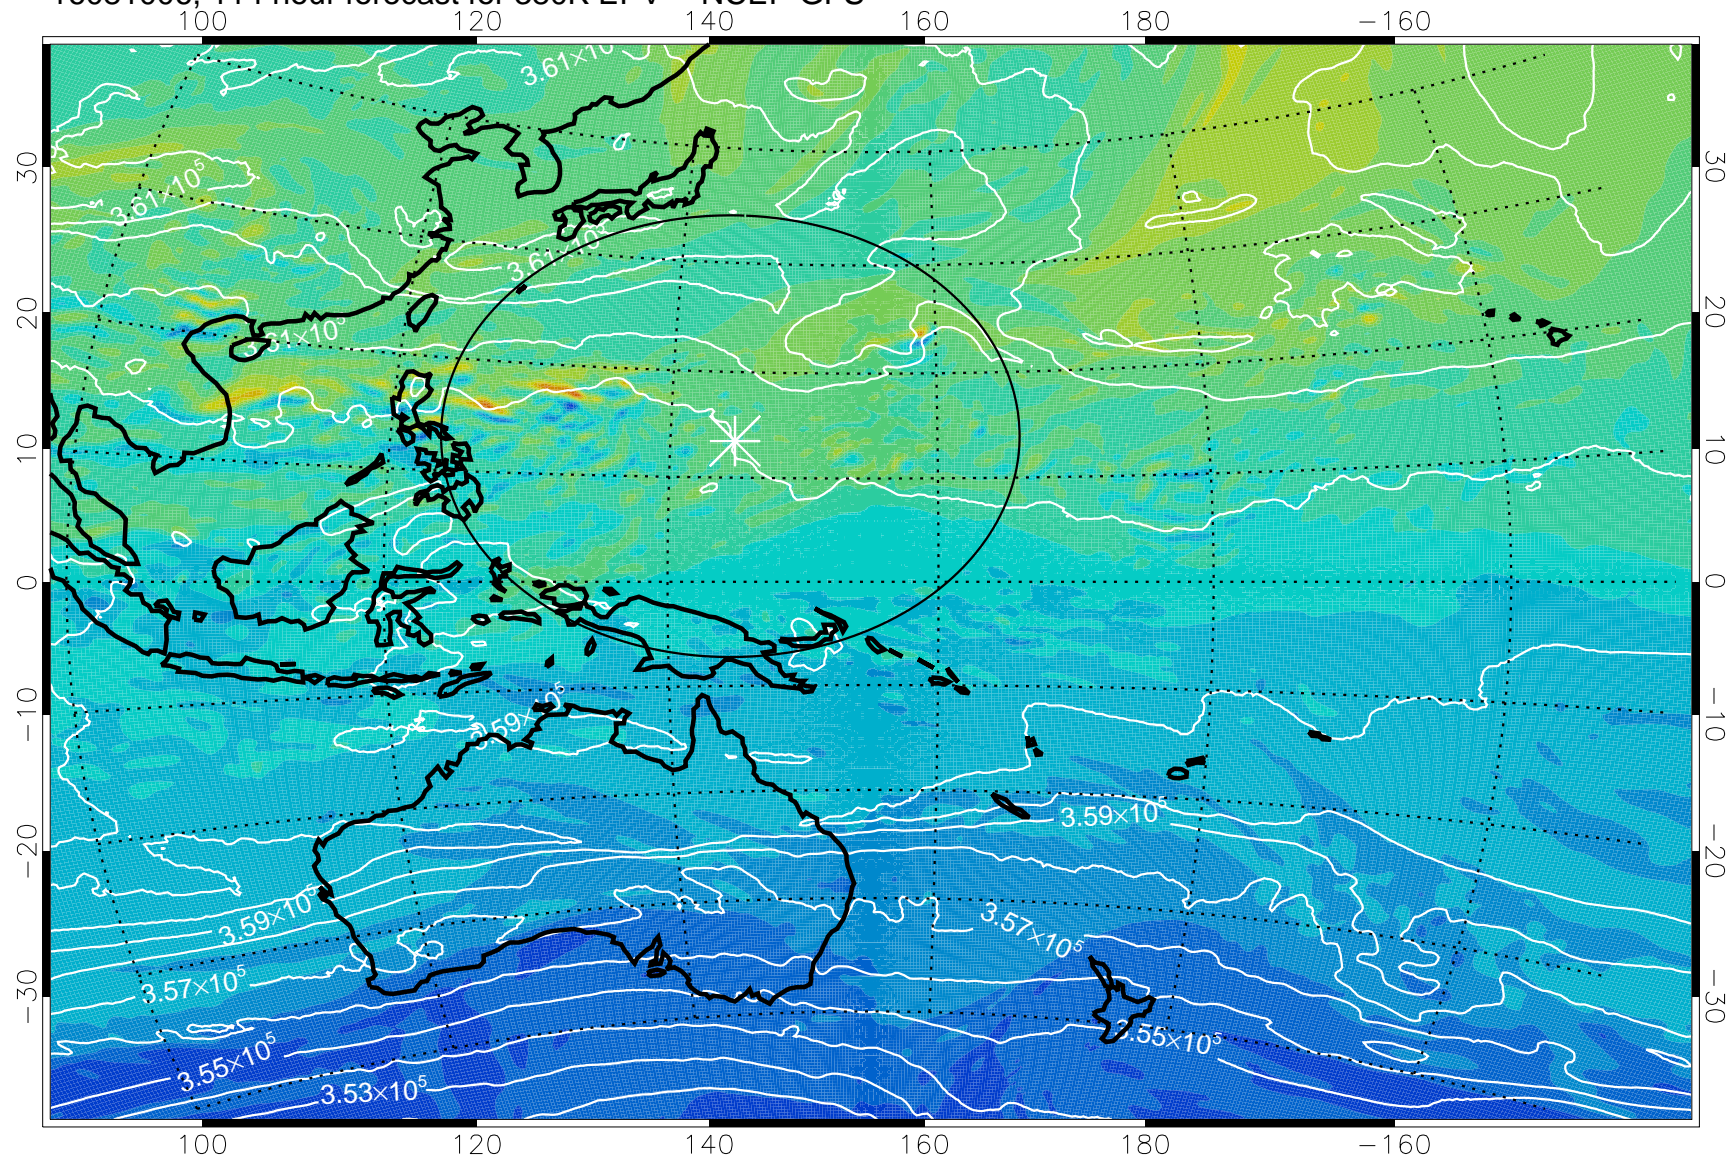

16080818, 78 hour forecast for 380K EPV -- NCEP GFS

380K Montgomery Streamfunction, white

Range ring of 2304 km

16080900, 84 hour forecast for 380K EPV -- NCEP GFS

380K Montgomery Streamfunction, white

Range ring of 2304 km

16080906, 90 hour forecast for 380K EPV -- NCEP GFS

380K Montgomery Streamfunction, white

Range ring of 2304 km

16080912, 96 hour forecast for 380K EPV -- NCEP GFS

380K Montgomery Streamfunction, white

Range ring of 2304 km

16080918, 102 hour forecast for 380K EPV -- NCEP GFS

380K Montgomery Streamfunction, white

Range ring of 2304 km

16081000, 108 hour forecast for 380K EPV -- NCEP GFS

380K Montgomery Streamfunction, white

Range ring of 2304 km

16081006, 114 hour forecast for 380K EPV -- NCEP GFS

380K Montgomery Streamfunction, white

Range ring of 2304 km

16081012, 120 hour forecast for 380K EPV -- NCEP GFS

380K Montgomery Streamfunction, white

Range ring of 2304 km