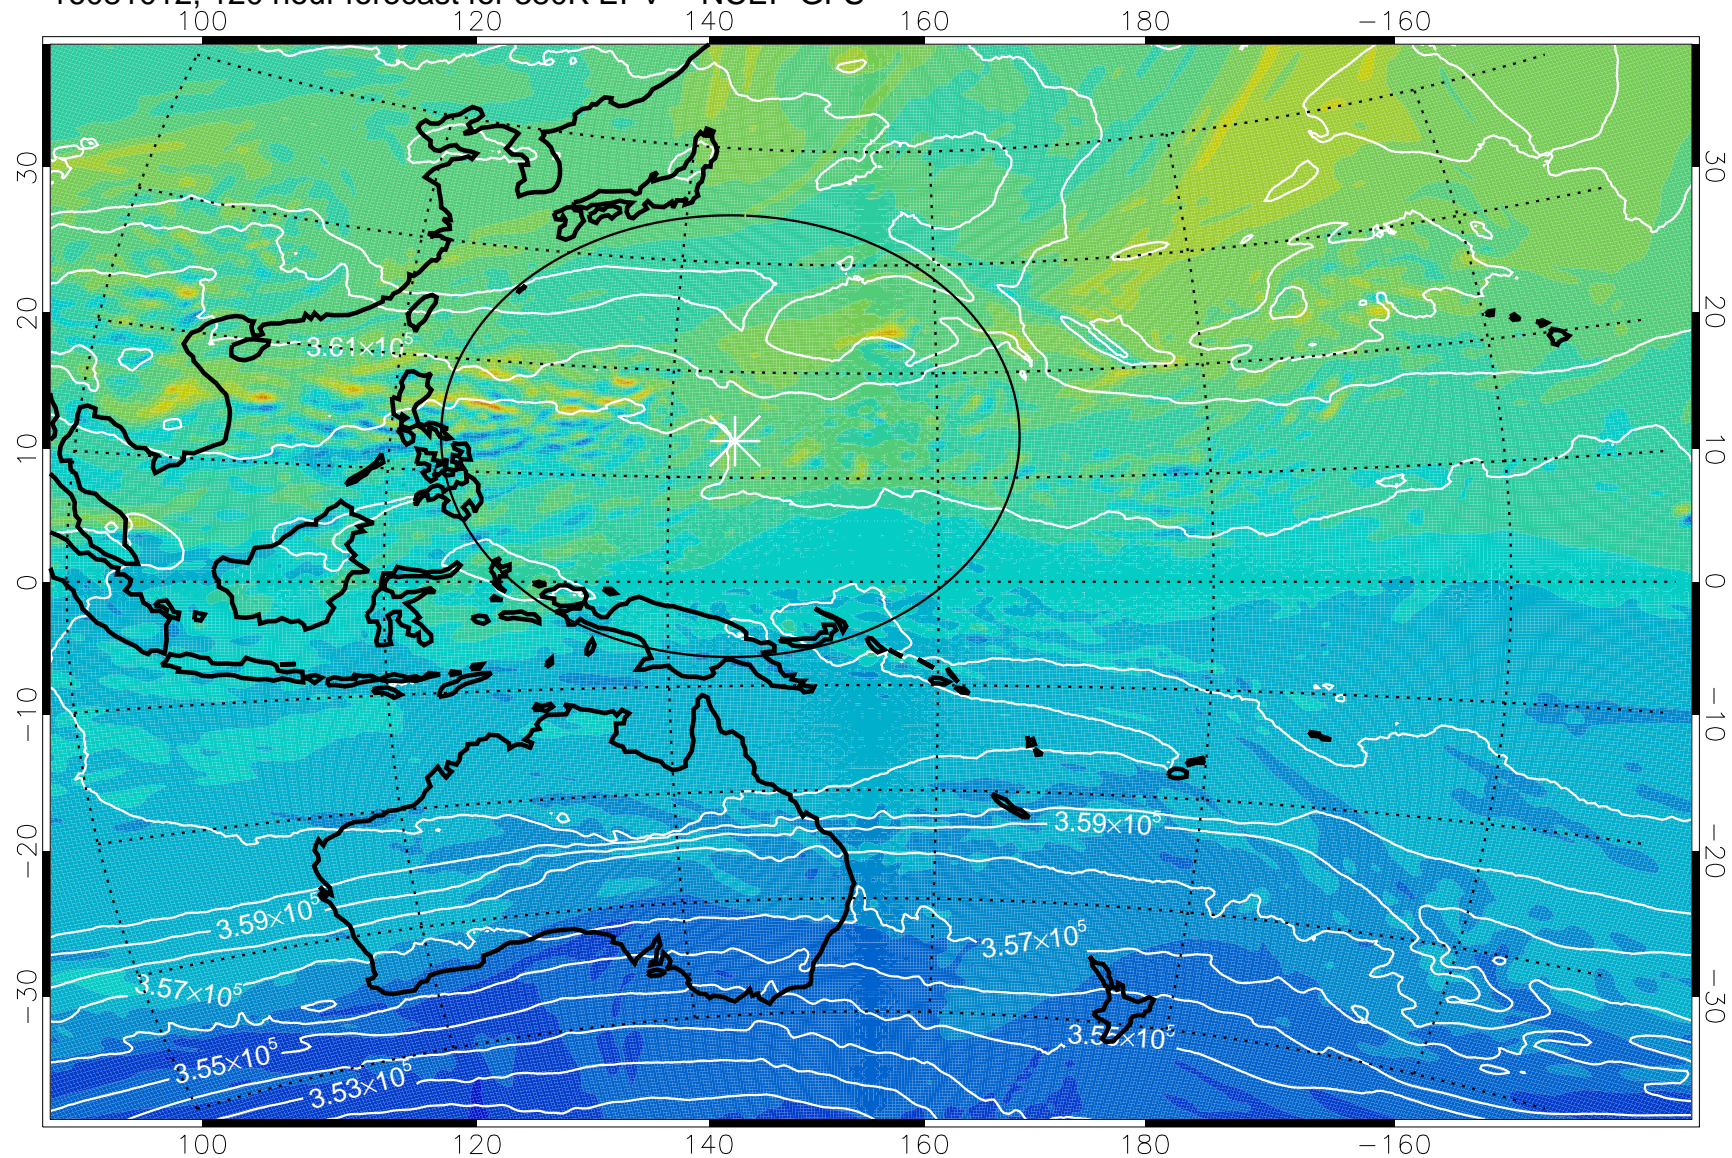

16080818, 78 hour forecast for 380K EPV -- NCEP GFS

380K Montgomery Streamfunction, white

Range ring of 2304 km

16080900, 84 hour forecast for 380K EPV -- NCEP GFS

380K Montgomery Streamfunction, white

Range ring of 2304 km

16080906, 90 hour forecast for 380K EPV -- NCEP GFS

380K Montgomery Streamfunction, white

Range ring of 2304 km

16080912, 96 hour forecast for 380K EPV -- NCEP GFS

380K Montgomery Streamfunction, white

Range ring of 2304 km

16080918, 102 hour forecast for 380K EPV -- NCEP GFS

380K Montgomery Streamfunction, white

Range ring of 2304 km

16081000, 108 hour forecast for 380K EPV -- NCEP GFS

380K Montgomery Streamfunction, white

Range ring of 2304 km

16081006, 114 hour forecast for 380K EPV -- NCEP GFS

380K Montgomery Streamfunction, white

Range ring of 2304 km

16081012, 120 hour forecast for 380K EPV -- NCEP GFS

380K Montgomery Streamfunction, white

Range ring of 2304 km