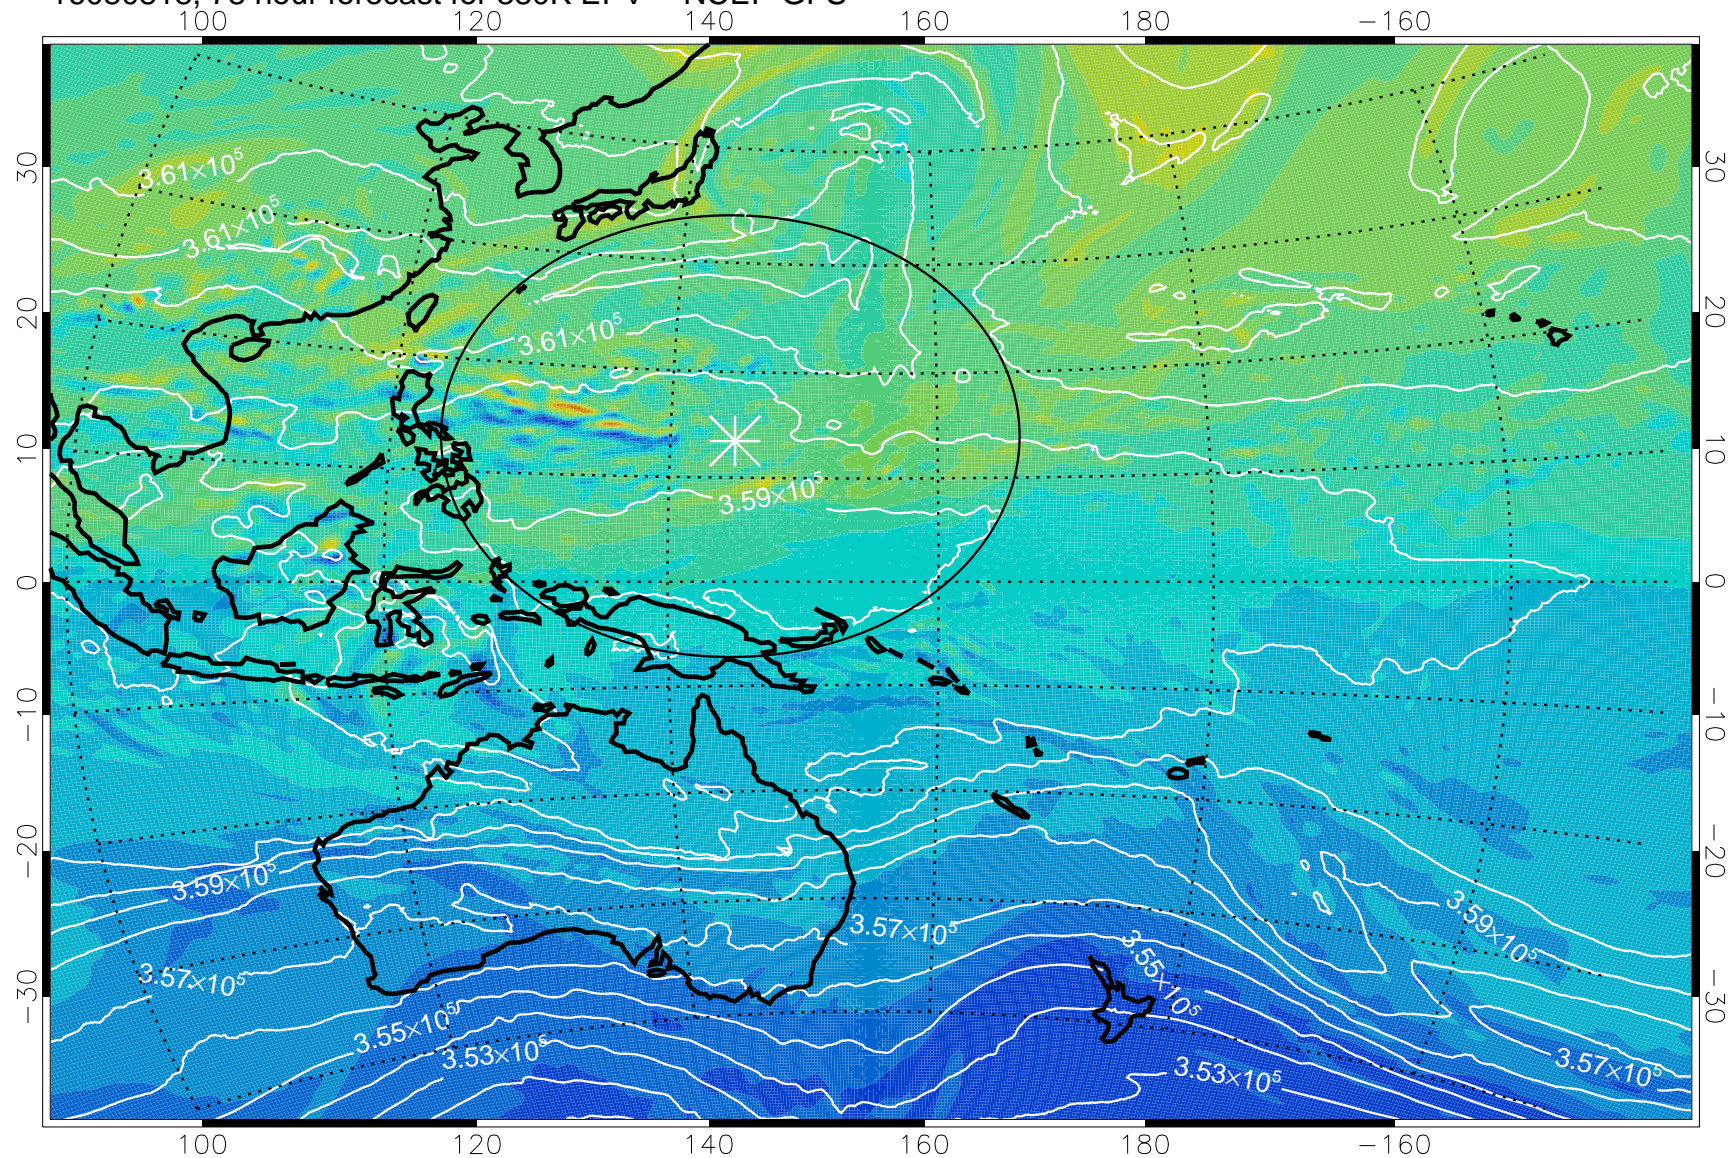

16080718, 54 hour forecast for 380K EPV -- NCEP GFS

380K Montgomery Streamfunction, white

Range ring of 2304 km

16080800, 60 hour forecast for 380K EPV -- NCEP GFS

380K Montgomery Streamfunction, white

Range ring of 2304 km

16080806, 66 hour forecast for 380K EPV -- NCEP GFS

380K Montgomery Streamfunction, white

Range ring of 2304 km

16080812, 72 hour forecast for 380K EPV -- NCEP GFS

380K Montgomery Streamfunction, white

Range ring of 2304 km

16080818, 78 hour forecast for 380K EPV -- NCEP GFS

380K Montgomery Streamfunction, white

Range ring of 2304 km

16080900, 84 hour forecast for 380K EPV -- NCEP GFS

380K Montgomery Streamfunction, white

Range ring of 2304 km

16080906, 90 hour forecast for 380K EPV -- NCEP GFS

380K Montgomery Streamfunction, white

Range ring of 2304 km

16080912, 96 hour forecast for 380K EPV -- NCEP GFS

380K Montgomery Streamfunction, white

Range ring of 2304 km