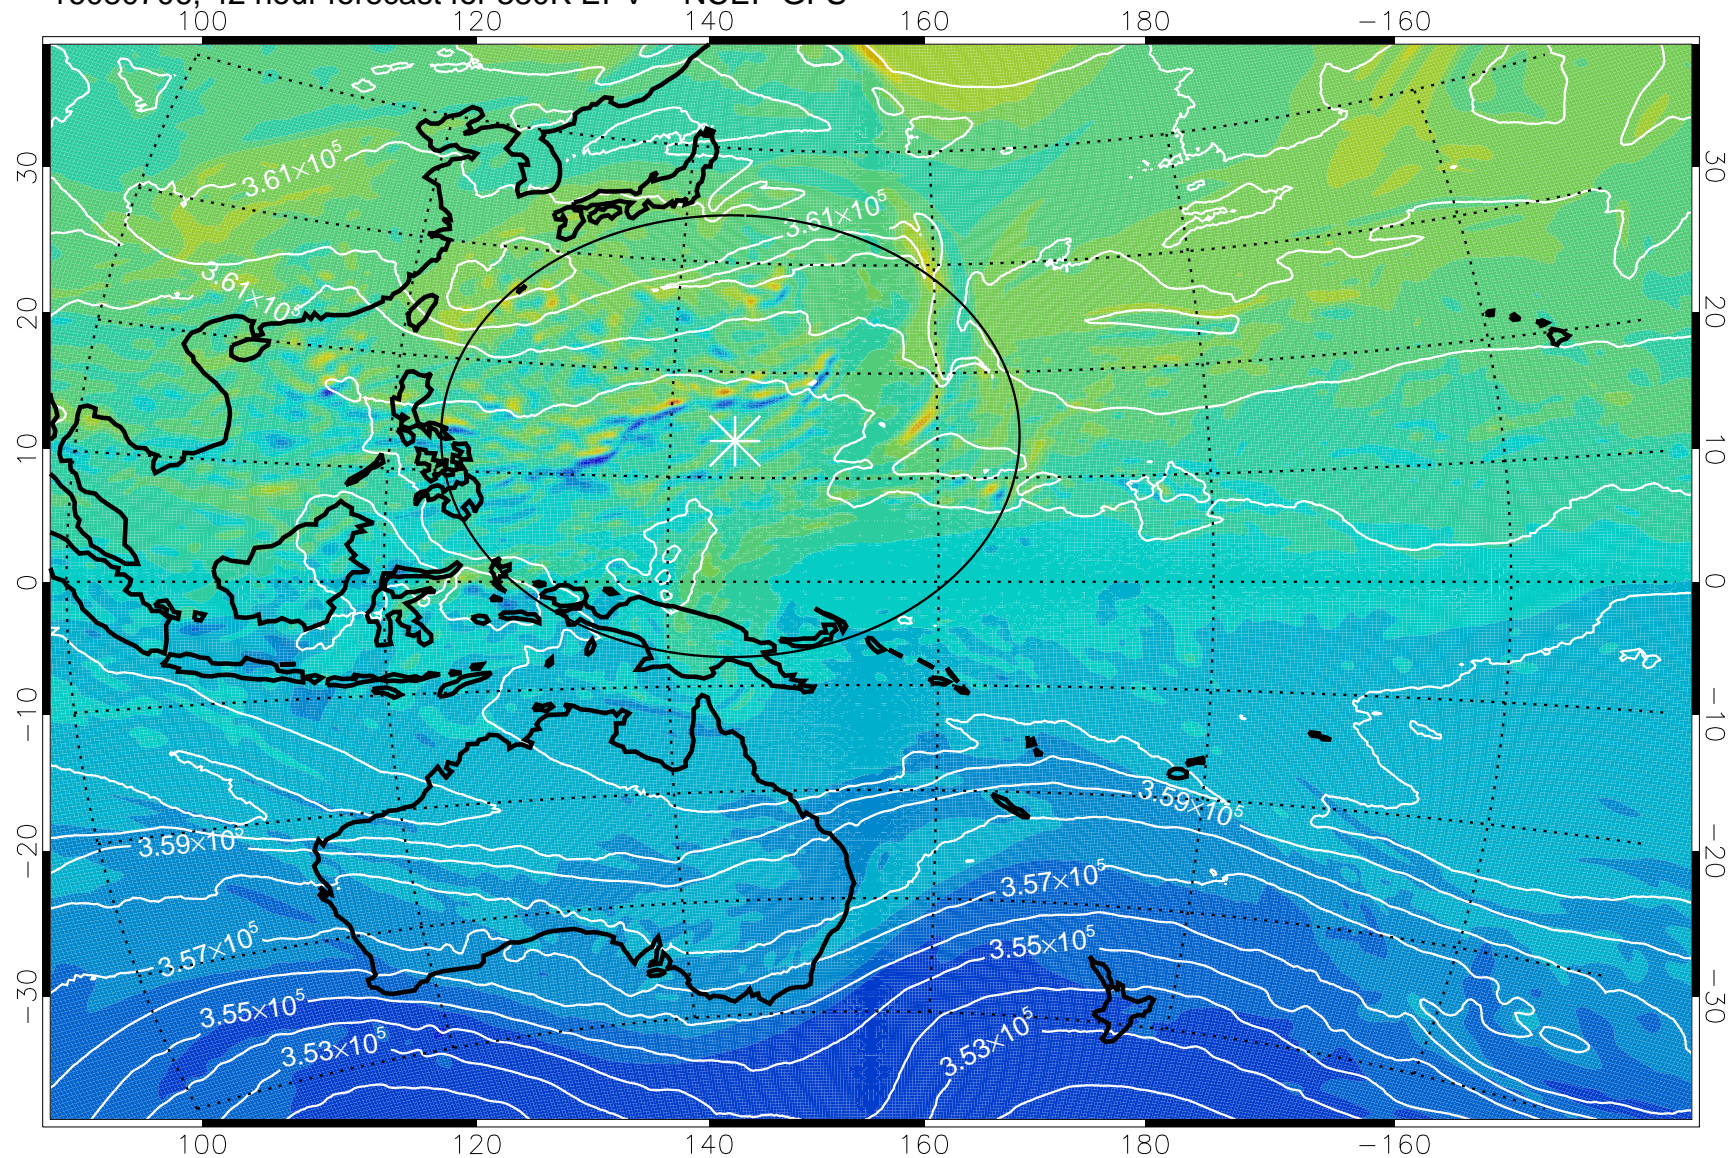

16080618, 30 hour forecast for 380K EPV -- NCEP GFS

380K Montgomery Streamfunction, white

Range ring of 2304 km

16080700, 36 hour forecast for 380K EPV -- NCEP GFS

380K Montgomery Streamfunction, white

Range ring of 2304 km

16080706, 42 hour forecast for 380K EPV -- NCEP GFS

380K Montgomery Streamfunction, white

Range ring of 2304 km

16080712, 48 hour forecast for 380K EPV -- NCEP GFS

380K Montgomery Streamfunction, white

Range ring of 2304 km

16080718, 54 hour forecast for 380K EPV -- NCEP GFS

380K Montgomery Streamfunction, white

Range ring of 2304 km

16080800, 60 hour forecast for 380K EPV -- NCEP GFS

380K Montgomery Streamfunction, white

Range ring of 2304 km

16080806, 66 hour forecast for 380K EPV -- NCEP GFS

380K Montgomery Streamfunction, white

Range ring of 2304 km

16080812, 72 hour forecast for 380K EPV -- NCEP GFS

380K Montgomery Streamfunction, white

Range ring of 2304 km