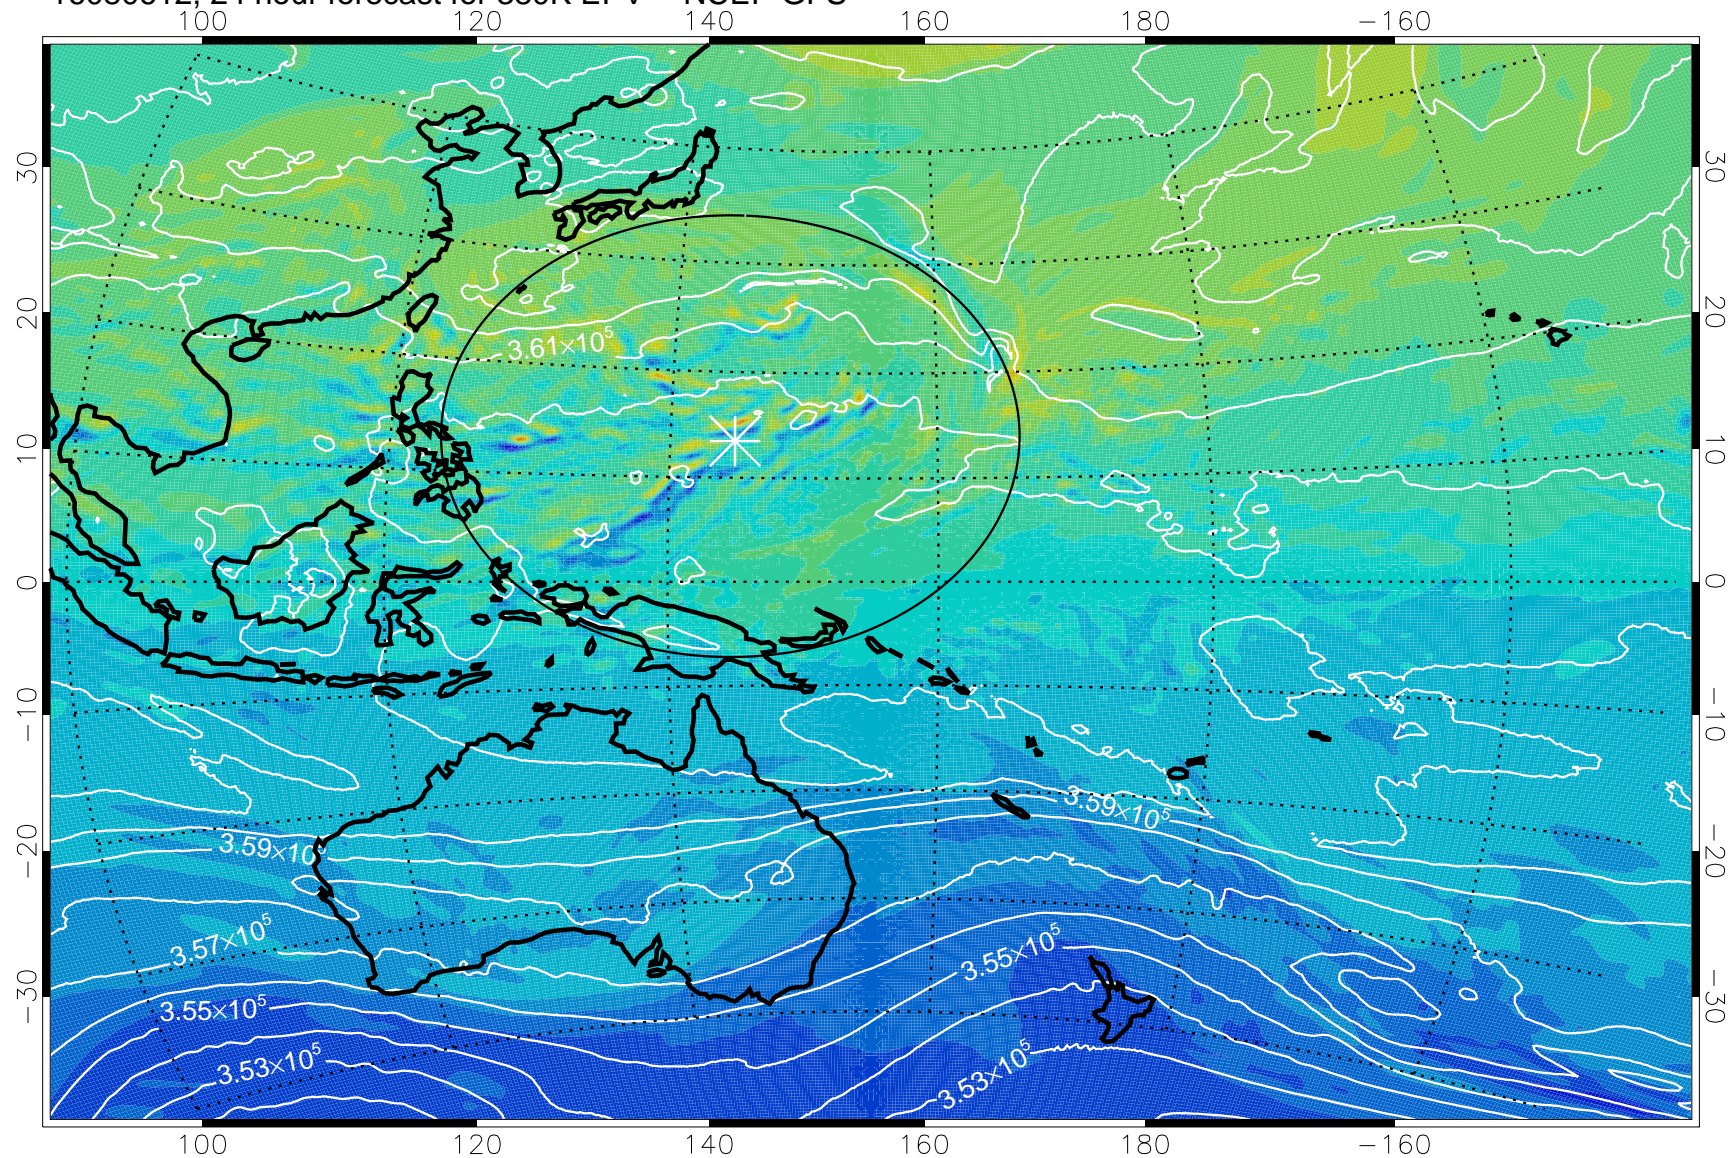

16080518, 6 hour forecast for 380K EPV -- NCEP GFS

380K Montgomery Streamfunction, white

Range ring of 2304 km

16080600, 12 hour forecast for 380K EPV -- NCEP GFS

380K Montgomery Streamfunction, white

Range ring of 2304 km

16080606, 18 hour forecast for 380K EPV -- NCEP GFS

380K Montgomery Streamfunction, white

Range ring of 2304 km

16080612, 24 hour forecast for 380K EPV -- NCEP GFS

380K Montgomery Streamfunction, white

Range ring of 2304 km

16080618, 30 hour forecast for 380K EPV -- NCEP GFS

380K Montgomery Streamfunction, white

Range ring of 2304 km

16080700, 36 hour forecast for 380K EPV -- NCEP GFS

380K Montgomery Streamfunction, white

Range ring of 2304 km

16080706, 42 hour forecast for 380K EPV -- NCEP GFS

380K Montgomery Streamfunction, white

Range ring of 2304 km

16080712, 48 hour forecast for 380K EPV -- NCEP GFS

380K Montgomery Streamfunction, white

Range ring of 2304 km