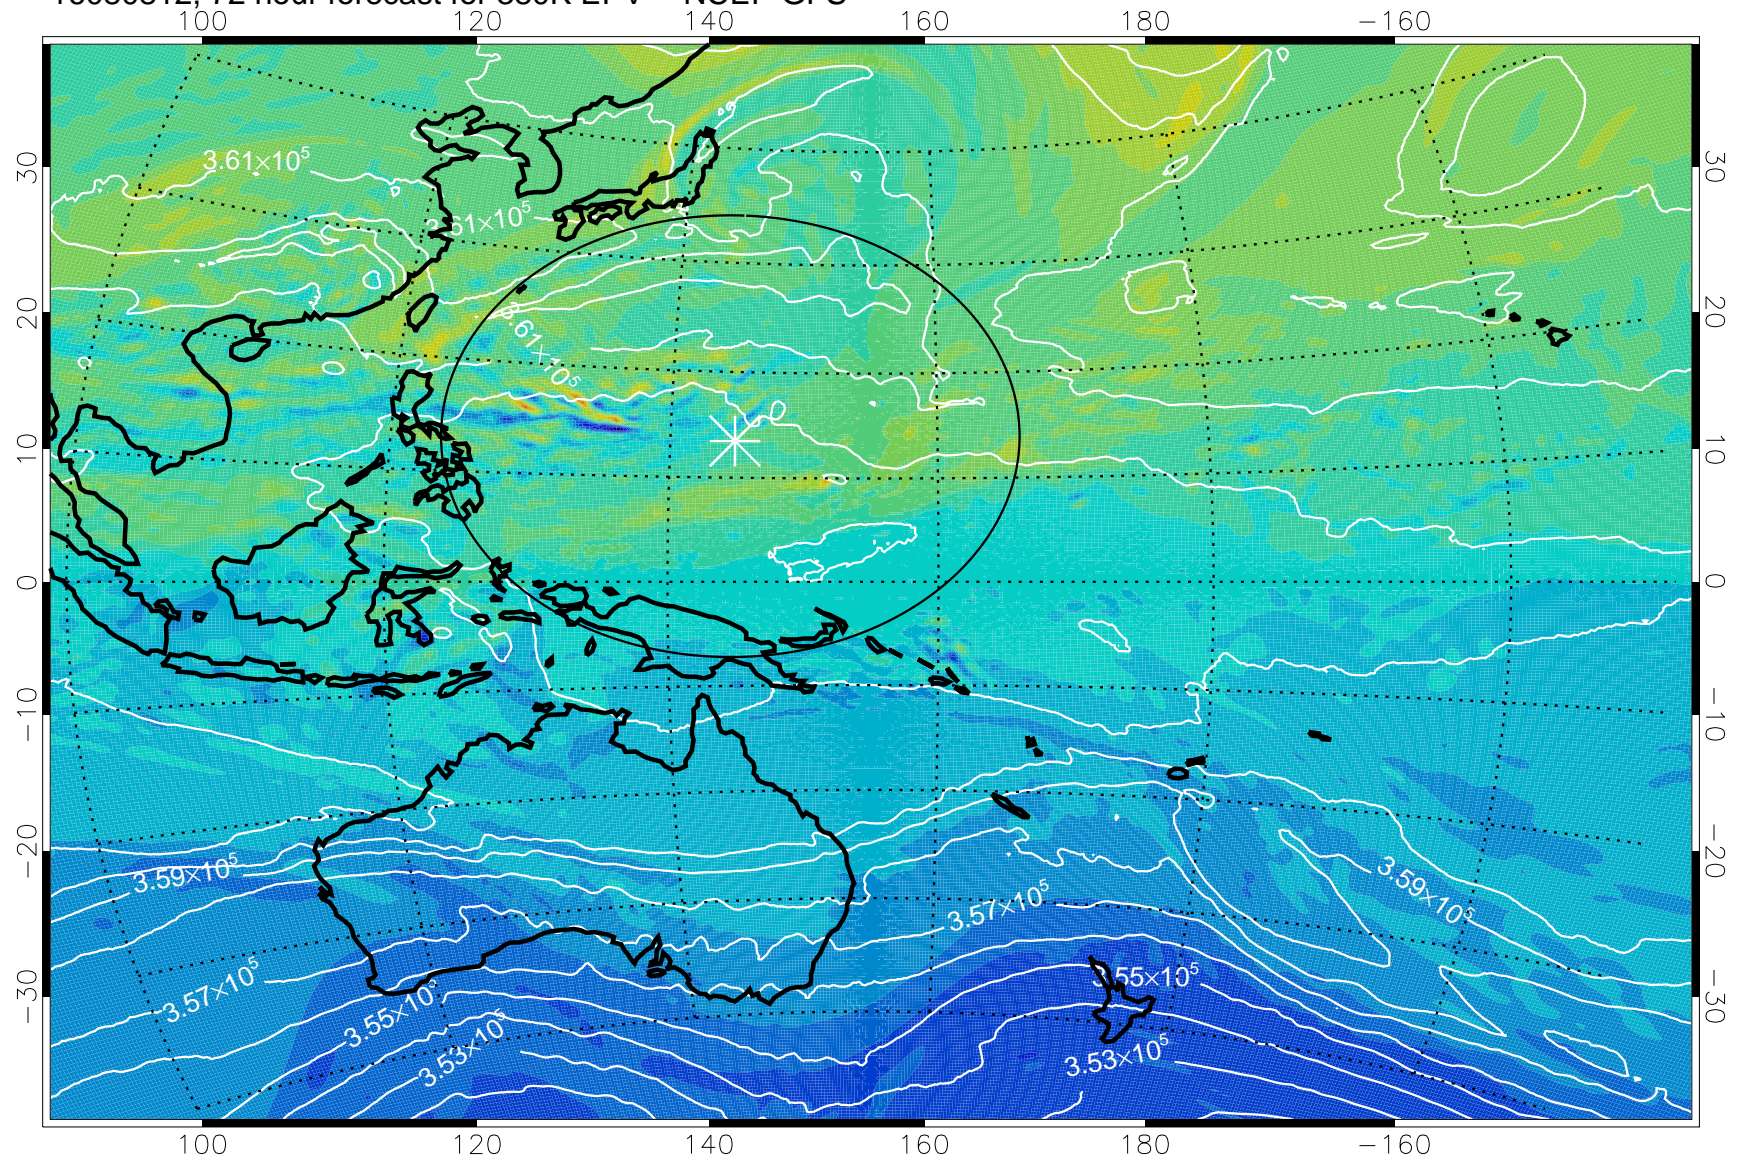

16080706, 42 hour forecast for 380K EPV -- NCEP GFS

380K Montgomery Streamfunction, white

Range ring of 2304 km

16080712, 48 hour forecast for 380K EPV -- NCEP GFS

380K Montgomery Streamfunction, white

Range ring of 2304 km

16080718, 54 hour forecast for 380K EPV -- NCEP GFS

380K Montgomery Streamfunction, white

Range ring of 2304 km

16080800, 60 hour forecast for 380K EPV -- NCEP GFS

380K Montgomery Streamfunction, white

Range ring of 2304 km

16080806, 66 hour forecast for 380K EPV -- NCEP GFS

380K Montgomery Streamfunction, white

Range ring of 2304 km

16080812, 72 hour forecast for 380K EPV -- NCEP GFS

380K Montgomery Streamfunction, white

Range ring of 2304 km

16080818, 78 hour forecast for 380K EPV -- NCEP GFS

380K Montgomery Streamfunction, white

Range ring of 2304 km

16080900, 84 hour forecast for 380K EPV -- NCEP GFS

380K Montgomery Streamfunction, white

Range ring of 2304 km