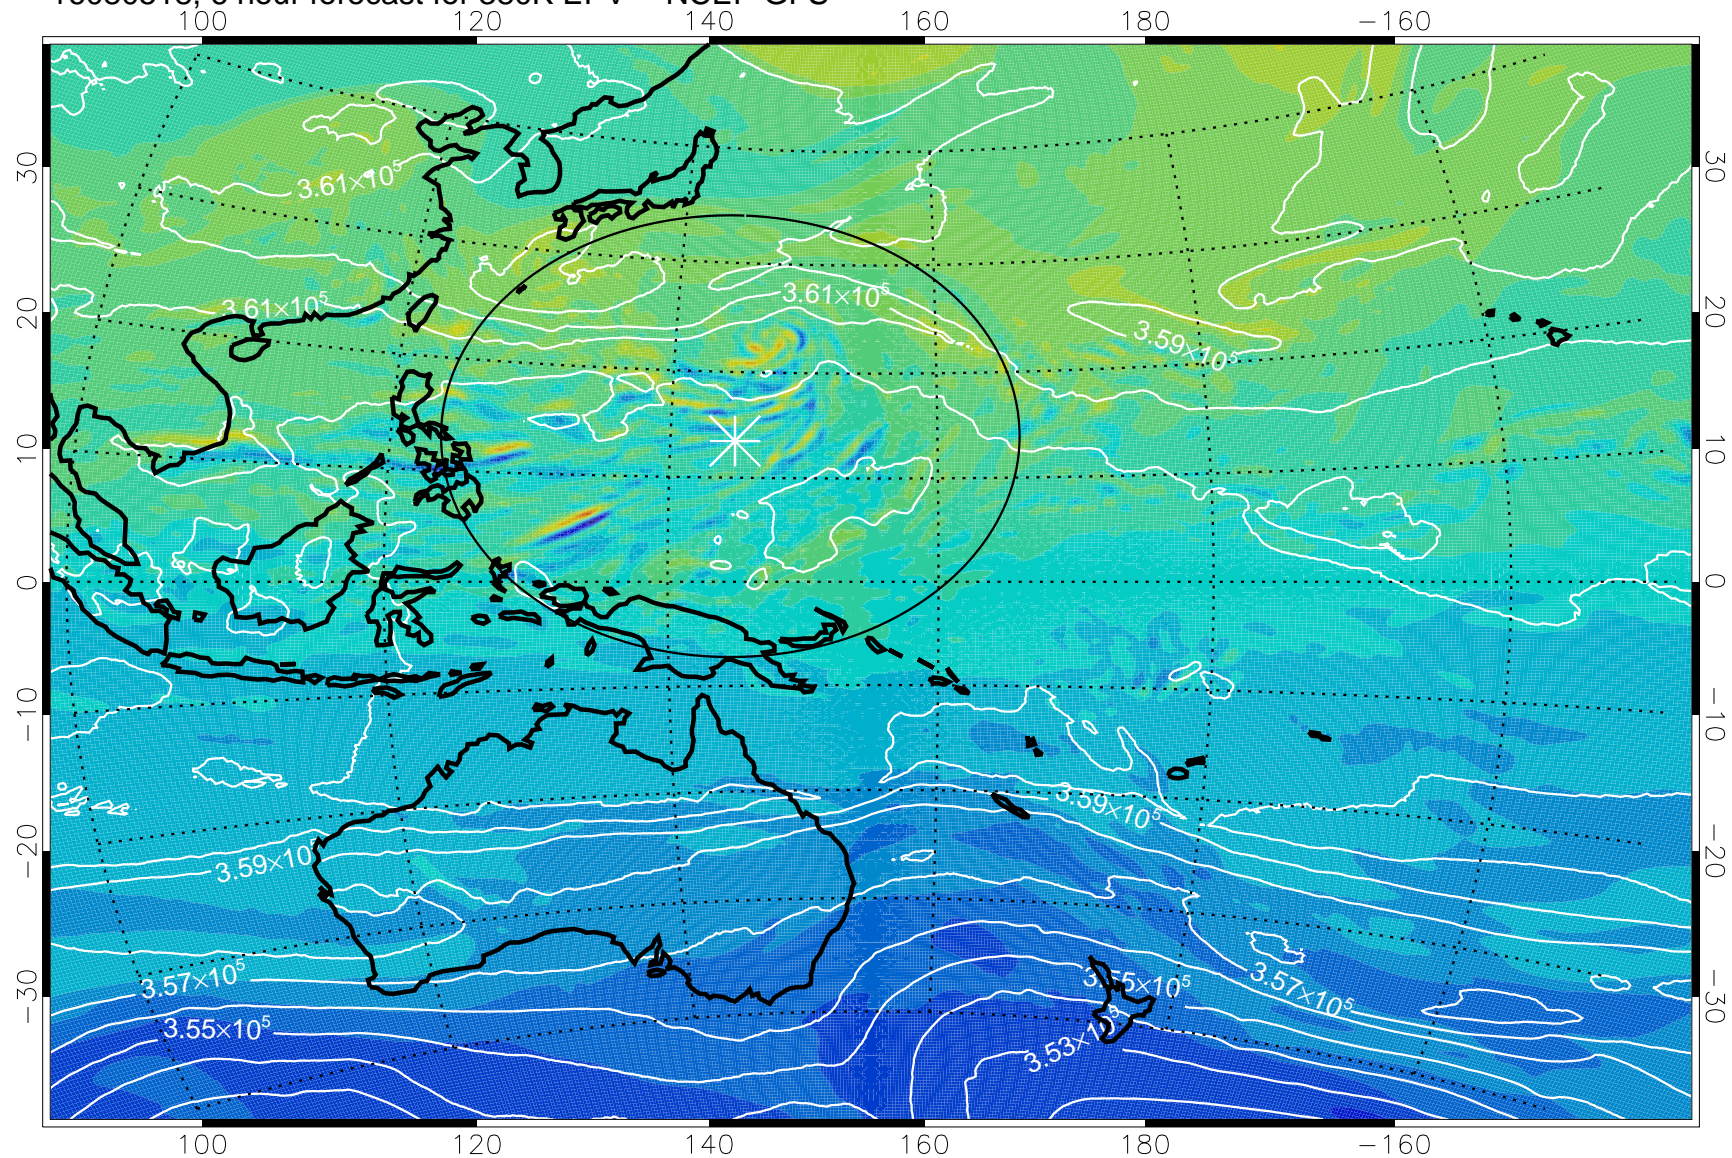

16080518, 6 hour forecast for 380K EPV -- NCEP GFS

380K Montgomery Streamfunction, white

Range ring of 2304 km

16080600, 12 hour forecast for 380K EPV -- NCEP GFS

380K Montgomery Streamfunction, white

Range ring of 2304 km

16080606, 18 hour forecast for 380K EPV -- NCEP GFS

380K Montgomery Streamfunction, white

Range ring of 2304 km

16080612, 24 hour forecast for 380K EPV -- NCEP GFS

380K Montgomery Streamfunction, white

Range ring of 2304 km

16080618, 30 hour forecast for 380K EPV -- NCEP GFS

380K Montgomery Streamfunction, white

Range ring of 2304 km

16080700, 36 hour forecast for 380K EPV -- NCEP GFS

380K Montgomery Streamfunction, white

Range ring of 2304 km

16080706, 42 hour forecast for 380K EPV -- NCEP GFS

380K Montgomery Streamfunction, white

Range ring of 2304 km

16080712, 48 hour forecast for 380K EPV -- NCEP GFS

380K Montgomery Streamfunction, white

Range ring of 2304 km