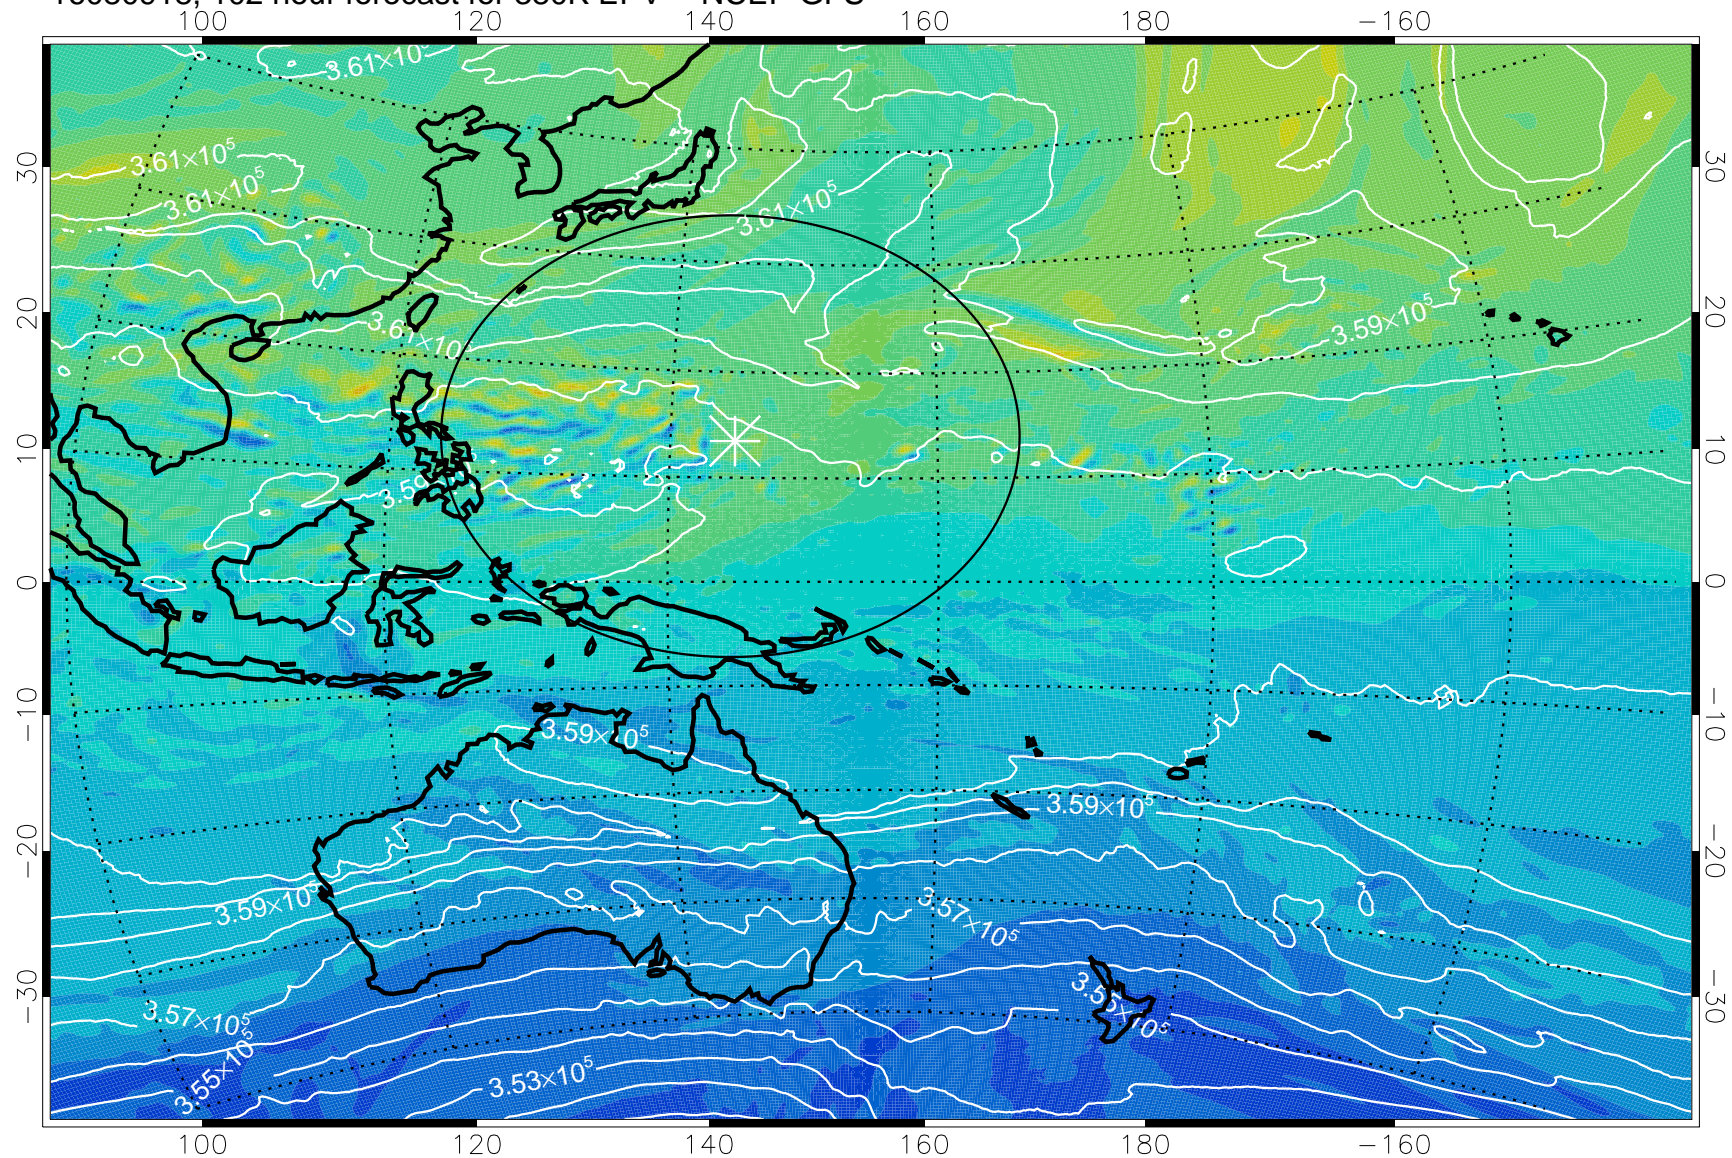

16080818, 78 hour forecast for 380K EPV -- NCEP GFS

380K Montgomery Streamfunction, white

Range ring of 2304 km

16080900, 84 hour forecast for 380K EPV -- NCEP GFS

380K Montgomery Streamfunction, white

Range ring of 2304 km

16080906, 90 hour forecast for 380K EPV -- NCEP GFS

380K Montgomery Streamfunction, white

Range ring of 2304 km

16080912, 96 hour forecast for 380K EPV -- NCEP GFS

380K Montgomery Streamfunction, white

Range ring of 2304 km

16080918, 102 hour forecast for 380K EPV -- NCEP GFS

380K Montgomery Streamfunction, white

Range ring of 2304 km

16081000, 108 hour forecast for 380K EPV -- NCEP GFS

380K Montgomery Streamfunction, white

Range ring of 2304 km

16081006, 114 hour forecast for 380K EPV -- NCEP GFS

380K Montgomery Streamfunction, white

Range ring of 2304 km

16081012, 120 hour forecast for 380K EPV -- NCEP GFS

380K Montgomery Streamfunction, white

Range ring of 2304 km