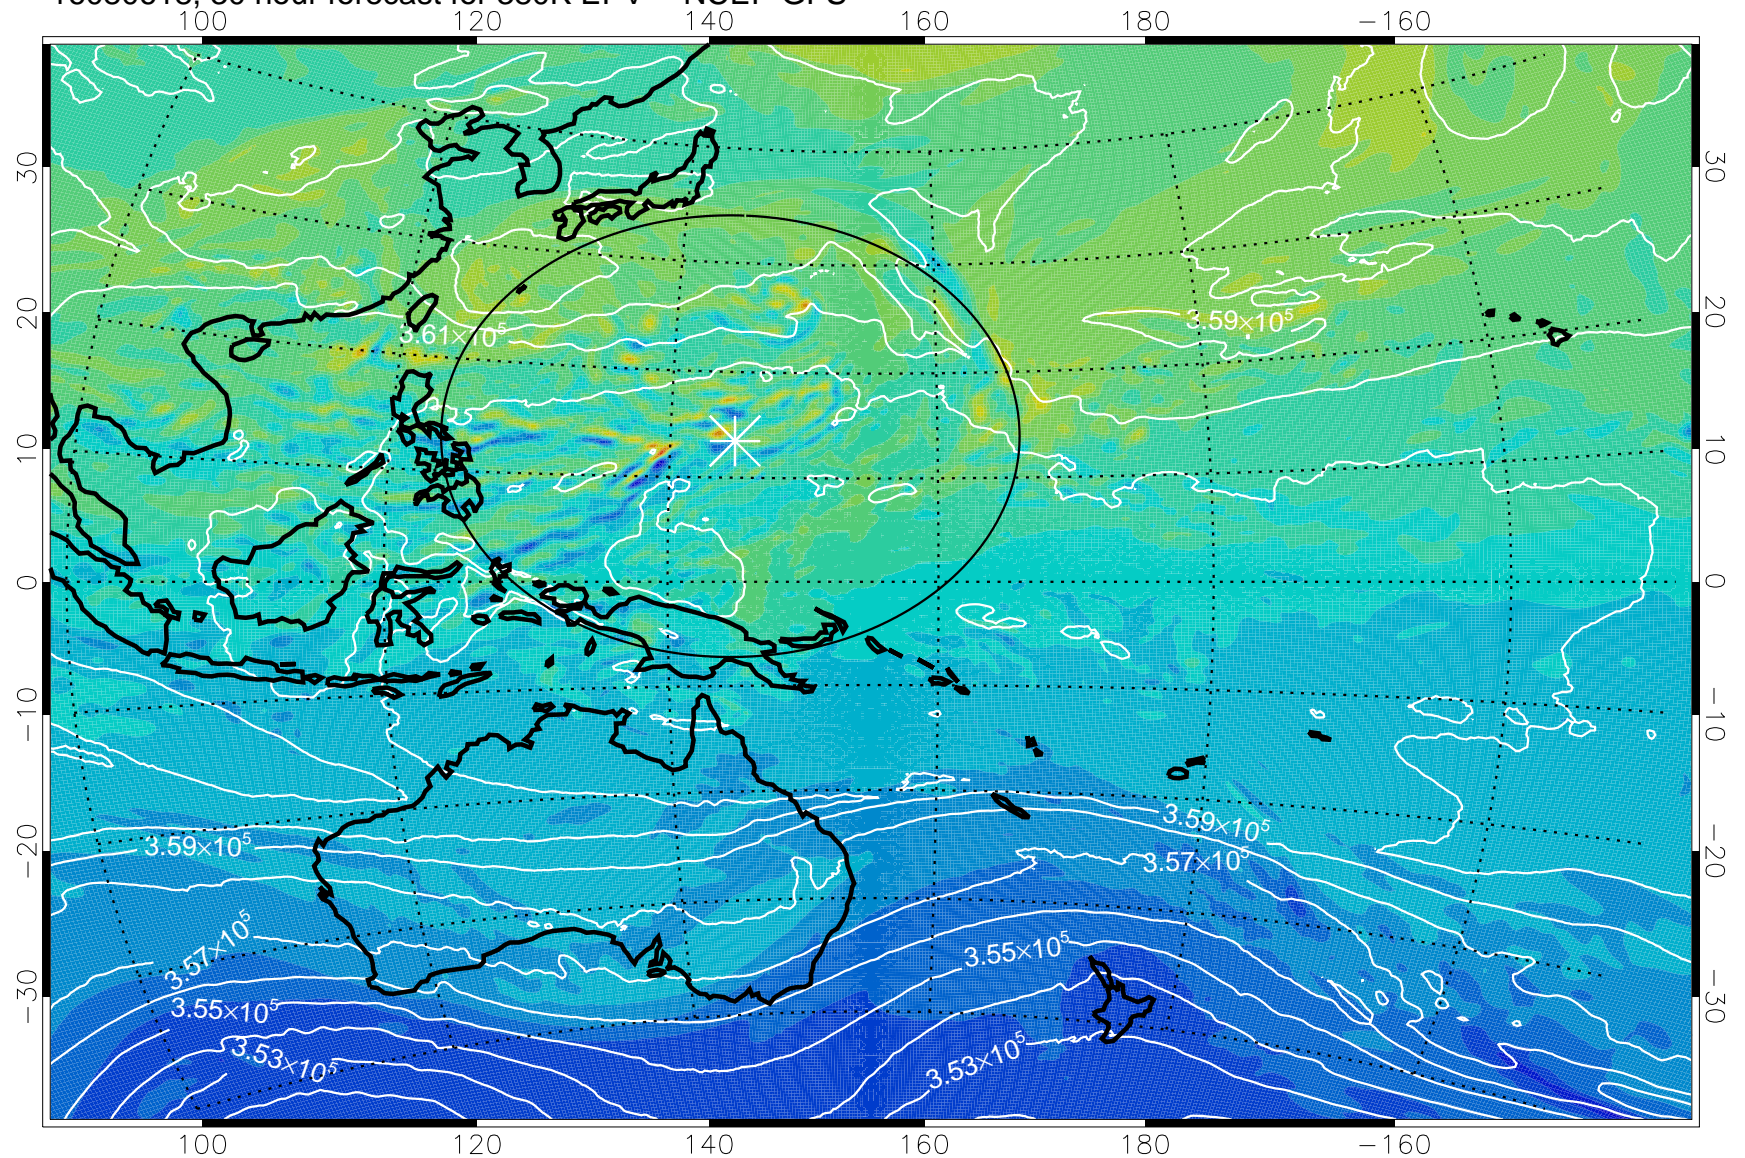

16080606, 18 hour forecast for 380K EPV -- NCEP GFS

380K Montgomery Streamfunction, white

Range ring of 2304 km

16080612, 24 hour forecast for 380K EPV -- NCEP GFS

380K Montgomery Streamfunction, white

Range ring of 2304 km

16080618, 30 hour forecast for 380K EPV -- NCEP GFS

380K Montgomery Streamfunction, white

Range ring of 2304 km

16080700, 36 hour forecast for 380K EPV -- NCEP GFS

380K Montgomery Streamfunction, white

Range ring of 2304 km

16080706, 42 hour forecast for 380K EPV -- NCEP GFS

380K Montgomery Streamfunction, white

Range ring of 2304 km

16080712, 48 hour forecast for 380K EPV -- NCEP GFS

380K Montgomery Streamfunction, white

Range ring of 2304 km

16080718, 54 hour forecast for 380K EPV -- NCEP GFS

380K Montgomery Streamfunction, white

Range ring of 2304 km

16080800, 60 hour forecast for 380K EPV -- NCEP GFS

380K Montgomery Streamfunction, white

Range ring of 2304 km