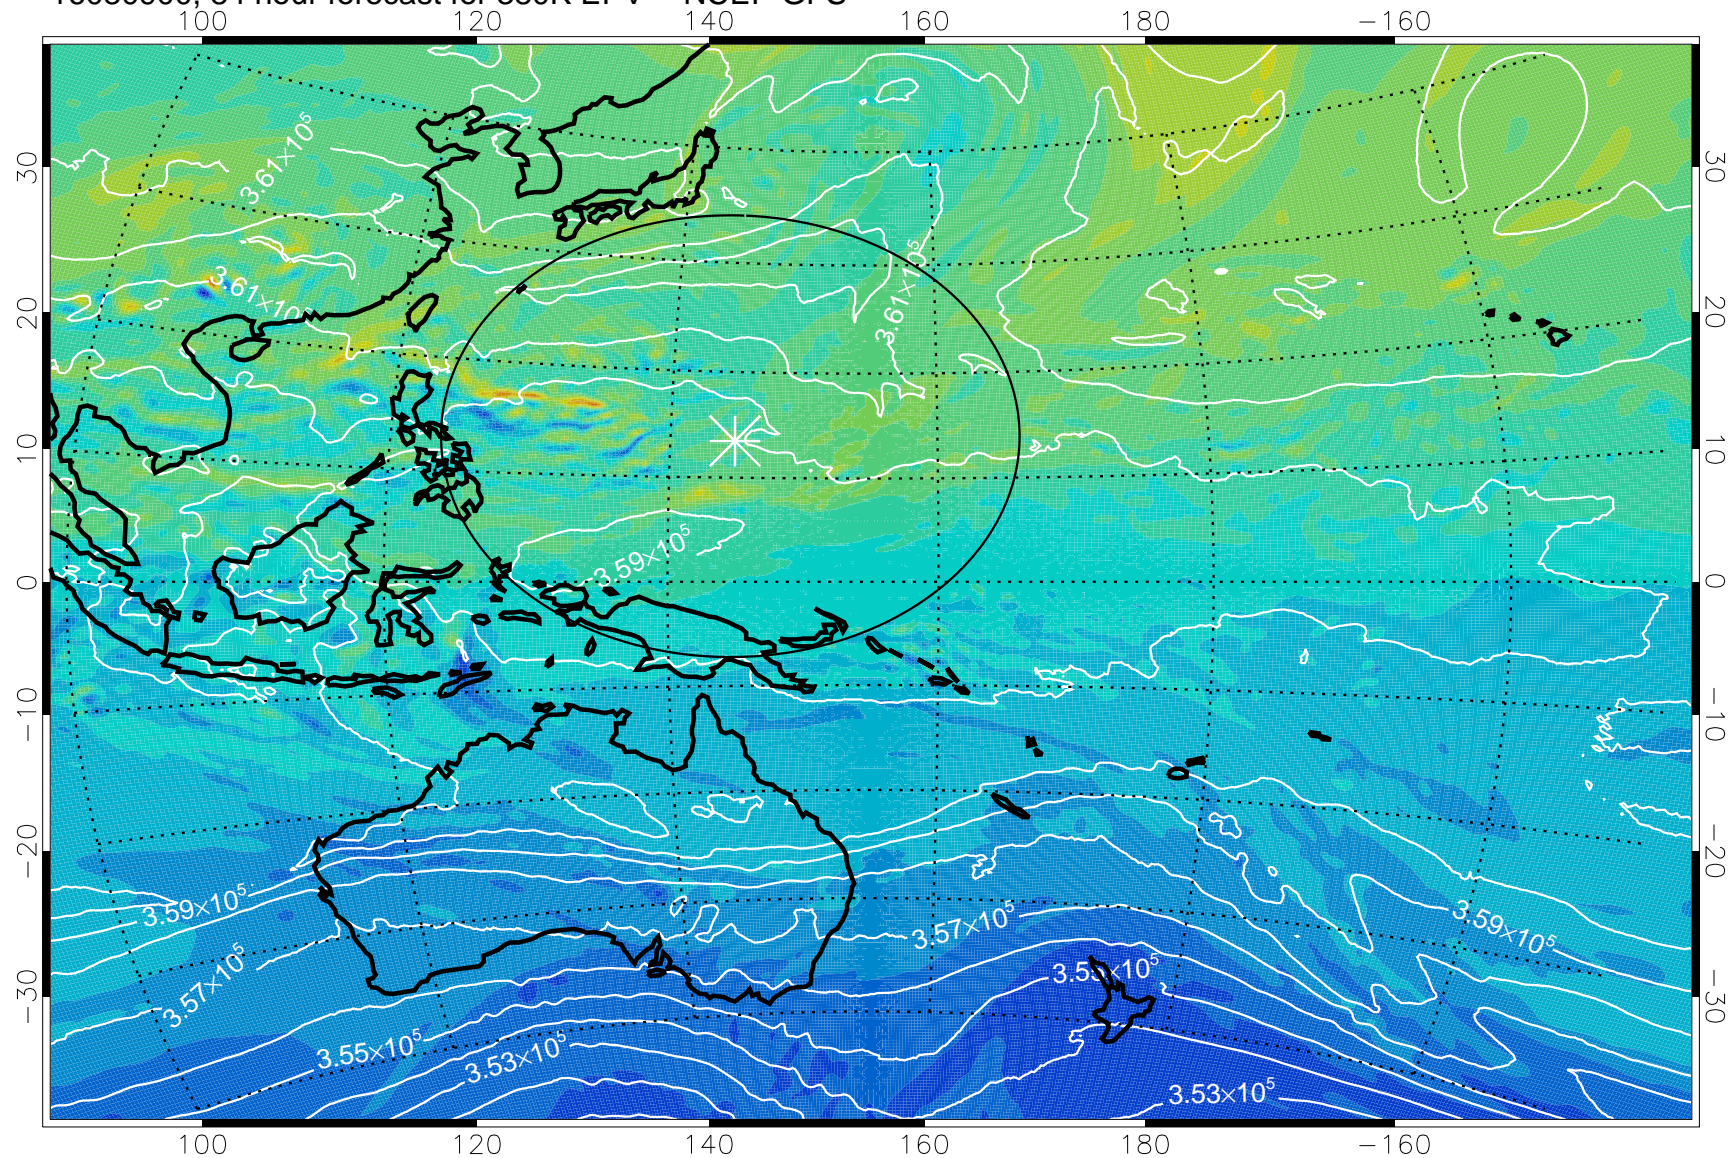

16080806, 66 hour forecast for 380K EPV -- NCEP GFS

380K Montgomery Streamfunction, white

Range ring of 2304 km

16080812, 72 hour forecast for 380K EPV -- NCEP GFS

380K Montgomery Streamfunction, white

Range ring of 2304 km

16080818, 78 hour forecast for 380K EPV -- NCEP GFS

380K Montgomery Streamfunction, white

Range ring of 2304 km

16080900, 84 hour forecast for 380K EPV -- NCEP GFS

380K Montgomery Streamfunction, white

Range ring of 2304 km

16080906, 90 hour forecast for 380K EPV -- NCEP GFS

380K Montgomery Streamfunction, white

Range ring of 2304 km

16080912, 96 hour forecast for 380K EPV -- NCEP GFS

380K Montgomery Streamfunction, white

Range ring of 2304 km

16080918, 102 hour forecast for 380K EPV -- NCEP GFS

380K Montgomery Streamfunction, white

Range ring of 2304 km

16081000, 108 hour forecast for 380K EPV -- NCEP GFS

380K Montgomery Streamfunction, white

Range ring of 2304 km