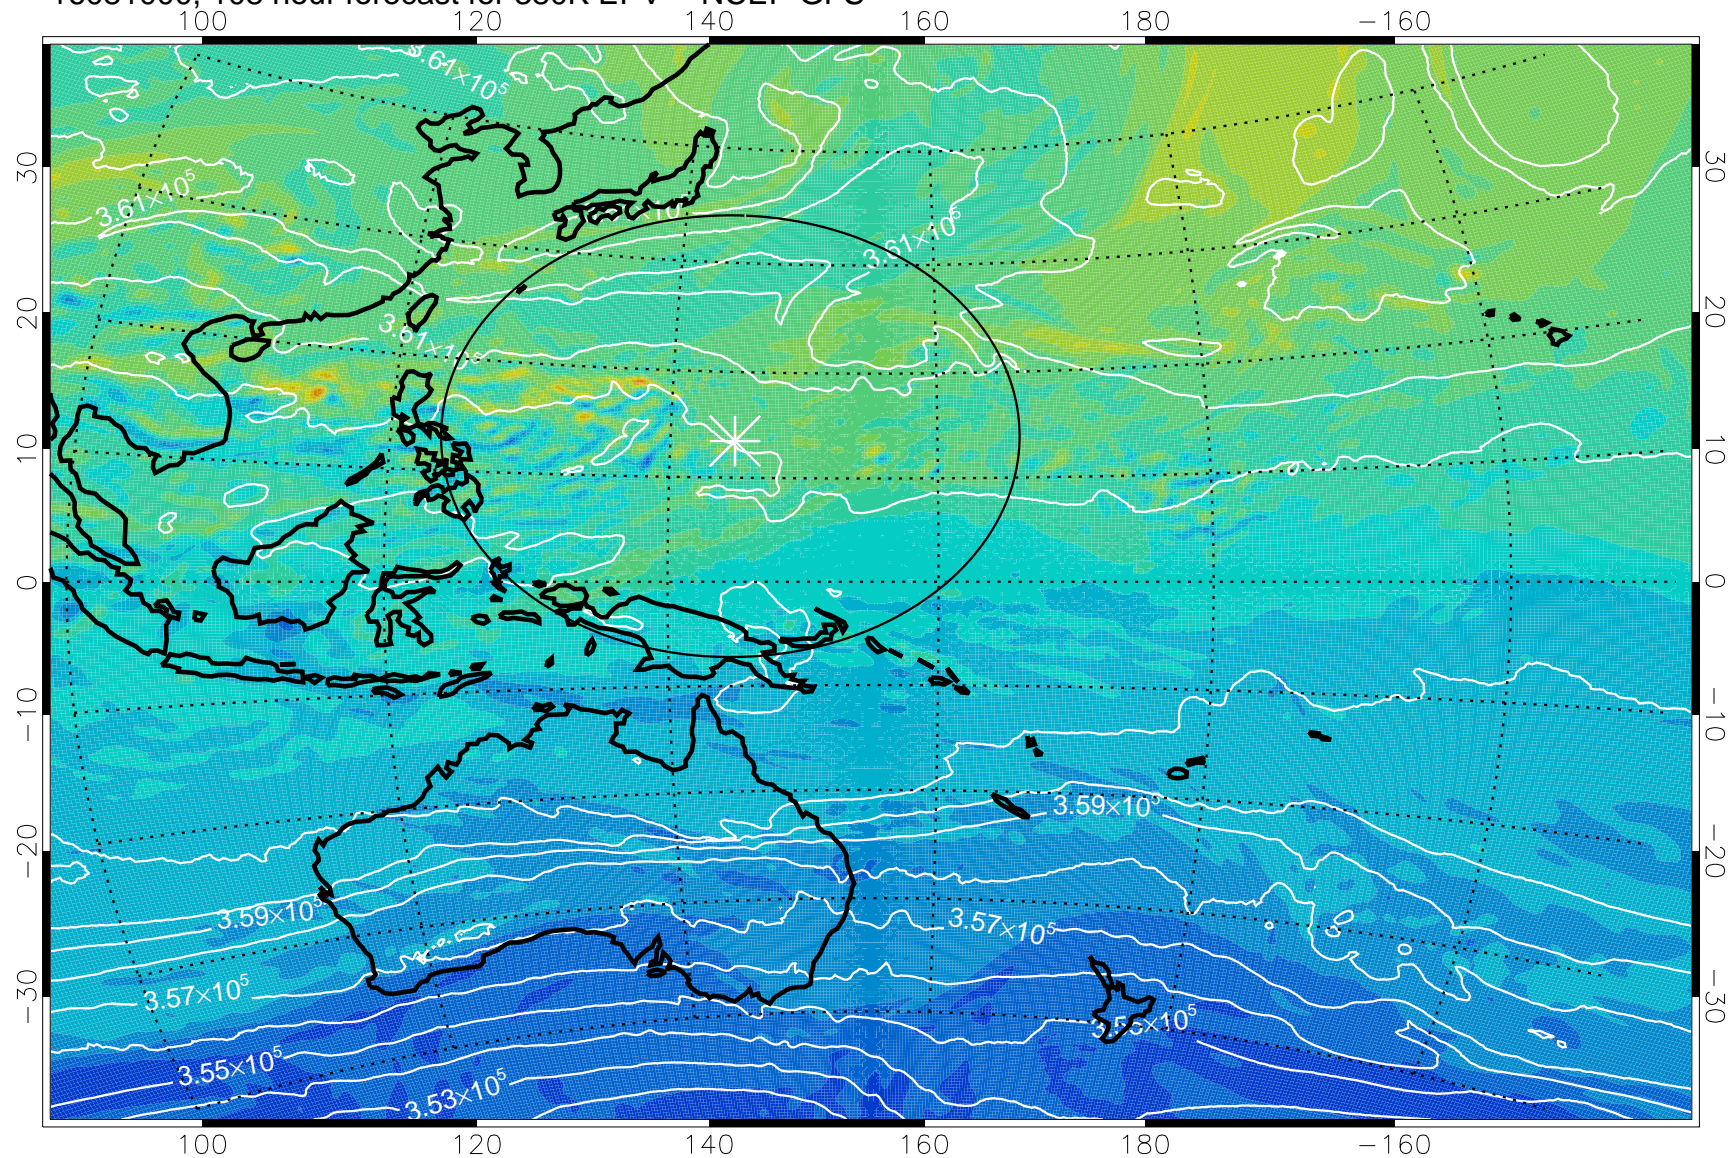

16080906, 90 hour forecast for 380K EPV -- NCEP GFS

380K Montgomery Streamfunction, white

Range ring of 2304 km

16080912, 96 hour forecast for 380K EPV -- NCEP GFS

380K Montgomery Streamfunction, white

Range ring of 2304 km

16080918, 102 hour forecast for 380K EPV -- NCEP GFS

380K Montgomery Streamfunction, white

Range ring of 2304 km

16081000, 108 hour forecast for 380K EPV -- NCEP GFS

380K Montgomery Streamfunction, white

Range ring of 2304 km

16081006, 114 hour forecast for 380K EPV -- NCEP GFS

380K Montgomery Streamfunction, white

Range ring of 2304 km

16081012, 120 hour forecast for 380K EPV -- NCEP GFS

380K Montgomery Streamfunction, white

Range ring of 2304 km