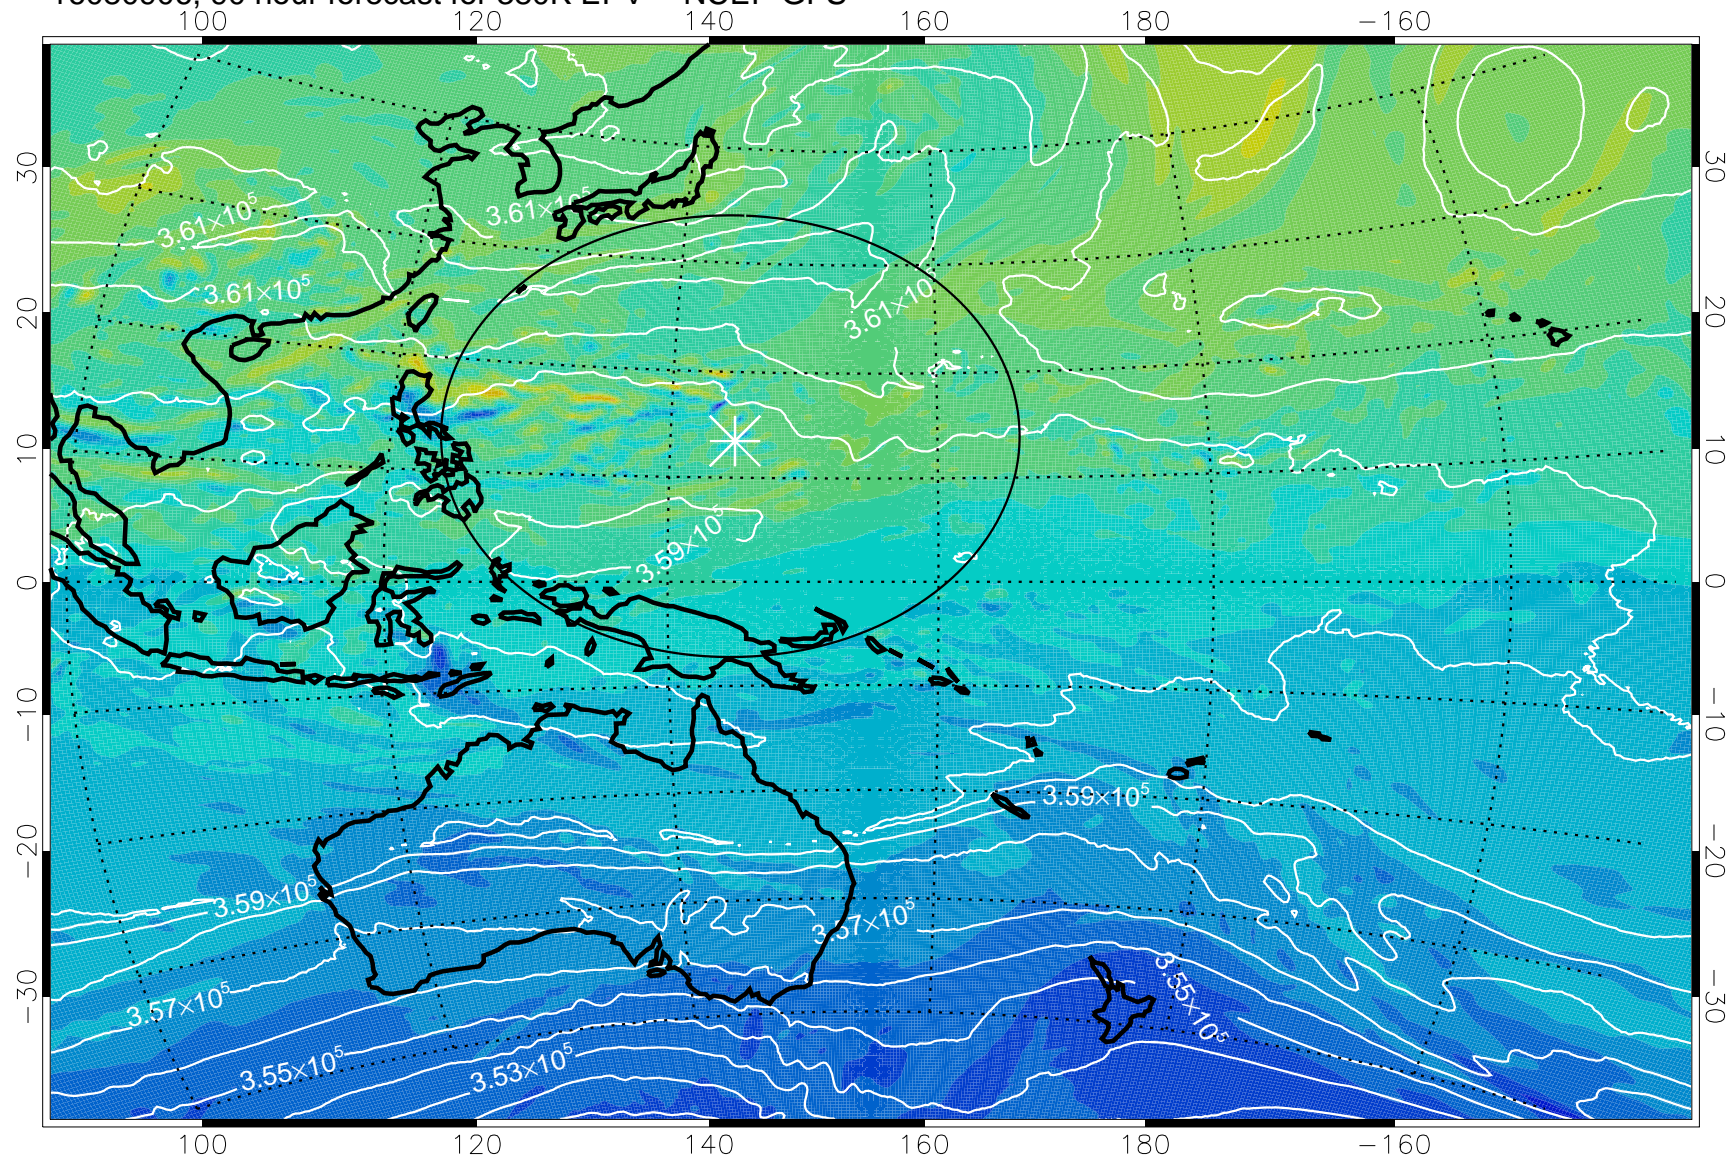

16080806, 66 hour forecast for 380K EPV -- NCEP GFS

380K Montgomery Streamfunction, white

Range ring of 2304 km

16080812, 72 hour forecast for 380K EPV -- NCEP GFS

380K Montgomery Streamfunction, white

Range ring of 2304 km

16080818, 78 hour forecast for 380K EPV -- NCEP GFS

380K Montgomery Streamfunction, white

Range ring of 2304 km

16080900, 84 hour forecast for 380K EPV -- NCEP GFS

380K Montgomery Streamfunction, white

Range ring of 2304 km

16080906, 90 hour forecast for 380K EPV -- NCEP GFS

380K Montgomery Streamfunction, white

Range ring of 2304 km

16080912, 96 hour forecast for 380K EPV -- NCEP GFS

380K Montgomery Streamfunction, white

Range ring of 2304 km

16080918, 102 hour forecast for 380K EPV -- NCEP GFS

380K Montgomery Streamfunction, white

Range ring of 2304 km

16081000, 108 hour forecast for 380K EPV -- NCEP GFS

380K Montgomery Streamfunction, white

Range ring of 2304 km