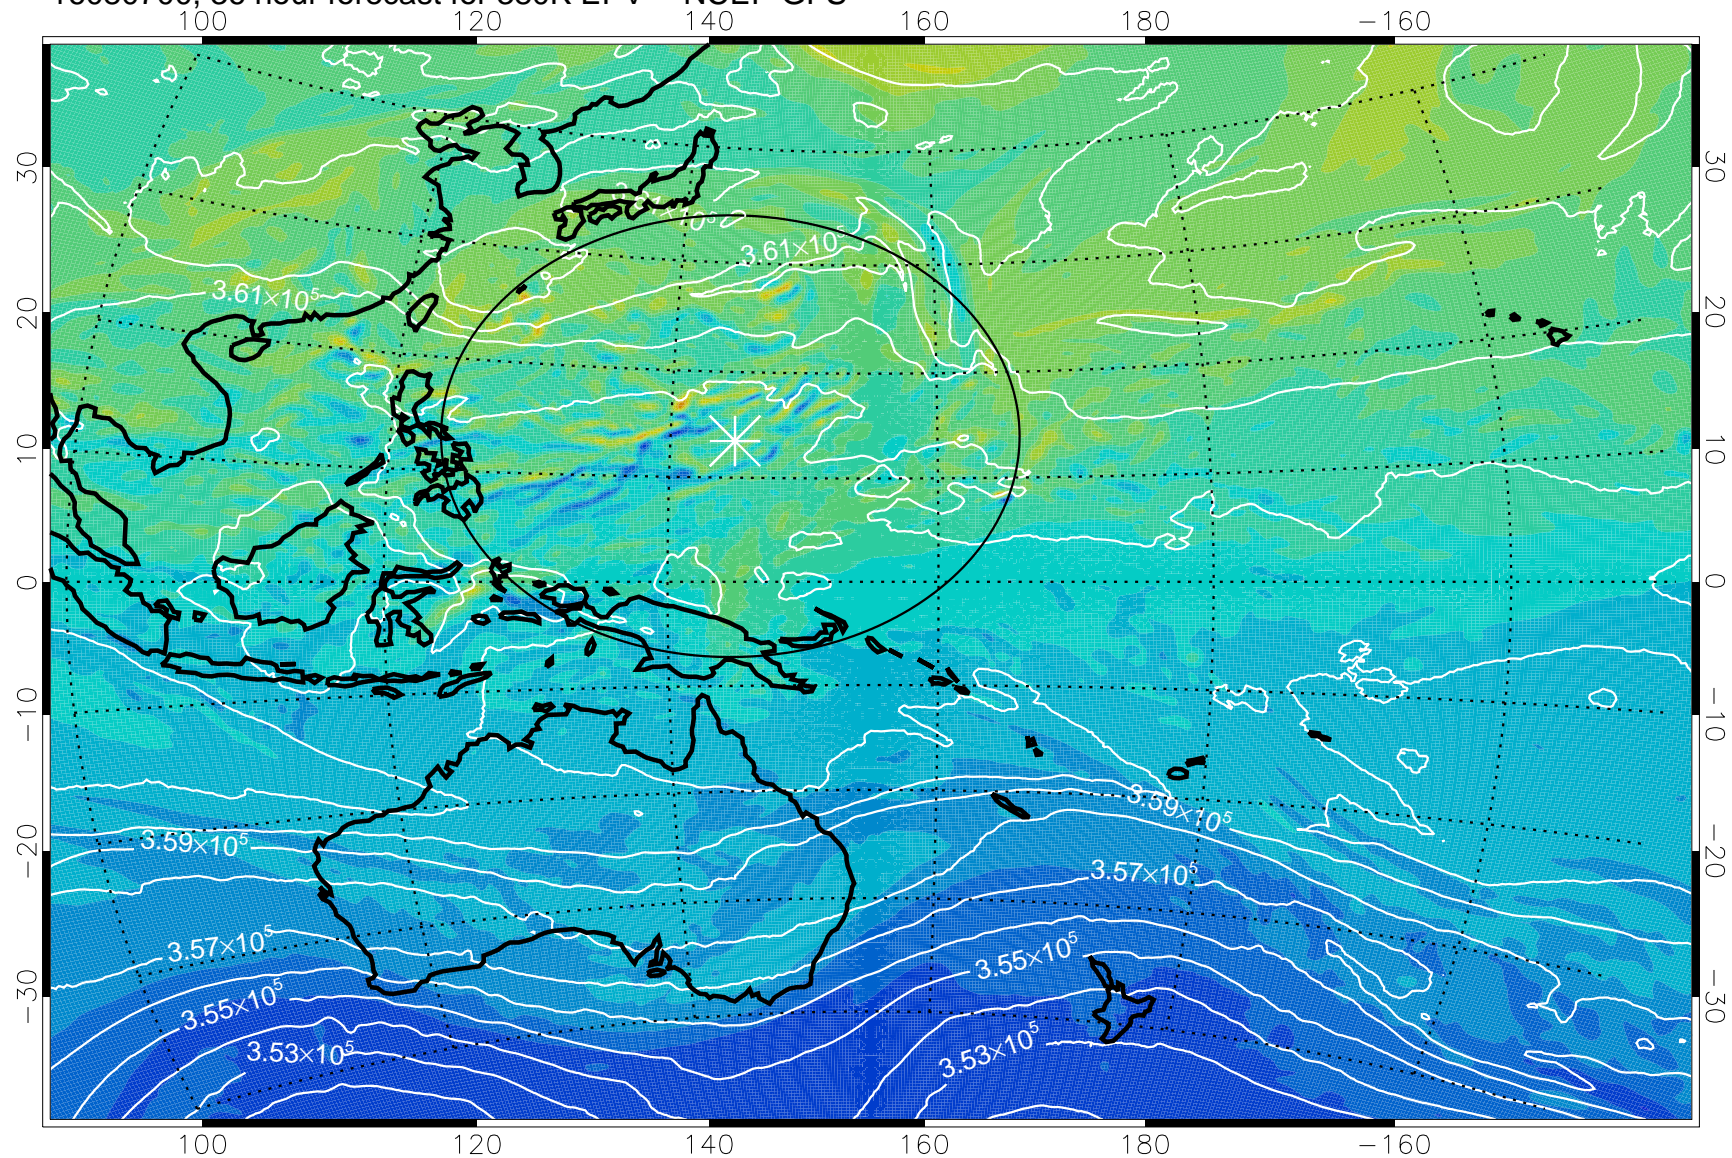

16080618, 30 hour forecast for 380K EPV -- NCEP GFS

380K Montgomery Streamfunction, white

Range ring of 2304 km

16080700, 36 hour forecast for 380K EPV -- NCEP GFS

380K Montgomery Streamfunction, white

Range ring of 2304 km

16080706, 42 hour forecast for 380K EPV -- NCEP GFS

380K Montgomery Streamfunction, white

Range ring of 2304 km

16080712, 48 hour forecast for 380K EPV -- NCEP GFS

380K Montgomery Streamfunction, white

Range ring of 2304 km

16080718, 54 hour forecast for 380K EPV -- NCEP GFS

380K Montgomery Streamfunction, white

Range ring of 2304 km

16080800, 60 hour forecast for 380K EPV -- NCEP GFS

380K Montgomery Streamfunction, white

Range ring of 2304 km

16080806, 66 hour forecast for 380K EPV -- NCEP GFS

380K Montgomery Streamfunction, white

Range ring of 2304 km

16080812, 72 hour forecast for 380K EPV -- NCEP GFS

380K Montgomery Streamfunction, white

Range ring of 2304 km