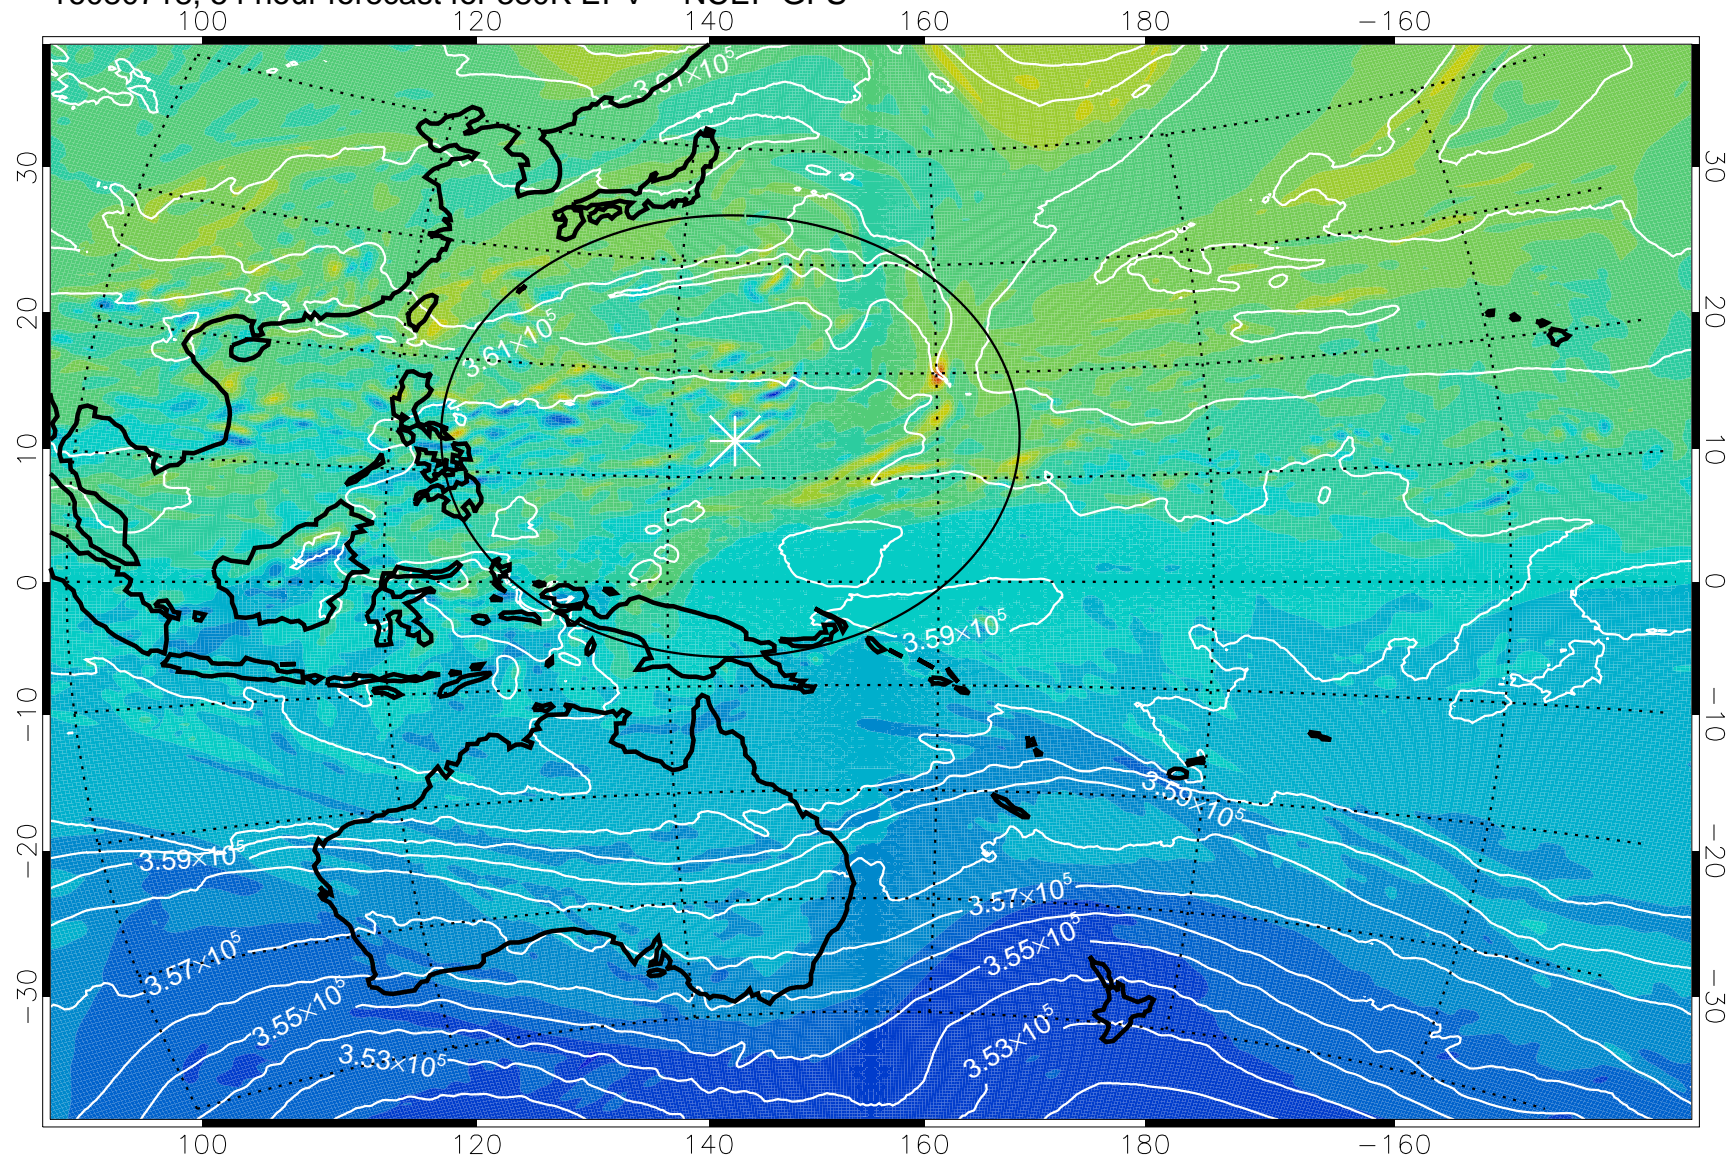

16080706, 42 hour forecast for 380K EPV -- NCEP GFS

380K Montgomery Streamfunction, white

Range ring of 2304 km

16080712, 48 hour forecast for 380K EPV -- NCEP GFS

380K Montgomery Streamfunction, white

Range ring of 2304 km

16080718, 54 hour forecast for 380K EPV -- NCEP GFS

380K Montgomery Streamfunction, white

Range ring of 2304 km

16080800, 60 hour forecast for 380K EPV -- NCEP GFS

380K Montgomery Streamfunction, white

Range ring of 2304 km

16080806, 66 hour forecast for 380K EPV -- NCEP GFS

380K Montgomery Streamfunction, white

Range ring of 2304 km

16080812, 72 hour forecast for 380K EPV -- NCEP GFS

380K Montgomery Streamfunction, white

Range ring of 2304 km

16080818, 78 hour forecast for 380K EPV -- NCEP GFS

380K Montgomery Streamfunction, white

Range ring of 2304 km

16080900, 84 hour forecast for 380K EPV -- NCEP GFS

380K Montgomery Streamfunction, white

Range ring of 2304 km