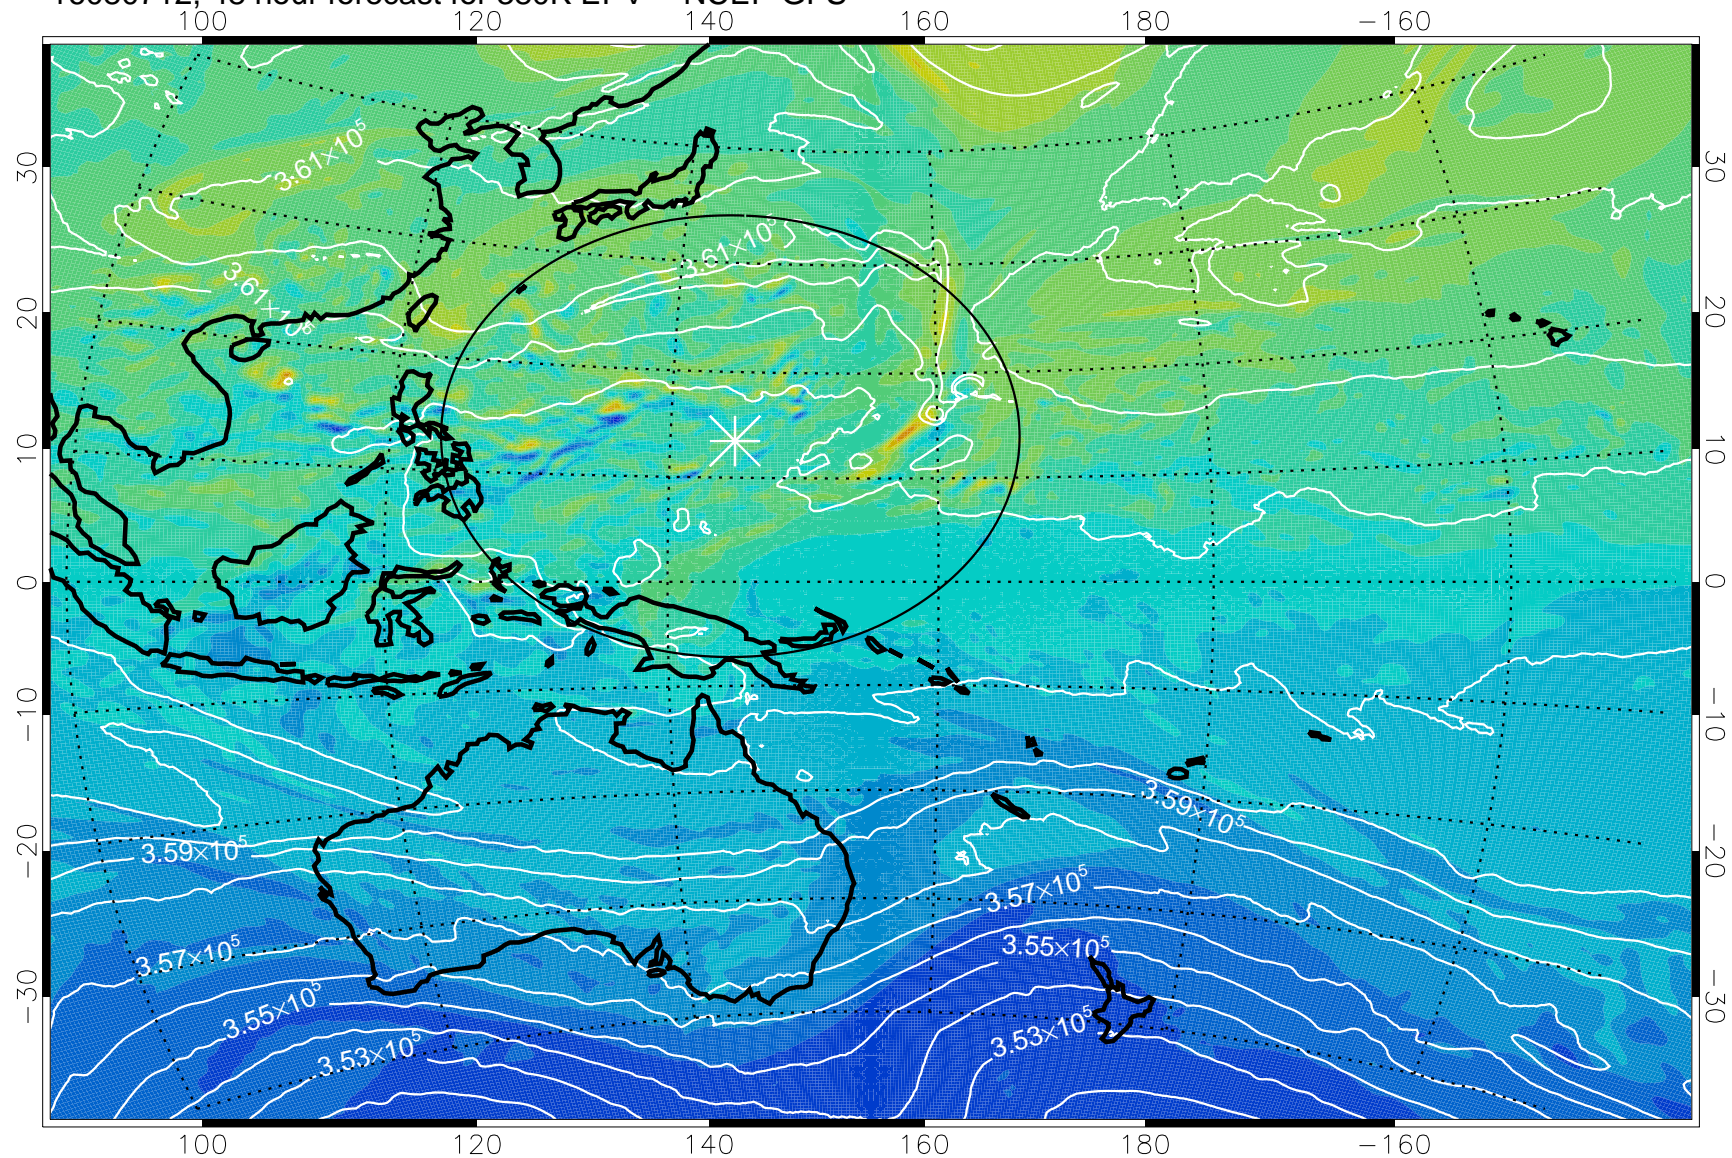

16080706, 42 hour forecast for 380K EPV -- NCEP GFS

380K Montgomery Streamfunction, white

Range ring of 2304 km

16080712, 48 hour forecast for 380K EPV -- NCEP GFS

380K Montgomery Streamfunction, white

Range ring of 2304 km

16080718, 54 hour forecast for 380K EPV -- NCEP GFS

380K Montgomery Streamfunction, white

Range ring of 2304 km

16080800, 60 hour forecast for 380K EPV -- NCEP GFS

380K Montgomery Streamfunction, white

Range ring of 2304 km

16080806, 66 hour forecast for 380K EPV -- NCEP GFS

380K Montgomery Streamfunction, white

Range ring of 2304 km

16080812, 72 hour forecast for 380K EPV -- NCEP GFS

380K Montgomery Streamfunction, white

Range ring of 2304 km

16080818, 78 hour forecast for 380K EPV -- NCEP GFS

380K Montgomery Streamfunction, white

Range ring of 2304 km

16080900, 84 hour forecast for 380K EPV -- NCEP GFS

380K Montgomery Streamfunction, white

Range ring of 2304 km