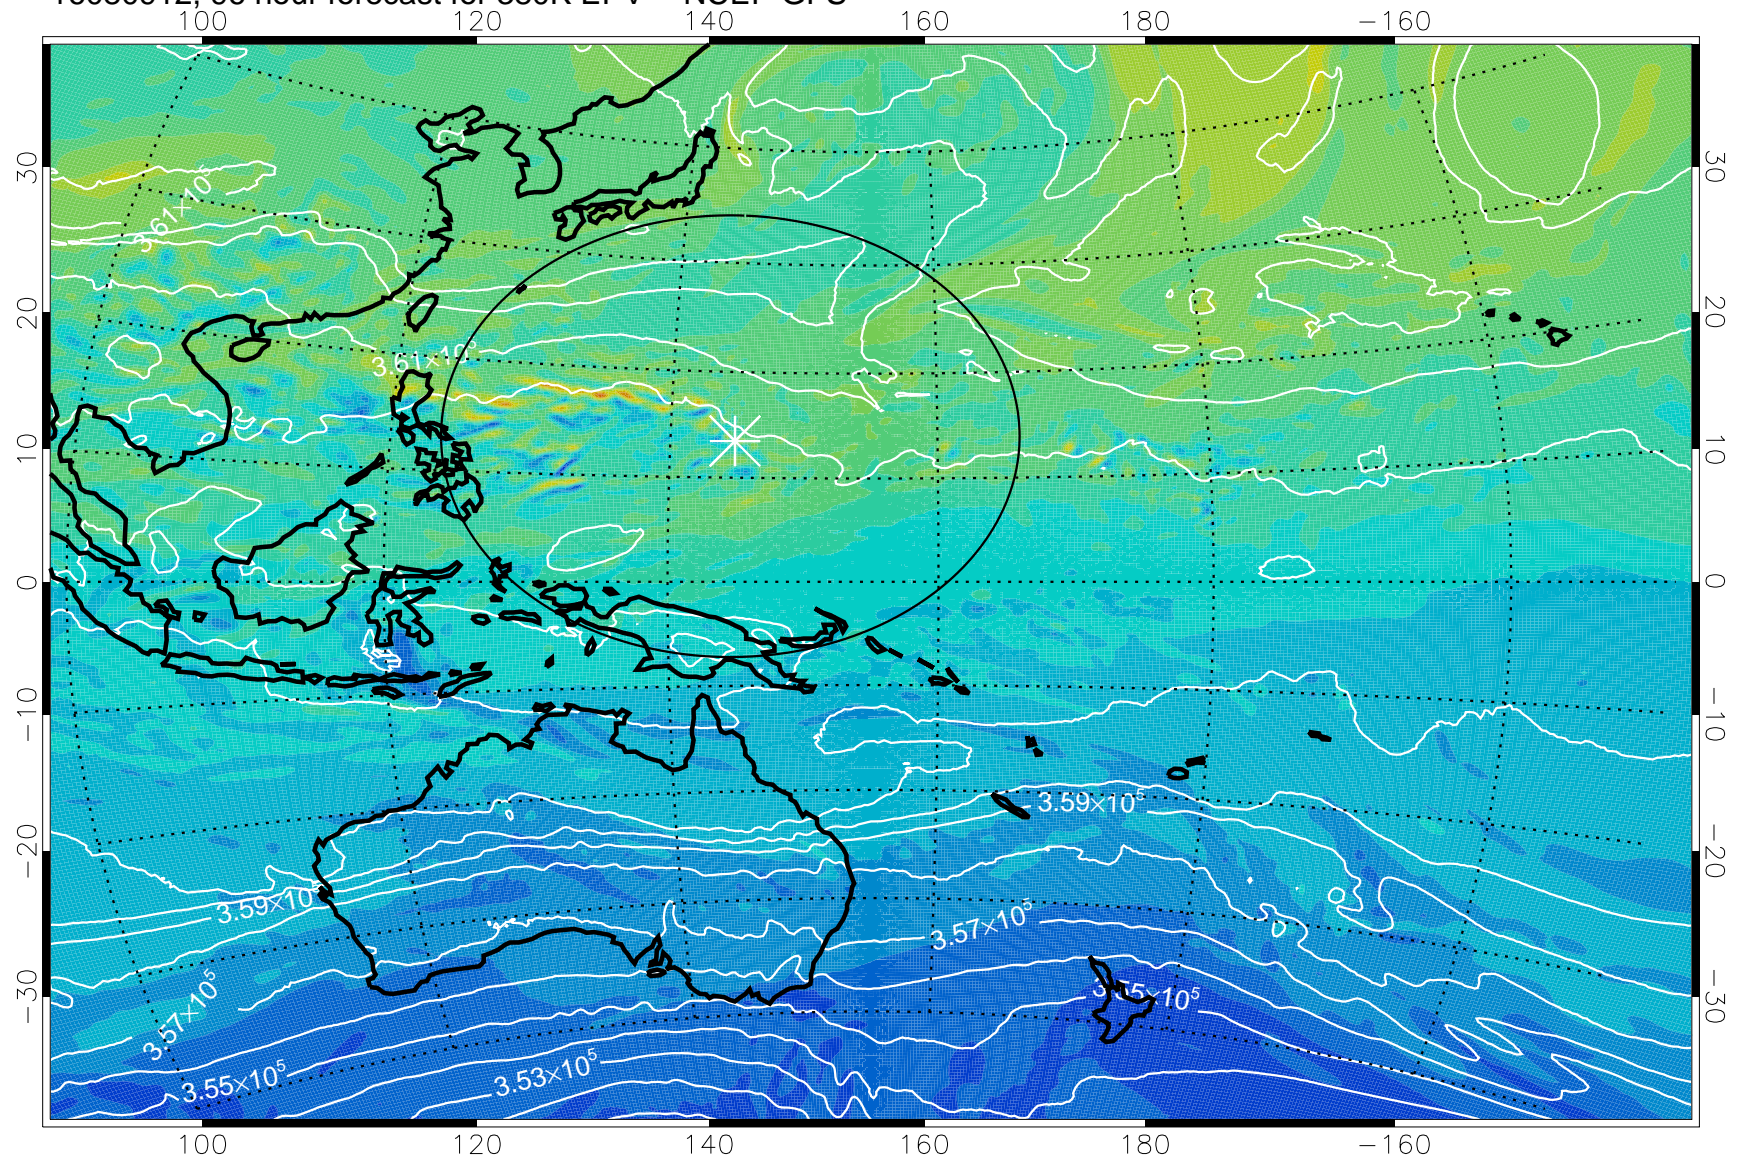

16080818, 78 hour forecast for 380K EPV -- NCEP GFS

380K Montgomery Streamfunction, white

Range ring of 2304 km

16080900, 84 hour forecast for 380K EPV -- NCEP GFS

380K Montgomery Streamfunction, white

Range ring of 2304 km

16080906, 90 hour forecast for 380K EPV -- NCEP GFS

380K Montgomery Streamfunction, white

Range ring of 2304 km

16080912, 96 hour forecast for 380K EPV -- NCEP GFS

380K Montgomery Streamfunction, white

Range ring of 2304 km

16080918, 102 hour forecast for 380K EPV -- NCEP GFS

380K Montgomery Streamfunction, white

Range ring of 2304 km

16081000, 108 hour forecast for 380K EPV -- NCEP GFS

380K Montgomery Streamfunction, white

Range ring of 2304 km

16081006, 114 hour forecast for 380K EPV -- NCEP GFS

380K Montgomery Streamfunction, white

Range ring of 2304 km

16081012, 120 hour forecast for 380K EPV -- NCEP GFS

380K Montgomery Streamfunction, white

Range ring of 2304 km