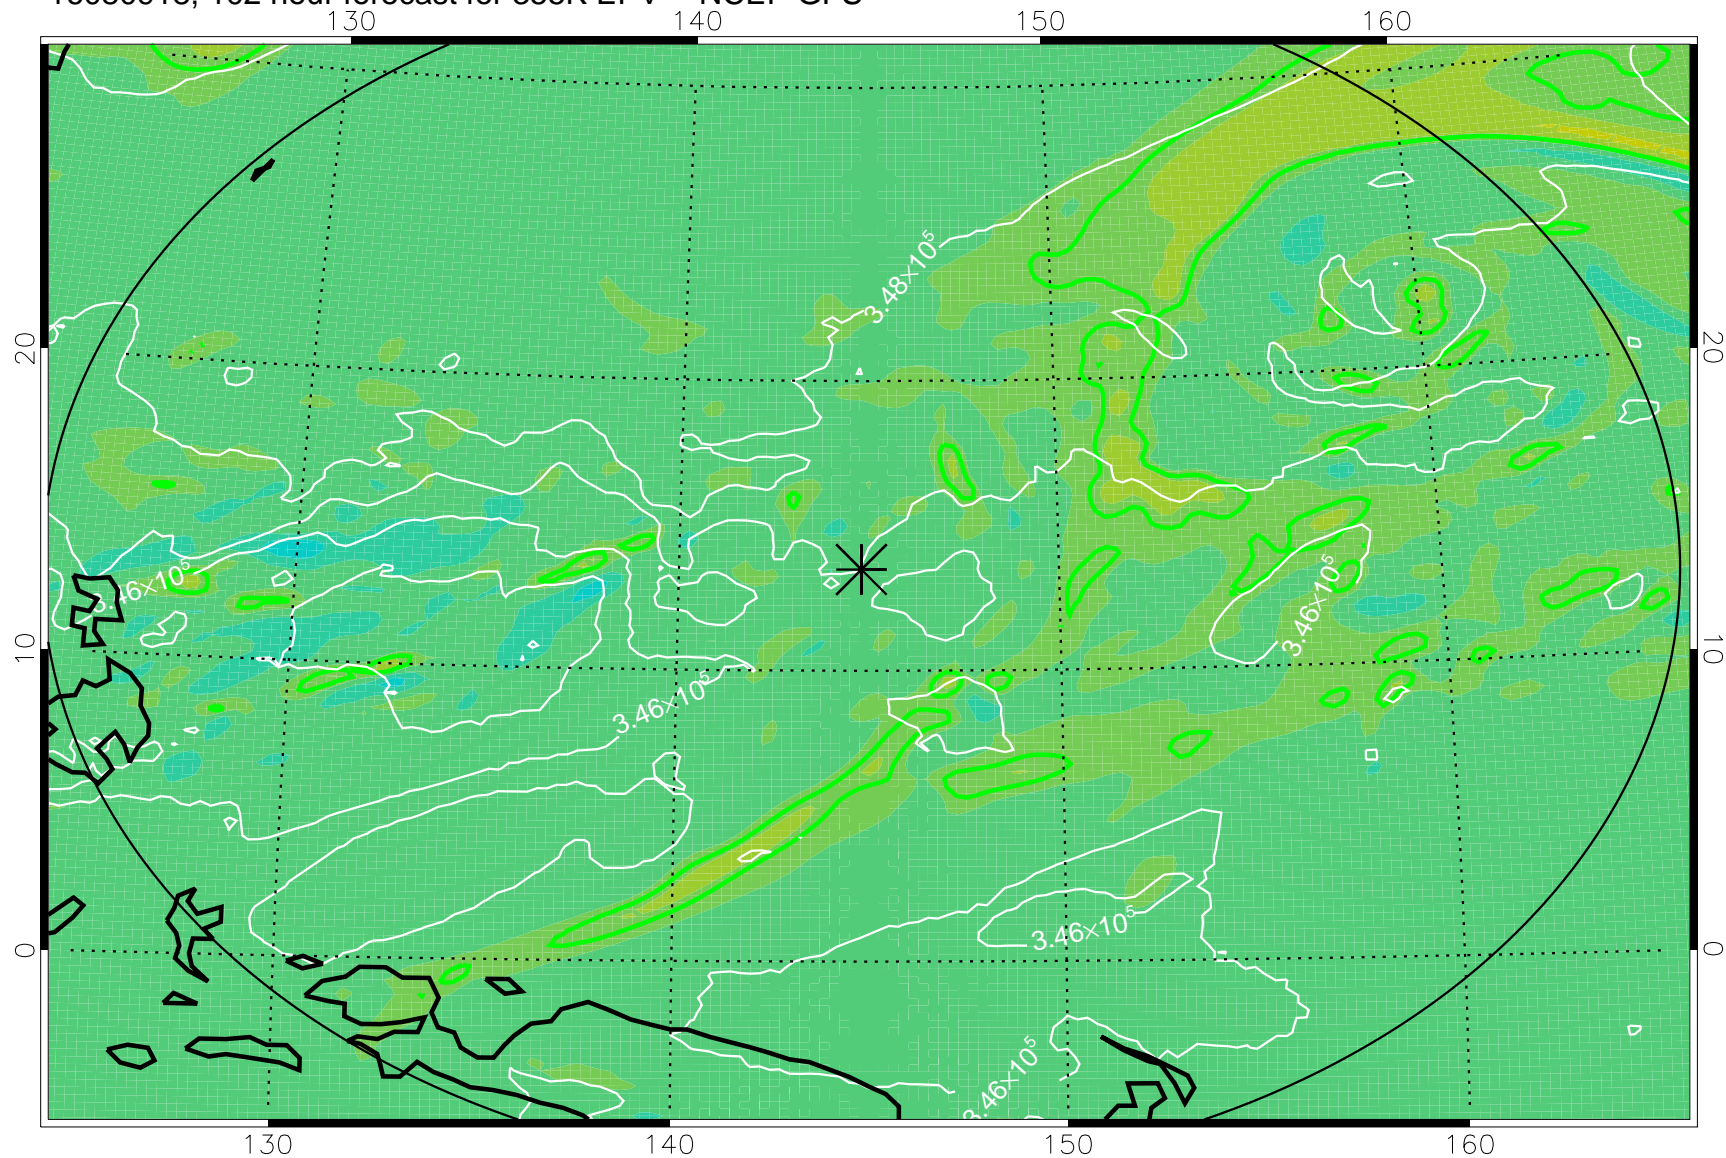

16080818, 78 hour forecast for 355K EPV -- NCEP GFS

355K Montgomery Streamfunction, white  
EPV Tropopause (2 PVU) Position  
Range ring of 2304 km

16080900, 84 hour forecast for 355K EPV -- NCEP GFS

355K Montgomery Streamfunction, white  
EPV Tropopause (2 PVU) Position  
Range ring of 2304 km

16080906, 90 hour forecast for 355K EPV -- NCEP GFS

355K Montgomery Streamfunction, white  
EPV Tropopause (2 PVU) Position  
Range ring of 2304 km

16080912, 96 hour forecast for 355K EPV -- NCEP GFS

355K Montgomery Streamfunction, white  
EPV Tropopause (2 PVU) Position  
Range ring of 2304 km

16080918, 102 hour forecast for 355K EPV -- NCEP GFS

355K Montgomery Streamfunction, white  
EPV Tropopause (2 PVU) Position  
Range ring of 2304 km

16081000, 108 hour forecast for 355K EPV -- NCEP GFS

355K Montgomery Streamfunction, white  
EPV Tropopause (2 PVU) Position  
Range ring of 2304 km

16081006, 114 hour forecast for 355K EPV -- NCEP GFS

355K Montgomery Streamfunction, white  
EPV Tropopause (2 PVU) Position  
Range ring of 2304 km

16081012, 120 hour forecast for 355K EPV -- NCEP GFS

355K Montgomery Streamfunction, white  
EPV Tropopause (2 PVU) Position  
Range ring of 2304 km