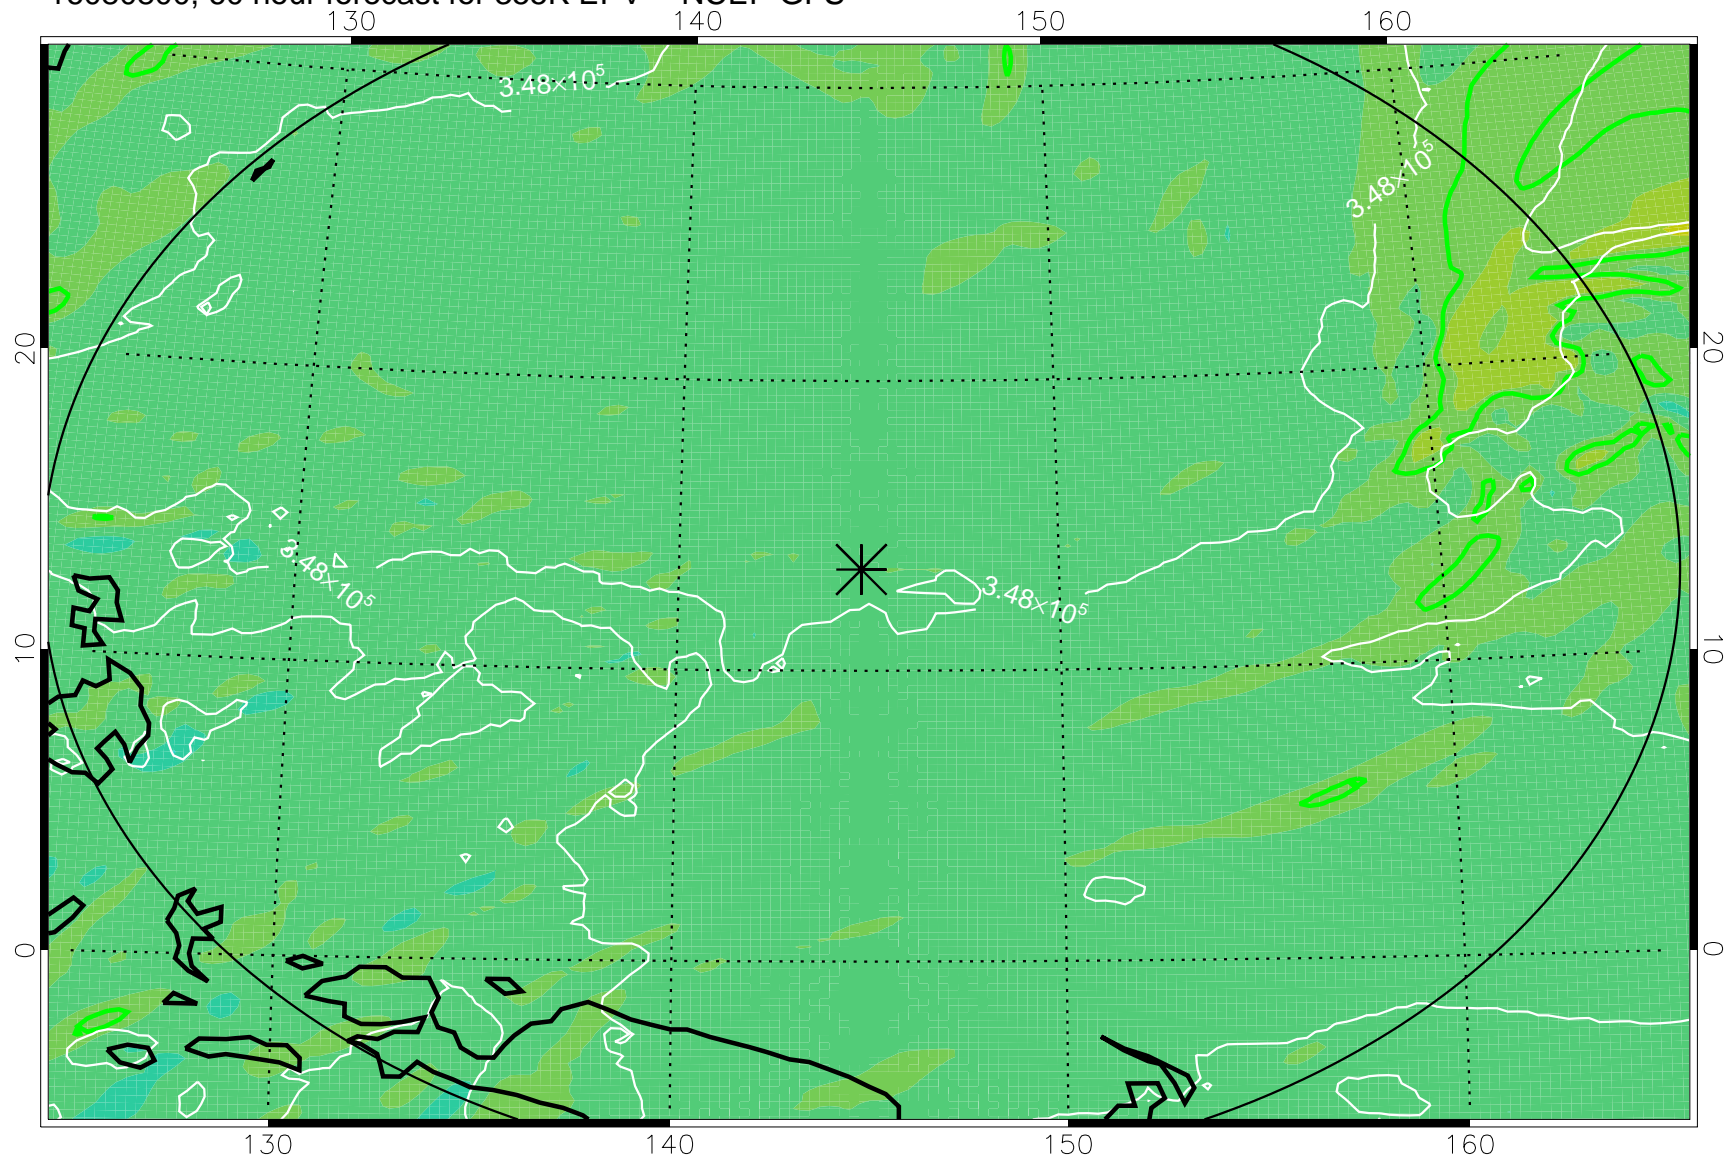

16080706, 42 hour forecast for 355K EPV -- NCEP GFS

355K Montgomery Streamfunction, white  
EPV Tropopause (2 PVU) Position  
Range ring of 2304 km

16080712, 48 hour forecast for 355K EPV -- NCEP GFS

355K Montgomery Streamfunction, white  
EPV Tropopause (2 PVU) Position  
Range ring of 2304 km

16080718, 54 hour forecast for 355K EPV -- NCEP GFS

355K Montgomery Streamfunction, white  
EPV Tropopause (2 PVU) Position  
Range ring of 2304 km

16080800, 60 hour forecast for 355K EPV -- NCEP GFS

355K Montgomery Streamfunction, white  
EPV Tropopause (2 PVU) Position  
Range ring of 2304 km

16080806, 66 hour forecast for 355K EPV -- NCEP GFS

355K Montgomery Streamfunction, white  
EPV Tropopause (2 PVU) Position  
Range ring of 2304 km

16080812, 72 hour forecast for 355K EPV -- NCEP GFS

355K Montgomery Streamfunction, white  
EPV Tropopause (2 PVU) Position  
Range ring of 2304 km

16080818, 78 hour forecast for 355K EPV -- NCEP GFS

355K Montgomery Streamfunction, white  
EPV Tropopause (2 PVU) Position  
Range ring of 2304 km

16080900, 84 hour forecast for 355K EPV -- NCEP GFS

355K Montgomery Streamfunction, white  
EPV Tropopause (2 PVU) Position  
Range ring of 2304 km