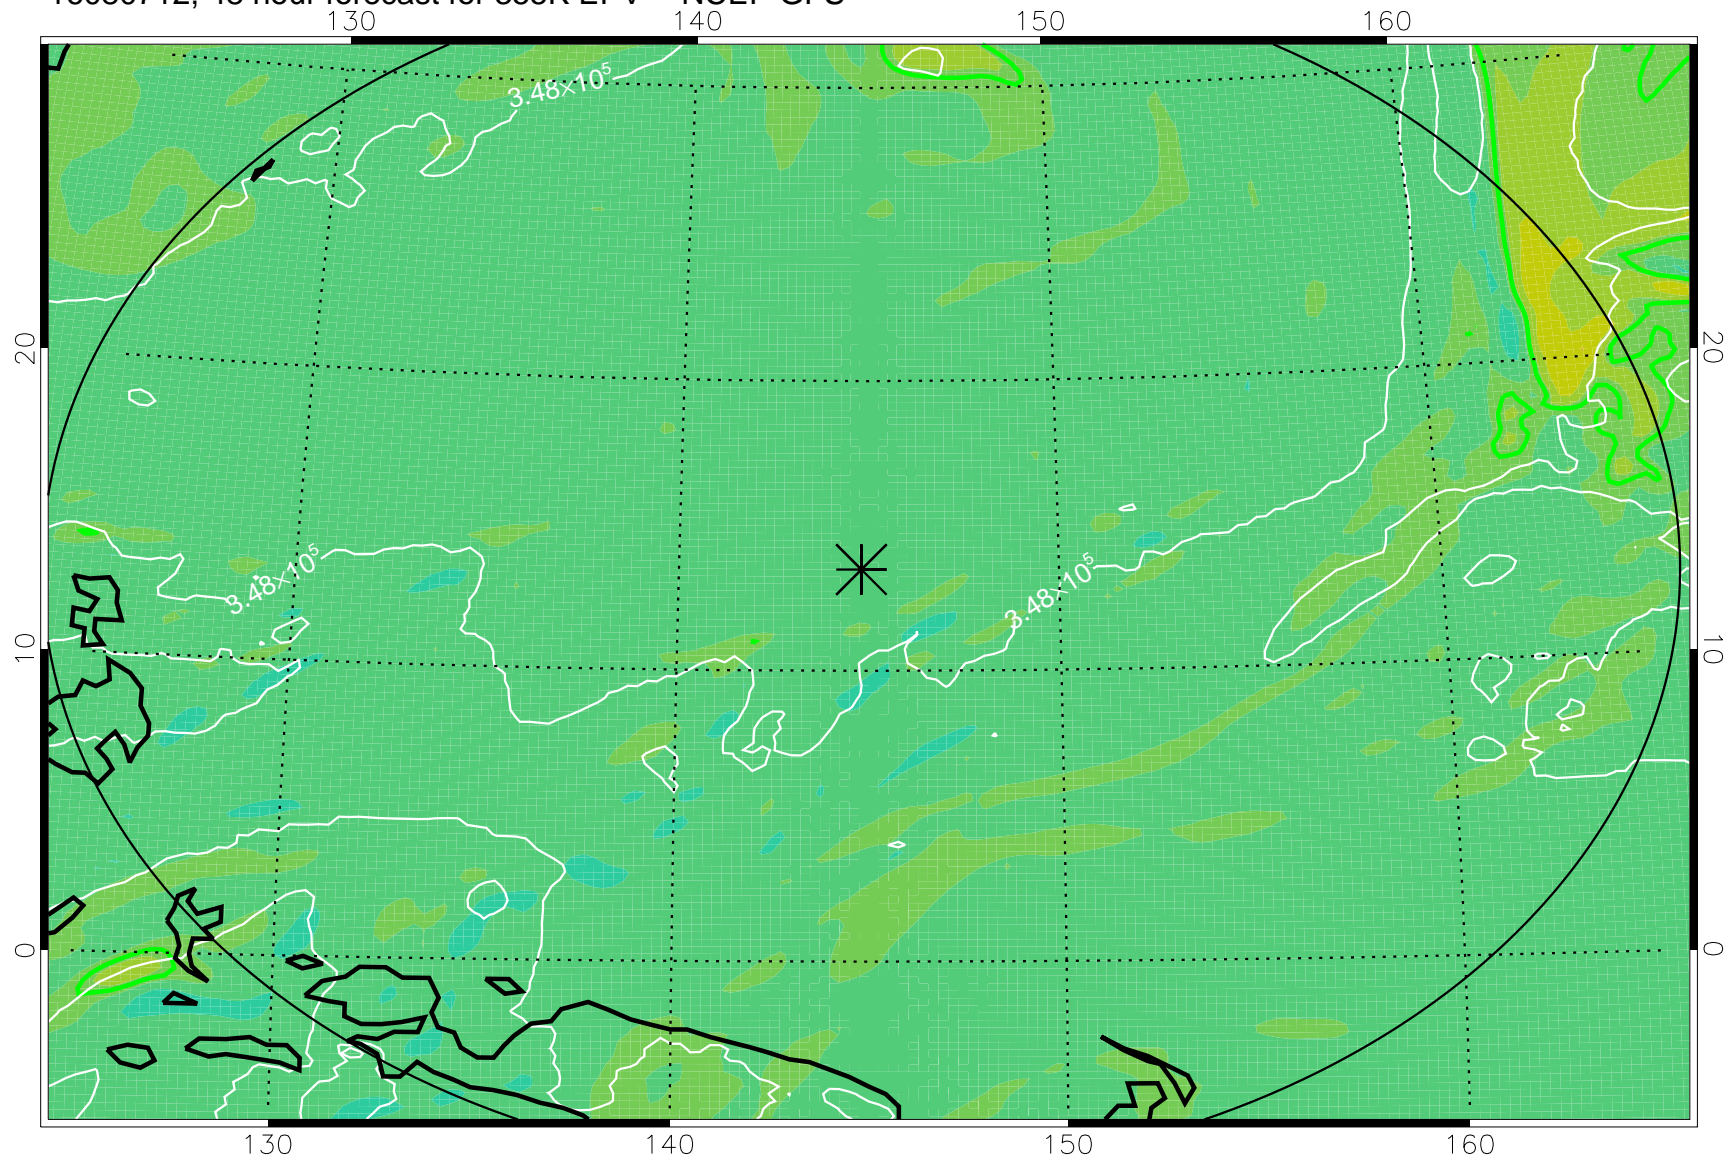

16080618, 30 hour forecast for 355K EPV -- NCEP GFS

355K Montgomery Streamfunction, white  
EPV Tropopause (2 PVU) Position  
Range ring of 2304 km

16080700, 36 hour forecast for 355K EPV -- NCEP GFS

355K Montgomery Streamfunction, white  
EPV Tropopause (2 PVU) Position  
Range ring of 2304 km

16080706, 42 hour forecast for 355K EPV -- NCEP GFS

355K Montgomery Streamfunction, white  
EPV Tropopause (2 PVU) Position  
Range ring of 2304 km

16080712, 48 hour forecast for 355K EPV -- NCEP GFS

355K Montgomery Streamfunction, white  
EPV Tropopause (2 PVU) Position  
Range ring of 2304 km

16080718, 54 hour forecast for 355K EPV -- NCEP GFS

355K Montgomery Streamfunction, white  
EPV Tropopause (2 PVU) Position  
Range ring of 2304 km

16080800, 60 hour forecast for 355K EPV -- NCEP GFS

355K Montgomery Streamfunction, white  
EPV Tropopause (2 PVU) Position  
Range ring of 2304 km

16080806, 66 hour forecast for 355K EPV -- NCEP GFS

355K Montgomery Streamfunction, white  
EPV Tropopause (2 PVU) Position  
Range ring of 2304 km

16080812, 72 hour forecast for 355K EPV -- NCEP GFS

355K Montgomery Streamfunction, white  
EPV Tropopause (2 PVU) Position  
Range ring of 2304 km