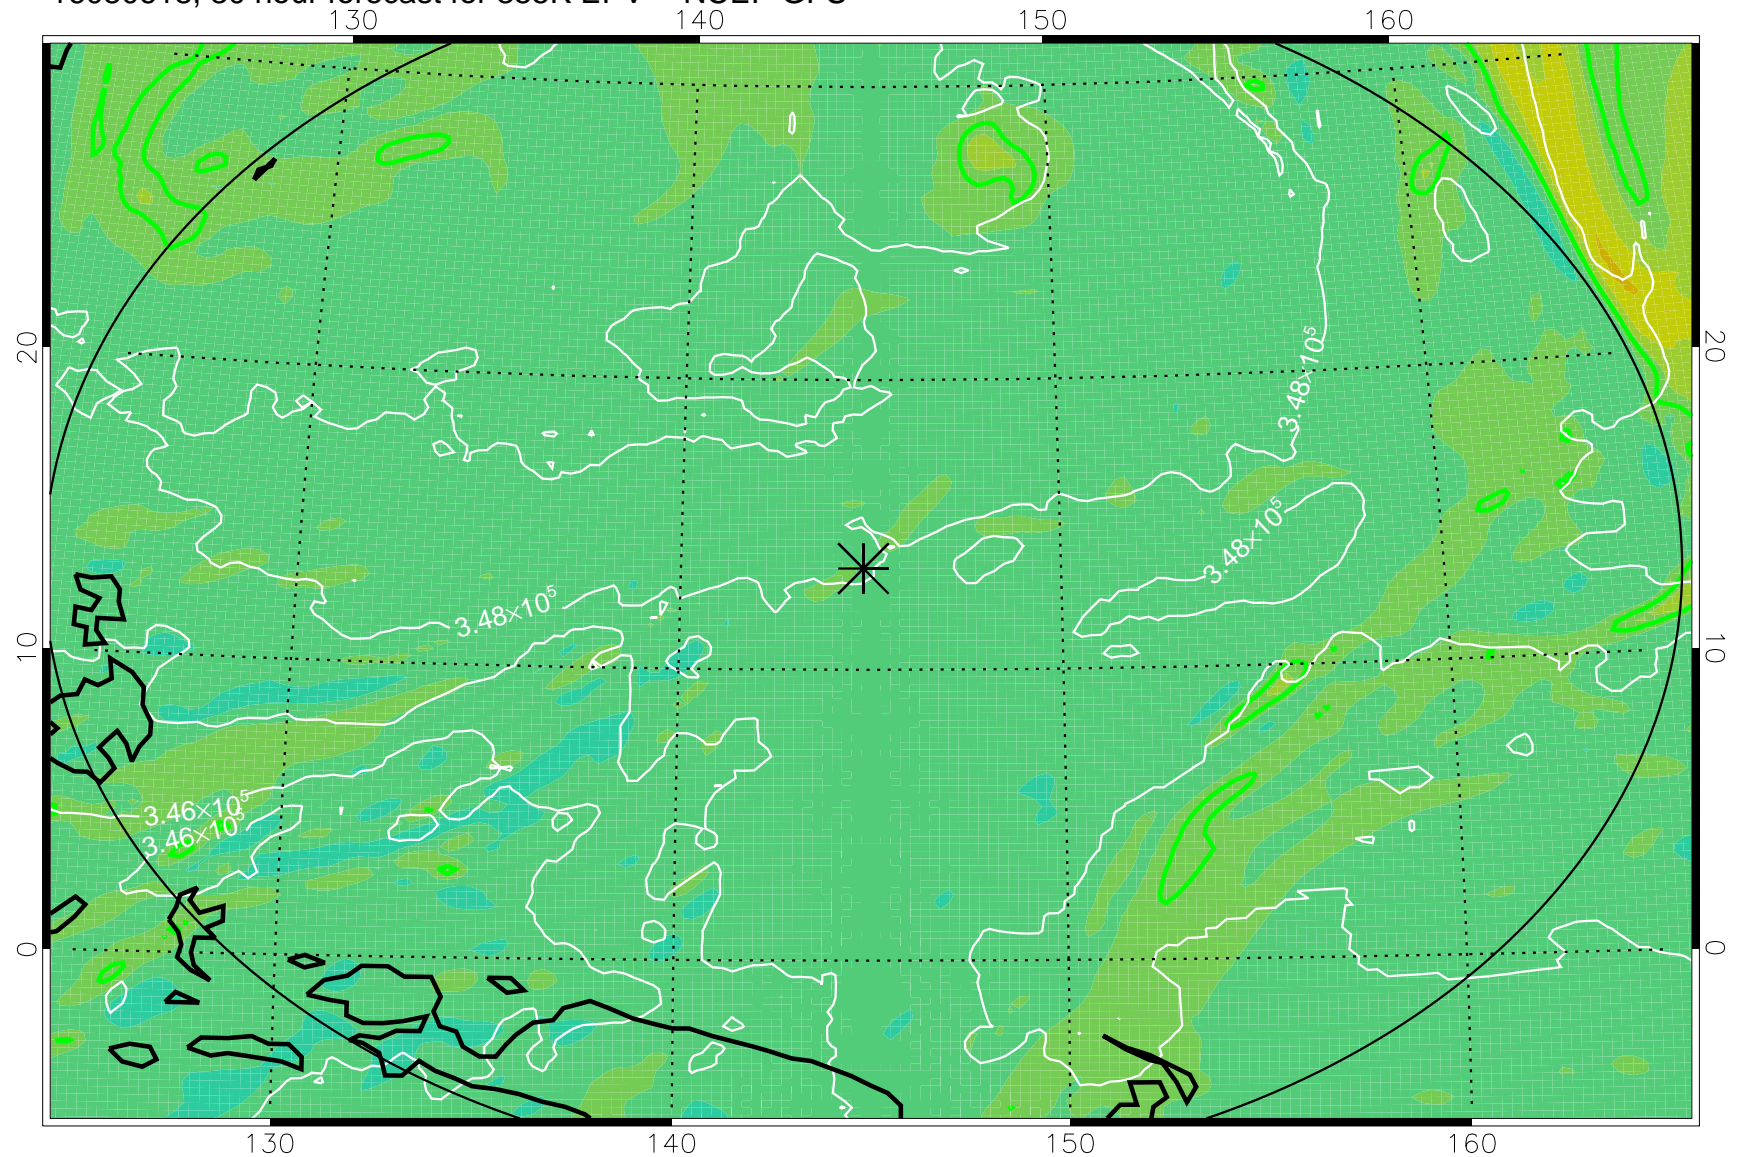

16080606, 18 hour forecast for 355K EPV -- NCEP GFS

355K Montgomery Streamfunction, white  
EPV Tropopause (2 PVU) Position  
Range ring of 2304 km

16080612, 24 hour forecast for 355K EPV -- NCEP GFS

355K Montgomery Streamfunction, white  
EPV Tropopause (2 PVU) Position  
Range ring of 2304 km

16080618, 30 hour forecast for 355K EPV -- NCEP GFS

355K Montgomery Streamfunction, white  
EPV Tropopause (2 PVU) Position  
Range ring of 2304 km

16080700, 36 hour forecast for 355K EPV -- NCEP GFS

355K Montgomery Streamfunction, white  
EPV Tropopause (2 PVU) Position  
Range ring of 2304 km

16080706, 42 hour forecast for 355K EPV -- NCEP GFS

355K Montgomery Streamfunction, white  
EPV Tropopause (2 PVU) Position  
Range ring of 2304 km

16080712, 48 hour forecast for 355K EPV -- NCEP GFS

355K Montgomery Streamfunction, white  
EPV Tropopause (2 PVU) Position  
Range ring of 2304 km

16080718, 54 hour forecast for 355K EPV -- NCEP GFS

355K Montgomery Streamfunction, white  
EPV Tropopause (2 PVU) Position  
Range ring of 2304 km

16080800, 60 hour forecast for 355K EPV -- NCEP GFS

355K Montgomery Streamfunction, white  
EPV Tropopause (2 PVU) Position  
Range ring of 2304 km