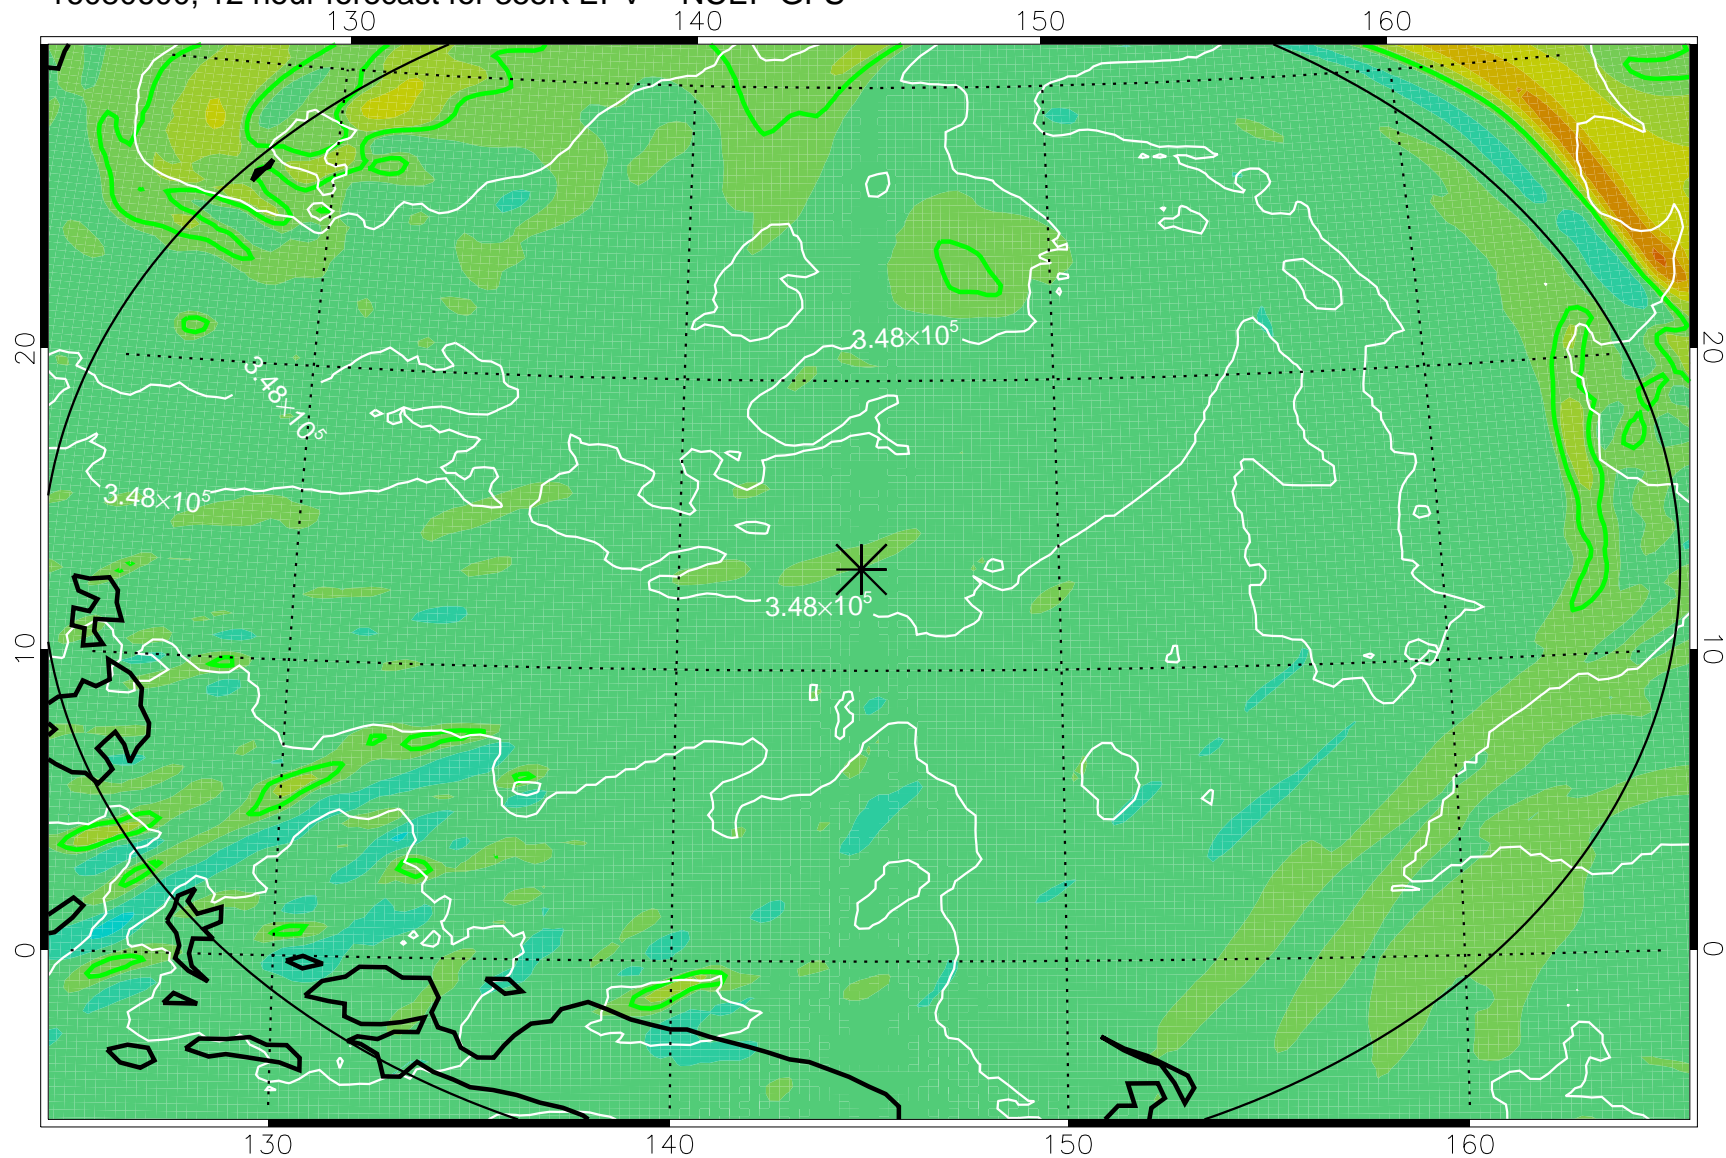

16080518, 6 hour forecast for 355K EPV -- NCEP GFS

355K Montgomery Streamfunction, white  
EPV Tropopause (2 PVU) Position  
Range ring of 2304 km

16080600, 12 hour forecast for 355K EPV -- NCEP GFS

355K Montgomery Streamfunction, white  
EPV Tropopause (2 PVU) Position  
Range ring of 2304 km

16080606, 18 hour forecast for 355K EPV -- NCEP GFS

355K Montgomery Streamfunction, white  
EPV Tropopause (2 PVU) Position  
Range ring of 2304 km

16080612, 24 hour forecast for 355K EPV -- NCEP GFS

355K Montgomery Streamfunction, white  
EPV Tropopause (2 PVU) Position  
Range ring of 2304 km

16080618, 30 hour forecast for 355K EPV -- NCEP GFS

355K Montgomery Streamfunction, white  
EPV Tropopause (2 PVU) Position  
Range ring of 2304 km

16080700, 36 hour forecast for 355K EPV -- NCEP GFS

355K Montgomery Streamfunction, white  
EPV Tropopause (2 PVU) Position  
Range ring of 2304 km

16080718, 54 hour forecast for 355K EPV -- NCEP GFS

355K Montgomery Streamfunction, white  
EPV Tropopause (2 PVU) Position  
Range ring of 2304 km

16080800, 60 hour forecast for 355K EPV -- NCEP GFS

355K Montgomery Streamfunction, white  
EPV Tropopause (2 PVU) Position  
Range ring of 2304 km