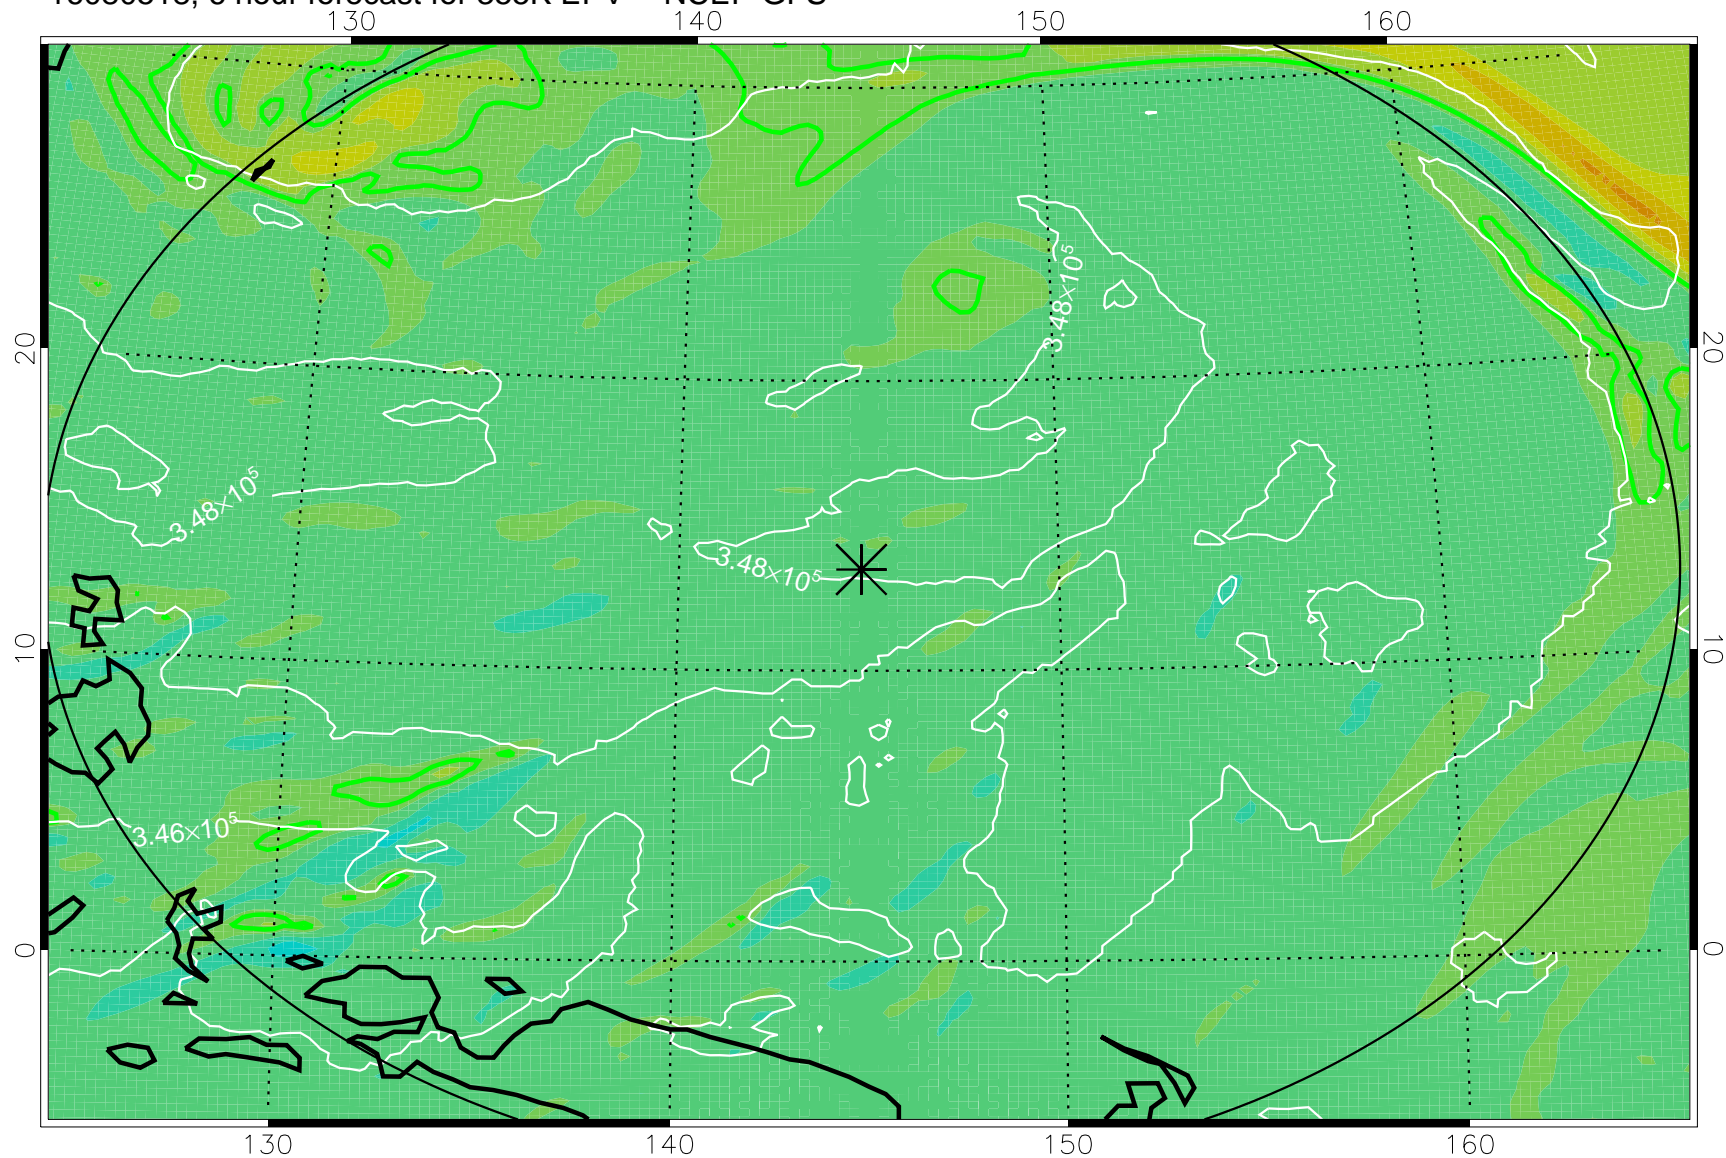

16080518, 6 hour forecast for 355K EPV -- NCEP GFS

355K Montgomery Streamfunction, white  
EPV Tropopause (2 PVU) Position  
Range ring of 2304 km

16080600, 12 hour forecast for 355K EPV -- NCEP GFS

355K Montgomery Streamfunction, white  
EPV Tropopause (2 PVU) Position  
Range ring of 2304 km

16080606, 18 hour forecast for 355K EPV -- NCEP GFS

355K Montgomery Streamfunction, white  
EPV Tropopause (2 PVU) Position  
Range ring of 2304 km

16080612, 24 hour forecast for 355K EPV -- NCEP GFS

355K Montgomery Streamfunction, white  
EPV Tropopause (2 PVU) Position  
Range ring of 2304 km

16080618, 30 hour forecast for 355K EPV -- NCEP GFS

355K Montgomery Streamfunction, white  
EPV Tropopause (2 PVU) Position  
Range ring of 2304 km

16080700, 36 hour forecast for 355K EPV -- NCEP GFS

355K Montgomery Streamfunction, white  
EPV Tropopause (2 PVU) Position  
Range ring of 2304 km

16080718, 54 hour forecast for 355K EPV -- NCEP GFS

355K Montgomery Streamfunction, white  
EPV Tropopause (2 PVU) Position  
Range ring of 2304 km

16080800, 60 hour forecast for 355K EPV -- NCEP GFS

355K Montgomery Streamfunction, white  
EPV Tropopause (2 PVU) Position  
Range ring of 2304 km