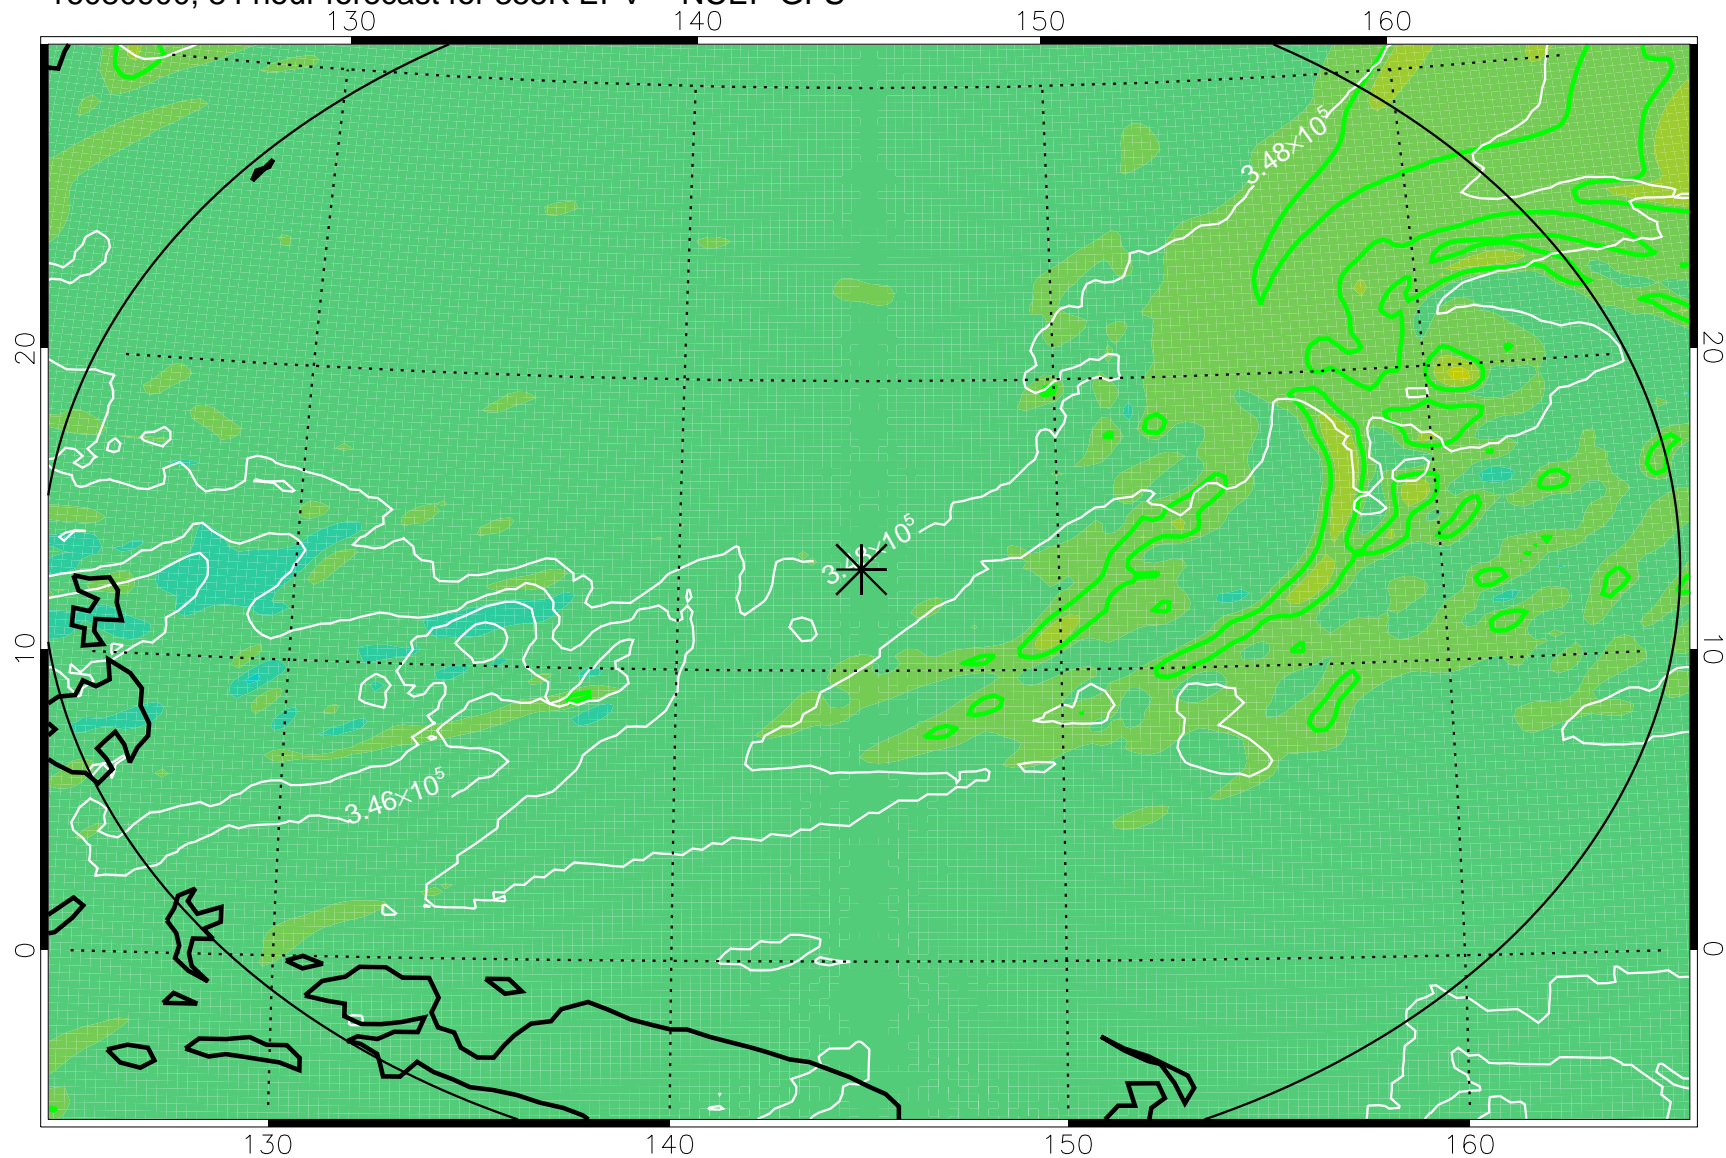

16080806, 66 hour forecast for 355K EPV -- NCEP GFS

355K Montgomery Streamfunction, white  
EPV Tropopause (2 PVU) Position  
Range ring of 2304 km

16080812, 72 hour forecast for 355K EPV -- NCEP GFS

355K Montgomery Streamfunction, white  
EPV Tropopause (2 PVU) Position  
Range ring of 2304 km

16080818, 78 hour forecast for 355K EPV -- NCEP GFS

355K Montgomery Streamfunction, white  
EPV Tropopause (2 PVU) Position  
Range ring of 2304 km

16080900, 84 hour forecast for 355K EPV -- NCEP GFS

355K Montgomery Streamfunction, white  
EPV Tropopause (2 PVU) Position  
Range ring of 2304 km

16080906, 90 hour forecast for 355K EPV -- NCEP GFS

355K Montgomery Streamfunction, white  
EPV Tropopause (2 PVU) Position  
Range ring of 2304 km

16080912, 96 hour forecast for 355K EPV -- NCEP GFS

355K Montgomery Streamfunction, white  
EPV Tropopause (2 PVU) Position  
Range ring of 2304 km

16080918, 102 hour forecast for 355K EPV -- NCEP GFS

355K Montgomery Streamfunction, white  
EPV Tropopause (2 PVU) Position  
Range ring of 2304 km

16081000, 108 hour forecast for 355K EPV -- NCEP GFS

355K Montgomery Streamfunction, white  
EPV Tropopause (2 PVU) Position  
Range ring of 2304 km