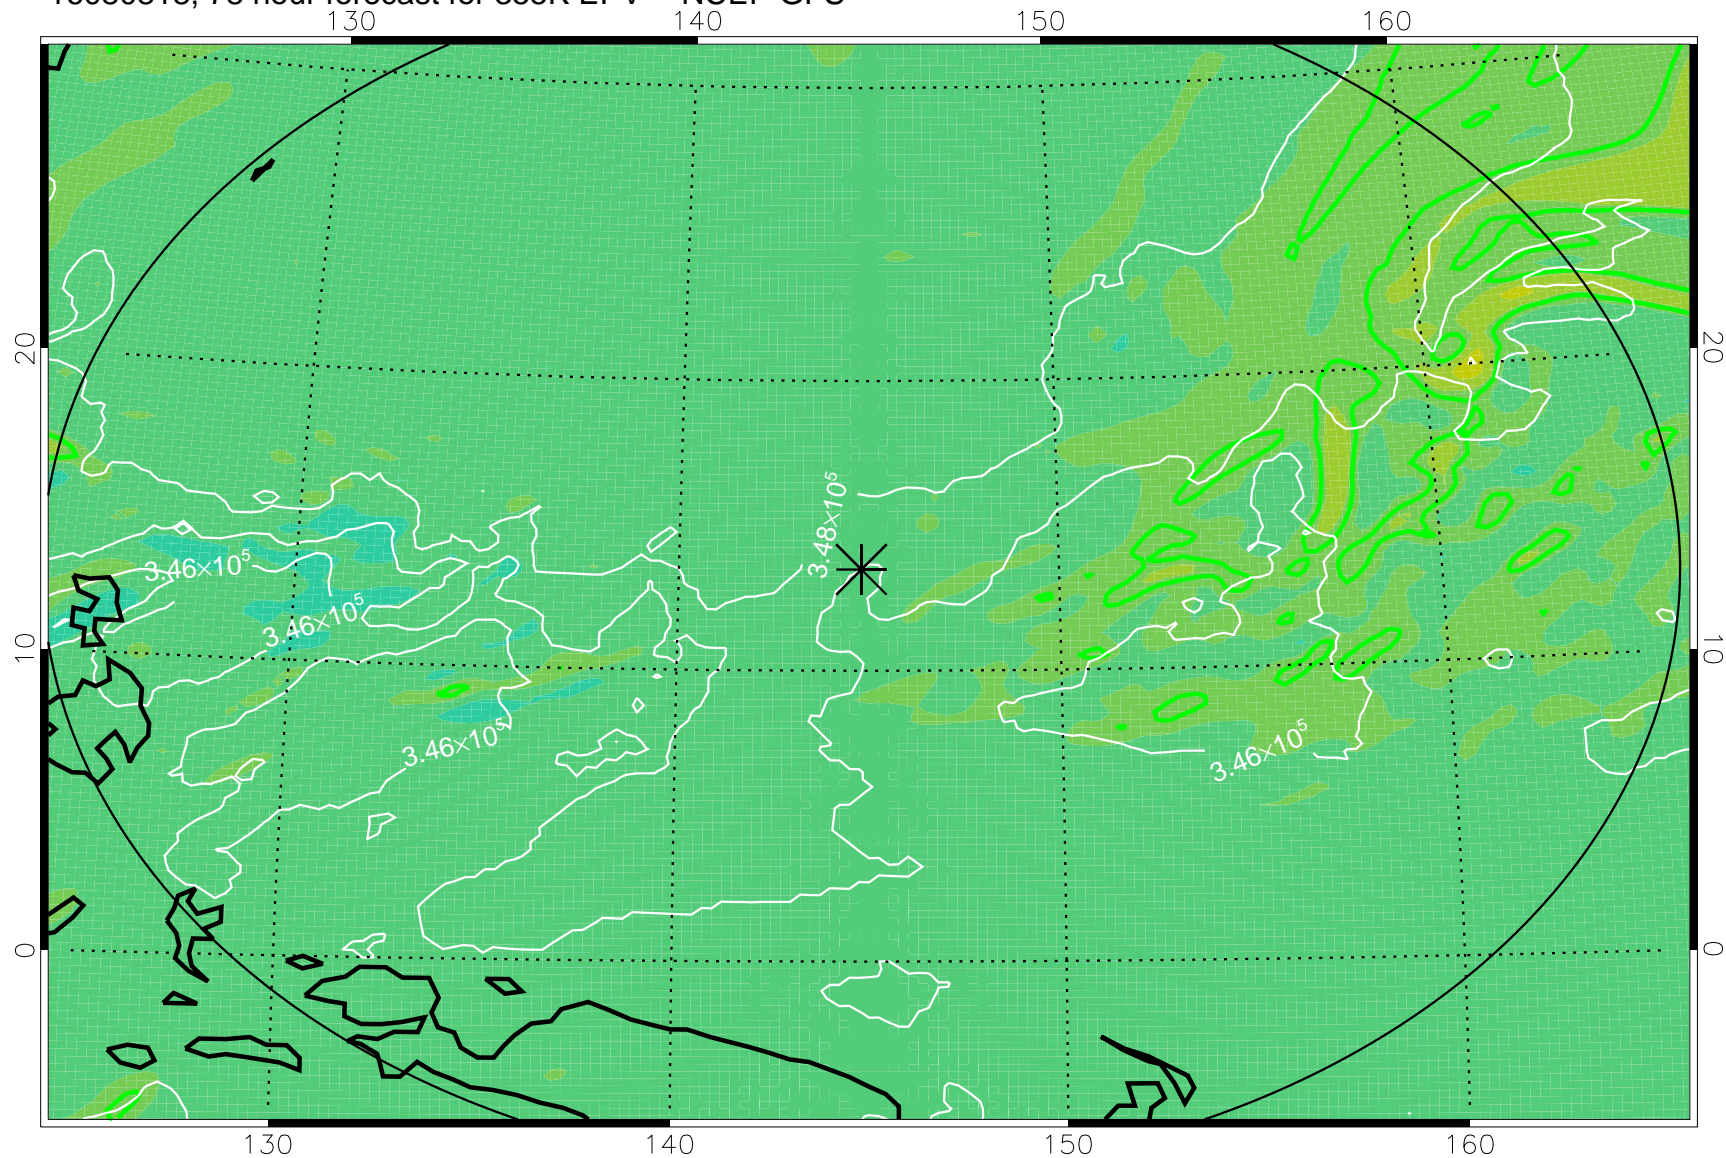

16080806, 66 hour forecast for 355K EPV -- NCEP GFS

355K Montgomery Streamfunction, white  
EPV Tropopause (2 PVU) Position  
Range ring of 2304 km

16080812, 72 hour forecast for 355K EPV -- NCEP GFS

355K Montgomery Streamfunction, white  
EPV Tropopause (2 PVU) Position  
Range ring of 2304 km

16080818, 78 hour forecast for 355K EPV -- NCEP GFS

355K Montgomery Streamfunction, white  
EPV Tropopause (2 PVU) Position  
Range ring of 2304 km

16080900, 84 hour forecast for 355K EPV -- NCEP GFS

355K Montgomery Streamfunction, white  
EPV Tropopause (2 PVU) Position  
Range ring of 2304 km

16080906, 90 hour forecast for 355K EPV -- NCEP GFS

355K Montgomery Streamfunction, white  
EPV Tropopause (2 PVU) Position  
Range ring of 2304 km

16080912, 96 hour forecast for 355K EPV -- NCEP GFS

355K Montgomery Streamfunction, white  
EPV Tropopause (2 PVU) Position  
Range ring of 2304 km

16080918, 102 hour forecast for 355K EPV -- NCEP GFS

355K Montgomery Streamfunction, white  
EPV Tropopause (2 PVU) Position  
Range ring of 2304 km

16081000, 108 hour forecast for 355K EPV -- NCEP GFS

355K Montgomery Streamfunction, white  
EPV Tropopause (2 PVU) Position  
Range ring of 2304 km