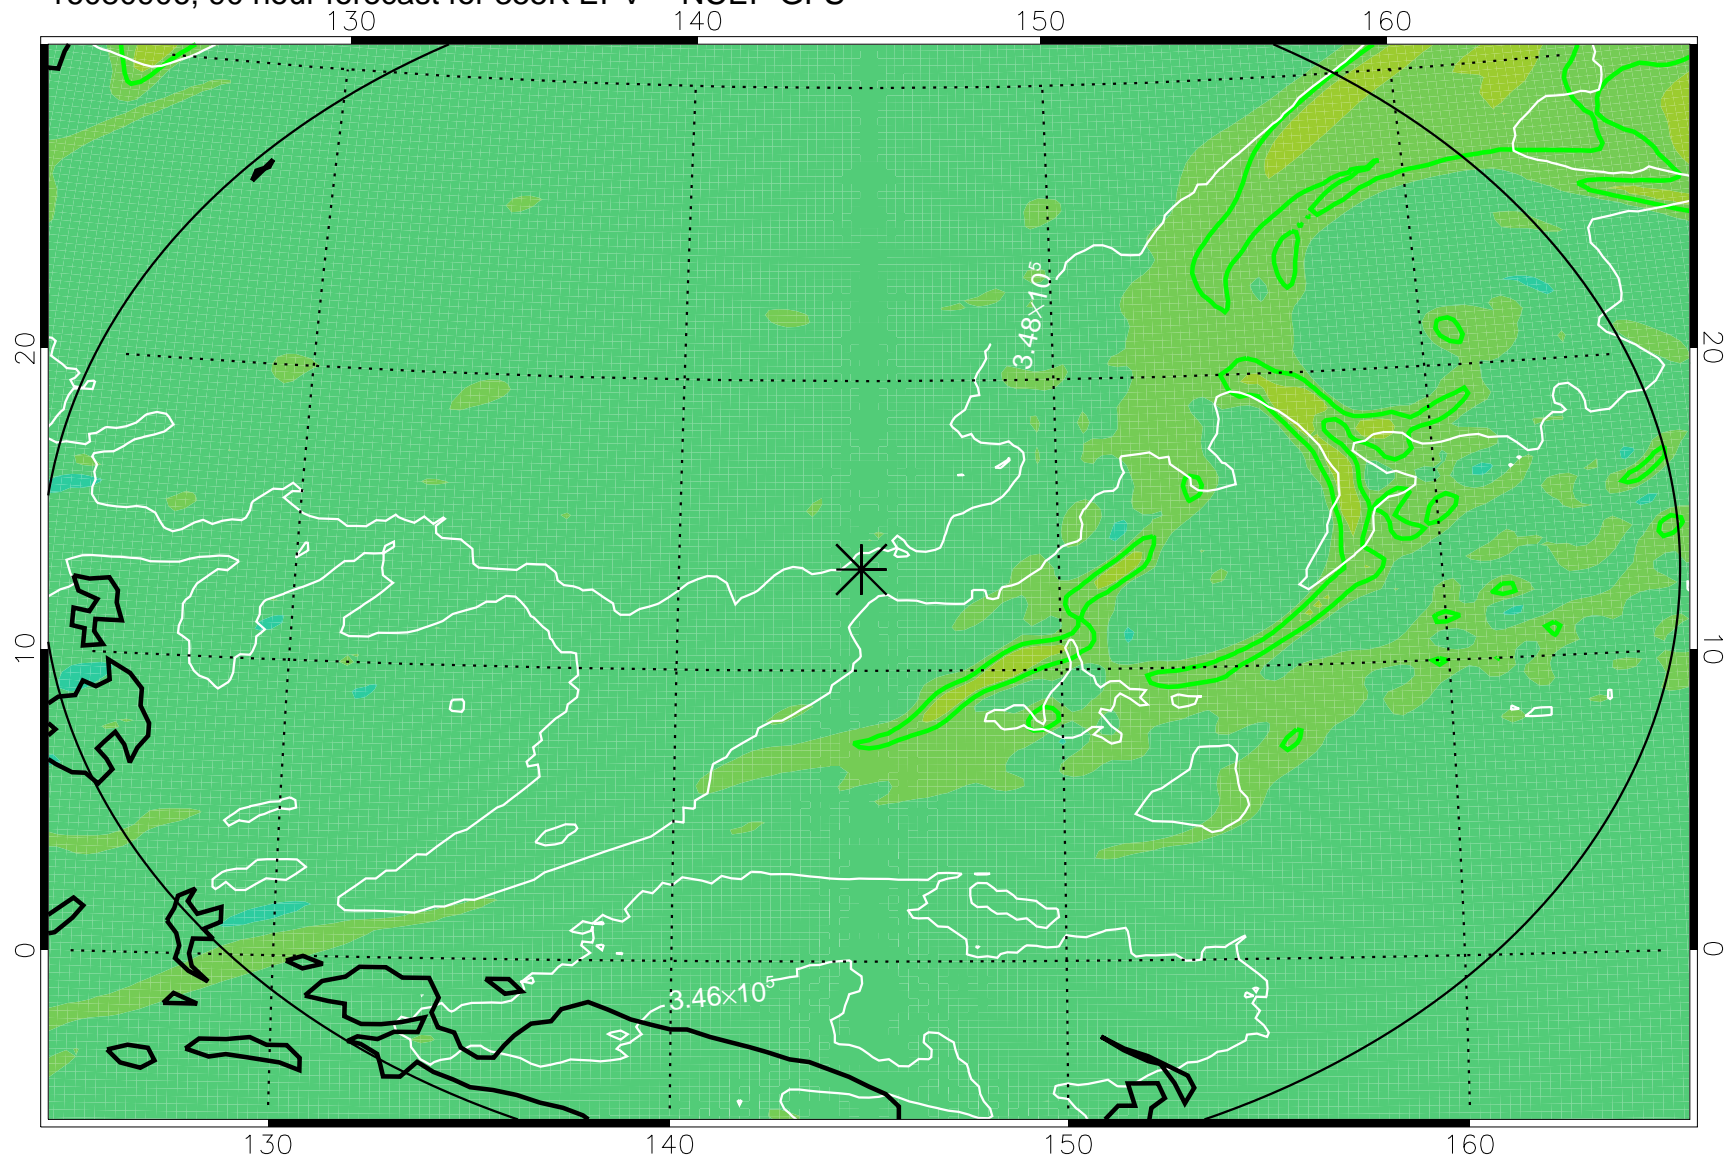

16080818, 78 hour forecast for 355K EPV -- NCEP GFS

355K Montgomery Streamfunction, white  
EPV Tropopause (2 PVU) Position  
Range ring of 2304 km

16080900, 84 hour forecast for 355K EPV -- NCEP GFS

355K Montgomery Streamfunction, white  
EPV Tropopause (2 PVU) Position  
Range ring of 2304 km

16080906, 90 hour forecast for 355K EPV -- NCEP GFS

355K Montgomery Streamfunction, white  
EPV Tropopause (2 PVU) Position  
Range ring of 2304 km

16080912, 96 hour forecast for 355K EPV -- NCEP GFS

355K Montgomery Streamfunction, white  
EPV Tropopause (2 PVU) Position  
Range ring of 2304 km

16080918, 102 hour forecast for 355K EPV -- NCEP GFS

355K Montgomery Streamfunction, white  
EPV Tropopause (2 PVU) Position  
Range ring of 2304 km

16081000, 108 hour forecast for 355K EPV -- NCEP GFS

355K Montgomery Streamfunction, white  
EPV Tropopause (2 PVU) Position  
Range ring of 2304 km

16081006, 114 hour forecast for 355K EPV -- NCEP GFS

355K Montgomery Streamfunction, white  
EPV Tropopause (2 PVU) Position  
Range ring of 2304 km

16081012, 120 hour forecast for 355K EPV -- NCEP GFS

355K Montgomery Streamfunction, white  
EPV Tropopause (2 PVU) Position  
Range ring of 2304 km