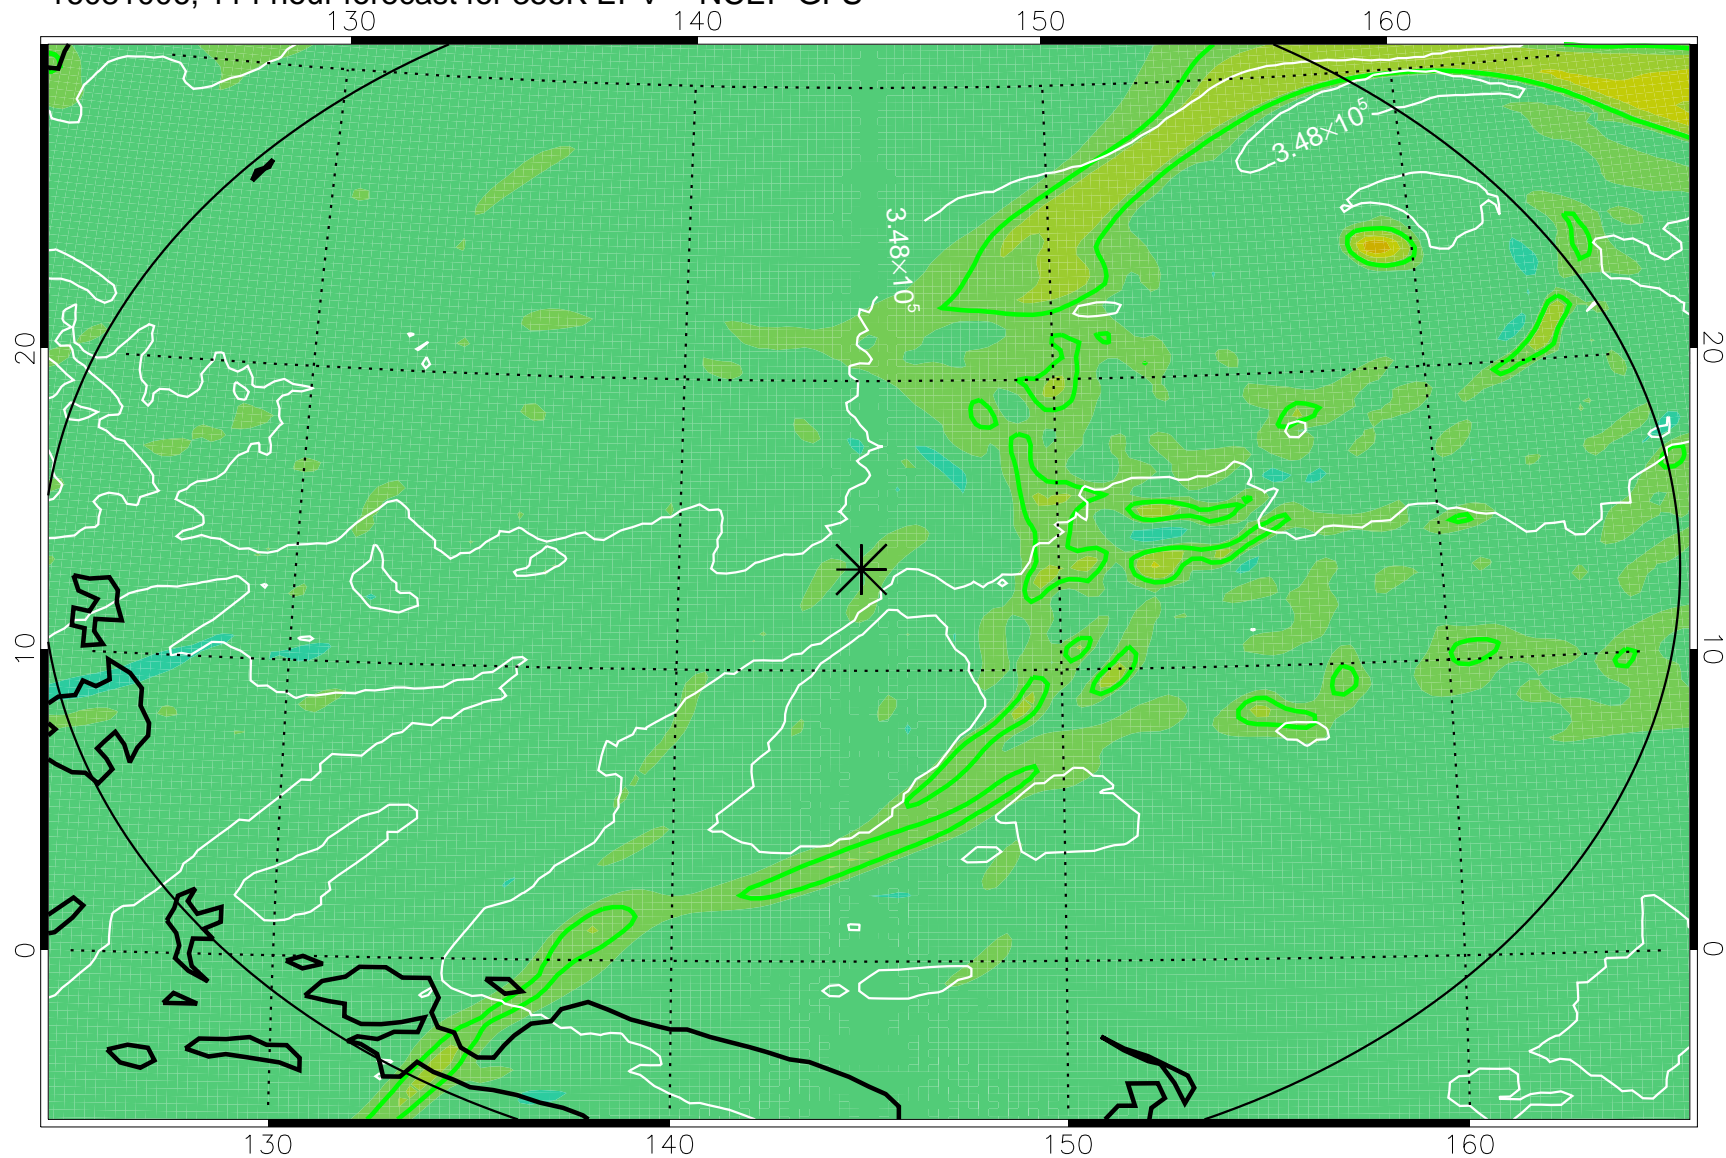

16080818, 78 hour forecast for 355K EPV -- NCEP GFS

355K Montgomery Streamfunction, white  
EPV Tropopause (2 PVU) Position  
Range ring of 2304 km

16080900, 84 hour forecast for 355K EPV -- NCEP GFS

355K Montgomery Streamfunction, white  
EPV Tropopause (2 PVU) Position  
Range ring of 2304 km

16080906, 90 hour forecast for 355K EPV -- NCEP GFS

355K Montgomery Streamfunction, white  
EPV Tropopause (2 PVU) Position  
Range ring of 2304 km

16080912, 96 hour forecast for 355K EPV -- NCEP GFS

355K Montgomery Streamfunction, white  
EPV Tropopause (2 PVU) Position  
Range ring of 2304 km

16080918, 102 hour forecast for 355K EPV -- NCEP GFS

355K Montgomery Streamfunction, white  
EPV Tropopause (2 PVU) Position  
Range ring of 2304 km

16081000, 108 hour forecast for 355K EPV -- NCEP GFS

355K Montgomery Streamfunction, white  
EPV Tropopause (2 PVU) Position  
Range ring of 2304 km

16081006, 114 hour forecast for 355K EPV -- NCEP GFS

355K Montgomery Streamfunction, white  
EPV Tropopause (2 PVU) Position  
Range ring of 2304 km

16081012, 120 hour forecast for 355K EPV -- NCEP GFS

355K Montgomery Streamfunction, white  
EPV Tropopause (2 PVU) Position  
Range ring of 2304 km