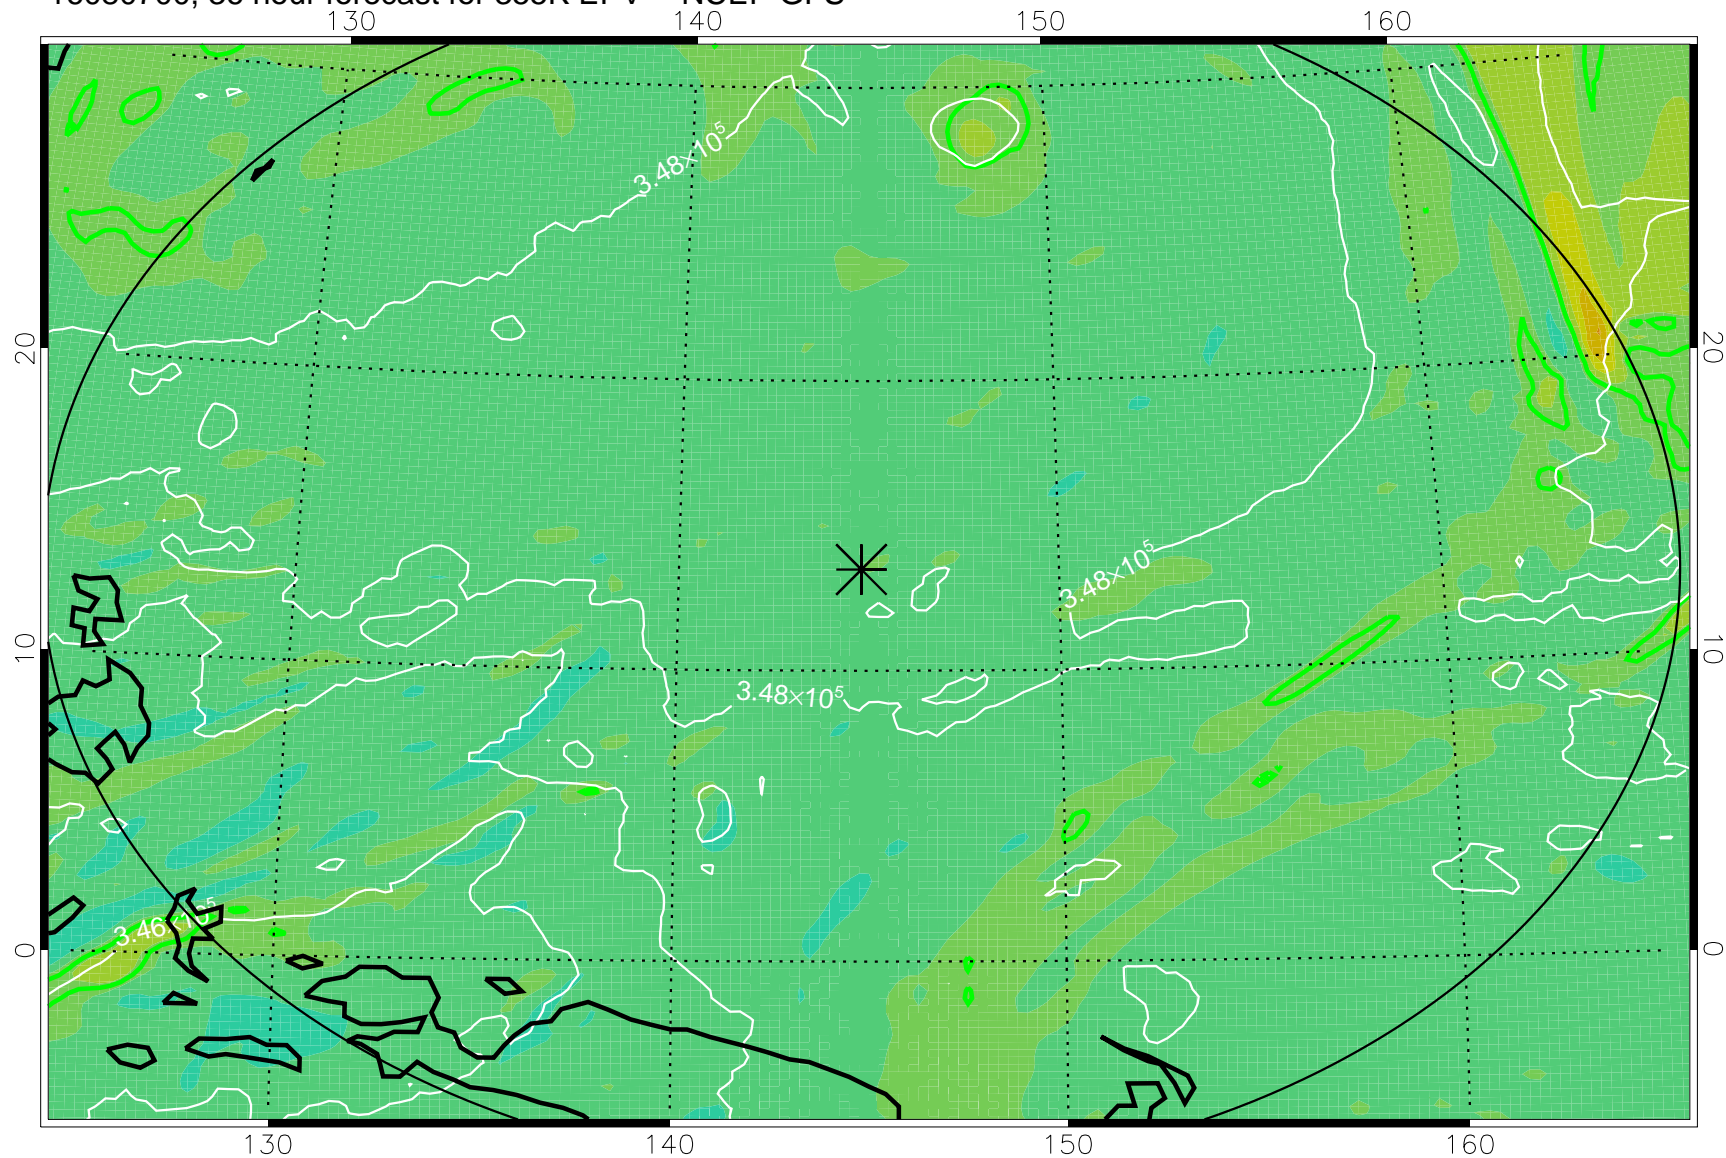

16080518, 6 hour forecast for 355K EPV -- NCEP GFS

355K Montgomery Streamfunction, white  
EPV Tropopause (2 PVU) Position  
Range ring of 2304 km

16080600, 12 hour forecast for 355K EPV -- NCEP GFS

355K Montgomery Streamfunction, white  
EPV Tropopause (2 PVU) Position  
Range ring of 2304 km

16080606, 18 hour forecast for 355K EPV -- NCEP GFS

355K Montgomery Streamfunction, white  
EPV Tropopause (2 PVU) Position  
Range ring of 2304 km

16080612, 24 hour forecast for 355K EPV -- NCEP GFS

355K Montgomery Streamfunction, white  
EPV Tropopause (2 PVU) Position  
Range ring of 2304 km

16080618, 30 hour forecast for 355K EPV -- NCEP GFS

355K Montgomery Streamfunction, white  
EPV Tropopause (2 PVU) Position  
Range ring of 2304 km

16080700, 36 hour forecast for 355K EPV -- NCEP GFS

355K Montgomery Streamfunction, white  
EPV Tropopause (2 PVU) Position  
Range ring of 2304 km

16080706, 42 hour forecast for 355K EPV -- NCEP GFS

355K Montgomery Streamfunction, white  
EPV Tropopause (2 PVU) Position  
Range ring of 2304 km

16080712, 48 hour forecast for 355K EPV -- NCEP GFS

355K Montgomery Streamfunction, white  
EPV Tropopause (2 PVU) Position  
Range ring of 2304 km