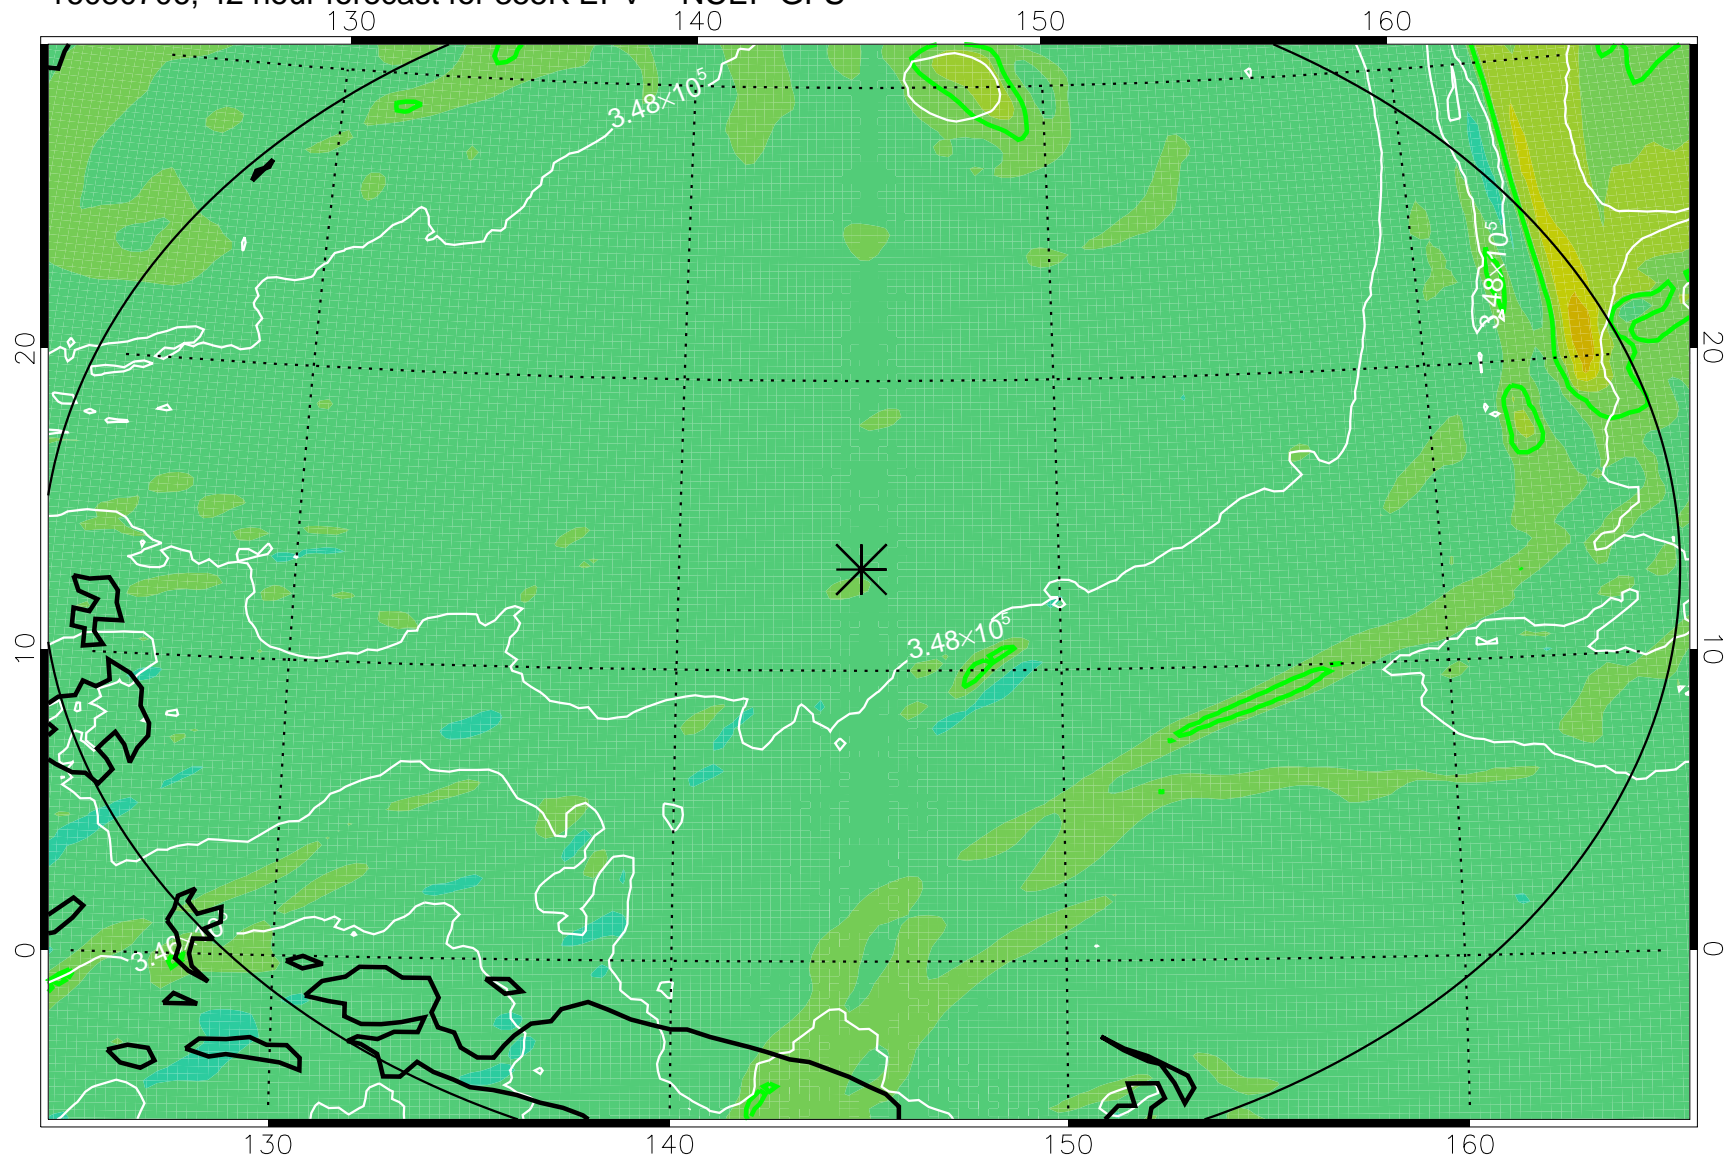

16080606, 18 hour forecast for 355K EPV -- NCEP GFS

355K Montgomery Streamfunction, white  
EPV Tropopause (2 PVU) Position  
Range ring of 2304 km

16080612, 24 hour forecast for 355K EPV -- NCEP GFS

355K Montgomery Streamfunction, white  
EPV Tropopause (2 PVU) Position  
Range ring of 2304 km

16080618, 30 hour forecast for 355K EPV -- NCEP GFS

355K Montgomery Streamfunction, white  
EPV Tropopause (2 PVU) Position  
Range ring of 2304 km

16080700, 36 hour forecast for 355K EPV -- NCEP GFS

355K Montgomery Streamfunction, white  
EPV Tropopause (2 PVU) Position  
Range ring of 2304 km

16080706, 42 hour forecast for 355K EPV -- NCEP GFS

355K Montgomery Streamfunction, white  
EPV Tropopause (2 PVU) Position  
Range ring of 2304 km

16080712, 48 hour forecast for 355K EPV -- NCEP GFS

355K Montgomery Streamfunction, white  
EPV Tropopause (2 PVU) Position  
Range ring of 2304 km

16080718, 54 hour forecast for 355K EPV -- NCEP GFS

355K Montgomery Streamfunction, white  
EPV Tropopause (2 PVU) Position  
Range ring of 2304 km

16080800, 60 hour forecast for 355K EPV -- NCEP GFS

355K Montgomery Streamfunction, white  
EPV Tropopause (2 PVU) Position  
Range ring of 2304 km