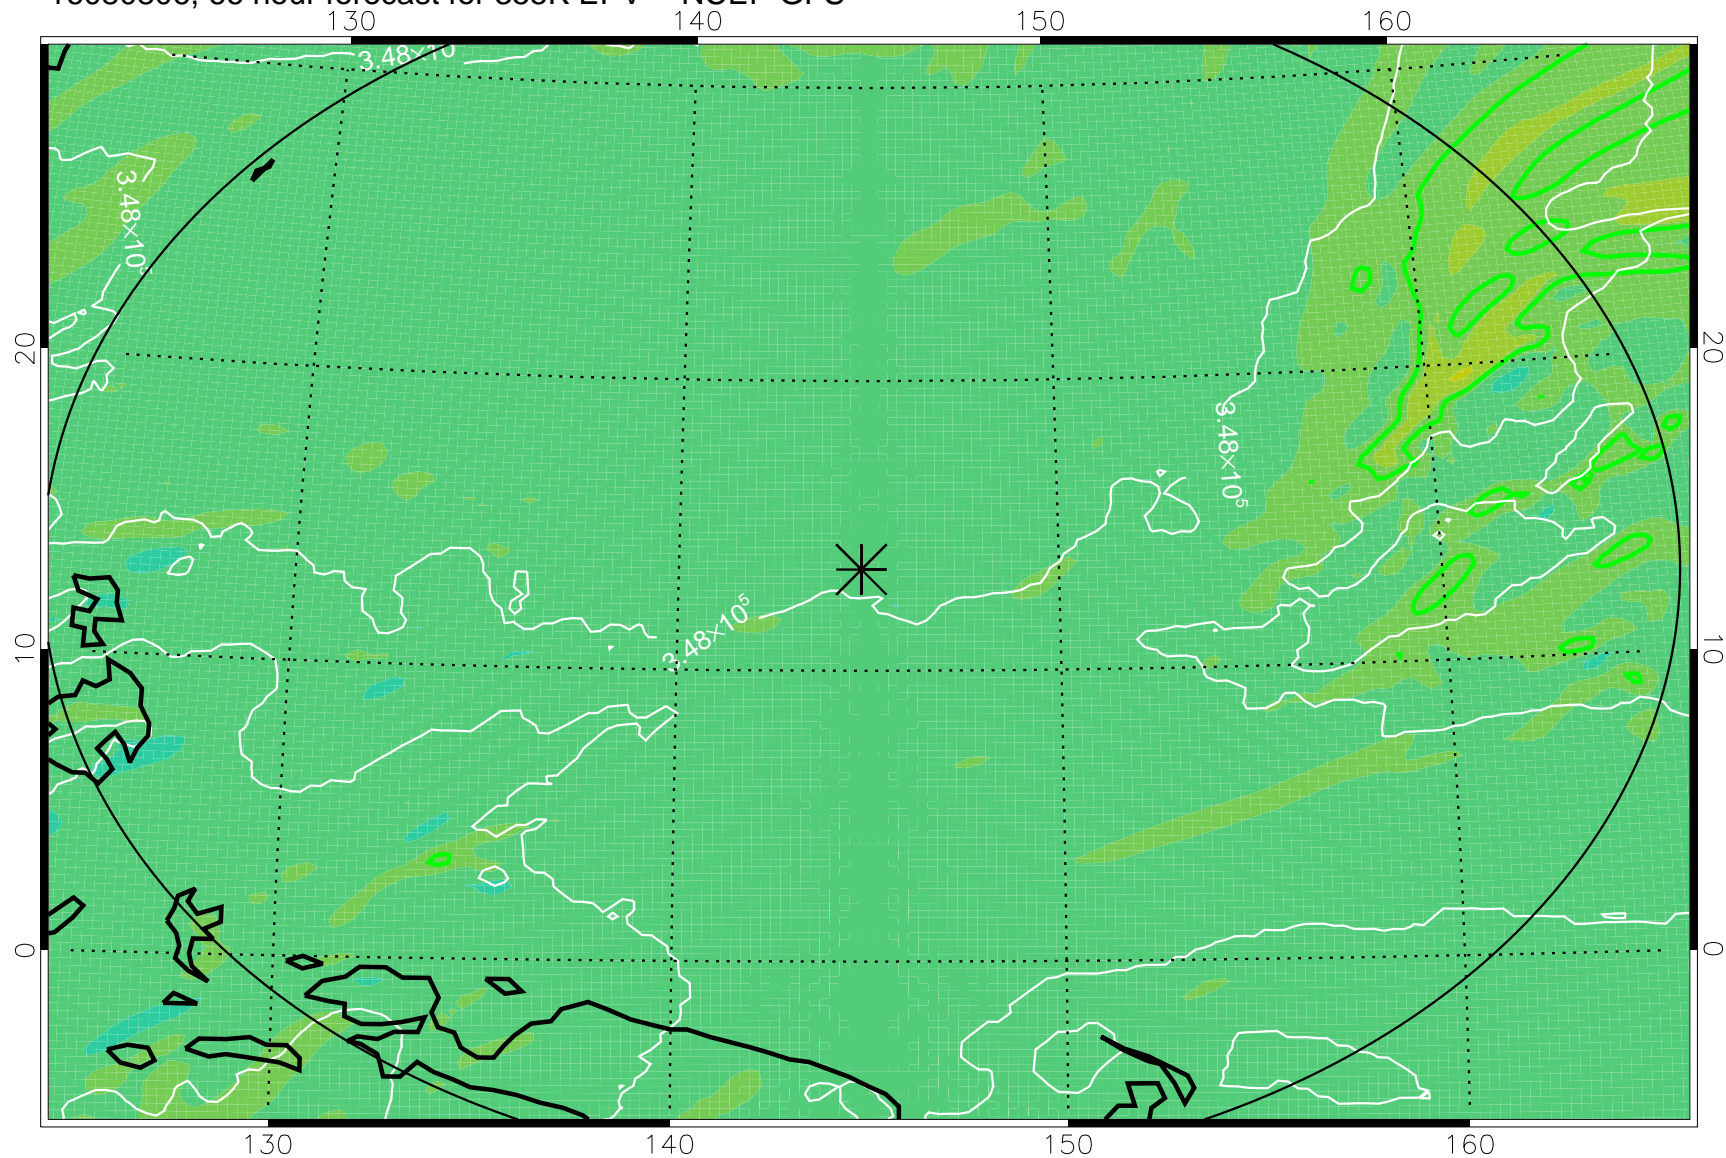

16080718, 54 hour forecast for 355K EPV -- NCEP GFS

355K Montgomery Streamfunction, white  
EPV Tropopause (2 PVU) Position  
Range ring of 2304 km

16080800, 60 hour forecast for 355K EPV -- NCEP GFS

355K Montgomery Streamfunction, white  
EPV Tropopause (2 PVU) Position  
Range ring of 2304 km

16080806, 66 hour forecast for 355K EPV -- NCEP GFS

355K Montgomery Streamfunction, white  
EPV Tropopause (2 PVU) Position  
Range ring of 2304 km

16080812, 72 hour forecast for 355K EPV -- NCEP GFS

355K Montgomery Streamfunction, white  
EPV Tropopause (2 PVU) Position  
Range ring of 2304 km

16080818, 78 hour forecast for 355K EPV -- NCEP GFS

355K Montgomery Streamfunction, white  
EPV Tropopause (2 PVU) Position  
Range ring of 2304 km

16080900, 84 hour forecast for 355K EPV -- NCEP GFS

355K Montgomery Streamfunction, white  
EPV Tropopause (2 PVU) Position  
Range ring of 2304 km

16080906, 90 hour forecast for 355K EPV -- NCEP GFS

355K Montgomery Streamfunction, white  
EPV Tropopause (2 PVU) Position  
Range ring of 2304 km

16080912, 96 hour forecast for 355K EPV -- NCEP GFS

355K Montgomery Streamfunction, white  
EPV Tropopause (2 PVU) Position  
Range ring of 2304 km