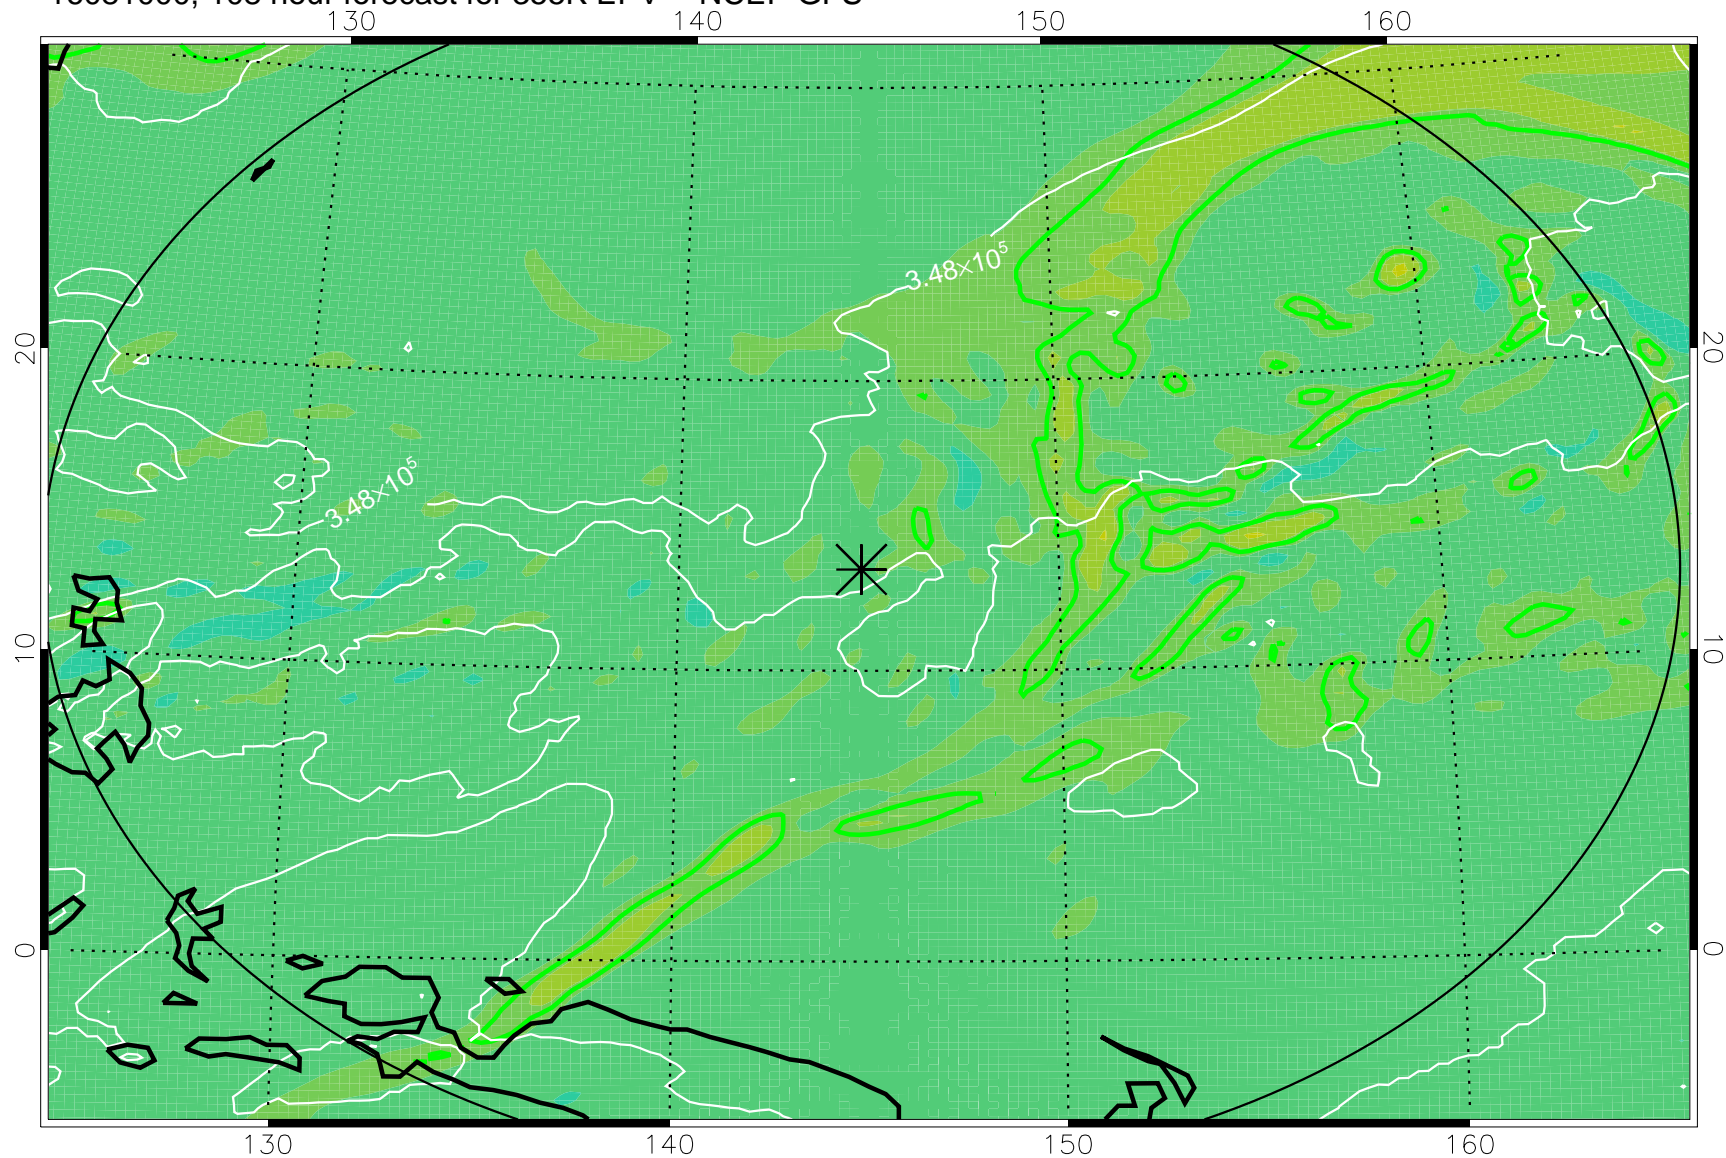

16080818, 78 hour forecast for 355K EPV -- NCEP GFS

355K Montgomery Streamfunction, white  
EPV Tropopause (2 PVU) Position  
Range ring of 2304 km

16080900, 84 hour forecast for 355K EPV -- NCEP GFS

355K Montgomery Streamfunction, white  
EPV Tropopause (2 PVU) Position  
Range ring of 2304 km

16080906, 90 hour forecast for 355K EPV -- NCEP GFS

355K Montgomery Streamfunction, white  
EPV Tropopause (2 PVU) Position  
Range ring of 2304 km

16080912, 96 hour forecast for 355K EPV -- NCEP GFS

355K Montgomery Streamfunction, white  
EPV Tropopause (2 PVU) Position  
Range ring of 2304 km

16080918, 102 hour forecast for 355K EPV -- NCEP GFS

355K Montgomery Streamfunction, white  
EPV Tropopause (2 PVU) Position  
Range ring of 2304 km

16081000, 108 hour forecast for 355K EPV -- NCEP GFS

355K Montgomery Streamfunction, white  
EPV Tropopause (2 PVU) Position  
Range ring of 2304 km

16081006, 114 hour forecast for 355K EPV -- NCEP GFS

355K Montgomery Streamfunction, white  
EPV Tropopause (2 PVU) Position  
Range ring of 2304 km

16081012, 120 hour forecast for 355K EPV -- NCEP GFS

355K Montgomery Streamfunction, white  
EPV Tropopause (2 PVU) Position  
Range ring of 2304 km