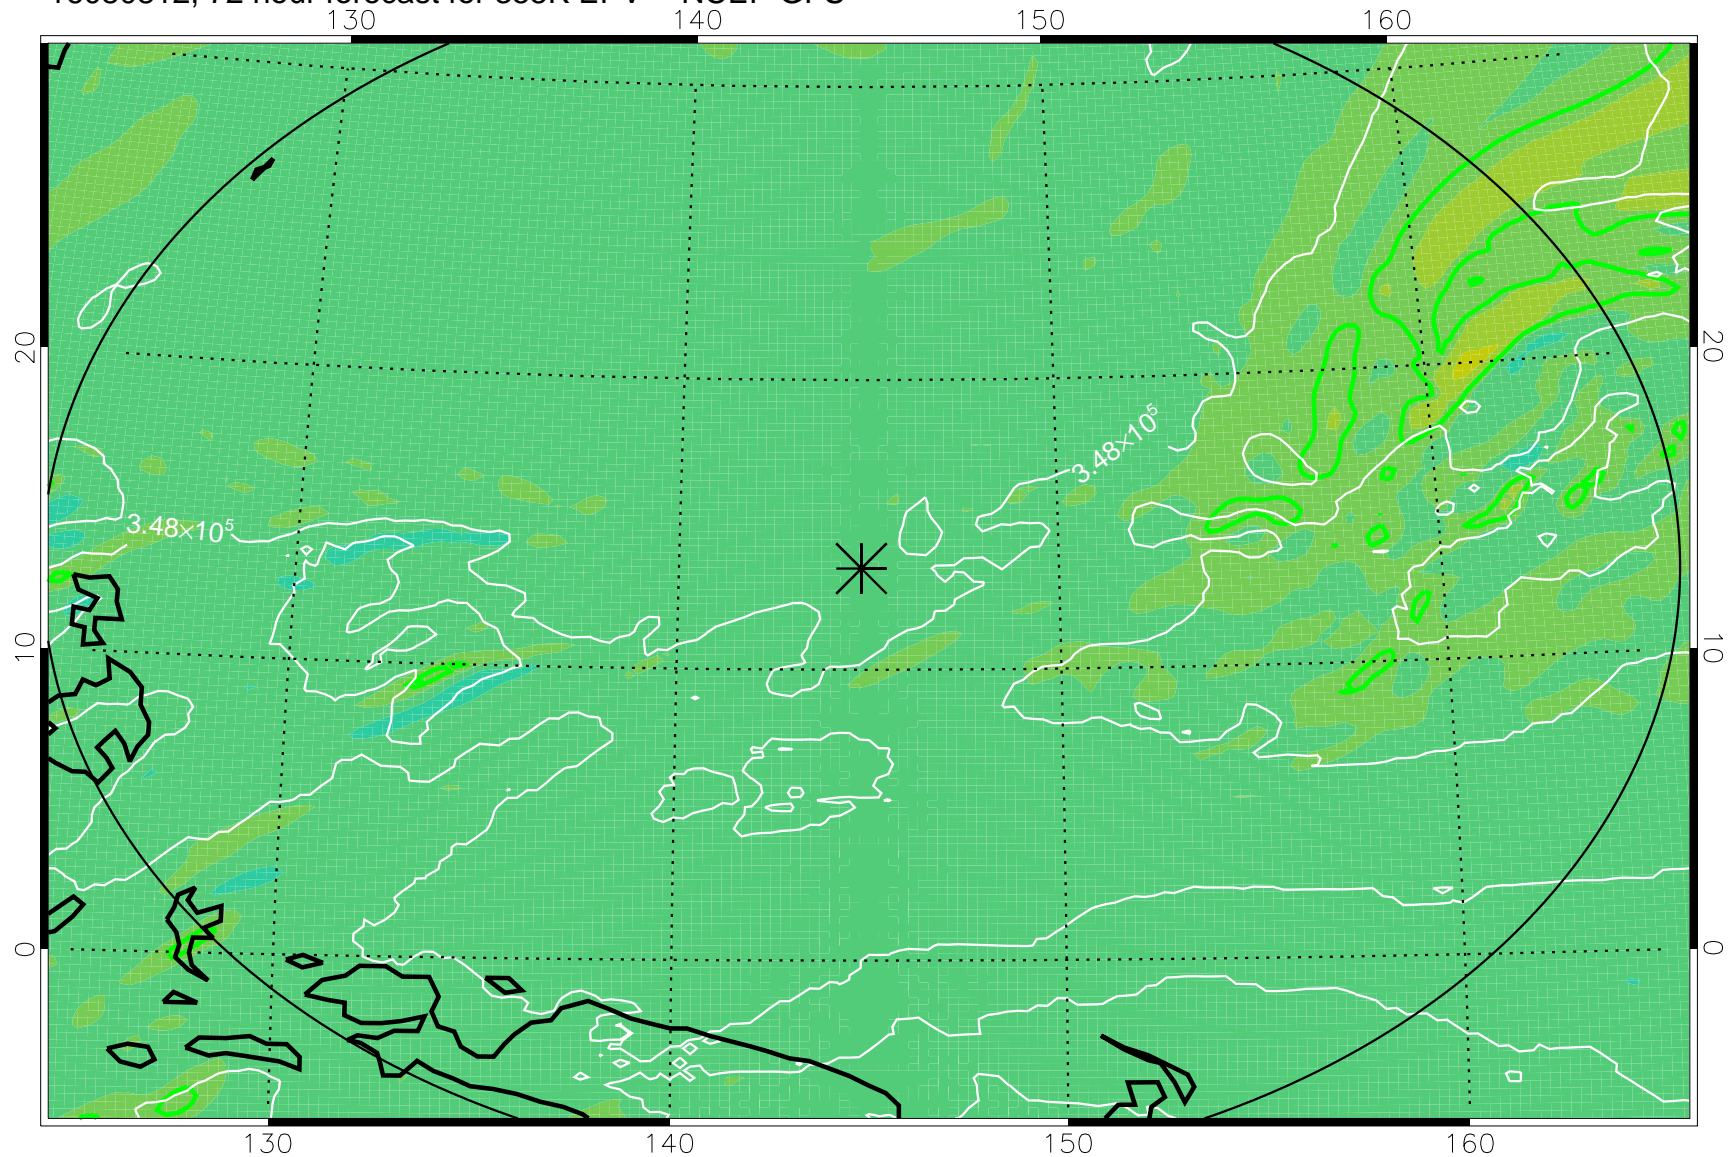

16080718, 54 hour forecast for 355K EPV -- NCEP GFS

355K Montgomery Streamfunction, white  
EPV Tropopause (2 PVU) Position  
Range ring of 2304 km

16080800, 60 hour forecast for 355K EPV -- NCEP GFS

355K Montgomery Streamfunction, white  
EPV Tropopause (2 PVU) Position  
Range ring of 2304 km

16080806, 66 hour forecast for 355K EPV -- NCEP GFS

355K Montgomery Streamfunction, white  
EPV Tropopause (2 PVU) Position  
Range ring of 2304 km

16080812, 72 hour forecast for 355K EPV -- NCEP GFS

355K Montgomery Streamfunction, white  
EPV Tropopause (2 PVU) Position  
Range ring of 2304 km

16080818, 78 hour forecast for 355K EPV -- NCEP GFS

355K Montgomery Streamfunction, white  
EPV Tropopause (2 PVU) Position  
Range ring of 2304 km

16080900, 84 hour forecast for 355K EPV -- NCEP GFS

355K Montgomery Streamfunction, white  
EPV Tropopause (2 PVU) Position  
Range ring of 2304 km

16080918, 102 hour forecast for 355K EPV -- NCEP GFS

355K Montgomery Streamfunction, white  
EPV Tropopause (2 PVU) Position  
Range ring of 2304 km

16081000, 108 hour forecast for 355K EPV -- NCEP GFS

355K Montgomery Streamfunction, white  
EPV Tropopause (2 PVU) Position  
Range ring of 2304 km