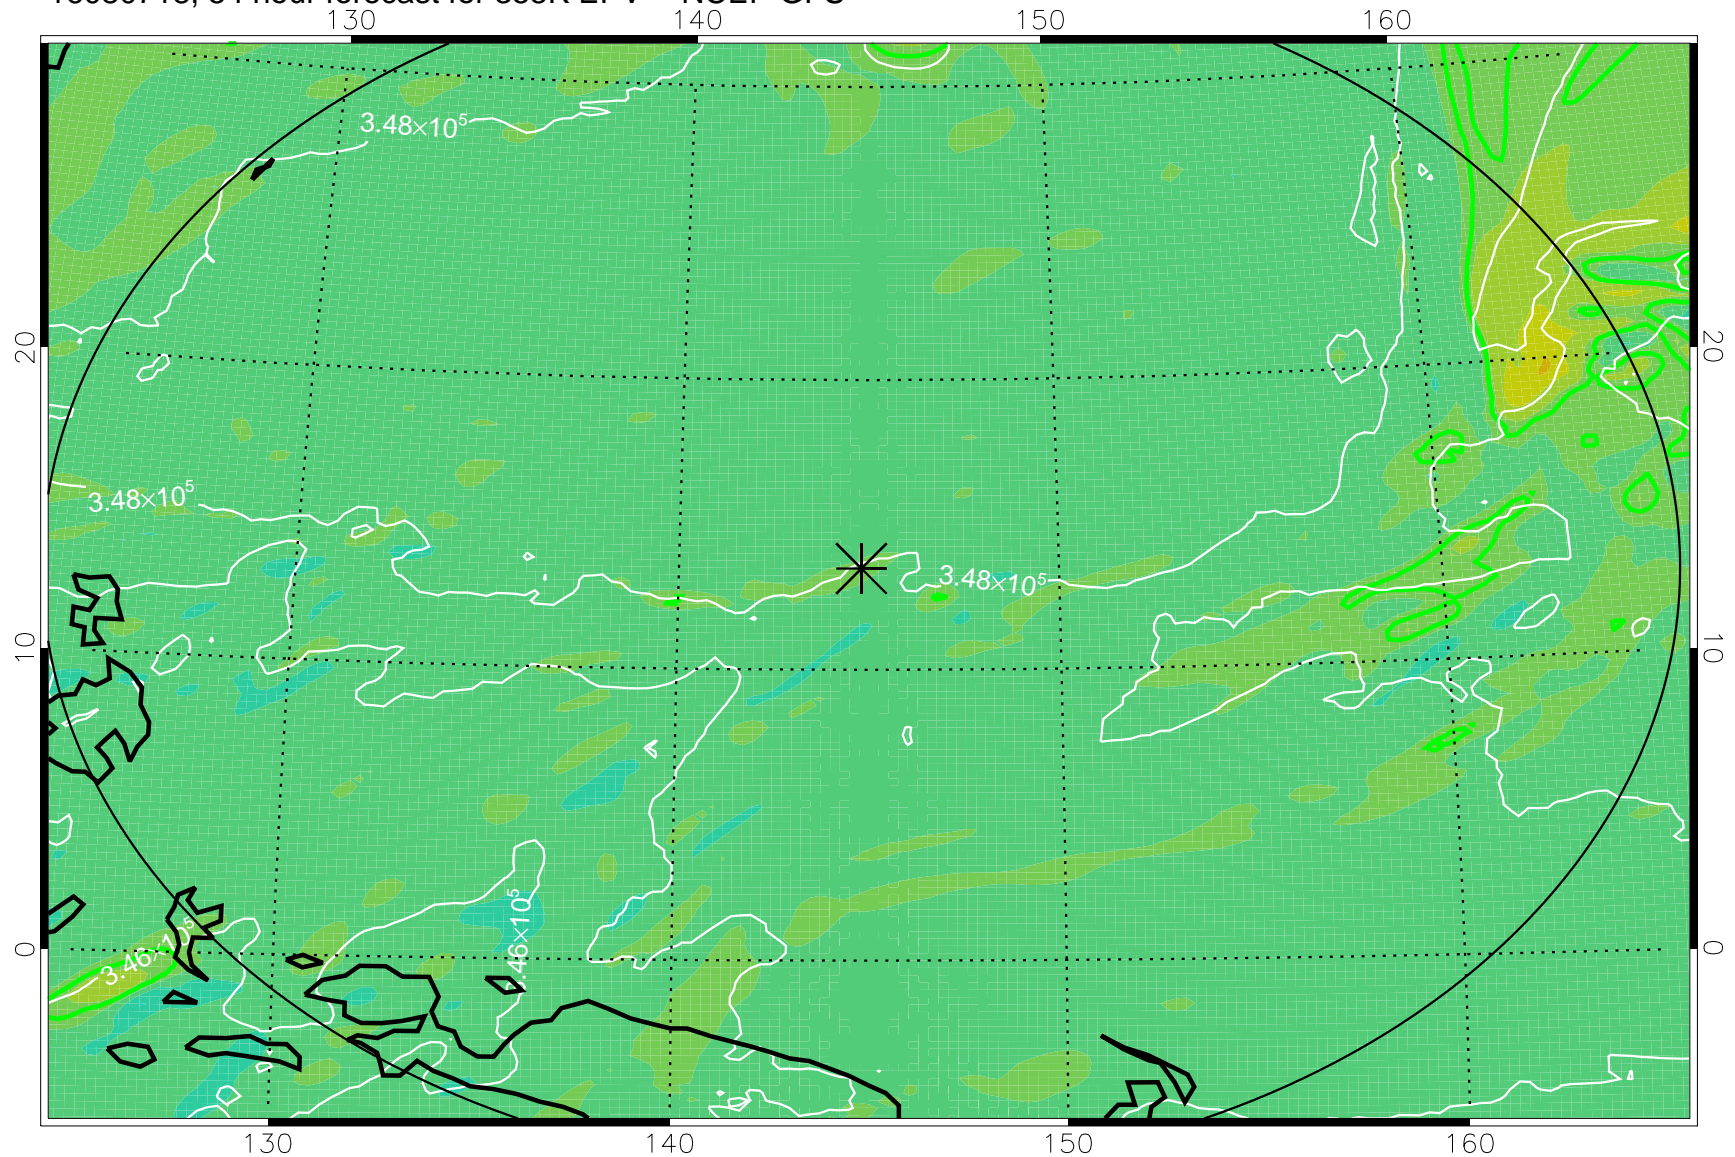

16080706, 42 hour forecast for 355K EPV -- NCEP GFS

355K Montgomery Streamfunction, white  
EPV Tropopause (2 PVU) Position  
Range ring of 2304 km

16080712, 48 hour forecast for 355K EPV -- NCEP GFS

355K Montgomery Streamfunction, white  
EPV Tropopause (2 PVU) Position  
Range ring of 2304 km

16080718, 54 hour forecast for 355K EPV -- NCEP GFS

355K Montgomery Streamfunction, white  
EPV Tropopause (2 PVU) Position  
Range ring of 2304 km

16080800, 60 hour forecast for 355K EPV -- NCEP GFS

355K Montgomery Streamfunction, white  
EPV Tropopause (2 PVU) Position  
Range ring of 2304 km

16080806, 66 hour forecast for 355K EPV -- NCEP GFS

355K Montgomery Streamfunction, white  
EPV Tropopause (2 PVU) Position  
Range ring of 2304 km

16080812, 72 hour forecast for 355K EPV -- NCEP GFS

355K Montgomery Streamfunction, white  
EPV Tropopause (2 PVU) Position  
Range ring of 2304 km

16080818, 78 hour forecast for 355K EPV -- NCEP GFS

355K Montgomery Streamfunction, white  
EPV Tropopause (2 PVU) Position  
Range ring of 2304 km

16080900, 84 hour forecast for 355K EPV -- NCEP GFS

355K Montgomery Streamfunction, white  
EPV Tropopause (2 PVU) Position  
Range ring of 2304 km