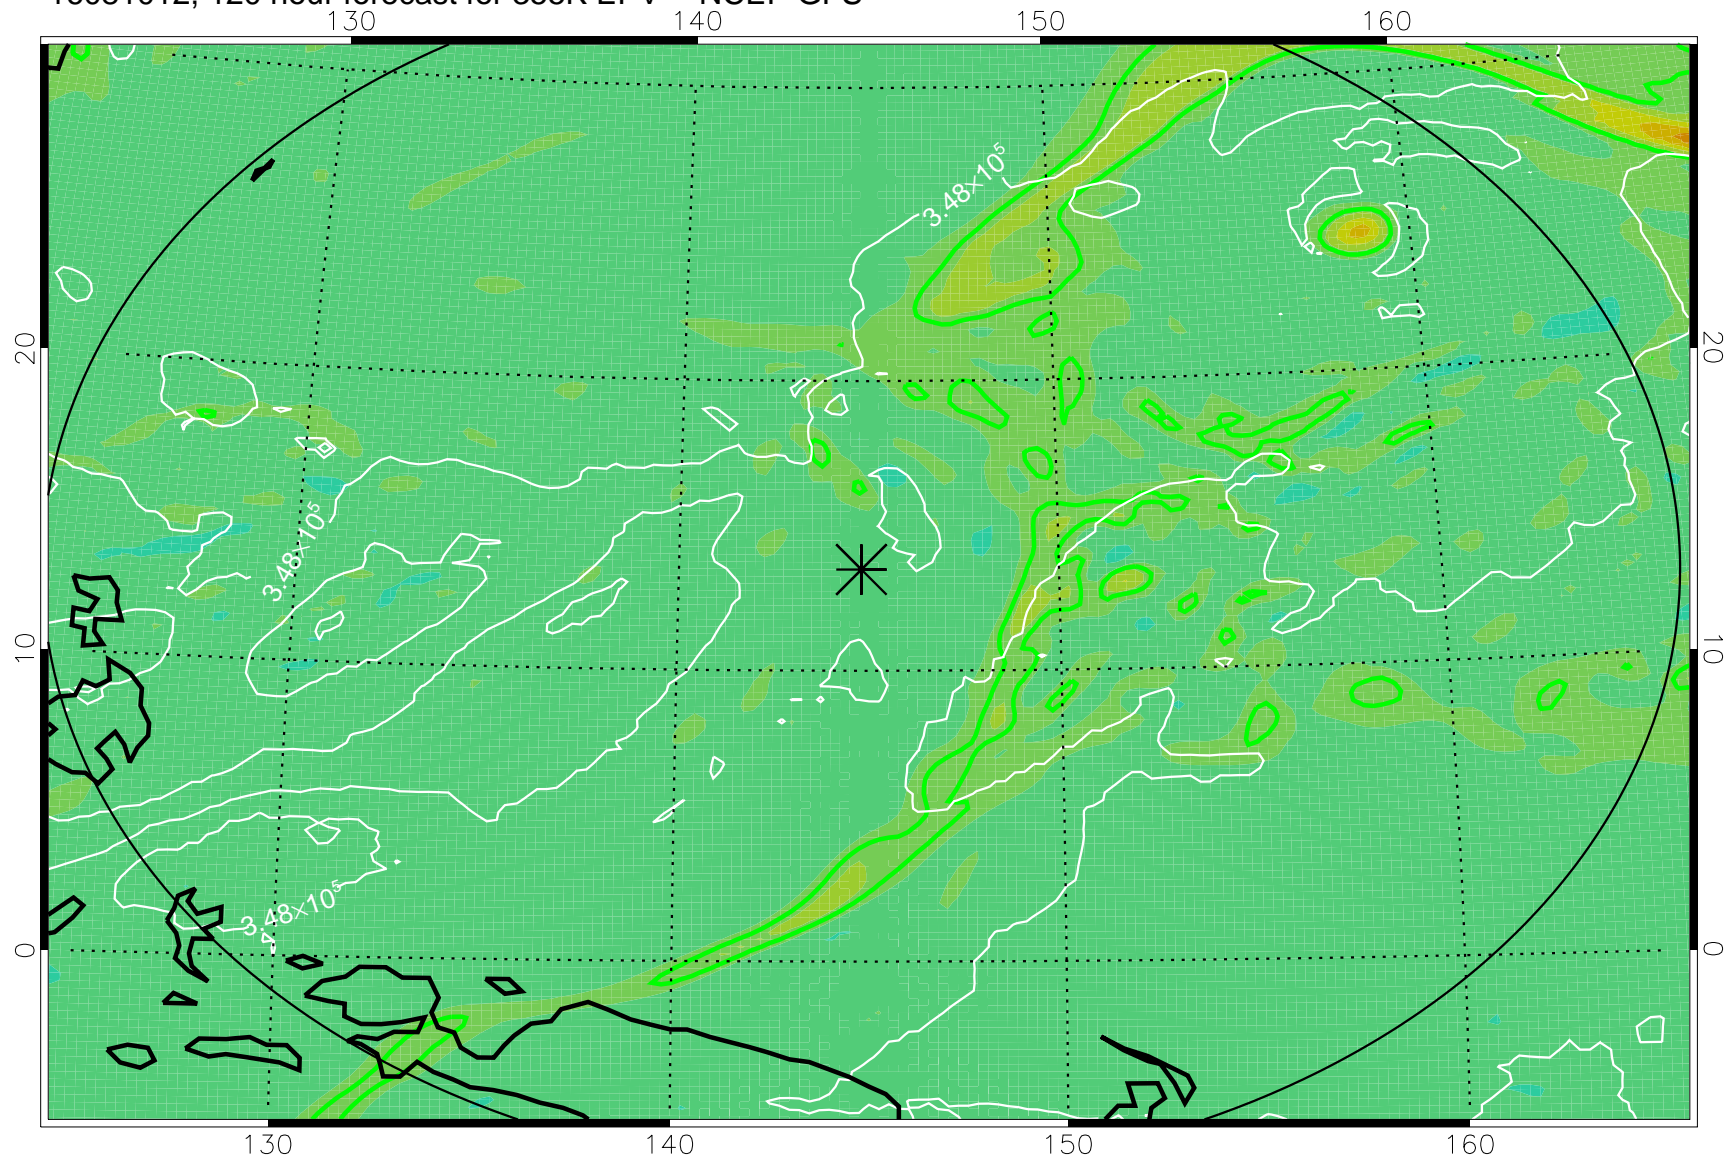

16080818, 78 hour forecast for 355K EPV -- NCEP GFS

355K Montgomery Streamfunction, white  
EPV Tropopause (2 PVU) Position  
Range ring of 2304 km

16080900, 84 hour forecast for 355K EPV -- NCEP GFS

355K Montgomery Streamfunction, white  
EPV Tropopause (2 PVU) Position  
Range ring of 2304 km

16080906, 90 hour forecast for 355K EPV -- NCEP GFS

355K Montgomery Streamfunction, white  
EPV Tropopause (2 PVU) Position  
Range ring of 2304 km

16080912, 96 hour forecast for 355K EPV -- NCEP GFS

355K Montgomery Streamfunction, white  
EPV Tropopause (2 PVU) Position  
Range ring of 2304 km

16080918, 102 hour forecast for 355K EPV -- NCEP GFS

355K Montgomery Streamfunction, white  
EPV Tropopause (2 PVU) Position  
Range ring of 2304 km

16081000, 108 hour forecast for 355K EPV -- NCEP GFS

355K Montgomery Streamfunction, white  
EPV Tropopause (2 PVU) Position  
Range ring of 2304 km

16081006, 114 hour forecast for 355K EPV -- NCEP GFS

355K Montgomery Streamfunction, white  
EPV Tropopause (2 PVU) Position  
Range ring of 2304 km

16081012, 120 hour forecast for 355K EPV -- NCEP GFS

355K Montgomery Streamfunction, white  
EPV Tropopause (2 PVU) Position  
Range ring of 2304 km