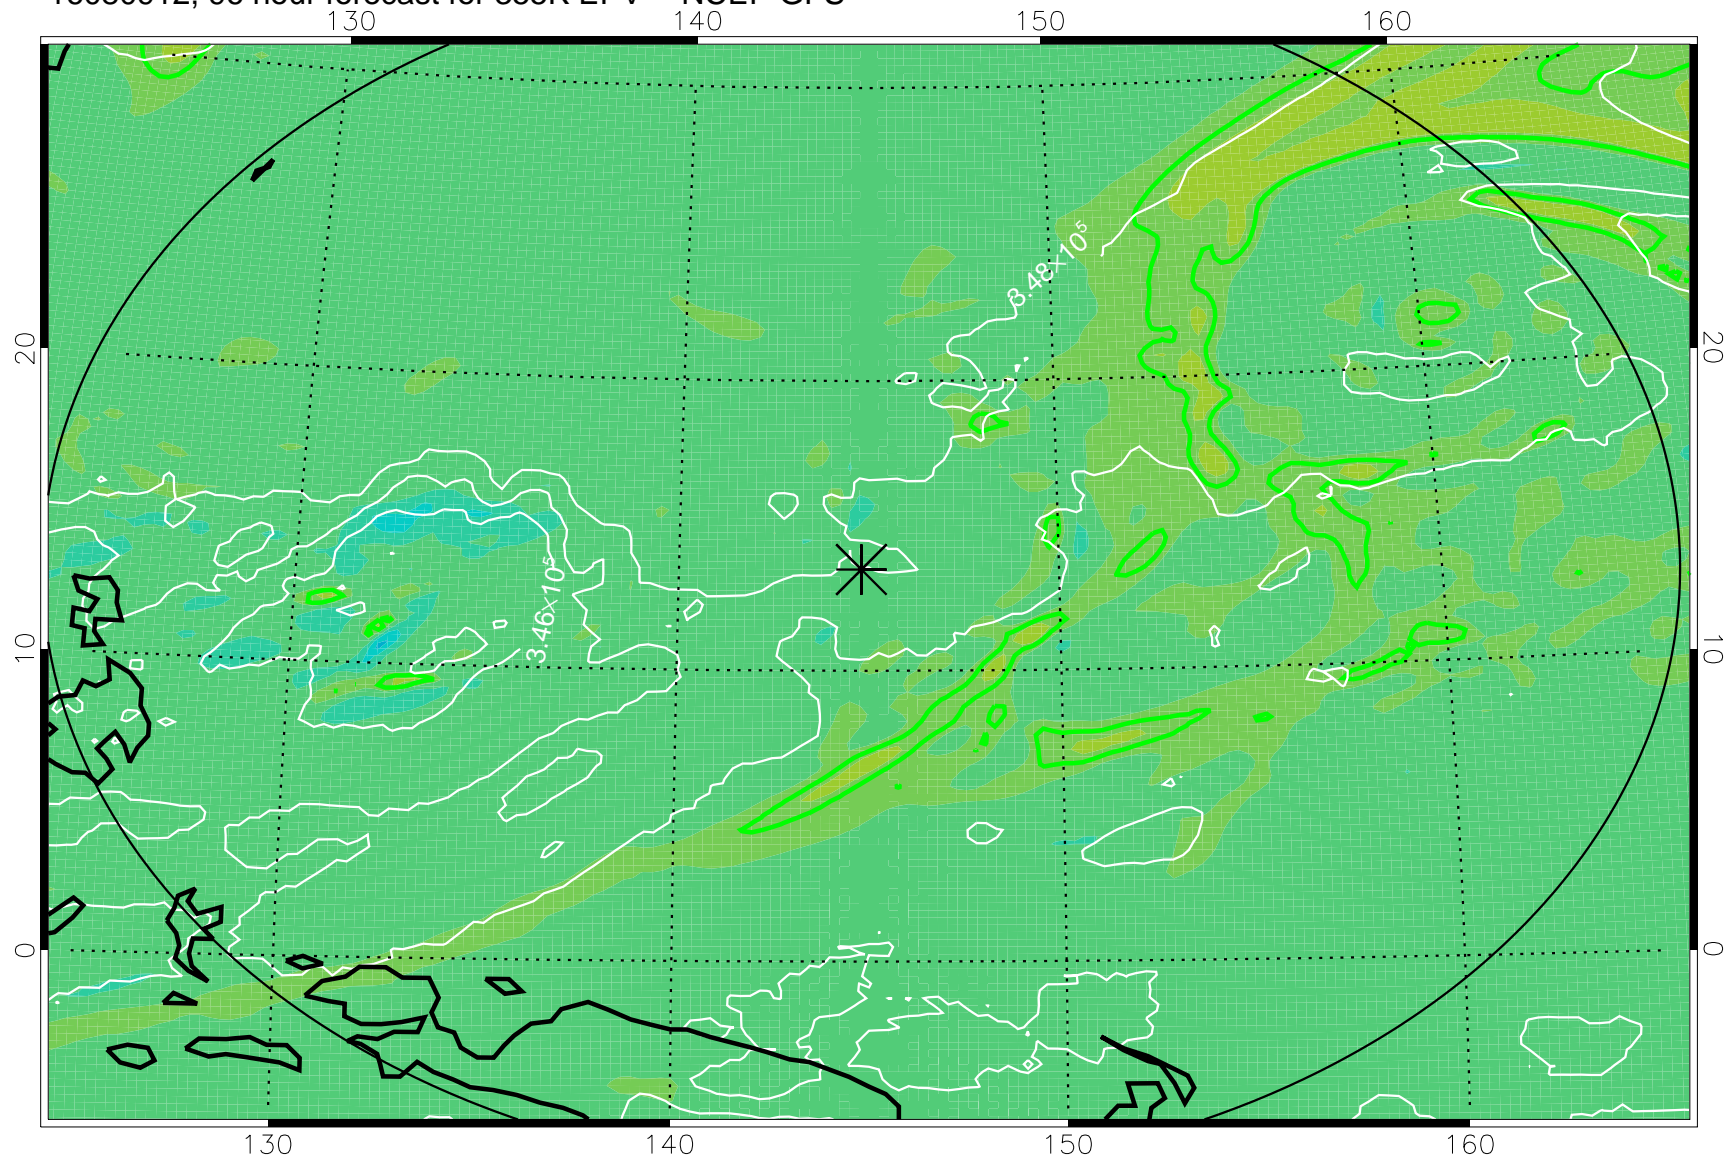

16080806, 66 hour forecast for 355K EPV -- NCEP GFS

355K Montgomery Streamfunction, white  
EPV Tropopause (2 PVU) Position  
Range ring of 2304 km

16080812, 72 hour forecast for 355K EPV -- NCEP GFS

355K Montgomery Streamfunction, white  
EPV Tropopause (2 PVU) Position  
Range ring of 2304 km

16080818, 78 hour forecast for 355K EPV -- NCEP GFS

355K Montgomery Streamfunction, white  
EPV Tropopause (2 PVU) Position  
Range ring of 2304 km

16080900, 84 hour forecast for 355K EPV -- NCEP GFS

355K Montgomery Streamfunction, white  
EPV Tropopause (2 PVU) Position  
Range ring of 2304 km

16080906, 90 hour forecast for 355K EPV -- NCEP GFS

355K Montgomery Streamfunction, white  
EPV Tropopause (2 PVU) Position  
Range ring of 2304 km

16080912, 96 hour forecast for 355K EPV -- NCEP GFS

355K Montgomery Streamfunction, white  
EPV Tropopause (2 PVU) Position  
Range ring of 2304 km

16080918, 102 hour forecast for 355K EPV -- NCEP GFS

355K Montgomery Streamfunction, white  
EPV Tropopause (2 PVU) Position  
Range ring of 2304 km

16081000, 108 hour forecast for 355K EPV -- NCEP GFS

355K Montgomery Streamfunction, white  
EPV Tropopause (2 PVU) Position  
Range ring of 2304 km