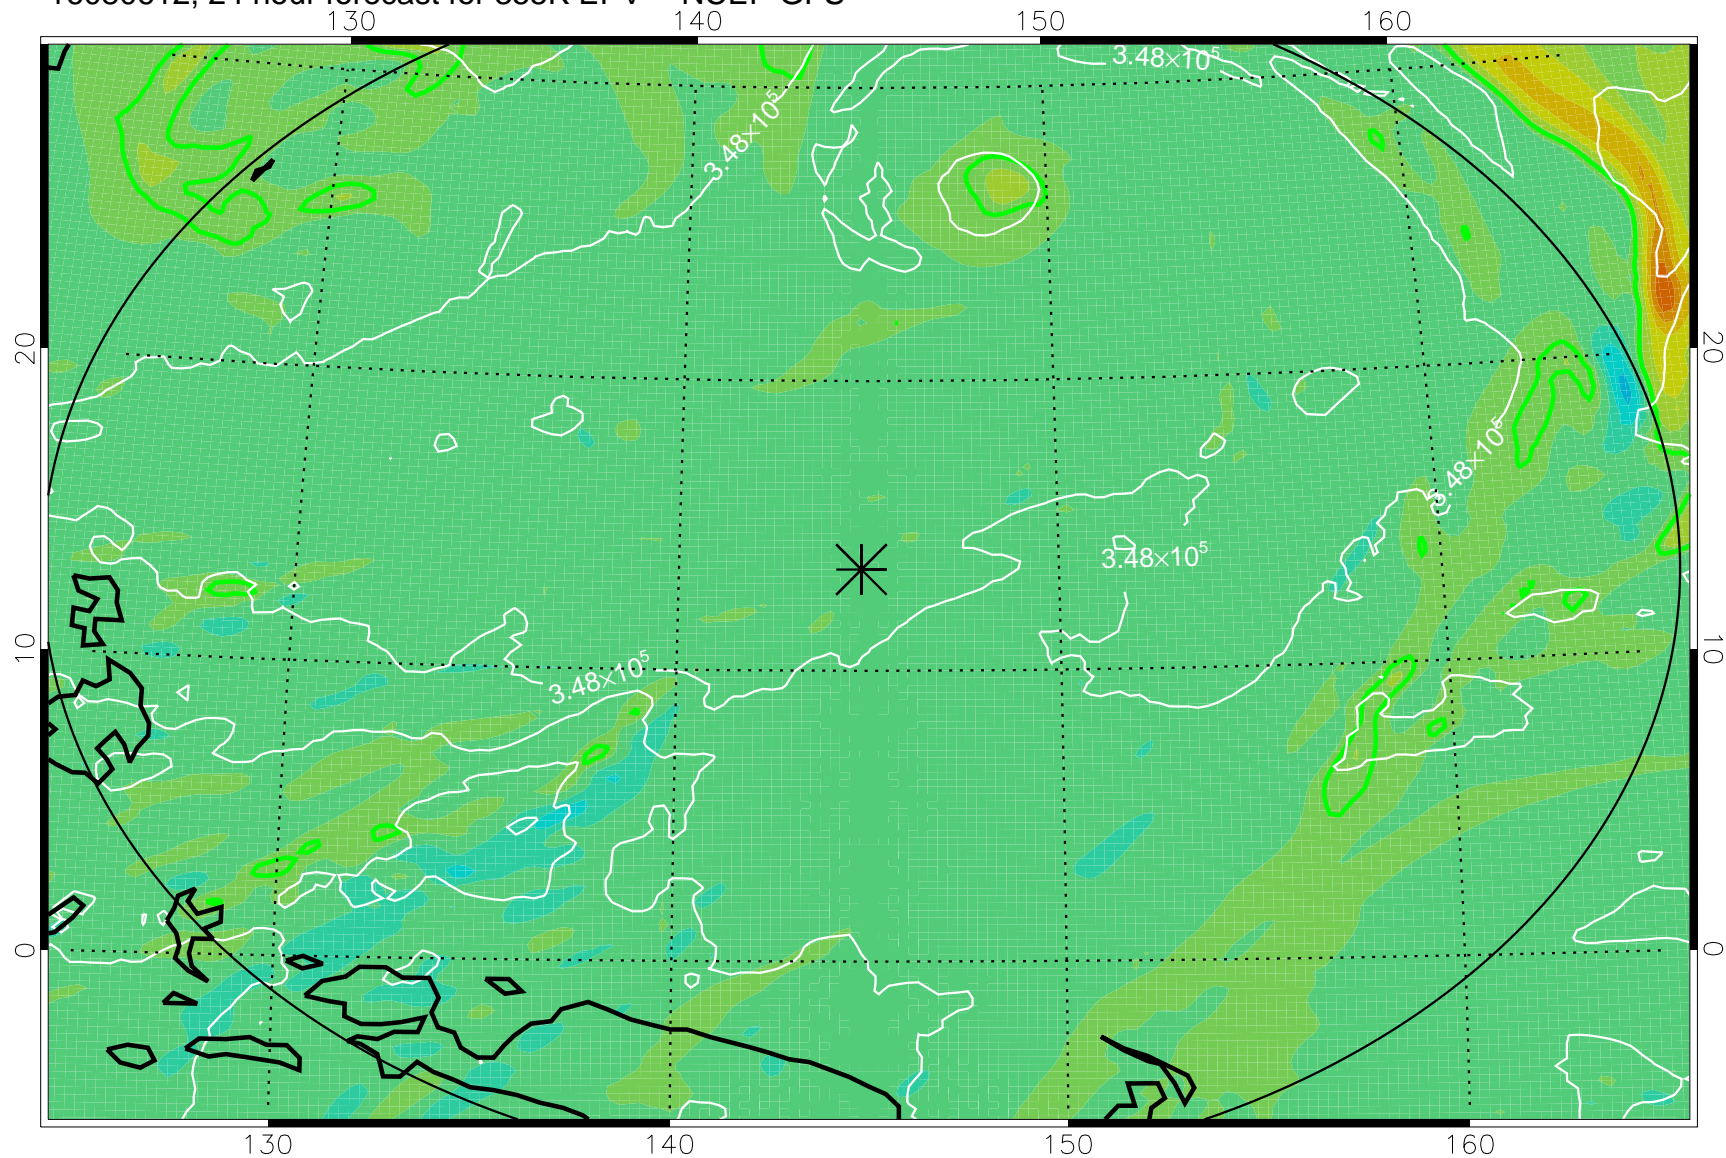

16080518, 6 hour forecast for 355K EPV -- NCEP GFS

355K Montgomery Streamfunction, white  
EPV Tropopause (2 PVU) Position  
Range ring of 2304 km

16080600, 12 hour forecast for 355K EPV -- NCEP GFS

355K Montgomery Streamfunction, white  
EPV Tropopause (2 PVU) Position  
Range ring of 2304 km

16080606, 18 hour forecast for 355K EPV -- NCEP GFS

355K Montgomery Streamfunction, white  
EPV Tropopause (2 PVU) Position  
Range ring of 2304 km

16080612, 24 hour forecast for 355K EPV -- NCEP GFS

355K Montgomery Streamfunction, white  
EPV Tropopause (2 PVU) Position  
Range ring of 2304 km

16080618, 30 hour forecast for 355K EPV -- NCEP GFS

355K Montgomery Streamfunction, white  
EPV Tropopause (2 PVU) Position  
Range ring of 2304 km

16080700, 36 hour forecast for 355K EPV -- NCEP GFS

355K Montgomery Streamfunction, white  
EPV Tropopause (2 PVU) Position  
Range ring of 2304 km

16080718, 54 hour forecast for 355K EPV -- NCEP GFS

355K Montgomery Streamfunction, white  
EPV Tropopause (2 PVU) Position  
Range ring of 2304 km

16080800, 60 hour forecast for 355K EPV -- NCEP GFS

355K Montgomery Streamfunction, white  
EPV Tropopause (2 PVU) Position  
Range ring of 2304 km