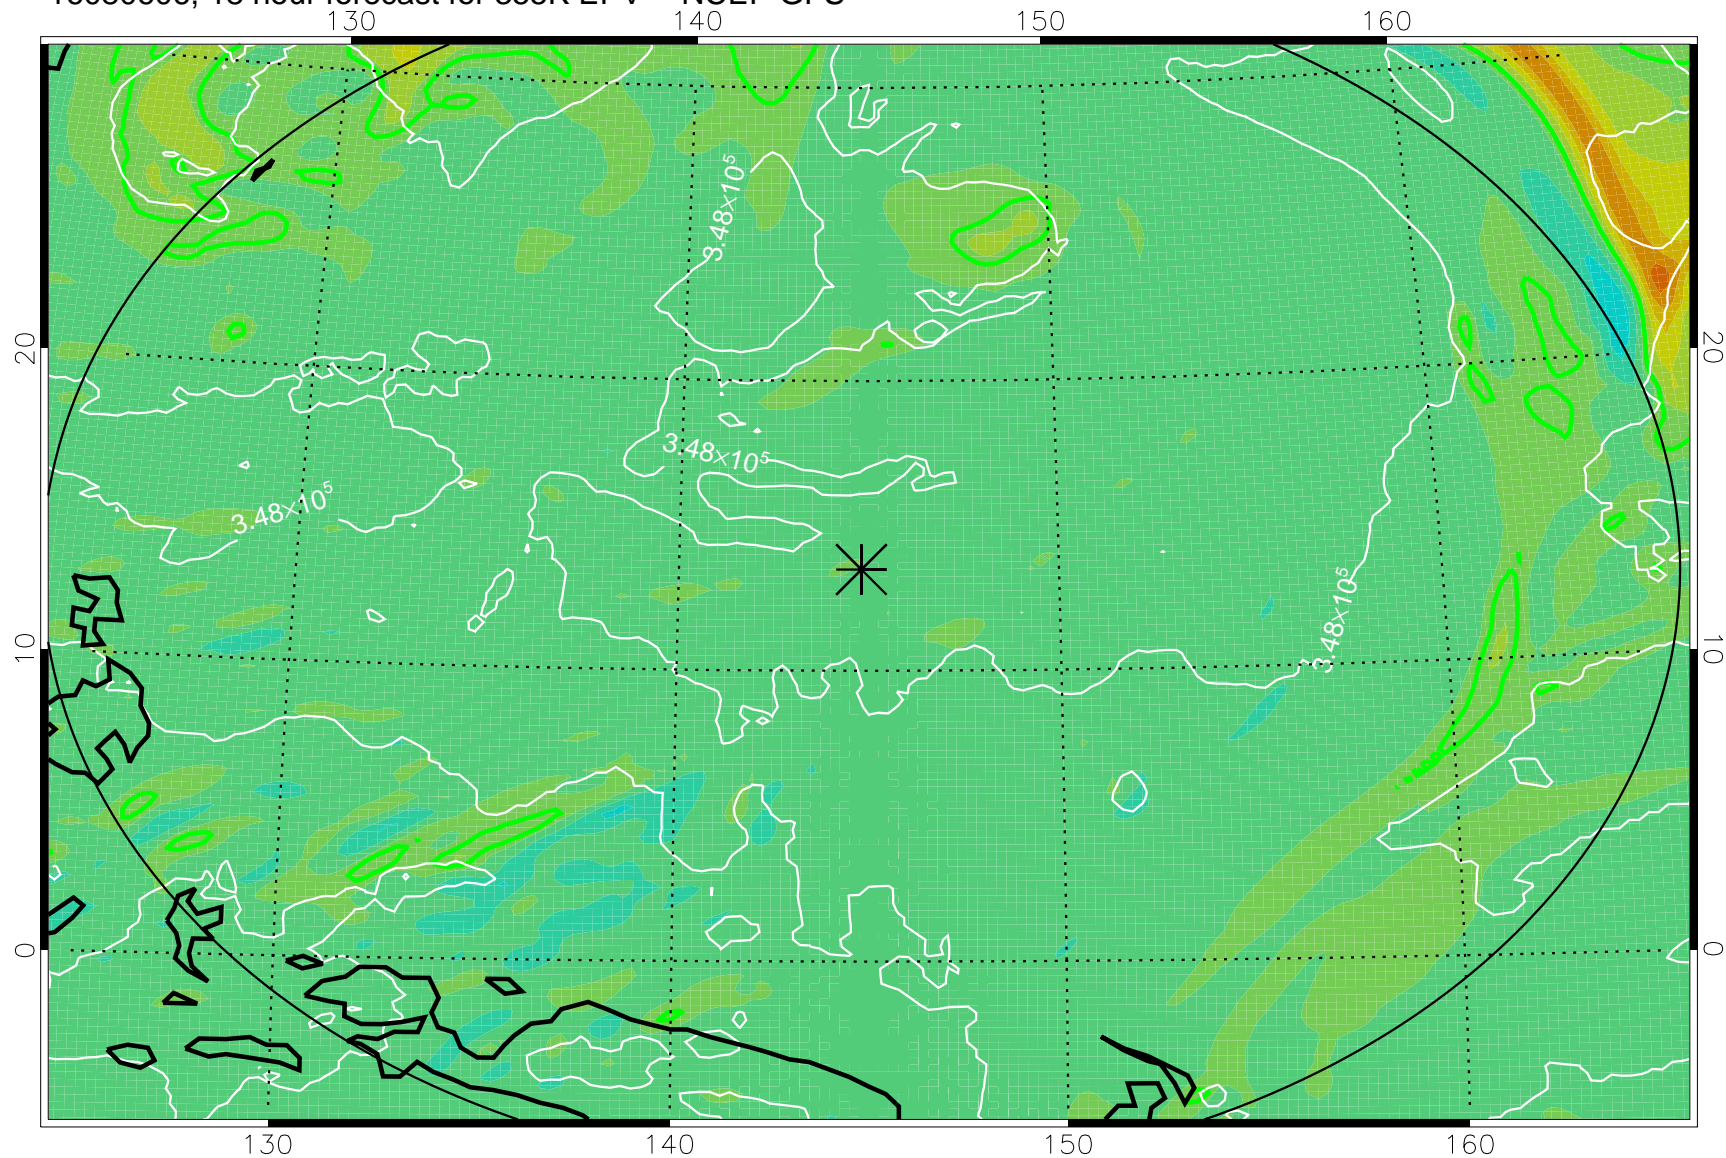

16080518, 6 hour forecast for 355K EPV -- NCEP GFS

355K Montgomery Streamfunction, white  
EPV Tropopause (2 PVU) Position  
Range ring of 2304 km

16080600, 12 hour forecast for 355K EPV -- NCEP GFS

355K Montgomery Streamfunction, white  
EPV Tropopause (2 PVU) Position  
Range ring of 2304 km

16080606, 18 hour forecast for 355K EPV -- NCEP GFS

355K Montgomery Streamfunction, white  
EPV Tropopause (2 PVU) Position  
Range ring of 2304 km

16080612, 24 hour forecast for 355K EPV -- NCEP GFS

355K Montgomery Streamfunction, white  
EPV Tropopause (2 PVU) Position  
Range ring of 2304 km

16080618, 30 hour forecast for 355K EPV -- NCEP GFS

355K Montgomery Streamfunction, white  
EPV Tropopause (2 PVU) Position  
Range ring of 2304 km

16080700, 36 hour forecast for 355K EPV -- NCEP GFS

355K Montgomery Streamfunction, white  
EPV Tropopause (2 PVU) Position  
Range ring of 2304 km

16080706, 42 hour forecast for 355K EPV -- NCEP GFS

355K Montgomery Streamfunction, white  
EPV Tropopause (2 PVU) Position  
Range ring of 2304 km

16080712, 48 hour forecast for 355K EPV -- NCEP GFS

355K Montgomery Streamfunction, white  
EPV Tropopause (2 PVU) Position  
Range ring of 2304 km