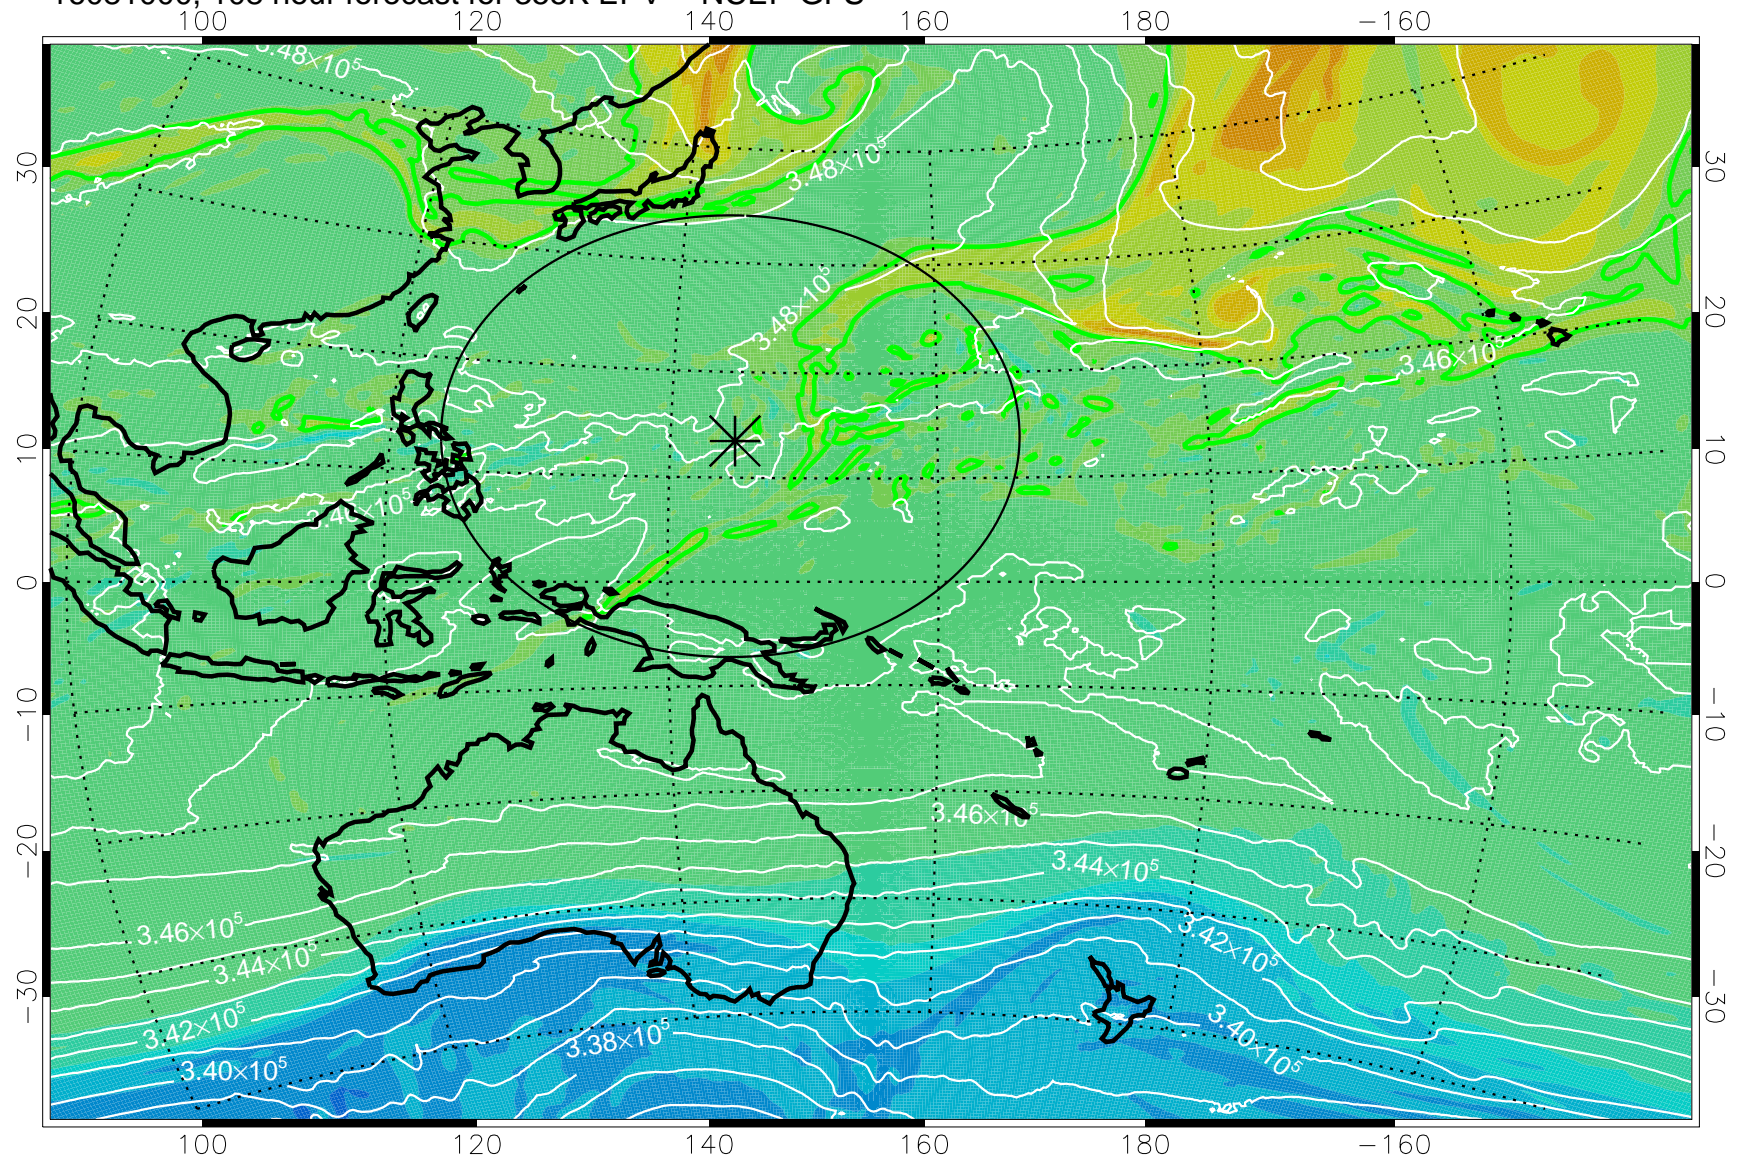

16080818, 78 hour forecast for 355K EPV -- NCEP GFS

355K Montgomery Streamfunction, white  
EPV Tropopause (2 PVU) Position  
Range ring of 2304 km

16080900, 84 hour forecast for 355K EPV -- NCEP GFS

355K Montgomery Streamfunction, white  
EPV Tropopause (2 PVU) Position  
Range ring of 2304 km

16080906, 90 hour forecast for 355K EPV -- NCEP GFS

355K Montgomery Streamfunction, white  
EPV Tropopause (2 PVU) Position  
Range ring of 2304 km

16080912, 96 hour forecast for 355K EPV -- NCEP GFS

355K Montgomery Streamfunction, white  
EPV Tropopause (2 PVU) Position  
Range ring of 2304 km

16080918, 102 hour forecast for 355K EPV -- NCEP GFS

355K Montgomery Streamfunction, white  
EPV Tropopause (2 PVU) Position  
Range ring of 2304 km

16081000, 108 hour forecast for 355K EPV -- NCEP GFS

355K Montgomery Streamfunction, white  
EPV Tropopause (2 PVU) Position  
Range ring of 2304 km

16081006, 114 hour forecast for 355K EPV -- NCEP GFS

355K Montgomery Streamfunction, white  
EPV Tropopause (2 PVU) Position  
Range ring of 2304 km

16081012, 120 hour forecast for 355K EPV -- NCEP GFS

355K Montgomery Streamfunction, white  
EPV Tropopause (2 PVU) Position  
Range ring of 2304 km