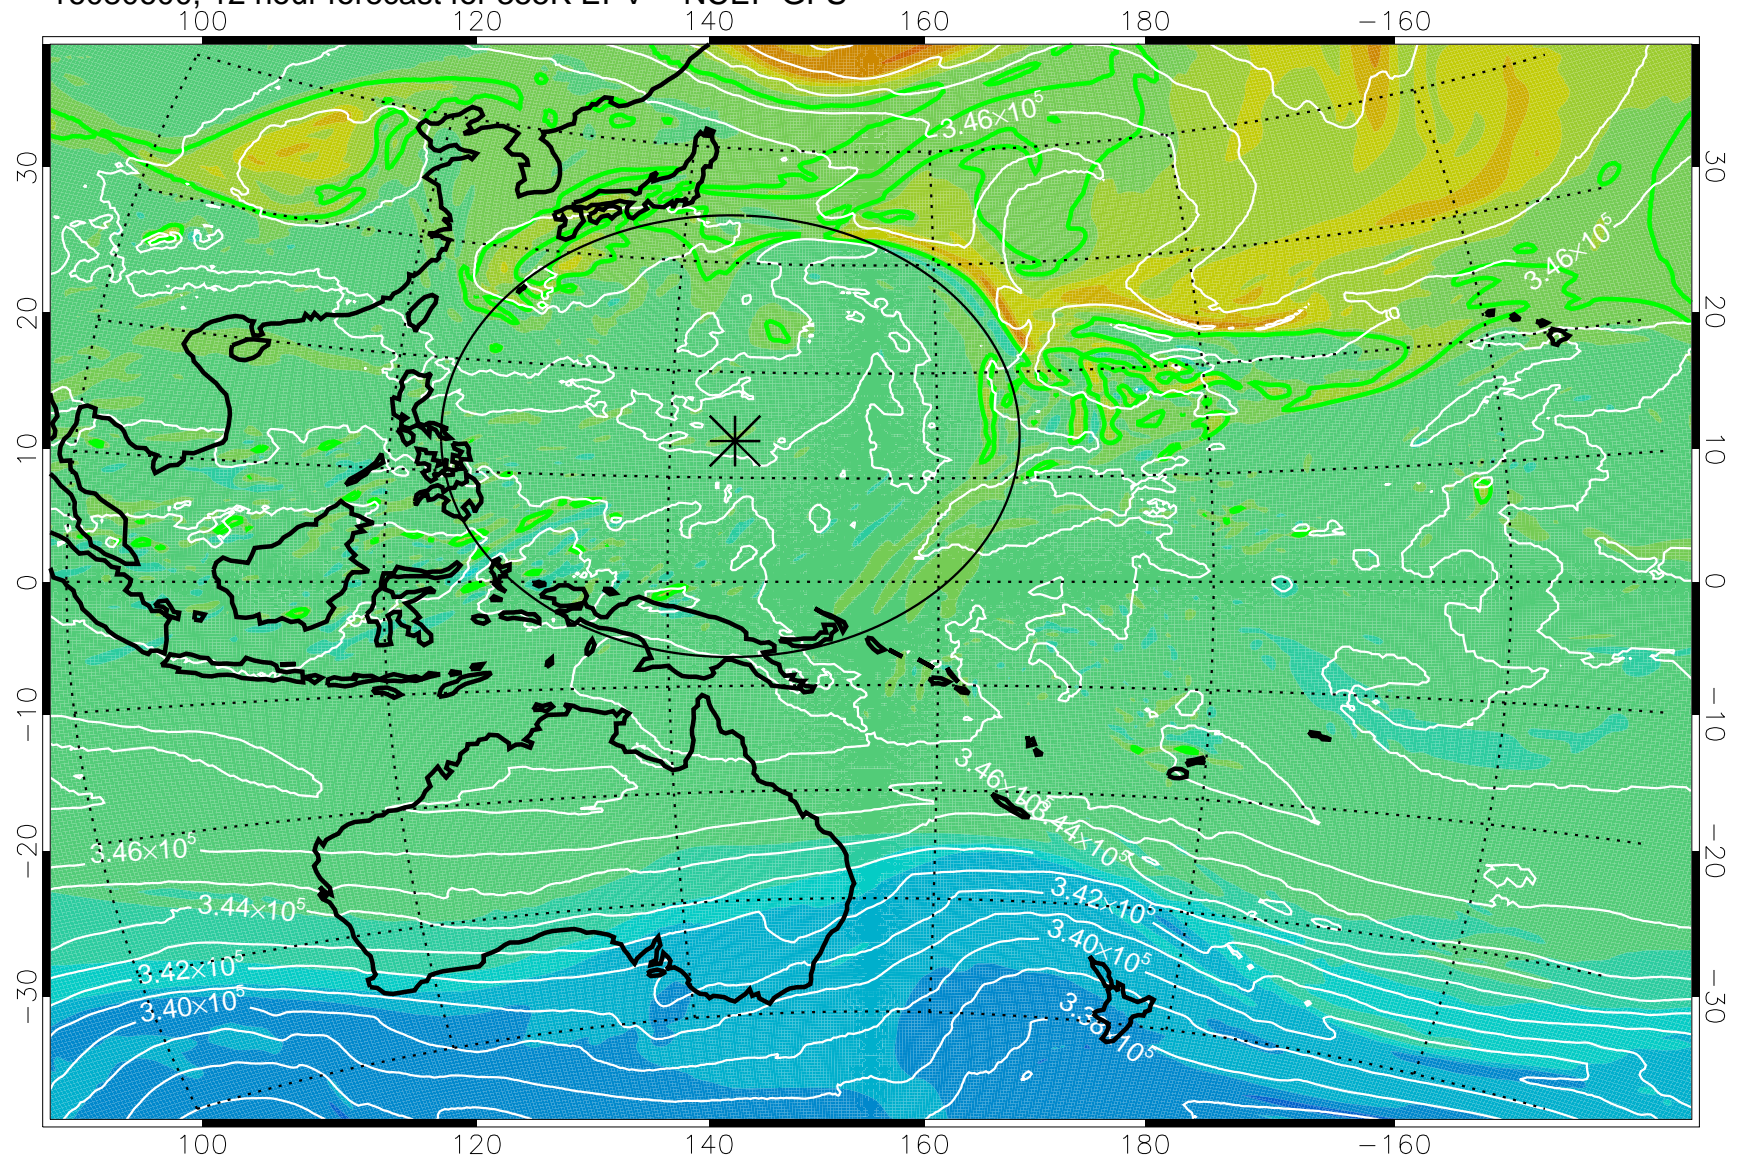

16080518, 6 hour forecast for 355K EPV -- NCEP GFS

355K Montgomery Streamfunction, white  
EPV Tropopause (2 PVU) Position  
Range ring of 2304 km

16080600, 12 hour forecast for 355K EPV -- NCEP GFS

355K Montgomery Streamfunction, white  
EPV Tropopause (2 PVU) Position  
Range ring of 2304 km

16080606, 18 hour forecast for 355K EPV -- NCEP GFS

355K Montgomery Streamfunction, white  
EPV Tropopause (2 PVU) Position  
Range ring of 2304 km

16080612, 24 hour forecast for 355K EPV -- NCEP GFS

355K Montgomery Streamfunction, white  
EPV Tropopause (2 PVU) Position  
Range ring of 2304 km

16080618, 30 hour forecast for 355K EPV -- NCEP GFS

355K Montgomery Streamfunction, white  
EPV Tropopause (2 PVU) Position  
Range ring of 2304 km

16080700, 36 hour forecast for 355K EPV -- NCEP GFS

355K Montgomery Streamfunction, white  
EPV Tropopause (2 PVU) Position  
Range ring of 2304 km

16080706, 42 hour forecast for 355K EPV -- NCEP GFS

355K Montgomery Streamfunction, white  
EPV Tropopause (2 PVU) Position  
Range ring of 2304 km

16080712, 48 hour forecast for 355K EPV -- NCEP GFS

355K Montgomery Streamfunction, white  
EPV Tropopause (2 PVU) Position  
Range ring of 2304 km