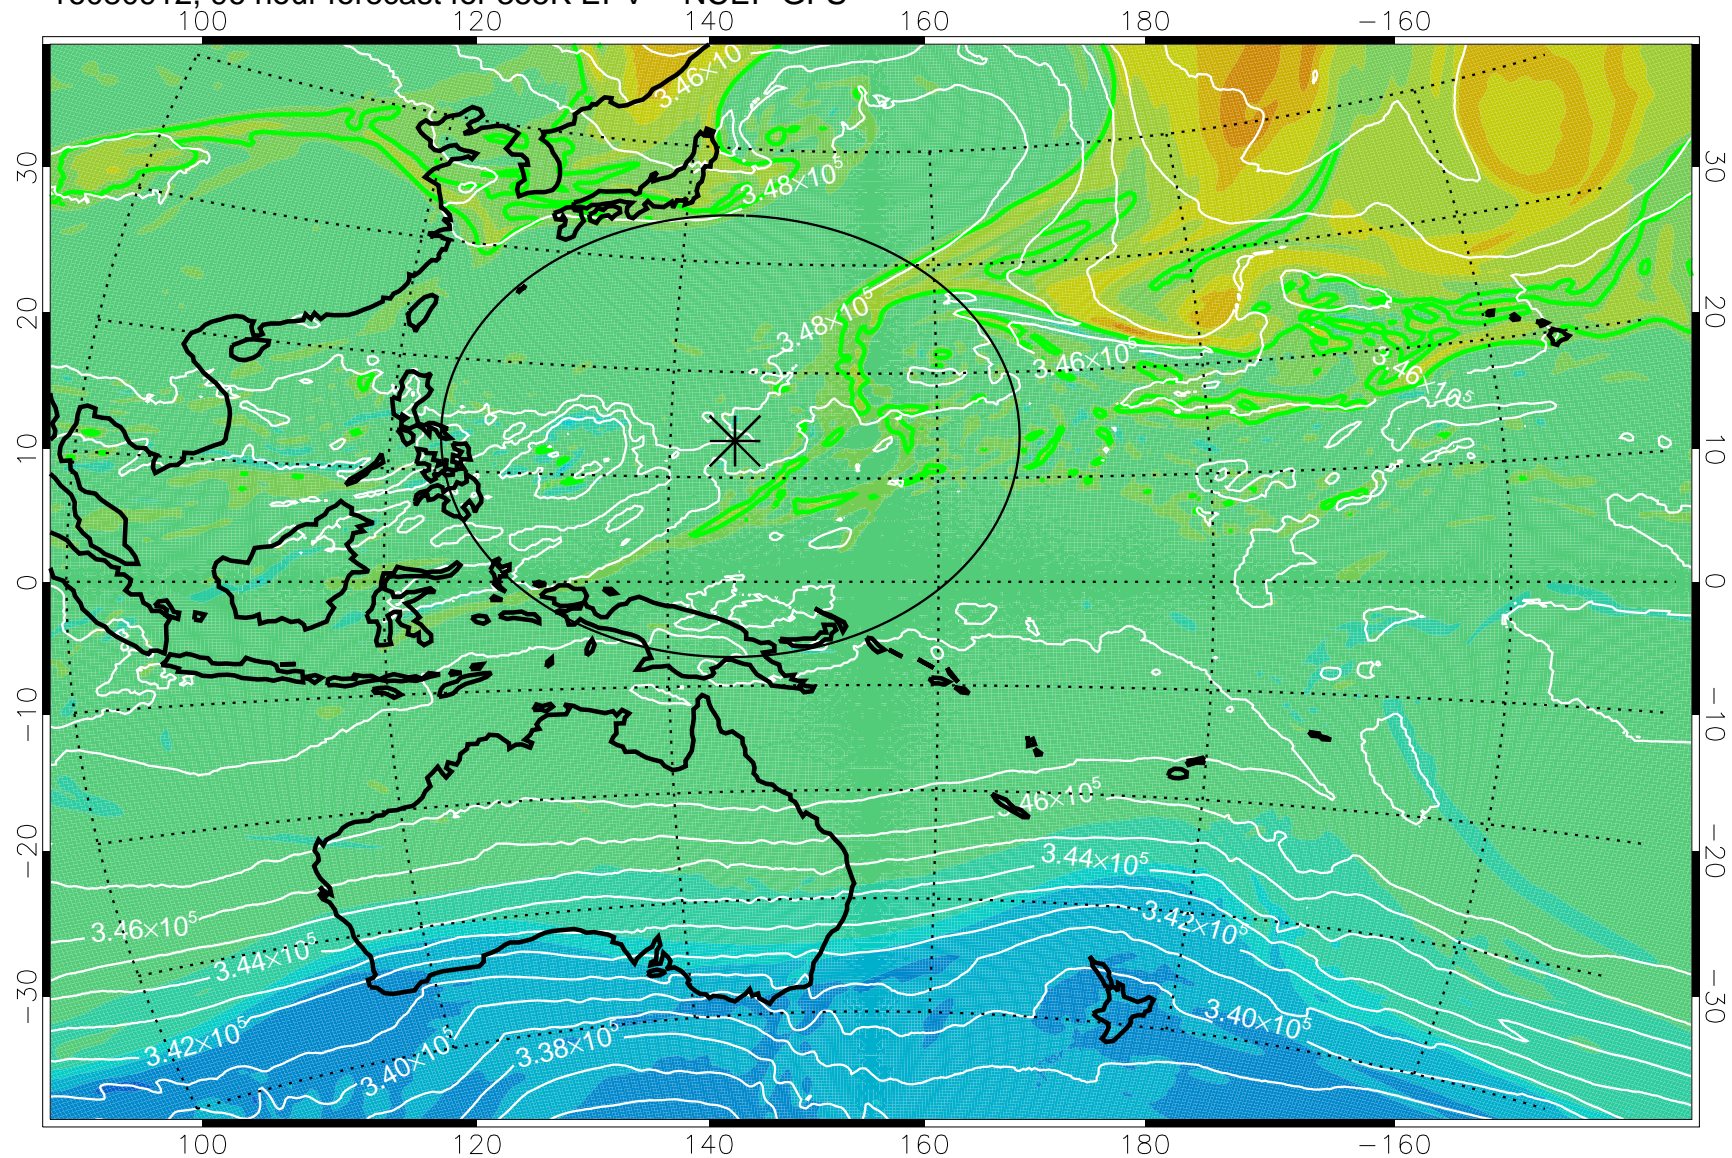

16080806, 66 hour forecast for 355K EPV -- NCEP GFS

355K Montgomery Streamfunction, white  
EPV Tropopause (2 PVU) Position  
Range ring of 2304 km

16080812, 72 hour forecast for 355K EPV -- NCEP GFS

355K Montgomery Streamfunction, white  
EPV Tropopause (2 PVU) Position  
Range ring of 2304 km

16080818, 78 hour forecast for 355K EPV -- NCEP GFS

355K Montgomery Streamfunction, white  
EPV Tropopause (2 PVU) Position  
Range ring of 2304 km

16080900, 84 hour forecast for 355K EPV -- NCEP GFS

355K Montgomery Streamfunction, white  
EPV Tropopause (2 PVU) Position  
Range ring of 2304 km

16080906, 90 hour forecast for 355K EPV -- NCEP GFS

355K Montgomery Streamfunction, white  
EPV Tropopause (2 PVU) Position  
Range ring of 2304 km

16080912, 96 hour forecast for 355K EPV -- NCEP GFS

355K Montgomery Streamfunction, white  
EPV Tropopause (2 PVU) Position  
Range ring of 2304 km

16080918, 102 hour forecast for 355K EPV -- NCEP GFS

355K Montgomery Streamfunction, white  
EPV Tropopause (2 PVU) Position  
Range ring of 2304 km

16081000, 108 hour forecast for 355K EPV -- NCEP GFS

355K Montgomery Streamfunction, white  
EPV Tropopause (2 PVU) Position  
Range ring of 2304 km