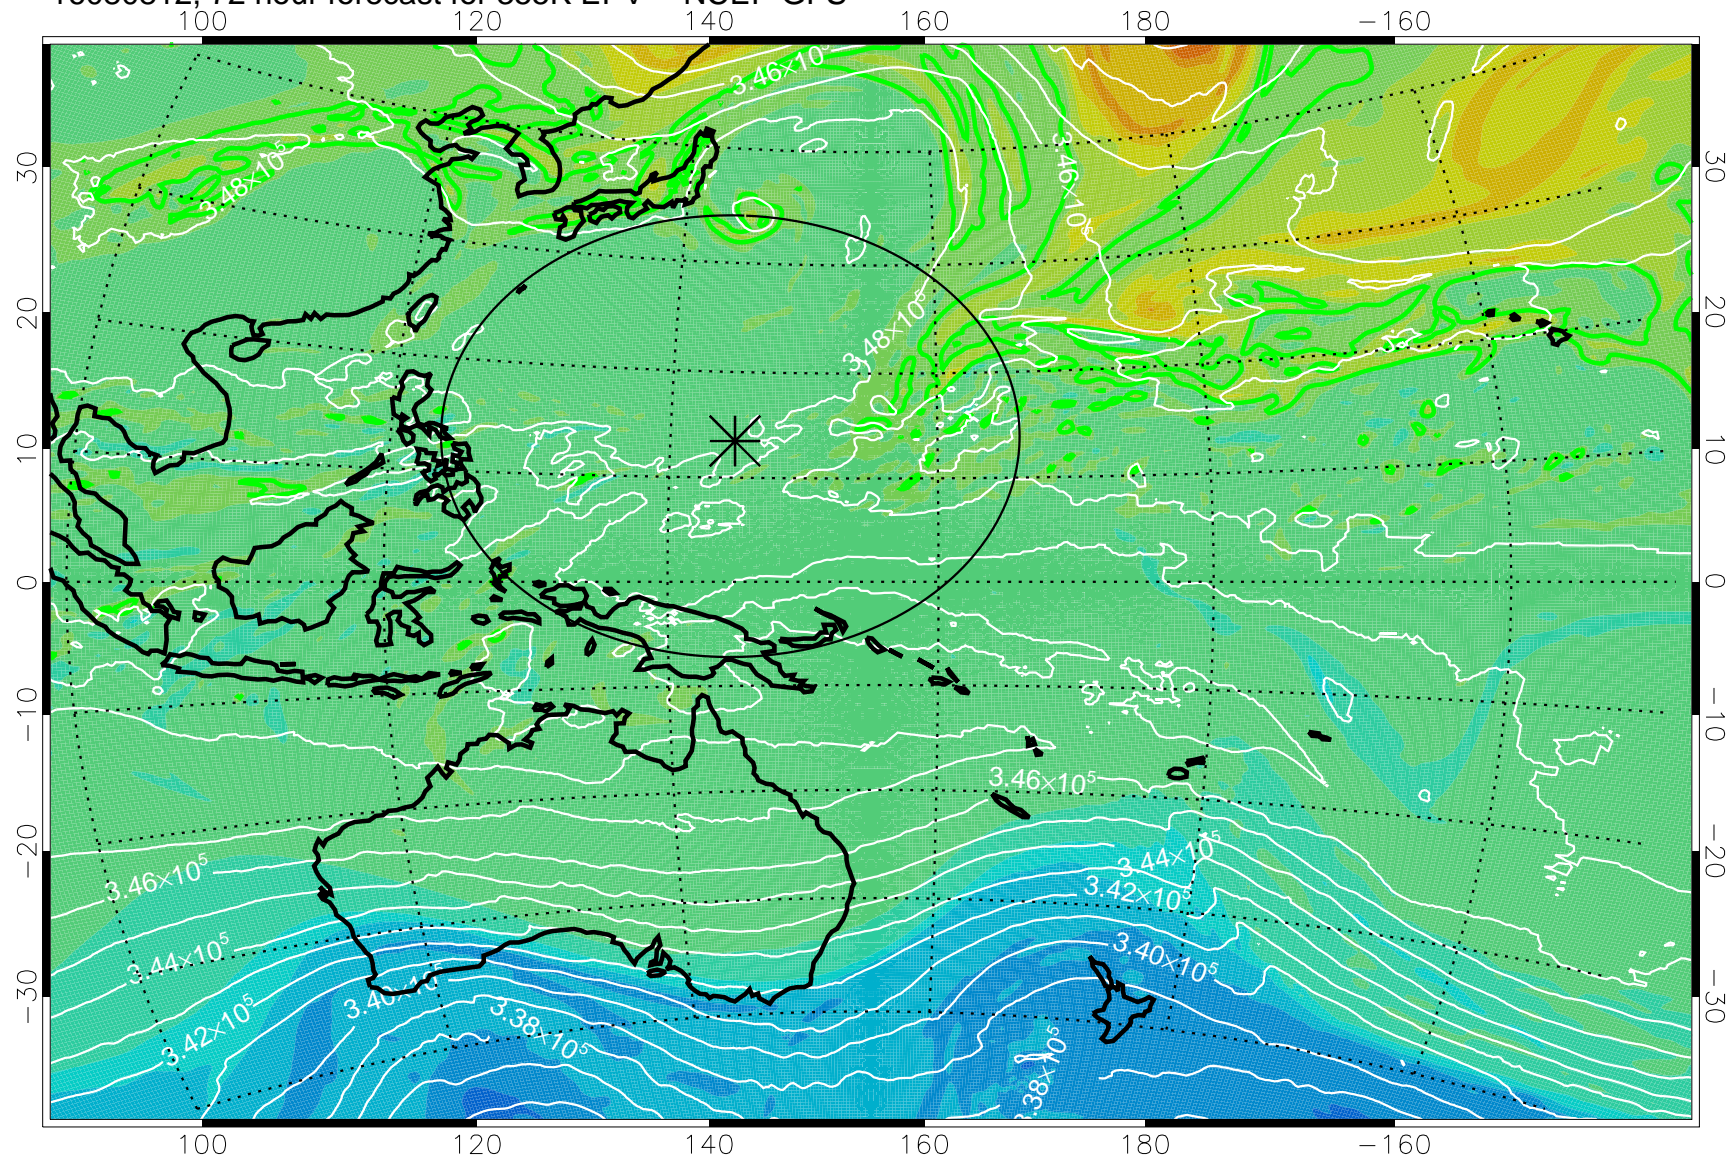

16080706, 42 hour forecast for 355K EPV -- NCEP GFS

355K Montgomery Streamfunction, white  
EPV Tropopause (2 PVU) Position  
Range ring of 2304 km

16080712, 48 hour forecast for 355K EPV -- NCEP GFS

355K Montgomery Streamfunction, white  
EPV Tropopause (2 PVU) Position  
Range ring of 2304 km

16080718, 54 hour forecast for 355K EPV -- NCEP GFS

355K Montgomery Streamfunction, white  
EPV Tropopause (2 PVU) Position  
Range ring of 2304 km

16080800, 60 hour forecast for 355K EPV -- NCEP GFS

355K Montgomery Streamfunction, white  
EPV Tropopause (2 PVU) Position  
Range ring of 2304 km

16080806, 66 hour forecast for 355K EPV -- NCEP GFS

355K Montgomery Streamfunction, white  
EPV Tropopause (2 PVU) Position  
Range ring of 2304 km

16080812, 72 hour forecast for 355K EPV -- NCEP GFS

355K Montgomery Streamfunction, white  
EPV Tropopause (2 PVU) Position  
Range ring of 2304 km

16080818, 78 hour forecast for 355K EPV -- NCEP GFS

355K Montgomery Streamfunction, white  
EPV Tropopause (2 PVU) Position  
Range ring of 2304 km

16080900, 84 hour forecast for 355K EPV -- NCEP GFS

355K Montgomery Streamfunction, white  
EPV Tropopause (2 PVU) Position  
Range ring of 2304 km