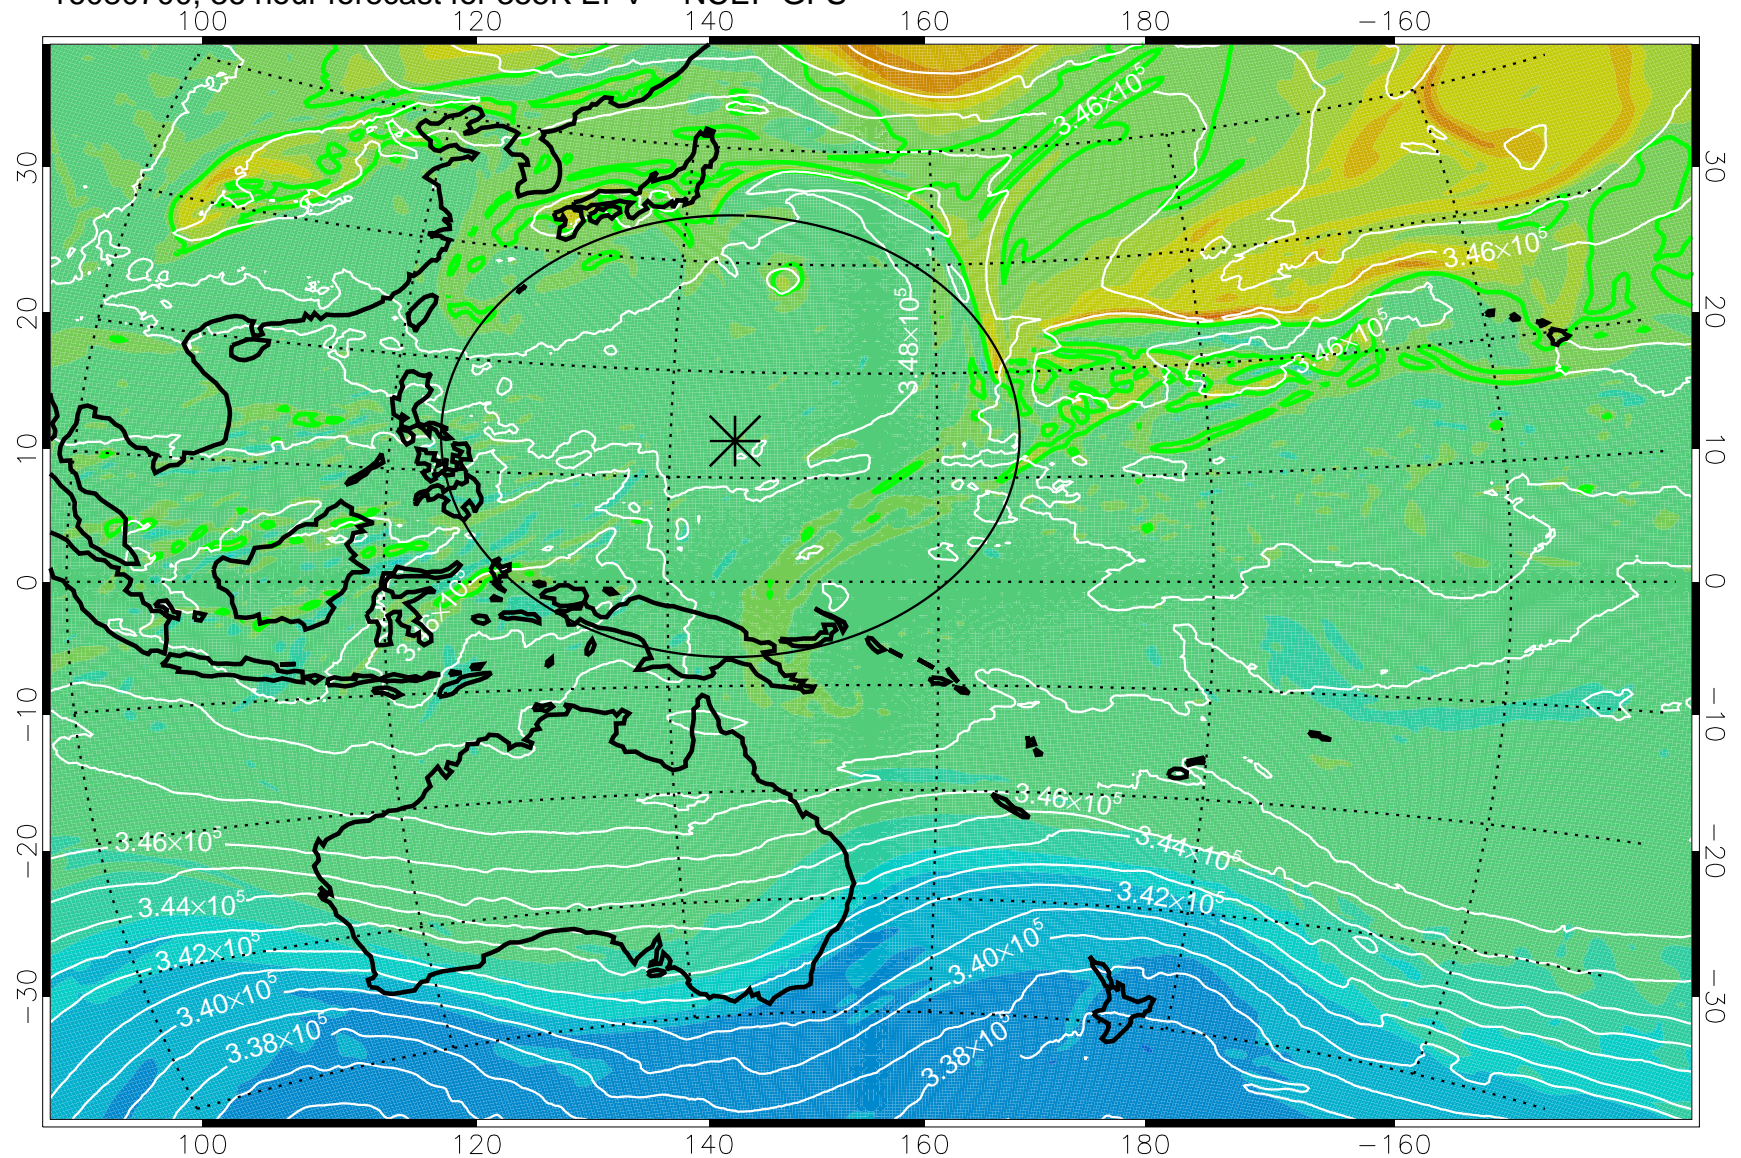

16080606, 18 hour forecast for 355K EPV -- NCEP GFS

355K Montgomery Streamfunction, white  
EPV Tropopause (2 PVU) Position  
Range ring of 2304 km

16080612, 24 hour forecast for 355K EPV -- NCEP GFS

355K Montgomery Streamfunction, white  
EPV Tropopause (2 PVU) Position  
Range ring of 2304 km

16080618, 30 hour forecast for 355K EPV -- NCEP GFS

355K Montgomery Streamfunction, white  
EPV Tropopause (2 PVU) Position  
Range ring of 2304 km

16080700, 36 hour forecast for 355K EPV -- NCEP GFS

355K Montgomery Streamfunction, white  
EPV Tropopause (2 PVU) Position  
Range ring of 2304 km

16080706, 42 hour forecast for 355K EPV -- NCEP GFS

355K Montgomery Streamfunction, white  
EPV Tropopause (2 PVU) Position  
Range ring of 2304 km

16080712, 48 hour forecast for 355K EPV -- NCEP GFS

355K Montgomery Streamfunction, white  
EPV Tropopause (2 PVU) Position  
Range ring of 2304 km

16080718, 54 hour forecast for 355K EPV -- NCEP GFS

355K Montgomery Streamfunction, white  
EPV Tropopause (2 PVU) Position  
Range ring of 2304 km

16080800, 60 hour forecast for 355K EPV -- NCEP GFS

355K Montgomery Streamfunction, white  
EPV Tropopause (2 PVU) Position  
Range ring of 2304 km