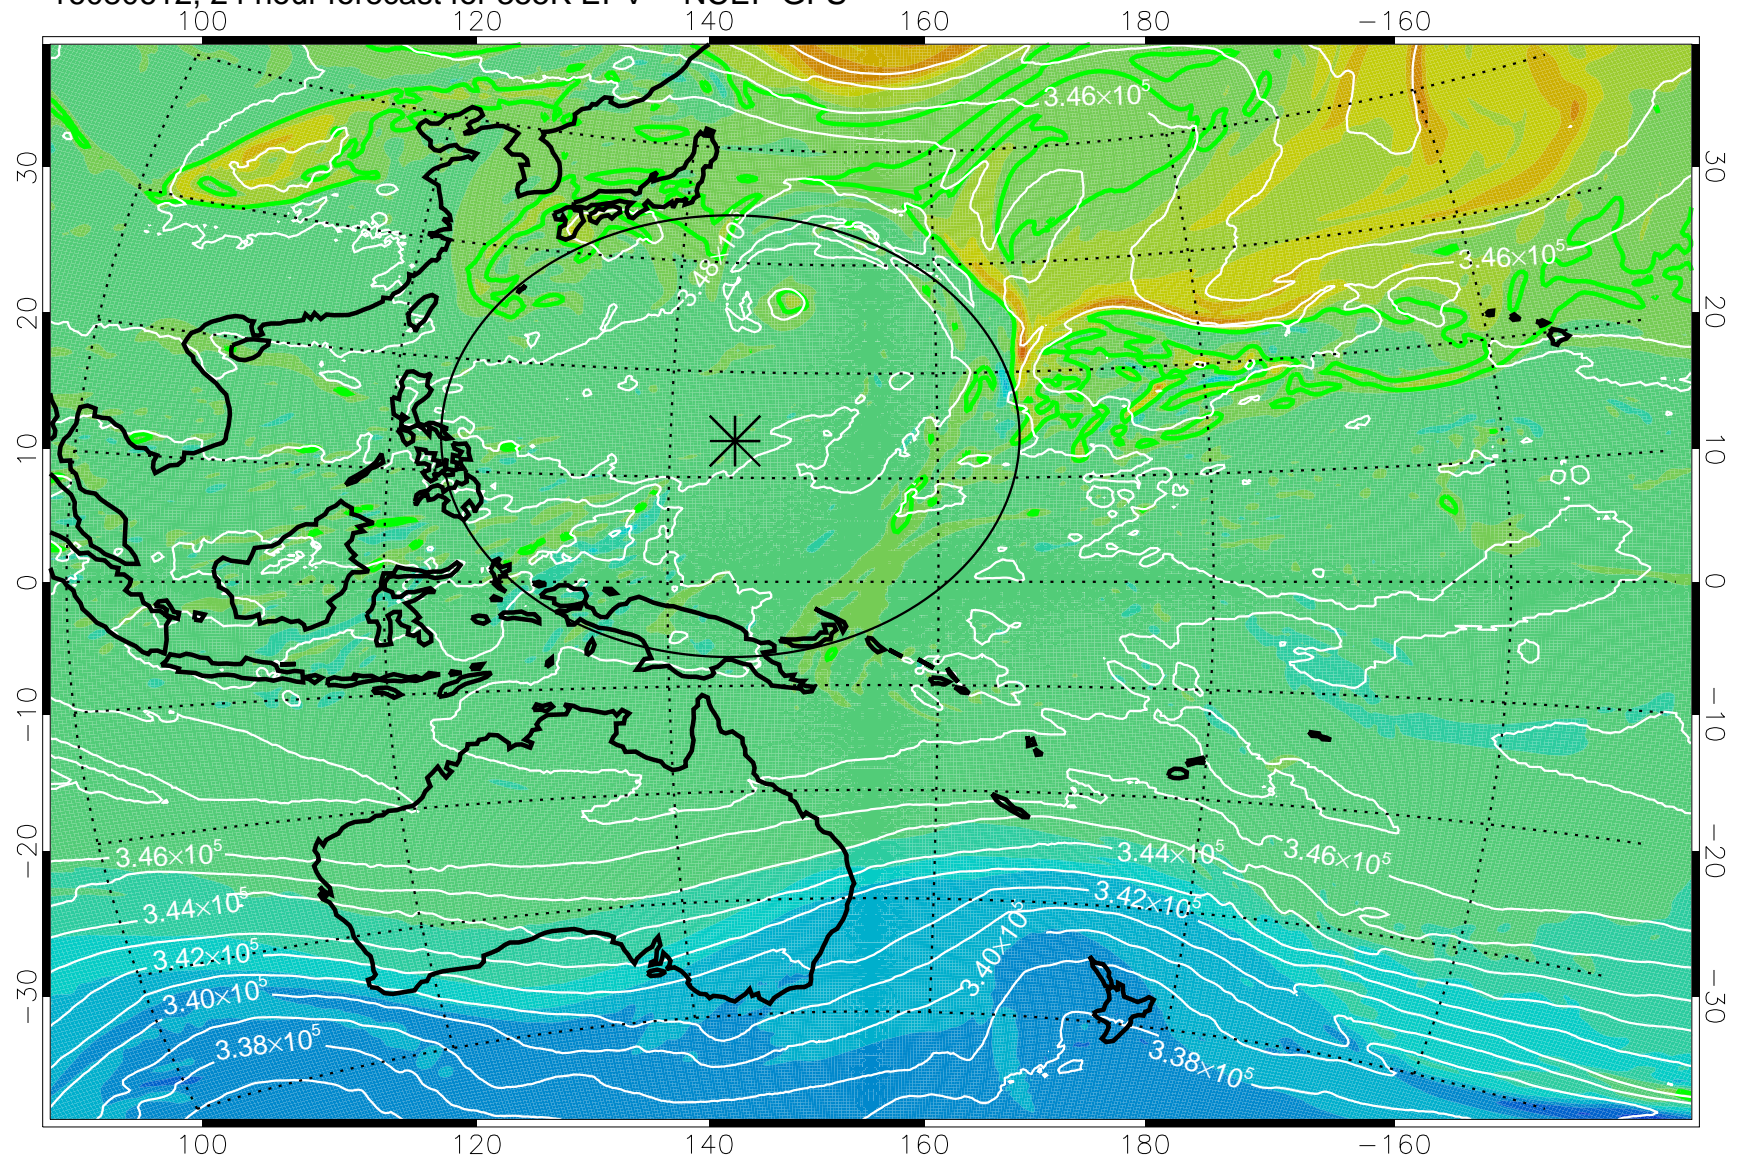

16080518, 6 hour forecast for 355K EPV -- NCEP GFS

355K Montgomery Streamfunction, white  
EPV Tropopause (2 PVU) Position  
Range ring of 2304 km

16080600, 12 hour forecast for 355K EPV -- NCEP GFS

355K Montgomery Streamfunction, white  
EPV Tropopause (2 PVU) Position  
Range ring of 2304 km

16080606, 18 hour forecast for 355K EPV -- NCEP GFS

355K Montgomery Streamfunction, white  
EPV Tropopause (2 PVU) Position  
Range ring of 2304 km

16080612, 24 hour forecast for 355K EPV -- NCEP GFS

355K Montgomery Streamfunction, white  
EPV Tropopause (2 PVU) Position  
Range ring of 2304 km

16080618, 30 hour forecast for 355K EPV -- NCEP GFS

355K Montgomery Streamfunction, white  
EPV Tropopause (2 PVU) Position  
Range ring of 2304 km

16080700, 36 hour forecast for 355K EPV -- NCEP GFS

355K Montgomery Streamfunction, white  
EPV Tropopause (2 PVU) Position  
Range ring of 2304 km

16080706, 42 hour forecast for 355K EPV -- NCEP GFS

355K Montgomery Streamfunction, white  
EPV Tropopause (2 PVU) Position  
Range ring of 2304 km

16080712, 48 hour forecast for 355K EPV -- NCEP GFS

355K Montgomery Streamfunction, white  
EPV Tropopause (2 PVU) Position  
Range ring of 2304 km