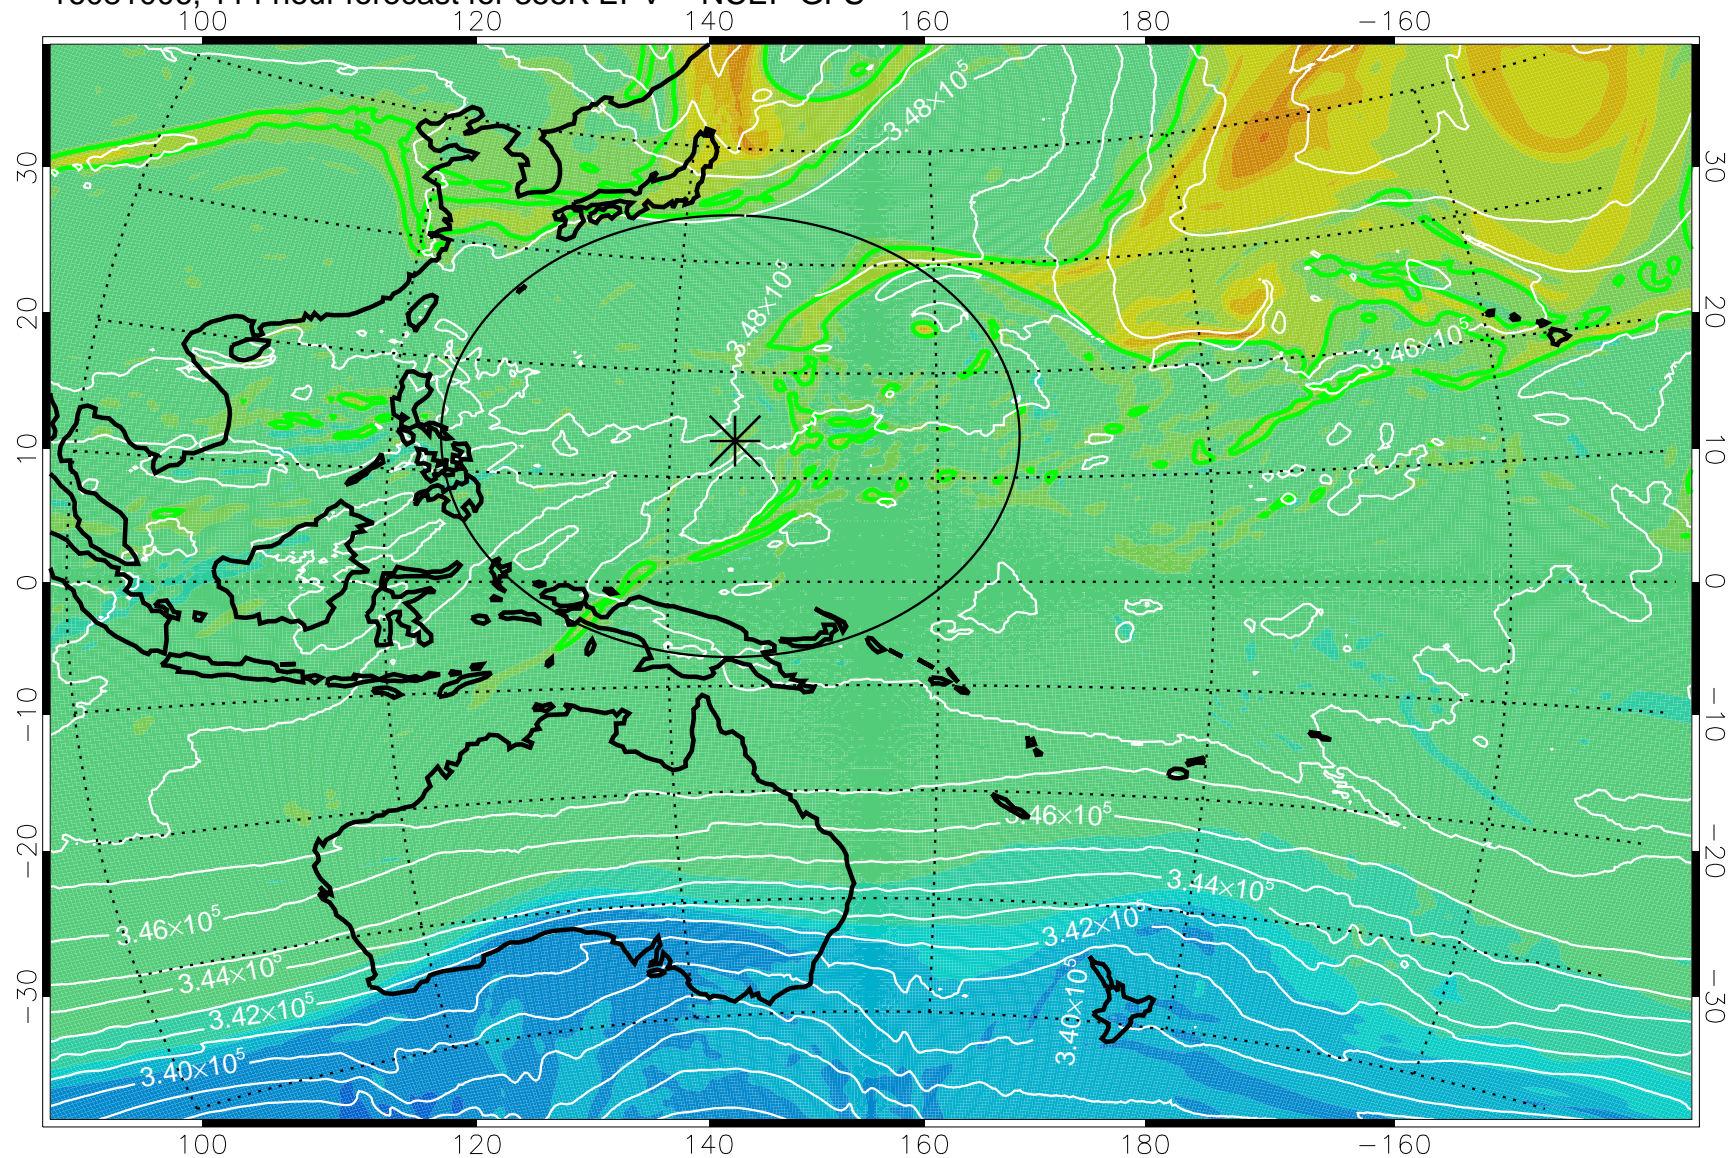

16080818, 78 hour forecast for 355K EPV -- NCEP GFS

355K Montgomery Streamfunction, white  
EPV Tropopause (2 PVU) Position  
Range ring of 2304 km

16080900, 84 hour forecast for 355K EPV -- NCEP GFS

355K Montgomery Streamfunction, white  
EPV Tropopause (2 PVU) Position  
Range ring of 2304 km

16080906, 90 hour forecast for 355K EPV -- NCEP GFS

355K Montgomery Streamfunction, white  
EPV Tropopause (2 PVU) Position  
Range ring of 2304 km

16080912, 96 hour forecast for 355K EPV -- NCEP GFS

355K Montgomery Streamfunction, white  
EPV Tropopause (2 PVU) Position  
Range ring of 2304 km

16080918, 102 hour forecast for 355K EPV -- NCEP GFS

355K Montgomery Streamfunction, white  
EPV Tropopause (2 PVU) Position  
Range ring of 2304 km

16081000, 108 hour forecast for 355K EPV -- NCEP GFS

355K Montgomery Streamfunction, white  
EPV Tropopause (2 PVU) Position  
Range ring of 2304 km

16081006, 114 hour forecast for 355K EPV -- NCEP GFS

355K Montgomery Streamfunction, white  
EPV Tropopause (2 PVU) Position  
Range ring of 2304 km

16081012, 120 hour forecast for 355K EPV -- NCEP GFS

355K Montgomery Streamfunction, white  
EPV Tropopause (2 PVU) Position  
Range ring of 2304 km