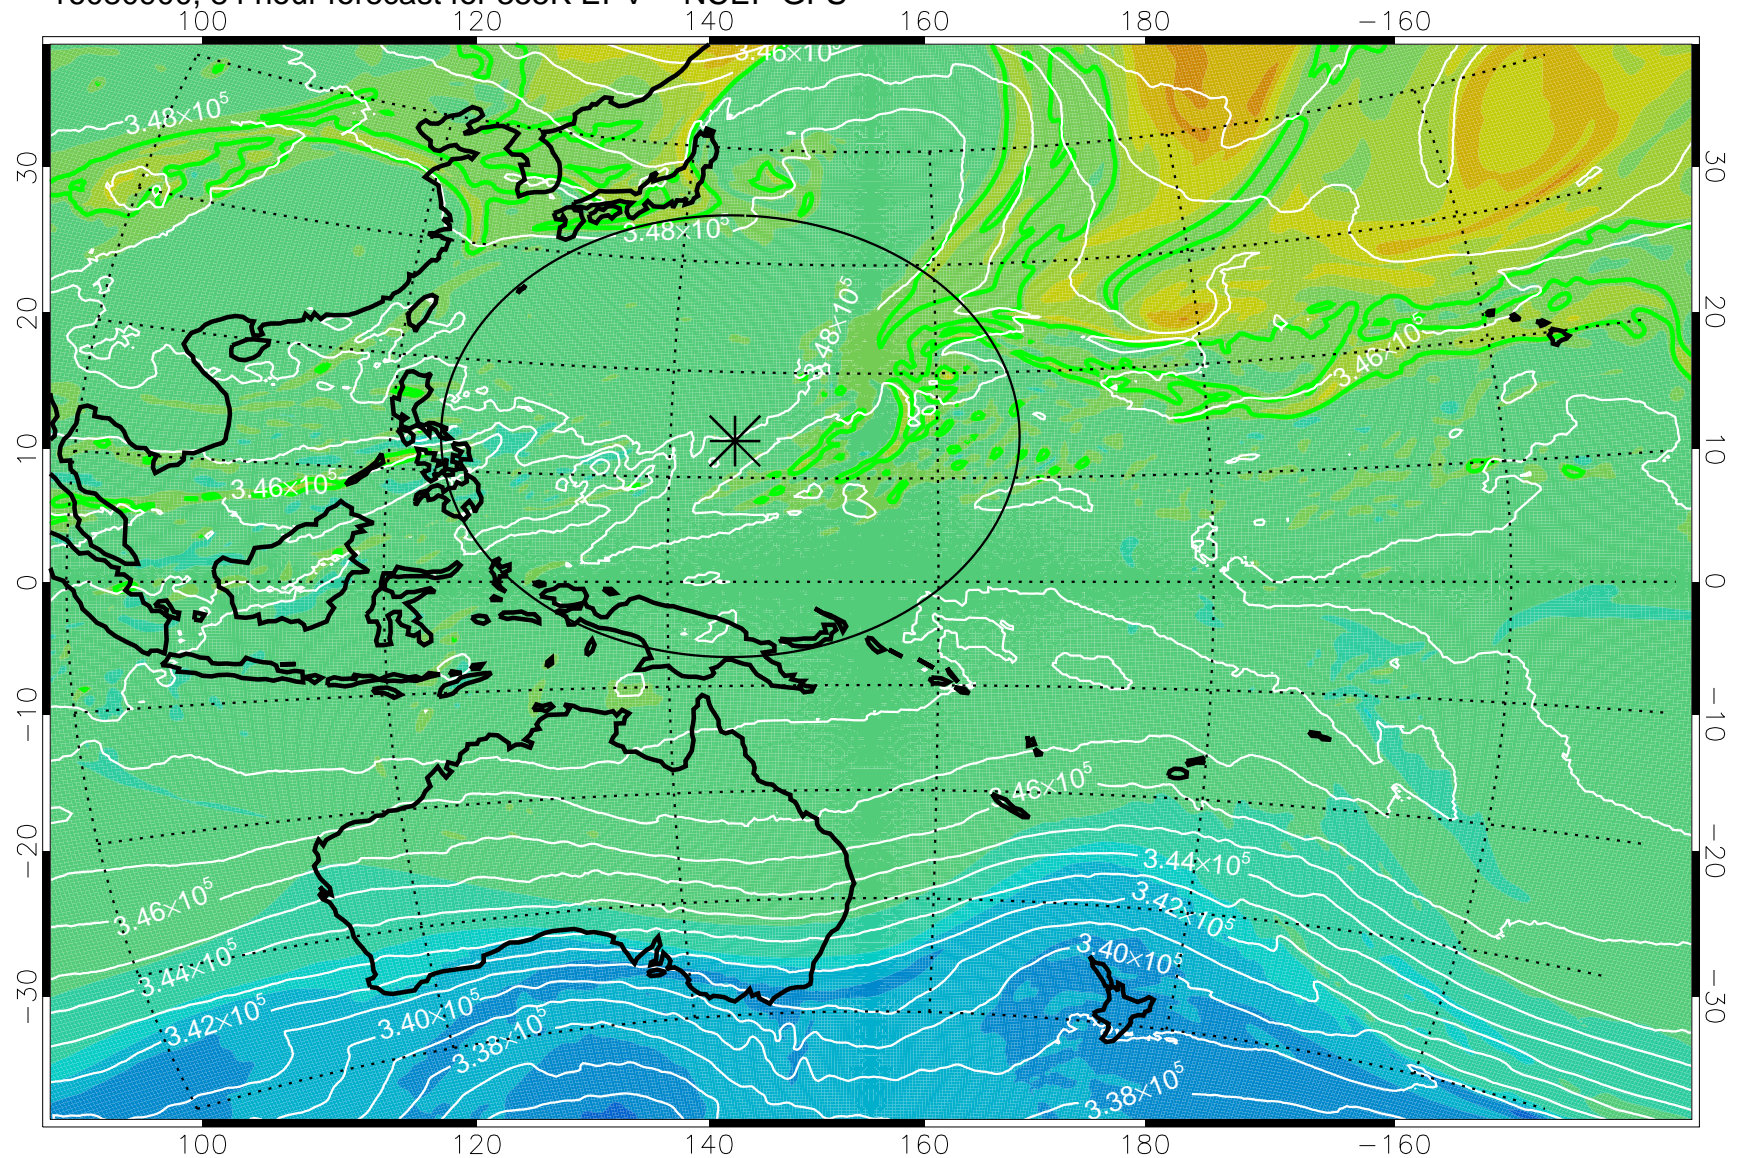

16080718, 54 hour forecast for 355K EPV -- NCEP GFS

355K Montgomery Streamfunction, white  
EPV Tropopause (2 PVU) Position  
Range ring of 2304 km

16080800, 60 hour forecast for 355K EPV -- NCEP GFS

355K Montgomery Streamfunction, white  
EPV Tropopause (2 PVU) Position  
Range ring of 2304 km

16080806, 66 hour forecast for 355K EPV -- NCEP GFS

355K Montgomery Streamfunction, white  
EPV Tropopause (2 PVU) Position  
Range ring of 2304 km

16080812, 72 hour forecast for 355K EPV -- NCEP GFS

355K Montgomery Streamfunction, white  
EPV Tropopause (2 PVU) Position  
Range ring of 2304 km

16080818, 78 hour forecast for 355K EPV -- NCEP GFS

355K Montgomery Streamfunction, white  
EPV Tropopause (2 PVU) Position  
Range ring of 2304 km

16080900, 84 hour forecast for 355K EPV -- NCEP GFS

355K Montgomery Streamfunction, white  
EPV Tropopause (2 PVU) Position  
Range ring of 2304 km

16080906, 90 hour forecast for 355K EPV -- NCEP GFS

355K Montgomery Streamfunction, white  
EPV Tropopause (2 PVU) Position  
Range ring of 2304 km

16080912, 96 hour forecast for 355K EPV -- NCEP GFS

355K Montgomery Streamfunction, white  
EPV Tropopause (2 PVU) Position  
Range ring of 2304 km