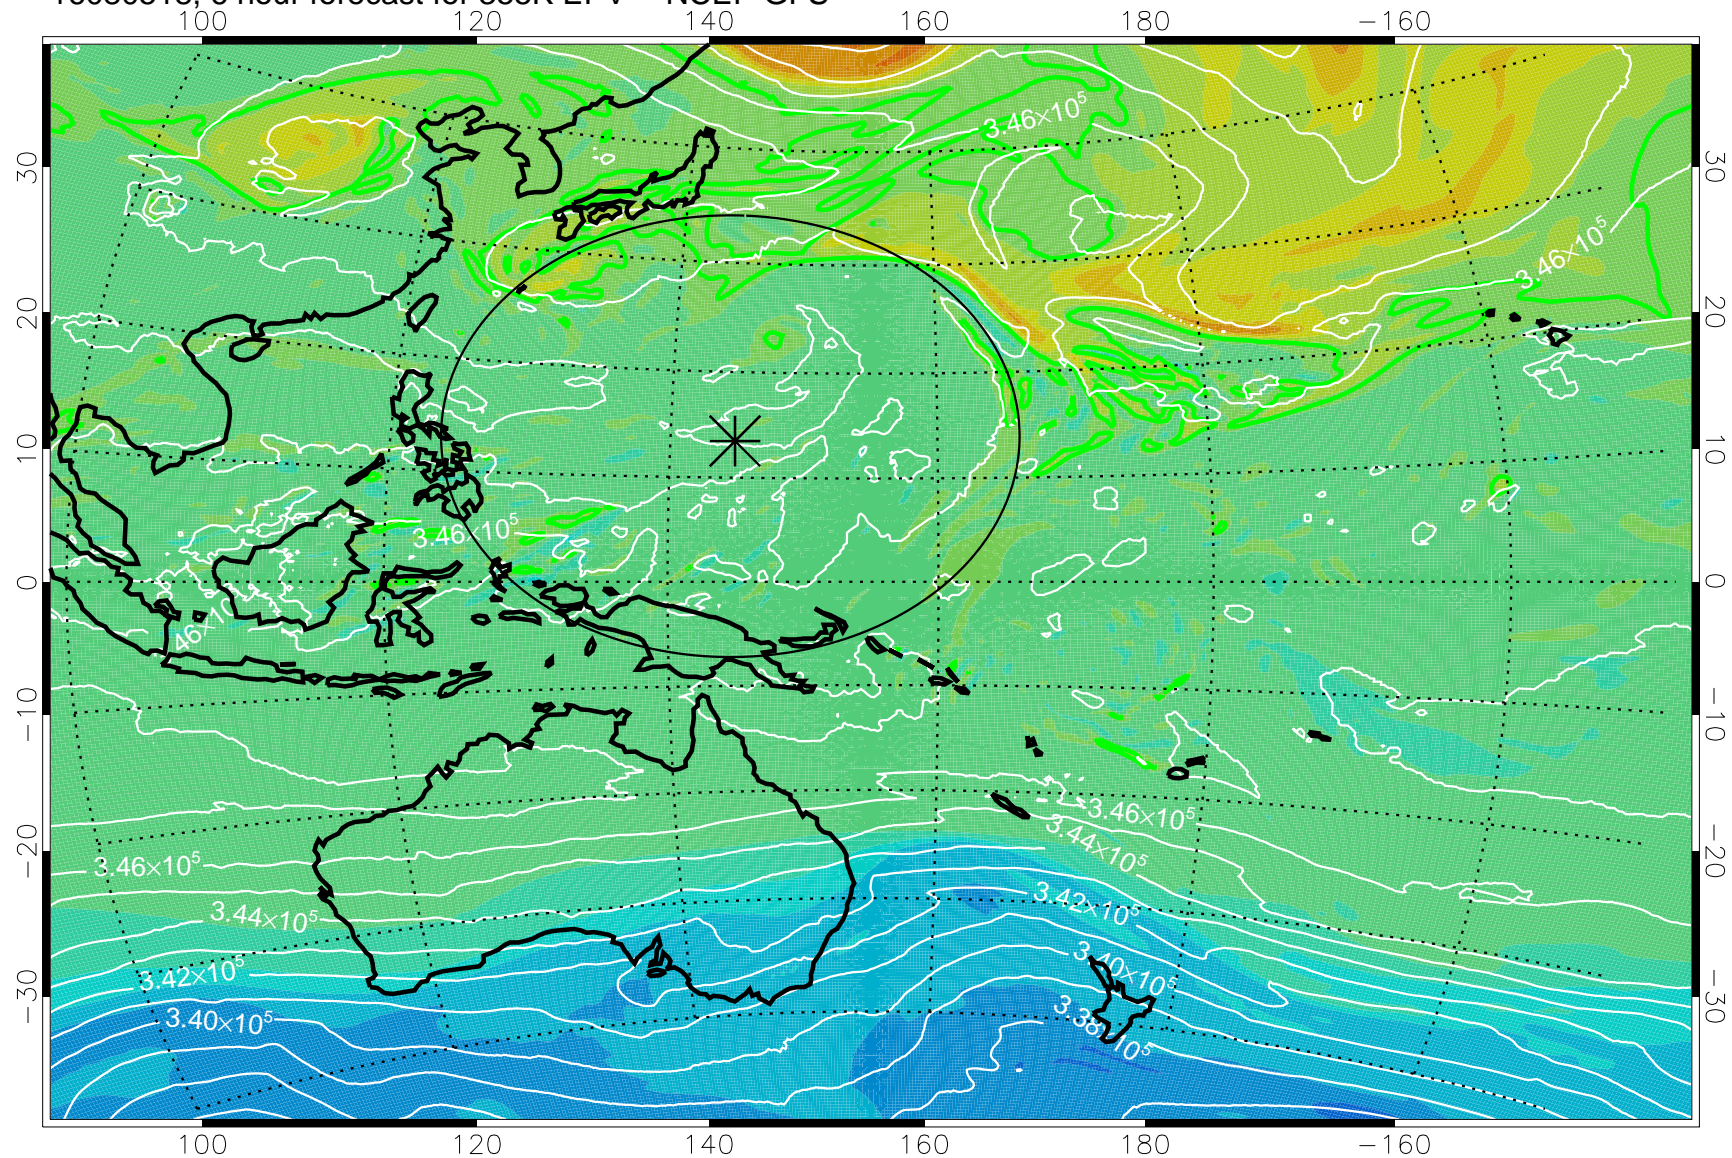

16080518, 6 hour forecast for 355K EPV -- NCEP GFS

355K Montgomery Streamfunction, white  
EPV Tropopause (2 PVU) Position  
Range ring of 2304 km

16080600, 12 hour forecast for 355K EPV -- NCEP GFS

355K Montgomery Streamfunction, white  
EPV Tropopause (2 PVU) Position  
Range ring of 2304 km

16080606, 18 hour forecast for 355K EPV -- NCEP GFS

355K Montgomery Streamfunction, white  
EPV Tropopause (2 PVU) Position  
Range ring of 2304 km

16080612, 24 hour forecast for 355K EPV -- NCEP GFS

355K Montgomery Streamfunction, white  
EPV Tropopause (2 PVU) Position  
Range ring of 2304 km

16080618, 30 hour forecast for 355K EPV -- NCEP GFS

355K Montgomery Streamfunction, white  
EPV Tropopause (2 PVU) Position  
Range ring of 2304 km

16080700, 36 hour forecast for 355K EPV -- NCEP GFS

355K Montgomery Streamfunction, white  
EPV Tropopause (2 PVU) Position  
Range ring of 2304 km

16080706, 42 hour forecast for 355K EPV -- NCEP GFS

355K Montgomery Streamfunction, white  
EPV Tropopause (2 PVU) Position  
Range ring of 2304 km

16080712, 48 hour forecast for 355K EPV -- NCEP GFS

355K Montgomery Streamfunction, white  
EPV Tropopause (2 PVU) Position  
Range ring of 2304 km