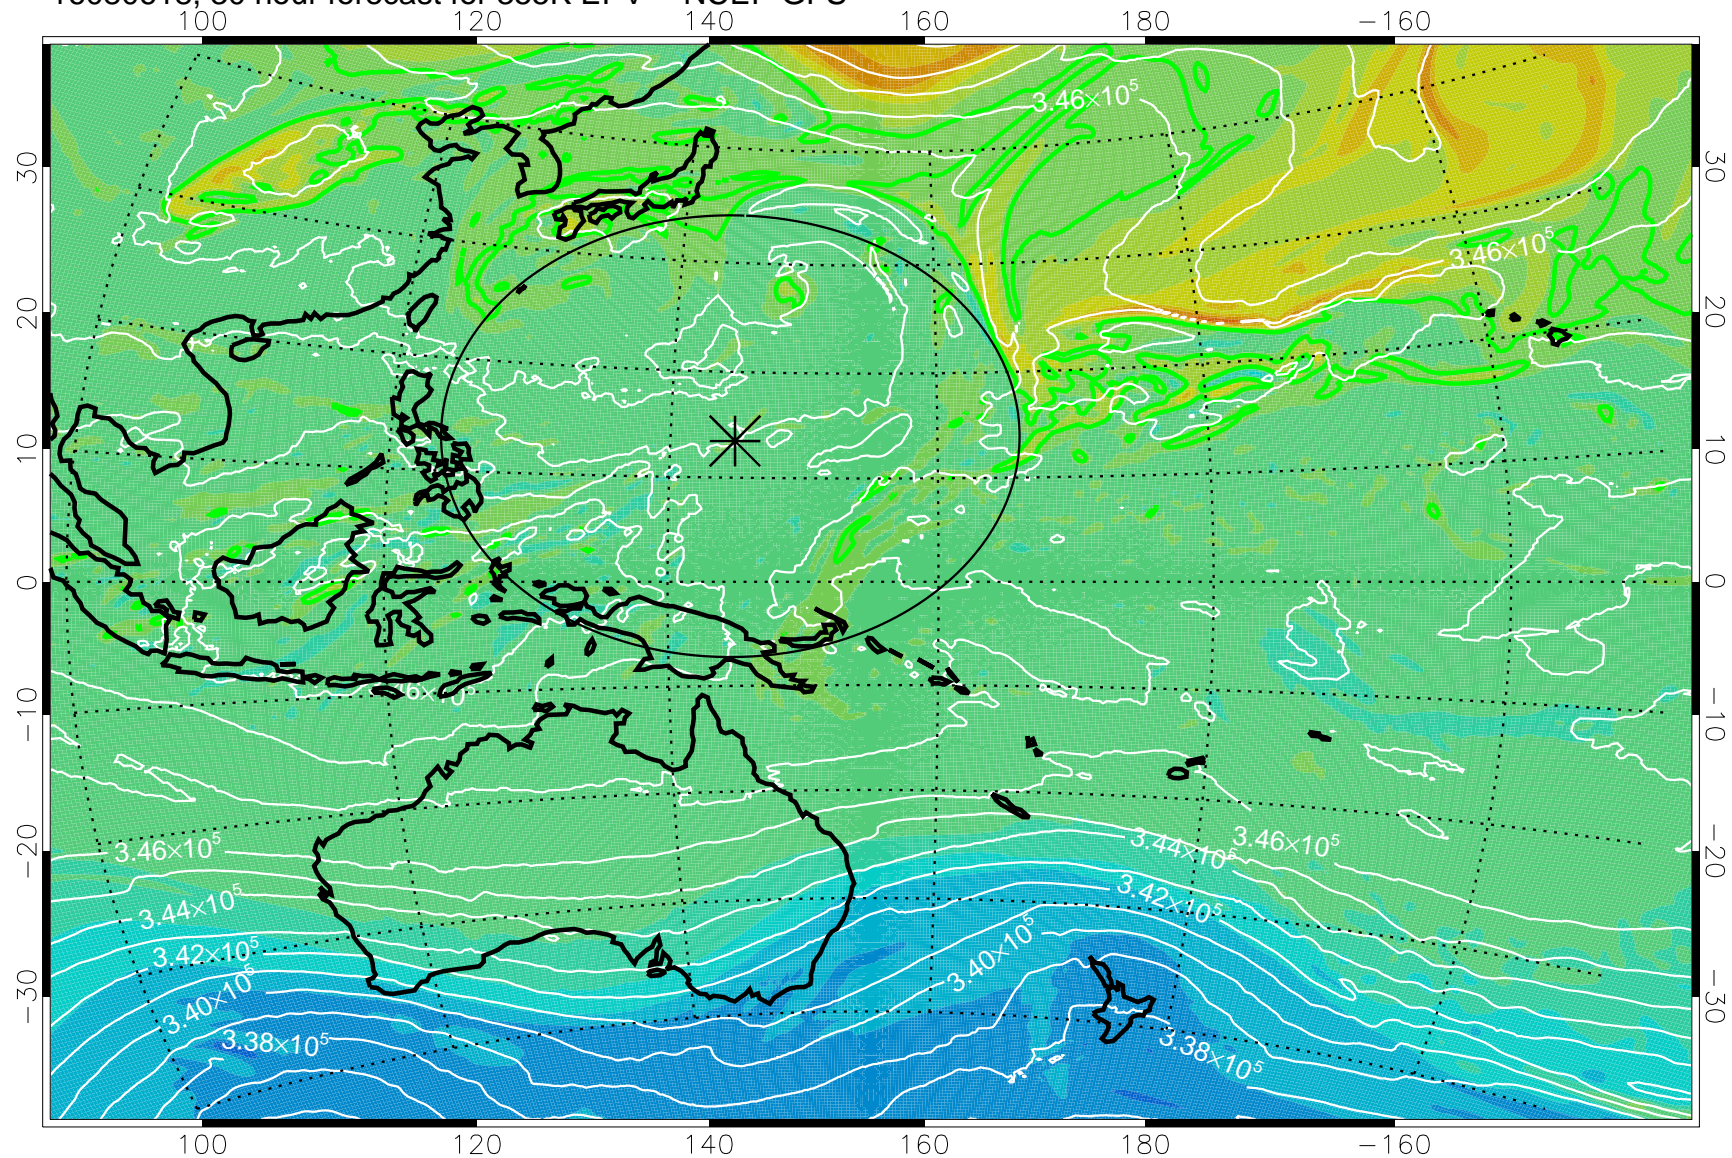

16080606, 18 hour forecast for 355K EPV -- NCEP GFS

355K Montgomery Streamfunction, white  
EPV Tropopause (2 PVU) Position  
Range ring of 2304 km

16080612, 24 hour forecast for 355K EPV -- NCEP GFS

355K Montgomery Streamfunction, white  
EPV Tropopause (2 PVU) Position  
Range ring of 2304 km

16080618, 30 hour forecast for 355K EPV -- NCEP GFS

355K Montgomery Streamfunction, white  
EPV Tropopause (2 PVU) Position  
Range ring of 2304 km

16080700, 36 hour forecast for 355K EPV -- NCEP GFS

355K Montgomery Streamfunction, white  
EPV Tropopause (2 PVU) Position  
Range ring of 2304 km

16080706, 42 hour forecast for 355K EPV -- NCEP GFS

355K Montgomery Streamfunction, white  
EPV Tropopause (2 PVU) Position  
Range ring of 2304 km

16080712, 48 hour forecast for 355K EPV -- NCEP GFS

355K Montgomery Streamfunction, white  
EPV Tropopause (2 PVU) Position  
Range ring of 2304 km

16080718, 54 hour forecast for 355K EPV -- NCEP GFS

355K Montgomery Streamfunction, white  
EPV Tropopause (2 PVU) Position  
Range ring of 2304 km

16080800, 60 hour forecast for 355K EPV -- NCEP GFS

355K Montgomery Streamfunction, white  
EPV Tropopause (2 PVU) Position  
Range ring of 2304 km