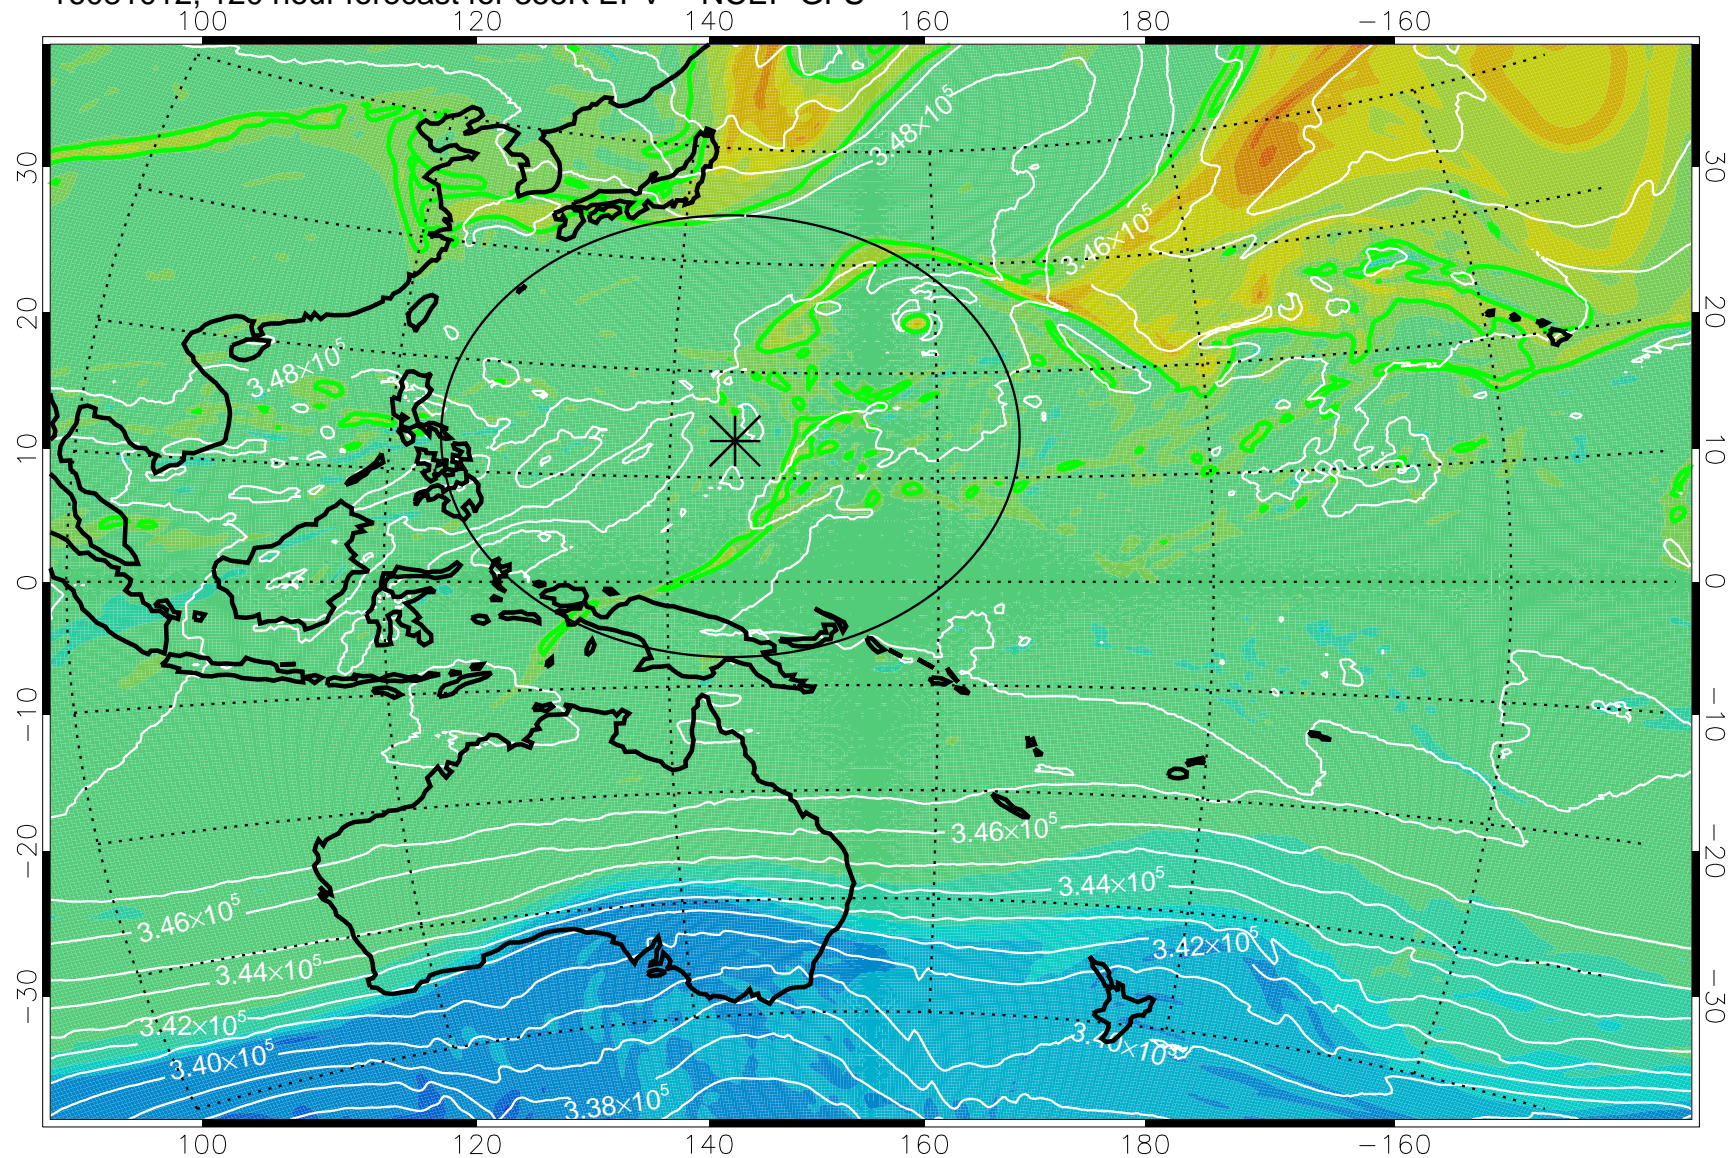

16080818, 78 hour forecast for 355K EPV -- NCEP GFS

355K Montgomery Streamfunction, white  
EPV Tropopause (2 PVU) Position  
Range ring of 2304 km

16080900, 84 hour forecast for 355K EPV -- NCEP GFS

355K Montgomery Streamfunction, white  
EPV Tropopause (2 PVU) Position  
Range ring of 2304 km

16080906, 90 hour forecast for 355K EPV -- NCEP GFS

355K Montgomery Streamfunction, white  
EPV Tropopause (2 PVU) Position  
Range ring of 2304 km

16080912, 96 hour forecast for 355K EPV -- NCEP GFS

355K Montgomery Streamfunction, white  
EPV Tropopause (2 PVU) Position  
Range ring of 2304 km

16080918, 102 hour forecast for 355K EPV -- NCEP GFS

355K Montgomery Streamfunction, white  
EPV Tropopause (2 PVU) Position  
Range ring of 2304 km

16081000, 108 hour forecast for 355K EPV -- NCEP GFS

355K Montgomery Streamfunction, white  
EPV Tropopause (2 PVU) Position  
Range ring of 2304 km

16081006, 114 hour forecast for 355K EPV -- NCEP GFS

355K Montgomery Streamfunction, white  
EPV Tropopause (2 PVU) Position  
Range ring of 2304 km

16081012, 120 hour forecast for 355K EPV -- NCEP GFS

355K Montgomery Streamfunction, white  
EPV Tropopause (2 PVU) Position  
Range ring of 2304 km