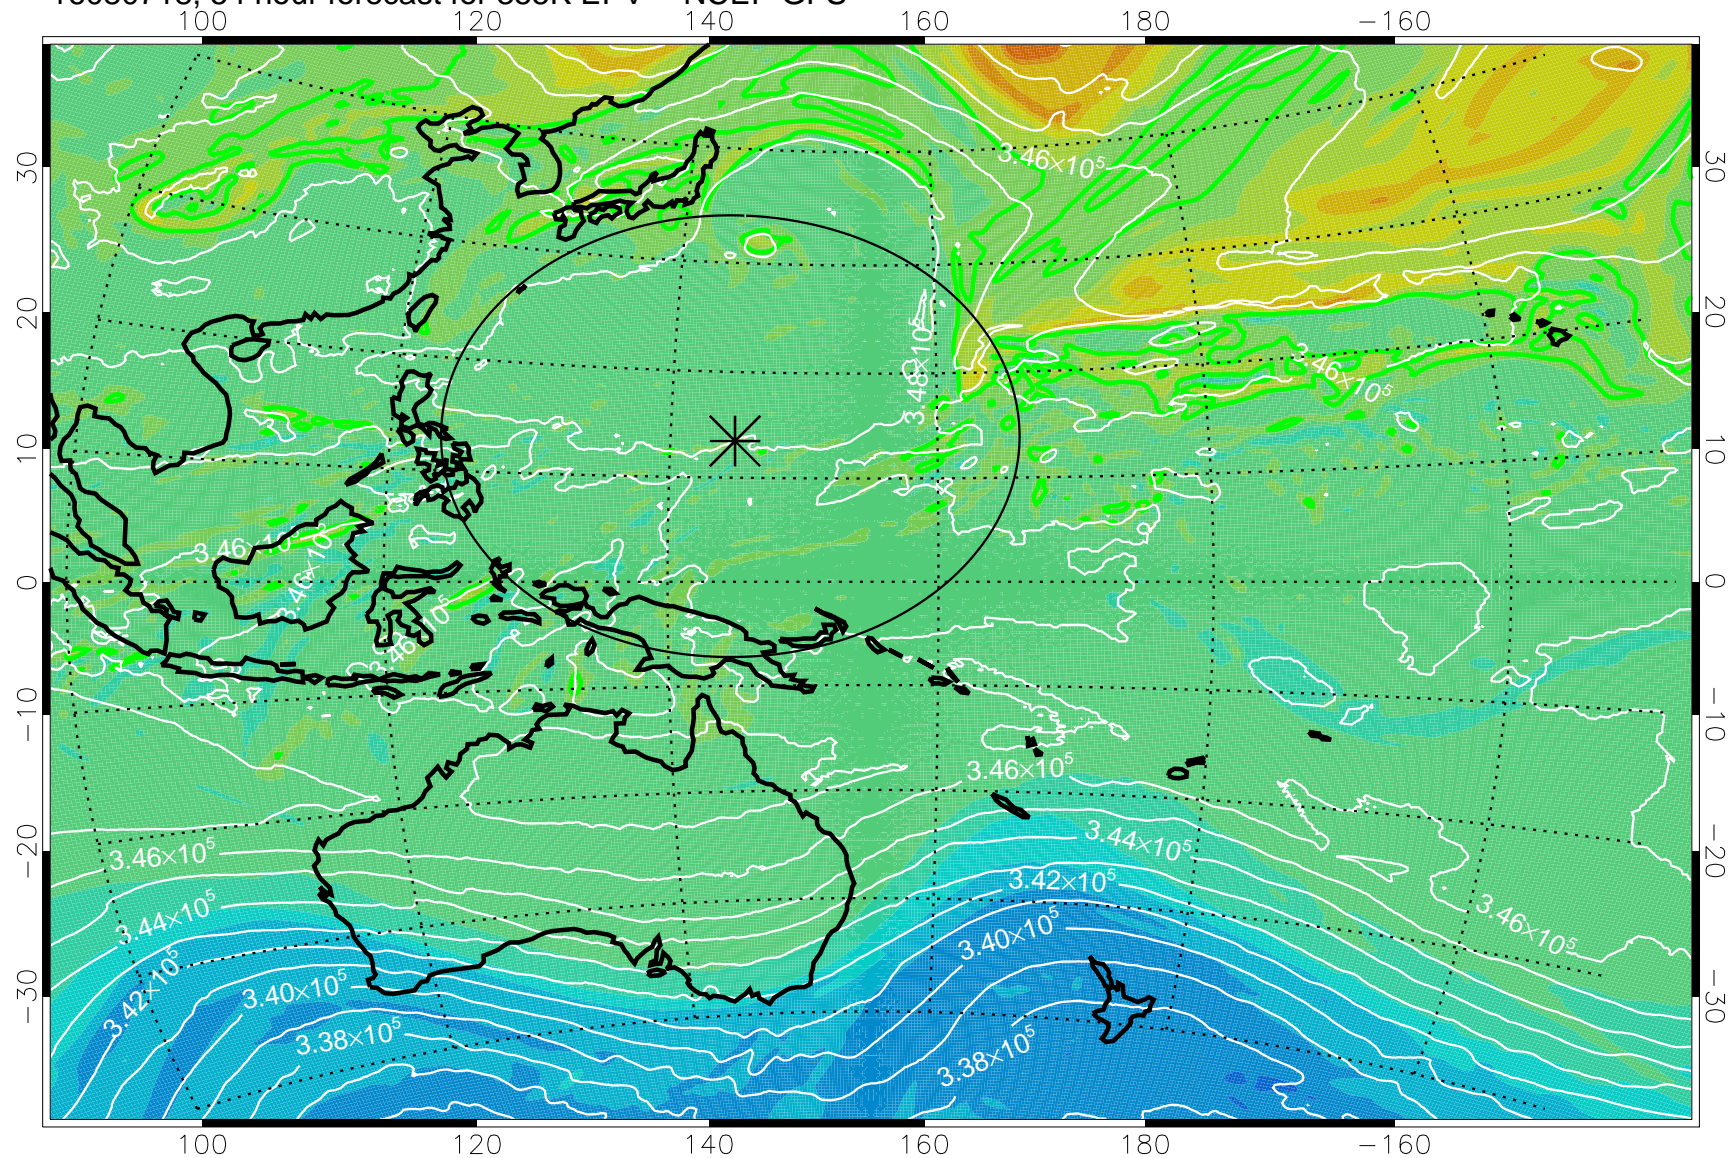

16080706, 42 hour forecast for 355K EPV -- NCEP GFS

355K Montgomery Streamfunction, white  
EPV Tropopause (2 PVU) Position  
Range ring of 2304 km

16080712, 48 hour forecast for 355K EPV -- NCEP GFS

355K Montgomery Streamfunction, white  
EPV Tropopause (2 PVU) Position  
Range ring of 2304 km

16080718, 54 hour forecast for 355K EPV -- NCEP GFS

355K Montgomery Streamfunction, white  
EPV Tropopause (2 PVU) Position  
Range ring of 2304 km

16080800, 60 hour forecast for 355K EPV -- NCEP GFS

355K Montgomery Streamfunction, white  
EPV Tropopause (2 PVU) Position  
Range ring of 2304 km

16080806, 66 hour forecast for 355K EPV -- NCEP GFS

355K Montgomery Streamfunction, white  
EPV Tropopause (2 PVU) Position  
Range ring of 2304 km

16080812, 72 hour forecast for 355K EPV -- NCEP GFS

355K Montgomery Streamfunction, white  
EPV Tropopause (2 PVU) Position  
Range ring of 2304 km

16080818, 78 hour forecast for 355K EPV -- NCEP GFS

355K Montgomery Streamfunction, white  
EPV Tropopause (2 PVU) Position  
Range ring of 2304 km

16080900, 84 hour forecast for 355K EPV -- NCEP GFS

355K Montgomery Streamfunction, white  
EPV Tropopause (2 PVU) Position  
Range ring of 2304 km