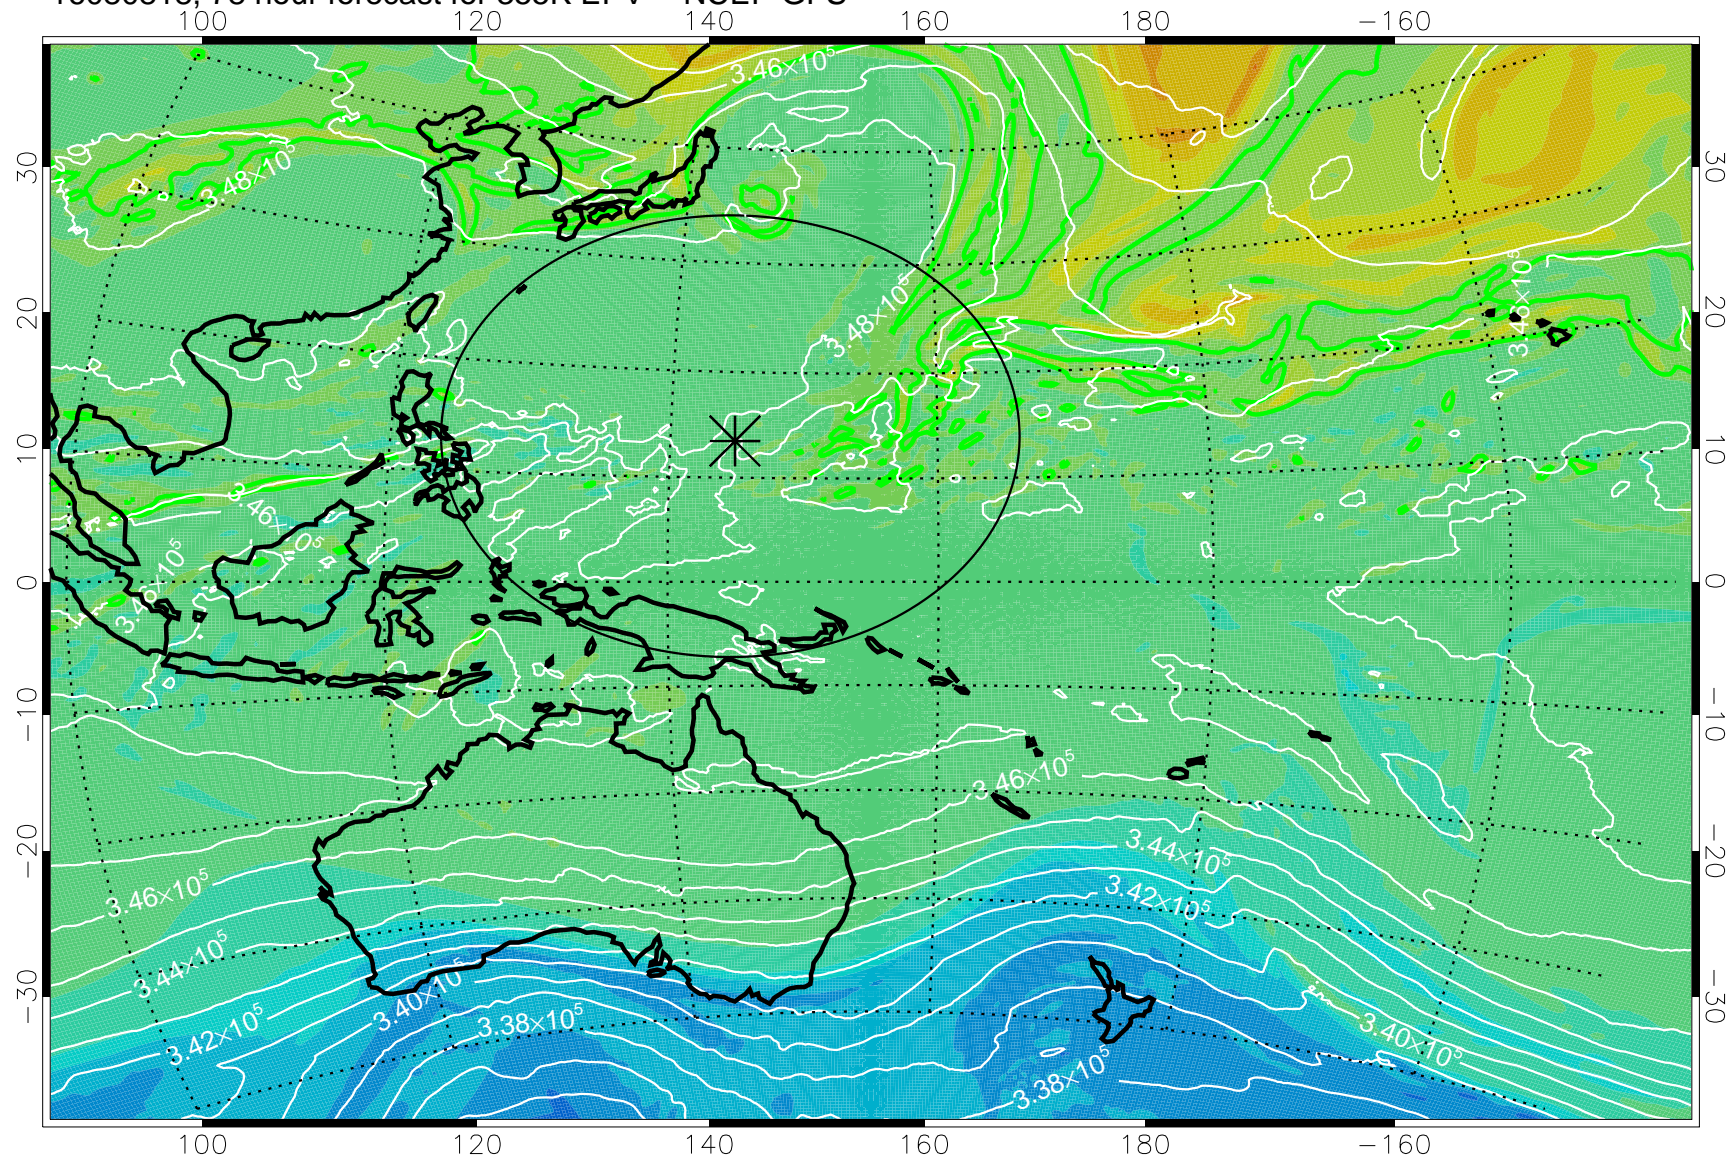

16080718, 54 hour forecast for 355K EPV -- NCEP GFS

355K Montgomery Streamfunction, white  
EPV Tropopause (2 PVU) Position  
Range ring of 2304 km

16080800, 60 hour forecast for 355K EPV -- NCEP GFS

355K Montgomery Streamfunction, white  
EPV Tropopause (2 PVU) Position  
Range ring of 2304 km

16080806, 66 hour forecast for 355K EPV -- NCEP GFS

355K Montgomery Streamfunction, white  
EPV Tropopause (2 PVU) Position  
Range ring of 2304 km

16080812, 72 hour forecast for 355K EPV -- NCEP GFS

355K Montgomery Streamfunction, white  
EPV Tropopause (2 PVU) Position  
Range ring of 2304 km

16080818, 78 hour forecast for 355K EPV -- NCEP GFS

355K Montgomery Streamfunction, white  
EPV Tropopause (2 PVU) Position  
Range ring of 2304 km

16080900, 84 hour forecast for 355K EPV -- NCEP GFS

355K Montgomery Streamfunction, white  
EPV Tropopause (2 PVU) Position  
Range ring of 2304 km

16080906, 90 hour forecast for 355K EPV -- NCEP GFS

355K Montgomery Streamfunction, white  
EPV Tropopause (2 PVU) Position  
Range ring of 2304 km

16080912, 96 hour forecast for 355K EPV -- NCEP GFS

355K Montgomery Streamfunction, white  
EPV Tropopause (2 PVU) Position  
Range ring of 2304 km