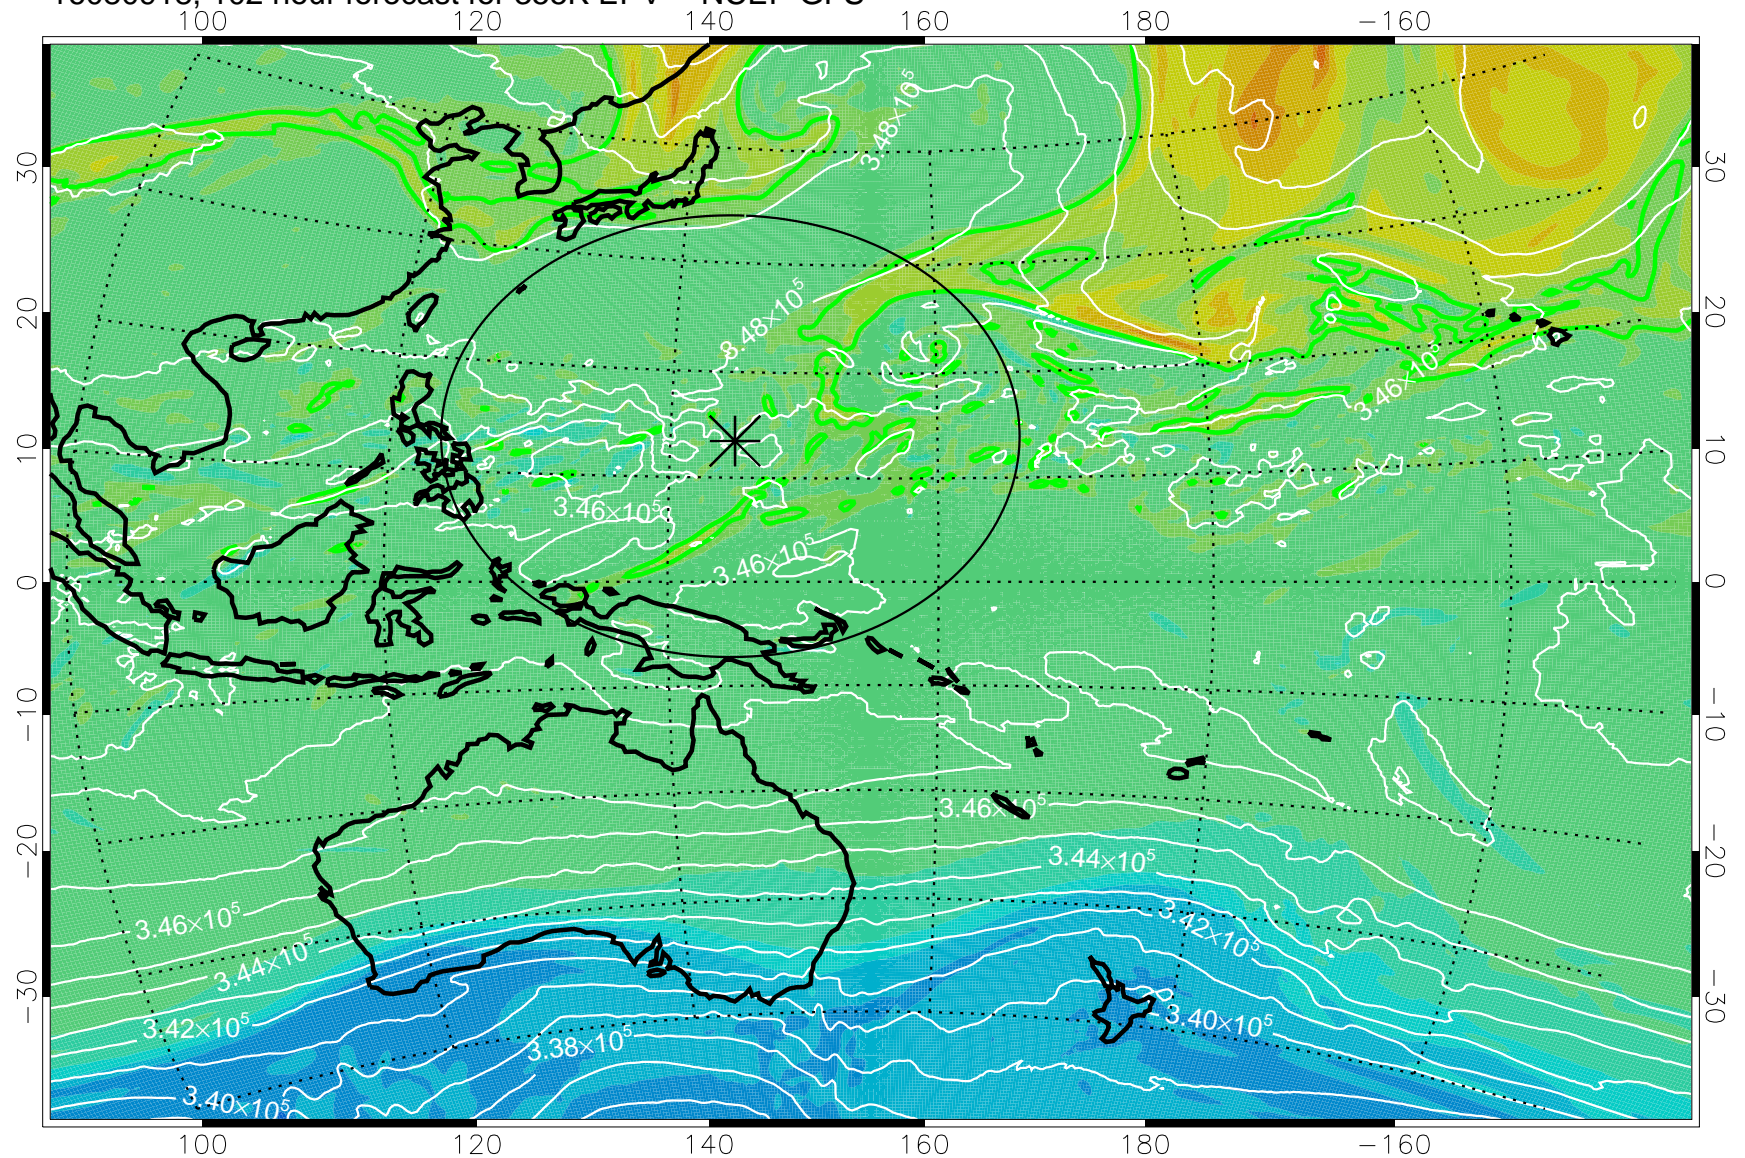

16080818, 78 hour forecast for 355K EPV -- NCEP GFS

355K Montgomery Streamfunction, white  
EPV Tropopause (2 PVU) Position  
Range ring of 2304 km

16080900, 84 hour forecast for 355K EPV -- NCEP GFS

355K Montgomery Streamfunction, white  
EPV Tropopause (2 PVU) Position  
Range ring of 2304 km

16080906, 90 hour forecast for 355K EPV -- NCEP GFS

355K Montgomery Streamfunction, white  
EPV Tropopause (2 PVU) Position  
Range ring of 2304 km

16080912, 96 hour forecast for 355K EPV -- NCEP GFS

355K Montgomery Streamfunction, white  
EPV Tropopause (2 PVU) Position  
Range ring of 2304 km

16080918, 102 hour forecast for 355K EPV -- NCEP GFS

355K Montgomery Streamfunction, white  
EPV Tropopause (2 PVU) Position  
Range ring of 2304 km

16081000, 108 hour forecast for 355K EPV -- NCEP GFS

355K Montgomery Streamfunction, white  
EPV Tropopause (2 PVU) Position  
Range ring of 2304 km

16081006, 114 hour forecast for 355K EPV -- NCEP GFS

355K Montgomery Streamfunction, white  
EPV Tropopause (2 PVU) Position  
Range ring of 2304 km

16081012, 120 hour forecast for 355K EPV -- NCEP GFS

355K Montgomery Streamfunction, white  
EPV Tropopause (2 PVU) Position  
Range ring of 2304 km