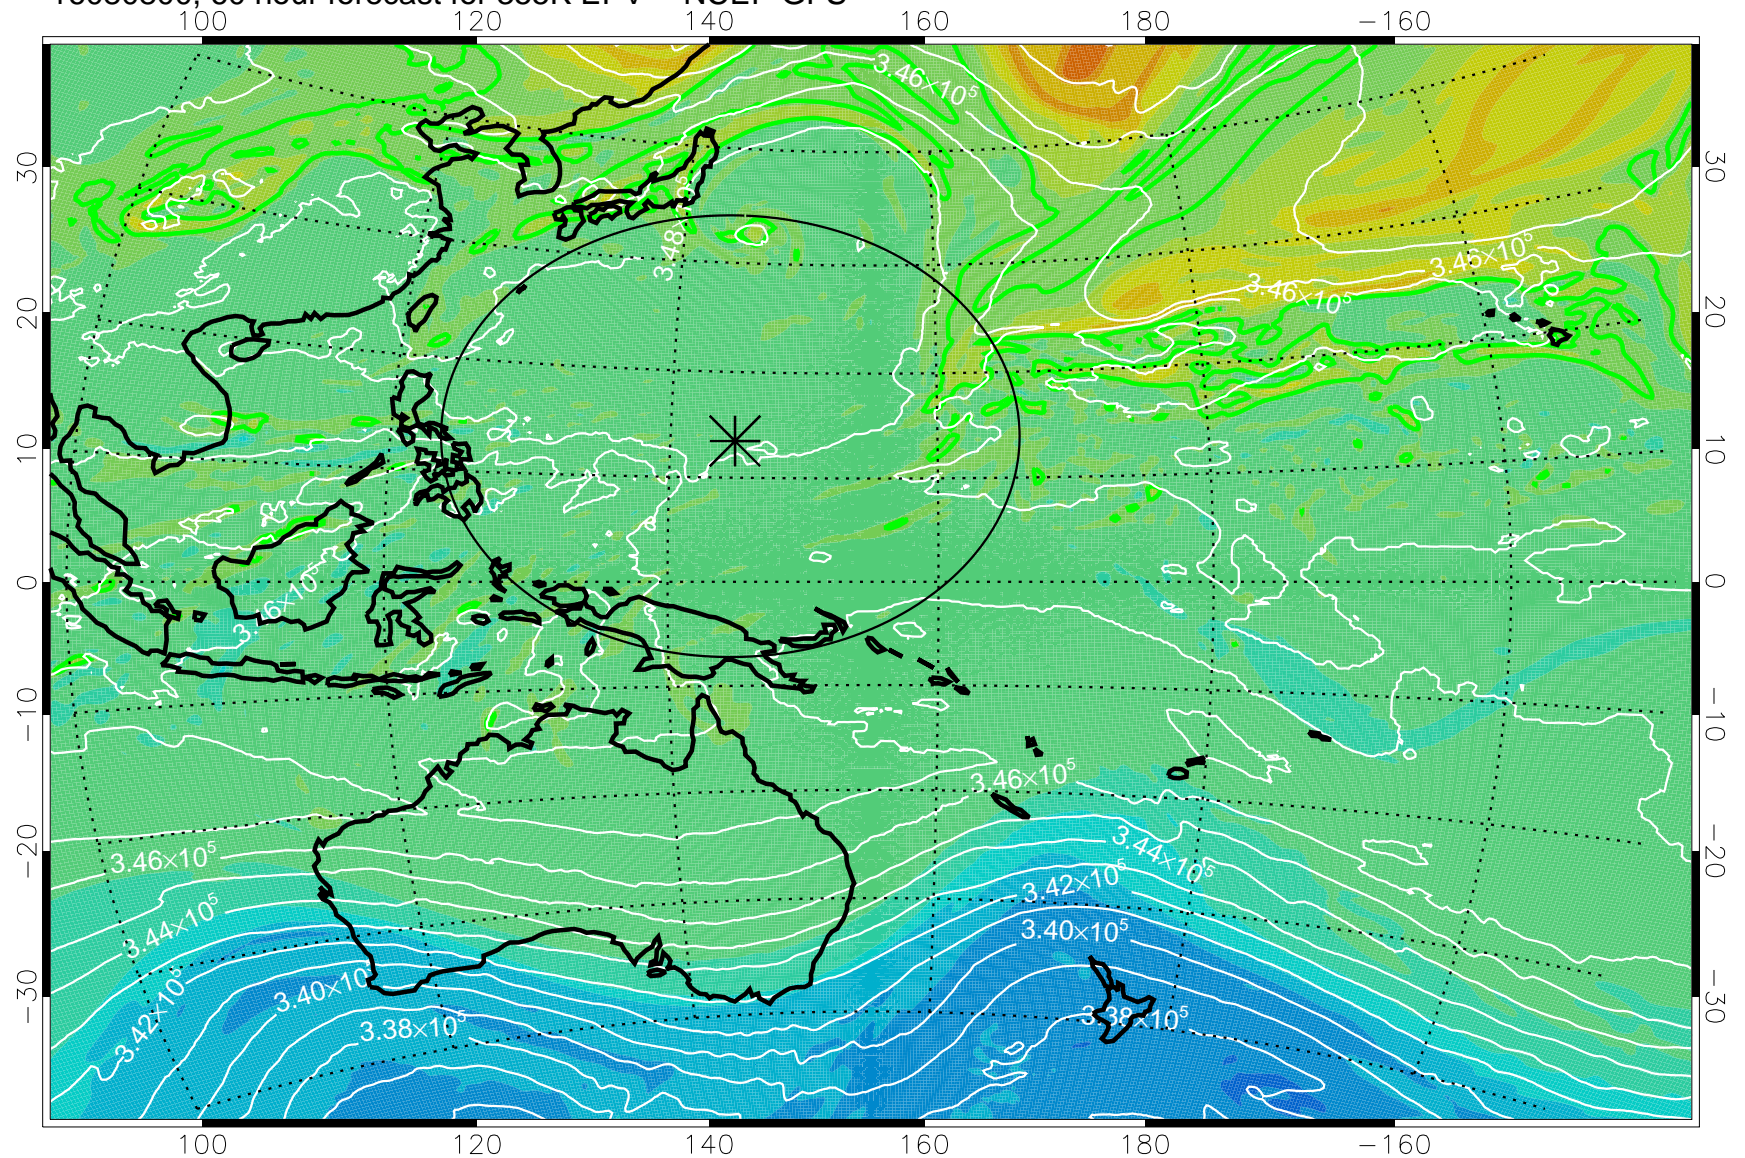

16080706, 42 hour forecast for 355K EPV -- NCEP GFS

355K Montgomery Streamfunction, white  
EPV Tropopause (2 PVU) Position  
Range ring of 2304 km

16080712, 48 hour forecast for 355K EPV -- NCEP GFS

355K Montgomery Streamfunction, white  
EPV Tropopause (2 PVU) Position  
Range ring of 2304 km

16080718, 54 hour forecast for 355K EPV -- NCEP GFS

355K Montgomery Streamfunction, white  
EPV Tropopause (2 PVU) Position  
Range ring of 2304 km

16080800, 60 hour forecast for 355K EPV -- NCEP GFS

355K Montgomery Streamfunction, white  
EPV Tropopause (2 PVU) Position  
Range ring of 2304 km

16080806, 66 hour forecast for 355K EPV -- NCEP GFS

355K Montgomery Streamfunction, white  
EPV Tropopause (2 PVU) Position  
Range ring of 2304 km

16080812, 72 hour forecast for 355K EPV -- NCEP GFS

355K Montgomery Streamfunction, white  
EPV Tropopause (2 PVU) Position  
Range ring of 2304 km

16080818, 78 hour forecast for 355K EPV -- NCEP GFS

355K Montgomery Streamfunction, white  
EPV Tropopause (2 PVU) Position  
Range ring of 2304 km

16080900, 84 hour forecast for 355K EPV -- NCEP GFS

355K Montgomery Streamfunction, white  
EPV Tropopause (2 PVU) Position  
Range ring of 2304 km