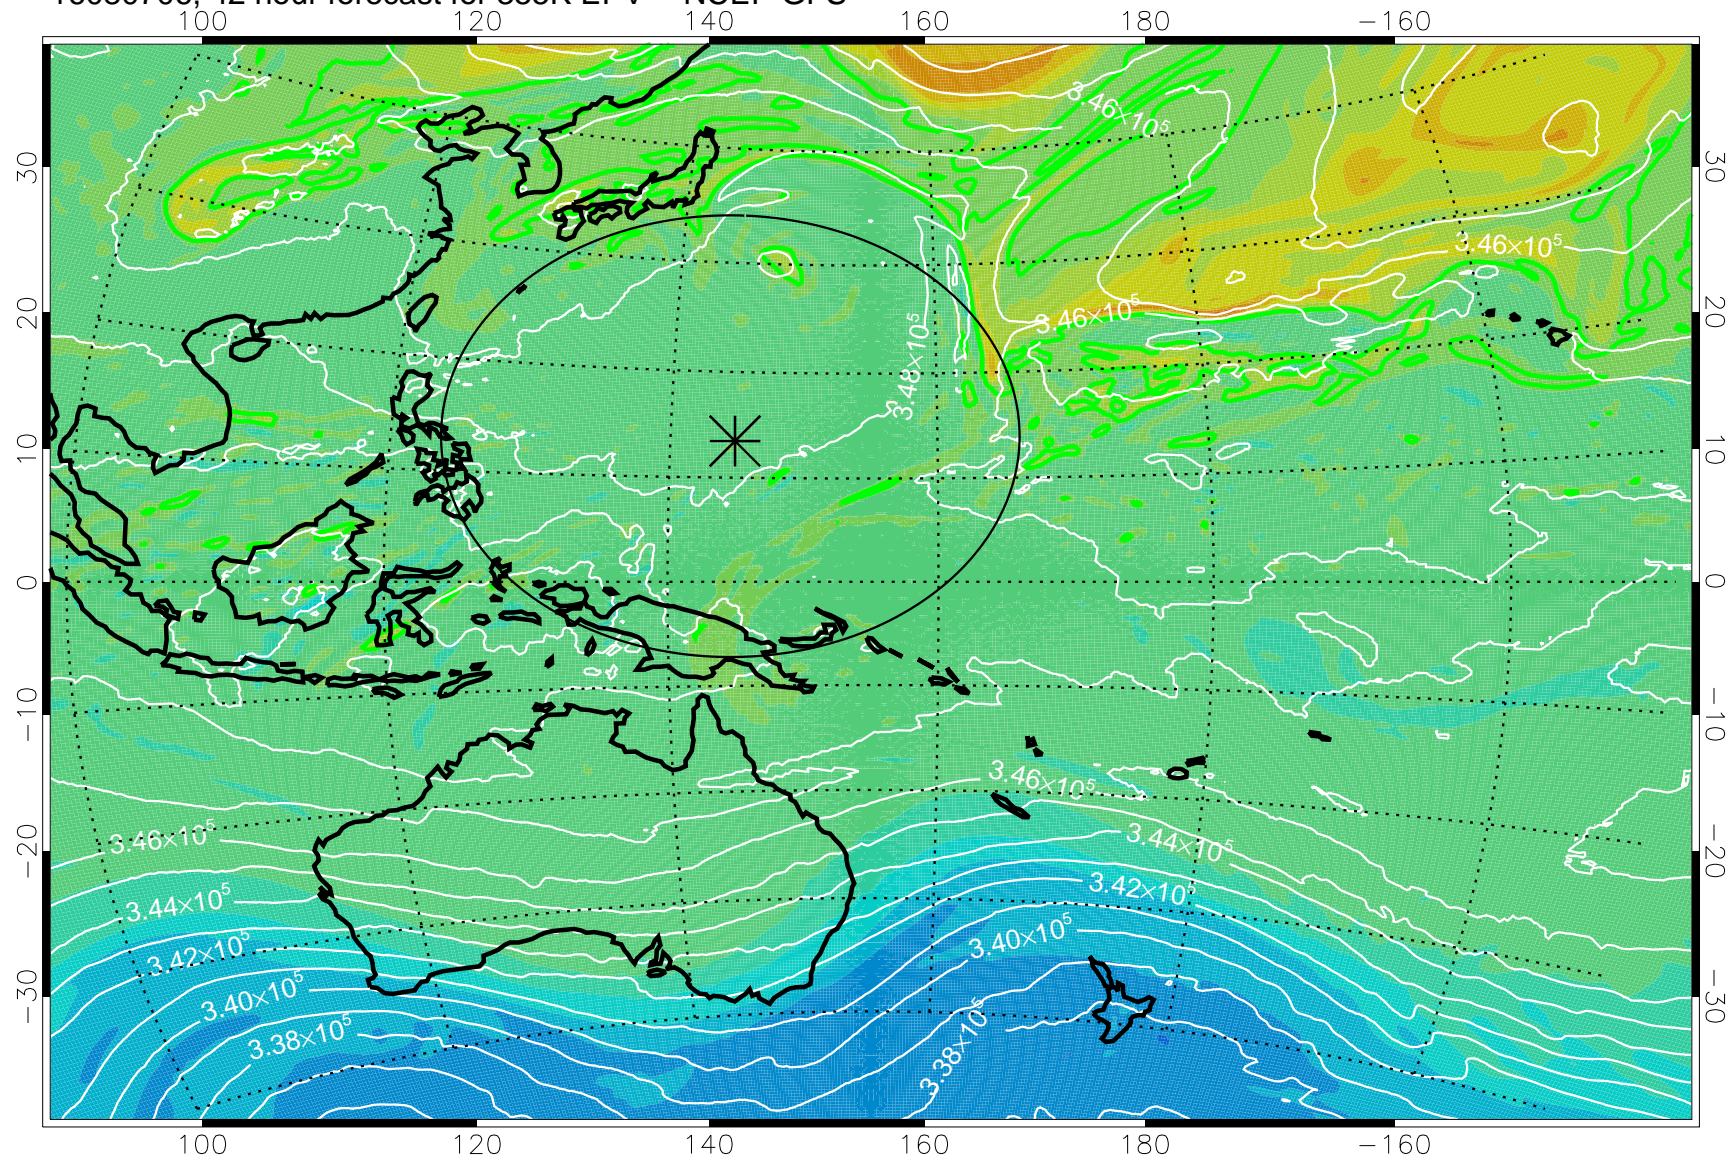

16080618, 30 hour forecast for 355K EPV -- NCEP GFS

355K Montgomery Streamfunction, white  
EPV Tropopause (2 PVU) Position  
Range ring of 2304 km

16080700, 36 hour forecast for 355K EPV -- NCEP GFS

355K Montgomery Streamfunction, white  
EPV Tropopause (2 PVU) Position  
Range ring of 2304 km

16080706, 42 hour forecast for 355K EPV -- NCEP GFS

355K Montgomery Streamfunction, white  
EPV Tropopause (2 PVU) Position  
Range ring of 2304 km

16080712, 48 hour forecast for 355K EPV -- NCEP GFS

355K Montgomery Streamfunction, white  
EPV Tropopause (2 PVU) Position  
Range ring of 2304 km

16080718, 54 hour forecast for 355K EPV -- NCEP GFS

355K Montgomery Streamfunction, white  
EPV Tropopause (2 PVU) Position  
Range ring of 2304 km

16080800, 60 hour forecast for 355K EPV -- NCEP GFS

355K Montgomery Streamfunction, white  
EPV Tropopause (2 PVU) Position  
Range ring of 2304 km

16080806, 66 hour forecast for 355K EPV -- NCEP GFS

355K Montgomery Streamfunction, white  
EPV Tropopause (2 PVU) Position  
Range ring of 2304 km

16080812, 72 hour forecast for 355K EPV -- NCEP GFS

355K Montgomery Streamfunction, white  
EPV Tropopause (2 PVU) Position  
Range ring of 2304 km