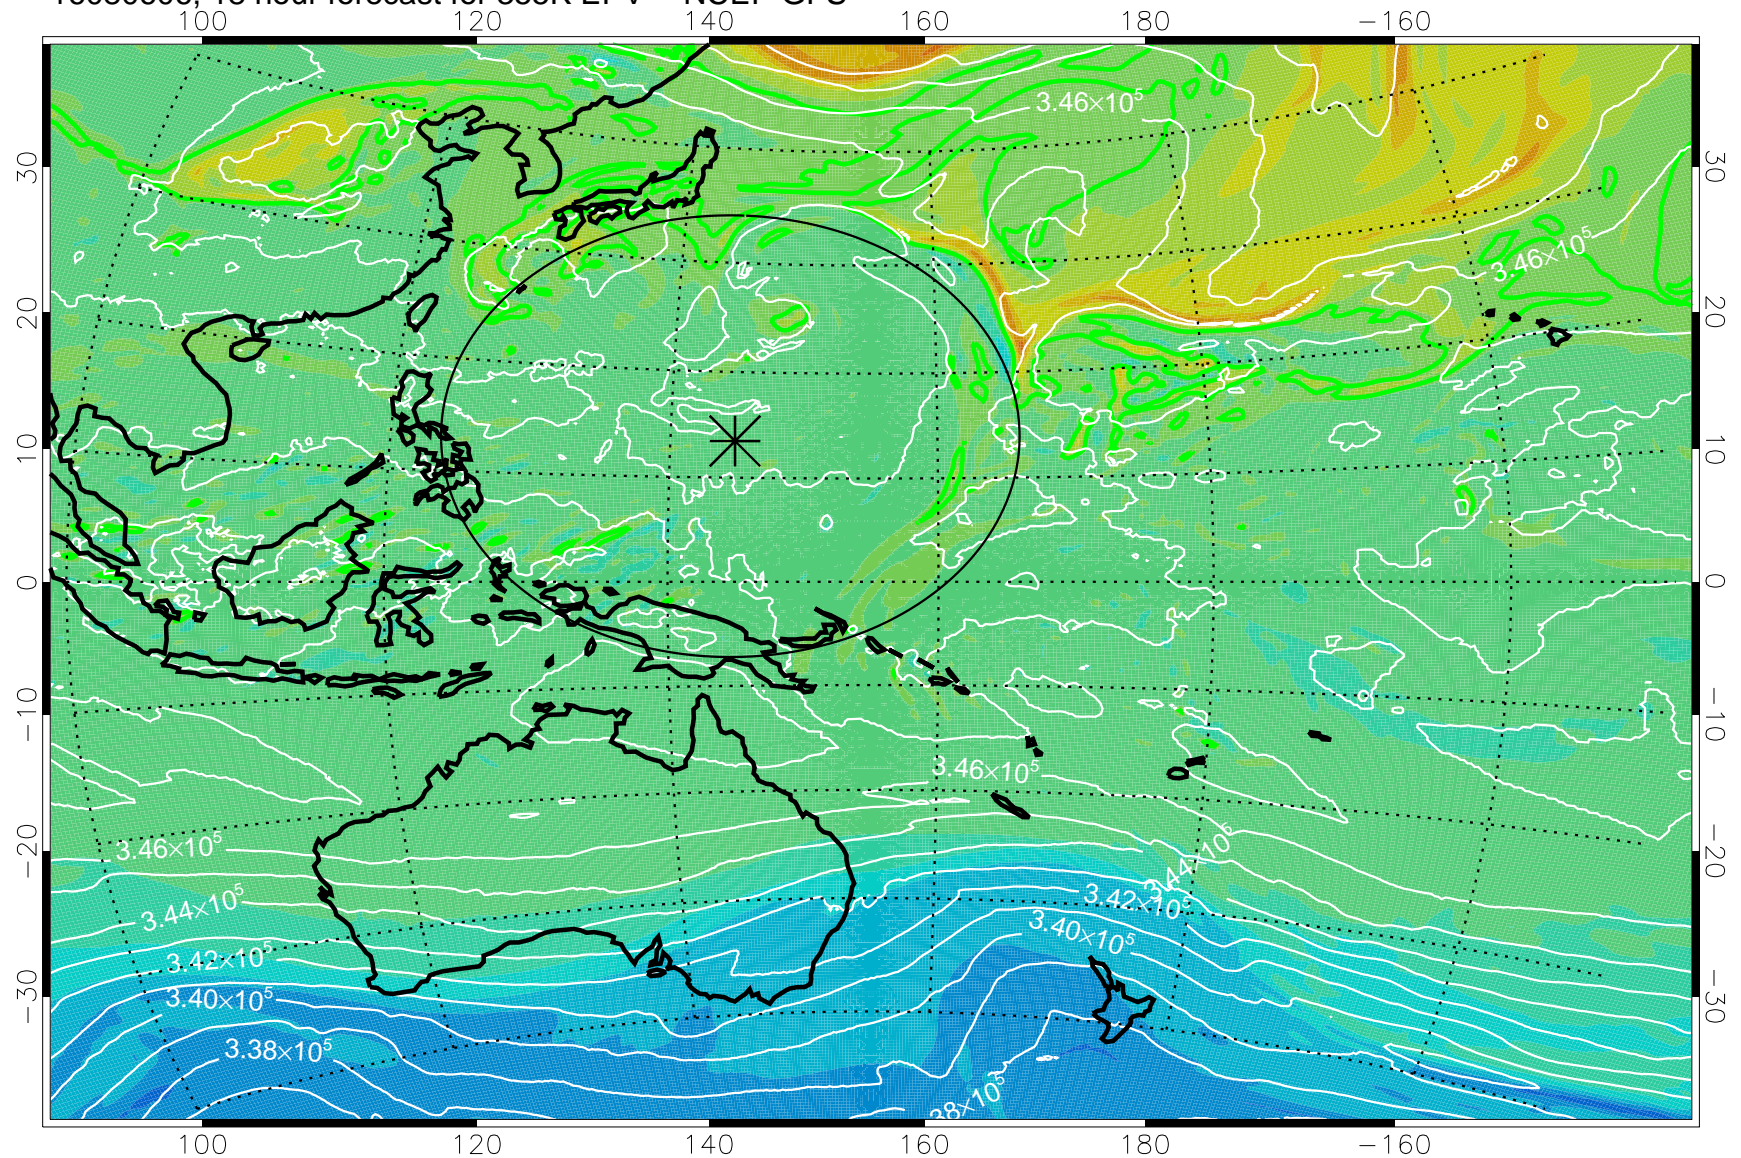

16080518, 6 hour forecast for 355K EPV -- NCEP GFS

355K Montgomery Streamfunction, white  
EPV Tropopause (2 PVU) Position  
Range ring of 2304 km

16080600, 12 hour forecast for 355K EPV -- NCEP GFS

355K Montgomery Streamfunction, white  
EPV Tropopause (2 PVU) Position  
Range ring of 2304 km

16080606, 18 hour forecast for 355K EPV -- NCEP GFS

355K Montgomery Streamfunction, white  
EPV Tropopause (2 PVU) Position  
Range ring of 2304 km

16080612, 24 hour forecast for 355K EPV -- NCEP GFS

355K Montgomery Streamfunction, white  
EPV Tropopause (2 PVU) Position  
Range ring of 2304 km

16080618, 30 hour forecast for 355K EPV -- NCEP GFS

355K Montgomery Streamfunction, white  
EPV Tropopause (2 PVU) Position  
Range ring of 2304 km

16080700, 36 hour forecast for 355K EPV -- NCEP GFS

355K Montgomery Streamfunction, white  
EPV Tropopause (2 PVU) Position  
Range ring of 2304 km

16080706, 42 hour forecast for 355K EPV -- NCEP GFS

355K Montgomery Streamfunction, white  
EPV Tropopause (2 PVU) Position  
Range ring of 2304 km

16080712, 48 hour forecast for 355K EPV -- NCEP GFS

355K Montgomery Streamfunction, white  
EPV Tropopause (2 PVU) Position  
Range ring of 2304 km