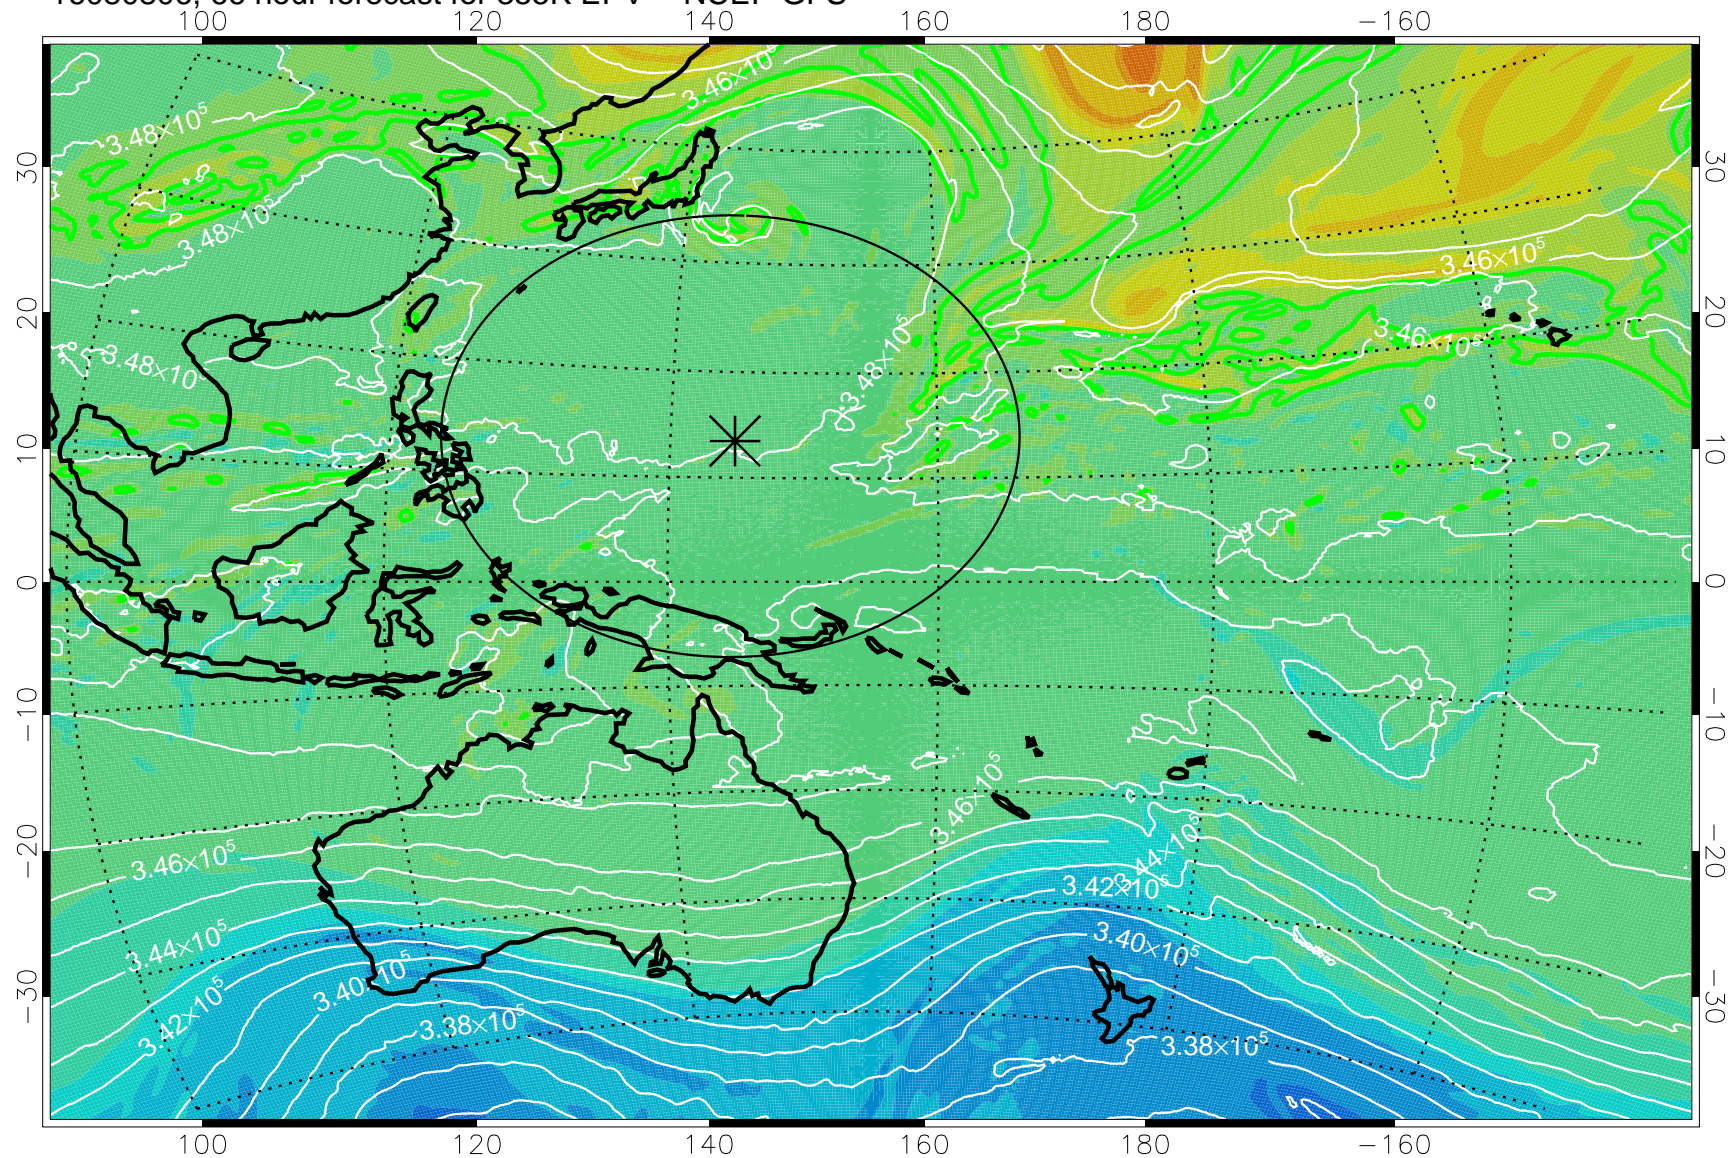

16080706, 42 hour forecast for 355K EPV -- NCEP GFS

355K Montgomery Streamfunction, white  
EPV Tropopause (2 PVU) Position  
Range ring of 2304 km

16080712, 48 hour forecast for 355K EPV -- NCEP GFS

355K Montgomery Streamfunction, white  
EPV Tropopause (2 PVU) Position  
Range ring of 2304 km

16080718, 54 hour forecast for 355K EPV -- NCEP GFS

355K Montgomery Streamfunction, white  
EPV Tropopause (2 PVU) Position  
Range ring of 2304 km

16080800, 60 hour forecast for 355K EPV -- NCEP GFS

355K Montgomery Streamfunction, white  
EPV Tropopause (2 PVU) Position  
Range ring of 2304 km

16080806, 66 hour forecast for 355K EPV -- NCEP GFS

355K Montgomery Streamfunction, white  
EPV Tropopause (2 PVU) Position  
Range ring of 2304 km

16080812, 72 hour forecast for 355K EPV -- NCEP GFS

355K Montgomery Streamfunction, white  
EPV Tropopause (2 PVU) Position  
Range ring of 2304 km

16080818, 78 hour forecast for 355K EPV -- NCEP GFS

355K Montgomery Streamfunction, white  
EPV Tropopause (2 PVU) Position  
Range ring of 2304 km

16080900, 84 hour forecast for 355K EPV -- NCEP GFS

355K Montgomery Streamfunction, white  
EPV Tropopause (2 PVU) Position  
Range ring of 2304 km