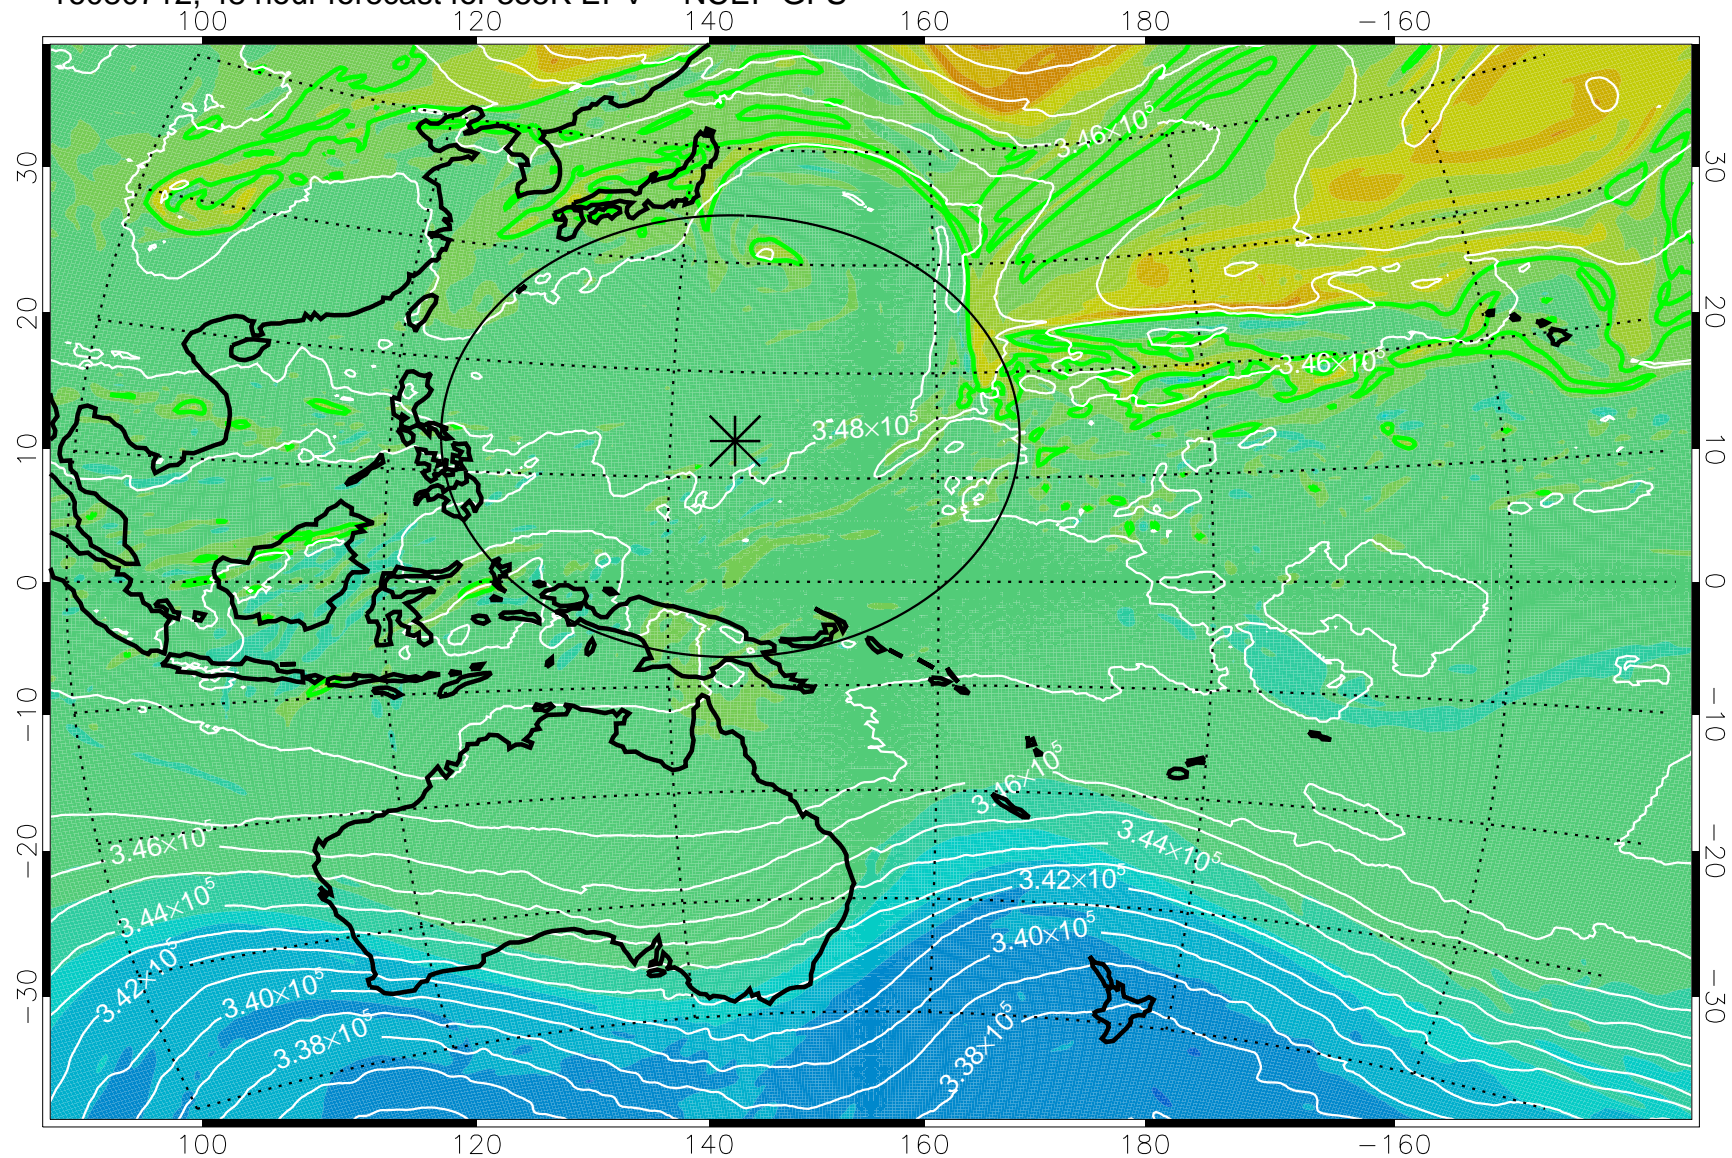

16080618, 30 hour forecast for 355K EPV -- NCEP GFS

355K Montgomery Streamfunction, white  
EPV Tropopause (2 PVU) Position  
Range ring of 2304 km

16080700, 36 hour forecast for 355K EPV -- NCEP GFS

355K Montgomery Streamfunction, white  
EPV Tropopause (2 PVU) Position  
Range ring of 2304 km

16080706, 42 hour forecast for 355K EPV -- NCEP GFS

355K Montgomery Streamfunction, white  
EPV Tropopause (2 PVU) Position  
Range ring of 2304 km

16080712, 48 hour forecast for 355K EPV -- NCEP GFS

355K Montgomery Streamfunction, white  
EPV Tropopause (2 PVU) Position  
Range ring of 2304 km

16080718, 54 hour forecast for 355K EPV -- NCEP GFS

355K Montgomery Streamfunction, white  
EPV Tropopause (2 PVU) Position  
Range ring of 2304 km

16080800, 60 hour forecast for 355K EPV -- NCEP GFS

355K Montgomery Streamfunction, white  
EPV Tropopause (2 PVU) Position  
Range ring of 2304 km

16080806, 66 hour forecast for 355K EPV -- NCEP GFS

355K Montgomery Streamfunction, white  
EPV Tropopause (2 PVU) Position  
Range ring of 2304 km

16080812, 72 hour forecast for 355K EPV -- NCEP GFS

355K Montgomery Streamfunction, white  
EPV Tropopause (2 PVU) Position  
Range ring of 2304 km