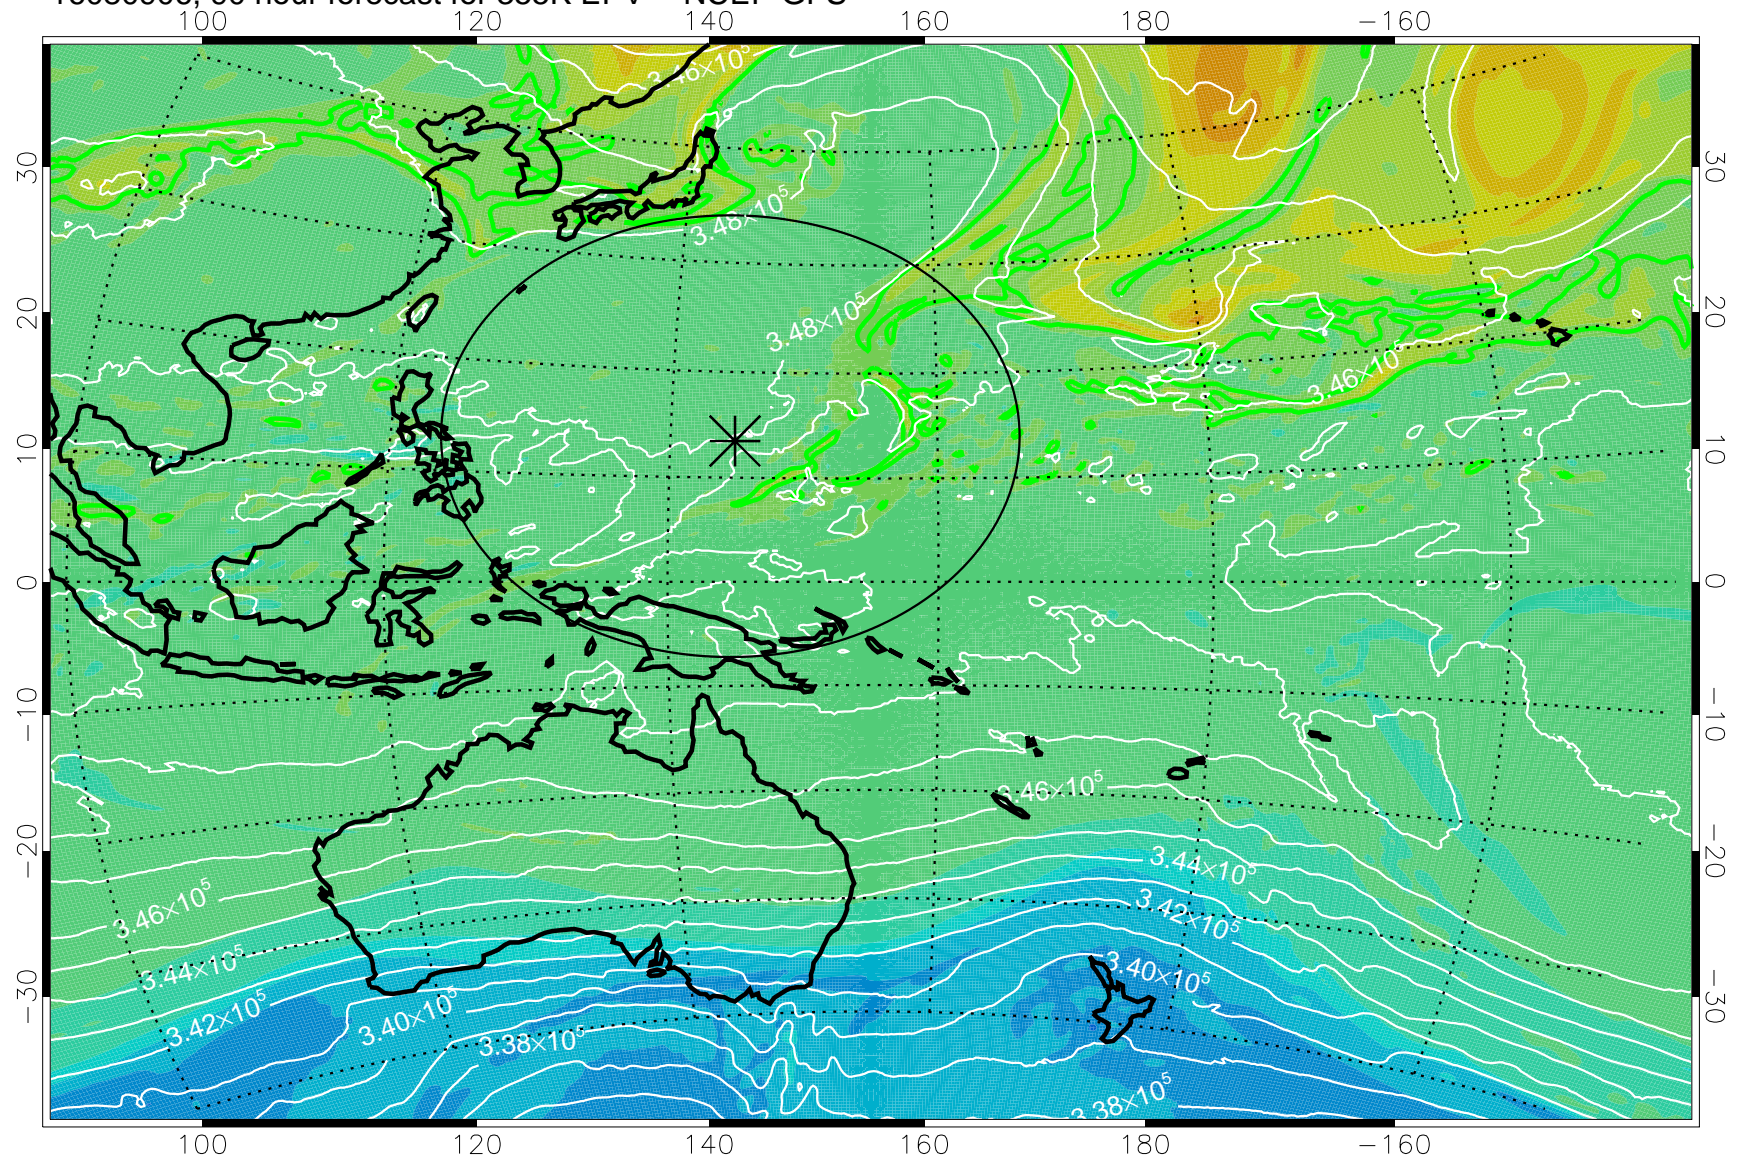

16080806, 66 hour forecast for 355K EPV -- NCEP GFS

355K Montgomery Streamfunction, white  
EPV Tropopause (2 PVU) Position  
Range ring of 2304 km

16080812, 72 hour forecast for 355K EPV -- NCEP GFS

355K Montgomery Streamfunction, white  
EPV Tropopause (2 PVU) Position  
Range ring of 2304 km

16080818, 78 hour forecast for 355K EPV -- NCEP GFS

355K Montgomery Streamfunction, white  
EPV Tropopause (2 PVU) Position  
Range ring of 2304 km

16080900, 84 hour forecast for 355K EPV -- NCEP GFS

355K Montgomery Streamfunction, white  
EPV Tropopause (2 PVU) Position  
Range ring of 2304 km

16080906, 90 hour forecast for 355K EPV -- NCEP GFS

355K Montgomery Streamfunction, white  
EPV Tropopause (2 PVU) Position  
Range ring of 2304 km

16080912, 96 hour forecast for 355K EPV -- NCEP GFS

355K Montgomery Streamfunction, white  
EPV Tropopause (2 PVU) Position  
Range ring of 2304 km

16080918, 102 hour forecast for 355K EPV -- NCEP GFS

355K Montgomery Streamfunction, white  
EPV Tropopause (2 PVU) Position  
Range ring of 2304 km

16081000, 108 hour forecast for 355K EPV -- NCEP GFS

355K Montgomery Streamfunction, white  
EPV Tropopause (2 PVU) Position  
Range ring of 2304 km