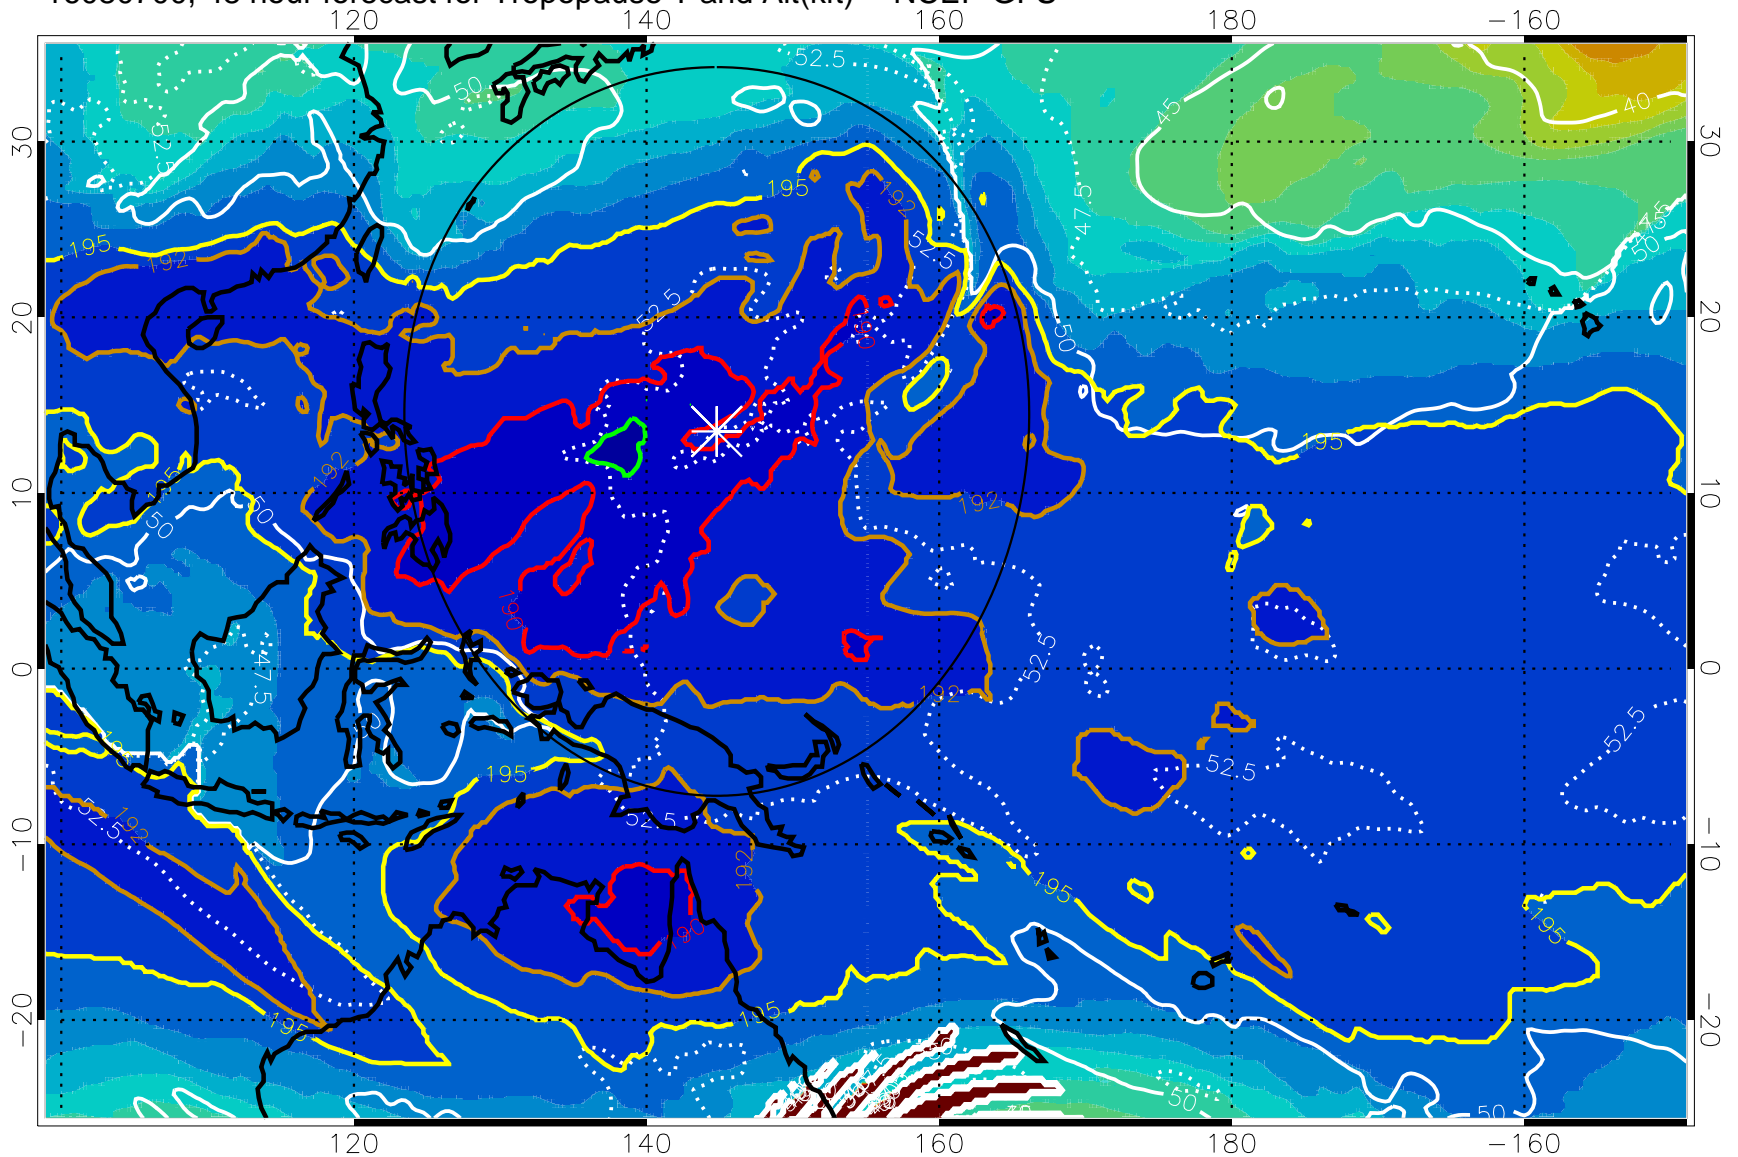

16080700, 48 hour forecast for Tropopause T and Alt(kft) -- NCEP GFS

190 200 210 220 230

Tropopause T, K

Tropopause Altitude in kft (white)

192.5K Isotherm 195K Isotherm

187.5K Isotherm 190K Isotherm

Range ring of 2304 km