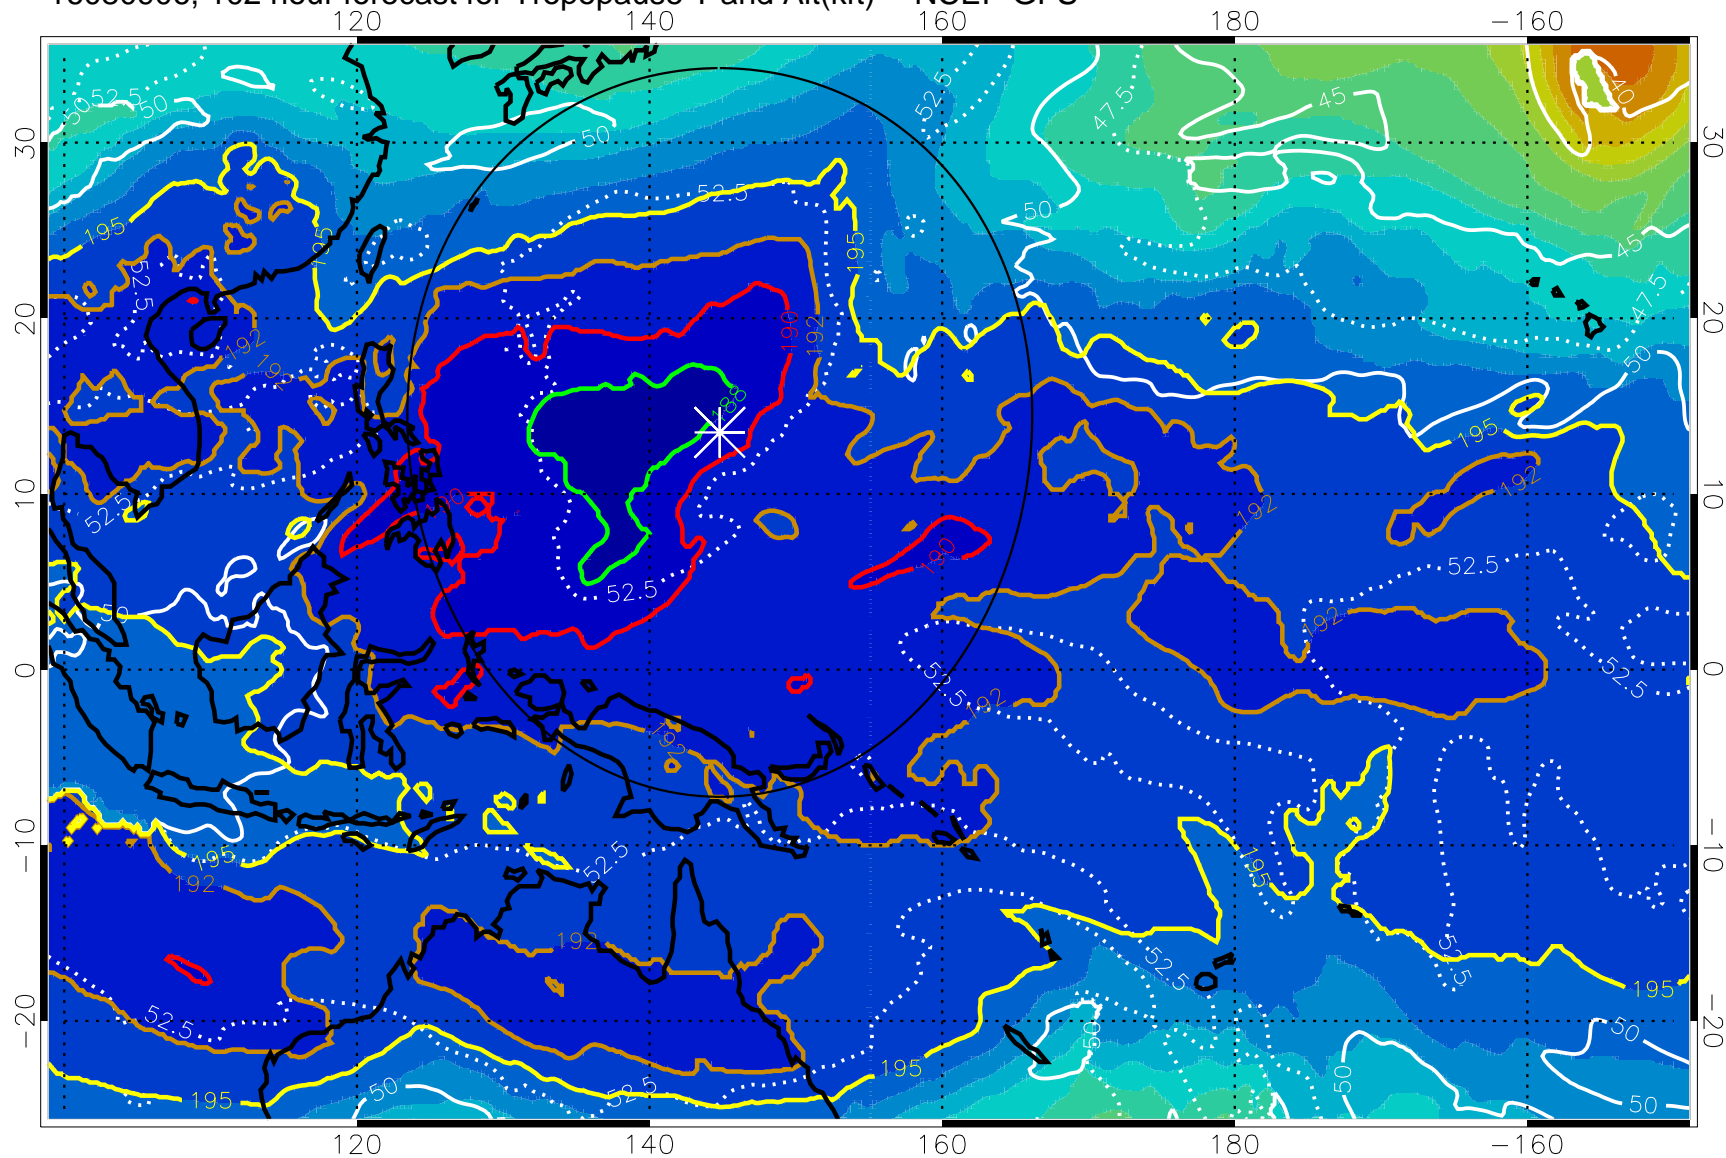

16080906, 102 hour forecast for Tropopause T and Alt(kft) -- NCEP GFS

190 200 210 220 230
Tropopause T, K

Tropopause Altitude in kft (white)

192.5K Isotherm 195K Isotherm
187.5K Isotherm 190K Isotherm

Range ring of 2304 km