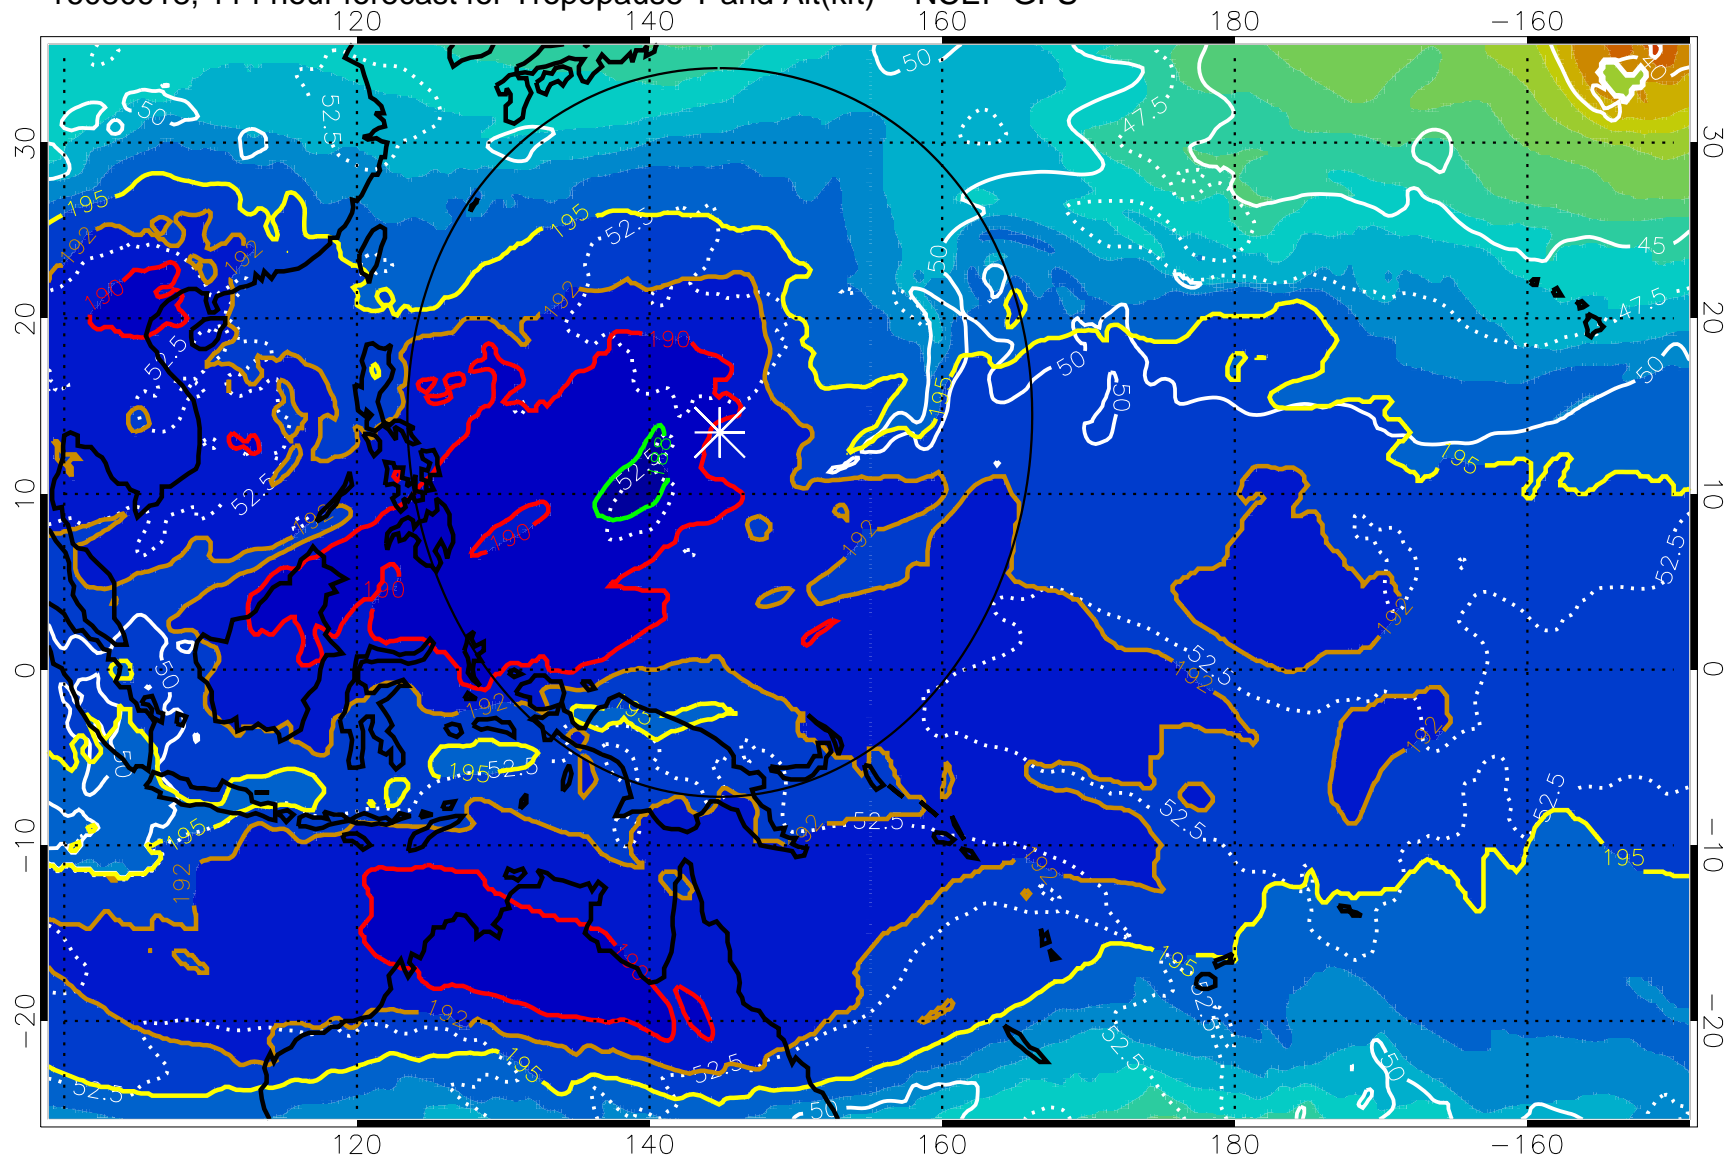

16080918, 114 hour forecast for Tropopause T and Alt(kft) -- NCEP GFS

190 200 210 220 230

Tropopause T, K

Tropopause Altitude in kft (white)

192.5K Isotherm 195K Isotherm
187.5K Isotherm 190K Isotherm

Range ring of 2304 km