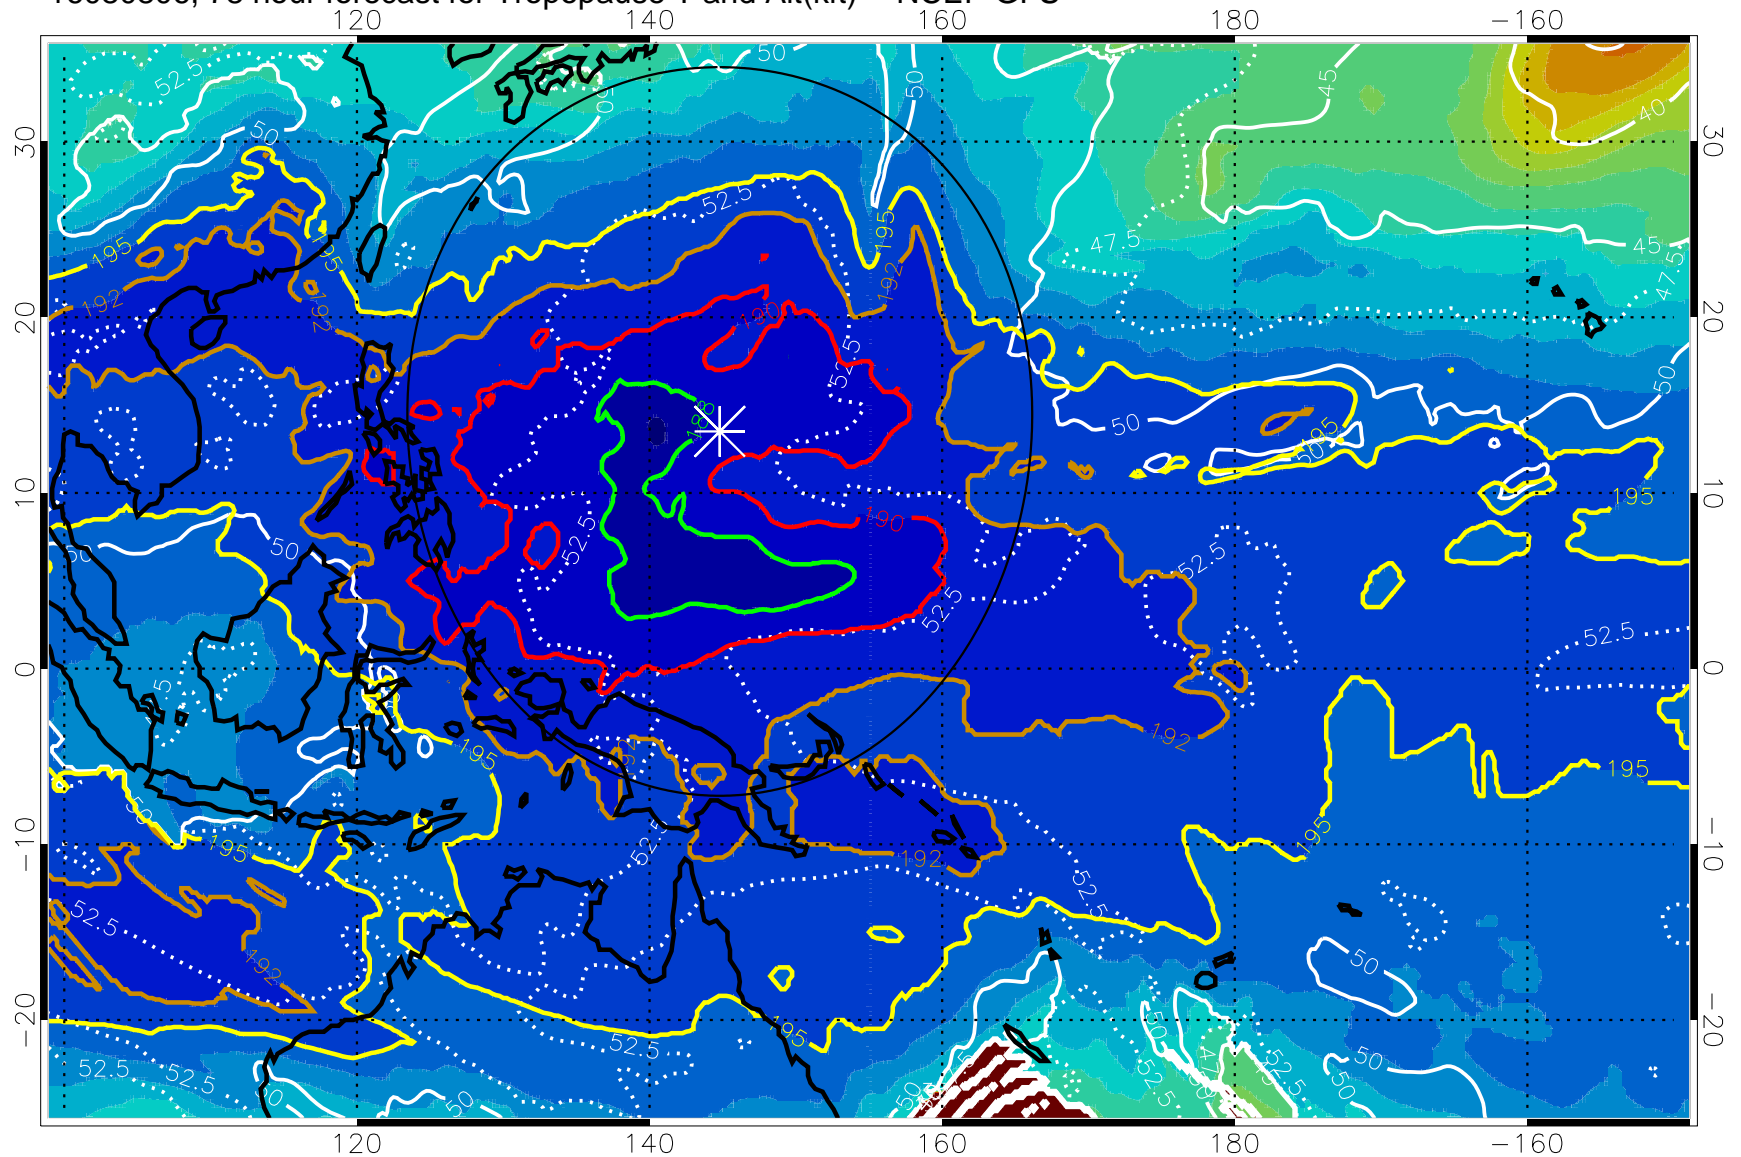

16080806, 78 hour forecast for Tropopause T and Alt(kft) -- NCEP GFS

190 200 210 220 230
Tropopause T, K

Tropopause Altitude in kft (white)

192.5K Isotherm 195K Isotherm
187.5K Isotherm 190K Isotherm

Range ring of 2304 km