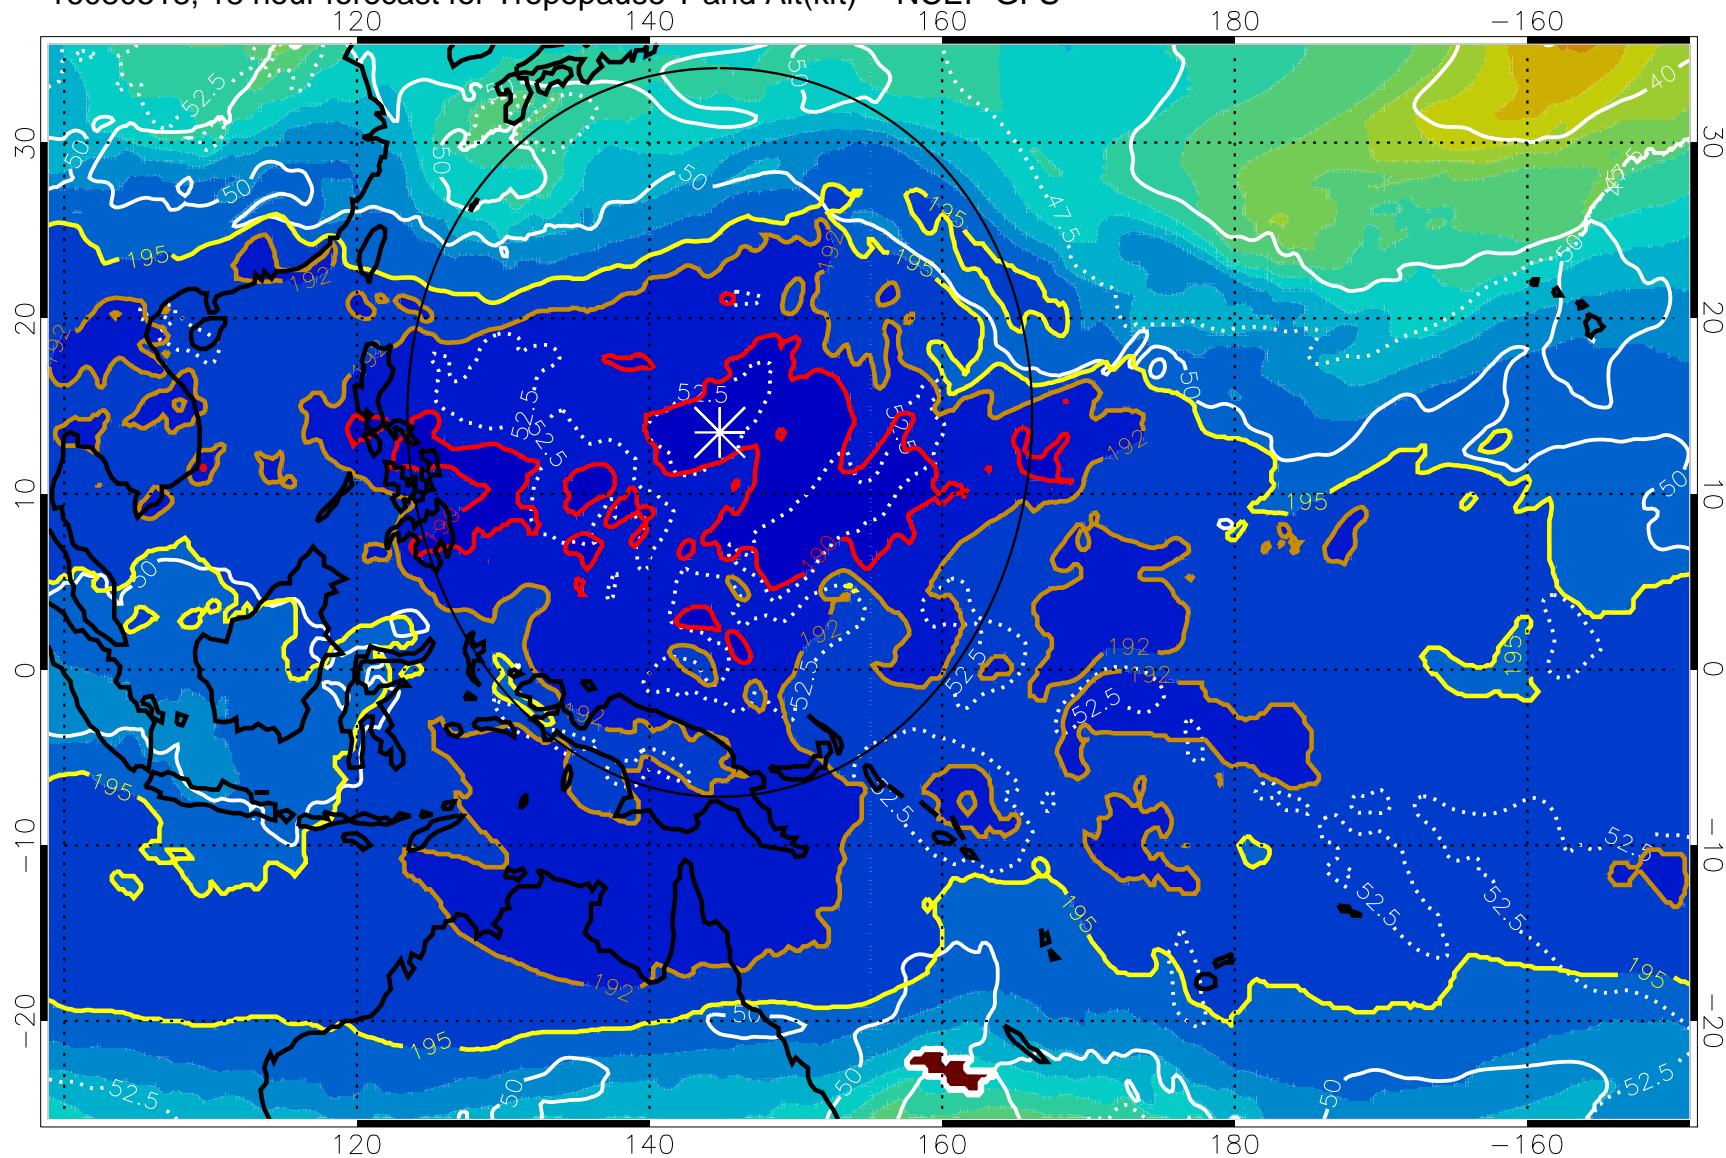

16080518, 18 hour forecast for Tropopause T and Alt(kft) -- NCEP GFS

190   200   210   220   230
Tropopause T, K

Tropopause Altitude in kft (white)

192.5K Isotherm   195K Isotherm
187.5K Isotherm   190K Isotherm

Range ring of 2304 km