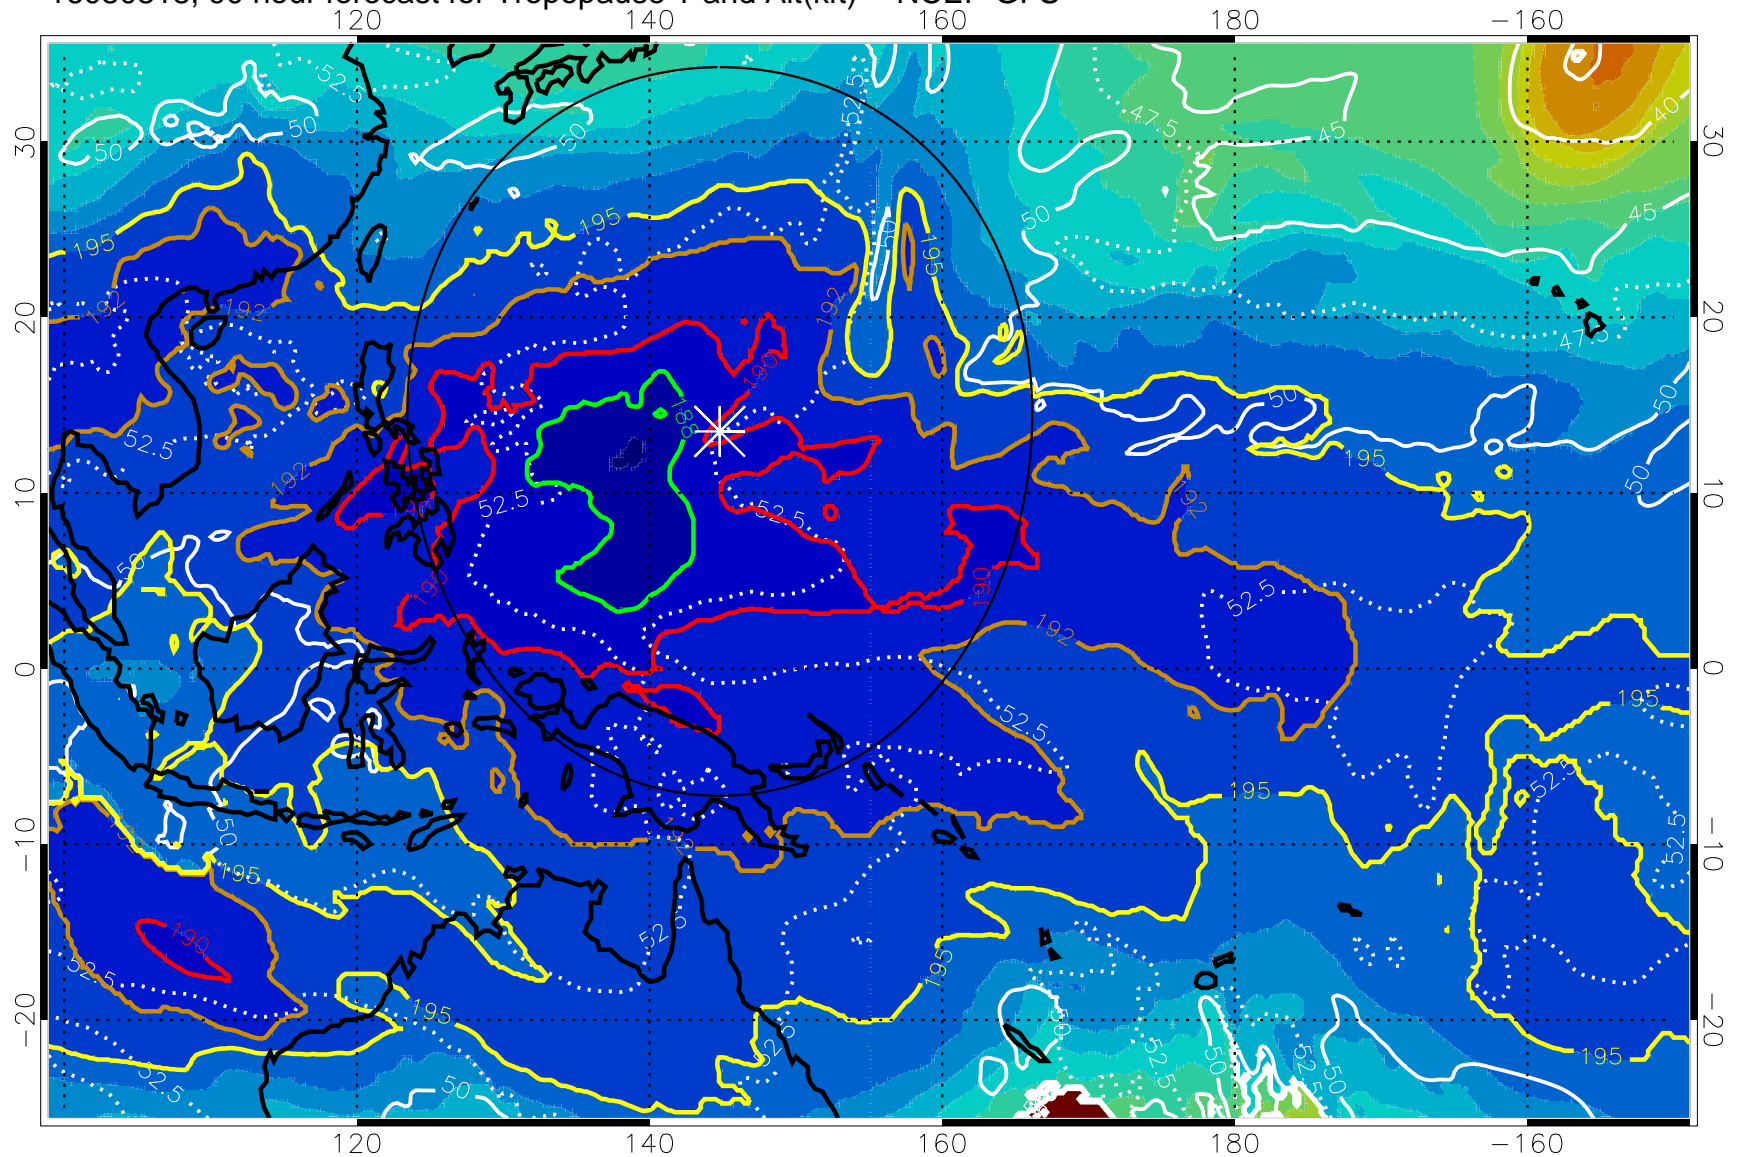

16080818, 90 hour forecast for Tropopause T and Alt(kft) -- NCEP GFS

190 200 210 220 230

Tropopause T, K

Tropopause Altitude in kft (white)

192.5K Isotherm 195K Isotherm

187.5K Isotherm 190K Isotherm

Range ring of 2304 km