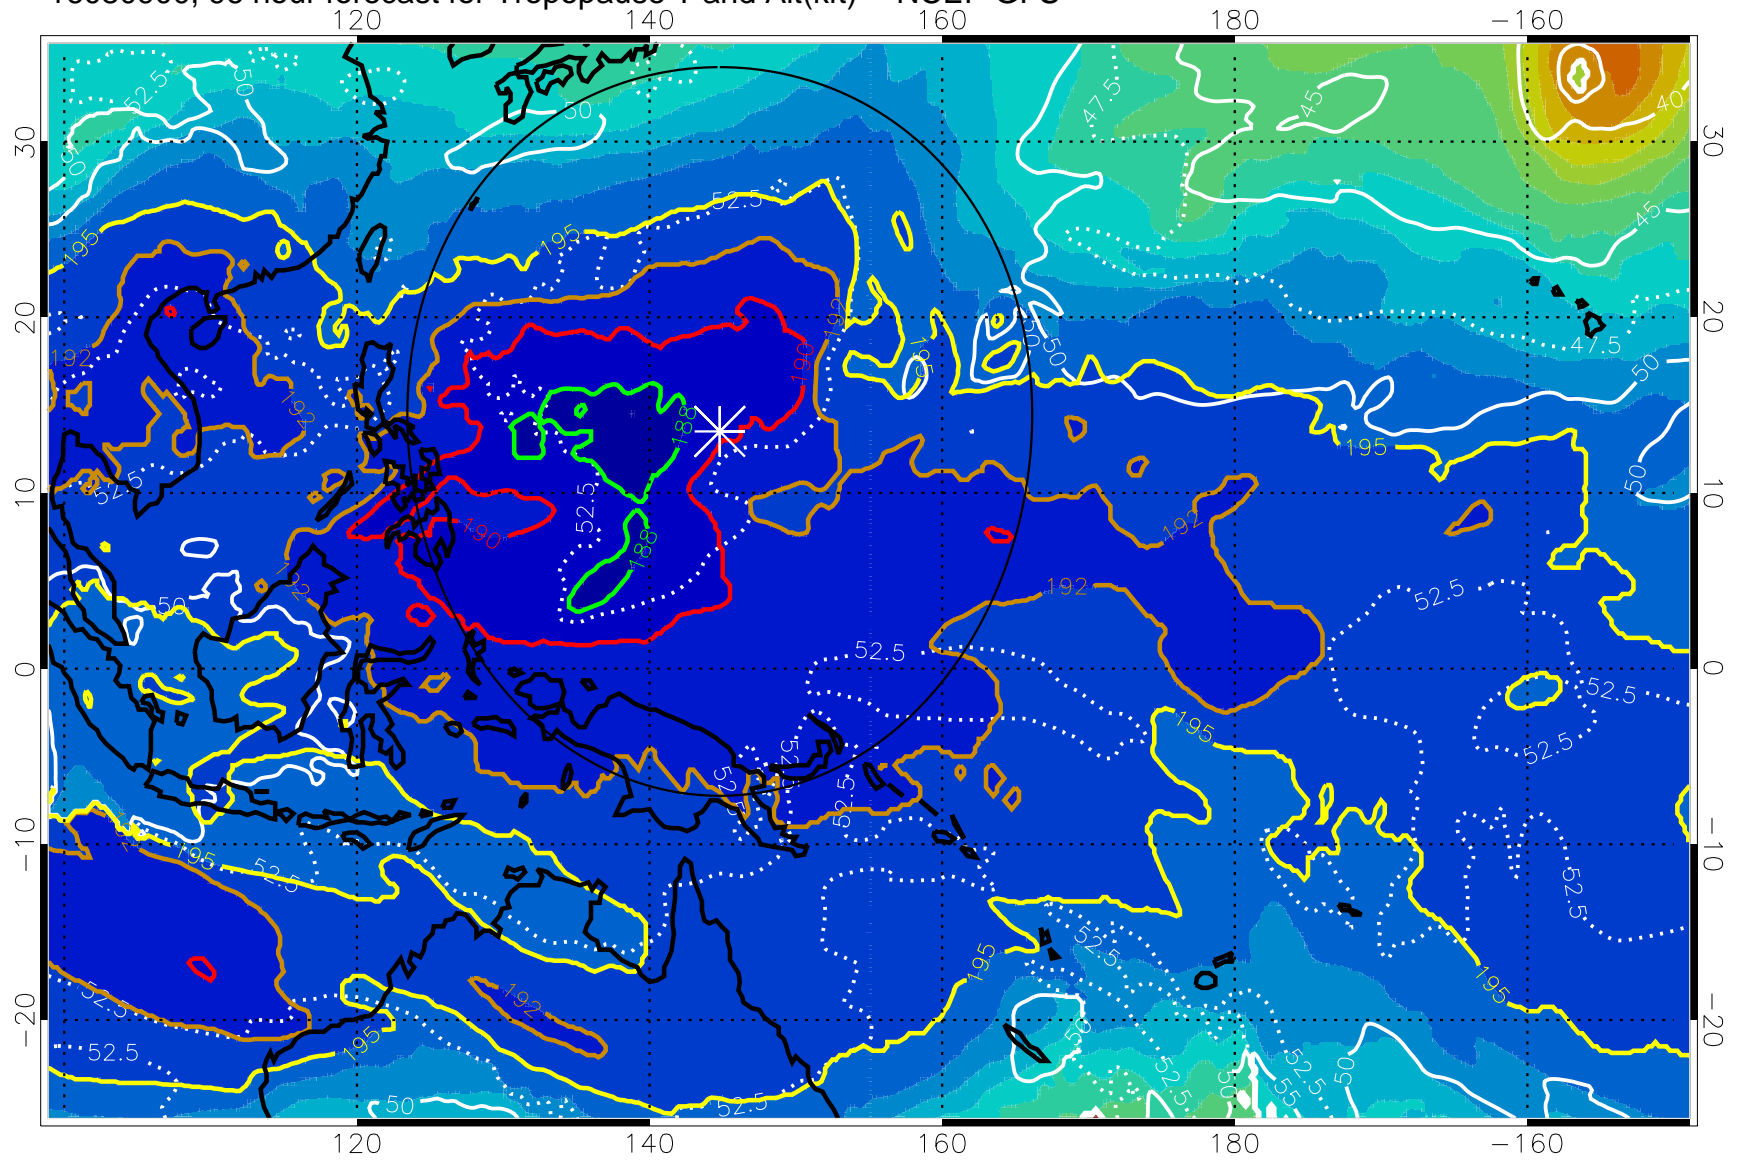

16080900, 96 hour forecast for Tropopause T and Alt(kft) -- NCEP GFS

190 200 210 220 230
Tropopause T, K

Tropopause Altitude in kft (white)

192.5K Isotherm 195K Isotherm
187.5K Isotherm 190K Isotherm

Range ring of 2304 km