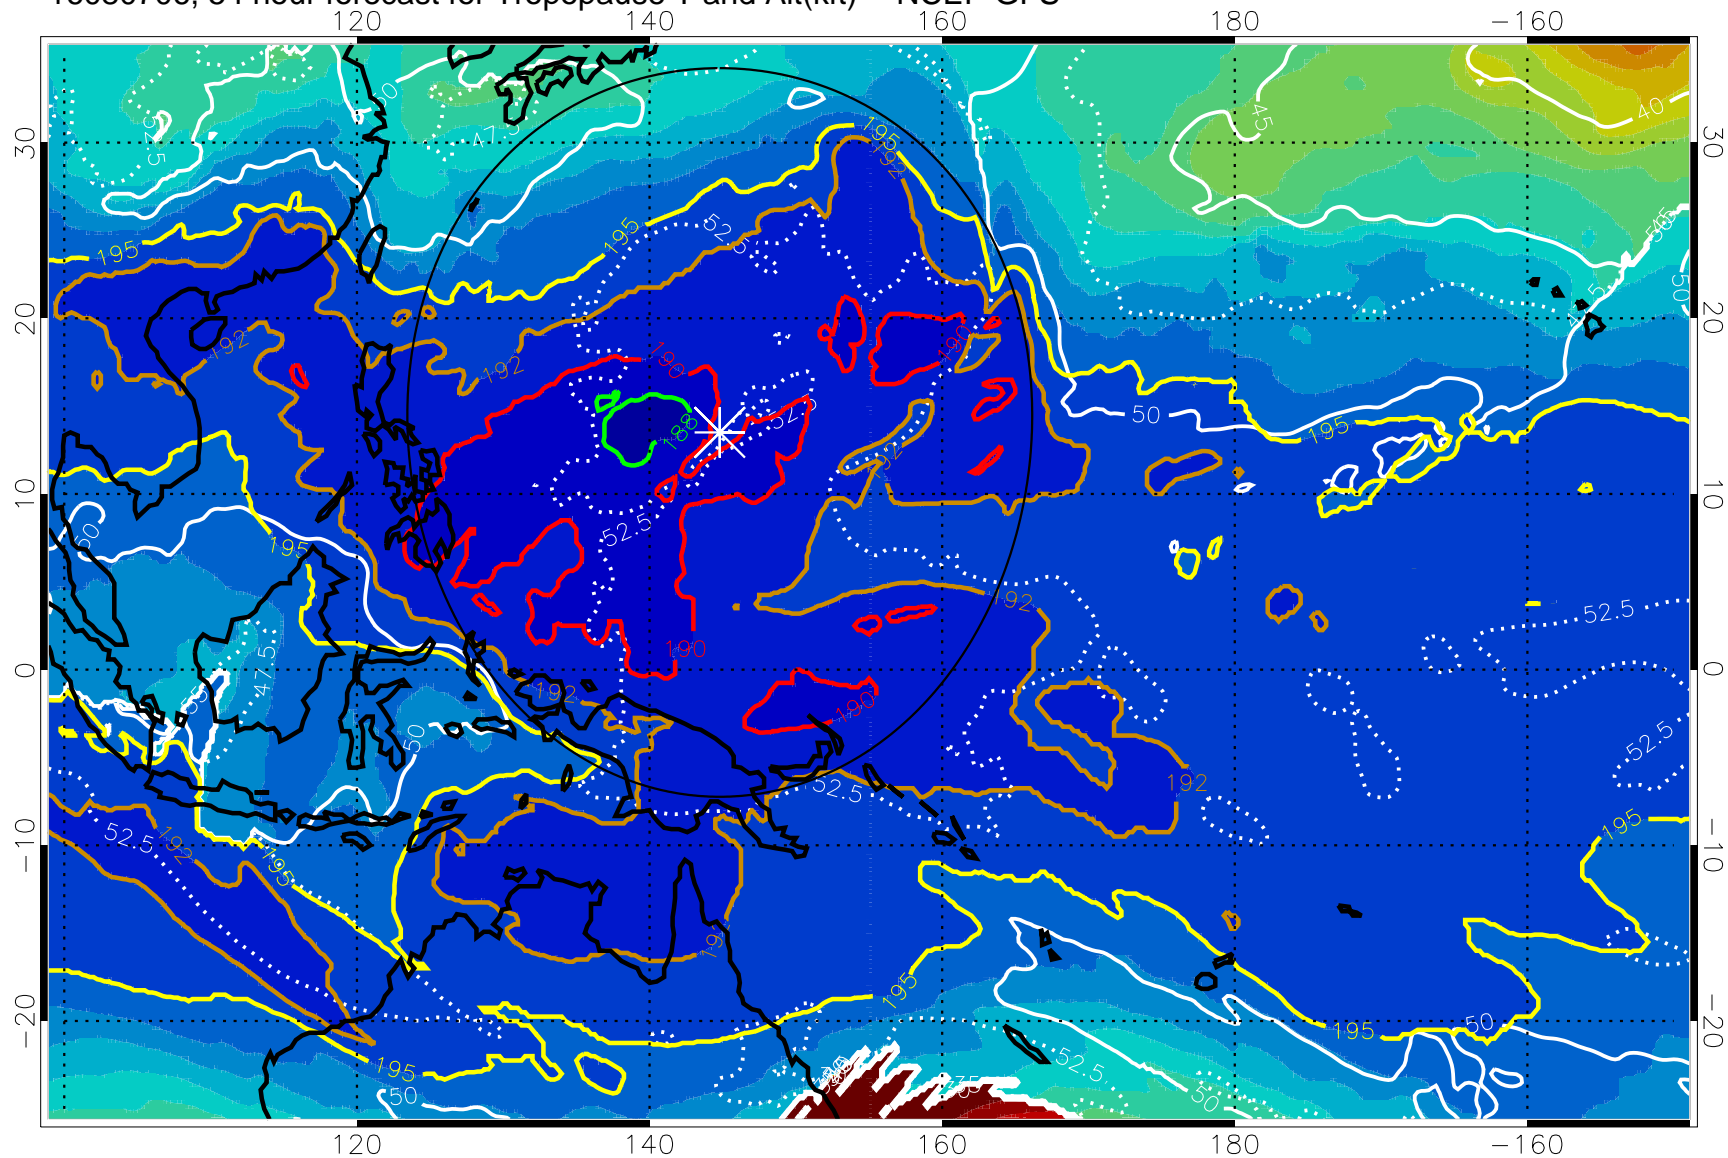

16080706, 54 hour forecast for Tropopause T and Alt(kft) -- NCEP GFS

190 200 210 220 230

Tropopause T, K

Tropopause Altitude in kft (white)

192.5K Isotherm 195K Isotherm
187.5K Isotherm 190K Isotherm

Range ring of 2304 km