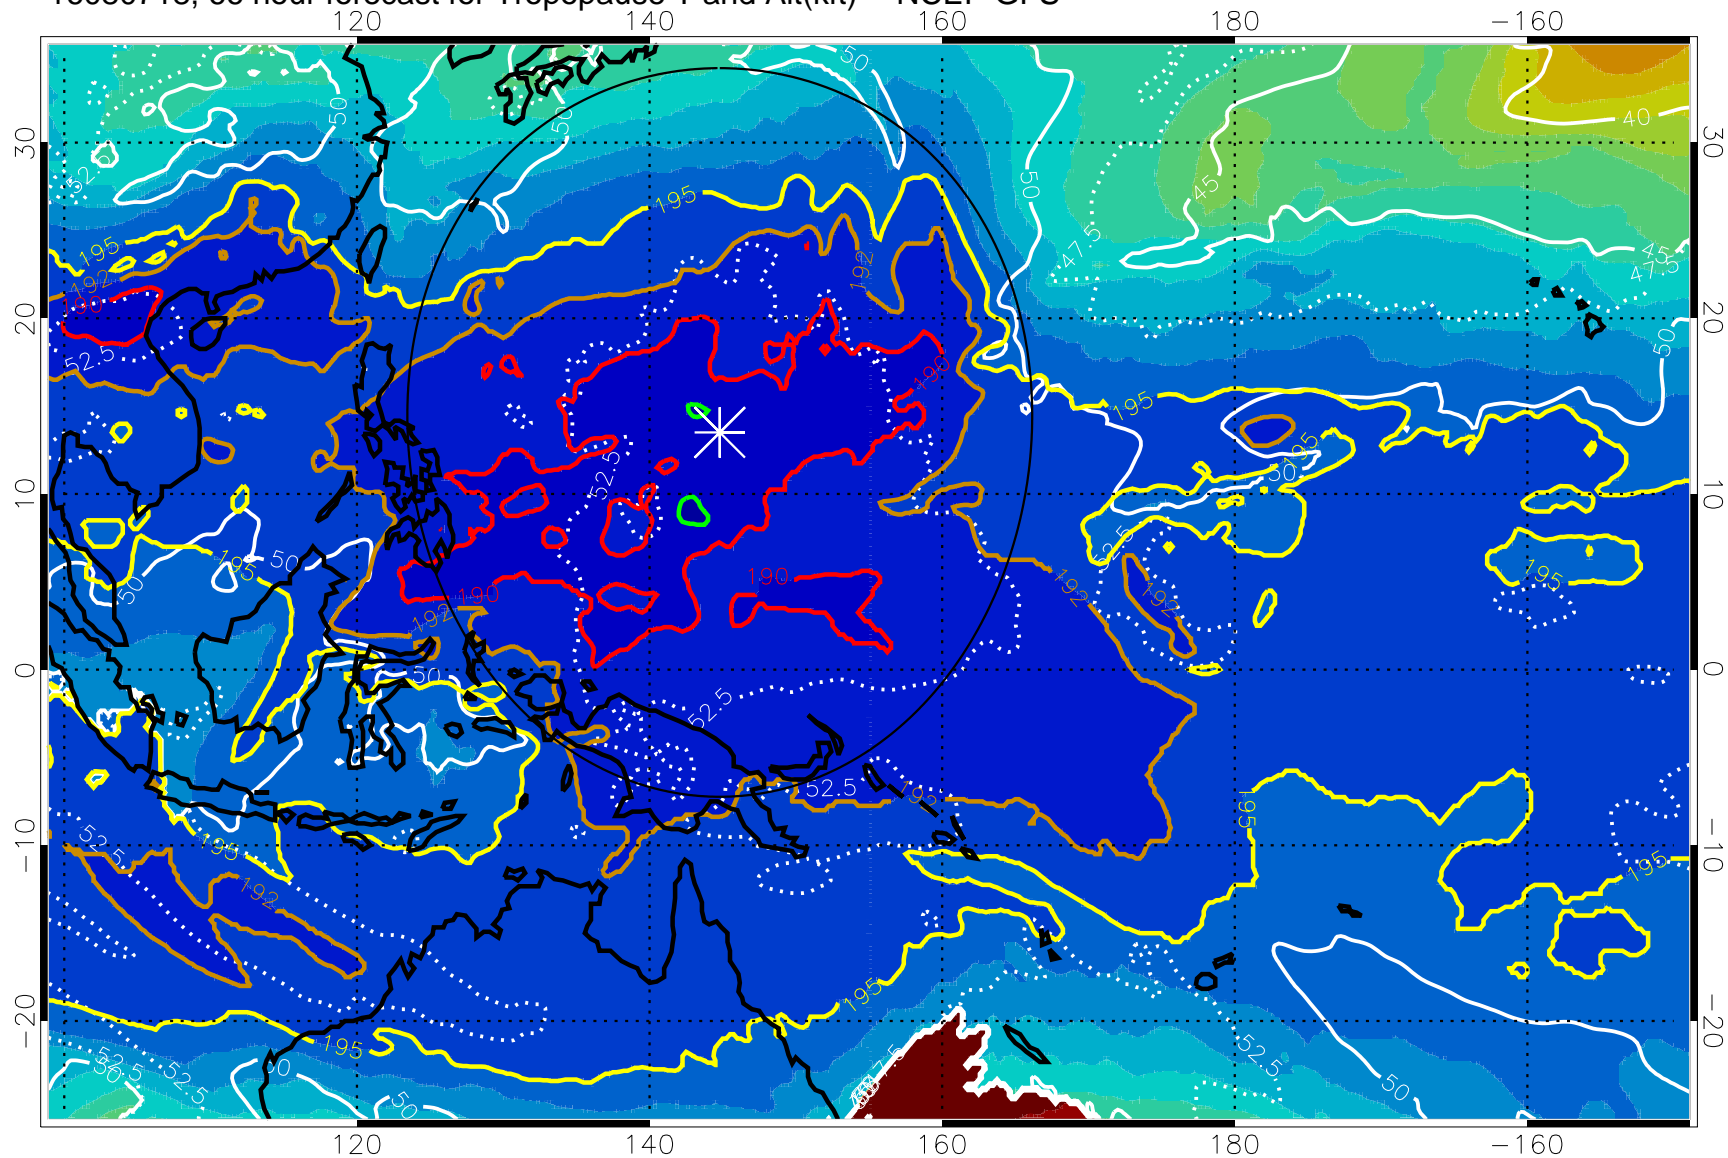

16080718, 66 hour forecast for Tropopause T and Alt(kft) -- NCEP GFS

190 200 210 220 230

Tropopause T, K

Tropopause Altitude in kft (white)

192.5K Isotherm 195K Isotherm

187.5K Isotherm 190K Isotherm

Range ring of 2304 km