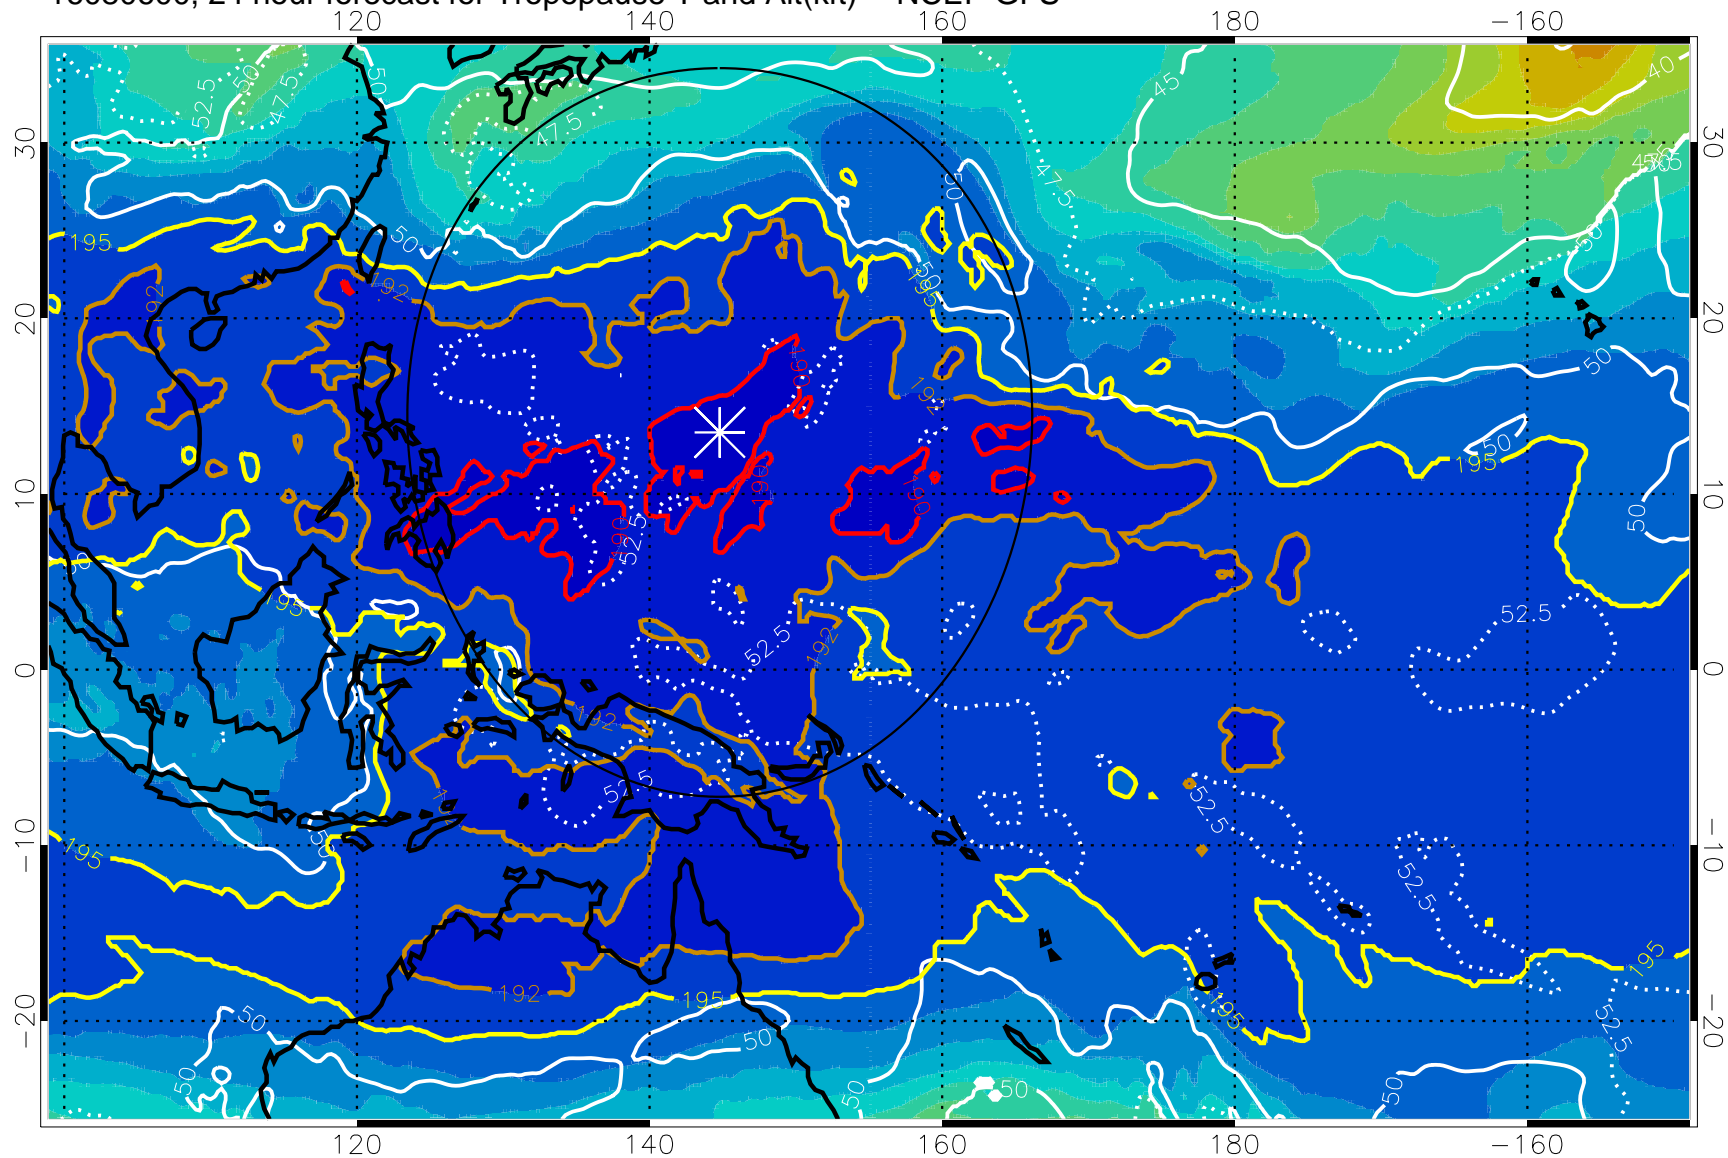

16080600, 24 hour forecast for Tropopause T and Alt(kft) -- NCEP GFS

190   200   210   220   230
Tropopause T, K

Tropopause Altitude in kft (white)

192.5K Isotherm   195K Isotherm
187.5K Isotherm   190K Isotherm

Range ring of 2304 km