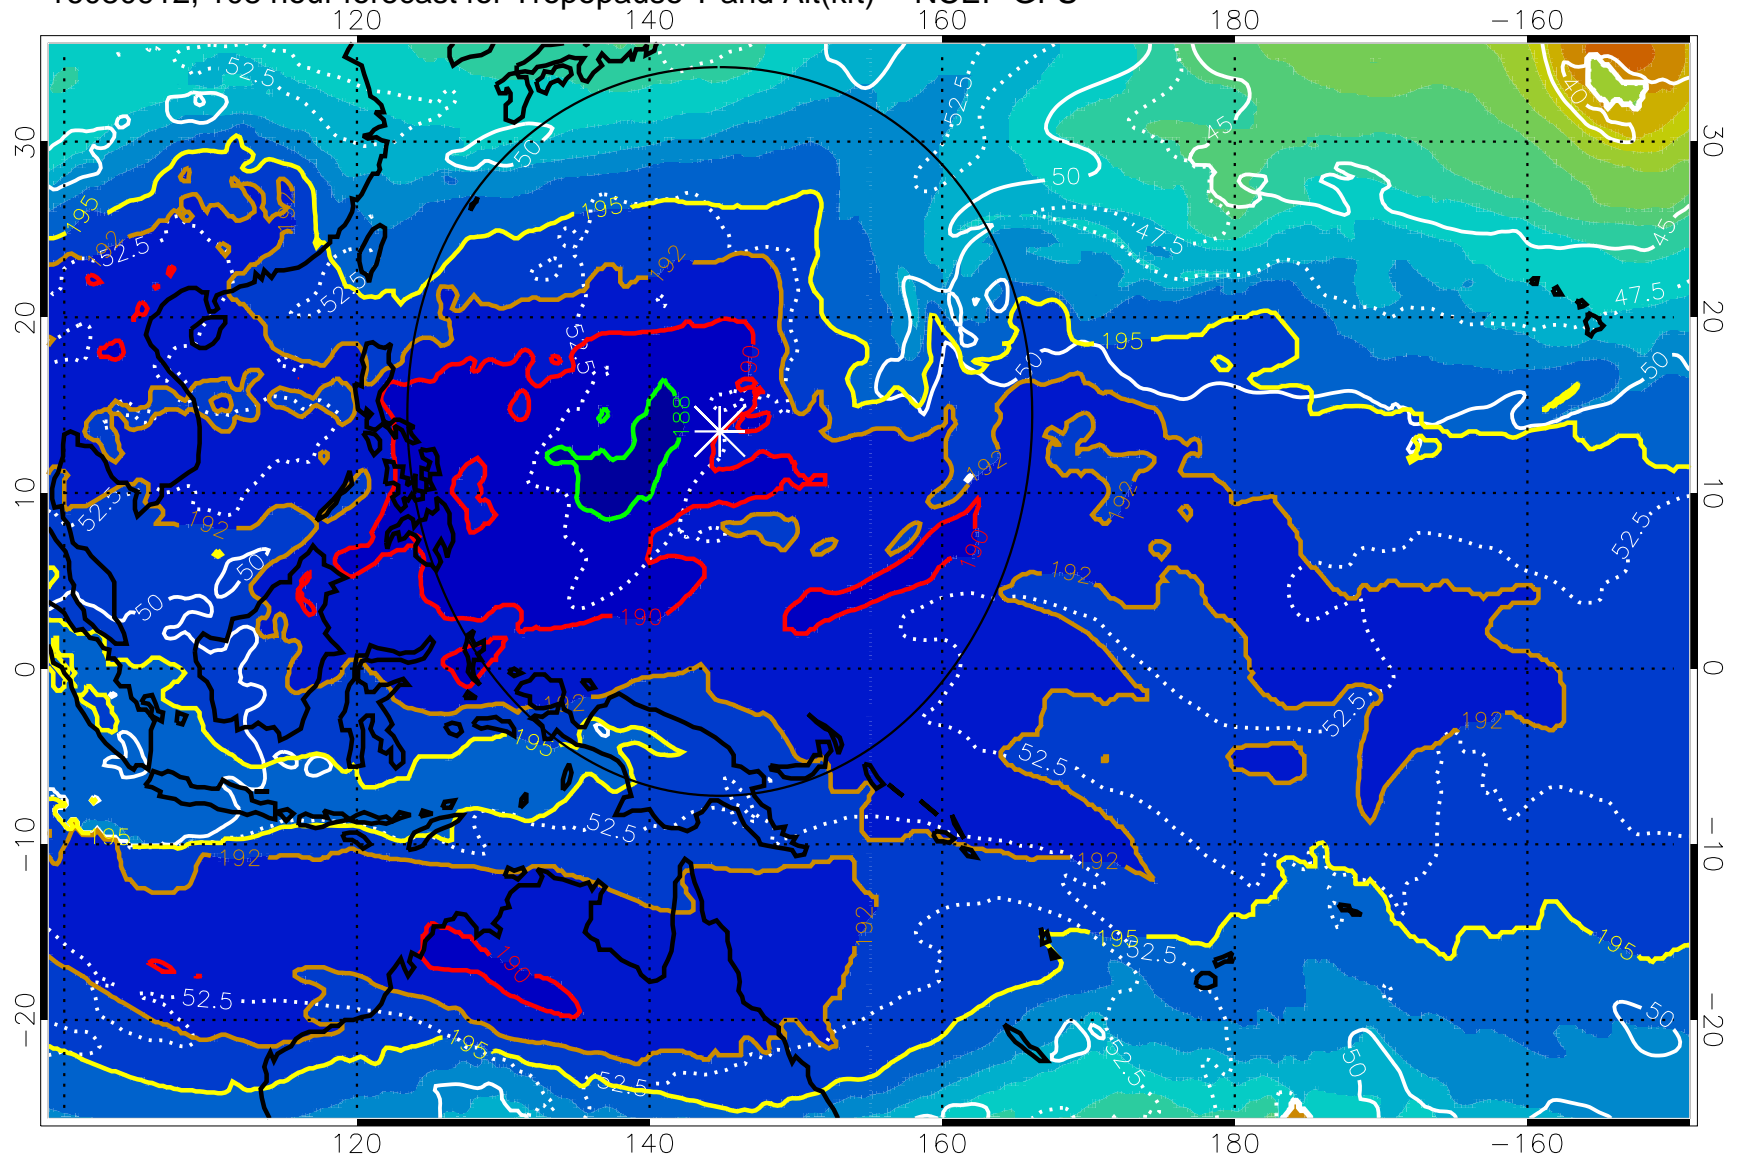

16080912, 108 hour forecast for Tropopause T and Alt(kft) -- NCEP GFS

190 200 210 220 230

Tropopause T, K

Tropopause Altitude in kft (white)

192.5K Isotherm 195K Isotherm
187.5K Isotherm 190K Isotherm

Range ring of 2304 km