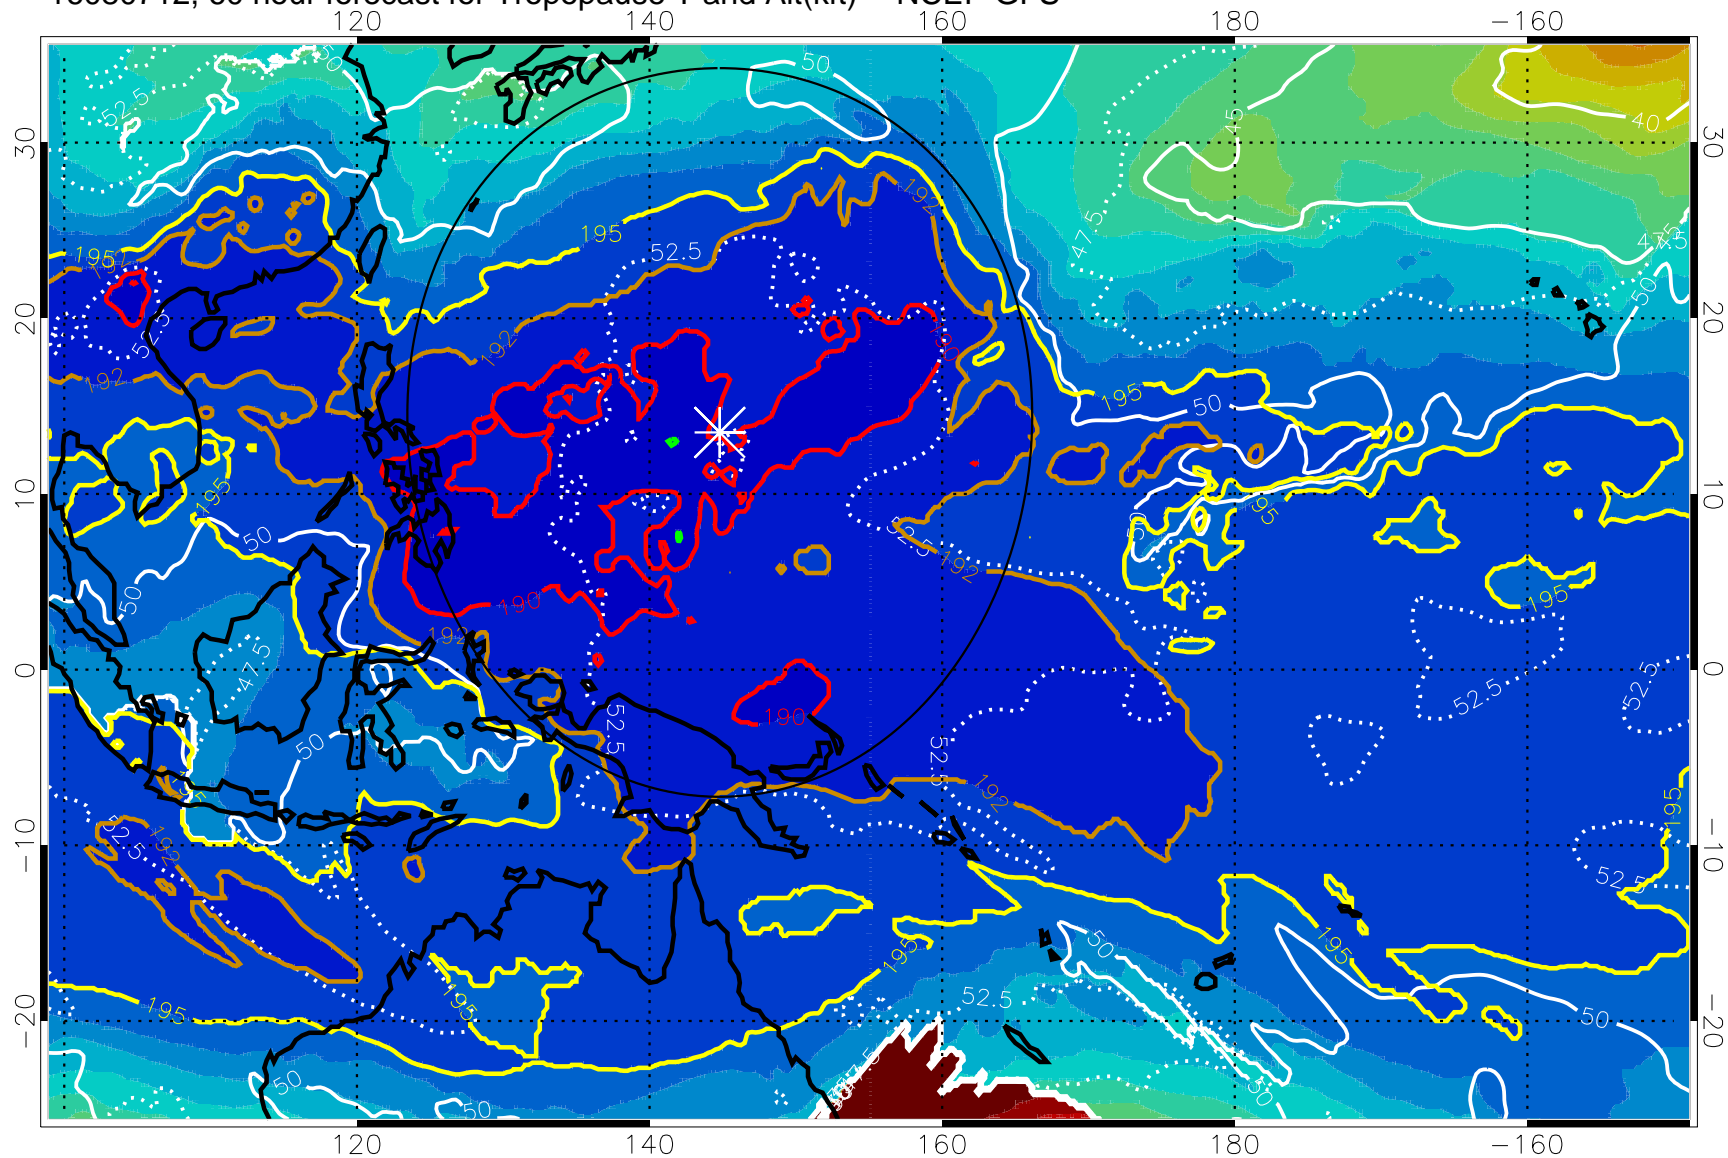

16080712, 60 hour forecast for Tropopause T and Alt(kft) -- NCEP GFS

190 200 210 220 230

Tropopause T, K

Tropopause Altitude in kft (white)

192.5K Isotherm 195K Isotherm

187.5K Isotherm 190K Isotherm

Range ring of 2304 km