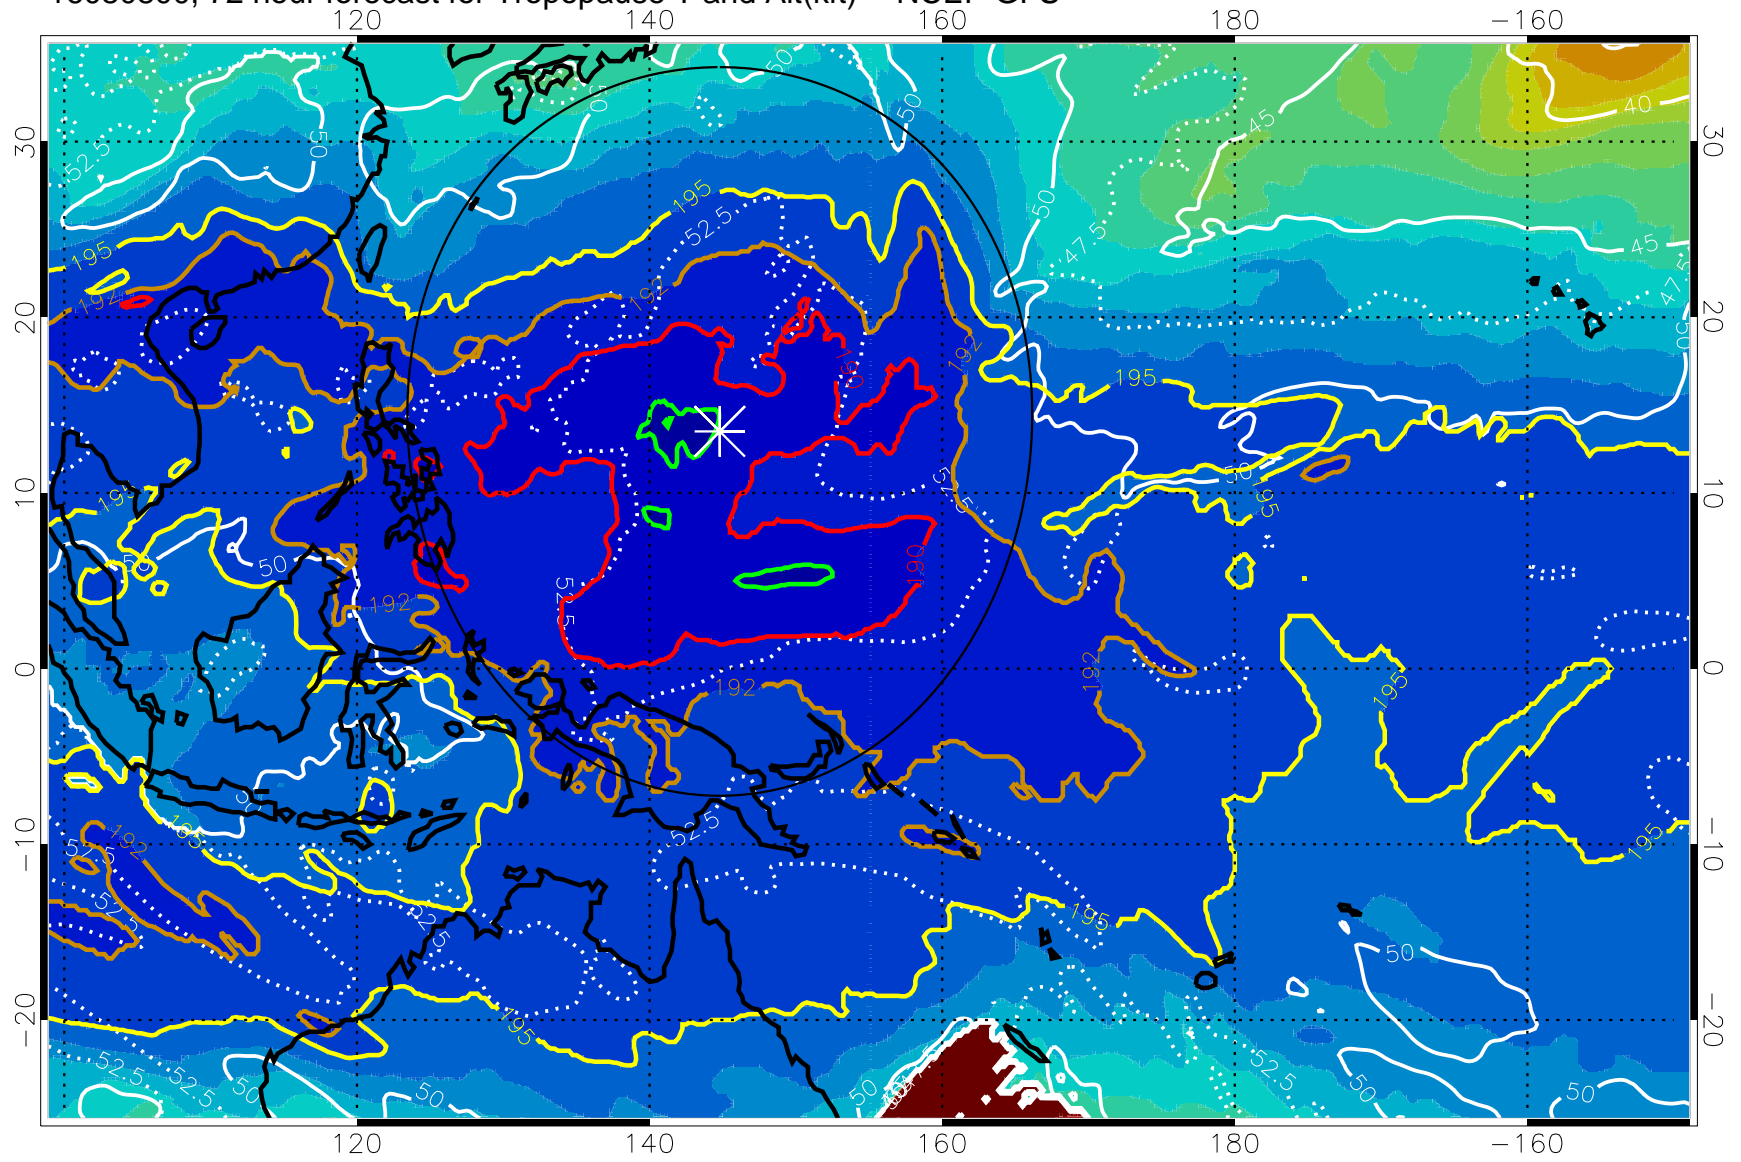

16080800, 72 hour forecast for Tropopause T and Alt(kft) -- NCEP GFS

190 200 210 220 230

Tropopause T, K

Tropopause Altitude in kft (white)

192.5K Isotherm 195K Isotherm

187.5K Isotherm 190K Isotherm

Range ring of 2304 km