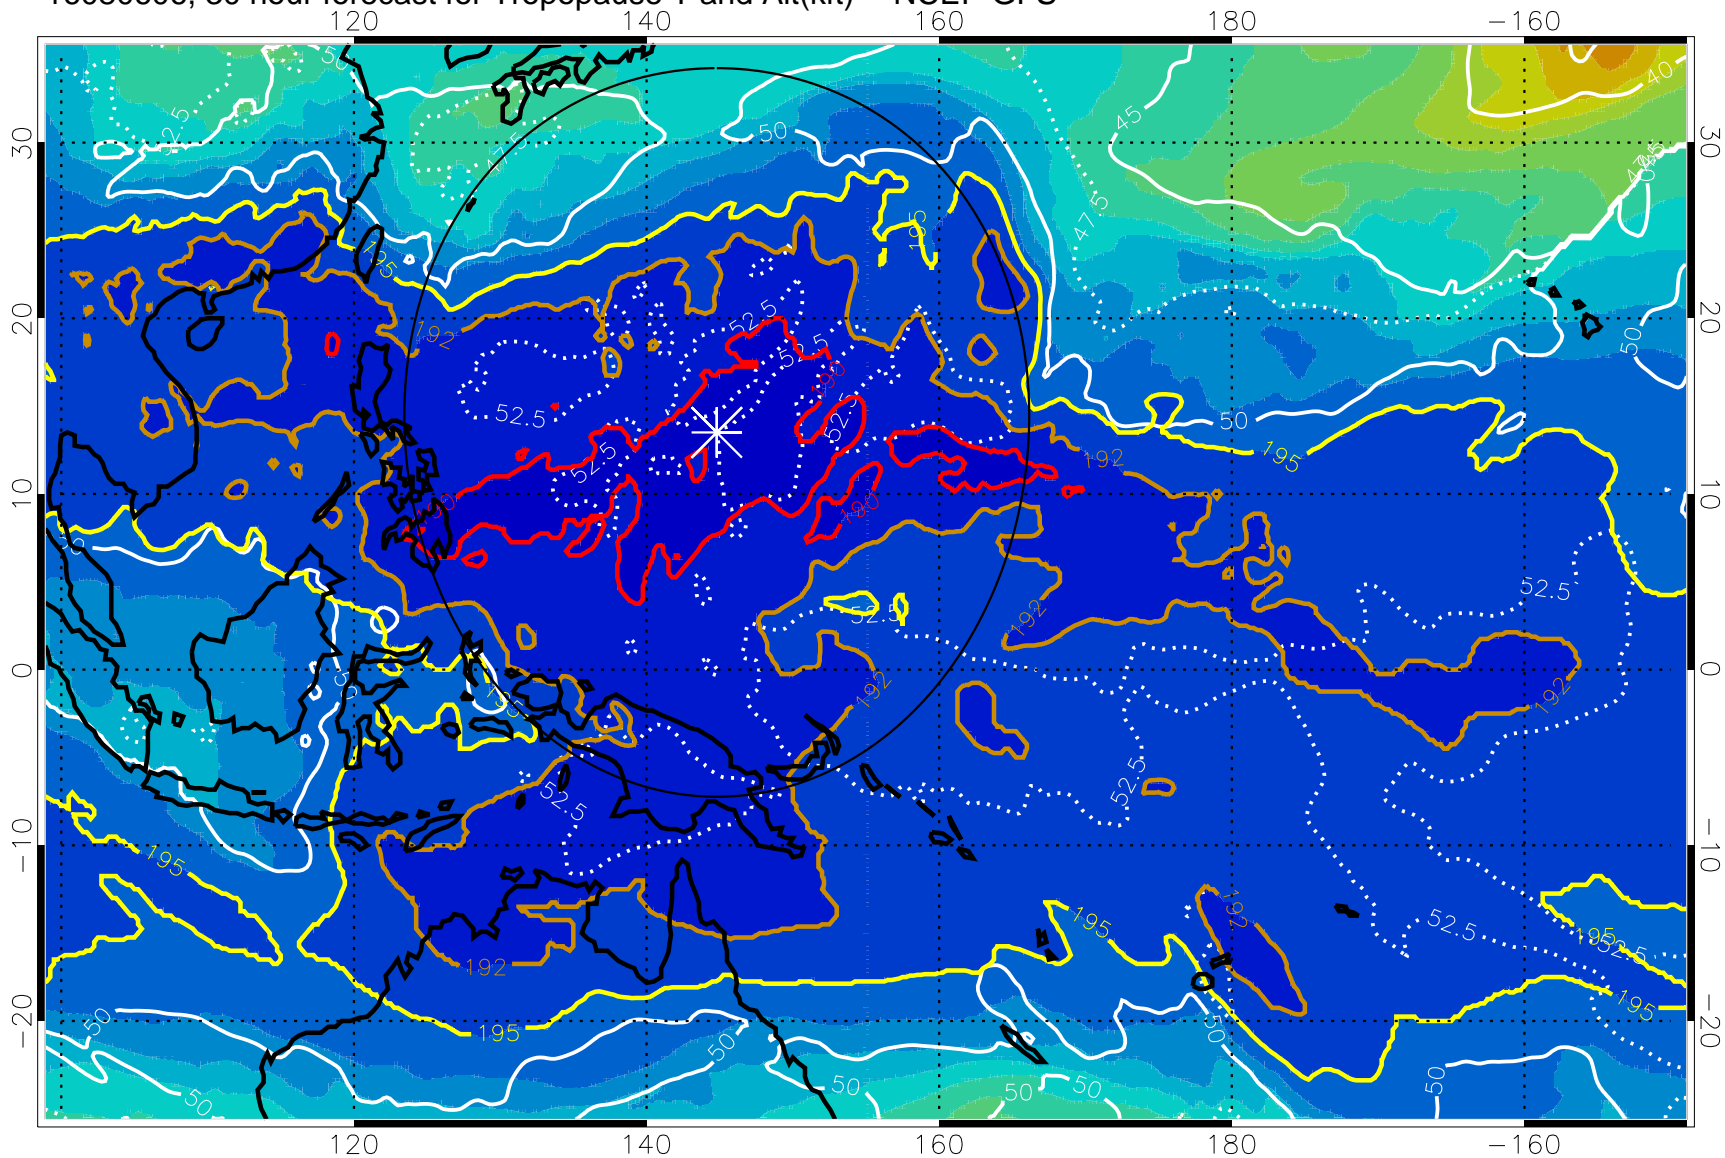

16080606, 30 hour forecast for Tropopause T and Alt(kft) -- NCEP GFS

190 200 210 220 230

Tropopause T, K

Tropopause Altitude in kft (white)

192.5K Isotherm 195K Isotherm
187.5K Isotherm 190K Isotherm

Range ring of 2304 km