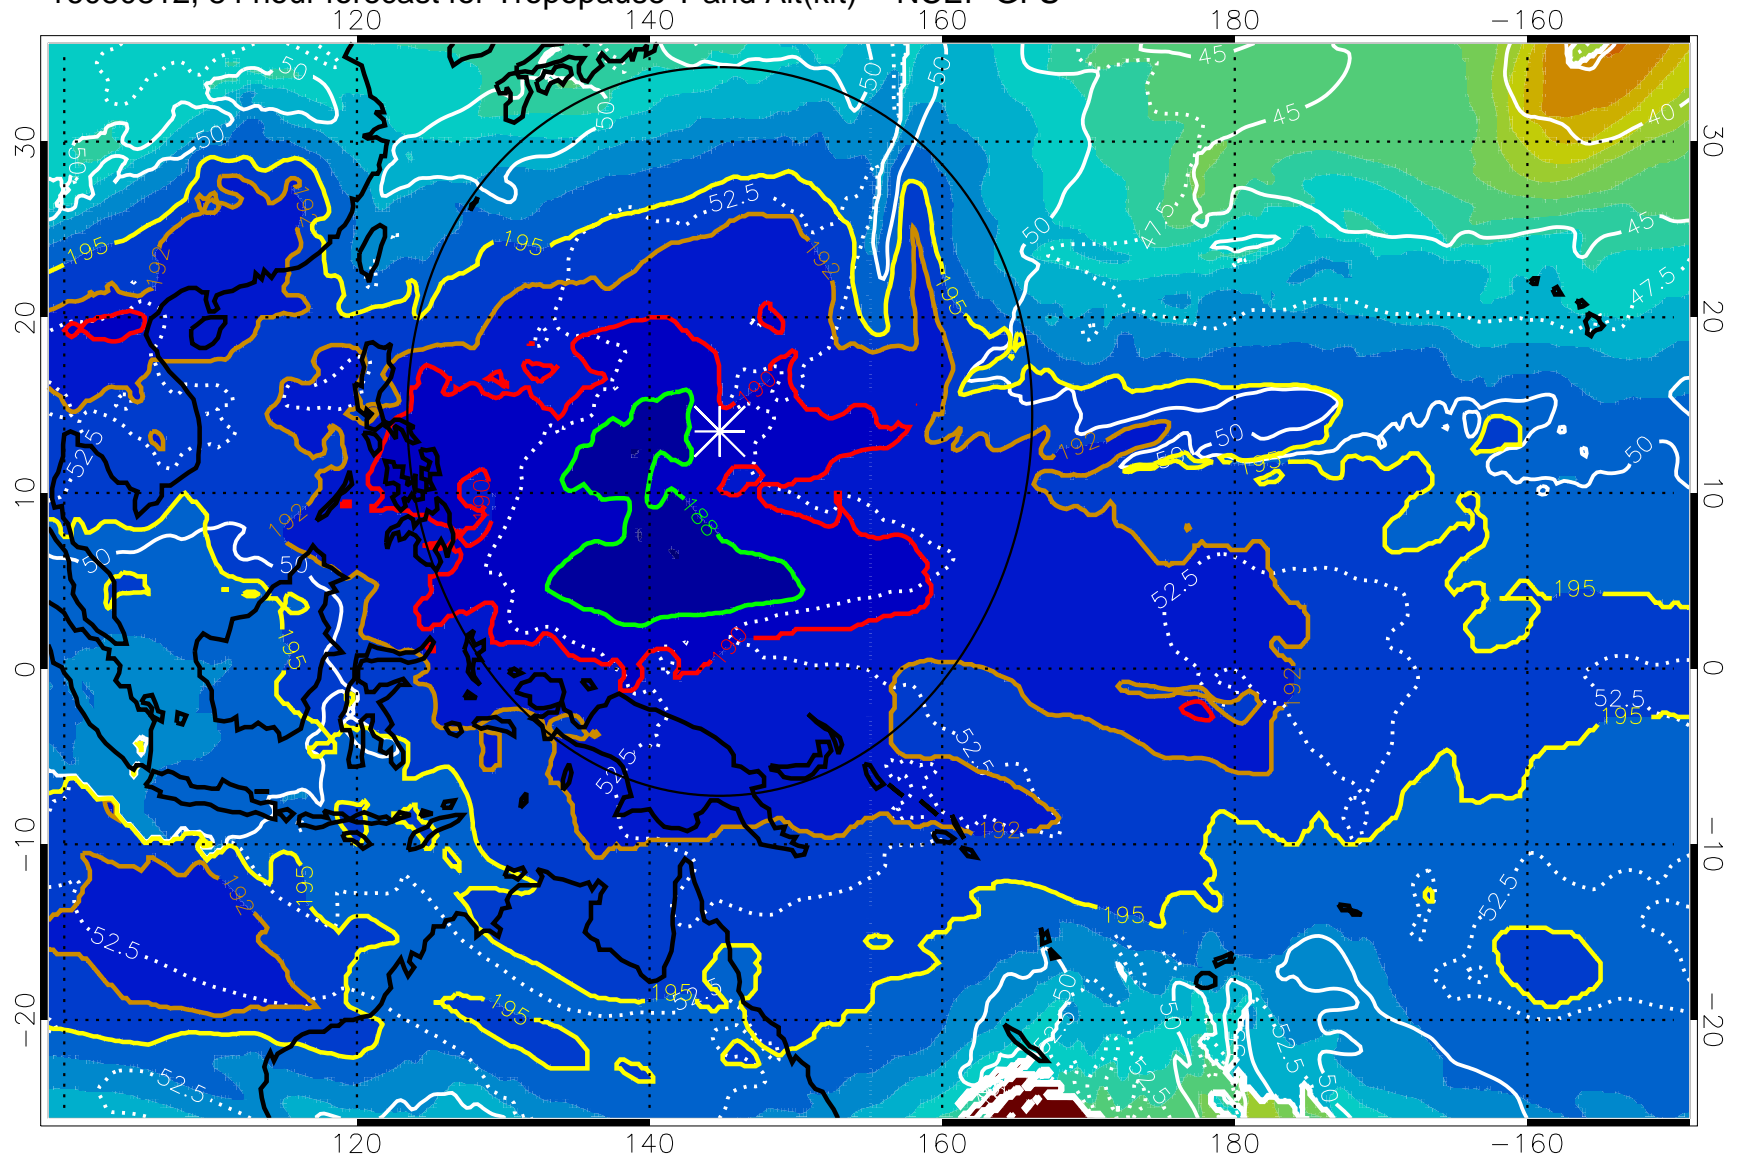

16080812, 84 hour forecast for Tropopause T and Alt(kft) -- NCEP GFS

190 200 210 220 230
Tropopause T, K

Tropopause Altitude in kft (white)

192.5K Isotherm 195K Isotherm
187.5K Isotherm 190K Isotherm

Range ring of 2304 km