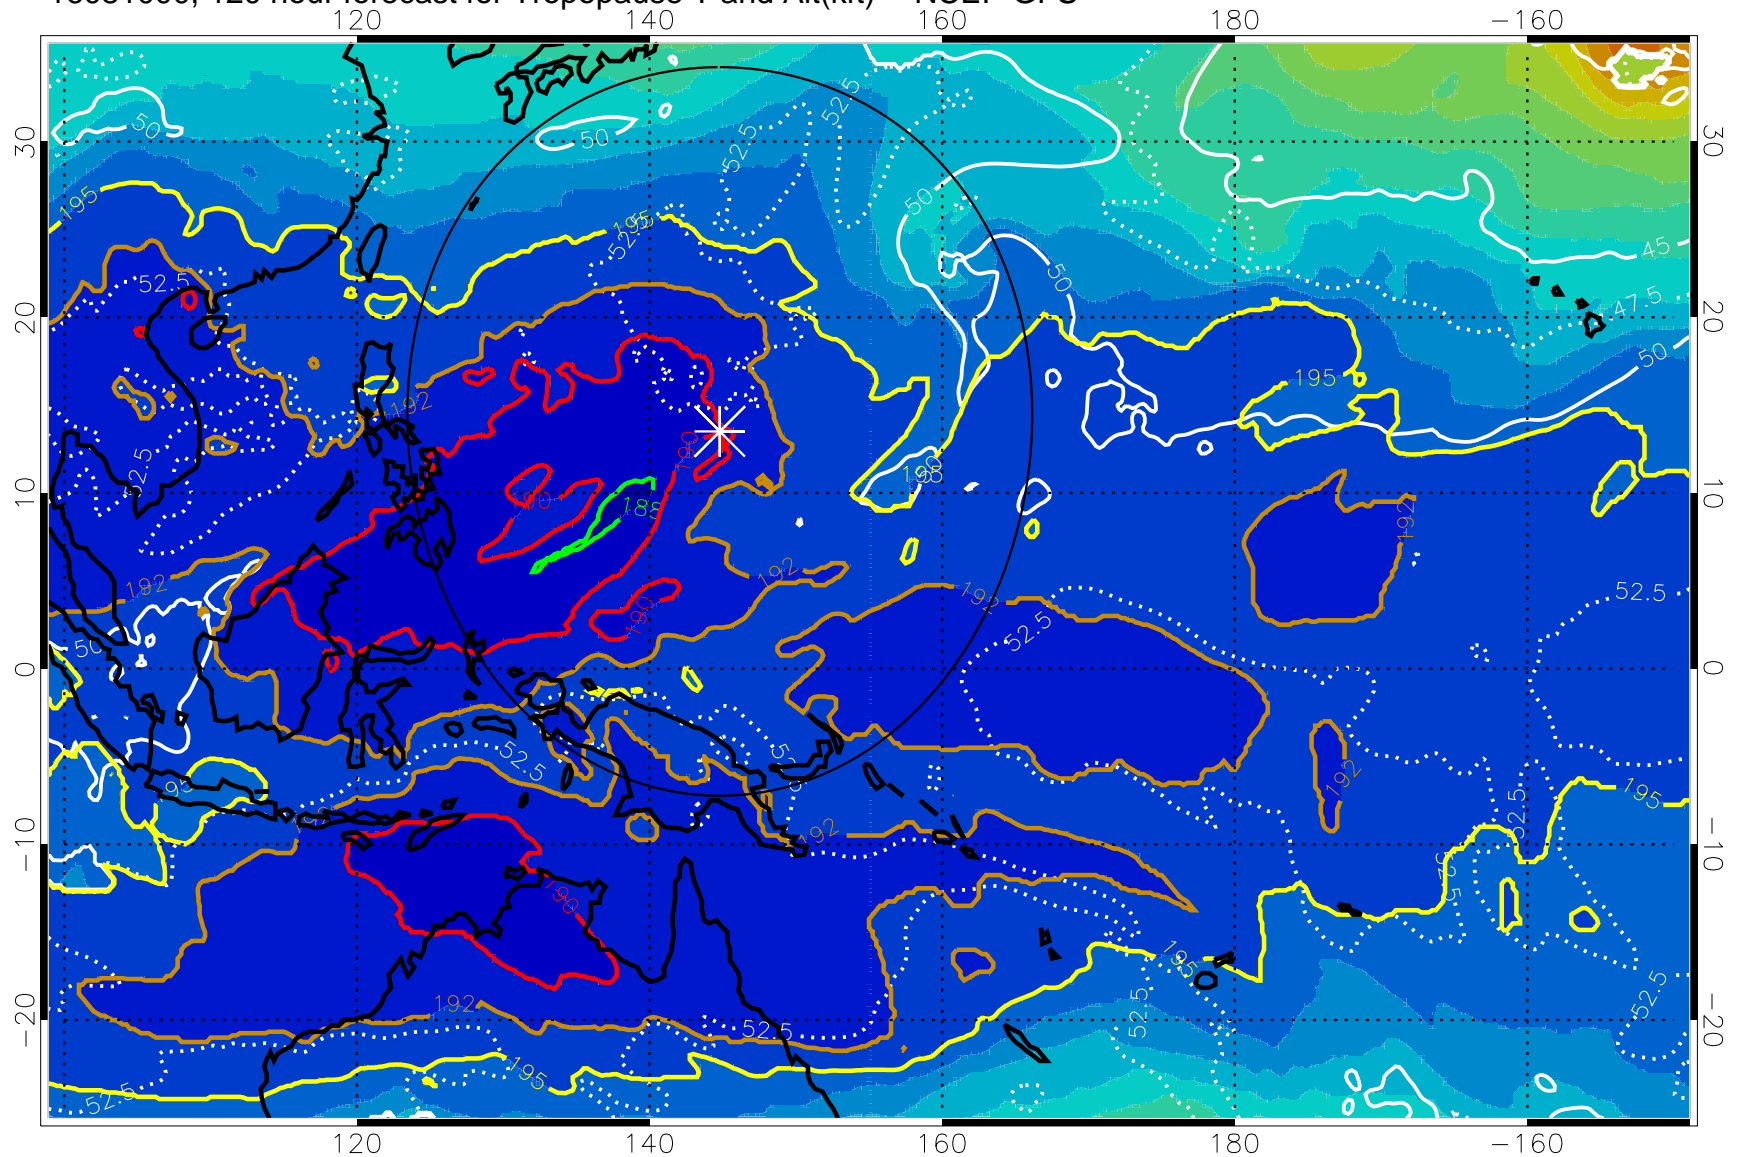

16081000, 120 hour forecast for Tropopause T and Alt(kft) -- NCEP GFS

190   200   210   220   230
Tropopause T, K

Tropopause Altitude in kft (white)

192.5K Isotherm   195K Isotherm
187.5K Isotherm   190K Isotherm

Range ring of 2304 km