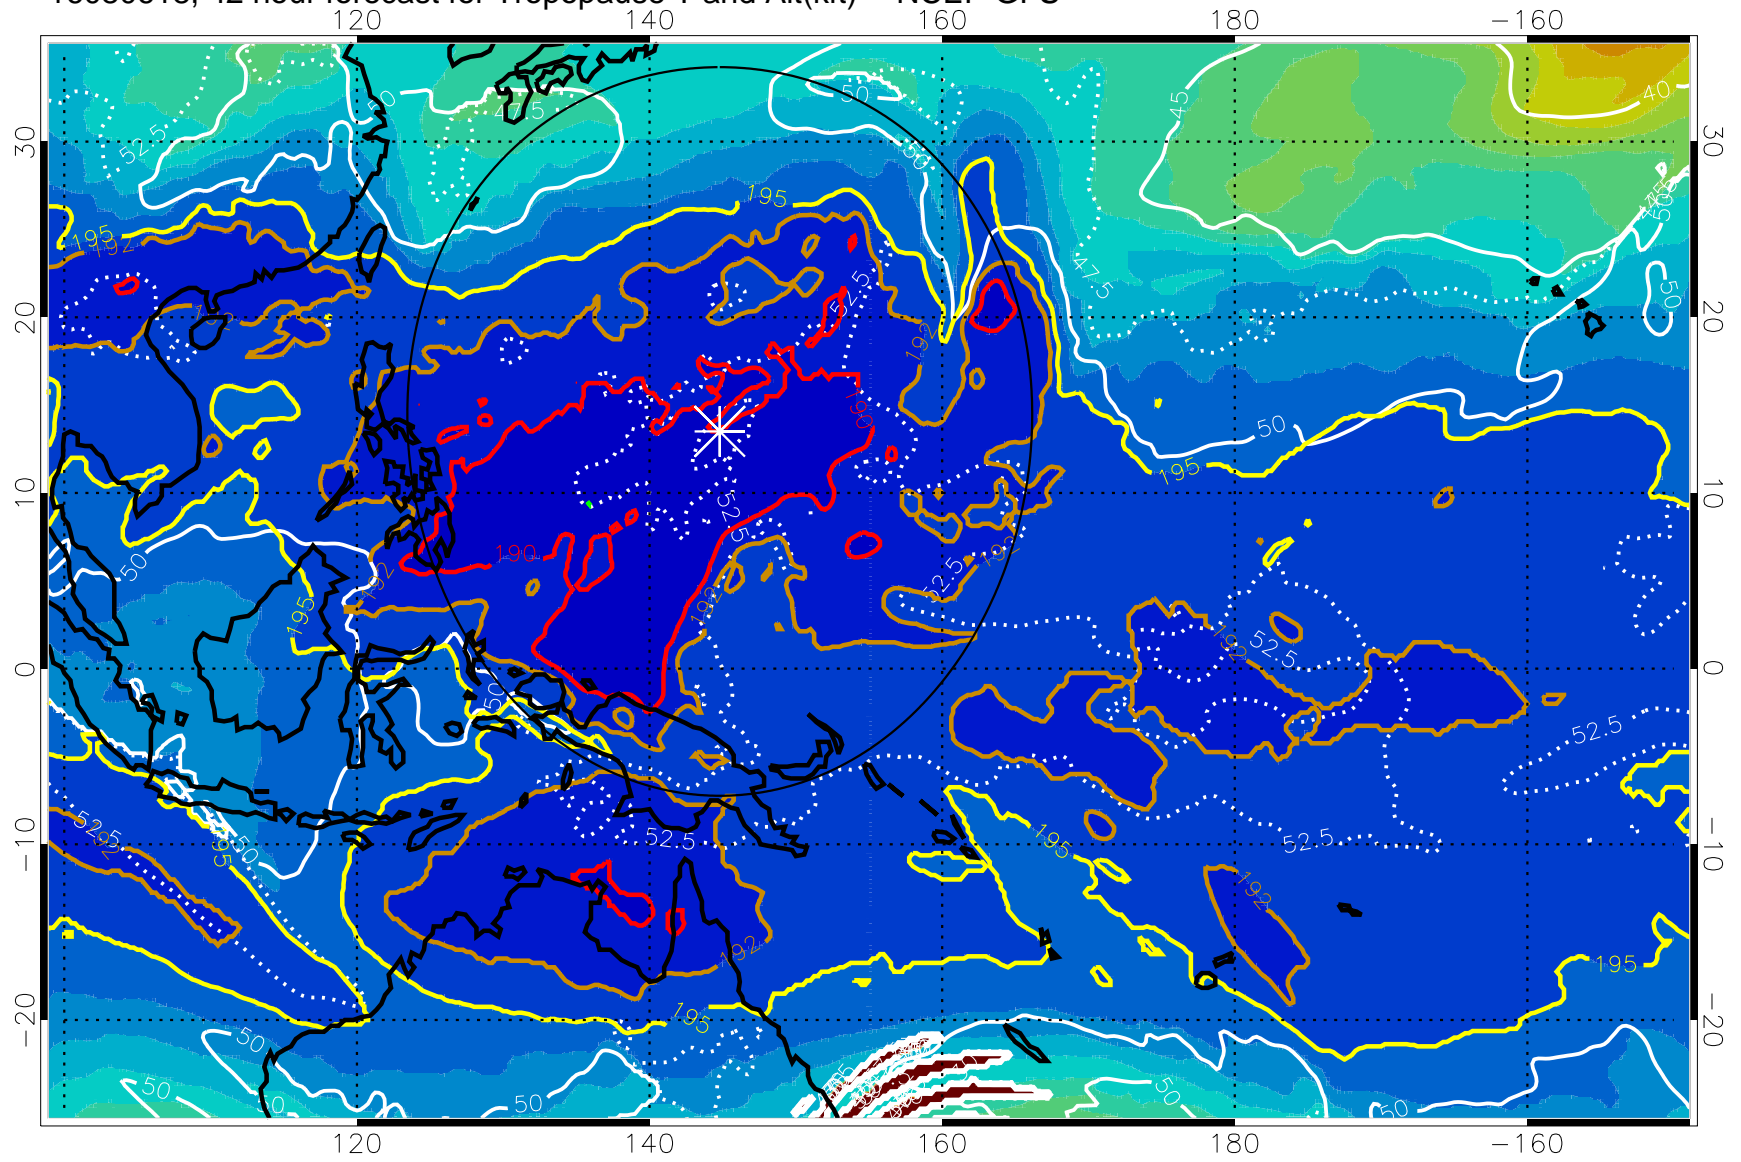

16080618, 42 hour forecast for Tropopause T and Alt(kft) -- NCEP GFS

190   200   210   220   230
Tropopause T, K

Tropopause Altitude in kft (white)

192.5K Isotherm   195K Isotherm
187.5K Isotherm   190K Isotherm

Range ring of 2304 km