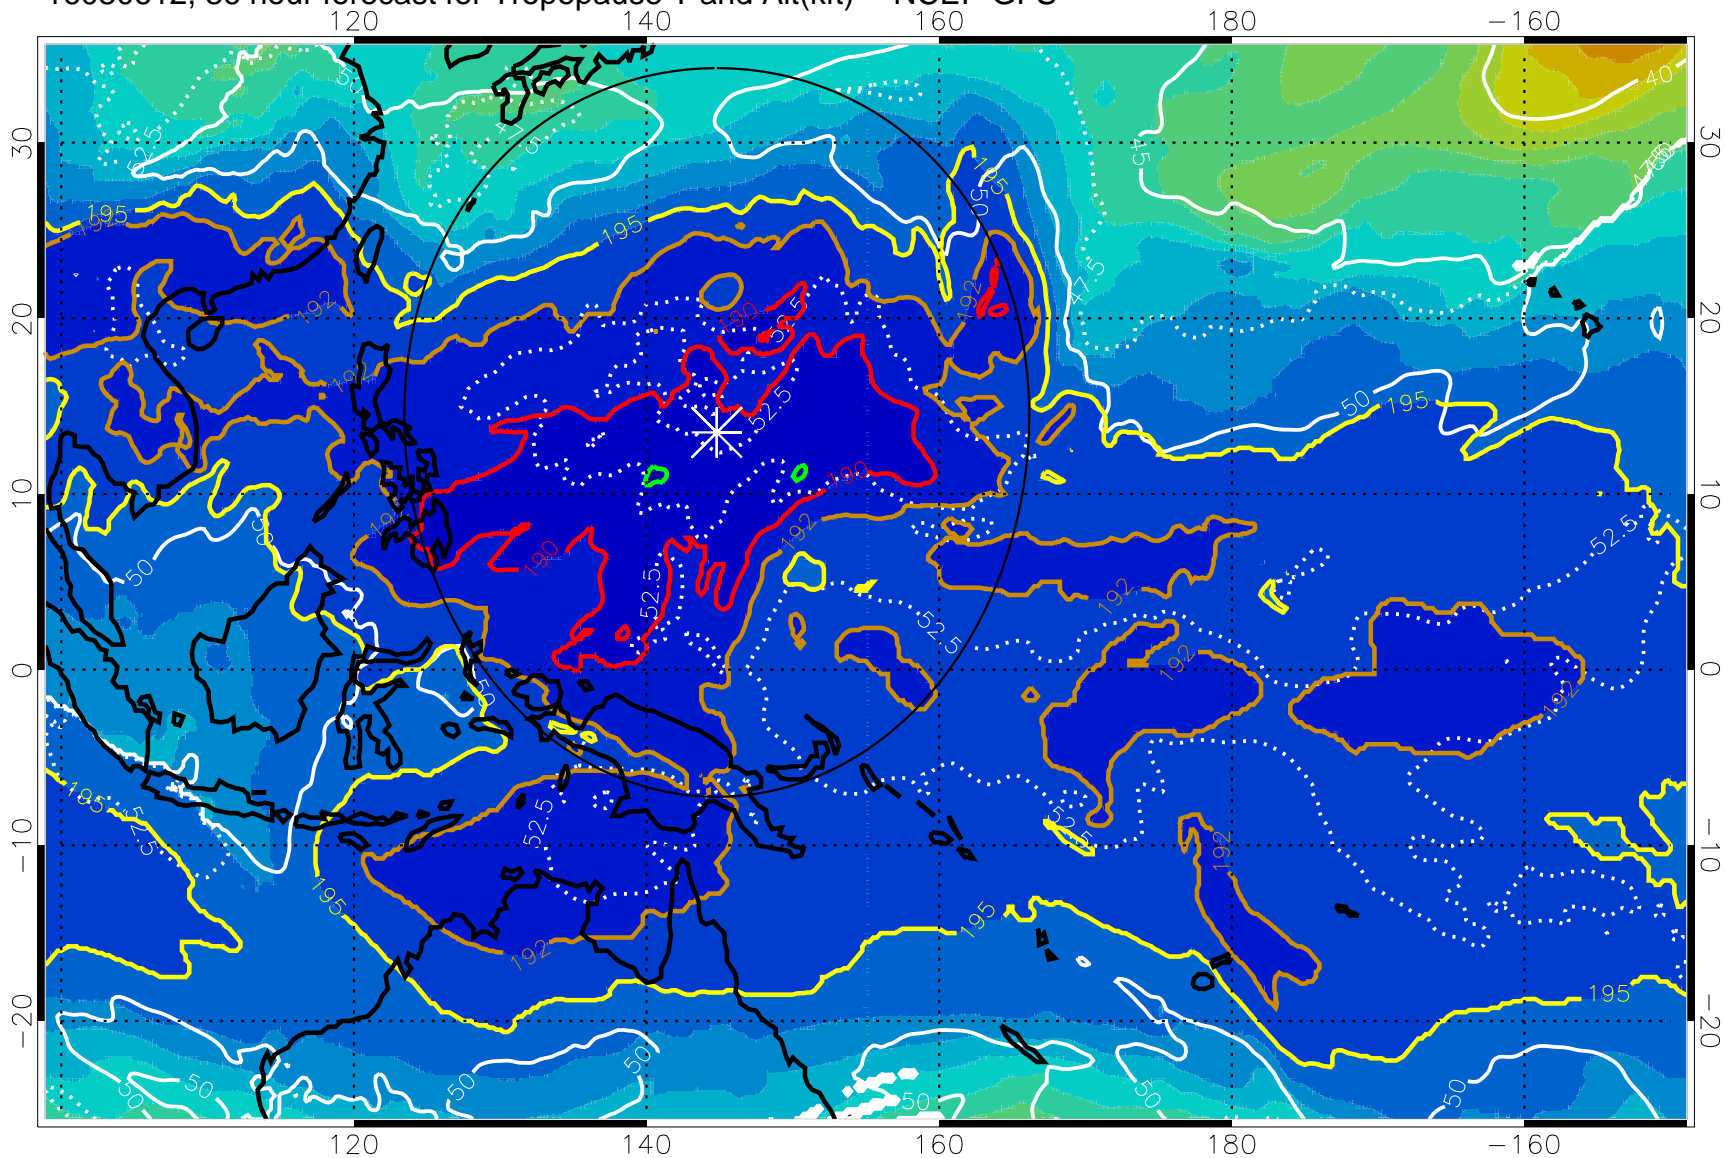

16080612, 36 hour forecast for Tropopause T and Alt(kft) -- NCEP GFS

190 200 210 220 230

Tropopause T, K

Tropopause Altitude in kft (white)

192.5K Isotherm 195K Isotherm

187.5K Isotherm 190K Isotherm

Range ring of 2304 km