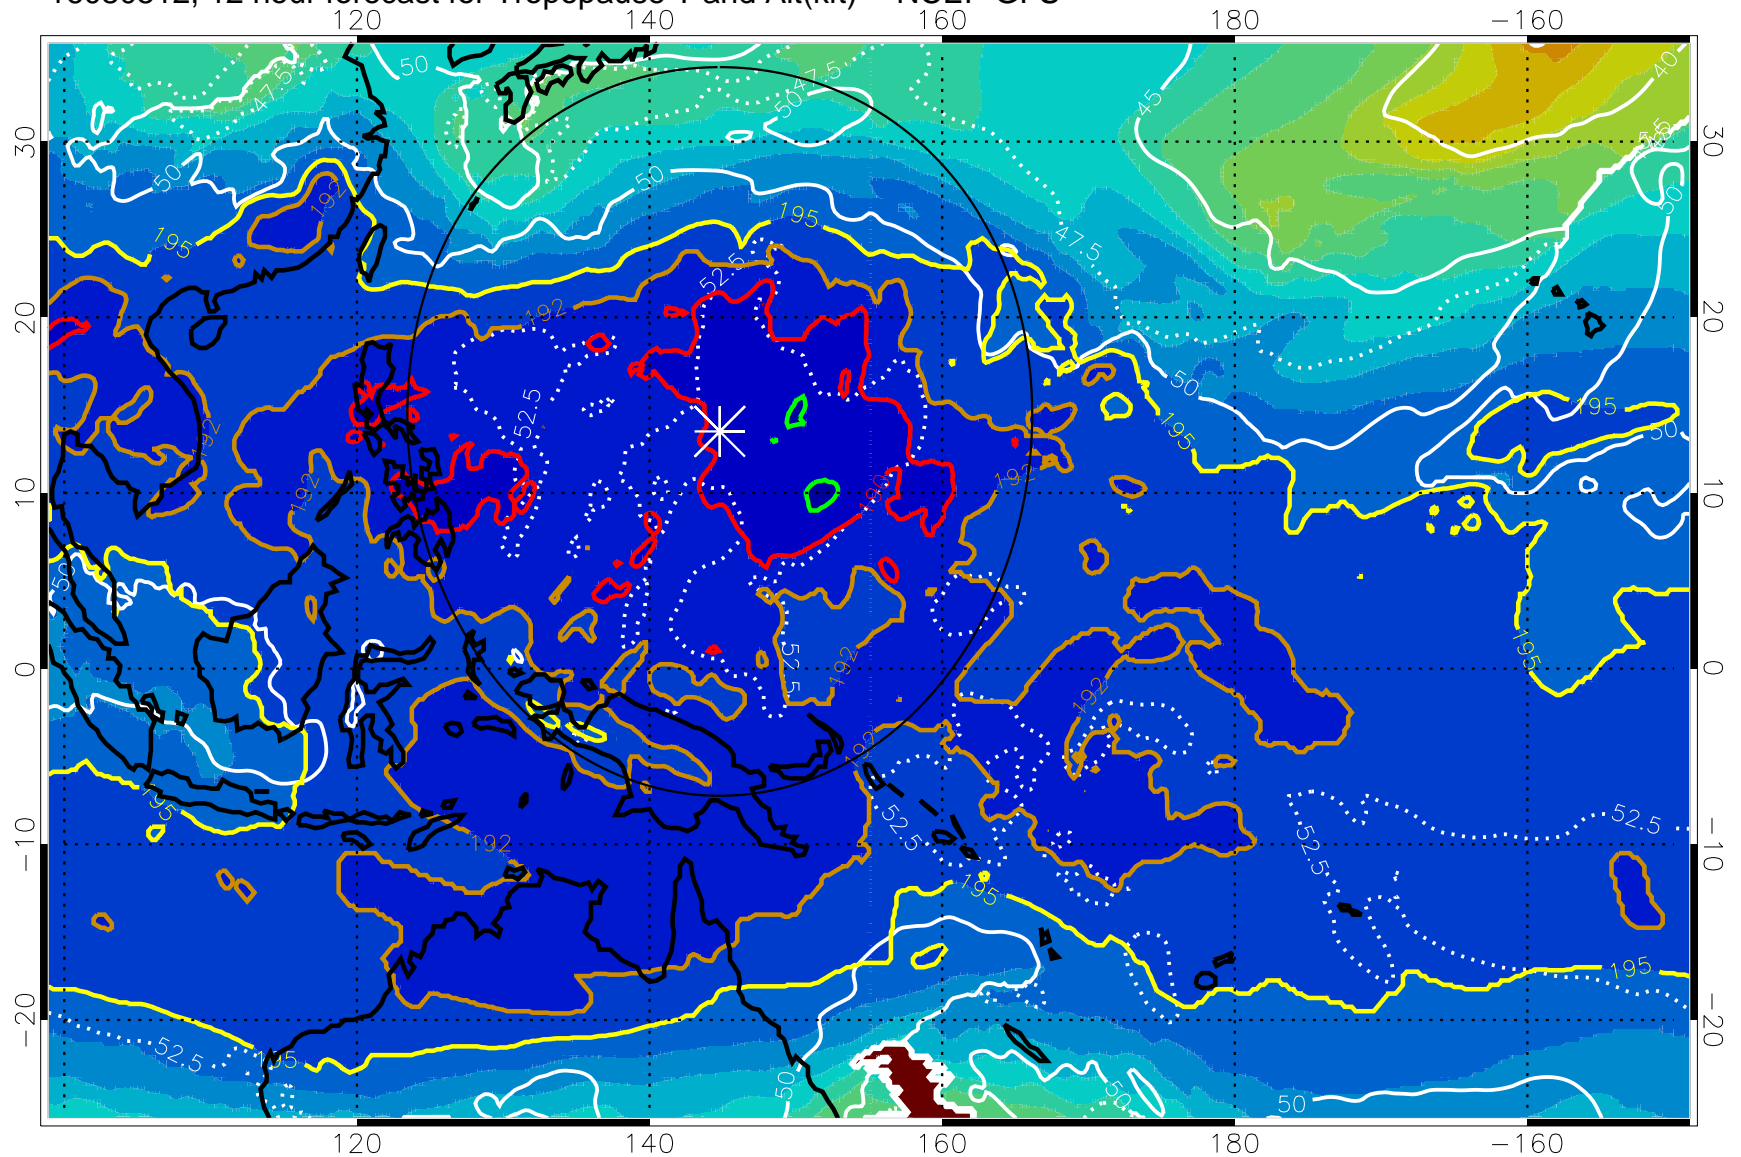

16080512, 12 hour forecast for Tropopause T and Alt(kft) -- NCEP GFS

190   200   210   220   230
Tropopause T, K

Tropopause Altitude in kft (white)

192.5K Isotherm   195K Isotherm
187.5K Isotherm   190K Isotherm

Range ring of 2304 km