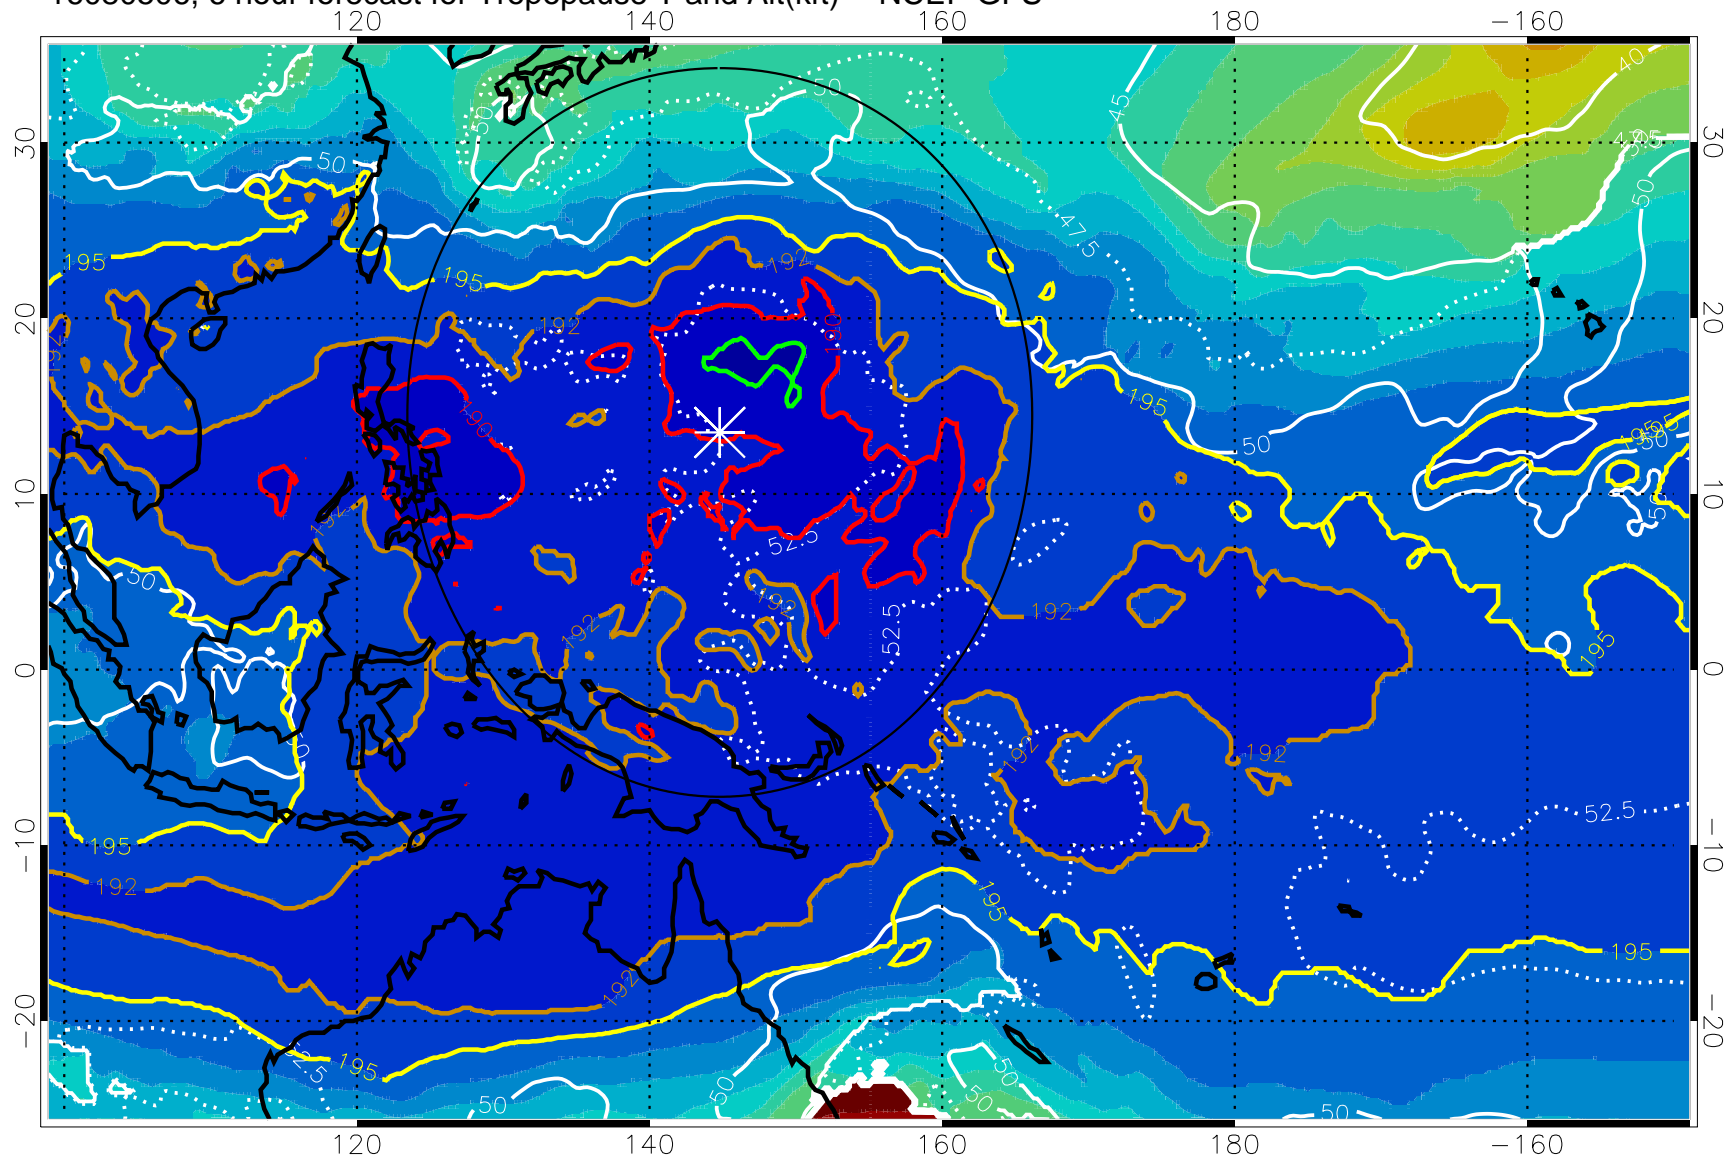

16080506, 6 hour forecast for Tropopause T and Alt(kft) -- NCEP GFS

190 200 210 220 230
Tropopause T, K

Tropopause Altitude in kft (white)

192.5K Isotherm 195K Isotherm
187.5K Isotherm 190K Isotherm

Range ring of 2304 km