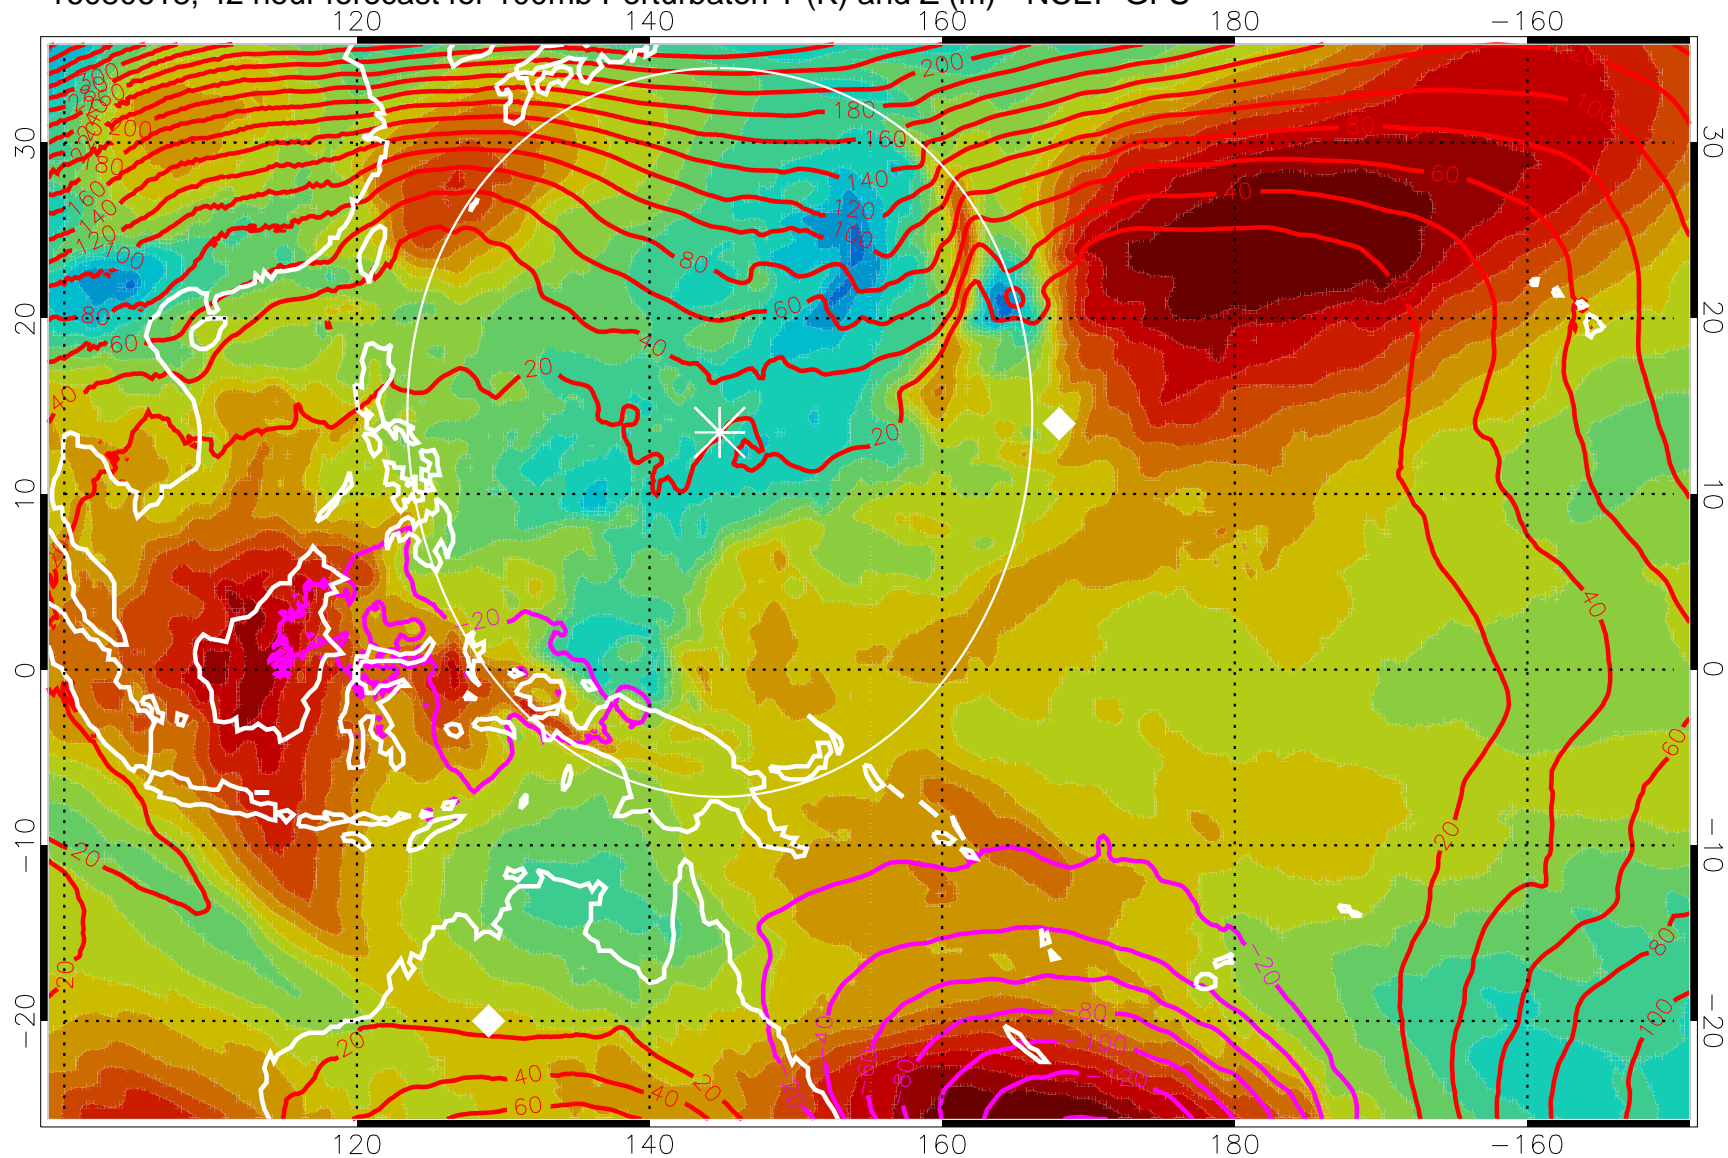

16080618, 42 hour forecast for 100mb Perturbaton T (K) and Z (m)-- NCEP GFS

Contours are 100 mbar Z perturbation (m)
Positive Z Contours
Negative Z Contours
Diamonds-mean pos. of anticyclones

Range ring of 2304 km