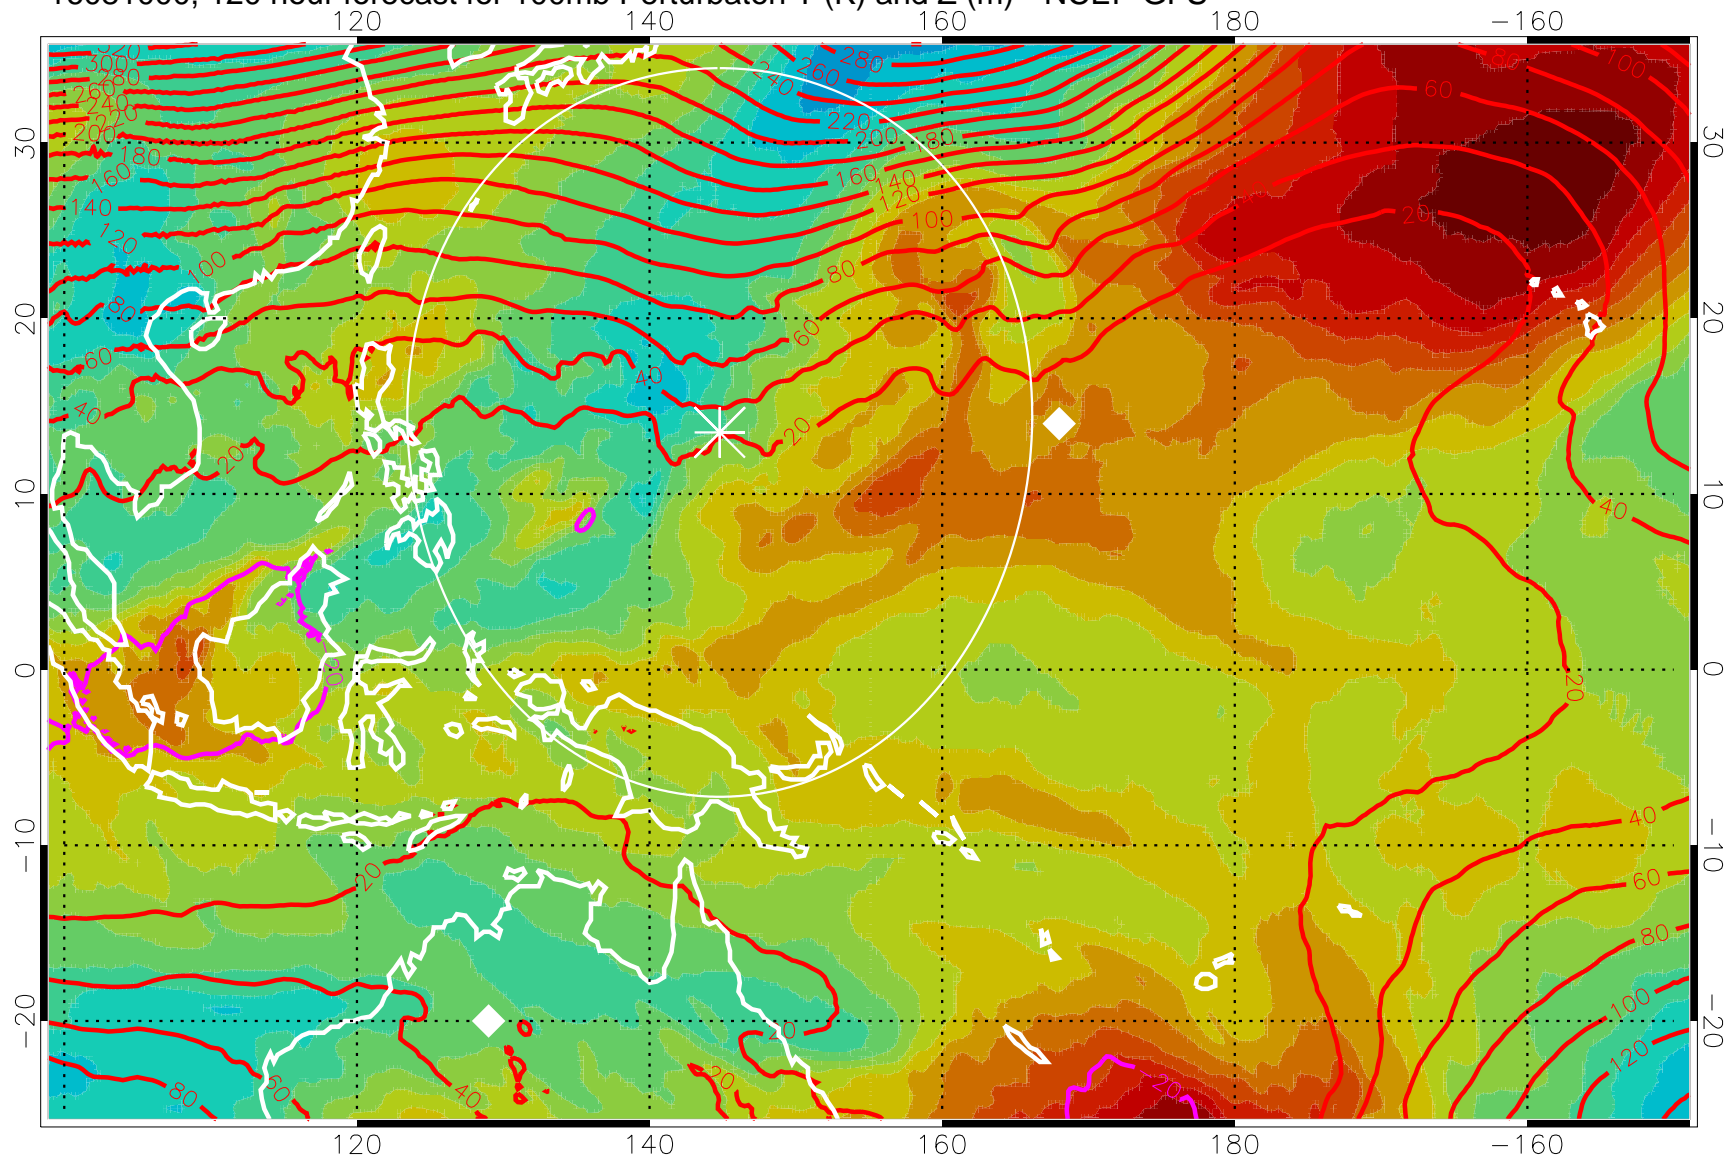

16081000, 120 hour forecast for 100mb Perturbaton T (K) and Z (m)-- NCEP GFS

Contours are 100 mbar Z perturbation (m)

Positive Z Contours

Negative Z Contours

Diamonds-mean pos. of anticyclones

Range ring of 2304 km