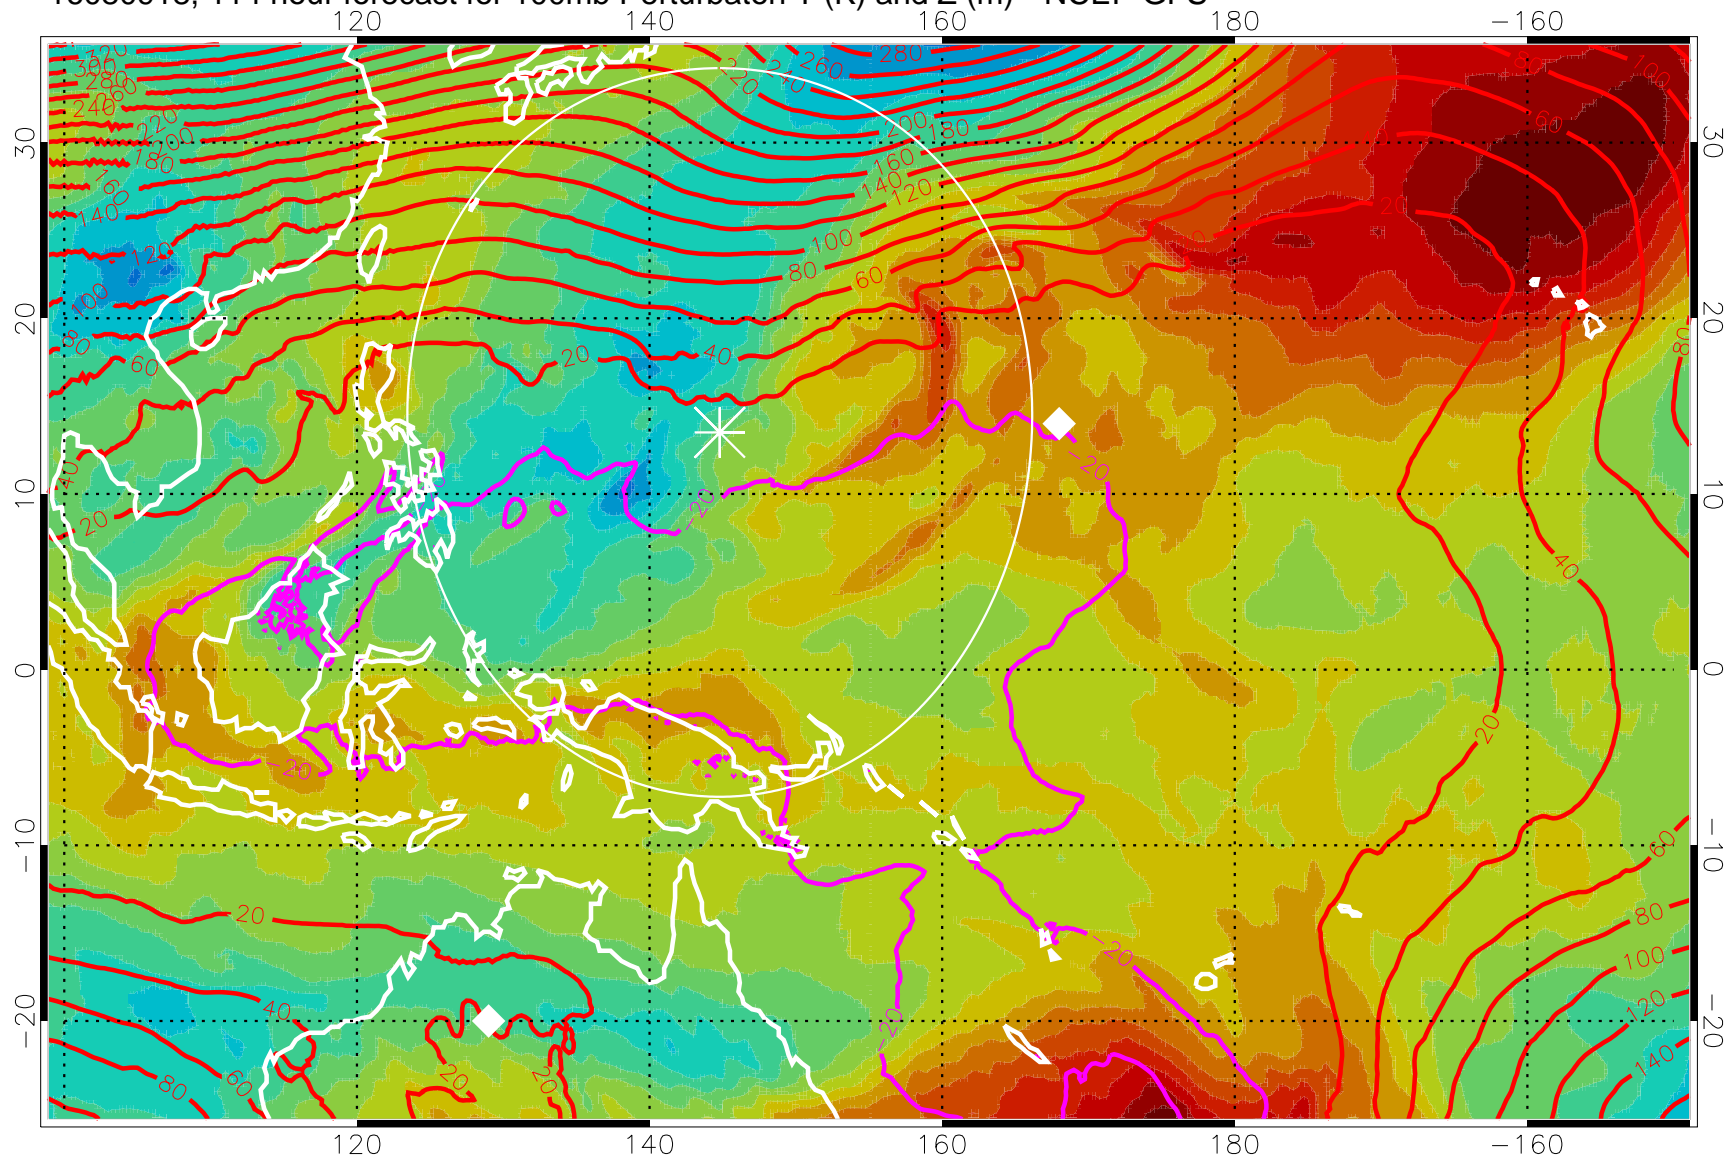

16080918, 114 hour forecast for 100mb Perturbaton T (K) and Z (m)-- NCEP GFS

Contours are 100 mbar Z perturbation (m)
Positive Z Contours
Negative Z Contours
Diamonds-mean pos. of anticyclones

Range ring of 2304 km