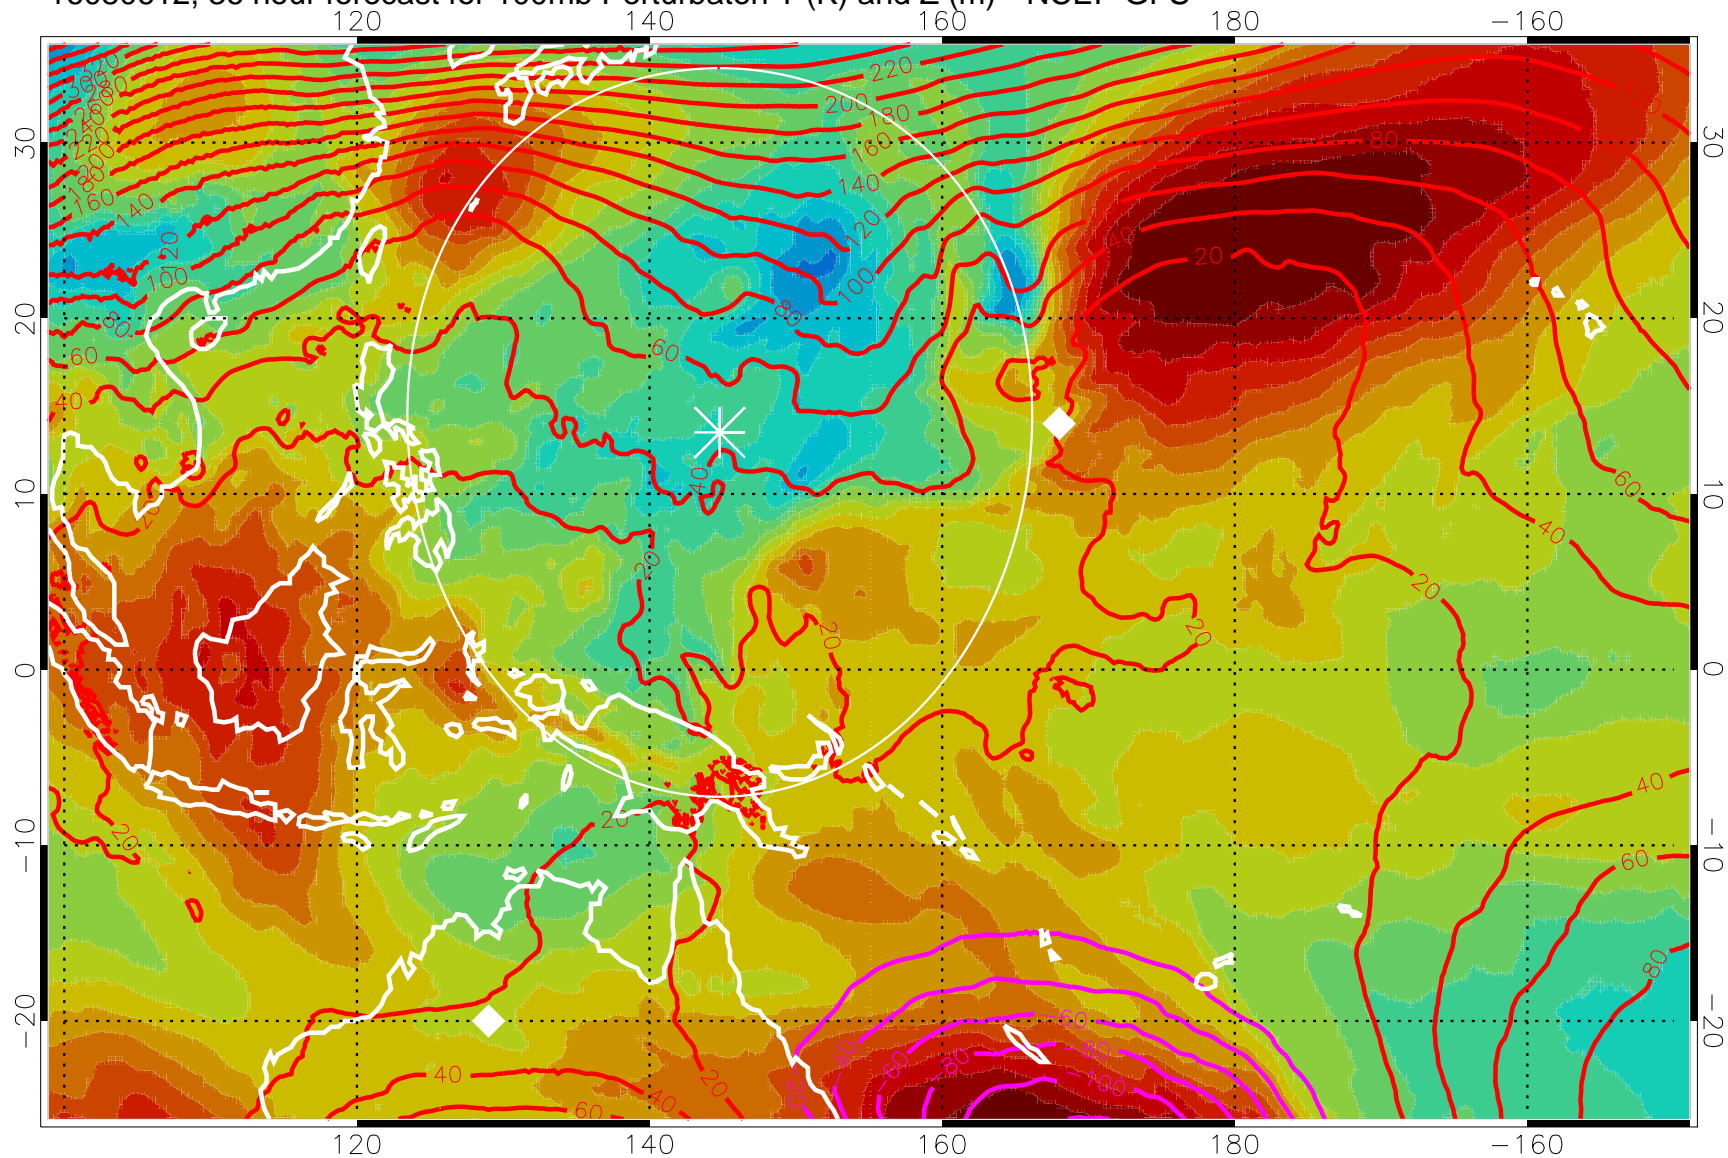

16080612, 36 hour forecast for 100mb Perturbaton T (K) and Z (m)-- NCEP GFS

Contours are 100 mbar Z perturbation (m)
Positive Z Contours
Negative Z Contours
Diamonds-mean pos. of anticyclones

Range ring of 2304 km