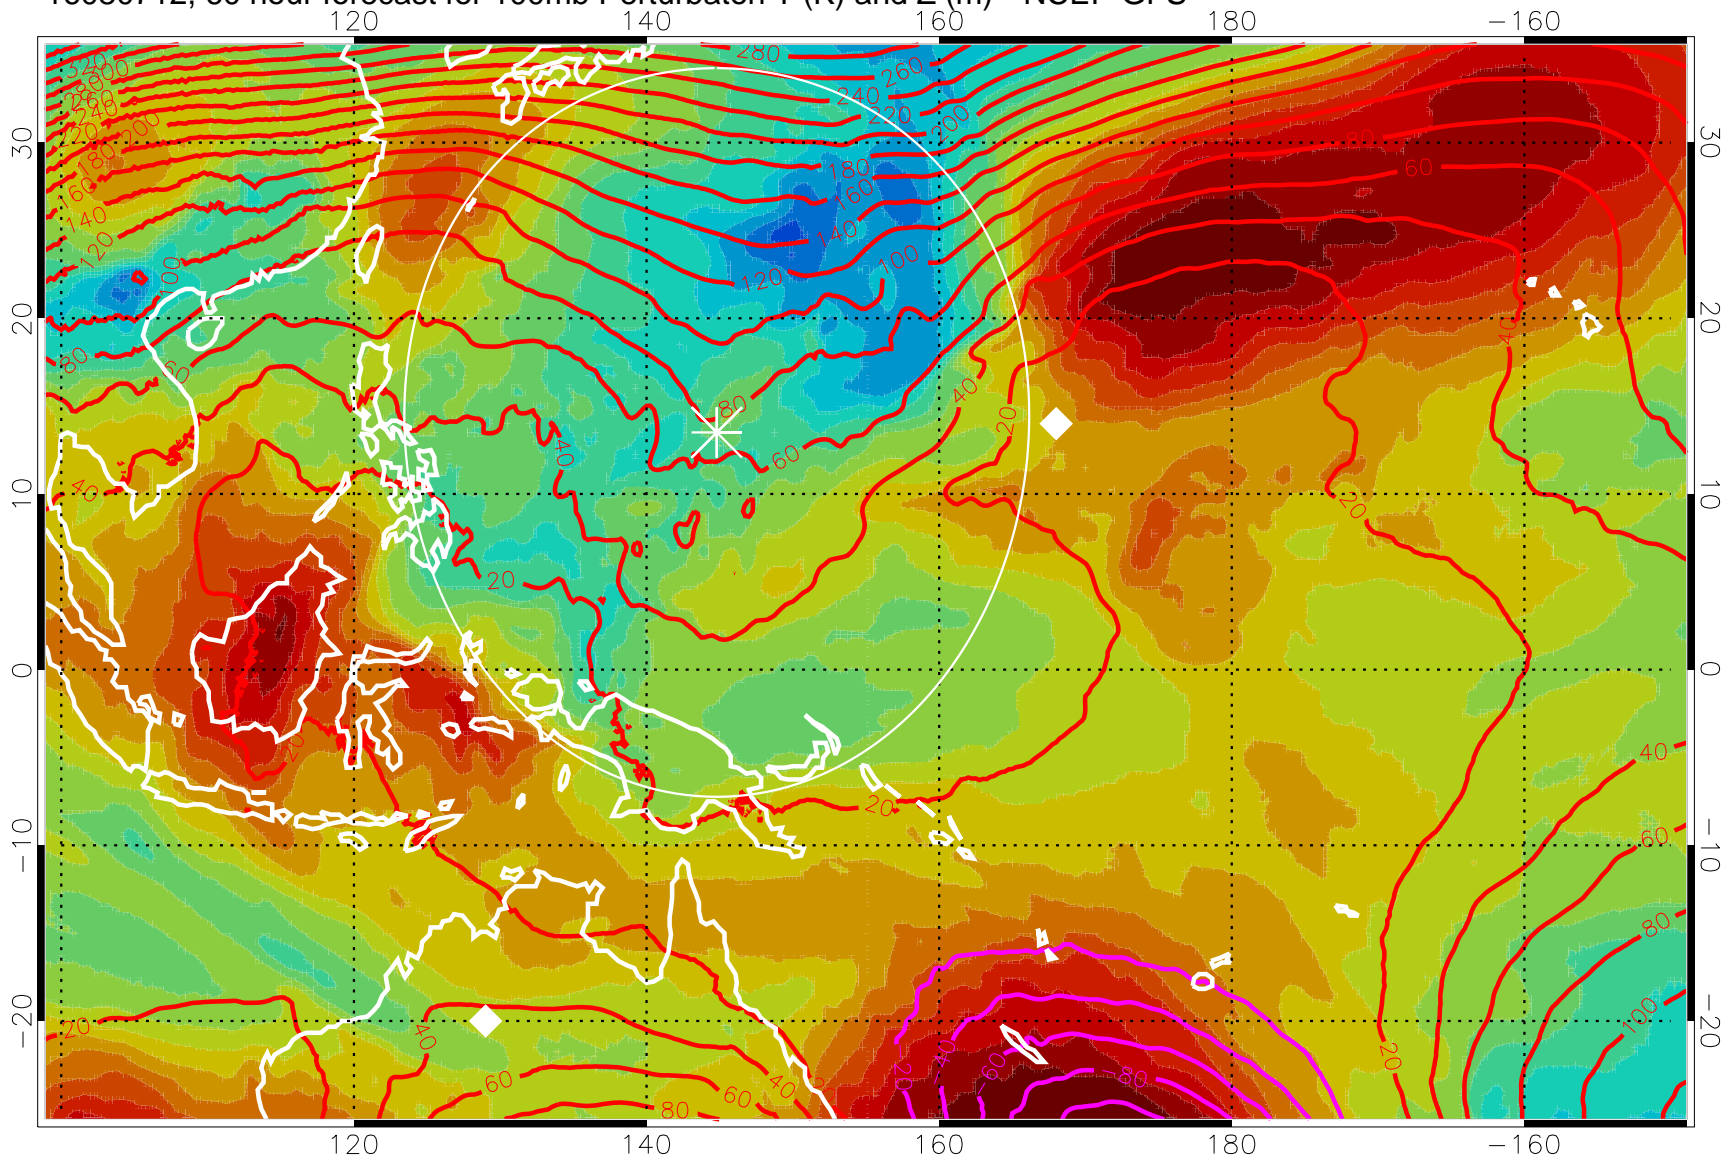

16080712, 60 hour forecast for 100mb Perturbaton T (K) and Z (m)-- NCEP GFS

Contours are 100 mbar Z perturbation (m)
Positive Z Contours
Negative Z Contours
Diamonds-mean pos. of anticyclones

Range ring of 2304 km