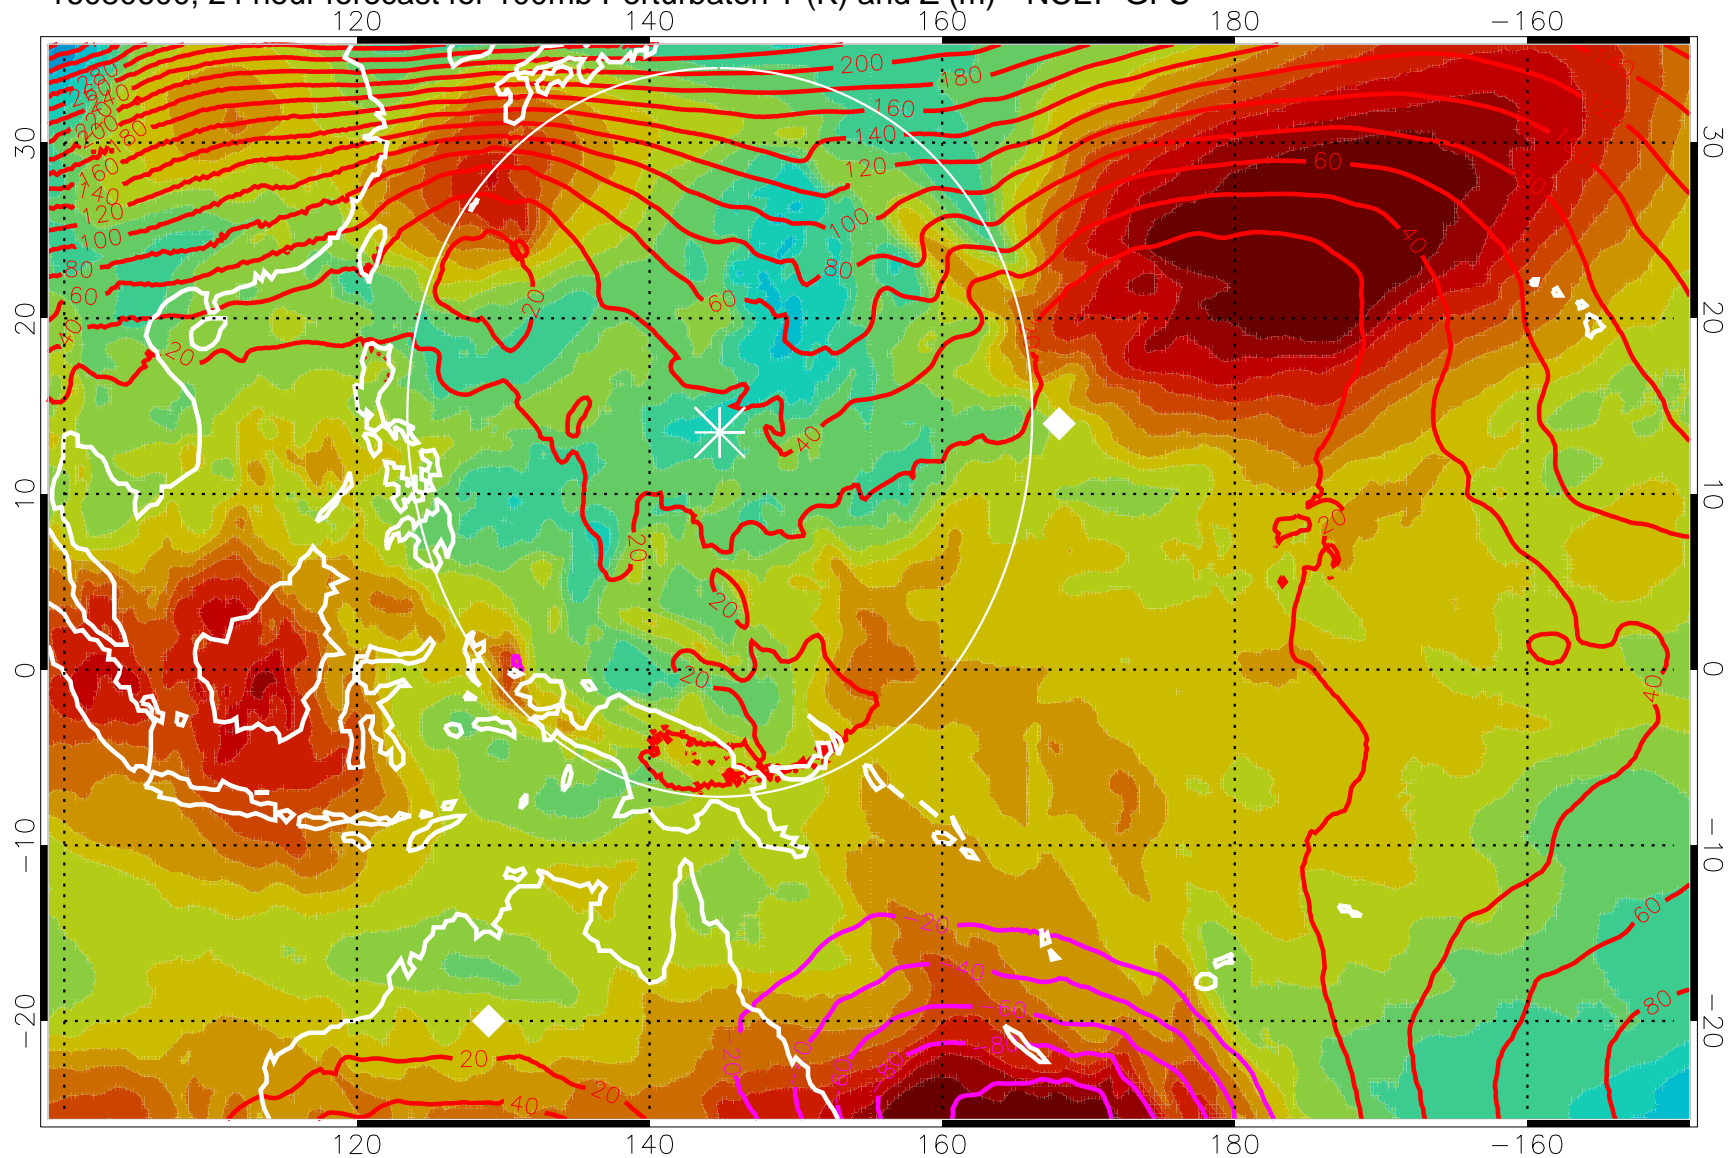

16080600, 24 hour forecast for 100mb Perturbaton T (K) and Z (m)-- NCEP GFS

Contours are 100 mbar Z perturbation (m)
Positive Z Contours
Negative Z Contours
Diamonds-mean pos. of anticyclones

Range ring of 2304 km