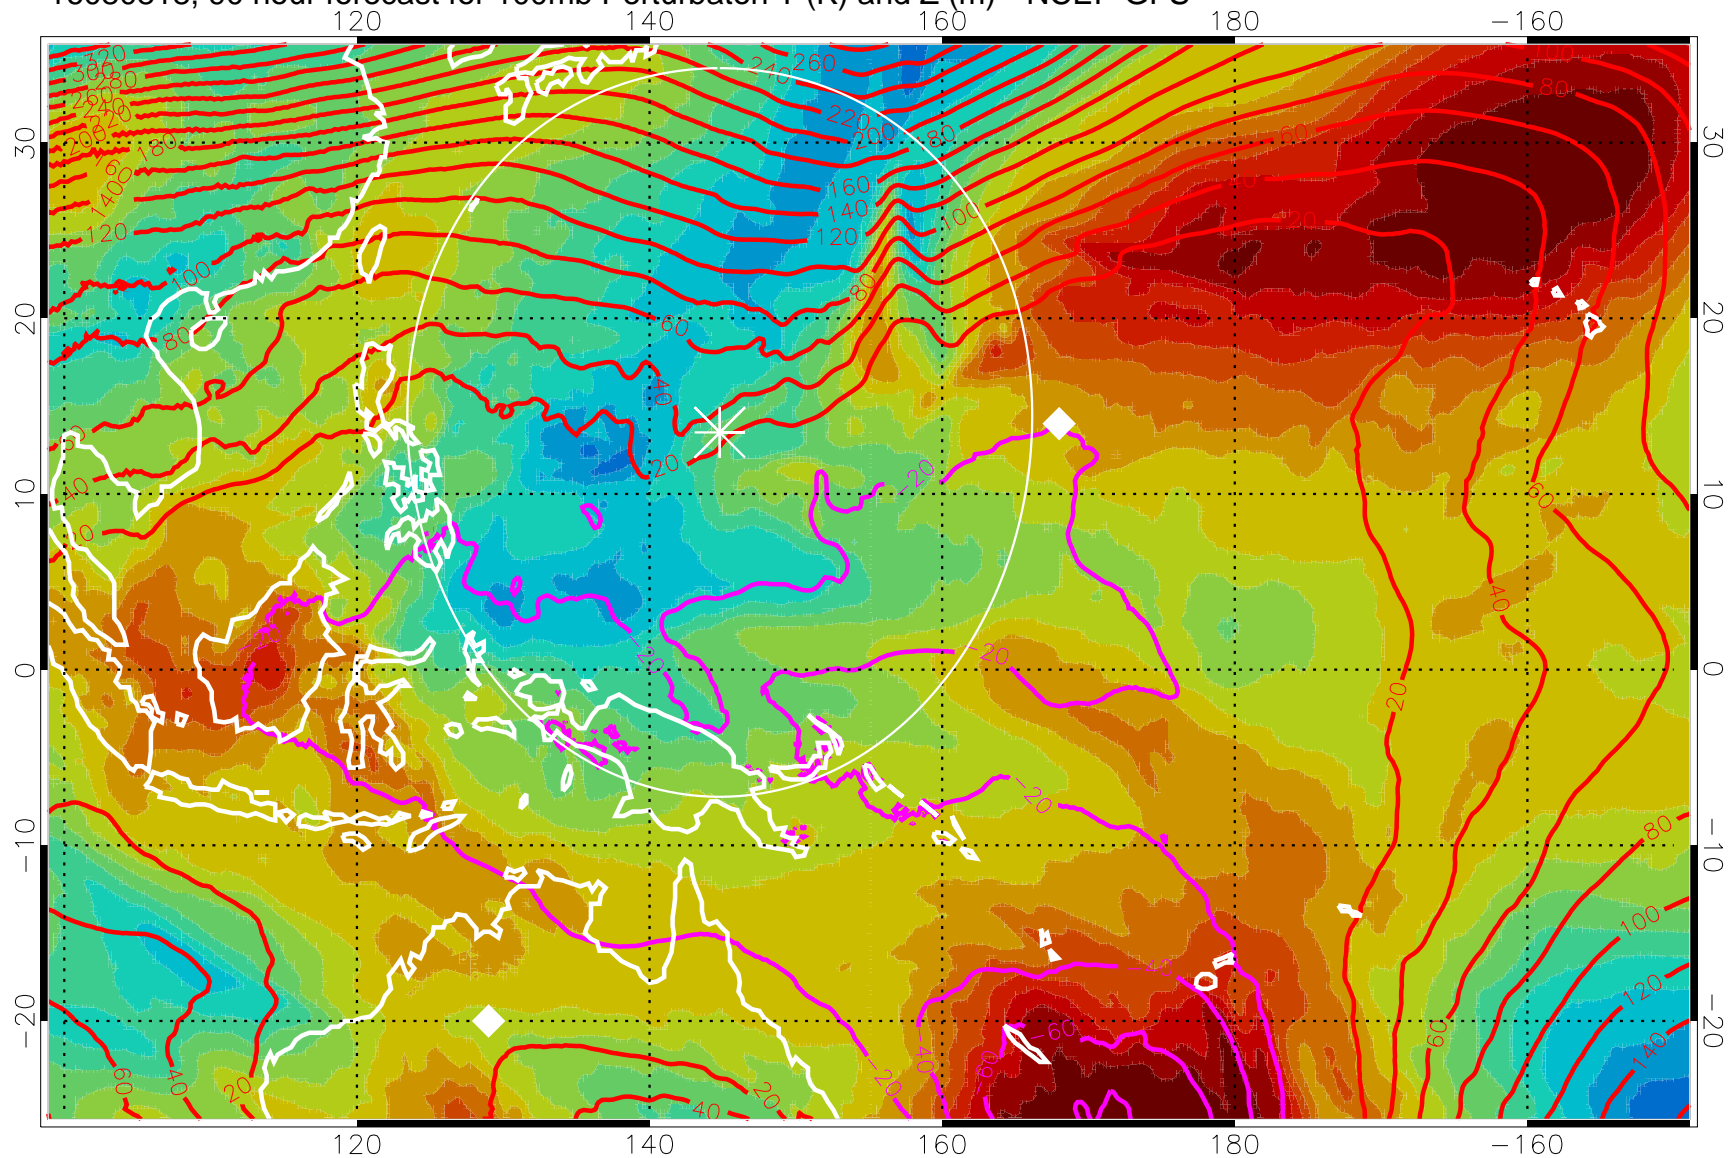

16080818, 90 hour forecast for 100mb Perturbaton T (K) and Z (m)-- NCEP GFS

Contours are 100 mbar Z perturbation (m)
Positive Z Contours
Negative Z Contours
Diamonds-mean pos. of anticyclones

Range ring of 2304 km