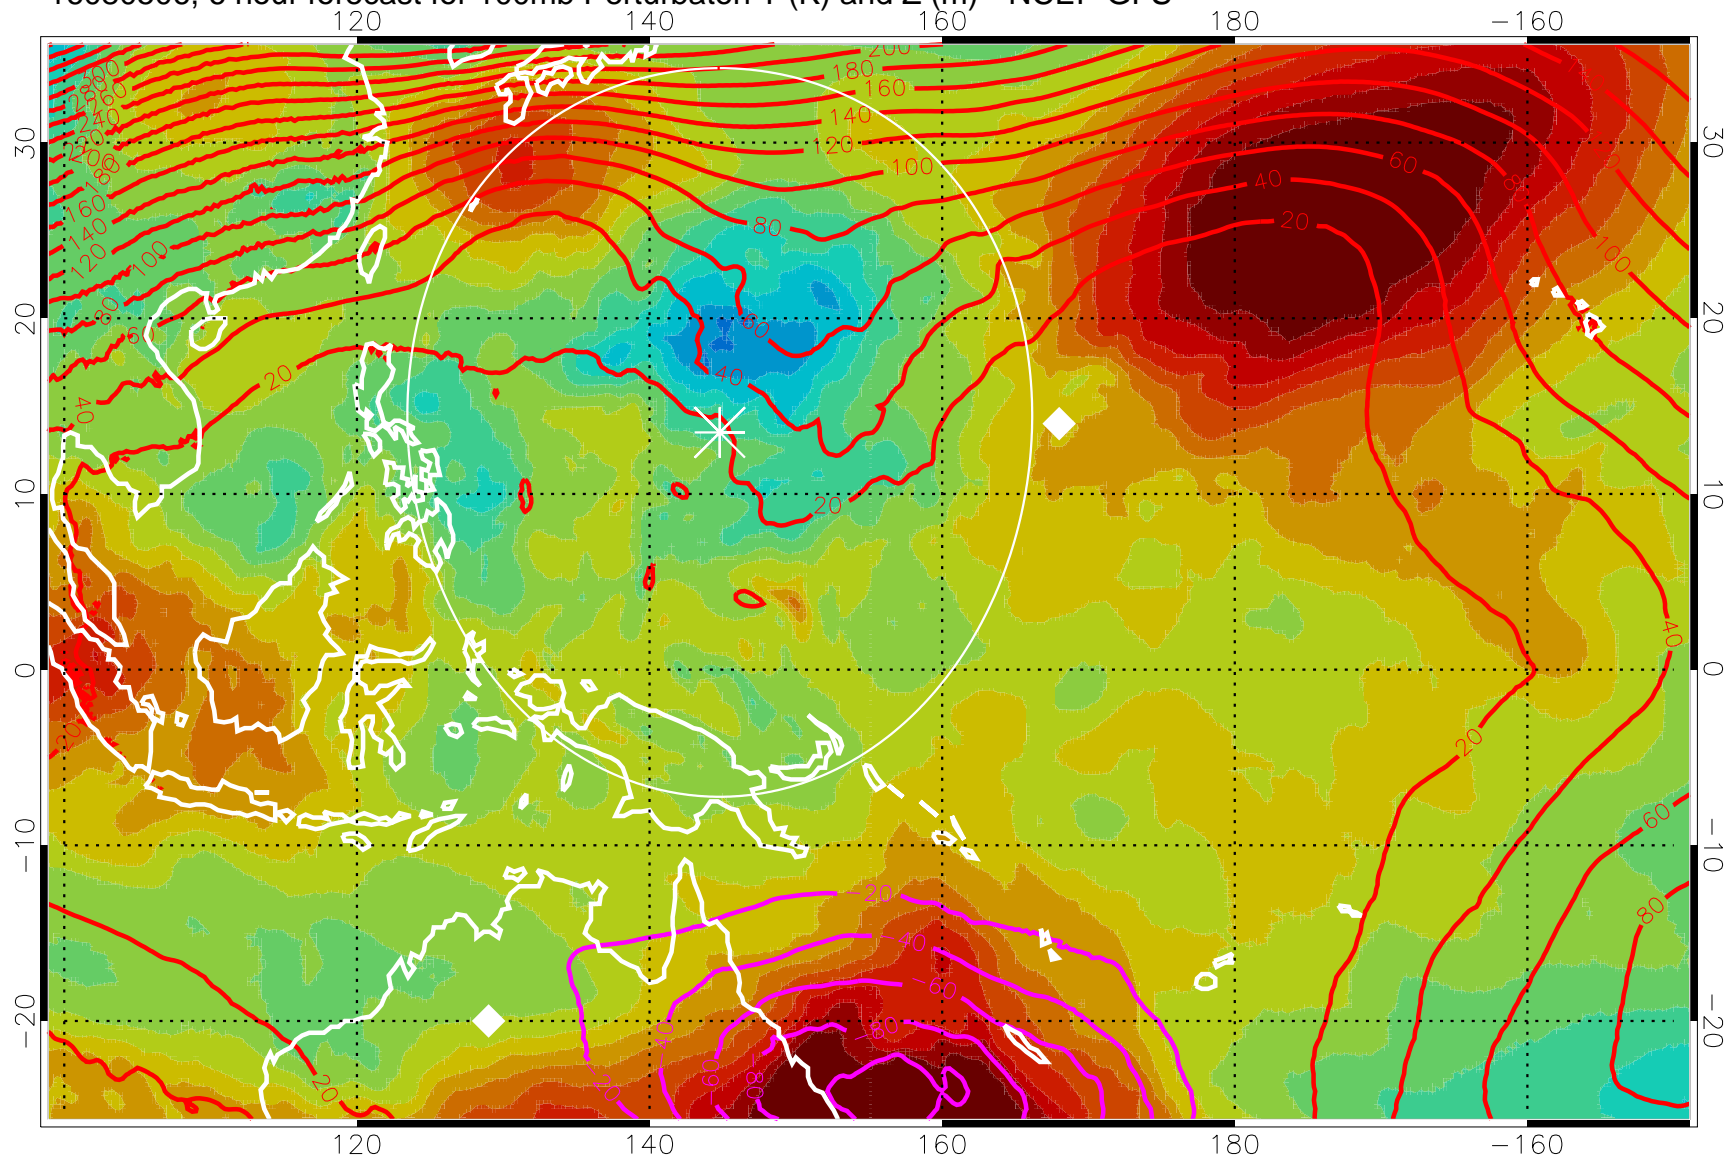

16080506, 6 hour forecast for 100mb Perturbaton T (K) and Z (m)-- NCEP GFS

Contours are 100 mbar Z perturbation (m)
Positive Z Contours
Negative Z Contours
Diamonds-mean pos. of anticyclones

Range ring of 2304 km