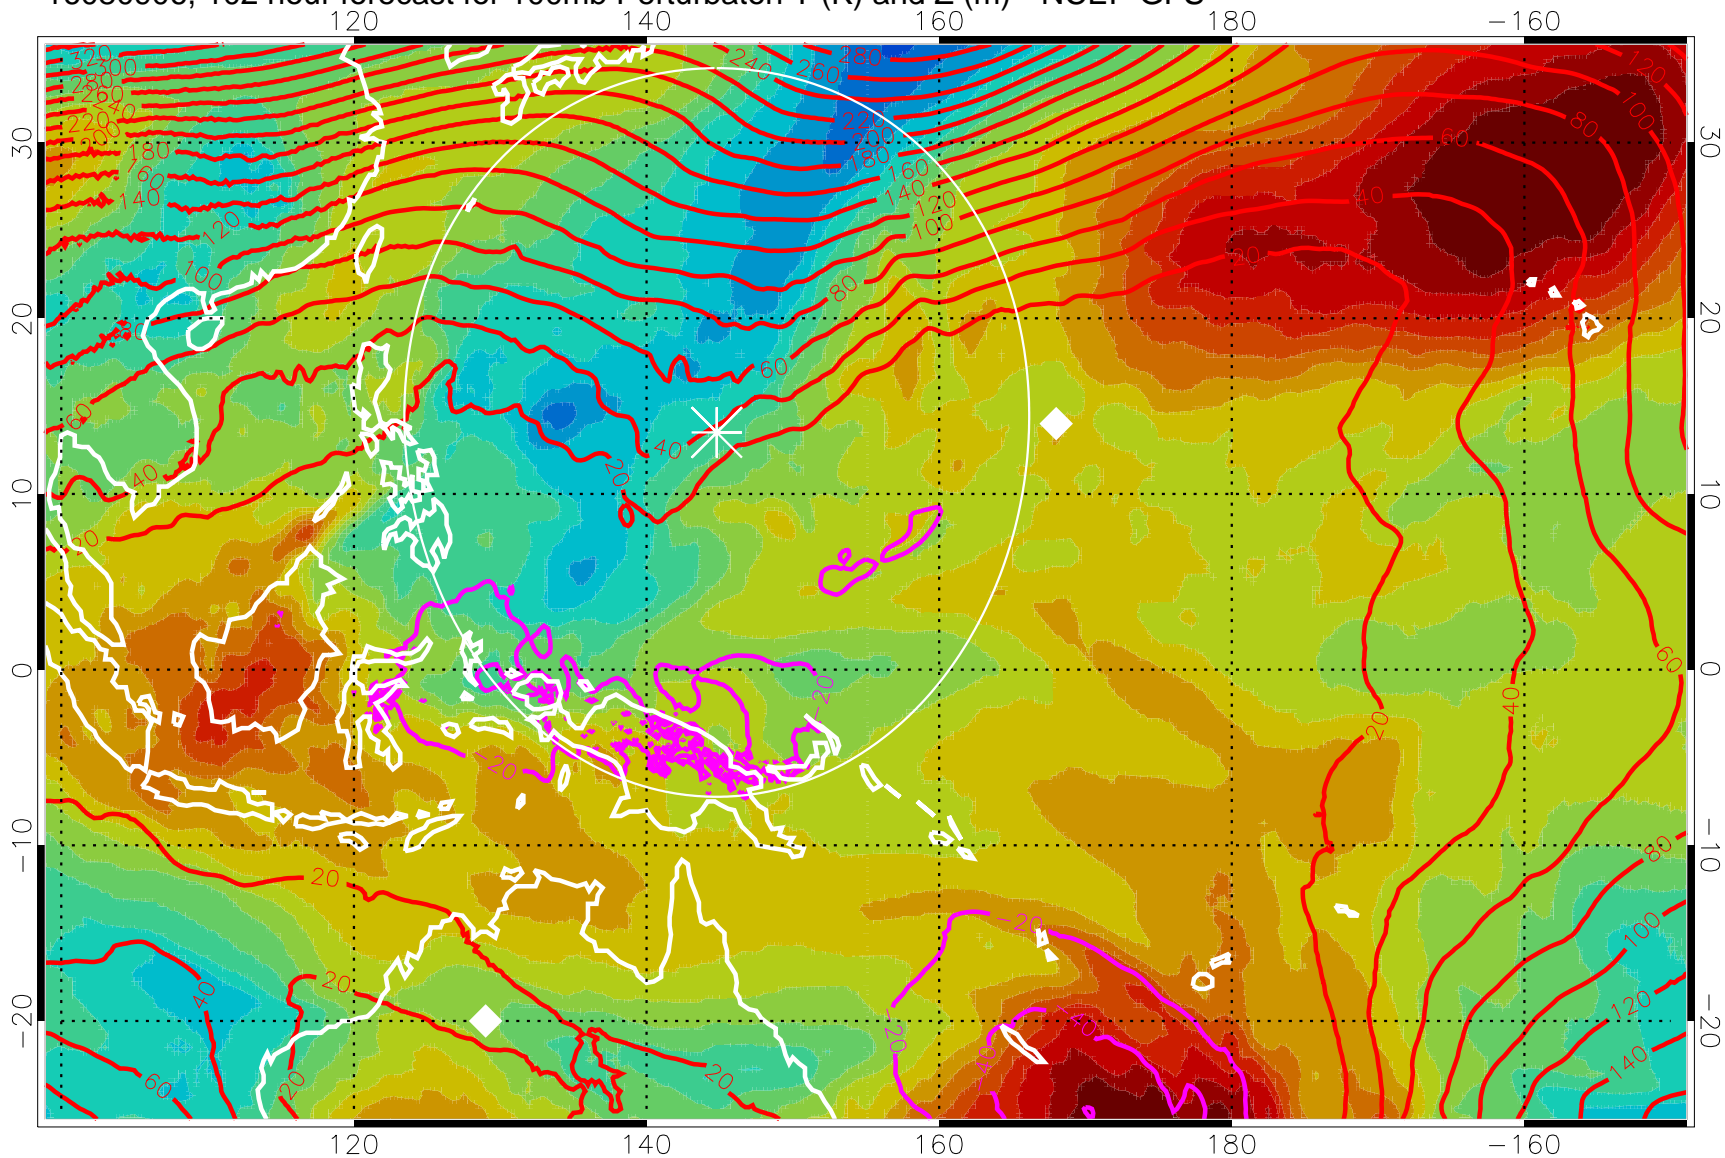

16080906, 102 hour forecast for 100mb Perturbaton T (K) and Z (m)-- NCEP GFS

Contours are 100 mbar Z perturbation (m)
Positive Z Contours
Negative Z Contours
Diamonds-mean pos. of anticyclones

Range ring of 2304 km