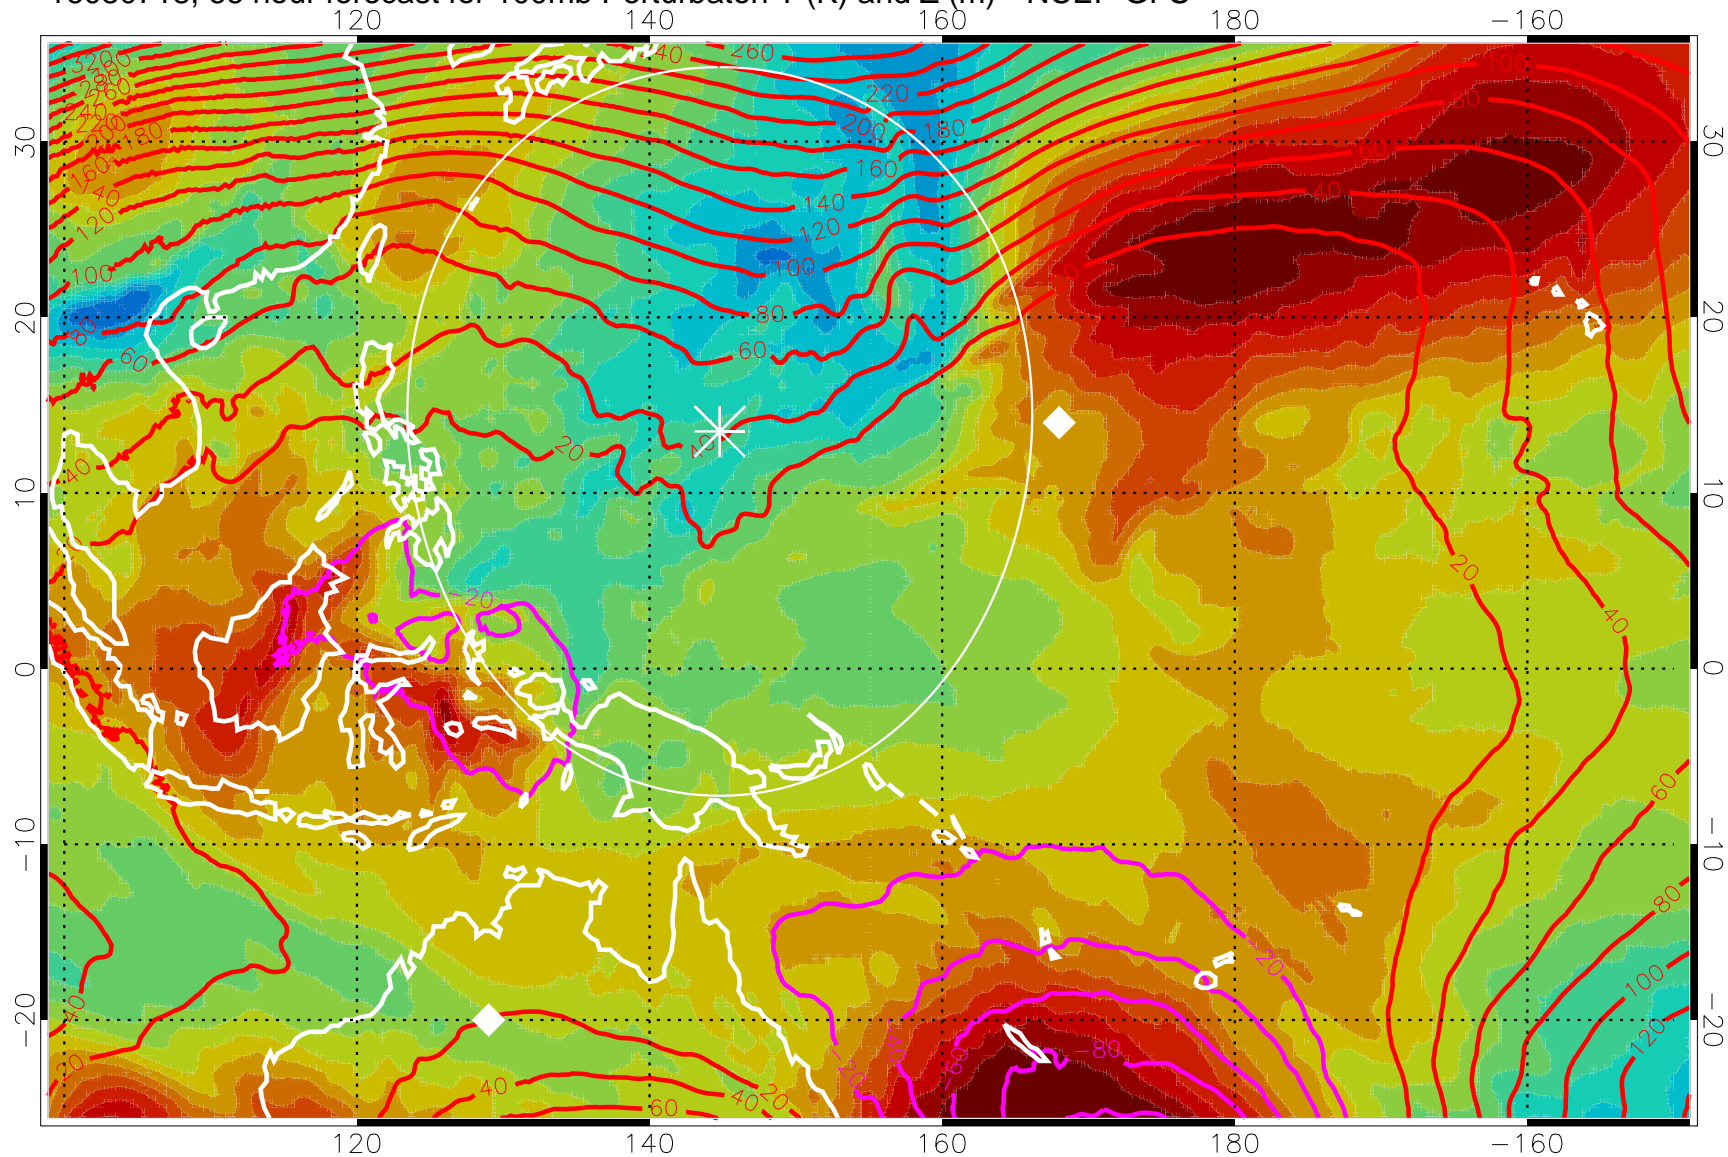

16080718, 66 hour forecast for 100mb Perturbaton T (K) and Z (m)-- NCEP GFS

Contours are 100 mbar Z perturbation (m)
Positive Z Contours
Negative Z Contours
Diamonds-mean pos. of anticyclones

Range ring of 2304 km