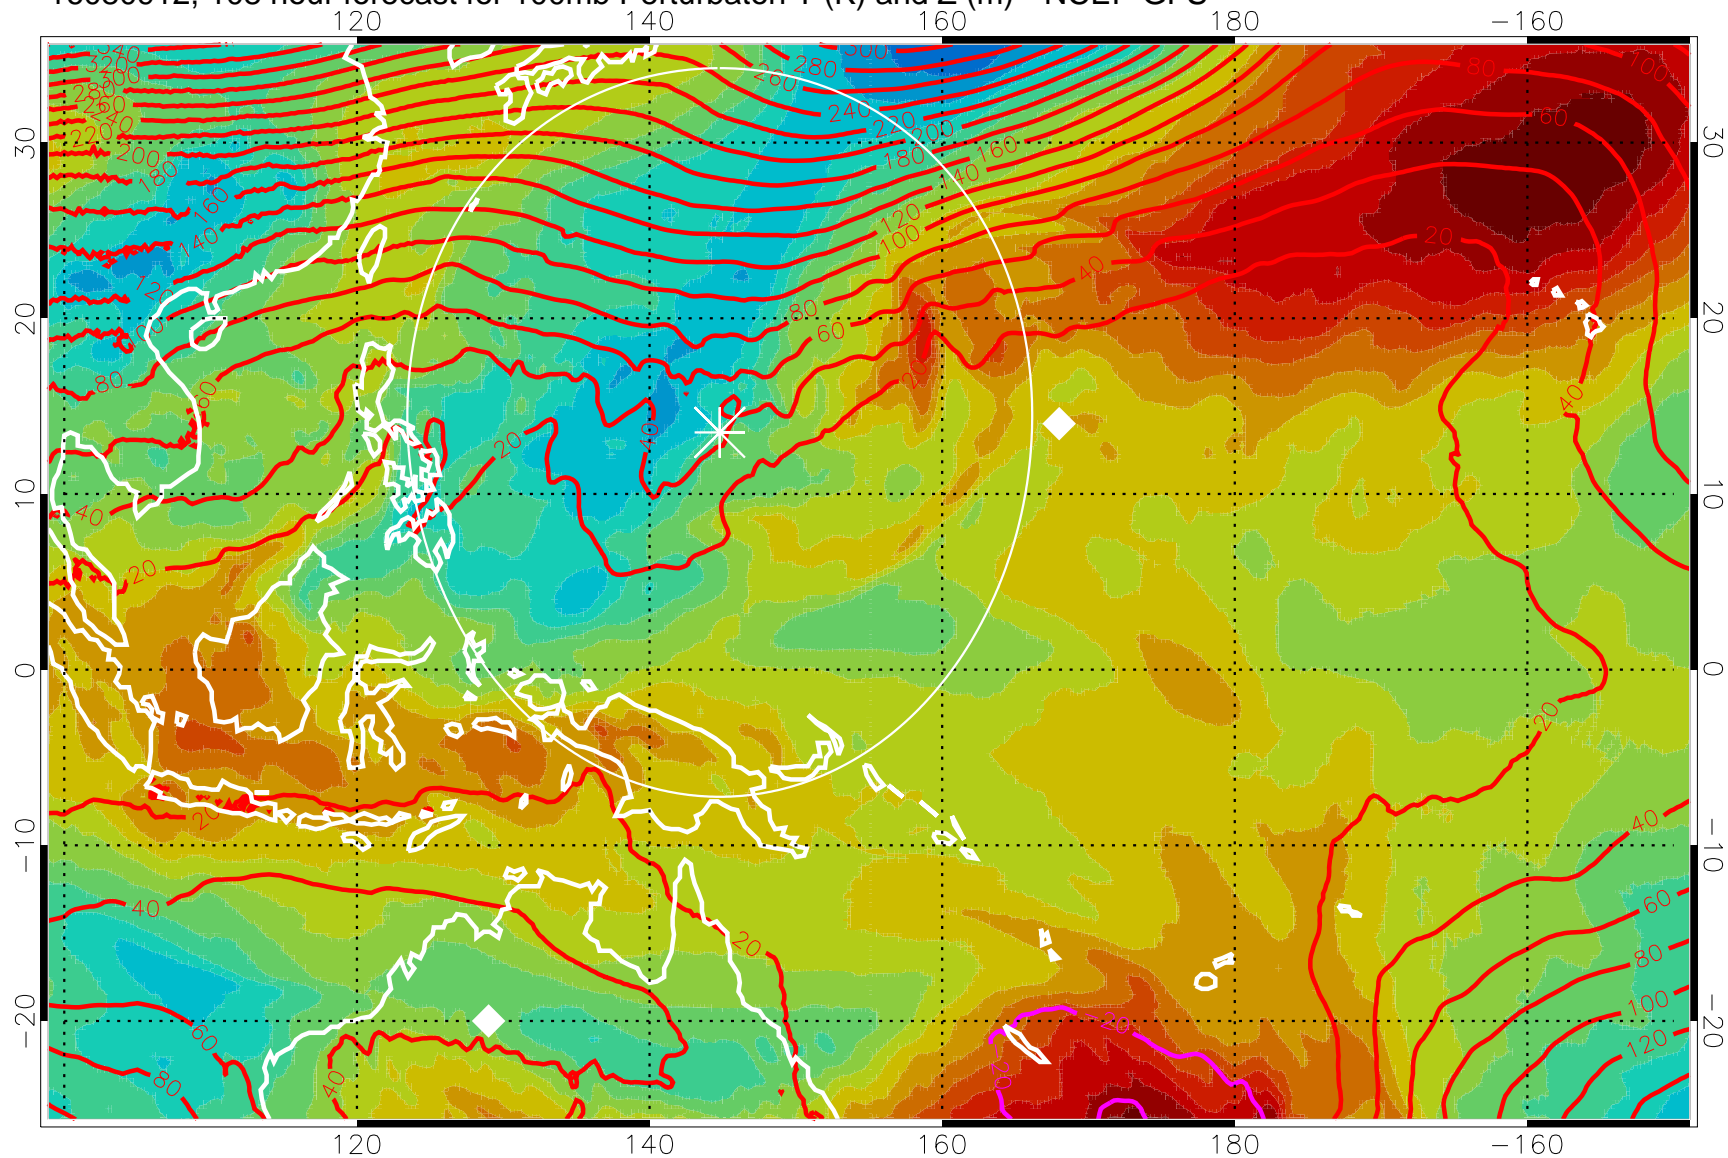

16080912, 108 hour forecast for 100mb Perturbaton T (K) and Z (m)-- NCEP GFS

Contours are 100 mbar Z perturbation (m)
Positive Z Contours
Negative Z Contours
Diamonds-mean pos. of anticyclones

Range ring of 2304 km