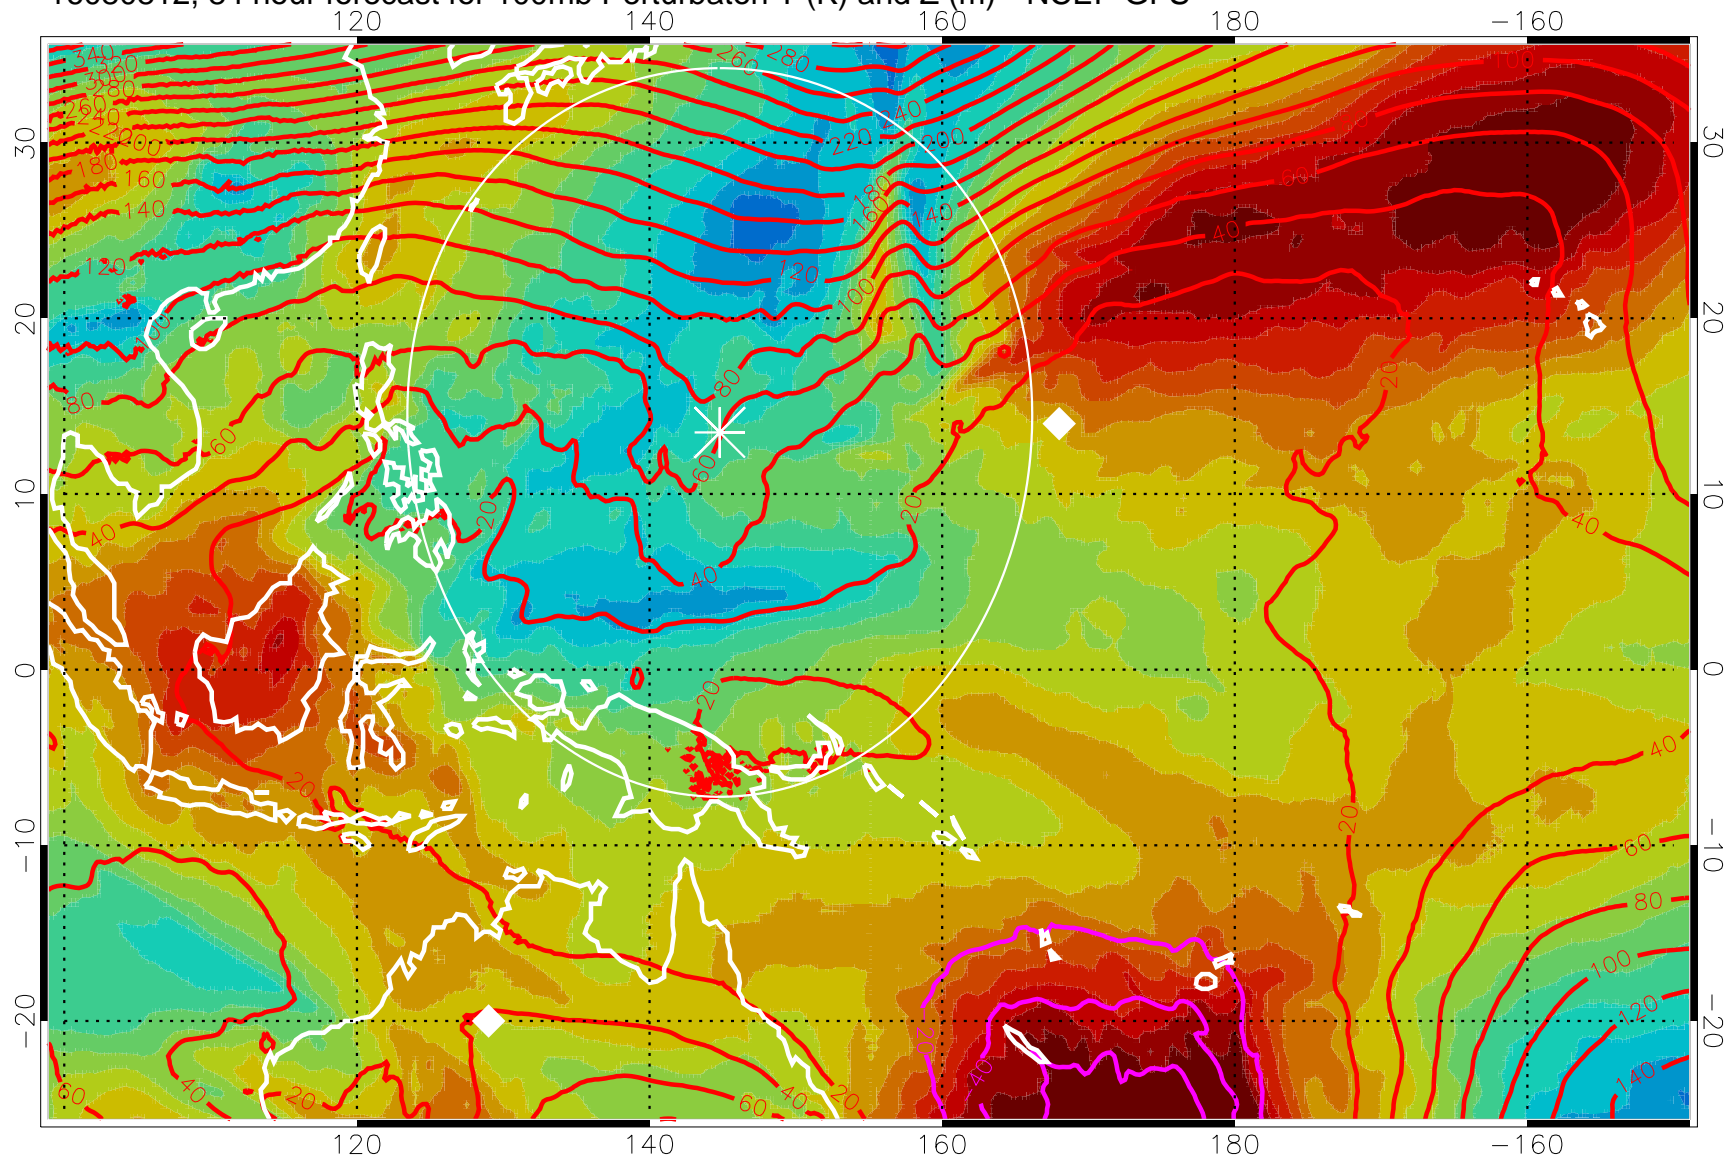

16080812, 84 hour forecast for 100mb Perturbaton T (K) and Z (m)-- NCEP GFS

Contours are 100 mbar Z perturbation (m)
Positive Z Contours
Negative Z Contours
Diamonds-mean pos. of anticyclones

Range ring of 2304 km