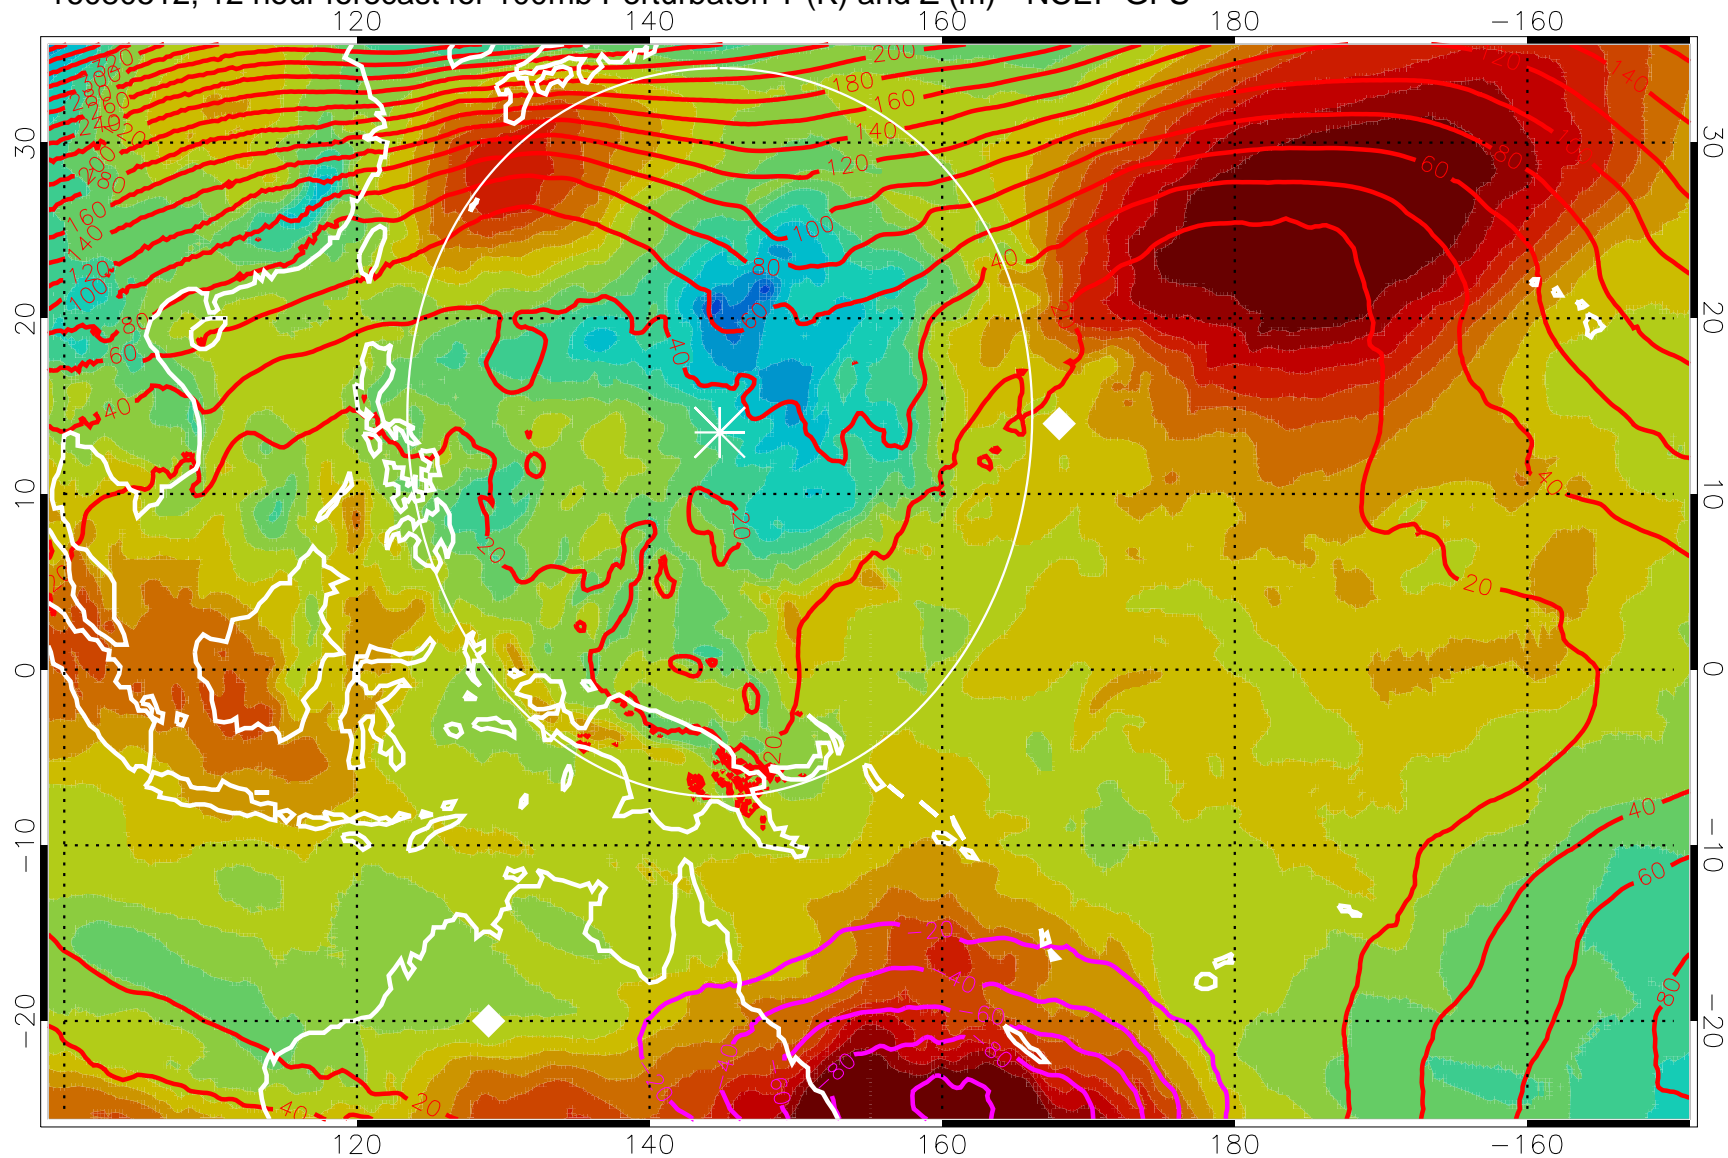

16080512, 12 hour forecast for 100mb Perturbaton T (K) and Z (m)-- NCEP GFS

Contours are 100 mbar Z perturbation (m)
Positive Z Contours
Negative Z Contours
Diamonds-mean pos. of anticyclones

Range ring of 2304 km