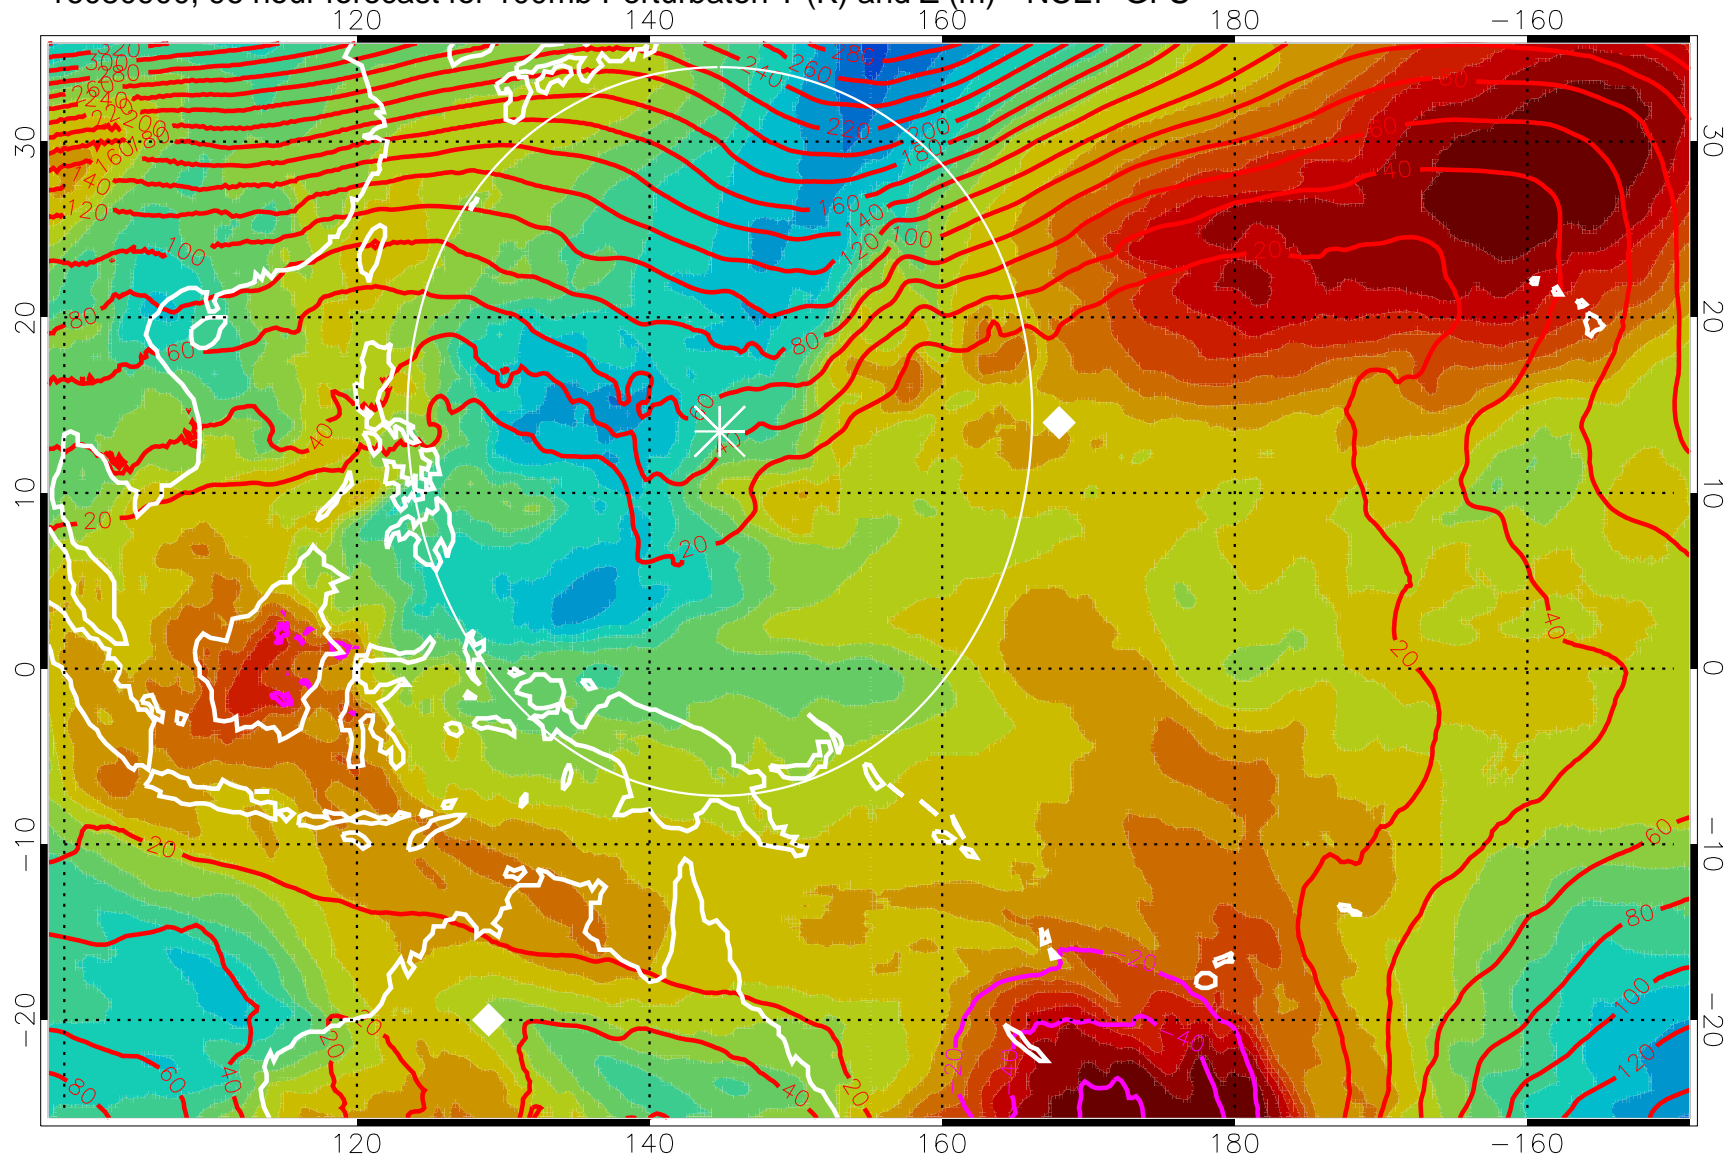

16080900, 96 hour forecast for 100mb Perturbaton T (K) and Z (m)-- NCEP GFS

Contours are 100 mbar Z perturbation (m)
Positive Z Contours
Negative Z Contours
Diamonds-mean pos. of anticyclones

Range ring of 2304 km