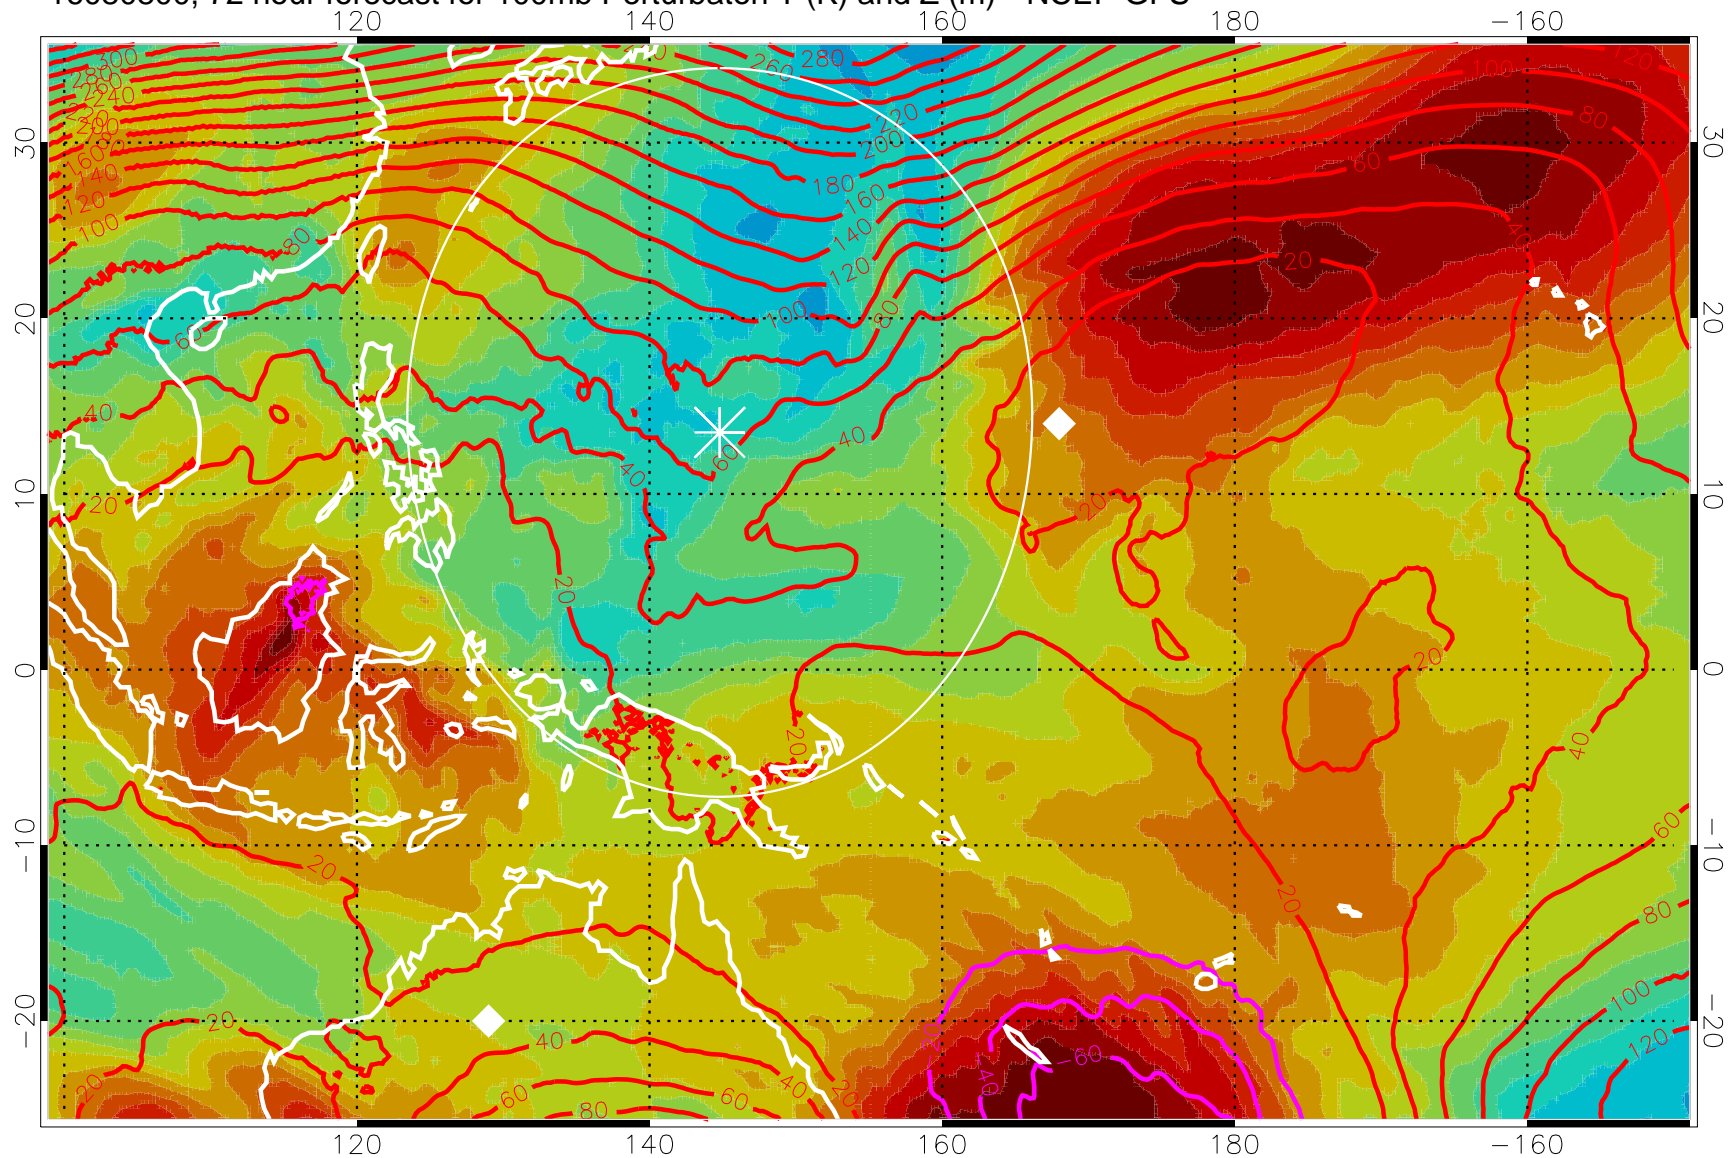

16080800, 72 hour forecast for 100mb Perturbaton T (K) and Z (m)-- NCEP GFS

Contours are 100 mbar Z perturbation (m)
Positive Z Contours
Negative Z Contours
Diamonds-mean pos. of anticyclones

Range ring of 2304 km