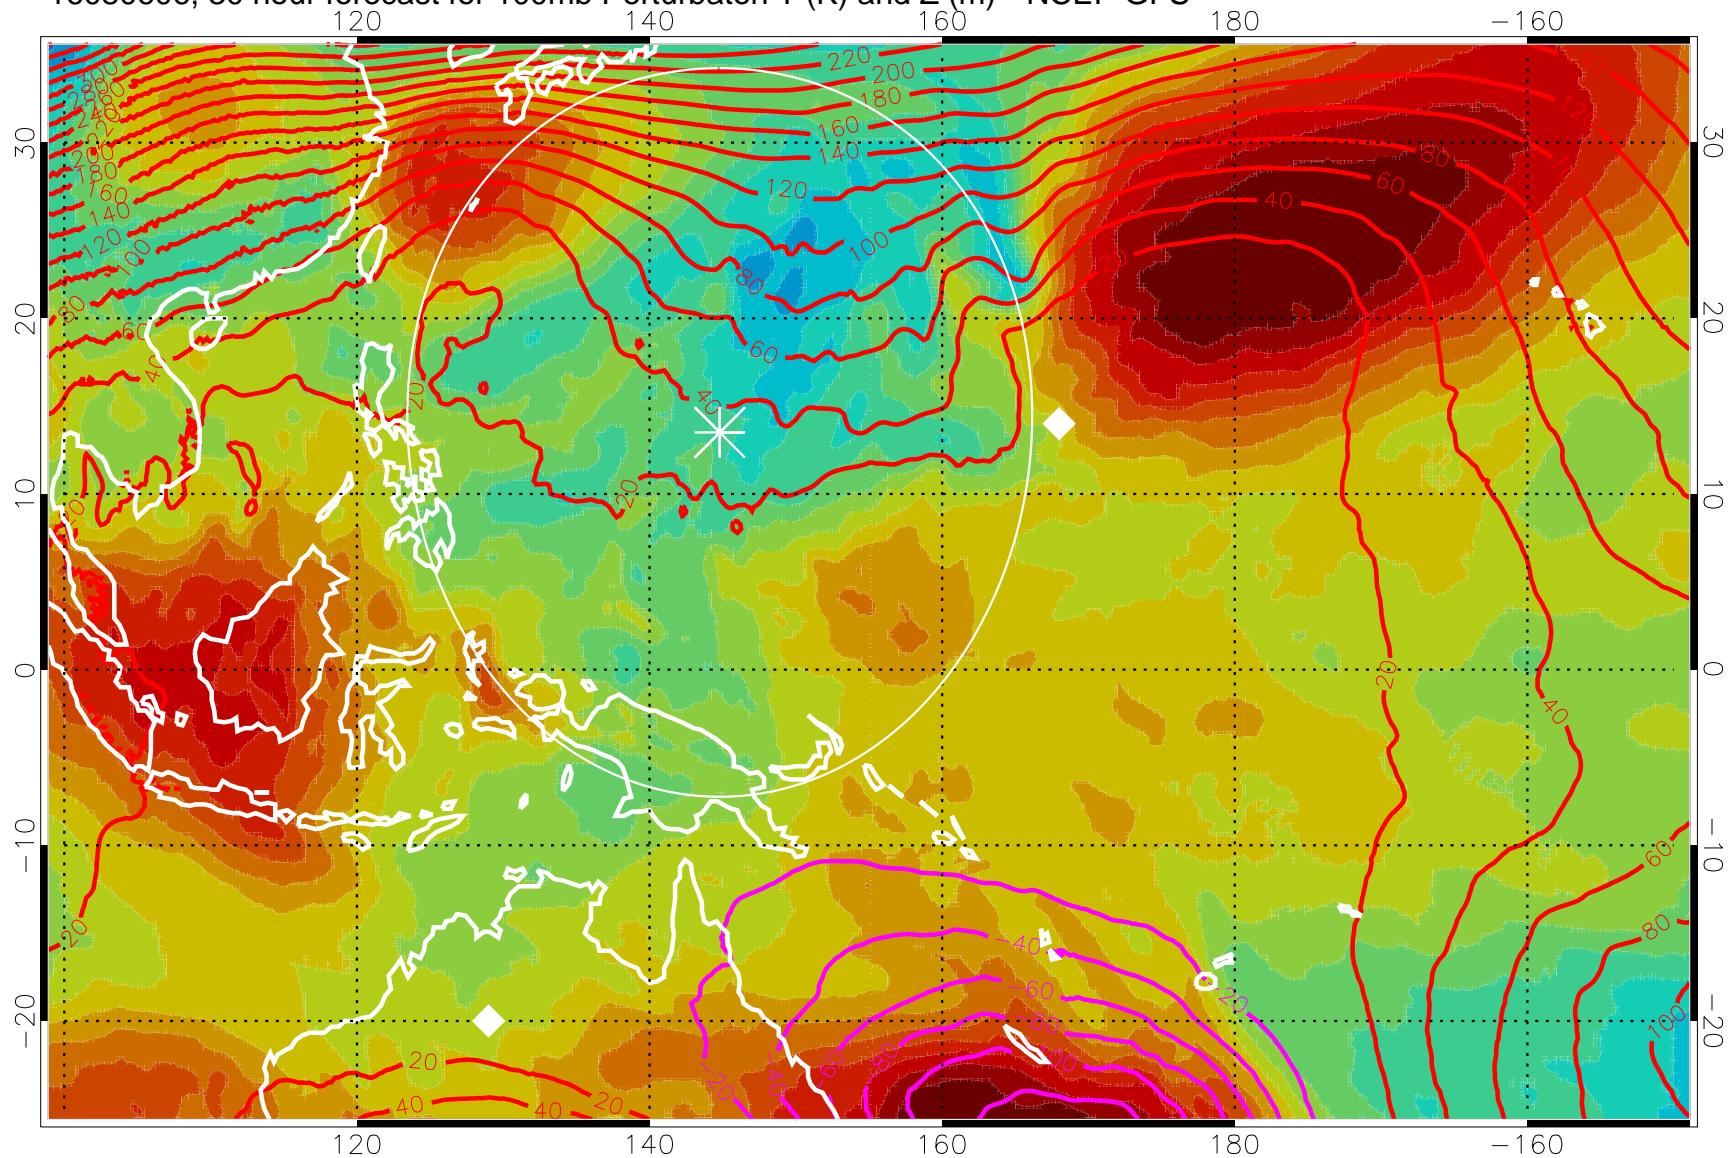

16080606, 30 hour forecast for 100mb Perturbaton T (K) and Z (m)-- NCEP GFS

Contours are 100 mbar Z perturbation (m)
Positive Z Contours
Negative Z Contours
Diamonds-mean pos. of anticyclones

Range ring of 2304 km