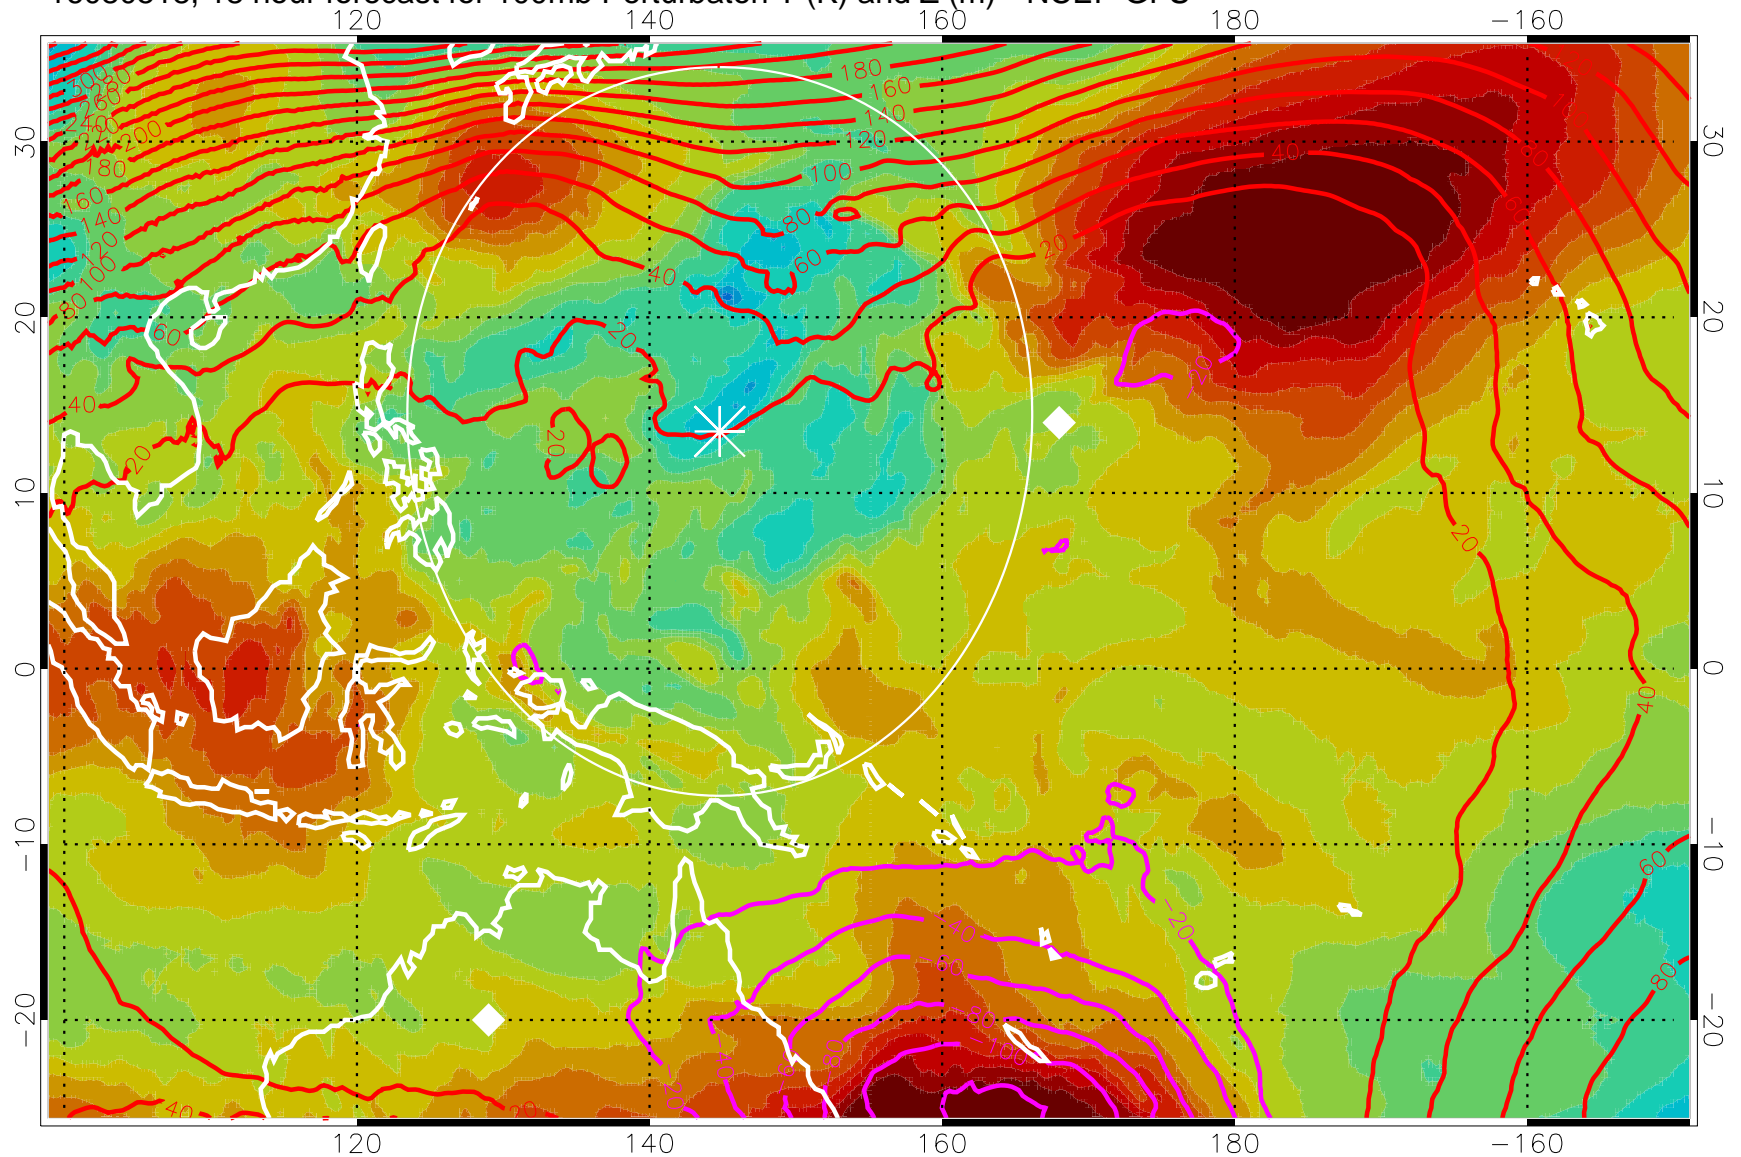

16080518, 18 hour forecast for 100mb Perturbaton T (K) and Z (m)-- NCEP GFS

Contours are 100 mbar Z perturbation (m)
Positive Z Contours
Negative Z Contours
Diamonds-mean pos. of anticyclones

Range ring of 2304 km