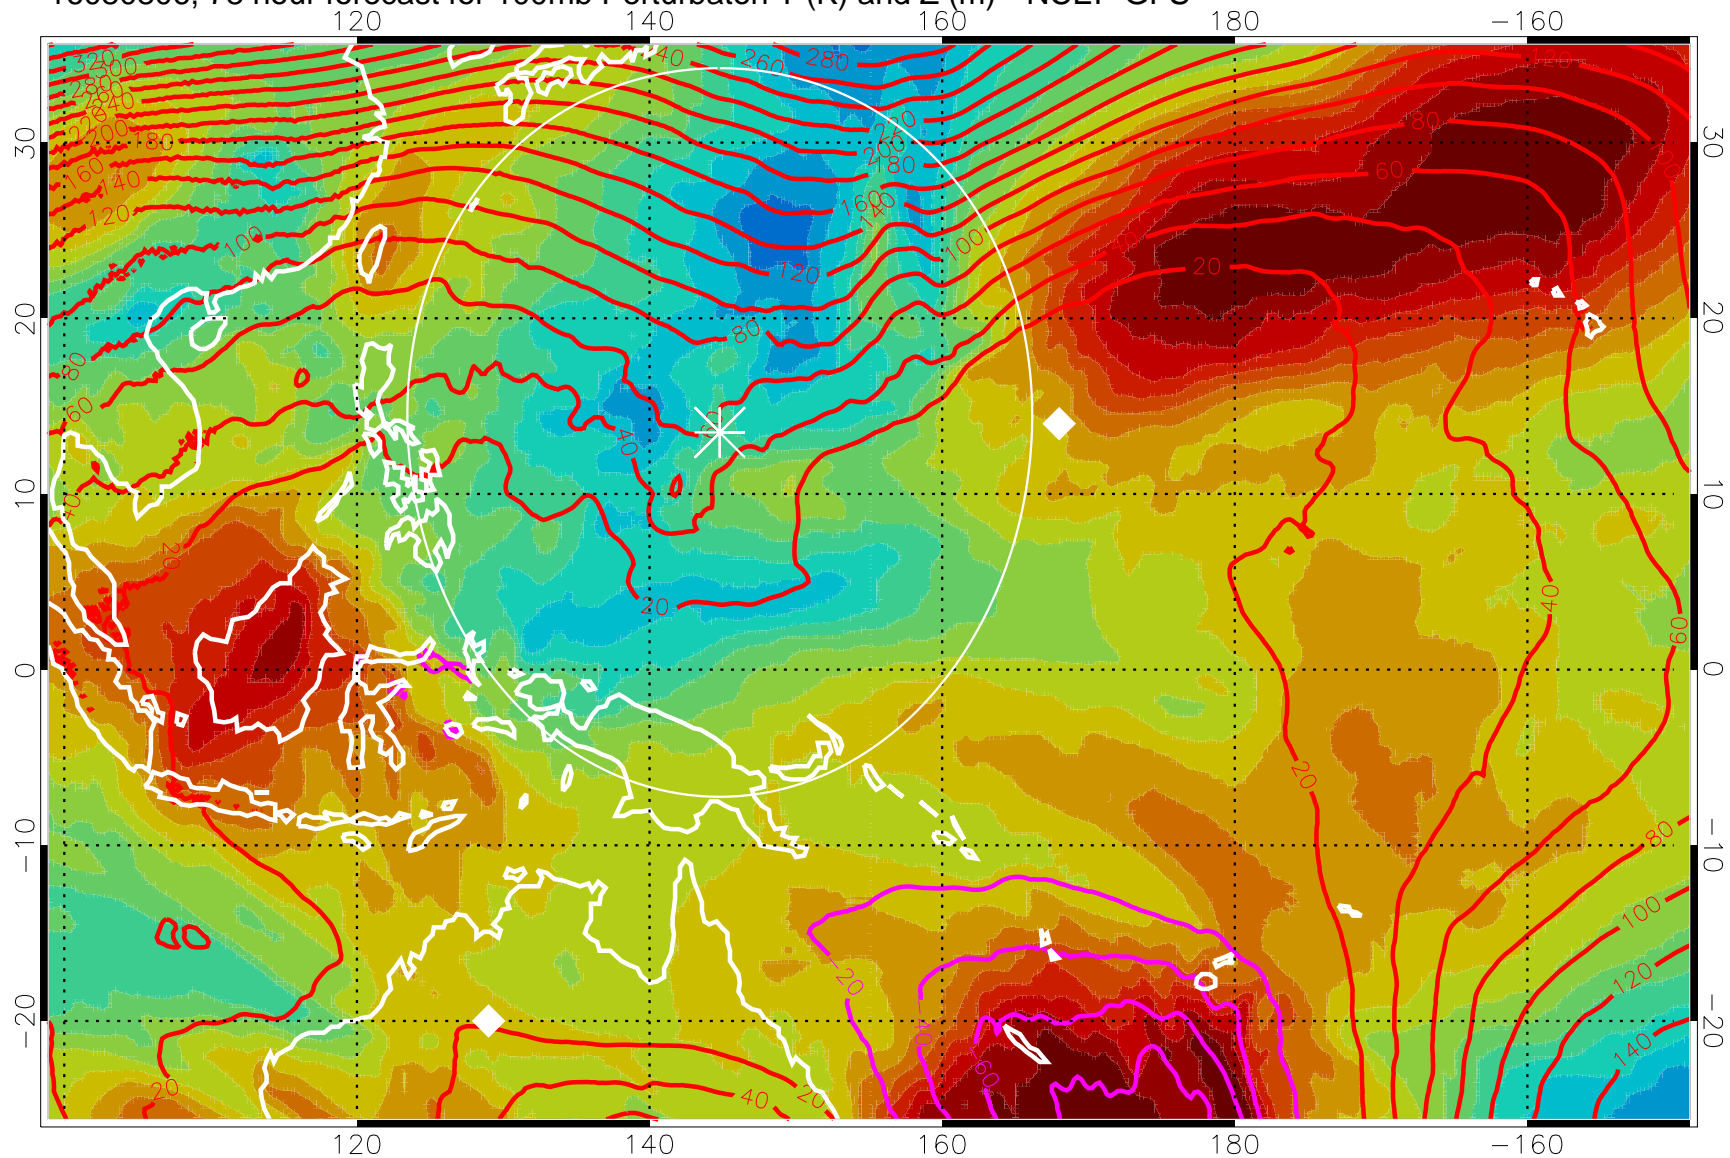

16080806, 78 hour forecast for 100mb Perturbaton T (K) and Z (m)-- NCEP GFS

Contours are 100 mbar Z perturbation (m)
Positive Z Contours
Negative Z Contours
Diamonds-mean pos. of anticyclones

Range ring of 2304 km