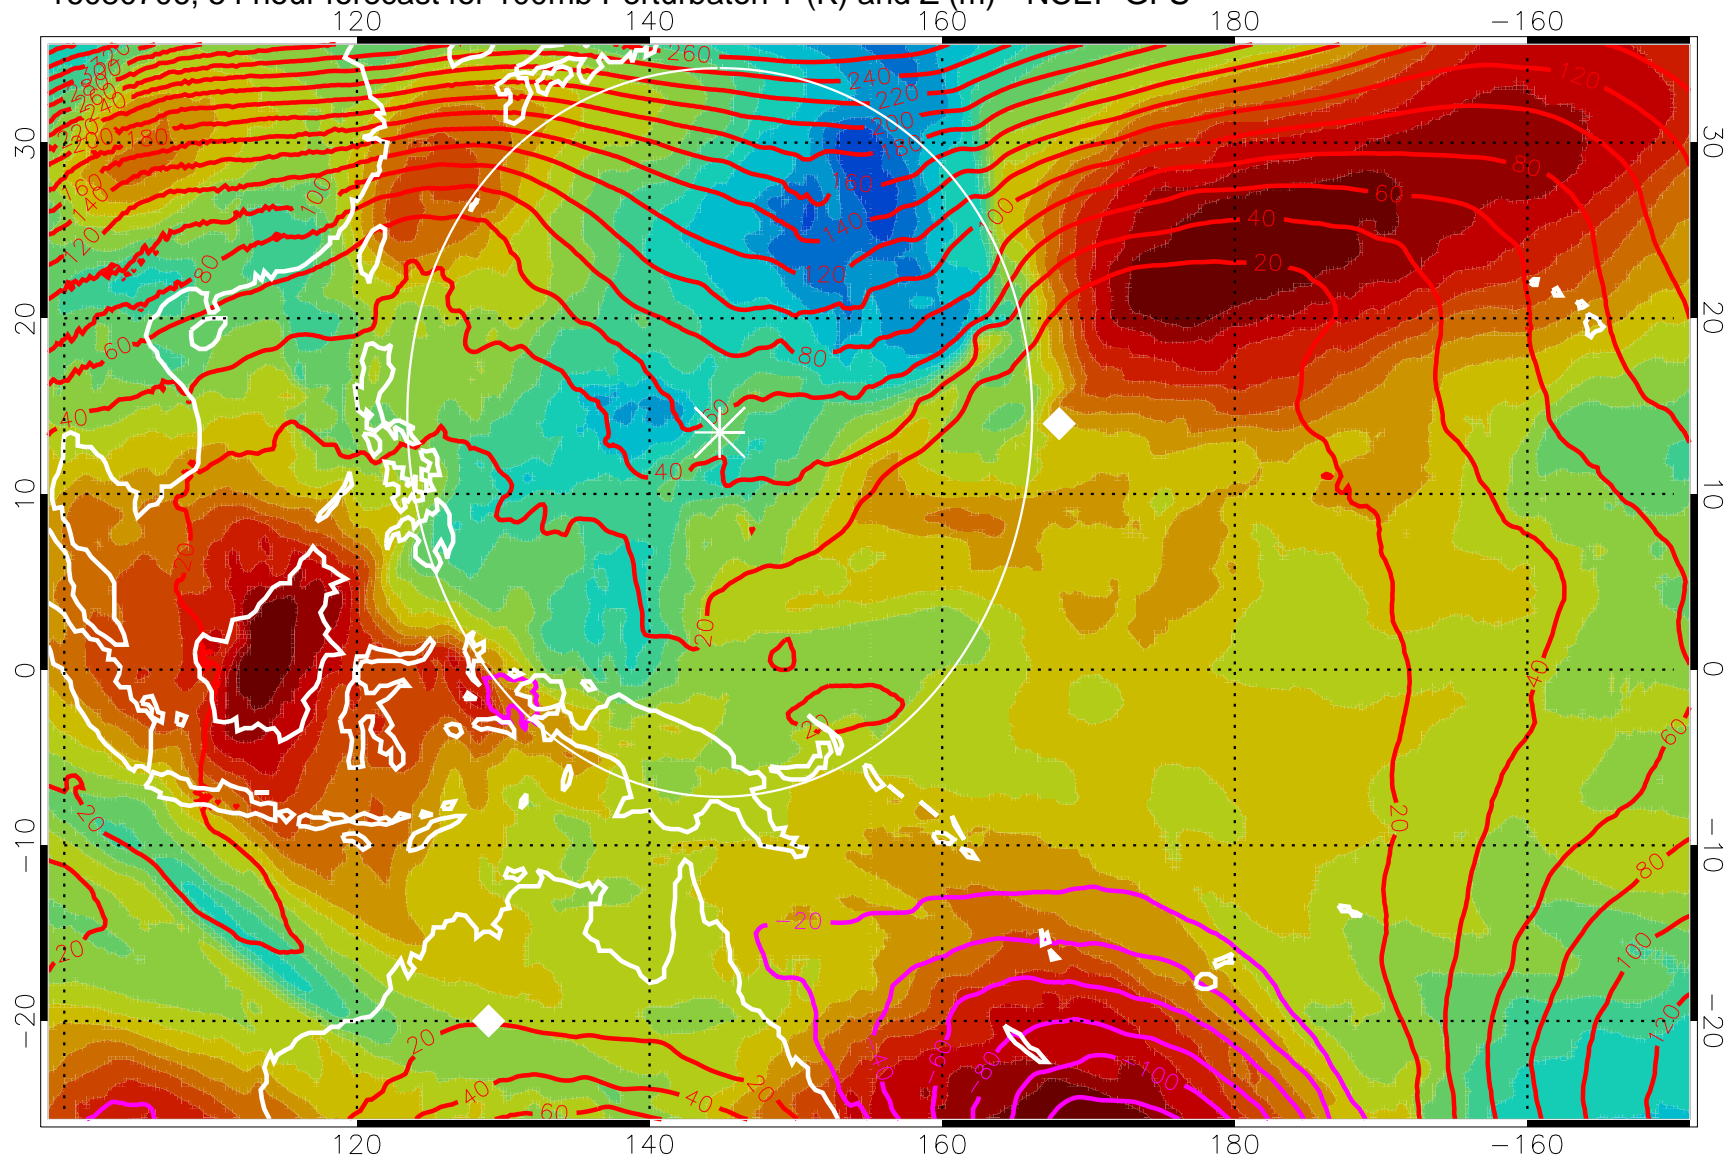

16080706, 54 hour forecast for 100mb Perturbaton T (K) and Z (m)-- NCEP GFS

Contours are 100 mbar Z perturbation (m)
Positive Z Contours
Negative Z Contours
Diamonds-mean pos. of anticyclones

Range ring of 2304 km