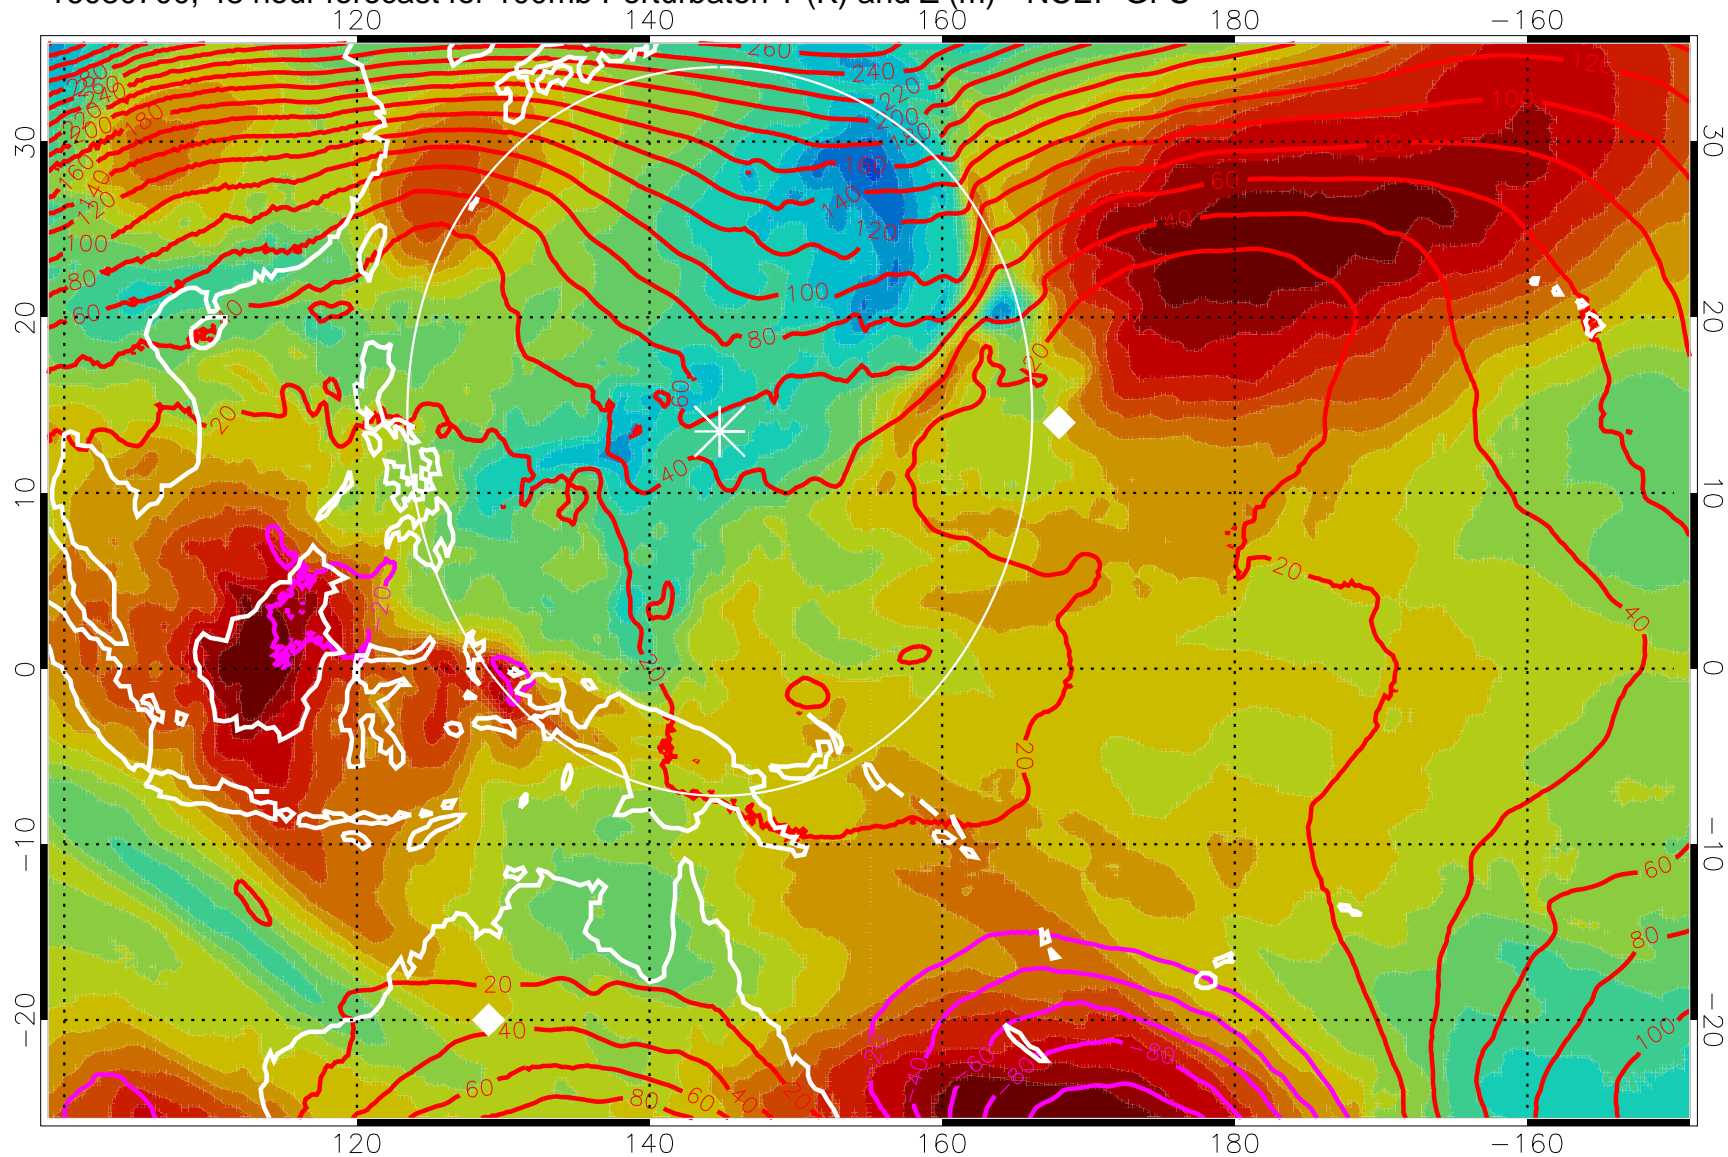

16080700, 48 hour forecast for 100mb Perturbaton T (K) and Z (m)-- NCEP GFS

Contours are 100 mbar Z perturbation (m)
Positive Z Contours
Negative Z Contours
Diamonds-mean pos. of anticyclones

Range ring of 2304 km