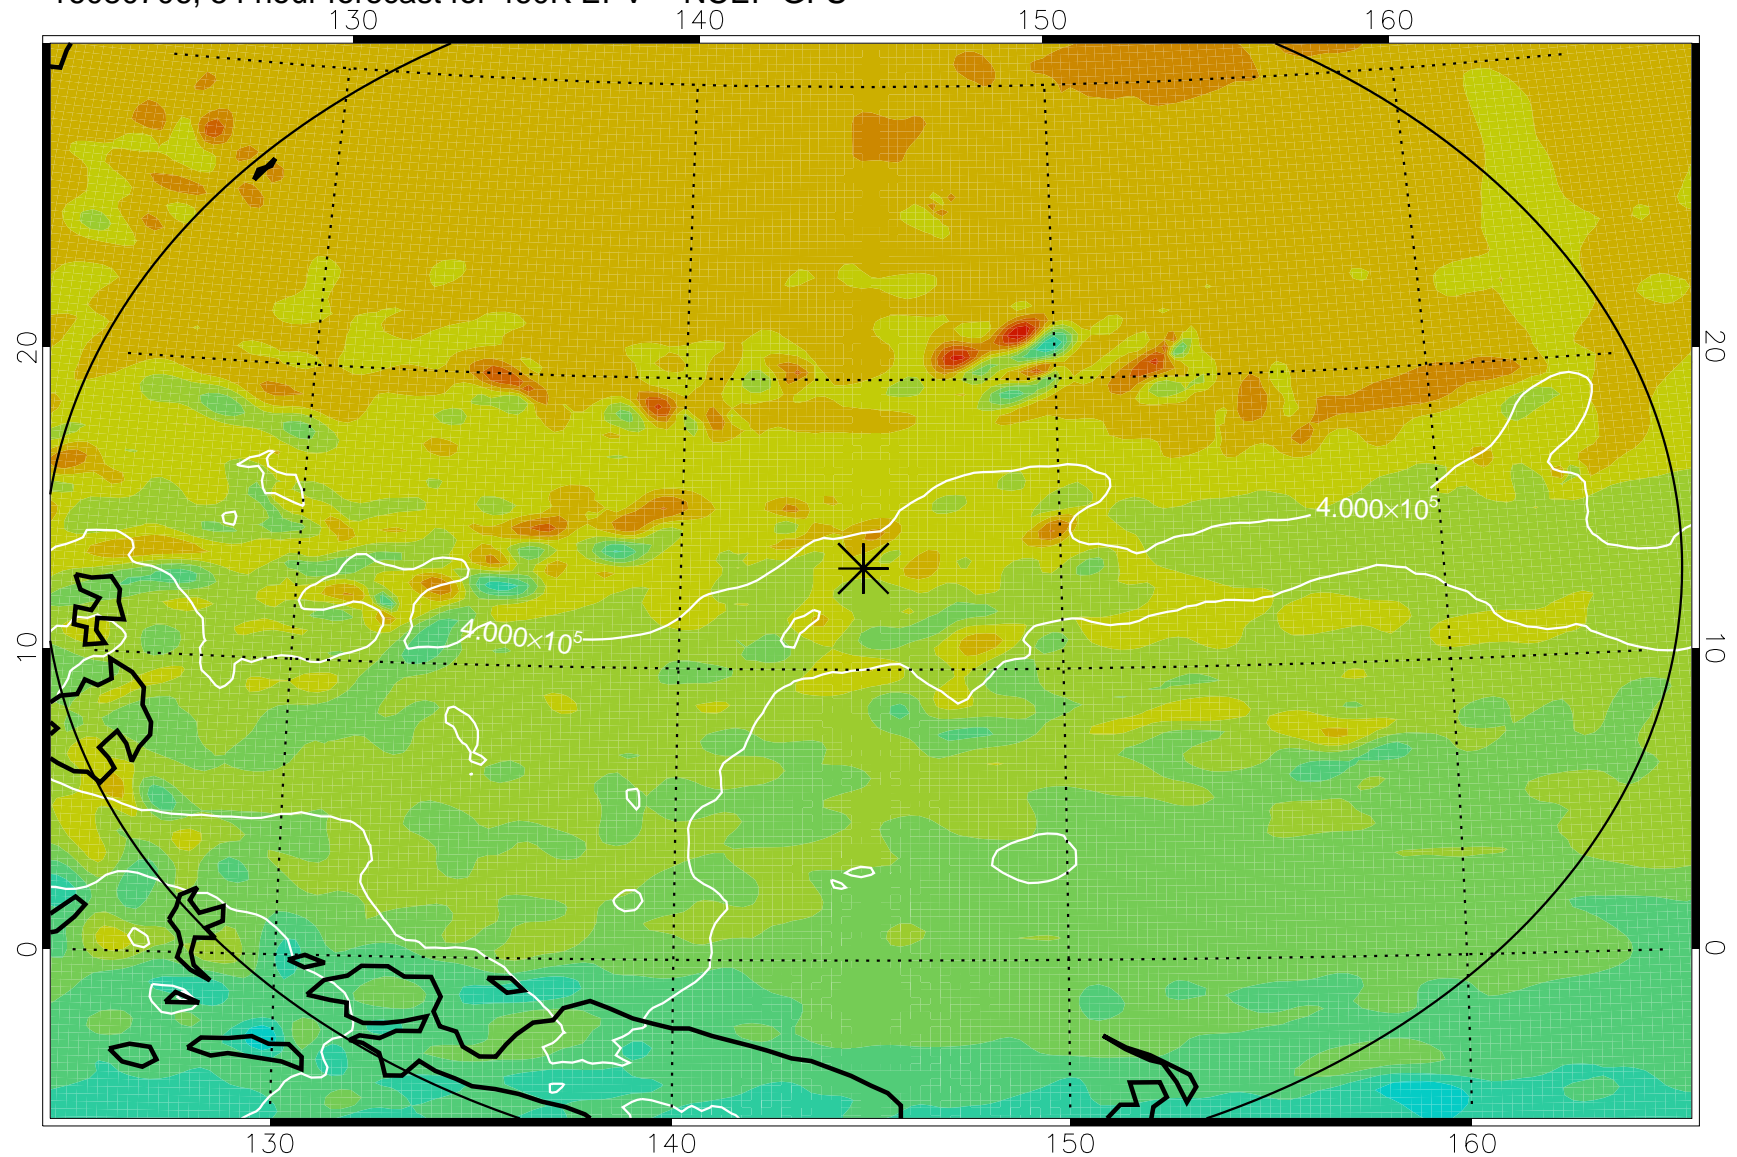

16080618, 42 hour forecast for 460K EPV -- NCEP GFS

460K Montgomery Streamfunction, white

Range ring of 2304 km

16080700, 48 hour forecast for 460K EPV -- NCEP GFS

460K Montgomery Streamfunction, white

Range ring of 2304 km

16080706, 54 hour forecast for 460K EPV -- NCEP GFS

460K Montgomery Streamfunction, white

Range ring of 2304 km

16080712, 60 hour forecast for 460K EPV -- NCEP GFS

460K Montgomery Streamfunction, white

Range ring of 2304 km

16080806, 78 hour forecast for 460K EPV -- NCEP GFS

460K Montgomery Streamfunction, white

Range ring of 2304 km

16080812, 84 hour forecast for 460K EPV -- NCEP GFS

460K Montgomery Streamfunction, white

Range ring of 2304 km

16080818, 90 hour forecast for 460K EPV -- NCEP GFS

460K Montgomery Streamfunction, white

Range ring of 2304 km

16080900, 96 hour forecast for 460K EPV -- NCEP GFS

460K Montgomery Streamfunction, white

Range ring of 2304 km