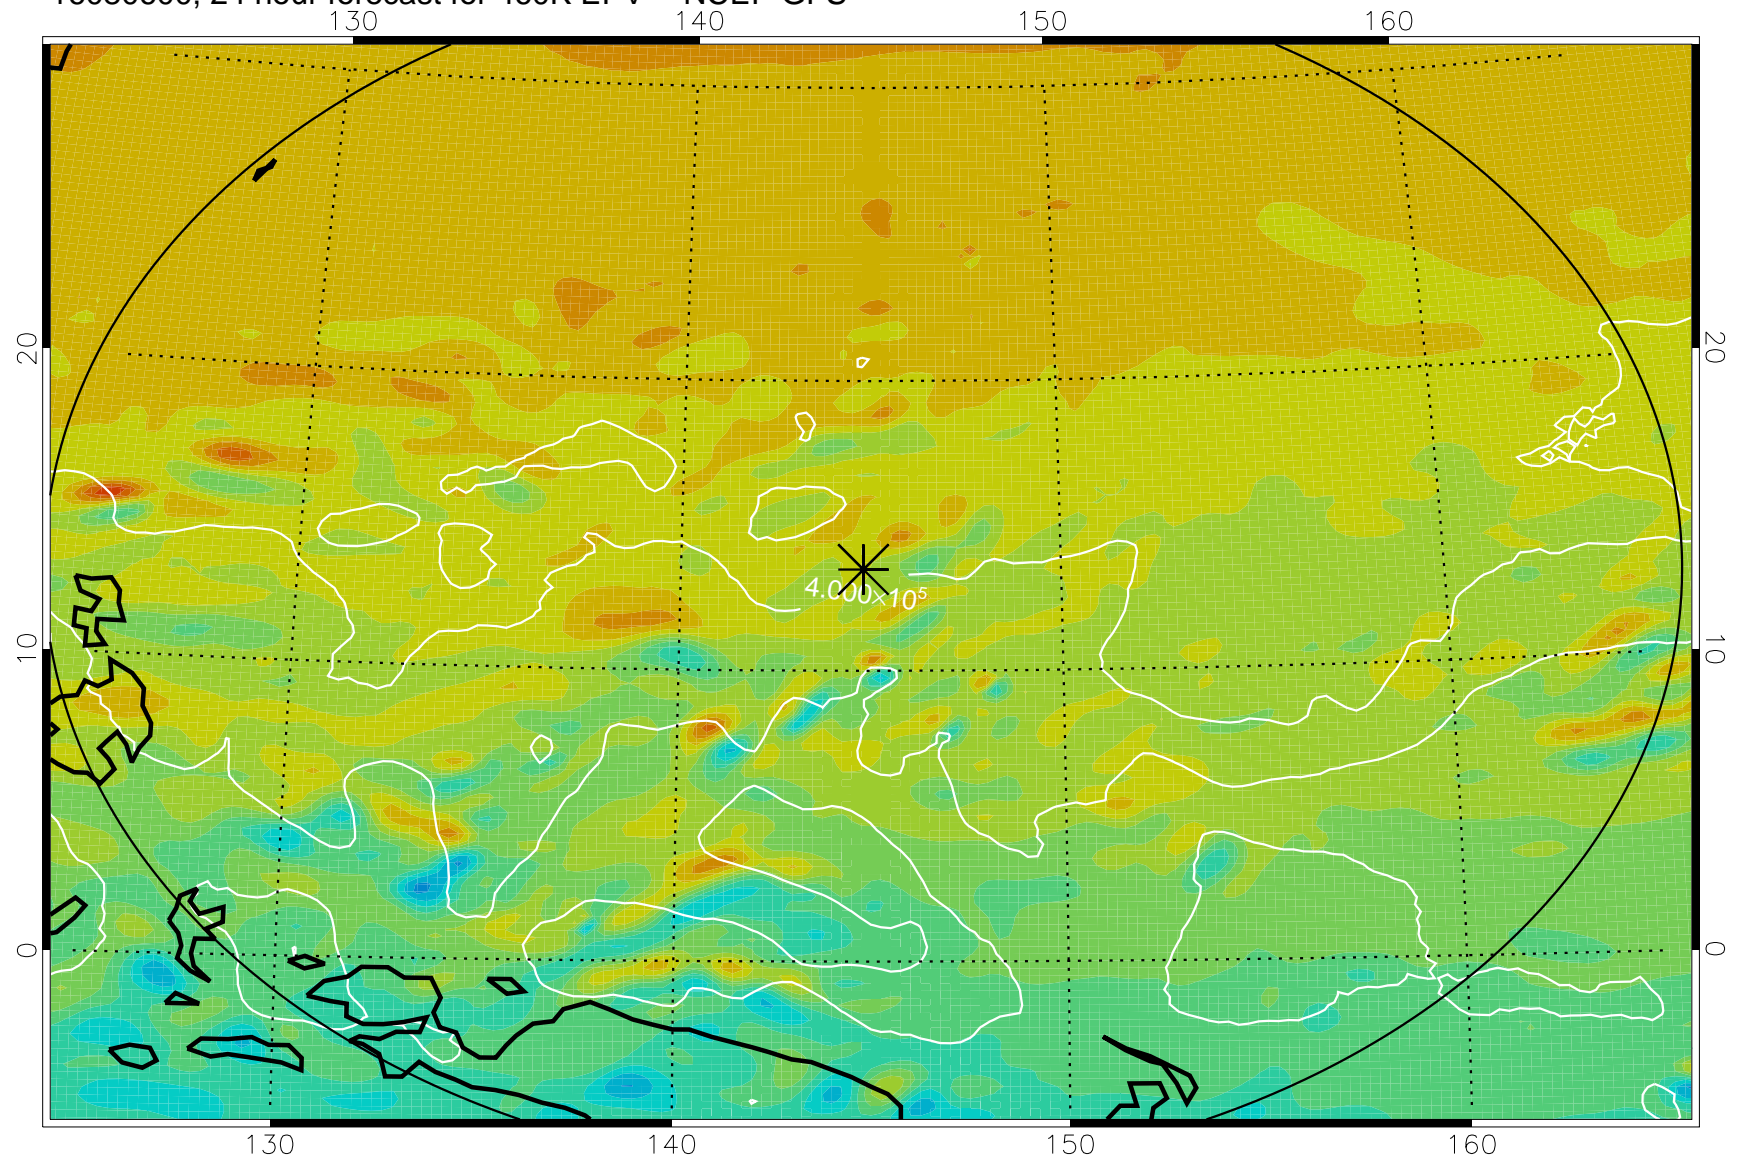

16080506, 6 hour forecast for 460K EPV -- NCEP GFS

460K Montgomery Streamfunction, white

Range ring of 2304 km

16080512, 12 hour forecast for 460K EPV -- NCEP GFS

460K Montgomery Streamfunction, white

Range ring of 2304 km

16080518, 18 hour forecast for 460K EPV -- NCEP GFS

460K Montgomery Streamfunction, white

Range ring of 2304 km

16080600, 24 hour forecast for 460K EPV -- NCEP GFS

460K Montgomery Streamfunction, white

Range ring of 2304 km

16080606, 30 hour forecast for 460K EPV -- NCEP GFS

460K Montgomery Streamfunction, white

Range ring of 2304 km

16080612, 36 hour forecast for 460K EPV -- NCEP GFS

460K Montgomery Streamfunction, white

Range ring of 2304 km

16080618, 42 hour forecast for 460K EPV -- NCEP GFS

460K Montgomery Streamfunction, white

Range ring of 2304 km

16080700, 48 hour forecast for 460K EPV -- NCEP GFS

460K Montgomery Streamfunction, white

Range ring of 2304 km