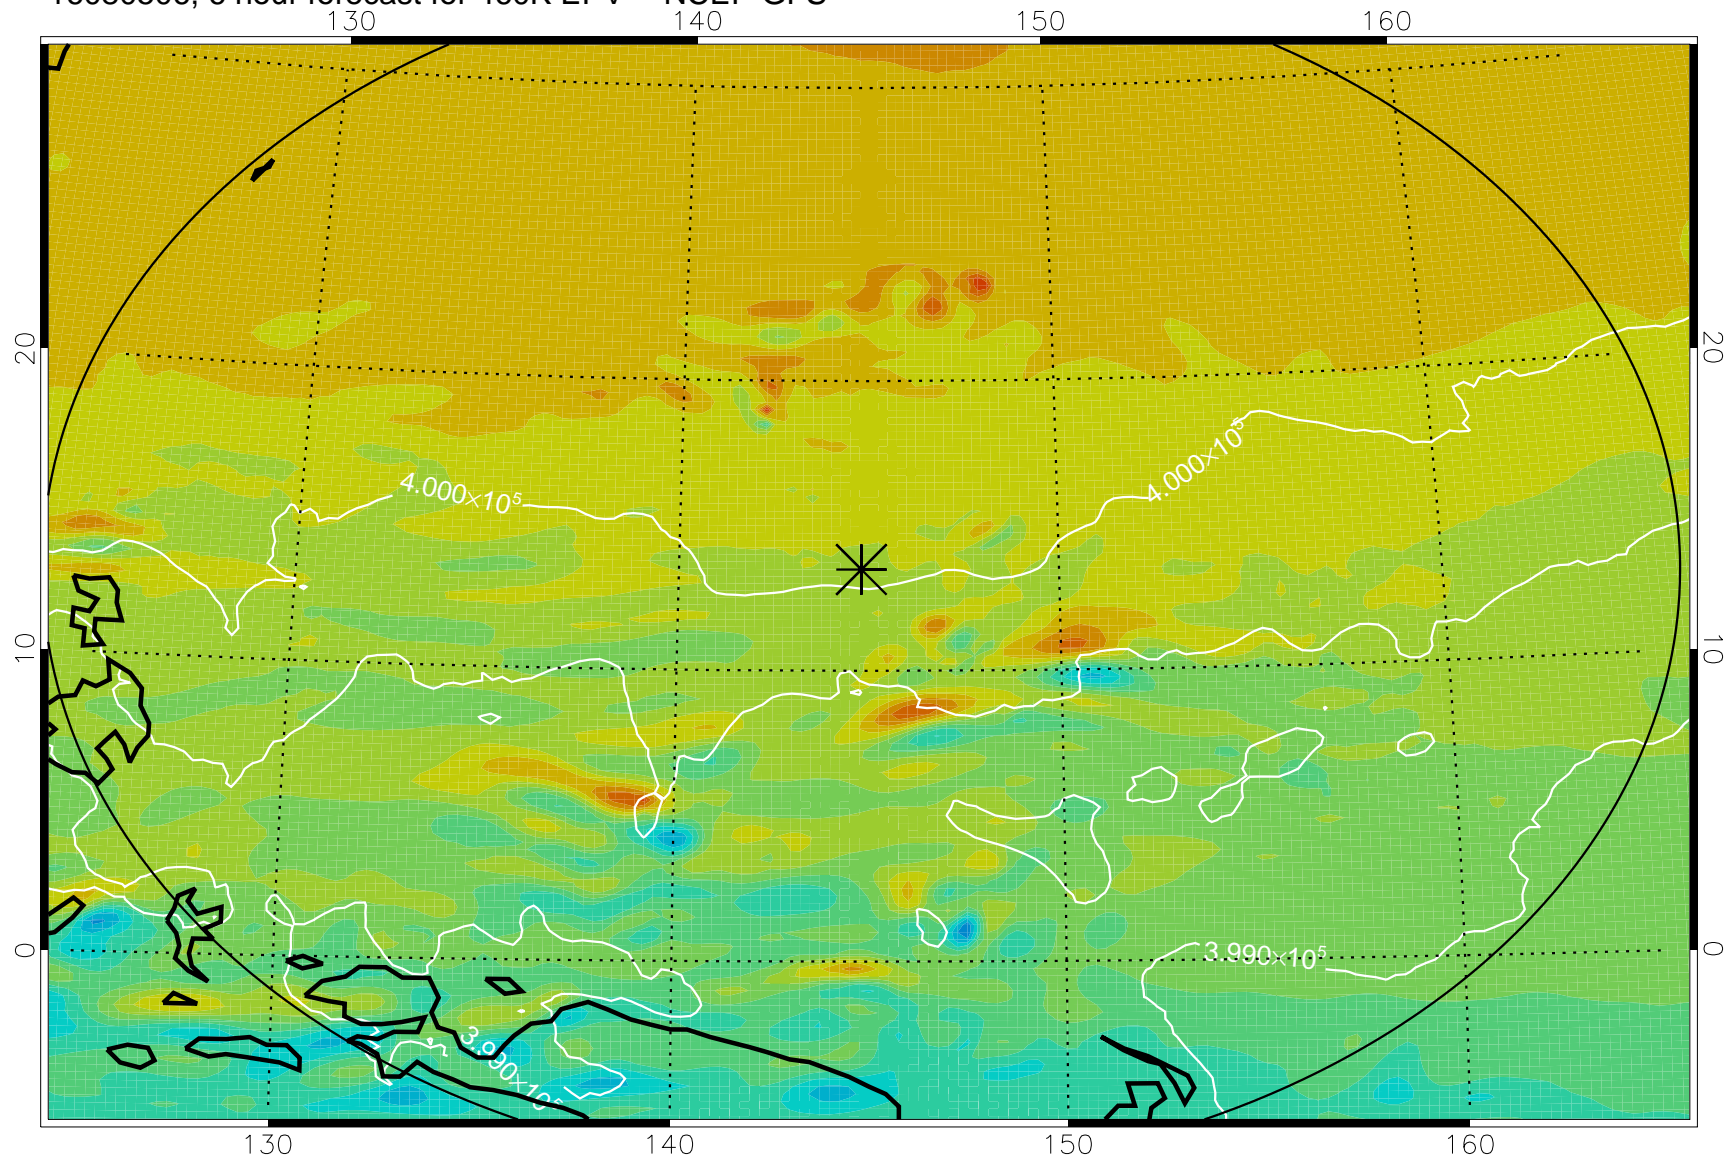

16080506, 6 hour forecast for 460K EPV -- NCEP GFS

460K Montgomery Streamfunction, white

Range ring of 2304 km

16080512, 12 hour forecast for 460K EPV -- NCEP GFS

460K Montgomery Streamfunction, white

Range ring of 2304 km

16080518, 18 hour forecast for 460K EPV -- NCEP GFS

460K Montgomery Streamfunction, white

Range ring of 2304 km

16080600, 24 hour forecast for 460K EPV -- NCEP GFS

460K Montgomery Streamfunction, white

Range ring of 2304 km

16080606, 30 hour forecast for 460K EPV -- NCEP GFS

460K Montgomery Streamfunction, white

Range ring of 2304 km

16080612, 36 hour forecast for 460K EPV -- NCEP GFS

460K Montgomery Streamfunction, white

Range ring of 2304 km

16080618, 42 hour forecast for 460K EPV -- NCEP GFS

460K Montgomery Streamfunction, white

Range ring of 2304 km

16080700, 48 hour forecast for 460K EPV -- NCEP GFS

460K Montgomery Streamfunction, white

Range ring of 2304 km