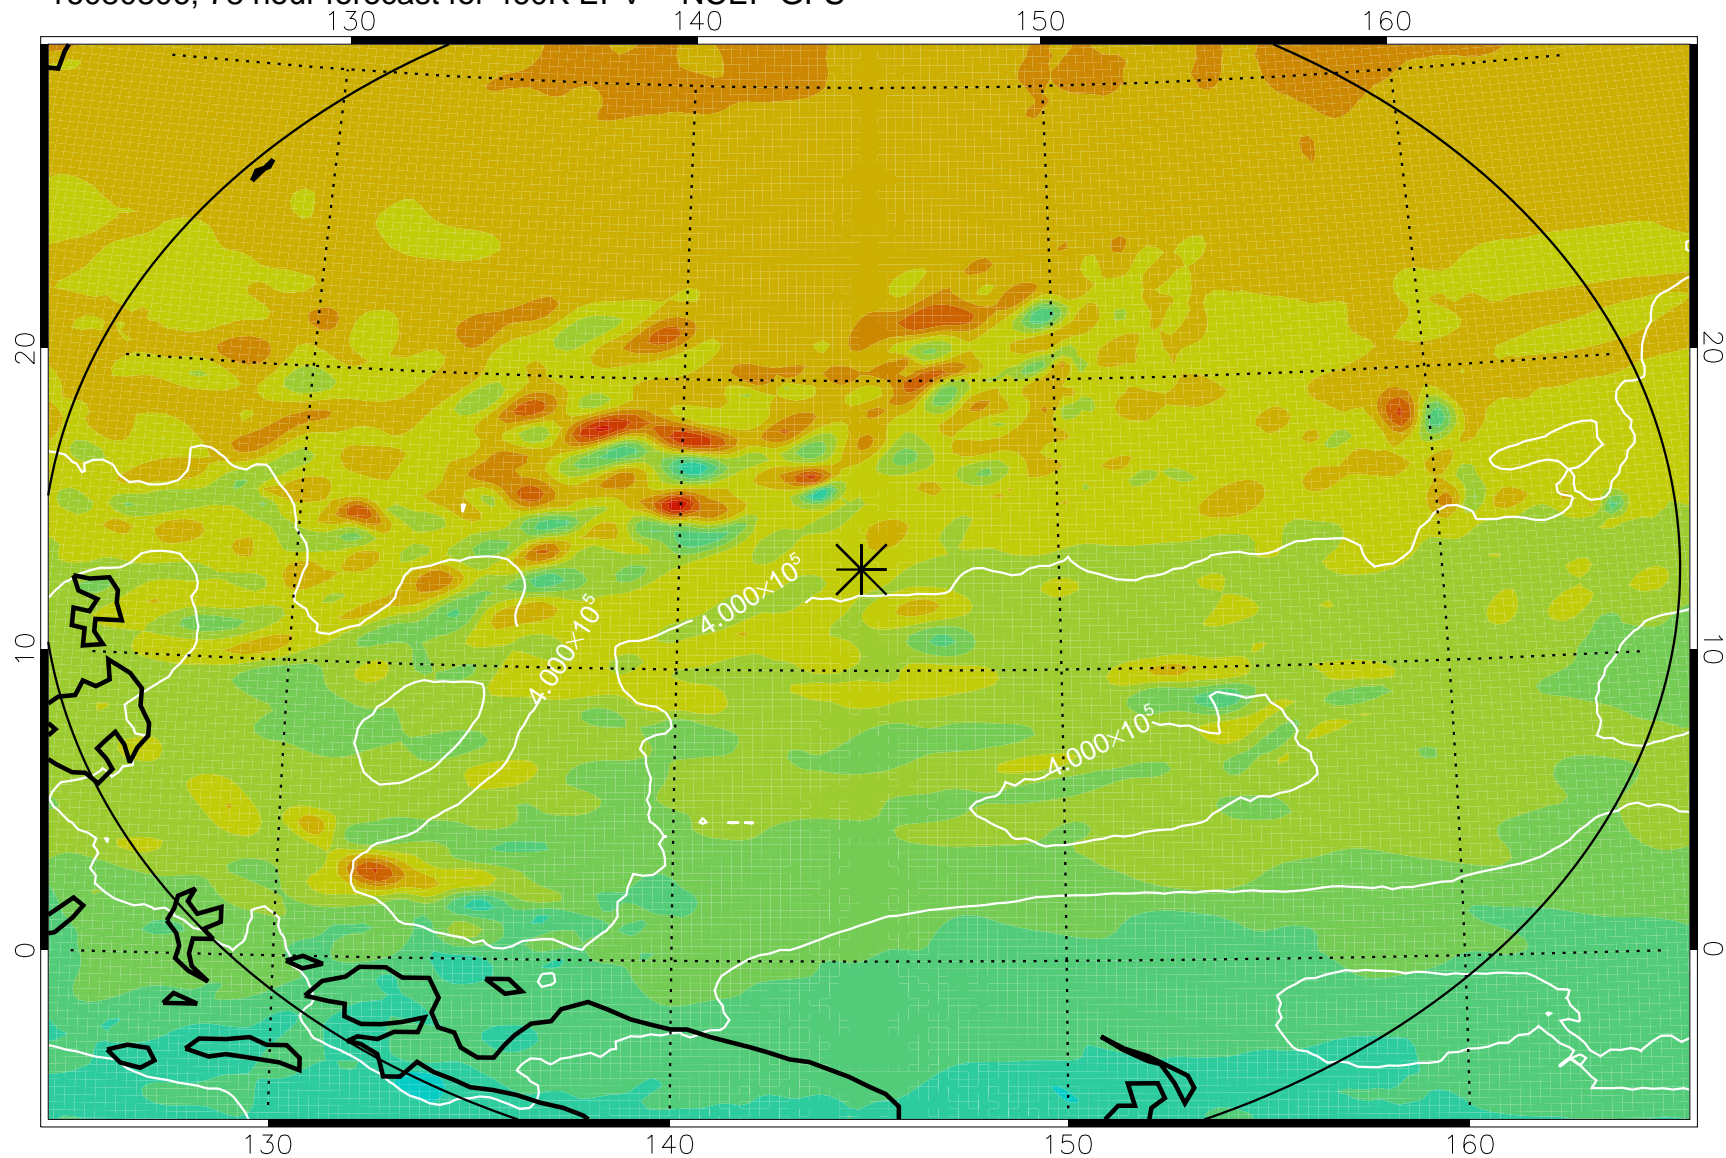

16080706, 54 hour forecast for 460K EPV -- NCEP GFS

460K Montgomery Streamfunction, white

Range ring of 2304 km

16080712, 60 hour forecast for 460K EPV -- NCEP GFS

460K Montgomery Streamfunction, white

Range ring of 2304 km

16080718, 66 hour forecast for 460K EPV -- NCEP GFS

460K Montgomery Streamfunction, white

Range ring of 2304 km

16080800, 72 hour forecast for 460K EPV -- NCEP GFS

460K Montgomery Streamfunction, white

Range ring of 2304 km

16080806, 78 hour forecast for 460K EPV -- NCEP GFS

460K Montgomery Streamfunction, white

Range ring of 2304 km

16080812, 84 hour forecast for 460K EPV -- NCEP GFS

460K Montgomery Streamfunction, white

Range ring of 2304 km

16080818, 90 hour forecast for 460K EPV -- NCEP GFS

460K Montgomery Streamfunction, white

Range ring of 2304 km

16080900, 96 hour forecast for 460K EPV -- NCEP GFS

460K Montgomery Streamfunction, white

Range ring of 2304 km