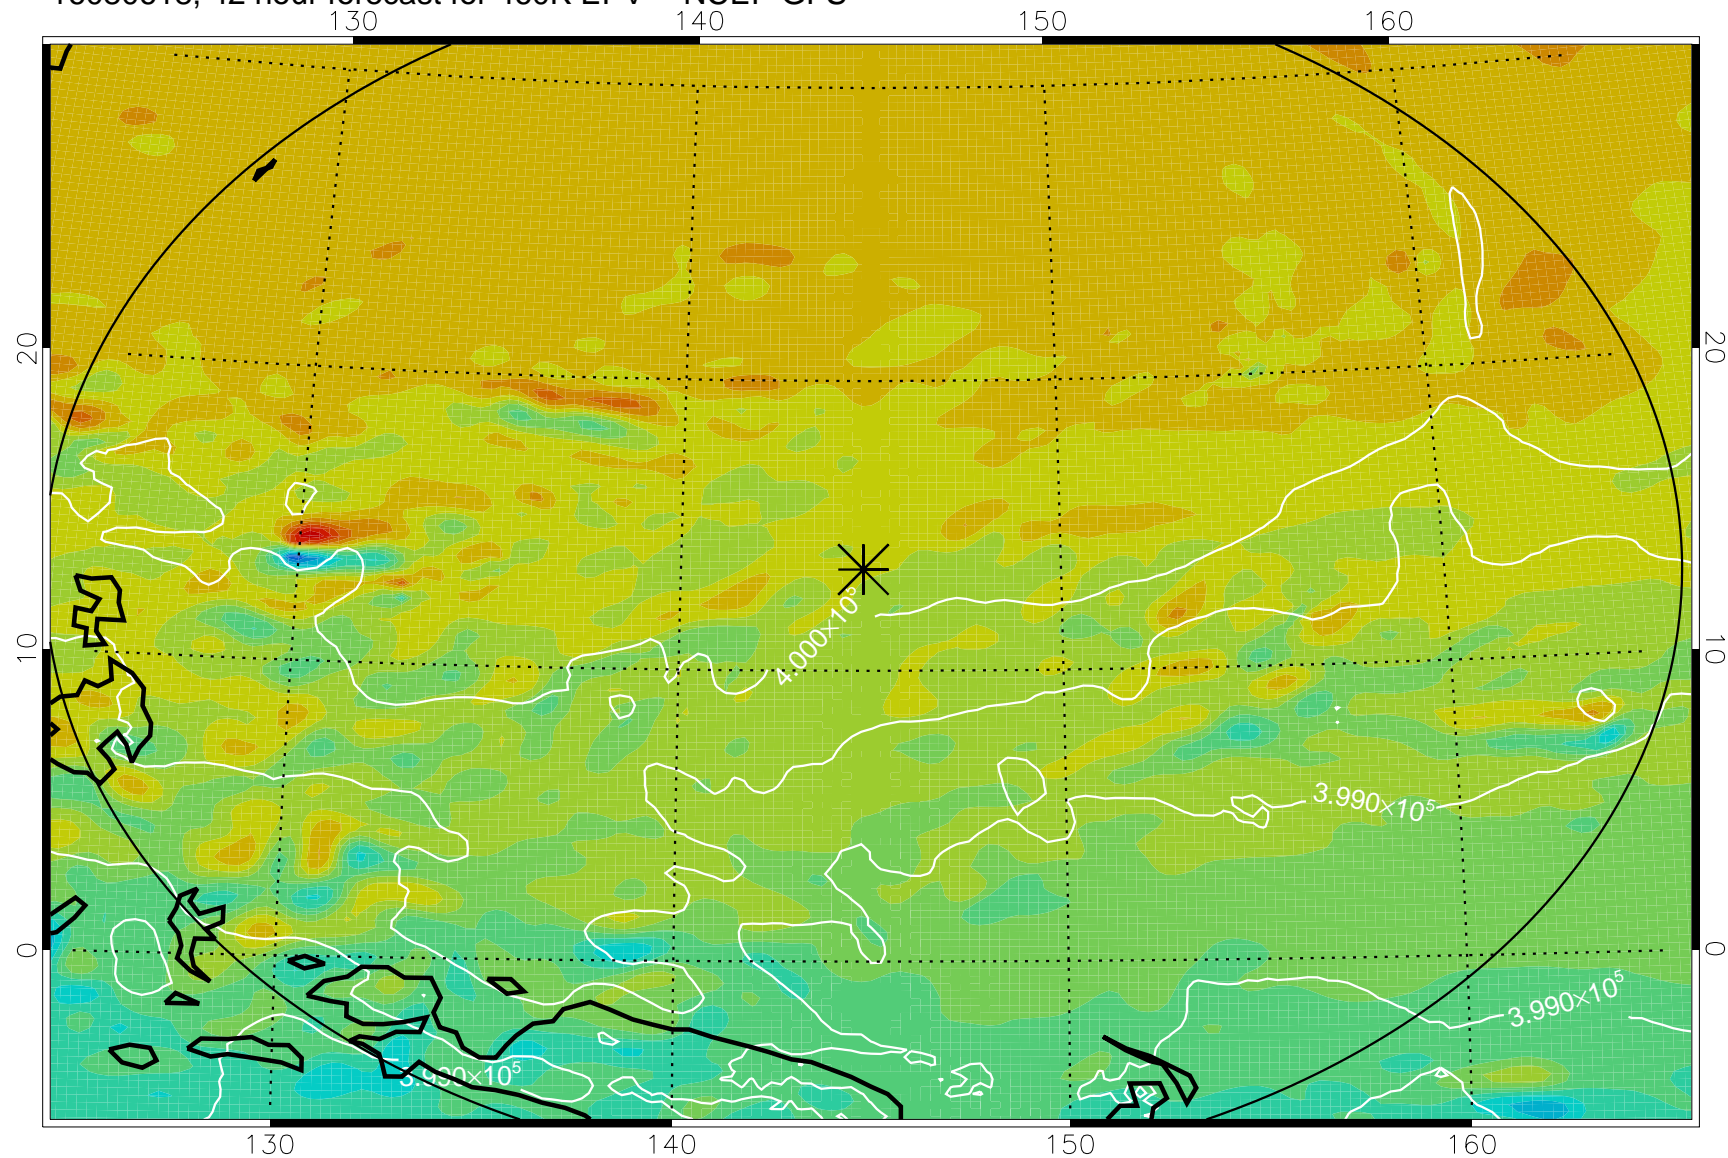

16080518, 18 hour forecast for 460K EPV -- NCEP GFS

460K Montgomery Streamfunction, white

Range ring of 2304 km

16080600, 24 hour forecast for 460K EPV -- NCEP GFS

460K Montgomery Streamfunction, white

Range ring of 2304 km

16080606, 30 hour forecast for 460K EPV -- NCEP GFS

460K Montgomery Streamfunction, white

Range ring of 2304 km

16080612, 36 hour forecast for 460K EPV -- NCEP GFS

460K Montgomery Streamfunction, white

Range ring of 2304 km

16080618, 42 hour forecast for 460K EPV -- NCEP GFS

460K Montgomery Streamfunction, white

Range ring of 2304 km

16080700, 48 hour forecast for 460K EPV -- NCEP GFS

460K Montgomery Streamfunction, white

Range ring of 2304 km

16080706, 54 hour forecast for 460K EPV -- NCEP GFS

460K Montgomery Streamfunction, white

Range ring of 2304 km

16080712, 60 hour forecast for 460K EPV -- NCEP GFS

460K Montgomery Streamfunction, white

Range ring of 2304 km