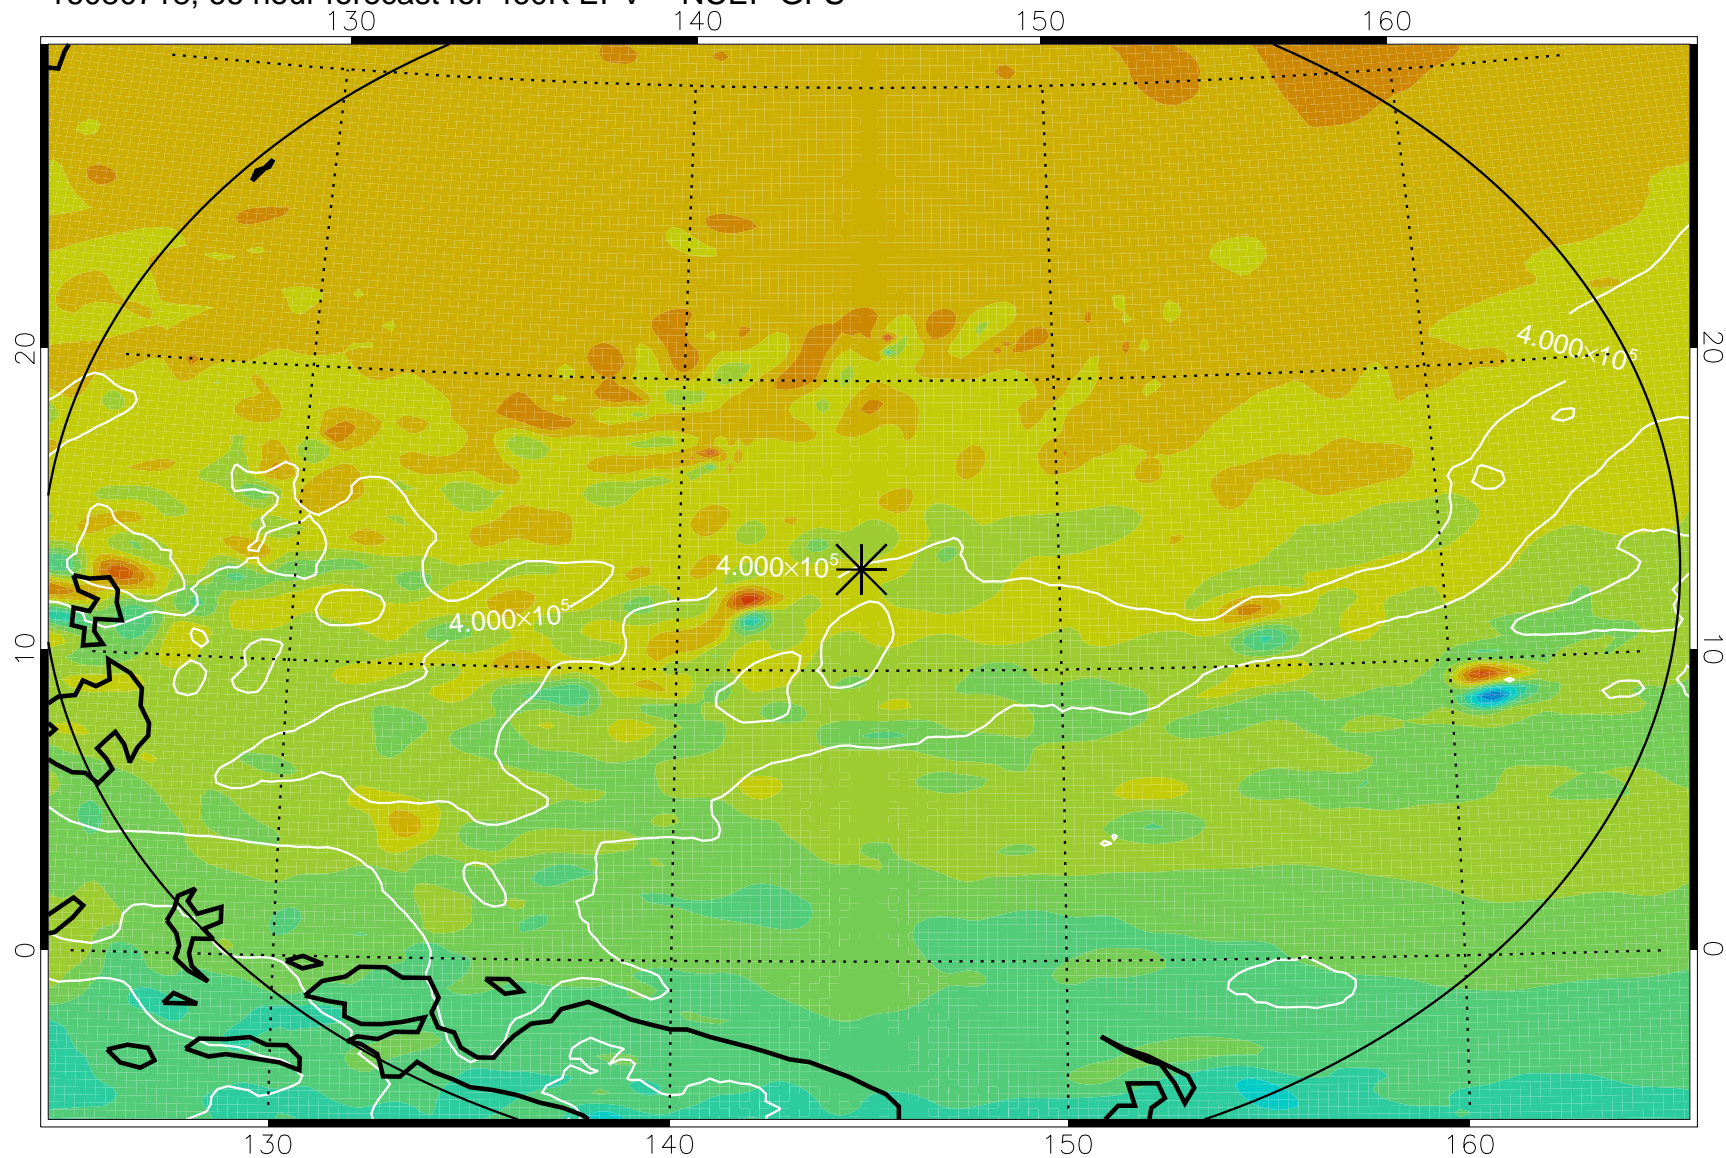

16080706, 54 hour forecast for 460K EPV -- NCEP GFS

460K Montgomery Streamfunction, white

Range ring of 2304 km

16080712, 60 hour forecast for 460K EPV -- NCEP GFS

460K Montgomery Streamfunction, white

Range ring of 2304 km

16080718, 66 hour forecast for 460K EPV -- NCEP GFS

460K Montgomery Streamfunction, white

Range ring of 2304 km

16080800, 72 hour forecast for 460K EPV -- NCEP GFS

460K Montgomery Streamfunction, white

Range ring of 2304 km

16080806, 78 hour forecast for 460K EPV -- NCEP GFS

460K Montgomery Streamfunction, white

Range ring of 2304 km

16080812, 84 hour forecast for 460K EPV -- NCEP GFS

460K Montgomery Streamfunction, white

Range ring of 2304 km

16080818, 90 hour forecast for 460K EPV -- NCEP GFS

460K Montgomery Streamfunction, white

Range ring of 2304 km

16080900, 96 hour forecast for 460K EPV -- NCEP GFS

460K Montgomery Streamfunction, white

Range ring of 2304 km