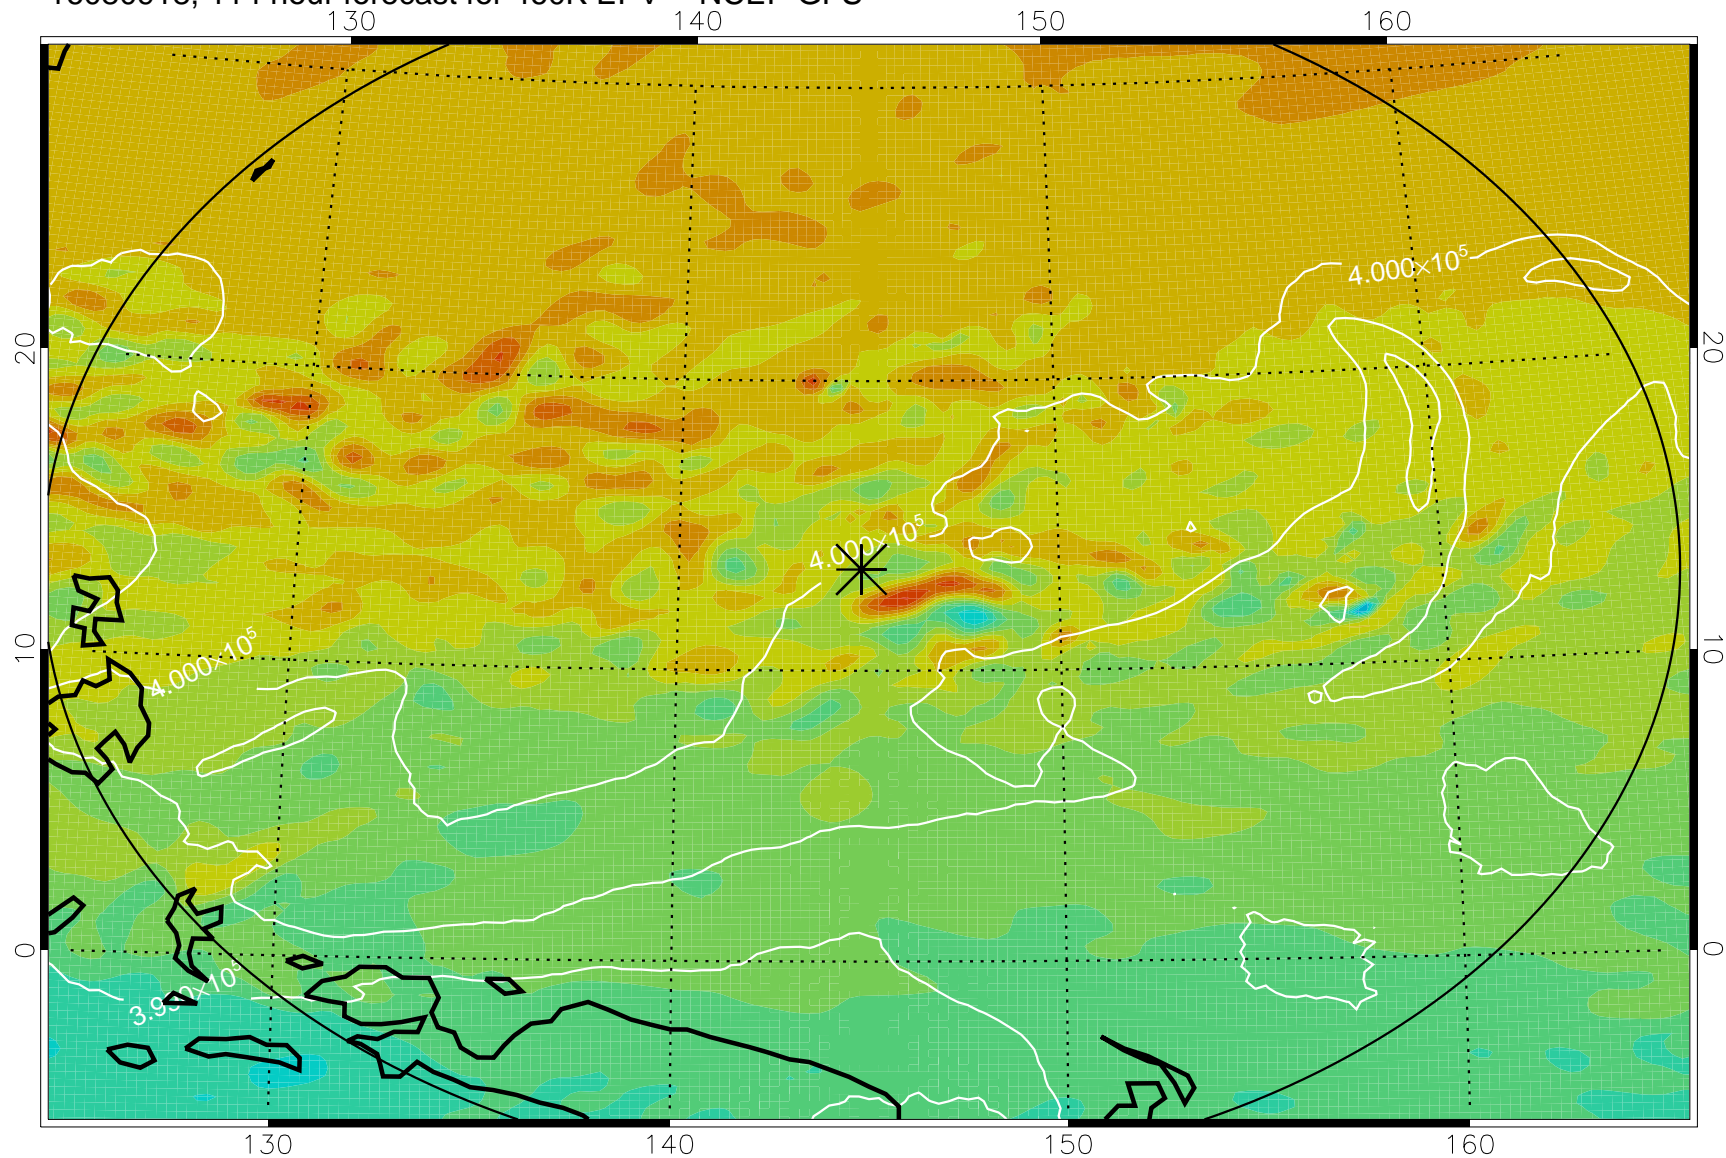

16080806, 78 hour forecast for 460K EPV -- NCEP GFS

460K Montgomery Streamfunction, white

Range ring of 2304 km

16080812, 84 hour forecast for 460K EPV -- NCEP GFS

460K Montgomery Streamfunction, white

Range ring of 2304 km

16080818, 90 hour forecast for 460K EPV -- NCEP GFS

460K Montgomery Streamfunction, white

Range ring of 2304 km

16080900, 96 hour forecast for 460K EPV -- NCEP GFS

460K Montgomery Streamfunction, white

Range ring of 2304 km

16080906, 102 hour forecast for 460K EPV -- NCEP GFS

460K Montgomery Streamfunction, white

Range ring of 2304 km

16080912, 108 hour forecast for 460K EPV -- NCEP GFS

460K Montgomery Streamfunction, white

Range ring of 2304 km

16080918, 114 hour forecast for 460K EPV -- NCEP GFS

460K Montgomery Streamfunction, white

Range ring of 2304 km

16081000, 120 hour forecast for 460K EPV -- NCEP GFS

460K Montgomery Streamfunction, white

Range ring of 2304 km