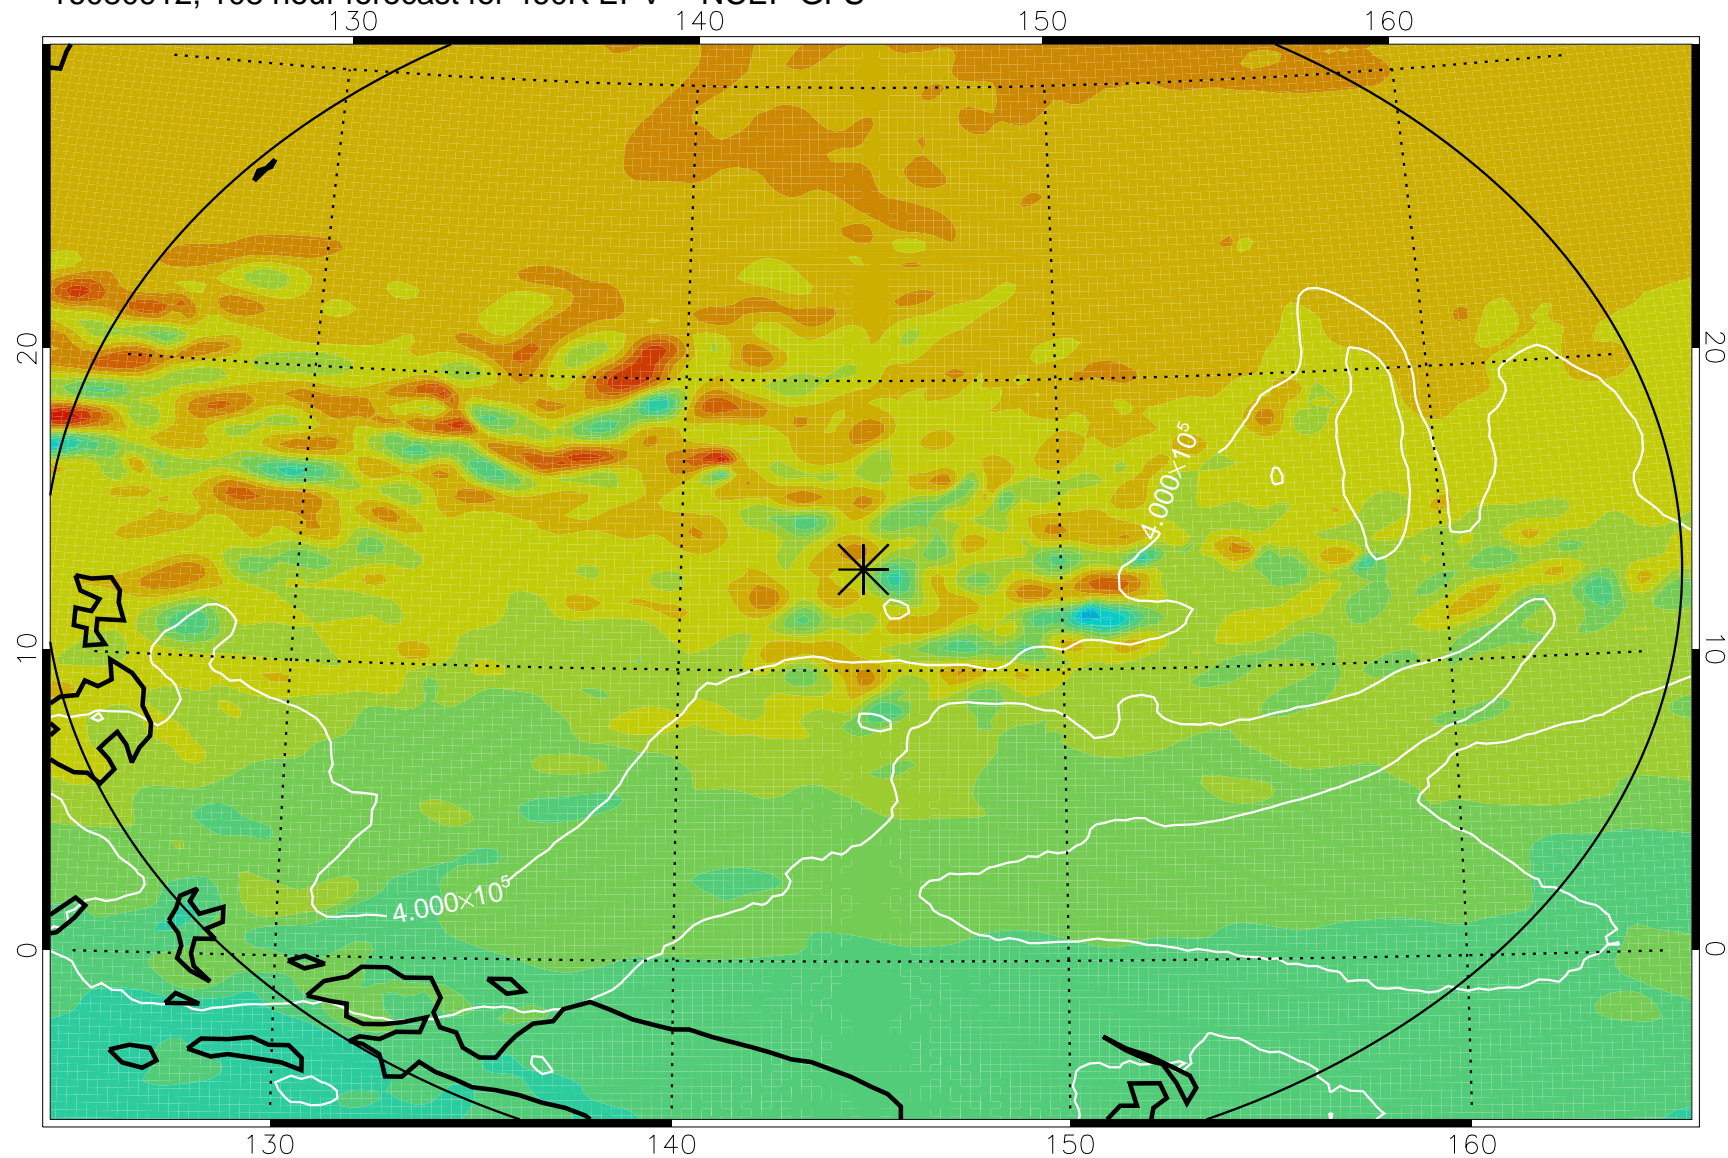

16080806, 78 hour forecast for 460K EPV -- NCEP GFS

460K Montgomery Streamfunction, white

Range ring of 2304 km

16080812, 84 hour forecast for 460K EPV -- NCEP GFS

460K Montgomery Streamfunction, white

Range ring of 2304 km

16080818, 90 hour forecast for 460K EPV -- NCEP GFS

460K Montgomery Streamfunction, white

Range ring of 2304 km

16080900, 96 hour forecast for 460K EPV -- NCEP GFS

460K Montgomery Streamfunction, white

Range ring of 2304 km

16080906, 102 hour forecast for 460K EPV -- NCEP GFS

460K Montgomery Streamfunction, white

Range ring of 2304 km

16080912, 108 hour forecast for 460K EPV -- NCEP GFS

460K Montgomery Streamfunction, white

Range ring of 2304 km

16080918, 114 hour forecast for 460K EPV -- NCEP GFS

460K Montgomery Streamfunction, white

Range ring of 2304 km

16081000, 120 hour forecast for 460K EPV -- NCEP GFS

460K Montgomery Streamfunction, white

Range ring of 2304 km