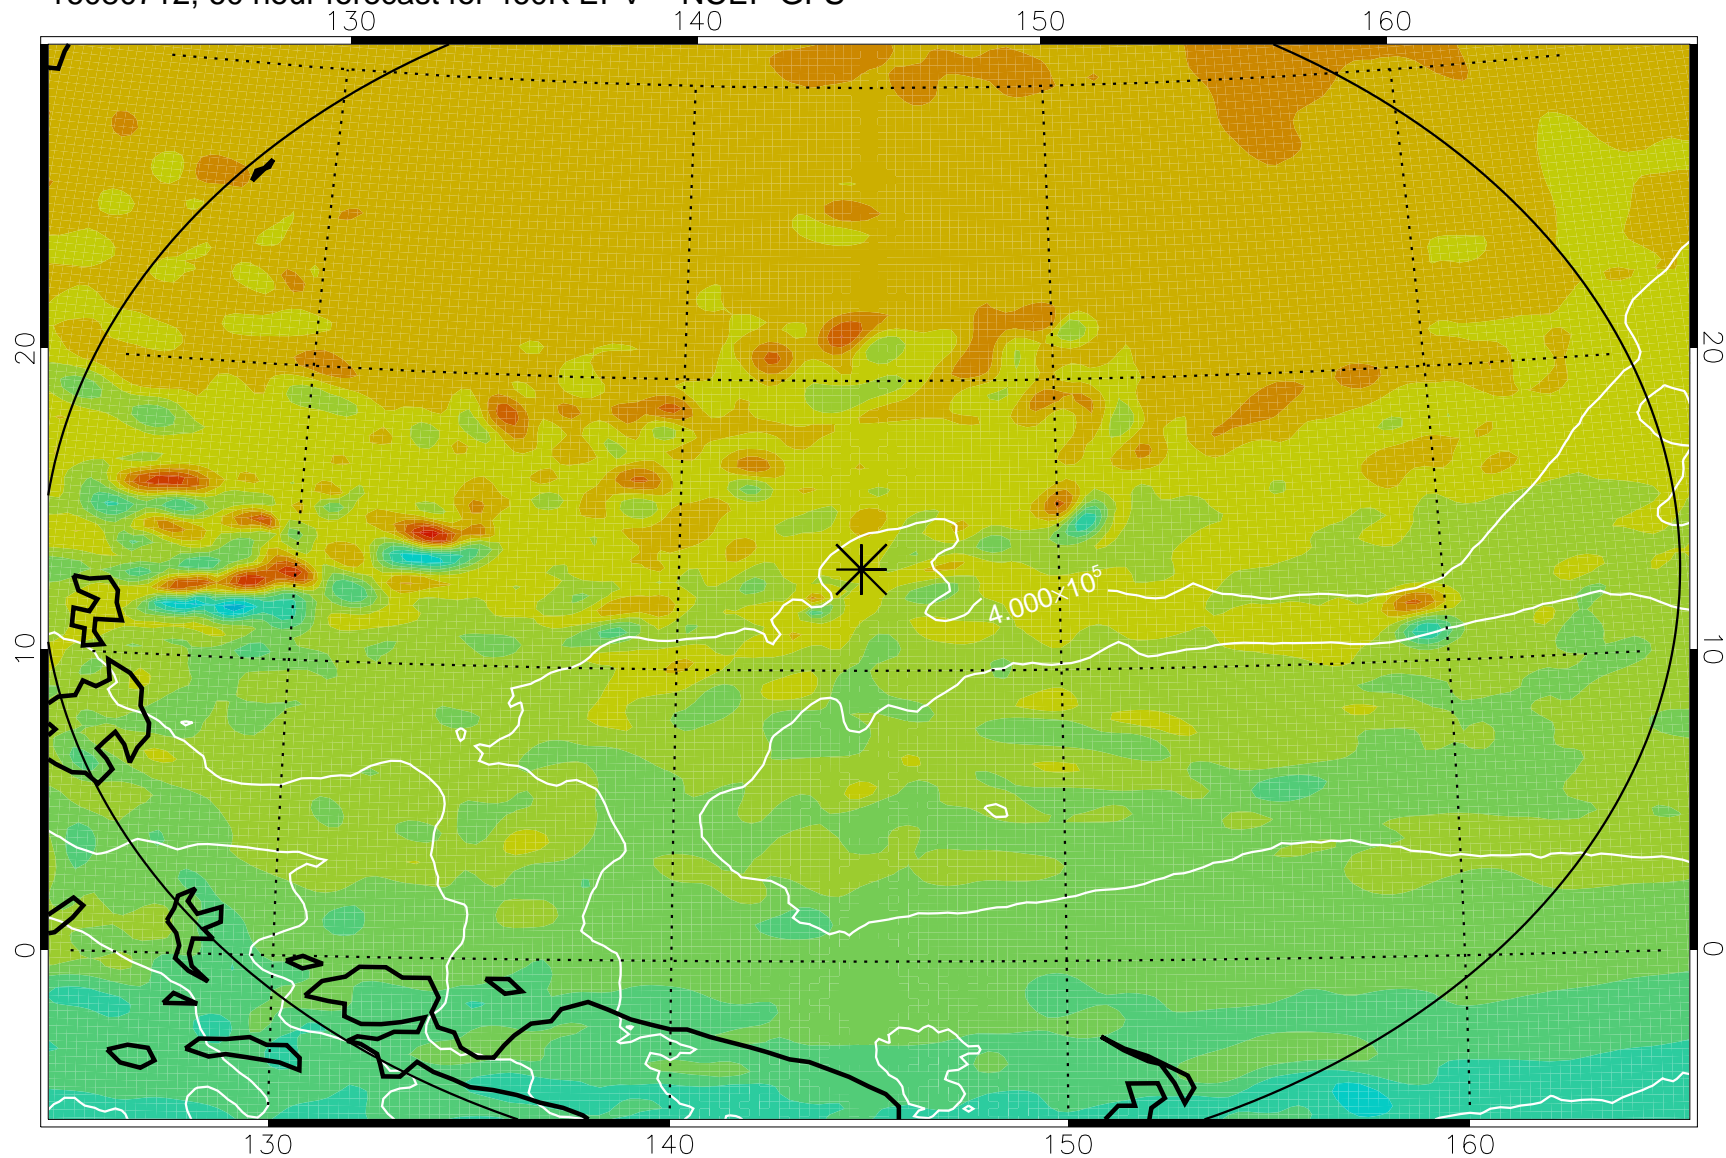

16080618, 42 hour forecast for 460K EPV -- NCEP GFS

460K Montgomery Streamfunction, white

Range ring of 2304 km

16080700, 48 hour forecast for 460K EPV -- NCEP GFS

460K Montgomery Streamfunction, white

Range ring of 2304 km

16080706, 54 hour forecast for 460K EPV -- NCEP GFS

460K Montgomery Streamfunction, white

Range ring of 2304 km

16080712, 60 hour forecast for 460K EPV -- NCEP GFS

460K Montgomery Streamfunction, white

Range ring of 2304 km

16080718, 66 hour forecast for 460K EPV -- NCEP GFS

460K Montgomery Streamfunction, white

Range ring of 2304 km

16080800, 72 hour forecast for 460K EPV -- NCEP GFS

460K Montgomery Streamfunction, white

Range ring of 2304 km

16080806, 78 hour forecast for 460K EPV -- NCEP GFS

460K Montgomery Streamfunction, white

Range ring of 2304 km

16080812, 84 hour forecast for 460K EPV -- NCEP GFS

460K Montgomery Streamfunction, white

Range ring of 2304 km