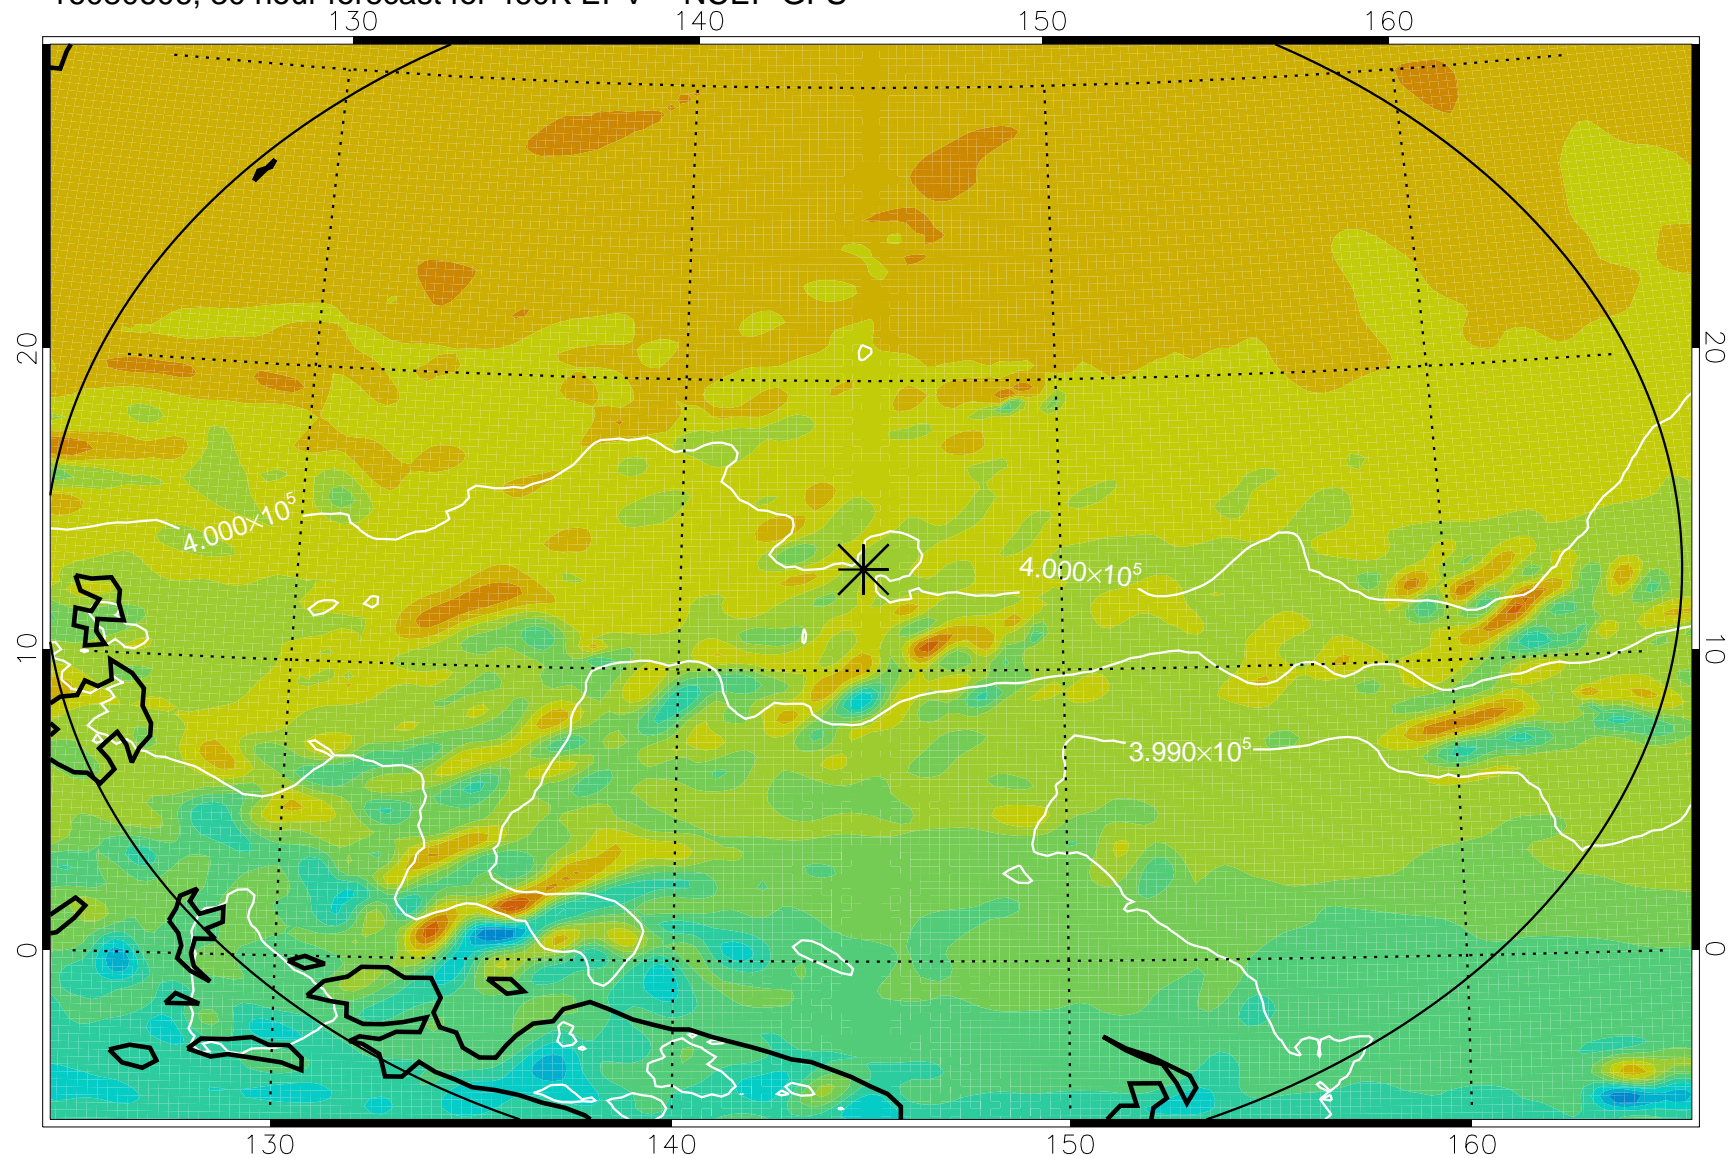

16080506, 6 hour forecast for 460K EPV -- NCEP GFS

460K Montgomery Streamfunction, white

Range ring of 2304 km

16080512, 12 hour forecast for 460K EPV -- NCEP GFS

460K Montgomery Streamfunction, white

Range ring of 2304 km

16080518, 18 hour forecast for 460K EPV -- NCEP GFS

460K Montgomery Streamfunction, white

Range ring of 2304 km

16080600, 24 hour forecast for 460K EPV -- NCEP GFS

460K Montgomery Streamfunction, white

Range ring of 2304 km

16080606, 30 hour forecast for 460K EPV -- NCEP GFS

460K Montgomery Streamfunction, white

Range ring of 2304 km

16080612, 36 hour forecast for 460K EPV -- NCEP GFS

460K Montgomery Streamfunction, white

Range ring of 2304 km

16080618, 42 hour forecast for 460K EPV -- NCEP GFS

460K Montgomery Streamfunction, white

Range ring of 2304 km

16080700, 48 hour forecast for 460K EPV -- NCEP GFS

460K Montgomery Streamfunction, white

Range ring of 2304 km