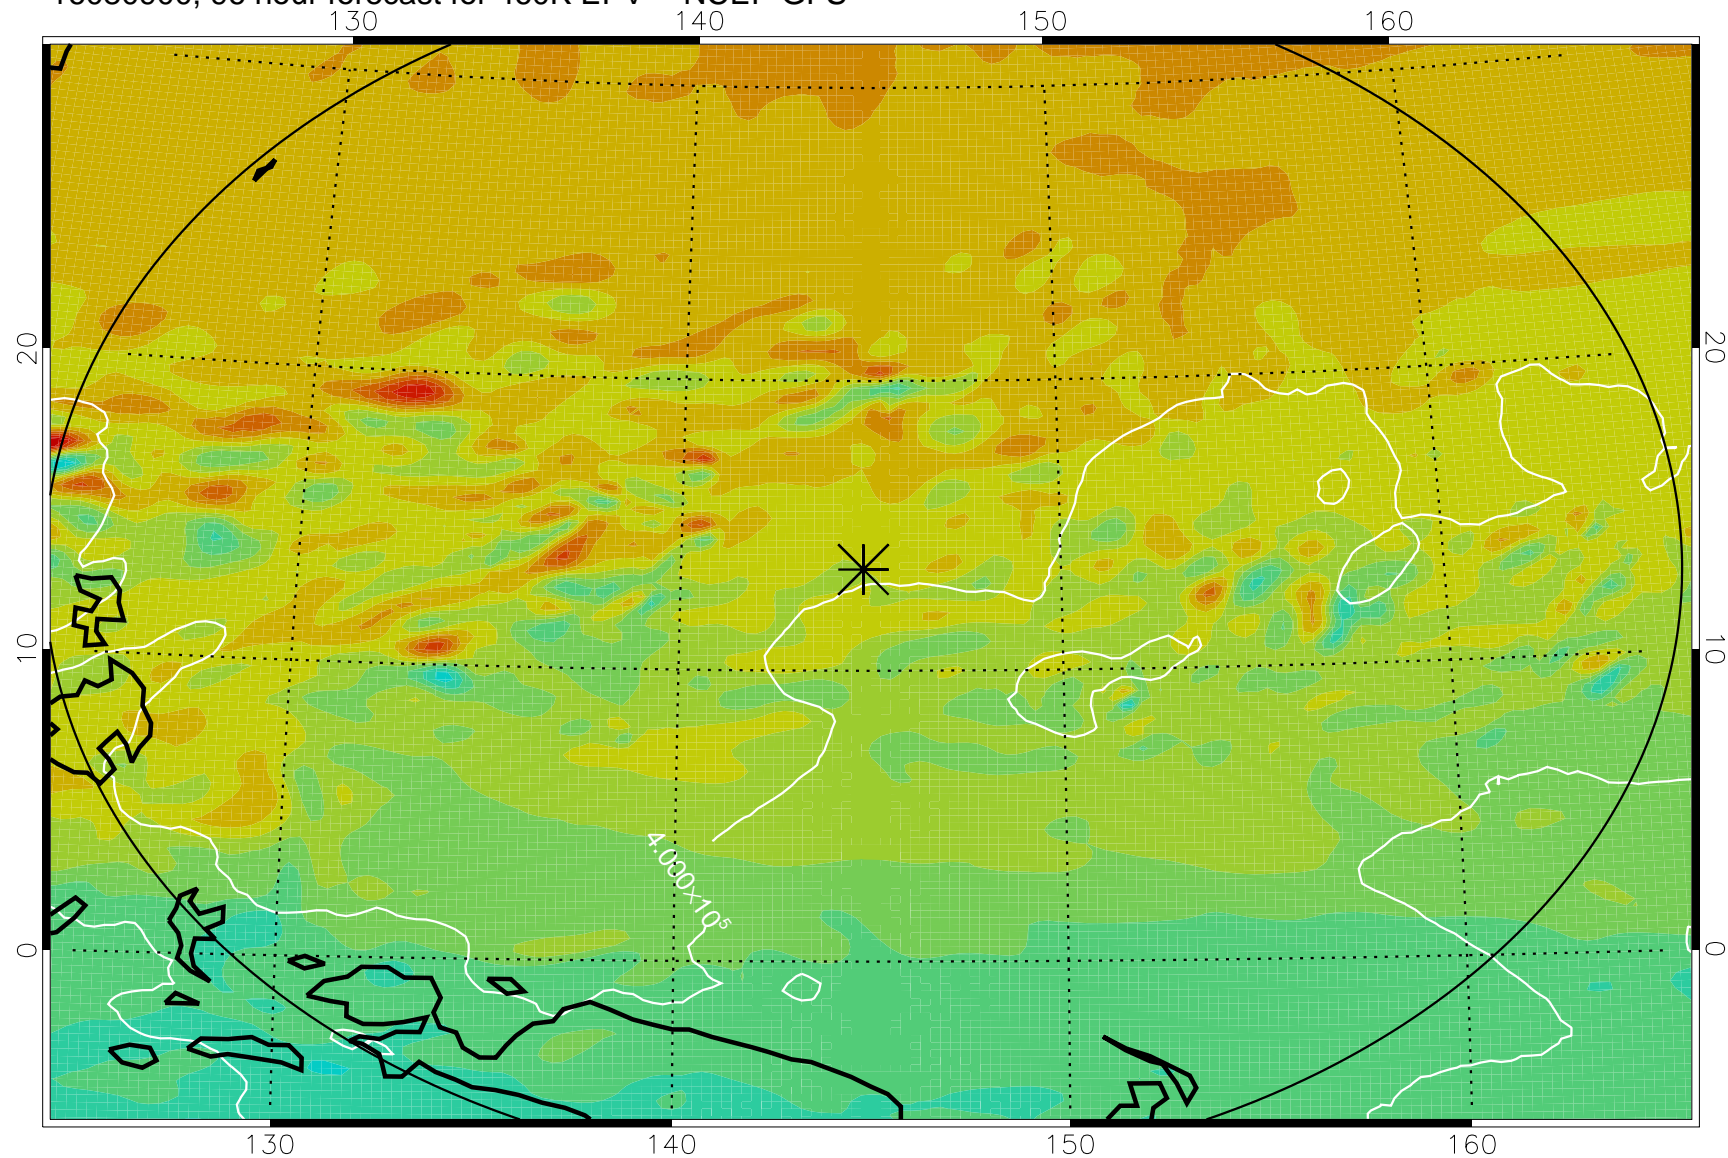

16080718, 66 hour forecast for 460K EPV -- NCEP GFS

460K Montgomery Streamfunction, white

Range ring of 2304 km

16080800, 72 hour forecast for 460K EPV -- NCEP GFS

460K Montgomery Streamfunction, white

Range ring of 2304 km

16080806, 78 hour forecast for 460K EPV -- NCEP GFS

460K Montgomery Streamfunction, white

Range ring of 2304 km

16080812, 84 hour forecast for 460K EPV -- NCEP GFS

460K Montgomery Streamfunction, white

Range ring of 2304 km

16080818, 90 hour forecast for 460K EPV -- NCEP GFS

460K Montgomery Streamfunction, white

Range ring of 2304 km

16080900, 96 hour forecast for 460K EPV -- NCEP GFS

460K Montgomery Streamfunction, white

Range ring of 2304 km

16080906, 102 hour forecast for 460K EPV -- NCEP GFS

460K Montgomery Streamfunction, white

Range ring of 2304 km

16080912, 108 hour forecast for 460K EPV -- NCEP GFS

460K Montgomery Streamfunction, white

Range ring of 2304 km