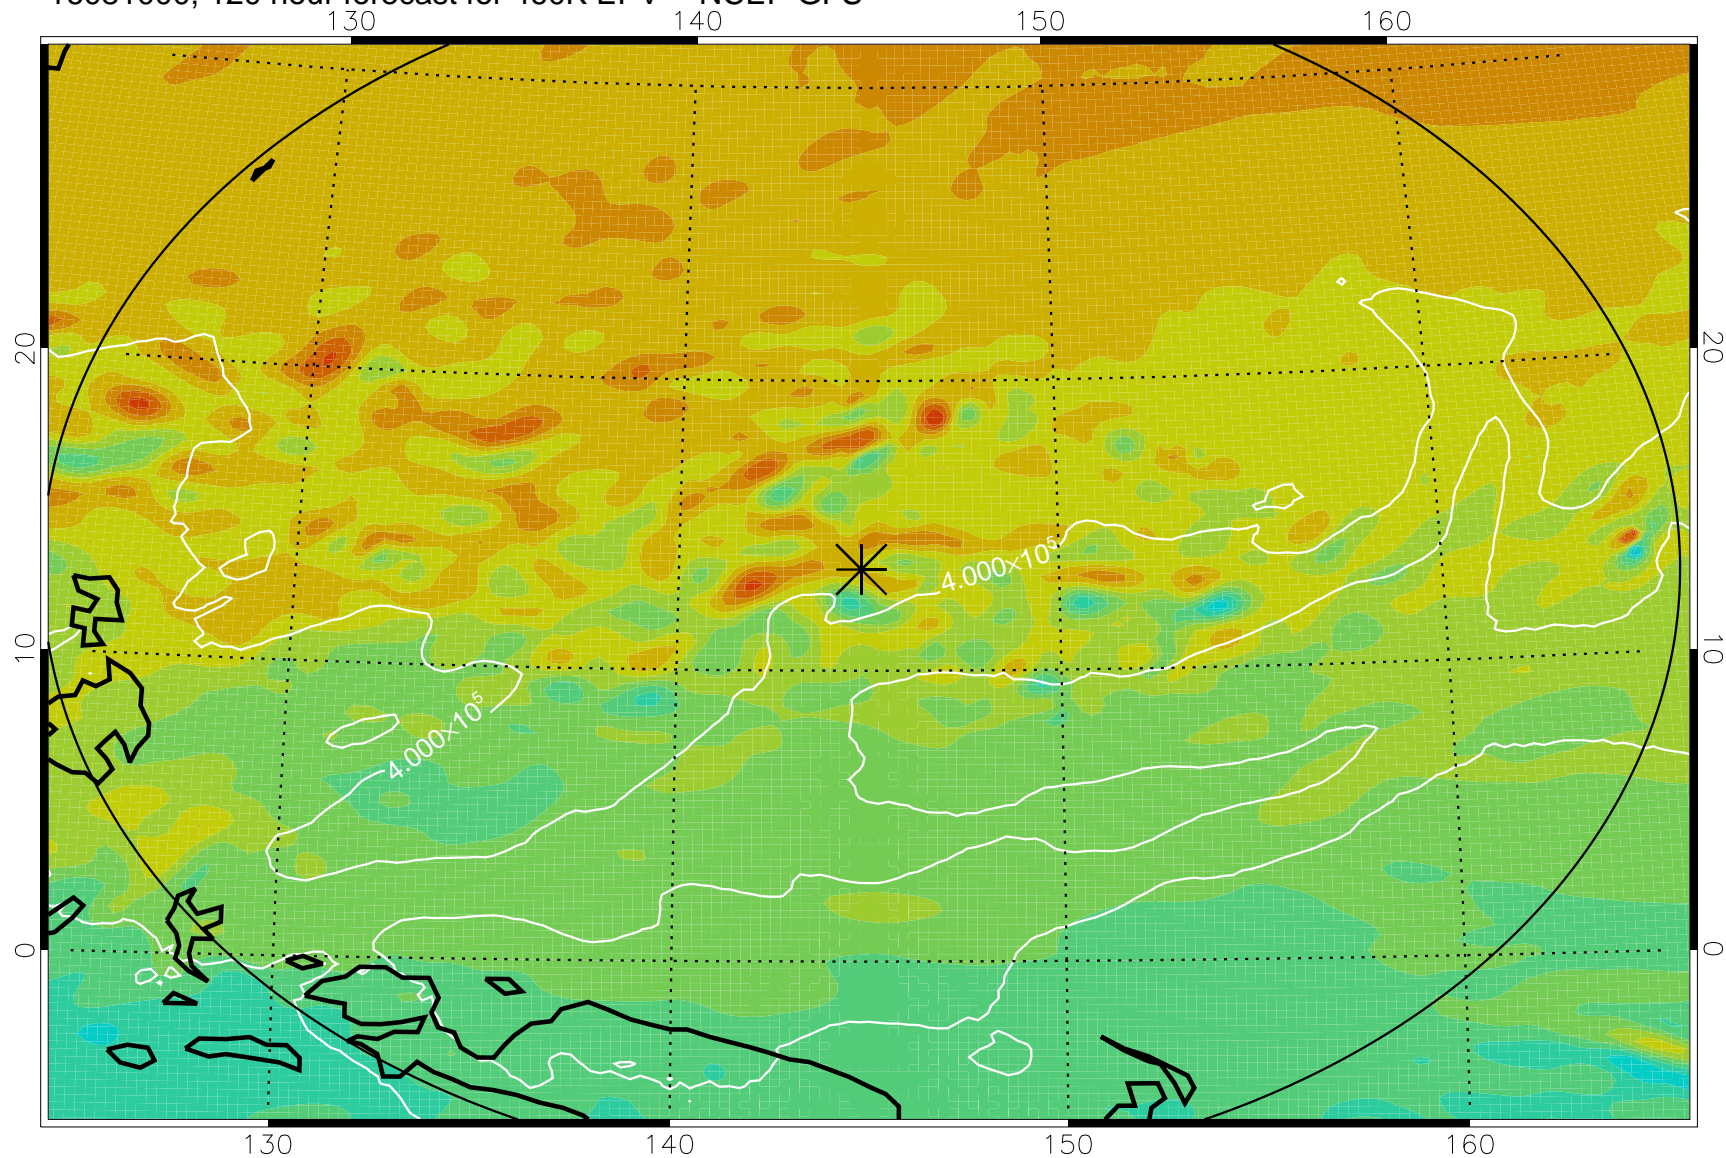

16080806, 78 hour forecast for 460K EPV -- NCEP GFS

460K Montgomery Streamfunction, white

Range ring of 2304 km

16080812, 84 hour forecast for 460K EPV -- NCEP GFS

460K Montgomery Streamfunction, white

Range ring of 2304 km

16080818, 90 hour forecast for 460K EPV -- NCEP GFS

460K Montgomery Streamfunction, white

Range ring of 2304 km

16080900, 96 hour forecast for 460K EPV -- NCEP GFS

460K Montgomery Streamfunction, white

Range ring of 2304 km

16080906, 102 hour forecast for 460K EPV -- NCEP GFS

460K Montgomery Streamfunction, white

Range ring of 2304 km

16080912, 108 hour forecast for 460K EPV -- NCEP GFS

460K Montgomery Streamfunction, white

Range ring of 2304 km

16080918, 114 hour forecast for 460K EPV -- NCEP GFS

460K Montgomery Streamfunction, white

Range ring of 2304 km

16081000, 120 hour forecast for 460K EPV -- NCEP GFS

460K Montgomery Streamfunction, white

Range ring of 2304 km