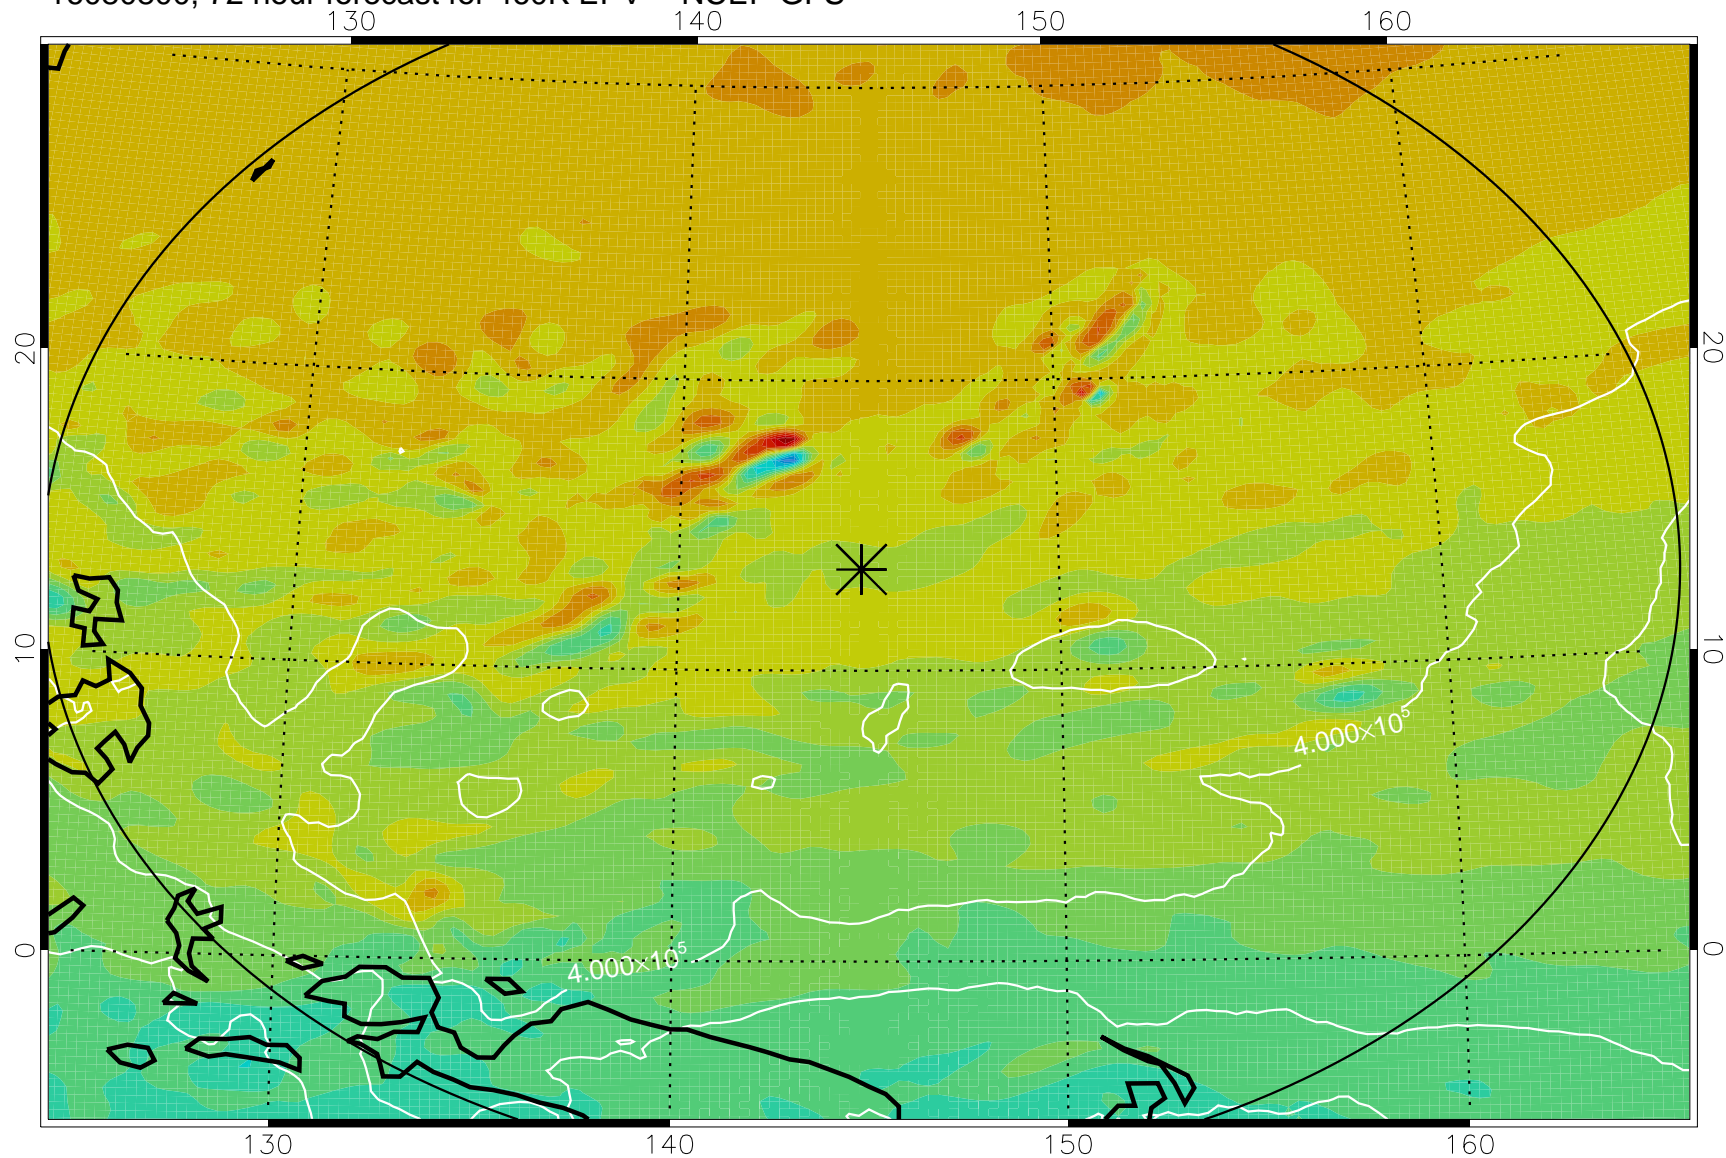

16080706, 54 hour forecast for 460K EPV -- NCEP GFS

460K Montgomery Streamfunction, white

Range ring of 2304 km

16080712, 60 hour forecast for 460K EPV -- NCEP GFS

460K Montgomery Streamfunction, white

Range ring of 2304 km

16080718, 66 hour forecast for 460K EPV -- NCEP GFS

460K Montgomery Streamfunction, white

Range ring of 2304 km

16080800, 72 hour forecast for 460K EPV -- NCEP GFS

460K Montgomery Streamfunction, white

Range ring of 2304 km

16080806, 78 hour forecast for 460K EPV -- NCEP GFS

460K Montgomery Streamfunction, white

Range ring of 2304 km

16080812, 84 hour forecast for 460K EPV -- NCEP GFS

460K Montgomery Streamfunction, white

Range ring of 2304 km

16080818, 90 hour forecast for 460K EPV -- NCEP GFS

460K Montgomery Streamfunction, white

Range ring of 2304 km

16080900, 96 hour forecast for 460K EPV -- NCEP GFS

460K Montgomery Streamfunction, white

Range ring of 2304 km