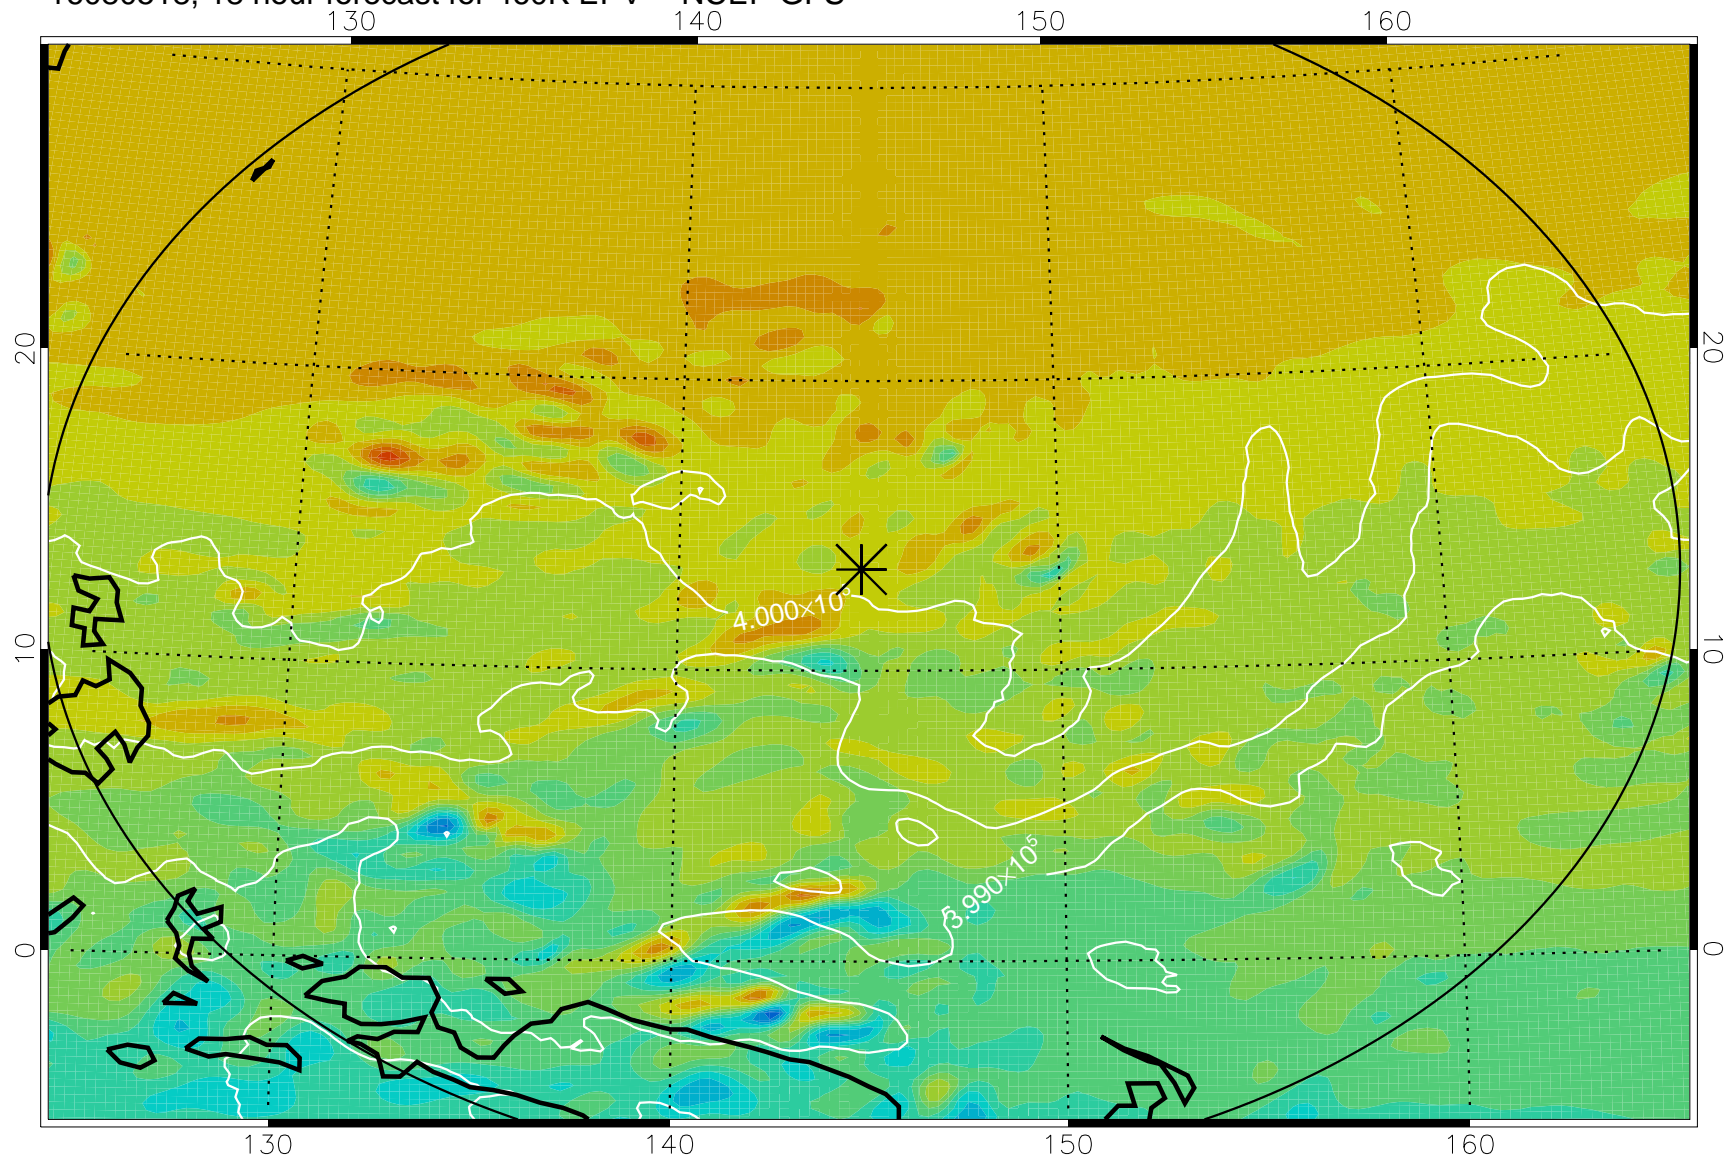

16080506, 6 hour forecast for 460K EPV -- NCEP GFS

460K Montgomery Streamfunction, white

Range ring of 2304 km

16080512, 12 hour forecast for 460K EPV -- NCEP GFS

460K Montgomery Streamfunction, white

Range ring of 2304 km

16080518, 18 hour forecast for 460K EPV -- NCEP GFS

460K Montgomery Streamfunction, white

Range ring of 2304 km

16080600, 24 hour forecast for 460K EPV -- NCEP GFS

460K Montgomery Streamfunction, white

Range ring of 2304 km

16080606, 30 hour forecast for 460K EPV -- NCEP GFS

460K Montgomery Streamfunction, white

Range ring of 2304 km

16080612, 36 hour forecast for 460K EPV -- NCEP GFS

460K Montgomery Streamfunction, white

Range ring of 2304 km

16080806, 78 hour forecast for 460K EPV -- NCEP GFS

460K Montgomery Streamfunction, white

Range ring of 2304 km

16080812, 84 hour forecast for 460K EPV -- NCEP GFS

460K Montgomery Streamfunction, white

Range ring of 2304 km