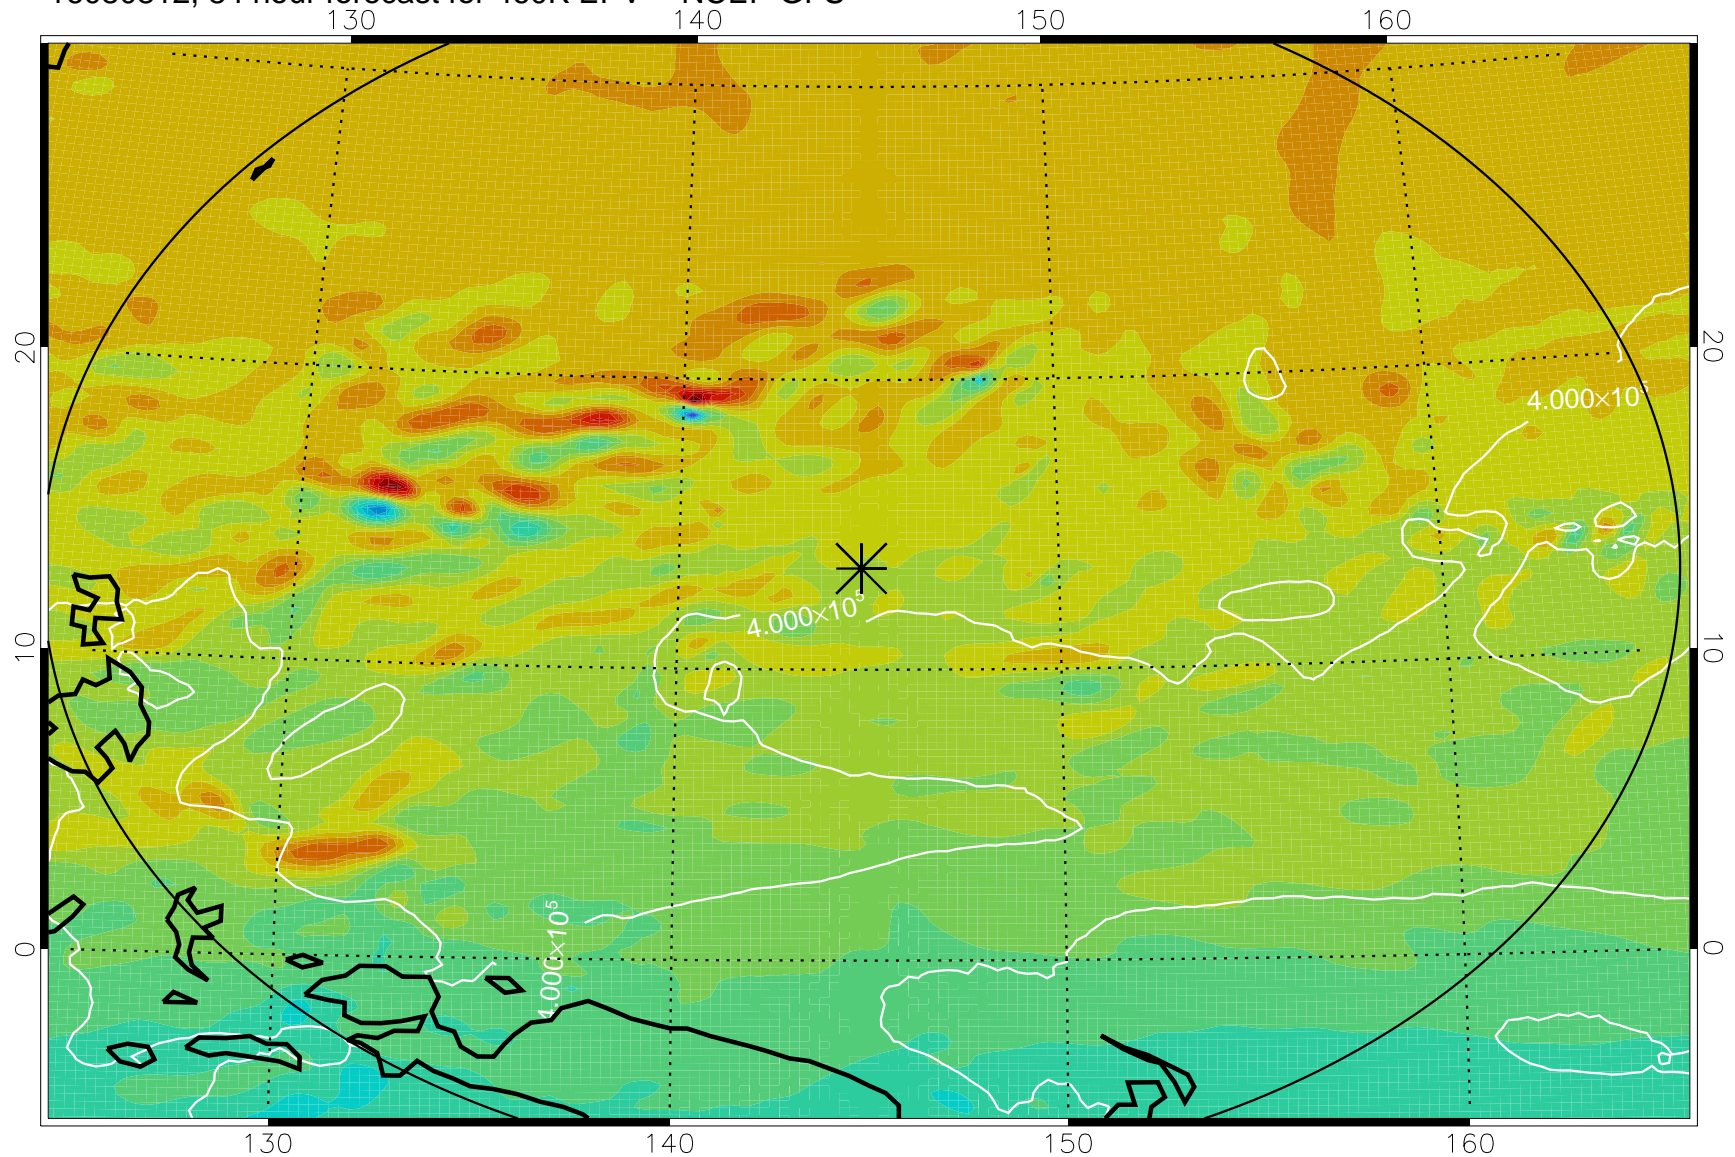

16080706, 54 hour forecast for 460K EPV -- NCEP GFS

460K Montgomery Streamfunction, white

Range ring of 2304 km

16080712, 60 hour forecast for 460K EPV -- NCEP GFS

460K Montgomery Streamfunction, white

Range ring of 2304 km

16080718, 66 hour forecast for 460K EPV -- NCEP GFS

460K Montgomery Streamfunction, white

Range ring of 2304 km

16080800, 72 hour forecast for 460K EPV -- NCEP GFS

460K Montgomery Streamfunction, white

Range ring of 2304 km

16080806, 78 hour forecast for 460K EPV -- NCEP GFS

460K Montgomery Streamfunction, white

Range ring of 2304 km

16080812, 84 hour forecast for 460K EPV -- NCEP GFS

460K Montgomery Streamfunction, white

Range ring of 2304 km

16080818, 90 hour forecast for 460K EPV -- NCEP GFS

460K Montgomery Streamfunction, white

Range ring of 2304 km

16080900, 96 hour forecast for 460K EPV -- NCEP GFS

460K Montgomery Streamfunction, white

Range ring of 2304 km