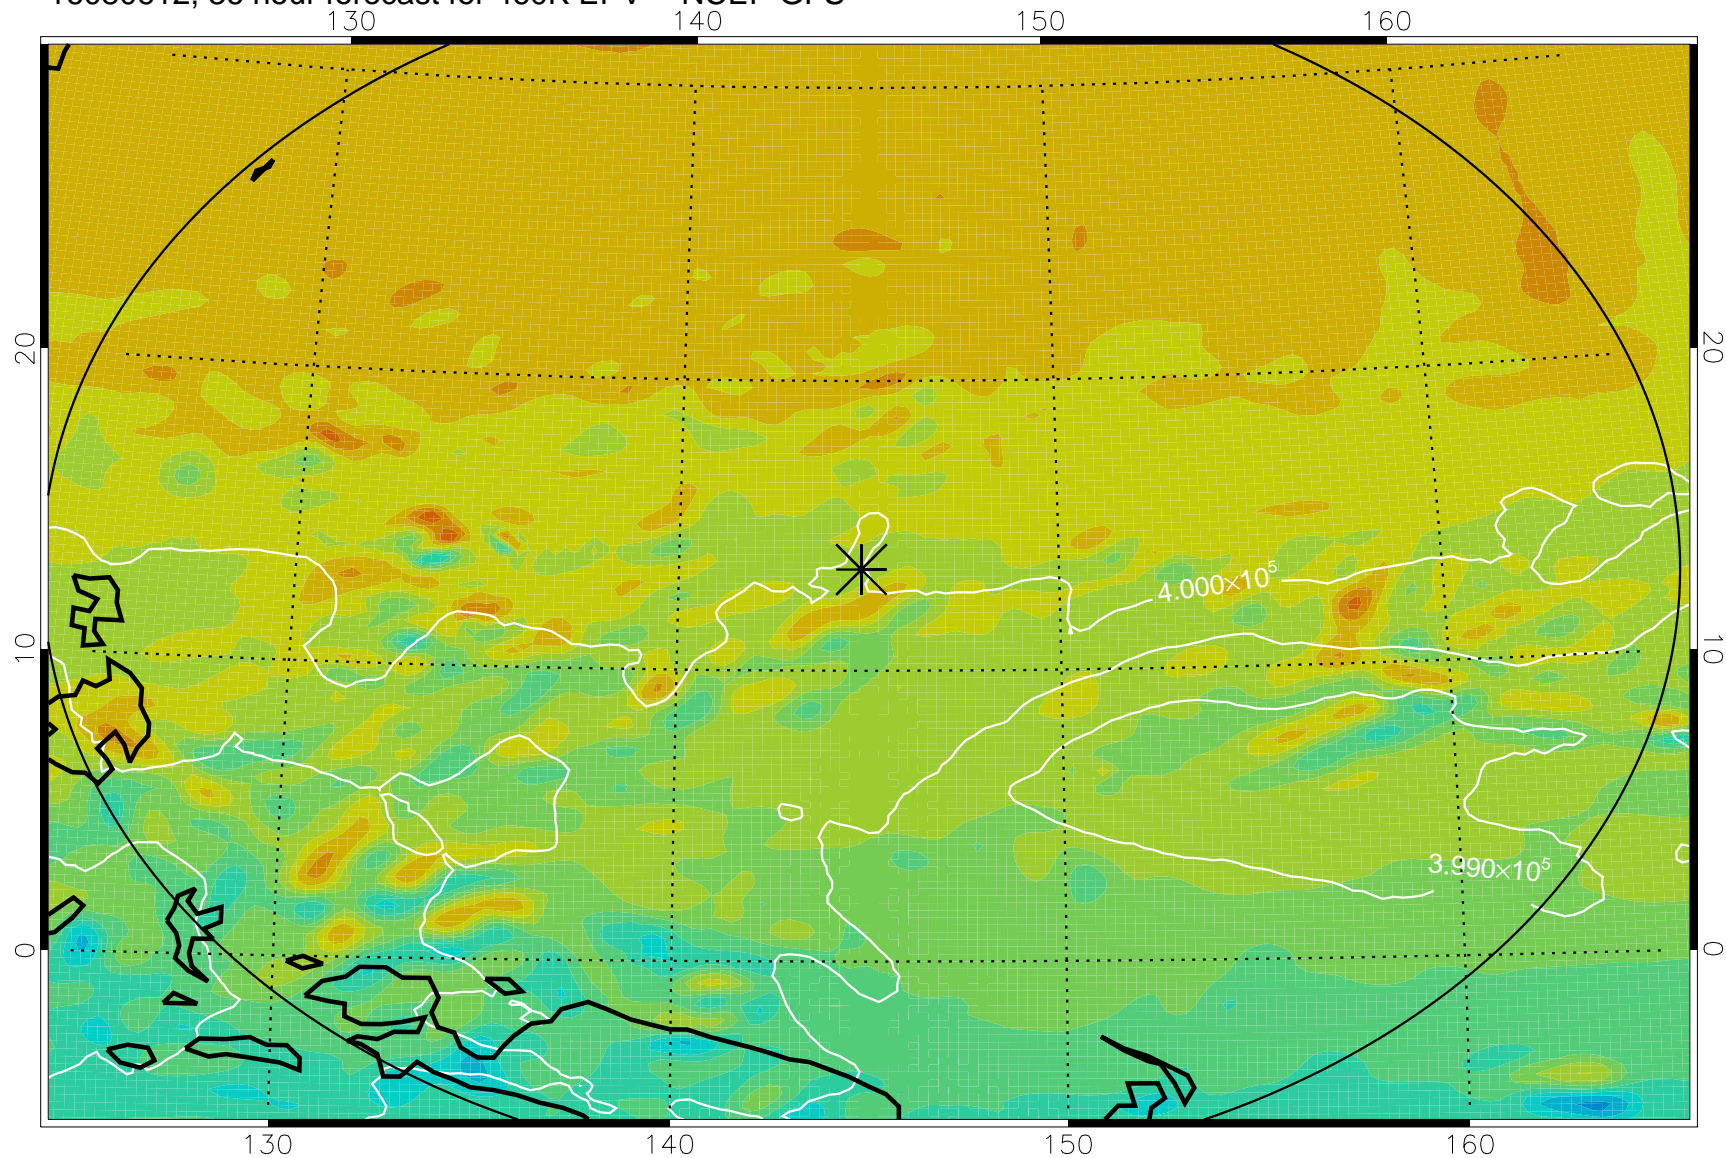

16080506, 6 hour forecast for 460K EPV -- NCEP GFS

460K Montgomery Streamfunction, white

Range ring of 2304 km

16080512, 12 hour forecast for 460K EPV -- NCEP GFS

460K Montgomery Streamfunction, white

Range ring of 2304 km

16080518, 18 hour forecast for 460K EPV -- NCEP GFS

460K Montgomery Streamfunction, white

Range ring of 2304 km

16080600, 24 hour forecast for 460K EPV -- NCEP GFS

460K Montgomery Streamfunction, white

Range ring of 2304 km

16080606, 30 hour forecast for 460K EPV -- NCEP GFS

460K Montgomery Streamfunction, white

Range ring of 2304 km

16080612, 36 hour forecast for 460K EPV -- NCEP GFS

460K Montgomery Streamfunction, white

Range ring of 2304 km

16080618, 42 hour forecast for 460K EPV -- NCEP GFS

460K Montgomery Streamfunction, white

Range ring of 2304 km

16080700, 48 hour forecast for 460K EPV -- NCEP GFS

460K Montgomery Streamfunction, white

Range ring of 2304 km