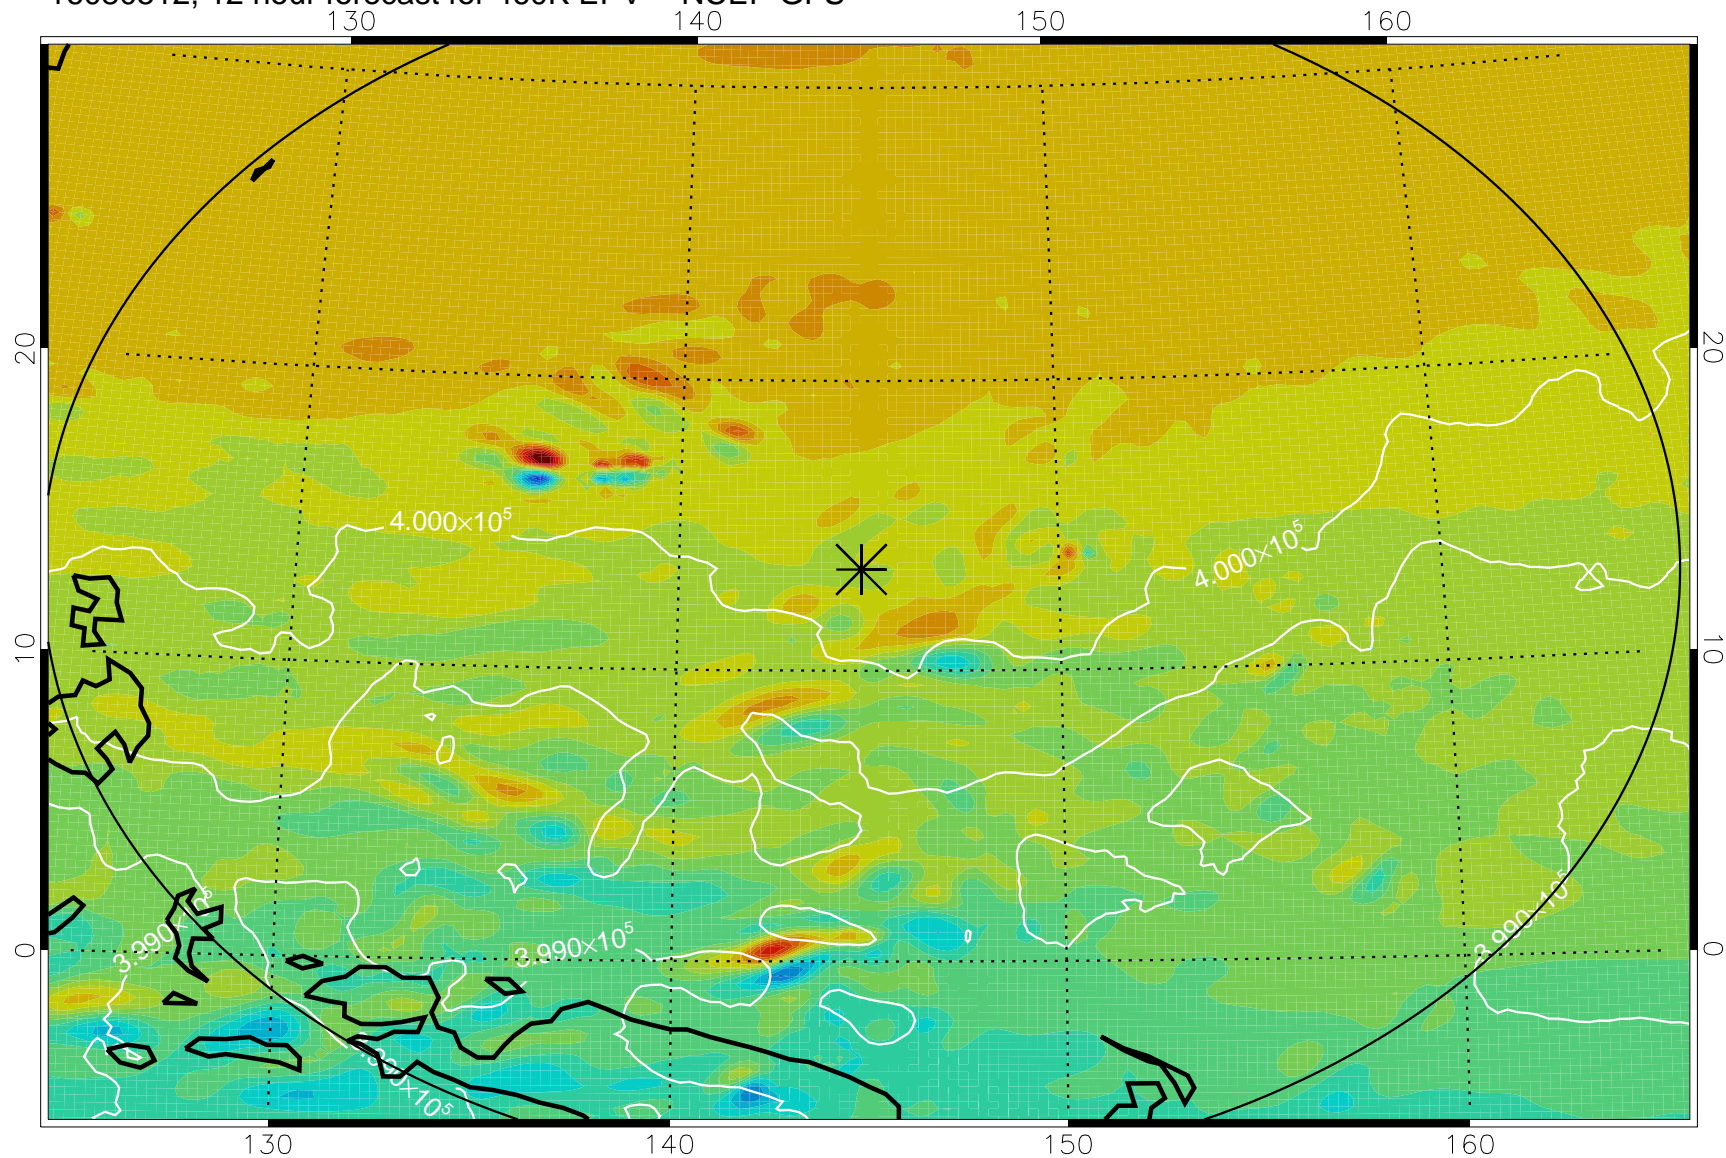

16080506, 6 hour forecast for 460K EPV -- NCEP GFS

460K Montgomery Streamfunction, white

Range ring of 2304 km

16080512, 12 hour forecast for 460K EPV -- NCEP GFS

460K Montgomery Streamfunction, white

Range ring of 2304 km

16080518, 18 hour forecast for 460K EPV -- NCEP GFS

460K Montgomery Streamfunction, white

Range ring of 2304 km

16080600, 24 hour forecast for 460K EPV -- NCEP GFS

460K Montgomery Streamfunction, white

Range ring of 2304 km

16080606, 30 hour forecast for 460K EPV -- NCEP GFS

460K Montgomery Streamfunction, white

Range ring of 2304 km

16080612, 36 hour forecast for 460K EPV -- NCEP GFS

460K Montgomery Streamfunction, white

Range ring of 2304 km

16080818, 90 hour forecast for 460K EPV -- NCEP GFS

460K Montgomery Streamfunction, white

Range ring of 2304 km

16080900, 96 hour forecast for 460K EPV -- NCEP GFS

460K Montgomery Streamfunction, white

Range ring of 2304 km