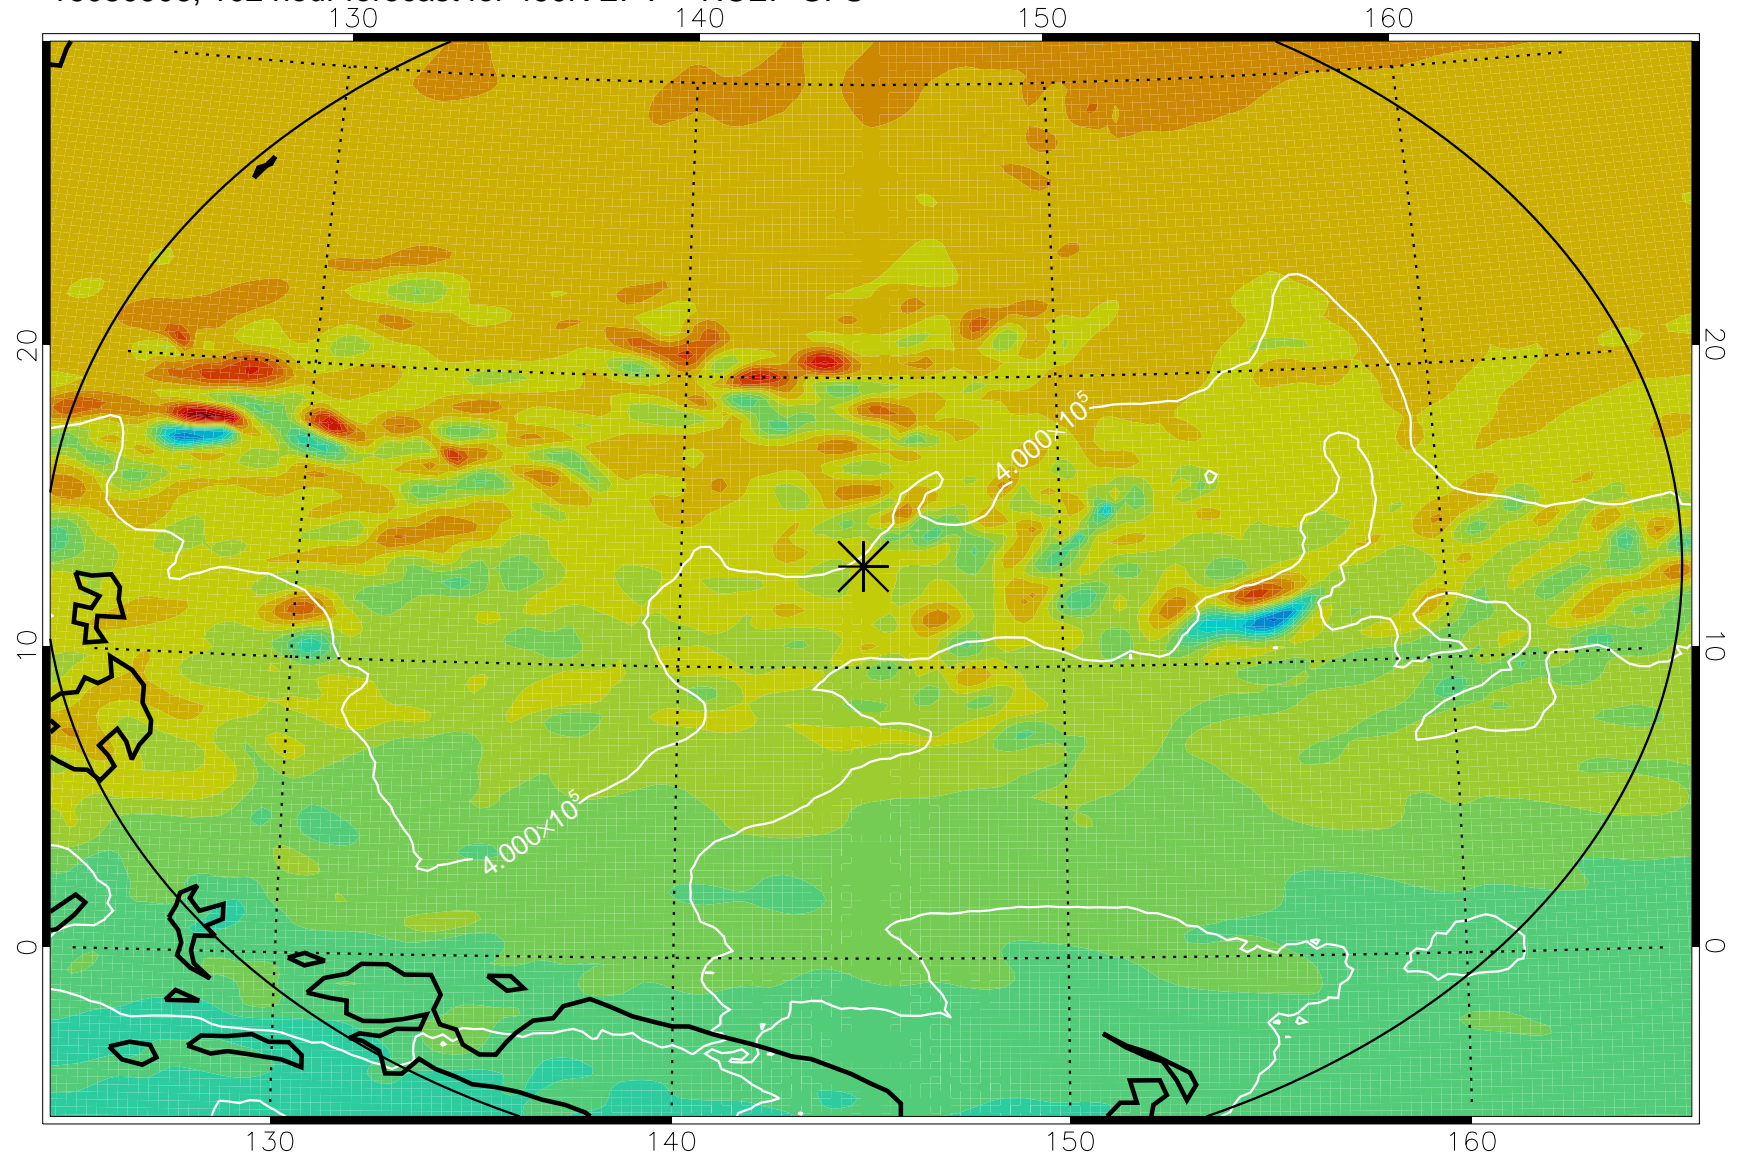

16080806, 78 hour forecast for 460K EPV -- NCEP GFS

460K Montgomery Streamfunction, white

Range ring of 2304 km

16080812, 84 hour forecast for 460K EPV -- NCEP GFS

460K Montgomery Streamfunction, white

Range ring of 2304 km

16080818, 90 hour forecast for 460K EPV -- NCEP GFS

460K Montgomery Streamfunction, white

Range ring of 2304 km

16080900, 96 hour forecast for 460K EPV -- NCEP GFS

460K Montgomery Streamfunction, white

Range ring of 2304 km

16080906, 102 hour forecast for 460K EPV -- NCEP GFS

460K Montgomery Streamfunction, white

Range ring of 2304 km

16080912, 108 hour forecast for 460K EPV -- NCEP GFS

460K Montgomery Streamfunction, white

Range ring of 2304 km

16080918, 114 hour forecast for 460K EPV -- NCEP GFS

460K Montgomery Streamfunction, white

Range ring of 2304 km

16081000, 120 hour forecast for 460K EPV -- NCEP GFS

460K Montgomery Streamfunction, white

Range ring of 2304 km