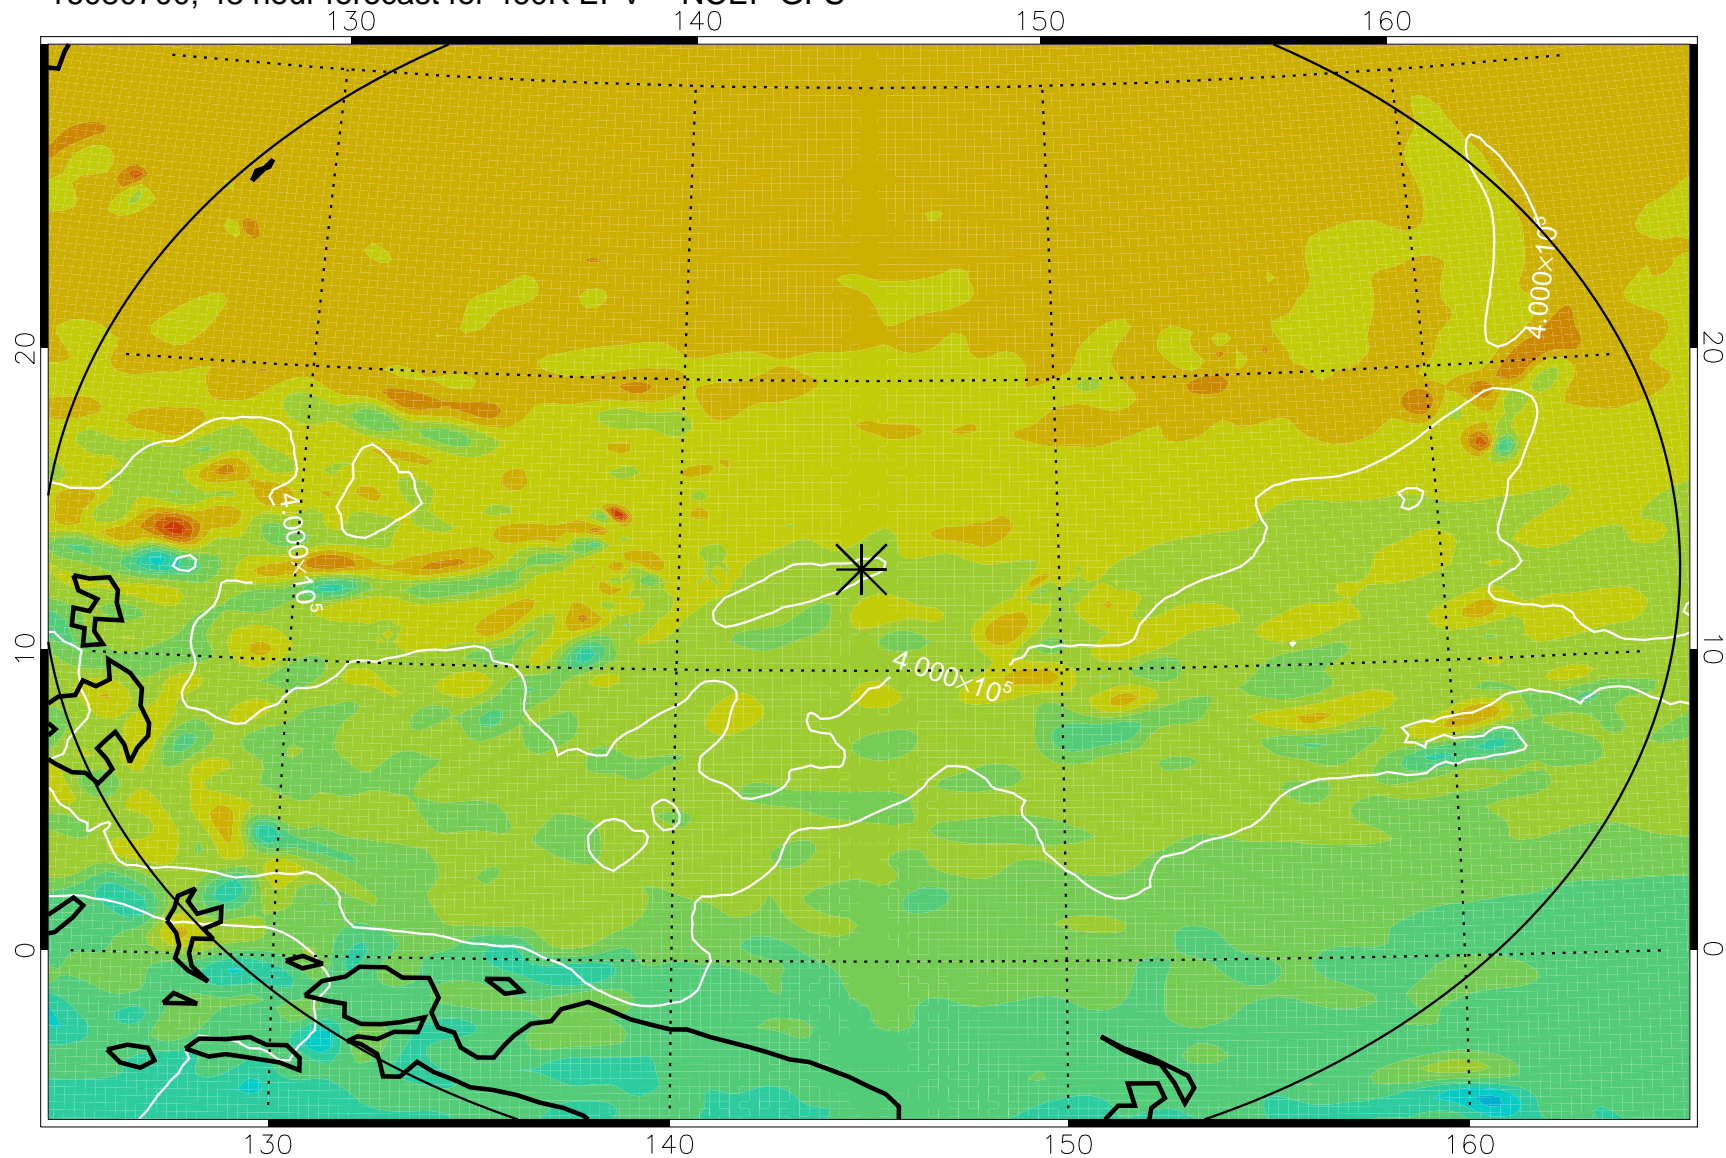

16080606, 30 hour forecast for 460K EPV -- NCEP GFS

460K Montgomery Streamfunction, white

Range ring of 2304 km

16080612, 36 hour forecast for 460K EPV -- NCEP GFS

460K Montgomery Streamfunction, white

Range ring of 2304 km

16080618, 42 hour forecast for 460K EPV -- NCEP GFS

460K Montgomery Streamfunction, white

Range ring of 2304 km

16080700, 48 hour forecast for 460K EPV -- NCEP GFS

460K Montgomery Streamfunction, white

Range ring of 2304 km

16080806, 78 hour forecast for 460K EPV -- NCEP GFS

460K Montgomery Streamfunction, white

Range ring of 2304 km

16080812, 84 hour forecast for 460K EPV -- NCEP GFS

460K Montgomery Streamfunction, white

Range ring of 2304 km

16080818, 90 hour forecast for 460K EPV -- NCEP GFS

460K Montgomery Streamfunction, white

Range ring of 2304 km

16080900, 96 hour forecast for 460K EPV -- NCEP GFS

460K Montgomery Streamfunction, white

Range ring of 2304 km