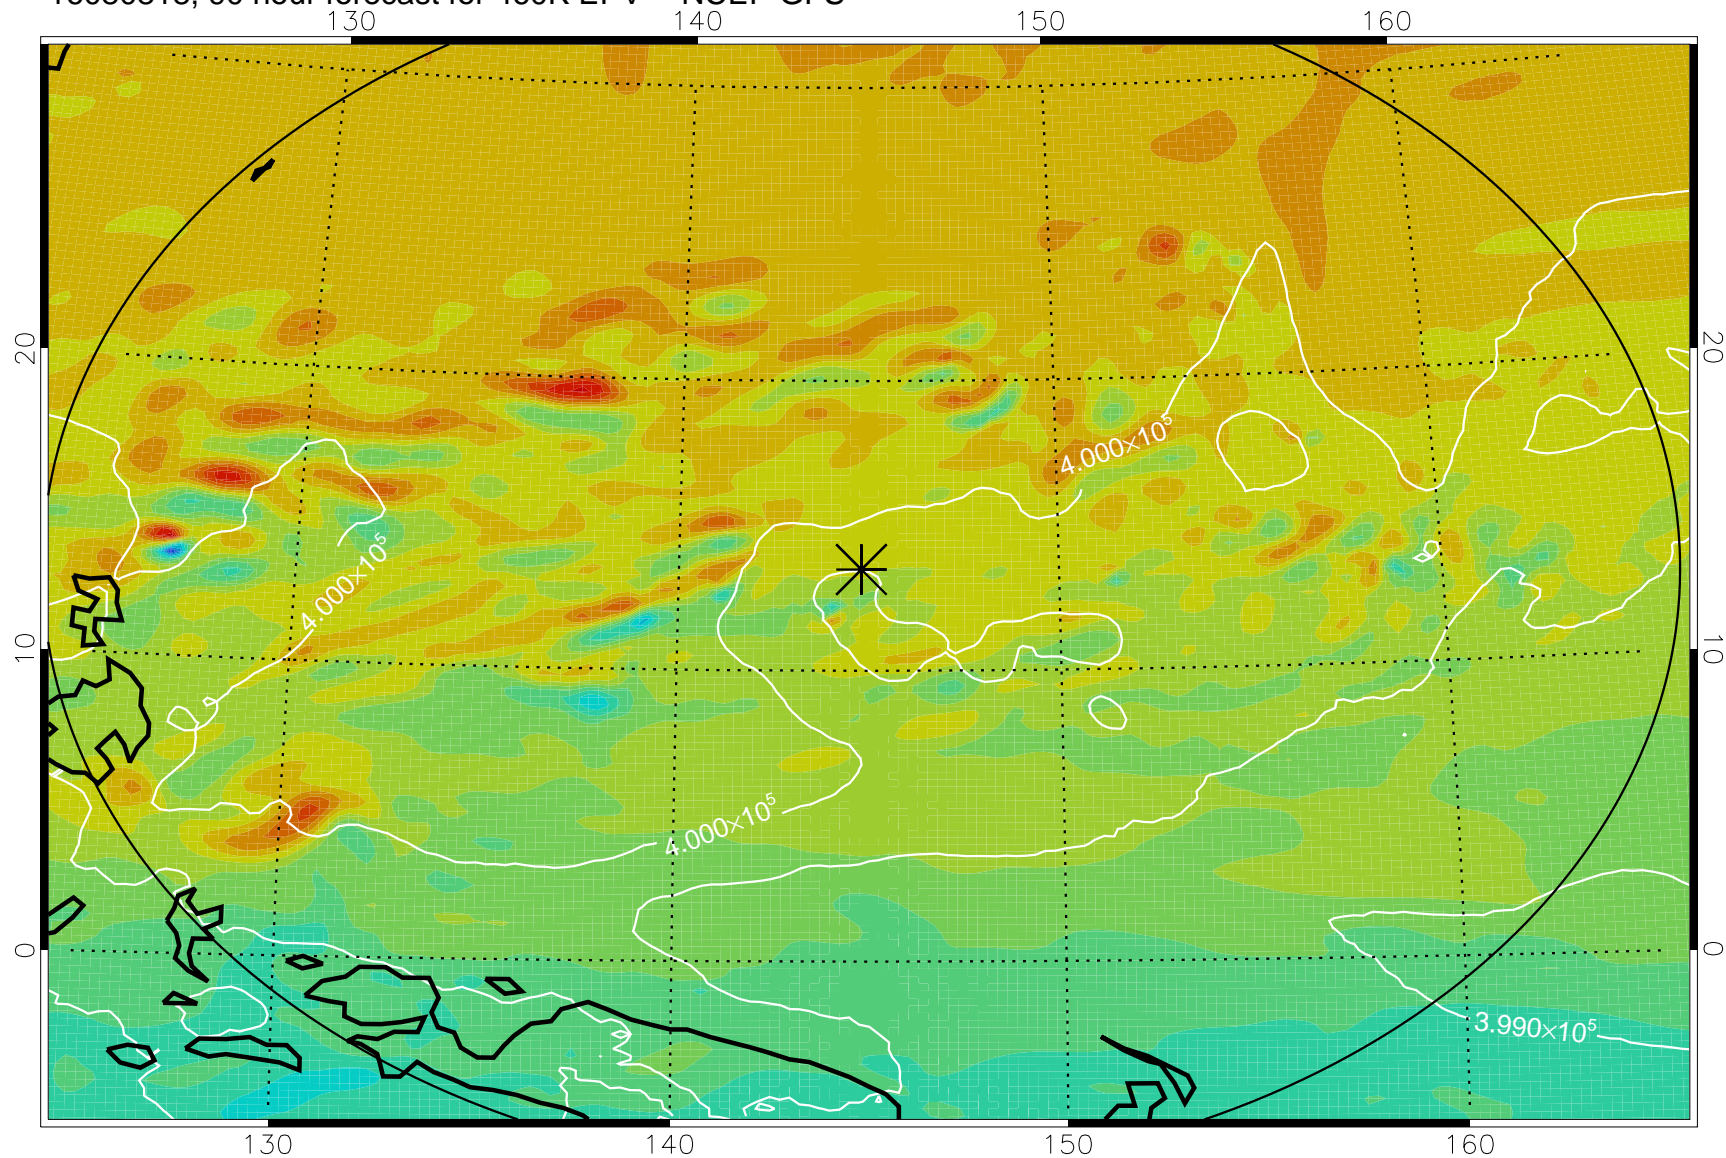

16080718, 66 hour forecast for 460K EPV -- NCEP GFS

460K Montgomery Streamfunction, white

Range ring of 2304 km

16080800, 72 hour forecast for 460K EPV -- NCEP GFS

460K Montgomery Streamfunction, white

Range ring of 2304 km

16080806, 78 hour forecast for 460K EPV -- NCEP GFS

460K Montgomery Streamfunction, white

Range ring of 2304 km

16080812, 84 hour forecast for 460K EPV -- NCEP GFS

460K Montgomery Streamfunction, white

Range ring of 2304 km

16080818, 90 hour forecast for 460K EPV -- NCEP GFS

460K Montgomery Streamfunction, white

Range ring of 2304 km

16080900, 96 hour forecast for 460K EPV -- NCEP GFS

460K Montgomery Streamfunction, white

Range ring of 2304 km

16080906, 102 hour forecast for 460K EPV -- NCEP GFS

460K Montgomery Streamfunction, white

Range ring of 2304 km

16080912, 108 hour forecast for 460K EPV -- NCEP GFS

460K Montgomery Streamfunction, white

Range ring of 2304 km