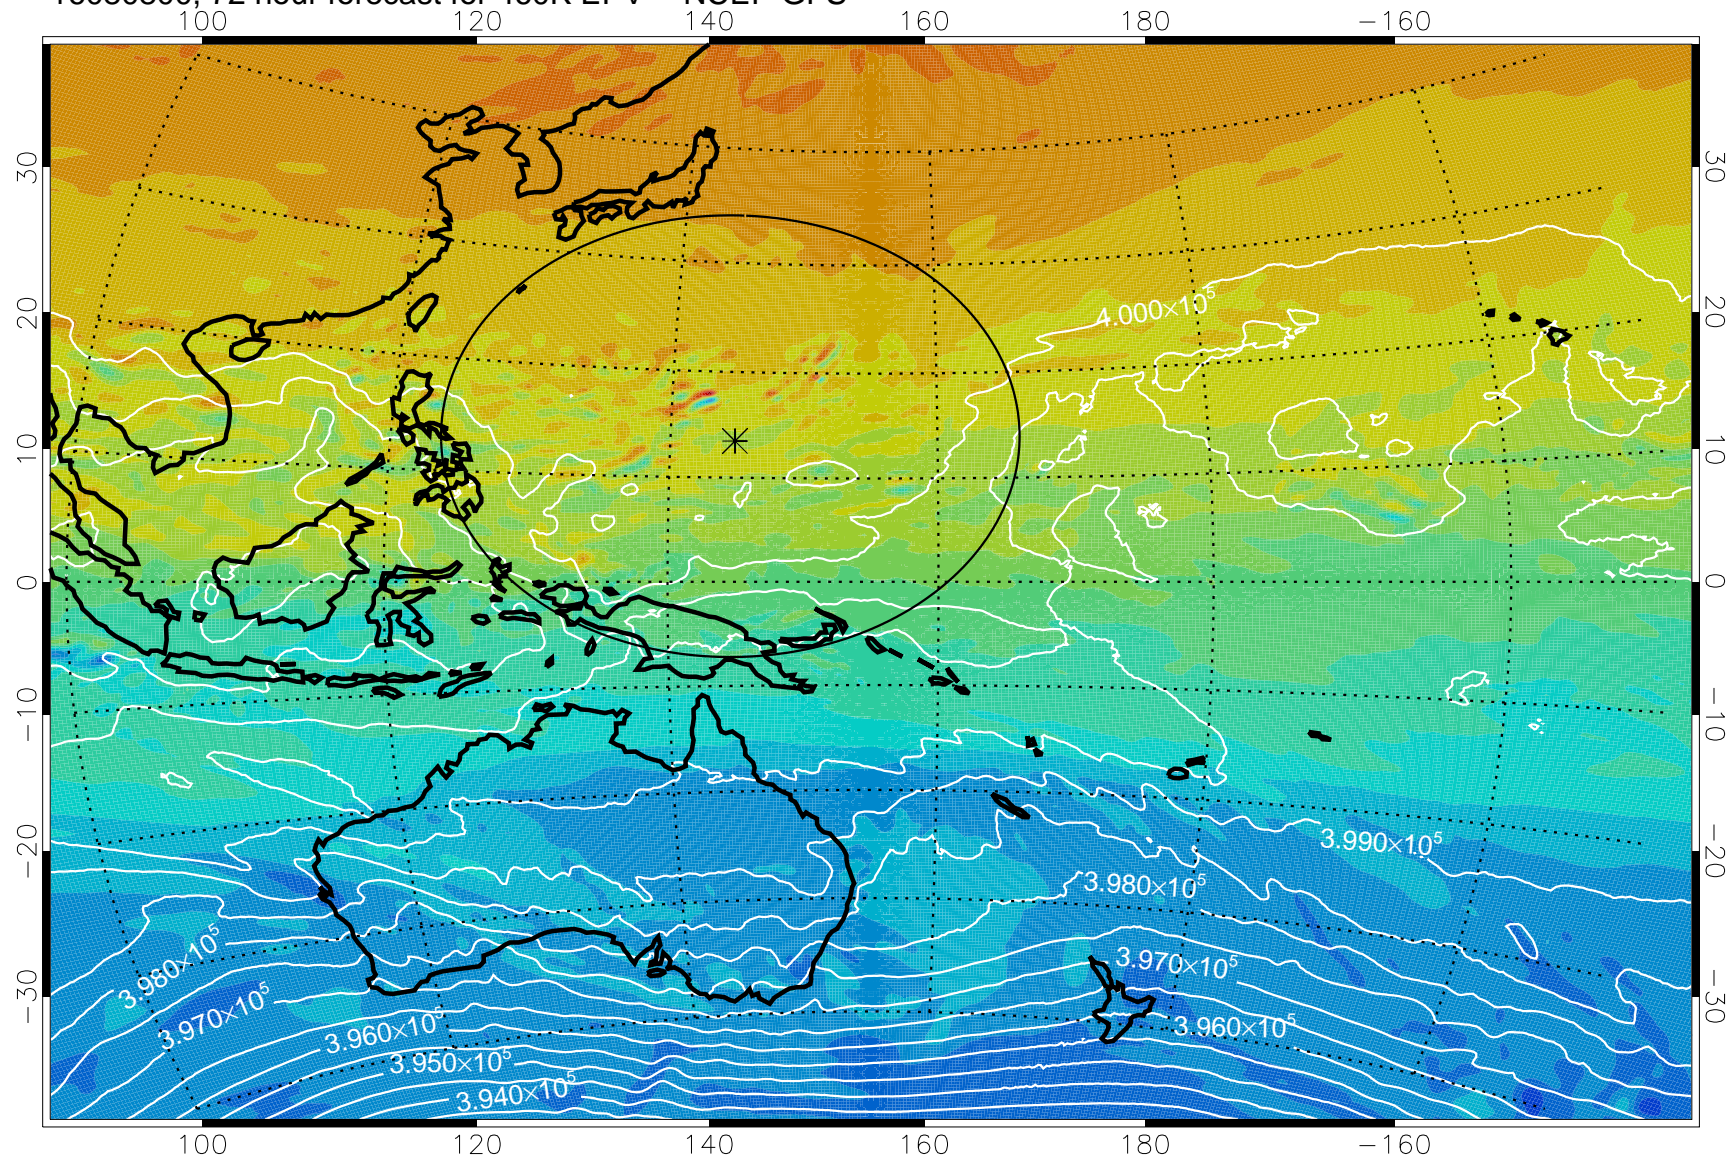

16080712, 60 hour forecast for 460K EPV -- NCEP GFS

460K Montgomery Streamfunction, white

Range ring of 2304 km

16080718, 66 hour forecast for 460K EPV -- NCEP GFS

460K Montgomery Streamfunction, white

Range ring of 2304 km

16080800, 72 hour forecast for 460K EPV -- NCEP GFS

460K Montgomery Streamfunction, white

Range ring of 2304 km

16080806, 78 hour forecast for 460K EPV -- NCEP GFS

460K Montgomery Streamfunction, white

Range ring of 2304 km

16080812, 84 hour forecast for 460K EPV -- NCEP GFS

460K Montgomery Streamfunction, white

Range ring of 2304 km

16080818, 90 hour forecast for 460K EPV -- NCEP GFS

460K Montgomery Streamfunction, white

Range ring of 2304 km

16080900, 96 hour forecast for 460K EPV -- NCEP GFS

460K Montgomery Streamfunction, white

Range ring of 2304 km

16080906, 102 hour forecast for 460K EPV -- NCEP GFS

460K Montgomery Streamfunction, white

Range ring of 2304 km