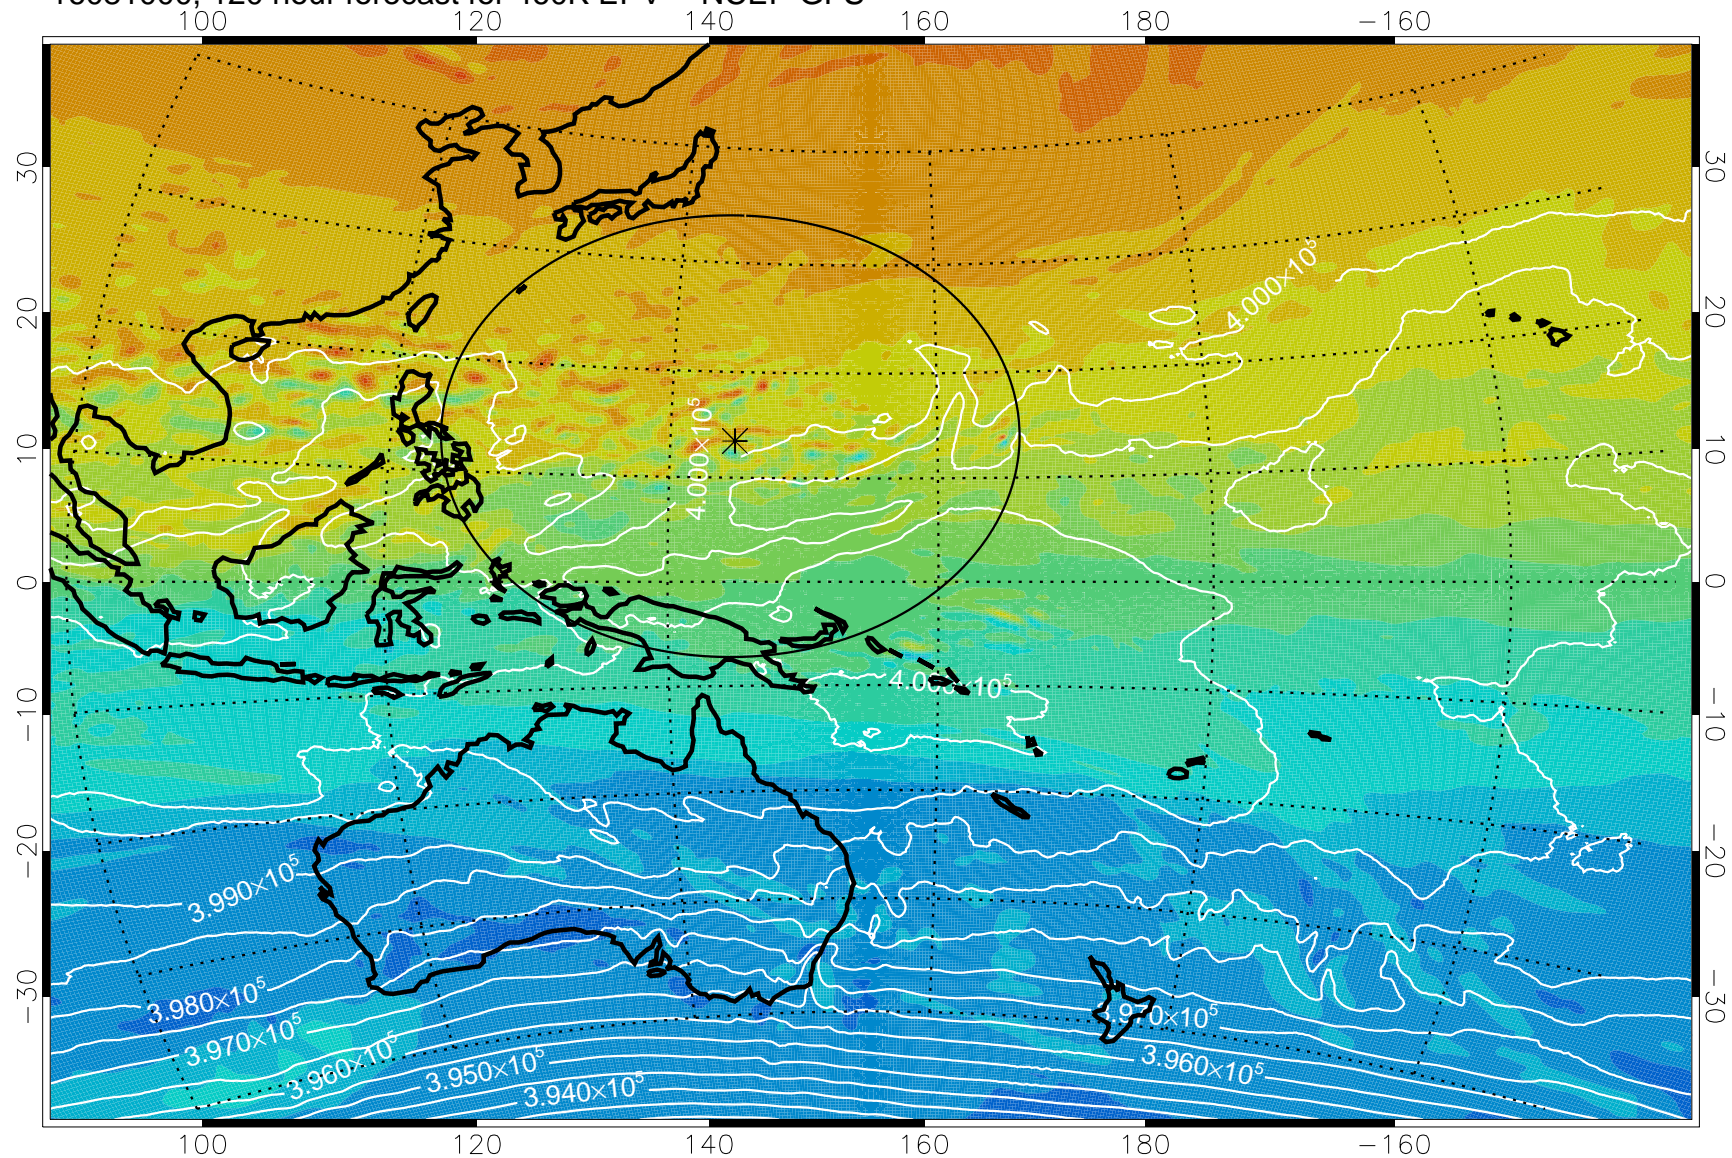

16080812, 84 hour forecast for 460K EPV -- NCEP GFS

460K Montgomery Streamfunction, white

Range ring of 2304 km

16080818, 90 hour forecast for 460K EPV -- NCEP GFS

460K Montgomery Streamfunction, white

Range ring of 2304 km

16080900, 96 hour forecast for 460K EPV -- NCEP GFS

460K Montgomery Streamfunction, white

Range ring of 2304 km

16080906, 102 hour forecast for 460K EPV -- NCEP GFS

460K Montgomery Streamfunction, white

Range ring of 2304 km

16080912, 108 hour forecast for 460K EPV -- NCEP GFS

460K Montgomery Streamfunction, white

Range ring of 2304 km

16080918, 114 hour forecast for 460K EPV -- NCEP GFS

460K Montgomery Streamfunction, white

Range ring of 2304 km

16081000, 120 hour forecast for 460K EPV -- NCEP GFS

460K Montgomery Streamfunction, white

Range ring of 2304 km