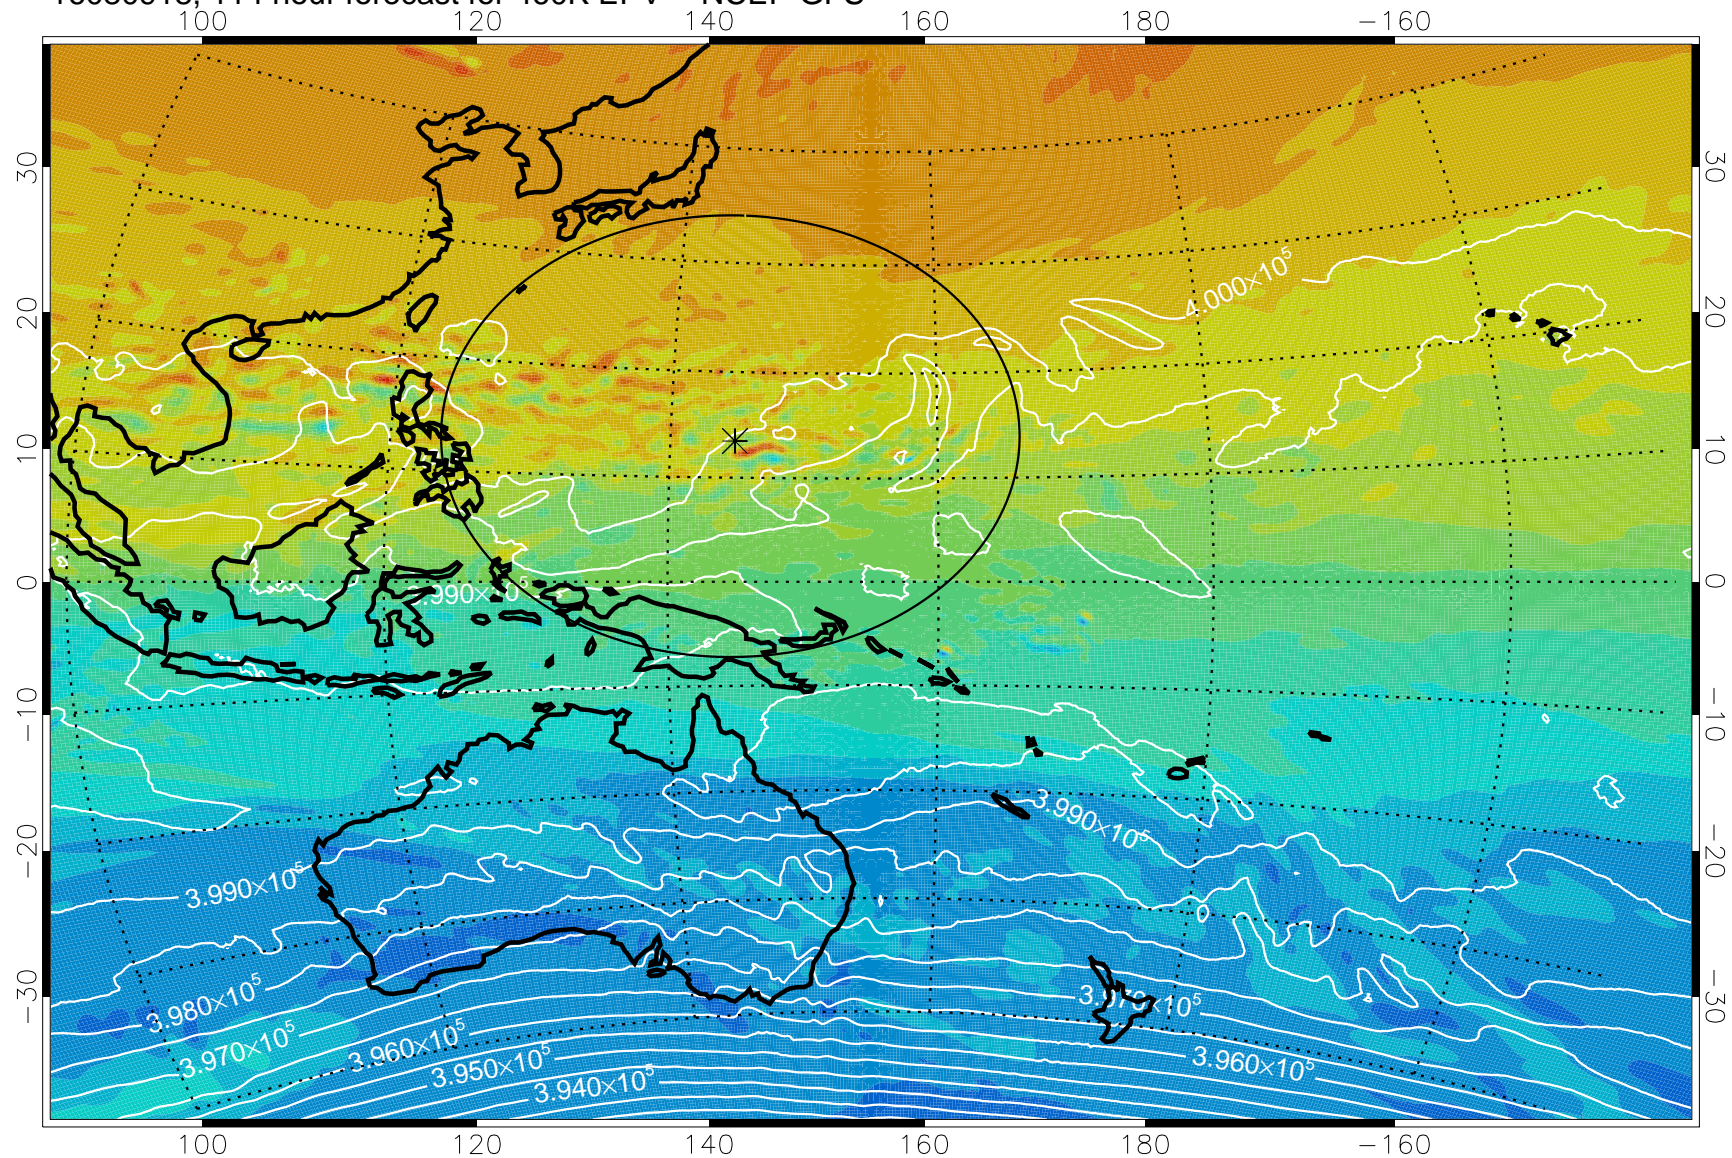

16080812, 84 hour forecast for 460K EPV -- NCEP GFS

460K Montgomery Streamfunction, white

Range ring of 2304 km

16080818, 90 hour forecast for 460K EPV -- NCEP GFS

460K Montgomery Streamfunction, white

Range ring of 2304 km

16080900, 96 hour forecast for 460K EPV -- NCEP GFS

460K Montgomery Streamfunction, white

Range ring of 2304 km

16080906, 102 hour forecast for 460K EPV -- NCEP GFS

460K Montgomery Streamfunction, white

Range ring of 2304 km

16080912, 108 hour forecast for 460K EPV -- NCEP GFS

460K Montgomery Streamfunction, white

Range ring of 2304 km

16080918, 114 hour forecast for 460K EPV -- NCEP GFS

460K Montgomery Streamfunction, white

Range ring of 2304 km

16081000, 120 hour forecast for 460K EPV -- NCEP GFS

460K Montgomery Streamfunction, white

Range ring of 2304 km