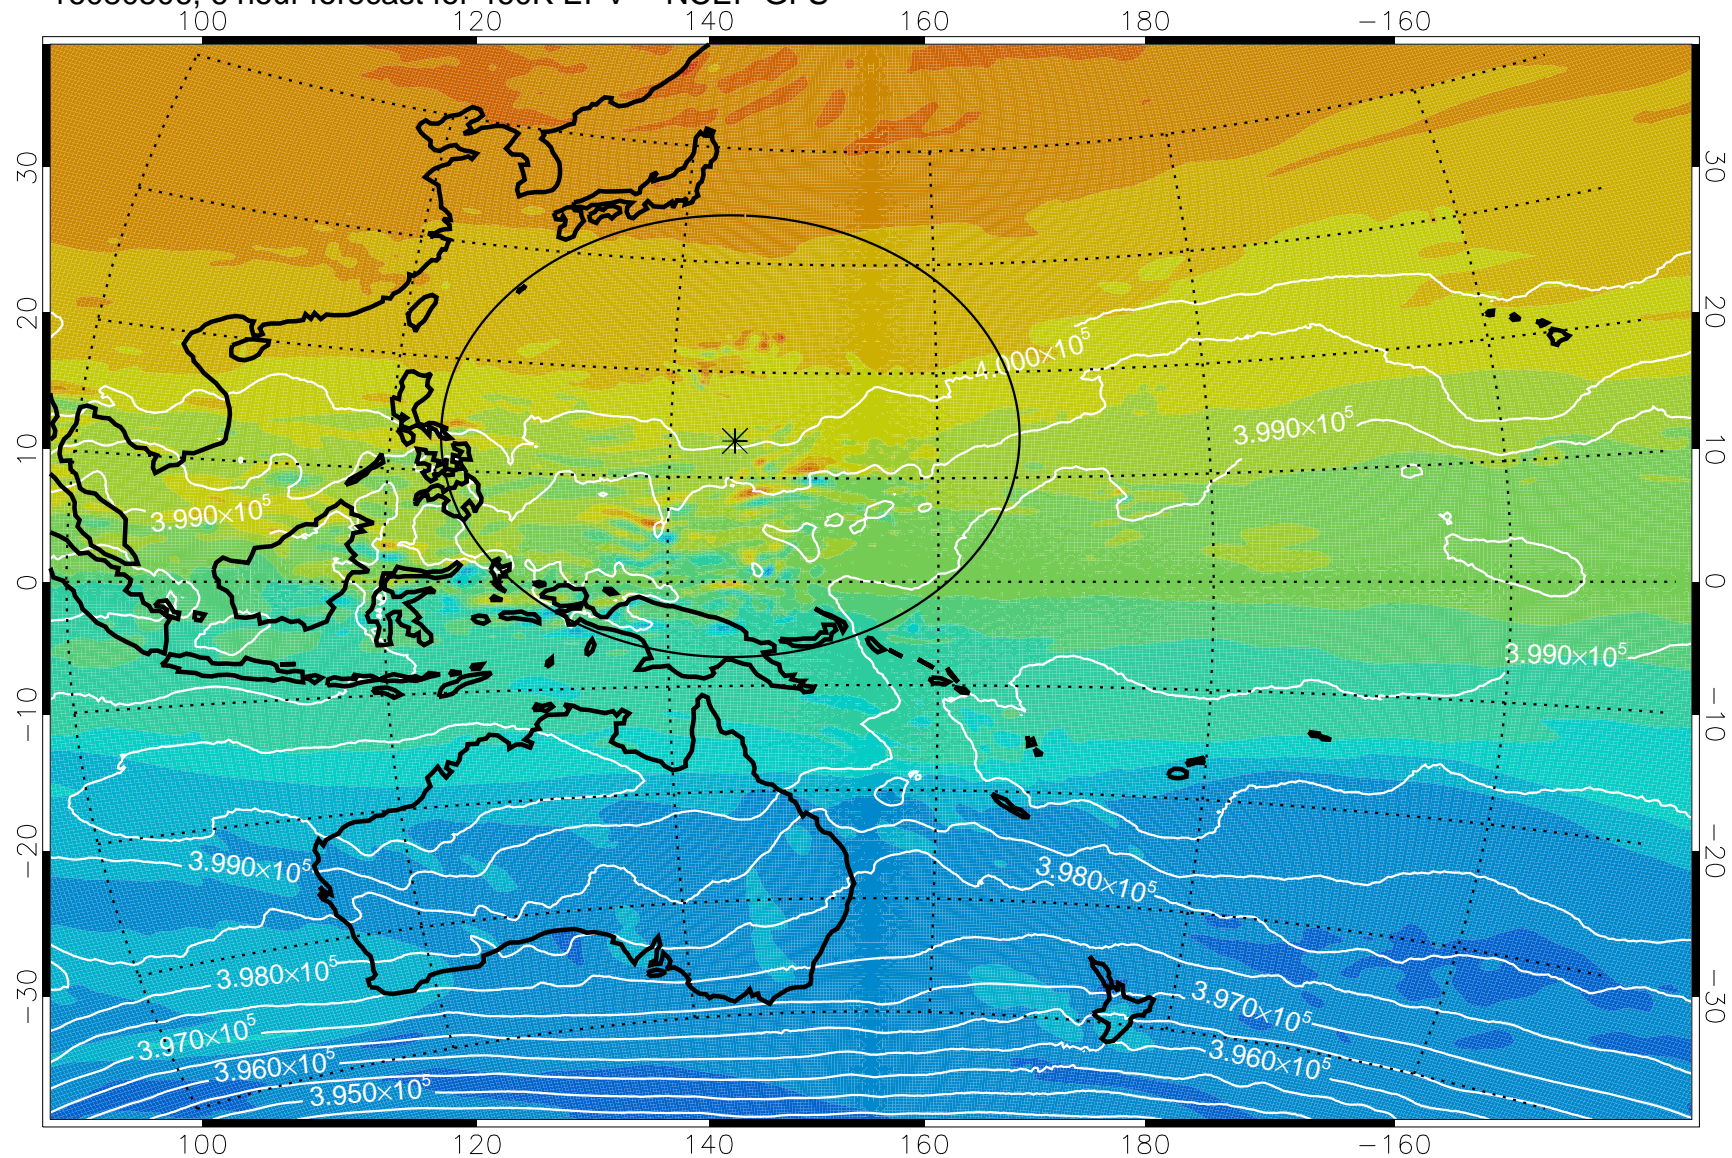

16080506, 6 hour forecast for 460K EPV -- NCEP GFS

460K Montgomery Streamfunction, white

Range ring of 2304 km

16080512, 12 hour forecast for 460K EPV -- NCEP GFS

460K Montgomery Streamfunction, white

Range ring of 2304 km

16080518, 18 hour forecast for 460K EPV -- NCEP GFS

460K Montgomery Streamfunction, white

Range ring of 2304 km

16080606, 30 hour forecast for 460K EPV -- NCEP GFS

460K Montgomery Streamfunction, white

Range ring of 2304 km

16080612, 36 hour forecast for 460K EPV -- NCEP GFS

460K Montgomery Streamfunction, white

Range ring of 2304 km

16080618, 42 hour forecast for 460K EPV -- NCEP GFS

460K Montgomery Streamfunction, white

Range ring of 2304 km

16080700, 48 hour forecast for 460K EPV -- NCEP GFS

460K Montgomery Streamfunction, white

Range ring of 2304 km

16080706, 54 hour forecast for 460K EPV -- NCEP GFS

460K Montgomery Streamfunction, white

Range ring of 2304 km