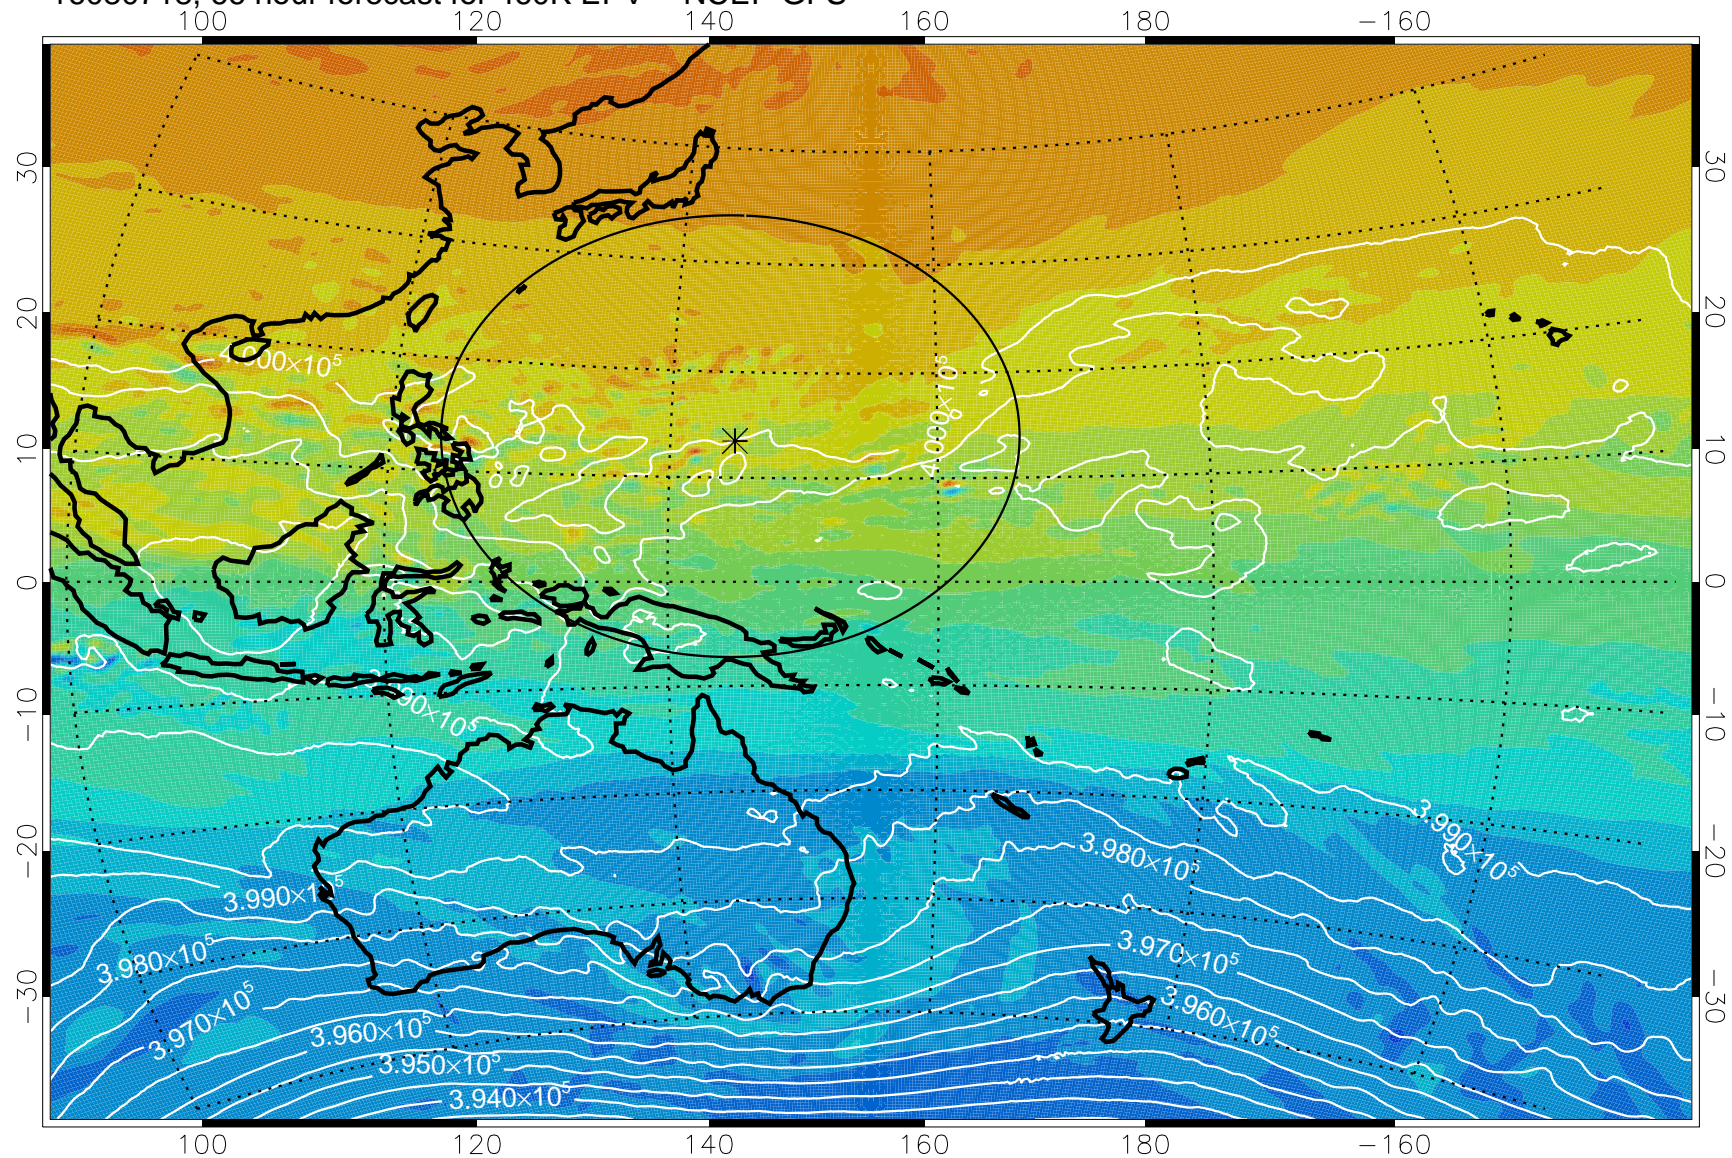

16080700, 48 hour forecast for 460K EPV -- NCEP GFS

460K Montgomery Streamfunction, white

Range ring of 2304 km

16080706, 54 hour forecast for 460K EPV -- NCEP GFS

460K Montgomery Streamfunction, white

Range ring of 2304 km

16080712, 60 hour forecast for 460K EPV -- NCEP GFS

460K Montgomery Streamfunction, white

Range ring of 2304 km

16080718, 66 hour forecast for 460K EPV -- NCEP GFS

460K Montgomery Streamfunction, white

Range ring of 2304 km

16080800, 72 hour forecast for 460K EPV -- NCEP GFS

460K Montgomery Streamfunction, white

Range ring of 2304 km

16080806, 78 hour forecast for 460K EPV -- NCEP GFS

460K Montgomery Streamfunction, white

Range ring of 2304 km

16080812, 84 hour forecast for 460K EPV -- NCEP GFS

460K Montgomery Streamfunction, white

Range ring of 2304 km

16080818, 90 hour forecast for 460K EPV -- NCEP GFS

460K Montgomery Streamfunction, white

Range ring of 2304 km