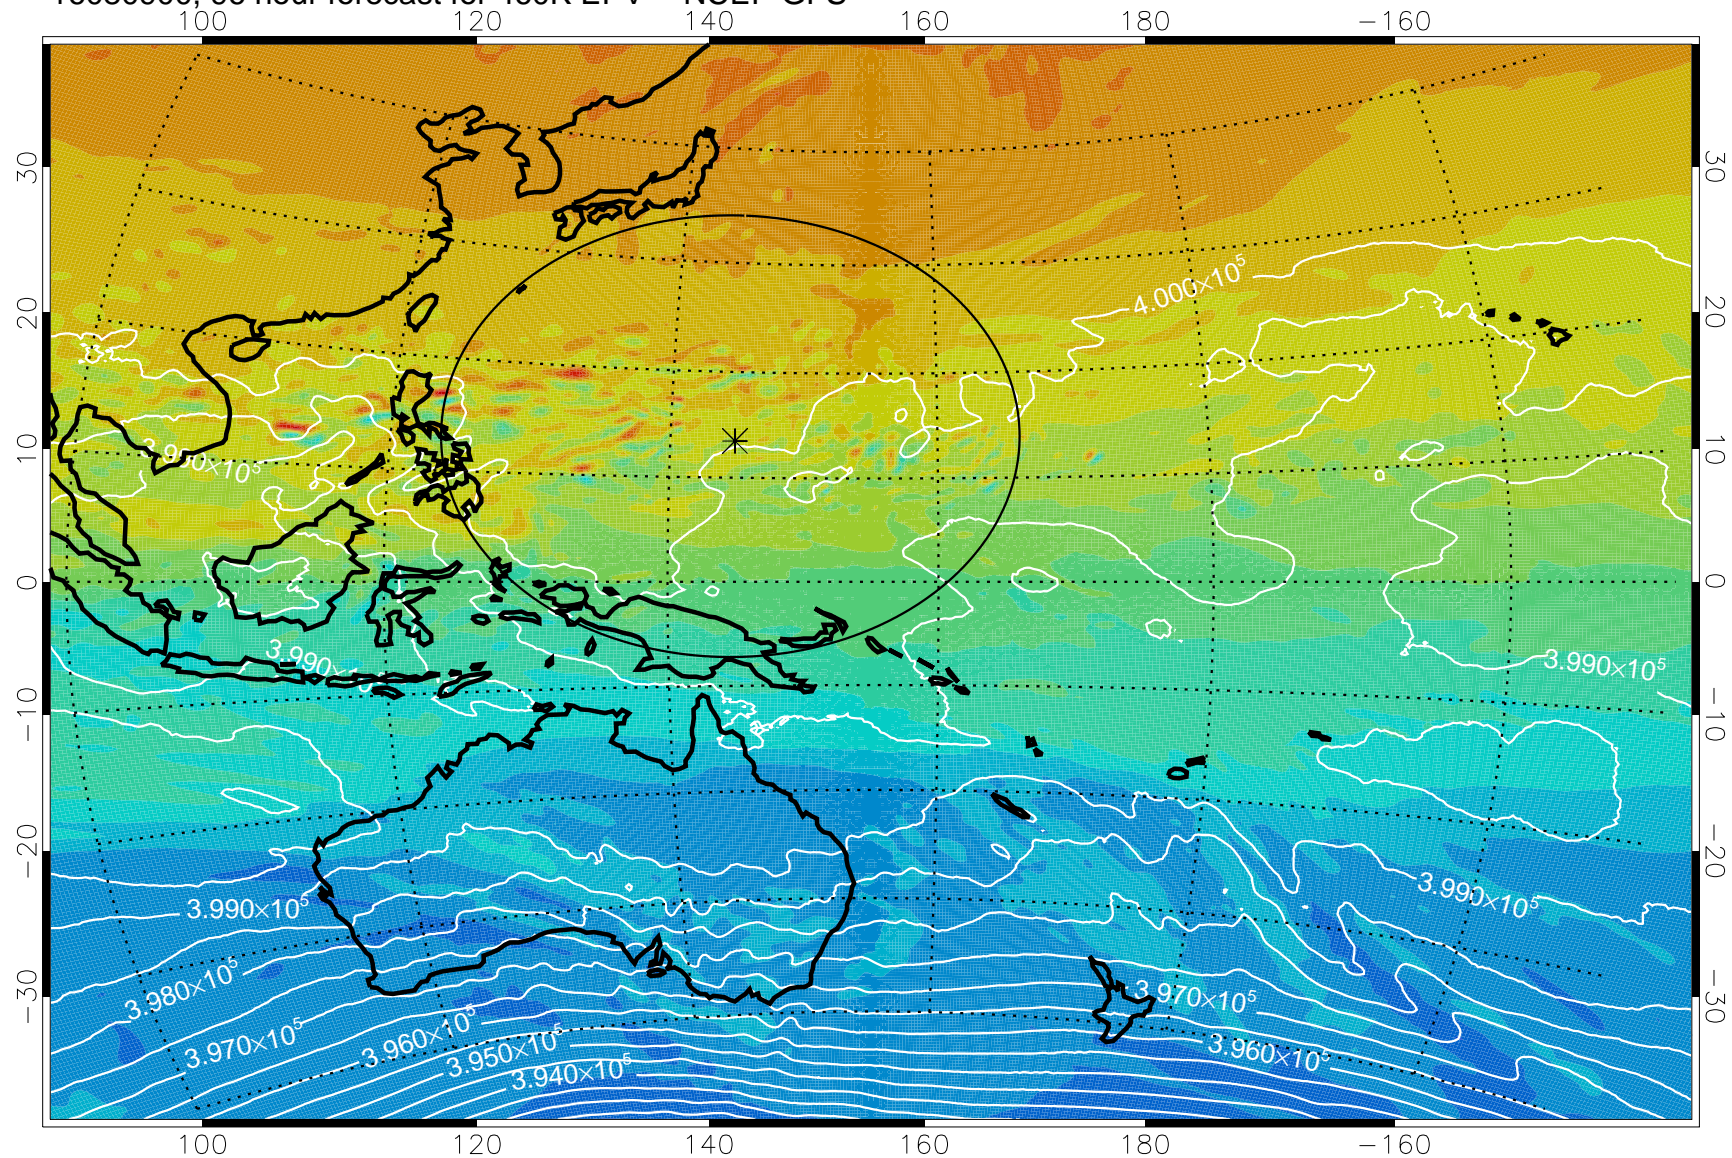

16080800, 72 hour forecast for 460K EPV -- NCEP GFS

460K Montgomery Streamfunction, white

Range ring of 2304 km

16080806, 78 hour forecast for 460K EPV -- NCEP GFS

460K Montgomery Streamfunction, white

Range ring of 2304 km

16080812, 84 hour forecast for 460K EPV -- NCEP GFS

460K Montgomery Streamfunction, white

Range ring of 2304 km

16080818, 90 hour forecast for 460K EPV -- NCEP GFS

460K Montgomery Streamfunction, white

Range ring of 2304 km

16080900, 96 hour forecast for 460K EPV -- NCEP GFS

460K Montgomery Streamfunction, white

Range ring of 2304 km

16080906, 102 hour forecast for 460K EPV -- NCEP GFS

460K Montgomery Streamfunction, white

Range ring of 2304 km

16080912, 108 hour forecast for 460K EPV -- NCEP GFS

460K Montgomery Streamfunction, white

Range ring of 2304 km

16080918, 114 hour forecast for 460K EPV -- NCEP GFS

460K Montgomery Streamfunction, white

Range ring of 2304 km