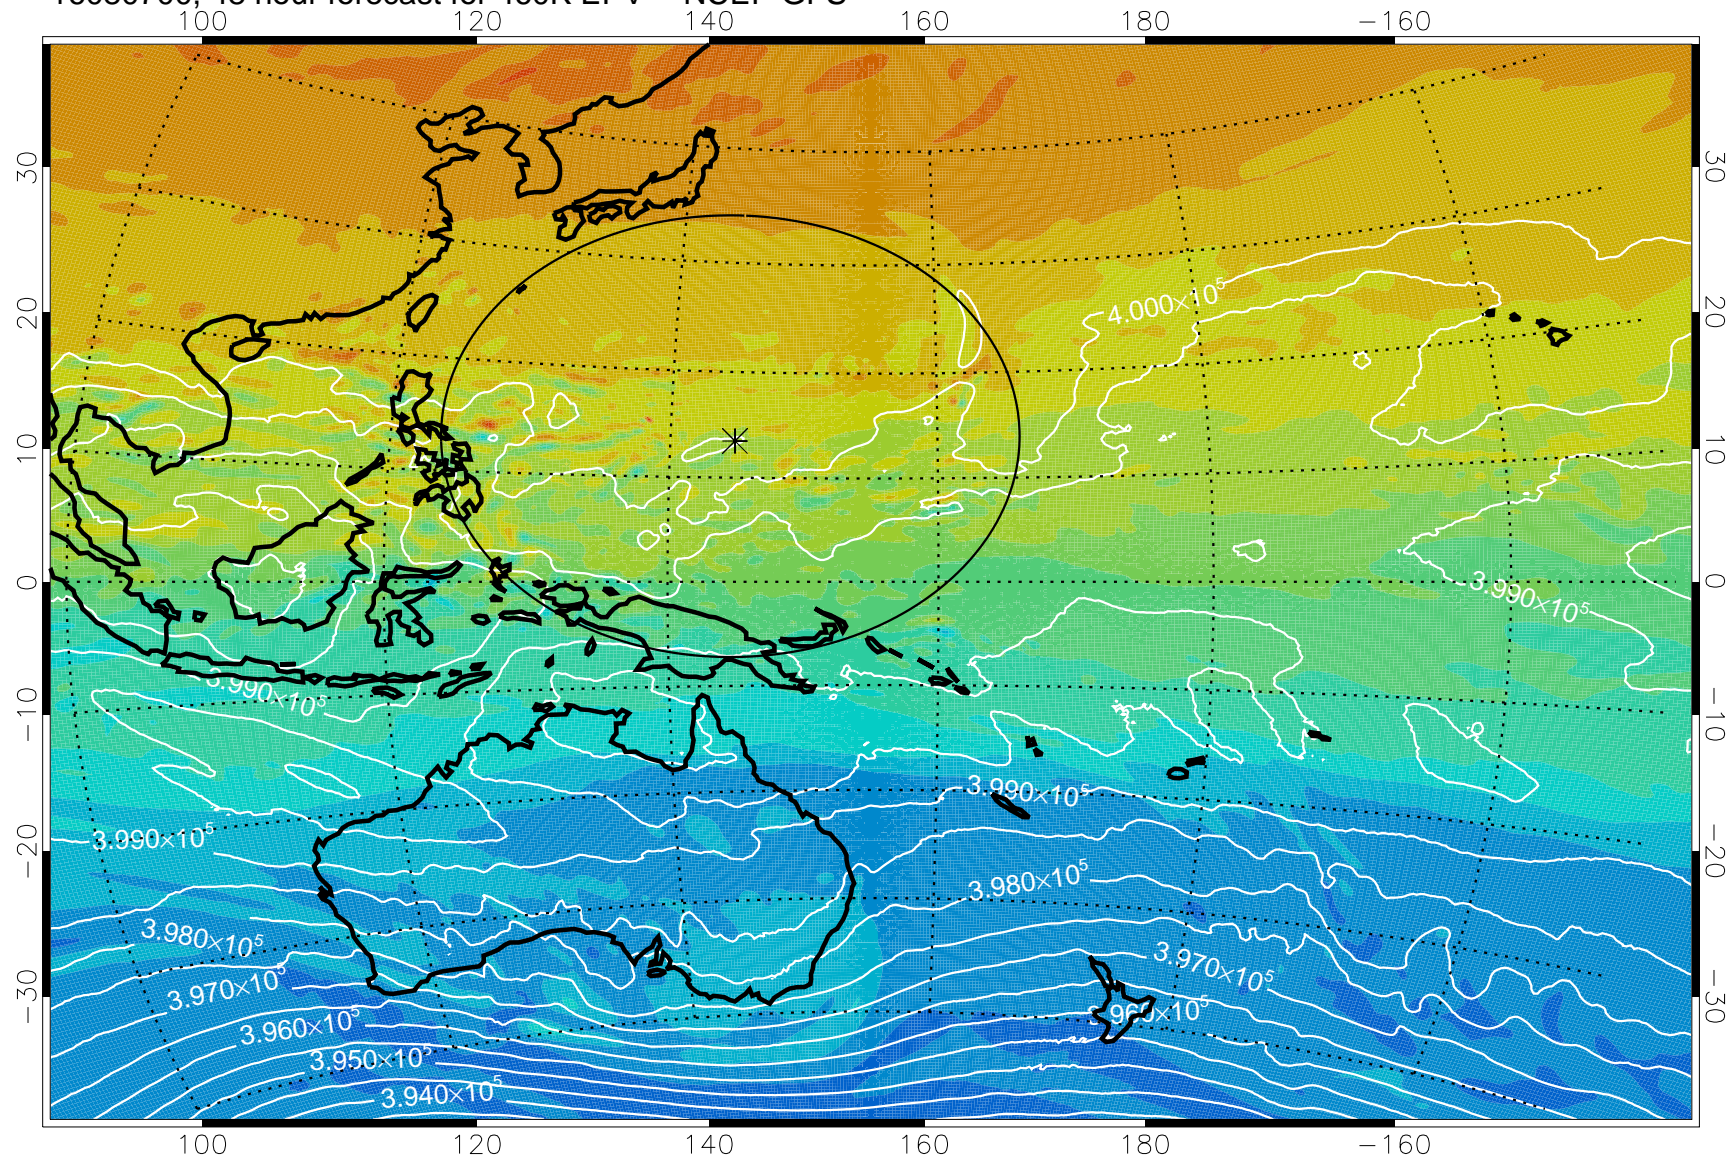

16080518, 18 hour forecast for 460K EPV -- NCEP GFS

460K Montgomery Streamfunction, white

Range ring of 2304 km

16080606, 30 hour forecast for 460K EPV -- NCEP GFS

460K Montgomery Streamfunction, white

Range ring of 2304 km

16080612, 36 hour forecast for 460K EPV -- NCEP GFS

460K Montgomery Streamfunction, white

Range ring of 2304 km

16080618, 42 hour forecast for 460K EPV -- NCEP GFS

460K Montgomery Streamfunction, white

Range ring of 2304 km

16080700, 48 hour forecast for 460K EPV -- NCEP GFS

460K Montgomery Streamfunction, white

Range ring of 2304 km

16080706, 54 hour forecast for 460K EPV -- NCEP GFS

460K Montgomery Streamfunction, white

Range ring of 2304 km

16080712, 60 hour forecast for 460K EPV -- NCEP GFS

460K Montgomery Streamfunction, white

Range ring of 2304 km

16080718, 66 hour forecast for 460K EPV -- NCEP GFS

460K Montgomery Streamfunction, white

Range ring of 2304 km