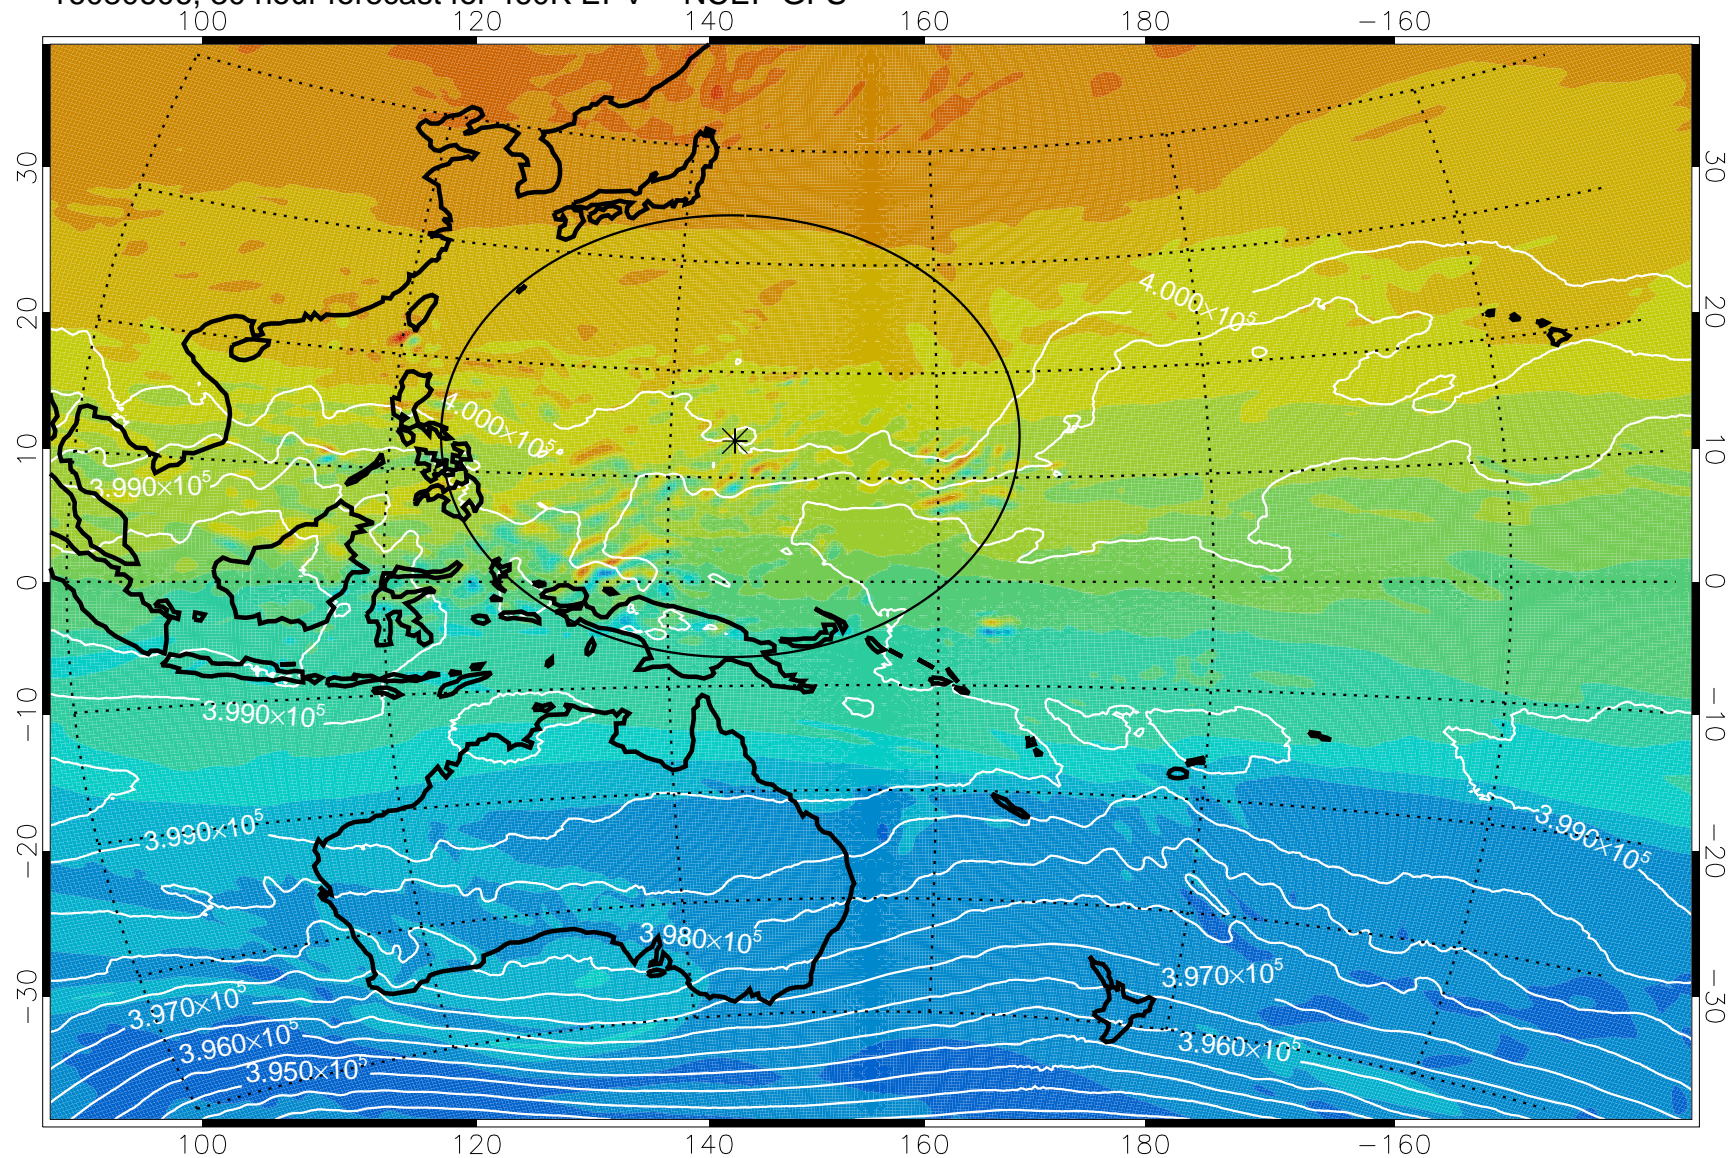

16080518, 18 hour forecast for 460K EPV -- NCEP GFS

460K Montgomery Streamfunction, white

Range ring of 2304 km

16080606, 30 hour forecast for 460K EPV -- NCEP GFS

460K Montgomery Streamfunction, white

Range ring of 2304 km

16080612, 36 hour forecast for 460K EPV -- NCEP GFS

460K Montgomery Streamfunction, white

Range ring of 2304 km

16080618, 42 hour forecast for 460K EPV -- NCEP GFS

460K Montgomery Streamfunction, white

Range ring of 2304 km

16080700, 48 hour forecast for 460K EPV -- NCEP GFS

460K Montgomery Streamfunction, white

Range ring of 2304 km

16080706, 54 hour forecast for 460K EPV -- NCEP GFS

460K Montgomery Streamfunction, white

Range ring of 2304 km

16080712, 60 hour forecast for 460K EPV -- NCEP GFS

460K Montgomery Streamfunction, white

Range ring of 2304 km

16080718, 66 hour forecast for 460K EPV -- NCEP GFS

460K Montgomery Streamfunction, white

Range ring of 2304 km