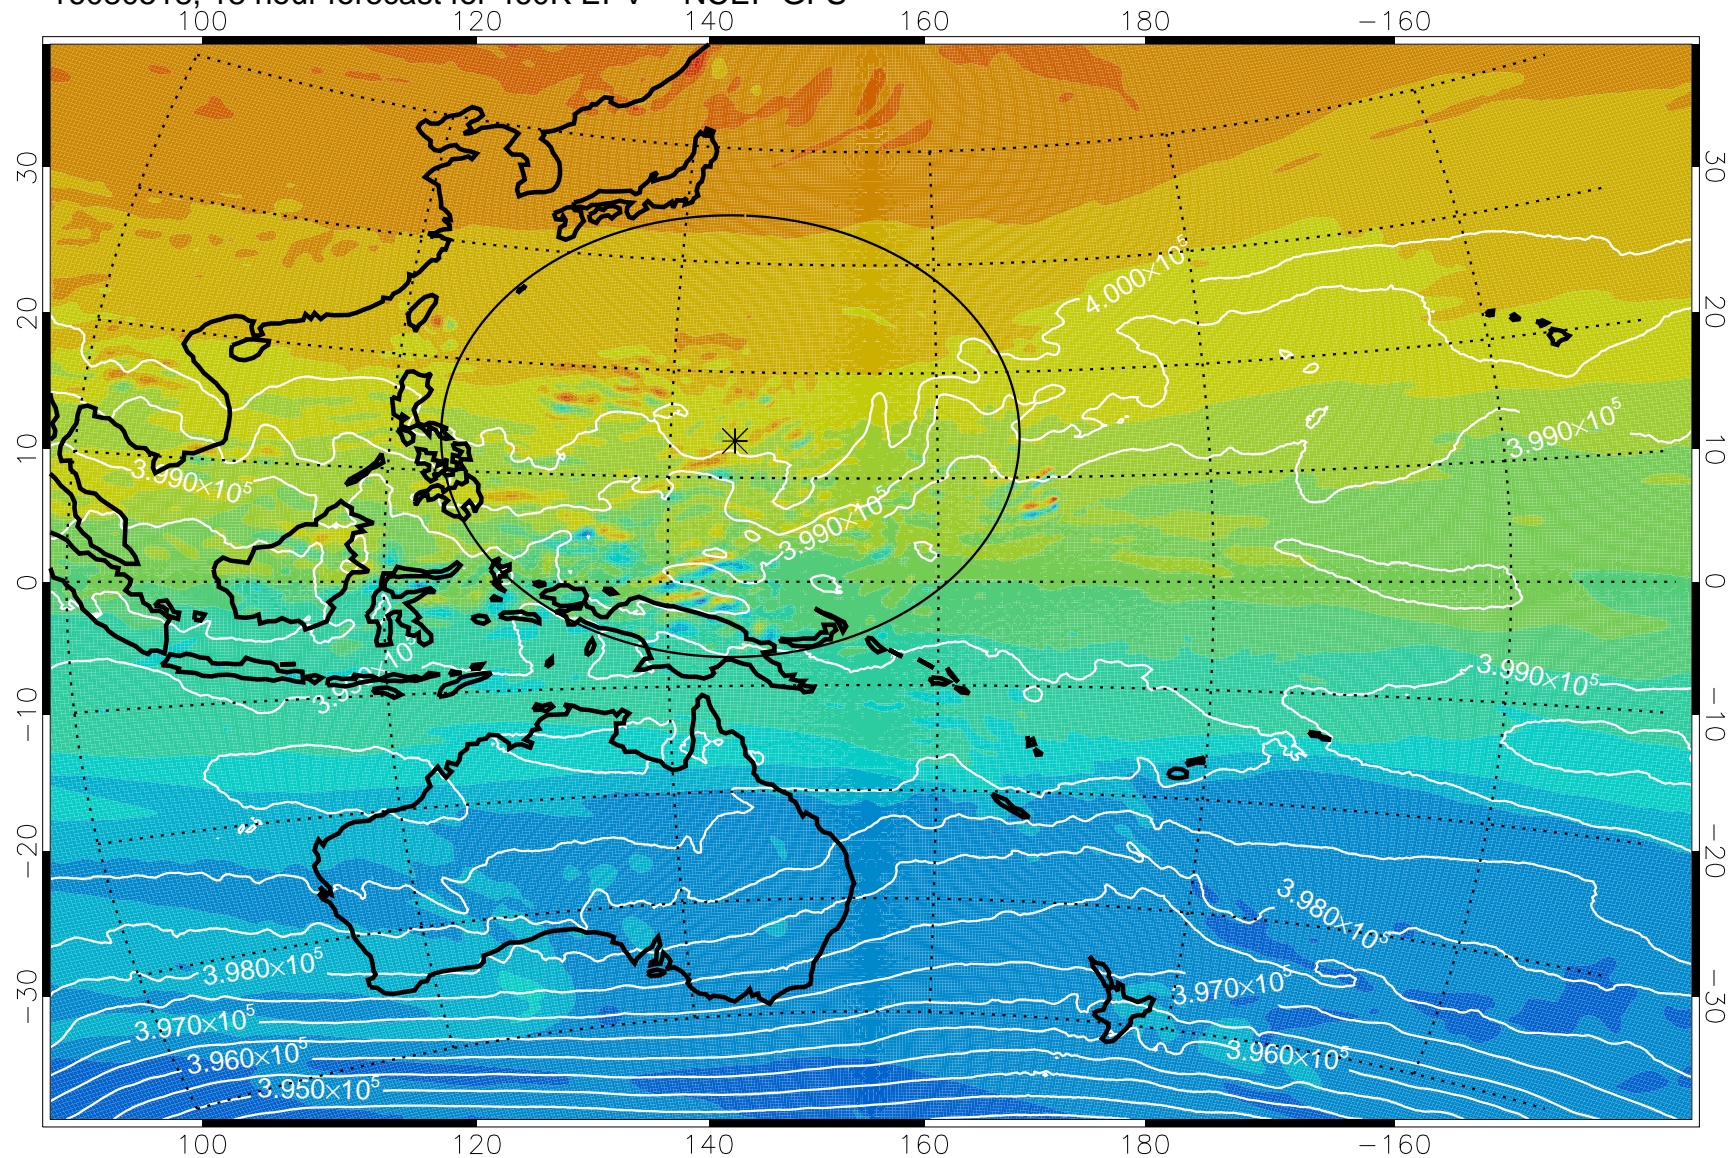

16080506, 6 hour forecast for 460K EPV -- NCEP GFS

460K Montgomery Streamfunction, white

Range ring of 2304 km

16080512, 12 hour forecast for 460K EPV -- NCEP GFS

460K Montgomery Streamfunction, white

Range ring of 2304 km

16080518, 18 hour forecast for 460K EPV -- NCEP GFS

460K Montgomery Streamfunction, white

Range ring of 2304 km

16080606, 30 hour forecast for 460K EPV -- NCEP GFS

460K Montgomery Streamfunction, white

Range ring of 2304 km

16080612, 36 hour forecast for 460K EPV -- NCEP GFS

460K Montgomery Streamfunction, white

Range ring of 2304 km

16080618, 42 hour forecast for 460K EPV -- NCEP GFS

460K Montgomery Streamfunction, white

Range ring of 2304 km

16080700, 48 hour forecast for 460K EPV -- NCEP GFS

460K Montgomery Streamfunction, white

Range ring of 2304 km

16080706, 54 hour forecast for 460K EPV -- NCEP GFS

460K Montgomery Streamfunction, white

Range ring of 2304 km