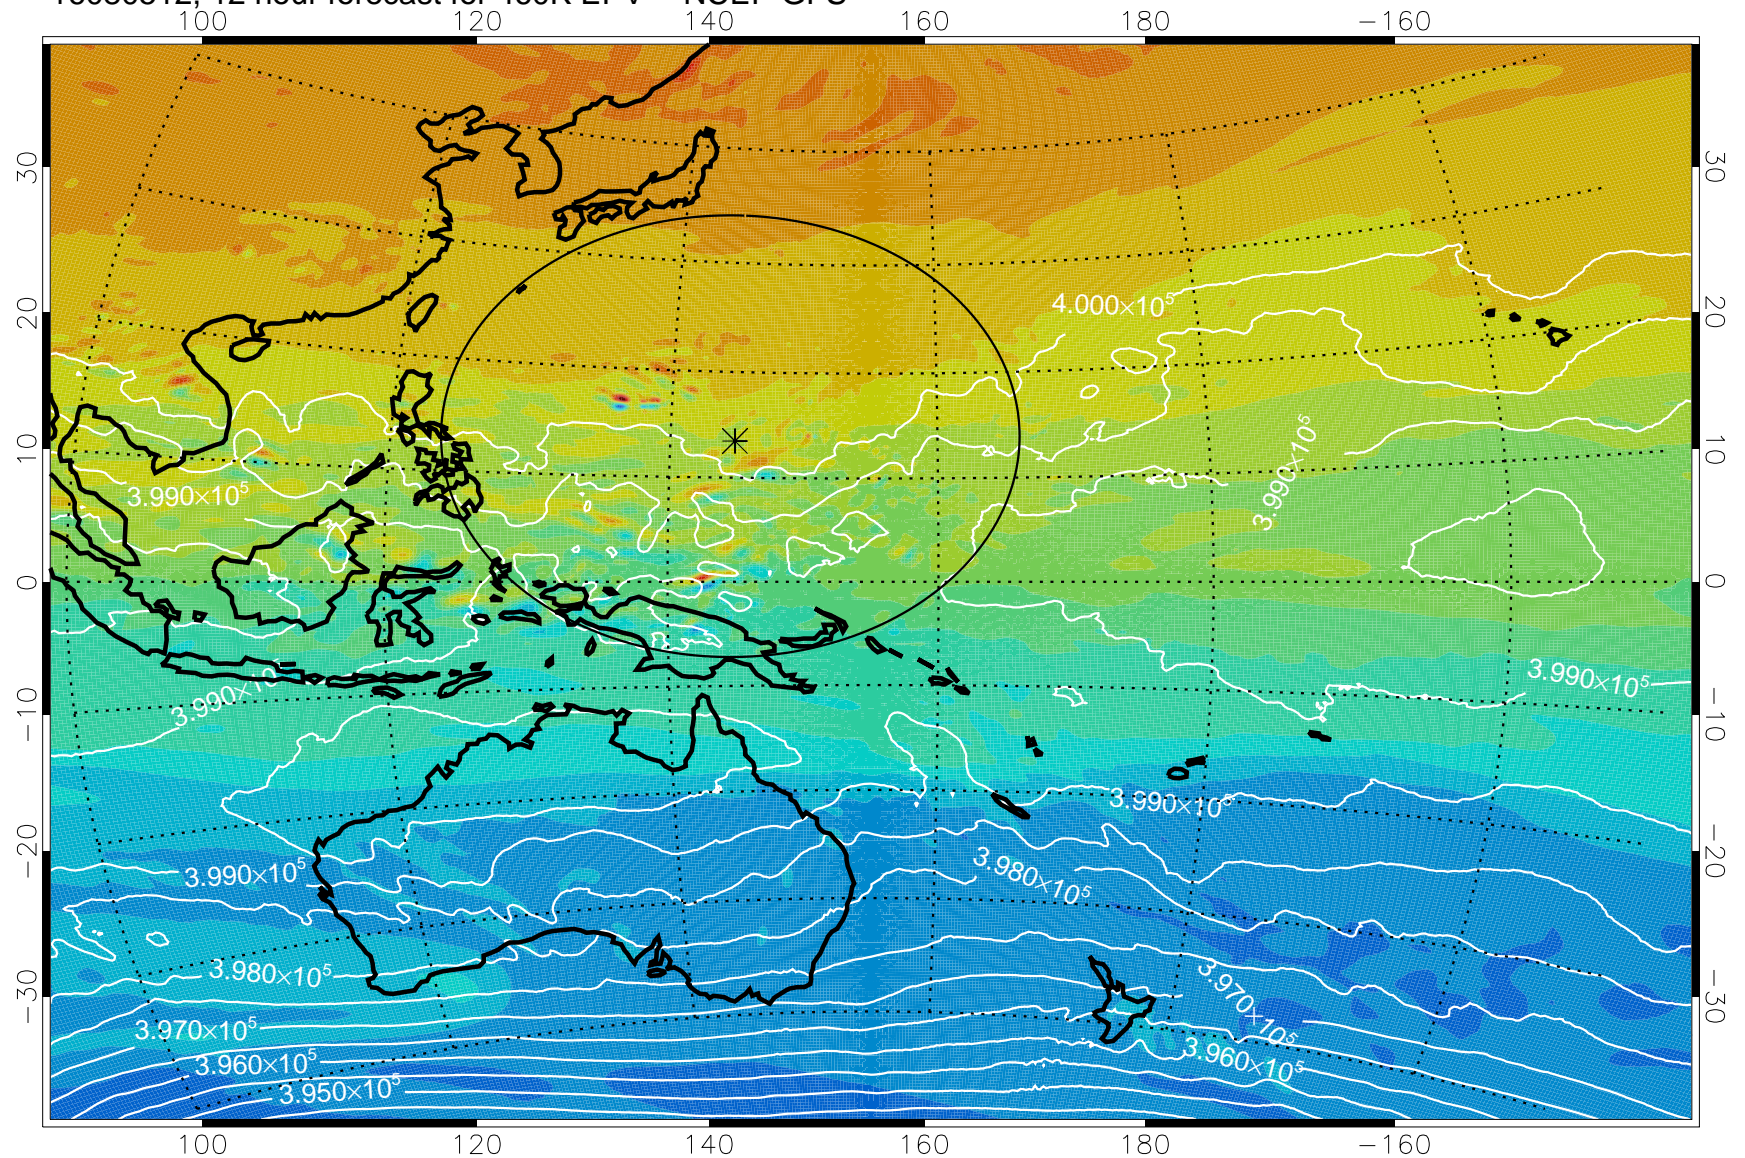

16080506, 6 hour forecast for 460K EPV -- NCEP GFS

460K Montgomery Streamfunction, white

Range ring of 2304 km

16080512, 12 hour forecast for 460K EPV -- NCEP GFS

460K Montgomery Streamfunction, white

Range ring of 2304 km

16080518, 18 hour forecast for 460K EPV -- NCEP GFS

460K Montgomery Streamfunction, white

Range ring of 2304 km

16080606, 30 hour forecast for 460K EPV -- NCEP GFS

460K Montgomery Streamfunction, white

Range ring of 2304 km

16080612, 36 hour forecast for 460K EPV -- NCEP GFS

460K Montgomery Streamfunction, white

Range ring of 2304 km

16080618, 42 hour forecast for 460K EPV -- NCEP GFS

460K Montgomery Streamfunction, white

Range ring of 2304 km

16080700, 48 hour forecast for 460K EPV -- NCEP GFS

460K Montgomery Streamfunction, white

Range ring of 2304 km

16080706, 54 hour forecast for 460K EPV -- NCEP GFS

460K Montgomery Streamfunction, white

Range ring of 2304 km