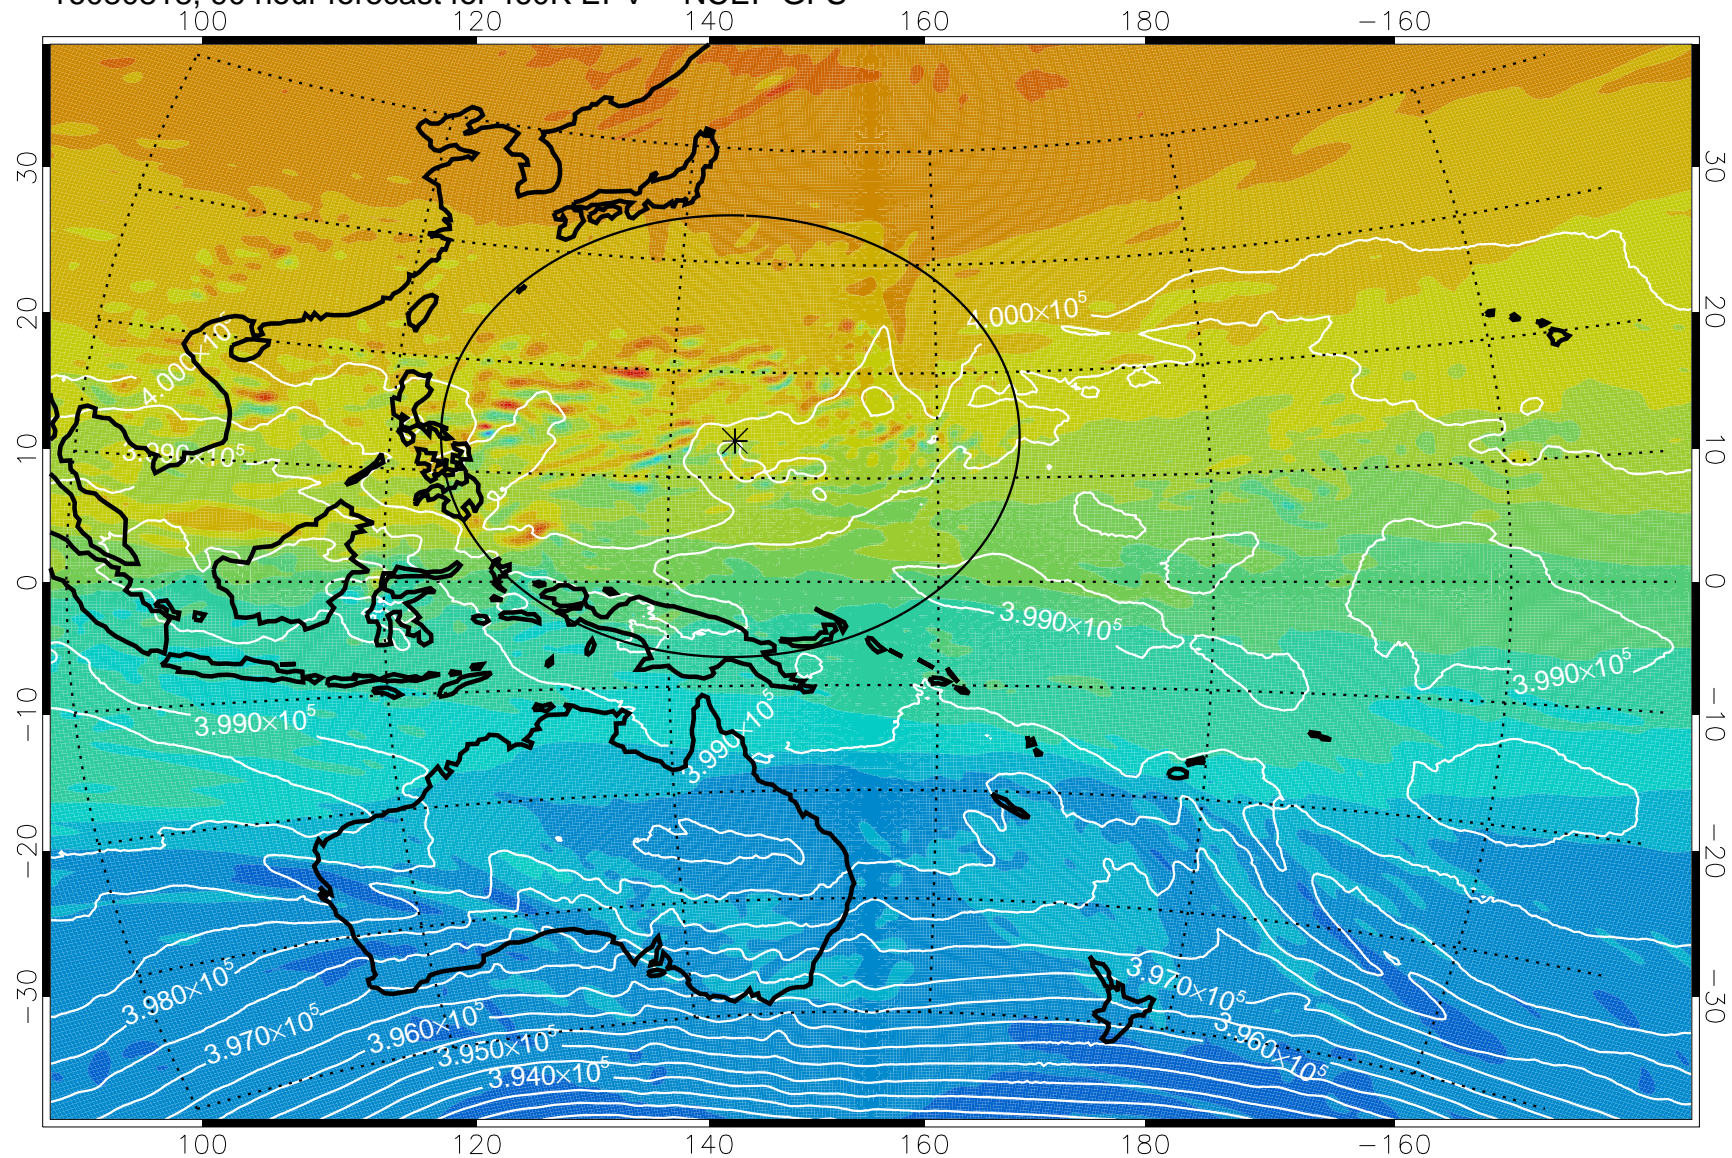

16080800, 72 hour forecast for 460K EPV -- NCEP GFS

460K Montgomery Streamfunction, white

Range ring of 2304 km

16080806, 78 hour forecast for 460K EPV -- NCEP GFS

460K Montgomery Streamfunction, white

Range ring of 2304 km

16080812, 84 hour forecast for 460K EPV -- NCEP GFS

460K Montgomery Streamfunction, white

Range ring of 2304 km

16080818, 90 hour forecast for 460K EPV -- NCEP GFS

460K Montgomery Streamfunction, white

Range ring of 2304 km

16080900, 96 hour forecast for 460K EPV -- NCEP GFS

460K Montgomery Streamfunction, white

Range ring of 2304 km

16080906, 102 hour forecast for 460K EPV -- NCEP GFS

460K Montgomery Streamfunction, white

Range ring of 2304 km

16080912, 108 hour forecast for 460K EPV -- NCEP GFS

460K Montgomery Streamfunction, white

Range ring of 2304 km

16080918, 114 hour forecast for 460K EPV -- NCEP GFS

460K Montgomery Streamfunction, white

Range ring of 2304 km