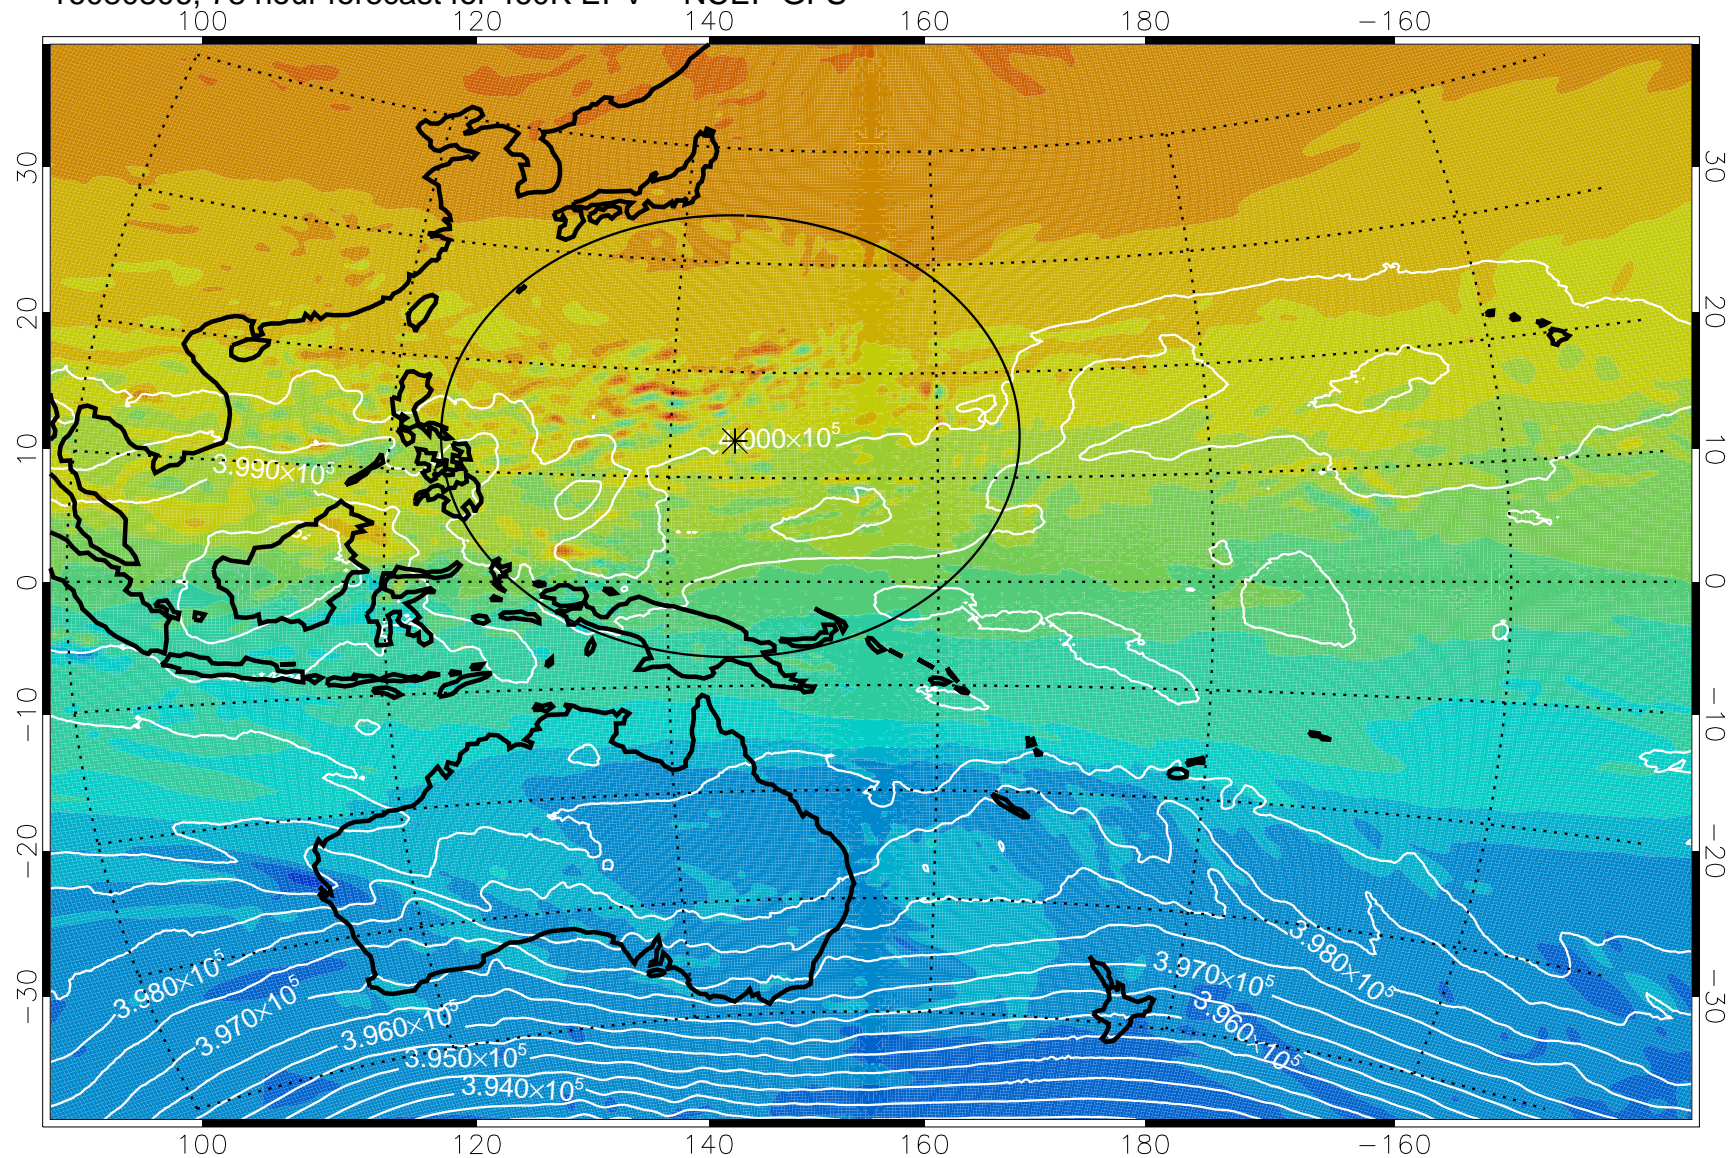

16080712, 60 hour forecast for 460K EPV -- NCEP GFS

460K Montgomery Streamfunction, white

Range ring of 2304 km

16080718, 66 hour forecast for 460K EPV -- NCEP GFS

460K Montgomery Streamfunction, white

Range ring of 2304 km

16080800, 72 hour forecast for 460K EPV -- NCEP GFS

460K Montgomery Streamfunction, white

Range ring of 2304 km

16080806, 78 hour forecast for 460K EPV -- NCEP GFS

460K Montgomery Streamfunction, white

Range ring of 2304 km

16080812, 84 hour forecast for 460K EPV -- NCEP GFS

460K Montgomery Streamfunction, white

Range ring of 2304 km

16080818, 90 hour forecast for 460K EPV -- NCEP GFS

460K Montgomery Streamfunction, white

Range ring of 2304 km

16080900, 96 hour forecast for 460K EPV -- NCEP GFS

460K Montgomery Streamfunction, white

Range ring of 2304 km

16080906, 102 hour forecast for 460K EPV -- NCEP GFS

460K Montgomery Streamfunction, white

Range ring of 2304 km