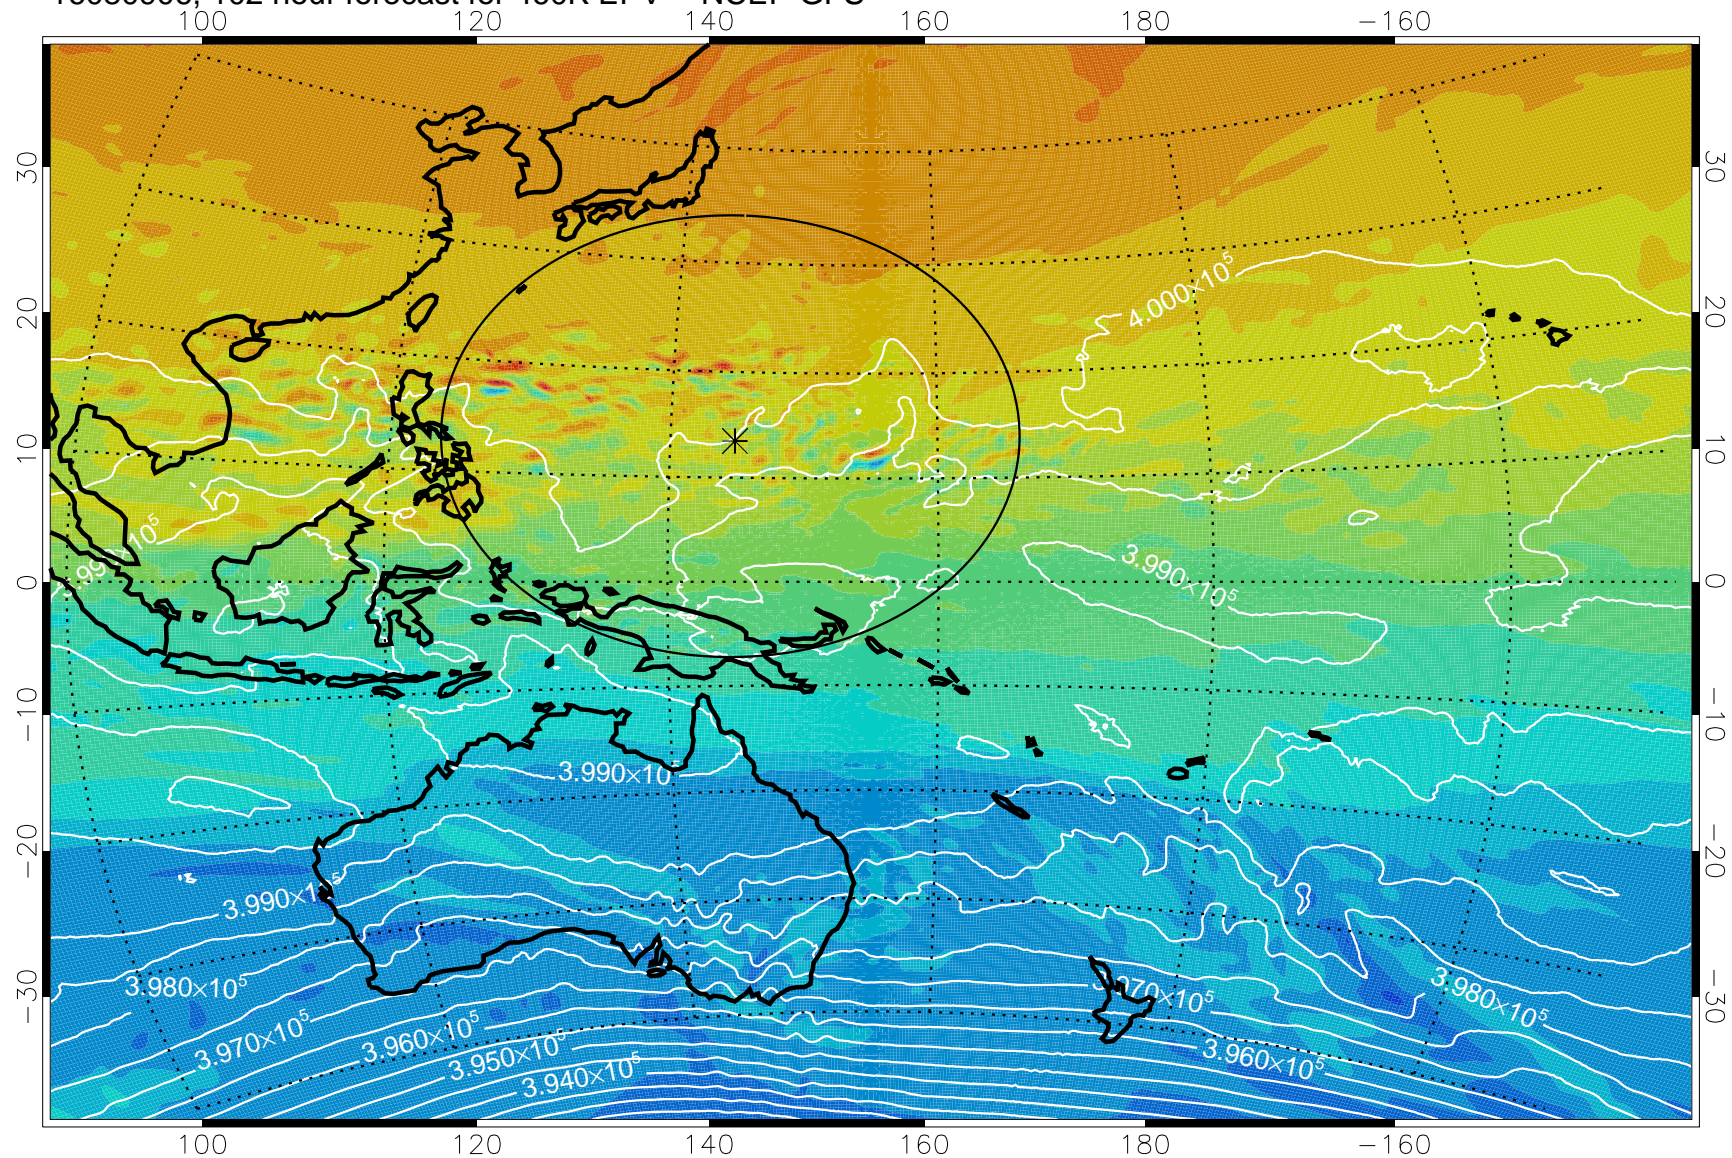

16080812, 84 hour forecast for 460K EPV -- NCEP GFS

460K Montgomery Streamfunction, white

Range ring of 2304 km

16080818, 90 hour forecast for 460K EPV -- NCEP GFS

460K Montgomery Streamfunction, white

Range ring of 2304 km

16080900, 96 hour forecast for 460K EPV -- NCEP GFS

460K Montgomery Streamfunction, white

Range ring of 2304 km

16080906, 102 hour forecast for 460K EPV -- NCEP GFS

460K Montgomery Streamfunction, white

Range ring of 2304 km

16080912, 108 hour forecast for 460K EPV -- NCEP GFS

460K Montgomery Streamfunction, white

Range ring of 2304 km

16080918, 114 hour forecast for 460K EPV -- NCEP GFS

460K Montgomery Streamfunction, white

Range ring of 2304 km

16081000, 120 hour forecast for 460K EPV -- NCEP GFS

460K Montgomery Streamfunction, white

Range ring of 2304 km