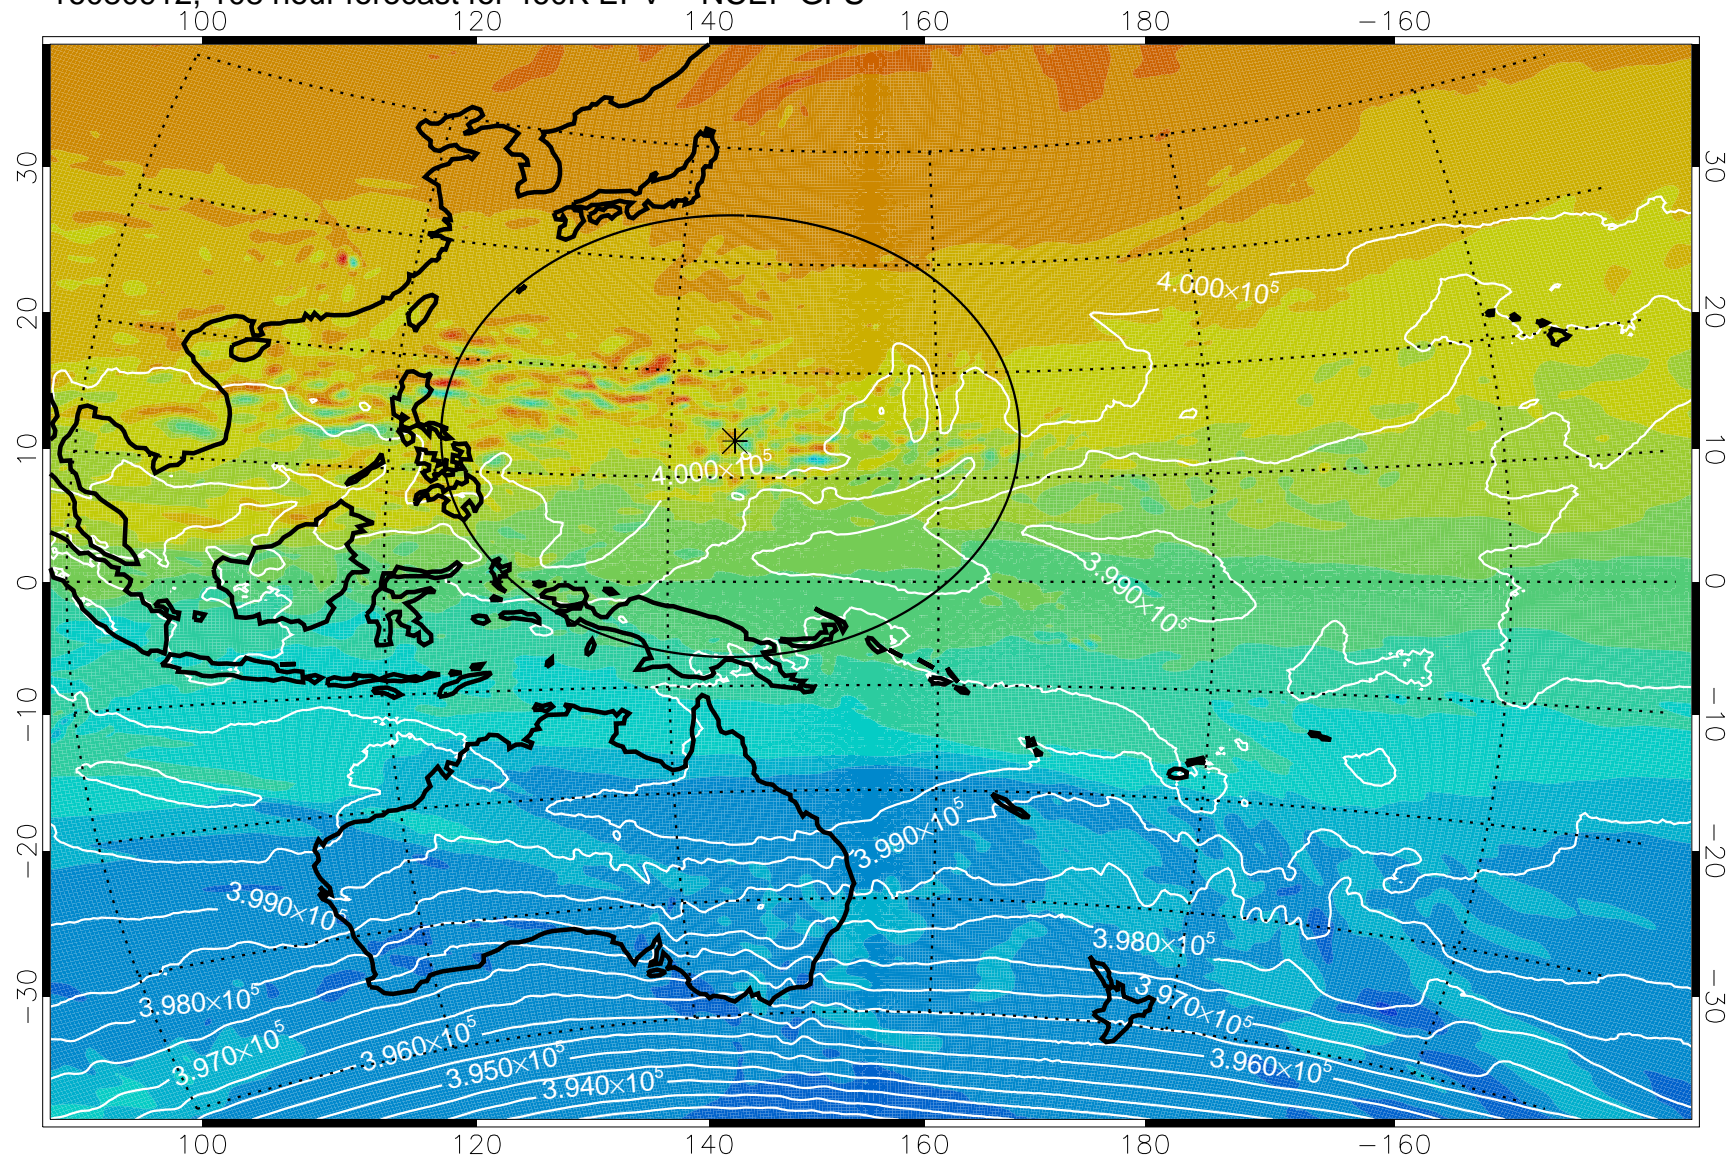

16080812, 84 hour forecast for 460K EPV -- NCEP GFS

460K Montgomery Streamfunction, white

Range ring of 2304 km

16080818, 90 hour forecast for 460K EPV -- NCEP GFS

460K Montgomery Streamfunction, white

Range ring of 2304 km

16080900, 96 hour forecast for 460K EPV -- NCEP GFS

460K Montgomery Streamfunction, white

Range ring of 2304 km

16080906, 102 hour forecast for 460K EPV -- NCEP GFS

460K Montgomery Streamfunction, white

Range ring of 2304 km

16080912, 108 hour forecast for 460K EPV -- NCEP GFS

460K Montgomery Streamfunction, white

Range ring of 2304 km

16080918, 114 hour forecast for 460K EPV -- NCEP GFS

460K Montgomery Streamfunction, white

Range ring of 2304 km

16081000, 120 hour forecast for 460K EPV -- NCEP GFS

460K Montgomery Streamfunction, white

Range ring of 2304 km