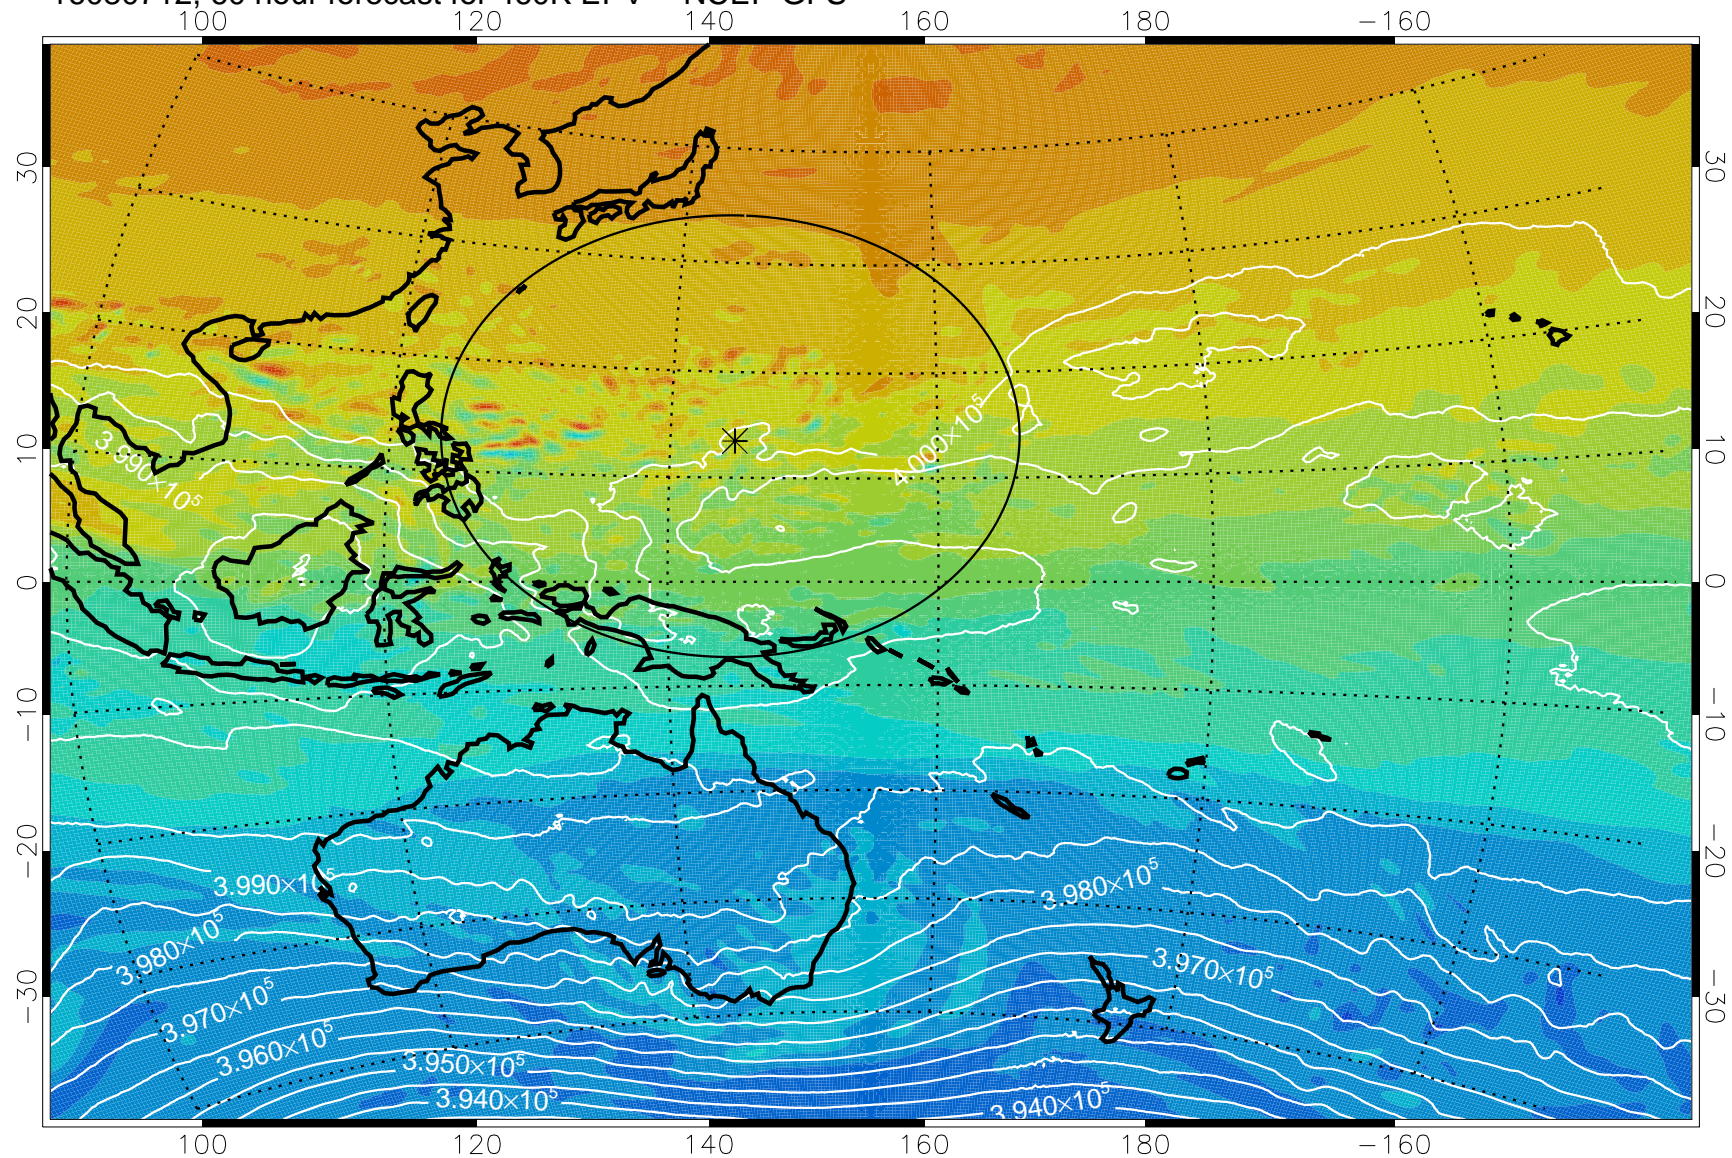

16080700, 48 hour forecast for 460K EPV -- NCEP GFS

460K Montgomery Streamfunction, white

Range ring of 2304 km

16080706, 54 hour forecast for 460K EPV -- NCEP GFS

460K Montgomery Streamfunction, white

Range ring of 2304 km

16080712, 60 hour forecast for 460K EPV -- NCEP GFS

460K Montgomery Streamfunction, white

Range ring of 2304 km

16080718, 66 hour forecast for 460K EPV -- NCEP GFS

460K Montgomery Streamfunction, white

Range ring of 2304 km

16080800, 72 hour forecast for 460K EPV -- NCEP GFS

460K Montgomery Streamfunction, white

Range ring of 2304 km

16080806, 78 hour forecast for 460K EPV -- NCEP GFS

460K Montgomery Streamfunction, white

Range ring of 2304 km

16080812, 84 hour forecast for 460K EPV -- NCEP GFS

460K Montgomery Streamfunction, white

Range ring of 2304 km

16080818, 90 hour forecast for 460K EPV -- NCEP GFS

460K Montgomery Streamfunction, white

Range ring of 2304 km