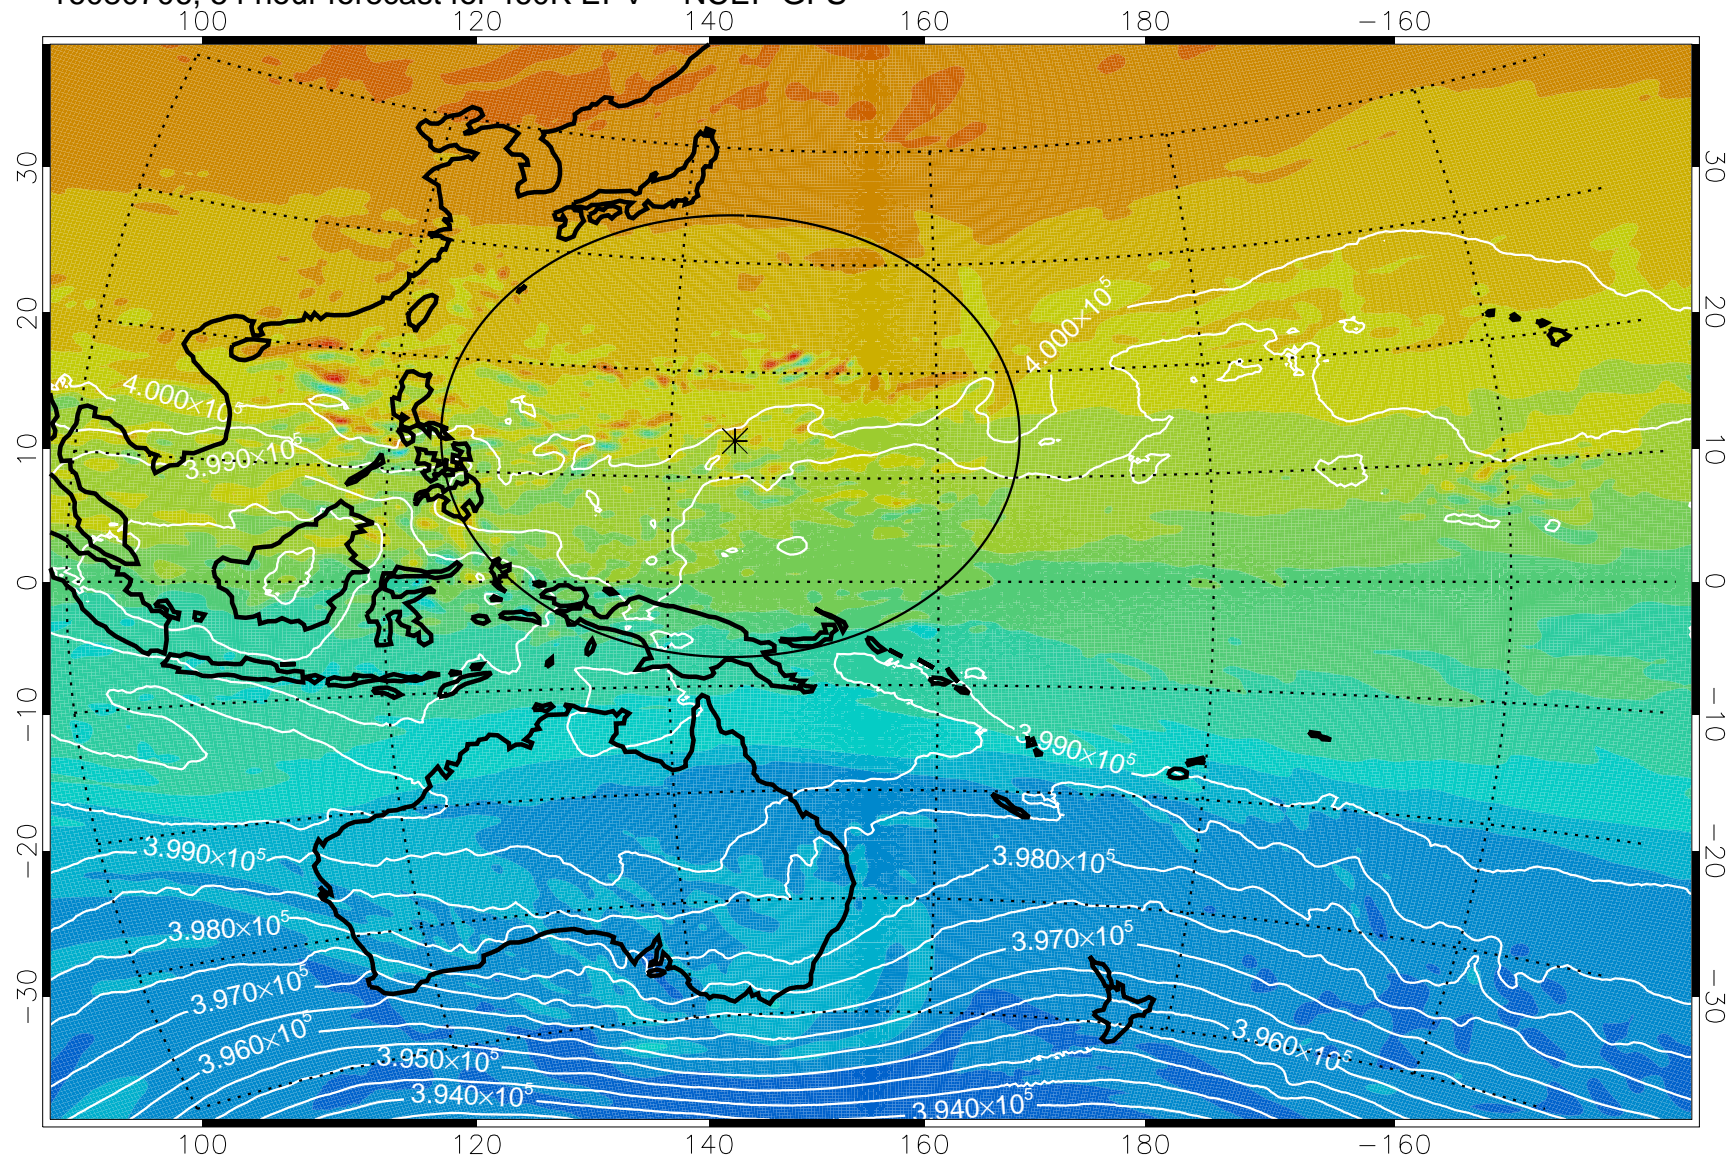

16080700, 48 hour forecast for 460K EPV -- NCEP GFS

460K Montgomery Streamfunction, white

Range ring of 2304 km

16080706, 54 hour forecast for 460K EPV -- NCEP GFS

460K Montgomery Streamfunction, white

Range ring of 2304 km

16080712, 60 hour forecast for 460K EPV -- NCEP GFS

460K Montgomery Streamfunction, white

Range ring of 2304 km

16080718, 66 hour forecast for 460K EPV -- NCEP GFS

460K Montgomery Streamfunction, white

Range ring of 2304 km

16080800, 72 hour forecast for 460K EPV -- NCEP GFS

460K Montgomery Streamfunction, white

Range ring of 2304 km

16080806, 78 hour forecast for 460K EPV -- NCEP GFS

460K Montgomery Streamfunction, white

Range ring of 2304 km

16080812, 84 hour forecast for 460K EPV -- NCEP GFS

460K Montgomery Streamfunction, white

Range ring of 2304 km

16080818, 90 hour forecast for 460K EPV -- NCEP GFS

460K Montgomery Streamfunction, white

Range ring of 2304 km