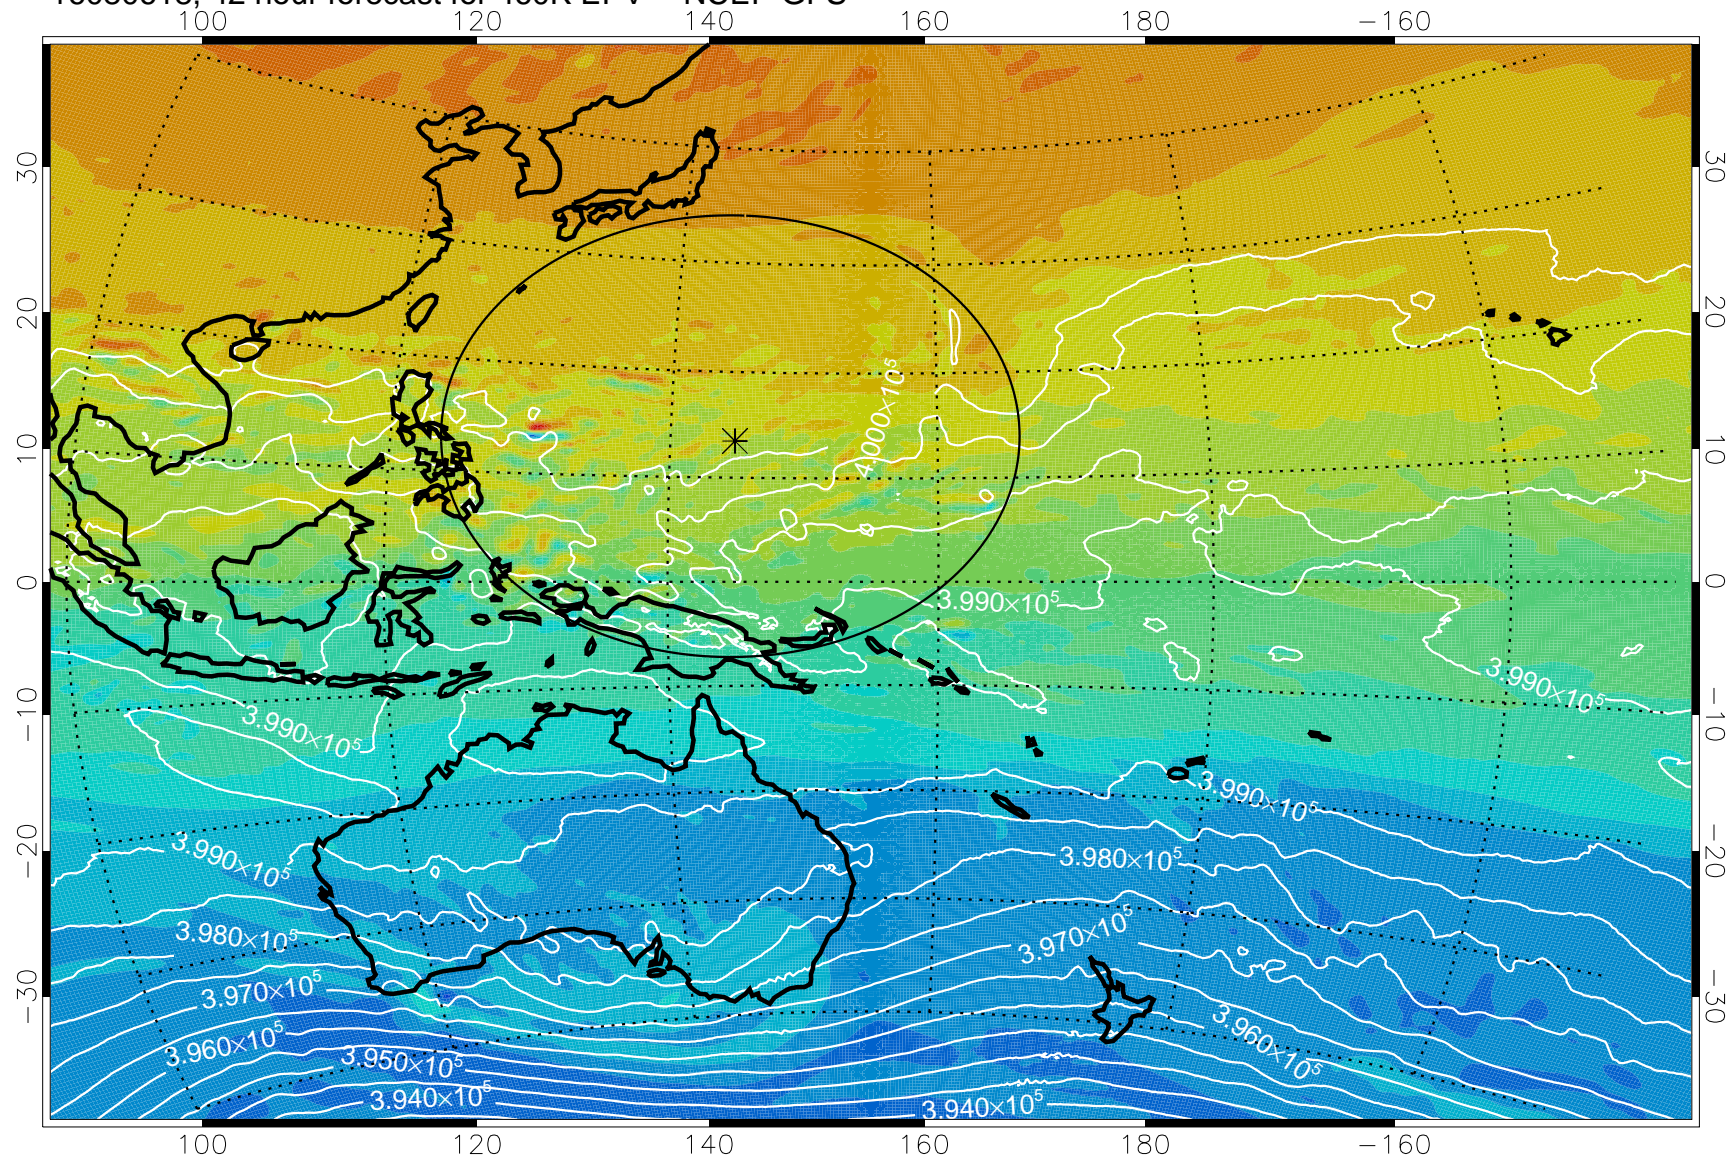

16080612, 36 hour forecast for 460K EPV -- NCEP GFS

460K Montgomery Streamfunction, white

Range ring of 2304 km

16080618, 42 hour forecast for 460K EPV -- NCEP GFS

460K Montgomery Streamfunction, white

Range ring of 2304 km

16080700, 48 hour forecast for 460K EPV -- NCEP GFS

460K Montgomery Streamfunction, white

Range ring of 2304 km

16080706, 54 hour forecast for 460K EPV -- NCEP GFS

460K Montgomery Streamfunction, white

Range ring of 2304 km

16080712, 60 hour forecast for 460K EPV -- NCEP GFS

460K Montgomery Streamfunction, white

Range ring of 2304 km

16080718, 66 hour forecast for 460K EPV -- NCEP GFS

460K Montgomery Streamfunction, white

Range ring of 2304 km

16080800, 72 hour forecast for 460K EPV -- NCEP GFS

460K Montgomery Streamfunction, white

Range ring of 2304 km

16080806, 78 hour forecast for 460K EPV -- NCEP GFS

460K Montgomery Streamfunction, white

Range ring of 2304 km