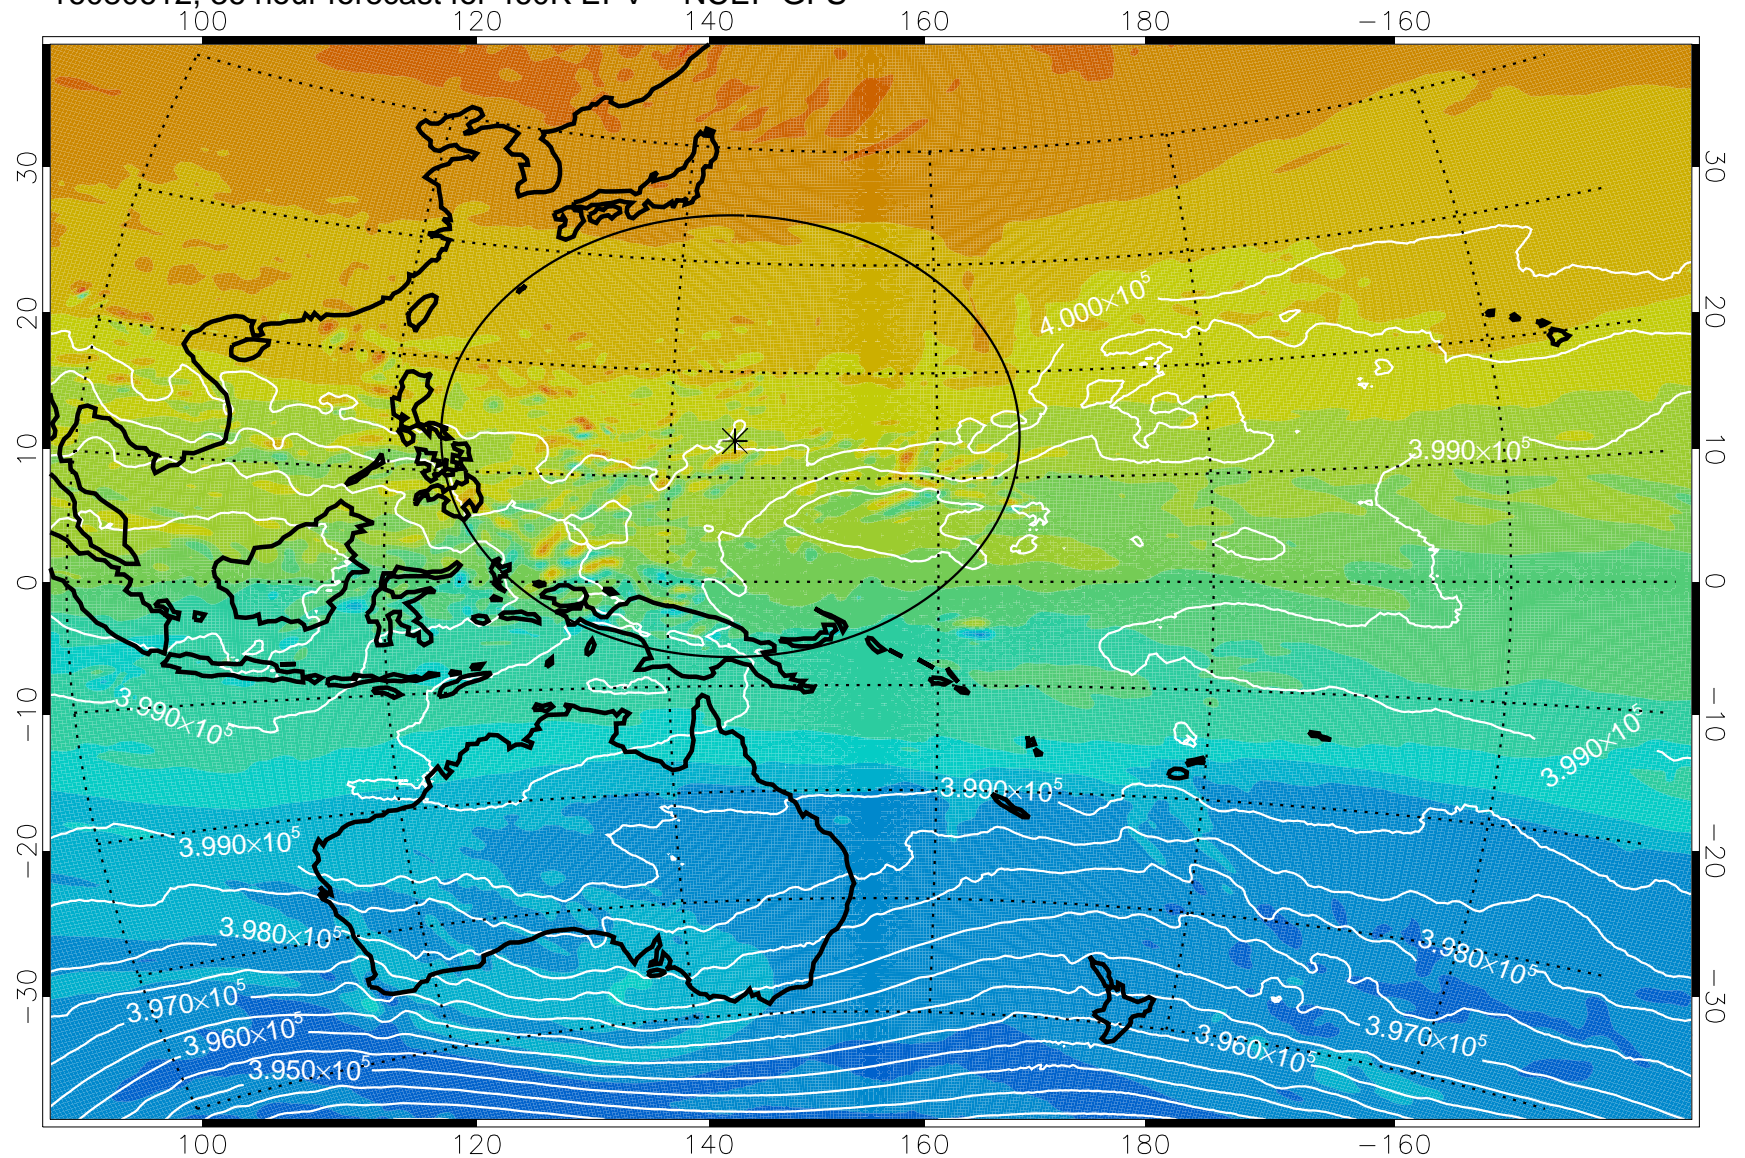

16080518, 18 hour forecast for 460K EPV -- NCEP GFS

460K Montgomery Streamfunction, white

Range ring of 2304 km

16080606, 30 hour forecast for 460K EPV -- NCEP GFS

460K Montgomery Streamfunction, white

Range ring of 2304 km

16080612, 36 hour forecast for 460K EPV -- NCEP GFS

460K Montgomery Streamfunction, white

Range ring of 2304 km

16080618, 42 hour forecast for 460K EPV -- NCEP GFS

460K Montgomery Streamfunction, white

Range ring of 2304 km

16080700, 48 hour forecast for 460K EPV -- NCEP GFS

460K Montgomery Streamfunction, white

Range ring of 2304 km

16080706, 54 hour forecast for 460K EPV -- NCEP GFS

460K Montgomery Streamfunction, white

Range ring of 2304 km

16080712, 60 hour forecast for 460K EPV -- NCEP GFS

460K Montgomery Streamfunction, white

Range ring of 2304 km

16080718, 66 hour forecast for 460K EPV -- NCEP GFS

460K Montgomery Streamfunction, white

Range ring of 2304 km