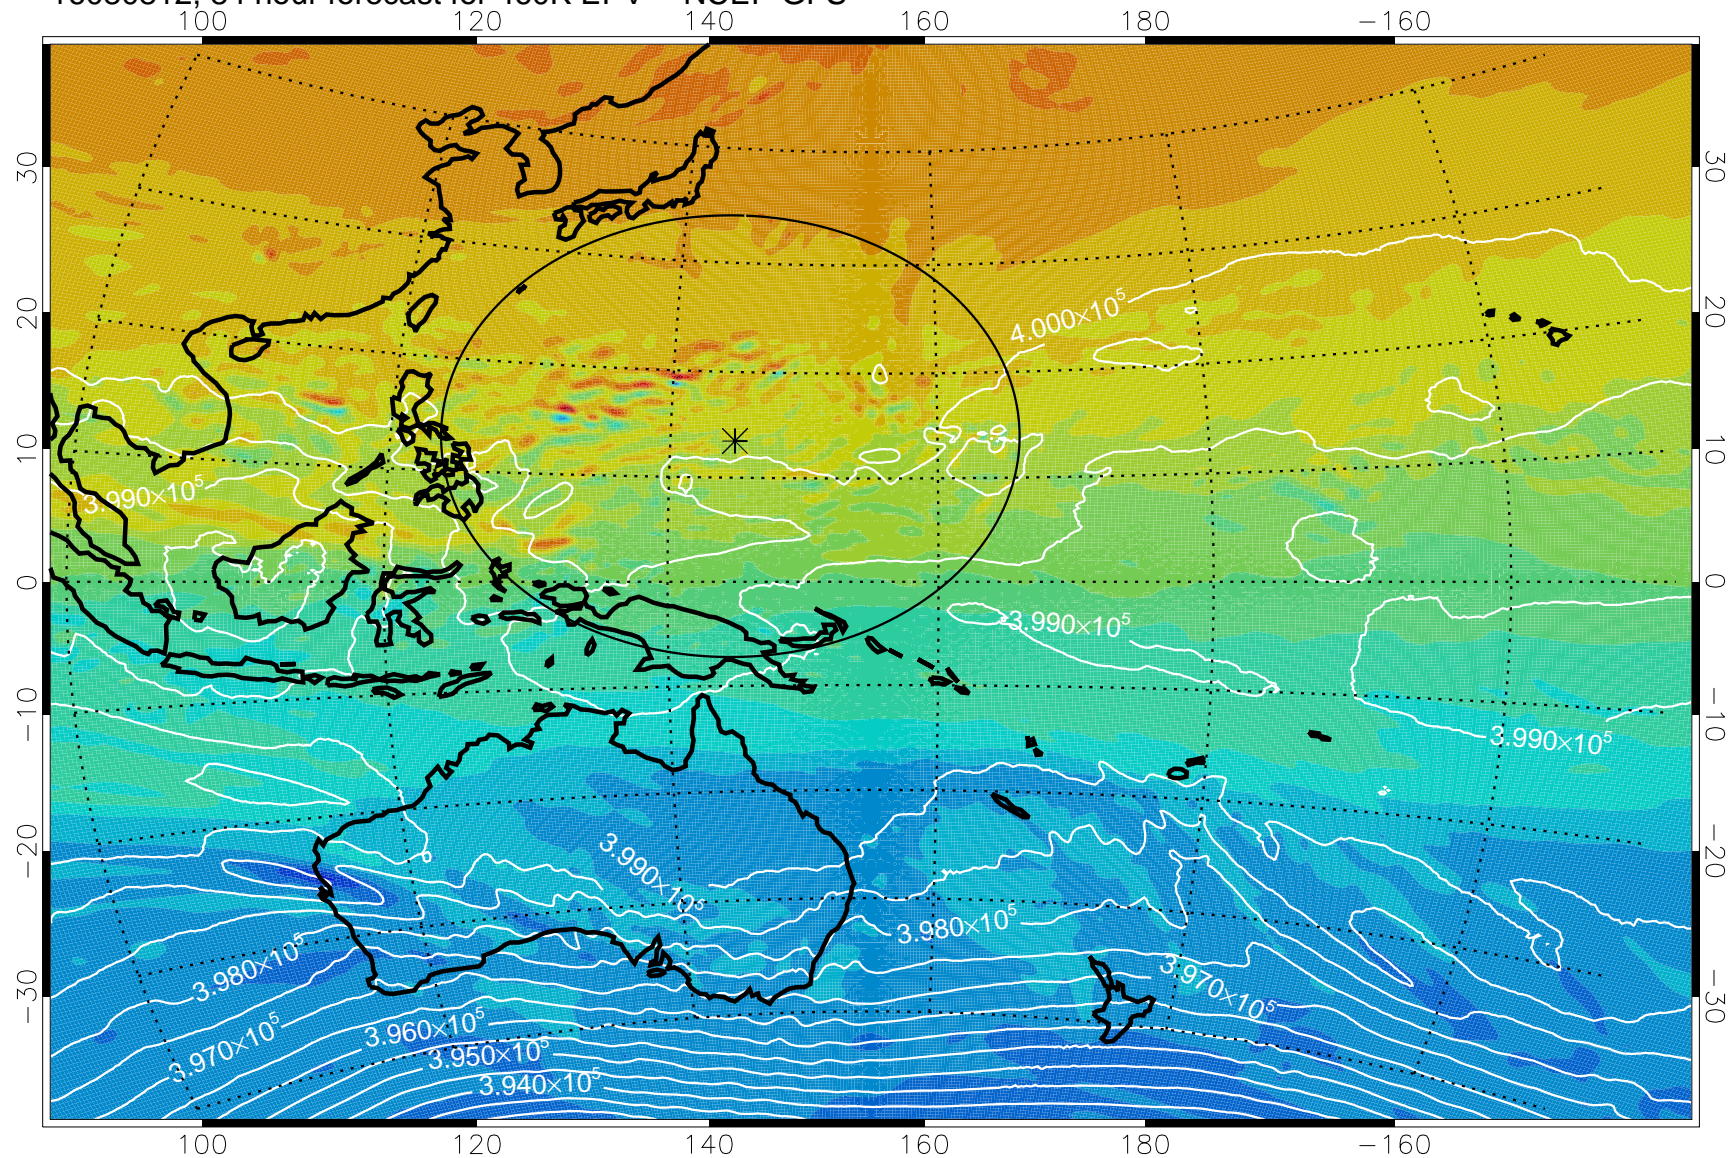

16080712, 60 hour forecast for 460K EPV -- NCEP GFS

460K Montgomery Streamfunction, white

Range ring of 2304 km

16080718, 66 hour forecast for 460K EPV -- NCEP GFS

460K Montgomery Streamfunction, white

Range ring of 2304 km

16080800, 72 hour forecast for 460K EPV -- NCEP GFS

460K Montgomery Streamfunction, white

Range ring of 2304 km

16080806, 78 hour forecast for 460K EPV -- NCEP GFS

460K Montgomery Streamfunction, white

Range ring of 2304 km

16080812, 84 hour forecast for 460K EPV -- NCEP GFS

460K Montgomery Streamfunction, white

Range ring of 2304 km

16080818, 90 hour forecast for 460K EPV -- NCEP GFS

460K Montgomery Streamfunction, white

Range ring of 2304 km

16080900, 96 hour forecast for 460K EPV -- NCEP GFS

460K Montgomery Streamfunction, white

Range ring of 2304 km

16080906, 102 hour forecast for 460K EPV -- NCEP GFS

460K Montgomery Streamfunction, white

Range ring of 2304 km