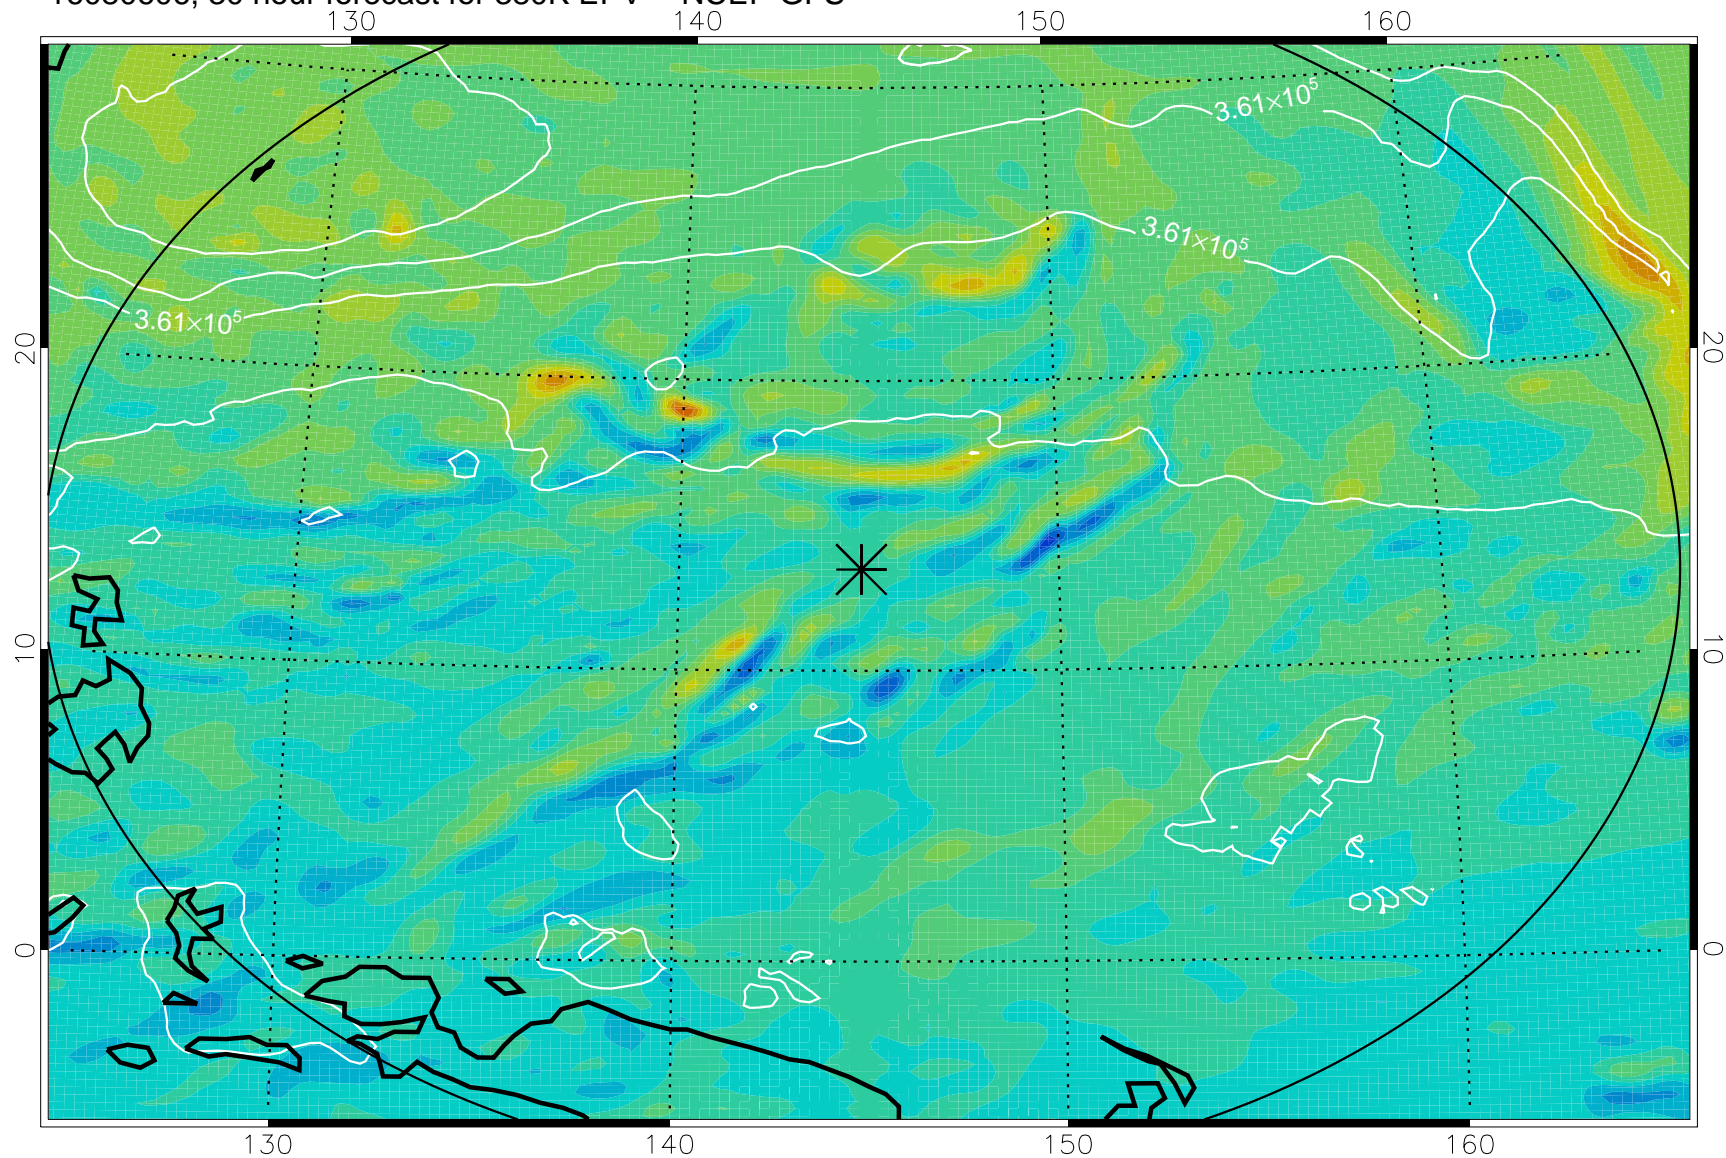

16080506, 6 hour forecast for 380K EPV -- NCEP GFS

380K Montgomery Streamfunction, white

Range ring of 2304 km

16080512, 12 hour forecast for 380K EPV -- NCEP GFS

380K Montgomery Streamfunction, white

Range ring of 2304 km

16080518, 18 hour forecast for 380K EPV -- NCEP GFS

380K Montgomery Streamfunction, white

Range ring of 2304 km

16080600, 24 hour forecast for 380K EPV -- NCEP GFS

380K Montgomery Streamfunction, white

Range ring of 2304 km

16080606, 30 hour forecast for 380K EPV -- NCEP GFS

380K Montgomery Streamfunction, white

Range ring of 2304 km

16080612, 36 hour forecast for 380K EPV -- NCEP GFS

380K Montgomery Streamfunction, white

Range ring of 2304 km

16080618, 42 hour forecast for 380K EPV -- NCEP GFS

380K Montgomery Streamfunction, white

Range ring of 2304 km

16080700, 48 hour forecast for 380K EPV -- NCEP GFS

380K Montgomery Streamfunction, white

Range ring of 2304 km