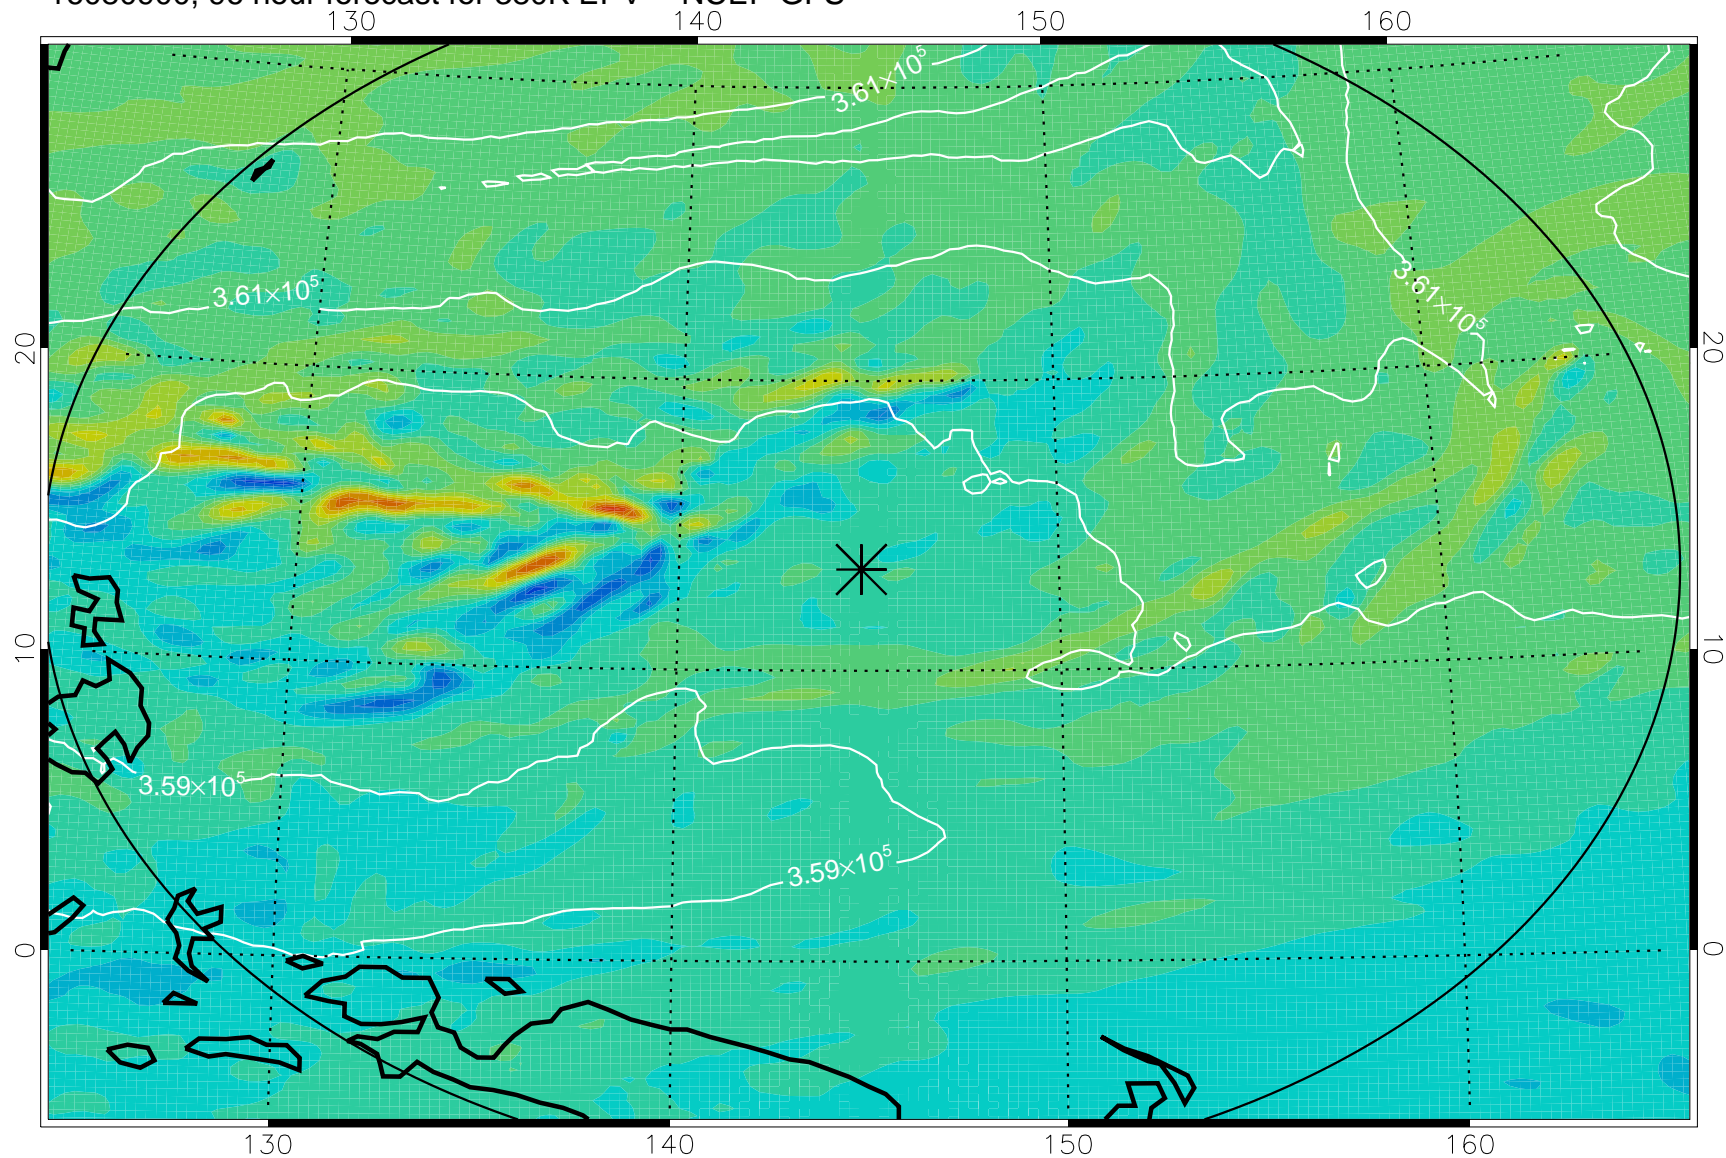

16080718, 66 hour forecast for 380K EPV -- NCEP GFS

380K Montgomery Streamfunction, white

Range ring of 2304 km

16080800, 72 hour forecast for 380K EPV -- NCEP GFS

380K Montgomery Streamfunction, white

Range ring of 2304 km

16080806, 78 hour forecast for 380K EPV -- NCEP GFS

380K Montgomery Streamfunction, white

Range ring of 2304 km

16080812, 84 hour forecast for 380K EPV -- NCEP GFS

380K Montgomery Streamfunction, white

Range ring of 2304 km

16080818, 90 hour forecast for 380K EPV -- NCEP GFS

380K Montgomery Streamfunction, white

Range ring of 2304 km

16080900, 96 hour forecast for 380K EPV -- NCEP GFS

380K Montgomery Streamfunction, white

Range ring of 2304 km

16080906, 102 hour forecast for 380K EPV -- NCEP GFS

380K Montgomery Streamfunction, white

Range ring of 2304 km

16080912, 108 hour forecast for 380K EPV -- NCEP GFS

380K Montgomery Streamfunction, white

Range ring of 2304 km