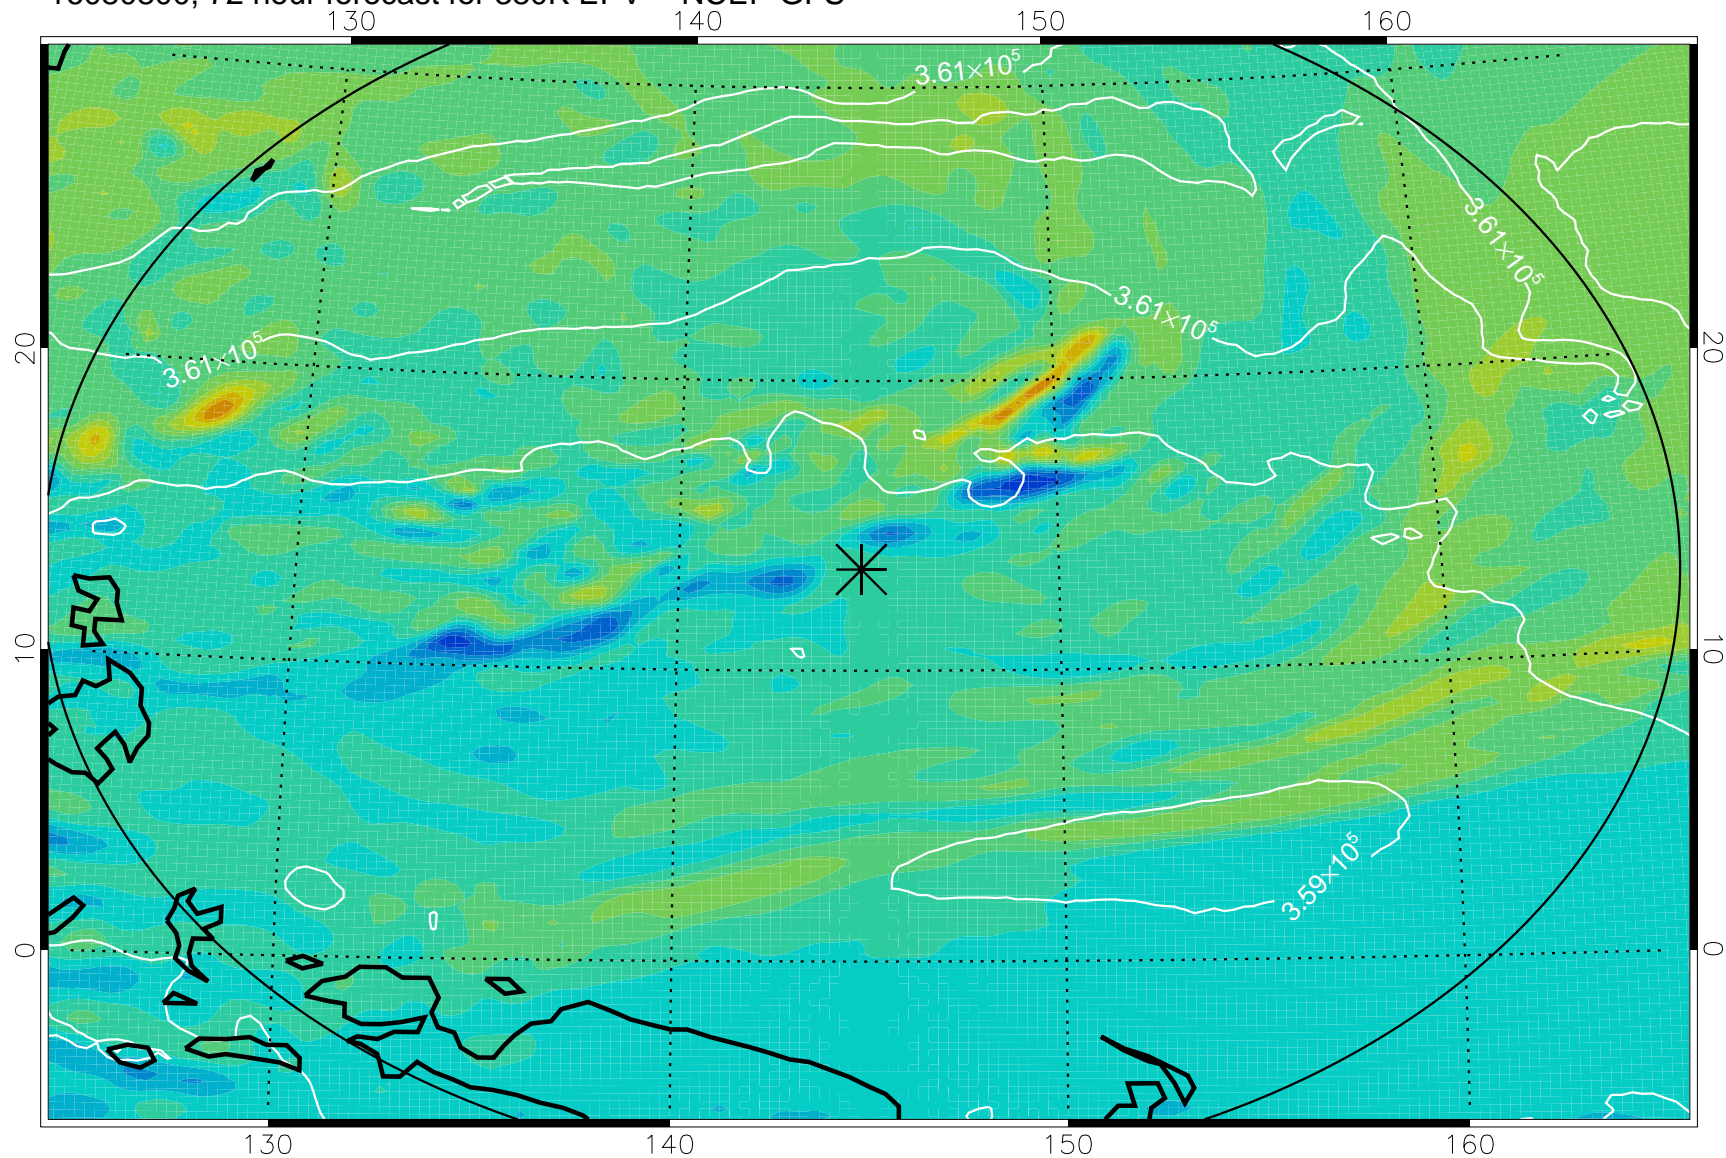

16080706, 54 hour forecast for 380K EPV -- NCEP GFS

380K Montgomery Streamfunction, white

Range ring of 2304 km

16080712, 60 hour forecast for 380K EPV -- NCEP GFS

380K Montgomery Streamfunction, white

Range ring of 2304 km

16080718, 66 hour forecast for 380K EPV -- NCEP GFS

380K Montgomery Streamfunction, white

Range ring of 2304 km

16080800, 72 hour forecast for 380K EPV -- NCEP GFS

380K Montgomery Streamfunction, white

Range ring of 2304 km

16080806, 78 hour forecast for 380K EPV -- NCEP GFS

380K Montgomery Streamfunction, white

Range ring of 2304 km

16080812, 84 hour forecast for 380K EPV -- NCEP GFS

380K Montgomery Streamfunction, white

Range ring of 2304 km

16080818, 90 hour forecast for 380K EPV -- NCEP GFS

380K Montgomery Streamfunction, white

Range ring of 2304 km

16080900, 96 hour forecast for 380K EPV -- NCEP GFS

380K Montgomery Streamfunction, white

Range ring of 2304 km