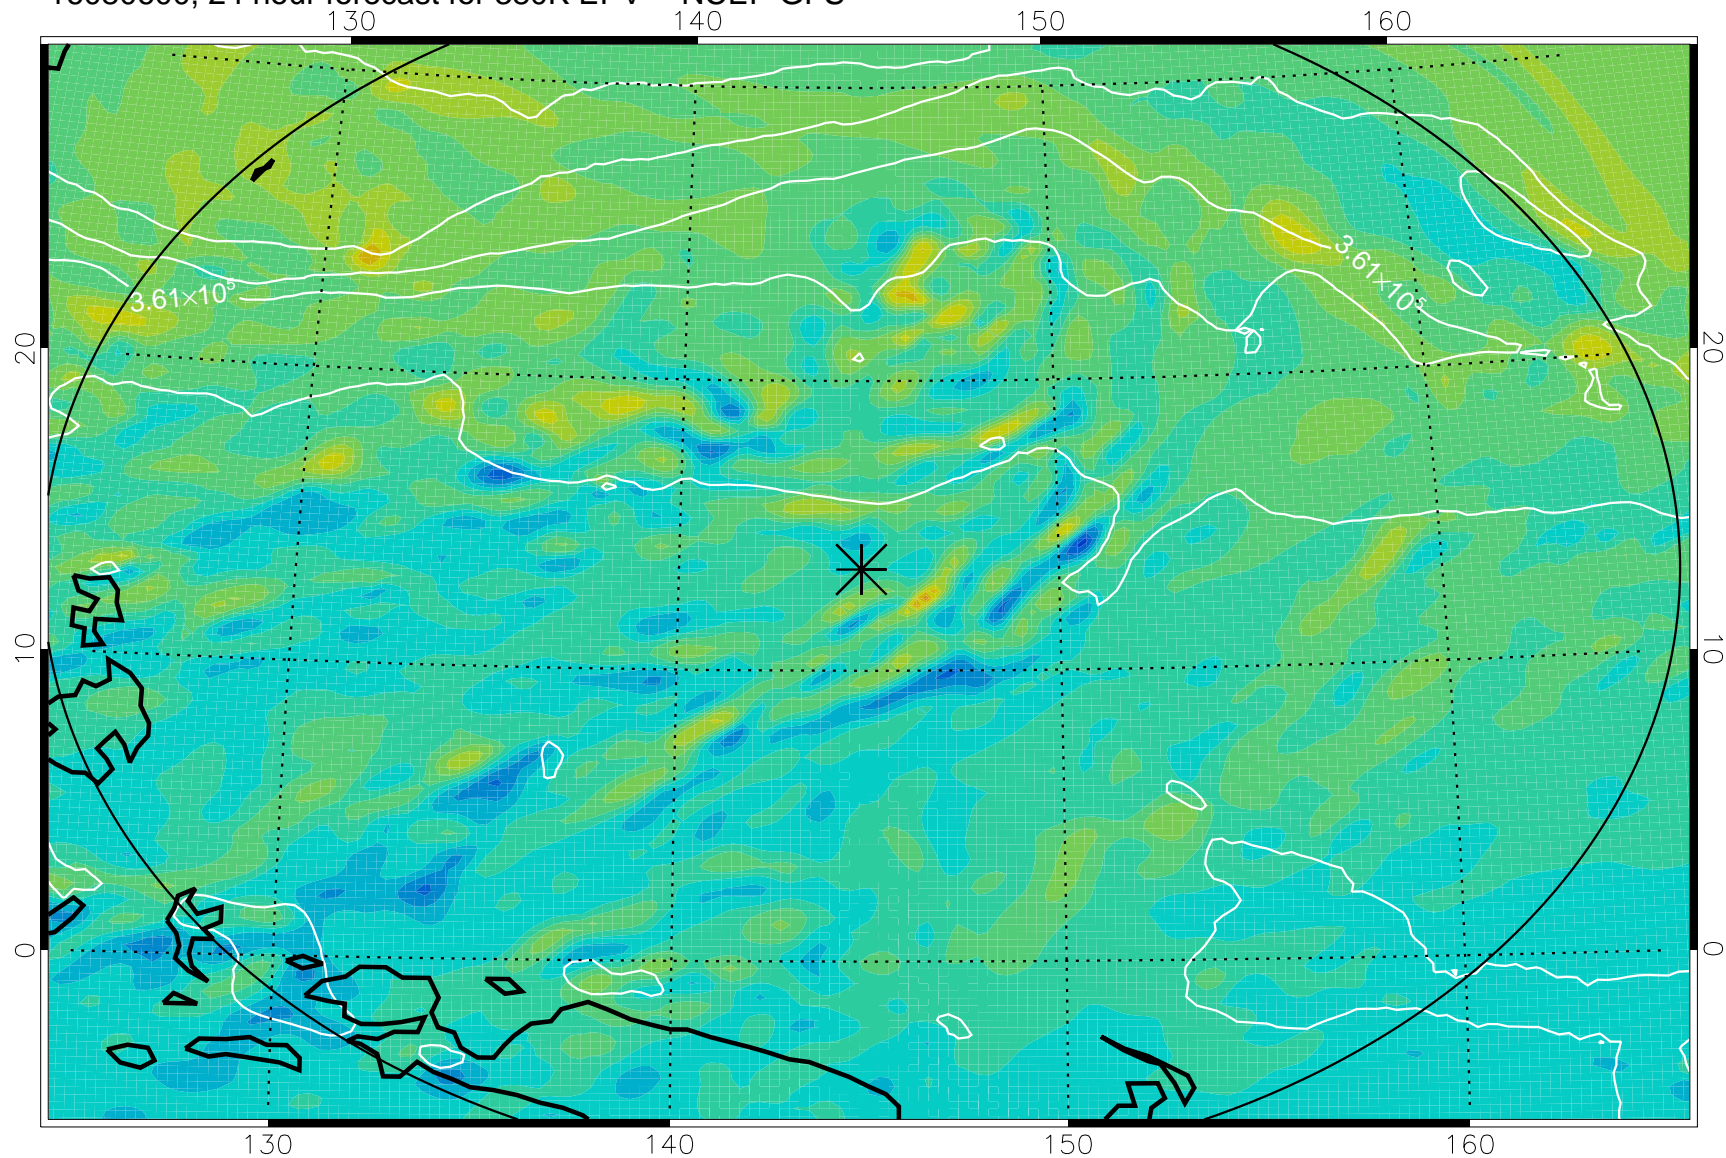

16080506, 6 hour forecast for 380K EPV -- NCEP GFS

380K Montgomery Streamfunction, white

Range ring of 2304 km

16080512, 12 hour forecast for 380K EPV -- NCEP GFS

380K Montgomery Streamfunction, white

Range ring of 2304 km

16080518, 18 hour forecast for 380K EPV -- NCEP GFS

380K Montgomery Streamfunction, white

Range ring of 2304 km

16080600, 24 hour forecast for 380K EPV -- NCEP GFS

380K Montgomery Streamfunction, white

Range ring of 2304 km

16080606, 30 hour forecast for 380K EPV -- NCEP GFS

380K Montgomery Streamfunction, white

Range ring of 2304 km

16080612, 36 hour forecast for 380K EPV -- NCEP GFS

380K Montgomery Streamfunction, white

Range ring of 2304 km

16080818, 90 hour forecast for 380K EPV -- NCEP GFS

380K Montgomery Streamfunction, white

Range ring of 2304 km

16080900, 96 hour forecast for 380K EPV -- NCEP GFS

380K Montgomery Streamfunction, white

Range ring of 2304 km