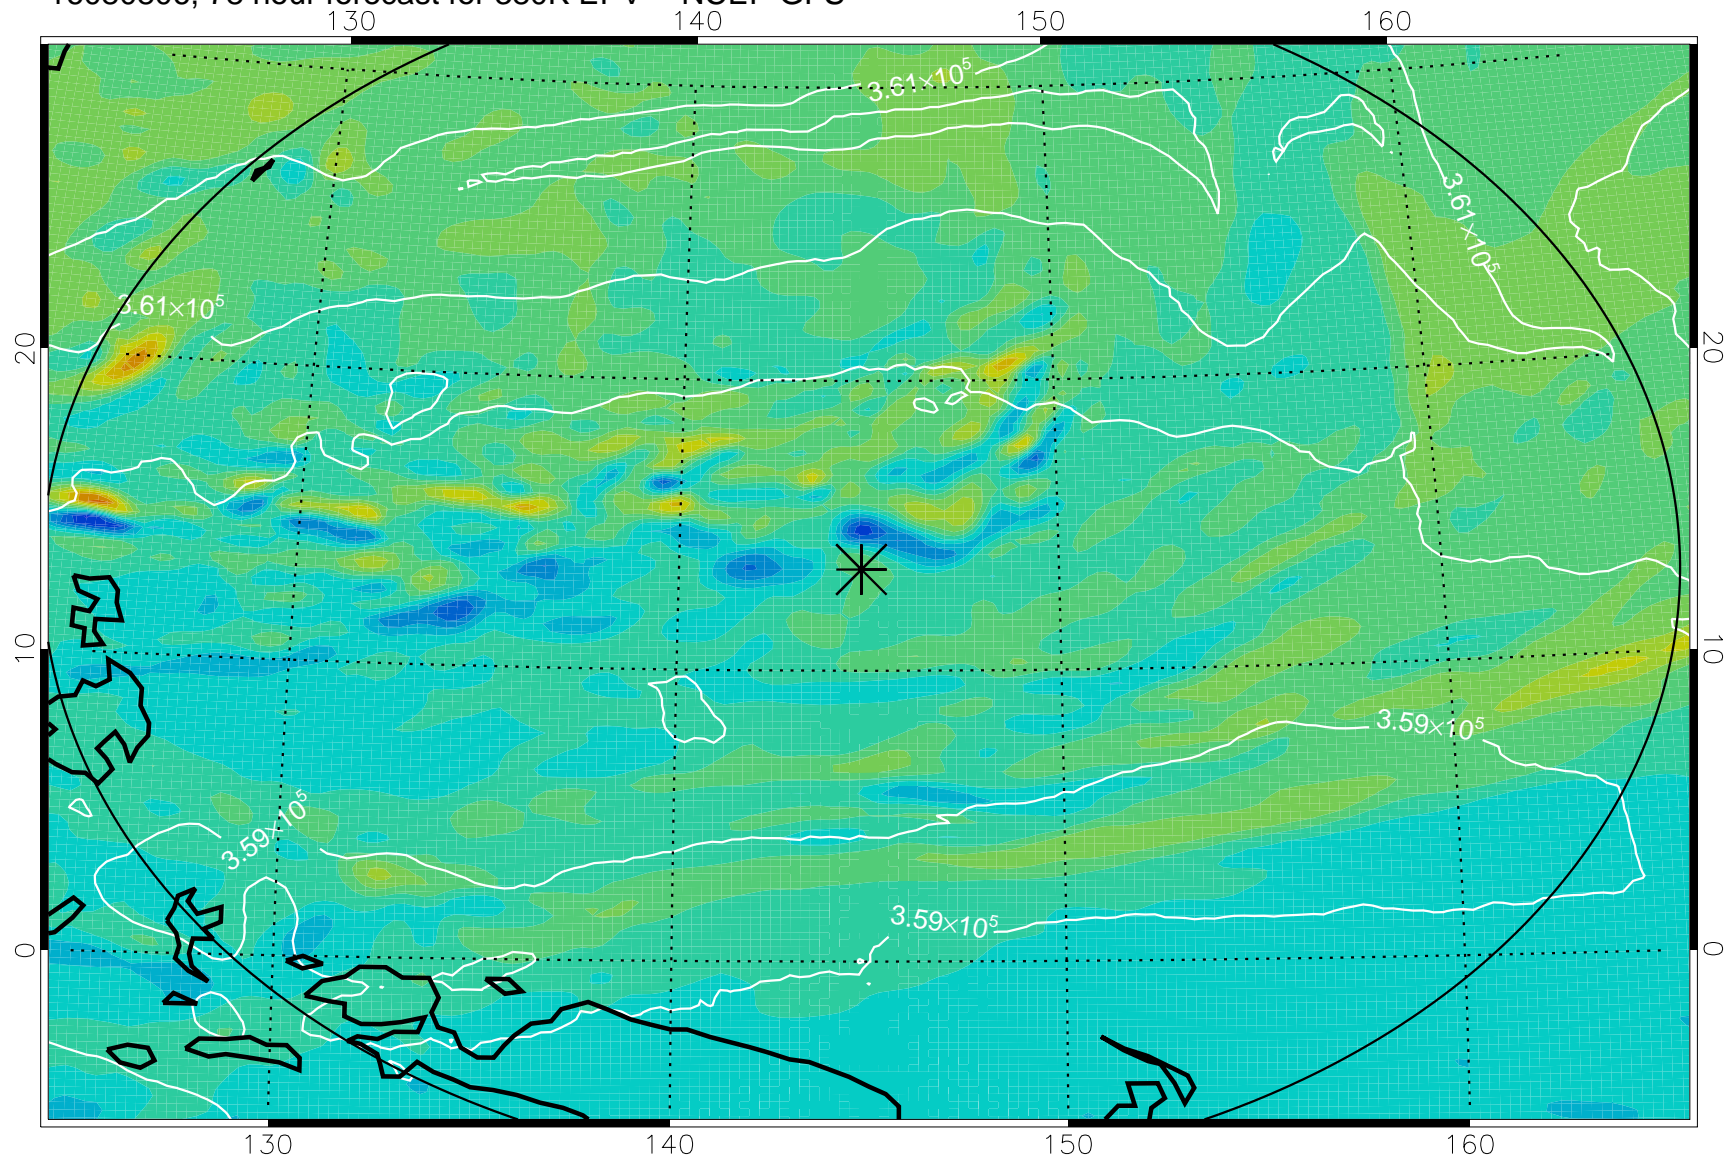

16080706, 54 hour forecast for 380K EPV -- NCEP GFS

380K Montgomery Streamfunction, white

Range ring of 2304 km

16080712, 60 hour forecast for 380K EPV -- NCEP GFS

380K Montgomery Streamfunction, white

Range ring of 2304 km

16080718, 66 hour forecast for 380K EPV -- NCEP GFS

380K Montgomery Streamfunction, white

Range ring of 2304 km

16080800, 72 hour forecast for 380K EPV -- NCEP GFS

380K Montgomery Streamfunction, white

Range ring of 2304 km

16080806, 78 hour forecast for 380K EPV -- NCEP GFS

380K Montgomery Streamfunction, white

Range ring of 2304 km

16080812, 84 hour forecast for 380K EPV -- NCEP GFS

380K Montgomery Streamfunction, white

Range ring of 2304 km

16080818, 90 hour forecast for 380K EPV -- NCEP GFS

380K Montgomery Streamfunction, white

Range ring of 2304 km

16080900, 96 hour forecast for 380K EPV -- NCEP GFS

380K Montgomery Streamfunction, white

Range ring of 2304 km