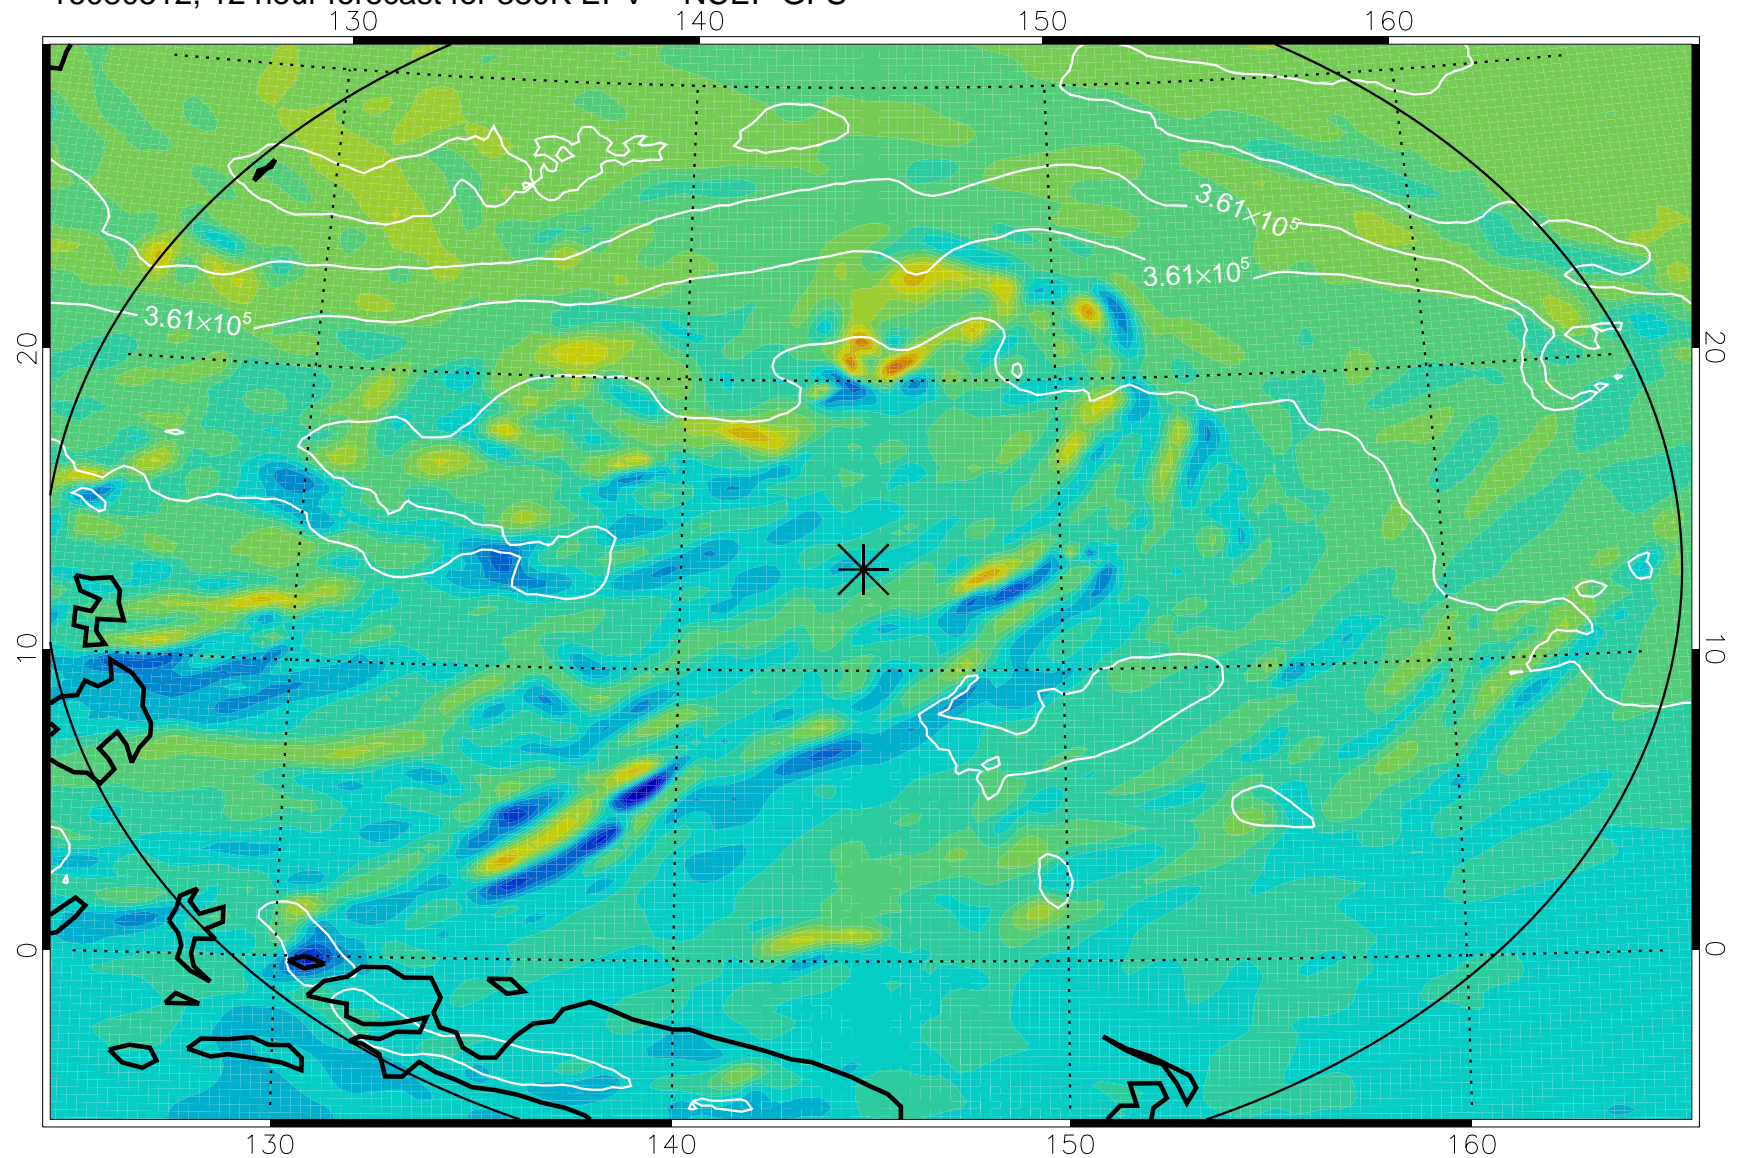

16080506, 6 hour forecast for 380K EPV -- NCEP GFS

380K Montgomery Streamfunction, white

Range ring of 2304 km

16080512, 12 hour forecast for 380K EPV -- NCEP GFS

380K Montgomery Streamfunction, white

Range ring of 2304 km

16080518, 18 hour forecast for 380K EPV -- NCEP GFS

380K Montgomery Streamfunction, white

Range ring of 2304 km

16080600, 24 hour forecast for 380K EPV -- NCEP GFS

380K Montgomery Streamfunction, white

Range ring of 2304 km

16080606, 30 hour forecast for 380K EPV -- NCEP GFS

380K Montgomery Streamfunction, white

Range ring of 2304 km

16080612, 36 hour forecast for 380K EPV -- NCEP GFS

380K Montgomery Streamfunction, white

Range ring of 2304 km

16080618, 42 hour forecast for 380K EPV -- NCEP GFS

380K Montgomery Streamfunction, white

Range ring of 2304 km

16080700, 48 hour forecast for 380K EPV -- NCEP GFS

380K Montgomery Streamfunction, white

Range ring of 2304 km