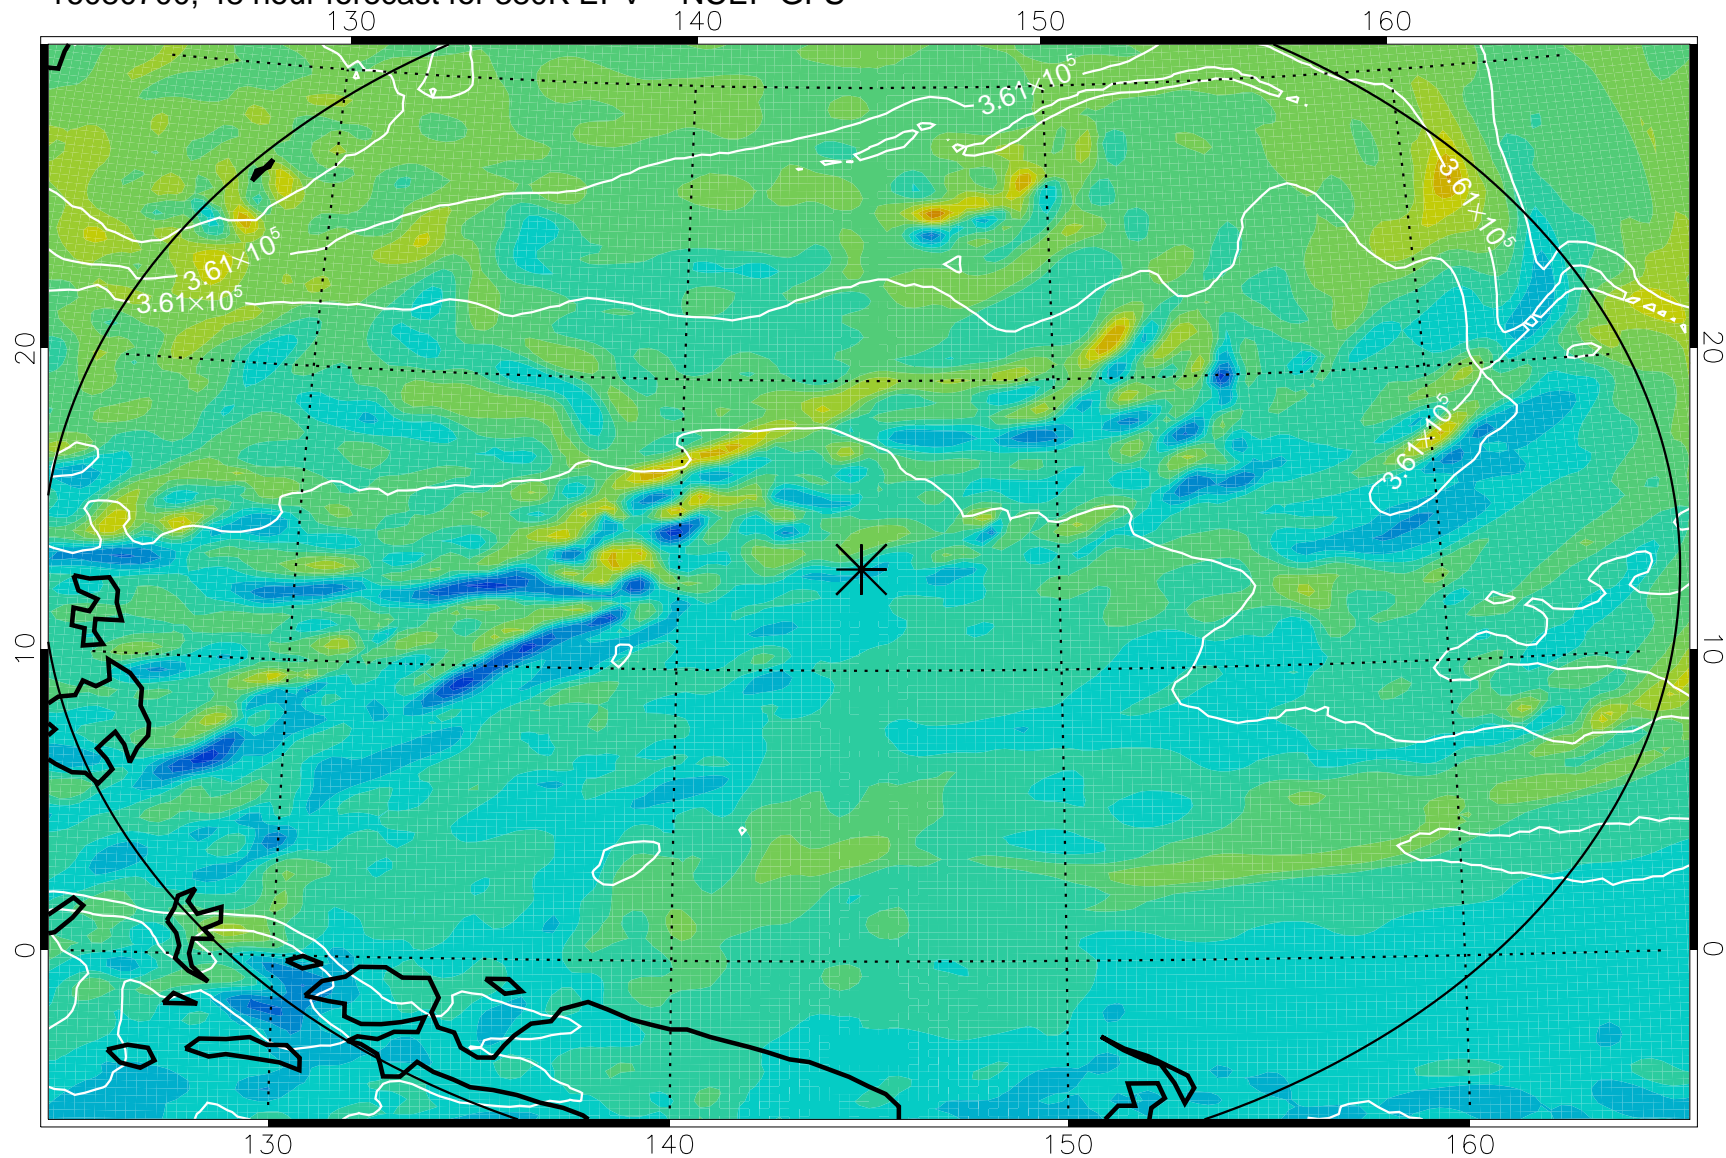

16080518, 18 hour forecast for 380K EPV -- NCEP GFS

380K Montgomery Streamfunction, white

Range ring of 2304 km

16080600, 24 hour forecast for 380K EPV -- NCEP GFS

380K Montgomery Streamfunction, white

Range ring of 2304 km

16080606, 30 hour forecast for 380K EPV -- NCEP GFS

380K Montgomery Streamfunction, white

Range ring of 2304 km

16080612, 36 hour forecast for 380K EPV -- NCEP GFS

380K Montgomery Streamfunction, white

Range ring of 2304 km

16080618, 42 hour forecast for 380K EPV -- NCEP GFS

380K Montgomery Streamfunction, white

Range ring of 2304 km

16080700, 48 hour forecast for 380K EPV -- NCEP GFS

380K Montgomery Streamfunction, white

Range ring of 2304 km

16080706, 54 hour forecast for 380K EPV -- NCEP GFS

380K Montgomery Streamfunction, white

Range ring of 2304 km

16080712, 60 hour forecast for 380K EPV -- NCEP GFS

380K Montgomery Streamfunction, white

Range ring of 2304 km