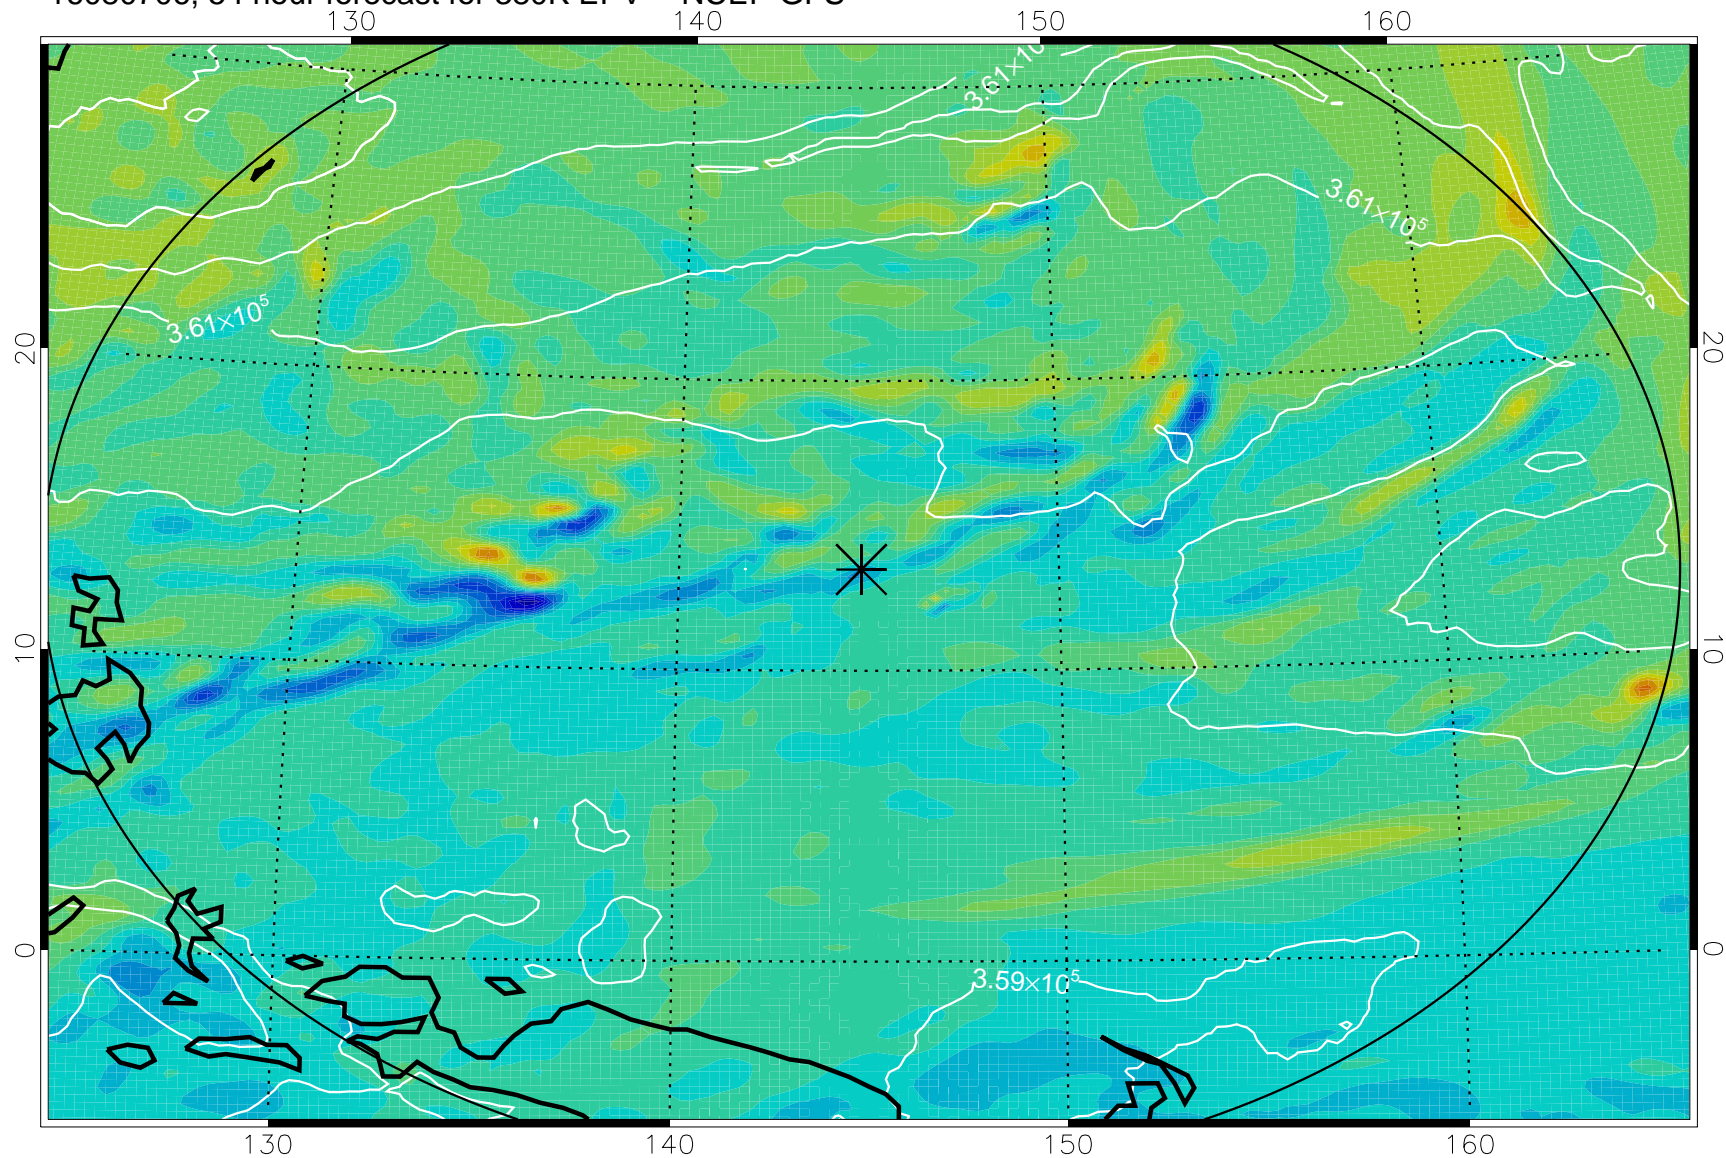

16080606, 30 hour forecast for 380K EPV -- NCEP GFS

380K Montgomery Streamfunction, white

Range ring of 2304 km

16080612, 36 hour forecast for 380K EPV -- NCEP GFS

380K Montgomery Streamfunction, white

Range ring of 2304 km

16080618, 42 hour forecast for 380K EPV -- NCEP GFS

380K Montgomery Streamfunction, white

Range ring of 2304 km

16080700, 48 hour forecast for 380K EPV -- NCEP GFS

380K Montgomery Streamfunction, white

Range ring of 2304 km

16080706, 54 hour forecast for 380K EPV -- NCEP GFS

380K Montgomery Streamfunction, white

Range ring of 2304 km

16080712, 60 hour forecast for 380K EPV -- NCEP GFS

380K Montgomery Streamfunction, white

Range ring of 2304 km

16080718, 66 hour forecast for 380K EPV -- NCEP GFS

380K Montgomery Streamfunction, white

Range ring of 2304 km

16080800, 72 hour forecast for 380K EPV -- NCEP GFS

380K Montgomery Streamfunction, white

Range ring of 2304 km