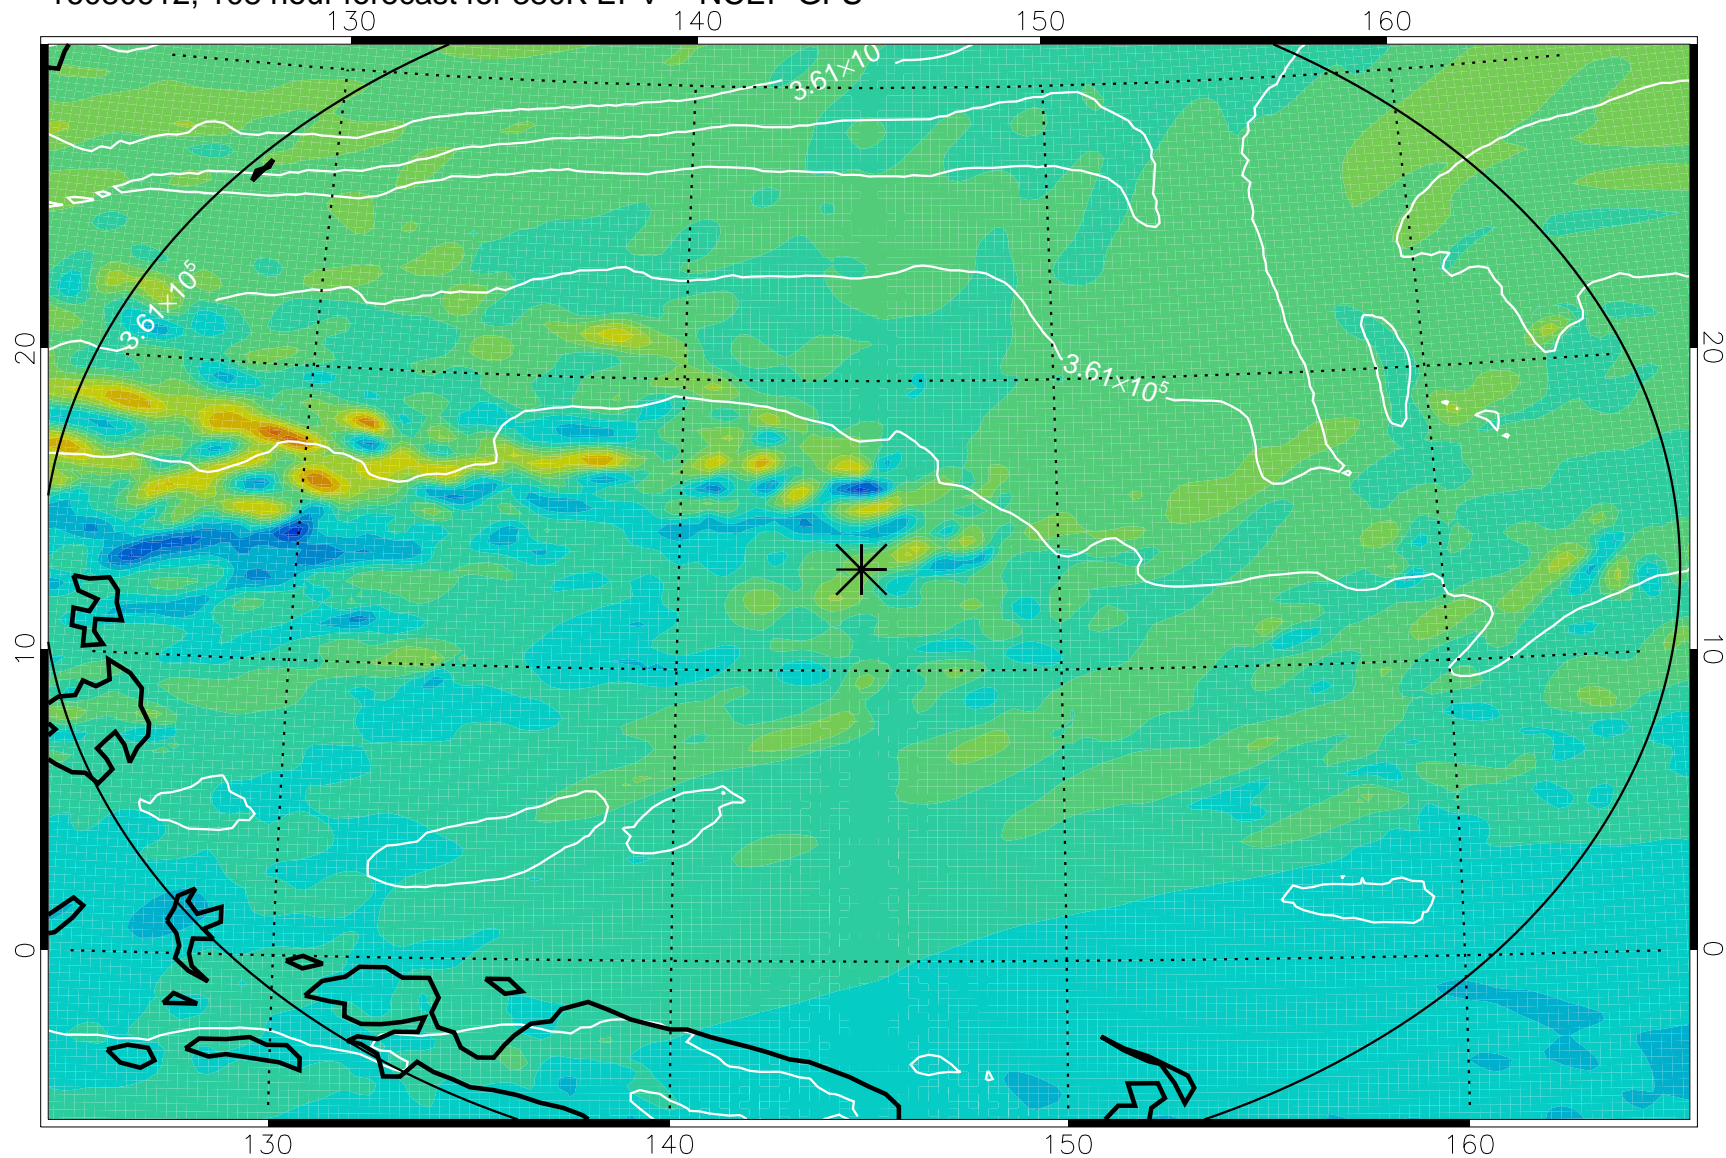

16080806, 78 hour forecast for 380K EPV -- NCEP GFS

380K Montgomery Streamfunction, white

Range ring of 2304 km

16080812, 84 hour forecast for 380K EPV -- NCEP GFS

380K Montgomery Streamfunction, white

Range ring of 2304 km

16080818, 90 hour forecast for 380K EPV -- NCEP GFS

380K Montgomery Streamfunction, white

Range ring of 2304 km

16080900, 96 hour forecast for 380K EPV -- NCEP GFS

380K Montgomery Streamfunction, white

Range ring of 2304 km

16080906, 102 hour forecast for 380K EPV -- NCEP GFS

380K Montgomery Streamfunction, white

Range ring of 2304 km

16080912, 108 hour forecast for 380K EPV -- NCEP GFS

380K Montgomery Streamfunction, white

Range ring of 2304 km

16080918, 114 hour forecast for 380K EPV -- NCEP GFS

380K Montgomery Streamfunction, white

Range ring of 2304 km

16081000, 120 hour forecast for 380K EPV -- NCEP GFS

380K Montgomery Streamfunction, white

Range ring of 2304 km