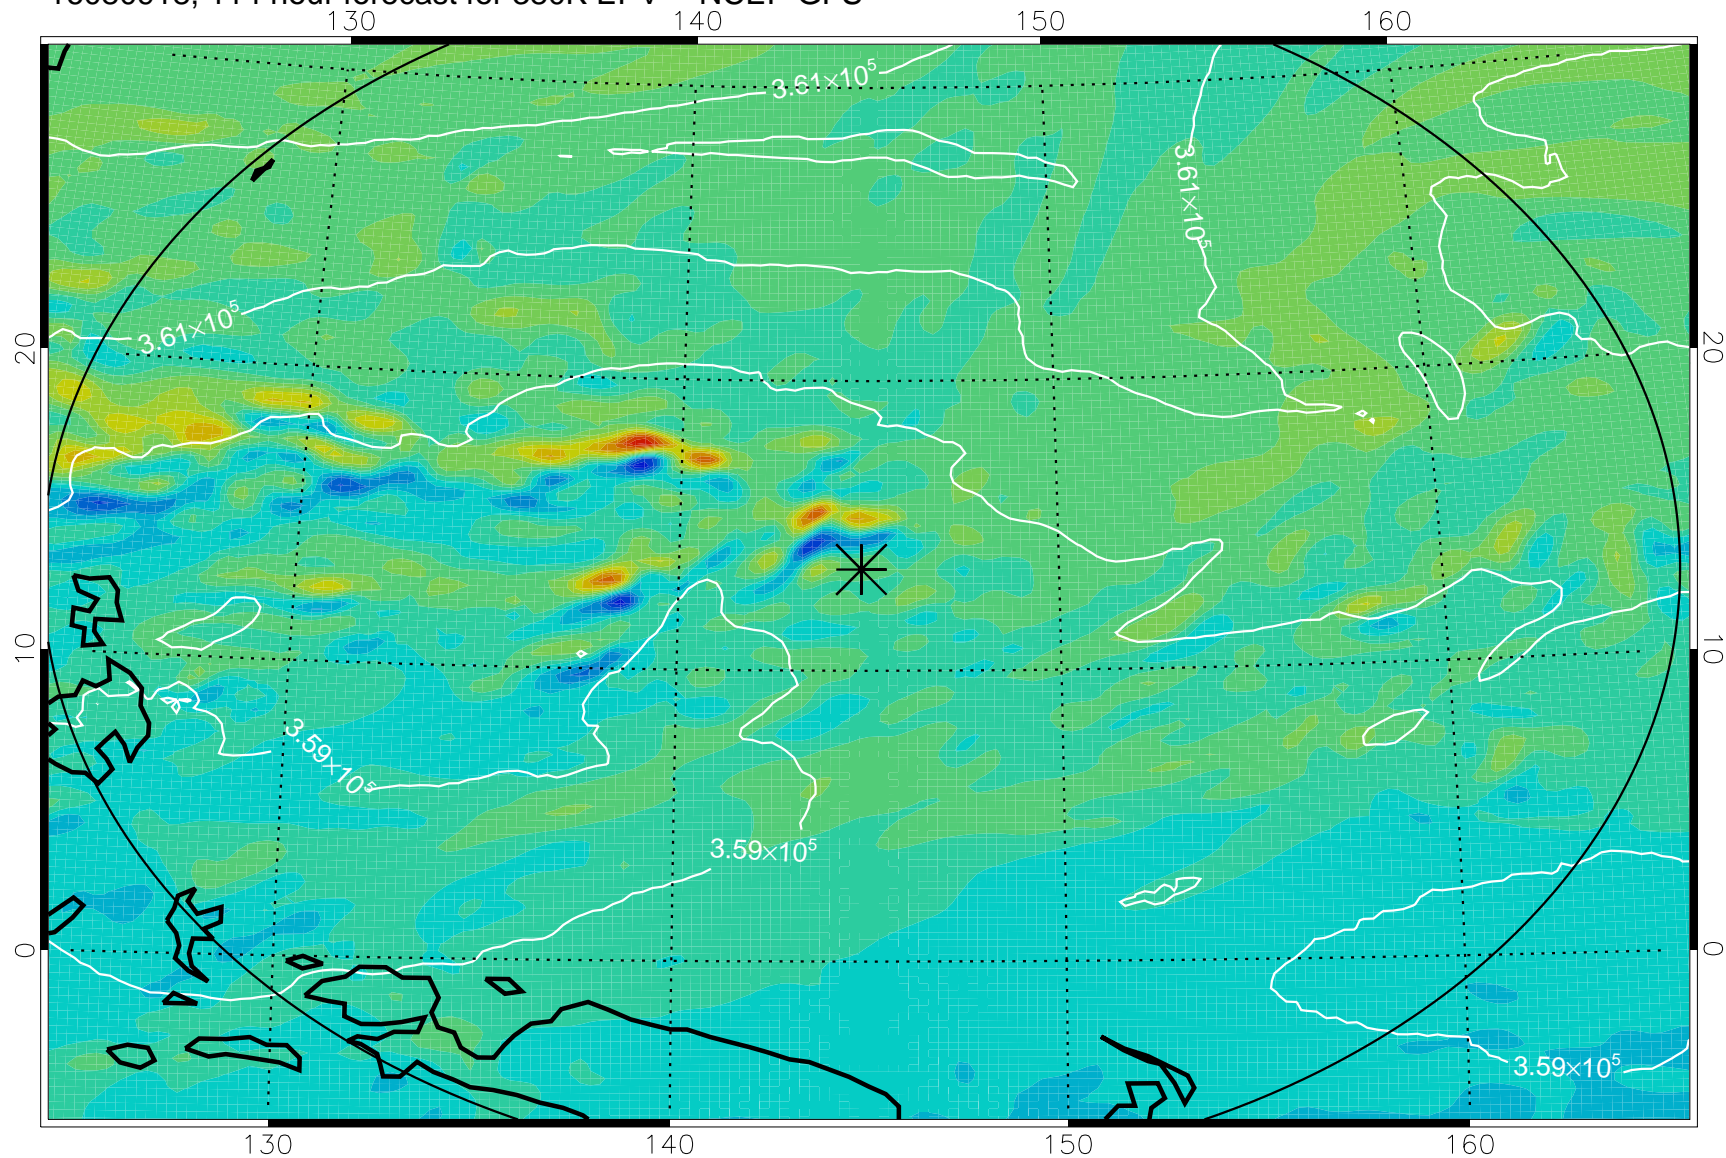

16080806, 78 hour forecast for 380K EPV -- NCEP GFS

380K Montgomery Streamfunction, white

Range ring of 2304 km

16080812, 84 hour forecast for 380K EPV -- NCEP GFS

380K Montgomery Streamfunction, white

Range ring of 2304 km

16080818, 90 hour forecast for 380K EPV -- NCEP GFS

380K Montgomery Streamfunction, white

Range ring of 2304 km

16080900, 96 hour forecast for 380K EPV -- NCEP GFS

380K Montgomery Streamfunction, white

Range ring of 2304 km

16080906, 102 hour forecast for 380K EPV -- NCEP GFS

380K Montgomery Streamfunction, white

Range ring of 2304 km

16080912, 108 hour forecast for 380K EPV -- NCEP GFS

380K Montgomery Streamfunction, white

Range ring of 2304 km

16080918, 114 hour forecast for 380K EPV -- NCEP GFS

380K Montgomery Streamfunction, white

Range ring of 2304 km

16081000, 120 hour forecast for 380K EPV -- NCEP GFS

380K Montgomery Streamfunction, white

Range ring of 2304 km