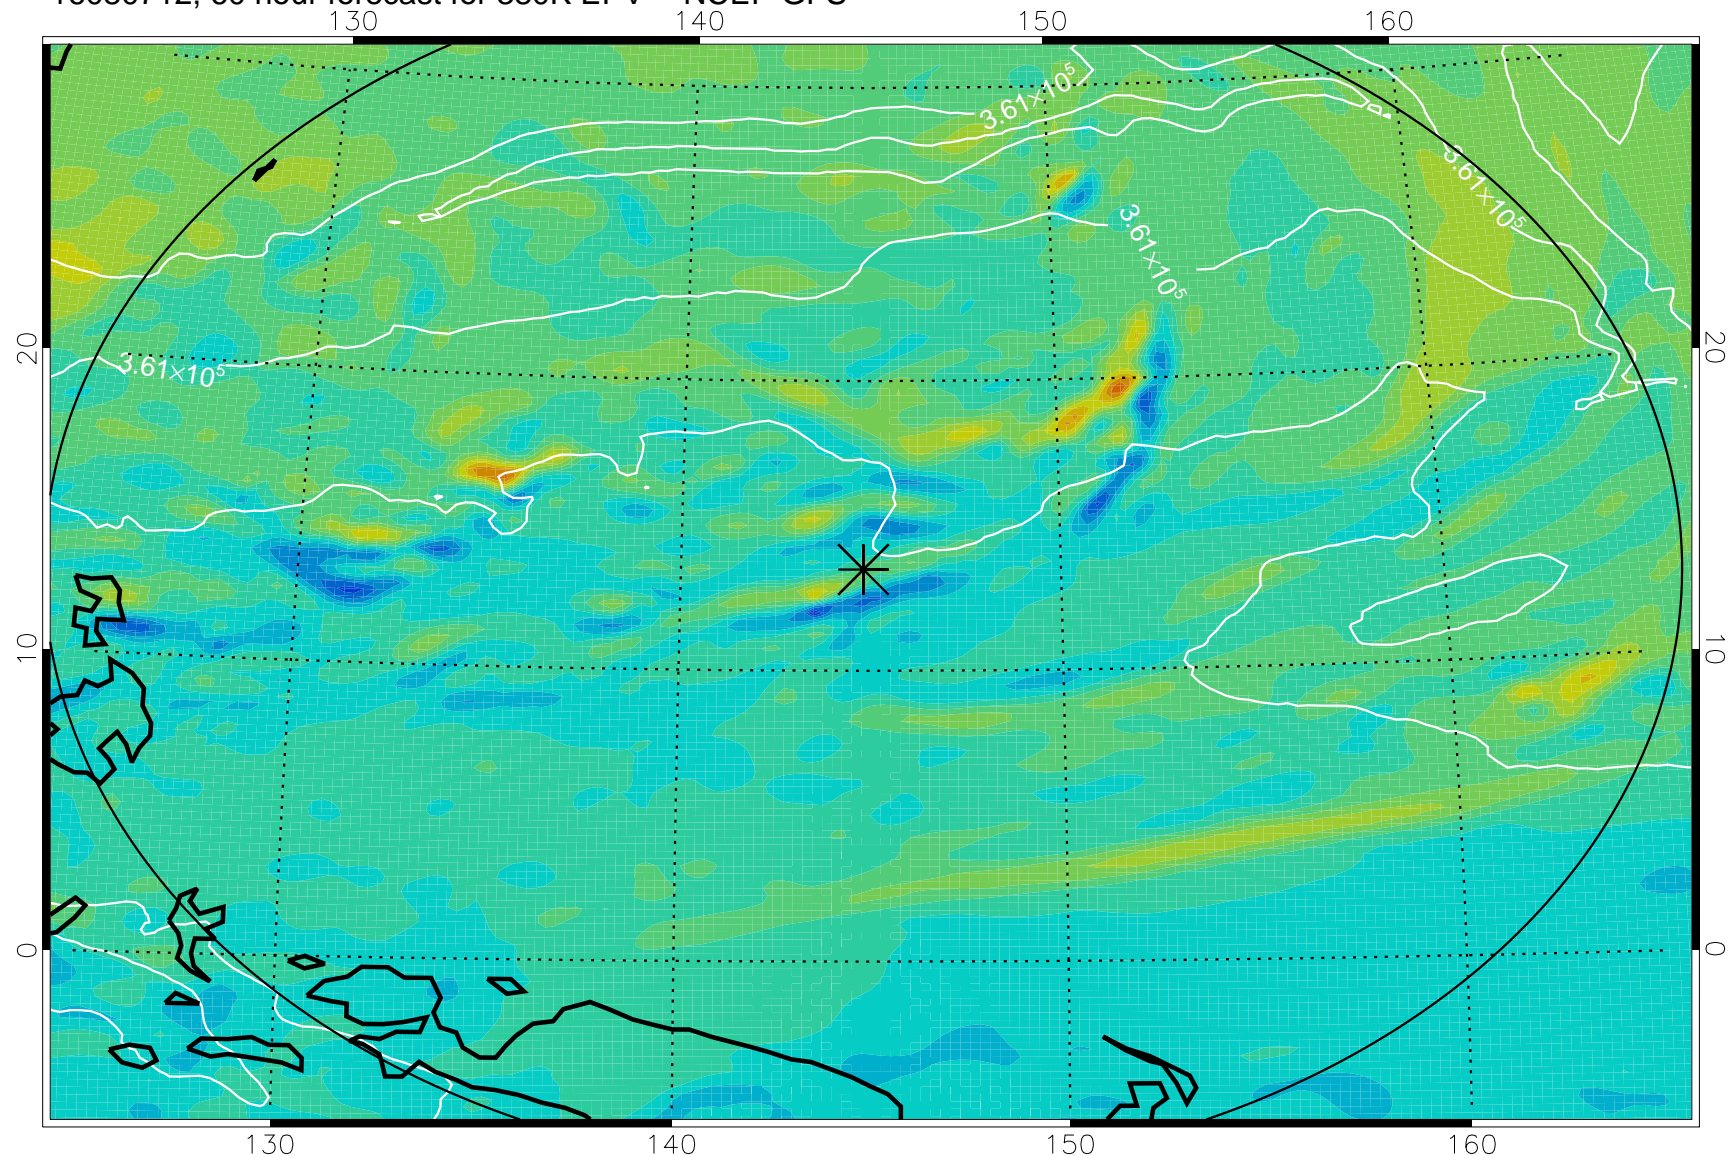

16080618, 42 hour forecast for 380K EPV -- NCEP GFS

380K Montgomery Streamfunction, white

Range ring of 2304 km

16080700, 48 hour forecast for 380K EPV -- NCEP GFS

380K Montgomery Streamfunction, white

Range ring of 2304 km

16080706, 54 hour forecast for 380K EPV -- NCEP GFS

380K Montgomery Streamfunction, white

Range ring of 2304 km

16080712, 60 hour forecast for 380K EPV -- NCEP GFS

380K Montgomery Streamfunction, white

Range ring of 2304 km

16080718, 66 hour forecast for 380K EPV -- NCEP GFS

380K Montgomery Streamfunction, white

Range ring of 2304 km

16080800, 72 hour forecast for 380K EPV -- NCEP GFS

380K Montgomery Streamfunction, white

Range ring of 2304 km

16080806, 78 hour forecast for 380K EPV -- NCEP GFS

380K Montgomery Streamfunction, white

Range ring of 2304 km

16080812, 84 hour forecast for 380K EPV -- NCEP GFS

380K Montgomery Streamfunction, white

Range ring of 2304 km