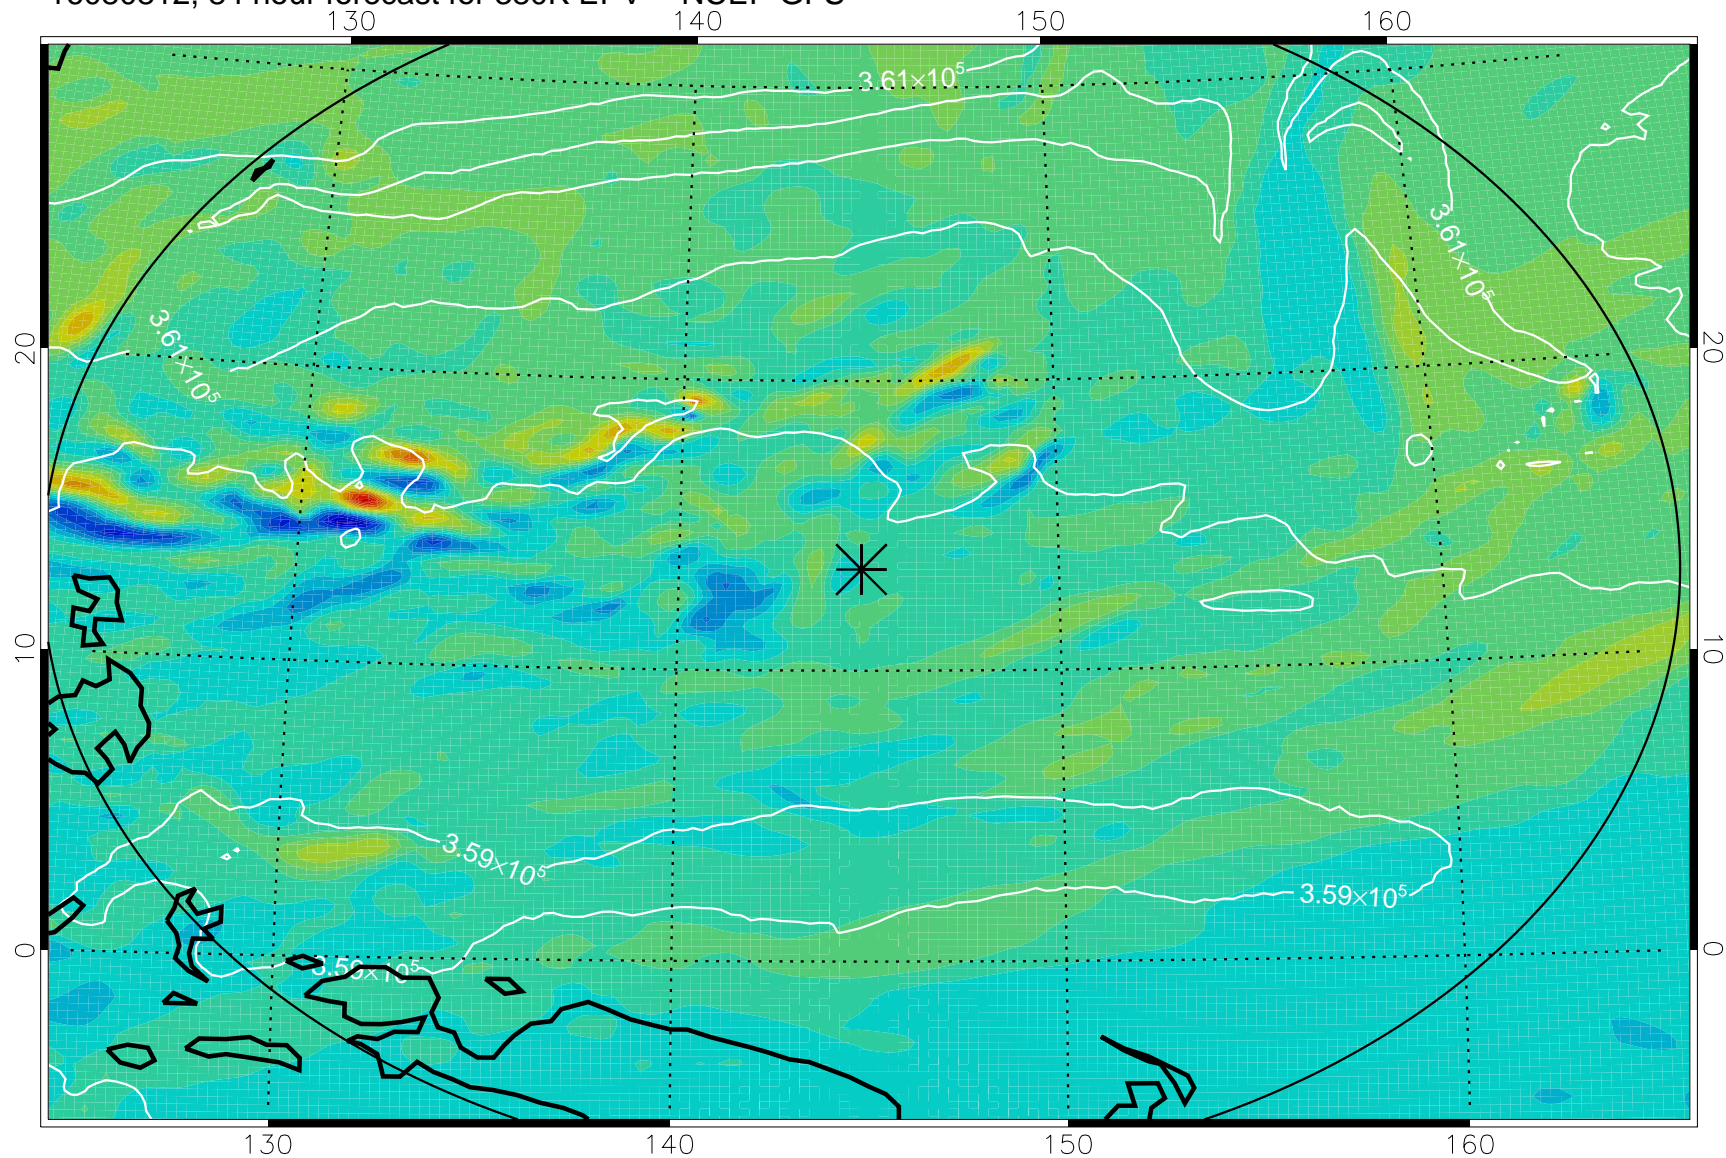

16080706, 54 hour forecast for 380K EPV -- NCEP GFS

380K Montgomery Streamfunction, white

Range ring of 2304 km

16080712, 60 hour forecast for 380K EPV -- NCEP GFS

380K Montgomery Streamfunction, white

Range ring of 2304 km

16080718, 66 hour forecast for 380K EPV -- NCEP GFS

380K Montgomery Streamfunction, white

Range ring of 2304 km

16080800, 72 hour forecast for 380K EPV -- NCEP GFS

380K Montgomery Streamfunction, white

Range ring of 2304 km

16080806, 78 hour forecast for 380K EPV -- NCEP GFS

380K Montgomery Streamfunction, white

Range ring of 2304 km

16080812, 84 hour forecast for 380K EPV -- NCEP GFS

380K Montgomery Streamfunction, white

Range ring of 2304 km

16080818, 90 hour forecast for 380K EPV -- NCEP GFS

380K Montgomery Streamfunction, white

Range ring of 2304 km

16080900, 96 hour forecast for 380K EPV -- NCEP GFS

380K Montgomery Streamfunction, white

Range ring of 2304 km