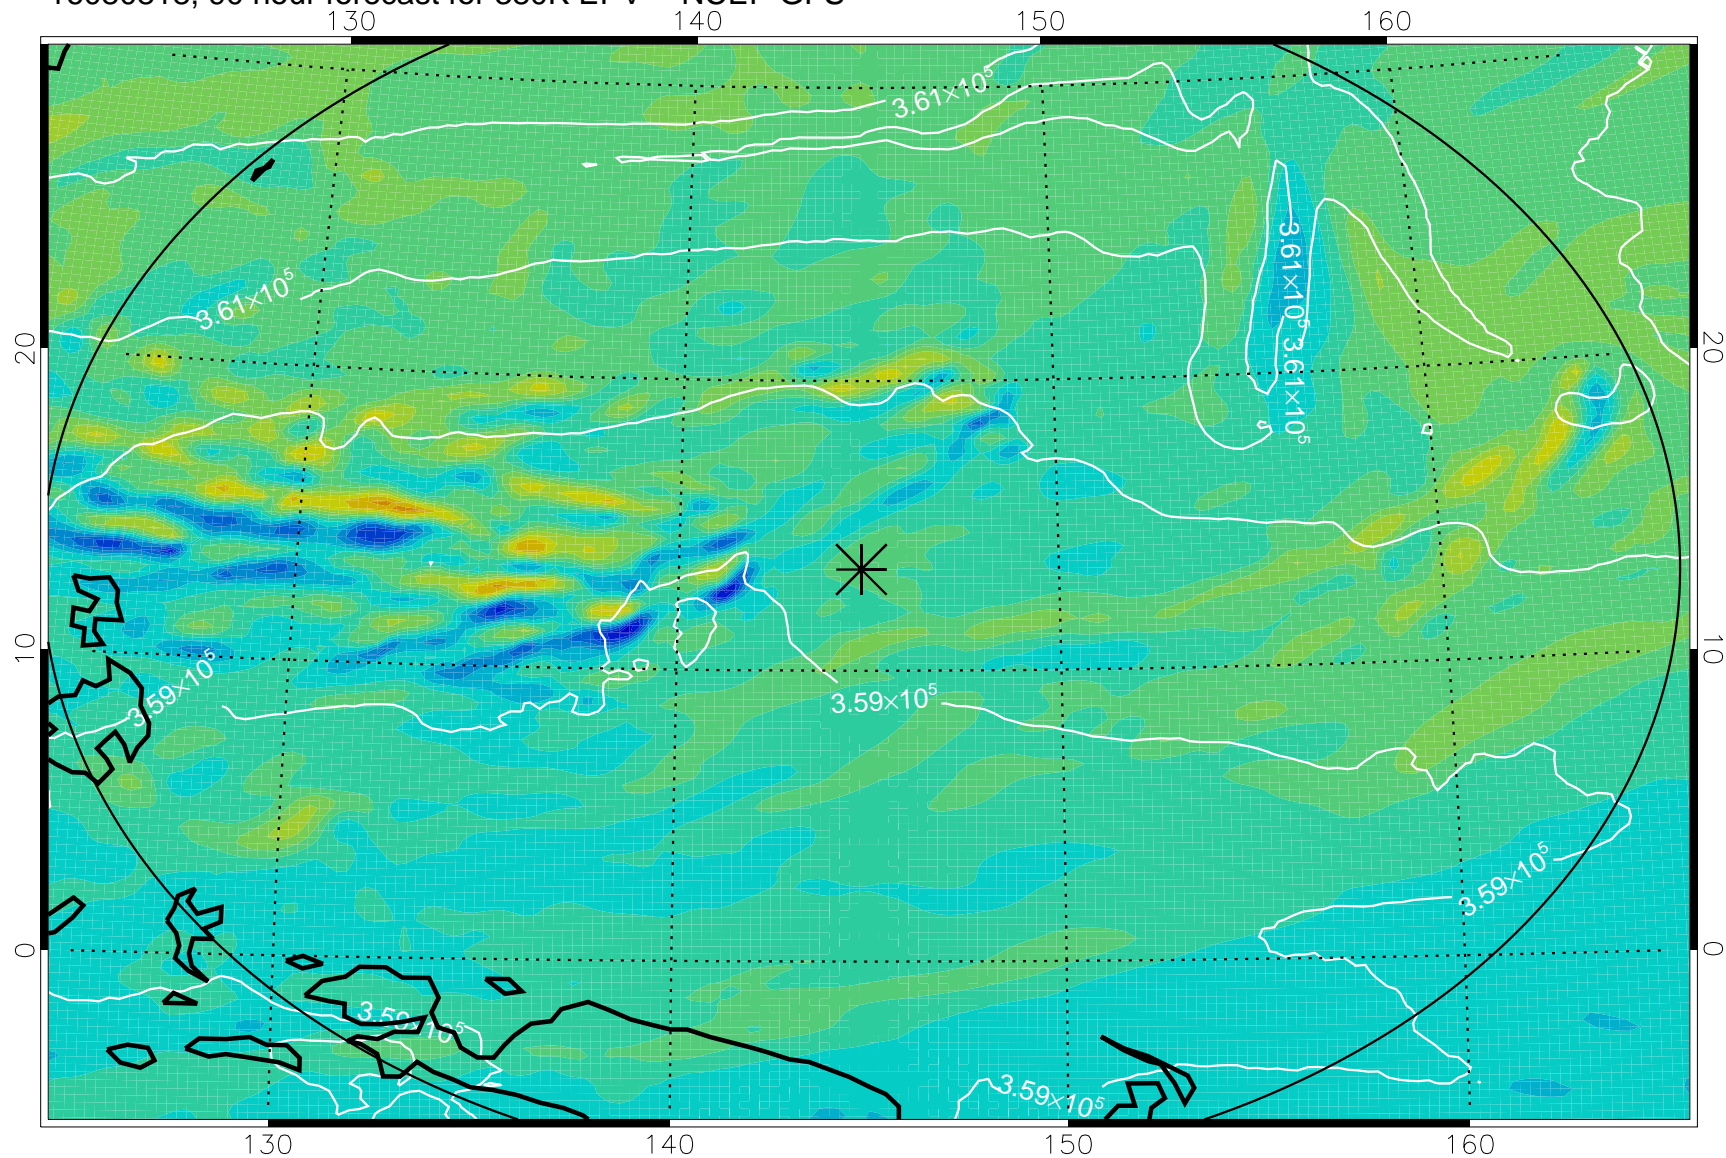

16080718, 66 hour forecast for 380K EPV -- NCEP GFS

380K Montgomery Streamfunction, white

Range ring of 2304 km

16080800, 72 hour forecast for 380K EPV -- NCEP GFS

380K Montgomery Streamfunction, white

Range ring of 2304 km

16080806, 78 hour forecast for 380K EPV -- NCEP GFS

380K Montgomery Streamfunction, white

Range ring of 2304 km

16080812, 84 hour forecast for 380K EPV -- NCEP GFS

380K Montgomery Streamfunction, white

Range ring of 2304 km

16080818, 90 hour forecast for 380K EPV -- NCEP GFS

380K Montgomery Streamfunction, white

Range ring of 2304 km

16080900, 96 hour forecast for 380K EPV -- NCEP GFS

380K Montgomery Streamfunction, white

Range ring of 2304 km

16080906, 102 hour forecast for 380K EPV -- NCEP GFS

380K Montgomery Streamfunction, white

Range ring of 2304 km

16080912, 108 hour forecast for 380K EPV -- NCEP GFS

380K Montgomery Streamfunction, white

Range ring of 2304 km