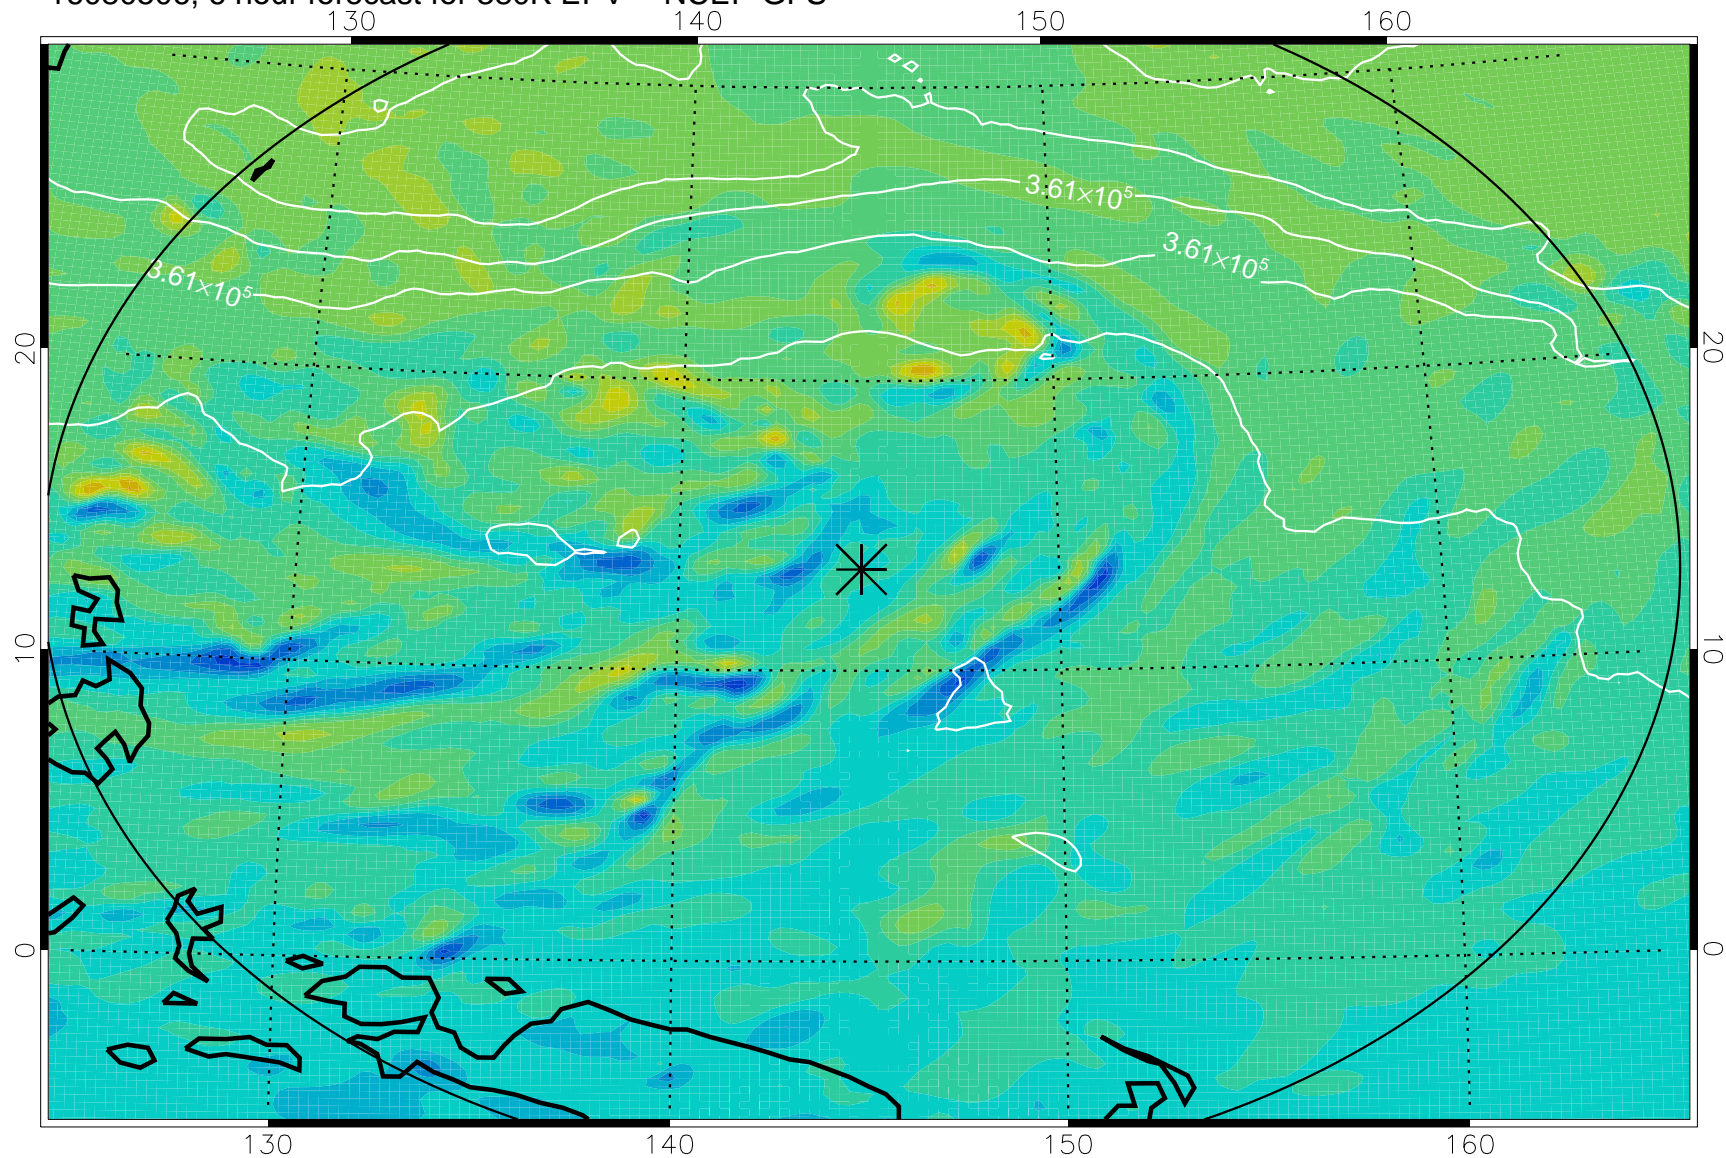

16080506, 6 hour forecast for 380K EPV -- NCEP GFS

380K Montgomery Streamfunction, white

Range ring of 2304 km

16080512, 12 hour forecast for 380K EPV -- NCEP GFS

380K Montgomery Streamfunction, white

Range ring of 2304 km

16080518, 18 hour forecast for 380K EPV -- NCEP GFS

380K Montgomery Streamfunction, white

Range ring of 2304 km

16080600, 24 hour forecast for 380K EPV -- NCEP GFS

380K Montgomery Streamfunction, white

Range ring of 2304 km

16080606, 30 hour forecast for 380K EPV -- NCEP GFS

380K Montgomery Streamfunction, white

Range ring of 2304 km

16080612, 36 hour forecast for 380K EPV -- NCEP GFS

380K Montgomery Streamfunction, white

Range ring of 2304 km

16080818, 90 hour forecast for 380K EPV -- NCEP GFS

380K Montgomery Streamfunction, white

Range ring of 2304 km

16080900, 96 hour forecast for 380K EPV -- NCEP GFS

380K Montgomery Streamfunction, white

Range ring of 2304 km