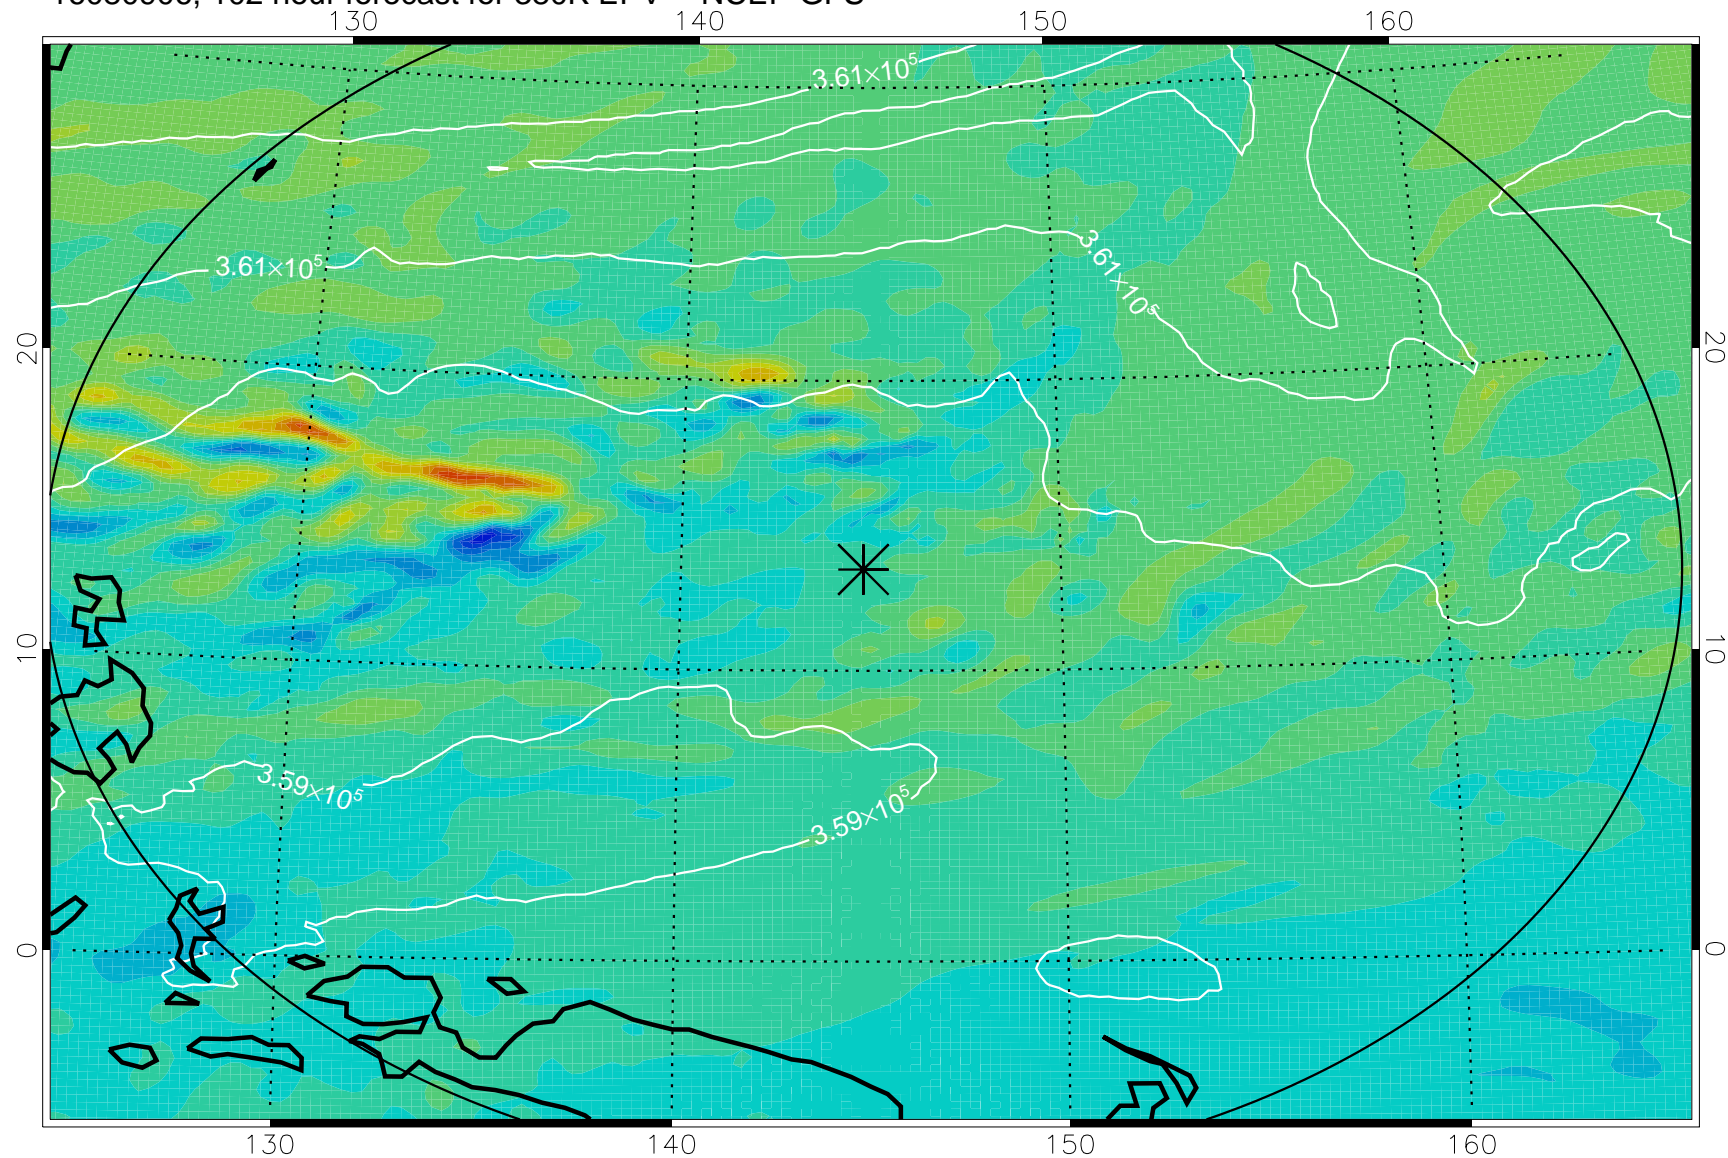

16080806, 78 hour forecast for 380K EPV -- NCEP GFS

380K Montgomery Streamfunction, white

Range ring of 2304 km

16080812, 84 hour forecast for 380K EPV -- NCEP GFS

380K Montgomery Streamfunction, white

Range ring of 2304 km

16080818, 90 hour forecast for 380K EPV -- NCEP GFS

380K Montgomery Streamfunction, white

Range ring of 2304 km

16080900, 96 hour forecast for 380K EPV -- NCEP GFS

380K Montgomery Streamfunction, white

Range ring of 2304 km

16080906, 102 hour forecast for 380K EPV -- NCEP GFS

380K Montgomery Streamfunction, white

Range ring of 2304 km

16080912, 108 hour forecast for 380K EPV -- NCEP GFS

380K Montgomery Streamfunction, white

Range ring of 2304 km

16080918, 114 hour forecast for 380K EPV -- NCEP GFS

380K Montgomery Streamfunction, white

Range ring of 2304 km

16081000, 120 hour forecast for 380K EPV -- NCEP GFS

380K Montgomery Streamfunction, white

Range ring of 2304 km