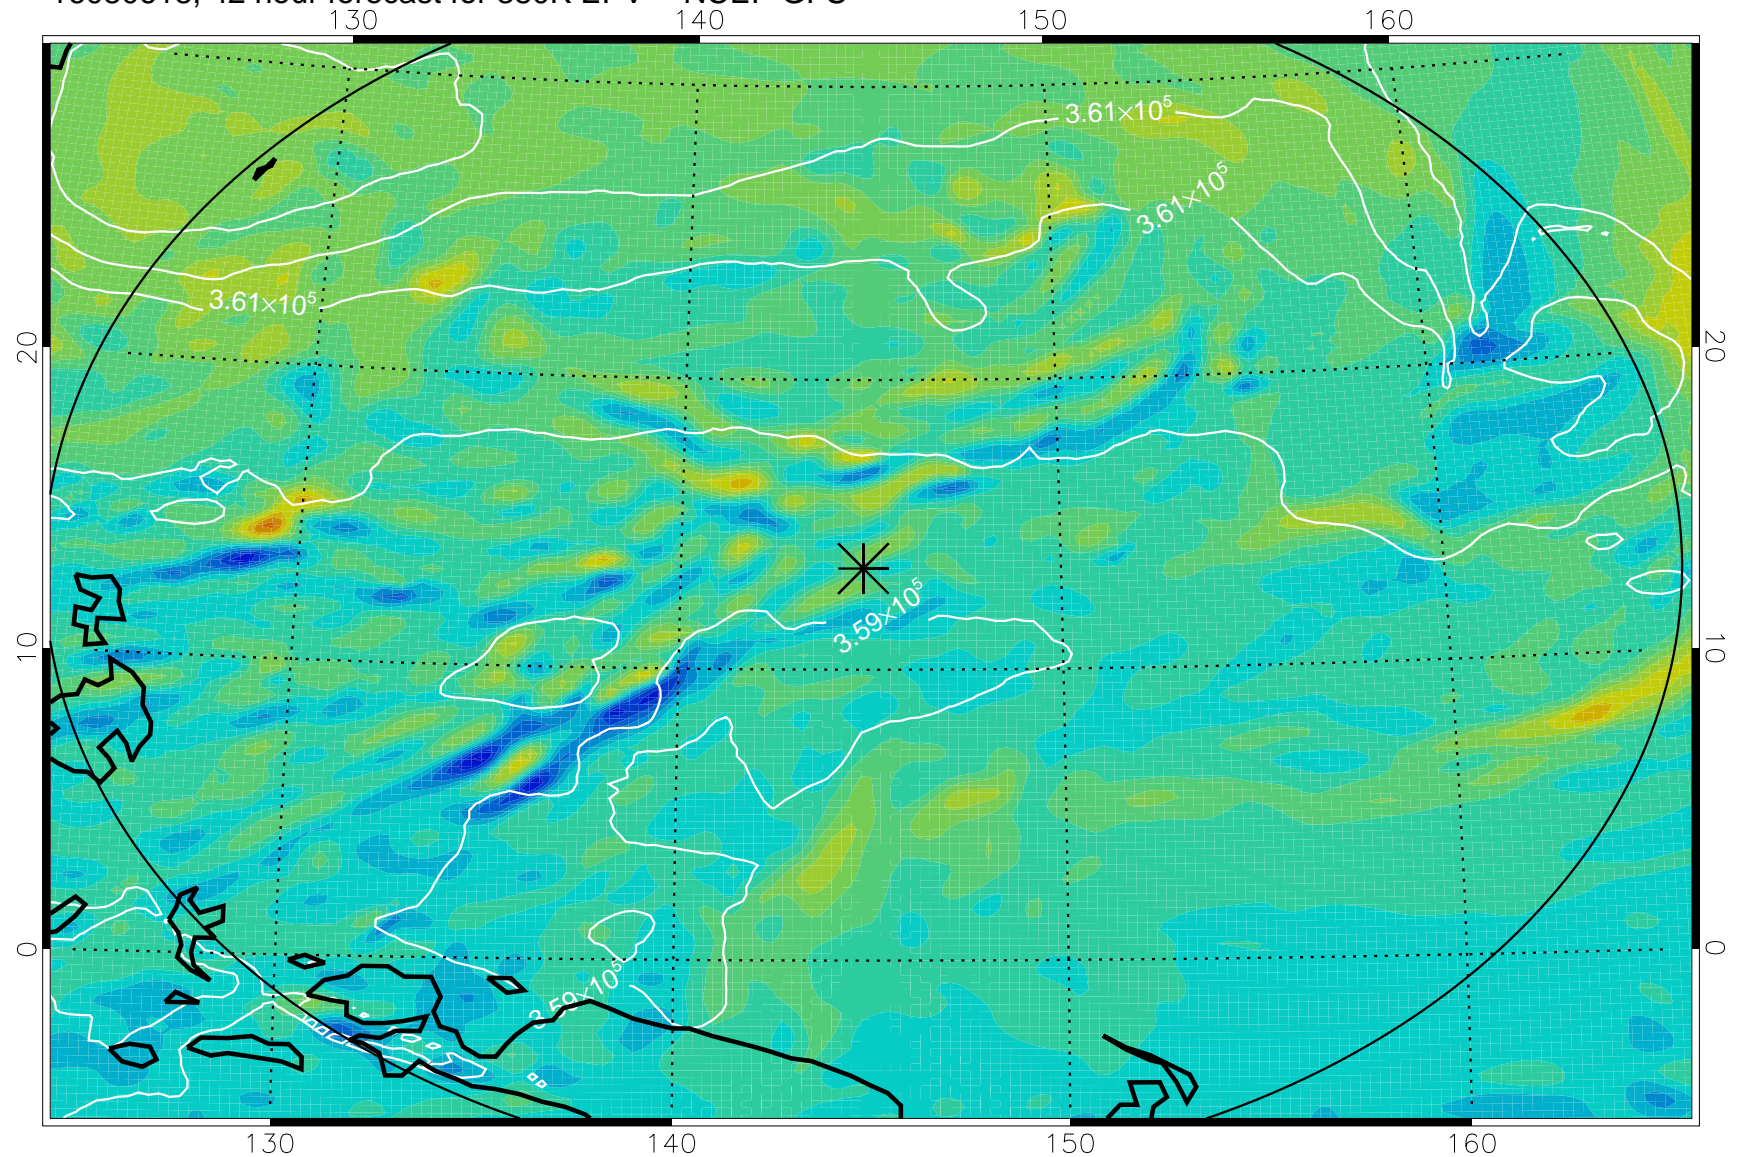

16080518, 18 hour forecast for 380K EPV -- NCEP GFS

380K Montgomery Streamfunction, white

Range ring of 2304 km

16080600, 24 hour forecast for 380K EPV -- NCEP GFS

380K Montgomery Streamfunction, white

Range ring of 2304 km

16080606, 30 hour forecast for 380K EPV -- NCEP GFS

380K Montgomery Streamfunction, white

Range ring of 2304 km

16080612, 36 hour forecast for 380K EPV -- NCEP GFS

380K Montgomery Streamfunction, white

Range ring of 2304 km

16080618, 42 hour forecast for 380K EPV -- NCEP GFS

380K Montgomery Streamfunction, white

Range ring of 2304 km

16080700, 48 hour forecast for 380K EPV -- NCEP GFS

380K Montgomery Streamfunction, white

Range ring of 2304 km

16080706, 54 hour forecast for 380K EPV -- NCEP GFS

380K Montgomery Streamfunction, white

Range ring of 2304 km

16080712, 60 hour forecast for 380K EPV -- NCEP GFS

380K Montgomery Streamfunction, white

Range ring of 2304 km