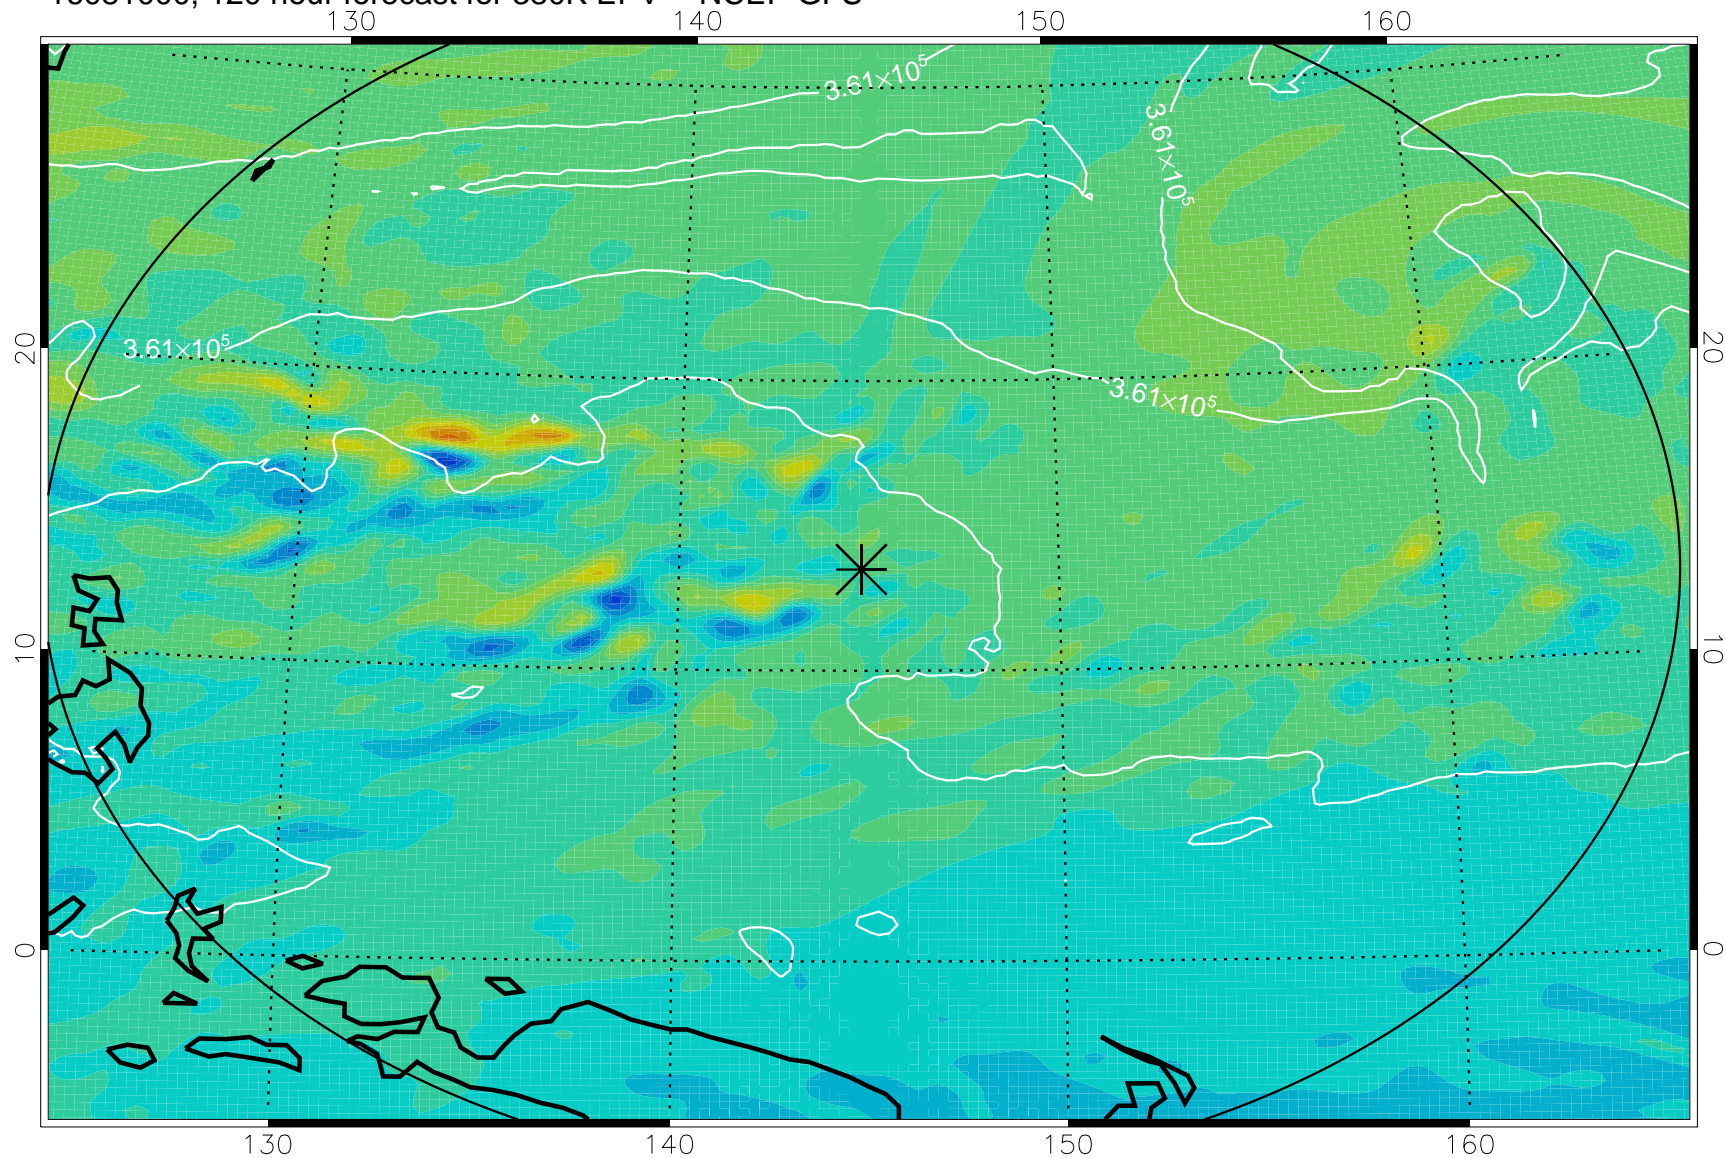

16080806, 78 hour forecast for 380K EPV -- NCEP GFS

380K Montgomery Streamfunction, white

Range ring of 2304 km

16080812, 84 hour forecast for 380K EPV -- NCEP GFS

380K Montgomery Streamfunction, white

Range ring of 2304 km

16080818, 90 hour forecast for 380K EPV -- NCEP GFS

380K Montgomery Streamfunction, white

Range ring of 2304 km

16080900, 96 hour forecast for 380K EPV -- NCEP GFS

380K Montgomery Streamfunction, white

Range ring of 2304 km

16080906, 102 hour forecast for 380K EPV -- NCEP GFS

380K Montgomery Streamfunction, white

Range ring of 2304 km

16080912, 108 hour forecast for 380K EPV -- NCEP GFS

380K Montgomery Streamfunction, white

Range ring of 2304 km

16080918, 114 hour forecast for 380K EPV -- NCEP GFS

380K Montgomery Streamfunction, white

Range ring of 2304 km

16081000, 120 hour forecast for 380K EPV -- NCEP GFS

380K Montgomery Streamfunction, white

Range ring of 2304 km