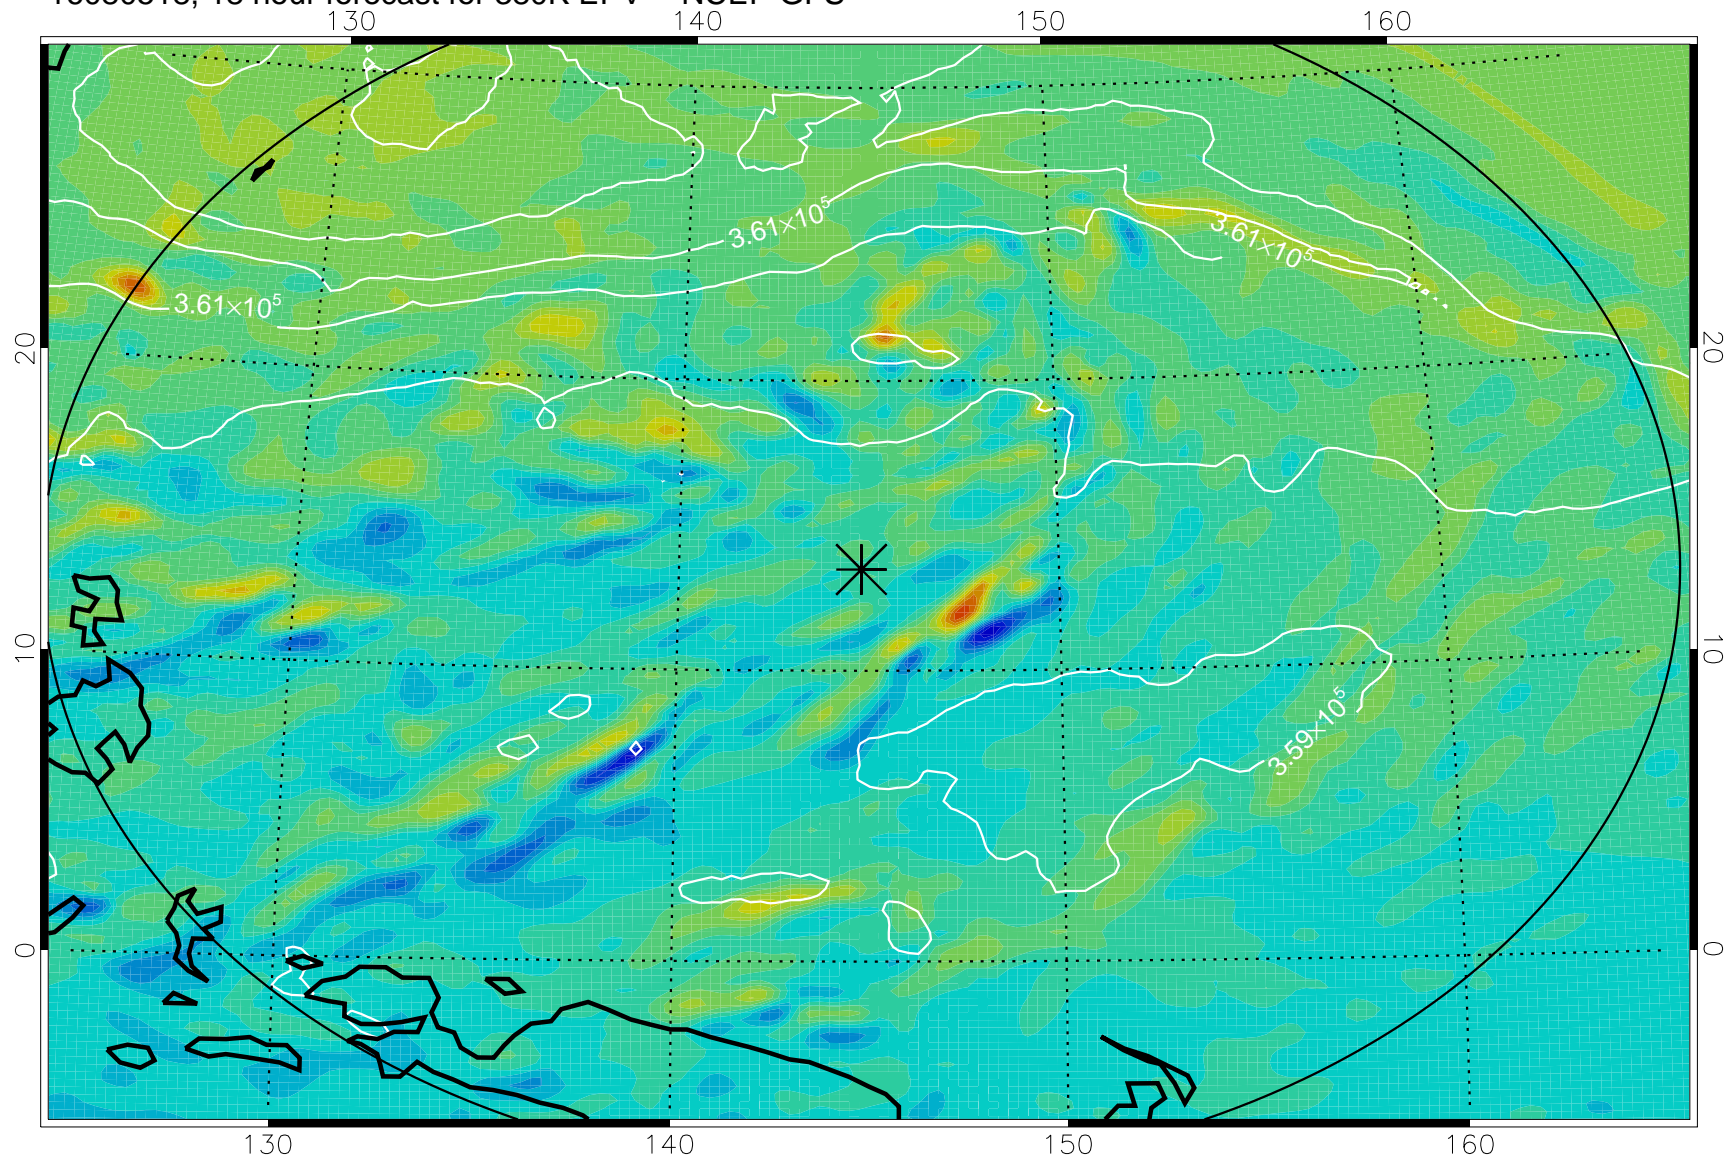

16080506, 6 hour forecast for 380K EPV -- NCEP GFS

380K Montgomery Streamfunction, white

Range ring of 2304 km

16080512, 12 hour forecast for 380K EPV -- NCEP GFS

380K Montgomery Streamfunction, white

Range ring of 2304 km

16080518, 18 hour forecast for 380K EPV -- NCEP GFS

380K Montgomery Streamfunction, white

Range ring of 2304 km

16080600, 24 hour forecast for 380K EPV -- NCEP GFS

380K Montgomery Streamfunction, white

Range ring of 2304 km

16080606, 30 hour forecast for 380K EPV -- NCEP GFS

380K Montgomery Streamfunction, white

Range ring of 2304 km

16080612, 36 hour forecast for 380K EPV -- NCEP GFS

380K Montgomery Streamfunction, white

Range ring of 2304 km

16080818, 90 hour forecast for 380K EPV -- NCEP GFS

380K Montgomery Streamfunction, white

Range ring of 2304 km

16080900, 96 hour forecast for 380K EPV -- NCEP GFS

380K Montgomery Streamfunction, white

Range ring of 2304 km