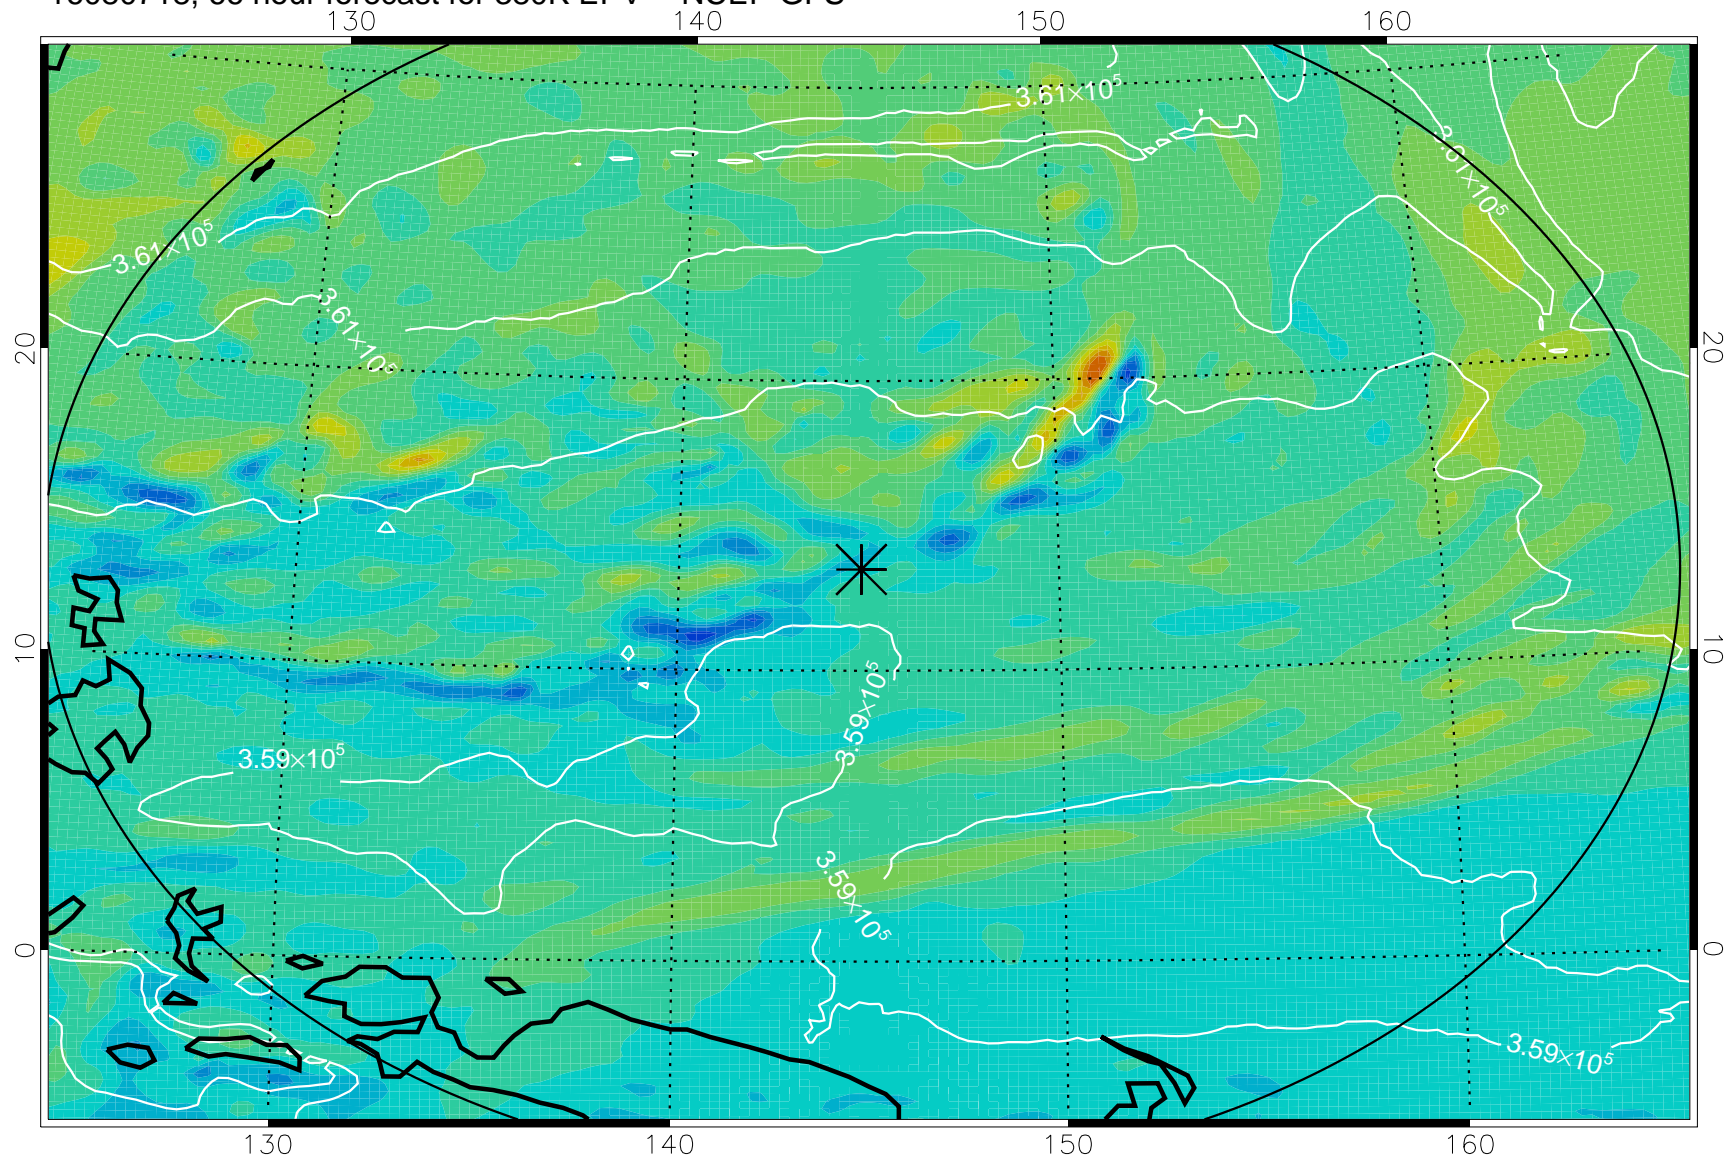

16080706, 54 hour forecast for 380K EPV -- NCEP GFS

380K Montgomery Streamfunction, white

Range ring of 2304 km

16080712, 60 hour forecast for 380K EPV -- NCEP GFS

380K Montgomery Streamfunction, white

Range ring of 2304 km

16080718, 66 hour forecast for 380K EPV -- NCEP GFS

380K Montgomery Streamfunction, white

Range ring of 2304 km

16080800, 72 hour forecast for 380K EPV -- NCEP GFS

380K Montgomery Streamfunction, white

Range ring of 2304 km

16080806, 78 hour forecast for 380K EPV -- NCEP GFS

380K Montgomery Streamfunction, white

Range ring of 2304 km

16080812, 84 hour forecast for 380K EPV -- NCEP GFS

380K Montgomery Streamfunction, white

Range ring of 2304 km

16080818, 90 hour forecast for 380K EPV -- NCEP GFS

380K Montgomery Streamfunction, white

Range ring of 2304 km

16080900, 96 hour forecast for 380K EPV -- NCEP GFS

380K Montgomery Streamfunction, white

Range ring of 2304 km