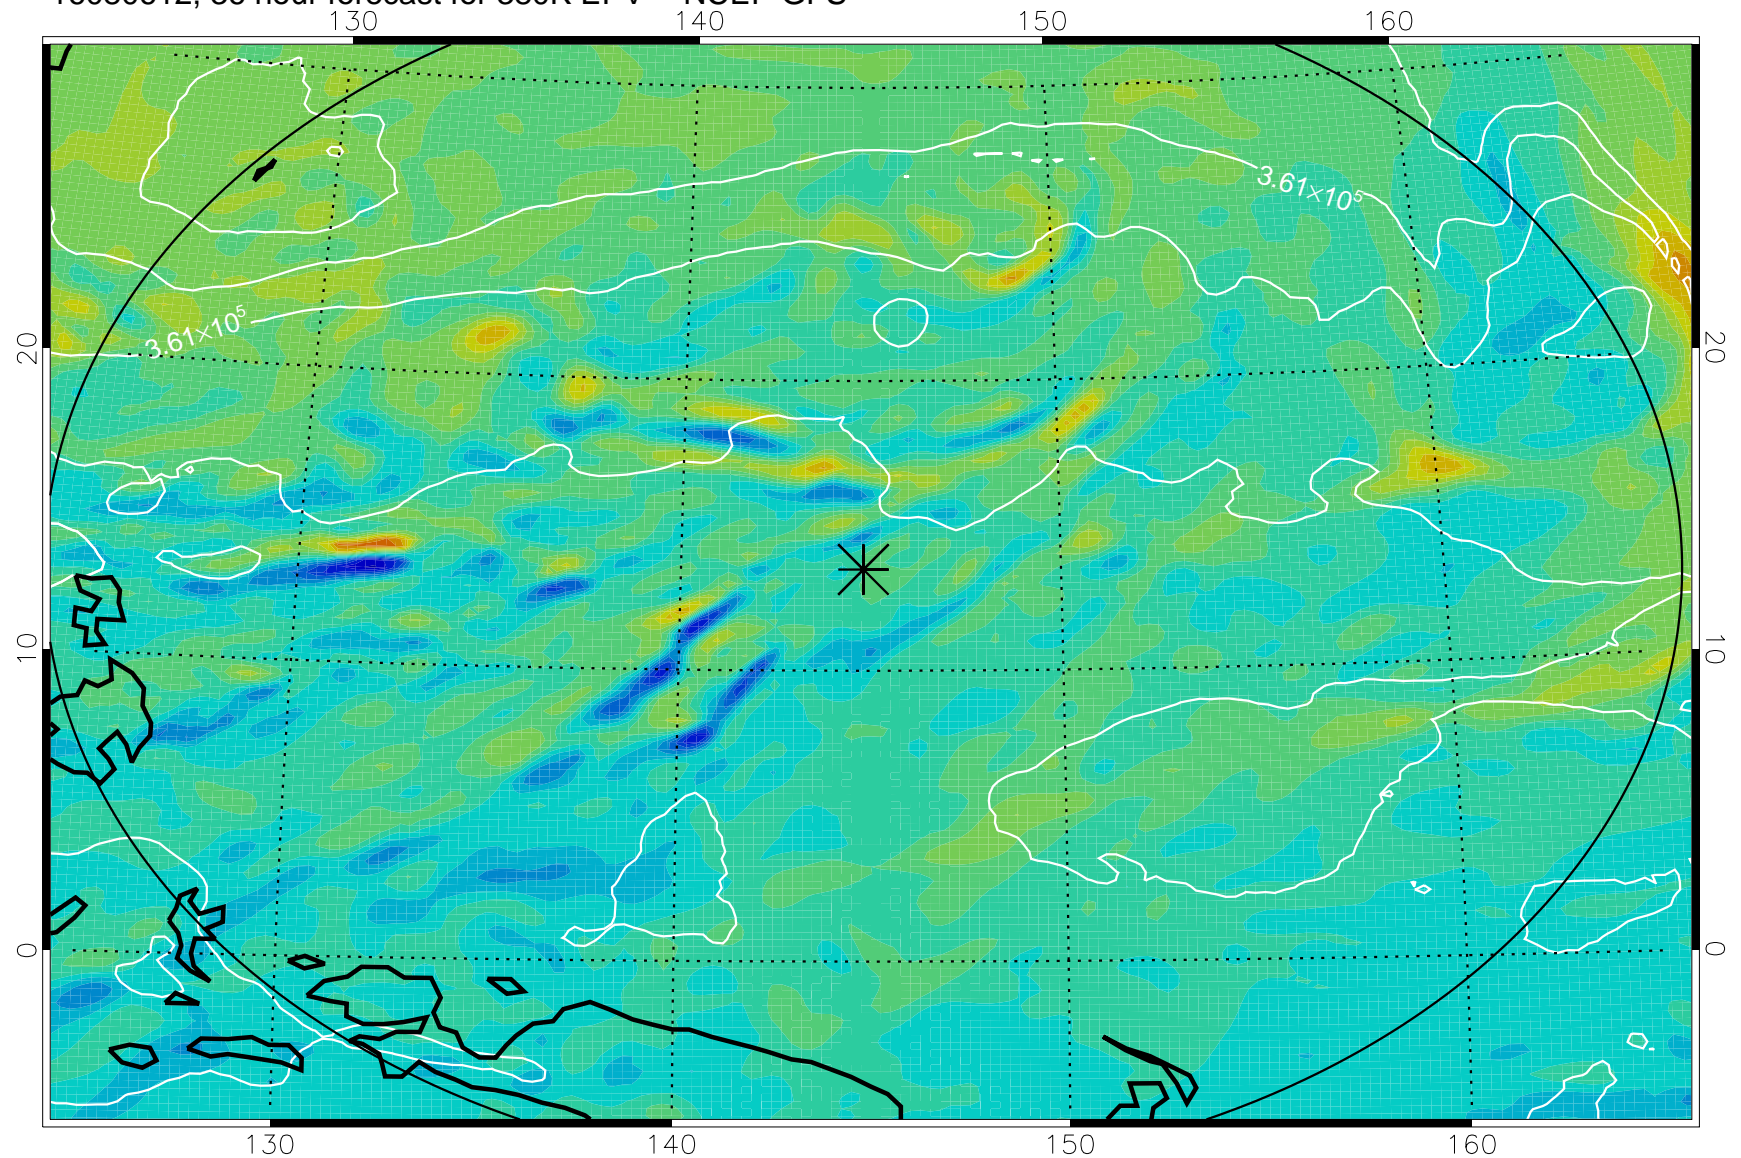

16080506, 6 hour forecast for 380K EPV -- NCEP GFS

380K Montgomery Streamfunction, white

Range ring of 2304 km

16080512, 12 hour forecast for 380K EPV -- NCEP GFS

380K Montgomery Streamfunction, white

Range ring of 2304 km

16080518, 18 hour forecast for 380K EPV -- NCEP GFS

380K Montgomery Streamfunction, white

Range ring of 2304 km

16080600, 24 hour forecast for 380K EPV -- NCEP GFS

380K Montgomery Streamfunction, white

Range ring of 2304 km

16080606, 30 hour forecast for 380K EPV -- NCEP GFS

380K Montgomery Streamfunction, white

Range ring of 2304 km

16080612, 36 hour forecast for 380K EPV -- NCEP GFS

380K Montgomery Streamfunction, white

Range ring of 2304 km

16080618, 42 hour forecast for 380K EPV -- NCEP GFS

380K Montgomery Streamfunction, white

Range ring of 2304 km

16080700, 48 hour forecast for 380K EPV -- NCEP GFS

380K Montgomery Streamfunction, white

Range ring of 2304 km