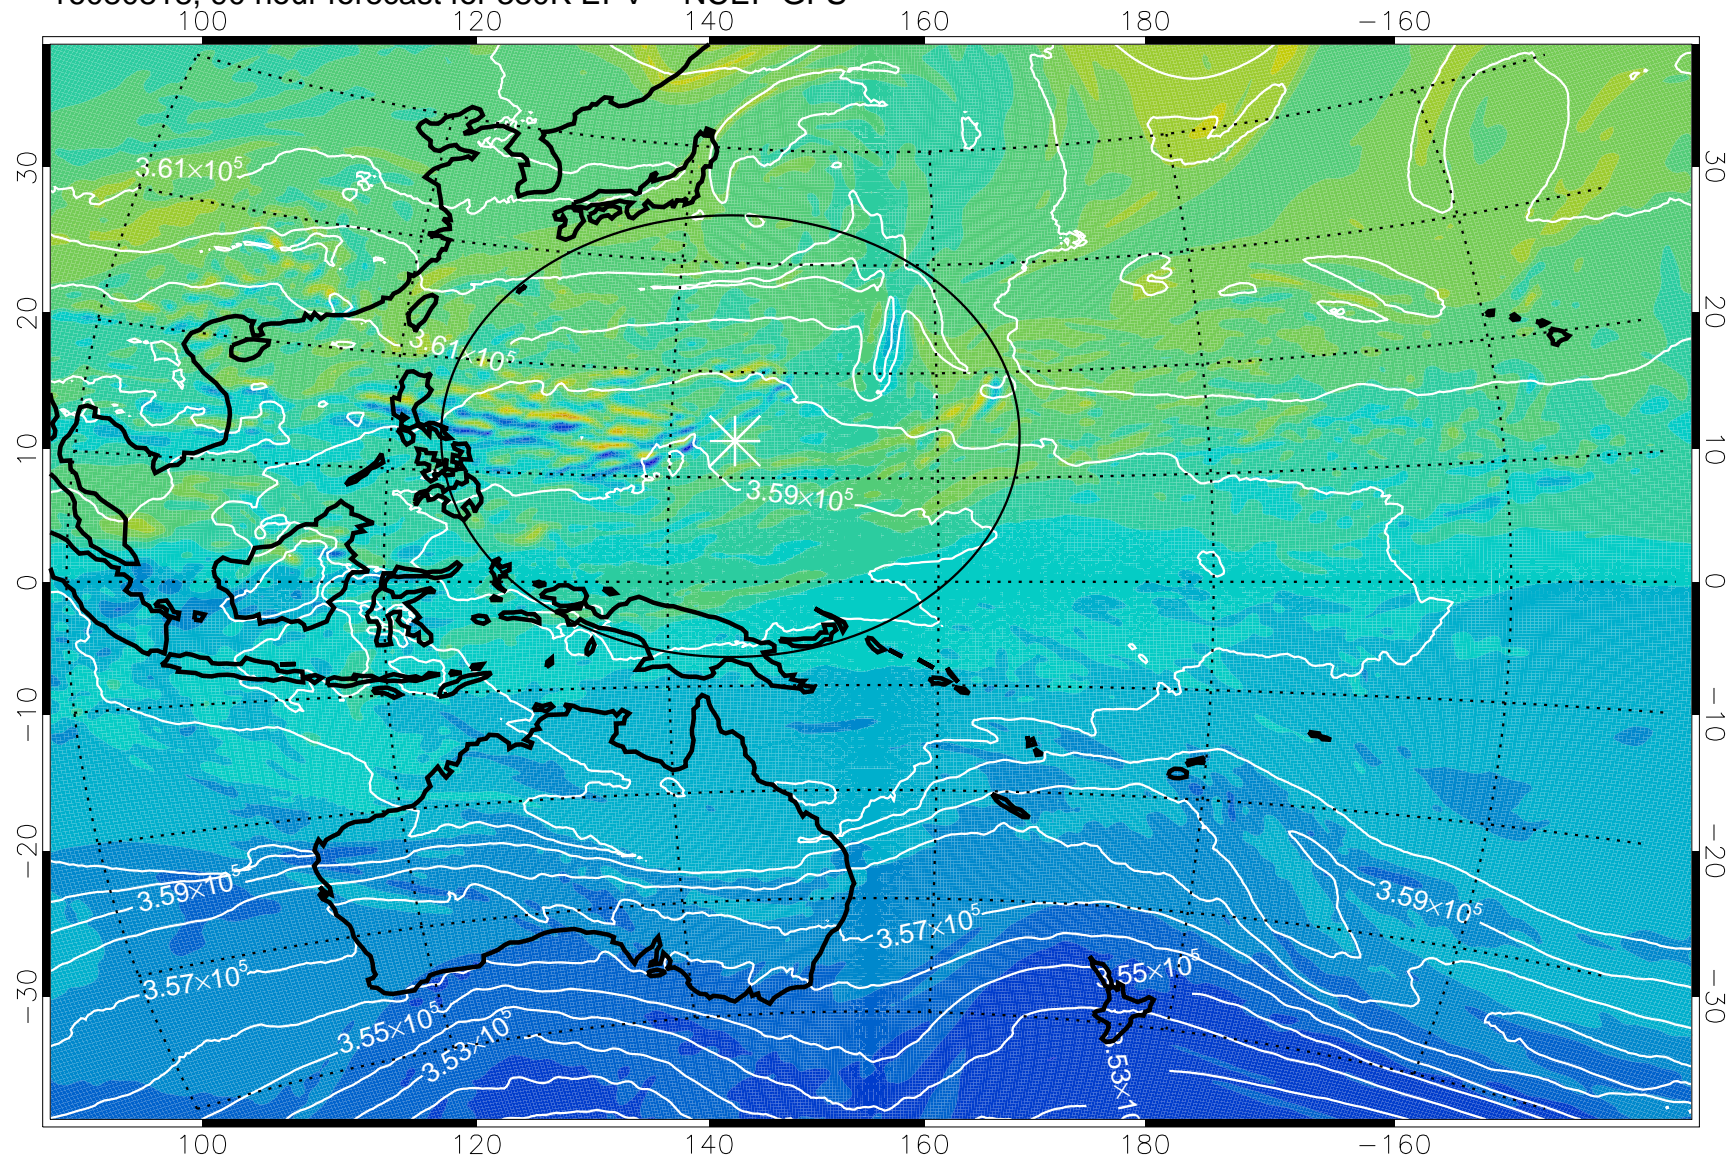

16080718, 66 hour forecast for 380K EPV -- NCEP GFS

380K Montgomery Streamfunction, white

Range ring of 2304 km

16080800, 72 hour forecast for 380K EPV -- NCEP GFS

380K Montgomery Streamfunction, white

Range ring of 2304 km

16080806, 78 hour forecast for 380K EPV -- NCEP GFS

380K Montgomery Streamfunction, white

Range ring of 2304 km

16080812, 84 hour forecast for 380K EPV -- NCEP GFS

380K Montgomery Streamfunction, white

Range ring of 2304 km

16080818, 90 hour forecast for 380K EPV -- NCEP GFS

380K Montgomery Streamfunction, white

Range ring of 2304 km

16080900, 96 hour forecast for 380K EPV -- NCEP GFS

380K Montgomery Streamfunction, white

Range ring of 2304 km

16080906, 102 hour forecast for 380K EPV -- NCEP GFS

380K Montgomery Streamfunction, white

Range ring of 2304 km

16080912, 108 hour forecast for 380K EPV -- NCEP GFS

380K Montgomery Streamfunction, white

Range ring of 2304 km