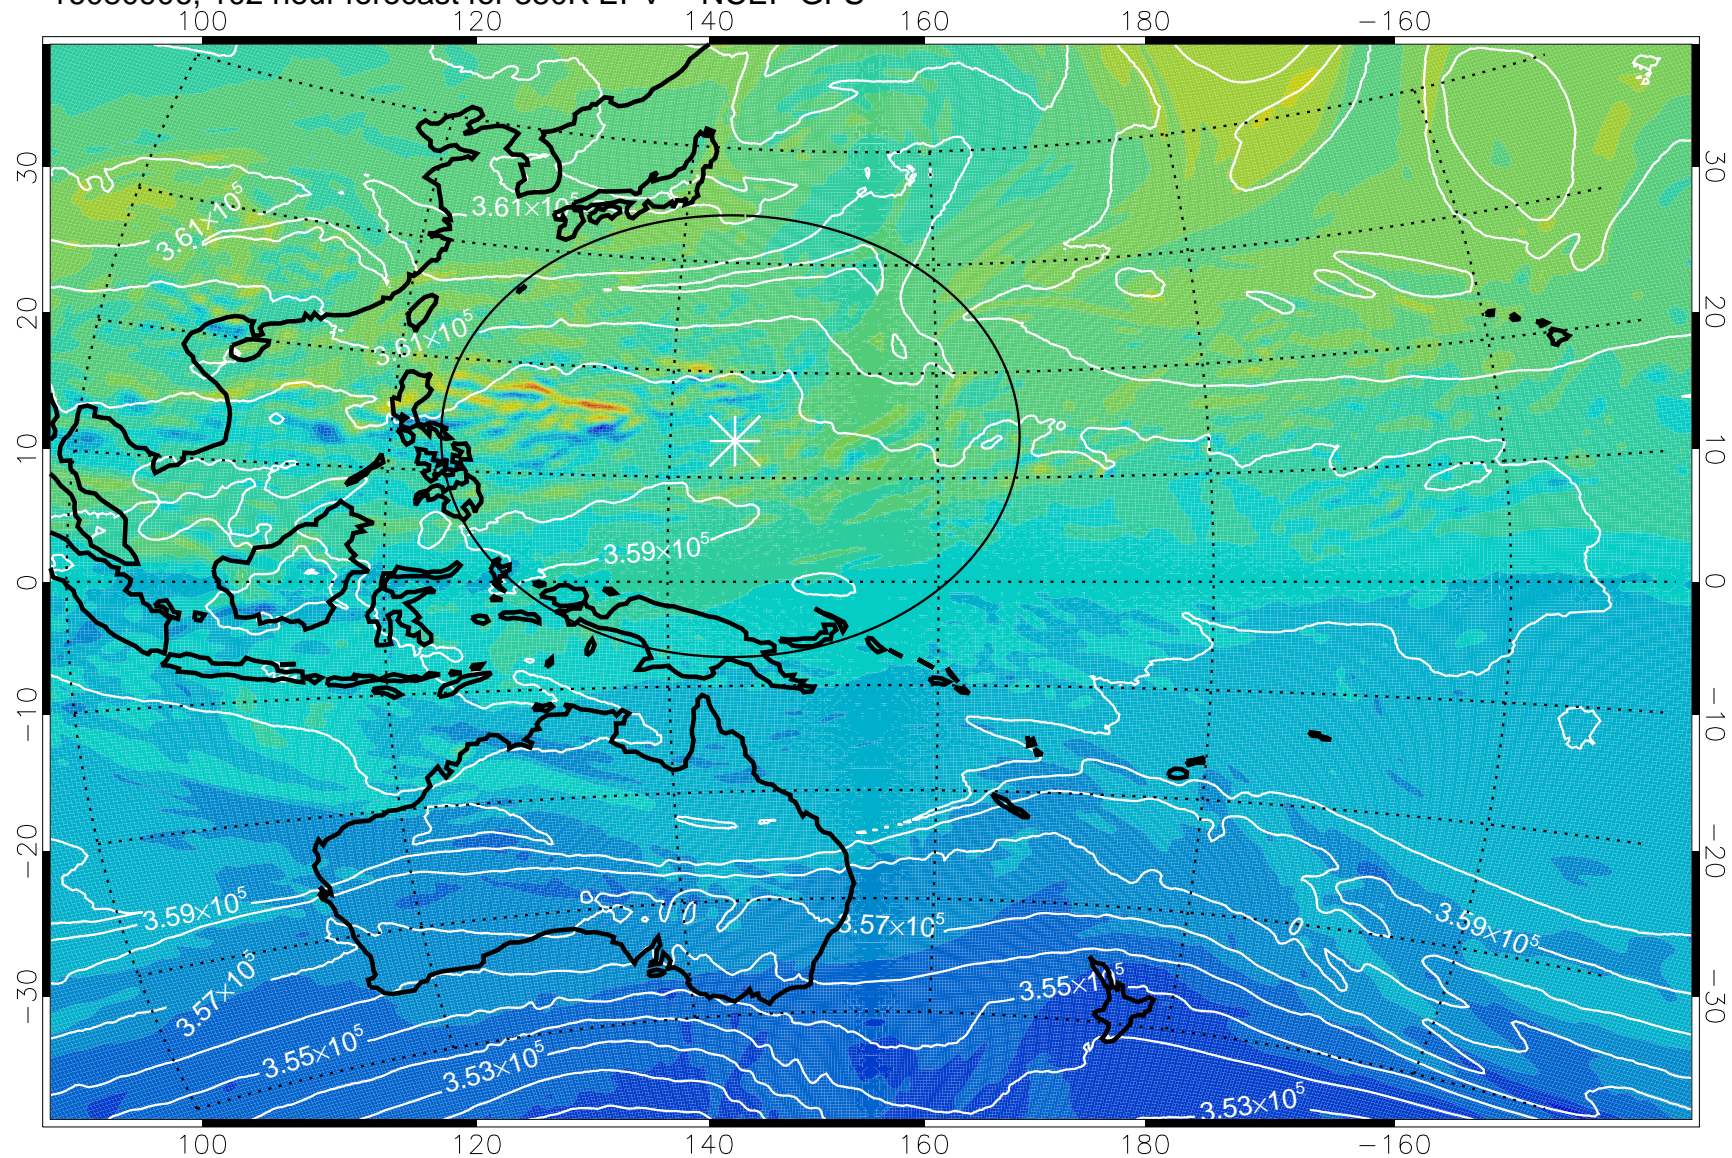

16080806, 78 hour forecast for 380K EPV -- NCEP GFS

380K Montgomery Streamfunction, white

Range ring of 2304 km

16080812, 84 hour forecast for 380K EPV -- NCEP GFS

380K Montgomery Streamfunction, white

Range ring of 2304 km

16080818, 90 hour forecast for 380K EPV -- NCEP GFS

380K Montgomery Streamfunction, white

Range ring of 2304 km

16080900, 96 hour forecast for 380K EPV -- NCEP GFS

380K Montgomery Streamfunction, white

Range ring of 2304 km

16080906, 102 hour forecast for 380K EPV -- NCEP GFS

380K Montgomery Streamfunction, white

Range ring of 2304 km

16080912, 108 hour forecast for 380K EPV -- NCEP GFS

380K Montgomery Streamfunction, white

Range ring of 2304 km

16080918, 114 hour forecast for 380K EPV -- NCEP GFS

380K Montgomery Streamfunction, white

Range ring of 2304 km

16081000, 120 hour forecast for 380K EPV -- NCEP GFS

380K Montgomery Streamfunction, white

Range ring of 2304 km