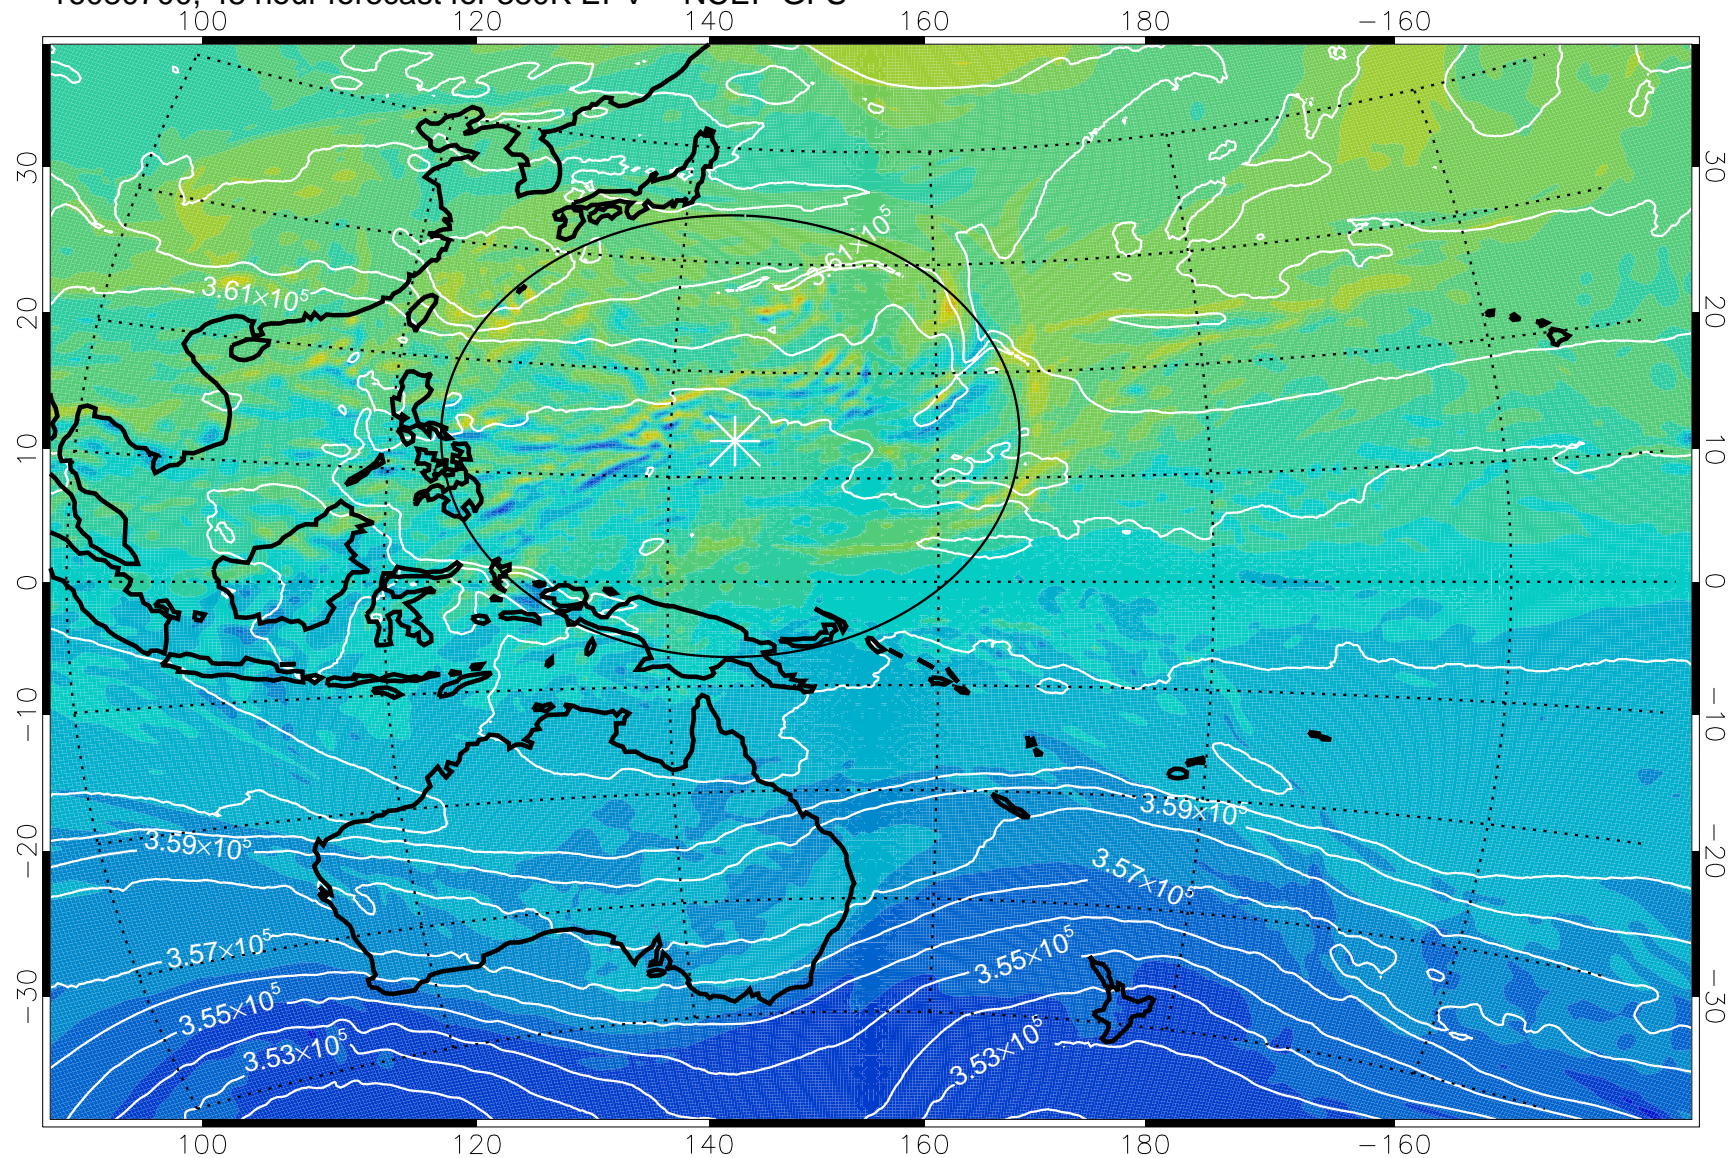

16080618, 42 hour forecast for 380K EPV -- NCEP GFS

380K Montgomery Streamfunction, white

Range ring of 2304 km

16080700, 48 hour forecast for 380K EPV -- NCEP GFS

380K Montgomery Streamfunction, white

Range ring of 2304 km

16080706, 54 hour forecast for 380K EPV -- NCEP GFS

380K Montgomery Streamfunction, white

Range ring of 2304 km

16080712, 60 hour forecast for 380K EPV -- NCEP GFS

380K Montgomery Streamfunction, white

Range ring of 2304 km

16080718, 66 hour forecast for 380K EPV -- NCEP GFS

380K Montgomery Streamfunction, white

Range ring of 2304 km

16080800, 72 hour forecast for 380K EPV -- NCEP GFS

380K Montgomery Streamfunction, white

Range ring of 2304 km

16080806, 78 hour forecast for 380K EPV -- NCEP GFS

380K Montgomery Streamfunction, white

Range ring of 2304 km

16080812, 84 hour forecast for 380K EPV -- NCEP GFS

380K Montgomery Streamfunction, white

Range ring of 2304 km