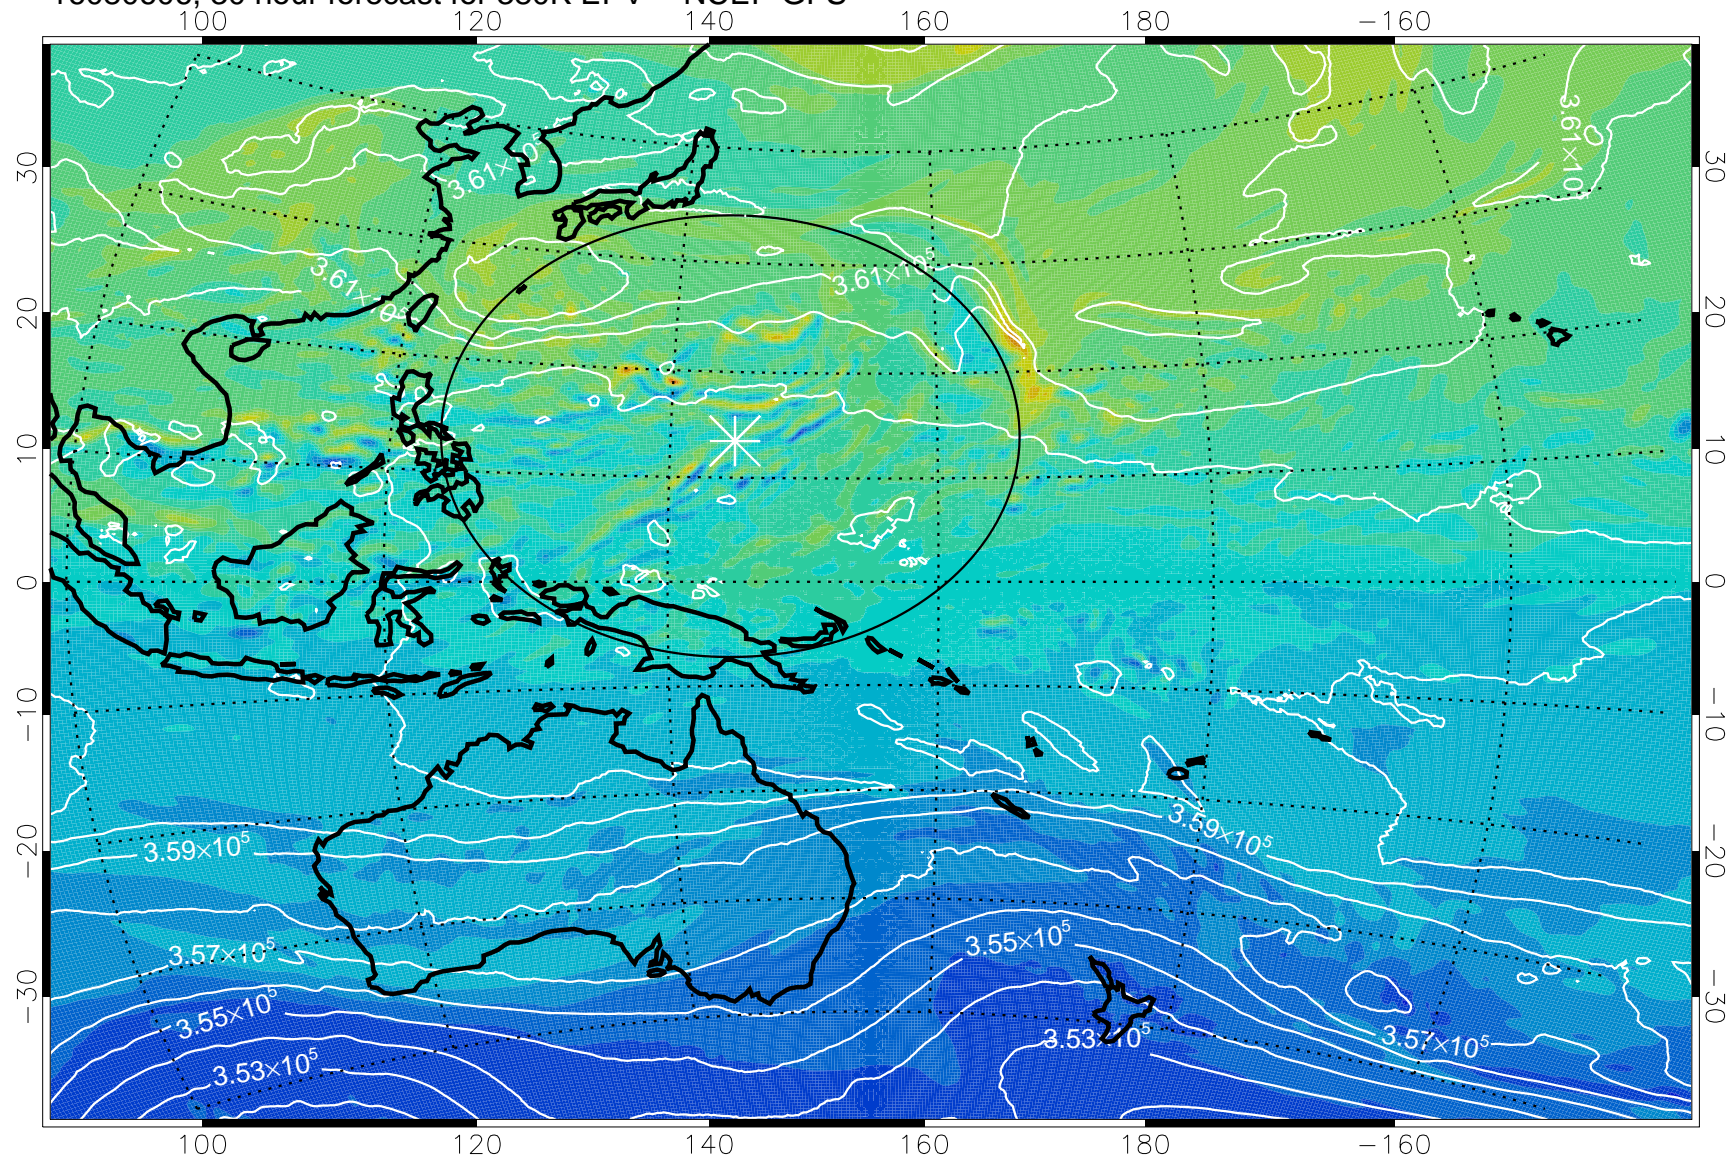

16080518, 18 hour forecast for 380K EPV -- NCEP GFS

380K Montgomery Streamfunction, white

Range ring of 2304 km

16080600, 24 hour forecast for 380K EPV -- NCEP GFS

380K Montgomery Streamfunction, white

Range ring of 2304 km

16080606, 30 hour forecast for 380K EPV -- NCEP GFS

380K Montgomery Streamfunction, white

Range ring of 2304 km

16080612, 36 hour forecast for 380K EPV -- NCEP GFS

380K Montgomery Streamfunction, white

Range ring of 2304 km

16080618, 42 hour forecast for 380K EPV -- NCEP GFS

380K Montgomery Streamfunction, white

Range ring of 2304 km

16080700, 48 hour forecast for 380K EPV -- NCEP GFS

380K Montgomery Streamfunction, white

Range ring of 2304 km

16080706, 54 hour forecast for 380K EPV -- NCEP GFS

380K Montgomery Streamfunction, white

Range ring of 2304 km

16080712, 60 hour forecast for 380K EPV -- NCEP GFS

380K Montgomery Streamfunction, white

Range ring of 2304 km