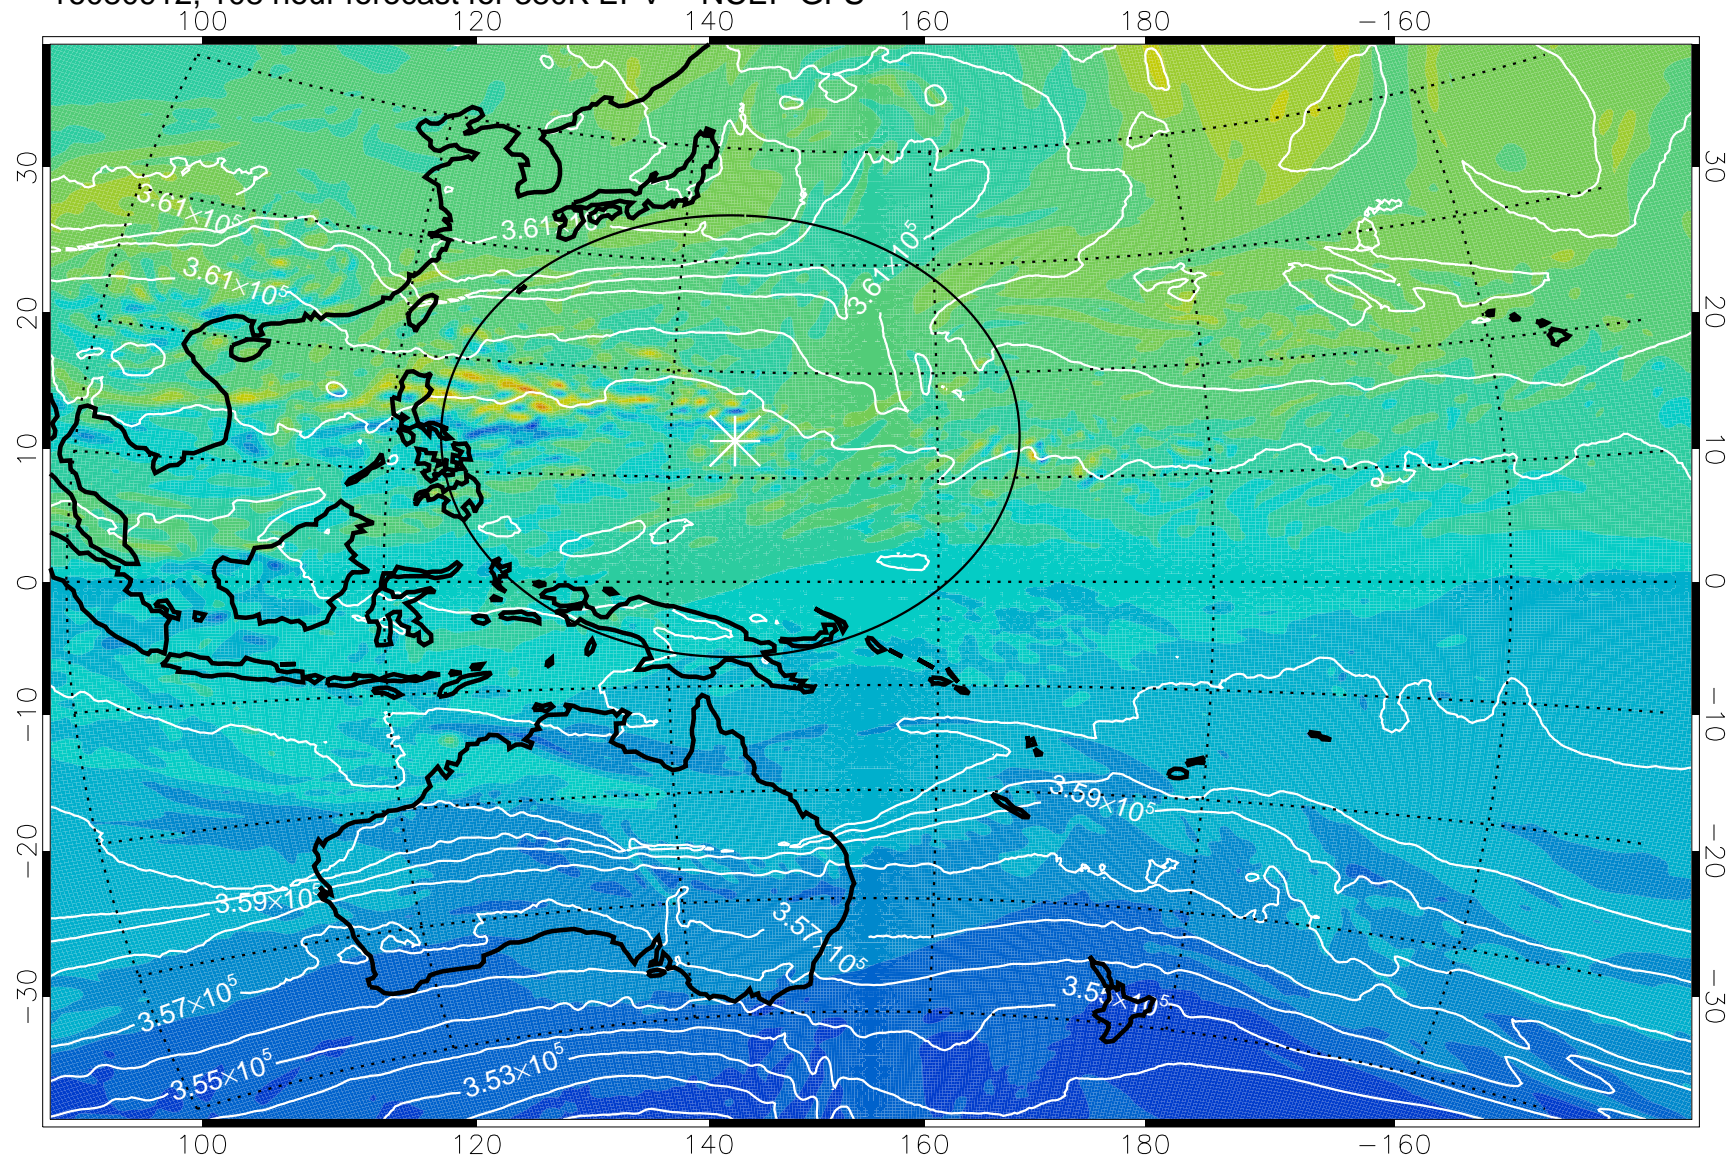

16080818, 90 hour forecast for 380K EPV -- NCEP GFS

380K Montgomery Streamfunction, white

Range ring of 2304 km

16080900, 96 hour forecast for 380K EPV -- NCEP GFS

380K Montgomery Streamfunction, white

Range ring of 2304 km

16080906, 102 hour forecast for 380K EPV -- NCEP GFS

380K Montgomery Streamfunction, white

Range ring of 2304 km

16080912, 108 hour forecast for 380K EPV -- NCEP GFS

380K Montgomery Streamfunction, white

Range ring of 2304 km

16080918, 114 hour forecast for 380K EPV -- NCEP GFS

380K Montgomery Streamfunction, white

Range ring of 2304 km

16081000, 120 hour forecast for 380K EPV -- NCEP GFS

380K Montgomery Streamfunction, white

Range ring of 2304 km