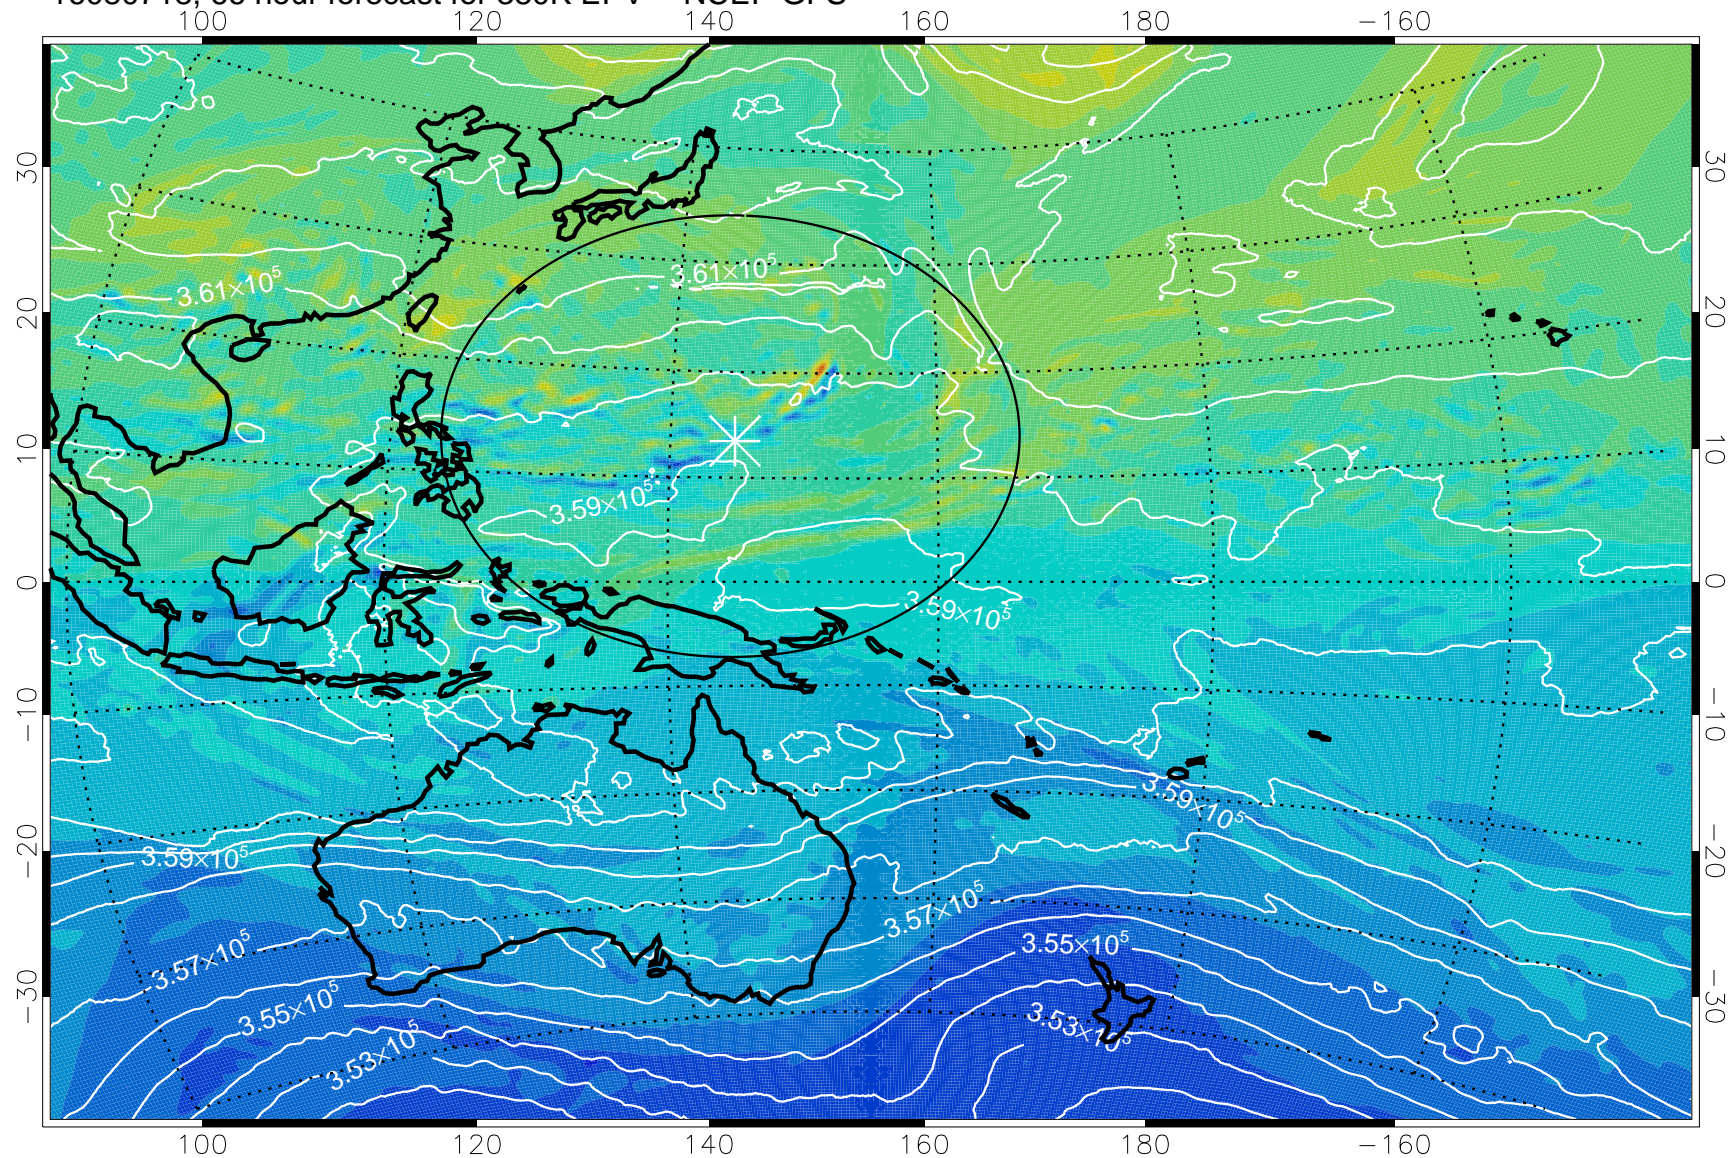

16080706, 54 hour forecast for 380K EPV -- NCEP GFS

380K Montgomery Streamfunction, white

Range ring of 2304 km

16080712, 60 hour forecast for 380K EPV -- NCEP GFS

380K Montgomery Streamfunction, white

Range ring of 2304 km

16080718, 66 hour forecast for 380K EPV -- NCEP GFS

380K Montgomery Streamfunction, white

Range ring of 2304 km

16080800, 72 hour forecast for 380K EPV -- NCEP GFS

380K Montgomery Streamfunction, white

Range ring of 2304 km

16080806, 78 hour forecast for 380K EPV -- NCEP GFS

380K Montgomery Streamfunction, white

Range ring of 2304 km

16080812, 84 hour forecast for 380K EPV -- NCEP GFS

380K Montgomery Streamfunction, white

Range ring of 2304 km

16080818, 90 hour forecast for 380K EPV -- NCEP GFS

380K Montgomery Streamfunction, white

Range ring of 2304 km

16080900, 96 hour forecast for 380K EPV -- NCEP GFS

380K Montgomery Streamfunction, white

Range ring of 2304 km