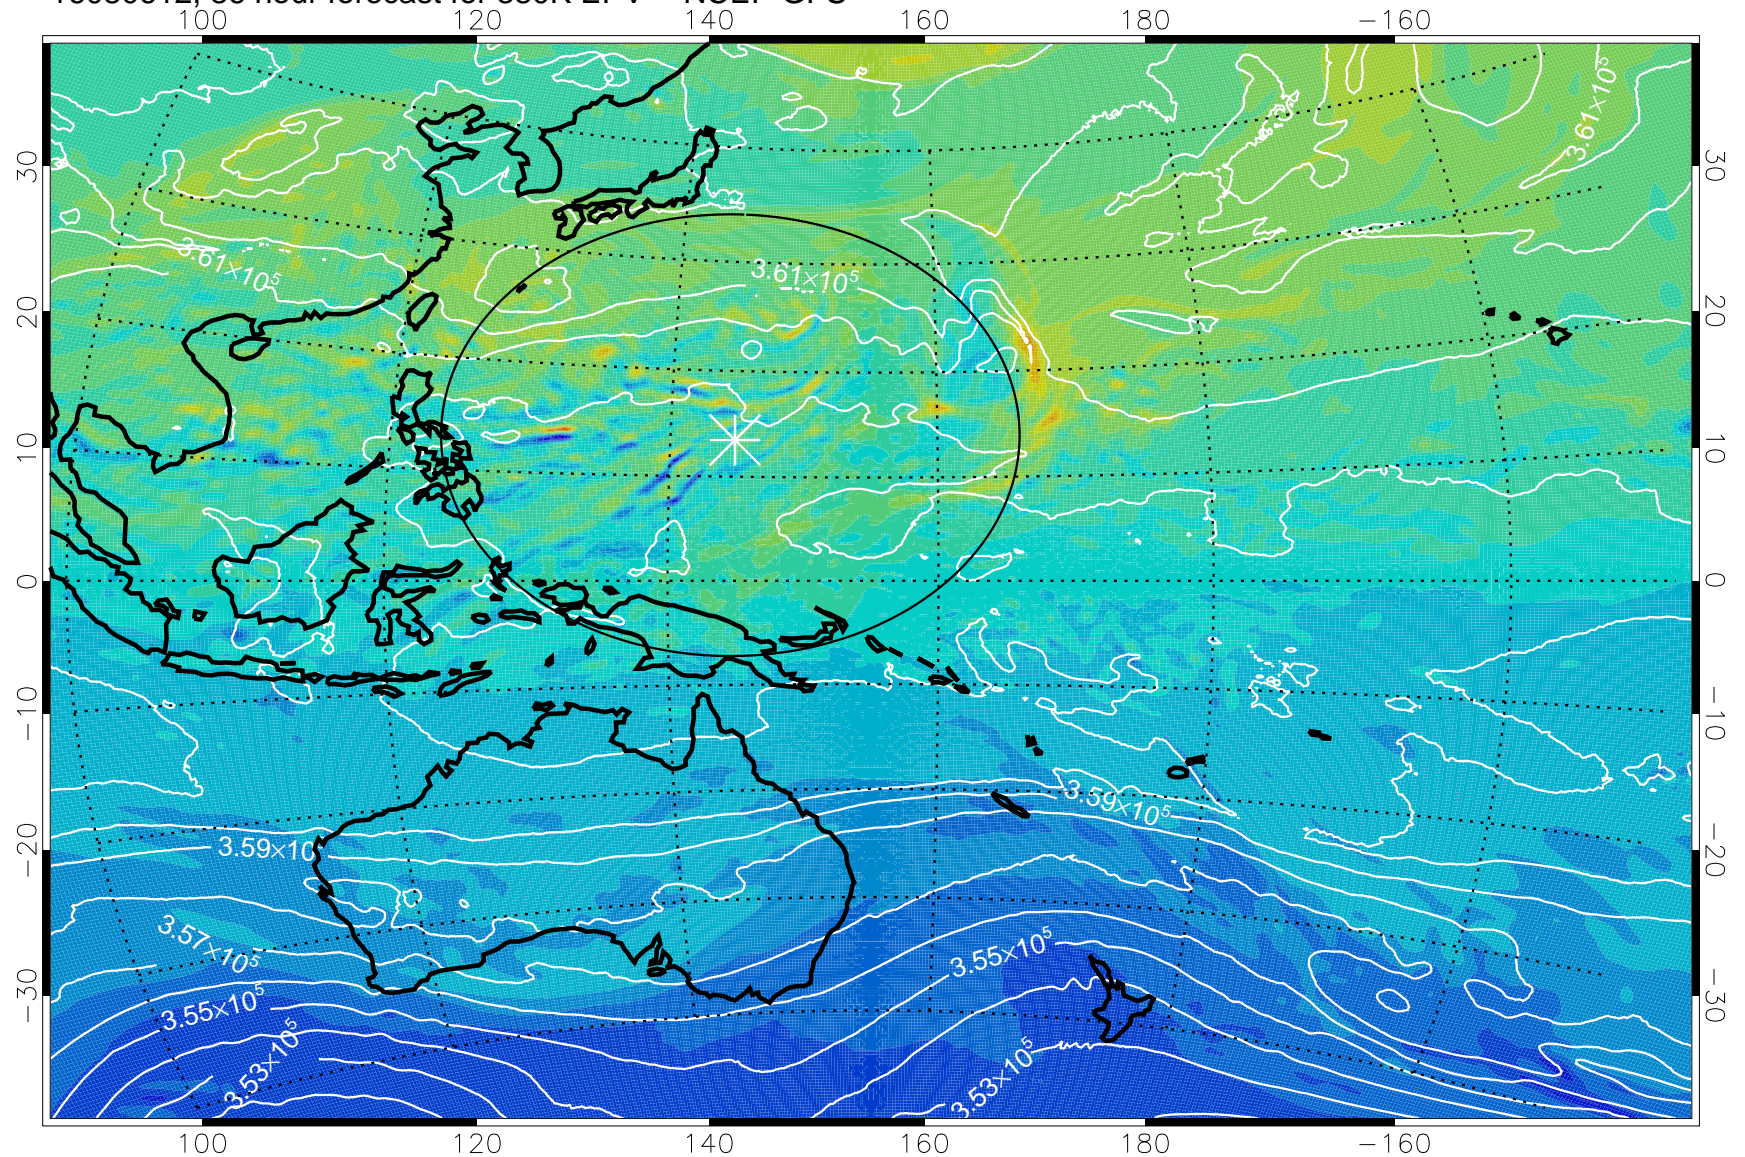

16080518, 18 hour forecast for 380K EPV -- NCEP GFS

380K Montgomery Streamfunction, white

Range ring of 2304 km

16080600, 24 hour forecast for 380K EPV -- NCEP GFS

380K Montgomery Streamfunction, white

Range ring of 2304 km

16080606, 30 hour forecast for 380K EPV -- NCEP GFS

380K Montgomery Streamfunction, white

Range ring of 2304 km

16080612, 36 hour forecast for 380K EPV -- NCEP GFS

380K Montgomery Streamfunction, white

Range ring of 2304 km

16080618, 42 hour forecast for 380K EPV -- NCEP GFS

380K Montgomery Streamfunction, white

Range ring of 2304 km

16080700, 48 hour forecast for 380K EPV -- NCEP GFS

380K Montgomery Streamfunction, white

Range ring of 2304 km

16080706, 54 hour forecast for 380K EPV -- NCEP GFS

380K Montgomery Streamfunction, white

Range ring of 2304 km

16080712, 60 hour forecast for 380K EPV -- NCEP GFS

380K Montgomery Streamfunction, white

Range ring of 2304 km