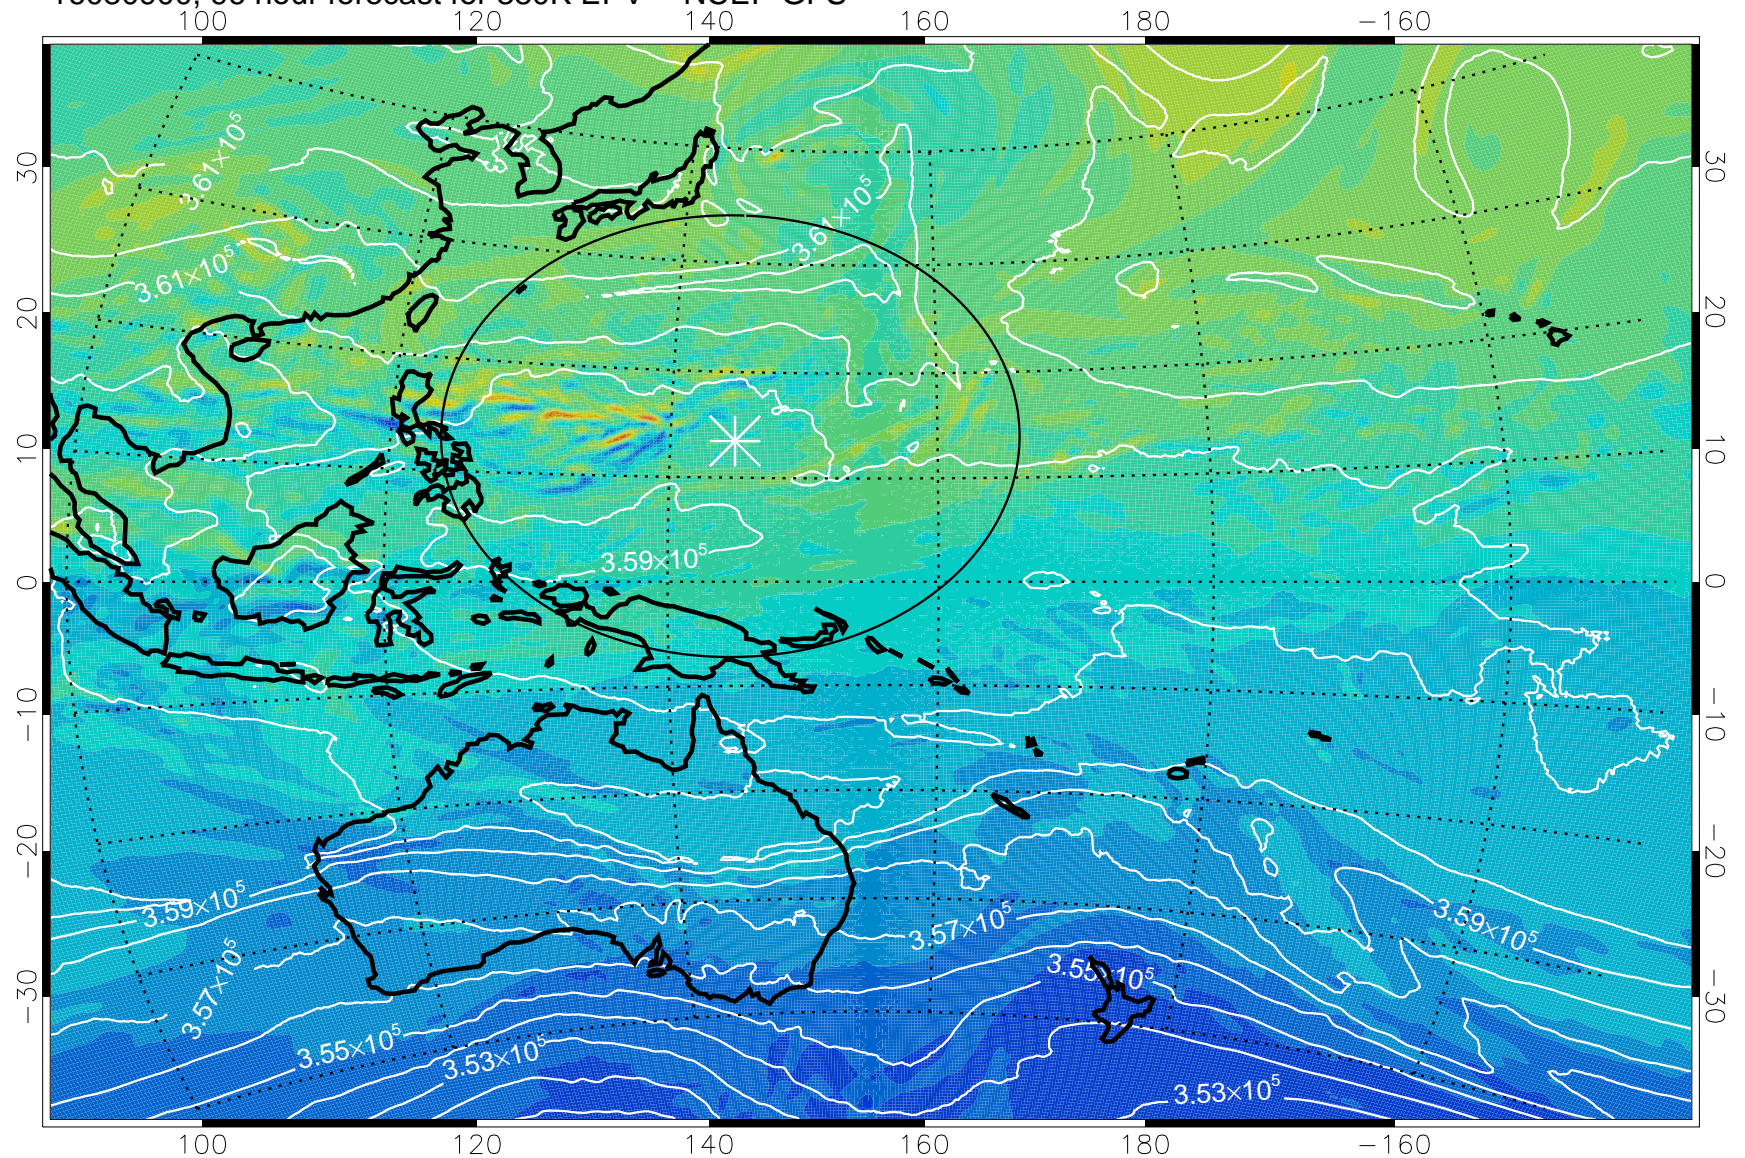

16080806, 78 hour forecast for 380K EPV -- NCEP GFS

380K Montgomery Streamfunction, white

Range ring of 2304 km

16080812, 84 hour forecast for 380K EPV -- NCEP GFS

380K Montgomery Streamfunction, white

Range ring of 2304 km

16080818, 90 hour forecast for 380K EPV -- NCEP GFS

380K Montgomery Streamfunction, white

Range ring of 2304 km

16080900, 96 hour forecast for 380K EPV -- NCEP GFS

380K Montgomery Streamfunction, white

Range ring of 2304 km

16080906, 102 hour forecast for 380K EPV -- NCEP GFS

380K Montgomery Streamfunction, white

Range ring of 2304 km

16080912, 108 hour forecast for 380K EPV -- NCEP GFS

380K Montgomery Streamfunction, white

Range ring of 2304 km

16080918, 114 hour forecast for 380K EPV -- NCEP GFS

380K Montgomery Streamfunction, white

Range ring of 2304 km

16081000, 120 hour forecast for 380K EPV -- NCEP GFS

380K Montgomery Streamfunction, white

Range ring of 2304 km