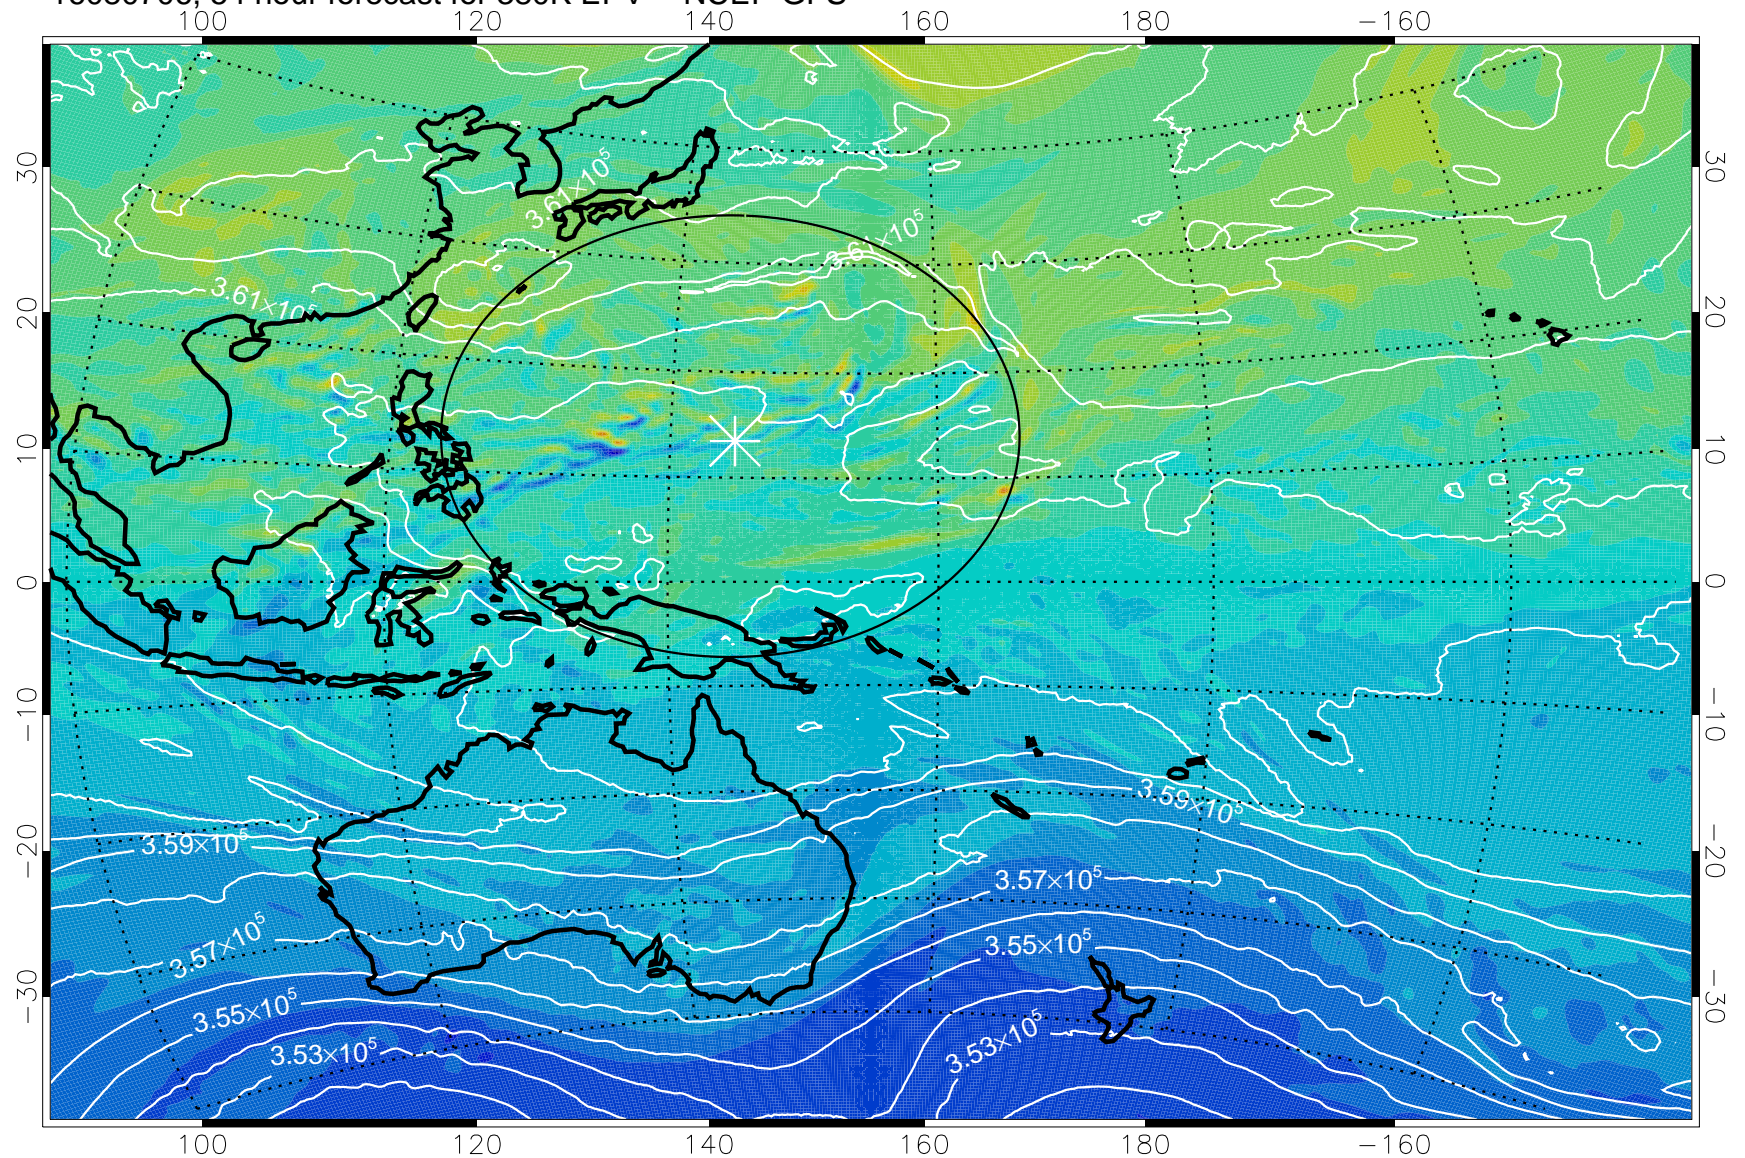

16080618, 42 hour forecast for 380K EPV -- NCEP GFS

380K Montgomery Streamfunction, white

Range ring of 2304 km

16080700, 48 hour forecast for 380K EPV -- NCEP GFS

380K Montgomery Streamfunction, white

Range ring of 2304 km

16080706, 54 hour forecast for 380K EPV -- NCEP GFS

380K Montgomery Streamfunction, white

Range ring of 2304 km

16080712, 60 hour forecast for 380K EPV -- NCEP GFS

380K Montgomery Streamfunction, white

Range ring of 2304 km

16080718, 66 hour forecast for 380K EPV -- NCEP GFS

380K Montgomery Streamfunction, white

Range ring of 2304 km

16080800, 72 hour forecast for 380K EPV -- NCEP GFS

380K Montgomery Streamfunction, white

Range ring of 2304 km

16080806, 78 hour forecast for 380K EPV -- NCEP GFS

380K Montgomery Streamfunction, white

Range ring of 2304 km

16080812, 84 hour forecast for 380K EPV -- NCEP GFS

380K Montgomery Streamfunction, white

Range ring of 2304 km