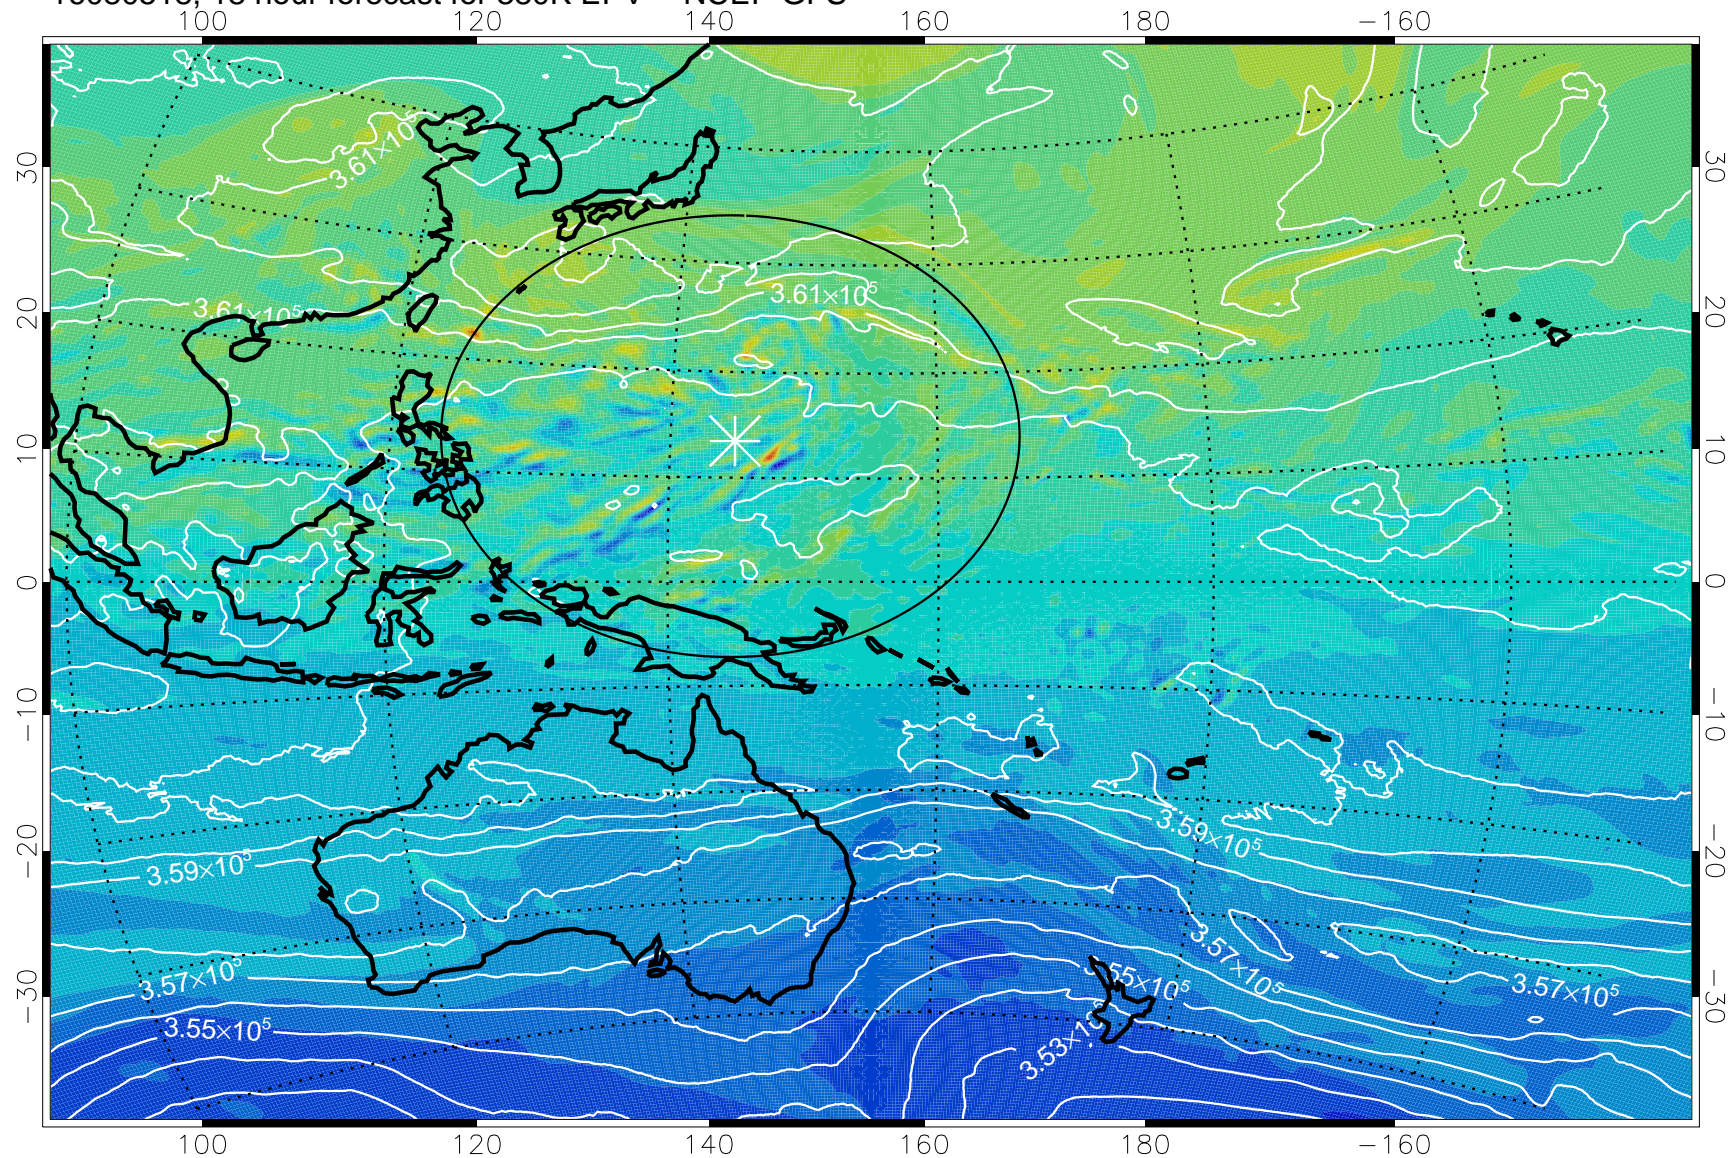

16080506, 6 hour forecast for 380K EPV -- NCEP GFS

380K Montgomery Streamfunction, white

Range ring of 2304 km

16080512, 12 hour forecast for 380K EPV -- NCEP GFS

380K Montgomery Streamfunction, white

Range ring of 2304 km

16080518, 18 hour forecast for 380K EPV -- NCEP GFS

380K Montgomery Streamfunction, white

Range ring of 2304 km

16080600, 24 hour forecast for 380K EPV -- NCEP GFS

380K Montgomery Streamfunction, white

Range ring of 2304 km

16080606, 30 hour forecast for 380K EPV -- NCEP GFS

380K Montgomery Streamfunction, white

Range ring of 2304 km

16080612, 36 hour forecast for 380K EPV -- NCEP GFS

380K Montgomery Streamfunction, white

Range ring of 2304 km

16080618, 42 hour forecast for 380K EPV -- NCEP GFS

380K Montgomery Streamfunction, white

Range ring of 2304 km

16080700, 48 hour forecast for 380K EPV -- NCEP GFS

380K Montgomery Streamfunction, white

Range ring of 2304 km