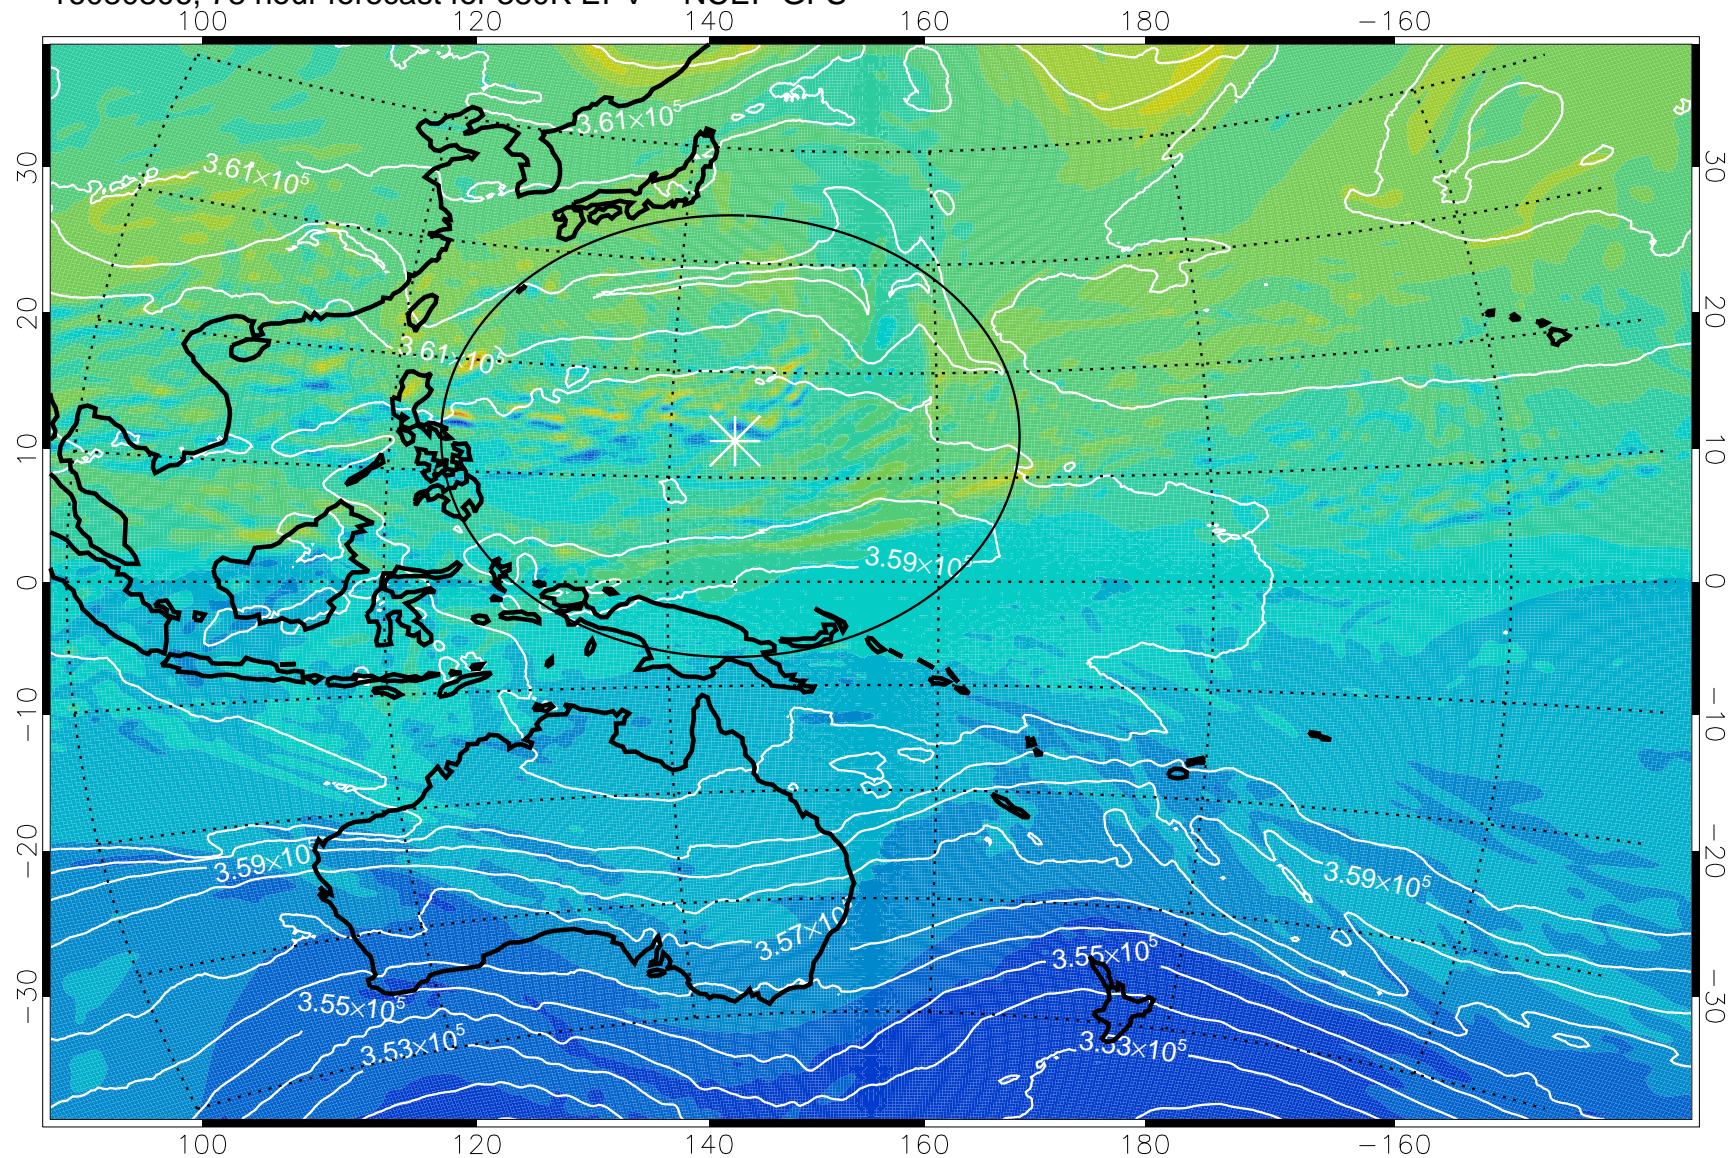

16080706, 54 hour forecast for 380K EPV -- NCEP GFS

380K Montgomery Streamfunction, white

Range ring of 2304 km

16080712, 60 hour forecast for 380K EPV -- NCEP GFS

380K Montgomery Streamfunction, white

Range ring of 2304 km

16080718, 66 hour forecast for 380K EPV -- NCEP GFS

380K Montgomery Streamfunction, white

Range ring of 2304 km

16080800, 72 hour forecast for 380K EPV -- NCEP GFS

380K Montgomery Streamfunction, white

Range ring of 2304 km

16080806, 78 hour forecast for 380K EPV -- NCEP GFS

380K Montgomery Streamfunction, white

Range ring of 2304 km

16080812, 84 hour forecast for 380K EPV -- NCEP GFS

380K Montgomery Streamfunction, white

Range ring of 2304 km

16080818, 90 hour forecast for 380K EPV -- NCEP GFS

380K Montgomery Streamfunction, white

Range ring of 2304 km

16080900, 96 hour forecast for 380K EPV -- NCEP GFS

380K Montgomery Streamfunction, white

Range ring of 2304 km