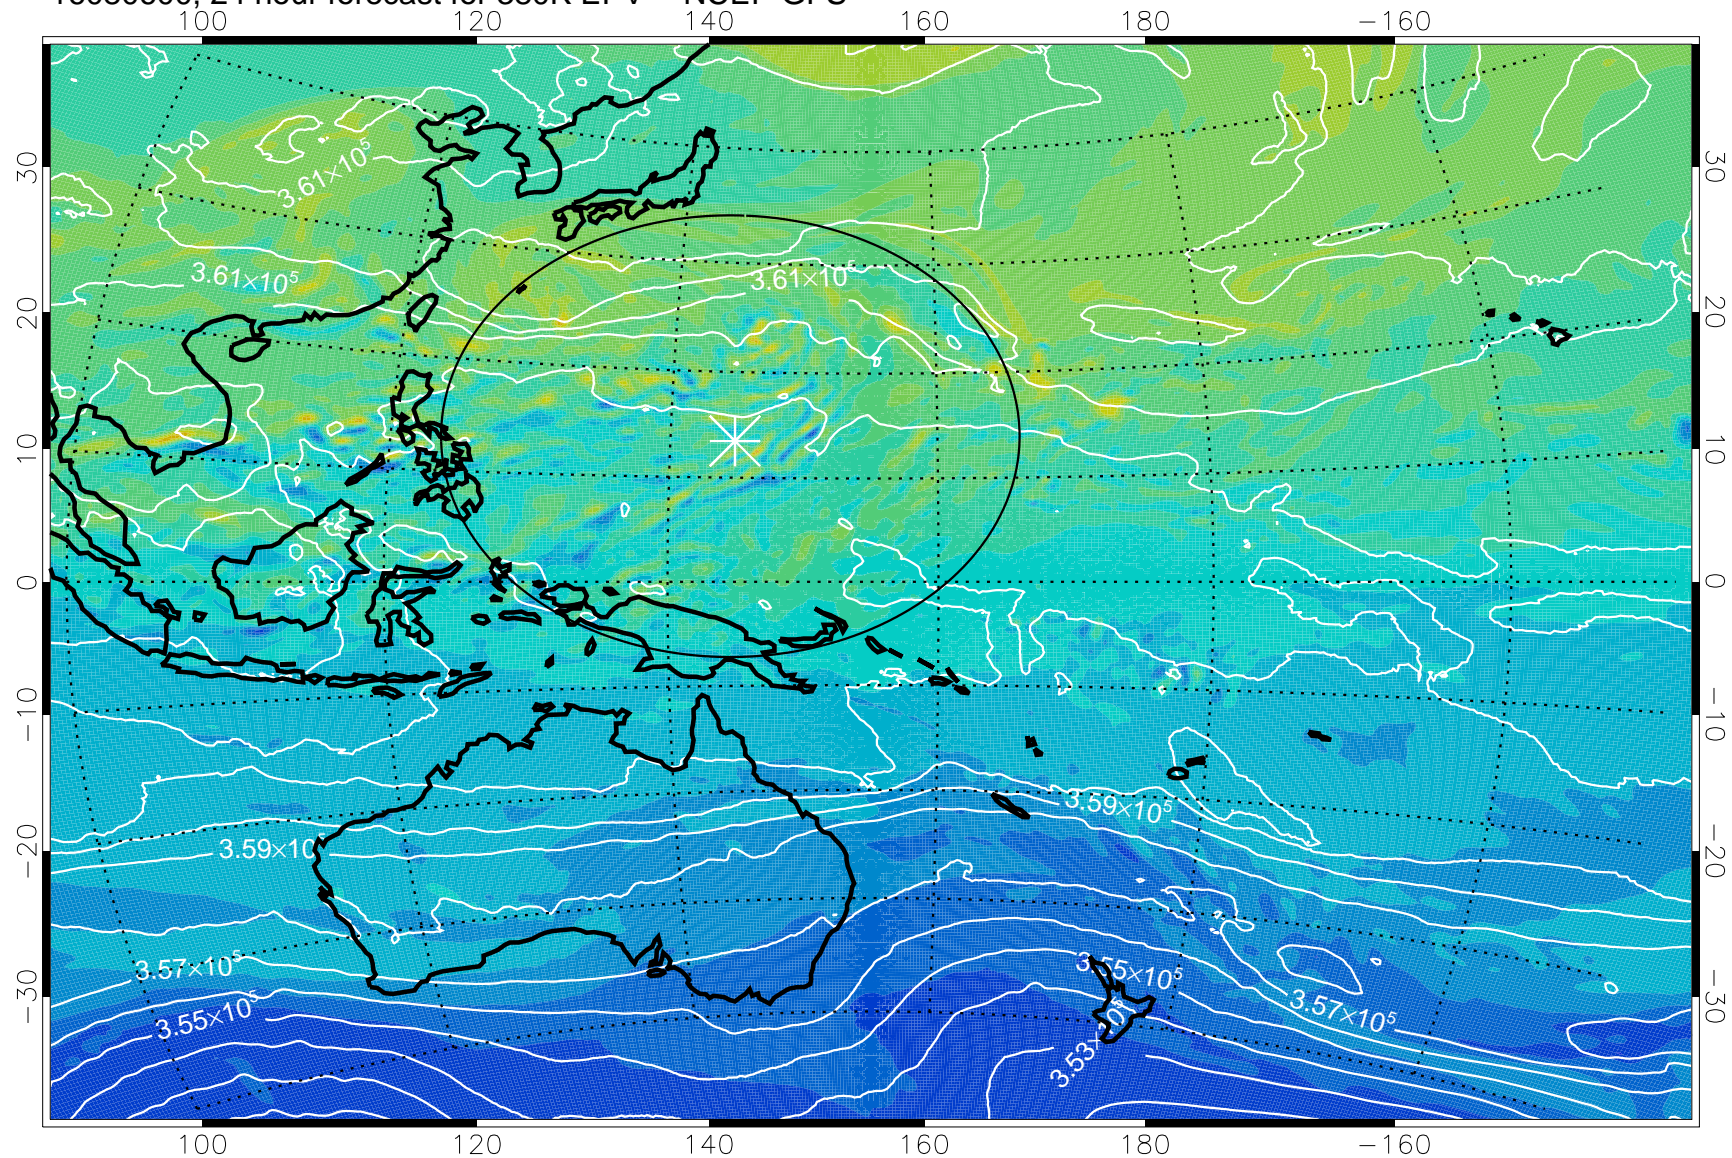

16080518, 18 hour forecast for 380K EPV -- NCEP GFS

380K Montgomery Streamfunction, white

Range ring of 2304 km

16080600, 24 hour forecast for 380K EPV -- NCEP GFS

380K Montgomery Streamfunction, white

Range ring of 2304 km

16080606, 30 hour forecast for 380K EPV -- NCEP GFS

380K Montgomery Streamfunction, white

Range ring of 2304 km

16080612, 36 hour forecast for 380K EPV -- NCEP GFS

380K Montgomery Streamfunction, white

Range ring of 2304 km

16080618, 42 hour forecast for 380K EPV -- NCEP GFS

380K Montgomery Streamfunction, white

Range ring of 2304 km

16080700, 48 hour forecast for 380K EPV -- NCEP GFS

380K Montgomery Streamfunction, white

Range ring of 2304 km

16080706, 54 hour forecast for 380K EPV -- NCEP GFS

380K Montgomery Streamfunction, white

Range ring of 2304 km

16080712, 60 hour forecast for 380K EPV -- NCEP GFS

380K Montgomery Streamfunction, white

Range ring of 2304 km