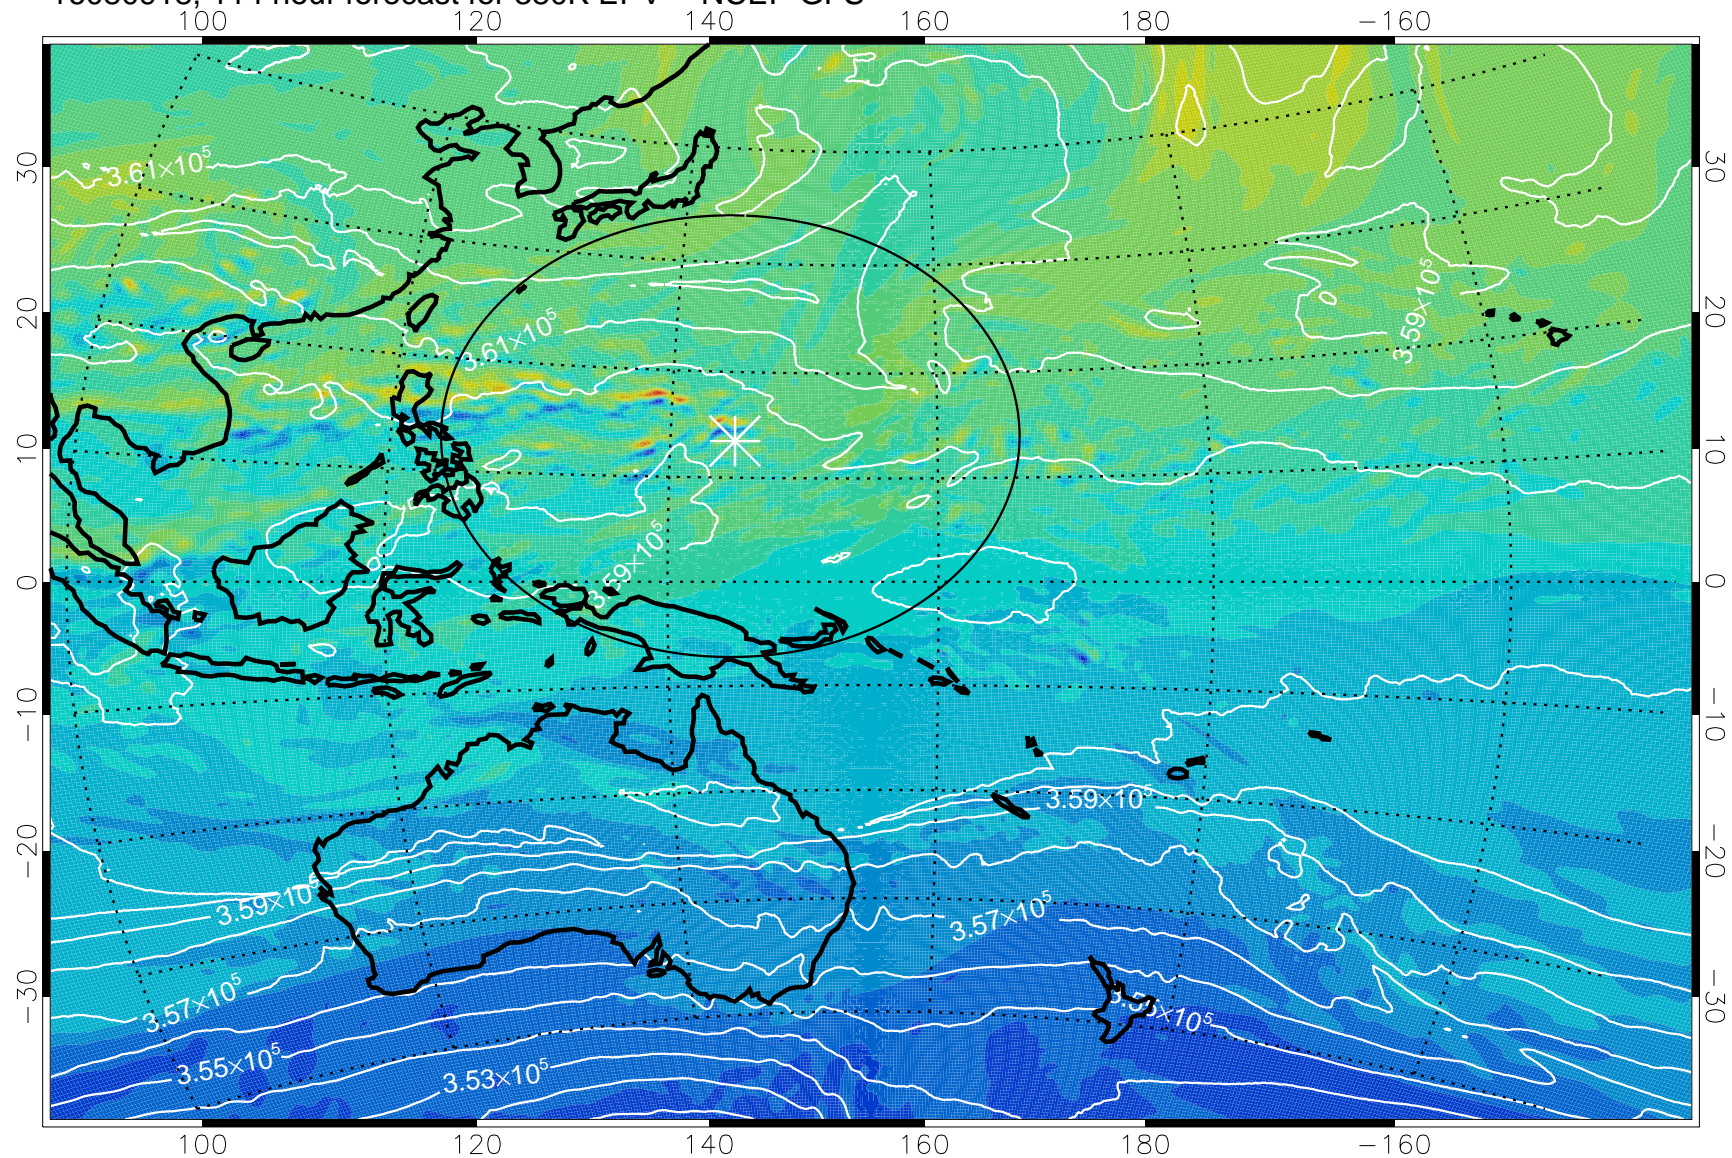

16080818, 90 hour forecast for 380K EPV -- NCEP GFS

380K Montgomery Streamfunction, white

Range ring of 2304 km

16080900, 96 hour forecast for 380K EPV -- NCEP GFS

380K Montgomery Streamfunction, white

Range ring of 2304 km

16080906, 102 hour forecast for 380K EPV -- NCEP GFS

380K Montgomery Streamfunction, white

Range ring of 2304 km

16080912, 108 hour forecast for 380K EPV -- NCEP GFS

380K Montgomery Streamfunction, white

Range ring of 2304 km

16080918, 114 hour forecast for 380K EPV -- NCEP GFS

380K Montgomery Streamfunction, white

Range ring of 2304 km

16081000, 120 hour forecast for 380K EPV -- NCEP GFS

380K Montgomery Streamfunction, white

Range ring of 2304 km