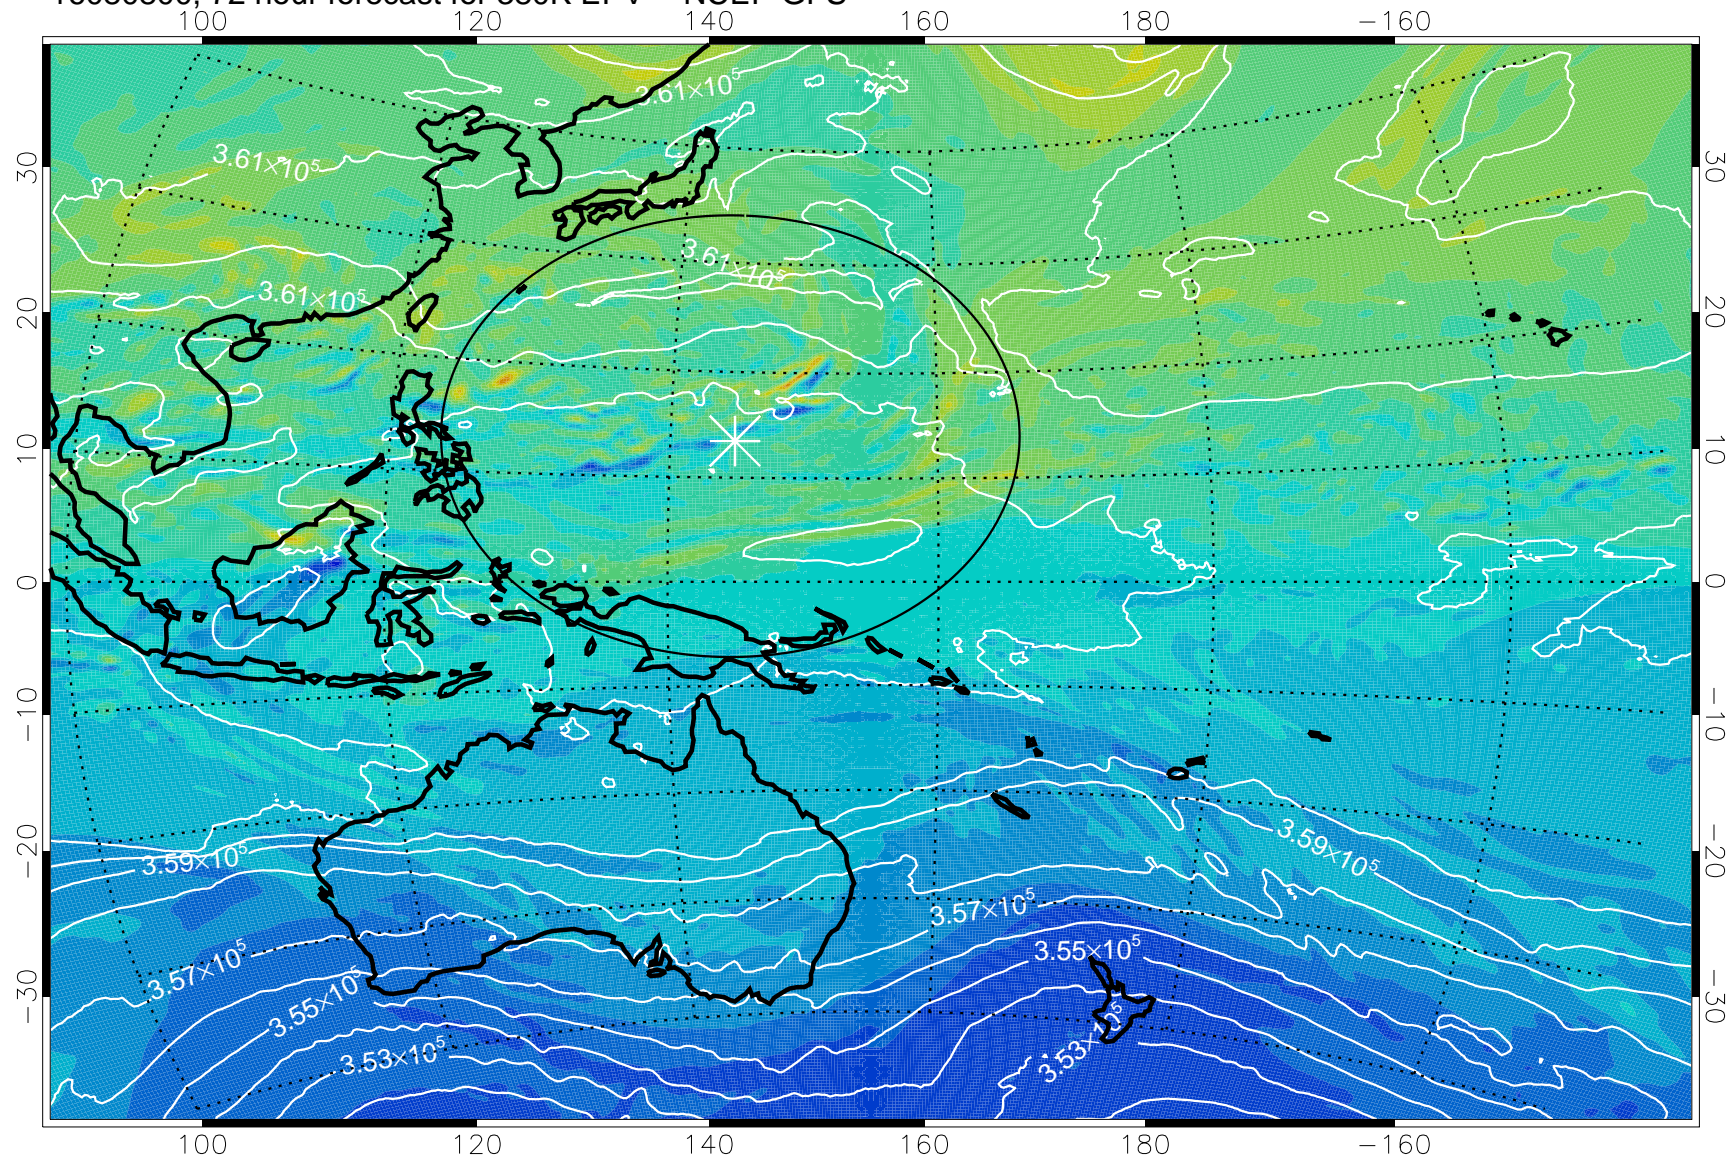

16080706, 54 hour forecast for 380K EPV -- NCEP GFS

380K Montgomery Streamfunction, white

Range ring of 2304 km

16080712, 60 hour forecast for 380K EPV -- NCEP GFS

380K Montgomery Streamfunction, white

Range ring of 2304 km

16080718, 66 hour forecast for 380K EPV -- NCEP GFS

380K Montgomery Streamfunction, white

Range ring of 2304 km

16080800, 72 hour forecast for 380K EPV -- NCEP GFS

380K Montgomery Streamfunction, white

Range ring of 2304 km

16080806, 78 hour forecast for 380K EPV -- NCEP GFS

380K Montgomery Streamfunction, white

Range ring of 2304 km

16080812, 84 hour forecast for 380K EPV -- NCEP GFS

380K Montgomery Streamfunction, white

Range ring of 2304 km

16080818, 90 hour forecast for 380K EPV -- NCEP GFS

380K Montgomery Streamfunction, white

Range ring of 2304 km

16080900, 96 hour forecast for 380K EPV -- NCEP GFS

380K Montgomery Streamfunction, white

Range ring of 2304 km