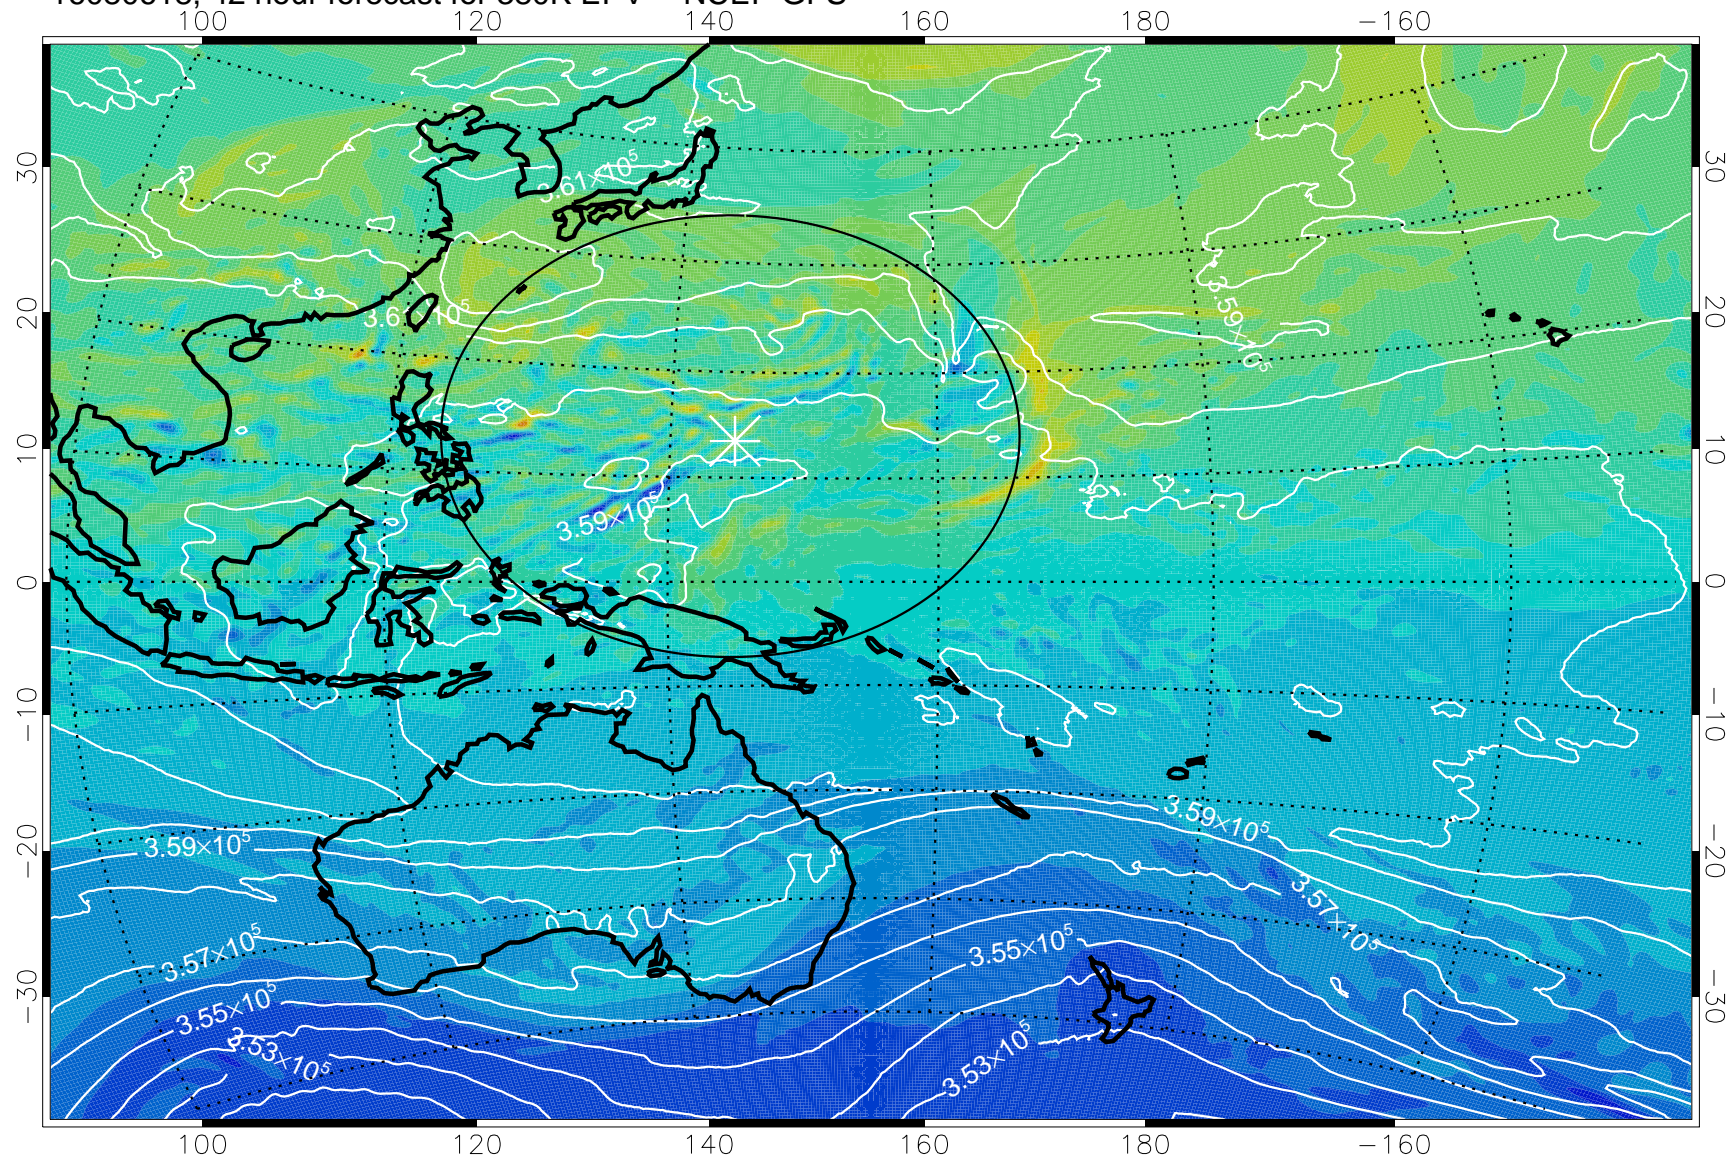

16080606, 30 hour forecast for 380K EPV -- NCEP GFS

380K Montgomery Streamfunction, white

Range ring of 2304 km

16080612, 36 hour forecast for 380K EPV -- NCEP GFS

380K Montgomery Streamfunction, white

Range ring of 2304 km

16080618, 42 hour forecast for 380K EPV -- NCEP GFS

380K Montgomery Streamfunction, white

Range ring of 2304 km

16080700, 48 hour forecast for 380K EPV -- NCEP GFS

380K Montgomery Streamfunction, white

Range ring of 2304 km

16080706, 54 hour forecast for 380K EPV -- NCEP GFS

380K Montgomery Streamfunction, white

Range ring of 2304 km

16080712, 60 hour forecast for 380K EPV -- NCEP GFS

380K Montgomery Streamfunction, white

Range ring of 2304 km

16080718, 66 hour forecast for 380K EPV -- NCEP GFS

380K Montgomery Streamfunction, white

Range ring of 2304 km

16080800, 72 hour forecast for 380K EPV -- NCEP GFS

380K Montgomery Streamfunction, white

Range ring of 2304 km