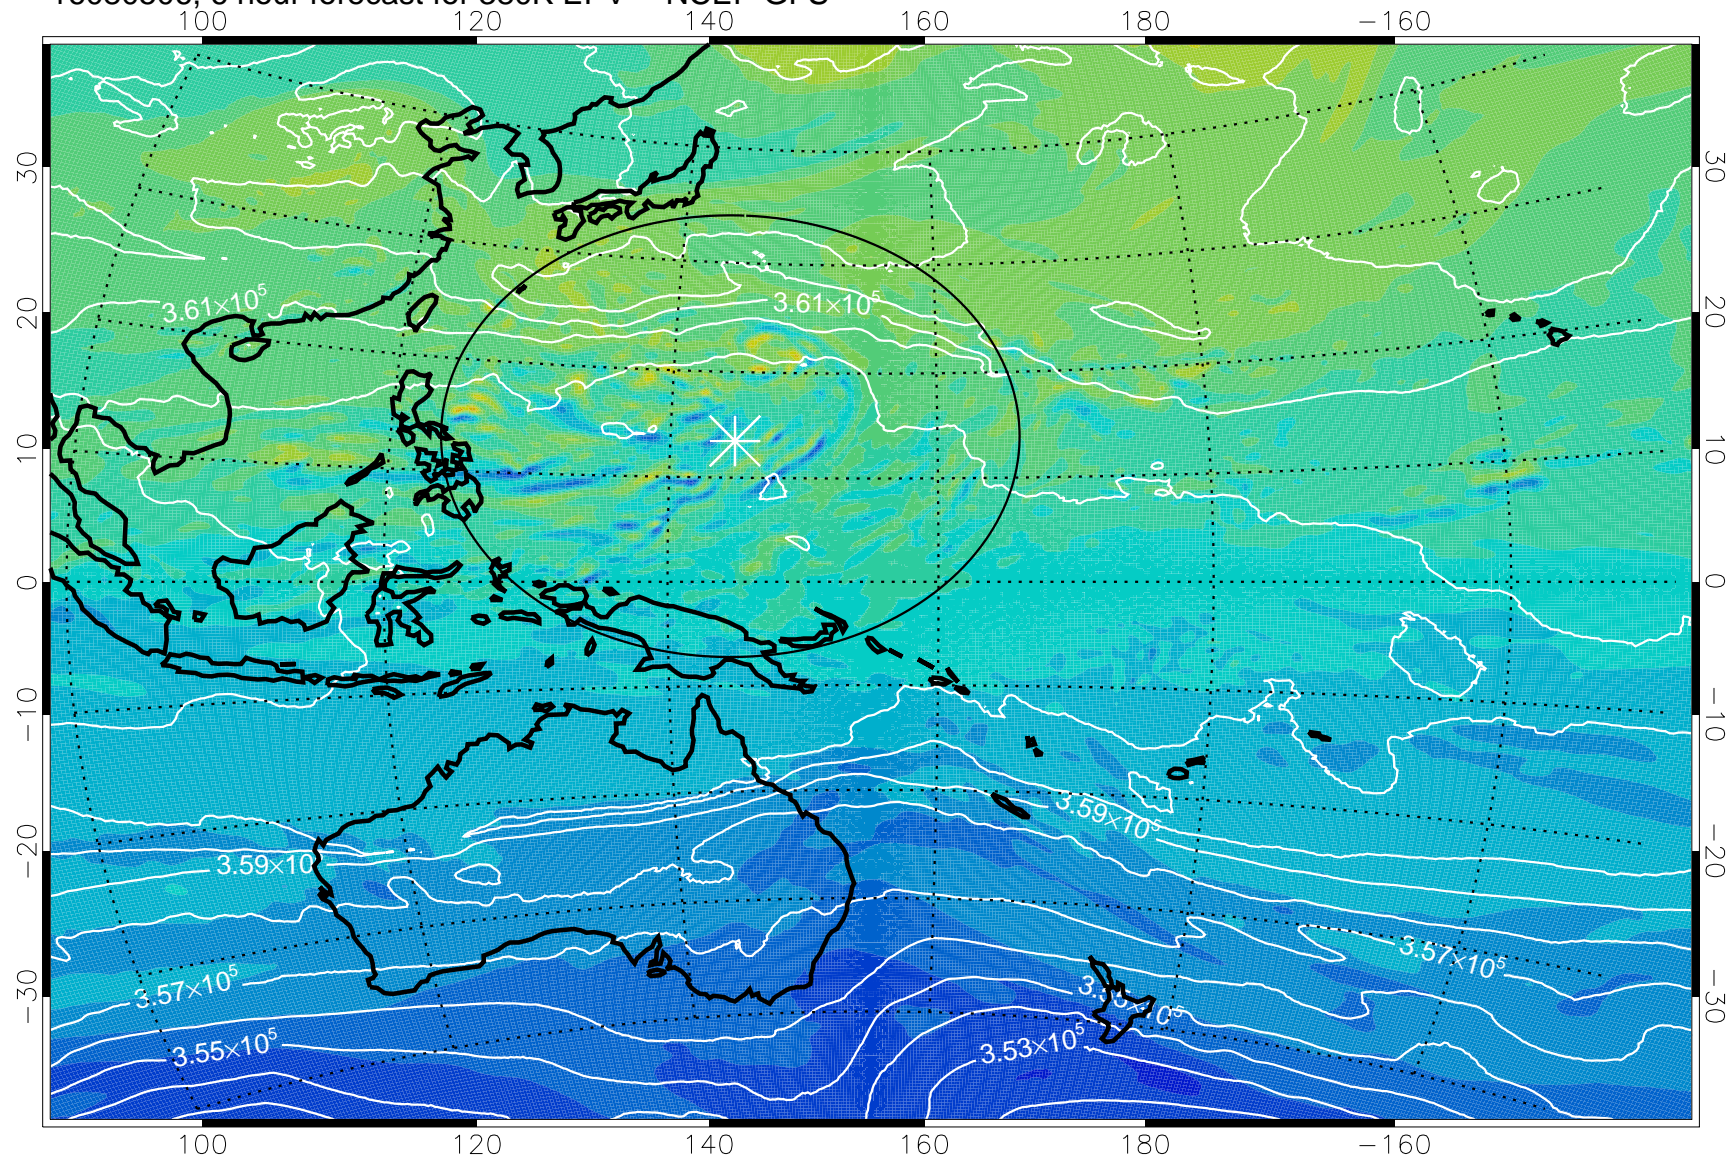

16080506, 6 hour forecast for 380K EPV -- NCEP GFS

380K Montgomery Streamfunction, white

Range ring of 2304 km

16080512, 12 hour forecast for 380K EPV -- NCEP GFS

380K Montgomery Streamfunction, white

Range ring of 2304 km

16080518, 18 hour forecast for 380K EPV -- NCEP GFS

380K Montgomery Streamfunction, white

Range ring of 2304 km

16080600, 24 hour forecast for 380K EPV -- NCEP GFS

380K Montgomery Streamfunction, white

Range ring of 2304 km

16080606, 30 hour forecast for 380K EPV -- NCEP GFS

380K Montgomery Streamfunction, white

Range ring of 2304 km

16080612, 36 hour forecast for 380K EPV -- NCEP GFS

380K Montgomery Streamfunction, white

Range ring of 2304 km

16080618, 42 hour forecast for 380K EPV -- NCEP GFS

380K Montgomery Streamfunction, white

Range ring of 2304 km

16080700, 48 hour forecast for 380K EPV -- NCEP GFS

380K Montgomery Streamfunction, white

Range ring of 2304 km