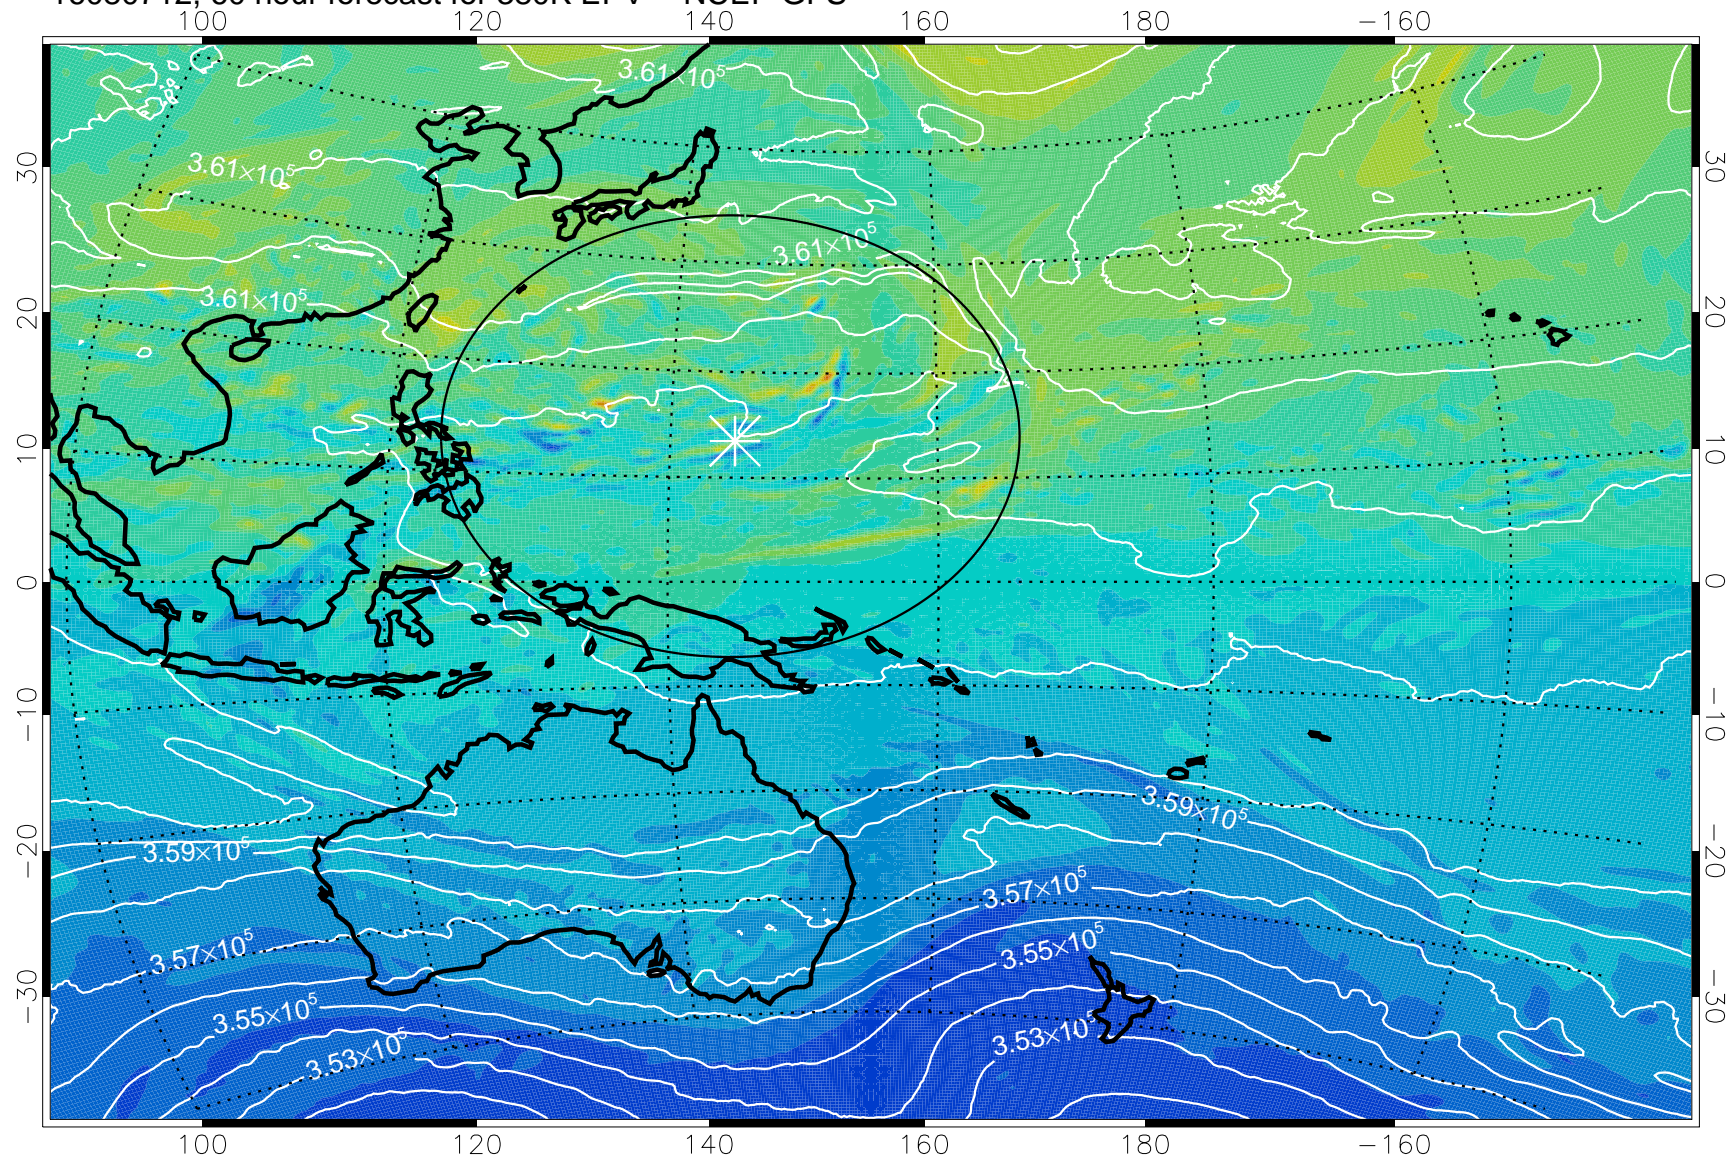

16080706, 54 hour forecast for 380K EPV -- NCEP GFS

380K Montgomery Streamfunction, white

Range ring of 2304 km

16080712, 60 hour forecast for 380K EPV -- NCEP GFS

380K Montgomery Streamfunction, white

Range ring of 2304 km

16080718, 66 hour forecast for 380K EPV -- NCEP GFS

380K Montgomery Streamfunction, white

Range ring of 2304 km

16080800, 72 hour forecast for 380K EPV -- NCEP GFS

380K Montgomery Streamfunction, white

Range ring of 2304 km

16080806, 78 hour forecast for 380K EPV -- NCEP GFS

380K Montgomery Streamfunction, white

Range ring of 2304 km

16080812, 84 hour forecast for 380K EPV -- NCEP GFS

380K Montgomery Streamfunction, white

Range ring of 2304 km

16080818, 90 hour forecast for 380K EPV -- NCEP GFS

380K Montgomery Streamfunction, white

Range ring of 2304 km

16080900, 96 hour forecast for 380K EPV -- NCEP GFS

380K Montgomery Streamfunction, white

Range ring of 2304 km