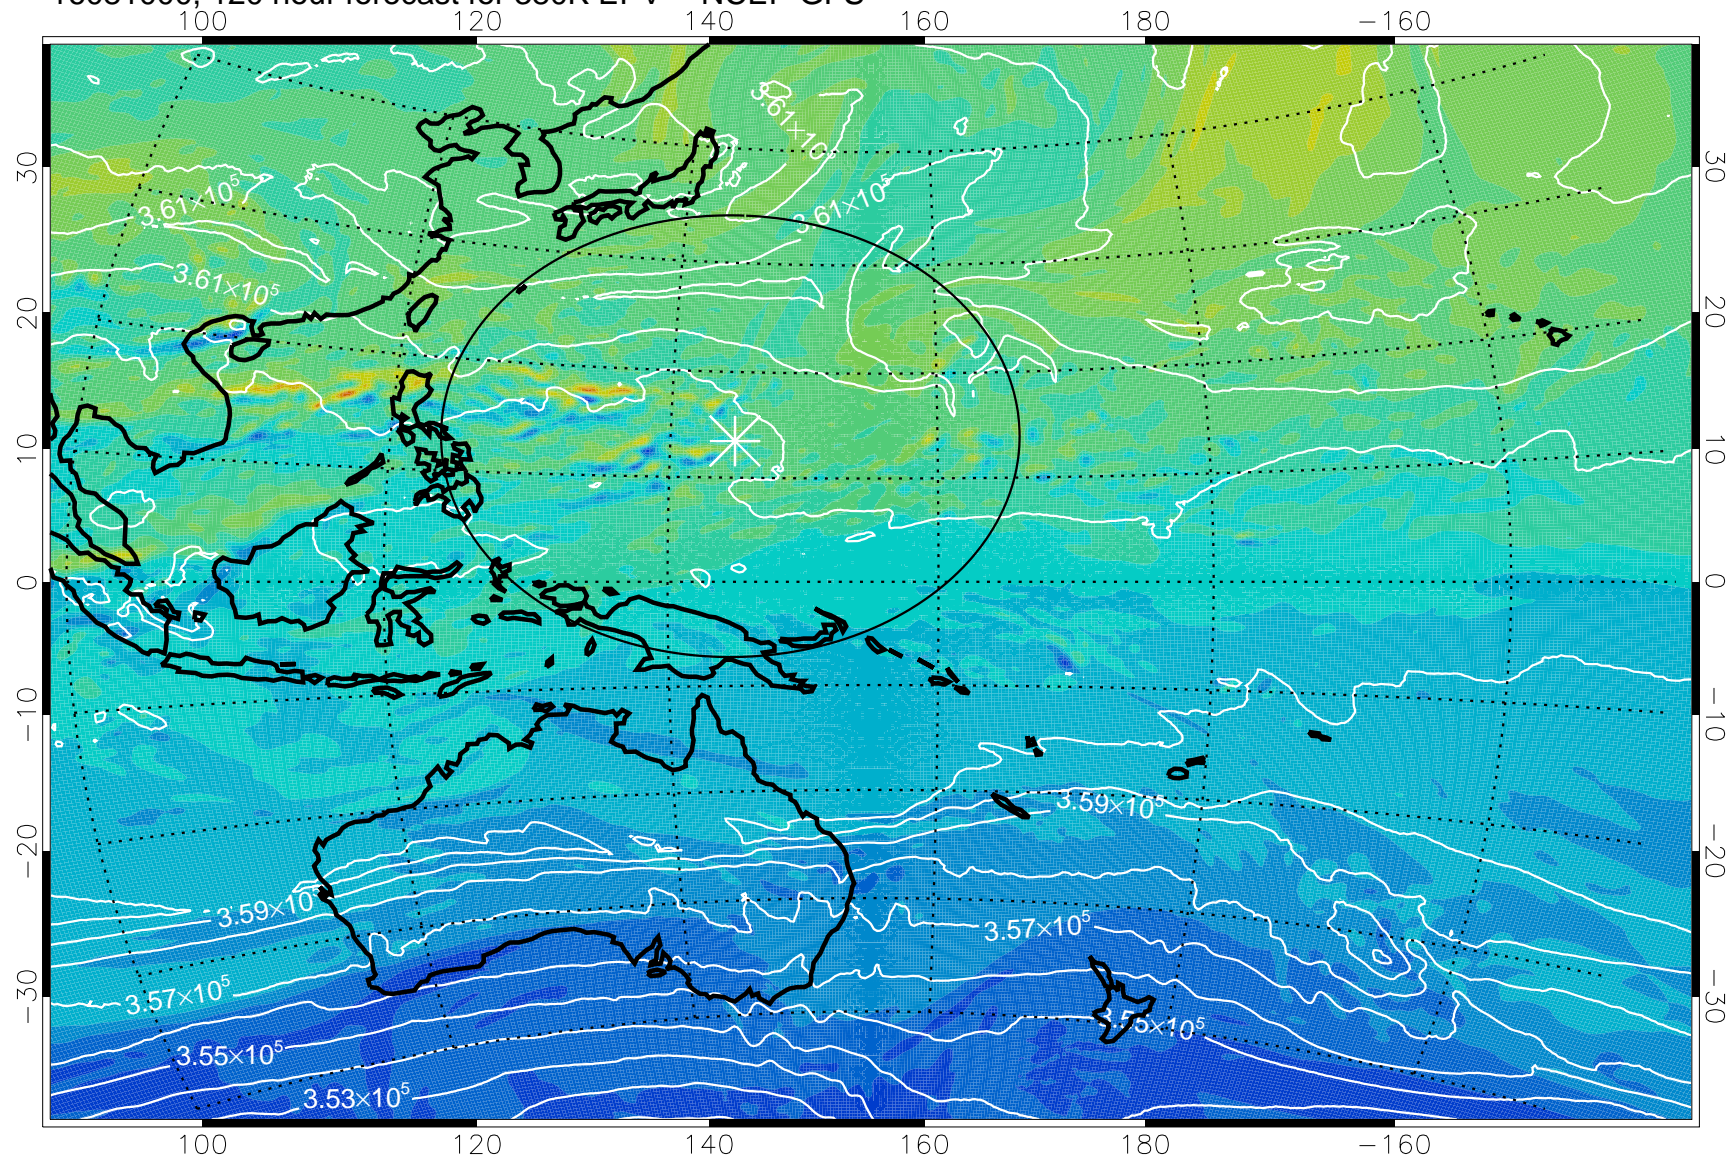

16080818, 90 hour forecast for 380K EPV -- NCEP GFS

380K Montgomery Streamfunction, white

Range ring of 2304 km

16080900, 96 hour forecast for 380K EPV -- NCEP GFS

380K Montgomery Streamfunction, white

Range ring of 2304 km

16080906, 102 hour forecast for 380K EPV -- NCEP GFS

380K Montgomery Streamfunction, white

Range ring of 2304 km

16080912, 108 hour forecast for 380K EPV -- NCEP GFS

380K Montgomery Streamfunction, white

Range ring of 2304 km

16080918, 114 hour forecast for 380K EPV -- NCEP GFS

380K Montgomery Streamfunction, white

Range ring of 2304 km

16081000, 120 hour forecast for 380K EPV -- NCEP GFS

380K Montgomery Streamfunction, white

Range ring of 2304 km