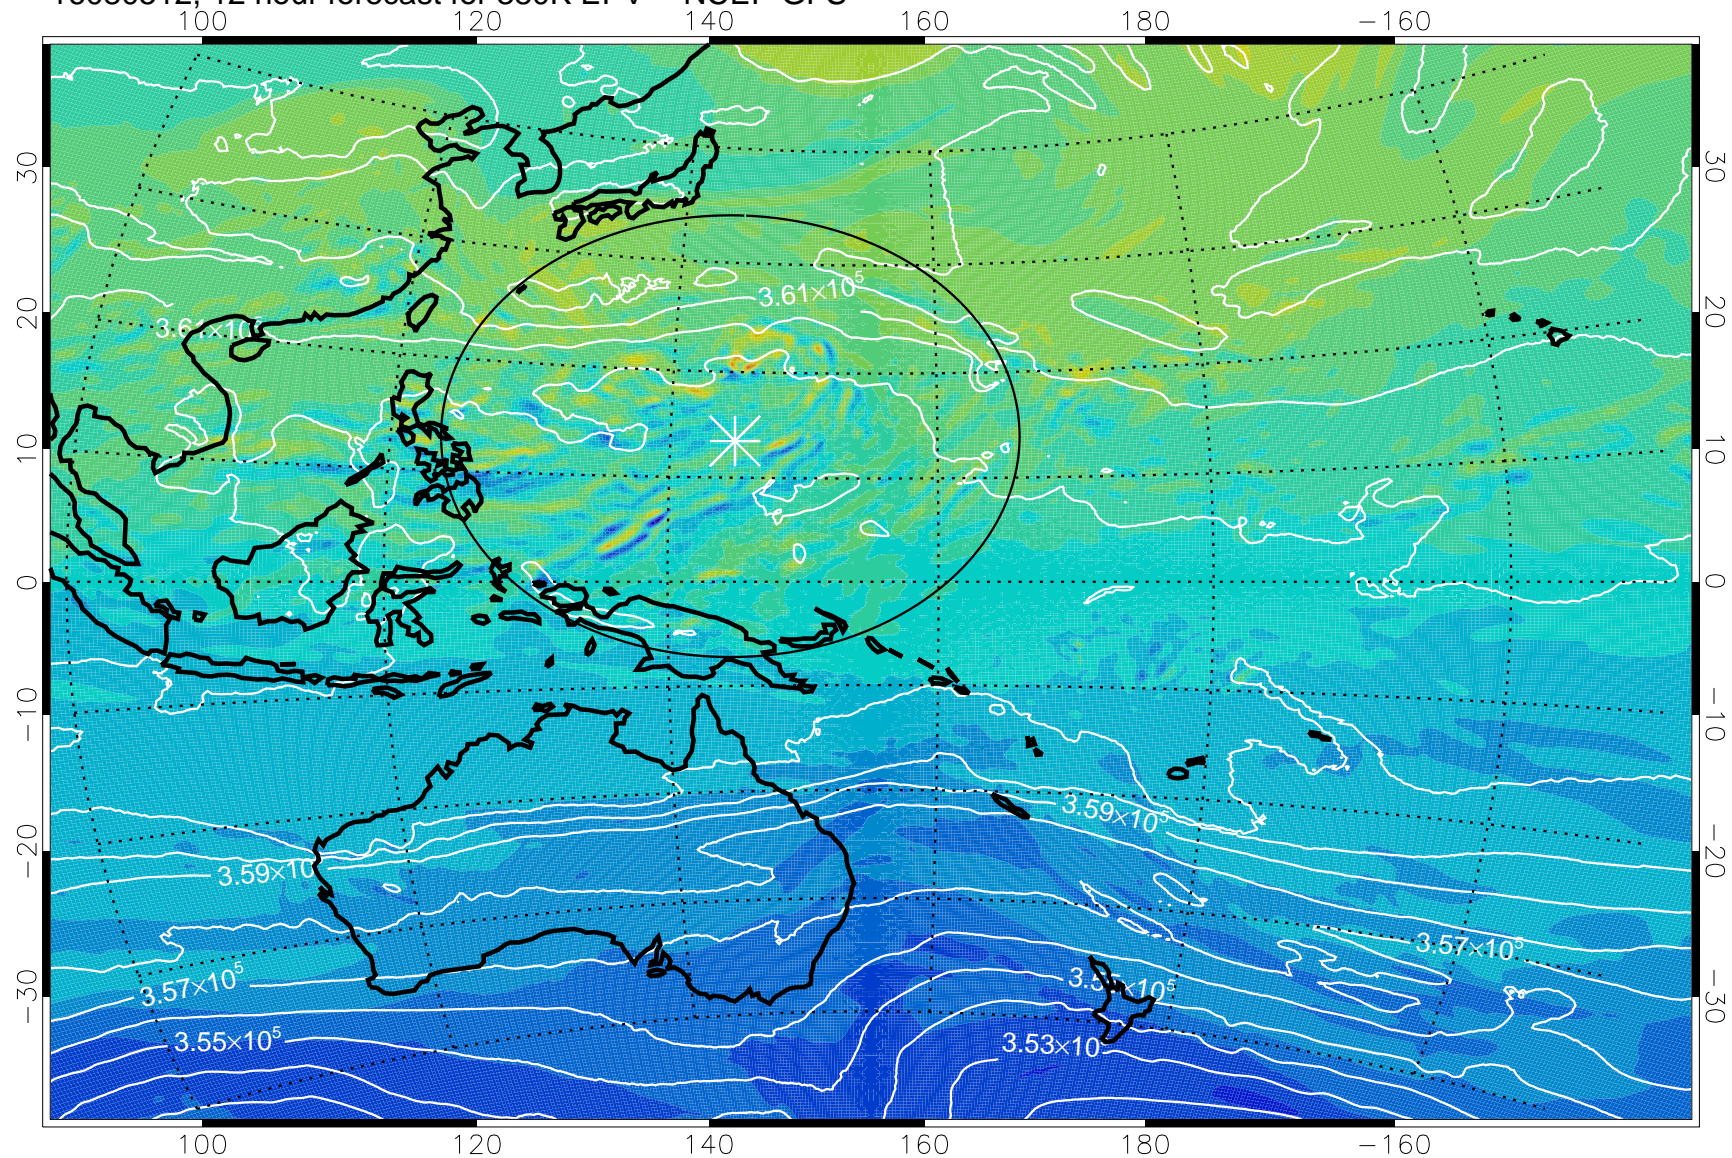

16080506, 6 hour forecast for 380K EPV -- NCEP GFS

380K Montgomery Streamfunction, white

Range ring of 2304 km

16080512, 12 hour forecast for 380K EPV -- NCEP GFS

380K Montgomery Streamfunction, white

Range ring of 2304 km

16080518, 18 hour forecast for 380K EPV -- NCEP GFS

380K Montgomery Streamfunction, white

Range ring of 2304 km

16080600, 24 hour forecast for 380K EPV -- NCEP GFS

380K Montgomery Streamfunction, white

Range ring of 2304 km

16080606, 30 hour forecast for 380K EPV -- NCEP GFS

380K Montgomery Streamfunction, white

Range ring of 2304 km

16080612, 36 hour forecast for 380K EPV -- NCEP GFS

380K Montgomery Streamfunction, white

Range ring of 2304 km

16080618, 42 hour forecast for 380K EPV -- NCEP GFS

380K Montgomery Streamfunction, white

Range ring of 2304 km

16080700, 48 hour forecast for 380K EPV -- NCEP GFS

380K Montgomery Streamfunction, white

Range ring of 2304 km