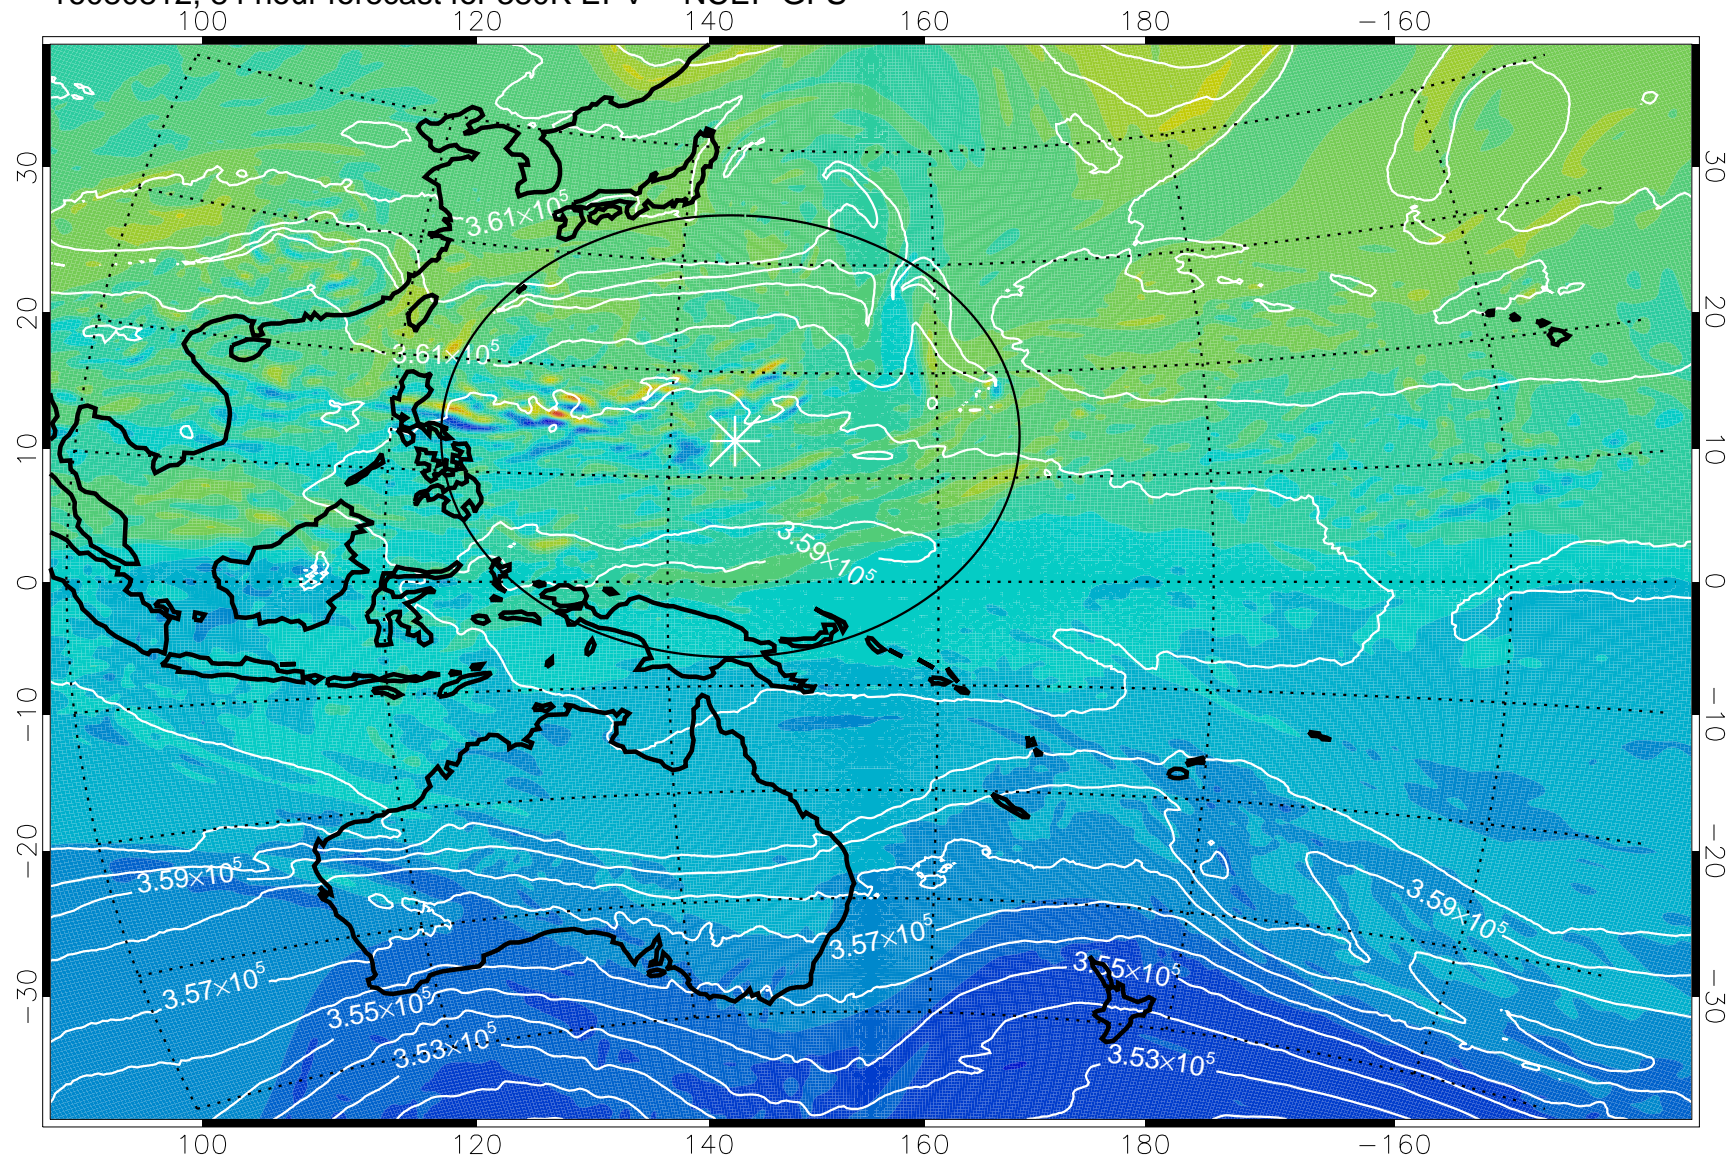

16080718, 66 hour forecast for 380K EPV -- NCEP GFS

380K Montgomery Streamfunction, white

Range ring of 2304 km

16080800, 72 hour forecast for 380K EPV -- NCEP GFS

380K Montgomery Streamfunction, white

Range ring of 2304 km

16080806, 78 hour forecast for 380K EPV -- NCEP GFS

380K Montgomery Streamfunction, white

Range ring of 2304 km

16080812, 84 hour forecast for 380K EPV -- NCEP GFS

380K Montgomery Streamfunction, white

Range ring of 2304 km

16080818, 90 hour forecast for 380K EPV -- NCEP GFS

380K Montgomery Streamfunction, white

Range ring of 2304 km

16080900, 96 hour forecast for 380K EPV -- NCEP GFS

380K Montgomery Streamfunction, white

Range ring of 2304 km

16080906, 102 hour forecast for 380K EPV -- NCEP GFS

380K Montgomery Streamfunction, white

Range ring of 2304 km

16080912, 108 hour forecast for 380K EPV -- NCEP GFS

380K Montgomery Streamfunction, white

Range ring of 2304 km