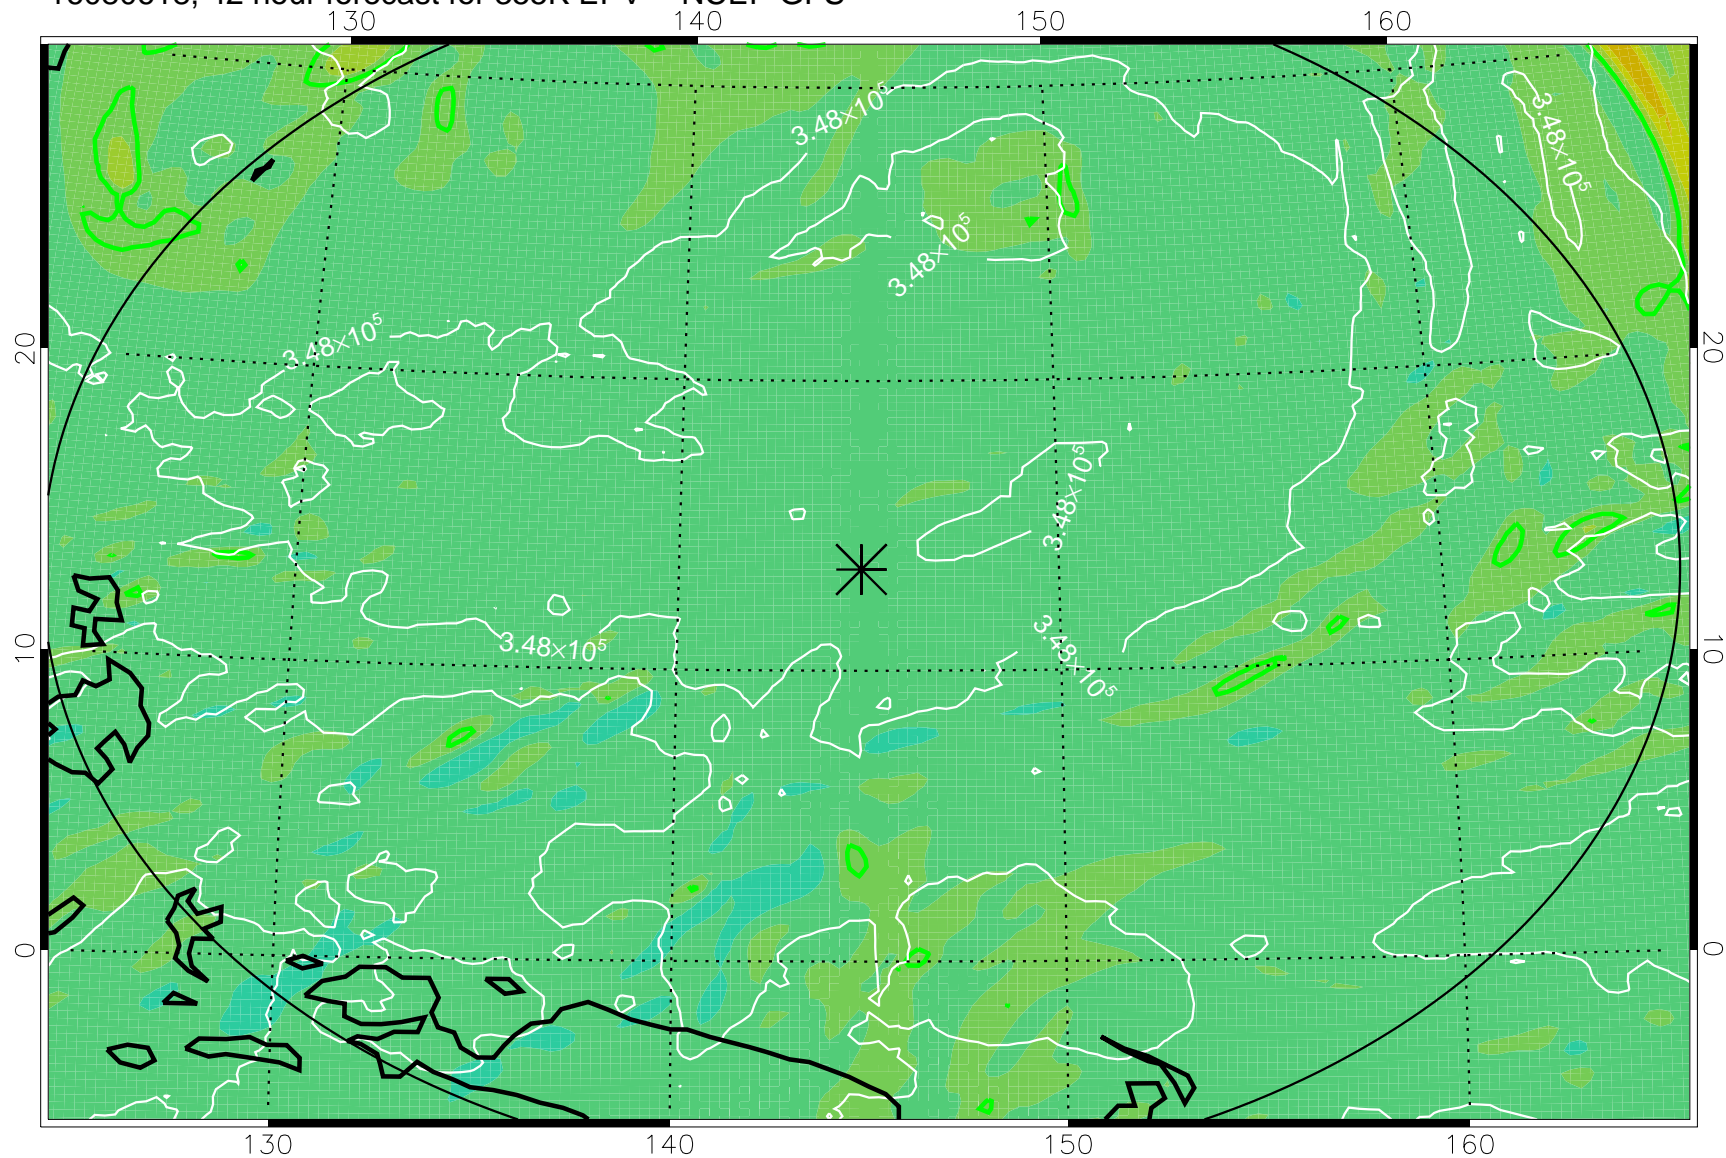

16080606, 30 hour forecast for 355K EPV -- NCEP GFS

16080612, 36 hour forecast for 355K EPV -- NCEP GFS

355K Montgomery Streamfunction, white
EPV Tropopause (2 PVU) Position
Range ring of 2304 km

16080618, 42 hour forecast for 355K EPV -- NCEP GFS

355K Montgomery Streamfunction, white
EPV Tropopause (2 PVU) Position
Range ring of 2304 km

16080700, 48 hour forecast for 355K EPV -- NCEP GFS

355K Montgomery Streamfunction, white
EPV Tropopause (2 PVU) Position
Range ring of 2304 km

16080706, 54 hour forecast for 355K EPV -- NCEP GFS

355K Montgomery Streamfunction, white
EPV Tropopause (2 PVU) Position
Range ring of 2304 km

16080712, 60 hour forecast for 355K EPV -- NCEP GFS

355K Montgomery Streamfunction, white
EPV Tropopause (2 PVU) Position
Range ring of 2304 km

16080718, 66 hour forecast for 355K EPV -- NCEP GFS

355K Montgomery Streamfunction, white
EPV Tropopause (2 PVU) Position
Range ring of 2304 km

16080800, 72 hour forecast for 355K EPV -- NCEP GFS

355K Montgomery Streamfunction, white
EPV Tropopause (2 PVU) Position
Range ring of 2304 km