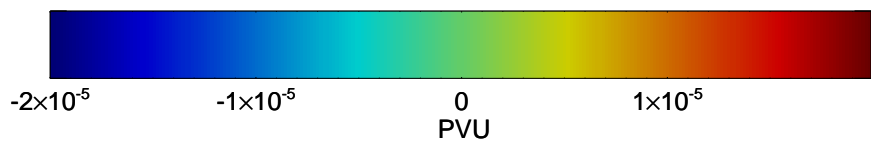

16080718, 66 hour forecast for 355K EPV -- NCEP GFS

355K Montgomery Streamfunction, white
EPV Tropopause (2 PVU) Position
Range ring of 2304 km