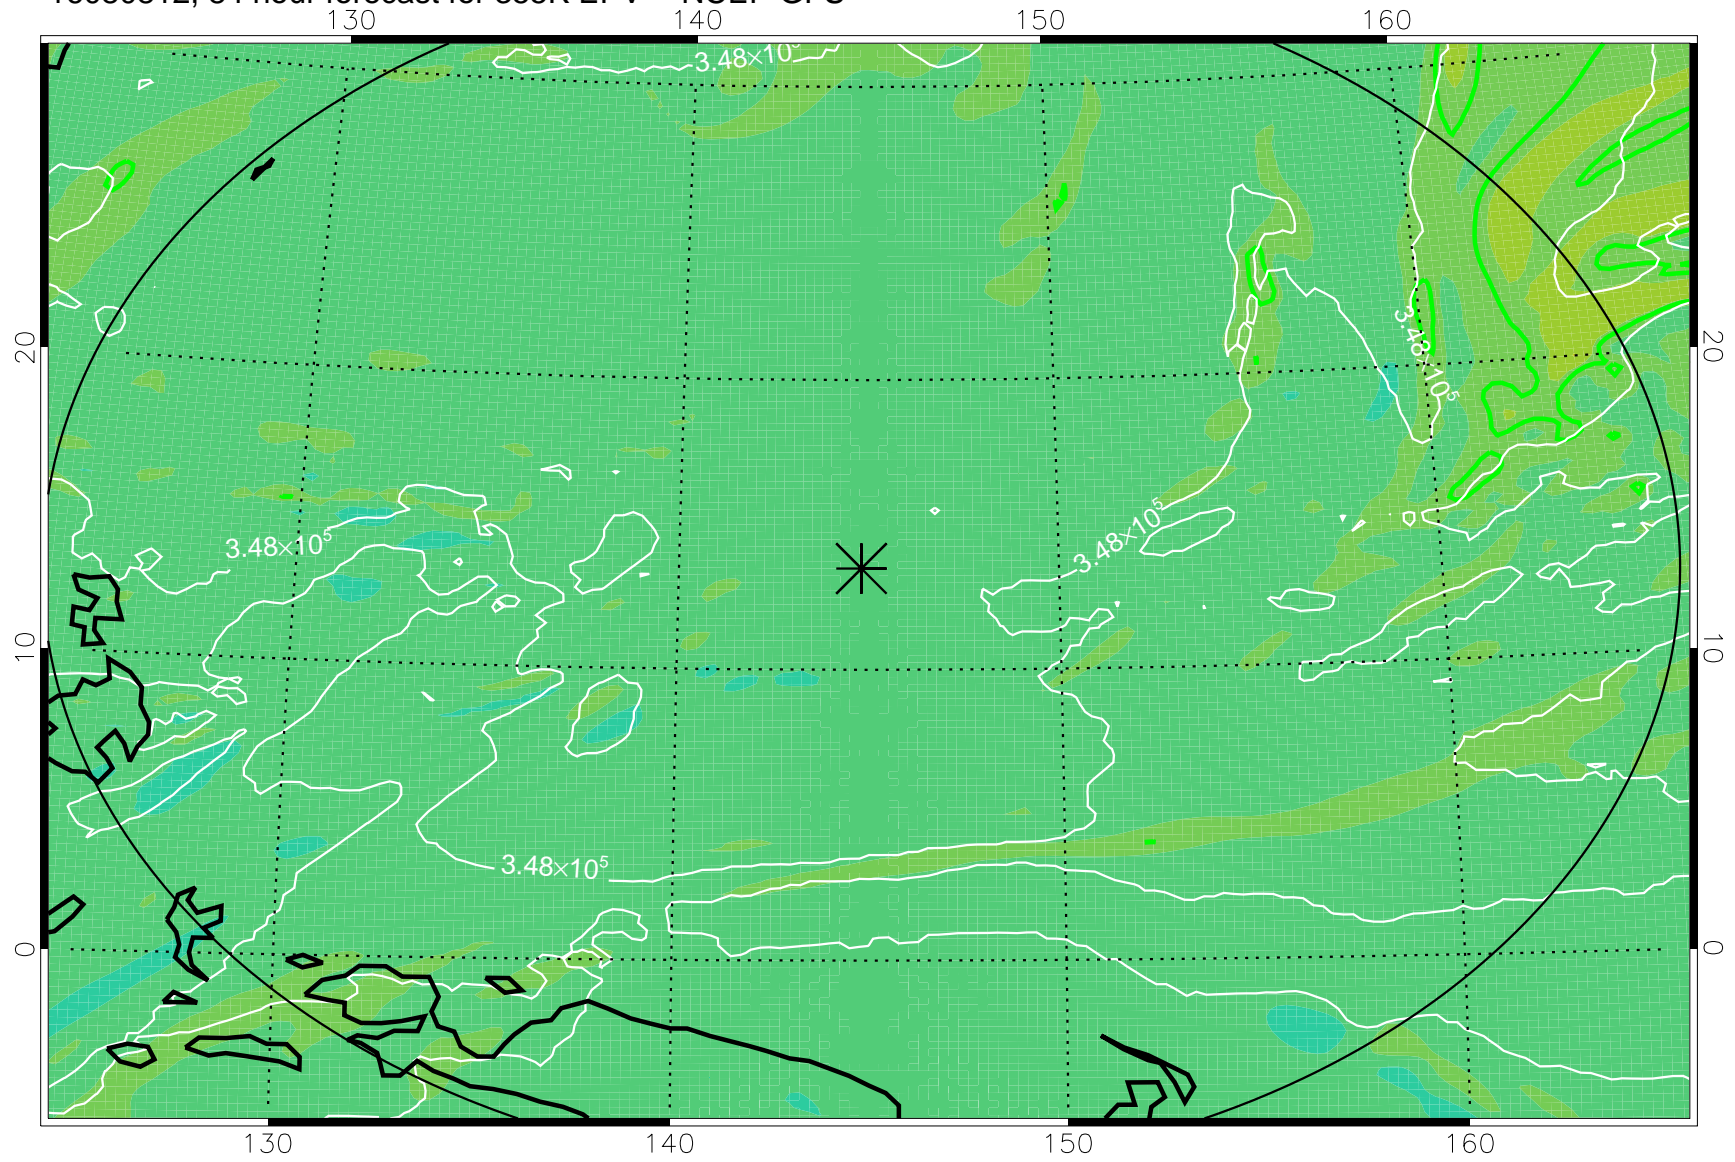

16080706, 54 hour forecast for 355K EPV -- NCEP GFS

355K Montgomery Streamfunction, white
EPV Tropopause (2 PVU) Position
Range ring of 2304 km

16080712, 60 hour forecast for 355K EPV -- NCEP GFS

355K Montgomery Streamfunction, white
EPV Tropopause (2 PVU) Position
Range ring of 2304 km

16080718, 66 hour forecast for 355K EPV -- NCEP GFS

355K Montgomery Streamfunction, white
EPV Tropopause (2 PVU) Position
Range ring of 2304 km

16080800, 72 hour forecast for 355K EPV -- NCEP GFS

355K Montgomery Streamfunction, white
EPV Tropopause (2 PVU) Position
Range ring of 2304 km

16080806, 78 hour forecast for 355K EPV -- NCEP GFS

355K Montgomery Streamfunction, white
EPV Tropopause (2 PVU) Position
Range ring of 2304 km

16080812, 84 hour forecast for 355K EPV -- NCEP GFS

355K Montgomery Streamfunction, white
EPV Tropopause (2 PVU) Position
Range ring of 2304 km

16080818, 90 hour forecast for 355K EPV -- NCEP GFS

355K Montgomery Streamfunction, white
EPV Tropopause (2 PVU) Position
Range ring of 2304 km

16080900, 96 hour forecast for 355K EPV -- NCEP GFS

355K Montgomery Streamfunction, white
EPV Tropopause (2 PVU) Position
Range ring of 2304 km