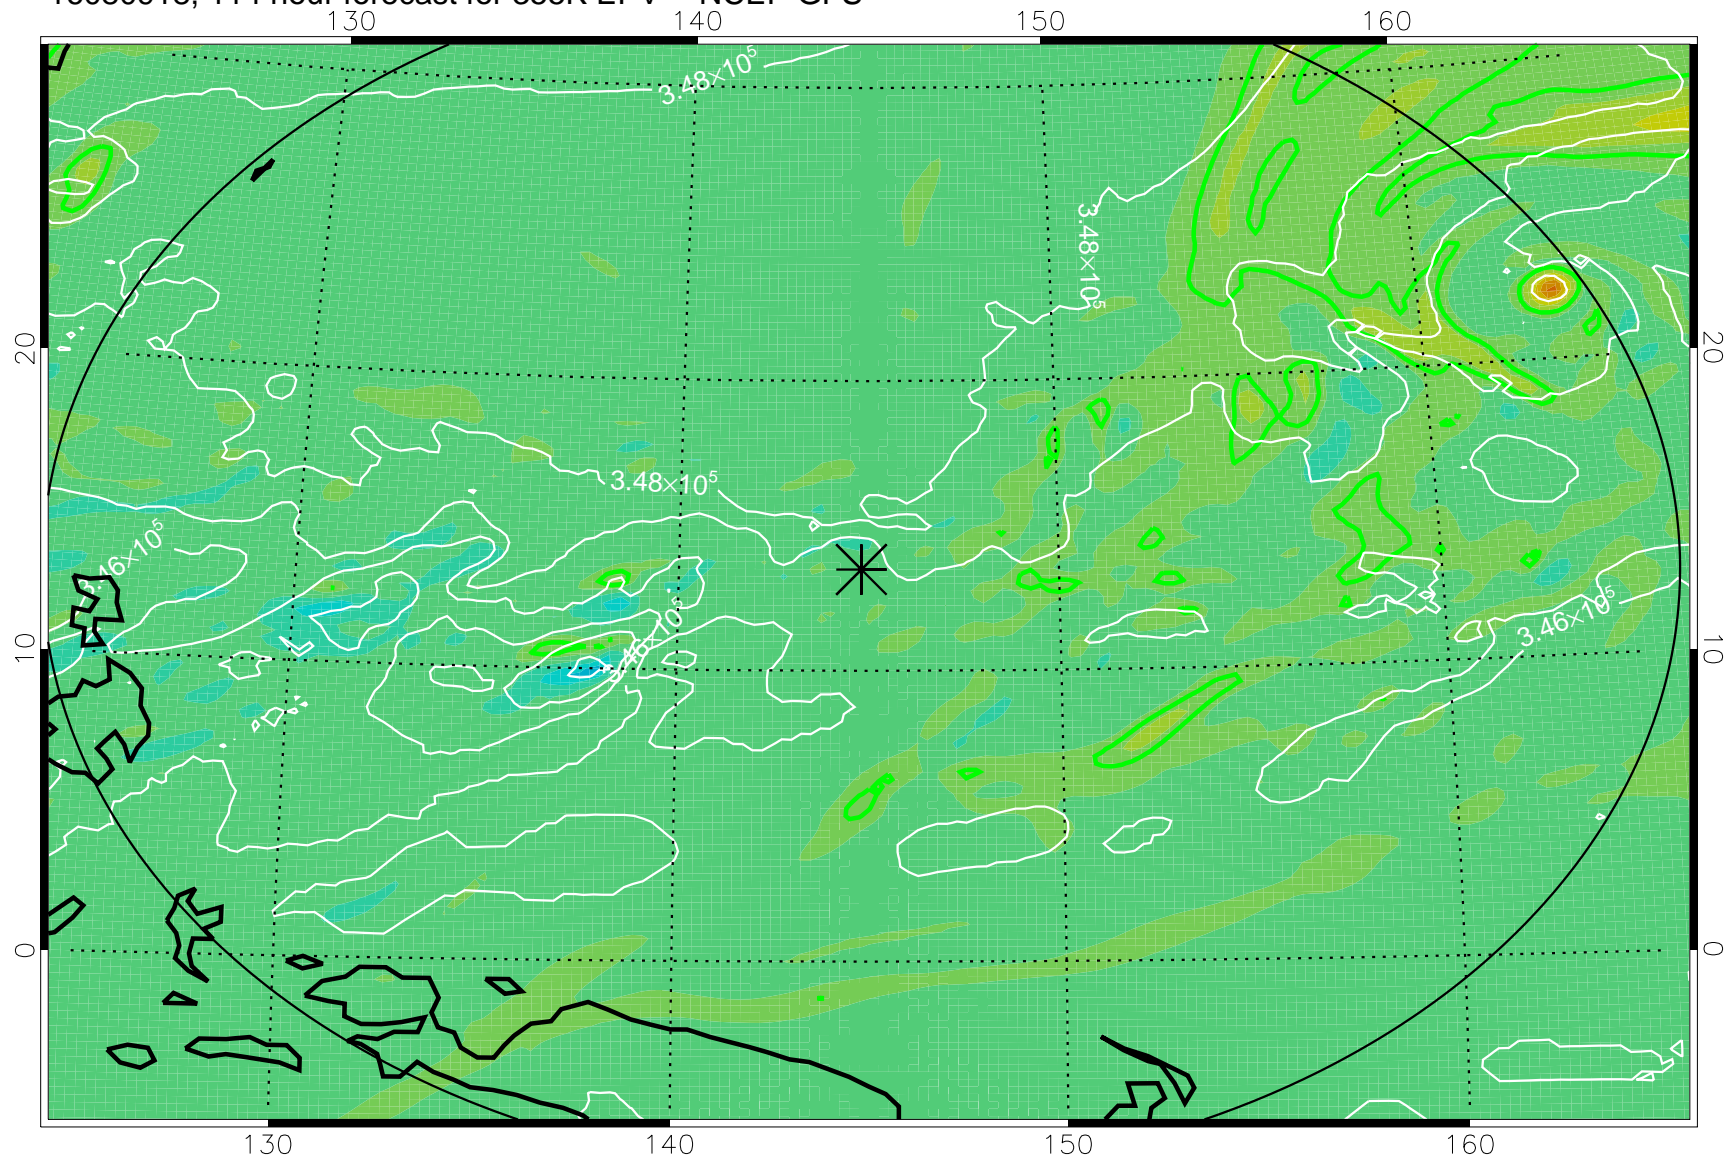

16080806, 78 hour forecast for 355K EPV -- NCEP GFS

355K Montgomery Streamfunction, white
EPV Tropopause (2 PVU) Position
Range ring of 2304 km

16080812, 84 hour forecast for 355K EPV -- NCEP GFS

355K Montgomery Streamfunction, white
EPV Tropopause (2 PVU) Position
Range ring of 2304 km

16080818, 90 hour forecast for 355K EPV -- NCEP GFS

355K Montgomery Streamfunction, white
EPV Tropopause (2 PVU) Position
Range ring of 2304 km

16080900, 96 hour forecast for 355K EPV -- NCEP GFS

355K Montgomery Streamfunction, white
EPV Tropopause (2 PVU) Position
Range ring of 2304 km

16080906, 102 hour forecast for 355K EPV -- NCEP GFS

355K Montgomery Streamfunction, white
EPV Tropopause (2 PVU) Position
Range ring of 2304 km

16080912, 108 hour forecast for 355K EPV -- NCEP GFS

355K Montgomery Streamfunction, white
EPV Tropopause (2 PVU) Position
Range ring of 2304 km

16080918, 114 hour forecast for 355K EPV -- NCEP GFS

355K Montgomery Streamfunction, white
EPV Tropopause (2 PVU) Position
Range ring of 2304 km

16081000, 120 hour forecast for 355K EPV -- NCEP GFS

355K Montgomery Streamfunction, white
EPV Tropopause (2 PVU) Position
Range ring of 2304 km