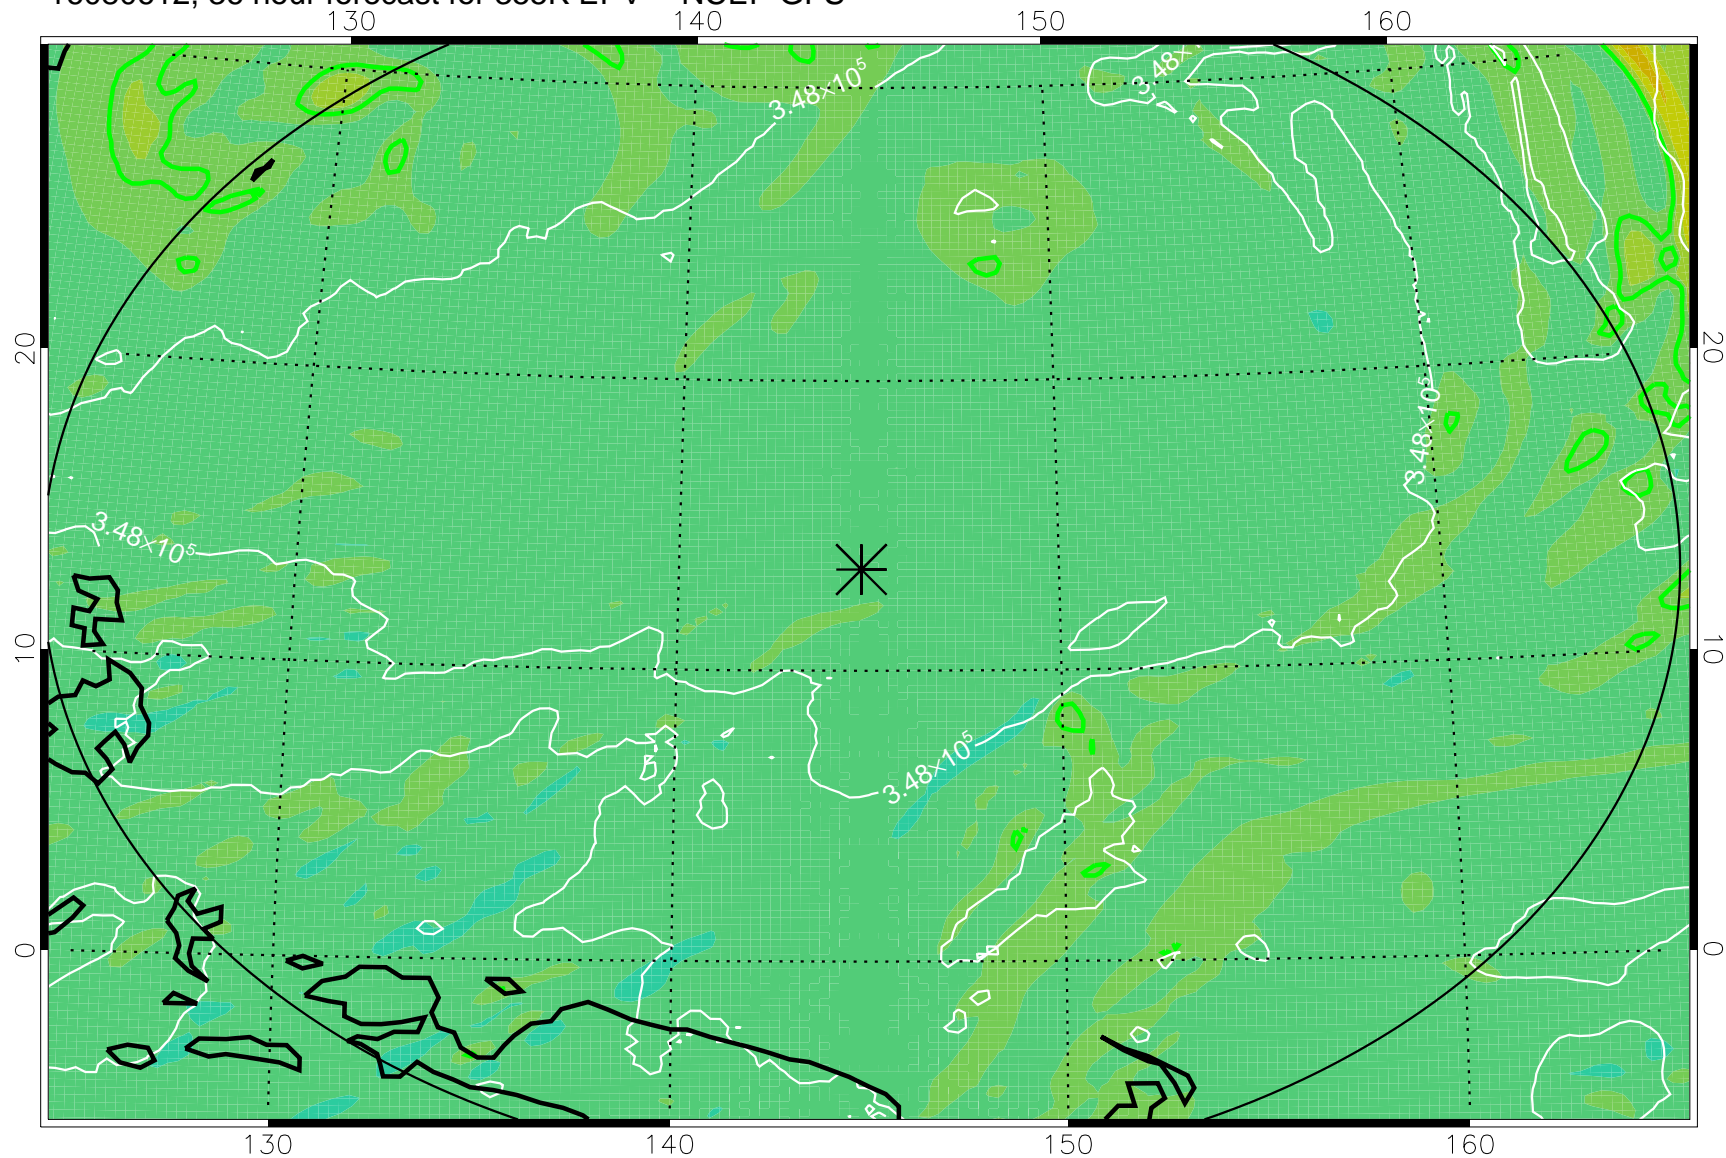

16080518, 18 hour forecast for 355K EPV -- NCEP GFS

355K Montgomery Streamfunction, white
EPV Tropopause (2 PVU) Position
Range ring of 2304 km

16080600, 24 hour forecast for 355K EPV -- NCEP GFS

355K Montgomery Streamfunction, white
EPV Tropopause (2 PVU) Position
Range ring of 2304 km

16080606, 30 hour forecast for 355K EPV -- NCEP GFS

16080612, 36 hour forecast for 355K EPV -- NCEP GFS

355K Montgomery Streamfunction, white
EPV Tropopause (2 PVU) Position
Range ring of 2304 km

16080618, 42 hour forecast for 355K EPV -- NCEP GFS

355K Montgomery Streamfunction, white
EPV Tropopause (2 PVU) Position
Range ring of 2304 km

16080700, 48 hour forecast for 355K EPV -- NCEP GFS

355K Montgomery Streamfunction, white
EPV Tropopause (2 PVU) Position
Range ring of 2304 km

16080718, 66 hour forecast for 355K EPV -- NCEP GFS

355K Montgomery Streamfunction, white
EPV Tropopause (2 PVU) Position
Range ring of 2304 km

16080800, 72 hour forecast for 355K EPV -- NCEP GFS

355K Montgomery Streamfunction, white
EPV Tropopause (2 PVU) Position
Range ring of 2304 km