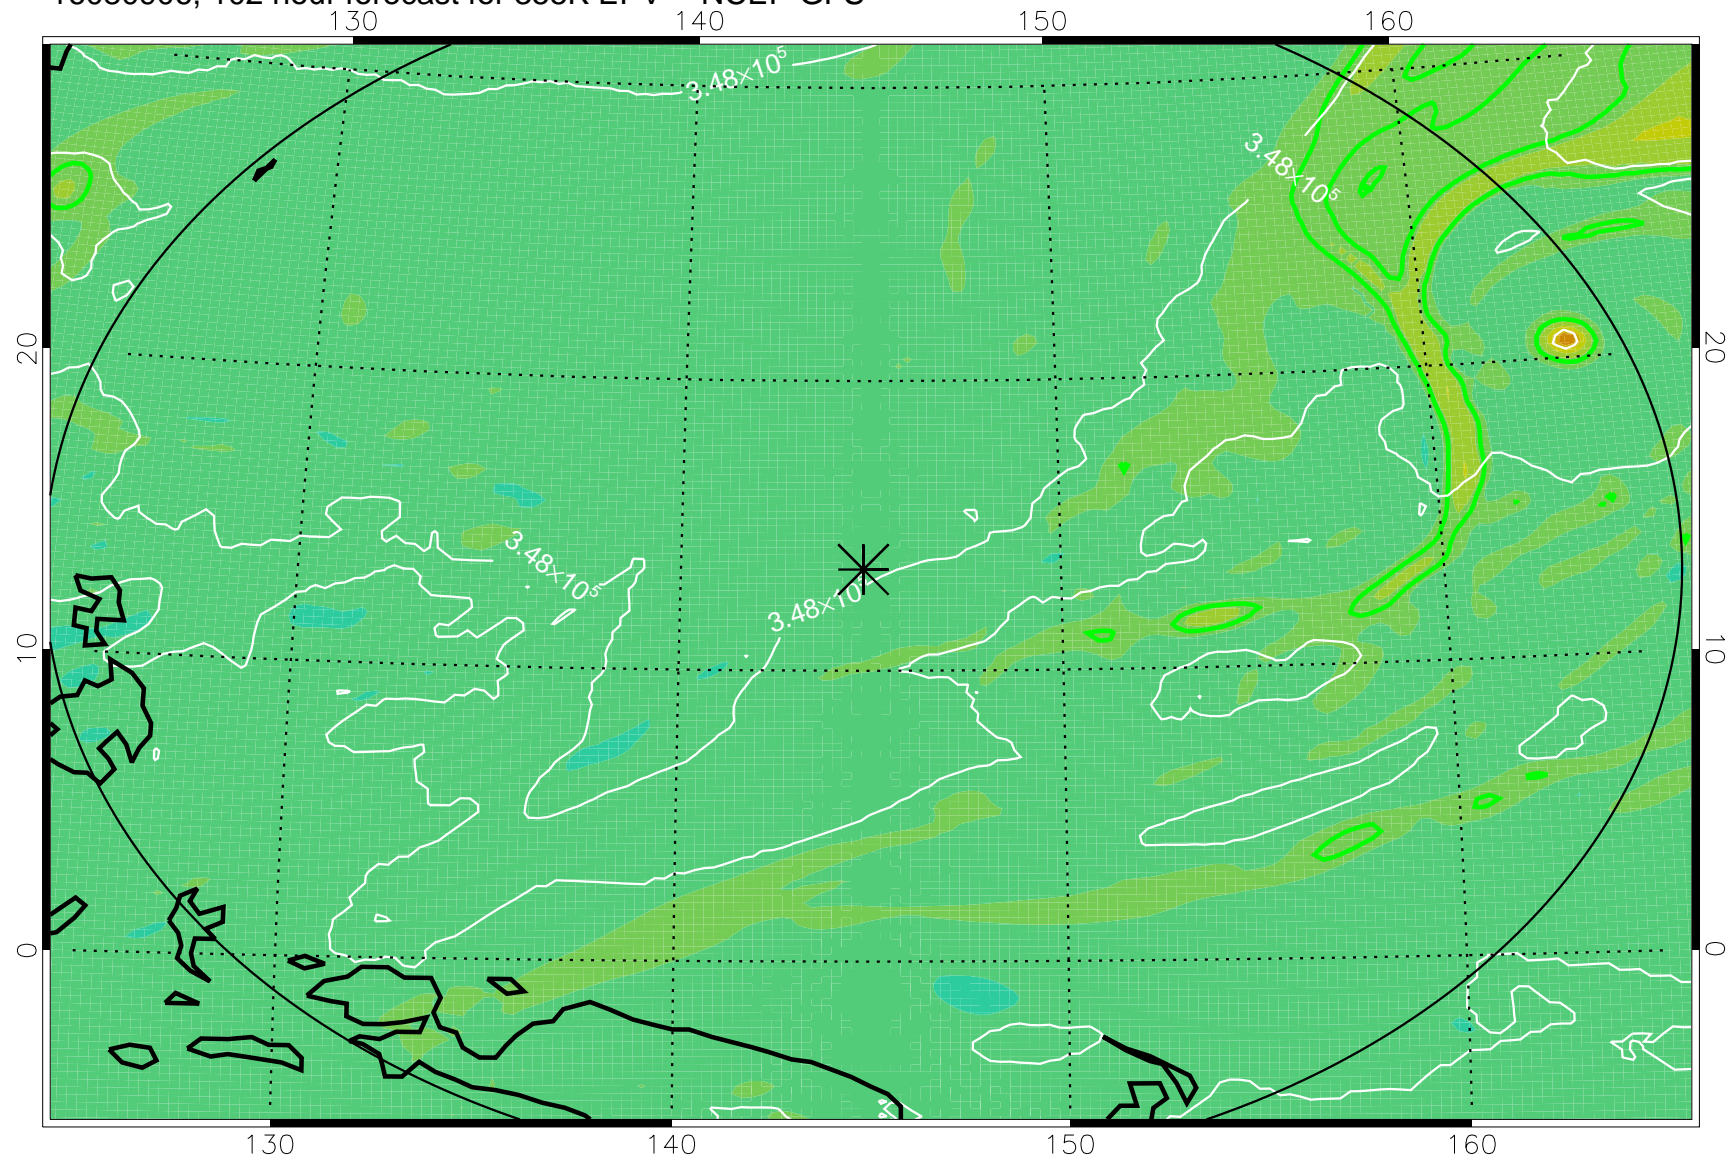

16080806, 78 hour forecast for 355K EPV -- NCEP GFS

355K Montgomery Streamfunction, white
EPV Tropopause (2 PVU) Position
Range ring of 2304 km

16080812, 84 hour forecast for 355K EPV -- NCEP GFS

355K Montgomery Streamfunction, white
EPV Tropopause (2 PVU) Position
Range ring of 2304 km

16080818, 90 hour forecast for 355K EPV -- NCEP GFS

355K Montgomery Streamfunction, white
EPV Tropopause (2 PVU) Position
Range ring of 2304 km

16080900, 96 hour forecast for 355K EPV -- NCEP GFS

355K Montgomery Streamfunction, white
EPV Tropopause (2 PVU) Position
Range ring of 2304 km

16080906, 102 hour forecast for 355K EPV -- NCEP GFS

355K Montgomery Streamfunction, white
EPV Tropopause (2 PVU) Position
Range ring of 2304 km

16080912, 108 hour forecast for 355K EPV -- NCEP GFS

355K Montgomery Streamfunction, white
EPV Tropopause (2 PVU) Position
Range ring of 2304 km

16080918, 114 hour forecast for 355K EPV -- NCEP GFS

355K Montgomery Streamfunction, white
EPV Tropopause (2 PVU) Position
Range ring of 2304 km

16081000, 120 hour forecast for 355K EPV -- NCEP GFS

355K Montgomery Streamfunction, white
EPV Tropopause (2 PVU) Position
Range ring of 2304 km