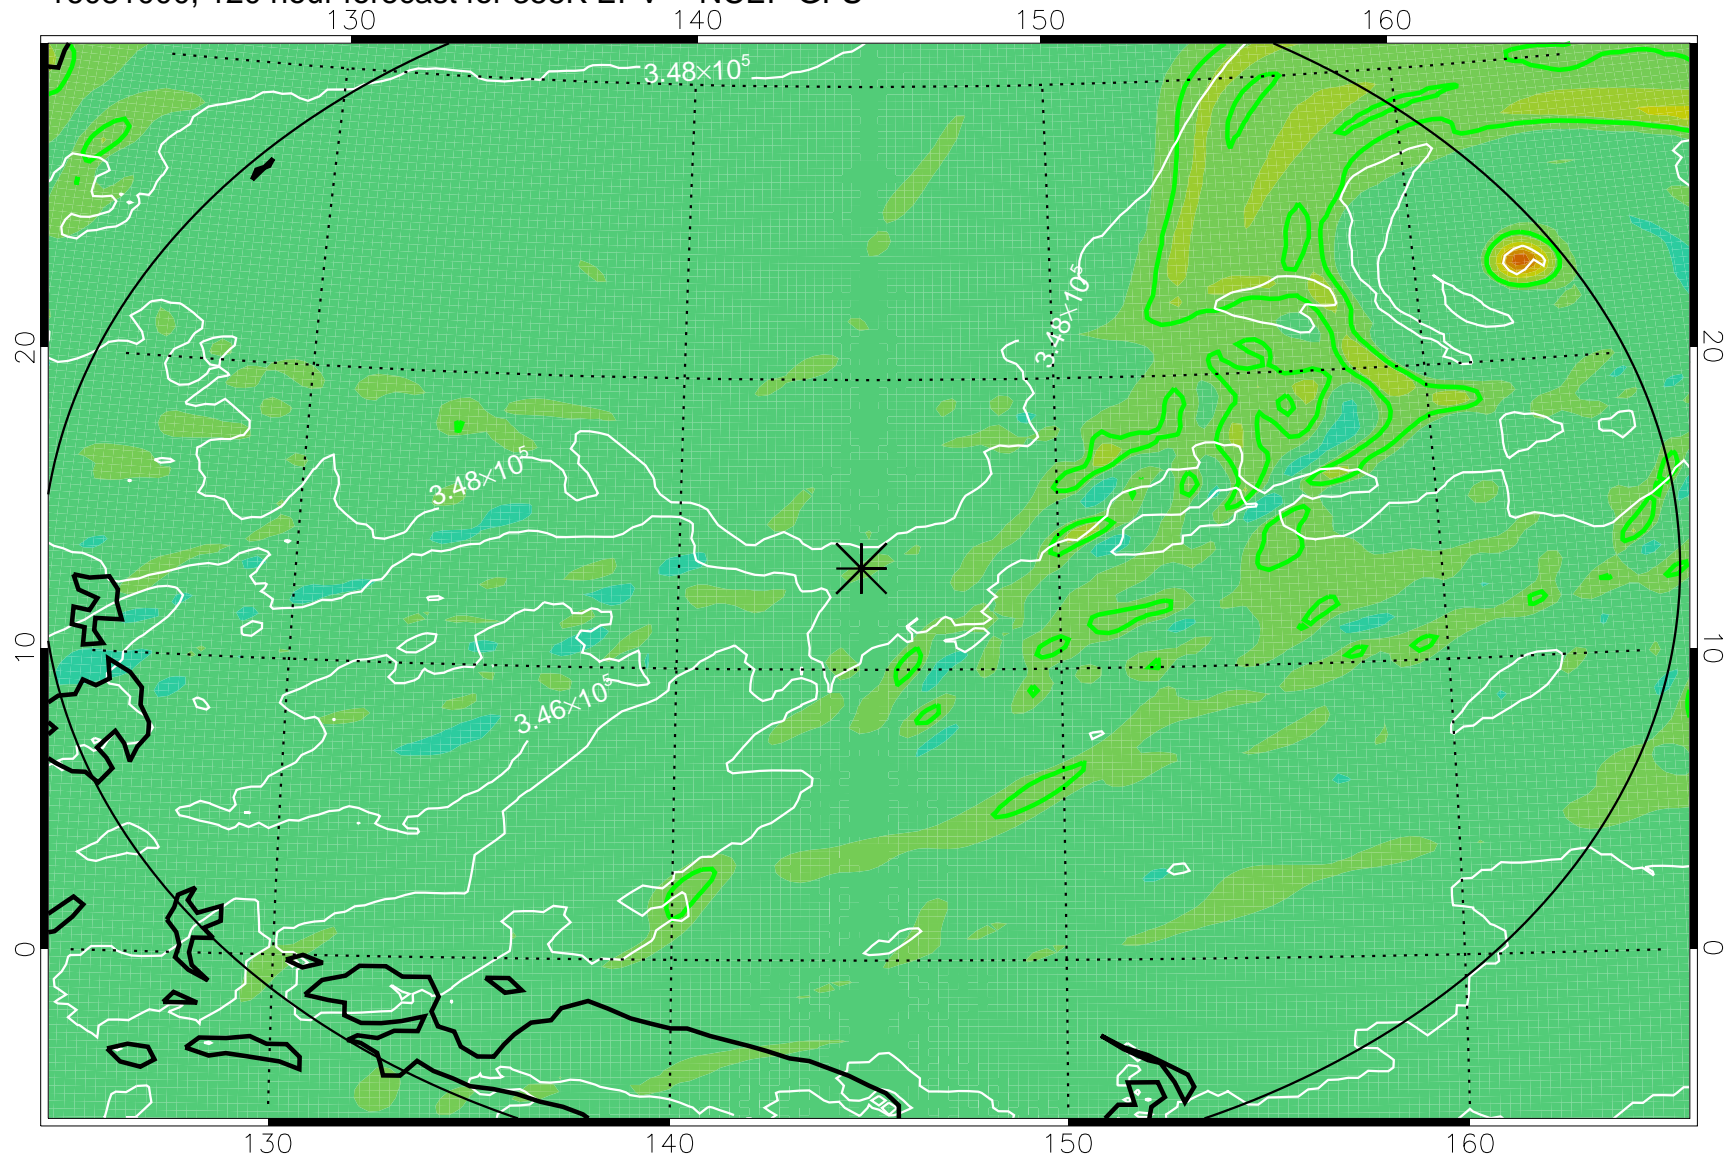

16080806, 78 hour forecast for 355K EPV -- NCEP GFS

355K Montgomery Streamfunction, white
EPV Tropopause (2 PVU) Position
Range ring of 2304 km

16080812, 84 hour forecast for 355K EPV -- NCEP GFS

355K Montgomery Streamfunction, white
EPV Tropopause (2 PVU) Position
Range ring of 2304 km

16080818, 90 hour forecast for 355K EPV -- NCEP GFS

355K Montgomery Streamfunction, white
EPV Tropopause (2 PVU) Position
Range ring of 2304 km

16080900, 96 hour forecast for 355K EPV -- NCEP GFS

355K Montgomery Streamfunction, white
EPV Tropopause (2 PVU) Position
Range ring of 2304 km

16080906, 102 hour forecast for 355K EPV -- NCEP GFS

355K Montgomery Streamfunction, white
EPV Tropopause (2 PVU) Position
Range ring of 2304 km

16080912, 108 hour forecast for 355K EPV -- NCEP GFS

355K Montgomery Streamfunction, white
EPV Tropopause (2 PVU) Position
Range ring of 2304 km

16080918, 114 hour forecast for 355K EPV -- NCEP GFS

355K Montgomery Streamfunction, white
EPV Tropopause (2 PVU) Position
Range ring of 2304 km

16081000, 120 hour forecast for 355K EPV -- NCEP GFS

355K Montgomery Streamfunction, white
EPV Tropopause (2 PVU) Position
Range ring of 2304 km