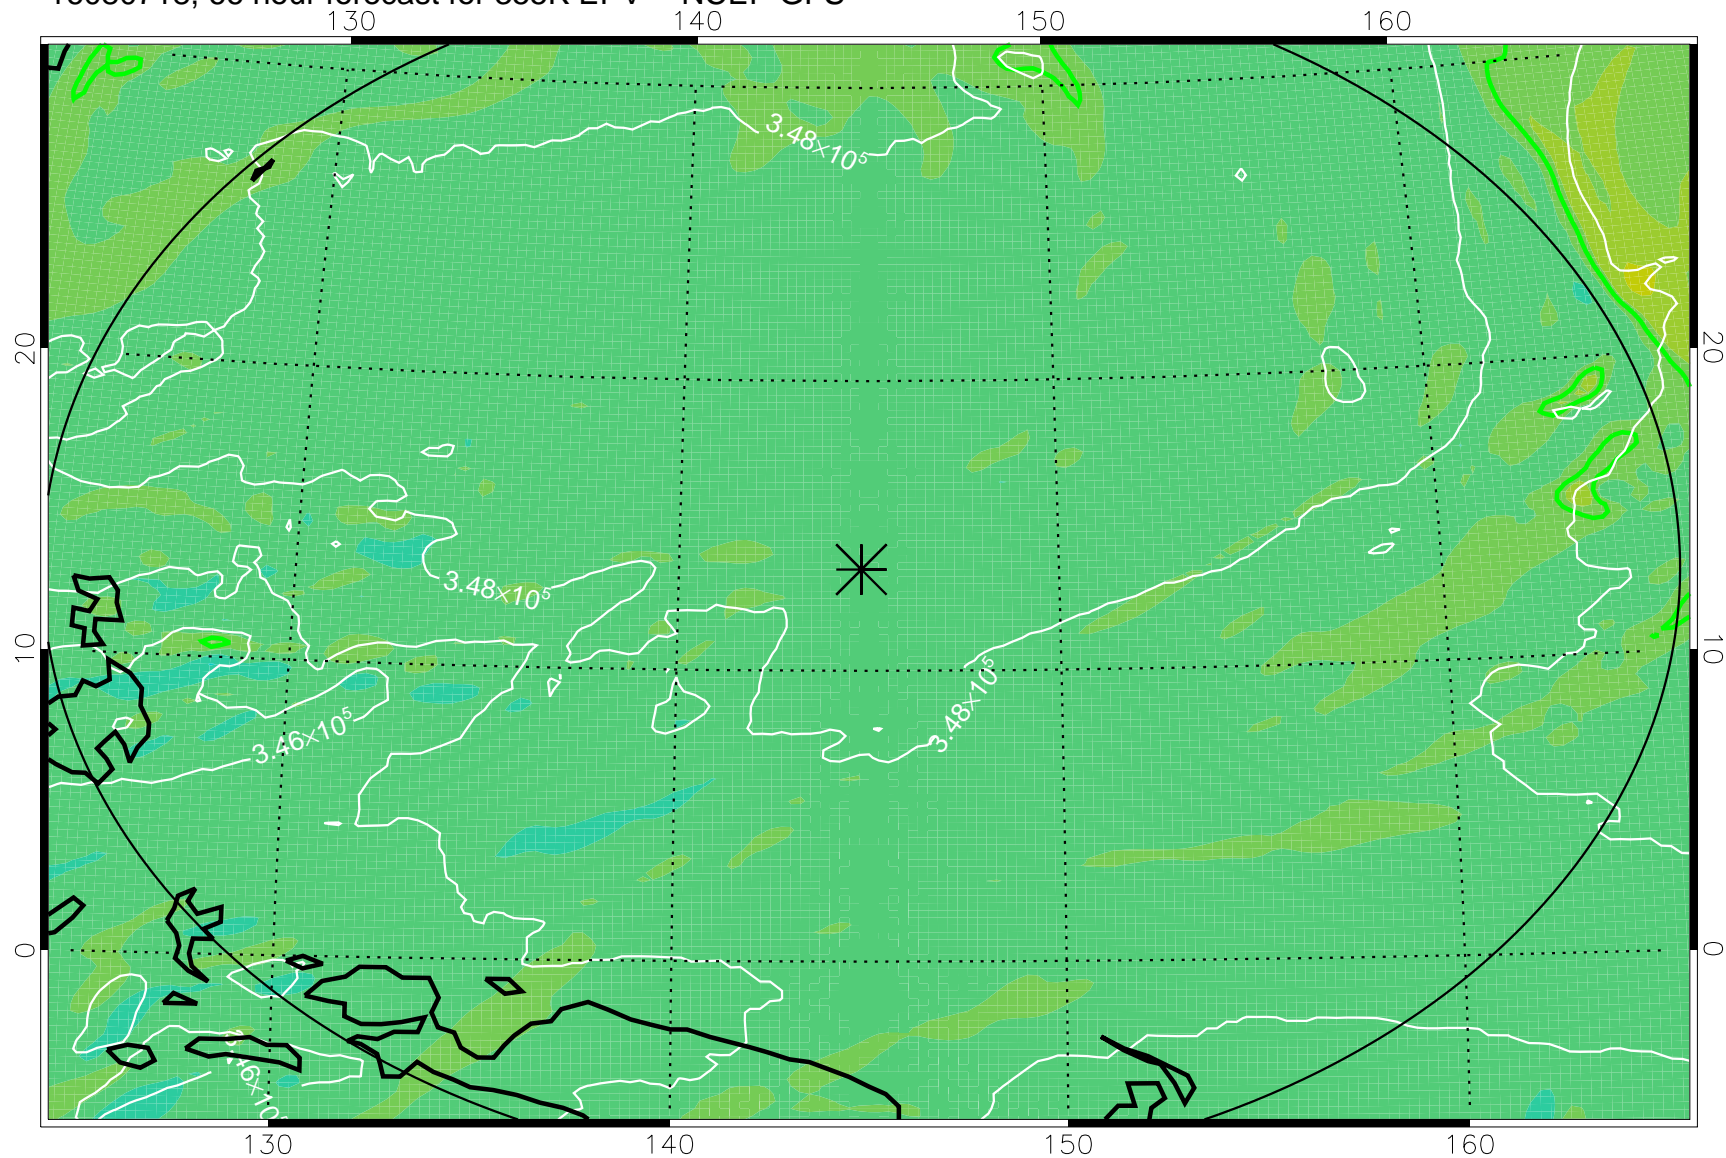

16080706, 54 hour forecast for 355K EPV -- NCEP GFS

355K Montgomery Streamfunction, white
EPV Tropopause (2 PVU) Position
Range ring of 2304 km

16080712, 60 hour forecast for 355K EPV -- NCEP GFS

355K Montgomery Streamfunction, white
EPV Tropopause (2 PVU) Position
Range ring of 2304 km

16080718, 66 hour forecast for 355K EPV -- NCEP GFS

355K Montgomery Streamfunction, white
EPV Tropopause (2 PVU) Position
Range ring of 2304 km

16080800, 72 hour forecast for 355K EPV -- NCEP GFS

355K Montgomery Streamfunction, white
EPV Tropopause (2 PVU) Position
Range ring of 2304 km

16080806, 78 hour forecast for 355K EPV -- NCEP GFS

355K Montgomery Streamfunction, white
EPV Tropopause (2 PVU) Position
Range ring of 2304 km

16080812, 84 hour forecast for 355K EPV -- NCEP GFS

355K Montgomery Streamfunction, white
EPV Tropopause (2 PVU) Position
Range ring of 2304 km

16080818, 90 hour forecast for 355K EPV -- NCEP GFS

355K Montgomery Streamfunction, white
EPV Tropopause (2 PVU) Position
Range ring of 2304 km

16080900, 96 hour forecast for 355K EPV -- NCEP GFS

355K Montgomery Streamfunction, white
EPV Tropopause (2 PVU) Position
Range ring of 2304 km