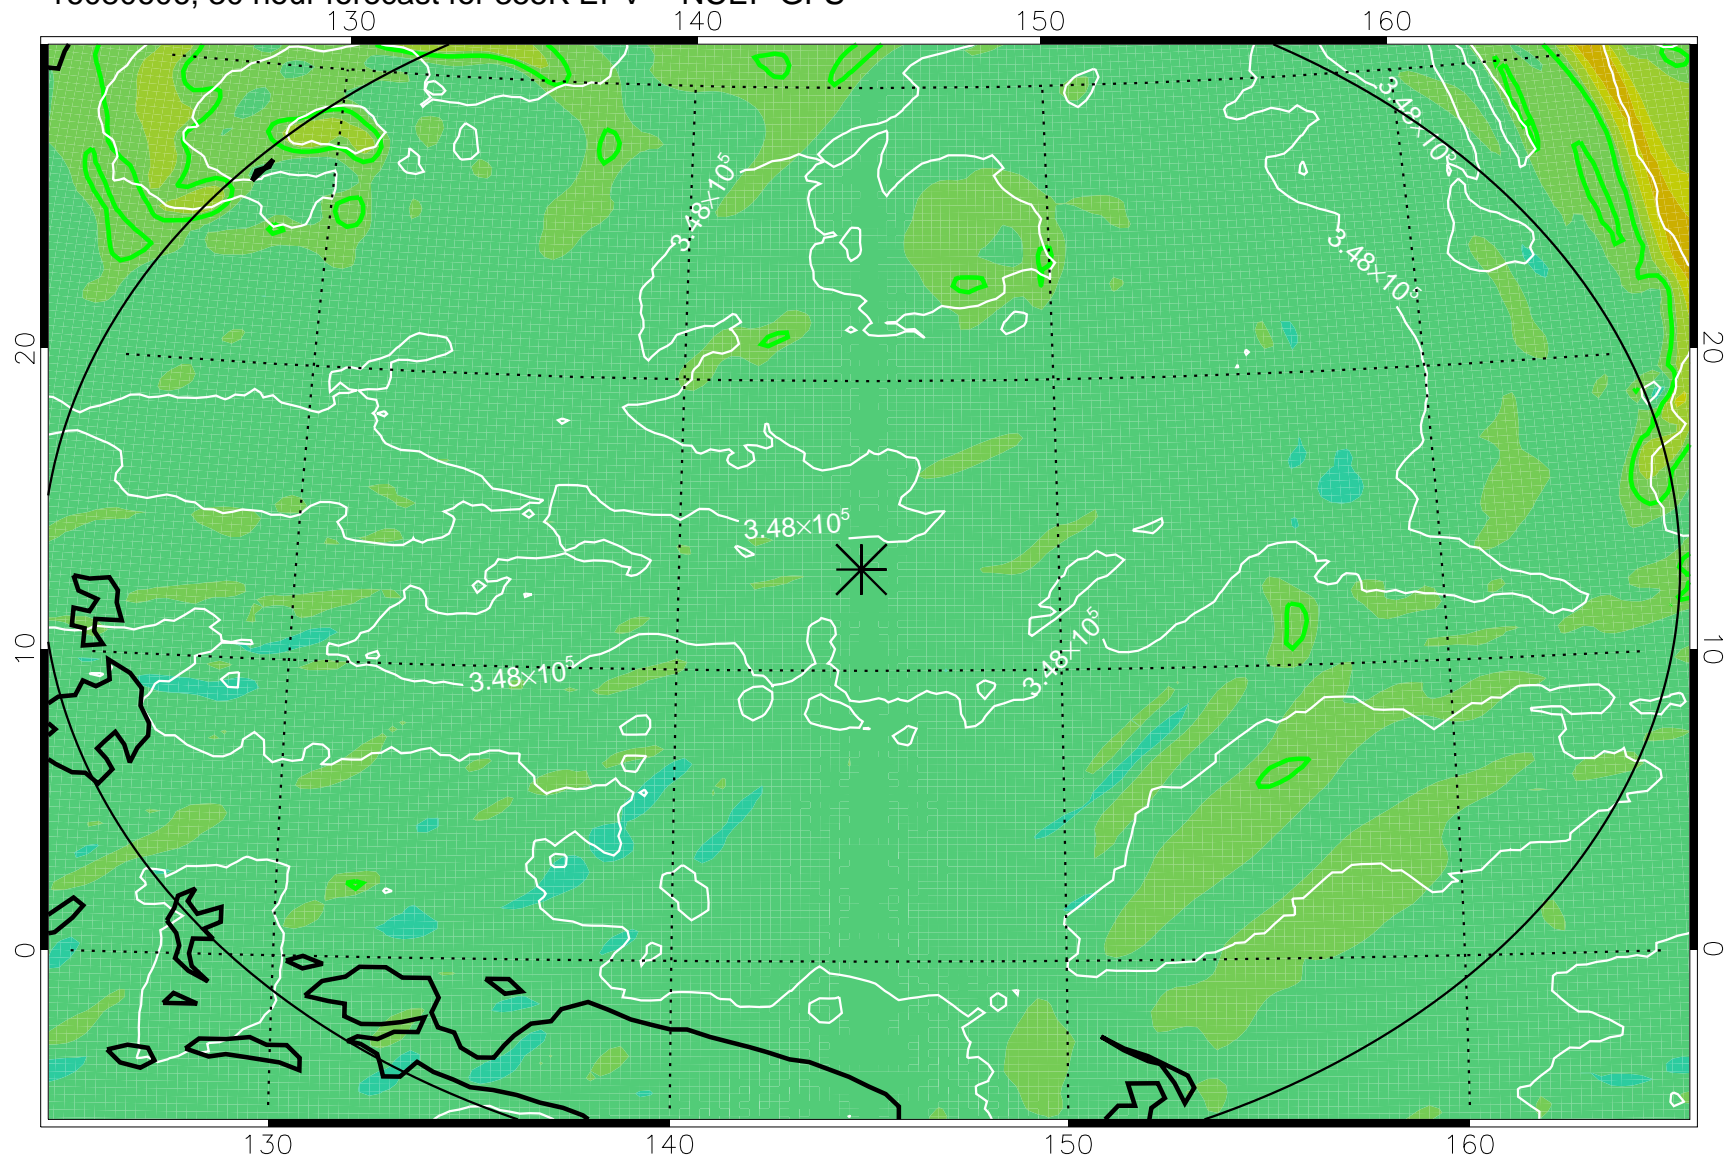

16080518, 18 hour forecast for 355K EPV -- NCEP GFS

355K Montgomery Streamfunction, white
EPV Tropopause (2 PVU) Position
Range ring of 2304 km

16080600, 24 hour forecast for 355K EPV -- NCEP GFS

355K Montgomery Streamfunction, white
EPV Tropopause (2 PVU) Position
Range ring of 2304 km

16080606, 30 hour forecast for 355K EPV -- NCEP GFS

16080612, 36 hour forecast for 355K EPV -- NCEP GFS

355K Montgomery Streamfunction, white
EPV Tropopause (2 PVU) Position
Range ring of 2304 km

16080618, 42 hour forecast for 355K EPV -- NCEP GFS

355K Montgomery Streamfunction, white
EPV Tropopause (2 PVU) Position
Range ring of 2304 km

16080700, 48 hour forecast for 355K EPV -- NCEP GFS

355K Montgomery Streamfunction, white
EPV Tropopause (2 PVU) Position
Range ring of 2304 km

16080718, 66 hour forecast for 355K EPV -- NCEP GFS

355K Montgomery Streamfunction, white
EPV Tropopause (2 PVU) Position
Range ring of 2304 km

16080800, 72 hour forecast for 355K EPV -- NCEP GFS

355K Montgomery Streamfunction, white
EPV Tropopause (2 PVU) Position
Range ring of 2304 km