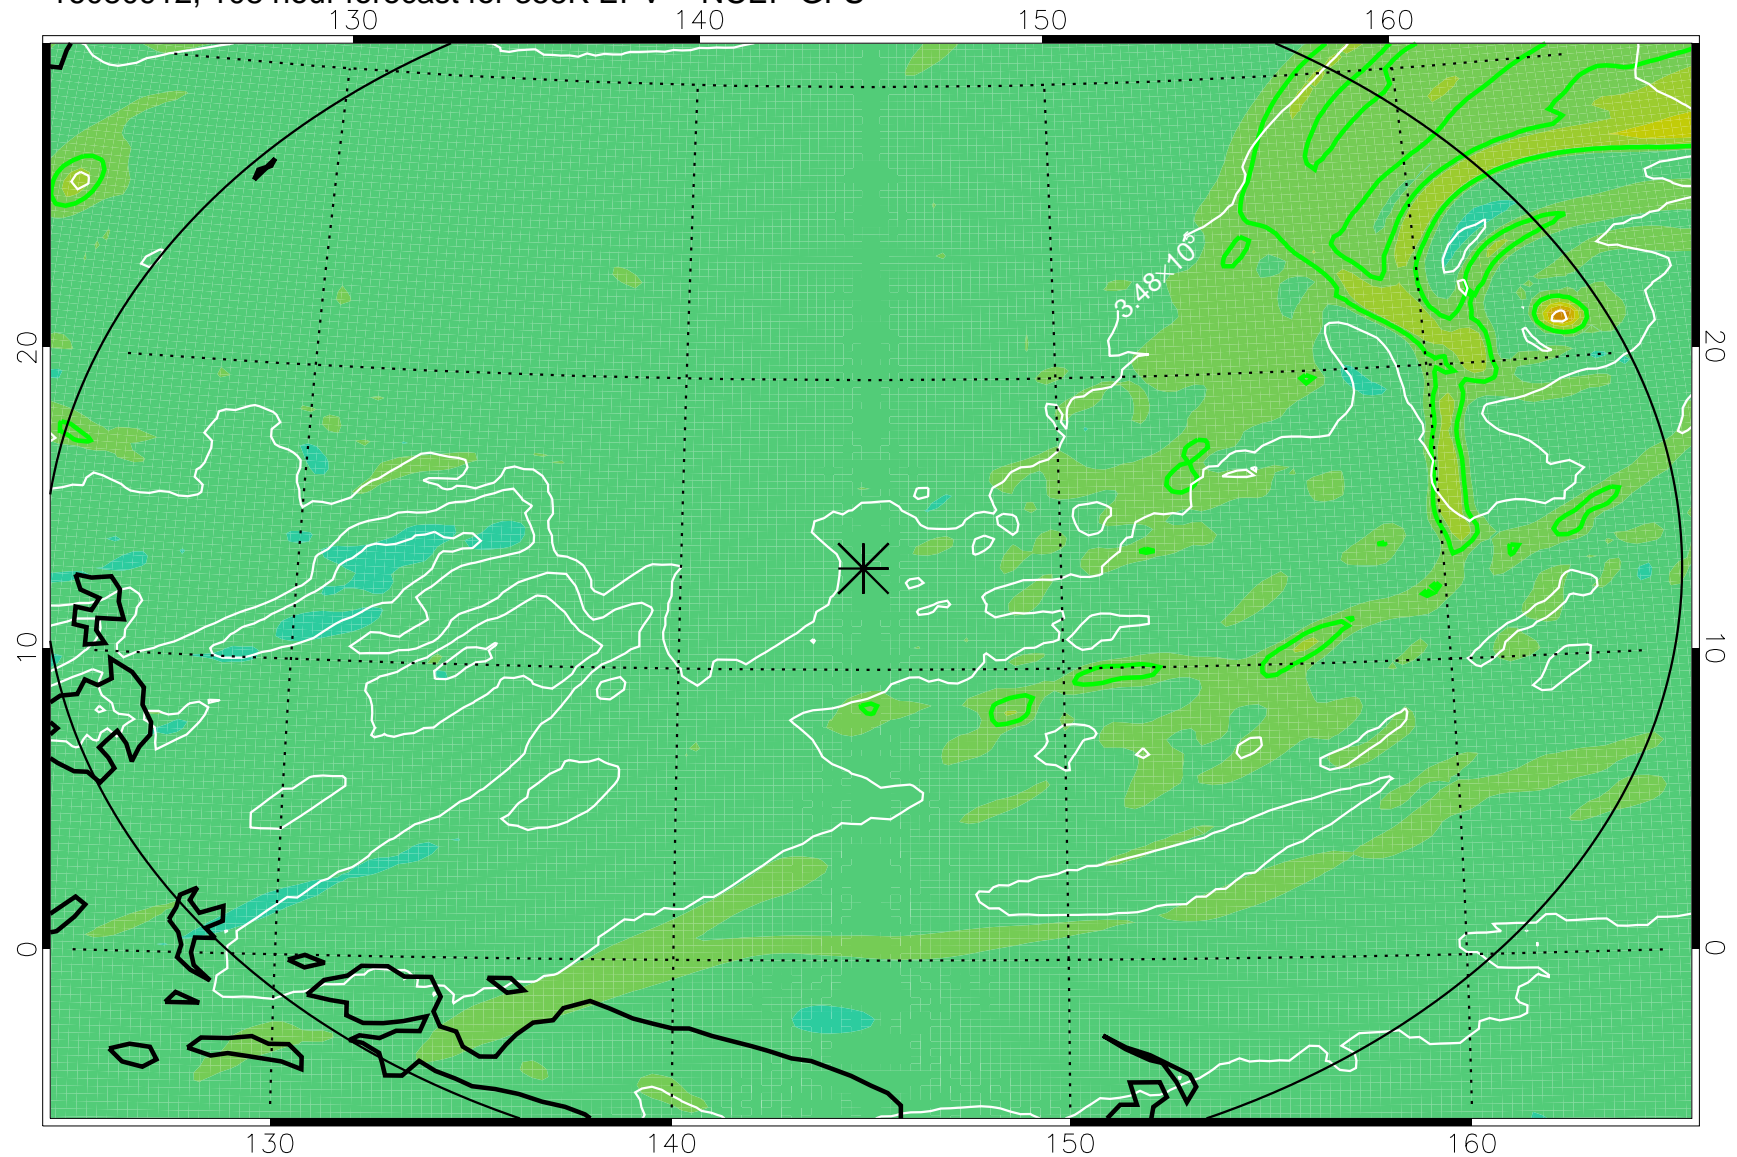

16080806, 78 hour forecast for 355K EPV -- NCEP GFS

355K Montgomery Streamfunction, white
EPV Tropopause (2 PVU) Position
Range ring of 2304 km

16080812, 84 hour forecast for 355K EPV -- NCEP GFS

355K Montgomery Streamfunction, white
EPV Tropopause (2 PVU) Position
Range ring of 2304 km

16080818, 90 hour forecast for 355K EPV -- NCEP GFS

355K Montgomery Streamfunction, white
EPV Tropopause (2 PVU) Position
Range ring of 2304 km

16080900, 96 hour forecast for 355K EPV -- NCEP GFS

355K Montgomery Streamfunction, white
EPV Tropopause (2 PVU) Position
Range ring of 2304 km

16080906, 102 hour forecast for 355K EPV -- NCEP GFS

355K Montgomery Streamfunction, white
EPV Tropopause (2 PVU) Position
Range ring of 2304 km

16080912, 108 hour forecast for 355K EPV -- NCEP GFS

355K Montgomery Streamfunction, white
EPV Tropopause (2 PVU) Position
Range ring of 2304 km

16080918, 114 hour forecast for 355K EPV -- NCEP GFS

355K Montgomery Streamfunction, white
EPV Tropopause (2 PVU) Position
Range ring of 2304 km

16081000, 120 hour forecast for 355K EPV -- NCEP GFS

355K Montgomery Streamfunction, white
EPV Tropopause (2 PVU) Position
Range ring of 2304 km