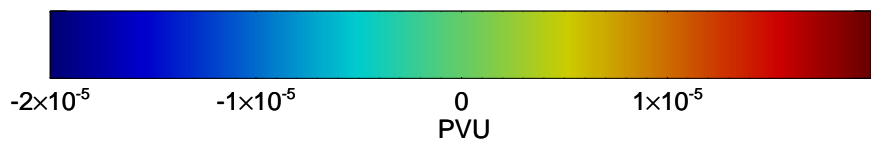

16080912, 108 hour forecast for 355K EPV -- NCEP GFS

355K Montgomery Streamfunction, white
EPV Tropopause (2 PVU) Position
Range ring of 2304 km