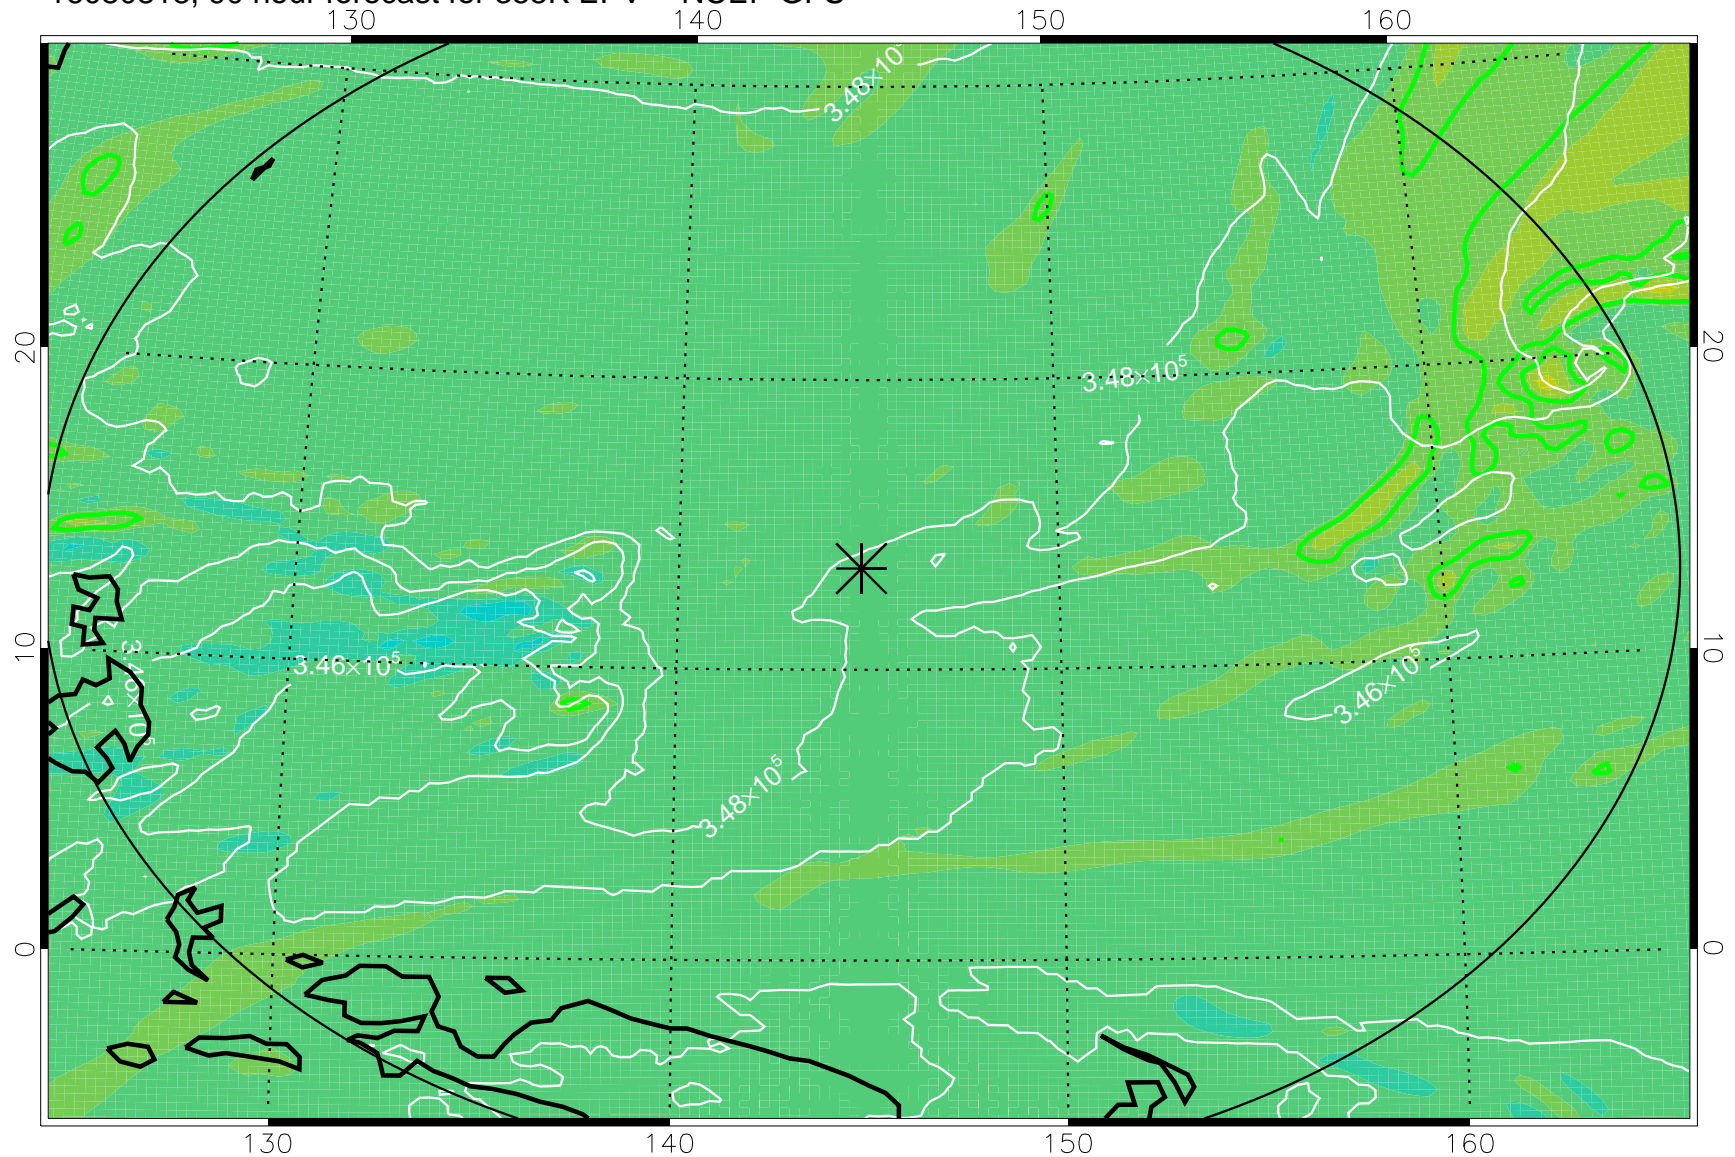

16080718, 66 hour forecast for 355K EPV -- NCEP GFS

355K Montgomery Streamfunction, white
EPV Tropopause (2 PVU) Position
Range ring of 2304 km

16080800, 72 hour forecast for 355K EPV -- NCEP GFS

355K Montgomery Streamfunction, white
EPV Tropopause (2 PVU) Position
Range ring of 2304 km

16080806, 78 hour forecast for 355K EPV -- NCEP GFS

355K Montgomery Streamfunction, white
EPV Tropopause (2 PVU) Position
Range ring of 2304 km

16080812, 84 hour forecast for 355K EPV -- NCEP GFS

355K Montgomery Streamfunction, white
EPV Tropopause (2 PVU) Position
Range ring of 2304 km

16080818, 90 hour forecast for 355K EPV -- NCEP GFS

355K Montgomery Streamfunction, white
EPV Tropopause (2 PVU) Position
Range ring of 2304 km

16080900, 96 hour forecast for 355K EPV -- NCEP GFS

355K Montgomery Streamfunction, white
EPV Tropopause (2 PVU) Position
Range ring of 2304 km

16080906, 102 hour forecast for 355K EPV -- NCEP GFS

355K Montgomery Streamfunction, white
EPV Tropopause (2 PVU) Position
Range ring of 2304 km

16080912, 108 hour forecast for 355K EPV -- NCEP GFS

355K Montgomery Streamfunction, white
EPV Tropopause (2 PVU) Position
Range ring of 2304 km