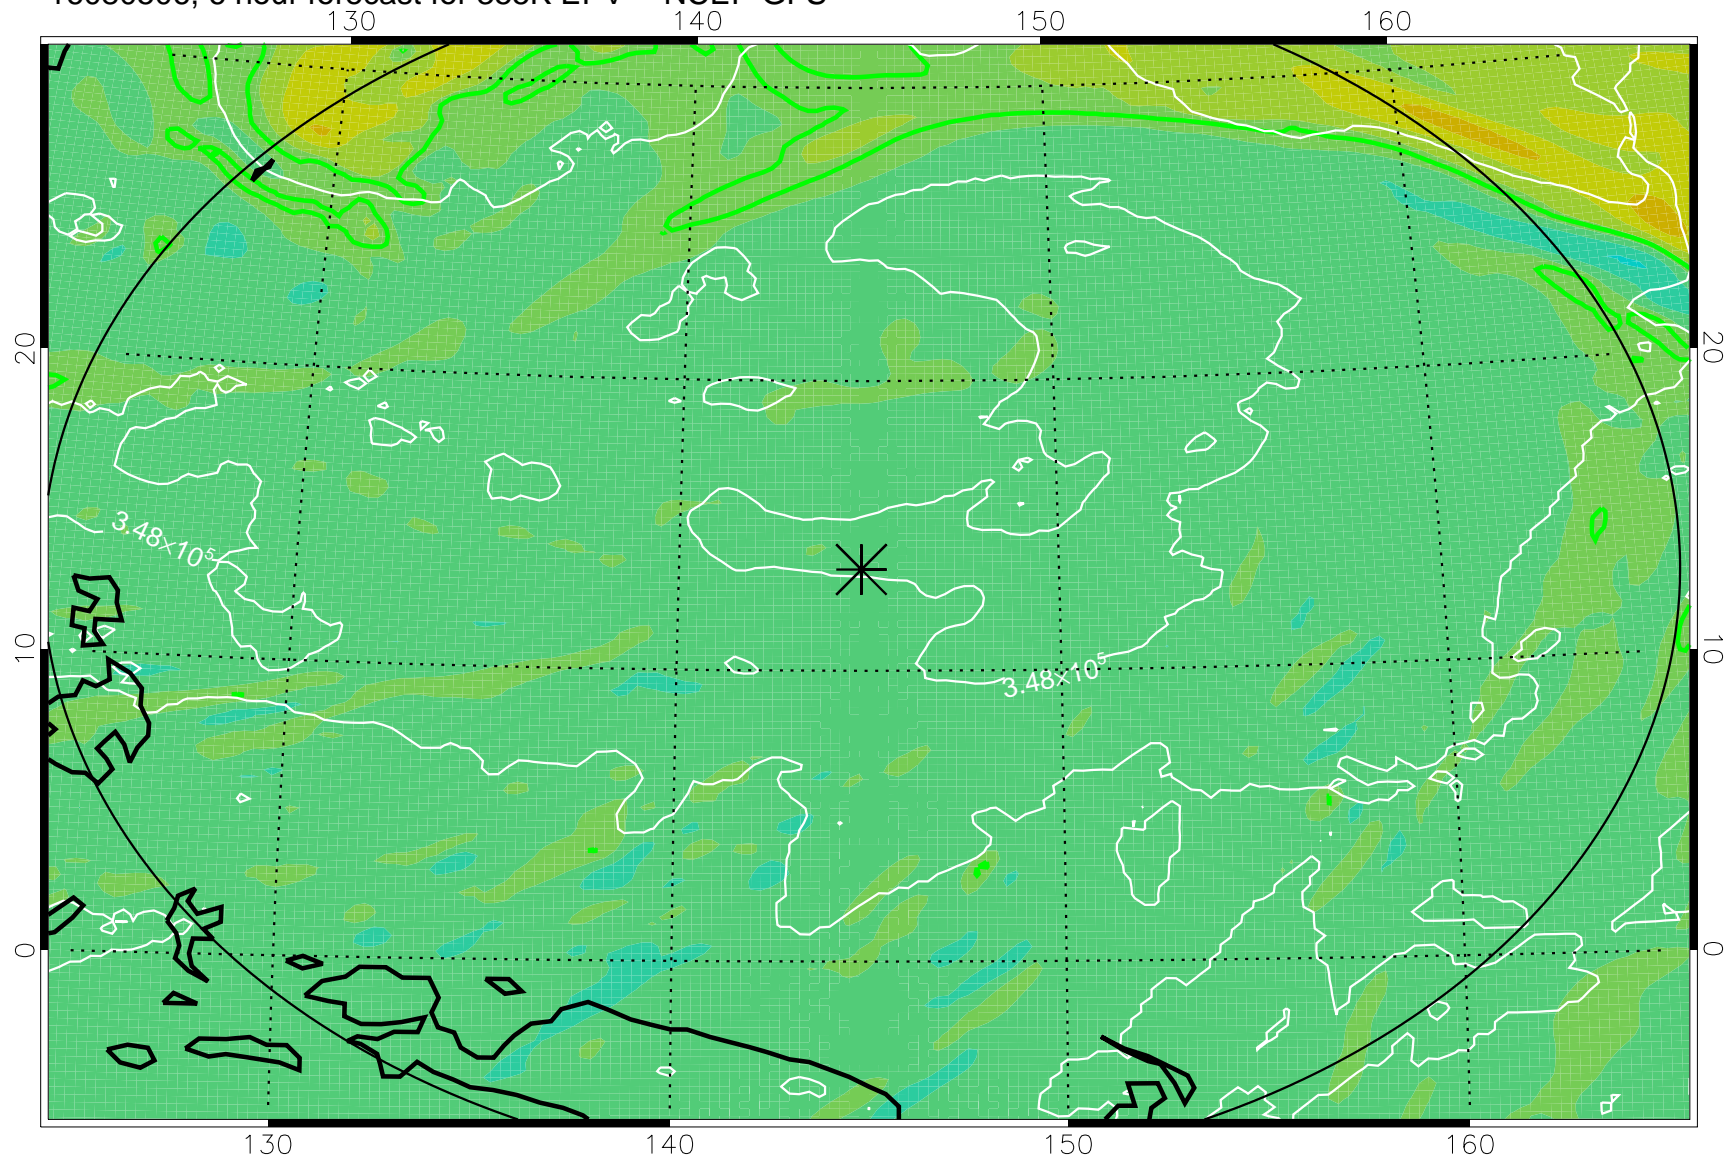

16080506, 6 hour forecast for 355K EPV -- NCEP GFS

355K Montgomery Streamfunction, white
EPV Tropopause (2 PVU) Position
Range ring of 2304 km

16080512, 12 hour forecast for 355K EPV -- NCEP GFS

355K Montgomery Streamfunction, white
EPV Tropopause (2 PVU) Position
Range ring of 2304 km

16080518, 18 hour forecast for 355K EPV -- NCEP GFS

355K Montgomery Streamfunction, white
EPV Tropopause (2 PVU) Position
Range ring of 2304 km

16080600, 24 hour forecast for 355K EPV -- NCEP GFS

355K Montgomery Streamfunction, white
EPV Tropopause (2 PVU) Position
Range ring of 2304 km

16080606, 30 hour forecast for 355K EPV -- NCEP GFS

16080612, 36 hour forecast for 355K EPV -- NCEP GFS

355K Montgomery Streamfunction, white
EPV Tropopause (2 PVU) Position
Range ring of 2304 km

16080618, 42 hour forecast for 355K EPV -- NCEP GFS

355K Montgomery Streamfunction, white
EPV Tropopause (2 PVU) Position
Range ring of 2304 km

16080700, 48 hour forecast for 355K EPV -- NCEP GFS

355K Montgomery Streamfunction, white
EPV Tropopause (2 PVU) Position
Range ring of 2304 km