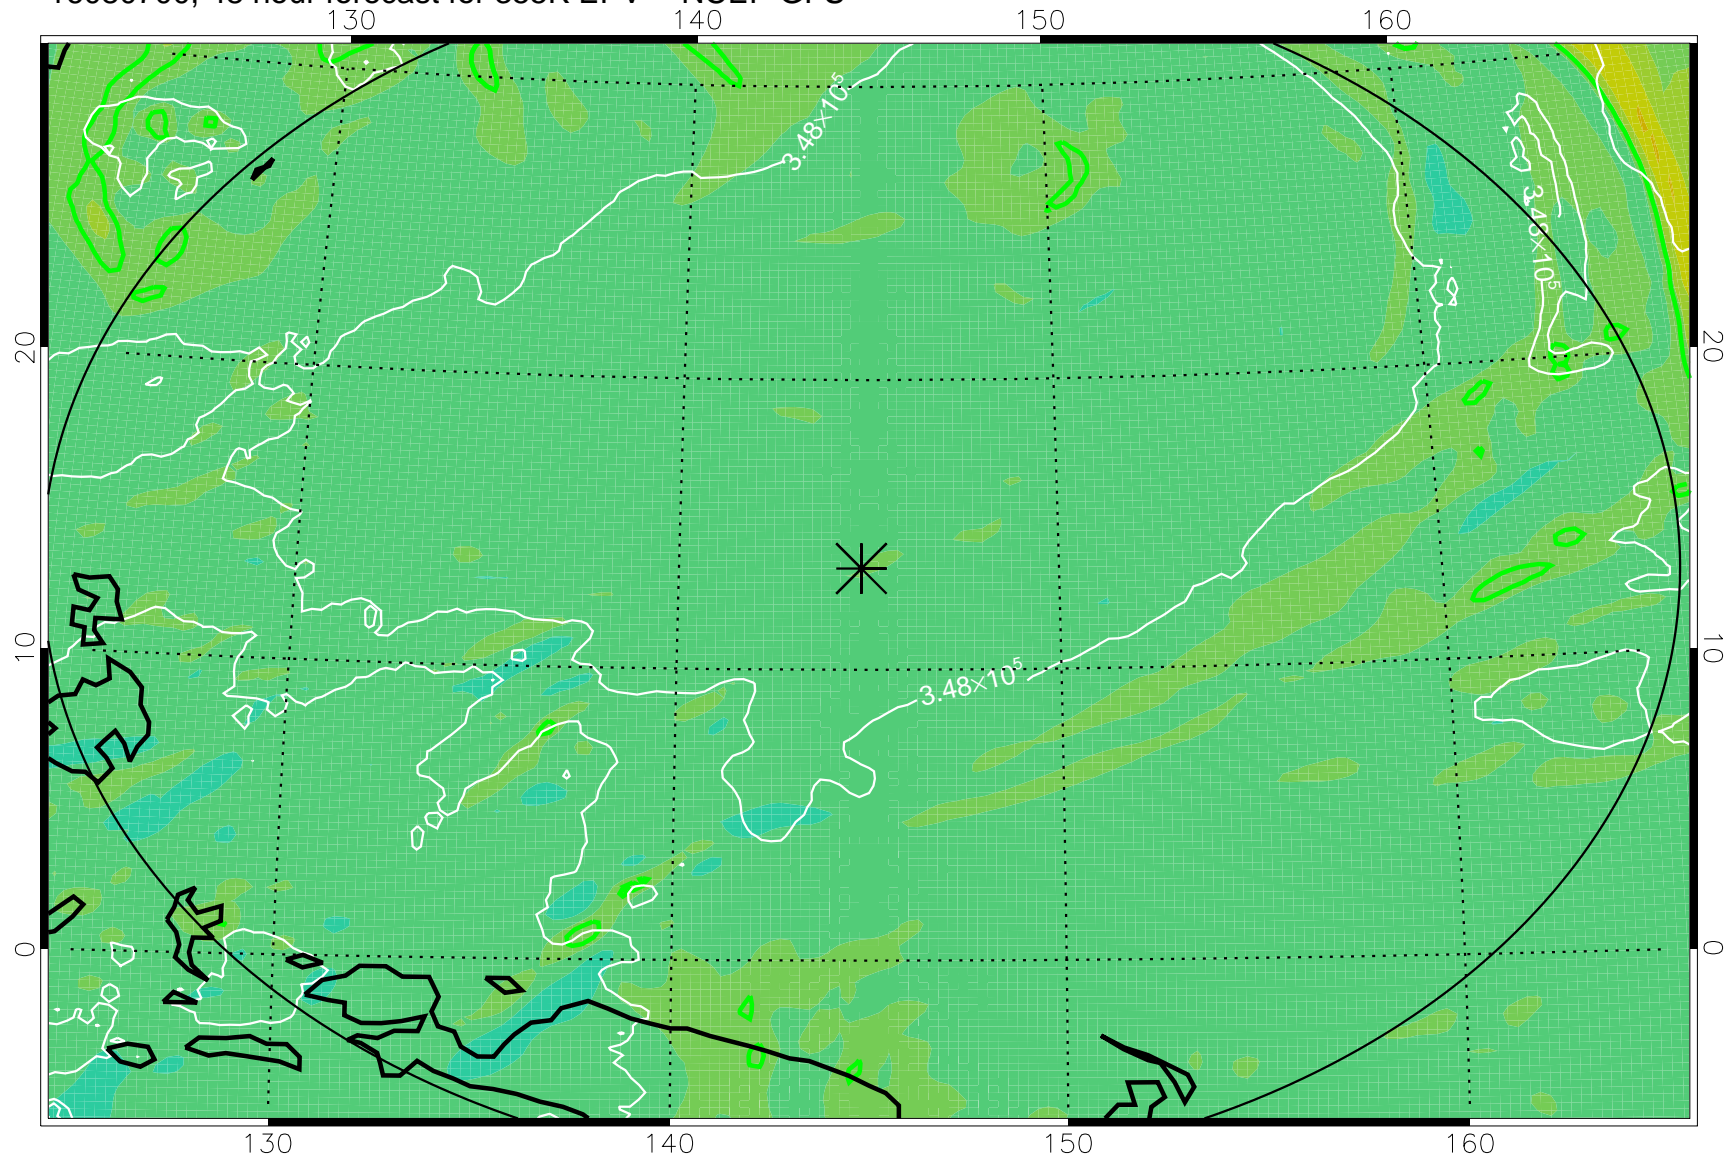

16080606, 30 hour forecast for 355K EPV -- NCEP GFS

16080612, 36 hour forecast for 355K EPV -- NCEP GFS

355K Montgomery Streamfunction, white
EPV Tropopause (2 PVU) Position
Range ring of 2304 km

16080618, 42 hour forecast for 355K EPV -- NCEP GFS

355K Montgomery Streamfunction, white
EPV Tropopause (2 PVU) Position
Range ring of 2304 km

16080700, 48 hour forecast for 355K EPV -- NCEP GFS

355K Montgomery Streamfunction, white
EPV Tropopause (2 PVU) Position
Range ring of 2304 km

16080718, 66 hour forecast for 355K EPV -- NCEP GFS

355K Montgomery Streamfunction, white
EPV Tropopause (2 PVU) Position
Range ring of 2304 km

16080800, 72 hour forecast for 355K EPV -- NCEP GFS

355K Montgomery Streamfunction, white
EPV Tropopause (2 PVU) Position
Range ring of 2304 km

16080818, 90 hour forecast for 355K EPV -- NCEP GFS

355K Montgomery Streamfunction, white
EPV Tropopause (2 PVU) Position
Range ring of 2304 km

16080900, 96 hour forecast for 355K EPV -- NCEP GFS

355K Montgomery Streamfunction, white
EPV Tropopause (2 PVU) Position
Range ring of 2304 km