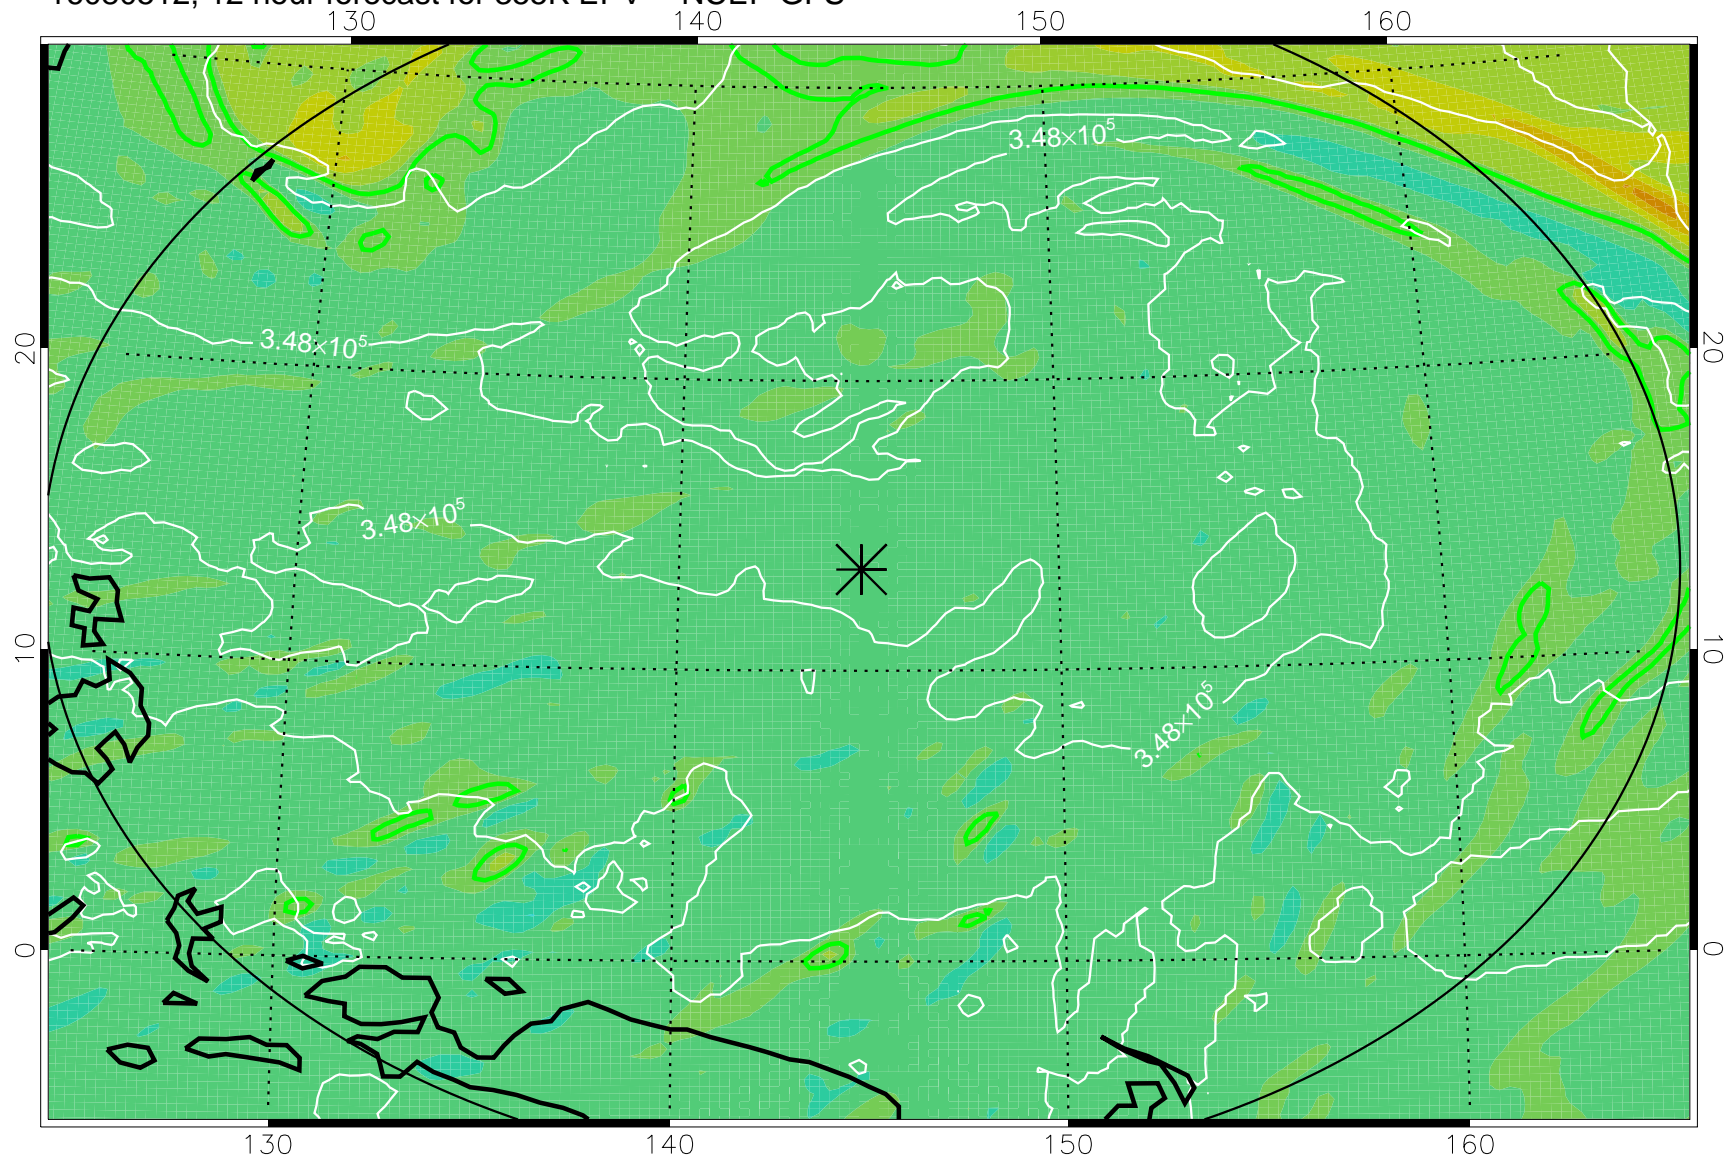

16080506, 6 hour forecast for 355K EPV -- NCEP GFS

355K Montgomery Streamfunction, white
EPV Tropopause (2 PVU) Position
Range ring of 2304 km

16080512, 12 hour forecast for 355K EPV -- NCEP GFS

355K Montgomery Streamfunction, white
EPV Tropopause (2 PVU) Position
Range ring of 2304 km

16080518, 18 hour forecast for 355K EPV -- NCEP GFS

355K Montgomery Streamfunction, white
EPV Tropopause (2 PVU) Position
Range ring of 2304 km

16080600, 24 hour forecast for 355K EPV -- NCEP GFS

355K Montgomery Streamfunction, white
EPV Tropopause (2 PVU) Position
Range ring of 2304 km

16080606, 30 hour forecast for 355K EPV -- NCEP GFS

16080612, 36 hour forecast for 355K EPV -- NCEP GFS

355K Montgomery Streamfunction, white
EPV Tropopause (2 PVU) Position
Range ring of 2304 km

16080618, 42 hour forecast for 355K EPV -- NCEP GFS

355K Montgomery Streamfunction, white
EPV Tropopause (2 PVU) Position
Range ring of 2304 km

16080700, 48 hour forecast for 355K EPV -- NCEP GFS

355K Montgomery Streamfunction, white
EPV Tropopause (2 PVU) Position
Range ring of 2304 km