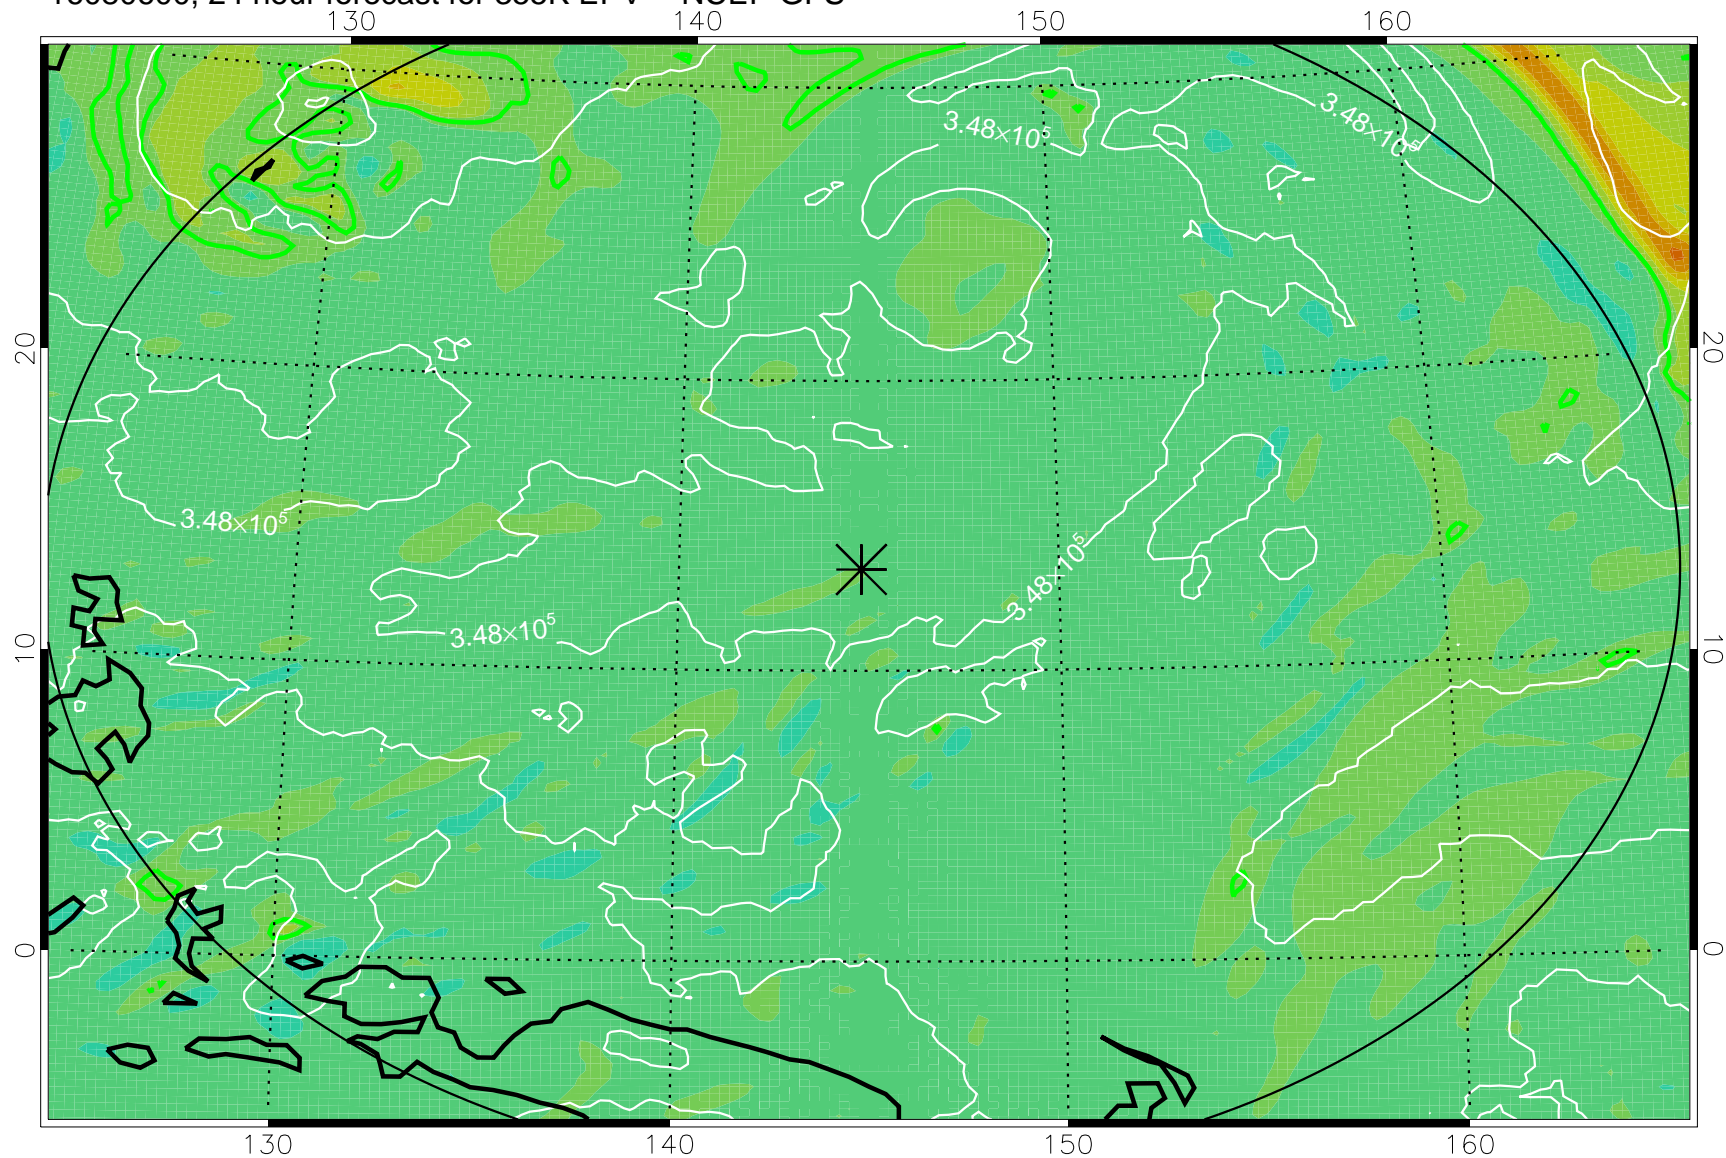

16080506, 6 hour forecast for 355K EPV -- NCEP GFS

355K Montgomery Streamfunction, white
EPV Tropopause (2 PVU) Position
Range ring of 2304 km

16080512, 12 hour forecast for 355K EPV -- NCEP GFS

355K Montgomery Streamfunction, white
EPV Tropopause (2 PVU) Position
Range ring of 2304 km

16080518, 18 hour forecast for 355K EPV -- NCEP GFS

355K Montgomery Streamfunction, white
EPV Tropopause (2 PVU) Position
Range ring of 2304 km

16080600, 24 hour forecast for 355K EPV -- NCEP GFS

355K Montgomery Streamfunction, white
EPV Tropopause (2 PVU) Position
Range ring of 2304 km

16080606, 30 hour forecast for 355K EPV -- NCEP GFS

16080612, 36 hour forecast for 355K EPV -- NCEP GFS

355K Montgomery Streamfunction, white
EPV Tropopause (2 PVU) Position
Range ring of 2304 km

16080618, 42 hour forecast for 355K EPV -- NCEP GFS

355K Montgomery Streamfunction, white
EPV Tropopause (2 PVU) Position
Range ring of 2304 km

16080700, 48 hour forecast for 355K EPV -- NCEP GFS

355K Montgomery Streamfunction, white
EPV Tropopause (2 PVU) Position
Range ring of 2304 km