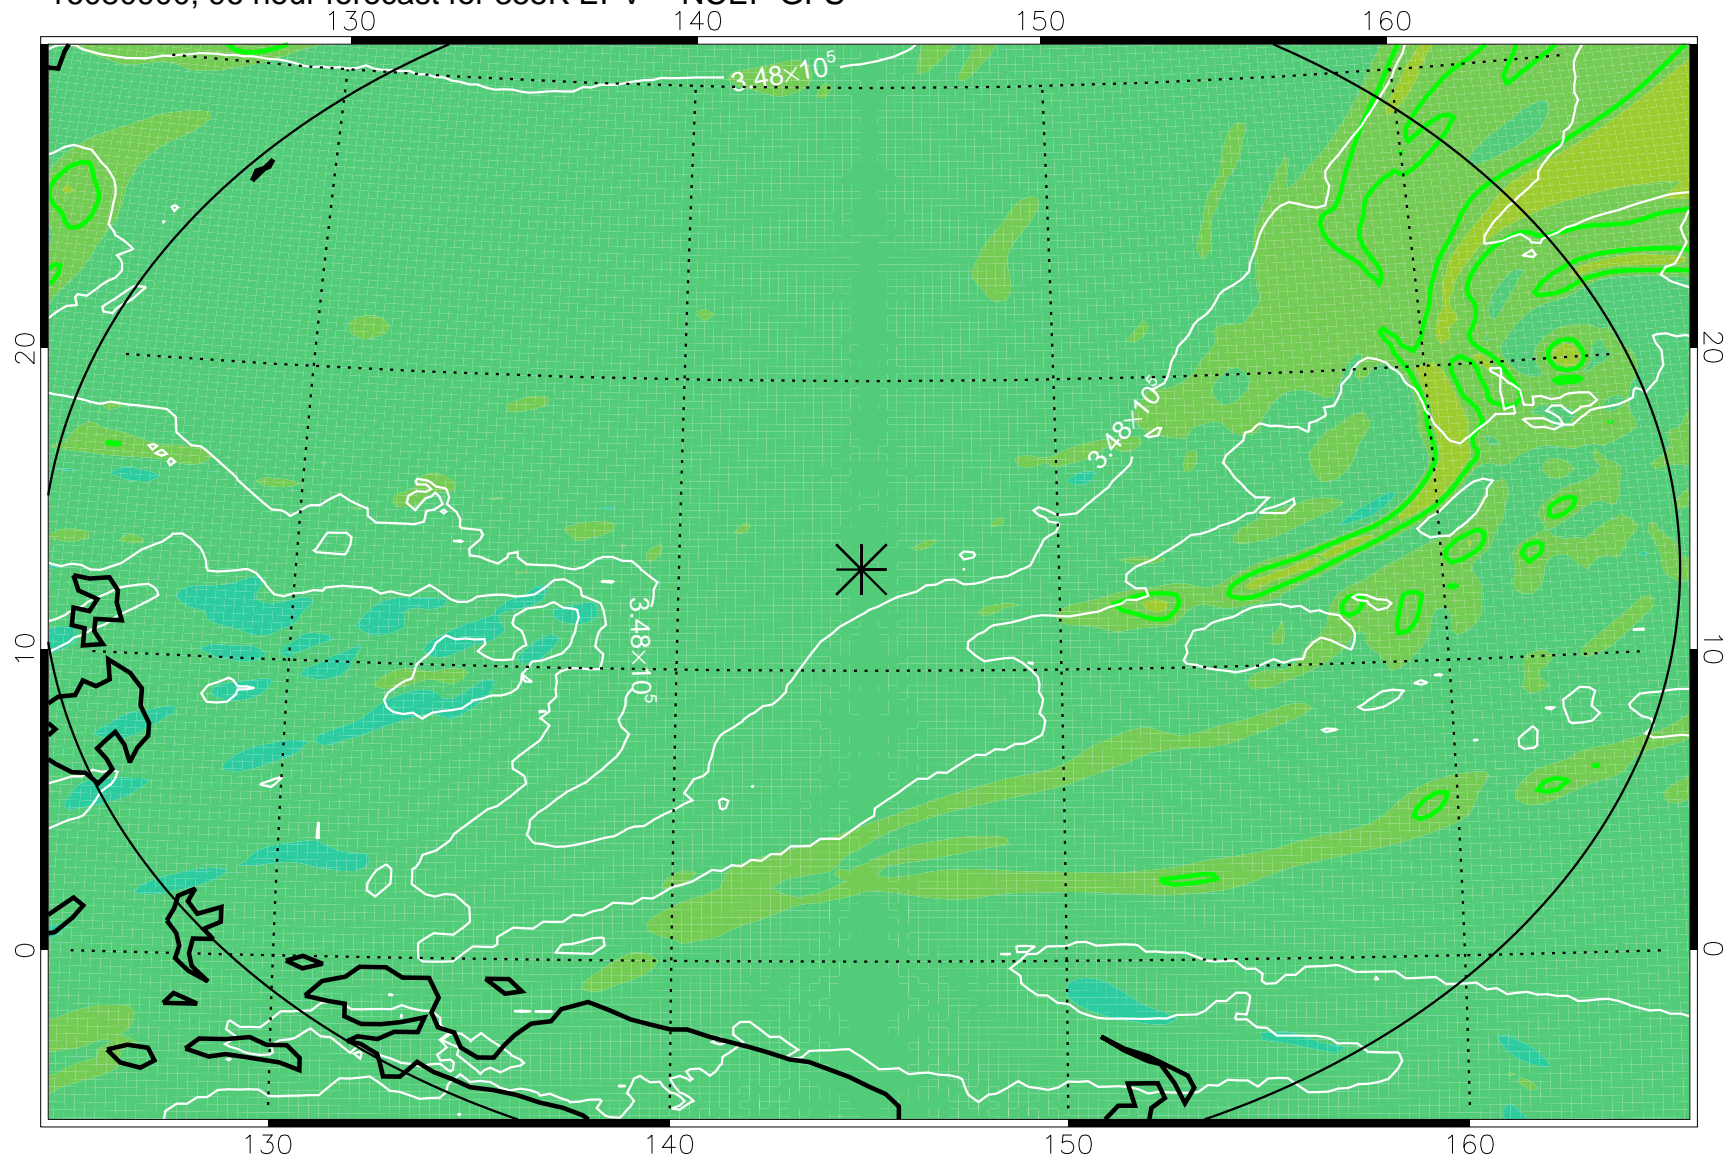

16080718, 66 hour forecast for 355K EPV -- NCEP GFS

355K Montgomery Streamfunction, white
EPV Tropopause (2 PVU) Position
Range ring of 2304 km

16080800, 72 hour forecast for 355K EPV -- NCEP GFS

355K Montgomery Streamfunction, white
EPV Tropopause (2 PVU) Position
Range ring of 2304 km

16080806, 78 hour forecast for 355K EPV -- NCEP GFS

355K Montgomery Streamfunction, white
EPV Tropopause (2 PVU) Position
Range ring of 2304 km

16080812, 84 hour forecast for 355K EPV -- NCEP GFS

355K Montgomery Streamfunction, white
EPV Tropopause (2 PVU) Position
Range ring of 2304 km

16080818, 90 hour forecast for 355K EPV -- NCEP GFS

355K Montgomery Streamfunction, white
EPV Tropopause (2 PVU) Position
Range ring of 2304 km

16080900, 96 hour forecast for 355K EPV -- NCEP GFS

355K Montgomery Streamfunction, white
EPV Tropopause (2 PVU) Position
Range ring of 2304 km

16080906, 102 hour forecast for 355K EPV -- NCEP GFS

355K Montgomery Streamfunction, white
EPV Tropopause (2 PVU) Position
Range ring of 2304 km

16080912, 108 hour forecast for 355K EPV -- NCEP GFS

355K Montgomery Streamfunction, white
EPV Tropopause (2 PVU) Position
Range ring of 2304 km