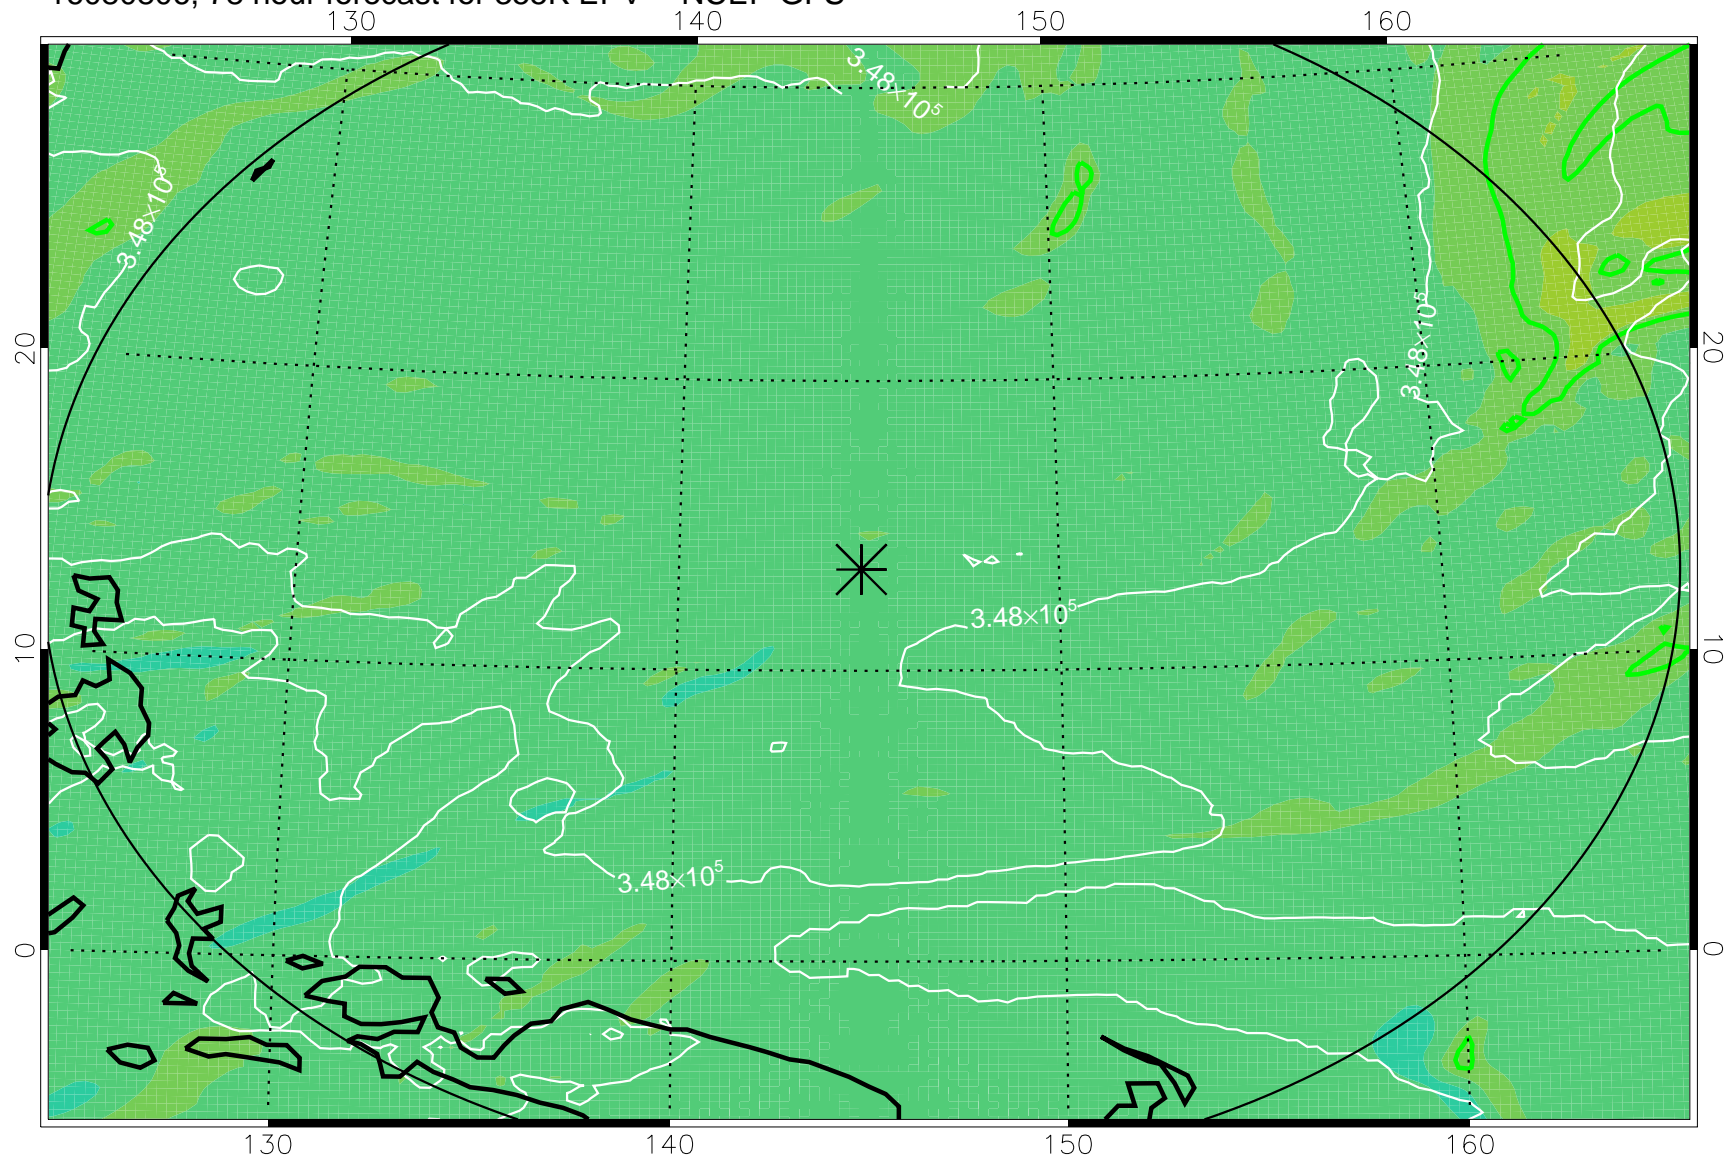

16080706, 54 hour forecast for 355K EPV -- NCEP GFS

355K Montgomery Streamfunction, white
EPV Tropopause (2 PVU) Position
Range ring of 2304 km

16080712, 60 hour forecast for 355K EPV -- NCEP GFS

355K Montgomery Streamfunction, white
EPV Tropopause (2 PVU) Position
Range ring of 2304 km

16080718, 66 hour forecast for 355K EPV -- NCEP GFS

355K Montgomery Streamfunction, white
EPV Tropopause (2 PVU) Position
Range ring of 2304 km

16080800, 72 hour forecast for 355K EPV -- NCEP GFS

355K Montgomery Streamfunction, white
EPV Tropopause (2 PVU) Position
Range ring of 2304 km

16080806, 78 hour forecast for 355K EPV -- NCEP GFS

355K Montgomery Streamfunction, white
EPV Tropopause (2 PVU) Position
Range ring of 2304 km

16080812, 84 hour forecast for 355K EPV -- NCEP GFS

355K Montgomery Streamfunction, white
EPV Tropopause (2 PVU) Position
Range ring of 2304 km

16080818, 90 hour forecast for 355K EPV -- NCEP GFS

355K Montgomery Streamfunction, white
EPV Tropopause (2 PVU) Position
Range ring of 2304 km

16080900, 96 hour forecast for 355K EPV -- NCEP GFS

355K Montgomery Streamfunction, white
EPV Tropopause (2 PVU) Position
Range ring of 2304 km