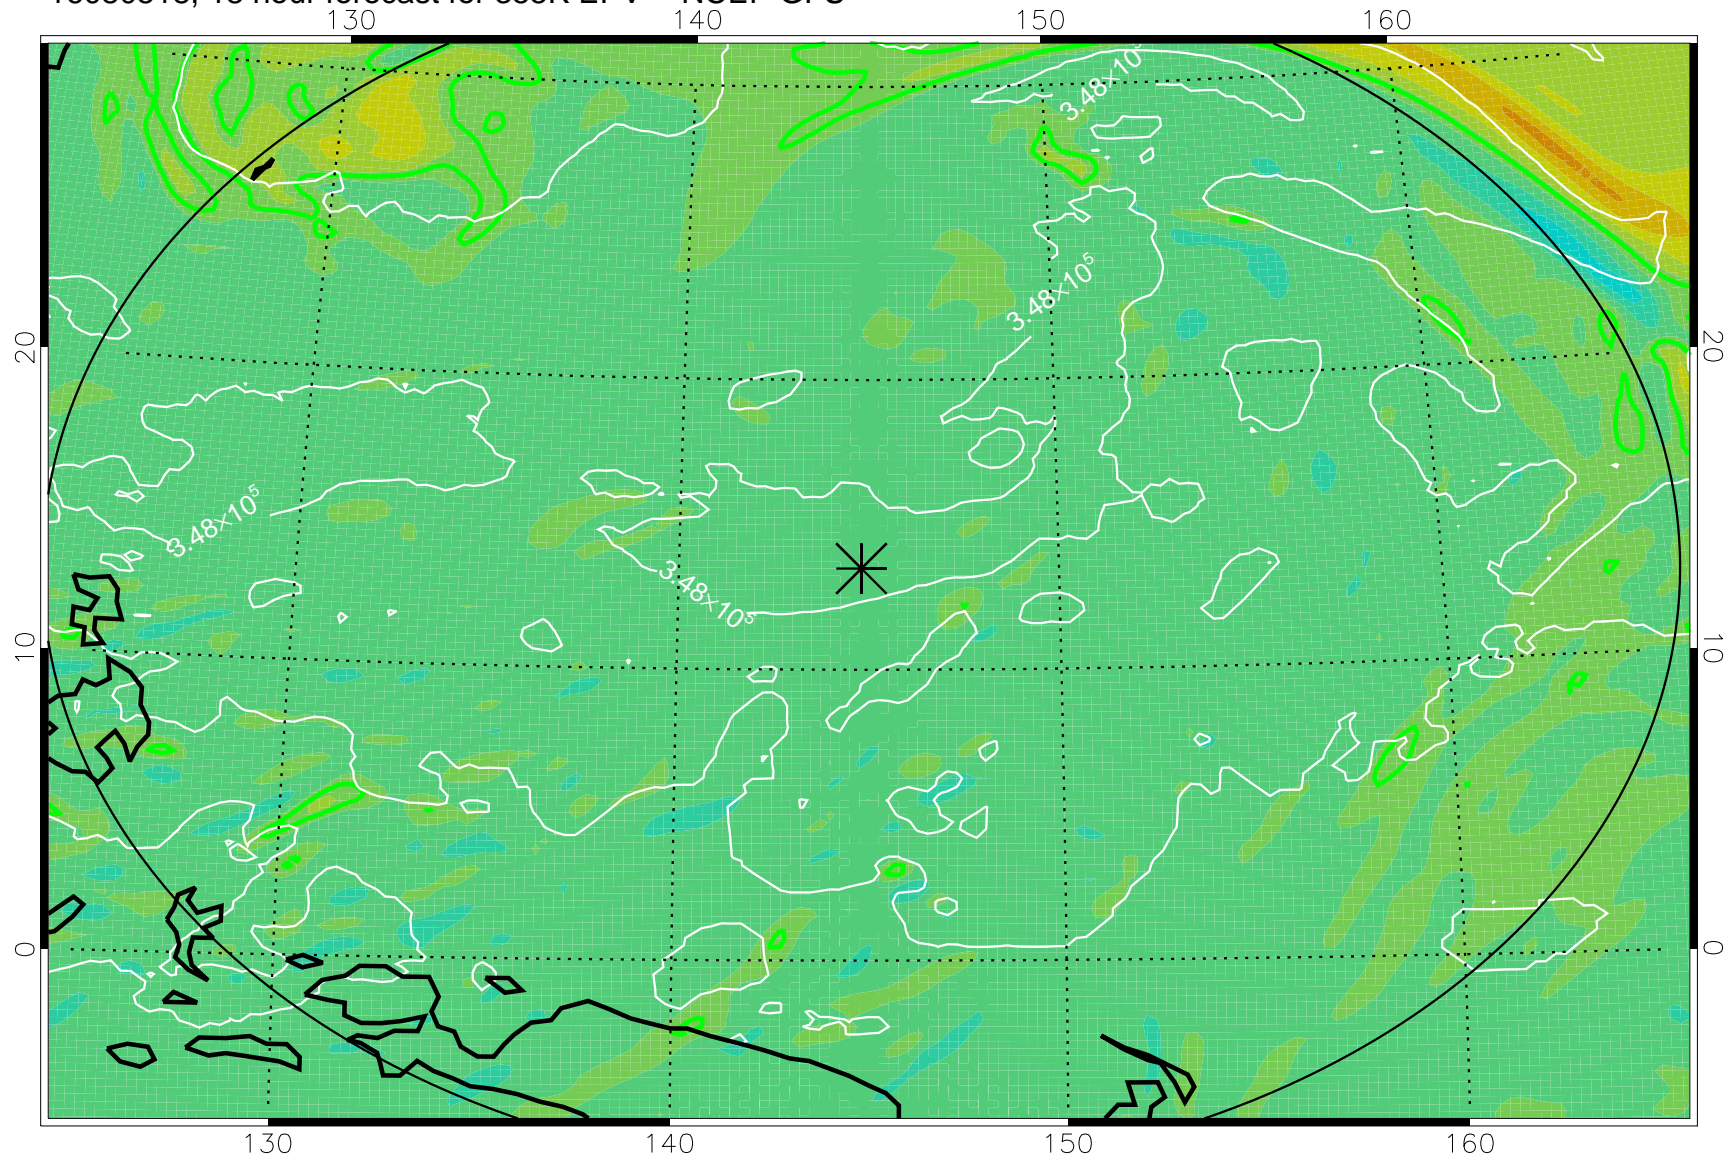

16080506, 6 hour forecast for 355K EPV -- NCEP GFS

355K Montgomery Streamfunction, white
EPV Tropopause (2 PVU) Position
Range ring of 2304 km

16080512, 12 hour forecast for 355K EPV -- NCEP GFS

355K Montgomery Streamfunction, white
EPV Tropopause (2 PVU) Position
Range ring of 2304 km

16080518, 18 hour forecast for 355K EPV -- NCEP GFS

355K Montgomery Streamfunction, white
EPV Tropopause (2 PVU) Position
Range ring of 2304 km

16080600, 24 hour forecast for 355K EPV -- NCEP GFS

355K Montgomery Streamfunction, white
EPV Tropopause (2 PVU) Position
Range ring of 2304 km

355K Montgomery Streamfunction, white
EPV Tropopause (2 PVU) Position
Range ring of 2304 km

16080700, 48 hour forecast for 355K EPV -- NCEP GFS

355K Montgomery Streamfunction, white
EPV Tropopause (2 PVU) Position
Range ring of 2304 km

16080718, 66 hour forecast for 355K EPV -- NCEP GFS

355K Montgomery Streamfunction, white
EPV Tropopause (2 PVU) Position
Range ring of 2304 km

16080800, 72 hour forecast for 355K EPV -- NCEP GFS

355K Montgomery Streamfunction, white
EPV Tropopause (2 PVU) Position
Range ring of 2304 km