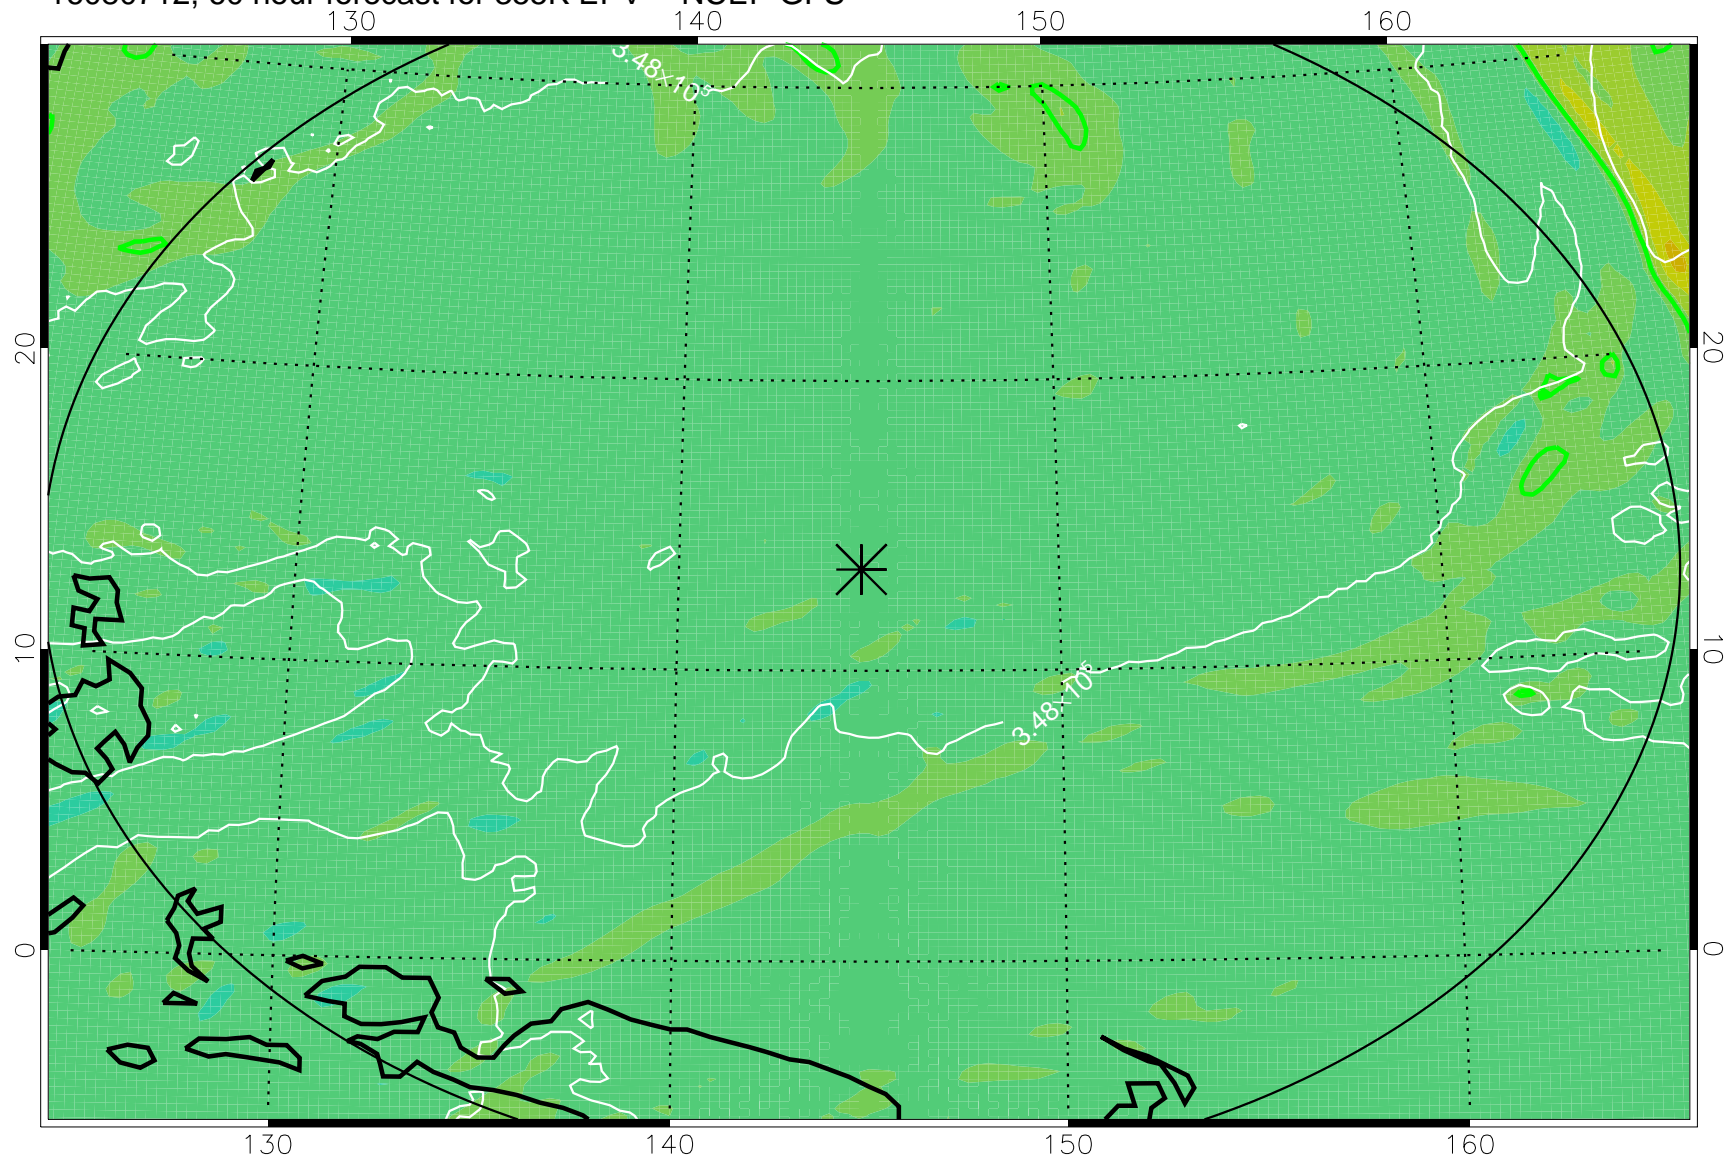

355K Montgomery Streamfunction, white
EPV Tropopause (2 PVU) Position
Range ring of 2304 km

16080700, 48 hour forecast for 355K EPV -- NCEP GFS

355K Montgomery Streamfunction, white
EPV Tropopause (2 PVU) Position
Range ring of 2304 km

16080706, 54 hour forecast for 355K EPV -- NCEP GFS

355K Montgomery Streamfunction, white
EPV Tropopause (2 PVU) Position
Range ring of 2304 km

16080712, 60 hour forecast for 355K EPV -- NCEP GFS

355K Montgomery Streamfunction, white
EPV Tropopause (2 PVU) Position
Range ring of 2304 km

16080718, 66 hour forecast for 355K EPV -- NCEP GFS

355K Montgomery Streamfunction, white
EPV Tropopause (2 PVU) Position
Range ring of 2304 km

16080800, 72 hour forecast for 355K EPV -- NCEP GFS

355K Montgomery Streamfunction, white
EPV Tropopause (2 PVU) Position
Range ring of 2304 km

16080818, 90 hour forecast for 355K EPV -- NCEP GFS

355K Montgomery Streamfunction, white
EPV Tropopause (2 PVU) Position
Range ring of 2304 km

16080900, 96 hour forecast for 355K EPV -- NCEP GFS

355K Montgomery Streamfunction, white
EPV Tropopause (2 PVU) Position
Range ring of 2304 km