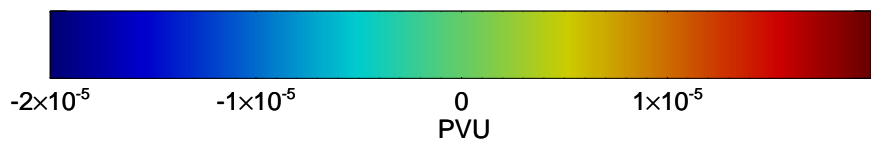

16080818, 90 hour forecast for 355K EPV -- NCEP GFS

355K Montgomery Streamfunction, white
EPV Tropopause (2 PVU) Position
Range ring of 2304 km