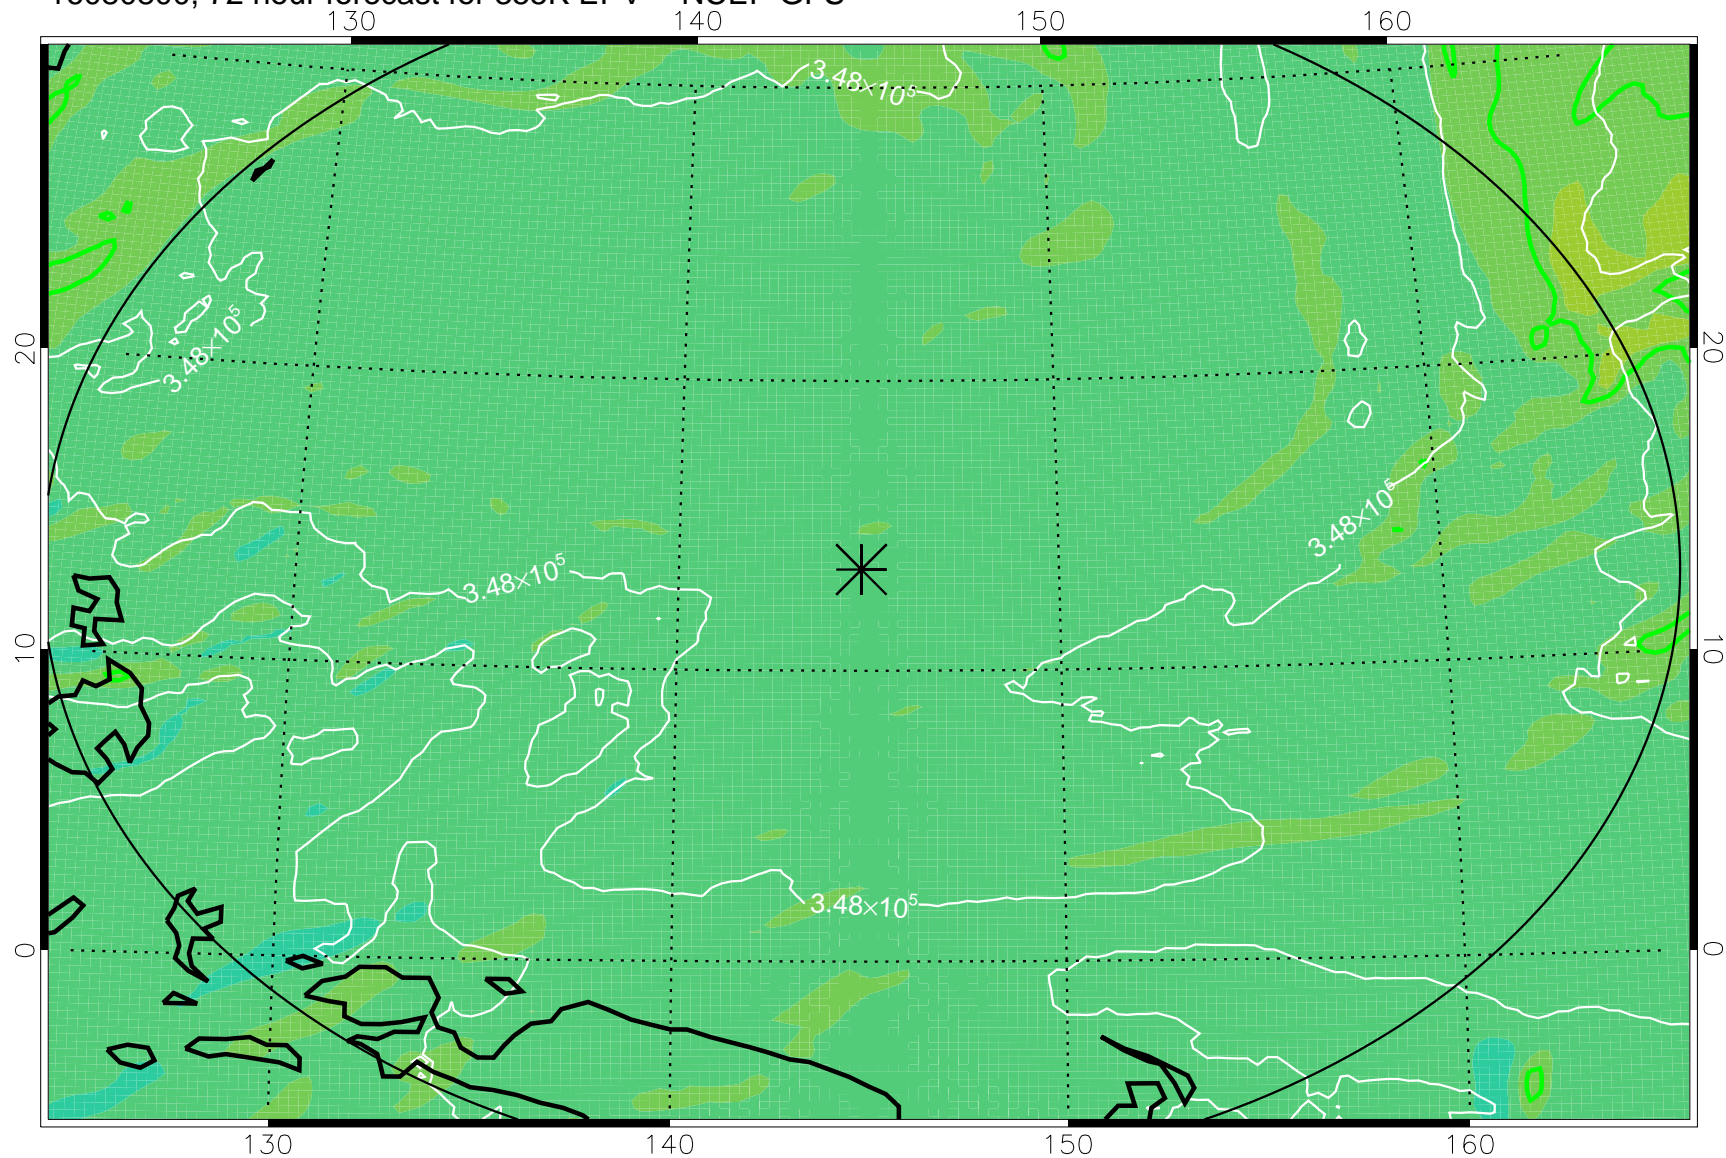

16080706, 54 hour forecast for 355K EPV -- NCEP GFS

355K Montgomery Streamfunction, white
EPV Tropopause (2 PVU) Position
Range ring of 2304 km

16080712, 60 hour forecast for 355K EPV -- NCEP GFS

355K Montgomery Streamfunction, white
EPV Tropopause (2 PVU) Position
Range ring of 2304 km

16080718, 66 hour forecast for 355K EPV -- NCEP GFS

355K Montgomery Streamfunction, white
EPV Tropopause (2 PVU) Position
Range ring of 2304 km

16080800, 72 hour forecast for 355K EPV -- NCEP GFS

355K Montgomery Streamfunction, white
EPV Tropopause (2 PVU) Position
Range ring of 2304 km

16080806, 78 hour forecast for 355K EPV -- NCEP GFS

355K Montgomery Streamfunction, white
EPV Tropopause (2 PVU) Position
Range ring of 2304 km

16080812, 84 hour forecast for 355K EPV -- NCEP GFS

355K Montgomery Streamfunction, white
EPV Tropopause (2 PVU) Position
Range ring of 2304 km

16080818, 90 hour forecast for 355K EPV -- NCEP GFS

355K Montgomery Streamfunction, white
EPV Tropopause (2 PVU) Position
Range ring of 2304 km

16080900, 96 hour forecast for 355K EPV -- NCEP GFS

355K Montgomery Streamfunction, white
EPV Tropopause (2 PVU) Position
Range ring of 2304 km