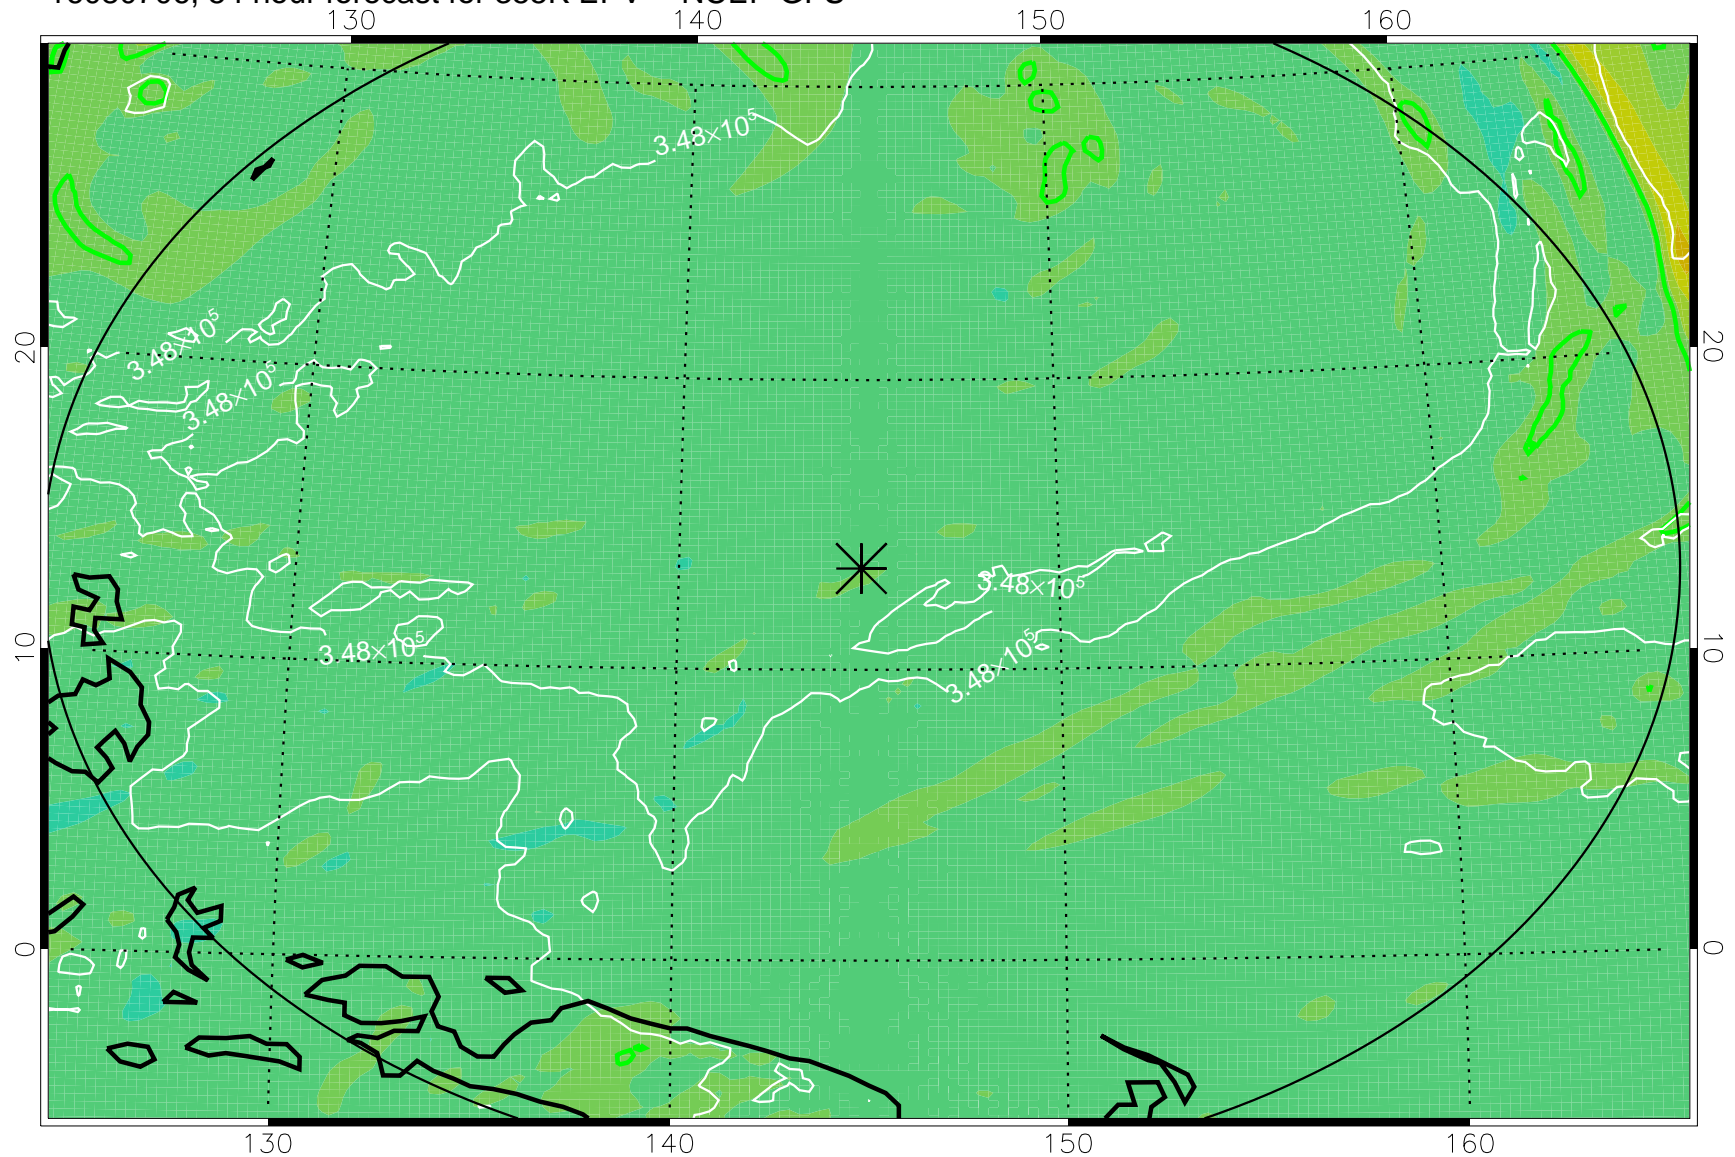

16080606, 30 hour forecast for 355K EPV -- NCEP GFS

16080612, 36 hour forecast for 355K EPV -- NCEP GFS

355K Montgomery Streamfunction, white
EPV Tropopause (2 PVU) Position
Range ring of 2304 km

16080618, 42 hour forecast for 355K EPV -- NCEP GFS

355K Montgomery Streamfunction, white
EPV Tropopause (2 PVU) Position
Range ring of 2304 km

16080700, 48 hour forecast for 355K EPV -- NCEP GFS

355K Montgomery Streamfunction, white
EPV Tropopause (2 PVU) Position
Range ring of 2304 km

16080706, 54 hour forecast for 355K EPV -- NCEP GFS

355K Montgomery Streamfunction, white
EPV Tropopause (2 PVU) Position
Range ring of 2304 km

16080712, 60 hour forecast for 355K EPV -- NCEP GFS

355K Montgomery Streamfunction, white
EPV Tropopause (2 PVU) Position
Range ring of 2304 km

16080718, 66 hour forecast for 355K EPV -- NCEP GFS

355K Montgomery Streamfunction, white
EPV Tropopause (2 PVU) Position
Range ring of 2304 km

16080800, 72 hour forecast for 355K EPV -- NCEP GFS

355K Montgomery Streamfunction, white
EPV Tropopause (2 PVU) Position
Range ring of 2304 km