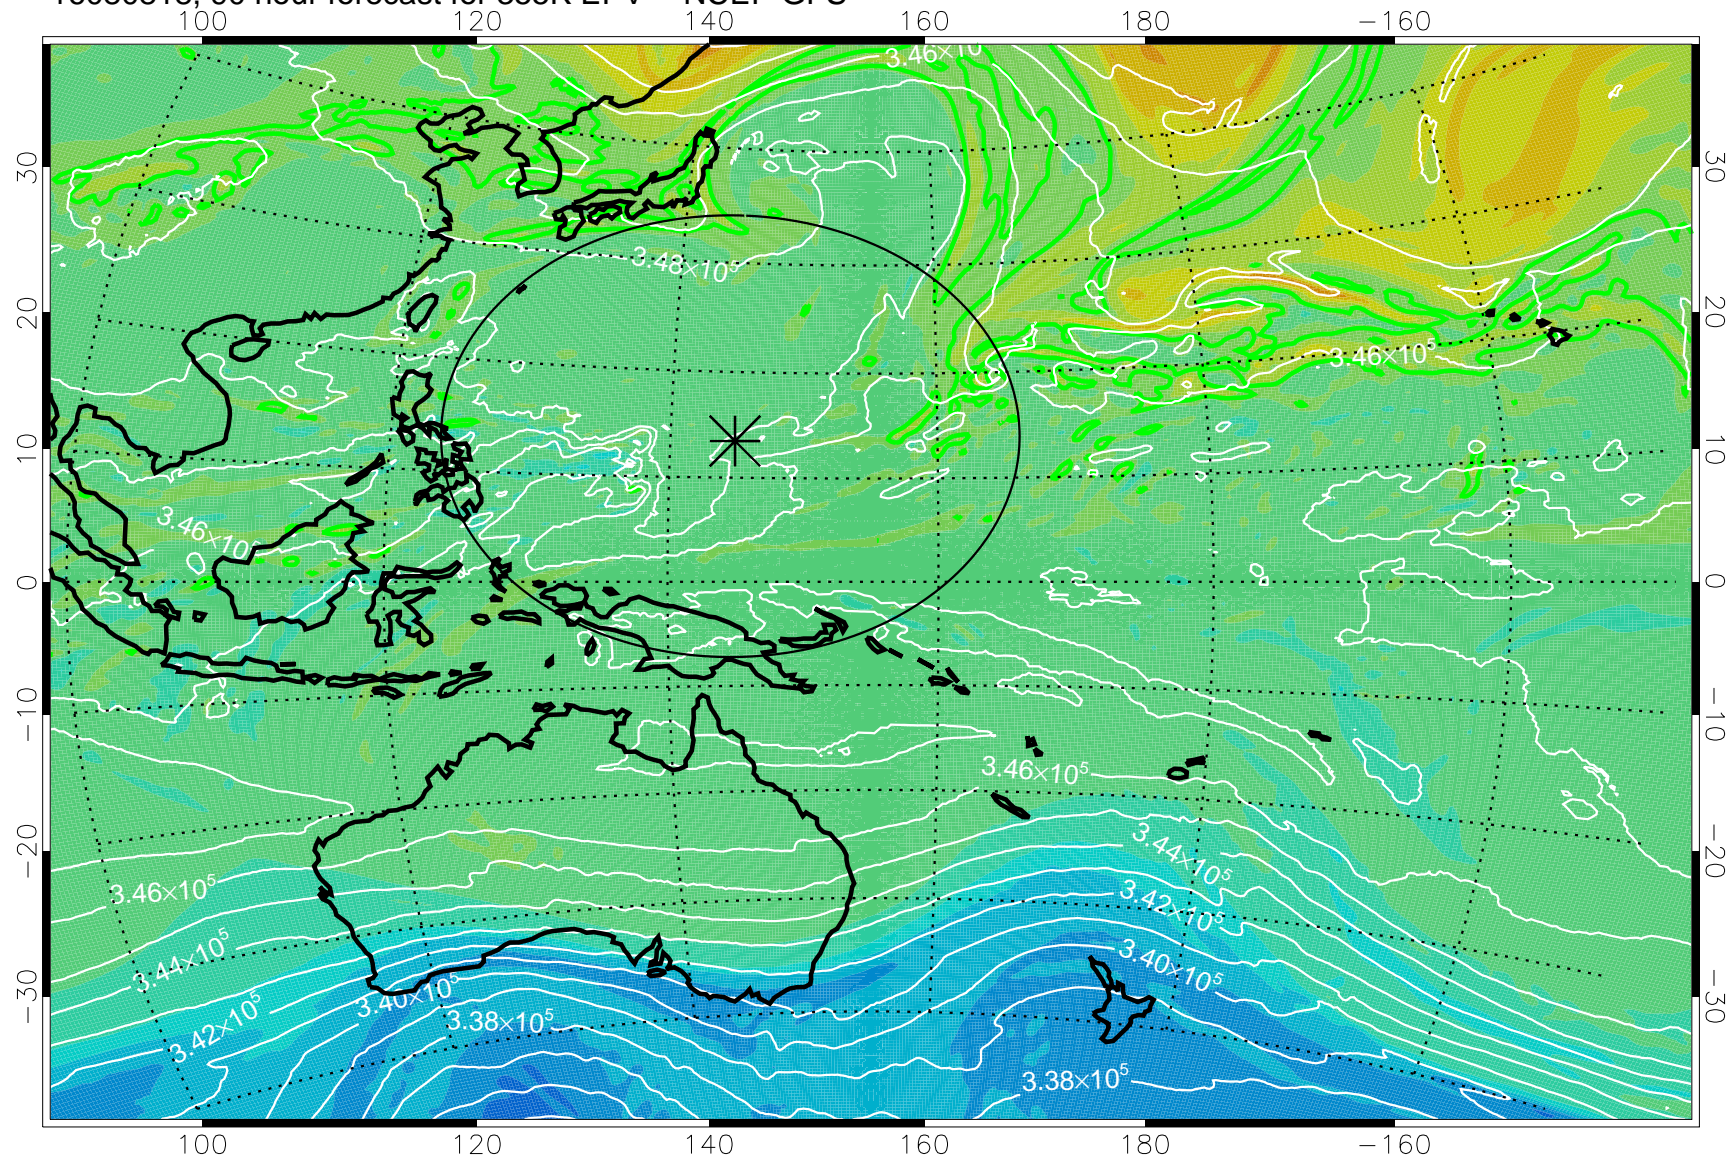

16080718, 66 hour forecast for 355K EPV -- NCEP GFS

355K Montgomery Streamfunction, white
EPV Tropopause (2 PVU) Position
Range ring of 2304 km

16080800, 72 hour forecast for 355K EPV -- NCEP GFS

355K Montgomery Streamfunction, white
EPV Tropopause (2 PVU) Position
Range ring of 2304 km

16080806, 78 hour forecast for 355K EPV -- NCEP GFS

355K Montgomery Streamfunction, white
EPV Tropopause (2 PVU) Position
Range ring of 2304 km

16080812, 84 hour forecast for 355K EPV -- NCEP GFS

355K Montgomery Streamfunction, white
EPV Tropopause (2 PVU) Position
Range ring of 2304 km

16080818, 90 hour forecast for 355K EPV -- NCEP GFS

355K Montgomery Streamfunction, white
EPV Tropopause (2 PVU) Position
Range ring of 2304 km

16080900, 96 hour forecast for 355K EPV -- NCEP GFS

355K Montgomery Streamfunction, white
EPV Tropopause (2 PVU) Position
Range ring of 2304 km

16080906, 102 hour forecast for 355K EPV -- NCEP GFS

355K Montgomery Streamfunction, white
EPV Tropopause (2 PVU) Position
Range ring of 2304 km

16080912, 108 hour forecast for 355K EPV -- NCEP GFS

355K Montgomery Streamfunction, white
EPV Tropopause (2 PVU) Position
Range ring of 2304 km