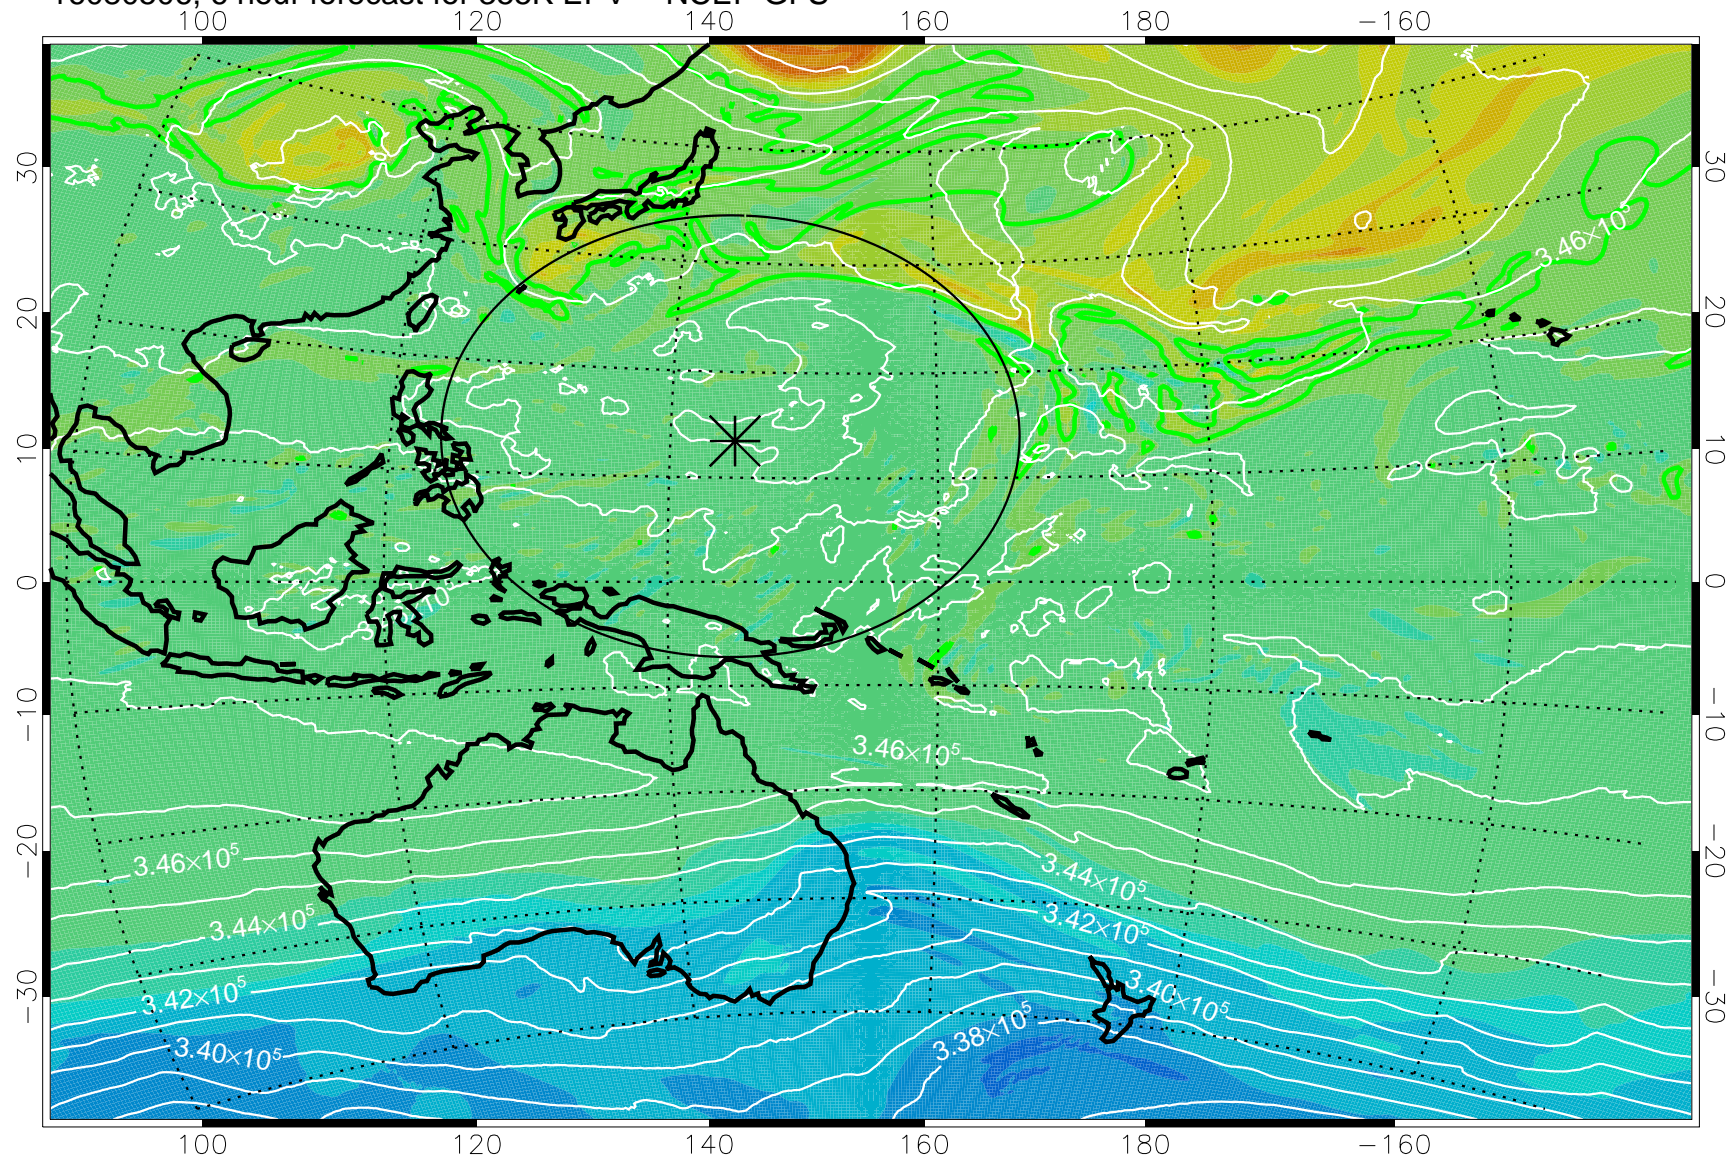

16080506, 6 hour forecast for 355K EPV -- NCEP GFS

355K Montgomery Streamfunction, white
EPV Tropopause (2 PVU) Position
Range ring of 2304 km

16080512, 12 hour forecast for 355K EPV -- NCEP GFS

355K Montgomery Streamfunction, white
EPV Tropopause (2 PVU) Position
Range ring of 2304 km

16080518, 18 hour forecast for 355K EPV -- NCEP GFS

355K Montgomery Streamfunction, white
EPV Tropopause (2 PVU) Position
Range ring of 2304 km

16080600, 24 hour forecast for 355K EPV -- NCEP GFS

355K Montgomery Streamfunction, white
EPV Tropopause (2 PVU) Position
Range ring of 2304 km

16080606, 30 hour forecast for 355K EPV -- NCEP GFS

355K Montgomery Streamfunction, white
EPV Tropopause (2 PVU) Position
Range ring of 2304 km

16080612, 36 hour forecast for 355K EPV -- NCEP GFS

355K Montgomery Streamfunction, white
EPV Tropopause (2 PVU) Position
Range ring of 2304 km

16080618, 42 hour forecast for 355K EPV -- NCEP GFS

355K Montgomery Streamfunction, white
EPV Tropopause (2 PVU) Position
Range ring of 2304 km

16080700, 48 hour forecast for 355K EPV -- NCEP GFS

355K Montgomery Streamfunction, white
EPV Tropopause (2 PVU) Position
Range ring of 2304 km