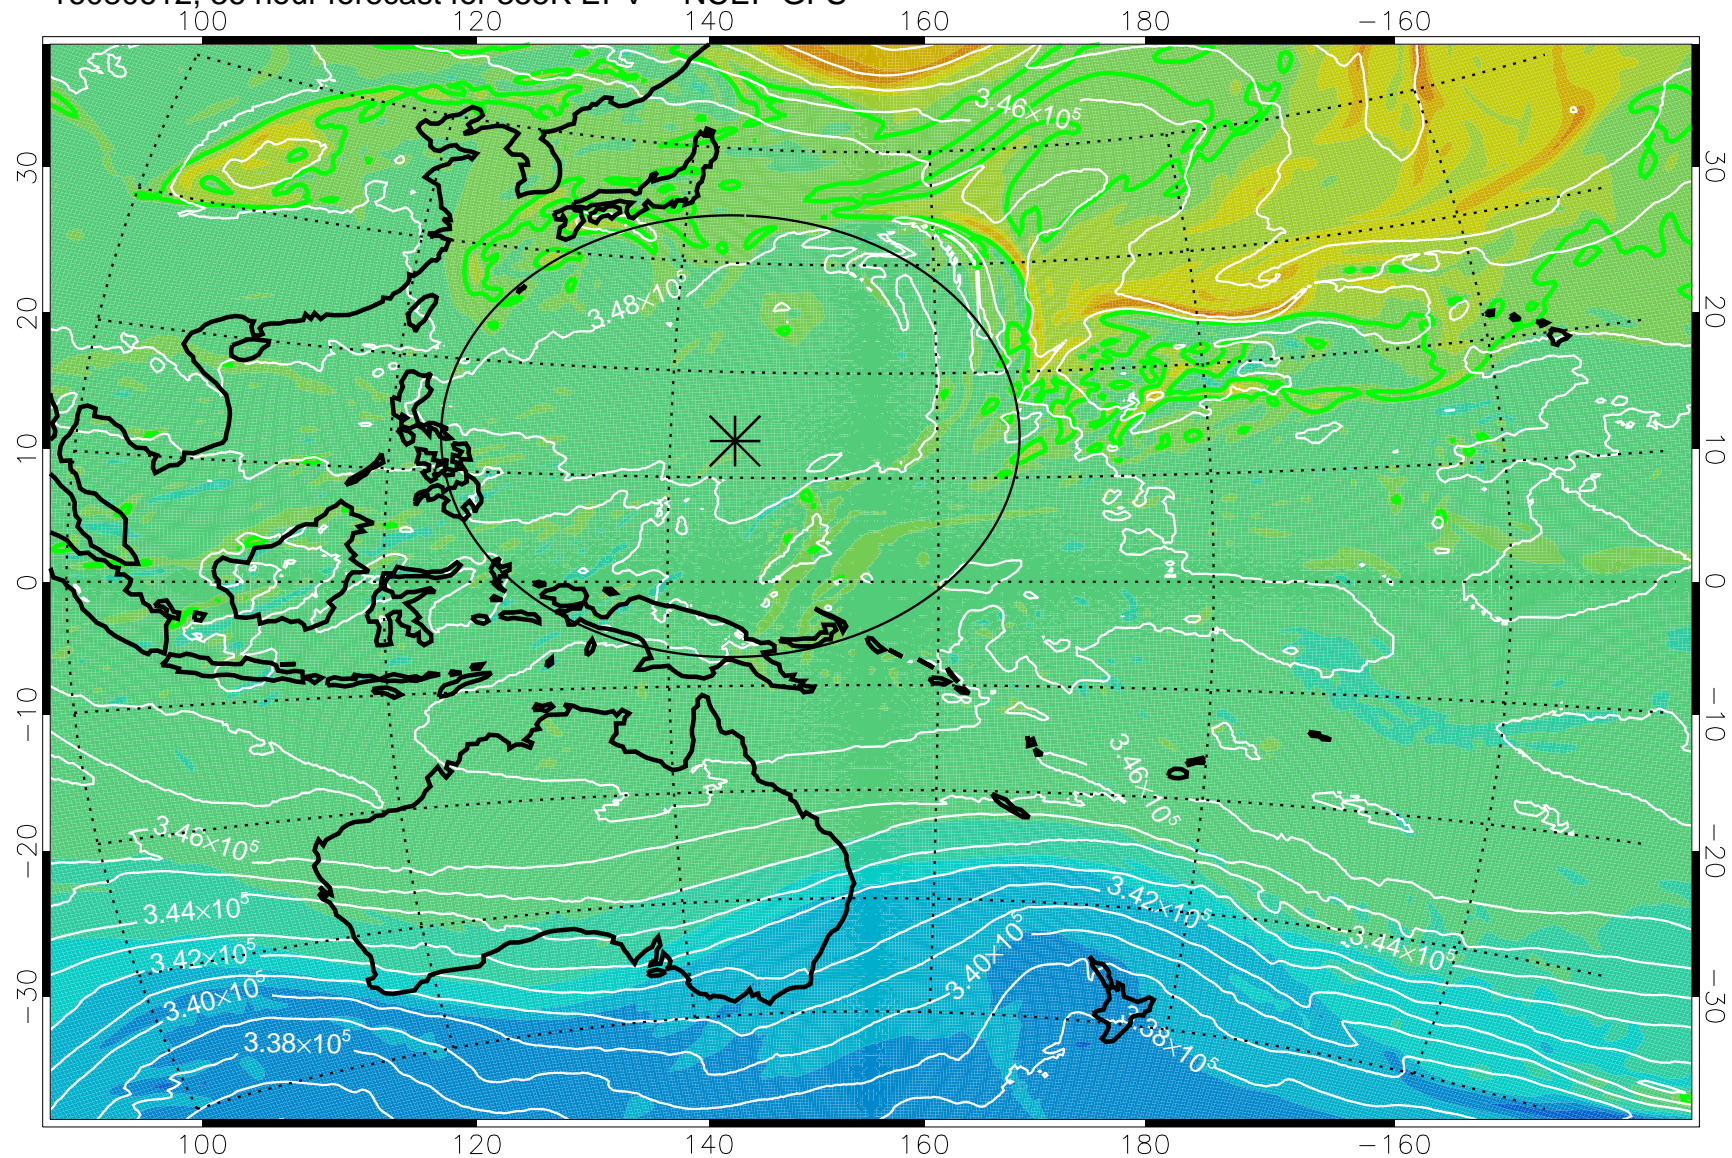

16080518, 18 hour forecast for 355K EPV -- NCEP GFS

355K Montgomery Streamfunction, white
EPV Tropopause (2 PVU) Position
Range ring of 2304 km

16080600, 24 hour forecast for 355K EPV -- NCEP GFS

355K Montgomery Streamfunction, white
EPV Tropopause (2 PVU) Position
Range ring of 2304 km

16080606, 30 hour forecast for 355K EPV -- NCEP GFS

355K Montgomery Streamfunction, white
EPV Tropopause (2 PVU) Position
Range ring of 2304 km

16080612, 36 hour forecast for 355K EPV -- NCEP GFS

355K Montgomery Streamfunction, white
EPV Tropopause (2 PVU) Position
Range ring of 2304 km

16080618, 42 hour forecast for 355K EPV -- NCEP GFS

355K Montgomery Streamfunction, white
EPV Tropopause (2 PVU) Position
Range ring of 2304 km

16080700, 48 hour forecast for 355K EPV -- NCEP GFS

355K Montgomery Streamfunction, white
EPV Tropopause (2 PVU) Position
Range ring of 2304 km

16080718, 66 hour forecast for 355K EPV -- NCEP GFS

355K Montgomery Streamfunction, white
EPV Tropopause (2 PVU) Position
Range ring of 2304 km

16080800, 72 hour forecast for 355K EPV -- NCEP GFS

355K Montgomery Streamfunction, white
EPV Tropopause (2 PVU) Position
Range ring of 2304 km