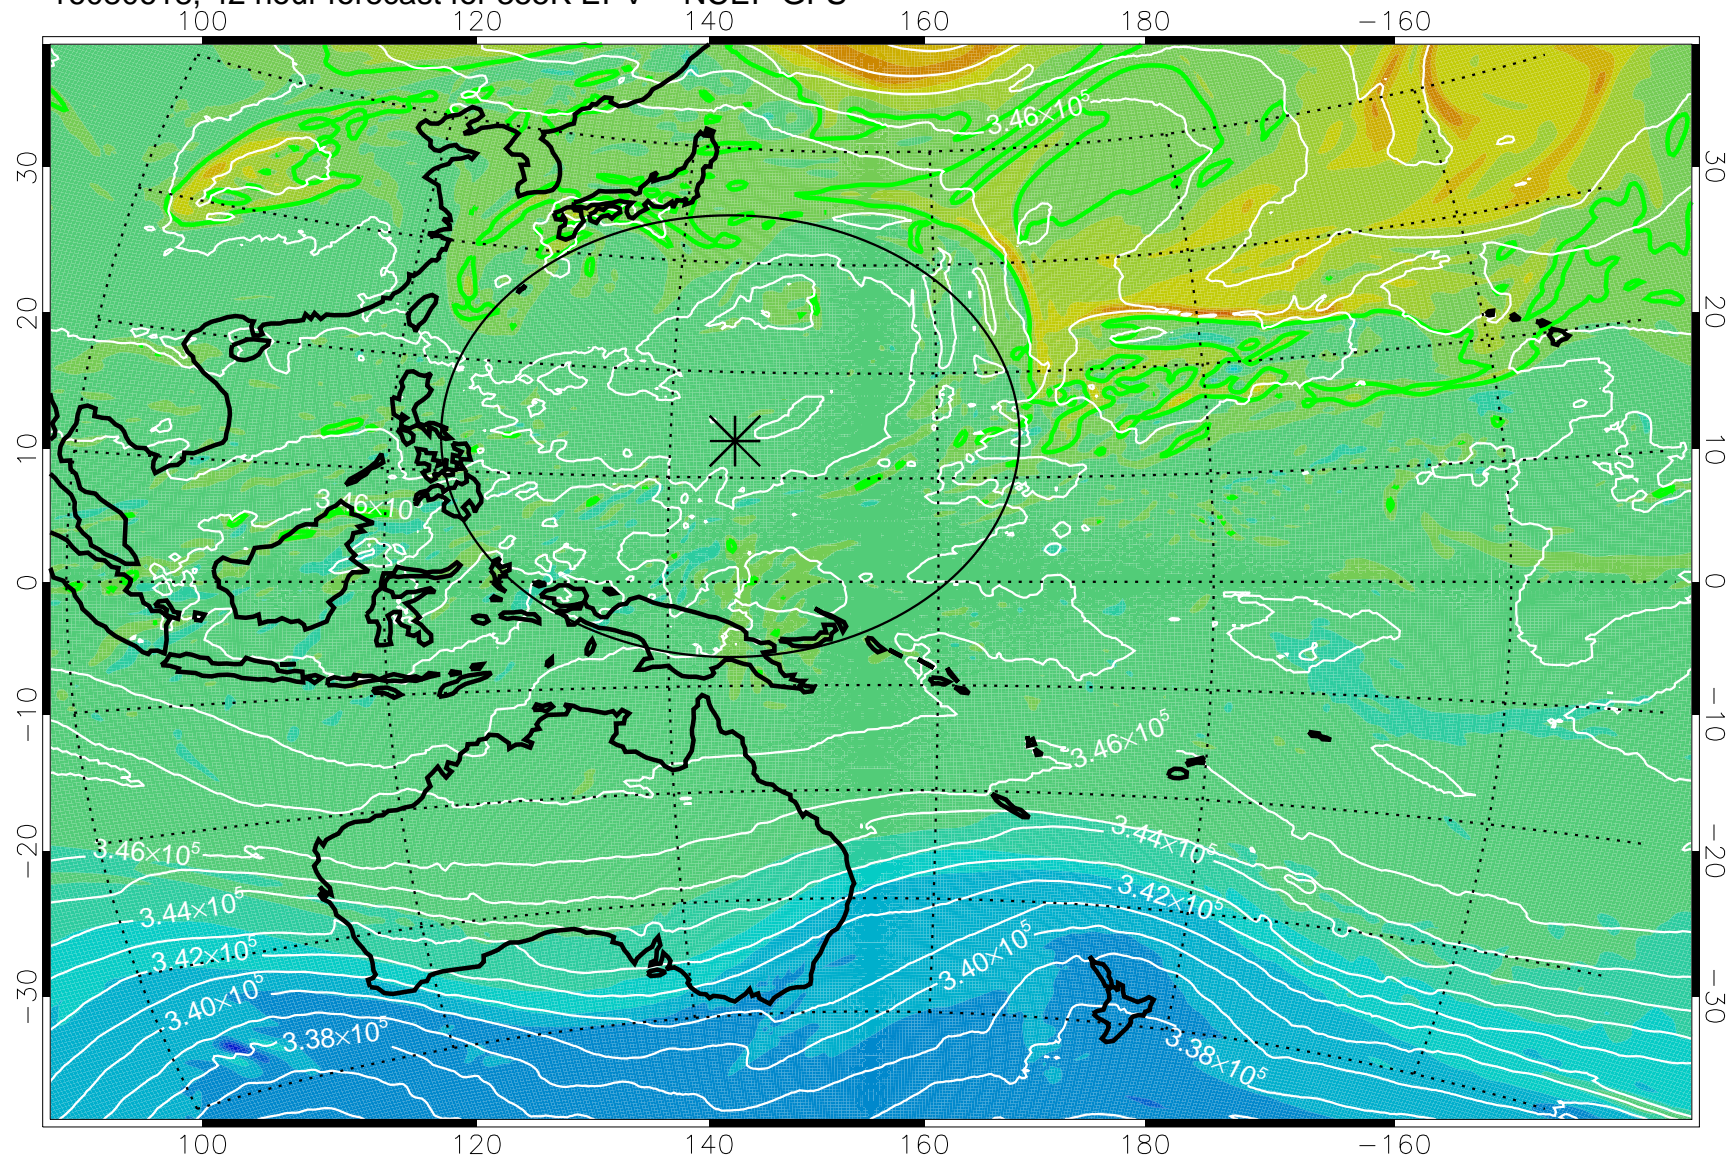

16080606, 30 hour forecast for 355K EPV -- NCEP GFS

355K Montgomery Streamfunction, white
EPV Tropopause (2 PVU) Position
Range ring of 2304 km

16080612, 36 hour forecast for 355K EPV -- NCEP GFS

355K Montgomery Streamfunction, white
EPV Tropopause (2 PVU) Position
Range ring of 2304 km

16080618, 42 hour forecast for 355K EPV -- NCEP GFS

355K Montgomery Streamfunction, white
EPV Tropopause (2 PVU) Position
Range ring of 2304 km

16080700, 48 hour forecast for 355K EPV -- NCEP GFS

355K Montgomery Streamfunction, white
EPV Tropopause (2 PVU) Position
Range ring of 2304 km

16080706, 54 hour forecast for 355K EPV -- NCEP GFS

355K Montgomery Streamfunction, white
EPV Tropopause (2 PVU) Position
Range ring of 2304 km

16080712, 60 hour forecast for 355K EPV -- NCEP GFS

355K Montgomery Streamfunction, white
EPV Tropopause (2 PVU) Position
Range ring of 2304 km

16080718, 66 hour forecast for 355K EPV -- NCEP GFS

355K Montgomery Streamfunction, white
EPV Tropopause (2 PVU) Position
Range ring of 2304 km

16080800, 72 hour forecast for 355K EPV -- NCEP GFS

355K Montgomery Streamfunction, white
EPV Tropopause (2 PVU) Position
Range ring of 2304 km