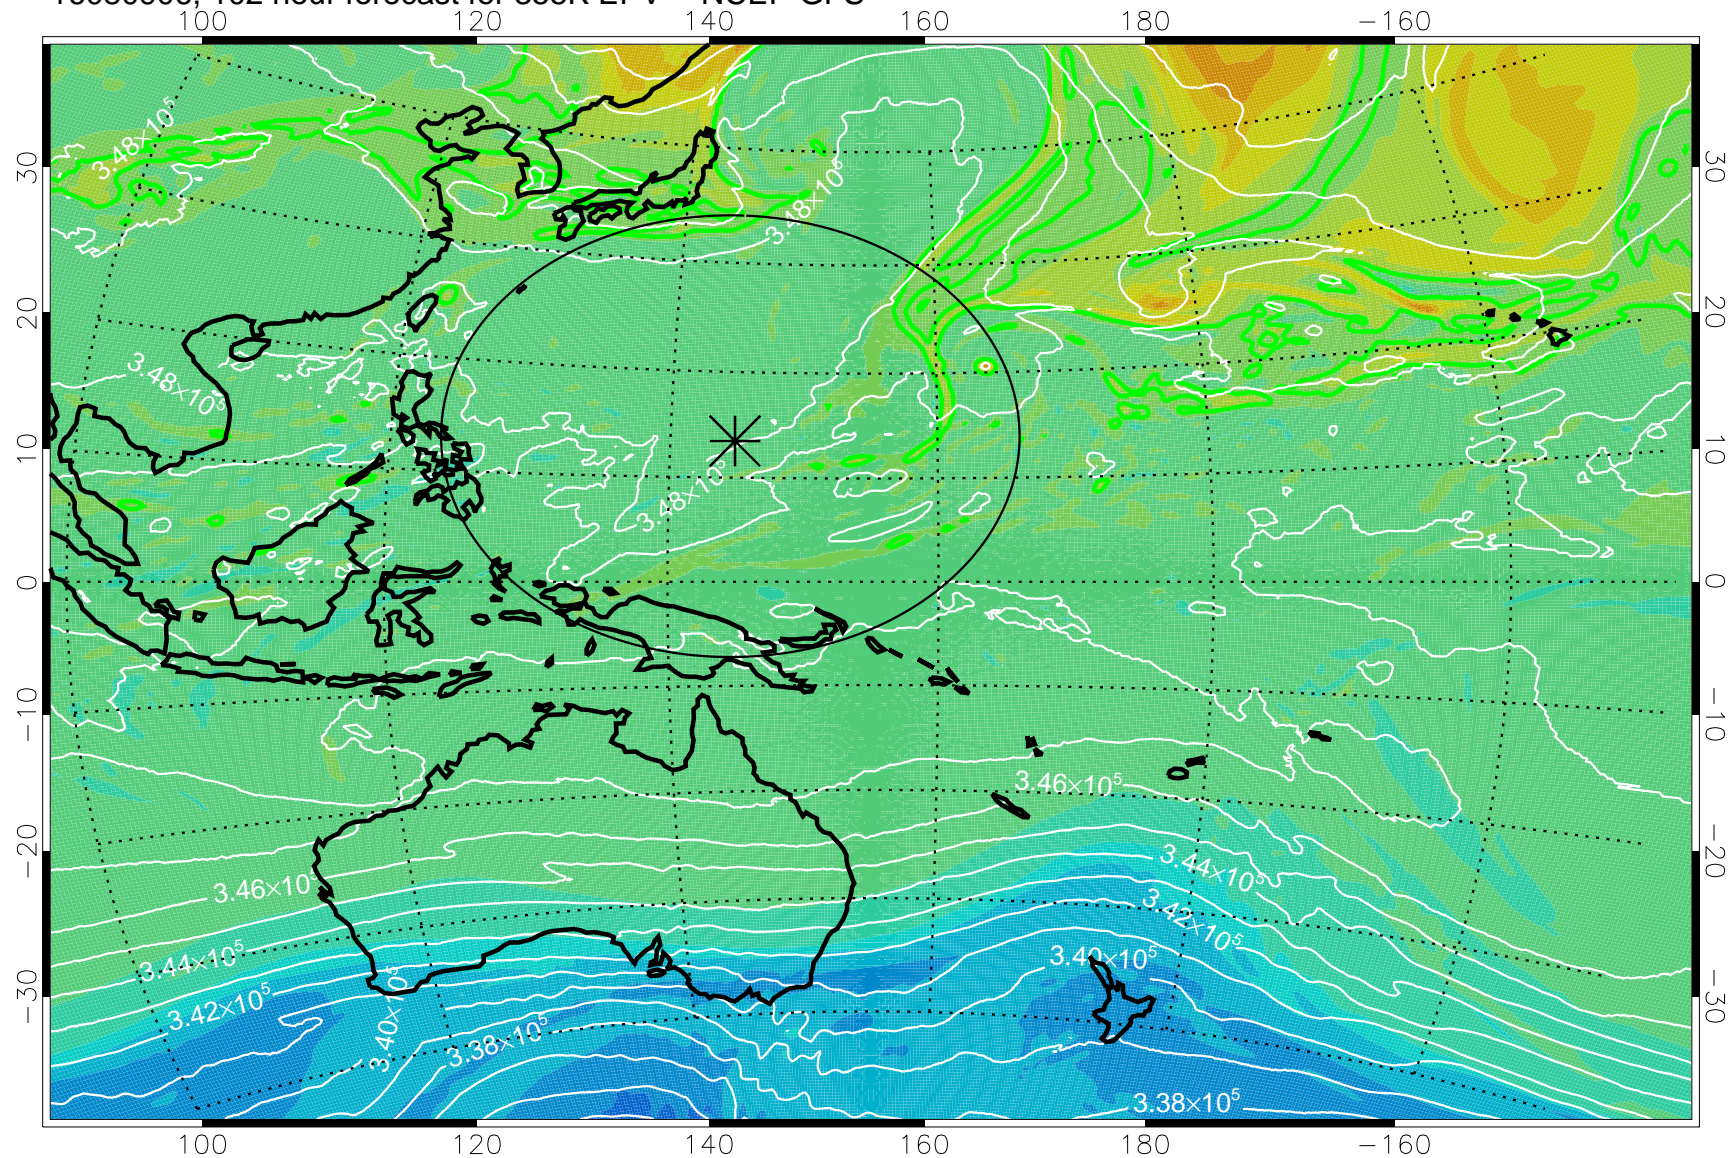

16080806, 78 hour forecast for 355K EPV -- NCEP GFS

355K Montgomery Streamfunction, white
EPV Tropopause (2 PVU) Position
Range ring of 2304 km

16080812, 84 hour forecast for 355K EPV -- NCEP GFS

355K Montgomery Streamfunction, white
EPV Tropopause (2 PVU) Position
Range ring of 2304 km

16080818, 90 hour forecast for 355K EPV -- NCEP GFS

355K Montgomery Streamfunction, white
EPV Tropopause (2 PVU) Position
Range ring of 2304 km

16080900, 96 hour forecast for 355K EPV -- NCEP GFS

355K Montgomery Streamfunction, white
EPV Tropopause (2 PVU) Position
Range ring of 2304 km

16080906, 102 hour forecast for 355K EPV -- NCEP GFS

355K Montgomery Streamfunction, white
EPV Tropopause (2 PVU) Position
Range ring of 2304 km

16080912, 108 hour forecast for 355K EPV -- NCEP GFS

355K Montgomery Streamfunction, white
EPV Tropopause (2 PVU) Position
Range ring of 2304 km

16080918, 114 hour forecast for 355K EPV -- NCEP GFS

355K Montgomery Streamfunction, white
EPV Tropopause (2 PVU) Position
Range ring of 2304 km

16081000, 120 hour forecast for 355K EPV -- NCEP GFS

355K Montgomery Streamfunction, white
EPV Tropopause (2 PVU) Position
Range ring of 2304 km