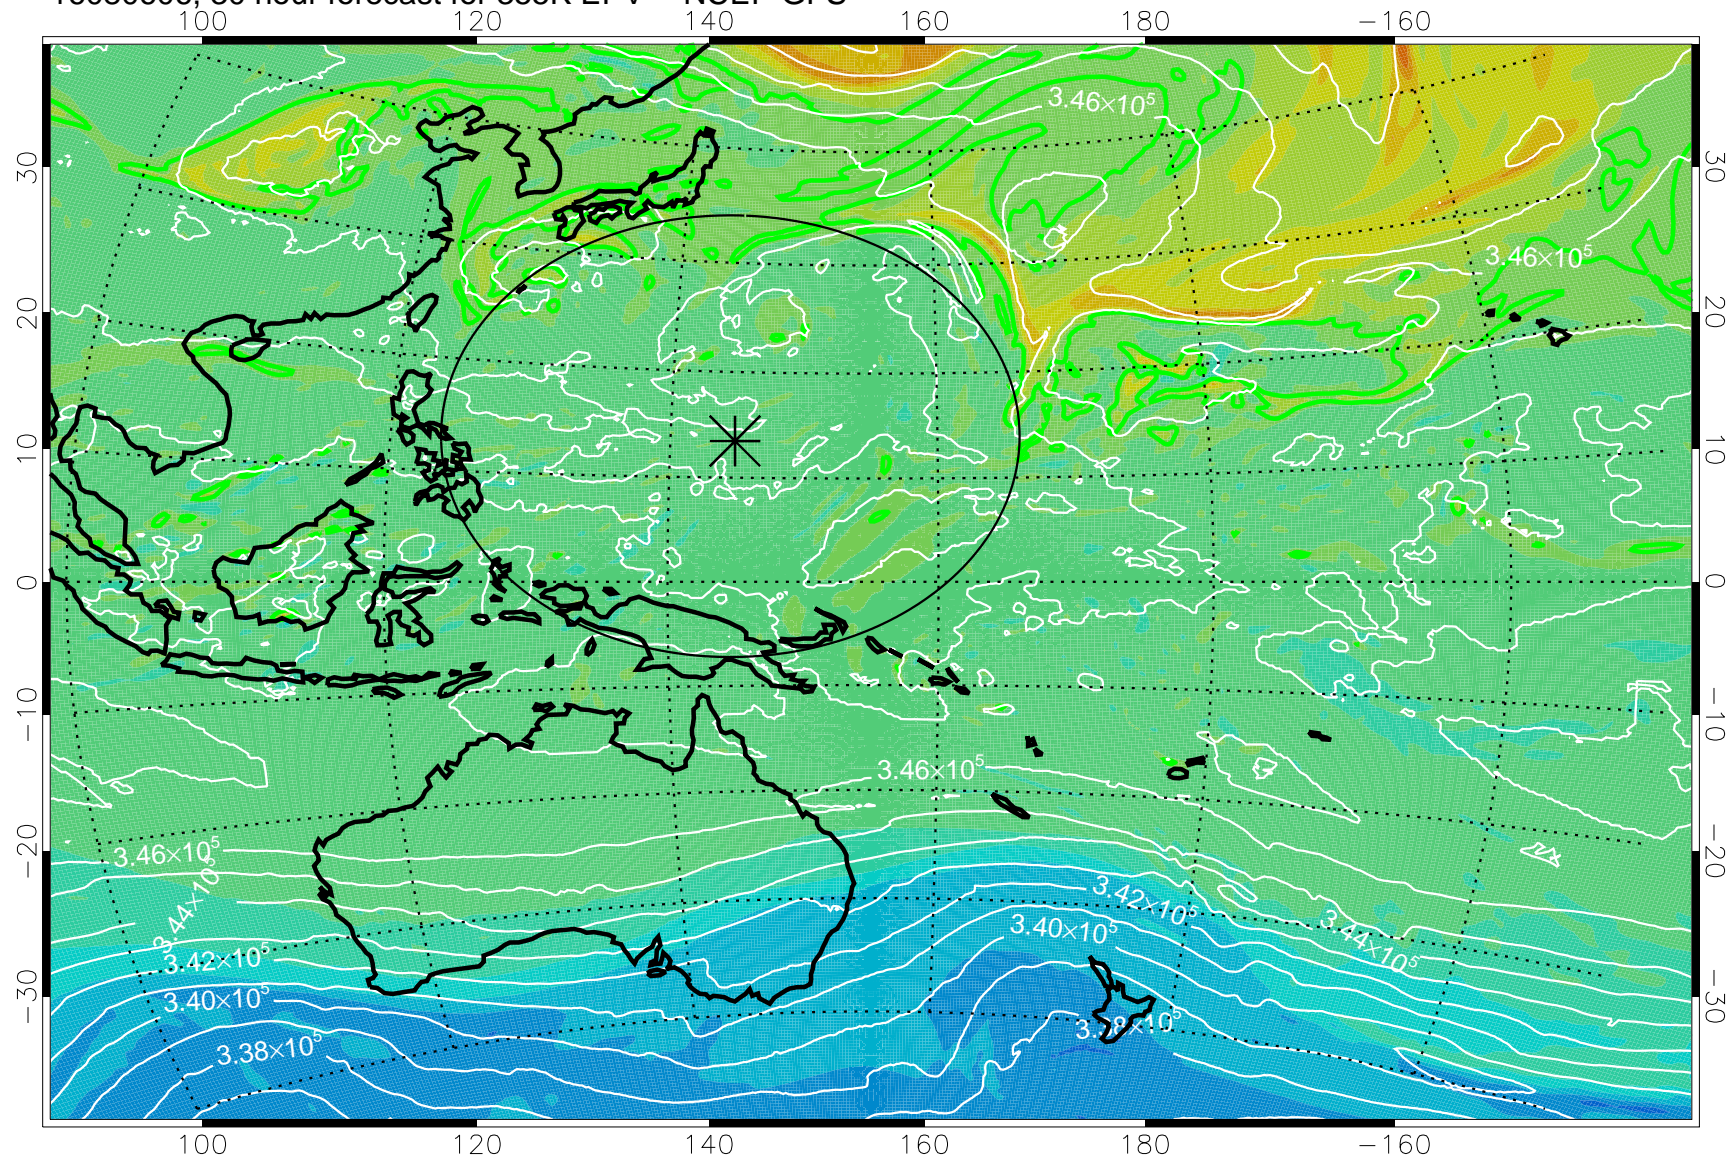

16080518, 18 hour forecast for 355K EPV -- NCEP GFS

355K Montgomery Streamfunction, white
EPV Tropopause (2 PVU) Position
Range ring of 2304 km

16080600, 24 hour forecast for 355K EPV -- NCEP GFS

355K Montgomery Streamfunction, white
EPV Tropopause (2 PVU) Position
Range ring of 2304 km

16080606, 30 hour forecast for 355K EPV -- NCEP GFS

355K Montgomery Streamfunction, white
EPV Tropopause (2 PVU) Position
Range ring of 2304 km

16080612, 36 hour forecast for 355K EPV -- NCEP GFS

355K Montgomery Streamfunction, white
EPV Tropopause (2 PVU) Position
Range ring of 2304 km

16080618, 42 hour forecast for 355K EPV -- NCEP GFS

355K Montgomery Streamfunction, white
EPV Tropopause (2 PVU) Position
Range ring of 2304 km

16080700, 48 hour forecast for 355K EPV -- NCEP GFS

355K Montgomery Streamfunction, white
EPV Tropopause (2 PVU) Position
Range ring of 2304 km

16080718, 66 hour forecast for 355K EPV -- NCEP GFS

355K Montgomery Streamfunction, white
EPV Tropopause (2 PVU) Position
Range ring of 2304 km

16080800, 72 hour forecast for 355K EPV -- NCEP GFS

355K Montgomery Streamfunction, white
EPV Tropopause (2 PVU) Position
Range ring of 2304 km