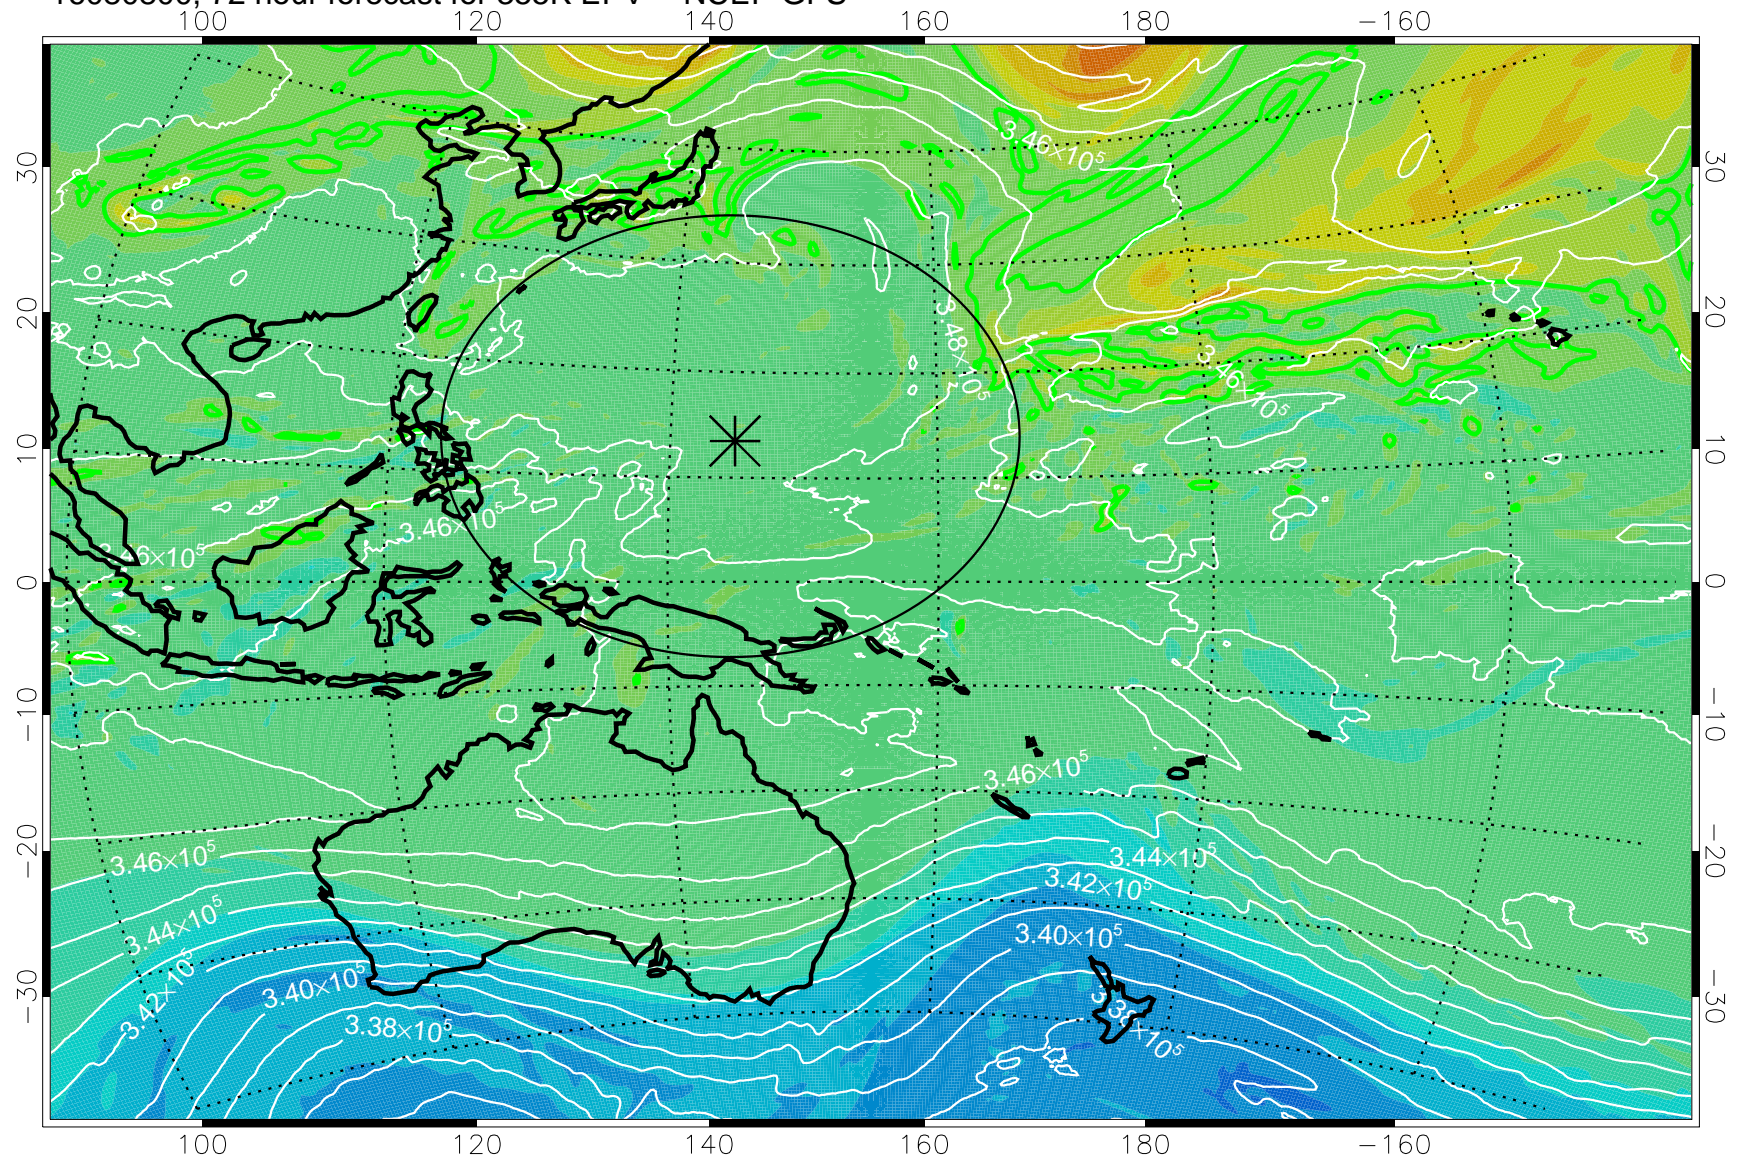

16080618, 42 hour forecast for 355K EPV -- NCEP GFS

355K Montgomery Streamfunction, white
EPV Tropopause (2 PVU) Position
Range ring of 2304 km

16080700, 48 hour forecast for 355K EPV -- NCEP GFS

355K Montgomery Streamfunction, white
EPV Tropopause (2 PVU) Position
Range ring of 2304 km

16080706, 54 hour forecast for 355K EPV -- NCEP GFS

355K Montgomery Streamfunction, white
EPV Tropopause (2 PVU) Position
Range ring of 2304 km

16080712, 60 hour forecast for 355K EPV -- NCEP GFS

355K Montgomery Streamfunction, white
EPV Tropopause (2 PVU) Position
Range ring of 2304 km

16080718, 66 hour forecast for 355K EPV -- NCEP GFS

355K Montgomery Streamfunction, white
EPV Tropopause (2 PVU) Position
Range ring of 2304 km

16080800, 72 hour forecast for 355K EPV -- NCEP GFS

355K Montgomery Streamfunction, white
EPV Tropopause (2 PVU) Position
Range ring of 2304 km

16080806, 78 hour forecast for 355K EPV -- NCEP GFS

355K Montgomery Streamfunction, white
EPV Tropopause (2 PVU) Position
Range ring of 2304 km

16080812, 84 hour forecast for 355K EPV -- NCEP GFS

355K Montgomery Streamfunction, white
EPV Tropopause (2 PVU) Position
Range ring of 2304 km