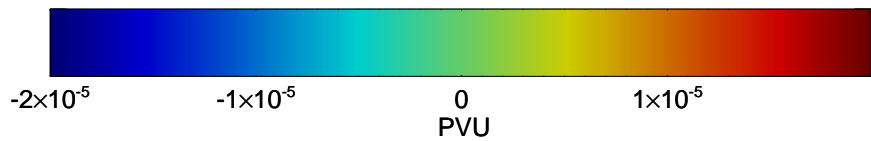

16080800, 72 hour forecast for 355K EPV -- NCEP GFS

355K Montgomery Streamfunction, white
EPV Tropopause (2 PVU) Position
Range ring of 2304 km