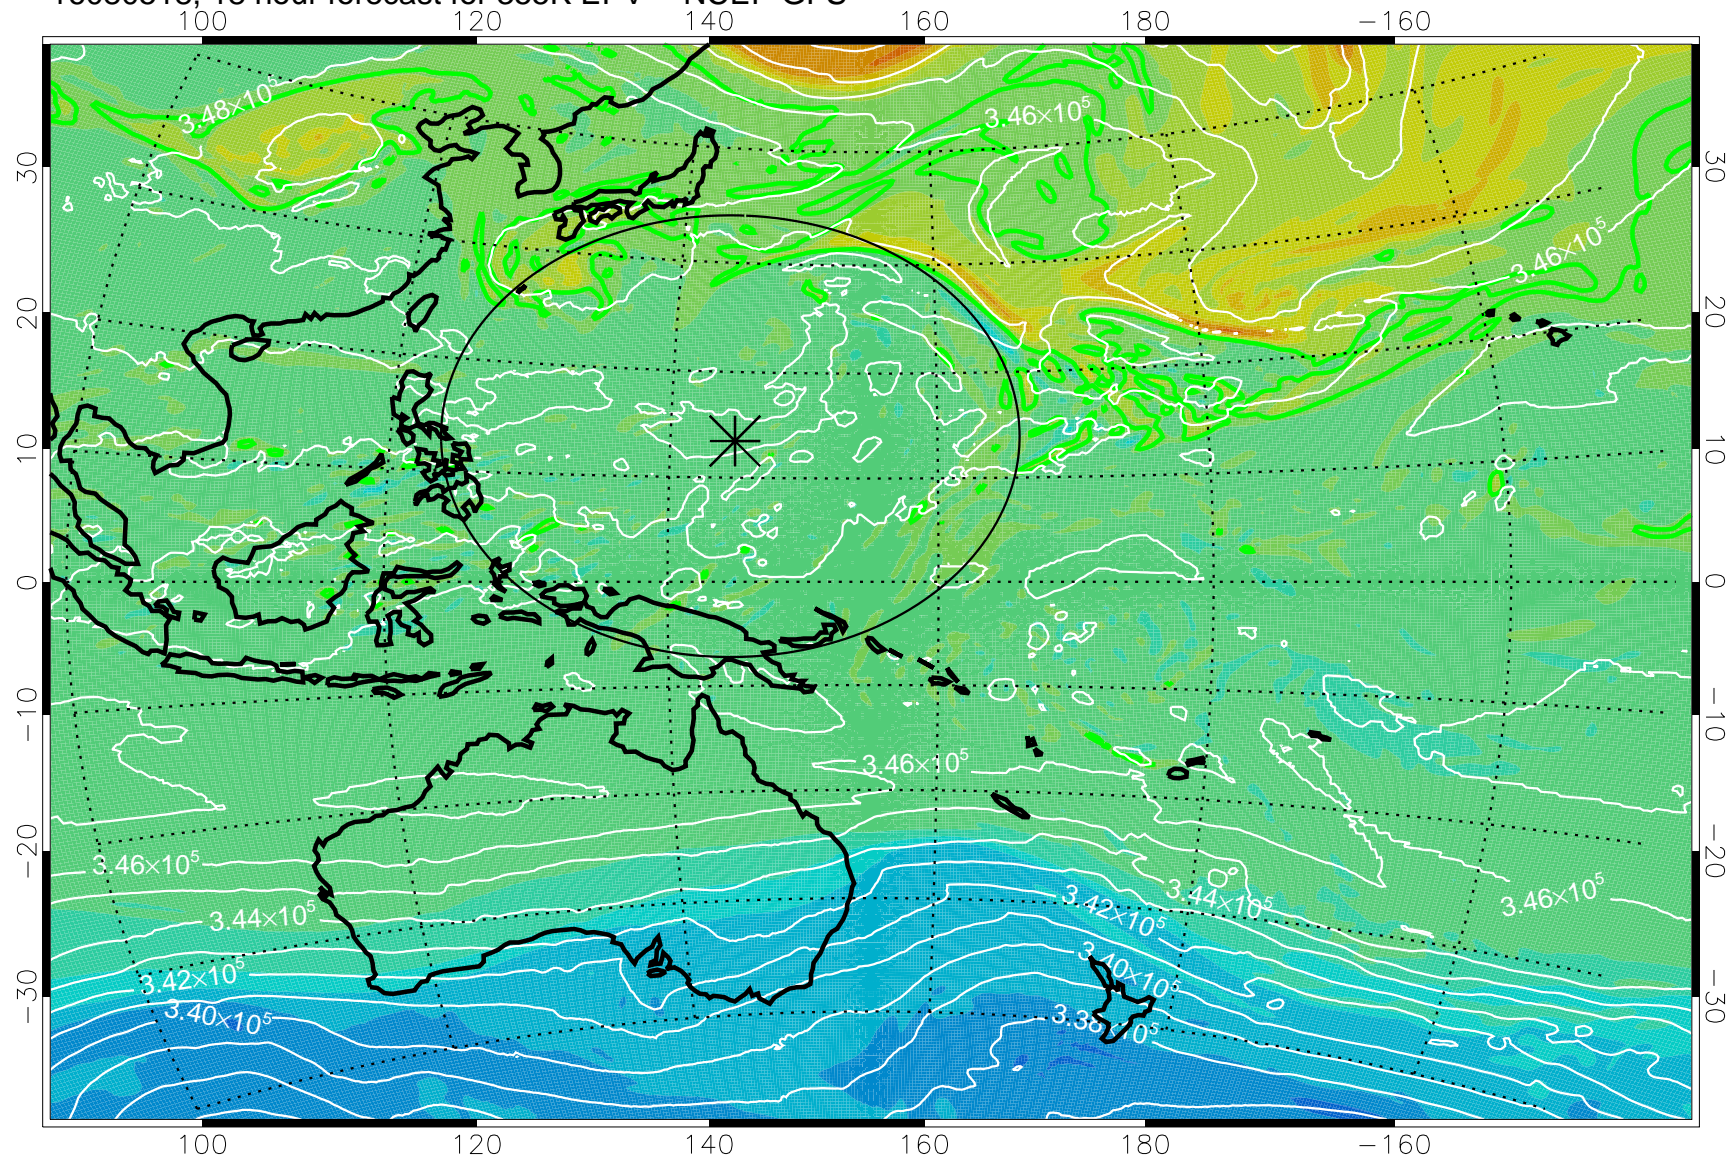

16080506, 6 hour forecast for 355K EPV -- NCEP GFS

355K Montgomery Streamfunction, white
EPV Tropopause (2 PVU) Position
Range ring of 2304 km

16080512, 12 hour forecast for 355K EPV -- NCEP GFS

355K Montgomery Streamfunction, white
EPV Tropopause (2 PVU) Position
Range ring of 2304 km

16080518, 18 hour forecast for 355K EPV -- NCEP GFS

355K Montgomery Streamfunction, white
EPV Tropopause (2 PVU) Position
Range ring of 2304 km

16080600, 24 hour forecast for 355K EPV -- NCEP GFS

355K Montgomery Streamfunction, white
EPV Tropopause (2 PVU) Position
Range ring of 2304 km

16080606, 30 hour forecast for 355K EPV -- NCEP GFS

355K Montgomery Streamfunction, white
EPV Tropopause (2 PVU) Position
Range ring of 2304 km

16080612, 36 hour forecast for 355K EPV -- NCEP GFS

355K Montgomery Streamfunction, white
EPV Tropopause (2 PVU) Position
Range ring of 2304 km

16080618, 42 hour forecast for 355K EPV -- NCEP GFS

355K Montgomery Streamfunction, white
EPV Tropopause (2 PVU) Position
Range ring of 2304 km

16080700, 48 hour forecast for 355K EPV -- NCEP GFS

355K Montgomery Streamfunction, white
EPV Tropopause (2 PVU) Position
Range ring of 2304 km