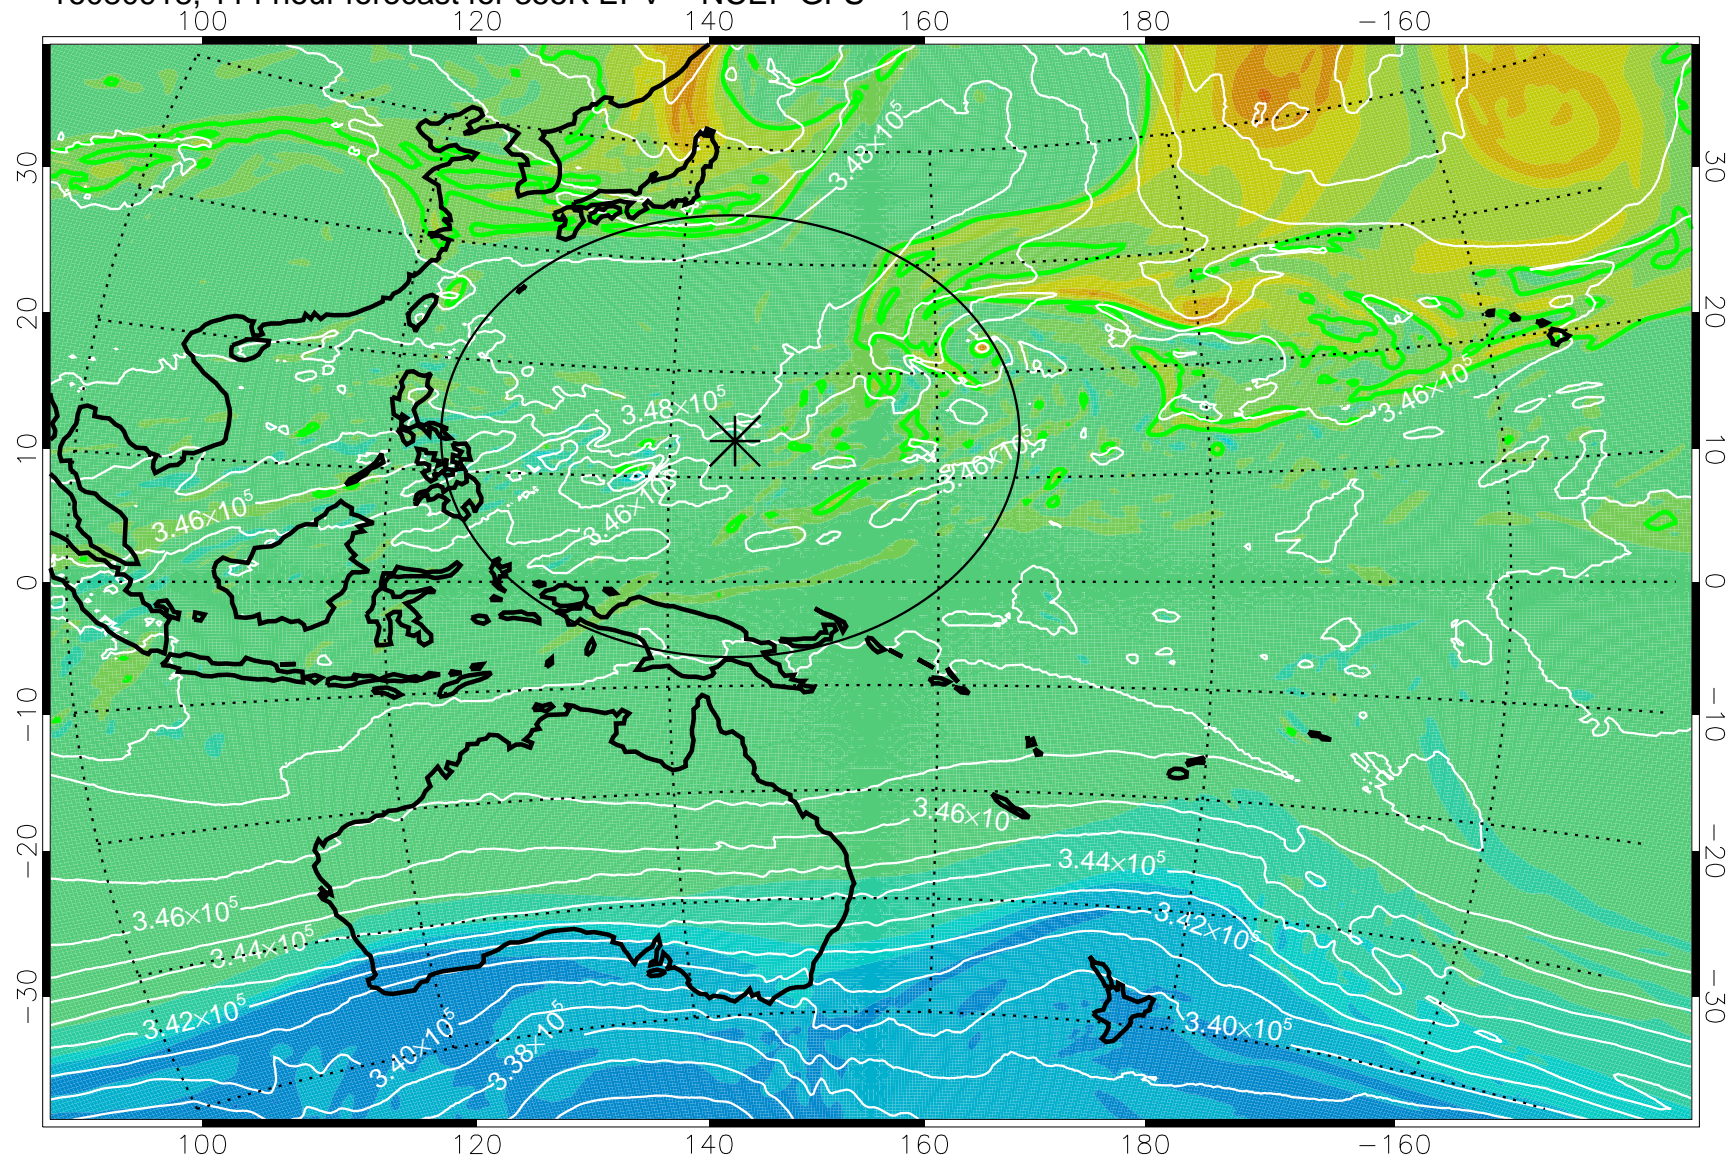

16080806, 78 hour forecast for 355K EPV -- NCEP GFS

355K Montgomery Streamfunction, white
EPV Tropopause (2 PVU) Position
Range ring of 2304 km

16080812, 84 hour forecast for 355K EPV -- NCEP GFS

355K Montgomery Streamfunction, white
EPV Tropopause (2 PVU) Position
Range ring of 2304 km

16080818, 90 hour forecast for 355K EPV -- NCEP GFS

355K Montgomery Streamfunction, white
EPV Tropopause (2 PVU) Position
Range ring of 2304 km

16080900, 96 hour forecast for 355K EPV -- NCEP GFS

355K Montgomery Streamfunction, white
EPV Tropopause (2 PVU) Position
Range ring of 2304 km

16080906, 102 hour forecast for 355K EPV -- NCEP GFS

355K Montgomery Streamfunction, white
EPV Tropopause (2 PVU) Position
Range ring of 2304 km

16080912, 108 hour forecast for 355K EPV -- NCEP GFS

355K Montgomery Streamfunction, white
EPV Tropopause (2 PVU) Position
Range ring of 2304 km

16080918, 114 hour forecast for 355K EPV -- NCEP GFS

355K Montgomery Streamfunction, white
EPV Tropopause (2 PVU) Position
Range ring of 2304 km

16081000, 120 hour forecast for 355K EPV -- NCEP GFS

355K Montgomery Streamfunction, white
EPV Tropopause (2 PVU) Position
Range ring of 2304 km