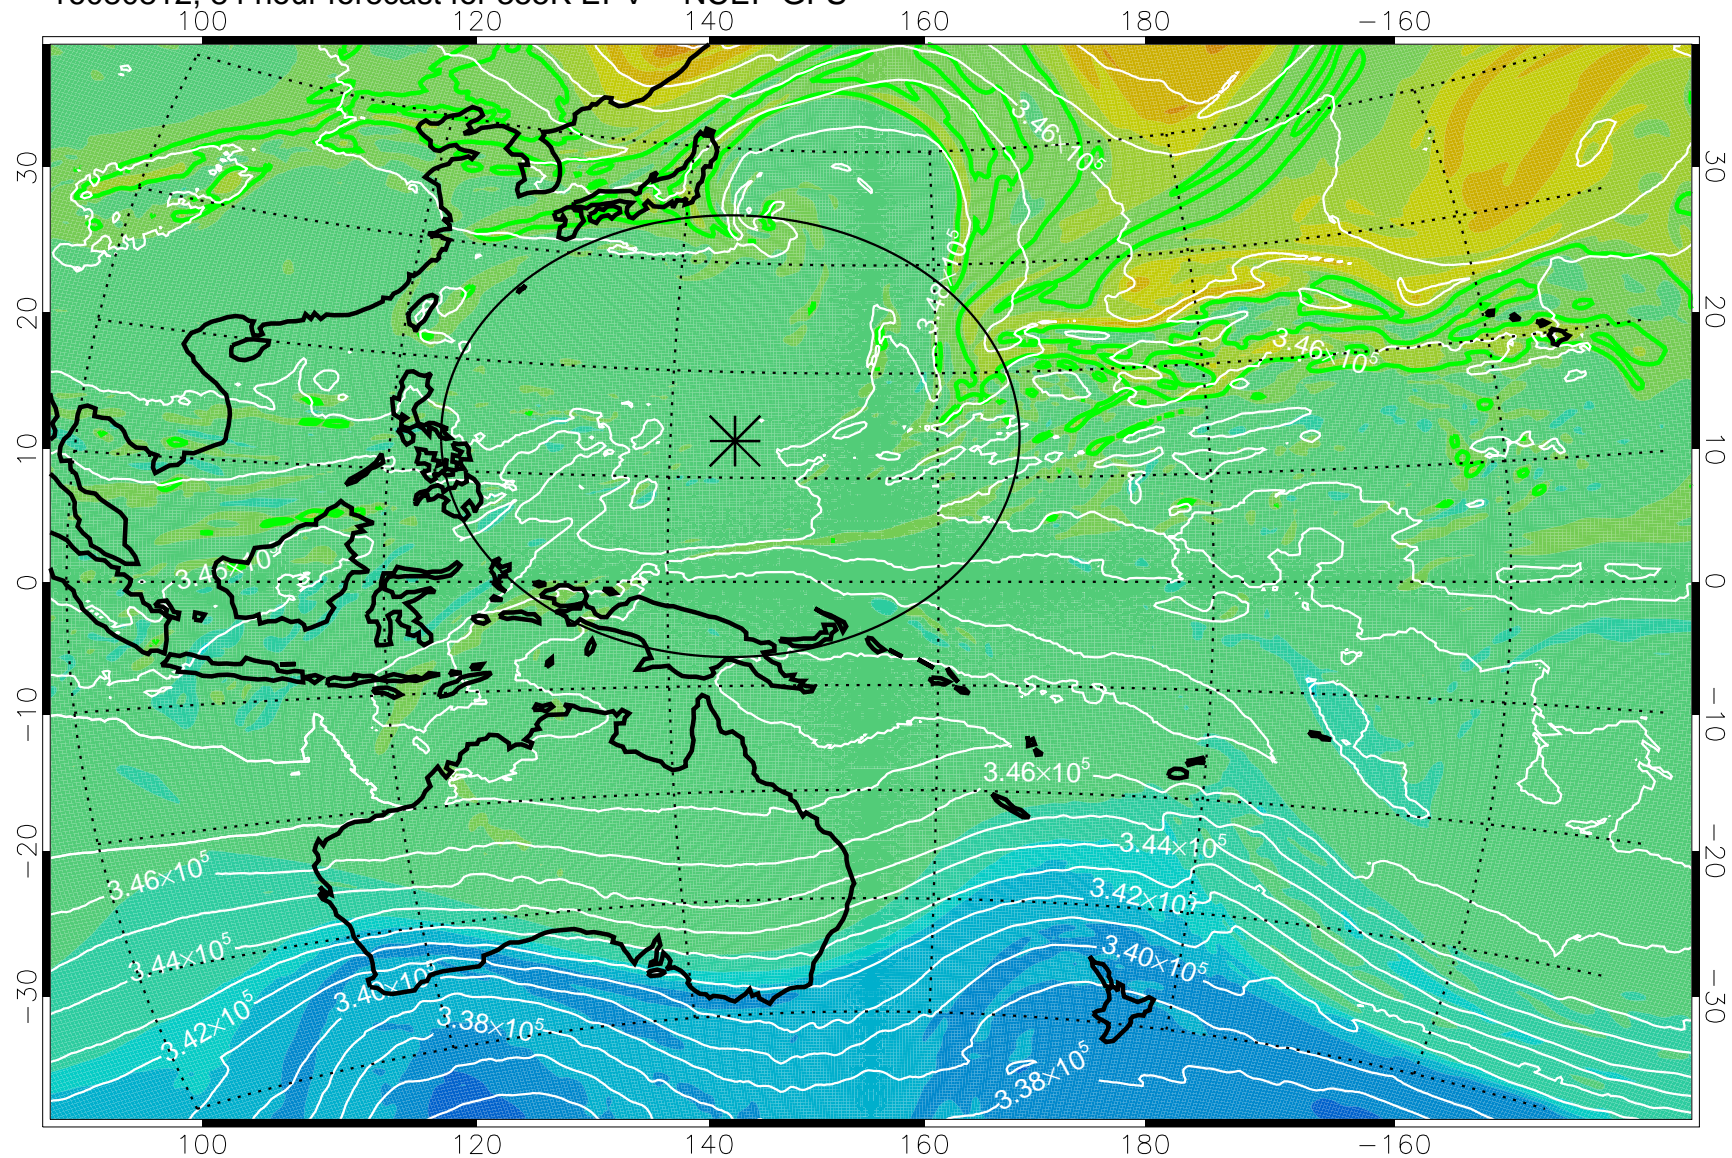

16080706, 54 hour forecast for 355K EPV -- NCEP GFS

355K Montgomery Streamfunction, white
EPV Tropopause (2 PVU) Position
Range ring of 2304 km

16080712, 60 hour forecast for 355K EPV -- NCEP GFS

355K Montgomery Streamfunction, white
EPV Tropopause (2 PVU) Position
Range ring of 2304 km

16080718, 66 hour forecast for 355K EPV -- NCEP GFS

355K Montgomery Streamfunction, white
EPV Tropopause (2 PVU) Position
Range ring of 2304 km

16080800, 72 hour forecast for 355K EPV -- NCEP GFS

355K Montgomery Streamfunction, white
EPV Tropopause (2 PVU) Position
Range ring of 2304 km

16080806, 78 hour forecast for 355K EPV -- NCEP GFS

355K Montgomery Streamfunction, white
EPV Tropopause (2 PVU) Position
Range ring of 2304 km

16080812, 84 hour forecast for 355K EPV -- NCEP GFS

355K Montgomery Streamfunction, white
EPV Tropopause (2 PVU) Position
Range ring of 2304 km

16080818, 90 hour forecast for 355K EPV -- NCEP GFS

355K Montgomery Streamfunction, white
EPV Tropopause (2 PVU) Position
Range ring of 2304 km

16080900, 96 hour forecast for 355K EPV -- NCEP GFS

355K Montgomery Streamfunction, white
EPV Tropopause (2 PVU) Position
Range ring of 2304 km