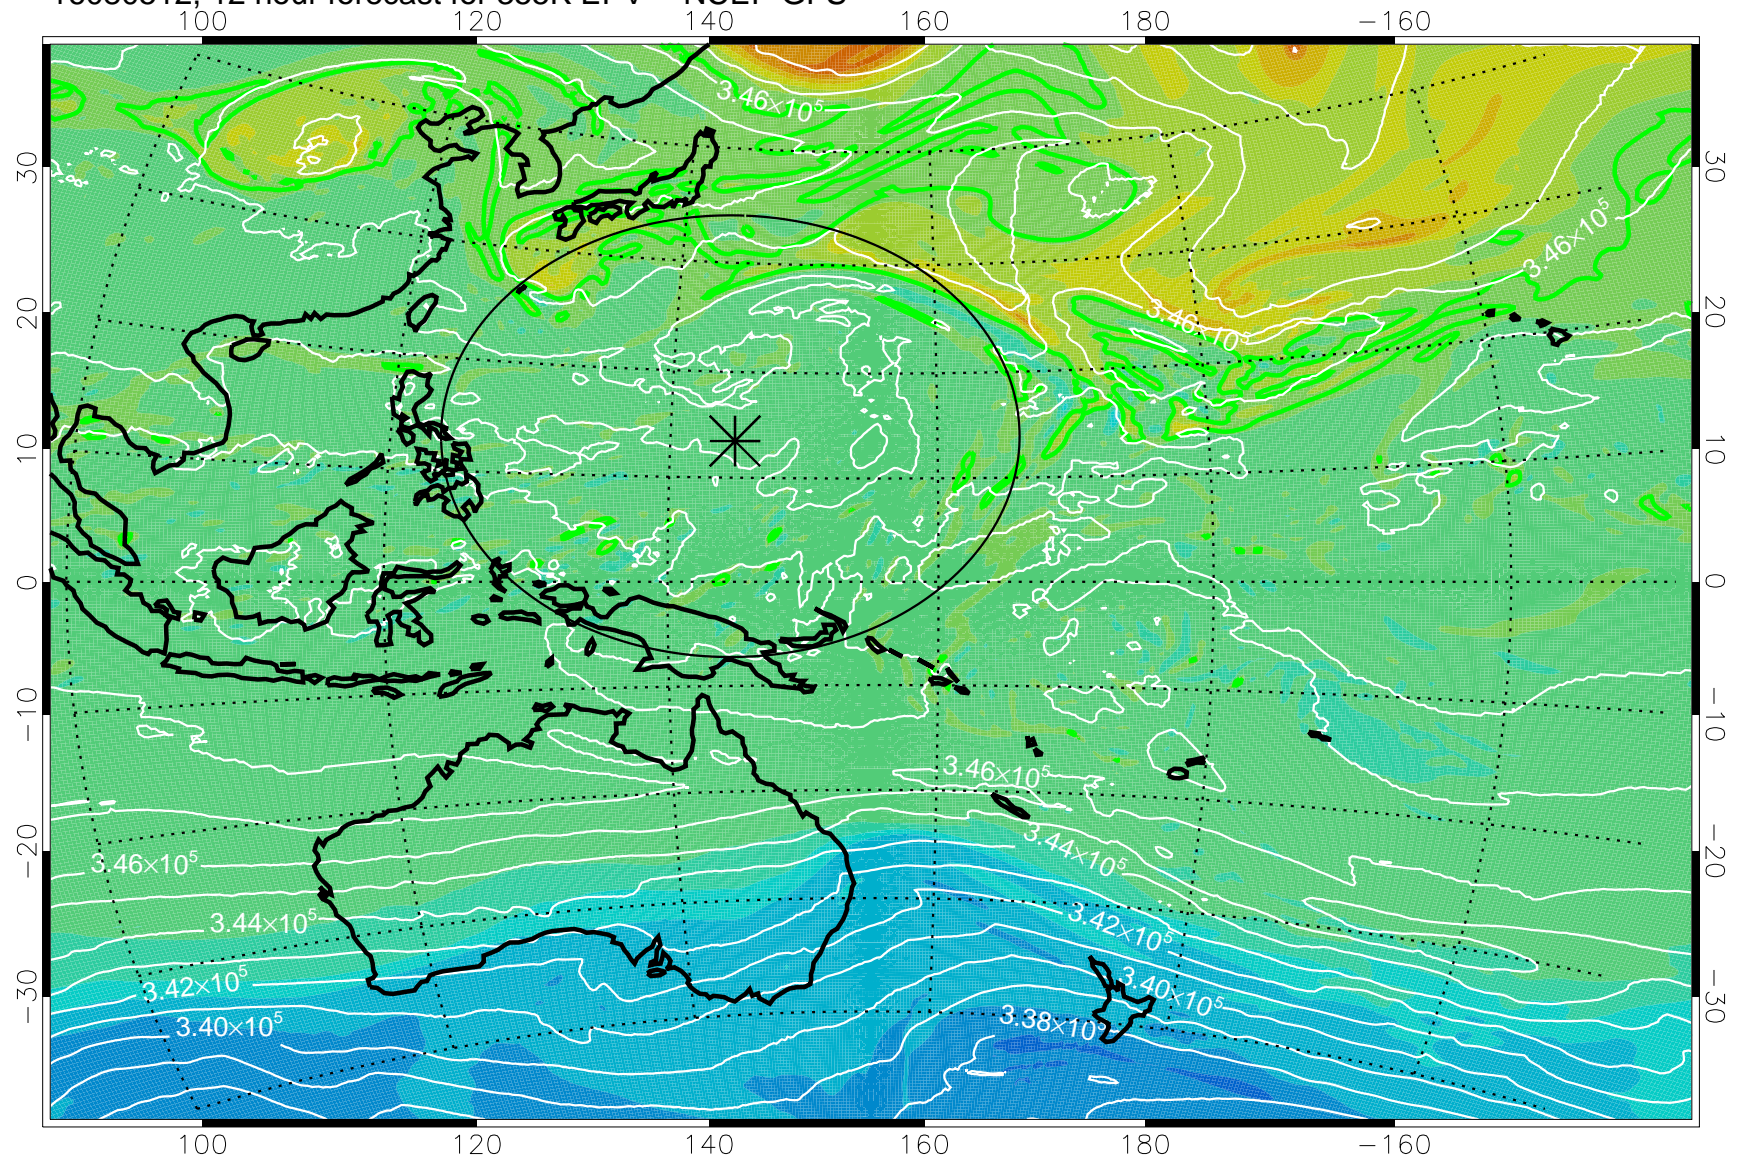

16080506, 6 hour forecast for 355K EPV -- NCEP GFS

355K Montgomery Streamfunction, white
EPV Tropopause (2 PVU) Position
Range ring of 2304 km

16080512, 12 hour forecast for 355K EPV -- NCEP GFS

355K Montgomery Streamfunction, white
EPV Tropopause (2 PVU) Position
Range ring of 2304 km

16080518, 18 hour forecast for 355K EPV -- NCEP GFS

355K Montgomery Streamfunction, white
EPV Tropopause (2 PVU) Position
Range ring of 2304 km

16080600, 24 hour forecast for 355K EPV -- NCEP GFS

355K Montgomery Streamfunction, white
EPV Tropopause (2 PVU) Position
Range ring of 2304 km

16080606, 30 hour forecast for 355K EPV -- NCEP GFS

355K Montgomery Streamfunction, white
EPV Tropopause (2 PVU) Position
Range ring of 2304 km

16080612, 36 hour forecast for 355K EPV -- NCEP GFS

355K Montgomery Streamfunction, white
EPV Tropopause (2 PVU) Position
Range ring of 2304 km

16080618, 42 hour forecast for 355K EPV -- NCEP GFS

355K Montgomery Streamfunction, white
EPV Tropopause (2 PVU) Position
Range ring of 2304 km

16080700, 48 hour forecast for 355K EPV -- NCEP GFS

355K Montgomery Streamfunction, white
EPV Tropopause (2 PVU) Position
Range ring of 2304 km