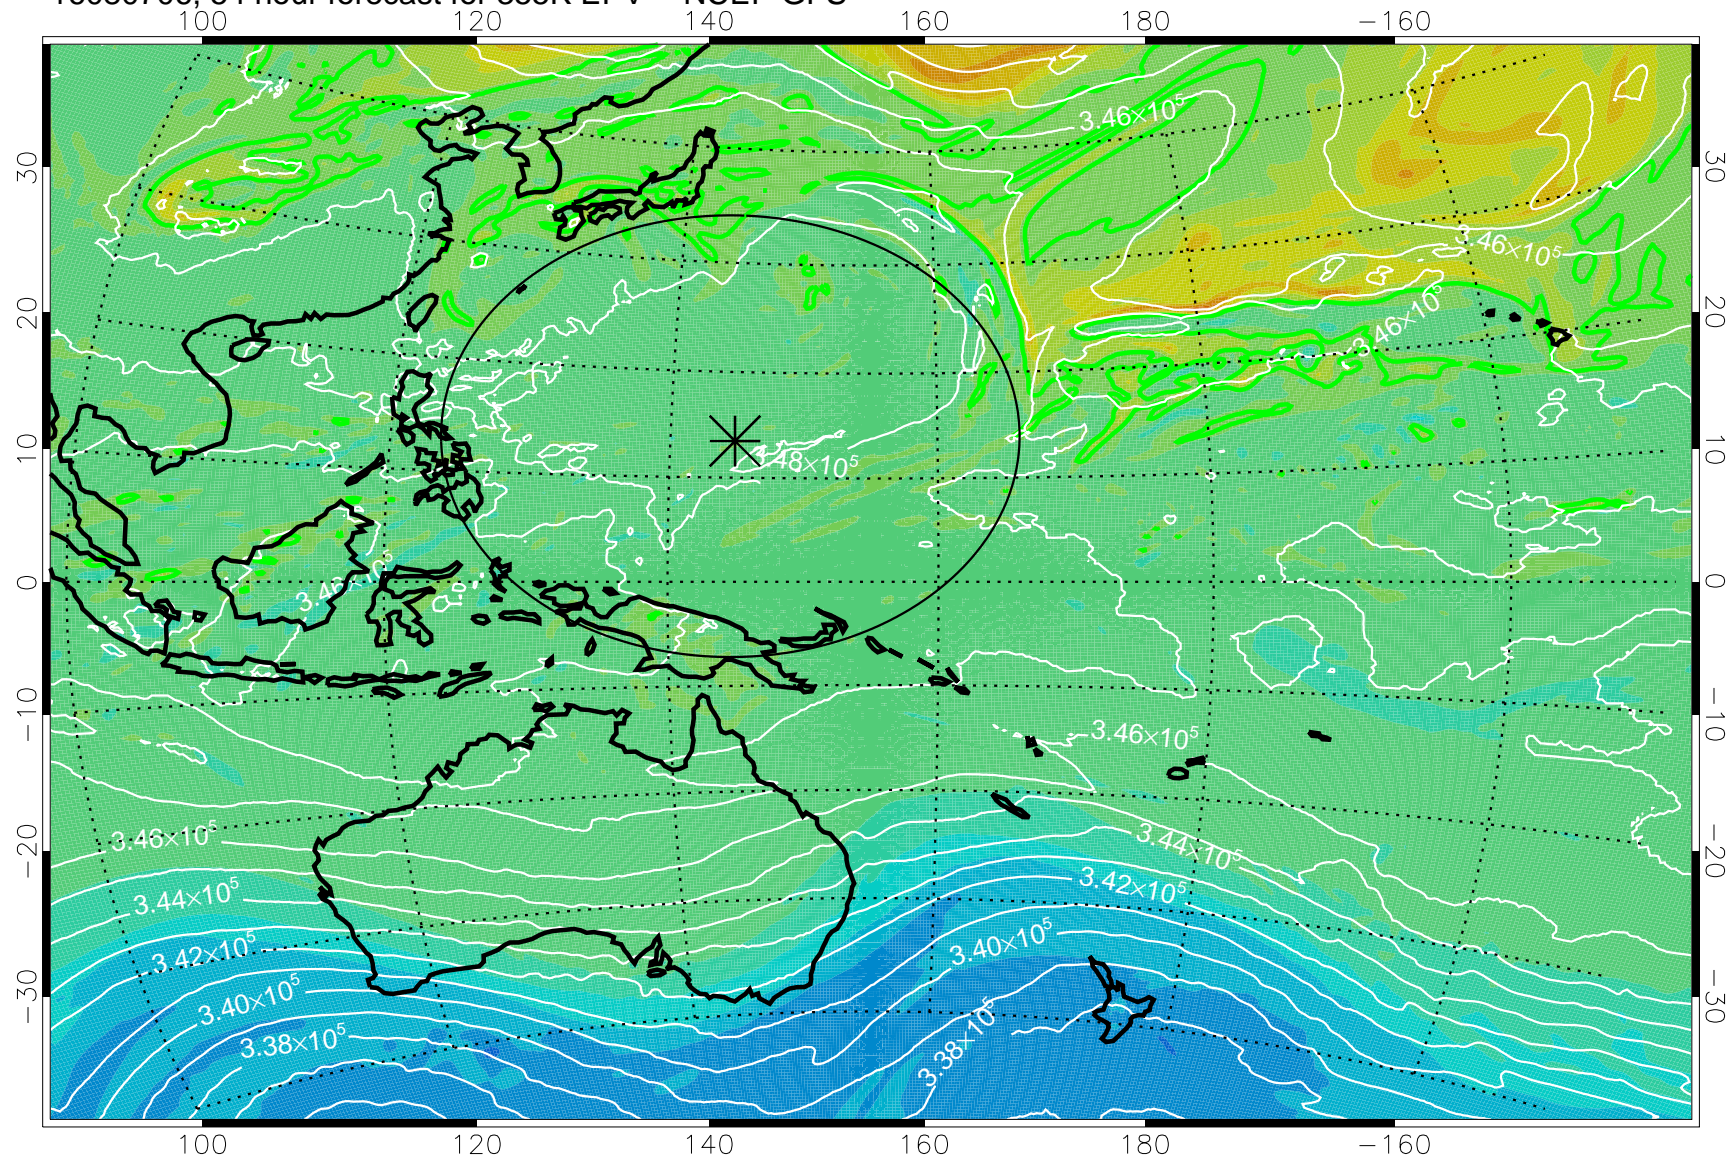

16080606, 30 hour forecast for 355K EPV -- NCEP GFS

355K Montgomery Streamfunction, white
EPV Tropopause (2 PVU) Position
Range ring of 2304 km

16080612, 36 hour forecast for 355K EPV -- NCEP GFS

355K Montgomery Streamfunction, white
EPV Tropopause (2 PVU) Position
Range ring of 2304 km

16080618, 42 hour forecast for 355K EPV -- NCEP GFS

355K Montgomery Streamfunction, white
EPV Tropopause (2 PVU) Position
Range ring of 2304 km

16080700, 48 hour forecast for 355K EPV -- NCEP GFS

355K Montgomery Streamfunction, white
EPV Tropopause (2 PVU) Position
Range ring of 2304 km

16080706, 54 hour forecast for 355K EPV -- NCEP GFS

355K Montgomery Streamfunction, white
EPV Tropopause (2 PVU) Position
Range ring of 2304 km

16080712, 60 hour forecast for 355K EPV -- NCEP GFS

355K Montgomery Streamfunction, white
EPV Tropopause (2 PVU) Position
Range ring of 2304 km

16080718, 66 hour forecast for 355K EPV -- NCEP GFS

355K Montgomery Streamfunction, white
EPV Tropopause (2 PVU) Position
Range ring of 2304 km

16080800, 72 hour forecast for 355K EPV -- NCEP GFS

355K Montgomery Streamfunction, white
EPV Tropopause (2 PVU) Position
Range ring of 2304 km