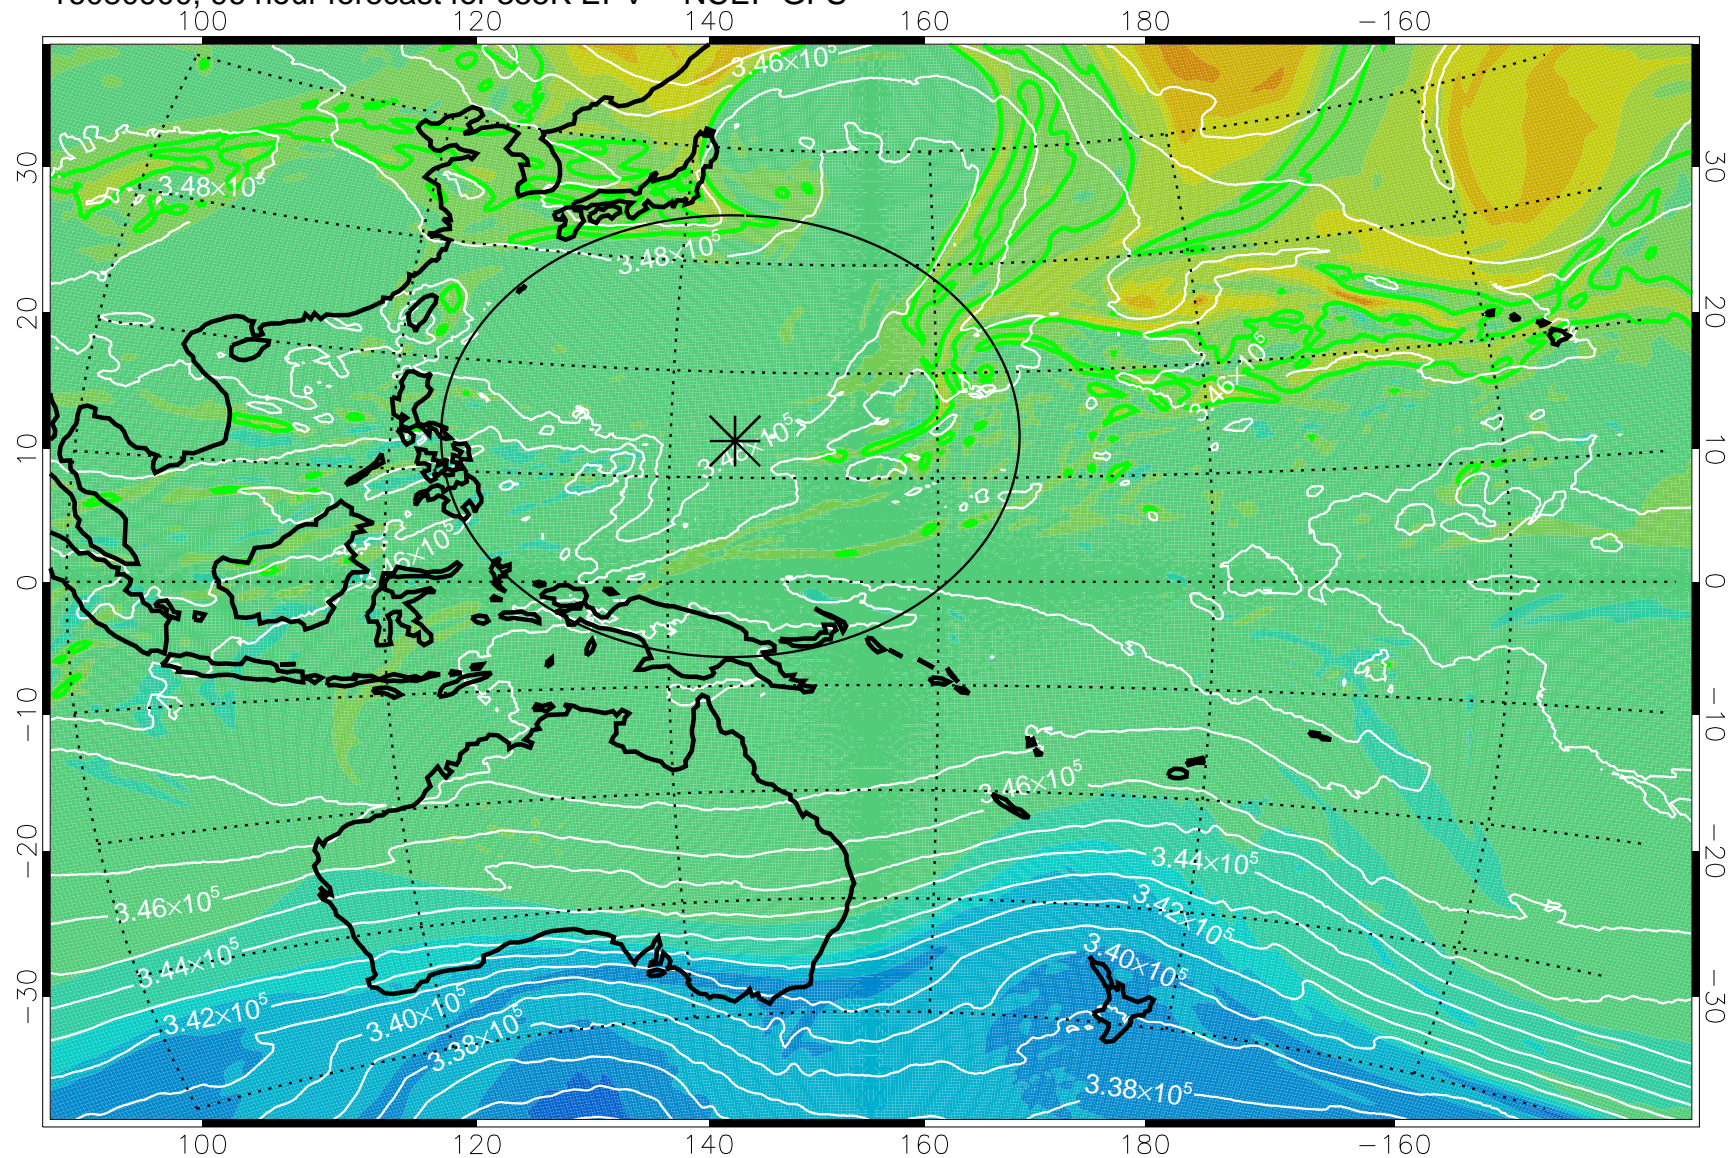

16080718, 66 hour forecast for 355K EPV -- NCEP GFS

355K Montgomery Streamfunction, white
EPV Tropopause (2 PVU) Position
Range ring of 2304 km

16080800, 72 hour forecast for 355K EPV -- NCEP GFS

355K Montgomery Streamfunction, white
EPV Tropopause (2 PVU) Position
Range ring of 2304 km

16080806, 78 hour forecast for 355K EPV -- NCEP GFS

355K Montgomery Streamfunction, white
EPV Tropopause (2 PVU) Position
Range ring of 2304 km

16080812, 84 hour forecast for 355K EPV -- NCEP GFS

355K Montgomery Streamfunction, white
EPV Tropopause (2 PVU) Position
Range ring of 2304 km

16080818, 90 hour forecast for 355K EPV -- NCEP GFS

355K Montgomery Streamfunction, white
EPV Tropopause (2 PVU) Position
Range ring of 2304 km

16080900, 96 hour forecast for 355K EPV -- NCEP GFS

355K Montgomery Streamfunction, white
EPV Tropopause (2 PVU) Position
Range ring of 2304 km

16080906, 102 hour forecast for 355K EPV -- NCEP GFS

355K Montgomery Streamfunction, white
EPV Tropopause (2 PVU) Position
Range ring of 2304 km

16080912, 108 hour forecast for 355K EPV -- NCEP GFS

355K Montgomery Streamfunction, white
EPV Tropopause (2 PVU) Position
Range ring of 2304 km