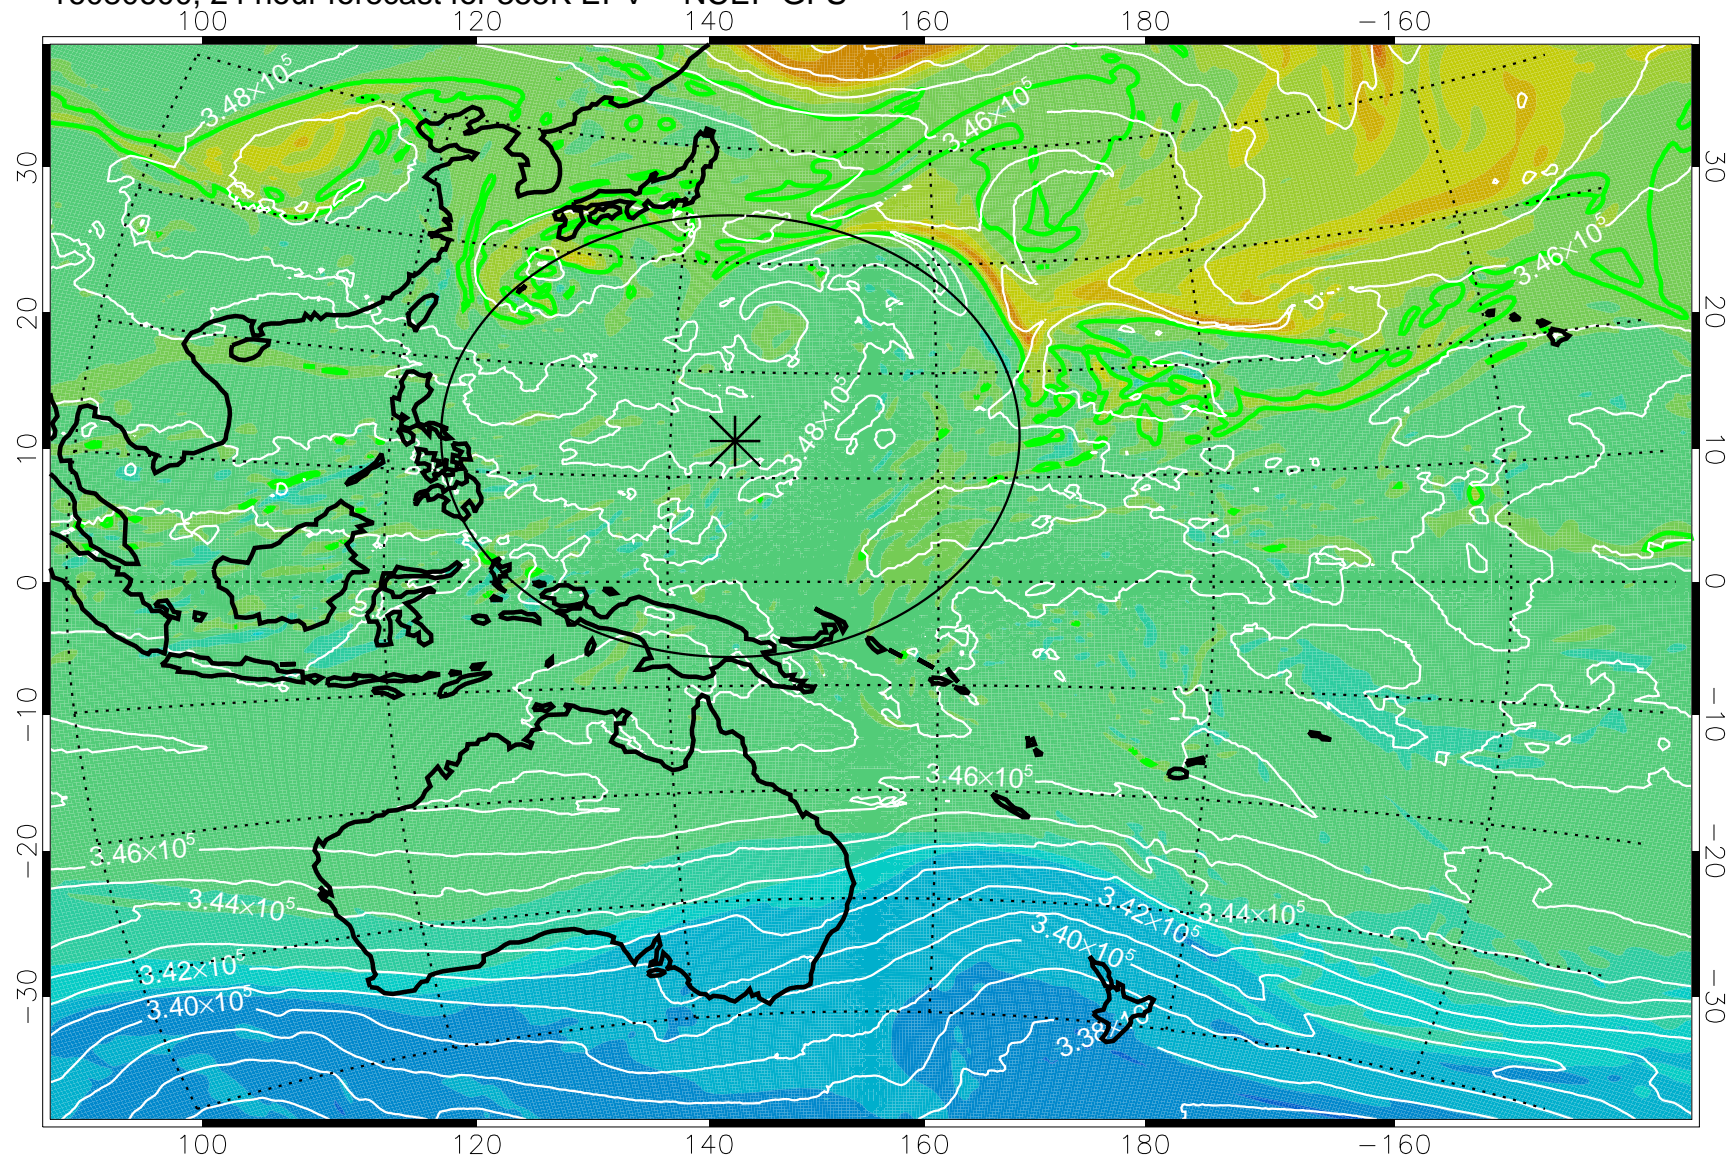

16080506, 6 hour forecast for 355K EPV -- NCEP GFS

355K Montgomery Streamfunction, white
EPV Tropopause (2 PVU) Position
Range ring of 2304 km

16080512, 12 hour forecast for 355K EPV -- NCEP GFS

355K Montgomery Streamfunction, white
EPV Tropopause (2 PVU) Position
Range ring of 2304 km

16080518, 18 hour forecast for 355K EPV -- NCEP GFS

355K Montgomery Streamfunction, white
EPV Tropopause (2 PVU) Position
Range ring of 2304 km

16080600, 24 hour forecast for 355K EPV -- NCEP GFS

355K Montgomery Streamfunction, white
EPV Tropopause (2 PVU) Position
Range ring of 2304 km

16080606, 30 hour forecast for 355K EPV -- NCEP GFS

355K Montgomery Streamfunction, white
EPV Tropopause (2 PVU) Position
Range ring of 2304 km

16080612, 36 hour forecast for 355K EPV -- NCEP GFS

355K Montgomery Streamfunction, white
EPV Tropopause (2 PVU) Position
Range ring of 2304 km

16080618, 42 hour forecast for 355K EPV -- NCEP GFS

355K Montgomery Streamfunction, white
EPV Tropopause (2 PVU) Position
Range ring of 2304 km

16080700, 48 hour forecast for 355K EPV -- NCEP GFS

355K Montgomery Streamfunction, white
EPV Tropopause (2 PVU) Position
Range ring of 2304 km