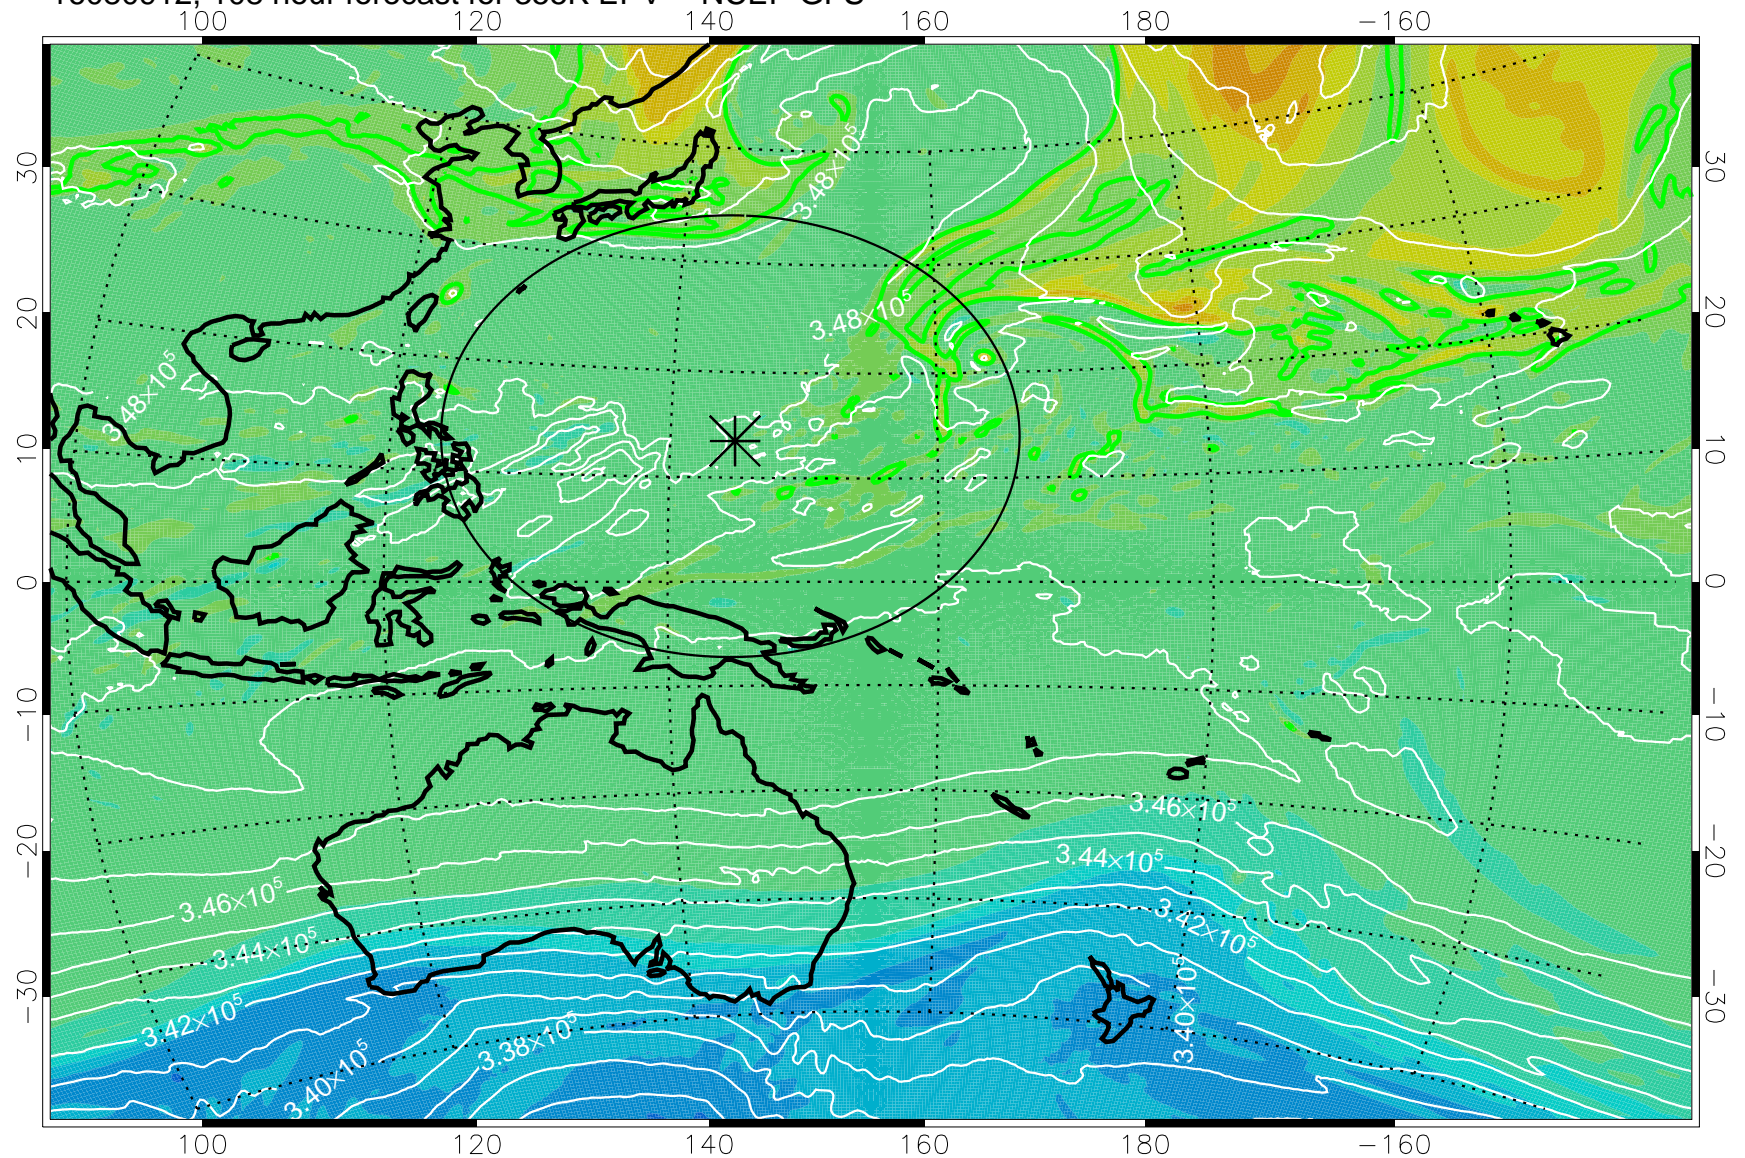

16080806, 78 hour forecast for 355K EPV -- NCEP GFS

355K Montgomery Streamfunction, white
EPV Tropopause (2 PVU) Position
Range ring of 2304 km

16080812, 84 hour forecast for 355K EPV -- NCEP GFS

355K Montgomery Streamfunction, white
EPV Tropopause (2 PVU) Position
Range ring of 2304 km

16080818, 90 hour forecast for 355K EPV -- NCEP GFS

355K Montgomery Streamfunction, white
EPV Tropopause (2 PVU) Position
Range ring of 2304 km

16080900, 96 hour forecast for 355K EPV -- NCEP GFS

355K Montgomery Streamfunction, white
EPV Tropopause (2 PVU) Position
Range ring of 2304 km

16080906, 102 hour forecast for 355K EPV -- NCEP GFS

355K Montgomery Streamfunction, white
EPV Tropopause (2 PVU) Position
Range ring of 2304 km

16080912, 108 hour forecast for 355K EPV -- NCEP GFS

355K Montgomery Streamfunction, white
EPV Tropopause (2 PVU) Position
Range ring of 2304 km

16080918, 114 hour forecast for 355K EPV -- NCEP GFS

355K Montgomery Streamfunction, white
EPV Tropopause (2 PVU) Position
Range ring of 2304 km

16081000, 120 hour forecast for 355K EPV -- NCEP GFS

355K Montgomery Streamfunction, white
EPV Tropopause (2 PVU) Position
Range ring of 2304 km