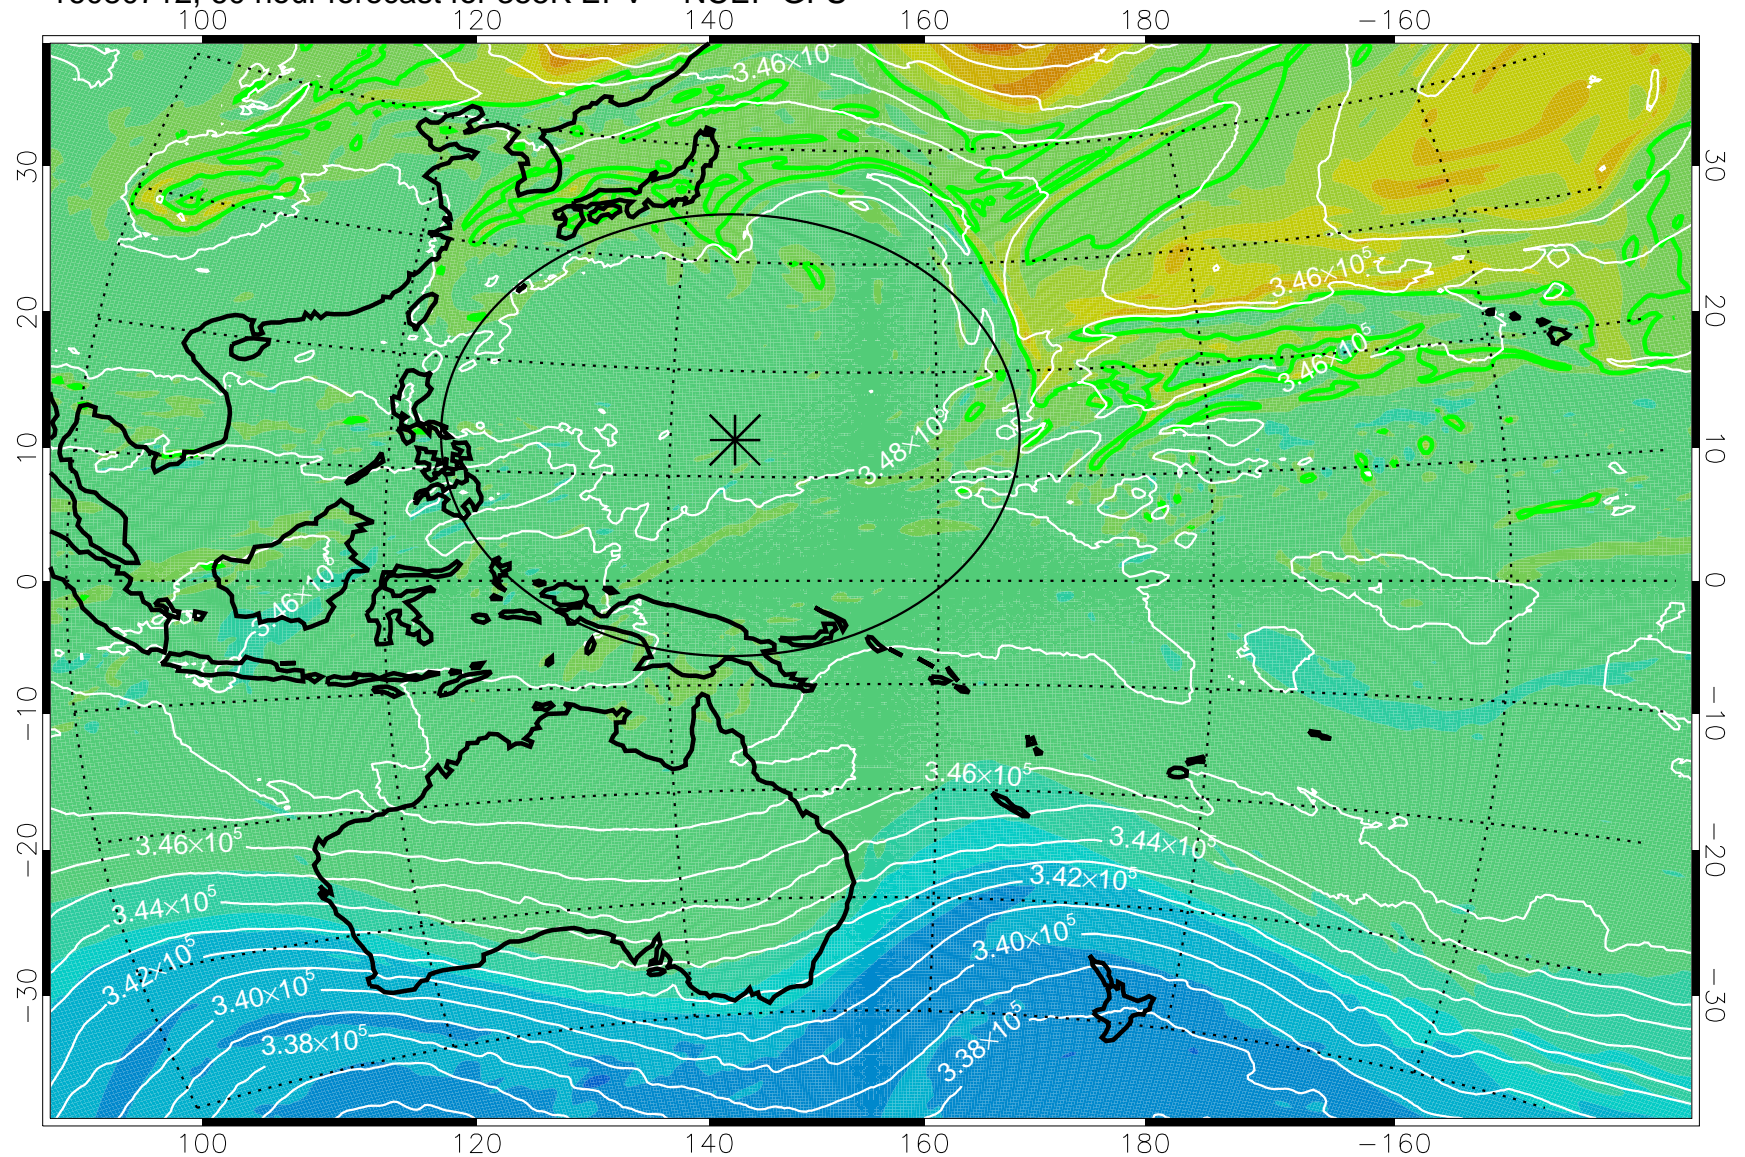

16080606, 30 hour forecast for 355K EPV -- NCEP GFS

355K Montgomery Streamfunction, white
EPV Tropopause (2 PVU) Position
Range ring of 2304 km

16080612, 36 hour forecast for 355K EPV -- NCEP GFS

355K Montgomery Streamfunction, white
EPV Tropopause (2 PVU) Position
Range ring of 2304 km

16080618, 42 hour forecast for 355K EPV -- NCEP GFS

355K Montgomery Streamfunction, white
EPV Tropopause (2 PVU) Position
Range ring of 2304 km

16080700, 48 hour forecast for 355K EPV -- NCEP GFS

355K Montgomery Streamfunction, white
EPV Tropopause (2 PVU) Position
Range ring of 2304 km

16080706, 54 hour forecast for 355K EPV -- NCEP GFS

355K Montgomery Streamfunction, white
EPV Tropopause (2 PVU) Position
Range ring of 2304 km

16080712, 60 hour forecast for 355K EPV -- NCEP GFS

355K Montgomery Streamfunction, white
EPV Tropopause (2 PVU) Position
Range ring of 2304 km

16080718, 66 hour forecast for 355K EPV -- NCEP GFS

355K Montgomery Streamfunction, white
EPV Tropopause (2 PVU) Position
Range ring of 2304 km

16080800, 72 hour forecast for 355K EPV -- NCEP GFS

355K Montgomery Streamfunction, white
EPV Tropopause (2 PVU) Position
Range ring of 2304 km