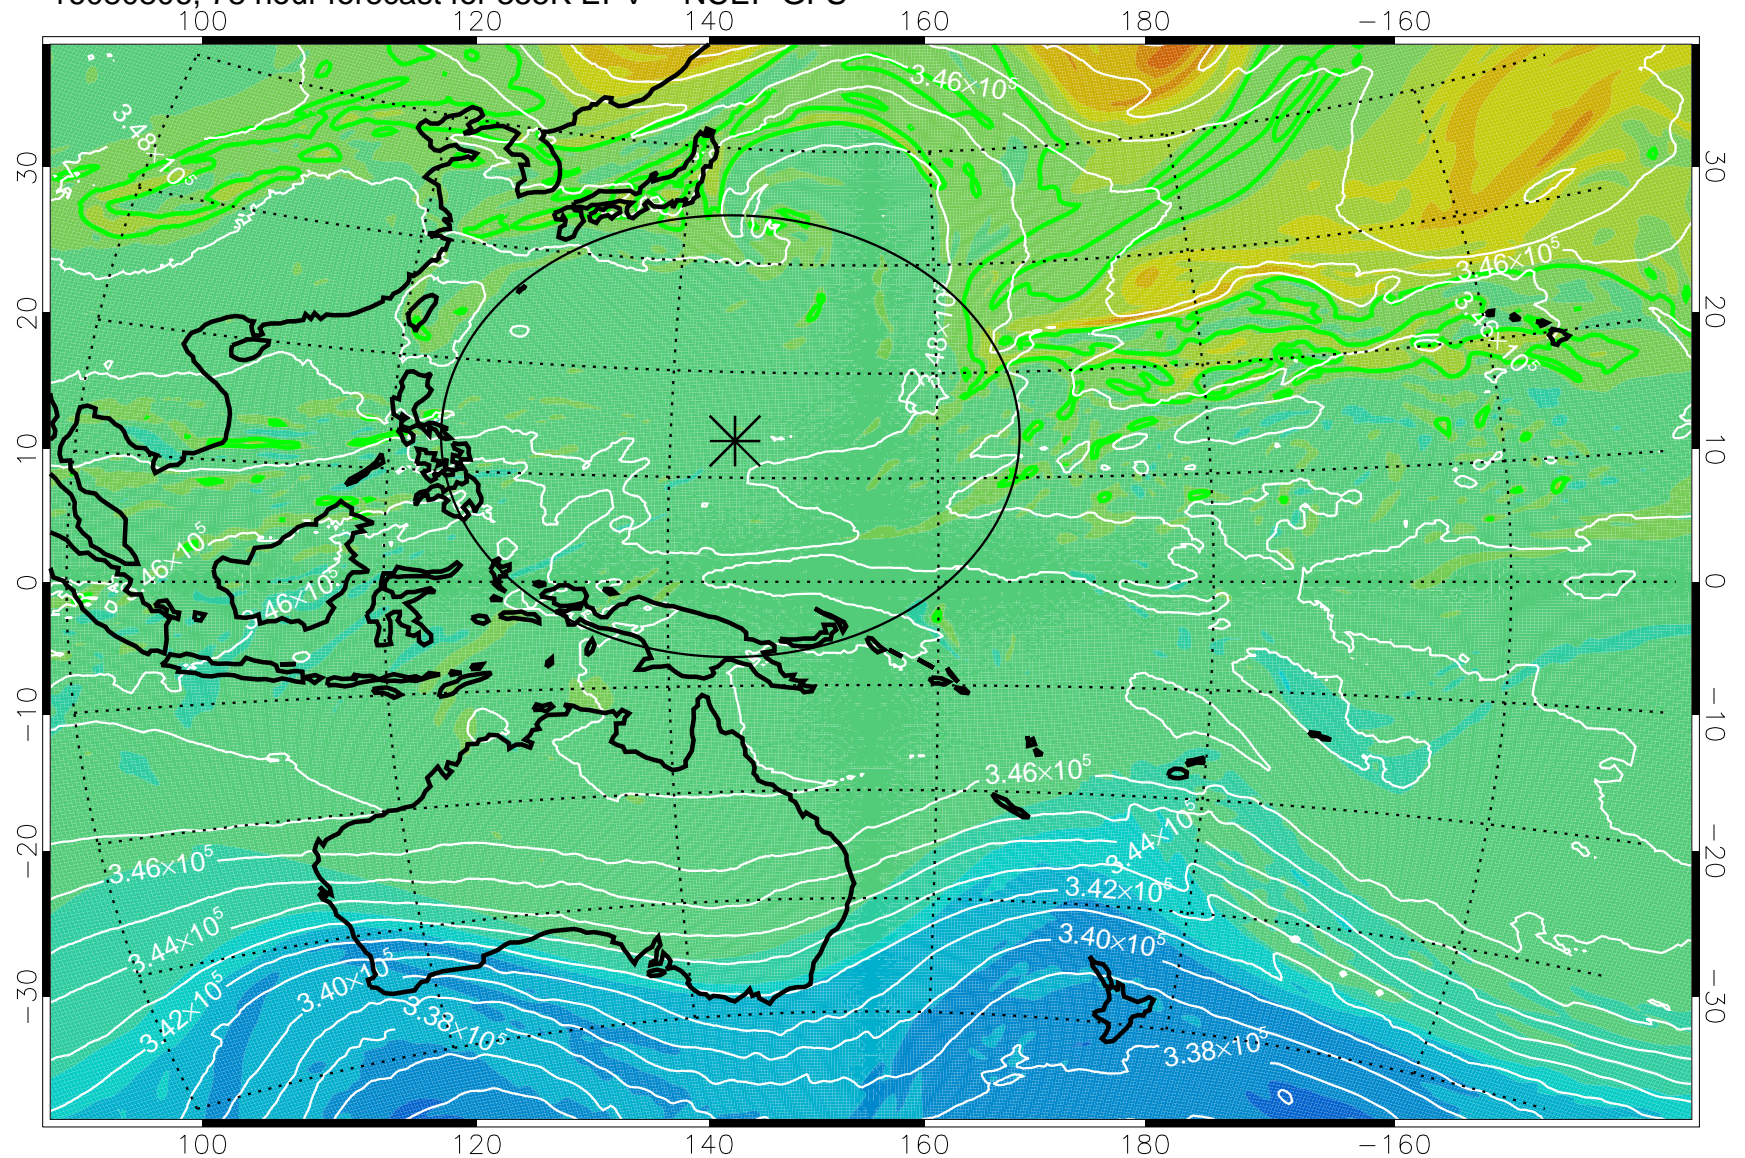

16080706, 54 hour forecast for 355K EPV -- NCEP GFS

355K Montgomery Streamfunction, white
EPV Tropopause (2 PVU) Position
Range ring of 2304 km

16080712, 60 hour forecast for 355K EPV -- NCEP GFS

355K Montgomery Streamfunction, white
EPV Tropopause (2 PVU) Position
Range ring of 2304 km

16080718, 66 hour forecast for 355K EPV -- NCEP GFS

355K Montgomery Streamfunction, white
EPV Tropopause (2 PVU) Position
Range ring of 2304 km

16080800, 72 hour forecast for 355K EPV -- NCEP GFS

355K Montgomery Streamfunction, white
EPV Tropopause (2 PVU) Position
Range ring of 2304 km

16080806, 78 hour forecast for 355K EPV -- NCEP GFS

355K Montgomery Streamfunction, white
EPV Tropopause (2 PVU) Position
Range ring of 2304 km

16080812, 84 hour forecast for 355K EPV -- NCEP GFS

355K Montgomery Streamfunction, white
EPV Tropopause (2 PVU) Position
Range ring of 2304 km

16080818, 90 hour forecast for 355K EPV -- NCEP GFS

355K Montgomery Streamfunction, white
EPV Tropopause (2 PVU) Position
Range ring of 2304 km

16080900, 96 hour forecast for 355K EPV -- NCEP GFS

355K Montgomery Streamfunction, white
EPV Tropopause (2 PVU) Position
Range ring of 2304 km