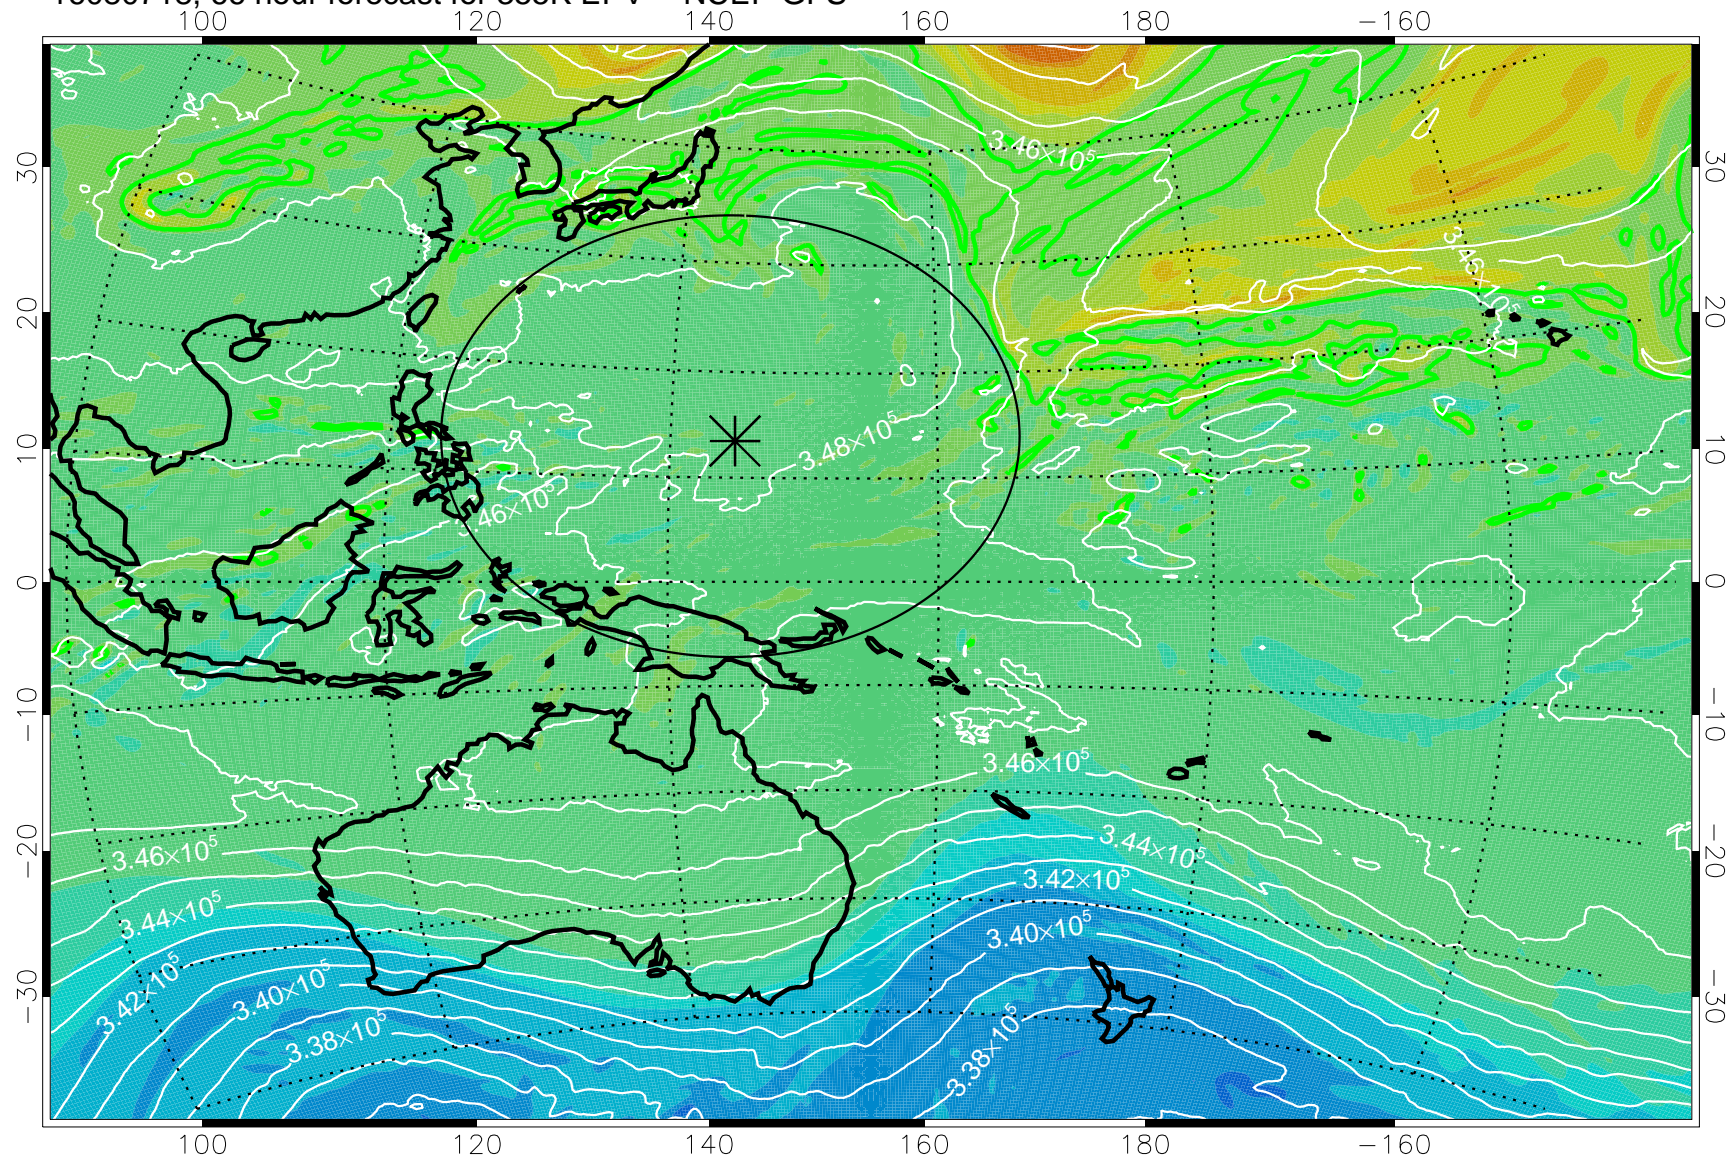

16080618, 42 hour forecast for 355K EPV -- NCEP GFS

355K Montgomery Streamfunction, white
EPV Tropopause (2 PVU) Position
Range ring of 2304 km

16080700, 48 hour forecast for 355K EPV -- NCEP GFS

355K Montgomery Streamfunction, white
EPV Tropopause (2 PVU) Position
Range ring of 2304 km

16080706, 54 hour forecast for 355K EPV -- NCEP GFS

355K Montgomery Streamfunction, white
EPV Tropopause (2 PVU) Position
Range ring of 2304 km

16080712, 60 hour forecast for 355K EPV -- NCEP GFS

355K Montgomery Streamfunction, white
EPV Tropopause (2 PVU) Position
Range ring of 2304 km

16080718, 66 hour forecast for 355K EPV -- NCEP GFS

355K Montgomery Streamfunction, white
EPV Tropopause (2 PVU) Position
Range ring of 2304 km

16080800, 72 hour forecast for 355K EPV -- NCEP GFS

355K Montgomery Streamfunction, white
EPV Tropopause (2 PVU) Position
Range ring of 2304 km

16080806, 78 hour forecast for 355K EPV -- NCEP GFS

355K Montgomery Streamfunction, white
EPV Tropopause (2 PVU) Position
Range ring of 2304 km

16080812, 84 hour forecast for 355K EPV -- NCEP GFS

355K Montgomery Streamfunction, white
EPV Tropopause (2 PVU) Position
Range ring of 2304 km