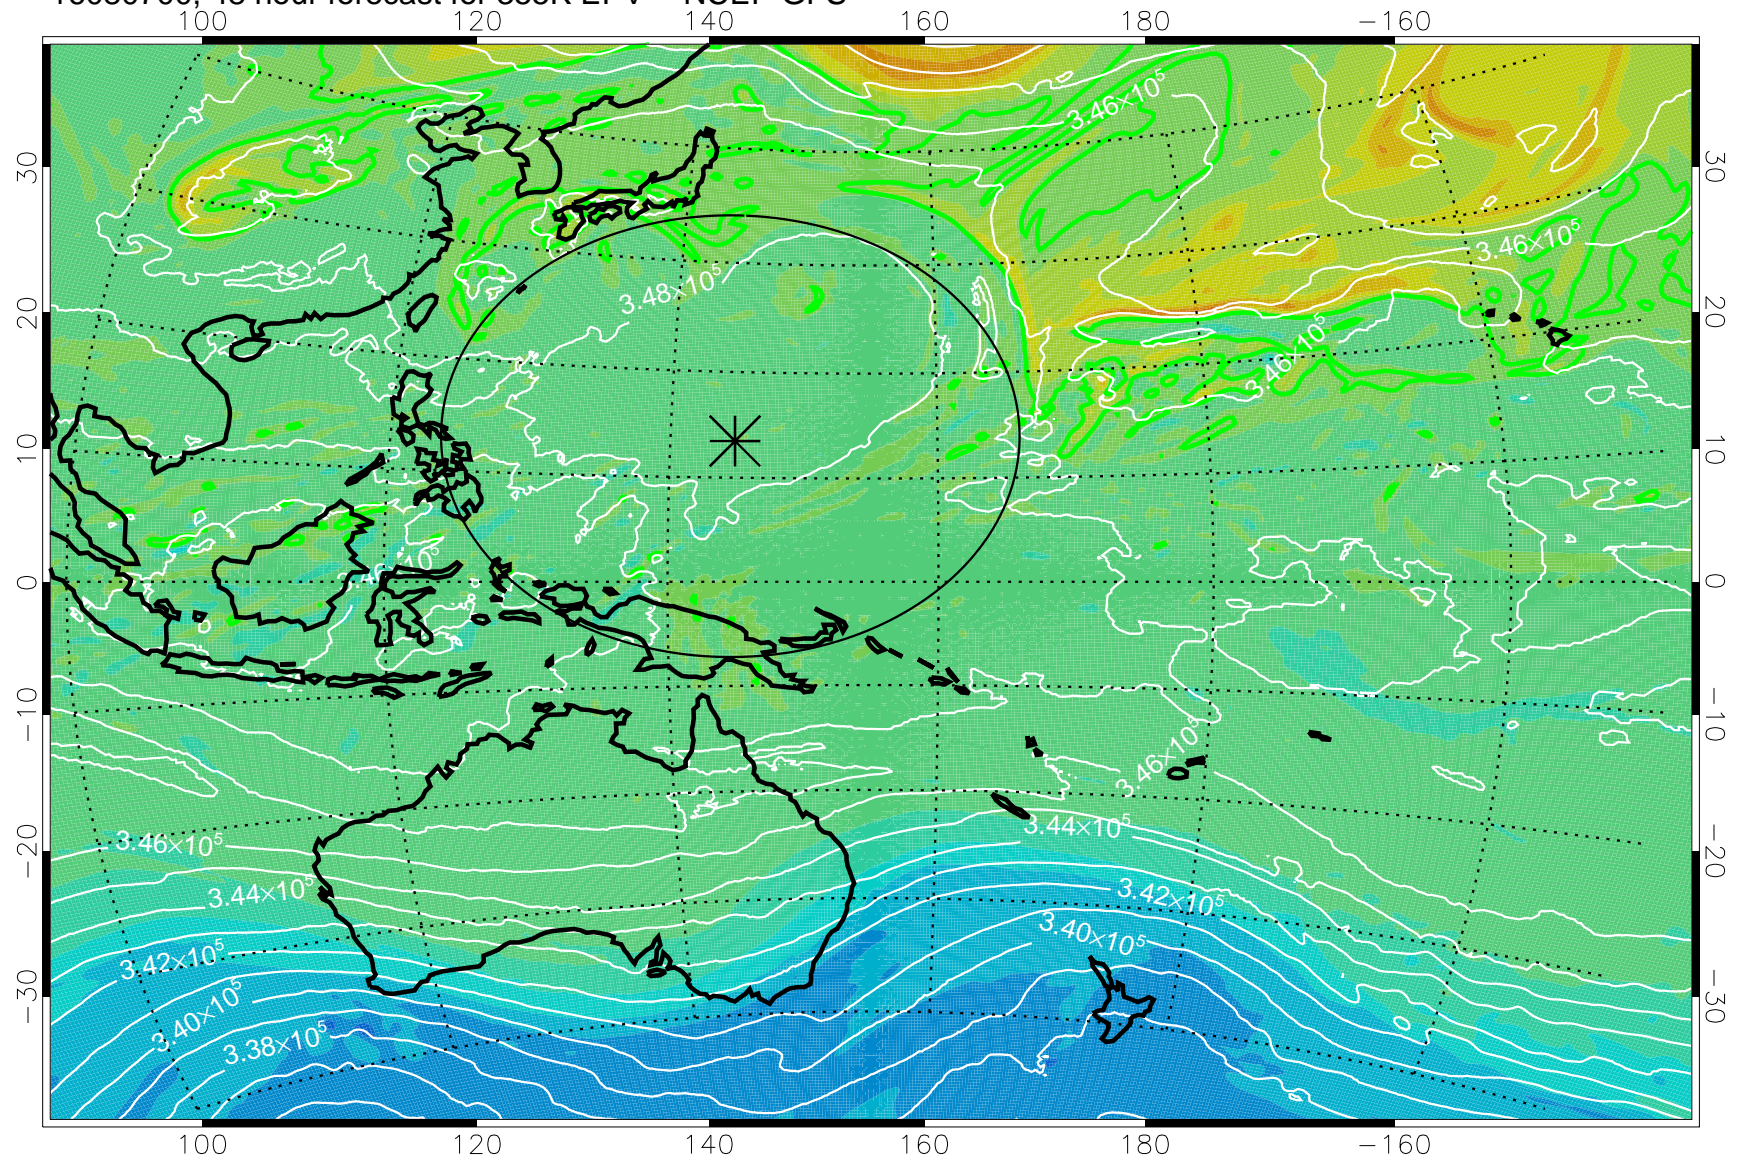

16080606, 30 hour forecast for 355K EPV -- NCEP GFS

355K Montgomery Streamfunction, white
EPV Tropopause (2 PVU) Position
Range ring of 2304 km

16080612, 36 hour forecast for 355K EPV -- NCEP GFS

355K Montgomery Streamfunction, white
EPV Tropopause (2 PVU) Position
Range ring of 2304 km

16080618, 42 hour forecast for 355K EPV -- NCEP GFS

355K Montgomery Streamfunction, white
EPV Tropopause (2 PVU) Position
Range ring of 2304 km

16080700, 48 hour forecast for 355K EPV -- NCEP GFS

355K Montgomery Streamfunction, white
EPV Tropopause (2 PVU) Position
Range ring of 2304 km

16080706, 54 hour forecast for 355K EPV -- NCEP GFS

355K Montgomery Streamfunction, white
EPV Tropopause (2 PVU) Position
Range ring of 2304 km

16080712, 60 hour forecast for 355K EPV -- NCEP GFS

355K Montgomery Streamfunction, white
EPV Tropopause (2 PVU) Position
Range ring of 2304 km

16080718, 66 hour forecast for 355K EPV -- NCEP GFS

355K Montgomery Streamfunction, white
EPV Tropopause (2 PVU) Position
Range ring of 2304 km

16080800, 72 hour forecast for 355K EPV -- NCEP GFS

355K Montgomery Streamfunction, white
EPV Tropopause (2 PVU) Position
Range ring of 2304 km