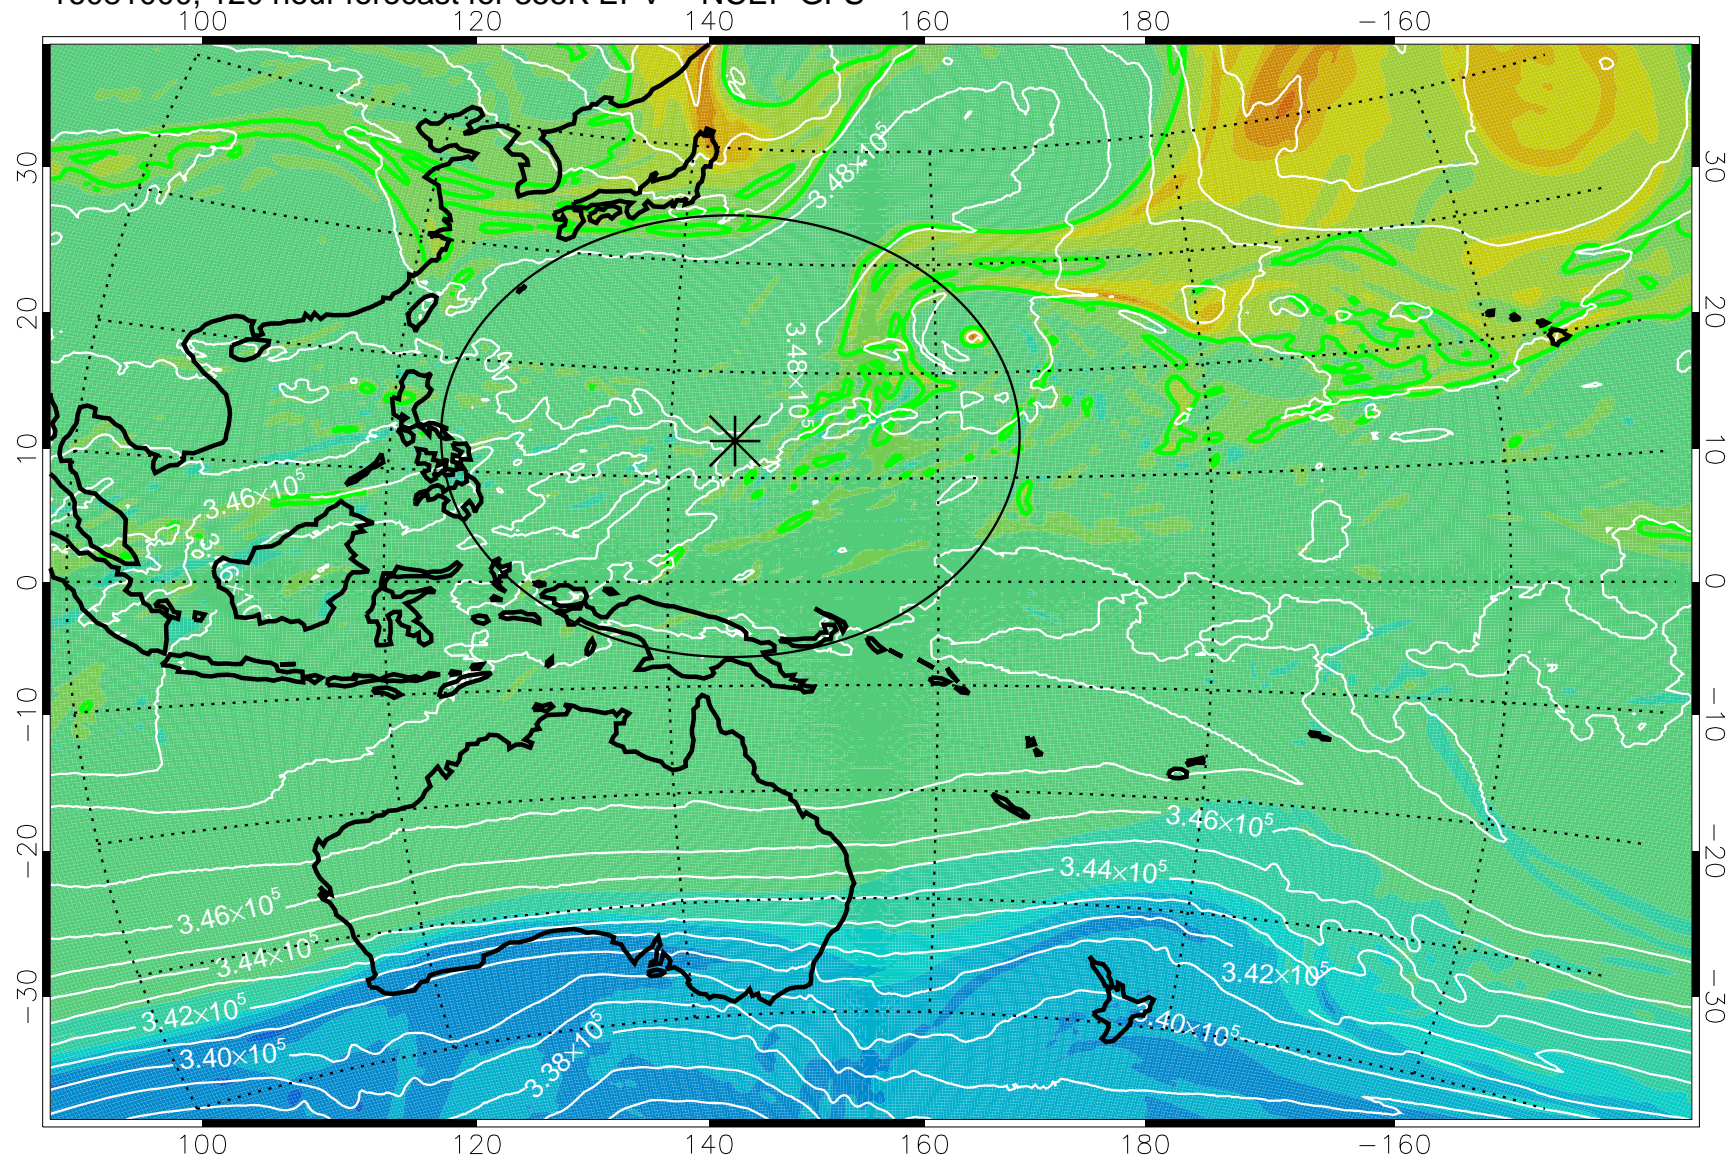

16080806, 78 hour forecast for 355K EPV -- NCEP GFS

355K Montgomery Streamfunction, white
EPV Tropopause (2 PVU) Position
Range ring of 2304 km

16080812, 84 hour forecast for 355K EPV -- NCEP GFS

355K Montgomery Streamfunction, white
EPV Tropopause (2 PVU) Position
Range ring of 2304 km

16080818, 90 hour forecast for 355K EPV -- NCEP GFS

355K Montgomery Streamfunction, white
EPV Tropopause (2 PVU) Position
Range ring of 2304 km

16080900, 96 hour forecast for 355K EPV -- NCEP GFS

355K Montgomery Streamfunction, white
EPV Tropopause (2 PVU) Position
Range ring of 2304 km

16080906, 102 hour forecast for 355K EPV -- NCEP GFS

355K Montgomery Streamfunction, white
EPV Tropopause (2 PVU) Position
Range ring of 2304 km

16080912, 108 hour forecast for 355K EPV -- NCEP GFS

355K Montgomery Streamfunction, white
EPV Tropopause (2 PVU) Position
Range ring of 2304 km

16080918, 114 hour forecast for 355K EPV -- NCEP GFS

355K Montgomery Streamfunction, white
EPV Tropopause (2 PVU) Position
Range ring of 2304 km

16081000, 120 hour forecast for 355K EPV -- NCEP GFS

355K Montgomery Streamfunction, white
EPV Tropopause (2 PVU) Position
Range ring of 2304 km