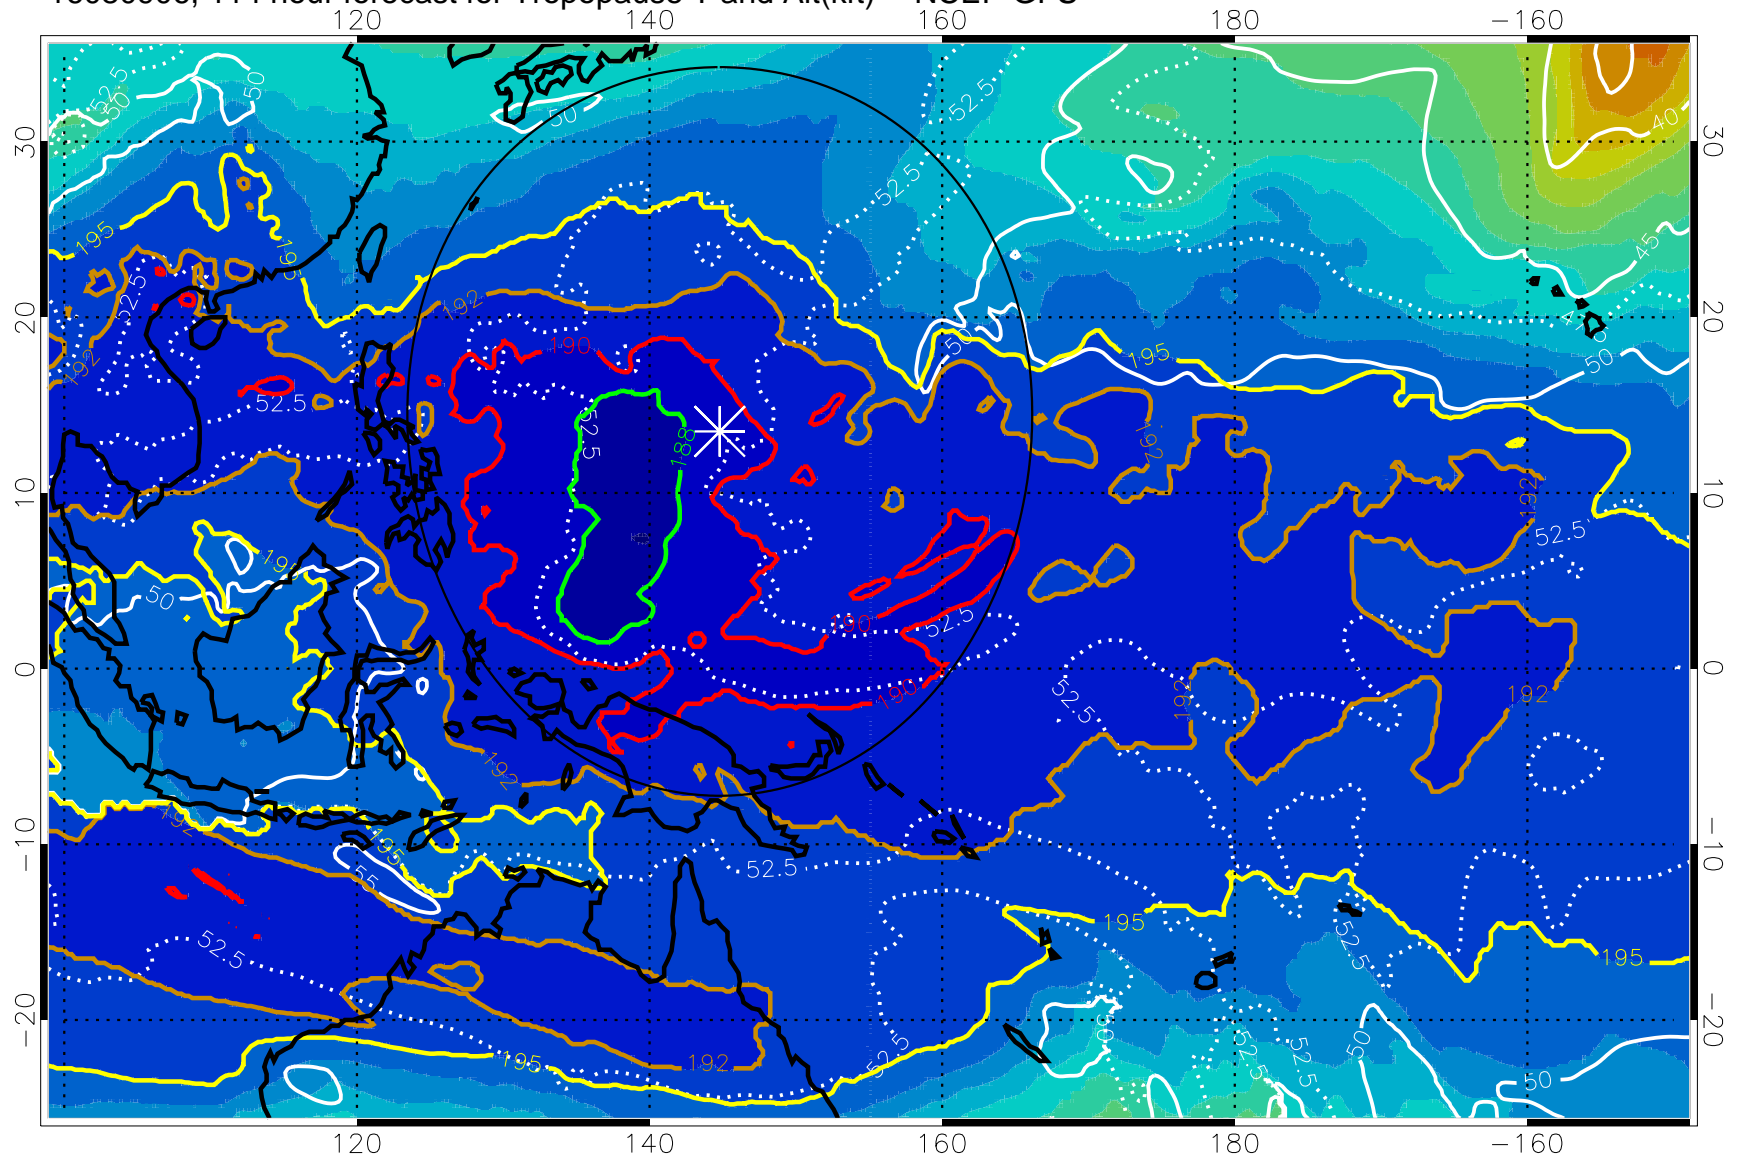

16080906, 114 hour forecast for Tropopause T and Alt(kft) -- NCEP GFS

190 200 210 220 230
Tropopause T, K

Tropopause Altitude in kft (white)

192.5K Isotherm 195K Isotherm
187.5K Isotherm 190K Isotherm

Range ring of 2304 km