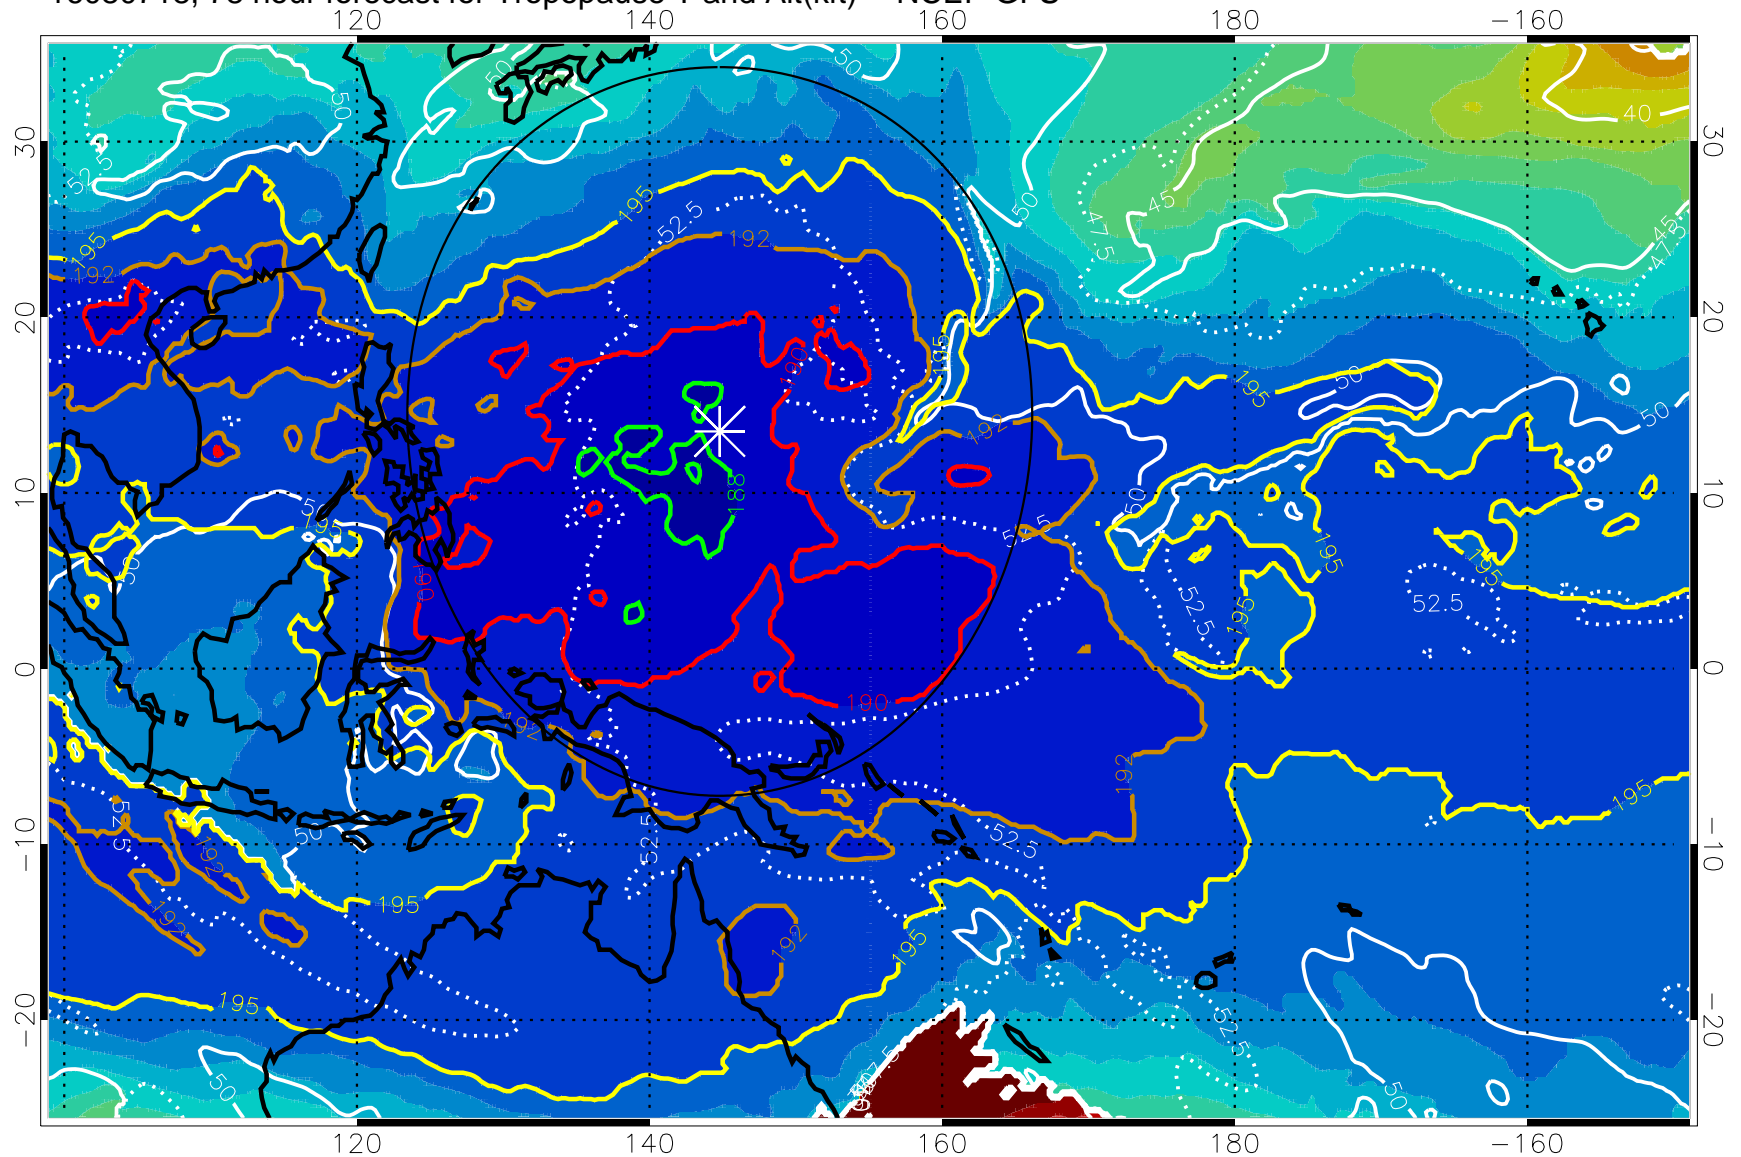

16080718, 78 hour forecast for Tropopause T and Alt(kft) -- NCEP GFS

190 200 210 220 230

Tropopause T, K

Tropopause Altitude in kft (white)

192.5K Isotherm 195K Isotherm

187.5K Isotherm 190K Isotherm

Range ring of 2304 km