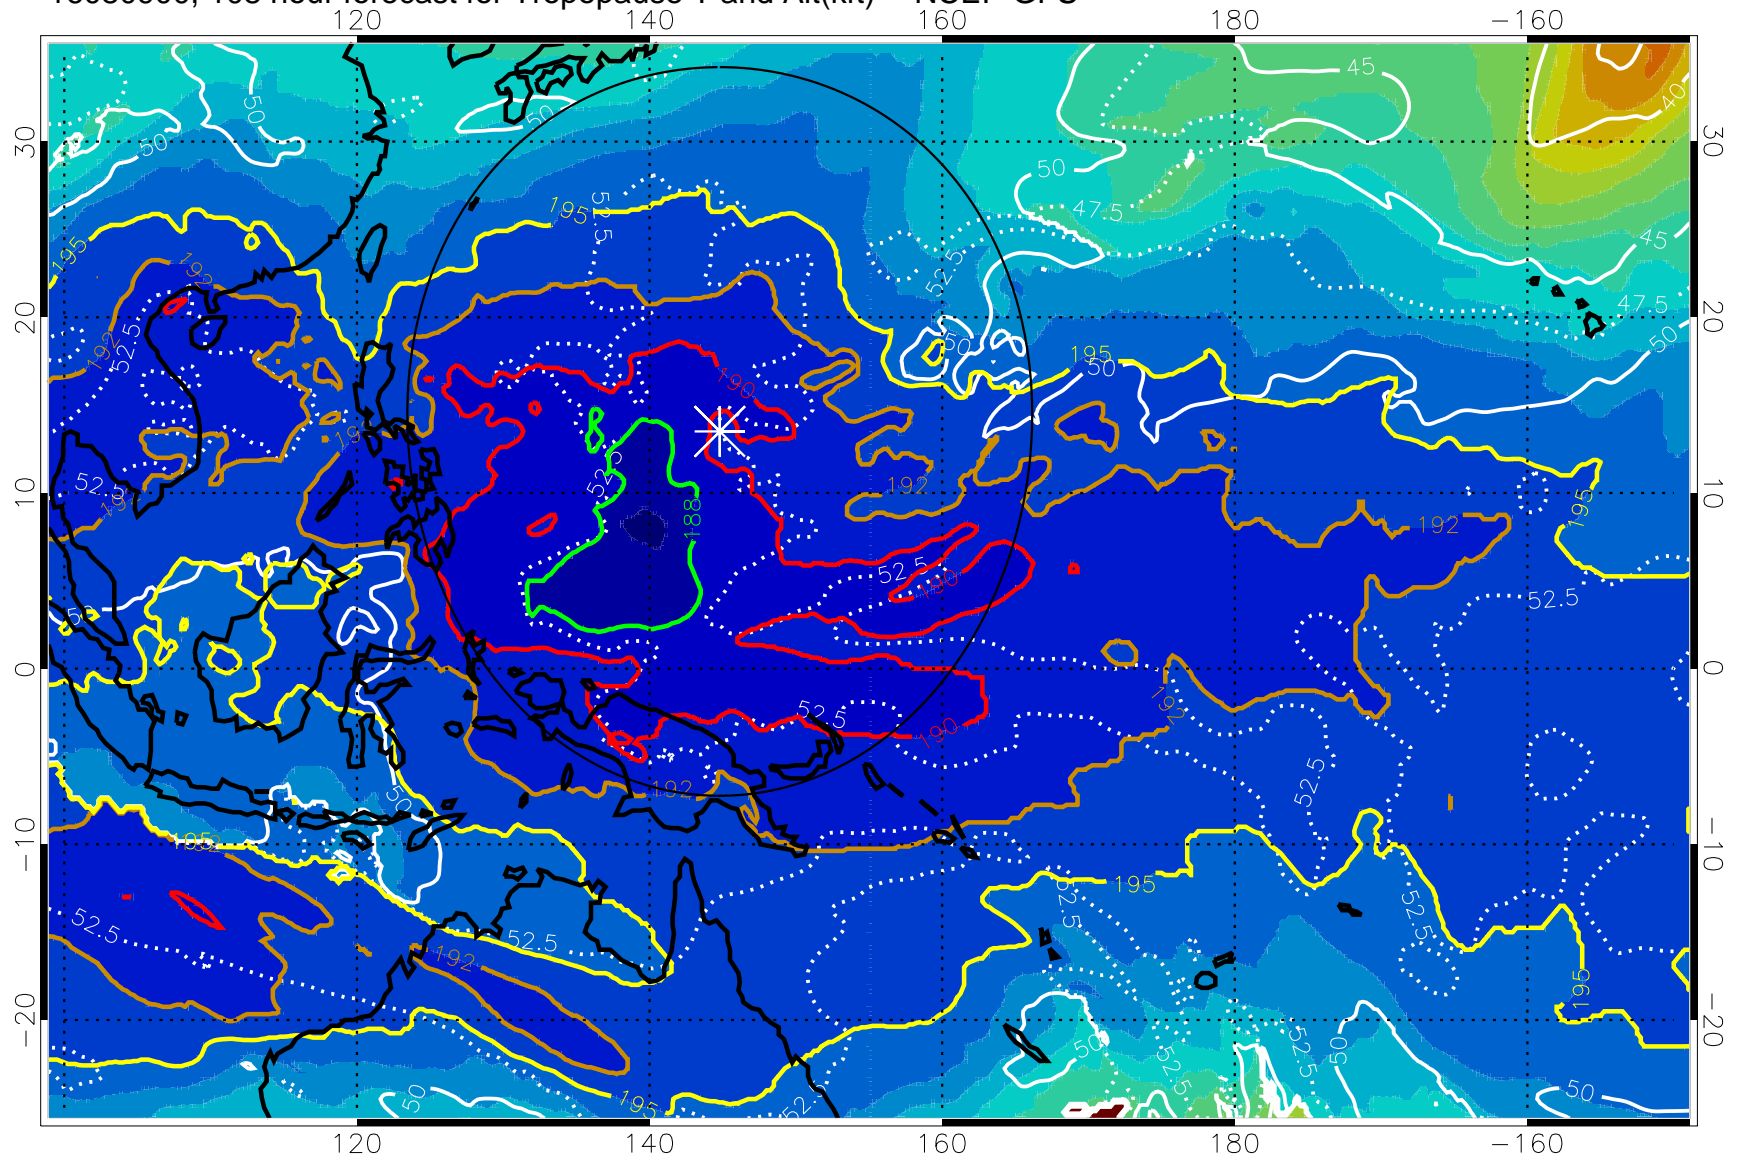

16080900, 108 hour forecast for Tropopause T and Alt(kft) -- NCEP GFS

190 200 210 220 230
Tropopause T, K

Tropopause Altitude in kft (white)

192.5K Isotherm 195K Isotherm
187.5K Isotherm 190K Isotherm

Range ring of 2304 km