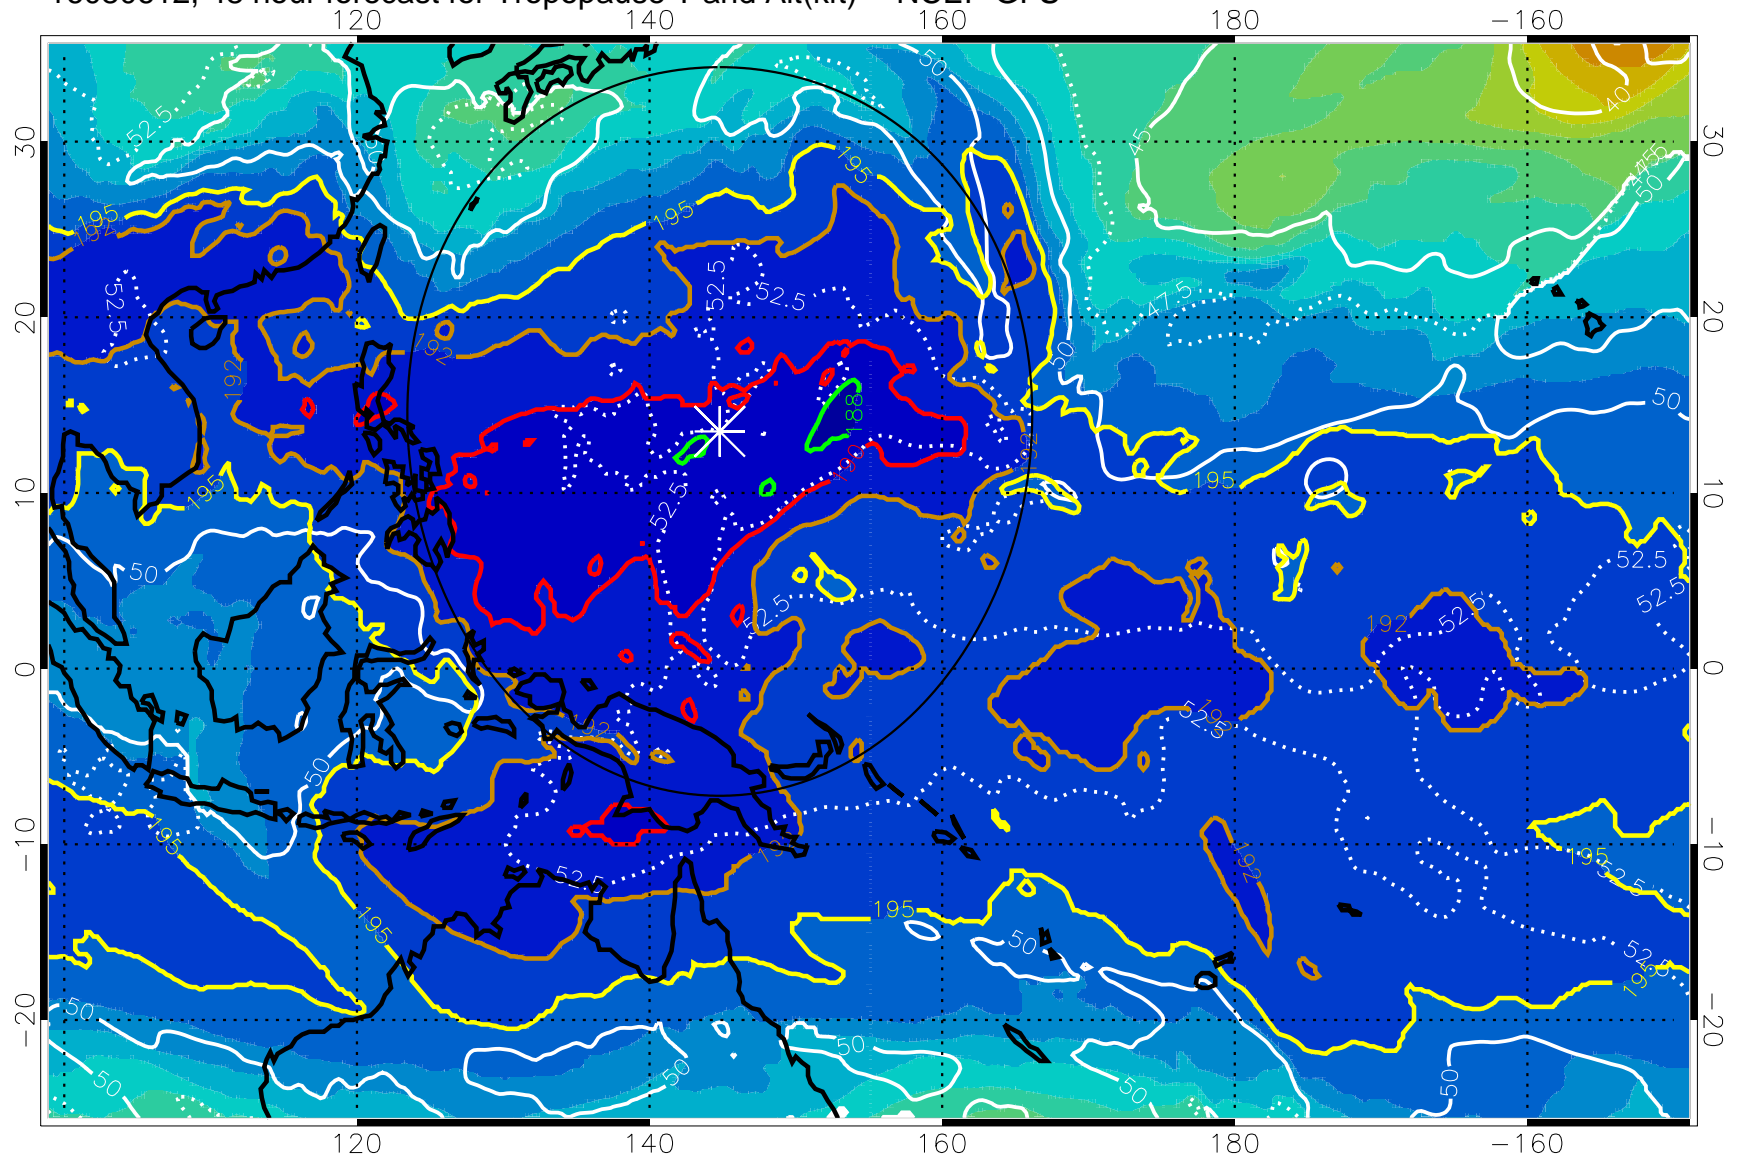

16080612, 48 hour forecast for Tropopause T and Alt(kft) -- NCEP GFS

190   200   210   220   230
Tropopause T, K

Tropopause Altitude in kft (white)

192.5K Isotherm   195K Isotherm
187.5K Isotherm   190K Isotherm

Range ring of 2304 km