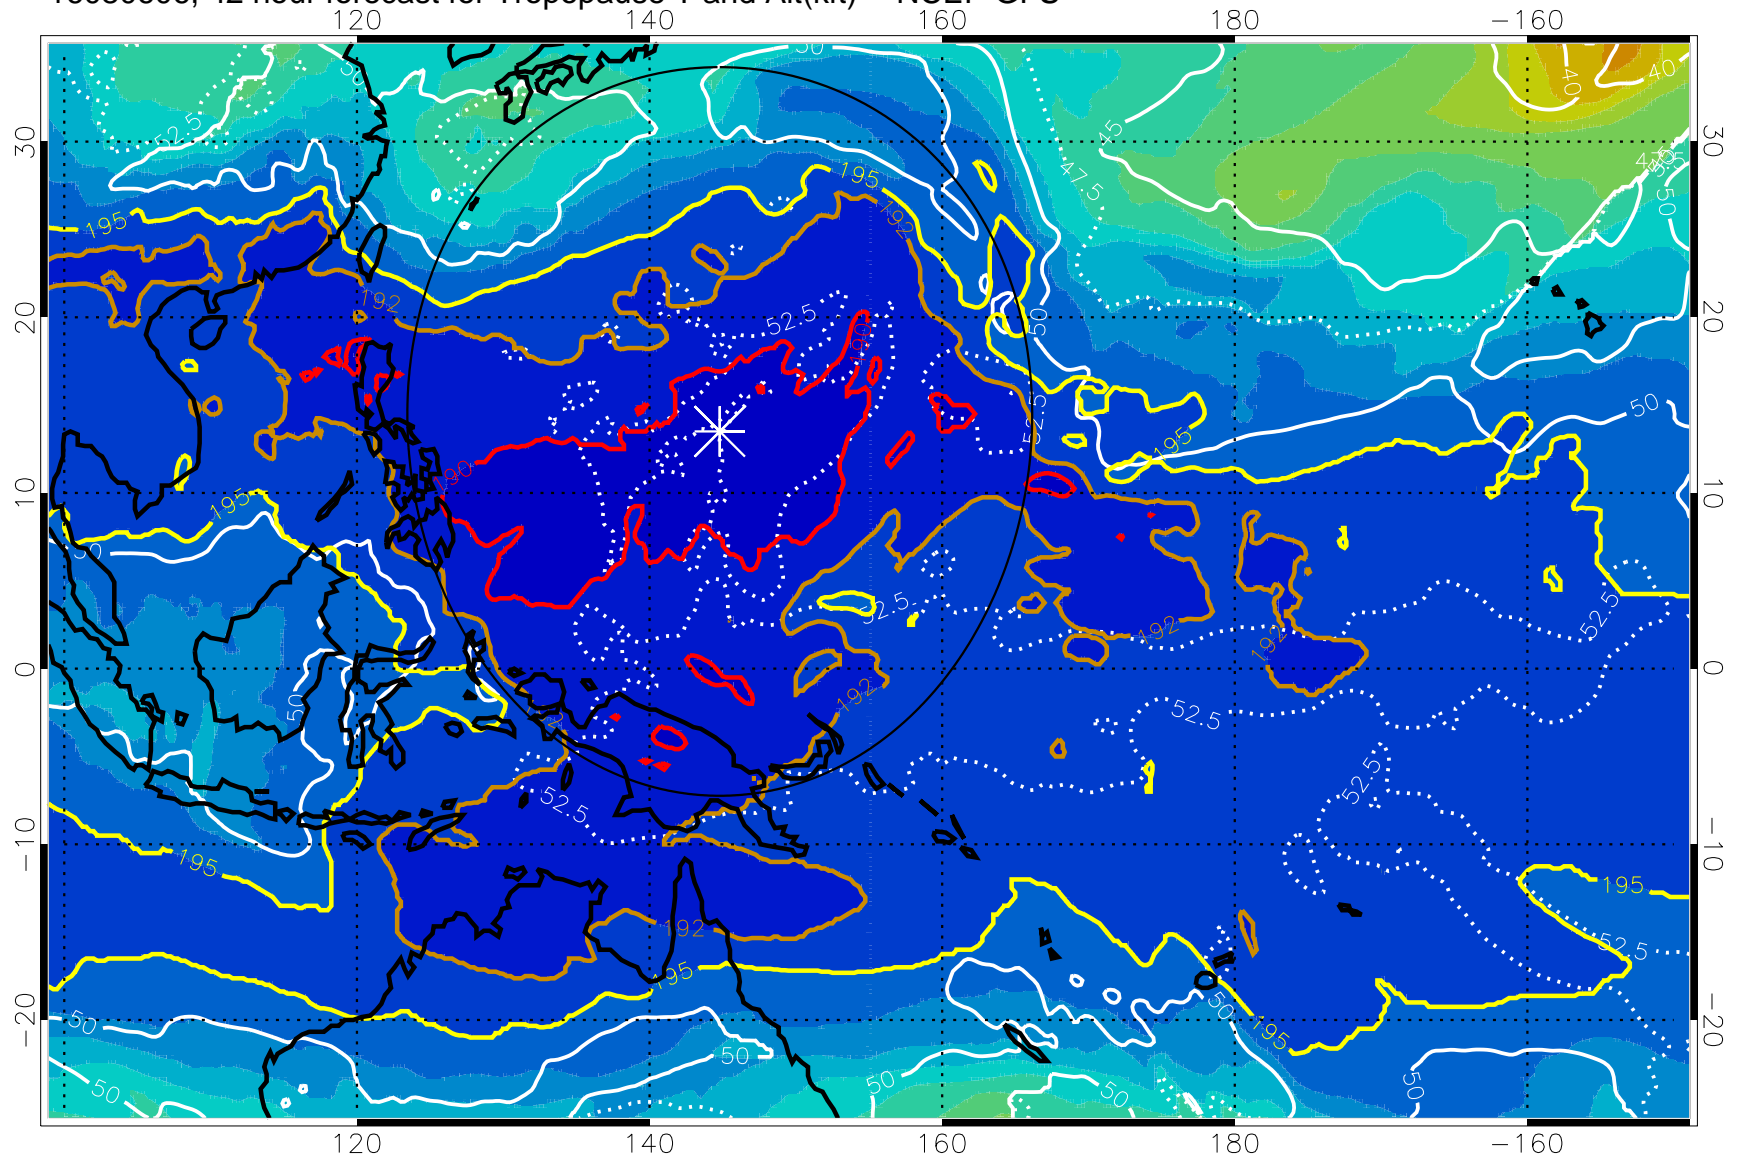

16080606, 42 hour forecast for Tropopause T and Alt(kft) -- NCEP GFS

190 200 210 220 230
Tropopause T, K

Tropopause Altitude in kft (white)

192.5K Isotherm 195K Isotherm
187.5K Isotherm 190K Isotherm

Range ring of 2304 km