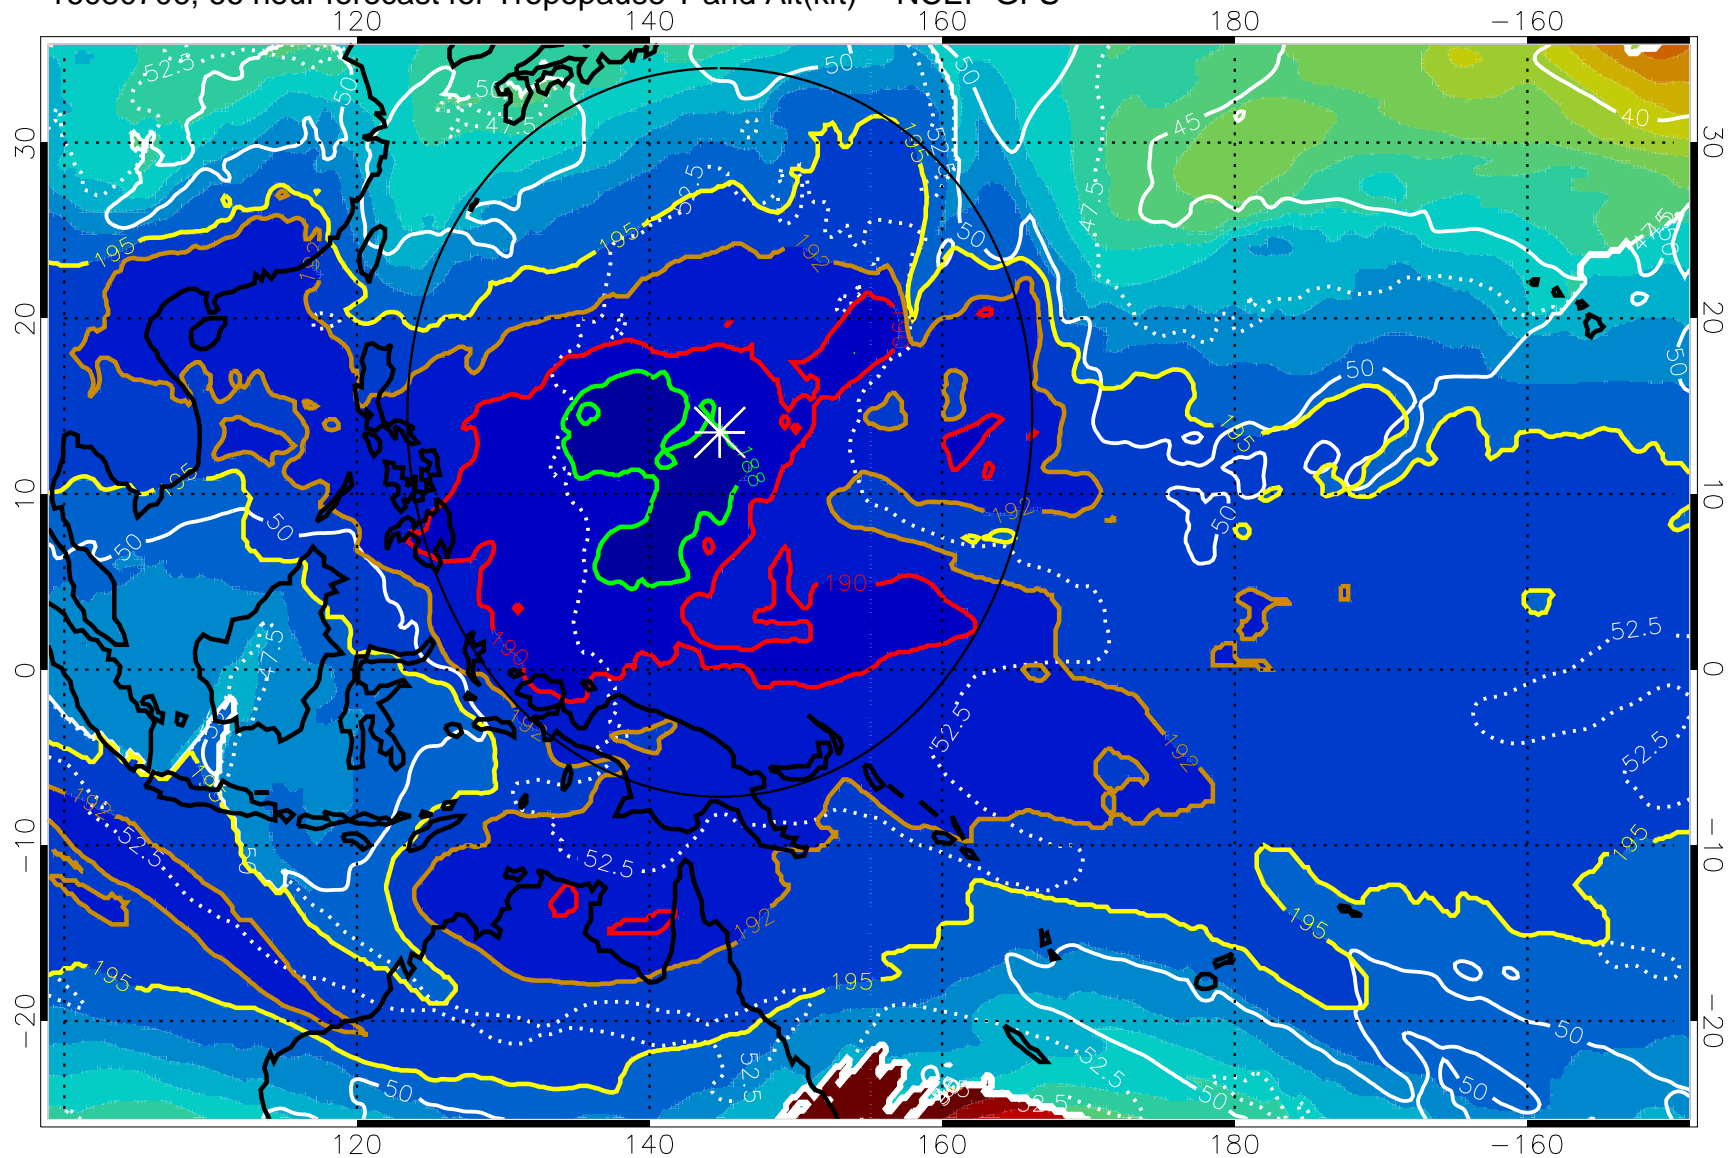

16080706, 66 hour forecast for Tropopause T and Alt(kft) -- NCEP GFS

190 200 210 220 230
Tropopause T, K

Tropopause Altitude in kft (white)

192.5K Isotherm 195K Isotherm
187.5K Isotherm 190K Isotherm

Range ring of 2304 km