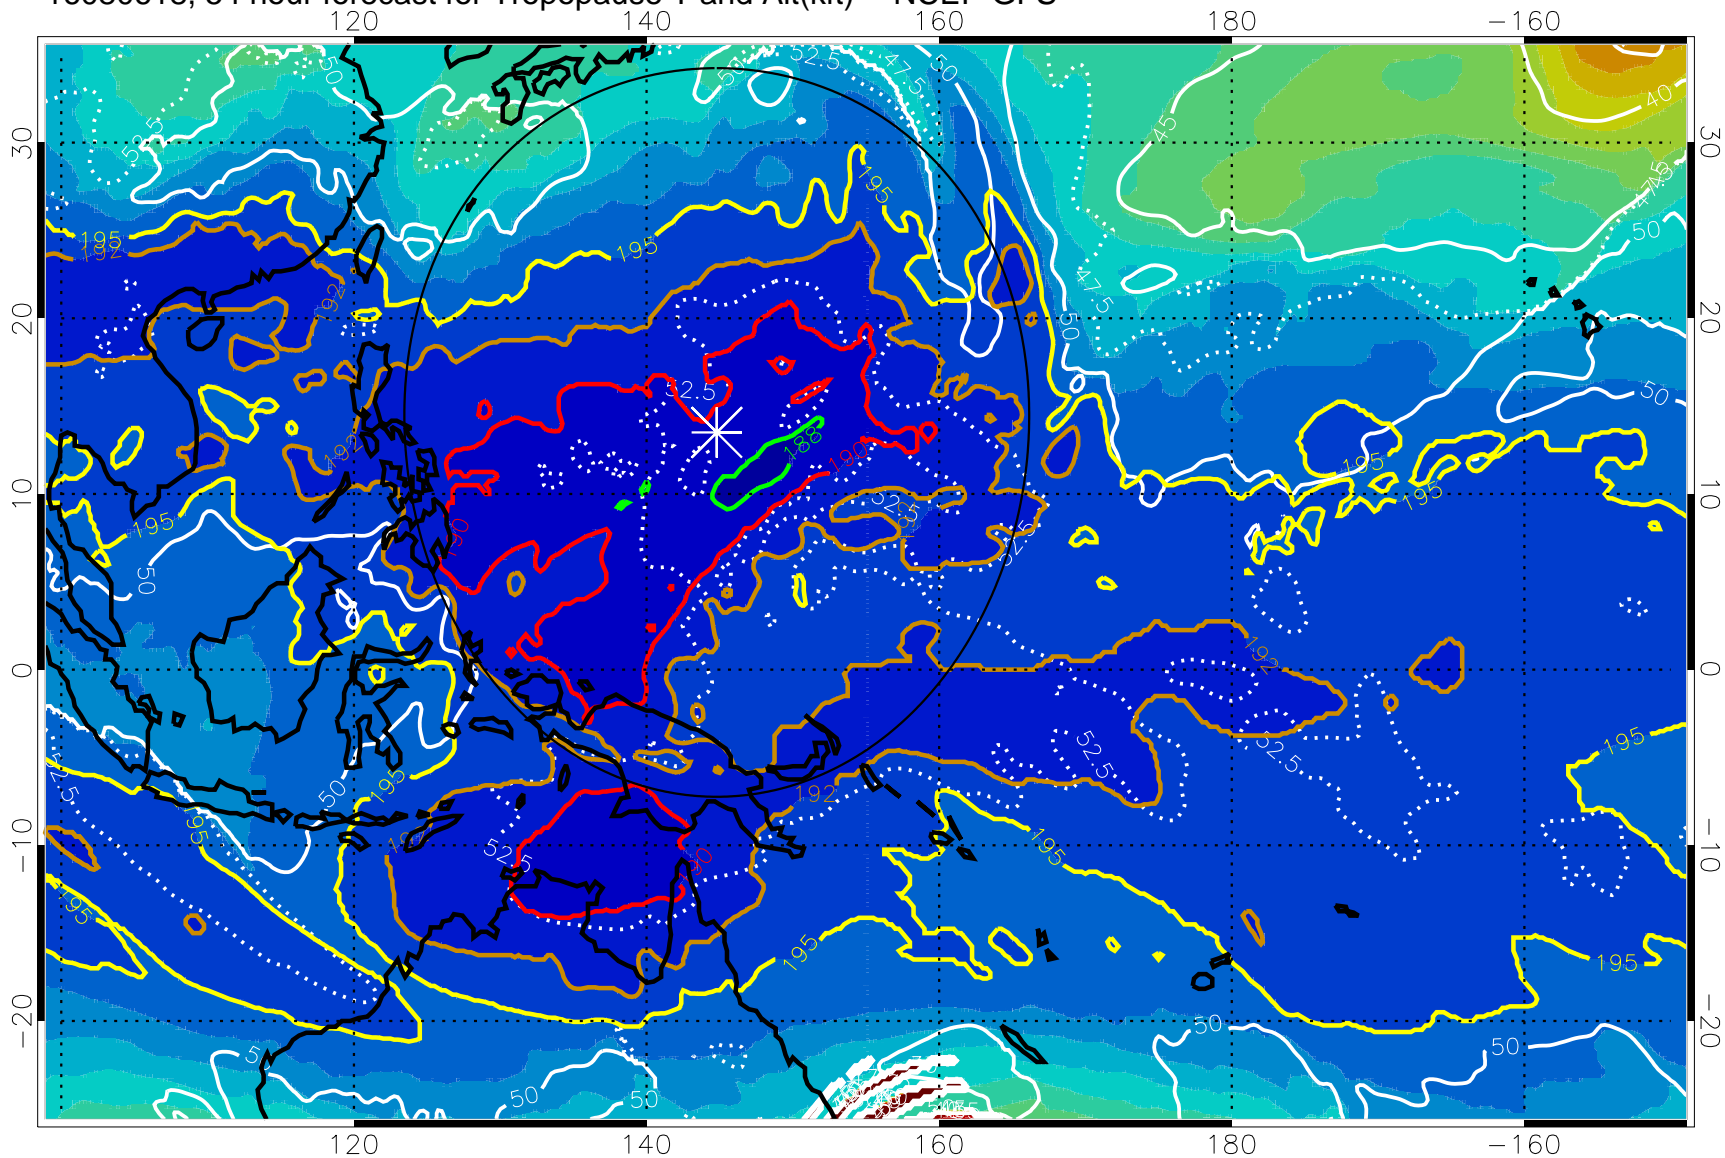

16080618, 54 hour forecast for Tropopause T and Alt(kft) -- NCEP GFS

190 200 210 220 230

Tropopause T, K

Tropopause Altitude in kft (white)

192.5K Isotherm 195K Isotherm

187.5K Isotherm 190K Isotherm

Range ring of 2304 km