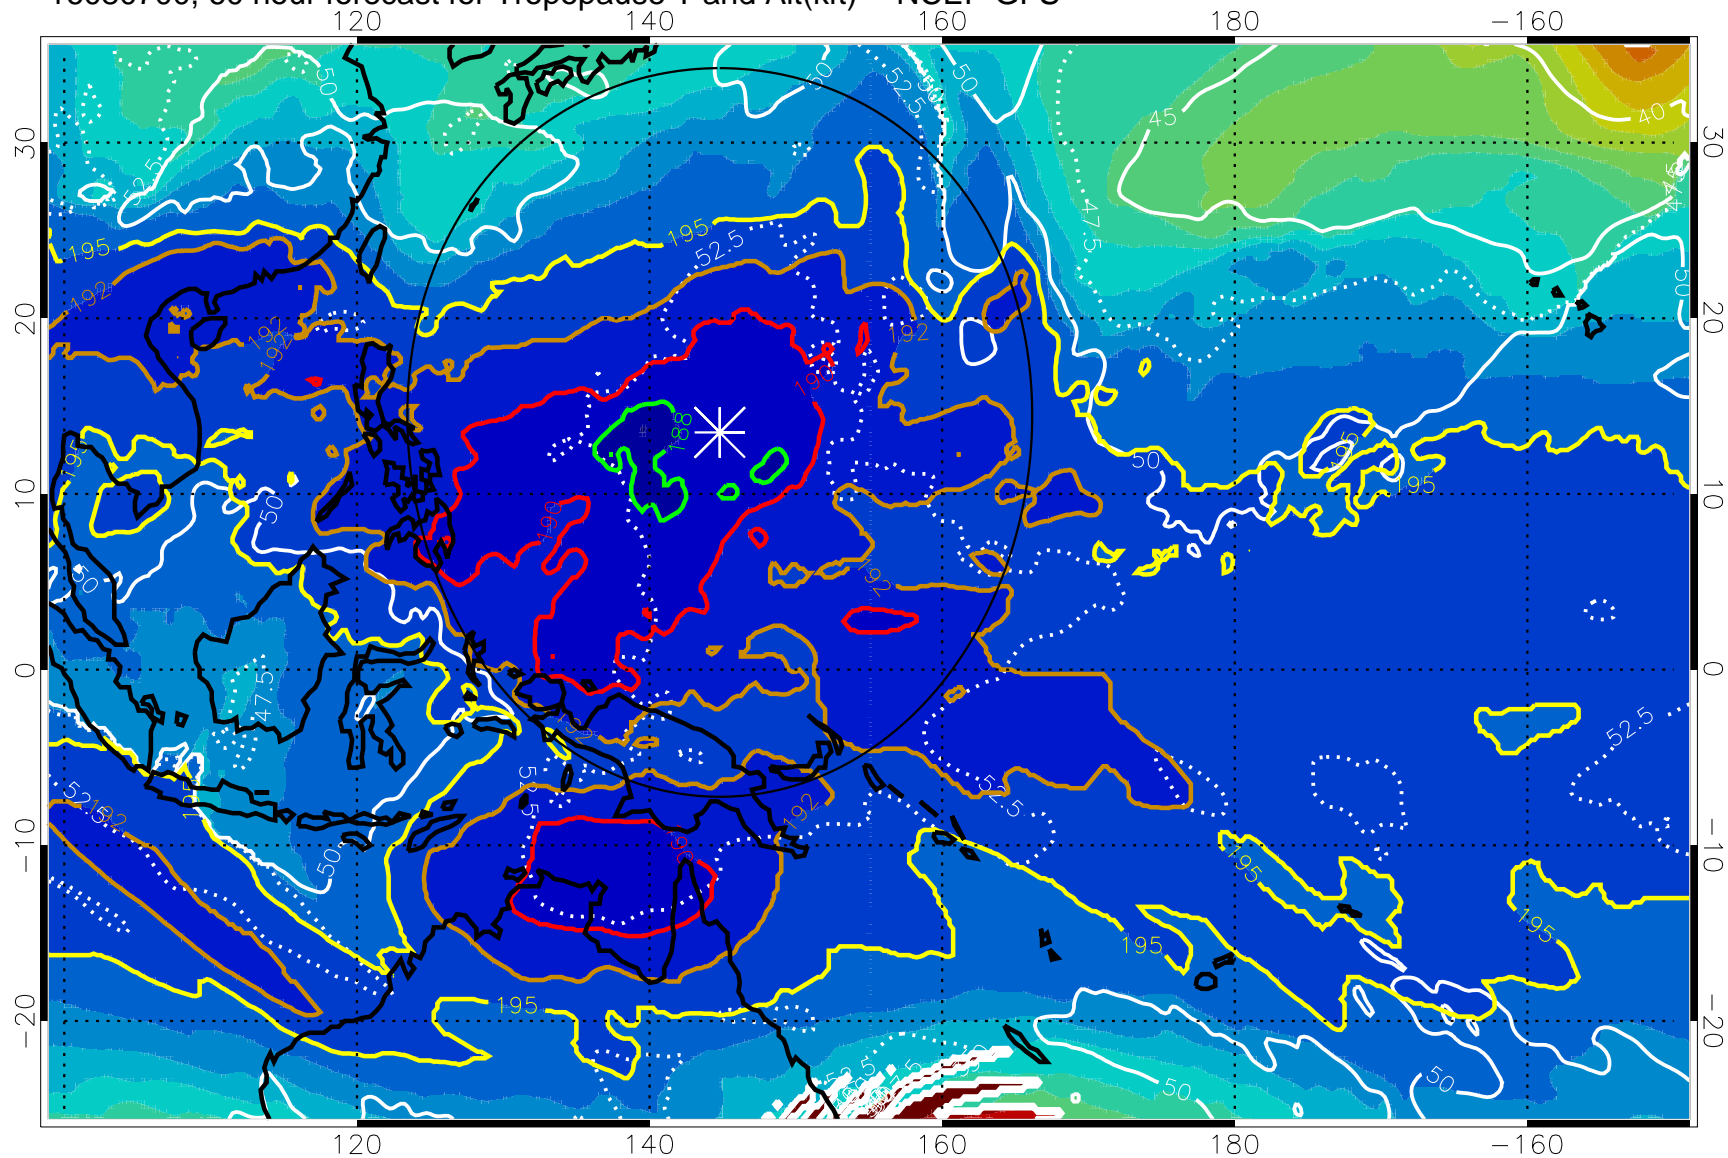

16080700, 60 hour forecast for Tropopause T and Alt(kft) -- NCEP GFS

190 200 210 220 230

Tropopause T, K

Tropopause Altitude in kft (white)

192.5K Isotherm 195K Isotherm

187.5K Isotherm 190K Isotherm

Range ring of 2304 km