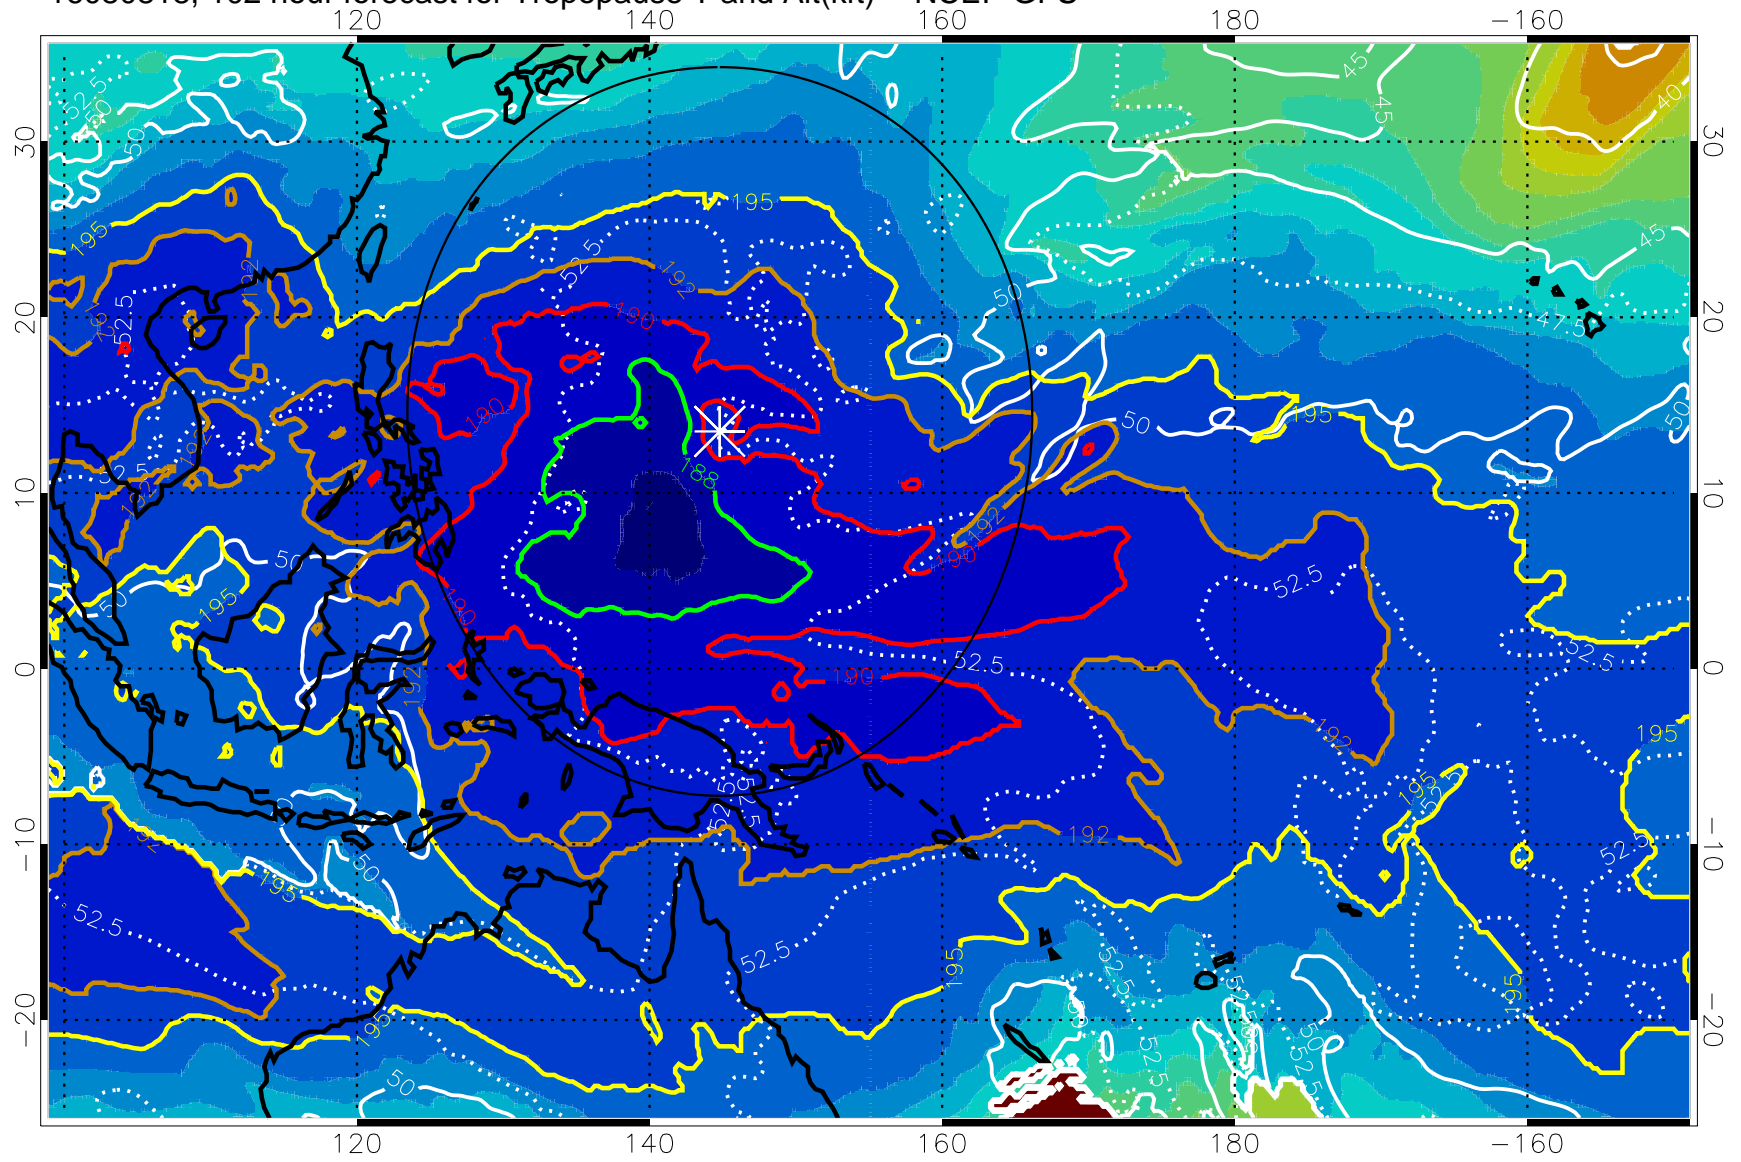

16080818, 102 hour forecast for Tropopause T and Alt(kft) -- NCEP GFS

190 200 210 220 230
Tropopause T, K

Tropopause Altitude in kft (white)

192.5K Isotherm 195K Isotherm
187.5K Isotherm 190K Isotherm

Range ring of 2304 km