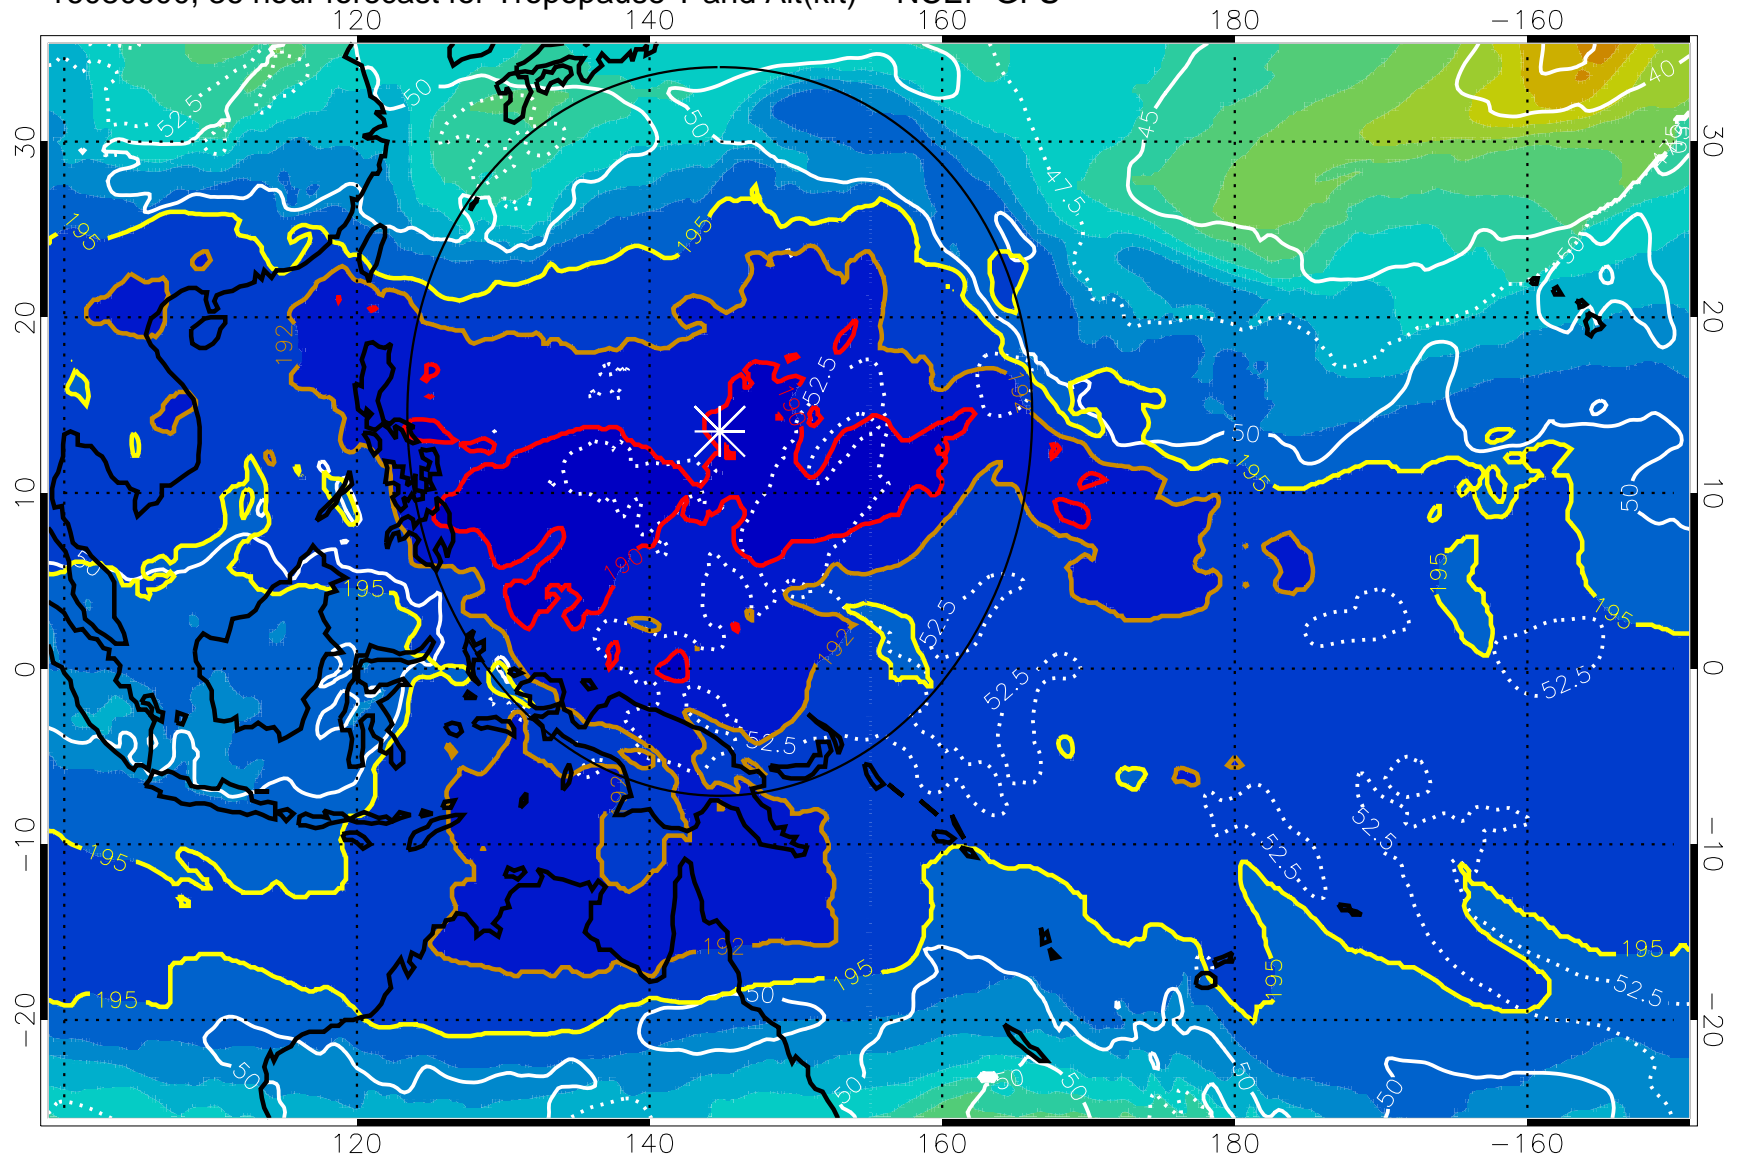

16080600, 36 hour forecast for Tropopause T and Alt(kft) -- NCEP GFS

190   200   210   220   230
Tropopause T, K

Tropopause Altitude in kft (white)

192.5K Isotherm   195K Isotherm
187.5K Isotherm   190K Isotherm

Range ring of 2304 km