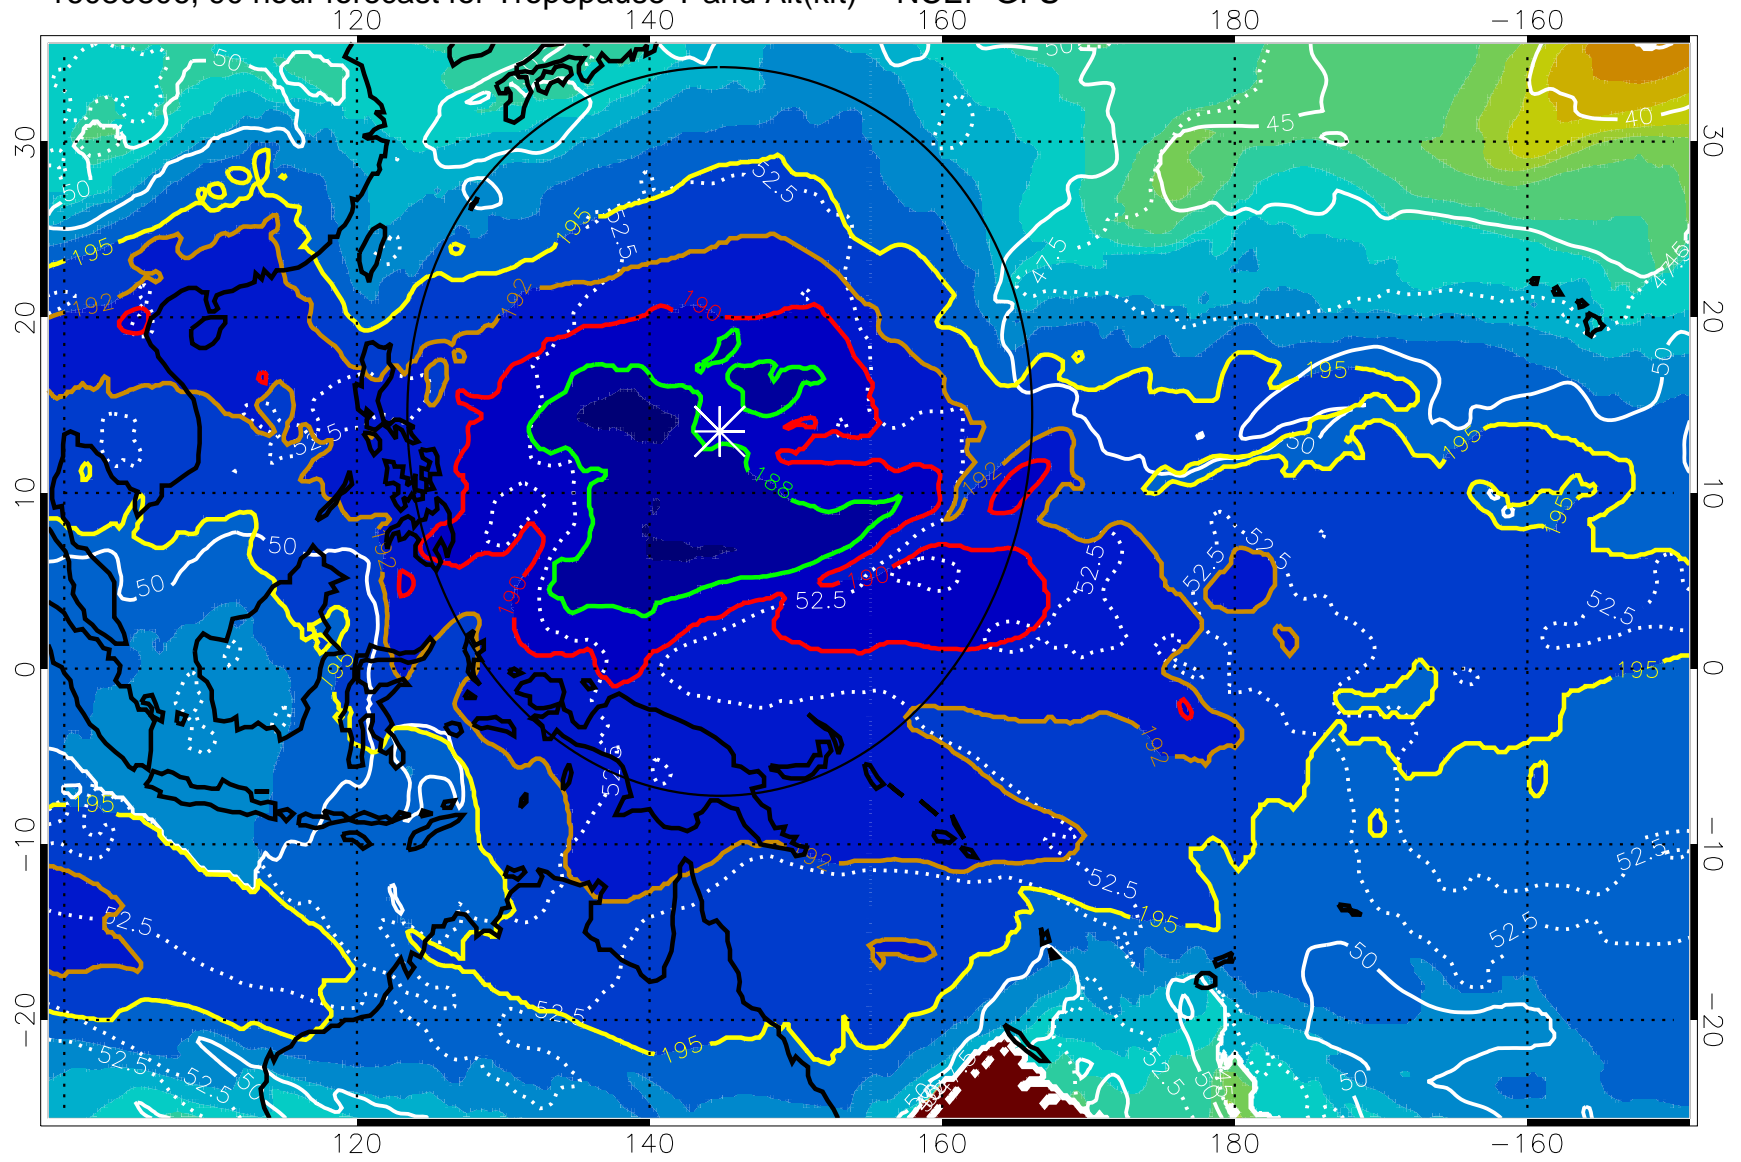

16080806, 90 hour forecast for Tropopause T and Alt(kft) -- NCEP GFS

190 200 210 220 230

Tropopause T, K

Tropopause Altitude in kft (white)

192.5K Isotherm 195K Isotherm

187.5K Isotherm 190K Isotherm

Range ring of 2304 km