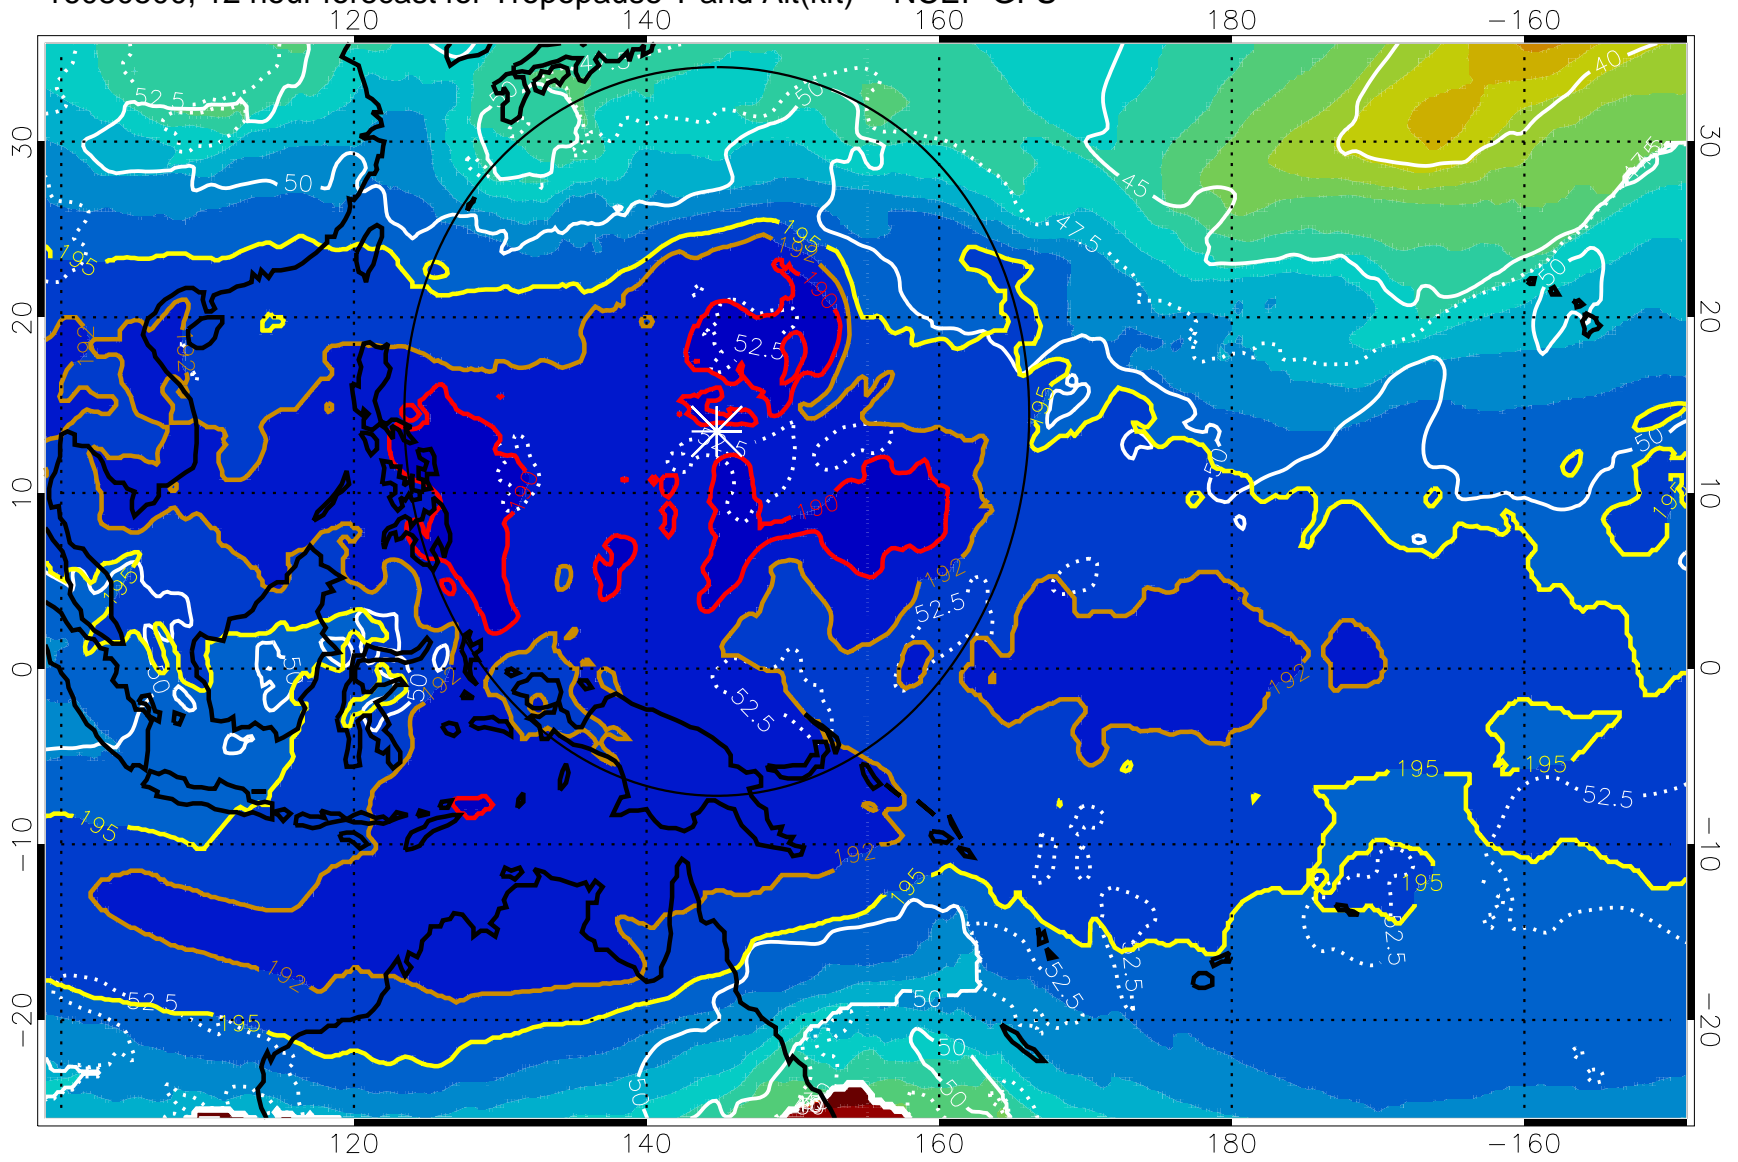

16080500, 12 hour forecast for Tropopause T and Alt(kft) -- NCEP GFS

190   200   210   220   230
Tropopause T, K

Tropopause Altitude in kft (white)

192.5K Isotherm   195K Isotherm
187.5K Isotherm   190K Isotherm

Range ring of 2304 km