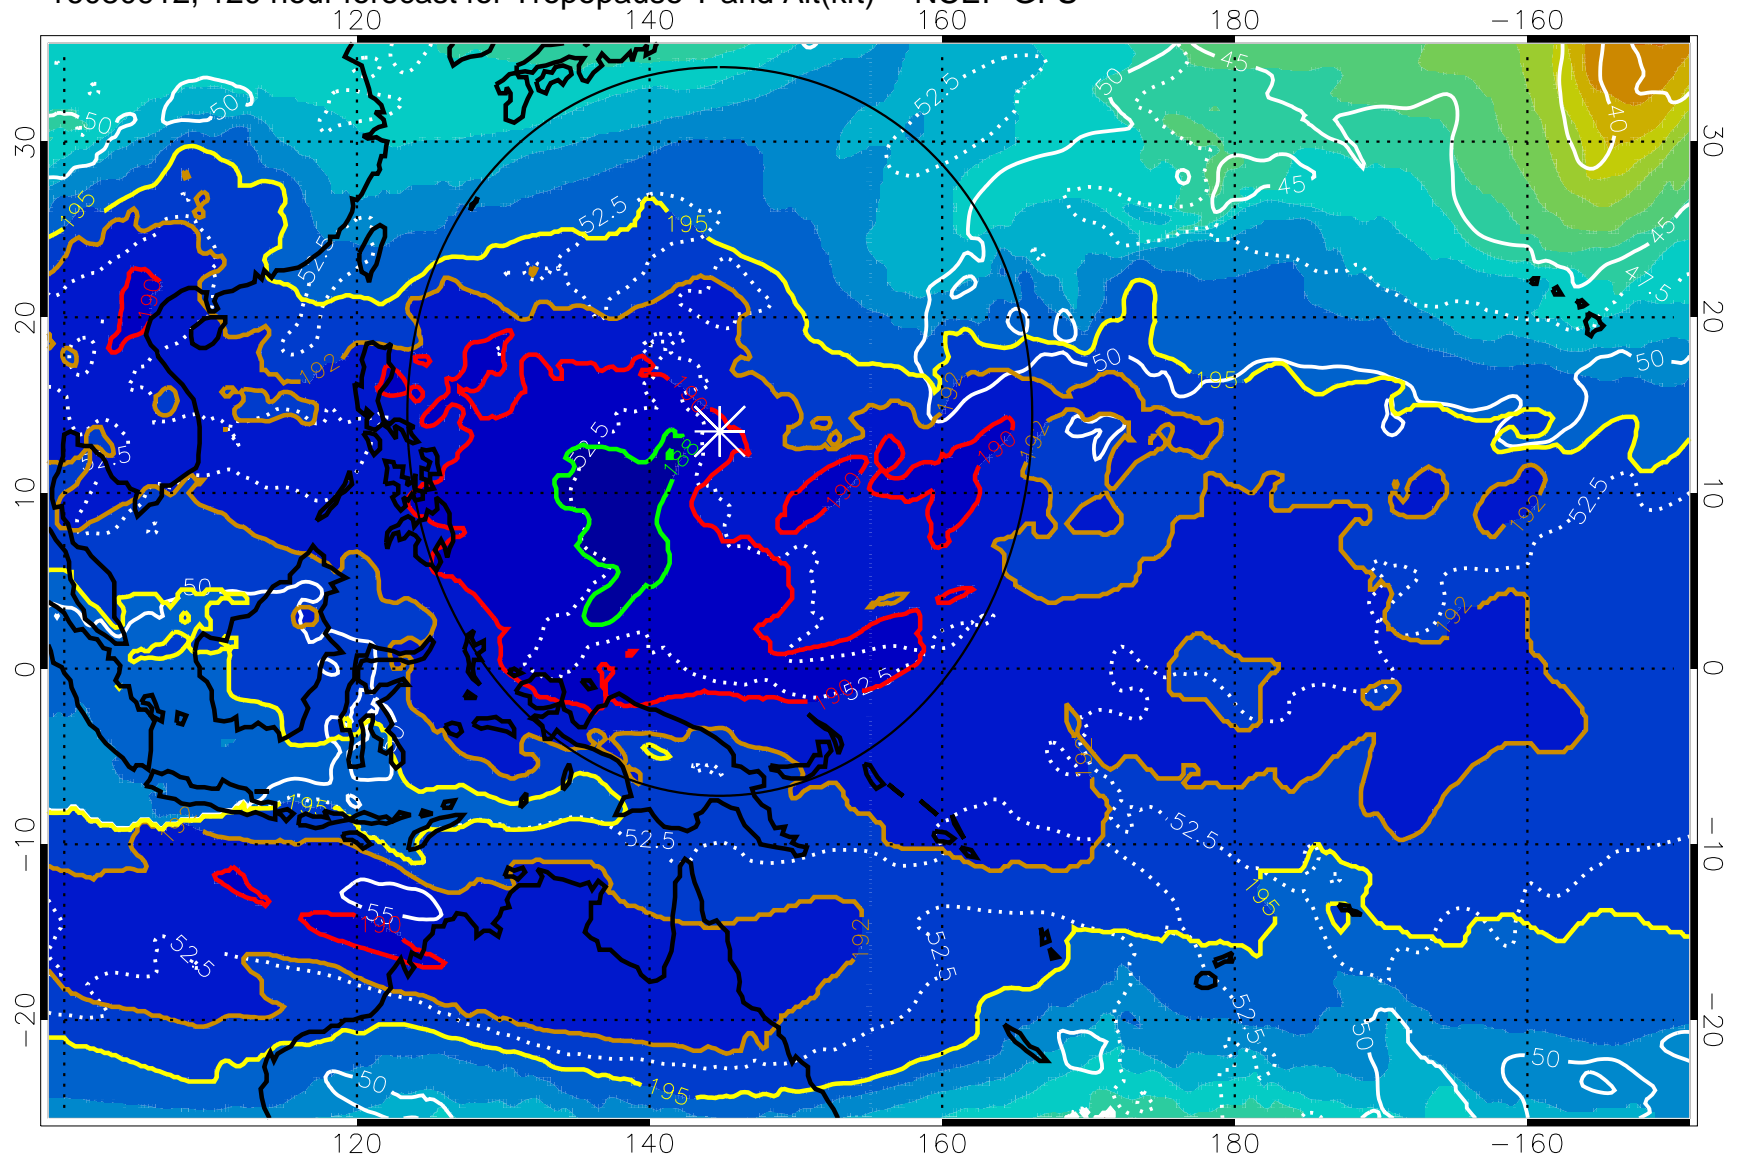

16080912, 120 hour forecast for Tropopause T and Alt(kft) -- NCEP GFS

190 200 210 220 230
Tropopause T, K

Tropopause Altitude in kft (white)

192.5K Isotherm 195K Isotherm
187.5K Isotherm 190K Isotherm

Range ring of 2304 km