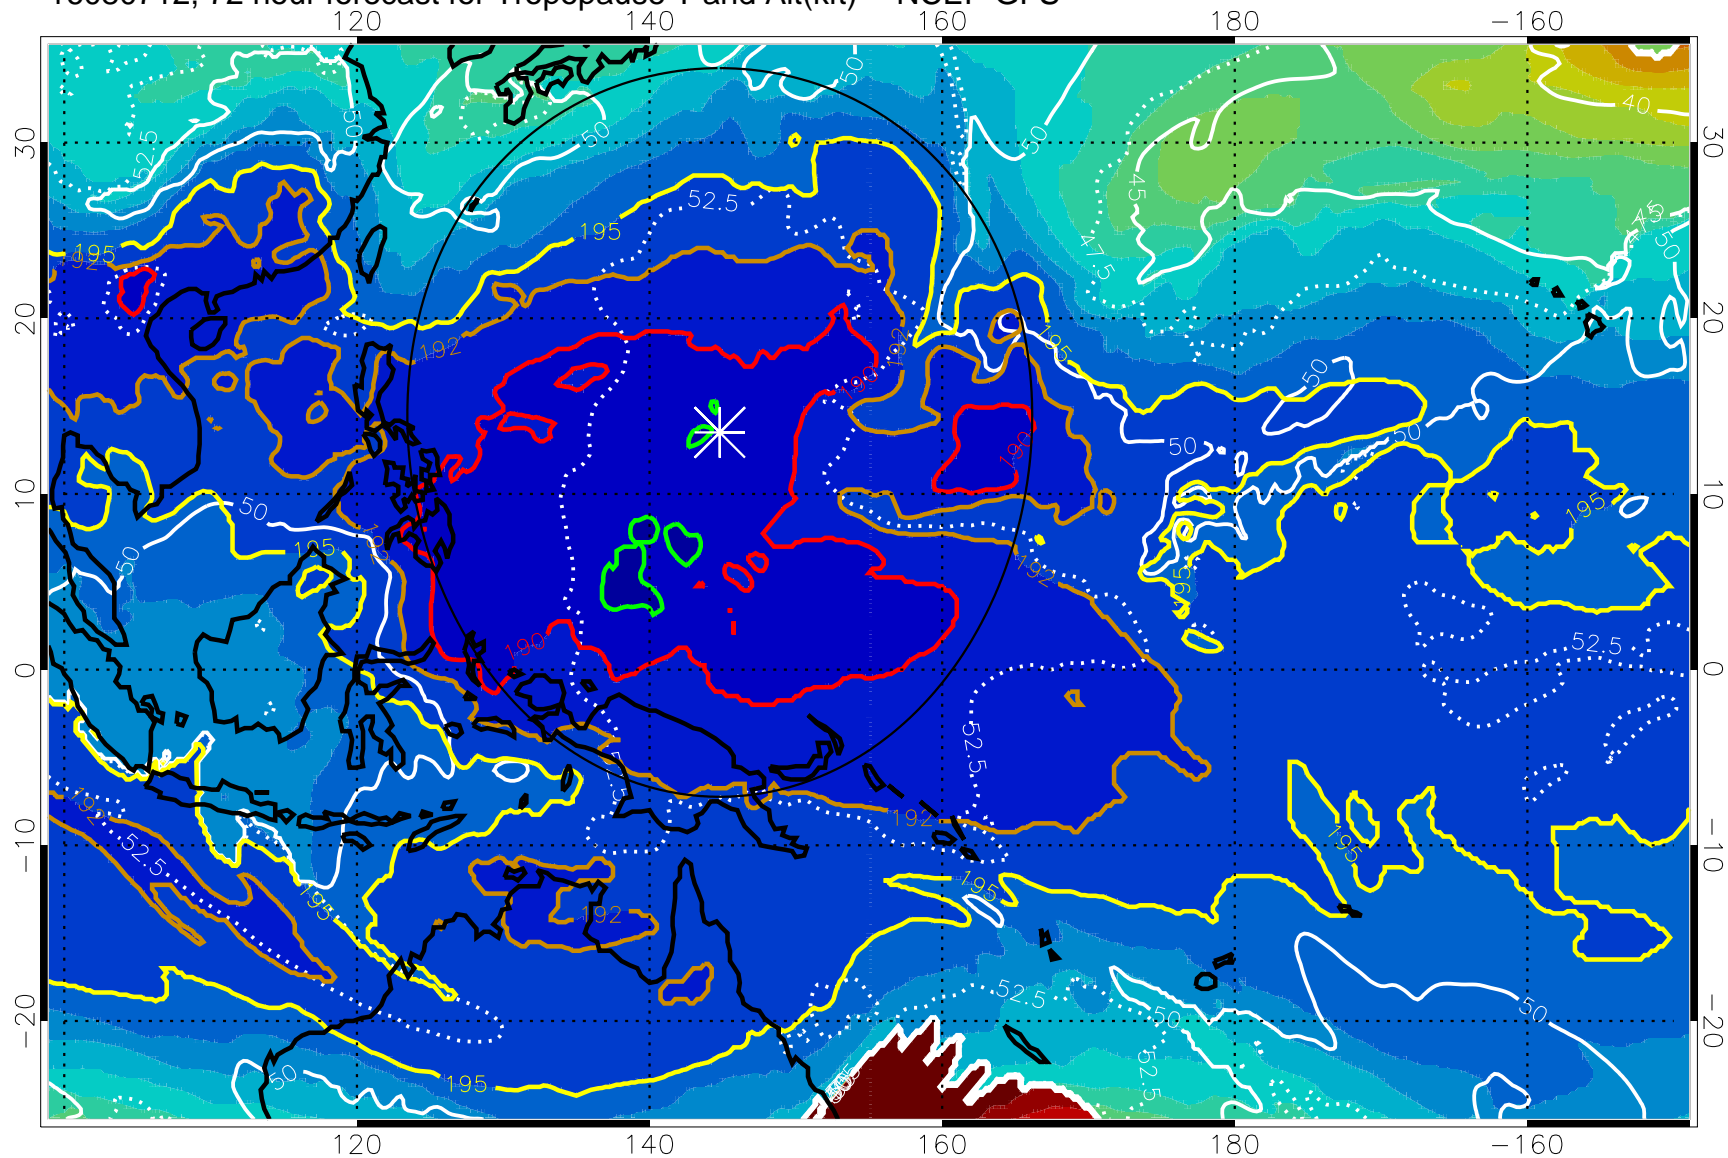

16080712, 72 hour forecast for Tropopause T and Alt(kft) -- NCEP GFS

190 200 210 220 230

Tropopause T, K

Tropopause Altitude in kft (white)

192.5K Isotherm 195K Isotherm
187.5K Isotherm 190K Isotherm

Range ring of 2304 km