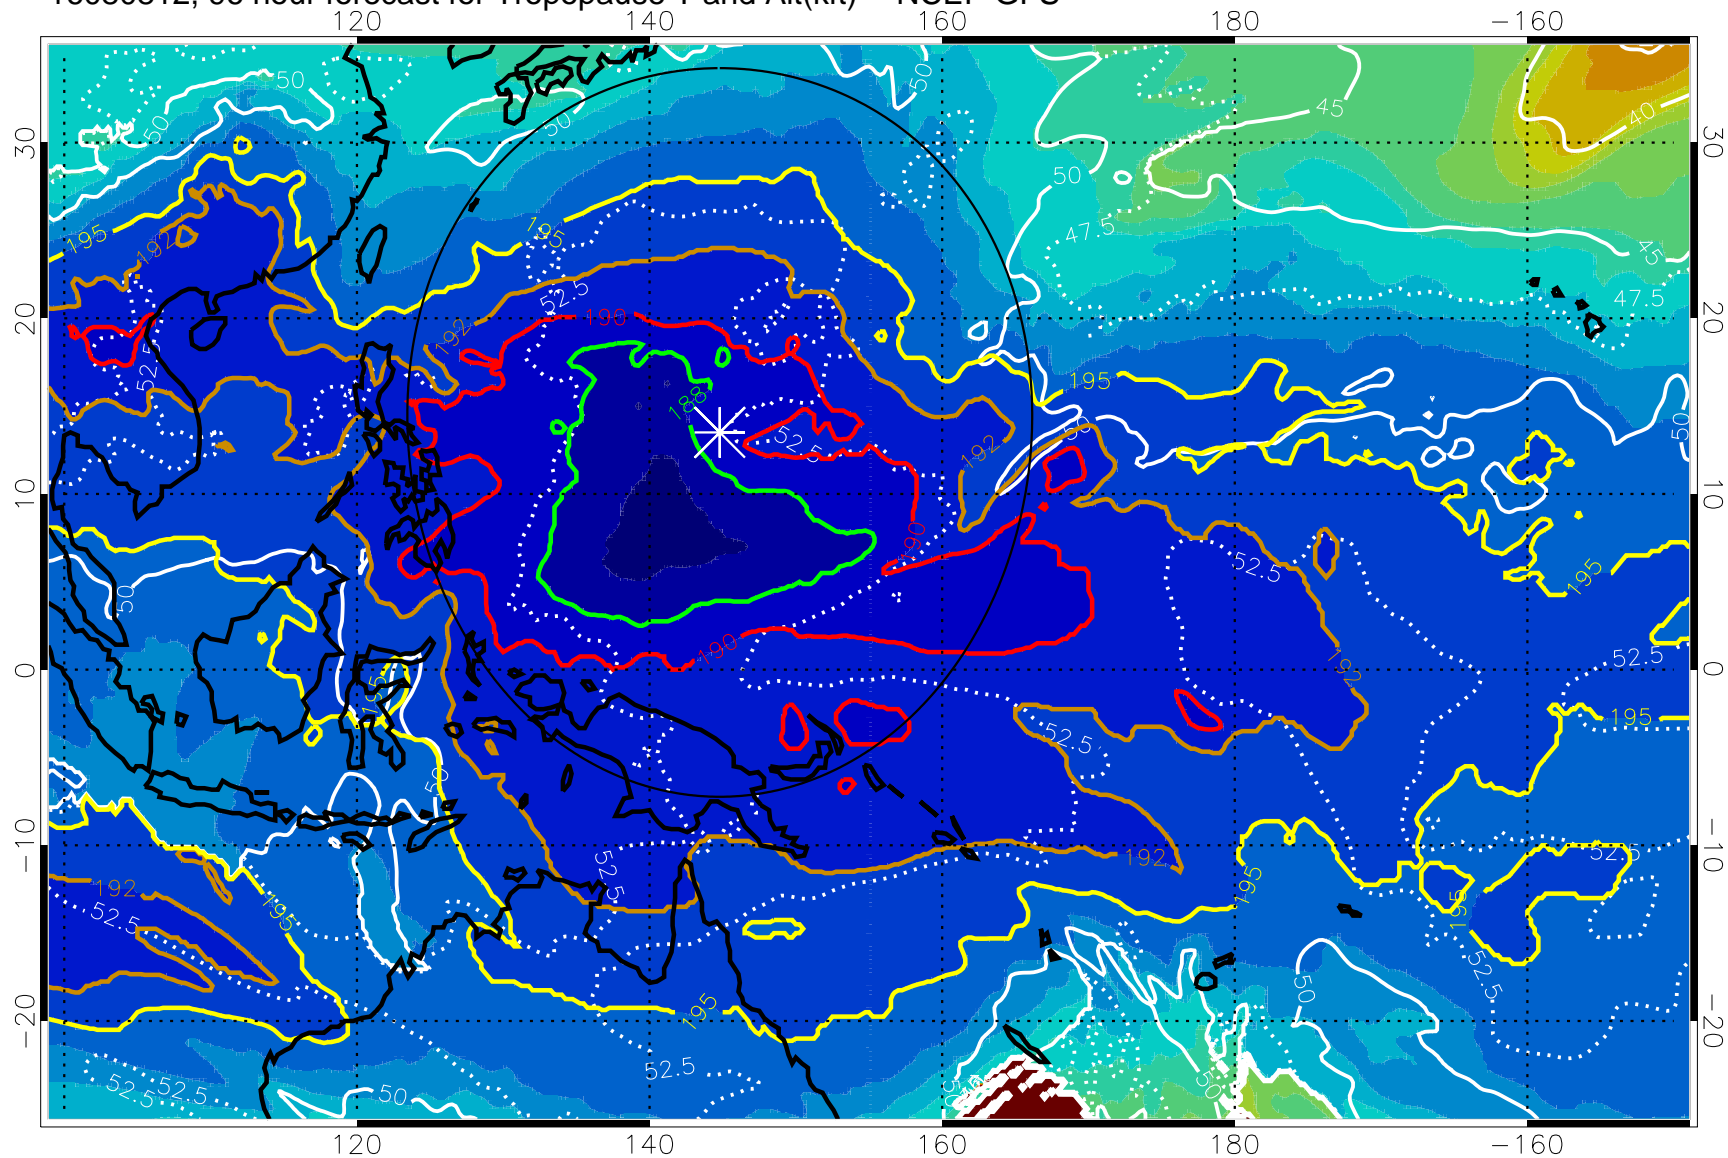

16080812, 96 hour forecast for Tropopause T and Alt(kft) -- NCEP GFS

190 200 210 220 230

Tropopause T, K

Tropopause Altitude in kft (white)

192.5K Isotherm 195K Isotherm
187.5K Isotherm 190K Isotherm

Range ring of 2304 km