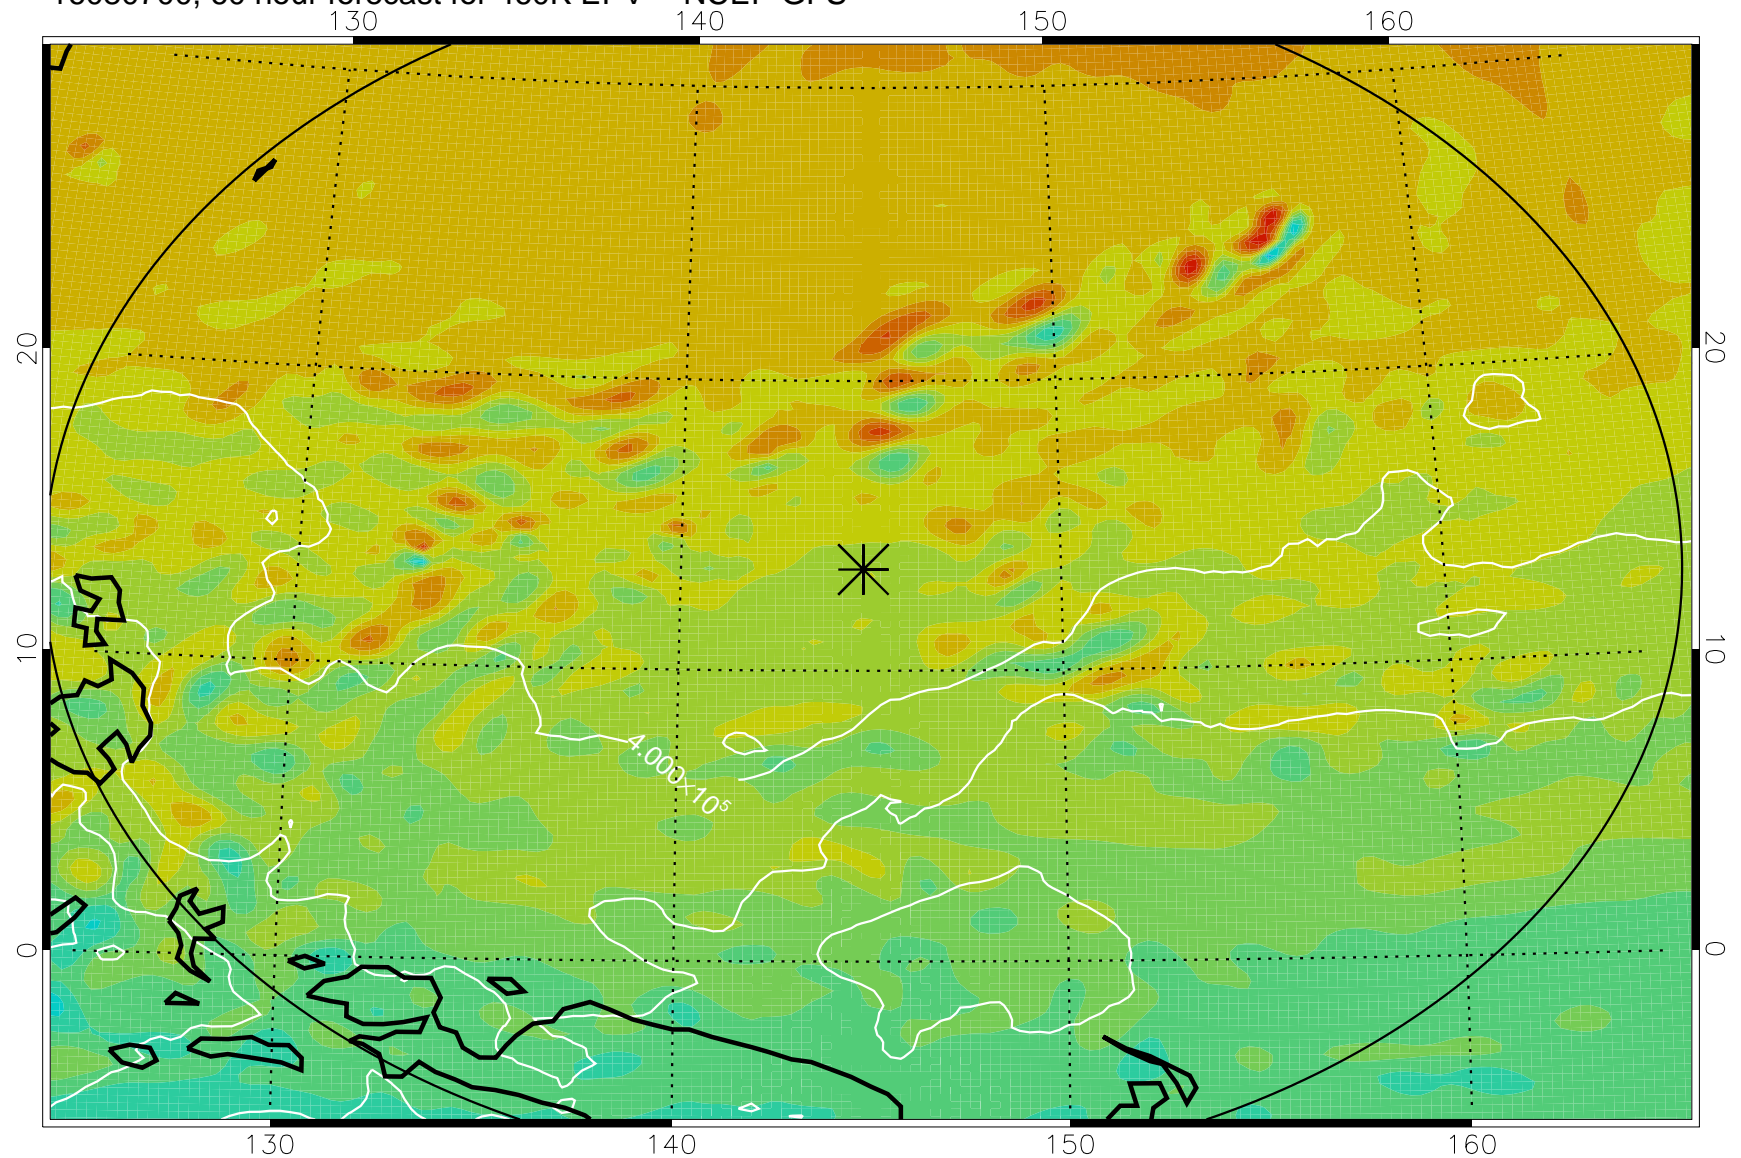

16080518, 30 hour forecast for 460K EPV -- NCEP GFS

460K Montgomery Streamfunction, white

Range ring of 2304 km

16080600, 36 hour forecast for 460K EPV -- NCEP GFS

460K Montgomery Streamfunction, white

Range ring of 2304 km

16080606, 42 hour forecast for 460K EPV -- NCEP GFS

460K Montgomery Streamfunction, white

Range ring of 2304 km

16080612, 48 hour forecast for 460K EPV -- NCEP GFS

460K Montgomery Streamfunction, white

Range ring of 2304 km

16080618, 54 hour forecast for 460K EPV -- NCEP GFS

460K Montgomery Streamfunction, white

Range ring of 2304 km

16080700, 60 hour forecast for 460K EPV -- NCEP GFS

460K Montgomery Streamfunction, white

Range ring of 2304 km

16080818, 102 hour forecast for 460K EPV -- NCEP GFS

460K Montgomery Streamfunction, white

Range ring of 2304 km

16080900, 108 hour forecast for 460K EPV -- NCEP GFS

460K Montgomery Streamfunction, white

Range ring of 2304 km