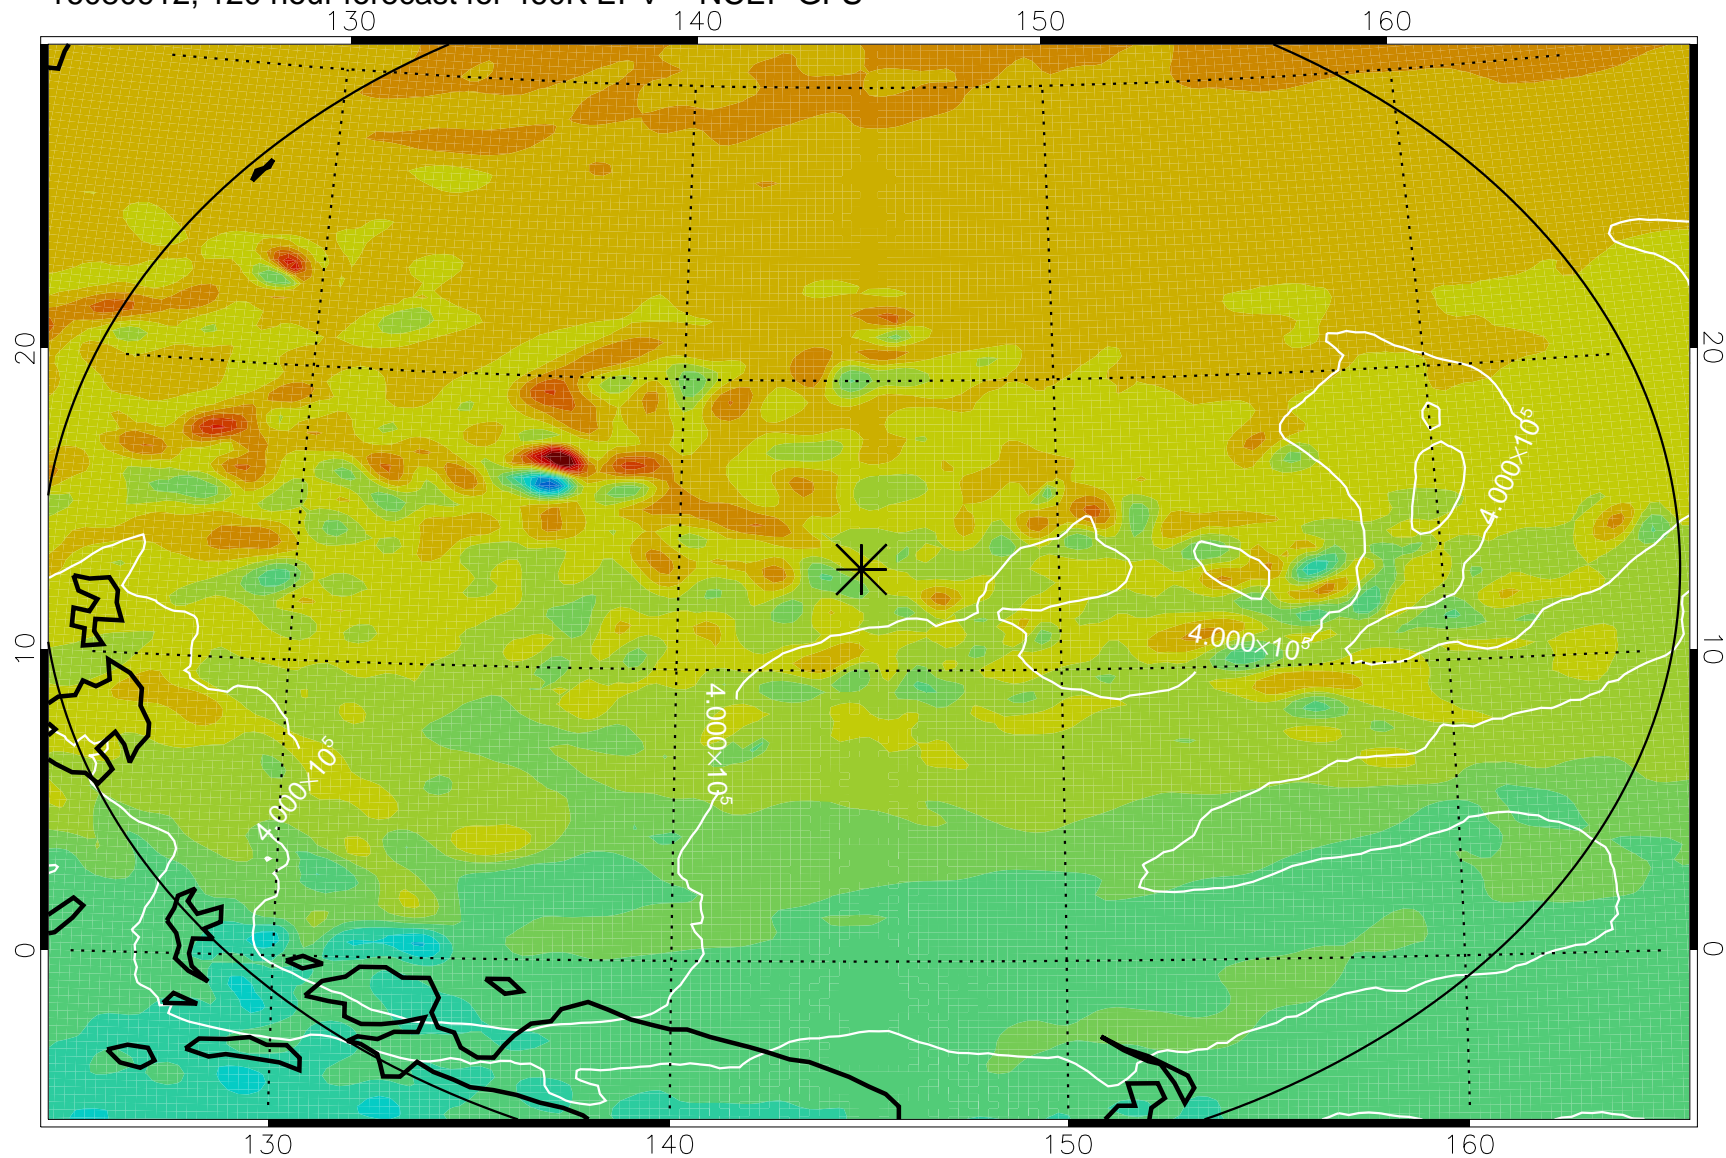

16080718, 78 hour forecast for 460K EPV -- NCEP GFS

460K Montgomery Streamfunction, white

Range ring of 2304 km

16080800, 84 hour forecast for 460K EPV -- NCEP GFS

460K Montgomery Streamfunction, white

Range ring of 2304 km

16080806, 90 hour forecast for 460K EPV -- NCEP GFS

460K Montgomery Streamfunction, white

Range ring of 2304 km

16080812, 96 hour forecast for 460K EPV -- NCEP GFS

460K Montgomery Streamfunction, white

Range ring of 2304 km

16080818, 102 hour forecast for 460K EPV -- NCEP GFS

460K Montgomery Streamfunction, white

Range ring of 2304 km

16080900, 108 hour forecast for 460K EPV -- NCEP GFS

460K Montgomery Streamfunction, white

Range ring of 2304 km

16080906, 114 hour forecast for 460K EPV -- NCEP GFS

460K Montgomery Streamfunction, white

Range ring of 2304 km

16080912, 120 hour forecast for 460K EPV -- NCEP GFS

460K Montgomery Streamfunction, white

Range ring of 2304 km