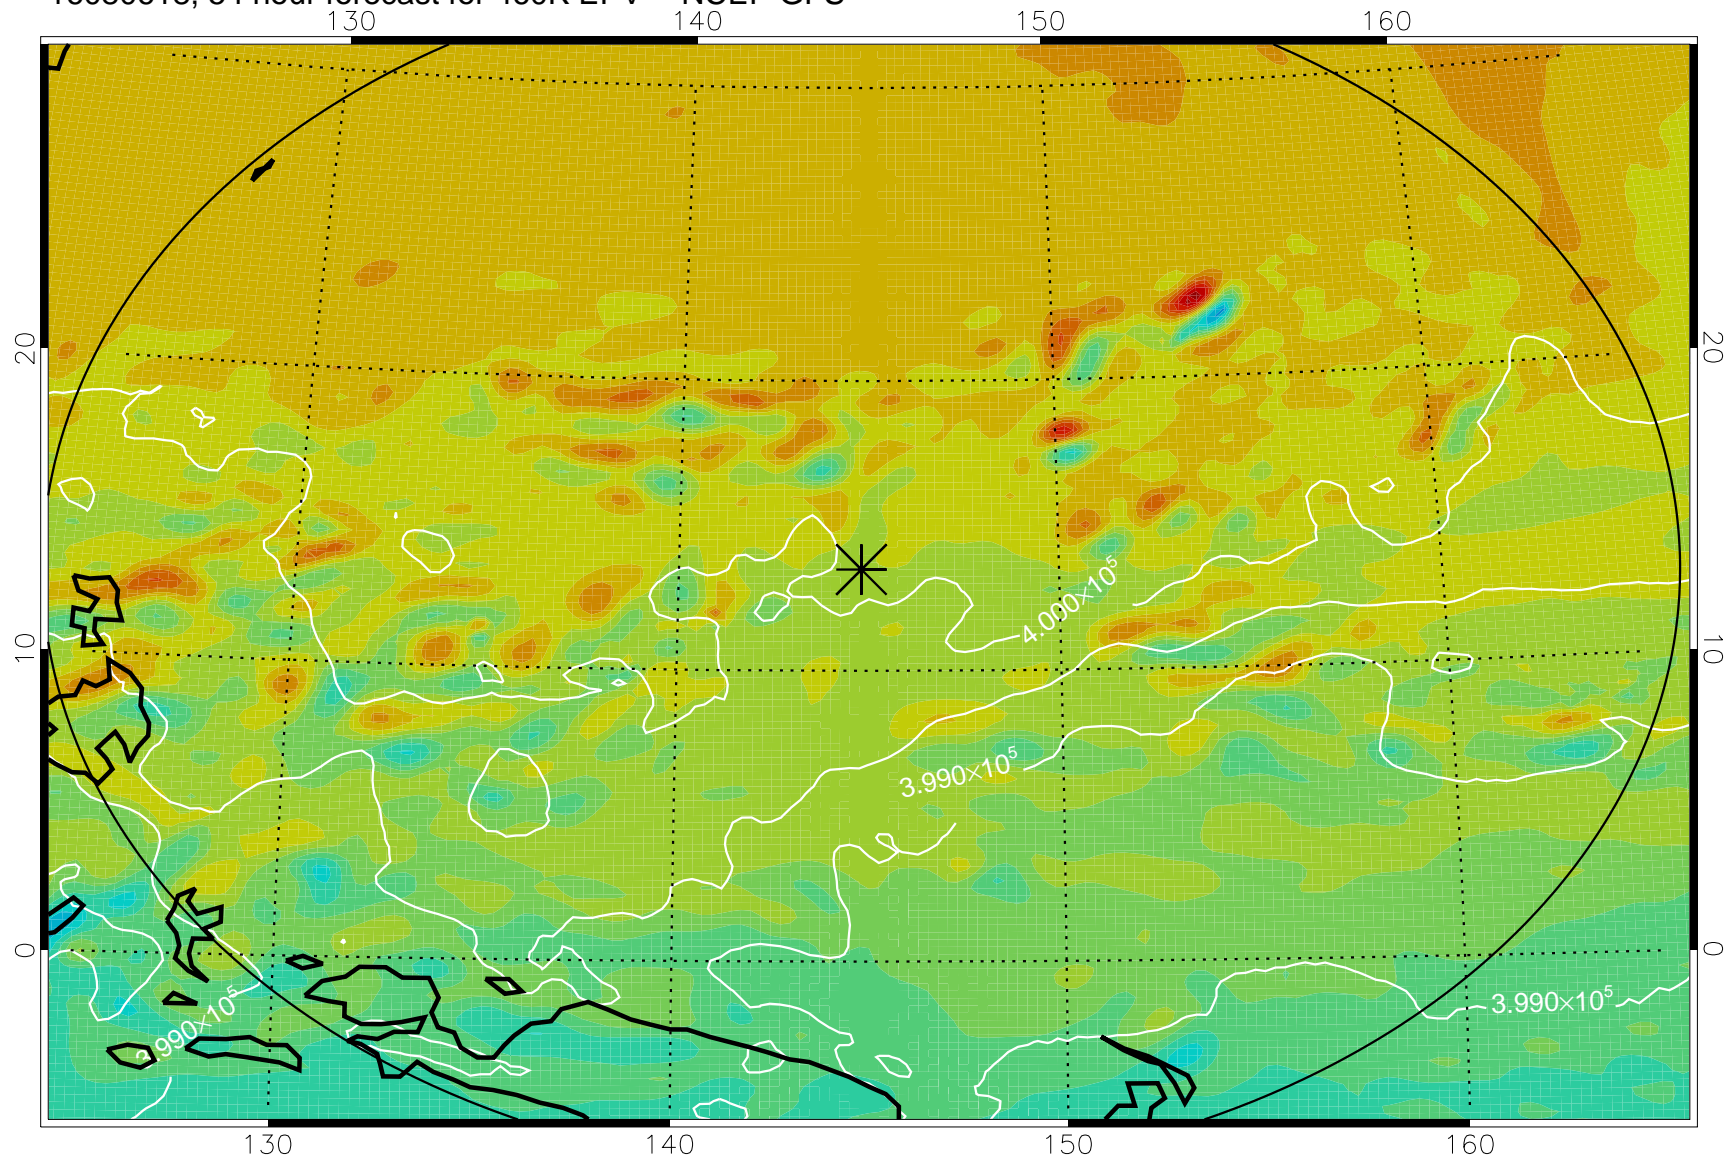

16080606, 42 hour forecast for 460K EPV -- NCEP GFS

460K Montgomery Streamfunction, white

Range ring of 2304 km

16080612, 48 hour forecast for 460K EPV -- NCEP GFS

460K Montgomery Streamfunction, white

Range ring of 2304 km

16080618, 54 hour forecast for 460K EPV -- NCEP GFS

460K Montgomery Streamfunction, white

Range ring of 2304 km

16080700, 60 hour forecast for 460K EPV -- NCEP GFS

460K Montgomery Streamfunction, white

Range ring of 2304 km

16080806, 90 hour forecast for 460K EPV -- NCEP GFS

460K Montgomery Streamfunction, white

Range ring of 2304 km

16080812, 96 hour forecast for 460K EPV -- NCEP GFS

460K Montgomery Streamfunction, white

Range ring of 2304 km

16080818, 102 hour forecast for 460K EPV -- NCEP GFS

460K Montgomery Streamfunction, white

Range ring of 2304 km

16080900, 108 hour forecast for 460K EPV -- NCEP GFS

460K Montgomery Streamfunction, white

Range ring of 2304 km