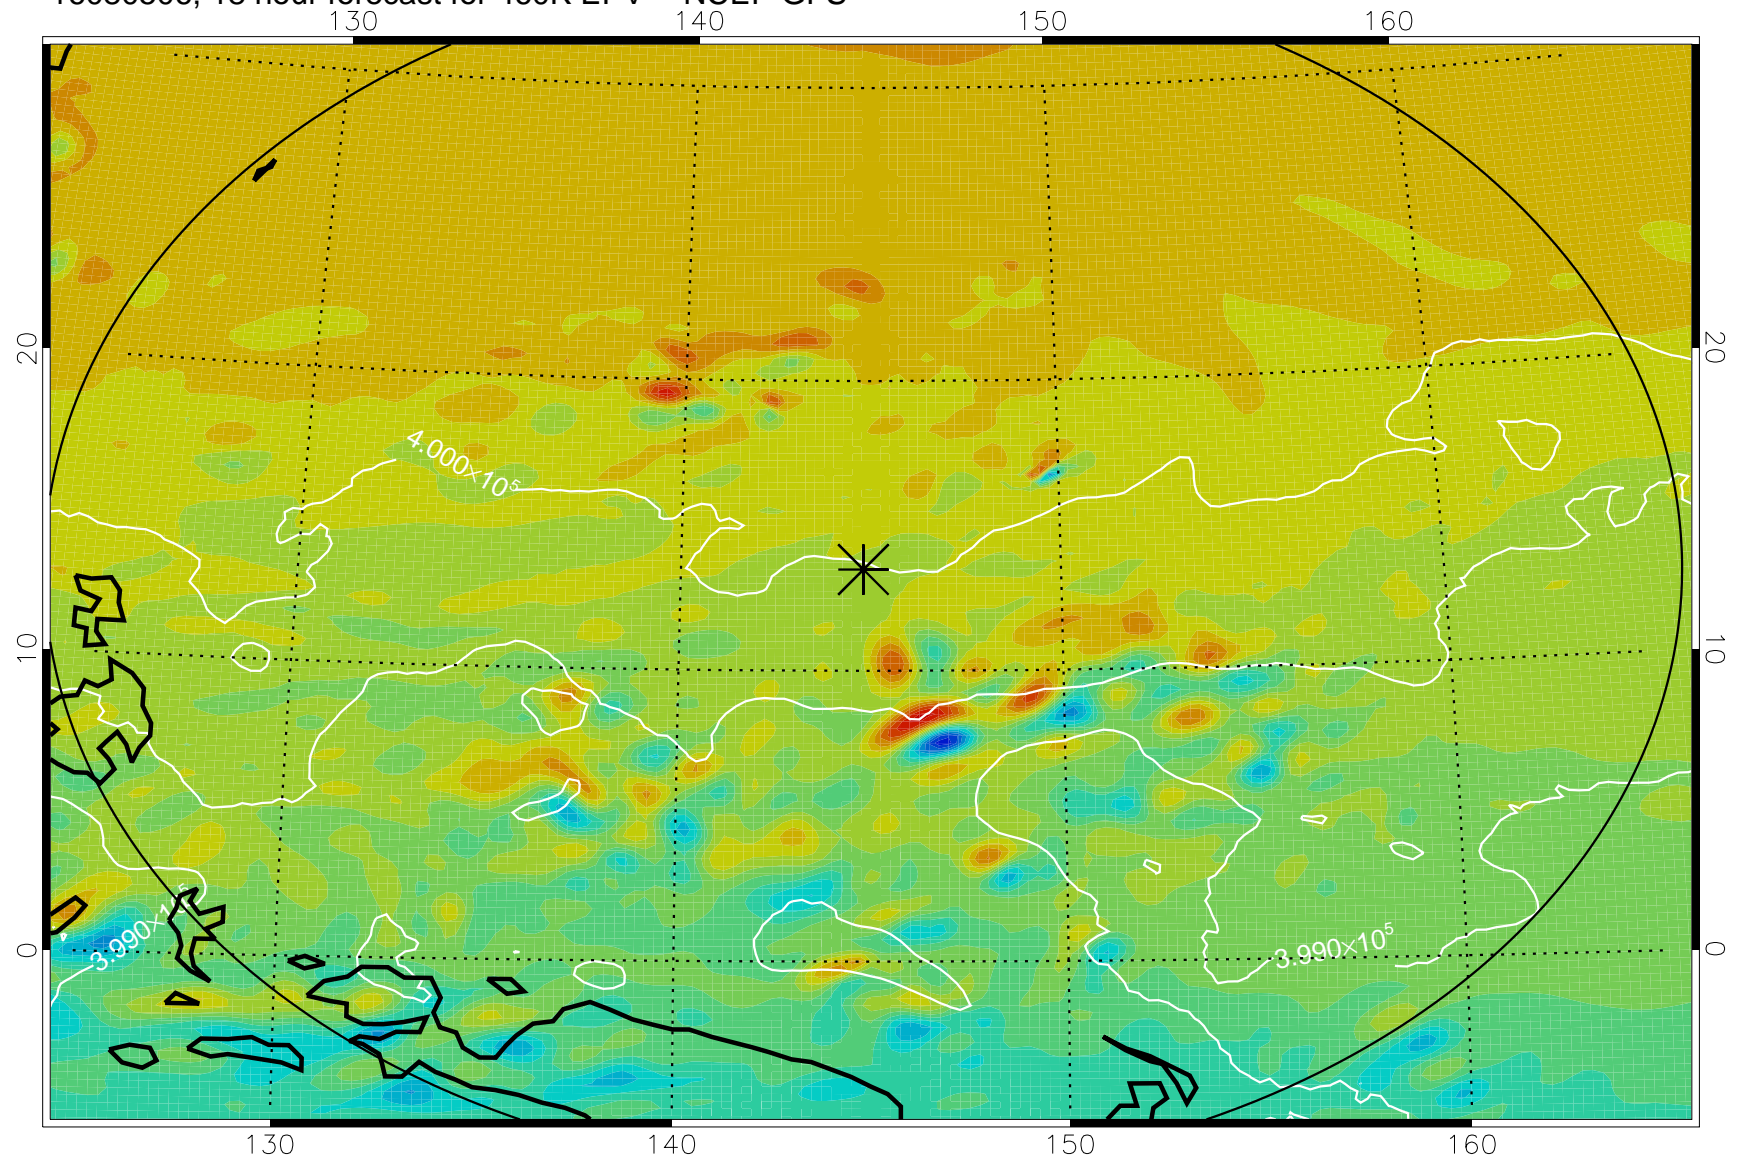

16080418, 6 hour forecast for 460K EPV -- NCEP GFS

460K Montgomery Streamfunction, white

Range ring of 2304 km

16080500, 12 hour forecast for 460K EPV -- NCEP GFS

460K Montgomery Streamfunction, white

Range ring of 2304 km

16080506, 18 hour forecast for 460K EPV -- NCEP GFS

460K Montgomery Streamfunction, white

Range ring of 2304 km

16080512, 24 hour forecast for 460K EPV -- NCEP GFS

460K Montgomery Streamfunction, white

Range ring of 2304 km

16080518, 30 hour forecast for 460K EPV -- NCEP GFS

460K Montgomery Streamfunction, white

Range ring of 2304 km

16080600, 36 hour forecast for 460K EPV -- NCEP GFS

460K Montgomery Streamfunction, white

Range ring of 2304 km

16080818, 102 hour forecast for 460K EPV -- NCEP GFS

460K Montgomery Streamfunction, white

Range ring of 2304 km

16080900, 108 hour forecast for 460K EPV -- NCEP GFS

460K Montgomery Streamfunction, white

Range ring of 2304 km