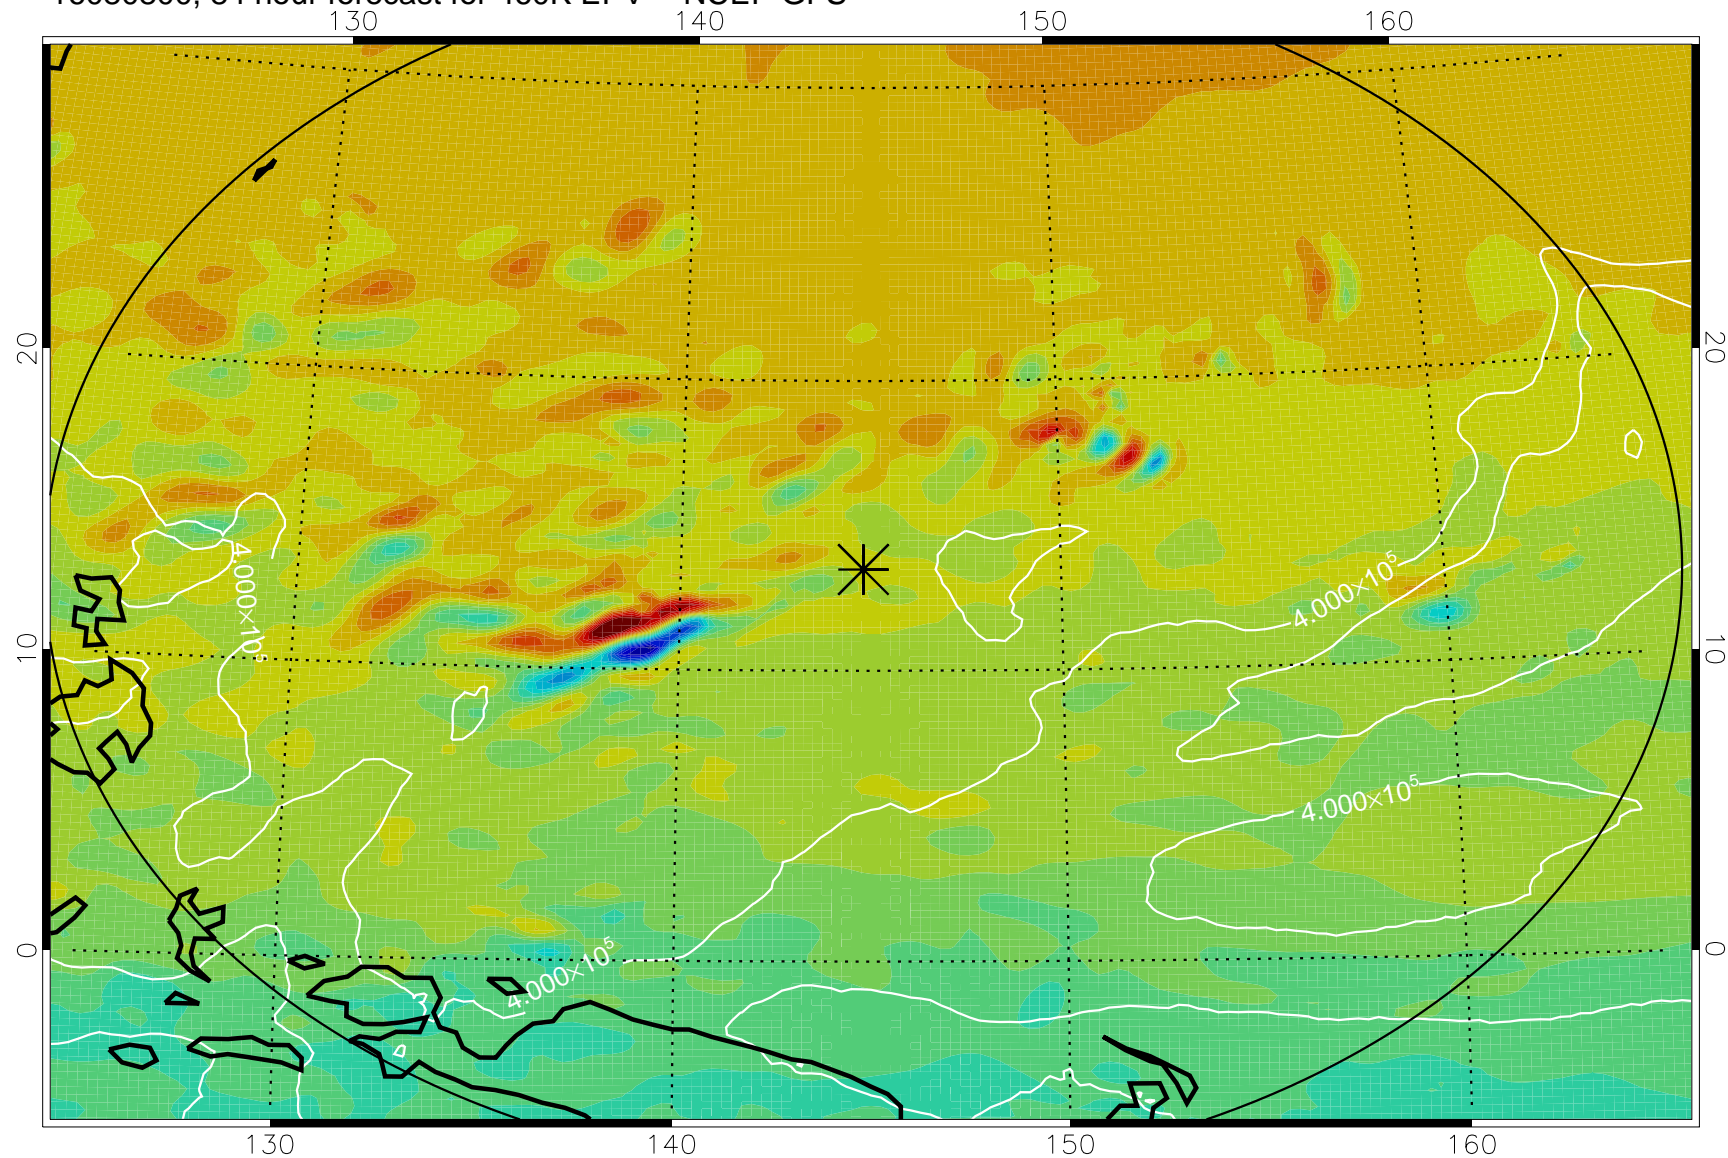

16080706, 66 hour forecast for 460K EPV -- NCEP GFS

460K Montgomery Streamfunction, white

Range ring of 2304 km

16080712, 72 hour forecast for 460K EPV -- NCEP GFS

460K Montgomery Streamfunction, white

Range ring of 2304 km

16080718, 78 hour forecast for 460K EPV -- NCEP GFS

460K Montgomery Streamfunction, white

Range ring of 2304 km

16080800, 84 hour forecast for 460K EPV -- NCEP GFS

460K Montgomery Streamfunction, white

Range ring of 2304 km

16080806, 90 hour forecast for 460K EPV -- NCEP GFS

460K Montgomery Streamfunction, white

Range ring of 2304 km

16080812, 96 hour forecast for 460K EPV -- NCEP GFS

460K Montgomery Streamfunction, white

Range ring of 2304 km

16080818, 102 hour forecast for 460K EPV -- NCEP GFS

460K Montgomery Streamfunction, white

Range ring of 2304 km

16080900, 108 hour forecast for 460K EPV -- NCEP GFS

460K Montgomery Streamfunction, white

Range ring of 2304 km