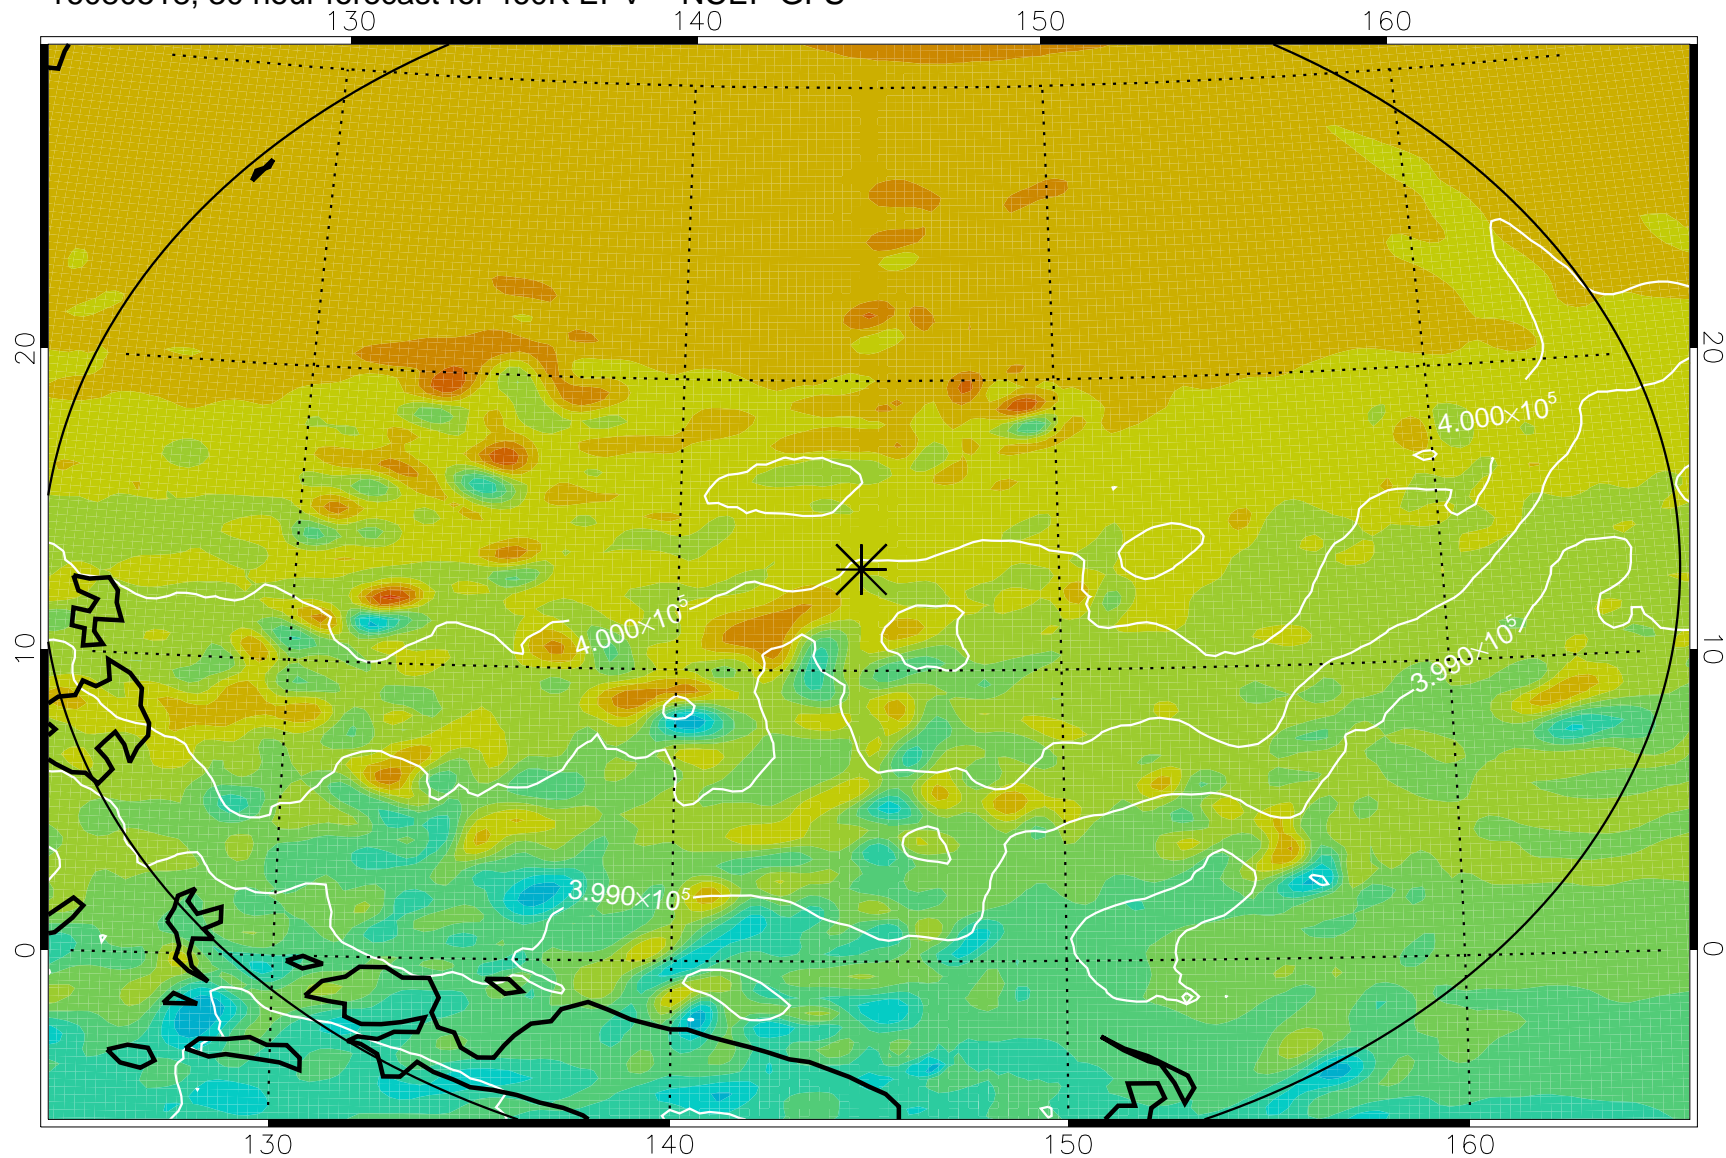

16080506, 18 hour forecast for 460K EPV -- NCEP GFS

460K Montgomery Streamfunction, white

Range ring of 2304 km

16080512, 24 hour forecast for 460K EPV -- NCEP GFS

460K Montgomery Streamfunction, white

Range ring of 2304 km

16080518, 30 hour forecast for 460K EPV -- NCEP GFS

460K Montgomery Streamfunction, white

Range ring of 2304 km

16080600, 36 hour forecast for 460K EPV -- NCEP GFS

460K Montgomery Streamfunction, white

Range ring of 2304 km

16080606, 42 hour forecast for 460K EPV -- NCEP GFS

460K Montgomery Streamfunction, white

Range ring of 2304 km

16080612, 48 hour forecast for 460K EPV -- NCEP GFS

460K Montgomery Streamfunction, white

Range ring of 2304 km

16080818, 102 hour forecast for 460K EPV -- NCEP GFS

460K Montgomery Streamfunction, white

Range ring of 2304 km

16080900, 108 hour forecast for 460K EPV -- NCEP GFS

460K Montgomery Streamfunction, white

Range ring of 2304 km