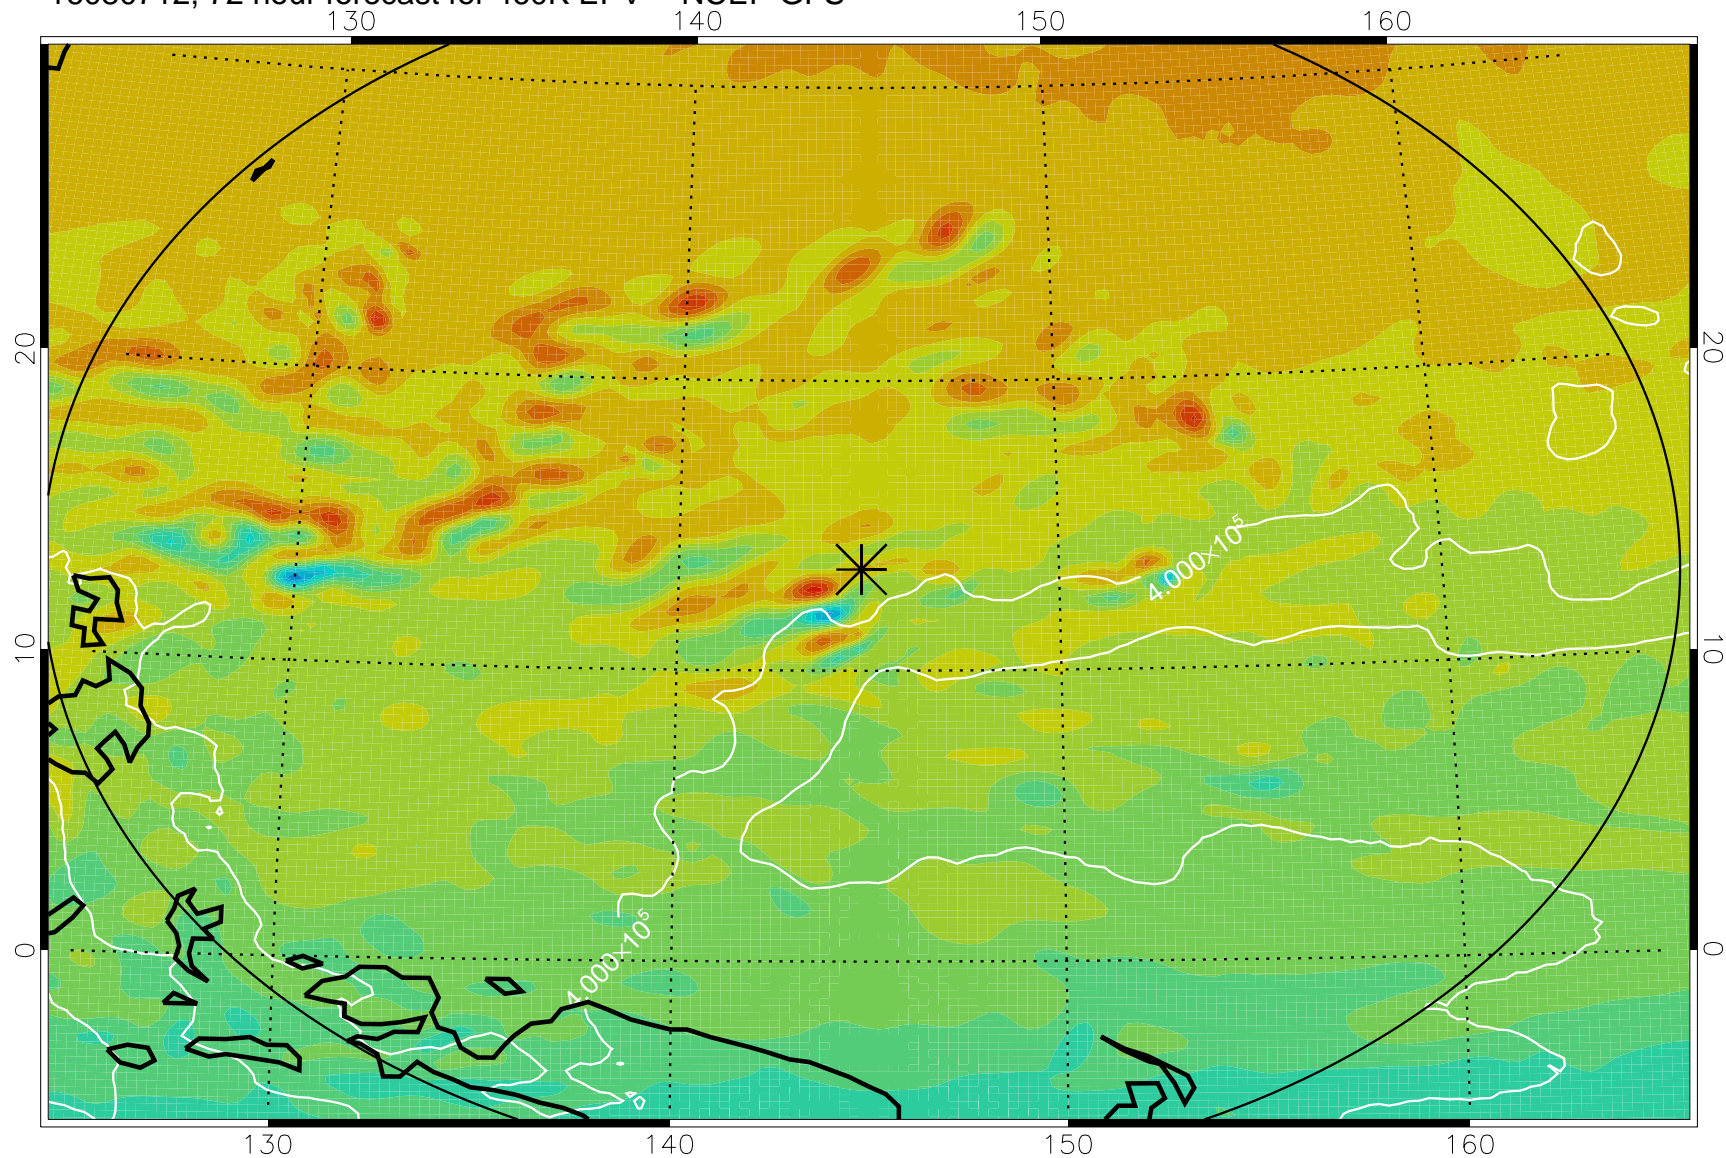

16080606, 42 hour forecast for 460K EPV -- NCEP GFS

460K Montgomery Streamfunction, white

Range ring of 2304 km

16080612, 48 hour forecast for 460K EPV -- NCEP GFS

460K Montgomery Streamfunction, white

Range ring of 2304 km

16080618, 54 hour forecast for 460K EPV -- NCEP GFS

460K Montgomery Streamfunction, white

Range ring of 2304 km

16080700, 60 hour forecast for 460K EPV -- NCEP GFS

460K Montgomery Streamfunction, white

Range ring of 2304 km

16080706, 66 hour forecast for 460K EPV -- NCEP GFS

460K Montgomery Streamfunction, white

Range ring of 2304 km

16080712, 72 hour forecast for 460K EPV -- NCEP GFS

460K Montgomery Streamfunction, white

Range ring of 2304 km

16080718, 78 hour forecast for 460K EPV -- NCEP GFS

460K Montgomery Streamfunction, white

Range ring of 2304 km

16080800, 84 hour forecast for 460K EPV -- NCEP GFS

460K Montgomery Streamfunction, white

Range ring of 2304 km