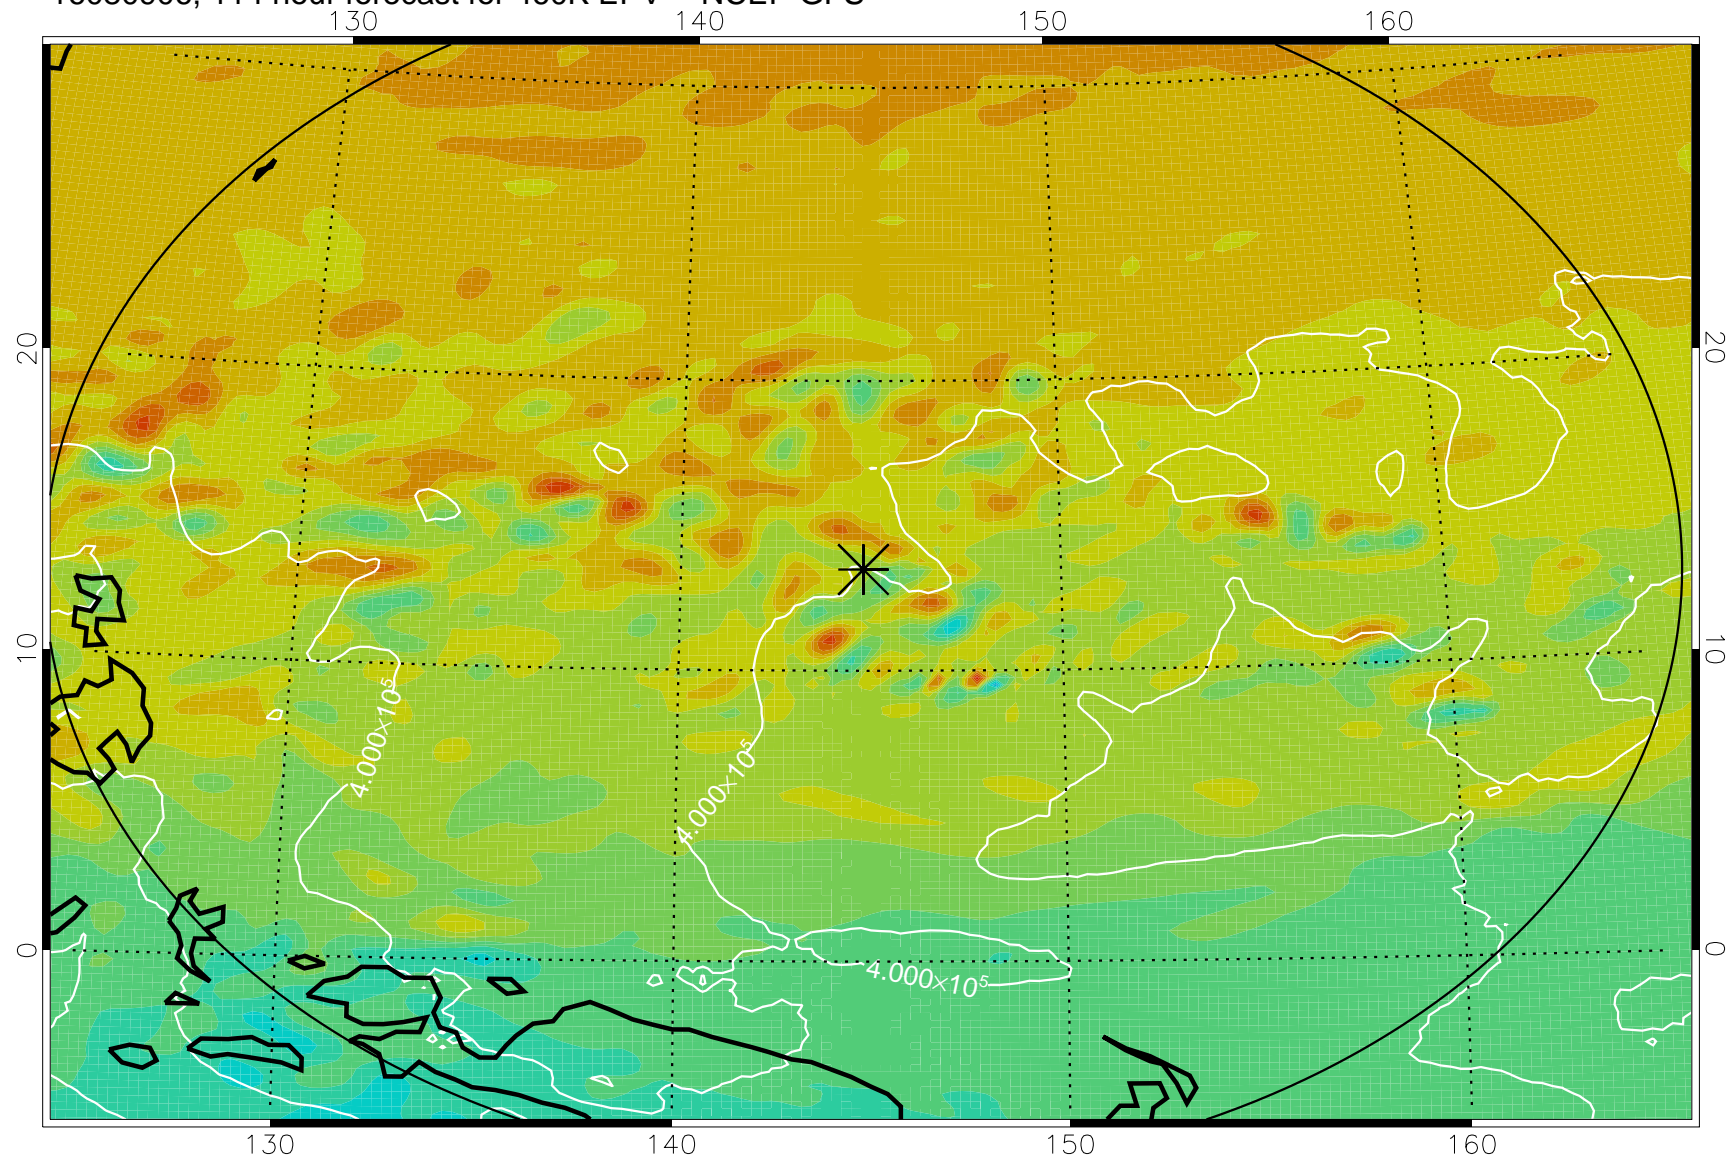

16080718, 78 hour forecast for 460K EPV -- NCEP GFS

460K Montgomery Streamfunction, white

Range ring of 2304 km

16080800, 84 hour forecast for 460K EPV -- NCEP GFS

460K Montgomery Streamfunction, white

Range ring of 2304 km

16080806, 90 hour forecast for 460K EPV -- NCEP GFS

460K Montgomery Streamfunction, white

Range ring of 2304 km

16080812, 96 hour forecast for 460K EPV -- NCEP GFS

460K Montgomery Streamfunction, white

Range ring of 2304 km

16080818, 102 hour forecast for 460K EPV -- NCEP GFS

460K Montgomery Streamfunction, white

Range ring of 2304 km

16080900, 108 hour forecast for 460K EPV -- NCEP GFS

460K Montgomery Streamfunction, white

Range ring of 2304 km

16080906, 114 hour forecast for 460K EPV -- NCEP GFS

460K Montgomery Streamfunction, white

Range ring of 2304 km

16080912, 120 hour forecast for 460K EPV -- NCEP GFS

460K Montgomery Streamfunction, white

Range ring of 2304 km