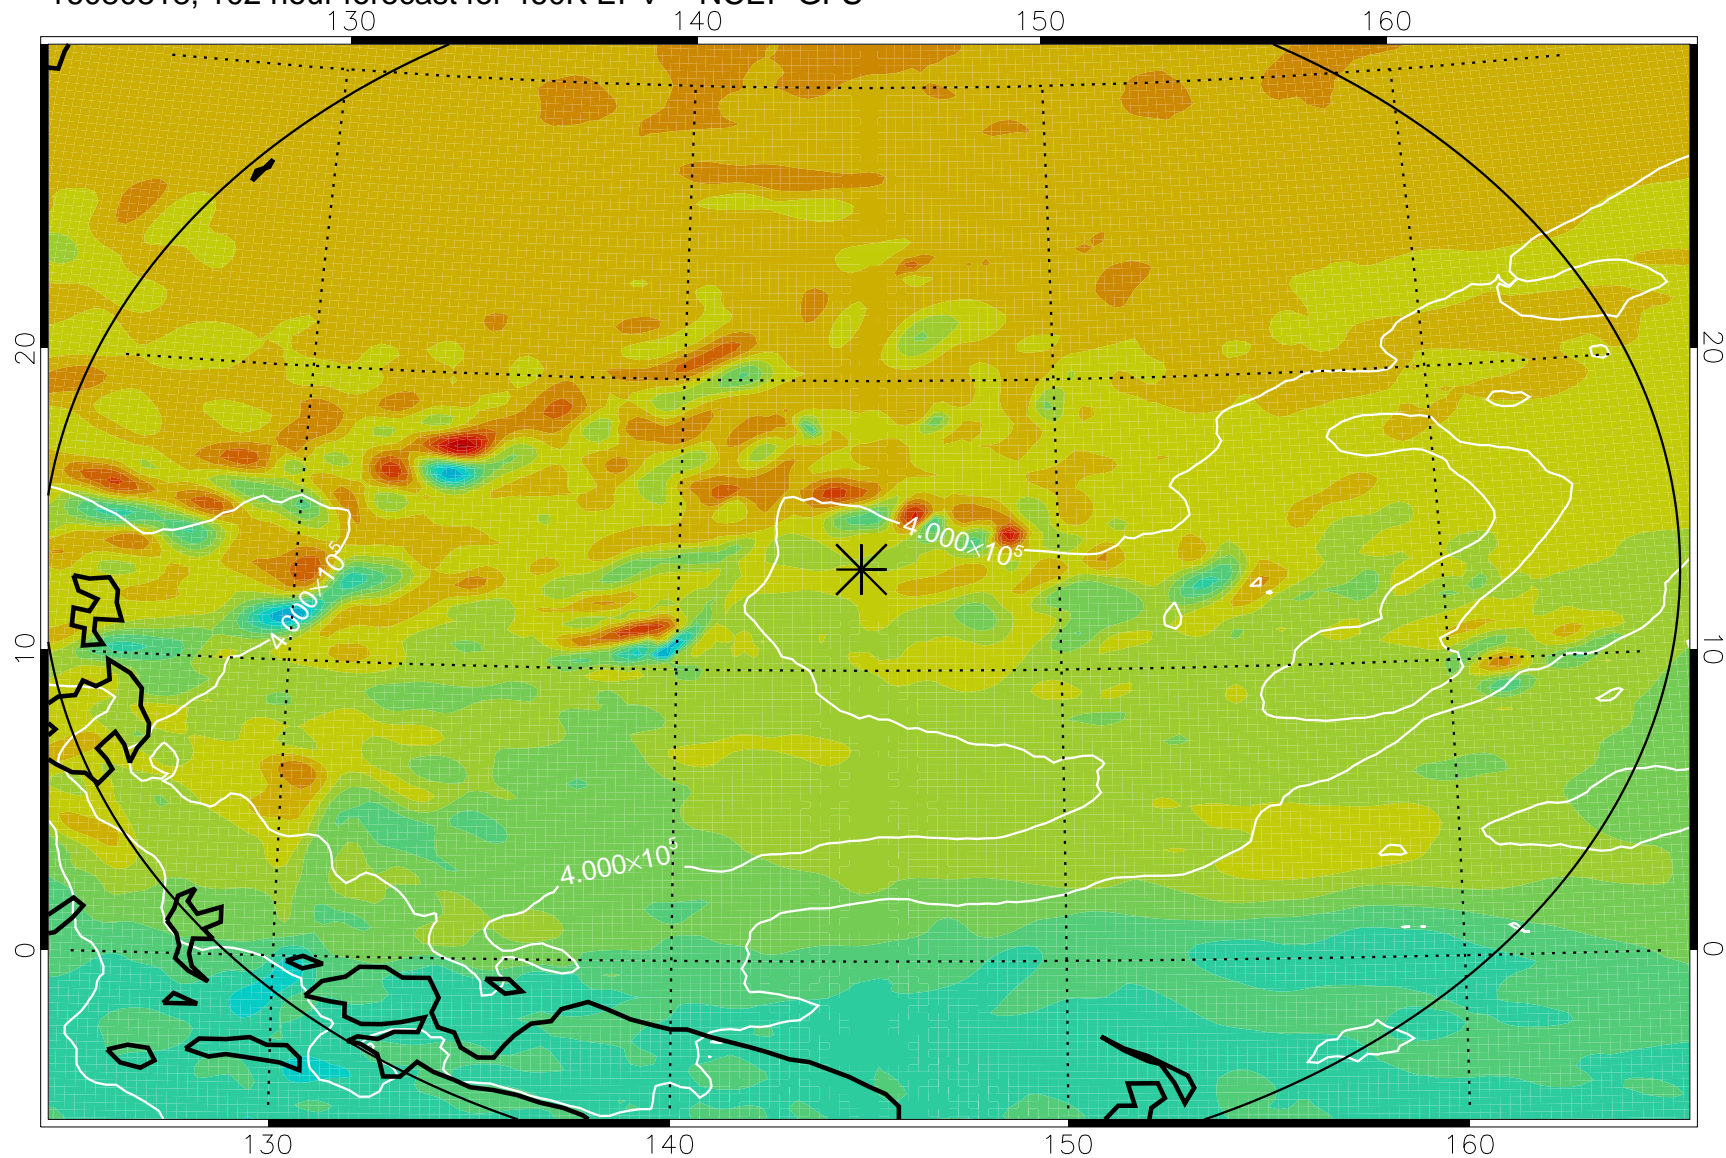

16080718, 78 hour forecast for 460K EPV -- NCEP GFS

460K Montgomery Streamfunction, white

Range ring of 2304 km

16080800, 84 hour forecast for 460K EPV -- NCEP GFS

460K Montgomery Streamfunction, white

Range ring of 2304 km

16080806, 90 hour forecast for 460K EPV -- NCEP GFS

460K Montgomery Streamfunction, white

Range ring of 2304 km

16080812, 96 hour forecast for 460K EPV -- NCEP GFS

460K Montgomery Streamfunction, white

Range ring of 2304 km

16080818, 102 hour forecast for 460K EPV -- NCEP GFS

460K Montgomery Streamfunction, white

Range ring of 2304 km

16080900, 108 hour forecast for 460K EPV -- NCEP GFS

460K Montgomery Streamfunction, white

Range ring of 2304 km

16080906, 114 hour forecast for 460K EPV -- NCEP GFS

460K Montgomery Streamfunction, white

Range ring of 2304 km

16080912, 120 hour forecast for 460K EPV -- NCEP GFS

460K Montgomery Streamfunction, white

Range ring of 2304 km