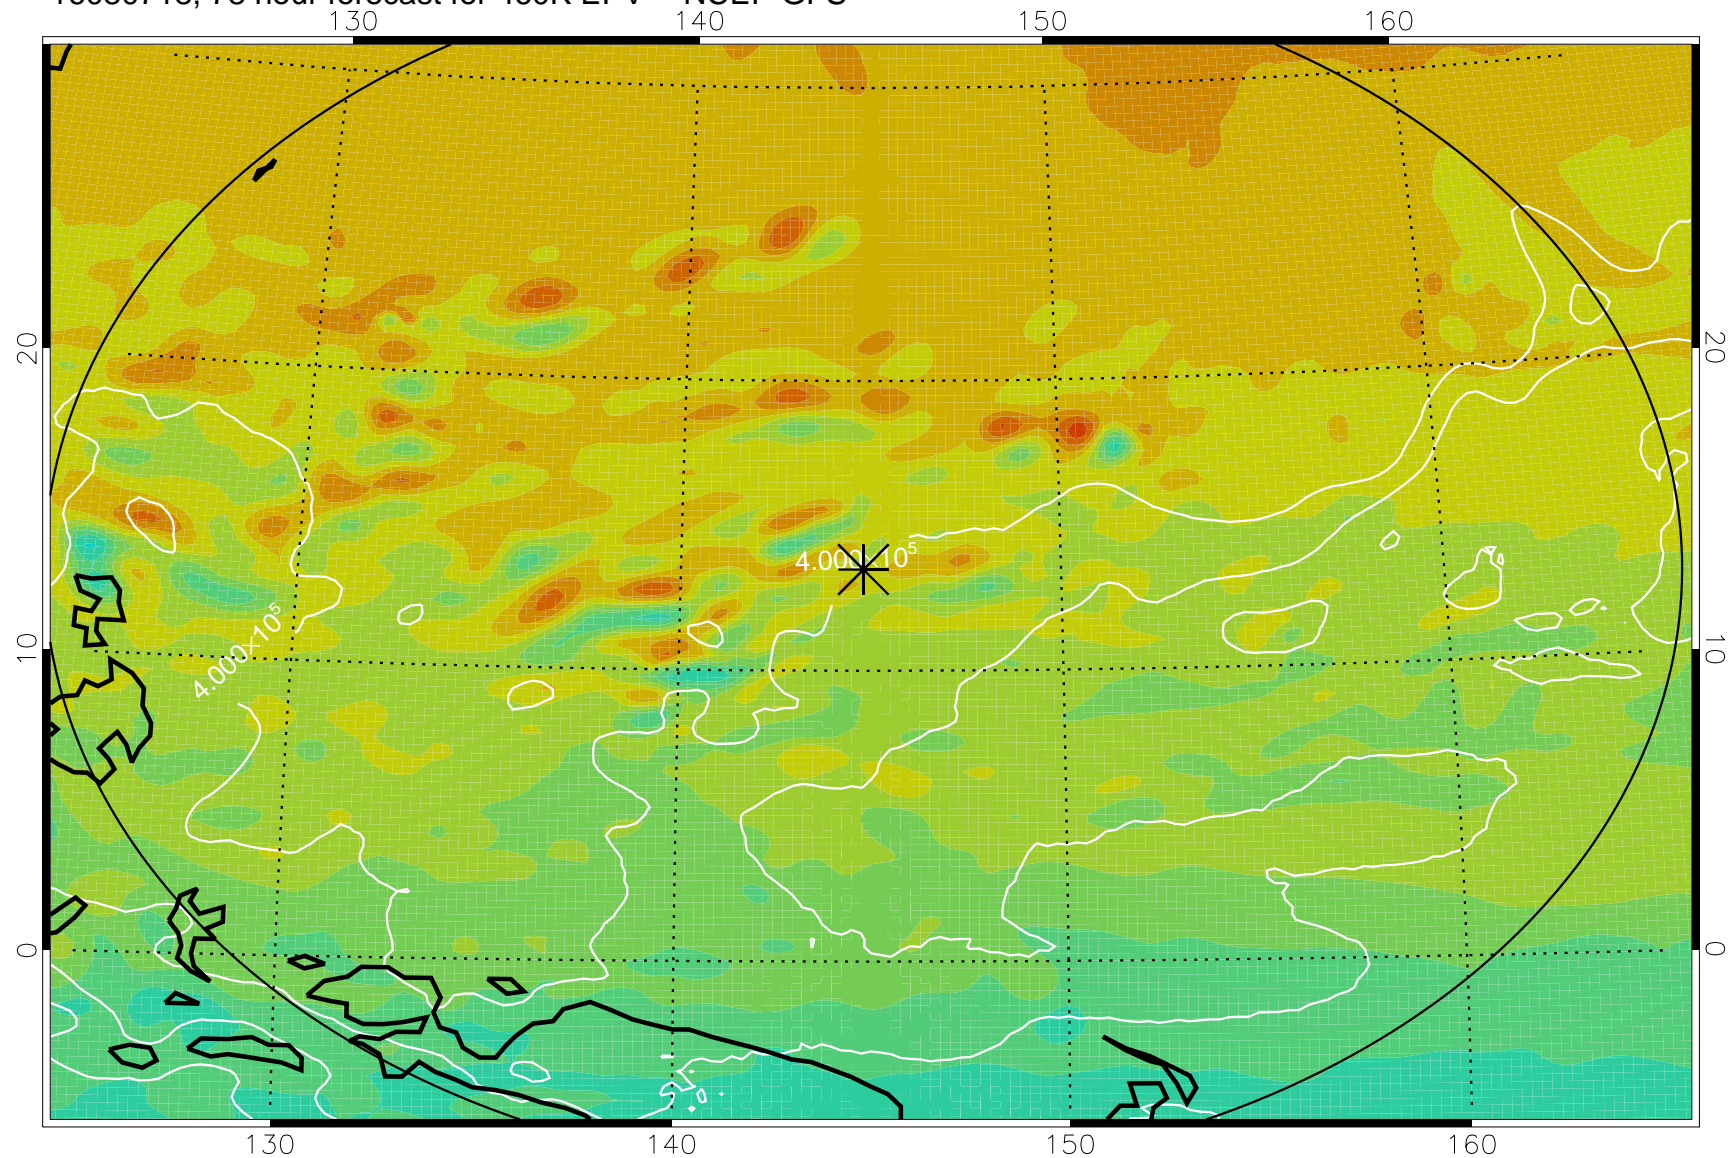

16080706, 66 hour forecast for 460K EPV -- NCEP GFS

460K Montgomery Streamfunction, white

Range ring of 2304 km

16080712, 72 hour forecast for 460K EPV -- NCEP GFS

460K Montgomery Streamfunction, white

Range ring of 2304 km

16080718, 78 hour forecast for 460K EPV -- NCEP GFS

460K Montgomery Streamfunction, white

Range ring of 2304 km

16080800, 84 hour forecast for 460K EPV -- NCEP GFS

460K Montgomery Streamfunction, white

Range ring of 2304 km

16080806, 90 hour forecast for 460K EPV -- NCEP GFS

460K Montgomery Streamfunction, white

Range ring of 2304 km

16080812, 96 hour forecast for 460K EPV -- NCEP GFS

460K Montgomery Streamfunction, white

Range ring of 2304 km

16080818, 102 hour forecast for 460K EPV -- NCEP GFS

460K Montgomery Streamfunction, white

Range ring of 2304 km

16080900, 108 hour forecast for 460K EPV -- NCEP GFS

460K Montgomery Streamfunction, white

Range ring of 2304 km