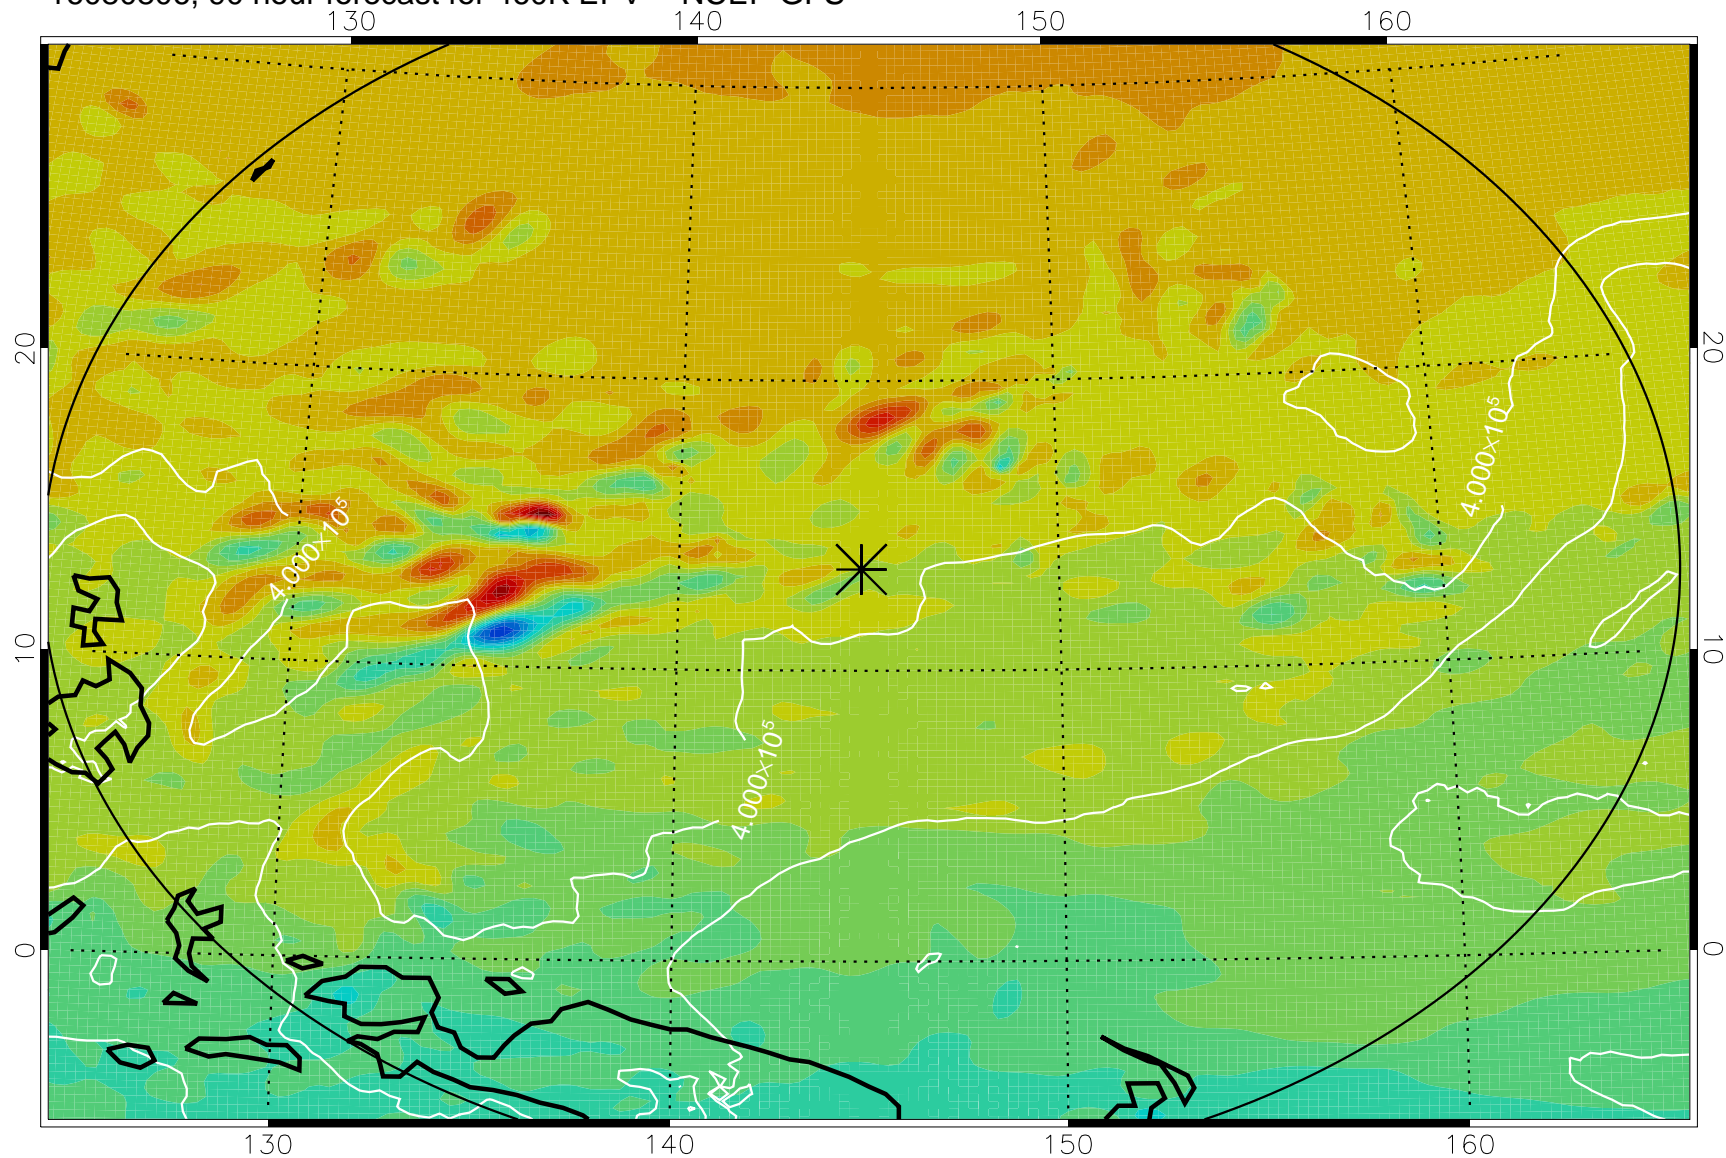

16080706, 66 hour forecast for 460K EPV -- NCEP GFS

460K Montgomery Streamfunction, white

Range ring of 2304 km

16080712, 72 hour forecast for 460K EPV -- NCEP GFS

460K Montgomery Streamfunction, white

Range ring of 2304 km

16080718, 78 hour forecast for 460K EPV -- NCEP GFS

460K Montgomery Streamfunction, white

Range ring of 2304 km

16080800, 84 hour forecast for 460K EPV -- NCEP GFS

460K Montgomery Streamfunction, white

Range ring of 2304 km

16080806, 90 hour forecast for 460K EPV -- NCEP GFS

460K Montgomery Streamfunction, white

Range ring of 2304 km

16080812, 96 hour forecast for 460K EPV -- NCEP GFS

460K Montgomery Streamfunction, white

Range ring of 2304 km

16080818, 102 hour forecast for 460K EPV -- NCEP GFS

460K Montgomery Streamfunction, white

Range ring of 2304 km

16080900, 108 hour forecast for 460K EPV -- NCEP GFS

460K Montgomery Streamfunction, white

Range ring of 2304 km