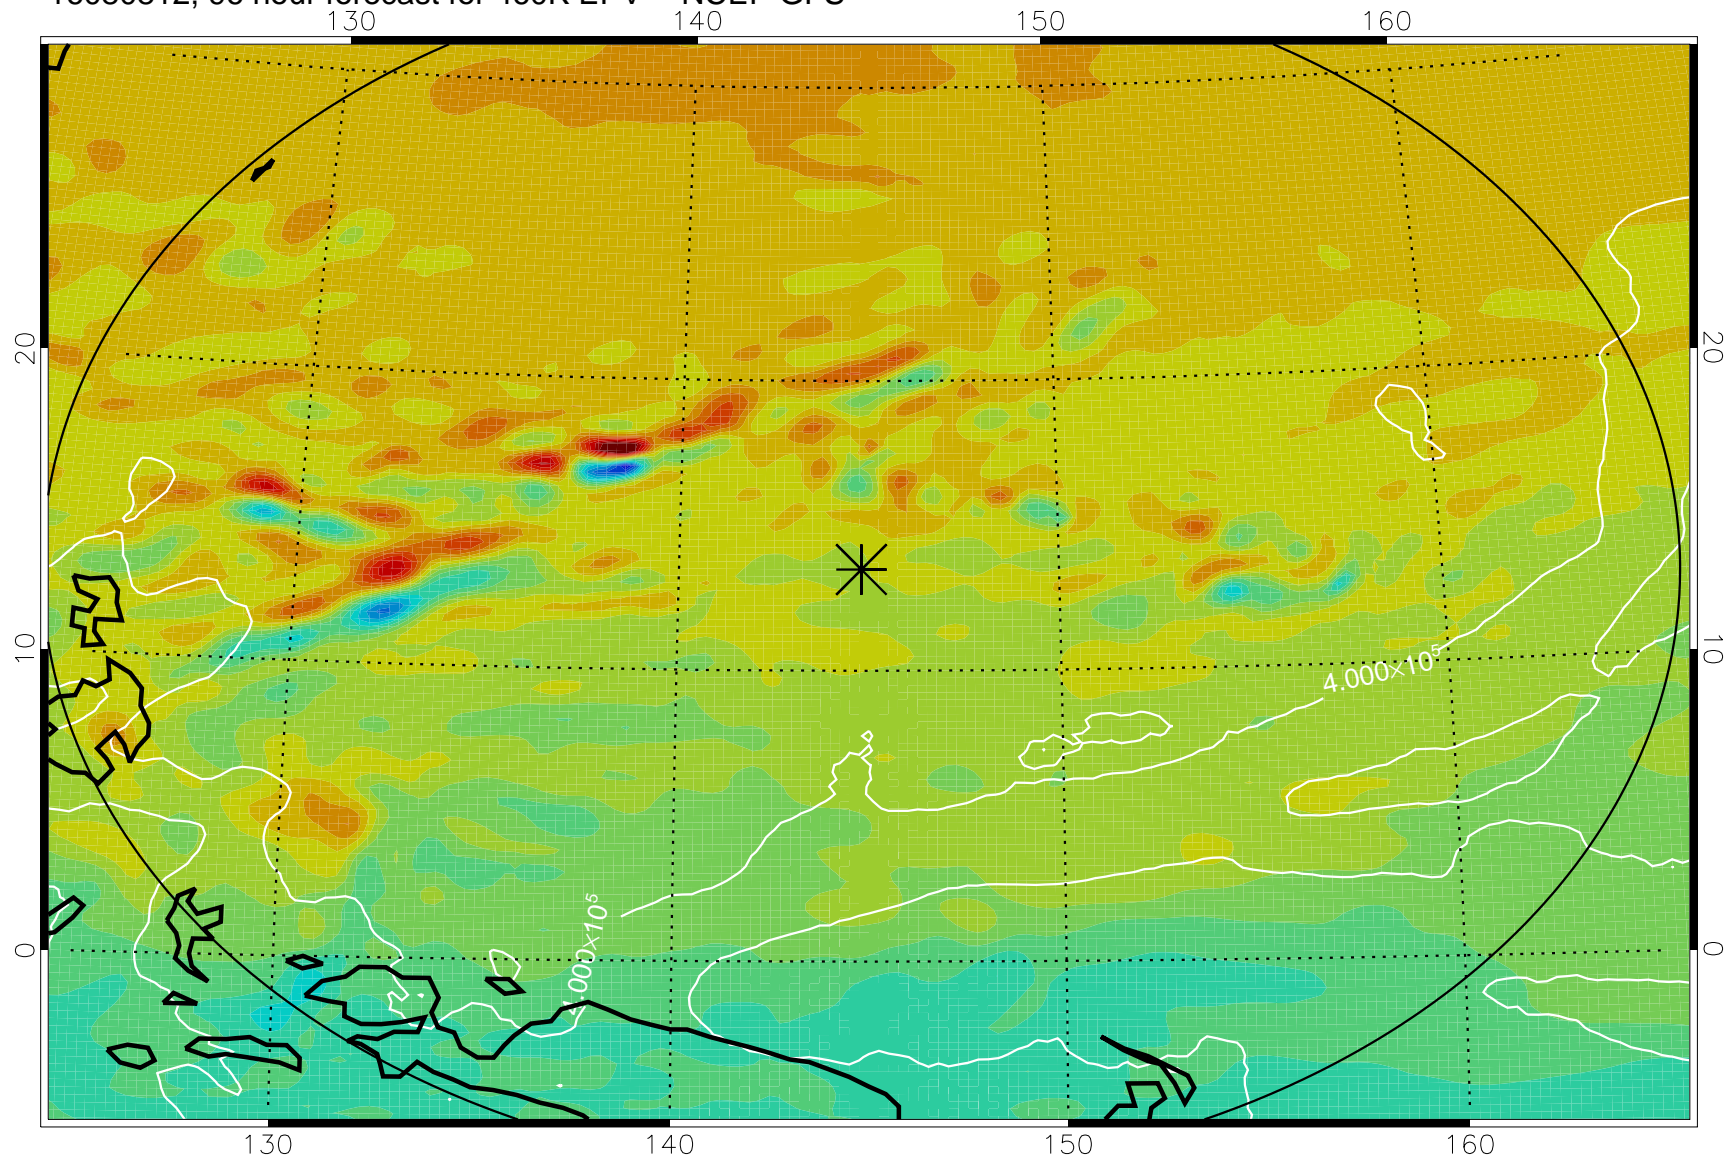

16080706, 66 hour forecast for 460K EPV -- NCEP GFS

460K Montgomery Streamfunction, white

Range ring of 2304 km

16080712, 72 hour forecast for 460K EPV -- NCEP GFS

460K Montgomery Streamfunction, white

Range ring of 2304 km

16080718, 78 hour forecast for 460K EPV -- NCEP GFS

460K Montgomery Streamfunction, white

Range ring of 2304 km

16080800, 84 hour forecast for 460K EPV -- NCEP GFS

460K Montgomery Streamfunction, white

Range ring of 2304 km

16080806, 90 hour forecast for 460K EPV -- NCEP GFS

460K Montgomery Streamfunction, white

Range ring of 2304 km

16080812, 96 hour forecast for 460K EPV -- NCEP GFS

460K Montgomery Streamfunction, white

Range ring of 2304 km

16080818, 102 hour forecast for 460K EPV -- NCEP GFS

460K Montgomery Streamfunction, white

Range ring of 2304 km

16080900, 108 hour forecast for 460K EPV -- NCEP GFS

460K Montgomery Streamfunction, white

Range ring of 2304 km