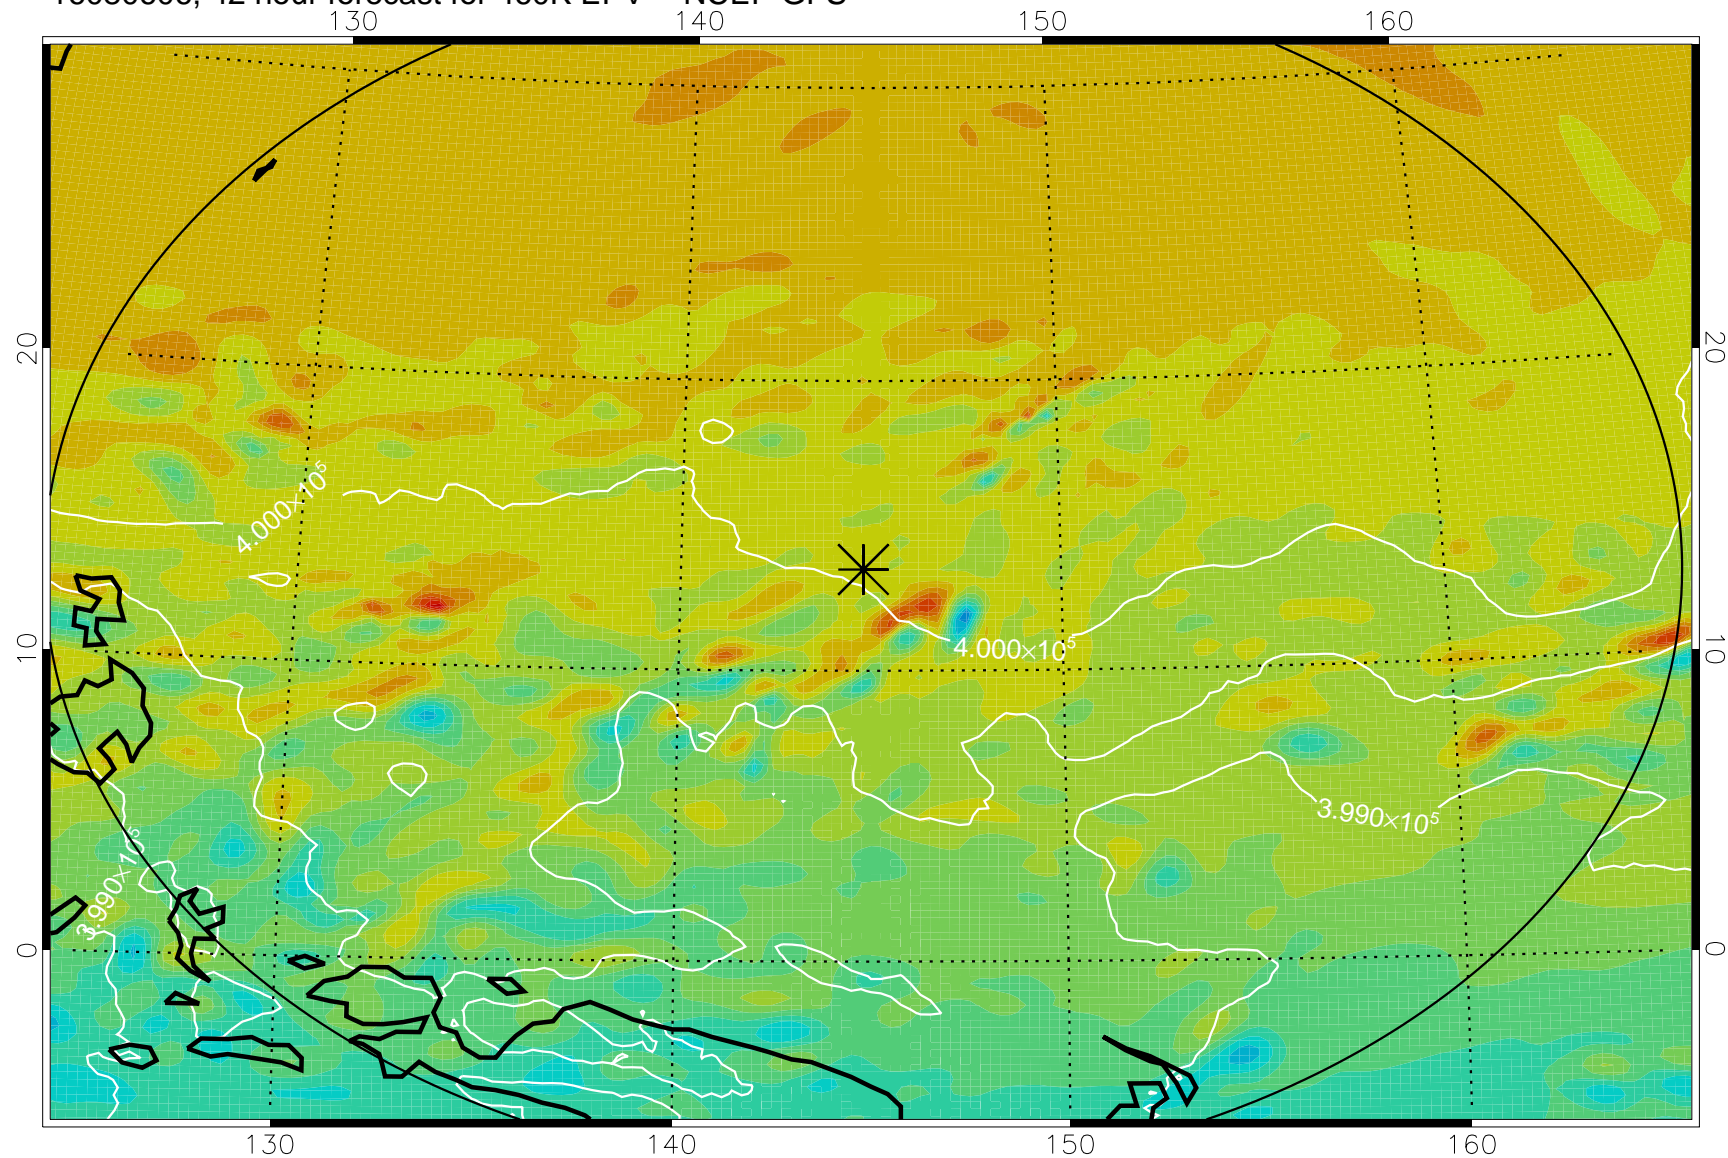

16080518, 30 hour forecast for 460K EPV -- NCEP GFS

460K Montgomery Streamfunction, white

Range ring of 2304 km

16080600, 36 hour forecast for 460K EPV -- NCEP GFS

460K Montgomery Streamfunction, white

Range ring of 2304 km

16080606, 42 hour forecast for 460K EPV -- NCEP GFS

460K Montgomery Streamfunction, white

Range ring of 2304 km

16080612, 48 hour forecast for 460K EPV -- NCEP GFS

460K Montgomery Streamfunction, white

Range ring of 2304 km

16080618, 54 hour forecast for 460K EPV -- NCEP GFS

460K Montgomery Streamfunction, white

Range ring of 2304 km

16080700, 60 hour forecast for 460K EPV -- NCEP GFS

460K Montgomery Streamfunction, white

Range ring of 2304 km

16080818, 102 hour forecast for 460K EPV -- NCEP GFS

460K Montgomery Streamfunction, white

Range ring of 2304 km

16080900, 108 hour forecast for 460K EPV -- NCEP GFS

460K Montgomery Streamfunction, white

Range ring of 2304 km