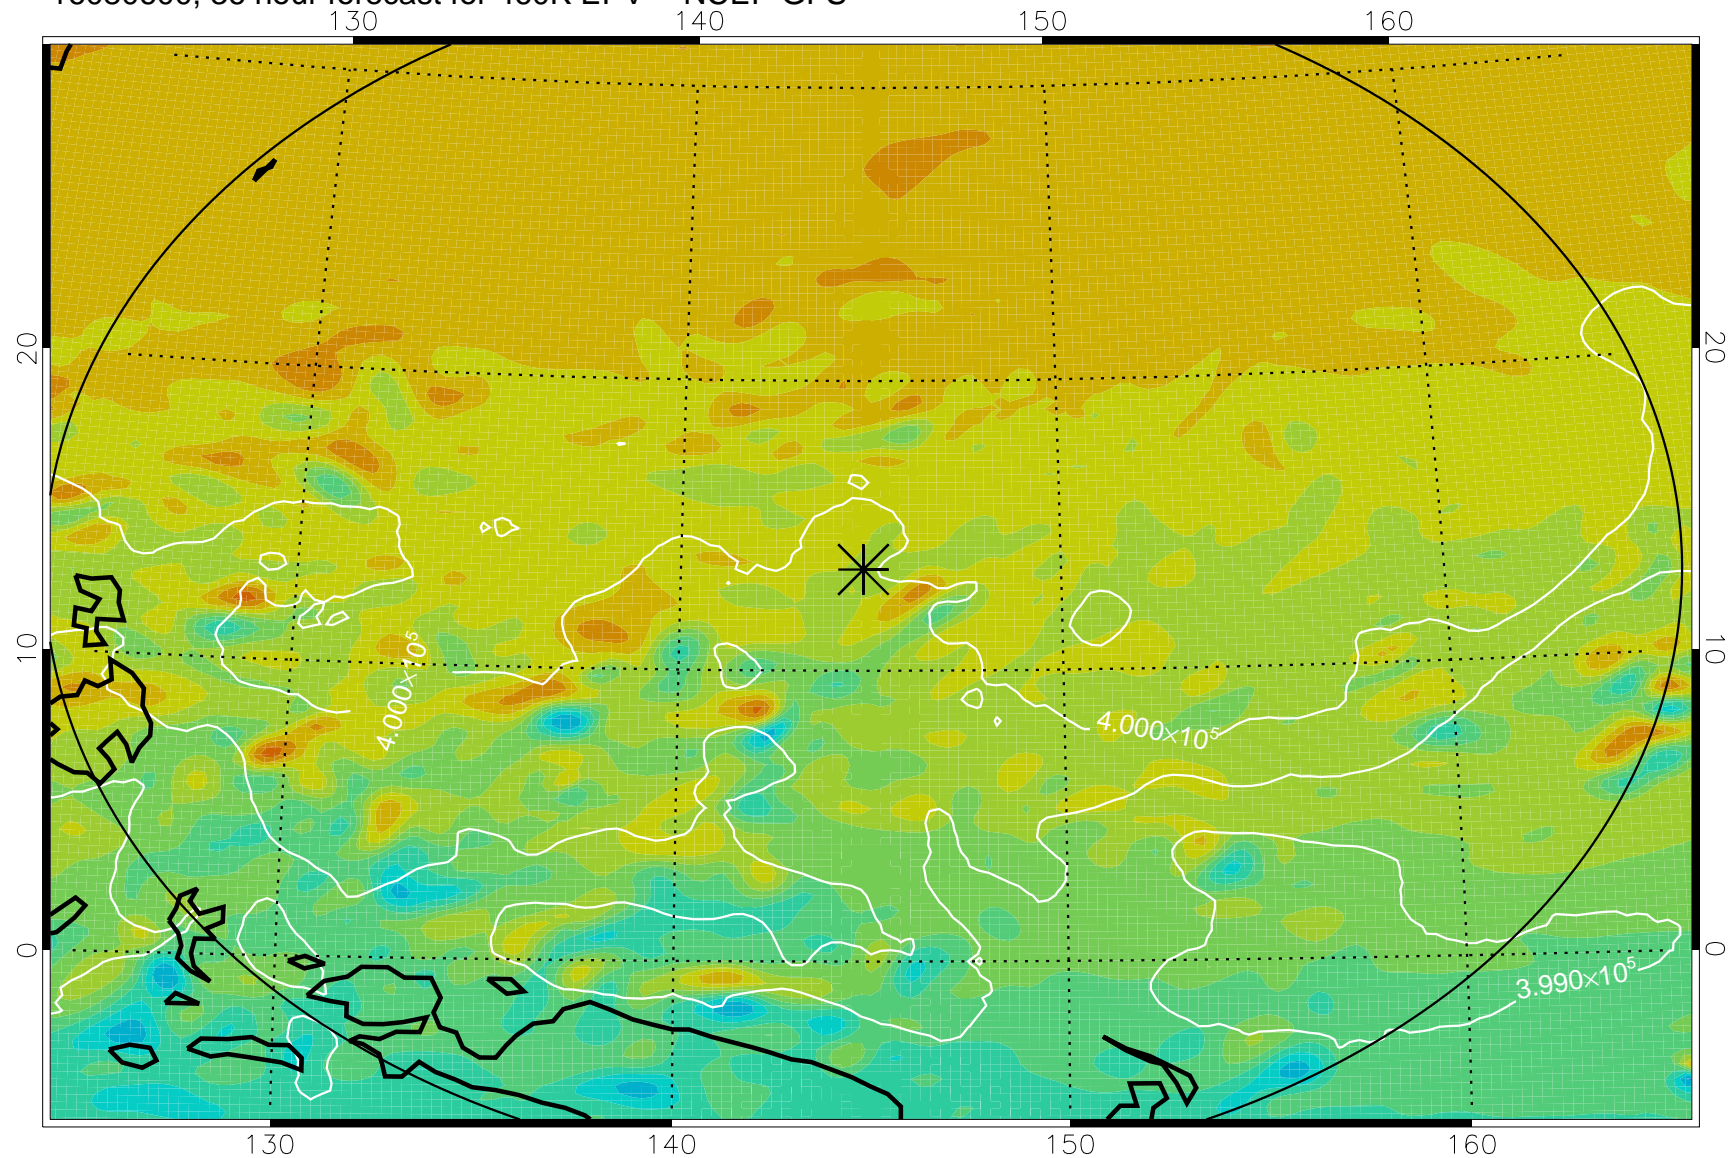

16080506, 18 hour forecast for 460K EPV -- NCEP GFS

460K Montgomery Streamfunction, white

Range ring of 2304 km

16080512, 24 hour forecast for 460K EPV -- NCEP GFS

460K Montgomery Streamfunction, white

Range ring of 2304 km

16080518, 30 hour forecast for 460K EPV -- NCEP GFS

460K Montgomery Streamfunction, white

Range ring of 2304 km

16080600, 36 hour forecast for 460K EPV -- NCEP GFS

460K Montgomery Streamfunction, white

Range ring of 2304 km

16080606, 42 hour forecast for 460K EPV -- NCEP GFS

460K Montgomery Streamfunction, white

Range ring of 2304 km

16080612, 48 hour forecast for 460K EPV -- NCEP GFS

460K Montgomery Streamfunction, white

Range ring of 2304 km

16080818, 102 hour forecast for 460K EPV -- NCEP GFS

460K Montgomery Streamfunction, white

Range ring of 2304 km

16080900, 108 hour forecast for 460K EPV -- NCEP GFS

460K Montgomery Streamfunction, white

Range ring of 2304 km