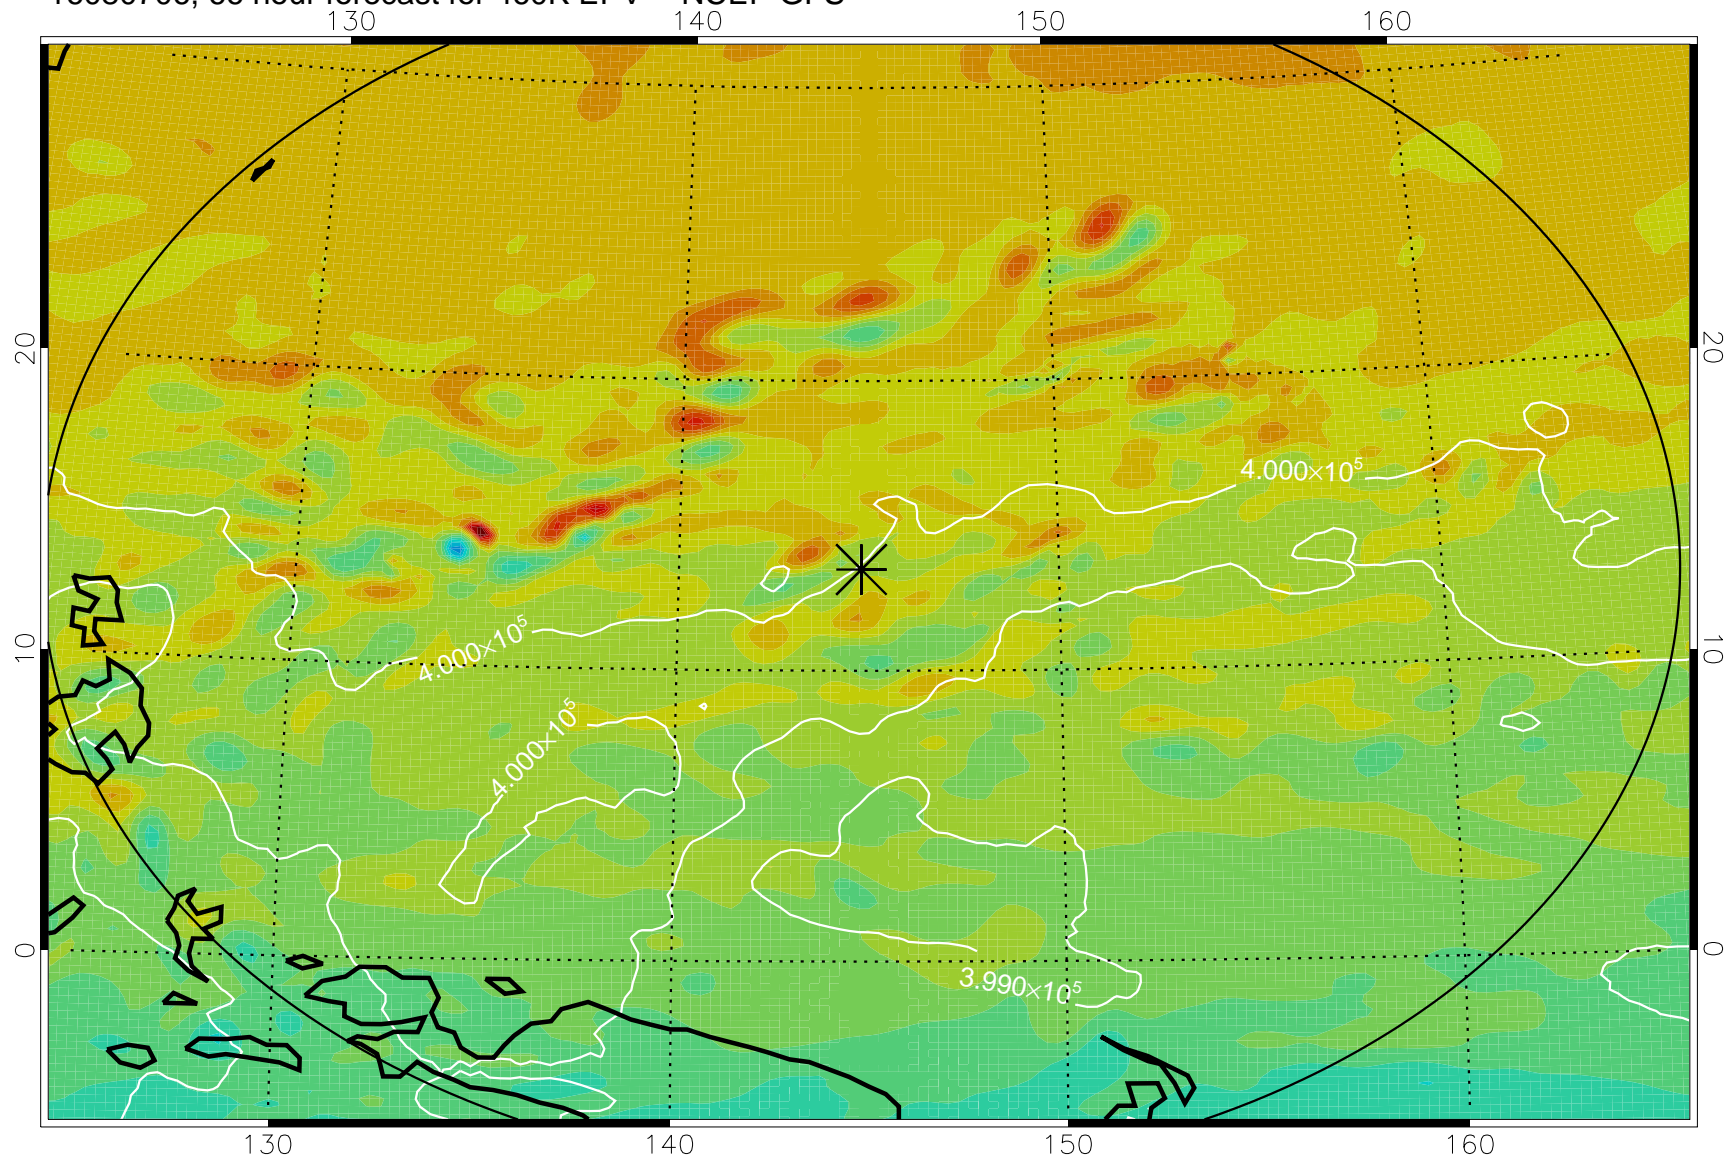

16080618, 54 hour forecast for 460K EPV -- NCEP GFS

460K Montgomery Streamfunction, white

Range ring of 2304 km

16080700, 60 hour forecast for 460K EPV -- NCEP GFS

460K Montgomery Streamfunction, white

Range ring of 2304 km

16080706, 66 hour forecast for 460K EPV -- NCEP GFS

460K Montgomery Streamfunction, white

Range ring of 2304 km

16080712, 72 hour forecast for 460K EPV -- NCEP GFS

460K Montgomery Streamfunction, white

Range ring of 2304 km

16080718, 78 hour forecast for 460K EPV -- NCEP GFS

460K Montgomery Streamfunction, white

Range ring of 2304 km

16080800, 84 hour forecast for 460K EPV -- NCEP GFS

460K Montgomery Streamfunction, white

Range ring of 2304 km

16080818, 102 hour forecast for 460K EPV -- NCEP GFS

460K Montgomery Streamfunction, white

Range ring of 2304 km

16080900, 108 hour forecast for 460K EPV -- NCEP GFS

460K Montgomery Streamfunction, white

Range ring of 2304 km