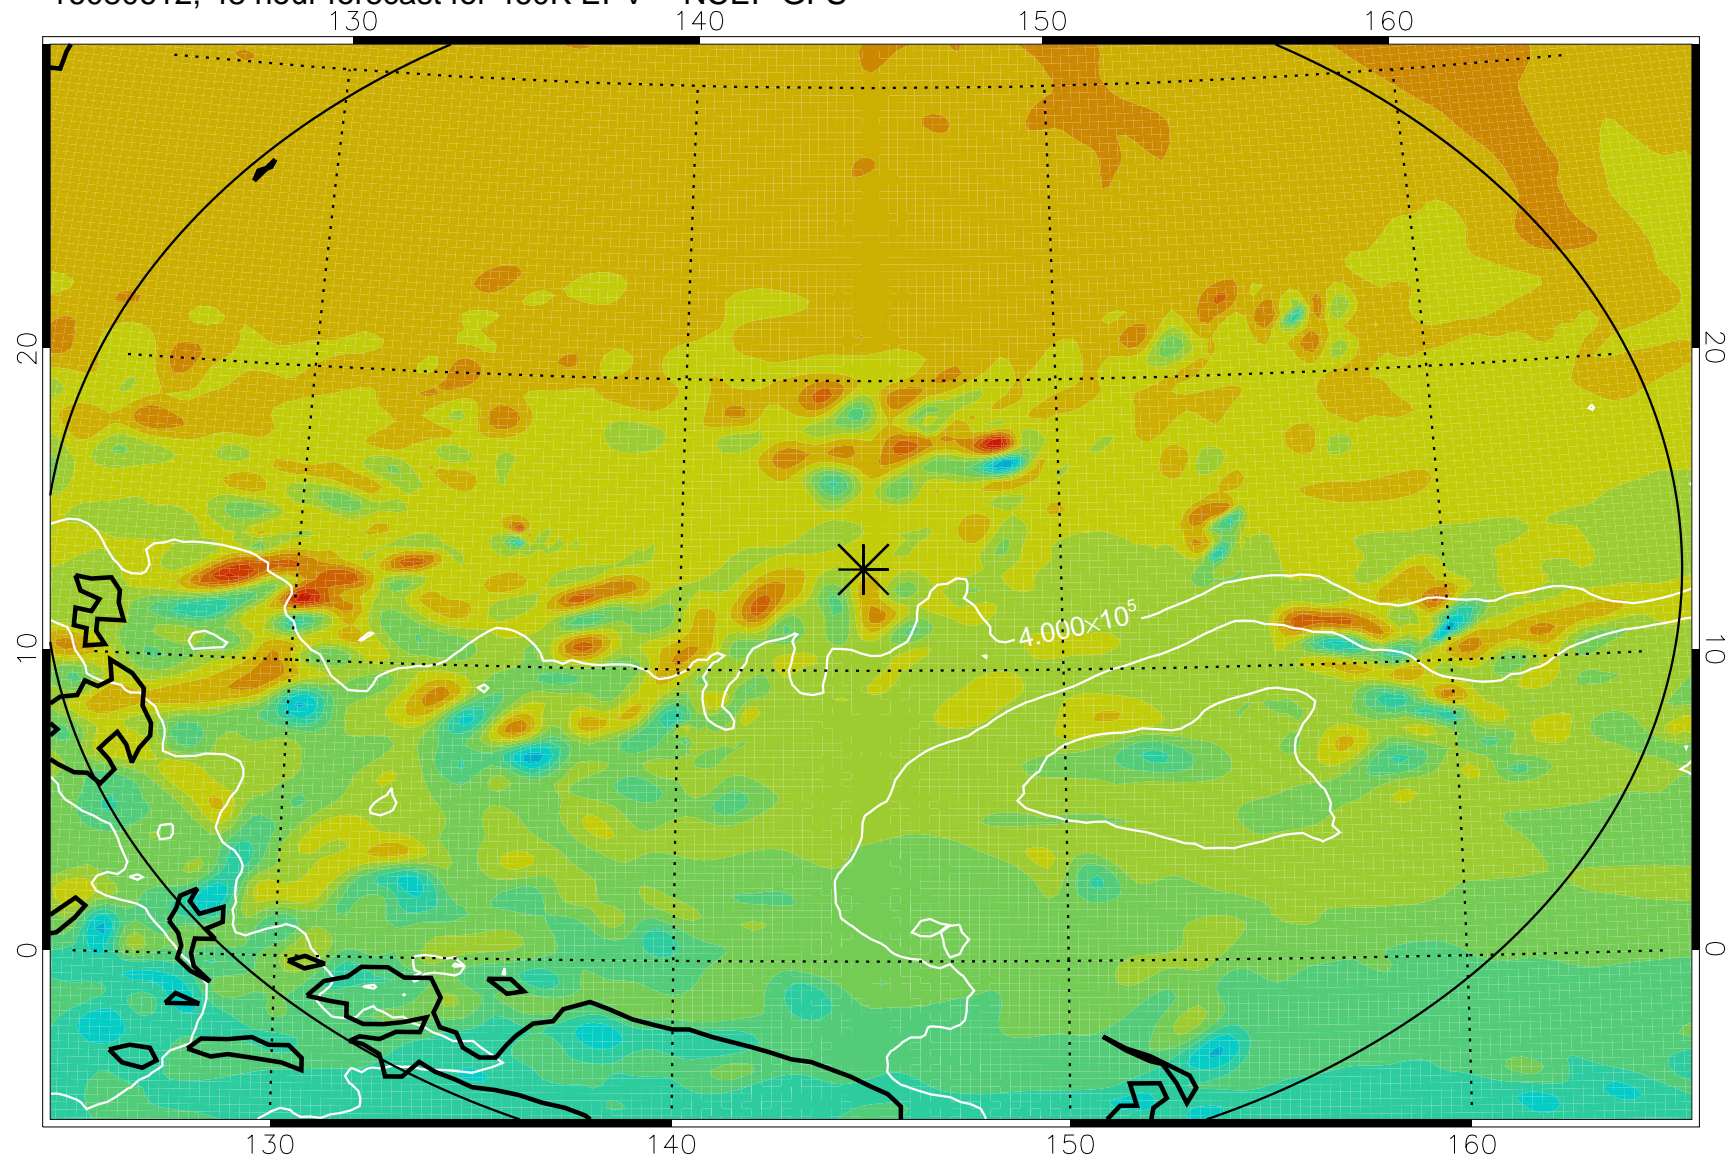

16080506, 18 hour forecast for 460K EPV -- NCEP GFS

460K Montgomery Streamfunction, white

Range ring of 2304 km

16080512, 24 hour forecast for 460K EPV -- NCEP GFS

460K Montgomery Streamfunction, white

Range ring of 2304 km

16080518, 30 hour forecast for 460K EPV -- NCEP GFS

460K Montgomery Streamfunction, white

Range ring of 2304 km

16080600, 36 hour forecast for 460K EPV -- NCEP GFS

460K Montgomery Streamfunction, white

Range ring of 2304 km

16080606, 42 hour forecast for 460K EPV -- NCEP GFS

460K Montgomery Streamfunction, white

Range ring of 2304 km

16080612, 48 hour forecast for 460K EPV -- NCEP GFS

460K Montgomery Streamfunction, white

Range ring of 2304 km

16080618, 54 hour forecast for 460K EPV -- NCEP GFS

460K Montgomery Streamfunction, white

Range ring of 2304 km

16080700, 60 hour forecast for 460K EPV -- NCEP GFS

460K Montgomery Streamfunction, white

Range ring of 2304 km