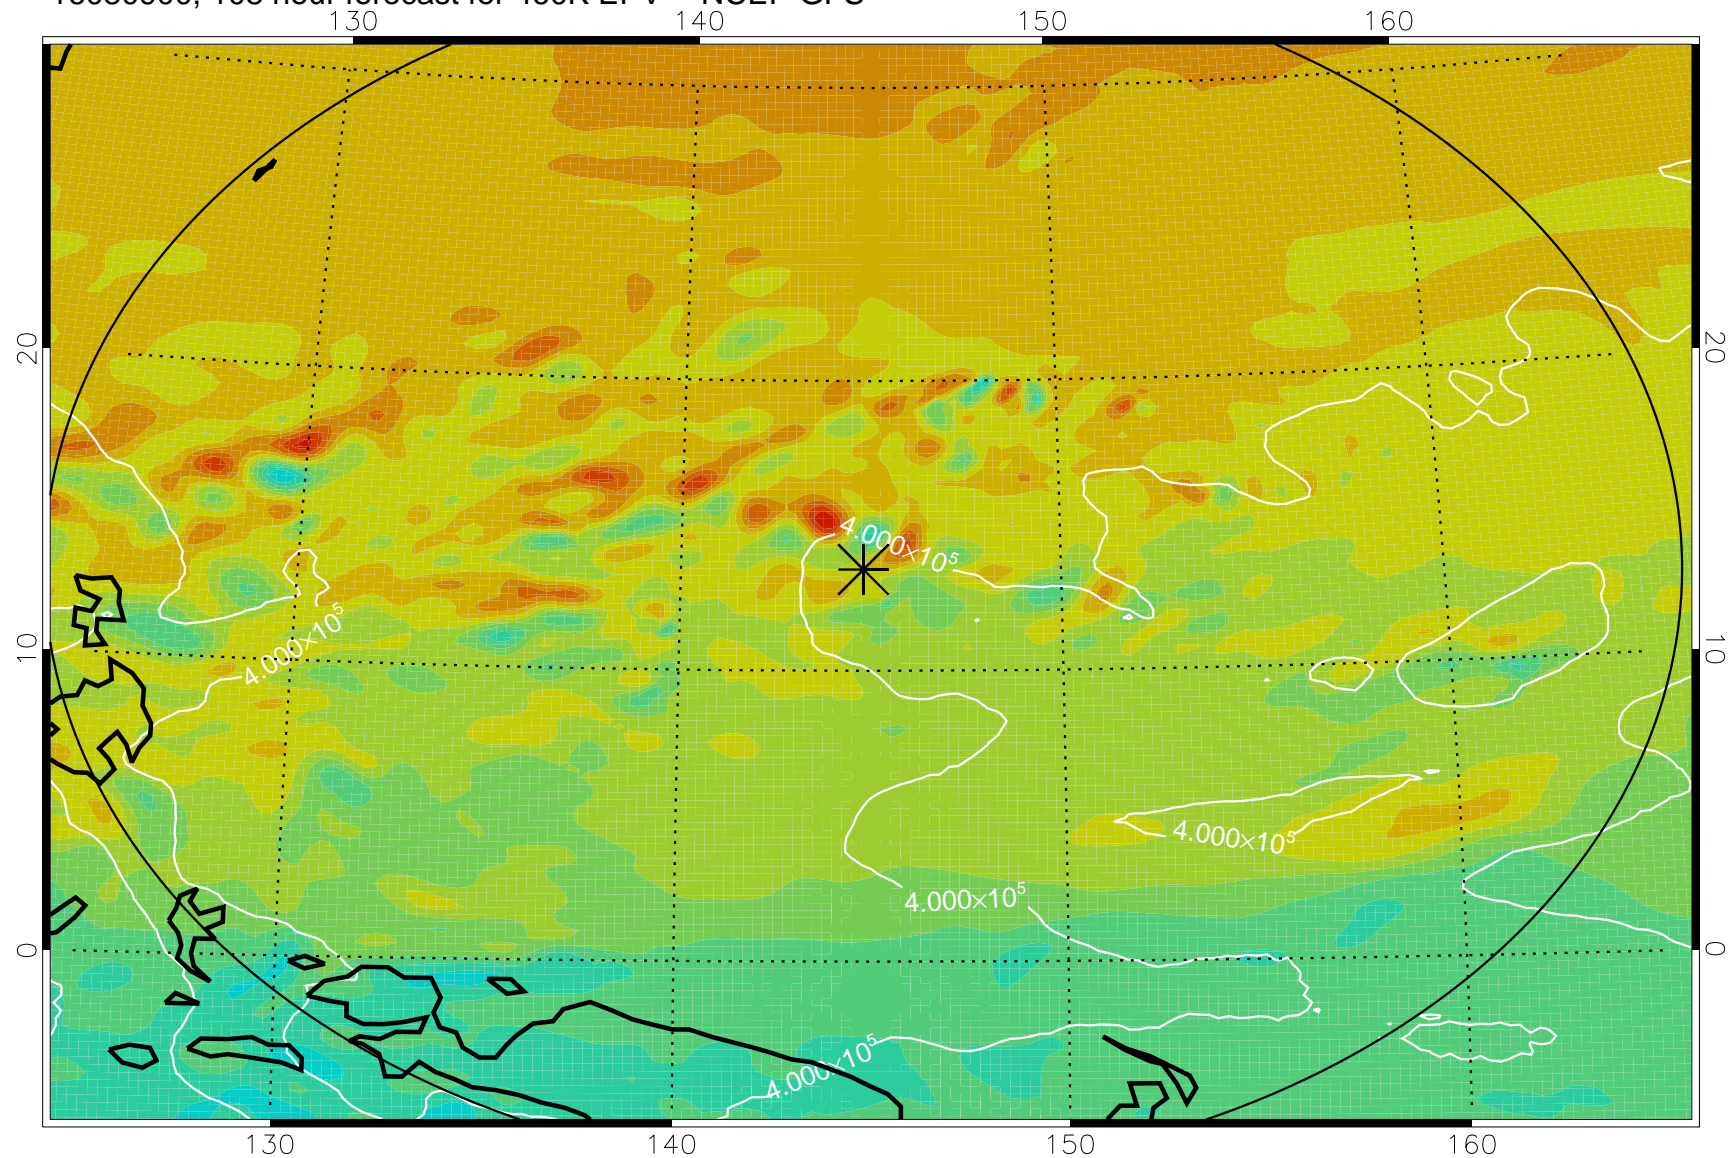

16080718, 78 hour forecast for 460K EPV -- NCEP GFS

460K Montgomery Streamfunction, white

Range ring of 2304 km

16080800, 84 hour forecast for 460K EPV -- NCEP GFS

460K Montgomery Streamfunction, white

Range ring of 2304 km

16080806, 90 hour forecast for 460K EPV -- NCEP GFS

460K Montgomery Streamfunction, white

Range ring of 2304 km

16080812, 96 hour forecast for 460K EPV -- NCEP GFS

460K Montgomery Streamfunction, white

Range ring of 2304 km

16080818, 102 hour forecast for 460K EPV -- NCEP GFS

460K Montgomery Streamfunction, white

Range ring of 2304 km

16080900, 108 hour forecast for 460K EPV -- NCEP GFS

460K Montgomery Streamfunction, white

Range ring of 2304 km

16080906, 114 hour forecast for 460K EPV -- NCEP GFS

460K Montgomery Streamfunction, white

Range ring of 2304 km

16080912, 120 hour forecast for 460K EPV -- NCEP GFS

460K Montgomery Streamfunction, white

Range ring of 2304 km