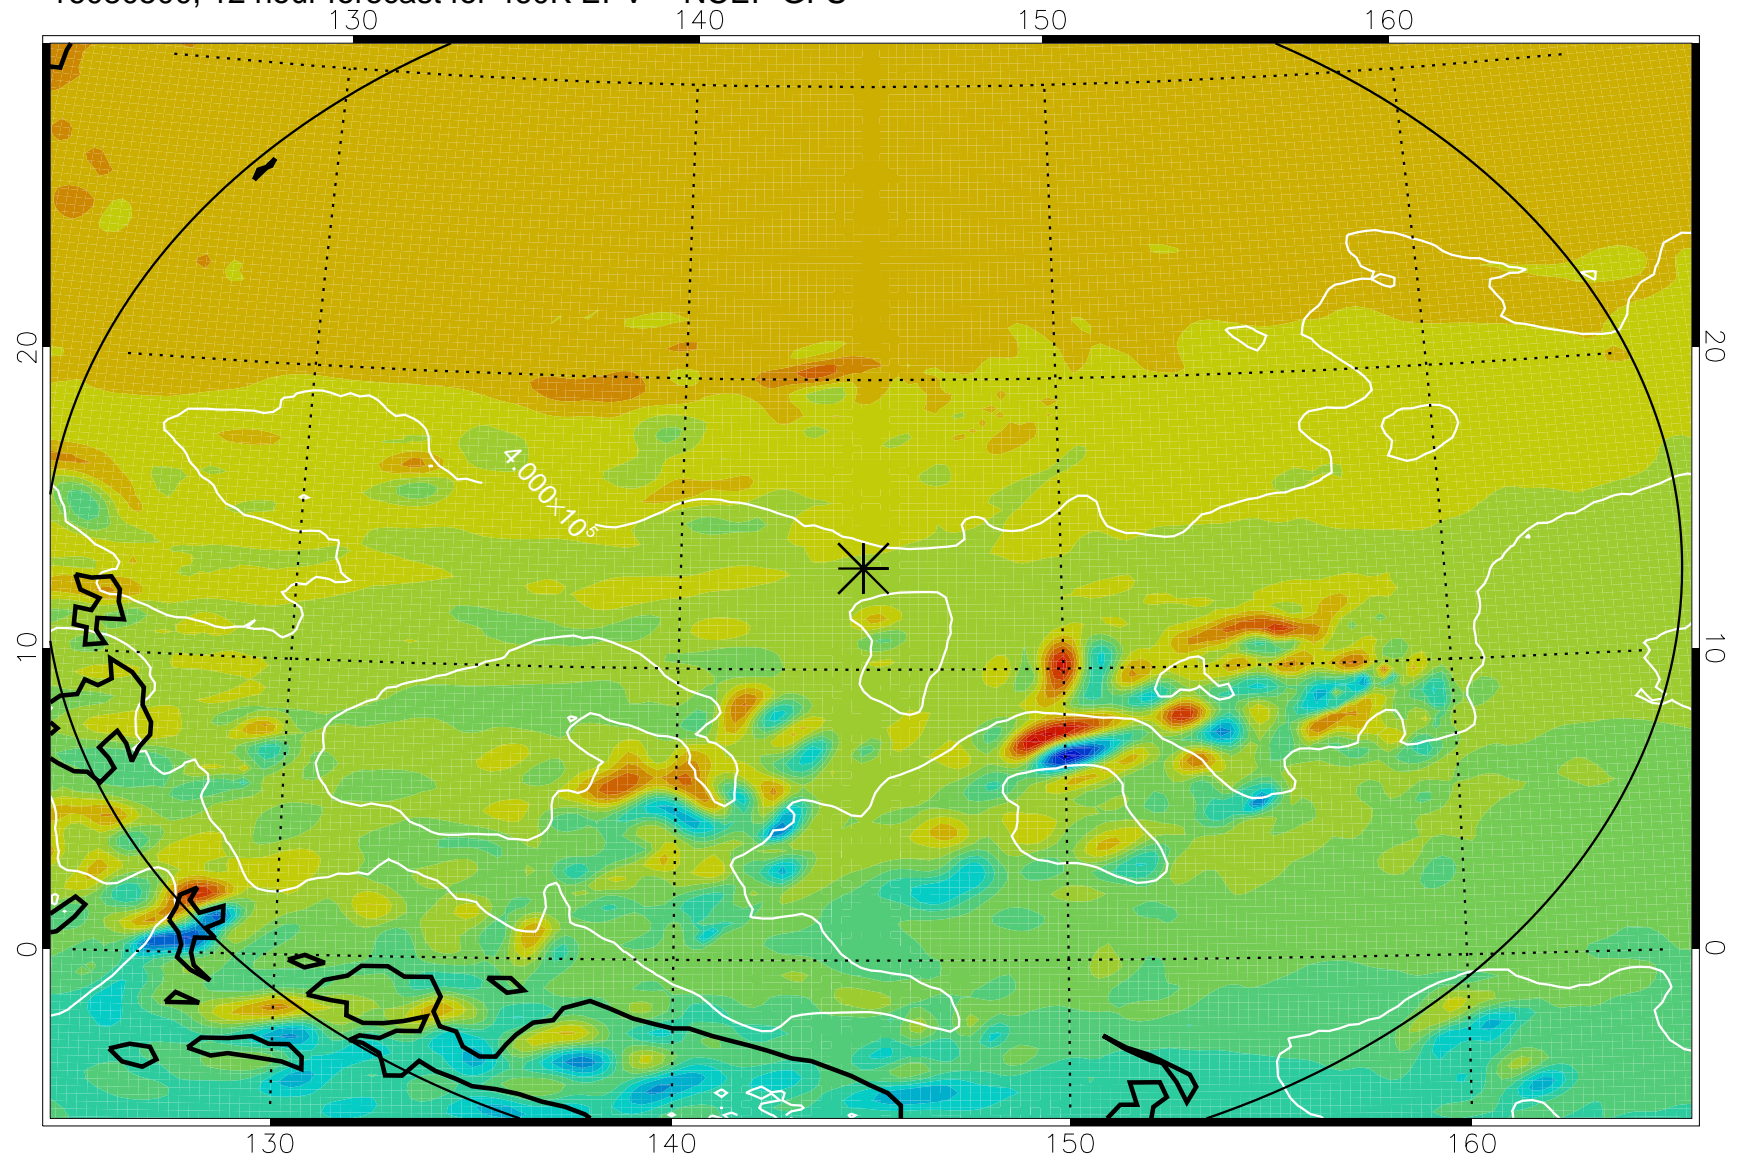

16080418, 6 hour forecast for 460K EPV -- NCEP GFS

460K Montgomery Streamfunction, white

Range ring of 2304 km

16080500, 12 hour forecast for 460K EPV -- NCEP GFS

460K Montgomery Streamfunction, white

Range ring of 2304 km

16080506, 18 hour forecast for 460K EPV -- NCEP GFS

460K Montgomery Streamfunction, white

Range ring of 2304 km

16080512, 24 hour forecast for 460K EPV -- NCEP GFS

460K Montgomery Streamfunction, white

Range ring of 2304 km

16080518, 30 hour forecast for 460K EPV -- NCEP GFS

460K Montgomery Streamfunction, white

Range ring of 2304 km

16080600, 36 hour forecast for 460K EPV -- NCEP GFS

460K Montgomery Streamfunction, white

Range ring of 2304 km

16080818, 102 hour forecast for 460K EPV -- NCEP GFS

460K Montgomery Streamfunction, white

Range ring of 2304 km

16080900, 108 hour forecast for 460K EPV -- NCEP GFS

460K Montgomery Streamfunction, white

Range ring of 2304 km