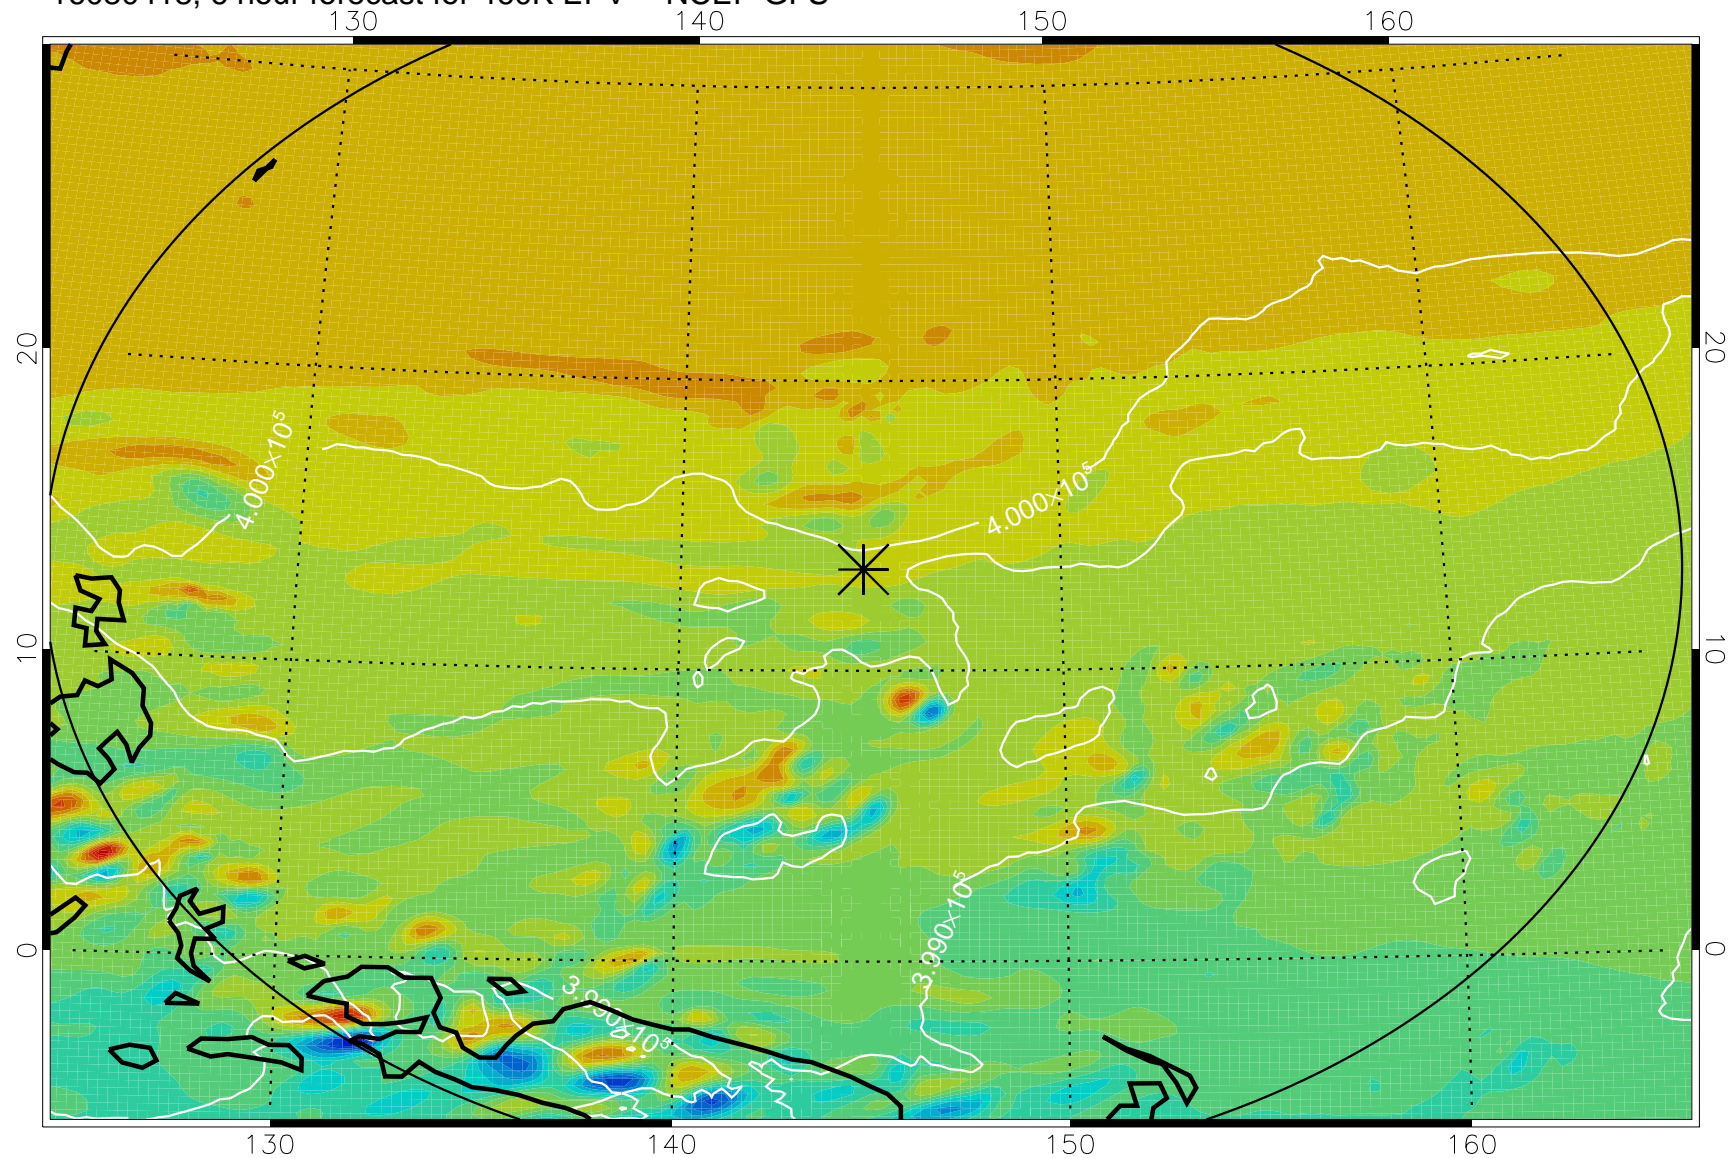

16080418, 6 hour forecast for 460K EPV -- NCEP GFS

460K Montgomery Streamfunction, white

Range ring of 2304 km

16080500, 12 hour forecast for 460K EPV -- NCEP GFS

460K Montgomery Streamfunction, white

Range ring of 2304 km

16080506, 18 hour forecast for 460K EPV -- NCEP GFS

460K Montgomery Streamfunction, white

Range ring of 2304 km

16080512, 24 hour forecast for 460K EPV -- NCEP GFS

460K Montgomery Streamfunction, white

Range ring of 2304 km

16080518, 30 hour forecast for 460K EPV -- NCEP GFS

460K Montgomery Streamfunction, white

Range ring of 2304 km

16080600, 36 hour forecast for 460K EPV -- NCEP GFS

460K Montgomery Streamfunction, white

Range ring of 2304 km

16080606, 42 hour forecast for 460K EPV -- NCEP GFS

460K Montgomery Streamfunction, white

Range ring of 2304 km

16080612, 48 hour forecast for 460K EPV -- NCEP GFS

460K Montgomery Streamfunction, white

Range ring of 2304 km