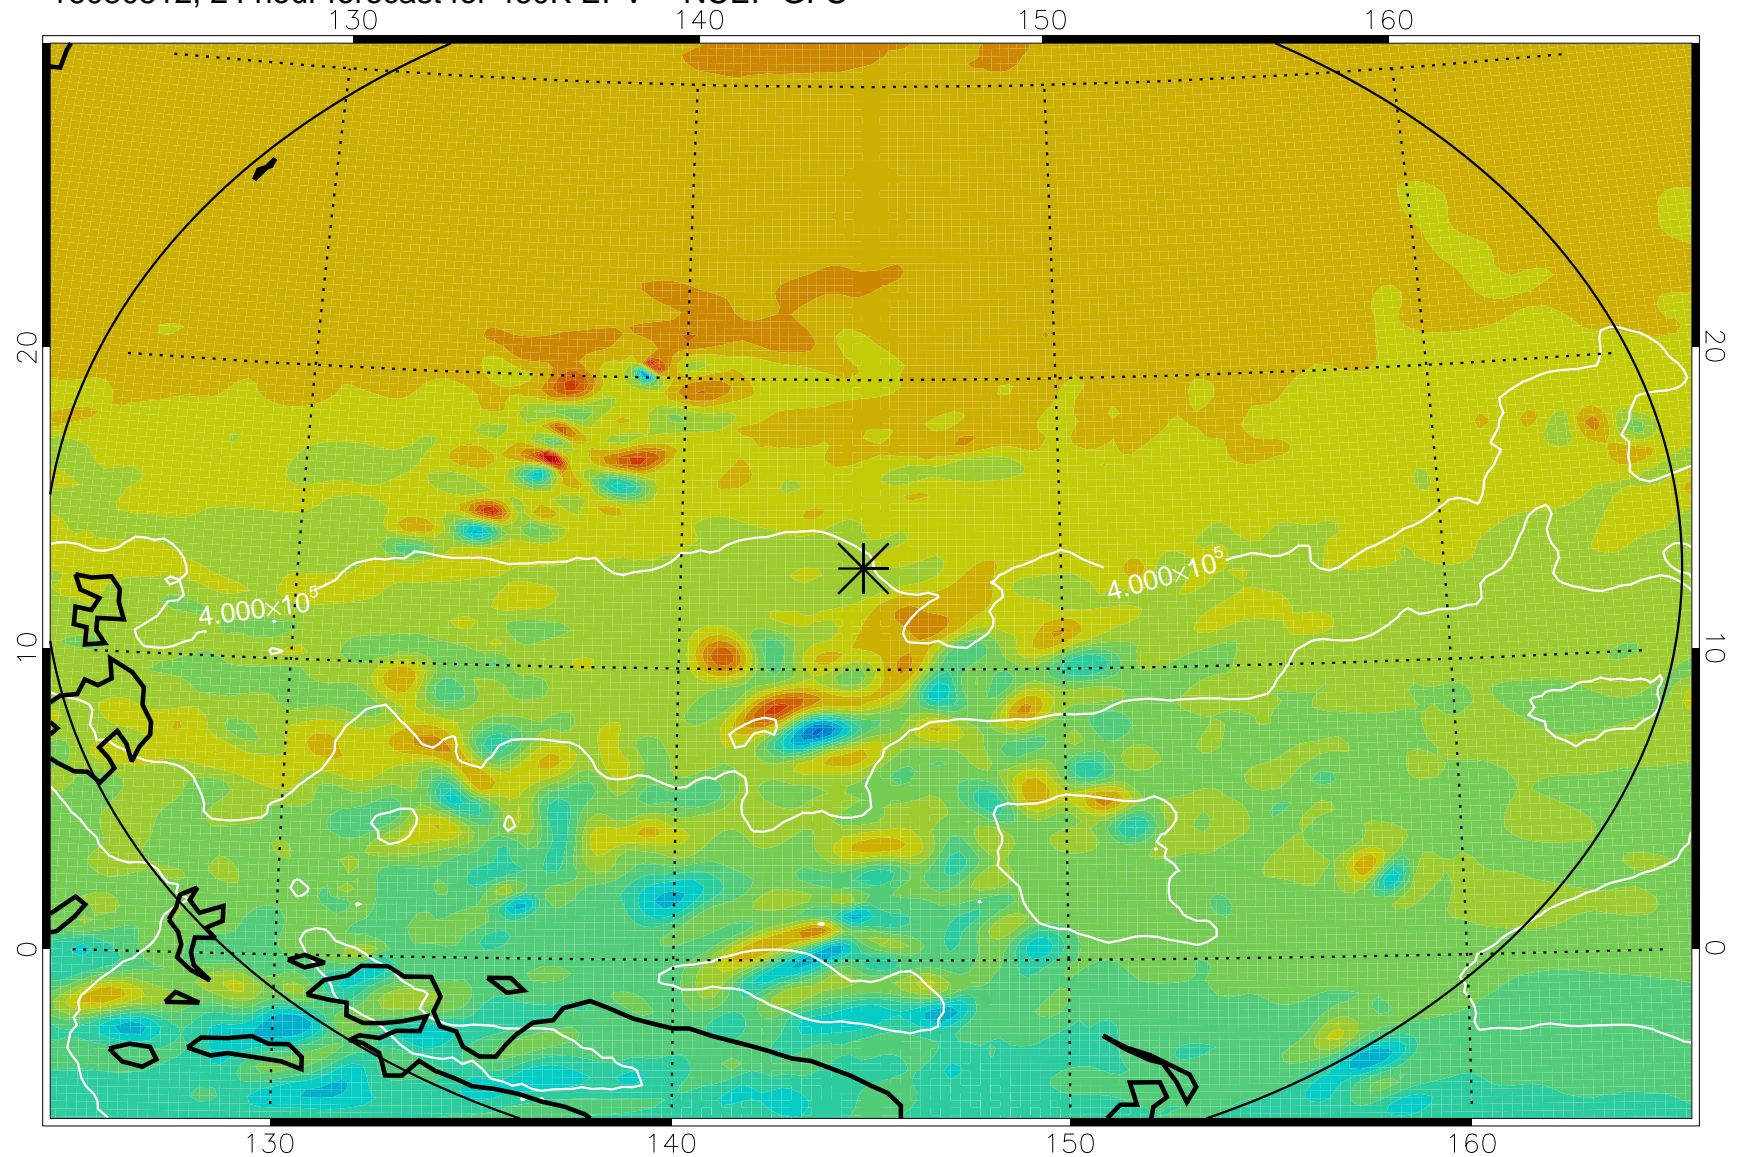

16080418, 6 hour forecast for 460K EPV -- NCEP GFS

460K Montgomery Streamfunction, white

Range ring of 2304 km

16080500, 12 hour forecast for 460K EPV -- NCEP GFS

460K Montgomery Streamfunction, white

Range ring of 2304 km

16080506, 18 hour forecast for 460K EPV -- NCEP GFS

460K Montgomery Streamfunction, white

Range ring of 2304 km

16080512, 24 hour forecast for 460K EPV -- NCEP GFS

460K Montgomery Streamfunction, white

Range ring of 2304 km

16080518, 30 hour forecast for 460K EPV -- NCEP GFS

460K Montgomery Streamfunction, white

Range ring of 2304 km

16080600, 36 hour forecast for 460K EPV -- NCEP GFS

460K Montgomery Streamfunction, white

Range ring of 2304 km

16080818, 102 hour forecast for 460K EPV -- NCEP GFS

460K Montgomery Streamfunction, white

Range ring of 2304 km

16080900, 108 hour forecast for 460K EPV -- NCEP GFS

460K Montgomery Streamfunction, white

Range ring of 2304 km